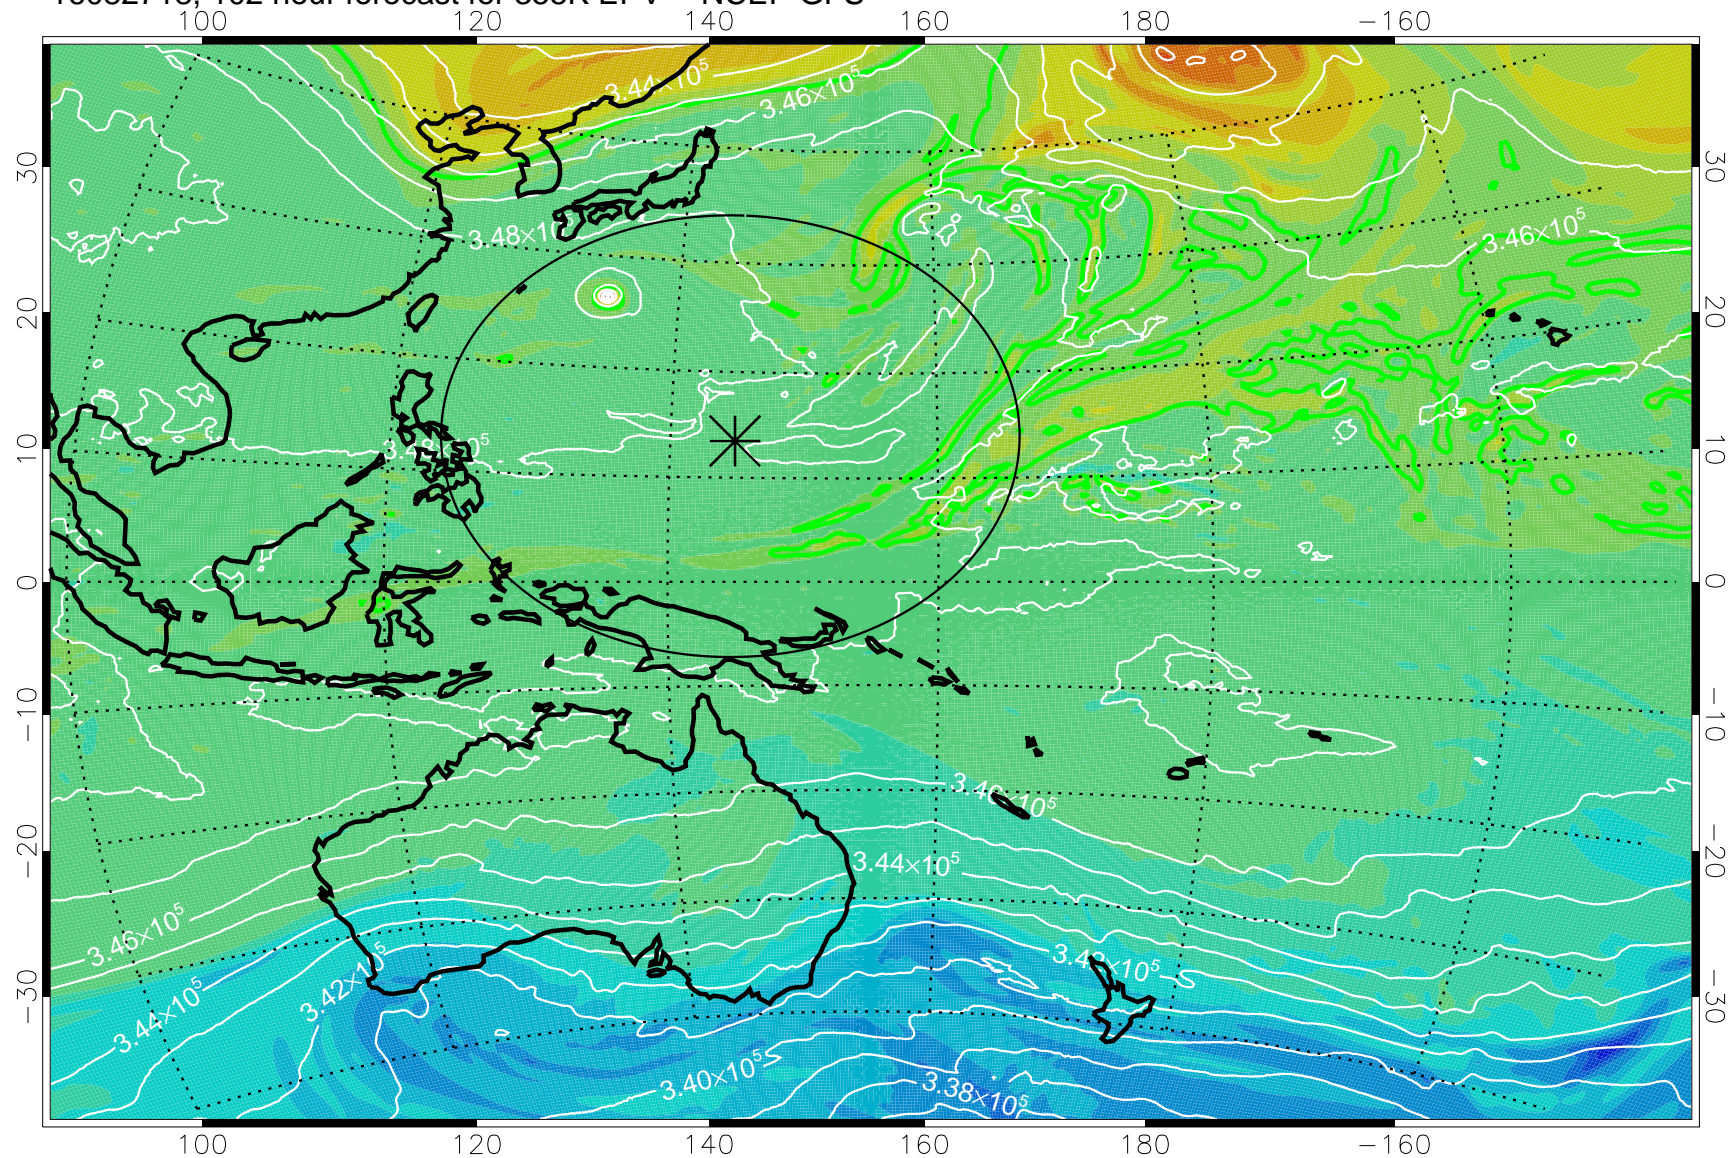

16082618, 78 hour forecast for 355K EPV -- NCEP GFS

355K Montgomery Streamfunction, white  
EPV Tropopause (2 PVU) Position  
Range ring of 2304 km

16082700, 84 hour forecast for 355K EPV -- NCEP GFS

355K Montgomery Streamfunction, white  
EPV Tropopause (2 PVU) Position  
Range ring of 2304 km

16082706, 90 hour forecast for 355K EPV -- NCEP GFS

355K Montgomery Streamfunction, white  
EPV Tropopause (2 PVU) Position  
Range ring of 2304 km

16082712, 96 hour forecast for 355K EPV -- NCEP GFS

355K Montgomery Streamfunction, white  
EPV Tropopause (2 PVU) Position  
Range ring of 2304 km

16082718, 102 hour forecast for 355K EPV -- NCEP GFS

355K Montgomery Streamfunction, white  
EPV Tropopause (2 PVU) Position  
Range ring of 2304 km

16082800, 108 hour forecast for 355K EPV -- NCEP GFS

355K Montgomery Streamfunction, white  
EPV Tropopause (2 PVU) Position  
Range ring of 2304 km

16082806, 114 hour forecast for 355K EPV -- NCEP GFS

355K Montgomery Streamfunction, white  
EPV Tropopause (2 PVU) Position  
Range ring of 2304 km

16082812, 120 hour forecast for 355K EPV -- NCEP GFS

355K Montgomery Streamfunction, white  
EPV Tropopause (2 PVU) Position  
Range ring of 2304 km