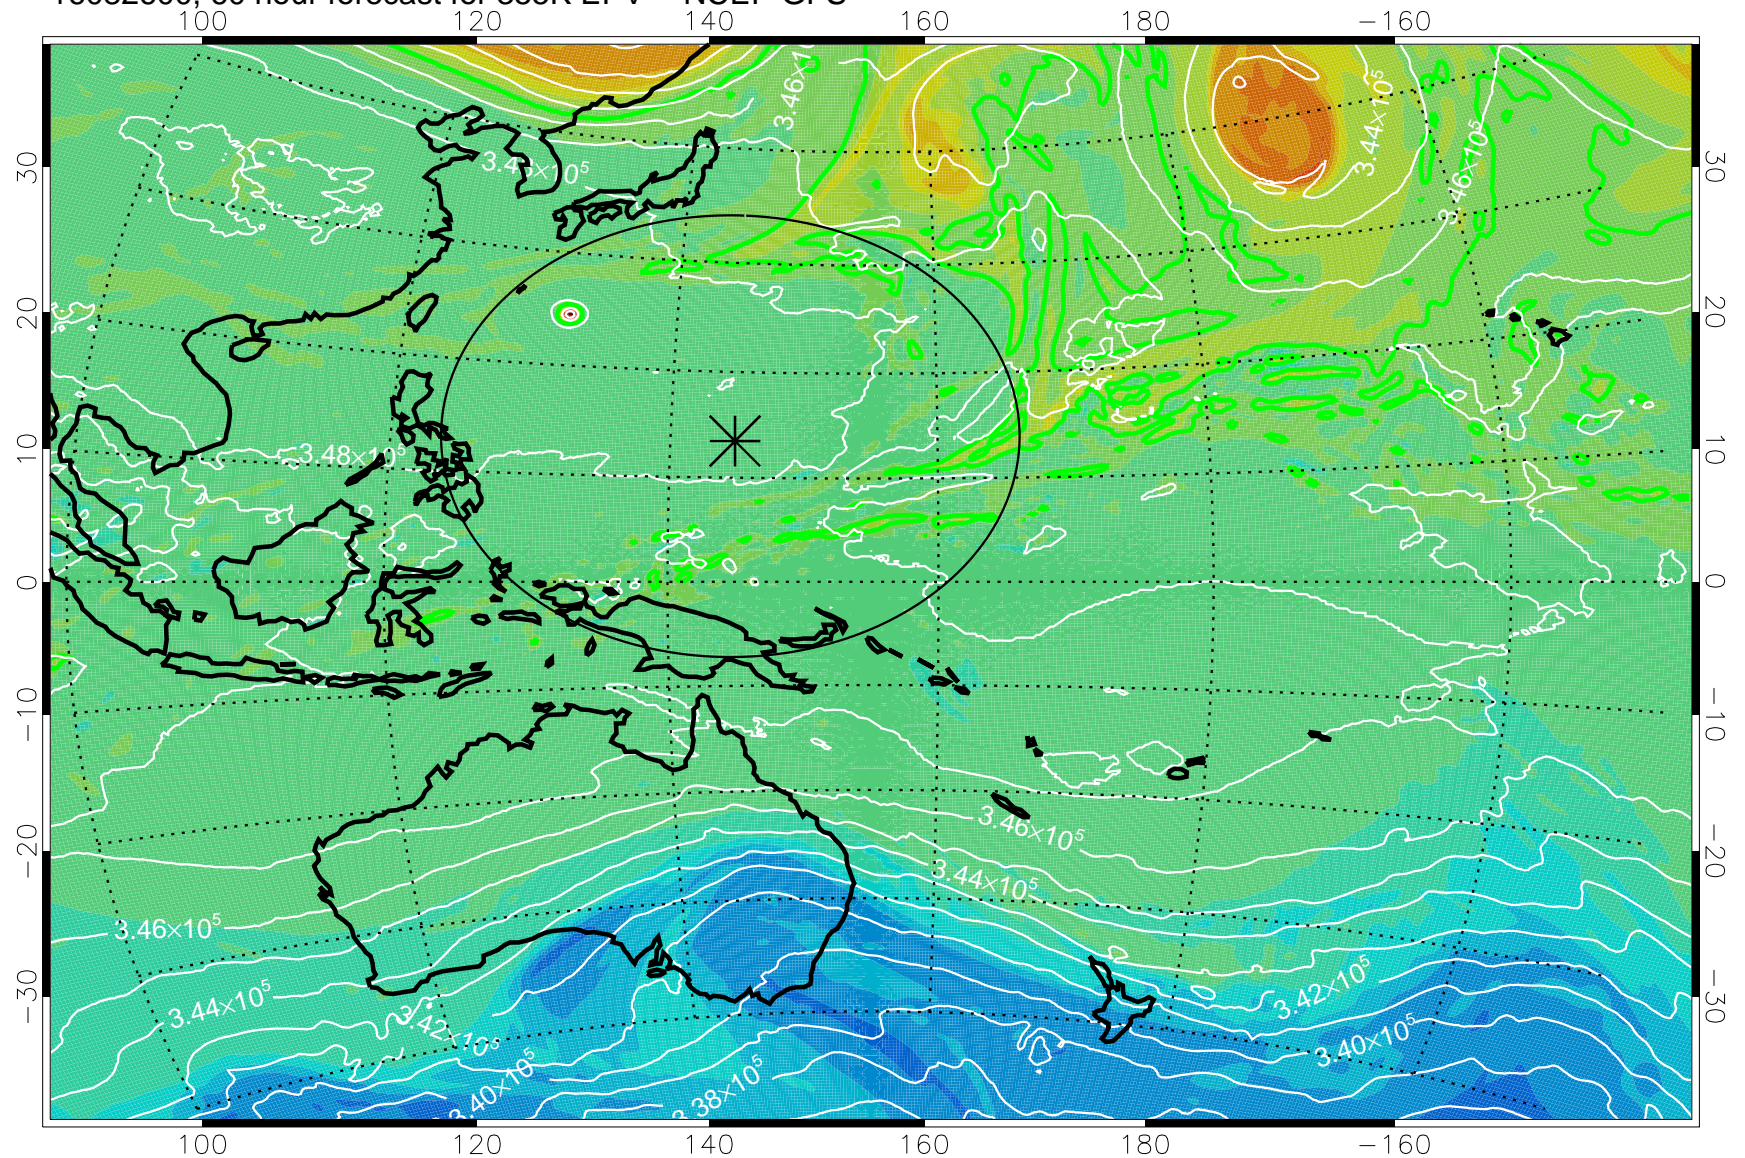

16082418, 30 hour forecast for 355K EPV -- NCEP GFS

355K Montgomery Streamfunction, white  
EPV Tropopause (2 PVU) Position  
Range ring of 2304 km

16082500, 36 hour forecast for 355K EPV -- NCEP GFS

355K Montgomery Streamfunction, white  
EPV Tropopause (2 PVU) Position  
Range ring of 2304 km

16082506, 42 hour forecast for 355K EPV -- NCEP GFS

355K Montgomery Streamfunction, white  
EPV Tropopause (2 PVU) Position  
Range ring of 2304 km

16082512, 48 hour forecast for 355K EPV -- NCEP GFS

355K Montgomery Streamfunction, white  
EPV Tropopause (2 PVU) Position  
Range ring of 2304 km

16082518, 54 hour forecast for 355K EPV -- NCEP GFS

355K Montgomery Streamfunction, white  
EPV Tropopause (2 PVU) Position  
Range ring of 2304 km

16082600, 60 hour forecast for 355K EPV -- NCEP GFS

355K Montgomery Streamfunction, white  
EPV Tropopause (2 PVU) Position  
Range ring of 2304 km

16082606, 66 hour forecast for 355K EPV -- NCEP GFS

355K Montgomery Streamfunction, white  
EPV Tropopause (2 PVU) Position  
Range ring of 2304 km

16082612, 72 hour forecast for 355K EPV -- NCEP GFS

355K Montgomery Streamfunction, white  
EPV Tropopause (2 PVU) Position  
Range ring of 2304 km