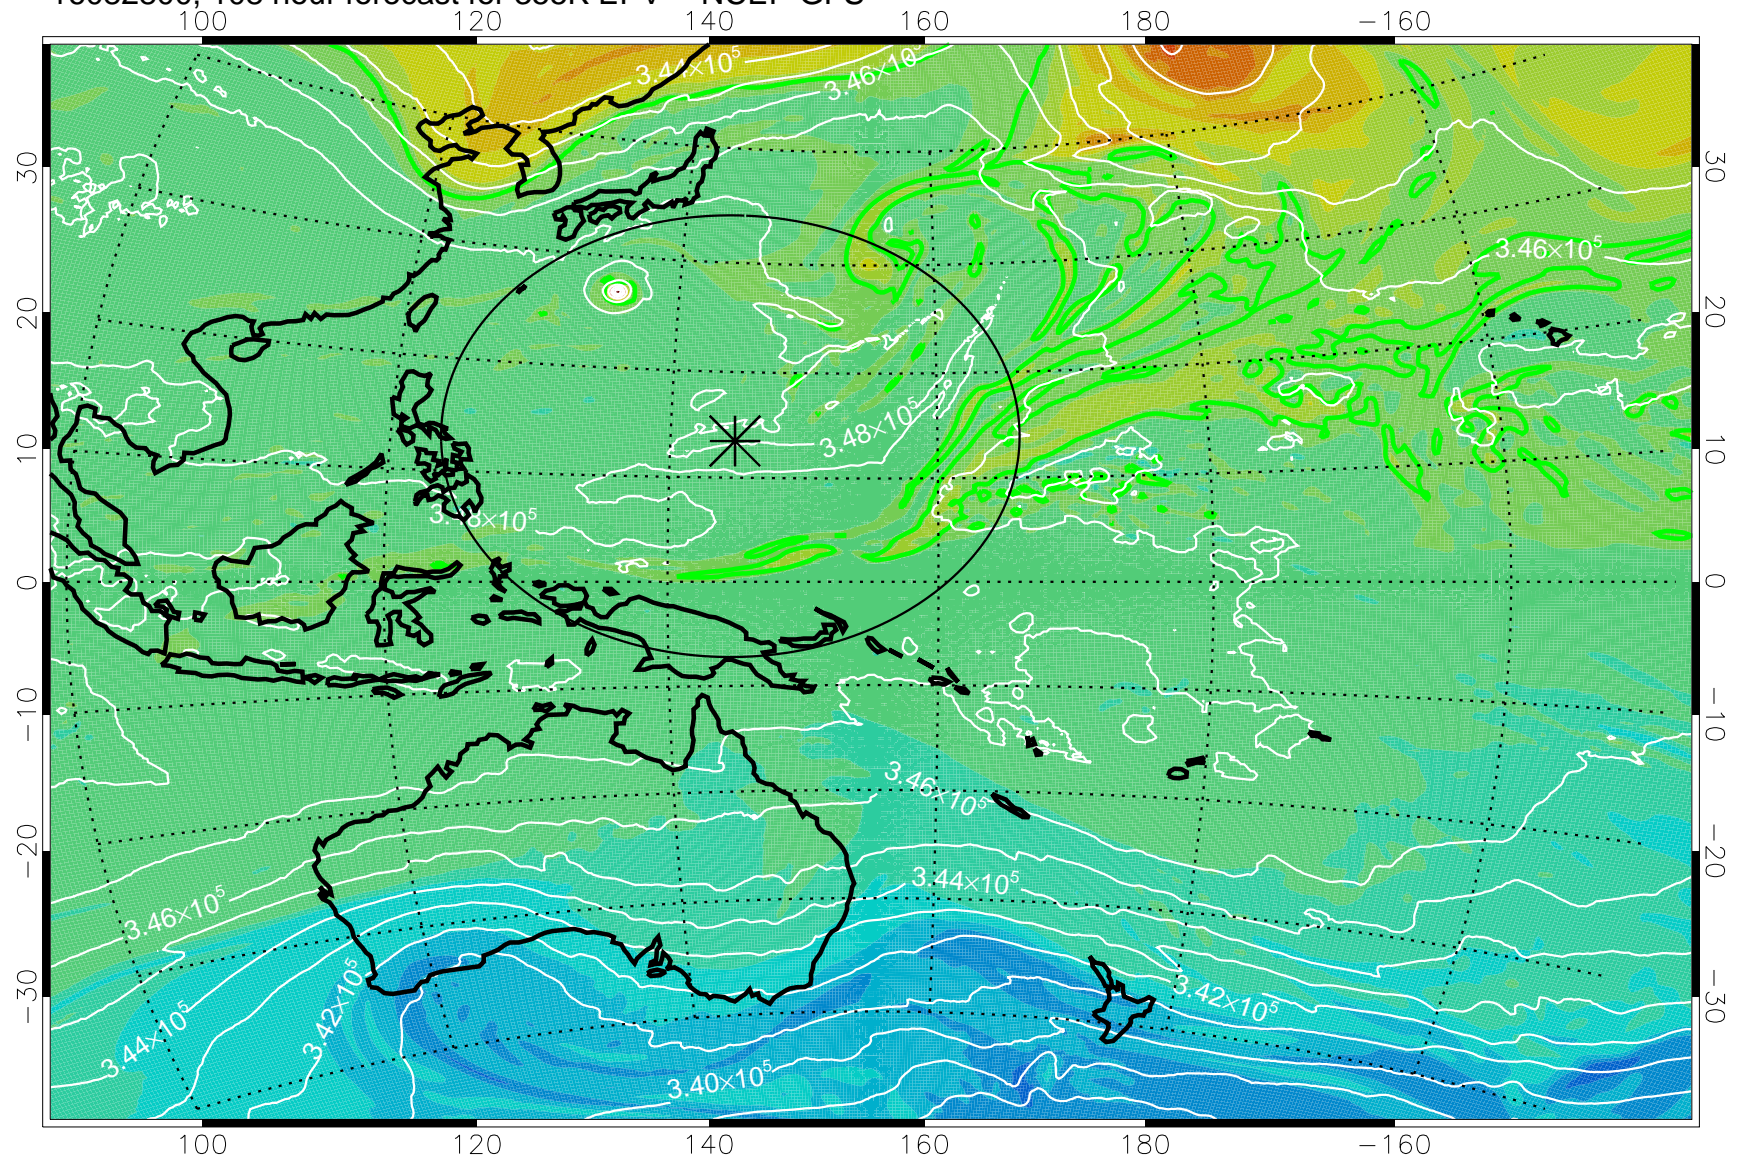

16082618, 78 hour forecast for 355K EPV -- NCEP GFS

355K Montgomery Streamfunction, white  
EPV Tropopause (2 PVU) Position  
Range ring of 2304 km

16082700, 84 hour forecast for 355K EPV -- NCEP GFS

355K Montgomery Streamfunction, white  
EPV Tropopause (2 PVU) Position  
Range ring of 2304 km

16082706, 90 hour forecast for 355K EPV -- NCEP GFS

355K Montgomery Streamfunction, white  
EPV Tropopause (2 PVU) Position  
Range ring of 2304 km

16082712, 96 hour forecast for 355K EPV -- NCEP GFS

355K Montgomery Streamfunction, white  
EPV Tropopause (2 PVU) Position  
Range ring of 2304 km

16082718, 102 hour forecast for 355K EPV -- NCEP GFS

355K Montgomery Streamfunction, white  
EPV Tropopause (2 PVU) Position  
Range ring of 2304 km

16082800, 108 hour forecast for 355K EPV -- NCEP GFS

355K Montgomery Streamfunction, white  
EPV Tropopause (2 PVU) Position  
Range ring of 2304 km

16082806, 114 hour forecast for 355K EPV -- NCEP GFS

355K Montgomery Streamfunction, white  
EPV Tropopause (2 PVU) Position  
Range ring of 2304 km

16082812, 120 hour forecast for 355K EPV -- NCEP GFS

355K Montgomery Streamfunction, white  
EPV Tropopause (2 PVU) Position  
Range ring of 2304 km