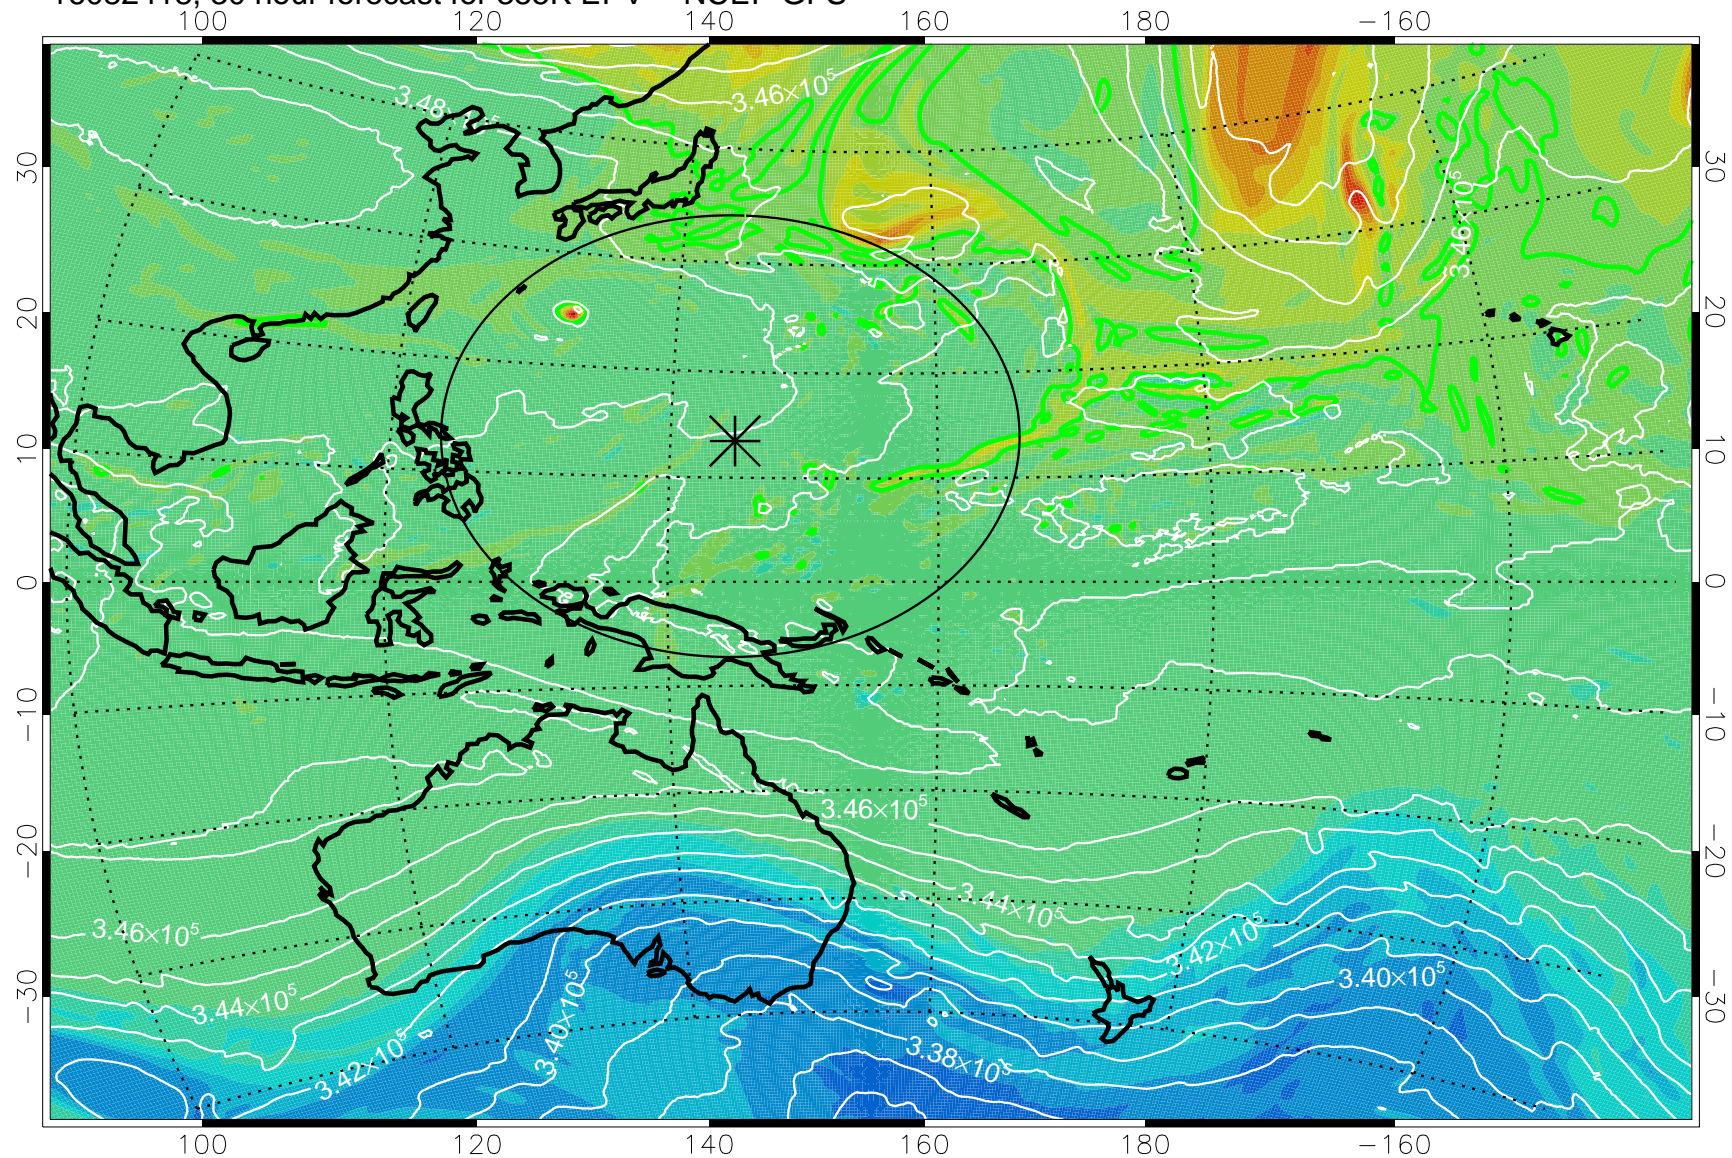

16082406, 18 hour forecast for 355K EPV -- NCEP GFS

355K Montgomery Streamfunction, white  
EPV Tropopause (2 PVU) Position  
Range ring of 2304 km

16082412, 24 hour forecast for 355K EPV -- NCEP GFS

355K Montgomery Streamfunction, white  
EPV Tropopause (2 PVU) Position  
Range ring of 2304 km

16082418, 30 hour forecast for 355K EPV -- NCEP GFS

355K Montgomery Streamfunction, white  
EPV Tropopause (2 PVU) Position  
Range ring of 2304 km

16082500, 36 hour forecast for 355K EPV -- NCEP GFS

355K Montgomery Streamfunction, white  
EPV Tropopause (2 PVU) Position  
Range ring of 2304 km

16082506, 42 hour forecast for 355K EPV -- NCEP GFS

355K Montgomery Streamfunction, white  
EPV Tropopause (2 PVU) Position  
Range ring of 2304 km

16082512, 48 hour forecast for 355K EPV -- NCEP GFS

355K Montgomery Streamfunction, white  
EPV Tropopause (2 PVU) Position  
Range ring of 2304 km

16082518, 54 hour forecast for 355K EPV -- NCEP GFS

355K Montgomery Streamfunction, white  
EPV Tropopause (2 PVU) Position  
Range ring of 2304 km

16082600, 60 hour forecast for 355K EPV -- NCEP GFS

355K Montgomery Streamfunction, white  
EPV Tropopause (2 PVU) Position  
Range ring of 2304 km