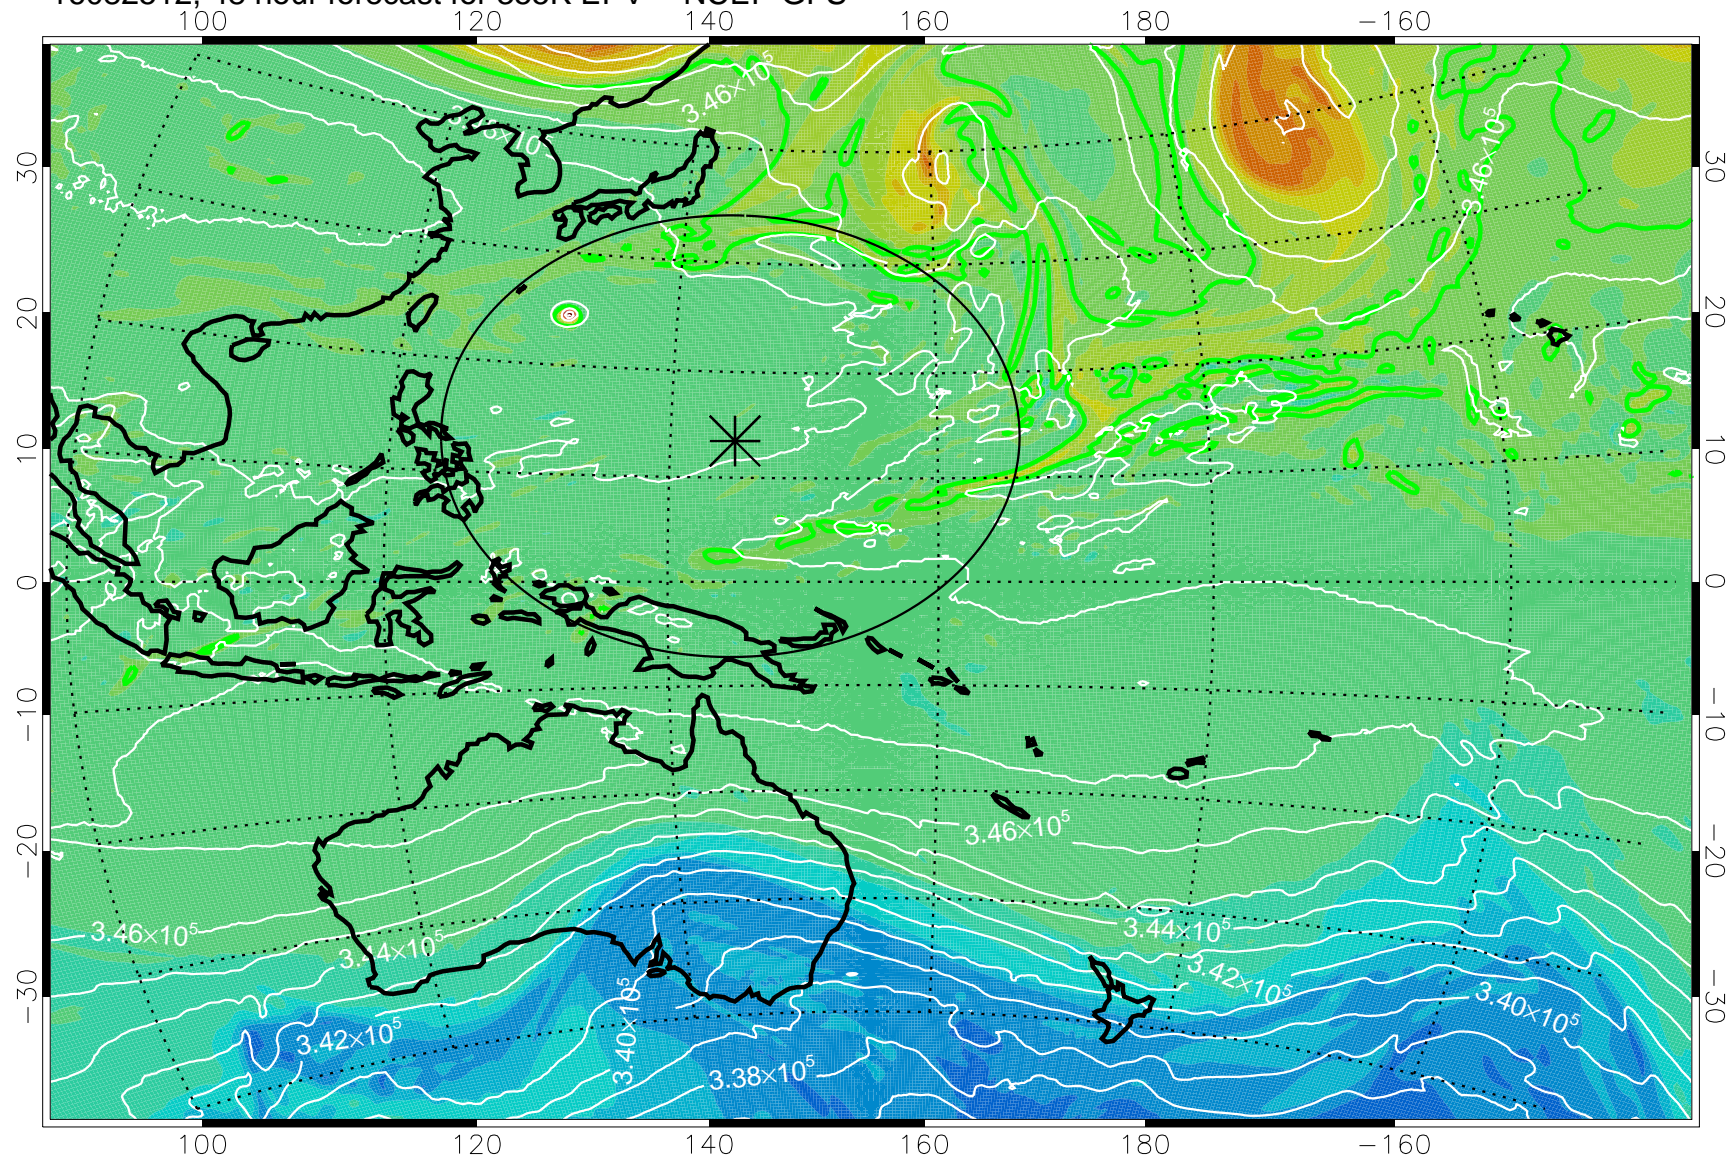

16082418, 30 hour forecast for 355K EPV -- NCEP GFS

355K Montgomery Streamfunction, white  
EPV Tropopause (2 PVU) Position  
Range ring of 2304 km

16082500, 36 hour forecast for 355K EPV -- NCEP GFS

355K Montgomery Streamfunction, white  
EPV Tropopause (2 PVU) Position  
Range ring of 2304 km

16082506, 42 hour forecast for 355K EPV -- NCEP GFS

355K Montgomery Streamfunction, white  
EPV Tropopause (2 PVU) Position  
Range ring of 2304 km

16082512, 48 hour forecast for 355K EPV -- NCEP GFS

355K Montgomery Streamfunction, white  
EPV Tropopause (2 PVU) Position  
Range ring of 2304 km

16082518, 54 hour forecast for 355K EPV -- NCEP GFS

355K Montgomery Streamfunction, white  
EPV Tropopause (2 PVU) Position  
Range ring of 2304 km

16082600, 60 hour forecast for 355K EPV -- NCEP GFS

355K Montgomery Streamfunction, white  
EPV Tropopause (2 PVU) Position  
Range ring of 2304 km

16082606, 66 hour forecast for 355K EPV -- NCEP GFS

355K Montgomery Streamfunction, white  
EPV Tropopause (2 PVU) Position  
Range ring of 2304 km

16082612, 72 hour forecast for 355K EPV -- NCEP GFS

355K Montgomery Streamfunction, white  
EPV Tropopause (2 PVU) Position  
Range ring of 2304 km