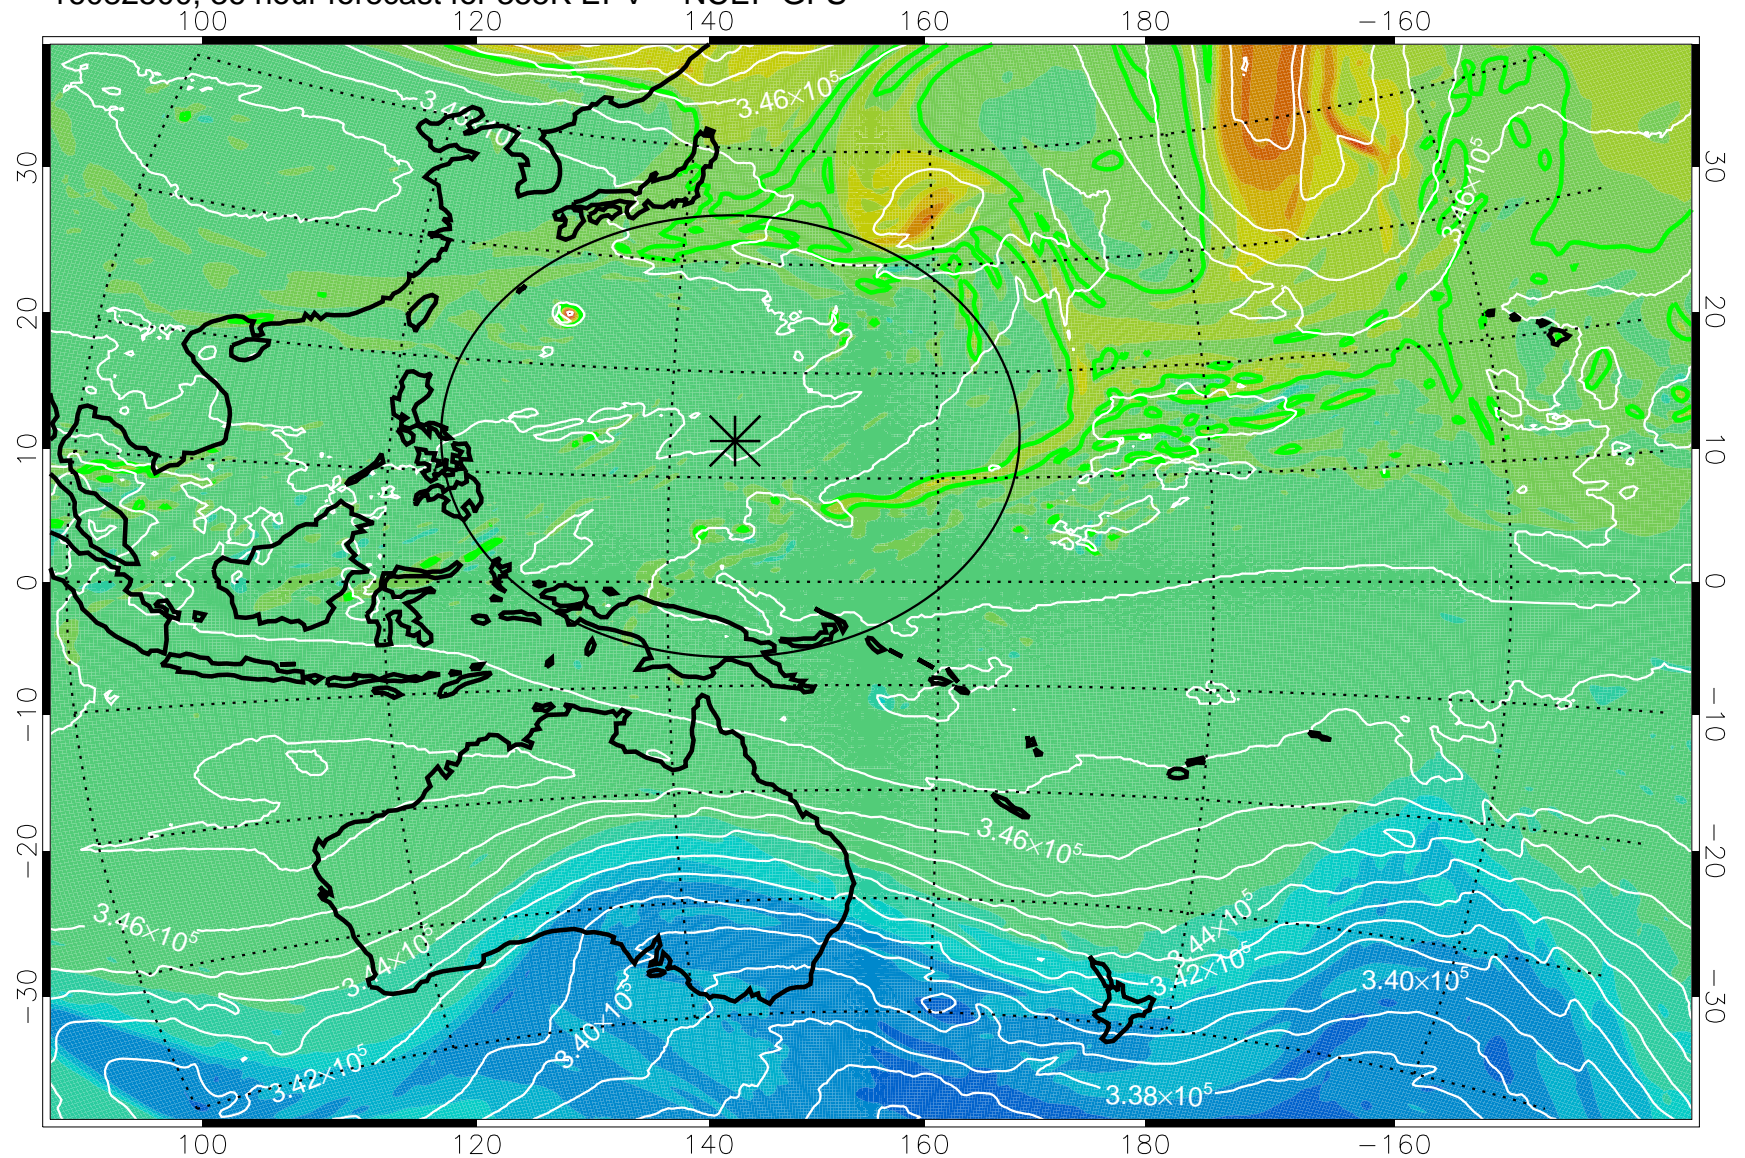

16082406, 18 hour forecast for 355K EPV -- NCEP GFS

355K Montgomery Streamfunction, white  
EPV Tropopause (2 PVU) Position  
Range ring of 2304 km

16082412, 24 hour forecast for 355K EPV -- NCEP GFS

355K Montgomery Streamfunction, white  
EPV Tropopause (2 PVU) Position  
Range ring of 2304 km

16082418, 30 hour forecast for 355K EPV -- NCEP GFS

355K Montgomery Streamfunction, white  
EPV Tropopause (2 PVU) Position  
Range ring of 2304 km

16082500, 36 hour forecast for 355K EPV -- NCEP GFS

355K Montgomery Streamfunction, white  
EPV Tropopause (2 PVU) Position  
Range ring of 2304 km

16082506, 42 hour forecast for 355K EPV -- NCEP GFS

355K Montgomery Streamfunction, white  
EPV Tropopause (2 PVU) Position  
Range ring of 2304 km

16082512, 48 hour forecast for 355K EPV -- NCEP GFS

355K Montgomery Streamfunction, white  
EPV Tropopause (2 PVU) Position  
Range ring of 2304 km

16082518, 54 hour forecast for 355K EPV -- NCEP GFS

355K Montgomery Streamfunction, white  
EPV Tropopause (2 PVU) Position  
Range ring of 2304 km

16082600, 60 hour forecast for 355K EPV -- NCEP GFS

355K Montgomery Streamfunction, white  
EPV Tropopause (2 PVU) Position  
Range ring of 2304 km