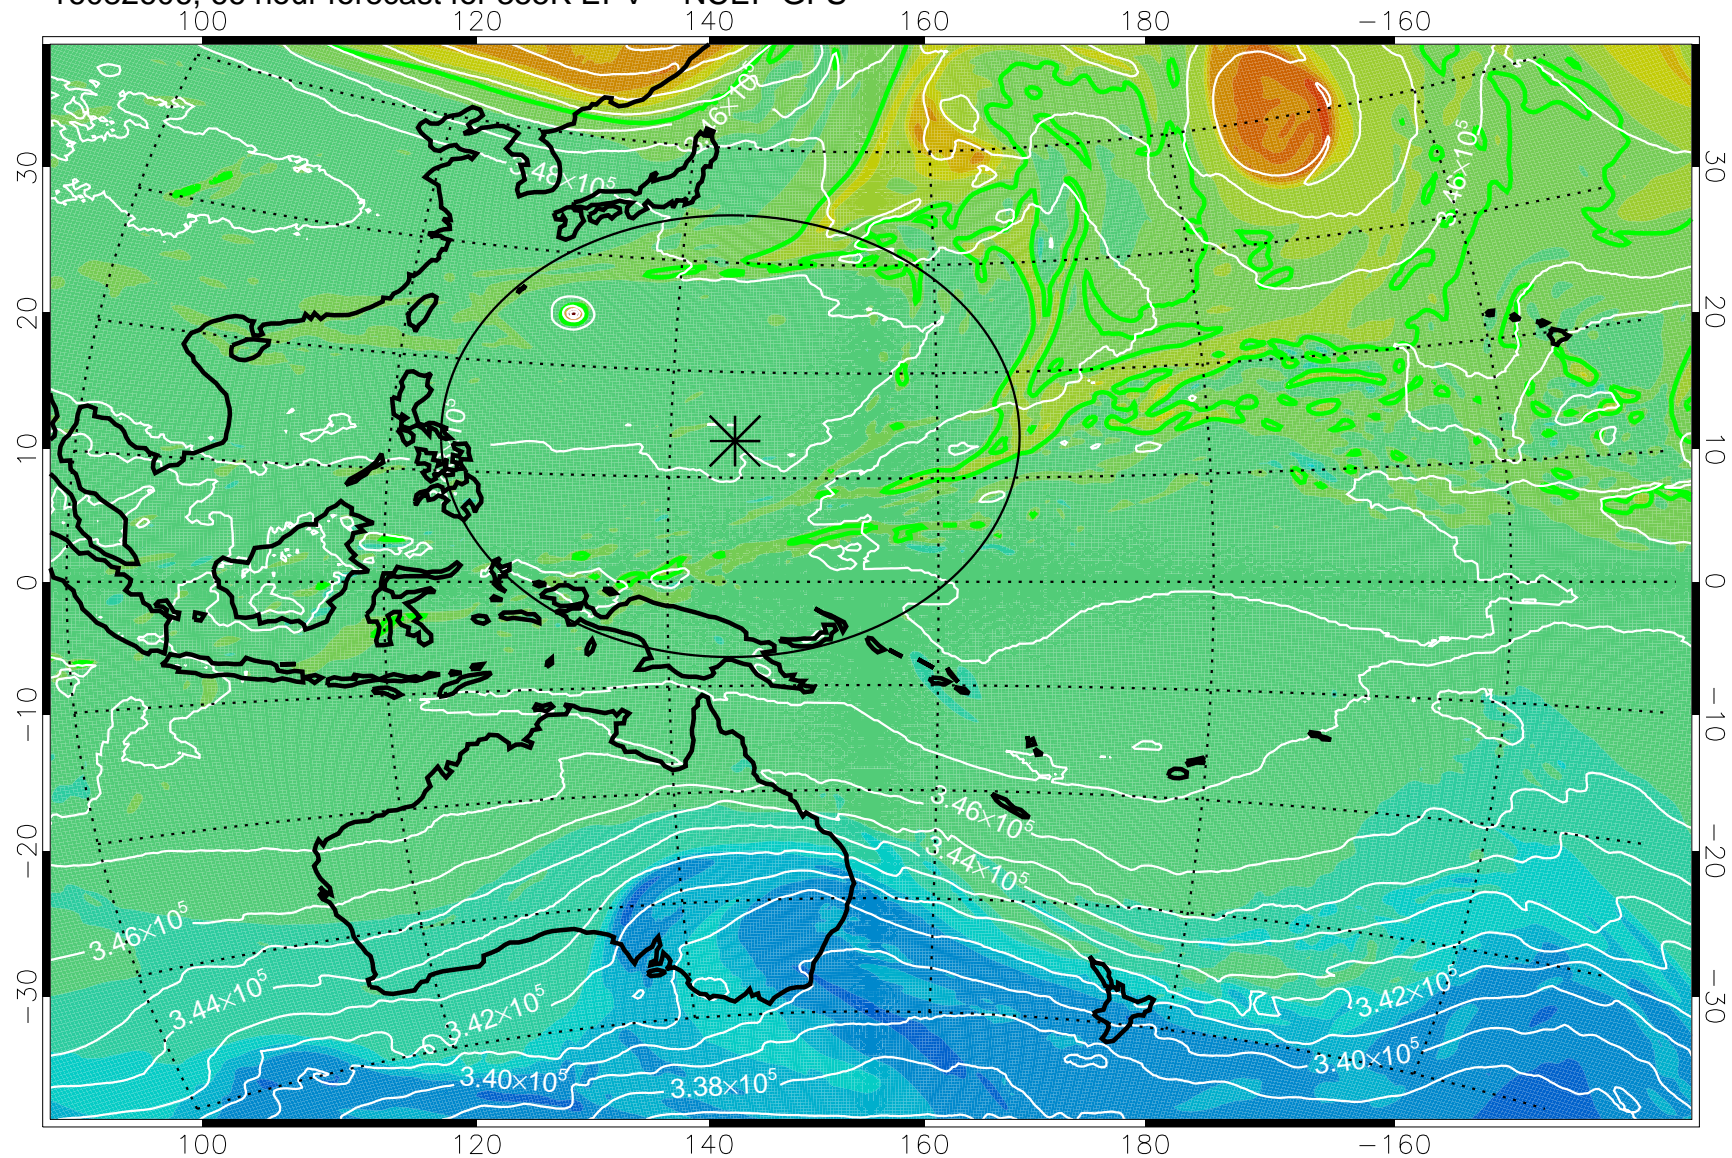

16082506, 42 hour forecast for 355K EPV -- NCEP GFS

355K Montgomery Streamfunction, white  
EPV Tropopause (2 PVU) Position  
Range ring of 2304 km

16082512, 48 hour forecast for 355K EPV -- NCEP GFS

355K Montgomery Streamfunction, white  
EPV Tropopause (2 PVU) Position  
Range ring of 2304 km

16082518, 54 hour forecast for 355K EPV -- NCEP GFS

355K Montgomery Streamfunction, white  
EPV Tropopause (2 PVU) Position  
Range ring of 2304 km

16082600, 60 hour forecast for 355K EPV -- NCEP GFS

355K Montgomery Streamfunction, white  
EPV Tropopause (2 PVU) Position  
Range ring of 2304 km

16082606, 66 hour forecast for 355K EPV -- NCEP GFS

355K Montgomery Streamfunction, white  
EPV Tropopause (2 PVU) Position  
Range ring of 2304 km

16082612, 72 hour forecast for 355K EPV -- NCEP GFS

355K Montgomery Streamfunction, white  
EPV Tropopause (2 PVU) Position  
Range ring of 2304 km

16082618, 78 hour forecast for 355K EPV -- NCEP GFS

355K Montgomery Streamfunction, white  
EPV Tropopause (2 PVU) Position  
Range ring of 2304 km

16082700, 84 hour forecast for 355K EPV -- NCEP GFS

355K Montgomery Streamfunction, white  
EPV Tropopause (2 PVU) Position  
Range ring of 2304 km