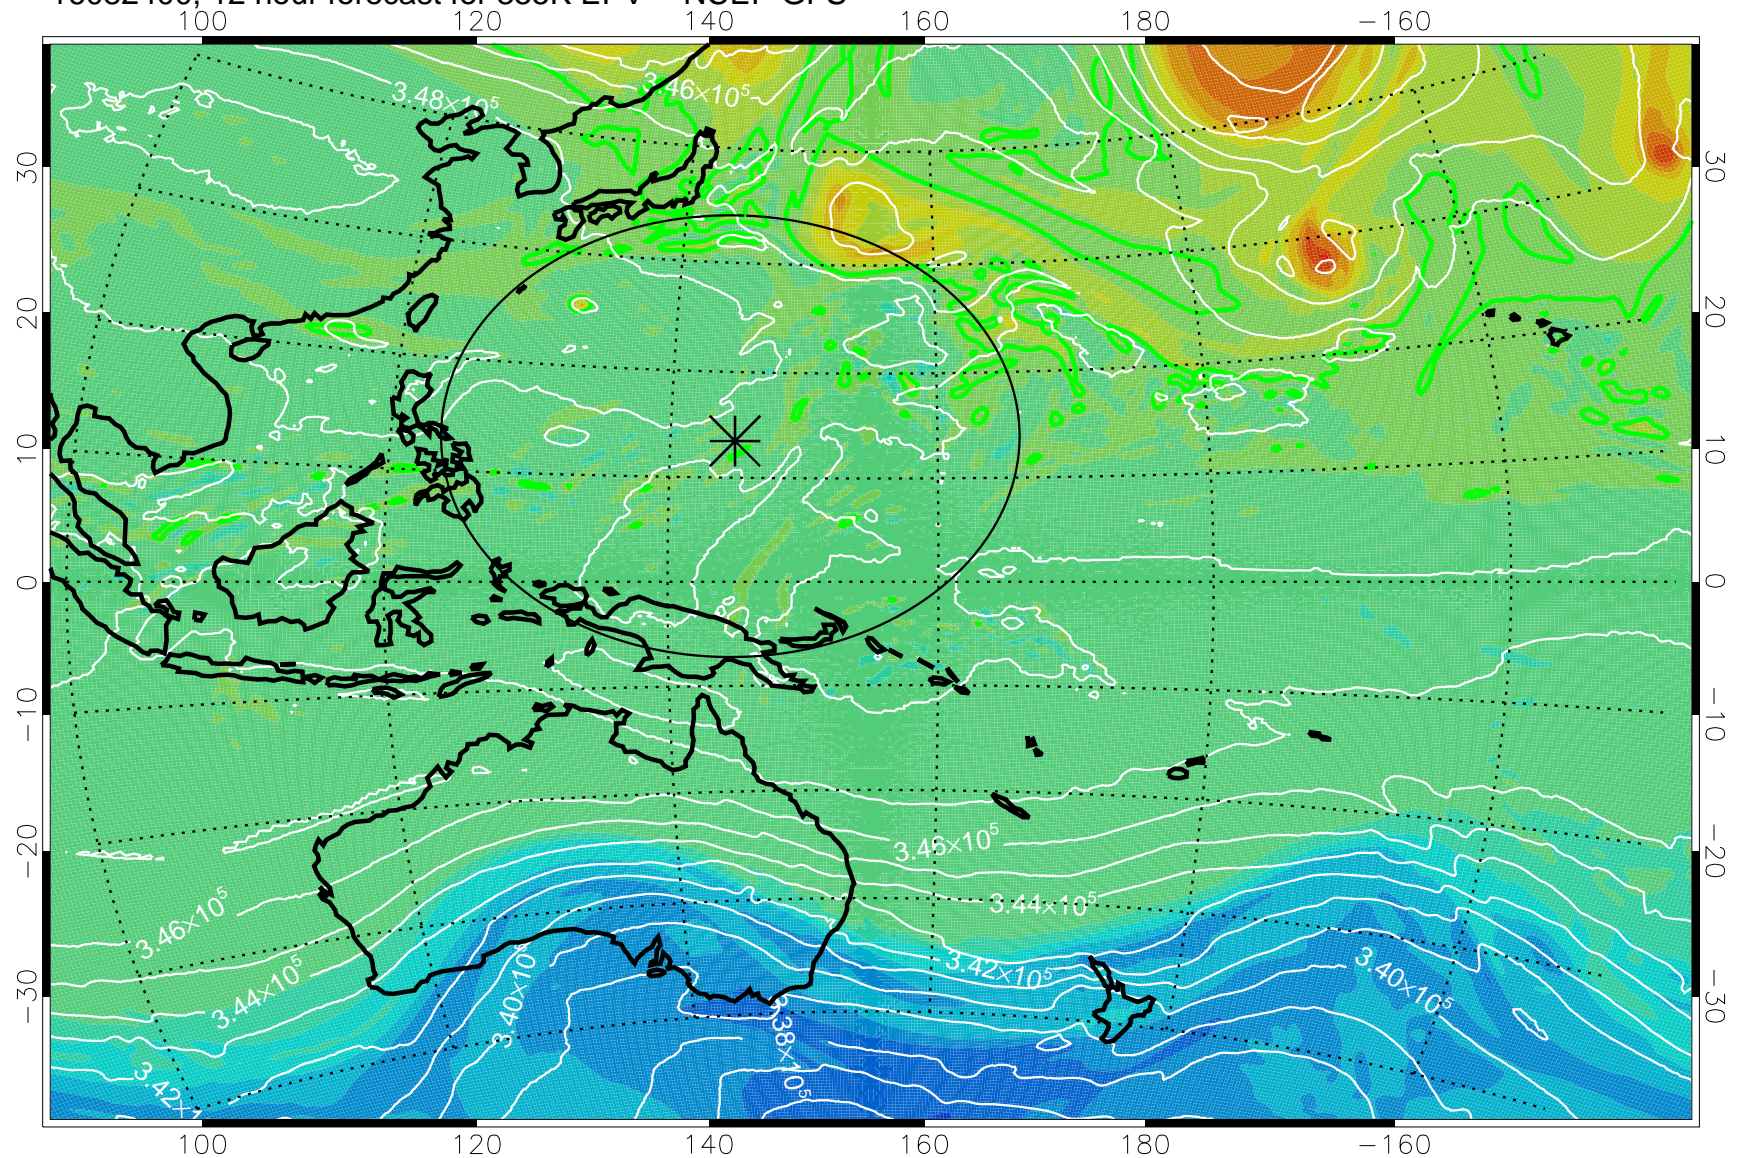

16082318, 6 hour forecast for 355K EPV -- NCEP GFS

355K Montgomery Streamfunction, white  
EPV Tropopause (2 PVU) Position  
Range ring of 2304 km

16082400, 12 hour forecast for 355K EPV -- NCEP GFS

355K Montgomery Streamfunction, white  
EPV Tropopause (2 PVU) Position  
Range ring of 2304 km

16082406, 18 hour forecast for 355K EPV -- NCEP GFS

355K Montgomery Streamfunction, white  
EPV Tropopause (2 PVU) Position  
Range ring of 2304 km

16082412, 24 hour forecast for 355K EPV -- NCEP GFS

355K Montgomery Streamfunction, white  
EPV Tropopause (2 PVU) Position  
Range ring of 2304 km

16082418, 30 hour forecast for 355K EPV -- NCEP GFS

355K Montgomery Streamfunction, white  
EPV Tropopause (2 PVU) Position  
Range ring of 2304 km

16082500, 36 hour forecast for 355K EPV -- NCEP GFS

355K Montgomery Streamfunction, white  
EPV Tropopause (2 PVU) Position  
Range ring of 2304 km

16082506, 42 hour forecast for 355K EPV -- NCEP GFS

355K Montgomery Streamfunction, white  
EPV Tropopause (2 PVU) Position  
Range ring of 2304 km

16082512, 48 hour forecast for 355K EPV -- NCEP GFS

355K Montgomery Streamfunction, white  
EPV Tropopause (2 PVU) Position  
Range ring of 2304 km