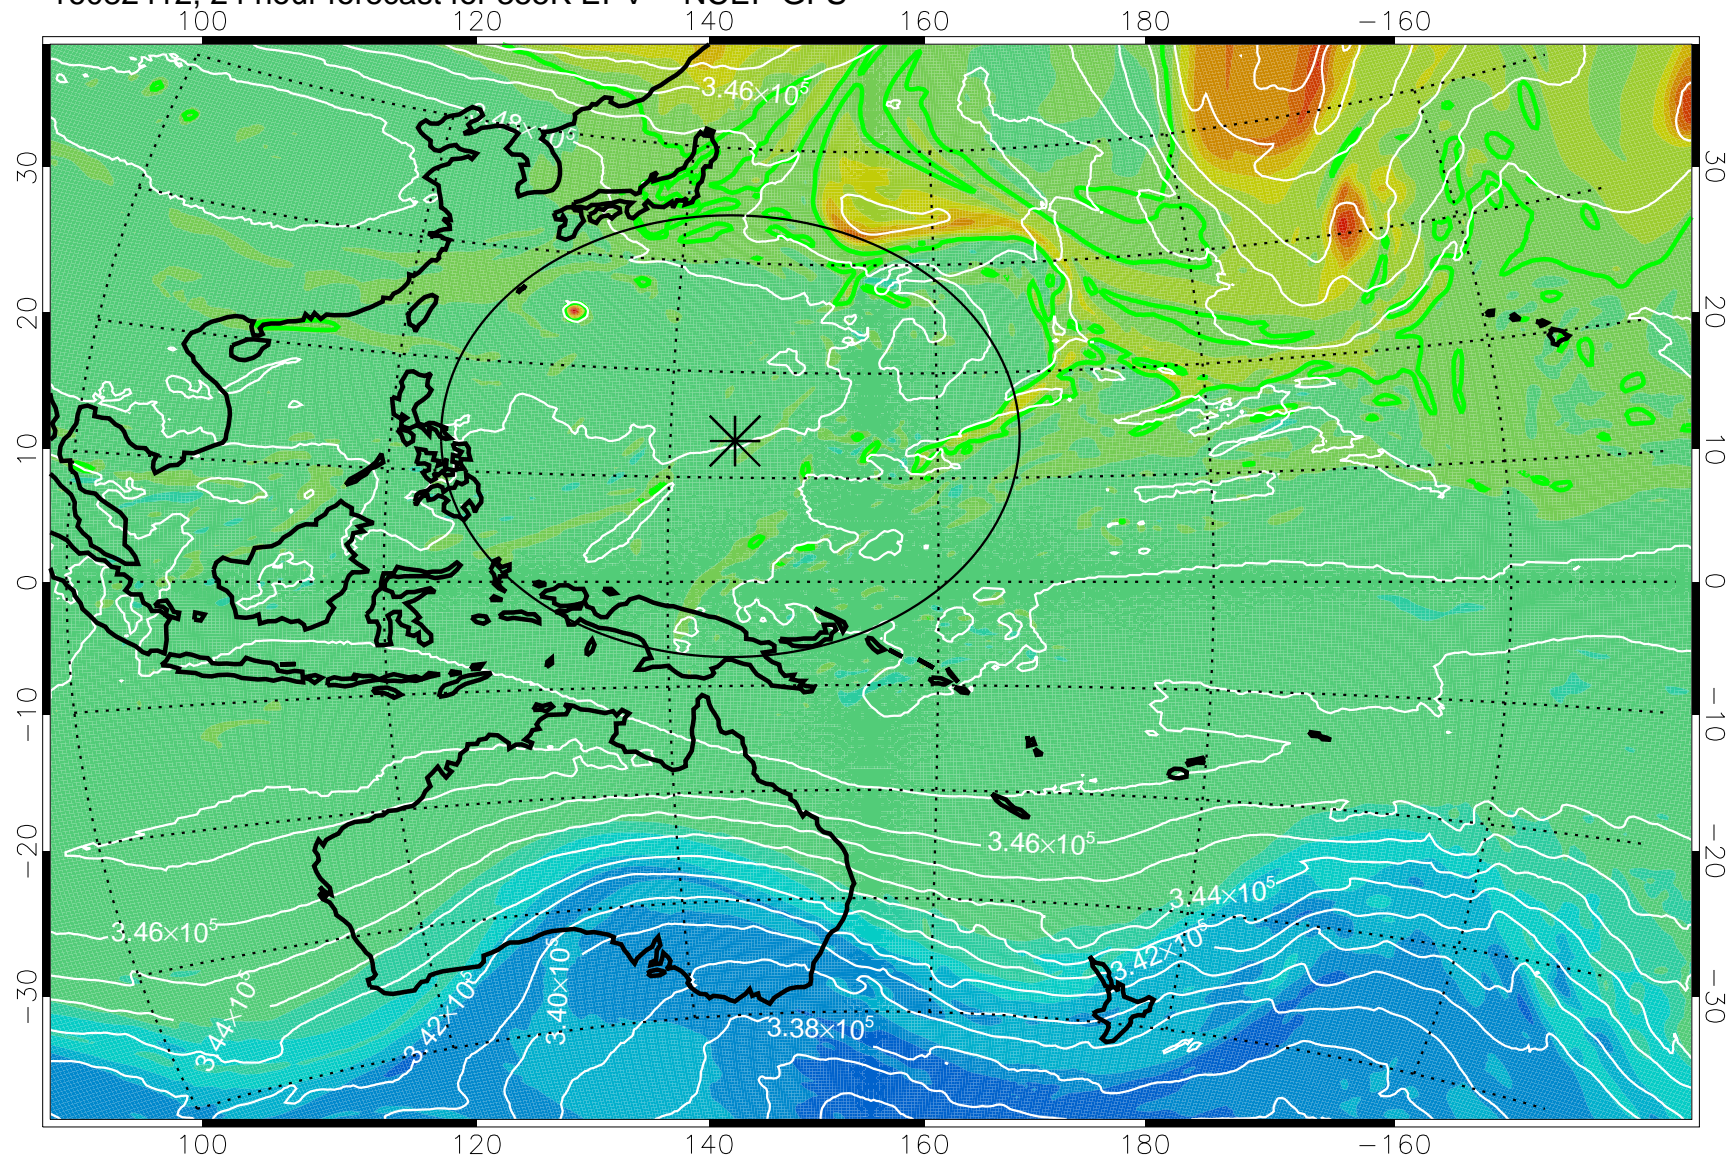

16082318, 6 hour forecast for 355K EPV -- NCEP GFS

355K Montgomery Streamfunction, white  
EPV Tropopause (2 PVU) Position  
Range ring of 2304 km

16082400, 12 hour forecast for 355K EPV -- NCEP GFS

355K Montgomery Streamfunction, white  
EPV Tropopause (2 PVU) Position  
Range ring of 2304 km

16082406, 18 hour forecast for 355K EPV -- NCEP GFS

355K Montgomery Streamfunction, white  
EPV Tropopause (2 PVU) Position  
Range ring of 2304 km

16082412, 24 hour forecast for 355K EPV -- NCEP GFS

355K Montgomery Streamfunction, white  
EPV Tropopause (2 PVU) Position  
Range ring of 2304 km

16082418, 30 hour forecast for 355K EPV -- NCEP GFS

355K Montgomery Streamfunction, white  
EPV Tropopause (2 PVU) Position  
Range ring of 2304 km

16082500, 36 hour forecast for 355K EPV -- NCEP GFS

355K Montgomery Streamfunction, white  
EPV Tropopause (2 PVU) Position  
Range ring of 2304 km

16082506, 42 hour forecast for 355K EPV -- NCEP GFS

355K Montgomery Streamfunction, white  
EPV Tropopause (2 PVU) Position  
Range ring of 2304 km

16082512, 48 hour forecast for 355K EPV -- NCEP GFS

355K Montgomery Streamfunction, white  
EPV Tropopause (2 PVU) Position  
Range ring of 2304 km