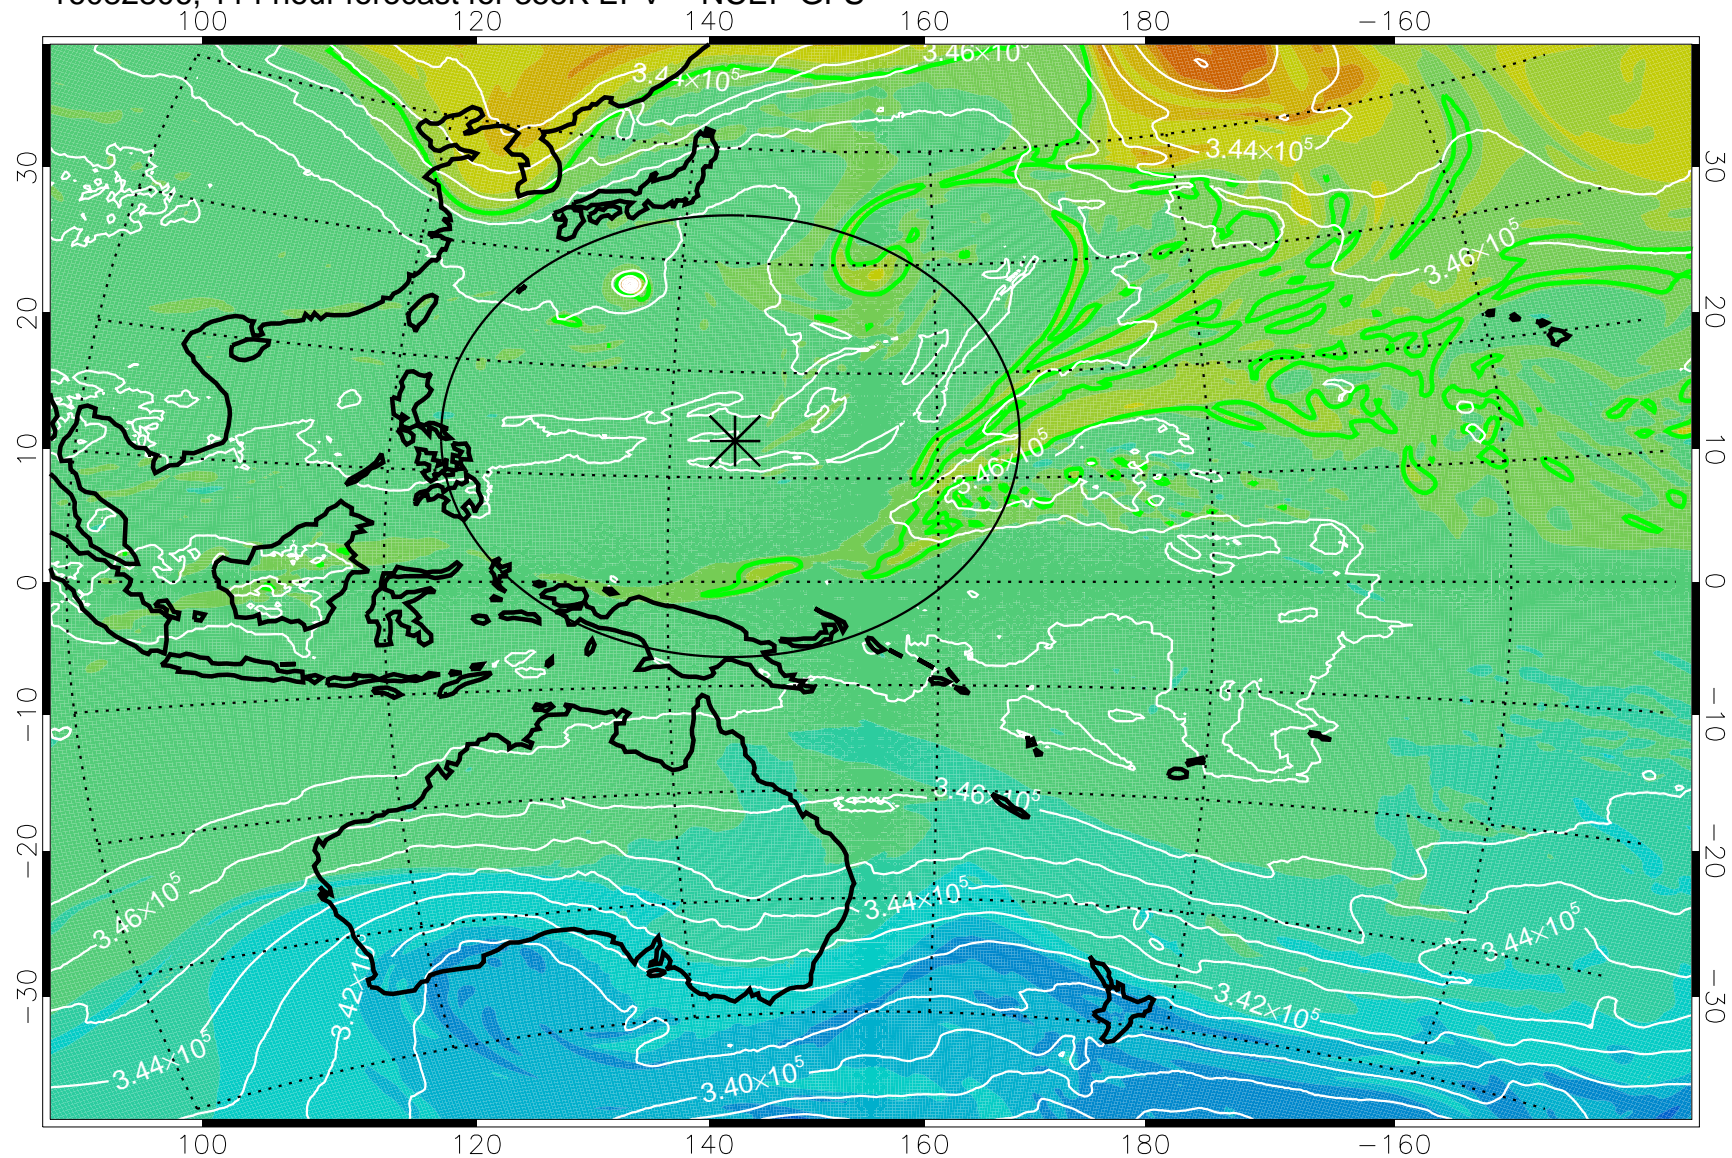

16082618, 78 hour forecast for 355K EPV -- NCEP GFS

355K Montgomery Streamfunction, white  
EPV Tropopause (2 PVU) Position  
Range ring of 2304 km

16082700, 84 hour forecast for 355K EPV -- NCEP GFS

355K Montgomery Streamfunction, white  
EPV Tropopause (2 PVU) Position  
Range ring of 2304 km

16082706, 90 hour forecast for 355K EPV -- NCEP GFS

355K Montgomery Streamfunction, white  
EPV Tropopause (2 PVU) Position  
Range ring of 2304 km

16082712, 96 hour forecast for 355K EPV -- NCEP GFS

355K Montgomery Streamfunction, white  
EPV Tropopause (2 PVU) Position  
Range ring of 2304 km

16082718, 102 hour forecast for 355K EPV -- NCEP GFS

355K Montgomery Streamfunction, white  
EPV Tropopause (2 PVU) Position  
Range ring of 2304 km

16082800, 108 hour forecast for 355K EPV -- NCEP GFS

355K Montgomery Streamfunction, white  
EPV Tropopause (2 PVU) Position  
Range ring of 2304 km

16082806, 114 hour forecast for 355K EPV -- NCEP GFS

355K Montgomery Streamfunction, white  
EPV Tropopause (2 PVU) Position  
Range ring of 2304 km

16082812, 120 hour forecast for 355K EPV -- NCEP GFS

355K Montgomery Streamfunction, white  
EPV Tropopause (2 PVU) Position  
Range ring of 2304 km