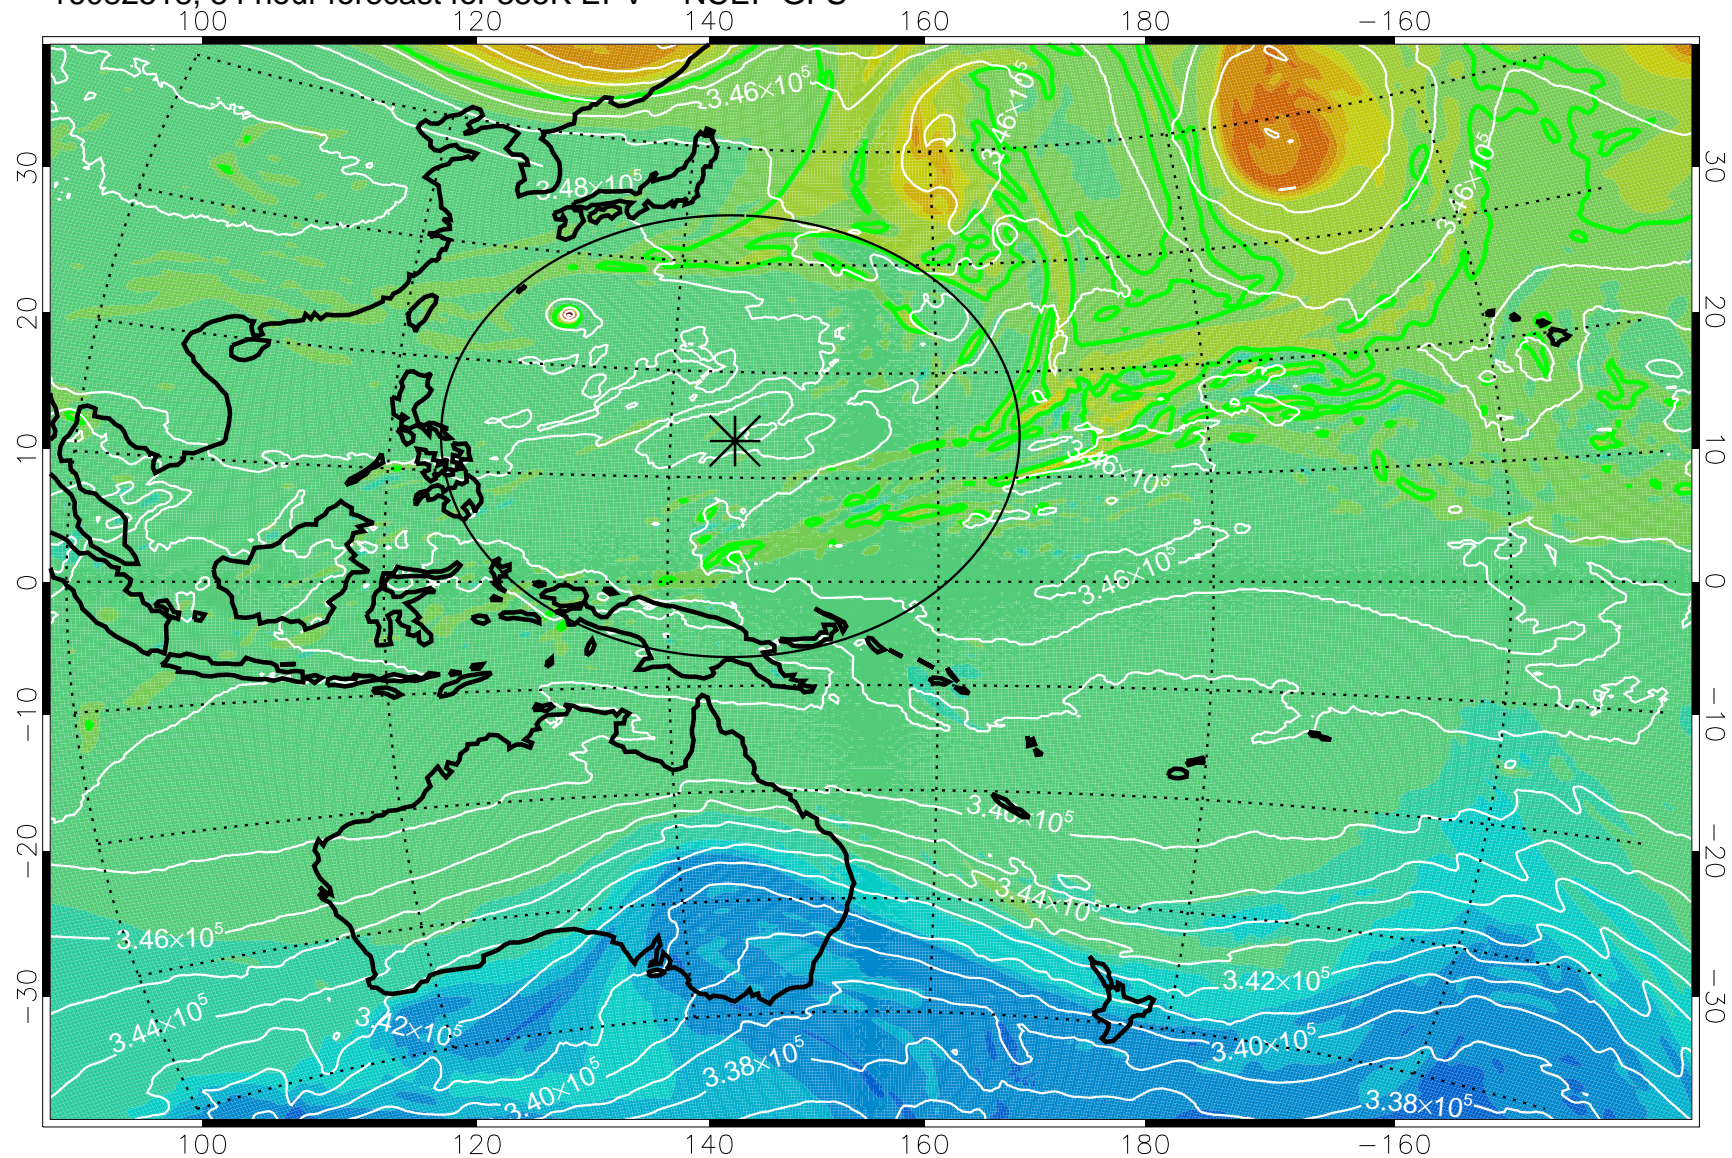

16082418, 30 hour forecast for 355K EPV -- NCEP GFS

355K Montgomery Streamfunction, white  
EPV Tropopause (2 PVU) Position  
Range ring of 2304 km

16082500, 36 hour forecast for 355K EPV -- NCEP GFS

355K Montgomery Streamfunction, white  
EPV Tropopause (2 PVU) Position  
Range ring of 2304 km

16082506, 42 hour forecast for 355K EPV -- NCEP GFS

355K Montgomery Streamfunction, white  
EPV Tropopause (2 PVU) Position  
Range ring of 2304 km

16082512, 48 hour forecast for 355K EPV -- NCEP GFS

355K Montgomery Streamfunction, white  
EPV Tropopause (2 PVU) Position  
Range ring of 2304 km

16082518, 54 hour forecast for 355K EPV -- NCEP GFS

355K Montgomery Streamfunction, white  
EPV Tropopause (2 PVU) Position  
Range ring of 2304 km

16082600, 60 hour forecast for 355K EPV -- NCEP GFS

355K Montgomery Streamfunction, white  
EPV Tropopause (2 PVU) Position  
Range ring of 2304 km

16082606, 66 hour forecast for 355K EPV -- NCEP GFS

355K Montgomery Streamfunction, white  
EPV Tropopause (2 PVU) Position  
Range ring of 2304 km

16082612, 72 hour forecast for 355K EPV -- NCEP GFS

355K Montgomery Streamfunction, white  
EPV Tropopause (2 PVU) Position  
Range ring of 2304 km