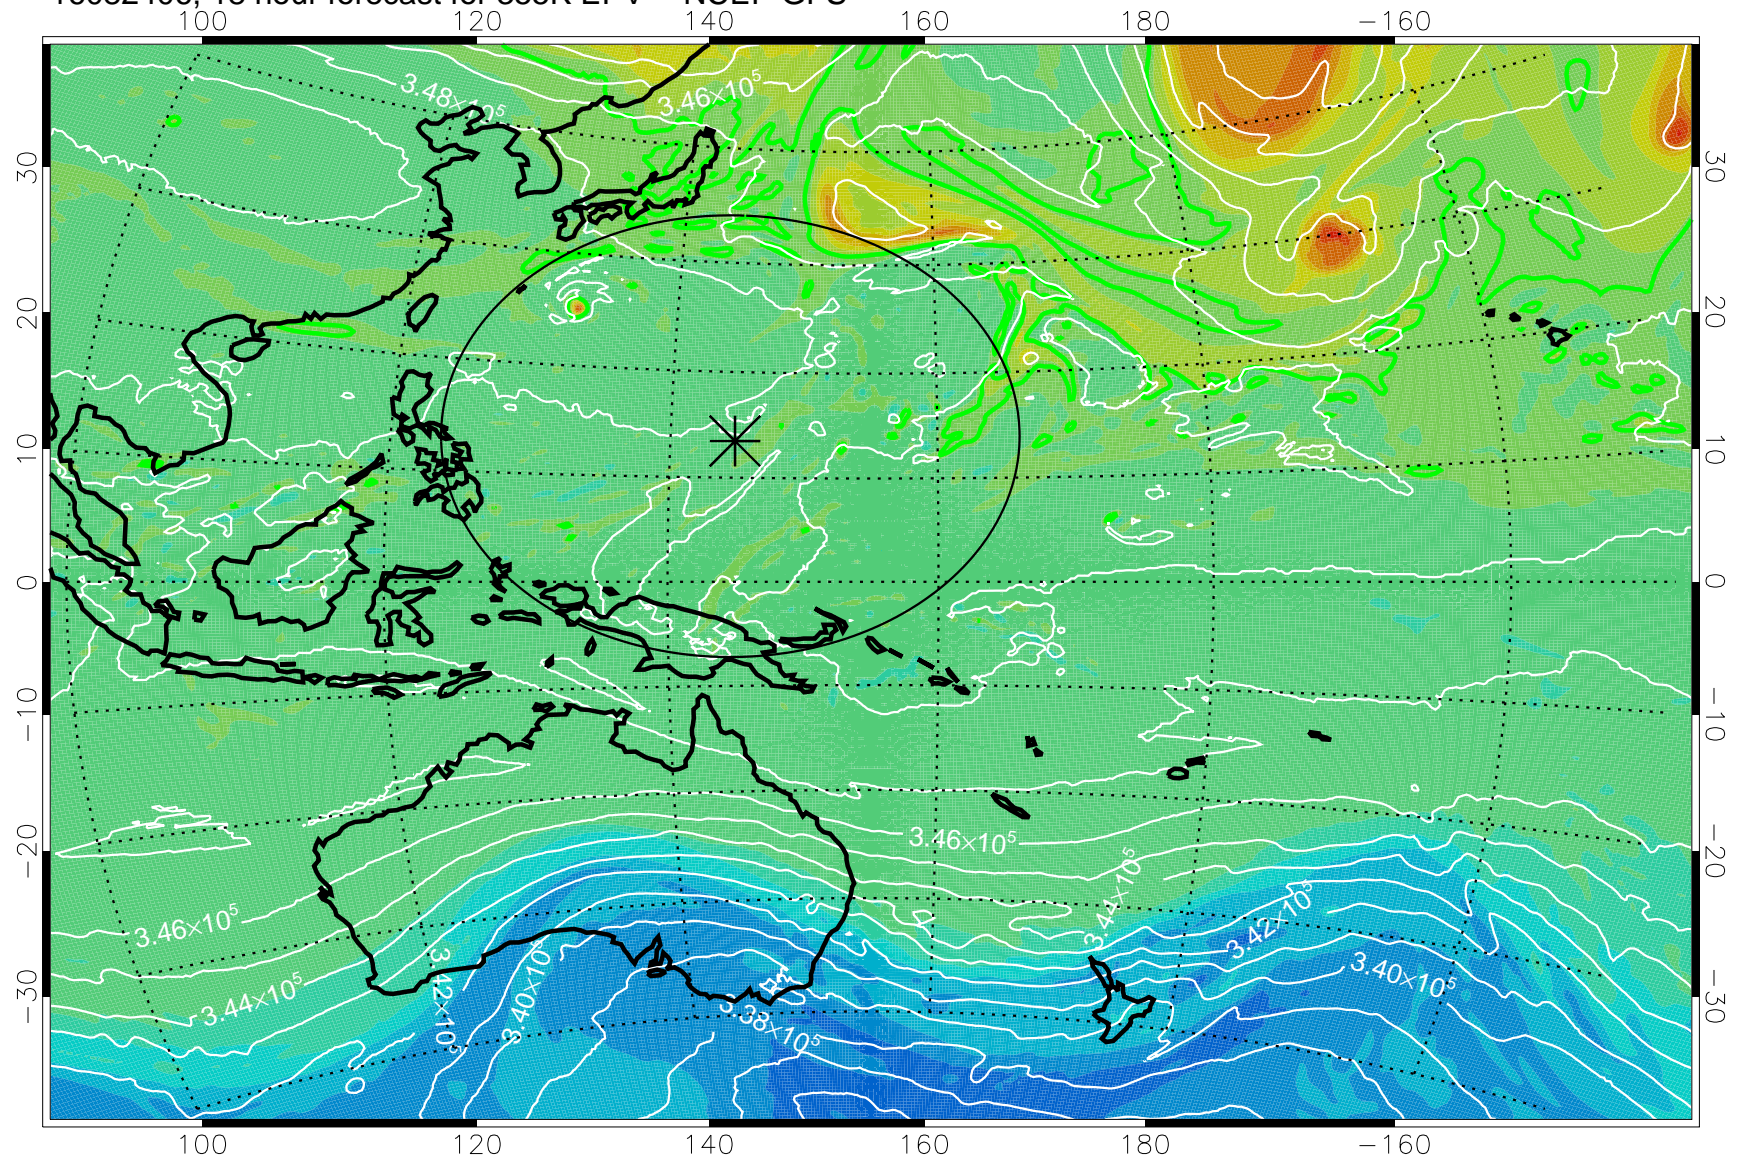

16082318, 6 hour forecast for 355K EPV -- NCEP GFS

355K Montgomery Streamfunction, white  
EPV Tropopause (2 PVU) Position  
Range ring of 2304 km

16082400, 12 hour forecast for 355K EPV -- NCEP GFS

355K Montgomery Streamfunction, white  
EPV Tropopause (2 PVU) Position  
Range ring of 2304 km

16082406, 18 hour forecast for 355K EPV -- NCEP GFS

355K Montgomery Streamfunction, white  
EPV Tropopause (2 PVU) Position  
Range ring of 2304 km

16082412, 24 hour forecast for 355K EPV -- NCEP GFS

355K Montgomery Streamfunction, white  
EPV Tropopause (2 PVU) Position  
Range ring of 2304 km

16082418, 30 hour forecast for 355K EPV -- NCEP GFS

355K Montgomery Streamfunction, white  
EPV Tropopause (2 PVU) Position  
Range ring of 2304 km

16082500, 36 hour forecast for 355K EPV -- NCEP GFS

355K Montgomery Streamfunction, white  
EPV Tropopause (2 PVU) Position  
Range ring of 2304 km

16082506, 42 hour forecast for 355K EPV -- NCEP GFS

355K Montgomery Streamfunction, white  
EPV Tropopause (2 PVU) Position  
Range ring of 2304 km

16082512, 48 hour forecast for 355K EPV -- NCEP GFS

355K Montgomery Streamfunction, white  
EPV Tropopause (2 PVU) Position  
Range ring of 2304 km