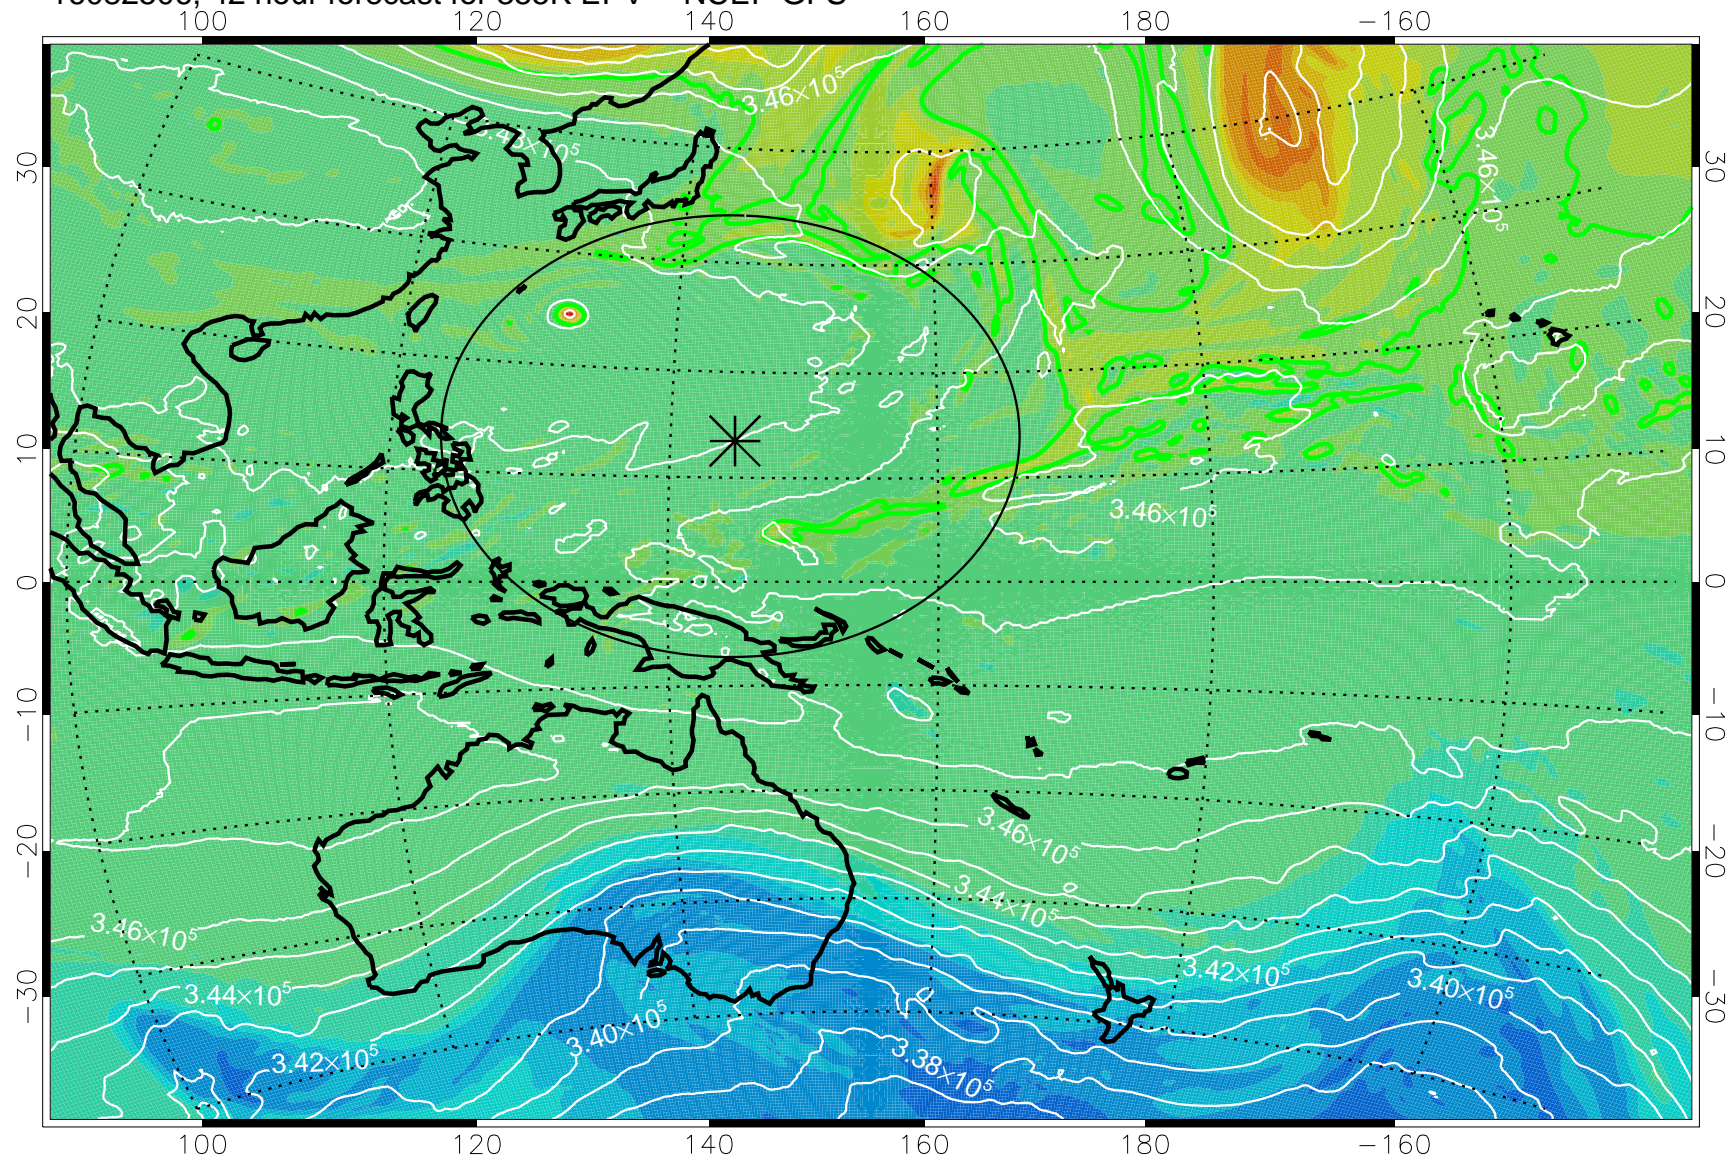

16082418, 30 hour forecast for 355K EPV -- NCEP GFS

355K Montgomery Streamfunction, white  
EPV Tropopause (2 PVU) Position  
Range ring of 2304 km

16082500, 36 hour forecast for 355K EPV -- NCEP GFS

355K Montgomery Streamfunction, white  
EPV Tropopause (2 PVU) Position  
Range ring of 2304 km

16082506, 42 hour forecast for 355K EPV -- NCEP GFS

355K Montgomery Streamfunction, white  
EPV Tropopause (2 PVU) Position  
Range ring of 2304 km

16082512, 48 hour forecast for 355K EPV -- NCEP GFS

355K Montgomery Streamfunction, white  
EPV Tropopause (2 PVU) Position  
Range ring of 2304 km

16082518, 54 hour forecast for 355K EPV -- NCEP GFS

355K Montgomery Streamfunction, white  
EPV Tropopause (2 PVU) Position  
Range ring of 2304 km

16082600, 60 hour forecast for 355K EPV -- NCEP GFS

355K Montgomery Streamfunction, white  
EPV Tropopause (2 PVU) Position  
Range ring of 2304 km

16082606, 66 hour forecast for 355K EPV -- NCEP GFS

355K Montgomery Streamfunction, white  
EPV Tropopause (2 PVU) Position  
Range ring of 2304 km

16082612, 72 hour forecast for 355K EPV -- NCEP GFS

355K Montgomery Streamfunction, white  
EPV Tropopause (2 PVU) Position  
Range ring of 2304 km