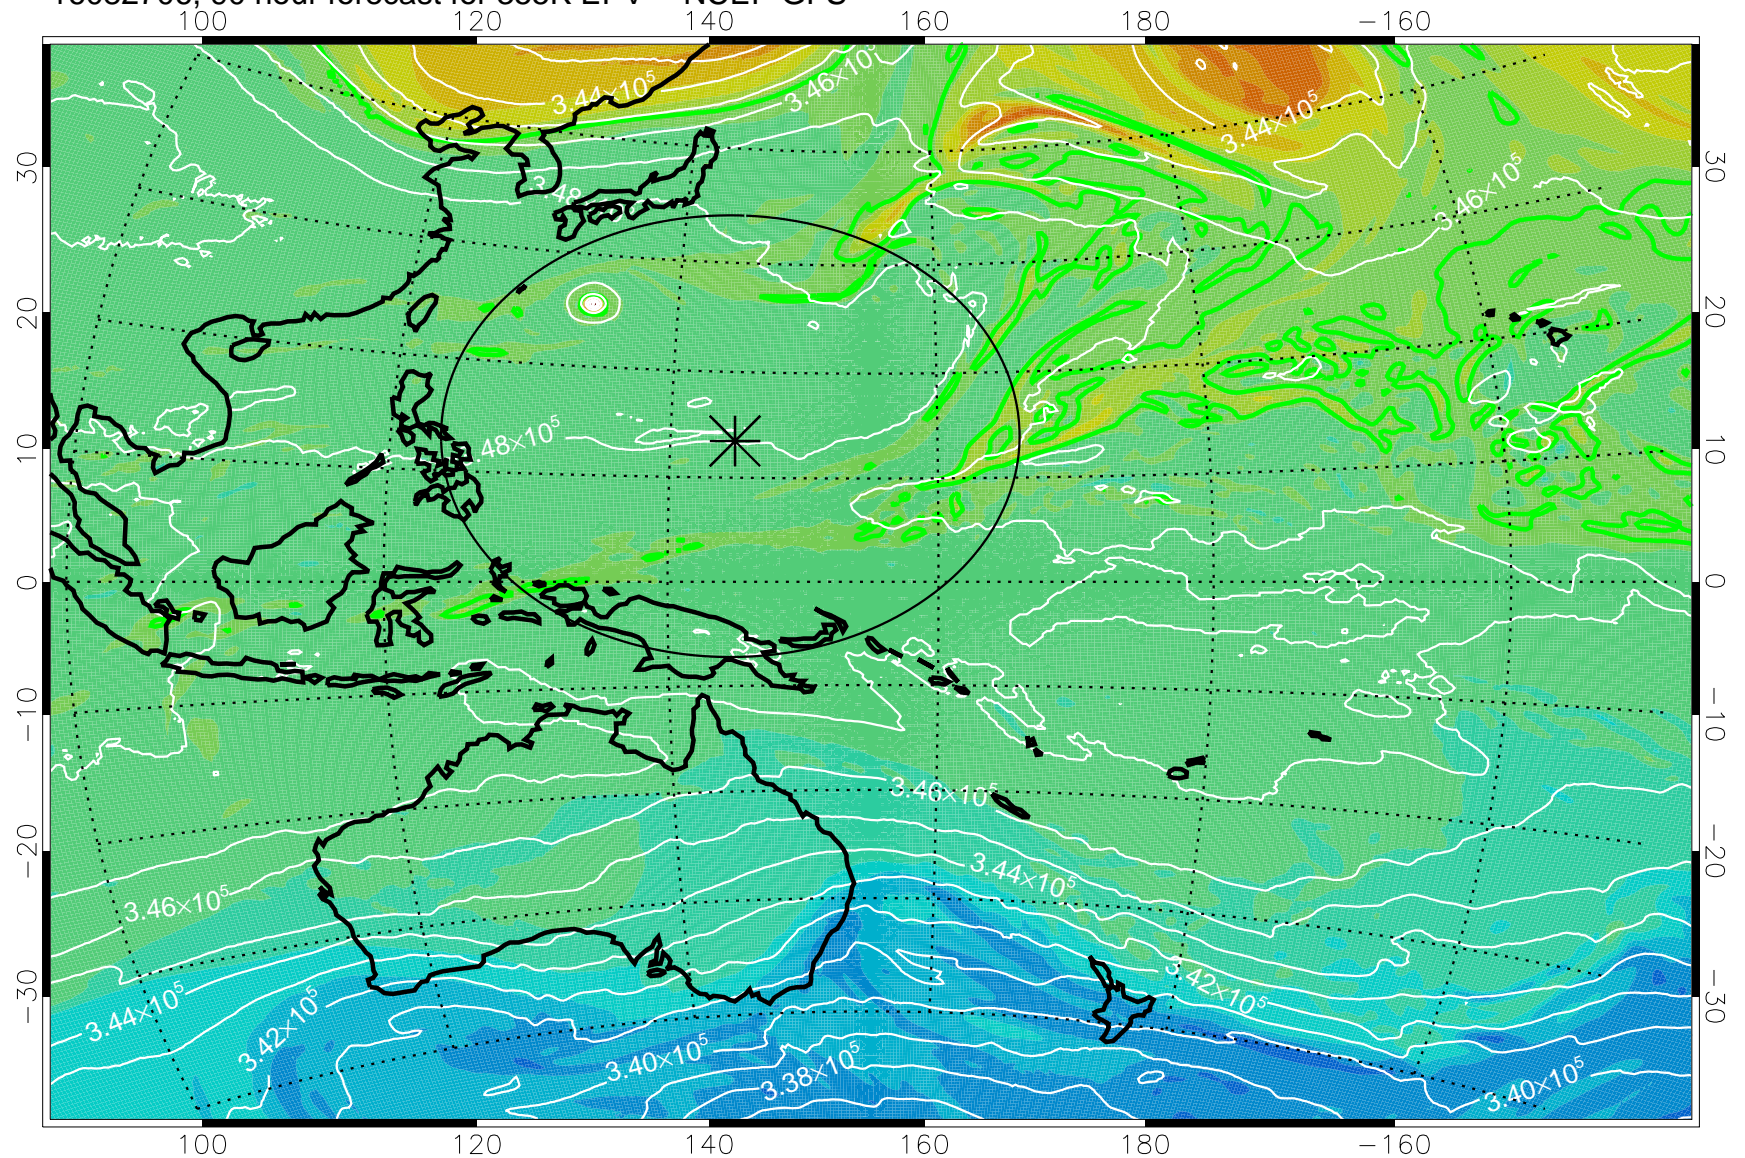

16082606, 66 hour forecast for 355K EPV -- NCEP GFS

355K Montgomery Streamfunction, white  
EPV Tropopause (2 PVU) Position  
Range ring of 2304 km

16082612, 72 hour forecast for 355K EPV -- NCEP GFS

355K Montgomery Streamfunction, white  
EPV Tropopause (2 PVU) Position  
Range ring of 2304 km

16082618, 78 hour forecast for 355K EPV -- NCEP GFS

355K Montgomery Streamfunction, white  
EPV Tropopause (2 PVU) Position  
Range ring of 2304 km

16082700, 84 hour forecast for 355K EPV -- NCEP GFS

355K Montgomery Streamfunction, white  
EPV Tropopause (2 PVU) Position  
Range ring of 2304 km

16082706, 90 hour forecast for 355K EPV -- NCEP GFS

355K Montgomery Streamfunction, white  
EPV Tropopause (2 PVU) Position  
Range ring of 2304 km

16082712, 96 hour forecast for 355K EPV -- NCEP GFS

355K Montgomery Streamfunction, white  
EPV Tropopause (2 PVU) Position  
Range ring of 2304 km

16082718, 102 hour forecast for 355K EPV -- NCEP GFS

355K Montgomery Streamfunction, white  
EPV Tropopause (2 PVU) Position  
Range ring of 2304 km

16082800, 108 hour forecast for 355K EPV -- NCEP GFS

355K Montgomery Streamfunction, white  
EPV Tropopause (2 PVU) Position  
Range ring of 2304 km