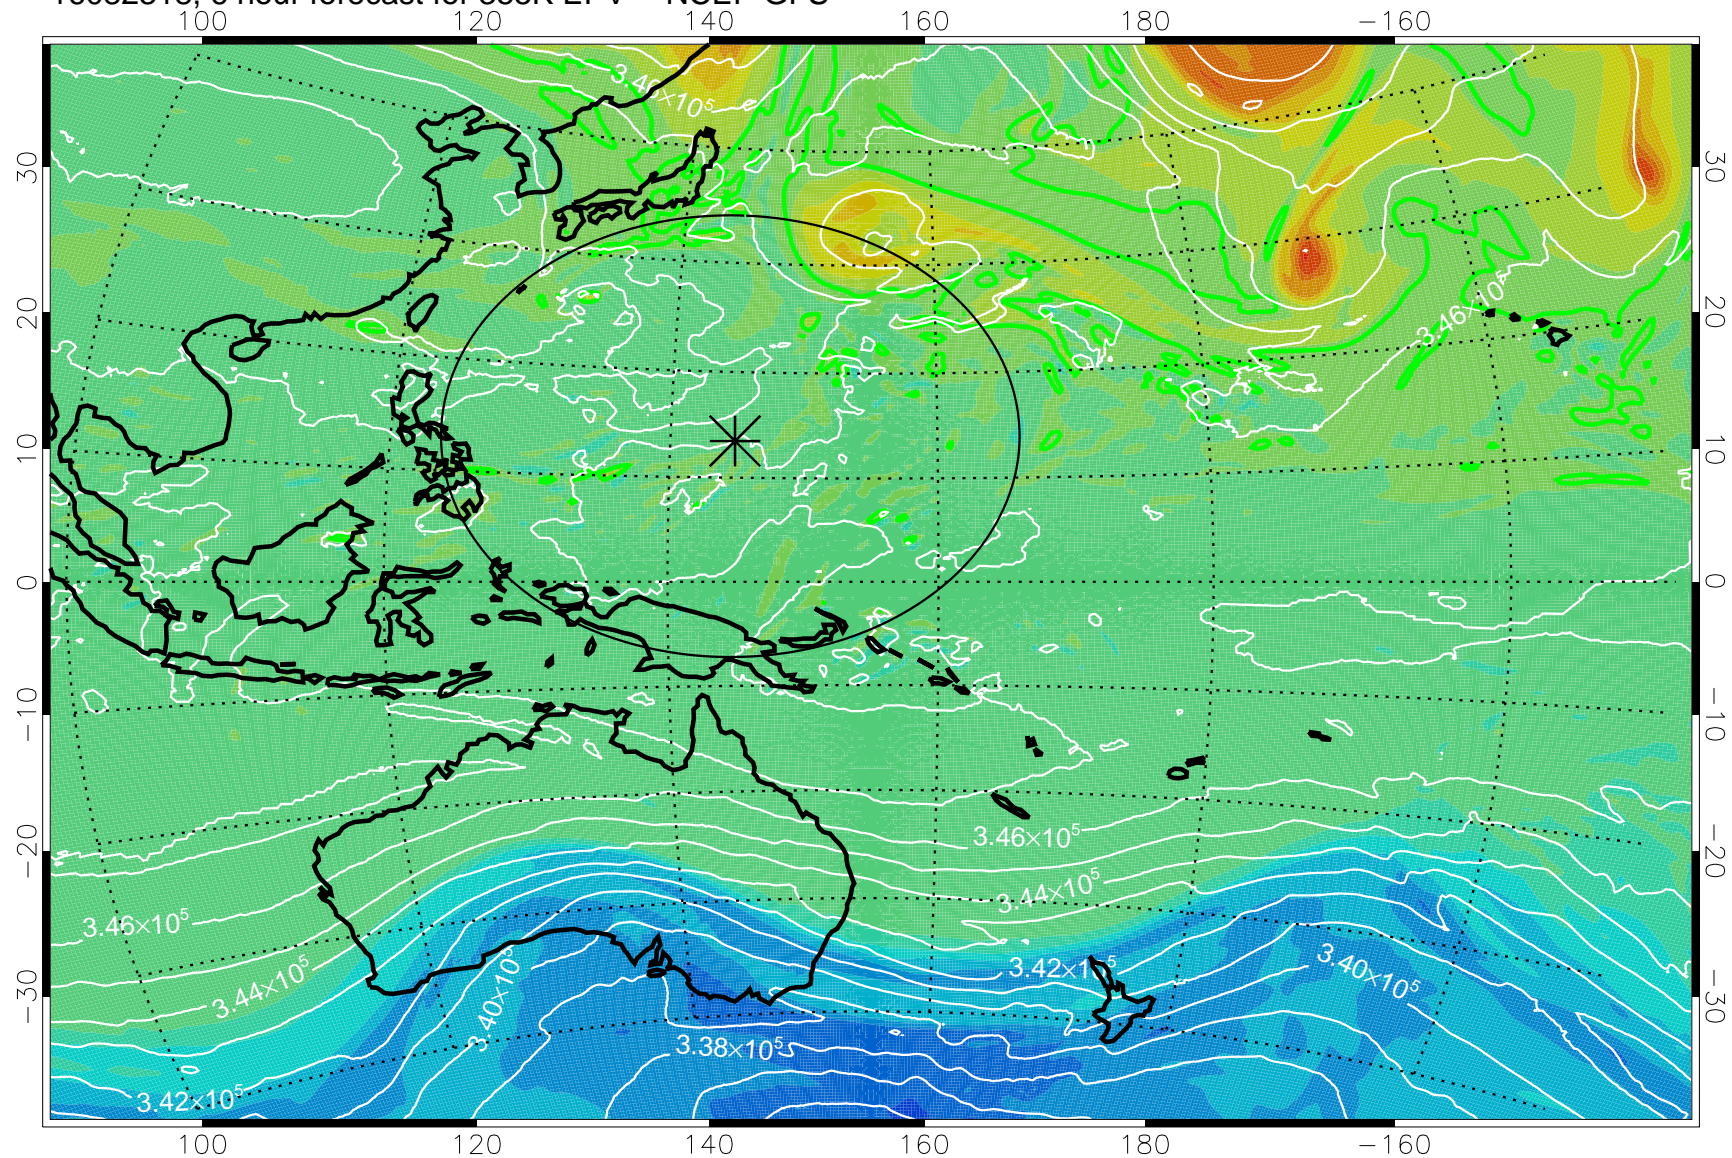

16082318, 6 hour forecast for 355K EPV -- NCEP GFS

355K Montgomery Streamfunction, white  
EPV Tropopause (2 PVU) Position  
Range ring of 2304 km

16082400, 12 hour forecast for 355K EPV -- NCEP GFS

355K Montgomery Streamfunction, white  
EPV Tropopause (2 PVU) Position  
Range ring of 2304 km

16082406, 18 hour forecast for 355K EPV -- NCEP GFS

355K Montgomery Streamfunction, white  
EPV Tropopause (2 PVU) Position  
Range ring of 2304 km

16082412, 24 hour forecast for 355K EPV -- NCEP GFS

355K Montgomery Streamfunction, white  
EPV Tropopause (2 PVU) Position  
Range ring of 2304 km

16082418, 30 hour forecast for 355K EPV -- NCEP GFS

355K Montgomery Streamfunction, white  
EPV Tropopause (2 PVU) Position  
Range ring of 2304 km

16082500, 36 hour forecast for 355K EPV -- NCEP GFS

355K Montgomery Streamfunction, white  
EPV Tropopause (2 PVU) Position  
Range ring of 2304 km

16082506, 42 hour forecast for 355K EPV -- NCEP GFS

355K Montgomery Streamfunction, white  
EPV Tropopause (2 PVU) Position  
Range ring of 2304 km

16082512, 48 hour forecast for 355K EPV -- NCEP GFS

355K Montgomery Streamfunction, white  
EPV Tropopause (2 PVU) Position  
Range ring of 2304 km