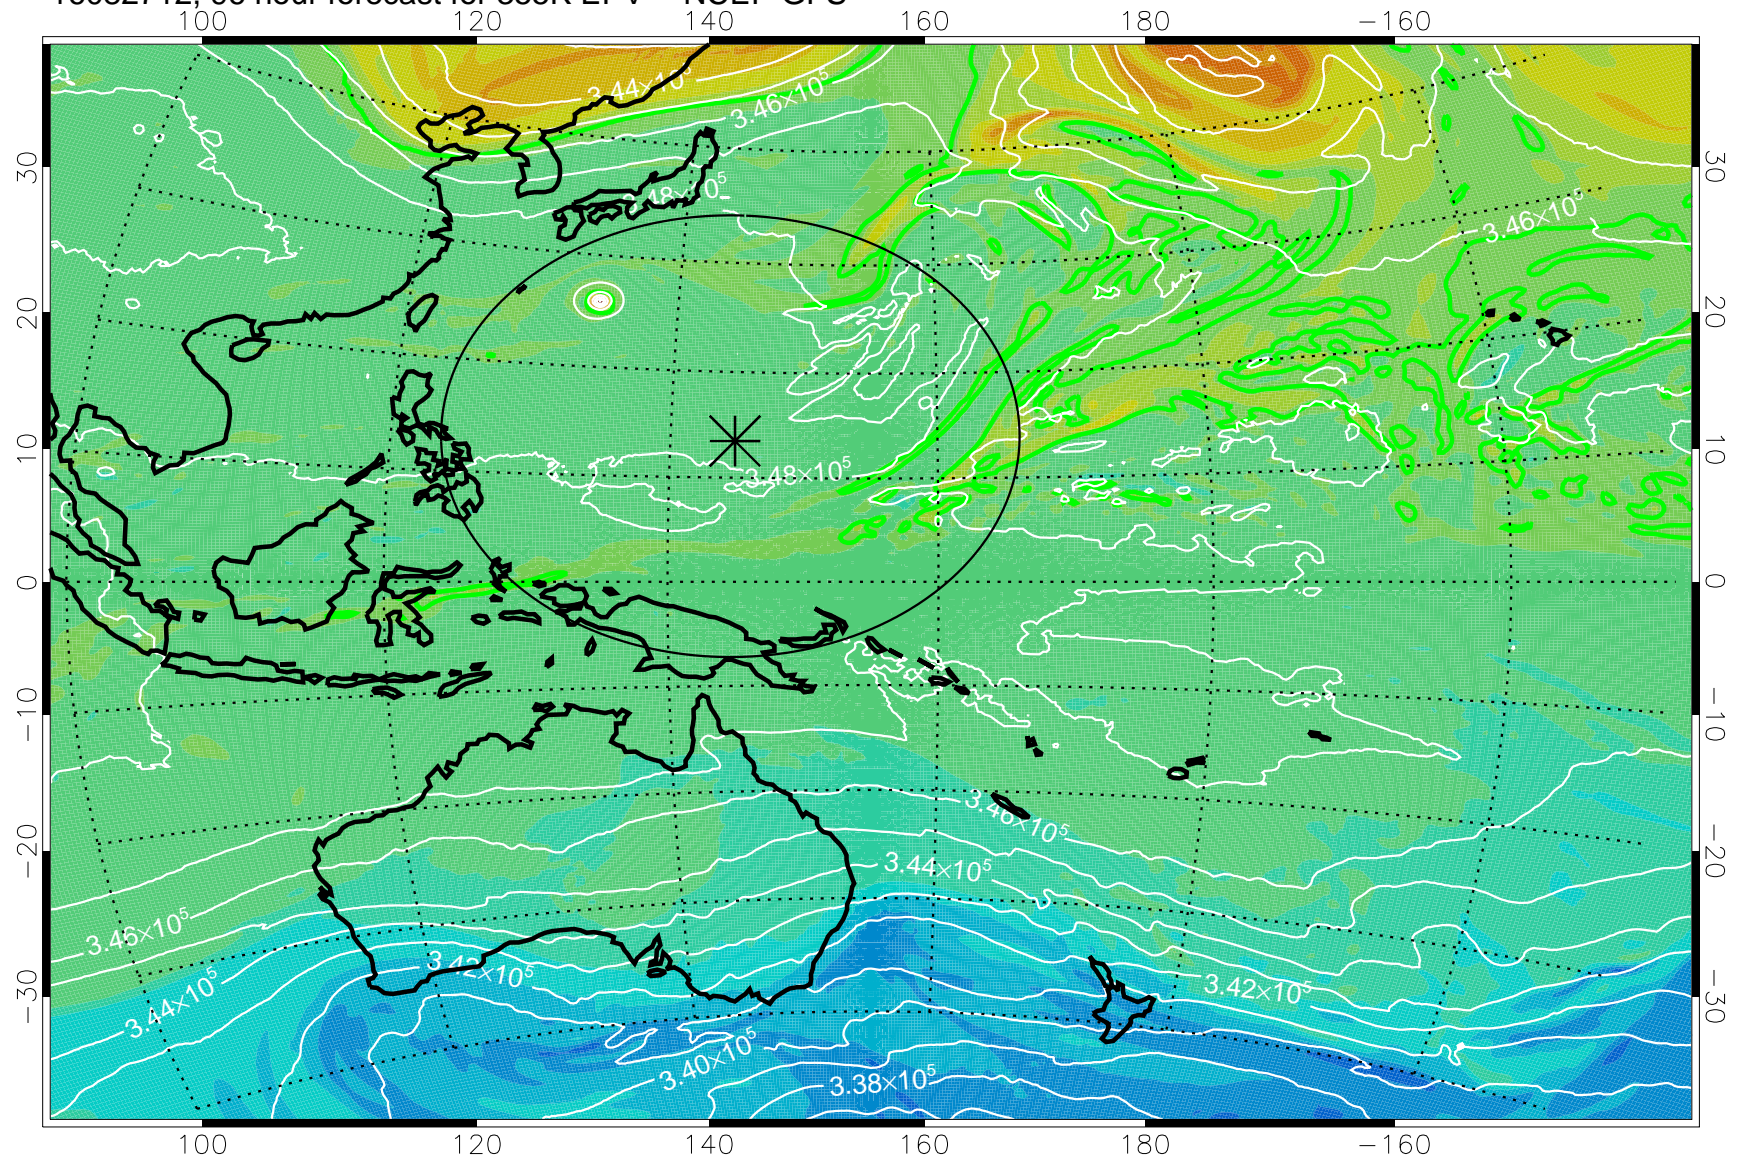

16082606, 66 hour forecast for 355K EPV -- NCEP GFS

355K Montgomery Streamfunction, white  
EPV Tropopause (2 PVU) Position  
Range ring of 2304 km

16082612, 72 hour forecast for 355K EPV -- NCEP GFS

355K Montgomery Streamfunction, white  
EPV Tropopause (2 PVU) Position  
Range ring of 2304 km

16082618, 78 hour forecast for 355K EPV -- NCEP GFS

355K Montgomery Streamfunction, white  
EPV Tropopause (2 PVU) Position  
Range ring of 2304 km

16082700, 84 hour forecast for 355K EPV -- NCEP GFS

355K Montgomery Streamfunction, white  
EPV Tropopause (2 PVU) Position  
Range ring of 2304 km

16082706, 90 hour forecast for 355K EPV -- NCEP GFS

355K Montgomery Streamfunction, white  
EPV Tropopause (2 PVU) Position  
Range ring of 2304 km

16082712, 96 hour forecast for 355K EPV -- NCEP GFS

355K Montgomery Streamfunction, white  
EPV Tropopause (2 PVU) Position  
Range ring of 2304 km

16082718, 102 hour forecast for 355K EPV -- NCEP GFS

355K Montgomery Streamfunction, white  
EPV Tropopause (2 PVU) Position  
Range ring of 2304 km

16082800, 108 hour forecast for 355K EPV -- NCEP GFS

355K Montgomery Streamfunction, white  
EPV Tropopause (2 PVU) Position  
Range ring of 2304 km