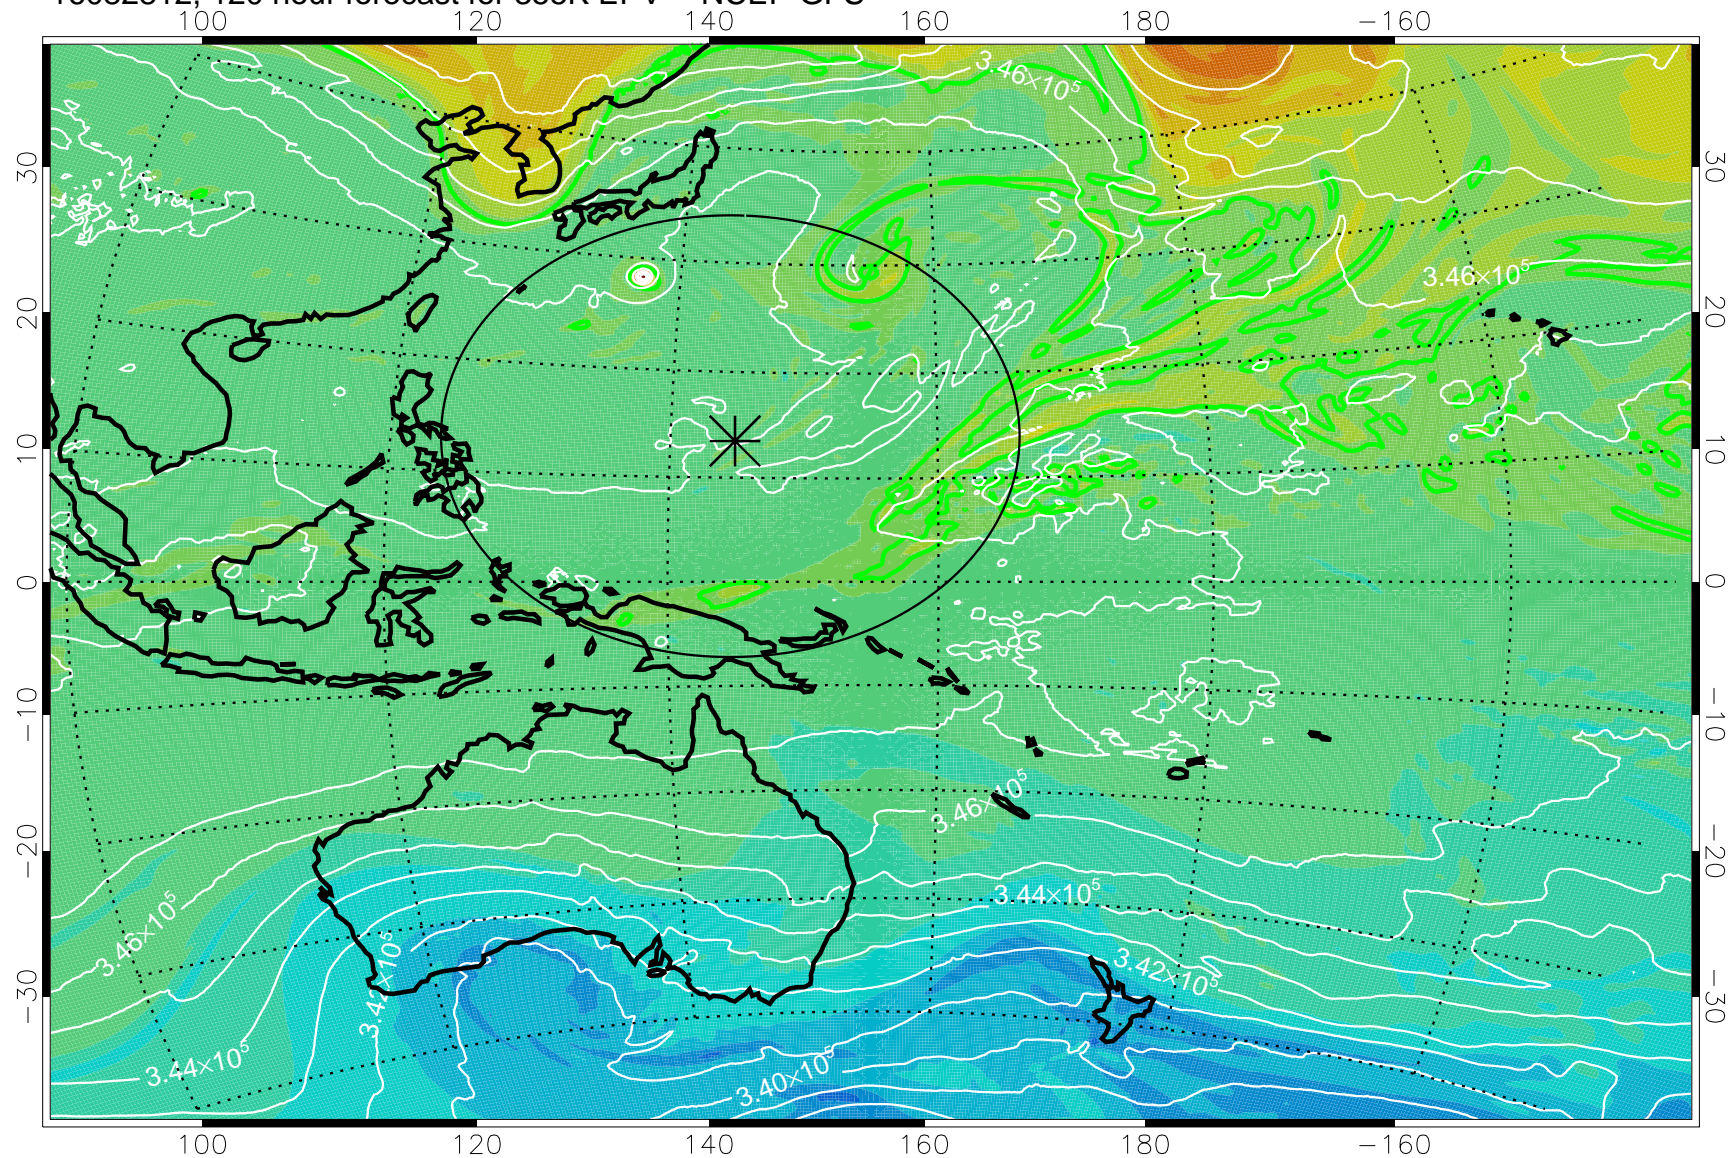

16082618, 78 hour forecast for 355K EPV -- NCEP GFS

355K Montgomery Streamfunction, white  
EPV Tropopause (2 PVU) Position  
Range ring of 2304 km

16082700, 84 hour forecast for 355K EPV -- NCEP GFS

355K Montgomery Streamfunction, white  
EPV Tropopause (2 PVU) Position  
Range ring of 2304 km

16082706, 90 hour forecast for 355K EPV -- NCEP GFS

355K Montgomery Streamfunction, white  
EPV Tropopause (2 PVU) Position  
Range ring of 2304 km

16082712, 96 hour forecast for 355K EPV -- NCEP GFS

355K Montgomery Streamfunction, white  
EPV Tropopause (2 PVU) Position  
Range ring of 2304 km

16082718, 102 hour forecast for 355K EPV -- NCEP GFS

355K Montgomery Streamfunction, white  
EPV Tropopause (2 PVU) Position  
Range ring of 2304 km

16082800, 108 hour forecast for 355K EPV -- NCEP GFS

355K Montgomery Streamfunction, white  
EPV Tropopause (2 PVU) Position  
Range ring of 2304 km

16082806, 114 hour forecast for 355K EPV -- NCEP GFS

355K Montgomery Streamfunction, white  
EPV Tropopause (2 PVU) Position  
Range ring of 2304 km

16082812, 120 hour forecast for 355K EPV -- NCEP GFS

355K Montgomery Streamfunction, white  
EPV Tropopause (2 PVU) Position  
Range ring of 2304 km