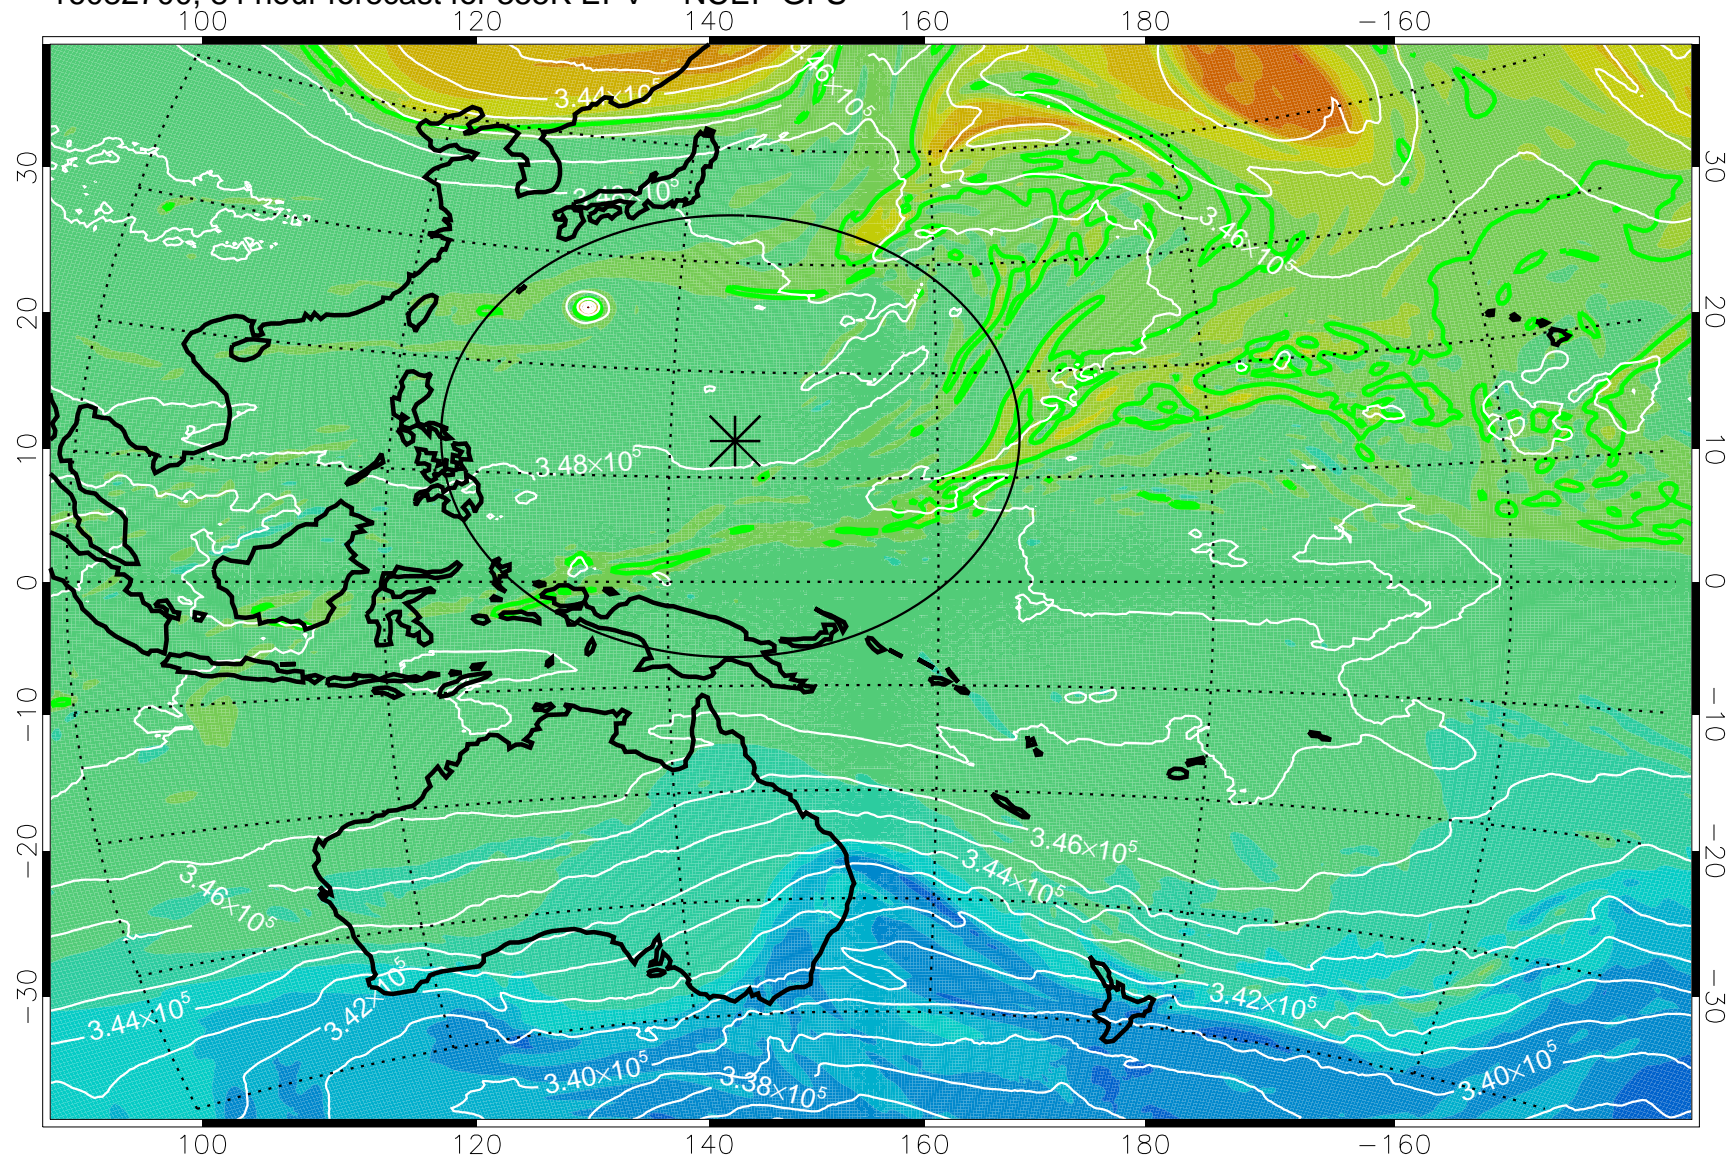

16082518, 54 hour forecast for 355K EPV -- NCEP GFS

355K Montgomery Streamfunction, white  
EPV Tropopause (2 PVU) Position  
Range ring of 2304 km

16082600, 60 hour forecast for 355K EPV -- NCEP GFS

355K Montgomery Streamfunction, white  
EPV Tropopause (2 PVU) Position  
Range ring of 2304 km

16082606, 66 hour forecast for 355K EPV -- NCEP GFS

355K Montgomery Streamfunction, white  
EPV Tropopause (2 PVU) Position  
Range ring of 2304 km

16082612, 72 hour forecast for 355K EPV -- NCEP GFS

355K Montgomery Streamfunction, white  
EPV Tropopause (2 PVU) Position  
Range ring of 2304 km

16082618, 78 hour forecast for 355K EPV -- NCEP GFS

355K Montgomery Streamfunction, white  
EPV Tropopause (2 PVU) Position  
Range ring of 2304 km

16082700, 84 hour forecast for 355K EPV -- NCEP GFS

355K Montgomery Streamfunction, white  
EPV Tropopause (2 PVU) Position  
Range ring of 2304 km

16082706, 90 hour forecast for 355K EPV -- NCEP GFS

355K Montgomery Streamfunction, white  
EPV Tropopause (2 PVU) Position  
Range ring of 2304 km

16082712, 96 hour forecast for 355K EPV -- NCEP GFS

355K Montgomery Streamfunction, white  
EPV Tropopause (2 PVU) Position  
Range ring of 2304 km