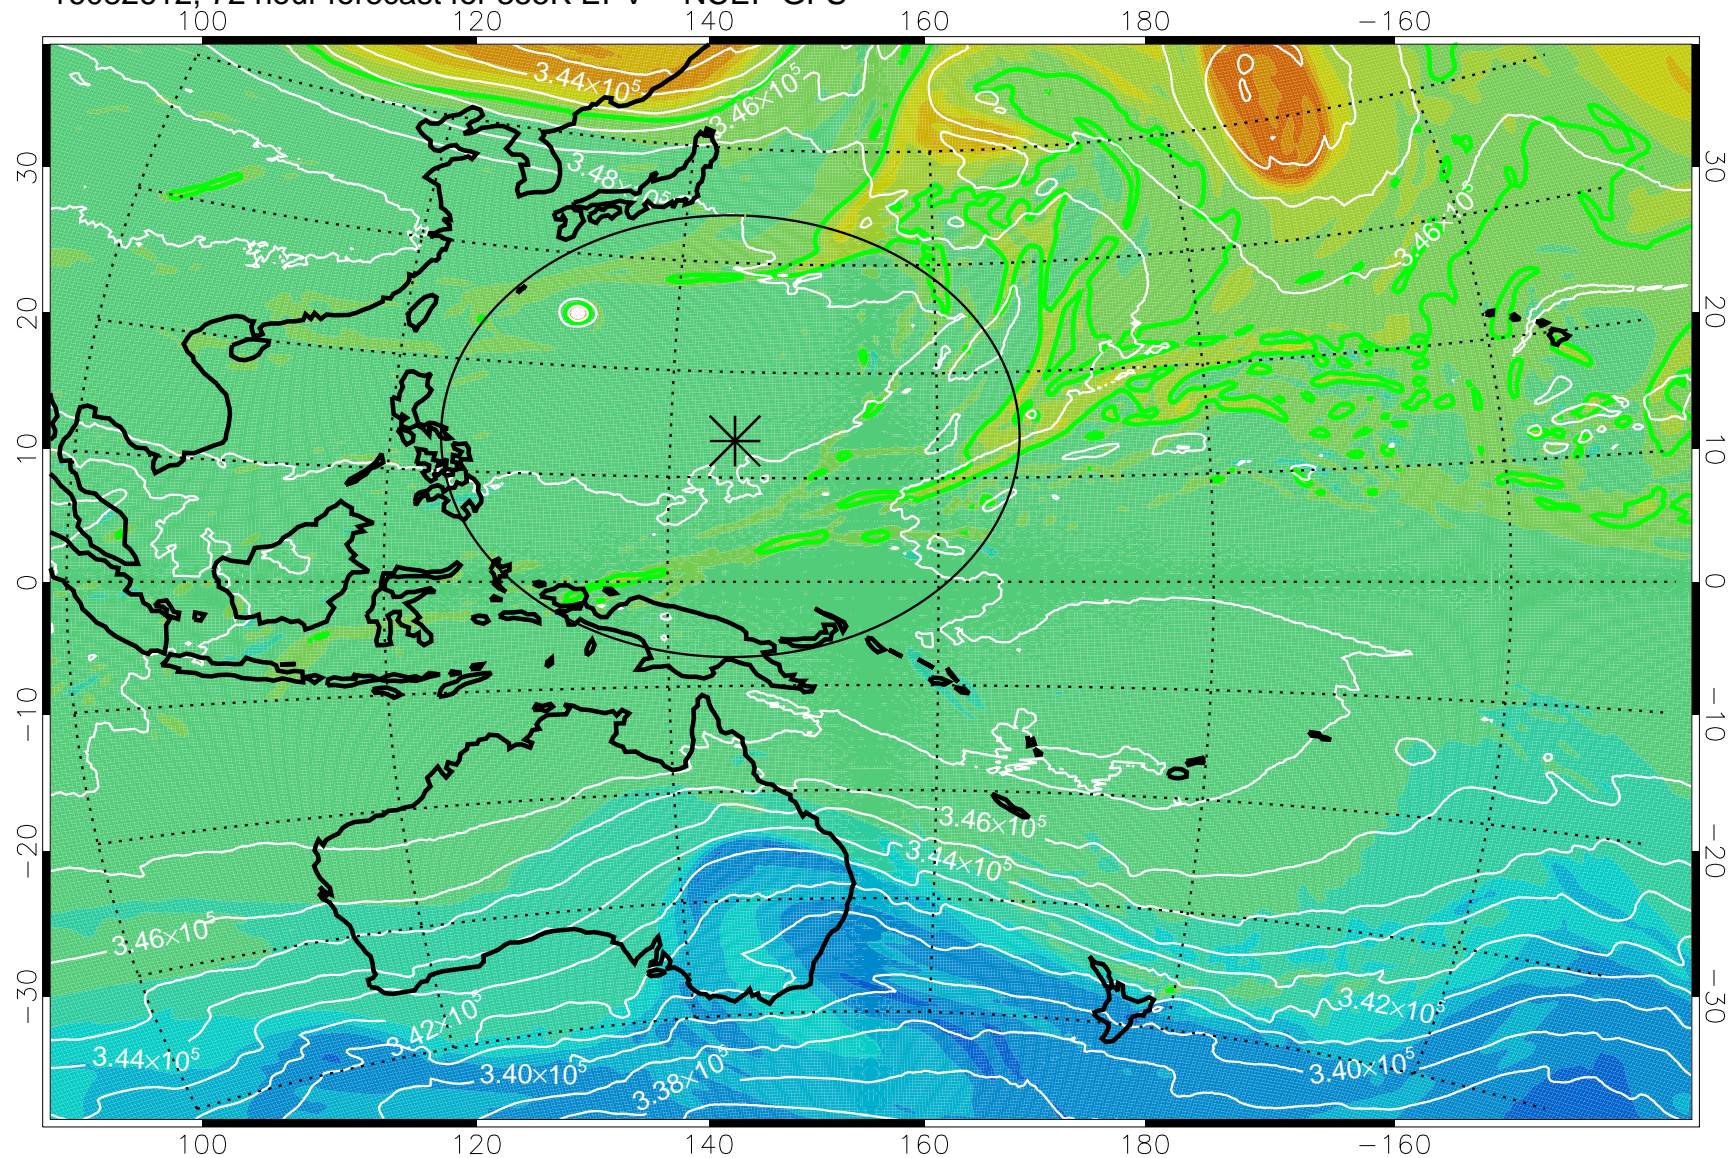

16082506, 42 hour forecast for 355K EPV -- NCEP GFS

355K Montgomery Streamfunction, white  
EPV Tropopause (2 PVU) Position  
Range ring of 2304 km

16082512, 48 hour forecast for 355K EPV -- NCEP GFS

355K Montgomery Streamfunction, white  
EPV Tropopause (2 PVU) Position  
Range ring of 2304 km

16082518, 54 hour forecast for 355K EPV -- NCEP GFS

355K Montgomery Streamfunction, white  
EPV Tropopause (2 PVU) Position  
Range ring of 2304 km

16082600, 60 hour forecast for 355K EPV -- NCEP GFS

355K Montgomery Streamfunction, white  
EPV Tropopause (2 PVU) Position  
Range ring of 2304 km

16082606, 66 hour forecast for 355K EPV -- NCEP GFS

355K Montgomery Streamfunction, white  
EPV Tropopause (2 PVU) Position  
Range ring of 2304 km

16082612, 72 hour forecast for 355K EPV -- NCEP GFS

355K Montgomery Streamfunction, white  
EPV Tropopause (2 PVU) Position  
Range ring of 2304 km

16082618, 78 hour forecast for 355K EPV -- NCEP GFS

355K Montgomery Streamfunction, white  
EPV Tropopause (2 PVU) Position  
Range ring of 2304 km

16082700, 84 hour forecast for 355K EPV -- NCEP GFS

355K Montgomery Streamfunction, white  
EPV Tropopause (2 PVU) Position  
Range ring of 2304 km