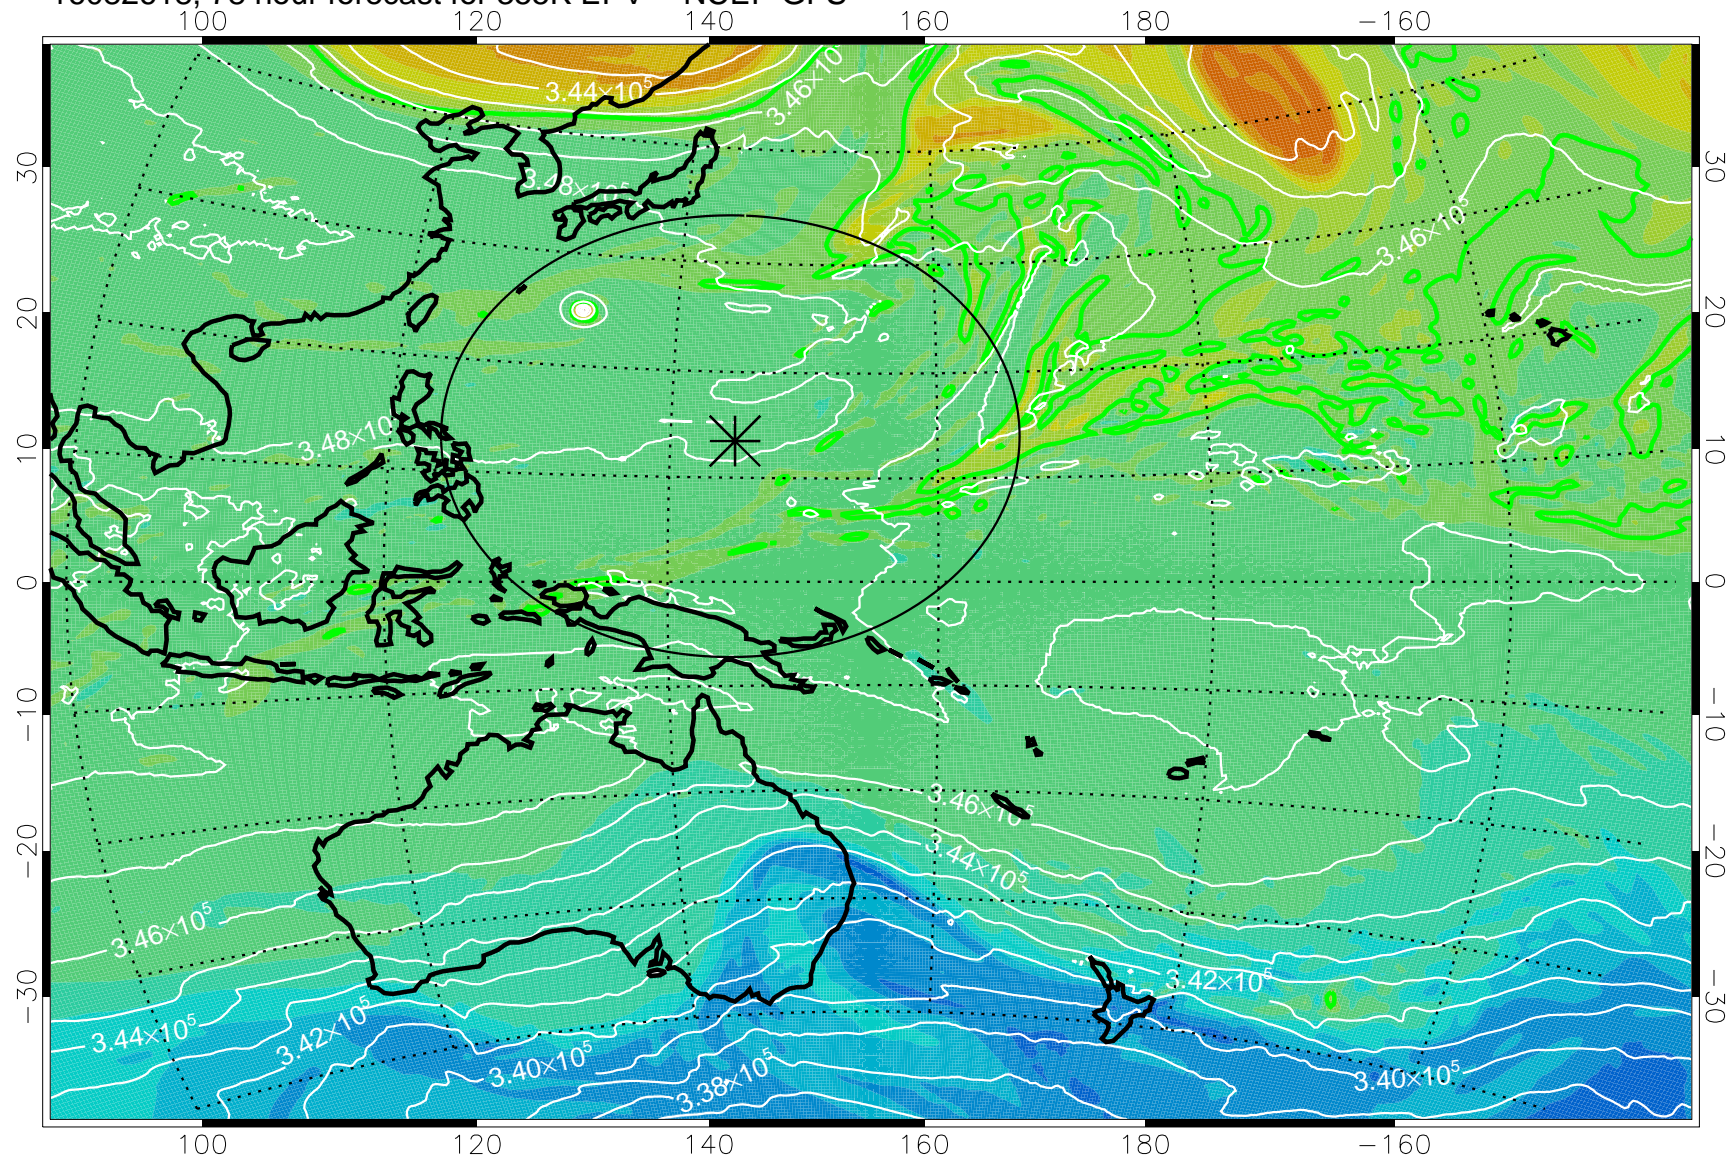

16082518, 54 hour forecast for 355K EPV -- NCEP GFS

355K Montgomery Streamfunction, white  
EPV Tropopause (2 PVU) Position  
Range ring of 2304 km

16082600, 60 hour forecast for 355K EPV -- NCEP GFS

355K Montgomery Streamfunction, white  
EPV Tropopause (2 PVU) Position  
Range ring of 2304 km

16082606, 66 hour forecast for 355K EPV -- NCEP GFS

355K Montgomery Streamfunction, white  
EPV Tropopause (2 PVU) Position  
Range ring of 2304 km

16082612, 72 hour forecast for 355K EPV -- NCEP GFS

355K Montgomery Streamfunction, white  
EPV Tropopause (2 PVU) Position  
Range ring of 2304 km

16082618, 78 hour forecast for 355K EPV -- NCEP GFS

355K Montgomery Streamfunction, white  
EPV Tropopause (2 PVU) Position  
Range ring of 2304 km

16082700, 84 hour forecast for 355K EPV -- NCEP GFS

355K Montgomery Streamfunction, white  
EPV Tropopause (2 PVU) Position  
Range ring of 2304 km

16082706, 90 hour forecast for 355K EPV -- NCEP GFS

355K Montgomery Streamfunction, white  
EPV Tropopause (2 PVU) Position  
Range ring of 2304 km

16082712, 96 hour forecast for 355K EPV -- NCEP GFS

355K Montgomery Streamfunction, white  
EPV Tropopause (2 PVU) Position  
Range ring of 2304 km