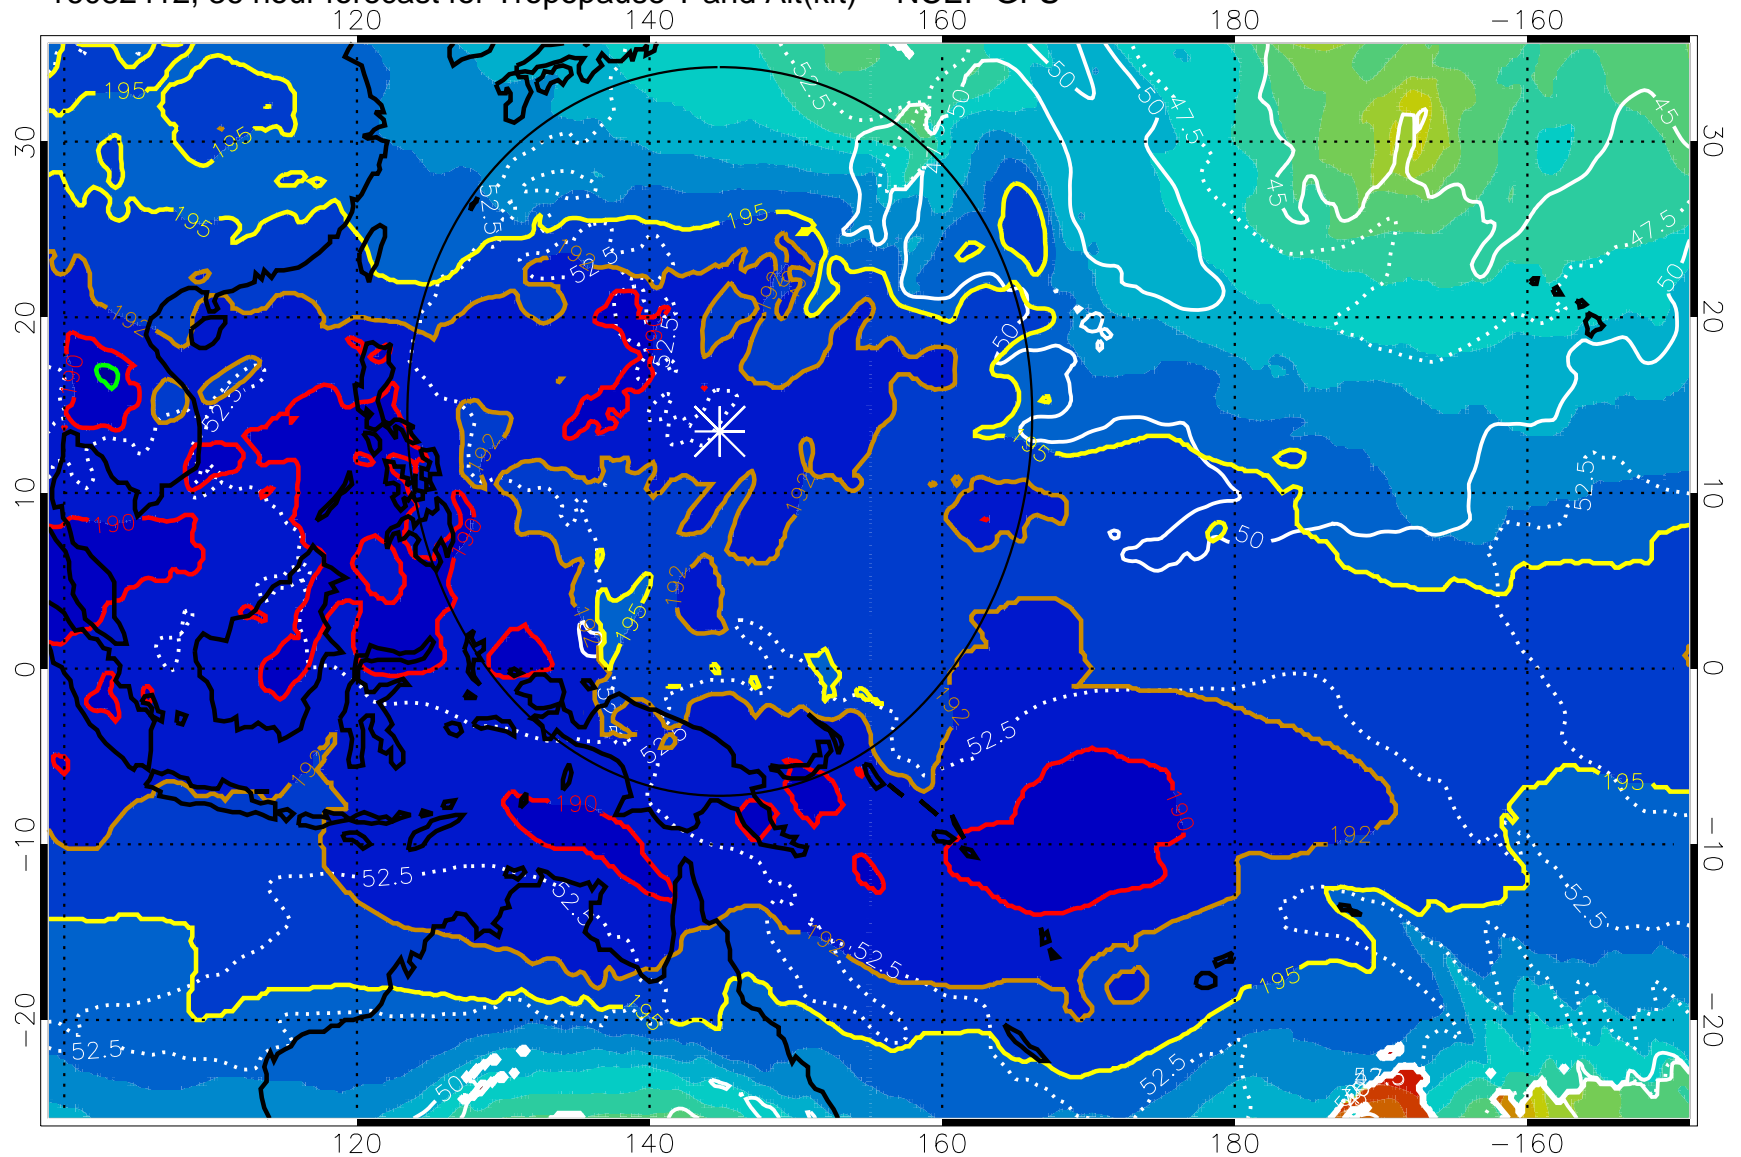

16082412, 36 hour forecast for Tropopause T and Alt(kft) -- NCEP GFS

190   200   210   220   230
Tropopause T, K

Tropopause Altitude in kft (white)

192.5K Isotherm   195K Isotherm
187.5K Isotherm   190K Isotherm

Range ring of 2304 km