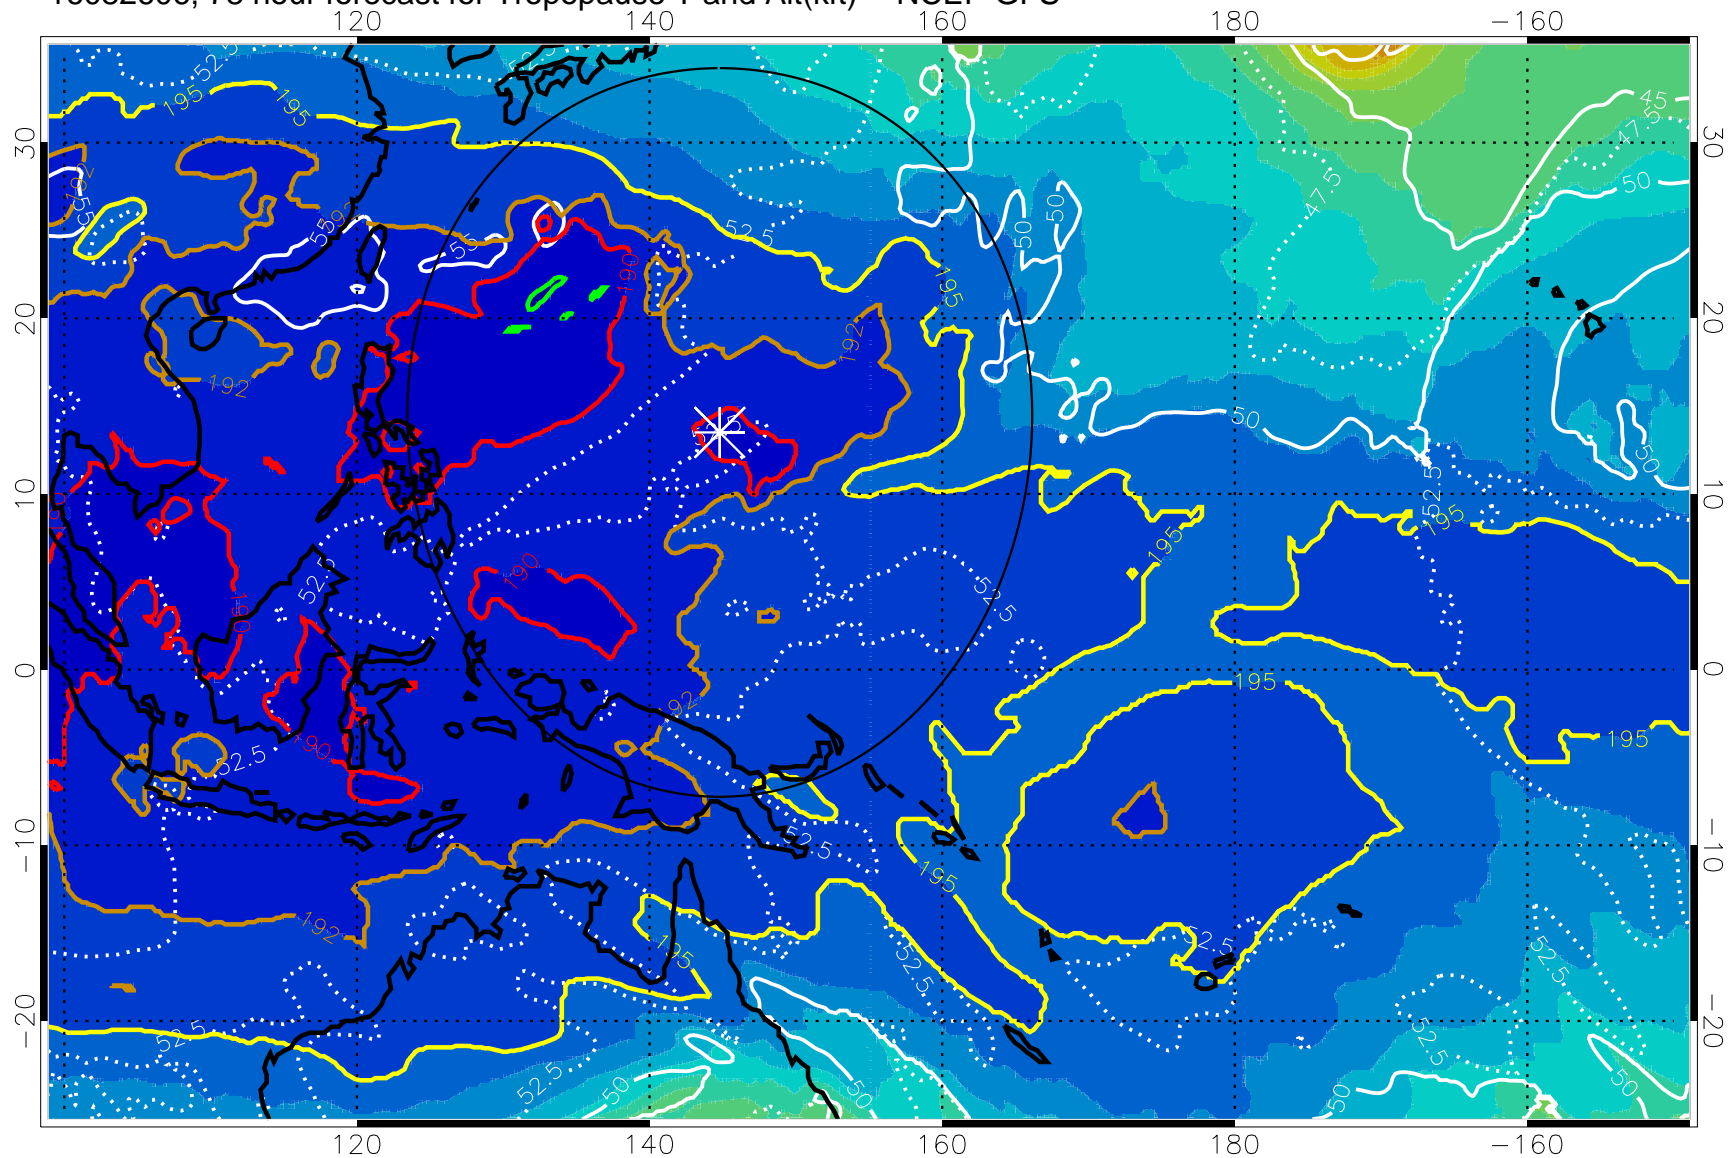

16082606, 78 hour forecast for Tropopause T and Alt(kft) -- NCEP GFS

190 200 210 220 230

Tropopause T, K

Tropopause Altitude in kft (white)

192.5K Isotherm 195K Isotherm

187.5K Isotherm 190K Isotherm

Range ring of 2304 km