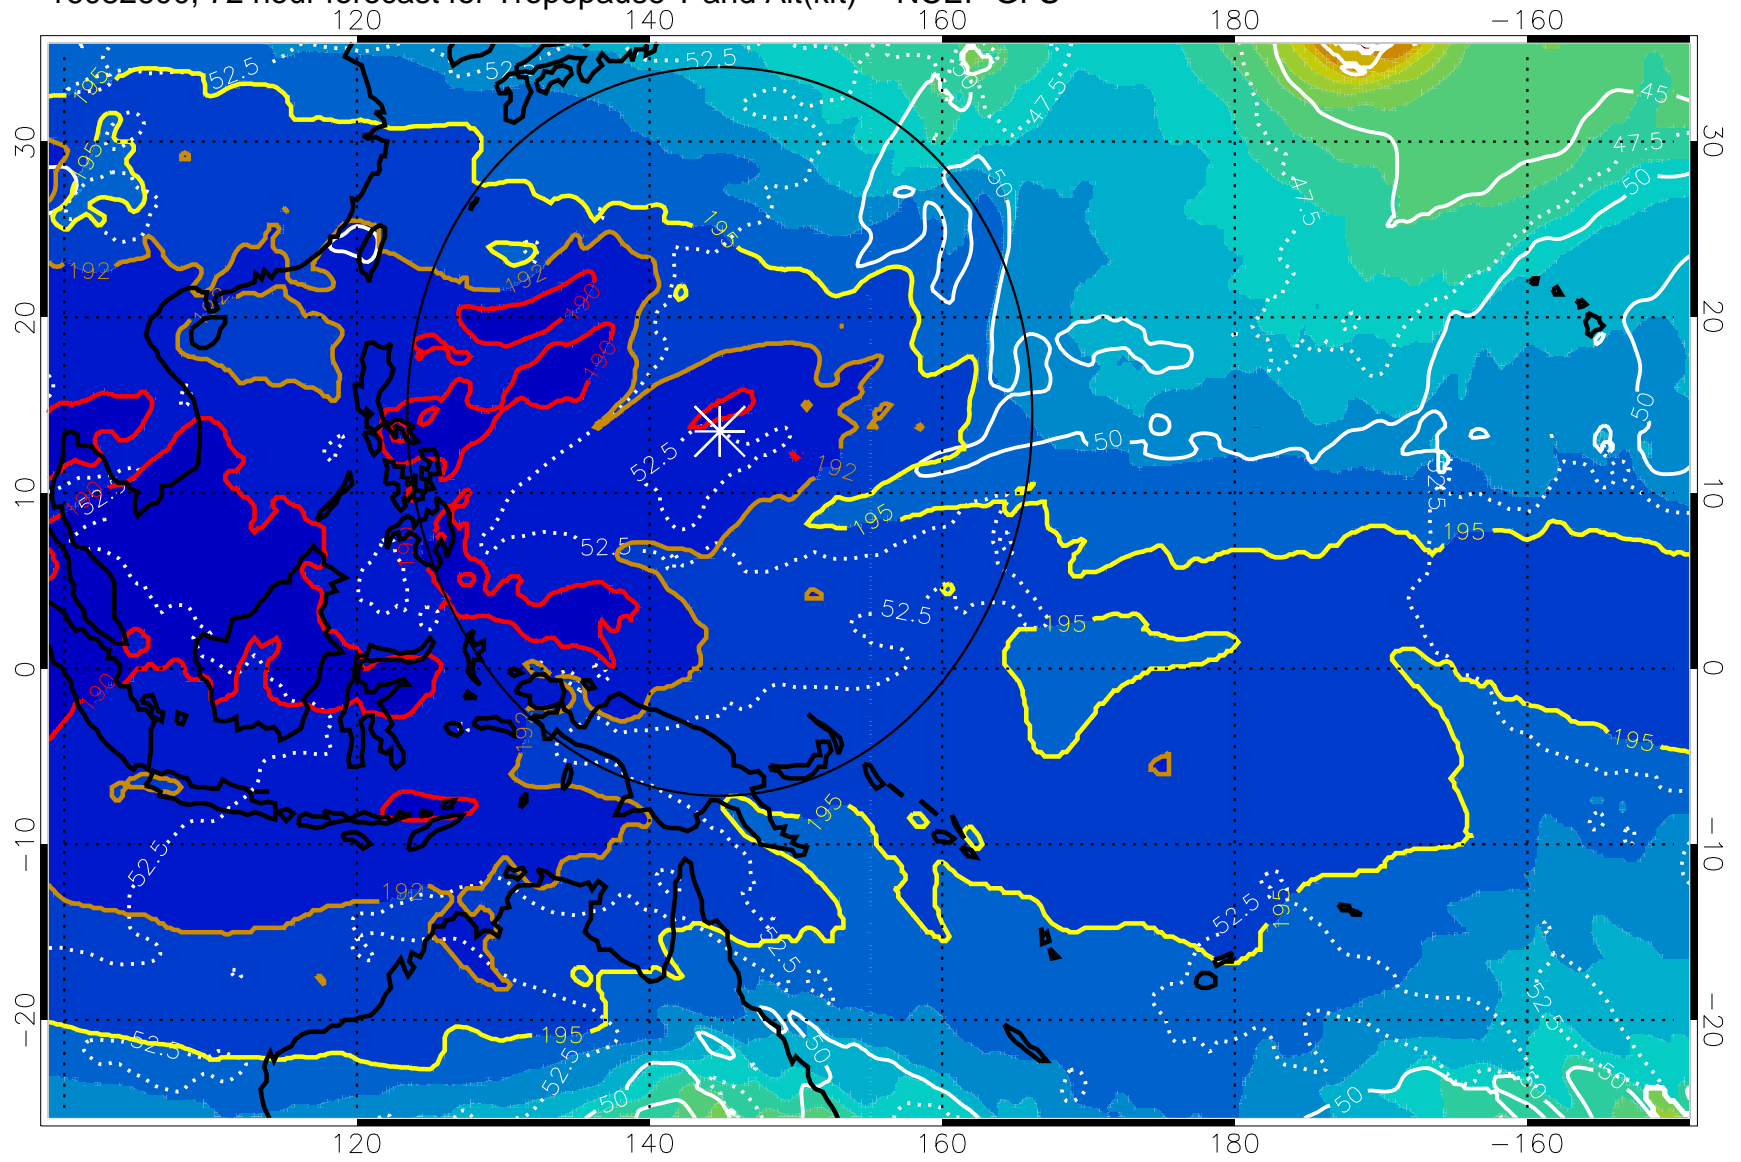

16082600, 72 hour forecast for Tropopause T and Alt(kft) -- NCEP GFS

190   200   210   220   230
Tropopause T, K

Tropopause Altitude in kft (white)

192.5K Isotherm   195K Isotherm
187.5K Isotherm   190K Isotherm

Range ring of 2304 km