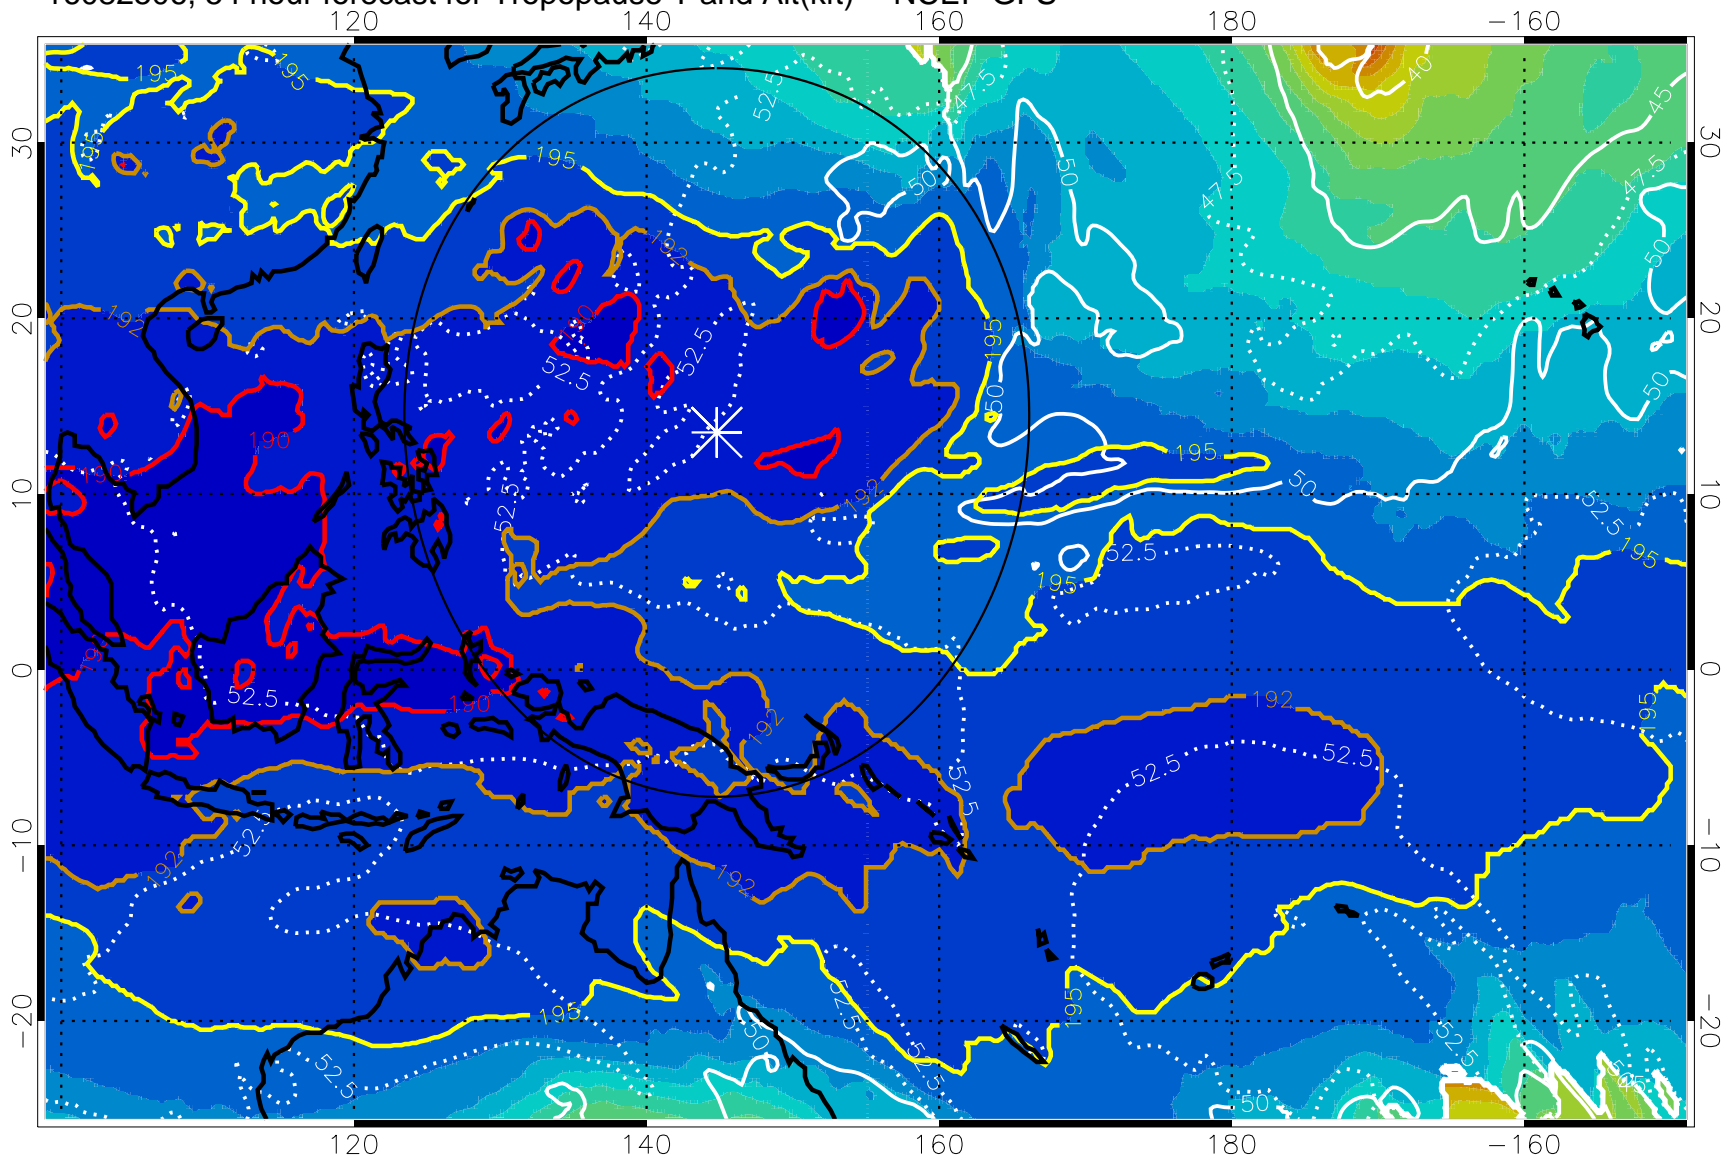

16082506, 54 hour forecast for Tropopause T and Alt(kft) -- NCEP GFS

190 200 210 220 230
Tropopause T, K

Tropopause Altitude in kft (white)

192.5K Isotherm 195K Isotherm
187.5K Isotherm 190K Isotherm

Range ring of 2304 km