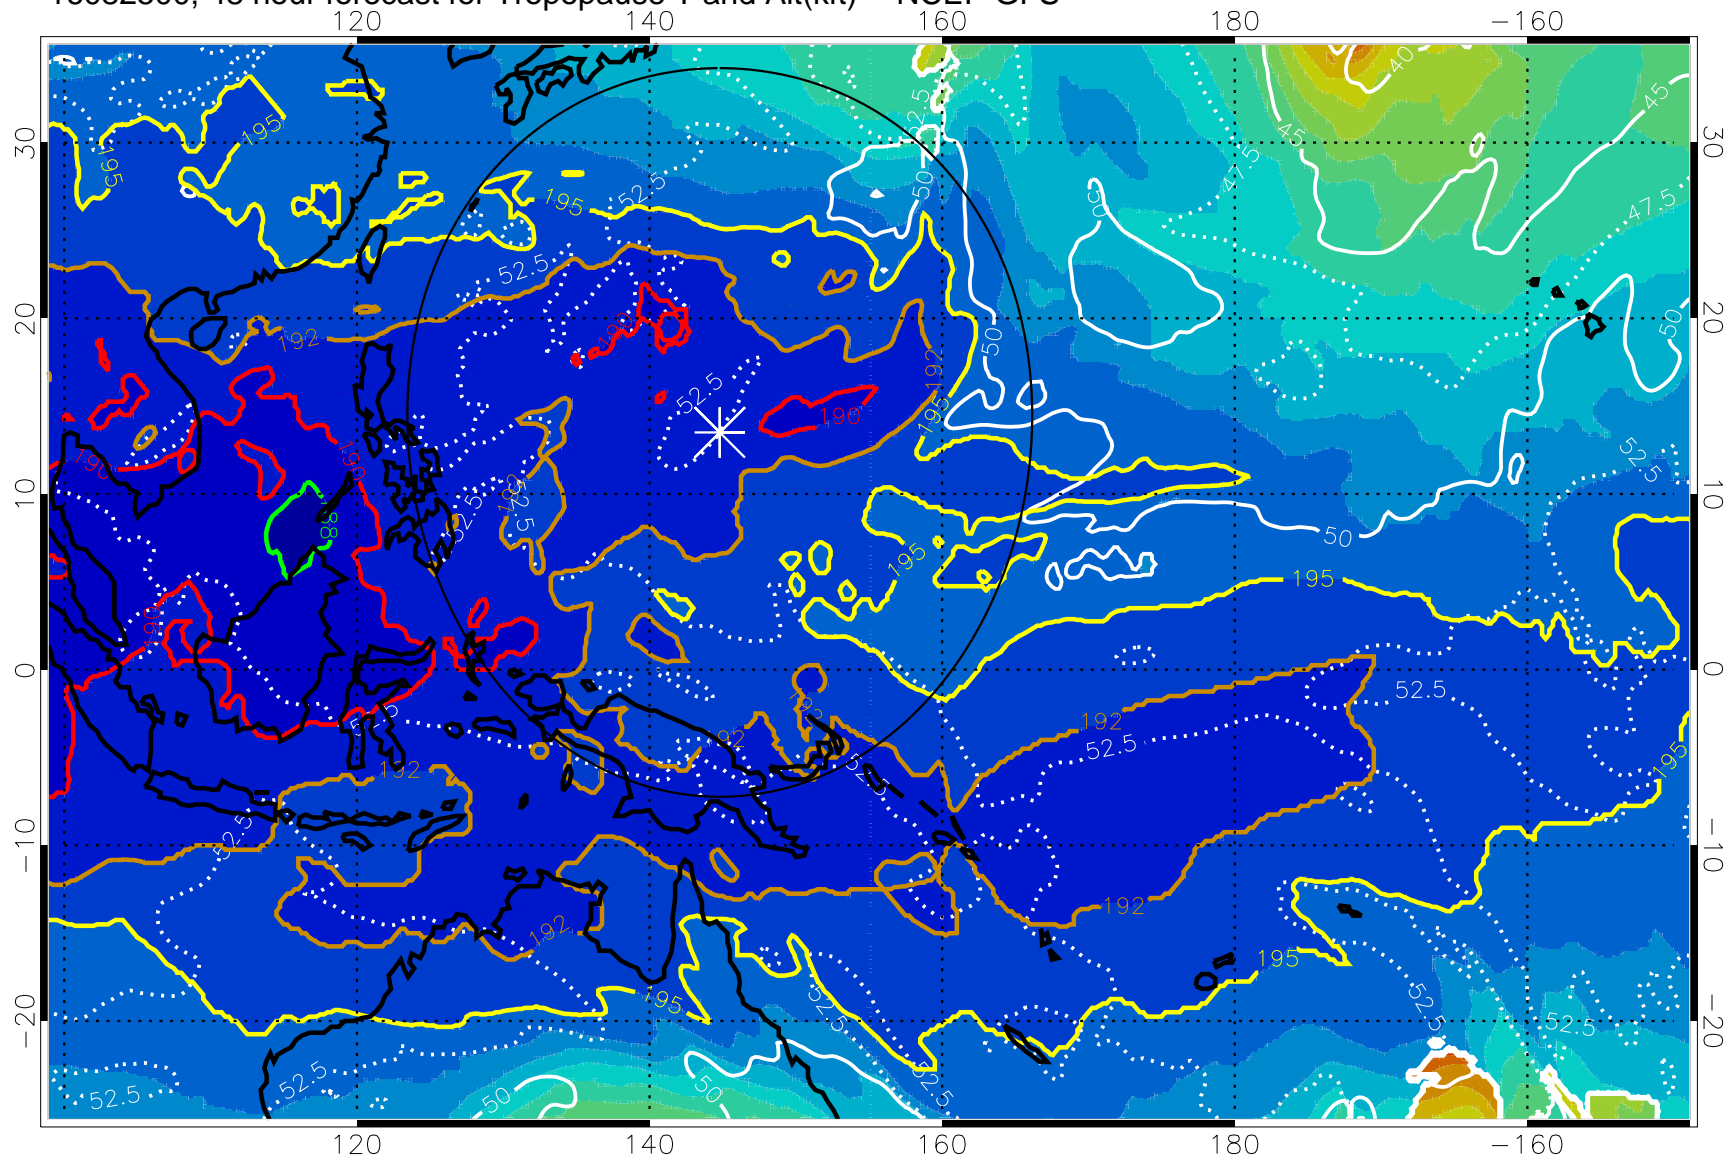

16082500, 48 hour forecast for Tropopause T and Alt(kft) -- NCEP GFS

190 200 210 220 230
Tropopause T, K

Tropopause Altitude in kft (white)

192.5K Isotherm 195K Isotherm
187.5K Isotherm 190K Isotherm

Range ring of 2304 km