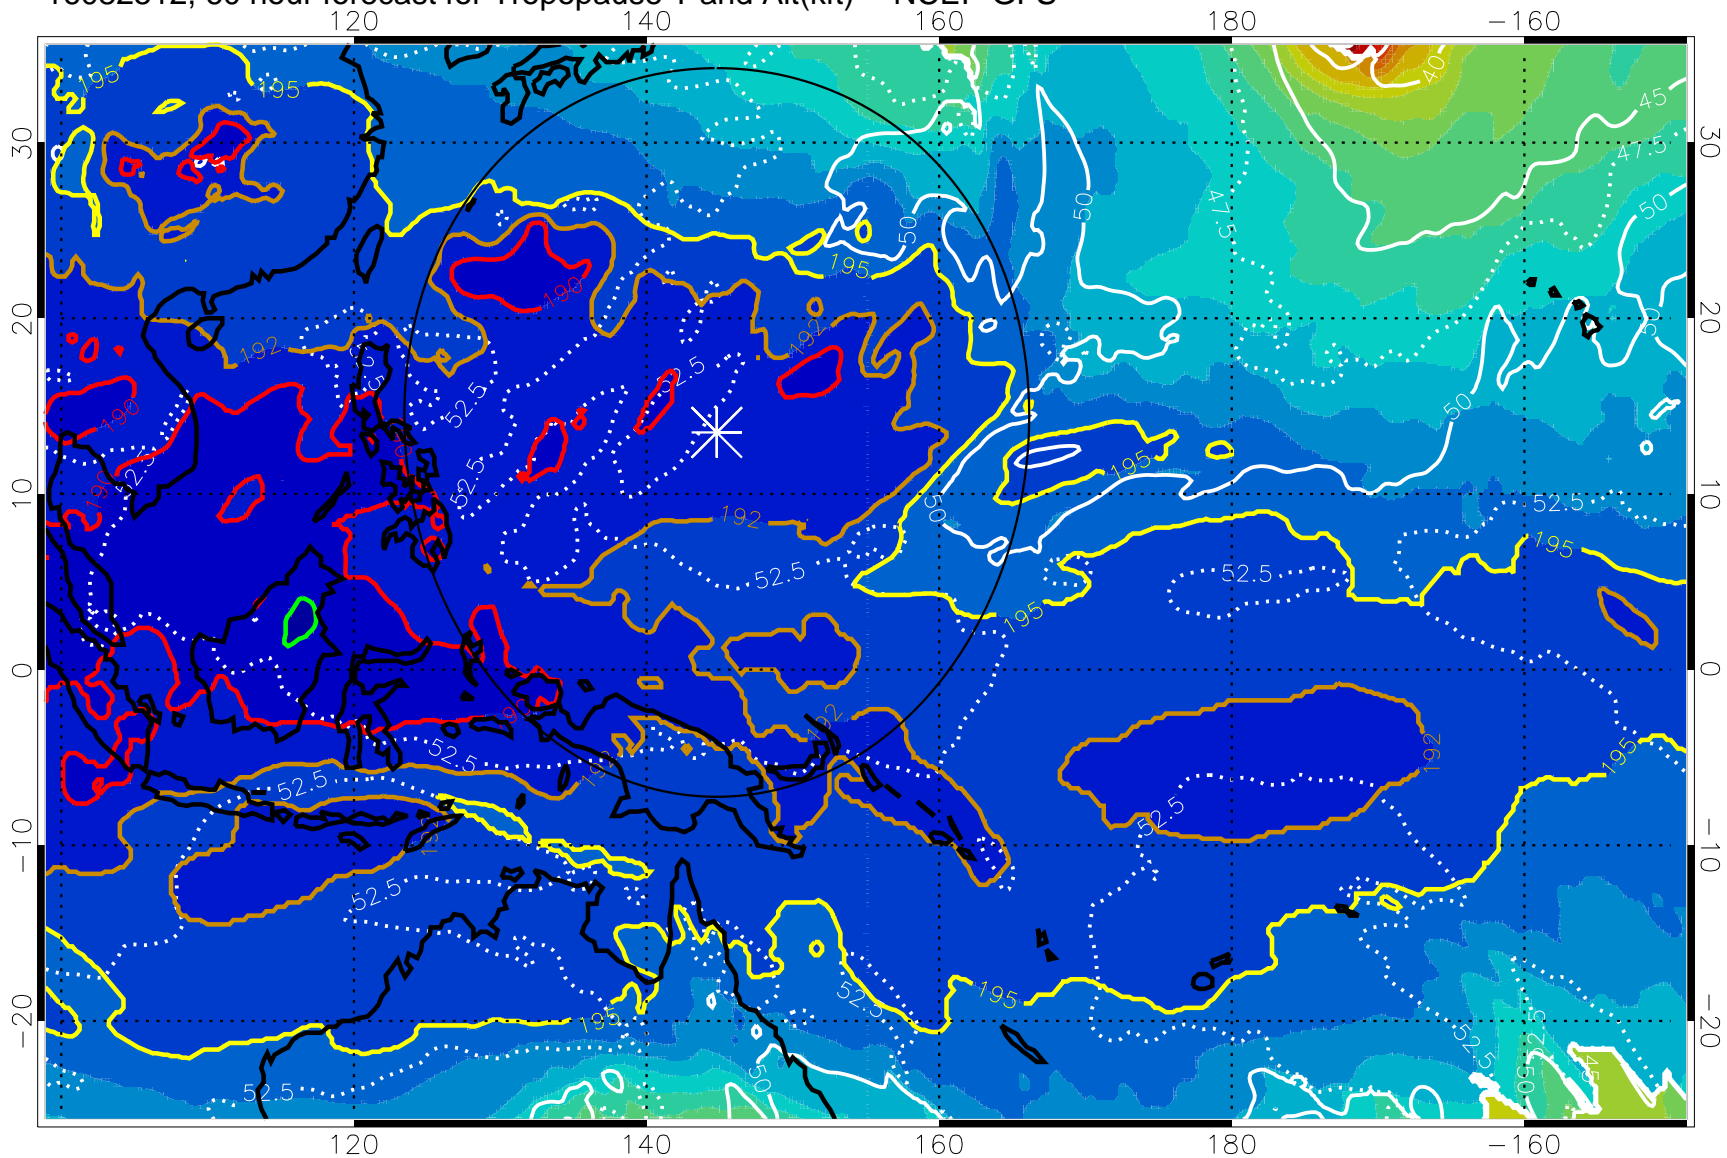

16082512, 60 hour forecast for Tropopause T and Alt(kft) -- NCEP GFS

190 200 210 220 230
Tropopause T, K

Tropopause Altitude in kft (white)

192.5K Isotherm 195K Isotherm
187.5K Isotherm 190K Isotherm

Range ring of 2304 km