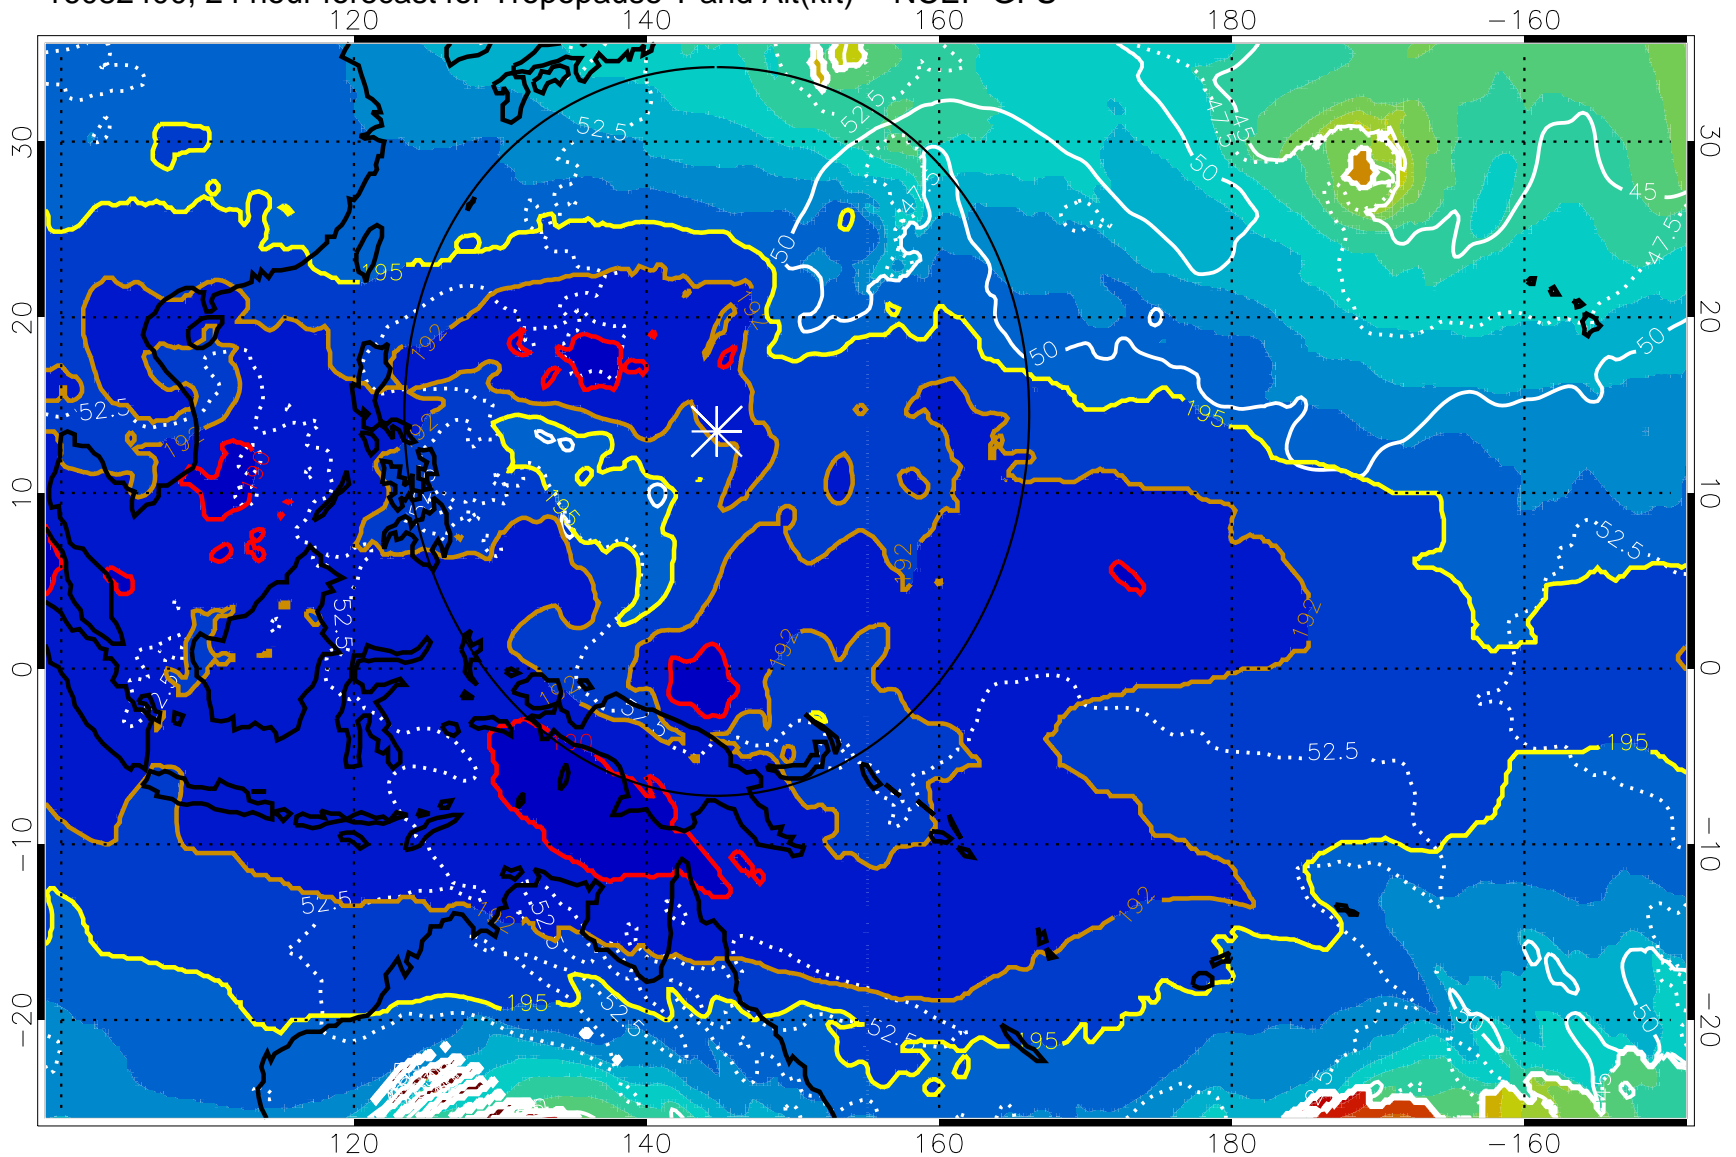

16082400, 24 hour forecast for Tropopause T and Alt(kft) -- NCEP GFS

190 200 210 220 230
Tropopause T, K

Tropopause Altitude in kft (white)

192.5K Isotherm 195K Isotherm
187.5K Isotherm 190K Isotherm

Range ring of 2304 km