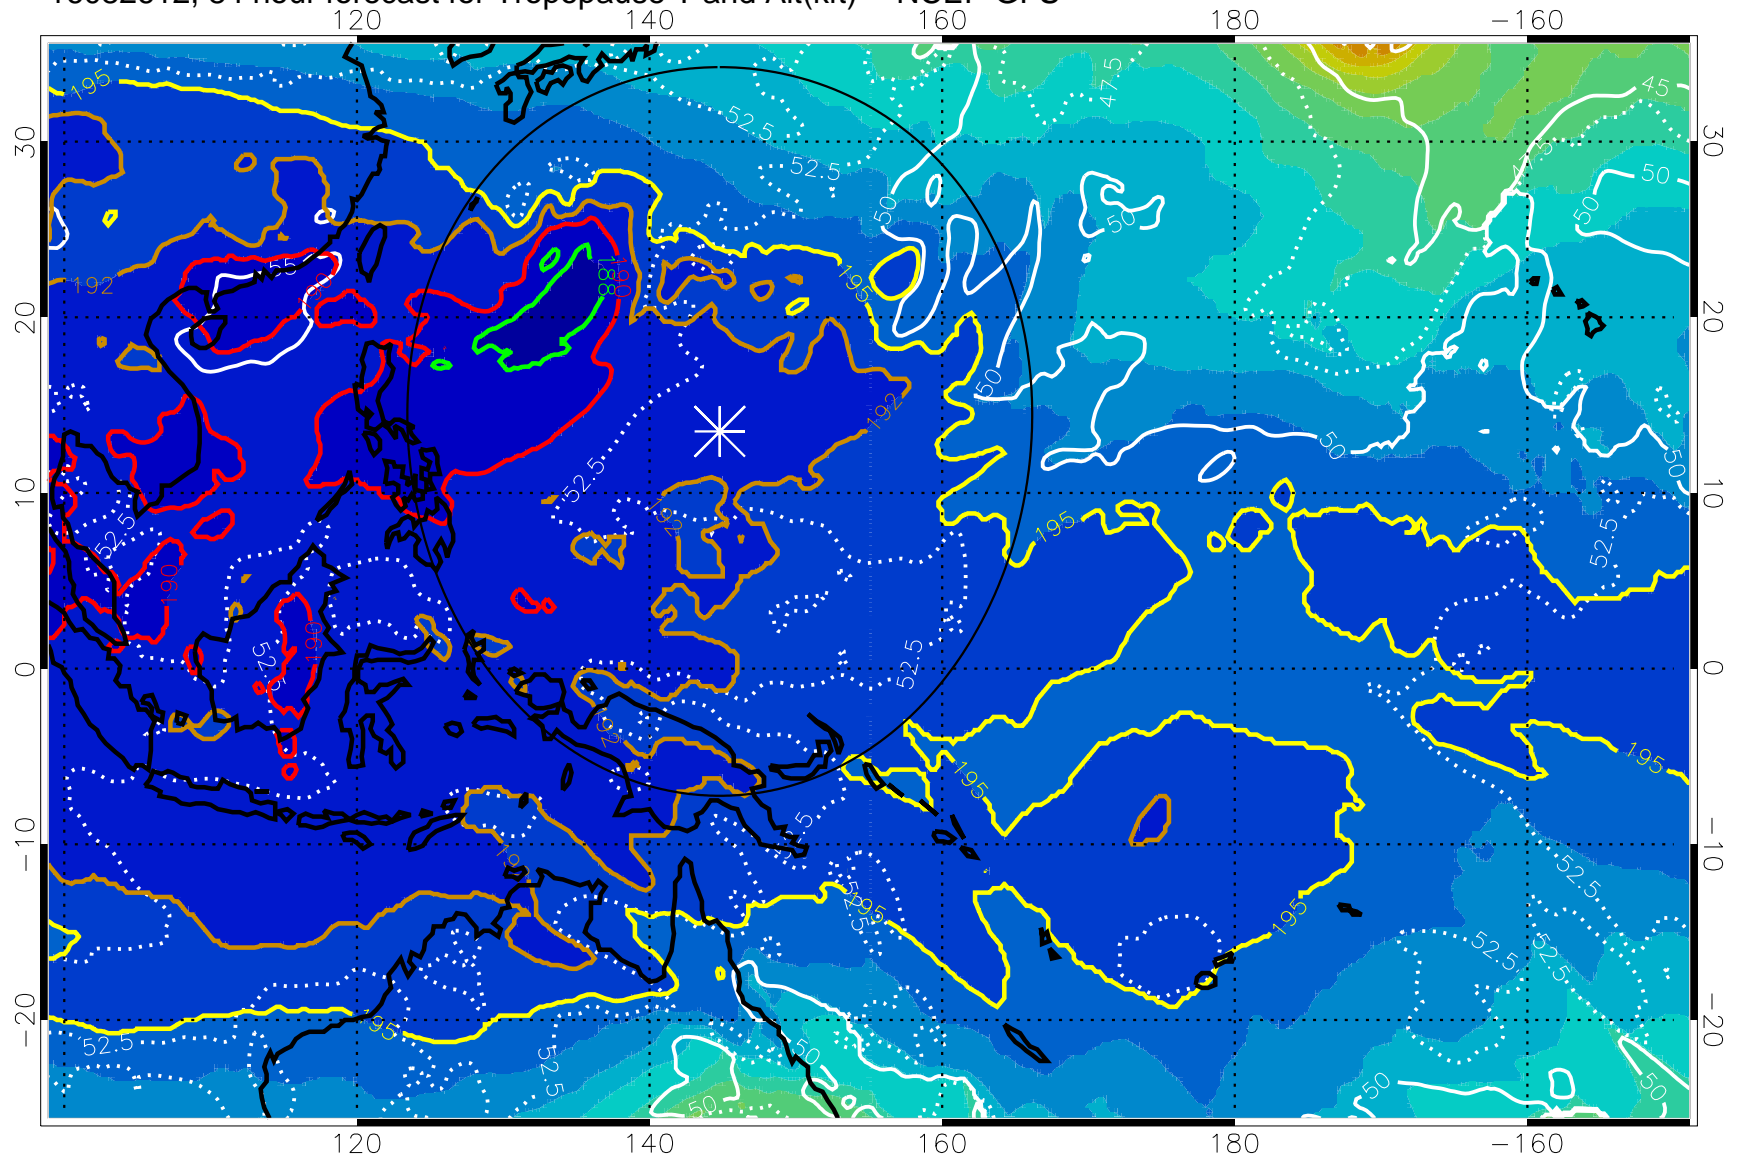

16082612, 84 hour forecast for Tropopause T and Alt(kft) -- NCEP GFS

190 200 210 220 230

Tropopause T, K

Tropopause Altitude in kft (white)

192.5K Isotherm 195K Isotherm
187.5K Isotherm 190K Isotherm

Range ring of 2304 km