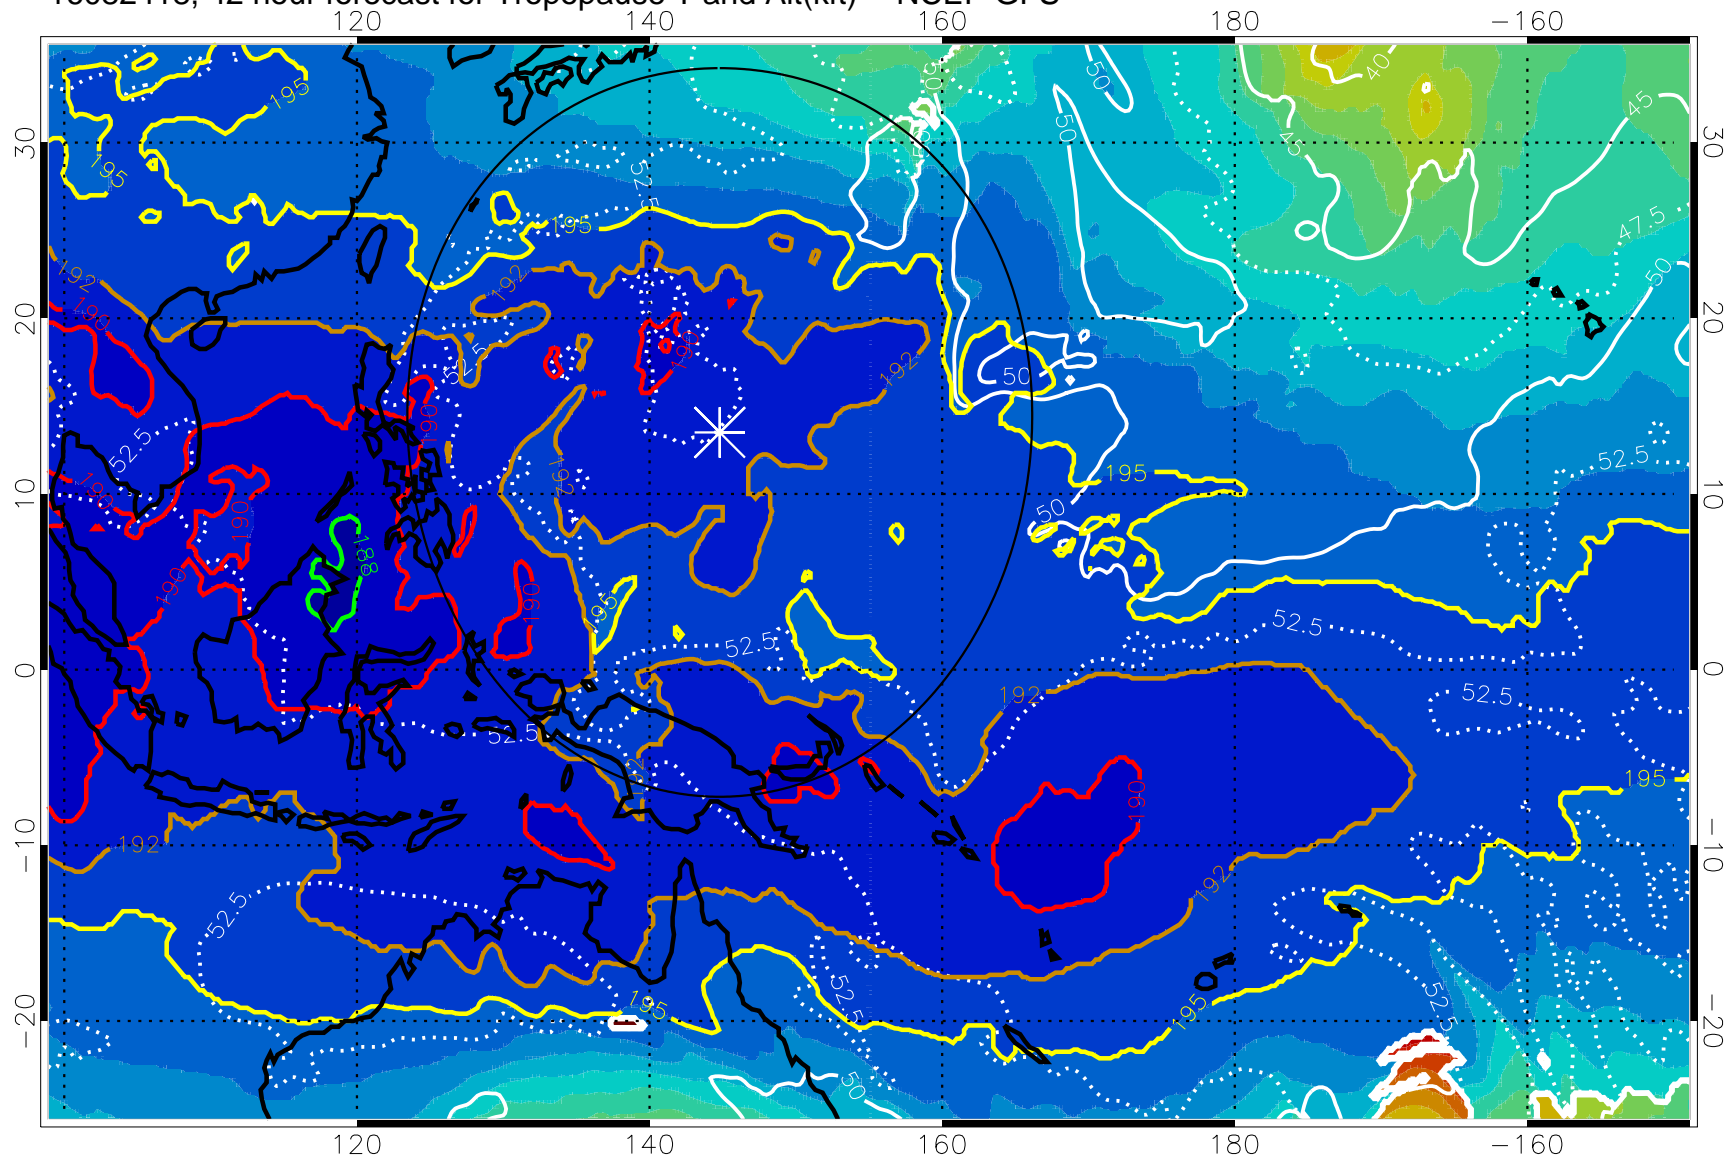

16082418, 42 hour forecast for Tropopause T and Alt(kft) -- NCEP GFS

190 200 210 220 230

Tropopause T, K

Tropopause Altitude in kft (white)

192.5K Isotherm 195K Isotherm
187.5K Isotherm 190K Isotherm

Range ring of 2304 km