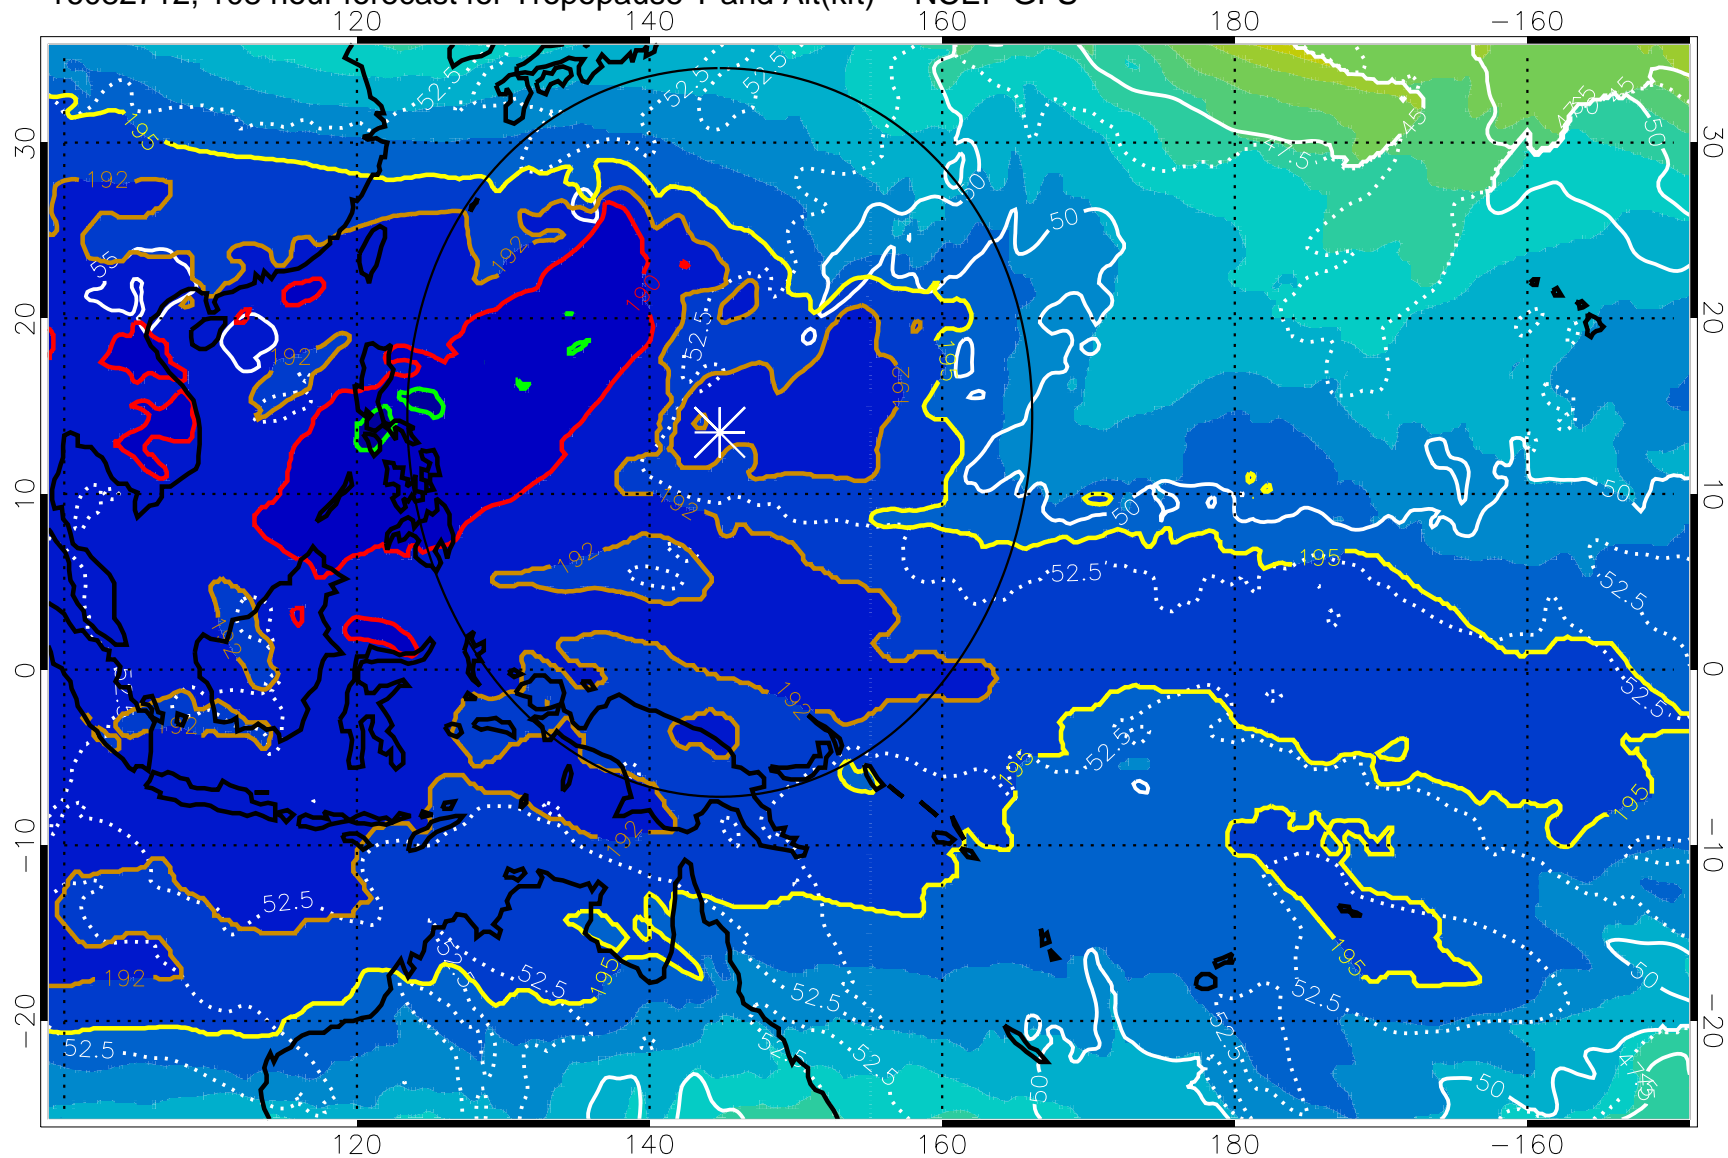

16082706, 102 hour forecast for Tropopause T and Alt(kft) -- NCEP GFS

190 200 210 220 230

Tropopause T, K

Tropopause Altitude in kft (white)

192.5K Isotherm 195K Isotherm

187.5K Isotherm 190K Isotherm

Range ring of 2304 km

16082712, 108 hour forecast for Tropopause T and Alt(kft) -- NCEP GFS

190 200 210 220 230

Tropopause T, K

Tropopause Altitude in kft (white)

192.5K Isotherm 195K Isotherm

187.5K Isotherm 190K Isotherm

Range ring of 2304 km