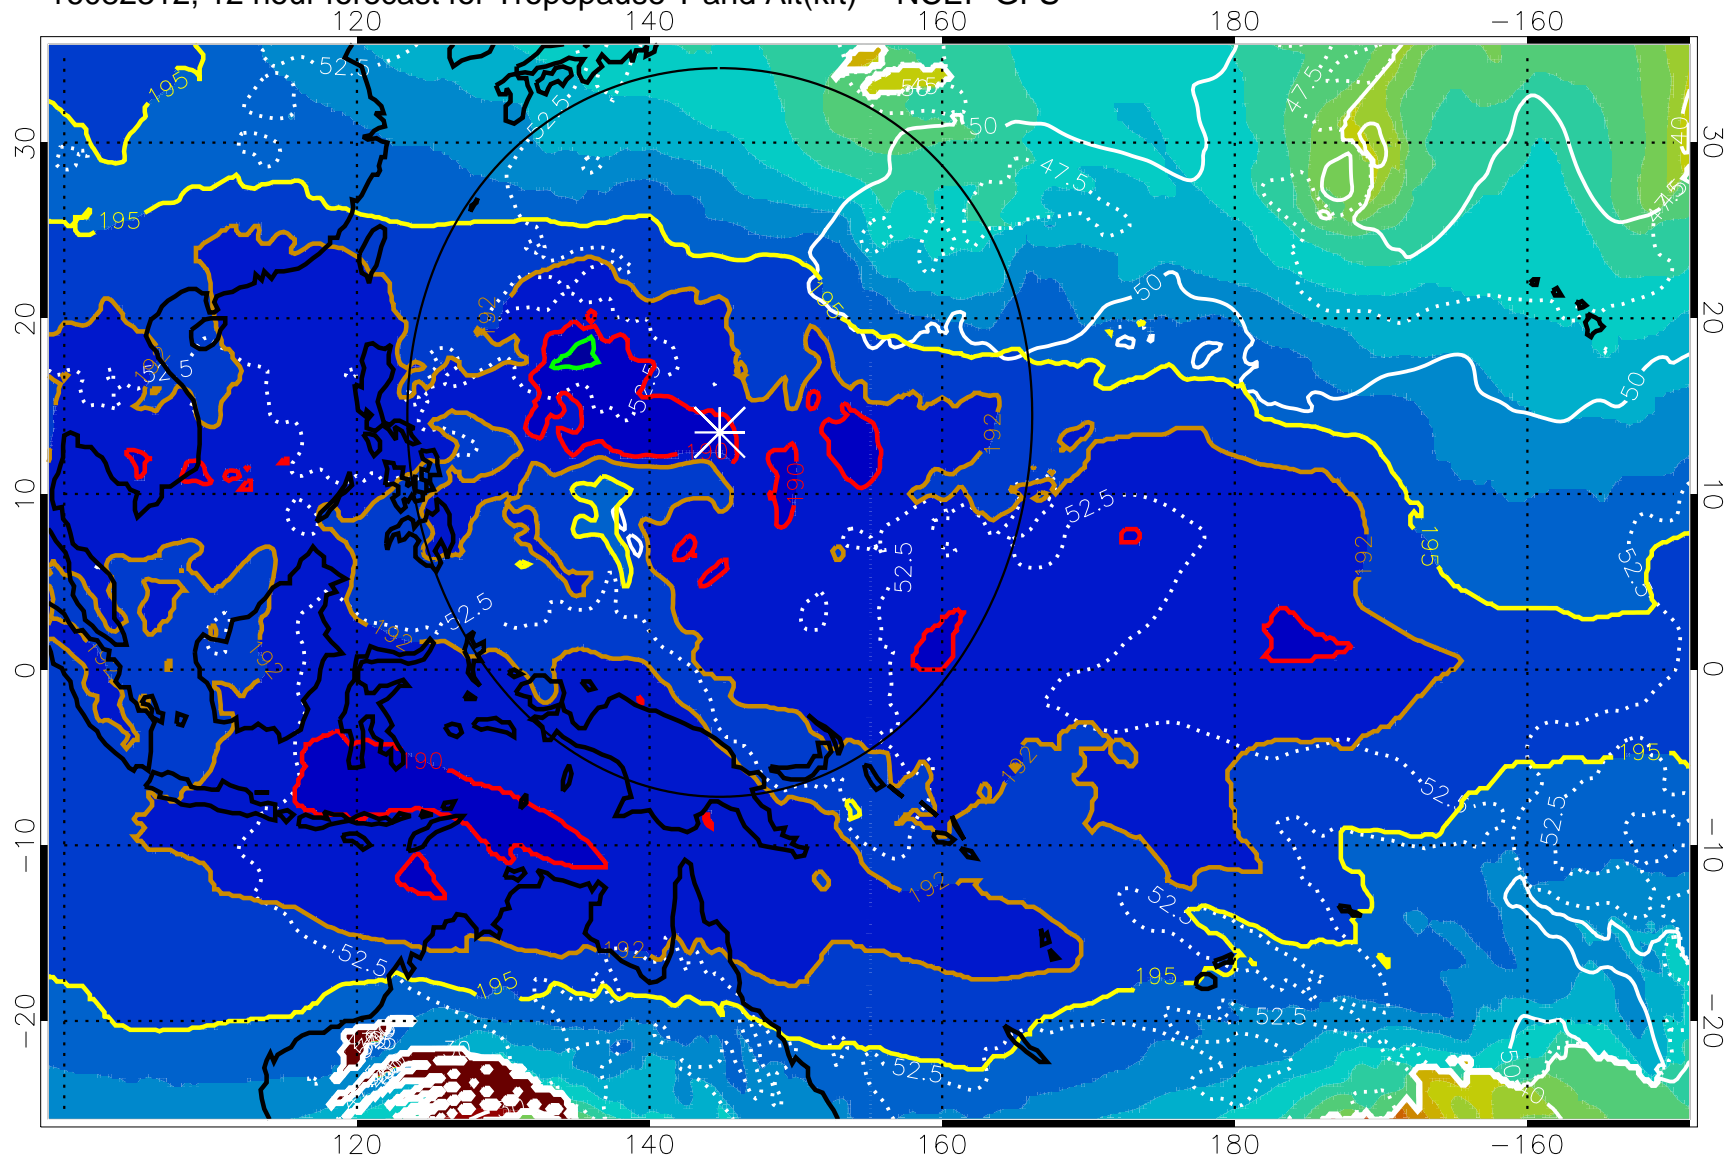

16082312, 12 hour forecast for Tropopause T and Alt(kft) -- NCEP GFS

190 200 210 220 230

Tropopause T, K

Tropopause Altitude in kft (white)

192.5K Isotherm 195K Isotherm

187.5K Isotherm 190K Isotherm

Range ring of 2304 km