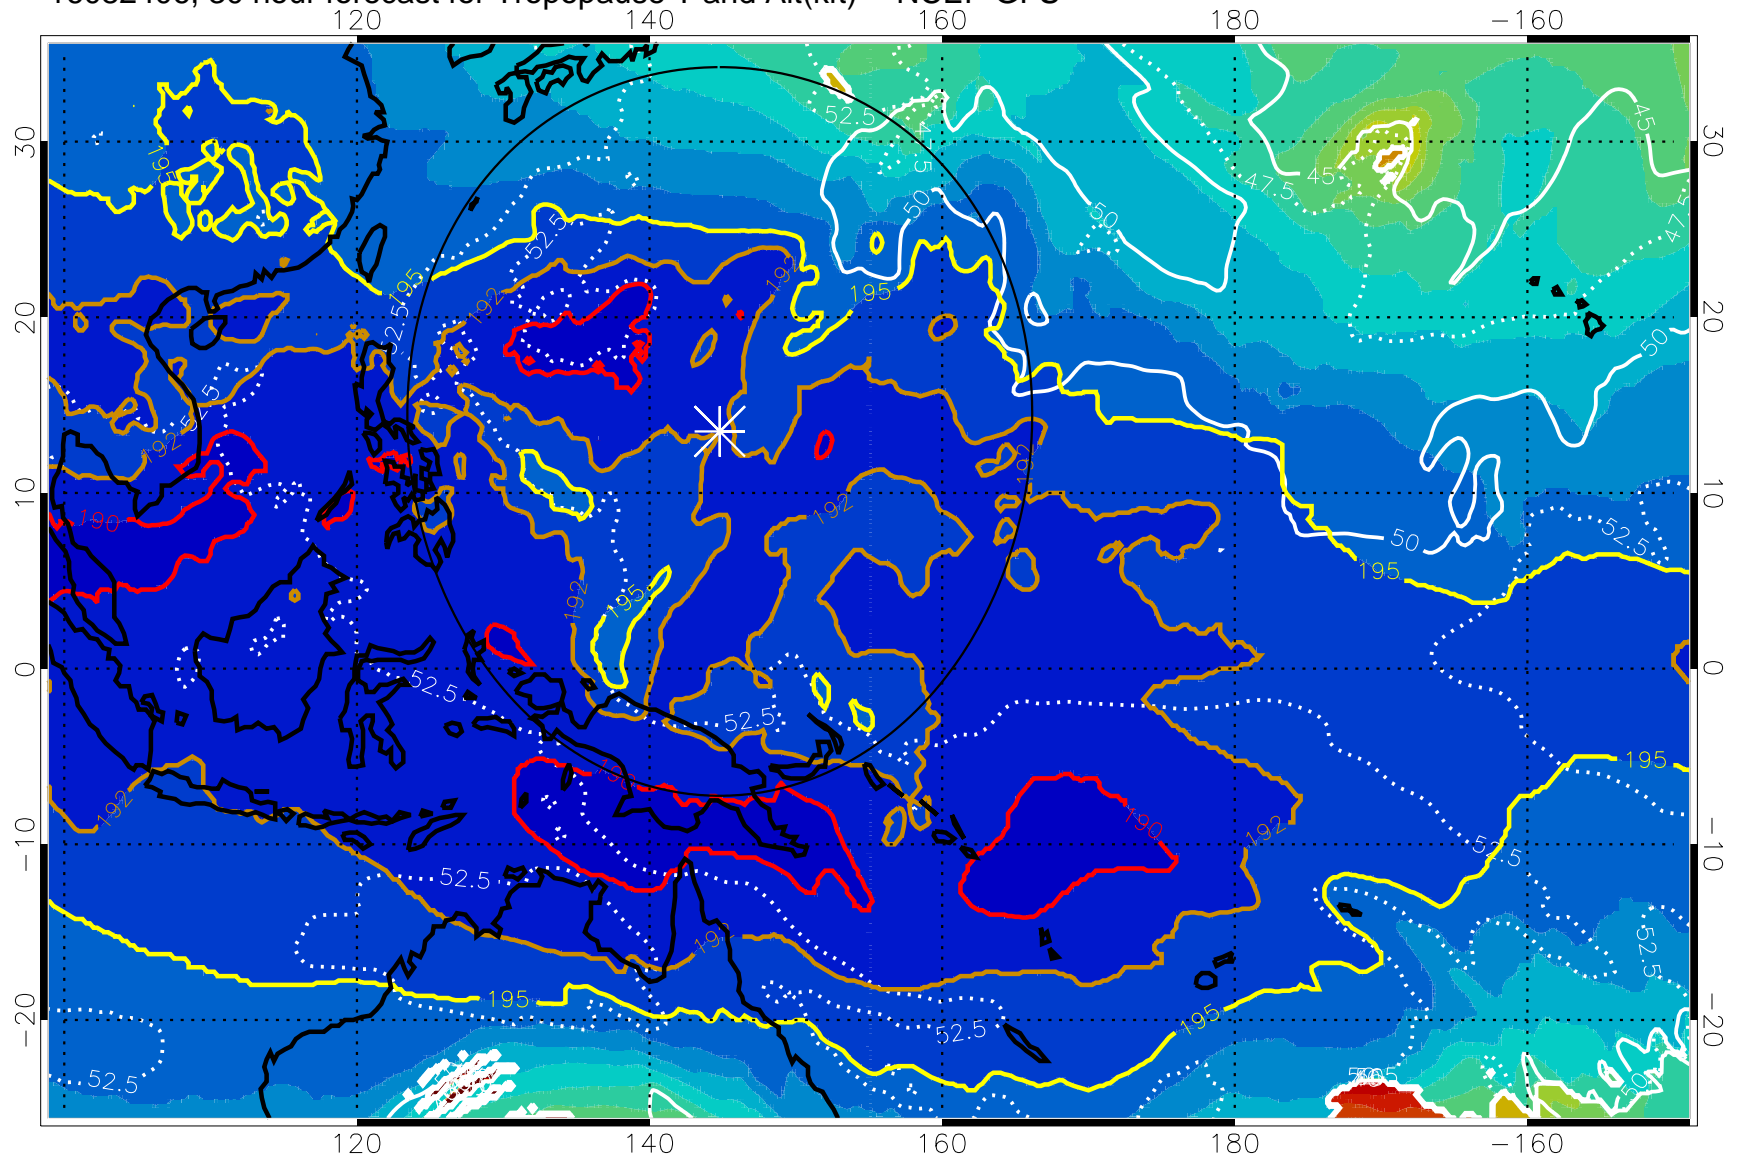

16082406, 30 hour forecast for Tropopause T and Alt(kft) -- NCEP GFS

190 200 210 220 230

Tropopause T, K

Tropopause Altitude in kft (white)

192.5K Isotherm 195K Isotherm

187.5K Isotherm 190K Isotherm

Range ring of 2304 km