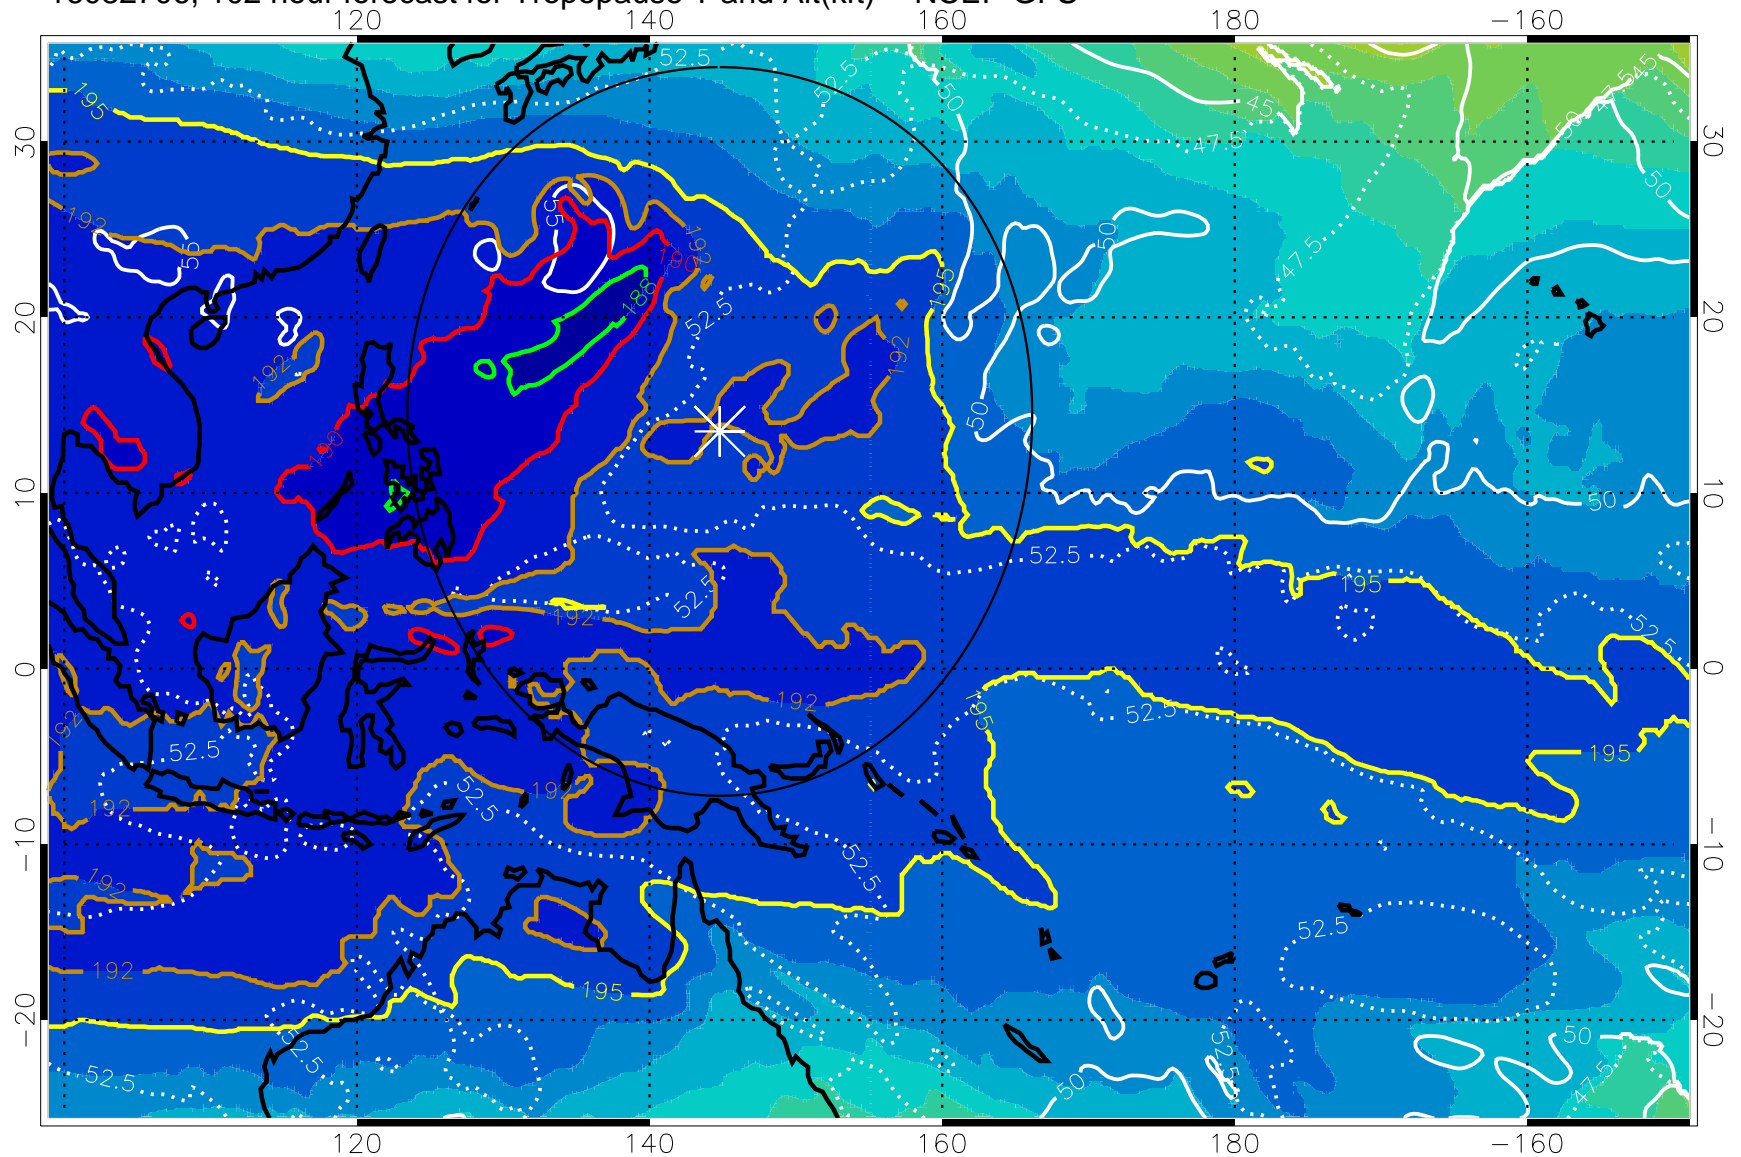

16082706, 102 hour forecast for Tropopause T and Alt(kft) -- NCEP GFS

190 200 210 220 230

Tropopause T, K

Tropopause Altitude in kft (white)

192.5K Isotherm 195K Isotherm

187.5K Isotherm 190K Isotherm

Range ring of 2304 km