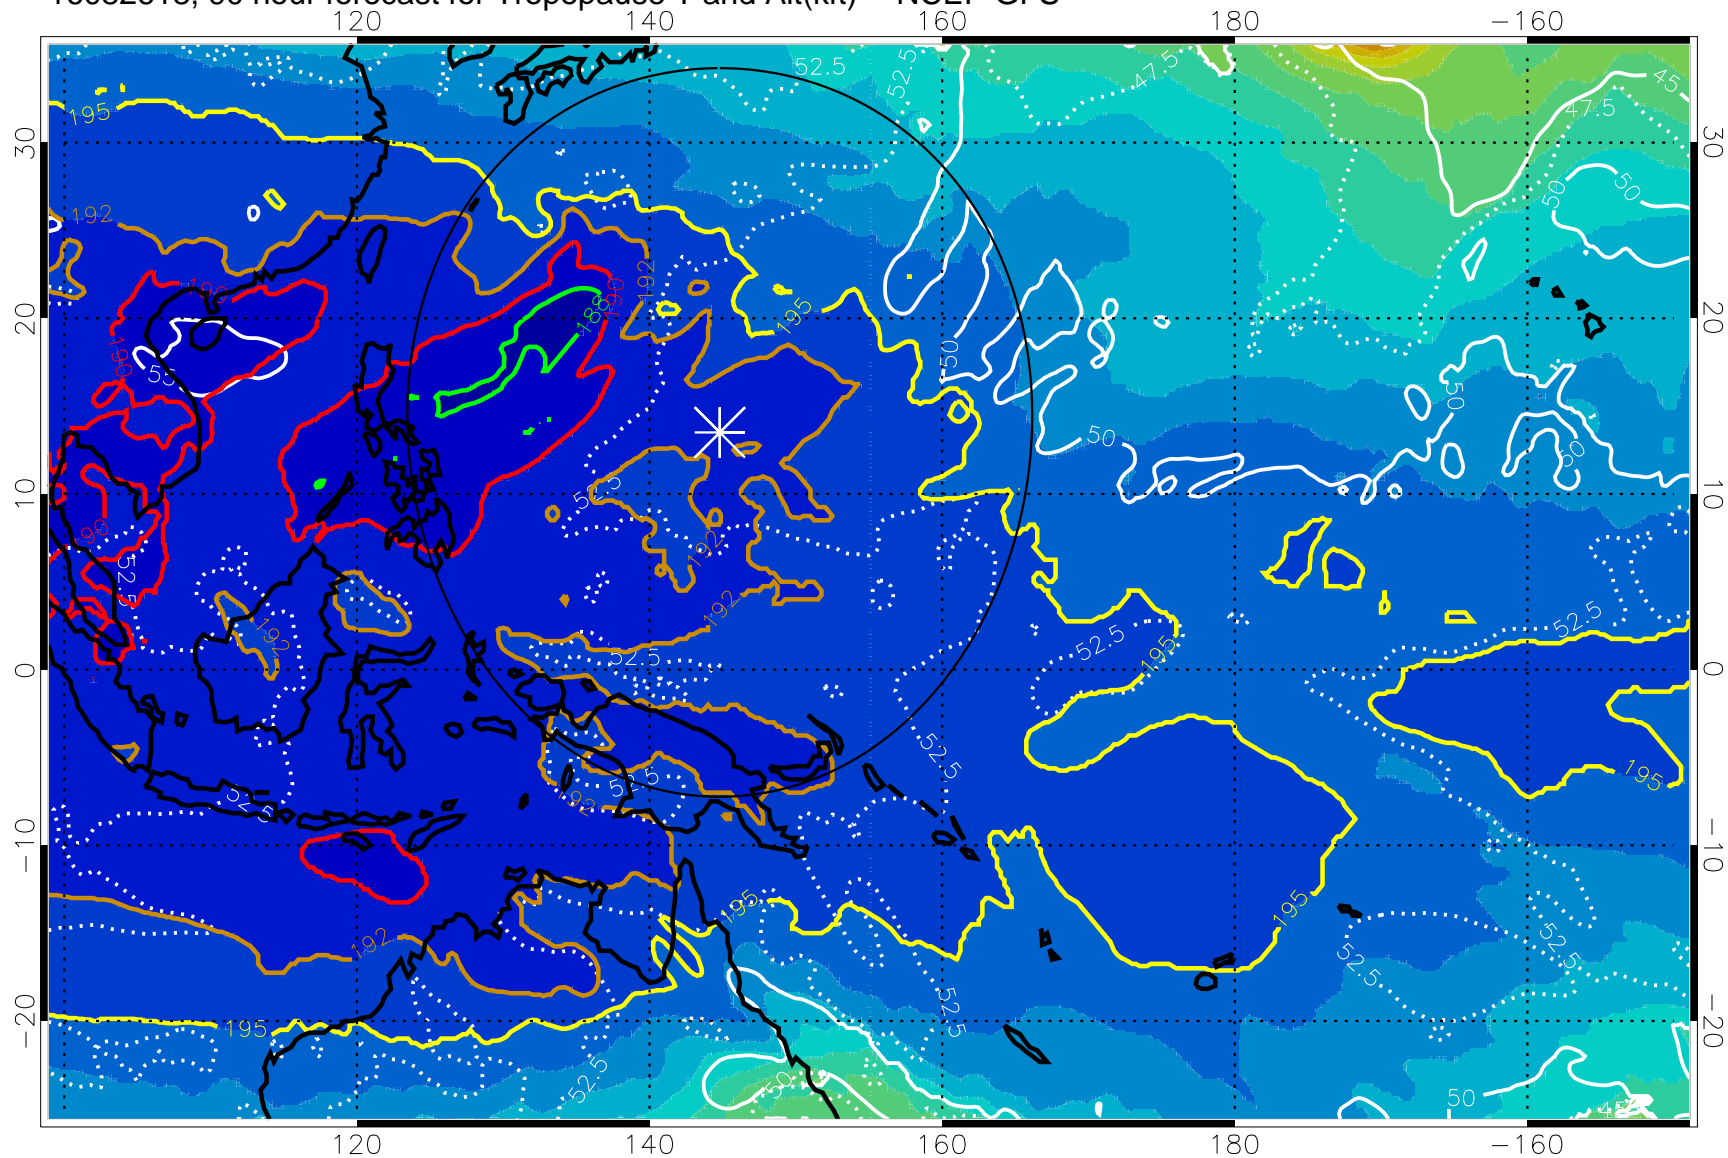

16082618, 90 hour forecast for Tropopause T and Alt(kft) -- NCEP GFS

190 200 210 220 230

Tropopause T, K

Tropopause Altitude in kft (white)

192.5K Isotherm 195K Isotherm

187.5K Isotherm 190K Isotherm

Range ring of 2304 km