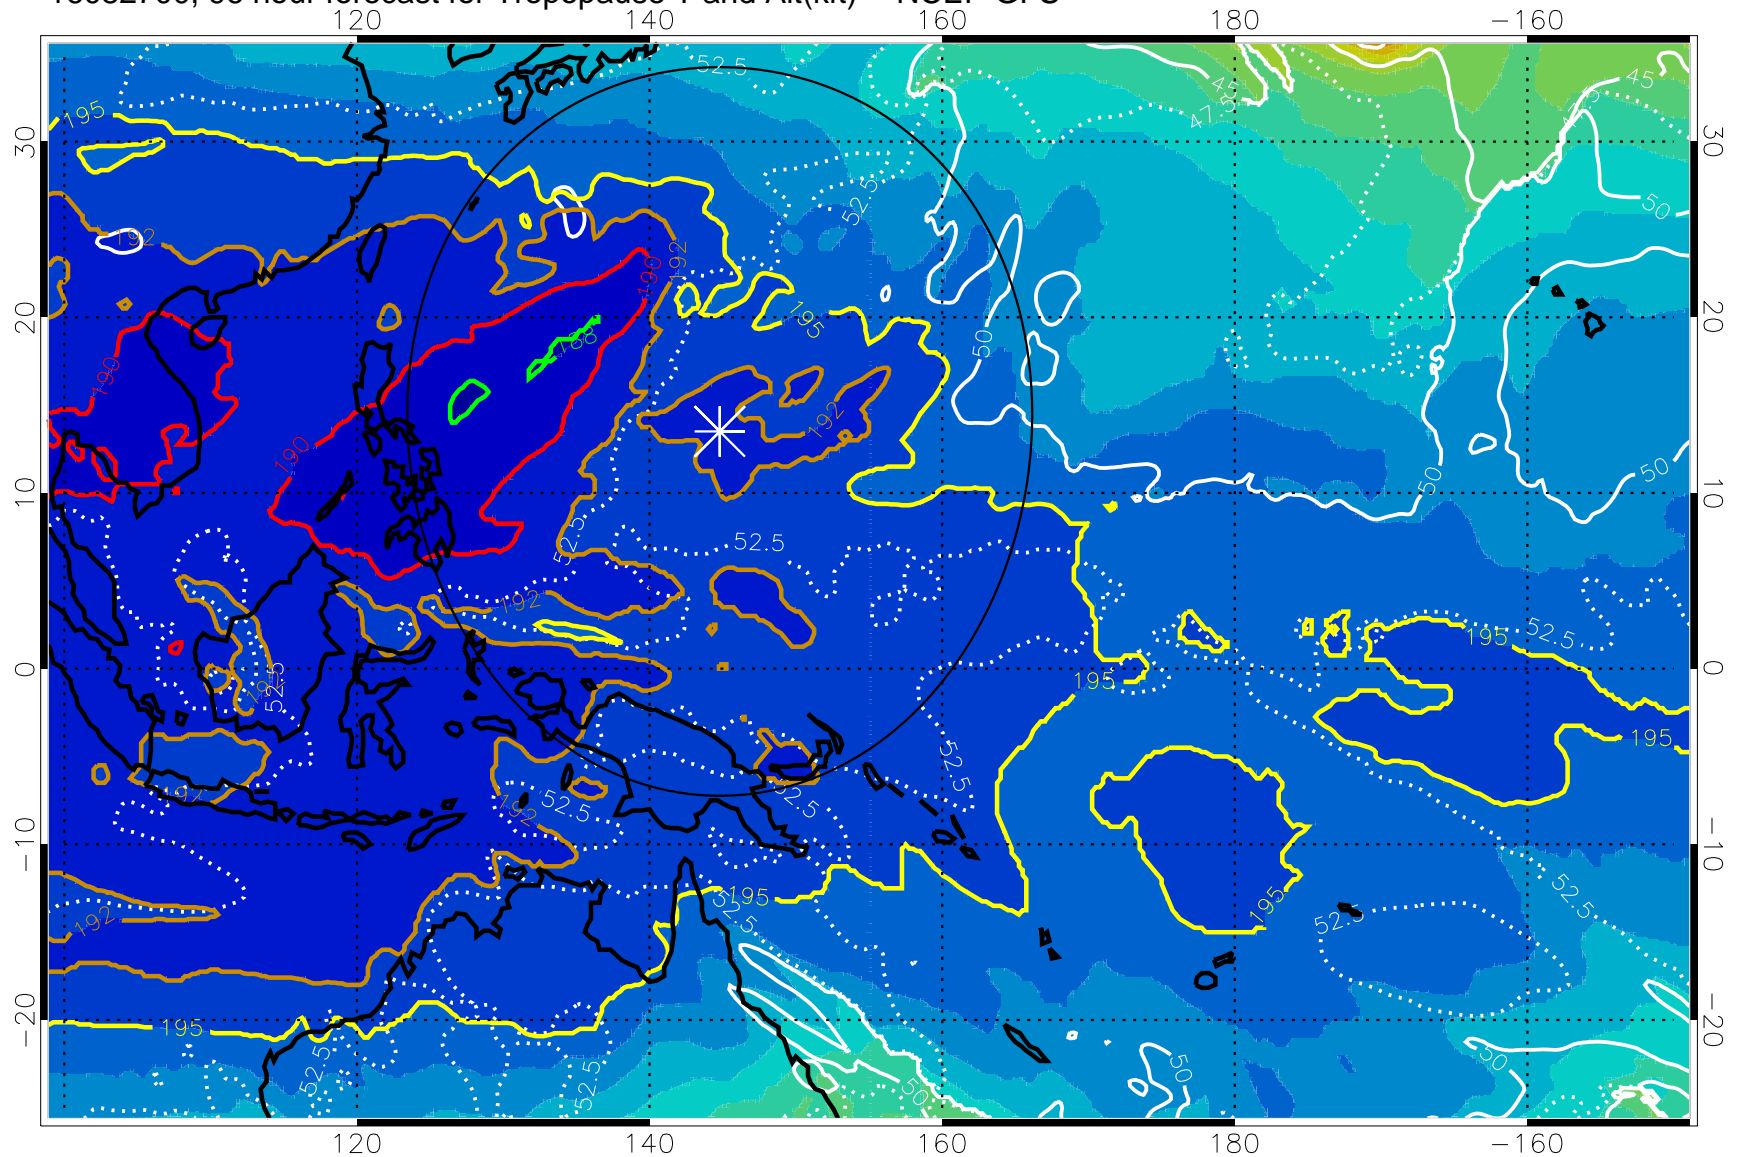

16082700, 96 hour forecast for Tropopause T and Alt(kft) -- NCEP GFS

190 200 210 220 230

Tropopause T, K

Tropopause Altitude in kft (white)

192.5K Isotherm 195K Isotherm

187.5K Isotherm 190K Isotherm

Range ring of 2304 km