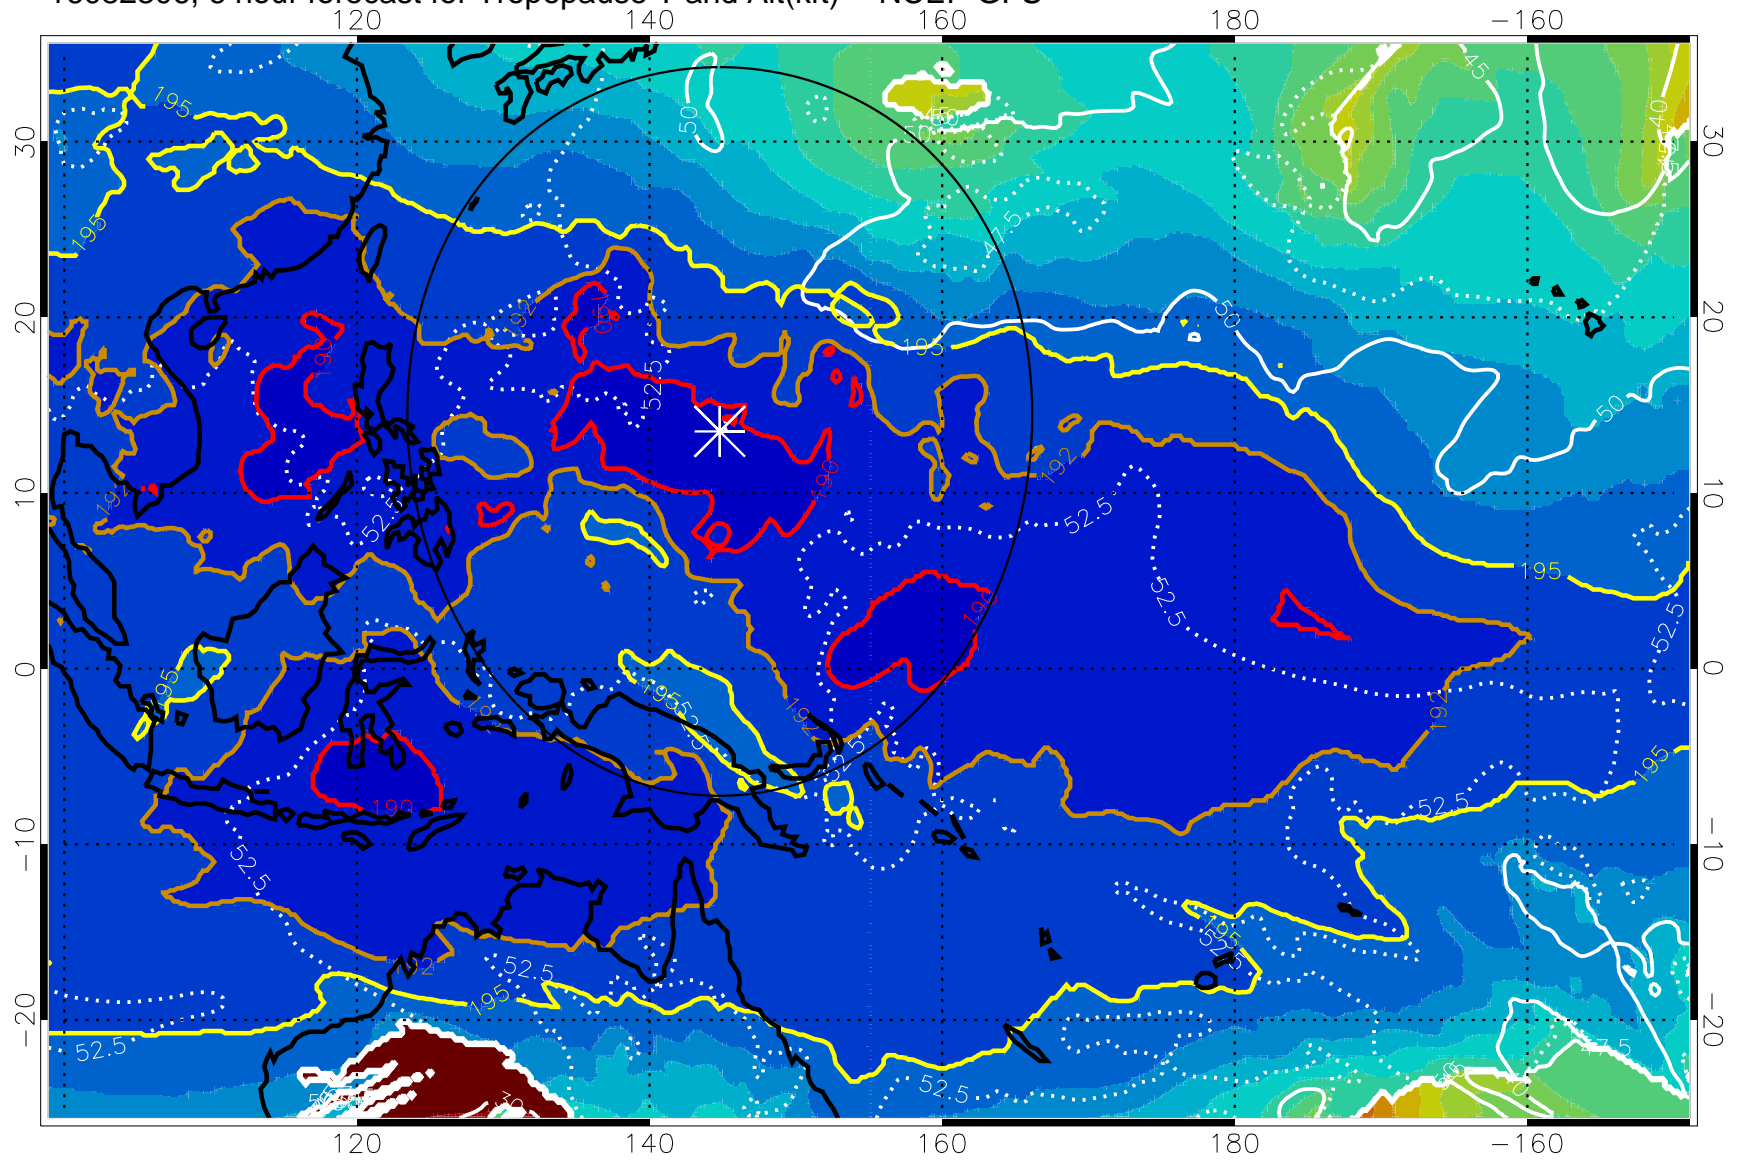

16082306, 6 hour forecast for Tropopause T and Alt(kft) -- NCEP GFS

190 200 210 220 230
Tropopause T, K

Tropopause Altitude in kft (white)

192.5K Isotherm 195K Isotherm
187.5K Isotherm 190K Isotherm

Range ring of 2304 km