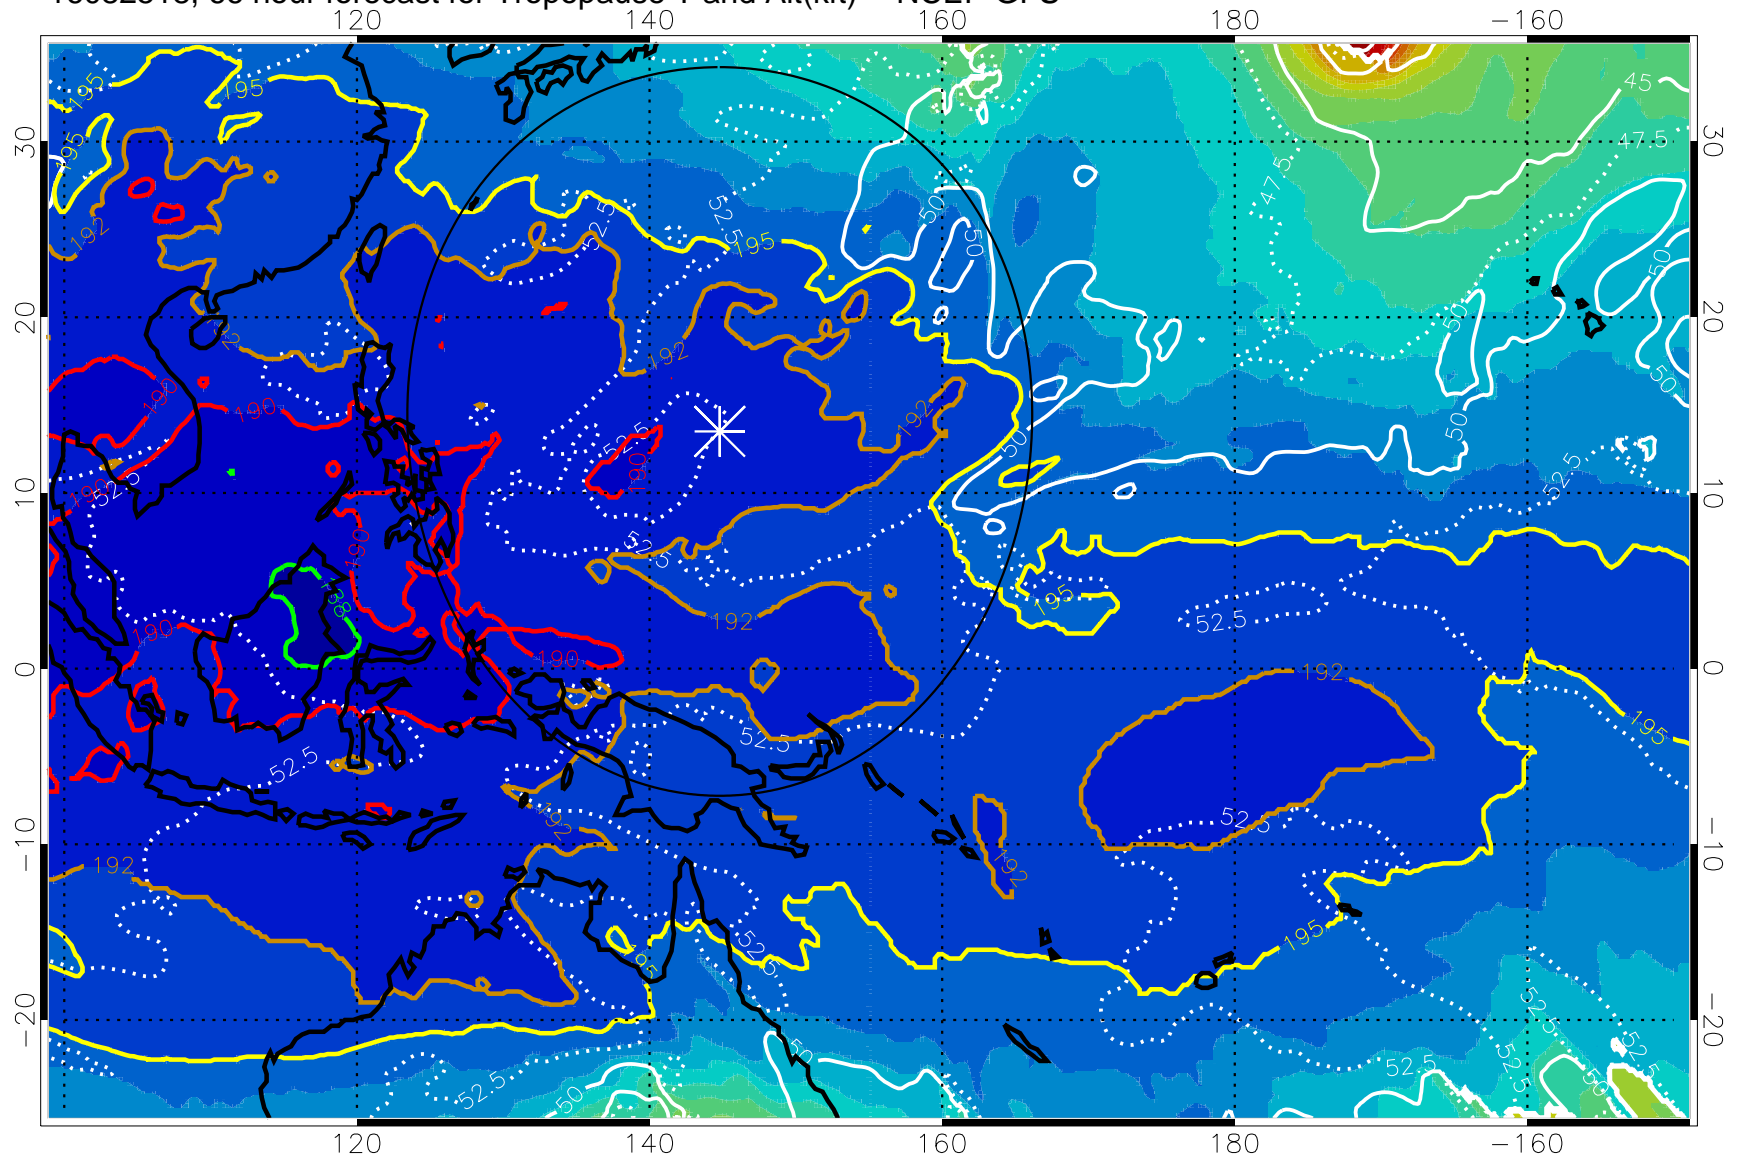

16082518, 66 hour forecast for Tropopause T and Alt(kft) -- NCEP GFS

190 200 210 220 230

Tropopause T, K

Tropopause Altitude in kft (white)

192.5K Isotherm 195K Isotherm
187.5K Isotherm 190K Isotherm

Range ring of 2304 km