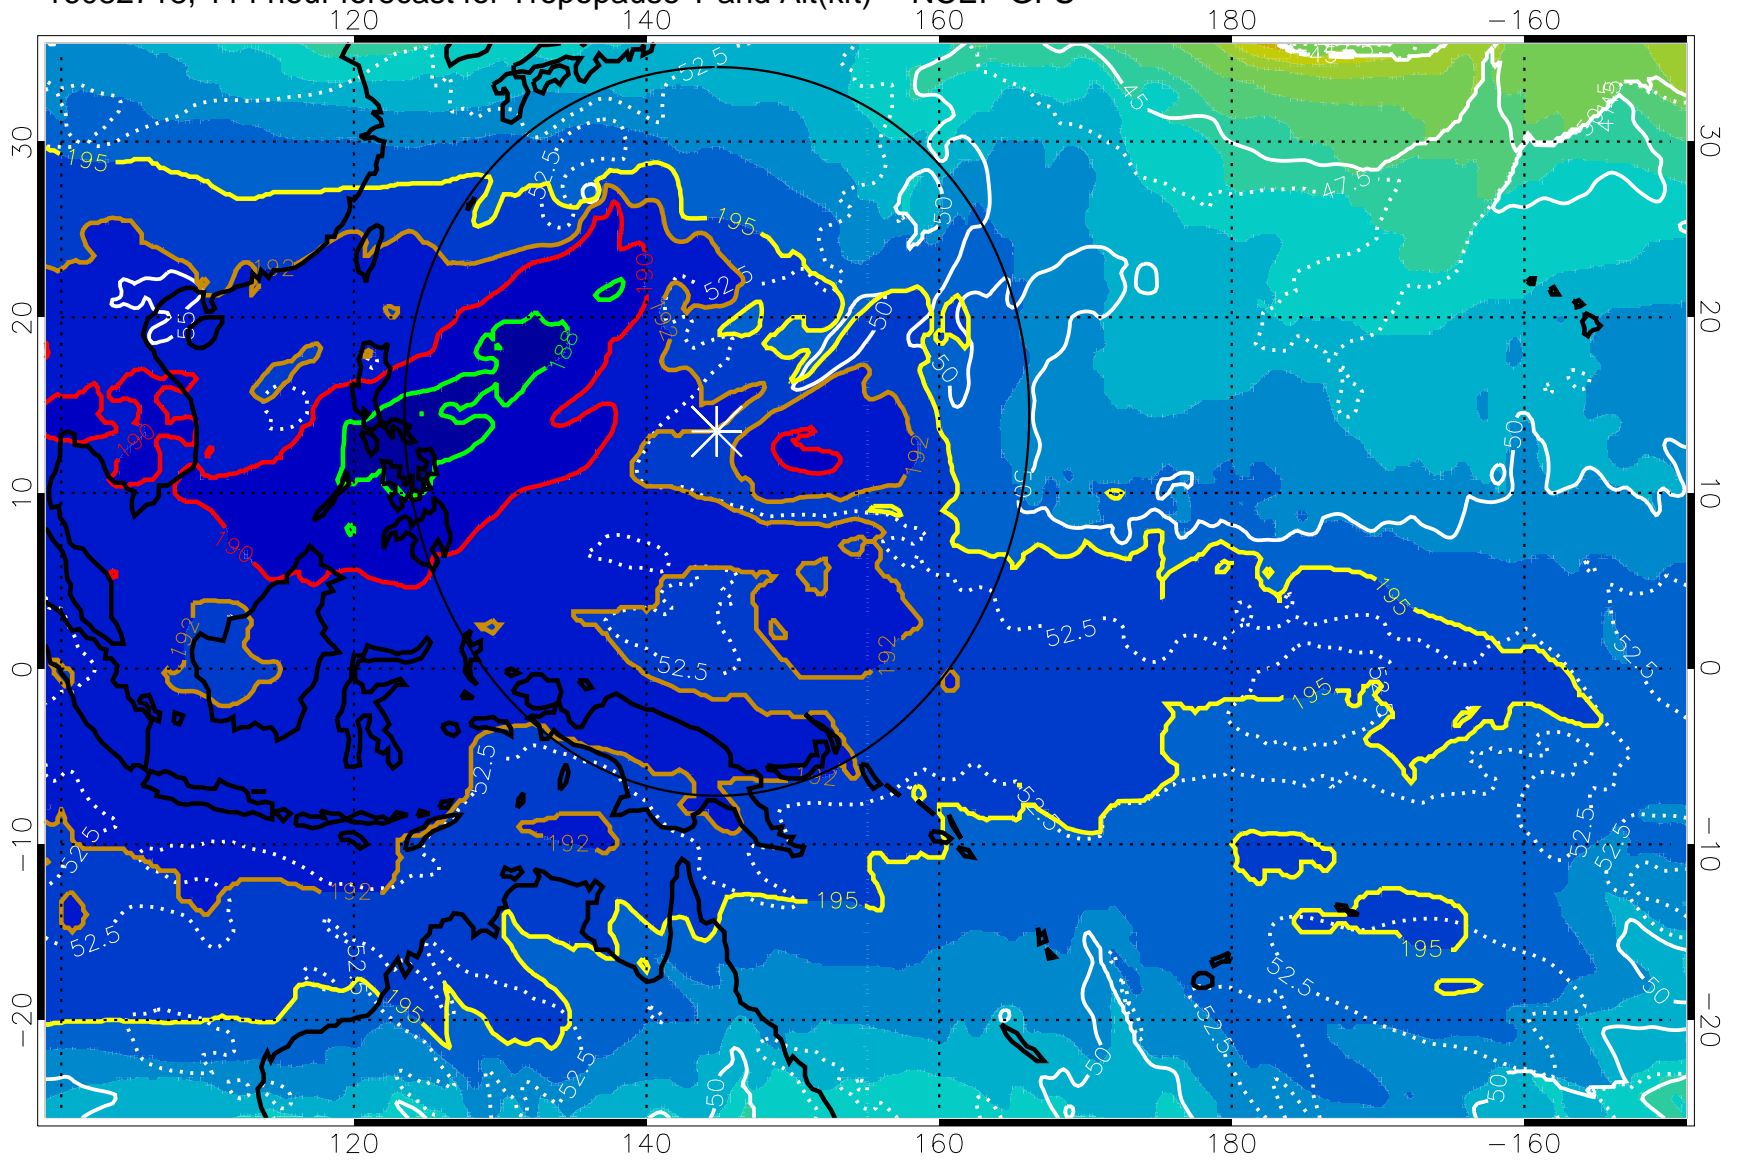

16082712, 108 hour forecast for Tropopause T and Alt(kft) -- NCEP GFS

190 200 210 220 230

Tropopause T, K

Tropopause Altitude in kft (white)

192.5K Isotherm 195K Isotherm

187.5K Isotherm 190K Isotherm

Range ring of 2304 km

16082718, 114 hour forecast for Tropopause T and Alt(kft) -- NCEP GFS

190 200 210 220 230
Tropopause T, K

Tropopause Altitude in kft (white)

192.5K Isotherm 195K Isotherm
187.5K Isotherm 190K Isotherm

Range ring of 2304 km