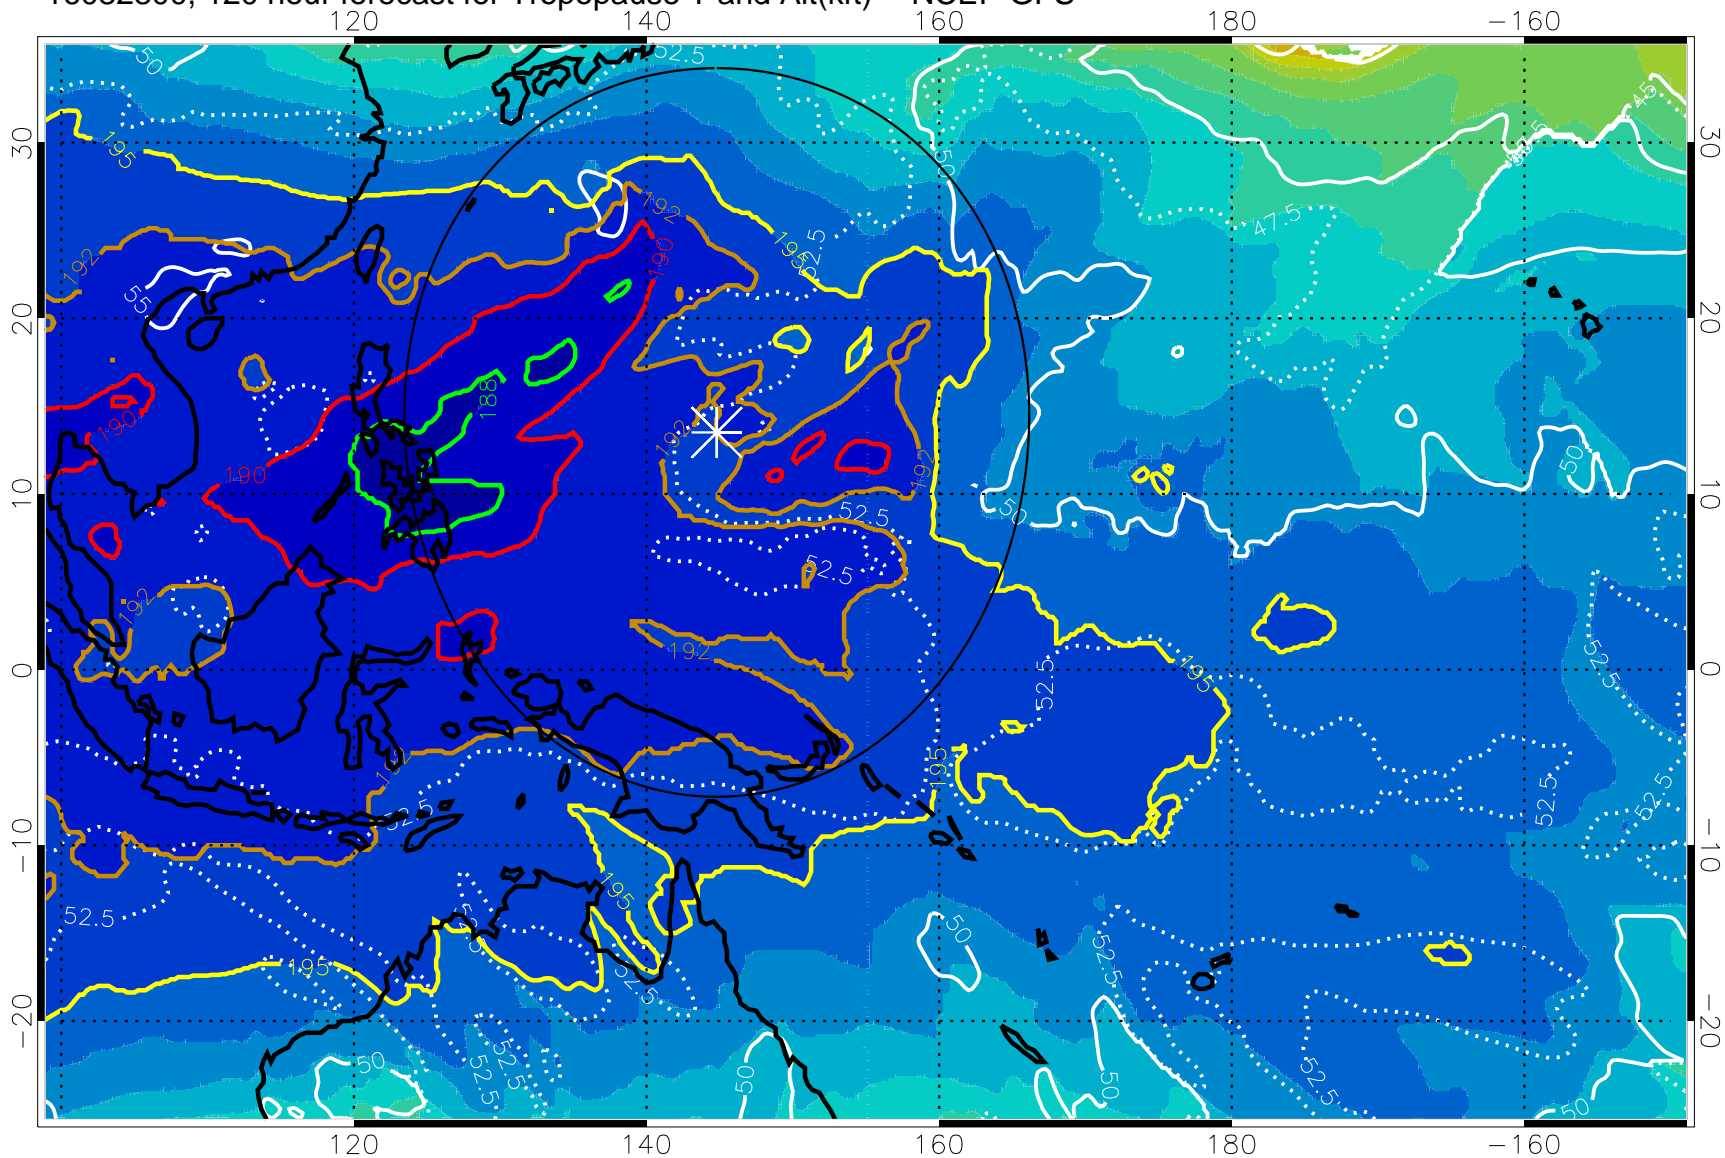

16082718, 114 hour forecast for Tropopause T and Alt(kft) -- NCEP GFS

190 200 210 220 230
Tropopause T, K

Tropopause Altitude in kft (white)

192.5K Isotherm 195K Isotherm
187.5K Isotherm 190K Isotherm

Range ring of 2304 km

16082800, 120 hour forecast for Tropopause T and Alt(kft) -- NCEP GFS

190 200 210 220 230
Tropopause T, K

Tropopause Altitude in kft (white)

192.5K Isotherm 195K Isotherm
187.5K Isotherm 190K Isotherm

Range ring of 2304 km