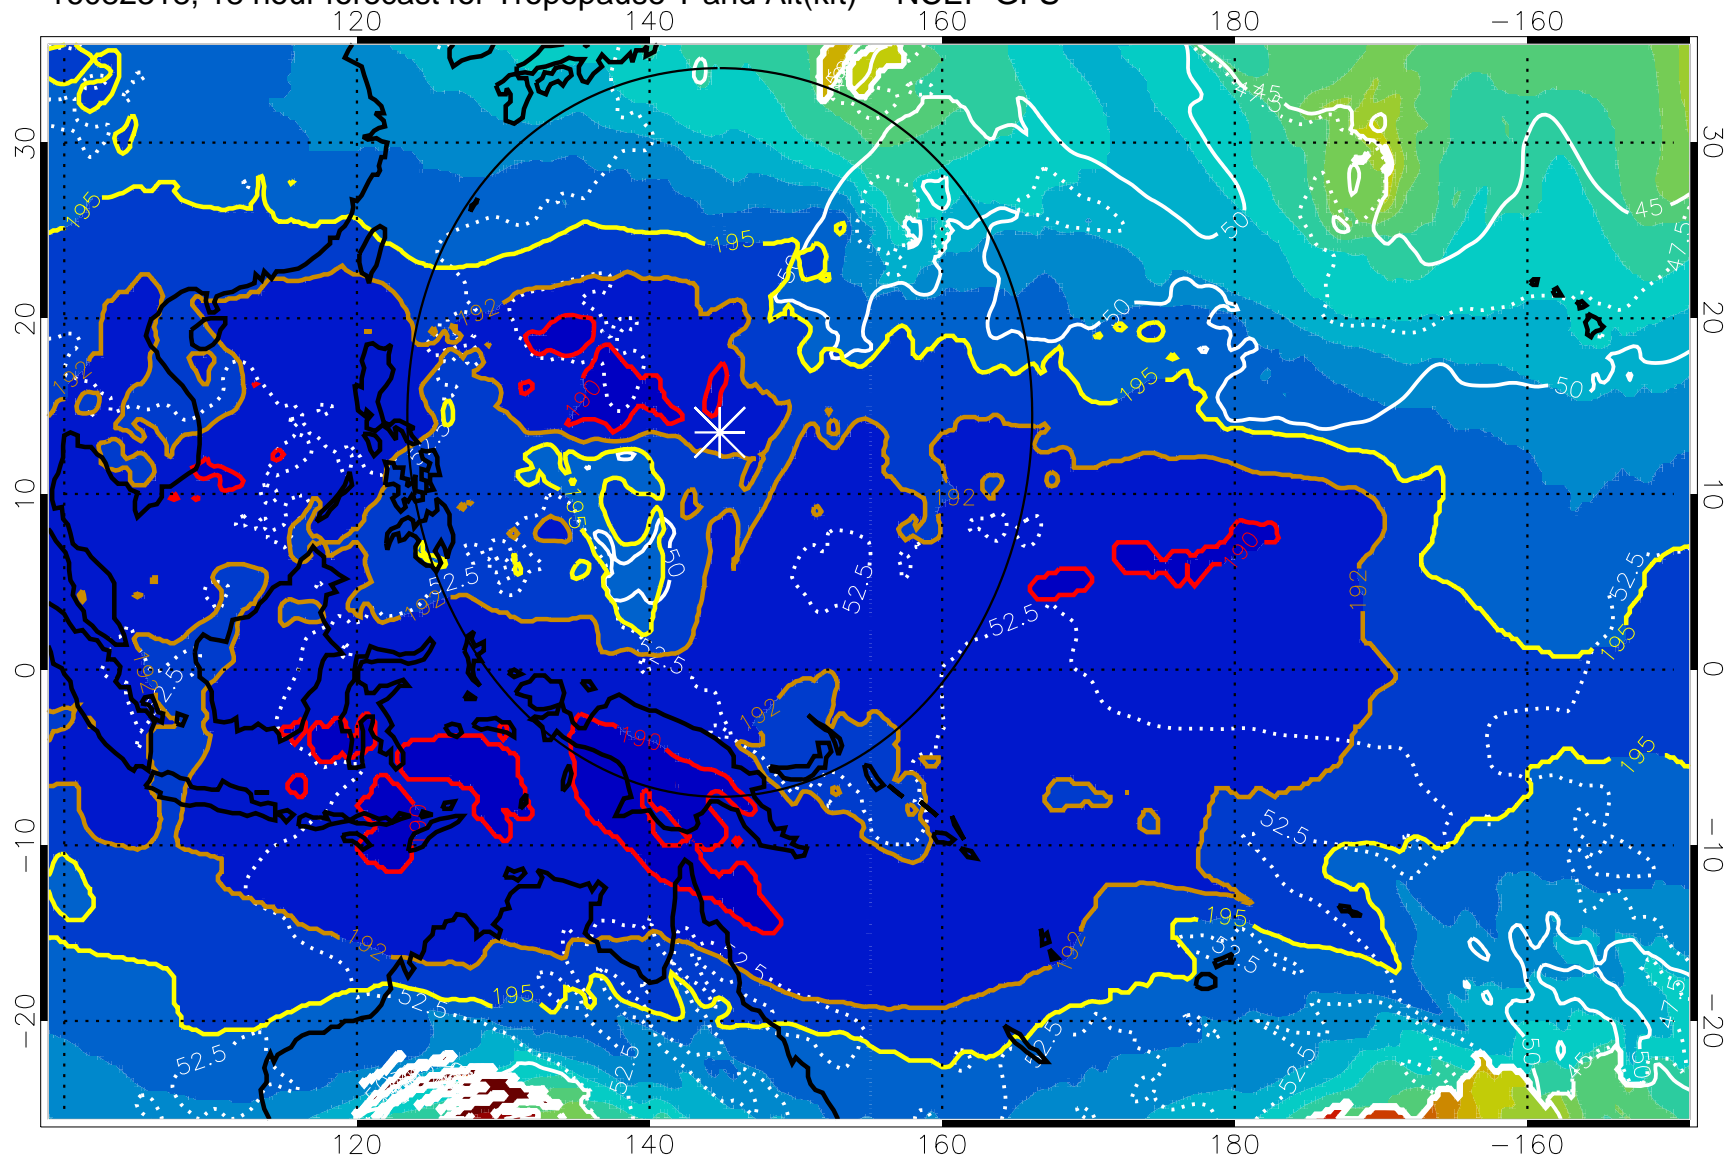

16082318, 18 hour forecast for Tropopause T and Alt(kft) -- NCEP GFS

190 200 210 220 230

Tropopause T, K

Tropopause Altitude in kft (white)

192.5K Isotherm 195K Isotherm
187.5K Isotherm 190K Isotherm

Range ring of 2304 km