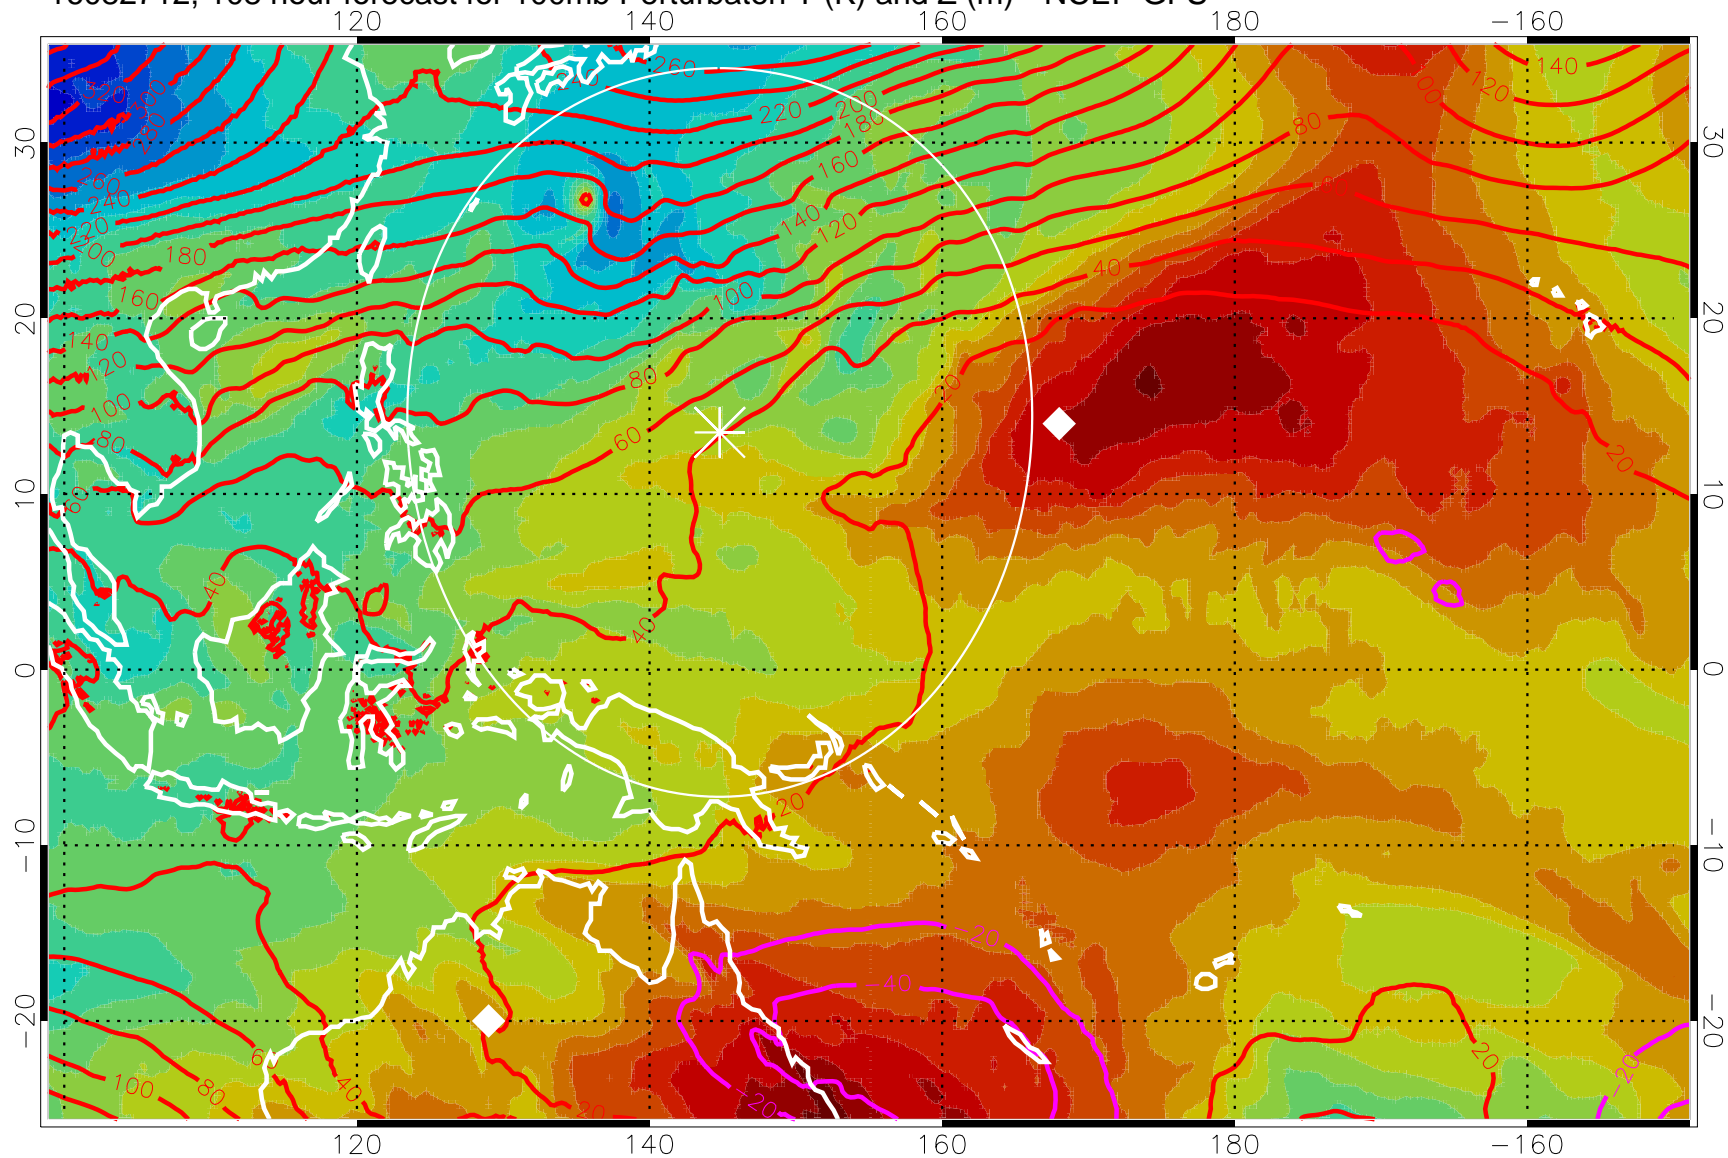

16082712, 108 hour forecast for 100mb Perturbaton T (K) and Z (m)-- NCEP GFS

Contours are 100 mbar Z perturbation (m)
Positive Z Contours
Negative Z Contours
Diamonds-mean pos. of anticyclones

Range ring of 2304 km