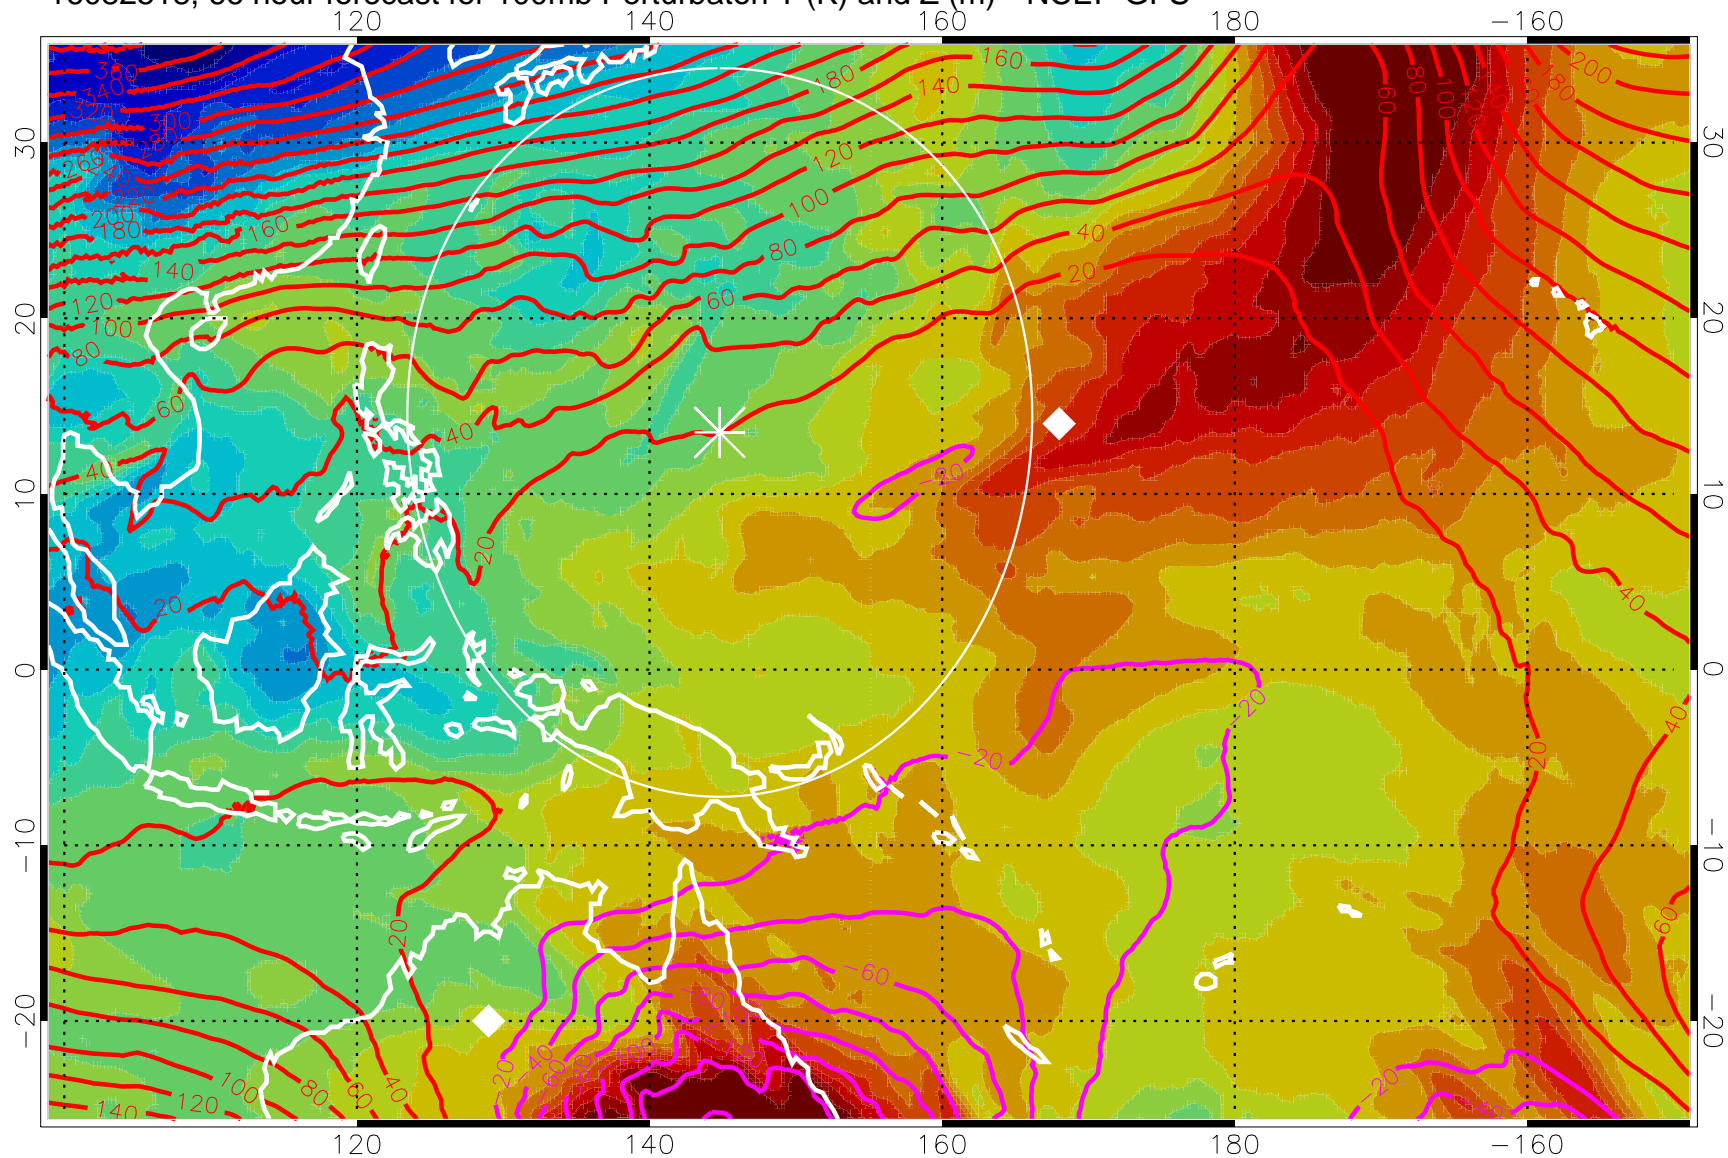

16082518, 66 hour forecast for 100mb Perturbaton T (K) and Z (m)-- NCEP GFS

Contours are 100 mbar Z perturbation (m)
Positive Z Contours
Negative Z Contours
Diamonds-mean pos. of anticyclones

Range ring of 2304 km