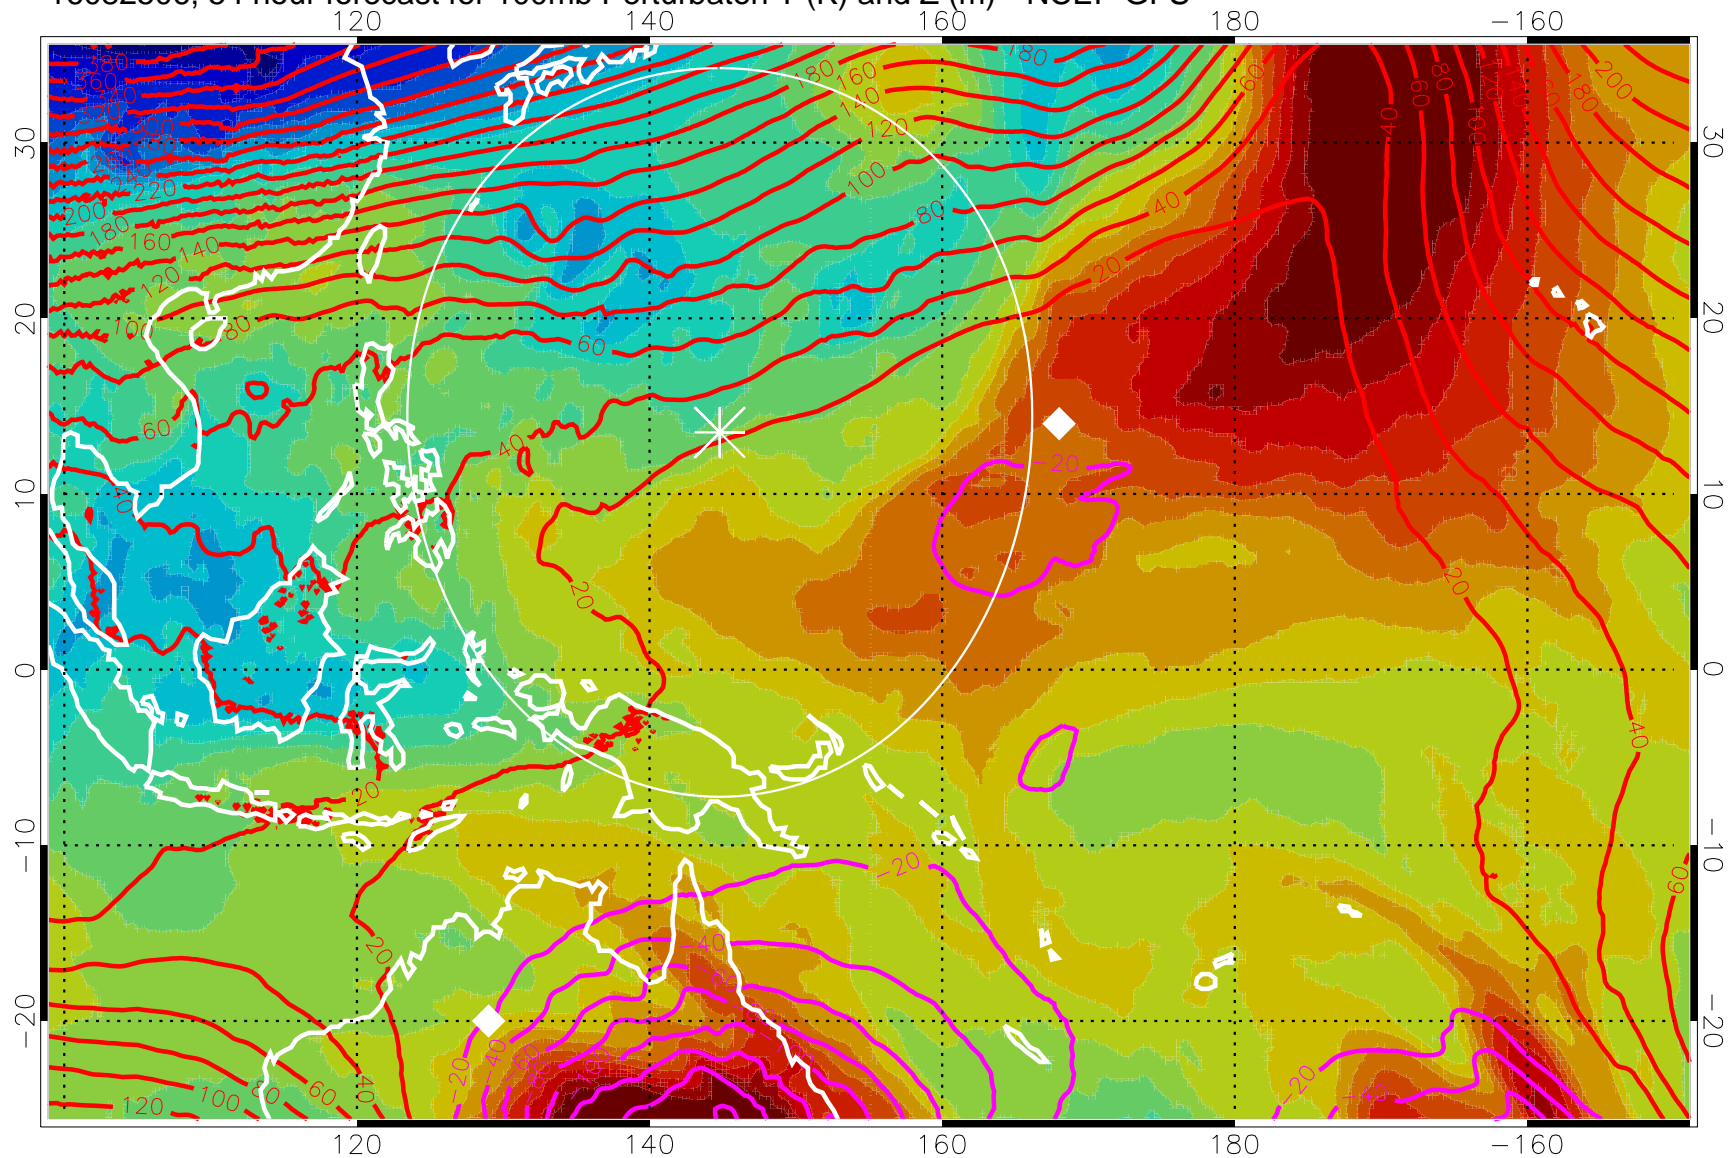

16082506, 54 hour forecast for 100mb Perturbaton T (K) and Z (m)-- NCEP GFS

Contours are 100 mbar Z perturbation (m)
Positive Z Contours
Negative Z Contours
Diamonds-mean pos. of anticyclones

Range ring of 2304 km