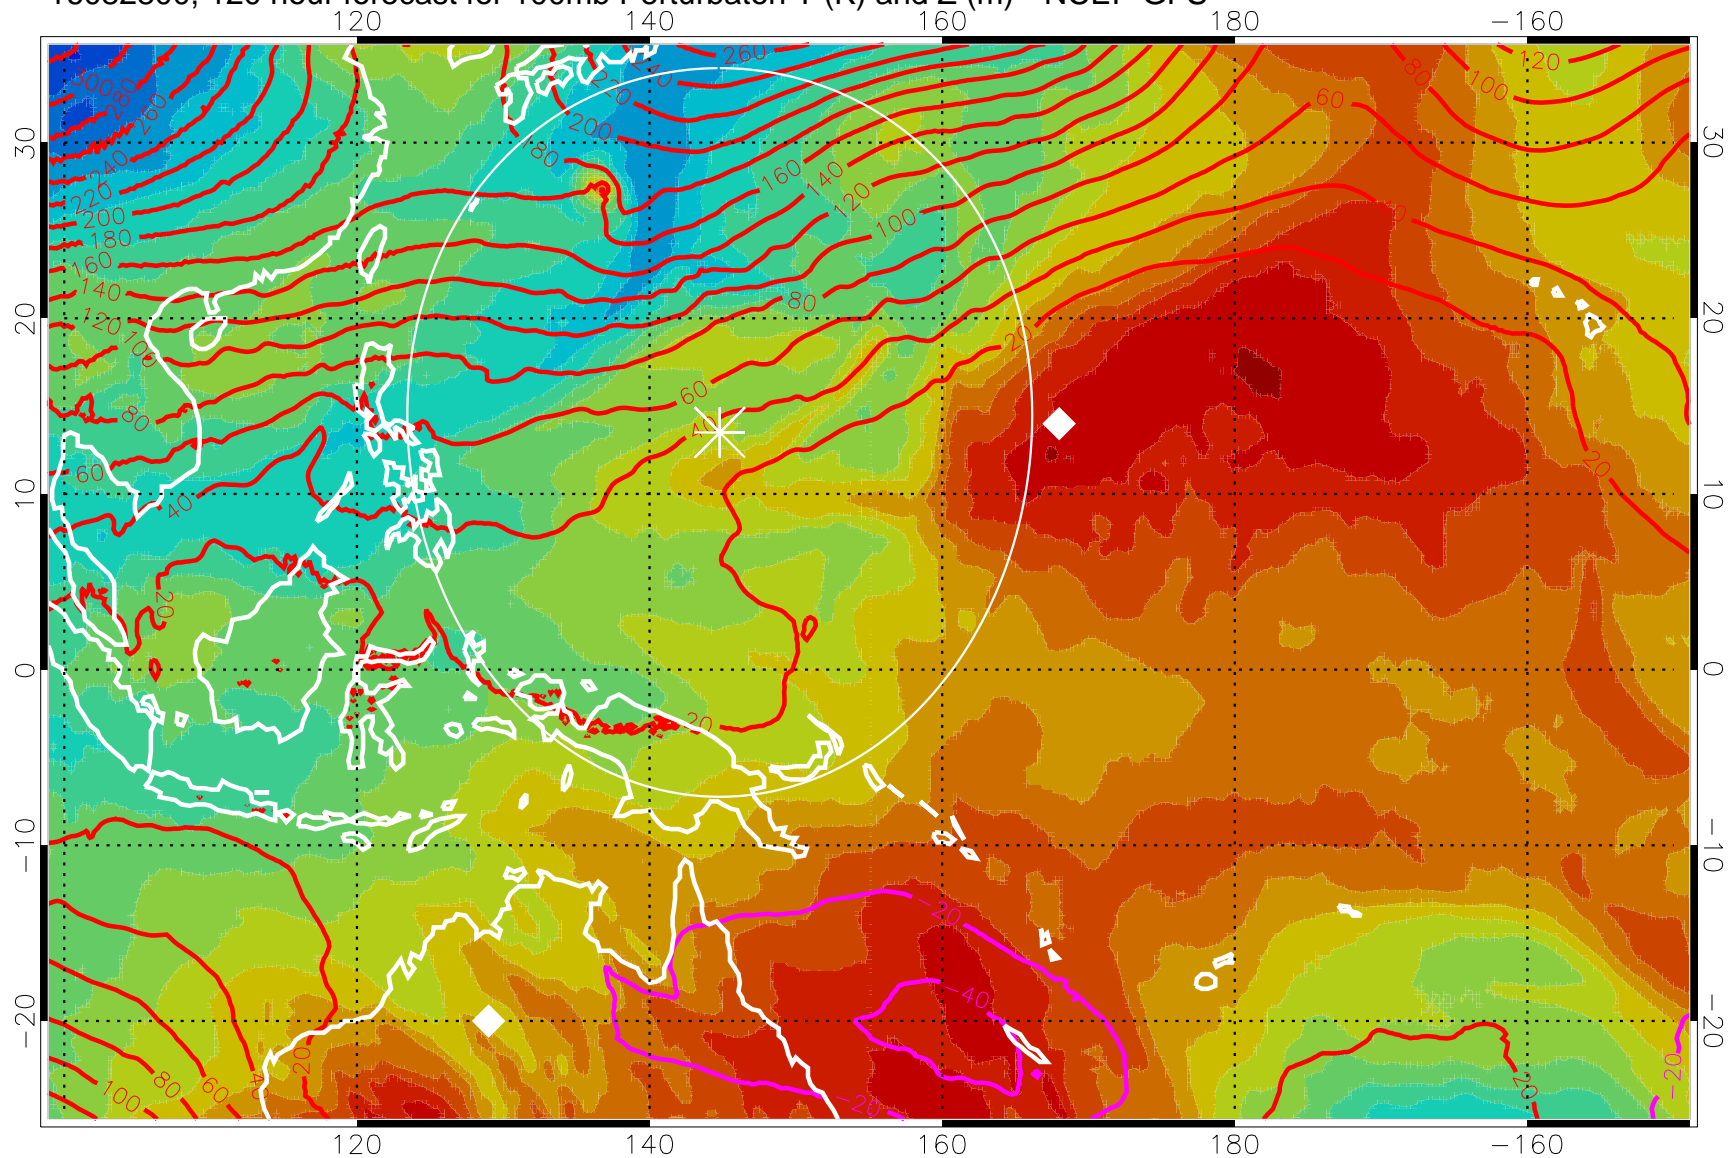

16082800, 120 hour forecast for 100mb Perturbaton T (K) and Z (m)-- NCEP GFS

Contours are 100 mbar Z perturbation (m)
Positive Z Contours
Negative Z Contours
Diamonds-mean pos. of anticyclones

Range ring of 2304 km