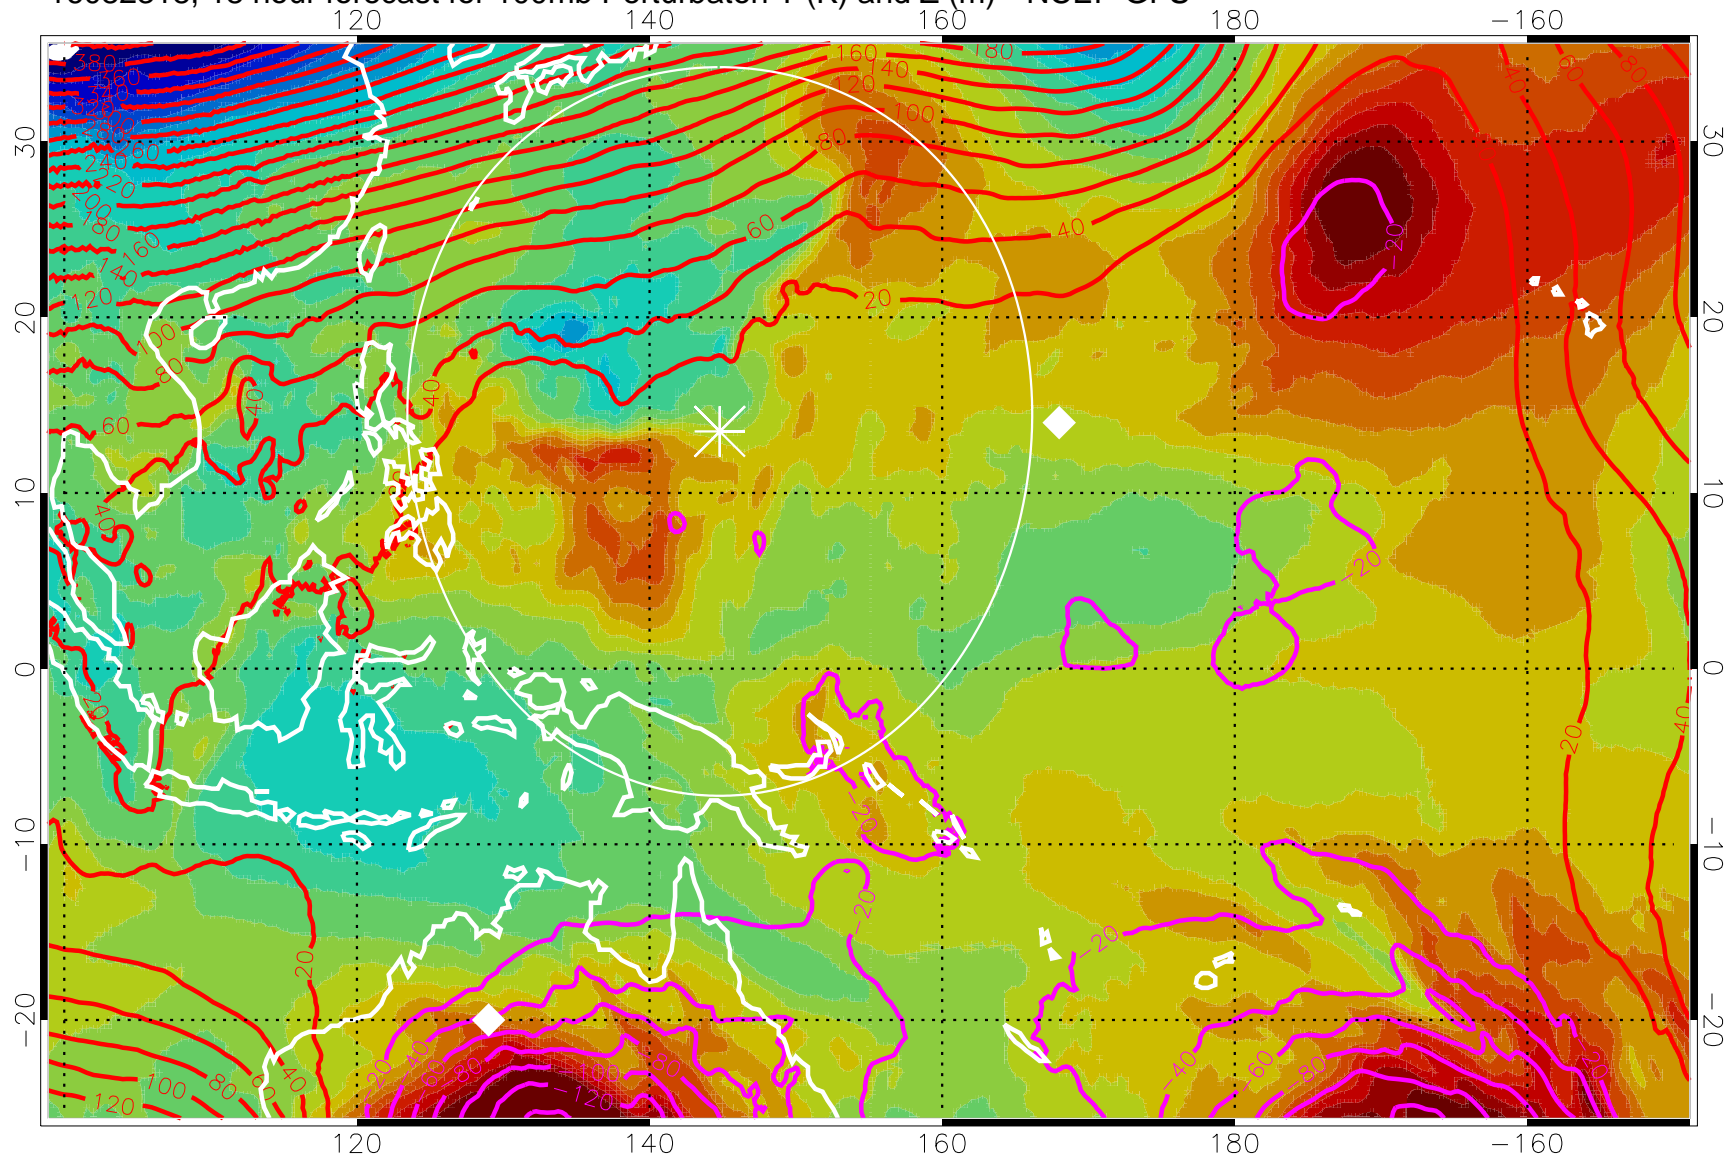

16082318, 18 hour forecast for 100mb Perturbaton T (K) and Z (m)-- NCEP GFS

Contours are 100 mbar Z perturbation (m)
Positive Z Contours
Negative Z Contours
Diamonds-mean pos. of anticyclones

Range ring of 2304 km