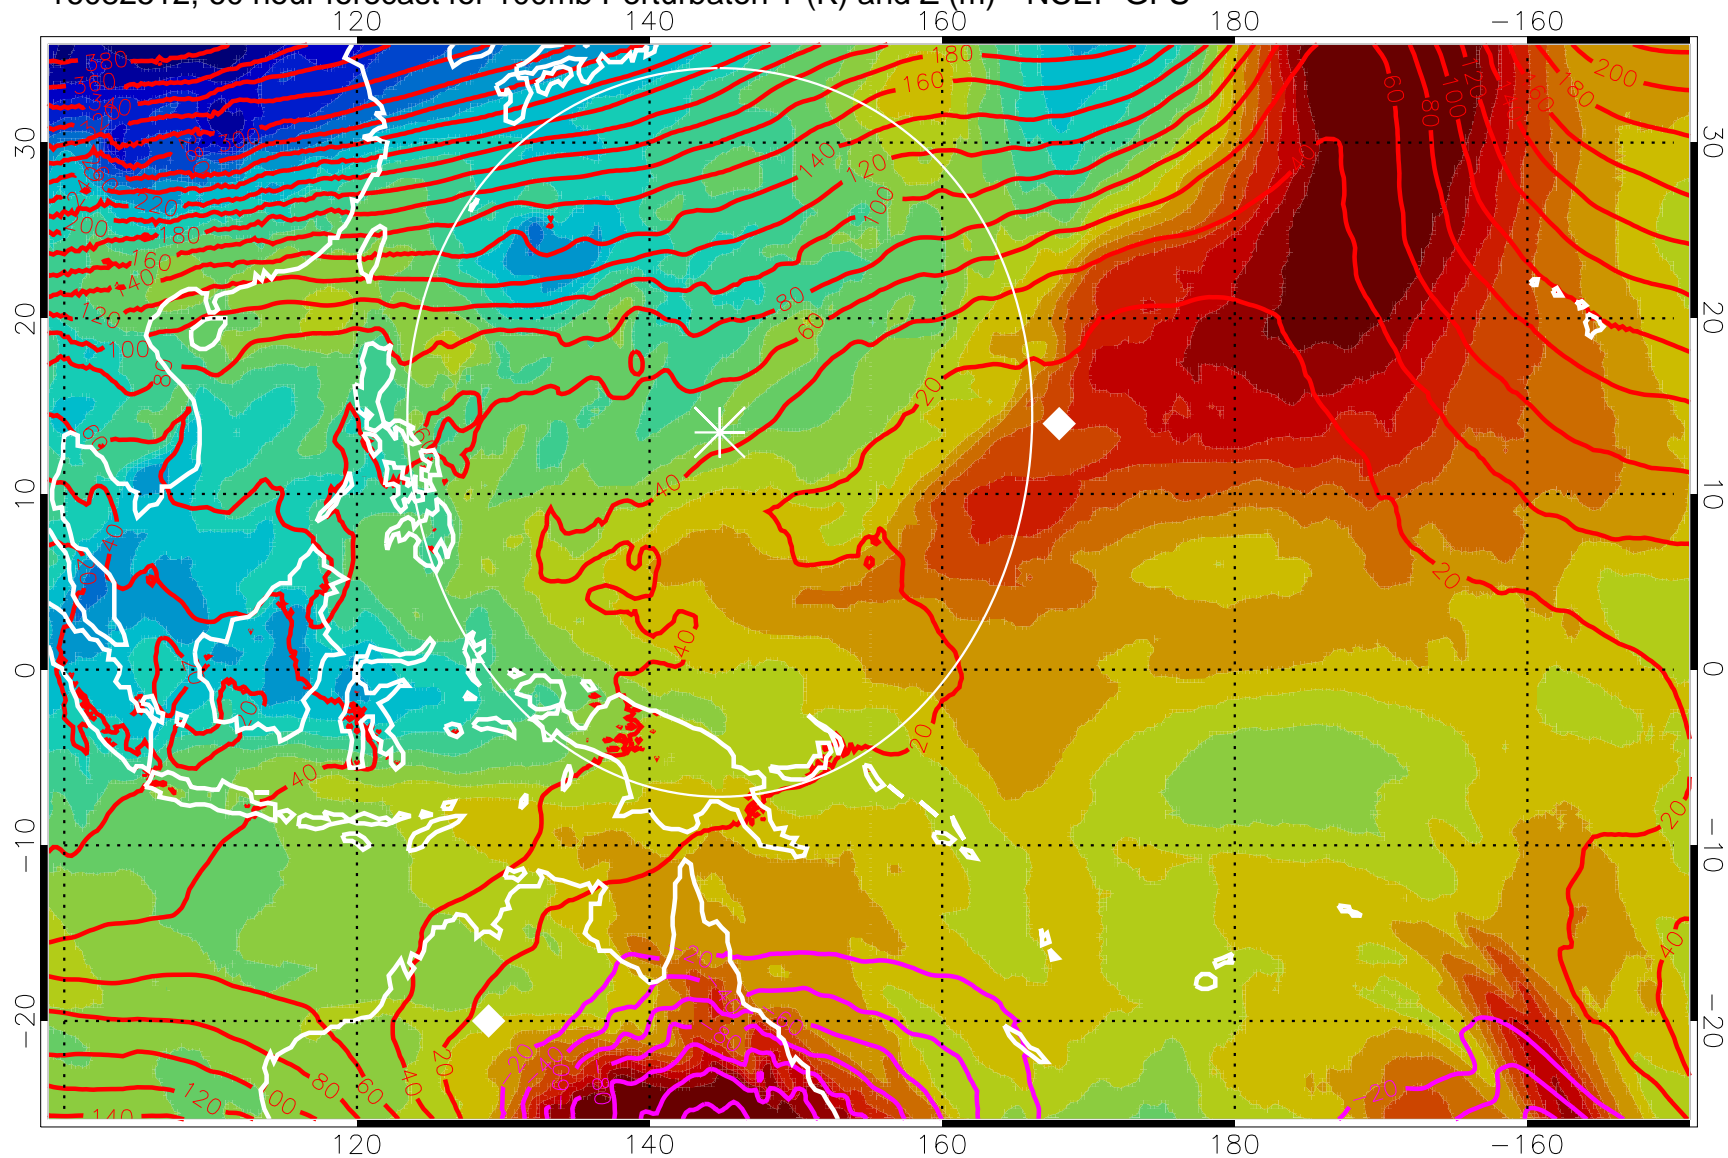

16082512, 60 hour forecast for 100mb Perturbaton T (K) and Z (m)-- NCEP GFS

Contours are 100 mbar Z perturbation (m)
Positive Z Contours
Negative Z Contours
Diamonds-mean pos. of anticyclones

Range ring of 2304 km