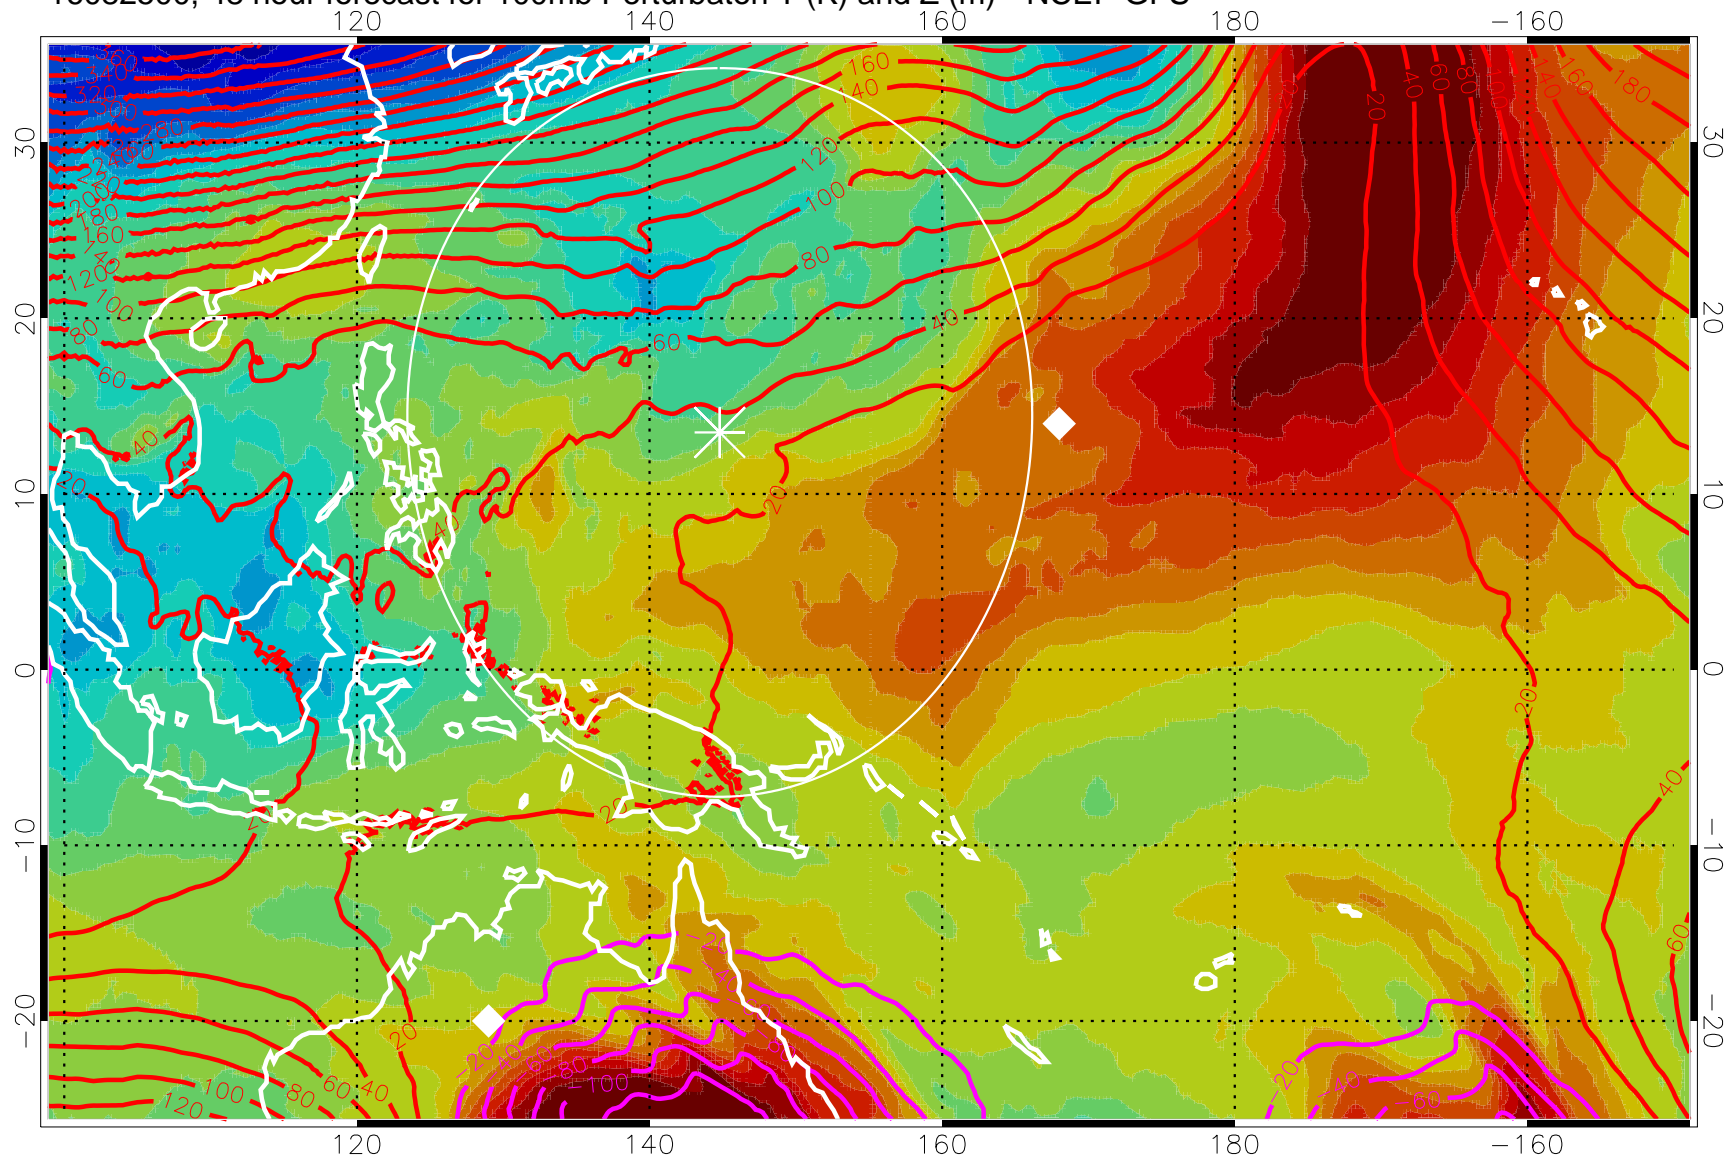

16082500, 48 hour forecast for 100mb Perturbaton T (K) and Z (m)-- NCEP GFS

Contours are 100 mbar Z perturbation (m)
Positive Z Contours
Negative Z Contours
Diamonds-mean pos. of anticyclones

Range ring of 2304 km