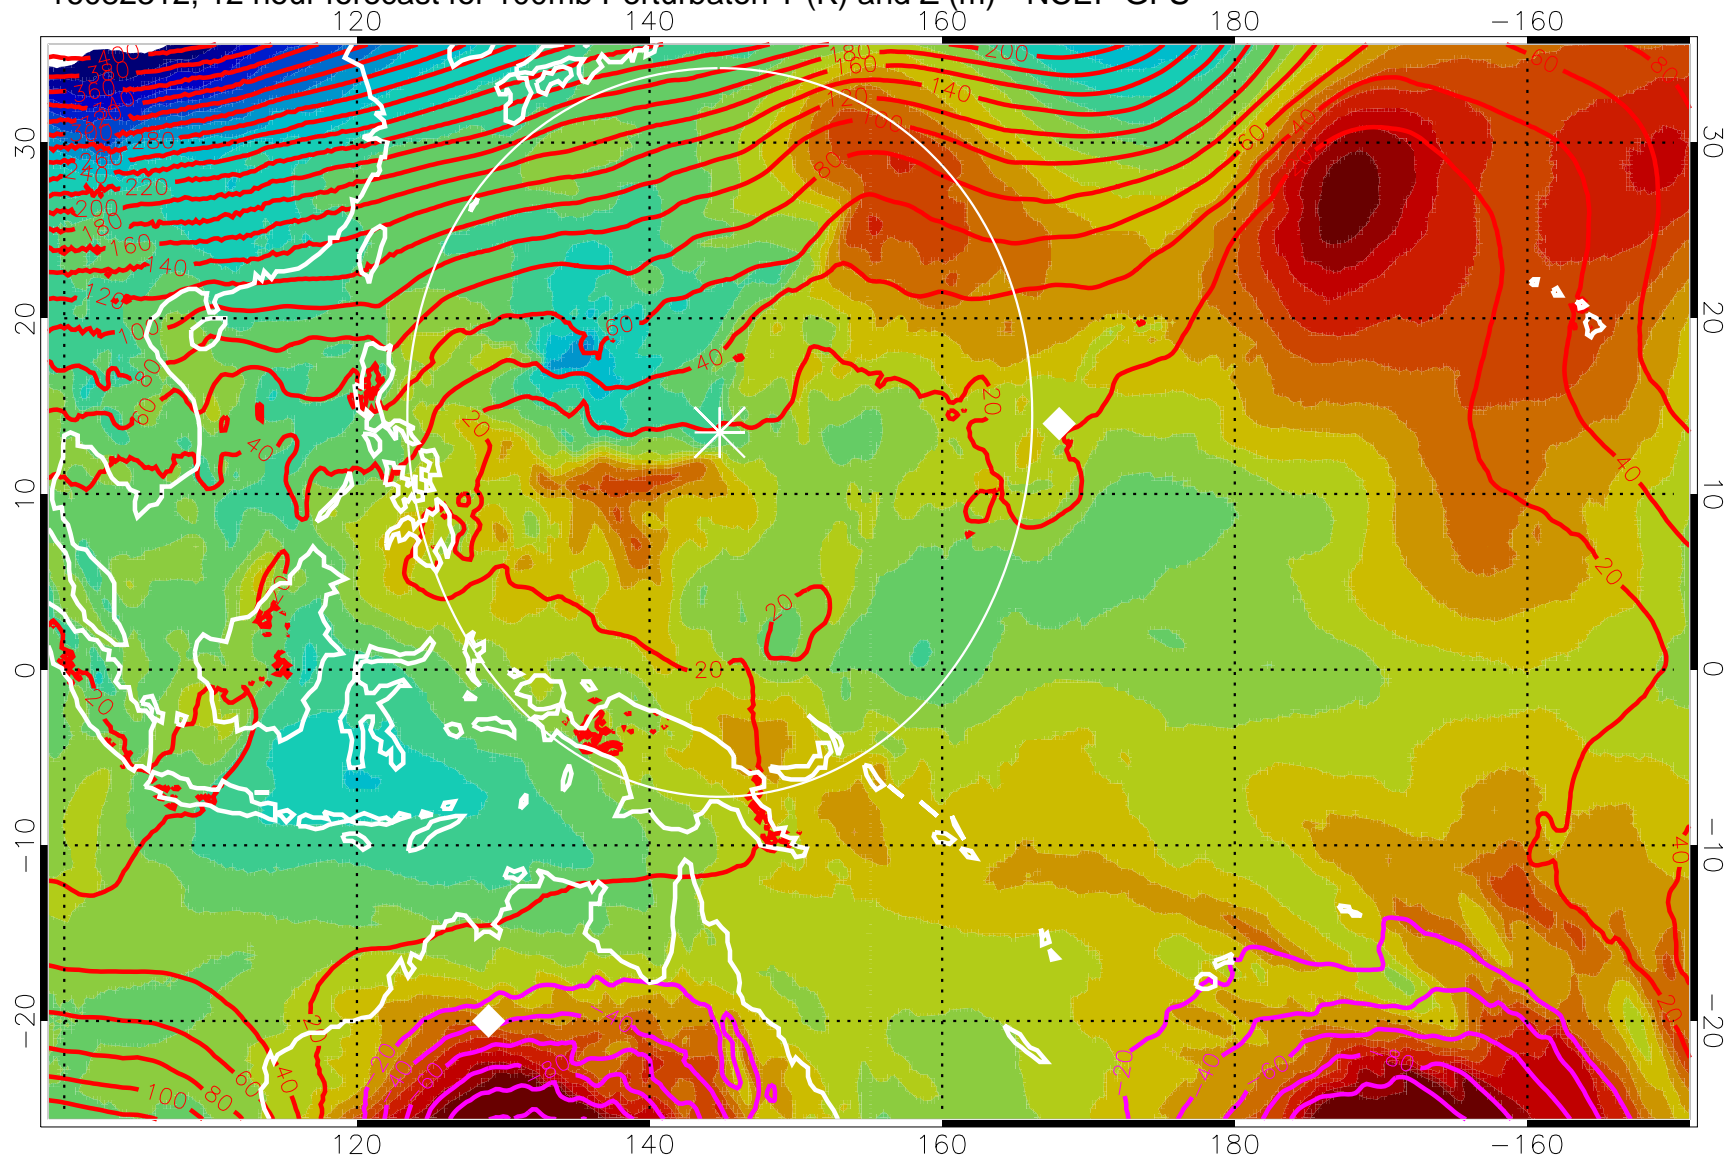

16082312, 12 hour forecast for 100mb Perturbaton T (K) and Z (m)-- NCEP GFS

Contours are 100 mbar Z perturbation (m)
Positive Z Contours
Negative Z Contours
Diamonds-mean pos. of anticyclones

Range ring of 2304 km