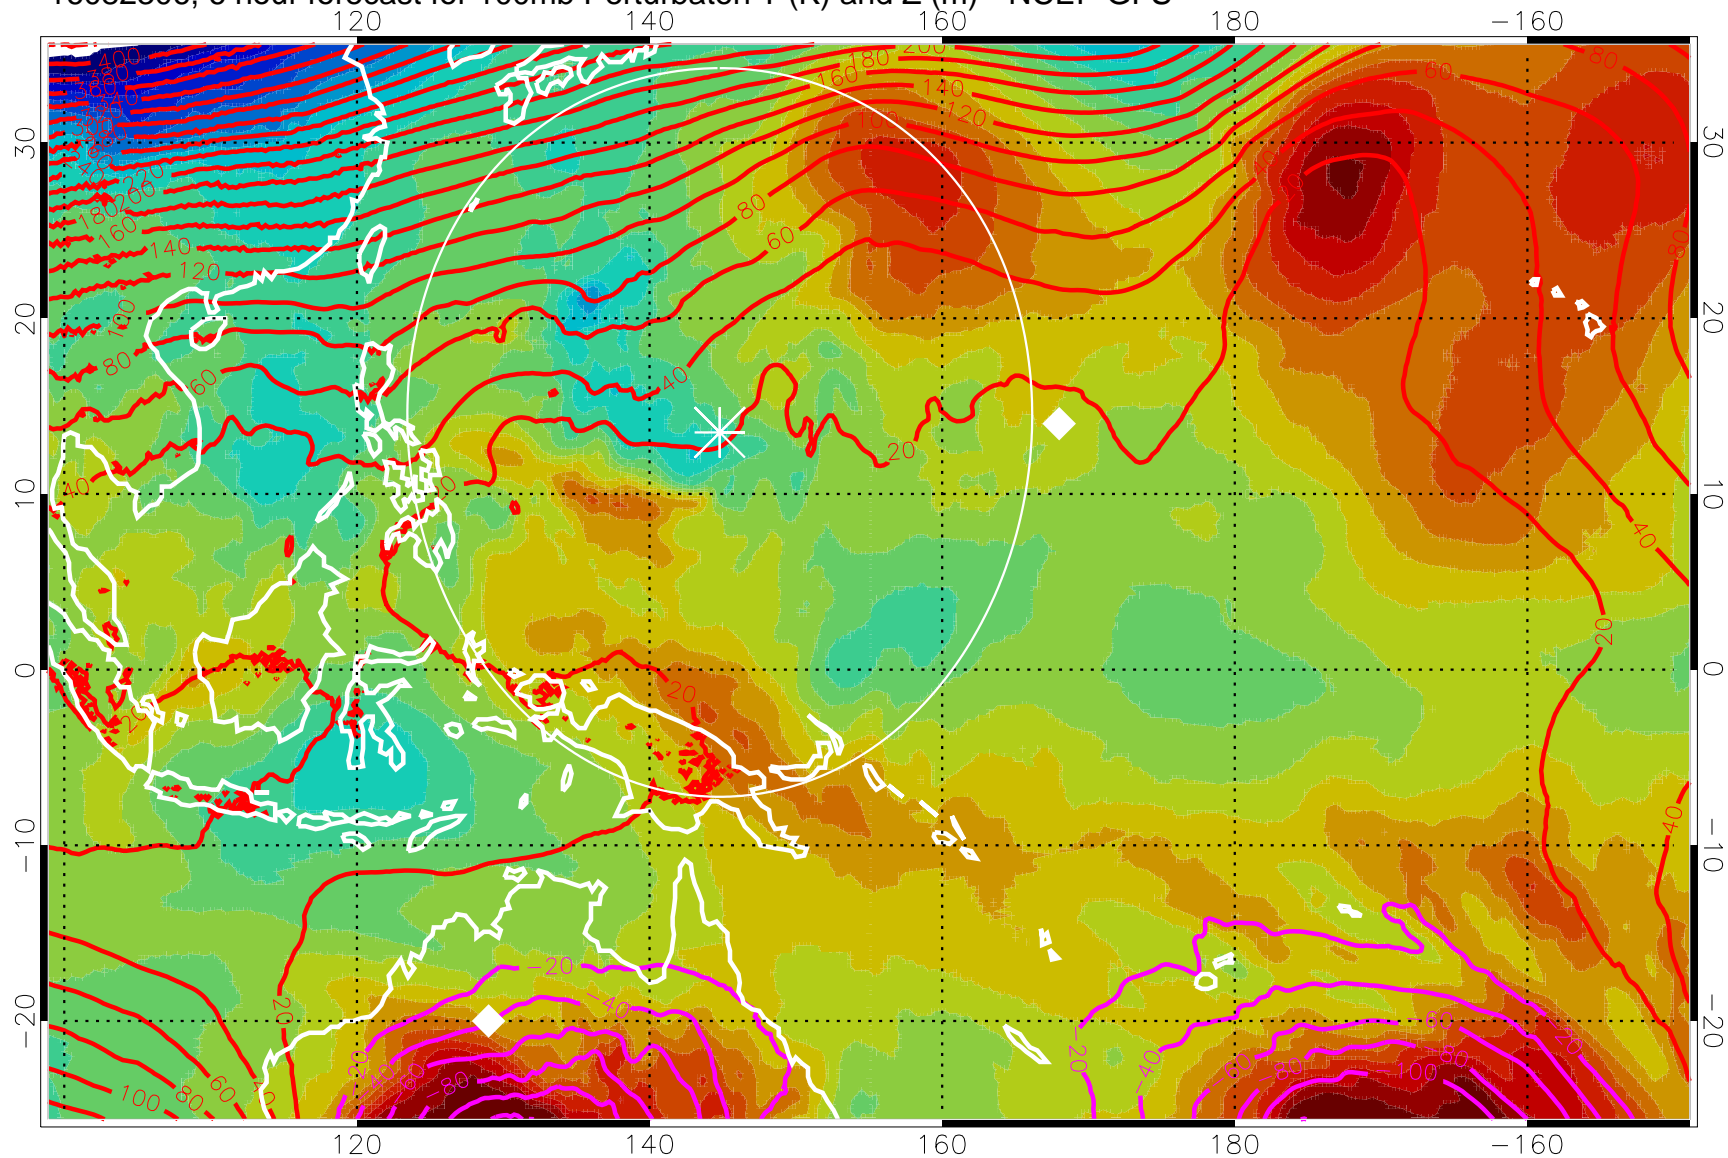

16082306, 6 hour forecast for 100mb Perturbaton T (K) and Z (m)-- NCEP GFS

Contours are 100 mbar Z perturbation (m)
Positive Z Contours
Negative Z Contours
Diamonds-mean pos. of anticyclones

Range ring of 2304 km