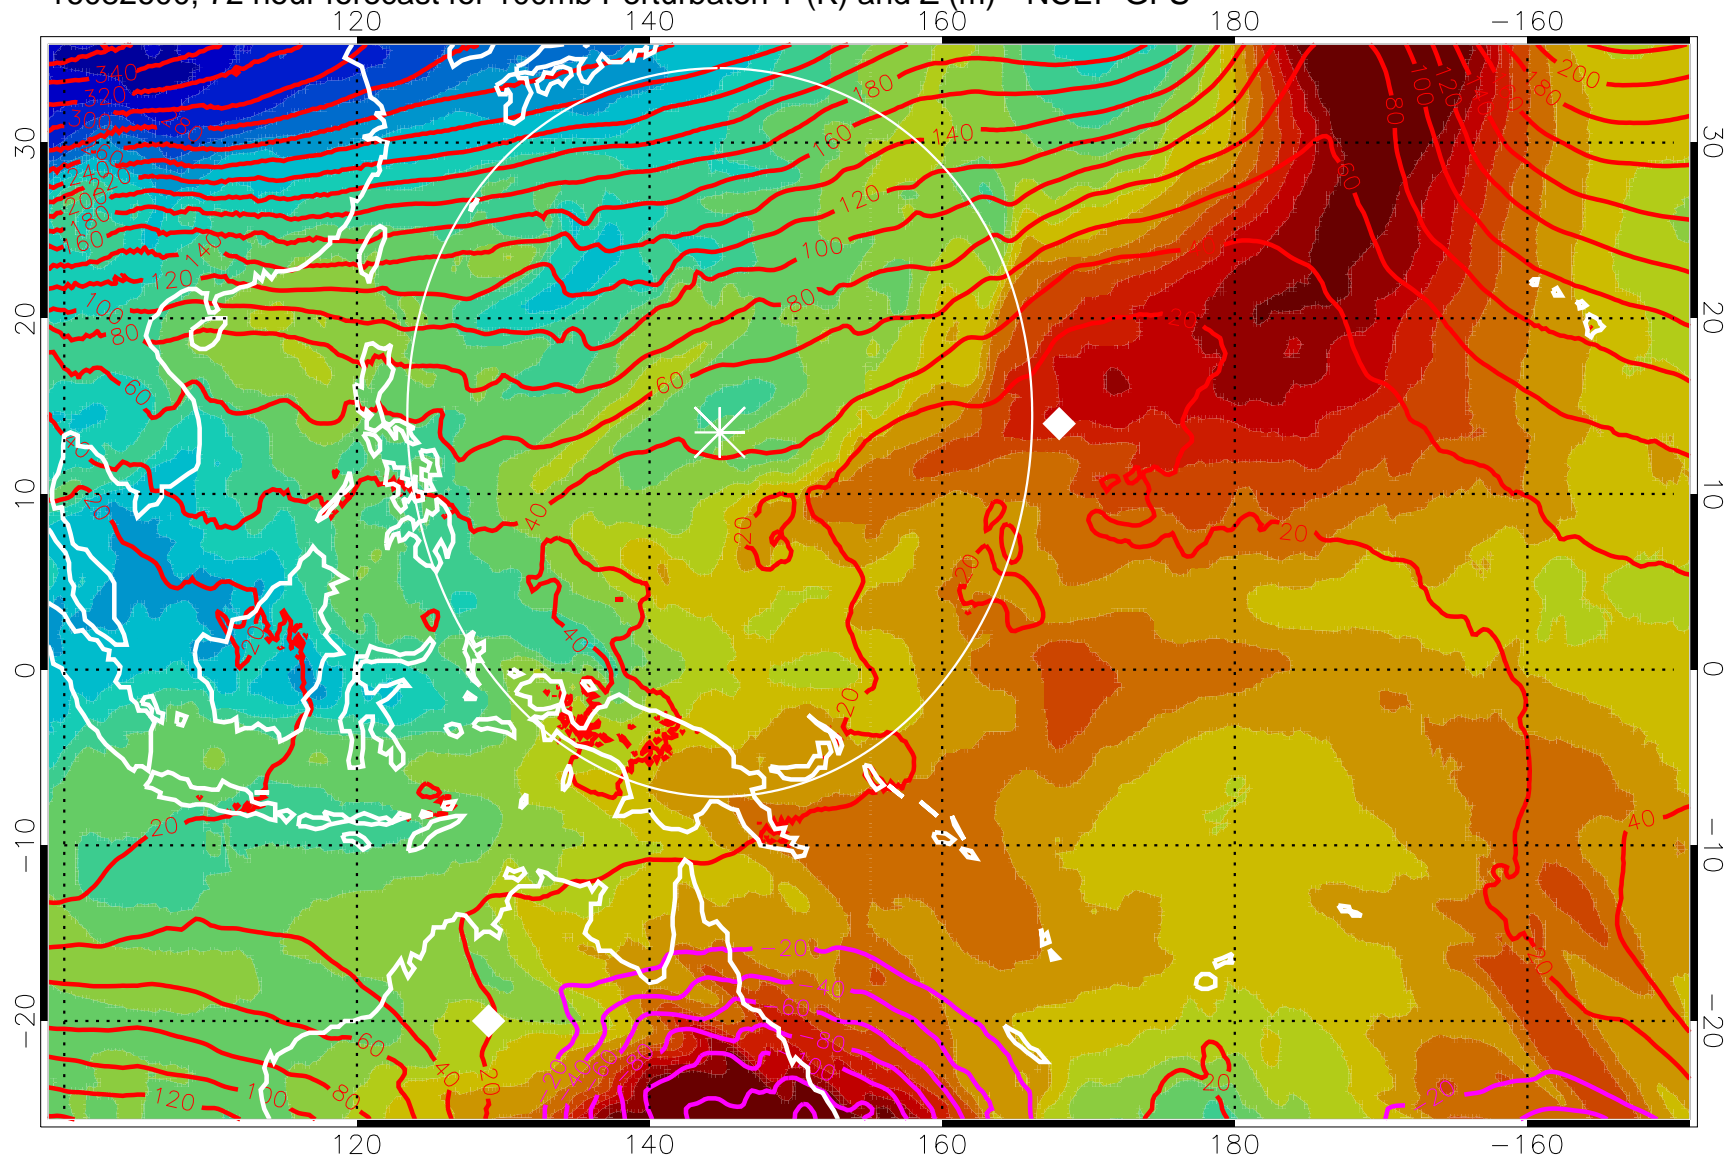

16082600, 72 hour forecast for 100mb Perturbaton T (K) and Z (m)-- NCEP GFS

Contours are 100 mbar Z perturbation (m)
Positive Z Contours
Negative Z Contours
Diamonds-mean pos. of anticyclones

Range ring of 2304 km