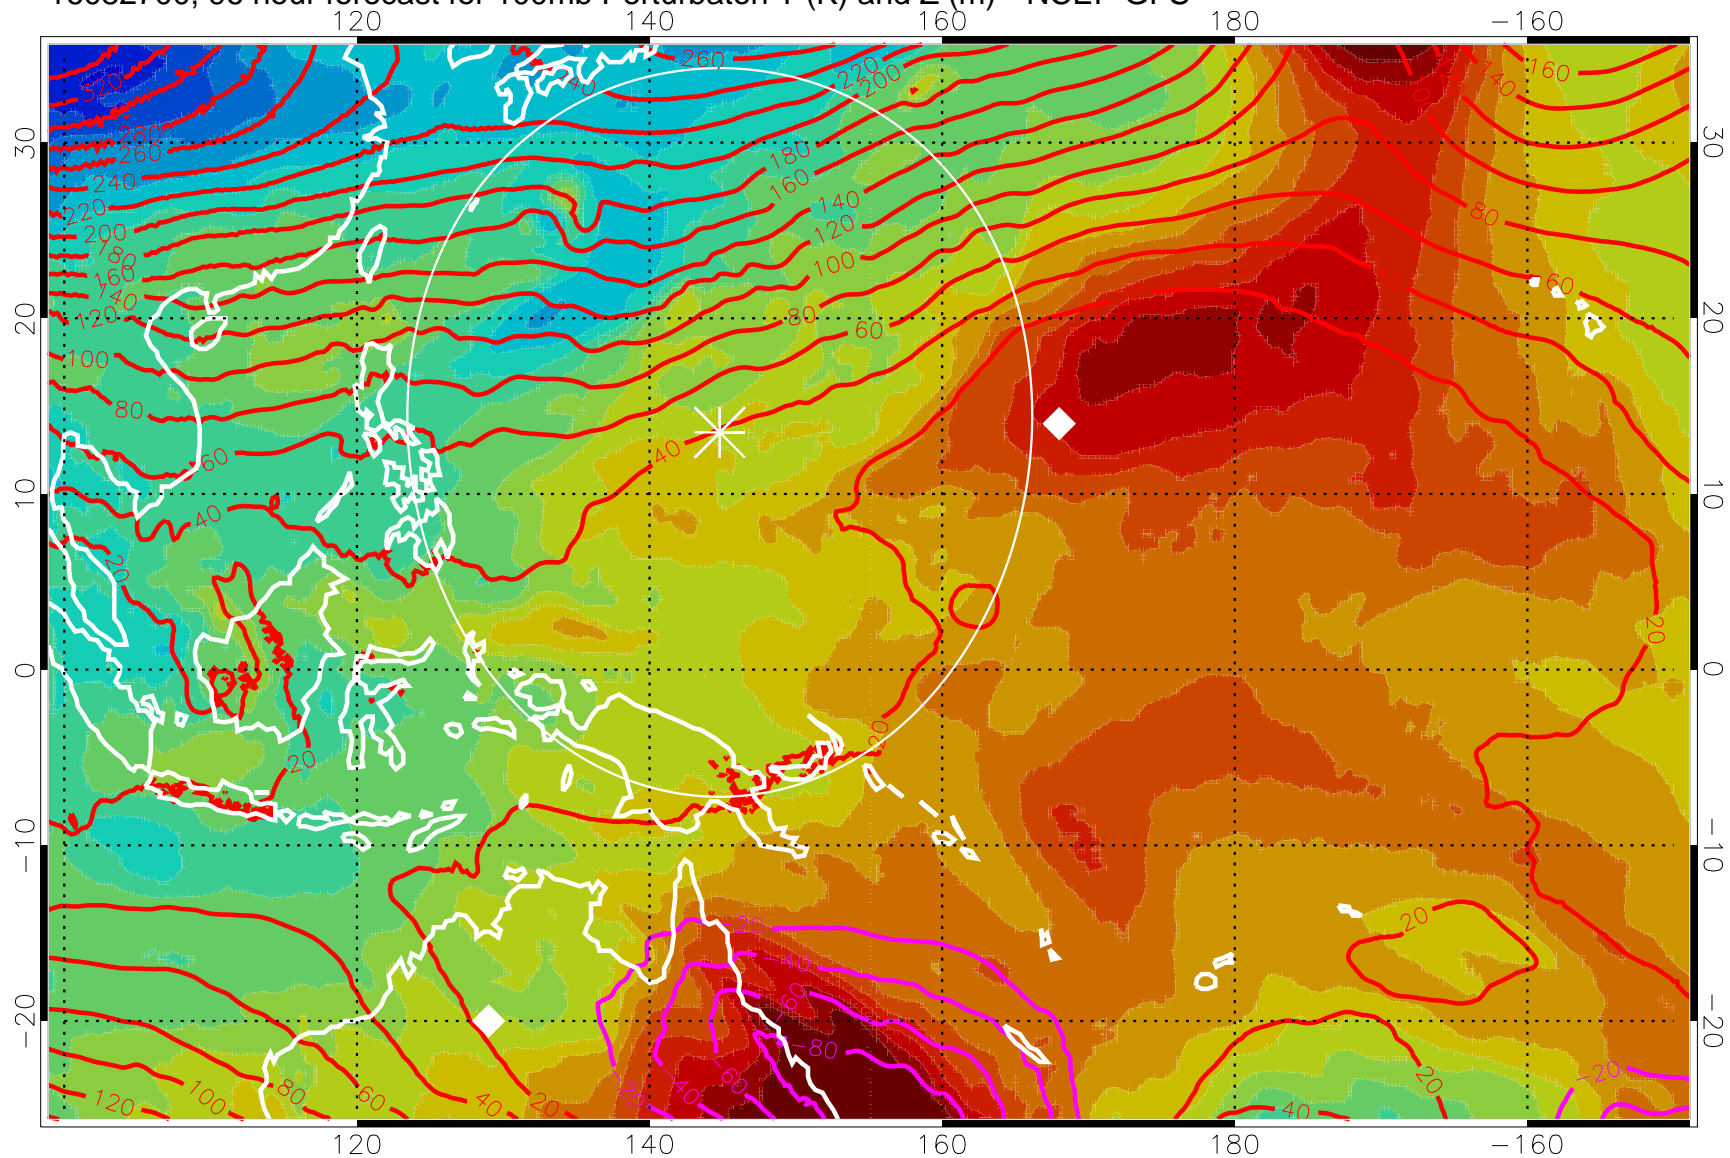

16082700, 96 hour forecast for 100mb Perturbaton T (K) and Z (m)-- NCEP GFS

Contours are 100 mbar Z perturbation (m)
Positive Z Contours
Negative Z Contours
Diamonds-mean pos. of anticyclones

Range ring of 2304 km