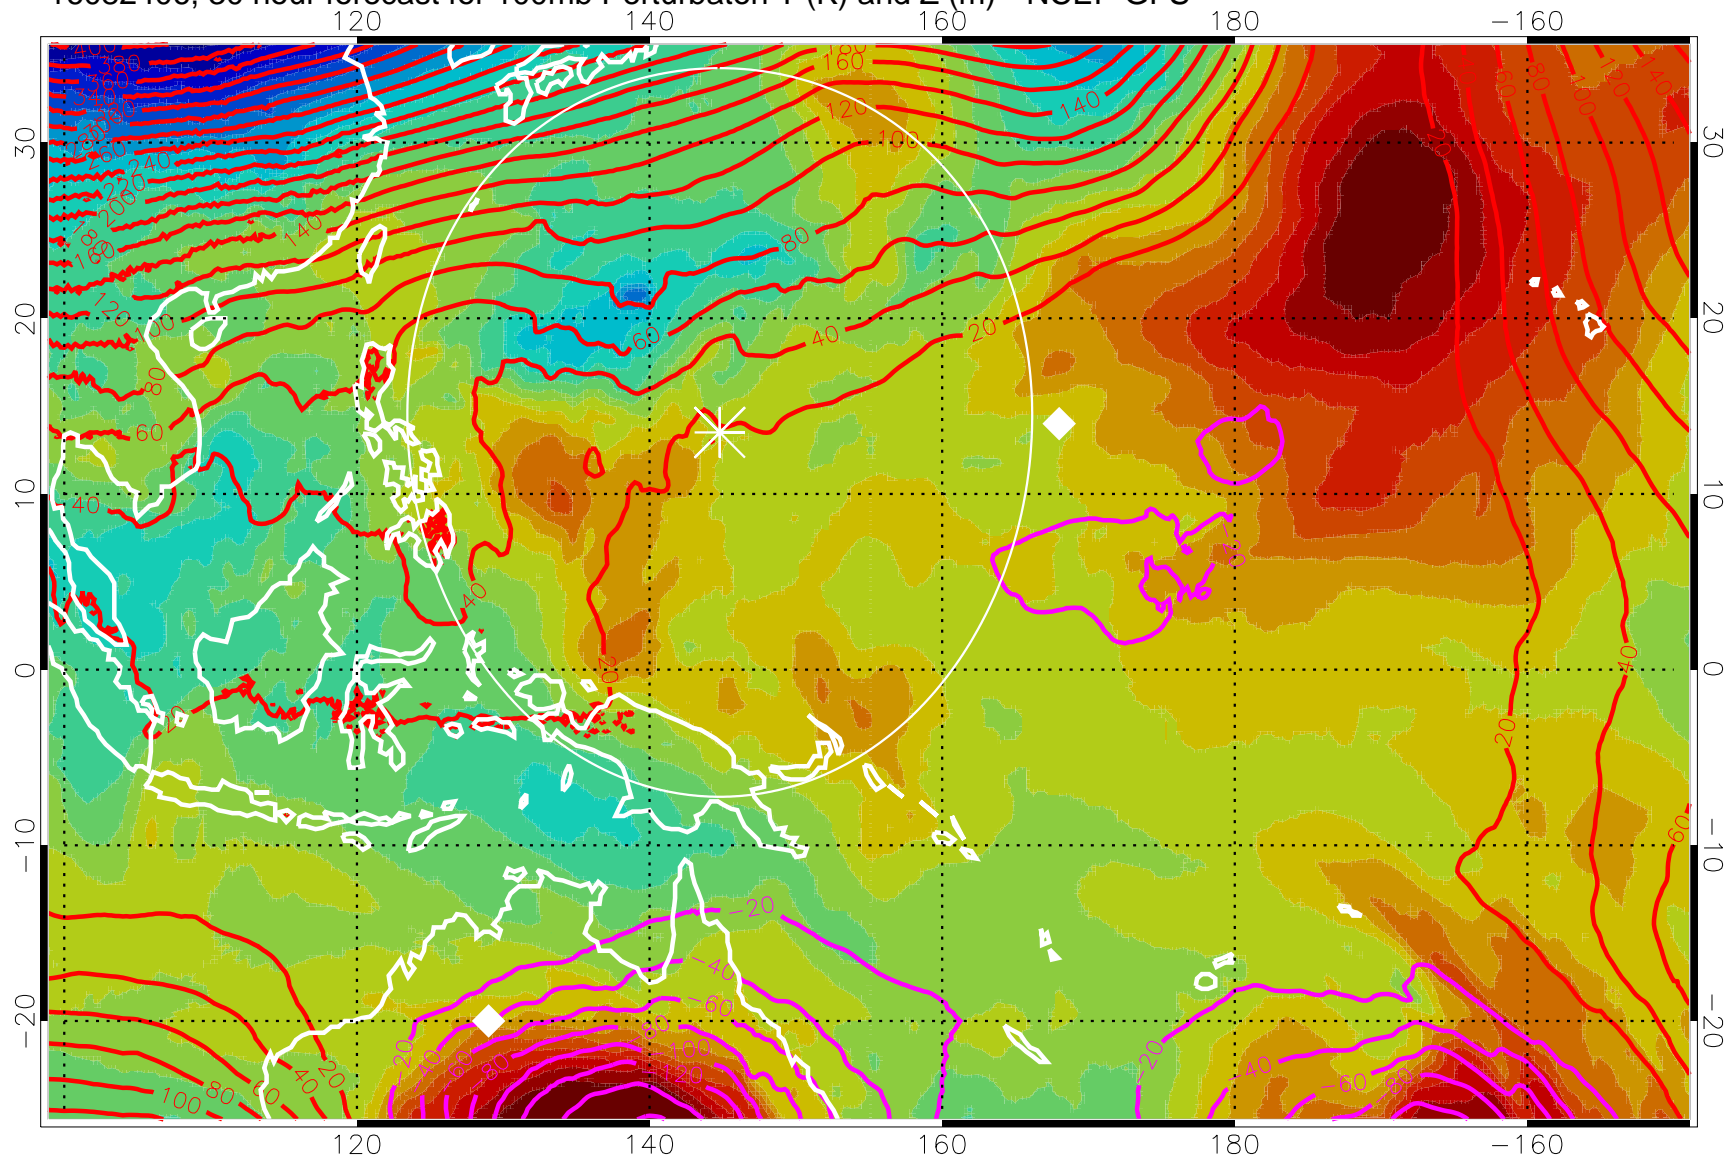

16082406, 30 hour forecast for 100mb Perturbaton T (K) and Z (m)-- NCEP GFS

Contours are 100 mbar Z perturbation (m)
Positive Z Contours
Negative Z Contours
Diamonds-mean pos. of anticyclones

Range ring of 2304 km