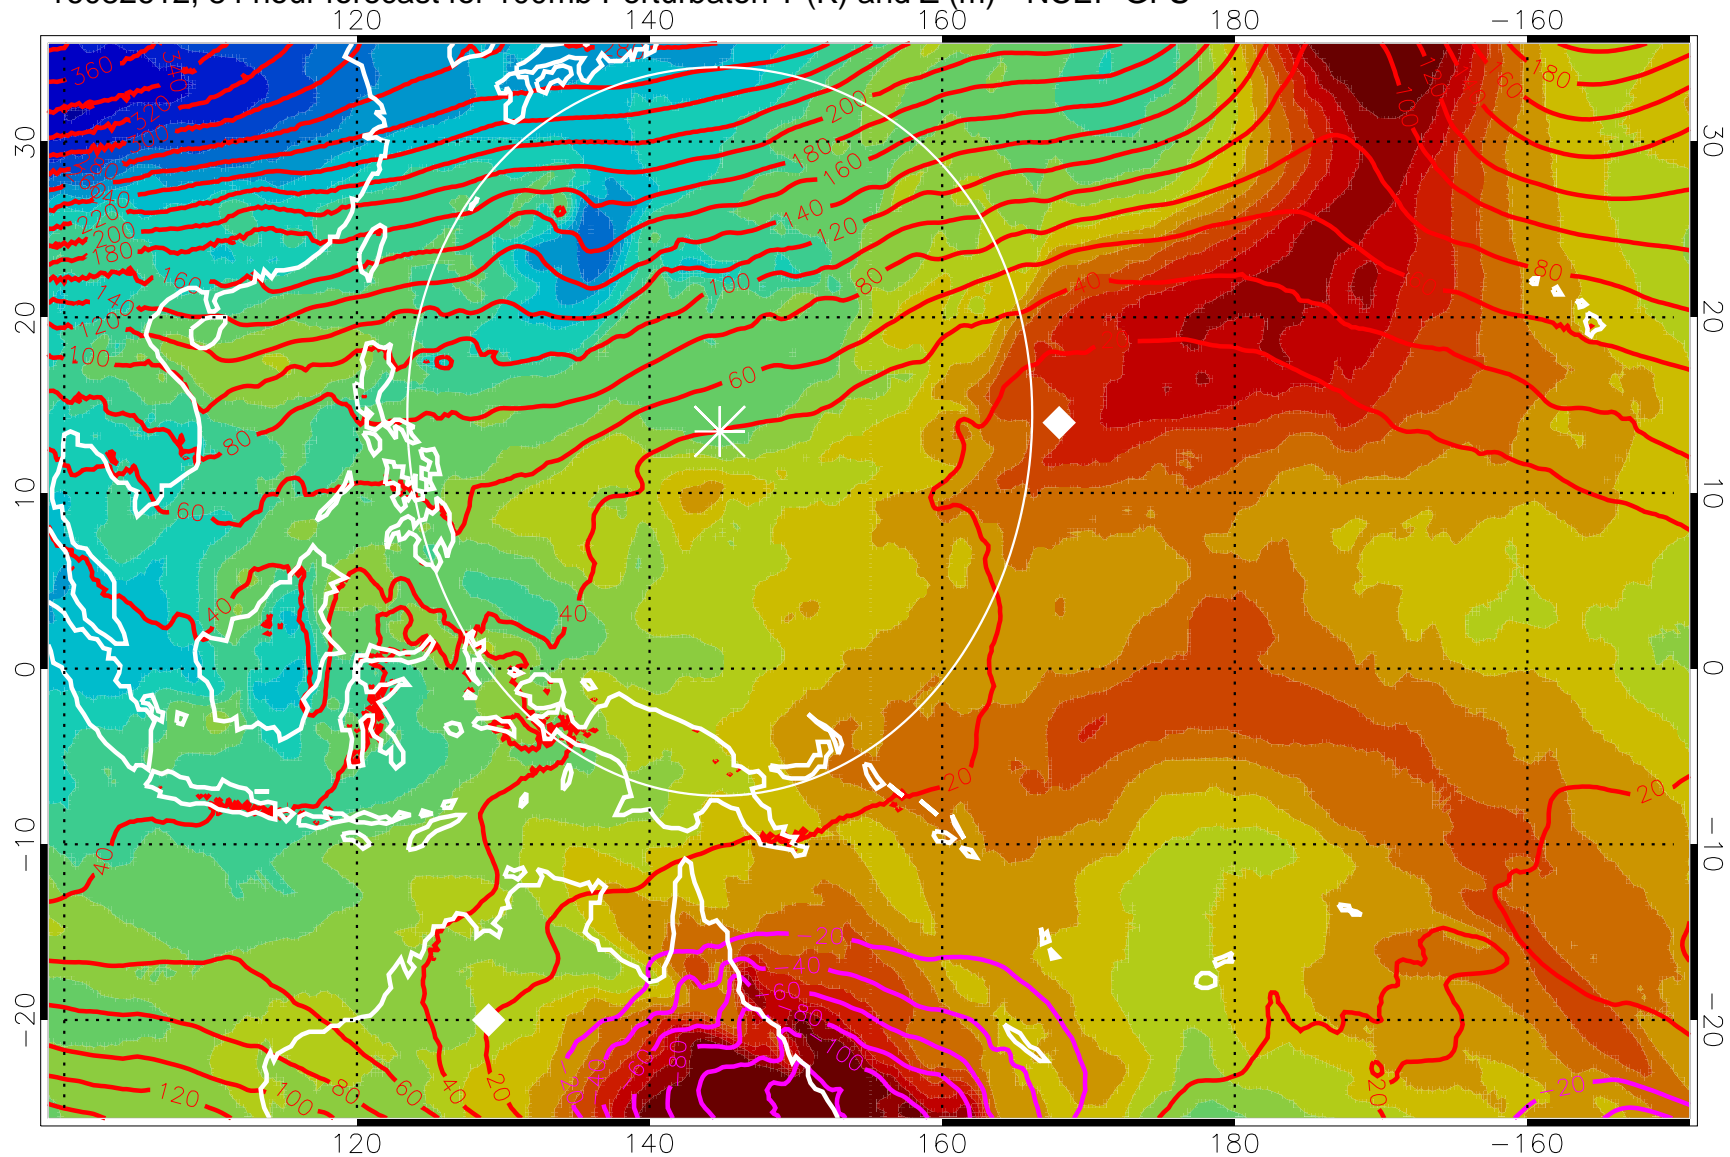

16082612, 84 hour forecast for 100mb Perturbaton T (K) and Z (m)-- NCEP GFS

Contours are 100 mbar Z perturbation (m)
Positive Z Contours
Negative Z Contours
Diamonds-mean pos. of anticyclones

Range ring of 2304 km