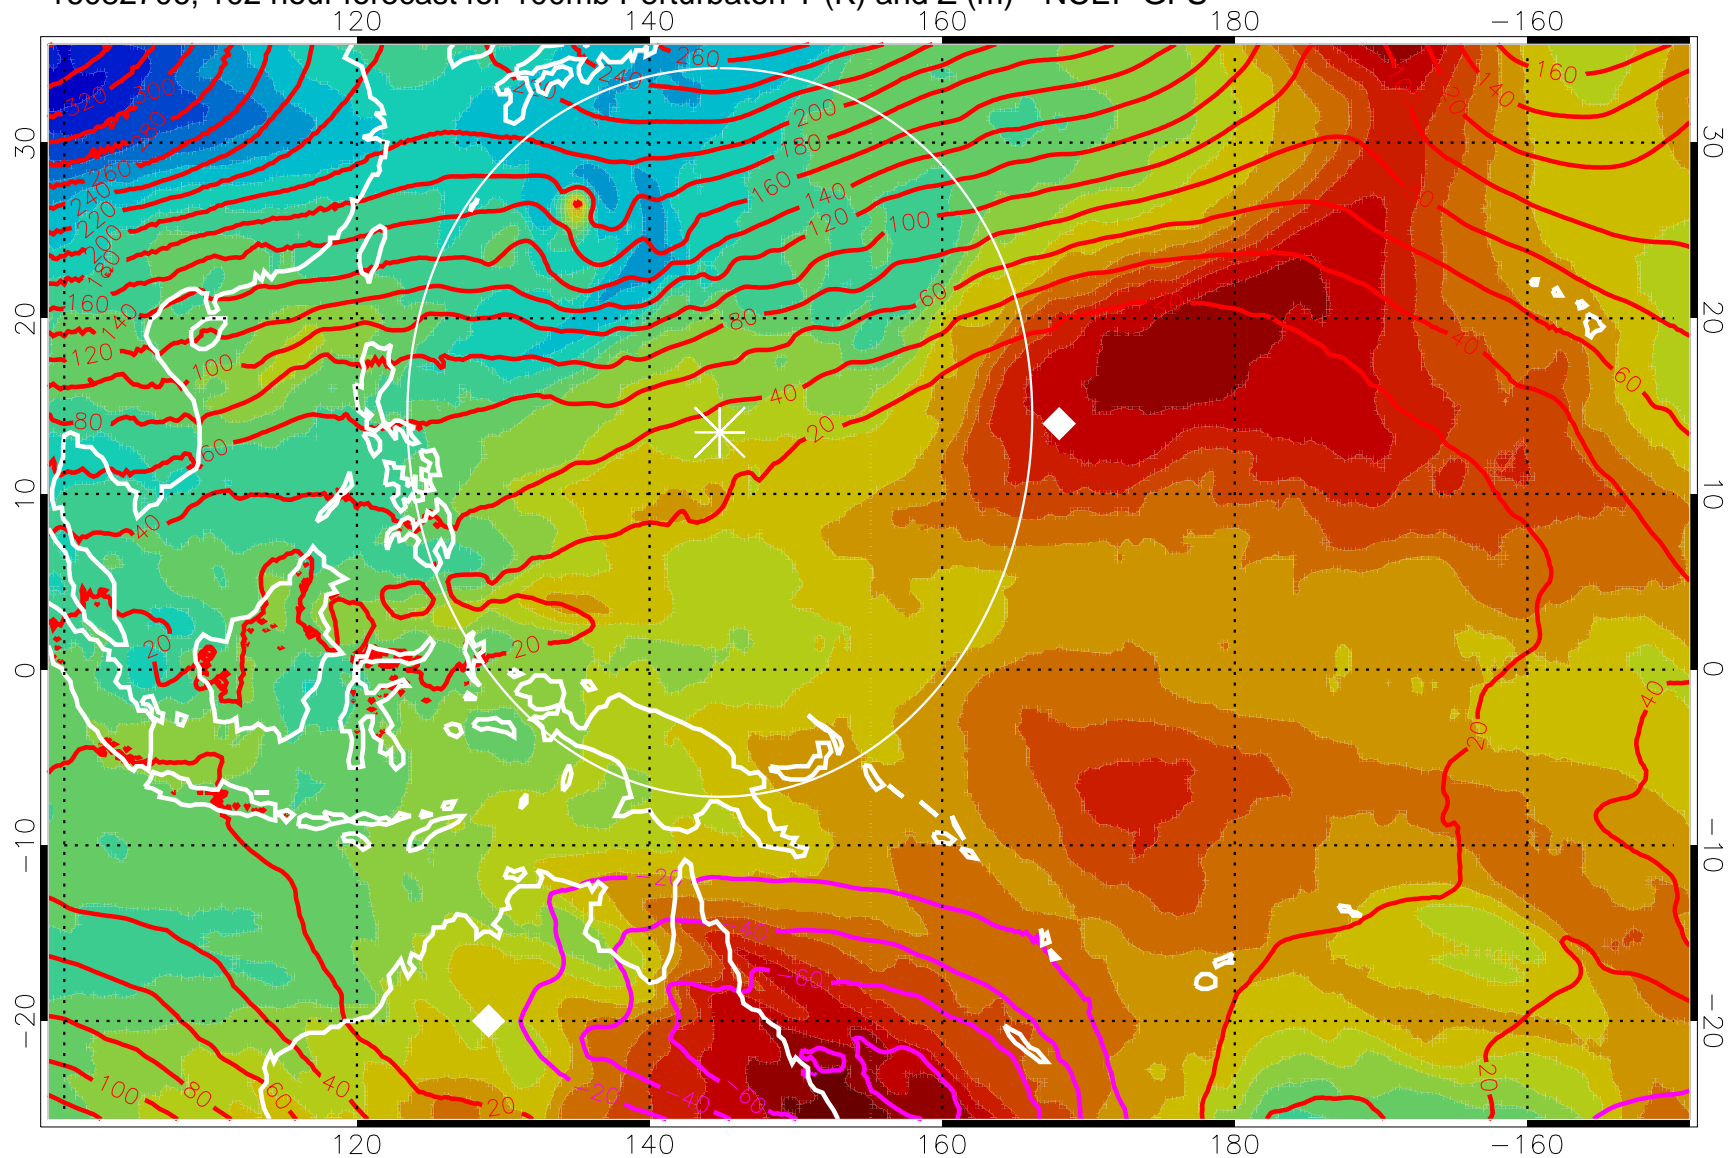

16082706, 102 hour forecast for 100mb Perturbaton T (K) and Z (m)-- NCEP GFS

Contours are 100 mbar Z perturbation (m)
Positive Z Contours
Negative Z Contours
Diamonds-mean pos. of anticyclones

Range ring of 2304 km