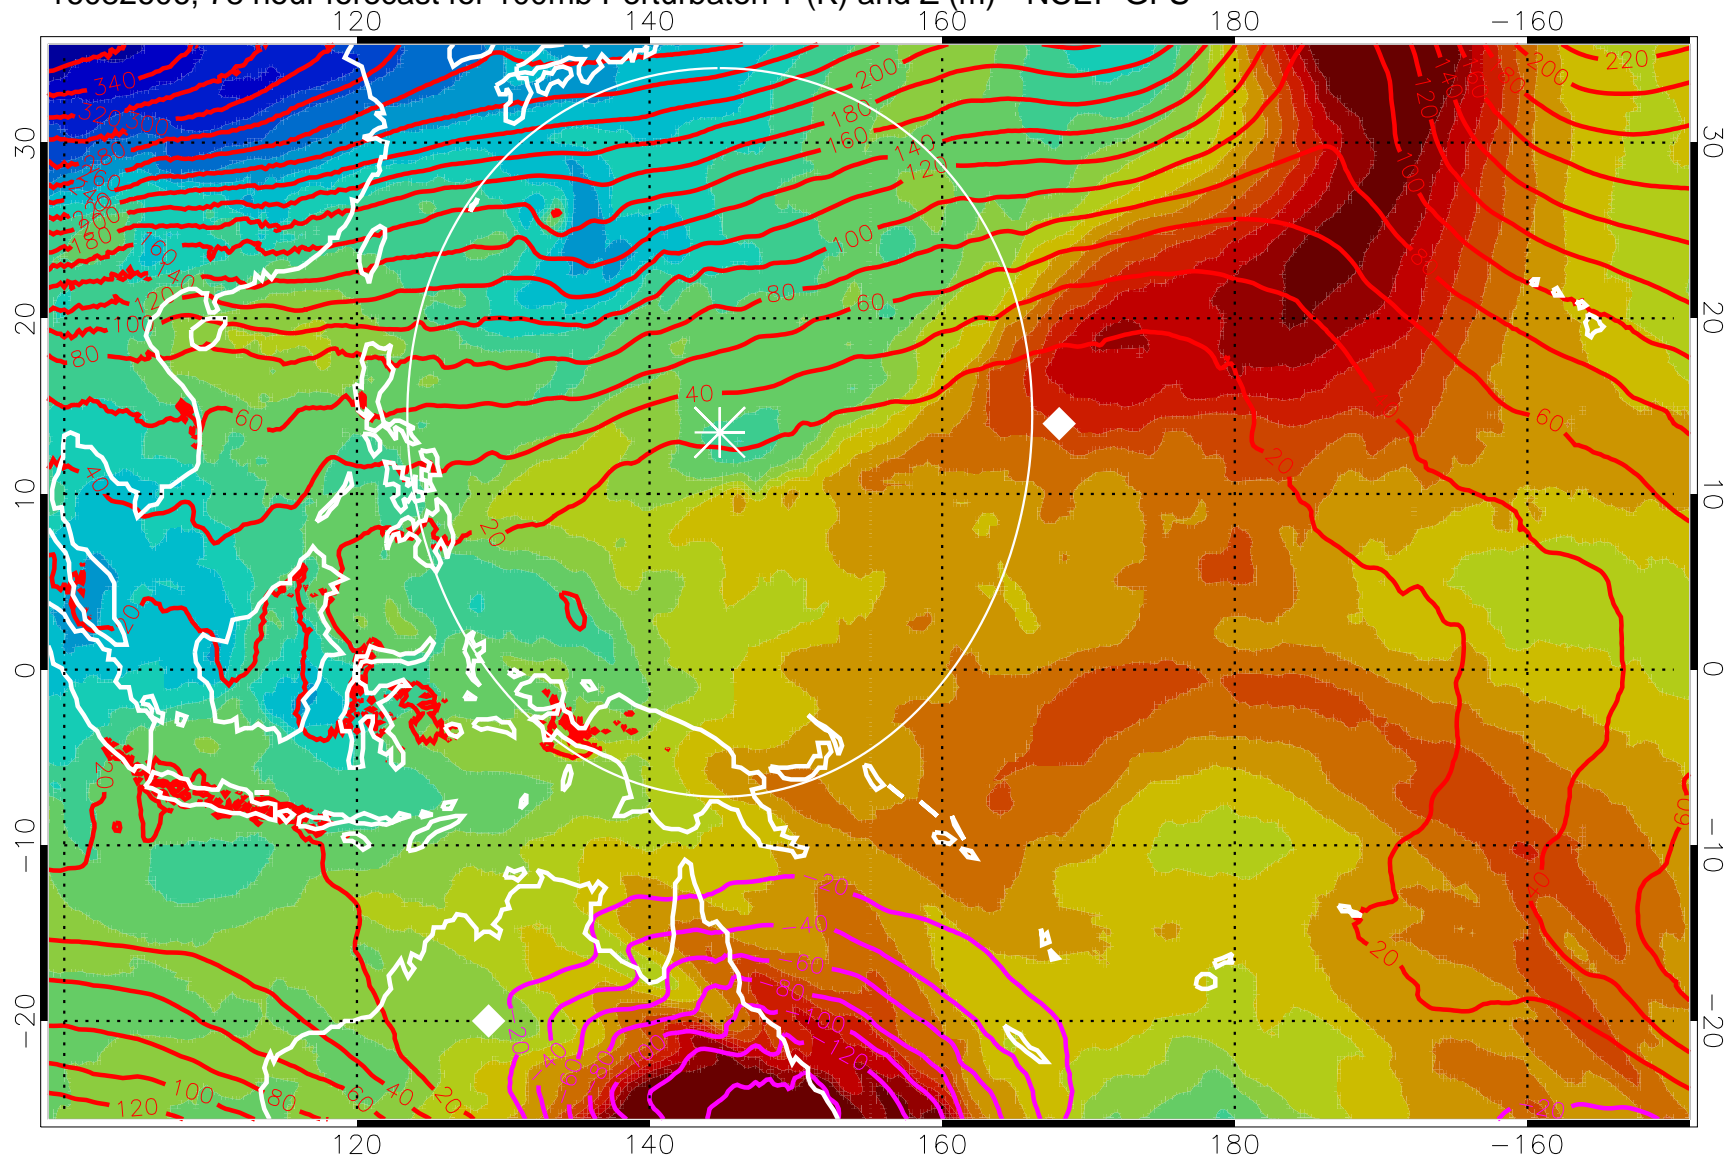

16082606, 78 hour forecast for 100mb Perturbaton T (K) and Z (m)-- NCEP GFS

Contours are 100 mbar Z perturbation (m)
Positive Z Contours
Negative Z Contours
Diamonds-mean pos. of anticyclones

Range ring of 2304 km