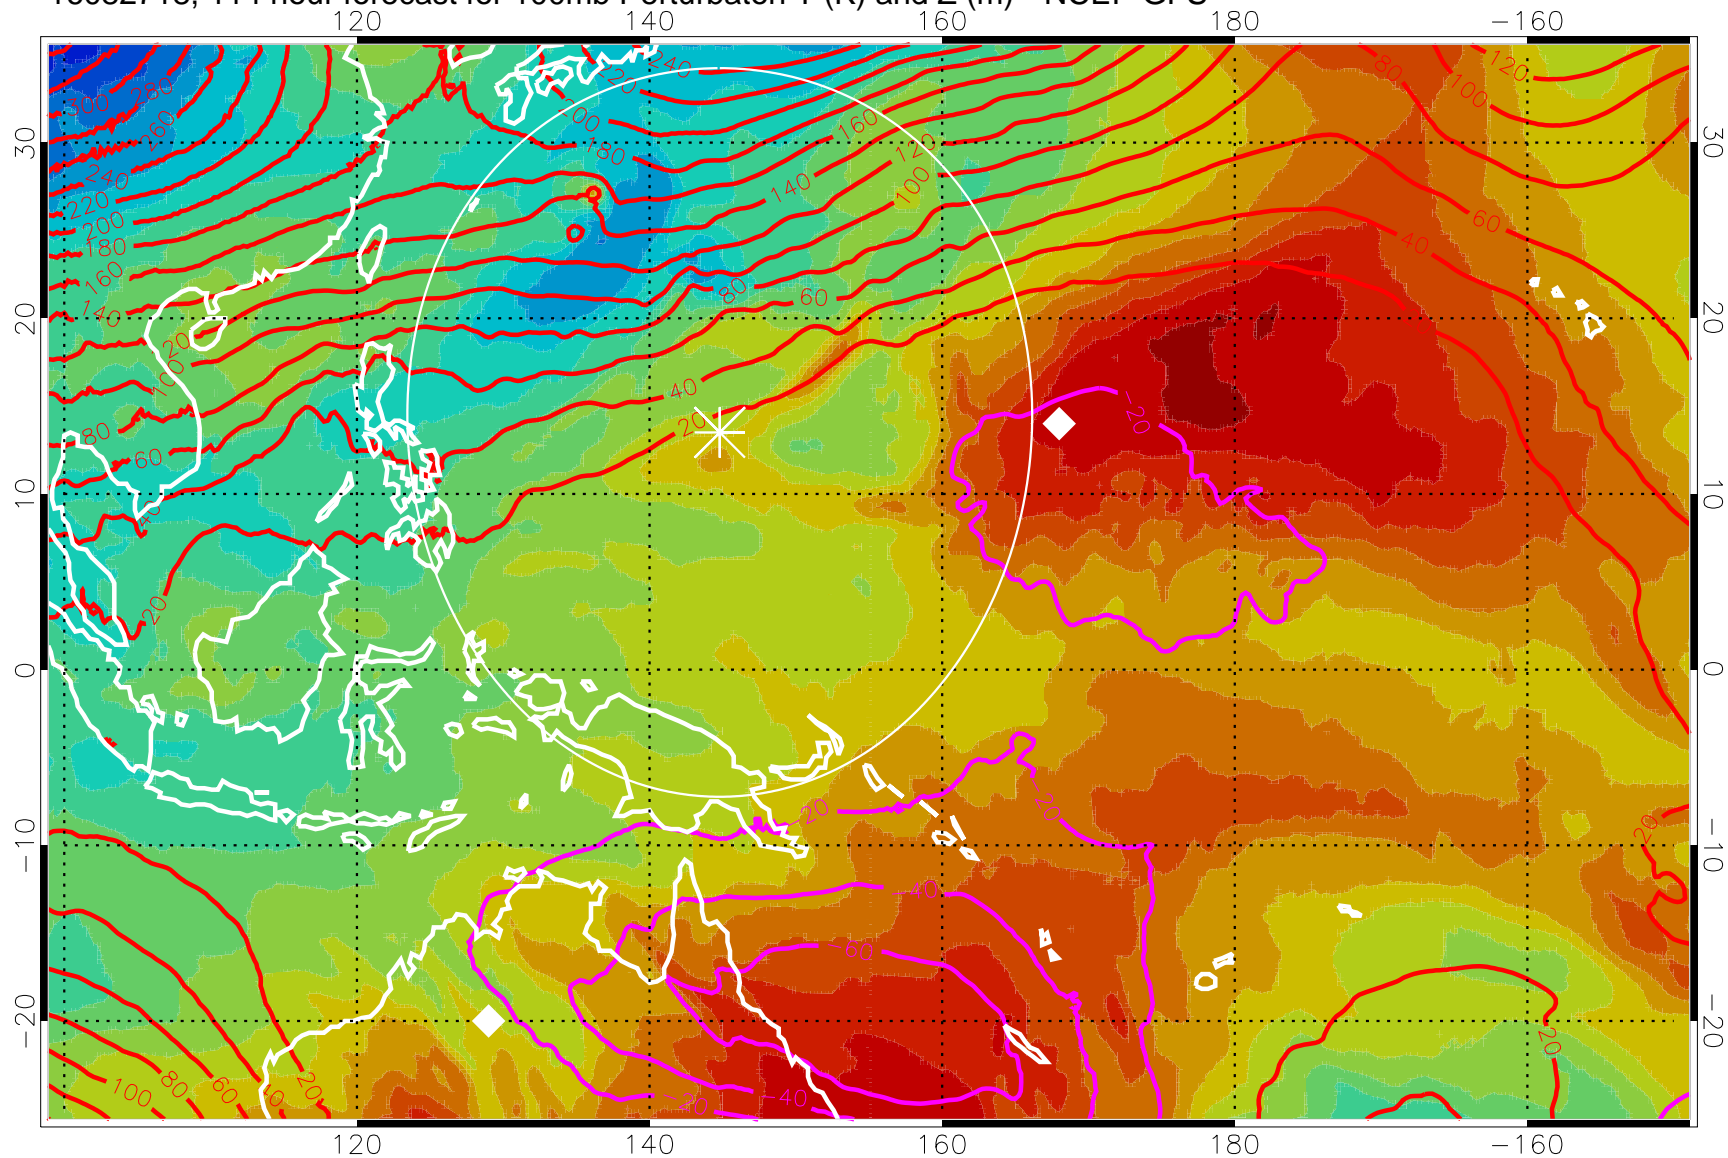

16082718, 114 hour forecast for 100mb Perturbaton T (K) and Z (m)-- NCEP GFS

Contours are 100 mbar Z perturbation (m)
Positive Z Contours
Negative Z Contours
Diamonds-mean pos. of anticyclones

Range ring of 2304 km