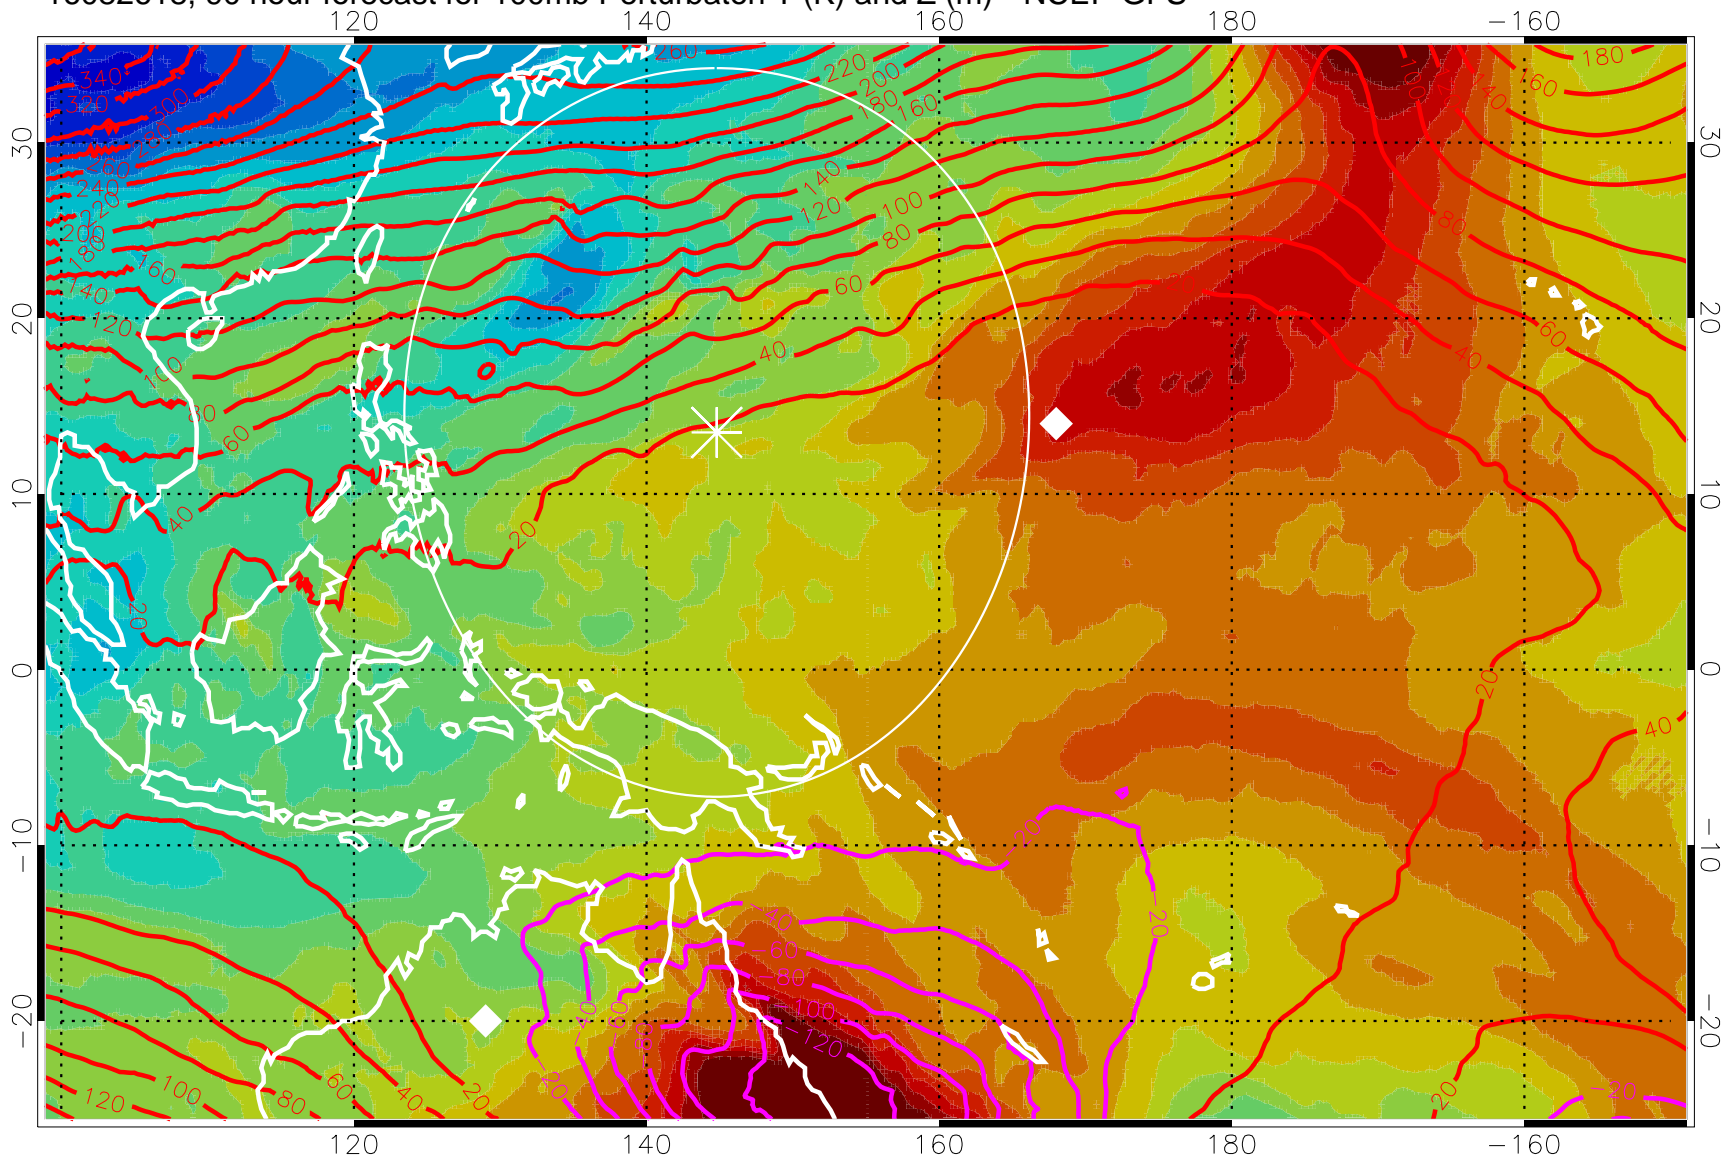

16082618, 90 hour forecast for 100mb Perturbaton T (K) and Z (m)-- NCEP GFS

Contours are 100 mbar Z perturbation (m)
Positive Z Contours
Negative Z Contours
Diamonds-mean pos. of anticyclones

Range ring of 2304 km