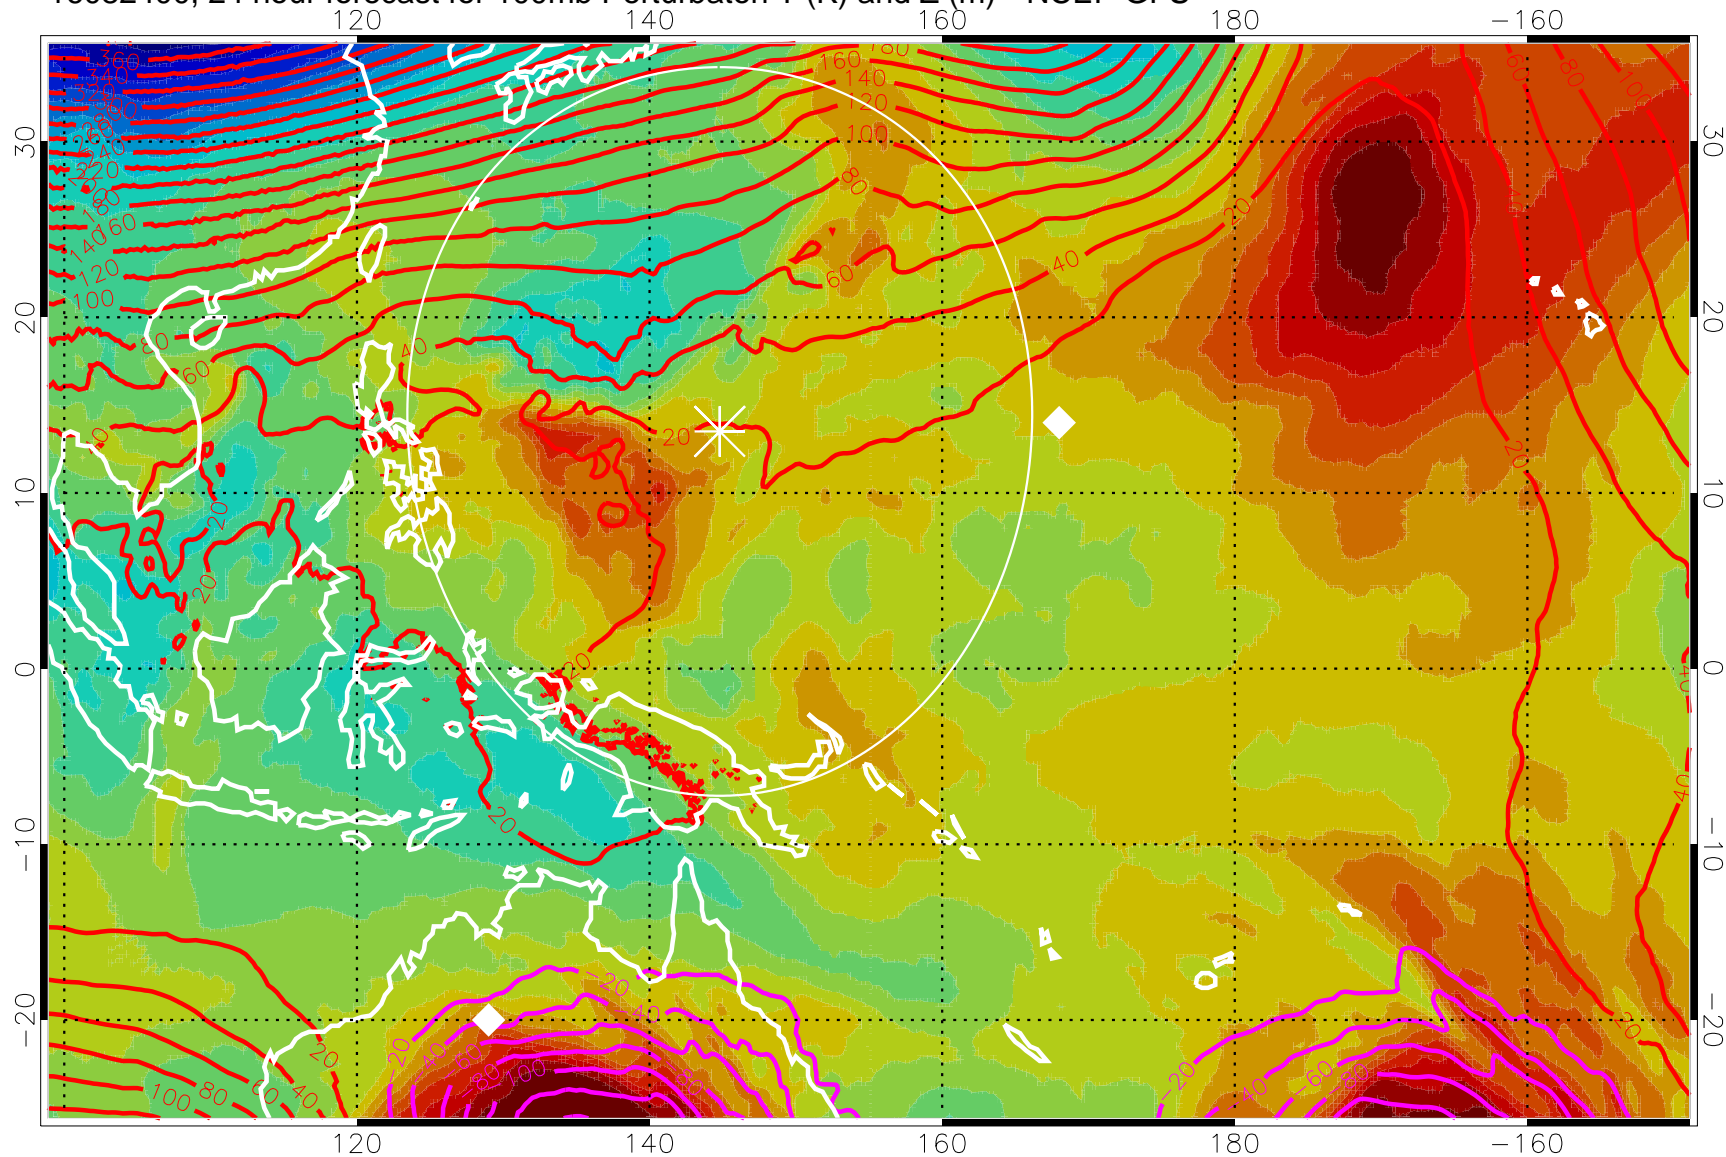

16082400, 24 hour forecast for 100mb Perturbaton T (K) and Z (m)-- NCEP GFS

Contours are 100 mbar Z perturbation (m)
Positive Z Contours
Negative Z Contours
Diamonds-mean pos. of anticyclones

Range ring of 2304 km