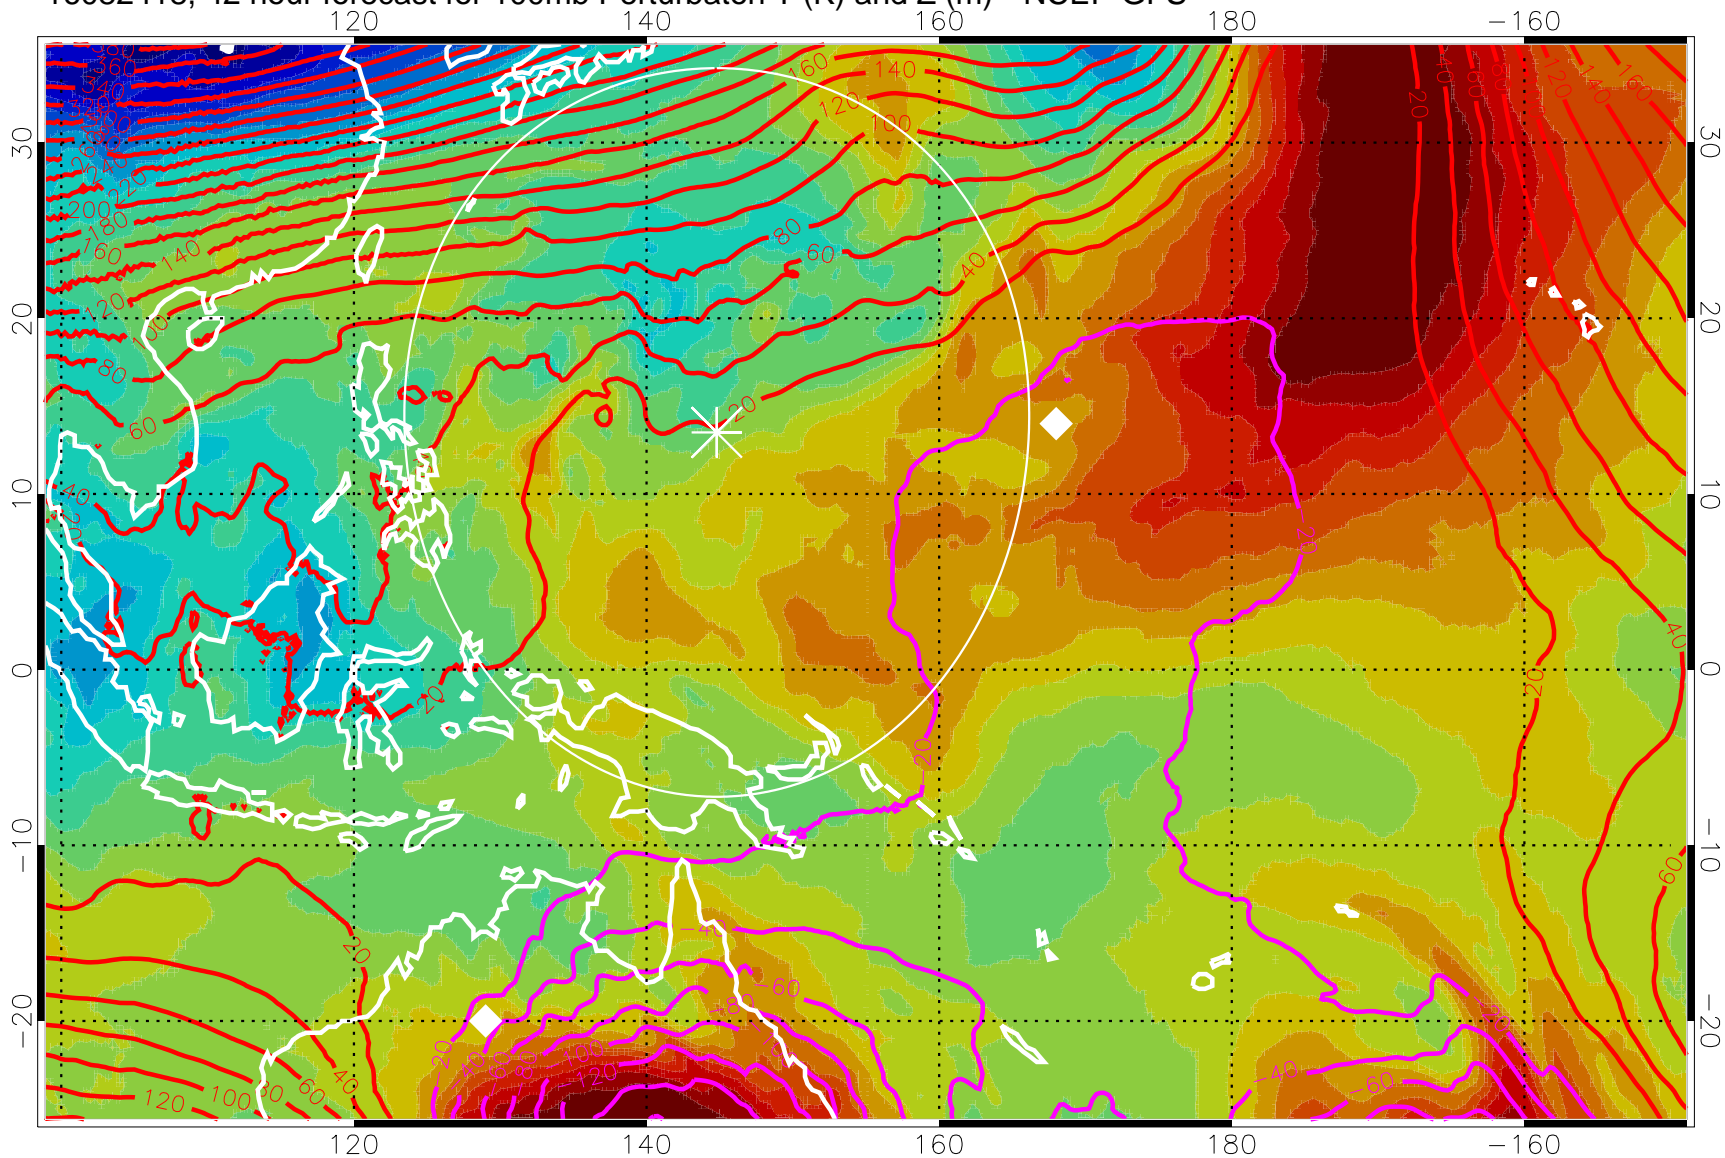

16082418, 42 hour forecast for 100mb Perturbaton T (K) and Z (m)-- NCEP GFS

Contours are 100 mbar Z perturbation (m)
Positive Z Contours
Negative Z Contours
Diamonds-mean pos. of anticyclones

Range ring of 2304 km