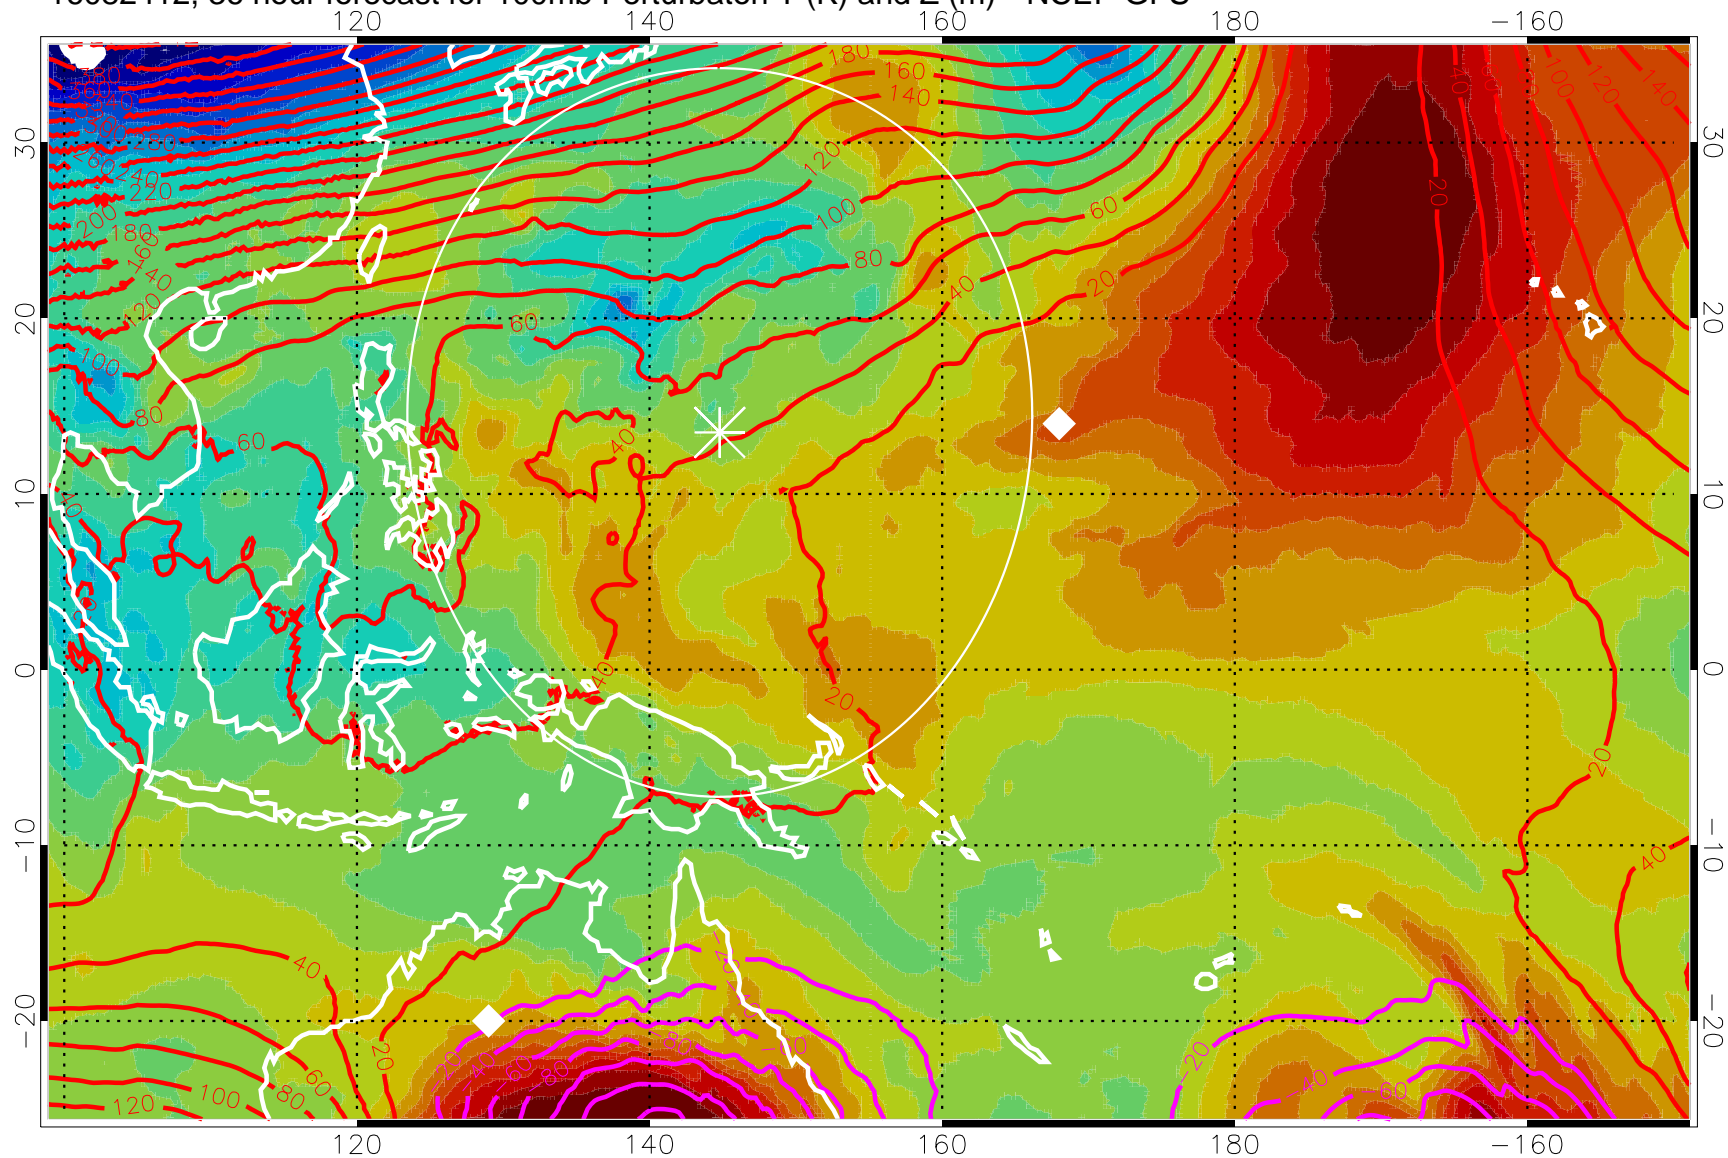

16082412, 36 hour forecast for 100mb Perturbaton T (K) and Z (m)-- NCEP GFS

Contours are 100 mbar Z perturbation (m)
Positive Z Contours
Negative Z Contours
Diamonds-mean pos. of anticyclones

Range ring of 2304 km