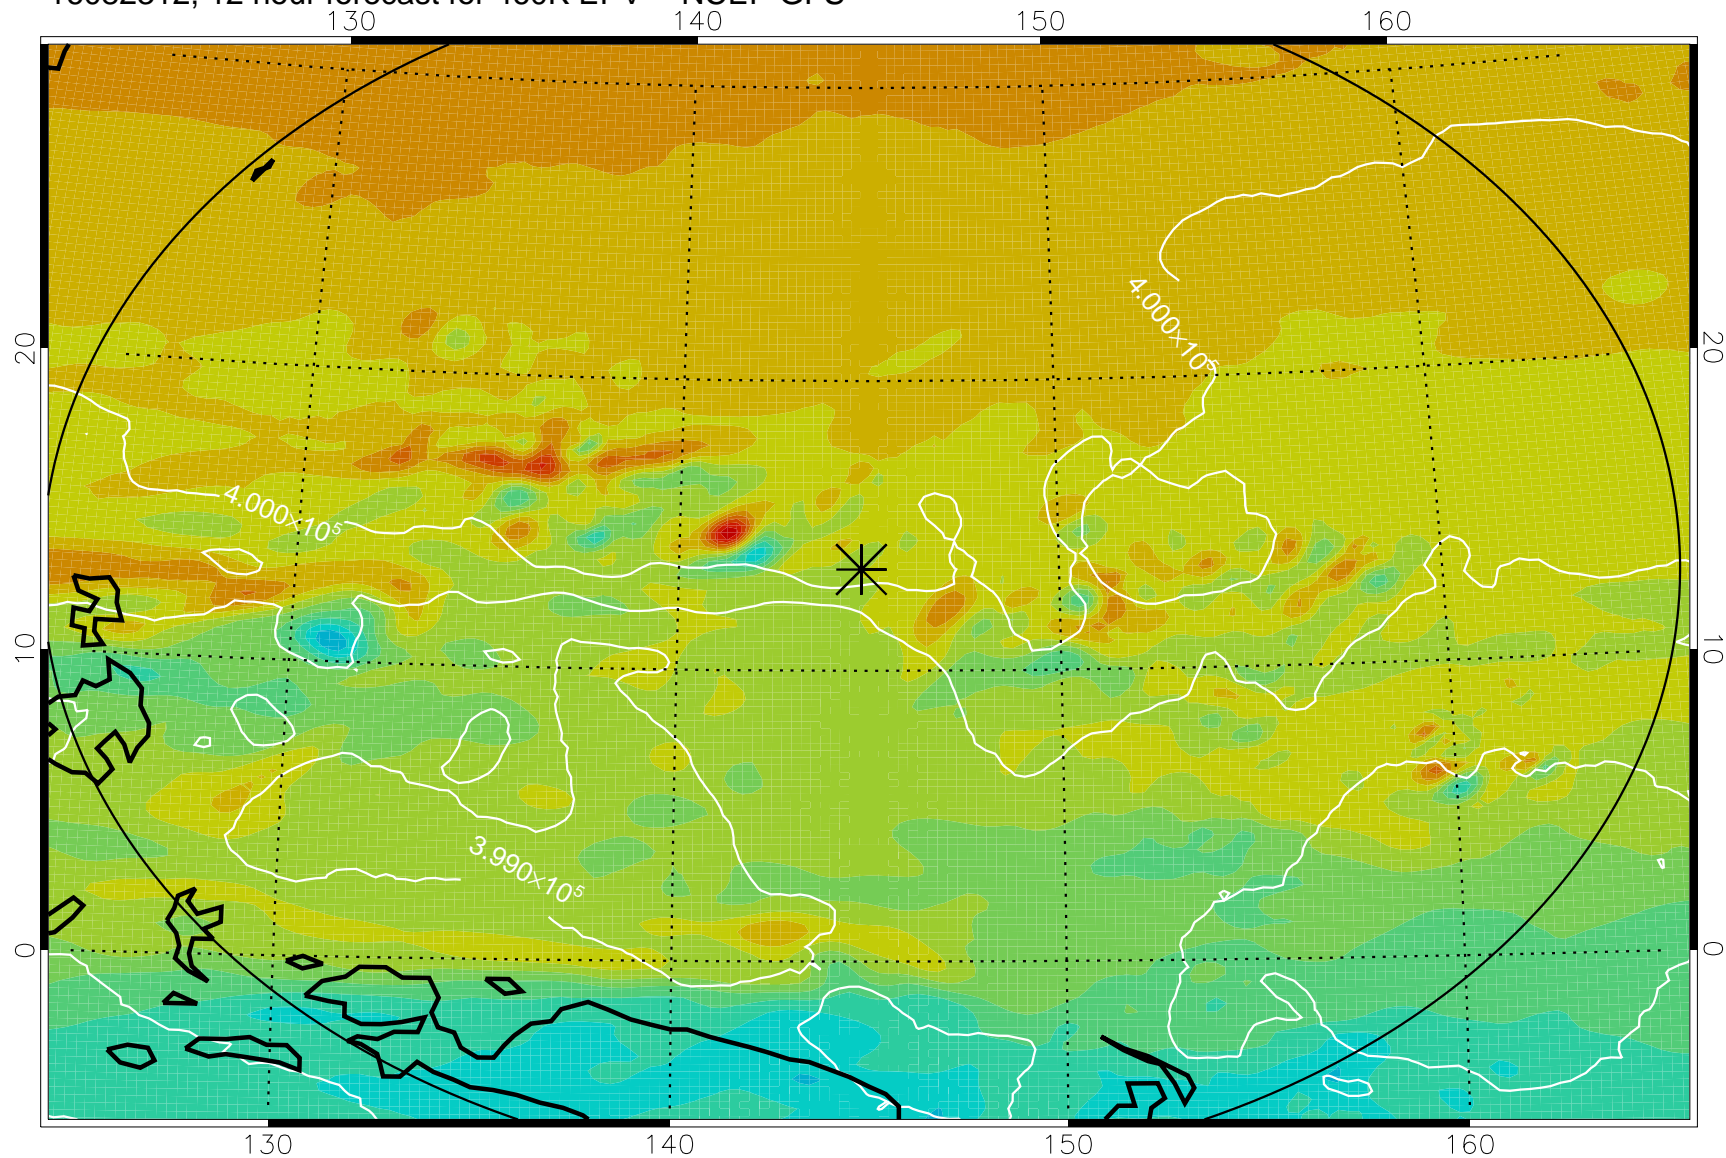

16082306, 6 hour forecast for 460K EPV -- NCEP GFS

460K Montgomery Streamfunction, white

Range ring of 2304 km

16082312, 12 hour forecast for 460K EPV -- NCEP GFS

460K Montgomery Streamfunction, white

Range ring of 2304 km

16082318, 18 hour forecast for 460K EPV -- NCEP GFS

460K Montgomery Streamfunction, white

Range ring of 2304 km

16082400, 24 hour forecast for 460K EPV -- NCEP GFS

460K Montgomery Streamfunction, white

Range ring of 2304 km

16082406, 30 hour forecast for 460K EPV -- NCEP GFS

460K Montgomery Streamfunction, white

Range ring of 2304 km

16082412, 36 hour forecast for 460K EPV -- NCEP GFS

460K Montgomery Streamfunction, white

Range ring of 2304 km

16082418, 42 hour forecast for 460K EPV -- NCEP GFS

460K Montgomery Streamfunction, white

Range ring of 2304 km

16082500, 48 hour forecast for 460K EPV -- NCEP GFS

460K Montgomery Streamfunction, white

Range ring of 2304 km