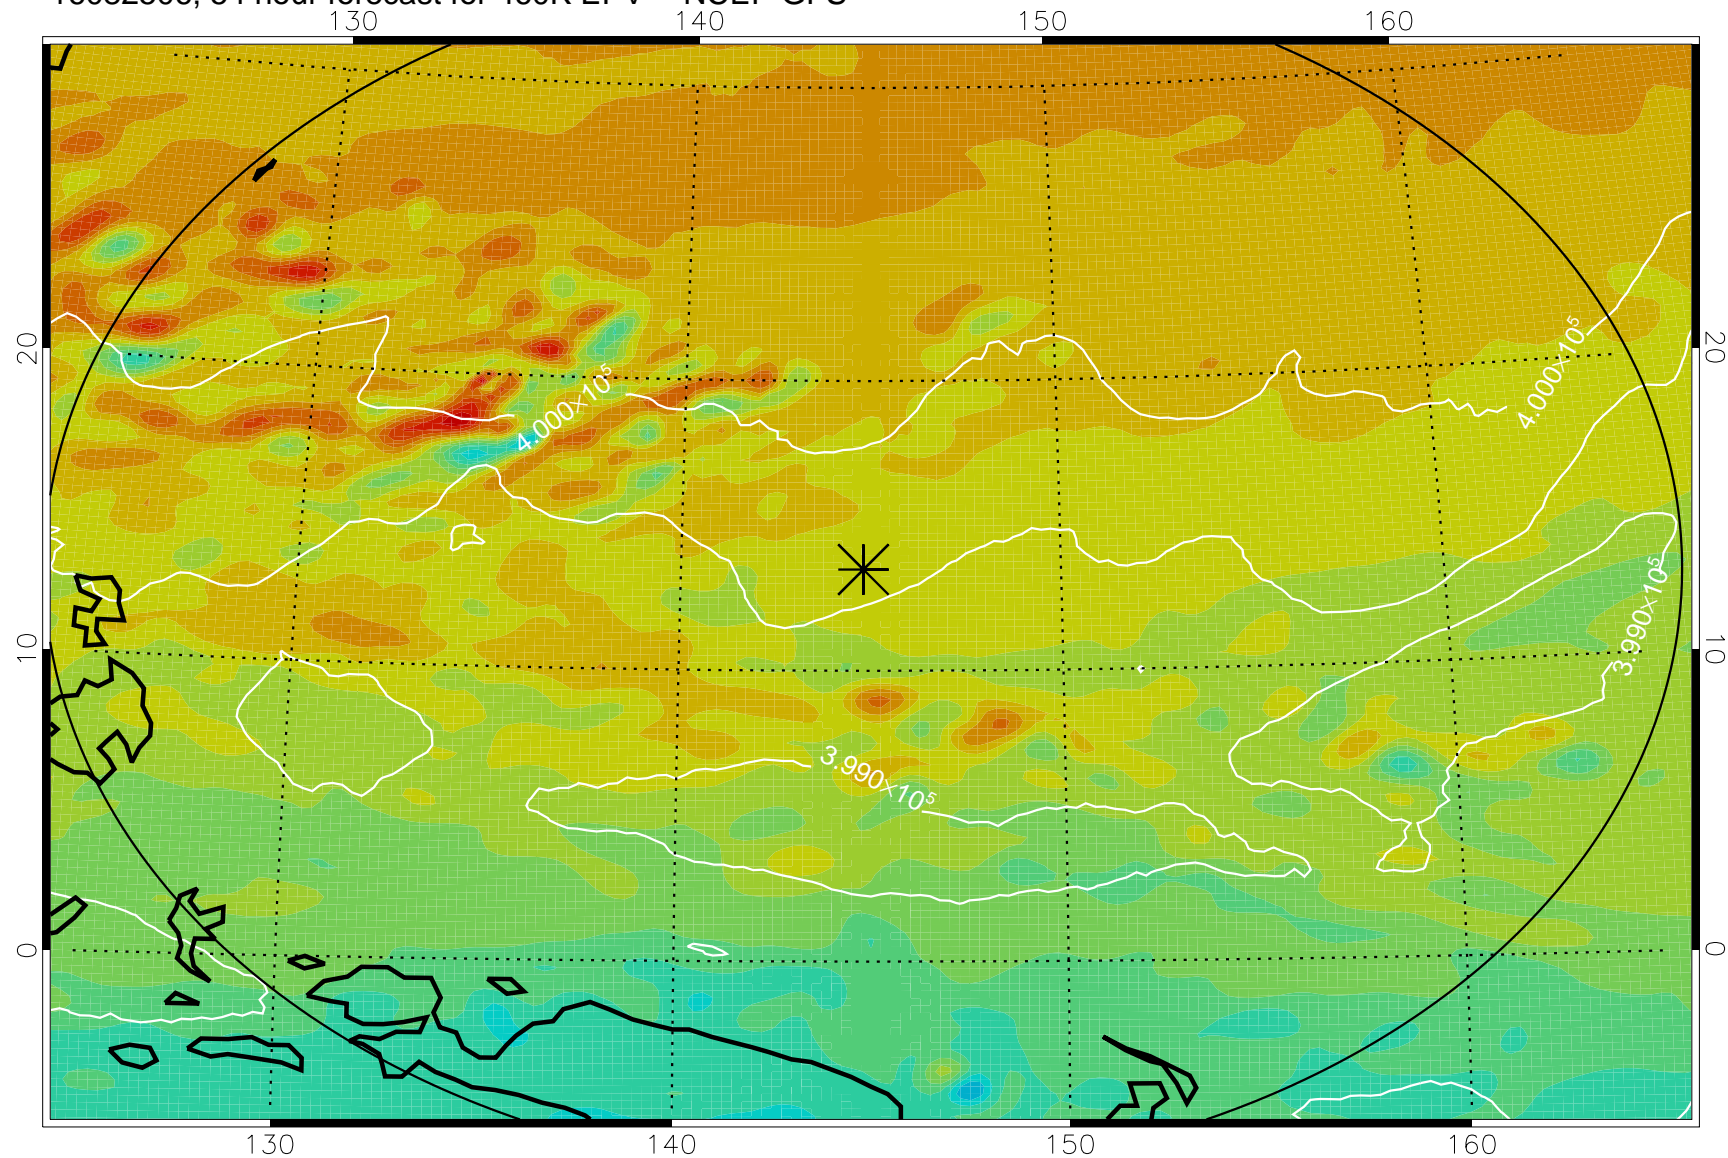

16082406, 30 hour forecast for 460K EPV -- NCEP GFS

460K Montgomery Streamfunction, white

Range ring of 2304 km

16082412, 36 hour forecast for 460K EPV -- NCEP GFS

460K Montgomery Streamfunction, white

Range ring of 2304 km

16082418, 42 hour forecast for 460K EPV -- NCEP GFS

460K Montgomery Streamfunction, white

Range ring of 2304 km

16082500, 48 hour forecast for 460K EPV -- NCEP GFS

460K Montgomery Streamfunction, white

Range ring of 2304 km

16082506, 54 hour forecast for 460K EPV -- NCEP GFS

460K Montgomery Streamfunction, white

Range ring of 2304 km

16082512, 60 hour forecast for 460K EPV -- NCEP GFS

460K Montgomery Streamfunction, white

Range ring of 2304 km

16082518, 66 hour forecast for 460K EPV -- NCEP GFS

460K Montgomery Streamfunction, white

Range ring of 2304 km

16082600, 72 hour forecast for 460K EPV -- NCEP GFS

460K Montgomery Streamfunction, white

Range ring of 2304 km