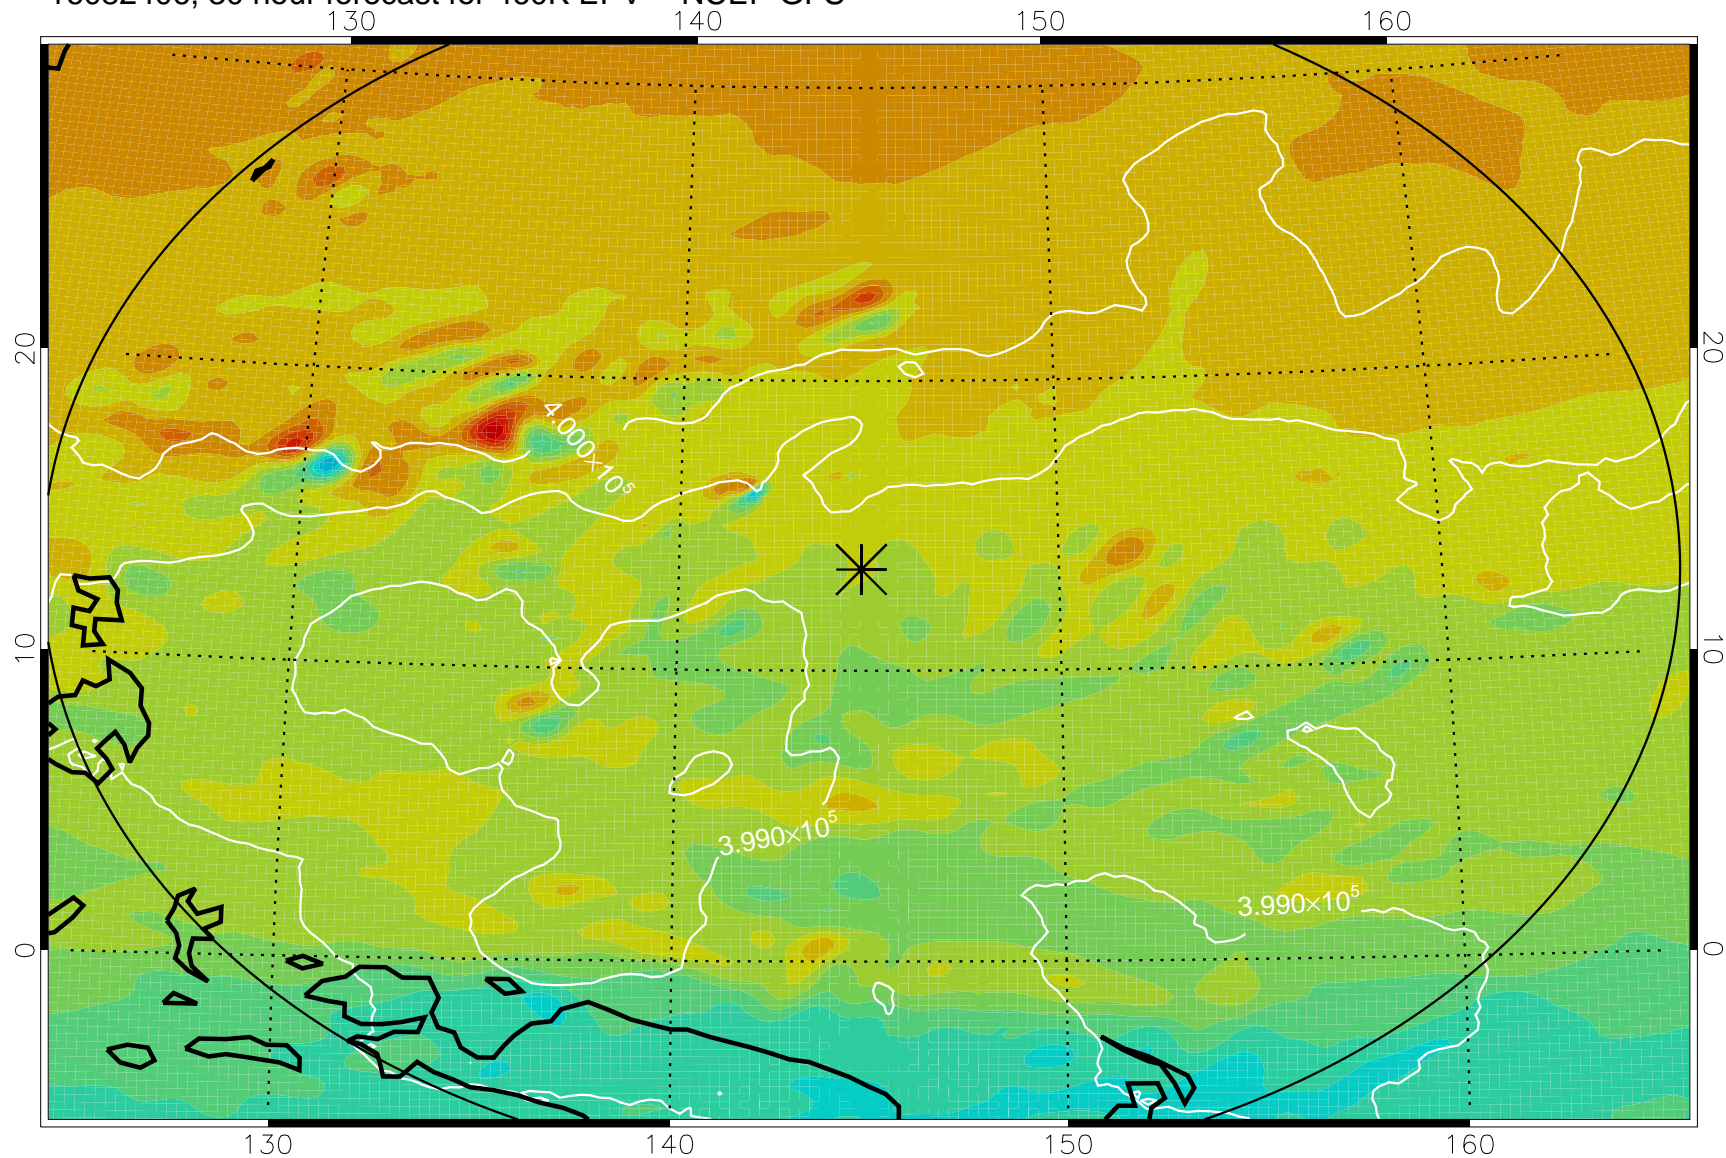

16082306, 6 hour forecast for 460K EPV -- NCEP GFS

460K Montgomery Streamfunction, white

Range ring of 2304 km

16082312, 12 hour forecast for 460K EPV -- NCEP GFS

460K Montgomery Streamfunction, white

Range ring of 2304 km

16082318, 18 hour forecast for 460K EPV -- NCEP GFS

460K Montgomery Streamfunction, white

Range ring of 2304 km

16082400, 24 hour forecast for 460K EPV -- NCEP GFS

460K Montgomery Streamfunction, white

Range ring of 2304 km

16082406, 30 hour forecast for 460K EPV -- NCEP GFS

460K Montgomery Streamfunction, white

Range ring of 2304 km

16082412, 36 hour forecast for 460K EPV -- NCEP GFS

460K Montgomery Streamfunction, white

Range ring of 2304 km

16082418, 42 hour forecast for 460K EPV -- NCEP GFS

460K Montgomery Streamfunction, white

Range ring of 2304 km

16082500, 48 hour forecast for 460K EPV -- NCEP GFS

460K Montgomery Streamfunction, white

Range ring of 2304 km