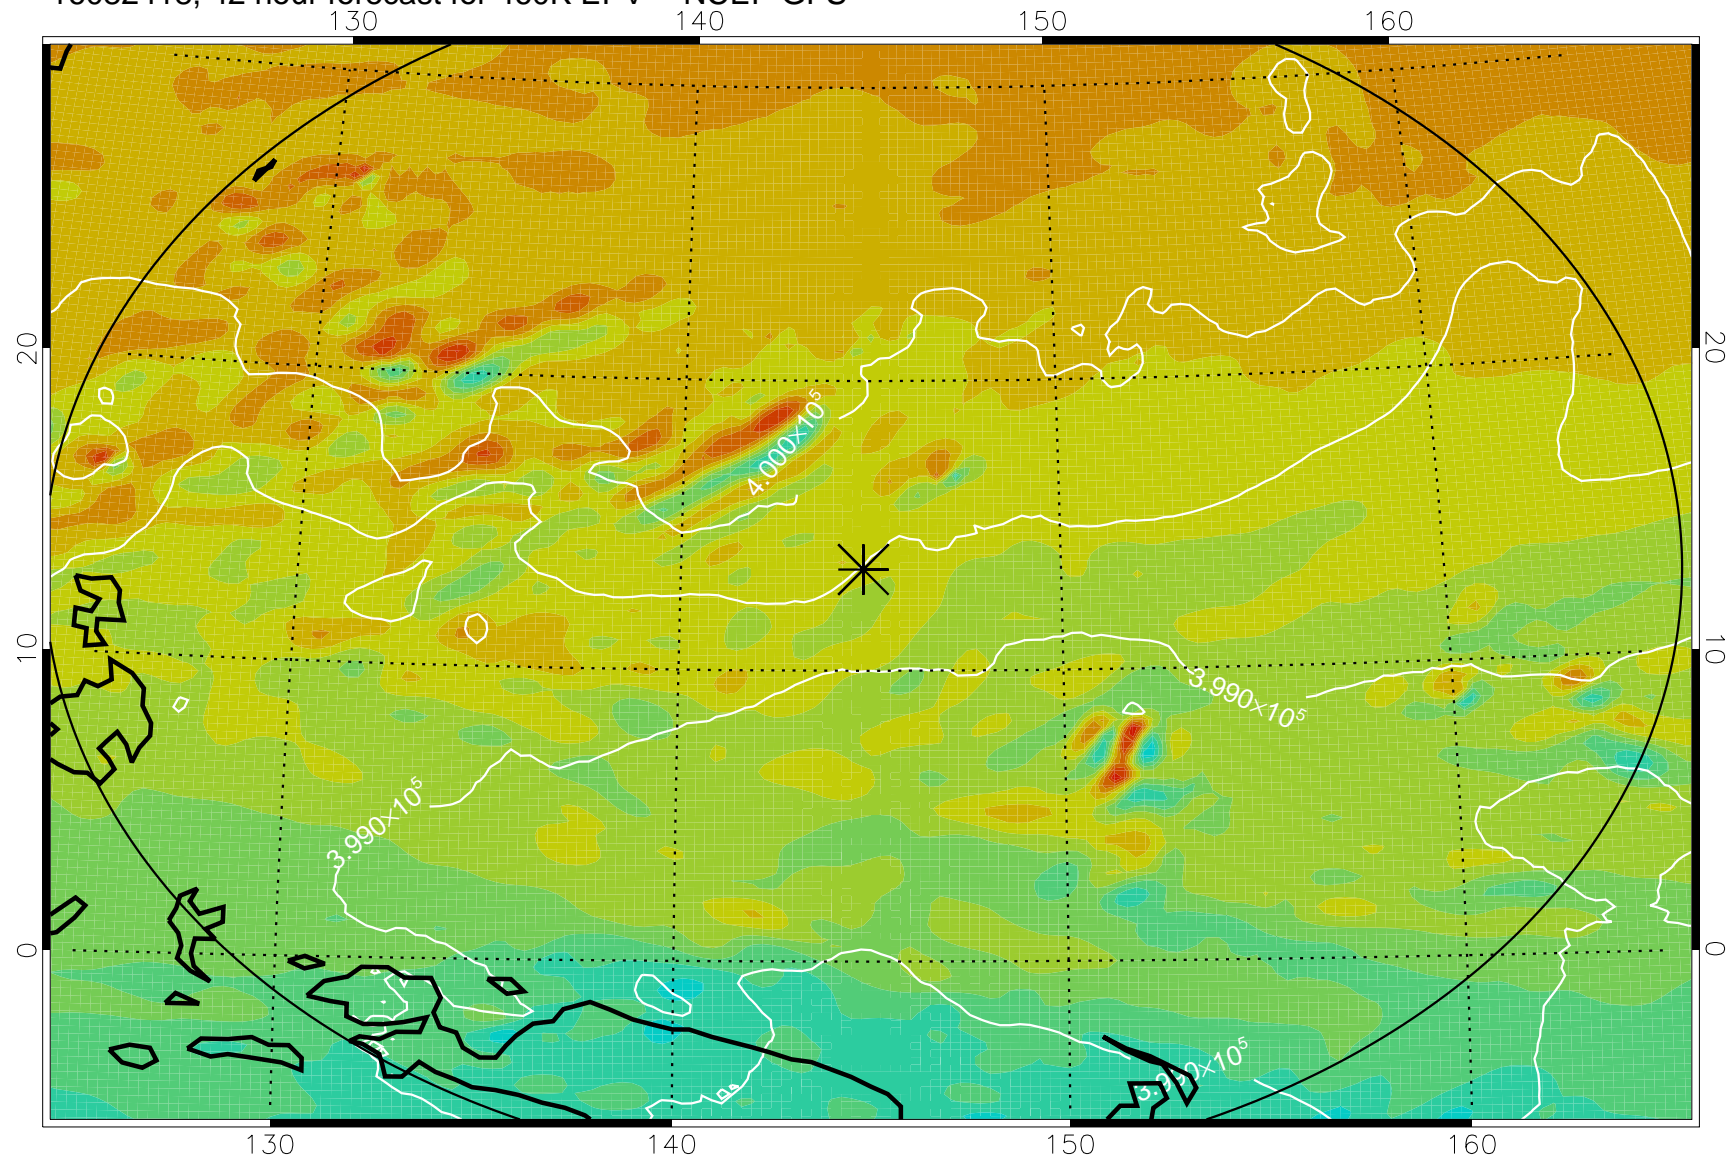

16082406, 30 hour forecast for 460K EPV -- NCEP GFS

460K Montgomery Streamfunction, white

Range ring of 2304 km

16082412, 36 hour forecast for 460K EPV -- NCEP GFS

460K Montgomery Streamfunction, white

Range ring of 2304 km

16082418, 42 hour forecast for 460K EPV -- NCEP GFS

460K Montgomery Streamfunction, white

Range ring of 2304 km

16082500, 48 hour forecast for 460K EPV -- NCEP GFS

460K Montgomery Streamfunction, white

Range ring of 2304 km

16082518, 66 hour forecast for 460K EPV -- NCEP GFS

460K Montgomery Streamfunction, white

Range ring of 2304 km

16082600, 72 hour forecast for 460K EPV -- NCEP GFS

460K Montgomery Streamfunction, white

Range ring of 2304 km

16082606, 78 hour forecast for 460K EPV -- NCEP GFS

460K Montgomery Streamfunction, white

Range ring of 2304 km

16082612, 84 hour forecast for 460K EPV -- NCEP GFS

460K Montgomery Streamfunction, white

Range ring of 2304 km