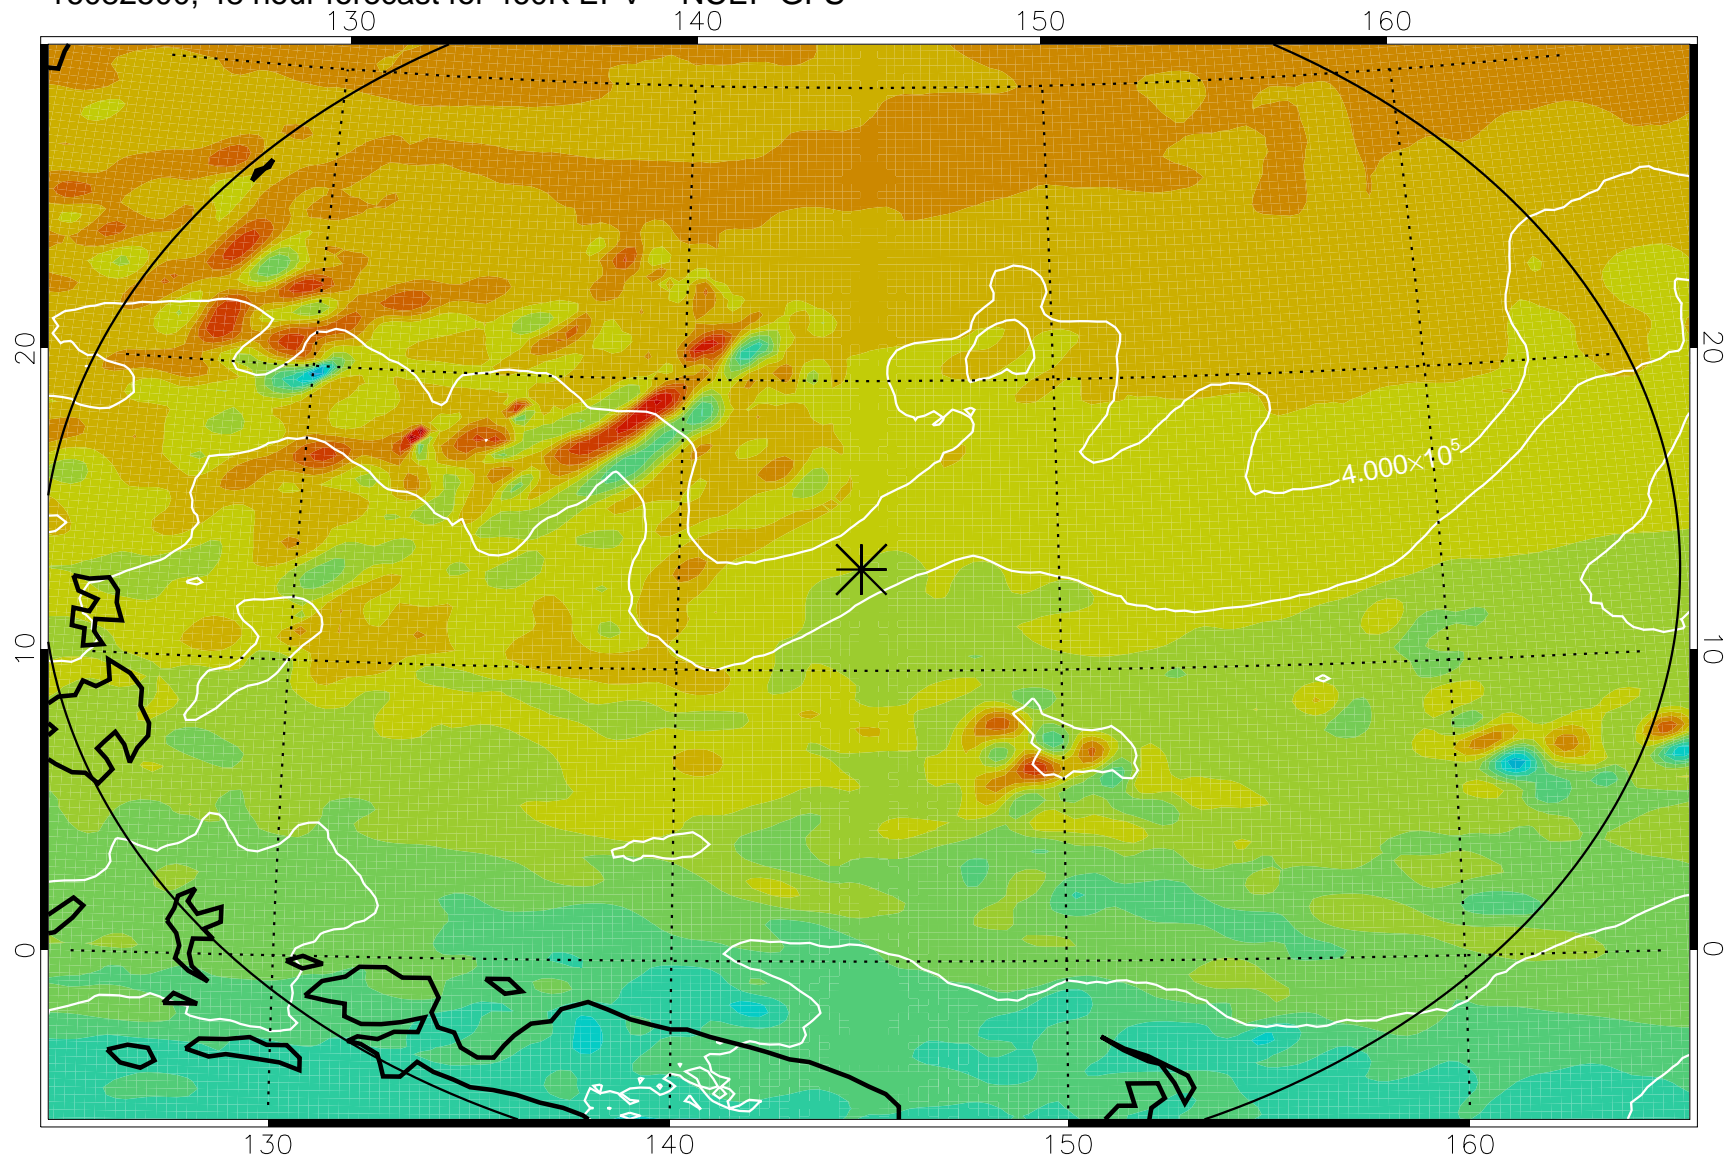

16082418, 42 hour forecast for 460K EPV -- NCEP GFS

460K Montgomery Streamfunction, white

Range ring of 2304 km

16082500, 48 hour forecast for 460K EPV -- NCEP GFS

460K Montgomery Streamfunction, white

Range ring of 2304 km

16082506, 54 hour forecast for 460K EPV -- NCEP GFS

460K Montgomery Streamfunction, white

Range ring of 2304 km

16082512, 60 hour forecast for 460K EPV -- NCEP GFS

460K Montgomery Streamfunction, white

Range ring of 2304 km

16082518, 66 hour forecast for 460K EPV -- NCEP GFS

460K Montgomery Streamfunction, white

Range ring of 2304 km

16082600, 72 hour forecast for 460K EPV -- NCEP GFS

460K Montgomery Streamfunction, white

Range ring of 2304 km

16082606, 78 hour forecast for 460K EPV -- NCEP GFS

460K Montgomery Streamfunction, white

Range ring of 2304 km

16082612, 84 hour forecast for 460K EPV -- NCEP GFS

460K Montgomery Streamfunction, white

Range ring of 2304 km