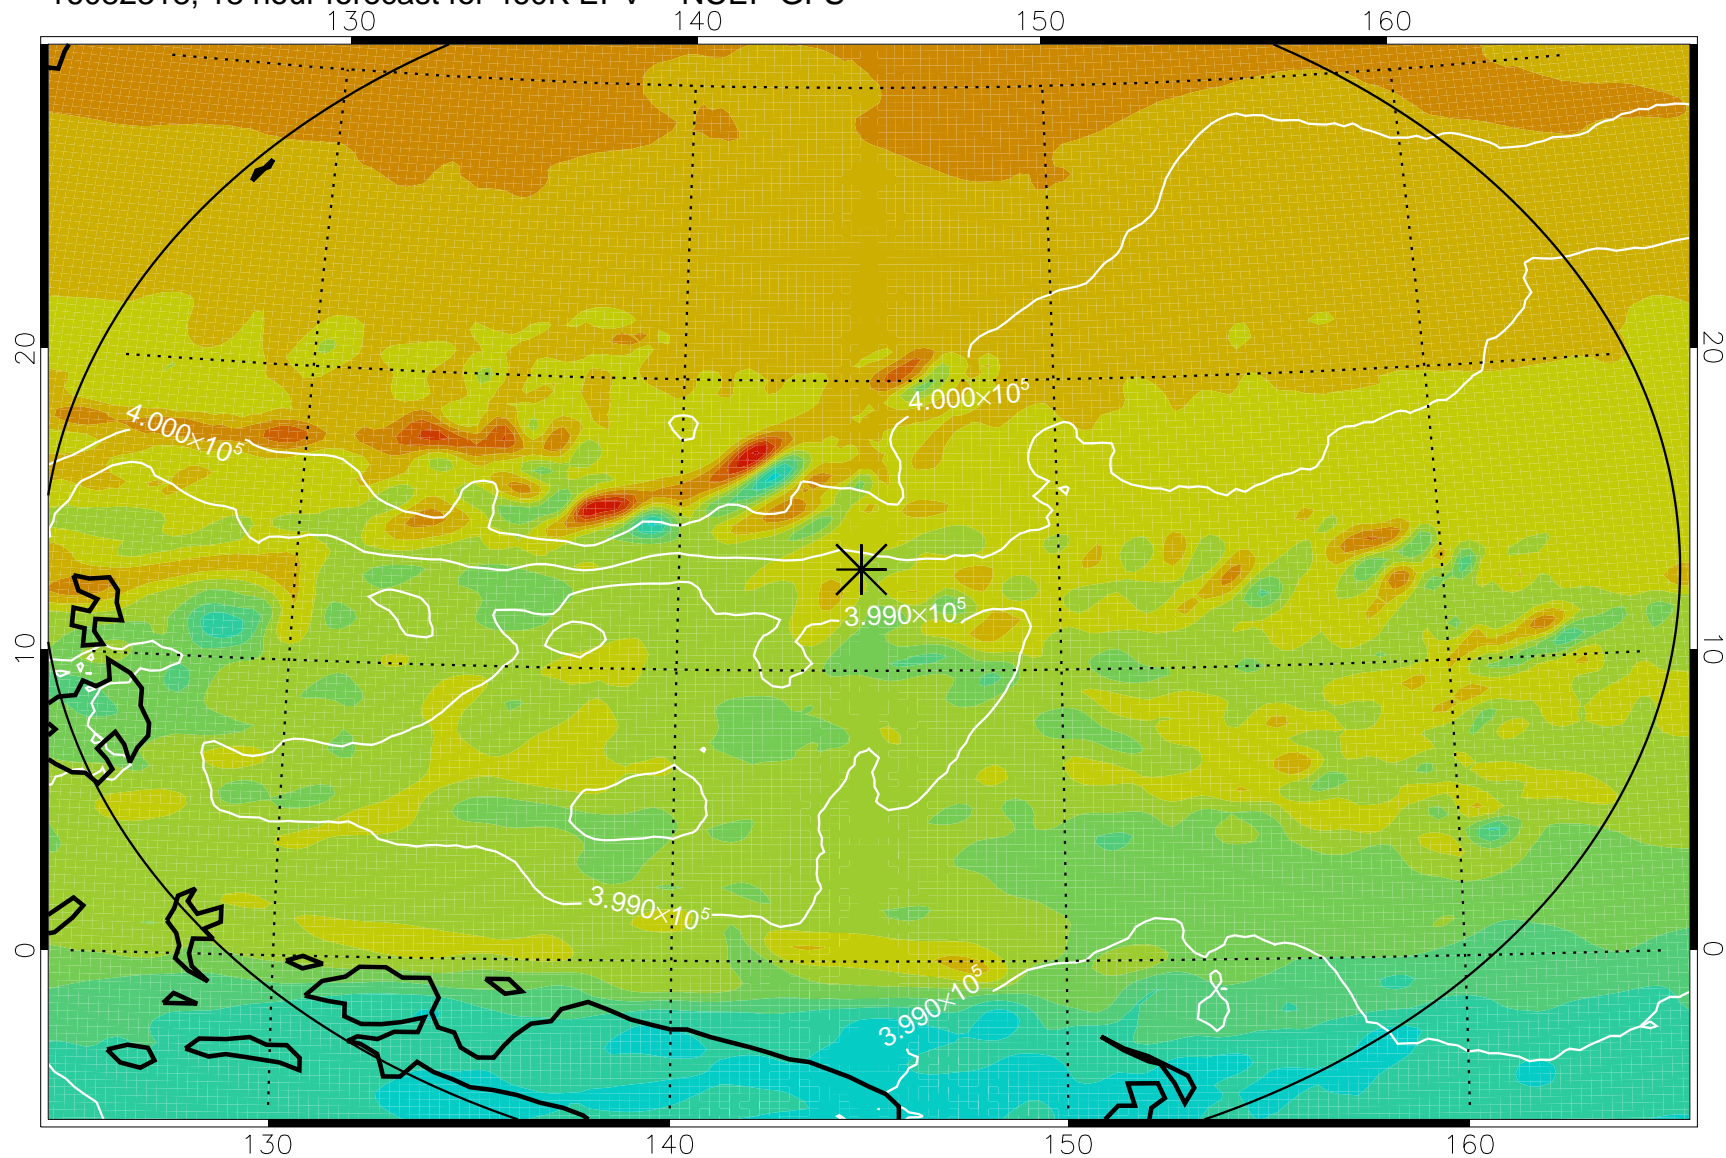

16082306, 6 hour forecast for 460K EPV -- NCEP GFS

460K Montgomery Streamfunction, white

Range ring of 2304 km

16082312, 12 hour forecast for 460K EPV -- NCEP GFS

460K Montgomery Streamfunction, white

Range ring of 2304 km

16082318, 18 hour forecast for 460K EPV -- NCEP GFS

460K Montgomery Streamfunction, white

Range ring of 2304 km

16082400, 24 hour forecast for 460K EPV -- NCEP GFS

460K Montgomery Streamfunction, white

Range ring of 2304 km

16082406, 30 hour forecast for 460K EPV -- NCEP GFS

460K Montgomery Streamfunction, white

Range ring of 2304 km

16082412, 36 hour forecast for 460K EPV -- NCEP GFS

460K Montgomery Streamfunction, white

Range ring of 2304 km

16082418, 42 hour forecast for 460K EPV -- NCEP GFS

460K Montgomery Streamfunction, white

Range ring of 2304 km

16082500, 48 hour forecast for 460K EPV -- NCEP GFS

460K Montgomery Streamfunction, white

Range ring of 2304 km