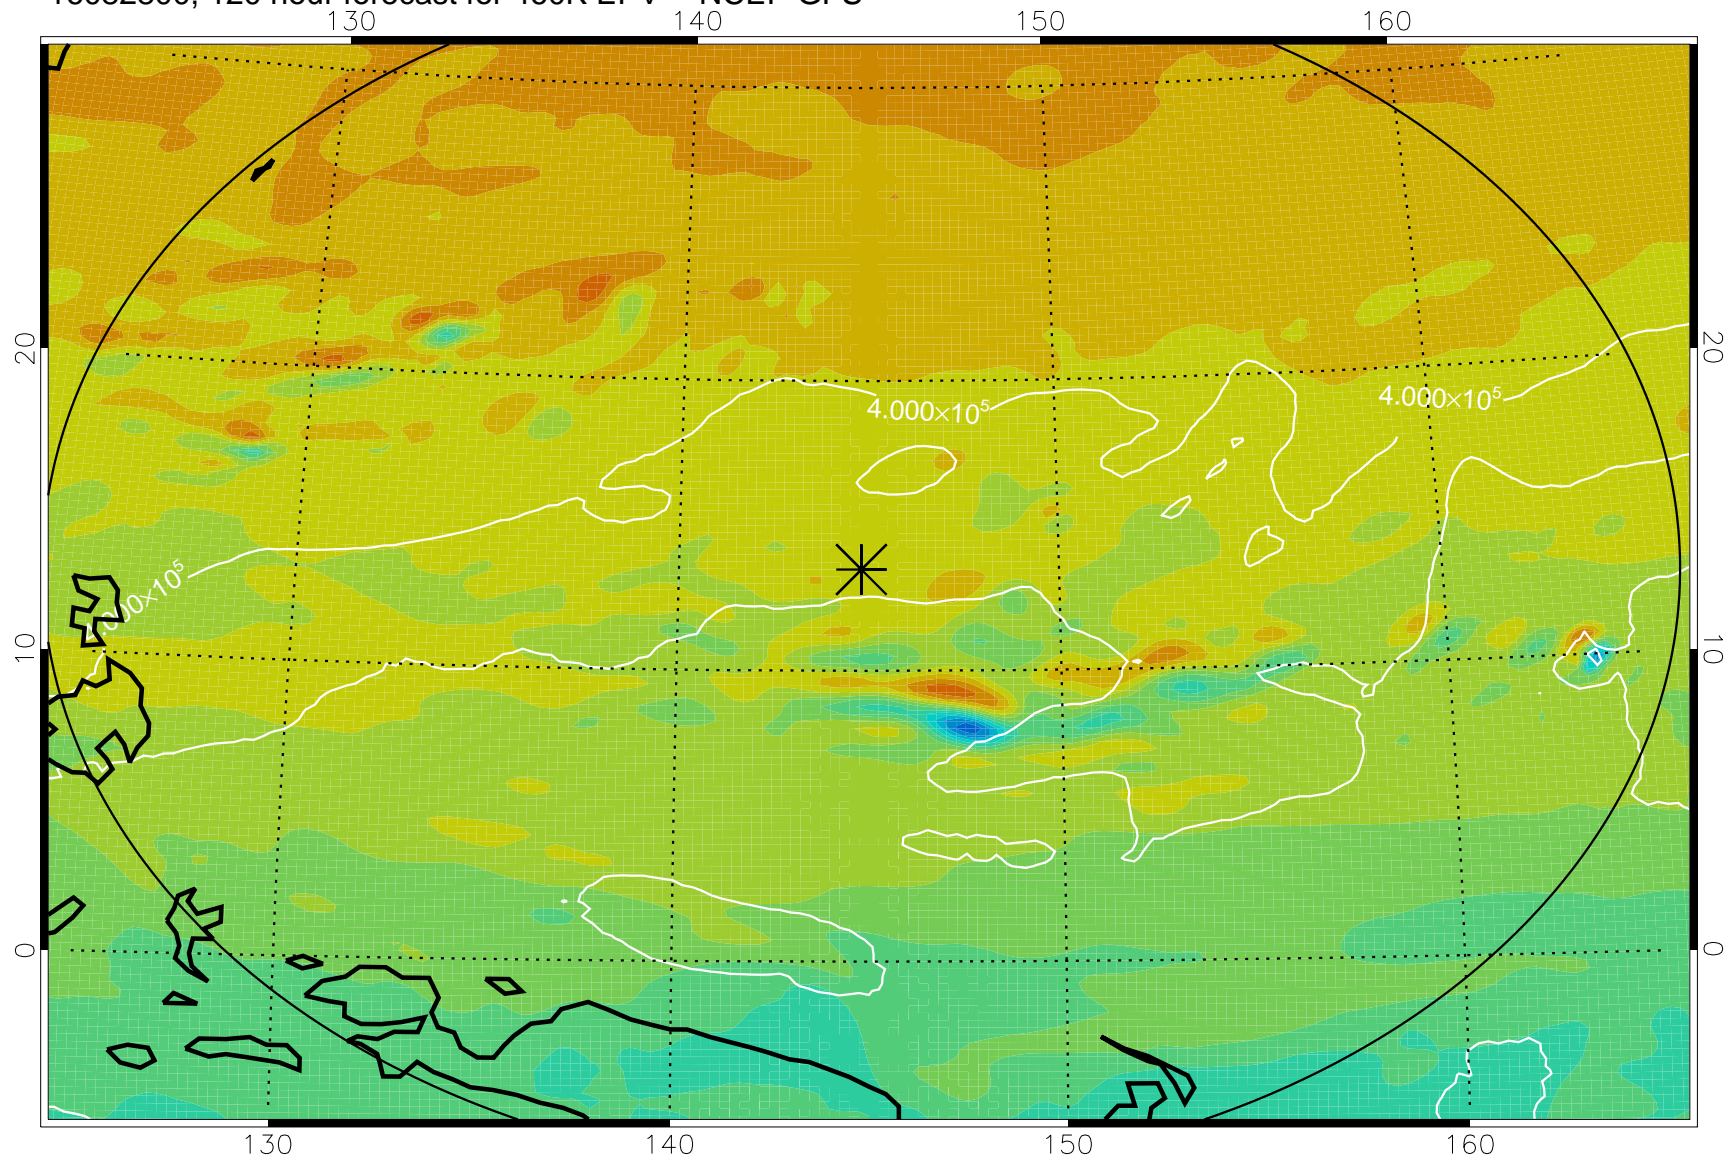

16082606, 78 hour forecast for 460K EPV -- NCEP GFS

460K Montgomery Streamfunction, white

Range ring of 2304 km

16082612, 84 hour forecast for 460K EPV -- NCEP GFS

460K Montgomery Streamfunction, white

Range ring of 2304 km

16082618, 90 hour forecast for 460K EPV -- NCEP GFS

460K Montgomery Streamfunction, white

Range ring of 2304 km

16082700, 96 hour forecast for 460K EPV -- NCEP GFS

460K Montgomery Streamfunction, white

Range ring of 2304 km

16082706, 102 hour forecast for 460K EPV -- NCEP GFS

460K Montgomery Streamfunction, white

Range ring of 2304 km

16082712, 108 hour forecast for 460K EPV -- NCEP GFS

460K Montgomery Streamfunction, white

Range ring of 2304 km

16082718, 114 hour forecast for 460K EPV -- NCEP GFS

460K Montgomery Streamfunction, white

Range ring of 2304 km

16082800, 120 hour forecast for 460K EPV -- NCEP GFS

Range ring of 2304 km