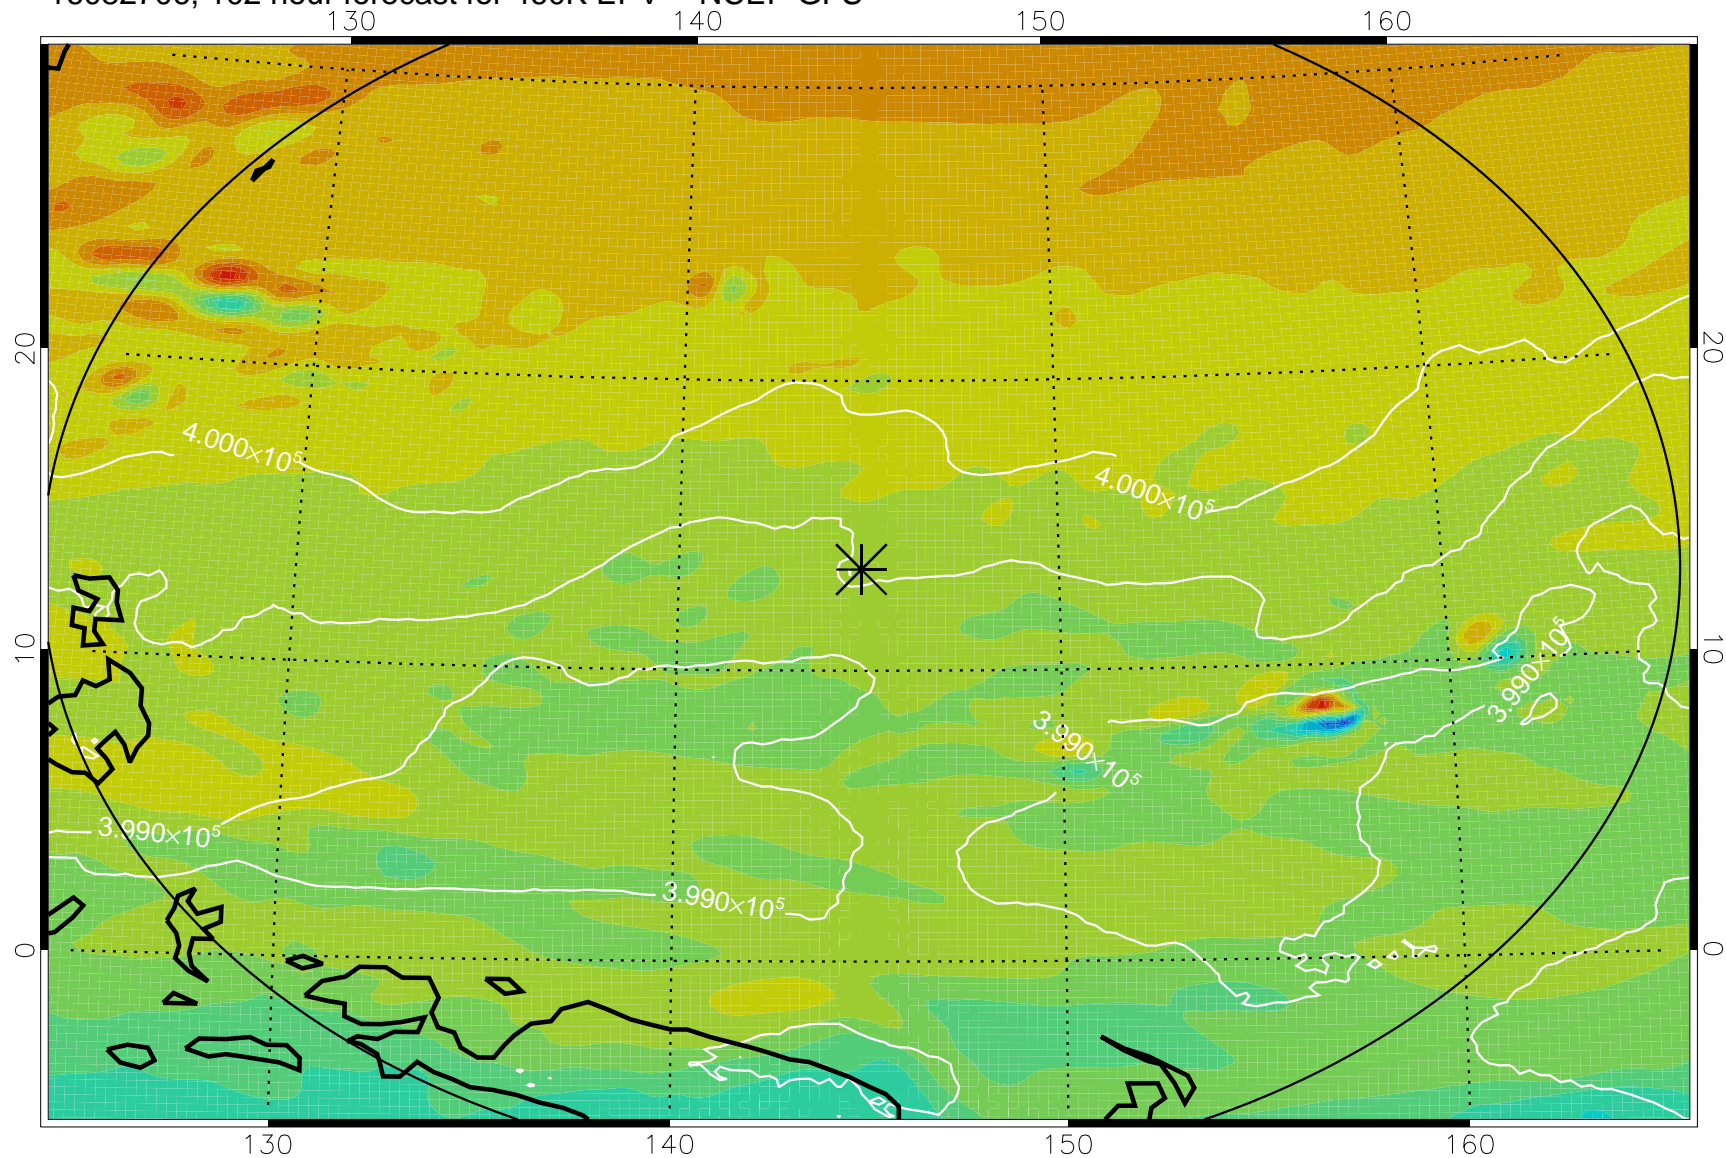

16082606, 78 hour forecast for 460K EPV -- NCEP GFS

460K Montgomery Streamfunction, white

Range ring of 2304 km

16082612, 84 hour forecast for 460K EPV -- NCEP GFS

460K Montgomery Streamfunction, white

Range ring of 2304 km

16082618, 90 hour forecast for 460K EPV -- NCEP GFS

460K Montgomery Streamfunction, white

Range ring of 2304 km

16082700, 96 hour forecast for 460K EPV -- NCEP GFS

460K Montgomery Streamfunction, white

Range ring of 2304 km

16082706, 102 hour forecast for 460K EPV -- NCEP GFS

460K Montgomery Streamfunction, white

Range ring of 2304 km

16082712, 108 hour forecast for 460K EPV -- NCEP GFS

460K Montgomery Streamfunction, white

Range ring of 2304 km

16082718, 114 hour forecast for 460K EPV -- NCEP GFS

460K Montgomery Streamfunction, white

Range ring of 2304 km

16082800, 120 hour forecast for 460K EPV -- NCEP GFS

Range ring of 2304 km