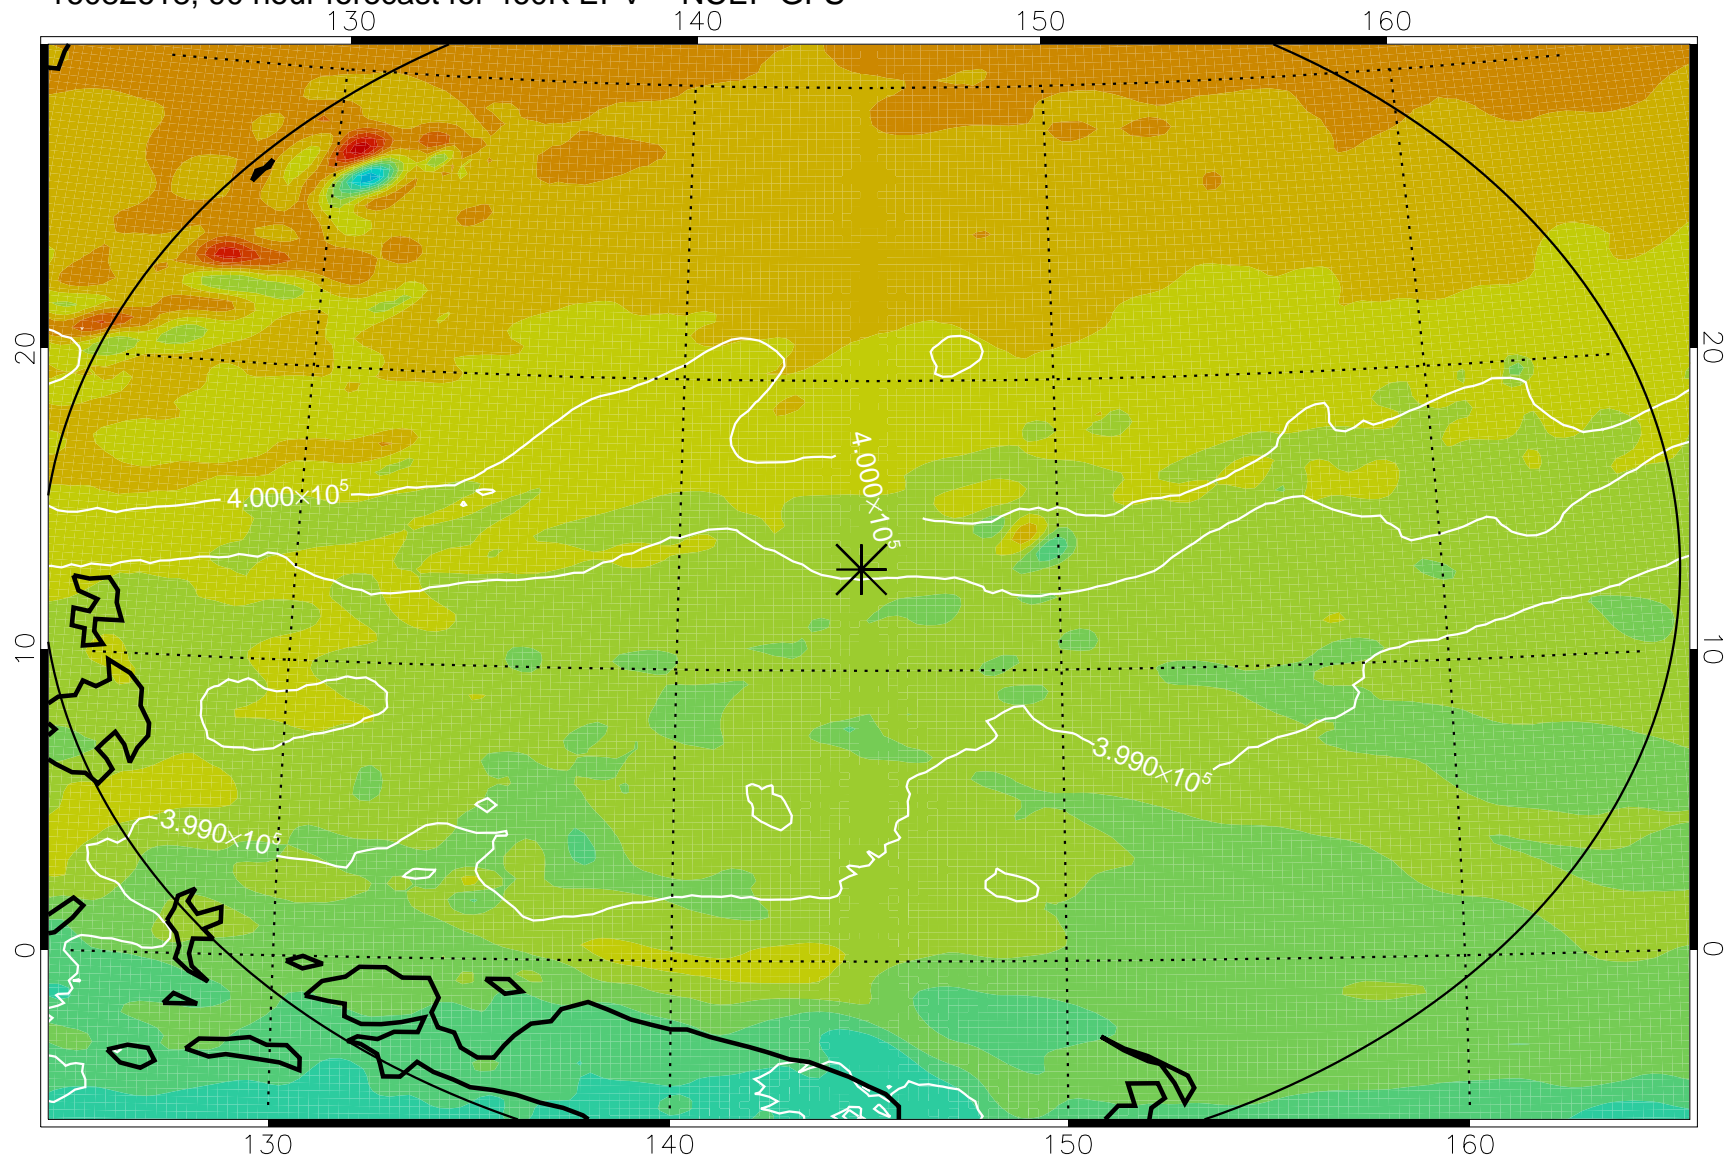

16082606, 78 hour forecast for 460K EPV -- NCEP GFS

460K Montgomery Streamfunction, white

Range ring of 2304 km

16082612, 84 hour forecast for 460K EPV -- NCEP GFS

460K Montgomery Streamfunction, white

Range ring of 2304 km

16082618, 90 hour forecast for 460K EPV -- NCEP GFS

460K Montgomery Streamfunction, white

Range ring of 2304 km

16082700, 96 hour forecast for 460K EPV -- NCEP GFS

460K Montgomery Streamfunction, white

Range ring of 2304 km

16082706, 102 hour forecast for 460K EPV -- NCEP GFS

460K Montgomery Streamfunction, white

Range ring of 2304 km

16082712, 108 hour forecast for 460K EPV -- NCEP GFS

460K Montgomery Streamfunction, white

Range ring of 2304 km

16082718, 114 hour forecast for 460K EPV -- NCEP GFS

460K Montgomery Streamfunction, white

Range ring of 2304 km

16082800, 120 hour forecast for 460K EPV -- NCEP GFS

Range ring of 2304 km