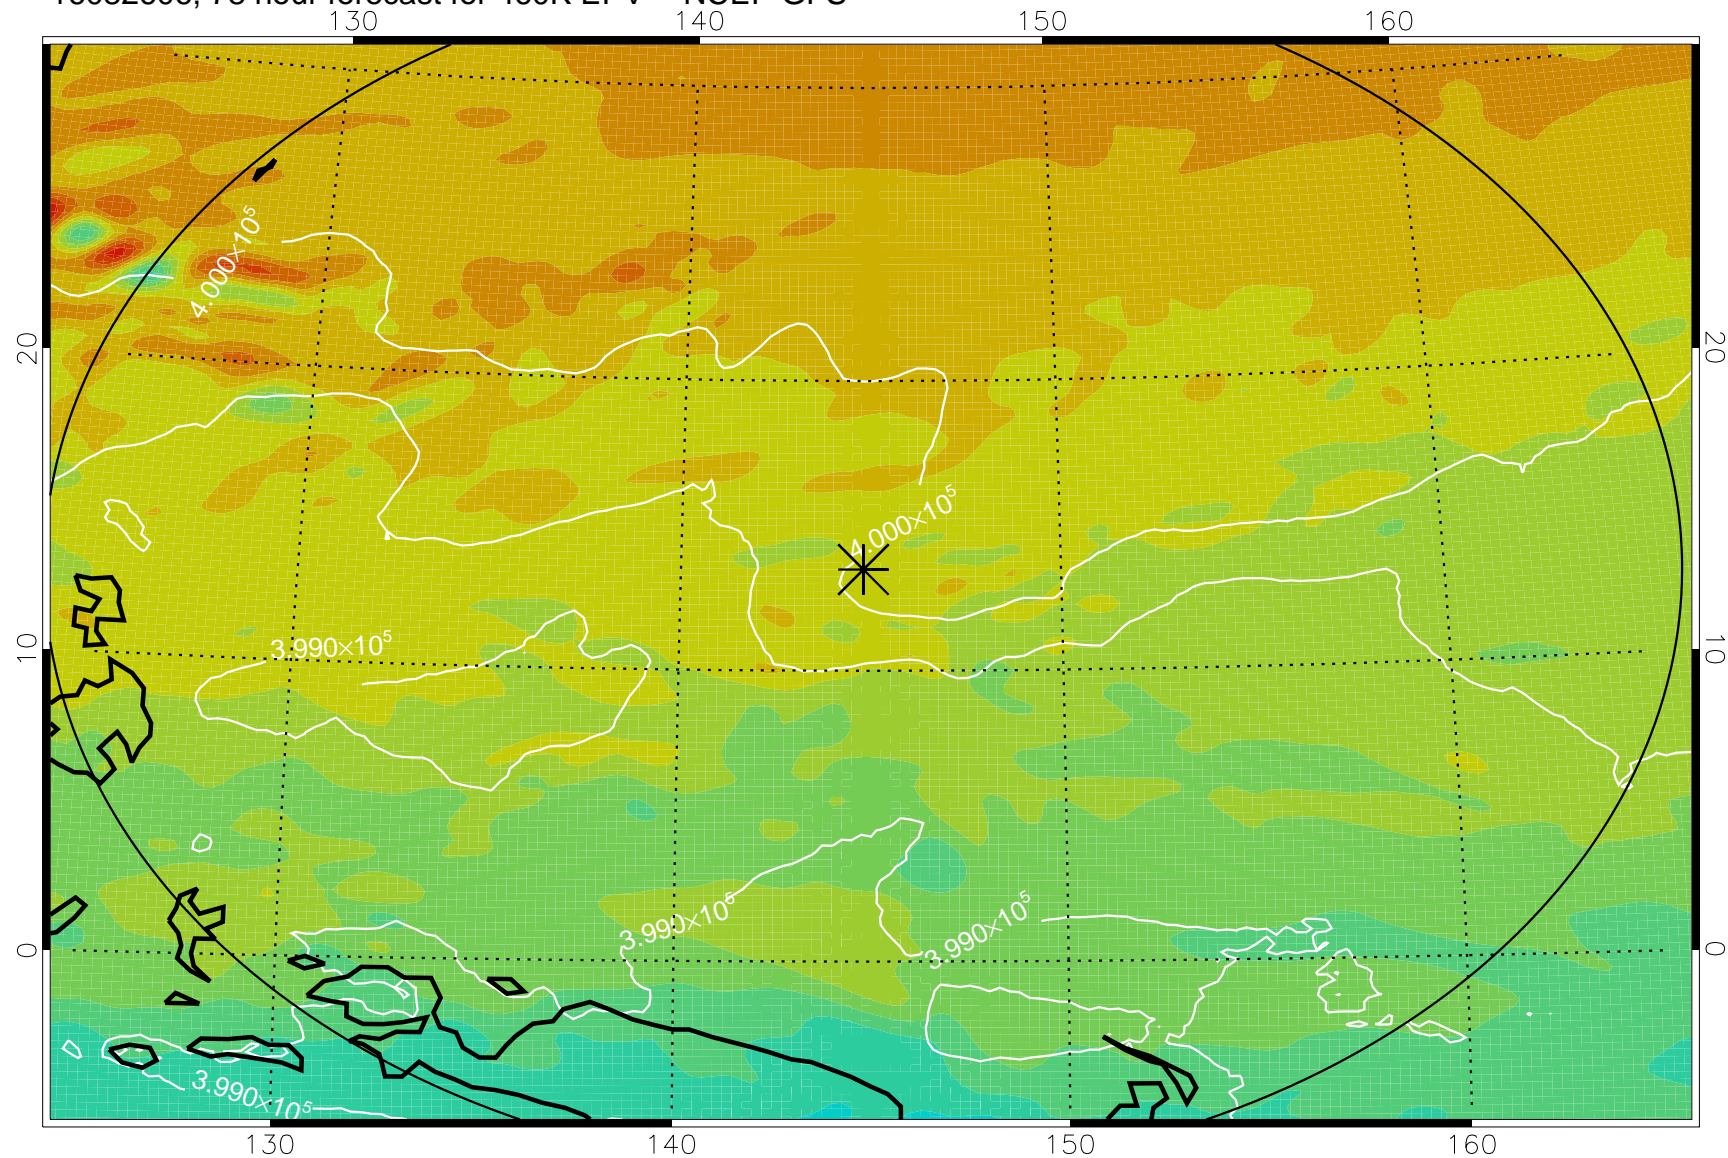

16082506, 54 hour forecast for 460K EPV -- NCEP GFS

460K Montgomery Streamfunction, white

Range ring of 2304 km

16082512, 60 hour forecast for 460K EPV -- NCEP GFS

460K Montgomery Streamfunction, white

Range ring of 2304 km

16082518, 66 hour forecast for 460K EPV -- NCEP GFS

460K Montgomery Streamfunction, white

Range ring of 2304 km

16082600, 72 hour forecast for 460K EPV -- NCEP GFS

460K Montgomery Streamfunction, white

Range ring of 2304 km

16082606, 78 hour forecast for 460K EPV -- NCEP GFS

460K Montgomery Streamfunction, white

Range ring of 2304 km

16082612, 84 hour forecast for 460K EPV -- NCEP GFS

460K Montgomery Streamfunction, white

Range ring of 2304 km

16082618, 90 hour forecast for 460K EPV -- NCEP GFS

460K Montgomery Streamfunction, white

Range ring of 2304 km

16082700, 96 hour forecast for 460K EPV -- NCEP GFS

460K Montgomery Streamfunction, white

Range ring of 2304 km