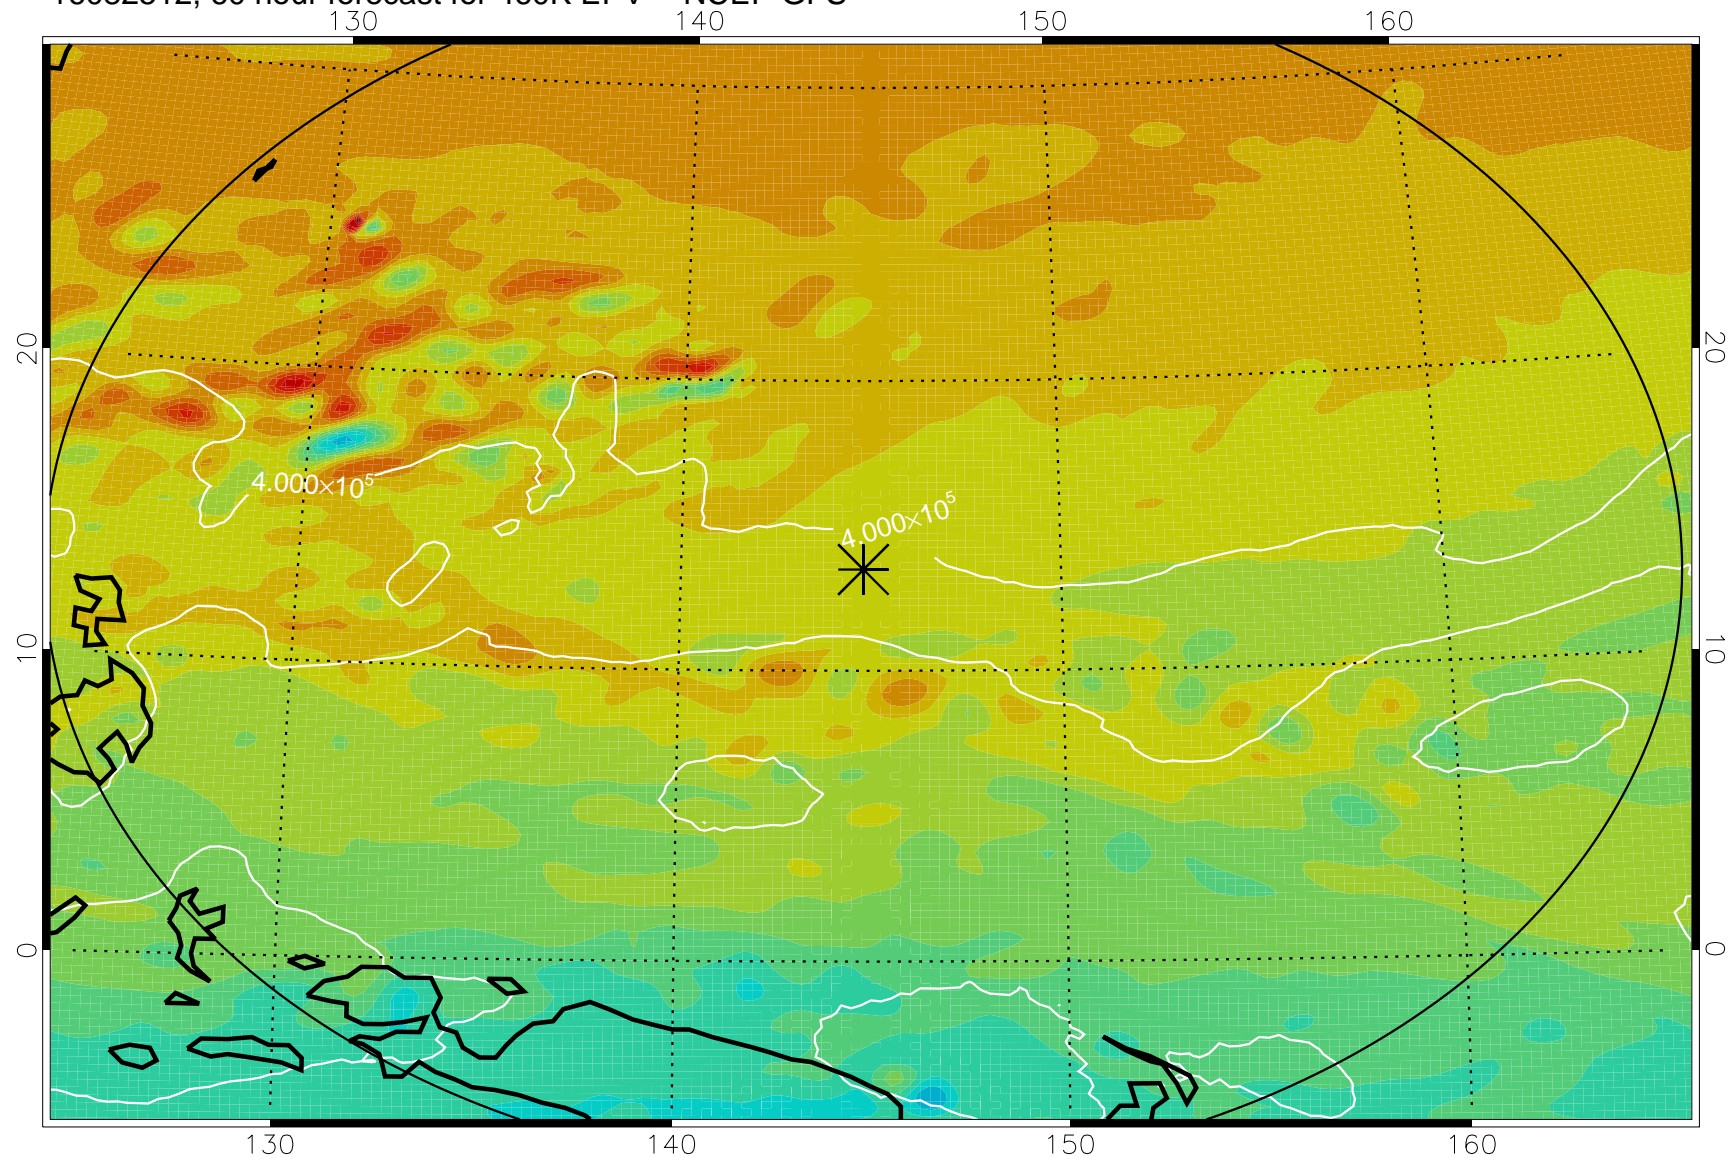

16082506, 54 hour forecast for 460K EPV -- NCEP GFS

460K Montgomery Streamfunction, white

Range ring of 2304 km

16082512, 60 hour forecast for 460K EPV -- NCEP GFS

460K Montgomery Streamfunction, white

Range ring of 2304 km

16082518, 66 hour forecast for 460K EPV -- NCEP GFS

460K Montgomery Streamfunction, white

Range ring of 2304 km

16082600, 72 hour forecast for 460K EPV -- NCEP GFS

460K Montgomery Streamfunction, white

Range ring of 2304 km

16082606, 78 hour forecast for 460K EPV -- NCEP GFS

460K Montgomery Streamfunction, white

Range ring of 2304 km

16082612, 84 hour forecast for 460K EPV -- NCEP GFS

460K Montgomery Streamfunction, white

Range ring of 2304 km

16082618, 90 hour forecast for 460K EPV -- NCEP GFS

460K Montgomery Streamfunction, white

Range ring of 2304 km

16082700, 96 hour forecast for 460K EPV -- NCEP GFS

460K Montgomery Streamfunction, white

Range ring of 2304 km