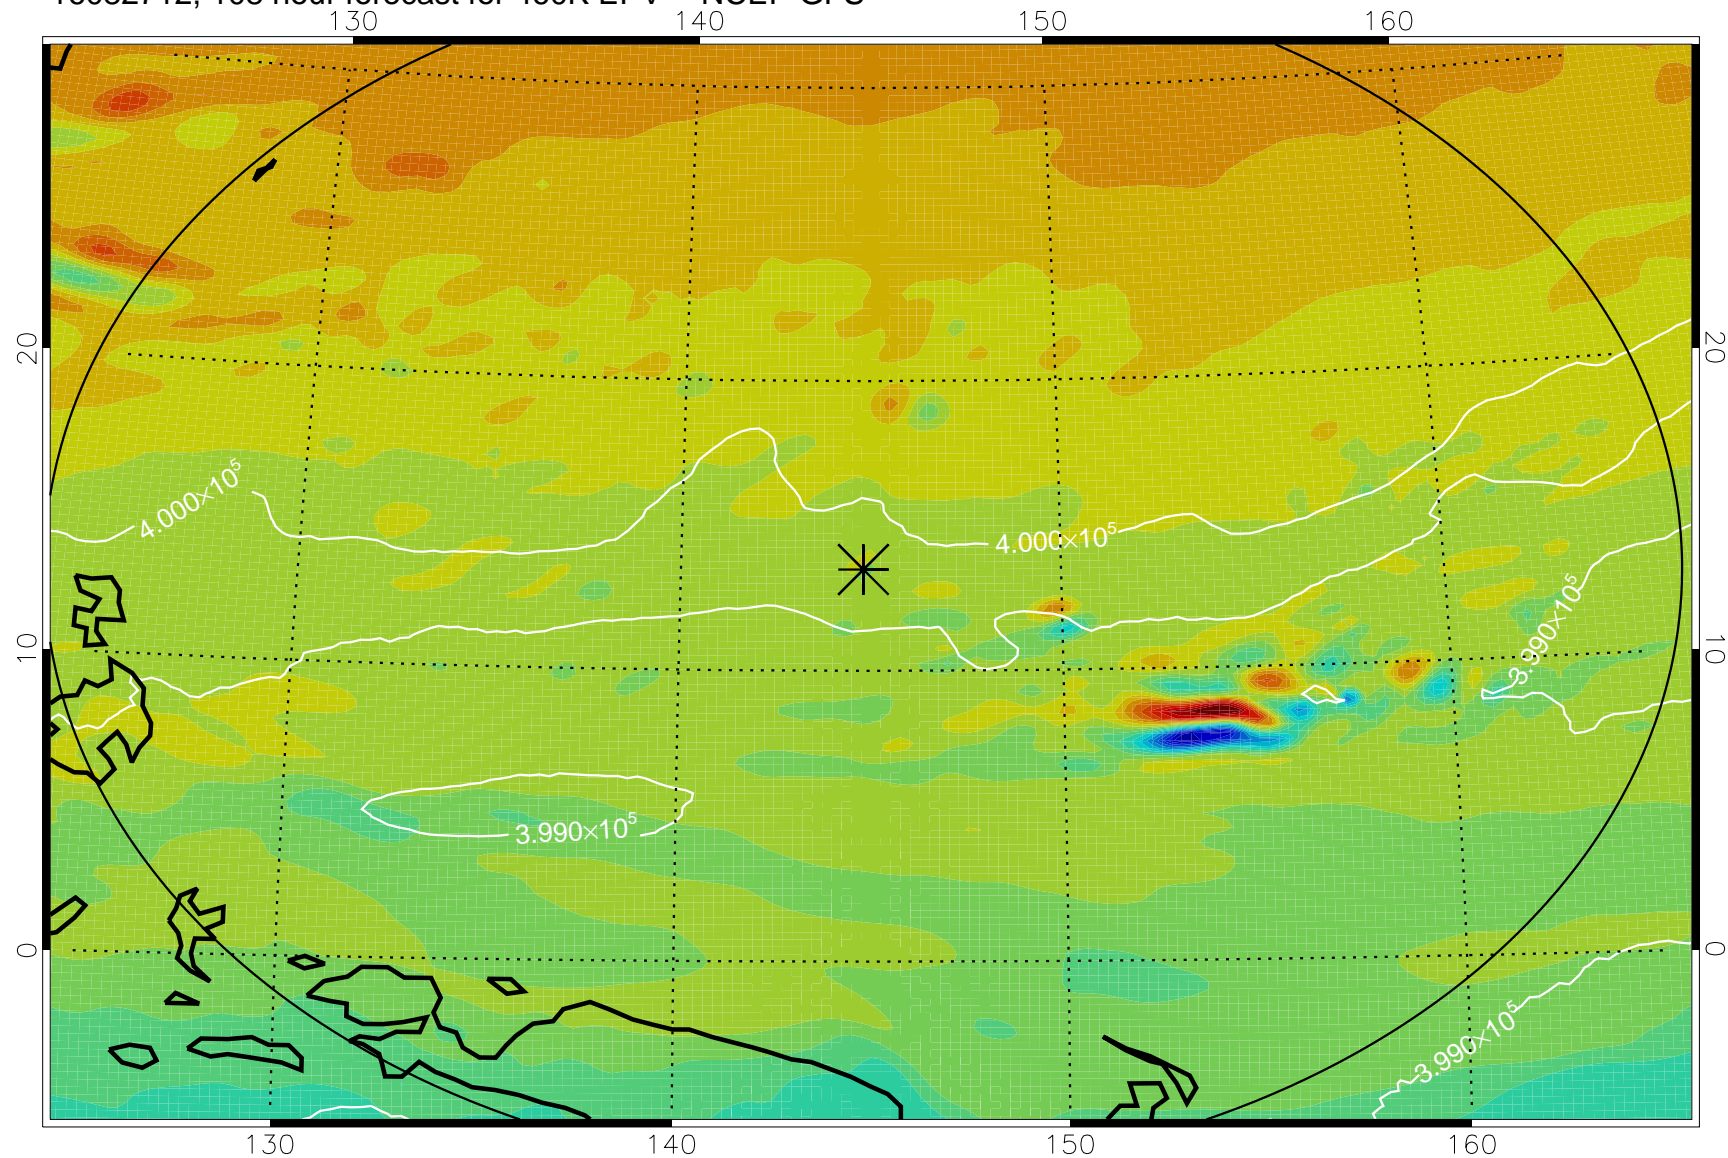

16082606, 78 hour forecast for 460K EPV -- NCEP GFS

460K Montgomery Streamfunction, white

Range ring of 2304 km

16082612, 84 hour forecast for 460K EPV -- NCEP GFS

460K Montgomery Streamfunction, white

Range ring of 2304 km

16082618, 90 hour forecast for 460K EPV -- NCEP GFS

460K Montgomery Streamfunction, white

Range ring of 2304 km

16082700, 96 hour forecast for 460K EPV -- NCEP GFS

460K Montgomery Streamfunction, white

Range ring of 2304 km

16082706, 102 hour forecast for 460K EPV -- NCEP GFS

460K Montgomery Streamfunction, white

Range ring of 2304 km

16082712, 108 hour forecast for 460K EPV -- NCEP GFS

460K Montgomery Streamfunction, white

Range ring of 2304 km

16082718, 114 hour forecast for 460K EPV -- NCEP GFS

460K Montgomery Streamfunction, white

Range ring of 2304 km

16082800, 120 hour forecast for 460K EPV -- NCEP GFS

Range ring of 2304 km