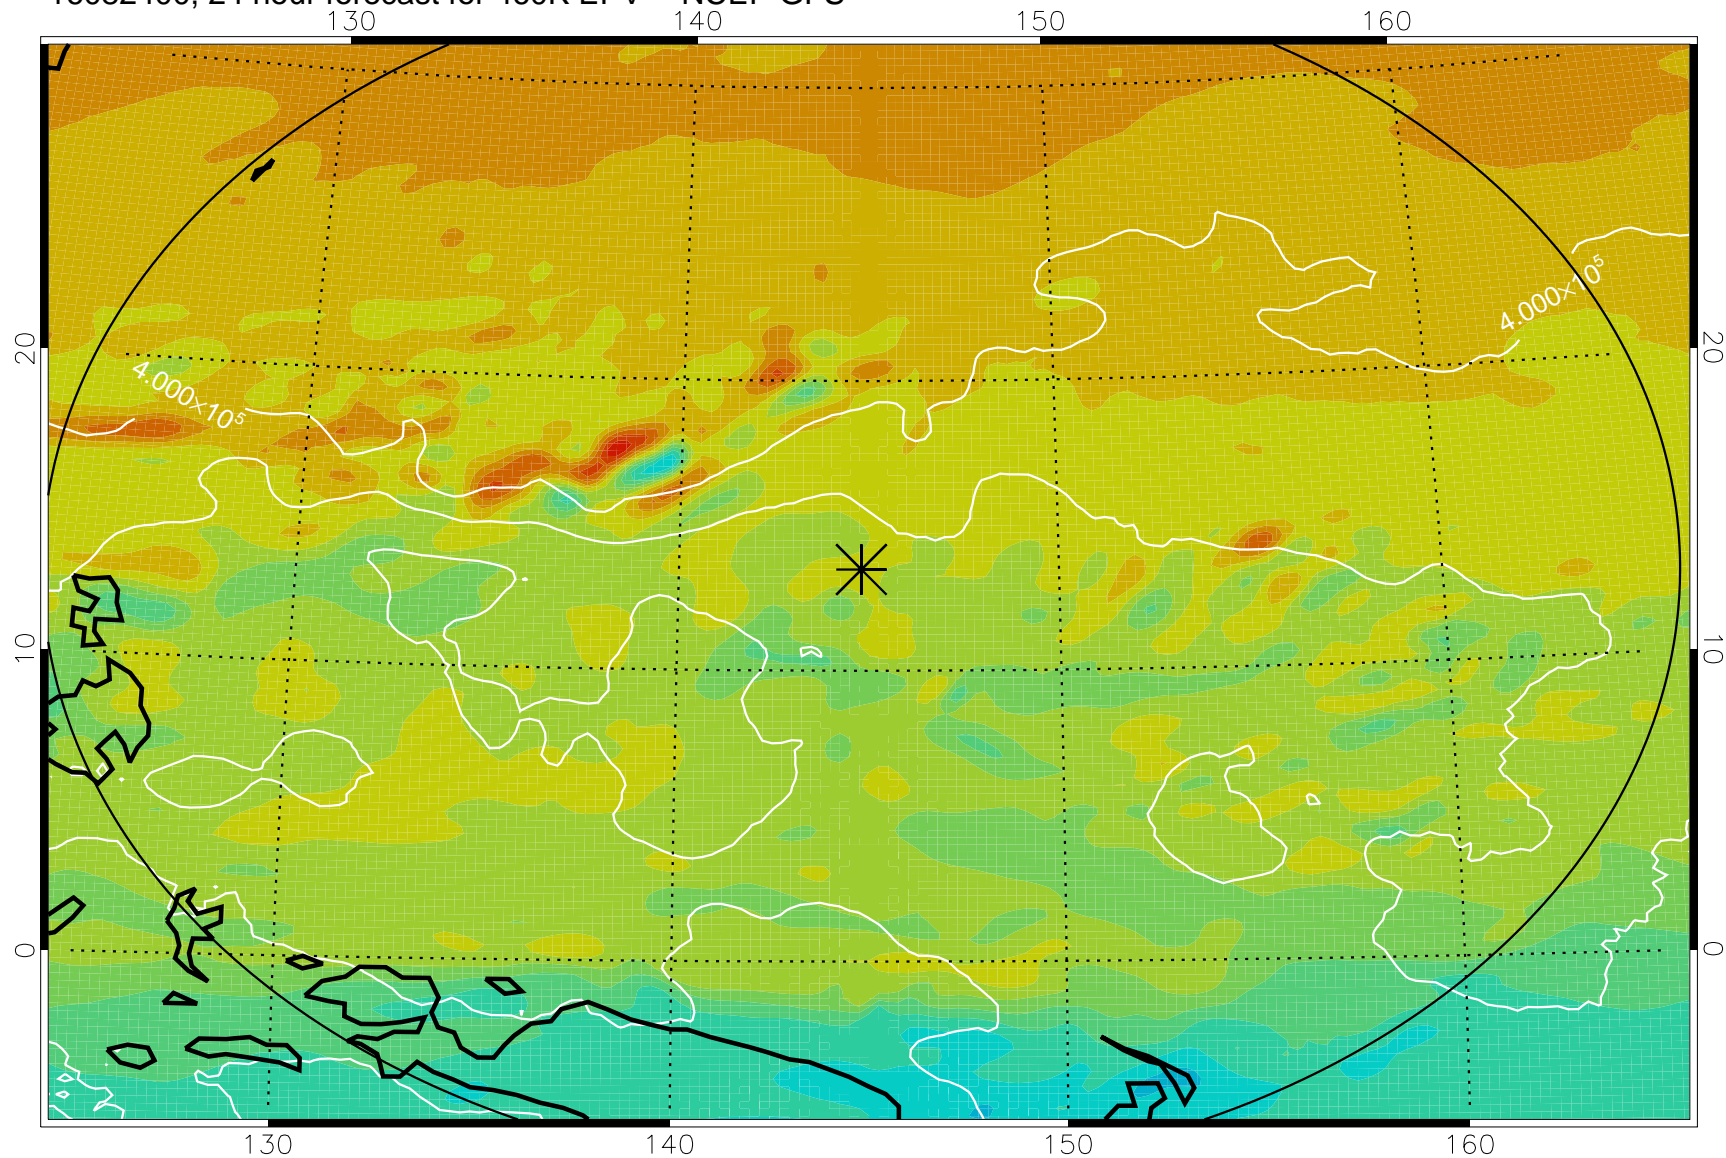

16082318, 18 hour forecast for 460K EPV -- NCEP GFS

460K Montgomery Streamfunction, white

Range ring of 2304 km

16082400, 24 hour forecast for 460K EPV -- NCEP GFS

460K Montgomery Streamfunction, white

Range ring of 2304 km

16082406, 30 hour forecast for 460K EPV -- NCEP GFS

460K Montgomery Streamfunction, white

Range ring of 2304 km

16082412, 36 hour forecast for 460K EPV -- NCEP GFS

460K Montgomery Streamfunction, white

Range ring of 2304 km

16082418, 42 hour forecast for 460K EPV -- NCEP GFS

460K Montgomery Streamfunction, white

Range ring of 2304 km

16082500, 48 hour forecast for 460K EPV -- NCEP GFS

460K Montgomery Streamfunction, white

Range ring of 2304 km

16082518, 66 hour forecast for 460K EPV -- NCEP GFS

460K Montgomery Streamfunction, white

Range ring of 2304 km

16082600, 72 hour forecast for 460K EPV -- NCEP GFS

460K Montgomery Streamfunction, white

Range ring of 2304 km