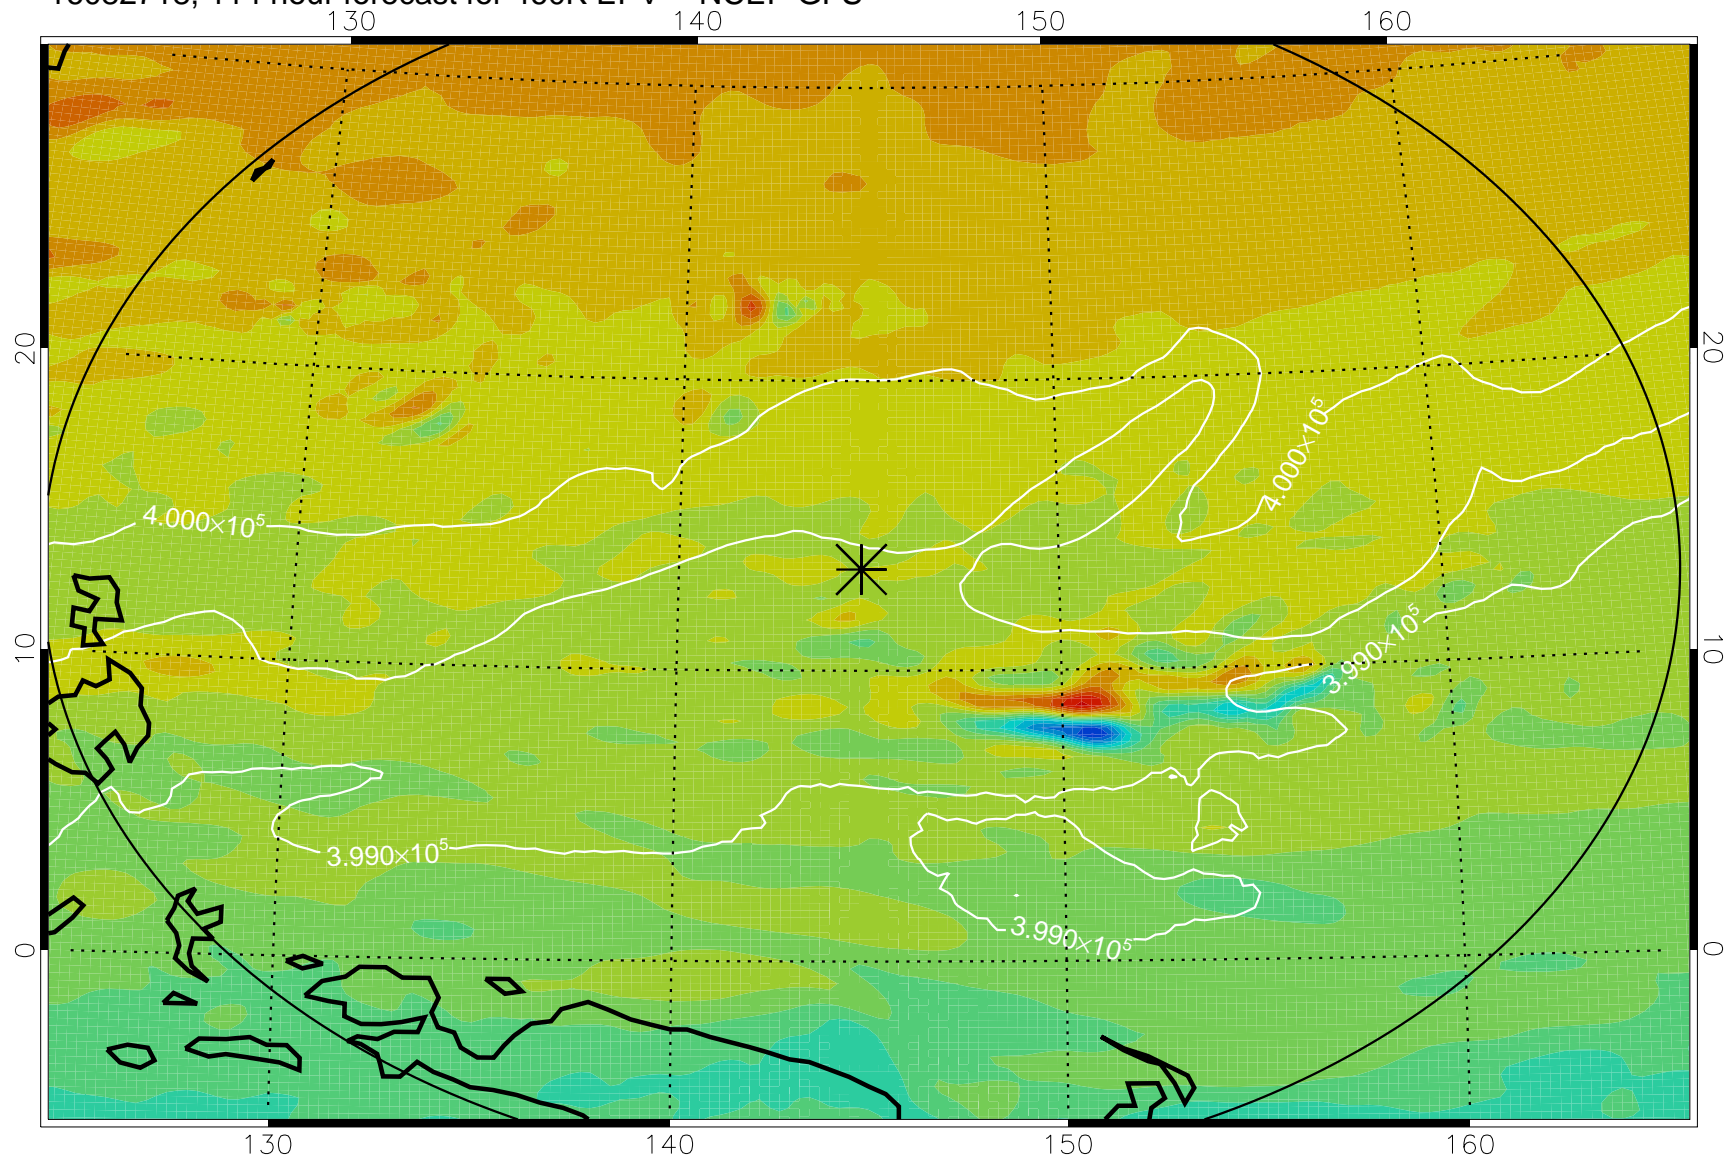

16082606, 78 hour forecast for 460K EPV -- NCEP GFS

460K Montgomery Streamfunction, white

Range ring of 2304 km

16082612, 84 hour forecast for 460K EPV -- NCEP GFS

460K Montgomery Streamfunction, white

Range ring of 2304 km

16082618, 90 hour forecast for 460K EPV -- NCEP GFS

460K Montgomery Streamfunction, white

Range ring of 2304 km

16082700, 96 hour forecast for 460K EPV -- NCEP GFS

460K Montgomery Streamfunction, white

Range ring of 2304 km

16082706, 102 hour forecast for 460K EPV -- NCEP GFS

460K Montgomery Streamfunction, white

Range ring of 2304 km

16082712, 108 hour forecast for 460K EPV -- NCEP GFS

460K Montgomery Streamfunction, white

Range ring of 2304 km

16082718, 114 hour forecast for 460K EPV -- NCEP GFS

460K Montgomery Streamfunction, white

Range ring of 2304 km

16082800, 120 hour forecast for 460K EPV -- NCEP GFS

Range ring of 2304 km