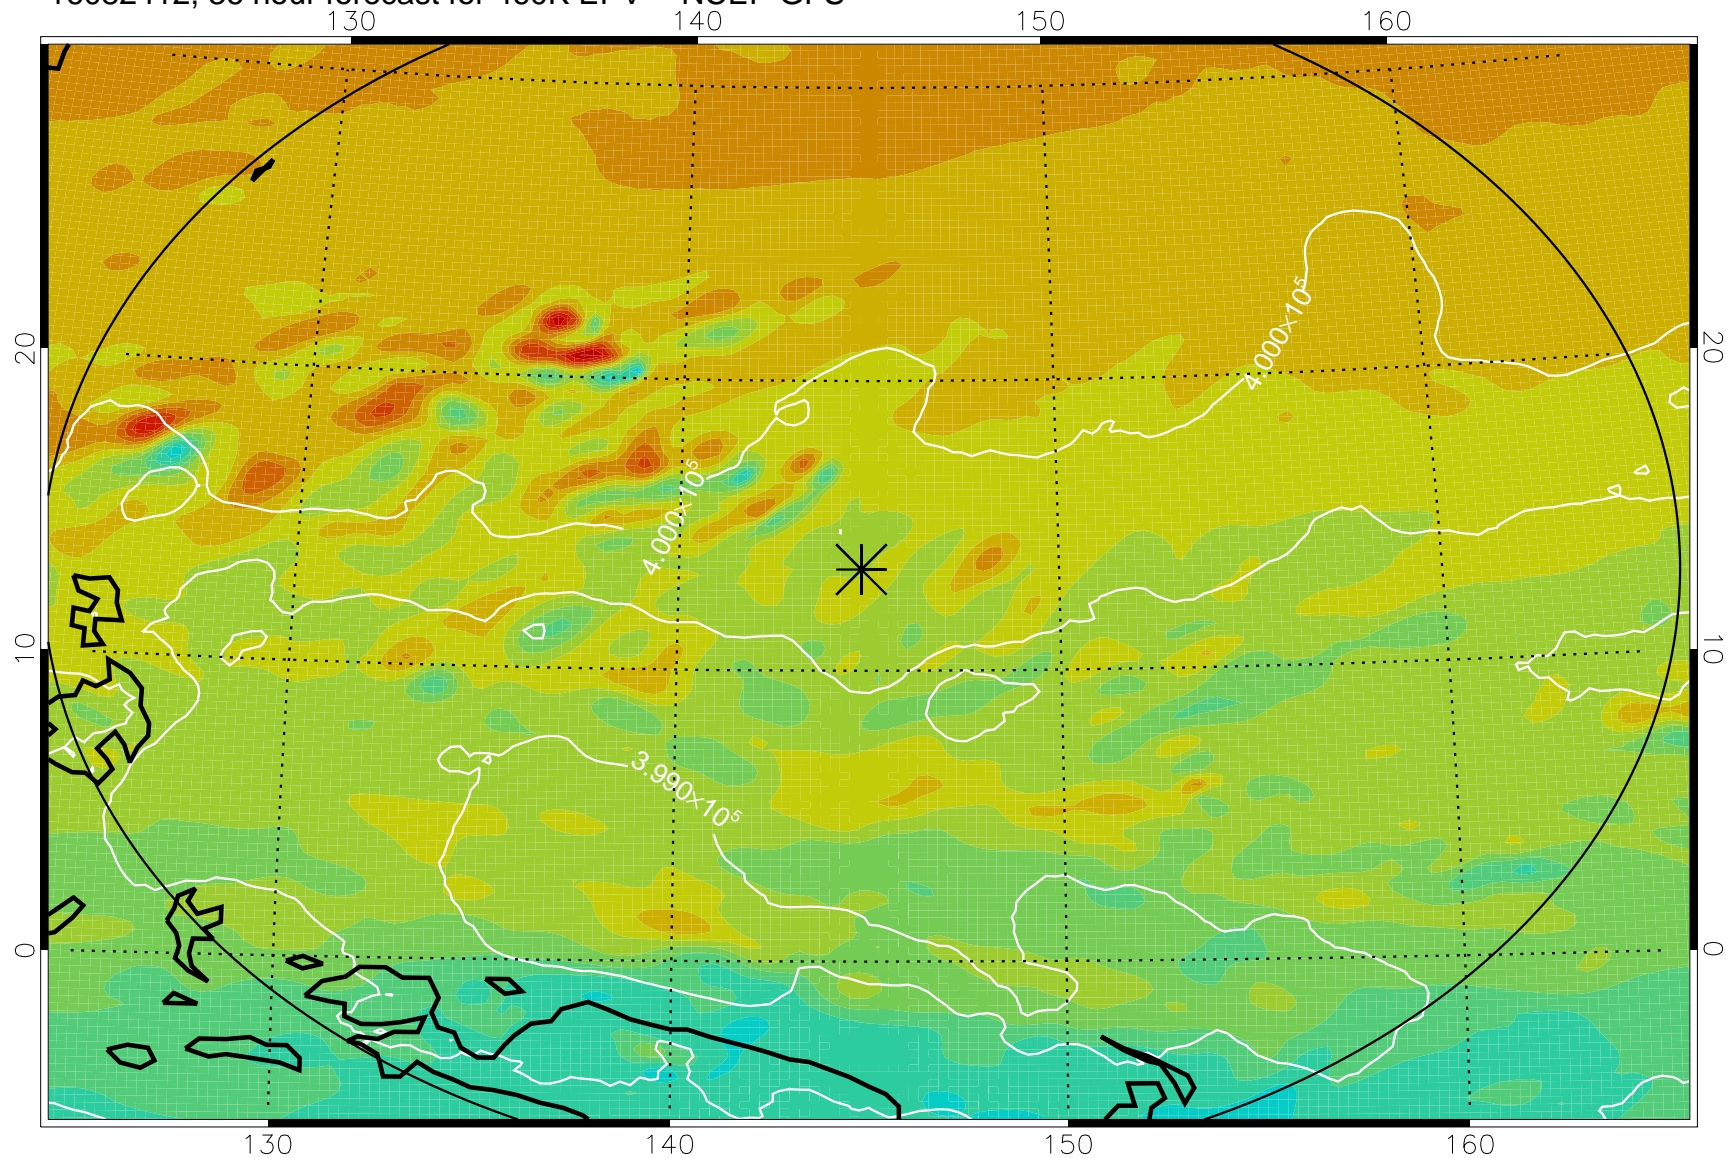

16082318, 18 hour forecast for 460K EPV -- NCEP GFS

460K Montgomery Streamfunction, white

Range ring of 2304 km

16082400, 24 hour forecast for 460K EPV -- NCEP GFS

460K Montgomery Streamfunction, white

Range ring of 2304 km

16082406, 30 hour forecast for 460K EPV -- NCEP GFS

460K Montgomery Streamfunction, white

Range ring of 2304 km

16082412, 36 hour forecast for 460K EPV -- NCEP GFS

460K Montgomery Streamfunction, white

Range ring of 2304 km

16082418, 42 hour forecast for 460K EPV -- NCEP GFS

460K Montgomery Streamfunction, white

Range ring of 2304 km

16082500, 48 hour forecast for 460K EPV -- NCEP GFS

460K Montgomery Streamfunction, white

Range ring of 2304 km

16082518, 66 hour forecast for 460K EPV -- NCEP GFS

460K Montgomery Streamfunction, white

Range ring of 2304 km

16082600, 72 hour forecast for 460K EPV -- NCEP GFS

460K Montgomery Streamfunction, white

Range ring of 2304 km