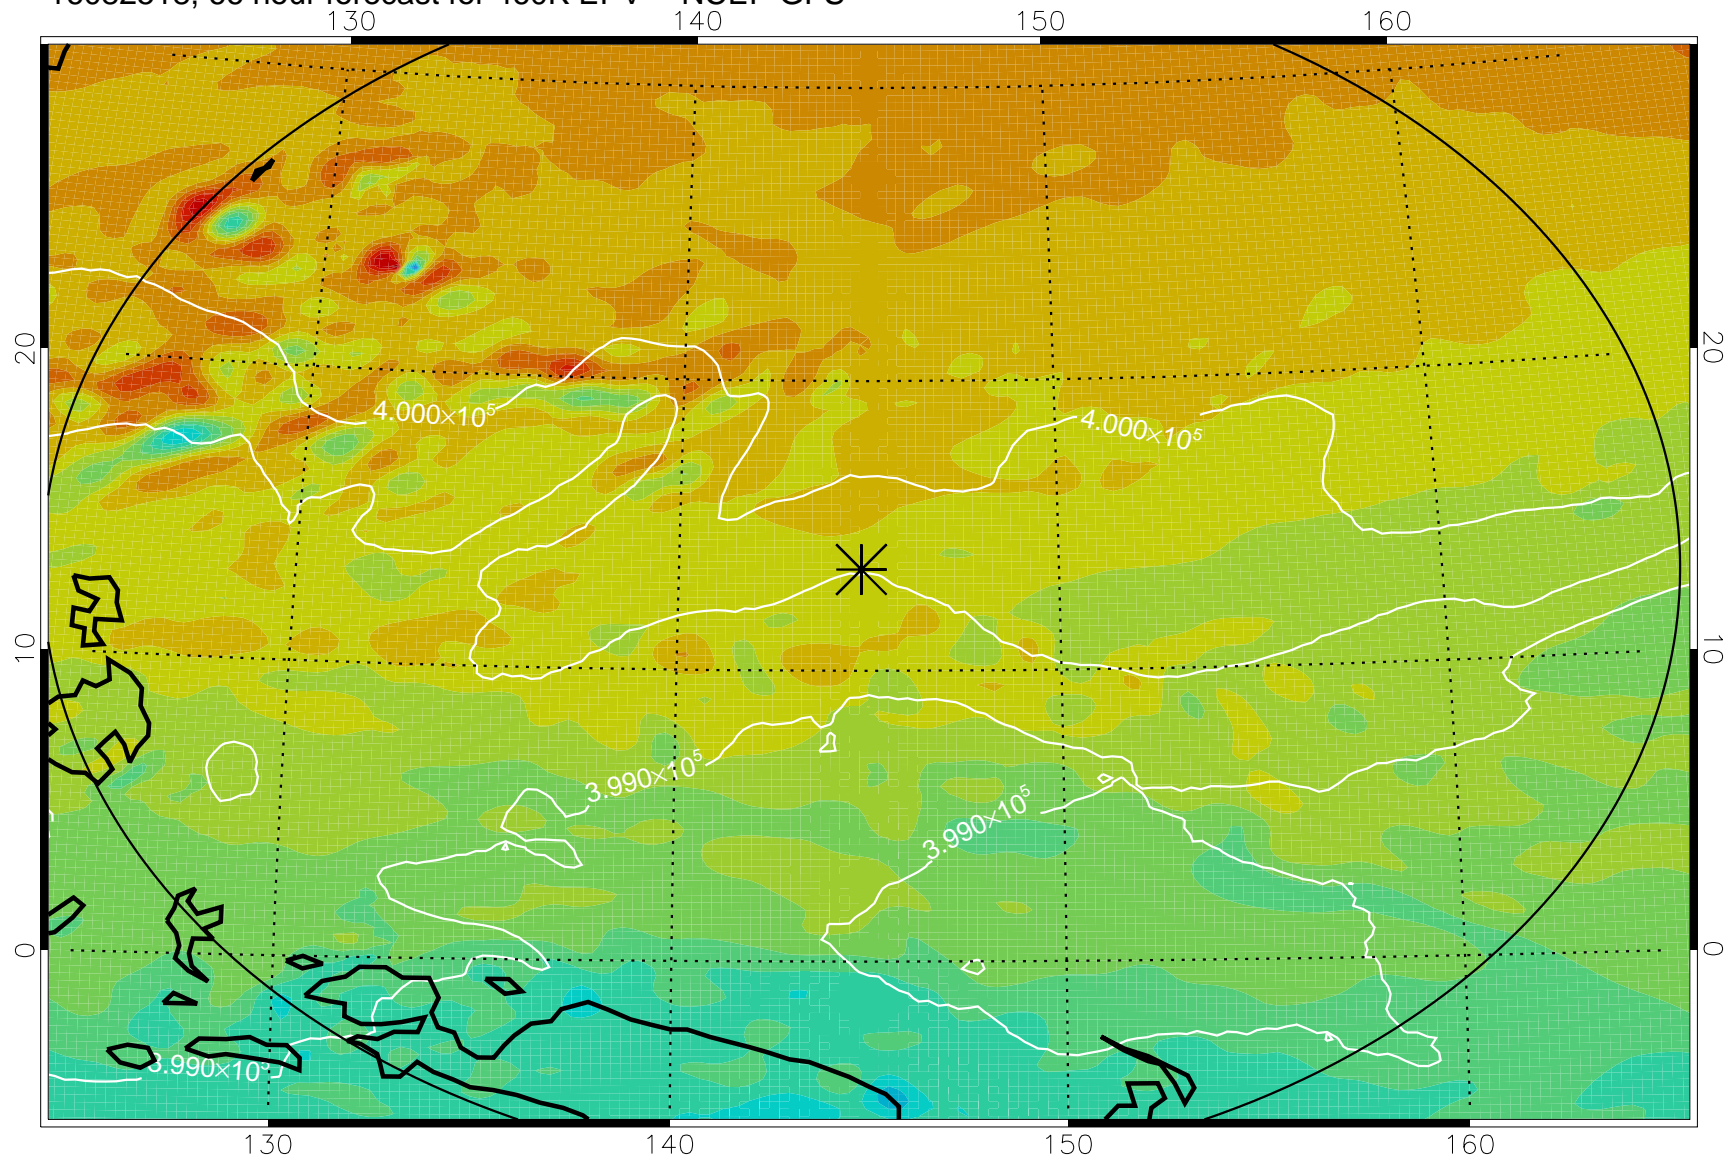

16082506, 54 hour forecast for 460K EPV -- NCEP GFS

460K Montgomery Streamfunction, white

Range ring of 2304 km

16082512, 60 hour forecast for 460K EPV -- NCEP GFS

460K Montgomery Streamfunction, white

Range ring of 2304 km

16082518, 66 hour forecast for 460K EPV -- NCEP GFS

460K Montgomery Streamfunction, white

Range ring of 2304 km

16082600, 72 hour forecast for 460K EPV -- NCEP GFS

460K Montgomery Streamfunction, white

Range ring of 2304 km

16082606, 78 hour forecast for 460K EPV -- NCEP GFS

460K Montgomery Streamfunction, white

Range ring of 2304 km

16082612, 84 hour forecast for 460K EPV -- NCEP GFS

460K Montgomery Streamfunction, white

Range ring of 2304 km

16082618, 90 hour forecast for 460K EPV -- NCEP GFS

460K Montgomery Streamfunction, white

Range ring of 2304 km

16082700, 96 hour forecast for 460K EPV -- NCEP GFS

460K Montgomery Streamfunction, white

Range ring of 2304 km