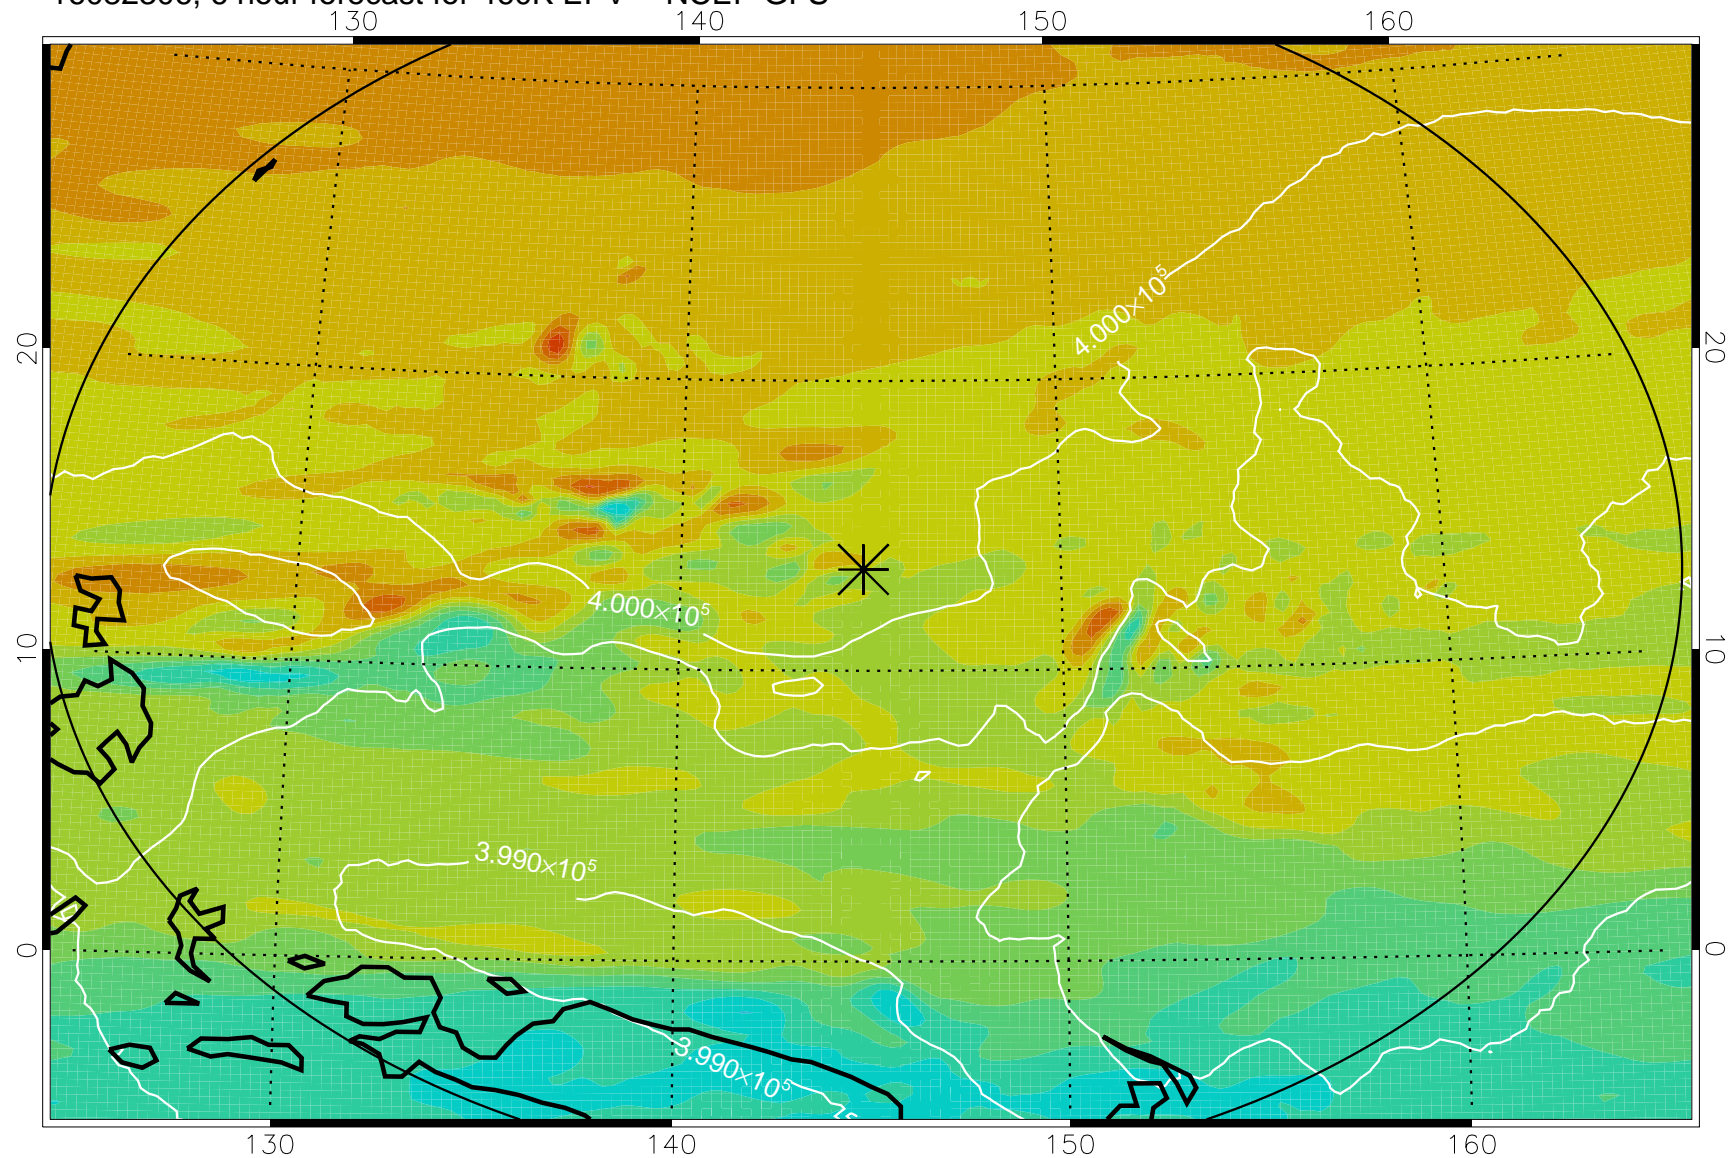

16082306, 6 hour forecast for 460K EPV -- NCEP GFS

460K Montgomery Streamfunction, white

Range ring of 2304 km

16082312, 12 hour forecast for 460K EPV -- NCEP GFS

460K Montgomery Streamfunction, white

Range ring of 2304 km

16082318, 18 hour forecast for 460K EPV -- NCEP GFS

460K Montgomery Streamfunction, white

Range ring of 2304 km

16082400, 24 hour forecast for 460K EPV -- NCEP GFS

460K Montgomery Streamfunction, white

Range ring of 2304 km

16082406, 30 hour forecast for 460K EPV -- NCEP GFS

460K Montgomery Streamfunction, white

Range ring of 2304 km

16082412, 36 hour forecast for 460K EPV -- NCEP GFS

460K Montgomery Streamfunction, white

Range ring of 2304 km

16082418, 42 hour forecast for 460K EPV -- NCEP GFS

460K Montgomery Streamfunction, white

Range ring of 2304 km

16082500, 48 hour forecast for 460K EPV -- NCEP GFS

460K Montgomery Streamfunction, white

Range ring of 2304 km