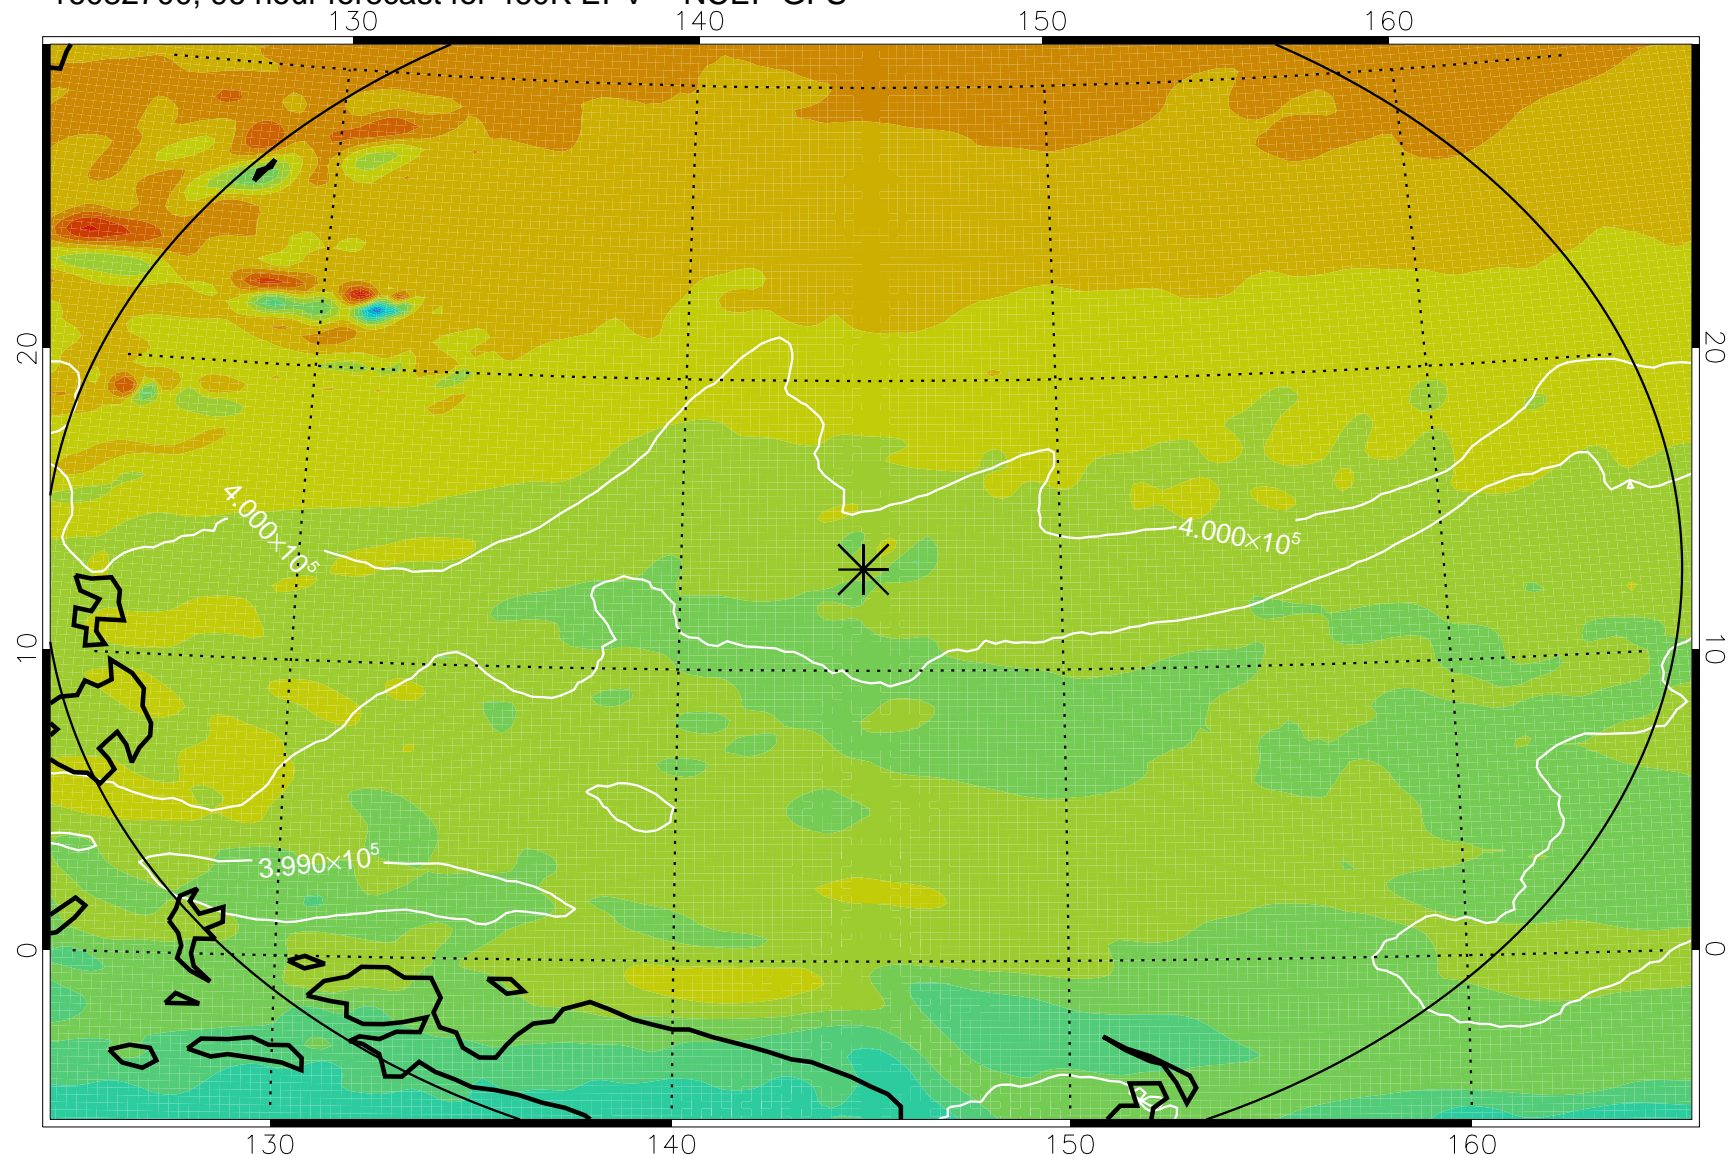

16082518, 66 hour forecast for 460K EPV -- NCEP GFS

460K Montgomery Streamfunction, white

Range ring of 2304 km

16082600, 72 hour forecast for 460K EPV -- NCEP GFS

460K Montgomery Streamfunction, white

Range ring of 2304 km

16082606, 78 hour forecast for 460K EPV -- NCEP GFS

460K Montgomery Streamfunction, white

Range ring of 2304 km

16082612, 84 hour forecast for 460K EPV -- NCEP GFS

460K Montgomery Streamfunction, white

Range ring of 2304 km

16082618, 90 hour forecast for 460K EPV -- NCEP GFS

460K Montgomery Streamfunction, white

Range ring of 2304 km

16082700, 96 hour forecast for 460K EPV -- NCEP GFS

460K Montgomery Streamfunction, white

Range ring of 2304 km

16082706, 102 hour forecast for 460K EPV -- NCEP GFS

460K Montgomery Streamfunction, white

Range ring of 2304 km

16082712, 108 hour forecast for 460K EPV -- NCEP GFS

460K Montgomery Streamfunction, white

Range ring of 2304 km