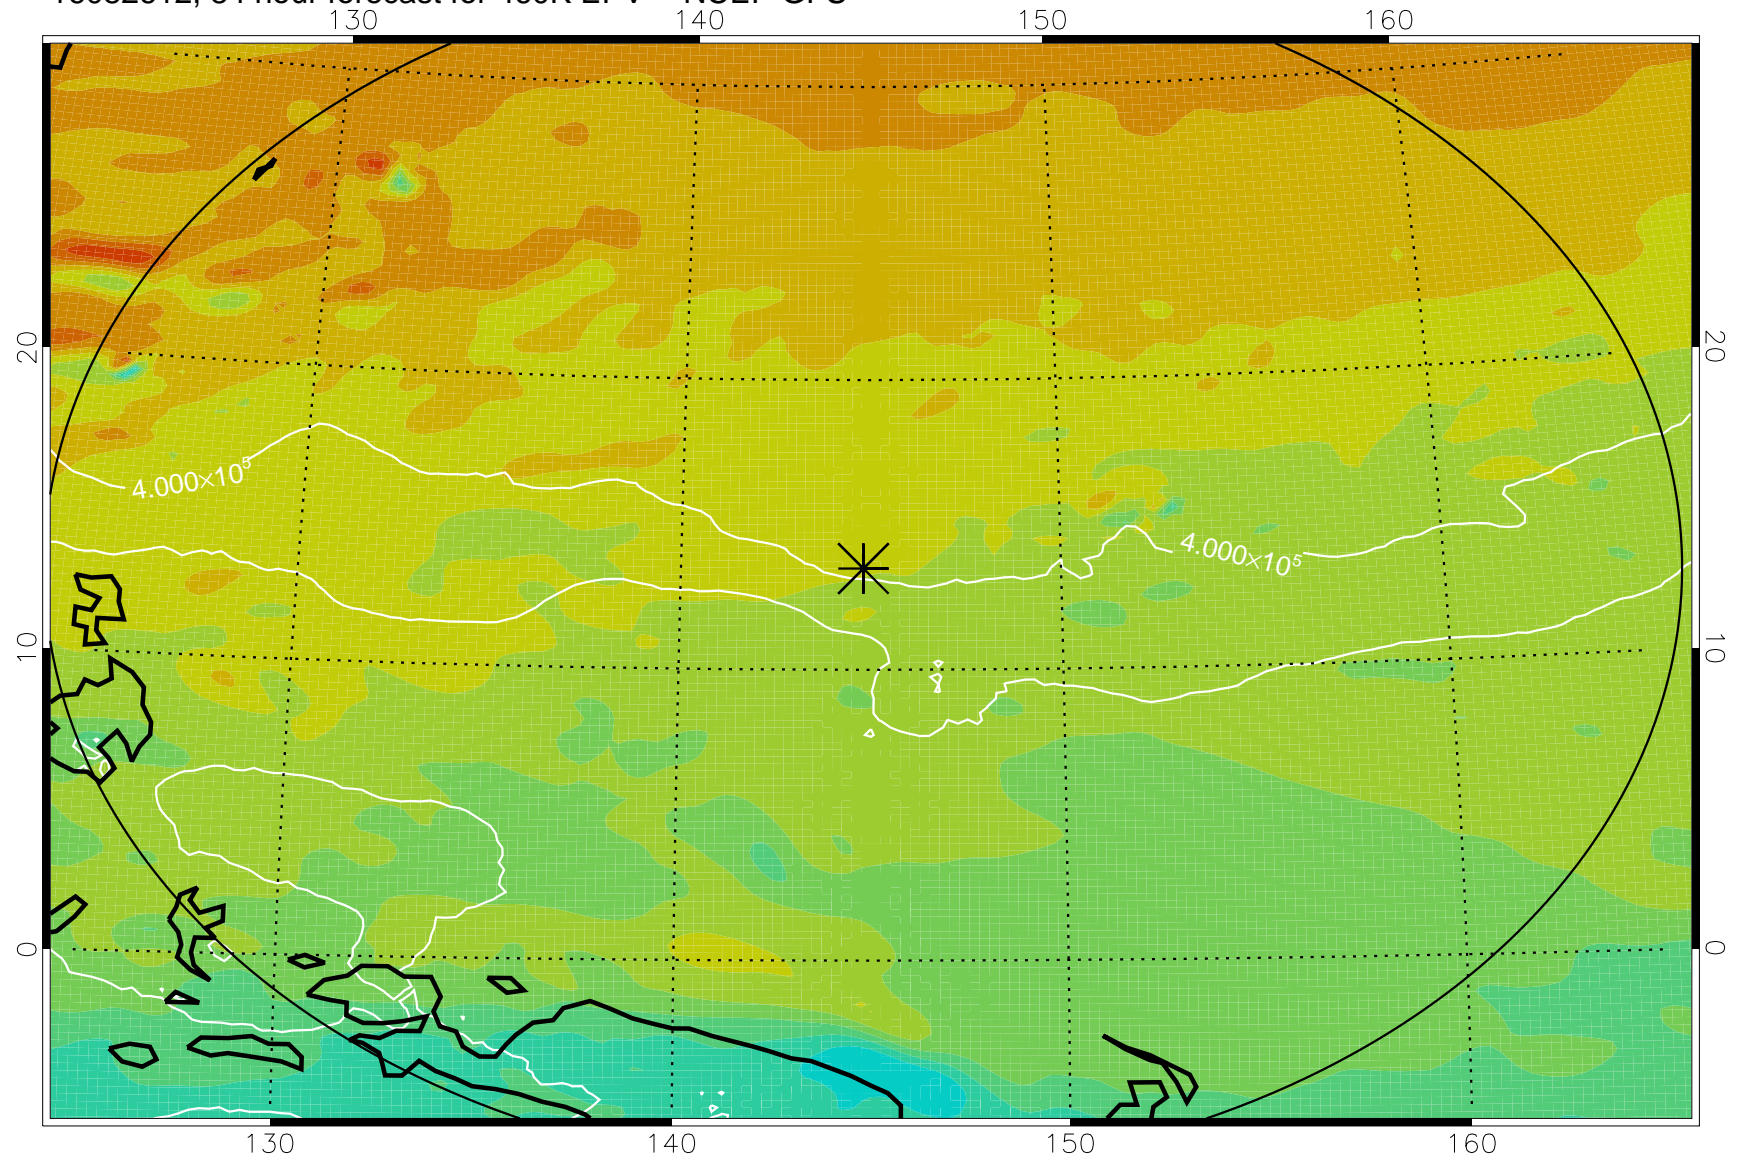

16082518, 66 hour forecast for 460K EPV -- NCEP GFS

460K Montgomery Streamfunction, white

Range ring of 2304 km

16082600, 72 hour forecast for 460K EPV -- NCEP GFS

460K Montgomery Streamfunction, white

Range ring of 2304 km

16082606, 78 hour forecast for 460K EPV -- NCEP GFS

460K Montgomery Streamfunction, white

Range ring of 2304 km

16082612, 84 hour forecast for 460K EPV -- NCEP GFS

460K Montgomery Streamfunction, white

Range ring of 2304 km

16082618, 90 hour forecast for 460K EPV -- NCEP GFS

460K Montgomery Streamfunction, white

Range ring of 2304 km

16082700, 96 hour forecast for 460K EPV -- NCEP GFS

460K Montgomery Streamfunction, white

Range ring of 2304 km

16082706, 102 hour forecast for 460K EPV -- NCEP GFS

460K Montgomery Streamfunction, white

Range ring of 2304 km

16082712, 108 hour forecast for 460K EPV -- NCEP GFS

460K Montgomery Streamfunction, white

Range ring of 2304 km