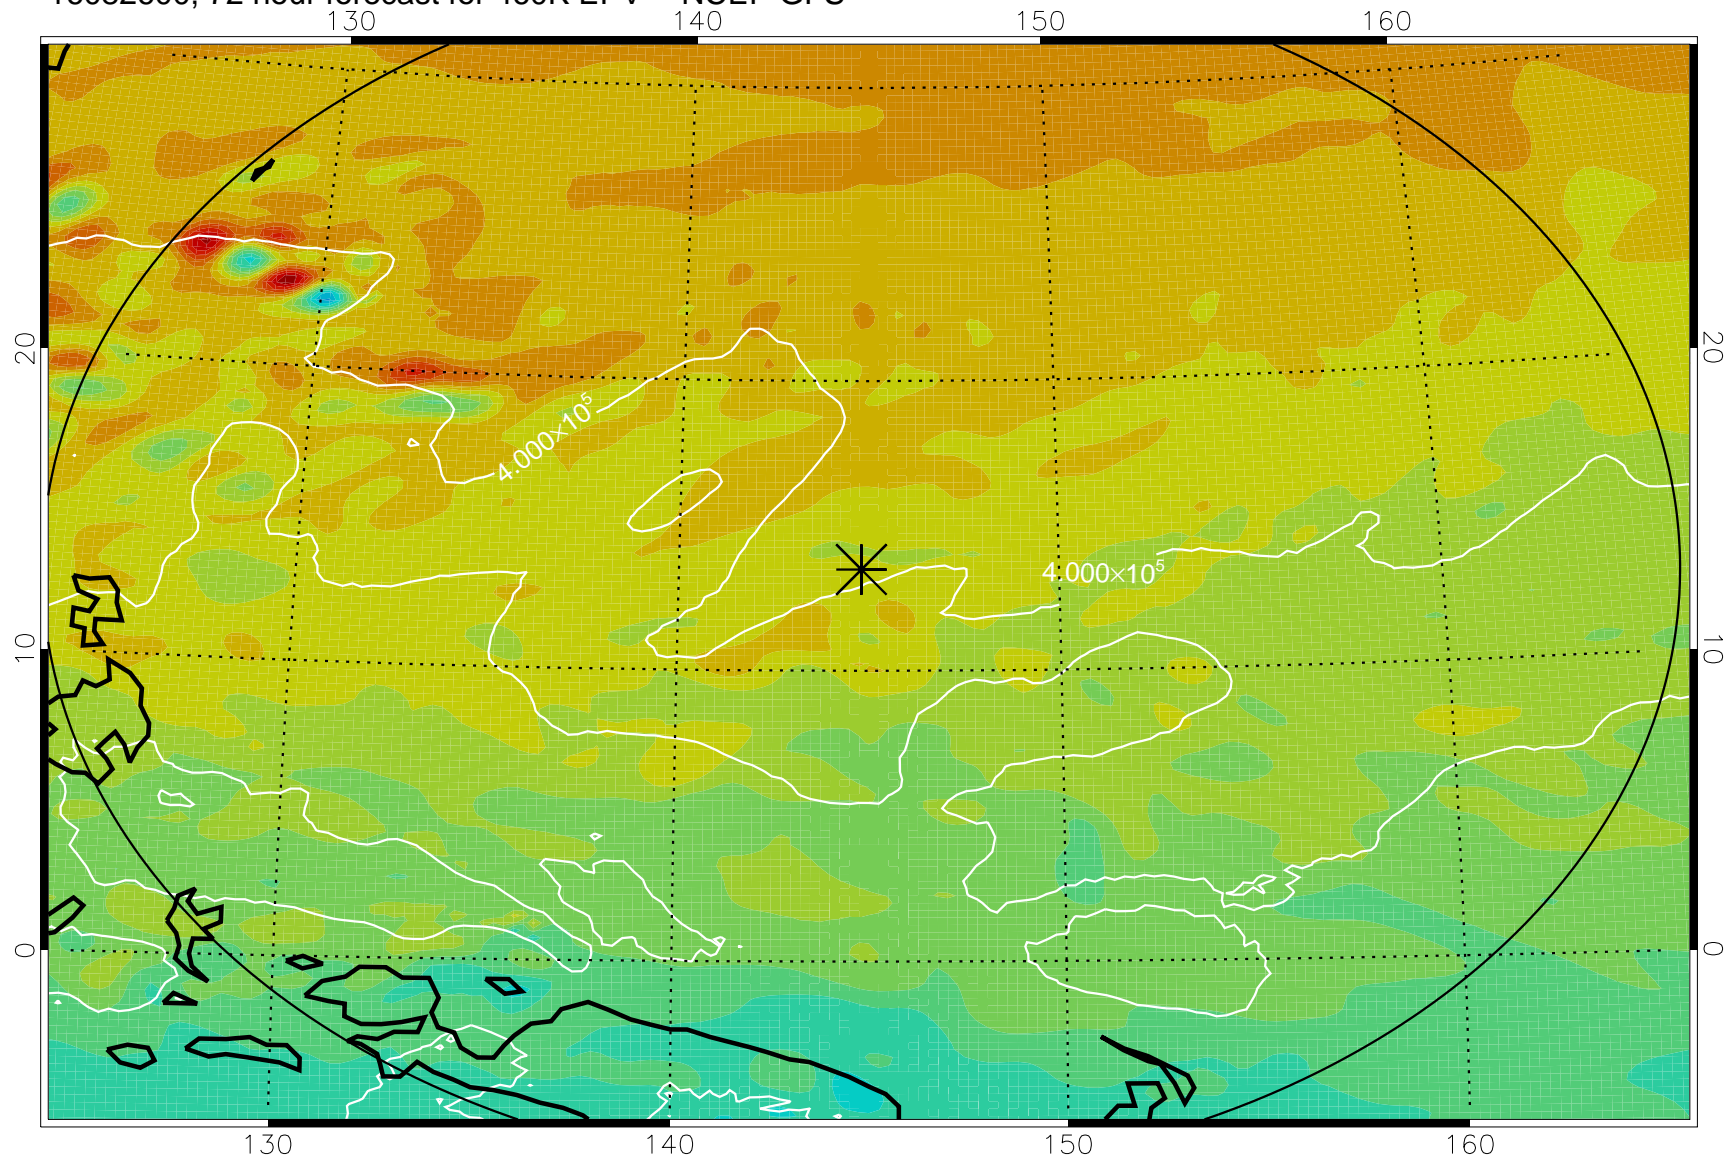

16082506, 54 hour forecast for 460K EPV -- NCEP GFS

460K Montgomery Streamfunction, white

Range ring of 2304 km

16082512, 60 hour forecast for 460K EPV -- NCEP GFS

460K Montgomery Streamfunction, white

Range ring of 2304 km

16082518, 66 hour forecast for 460K EPV -- NCEP GFS

460K Montgomery Streamfunction, white

Range ring of 2304 km

16082600, 72 hour forecast for 460K EPV -- NCEP GFS

460K Montgomery Streamfunction, white

Range ring of 2304 km

16082606, 78 hour forecast for 460K EPV -- NCEP GFS

460K Montgomery Streamfunction, white

Range ring of 2304 km

16082612, 84 hour forecast for 460K EPV -- NCEP GFS

460K Montgomery Streamfunction, white

Range ring of 2304 km

16082618, 90 hour forecast for 460K EPV -- NCEP GFS

460K Montgomery Streamfunction, white

Range ring of 2304 km

16082700, 96 hour forecast for 460K EPV -- NCEP GFS

460K Montgomery Streamfunction, white

Range ring of 2304 km