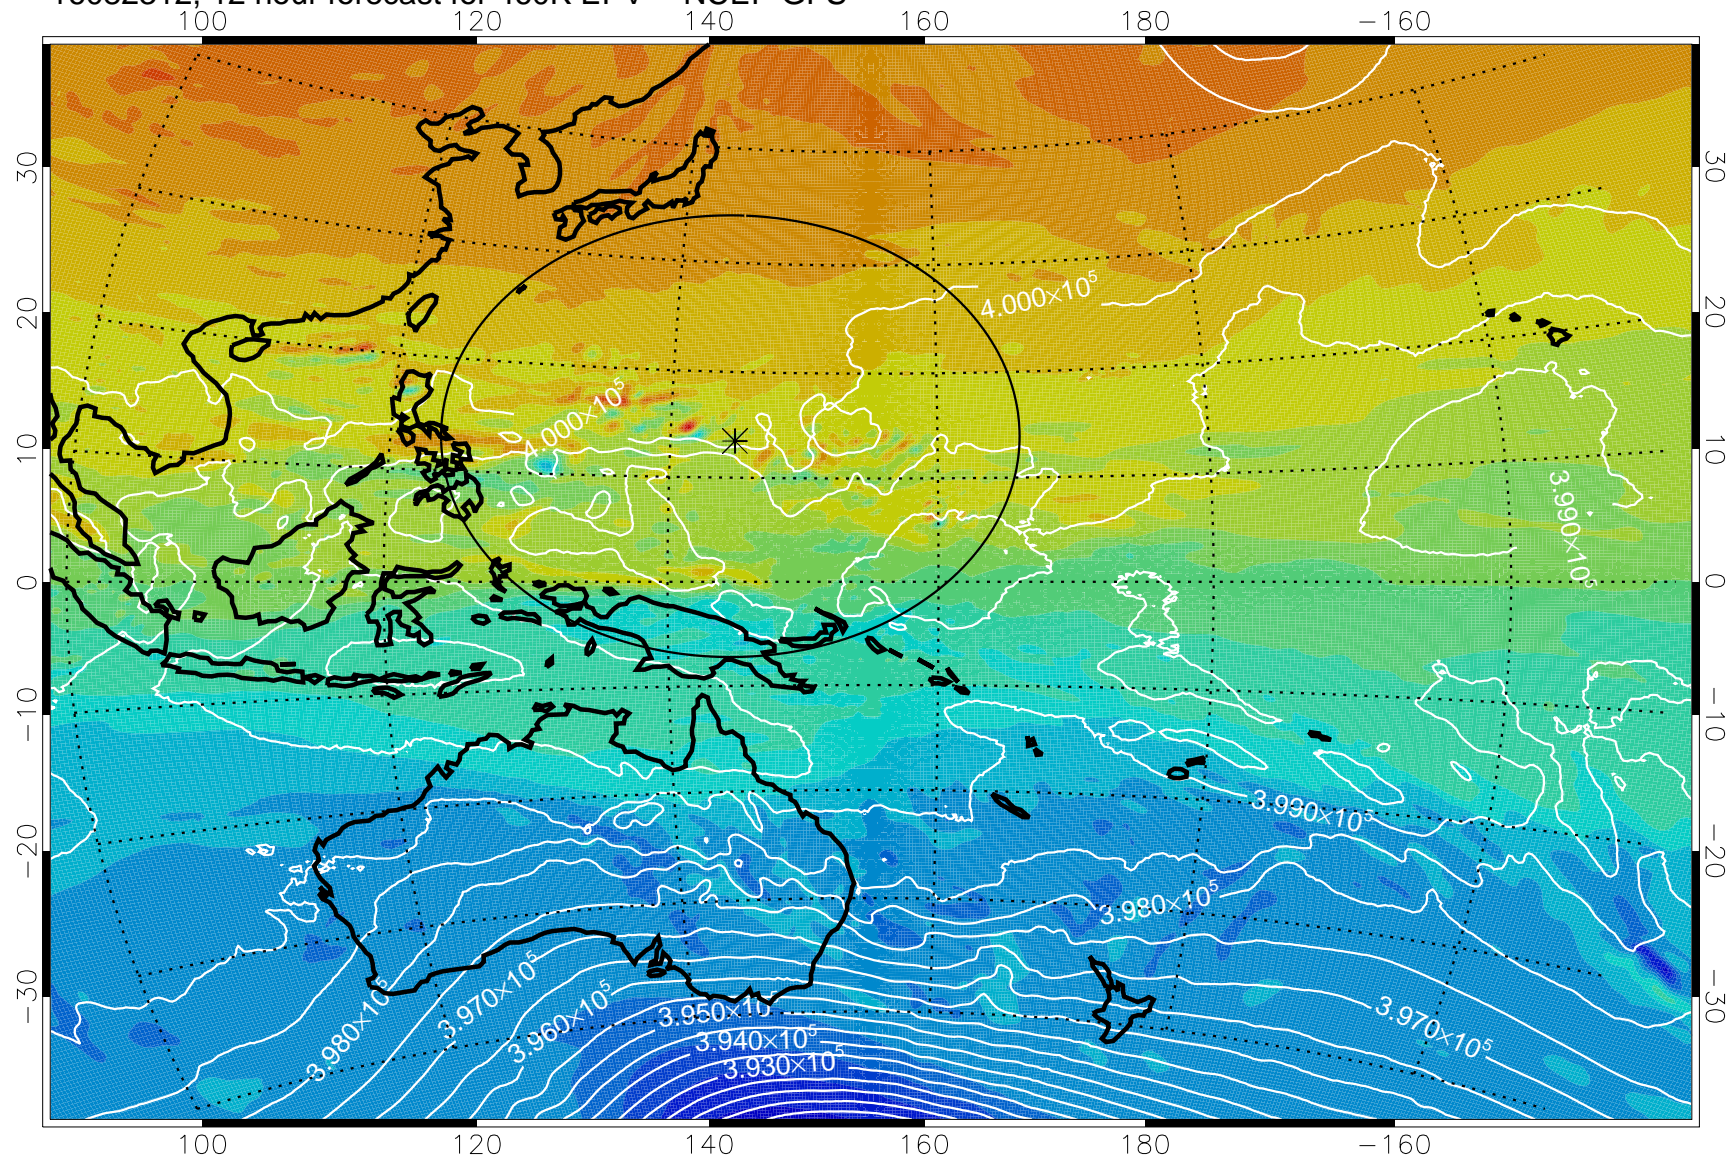

16082306, 6 hour forecast for 460K EPV -- NCEP GFS

460K Montgomery Streamfunction, white

Range ring of 2304 km

16082312, 12 hour forecast for 460K EPV -- NCEP GFS

16082318, 18 hour forecast for 460K EPV -- NCEP GFS

460K Montgomery Streamfunction, white

Range ring of 2304 km

16082400, 24 hour forecast for 460K EPV -- NCEP GFS

460K Montgomery Streamfunction, white

Range ring of 2304 km

16082406, 30 hour forecast for 460K EPV -- NCEP GFS

460K Montgomery Streamfunction, white

Range ring of 2304 km

16082412, 36 hour forecast for 460K EPV -- NCEP GFS

460K Montgomery Streamfunction, white

Range ring of 2304 km

16082418, 42 hour forecast for 460K EPV -- NCEP GFS

460K Montgomery Streamfunction, white

Range ring of 2304 km

16082500, 48 hour forecast for 460K EPV -- NCEP GFS

460K Montgomery Streamfunction, white

Range ring of 2304 km

16082506, 54 hour forecast for 460K EPV -- NCEP GFS