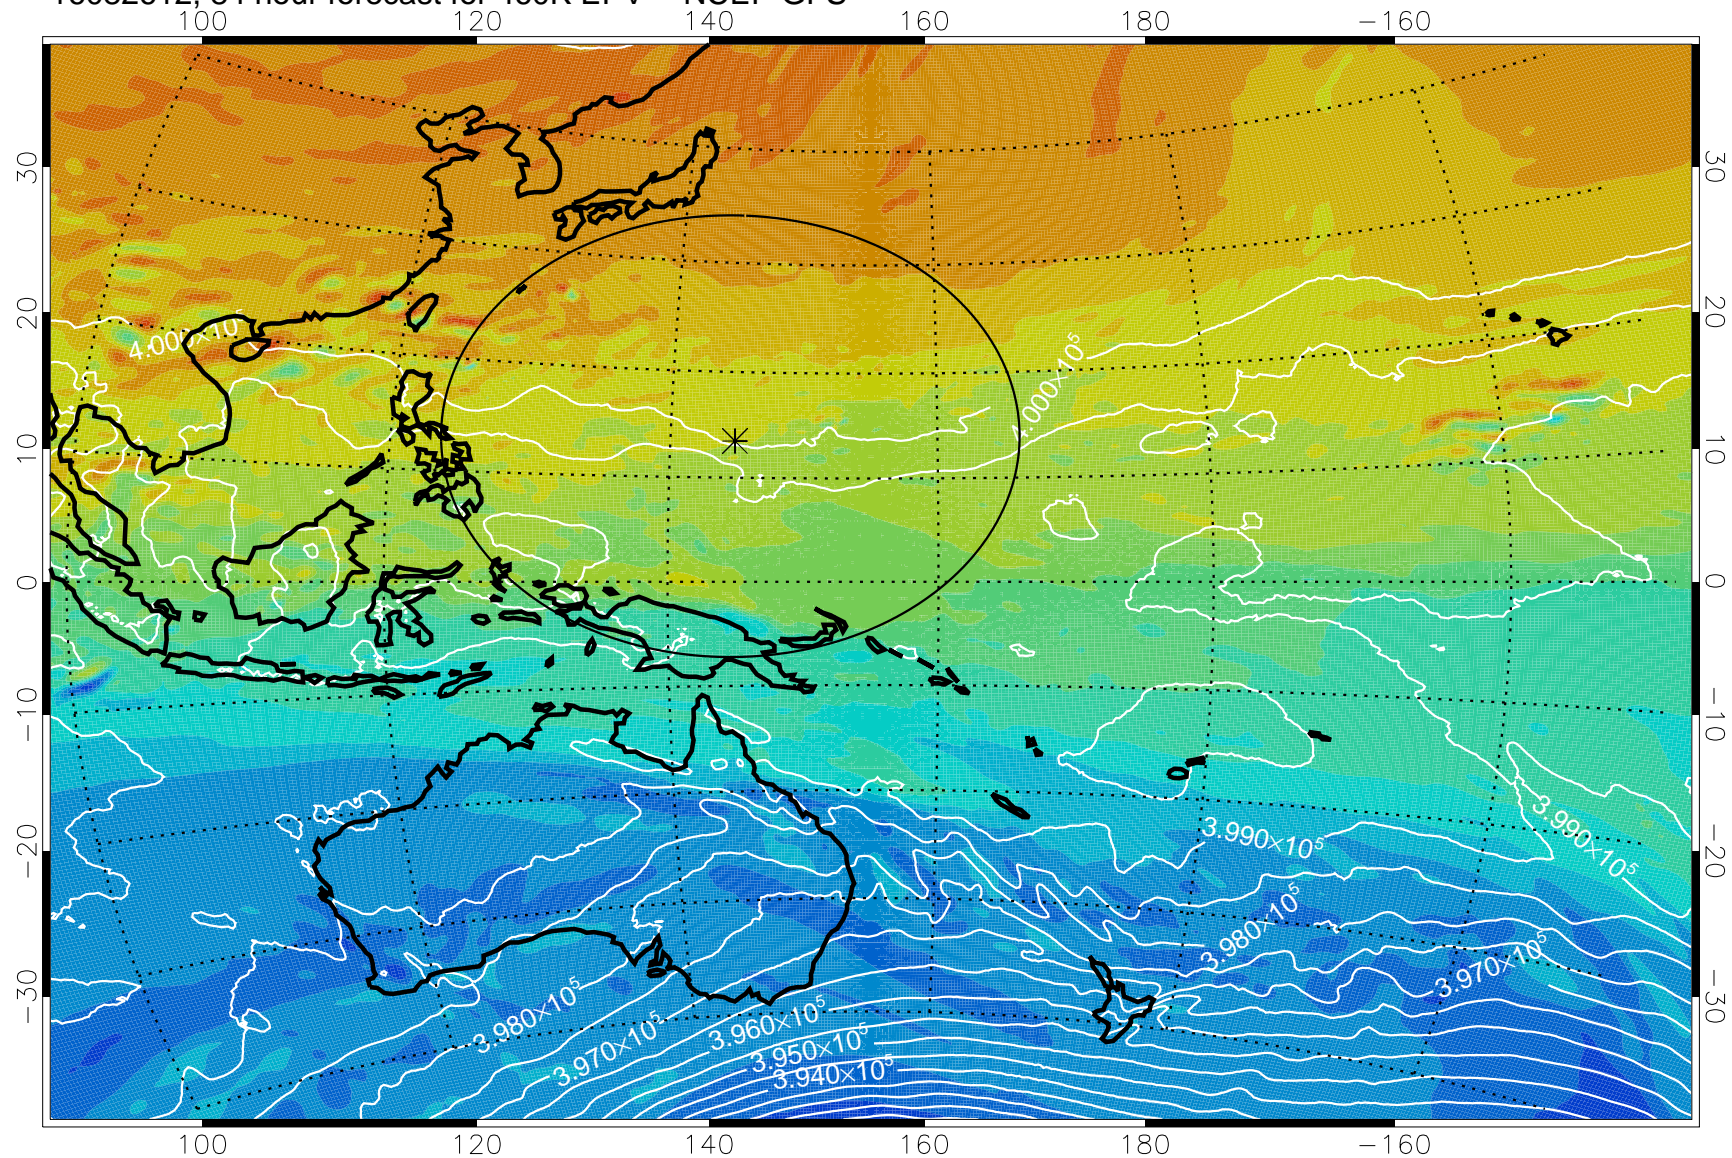

460K Montgomery Streamfunction, white

Range ring of 2304 km

16082512, 60 hour forecast for 460K EPV -- NCEP GFS

460K Montgomery Streamfunction, white

Range ring of 2304 km

16082518, 66 hour forecast for 460K EPV -- NCEP GFS

460K Montgomery Streamfunction, white

Range ring of 2304 km

16082600, 72 hour forecast for 460K EPV -- NCEP GFS

16082606, 78 hour forecast for 460K EPV -- NCEP GFS

460K Montgomery Streamfunction, white

Range ring of 2304 km

16082612, 84 hour forecast for 460K EPV -- NCEP GFS

460K Montgomery Streamfunction, white

Range ring of 2304 km

16082618, 90 hour forecast for 460K EPV -- NCEP GFS

460K Montgomery Streamfunction, white

Range ring of 2304 km

16082700, 96 hour forecast for 460K EPV -- NCEP GFS

460K Montgomery Streamfunction, white

Range ring of 2304 km

16082706, 102 hour forecast for 460K EPV -- NCEP GFS

460K Montgomery Streamfunction, white

Range ring of 2304 km