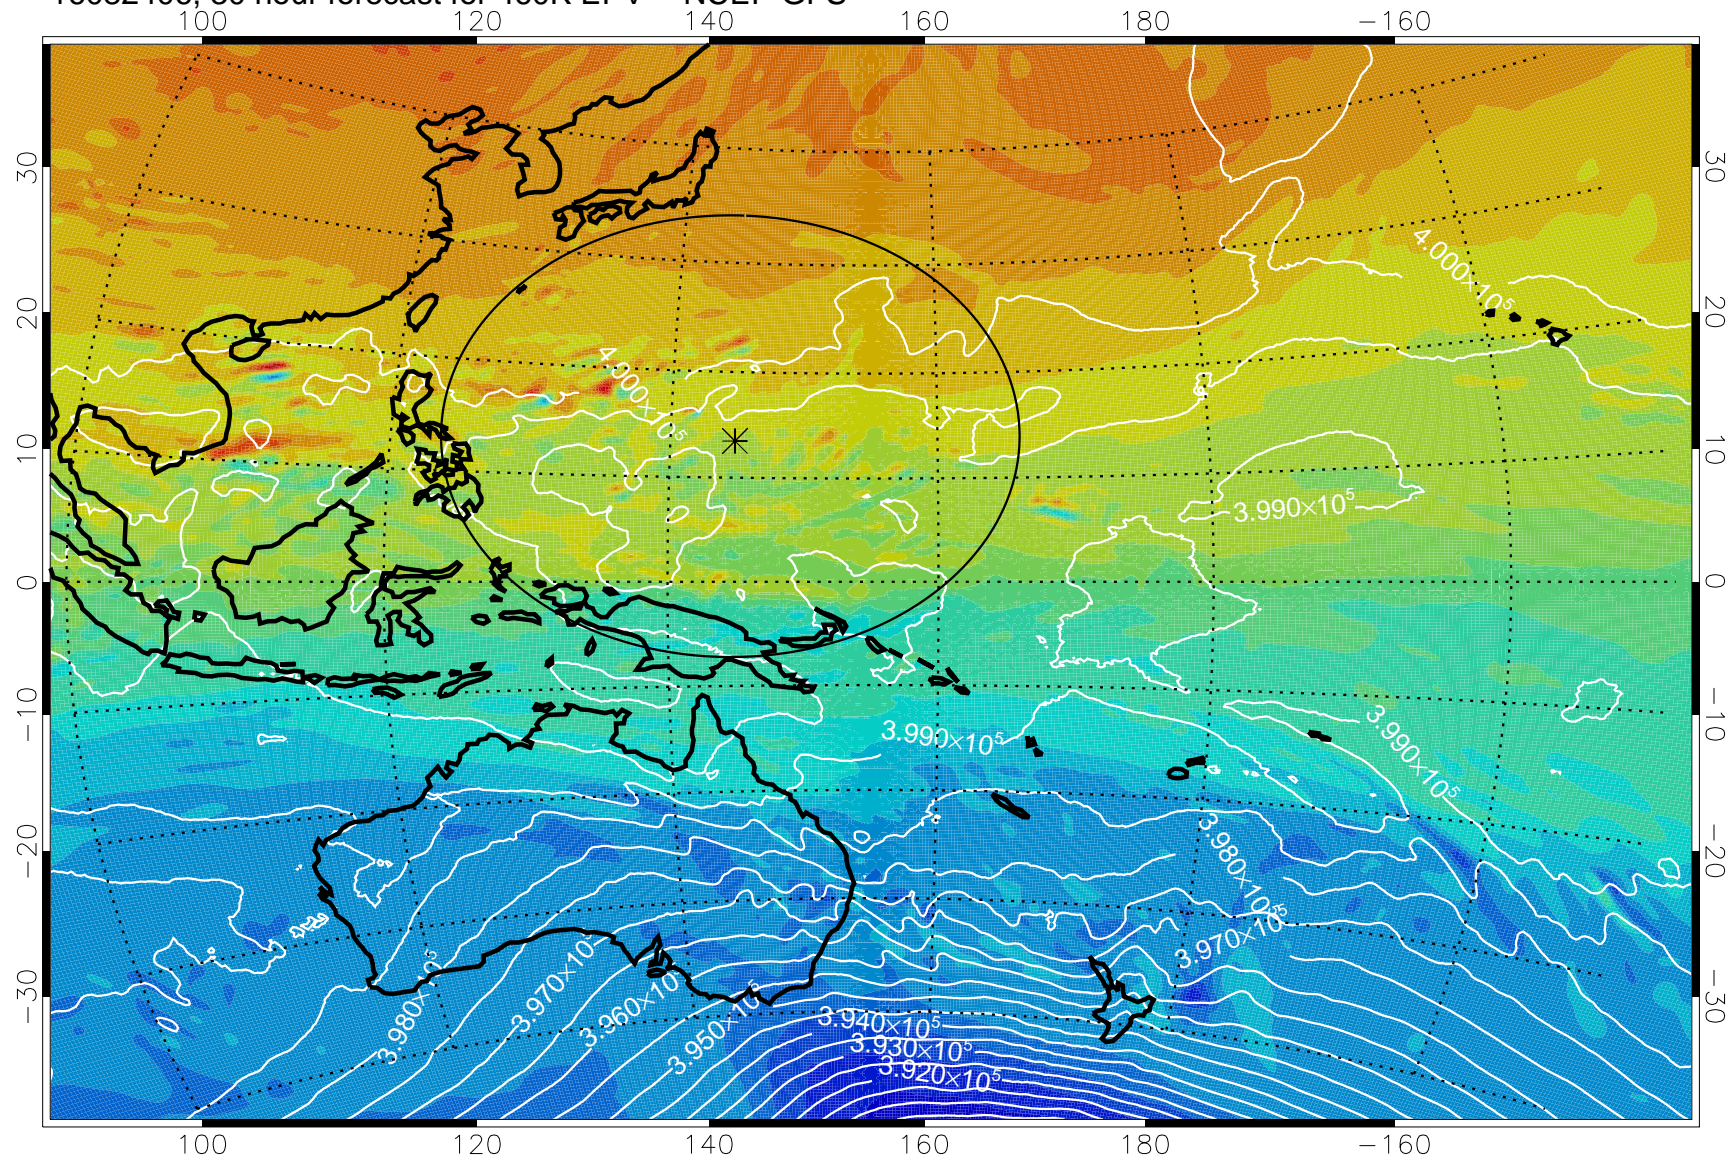

460K Montgomery Streamfunction, white

Range ring of 2304 km

16082400, 24 hour forecast for 460K EPV -- NCEP GFS

460K Montgomery Streamfunction, white

Range ring of 2304 km

16082406, 30 hour forecast for 460K EPV -- NCEP GFS

460K Montgomery Streamfunction, white

Range ring of 2304 km

16082412, 36 hour forecast for 460K EPV -- NCEP GFS

460K Montgomery Streamfunction, white

Range ring of 2304 km

16082418, 42 hour forecast for 460K EPV -- NCEP GFS

460K Montgomery Streamfunction, white

Range ring of 2304 km

16082500, 48 hour forecast for 460K EPV -- NCEP GFS

460K Montgomery Streamfunction, white

Range ring of 2304 km

16082506, 54 hour forecast for 460K EPV -- NCEP GFS

460K Montgomery Streamfunction, white

Range ring of 2304 km

16082512, 60 hour forecast for 460K EPV -- NCEP GFS

460K Montgomery Streamfunction, white

Range ring of 2304 km

16082518, 66 hour forecast for 460K EPV -- NCEP GFS