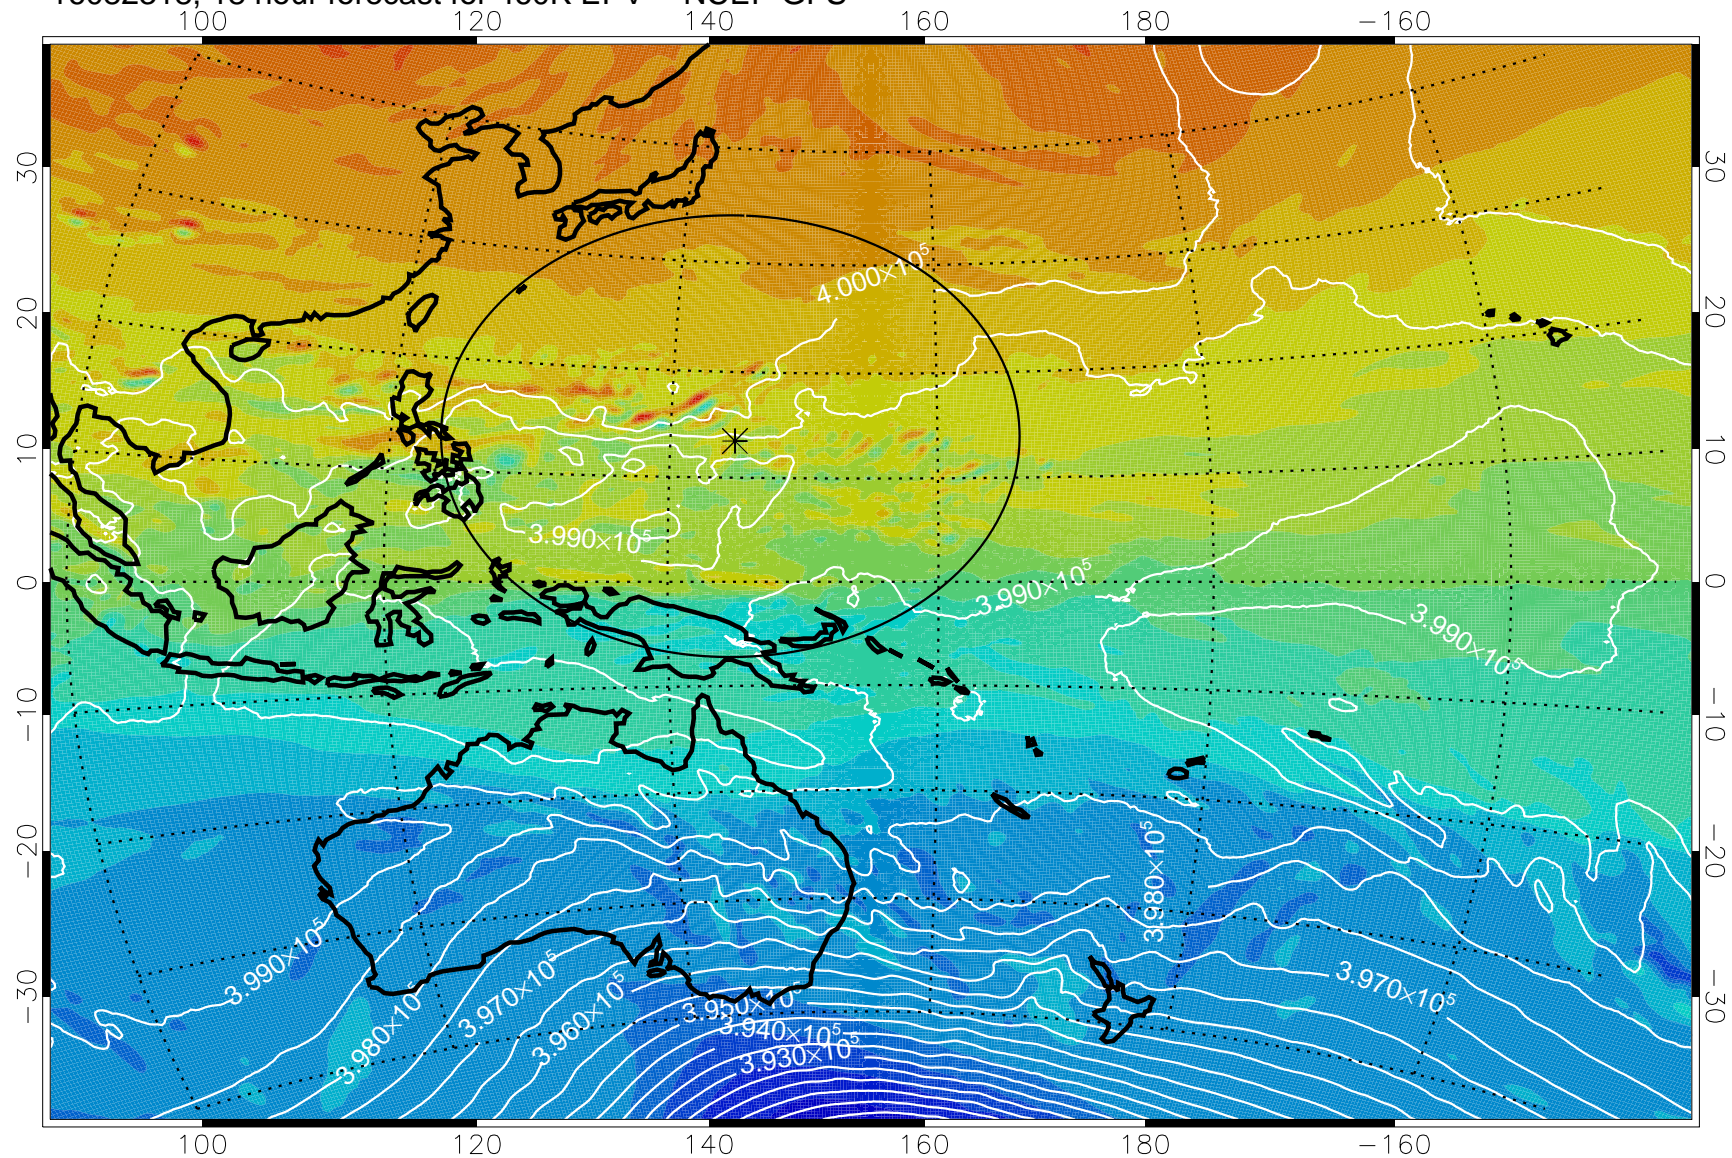

16082306, 6 hour forecast for 460K EPV -- NCEP GFS

460K Montgomery Streamfunction, white

Range ring of 2304 km

16082312, 12 hour forecast for 460K EPV -- NCEP GFS

16082318, 18 hour forecast for 460K EPV -- NCEP GFS

460K Montgomery Streamfunction, white

Range ring of 2304 km

16082400, 24 hour forecast for 460K EPV -- NCEP GFS

460K Montgomery Streamfunction, white

Range ring of 2304 km

16082406, 30 hour forecast for 460K EPV -- NCEP GFS

460K Montgomery Streamfunction, white

Range ring of 2304 km

16082412, 36 hour forecast for 460K EPV -- NCEP GFS

460K Montgomery Streamfunction, white

Range ring of 2304 km

16082418, 42 hour forecast for 460K EPV -- NCEP GFS

460K Montgomery Streamfunction, white

Range ring of 2304 km

16082500, 48 hour forecast for 460K EPV -- NCEP GFS

460K Montgomery Streamfunction, white

Range ring of 2304 km

16082506, 54 hour forecast for 460K EPV -- NCEP GFS