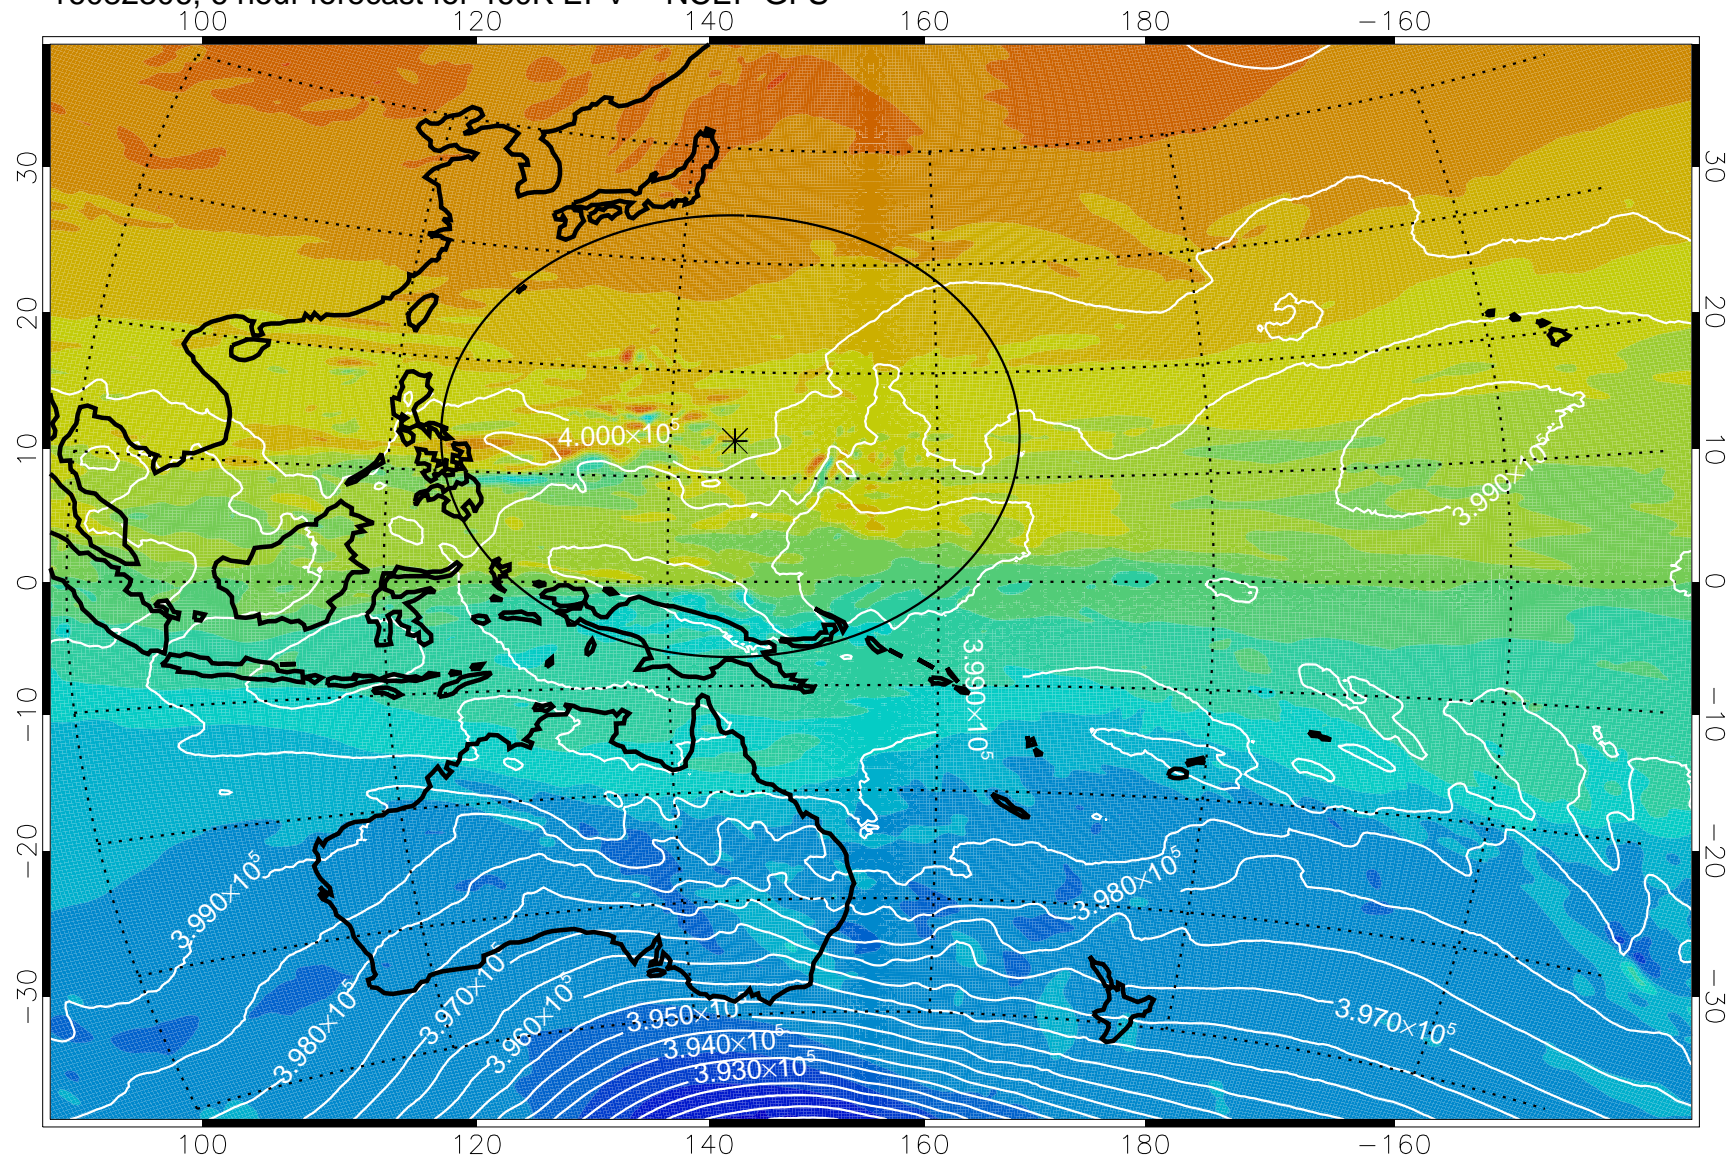

16082306, 6 hour forecast for 460K EPV -- NCEP GFS

460K Montgomery Streamfunction, white

Range ring of 2304 km

16082312, 12 hour forecast for 460K EPV -- NCEP GFS

16082318, 18 hour forecast for 460K EPV -- NCEP GFS

460K Montgomery Streamfunction, white

Range ring of 2304 km

16082400, 24 hour forecast for 460K EPV -- NCEP GFS

460K Montgomery Streamfunction, white

Range ring of 2304 km

16082406, 30 hour forecast for 460K EPV -- NCEP GFS

460K Montgomery Streamfunction, white

Range ring of 2304 km

16082412, 36 hour forecast for 460K EPV -- NCEP GFS

460K Montgomery Streamfunction, white

Range ring of 2304 km

16082418, 42 hour forecast for 460K EPV -- NCEP GFS

460K Montgomery Streamfunction, white

Range ring of 2304 km

16082500, 48 hour forecast for 460K EPV -- NCEP GFS

460K Montgomery Streamfunction, white

Range ring of 2304 km

16082506, 54 hour forecast for 460K EPV -- NCEP GFS