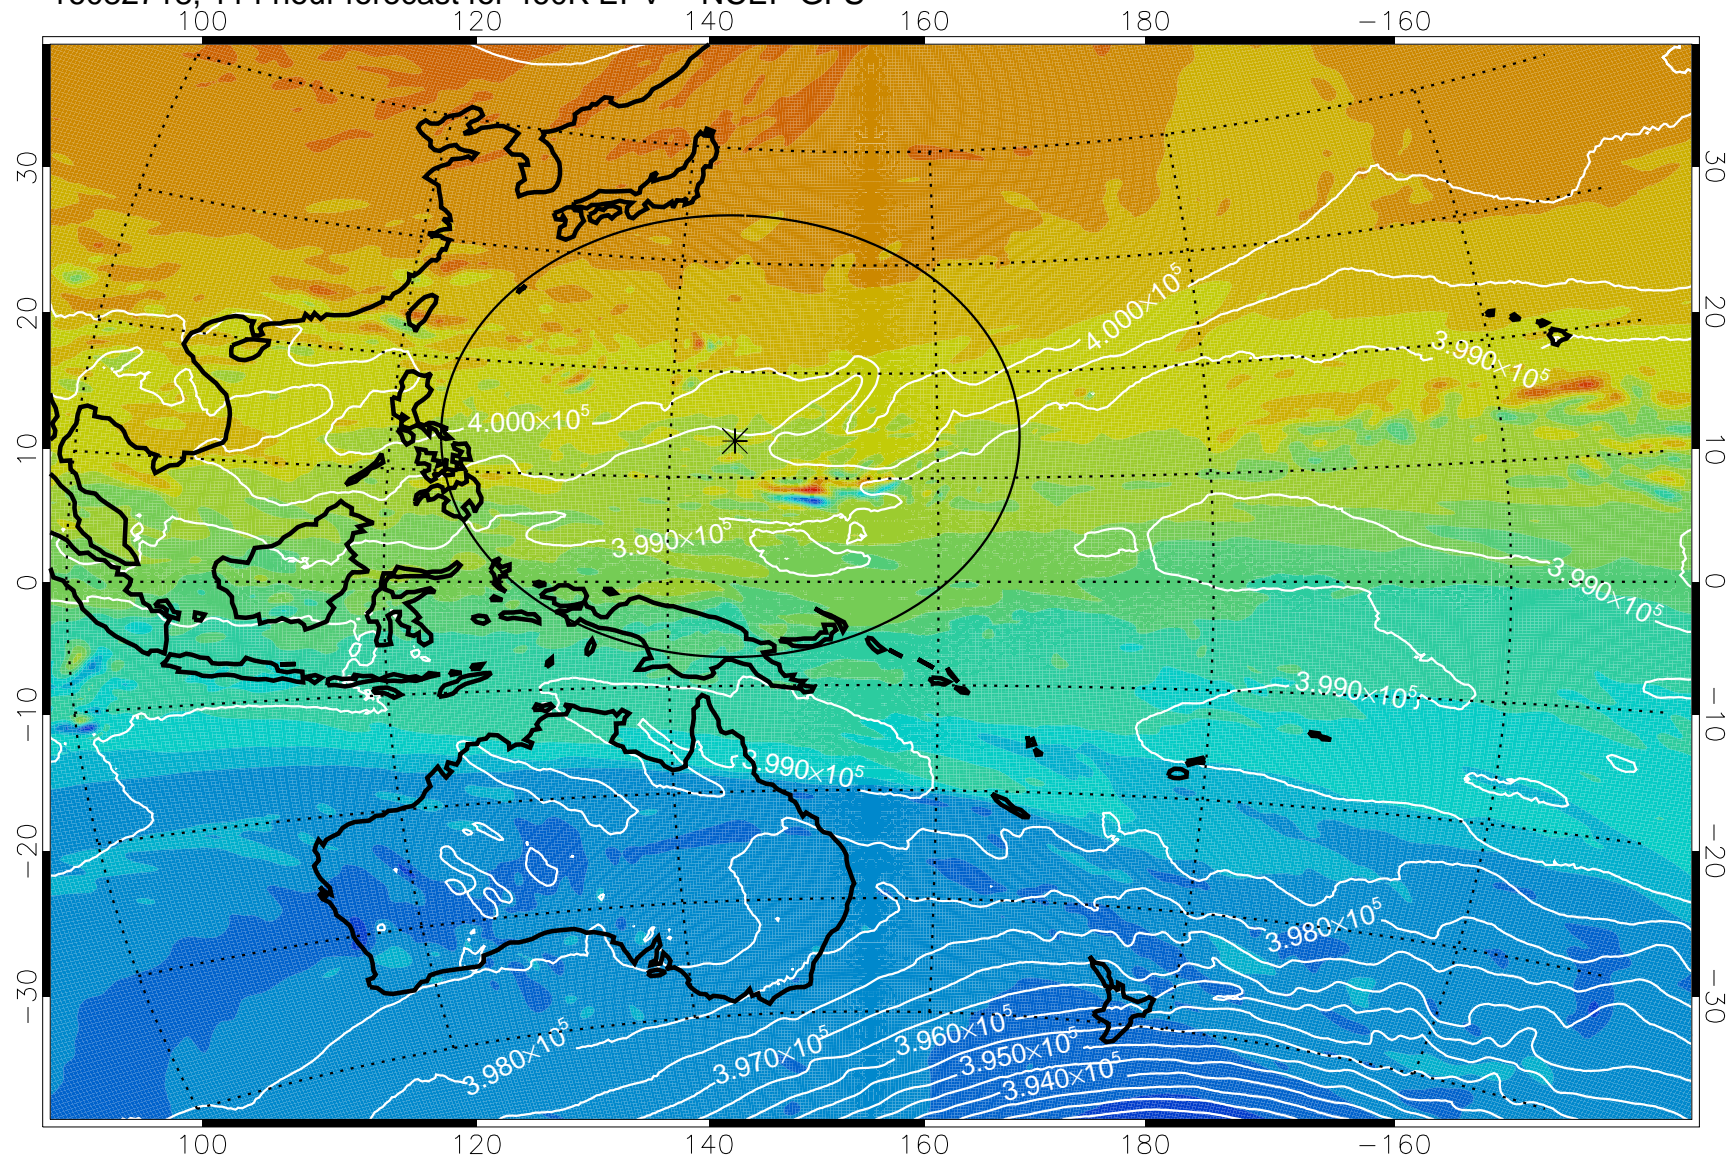

460K Montgomery Streamfunction, white

Range ring of 2304 km

16082600, 72 hour forecast for 460K EPV -- NCEP GFS

16082606, 78 hour forecast for 460K EPV -- NCEP GFS

460K Montgomery Streamfunction, white

Range ring of 2304 km

16082612, 84 hour forecast for 460K EPV -- NCEP GFS

460K Montgomery Streamfunction, white

Range ring of 2304 km

16082618, 90 hour forecast for 460K EPV -- NCEP GFS

460K Montgomery Streamfunction, white

Range ring of 2304 km

16082700, 96 hour forecast for 460K EPV -- NCEP GFS

460K Montgomery Streamfunction, white

Range ring of 2304 km

16082706, 102 hour forecast for 460K EPV -- NCEP GFS

460K Montgomery Streamfunction, white

Range ring of 2304 km

16082718, 114 hour forecast for 460K EPV -- NCEP GFS

460K Montgomery Streamfunction, white

Range ring of 2304 km

16082800, 120 hour forecast for 460K EPV -- NCEP GFS

460K Montgomery Streamfunction, white

Range ring of 2304 km