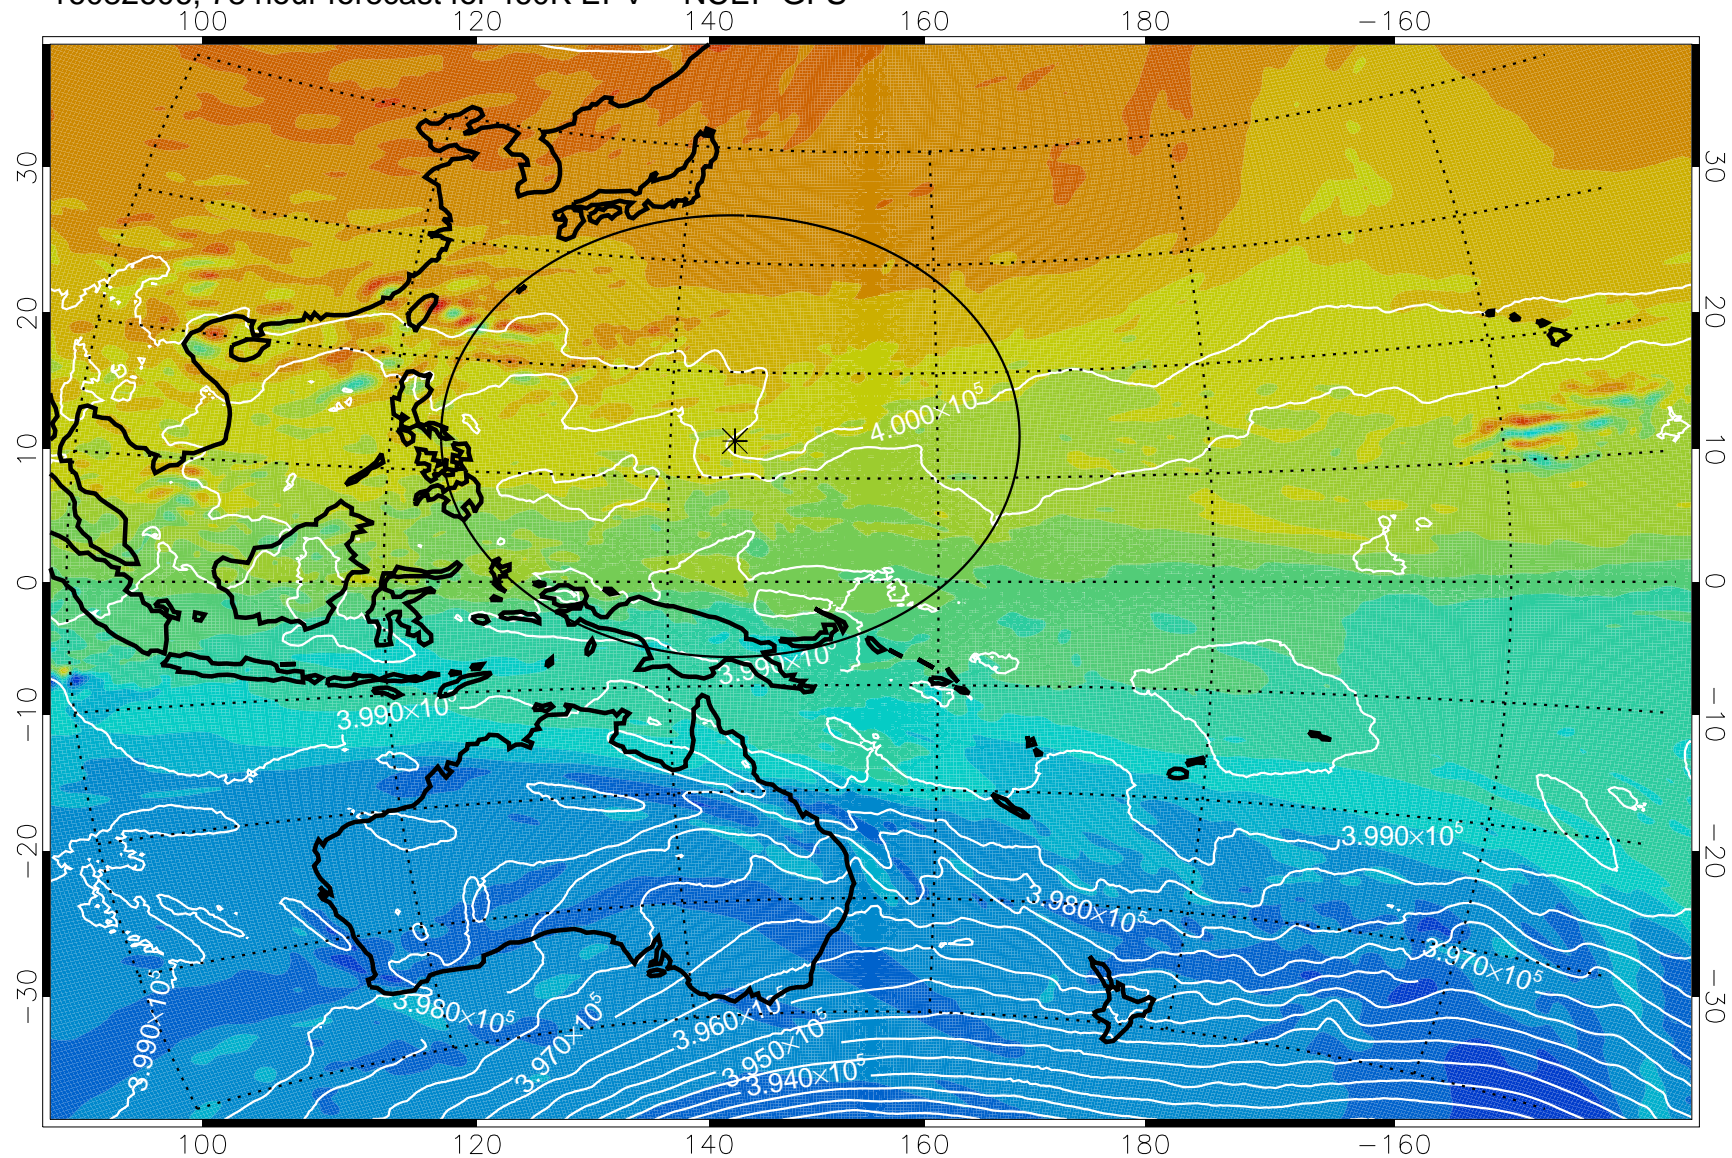

460K Montgomery Streamfunction, white

Range ring of 2304 km

16082500, 48 hour forecast for 460K EPV -- NCEP GFS

460K Montgomery Streamfunction, white

Range ring of 2304 km

16082506, 54 hour forecast for 460K EPV -- NCEP GFS

460K Montgomery Streamfunction, white

Range ring of 2304 km

16082512, 60 hour forecast for 460K EPV -- NCEP GFS

460K Montgomery Streamfunction, white

Range ring of 2304 km

16082518, 66 hour forecast for 460K EPV -- NCEP GFS

460K Montgomery Streamfunction, white

Range ring of 2304 km

16082600, 72 hour forecast for 460K EPV -- NCEP GFS

16082606, 78 hour forecast for 460K EPV -- NCEP GFS

460K Montgomery Streamfunction, white

Range ring of 2304 km

16082612, 84 hour forecast for 460K EPV -- NCEP GFS

460K Montgomery Streamfunction, white

Range ring of 2304 km

16082618, 90 hour forecast for 460K EPV -- NCEP GFS

460K Montgomery Streamfunction, white

Range ring of 2304 km