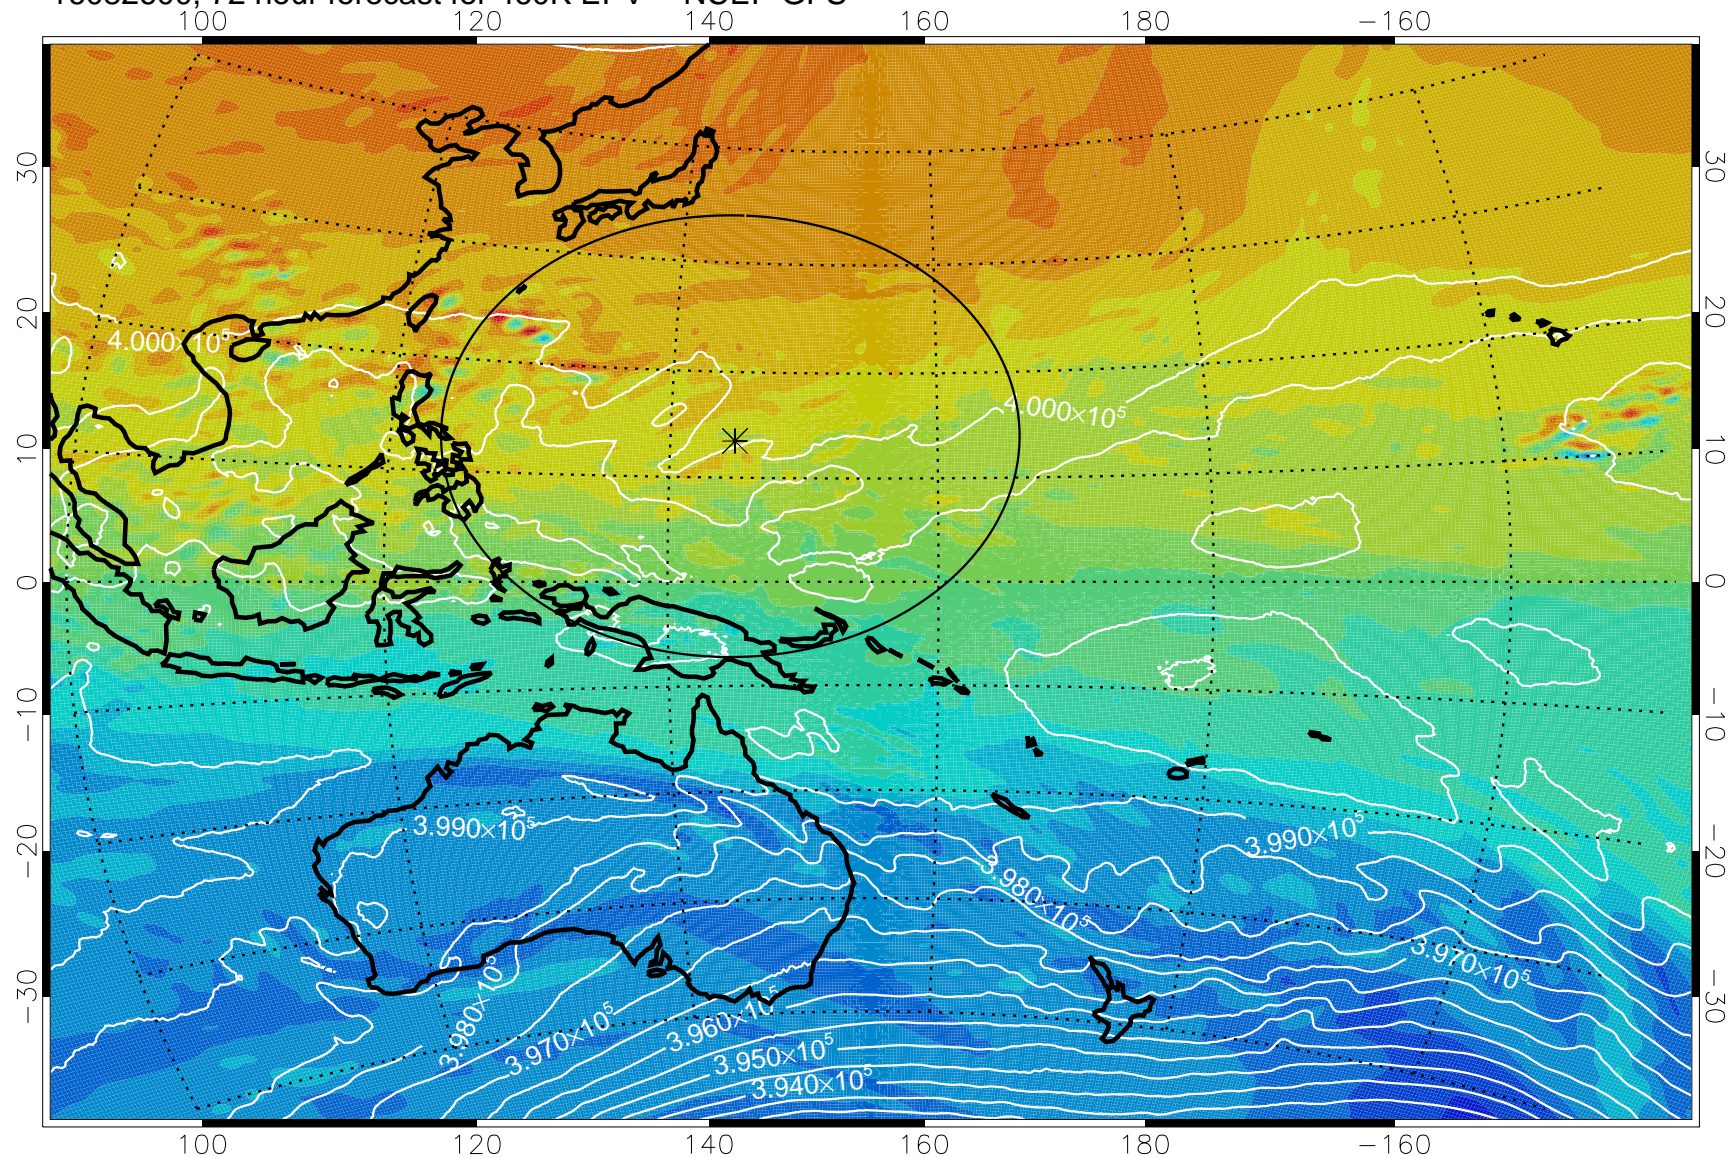

460K Montgomery Streamfunction, white

Range ring of 2304 km

16082500, 48 hour forecast for 460K EPV -- NCEP GFS

460K Montgomery Streamfunction, white

Range ring of 2304 km

16082506, 54 hour forecast for 460K EPV -- NCEP GFS

460K Montgomery Streamfunction, white

Range ring of 2304 km

16082512, 60 hour forecast for 460K EPV -- NCEP GFS

460K Montgomery Streamfunction, white

Range ring of 2304 km

16082518, 66 hour forecast for 460K EPV -- NCEP GFS

460K Montgomery Streamfunction, white

Range ring of 2304 km

16082600, 72 hour forecast for 460K EPV -- NCEP GFS

16082606, 78 hour forecast for 460K EPV -- NCEP GFS

460K Montgomery Streamfunction, white

Range ring of 2304 km

16082612, 84 hour forecast for 460K EPV -- NCEP GFS

460K Montgomery Streamfunction, white

Range ring of 2304 km

16082618, 90 hour forecast for 460K EPV -- NCEP GFS

460K Montgomery Streamfunction, white

Range ring of 2304 km