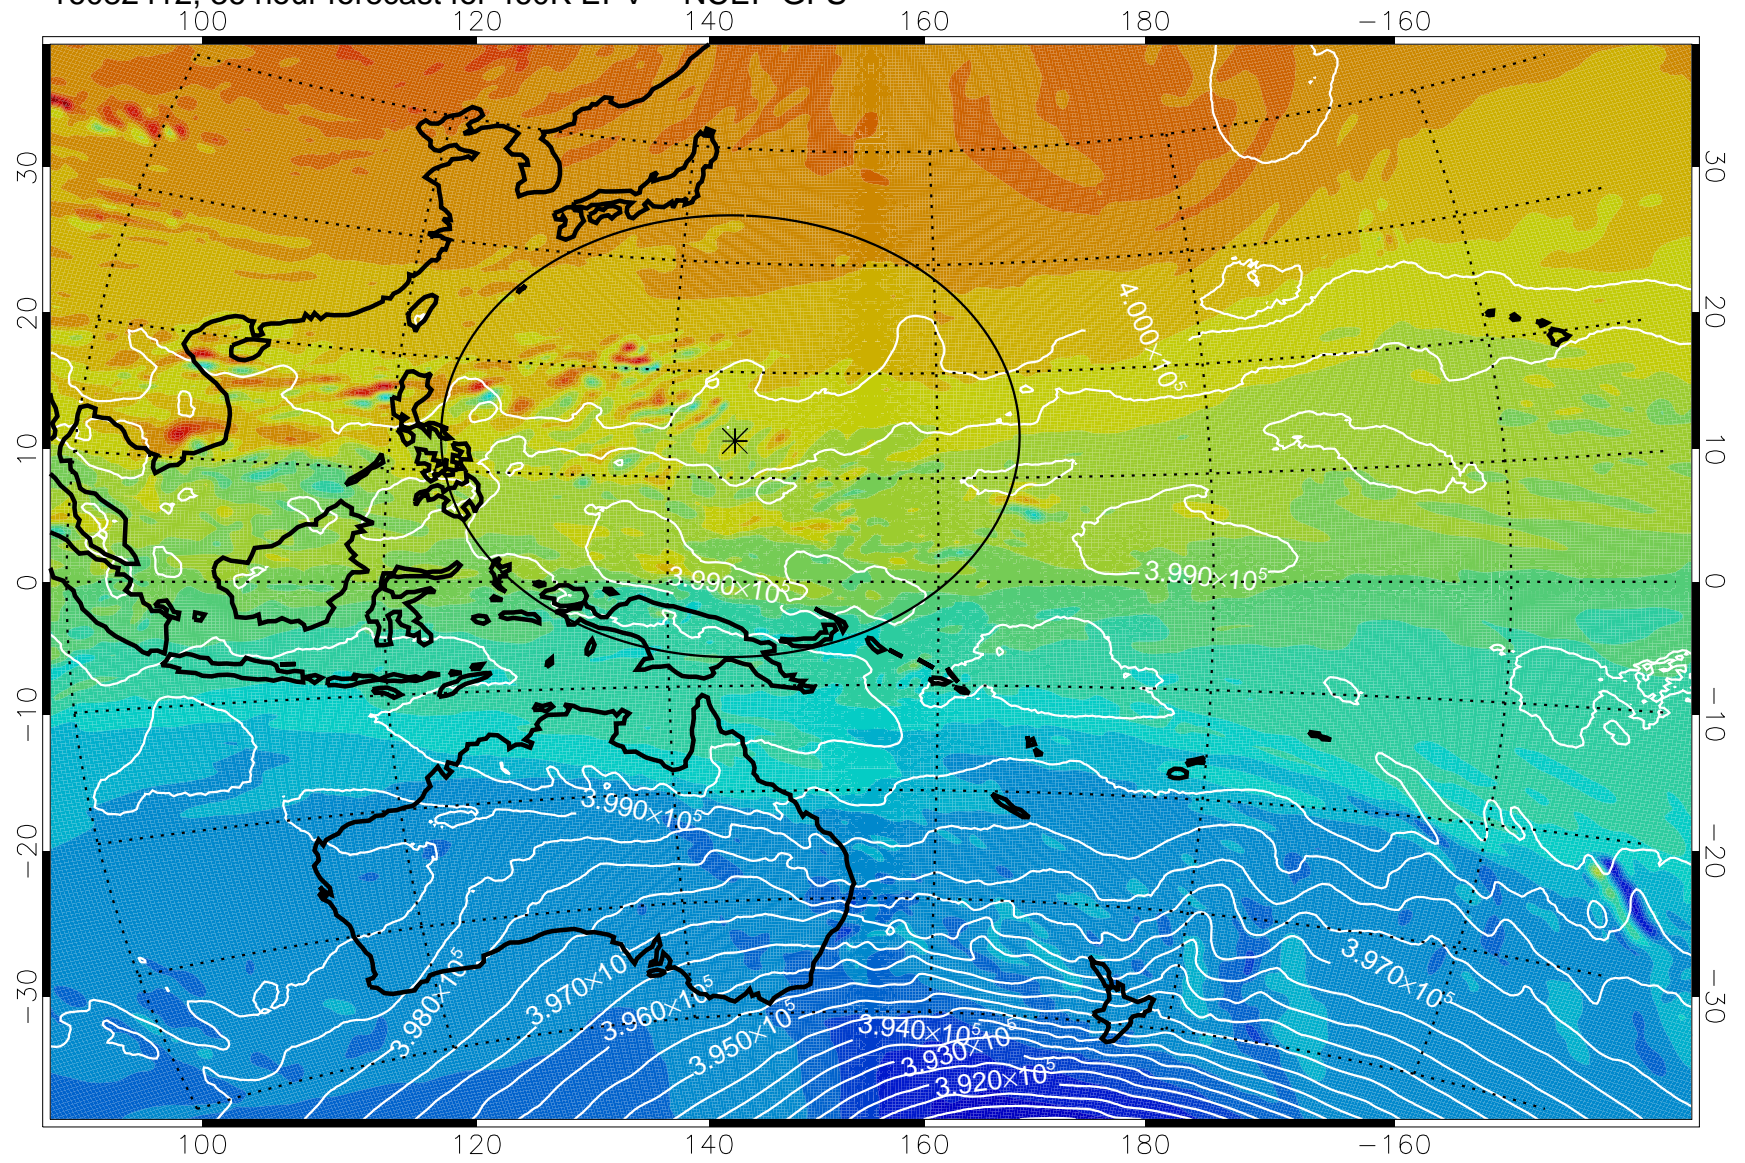

460K Montgomery Streamfunction, white

Range ring of 2304 km

16082400, 24 hour forecast for 460K EPV -- NCEP GFS

460K Montgomery Streamfunction, white

Range ring of 2304 km

16082406, 30 hour forecast for 460K EPV -- NCEP GFS

460K Montgomery Streamfunction, white

Range ring of 2304 km

16082412, 36 hour forecast for 460K EPV -- NCEP GFS

460K Montgomery Streamfunction, white

Range ring of 2304 km

16082418, 42 hour forecast for 460K EPV -- NCEP GFS

460K Montgomery Streamfunction, white

Range ring of 2304 km

16082500, 48 hour forecast for 460K EPV -- NCEP GFS

460K Montgomery Streamfunction, white

Range ring of 2304 km

16082506, 54 hour forecast for 460K EPV -- NCEP GFS

460K Montgomery Streamfunction, white

Range ring of 2304 km

16082512, 60 hour forecast for 460K EPV -- NCEP GFS

460K Montgomery Streamfunction, white

Range ring of 2304 km

16082518, 66 hour forecast for 460K EPV -- NCEP GFS