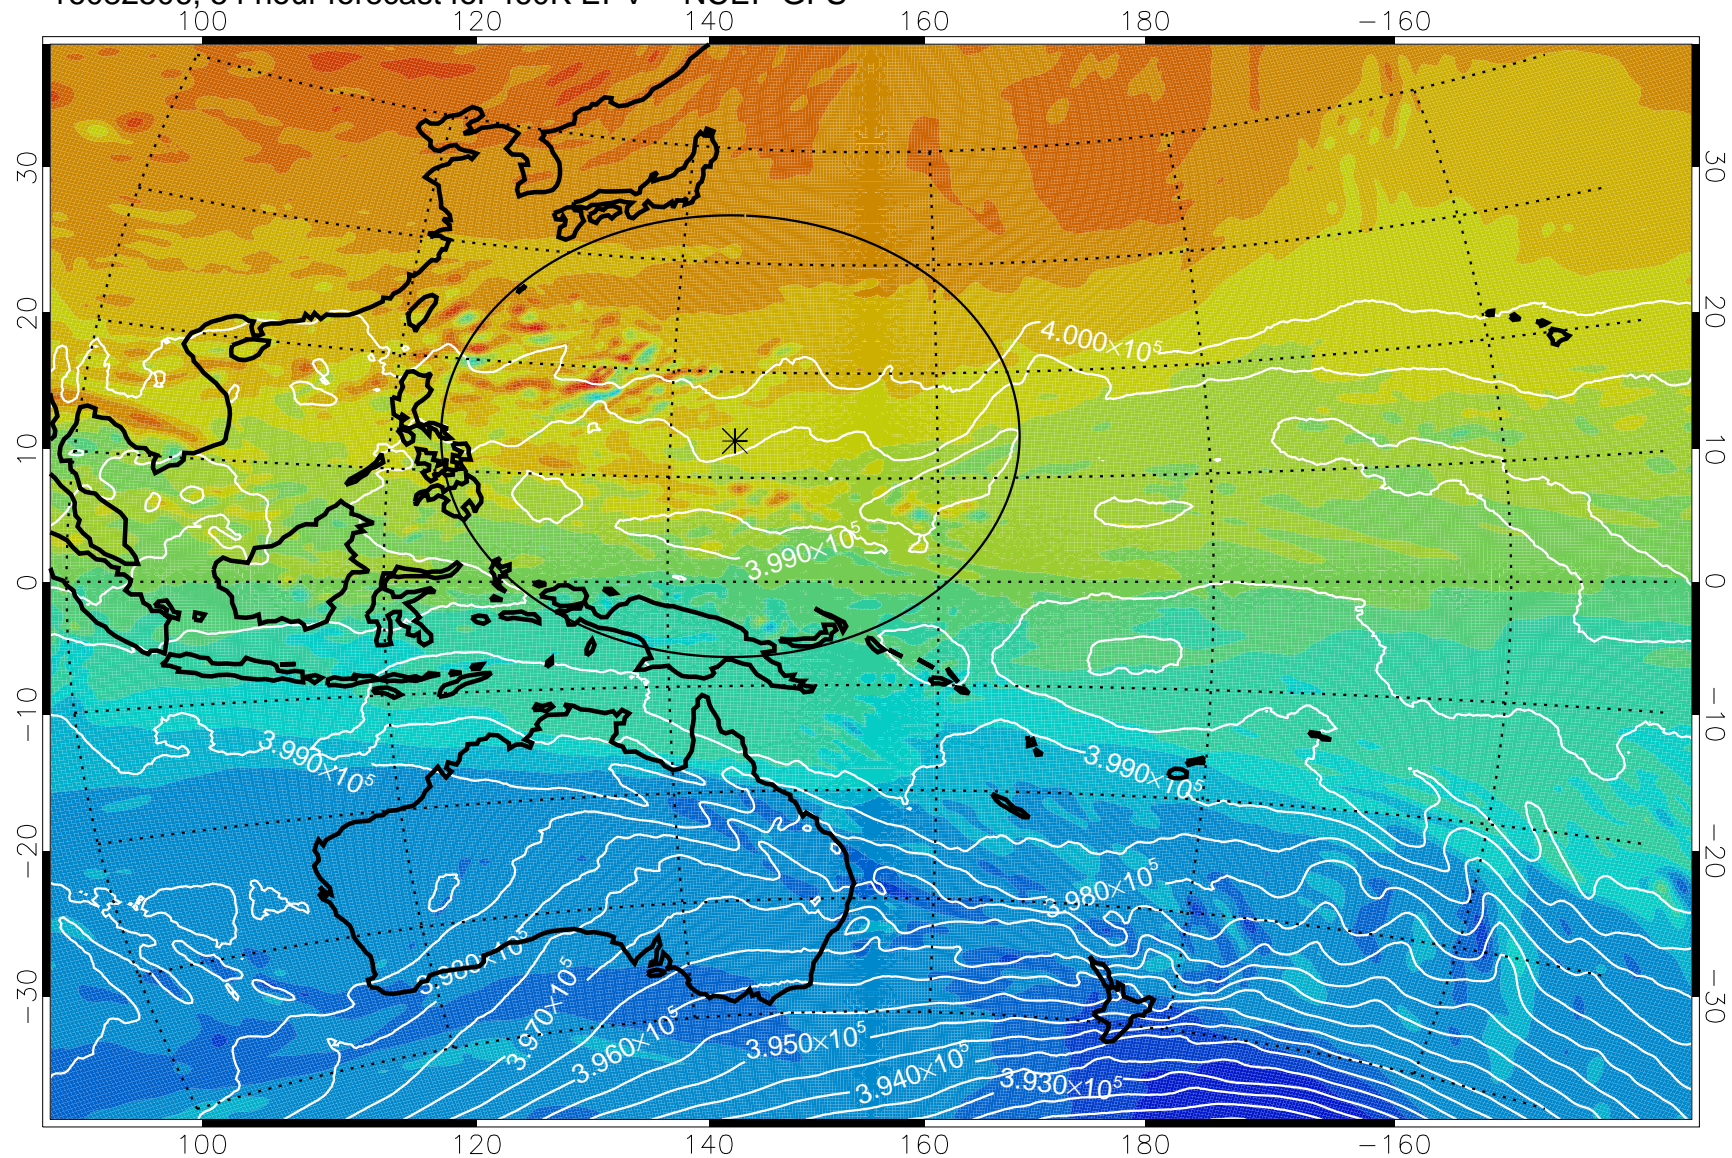

460K Montgomery Streamfunction, white

Range ring of 2304 km

16082412, 36 hour forecast for 460K EPV -- NCEP GFS

460K Montgomery Streamfunction, white

Range ring of 2304 km

16082418, 42 hour forecast for 460K EPV -- NCEP GFS

460K Montgomery Streamfunction, white

Range ring of 2304 km

16082500, 48 hour forecast for 460K EPV -- NCEP GFS

460K Montgomery Streamfunction, white

Range ring of 2304 km

16082506, 54 hour forecast for 460K EPV -- NCEP GFS

460K Montgomery Streamfunction, white

Range ring of 2304 km

16082512, 60 hour forecast for 460K EPV -- NCEP GFS

460K Montgomery Streamfunction, white

Range ring of 2304 km

16082518, 66 hour forecast for 460K EPV -- NCEP GFS

460K Montgomery Streamfunction, white

Range ring of 2304 km

16082600, 72 hour forecast for 460K EPV -- NCEP GFS

16082606, 78 hour forecast for 460K EPV -- NCEP GFS

460K Montgomery Streamfunction, white

Range ring of 2304 km