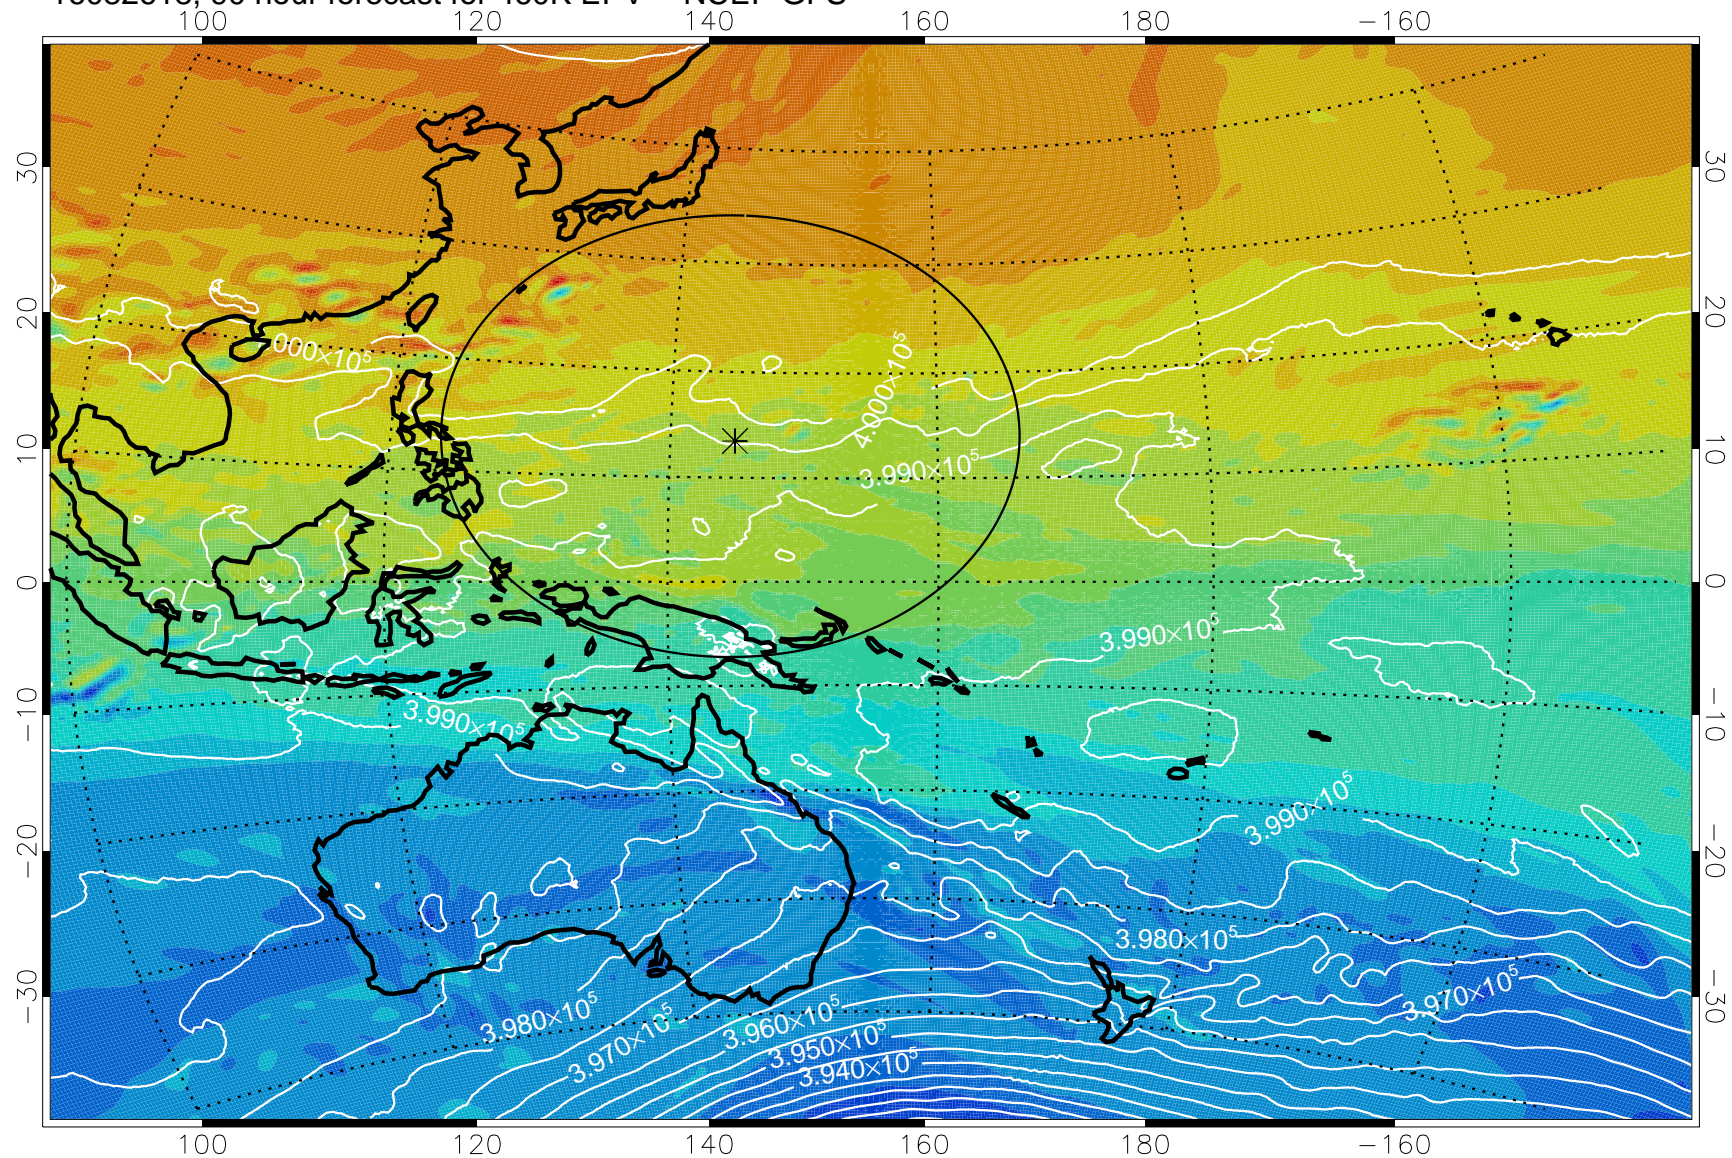

460K Montgomery Streamfunction, white

Range ring of 2304 km

16082600, 72 hour forecast for 460K EPV -- NCEP GFS

16082606, 78 hour forecast for 460K EPV -- NCEP GFS

460K Montgomery Streamfunction, white

Range ring of 2304 km

16082612, 84 hour forecast for 460K EPV -- NCEP GFS

460K Montgomery Streamfunction, white

Range ring of 2304 km

16082618, 90 hour forecast for 460K EPV -- NCEP GFS

460K Montgomery Streamfunction, white

Range ring of 2304 km

16082700, 96 hour forecast for 460K EPV -- NCEP GFS

460K Montgomery Streamfunction, white

Range ring of 2304 km

16082706, 102 hour forecast for 460K EPV -- NCEP GFS

460K Montgomery Streamfunction, white

Range ring of 2304 km

16082718, 114 hour forecast for 460K EPV -- NCEP GFS

460K Montgomery Streamfunction, white

Range ring of 2304 km

16082800, 120 hour forecast for 460K EPV -- NCEP GFS

460K Montgomery Streamfunction, white

Range ring of 2304 km