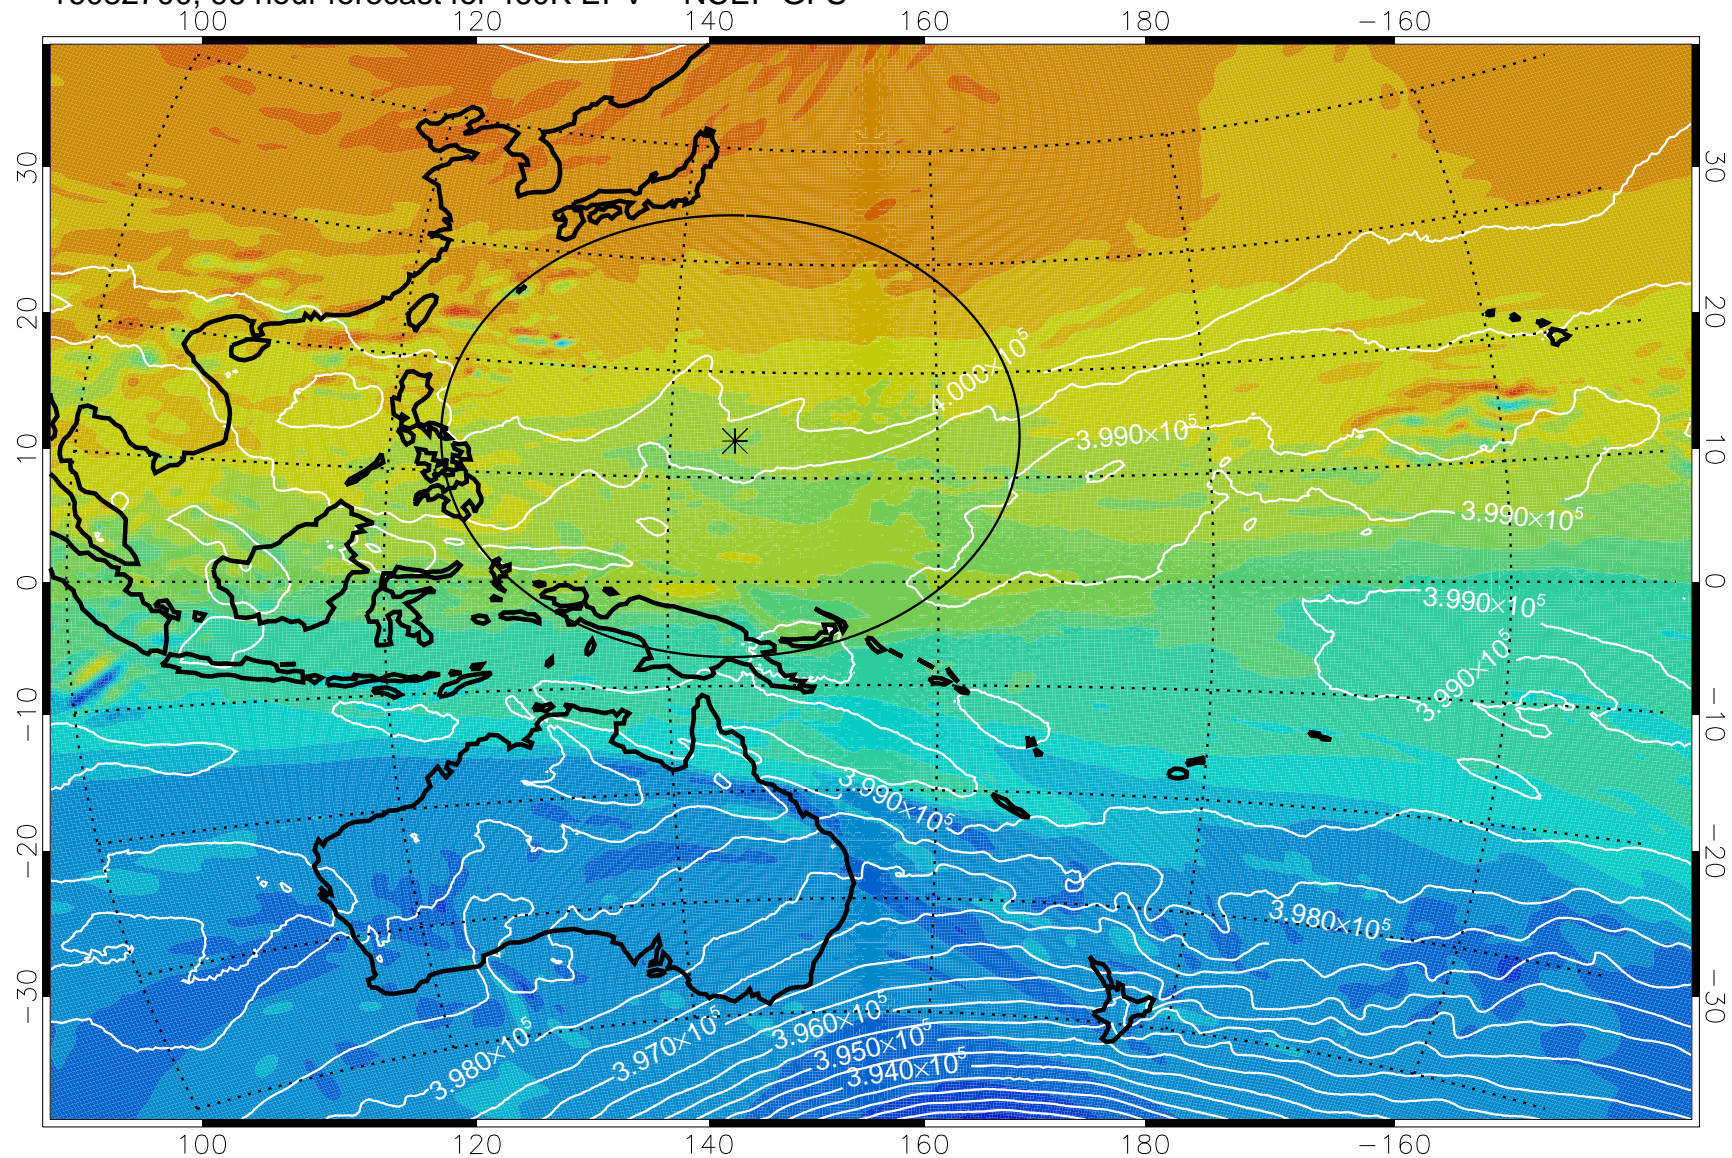

460K Montgomery Streamfunction, white

Range ring of 2304 km

16082600, 72 hour forecast for 460K EPV -- NCEP GFS

16082606, 78 hour forecast for 460K EPV -- NCEP GFS

460K Montgomery Streamfunction, white

Range ring of 2304 km

16082612, 84 hour forecast for 460K EPV -- NCEP GFS

460K Montgomery Streamfunction, white

Range ring of 2304 km

16082618, 90 hour forecast for 460K EPV -- NCEP GFS

460K Montgomery Streamfunction, white

Range ring of 2304 km

16082700, 96 hour forecast for 460K EPV -- NCEP GFS

460K Montgomery Streamfunction, white

Range ring of 2304 km

16082706, 102 hour forecast for 460K EPV -- NCEP GFS

460K Montgomery Streamfunction, white

Range ring of 2304 km

16082718, 114 hour forecast for 460K EPV -- NCEP GFS

460K Montgomery Streamfunction, white

Range ring of 2304 km

16082800, 120 hour forecast for 460K EPV -- NCEP GFS

460K Montgomery Streamfunction, white

Range ring of 2304 km