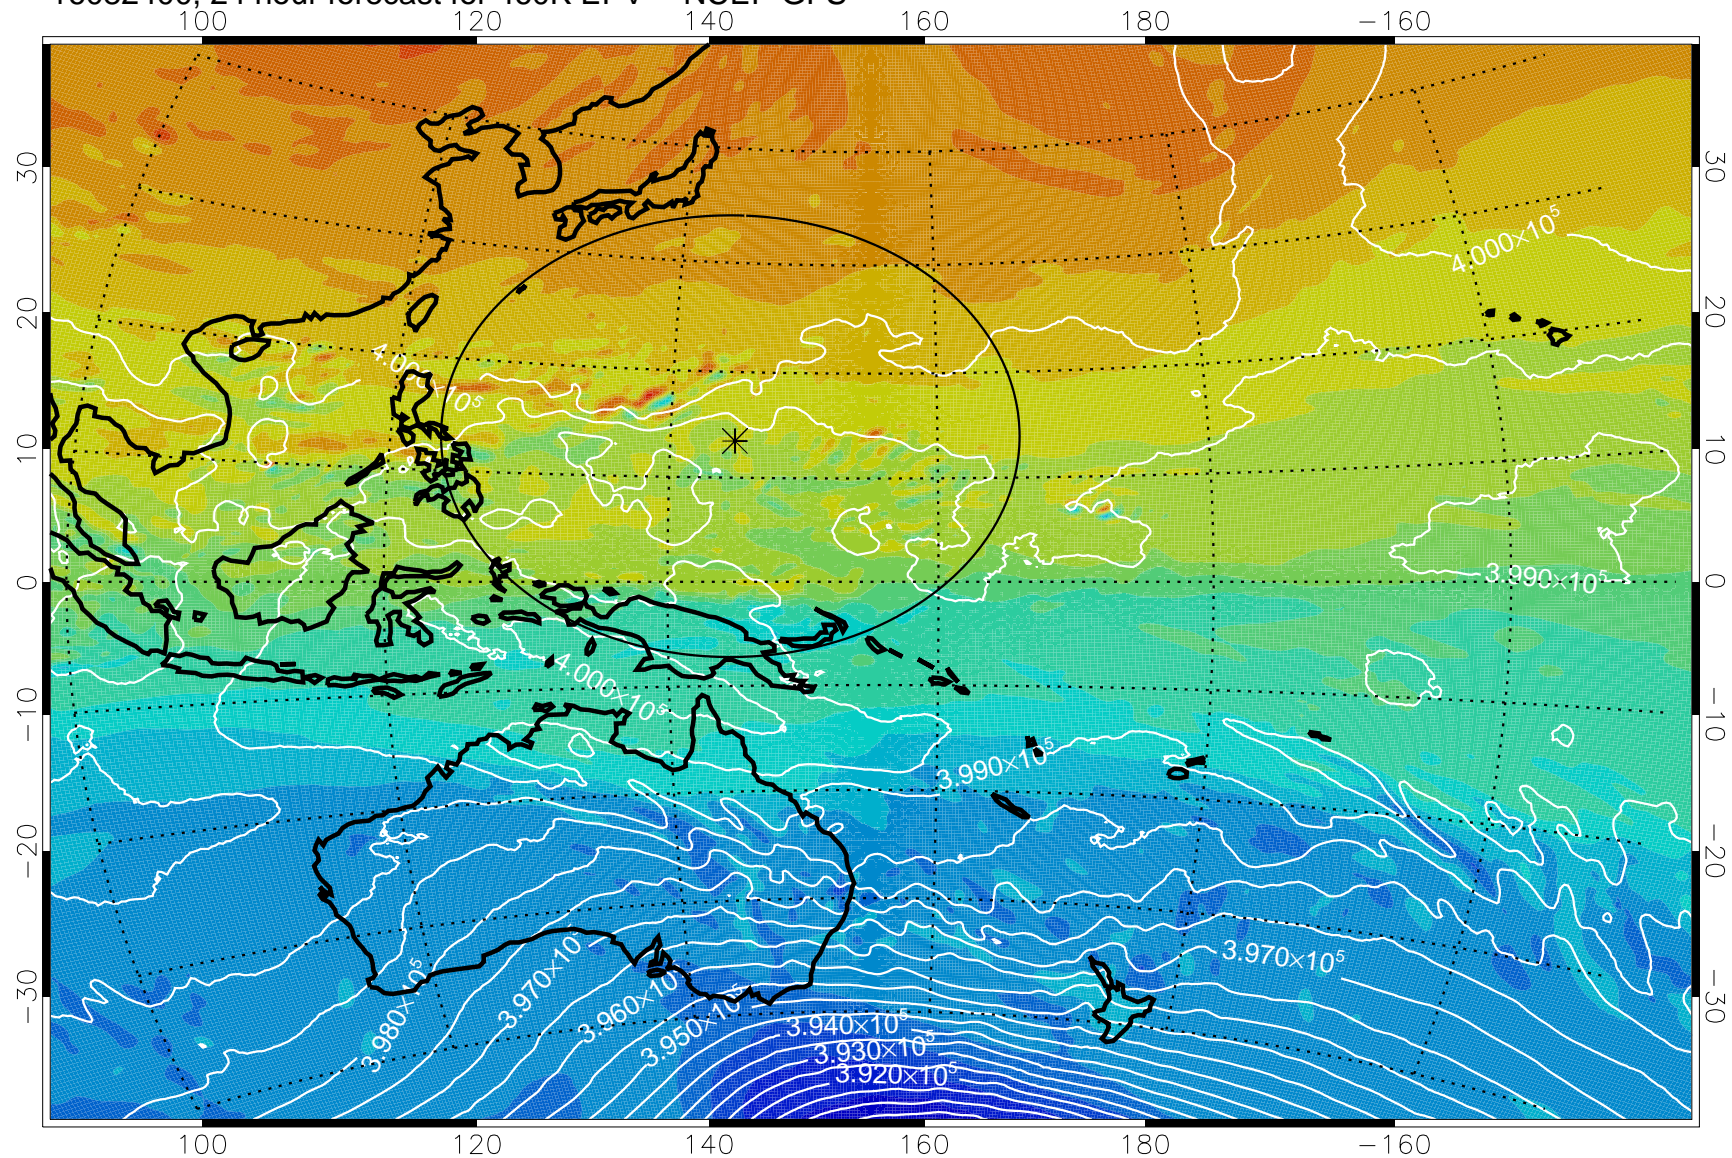

16082306, 6 hour forecast for 460K EPV -- NCEP GFS

460K Montgomery Streamfunction, white

Range ring of 2304 km

16082312, 12 hour forecast for 460K EPV -- NCEP GFS

16082318, 18 hour forecast for 460K EPV -- NCEP GFS

460K Montgomery Streamfunction, white

Range ring of 2304 km

16082400, 24 hour forecast for 460K EPV -- NCEP GFS

460K Montgomery Streamfunction, white

Range ring of 2304 km

16082406, 30 hour forecast for 460K EPV -- NCEP GFS

460K Montgomery Streamfunction, white

Range ring of 2304 km

16082412, 36 hour forecast for 460K EPV -- NCEP GFS

460K Montgomery Streamfunction, white

Range ring of 2304 km

16082418, 42 hour forecast for 460K EPV -- NCEP GFS

460K Montgomery Streamfunction, white

Range ring of 2304 km

16082500, 48 hour forecast for 460K EPV -- NCEP GFS

460K Montgomery Streamfunction, white

Range ring of 2304 km

16082506, 54 hour forecast for 460K EPV -- NCEP GFS