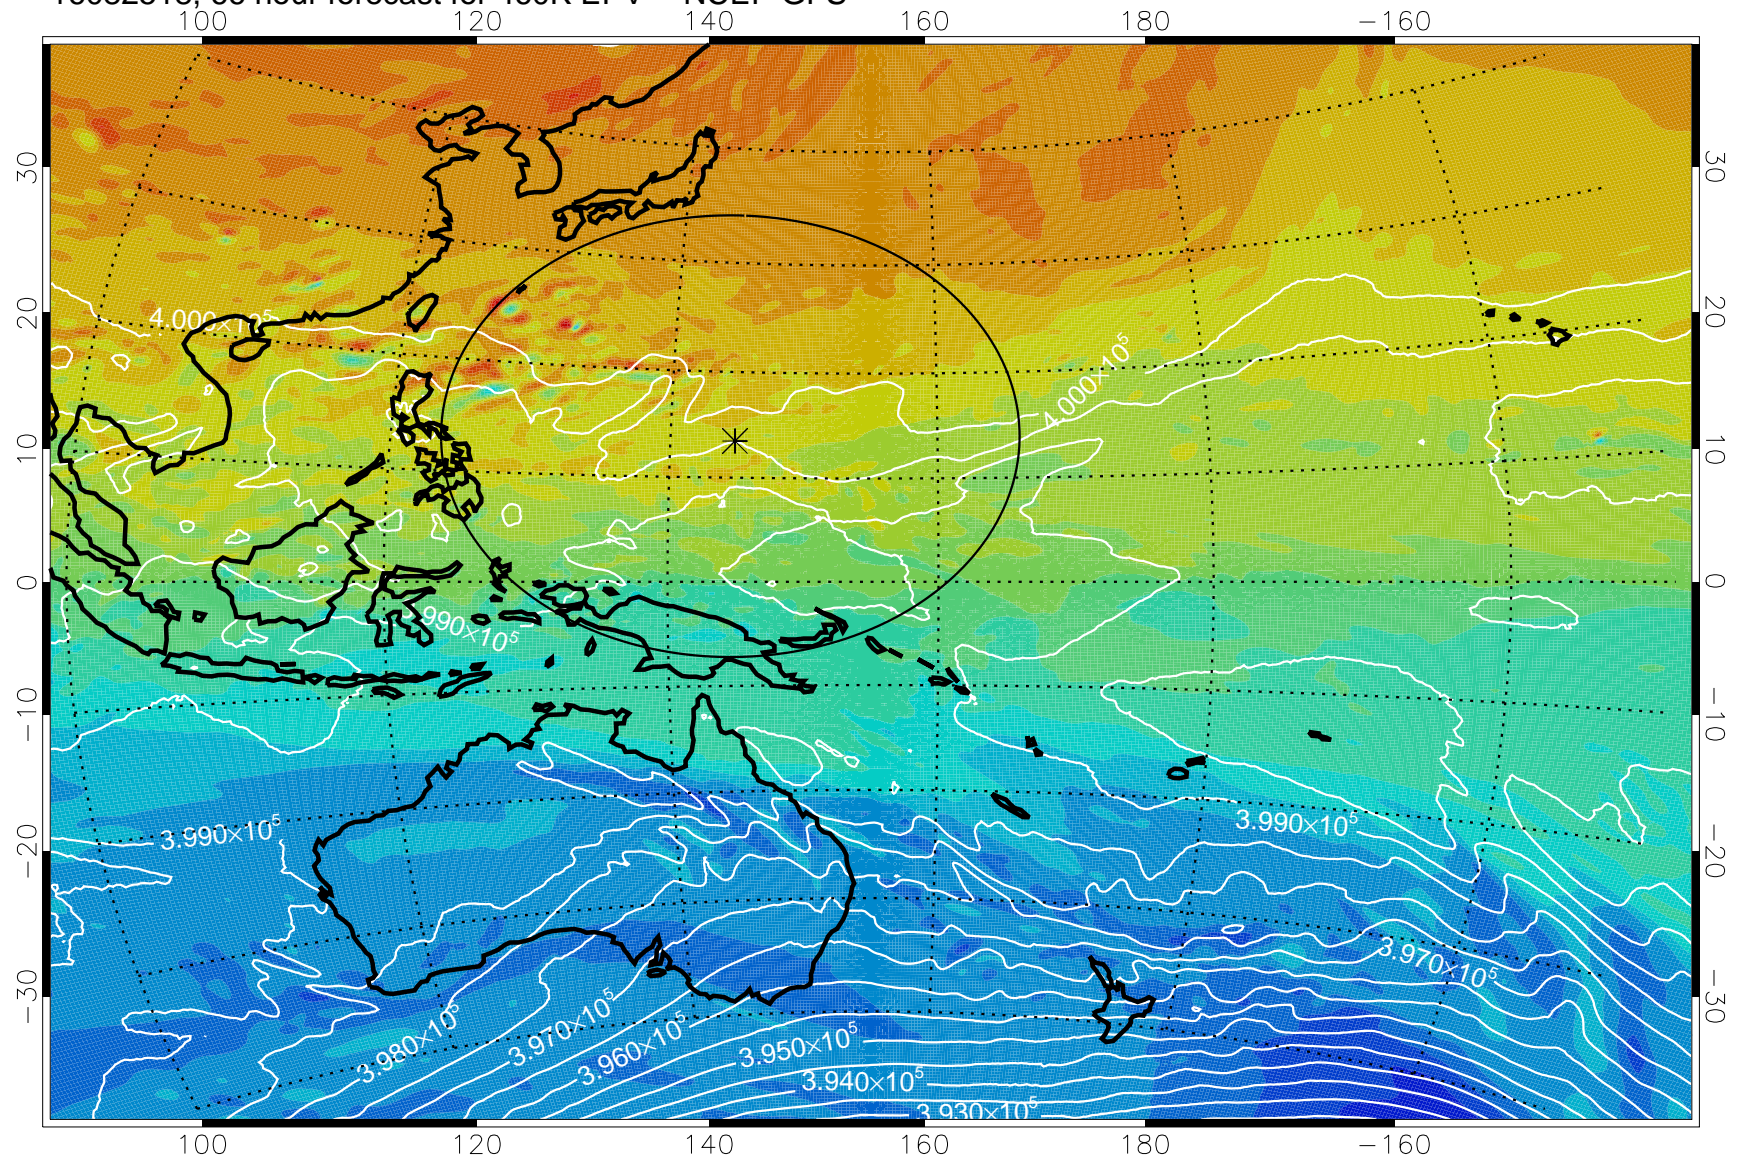

460K Montgomery Streamfunction, white

Range ring of 2304 km

16082500, 48 hour forecast for 460K EPV -- NCEP GFS

460K Montgomery Streamfunction, white

Range ring of 2304 km

16082506, 54 hour forecast for 460K EPV -- NCEP GFS

460K Montgomery Streamfunction, white

Range ring of 2304 km

16082512, 60 hour forecast for 460K EPV -- NCEP GFS

460K Montgomery Streamfunction, white

Range ring of 2304 km

16082518, 66 hour forecast for 460K EPV -- NCEP GFS

460K Montgomery Streamfunction, white

Range ring of 2304 km

16082600, 72 hour forecast for 460K EPV -- NCEP GFS

16082606, 78 hour forecast for 460K EPV -- NCEP GFS

460K Montgomery Streamfunction, white

Range ring of 2304 km

16082612, 84 hour forecast for 460K EPV -- NCEP GFS

460K Montgomery Streamfunction, white

Range ring of 2304 km

16082618, 90 hour forecast for 460K EPV -- NCEP GFS

460K Montgomery Streamfunction, white

Range ring of 2304 km