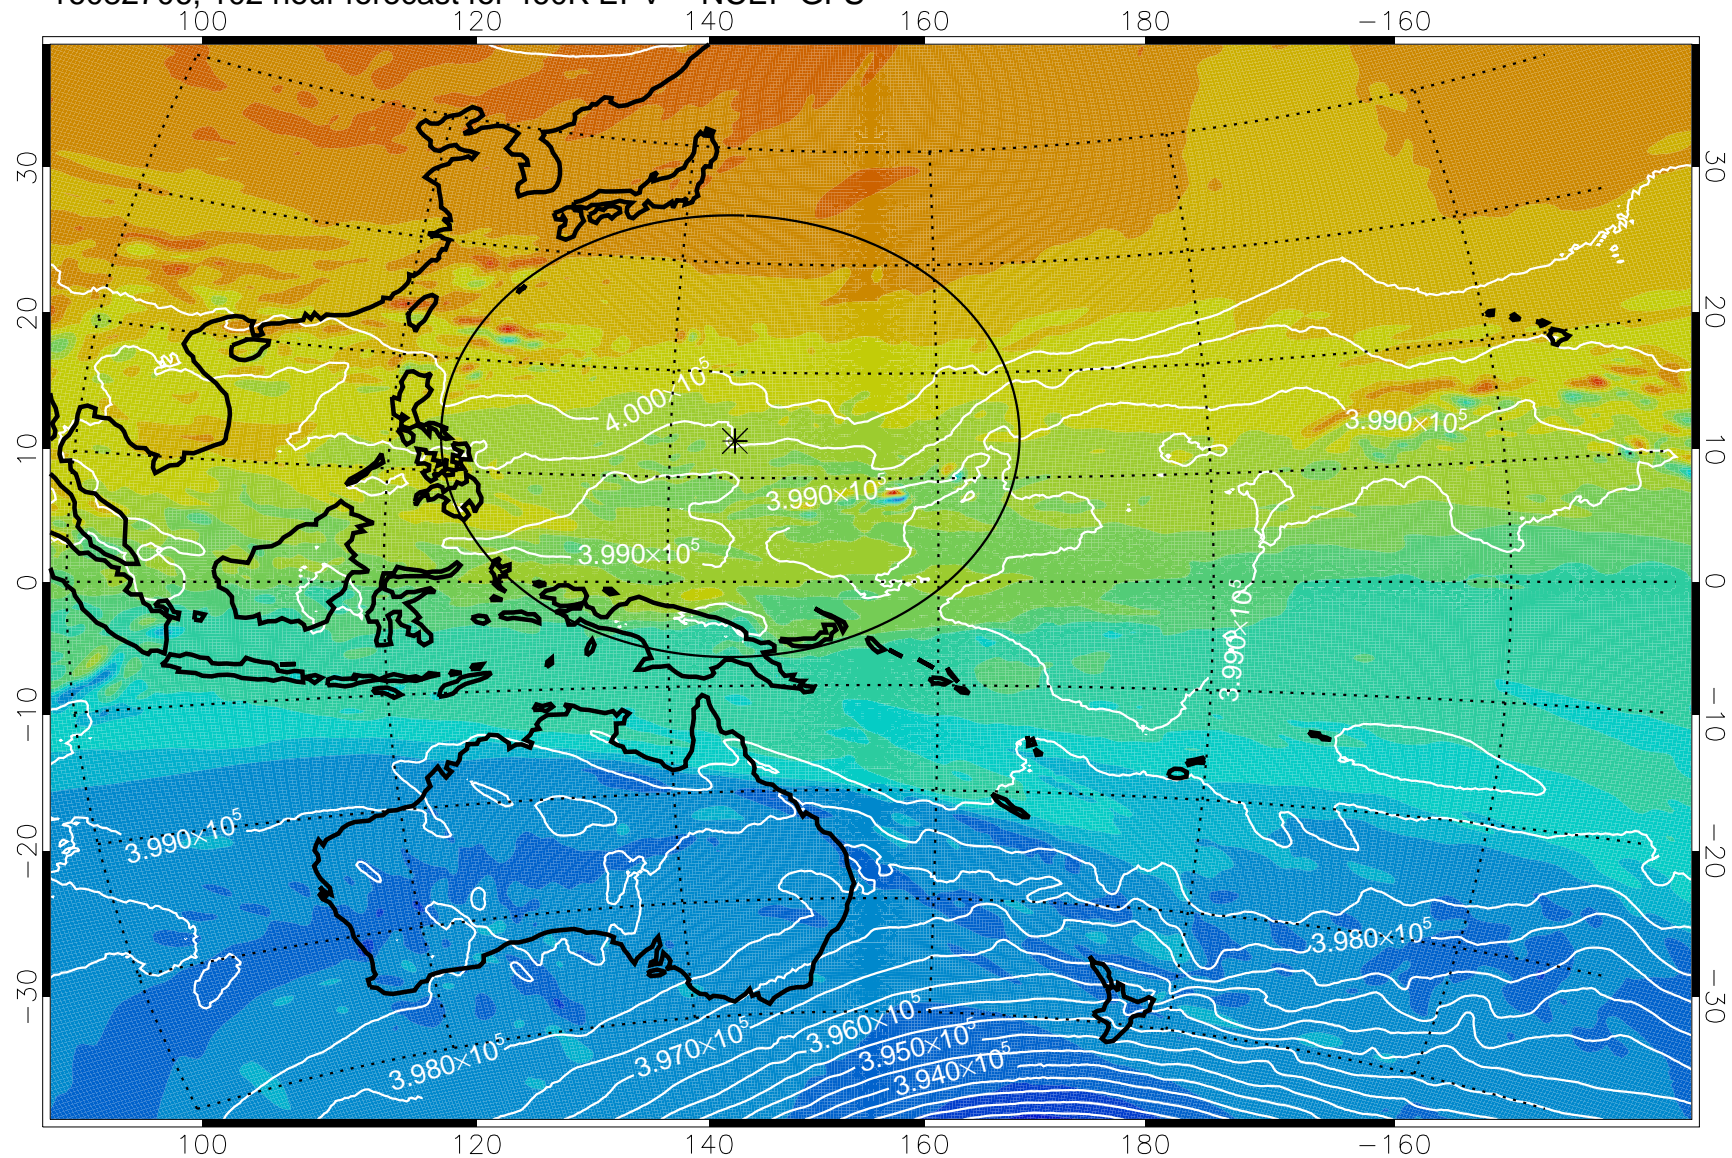

460K Montgomery Streamfunction, white

Range ring of 2304 km

16082600, 72 hour forecast for 460K EPV -- NCEP GFS

16082606, 78 hour forecast for 460K EPV -- NCEP GFS

460K Montgomery Streamfunction, white

Range ring of 2304 km

16082612, 84 hour forecast for 460K EPV -- NCEP GFS

460K Montgomery Streamfunction, white

Range ring of 2304 km

16082618, 90 hour forecast for 460K EPV -- NCEP GFS

460K Montgomery Streamfunction, white

Range ring of 2304 km

16082700, 96 hour forecast for 460K EPV -- NCEP GFS

460K Montgomery Streamfunction, white

Range ring of 2304 km

16082706, 102 hour forecast for 460K EPV -- NCEP GFS

460K Montgomery Streamfunction, white

Range ring of 2304 km

16082718, 114 hour forecast for 460K EPV -- NCEP GFS

460K Montgomery Streamfunction, white

Range ring of 2304 km

16082800, 120 hour forecast for 460K EPV -- NCEP GFS

460K Montgomery Streamfunction, white

Range ring of 2304 km