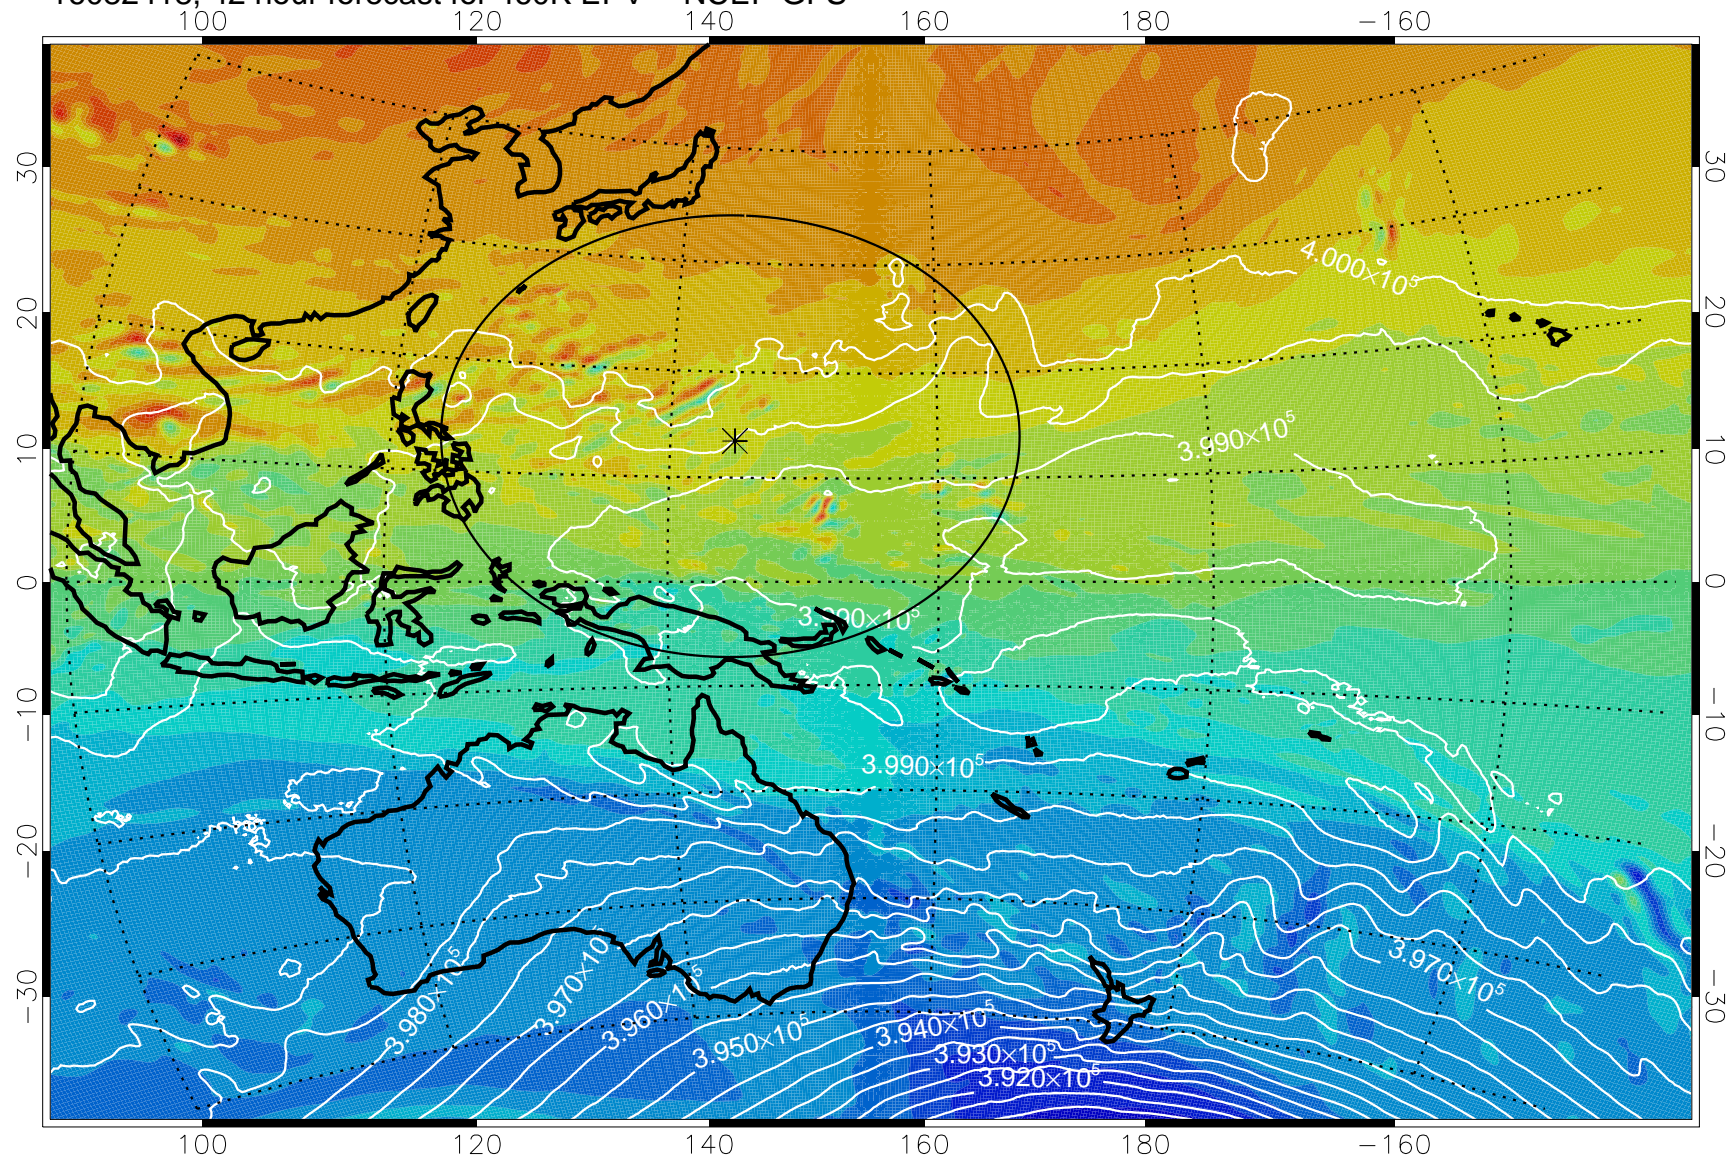

460K Montgomery Streamfunction, white

Range ring of 2304 km

16082400, 24 hour forecast for 460K EPV -- NCEP GFS

460K Montgomery Streamfunction, white

Range ring of 2304 km

16082406, 30 hour forecast for 460K EPV -- NCEP GFS

460K Montgomery Streamfunction, white

Range ring of 2304 km

16082412, 36 hour forecast for 460K EPV -- NCEP GFS

460K Montgomery Streamfunction, white

Range ring of 2304 km

16082418, 42 hour forecast for 460K EPV -- NCEP GFS

460K Montgomery Streamfunction, white

Range ring of 2304 km

16082500, 48 hour forecast for 460K EPV -- NCEP GFS

460K Montgomery Streamfunction, white

Range ring of 2304 km

16082506, 54 hour forecast for 460K EPV -- NCEP GFS

460K Montgomery Streamfunction, white

Range ring of 2304 km

16082512, 60 hour forecast for 460K EPV -- NCEP GFS

460K Montgomery Streamfunction, white

Range ring of 2304 km

16082518, 66 hour forecast for 460K EPV -- NCEP GFS