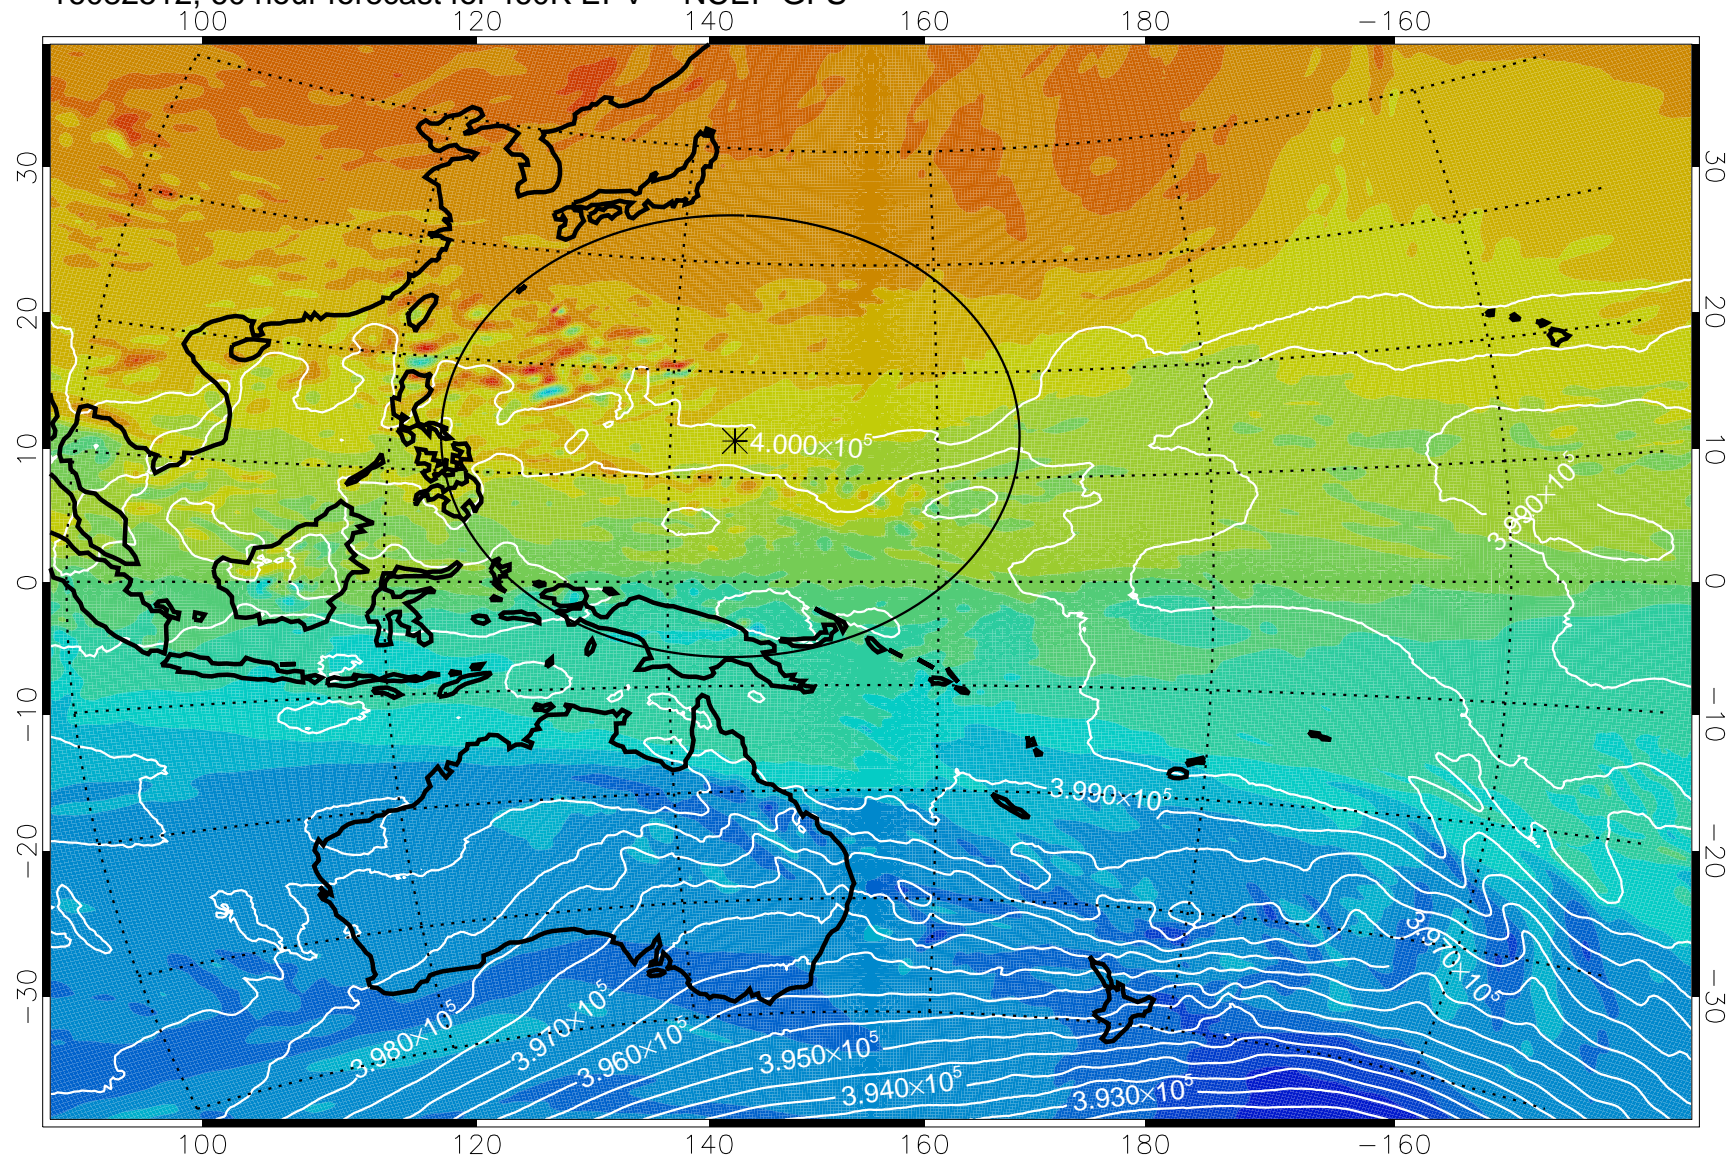

460K Montgomery Streamfunction, white

Range ring of 2304 km

16082412, 36 hour forecast for 460K EPV -- NCEP GFS

460K Montgomery Streamfunction, white

Range ring of 2304 km

16082418, 42 hour forecast for 460K EPV -- NCEP GFS

460K Montgomery Streamfunction, white

Range ring of 2304 km

16082500, 48 hour forecast for 460K EPV -- NCEP GFS

460K Montgomery Streamfunction, white

Range ring of 2304 km

16082506, 54 hour forecast for 460K EPV -- NCEP GFS

460K Montgomery Streamfunction, white

Range ring of 2304 km

16082512, 60 hour forecast for 460K EPV -- NCEP GFS

460K Montgomery Streamfunction, white

Range ring of 2304 km

16082518, 66 hour forecast for 460K EPV -- NCEP GFS

460K Montgomery Streamfunction, white

Range ring of 2304 km

16082600, 72 hour forecast for 460K EPV -- NCEP GFS

16082606, 78 hour forecast for 460K EPV -- NCEP GFS

460K Montgomery Streamfunction, white

Range ring of 2304 km