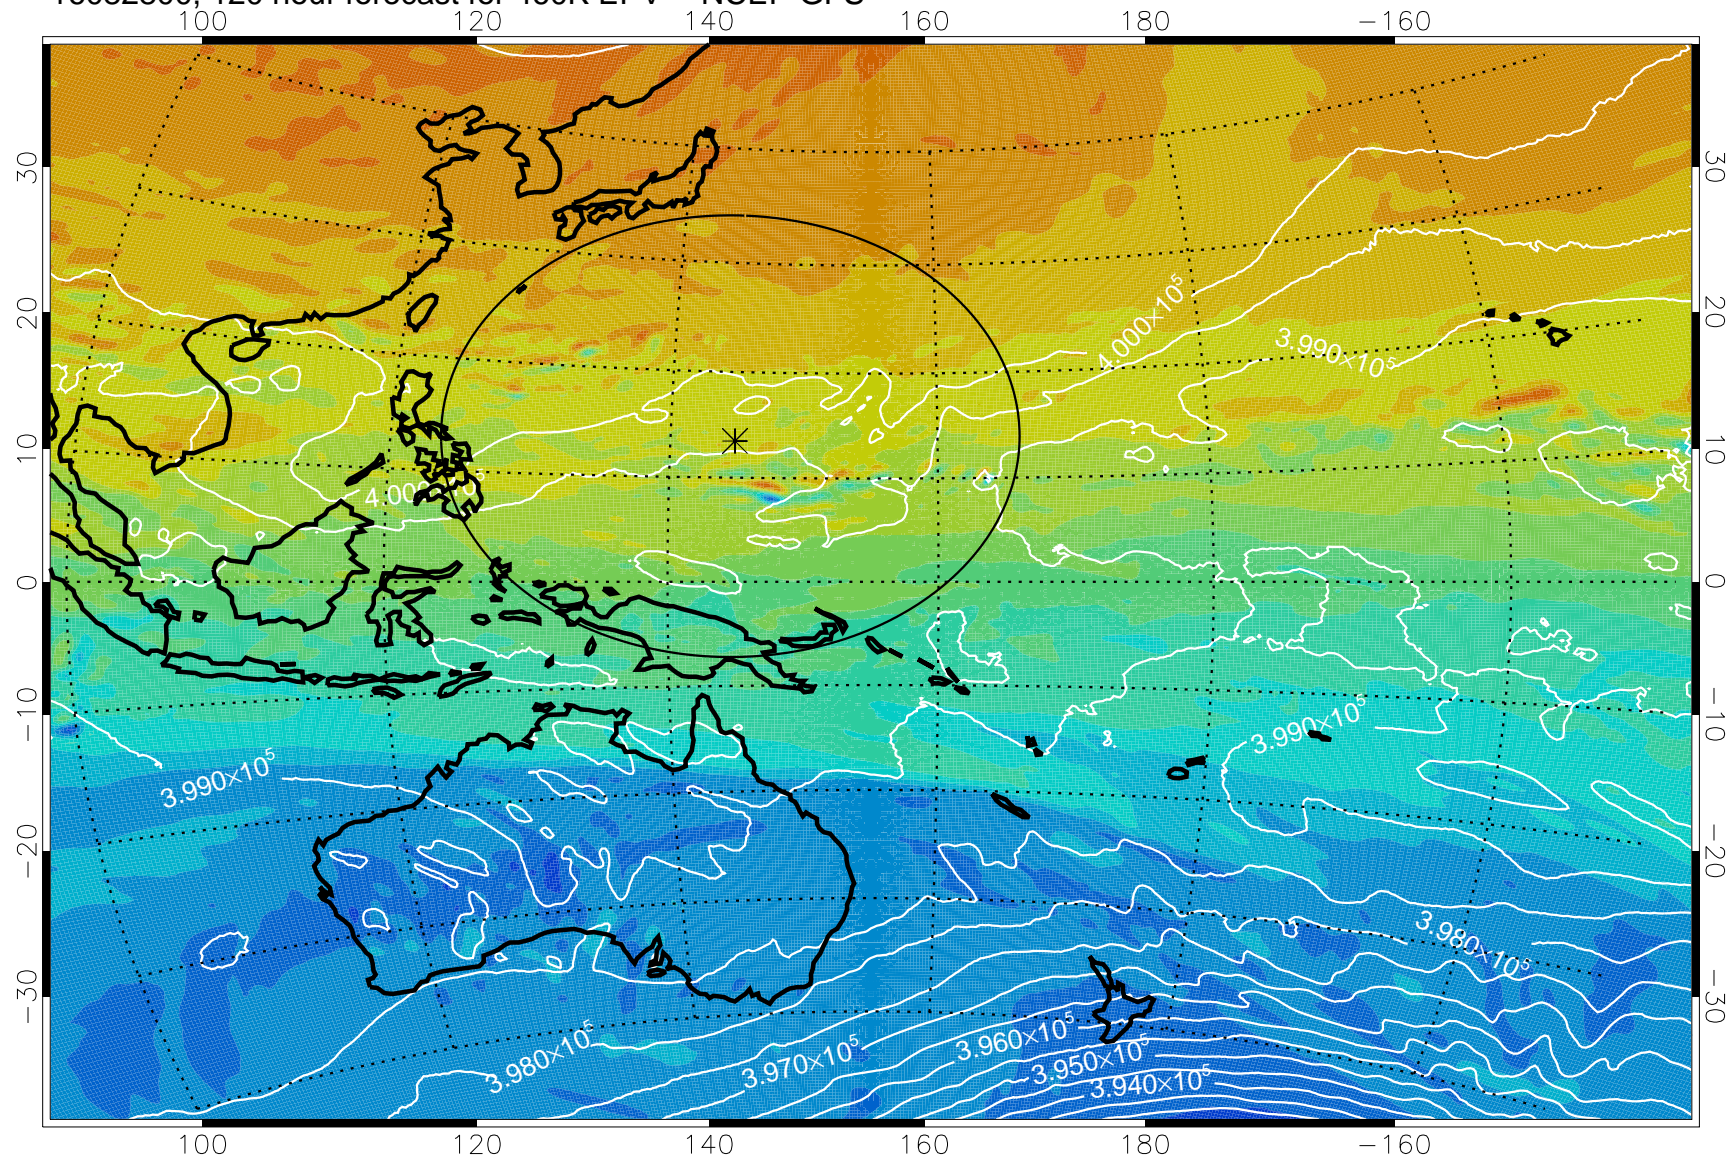

16082612, 84 hour forecast for 460K EPV -- NCEP GFS

460K Montgomery Streamfunction, white

Range ring of 2304 km

16082618, 90 hour forecast for 460K EPV -- NCEP GFS

460K Montgomery Streamfunction, white

Range ring of 2304 km

16082700, 96 hour forecast for 460K EPV -- NCEP GFS

460K Montgomery Streamfunction, white

Range ring of 2304 km

16082706, 102 hour forecast for 460K EPV -- NCEP GFS

460K Montgomery Streamfunction, white

Range ring of 2304 km

16082718, 114 hour forecast for 460K EPV -- NCEP GFS

460K Montgomery Streamfunction, white

Range ring of 2304 km

16082800, 120 hour forecast for 460K EPV -- NCEP GFS

460K Montgomery Streamfunction, white

Range ring of 2304 km