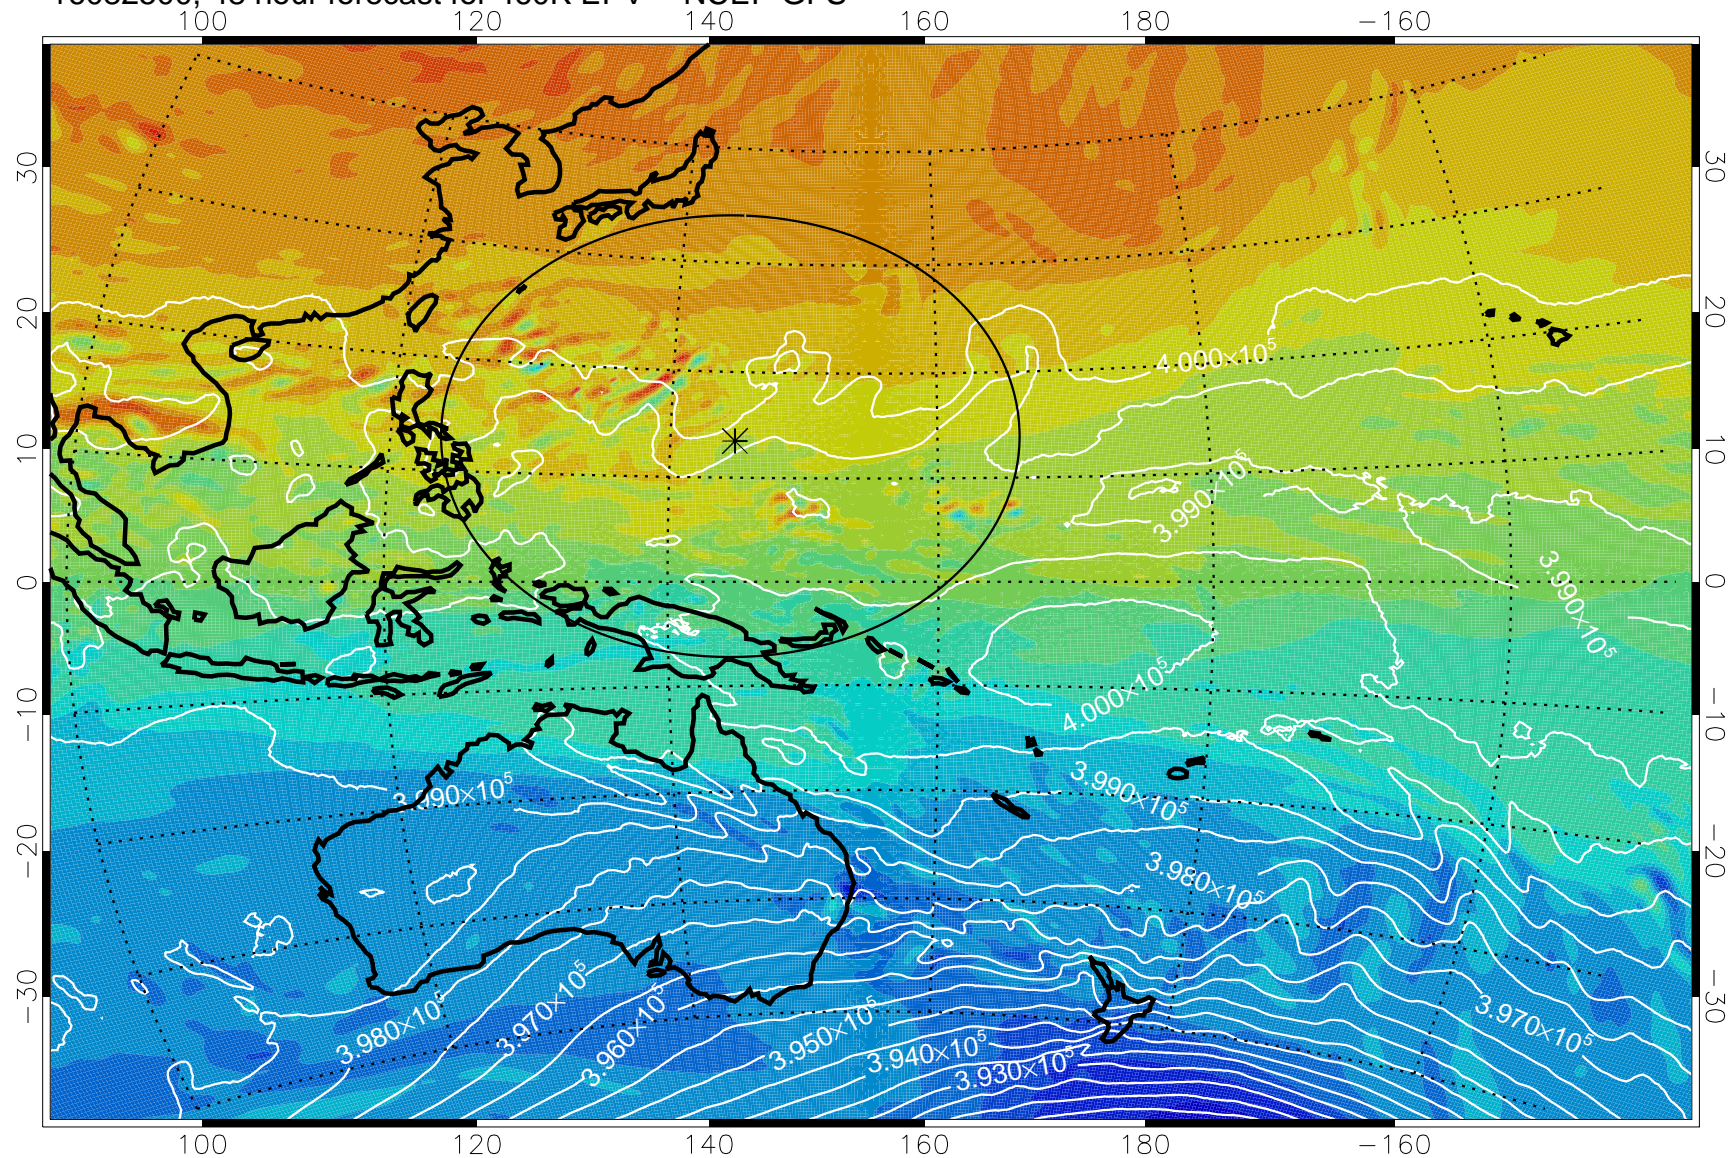

460K Montgomery Streamfunction, white

Range ring of 2304 km

16082400, 24 hour forecast for 460K EPV -- NCEP GFS

460K Montgomery Streamfunction, white

Range ring of 2304 km

16082406, 30 hour forecast for 460K EPV -- NCEP GFS

460K Montgomery Streamfunction, white

Range ring of 2304 km

16082412, 36 hour forecast for 460K EPV -- NCEP GFS

460K Montgomery Streamfunction, white

Range ring of 2304 km

16082418, 42 hour forecast for 460K EPV -- NCEP GFS

460K Montgomery Streamfunction, white

Range ring of 2304 km

16082500, 48 hour forecast for 460K EPV -- NCEP GFS

460K Montgomery Streamfunction, white

Range ring of 2304 km

16082506, 54 hour forecast for 460K EPV -- NCEP GFS

460K Montgomery Streamfunction, white

Range ring of 2304 km

16082512, 60 hour forecast for 460K EPV -- NCEP GFS

460K Montgomery Streamfunction, white

Range ring of 2304 km

16082518, 66 hour forecast for 460K EPV -- NCEP GFS