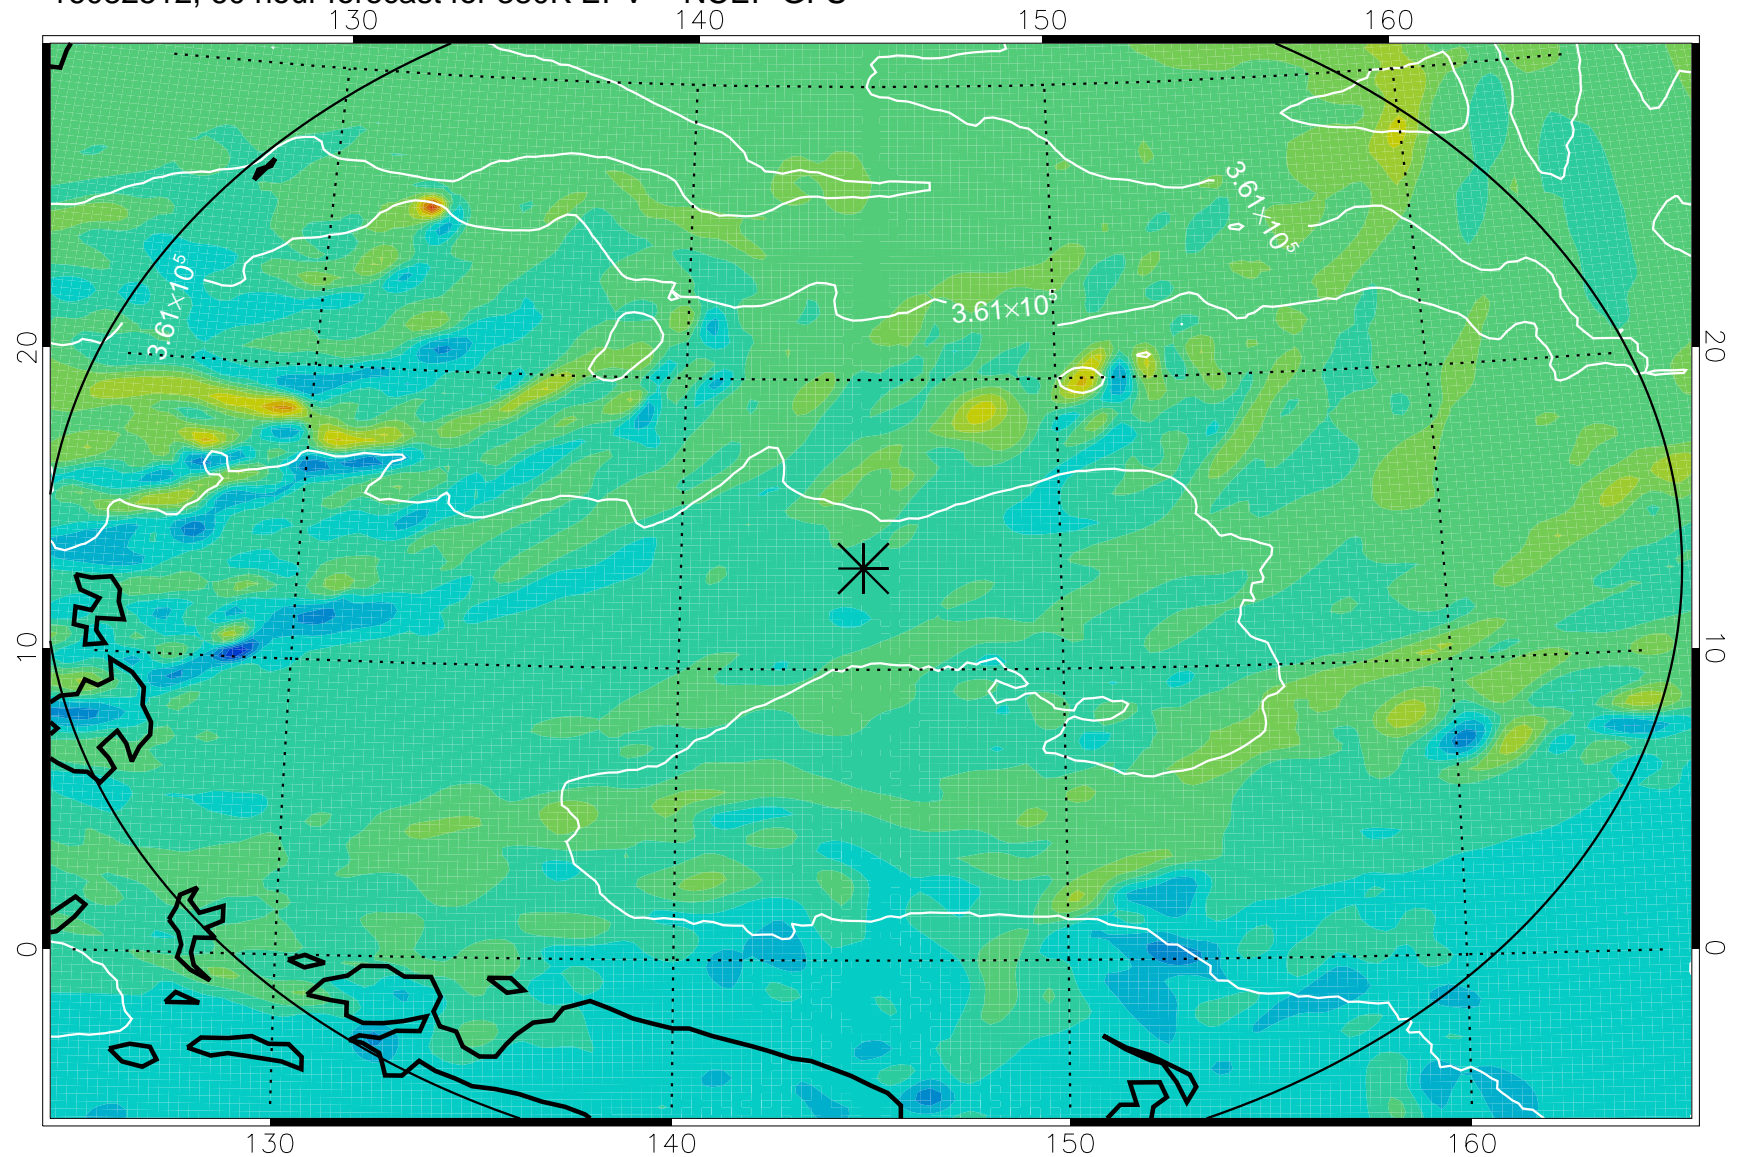

16082418, 42 hour forecast for 380K EPV -- NCEP GFS

380K Montgomery Streamfunction, white

Range ring of 2304 km

16082500, 48 hour forecast for 380K EPV -- NCEP GFS

380K Montgomery Streamfunction, white

Range ring of 2304 km

16082506, 54 hour forecast for 380K EPV -- NCEP GFS

380K Montgomery Streamfunction, white

Range ring of 2304 km

16082512, 60 hour forecast for 380K EPV -- NCEP GFS

380K Montgomery Streamfunction, white

Range ring of 2304 km

16082518, 66 hour forecast for 380K EPV -- NCEP GFS

380K Montgomery Streamfunction, white

Range ring of 2304 km

16082600, 72 hour forecast for 380K EPV -- NCEP GFS

380K Montgomery Streamfunction, white

Range ring of 2304 km

16082606, 78 hour forecast for 380K EPV -- NCEP GFS

380K Montgomery Streamfunction, white

Range ring of 2304 km

16082612, 84 hour forecast for 380K EPV -- NCEP GFS

380K Montgomery Streamfunction, white

Range ring of 2304 km