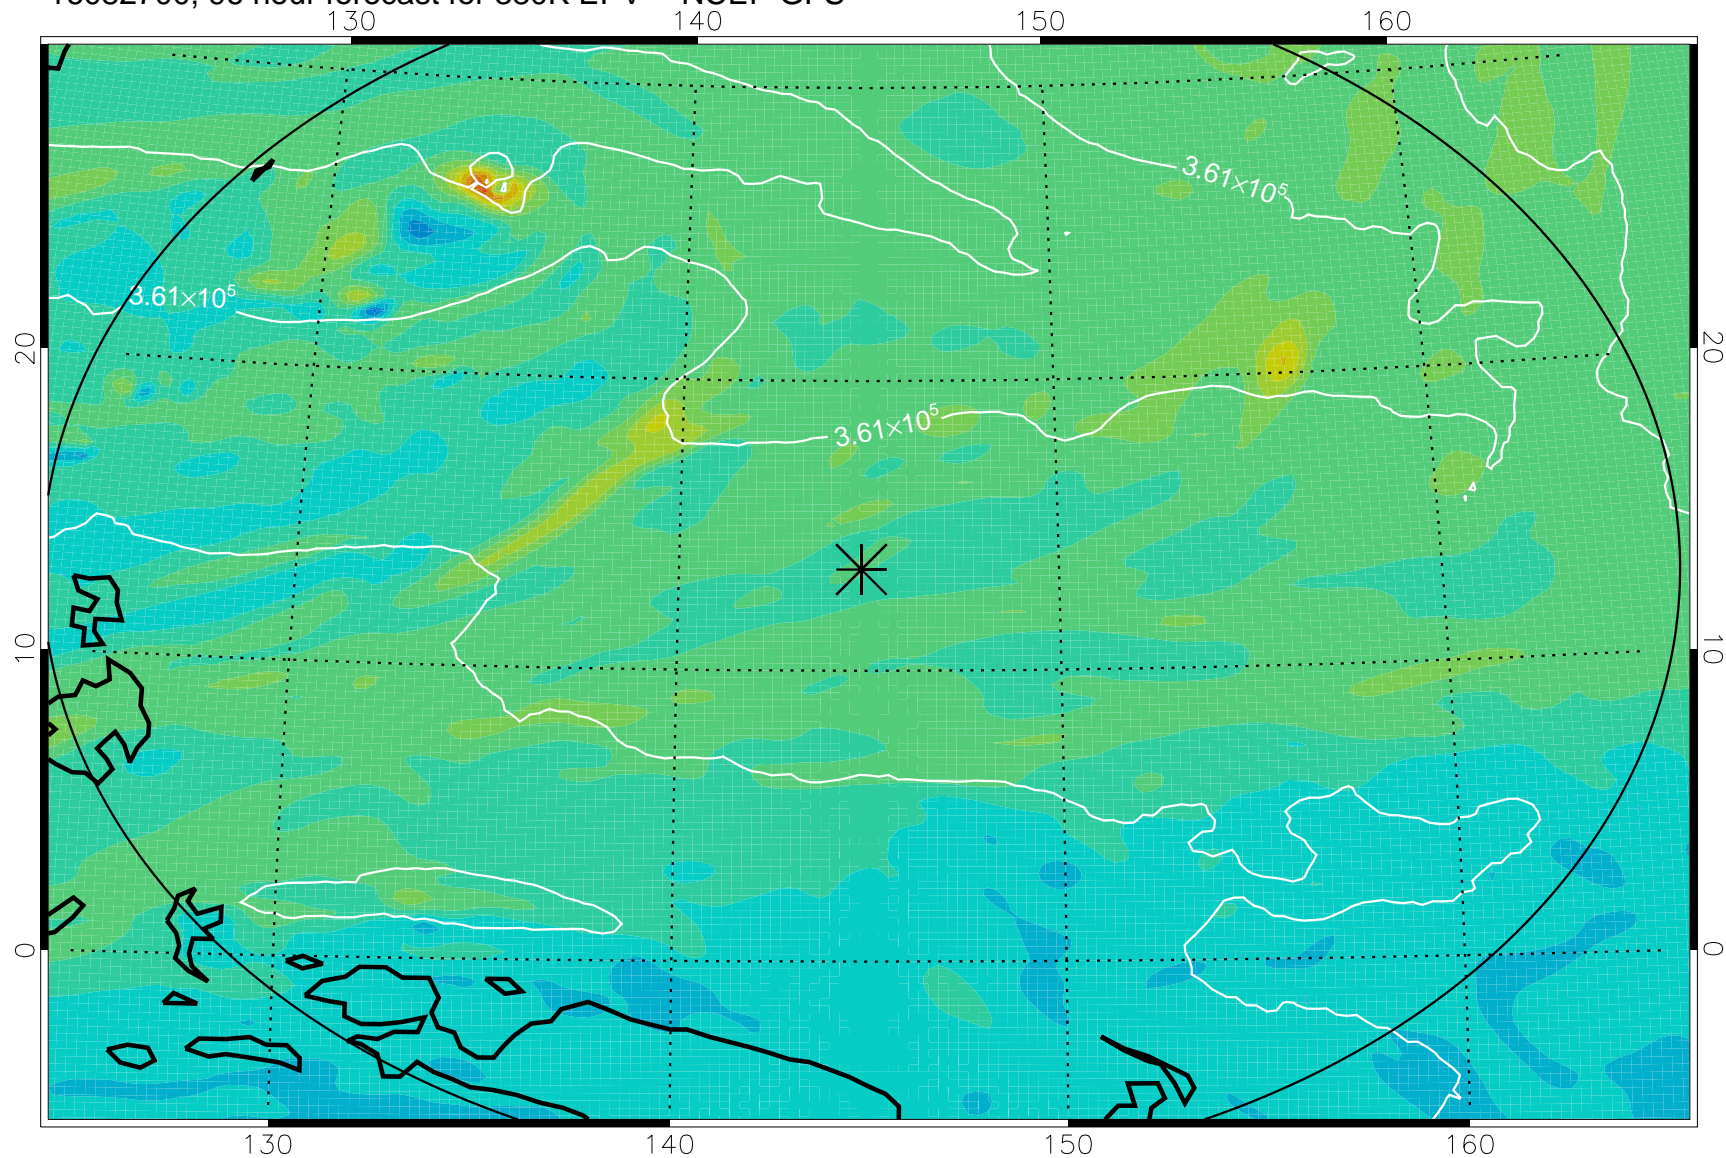

16082518, 66 hour forecast for 380K EPV -- NCEP GFS

380K Montgomery Streamfunction, white

Range ring of 2304 km

16082600, 72 hour forecast for 380K EPV -- NCEP GFS

380K Montgomery Streamfunction, white

Range ring of 2304 km

16082606, 78 hour forecast for 380K EPV -- NCEP GFS

380K Montgomery Streamfunction, white

Range ring of 2304 km

16082612, 84 hour forecast for 380K EPV -- NCEP GFS

380K Montgomery Streamfunction, white

Range ring of 2304 km

16082618, 90 hour forecast for 380K EPV -- NCEP GFS

380K Montgomery Streamfunction, white

Range ring of 2304 km

16082700, 96 hour forecast for 380K EPV -- NCEP GFS

380K Montgomery Streamfunction, white

Range ring of 2304 km

16082706, 102 hour forecast for 380K EPV -- NCEP GFS

380K Montgomery Streamfunction, white

Range ring of 2304 km

16082712, 108 hour forecast for 380K EPV -- NCEP GFS

380K Montgomery Streamfunction, white

Range ring of 2304 km