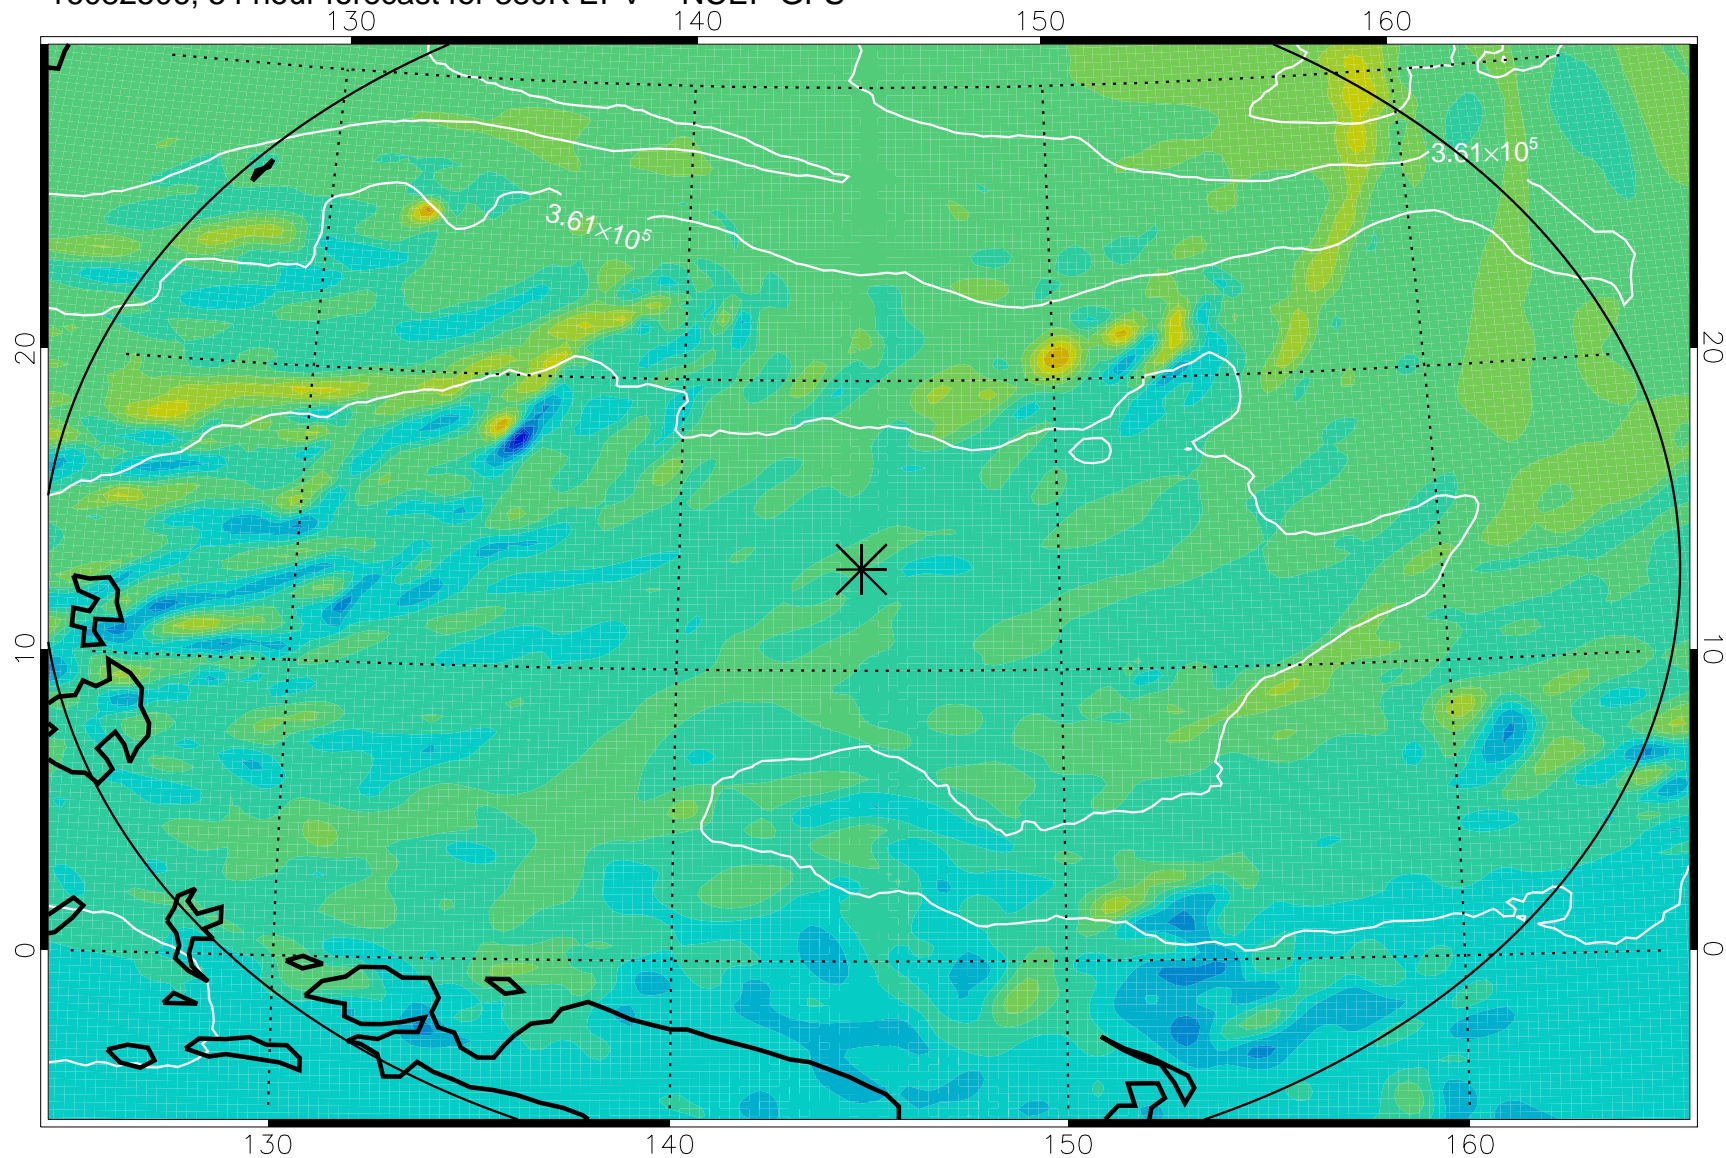

16082406, 30 hour forecast for 380K EPV -- NCEP GFS

380K Montgomery Streamfunction, white

Range ring of 2304 km

16082412, 36 hour forecast for 380K EPV -- NCEP GFS

380K Montgomery Streamfunction, white

Range ring of 2304 km

16082418, 42 hour forecast for 380K EPV -- NCEP GFS

380K Montgomery Streamfunction, white

Range ring of 2304 km

16082500, 48 hour forecast for 380K EPV -- NCEP GFS

380K Montgomery Streamfunction, white

Range ring of 2304 km

16082506, 54 hour forecast for 380K EPV -- NCEP GFS

380K Montgomery Streamfunction, white

Range ring of 2304 km

16082512, 60 hour forecast for 380K EPV -- NCEP GFS

380K Montgomery Streamfunction, white

Range ring of 2304 km

16082518, 66 hour forecast for 380K EPV -- NCEP GFS

380K Montgomery Streamfunction, white

Range ring of 2304 km

16082600, 72 hour forecast for 380K EPV -- NCEP GFS

380K Montgomery Streamfunction, white

Range ring of 2304 km