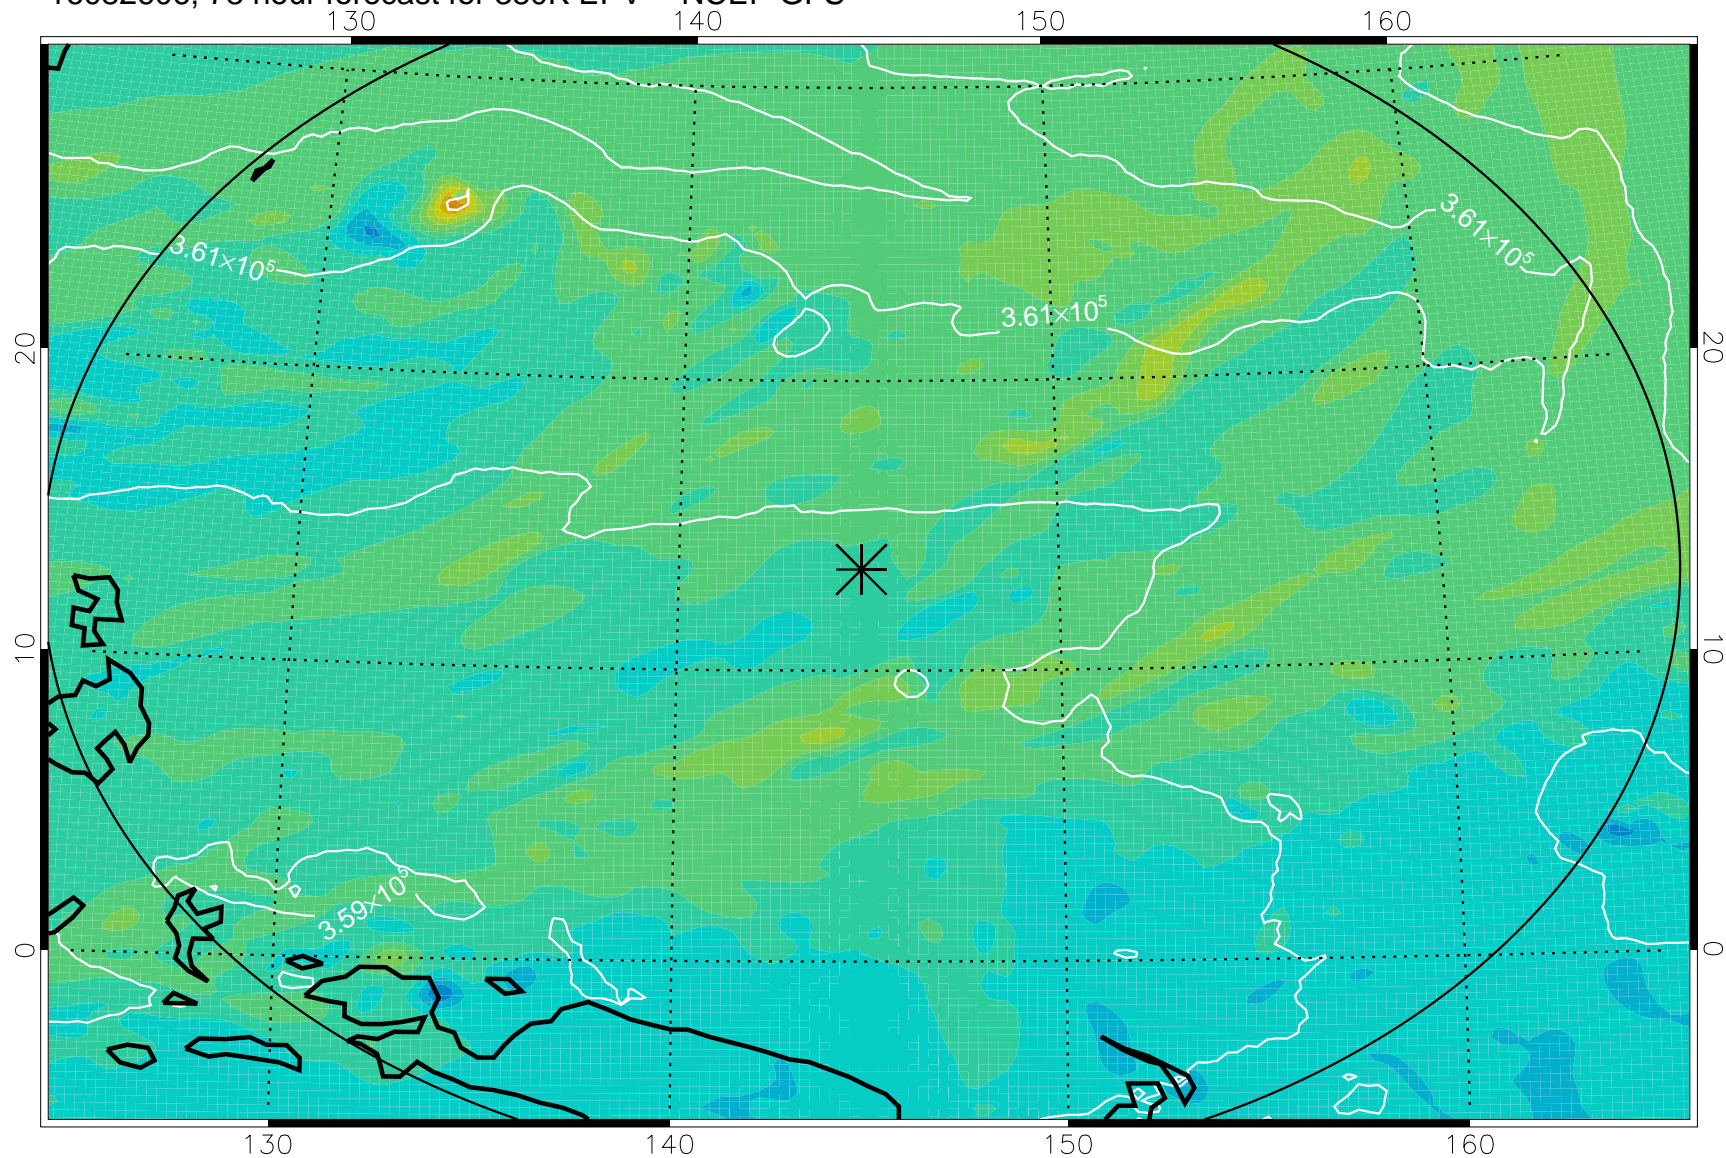

16082506, 54 hour forecast for 380K EPV -- NCEP GFS

380K Montgomery Streamfunction, white

Range ring of 2304 km

16082512, 60 hour forecast for 380K EPV -- NCEP GFS

380K Montgomery Streamfunction, white

Range ring of 2304 km

16082518, 66 hour forecast for 380K EPV -- NCEP GFS

380K Montgomery Streamfunction, white

Range ring of 2304 km

16082600, 72 hour forecast for 380K EPV -- NCEP GFS

380K Montgomery Streamfunction, white

Range ring of 2304 km

16082606, 78 hour forecast for 380K EPV -- NCEP GFS

380K Montgomery Streamfunction, white

Range ring of 2304 km

16082612, 84 hour forecast for 380K EPV -- NCEP GFS

380K Montgomery Streamfunction, white

Range ring of 2304 km

16082618, 90 hour forecast for 380K EPV -- NCEP GFS

380K Montgomery Streamfunction, white

Range ring of 2304 km

16082700, 96 hour forecast for 380K EPV -- NCEP GFS

380K Montgomery Streamfunction, white

Range ring of 2304 km