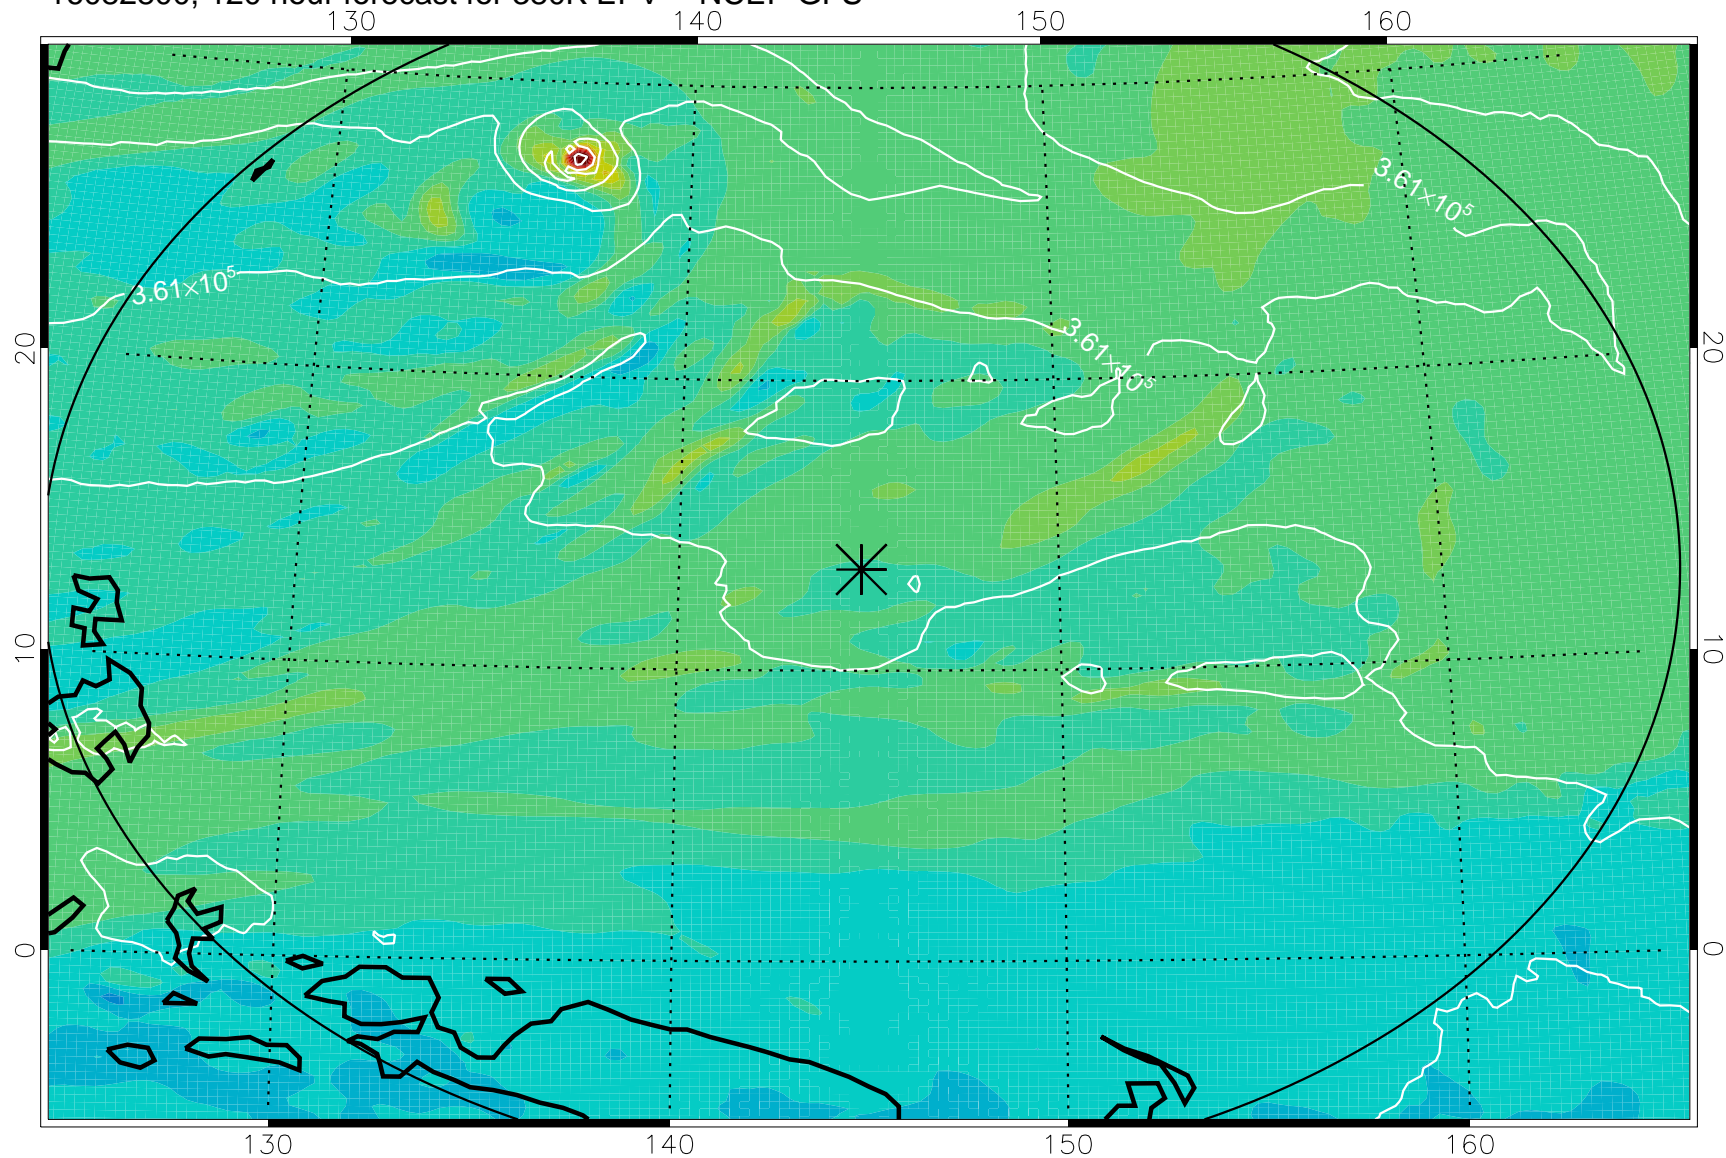

16082606, 78 hour forecast for 380K EPV -- NCEP GFS

380K Montgomery Streamfunction, white

Range ring of 2304 km

16082612, 84 hour forecast for 380K EPV -- NCEP GFS

380K Montgomery Streamfunction, white

Range ring of 2304 km

16082618, 90 hour forecast for 380K EPV -- NCEP GFS

380K Montgomery Streamfunction, white

Range ring of 2304 km

16082700, 96 hour forecast for 380K EPV -- NCEP GFS

380K Montgomery Streamfunction, white

Range ring of 2304 km

16082706, 102 hour forecast for 380K EPV -- NCEP GFS

380K Montgomery Streamfunction, white

Range ring of 2304 km

16082712, 108 hour forecast for 380K EPV -- NCEP GFS

380K Montgomery Streamfunction, white

Range ring of 2304 km

16082718, 114 hour forecast for 380K EPV -- NCEP GFS

380K Montgomery Streamfunction, white

Range ring of 2304 km

16082800, 120 hour forecast for 380K EPV -- NCEP GFS

380K Montgomery Streamfunction, white

Range ring of 2304 km