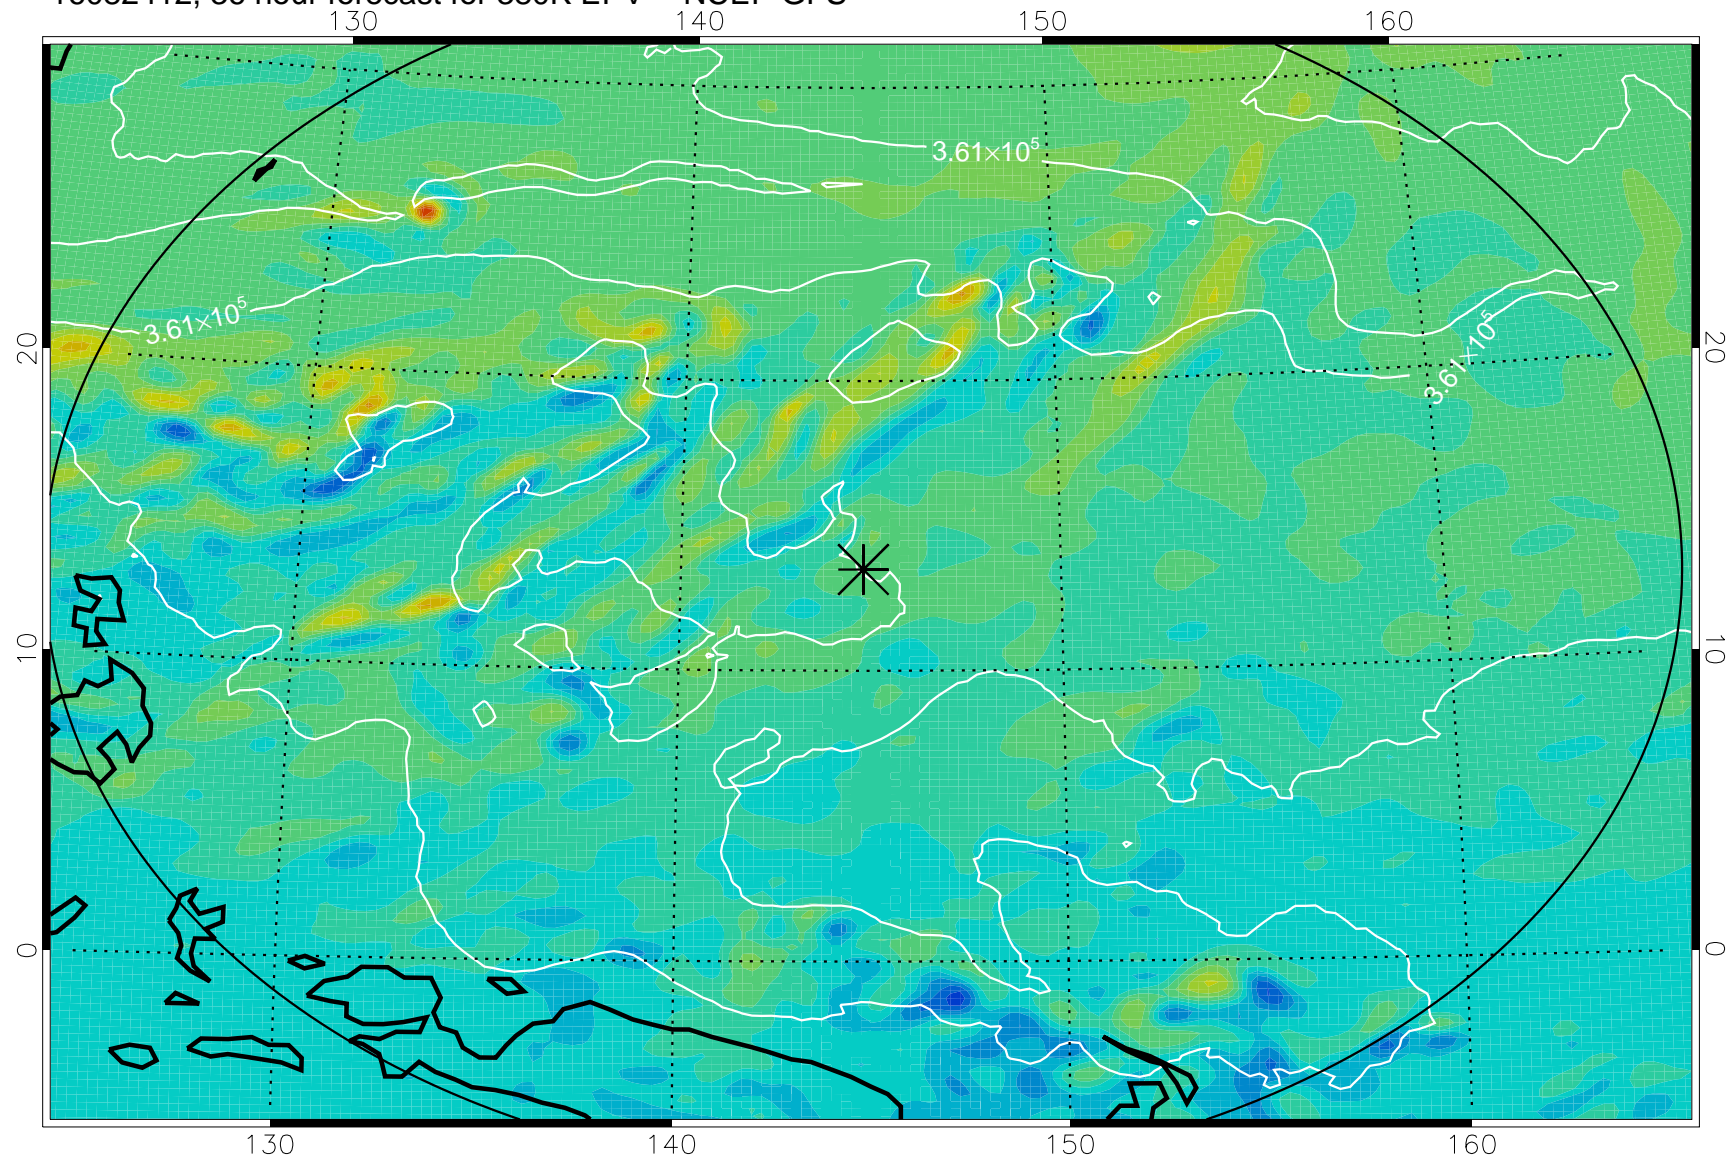

16082318, 18 hour forecast for 380K EPV -- NCEP GFS

380K Montgomery Streamfunction, white

Range ring of 2304 km

16082400, 24 hour forecast for 380K EPV -- NCEP GFS

380K Montgomery Streamfunction, white

Range ring of 2304 km

16082406, 30 hour forecast for 380K EPV -- NCEP GFS

380K Montgomery Streamfunction, white

Range ring of 2304 km

16082412, 36 hour forecast for 380K EPV -- NCEP GFS

380K Montgomery Streamfunction, white

Range ring of 2304 km

16082418, 42 hour forecast for 380K EPV -- NCEP GFS

380K Montgomery Streamfunction, white

Range ring of 2304 km

16082500, 48 hour forecast for 380K EPV -- NCEP GFS

380K Montgomery Streamfunction, white

Range ring of 2304 km

16082606, 78 hour forecast for 380K EPV -- NCEP GFS

380K Montgomery Streamfunction, white

Range ring of 2304 km

16082612, 84 hour forecast for 380K EPV -- NCEP GFS

380K Montgomery Streamfunction, white

Range ring of 2304 km