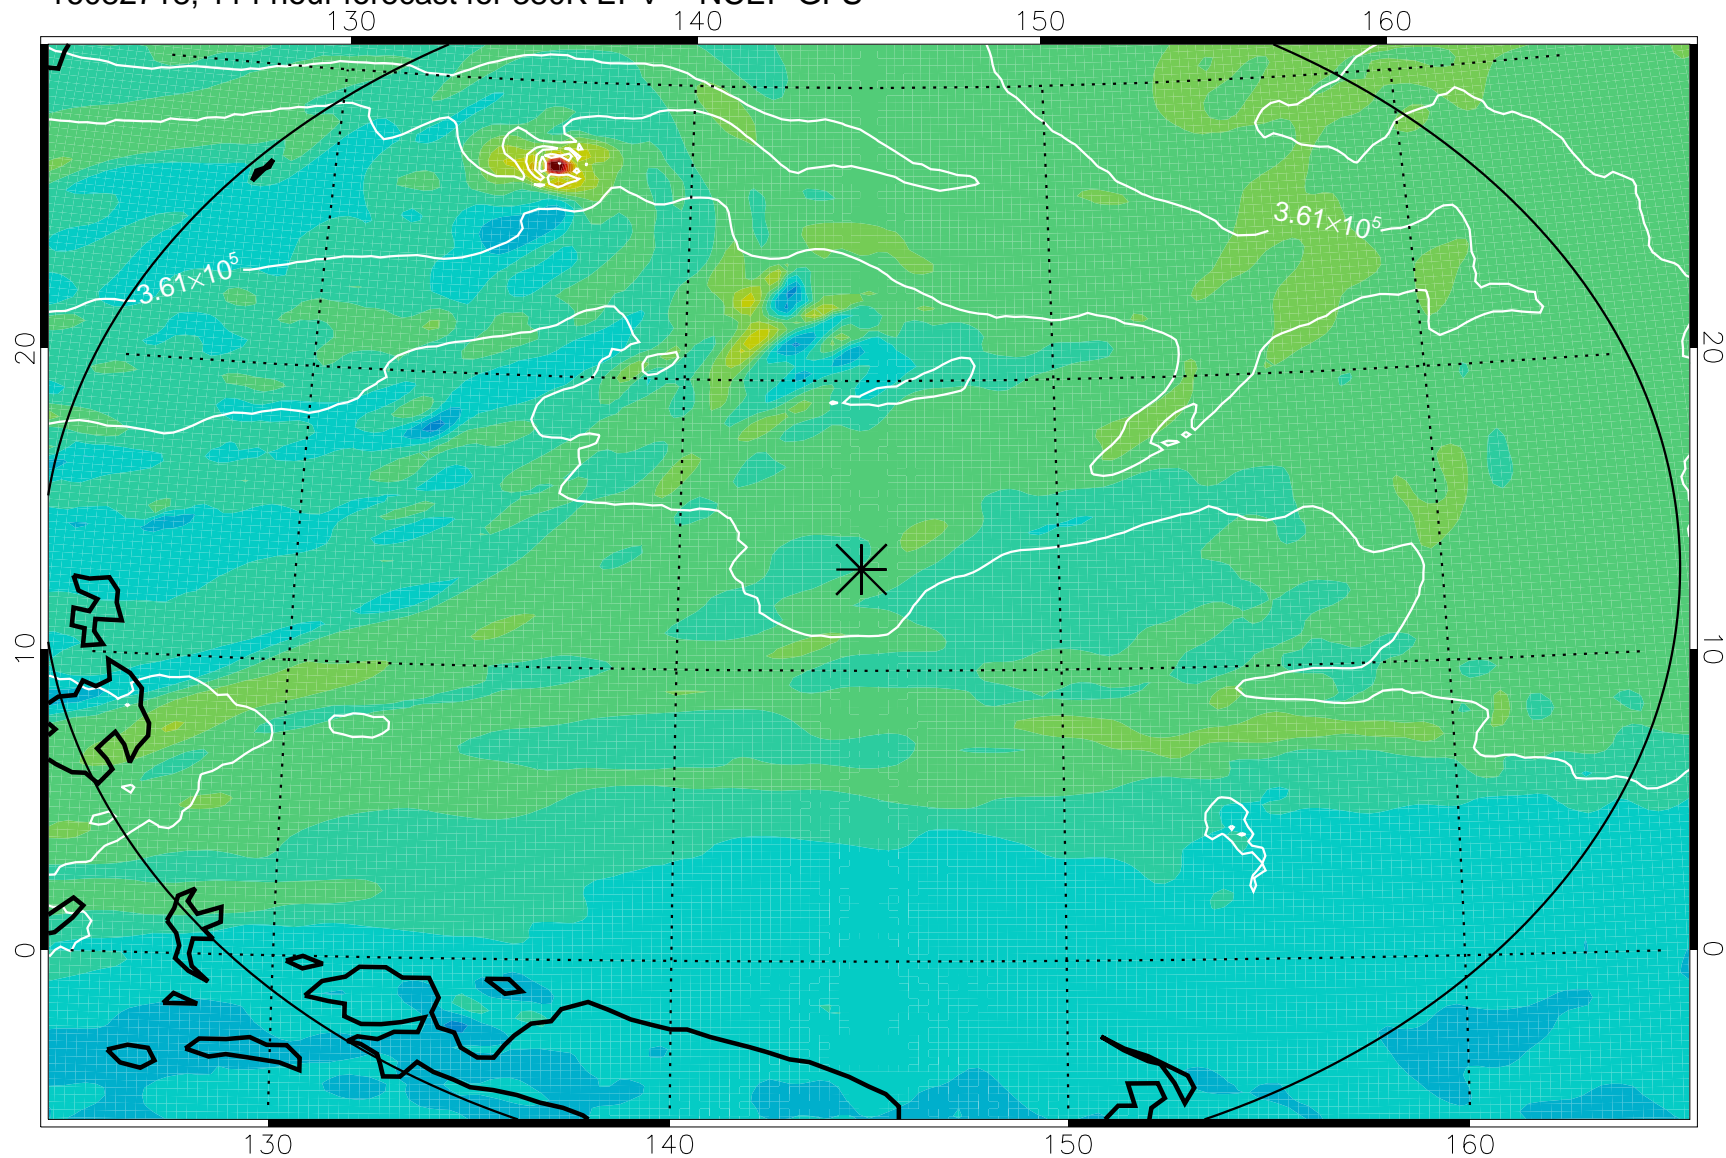

16082606, 78 hour forecast for 380K EPV -- NCEP GFS

380K Montgomery Streamfunction, white

Range ring of 2304 km

16082612, 84 hour forecast for 380K EPV -- NCEP GFS

380K Montgomery Streamfunction, white

Range ring of 2304 km

16082618, 90 hour forecast for 380K EPV -- NCEP GFS

380K Montgomery Streamfunction, white

Range ring of 2304 km

16082700, 96 hour forecast for 380K EPV -- NCEP GFS

380K Montgomery Streamfunction, white

Range ring of 2304 km

16082706, 102 hour forecast for 380K EPV -- NCEP GFS

380K Montgomery Streamfunction, white

Range ring of 2304 km

16082712, 108 hour forecast for 380K EPV -- NCEP GFS

380K Montgomery Streamfunction, white

Range ring of 2304 km

16082718, 114 hour forecast for 380K EPV -- NCEP GFS

380K Montgomery Streamfunction, white

Range ring of 2304 km

16082800, 120 hour forecast for 380K EPV -- NCEP GFS

380K Montgomery Streamfunction, white

Range ring of 2304 km