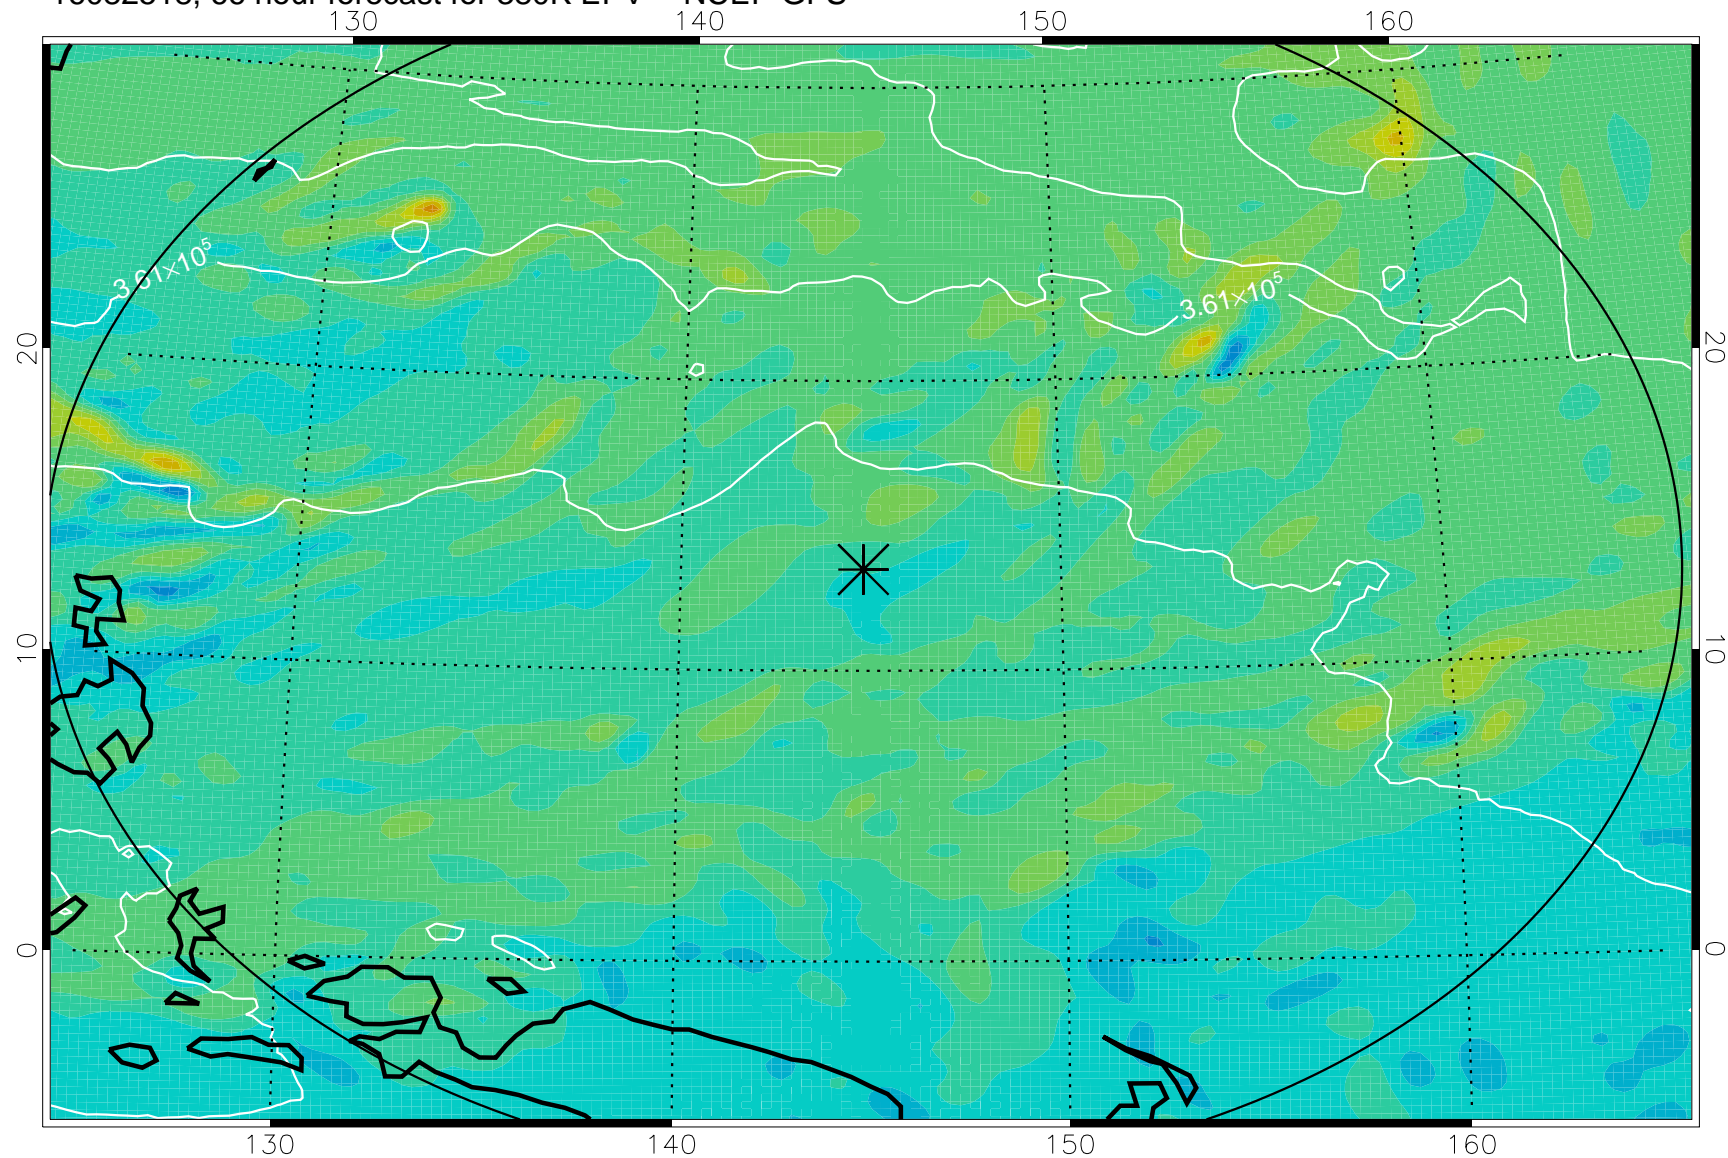

16082506, 54 hour forecast for 380K EPV -- NCEP GFS

380K Montgomery Streamfunction, white

Range ring of 2304 km

16082512, 60 hour forecast for 380K EPV -- NCEP GFS

380K Montgomery Streamfunction, white

Range ring of 2304 km

16082518, 66 hour forecast for 380K EPV -- NCEP GFS

380K Montgomery Streamfunction, white

Range ring of 2304 km

16082600, 72 hour forecast for 380K EPV -- NCEP GFS

380K Montgomery Streamfunction, white

Range ring of 2304 km

16082606, 78 hour forecast for 380K EPV -- NCEP GFS

380K Montgomery Streamfunction, white

Range ring of 2304 km

16082612, 84 hour forecast for 380K EPV -- NCEP GFS

380K Montgomery Streamfunction, white

Range ring of 2304 km

16082618, 90 hour forecast for 380K EPV -- NCEP GFS

380K Montgomery Streamfunction, white

Range ring of 2304 km

16082700, 96 hour forecast for 380K EPV -- NCEP GFS

380K Montgomery Streamfunction, white

Range ring of 2304 km