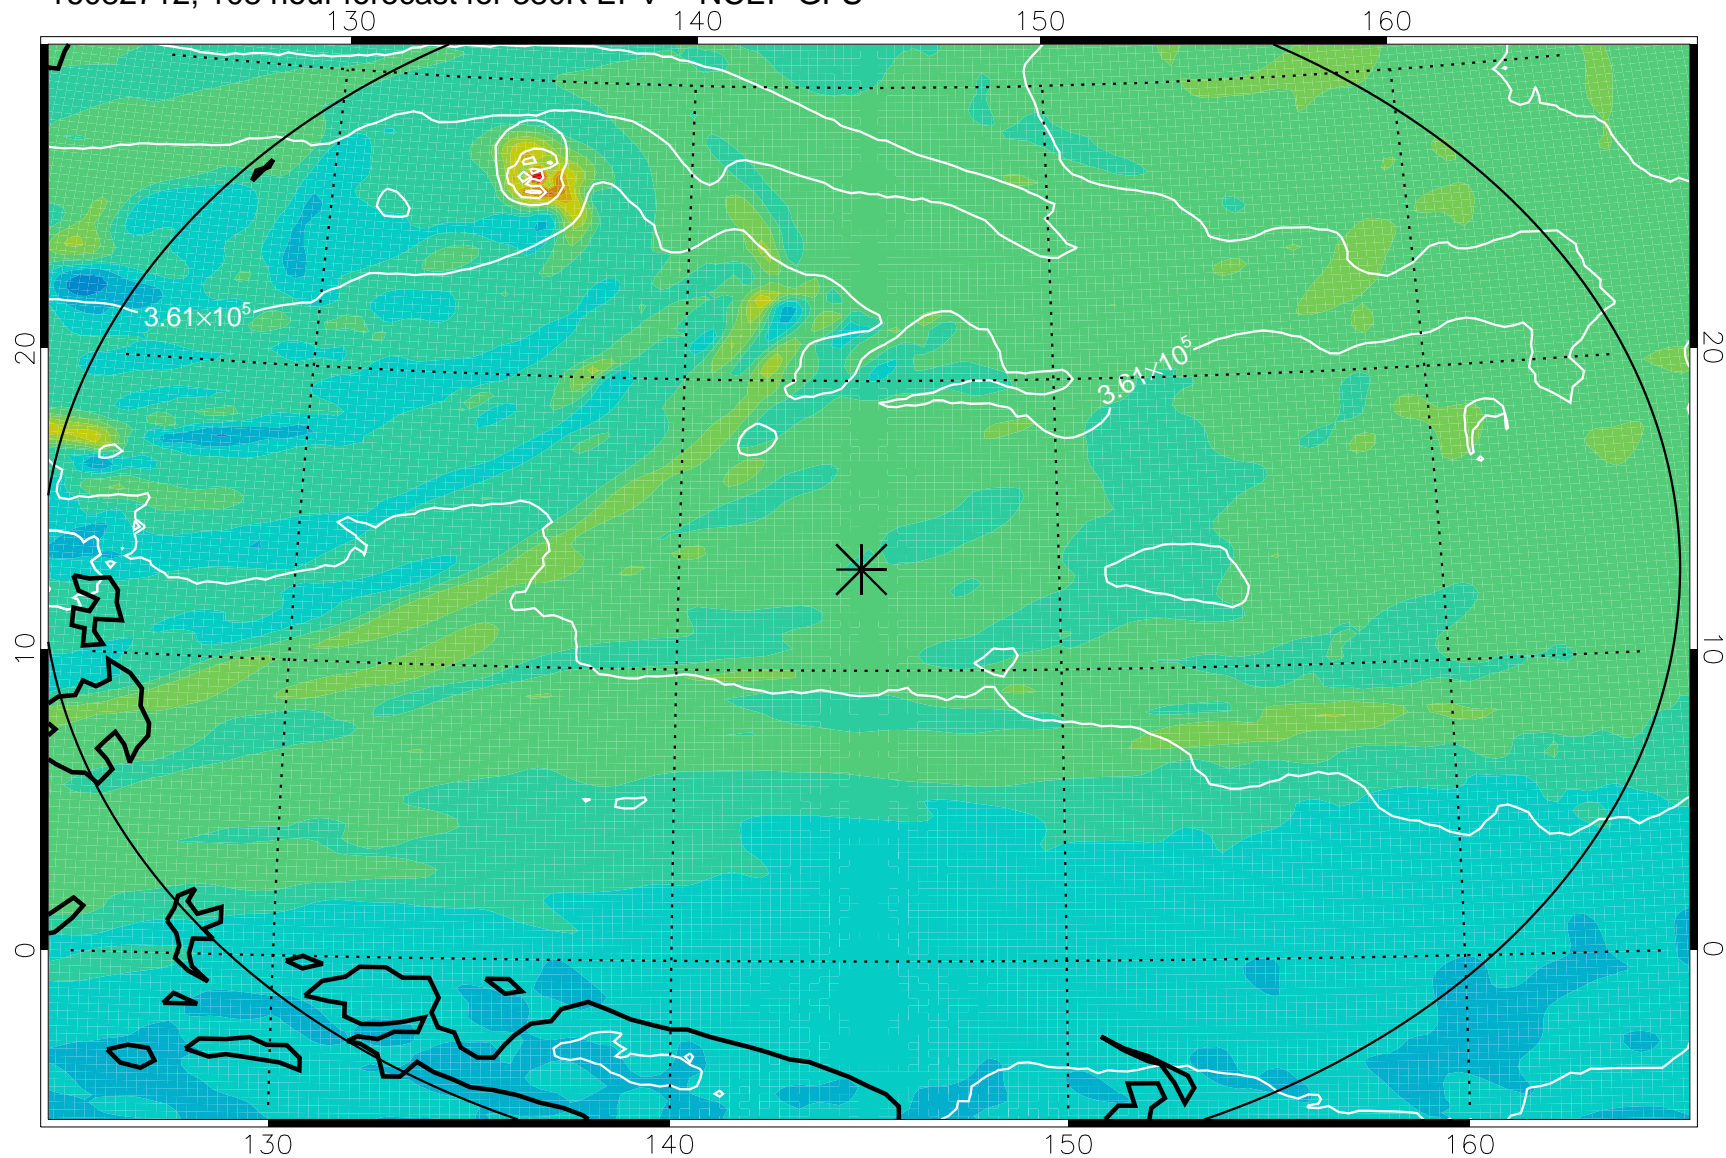

16082606, 78 hour forecast for 380K EPV -- NCEP GFS

380K Montgomery Streamfunction, white

Range ring of 2304 km

16082612, 84 hour forecast for 380K EPV -- NCEP GFS

380K Montgomery Streamfunction, white

Range ring of 2304 km

16082618, 90 hour forecast for 380K EPV -- NCEP GFS

380K Montgomery Streamfunction, white

Range ring of 2304 km

16082700, 96 hour forecast for 380K EPV -- NCEP GFS

380K Montgomery Streamfunction, white

Range ring of 2304 km

16082706, 102 hour forecast for 380K EPV -- NCEP GFS

380K Montgomery Streamfunction, white

Range ring of 2304 km

16082712, 108 hour forecast for 380K EPV -- NCEP GFS

380K Montgomery Streamfunction, white

Range ring of 2304 km

16082718, 114 hour forecast for 380K EPV -- NCEP GFS

380K Montgomery Streamfunction, white

Range ring of 2304 km

16082800, 120 hour forecast for 380K EPV -- NCEP GFS

380K Montgomery Streamfunction, white

Range ring of 2304 km