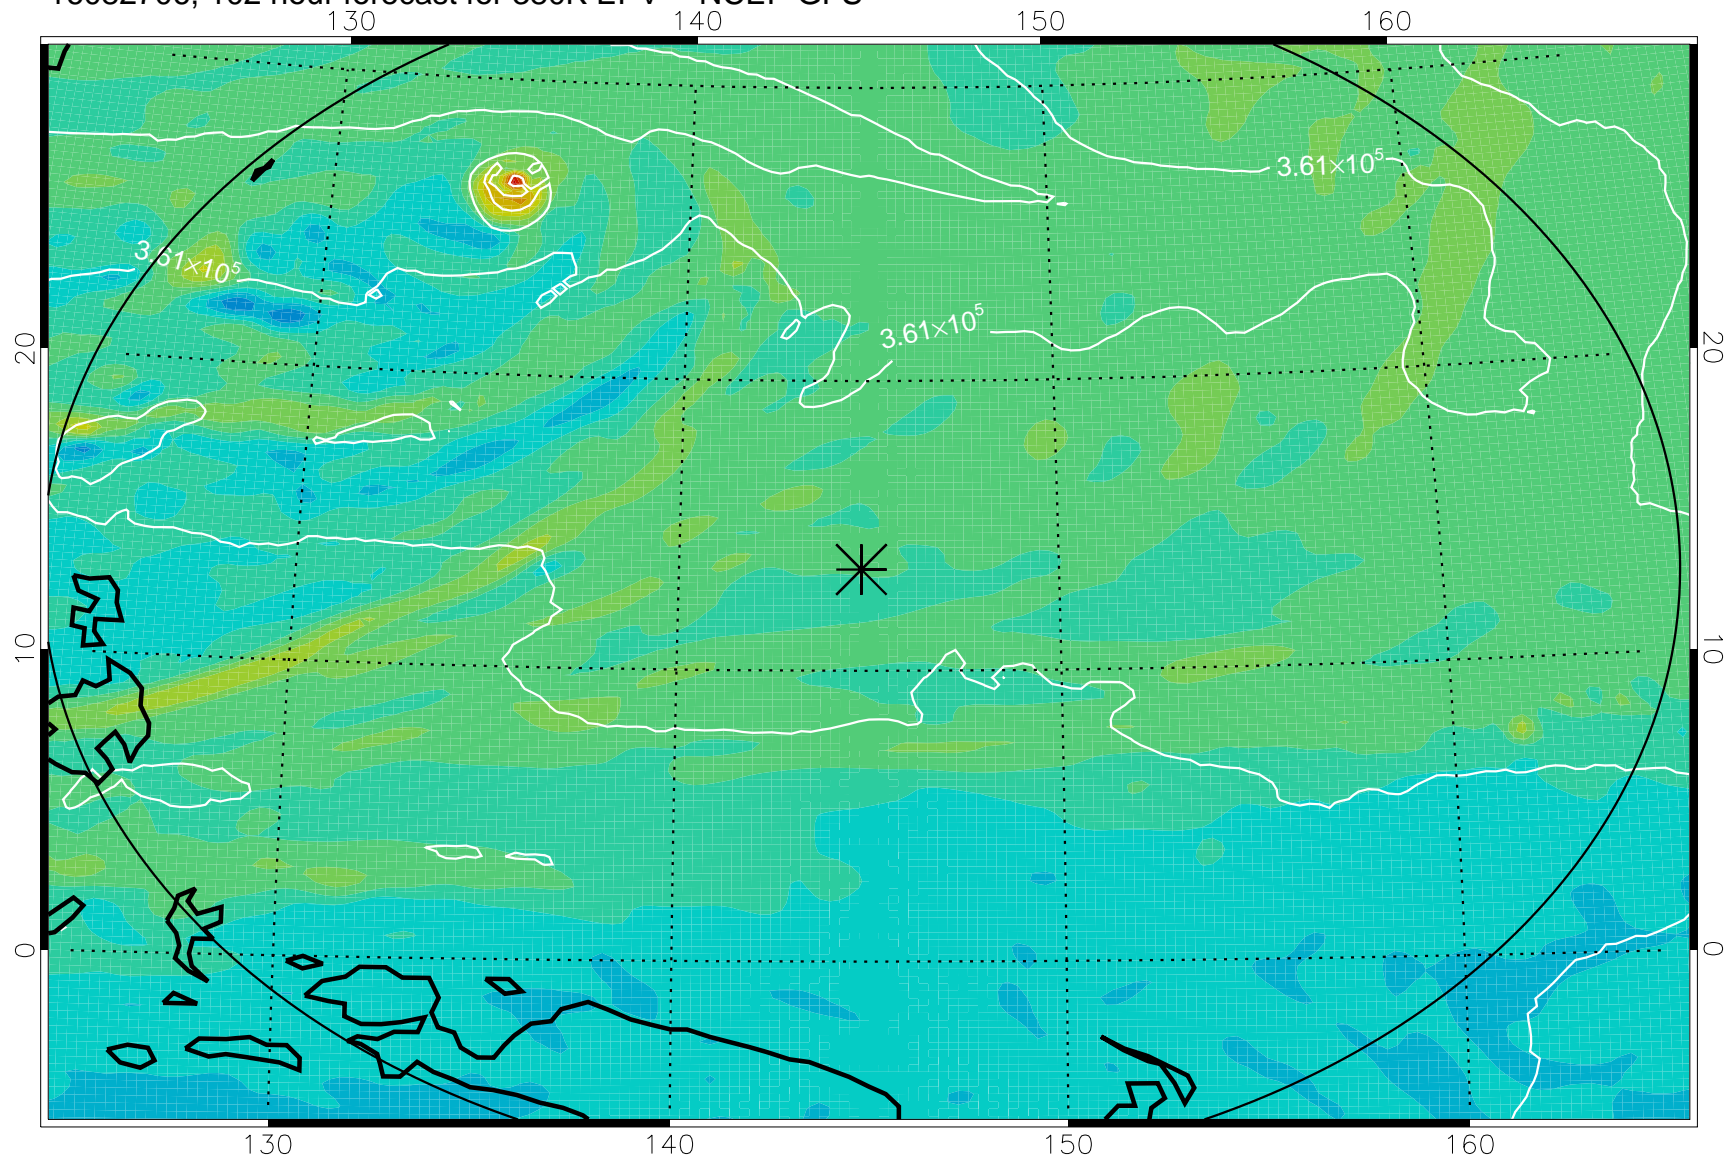

16082606, 78 hour forecast for 380K EPV -- NCEP GFS

380K Montgomery Streamfunction, white

Range ring of 2304 km

16082612, 84 hour forecast for 380K EPV -- NCEP GFS

380K Montgomery Streamfunction, white

Range ring of 2304 km

16082618, 90 hour forecast for 380K EPV -- NCEP GFS

380K Montgomery Streamfunction, white

Range ring of 2304 km

16082700, 96 hour forecast for 380K EPV -- NCEP GFS

380K Montgomery Streamfunction, white

Range ring of 2304 km

16082706, 102 hour forecast for 380K EPV -- NCEP GFS

380K Montgomery Streamfunction, white

Range ring of 2304 km

16082712, 108 hour forecast for 380K EPV -- NCEP GFS

380K Montgomery Streamfunction, white

Range ring of 2304 km

16082718, 114 hour forecast for 380K EPV -- NCEP GFS

380K Montgomery Streamfunction, white

Range ring of 2304 km

16082800, 120 hour forecast for 380K EPV -- NCEP GFS

380K Montgomery Streamfunction, white

Range ring of 2304 km