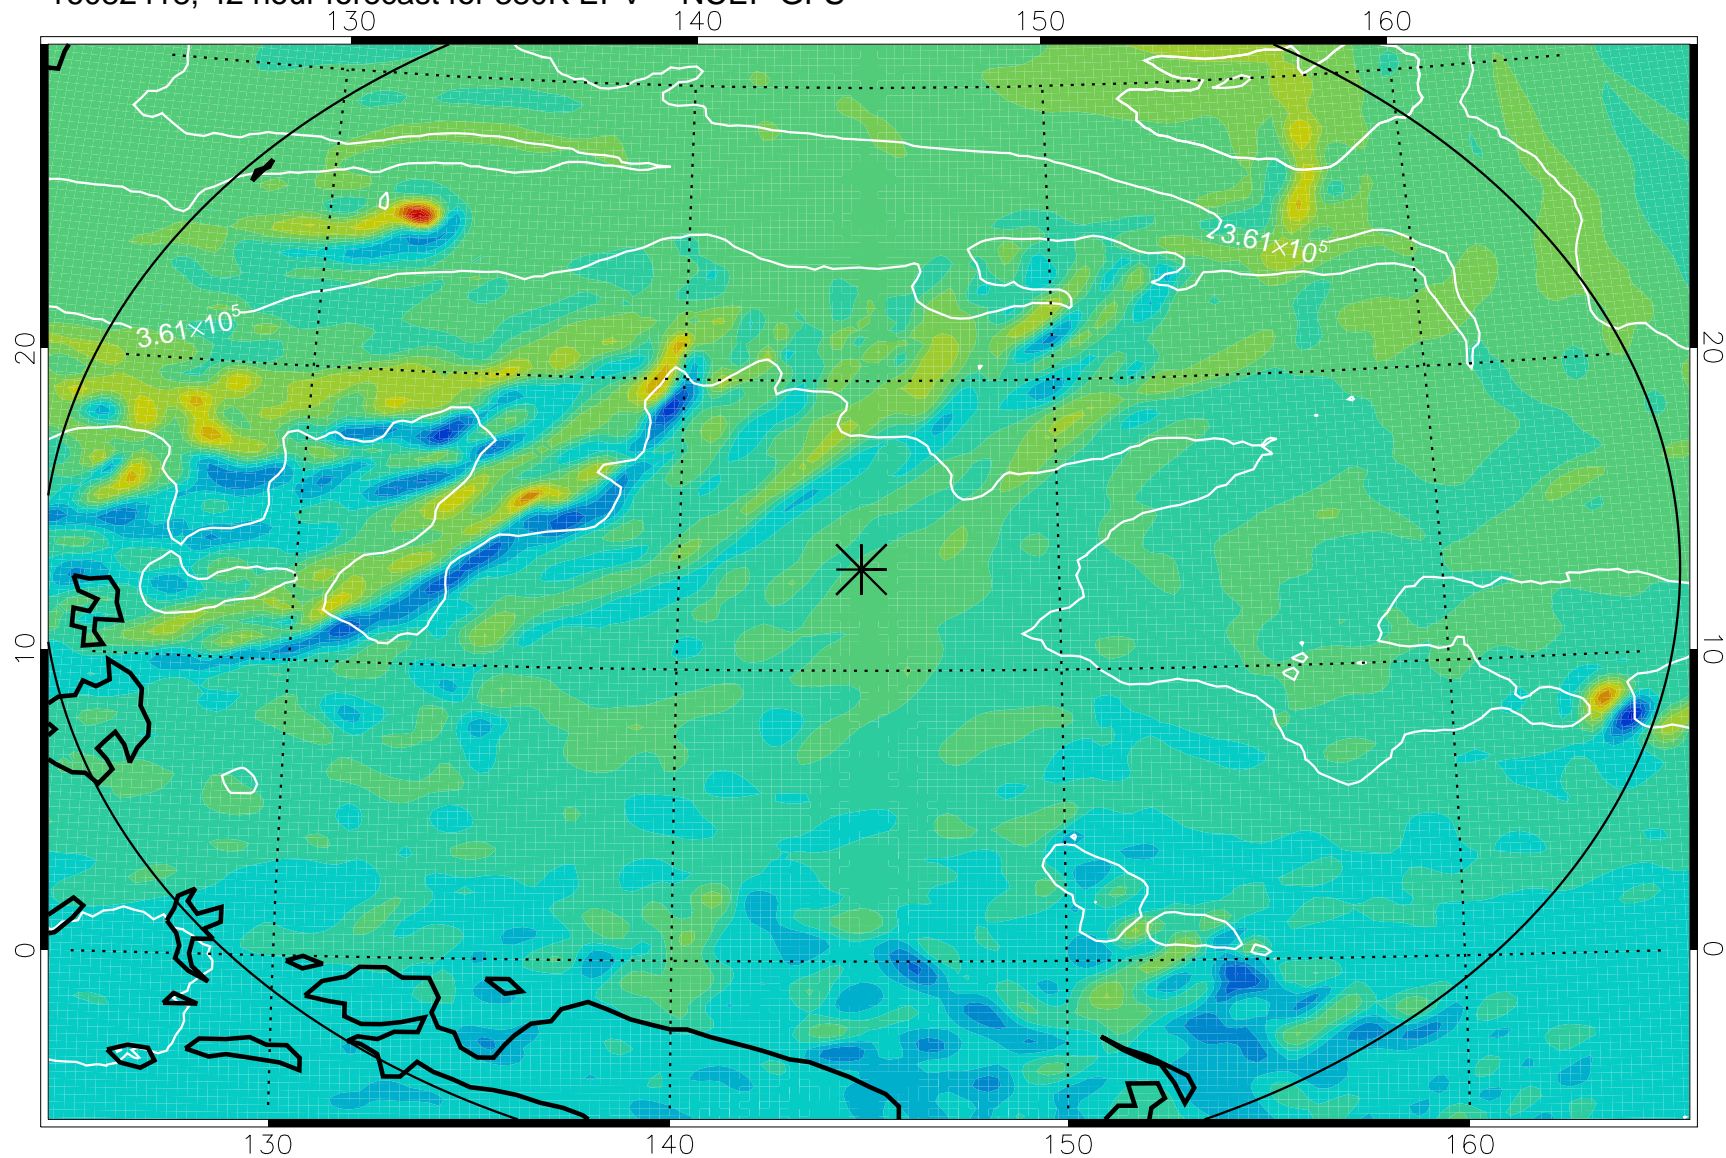

16082406, 30 hour forecast for 380K EPV -- NCEP GFS

380K Montgomery Streamfunction, white

Range ring of 2304 km

16082412, 36 hour forecast for 380K EPV -- NCEP GFS

380K Montgomery Streamfunction, white

Range ring of 2304 km

16082418, 42 hour forecast for 380K EPV -- NCEP GFS

380K Montgomery Streamfunction, white

Range ring of 2304 km

16082500, 48 hour forecast for 380K EPV -- NCEP GFS

380K Montgomery Streamfunction, white

Range ring of 2304 km

16082506, 54 hour forecast for 380K EPV -- NCEP GFS

380K Montgomery Streamfunction, white

Range ring of 2304 km

16082512, 60 hour forecast for 380K EPV -- NCEP GFS

380K Montgomery Streamfunction, white

Range ring of 2304 km

16082606, 78 hour forecast for 380K EPV -- NCEP GFS

380K Montgomery Streamfunction, white

Range ring of 2304 km

16082612, 84 hour forecast for 380K EPV -- NCEP GFS

380K Montgomery Streamfunction, white

Range ring of 2304 km