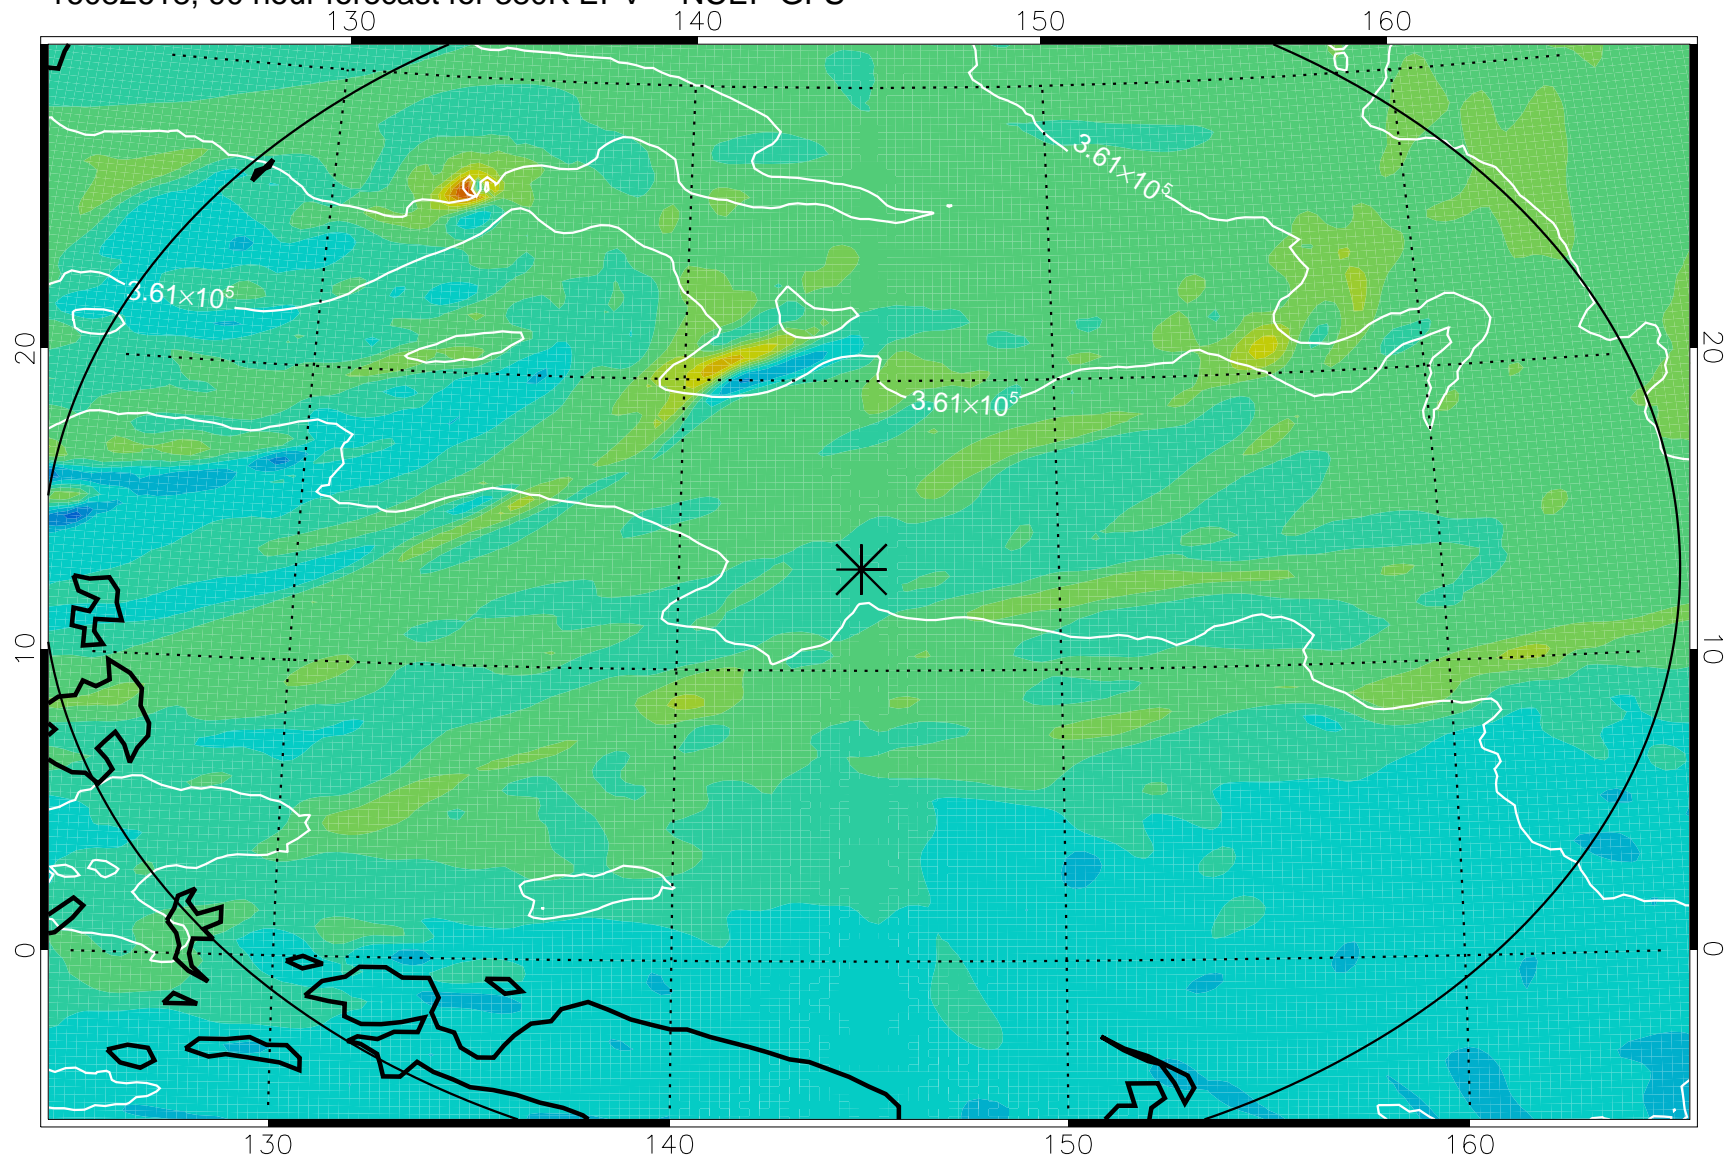

16082518, 66 hour forecast for 380K EPV -- NCEP GFS

380K Montgomery Streamfunction, white

Range ring of 2304 km

16082600, 72 hour forecast for 380K EPV -- NCEP GFS

380K Montgomery Streamfunction, white

Range ring of 2304 km

16082606, 78 hour forecast for 380K EPV -- NCEP GFS

380K Montgomery Streamfunction, white

Range ring of 2304 km

16082612, 84 hour forecast for 380K EPV -- NCEP GFS

380K Montgomery Streamfunction, white

Range ring of 2304 km

16082618, 90 hour forecast for 380K EPV -- NCEP GFS

380K Montgomery Streamfunction, white

Range ring of 2304 km

16082700, 96 hour forecast for 380K EPV -- NCEP GFS

380K Montgomery Streamfunction, white

Range ring of 2304 km

16082706, 102 hour forecast for 380K EPV -- NCEP GFS

380K Montgomery Streamfunction, white

Range ring of 2304 km

16082712, 108 hour forecast for 380K EPV -- NCEP GFS

380K Montgomery Streamfunction, white

Range ring of 2304 km