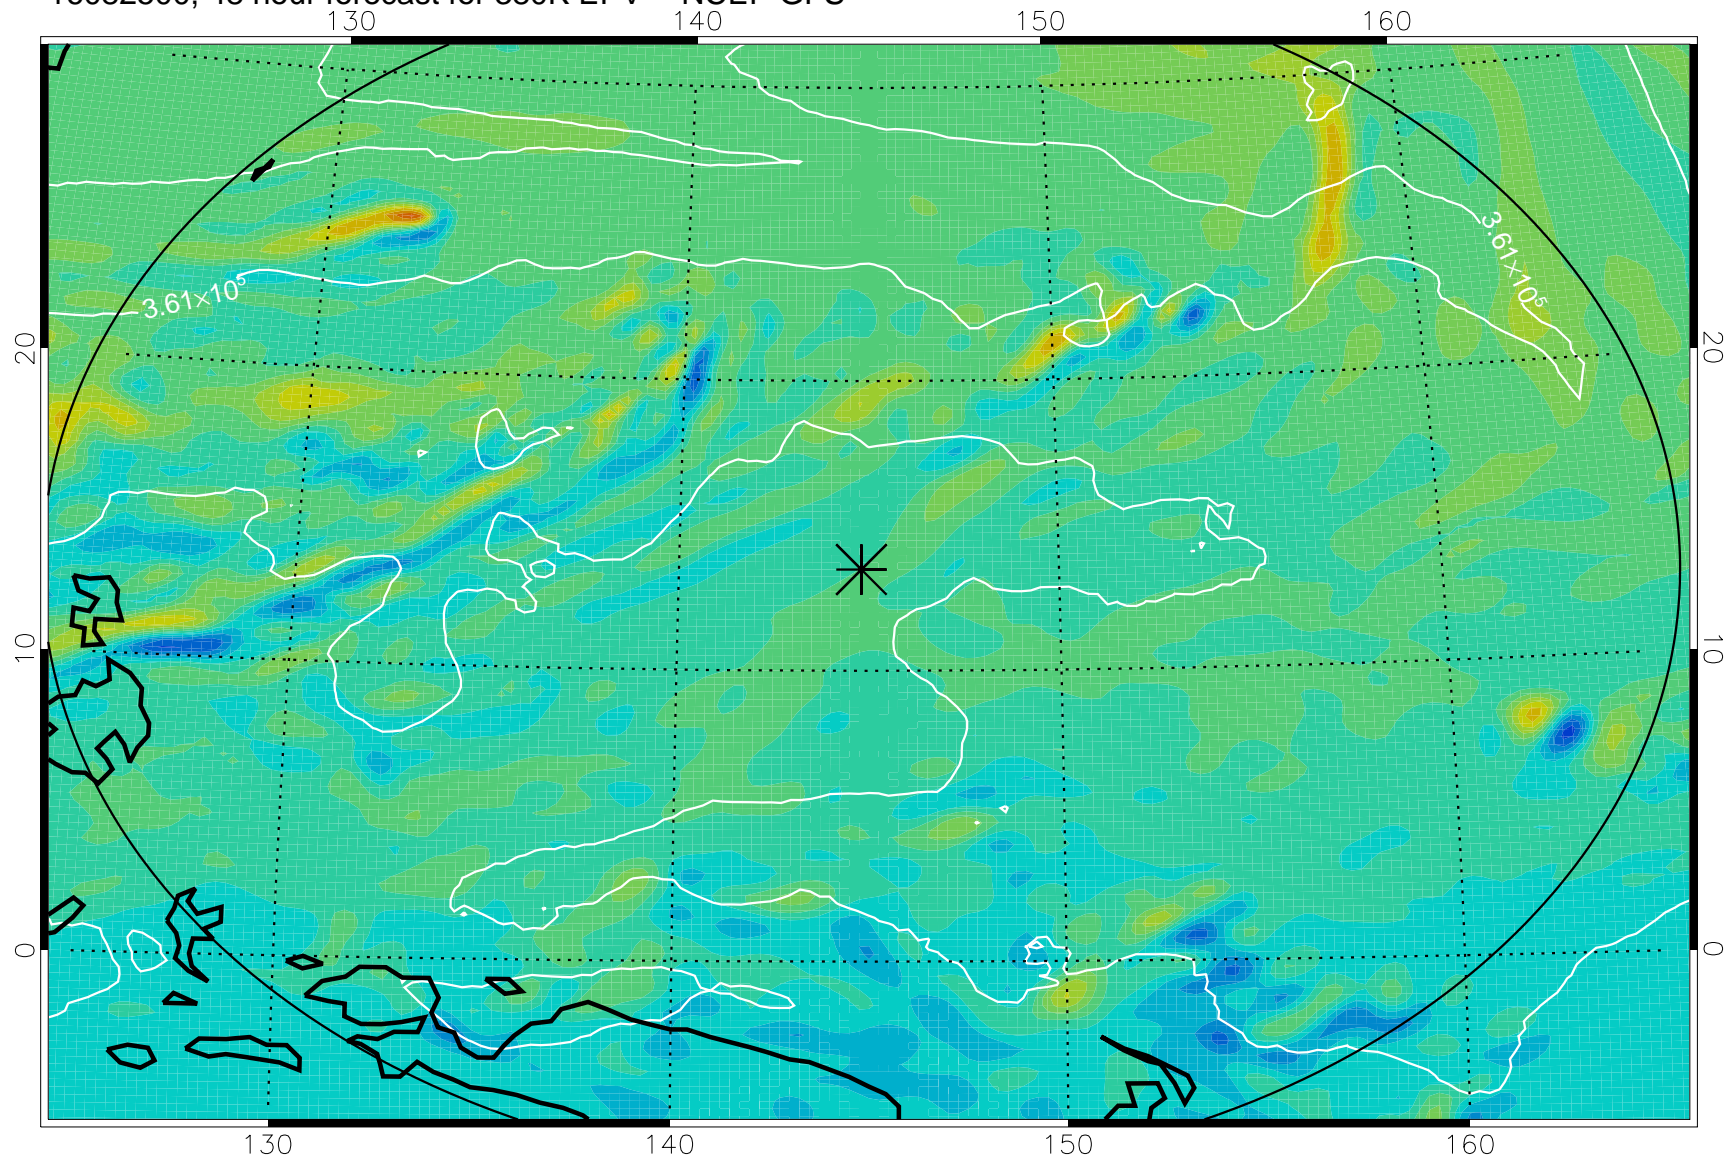

16082418, 42 hour forecast for 380K EPV -- NCEP GFS

380K Montgomery Streamfunction, white

Range ring of 2304 km

16082500, 48 hour forecast for 380K EPV -- NCEP GFS

380K Montgomery Streamfunction, white

Range ring of 2304 km

16082506, 54 hour forecast for 380K EPV -- NCEP GFS

380K Montgomery Streamfunction, white

Range ring of 2304 km

16082512, 60 hour forecast for 380K EPV -- NCEP GFS

380K Montgomery Streamfunction, white

Range ring of 2304 km

16082518, 66 hour forecast for 380K EPV -- NCEP GFS

380K Montgomery Streamfunction, white

Range ring of 2304 km

16082600, 72 hour forecast for 380K EPV -- NCEP GFS

380K Montgomery Streamfunction, white

Range ring of 2304 km

16082606, 78 hour forecast for 380K EPV -- NCEP GFS

380K Montgomery Streamfunction, white

Range ring of 2304 km

16082612, 84 hour forecast for 380K EPV -- NCEP GFS

380K Montgomery Streamfunction, white

Range ring of 2304 km