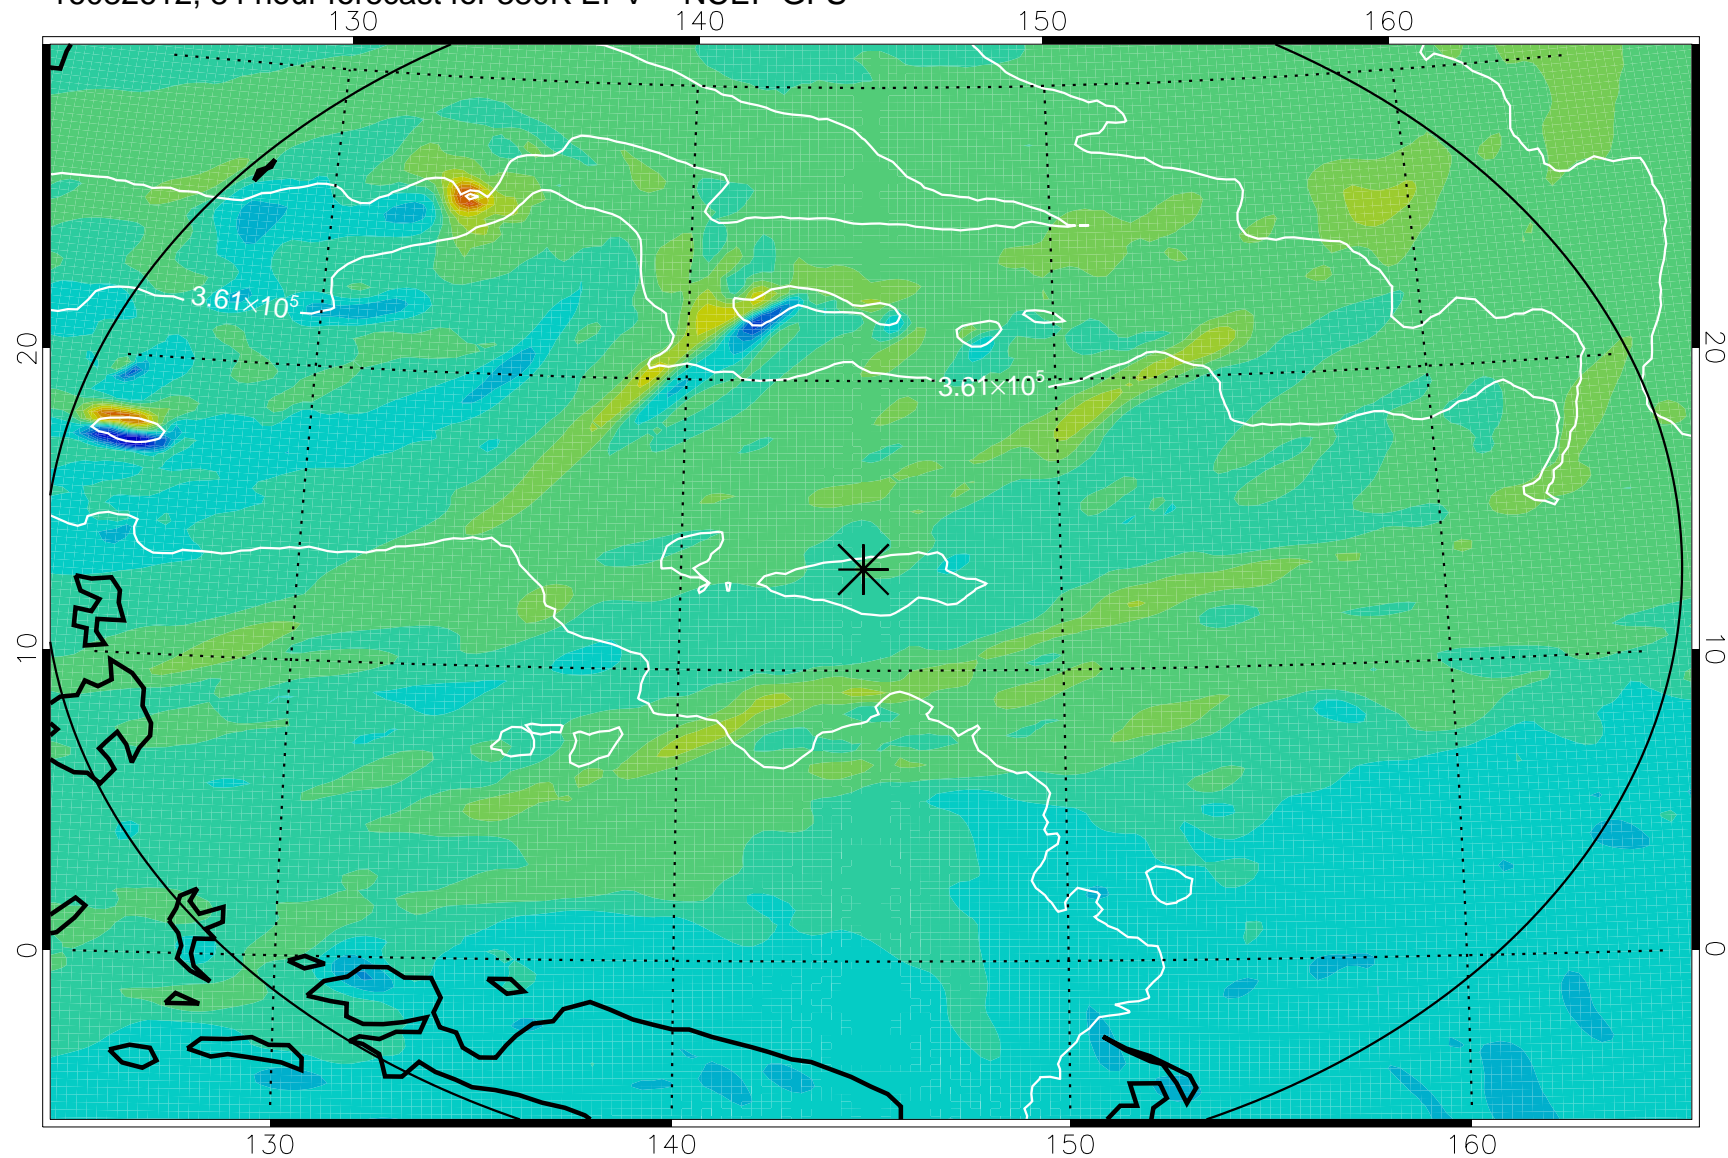

16082506, 54 hour forecast for 380K EPV -- NCEP GFS

380K Montgomery Streamfunction, white

Range ring of 2304 km

16082512, 60 hour forecast for 380K EPV -- NCEP GFS

380K Montgomery Streamfunction, white

Range ring of 2304 km

16082518, 66 hour forecast for 380K EPV -- NCEP GFS

380K Montgomery Streamfunction, white

Range ring of 2304 km

16082600, 72 hour forecast for 380K EPV -- NCEP GFS

380K Montgomery Streamfunction, white

Range ring of 2304 km

16082606, 78 hour forecast for 380K EPV -- NCEP GFS

380K Montgomery Streamfunction, white

Range ring of 2304 km

16082612, 84 hour forecast for 380K EPV -- NCEP GFS

380K Montgomery Streamfunction, white

Range ring of 2304 km

16082618, 90 hour forecast for 380K EPV -- NCEP GFS

380K Montgomery Streamfunction, white

Range ring of 2304 km

16082700, 96 hour forecast for 380K EPV -- NCEP GFS

380K Montgomery Streamfunction, white

Range ring of 2304 km