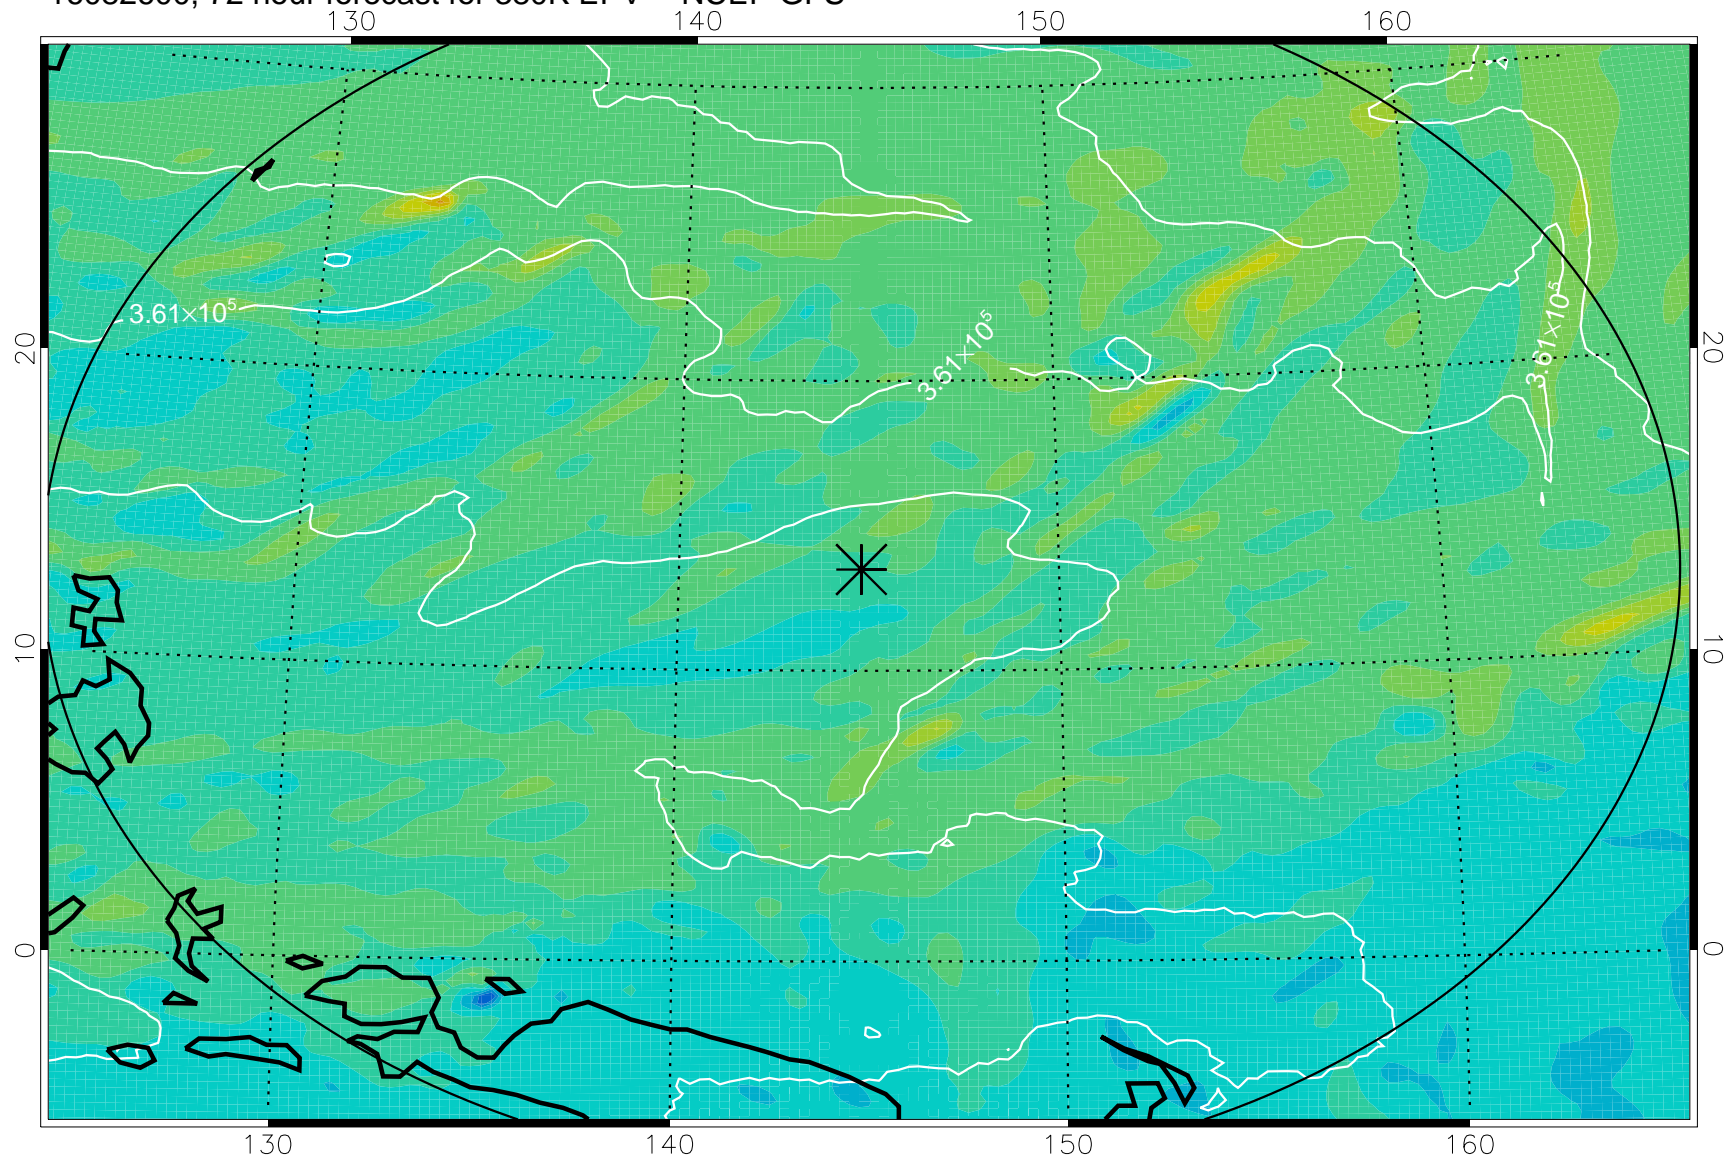

16082506, 54 hour forecast for 380K EPV -- NCEP GFS

380K Montgomery Streamfunction, white

Range ring of 2304 km

16082512, 60 hour forecast for 380K EPV -- NCEP GFS

380K Montgomery Streamfunction, white

Range ring of 2304 km

16082518, 66 hour forecast for 380K EPV -- NCEP GFS

380K Montgomery Streamfunction, white

Range ring of 2304 km

16082600, 72 hour forecast for 380K EPV -- NCEP GFS

380K Montgomery Streamfunction, white

Range ring of 2304 km

16082606, 78 hour forecast for 380K EPV -- NCEP GFS

380K Montgomery Streamfunction, white

Range ring of 2304 km

16082612, 84 hour forecast for 380K EPV -- NCEP GFS

380K Montgomery Streamfunction, white

Range ring of 2304 km

16082618, 90 hour forecast for 380K EPV -- NCEP GFS

380K Montgomery Streamfunction, white

Range ring of 2304 km

16082700, 96 hour forecast for 380K EPV -- NCEP GFS

380K Montgomery Streamfunction, white

Range ring of 2304 km