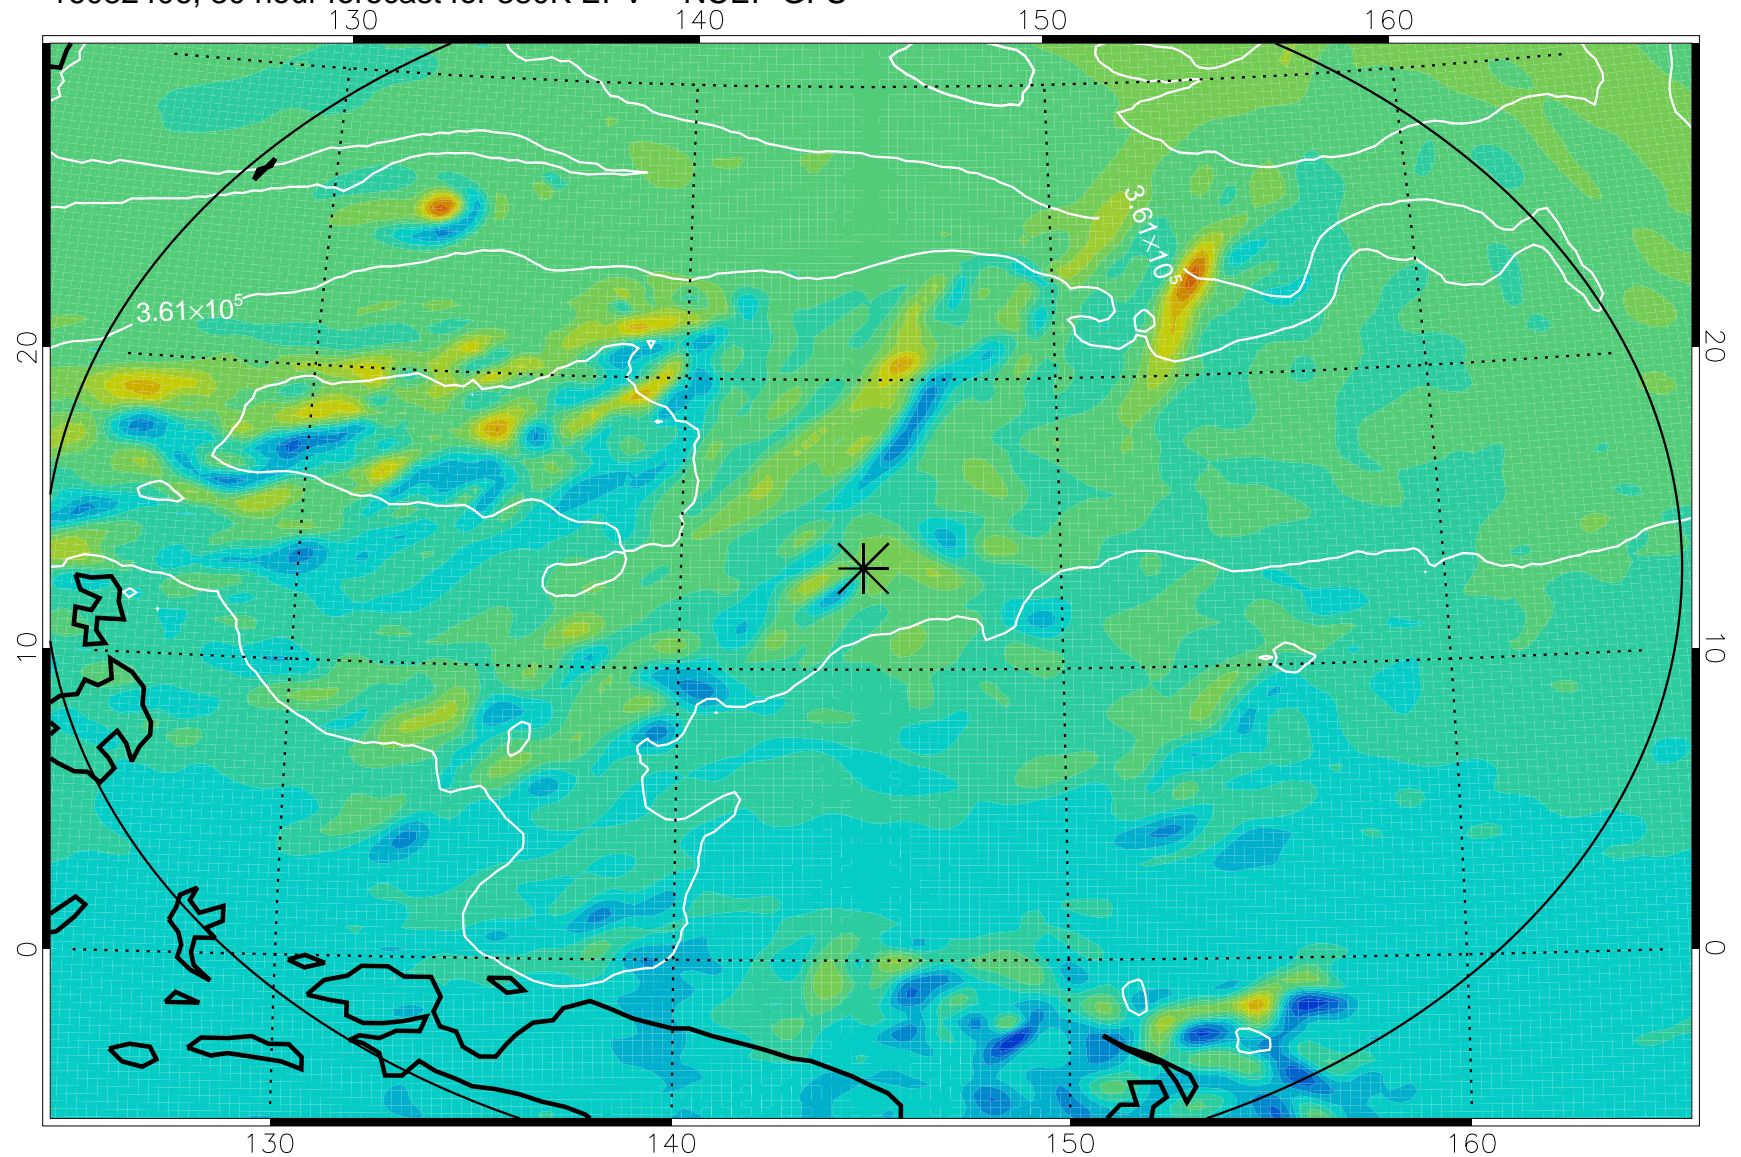

16082306, 6 hour forecast for 380K EPV -- NCEP GFS

380K Montgomery Streamfunction, white

Range ring of 2304 km

16082312, 12 hour forecast for 380K EPV -- NCEP GFS

380K Montgomery Streamfunction, white

Range ring of 2304 km

16082318, 18 hour forecast for 380K EPV -- NCEP GFS

380K Montgomery Streamfunction, white

Range ring of 2304 km

16082400, 24 hour forecast for 380K EPV -- NCEP GFS

380K Montgomery Streamfunction, white

Range ring of 2304 km

16082406, 30 hour forecast for 380K EPV -- NCEP GFS

380K Montgomery Streamfunction, white

Range ring of 2304 km

16082412, 36 hour forecast for 380K EPV -- NCEP GFS

380K Montgomery Streamfunction, white

Range ring of 2304 km

16082418, 42 hour forecast for 380K EPV -- NCEP GFS

380K Montgomery Streamfunction, white

Range ring of 2304 km

16082500, 48 hour forecast for 380K EPV -- NCEP GFS

380K Montgomery Streamfunction, white

Range ring of 2304 km