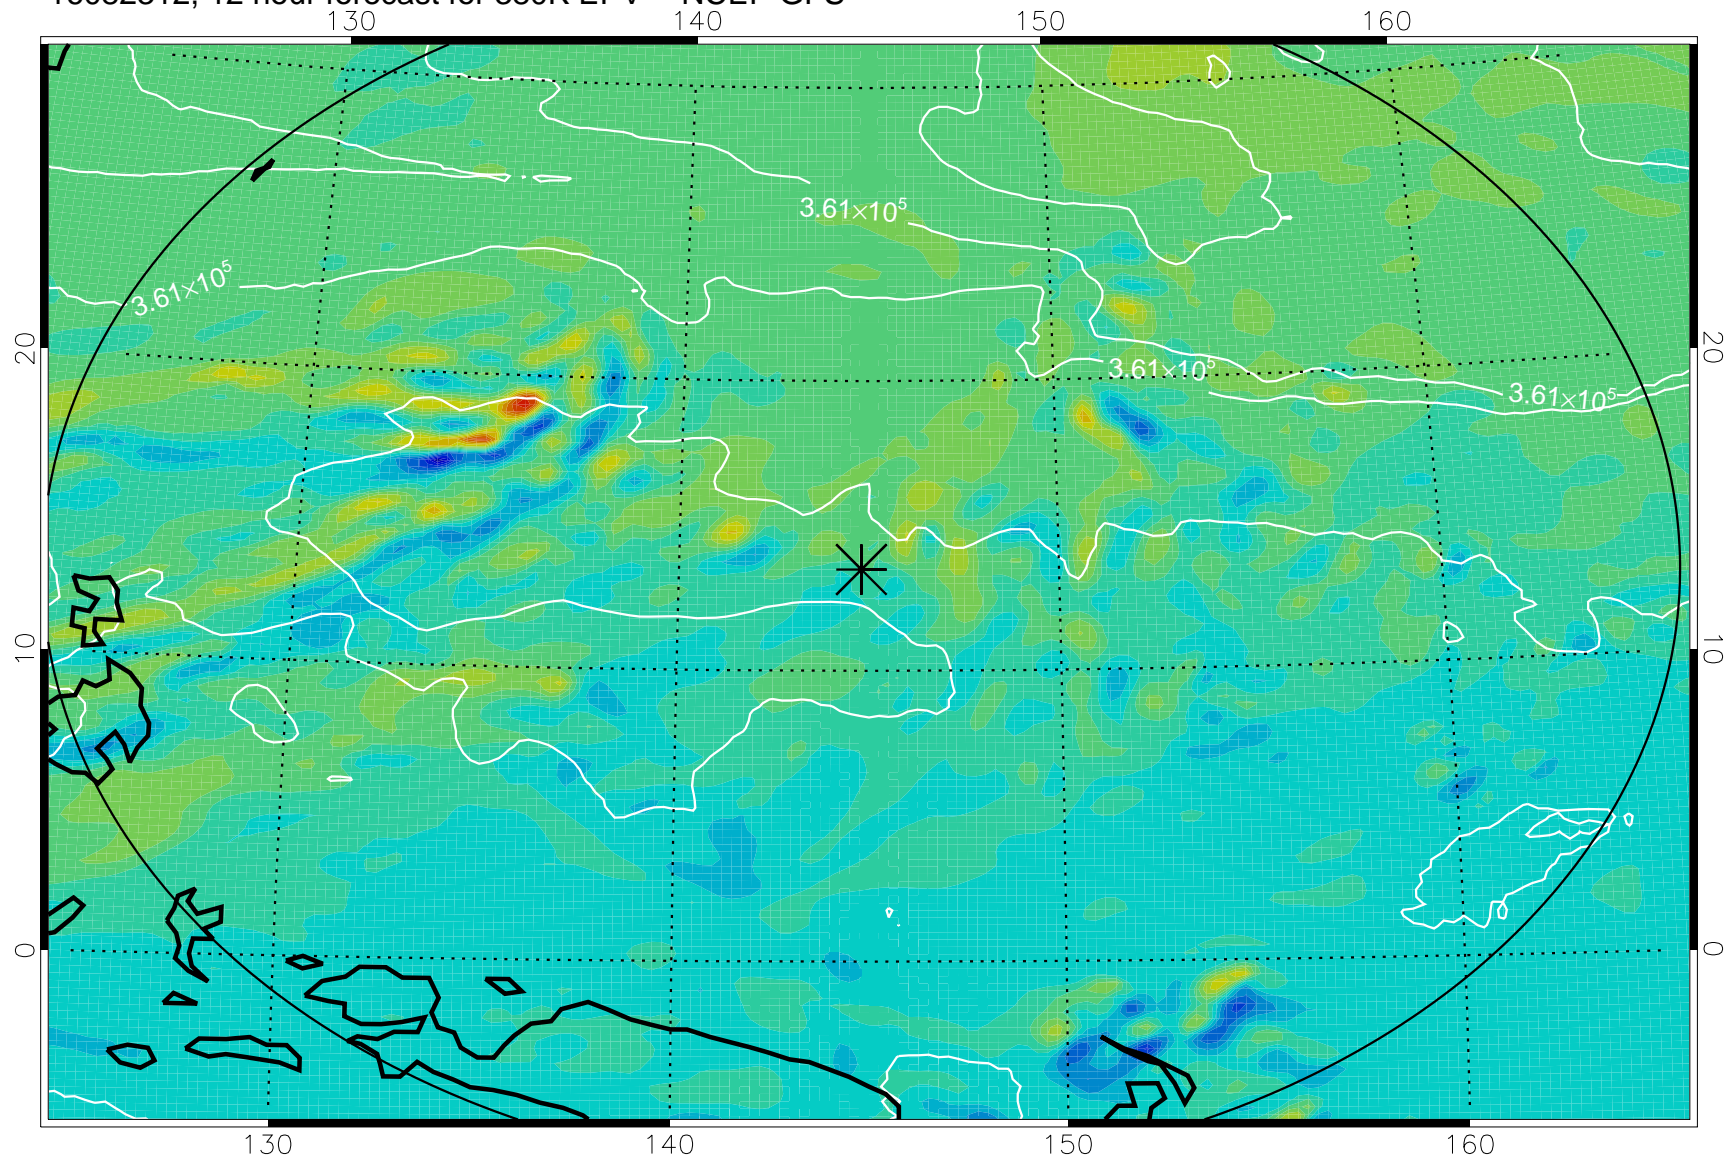

16082306, 6 hour forecast for 380K EPV -- NCEP GFS

380K Montgomery Streamfunction, white

Range ring of 2304 km

16082312, 12 hour forecast for 380K EPV -- NCEP GFS

380K Montgomery Streamfunction, white

Range ring of 2304 km

16082318, 18 hour forecast for 380K EPV -- NCEP GFS

380K Montgomery Streamfunction, white

Range ring of 2304 km

16082400, 24 hour forecast for 380K EPV -- NCEP GFS

380K Montgomery Streamfunction, white

Range ring of 2304 km

16082406, 30 hour forecast for 380K EPV -- NCEP GFS

380K Montgomery Streamfunction, white

Range ring of 2304 km

16082412, 36 hour forecast for 380K EPV -- NCEP GFS

380K Montgomery Streamfunction, white

Range ring of 2304 km

16082418, 42 hour forecast for 380K EPV -- NCEP GFS

380K Montgomery Streamfunction, white

Range ring of 2304 km

16082500, 48 hour forecast for 380K EPV -- NCEP GFS

380K Montgomery Streamfunction, white

Range ring of 2304 km