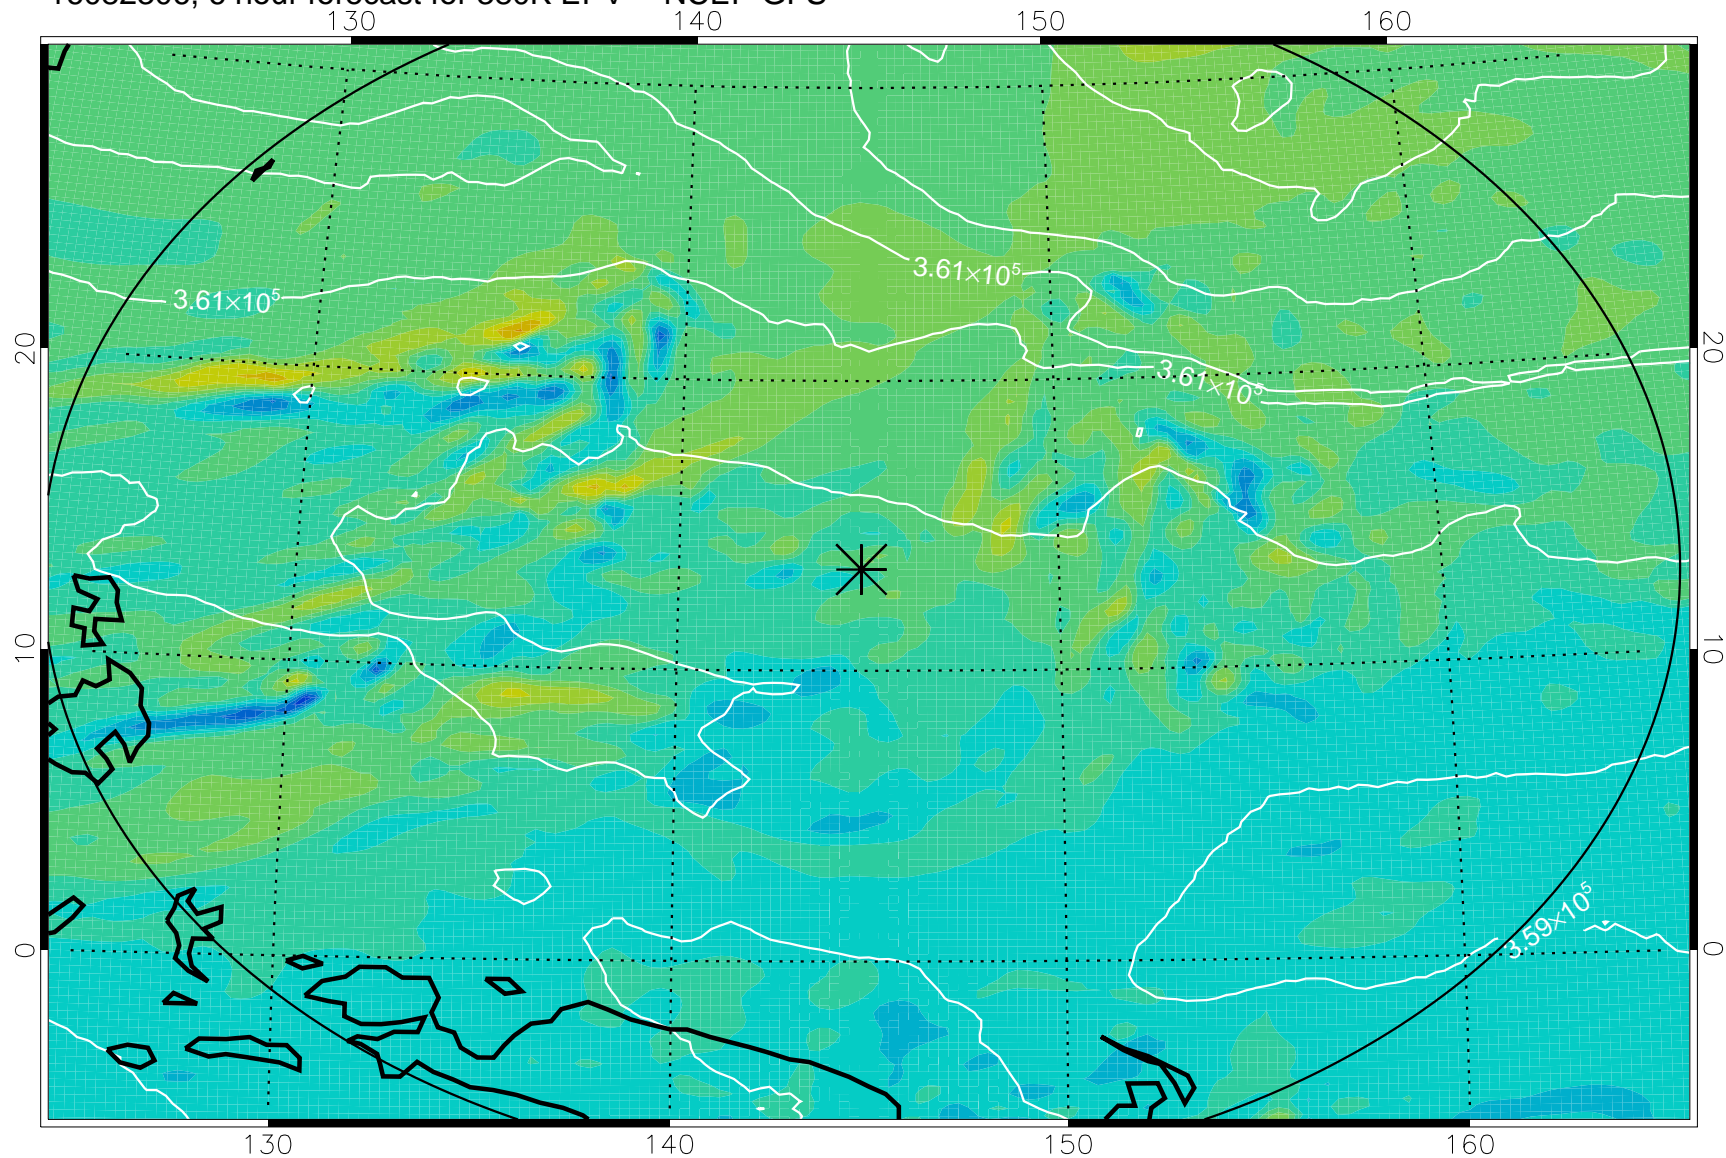

16082306, 6 hour forecast for 380K EPV -- NCEP GFS

380K Montgomery Streamfunction, white

Range ring of 2304 km

16082312, 12 hour forecast for 380K EPV -- NCEP GFS

380K Montgomery Streamfunction, white

Range ring of 2304 km

16082318, 18 hour forecast for 380K EPV -- NCEP GFS

380K Montgomery Streamfunction, white

Range ring of 2304 km

16082400, 24 hour forecast for 380K EPV -- NCEP GFS

380K Montgomery Streamfunction, white

Range ring of 2304 km

16082406, 30 hour forecast for 380K EPV -- NCEP GFS

380K Montgomery Streamfunction, white

Range ring of 2304 km

16082412, 36 hour forecast for 380K EPV -- NCEP GFS

380K Montgomery Streamfunction, white

Range ring of 2304 km

16082418, 42 hour forecast for 380K EPV -- NCEP GFS

380K Montgomery Streamfunction, white

Range ring of 2304 km

16082500, 48 hour forecast for 380K EPV -- NCEP GFS

380K Montgomery Streamfunction, white

Range ring of 2304 km