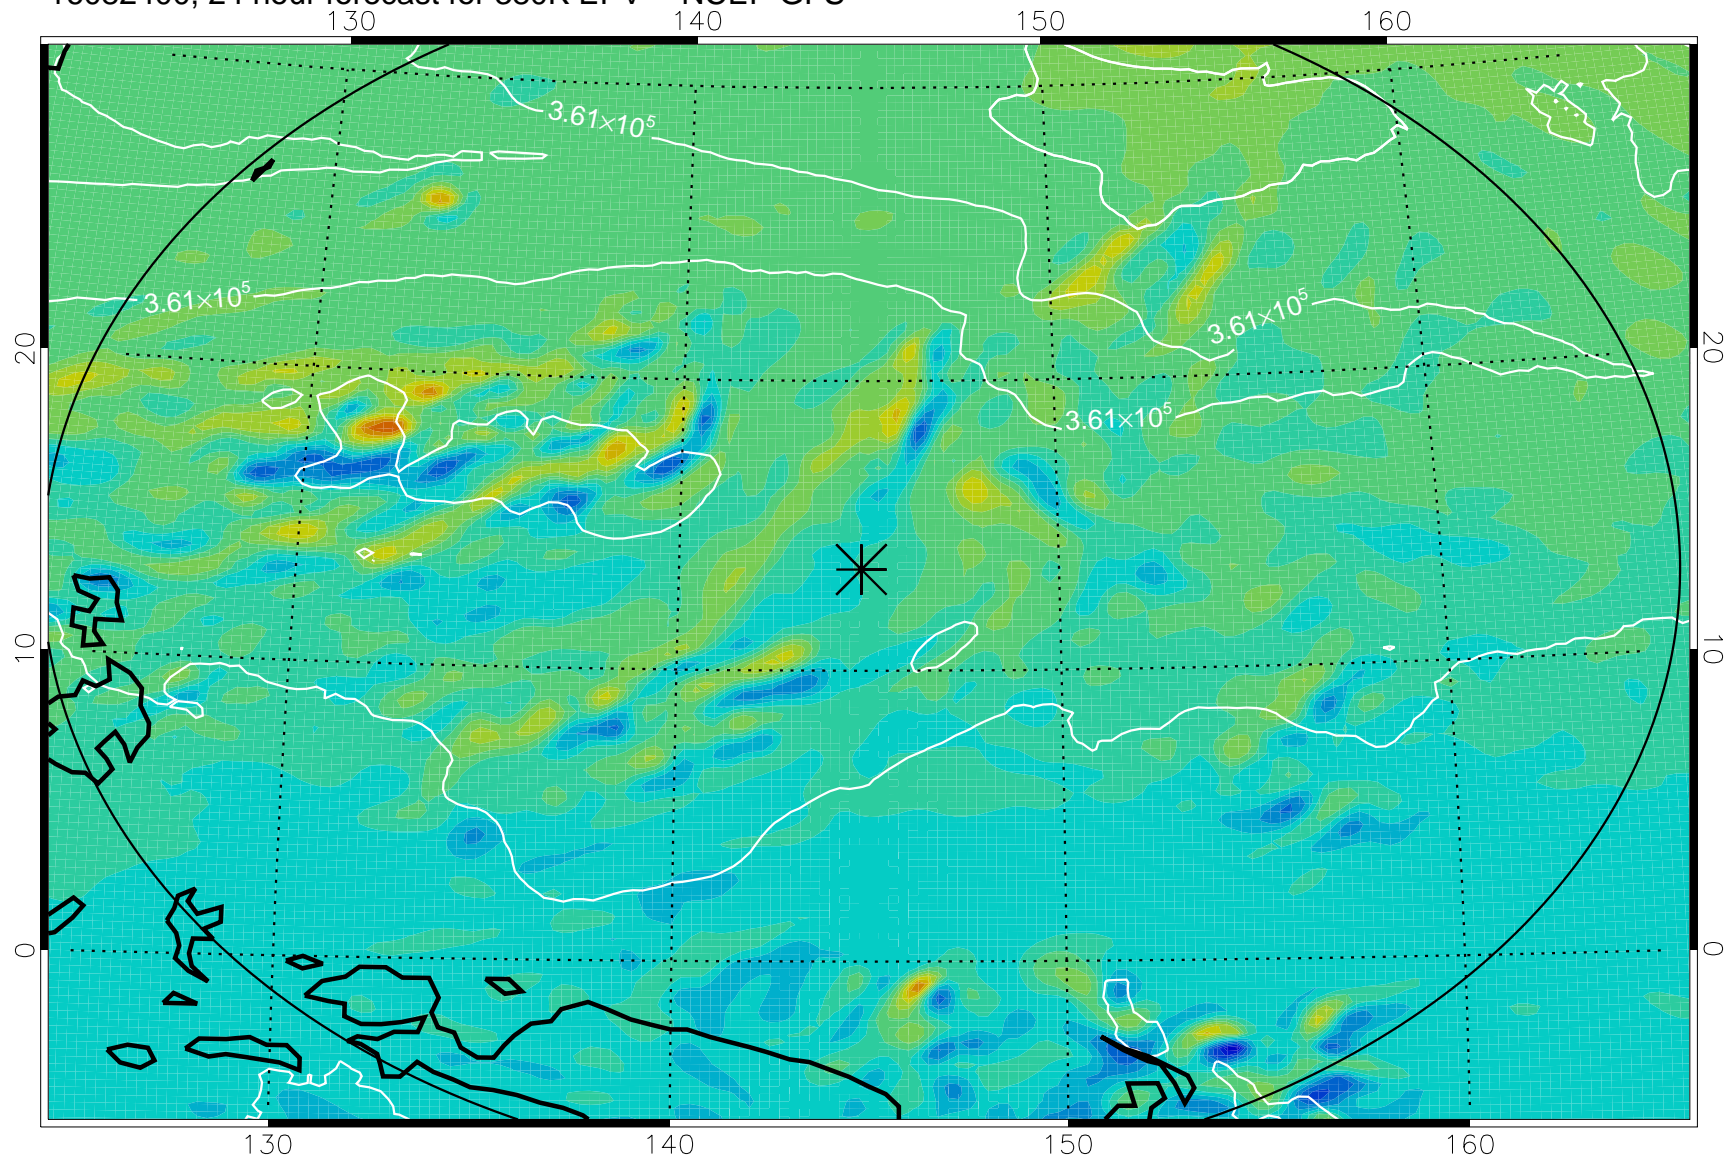

16082306, 6 hour forecast for 380K EPV -- NCEP GFS

380K Montgomery Streamfunction, white

Range ring of 2304 km

16082312, 12 hour forecast for 380K EPV -- NCEP GFS

380K Montgomery Streamfunction, white

Range ring of 2304 km

16082318, 18 hour forecast for 380K EPV -- NCEP GFS

380K Montgomery Streamfunction, white

Range ring of 2304 km

16082400, 24 hour forecast for 380K EPV -- NCEP GFS

380K Montgomery Streamfunction, white

Range ring of 2304 km

16082406, 30 hour forecast for 380K EPV -- NCEP GFS

380K Montgomery Streamfunction, white

Range ring of 2304 km

16082412, 36 hour forecast for 380K EPV -- NCEP GFS

380K Montgomery Streamfunction, white

Range ring of 2304 km

16082418, 42 hour forecast for 380K EPV -- NCEP GFS

380K Montgomery Streamfunction, white

Range ring of 2304 km

16082500, 48 hour forecast for 380K EPV -- NCEP GFS

380K Montgomery Streamfunction, white

Range ring of 2304 km