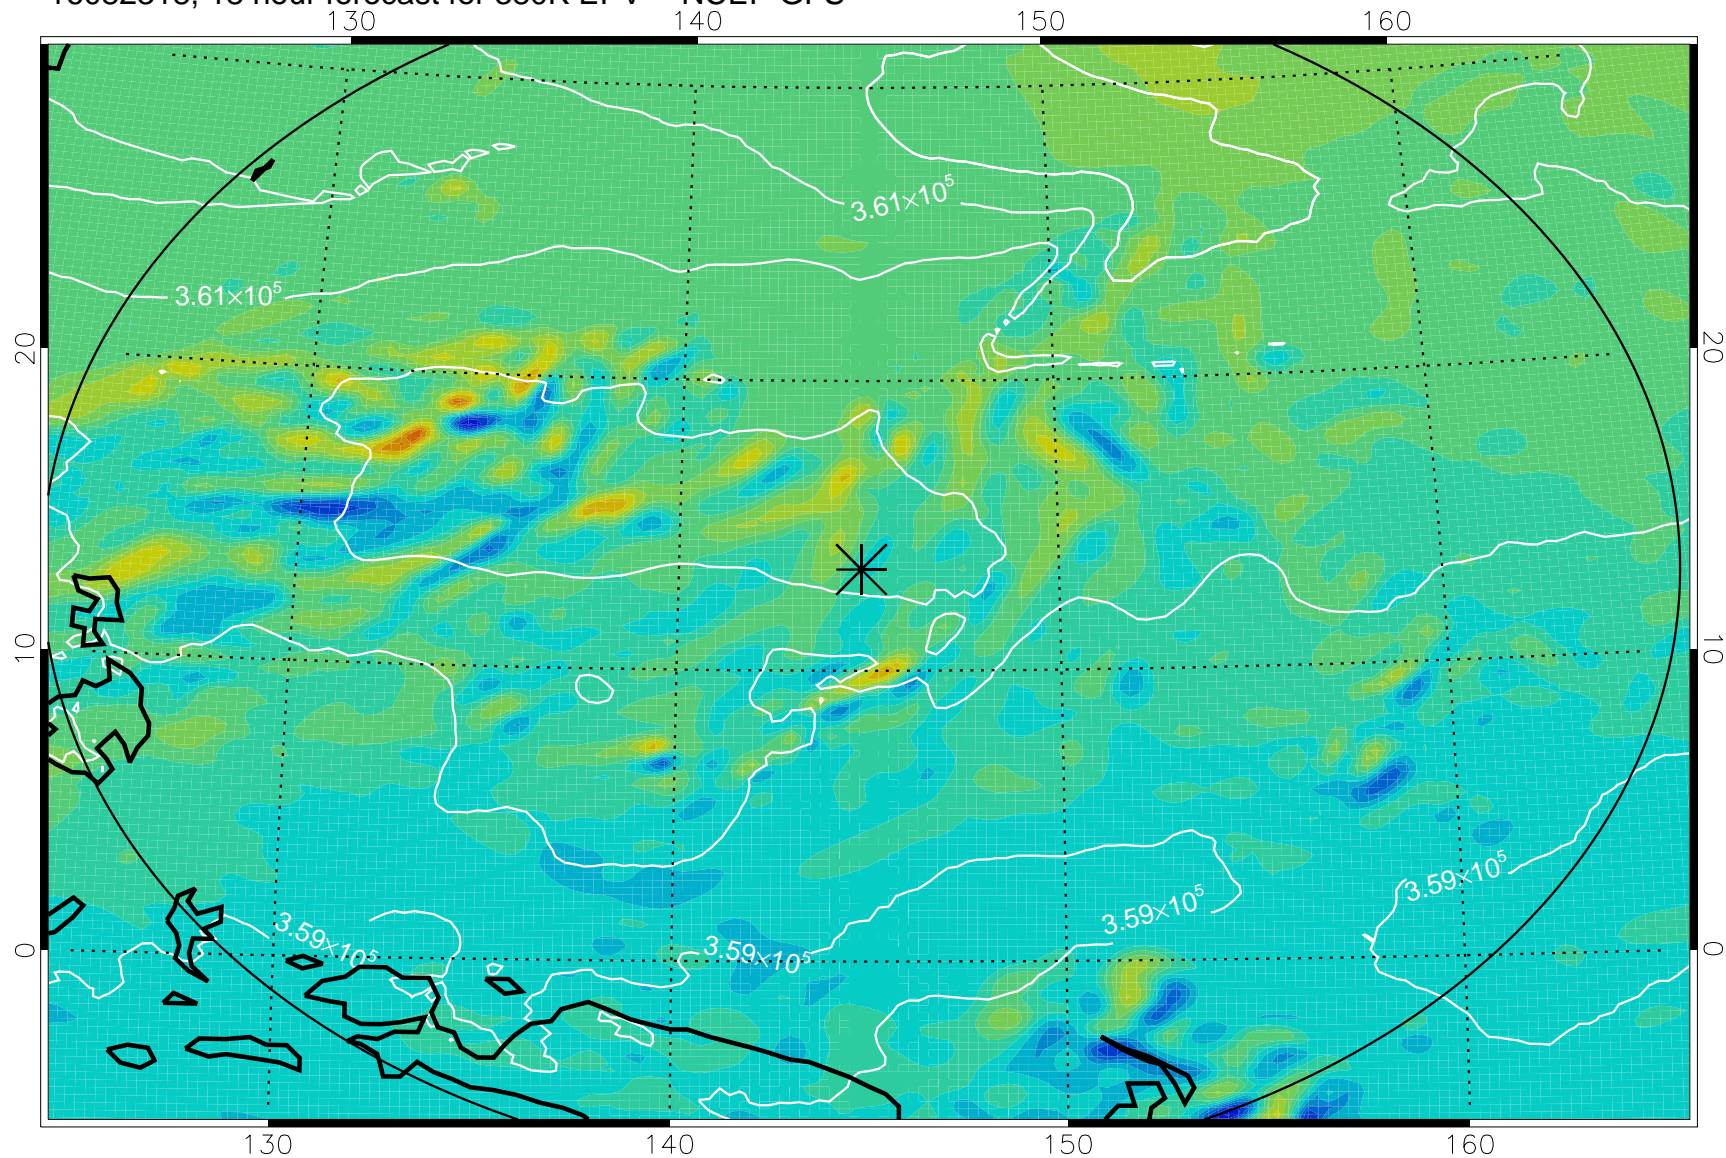

16082306, 6 hour forecast for 380K EPV -- NCEP GFS

380K Montgomery Streamfunction, white

Range ring of 2304 km

16082312, 12 hour forecast for 380K EPV -- NCEP GFS

380K Montgomery Streamfunction, white

Range ring of 2304 km

16082318, 18 hour forecast for 380K EPV -- NCEP GFS

380K Montgomery Streamfunction, white

Range ring of 2304 km

16082400, 24 hour forecast for 380K EPV -- NCEP GFS

380K Montgomery Streamfunction, white

Range ring of 2304 km

16082406, 30 hour forecast for 380K EPV -- NCEP GFS

380K Montgomery Streamfunction, white

Range ring of 2304 km

16082412, 36 hour forecast for 380K EPV -- NCEP GFS

380K Montgomery Streamfunction, white

Range ring of 2304 km

16082418, 42 hour forecast for 380K EPV -- NCEP GFS

380K Montgomery Streamfunction, white

Range ring of 2304 km

16082500, 48 hour forecast for 380K EPV -- NCEP GFS

380K Montgomery Streamfunction, white

Range ring of 2304 km