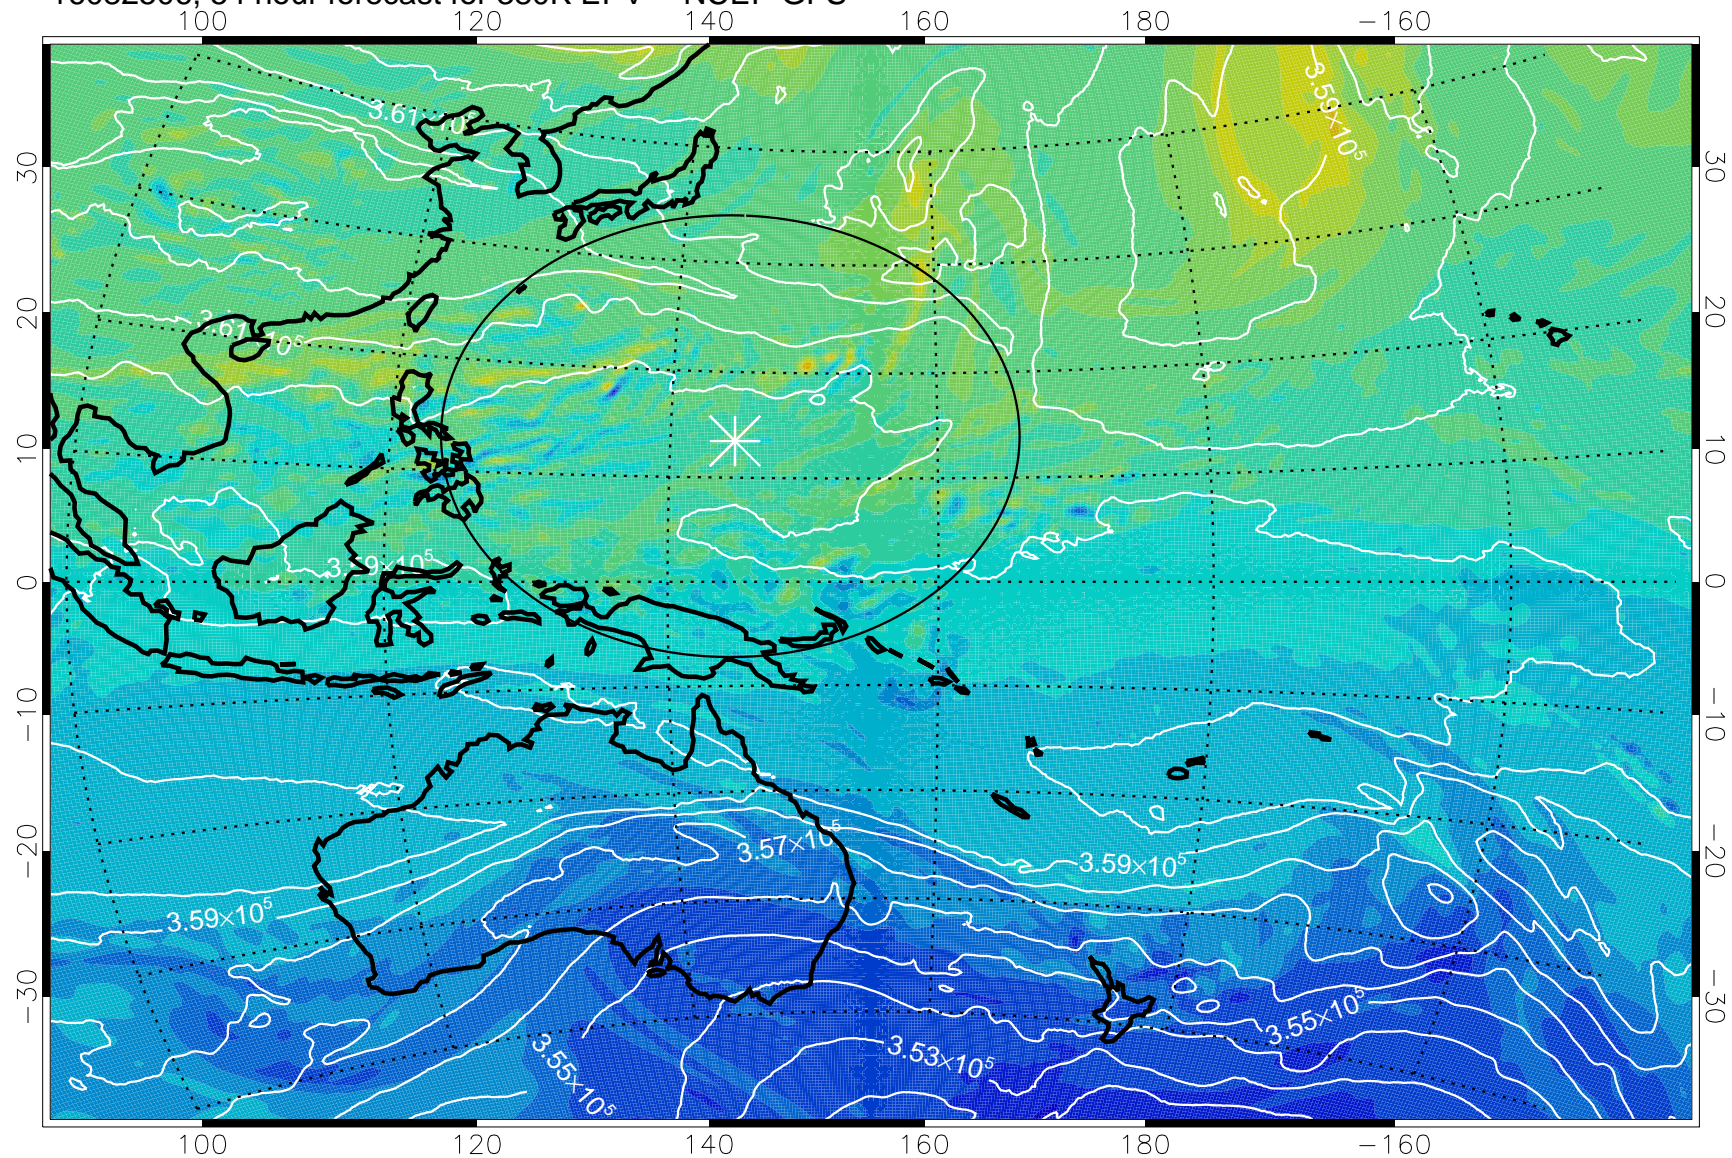

16082406, 30 hour forecast for 380K EPV -- NCEP GFS

16082412, 36 hour forecast for 380K EPV -- NCEP GFS

380K Montgomery Streamfunction, white

Range ring of 2304 km

16082418, 42 hour forecast for 380K EPV -- NCEP GFS

380K Montgomery Streamfunction, white

Range ring of 2304 km

16082500, 48 hour forecast for 380K EPV -- NCEP GFS

380K Montgomery Streamfunction, white

Range ring of 2304 km

16082506, 54 hour forecast for 380K EPV -- NCEP GFS

380K Montgomery Streamfunction, white

Range ring of 2304 km

16082512, 60 hour forecast for 380K EPV -- NCEP GFS

380K Montgomery Streamfunction, white

Range ring of 2304 km

16082518, 66 hour forecast for 380K EPV -- NCEP GFS

380K Montgomery Streamfunction, white

Range ring of 2304 km

16082600, 72 hour forecast for 380K EPV -- NCEP GFS

380K Montgomery Streamfunction, white

Range ring of 2304 km

16082606, 78 hour forecast for 380K EPV -- NCEP GFS