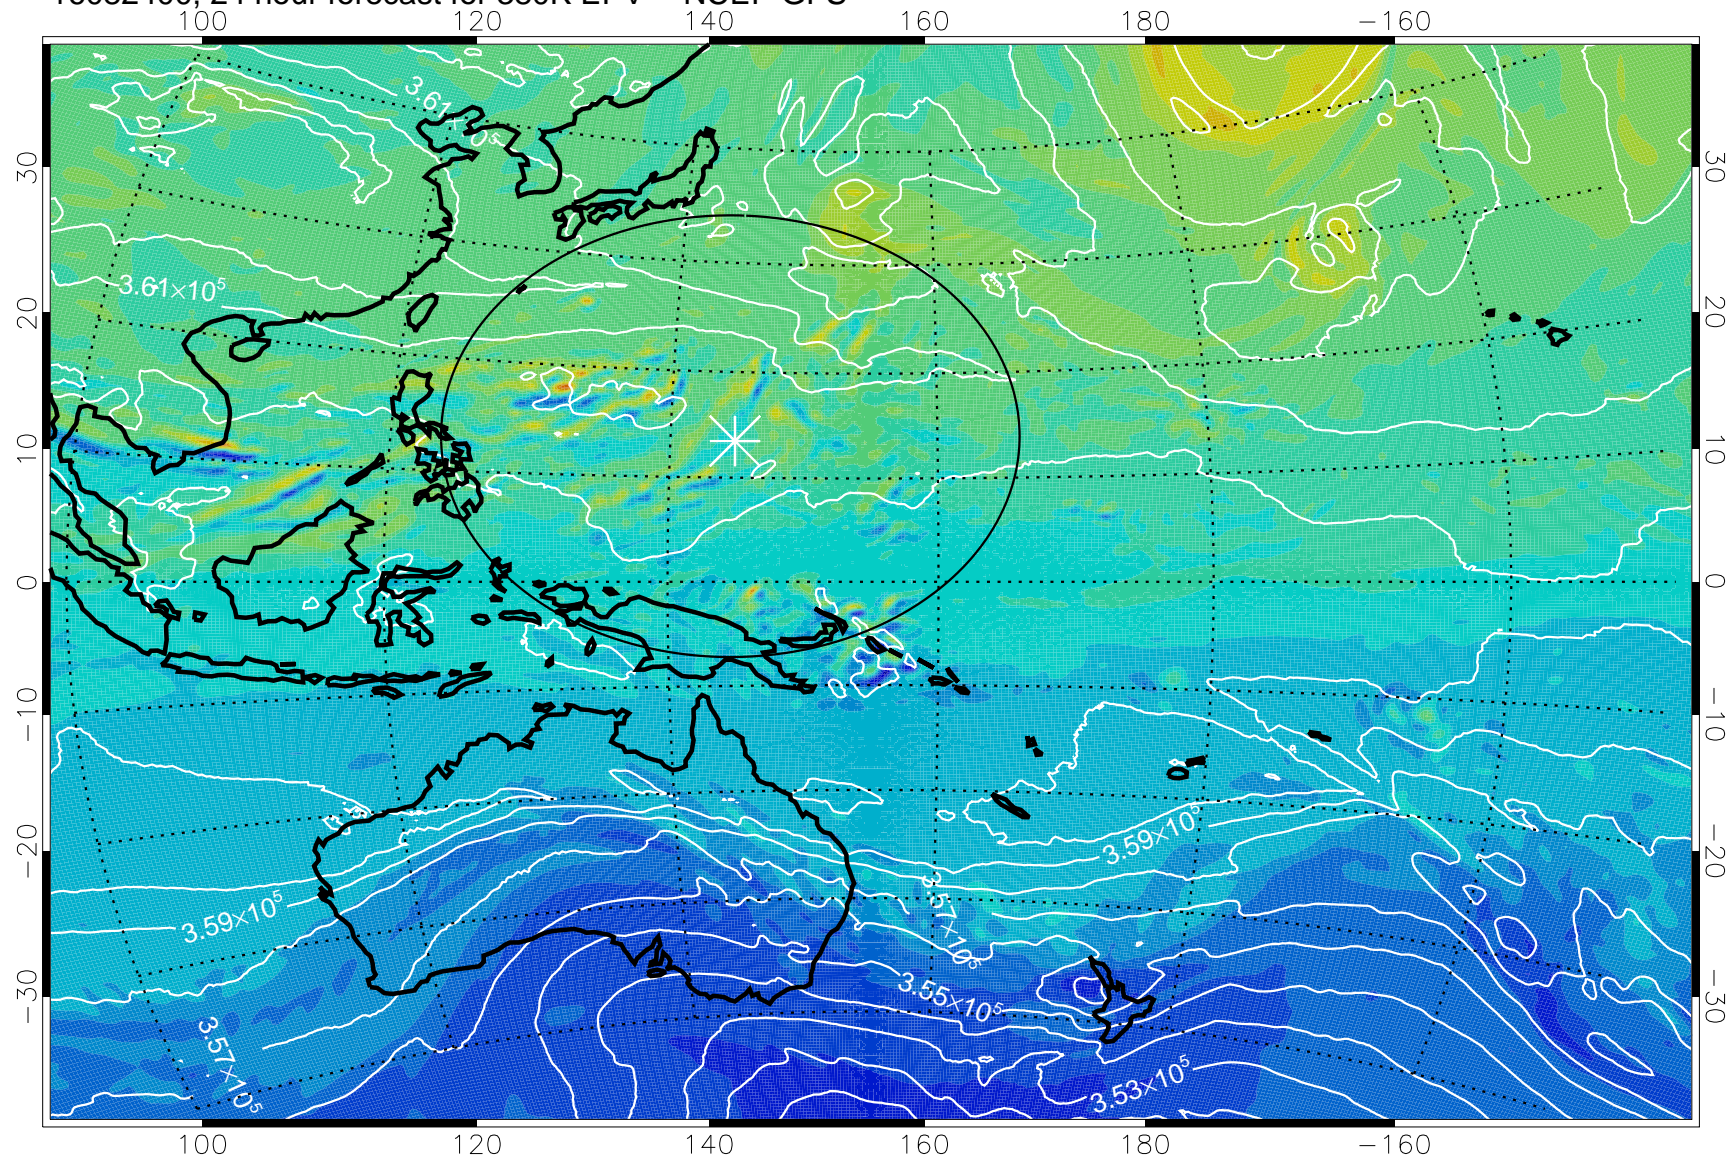

16082318, 18 hour forecast for 380K EPV -- NCEP GFS

380K Montgomery Streamfunction, white

Range ring of 2304 km

16082400, 24 hour forecast for 380K EPV -- NCEP GFS

380K Montgomery Streamfunction, white

Range ring of 2304 km

16082406, 30 hour forecast for 380K EPV -- NCEP GFS

16082412, 36 hour forecast for 380K EPV -- NCEP GFS

380K Montgomery Streamfunction, white

Range ring of 2304 km

16082418, 42 hour forecast for 380K EPV -- NCEP GFS

380K Montgomery Streamfunction, white

Range ring of 2304 km

16082500, 48 hour forecast for 380K EPV -- NCEP GFS

380K Montgomery Streamfunction, white

Range ring of 2304 km

16082506, 54 hour forecast for 380K EPV -- NCEP GFS

380K Montgomery Streamfunction, white

Range ring of 2304 km

16082512, 60 hour forecast for 380K EPV -- NCEP GFS

380K Montgomery Streamfunction, white

Range ring of 2304 km

16082518, 66 hour forecast for 380K EPV -- NCEP GFS