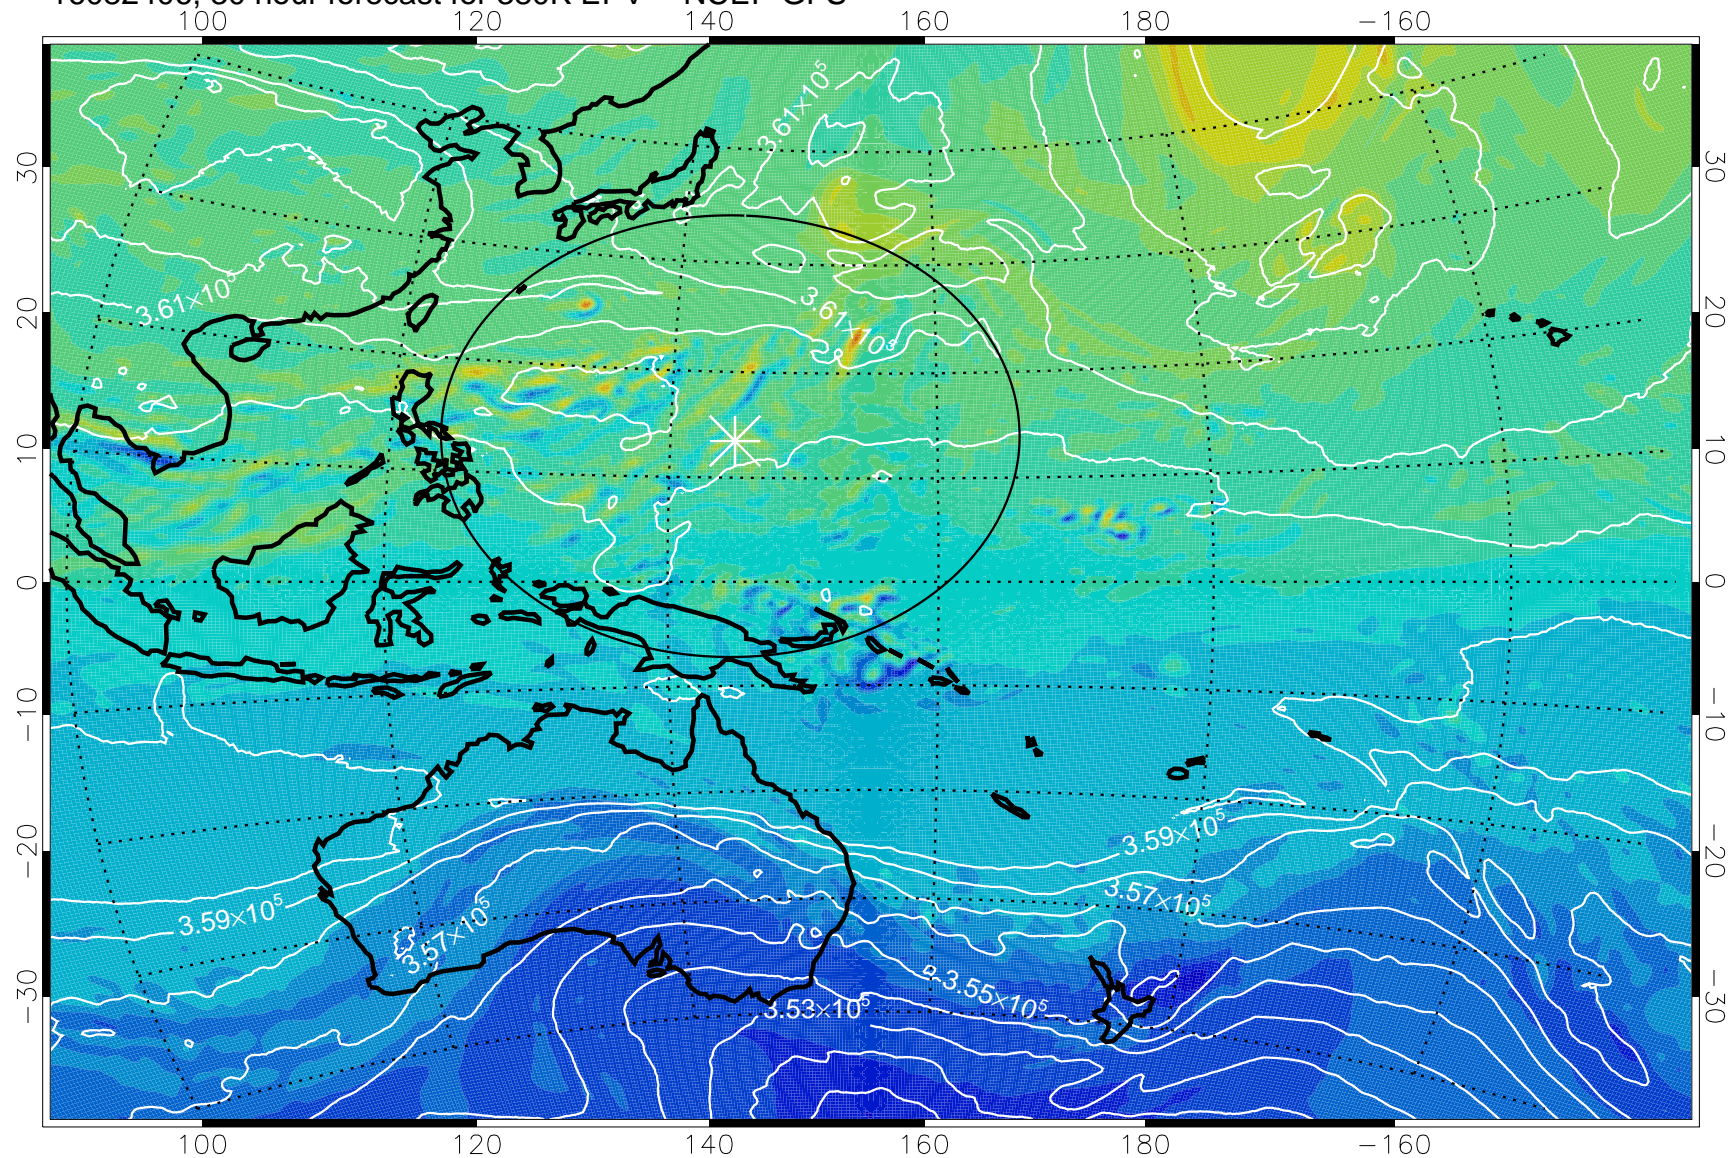

16082318, 18 hour forecast for 380K EPV -- NCEP GFS

380K Montgomery Streamfunction, white

Range ring of 2304 km

16082400, 24 hour forecast for 380K EPV -- NCEP GFS

380K Montgomery Streamfunction, white

Range ring of 2304 km

16082406, 30 hour forecast for 380K EPV -- NCEP GFS

16082412, 36 hour forecast for 380K EPV -- NCEP GFS

380K Montgomery Streamfunction, white

Range ring of 2304 km

16082418, 42 hour forecast for 380K EPV -- NCEP GFS

380K Montgomery Streamfunction, white

Range ring of 2304 km

16082500, 48 hour forecast for 380K EPV -- NCEP GFS

380K Montgomery Streamfunction, white

Range ring of 2304 km

16082506, 54 hour forecast for 380K EPV -- NCEP GFS

380K Montgomery Streamfunction, white

Range ring of 2304 km

16082512, 60 hour forecast for 380K EPV -- NCEP GFS

380K Montgomery Streamfunction, white

Range ring of 2304 km

16082518, 66 hour forecast for 380K EPV -- NCEP GFS