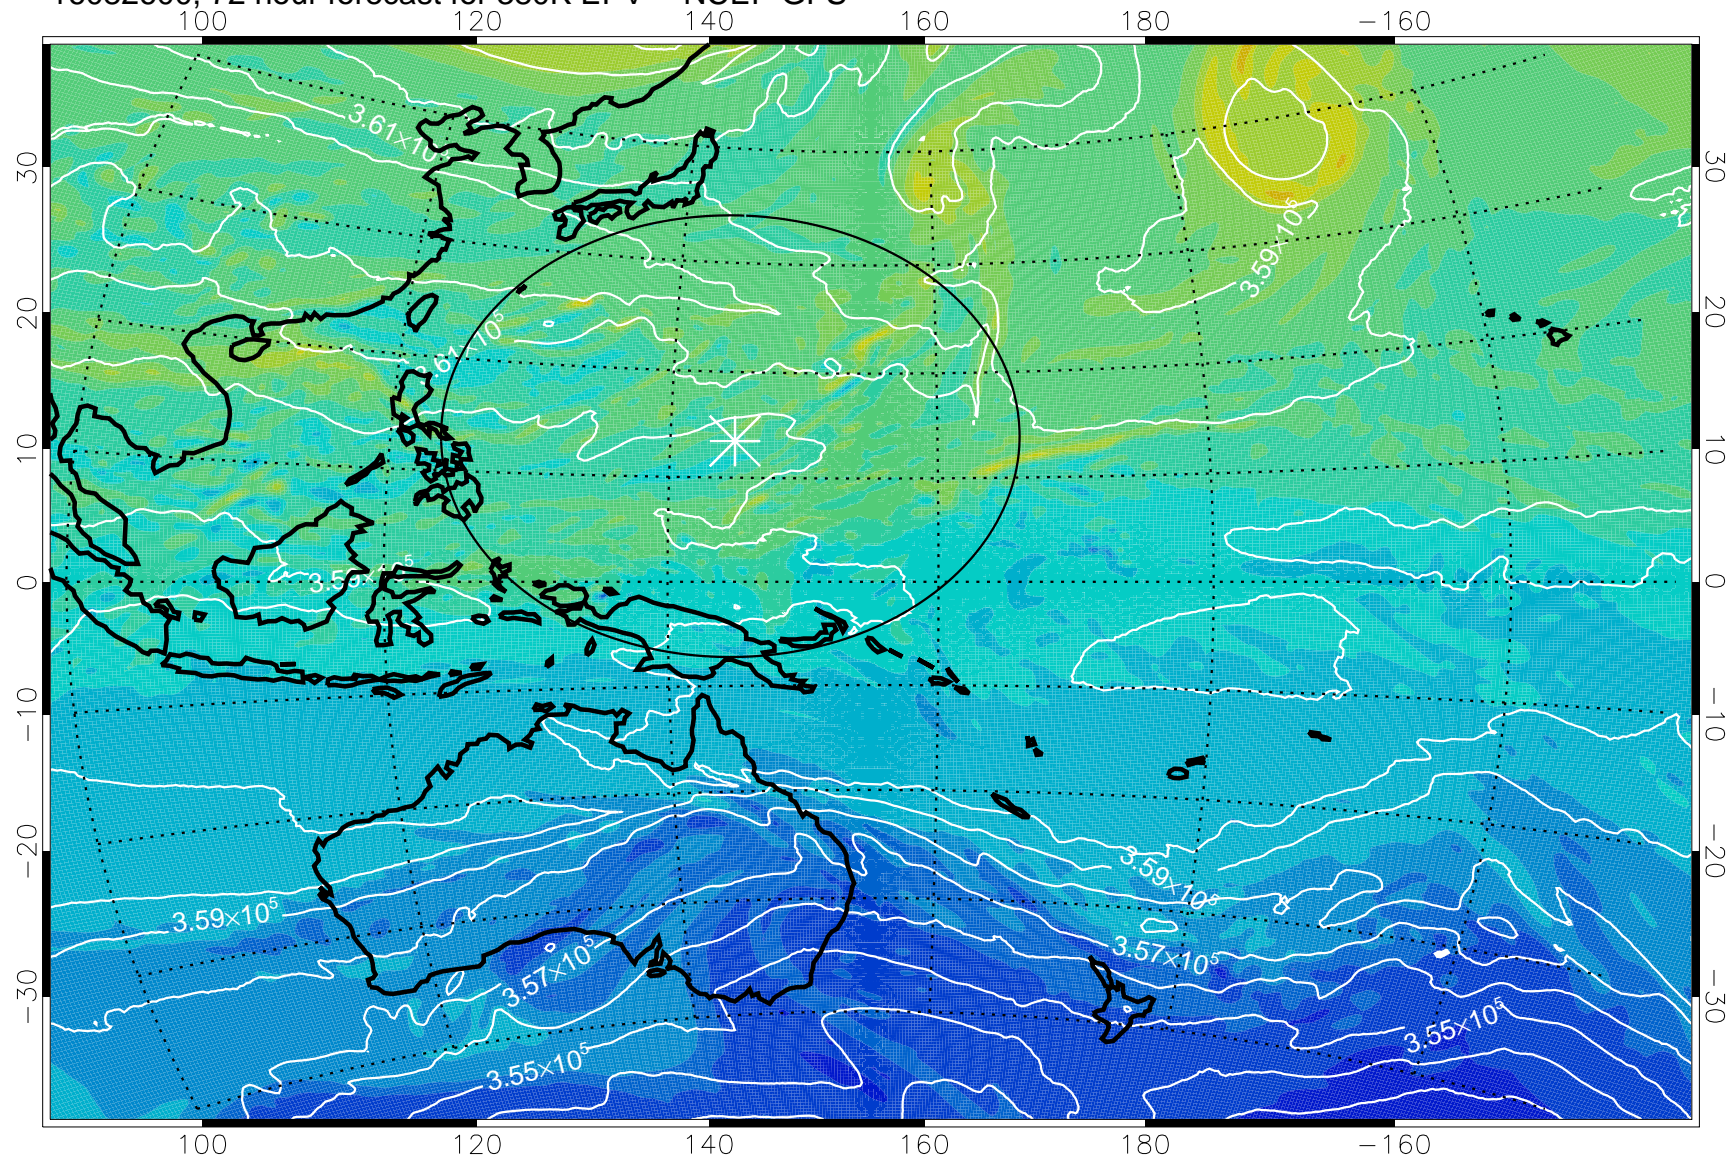

380K Montgomery Streamfunction, white

Range ring of 2304 km

16082500, 48 hour forecast for 380K EPV -- NCEP GFS

380K Montgomery Streamfunction, white

Range ring of 2304 km

16082506, 54 hour forecast for 380K EPV -- NCEP GFS

380K Montgomery Streamfunction, white

Range ring of 2304 km

16082512, 60 hour forecast for 380K EPV -- NCEP GFS

380K Montgomery Streamfunction, white

Range ring of 2304 km

16082518, 66 hour forecast for 380K EPV -- NCEP GFS

380K Montgomery Streamfunction, white

Range ring of 2304 km

16082600, 72 hour forecast for 380K EPV -- NCEP GFS

380K Montgomery Streamfunction, white

Range ring of 2304 km

16082606, 78 hour forecast for 380K EPV -- NCEP GFS

380K Montgomery Streamfunction, white

Range ring of 2304 km

16082612, 84 hour forecast for 380K EPV -- NCEP GFS

380K Montgomery Streamfunction, white

Range ring of 2304 km

16082618, 90 hour forecast for 380K EPV -- NCEP GFS