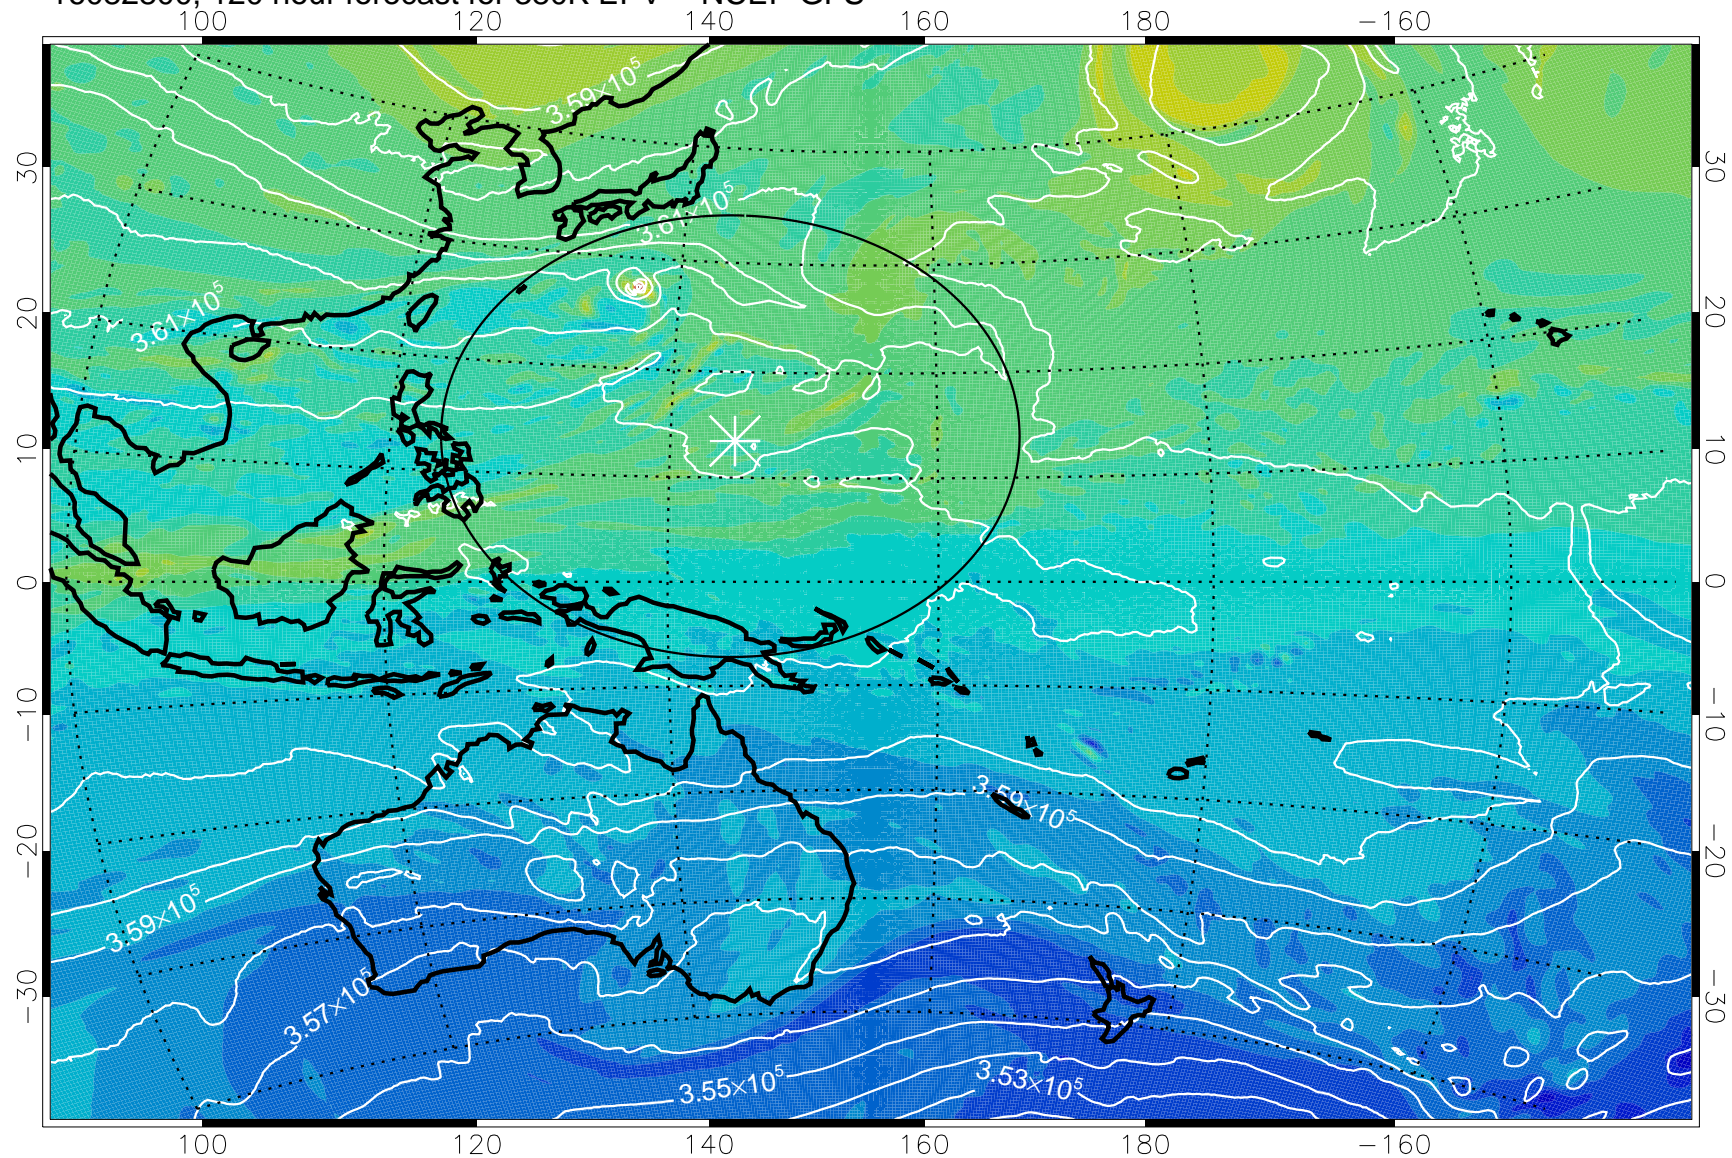

16082700, 96 hour forecast for 380K EPV -- NCEP GFS

380K Montgomery Streamfunction, white

Range ring of 2304 km

16082706, 102 hour forecast for 380K EPV -- NCEP GFS

16082712, 108 hour forecast for 380K EPV -- NCEP GFS

380K Montgomery Streamfunction, white

Range ring of 2304 km

16082718, 114 hour forecast for 380K EPV -- NCEP GFS

380K Montgomery Streamfunction, white

Range ring of 2304 km

16082800, 120 hour forecast for 380K EPV -- NCEP GFS

380K Montgomery Streamfunction, white

Range ring of 2304 km