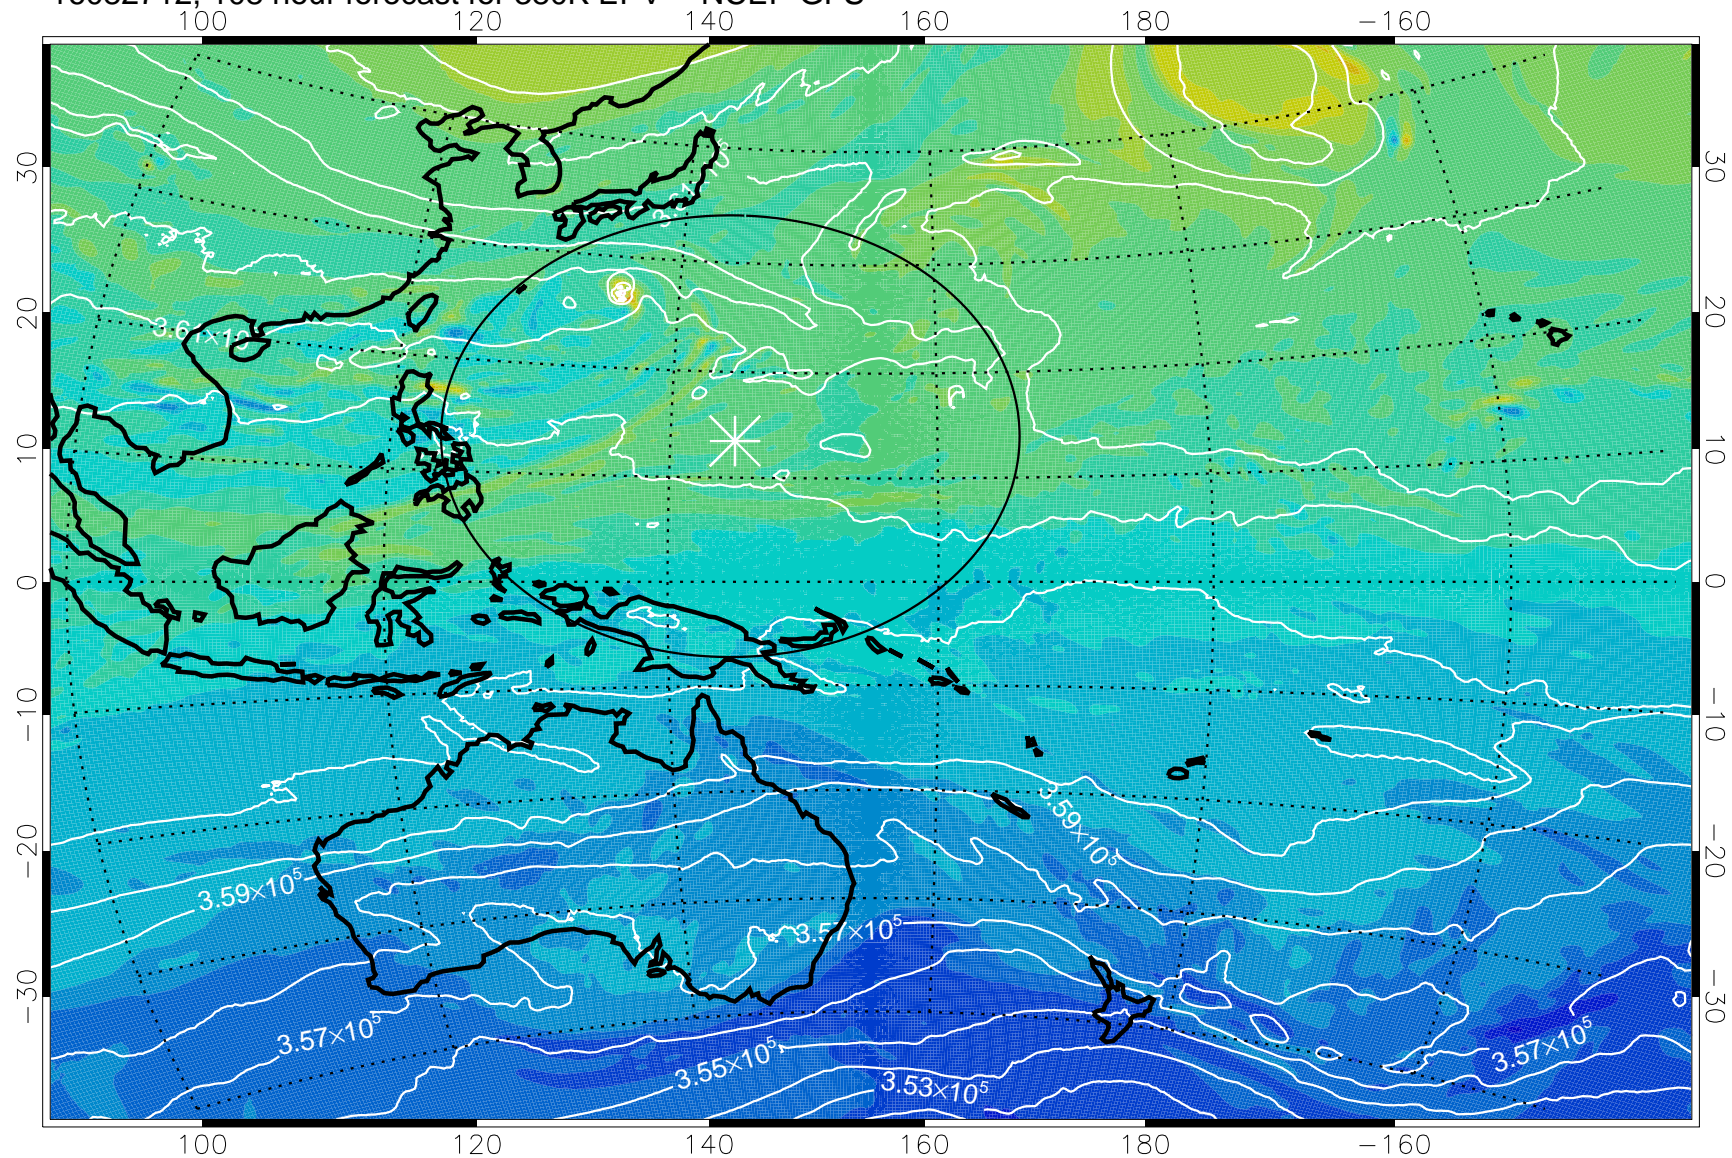

380K Montgomery Streamfunction, white

Range ring of 2304 km

16082612, 84 hour forecast for 380K EPV -- NCEP GFS

380K Montgomery Streamfunction, white

Range ring of 2304 km

16082618, 90 hour forecast for 380K EPV -- NCEP GFS

16082700, 96 hour forecast for 380K EPV -- NCEP GFS

380K Montgomery Streamfunction, white

Range ring of 2304 km

16082706, 102 hour forecast for 380K EPV -- NCEP GFS

16082712, 108 hour forecast for 380K EPV -- NCEP GFS

380K Montgomery Streamfunction, white

Range ring of 2304 km

16082718, 114 hour forecast for 380K EPV -- NCEP GFS

380K Montgomery Streamfunction, white

Range ring of 2304 km

16082800, 120 hour forecast for 380K EPV -- NCEP GFS