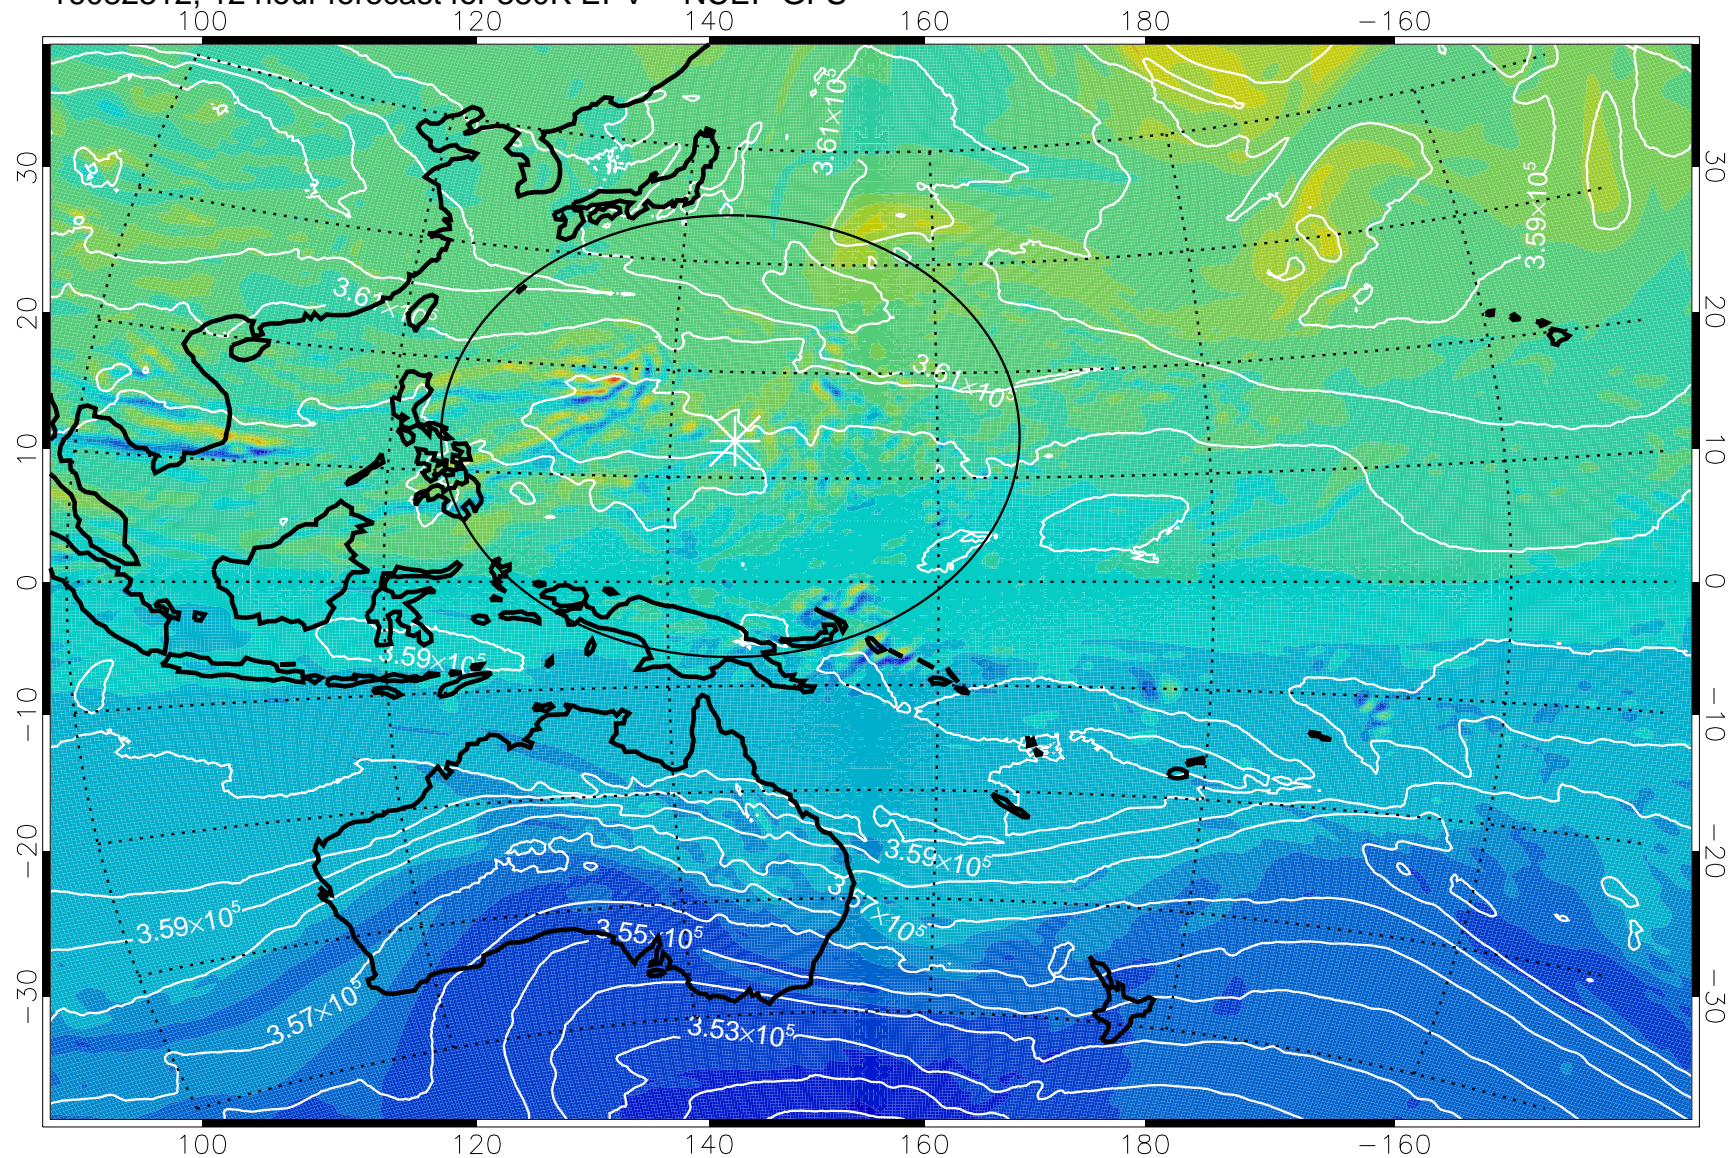

16082306, 6 hour forecast for 380K EPV -- NCEP GFS

380K Montgomery Streamfunction, white

Range ring of 2304 km

16082312, 12 hour forecast for 380K EPV -- NCEP GFS

380K Montgomery Streamfunction, white

Range ring of 2304 km

16082318, 18 hour forecast for 380K EPV -- NCEP GFS

380K Montgomery Streamfunction, white

Range ring of 2304 km

16082400, 24 hour forecast for 380K EPV -- NCEP GFS

380K Montgomery Streamfunction, white

Range ring of 2304 km

16082406, 30 hour forecast for 380K EPV -- NCEP GFS

16082412, 36 hour forecast for 380K EPV -- NCEP GFS

380K Montgomery Streamfunction, white

Range ring of 2304 km

16082418, 42 hour forecast for 380K EPV -- NCEP GFS

380K Montgomery Streamfunction, white

Range ring of 2304 km

16082500, 48 hour forecast for 380K EPV -- NCEP GFS

380K Montgomery Streamfunction, white

Range ring of 2304 km

16082506, 54 hour forecast for 380K EPV -- NCEP GFS