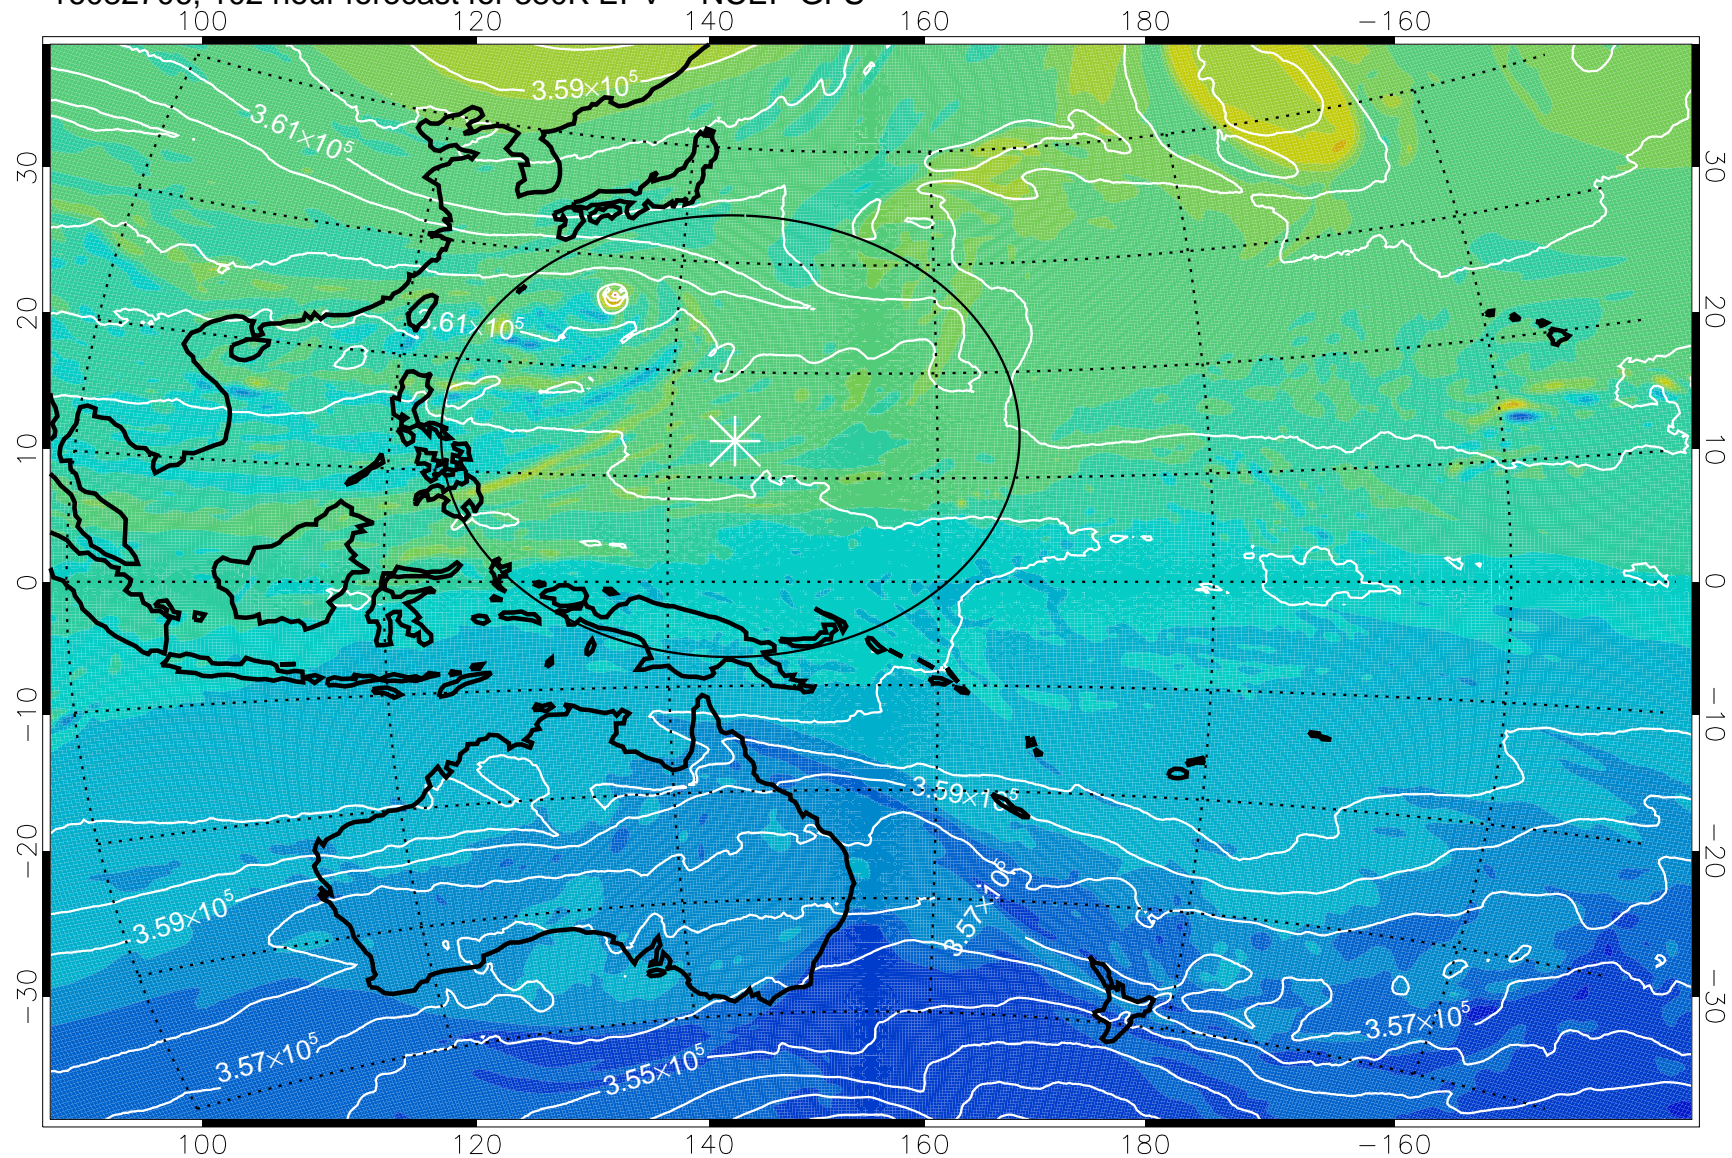

380K Montgomery Streamfunction, white

Range ring of 2304 km

16082612, 84 hour forecast for 380K EPV -- NCEP GFS

380K Montgomery Streamfunction, white

Range ring of 2304 km

16082618, 90 hour forecast for 380K EPV -- NCEP GFS

16082700, 96 hour forecast for 380K EPV -- NCEP GFS

380K Montgomery Streamfunction, white

Range ring of 2304 km

16082706, 102 hour forecast for 380K EPV -- NCEP GFS

16082712, 108 hour forecast for 380K EPV -- NCEP GFS

380K Montgomery Streamfunction, white

Range ring of 2304 km

16082718, 114 hour forecast for 380K EPV -- NCEP GFS

380K Montgomery Streamfunction, white

Range ring of 2304 km

16082800, 120 hour forecast for 380K EPV -- NCEP GFS

380K Montgomery Streamfunction, white

Range ring of 2304 km