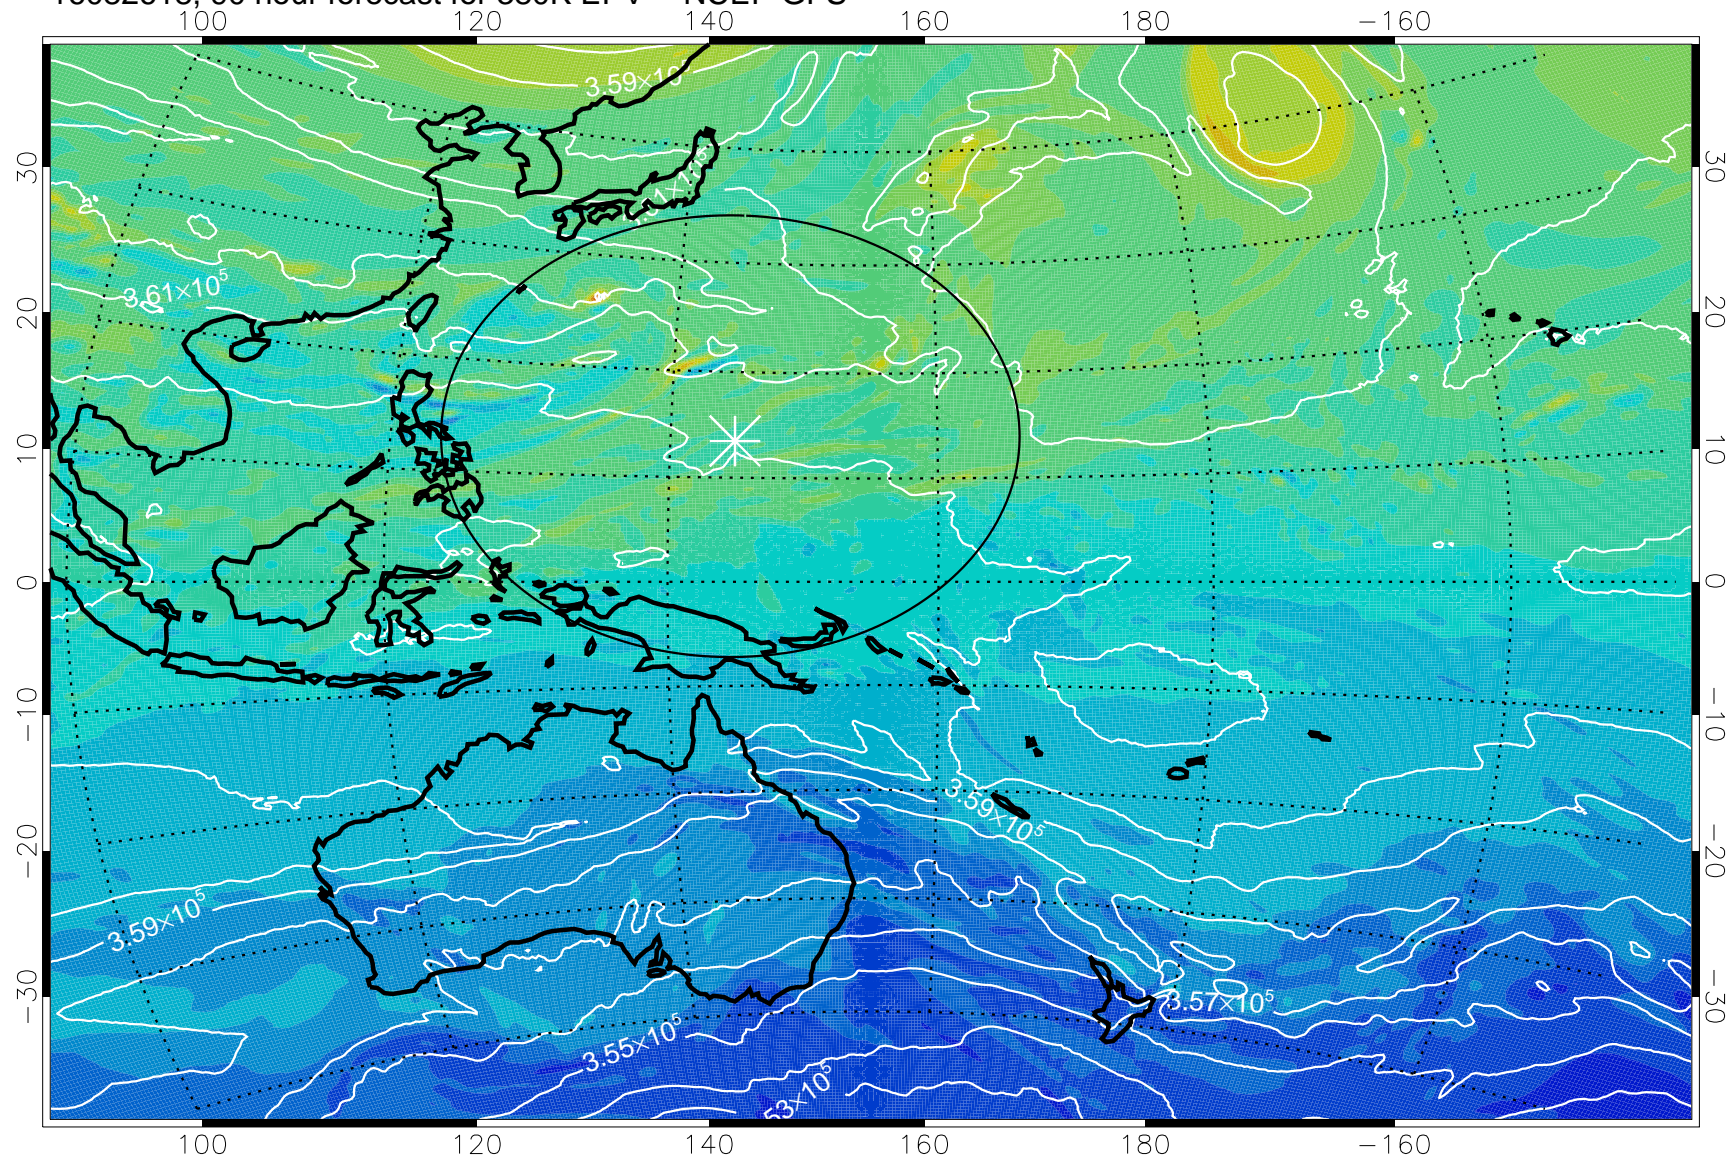

380K Montgomery Streamfunction, white

Range ring of 2304 km

16082600, 72 hour forecast for 380K EPV -- NCEP GFS

380K Montgomery Streamfunction, white

Range ring of 2304 km

16082606, 78 hour forecast for 380K EPV -- NCEP GFS

380K Montgomery Streamfunction, white

Range ring of 2304 km

16082612, 84 hour forecast for 380K EPV -- NCEP GFS

380K Montgomery Streamfunction, white

Range ring of 2304 km

16082618, 90 hour forecast for 380K EPV -- NCEP GFS

16082700, 96 hour forecast for 380K EPV -- NCEP GFS

380K Montgomery Streamfunction, white

Range ring of 2304 km

16082706, 102 hour forecast for 380K EPV -- NCEP GFS

16082712, 108 hour forecast for 380K EPV -- NCEP GFS