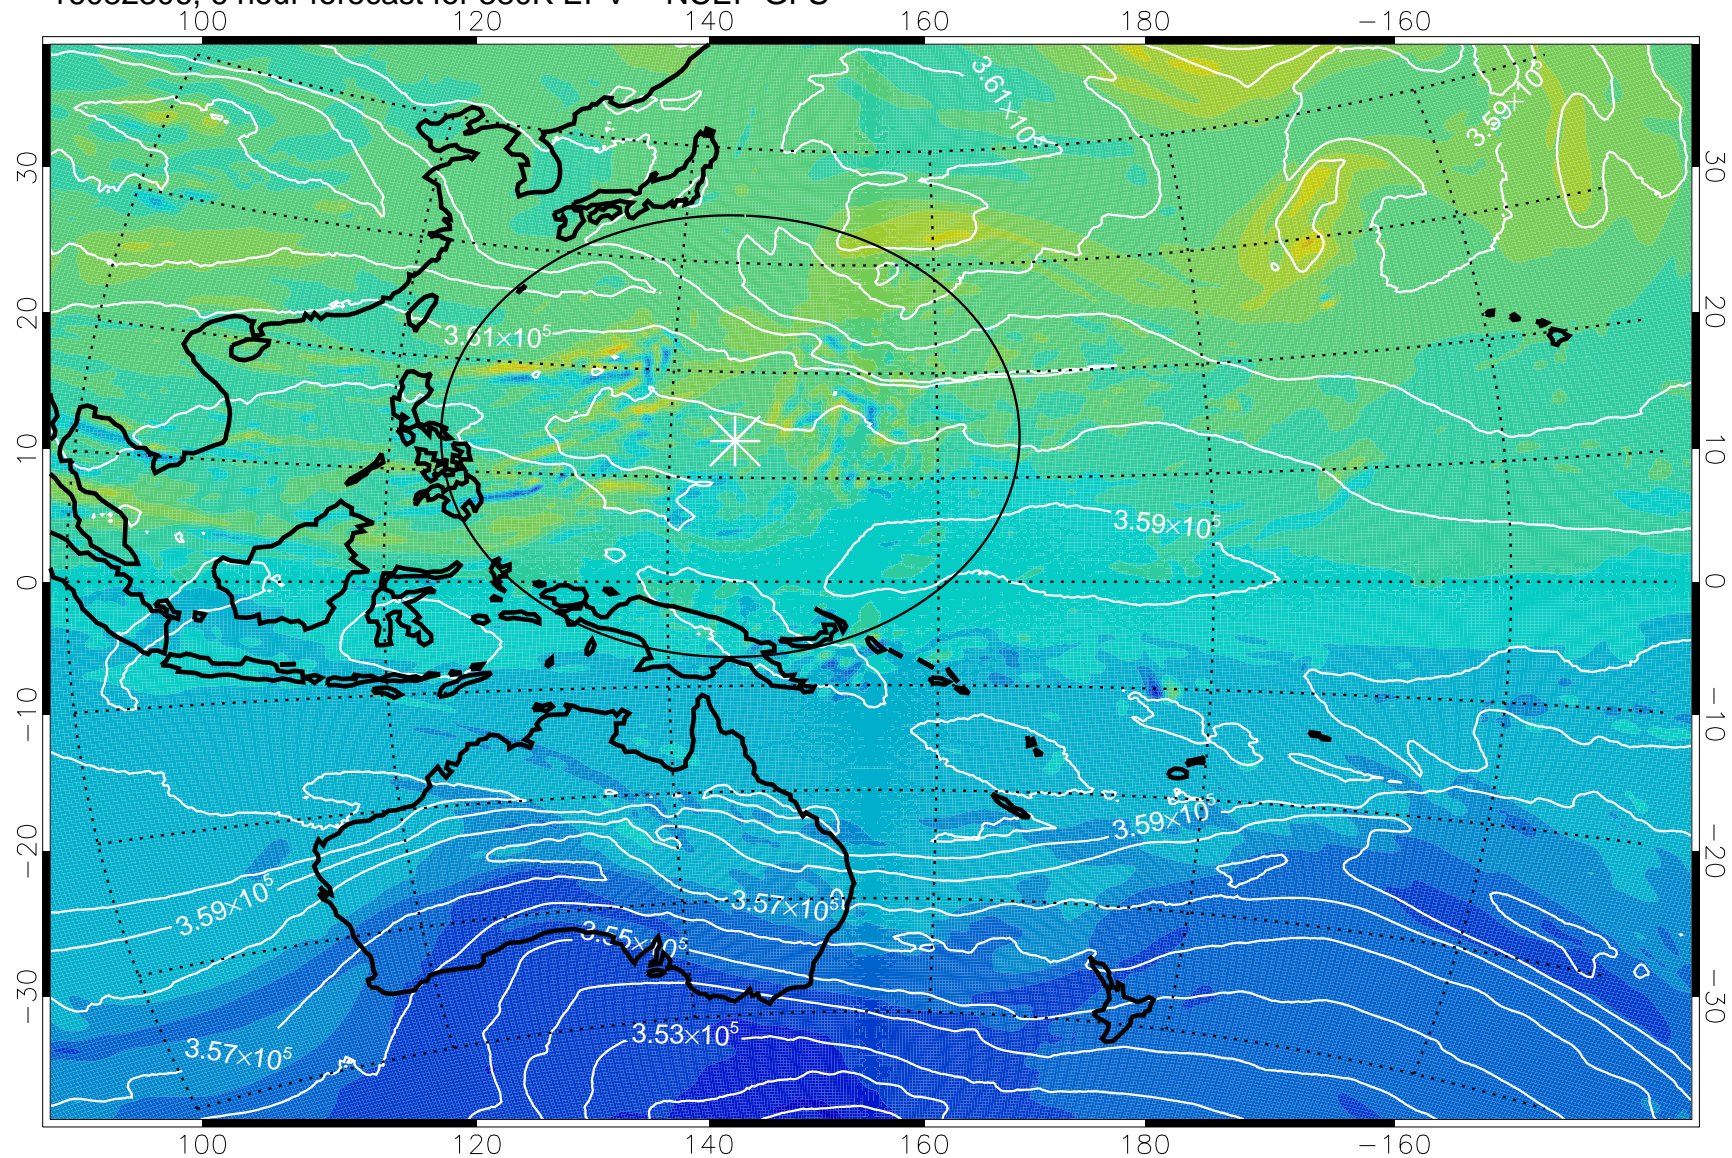

16082306, 6 hour forecast for 380K EPV -- NCEP GFS

380K Montgomery Streamfunction, white

Range ring of 2304 km

16082312, 12 hour forecast for 380K EPV -- NCEP GFS

380K Montgomery Streamfunction, white

Range ring of 2304 km

16082318, 18 hour forecast for 380K EPV -- NCEP GFS

380K Montgomery Streamfunction, white

Range ring of 2304 km

16082400, 24 hour forecast for 380K EPV -- NCEP GFS

380K Montgomery Streamfunction, white

Range ring of 2304 km

16082406, 30 hour forecast for 380K EPV -- NCEP GFS

16082412, 36 hour forecast for 380K EPV -- NCEP GFS

380K Montgomery Streamfunction, white

Range ring of 2304 km

16082418, 42 hour forecast for 380K EPV -- NCEP GFS

380K Montgomery Streamfunction, white

Range ring of 2304 km

16082500, 48 hour forecast for 380K EPV -- NCEP GFS

380K Montgomery Streamfunction, white

Range ring of 2304 km

16082506, 54 hour forecast for 380K EPV -- NCEP GFS