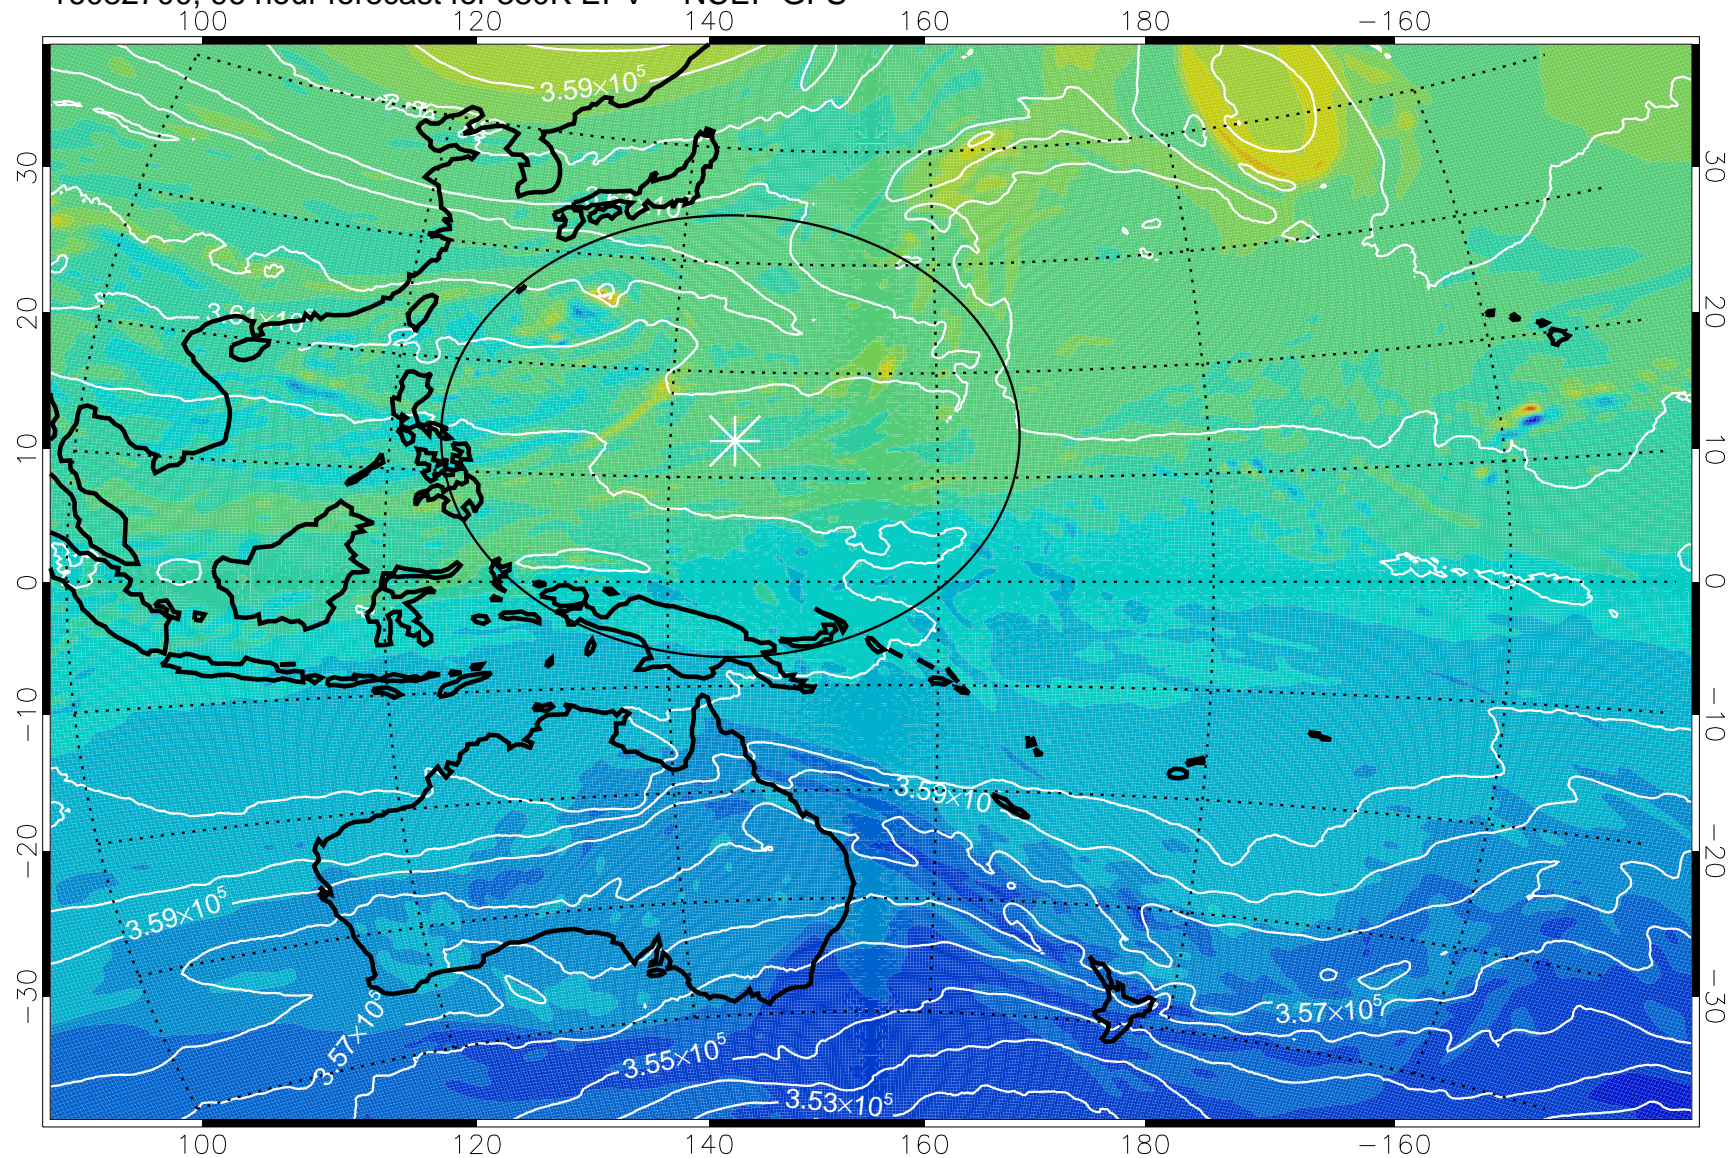

380K Montgomery Streamfunction, white

Range ring of 2304 km

16082600, 72 hour forecast for 380K EPV -- NCEP GFS

380K Montgomery Streamfunction, white

Range ring of 2304 km

16082606, 78 hour forecast for 380K EPV -- NCEP GFS

380K Montgomery Streamfunction, white

Range ring of 2304 km

16082612, 84 hour forecast for 380K EPV -- NCEP GFS

380K Montgomery Streamfunction, white

Range ring of 2304 km

16082618, 90 hour forecast for 380K EPV -- NCEP GFS

16082700, 96 hour forecast for 380K EPV -- NCEP GFS

380K Montgomery Streamfunction, white

Range ring of 2304 km

16082706, 102 hour forecast for 380K EPV -- NCEP GFS

16082712, 108 hour forecast for 380K EPV -- NCEP GFS

380K Montgomery Streamfunction, white

Range ring of 2304 km

16082718, 114 hour forecast for 380K EPV -- NCEP GFS

380K Montgomery Streamfunction, white

Range ring of 2304 km

16082800, 120 hour forecast for 380K EPV -- NCEP GFS