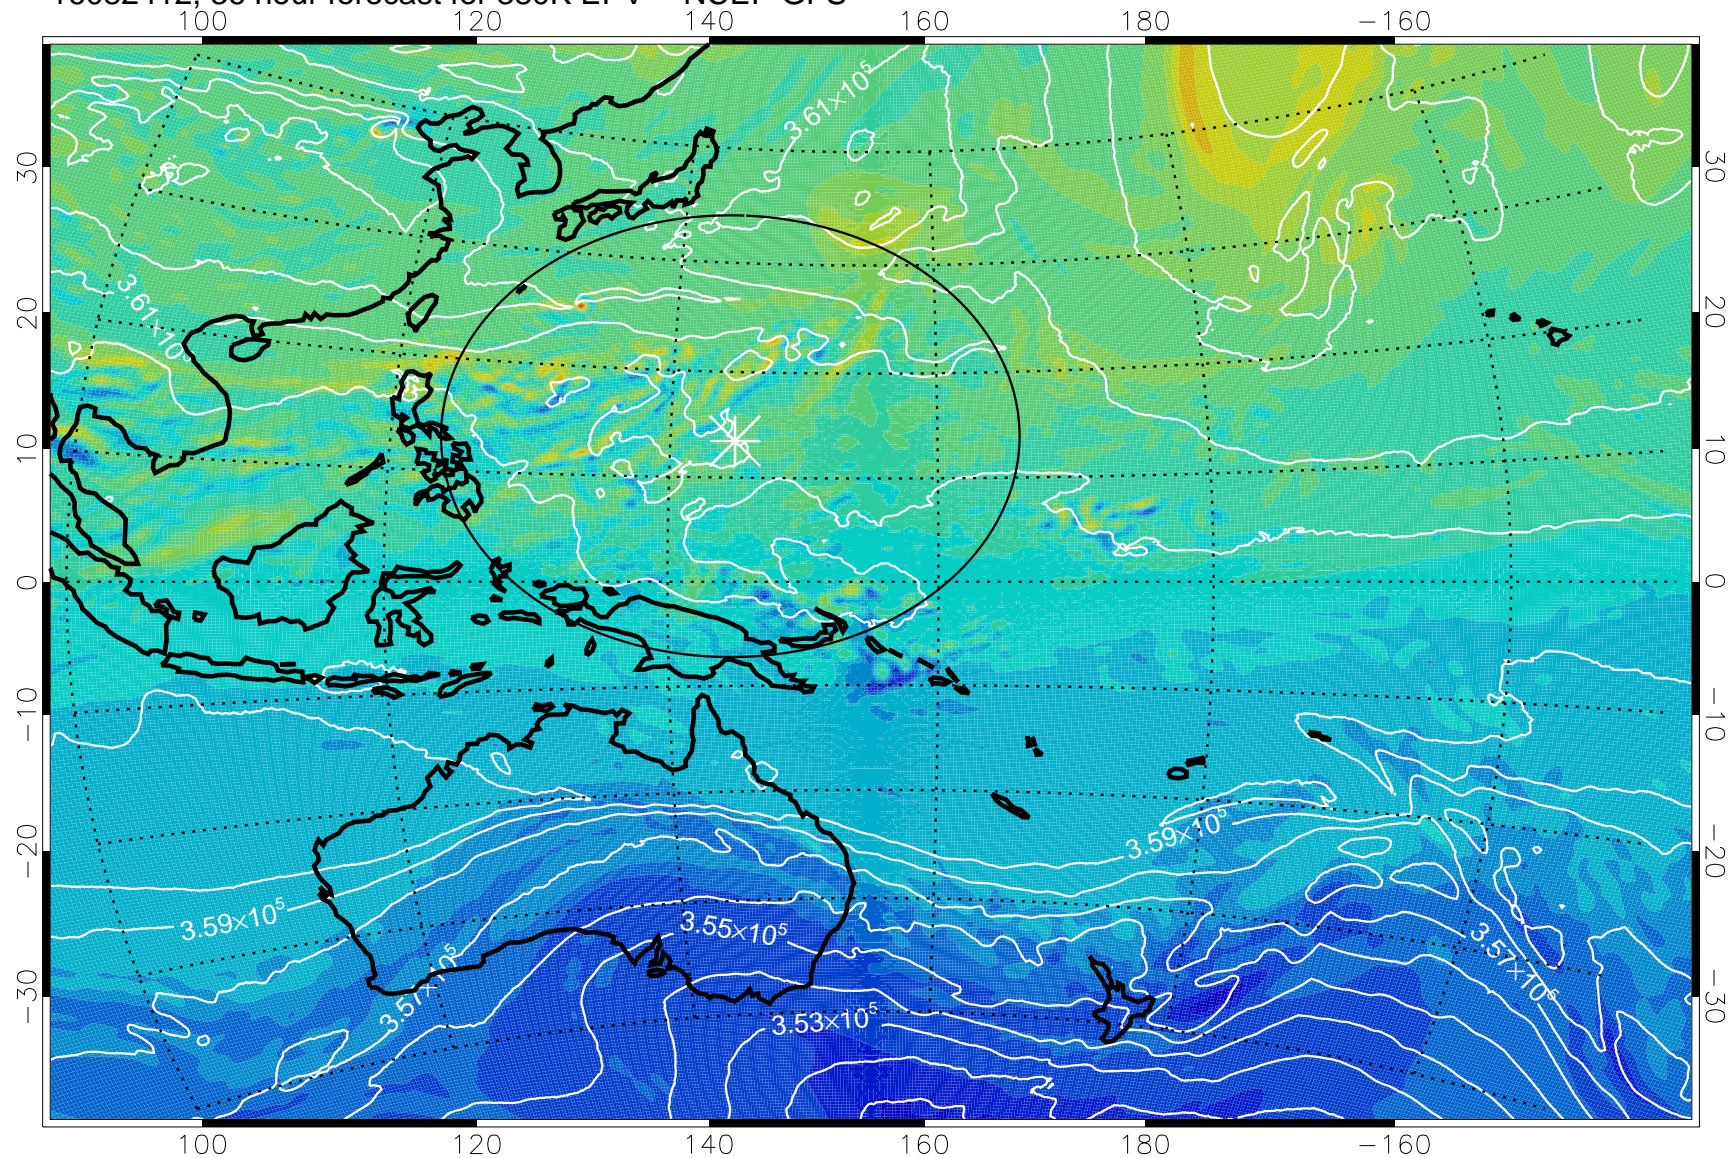

16082318, 18 hour forecast for 380K EPV -- NCEP GFS

380K Montgomery Streamfunction, white

Range ring of 2304 km

16082400, 24 hour forecast for 380K EPV -- NCEP GFS

380K Montgomery Streamfunction, white

Range ring of 2304 km

16082406, 30 hour forecast for 380K EPV -- NCEP GFS

16082412, 36 hour forecast for 380K EPV -- NCEP GFS

380K Montgomery Streamfunction, white

Range ring of 2304 km

16082418, 42 hour forecast for 380K EPV -- NCEP GFS

380K Montgomery Streamfunction, white

Range ring of 2304 km

16082500, 48 hour forecast for 380K EPV -- NCEP GFS

380K Montgomery Streamfunction, white

Range ring of 2304 km

16082506, 54 hour forecast for 380K EPV -- NCEP GFS