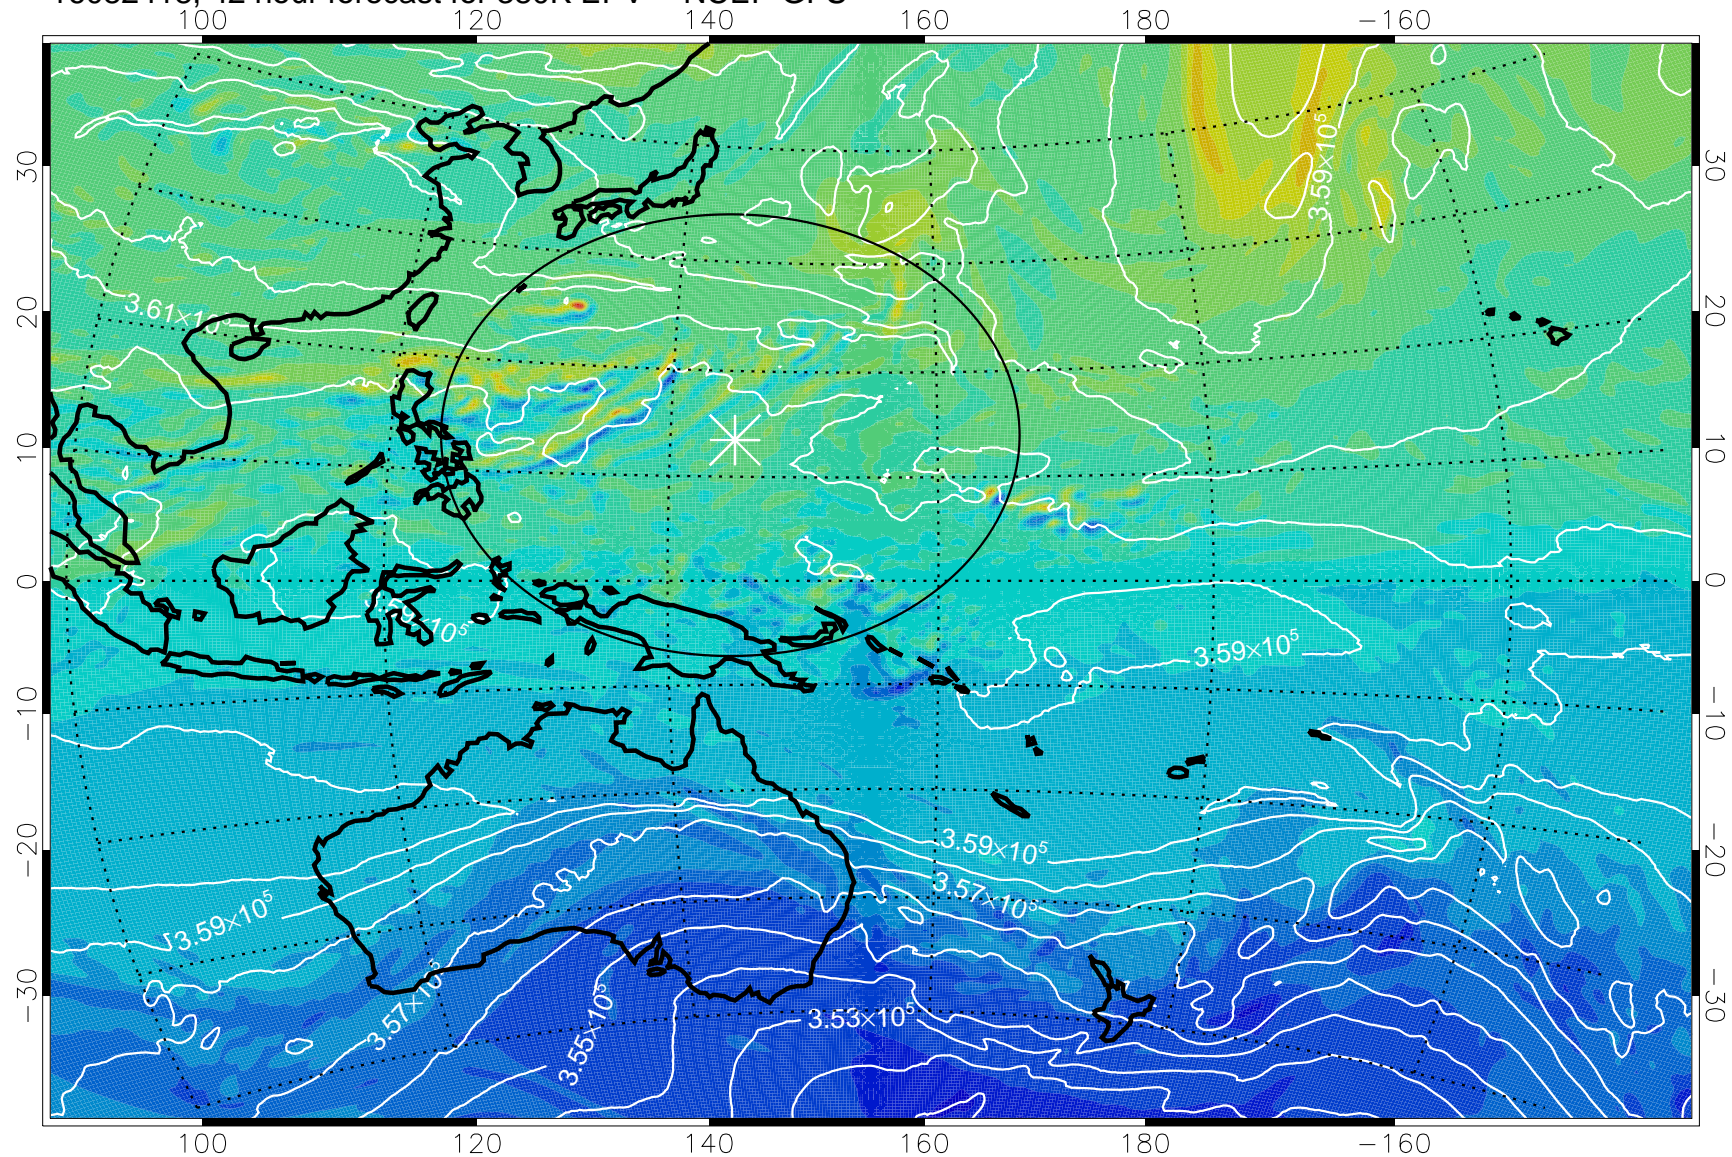

16082318, 18 hour forecast for 380K EPV -- NCEP GFS

380K Montgomery Streamfunction, white

Range ring of 2304 km

16082400, 24 hour forecast for 380K EPV -- NCEP GFS

380K Montgomery Streamfunction, white

Range ring of 2304 km

16082406, 30 hour forecast for 380K EPV -- NCEP GFS

16082412, 36 hour forecast for 380K EPV -- NCEP GFS

380K Montgomery Streamfunction, white

Range ring of 2304 km

16082418, 42 hour forecast for 380K EPV -- NCEP GFS

380K Montgomery Streamfunction, white

Range ring of 2304 km

16082500, 48 hour forecast for 380K EPV -- NCEP GFS

380K Montgomery Streamfunction, white

Range ring of 2304 km

16082506, 54 hour forecast for 380K EPV -- NCEP GFS

380K Montgomery Streamfunction, white

Range ring of 2304 km

16082512, 60 hour forecast for 380K EPV -- NCEP GFS

380K Montgomery Streamfunction, white

Range ring of 2304 km

16082518, 66 hour forecast for 380K EPV -- NCEP GFS