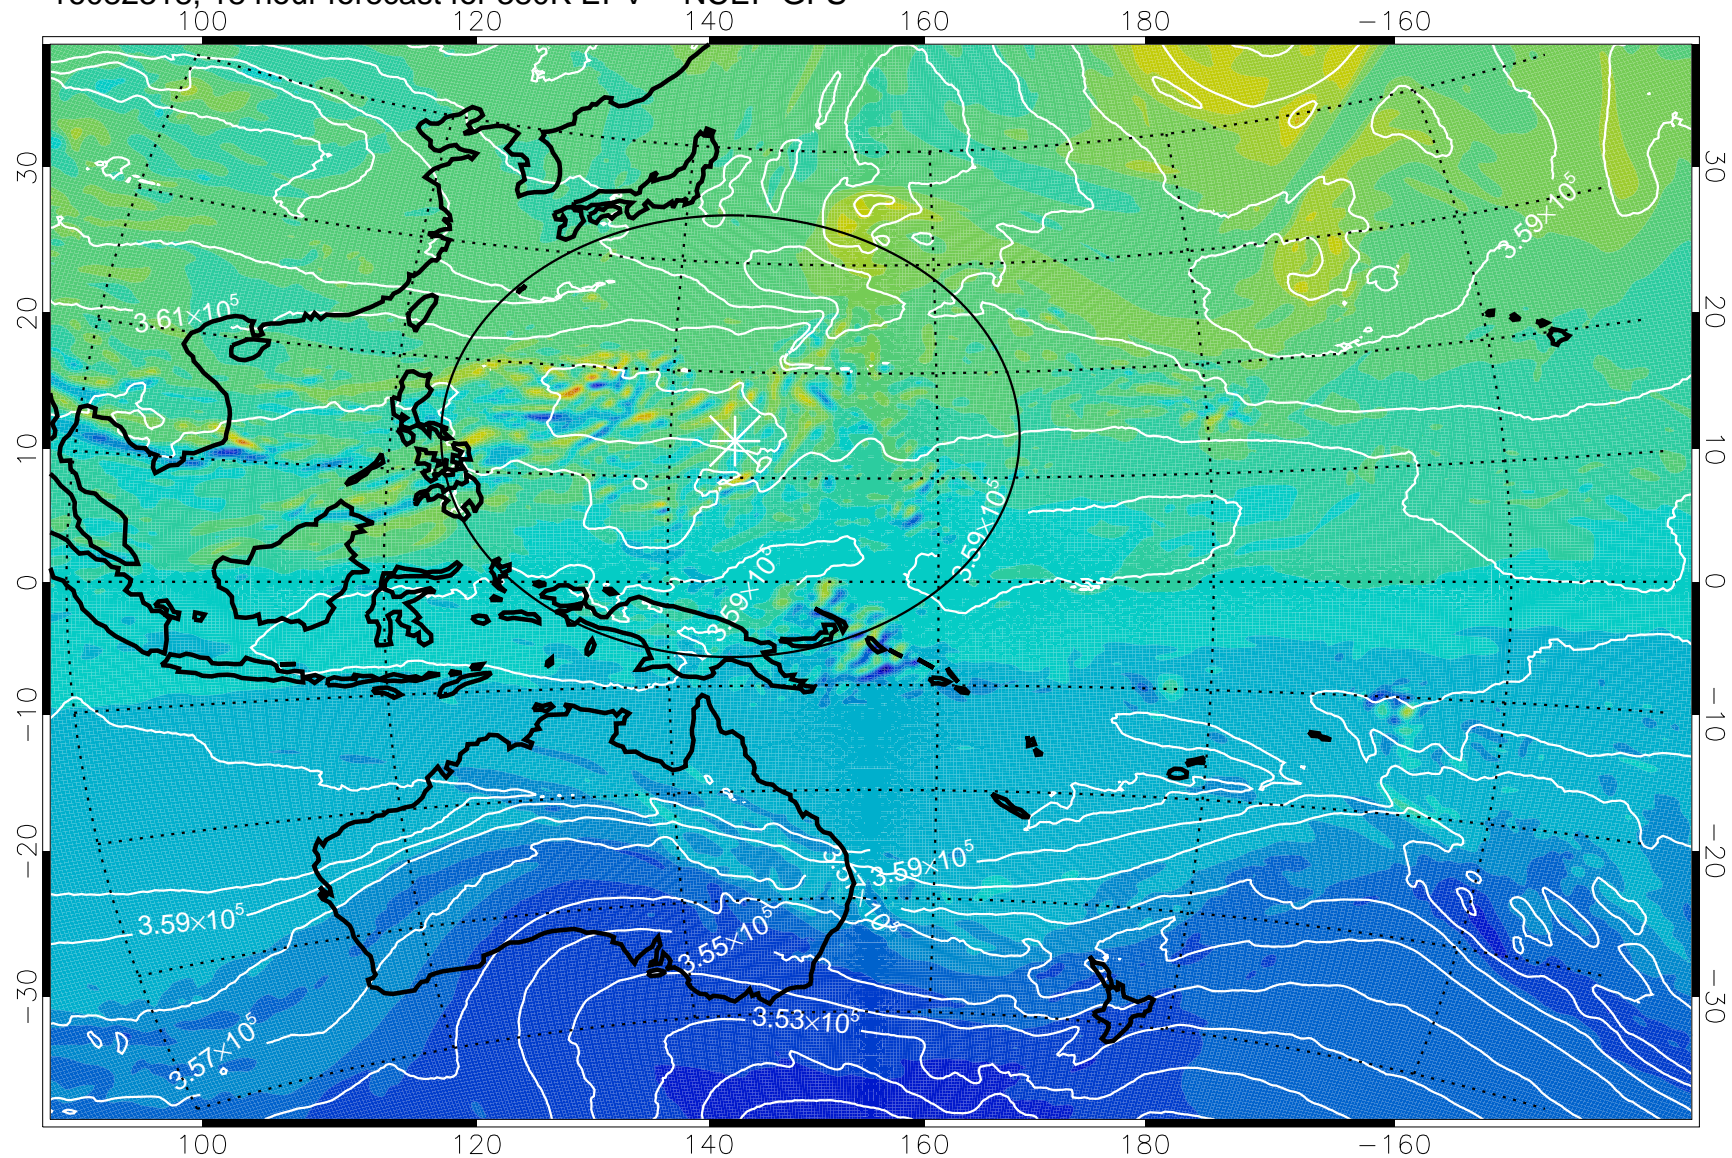

16082306, 6 hour forecast for 380K EPV -- NCEP GFS

380K Montgomery Streamfunction, white

Range ring of 2304 km

16082312, 12 hour forecast for 380K EPV -- NCEP GFS

380K Montgomery Streamfunction, white

Range ring of 2304 km

16082318, 18 hour forecast for 380K EPV -- NCEP GFS

380K Montgomery Streamfunction, white

Range ring of 2304 km

16082400, 24 hour forecast for 380K EPV -- NCEP GFS

380K Montgomery Streamfunction, white

Range ring of 2304 km

16082406, 30 hour forecast for 380K EPV -- NCEP GFS

16082412, 36 hour forecast for 380K EPV -- NCEP GFS

380K Montgomery Streamfunction, white

Range ring of 2304 km

16082418, 42 hour forecast for 380K EPV -- NCEP GFS

380K Montgomery Streamfunction, white

Range ring of 2304 km

16082500, 48 hour forecast for 380K EPV -- NCEP GFS

380K Montgomery Streamfunction, white

Range ring of 2304 km

16082506, 54 hour forecast for 380K EPV -- NCEP GFS