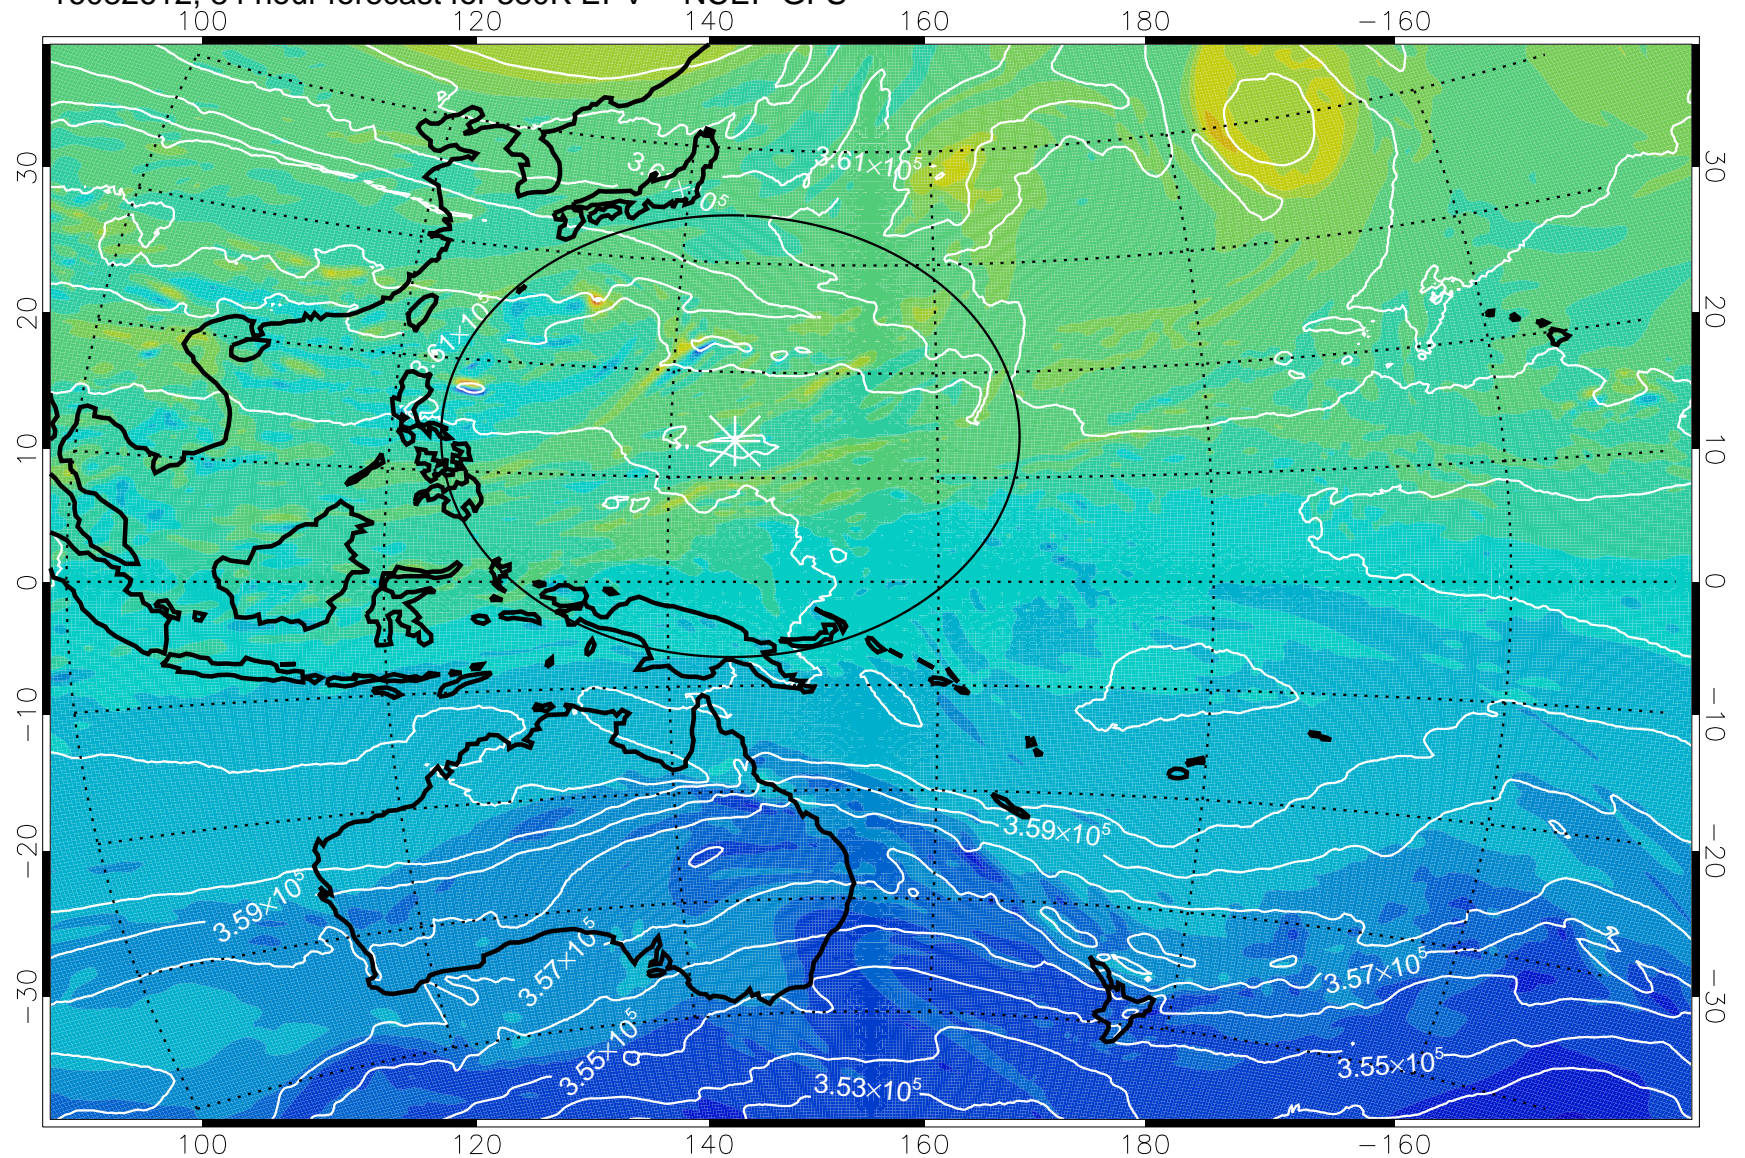

380K Montgomery Streamfunction, white

Range ring of 2304 km

16082512, 60 hour forecast for 380K EPV -- NCEP GFS

380K Montgomery Streamfunction, white

Range ring of 2304 km

16082518, 66 hour forecast for 380K EPV -- NCEP GFS

380K Montgomery Streamfunction, white

Range ring of 2304 km

16082600, 72 hour forecast for 380K EPV -- NCEP GFS

380K Montgomery Streamfunction, white

Range ring of 2304 km

16082606, 78 hour forecast for 380K EPV -- NCEP GFS

380K Montgomery Streamfunction, white

Range ring of 2304 km

16082612, 84 hour forecast for 380K EPV -- NCEP GFS

380K Montgomery Streamfunction, white

Range ring of 2304 km

16082618, 90 hour forecast for 380K EPV -- NCEP GFS

16082700, 96 hour forecast for 380K EPV -- NCEP GFS

380K Montgomery Streamfunction, white

Range ring of 2304 km

16082706, 102 hour forecast for 380K EPV -- NCEP GFS

16082712, 108 hour forecast for 380K EPV -- NCEP GFS