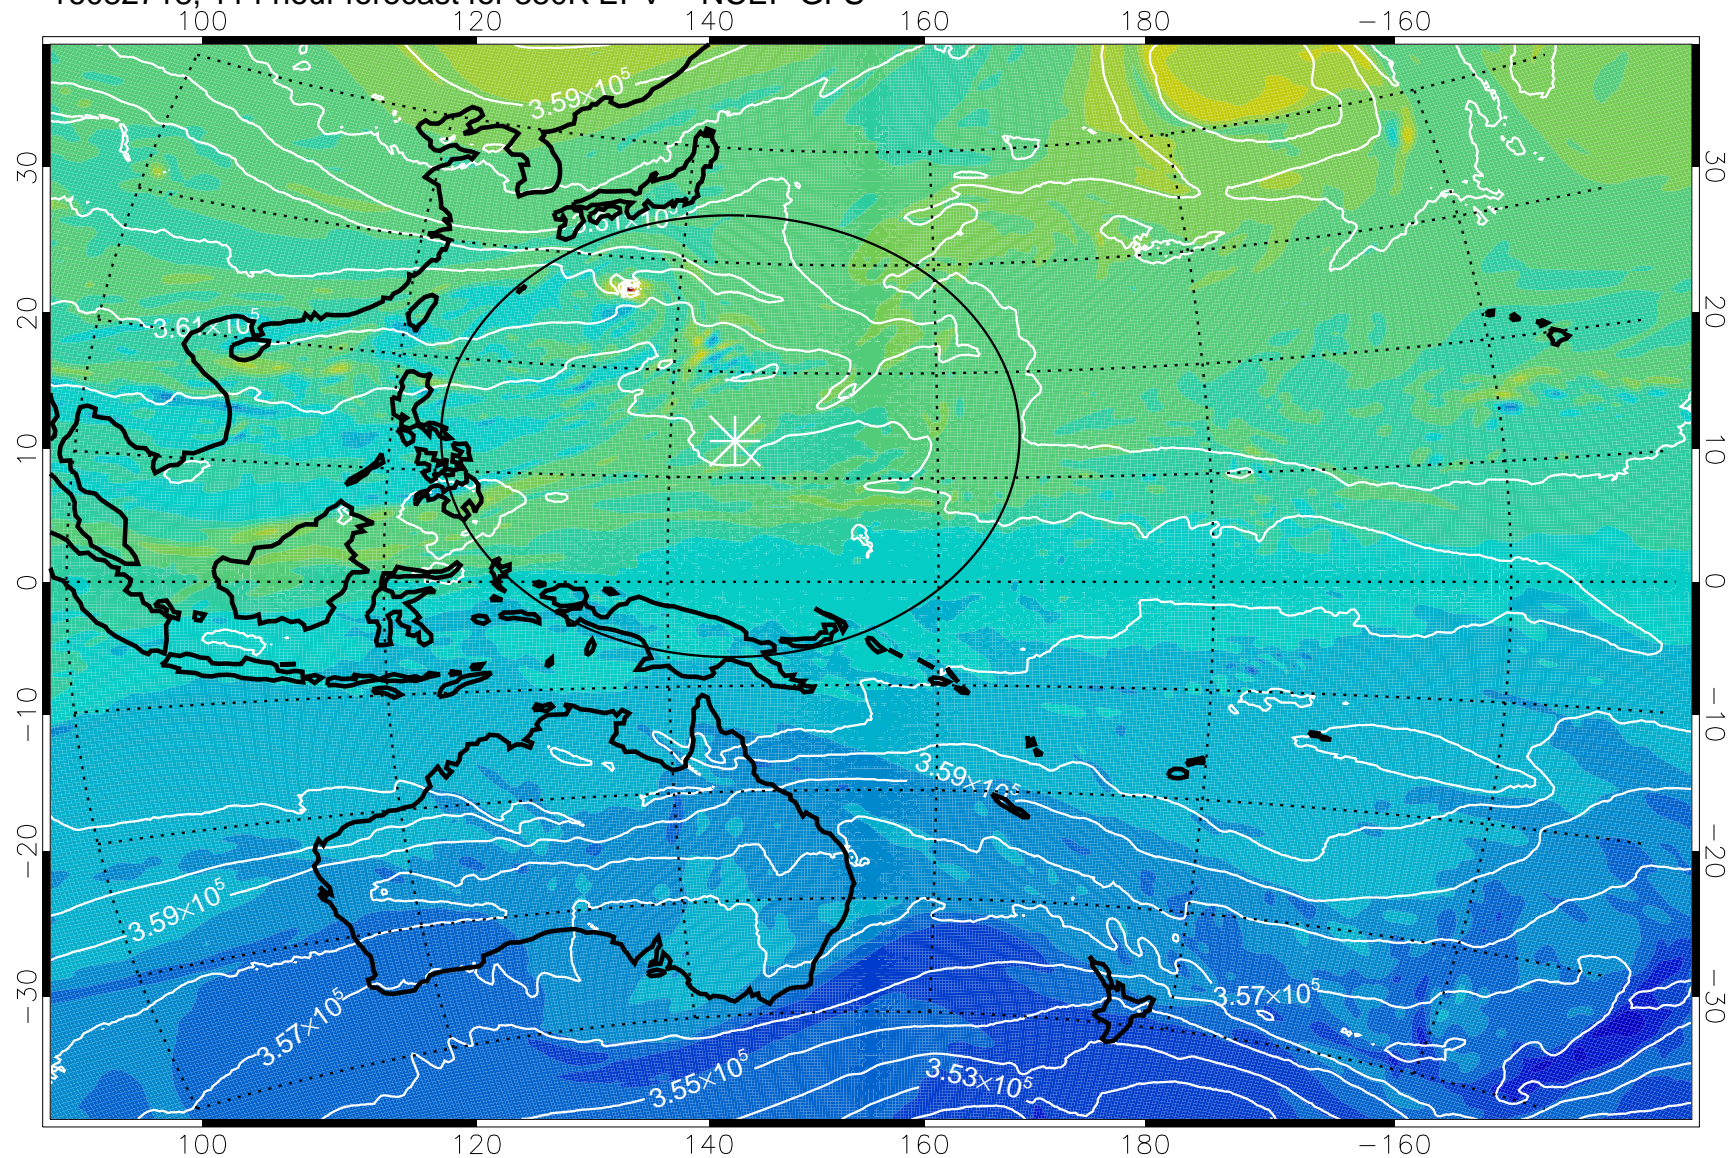

380K Montgomery Streamfunction, white

Range ring of 2304 km

16082612, 84 hour forecast for 380K EPV -- NCEP GFS

380K Montgomery Streamfunction, white

Range ring of 2304 km

16082618, 90 hour forecast for 380K EPV -- NCEP GFS

16082700, 96 hour forecast for 380K EPV -- NCEP GFS

380K Montgomery Streamfunction, white

Range ring of 2304 km

16082706, 102 hour forecast for 380K EPV -- NCEP GFS

16082712, 108 hour forecast for 380K EPV -- NCEP GFS

380K Montgomery Streamfunction, white

Range ring of 2304 km

16082718, 114 hour forecast for 380K EPV -- NCEP GFS

380K Montgomery Streamfunction, white

Range ring of 2304 km

16082800, 120 hour forecast for 380K EPV -- NCEP GFS