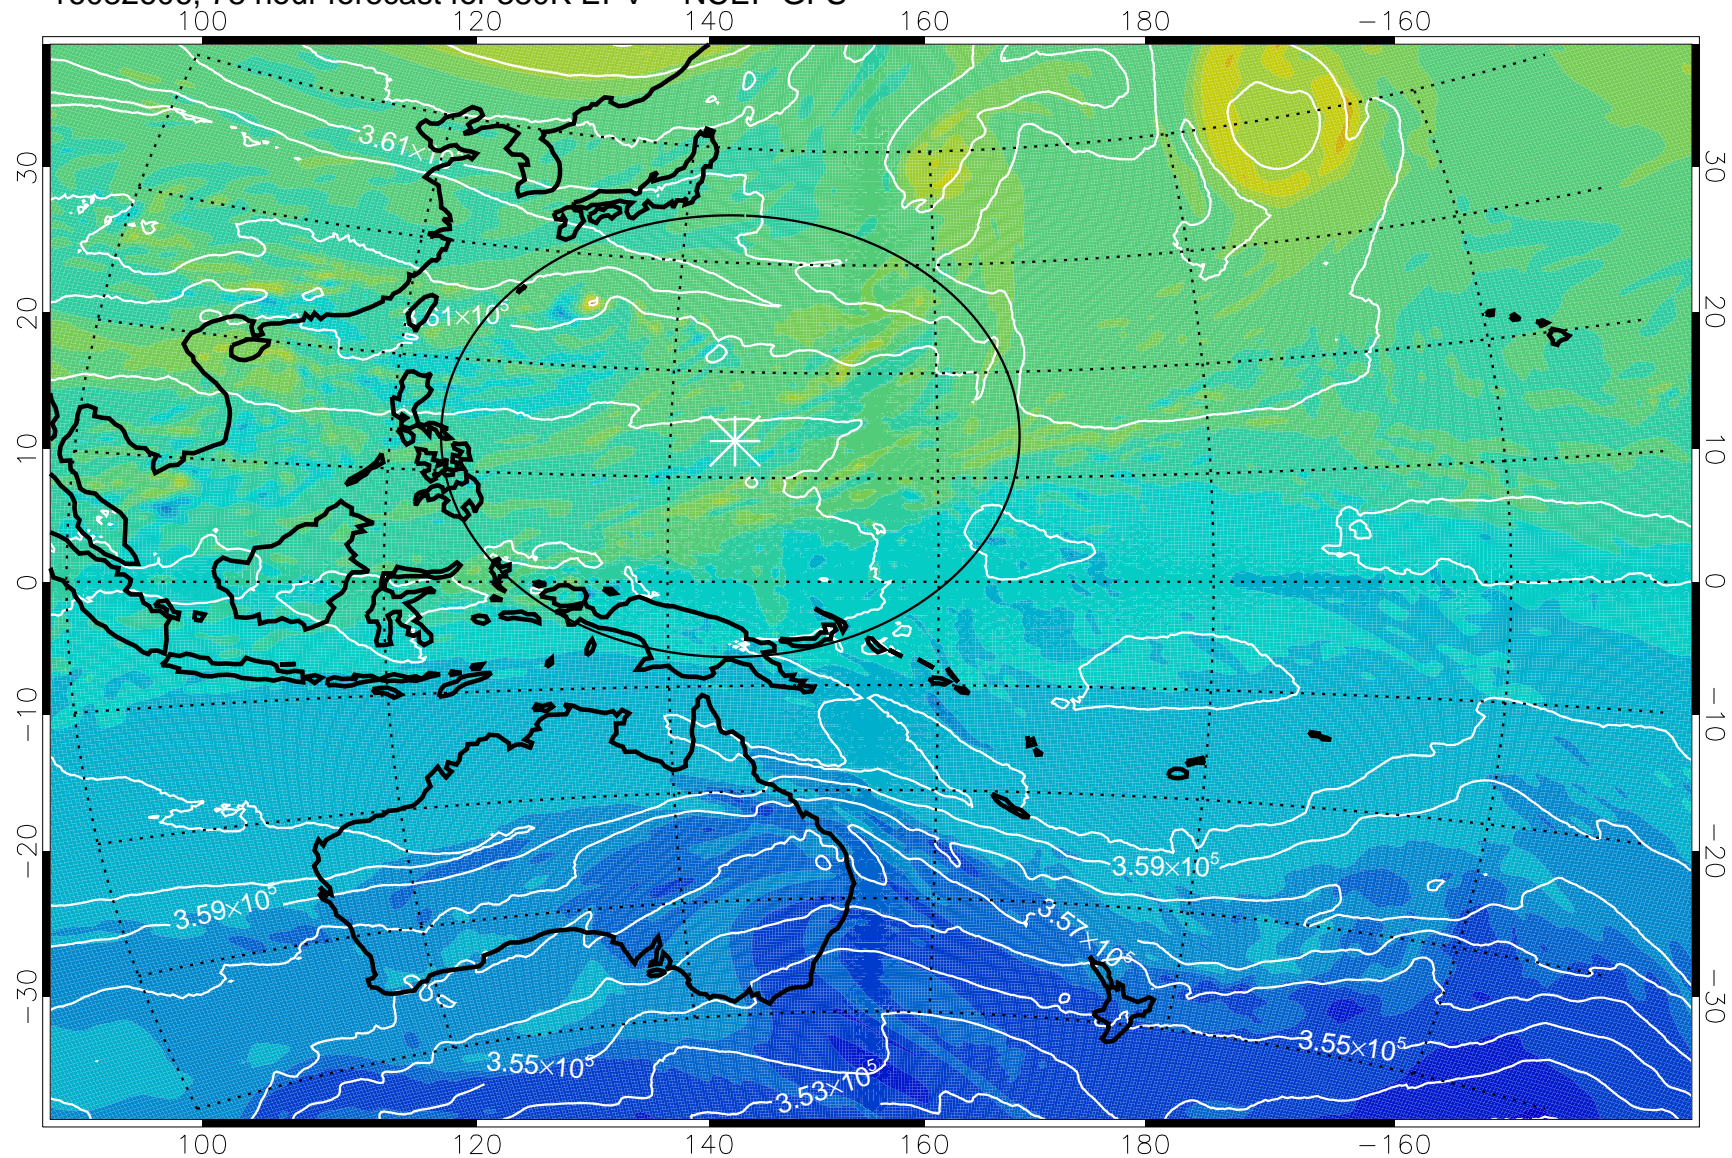

380K Montgomery Streamfunction, white

Range ring of 2304 km

16082512, 60 hour forecast for 380K EPV -- NCEP GFS

380K Montgomery Streamfunction, white

Range ring of 2304 km

16082518, 66 hour forecast for 380K EPV -- NCEP GFS

380K Montgomery Streamfunction, white

Range ring of 2304 km

16082600, 72 hour forecast for 380K EPV -- NCEP GFS

380K Montgomery Streamfunction, white

Range ring of 2304 km

16082606, 78 hour forecast for 380K EPV -- NCEP GFS

380K Montgomery Streamfunction, white

Range ring of 2304 km

16082612, 84 hour forecast for 380K EPV -- NCEP GFS

380K Montgomery Streamfunction, white

Range ring of 2304 km

16082618, 90 hour forecast for 380K EPV -- NCEP GFS

16082700, 96 hour forecast for 380K EPV -- NCEP GFS

380K Montgomery Streamfunction, white

Range ring of 2304 km

16082706, 102 hour forecast for 380K EPV -- NCEP GFS

16082712, 108 hour forecast for 380K EPV -- NCEP GFS