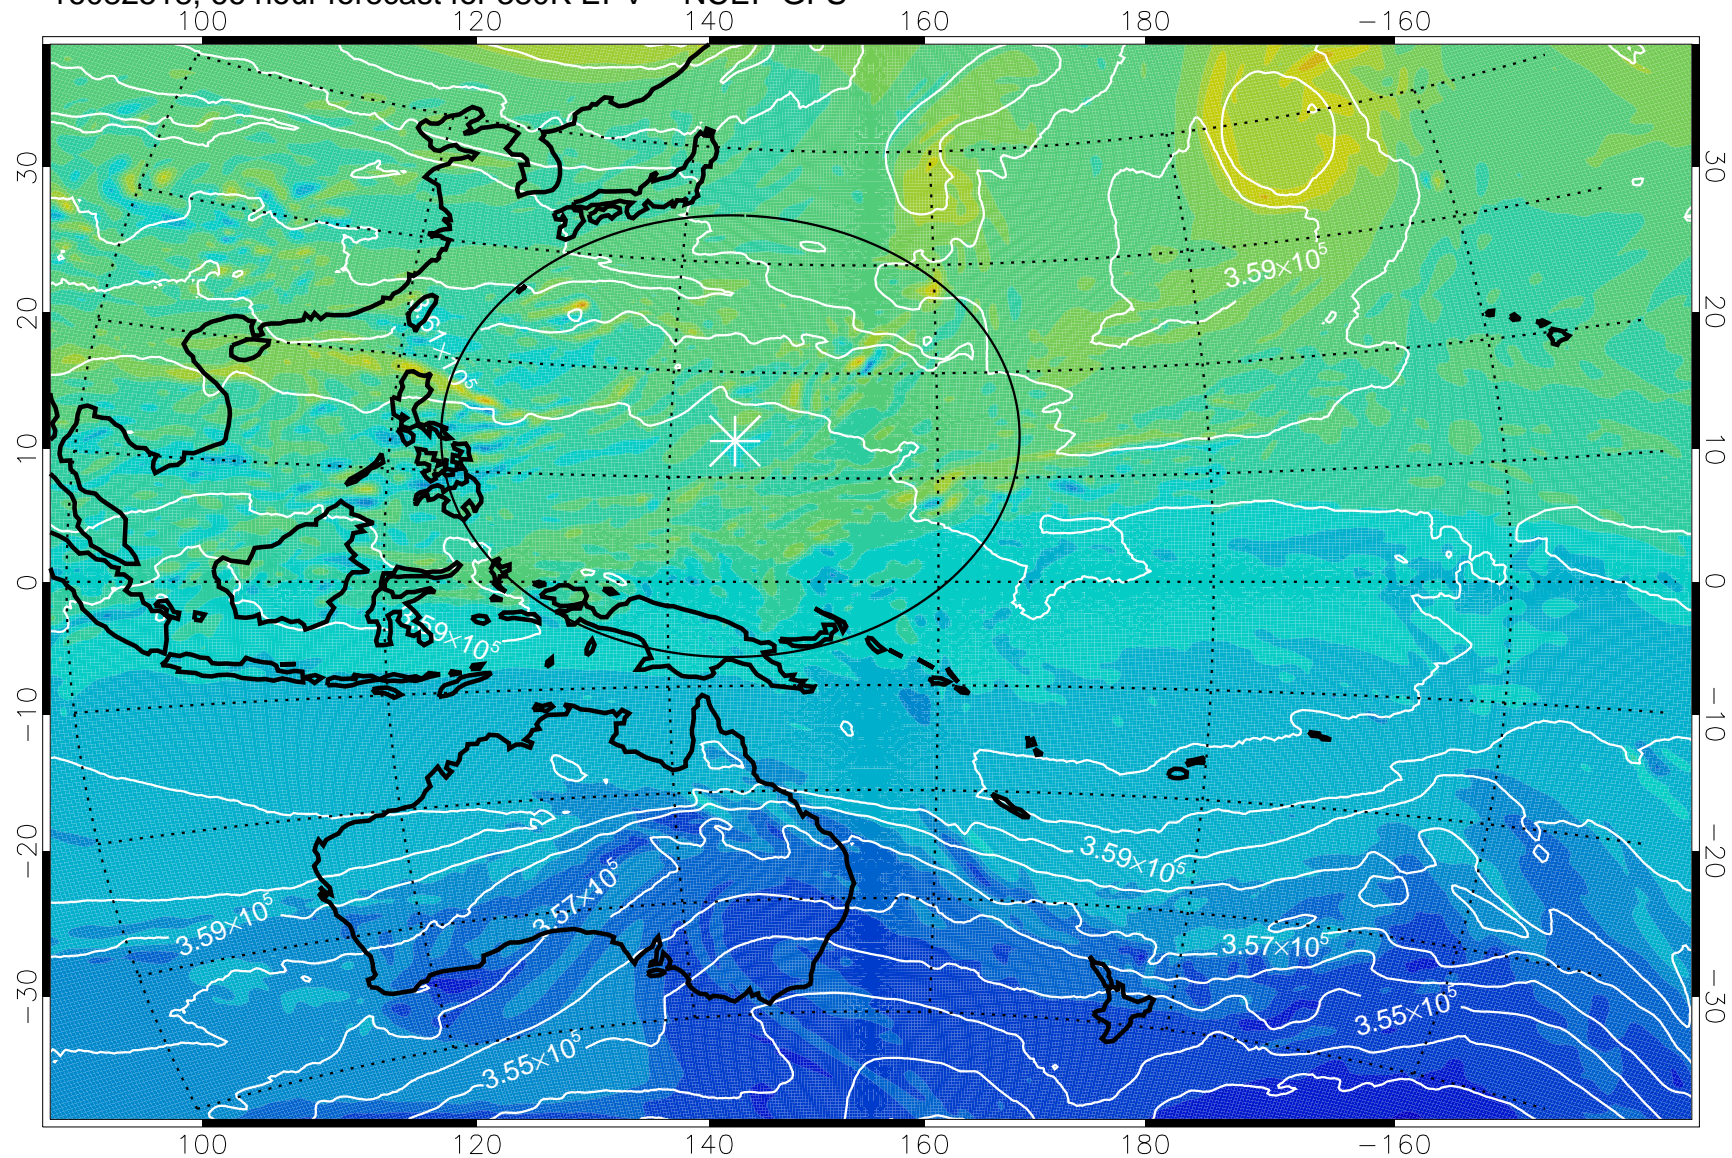

380K Montgomery Streamfunction, white

Range ring of 2304 km

16082500, 48 hour forecast for 380K EPV -- NCEP GFS

380K Montgomery Streamfunction, white

Range ring of 2304 km

16082506, 54 hour forecast for 380K EPV -- NCEP GFS

380K Montgomery Streamfunction, white

Range ring of 2304 km

16082512, 60 hour forecast for 380K EPV -- NCEP GFS

380K Montgomery Streamfunction, white

Range ring of 2304 km

16082518, 66 hour forecast for 380K EPV -- NCEP GFS

380K Montgomery Streamfunction, white

Range ring of 2304 km

16082600, 72 hour forecast for 380K EPV -- NCEP GFS

380K Montgomery Streamfunction, white

Range ring of 2304 km

16082606, 78 hour forecast for 380K EPV -- NCEP GFS

380K Montgomery Streamfunction, white

Range ring of 2304 km

16082612, 84 hour forecast for 380K EPV -- NCEP GFS

380K Montgomery Streamfunction, white

Range ring of 2304 km

16082618, 90 hour forecast for 380K EPV -- NCEP GFS