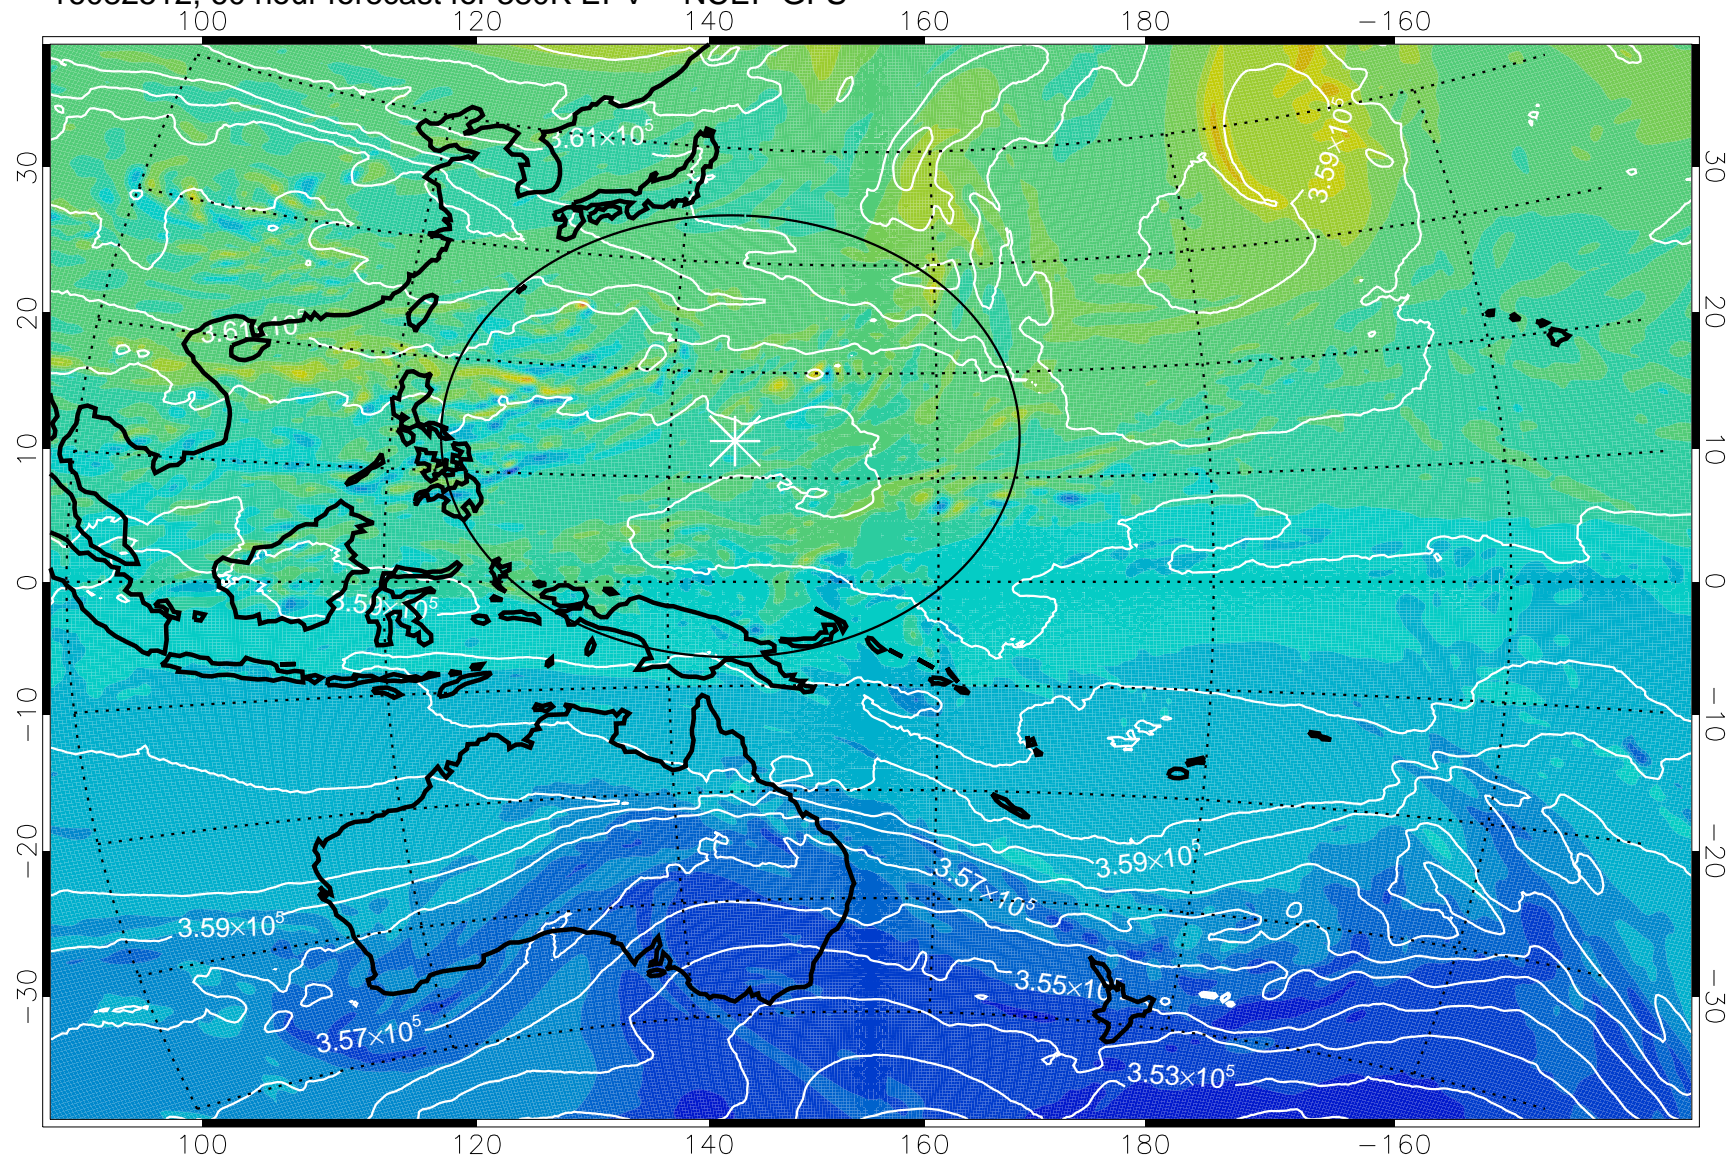

16082406, 30 hour forecast for 380K EPV -- NCEP GFS

16082412, 36 hour forecast for 380K EPV -- NCEP GFS

380K Montgomery Streamfunction, white

Range ring of 2304 km

16082418, 42 hour forecast for 380K EPV -- NCEP GFS

380K Montgomery Streamfunction, white

Range ring of 2304 km

16082500, 48 hour forecast for 380K EPV -- NCEP GFS

380K Montgomery Streamfunction, white

Range ring of 2304 km

16082506, 54 hour forecast for 380K EPV -- NCEP GFS

380K Montgomery Streamfunction, white

Range ring of 2304 km

16082512, 60 hour forecast for 380K EPV -- NCEP GFS

380K Montgomery Streamfunction, white

Range ring of 2304 km

16082518, 66 hour forecast for 380K EPV -- NCEP GFS

380K Montgomery Streamfunction, white

Range ring of 2304 km

16082600, 72 hour forecast for 380K EPV -- NCEP GFS

380K Montgomery Streamfunction, white

Range ring of 2304 km

16082606, 78 hour forecast for 380K EPV -- NCEP GFS