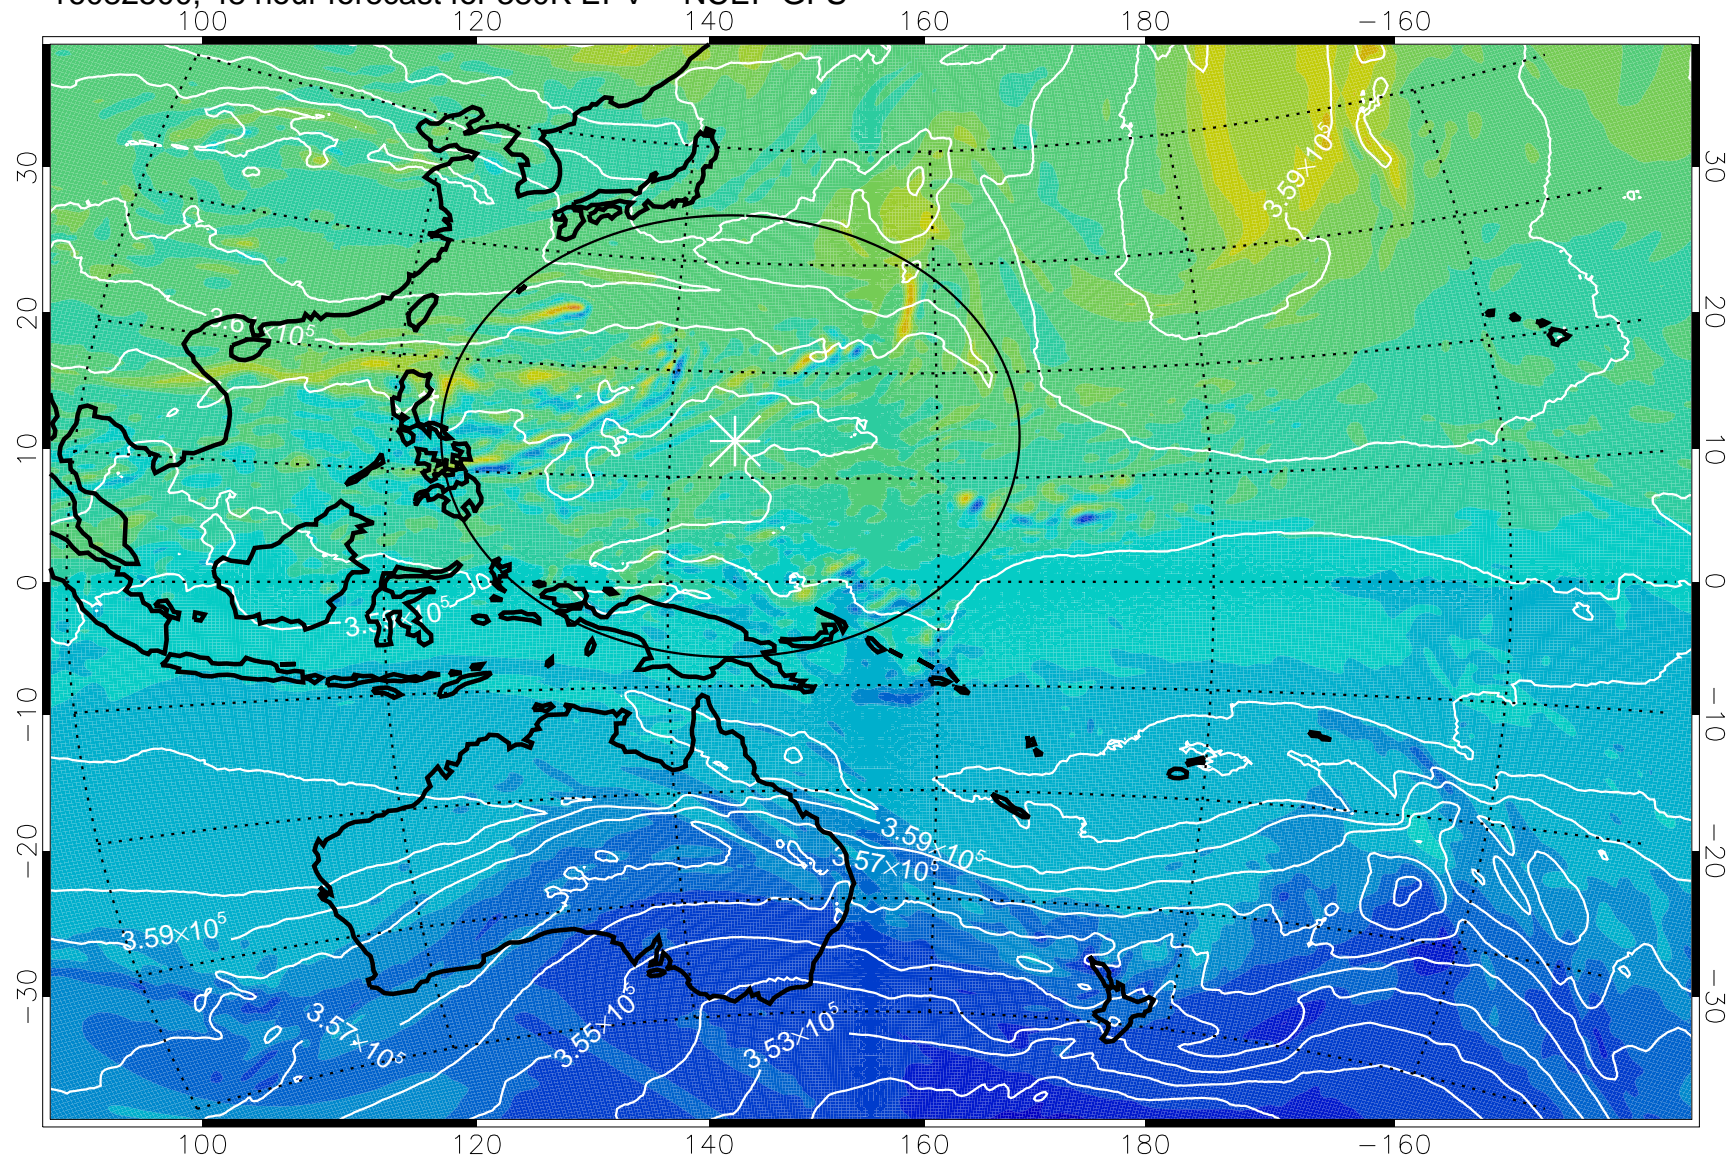

16082318, 18 hour forecast for 380K EPV -- NCEP GFS

380K Montgomery Streamfunction, white

Range ring of 2304 km

16082400, 24 hour forecast for 380K EPV -- NCEP GFS

380K Montgomery Streamfunction, white

Range ring of 2304 km

16082406, 30 hour forecast for 380K EPV -- NCEP GFS

16082412, 36 hour forecast for 380K EPV -- NCEP GFS

380K Montgomery Streamfunction, white

Range ring of 2304 km

16082418, 42 hour forecast for 380K EPV -- NCEP GFS

380K Montgomery Streamfunction, white

Range ring of 2304 km

16082500, 48 hour forecast for 380K EPV -- NCEP GFS

380K Montgomery Streamfunction, white

Range ring of 2304 km

16082506, 54 hour forecast for 380K EPV -- NCEP GFS

380K Montgomery Streamfunction, white

Range ring of 2304 km

16082512, 60 hour forecast for 380K EPV -- NCEP GFS

380K Montgomery Streamfunction, white

Range ring of 2304 km

16082518, 66 hour forecast for 380K EPV -- NCEP GFS