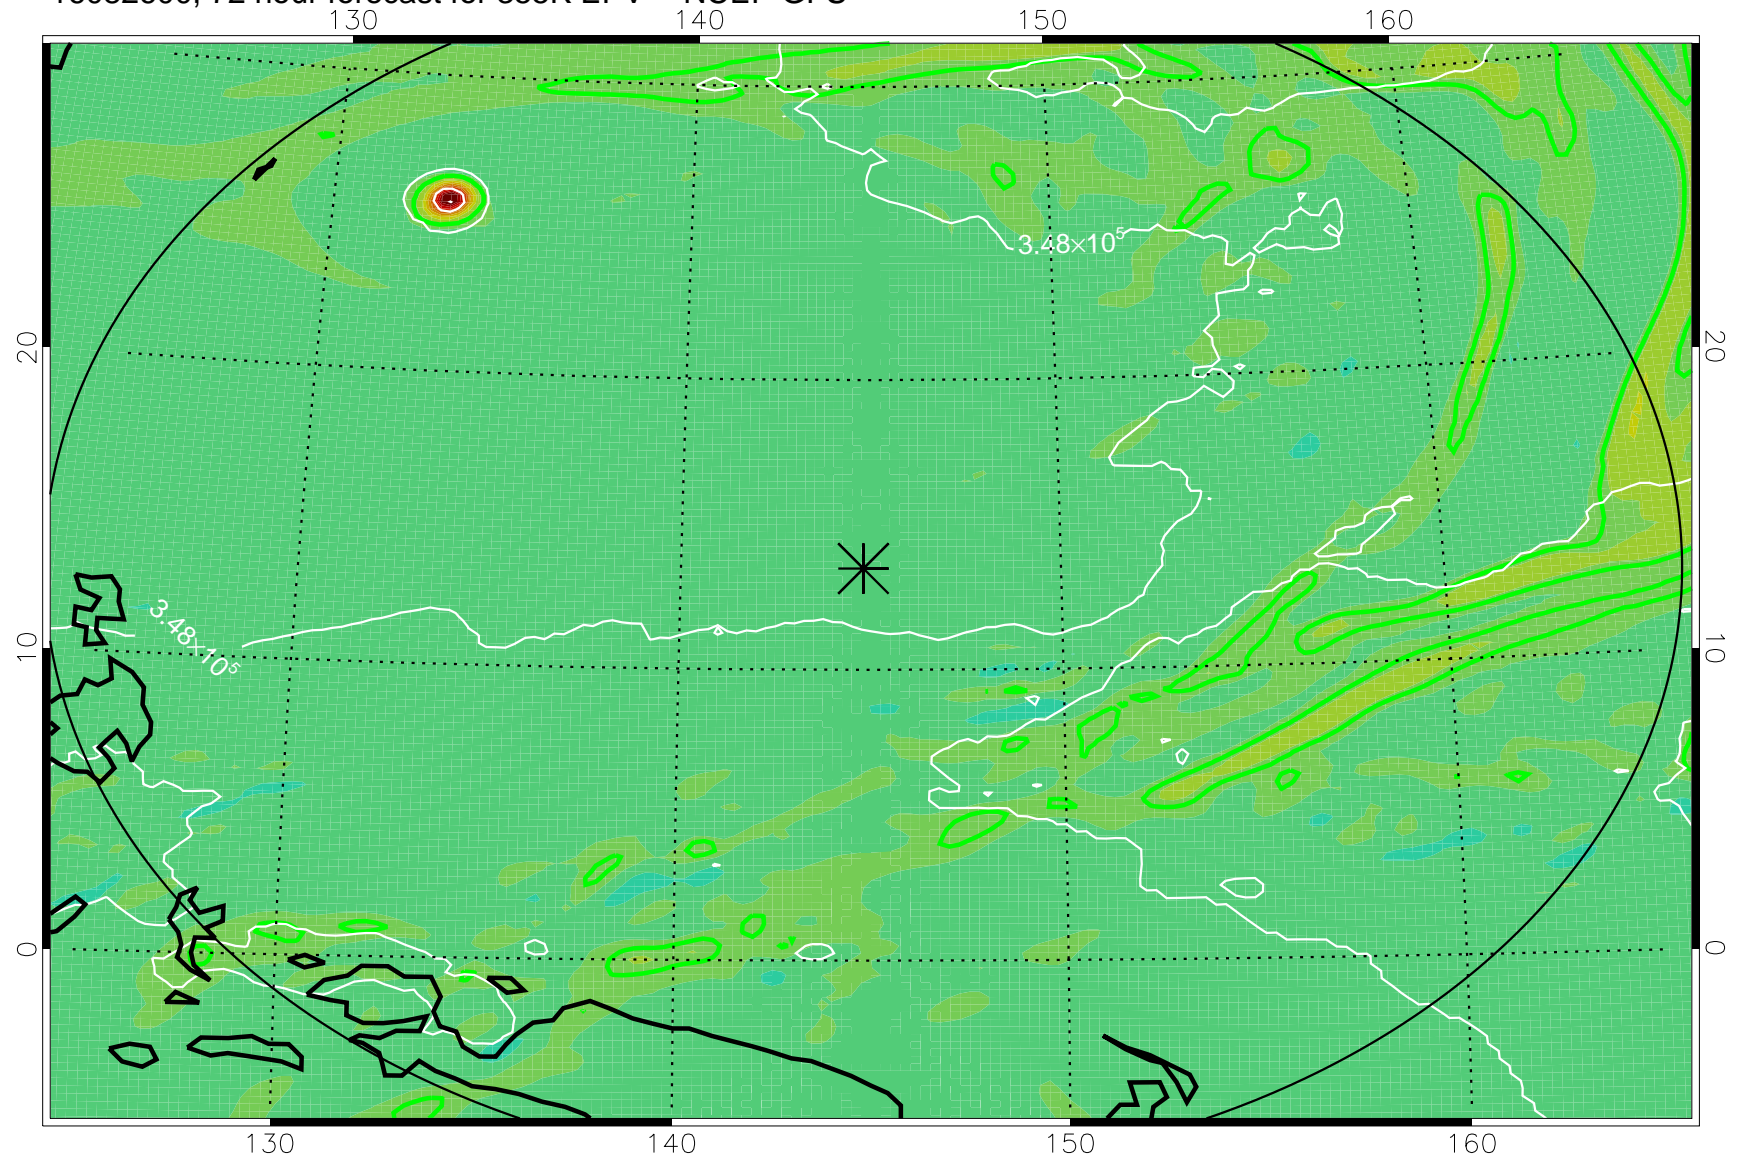

16082506, 54 hour forecast for 355K EPV -- NCEP GFS

355K Montgomery Streamfunction, white
EPV Tropopause (2 PVU) Position
Range ring of 2304 km

16082512, 60 hour forecast for 355K EPV -- NCEP GFS

355K Montgomery Streamfunction, white
EPV Tropopause (2 PVU) Position
Range ring of 2304 km

16082518, 66 hour forecast for 355K EPV -- NCEP GFS

355K Montgomery Streamfunction, white
EPV Tropopause (2 PVU) Position
Range ring of 2304 km

16082600, 72 hour forecast for 355K EPV -- NCEP GFS

355K Montgomery Streamfunction, white
EPV Tropopause (2 PVU) Position
Range ring of 2304 km

16082606, 78 hour forecast for 355K EPV -- NCEP GFS

355K Montgomery Streamfunction, white
EPV Tropopause (2 PVU) Position
Range ring of 2304 km

16082612, 84 hour forecast for 355K EPV -- NCEP GFS

355K Montgomery Streamfunction, white
EPV Tropopause (2 PVU) Position
Range ring of 2304 km

16082618, 90 hour forecast for 355K EPV -- NCEP GFS

355K Montgomery Streamfunction, white
EPV Tropopause (2 PVU) Position
Range ring of 2304 km

16082700, 96 hour forecast for 355K EPV -- NCEP GFS

355K Montgomery Streamfunction, white
EPV Tropopause (2 PVU) Position
Range ring of 2304 km