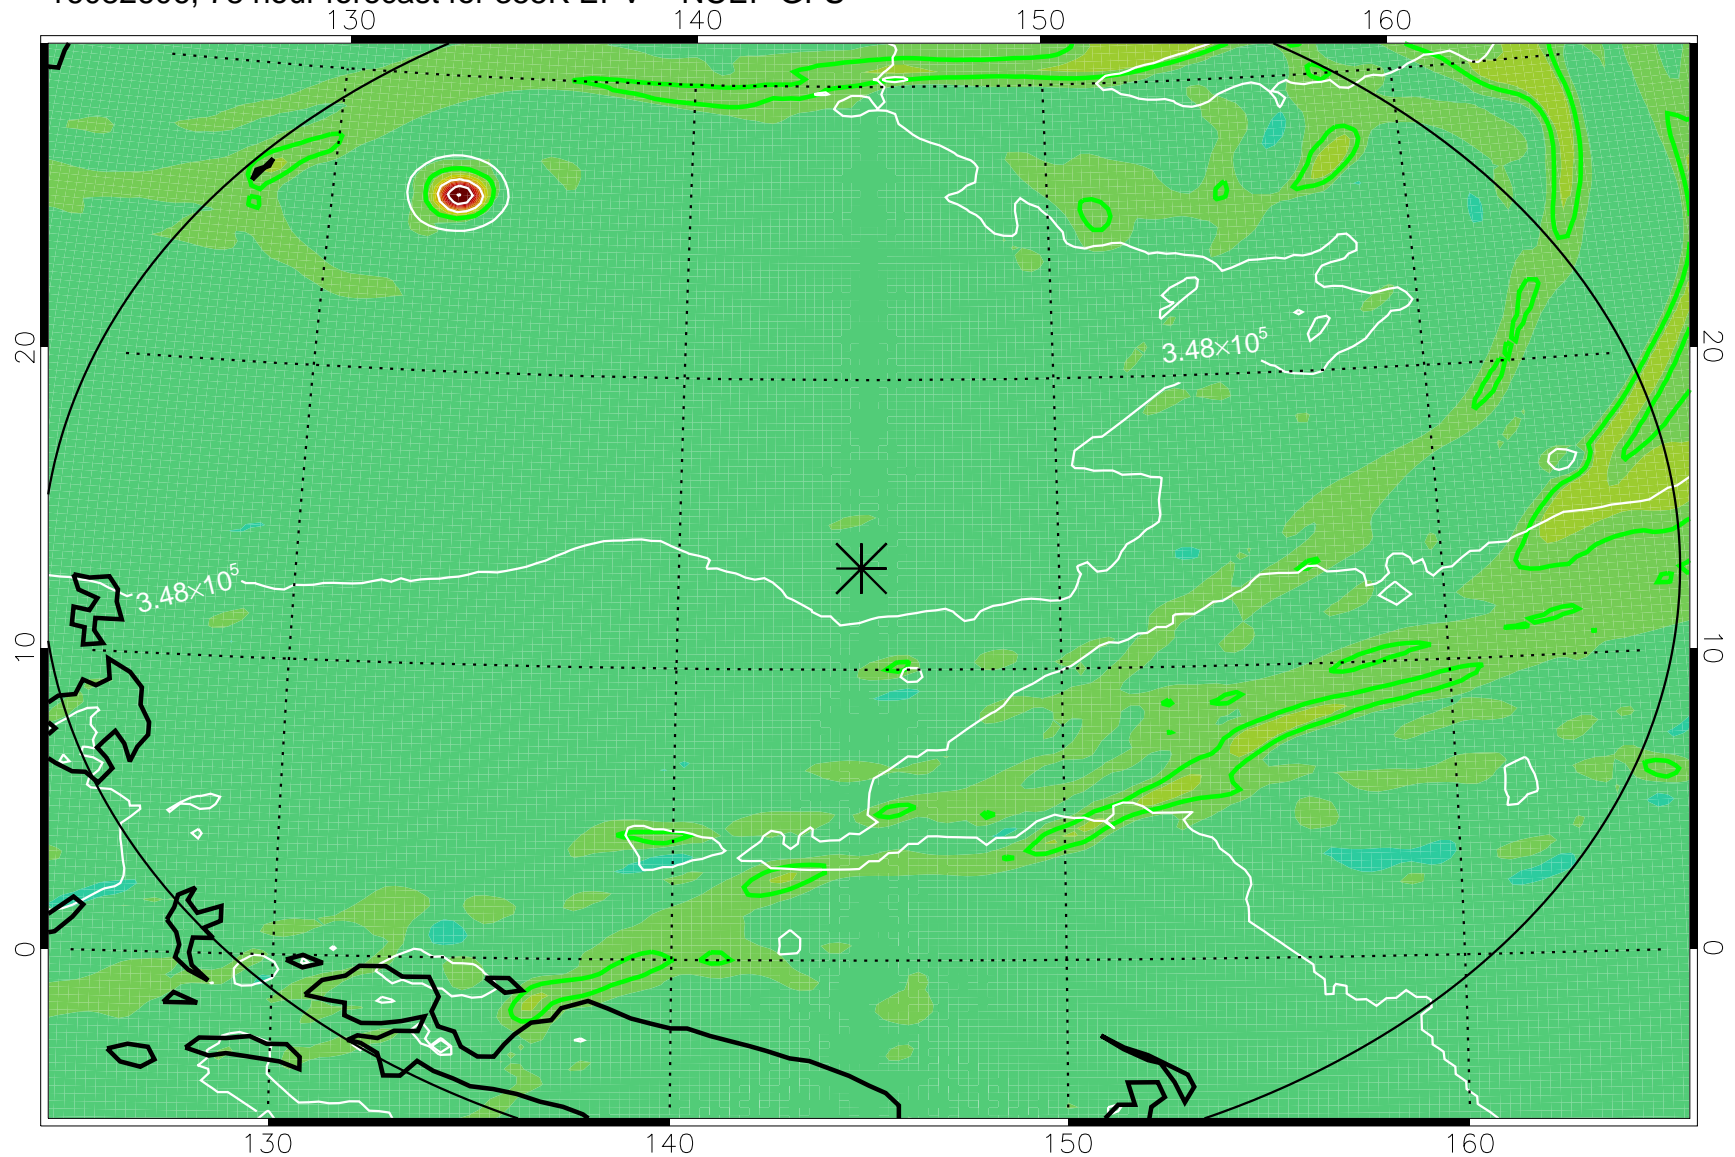

16082518, 66 hour forecast for 355K EPV -- NCEP GFS

355K Montgomery Streamfunction, white
EPV Tropopause (2 PVU) Position
Range ring of 2304 km

16082600, 72 hour forecast for 355K EPV -- NCEP GFS

355K Montgomery Streamfunction, white
EPV Tropopause (2 PVU) Position
Range ring of 2304 km

16082606, 78 hour forecast for 355K EPV -- NCEP GFS

355K Montgomery Streamfunction, white
EPV Tropopause (2 PVU) Position
Range ring of 2304 km

16082612, 84 hour forecast for 355K EPV -- NCEP GFS

355K Montgomery Streamfunction, white
EPV Tropopause (2 PVU) Position
Range ring of 2304 km

16082618, 90 hour forecast for 355K EPV -- NCEP GFS

355K Montgomery Streamfunction, white
EPV Tropopause (2 PVU) Position
Range ring of 2304 km

16082700, 96 hour forecast for 355K EPV -- NCEP GFS

355K Montgomery Streamfunction, white
EPV Tropopause (2 PVU) Position
Range ring of 2304 km

16082706, 102 hour forecast for 355K EPV -- NCEP GFS

355K Montgomery Streamfunction, white
EPV Tropopause (2 PVU) Position
Range ring of 2304 km

16082712, 108 hour forecast for 355K EPV -- NCEP GFS

355K Montgomery Streamfunction, white
EPV Tropopause (2 PVU) Position
Range ring of 2304 km