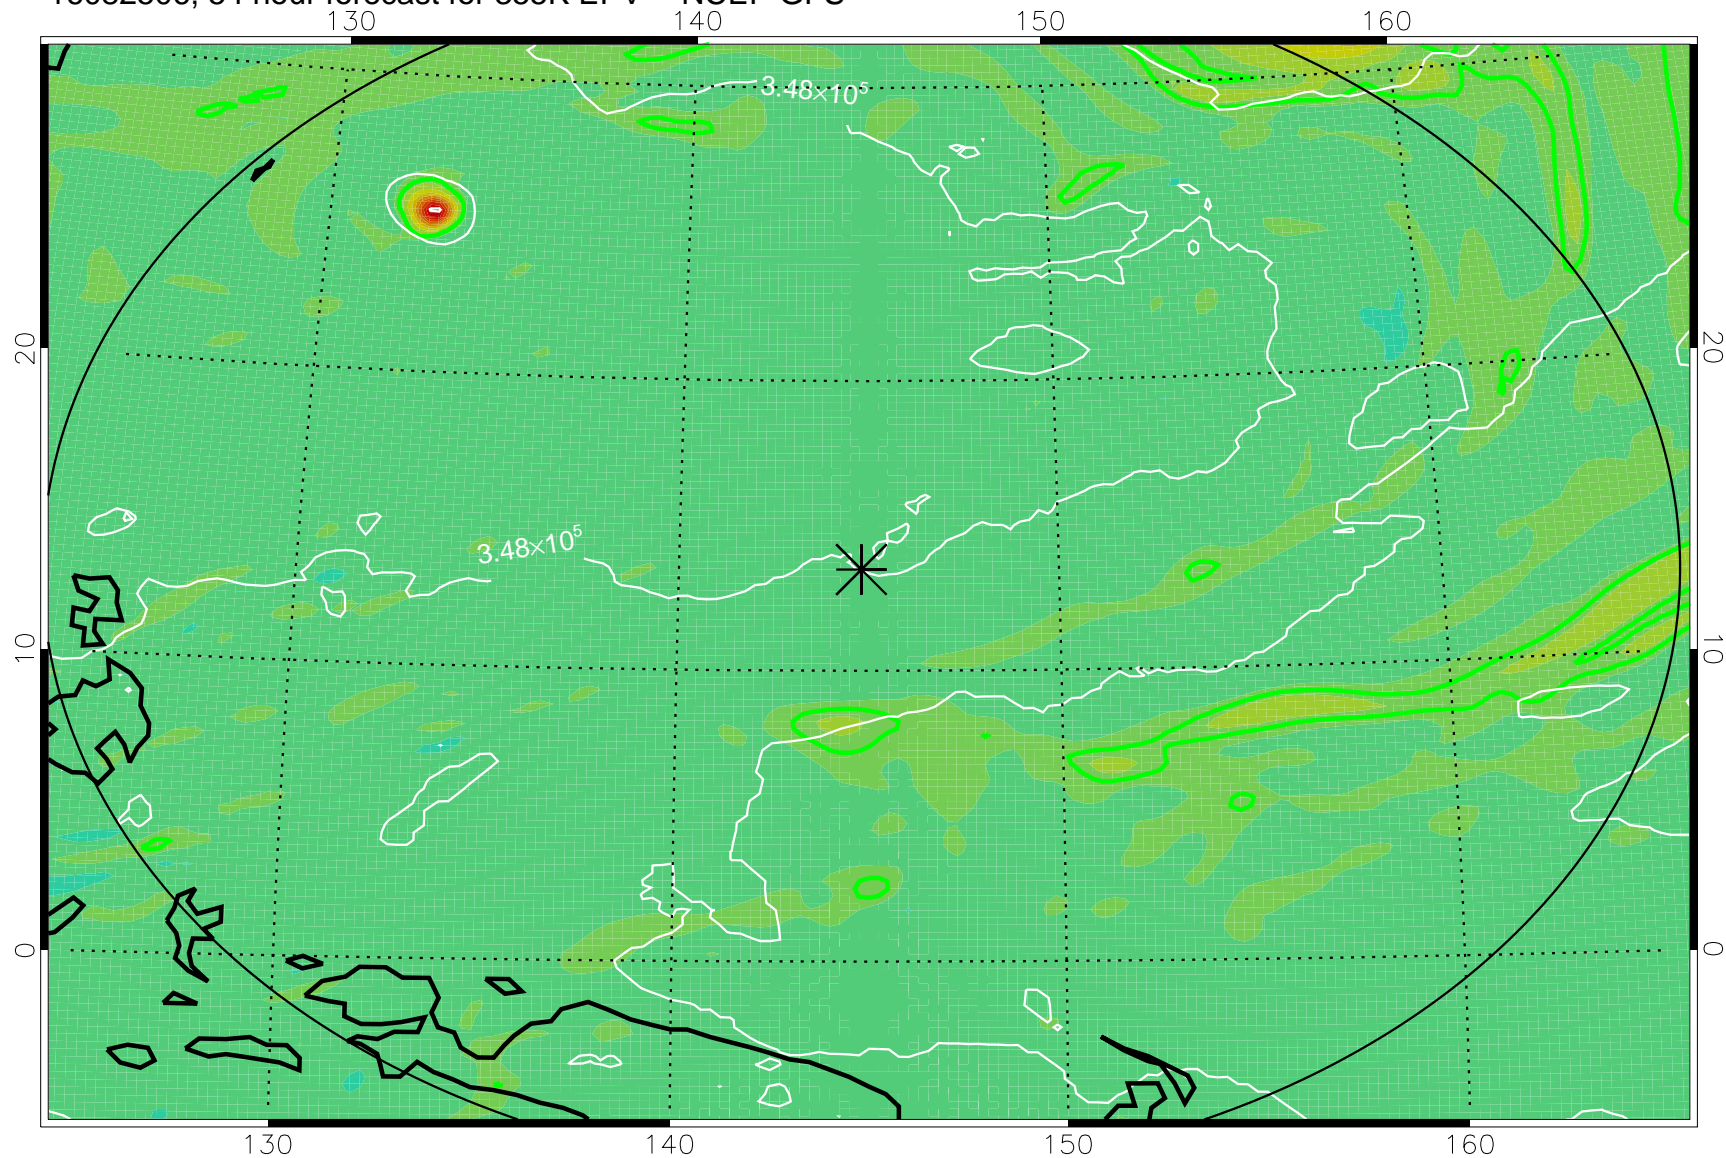

16082418, 42 hour forecast for 355K EPV -- NCEP GFS

355K Montgomery Streamfunction, white
EPV Tropopause (2 PVU) Position
Range ring of 2304 km

16082500, 48 hour forecast for 355K EPV -- NCEP GFS

355K Montgomery Streamfunction, white
EPV Tropopause (2 PVU) Position
Range ring of 2304 km

16082506, 54 hour forecast for 355K EPV -- NCEP GFS

355K Montgomery Streamfunction, white
EPV Tropopause (2 PVU) Position
Range ring of 2304 km

16082512, 60 hour forecast for 355K EPV -- NCEP GFS

355K Montgomery Streamfunction, white
EPV Tropopause (2 PVU) Position
Range ring of 2304 km

16082518, 66 hour forecast for 355K EPV -- NCEP GFS

355K Montgomery Streamfunction, white
EPV Tropopause (2 PVU) Position
Range ring of 2304 km

16082600, 72 hour forecast for 355K EPV -- NCEP GFS

355K Montgomery Streamfunction, white
EPV Tropopause (2 PVU) Position
Range ring of 2304 km

16082618, 90 hour forecast for 355K EPV -- NCEP GFS

355K Montgomery Streamfunction, white
EPV Tropopause (2 PVU) Position
Range ring of 2304 km

16082700, 96 hour forecast for 355K EPV -- NCEP GFS

355K Montgomery Streamfunction, white
EPV Tropopause (2 PVU) Position
Range ring of 2304 km