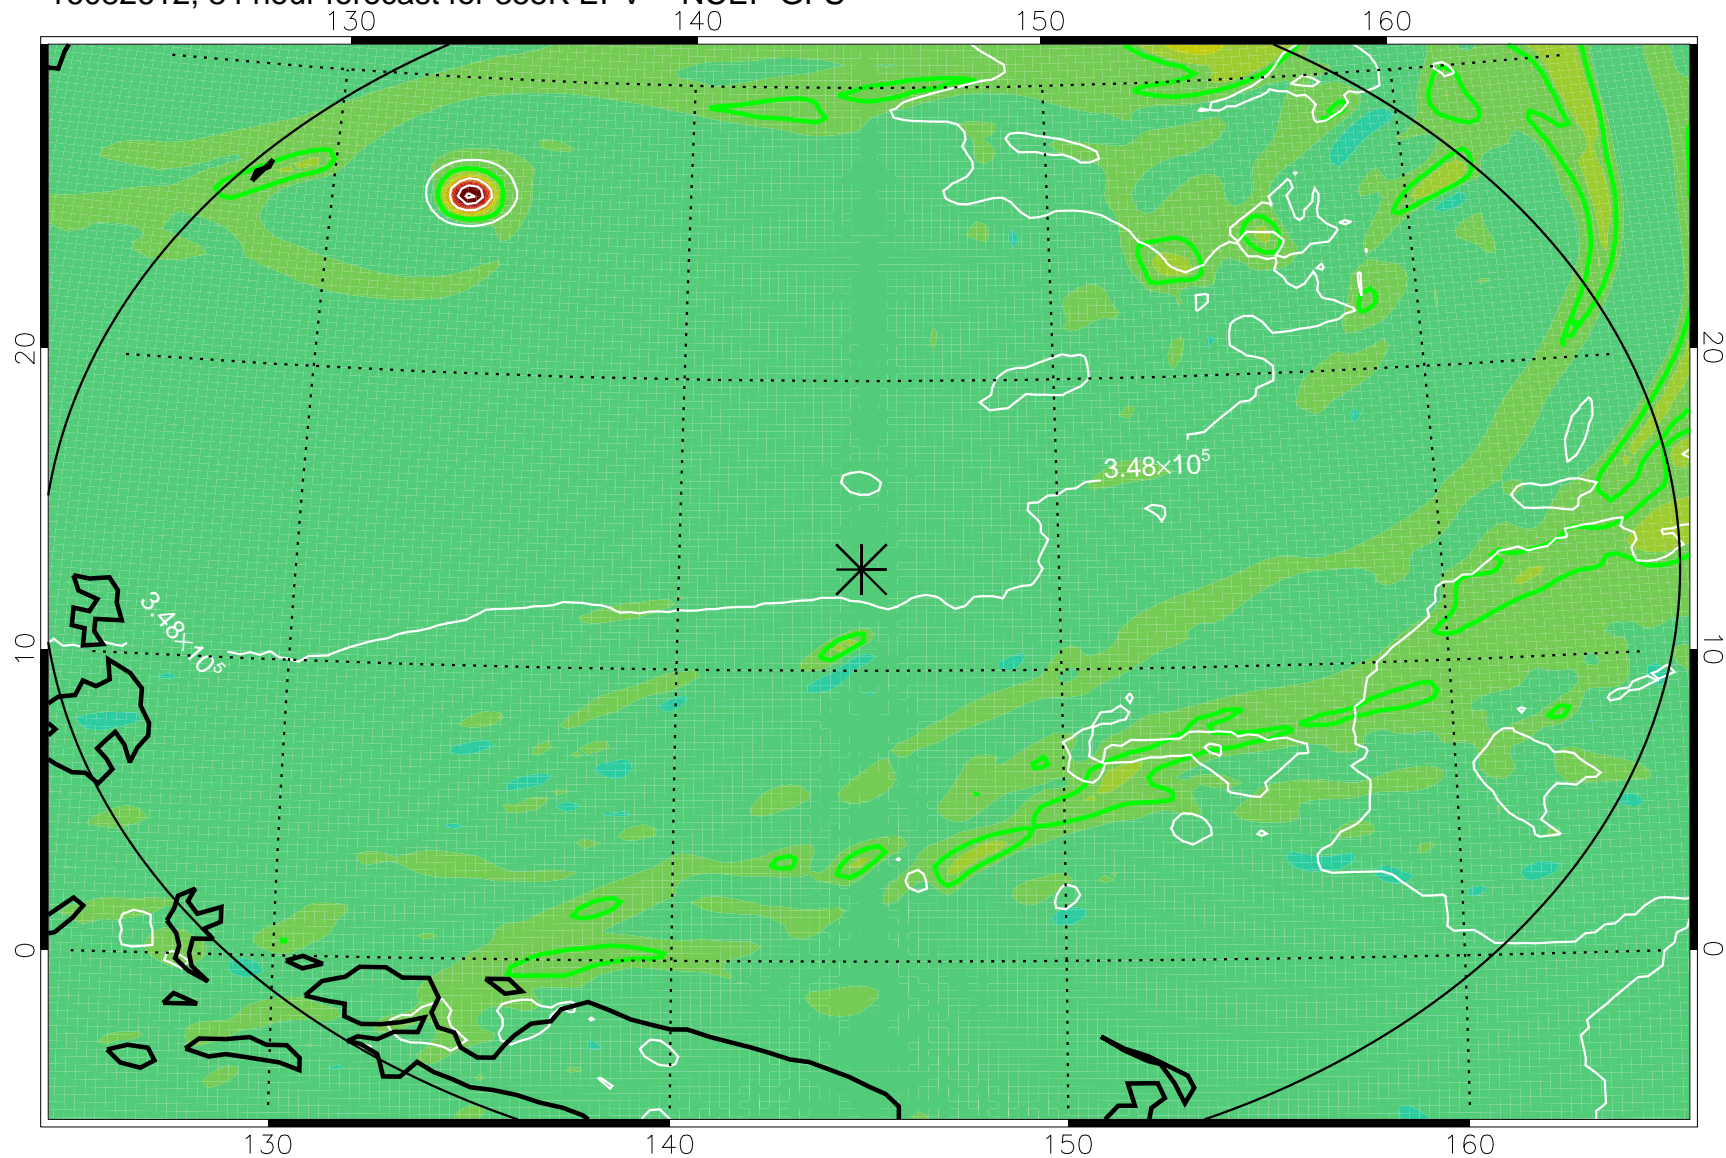

16082518, 66 hour forecast for 355K EPV -- NCEP GFS

355K Montgomery Streamfunction, white
EPV Tropopause (2 PVU) Position
Range ring of 2304 km

16082600, 72 hour forecast for 355K EPV -- NCEP GFS

355K Montgomery Streamfunction, white
EPV Tropopause (2 PVU) Position
Range ring of 2304 km

16082606, 78 hour forecast for 355K EPV -- NCEP GFS

355K Montgomery Streamfunction, white
EPV Tropopause (2 PVU) Position
Range ring of 2304 km

16082612, 84 hour forecast for 355K EPV -- NCEP GFS

355K Montgomery Streamfunction, white
EPV Tropopause (2 PVU) Position
Range ring of 2304 km

16082618, 90 hour forecast for 355K EPV -- NCEP GFS

355K Montgomery Streamfunction, white
EPV Tropopause (2 PVU) Position
Range ring of 2304 km

16082700, 96 hour forecast for 355K EPV -- NCEP GFS

355K Montgomery Streamfunction, white
EPV Tropopause (2 PVU) Position
Range ring of 2304 km

16082706, 102 hour forecast for 355K EPV -- NCEP GFS

355K Montgomery Streamfunction, white
EPV Tropopause (2 PVU) Position
Range ring of 2304 km

16082712, 108 hour forecast for 355K EPV -- NCEP GFS

355K Montgomery Streamfunction, white
EPV Tropopause (2 PVU) Position
Range ring of 2304 km