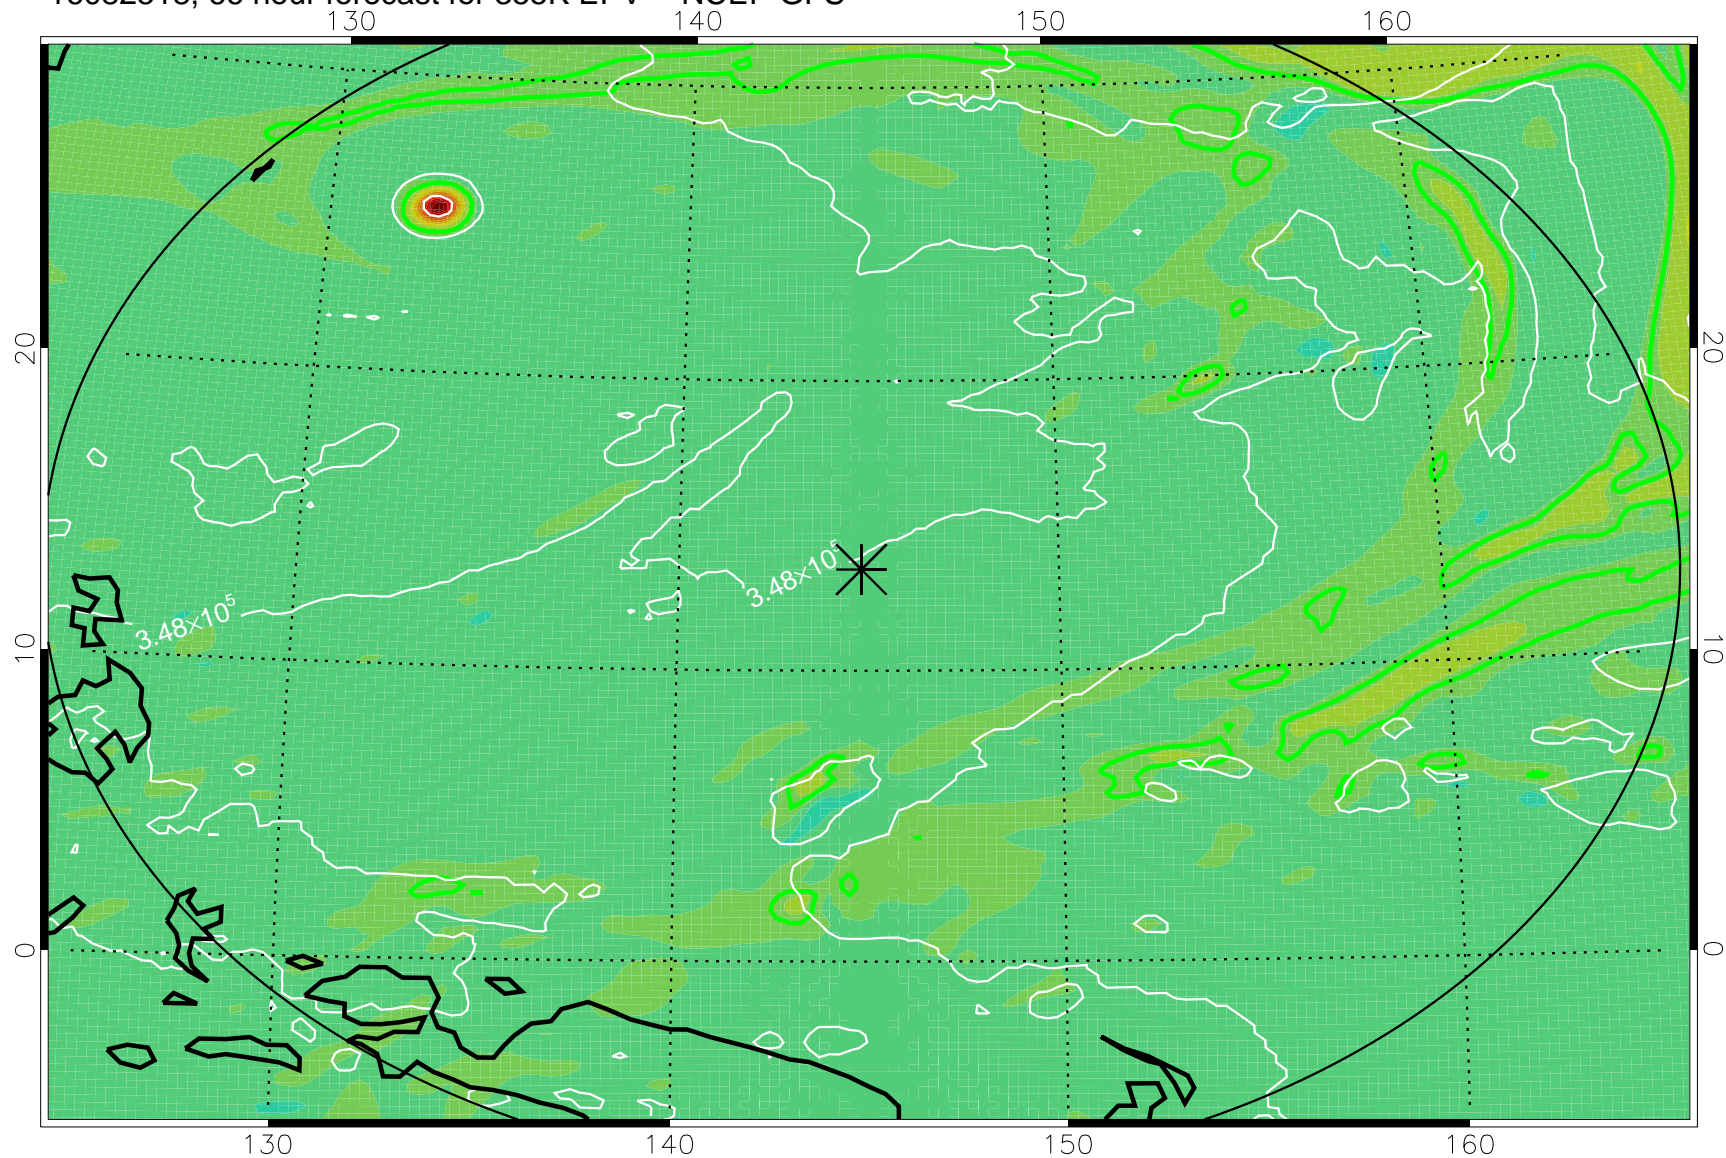

16082506, 54 hour forecast for 355K EPV -- NCEP GFS

355K Montgomery Streamfunction, white
EPV Tropopause (2 PVU) Position
Range ring of 2304 km

16082512, 60 hour forecast for 355K EPV -- NCEP GFS

355K Montgomery Streamfunction, white
EPV Tropopause (2 PVU) Position
Range ring of 2304 km

16082518, 66 hour forecast for 355K EPV -- NCEP GFS

355K Montgomery Streamfunction, white
EPV Tropopause (2 PVU) Position
Range ring of 2304 km

16082600, 72 hour forecast for 355K EPV -- NCEP GFS

355K Montgomery Streamfunction, white
EPV Tropopause (2 PVU) Position
Range ring of 2304 km

16082606, 78 hour forecast for 355K EPV -- NCEP GFS

355K Montgomery Streamfunction, white
EPV Tropopause (2 PVU) Position
Range ring of 2304 km

16082612, 84 hour forecast for 355K EPV -- NCEP GFS

355K Montgomery Streamfunction, white
EPV Tropopause (2 PVU) Position
Range ring of 2304 km

16082618, 90 hour forecast for 355K EPV -- NCEP GFS

355K Montgomery Streamfunction, white
EPV Tropopause (2 PVU) Position
Range ring of 2304 km

16082700, 96 hour forecast for 355K EPV -- NCEP GFS

355K Montgomery Streamfunction, white
EPV Tropopause (2 PVU) Position
Range ring of 2304 km