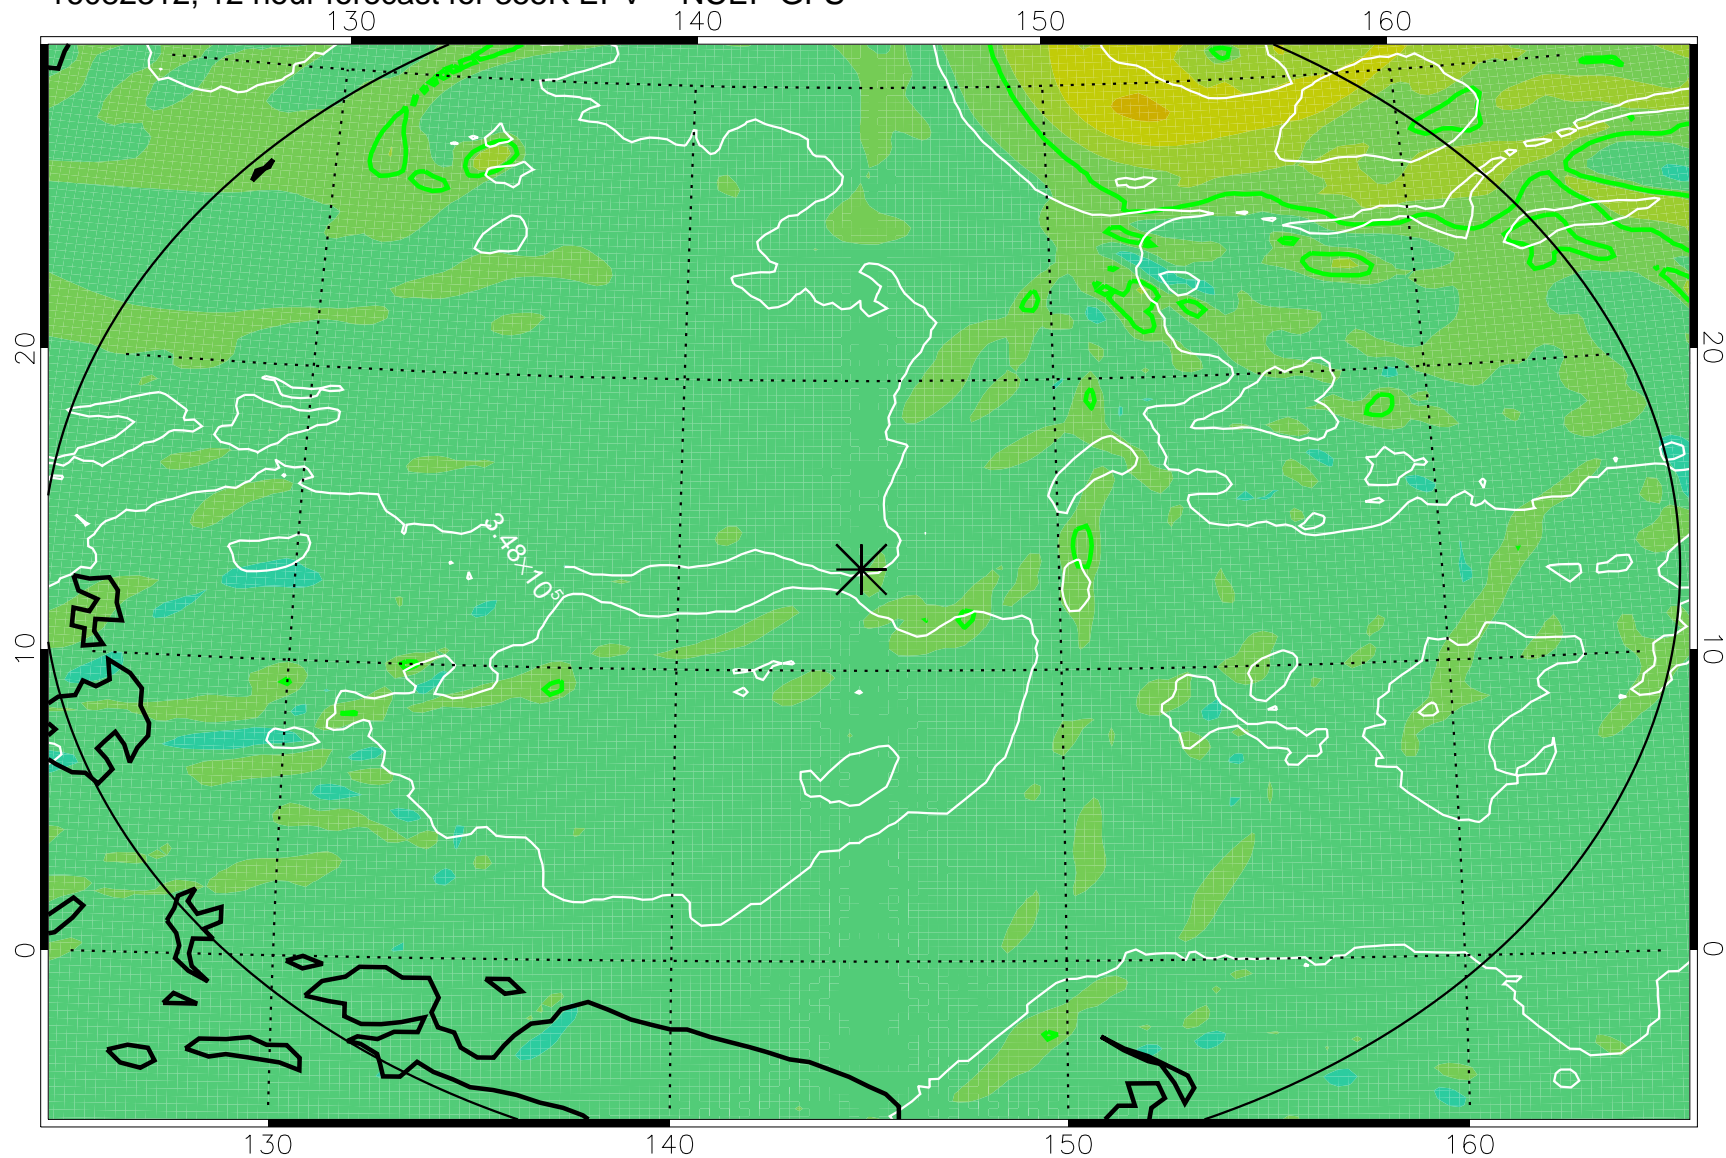

16082306, 6 hour forecast for 355K EPV -- NCEP GFS

355K Montgomery Streamfunction, white
EPV Tropopause (2 PVU) Position
Range ring of 2304 km

16082312, 12 hour forecast for 355K EPV -- NCEP GFS

355K Montgomery Streamfunction, white
EPV Tropopause (2 PVU) Position
Range ring of 2304 km

16082318, 18 hour forecast for 355K EPV -- NCEP GFS

355K Montgomery Streamfunction, white
EPV Tropopause (2 PVU) Position
Range ring of 2304 km

16082400, 24 hour forecast for 355K EPV -- NCEP GFS

355K Montgomery Streamfunction, white
EPV Tropopause (2 PVU) Position
Range ring of 2304 km

16082406, 30 hour forecast for 355K EPV -- NCEP GFS

355K Montgomery Streamfunction, white
EPV Tropopause (2 PVU) Position
Range ring of 2304 km

16082412, 36 hour forecast for 355K EPV -- NCEP GFS

355K Montgomery Streamfunction, white
EPV Tropopause (2 PVU) Position
Range ring of 2304 km

16082418, 42 hour forecast for 355K EPV -- NCEP GFS

355K Montgomery Streamfunction, white
EPV Tropopause (2 PVU) Position
Range ring of 2304 km

16082500, 48 hour forecast for 355K EPV -- NCEP GFS

355K Montgomery Streamfunction, white
EPV Tropopause (2 PVU) Position
Range ring of 2304 km