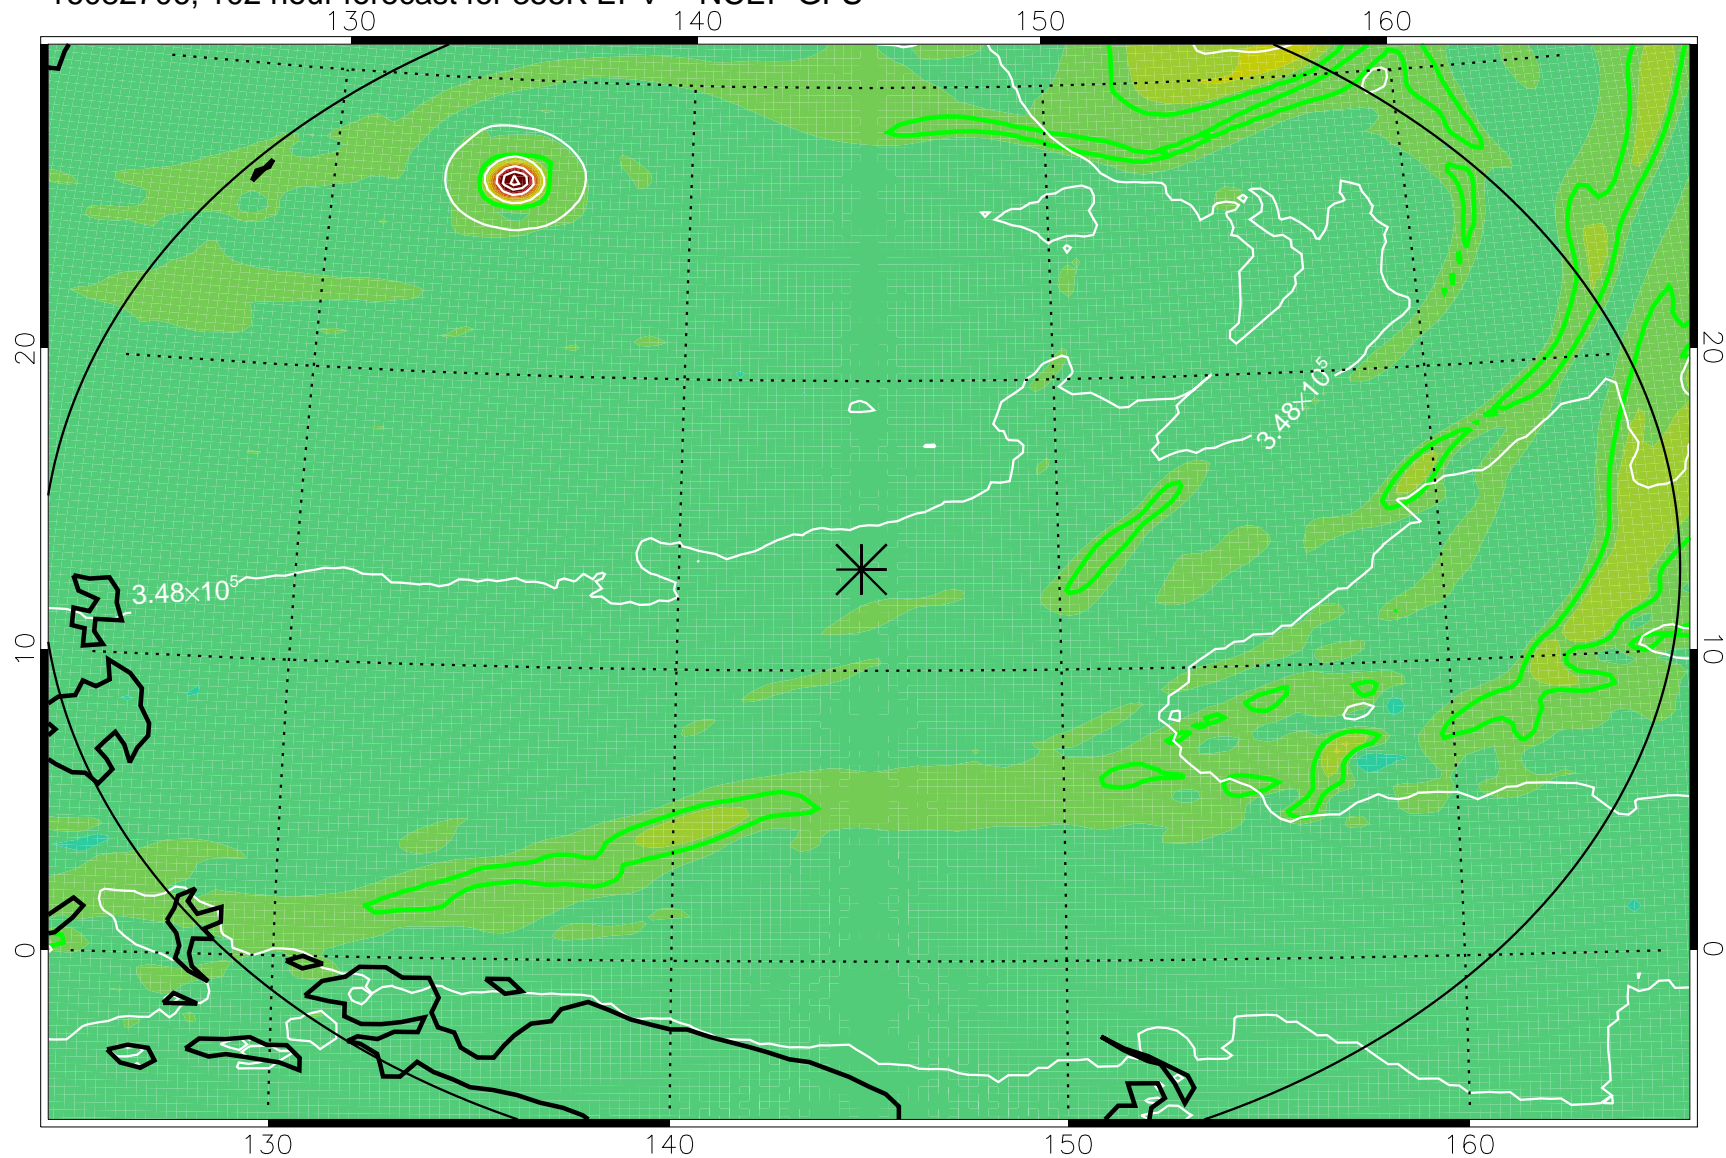

16082606, 78 hour forecast for 355K EPV -- NCEP GFS

355K Montgomery Streamfunction, white
EPV Tropopause (2 PVU) Position
Range ring of 2304 km

16082612, 84 hour forecast for 355K EPV -- NCEP GFS

355K Montgomery Streamfunction, white
EPV Tropopause (2 PVU) Position
Range ring of 2304 km

16082618, 90 hour forecast for 355K EPV -- NCEP GFS

355K Montgomery Streamfunction, white
EPV Tropopause (2 PVU) Position
Range ring of 2304 km

16082700, 96 hour forecast for 355K EPV -- NCEP GFS

355K Montgomery Streamfunction, white
EPV Tropopause (2 PVU) Position
Range ring of 2304 km

16082706, 102 hour forecast for 355K EPV -- NCEP GFS

355K Montgomery Streamfunction, white
EPV Tropopause (2 PVU) Position
Range ring of 2304 km

16082712, 108 hour forecast for 355K EPV -- NCEP GFS

355K Montgomery Streamfunction, white
EPV Tropopause (2 PVU) Position
Range ring of 2304 km

16082718, 114 hour forecast for 355K EPV -- NCEP GFS

355K Montgomery Streamfunction, white
EPV Tropopause (2 PVU) Position
Range ring of 2304 km

16082800, 120 hour forecast for 355K EPV -- NCEP GFS

355K Montgomery Streamfunction, white
EPV Tropopause (2 PVU) Position
Range ring of 2304 km