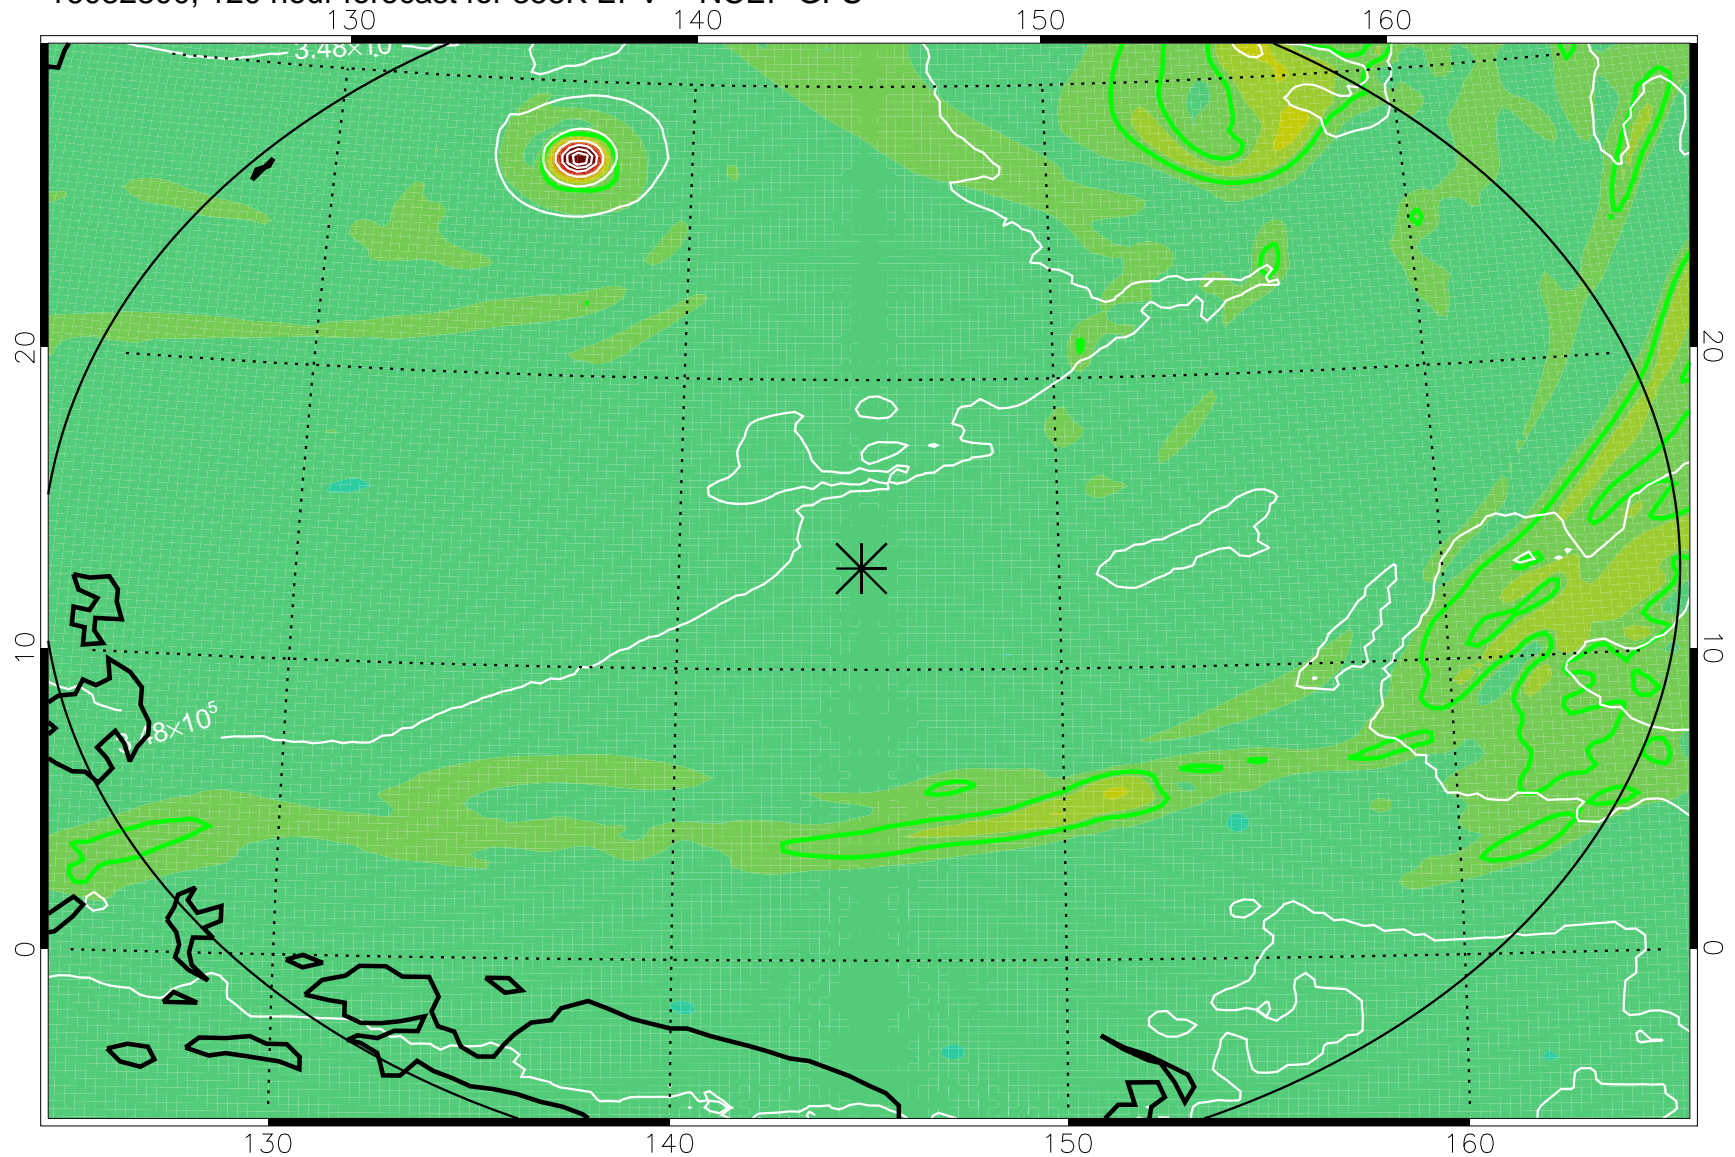

16082606, 78 hour forecast for 355K EPV -- NCEP GFS

355K Montgomery Streamfunction, white
EPV Tropopause (2 PVU) Position
Range ring of 2304 km

16082612, 84 hour forecast for 355K EPV -- NCEP GFS

355K Montgomery Streamfunction, white
EPV Tropopause (2 PVU) Position
Range ring of 2304 km

16082618, 90 hour forecast for 355K EPV -- NCEP GFS

355K Montgomery Streamfunction, white
EPV Tropopause (2 PVU) Position
Range ring of 2304 km

16082700, 96 hour forecast for 355K EPV -- NCEP GFS

355K Montgomery Streamfunction, white
EPV Tropopause (2 PVU) Position
Range ring of 2304 km

16082706, 102 hour forecast for 355K EPV -- NCEP GFS

355K Montgomery Streamfunction, white
EPV Tropopause (2 PVU) Position
Range ring of 2304 km

16082712, 108 hour forecast for 355K EPV -- NCEP GFS

355K Montgomery Streamfunction, white
EPV Tropopause (2 PVU) Position
Range ring of 2304 km

16082718, 114 hour forecast for 355K EPV -- NCEP GFS

355K Montgomery Streamfunction, white
EPV Tropopause (2 PVU) Position
Range ring of 2304 km

16082800, 120 hour forecast for 355K EPV -- NCEP GFS

355K Montgomery Streamfunction, white
EPV Tropopause (2 PVU) Position
Range ring of 2304 km