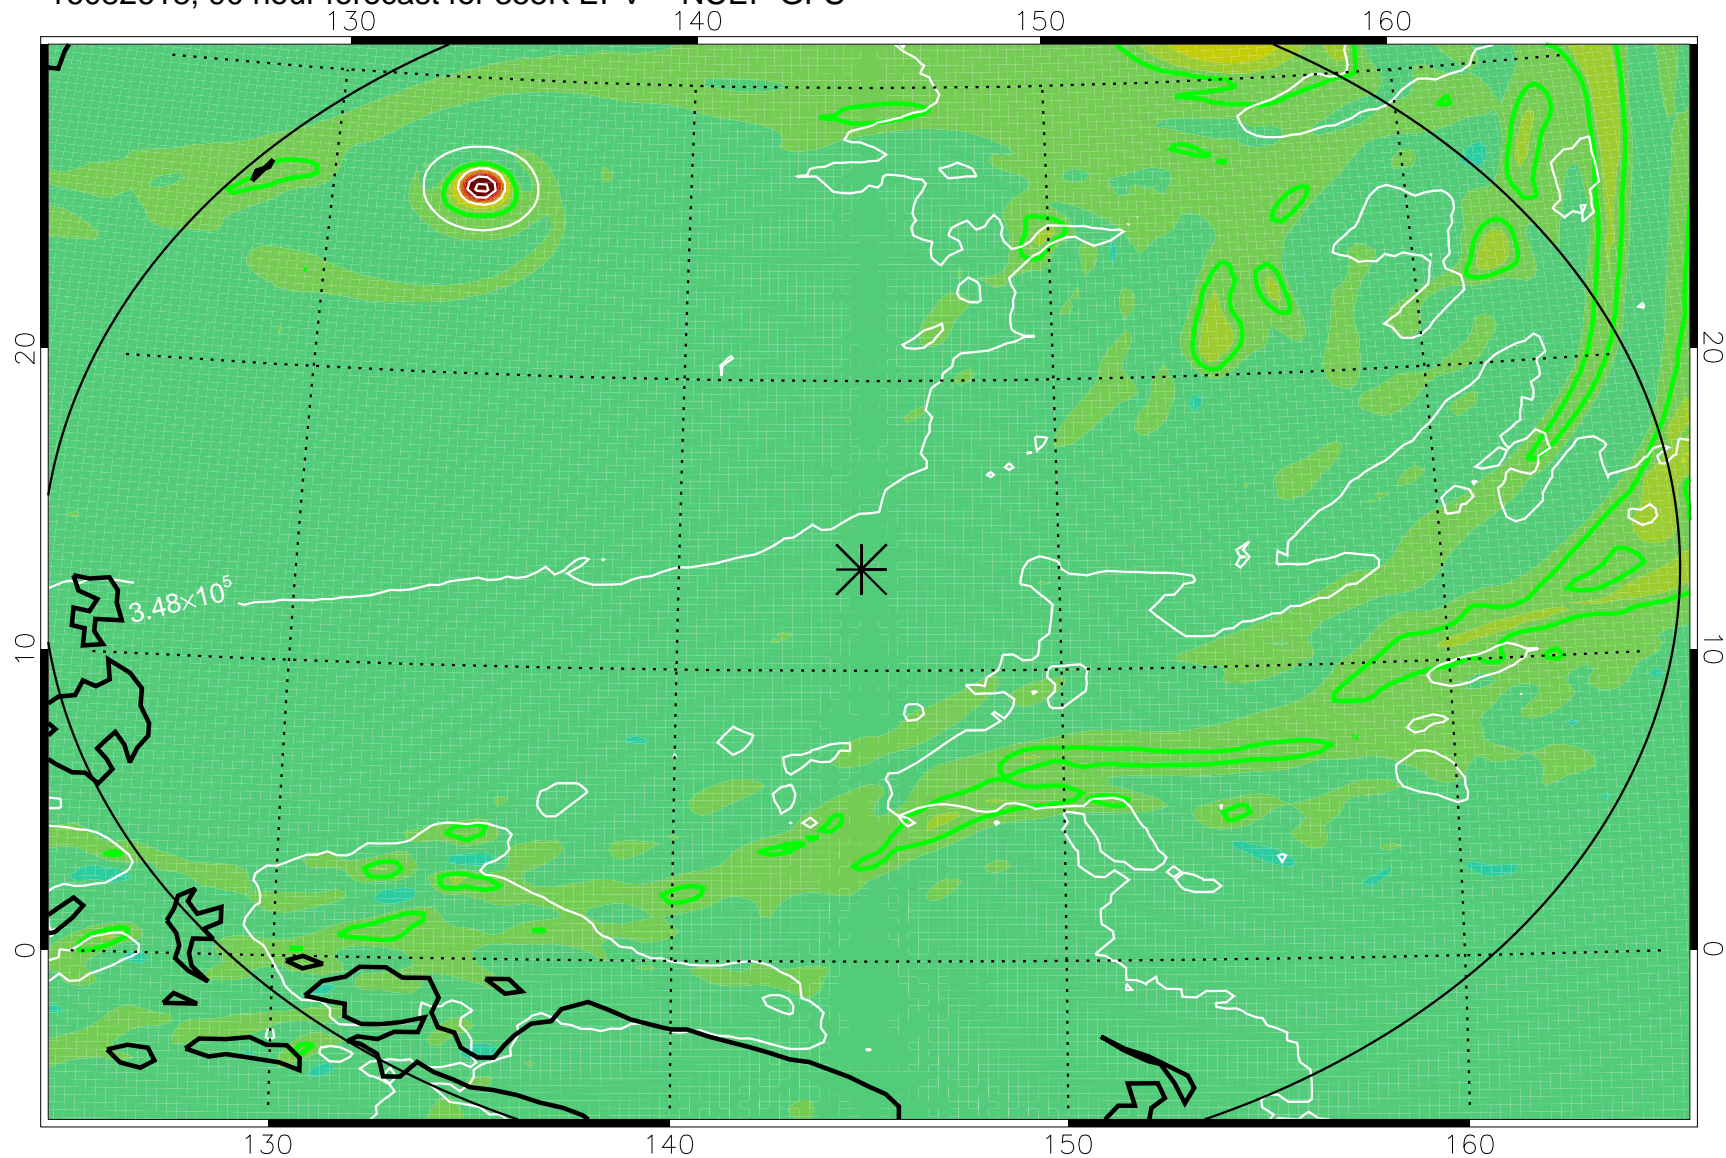

16082518, 66 hour forecast for 355K EPV -- NCEP GFS

355K Montgomery Streamfunction, white
EPV Tropopause (2 PVU) Position
Range ring of 2304 km

16082600, 72 hour forecast for 355K EPV -- NCEP GFS

355K Montgomery Streamfunction, white
EPV Tropopause (2 PVU) Position
Range ring of 2304 km

16082606, 78 hour forecast for 355K EPV -- NCEP GFS

355K Montgomery Streamfunction, white
EPV Tropopause (2 PVU) Position
Range ring of 2304 km

16082612, 84 hour forecast for 355K EPV -- NCEP GFS

355K Montgomery Streamfunction, white
EPV Tropopause (2 PVU) Position
Range ring of 2304 km

16082618, 90 hour forecast for 355K EPV -- NCEP GFS

355K Montgomery Streamfunction, white
EPV Tropopause (2 PVU) Position
Range ring of 2304 km

16082700, 96 hour forecast for 355K EPV -- NCEP GFS

355K Montgomery Streamfunction, white
EPV Tropopause (2 PVU) Position
Range ring of 2304 km

16082706, 102 hour forecast for 355K EPV -- NCEP GFS

355K Montgomery Streamfunction, white
EPV Tropopause (2 PVU) Position
Range ring of 2304 km

16082712, 108 hour forecast for 355K EPV -- NCEP GFS

355K Montgomery Streamfunction, white
EPV Tropopause (2 PVU) Position
Range ring of 2304 km