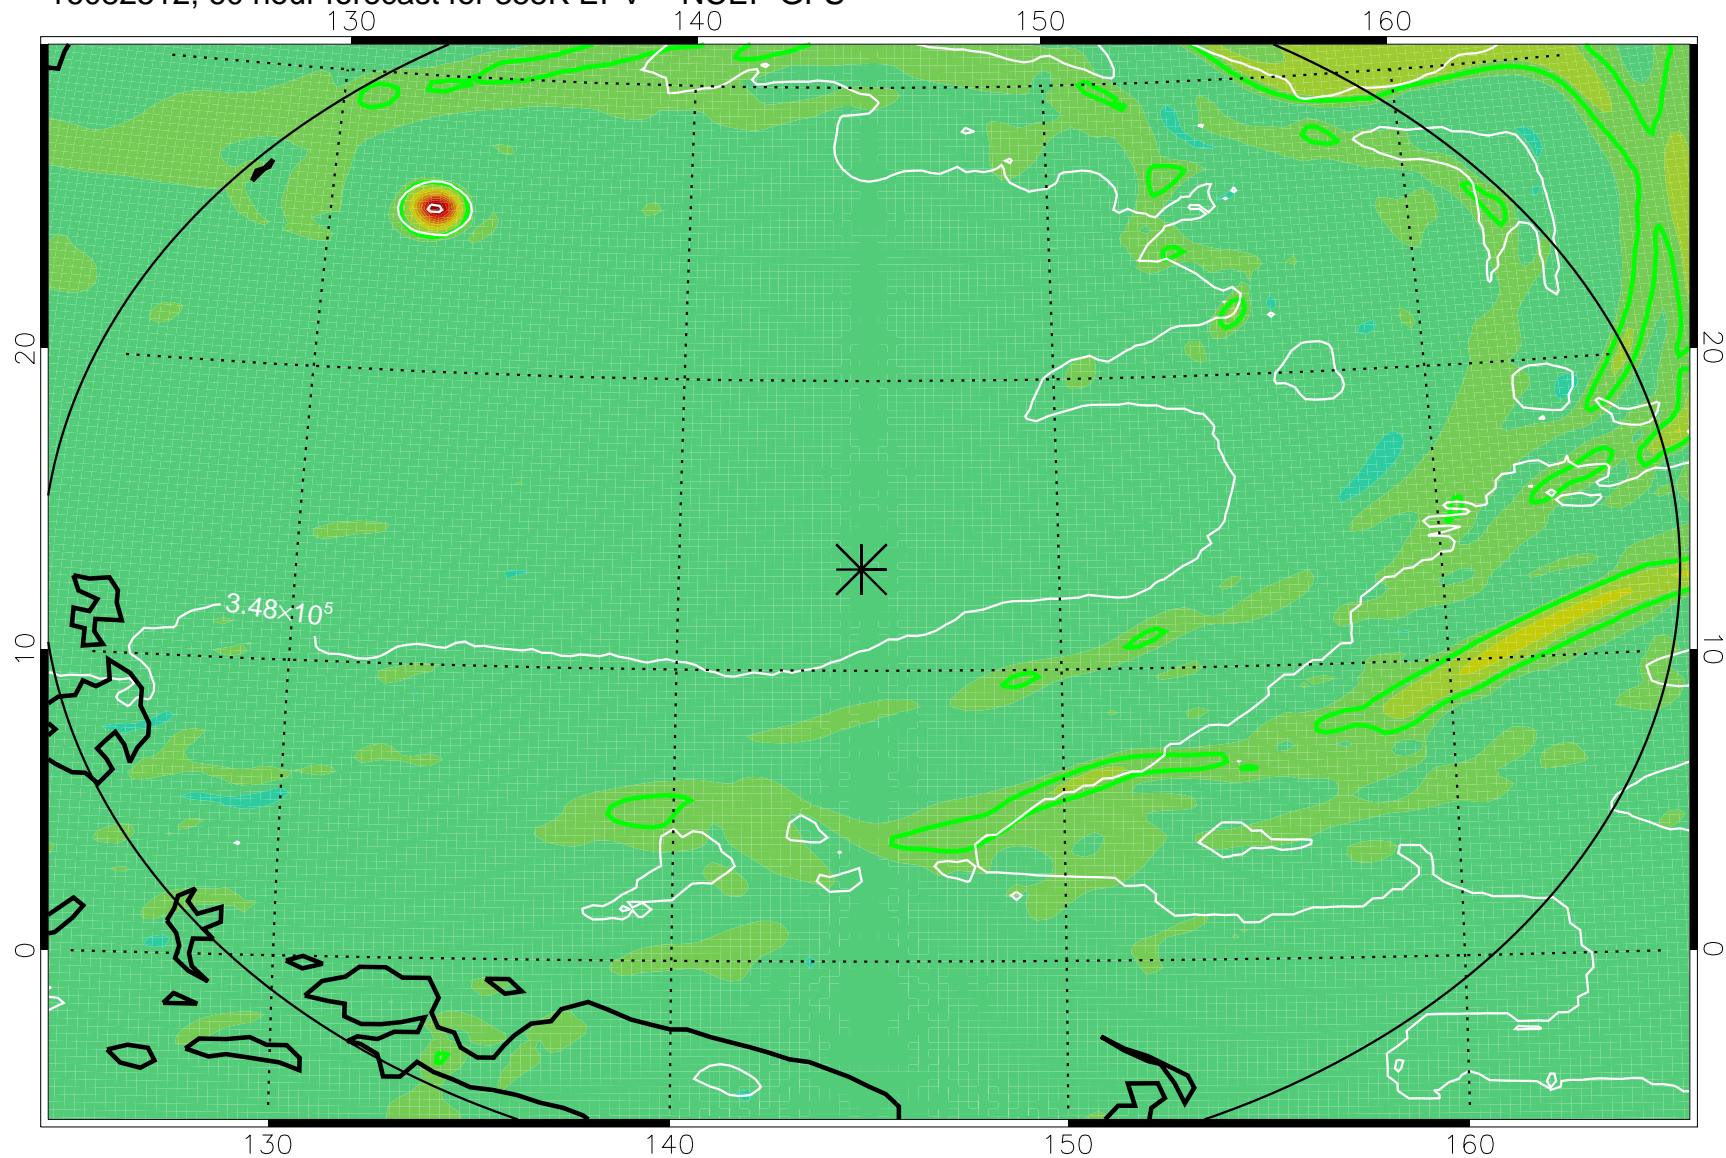

16082418, 42 hour forecast for 355K EPV -- NCEP GFS

355K Montgomery Streamfunction, white
EPV Tropopause (2 PVU) Position
Range ring of 2304 km

16082500, 48 hour forecast for 355K EPV -- NCEP GFS

355K Montgomery Streamfunction, white
EPV Tropopause (2 PVU) Position
Range ring of 2304 km

16082506, 54 hour forecast for 355K EPV -- NCEP GFS

355K Montgomery Streamfunction, white
EPV Tropopause (2 PVU) Position
Range ring of 2304 km

16082512, 60 hour forecast for 355K EPV -- NCEP GFS

355K Montgomery Streamfunction, white
EPV Tropopause (2 PVU) Position
Range ring of 2304 km

16082518, 66 hour forecast for 355K EPV -- NCEP GFS

355K Montgomery Streamfunction, white
EPV Tropopause (2 PVU) Position
Range ring of 2304 km

16082600, 72 hour forecast for 355K EPV -- NCEP GFS

355K Montgomery Streamfunction, white
EPV Tropopause (2 PVU) Position
Range ring of 2304 km

16082606, 78 hour forecast for 355K EPV -- NCEP GFS

355K Montgomery Streamfunction, white
EPV Tropopause (2 PVU) Position
Range ring of 2304 km

16082612, 84 hour forecast for 355K EPV -- NCEP GFS

355K Montgomery Streamfunction, white
EPV Tropopause (2 PVU) Position
Range ring of 2304 km