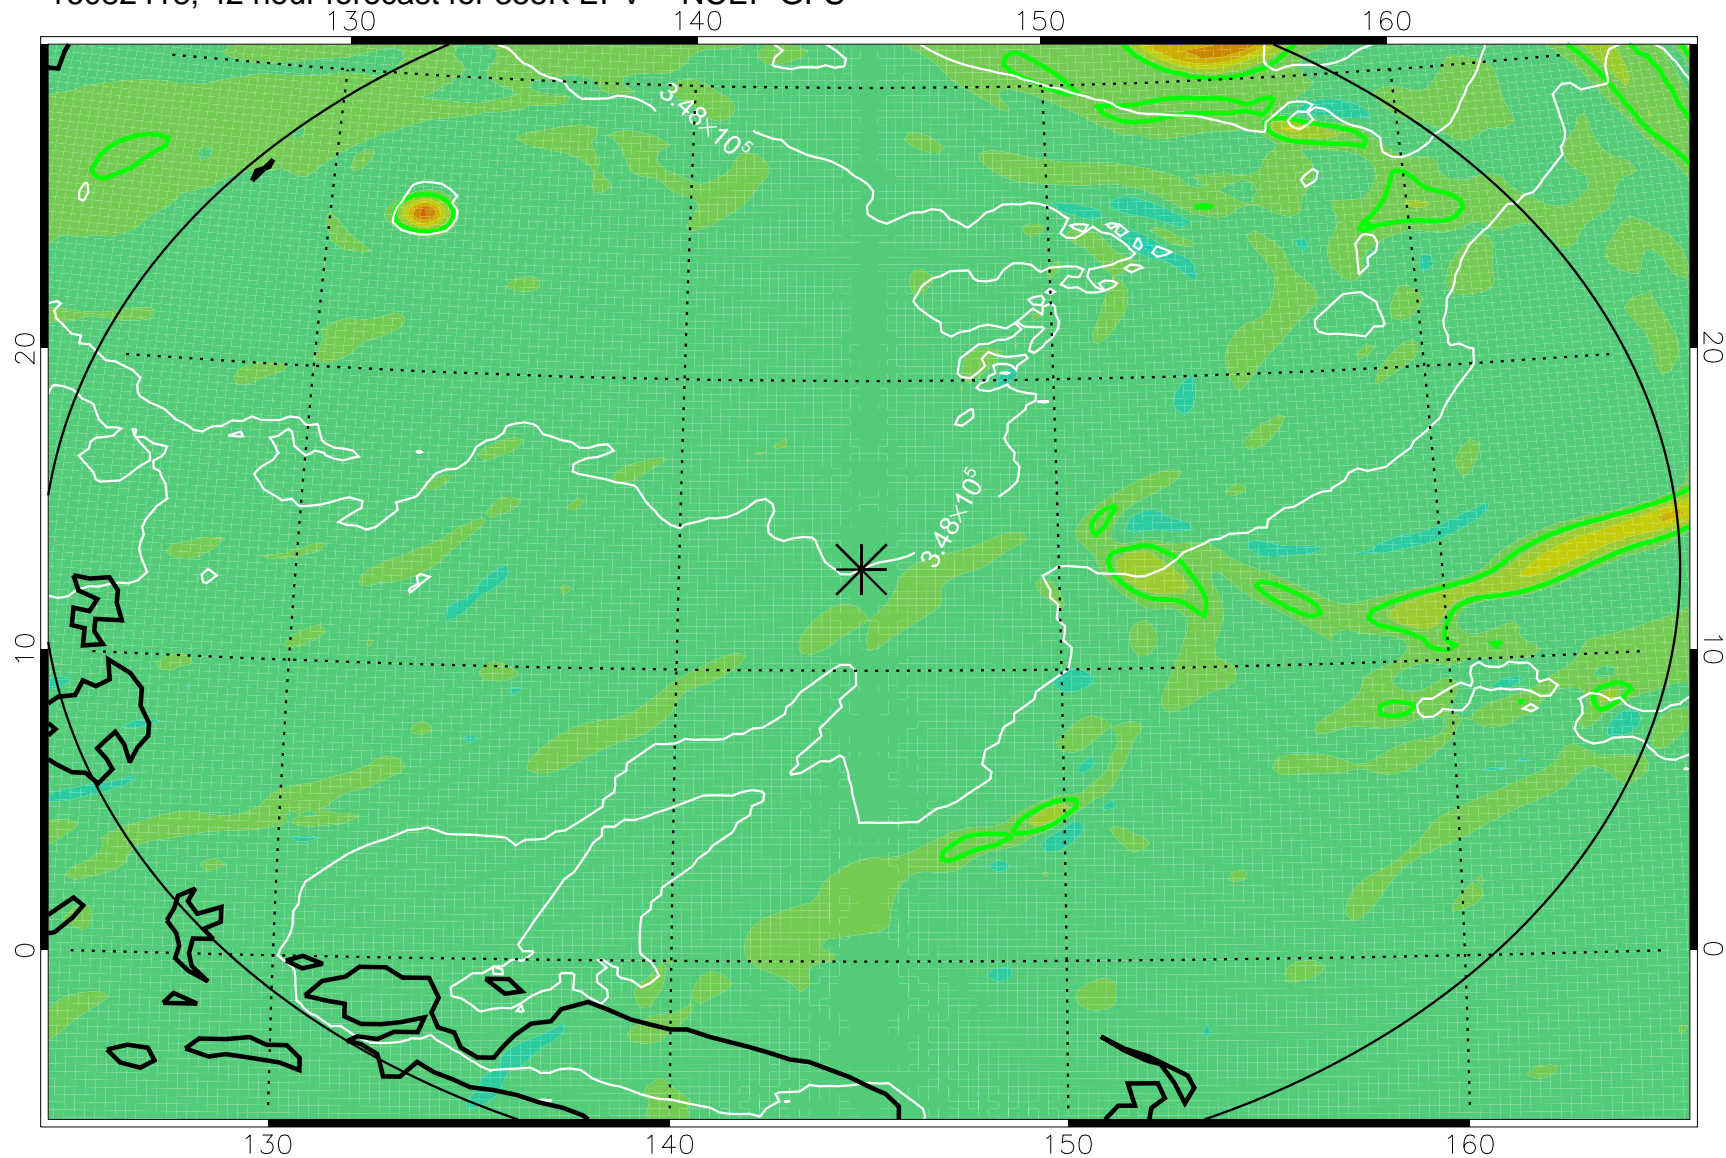

16082406, 30 hour forecast for 355K EPV -- NCEP GFS

355K Montgomery Streamfunction, white
EPV Tropopause (2 PVU) Position
Range ring of 2304 km

16082412, 36 hour forecast for 355K EPV -- NCEP GFS

355K Montgomery Streamfunction, white
EPV Tropopause (2 PVU) Position
Range ring of 2304 km

16082418, 42 hour forecast for 355K EPV -- NCEP GFS

355K Montgomery Streamfunction, white
EPV Tropopause (2 PVU) Position
Range ring of 2304 km

16082500, 48 hour forecast for 355K EPV -- NCEP GFS

355K Montgomery Streamfunction, white
EPV Tropopause (2 PVU) Position
Range ring of 2304 km

16082518, 66 hour forecast for 355K EPV -- NCEP GFS

355K Montgomery Streamfunction, white
EPV Tropopause (2 PVU) Position
Range ring of 2304 km

16082600, 72 hour forecast for 355K EPV -- NCEP GFS

355K Montgomery Streamfunction, white
EPV Tropopause (2 PVU) Position
Range ring of 2304 km

16082618, 90 hour forecast for 355K EPV -- NCEP GFS

355K Montgomery Streamfunction, white
EPV Tropopause (2 PVU) Position
Range ring of 2304 km

16082700, 96 hour forecast for 355K EPV -- NCEP GFS

355K Montgomery Streamfunction, white
EPV Tropopause (2 PVU) Position
Range ring of 2304 km