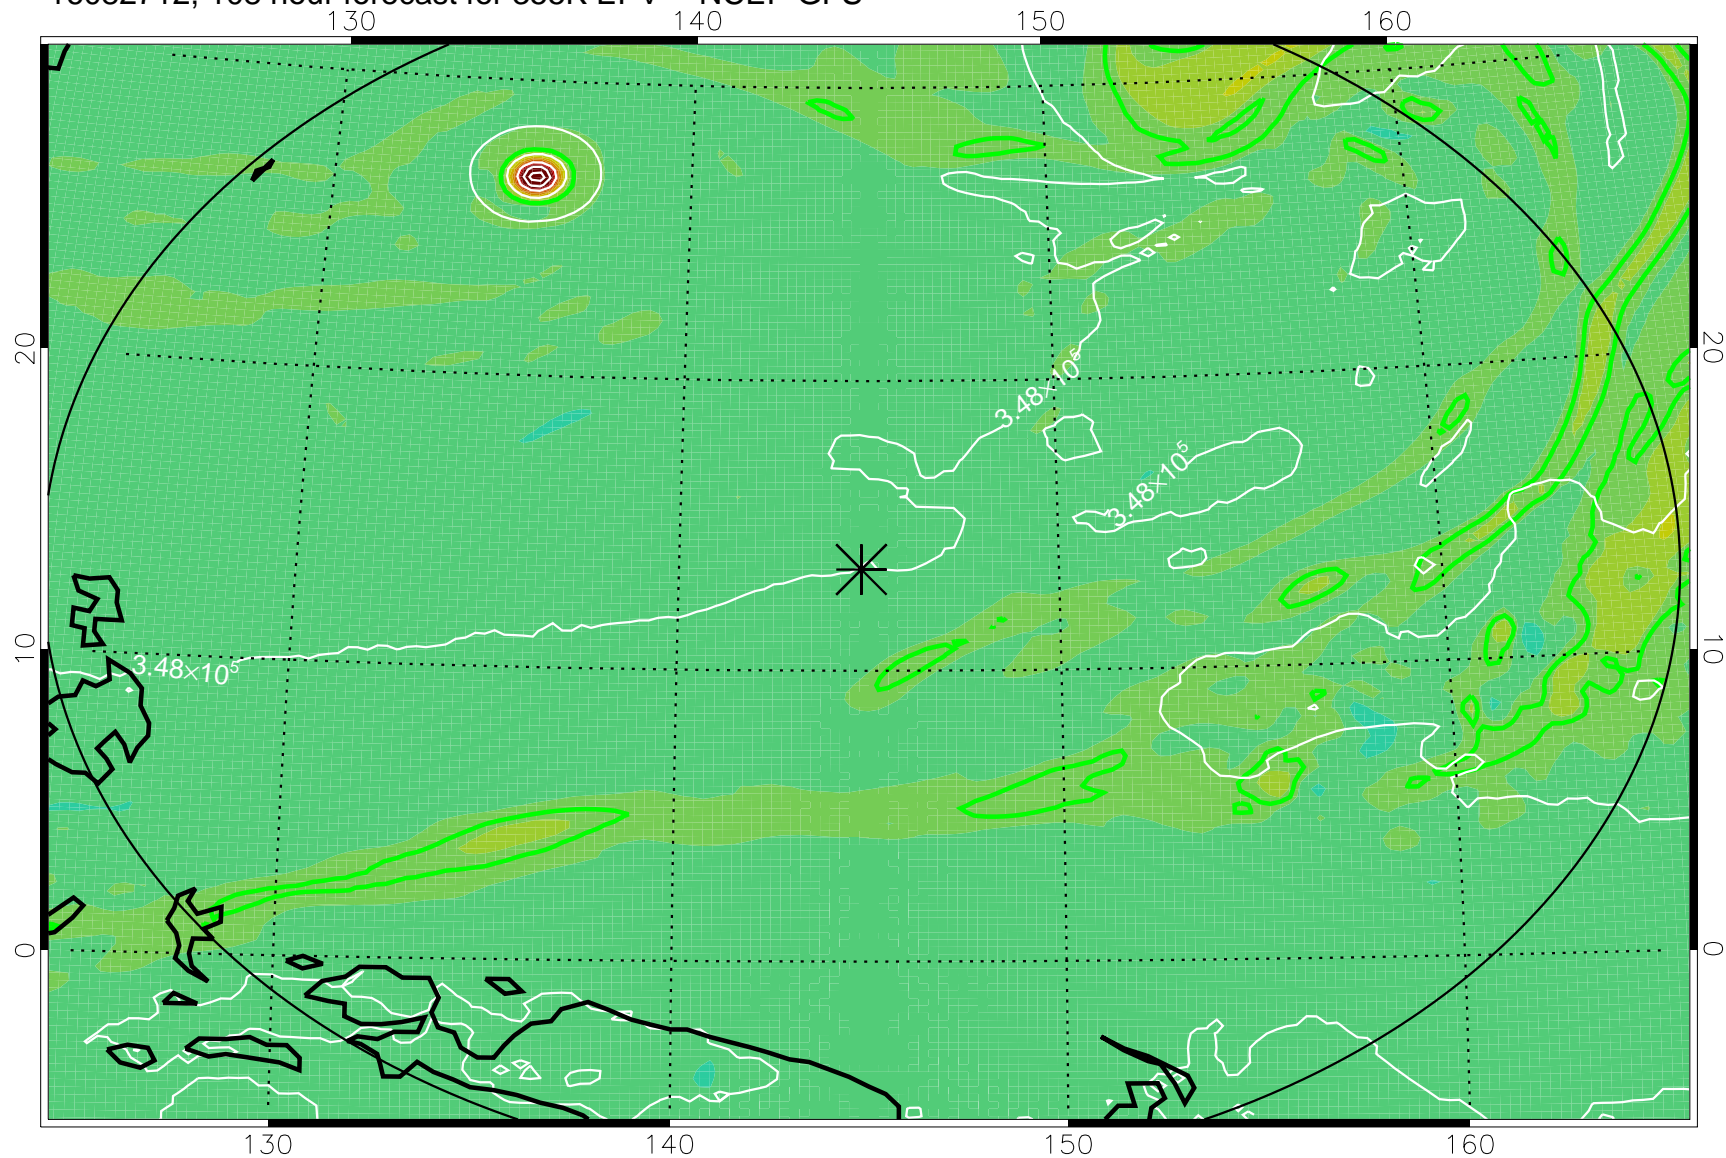

16082606, 78 hour forecast for 355K EPV -- NCEP GFS

355K Montgomery Streamfunction, white
EPV Tropopause (2 PVU) Position
Range ring of 2304 km

16082612, 84 hour forecast for 355K EPV -- NCEP GFS

355K Montgomery Streamfunction, white
EPV Tropopause (2 PVU) Position
Range ring of 2304 km

16082618, 90 hour forecast for 355K EPV -- NCEP GFS

355K Montgomery Streamfunction, white
EPV Tropopause (2 PVU) Position
Range ring of 2304 km

16082700, 96 hour forecast for 355K EPV -- NCEP GFS

355K Montgomery Streamfunction, white
EPV Tropopause (2 PVU) Position
Range ring of 2304 km

16082706, 102 hour forecast for 355K EPV -- NCEP GFS

355K Montgomery Streamfunction, white
EPV Tropopause (2 PVU) Position
Range ring of 2304 km

16082712, 108 hour forecast for 355K EPV -- NCEP GFS

355K Montgomery Streamfunction, white
EPV Tropopause (2 PVU) Position
Range ring of 2304 km

16082718, 114 hour forecast for 355K EPV -- NCEP GFS

355K Montgomery Streamfunction, white
EPV Tropopause (2 PVU) Position
Range ring of 2304 km

16082800, 120 hour forecast for 355K EPV -- NCEP GFS

355K Montgomery Streamfunction, white
EPV Tropopause (2 PVU) Position
Range ring of 2304 km