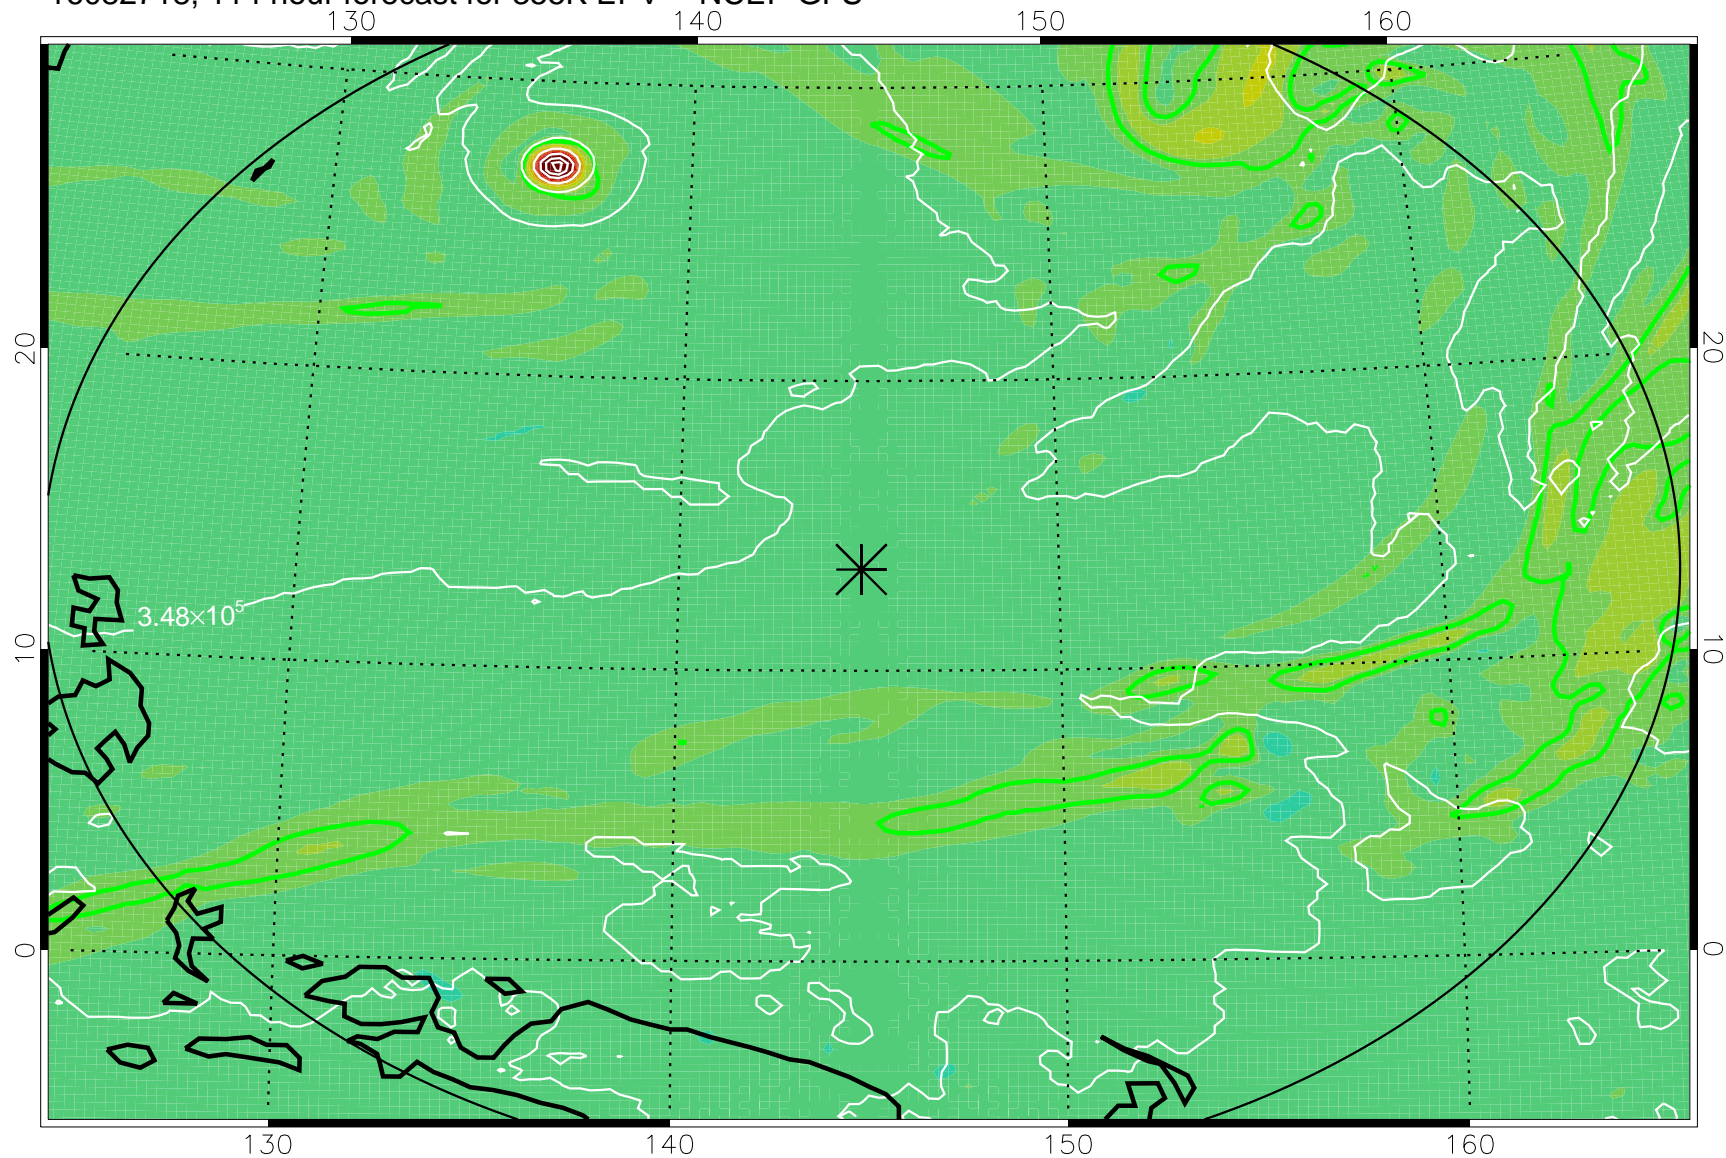

16082606, 78 hour forecast for 355K EPV -- NCEP GFS

355K Montgomery Streamfunction, white
EPV Tropopause (2 PVU) Position
Range ring of 2304 km

16082612, 84 hour forecast for 355K EPV -- NCEP GFS

355K Montgomery Streamfunction, white
EPV Tropopause (2 PVU) Position
Range ring of 2304 km

16082618, 90 hour forecast for 355K EPV -- NCEP GFS

355K Montgomery Streamfunction, white
EPV Tropopause (2 PVU) Position
Range ring of 2304 km

16082700, 96 hour forecast for 355K EPV -- NCEP GFS

355K Montgomery Streamfunction, white
EPV Tropopause (2 PVU) Position
Range ring of 2304 km

16082706, 102 hour forecast for 355K EPV -- NCEP GFS

355K Montgomery Streamfunction, white
EPV Tropopause (2 PVU) Position
Range ring of 2304 km

16082712, 108 hour forecast for 355K EPV -- NCEP GFS

355K Montgomery Streamfunction, white
EPV Tropopause (2 PVU) Position
Range ring of 2304 km

16082718, 114 hour forecast for 355K EPV -- NCEP GFS

355K Montgomery Streamfunction, white
EPV Tropopause (2 PVU) Position
Range ring of 2304 km

16082800, 120 hour forecast for 355K EPV -- NCEP GFS

355K Montgomery Streamfunction, white
EPV Tropopause (2 PVU) Position
Range ring of 2304 km