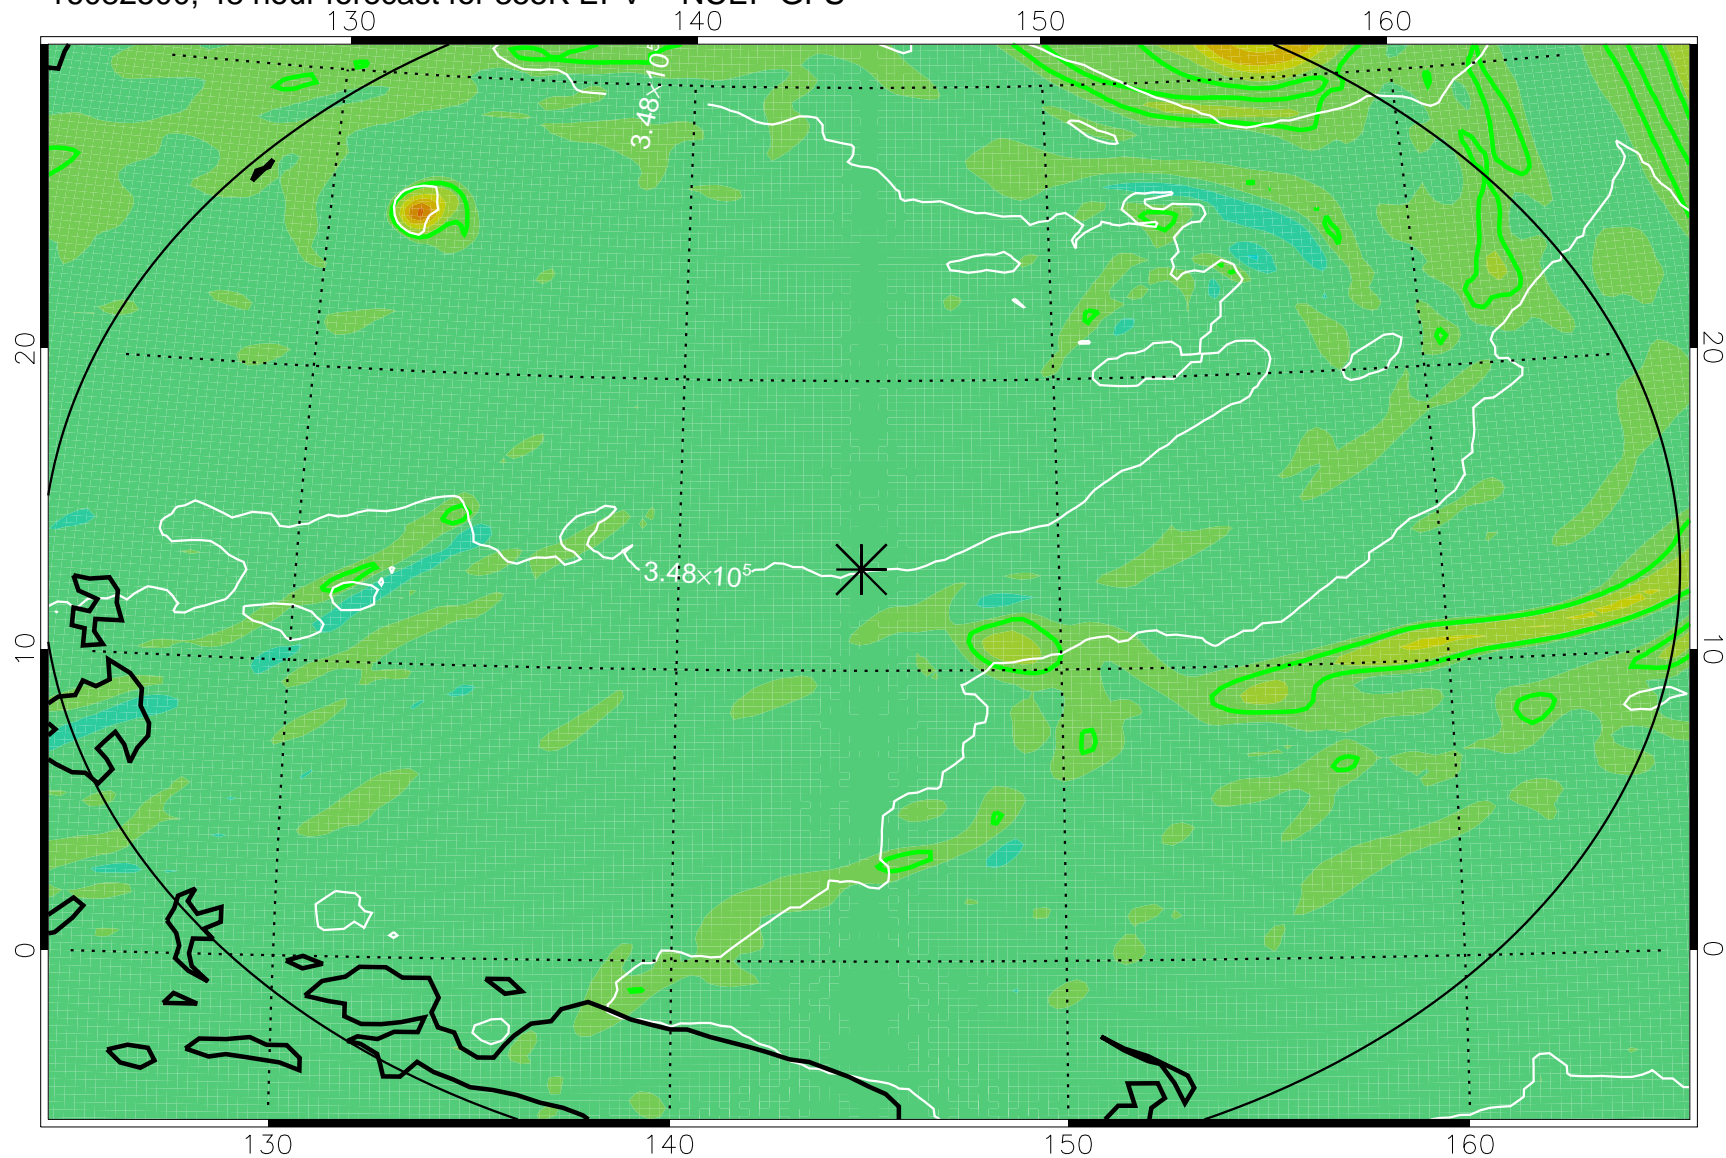

16082406, 30 hour forecast for 355K EPV -- NCEP GFS

355K Montgomery Streamfunction, white
EPV Tropopause (2 PVU) Position
Range ring of 2304 km

16082412, 36 hour forecast for 355K EPV -- NCEP GFS

355K Montgomery Streamfunction, white
EPV Tropopause (2 PVU) Position
Range ring of 2304 km

16082418, 42 hour forecast for 355K EPV -- NCEP GFS

355K Montgomery Streamfunction, white
EPV Tropopause (2 PVU) Position
Range ring of 2304 km

16082500, 48 hour forecast for 355K EPV -- NCEP GFS

355K Montgomery Streamfunction, white
EPV Tropopause (2 PVU) Position
Range ring of 2304 km

16082506, 54 hour forecast for 355K EPV -- NCEP GFS

355K Montgomery Streamfunction, white
EPV Tropopause (2 PVU) Position
Range ring of 2304 km

16082512, 60 hour forecast for 355K EPV -- NCEP GFS

355K Montgomery Streamfunction, white
EPV Tropopause (2 PVU) Position
Range ring of 2304 km

16082518, 66 hour forecast for 355K EPV -- NCEP GFS

355K Montgomery Streamfunction, white
EPV Tropopause (2 PVU) Position
Range ring of 2304 km

16082600, 72 hour forecast for 355K EPV -- NCEP GFS

355K Montgomery Streamfunction, white
EPV Tropopause (2 PVU) Position
Range ring of 2304 km