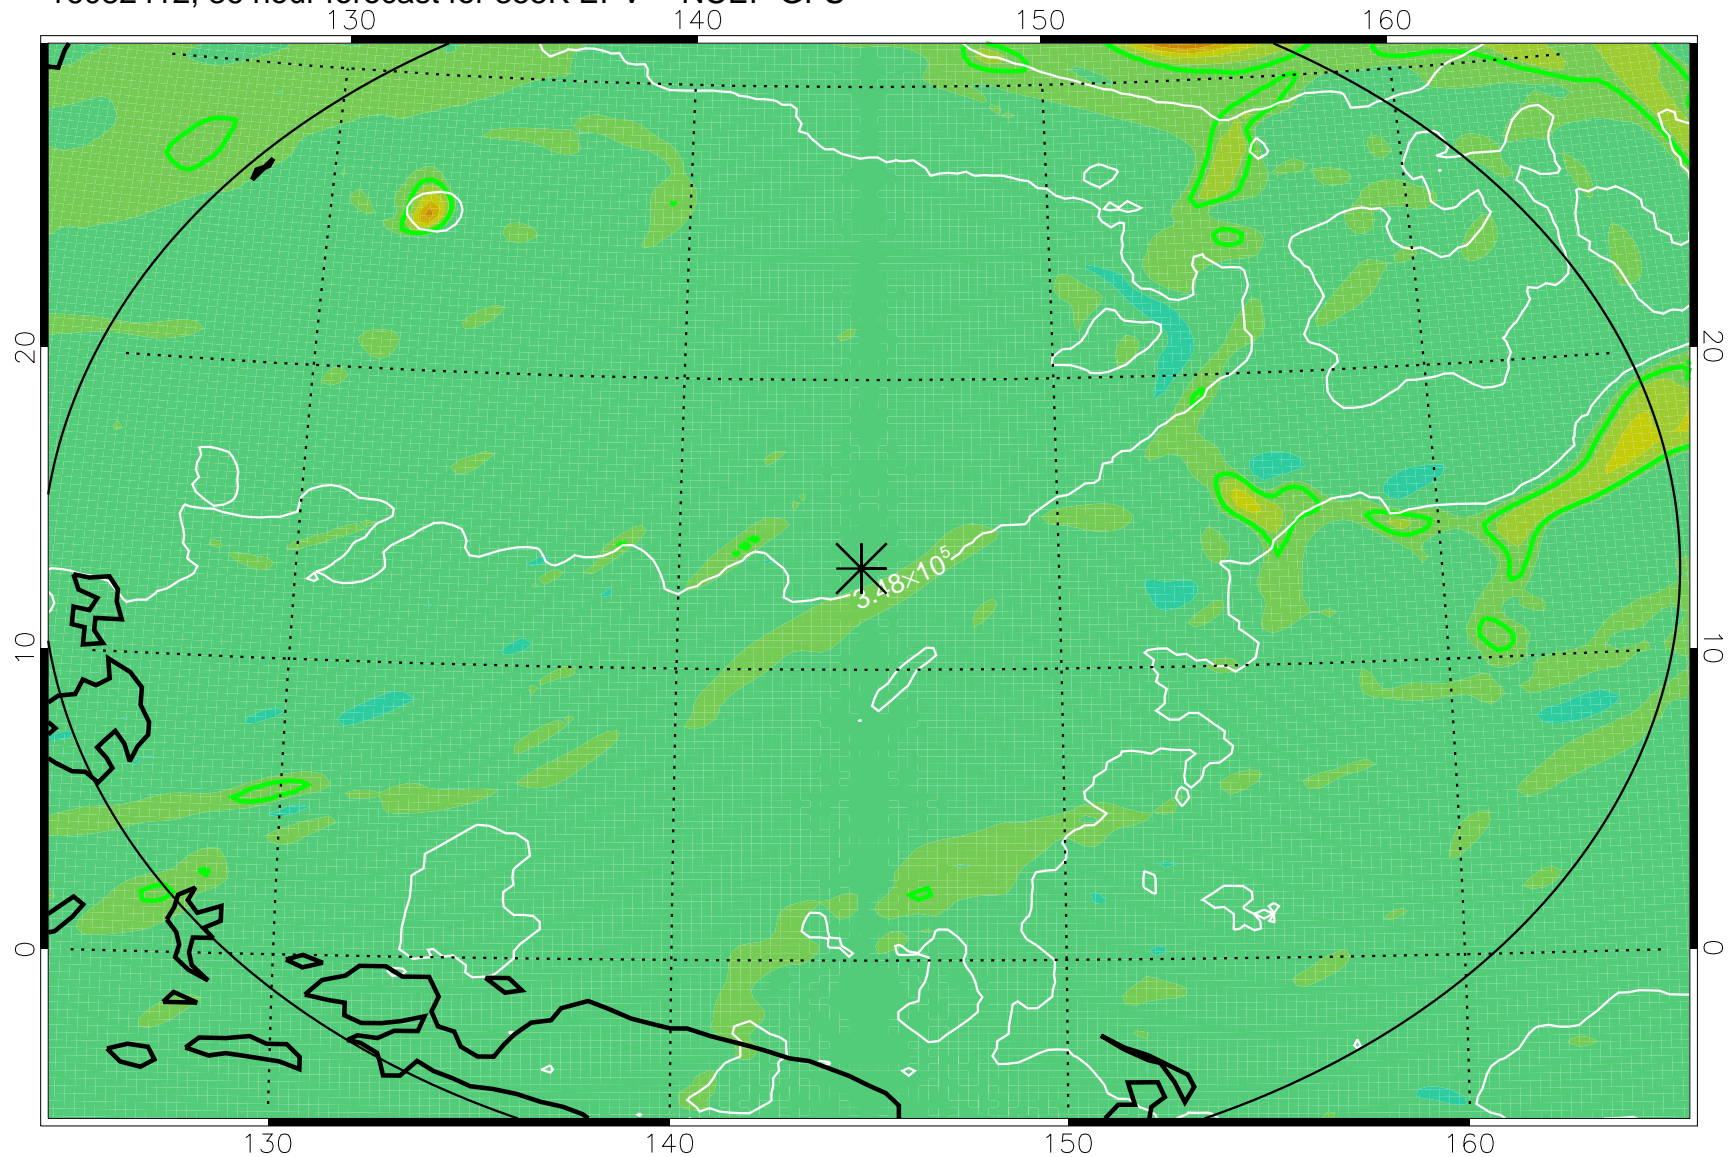

16082318, 18 hour forecast for 355K EPV -- NCEP GFS

355K Montgomery Streamfunction, white
EPV Tropopause (2 PVU) Position
Range ring of 2304 km

16082400, 24 hour forecast for 355K EPV -- NCEP GFS

355K Montgomery Streamfunction, white
EPV Tropopause (2 PVU) Position
Range ring of 2304 km

16082406, 30 hour forecast for 355K EPV -- NCEP GFS

355K Montgomery Streamfunction, white
EPV Tropopause (2 PVU) Position
Range ring of 2304 km

16082412, 36 hour forecast for 355K EPV -- NCEP GFS

355K Montgomery Streamfunction, white
EPV Tropopause (2 PVU) Position
Range ring of 2304 km

16082418, 42 hour forecast for 355K EPV -- NCEP GFS

355K Montgomery Streamfunction, white
EPV Tropopause (2 PVU) Position
Range ring of 2304 km

16082500, 48 hour forecast for 355K EPV -- NCEP GFS

355K Montgomery Streamfunction, white
EPV Tropopause (2 PVU) Position
Range ring of 2304 km

16082518, 66 hour forecast for 355K EPV -- NCEP GFS

355K Montgomery Streamfunction, white
EPV Tropopause (2 PVU) Position
Range ring of 2304 km

16082600, 72 hour forecast for 355K EPV -- NCEP GFS

355K Montgomery Streamfunction, white
EPV Tropopause (2 PVU) Position
Range ring of 2304 km