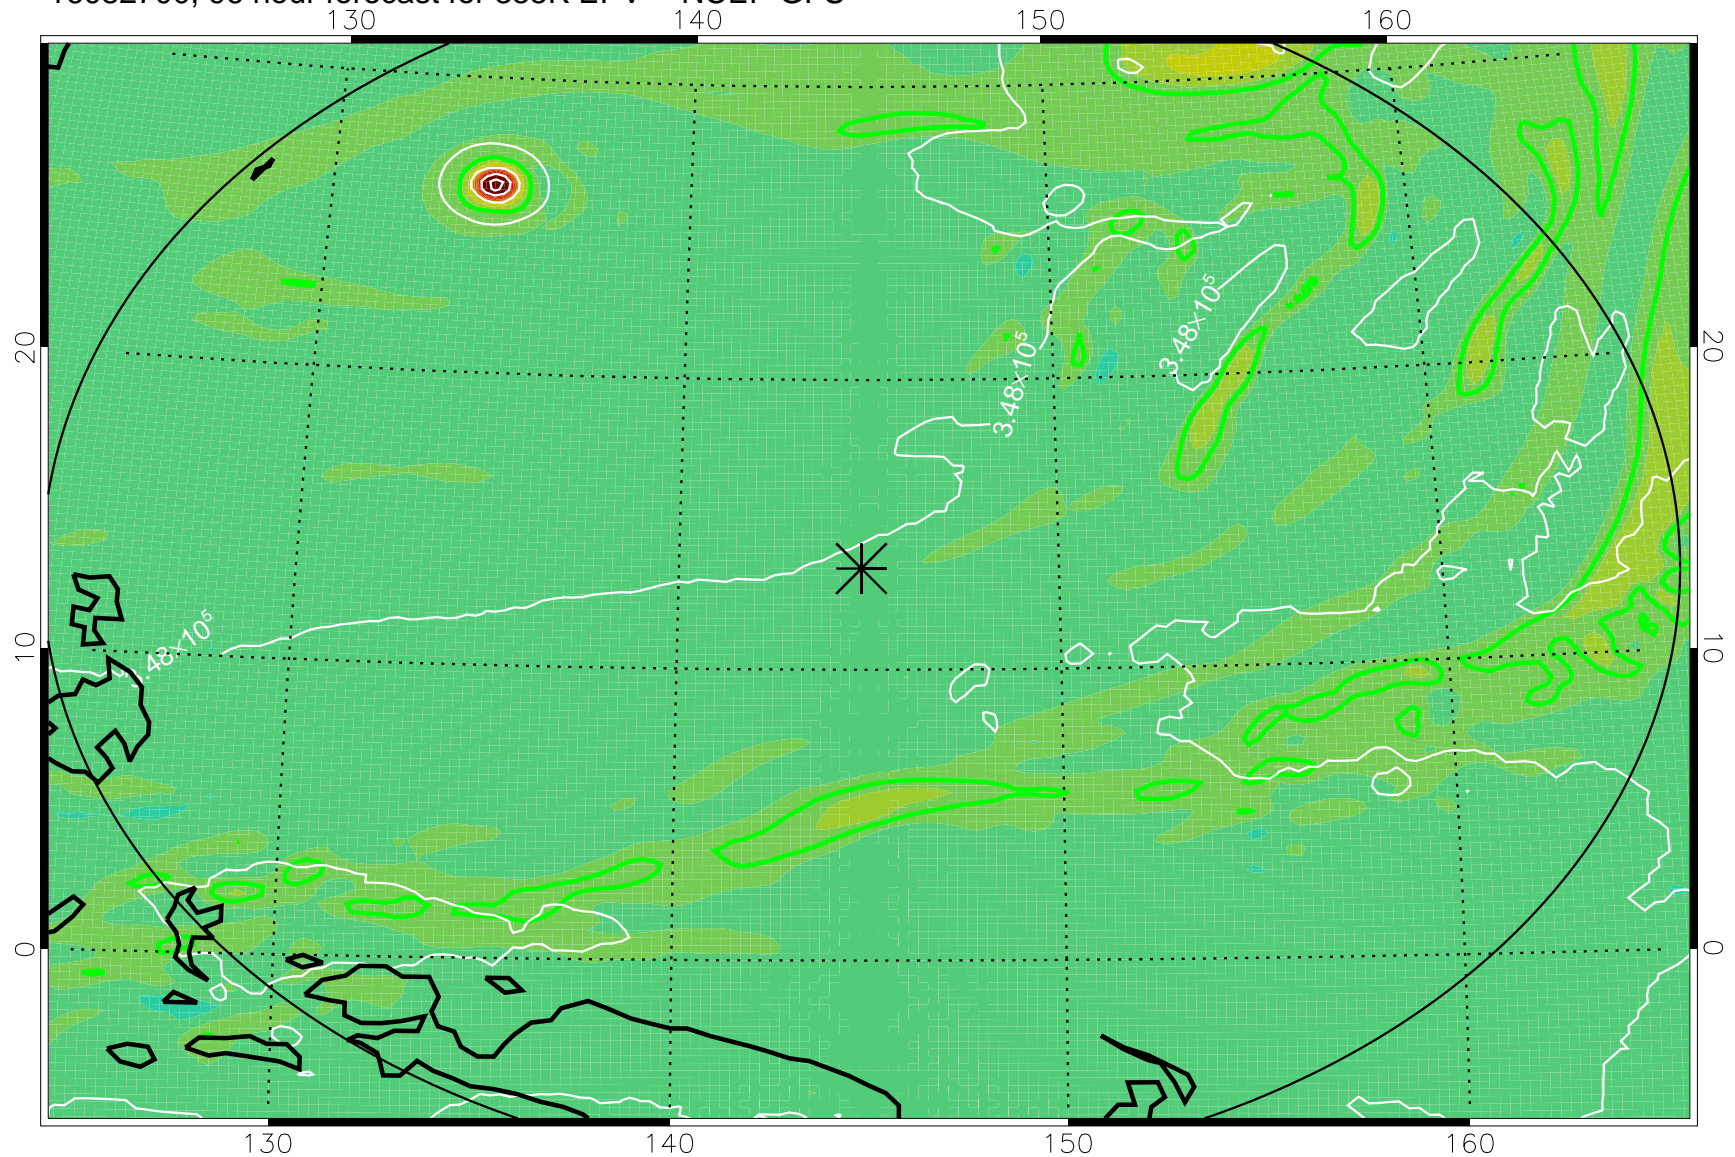

16082518, 66 hour forecast for 355K EPV -- NCEP GFS

355K Montgomery Streamfunction, white
EPV Tropopause (2 PVU) Position
Range ring of 2304 km

16082600, 72 hour forecast for 355K EPV -- NCEP GFS

355K Montgomery Streamfunction, white
EPV Tropopause (2 PVU) Position
Range ring of 2304 km

16082606, 78 hour forecast for 355K EPV -- NCEP GFS

355K Montgomery Streamfunction, white
EPV Tropopause (2 PVU) Position
Range ring of 2304 km

16082612, 84 hour forecast for 355K EPV -- NCEP GFS

355K Montgomery Streamfunction, white
EPV Tropopause (2 PVU) Position
Range ring of 2304 km

16082618, 90 hour forecast for 355K EPV -- NCEP GFS

355K Montgomery Streamfunction, white
EPV Tropopause (2 PVU) Position
Range ring of 2304 km

16082700, 96 hour forecast for 355K EPV -- NCEP GFS

355K Montgomery Streamfunction, white
EPV Tropopause (2 PVU) Position
Range ring of 2304 km

16082706, 102 hour forecast for 355K EPV -- NCEP GFS

355K Montgomery Streamfunction, white
EPV Tropopause (2 PVU) Position
Range ring of 2304 km

16082712, 108 hour forecast for 355K EPV -- NCEP GFS

355K Montgomery Streamfunction, white
EPV Tropopause (2 PVU) Position
Range ring of 2304 km