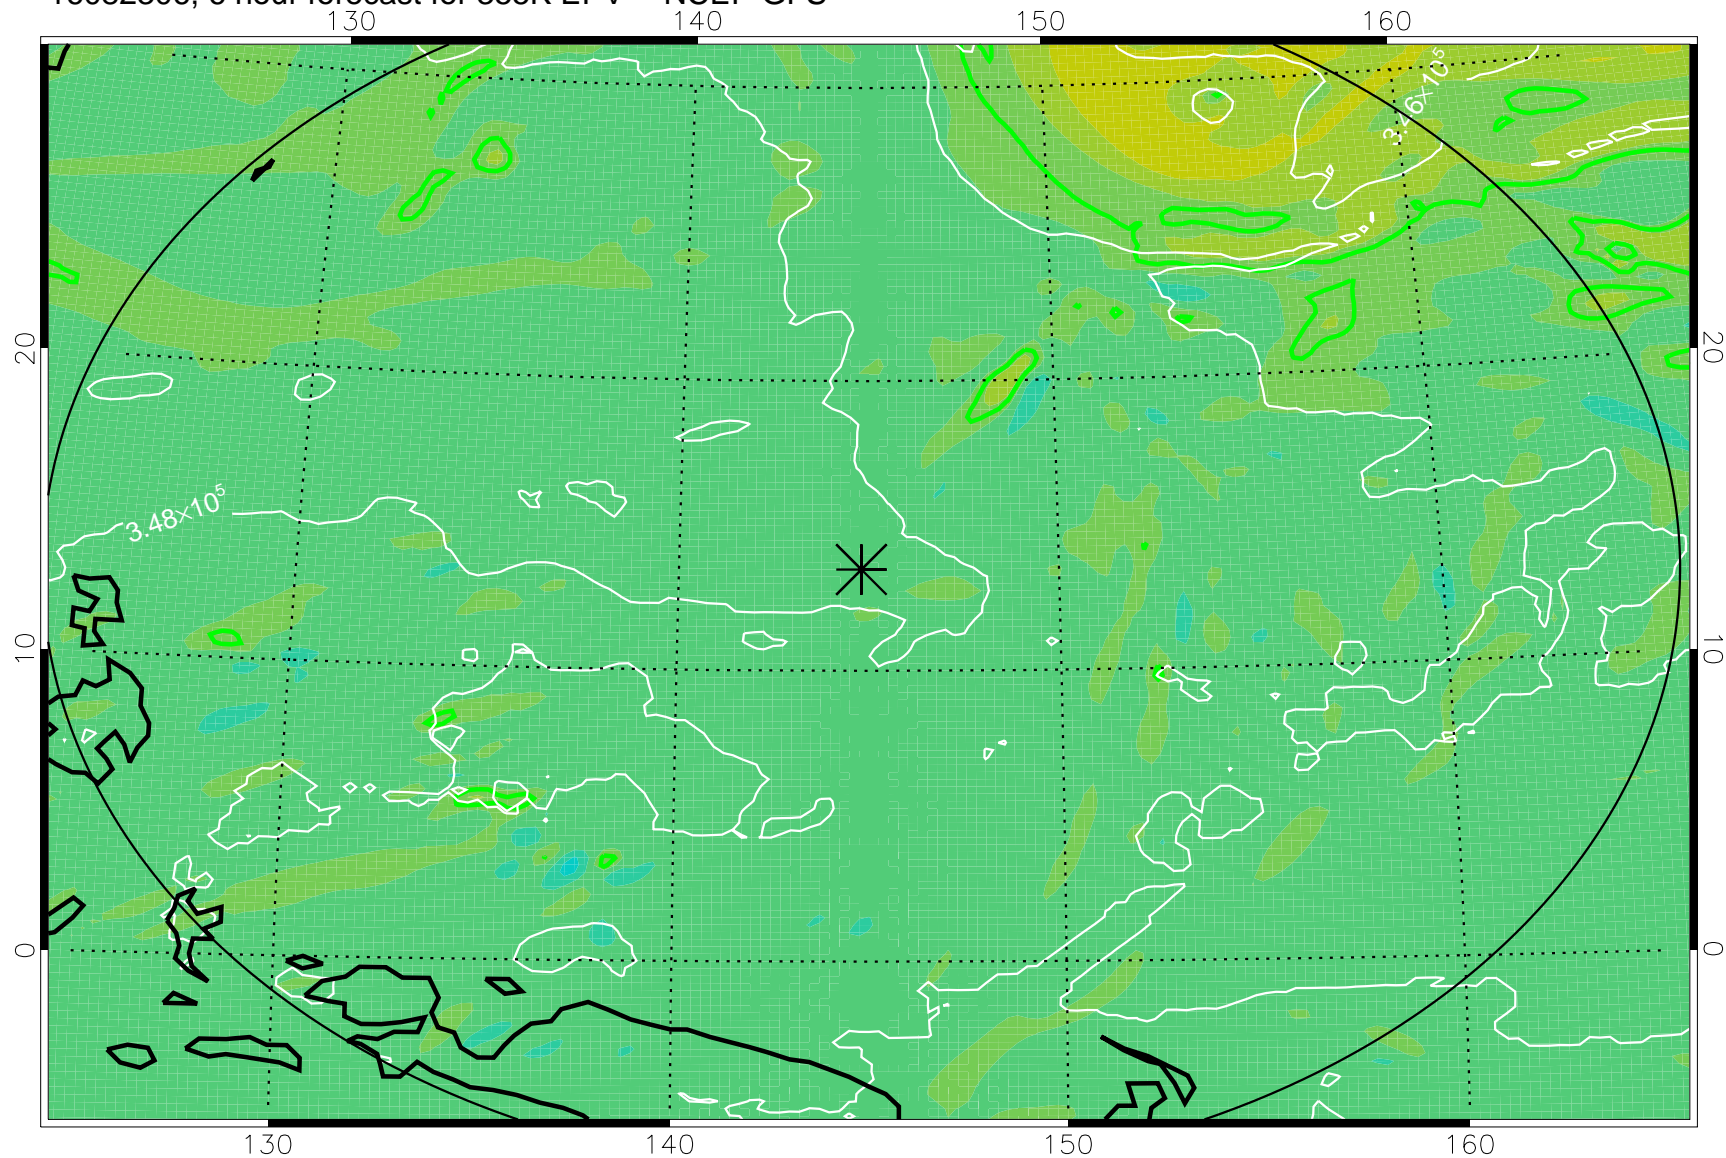

16082306, 6 hour forecast for 355K EPV -- NCEP GFS

355K Montgomery Streamfunction, white
EPV Tropopause (2 PVU) Position
Range ring of 2304 km

16082312, 12 hour forecast for 355K EPV -- NCEP GFS

355K Montgomery Streamfunction, white
EPV Tropopause (2 PVU) Position
Range ring of 2304 km

16082318, 18 hour forecast for 355K EPV -- NCEP GFS

355K Montgomery Streamfunction, white
EPV Tropopause (2 PVU) Position
Range ring of 2304 km

16082400, 24 hour forecast for 355K EPV -- NCEP GFS

355K Montgomery Streamfunction, white
EPV Tropopause (2 PVU) Position
Range ring of 2304 km

16082406, 30 hour forecast for 355K EPV -- NCEP GFS

355K Montgomery Streamfunction, white
EPV Tropopause (2 PVU) Position
Range ring of 2304 km

16082412, 36 hour forecast for 355K EPV -- NCEP GFS

355K Montgomery Streamfunction, white
EPV Tropopause (2 PVU) Position
Range ring of 2304 km

16082518, 66 hour forecast for 355K EPV -- NCEP GFS

355K Montgomery Streamfunction, white
EPV Tropopause (2 PVU) Position
Range ring of 2304 km

16082600, 72 hour forecast for 355K EPV -- NCEP GFS

355K Montgomery Streamfunction, white
EPV Tropopause (2 PVU) Position
Range ring of 2304 km