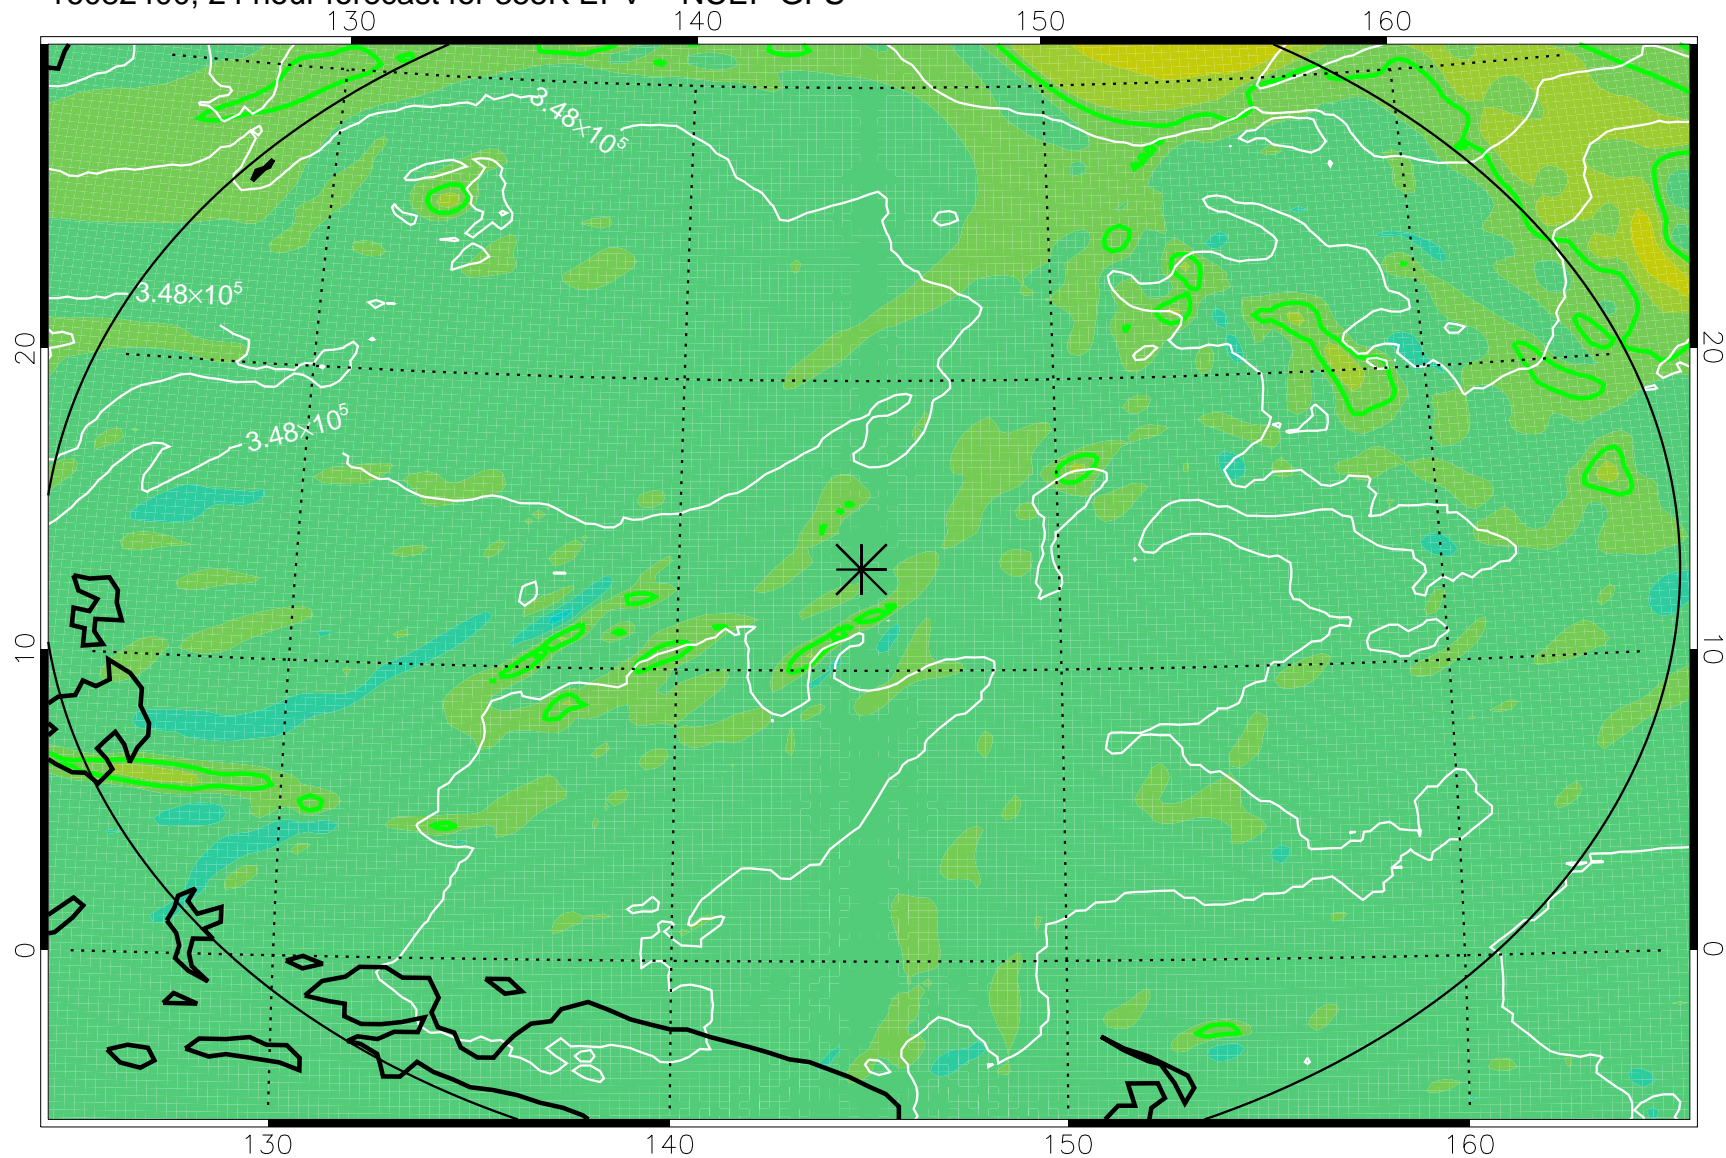

16082306, 6 hour forecast for 355K EPV -- NCEP GFS

355K Montgomery Streamfunction, white
EPV Tropopause (2 PVU) Position
Range ring of 2304 km

16082312, 12 hour forecast for 355K EPV -- NCEP GFS

355K Montgomery Streamfunction, white
EPV Tropopause (2 PVU) Position
Range ring of 2304 km

16082318, 18 hour forecast for 355K EPV -- NCEP GFS

355K Montgomery Streamfunction, white
EPV Tropopause (2 PVU) Position
Range ring of 2304 km

16082400, 24 hour forecast for 355K EPV -- NCEP GFS

355K Montgomery Streamfunction, white
EPV Tropopause (2 PVU) Position
Range ring of 2304 km

16082406, 30 hour forecast for 355K EPV -- NCEP GFS

355K Montgomery Streamfunction, white
EPV Tropopause (2 PVU) Position
Range ring of 2304 km

16082412, 36 hour forecast for 355K EPV -- NCEP GFS

355K Montgomery Streamfunction, white
EPV Tropopause (2 PVU) Position
Range ring of 2304 km

16082518, 66 hour forecast for 355K EPV -- NCEP GFS

355K Montgomery Streamfunction, white
EPV Tropopause (2 PVU) Position
Range ring of 2304 km

16082600, 72 hour forecast for 355K EPV -- NCEP GFS

355K Montgomery Streamfunction, white
EPV Tropopause (2 PVU) Position
Range ring of 2304 km