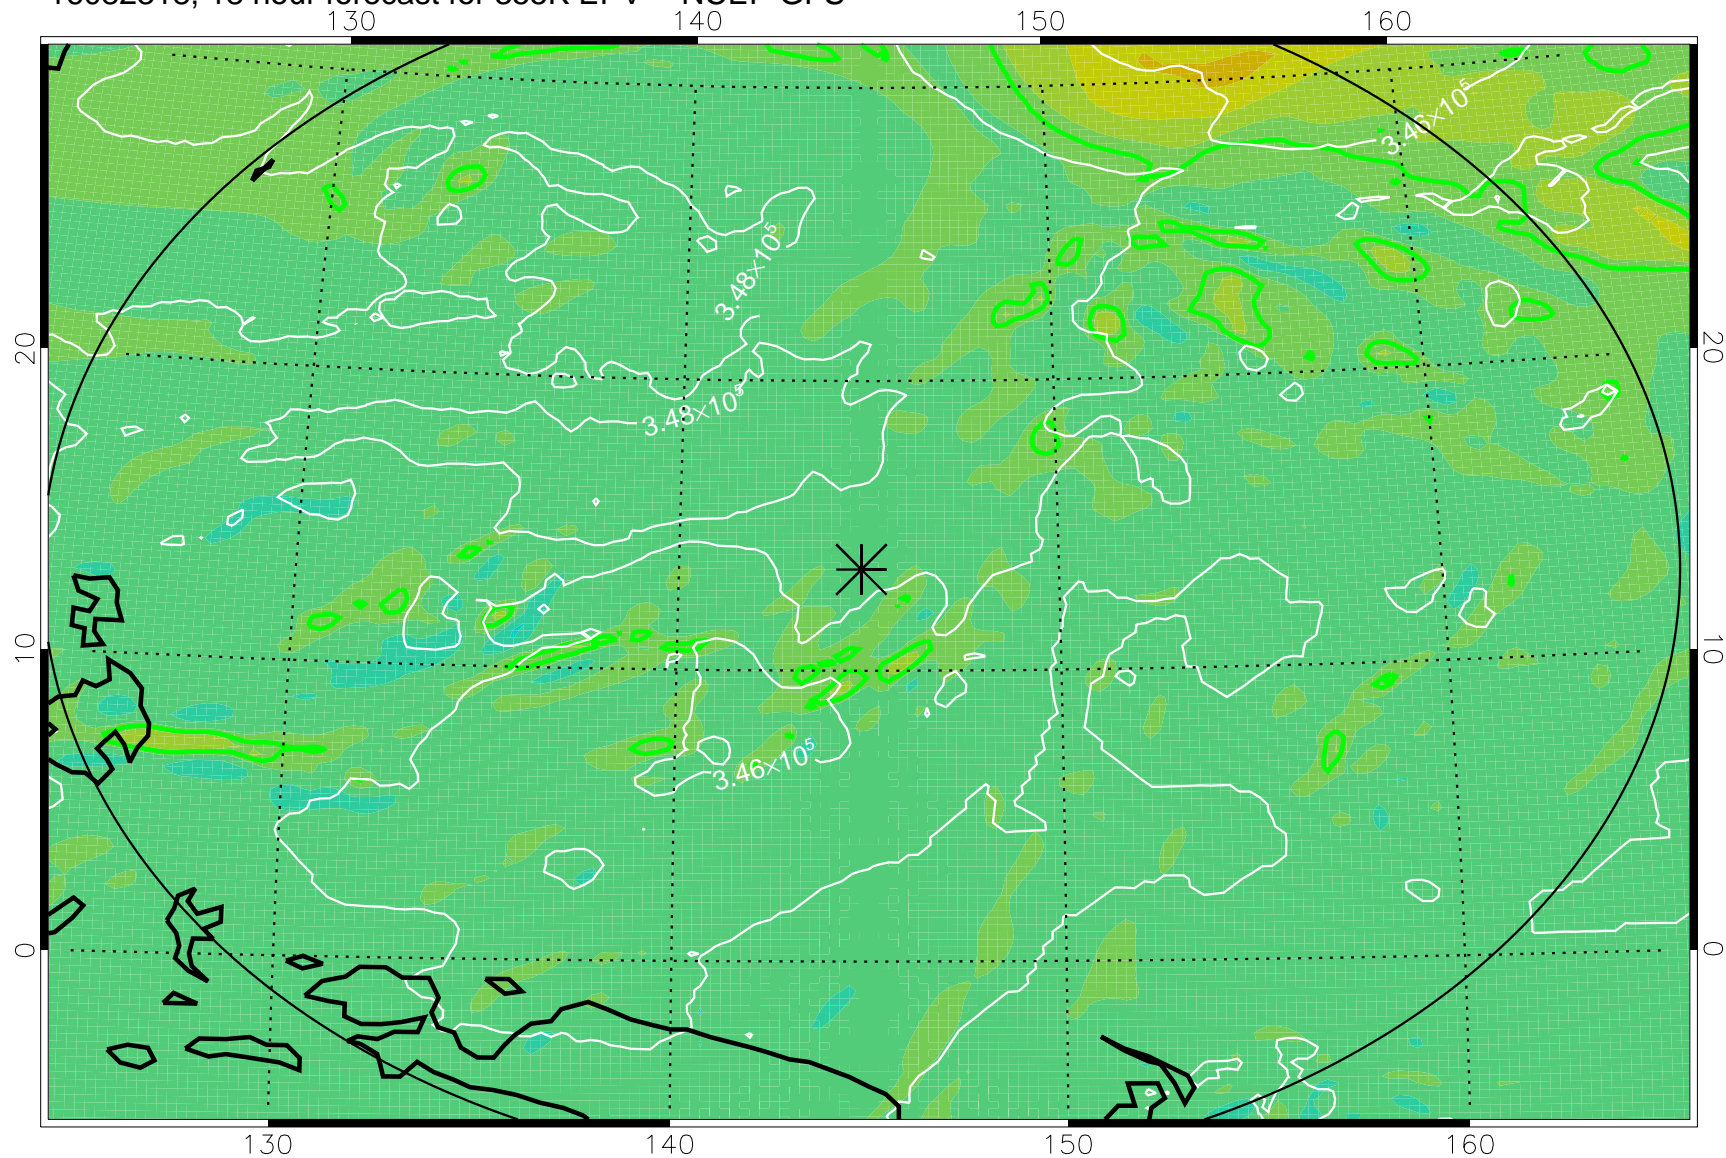

16082306, 6 hour forecast for 355K EPV -- NCEP GFS

355K Montgomery Streamfunction, white
EPV Tropopause (2 PVU) Position
Range ring of 2304 km

16082312, 12 hour forecast for 355K EPV -- NCEP GFS

355K Montgomery Streamfunction, white
EPV Tropopause (2 PVU) Position
Range ring of 2304 km

16082318, 18 hour forecast for 355K EPV -- NCEP GFS

355K Montgomery Streamfunction, white
EPV Tropopause (2 PVU) Position
Range ring of 2304 km

16082400, 24 hour forecast for 355K EPV -- NCEP GFS

355K Montgomery Streamfunction, white
EPV Tropopause (2 PVU) Position
Range ring of 2304 km

16082406, 30 hour forecast for 355K EPV -- NCEP GFS

355K Montgomery Streamfunction, white
EPV Tropopause (2 PVU) Position
Range ring of 2304 km

16082412, 36 hour forecast for 355K EPV -- NCEP GFS

355K Montgomery Streamfunction, white
EPV Tropopause (2 PVU) Position
Range ring of 2304 km

16082418, 42 hour forecast for 355K EPV -- NCEP GFS

355K Montgomery Streamfunction, white
EPV Tropopause (2 PVU) Position
Range ring of 2304 km

16082500, 48 hour forecast for 355K EPV -- NCEP GFS

355K Montgomery Streamfunction, white
EPV Tropopause (2 PVU) Position
Range ring of 2304 km