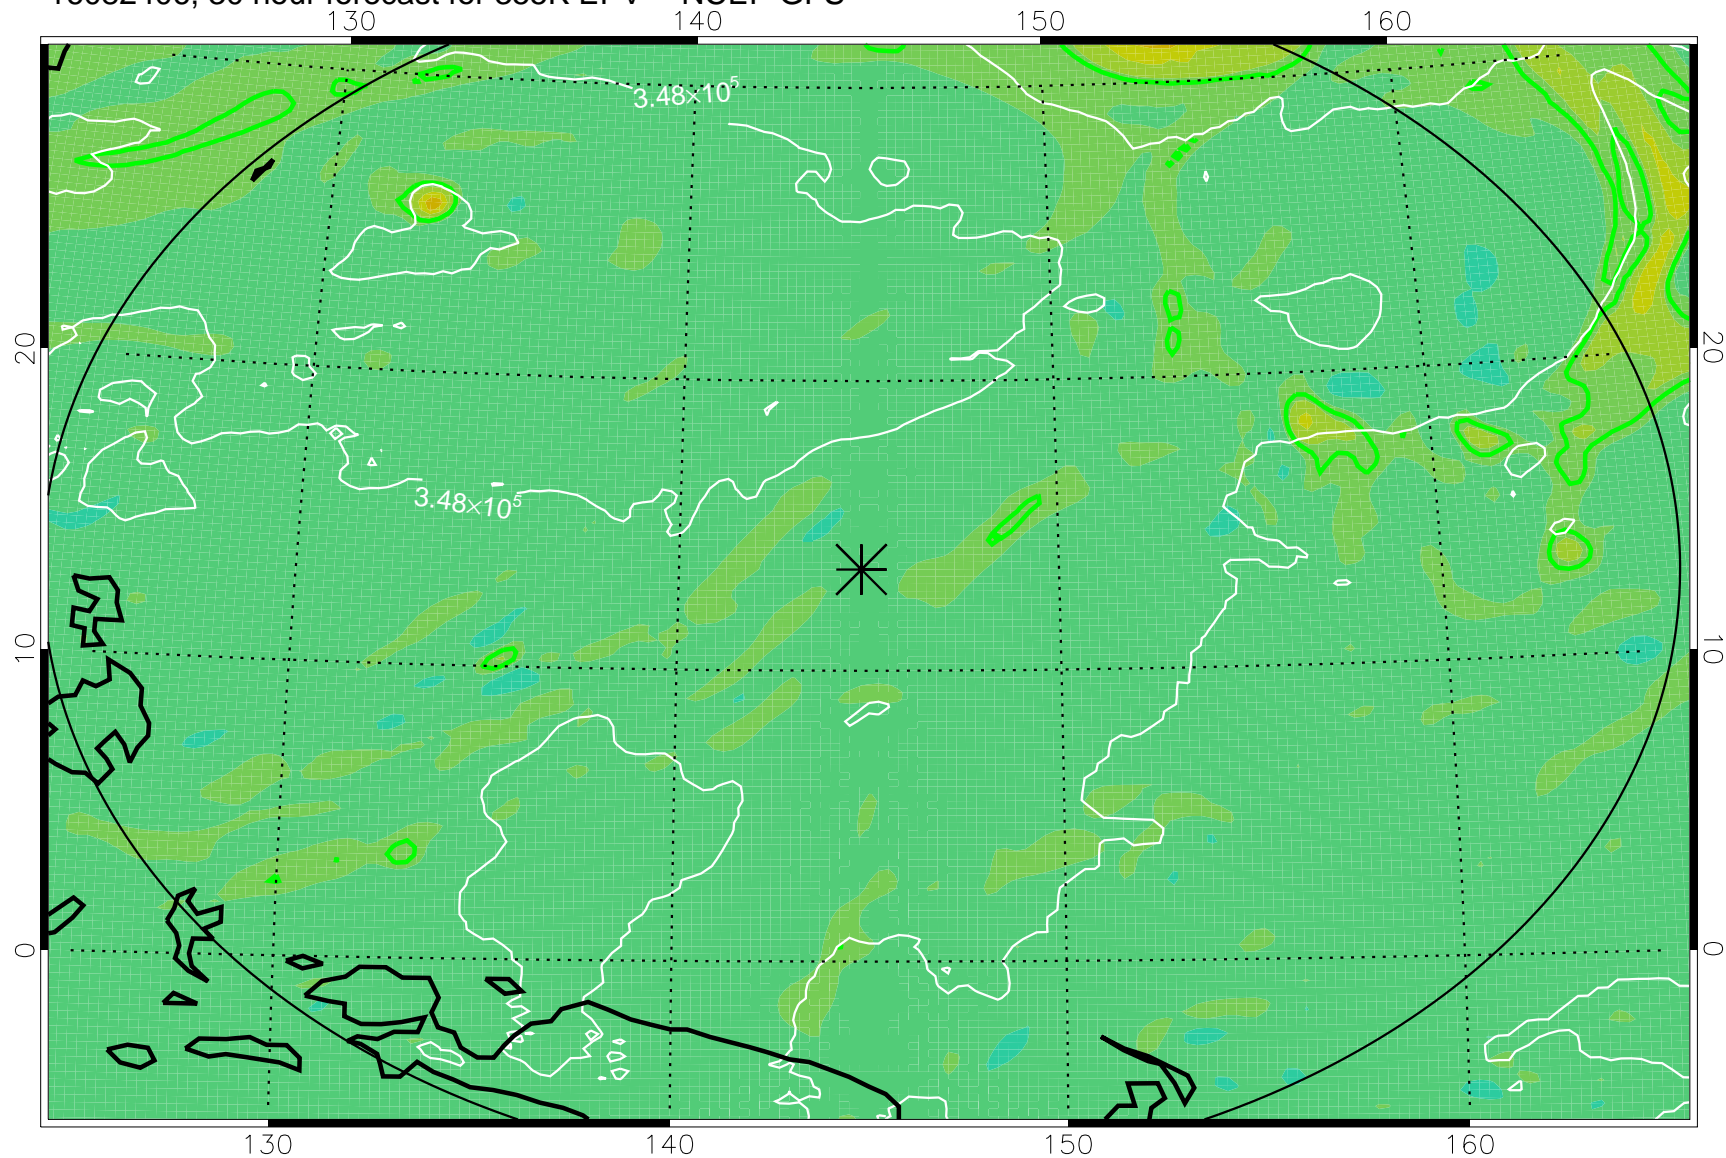

16082318, 18 hour forecast for 355K EPV -- NCEP GFS

355K Montgomery Streamfunction, white
EPV Tropopause (2 PVU) Position
Range ring of 2304 km

16082400, 24 hour forecast for 355K EPV -- NCEP GFS

355K Montgomery Streamfunction, white
EPV Tropopause (2 PVU) Position
Range ring of 2304 km

16082406, 30 hour forecast for 355K EPV -- NCEP GFS

355K Montgomery Streamfunction, white
EPV Tropopause (2 PVU) Position
Range ring of 2304 km

16082412, 36 hour forecast for 355K EPV -- NCEP GFS

355K Montgomery Streamfunction, white
EPV Tropopause (2 PVU) Position
Range ring of 2304 km

16082418, 42 hour forecast for 355K EPV -- NCEP GFS

355K Montgomery Streamfunction, white
EPV Tropopause (2 PVU) Position
Range ring of 2304 km

16082500, 48 hour forecast for 355K EPV -- NCEP GFS

355K Montgomery Streamfunction, white
EPV Tropopause (2 PVU) Position
Range ring of 2304 km

16082518, 66 hour forecast for 355K EPV -- NCEP GFS

355K Montgomery Streamfunction, white
EPV Tropopause (2 PVU) Position
Range ring of 2304 km

16082600, 72 hour forecast for 355K EPV -- NCEP GFS

355K Montgomery Streamfunction, white
EPV Tropopause (2 PVU) Position
Range ring of 2304 km