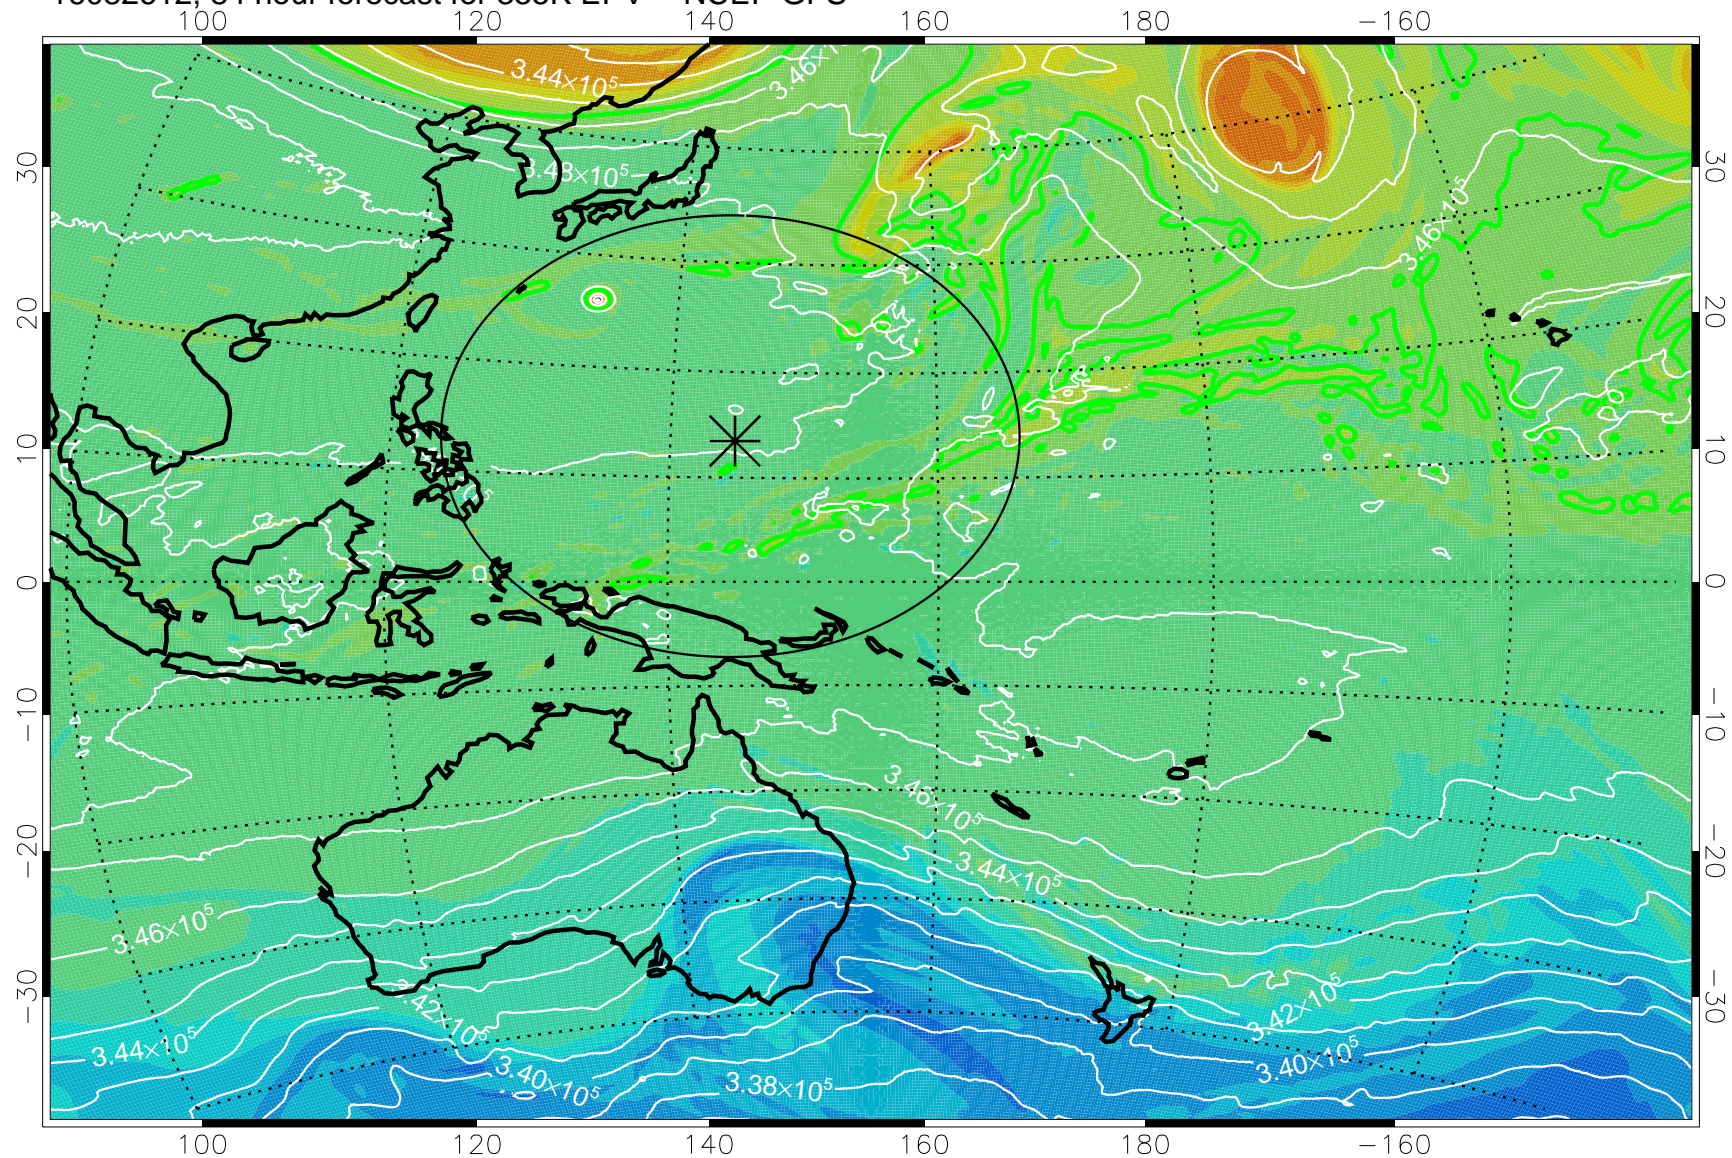

16082506, 54 hour forecast for 355K EPV -- NCEP GFS

355K Montgomery Streamfunction, white
EPV Tropopause (2 PVU) Position
Range ring of 2304 km

16082512, 60 hour forecast for 355K EPV -- NCEP GFS

355K Montgomery Streamfunction, white
EPV Tropopause (2 PVU) Position
Range ring of 2304 km

16082518, 66 hour forecast for 355K EPV -- NCEP GFS

355K Montgomery Streamfunction, white
EPV Tropopause (2 PVU) Position
Range ring of 2304 km

16082600, 72 hour forecast for 355K EPV -- NCEP GFS

355K Montgomery Streamfunction, white
EPV Tropopause (2 PVU) Position
Range ring of 2304 km

16082606, 78 hour forecast for 355K EPV -- NCEP GFS

355K Montgomery Streamfunction, white
EPV Tropopause (2 PVU) Position
Range ring of 2304 km

16082612, 84 hour forecast for 355K EPV -- NCEP GFS

355K Montgomery Streamfunction, white
EPV Tropopause (2 PVU) Position
Range ring of 2304 km

16082618, 90 hour forecast for 355K EPV -- NCEP GFS

355K Montgomery Streamfunction, white
EPV Tropopause (2 PVU) Position
Range ring of 2304 km

16082700, 96 hour forecast for 355K EPV -- NCEP GFS

355K Montgomery Streamfunction, white
EPV Tropopause (2 PVU) Position
Range ring of 2304 km