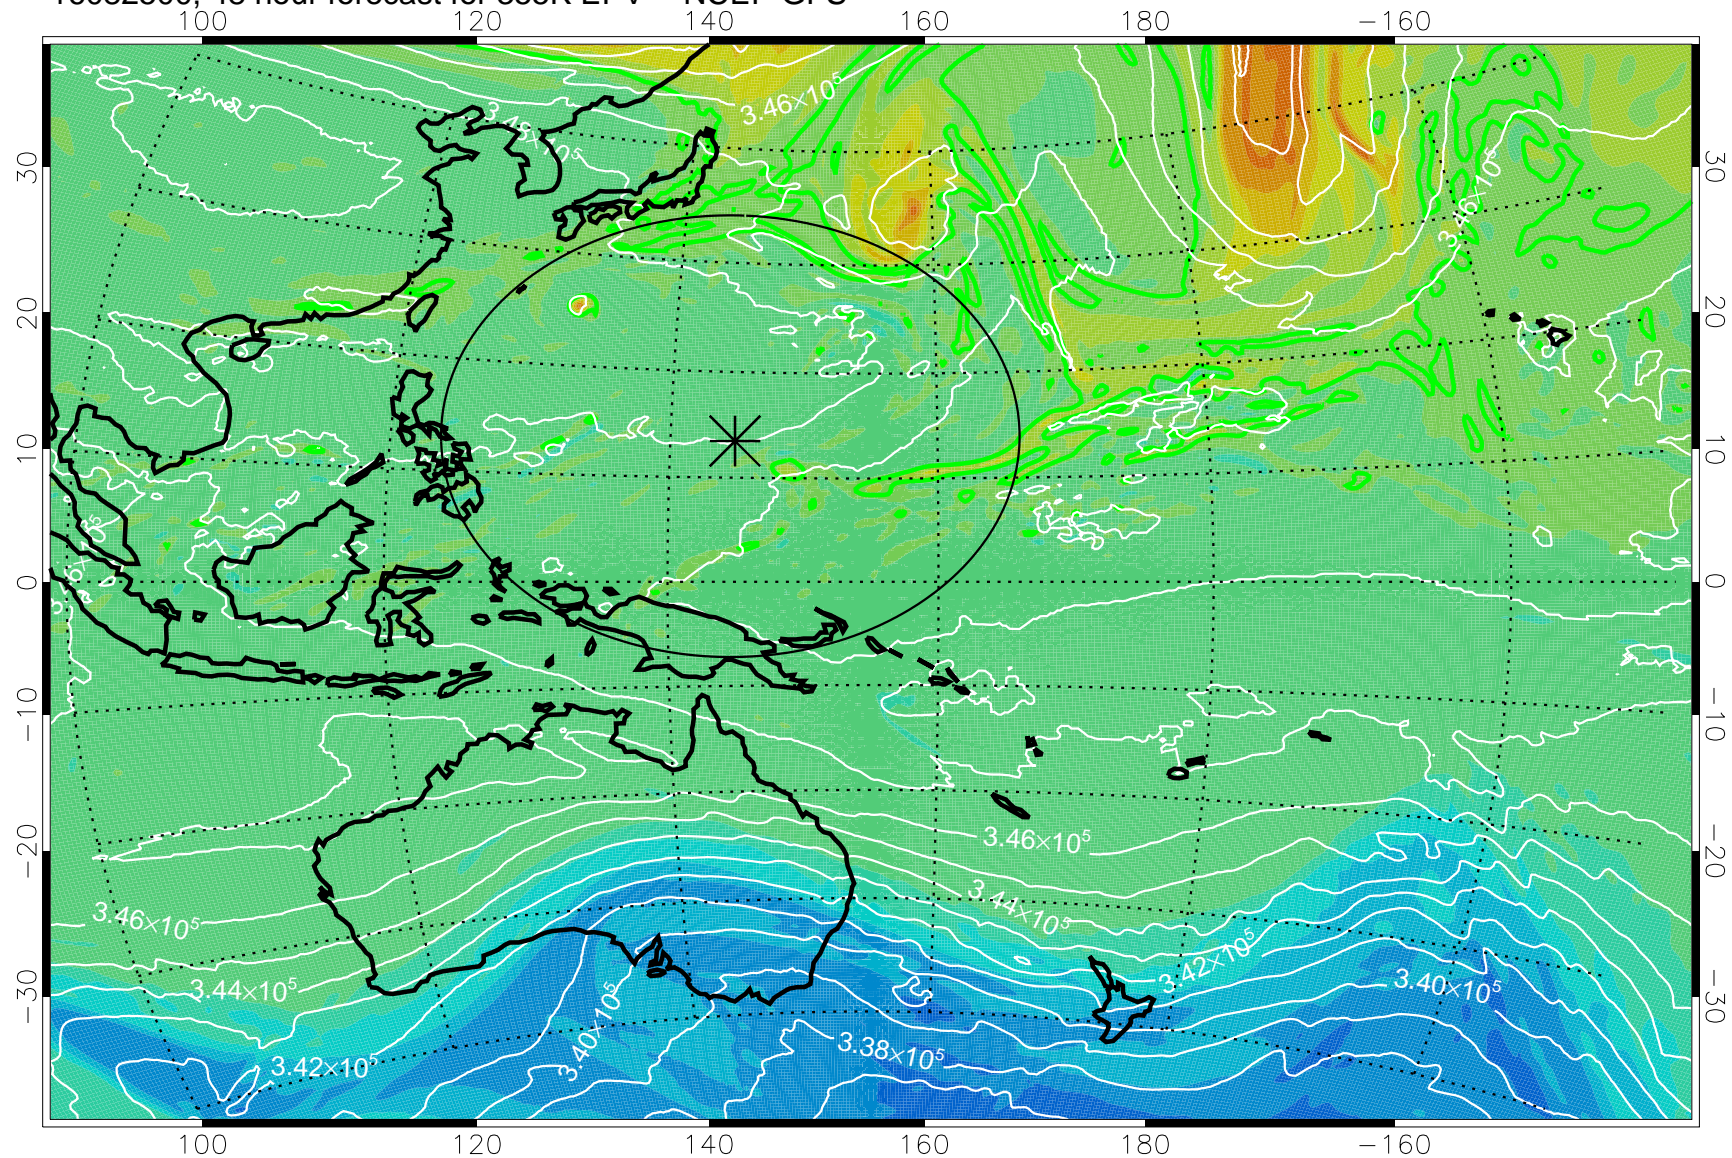

16082406, 30 hour forecast for 355K EPV -- NCEP GFS

355K Montgomery Streamfunction, white
EPV Tropopause (2 PVU) Position
Range ring of 2304 km

16082412, 36 hour forecast for 355K EPV -- NCEP GFS

355K Montgomery Streamfunction, white
EPV Tropopause (2 PVU) Position
Range ring of 2304 km

16082418, 42 hour forecast for 355K EPV -- NCEP GFS

355K Montgomery Streamfunction, white
EPV Tropopause (2 PVU) Position
Range ring of 2304 km

16082500, 48 hour forecast for 355K EPV -- NCEP GFS

355K Montgomery Streamfunction, white
EPV Tropopause (2 PVU) Position
Range ring of 2304 km

16082506, 54 hour forecast for 355K EPV -- NCEP GFS

355K Montgomery Streamfunction, white
EPV Tropopause (2 PVU) Position
Range ring of 2304 km

16082512, 60 hour forecast for 355K EPV -- NCEP GFS

355K Montgomery Streamfunction, white
EPV Tropopause (2 PVU) Position
Range ring of 2304 km

16082518, 66 hour forecast for 355K EPV -- NCEP GFS

355K Montgomery Streamfunction, white
EPV Tropopause (2 PVU) Position
Range ring of 2304 km

16082600, 72 hour forecast for 355K EPV -- NCEP GFS

355K Montgomery Streamfunction, white
EPV Tropopause (2 PVU) Position
Range ring of 2304 km