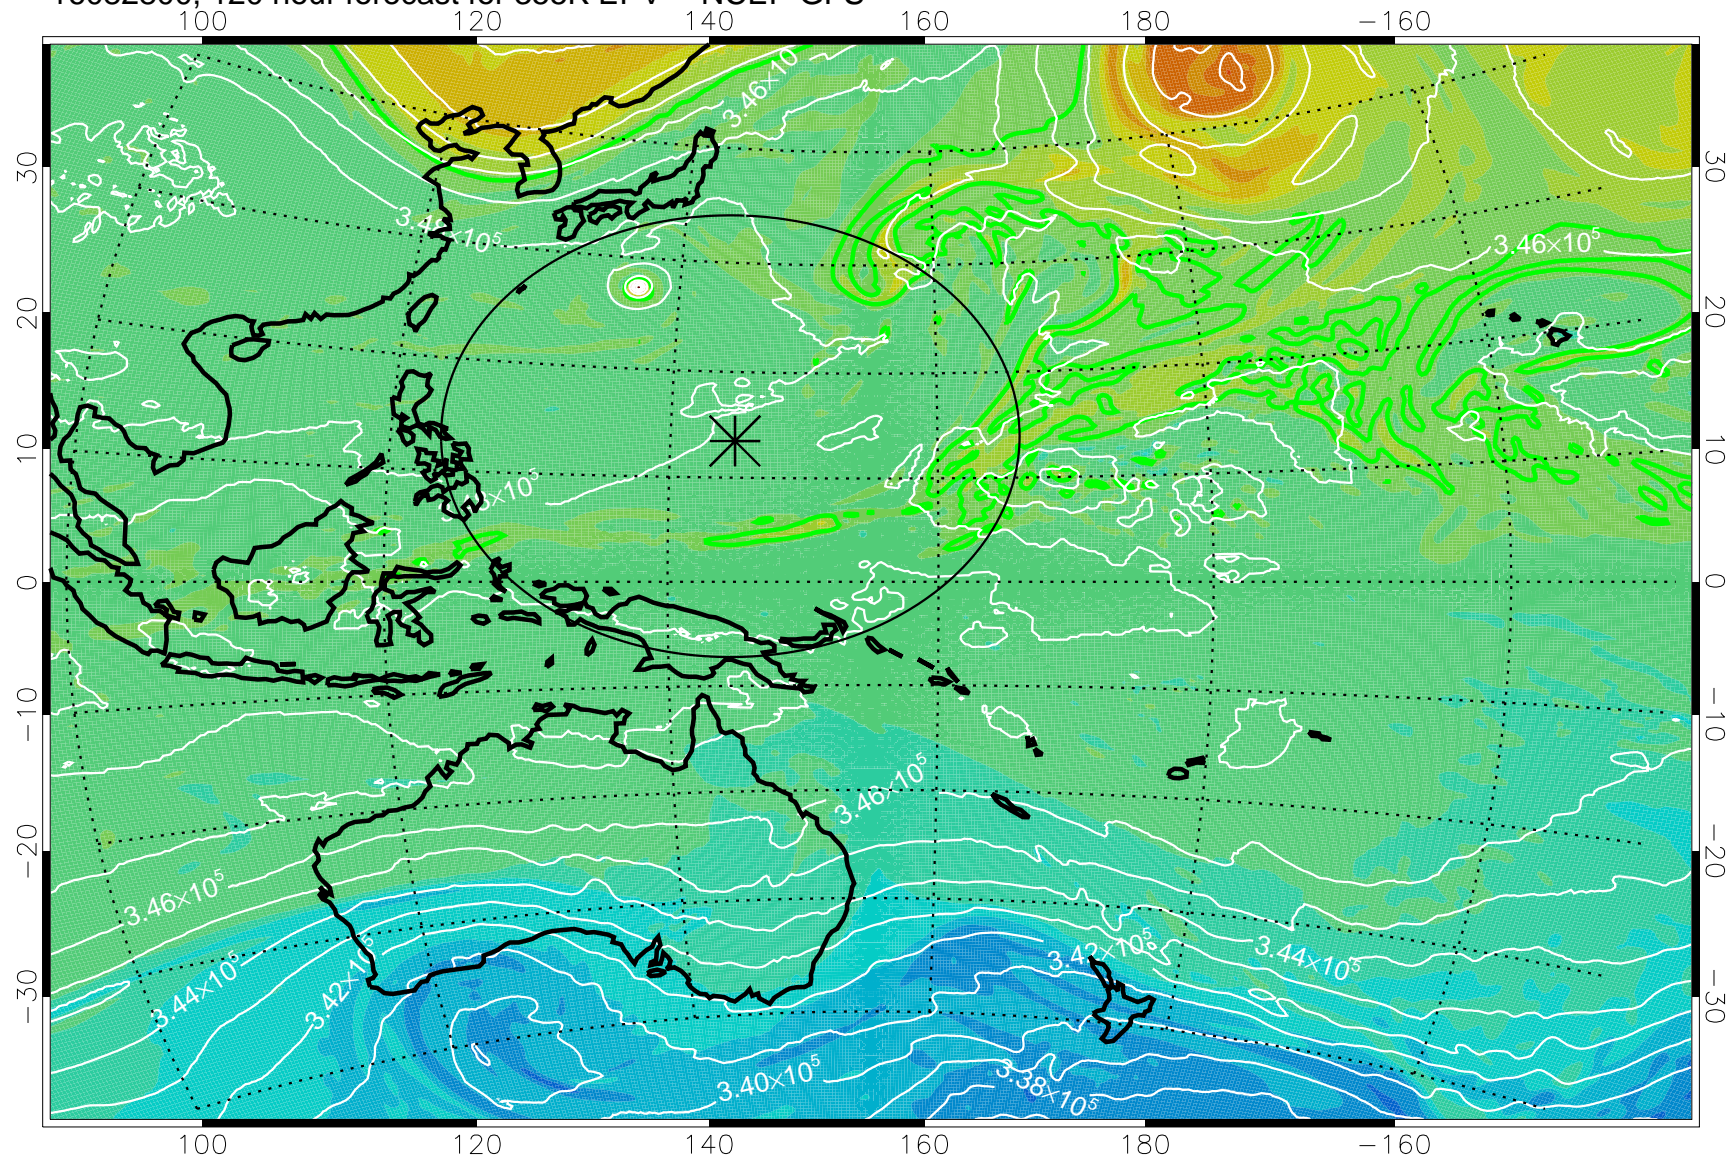

16082606, 78 hour forecast for 355K EPV -- NCEP GFS

355K Montgomery Streamfunction, white
EPV Tropopause (2 PVU) Position
Range ring of 2304 km

16082612, 84 hour forecast for 355K EPV -- NCEP GFS

355K Montgomery Streamfunction, white
EPV Tropopause (2 PVU) Position
Range ring of 2304 km

16082618, 90 hour forecast for 355K EPV -- NCEP GFS

355K Montgomery Streamfunction, white
EPV Tropopause (2 PVU) Position
Range ring of 2304 km

16082700, 96 hour forecast for 355K EPV -- NCEP GFS

355K Montgomery Streamfunction, white
EPV Tropopause (2 PVU) Position
Range ring of 2304 km

16082706, 102 hour forecast for 355K EPV -- NCEP GFS

355K Montgomery Streamfunction, white
EPV Tropopause (2 PVU) Position
Range ring of 2304 km

16082712, 108 hour forecast for 355K EPV -- NCEP GFS

355K Montgomery Streamfunction, white
EPV Tropopause (2 PVU) Position
Range ring of 2304 km

16082718, 114 hour forecast for 355K EPV -- NCEP GFS

355K Montgomery Streamfunction, white
EPV Tropopause (2 PVU) Position
Range ring of 2304 km

16082800, 120 hour forecast for 355K EPV -- NCEP GFS

355K Montgomery Streamfunction, white
EPV Tropopause (2 PVU) Position
Range ring of 2304 km