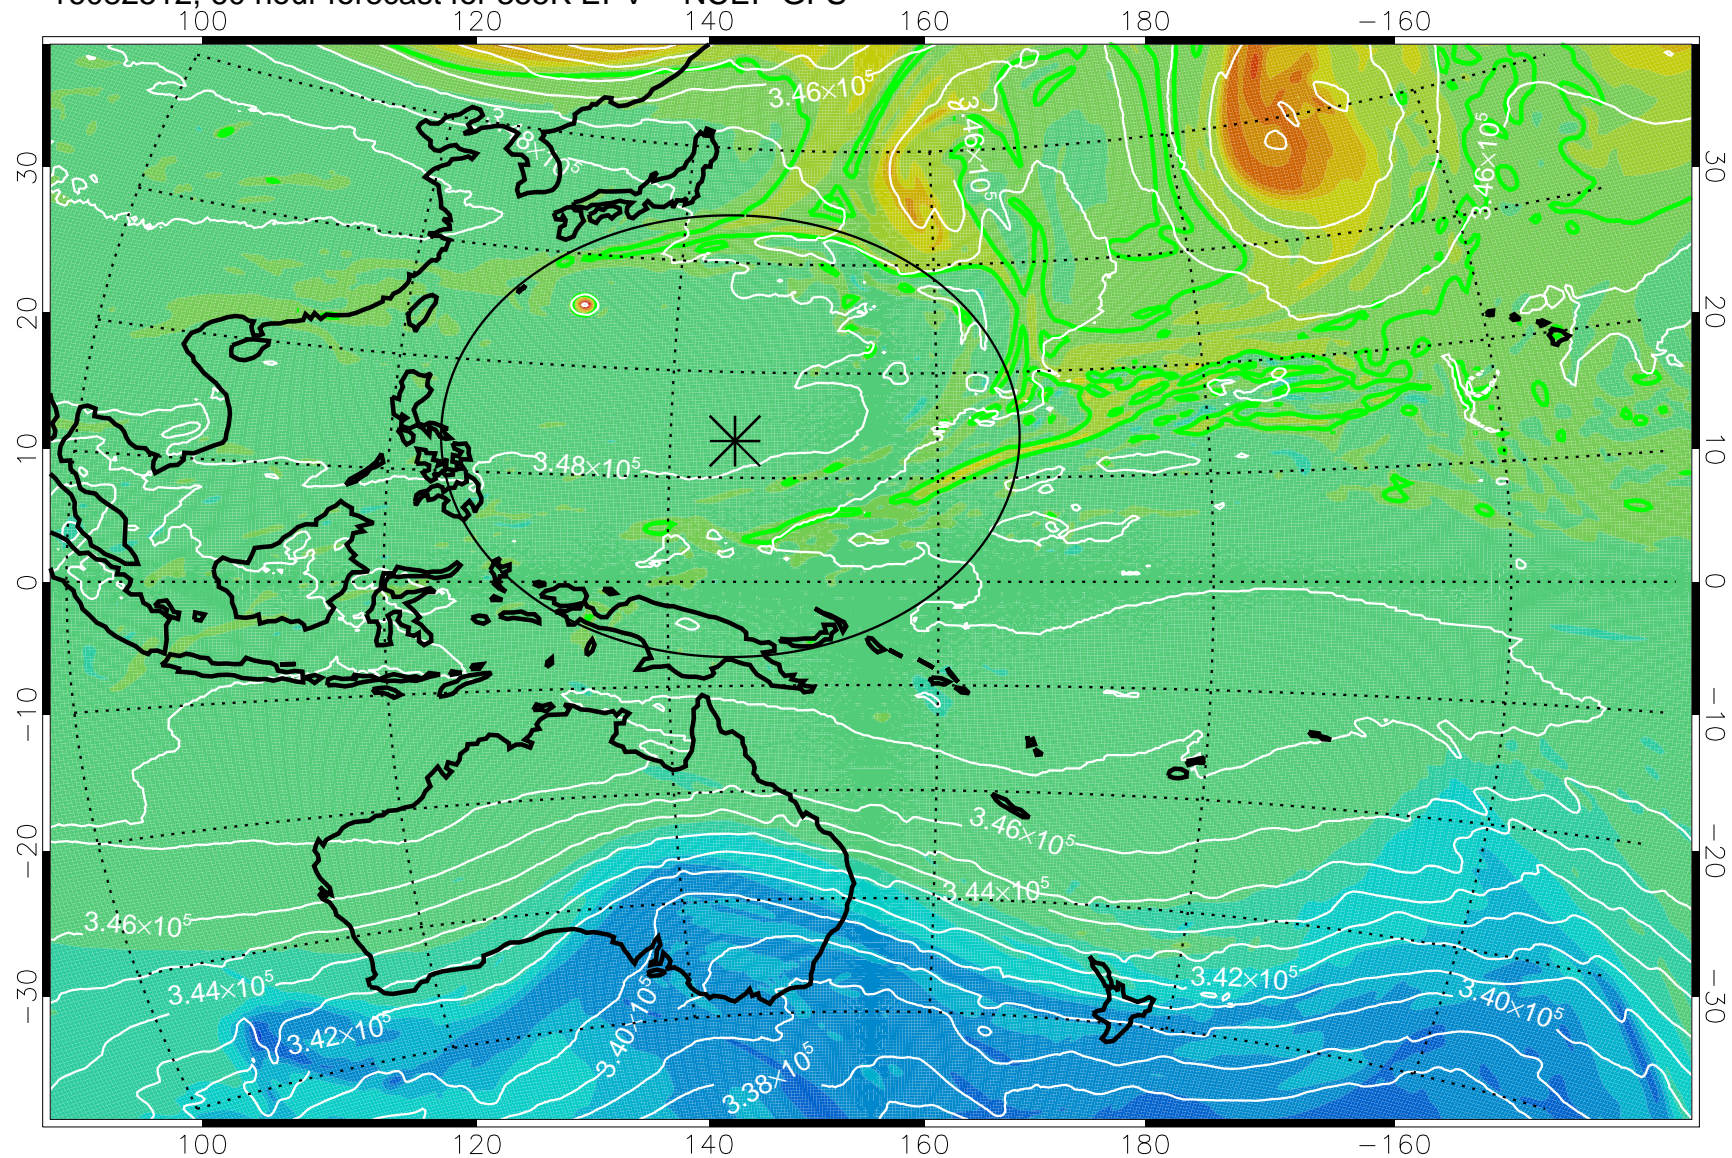

16082406, 30 hour forecast for 355K EPV -- NCEP GFS

355K Montgomery Streamfunction, white
EPV Tropopause (2 PVU) Position
Range ring of 2304 km

16082412, 36 hour forecast for 355K EPV -- NCEP GFS

355K Montgomery Streamfunction, white
EPV Tropopause (2 PVU) Position
Range ring of 2304 km

16082418, 42 hour forecast for 355K EPV -- NCEP GFS

355K Montgomery Streamfunction, white
EPV Tropopause (2 PVU) Position
Range ring of 2304 km

16082500, 48 hour forecast for 355K EPV -- NCEP GFS

355K Montgomery Streamfunction, white
EPV Tropopause (2 PVU) Position
Range ring of 2304 km

16082506, 54 hour forecast for 355K EPV -- NCEP GFS

355K Montgomery Streamfunction, white
EPV Tropopause (2 PVU) Position
Range ring of 2304 km

16082512, 60 hour forecast for 355K EPV -- NCEP GFS

355K Montgomery Streamfunction, white
EPV Tropopause (2 PVU) Position
Range ring of 2304 km

16082518, 66 hour forecast for 355K EPV -- NCEP GFS

355K Montgomery Streamfunction, white
EPV Tropopause (2 PVU) Position
Range ring of 2304 km

16082600, 72 hour forecast for 355K EPV -- NCEP GFS

355K Montgomery Streamfunction, white
EPV Tropopause (2 PVU) Position
Range ring of 2304 km