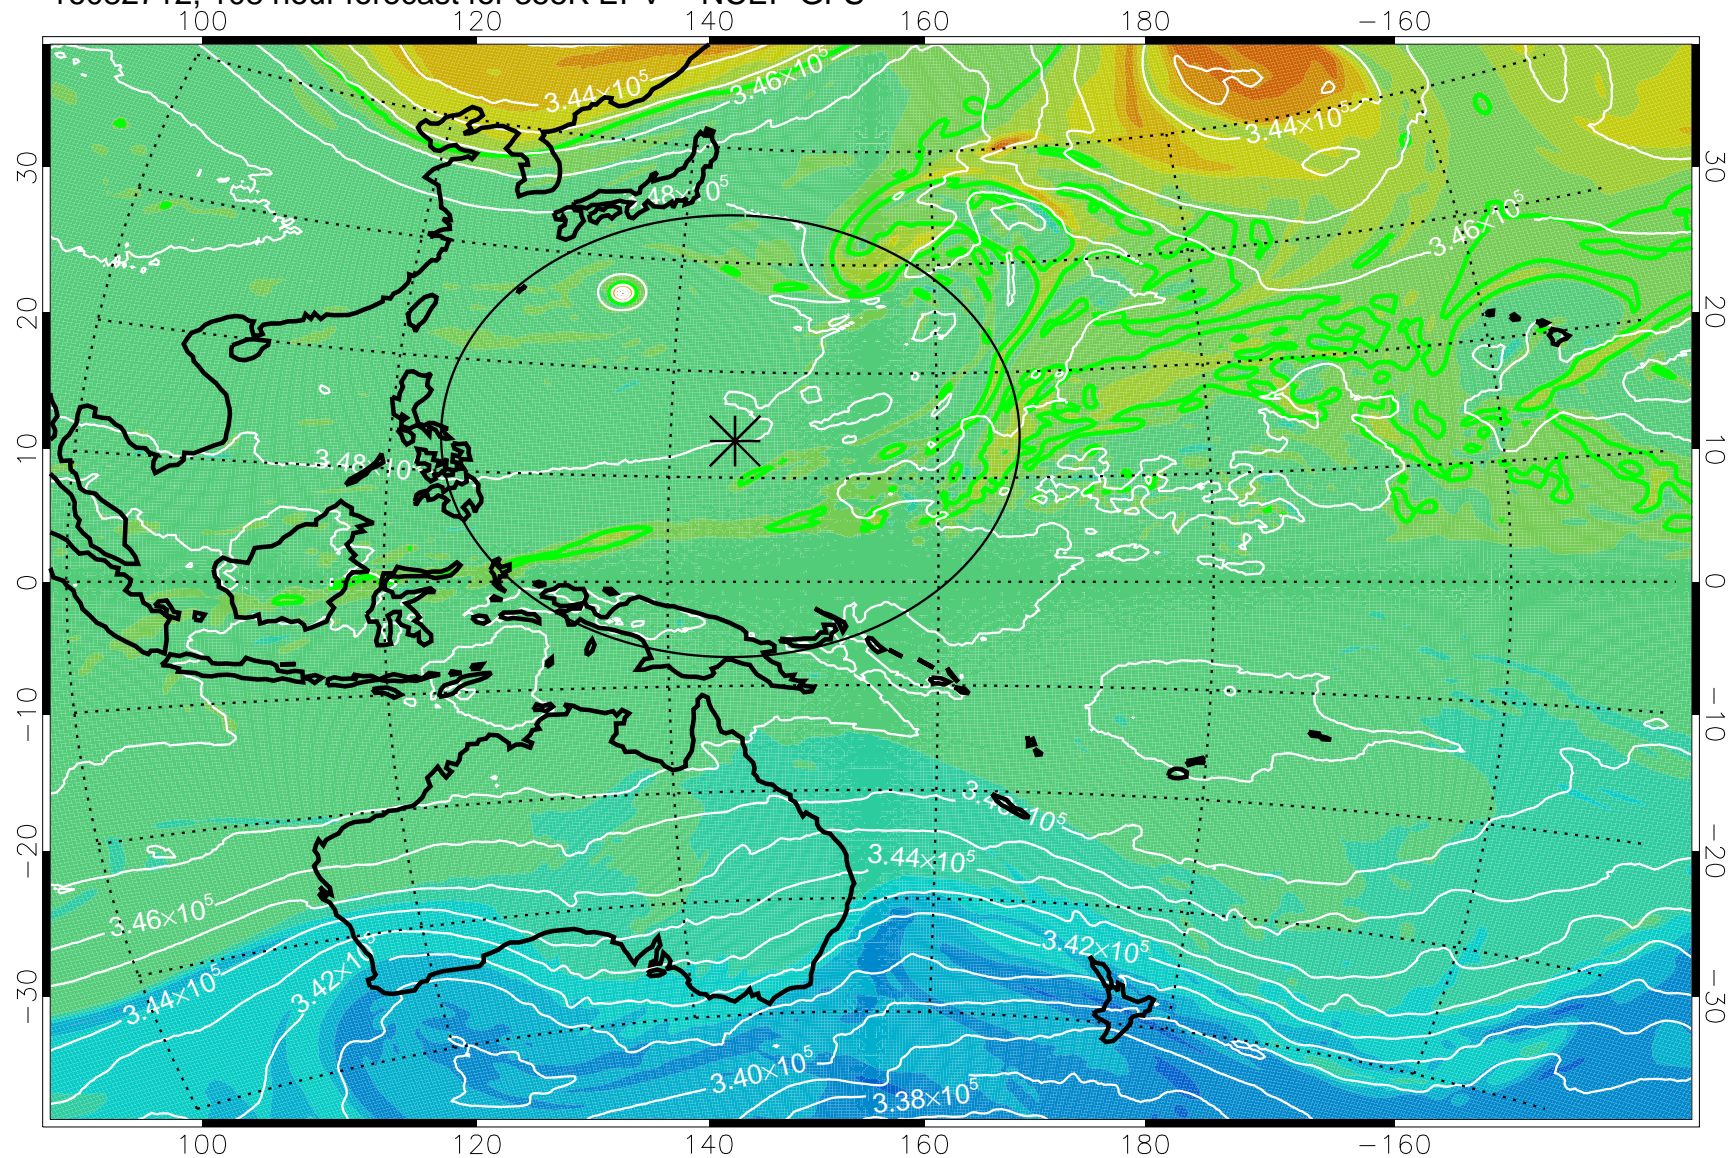

16082606, 78 hour forecast for 355K EPV -- NCEP GFS

355K Montgomery Streamfunction, white
EPV Tropopause (2 PVU) Position
Range ring of 2304 km

16082612, 84 hour forecast for 355K EPV -- NCEP GFS

355K Montgomery Streamfunction, white
EPV Tropopause (2 PVU) Position
Range ring of 2304 km

16082618, 90 hour forecast for 355K EPV -- NCEP GFS

355K Montgomery Streamfunction, white
EPV Tropopause (2 PVU) Position
Range ring of 2304 km

16082700, 96 hour forecast for 355K EPV -- NCEP GFS

355K Montgomery Streamfunction, white
EPV Tropopause (2 PVU) Position
Range ring of 2304 km

16082706, 102 hour forecast for 355K EPV -- NCEP GFS

355K Montgomery Streamfunction, white
EPV Tropopause (2 PVU) Position
Range ring of 2304 km

16082712, 108 hour forecast for 355K EPV -- NCEP GFS

355K Montgomery Streamfunction, white
EPV Tropopause (2 PVU) Position
Range ring of 2304 km

16082718, 114 hour forecast for 355K EPV -- NCEP GFS

355K Montgomery Streamfunction, white
EPV Tropopause (2 PVU) Position
Range ring of 2304 km

16082800, 120 hour forecast for 355K EPV -- NCEP GFS

355K Montgomery Streamfunction, white
EPV Tropopause (2 PVU) Position
Range ring of 2304 km