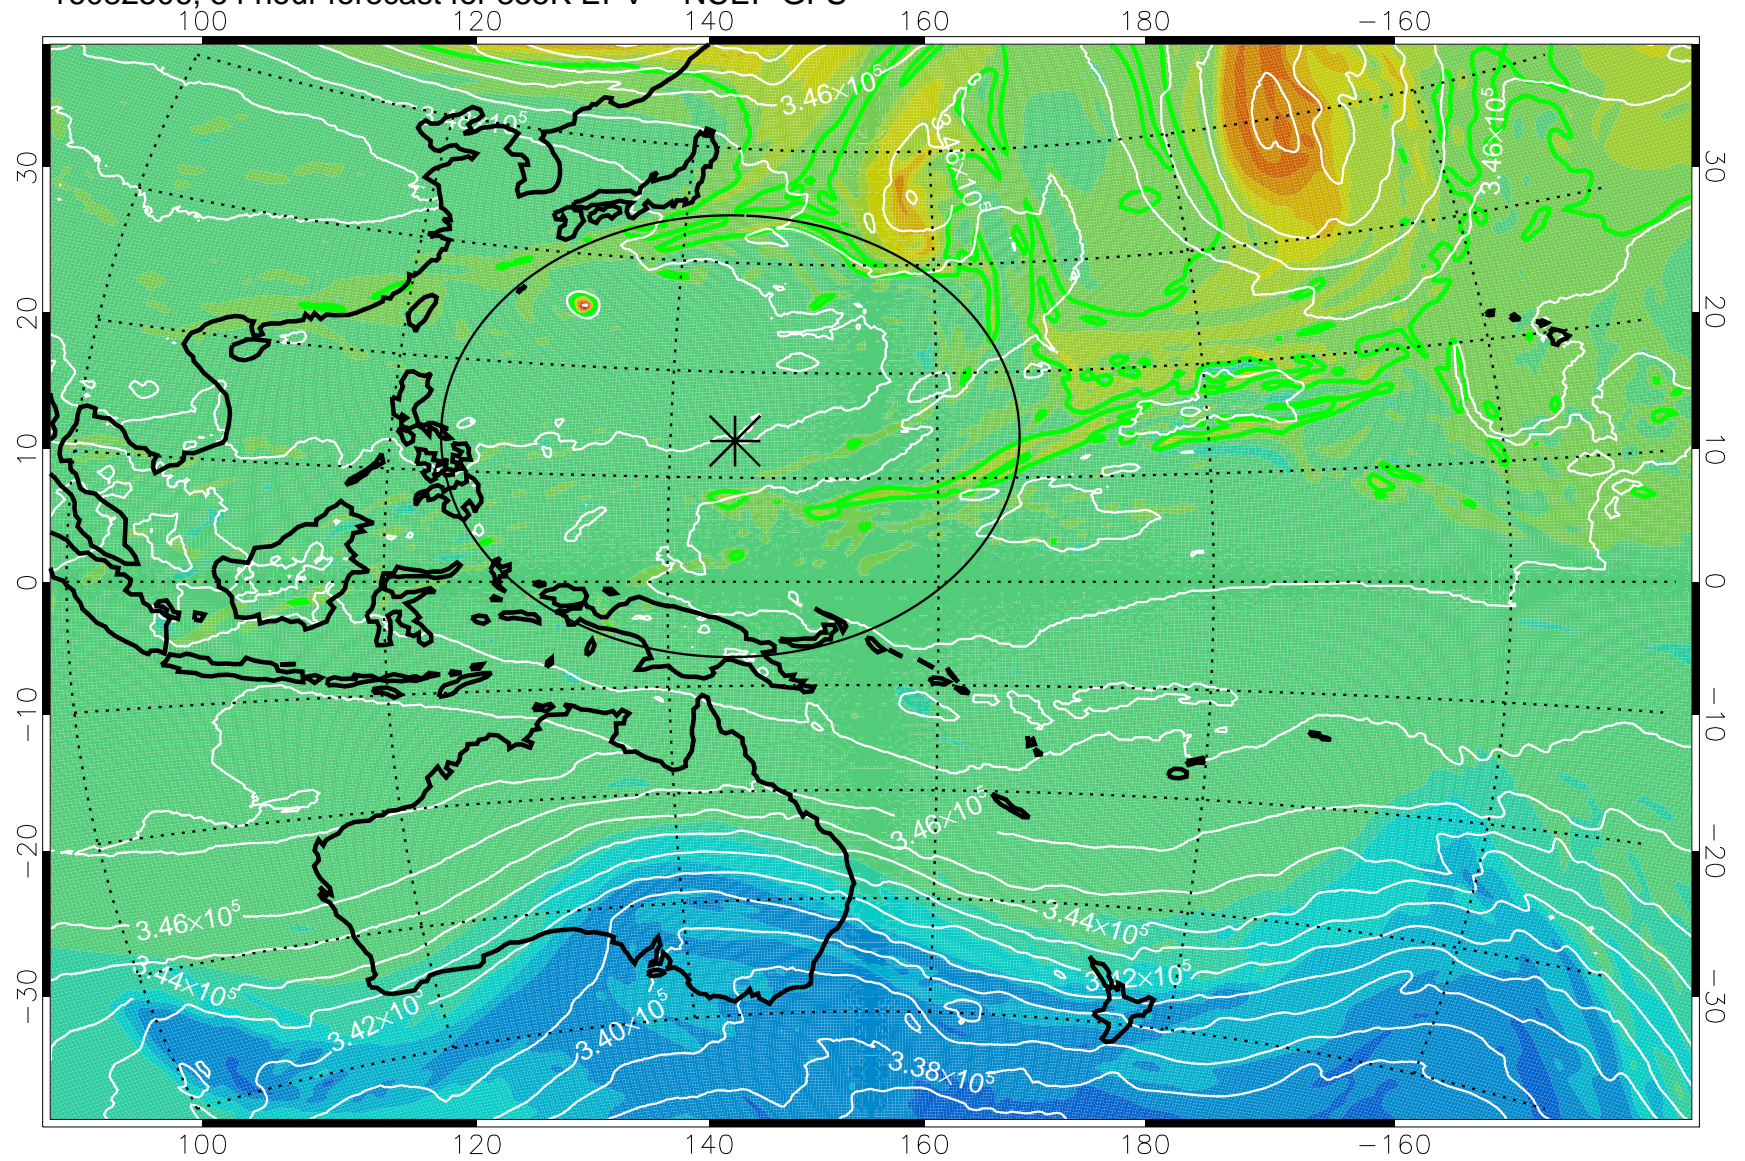

16082418, 42 hour forecast for 355K EPV -- NCEP GFS

355K Montgomery Streamfunction, white
EPV Tropopause (2 PVU) Position
Range ring of 2304 km

16082500, 48 hour forecast for 355K EPV -- NCEP GFS

355K Montgomery Streamfunction, white
EPV Tropopause (2 PVU) Position
Range ring of 2304 km

16082506, 54 hour forecast for 355K EPV -- NCEP GFS

355K Montgomery Streamfunction, white
EPV Tropopause (2 PVU) Position
Range ring of 2304 km

16082512, 60 hour forecast for 355K EPV -- NCEP GFS

355K Montgomery Streamfunction, white
EPV Tropopause (2 PVU) Position
Range ring of 2304 km

16082518, 66 hour forecast for 355K EPV -- NCEP GFS

355K Montgomery Streamfunction, white
EPV Tropopause (2 PVU) Position
Range ring of 2304 km

16082600, 72 hour forecast for 355K EPV -- NCEP GFS

355K Montgomery Streamfunction, white
EPV Tropopause (2 PVU) Position
Range ring of 2304 km

16082606, 78 hour forecast for 355K EPV -- NCEP GFS

355K Montgomery Streamfunction, white
EPV Tropopause (2 PVU) Position
Range ring of 2304 km

16082612, 84 hour forecast for 355K EPV -- NCEP GFS

355K Montgomery Streamfunction, white
EPV Tropopause (2 PVU) Position
Range ring of 2304 km