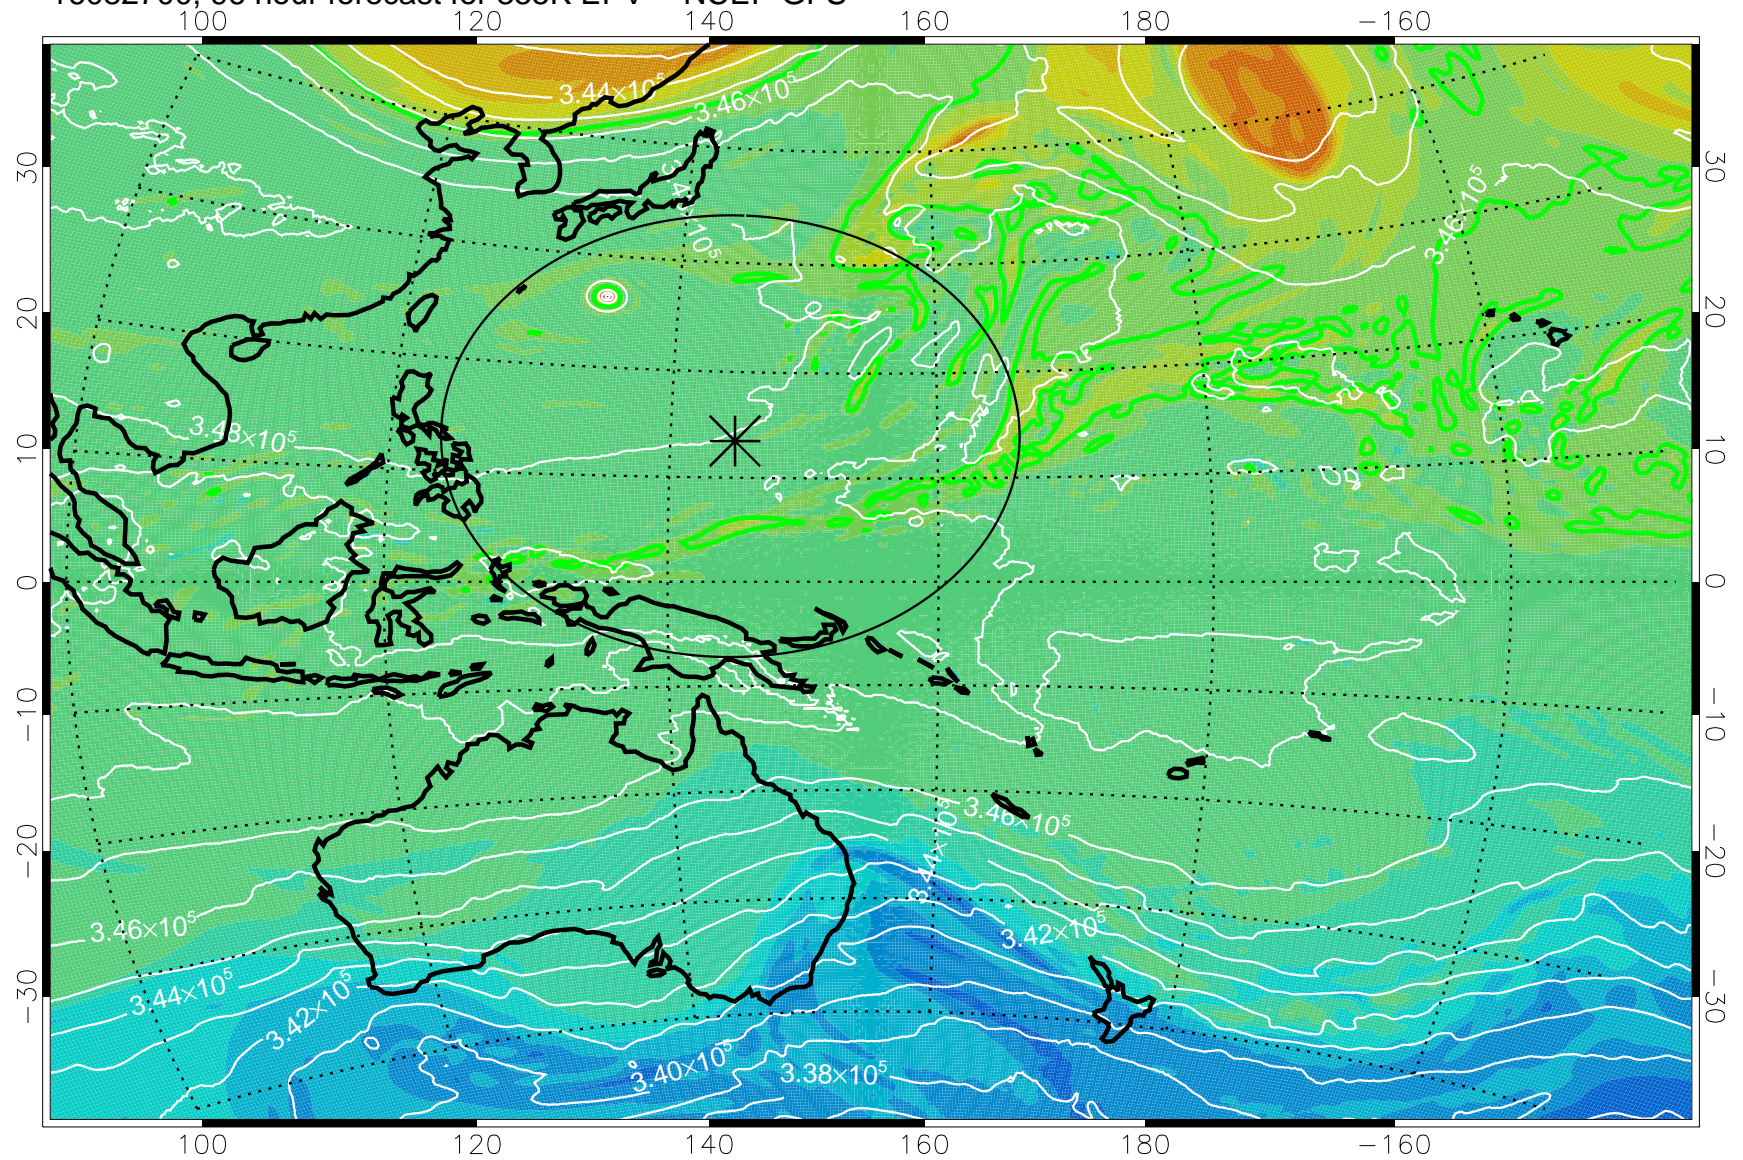

16082518, 66 hour forecast for 355K EPV -- NCEP GFS

355K Montgomery Streamfunction, white
EPV Tropopause (2 PVU) Position
Range ring of 2304 km

16082600, 72 hour forecast for 355K EPV -- NCEP GFS

355K Montgomery Streamfunction, white
EPV Tropopause (2 PVU) Position
Range ring of 2304 km

16082606, 78 hour forecast for 355K EPV -- NCEP GFS

355K Montgomery Streamfunction, white
EPV Tropopause (2 PVU) Position
Range ring of 2304 km

16082612, 84 hour forecast for 355K EPV -- NCEP GFS

355K Montgomery Streamfunction, white
EPV Tropopause (2 PVU) Position
Range ring of 2304 km

16082618, 90 hour forecast for 355K EPV -- NCEP GFS

355K Montgomery Streamfunction, white
EPV Tropopause (2 PVU) Position
Range ring of 2304 km

16082700, 96 hour forecast for 355K EPV -- NCEP GFS

355K Montgomery Streamfunction, white
EPV Tropopause (2 PVU) Position
Range ring of 2304 km

16082706, 102 hour forecast for 355K EPV -- NCEP GFS

355K Montgomery Streamfunction, white
EPV Tropopause (2 PVU) Position
Range ring of 2304 km

16082712, 108 hour forecast for 355K EPV -- NCEP GFS

355K Montgomery Streamfunction, white
EPV Tropopause (2 PVU) Position
Range ring of 2304 km