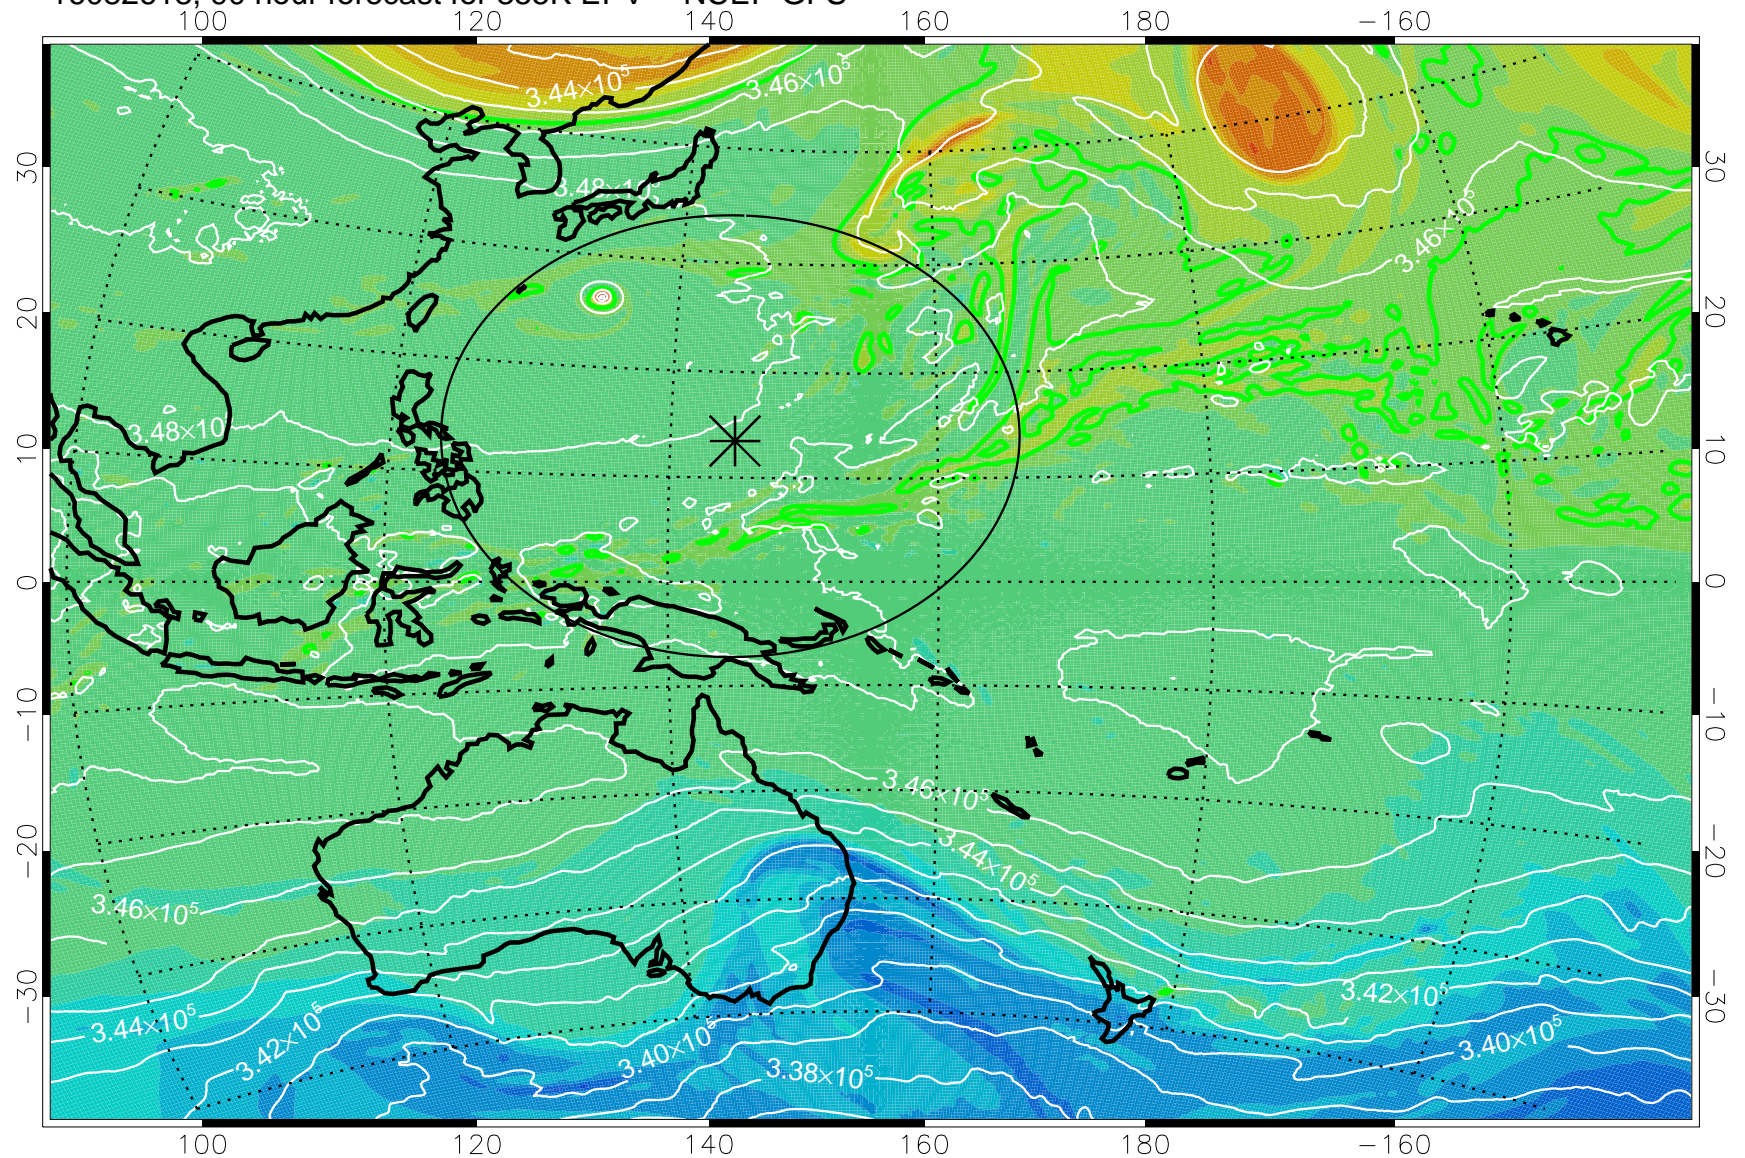

16082518, 66 hour forecast for 355K EPV -- NCEP GFS

355K Montgomery Streamfunction, white
EPV Tropopause (2 PVU) Position
Range ring of 2304 km

16082600, 72 hour forecast for 355K EPV -- NCEP GFS

355K Montgomery Streamfunction, white
EPV Tropopause (2 PVU) Position
Range ring of 2304 km

16082606, 78 hour forecast for 355K EPV -- NCEP GFS

355K Montgomery Streamfunction, white
EPV Tropopause (2 PVU) Position
Range ring of 2304 km

16082612, 84 hour forecast for 355K EPV -- NCEP GFS

355K Montgomery Streamfunction, white
EPV Tropopause (2 PVU) Position
Range ring of 2304 km

16082618, 90 hour forecast for 355K EPV -- NCEP GFS

355K Montgomery Streamfunction, white
EPV Tropopause (2 PVU) Position
Range ring of 2304 km

16082700, 96 hour forecast for 355K EPV -- NCEP GFS

355K Montgomery Streamfunction, white
EPV Tropopause (2 PVU) Position
Range ring of 2304 km

16082706, 102 hour forecast for 355K EPV -- NCEP GFS

355K Montgomery Streamfunction, white
EPV Tropopause (2 PVU) Position
Range ring of 2304 km

16082712, 108 hour forecast for 355K EPV -- NCEP GFS

355K Montgomery Streamfunction, white
EPV Tropopause (2 PVU) Position
Range ring of 2304 km