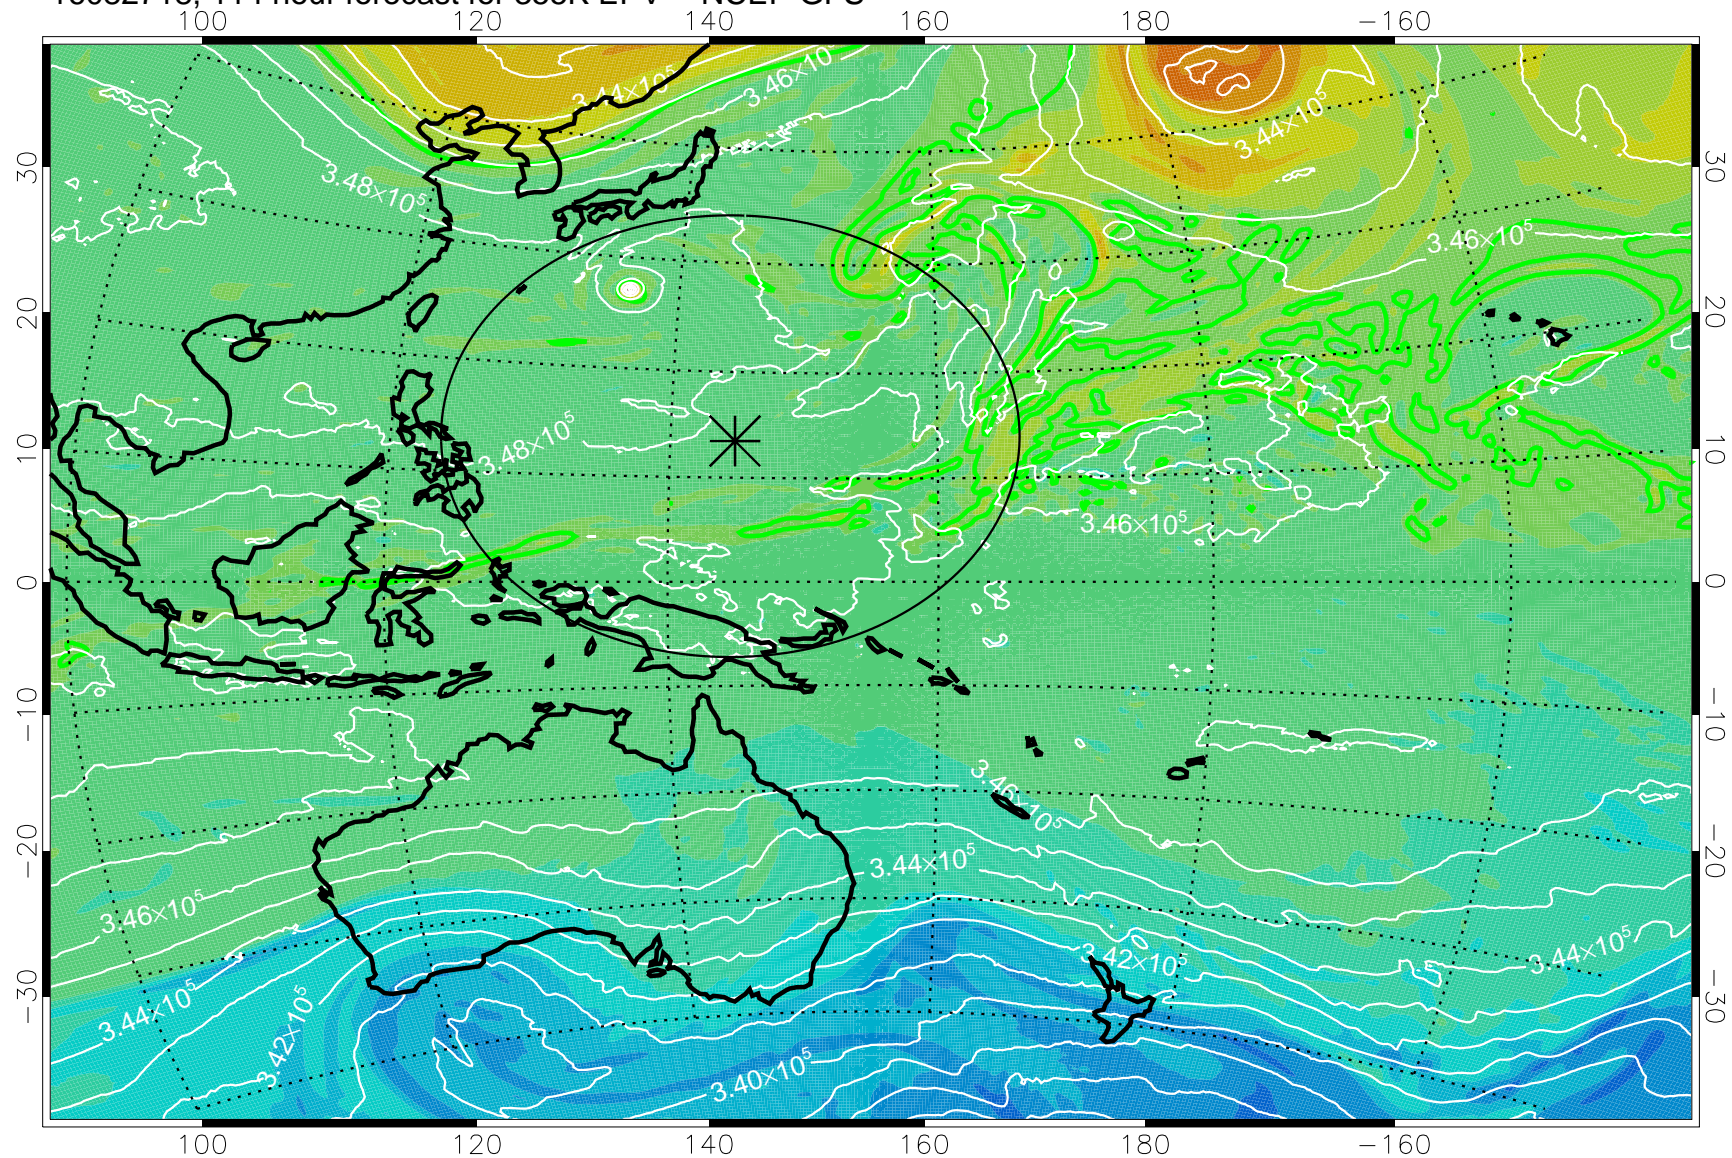

16082606, 78 hour forecast for 355K EPV -- NCEP GFS

355K Montgomery Streamfunction, white
EPV Tropopause (2 PVU) Position
Range ring of 2304 km

16082612, 84 hour forecast for 355K EPV -- NCEP GFS

355K Montgomery Streamfunction, white
EPV Tropopause (2 PVU) Position
Range ring of 2304 km

16082618, 90 hour forecast for 355K EPV -- NCEP GFS

355K Montgomery Streamfunction, white
EPV Tropopause (2 PVU) Position
Range ring of 2304 km

16082700, 96 hour forecast for 355K EPV -- NCEP GFS

355K Montgomery Streamfunction, white
EPV Tropopause (2 PVU) Position
Range ring of 2304 km

16082706, 102 hour forecast for 355K EPV -- NCEP GFS

355K Montgomery Streamfunction, white
EPV Tropopause (2 PVU) Position
Range ring of 2304 km

16082712, 108 hour forecast for 355K EPV -- NCEP GFS

355K Montgomery Streamfunction, white
EPV Tropopause (2 PVU) Position
Range ring of 2304 km

16082718, 114 hour forecast for 355K EPV -- NCEP GFS

355K Montgomery Streamfunction, white
EPV Tropopause (2 PVU) Position
Range ring of 2304 km

16082800, 120 hour forecast for 355K EPV -- NCEP GFS

355K Montgomery Streamfunction, white
EPV Tropopause (2 PVU) Position
Range ring of 2304 km