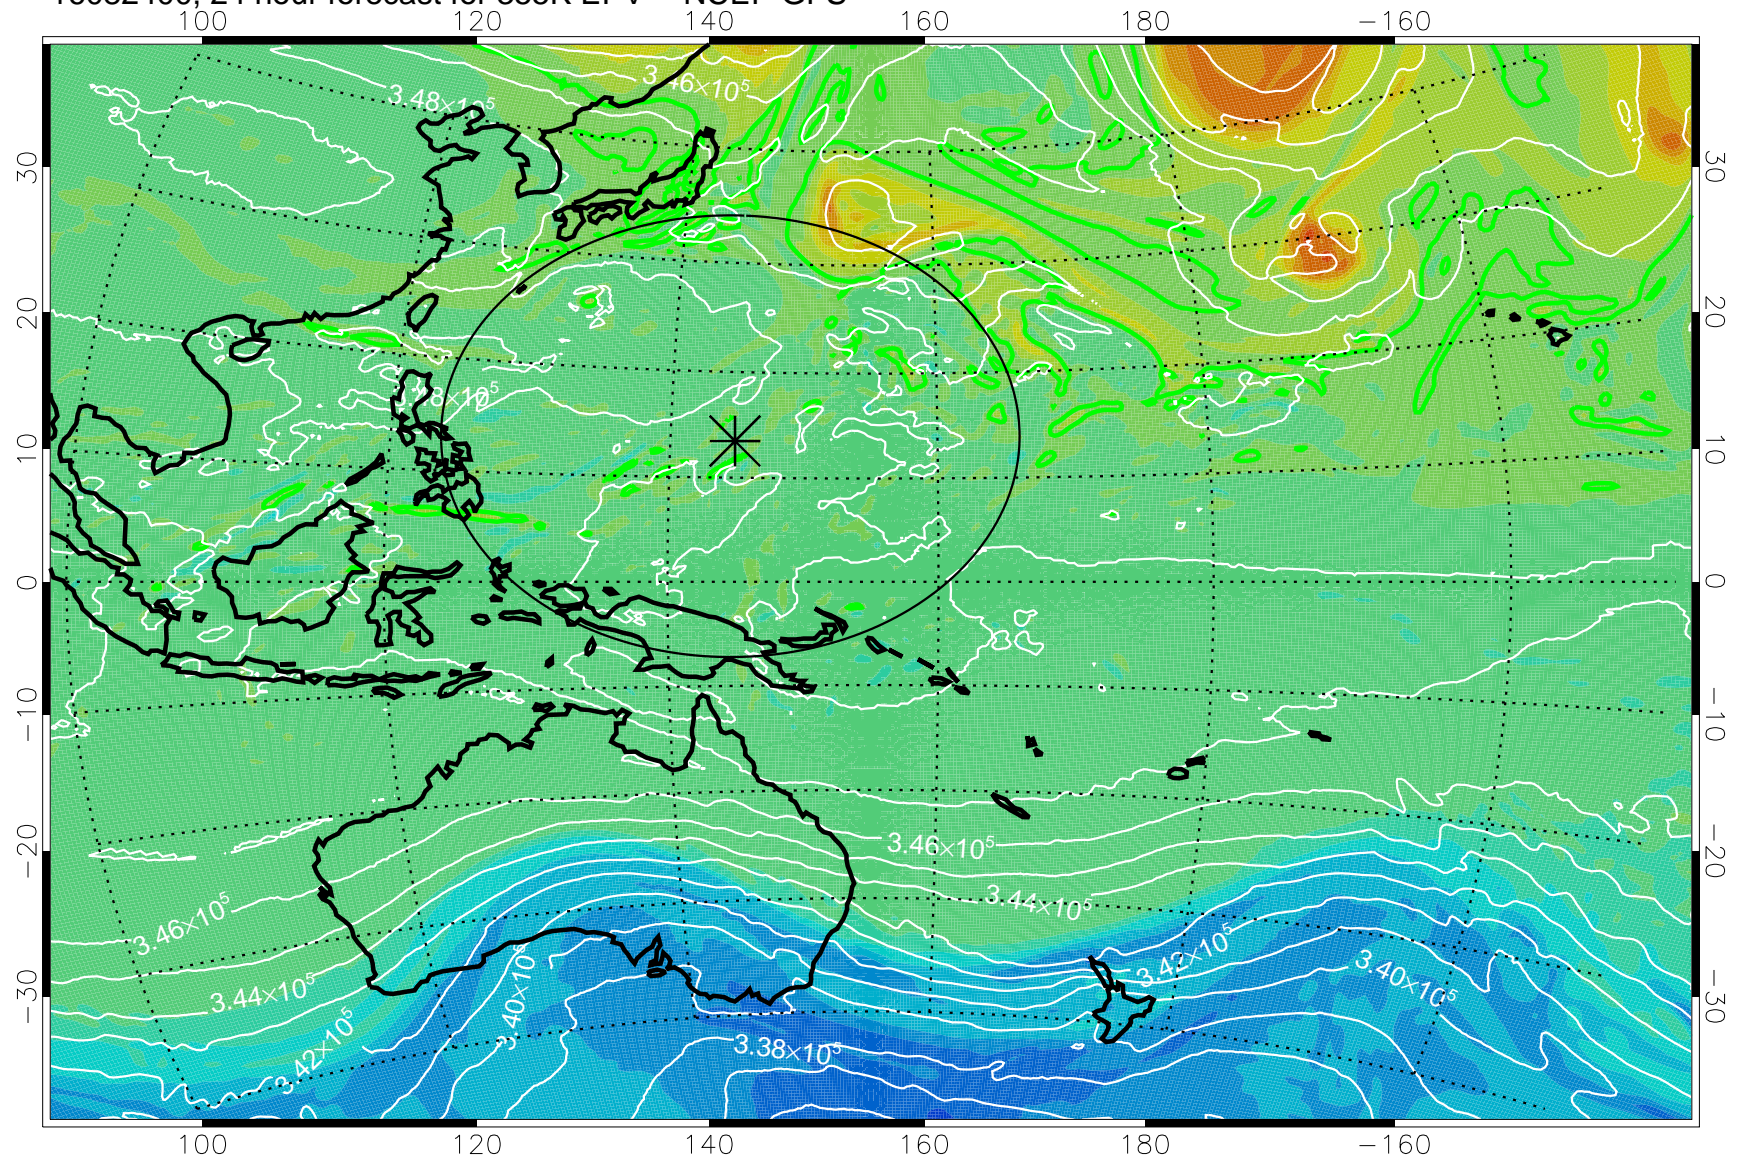

16082306, 6 hour forecast for 355K EPV -- NCEP GFS

355K Montgomery Streamfunction, white
EPV Tropopause (2 PVU) Position
Range ring of 2304 km

16082312, 12 hour forecast for 355K EPV -- NCEP GFS

355K Montgomery Streamfunction, white
EPV Tropopause (2 PVU) Position
Range ring of 2304 km

16082318, 18 hour forecast for 355K EPV -- NCEP GFS

355K Montgomery Streamfunction, white
EPV Tropopause (2 PVU) Position
Range ring of 2304 km

16082400, 24 hour forecast for 355K EPV -- NCEP GFS

355K Montgomery Streamfunction, white
EPV Tropopause (2 PVU) Position
Range ring of 2304 km

16082406, 30 hour forecast for 355K EPV -- NCEP GFS

355K Montgomery Streamfunction, white
EPV Tropopause (2 PVU) Position
Range ring of 2304 km

16082412, 36 hour forecast for 355K EPV -- NCEP GFS

355K Montgomery Streamfunction, white
EPV Tropopause (2 PVU) Position
Range ring of 2304 km

16082418, 42 hour forecast for 355K EPV -- NCEP GFS

355K Montgomery Streamfunction, white
EPV Tropopause (2 PVU) Position
Range ring of 2304 km

16082500, 48 hour forecast for 355K EPV -- NCEP GFS

355K Montgomery Streamfunction, white
EPV Tropopause (2 PVU) Position
Range ring of 2304 km