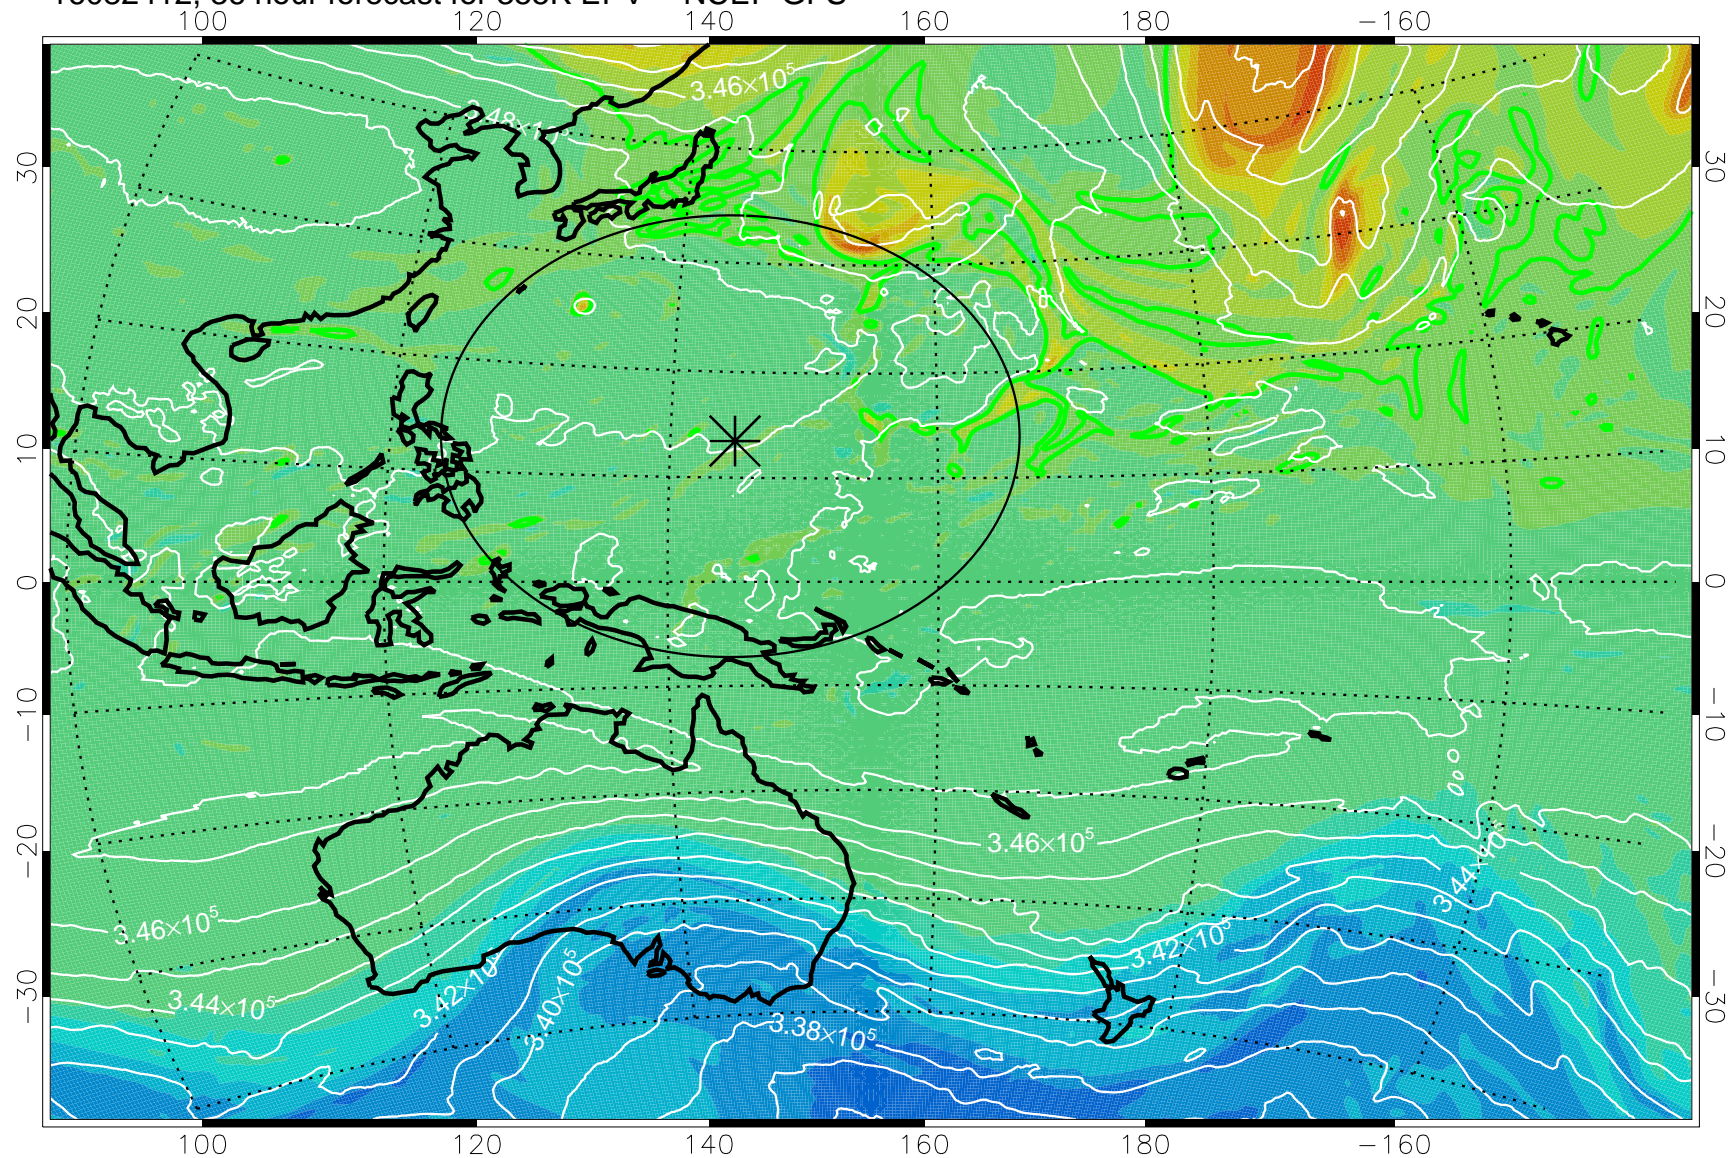

16082318, 18 hour forecast for 355K EPV -- NCEP GFS

355K Montgomery Streamfunction, white
EPV Tropopause (2 PVU) Position
Range ring of 2304 km

16082400, 24 hour forecast for 355K EPV -- NCEP GFS

355K Montgomery Streamfunction, white
EPV Tropopause (2 PVU) Position
Range ring of 2304 km

16082406, 30 hour forecast for 355K EPV -- NCEP GFS

355K Montgomery Streamfunction, white
EPV Tropopause (2 PVU) Position
Range ring of 2304 km

16082412, 36 hour forecast for 355K EPV -- NCEP GFS

355K Montgomery Streamfunction, white
EPV Tropopause (2 PVU) Position
Range ring of 2304 km

16082418, 42 hour forecast for 355K EPV -- NCEP GFS

355K Montgomery Streamfunction, white
EPV Tropopause (2 PVU) Position
Range ring of 2304 km

16082500, 48 hour forecast for 355K EPV -- NCEP GFS

355K Montgomery Streamfunction, white
EPV Tropopause (2 PVU) Position
Range ring of 2304 km

16082518, 66 hour forecast for 355K EPV -- NCEP GFS

355K Montgomery Streamfunction, white
EPV Tropopause (2 PVU) Position
Range ring of 2304 km

16082600, 72 hour forecast for 355K EPV -- NCEP GFS

355K Montgomery Streamfunction, white
EPV Tropopause (2 PVU) Position
Range ring of 2304 km