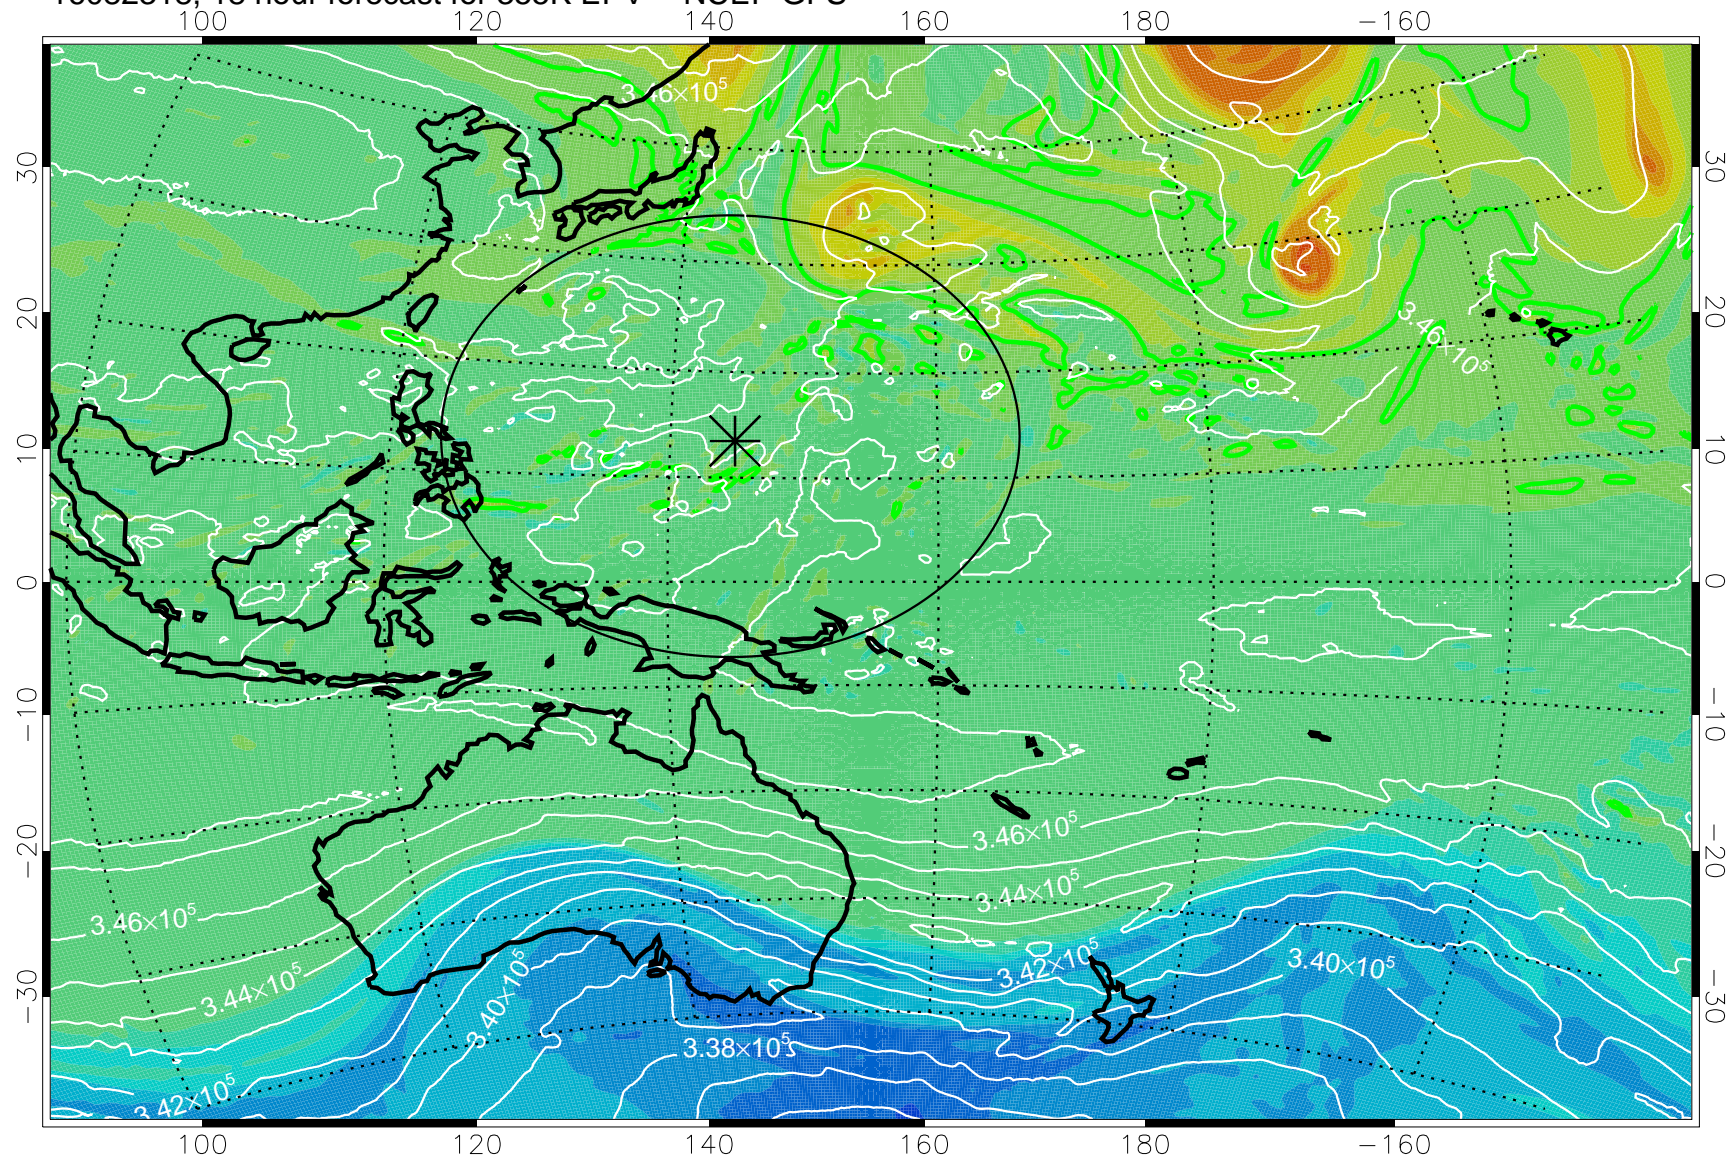

16082306, 6 hour forecast for 355K EPV -- NCEP GFS

355K Montgomery Streamfunction, white
EPV Tropopause (2 PVU) Position
Range ring of 2304 km

16082312, 12 hour forecast for 355K EPV -- NCEP GFS

355K Montgomery Streamfunction, white
EPV Tropopause (2 PVU) Position
Range ring of 2304 km

16082318, 18 hour forecast for 355K EPV -- NCEP GFS

355K Montgomery Streamfunction, white
EPV Tropopause (2 PVU) Position
Range ring of 2304 km

16082400, 24 hour forecast for 355K EPV -- NCEP GFS

355K Montgomery Streamfunction, white
EPV Tropopause (2 PVU) Position
Range ring of 2304 km

16082406, 30 hour forecast for 355K EPV -- NCEP GFS

355K Montgomery Streamfunction, white
EPV Tropopause (2 PVU) Position
Range ring of 2304 km

16082412, 36 hour forecast for 355K EPV -- NCEP GFS

355K Montgomery Streamfunction, white
EPV Tropopause (2 PVU) Position
Range ring of 2304 km

16082418, 42 hour forecast for 355K EPV -- NCEP GFS

355K Montgomery Streamfunction, white
EPV Tropopause (2 PVU) Position
Range ring of 2304 km

16082500, 48 hour forecast for 355K EPV -- NCEP GFS

355K Montgomery Streamfunction, white
EPV Tropopause (2 PVU) Position
Range ring of 2304 km