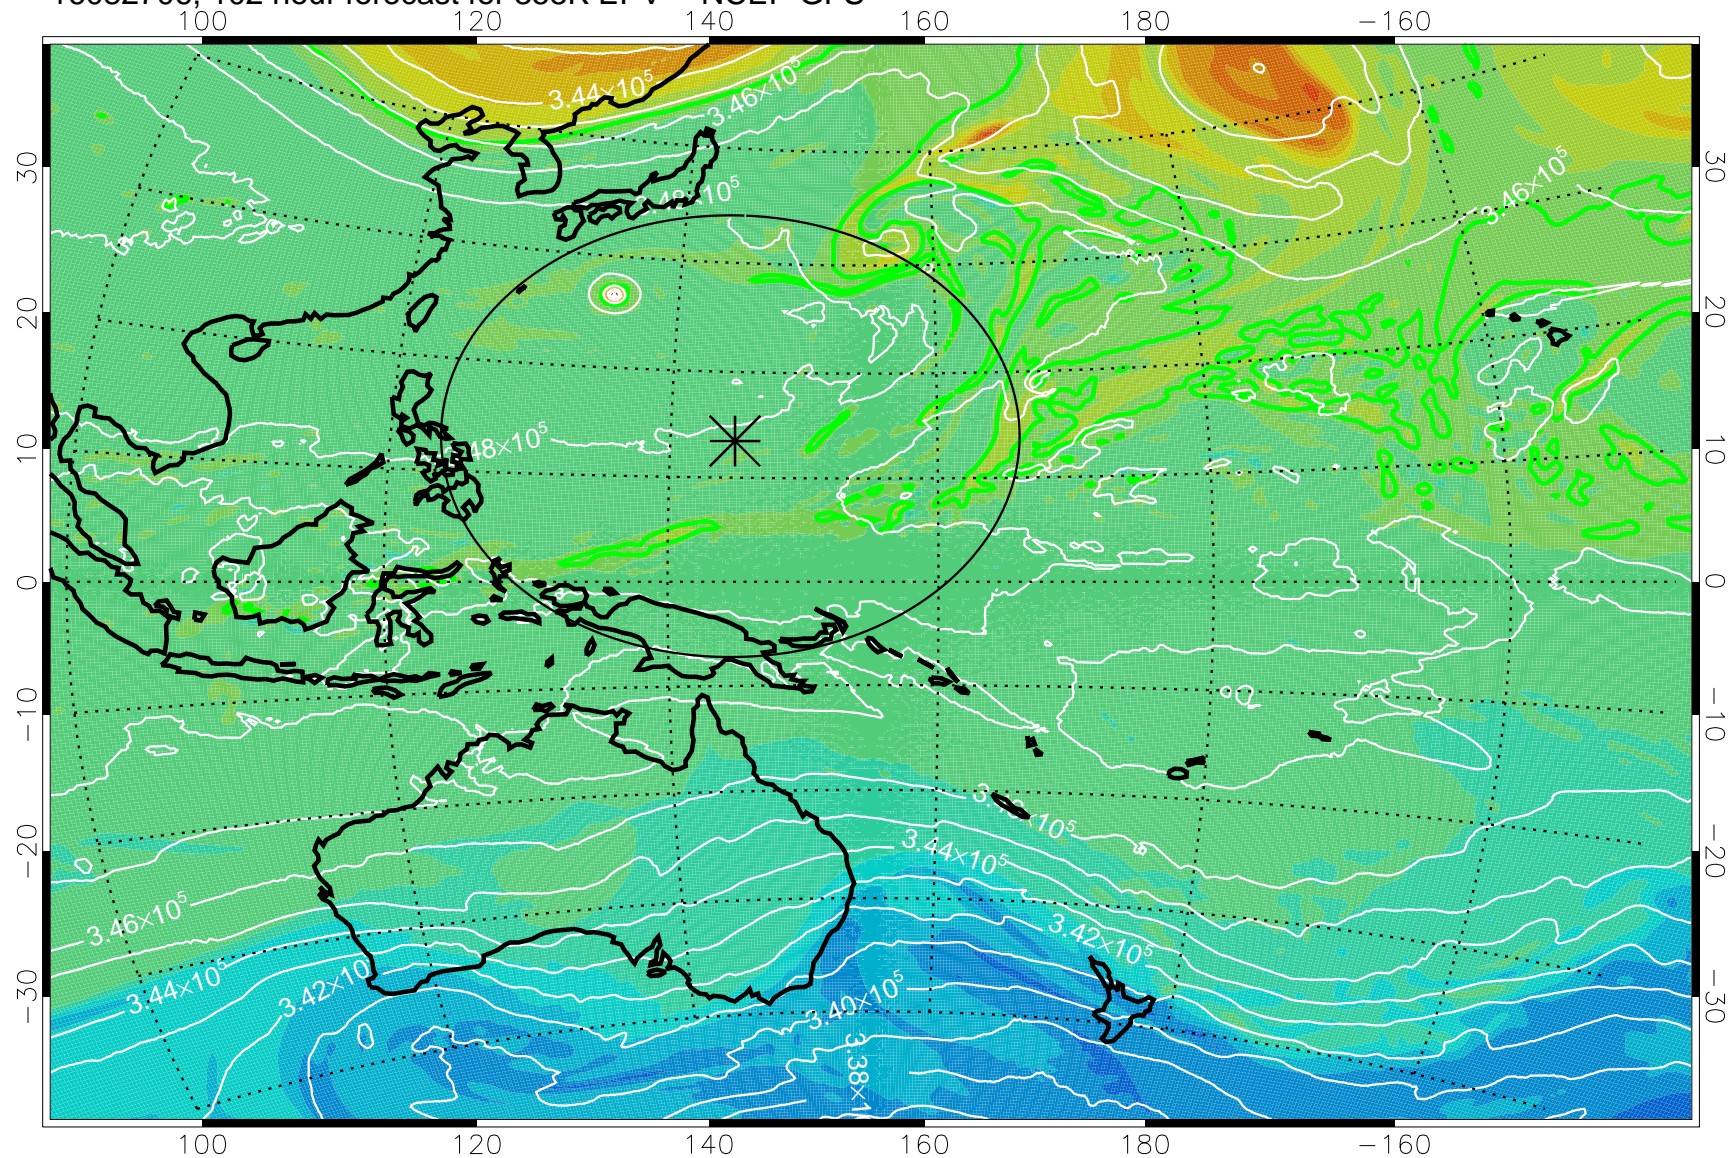

16082606, 78 hour forecast for 355K EPV -- NCEP GFS

355K Montgomery Streamfunction, white
EPV Tropopause (2 PVU) Position
Range ring of 2304 km

16082612, 84 hour forecast for 355K EPV -- NCEP GFS

355K Montgomery Streamfunction, white
EPV Tropopause (2 PVU) Position
Range ring of 2304 km

16082618, 90 hour forecast for 355K EPV -- NCEP GFS

355K Montgomery Streamfunction, white
EPV Tropopause (2 PVU) Position
Range ring of 2304 km

16082700, 96 hour forecast for 355K EPV -- NCEP GFS

355K Montgomery Streamfunction, white
EPV Tropopause (2 PVU) Position
Range ring of 2304 km

16082706, 102 hour forecast for 355K EPV -- NCEP GFS

355K Montgomery Streamfunction, white
EPV Tropopause (2 PVU) Position
Range ring of 2304 km

16082712, 108 hour forecast for 355K EPV -- NCEP GFS

355K Montgomery Streamfunction, white
EPV Tropopause (2 PVU) Position
Range ring of 2304 km

16082718, 114 hour forecast for 355K EPV -- NCEP GFS

355K Montgomery Streamfunction, white
EPV Tropopause (2 PVU) Position
Range ring of 2304 km

16082800, 120 hour forecast for 355K EPV -- NCEP GFS

355K Montgomery Streamfunction, white
EPV Tropopause (2 PVU) Position
Range ring of 2304 km