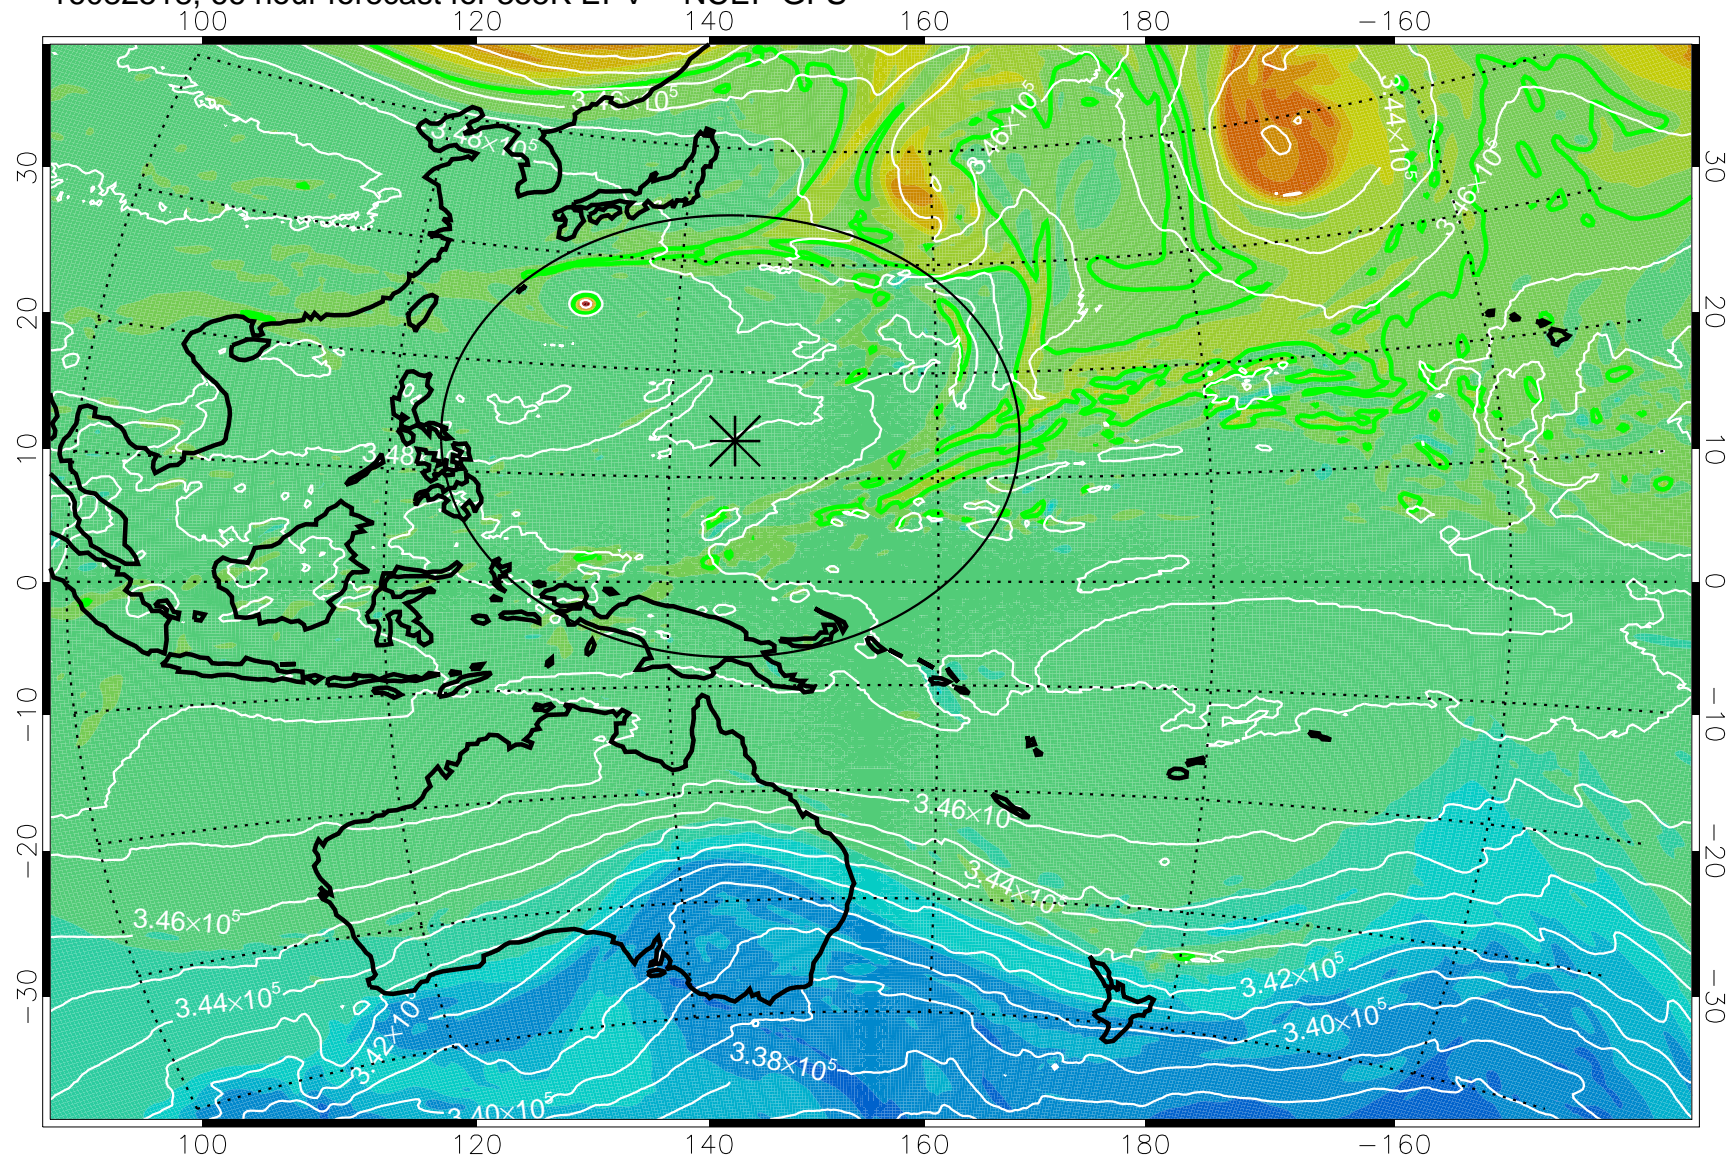

16082418, 42 hour forecast for 355K EPV -- NCEP GFS

355K Montgomery Streamfunction, white
EPV Tropopause (2 PVU) Position
Range ring of 2304 km

16082500, 48 hour forecast for 355K EPV -- NCEP GFS

355K Montgomery Streamfunction, white
EPV Tropopause (2 PVU) Position
Range ring of 2304 km

16082506, 54 hour forecast for 355K EPV -- NCEP GFS

355K Montgomery Streamfunction, white
EPV Tropopause (2 PVU) Position
Range ring of 2304 km

16082512, 60 hour forecast for 355K EPV -- NCEP GFS

355K Montgomery Streamfunction, white
EPV Tropopause (2 PVU) Position
Range ring of 2304 km

16082518, 66 hour forecast for 355K EPV -- NCEP GFS

355K Montgomery Streamfunction, white
EPV Tropopause (2 PVU) Position
Range ring of 2304 km

16082600, 72 hour forecast for 355K EPV -- NCEP GFS

355K Montgomery Streamfunction, white
EPV Tropopause (2 PVU) Position
Range ring of 2304 km

16082606, 78 hour forecast for 355K EPV -- NCEP GFS

355K Montgomery Streamfunction, white
EPV Tropopause (2 PVU) Position
Range ring of 2304 km

16082612, 84 hour forecast for 355K EPV -- NCEP GFS

355K Montgomery Streamfunction, white
EPV Tropopause (2 PVU) Position
Range ring of 2304 km