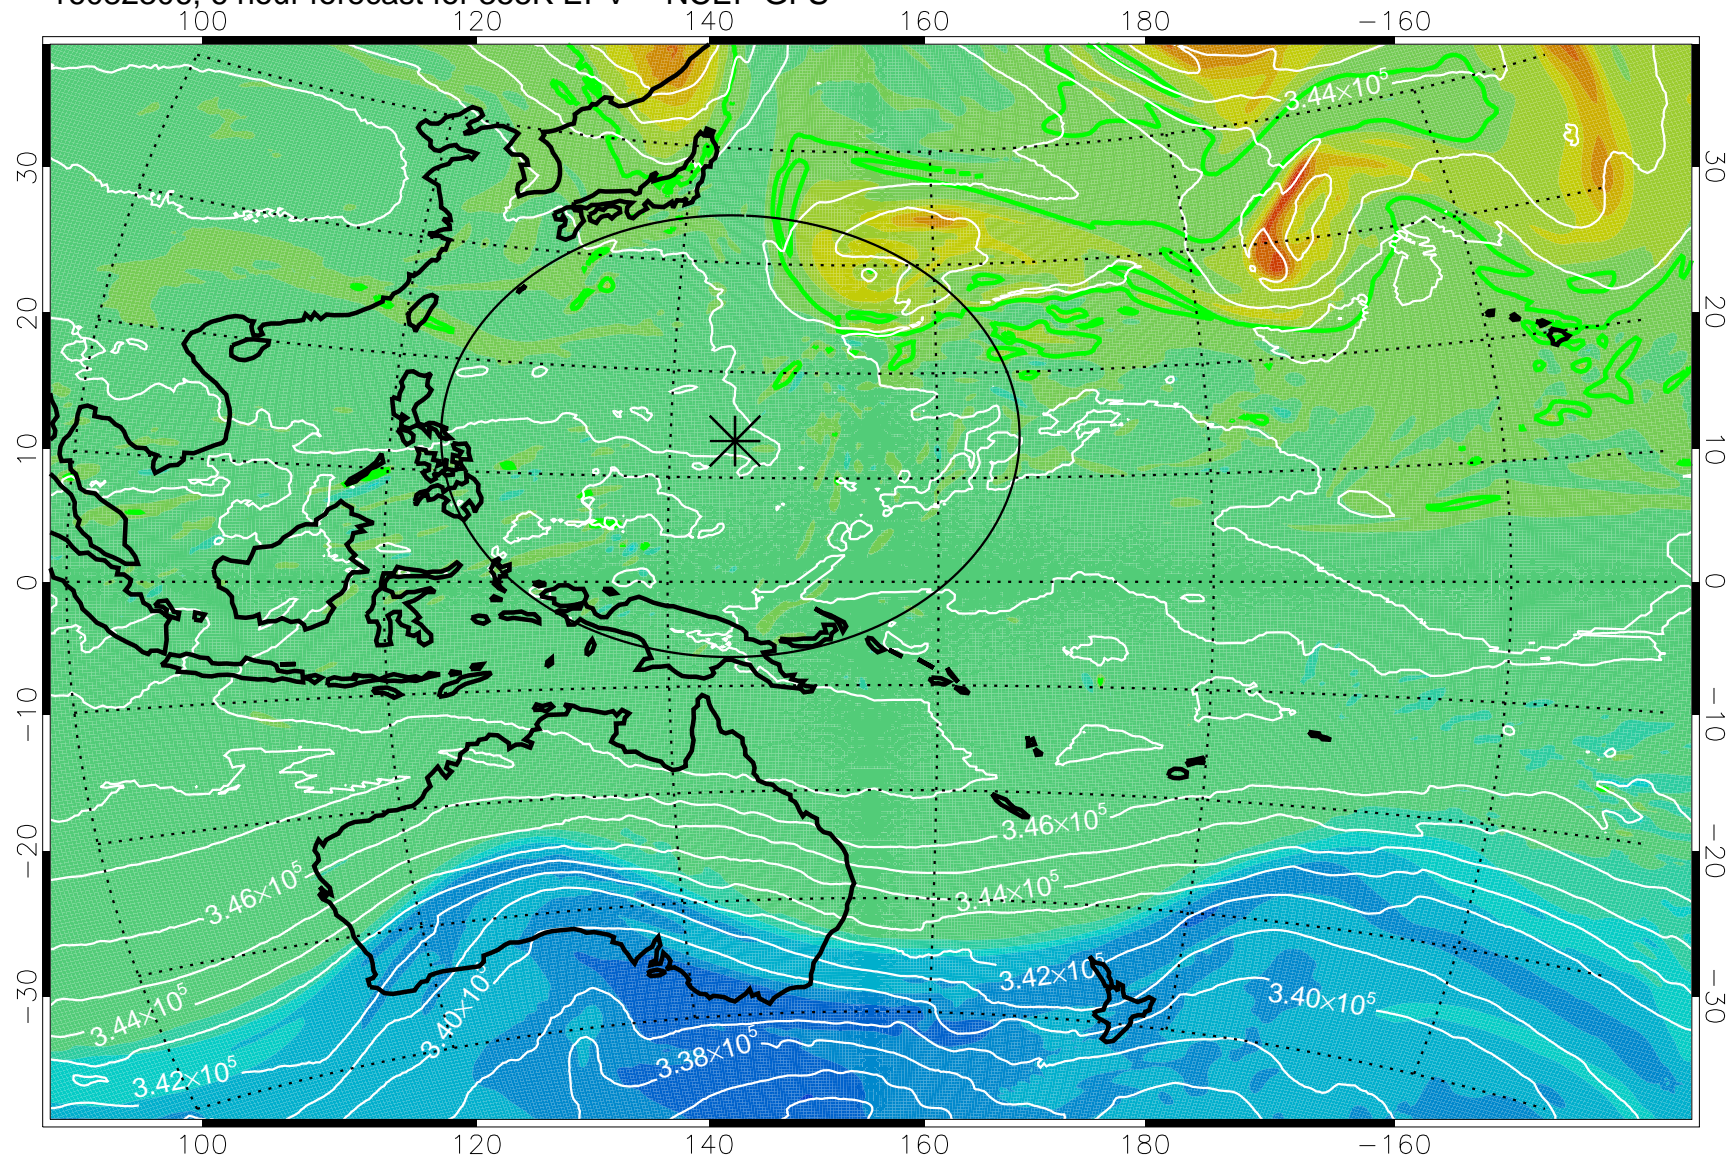

16082306, 6 hour forecast for 355K EPV -- NCEP GFS

355K Montgomery Streamfunction, white
EPV Tropopause (2 PVU) Position
Range ring of 2304 km

16082312, 12 hour forecast for 355K EPV -- NCEP GFS

355K Montgomery Streamfunction, white
EPV Tropopause (2 PVU) Position
Range ring of 2304 km

16082318, 18 hour forecast for 355K EPV -- NCEP GFS

355K Montgomery Streamfunction, white
EPV Tropopause (2 PVU) Position
Range ring of 2304 km

16082400, 24 hour forecast for 355K EPV -- NCEP GFS

355K Montgomery Streamfunction, white
EPV Tropopause (2 PVU) Position
Range ring of 2304 km

16082406, 30 hour forecast for 355K EPV -- NCEP GFS

355K Montgomery Streamfunction, white
EPV Tropopause (2 PVU) Position
Range ring of 2304 km

16082412, 36 hour forecast for 355K EPV -- NCEP GFS

355K Montgomery Streamfunction, white
EPV Tropopause (2 PVU) Position
Range ring of 2304 km

16082418, 42 hour forecast for 355K EPV -- NCEP GFS

355K Montgomery Streamfunction, white
EPV Tropopause (2 PVU) Position
Range ring of 2304 km

16082500, 48 hour forecast for 355K EPV -- NCEP GFS

355K Montgomery Streamfunction, white
EPV Tropopause (2 PVU) Position
Range ring of 2304 km