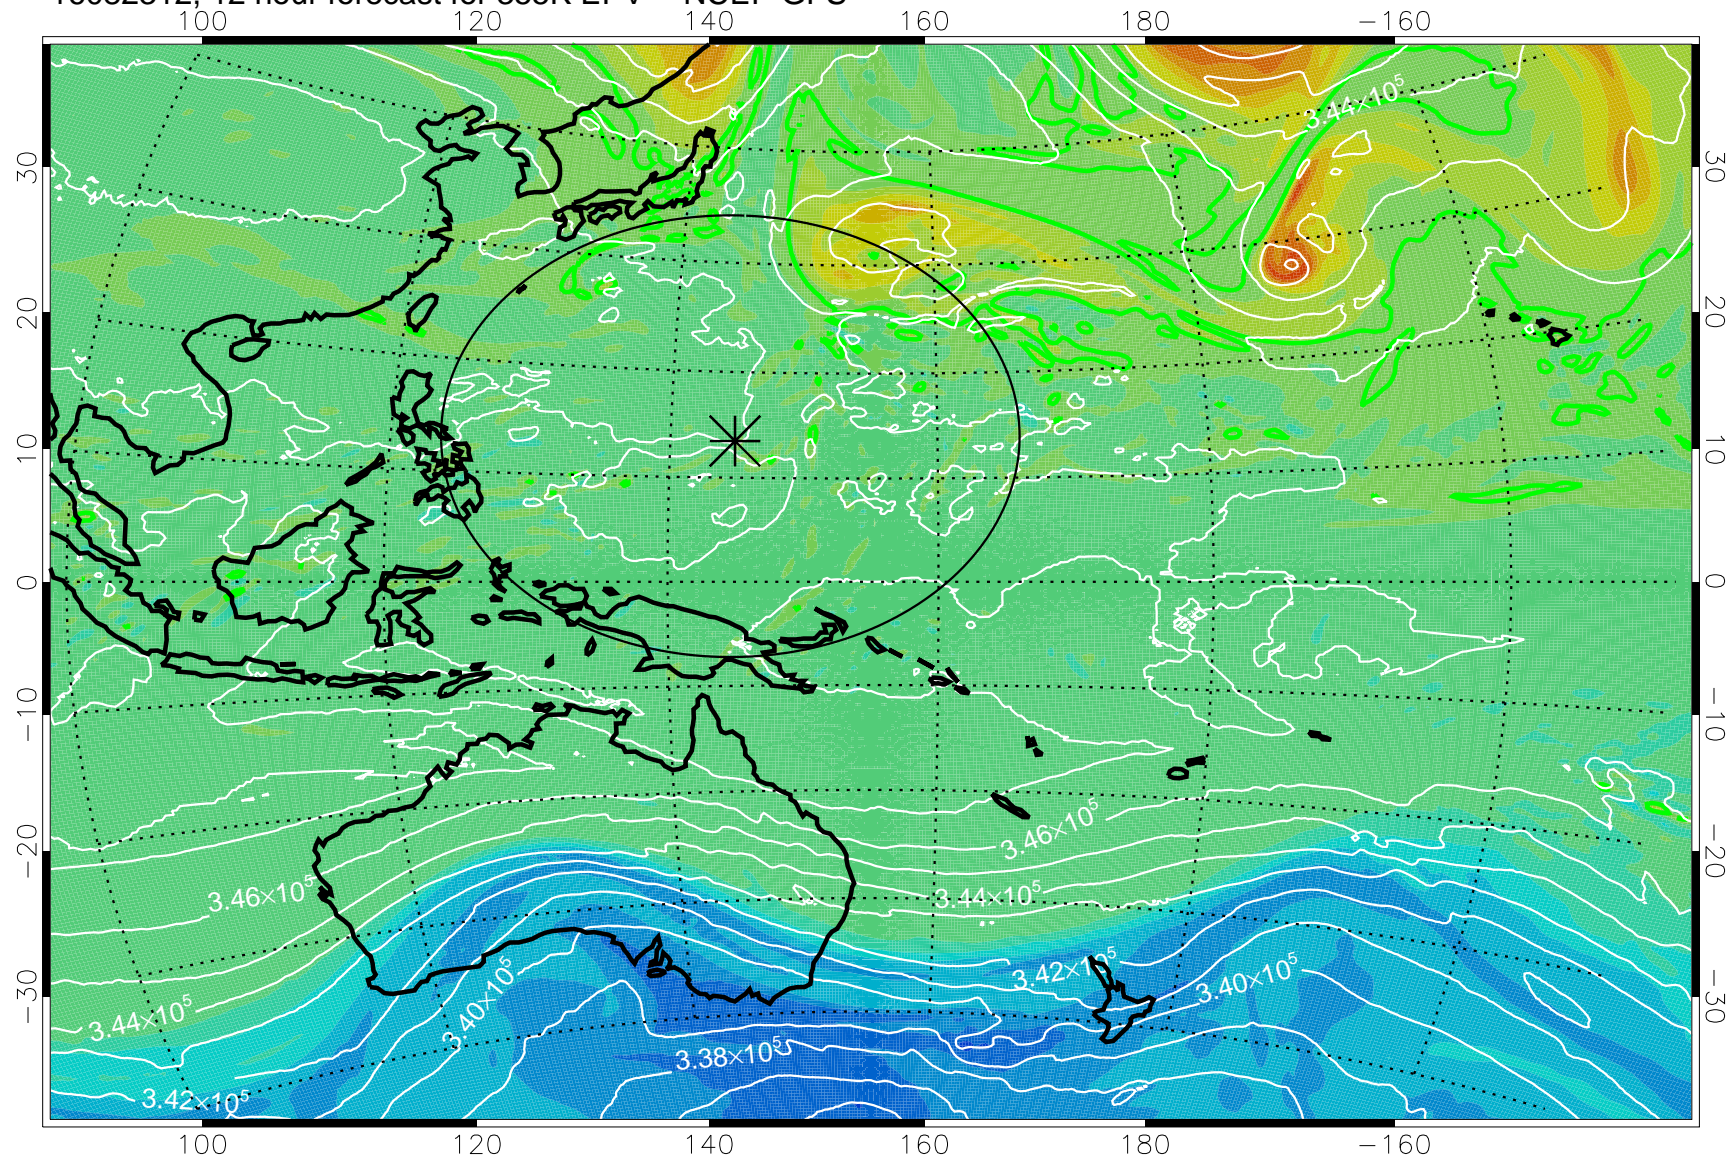

16082306, 6 hour forecast for 355K EPV -- NCEP GFS

355K Montgomery Streamfunction, white
EPV Tropopause (2 PVU) Position
Range ring of 2304 km

16082312, 12 hour forecast for 355K EPV -- NCEP GFS

355K Montgomery Streamfunction, white
EPV Tropopause (2 PVU) Position
Range ring of 2304 km

16082318, 18 hour forecast for 355K EPV -- NCEP GFS

355K Montgomery Streamfunction, white
EPV Tropopause (2 PVU) Position
Range ring of 2304 km

16082400, 24 hour forecast for 355K EPV -- NCEP GFS

355K Montgomery Streamfunction, white
EPV Tropopause (2 PVU) Position
Range ring of 2304 km

16082406, 30 hour forecast for 355K EPV -- NCEP GFS

355K Montgomery Streamfunction, white
EPV Tropopause (2 PVU) Position
Range ring of 2304 km

16082412, 36 hour forecast for 355K EPV -- NCEP GFS

355K Montgomery Streamfunction, white
EPV Tropopause (2 PVU) Position
Range ring of 2304 km

16082418, 42 hour forecast for 355K EPV -- NCEP GFS

355K Montgomery Streamfunction, white
EPV Tropopause (2 PVU) Position
Range ring of 2304 km

16082500, 48 hour forecast for 355K EPV -- NCEP GFS

355K Montgomery Streamfunction, white
EPV Tropopause (2 PVU) Position
Range ring of 2304 km