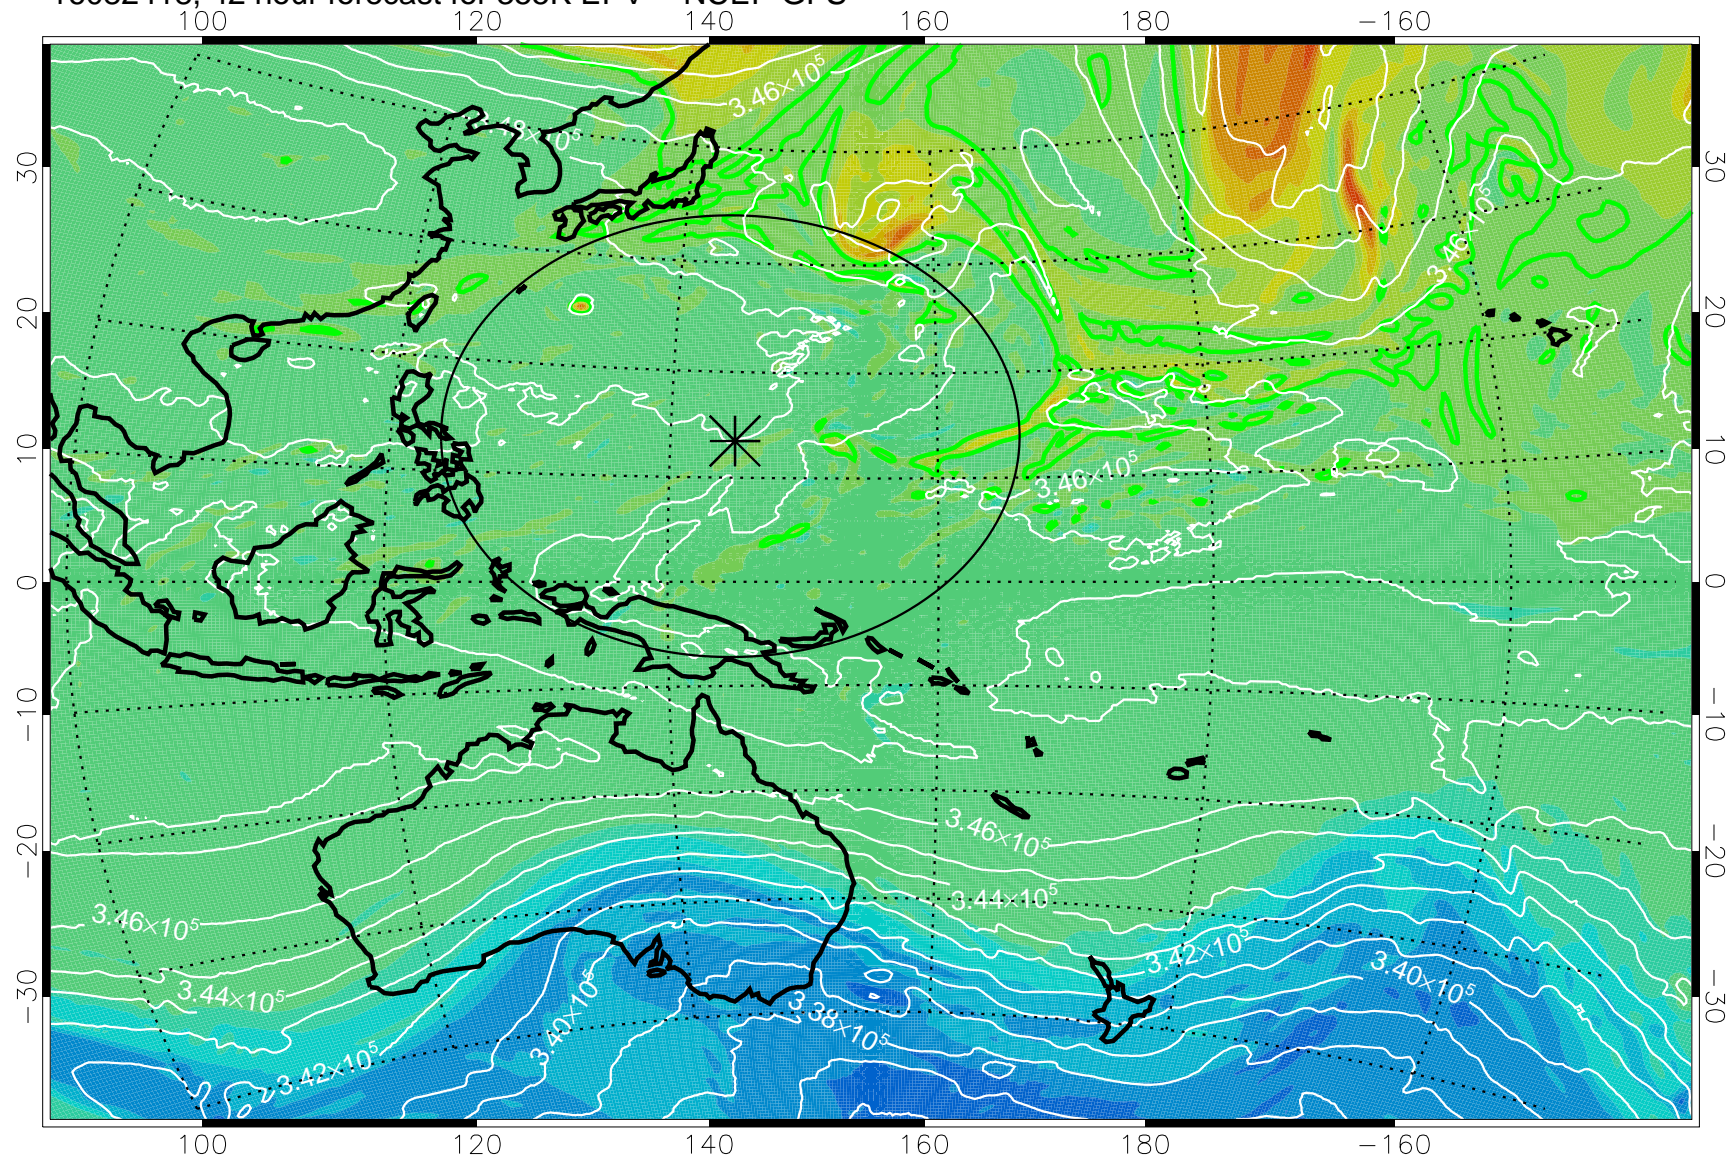

16082406, 30 hour forecast for 355K EPV -- NCEP GFS

355K Montgomery Streamfunction, white
EPV Tropopause (2 PVU) Position
Range ring of 2304 km

16082412, 36 hour forecast for 355K EPV -- NCEP GFS

355K Montgomery Streamfunction, white
EPV Tropopause (2 PVU) Position
Range ring of 2304 km

16082418, 42 hour forecast for 355K EPV -- NCEP GFS

355K Montgomery Streamfunction, white
EPV Tropopause (2 PVU) Position
Range ring of 2304 km

16082500, 48 hour forecast for 355K EPV -- NCEP GFS

355K Montgomery Streamfunction, white
EPV Tropopause (2 PVU) Position
Range ring of 2304 km

16082506, 54 hour forecast for 355K EPV -- NCEP GFS

355K Montgomery Streamfunction, white
EPV Tropopause (2 PVU) Position
Range ring of 2304 km

16082512, 60 hour forecast for 355K EPV -- NCEP GFS

355K Montgomery Streamfunction, white
EPV Tropopause (2 PVU) Position
Range ring of 2304 km

16082518, 66 hour forecast for 355K EPV -- NCEP GFS

355K Montgomery Streamfunction, white
EPV Tropopause (2 PVU) Position
Range ring of 2304 km

16082600, 72 hour forecast for 355K EPV -- NCEP GFS

355K Montgomery Streamfunction, white
EPV Tropopause (2 PVU) Position
Range ring of 2304 km