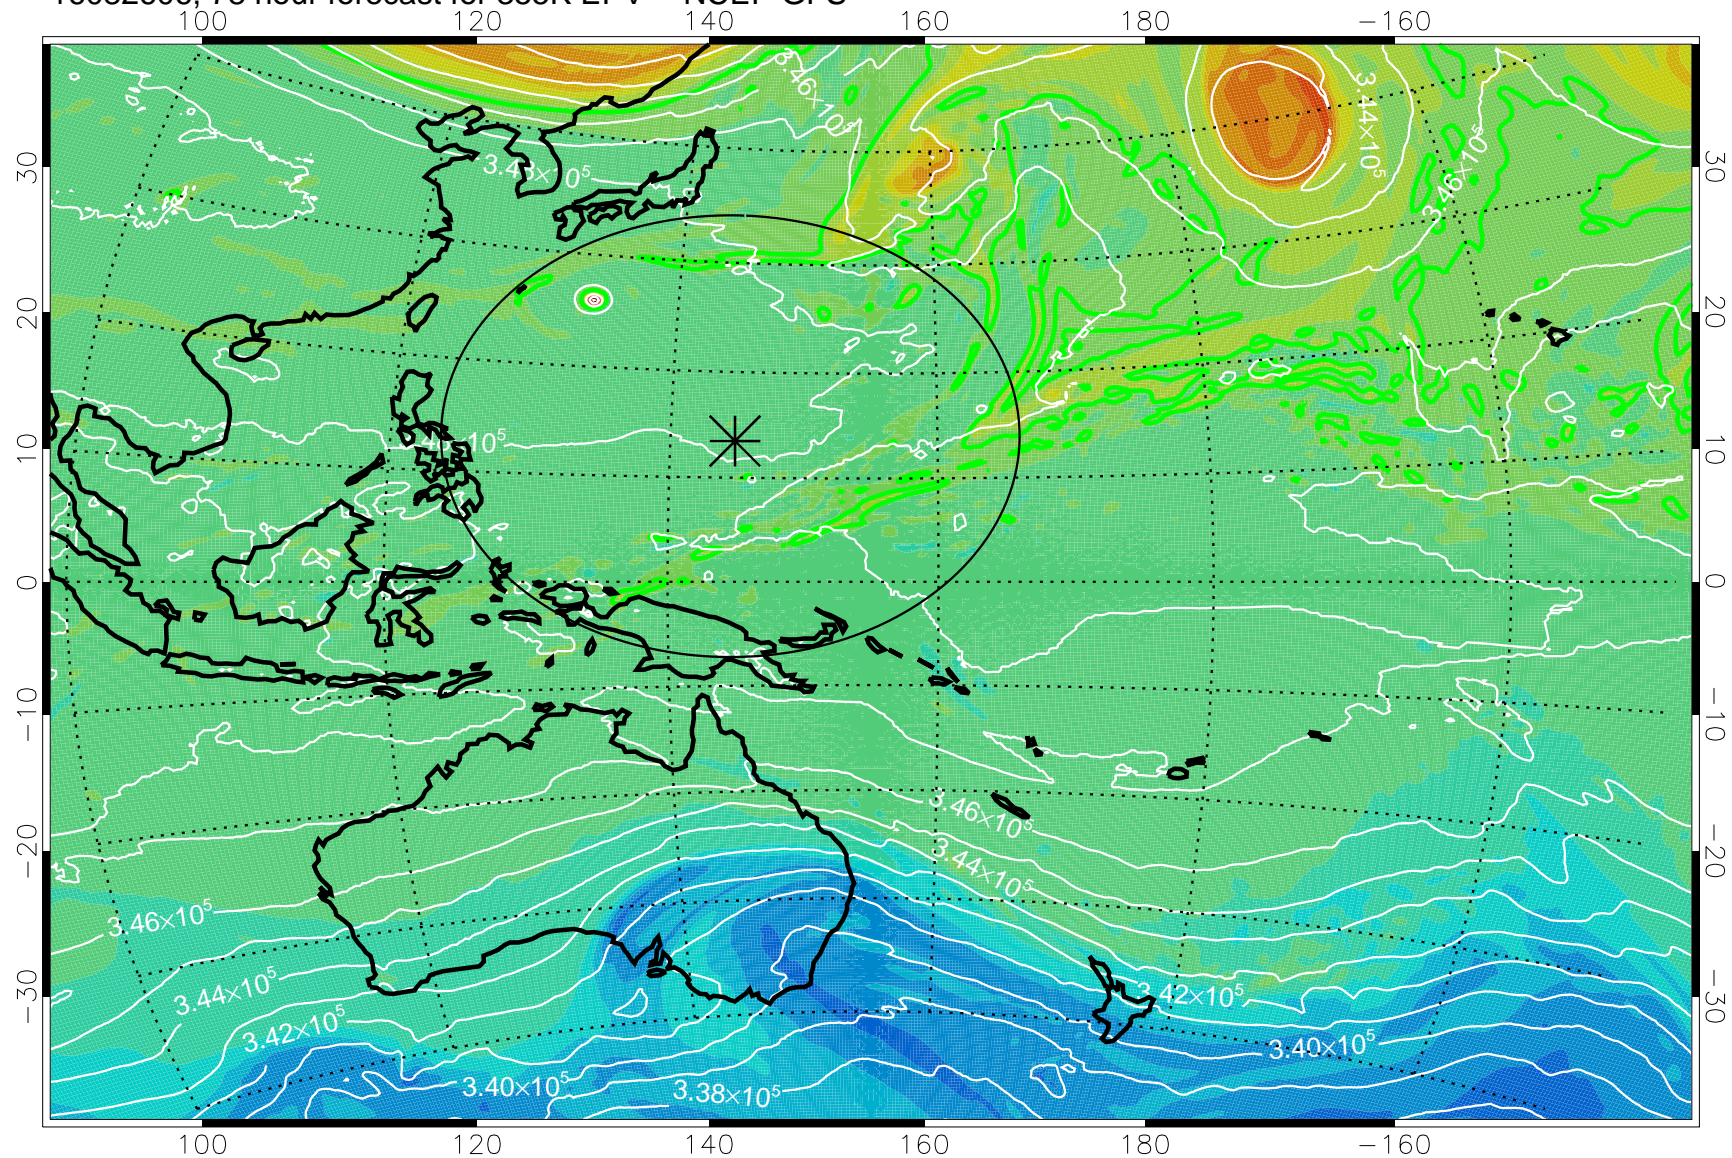

16082506, 54 hour forecast for 355K EPV -- NCEP GFS

355K Montgomery Streamfunction, white
EPV Tropopause (2 PVU) Position
Range ring of 2304 km

16082512, 60 hour forecast for 355K EPV -- NCEP GFS

355K Montgomery Streamfunction, white
EPV Tropopause (2 PVU) Position
Range ring of 2304 km

16082518, 66 hour forecast for 355K EPV -- NCEP GFS

355K Montgomery Streamfunction, white
EPV Tropopause (2 PVU) Position
Range ring of 2304 km

16082600, 72 hour forecast for 355K EPV -- NCEP GFS

355K Montgomery Streamfunction, white
EPV Tropopause (2 PVU) Position
Range ring of 2304 km

16082606, 78 hour forecast for 355K EPV -- NCEP GFS

355K Montgomery Streamfunction, white
EPV Tropopause (2 PVU) Position
Range ring of 2304 km

16082612, 84 hour forecast for 355K EPV -- NCEP GFS

355K Montgomery Streamfunction, white
EPV Tropopause (2 PVU) Position
Range ring of 2304 km

16082618, 90 hour forecast for 355K EPV -- NCEP GFS

355K Montgomery Streamfunction, white
EPV Tropopause (2 PVU) Position
Range ring of 2304 km

16082700, 96 hour forecast for 355K EPV -- NCEP GFS

355K Montgomery Streamfunction, white
EPV Tropopause (2 PVU) Position
Range ring of 2304 km