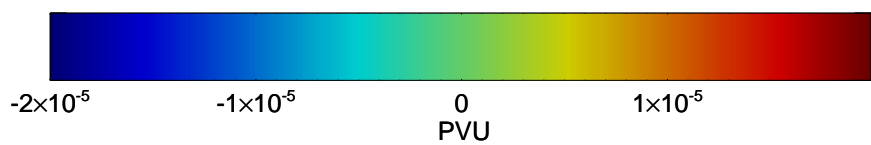

16082506, 54 hour forecast for 355K EPV -- NCEP GFS

355K Montgomery Streamfunction, white
EPV Tropopause (2 PVU) Position
Range ring of 2304 km