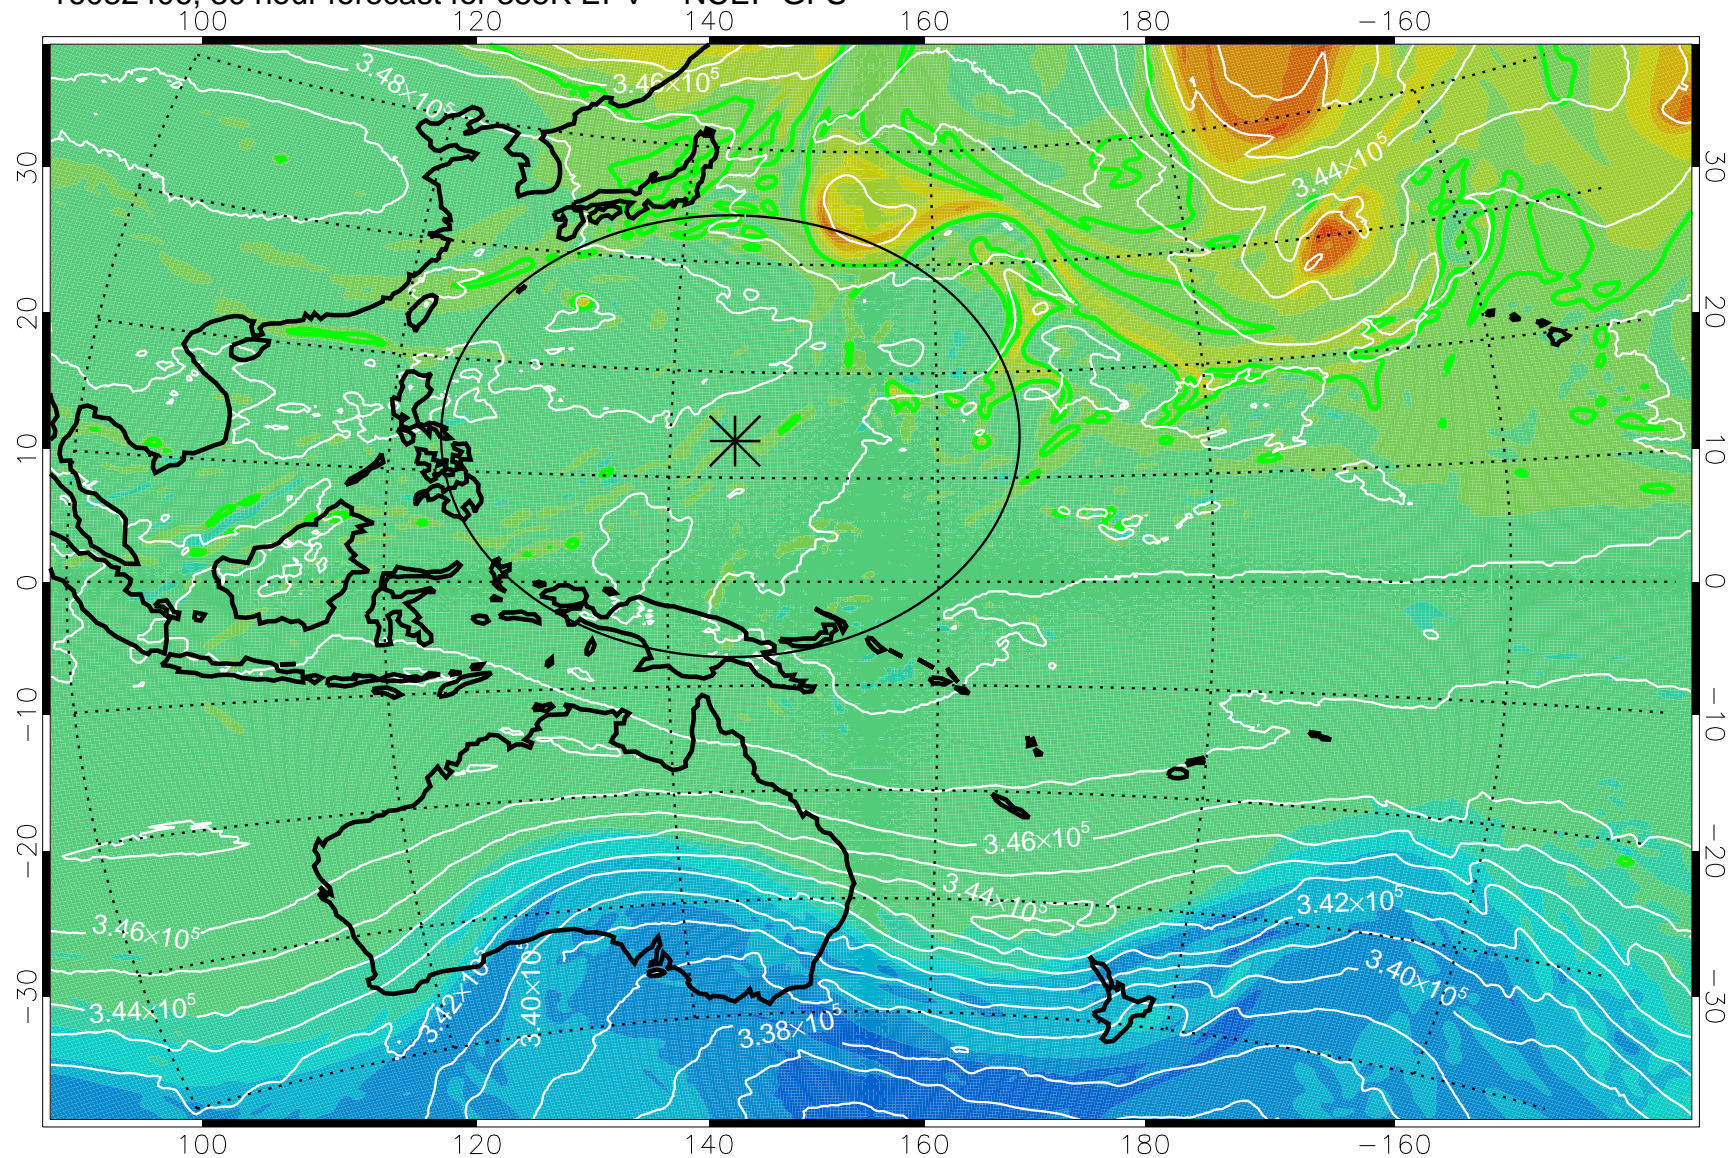

16082318, 18 hour forecast for 355K EPV -- NCEP GFS

355K Montgomery Streamfunction, white
EPV Tropopause (2 PVU) Position
Range ring of 2304 km

16082400, 24 hour forecast for 355K EPV -- NCEP GFS

355K Montgomery Streamfunction, white
EPV Tropopause (2 PVU) Position
Range ring of 2304 km

16082406, 30 hour forecast for 355K EPV -- NCEP GFS

355K Montgomery Streamfunction, white
EPV Tropopause (2 PVU) Position
Range ring of 2304 km

16082412, 36 hour forecast for 355K EPV -- NCEP GFS

355K Montgomery Streamfunction, white
EPV Tropopause (2 PVU) Position
Range ring of 2304 km

16082418, 42 hour forecast for 355K EPV -- NCEP GFS

355K Montgomery Streamfunction, white
EPV Tropopause (2 PVU) Position
Range ring of 2304 km

16082500, 48 hour forecast for 355K EPV -- NCEP GFS

355K Montgomery Streamfunction, white
EPV Tropopause (2 PVU) Position
Range ring of 2304 km

16082518, 66 hour forecast for 355K EPV -- NCEP GFS

355K Montgomery Streamfunction, white
EPV Tropopause (2 PVU) Position
Range ring of 2304 km

16082600, 72 hour forecast for 355K EPV -- NCEP GFS

355K Montgomery Streamfunction, white
EPV Tropopause (2 PVU) Position
Range ring of 2304 km