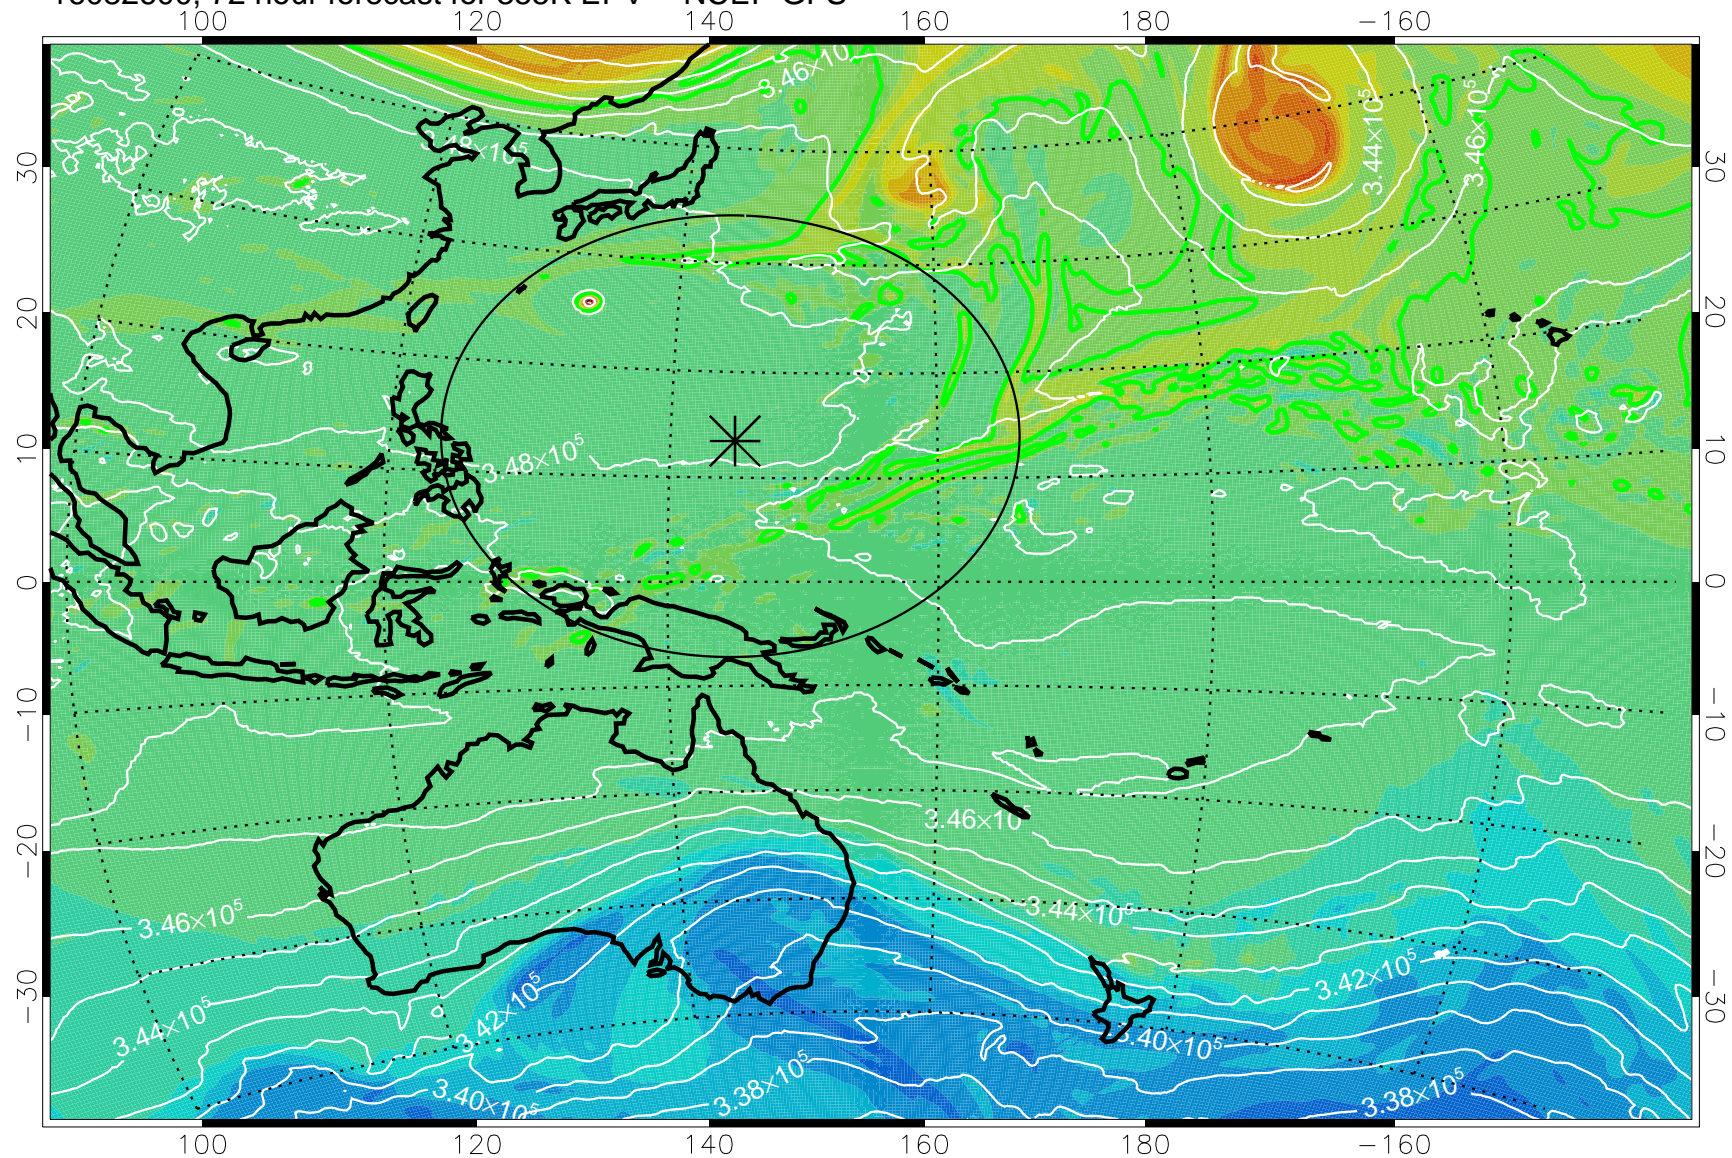

16082418, 42 hour forecast for 355K EPV -- NCEP GFS

355K Montgomery Streamfunction, white
EPV Tropopause (2 PVU) Position
Range ring of 2304 km

16082500, 48 hour forecast for 355K EPV -- NCEP GFS

355K Montgomery Streamfunction, white
EPV Tropopause (2 PVU) Position
Range ring of 2304 km

16082506, 54 hour forecast for 355K EPV -- NCEP GFS

355K Montgomery Streamfunction, white
EPV Tropopause (2 PVU) Position
Range ring of 2304 km

16082512, 60 hour forecast for 355K EPV -- NCEP GFS

355K Montgomery Streamfunction, white
EPV Tropopause (2 PVU) Position
Range ring of 2304 km

16082518, 66 hour forecast for 355K EPV -- NCEP GFS

355K Montgomery Streamfunction, white
EPV Tropopause (2 PVU) Position
Range ring of 2304 km

16082600, 72 hour forecast for 355K EPV -- NCEP GFS

355K Montgomery Streamfunction, white
EPV Tropopause (2 PVU) Position
Range ring of 2304 km

16082606, 78 hour forecast for 355K EPV -- NCEP GFS

355K Montgomery Streamfunction, white
EPV Tropopause (2 PVU) Position
Range ring of 2304 km

16082612, 84 hour forecast for 355K EPV -- NCEP GFS

355K Montgomery Streamfunction, white
EPV Tropopause (2 PVU) Position
Range ring of 2304 km