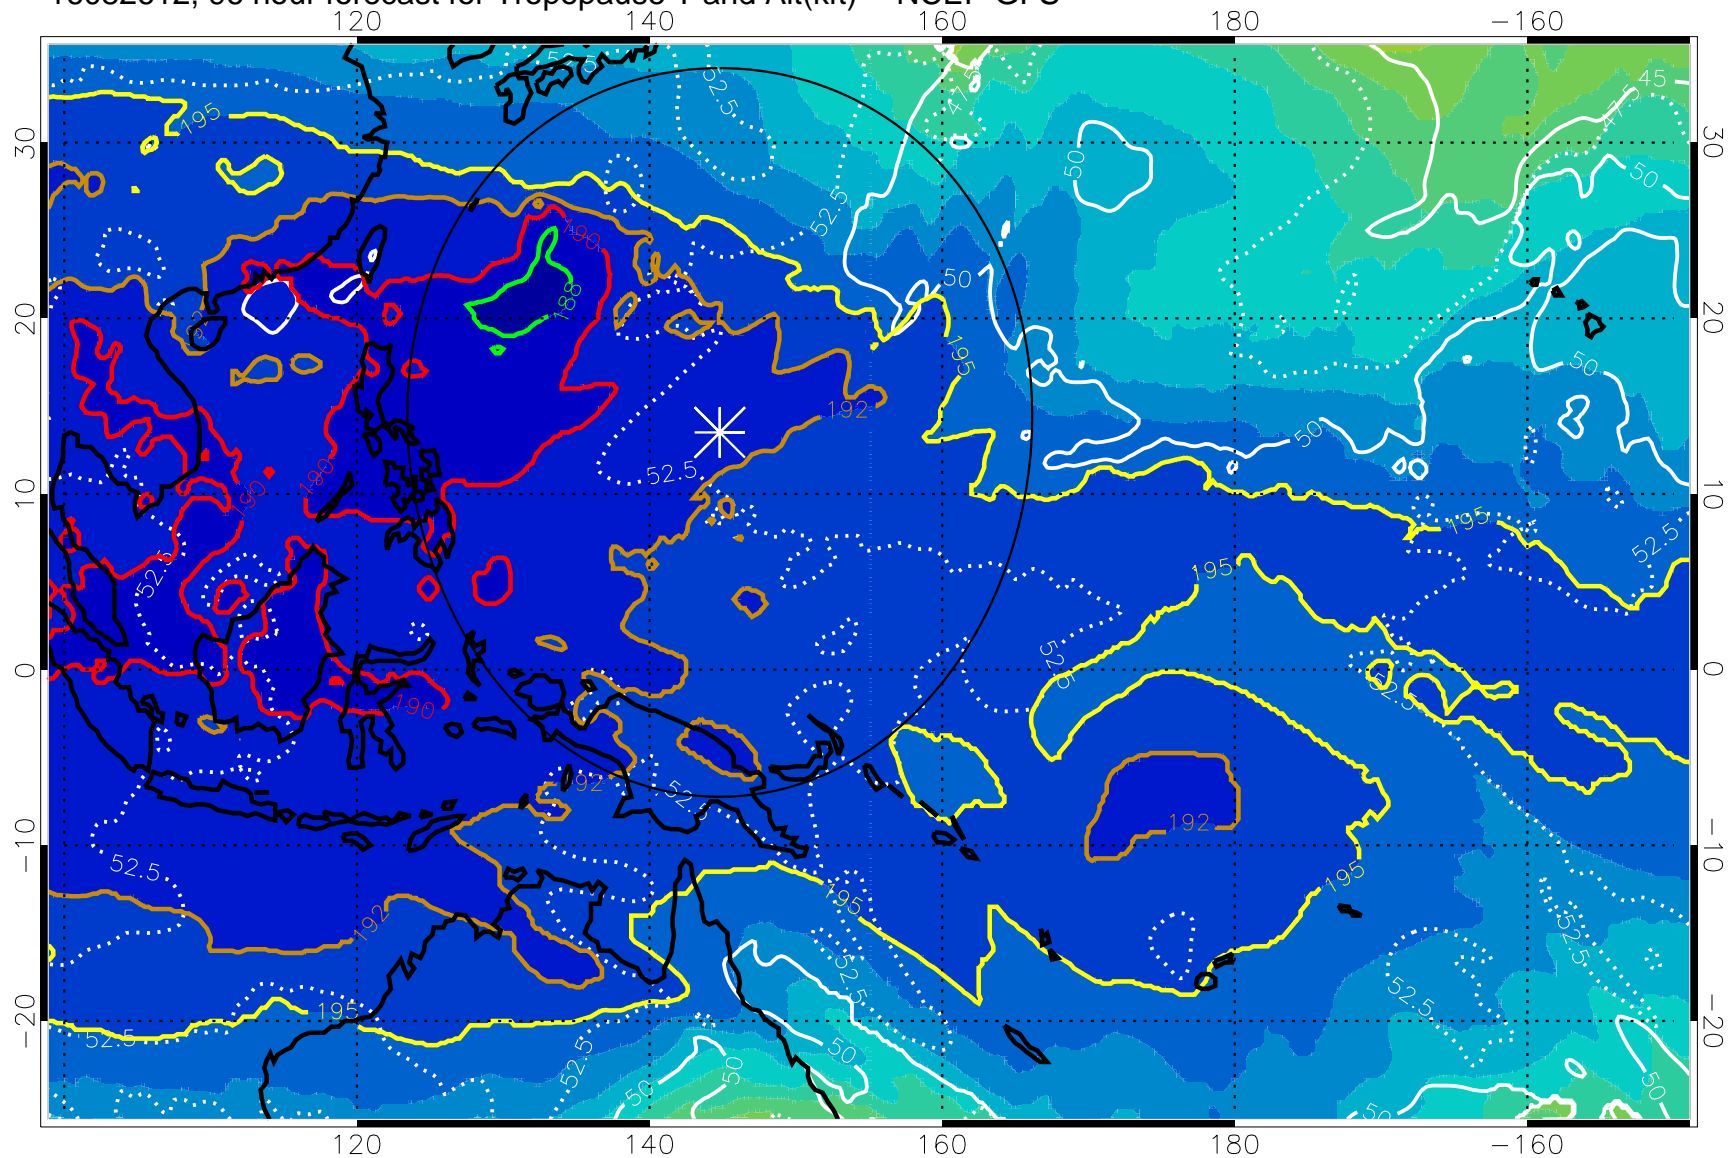

Range ring of 2304 km

16082606, 90 hour forecast for Tropopause T and Alt(kft) -- NCEP GFS

190 200 210 220 230

Tropopause T, K

Tropopause Altitude in kft (white)

192.5K Isotherm 195K Isotherm

187.5K Isotherm 190K Isotherm

Range ring of 2304 km

16082612, 96 hour forecast for Tropopause T and Alt(kft) -- NCEP GFS

190 200 210 220 230

Tropopause T, K

Tropopause Altitude in kft (white)

192.5K Isotherm 195K Isotherm

187.5K Isotherm 190K Isotherm