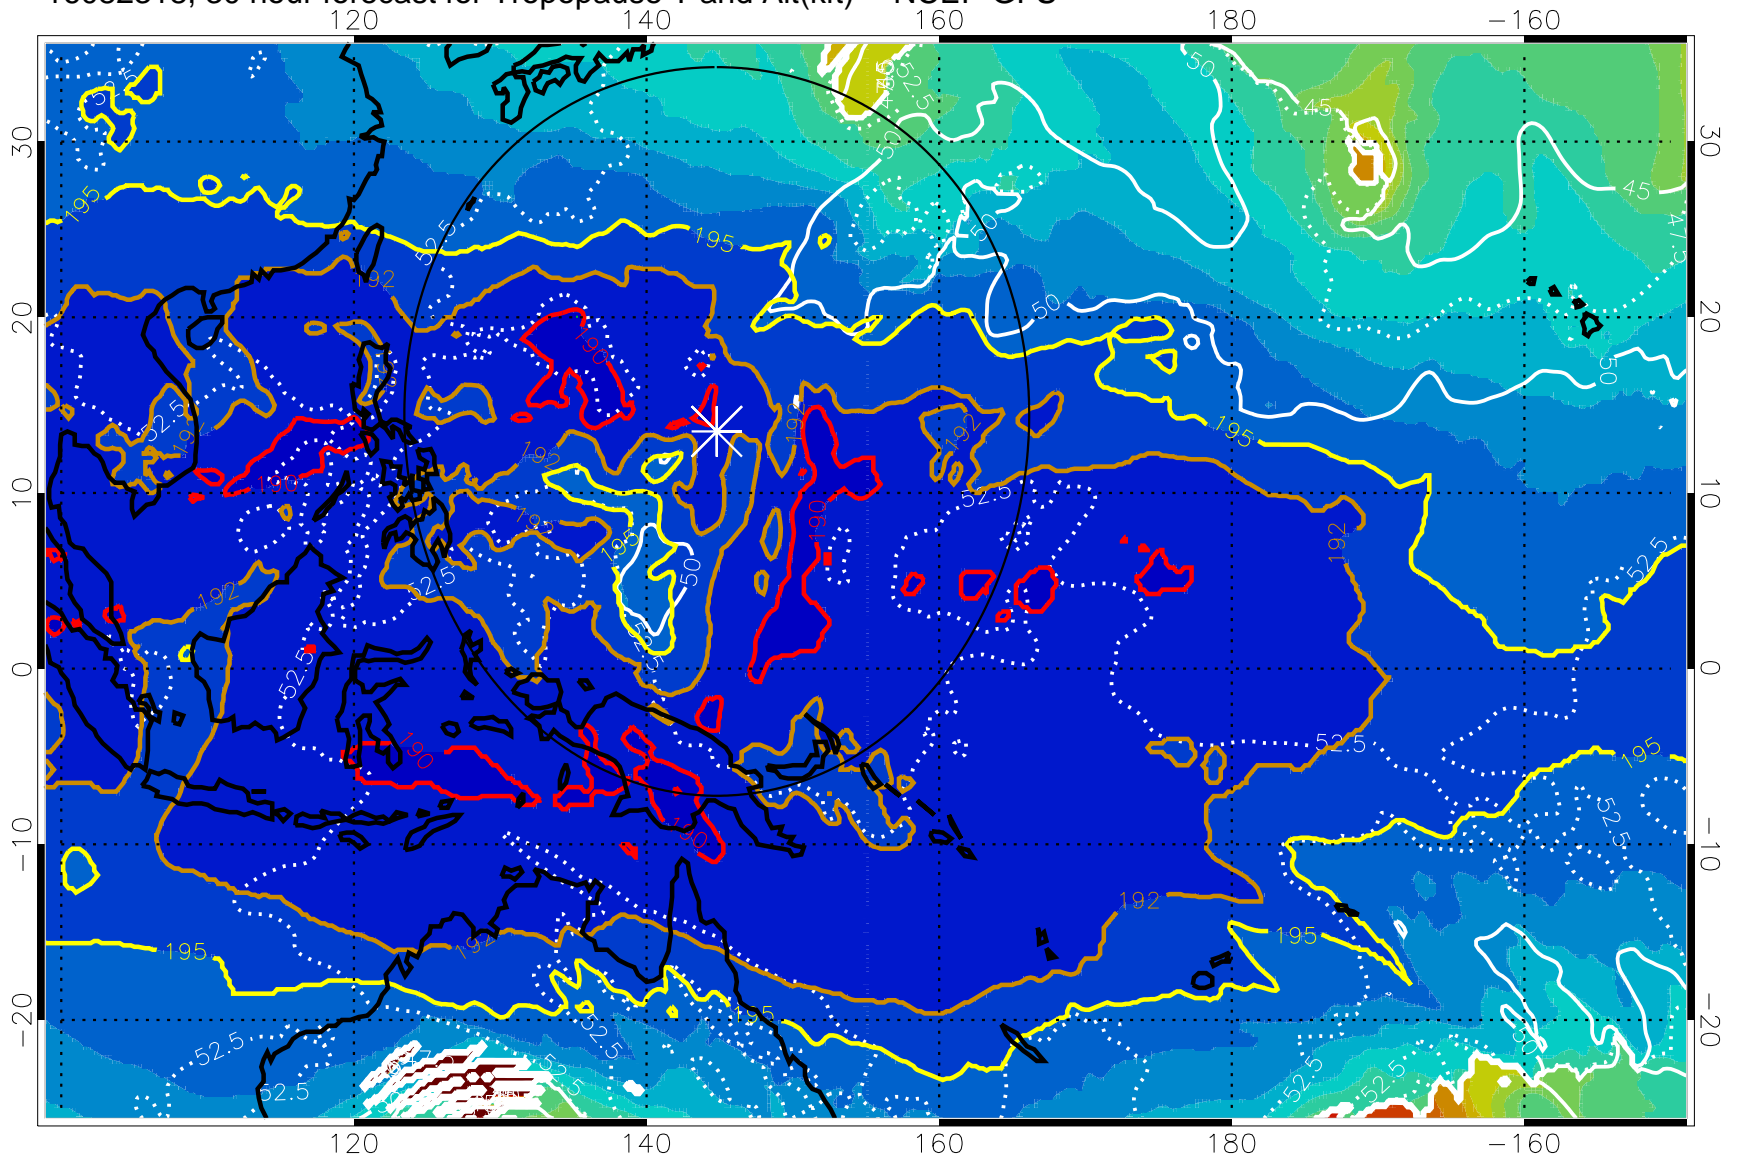

192.5K Isotherm 195K Isotherm

187.5K Isotherm 190K Isotherm

Range ring of 2304 km

16082318, 30 hour forecast for Tropopause T and Alt(kft) -- NCEP GFS

190 200 210 220 230
Tropopause T, K

Tropopause Altitude in kft (white)