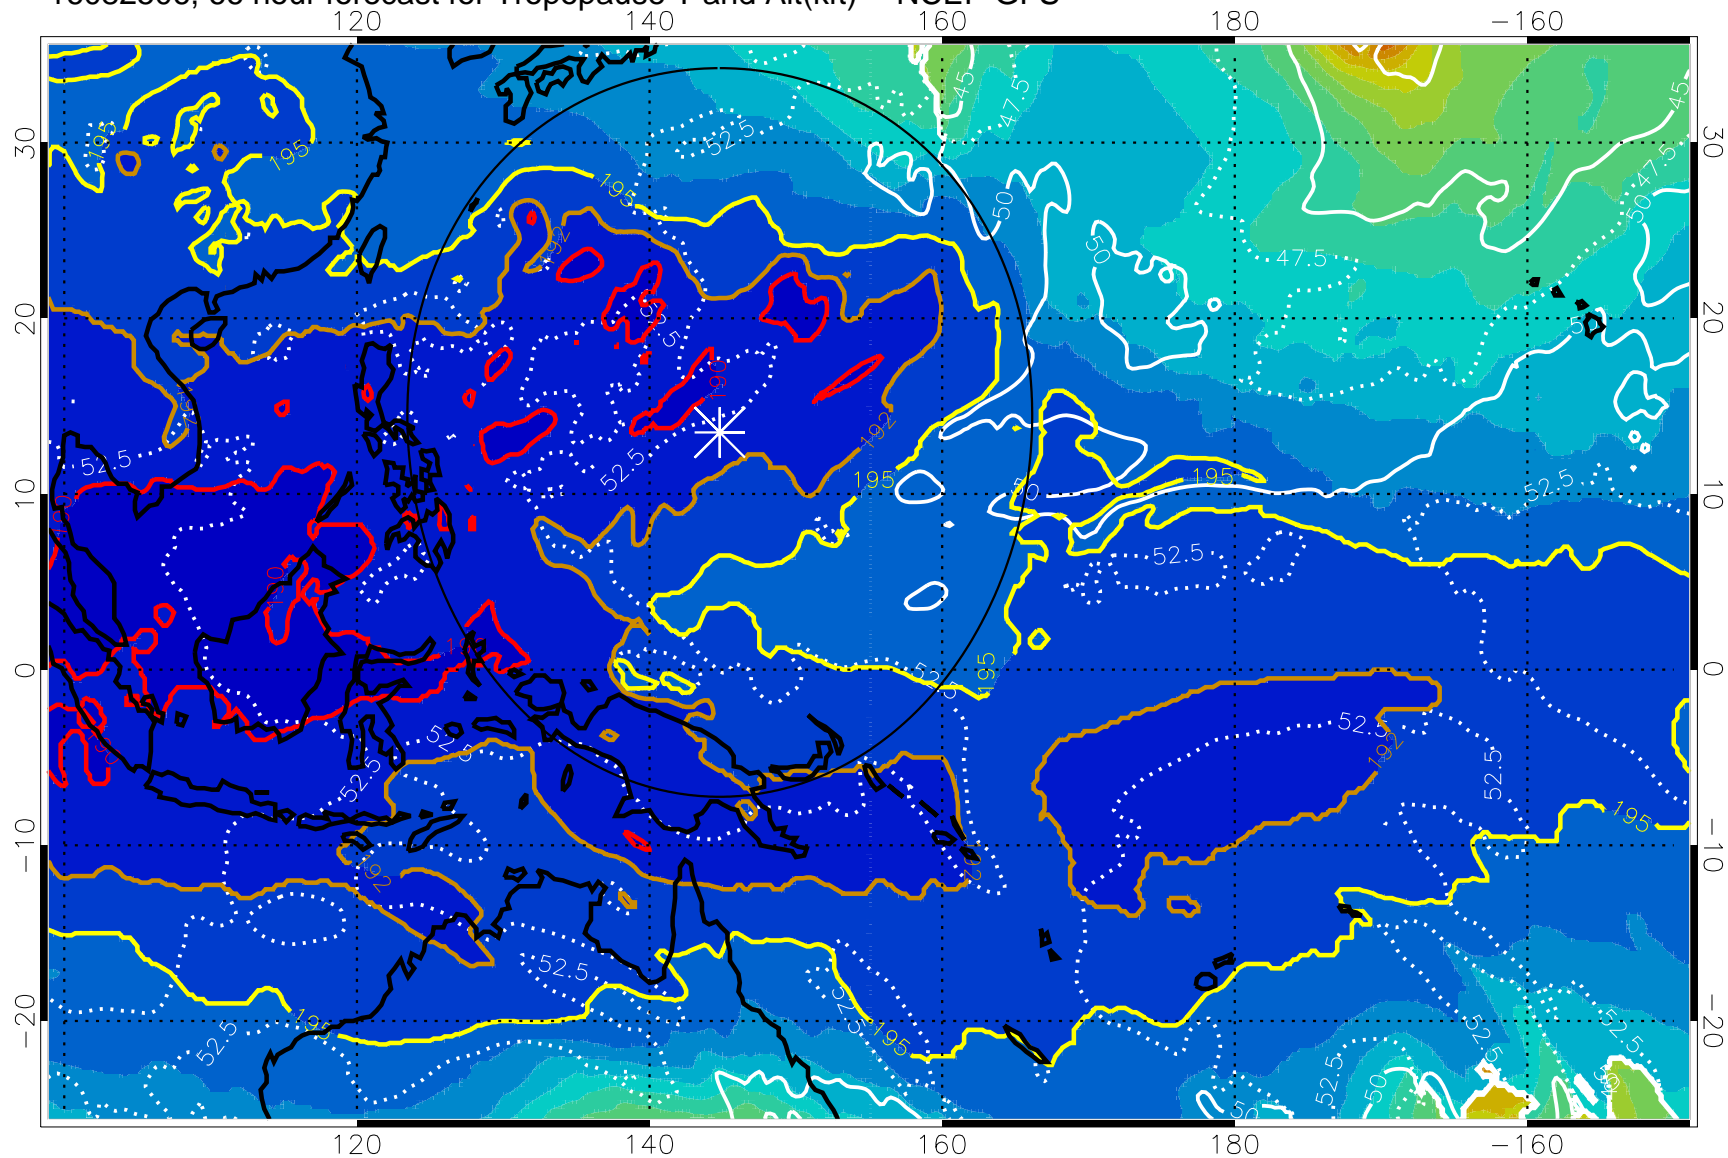

16082506, 66 hour forecast for Tropopause T and Alt(kft) -- NCEP GFS

190 200 210 220 230

Tropopause T, K

Tropopause Altitude in kft (white)

192.5K Isotherm 195K Isotherm
187.5K Isotherm 190K Isotherm

Range ring of 2304 km