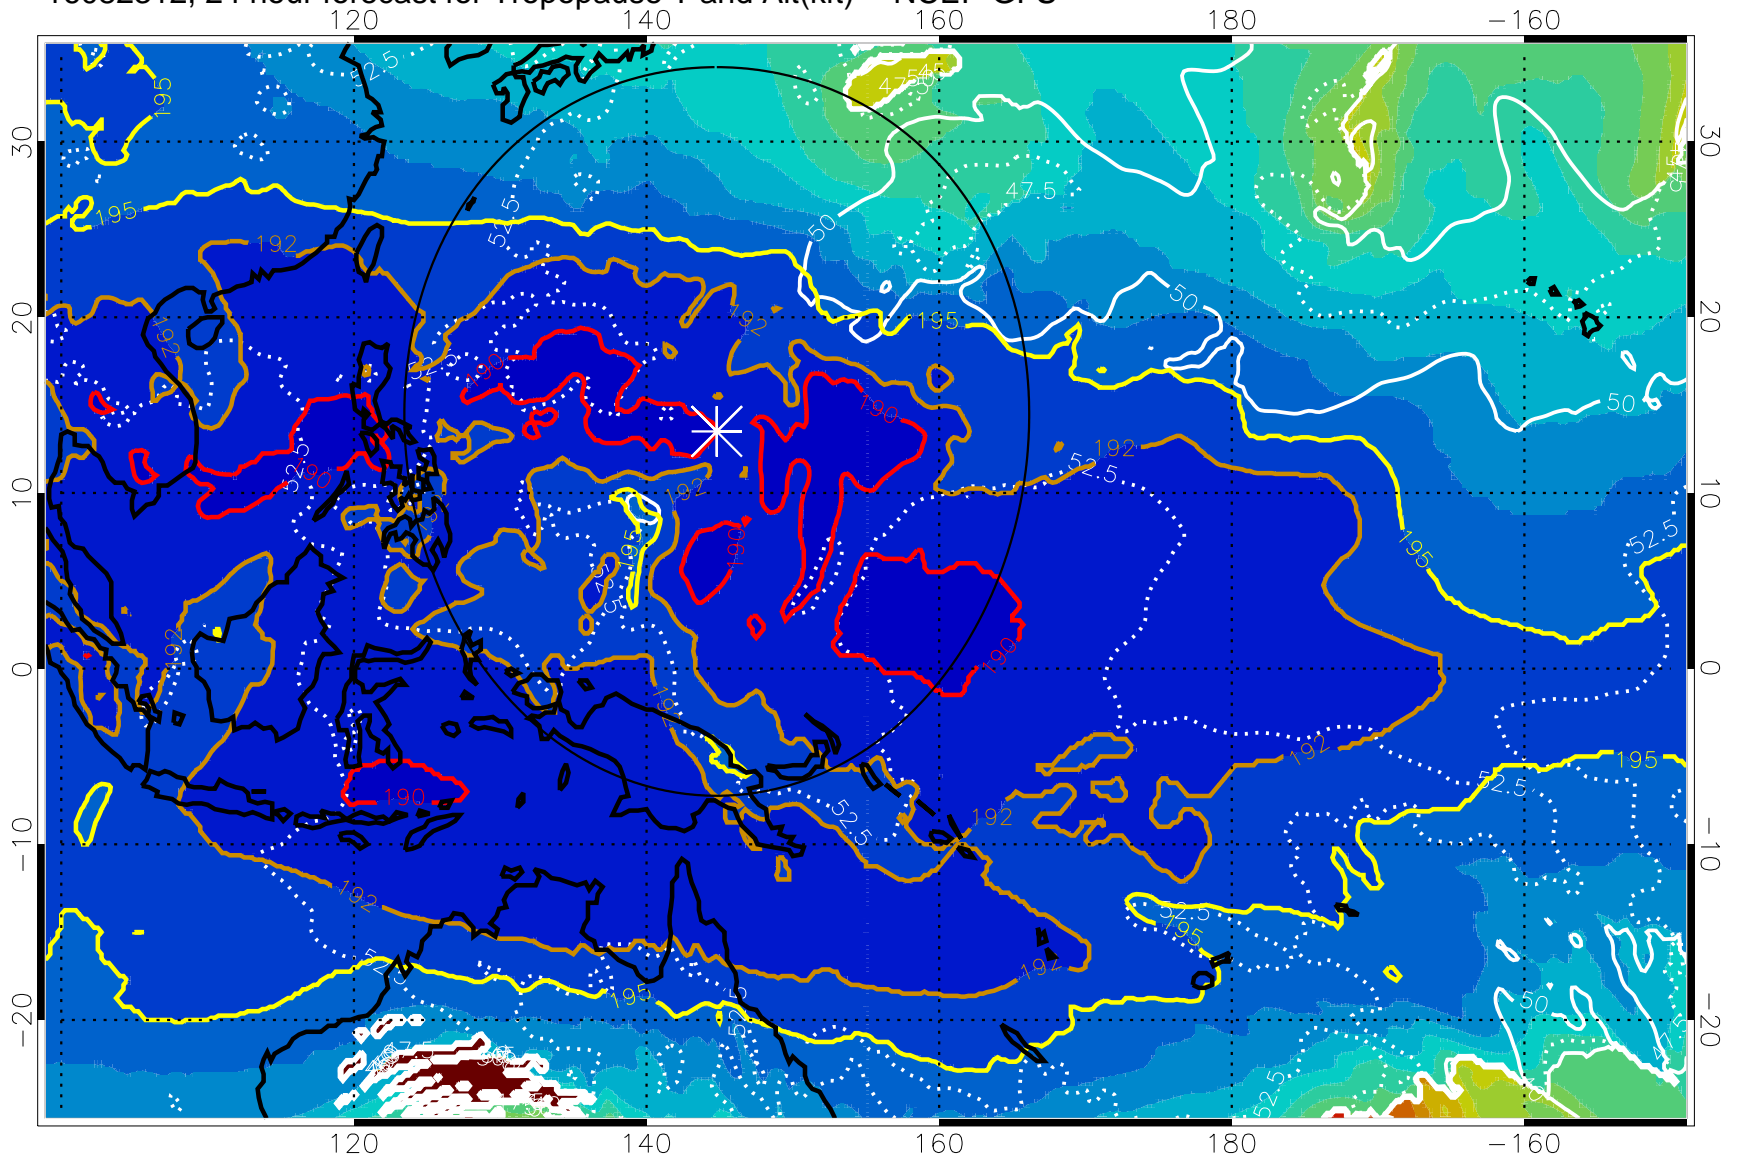

16082312, 24 hour forecast for Tropopause T and Alt(kft) -- NCEP GFS

190 200 210 220 230

Tropopause T, K

Tropopause Altitude in kft (white)

192.5K Isotherm 195K Isotherm

187.5K Isotherm 190K Isotherm

Range ring of 2304 km