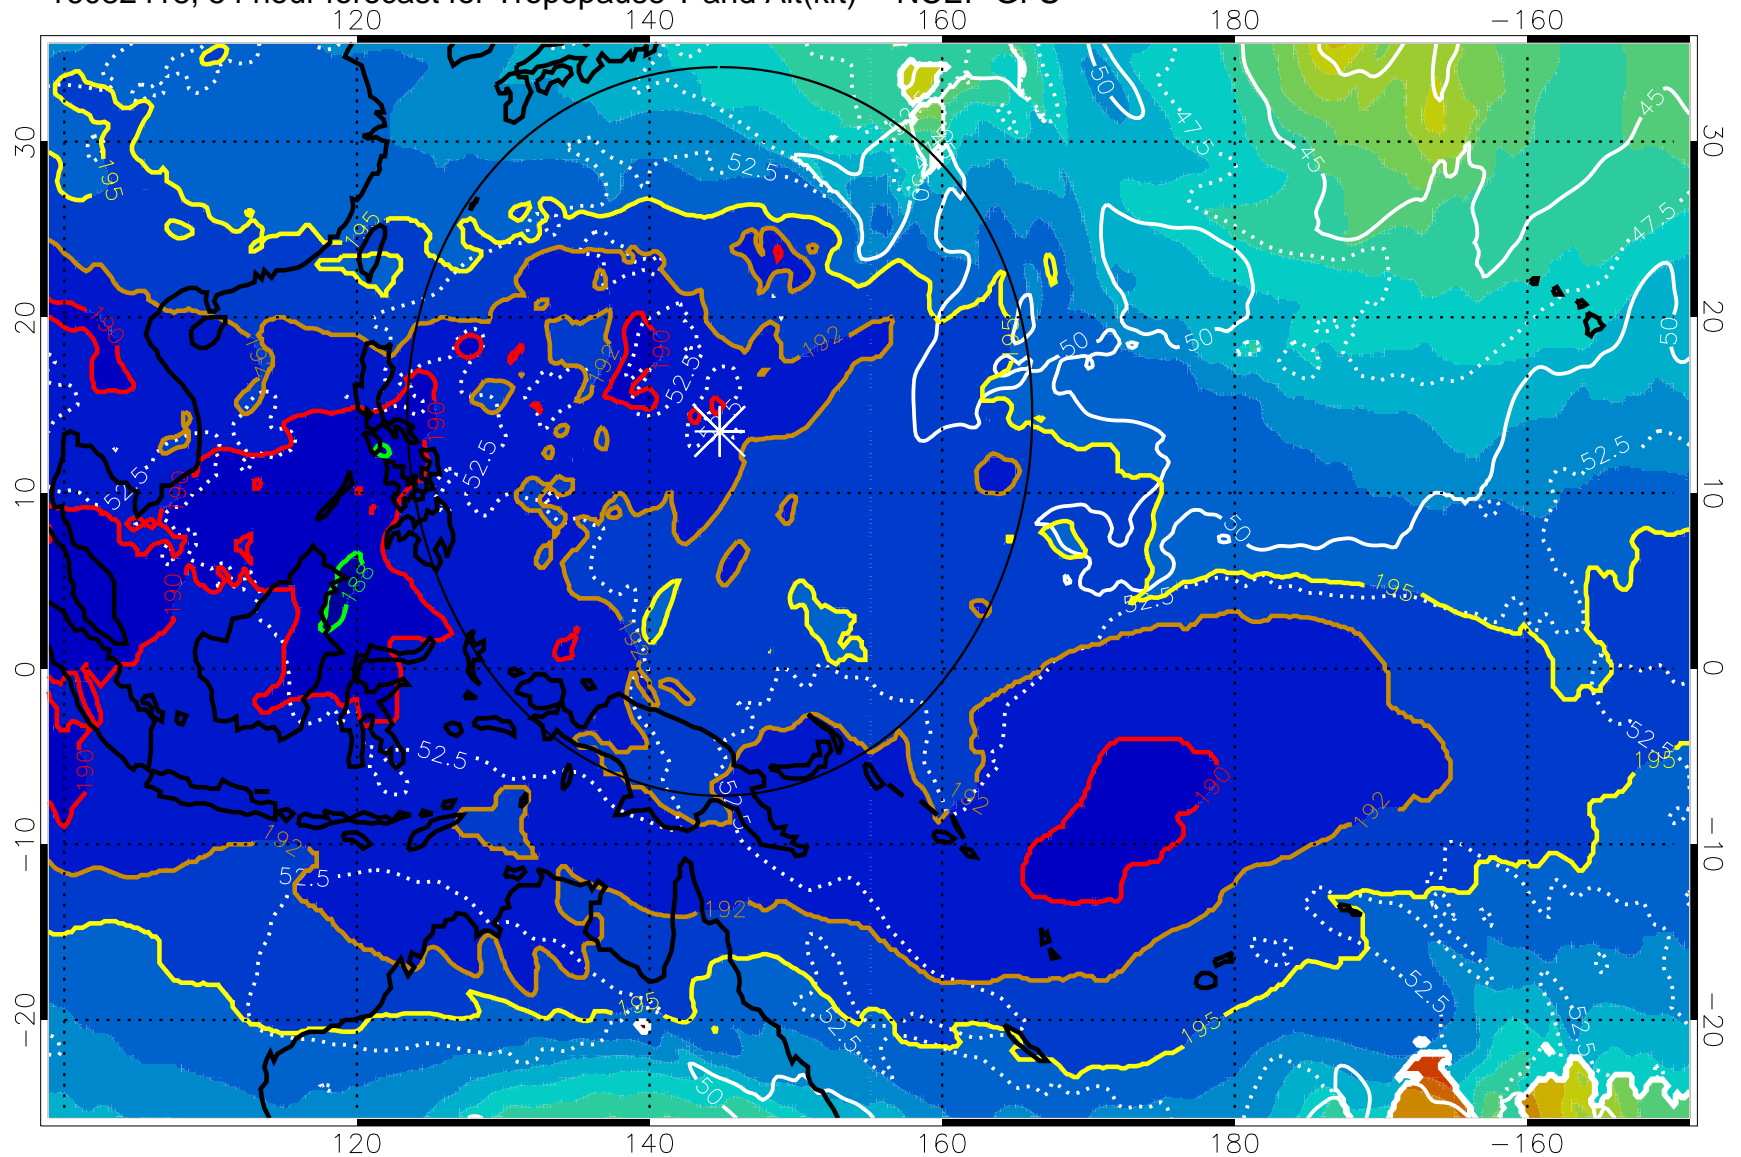

192.5K Isotherm 195K Isotherm

187.5K Isotherm 190K Isotherm

Range ring of 2304 km

16082412, 48 hour forecast for Tropopause T and Alt(kft) -- NCEP GFS

190 200 210 220 230

Tropopause T, K

Tropopause Altitude in kft (white)

192.5K Isotherm 195K Isotherm

187.5K Isotherm 190K Isotherm

Range ring of 2304 km

16082418, 54 hour forecast for Tropopause T and Alt(kft) -- NCEP GFS

Tropopause Altitude in kft (white)

192.5K Isotherm
195K Isotherm
187.5K Isotherm
190K Isotherm