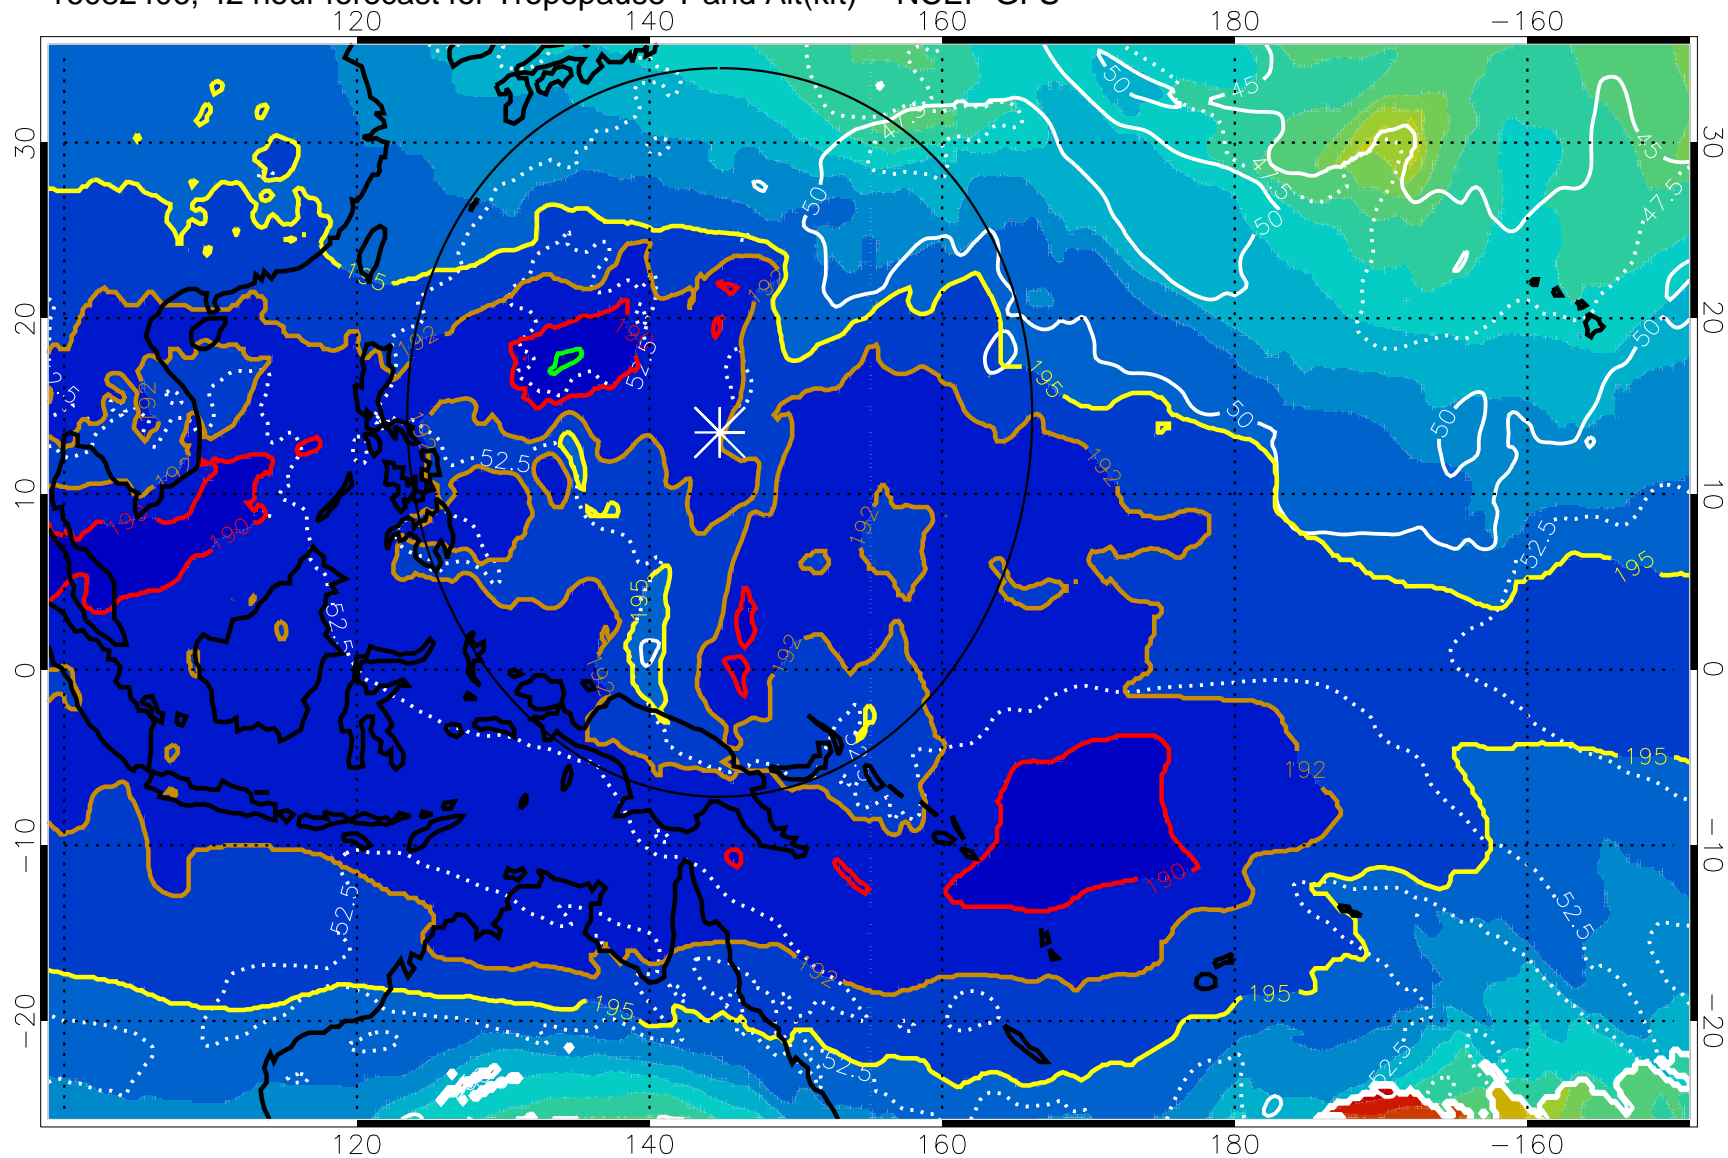

192.5K Isotherm 195K Isotherm
187.5K Isotherm 190K Isotherm

Range ring of 2304 km

16082400, 36 hour forecast for Tropopause T and Alt(kft) -- NCEP GFS

190 200 210 220 230
Tropopause T, K

Tropopause Altitude in kft (white)

192.5K Isotherm 195K Isotherm
187.5K Isotherm 190K Isotherm

Range ring of 2304 km

16082406, 42 hour forecast for Tropopause T and Alt(kft) -- NCEP GFS

190 200 210 220 230

Tropopause T, K

Tropopause Altitude in kft (white)