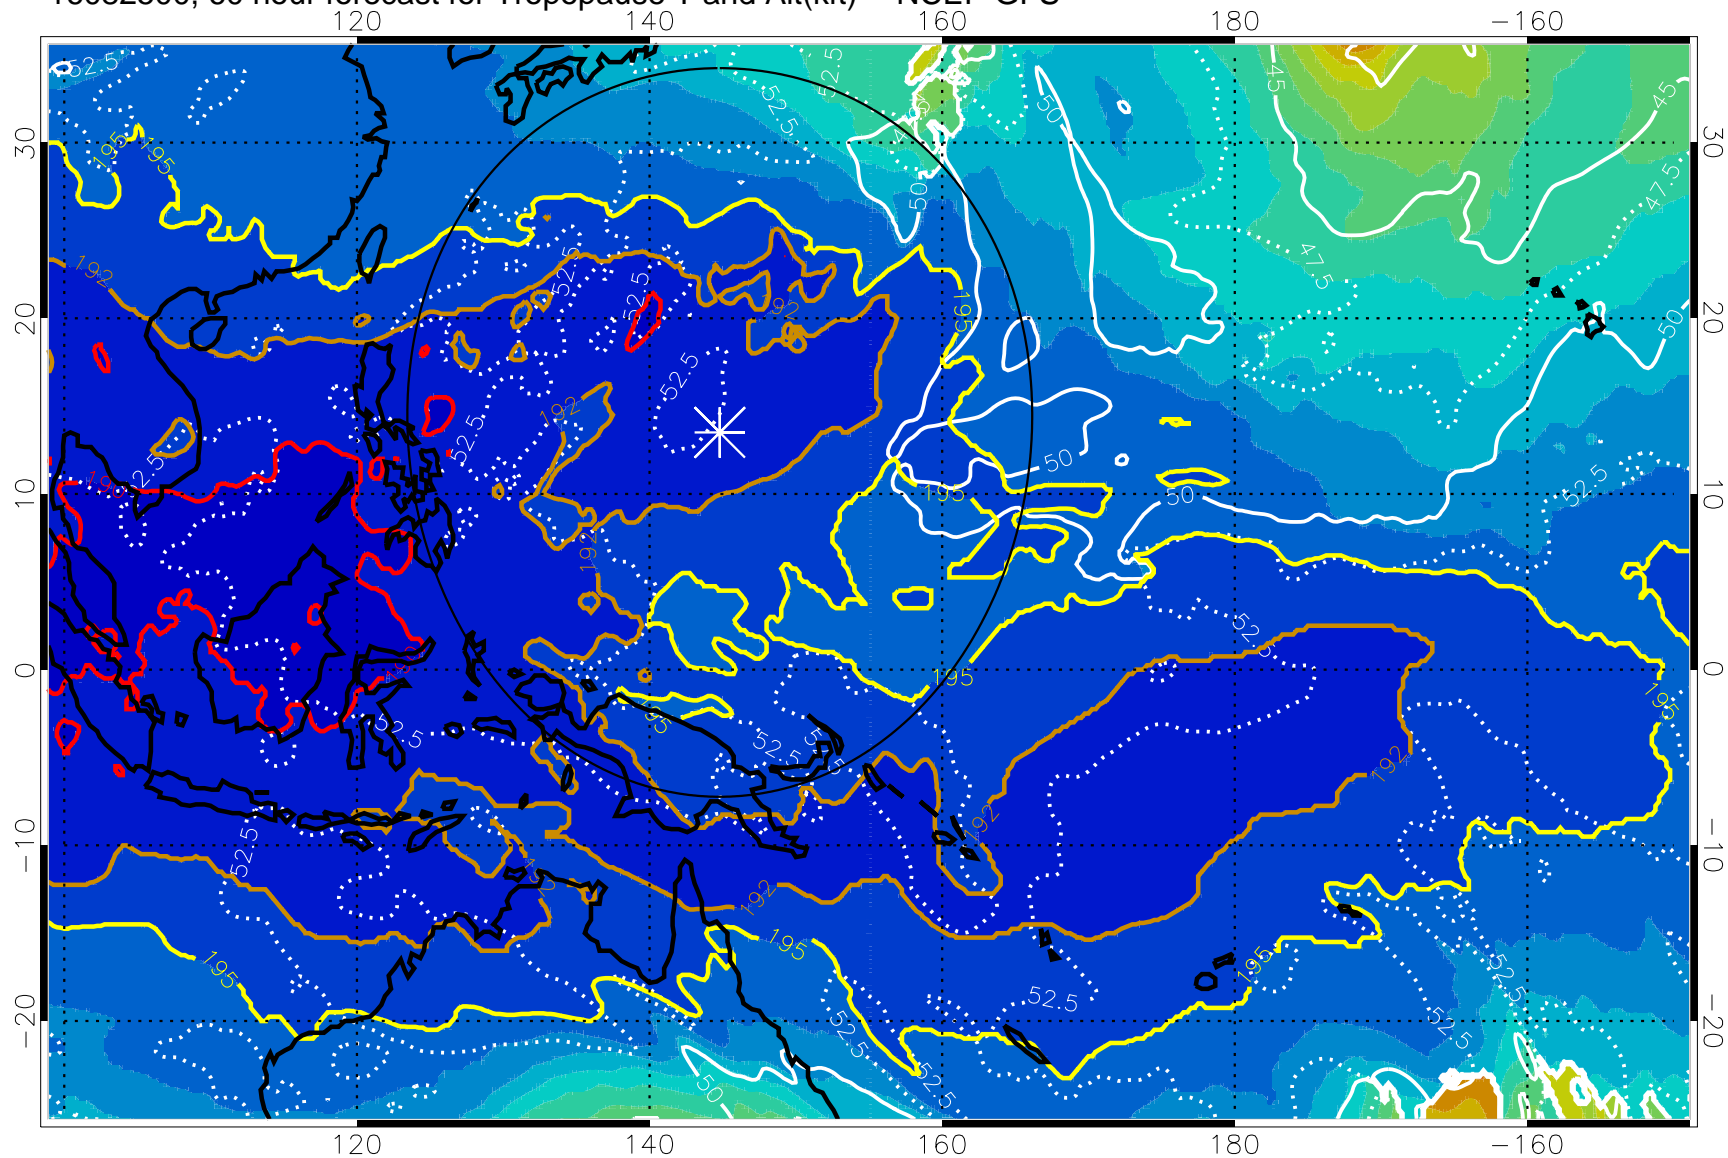

16082500, 60 hour forecast for Tropopause T and Alt(kft) -- NCEP GFS

190 200 210 220 230

Tropopause T, K

Tropopause Altitude in kft (white)

192.5K Isotherm 195K Isotherm
187.5K Isotherm 190K Isotherm

Range ring of 2304 km