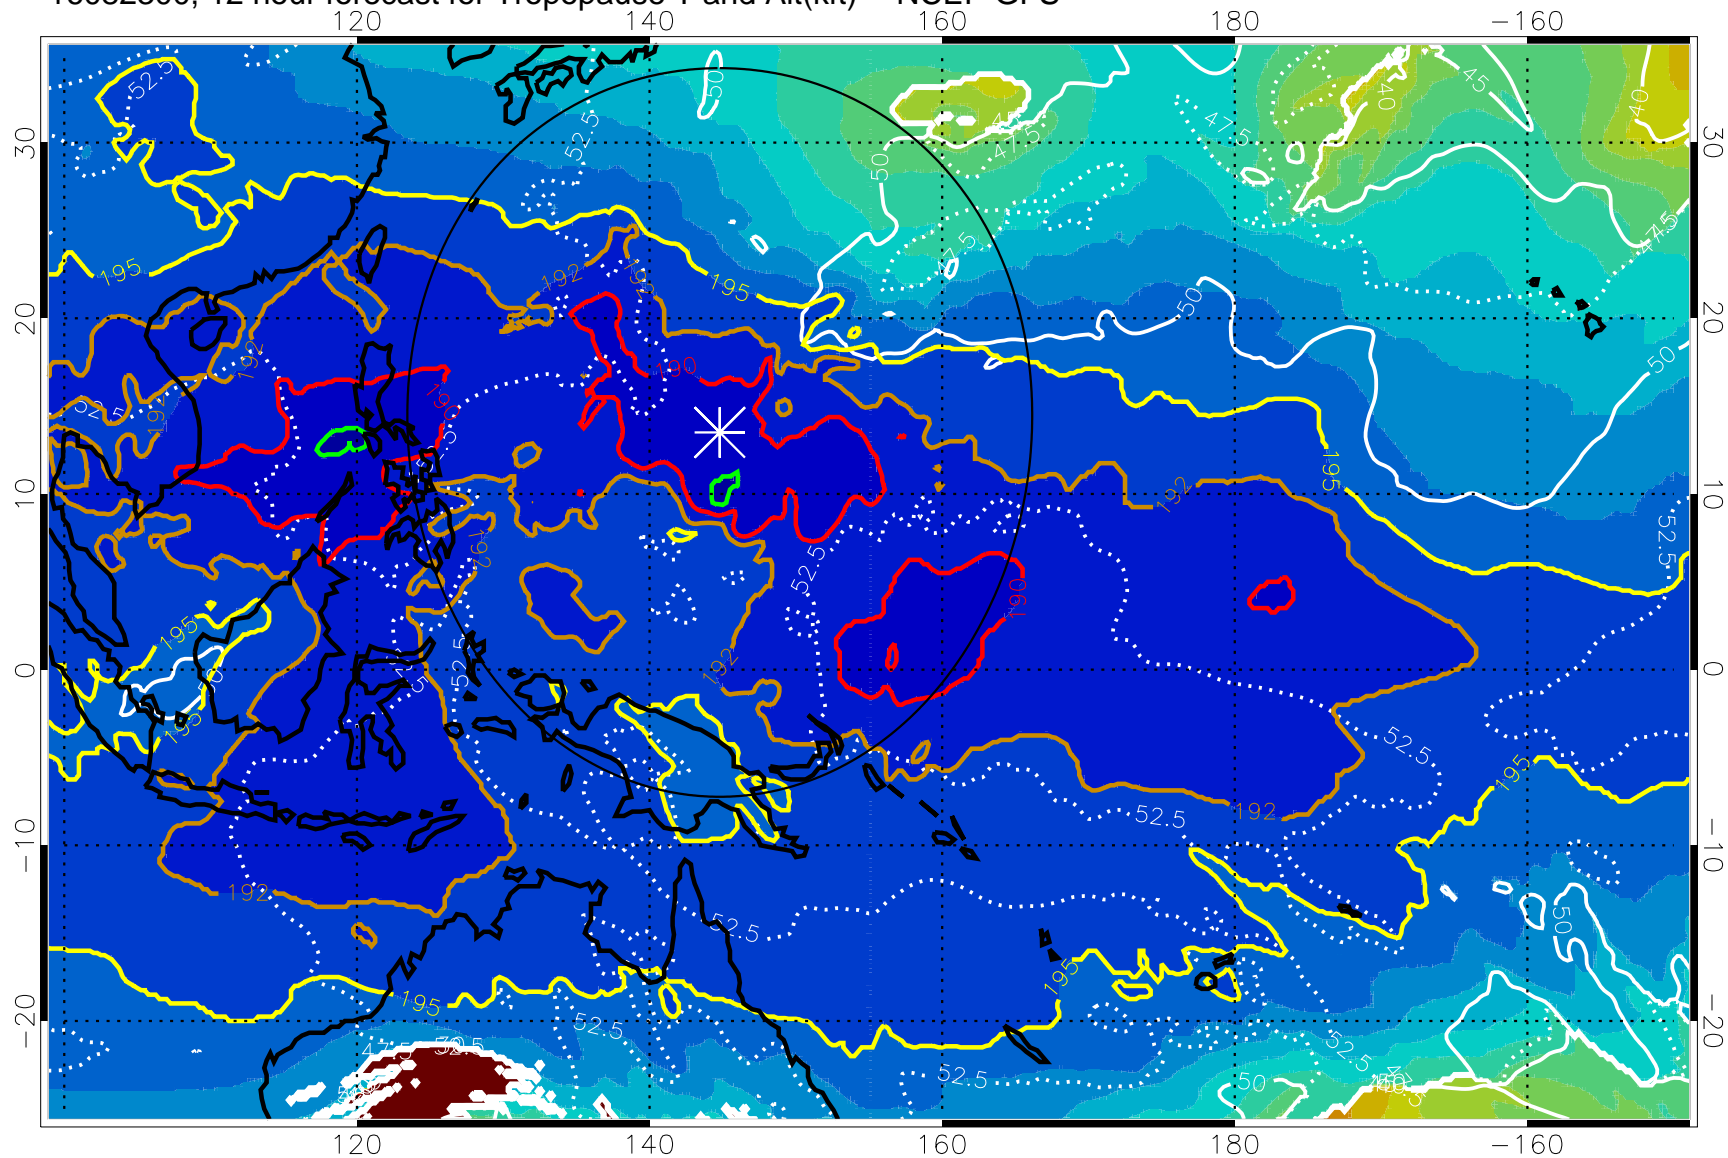

16082300, 12 hour forecast for Tropopause T and Alt(kft) -- NCEP GFS

190 200 210 220 230

Tropopause T, K

Tropopause Altitude in kft (white)

192.5K Isotherm 195K Isotherm
187.5K Isotherm 190K Isotherm

Range ring of 2304 km