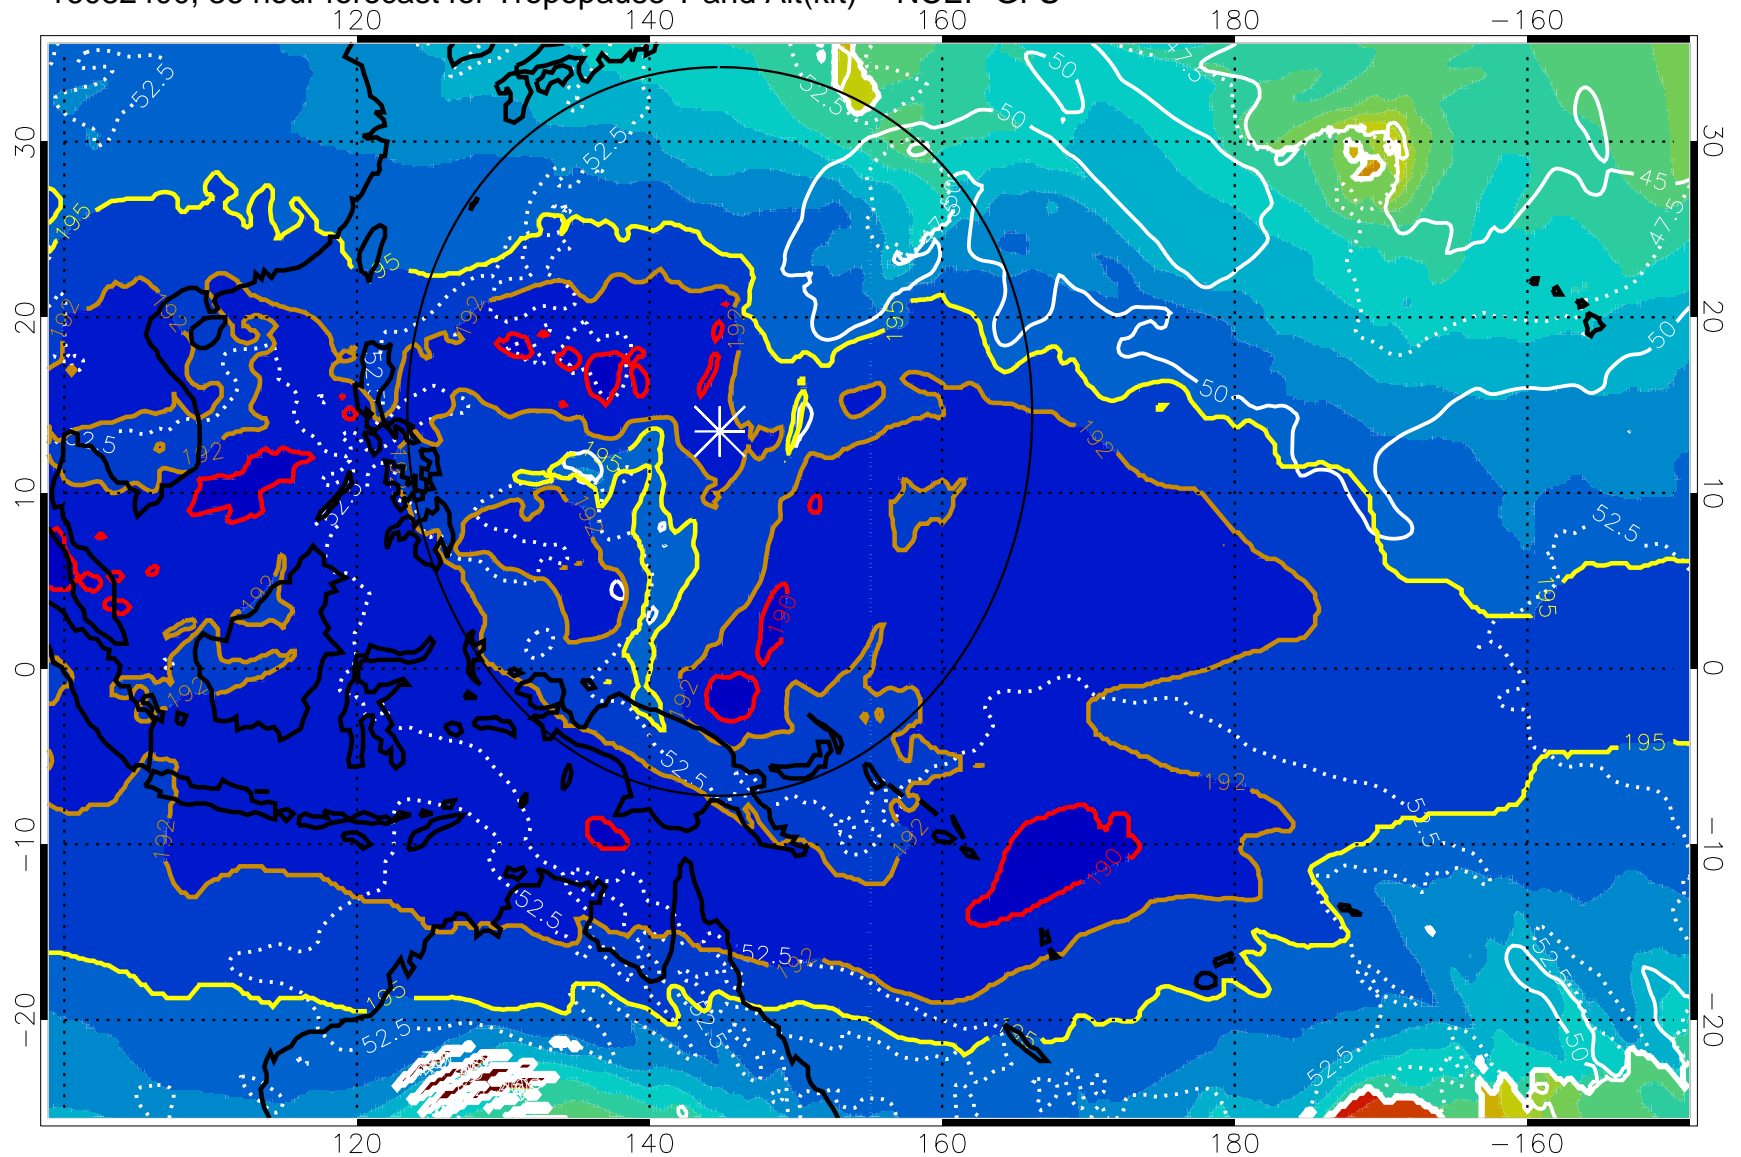

192.5K Isotherm 195K Isotherm

187.5K Isotherm 190K Isotherm

Range ring of 2304 km

16082318, 30 hour forecast for Tropopause T and Alt(kft) -- NCEP GFS

190 200 210 220 230
Tropopause T, K

Tropopause Altitude in kft (white)

192.5K Isotherm 195K Isotherm
187.5K Isotherm 190K Isotherm

Range ring of 2304 km

16082400, 36 hour forecast for Tropopause T and Alt(kft) -- NCEP GFS

190 200 210 220 230
Tropopause T, K

Tropopause Altitude in kft (white)

192.5K Isotherm 195K Isotherm
187.5K Isotherm 190K Isotherm

Range ring of 2304 km

16082406, 42 hour forecast for Tropopause T and Alt(kft) -- NCEP GFS

190 200 210 220 230

Tropopause T, K

Tropopause Altitude in kft (white)