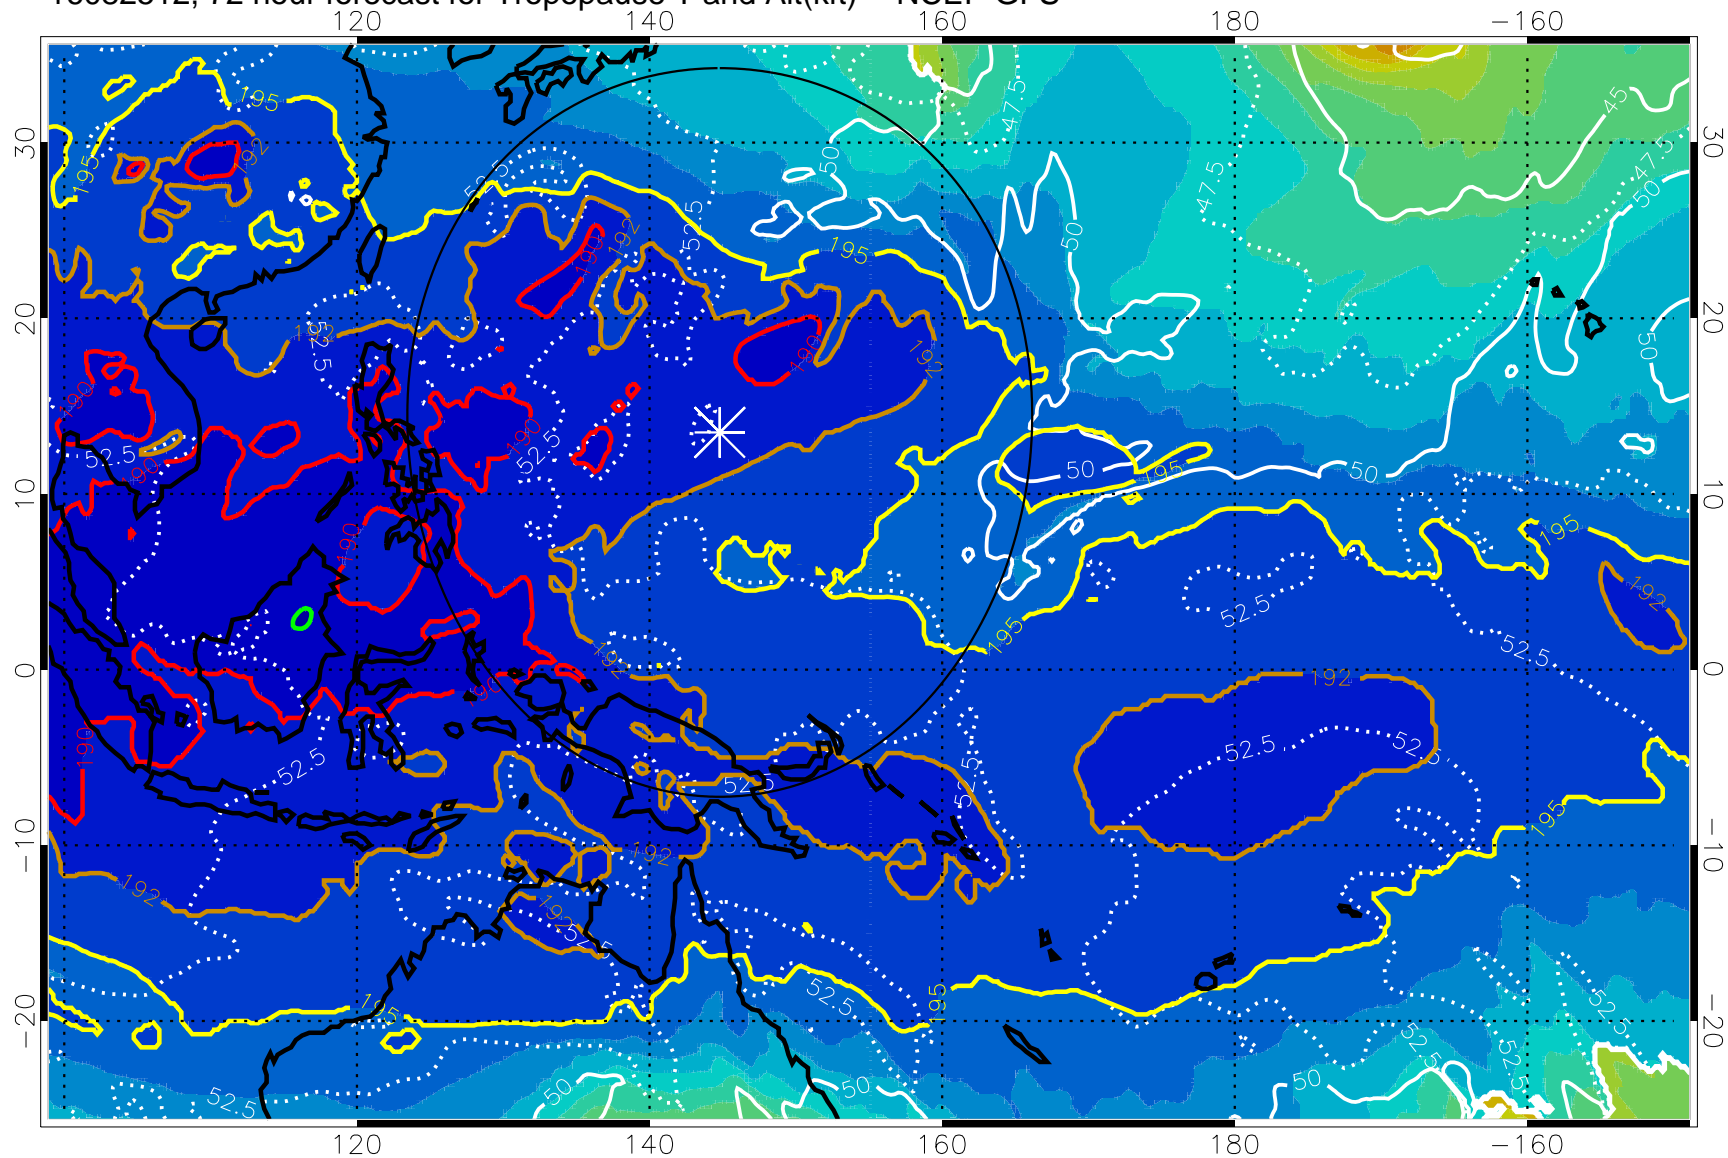

16082512, 72 hour forecast for Tropopause T and Alt(kft) -- NCEP GFS

190   200   210   220   230
Tropopause T, K

Tropopause Altitude in kft (white)

192.5K Isotherm   195K Isotherm
187.5K Isotherm   190K Isotherm

Range ring of 2304 km