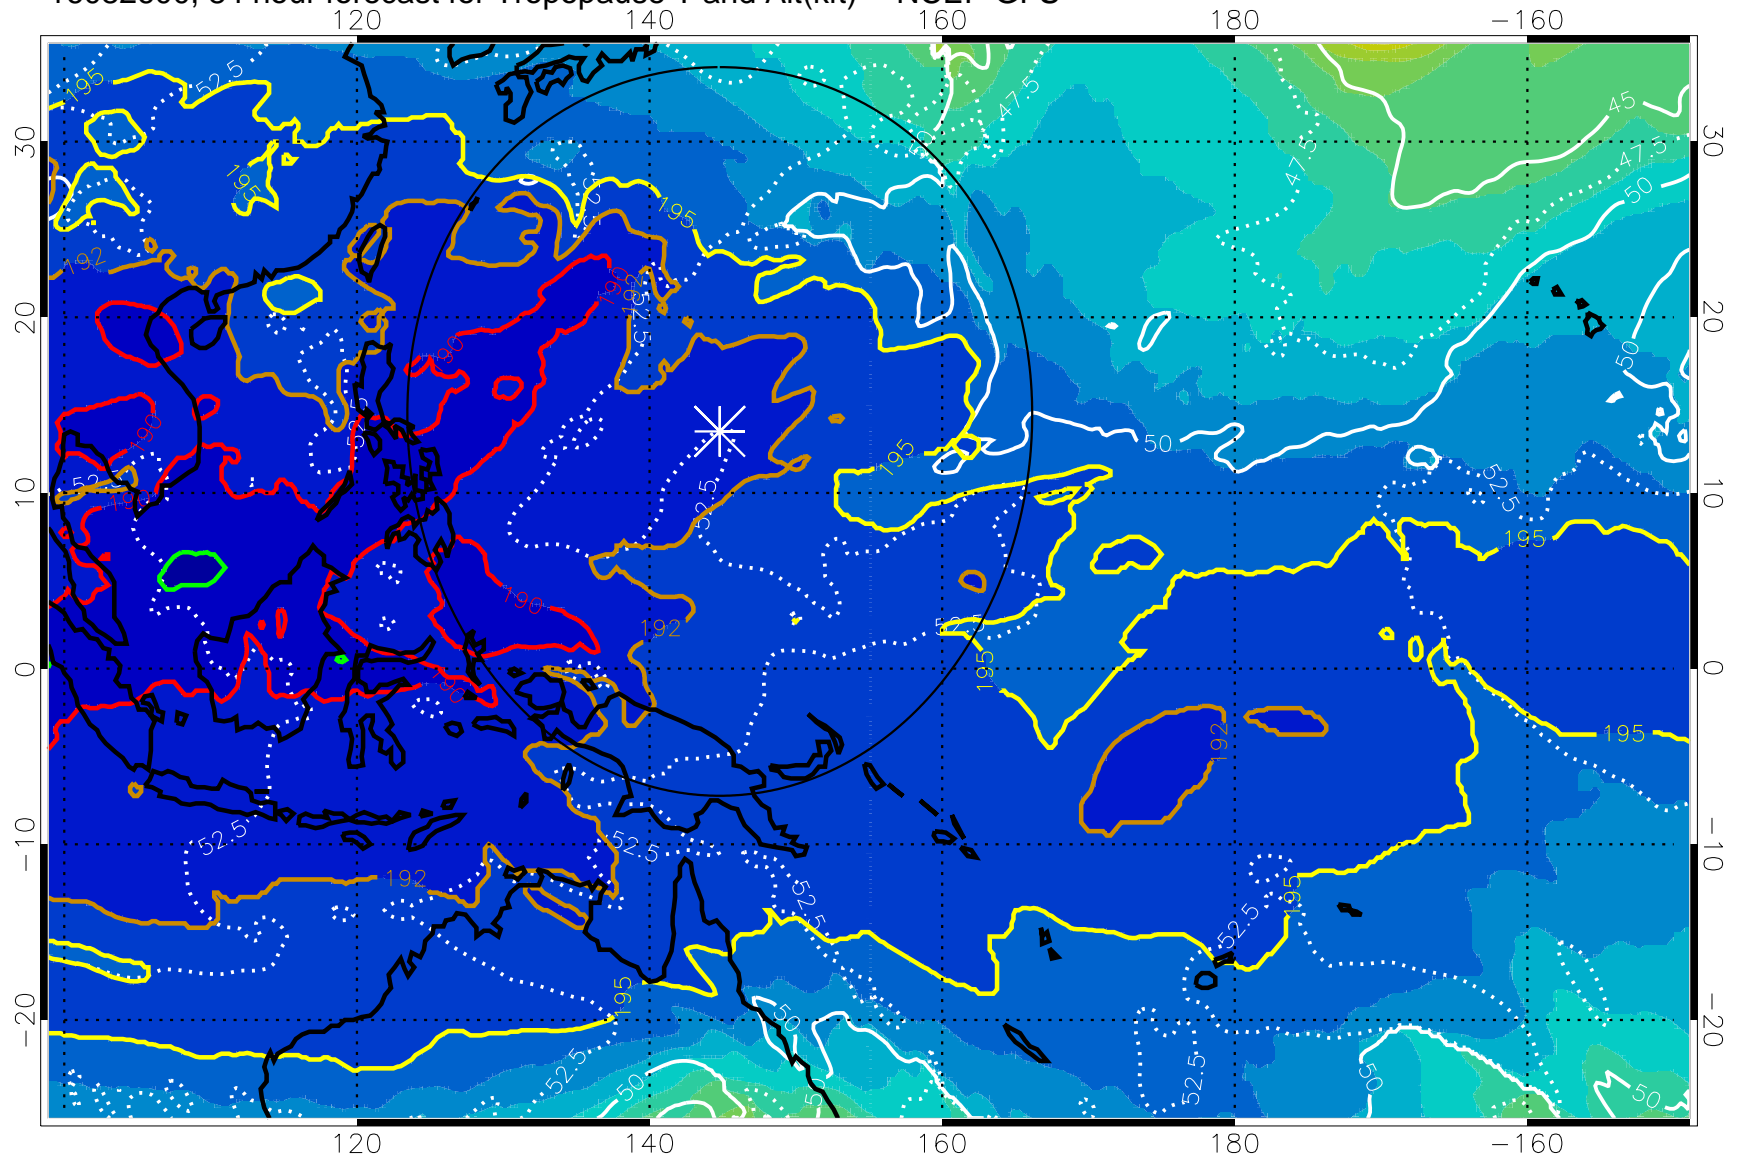

16082600, 84 hour forecast for Tropopause T and Alt(kft) -- NCEP GFS

190 200 210 220 230

Tropopause T, K

Tropopause Altitude in kft (white)

192.5K Isotherm 195K Isotherm

187.5K Isotherm 190K Isotherm

Range ring of 2304 km