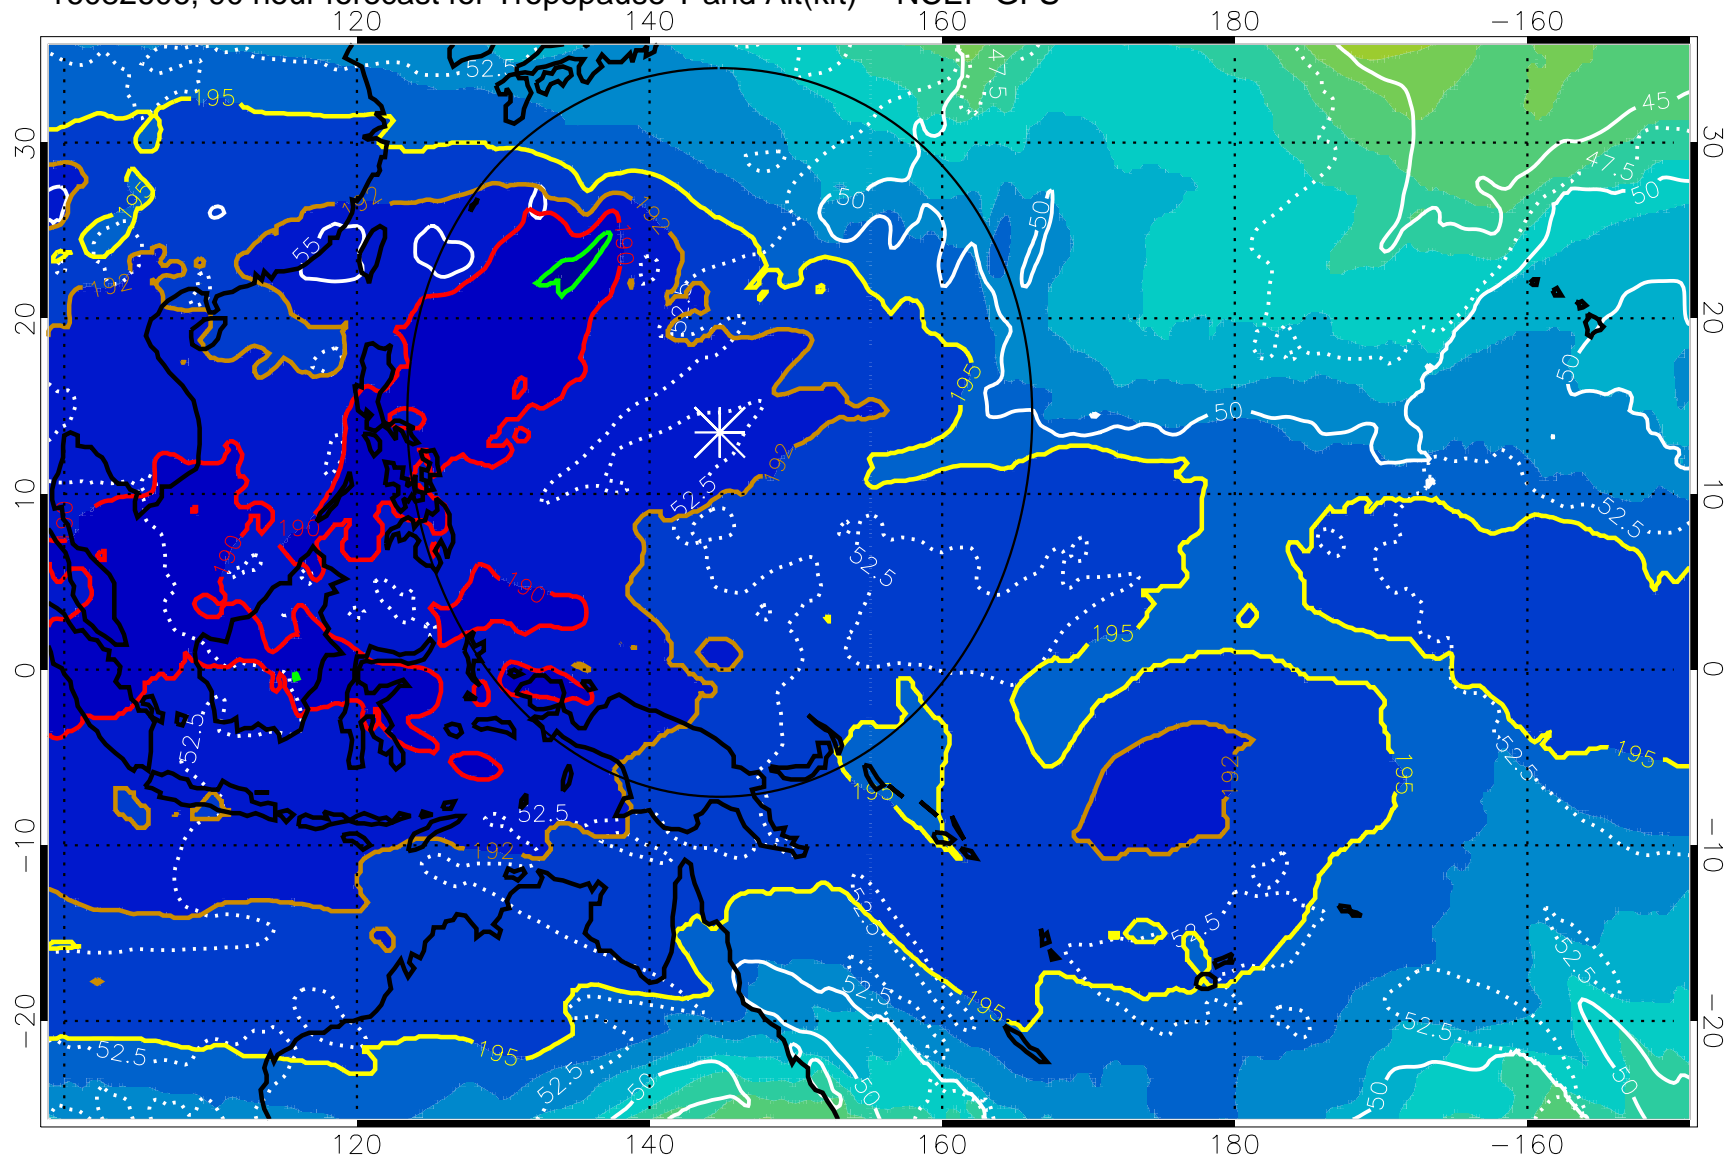

16082606, 90 hour forecast for Tropopause T and Alt(kft) -- NCEP GFS

190 200 210 220 230

Tropopause T, K

Tropopause Altitude in kft (white)

192.5K Isotherm 195K Isotherm

187.5K Isotherm 190K Isotherm

Range ring of 2304 km