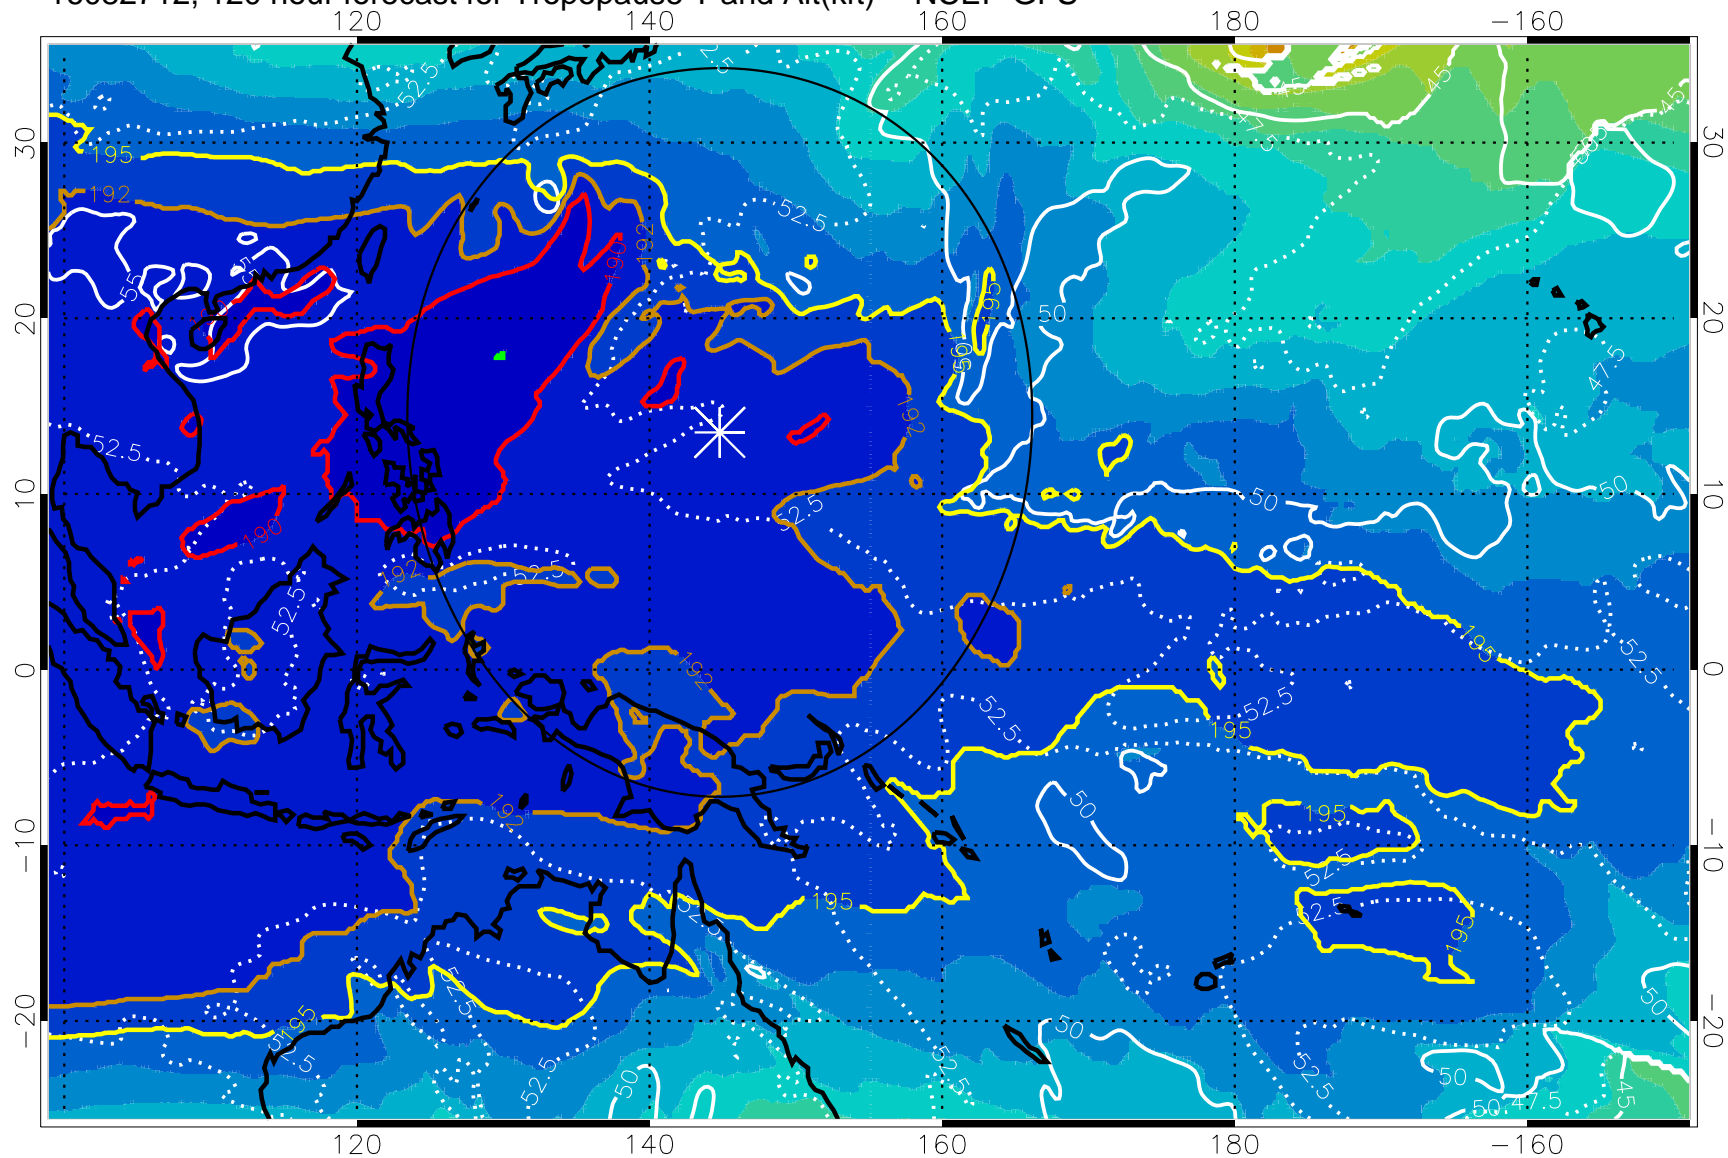

16082712, 120 hour forecast for Tropopause T and Alt(kft) -- NCEP GFS

190 200 210 220 230
Tropopause T, K

Tropopause Altitude in kft (white)

192.5K Isotherm 195K Isotherm
187.5K Isotherm 190K Isotherm

Range ring of 2304 km