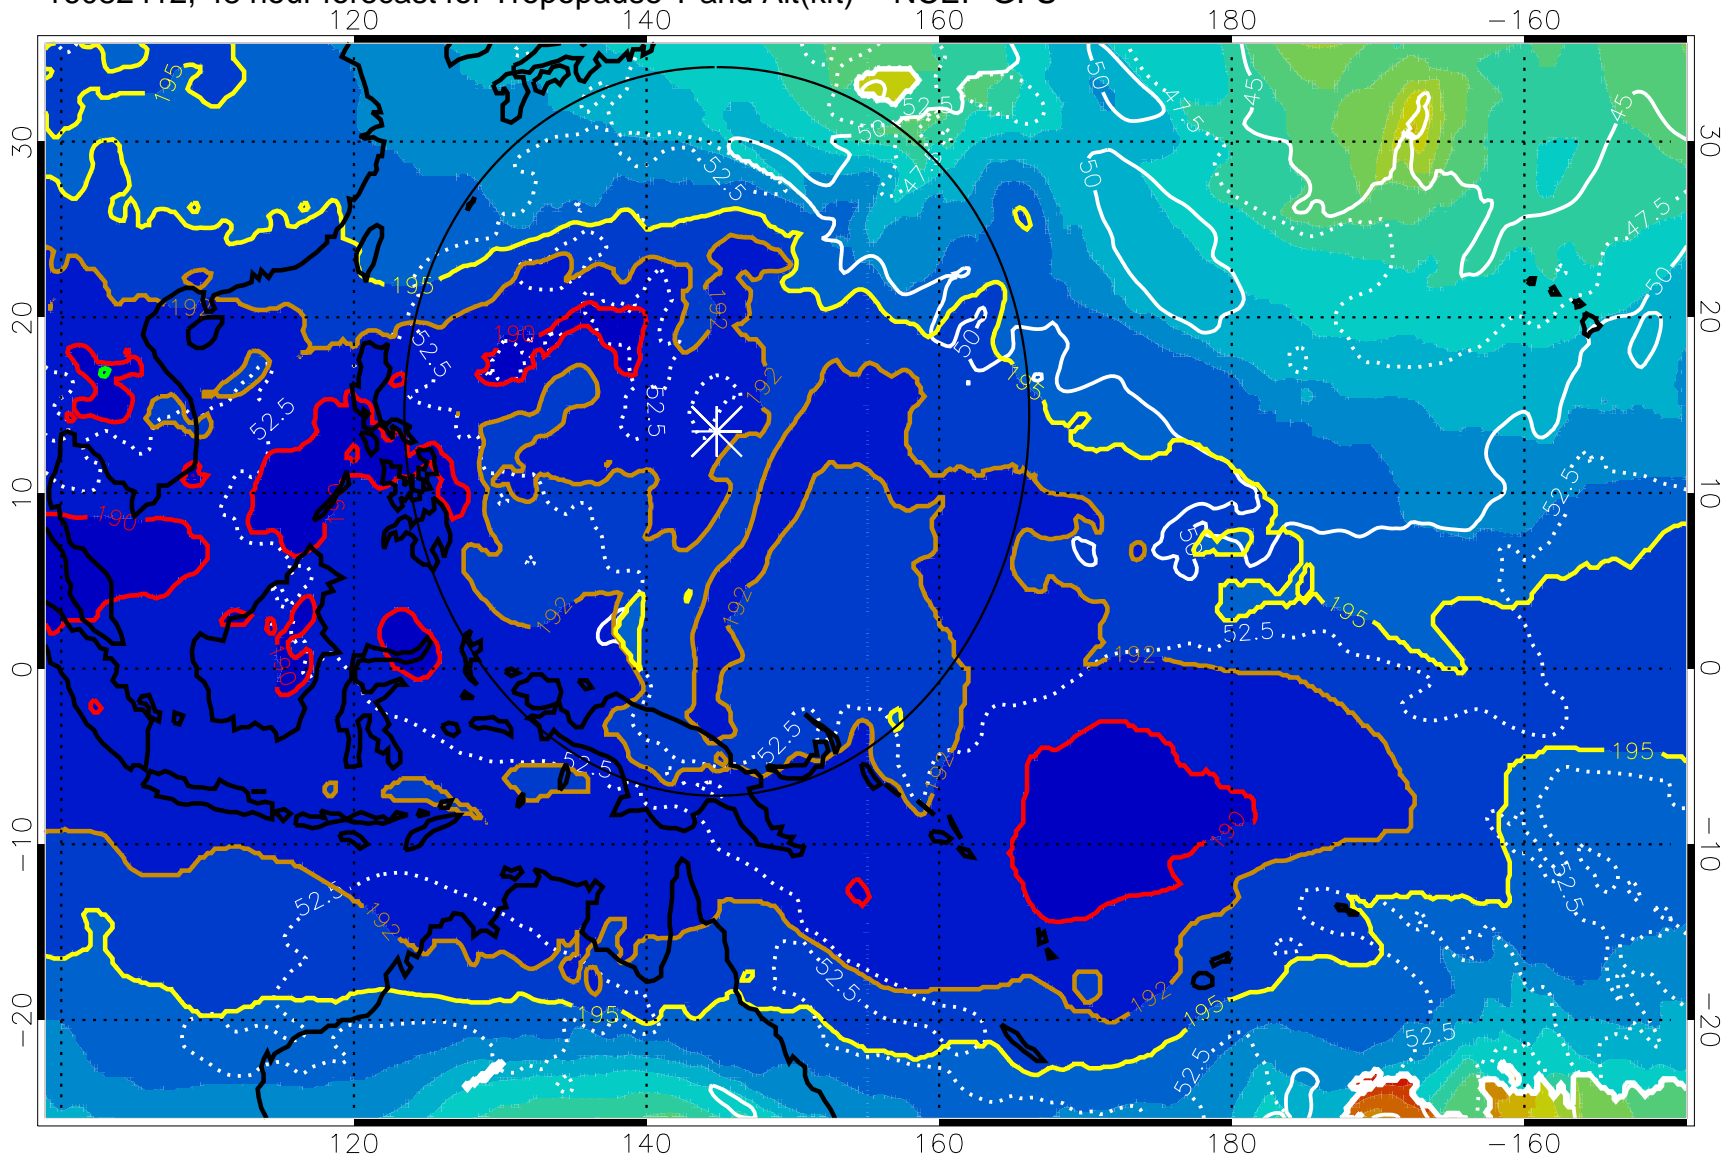

192.5K Isotherm 195K Isotherm
187.5K Isotherm 190K Isotherm

Range ring of 2304 km

16082400, 36 hour forecast for Tropopause T and Alt(kft) -- NCEP GFS

190 200 210 220 230
Tropopause T, K

Tropopause Altitude in kft (white)

192.5K Isotherm 195K Isotherm
187.5K Isotherm 190K Isotherm

Range ring of 2304 km

16082406, 42 hour forecast for Tropopause T and Alt(kft) -- NCEP GFS

190 200 210 220 230

Tropopause T, K

Tropopause Altitude in kft (white)

192.5K Isotherm 195K Isotherm

187.5K Isotherm 190K Isotherm

Range ring of 2304 km

16082412, 48 hour forecast for Tropopause T and Alt(kft) -- NCEP GFS

190 200 210 220 230

Tropopause T, K

Tropopause Altitude in kft (white)