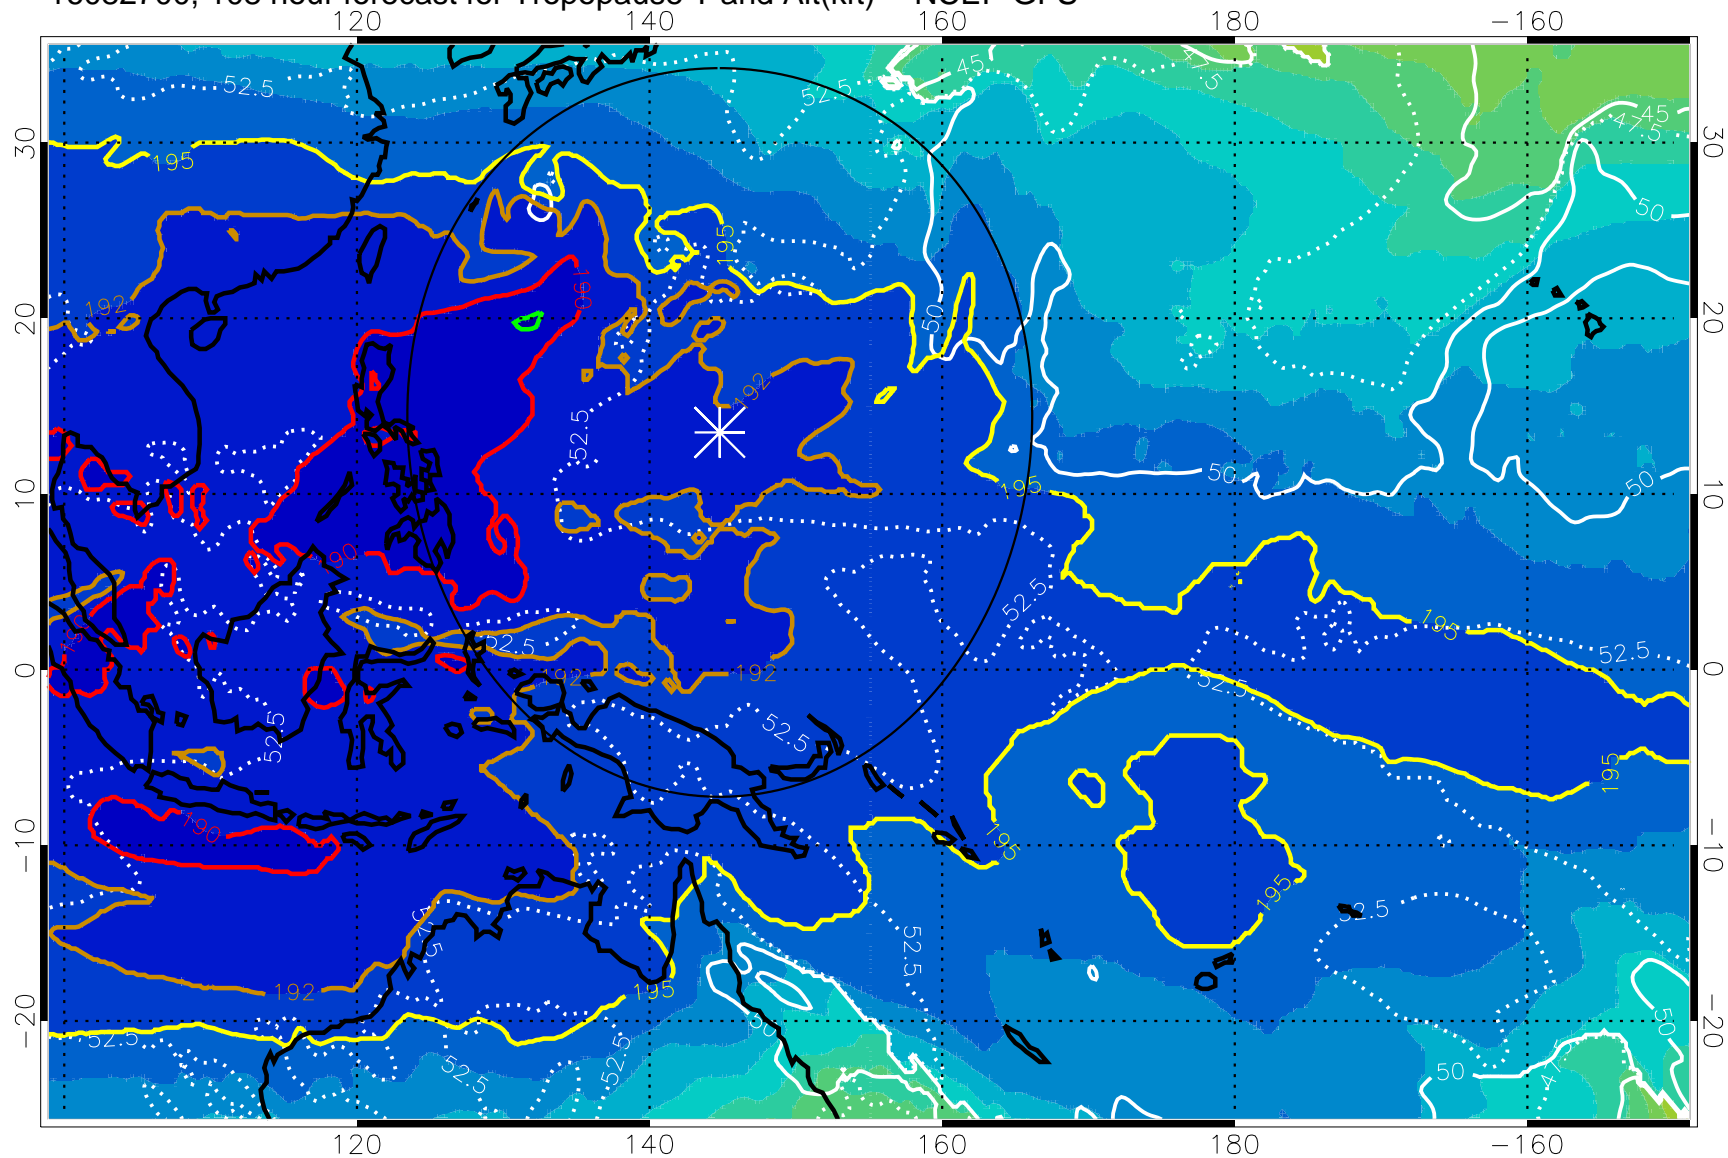

16082700, 108 hour forecast for Tropopause T and Alt(kft) -- NCEP GFS

190 200 210 220 230

Tropopause T, K

Tropopause Altitude in kft (white)

192.5K Isotherm 195K Isotherm
187.5K Isotherm 190K Isotherm

Range ring of 2304 km