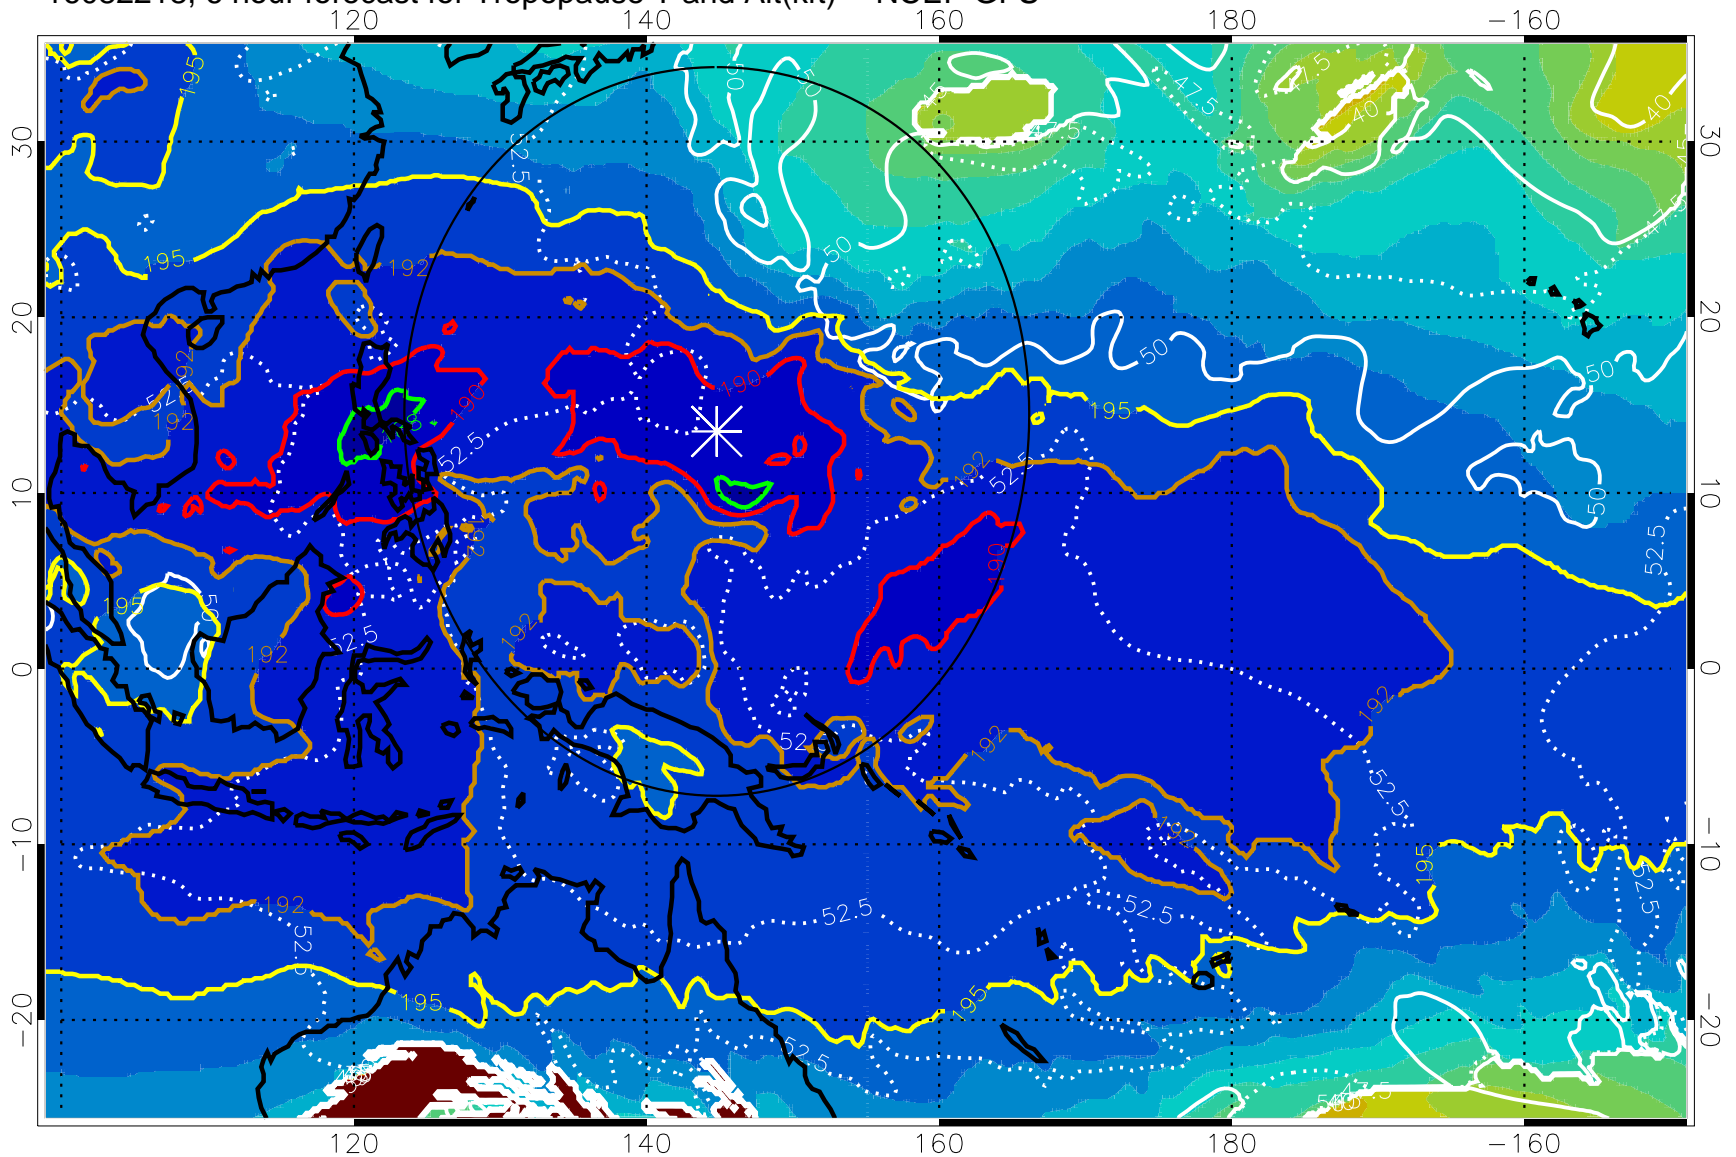

16082218, 6 hour forecast for Tropopause T and Alt(kft) -- NCEP GFS

190 200 210 220 230
Tropopause T, K

Tropopause Altitude in kft (white)

192.5K Isotherm 195K Isotherm
187.5K Isotherm 190K Isotherm

Range ring of 2304 km