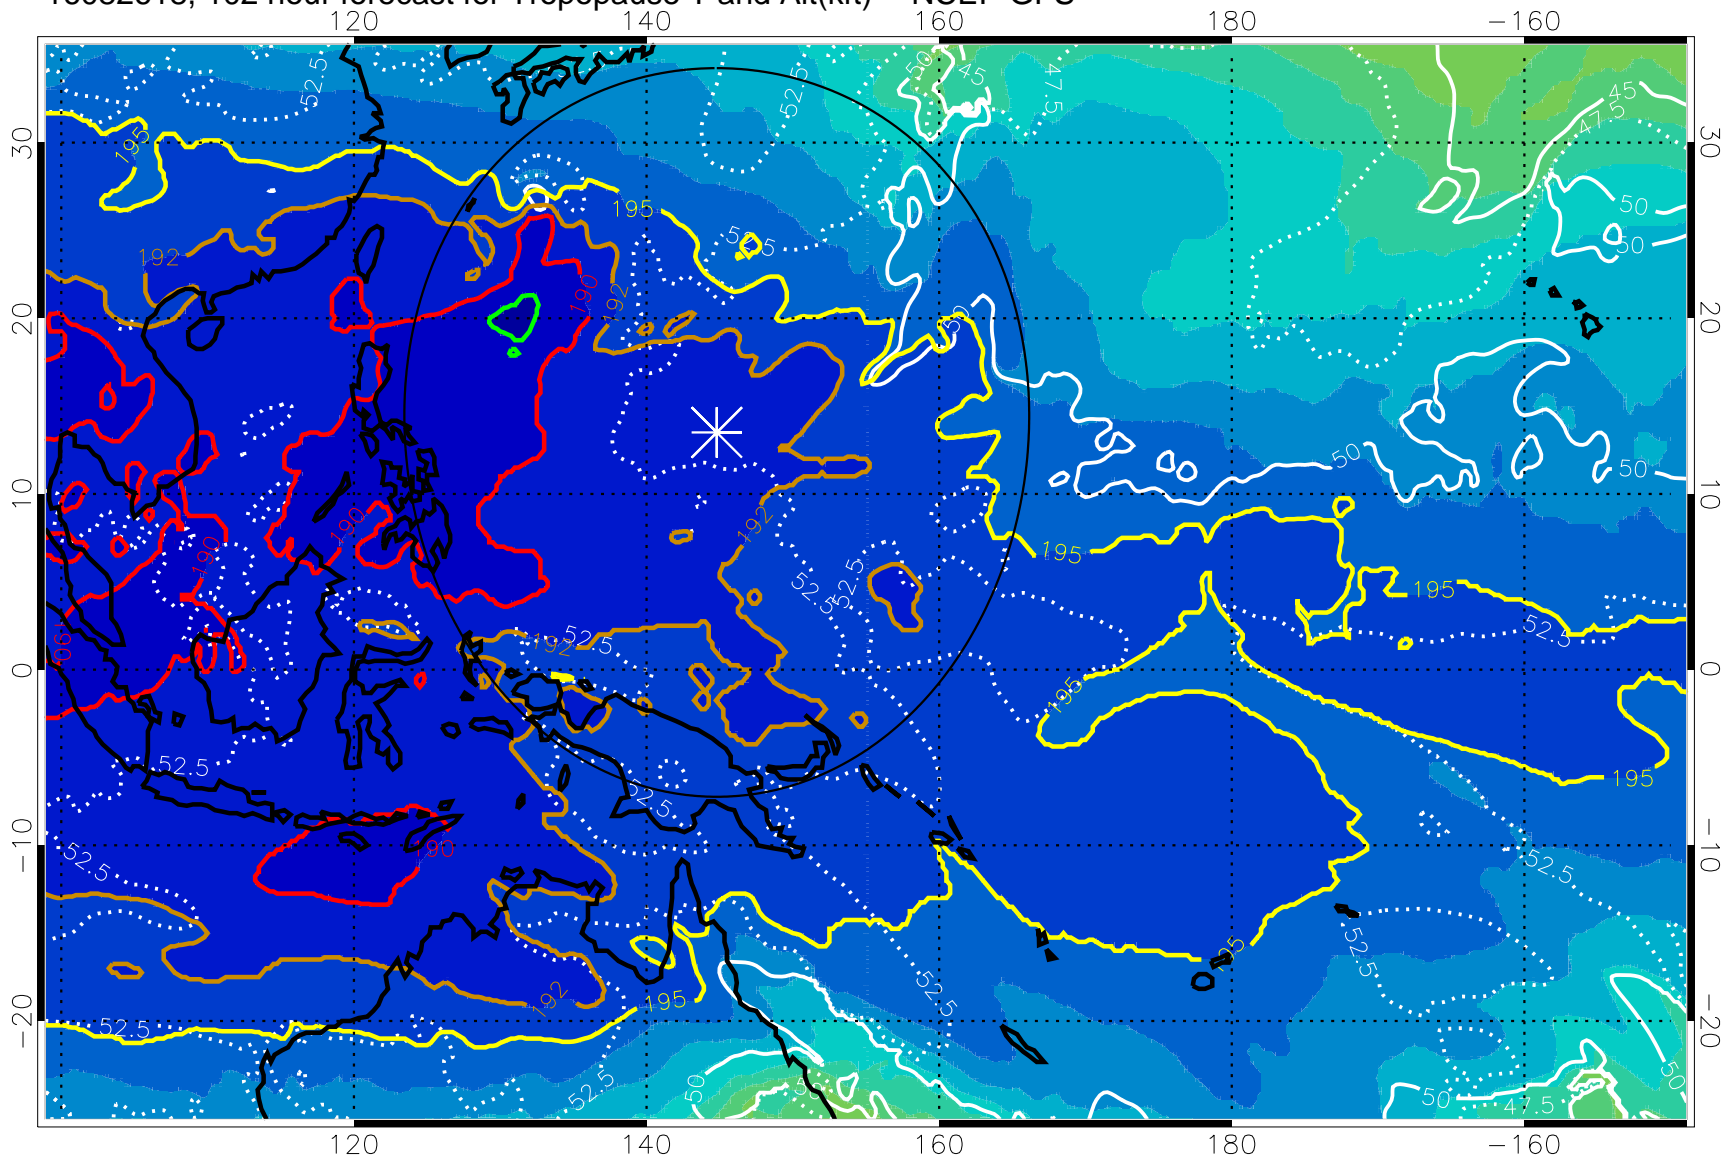

16082618, 102 hour forecast for Tropopause T and Alt(kft) -- NCEP GFS

190 200 210 220 230

Tropopause T, K

Tropopause Altitude in kft (white)

192.5K Isotherm 195K Isotherm
187.5K Isotherm 190K Isotherm

Range ring of 2304 km