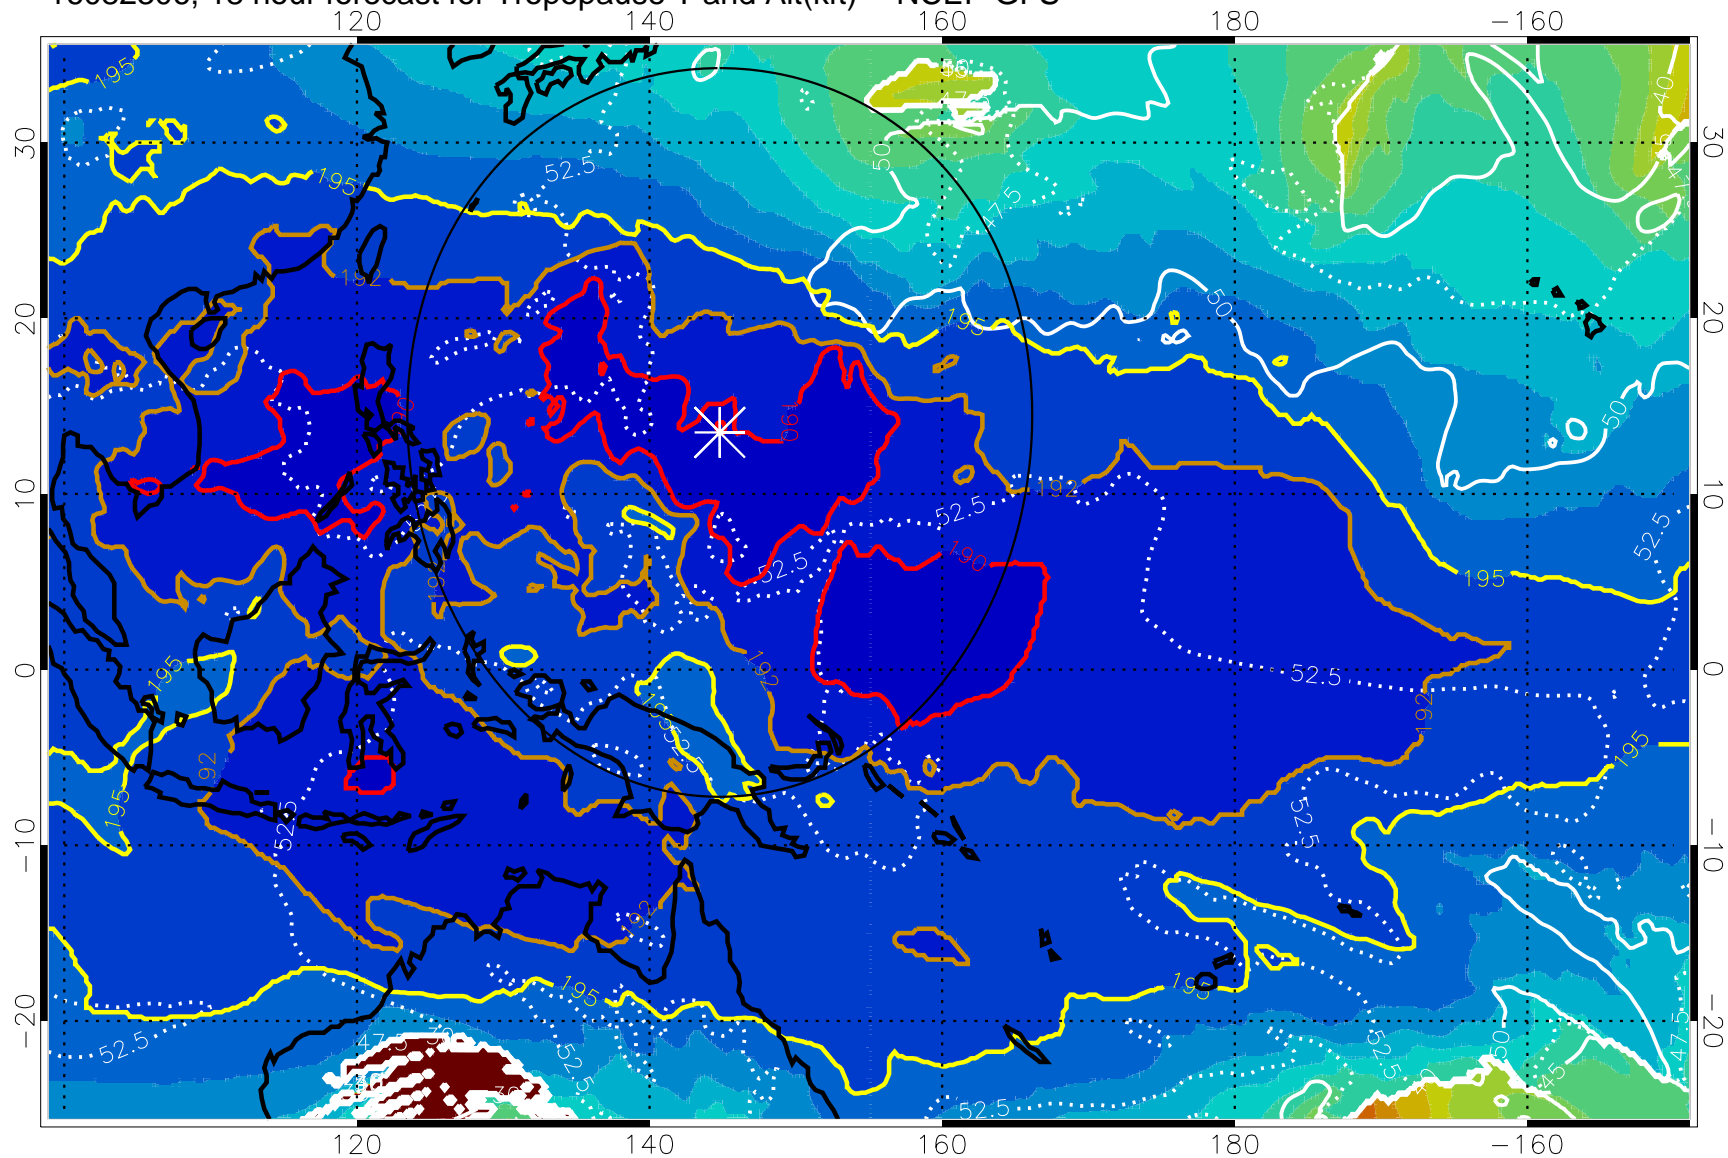

16082306, 18 hour forecast for Tropopause T and Alt(kft) -- NCEP GFS