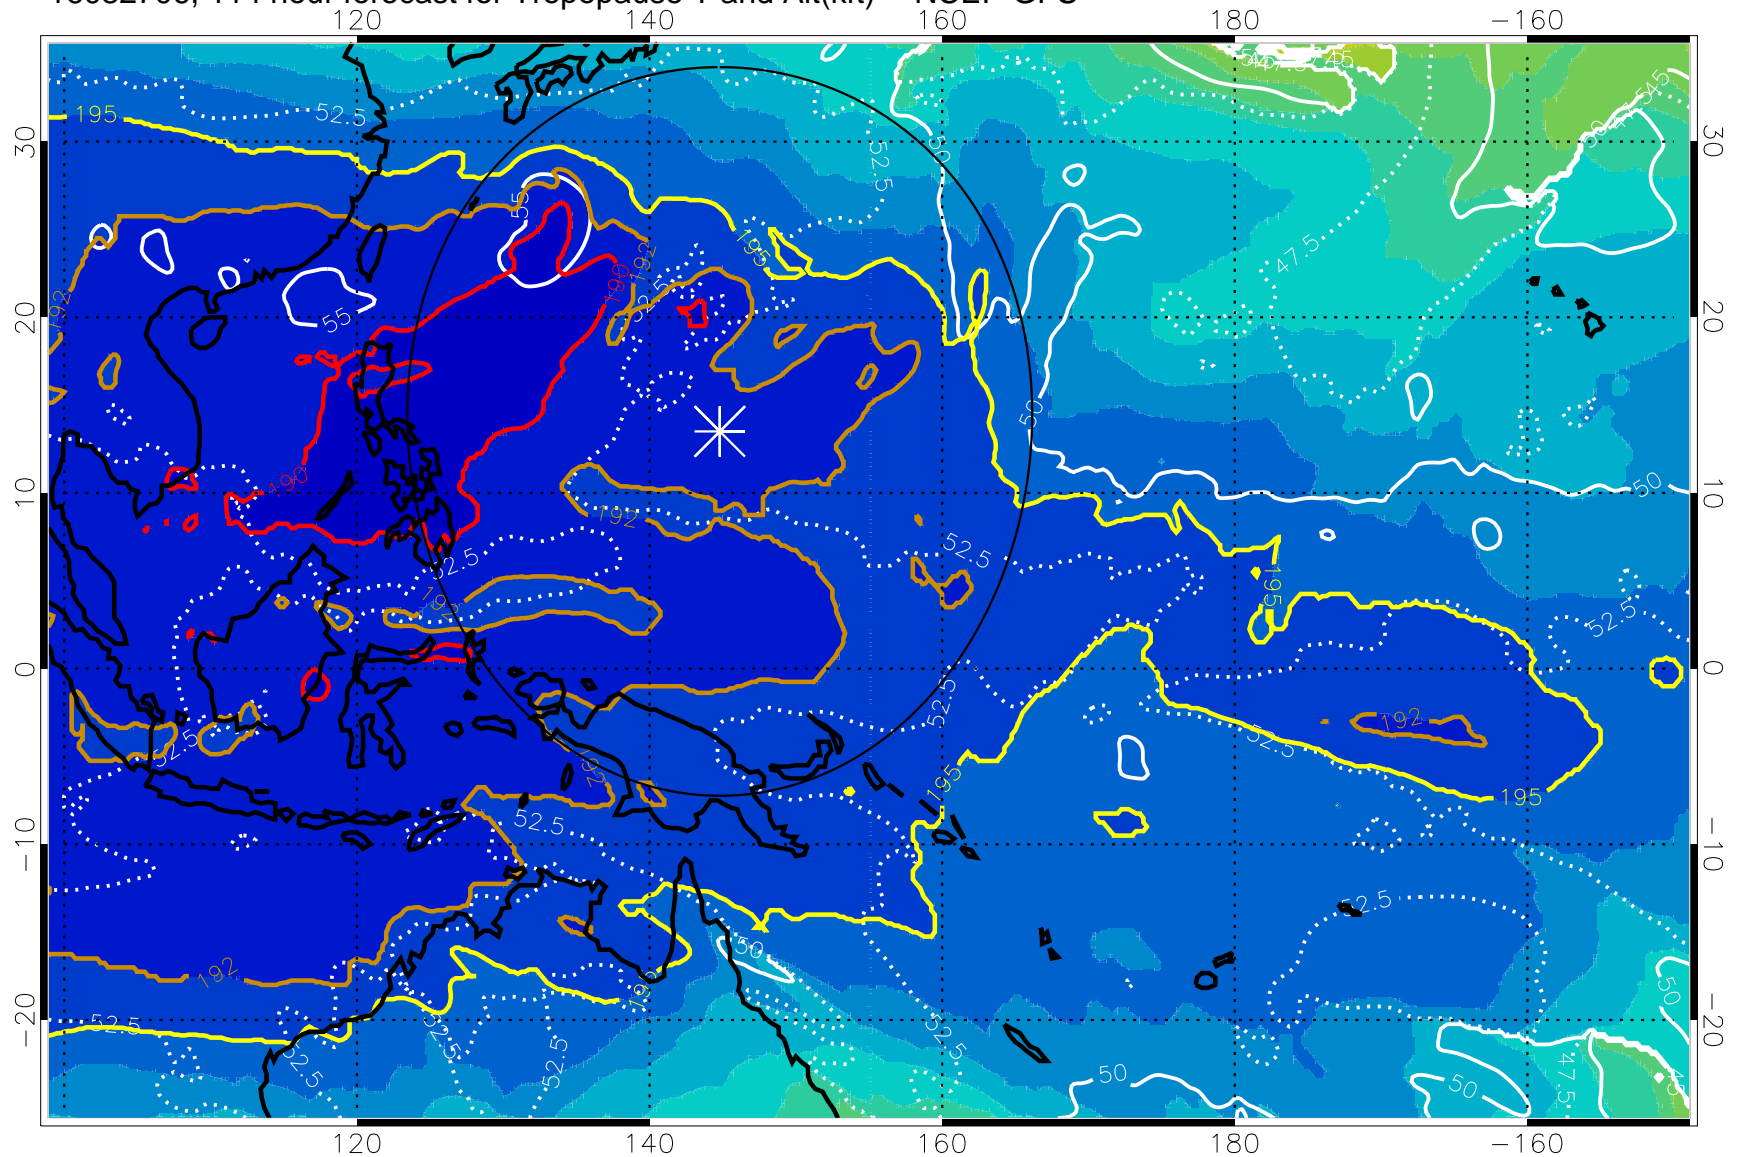

16082706, 114 hour forecast for Tropopause T and Alt(kft) -- NCEP GFS

190 200 210 220 230

Tropopause T, K

Tropopause Altitude in kft (white)

192.5K Isotherm 195K Isotherm

187.5K Isotherm 190K Isotherm

Range ring of 2304 km