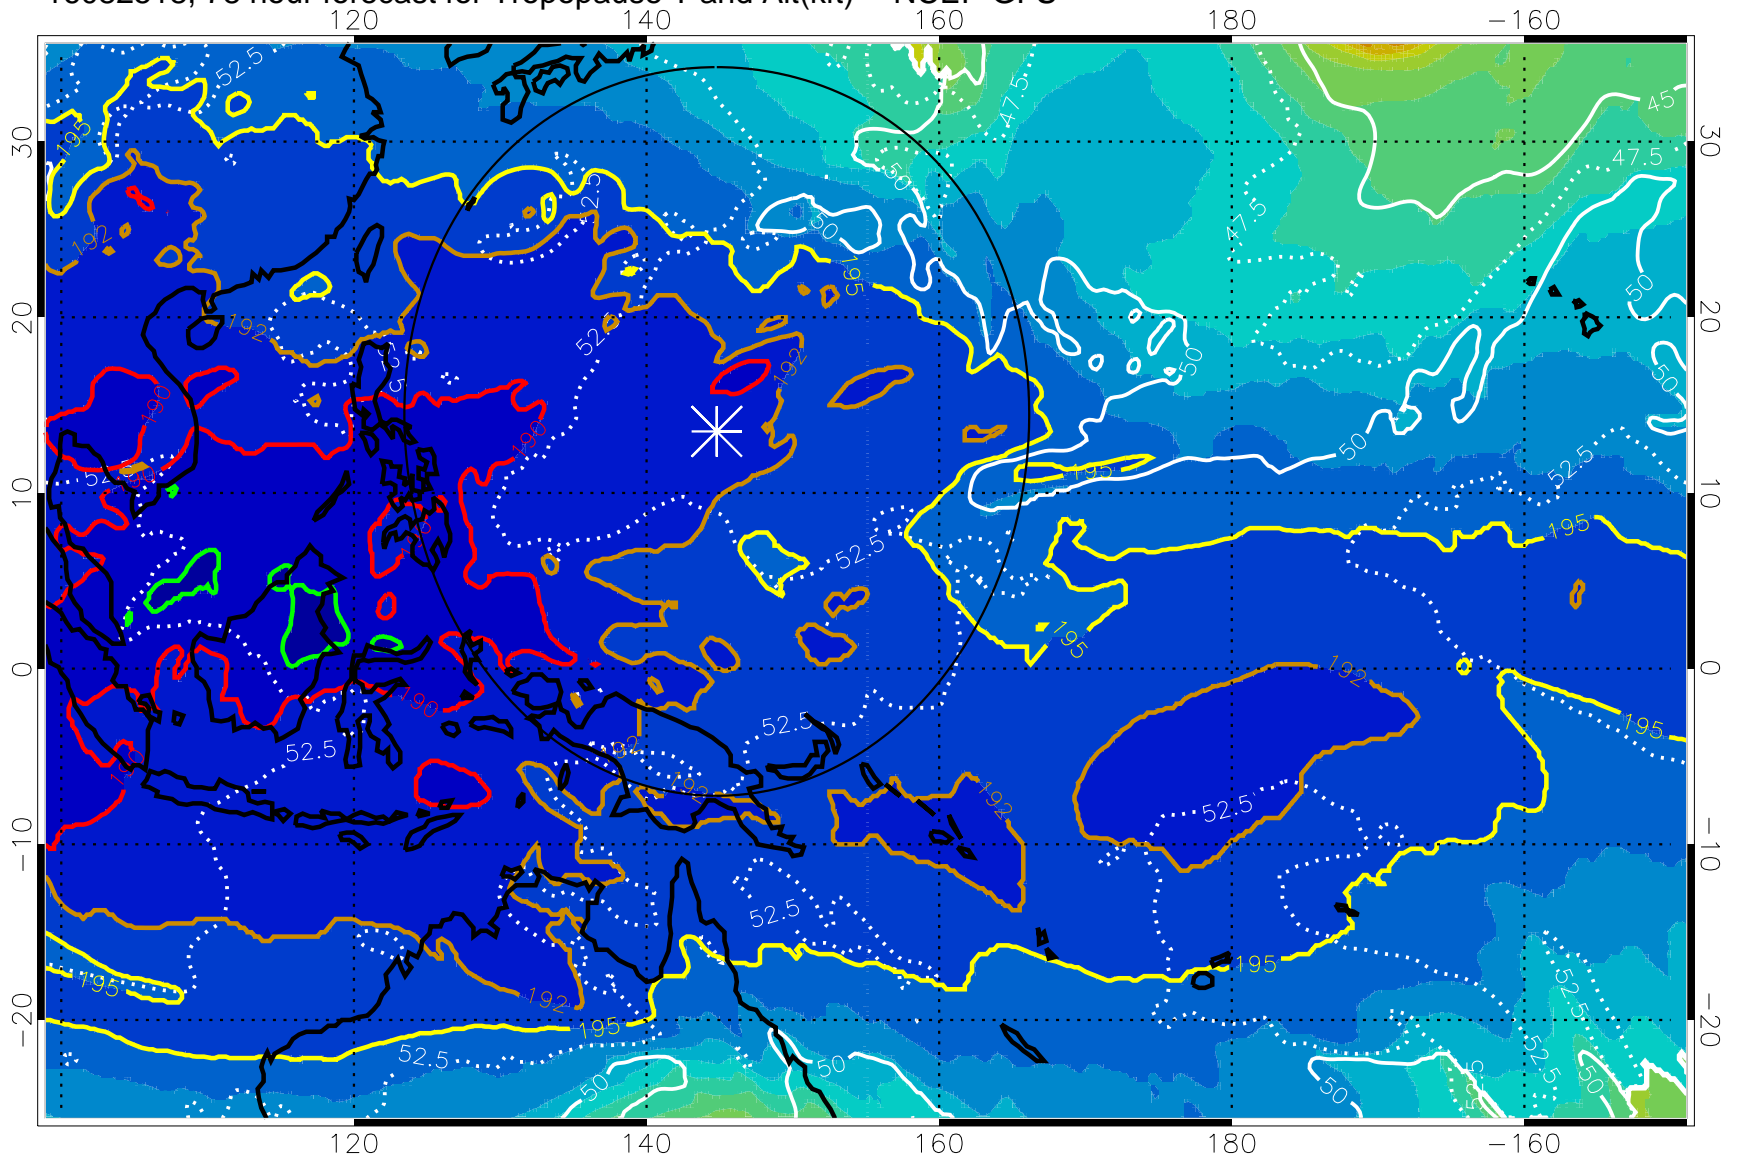

16082518, 78 hour forecast for Tropopause T and Alt(kft) -- NCEP GFS

190 200 210 220 230

Tropopause T, K

Tropopause Altitude in kft (white)

192.5K Isotherm 195K Isotherm
187.5K Isotherm 190K Isotherm

Range ring of 2304 km