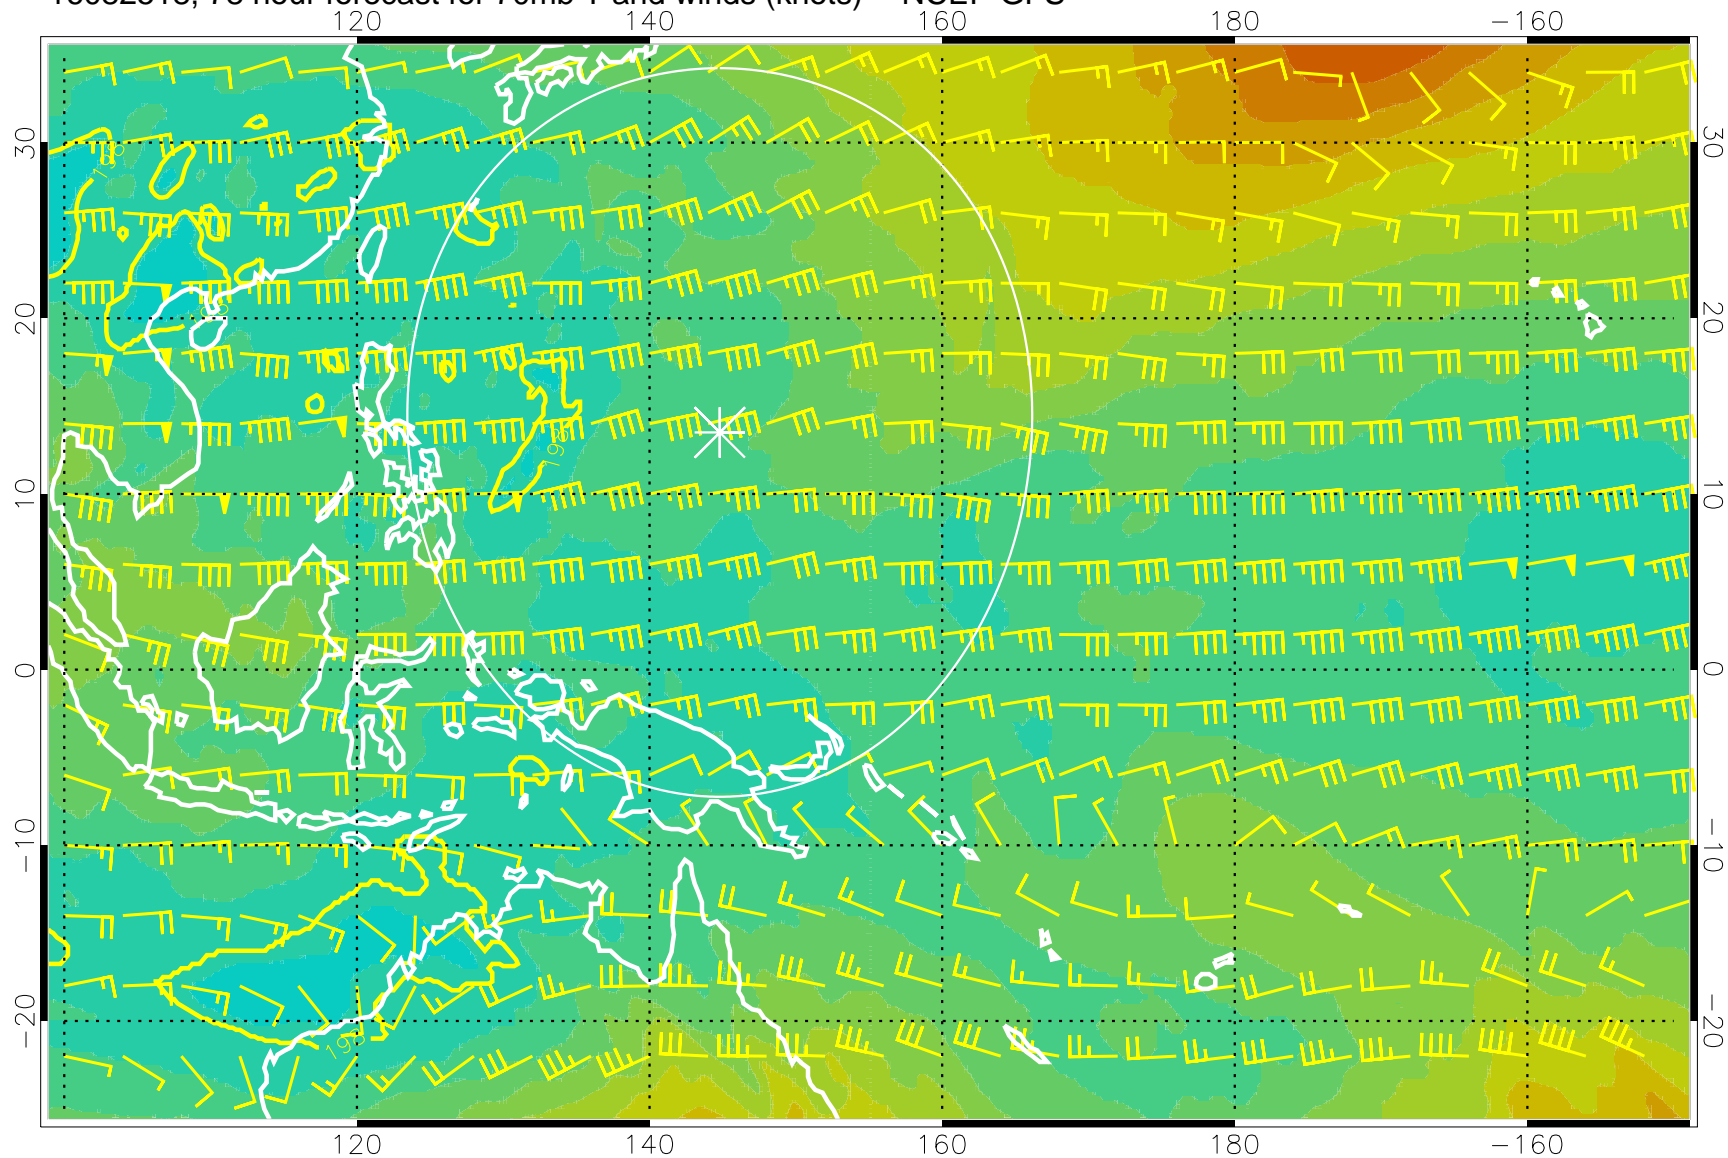

16082506, 66 hour forecast for 70mb T and winds (knots) -- NCEP GFS

180 190 200 210 220

T, K

190K Isotherm 192.5K Isotherm  
195K Isotherm 197.5K Isotherm

Range ring of 2304 km

16082512, 72 hour forecast for 70mb T and winds (knots) -- NCEP GFS

180 190 200 210 220  
T, K

190K Isotherm 192.5K Isotherm  
195K Isotherm 197.5K Isotherm

Range ring of 2304 km

16082518, 78 hour forecast for 70mb T and winds (knots) -- NCEP GFS

180      190      200      210      220

T, K

190K Isotherm    192.5K Isotherm  
195K Isotherm    197.5K Isotherm

Range ring of 2304 km

16082600, 84 hour forecast for 70mb T and winds (knots) -- NCEP GFS

180 190 200 210 220

T, K

190K Isotherm 192.5K Isotherm  
195K Isotherm 197.5K Isotherm