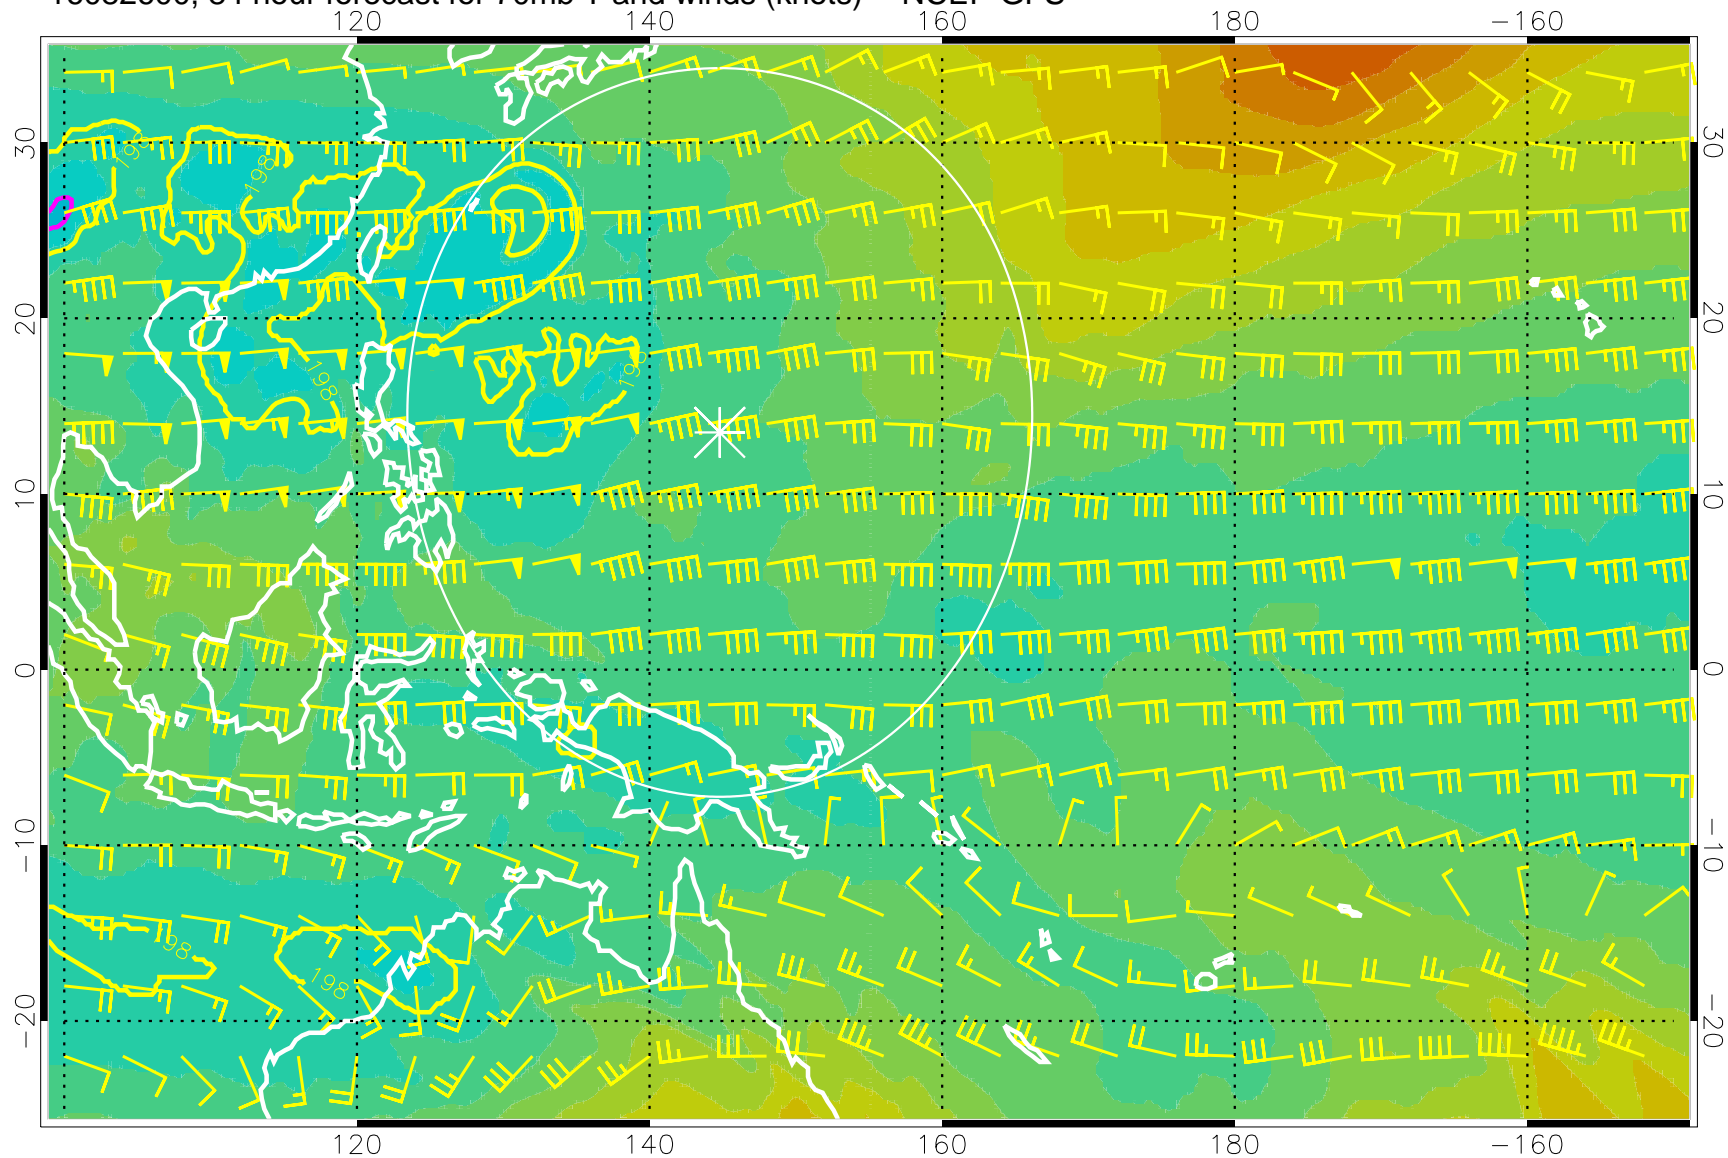

16082506, 66 hour forecast for 70mb T and winds (knots) -- NCEP GFS

180 190 200 210 220

T, K

190K Isotherm 192.5K Isotherm  
195K Isotherm 197.5K Isotherm

Range ring of 2304 km

16082512, 72 hour forecast for 70mb T and winds (knots) -- NCEP GFS

180 190 200 210 220  
T, K

190K Isotherm 192.5K Isotherm  
195K Isotherm 197.5K Isotherm

Range ring of 2304 km

16082518, 78 hour forecast for 70mb T and winds (knots) -- NCEP GFS

180      190      200      210      220

T, K

190K Isotherm    192.5K Isotherm  
195K Isotherm    197.5K Isotherm

Range ring of 2304 km

16082600, 84 hour forecast for 70mb T and winds (knots) -- NCEP GFS

180 190 200 210 220

T, K

190K Isotherm 192.5K Isotherm  
195K Isotherm 197.5K Isotherm

Range ring of 2304 km

16082606, 90 hour forecast for 70mb T and winds (knots) -- NCEP GFS

180 190 200 210 220

T, K

190K Isotherm 192.5K Isotherm  
195K Isotherm 197.5K Isotherm

Range ring of 2304 km

16082612, 96 hour forecast for 70mb T and winds (knots) -- NCEP GFS