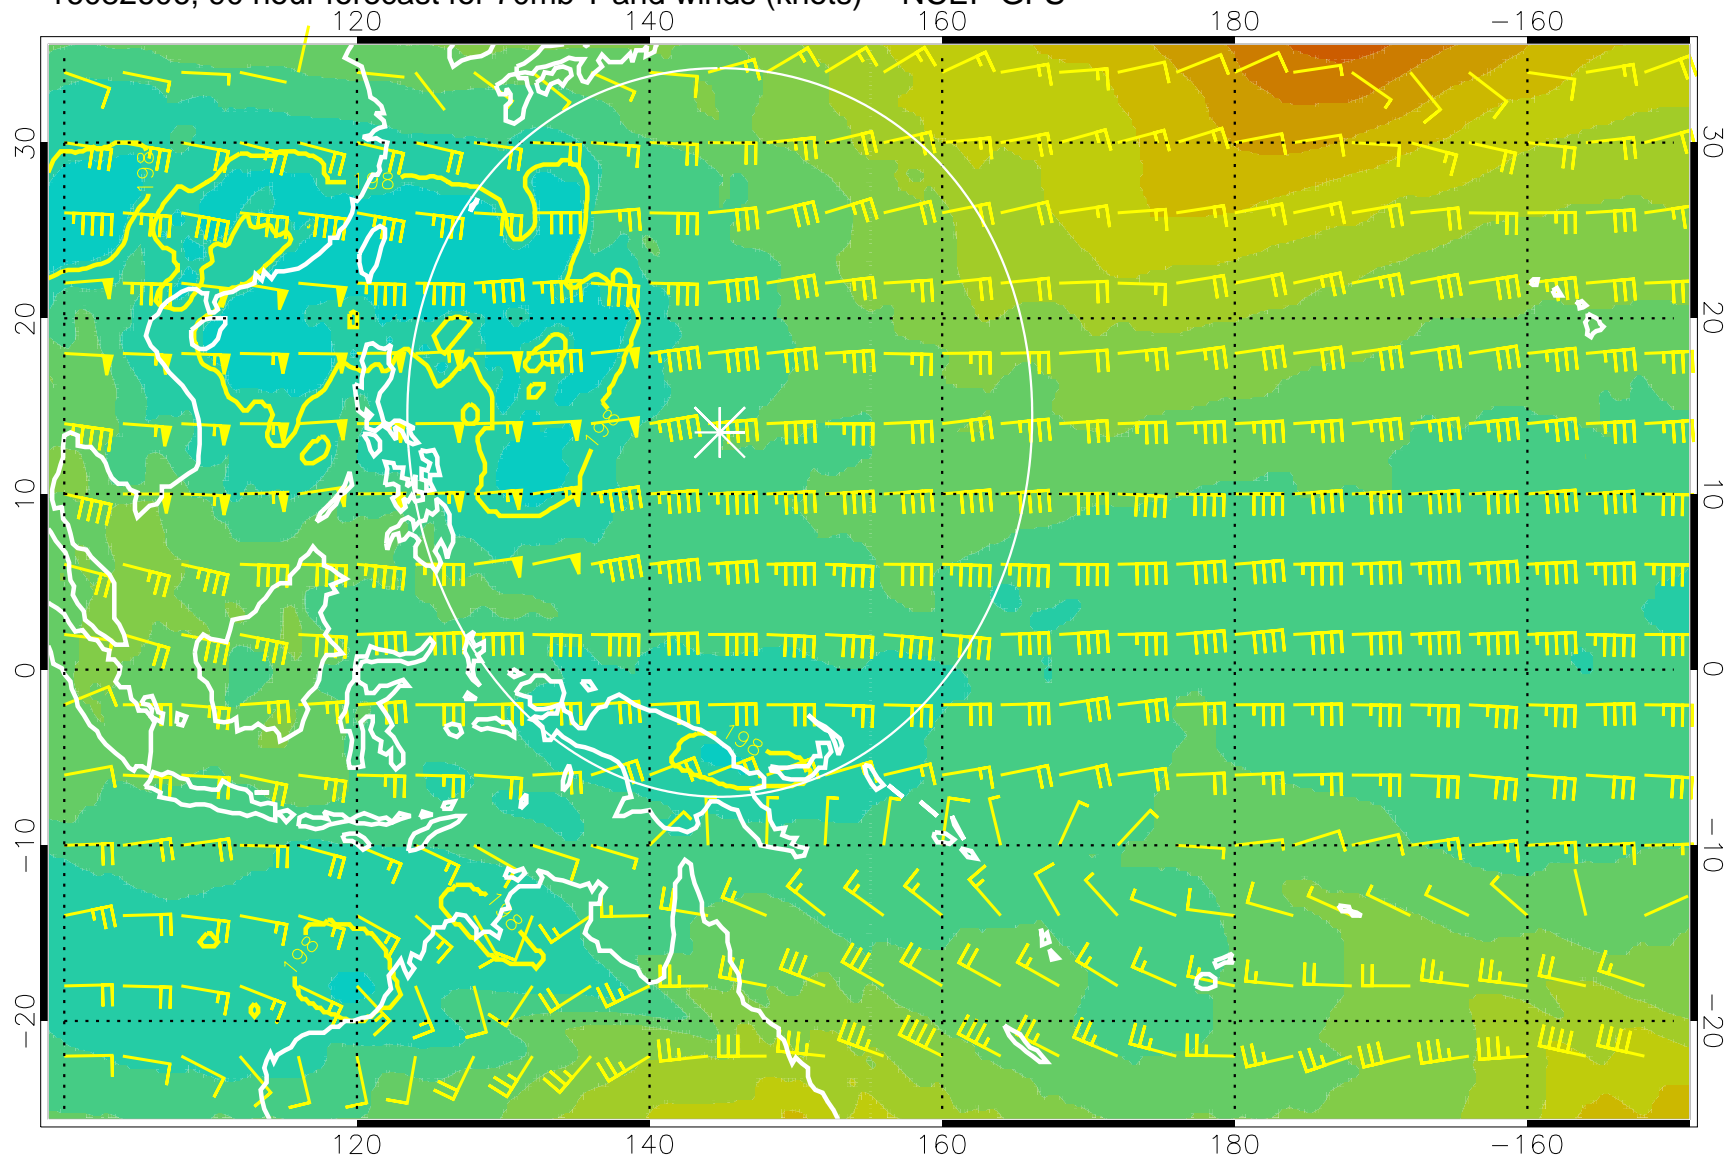

180 190 200 210 220  
T, K

190K Isotherm 192.5K Isotherm  
195K Isotherm 197.5K Isotherm

Range ring of 2304 km

16082518, 78 hour forecast for 70mb T and winds (knots) -- NCEP GFS

180      190      200      210      220

T, K

190K Isotherm    192.5K Isotherm  
195K Isotherm    197.5K Isotherm

Range ring of 2304 km

16082600, 84 hour forecast for 70mb T and winds (knots) -- NCEP GFS

180 190 200 210 220

T, K

190K Isotherm 192.5K Isotherm  
195K Isotherm 197.5K Isotherm

Range ring of 2304 km

16082606, 90 hour forecast for 70mb T and winds (knots) -- NCEP GFS

180 190 200 210 220

T, K

190K Isotherm 192.5K Isotherm  
195K Isotherm 197.5K Isotherm

Range ring of 2304 km

16082612, 96 hour forecast for 70mb T and winds (knots) -- NCEP GFS

T, K

190K Isotherm 192.5K Isotherm  
195K Isotherm 197.5K Isotherm

Range ring of 2304 km

16082618, 102 hour forecast for 70mb T and winds (knots) -- NCEP GFS

T, K

190K Isotherm 192.5K Isotherm  
195K Isotherm 197.5K Isotherm