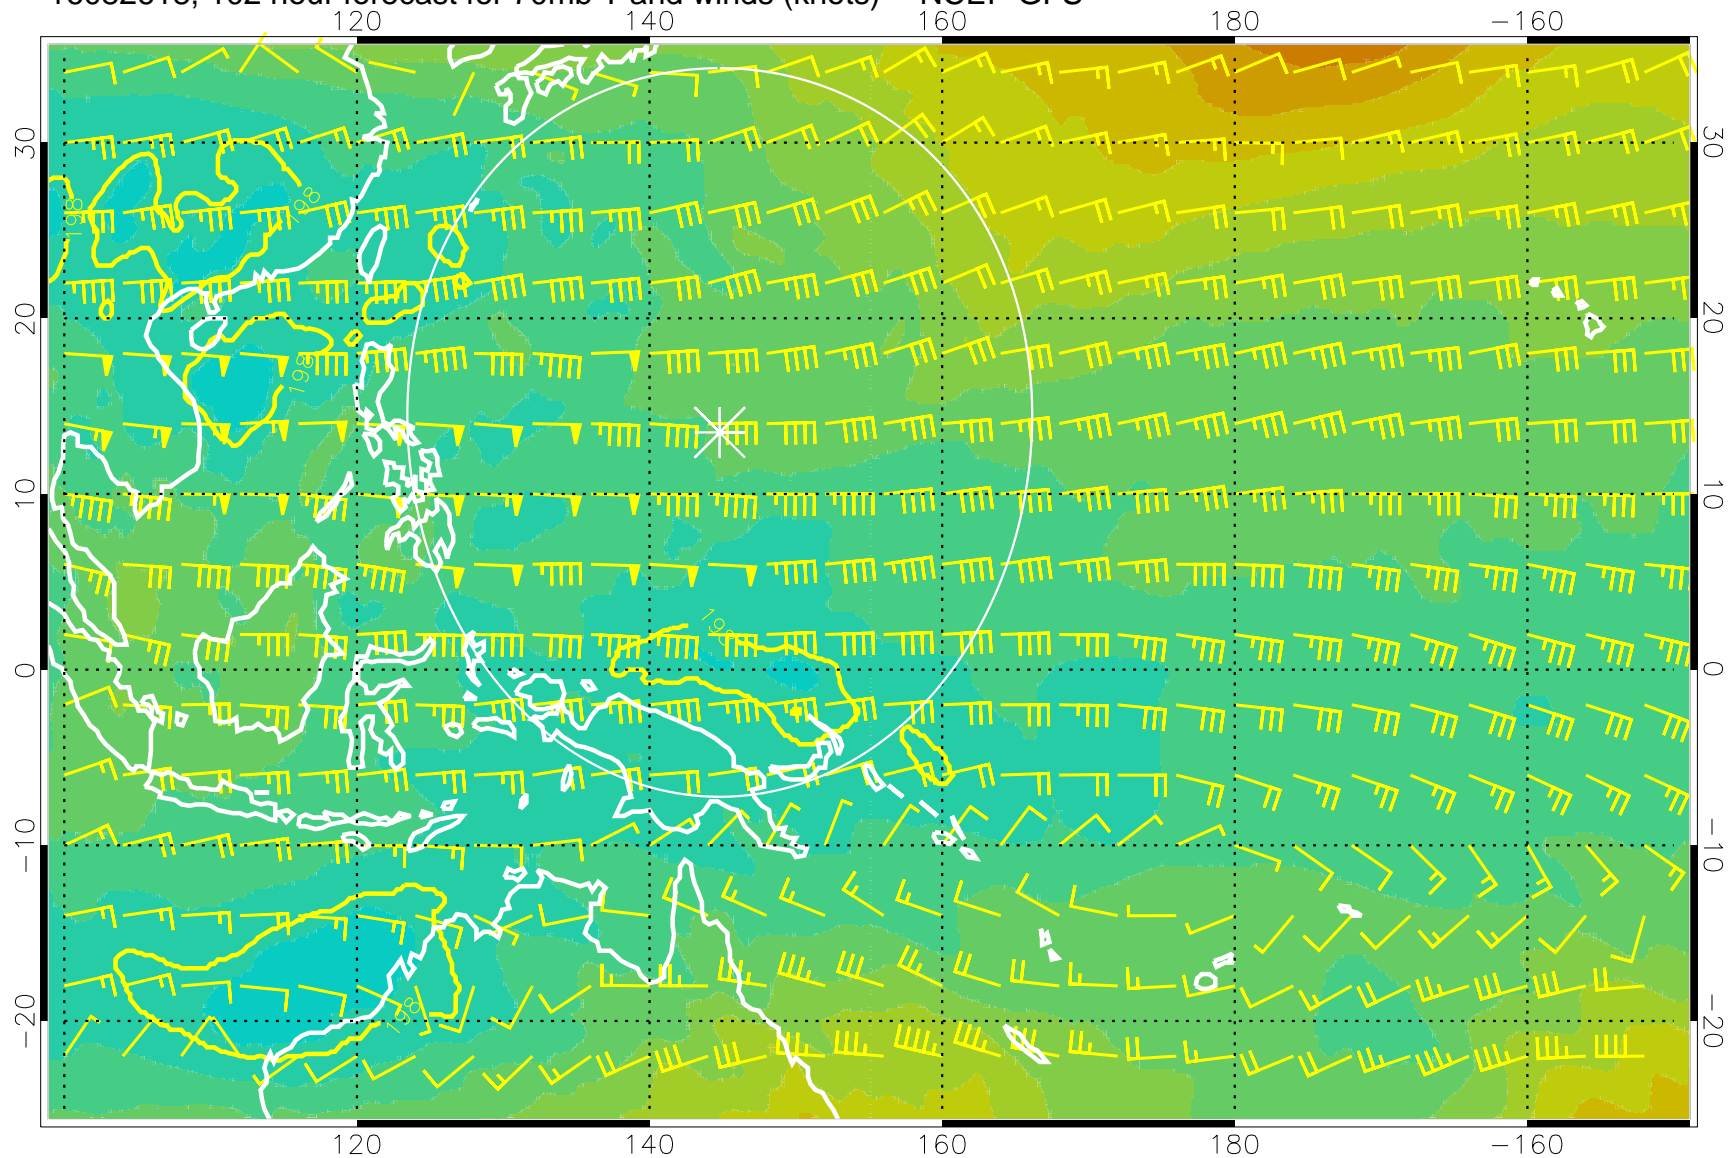

T, K

190K Isotherm    192.5K Isotherm  
195K Isotherm    197.5K Isotherm

Range ring of 2304 km

16082600, 84 hour forecast for 70mb T and winds (knots) -- NCEP GFS

180 190 200 210 220

T, K

190K Isotherm 192.5K Isotherm  
195K Isotherm 197.5K Isotherm

Range ring of 2304 km

16082606, 90 hour forecast for 70mb T and winds (knots) -- NCEP GFS

180 190 200 210 220

T, K

190K Isotherm 192.5K Isotherm  
195K Isotherm 197.5K Isotherm

Range ring of 2304 km

16082612, 96 hour forecast for 70mb T and winds (knots) -- NCEP GFS

T, K

190K Isotherm 192.5K Isotherm  
195K Isotherm 197.5K Isotherm

Range ring of 2304 km

16082618, 102 hour forecast for 70mb T and winds (knots) -- NCEP GFS

T, K

190K Isotherm 192.5K Isotherm  
195K Isotherm 197.5K Isotherm

Range ring of 2304 km

16082700, 108 hour forecast for 70mb T and winds (knots) -- NCEP GFS

180      190      200      210      220  
T, K

190K Isotherm    192.5K Isotherm  
195K Isotherm    197.5K Isotherm