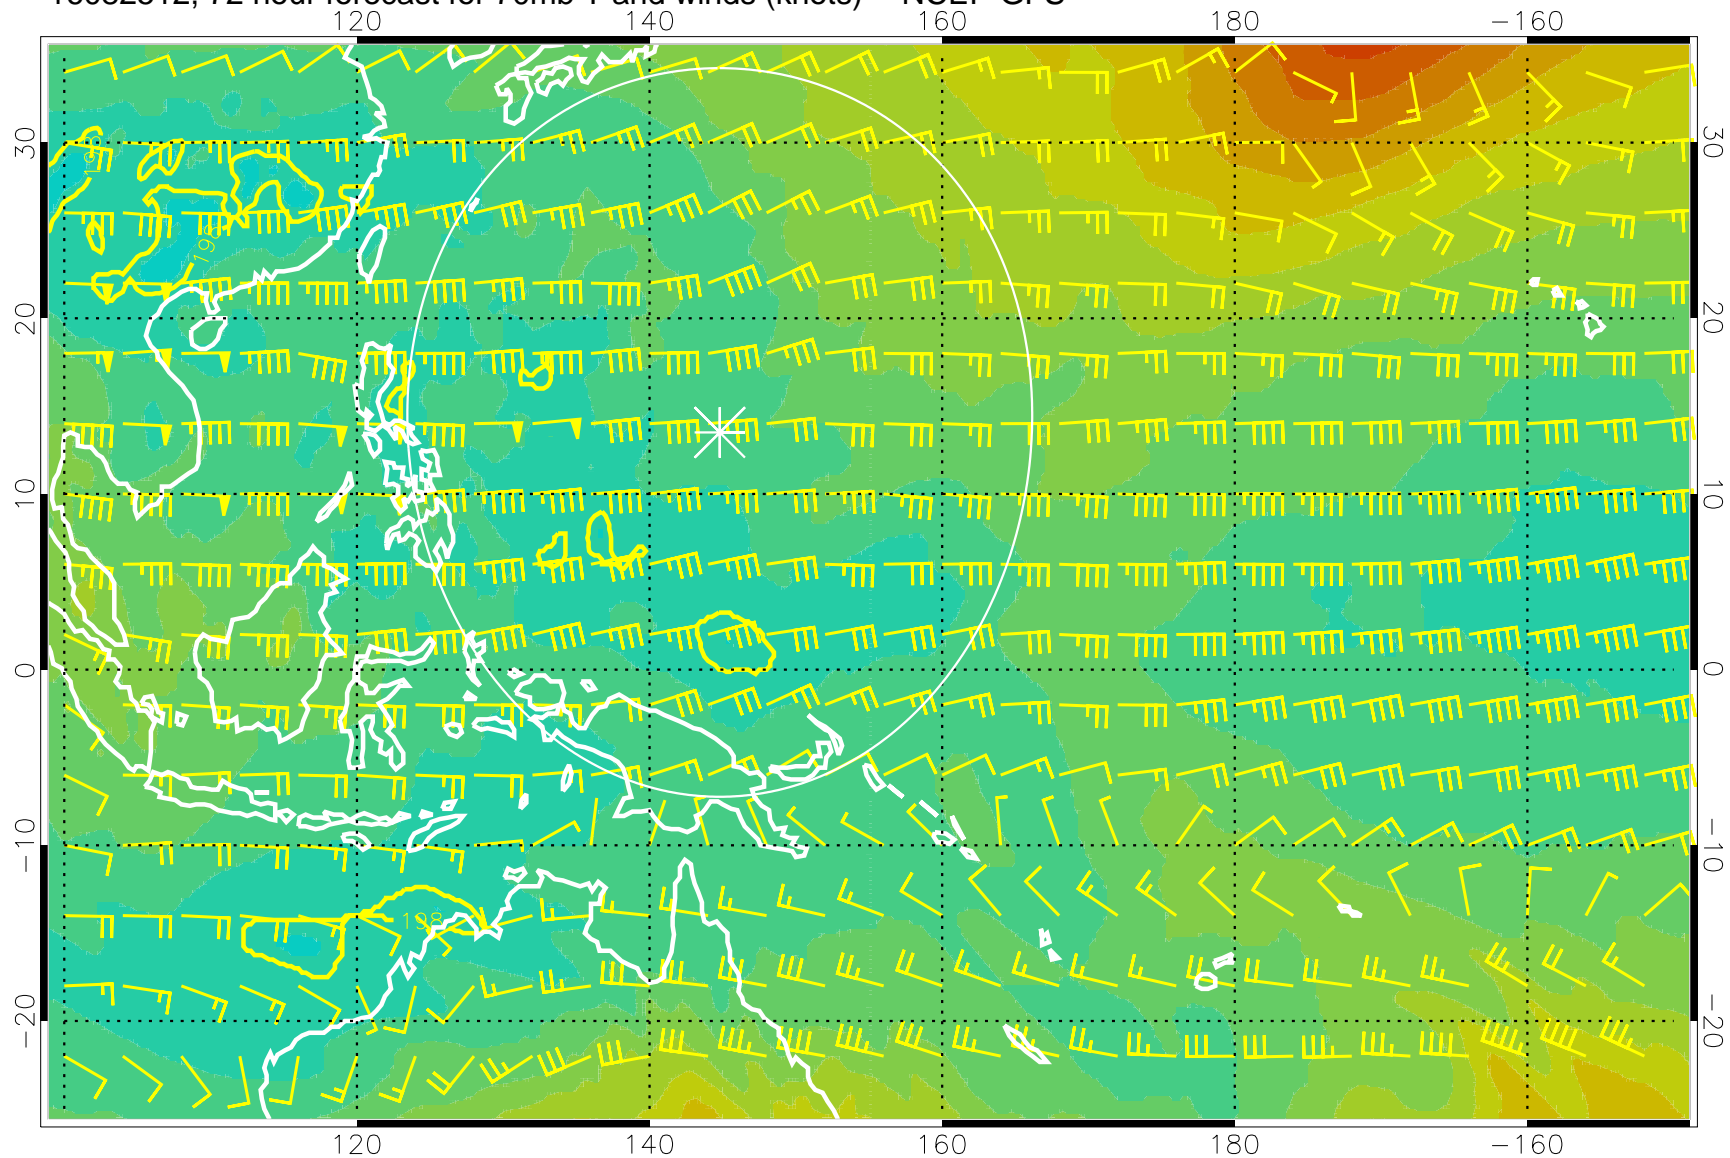

16082506, 66 hour forecast for 70mb T and winds (knots) -- NCEP GFS

180 190 200 210 220

T, K

190K Isotherm 192.5K Isotherm  
195K Isotherm 197.5K Isotherm

Range ring of 2304 km

16082512, 72 hour forecast for 70mb T and winds (knots) -- NCEP GFS

180 190 200 210 220  
T, K

190K Isotherm 192.5K Isotherm  
195K Isotherm 197.5K Isotherm

Range ring of 2304 km

16082518, 78 hour forecast for 70mb T and winds (knots) -- NCEP GFS

180      190      200      210      220

T, K

190K Isotherm    192.5K Isotherm  
195K Isotherm    197.5K Isotherm

Range ring of 2304 km

16082600, 84 hour forecast for 70mb T and winds (knots) -- NCEP GFS

180 190 200 210 220

T, K

190K Isotherm 192.5K Isotherm  
195K Isotherm 197.5K Isotherm