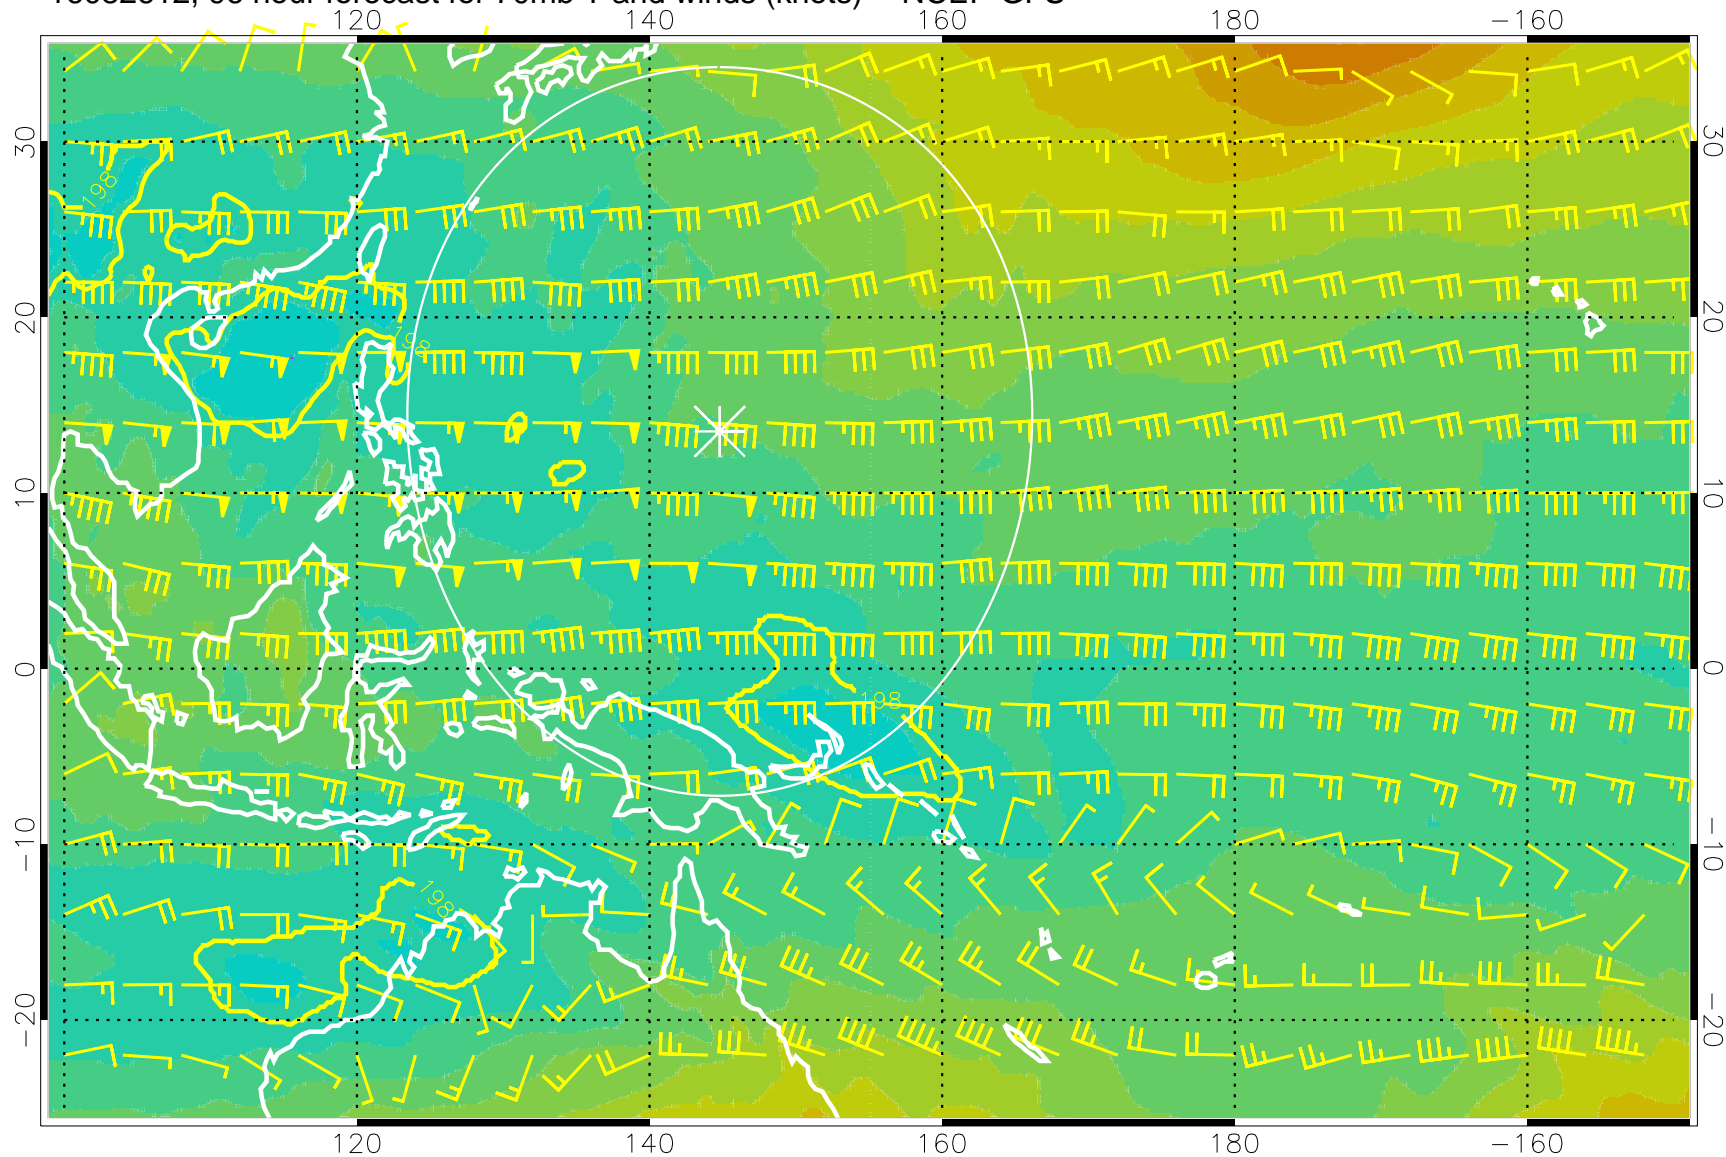

T, K

190K Isotherm    192.5K Isotherm  
195K Isotherm    197.5K Isotherm

Range ring of 2304 km

16082600, 84 hour forecast for 70mb T and winds (knots) -- NCEP GFS

180 190 200 210 220

T, K

190K Isotherm 192.5K Isotherm  
195K Isotherm 197.5K Isotherm

Range ring of 2304 km

16082606, 90 hour forecast for 70mb T and winds (knots) -- NCEP GFS

180 190 200 210 220

T, K

190K Isotherm 192.5K Isotherm  
195K Isotherm 197.5K Isotherm

Range ring of 2304 km

16082612, 96 hour forecast for 70mb T and winds (knots) -- NCEP GFS

T, K

190K Isotherm 192.5K Isotherm  
195K Isotherm 197.5K Isotherm

Range ring of 2304 km

16082618, 102 hour forecast for 70mb T and winds (knots) -- NCEP GFS

T, K

190K Isotherm 192.5K Isotherm  
195K Isotherm 197.5K Isotherm

Range ring of 2304 km

16082700, 108 hour forecast for 70mb T and winds (knots) -- NCEP GFS

180      190      200      210      220  
T, K

190K Isotherm    192.5K Isotherm  
195K Isotherm    197.5K Isotherm