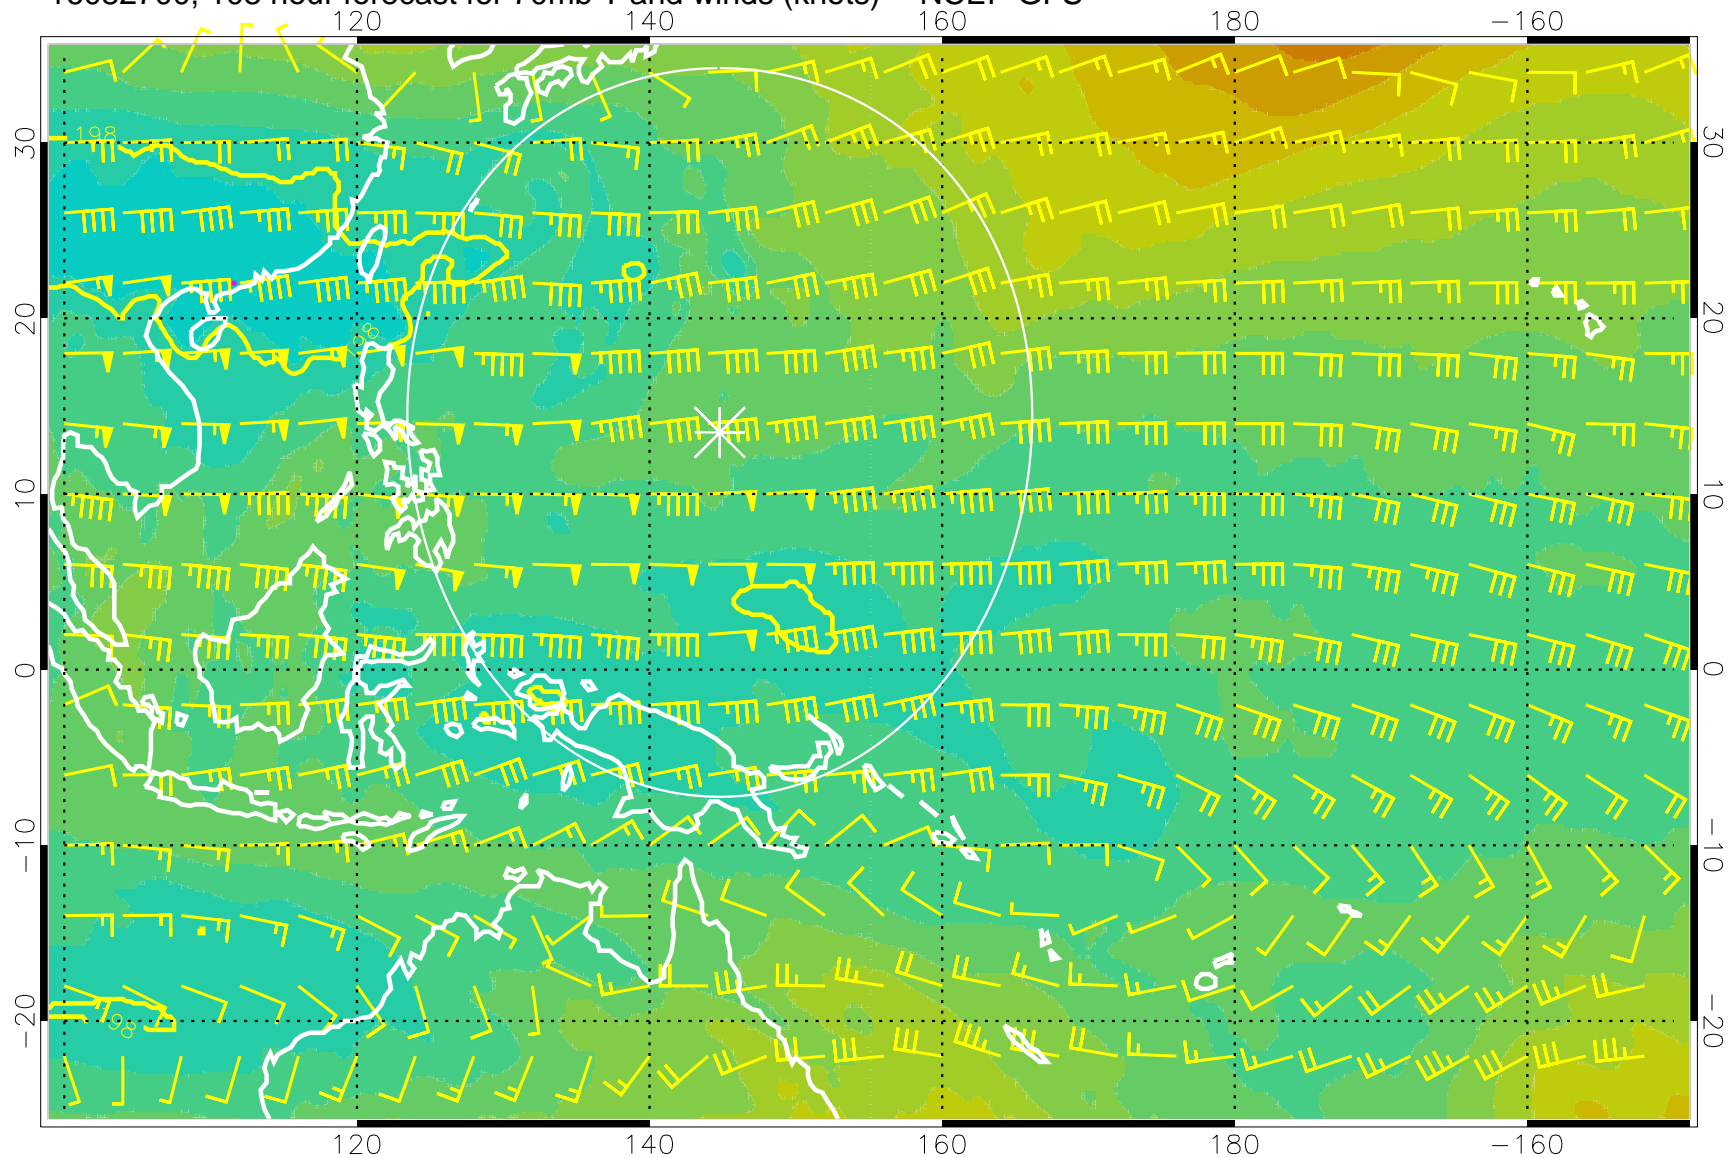

Range ring of 2304 km

16082606, 90 hour forecast for 70mb T and winds (knots) -- NCEP GFS

180 190 200 210 220

T, K

190K Isotherm 192.5K Isotherm  
195K Isotherm 197.5K Isotherm

Range ring of 2304 km

16082612, 96 hour forecast for 70mb T and winds (knots) -- NCEP GFS

T, K

190K Isotherm 192.5K Isotherm  
195K Isotherm 197.5K Isotherm

Range ring of 2304 km

16082618, 102 hour forecast for 70mb T and winds (knots) -- NCEP GFS

T, K

190K Isotherm 192.5K Isotherm  
195K Isotherm 197.5K Isotherm

Range ring of 2304 km

16082700, 108 hour forecast for 70mb T and winds (knots) -- NCEP GFS

180      190      200      210      220  
T, K

190K Isotherm    192.5K Isotherm  
195K Isotherm    197.5K Isotherm

Range ring of 2304 km

16082706, 114 hour forecast for 70mb T and winds (knots) -- NCEP GFS

T, K

190K Isotherm 192.5K Isotherm  
195K Isotherm 197.5K Isotherm

Range ring of 2304 km

16082712, 120 hour forecast for 70mb T and winds (knots) -- NCEP GFS