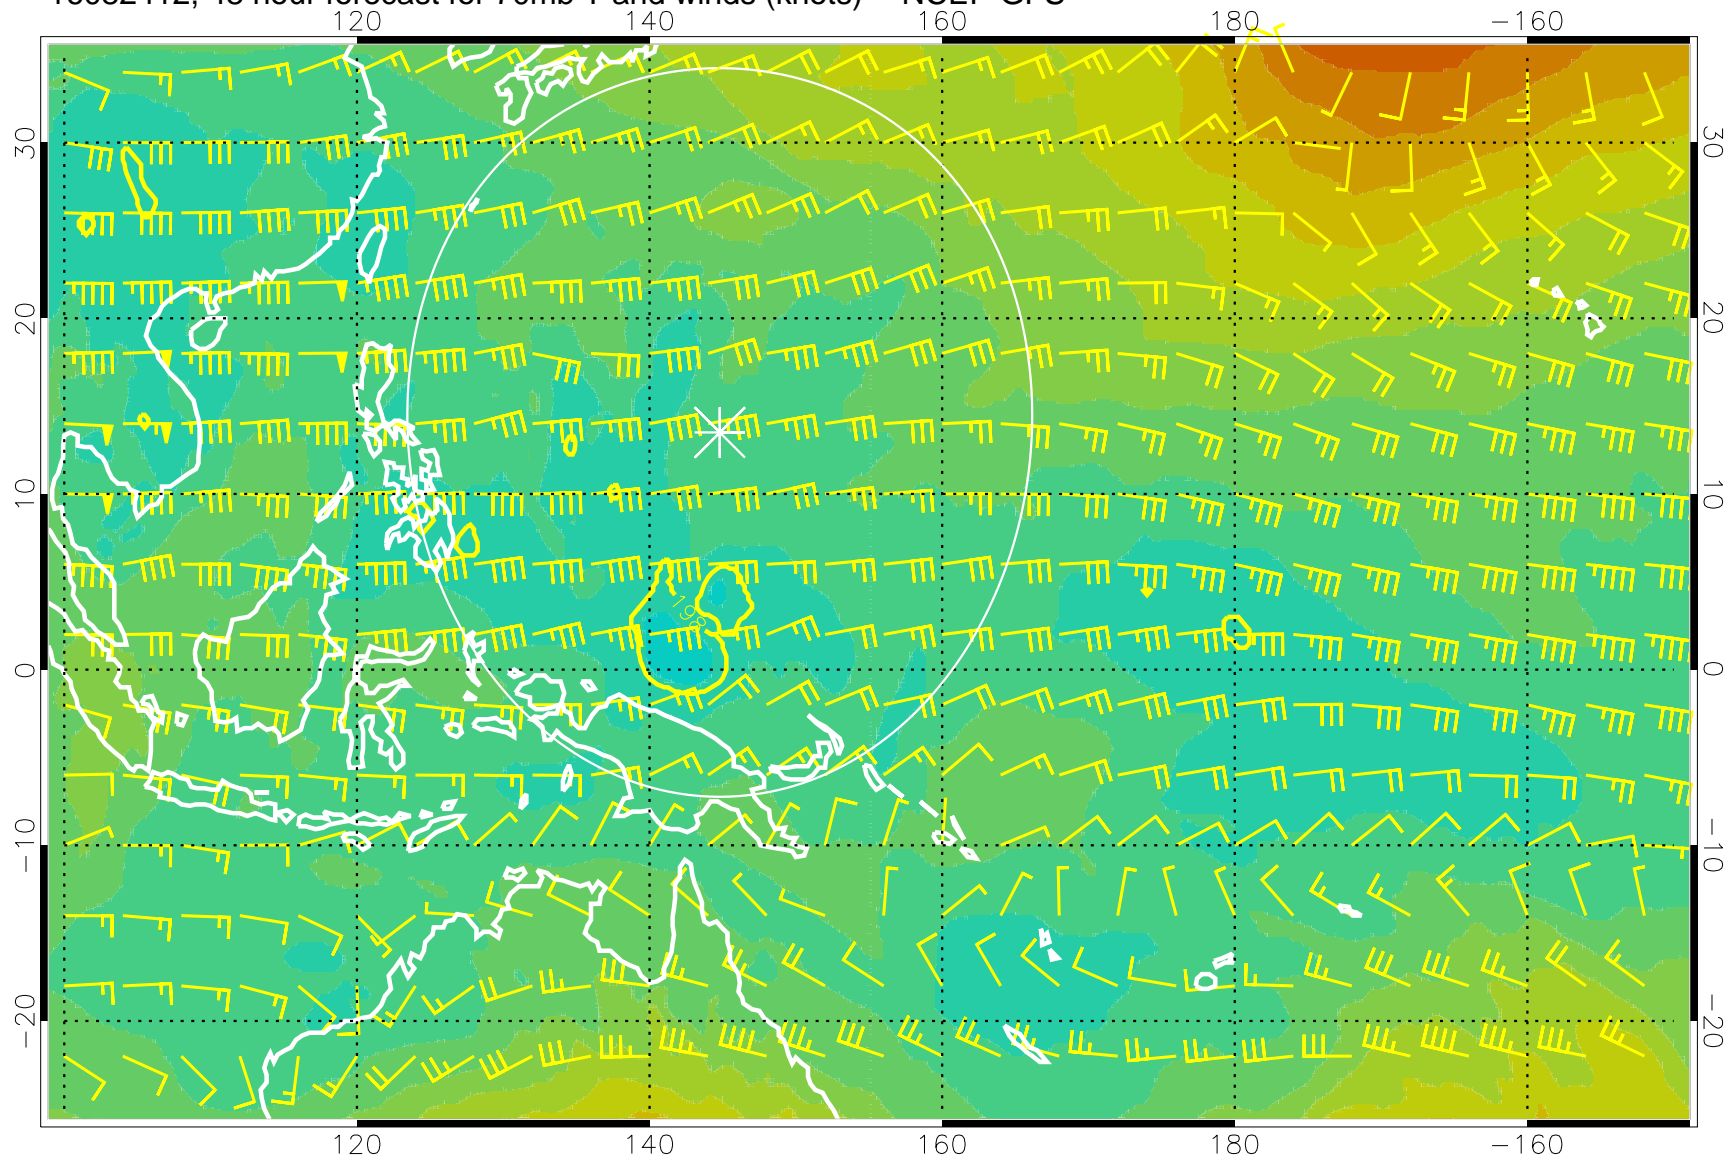

T, K

190K Isotherm 192.5K Isotherm  
195K Isotherm 197.5K Isotherm

Range ring of 2304 km

16082318, 30 hour forecast for 70mb T and winds (knots) -- NCEP GFS

180 190 200 210 220

T, K

190K Isotherm 192.5K Isotherm  
195K Isotherm 197.5K Isotherm

Range ring of 2304 km

16082400, 36 hour forecast for 70mb T and winds (knots) -- NCEP GFS

180 190 200 210 220

T, K

190K Isotherm 192.5K Isotherm  
195K Isotherm 197.5K Isotherm

Range ring of 2304 km

16082406, 42 hour forecast for 70mb T and winds (knots) -- NCEP GFS

180 190 200 210 220

T, K

190K Isotherm 192.5K Isotherm  
195K Isotherm 197.5K Isotherm

Range ring of 2304 km

16082412, 48 hour forecast for 70mb T and winds (knots) -- NCEP GFS

180      190      200      210      220  
T, K

190K Isotherm    192.5K Isotherm  
195K Isotherm    197.5K Isotherm

Range ring of 2304 km

16082418, 54 hour forecast for 70mb T and winds (knots) -- NCEP GFS

180 190 200 210 220

T, K

190K Isotherm 192.5K Isotherm  
195K Isotherm 197.5K Isotherm