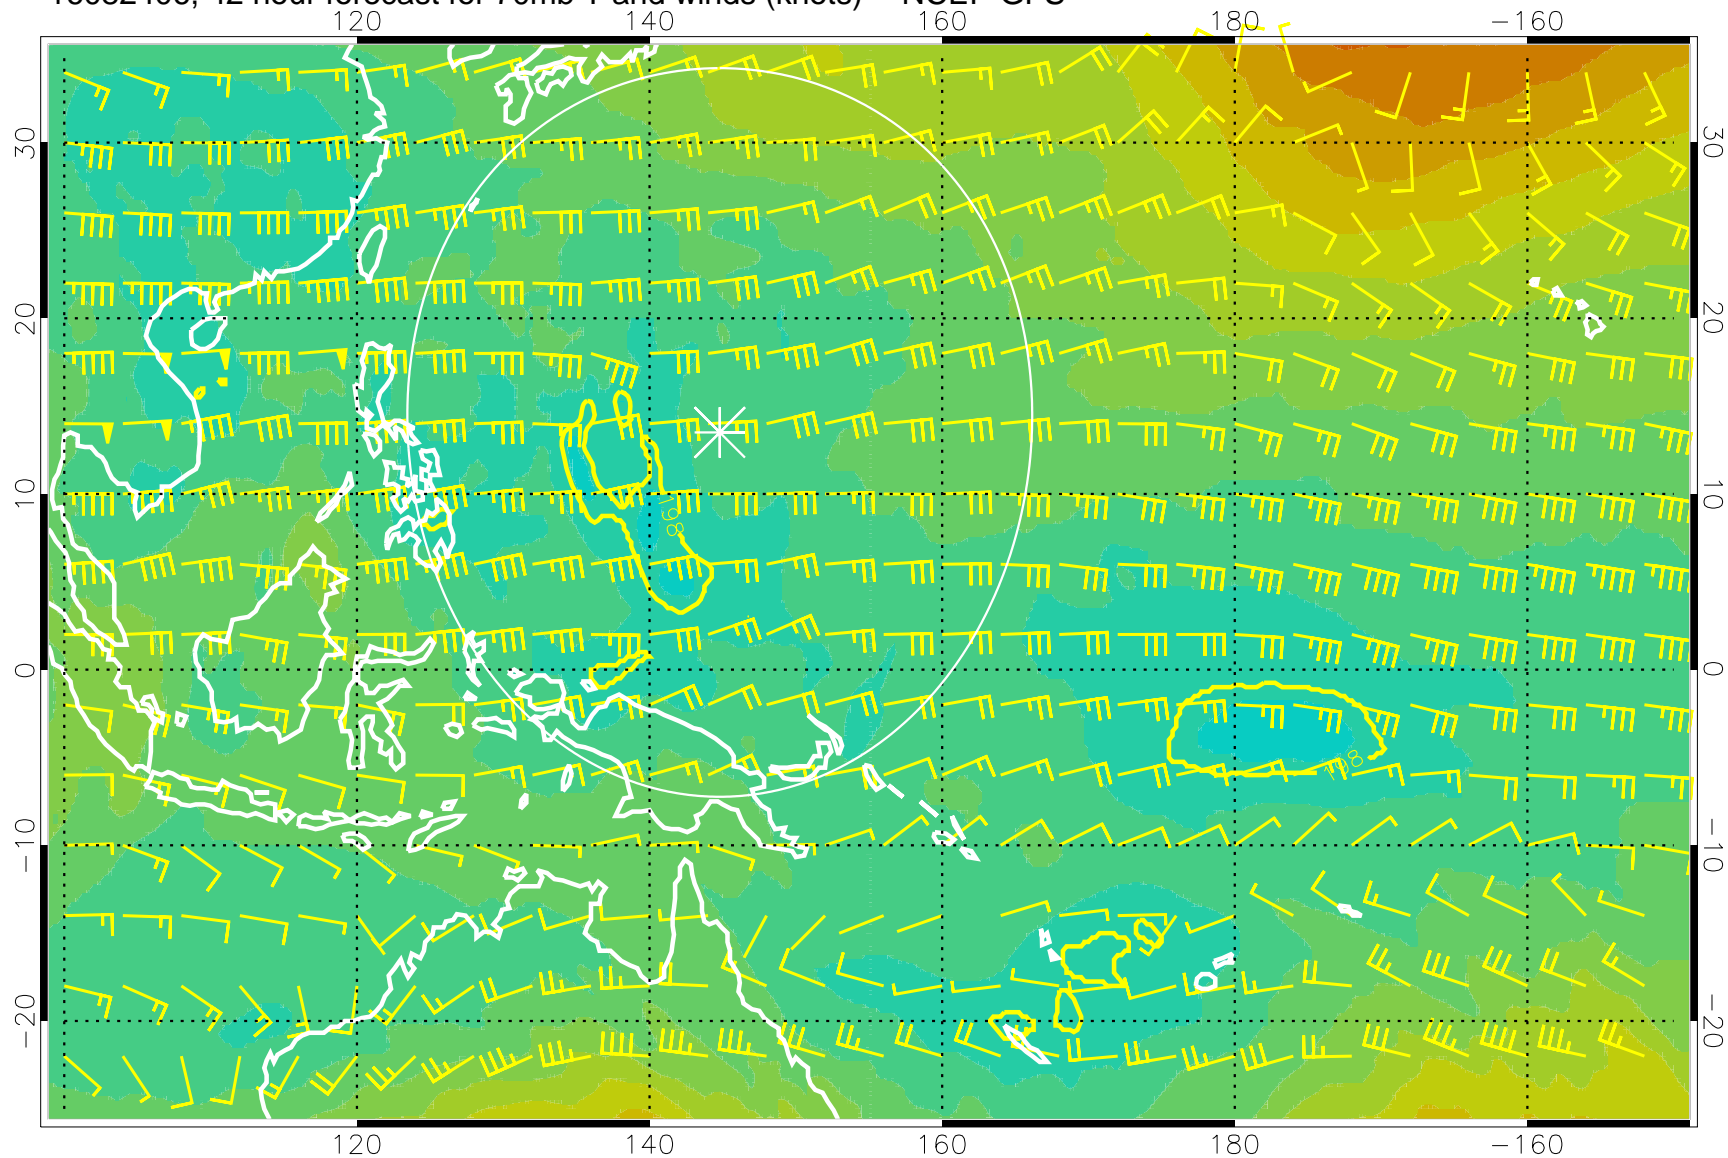

T, K

190K Isotherm 192.5K Isotherm  
195K Isotherm 197.5K Isotherm

Range ring of 2304 km

16082318, 30 hour forecast for 70mb T and winds (knots) -- NCEP GFS

180 190 200 210 220

T, K

190K Isotherm 192.5K Isotherm  
195K Isotherm 197.5K Isotherm

Range ring of 2304 km

16082400, 36 hour forecast for 70mb T and winds (knots) -- NCEP GFS

180 190 200 210 220

T, K

190K Isotherm 192.5K Isotherm  
195K Isotherm 197.5K Isotherm

Range ring of 2304 km

16082406, 42 hour forecast for 70mb T and winds (knots) -- NCEP GFS

180 190 200 210 220

T, K

190K Isotherm 192.5K Isotherm  
195K Isotherm 197.5K Isotherm

Range ring of 2304 km

16082412, 48 hour forecast for 70mb T and winds (knots) -- NCEP GFS

180      190      200      210      220  
T, K

190K Isotherm    192.5K Isotherm  
195K Isotherm    197.5K Isotherm

Range ring of 2304 km

16082418, 54 hour forecast for 70mb T and winds (knots) -- NCEP GFS

180 190 200 210 220

T, K

190K Isotherm 192.5K Isotherm  
195K Isotherm 197.5K Isotherm