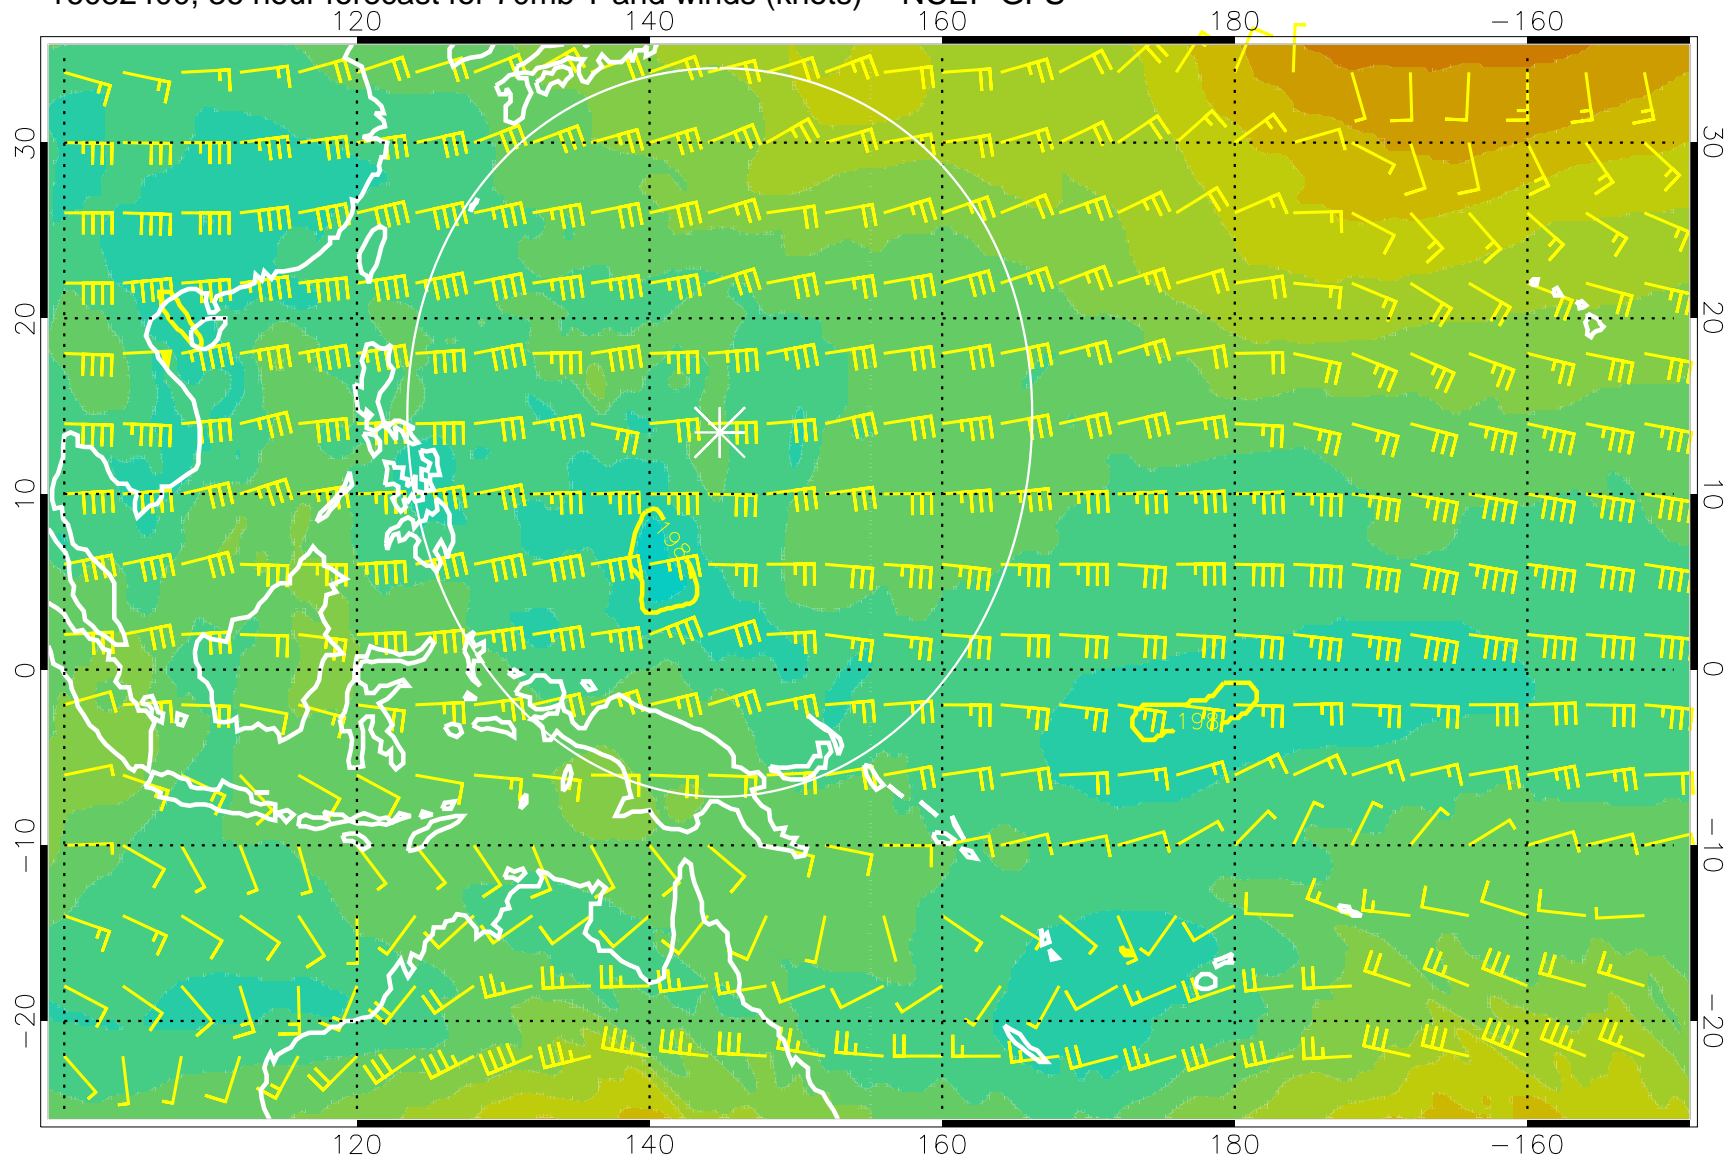

180      190      200      210      220

T, K

190K Isotherm    192.5K Isotherm  
195K Isotherm    197.5K Isotherm

Range ring of 2304 km

16082312, 24 hour forecast for 70mb T and winds (knots) -- NCEP GFS

180 190 200 210 220

T, K

190K Isotherm 192.5K Isotherm  
195K Isotherm 197.5K Isotherm

Range ring of 2304 km

16082318, 30 hour forecast for 70mb T and winds (knots) -- NCEP GFS

180 190 200 210 220

T, K

190K Isotherm 192.5K Isotherm  
195K Isotherm 197.5K Isotherm

Range ring of 2304 km

16082400, 36 hour forecast for 70mb T and winds (knots) -- NCEP GFS

180 190 200 210 220

T, K

190K Isotherm 192.5K Isotherm  
195K Isotherm 197.5K Isotherm

Range ring of 2304 km

16082406, 42 hour forecast for 70mb T and winds (knots) -- NCEP GFS