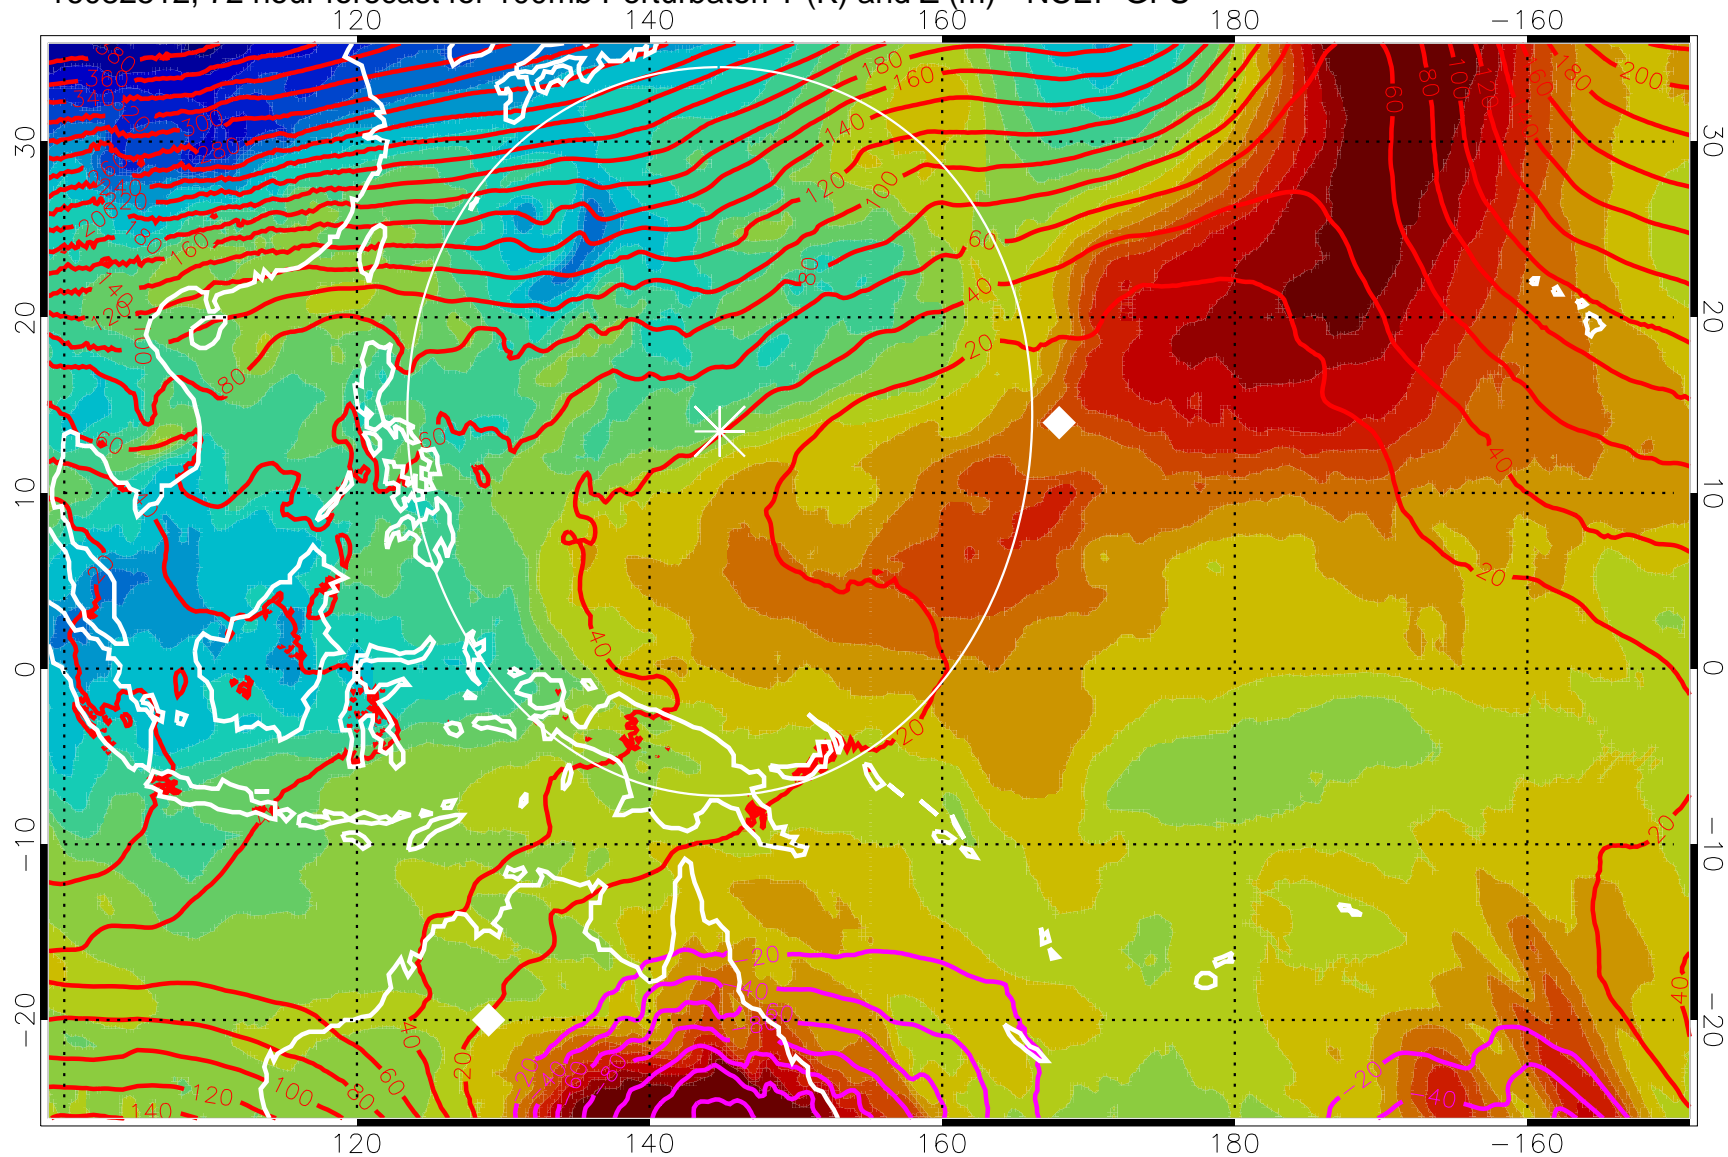

16082512, 72 hour forecast for 100mb Perturbaton T (K) and Z (m)-- NCEP GFS

Contours are 100 mbar Z perturbation (m)
Positive Z Contours
Negative Z Contours
Diamonds-mean pos. of anticyclones

Range ring of 2304 km