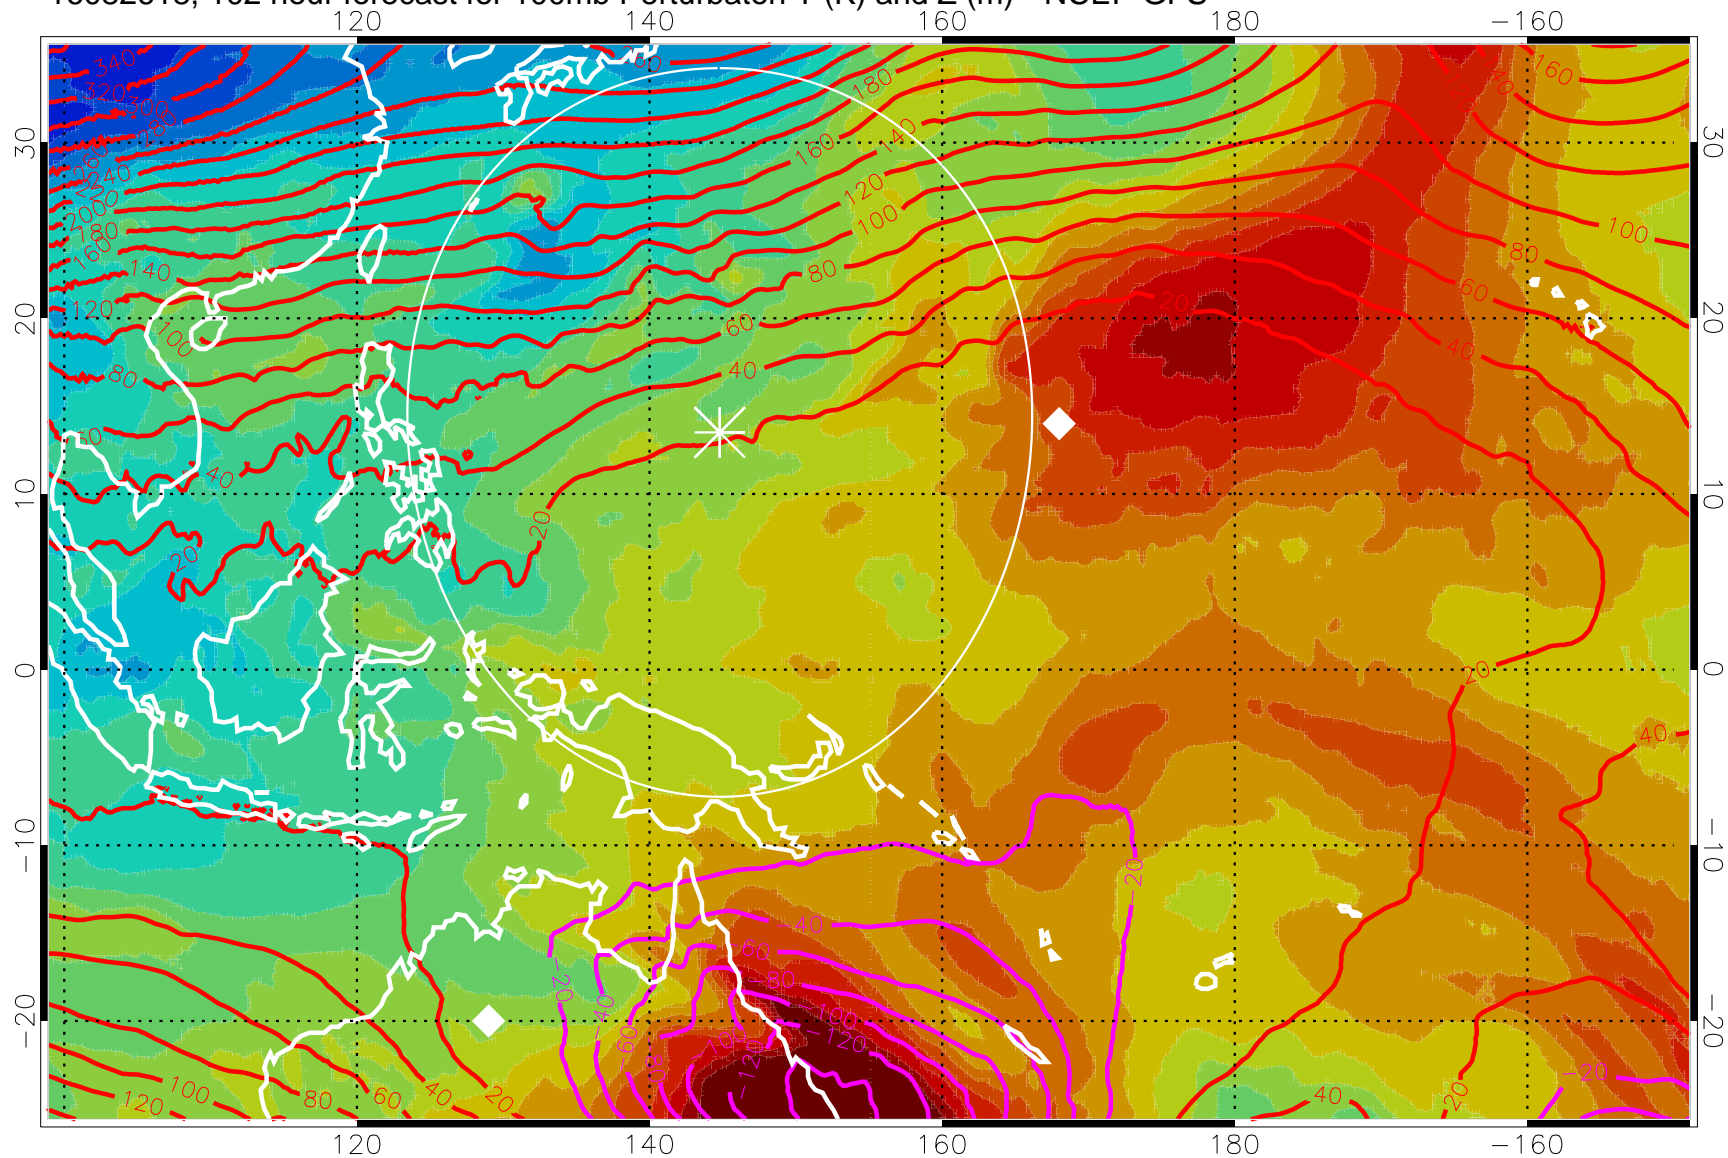

16082618, 102 hour forecast for 100mb Perturbaton T (K) and Z (m)-- NCEP GFS

Contours are 100 mbar Z perturbation (m)
Positive Z Contours
Negative Z Contours
Diamonds-mean pos. of anticyclones

Range ring of 2304 km