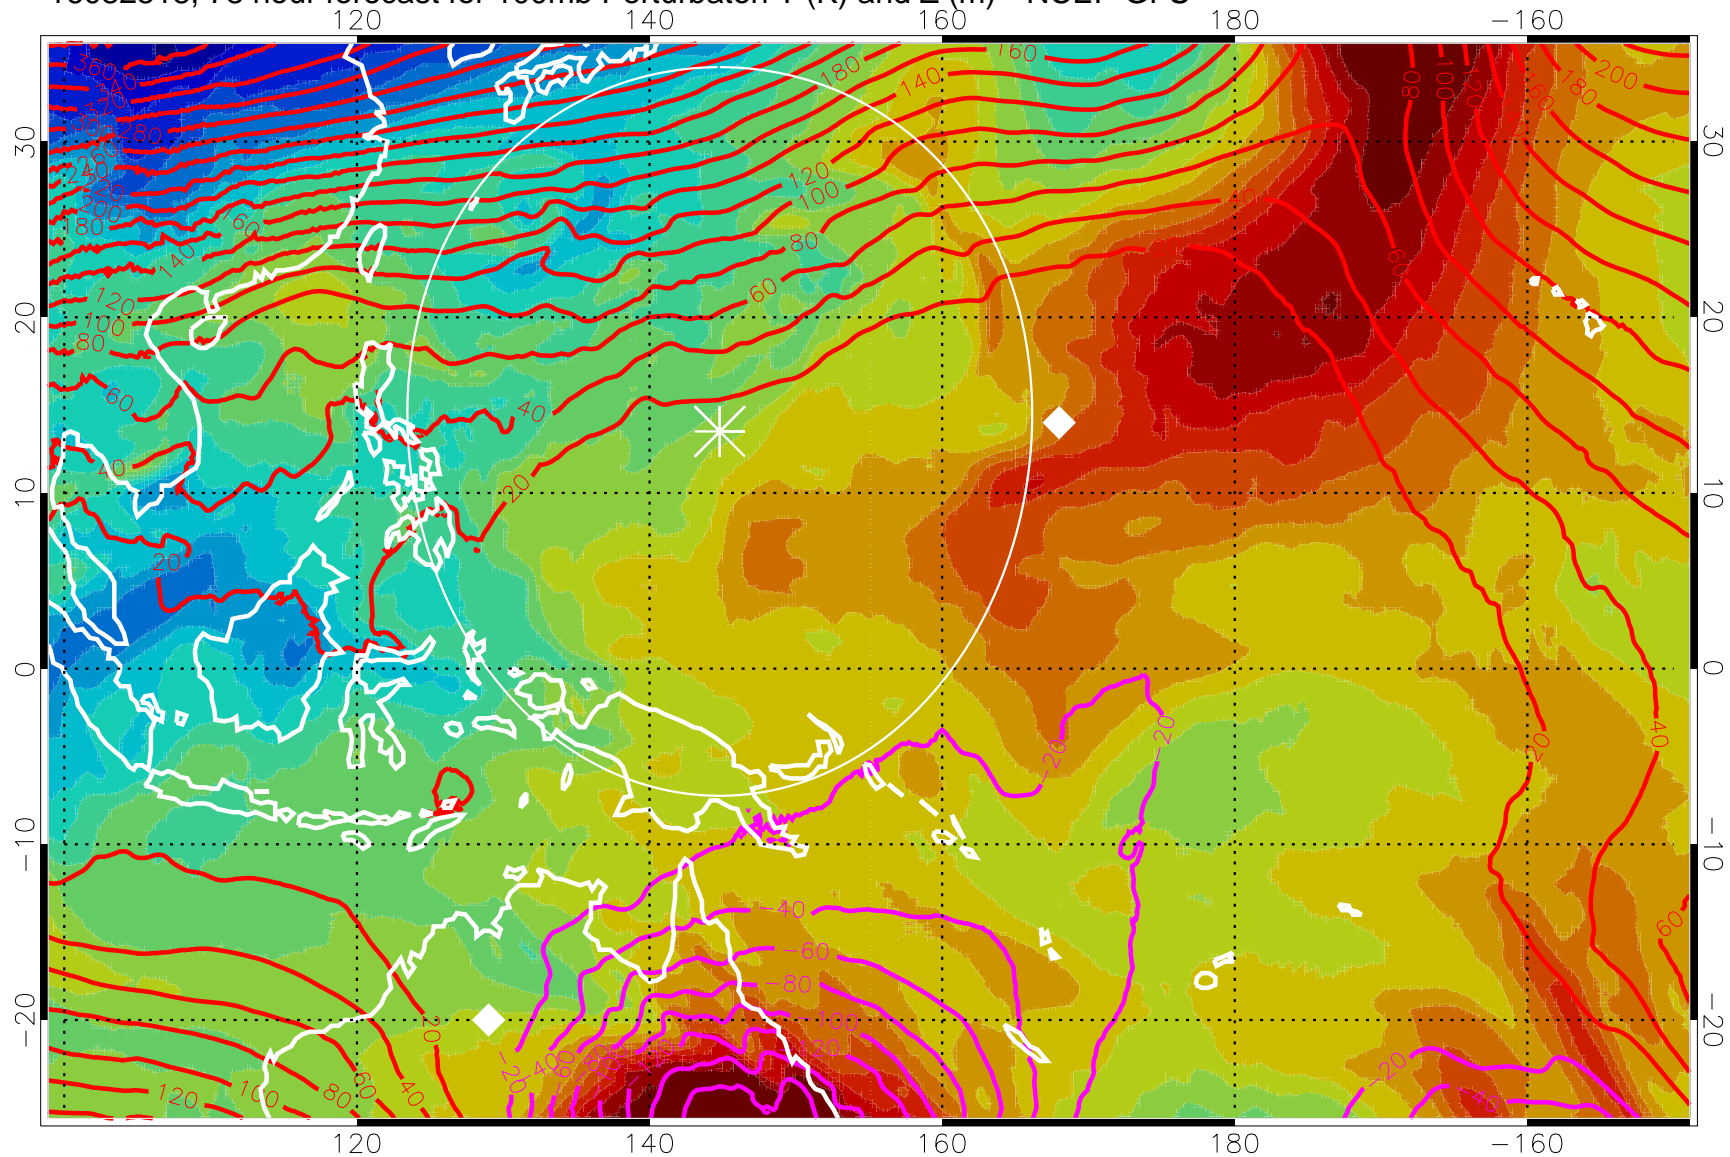

16082518, 78 hour forecast for 100mb Perturbaton T (K) and Z (m)-- NCEP GFS

Contours are 100 mbar Z perturbation (m)
Positive Z Contours
Negative Z Contours
Diamonds-mean pos. of anticyclones

Range ring of 2304 km