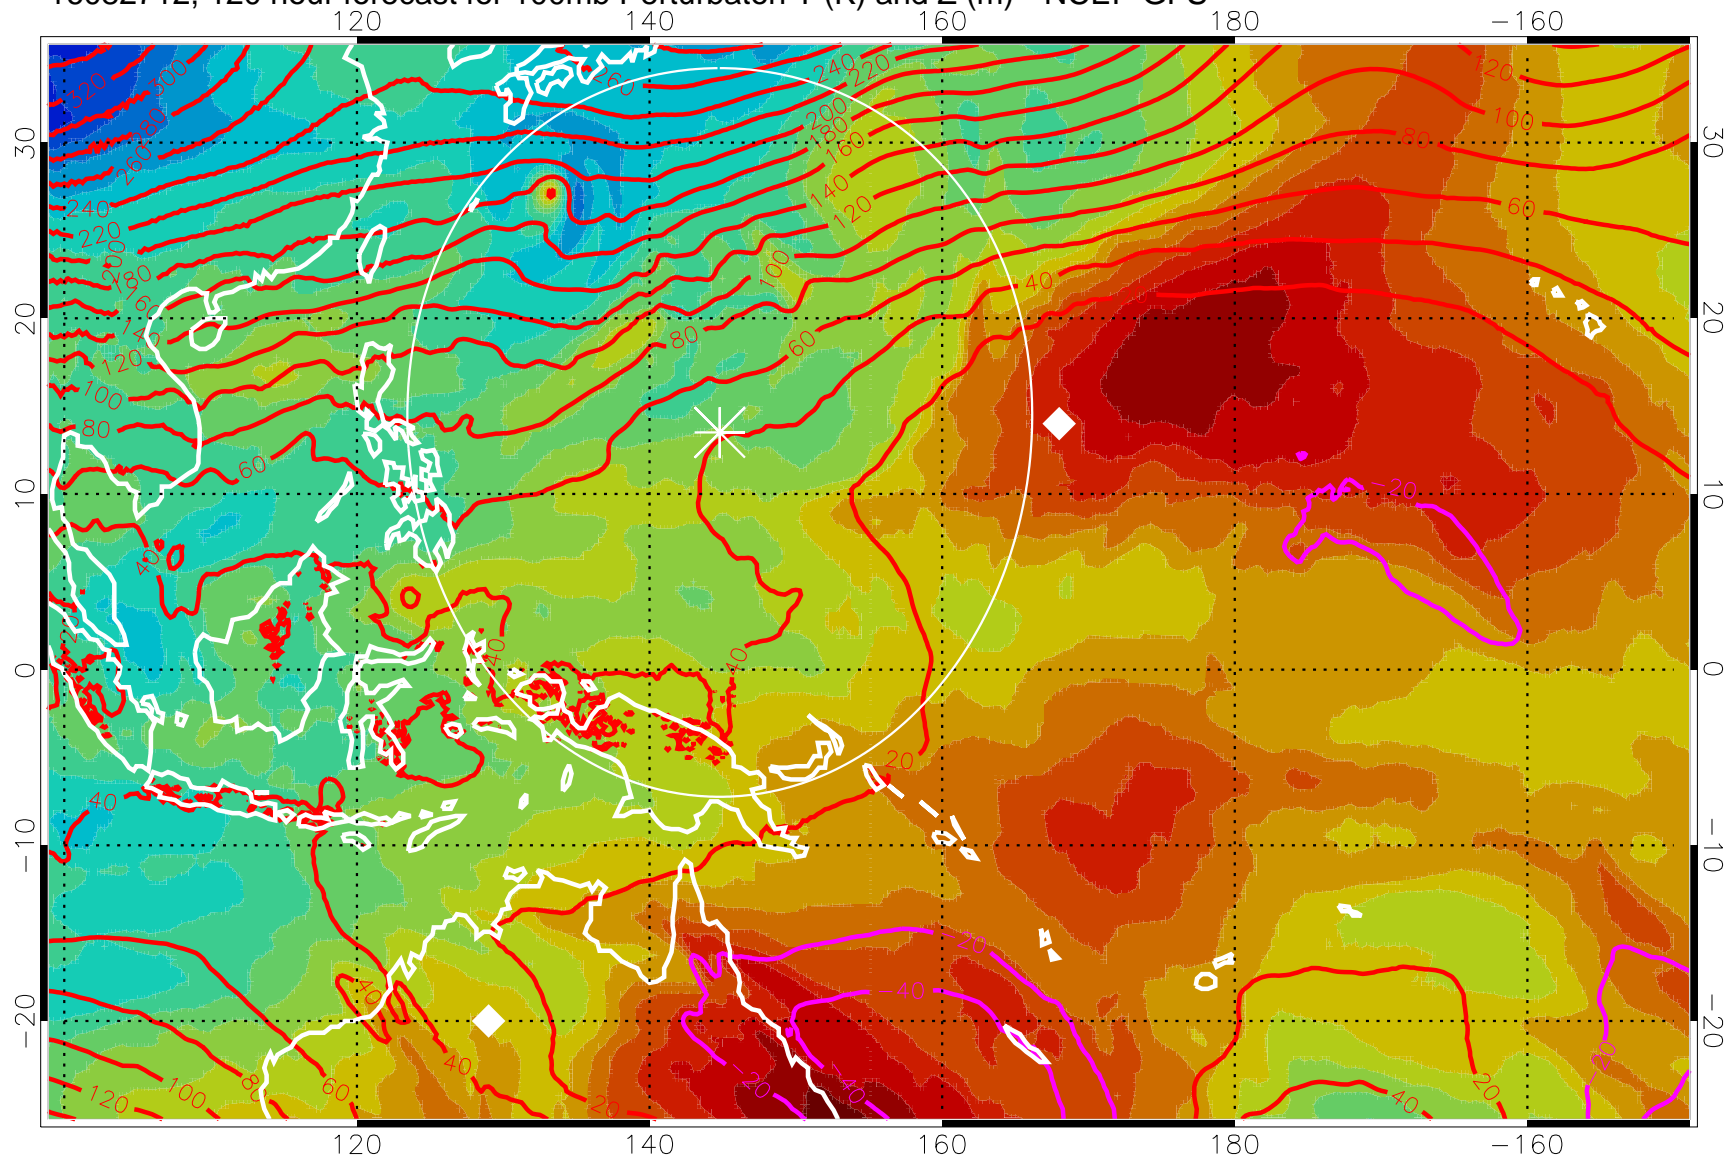

16082712, 120 hour forecast for 100mb Perturbaton T (K) and Z (m)-- NCEP GFS

Contours are 100 mbar Z perturbation (m)
Positive Z Contours
Negative Z Contours
Diamonds-mean pos. of anticyclones

Range ring of 2304 km