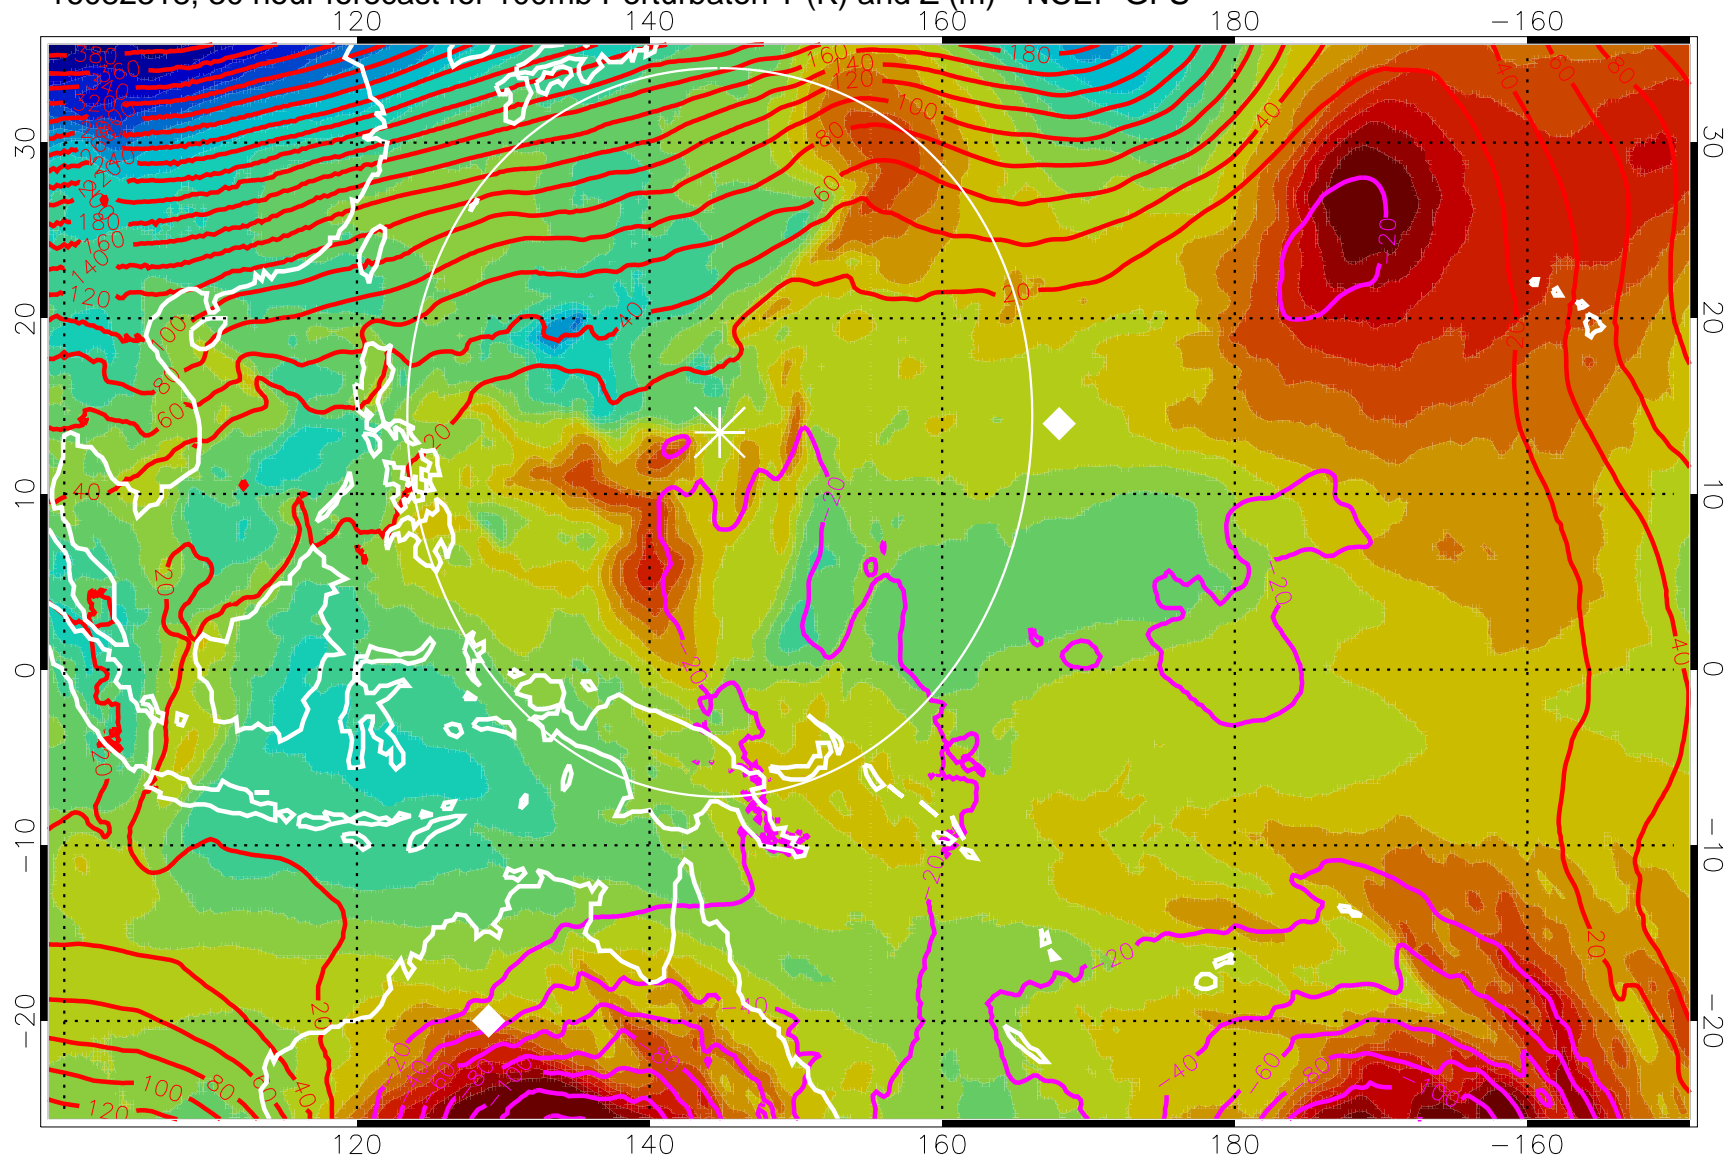

16082318, 30 hour forecast for 100mb Perturbaton T (K) and Z (m)-- NCEP GFS

Contours are 100 mbar Z perturbation (m)
Positive Z Contours
Negative Z Contours
Diamonds-mean pos. of anticyclones

Range ring of 2304 km