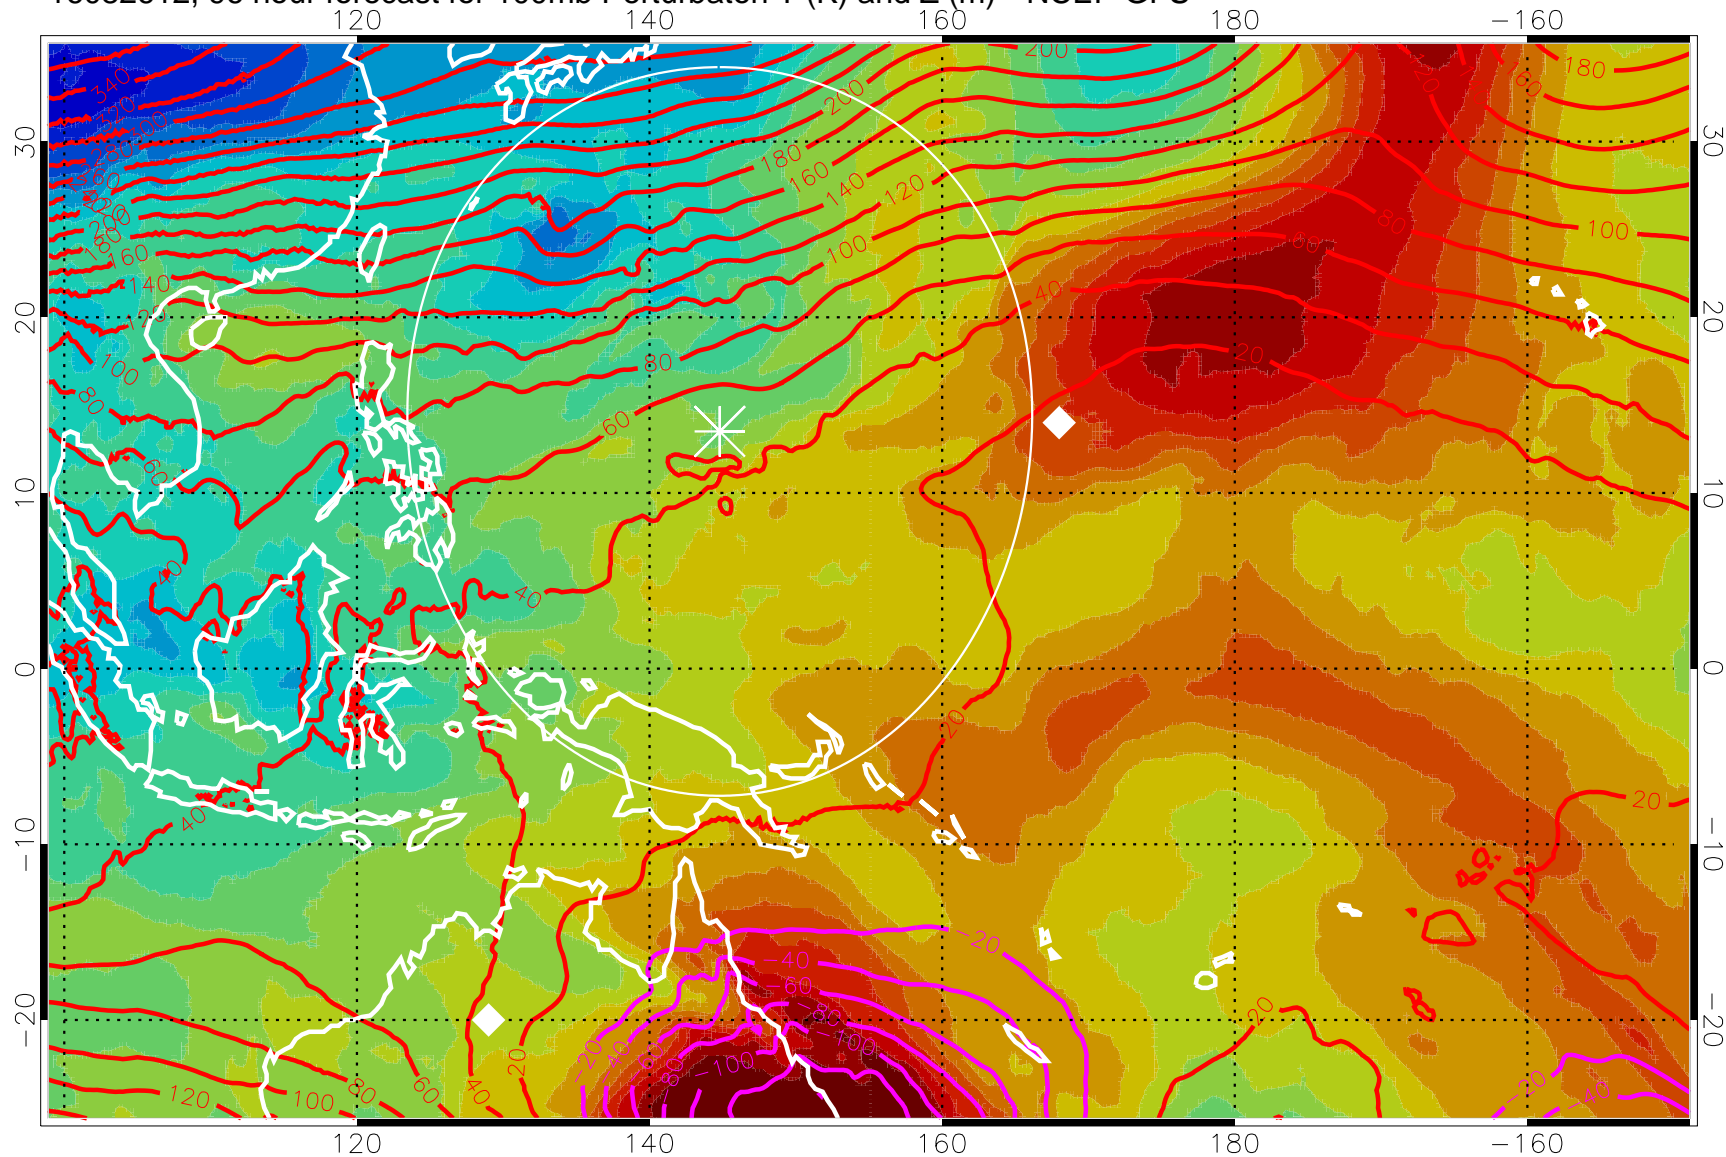

16082612, 96 hour forecast for 100mb Perturbaton T (K) and Z (m)-- NCEP GFS

Contours are 100 mbar Z perturbation (m)
Positive Z Contours
Negative Z Contours
Diamonds-mean pos. of anticyclones

Range ring of 2304 km