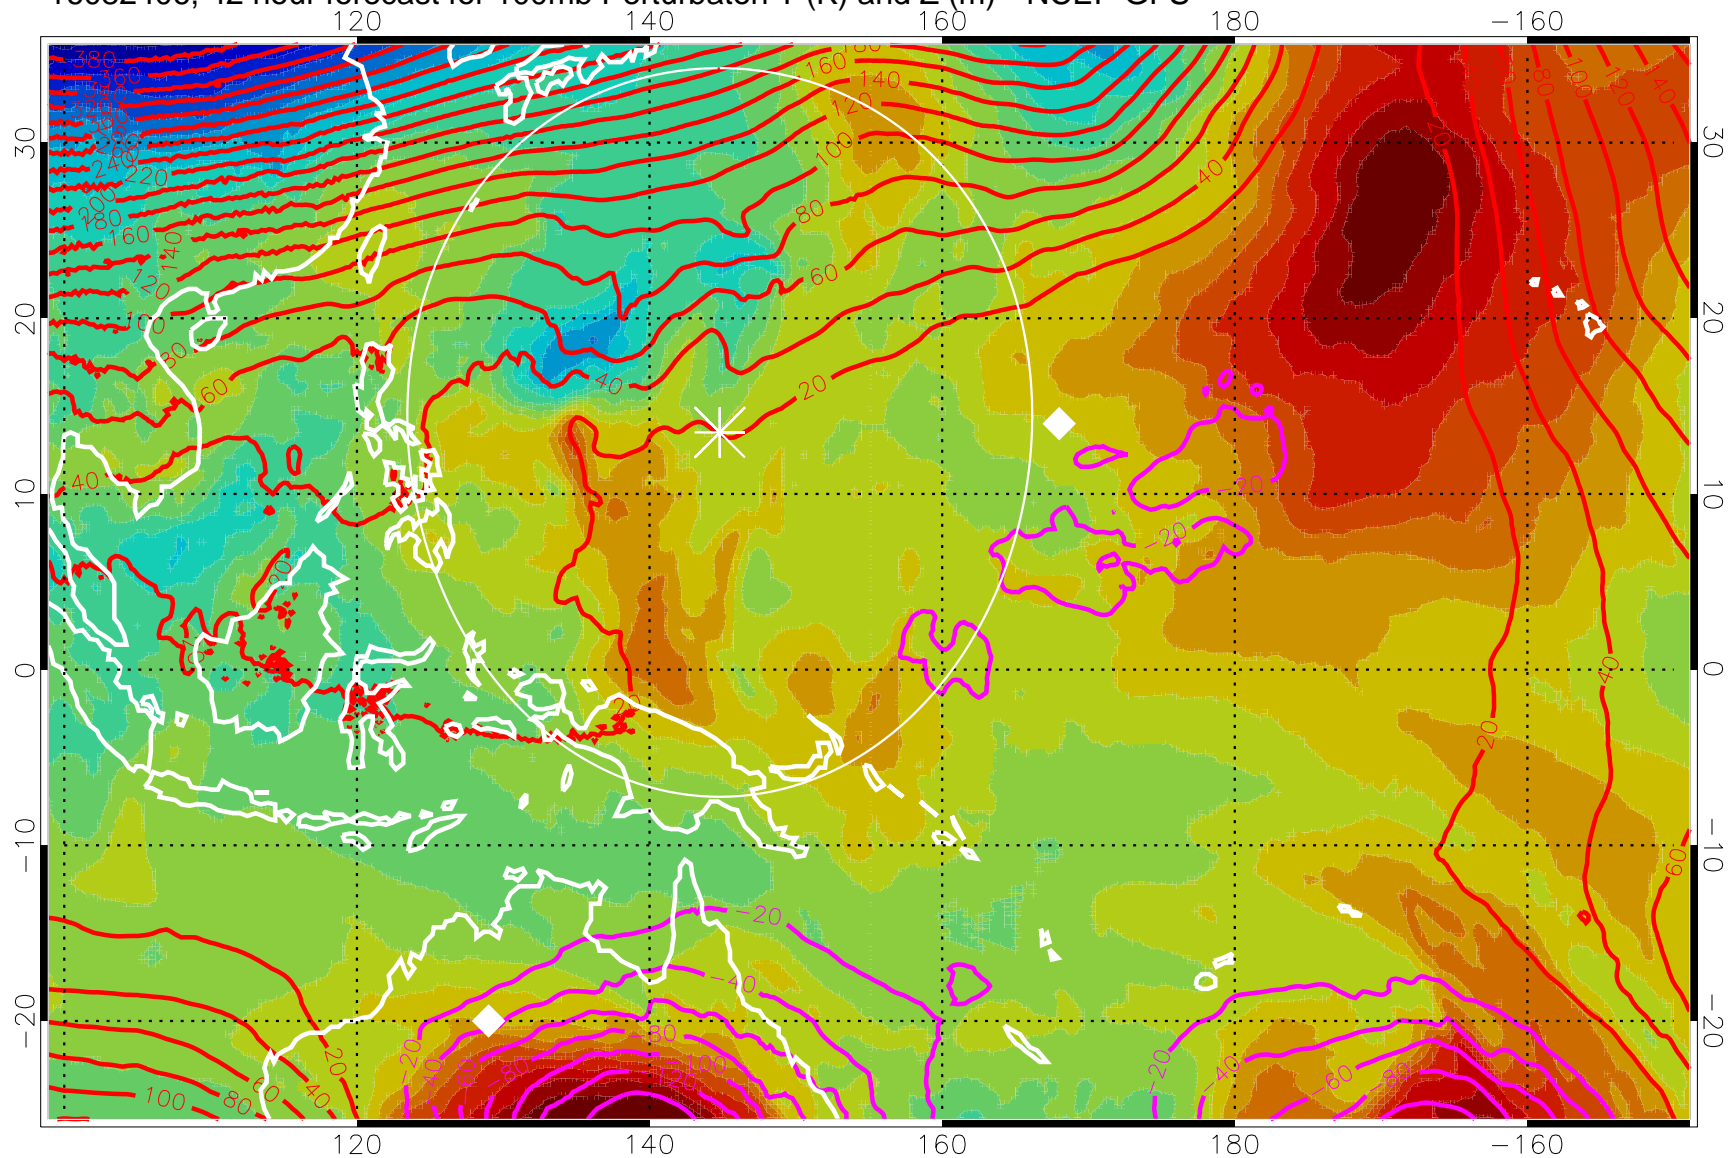

16082406, 42 hour forecast for 100mb Perturbaton T (K) and Z (m)-- NCEP GFS

Contours are 100 mbar Z perturbation (m)
Positive Z Contours
Negative Z Contours
Diamonds-mean pos. of anticyclones

Range ring of 2304 km