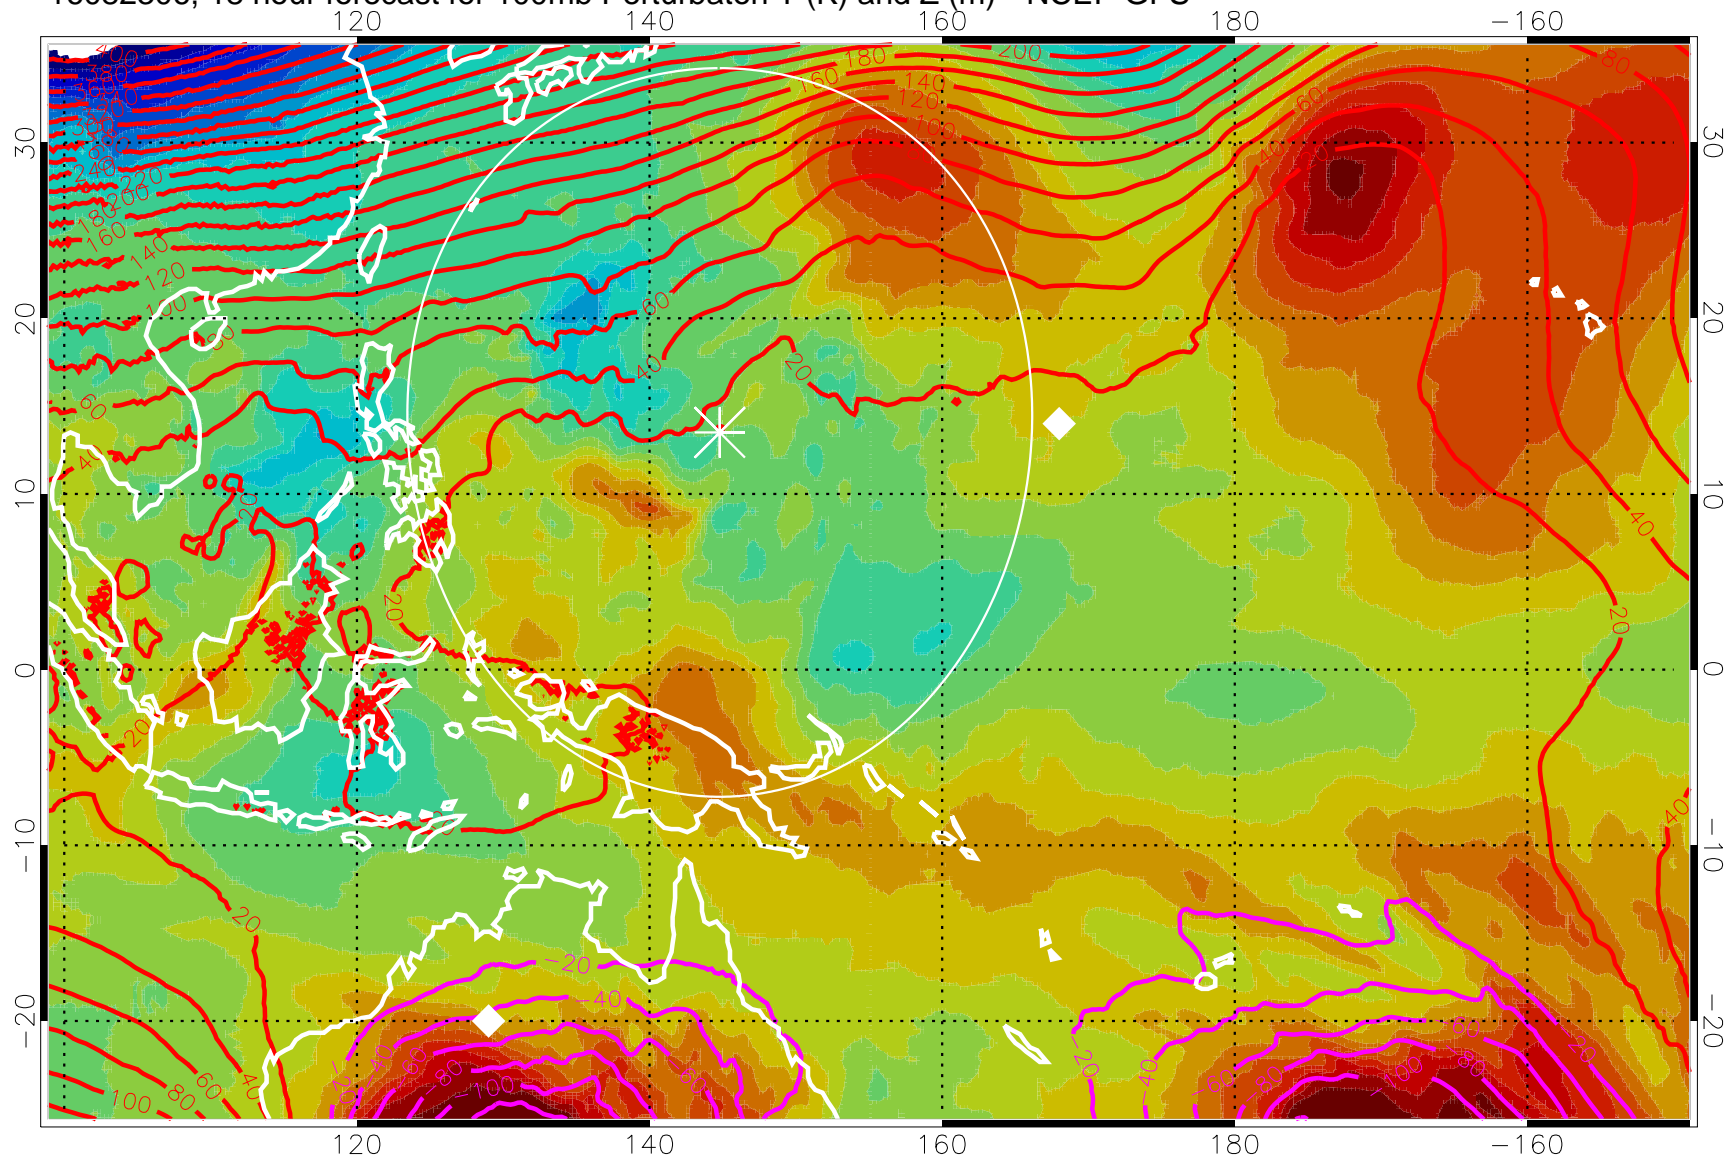

16082306, 18 hour forecast for 100mb Perturbaton T (K) and Z (m)-- NCEP GFS

Contours are 100 mbar Z perturbation (m)
Positive Z Contours
Negative Z Contours
Diamonds-mean pos. of anticyclones

Range ring of 2304 km