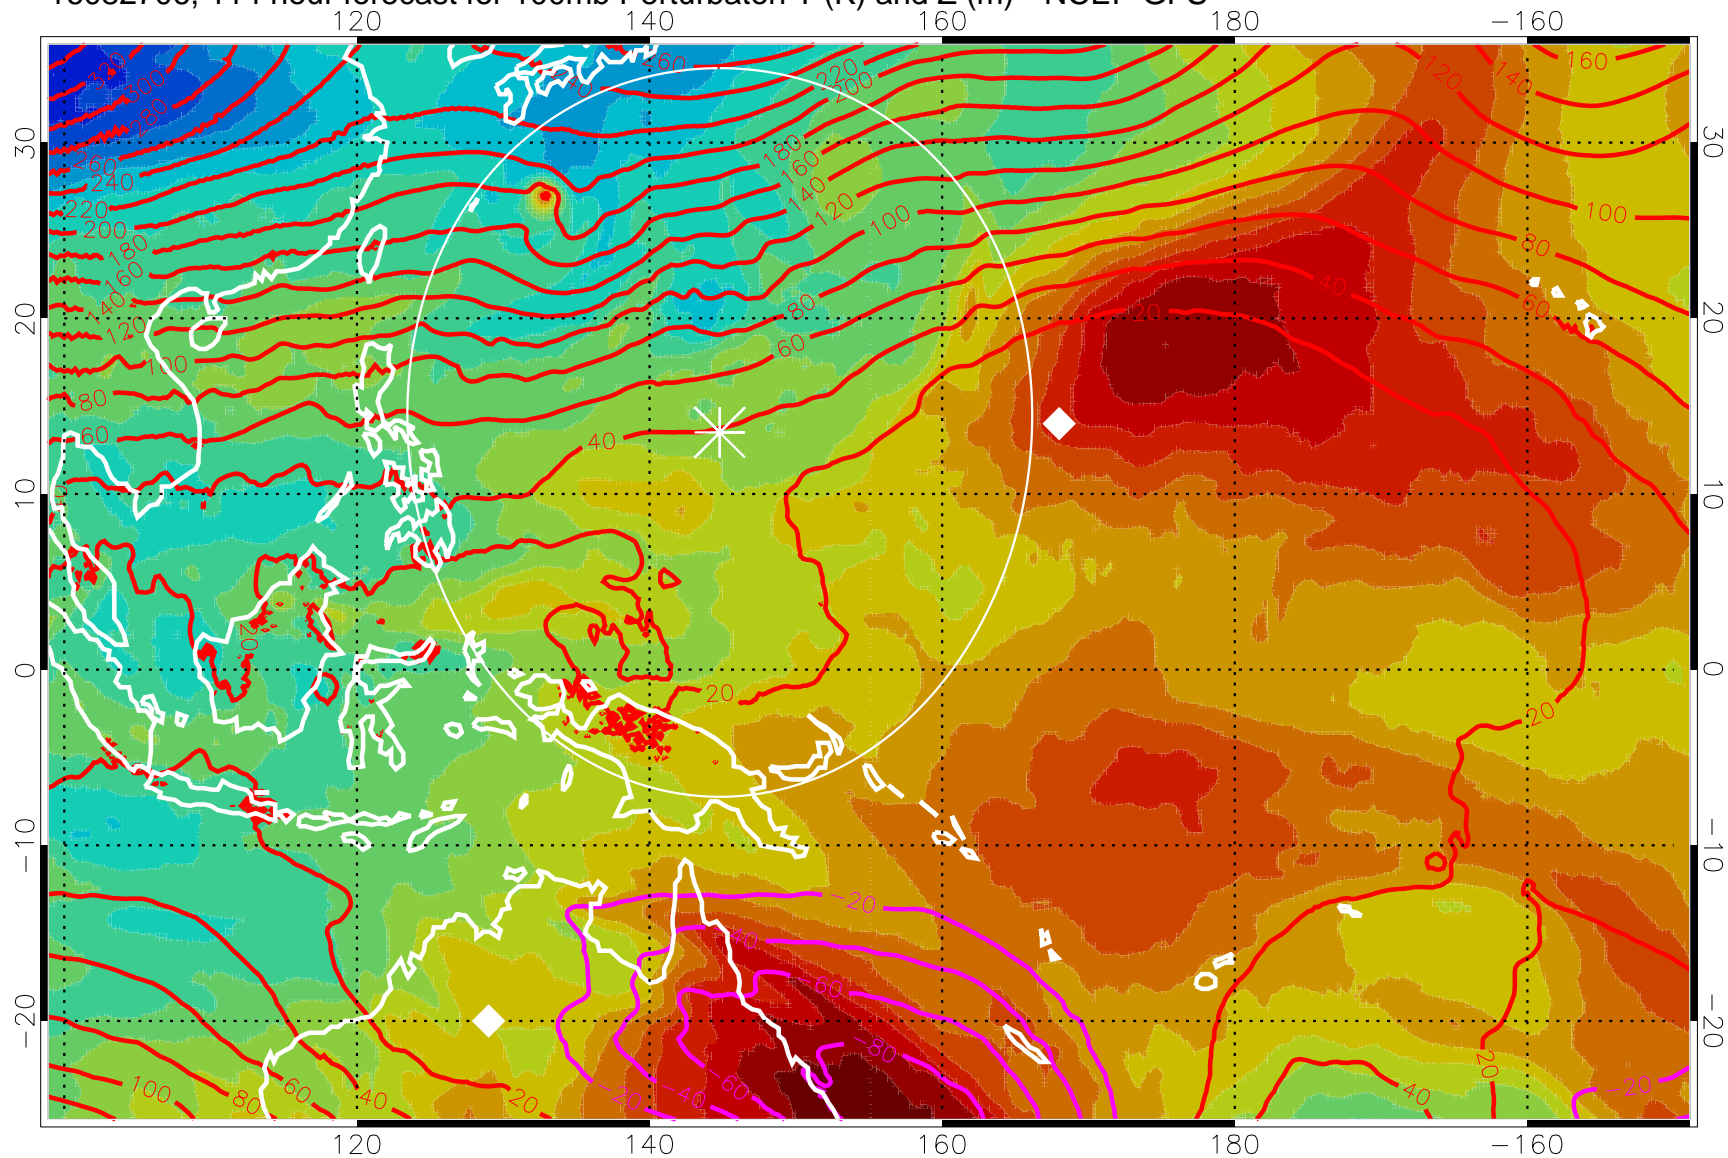

16082706, 114 hour forecast for 100mb Perturbaton T (K) and Z (m)-- NCEP GFS

Contours are 100 mbar Z perturbation (m)
Positive Z Contours
Negative Z Contours
Diamonds-mean pos. of anticyclones

Range ring of 2304 km