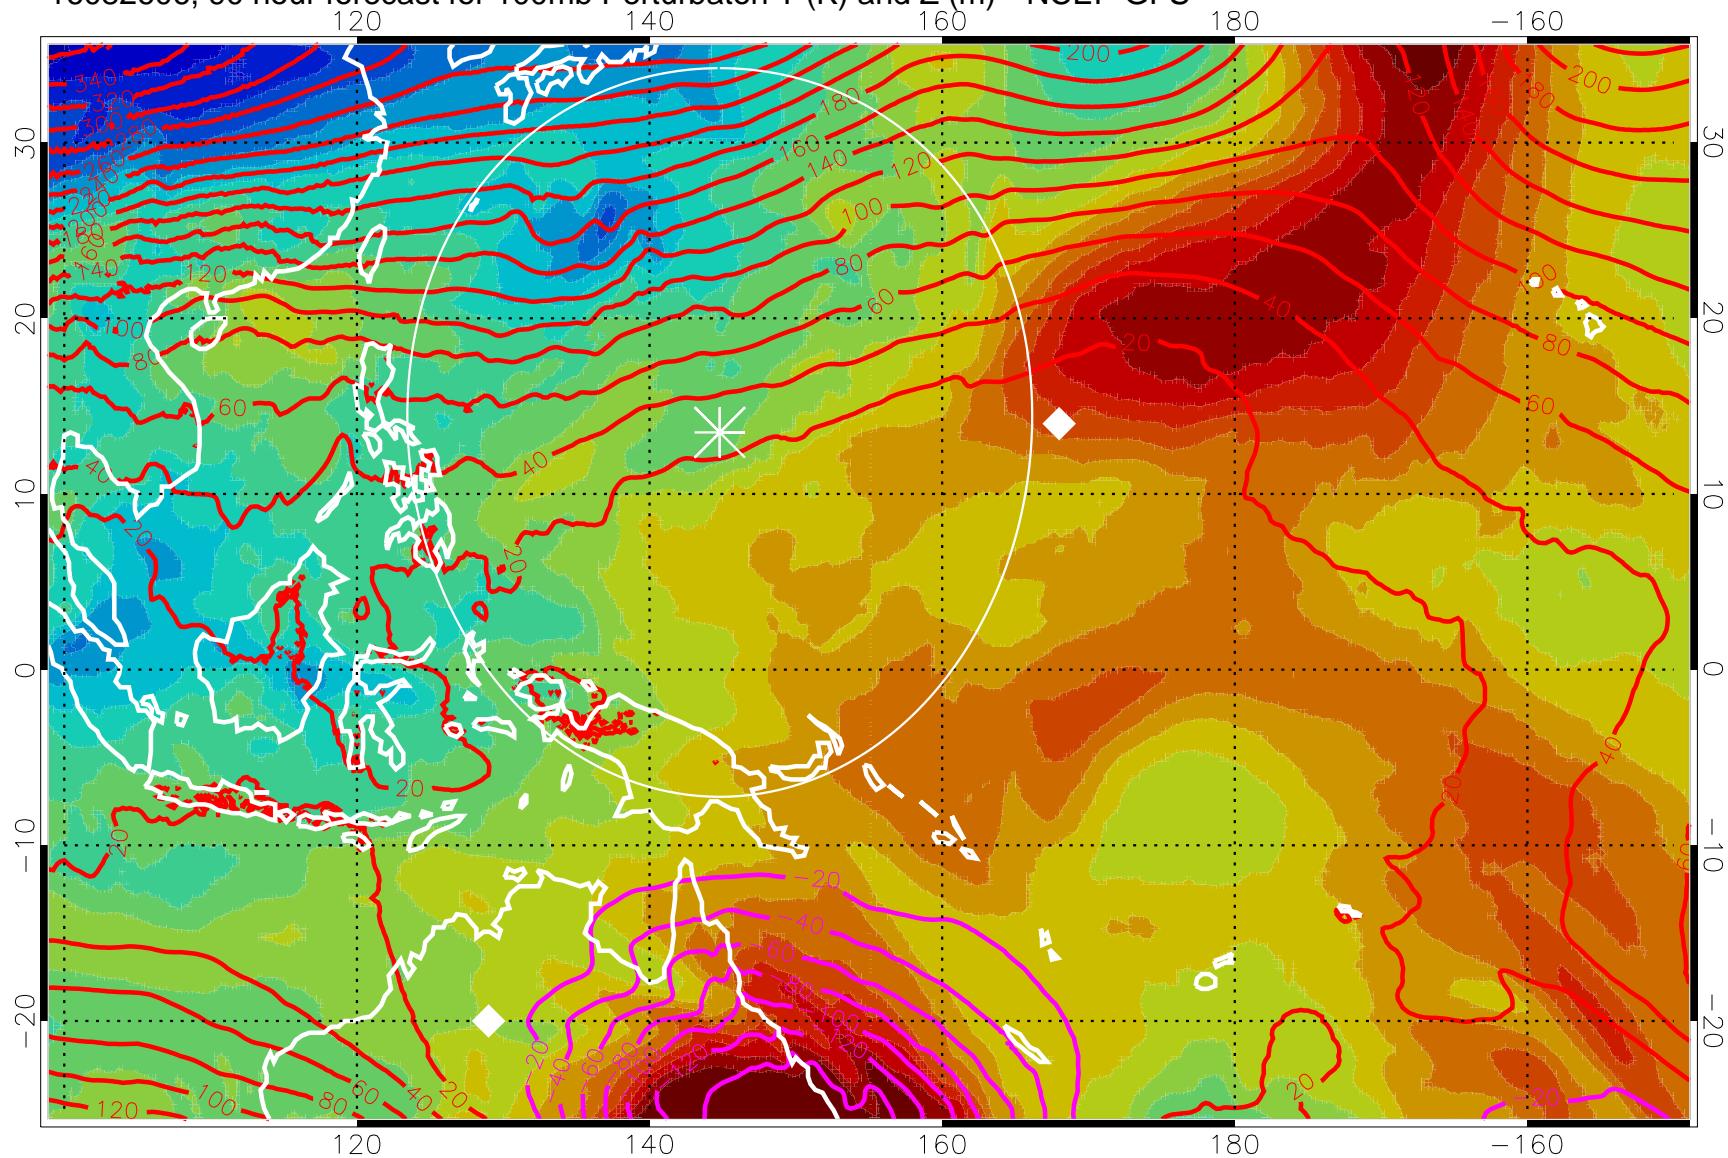

16082606, 90 hour forecast for 100mb Perturbaton T (K) and Z (m)-- NCEP GFS

Contours are 100 mbar Z perturbation (m)
Positive Z Contours
Negative Z Contours
Diamonds-mean pos. of anticyclones

Range ring of 2304 km