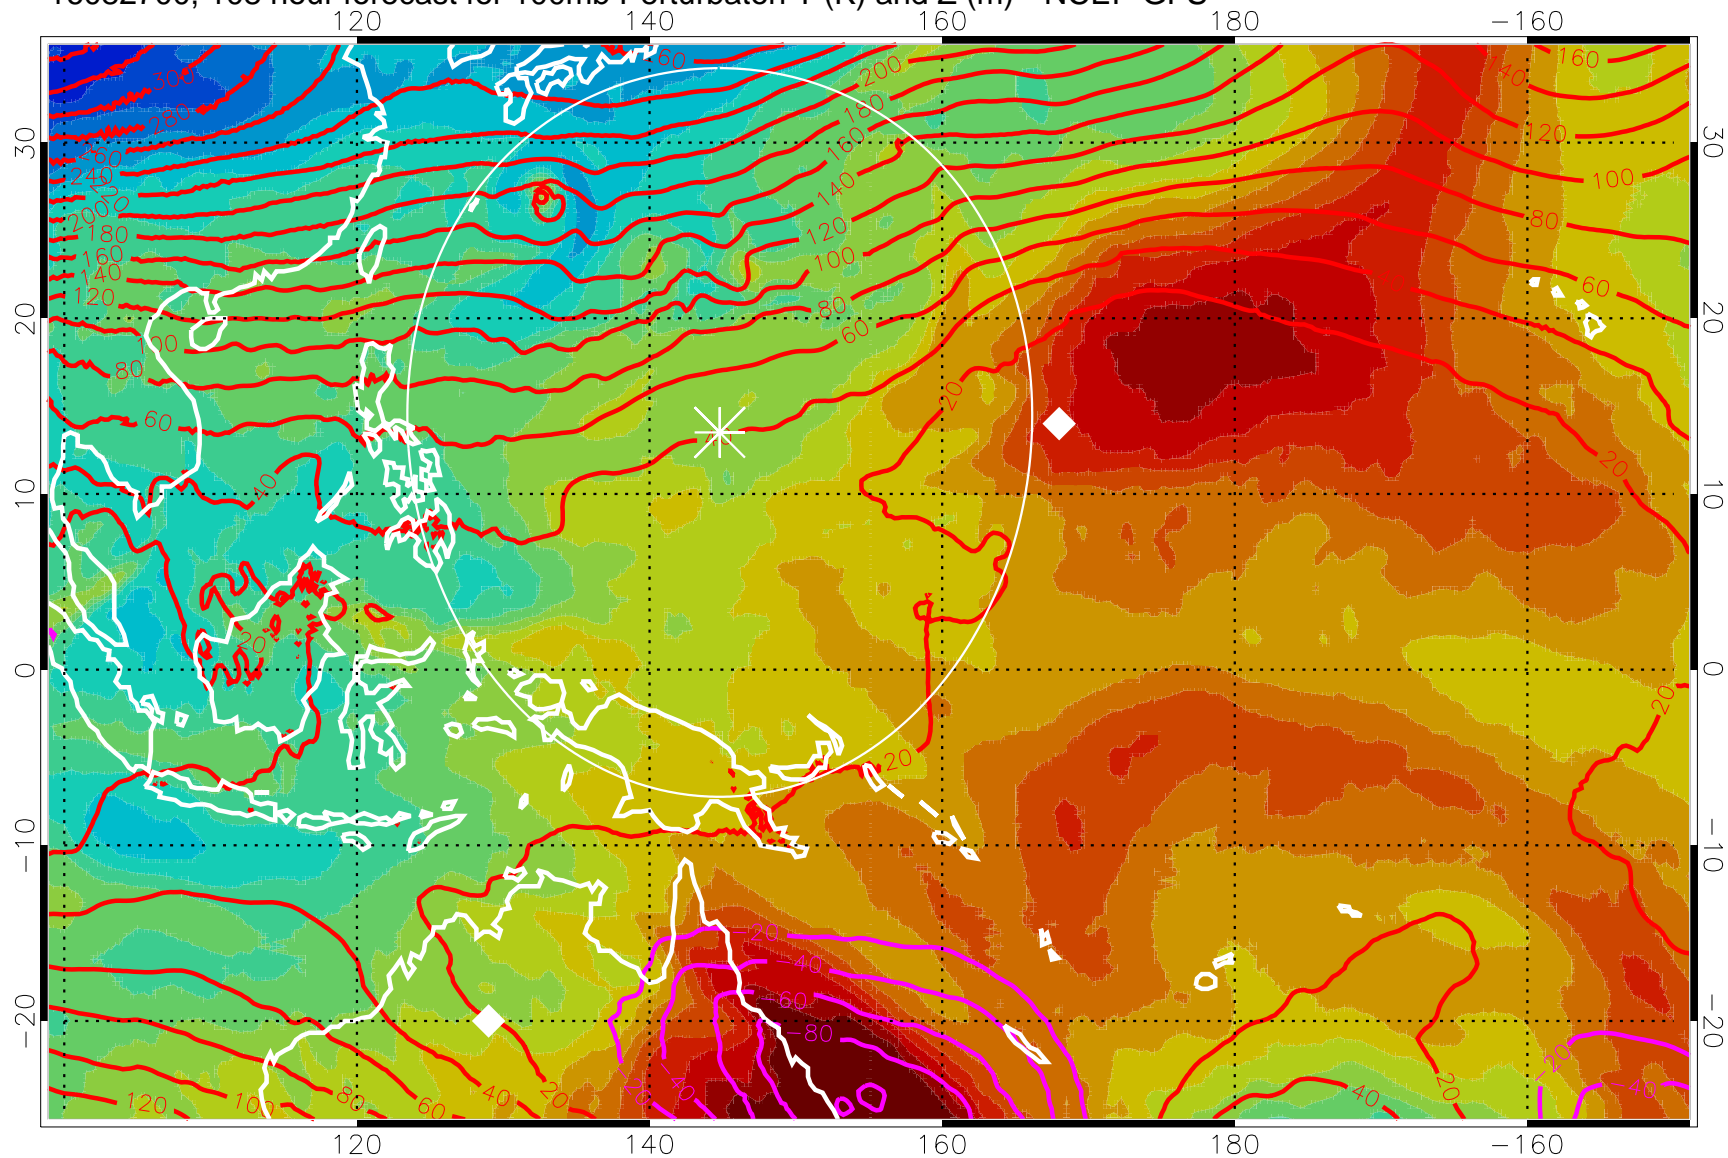

16082700, 108 hour forecast for 100mb Perturbaton T (K) and Z (m)-- NCEP GFS

Contours are 100 mbar Z perturbation (m)
Positive Z Contours
Negative Z Contours
Diamonds-mean pos. of anticyclones

Range ring of 2304 km