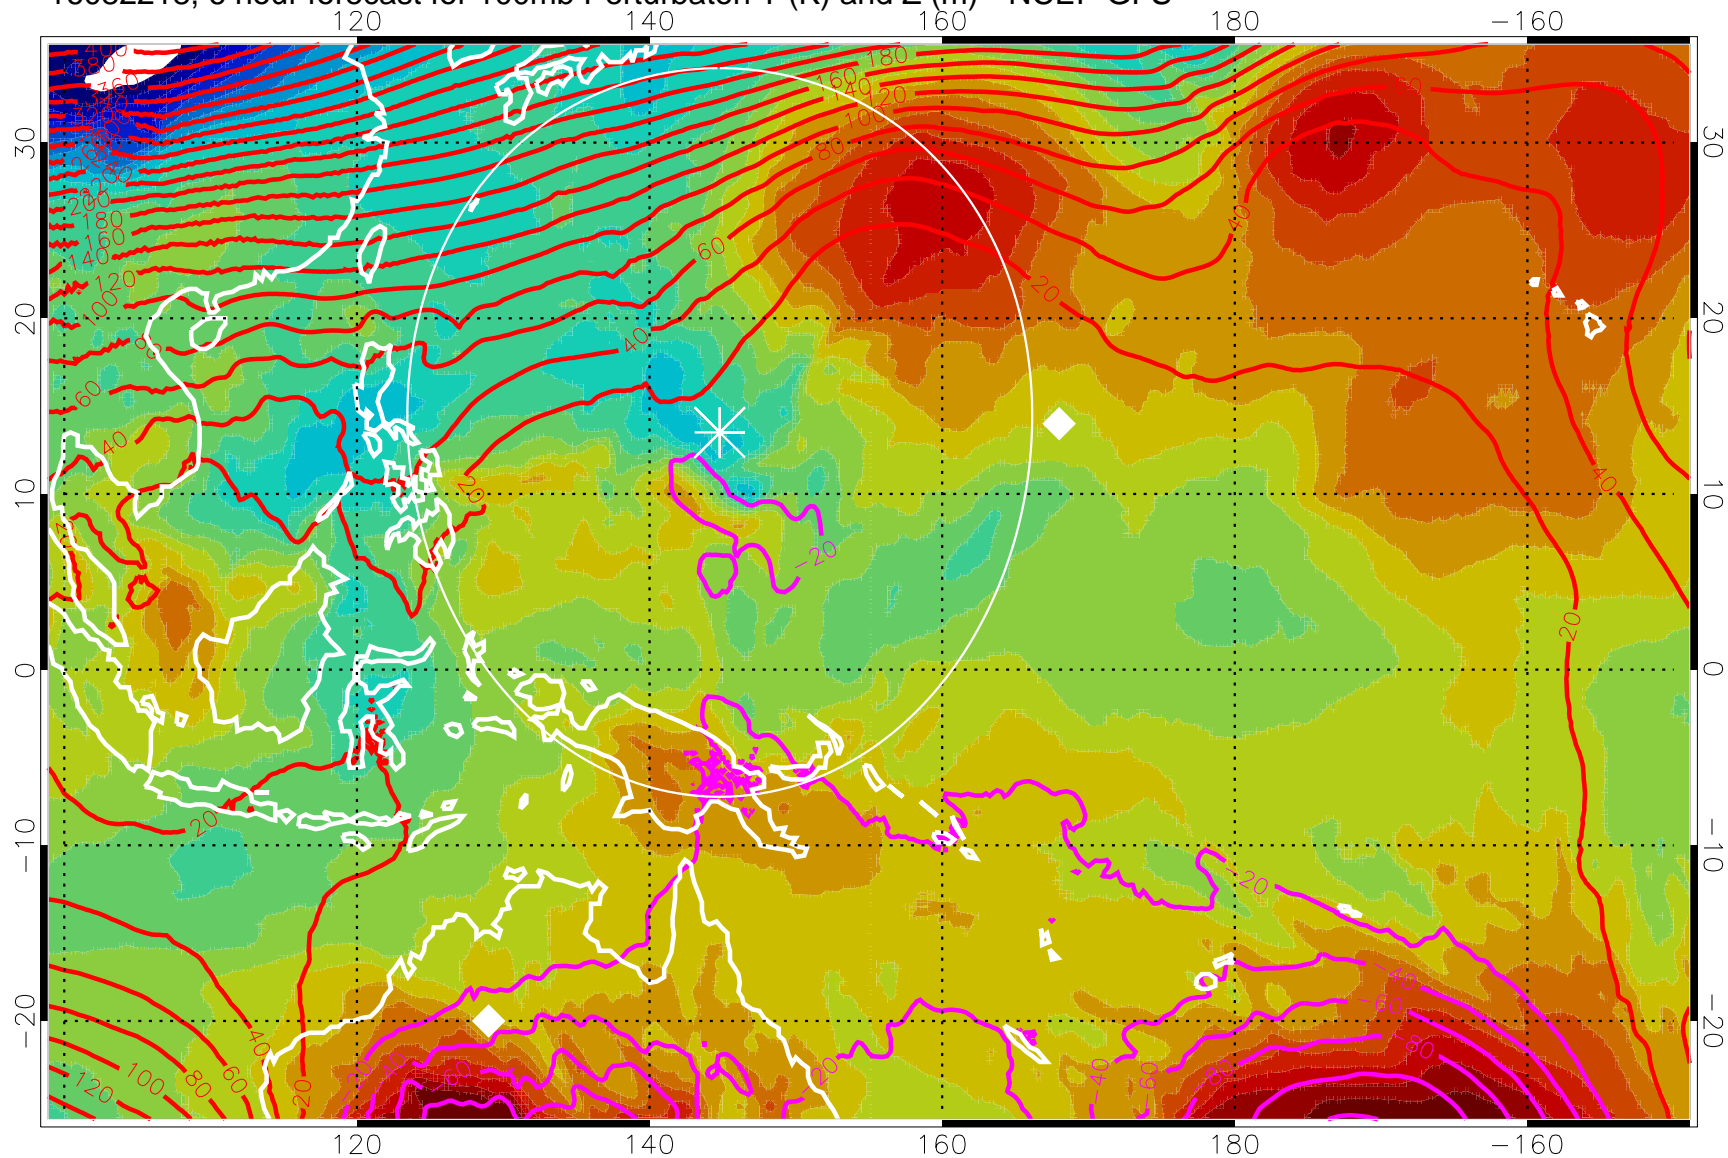

16082218, 6 hour forecast for 100mb Perturbaton T (K) and Z (m)-- NCEP GFS

Contours are 100 mbar Z perturbation (m)
Positive Z Contours
Negative Z Contours
Diamonds-mean pos. of anticyclones

Range ring of 2304 km