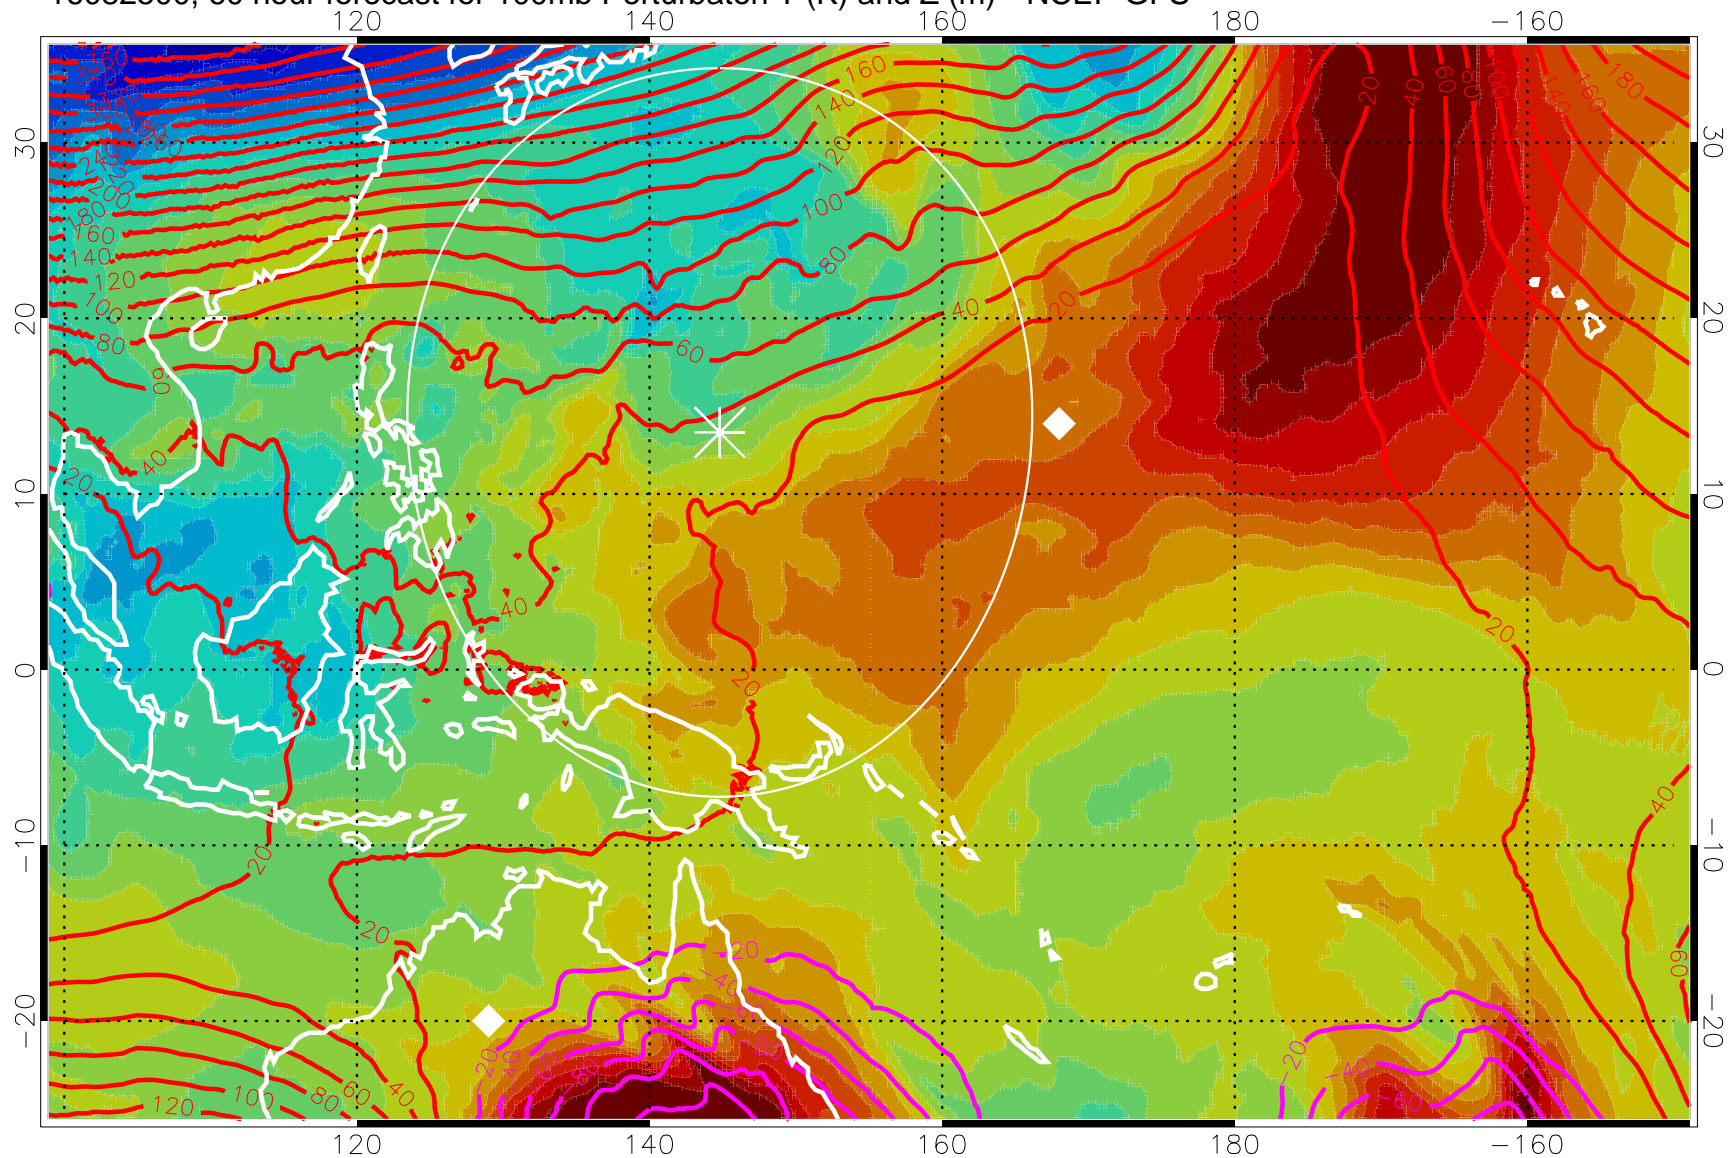

16082500, 60 hour forecast for 100mb Perturbaton T (K) and Z (m)-- NCEP GFS

Contours are 100 mbar Z perturbation (m)
Positive Z Contours
Negative Z Contours
Diamonds-mean pos. of anticyclones

Range ring of 2304 km