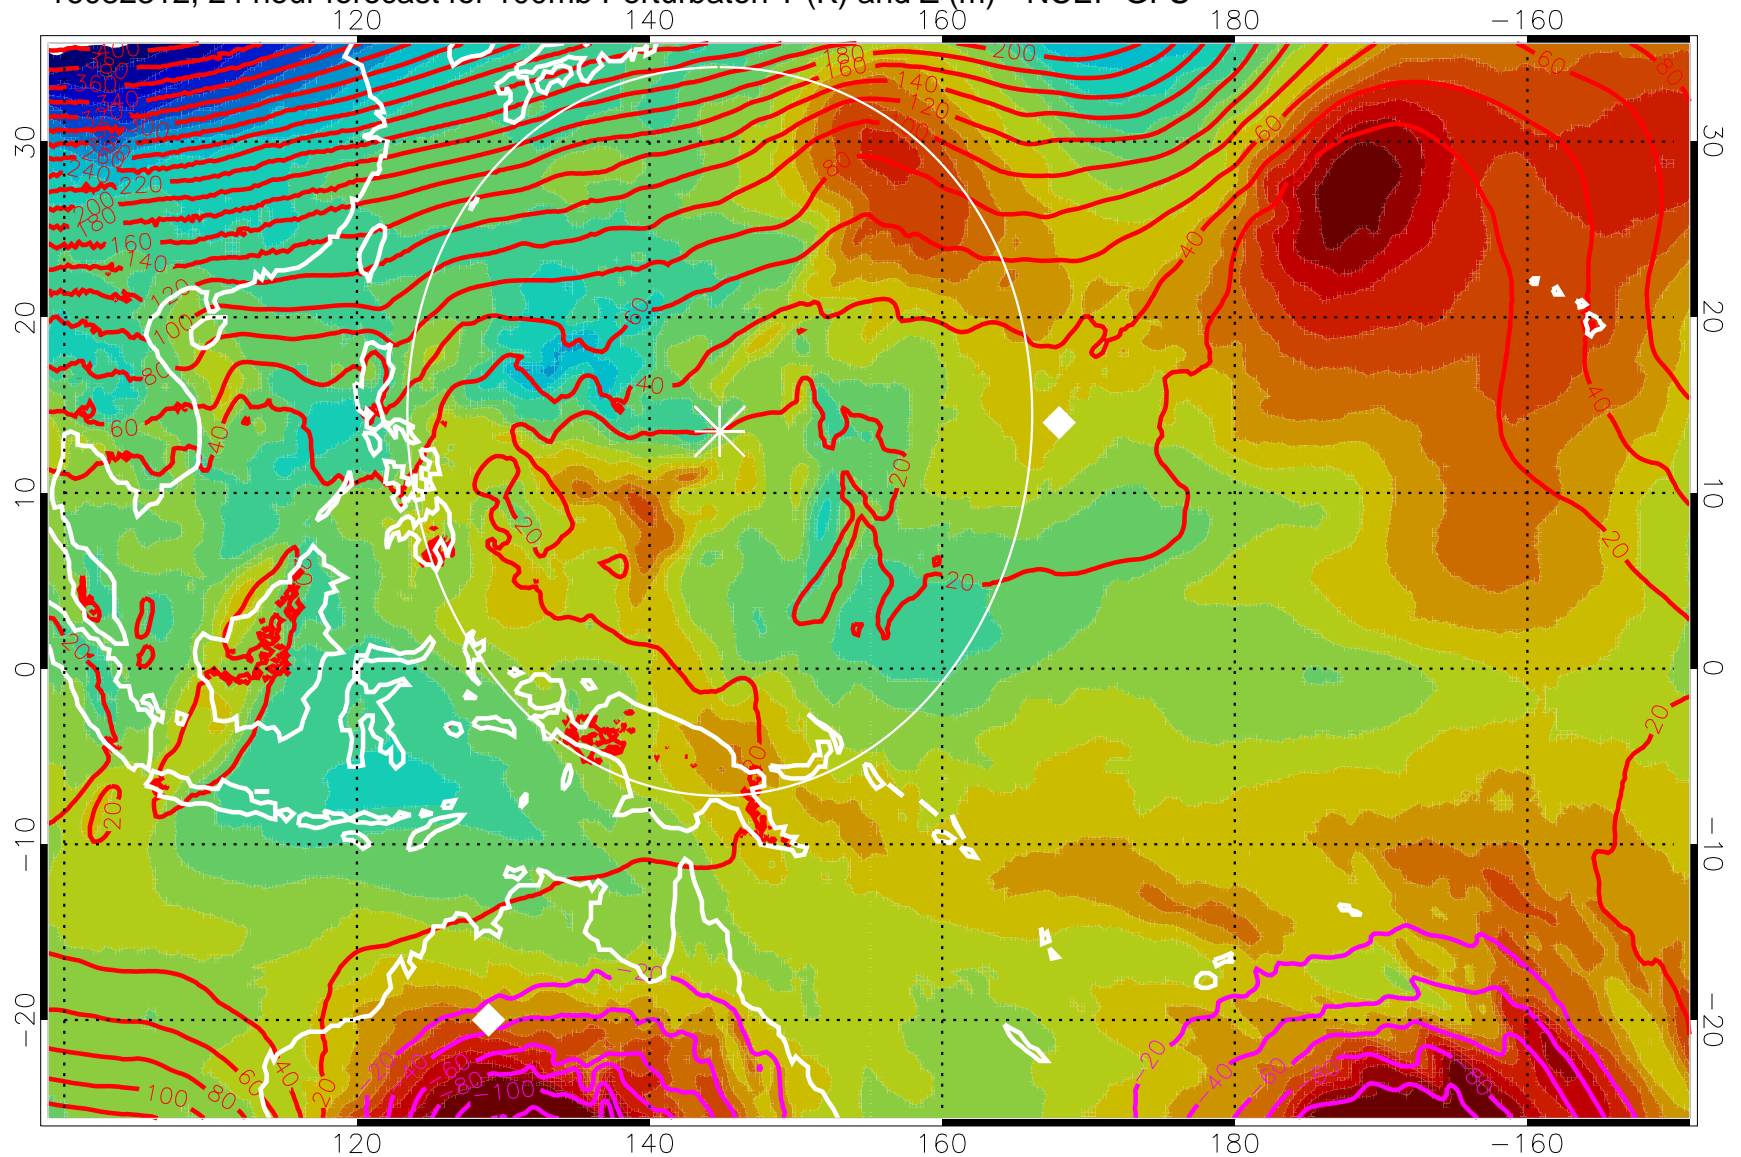

16082312, 24 hour forecast for 100mb Perturbaton T (K) and Z (m)-- NCEP GFS

Contours are 100 mbar Z perturbation (m)
Positive Z Contours
Negative Z Contours
Diamonds-mean pos. of anticyclones

Range ring of 2304 km