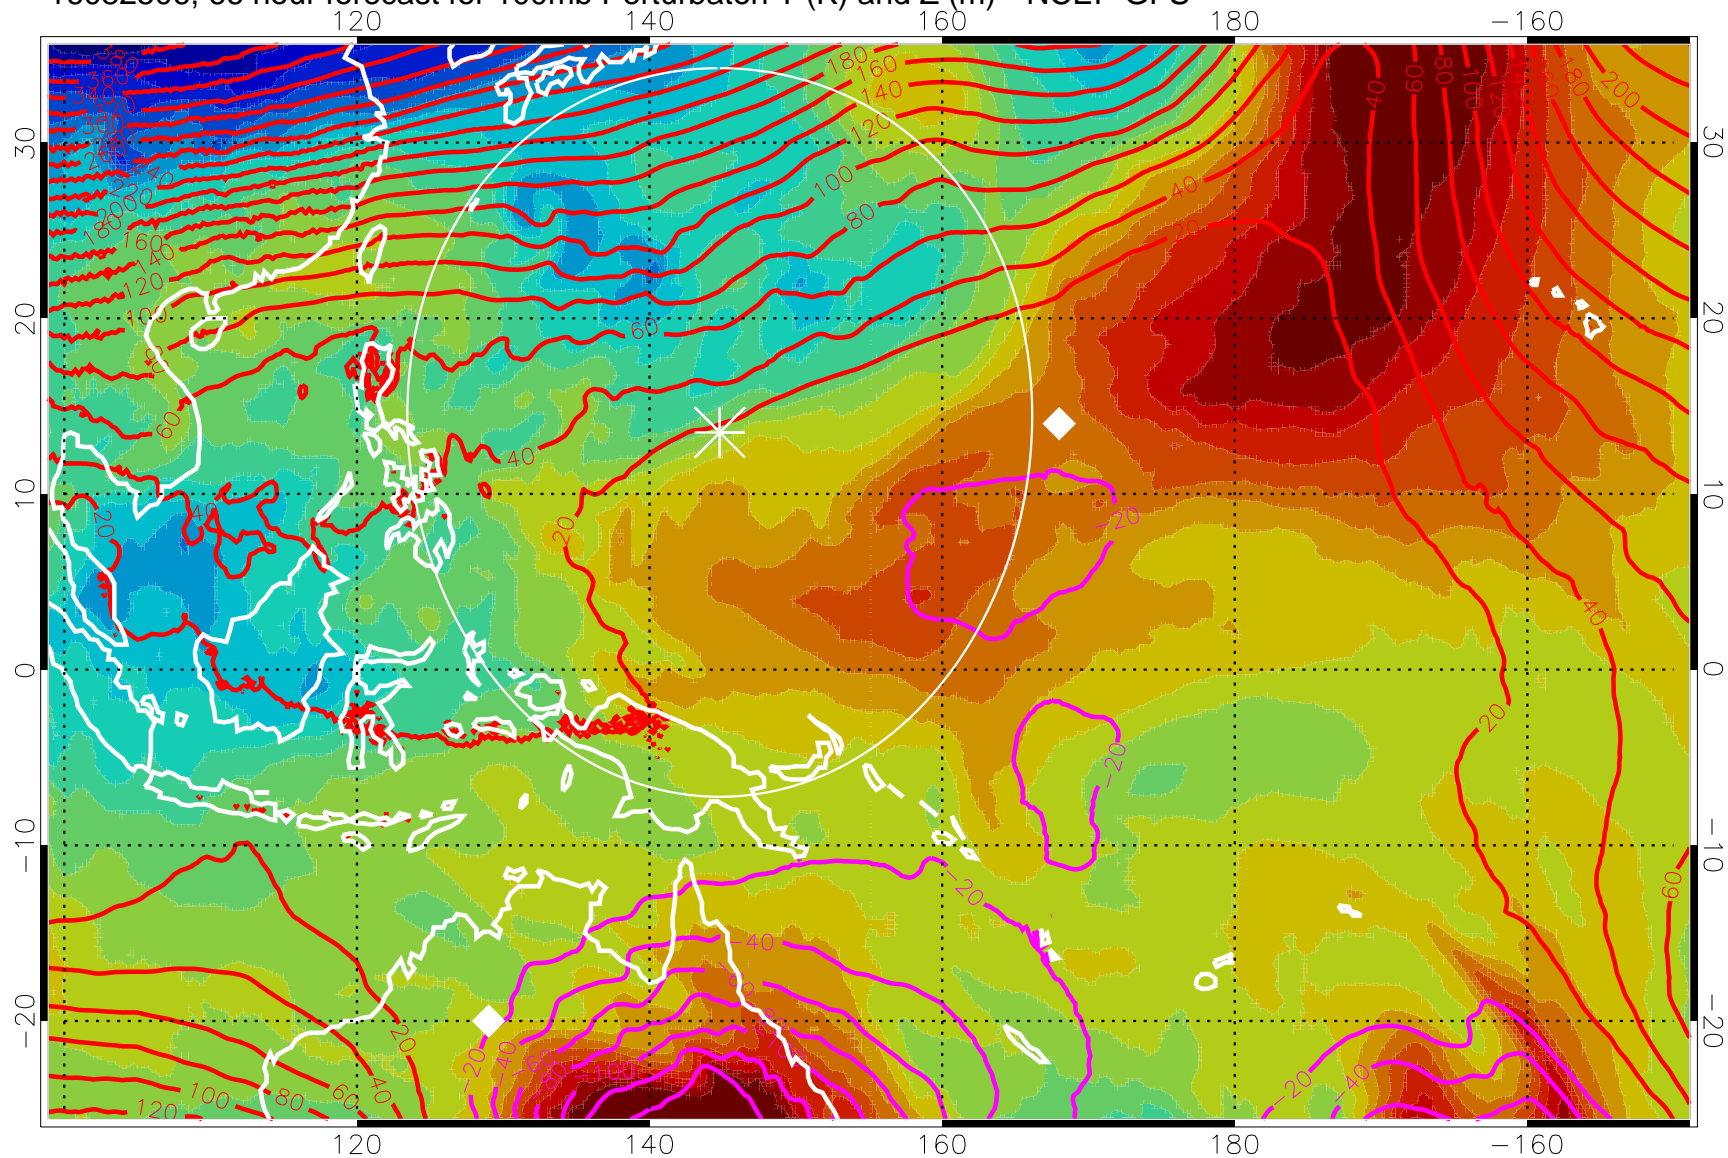

16082506, 66 hour forecast for 100mb Perturbaton T (K) and Z (m)-- NCEP GFS

Contours are 100 mbar Z perturbation (m)
Positive Z Contours
Negative Z Contours
Diamonds-mean pos. of anticyclones

Range ring of 2304 km