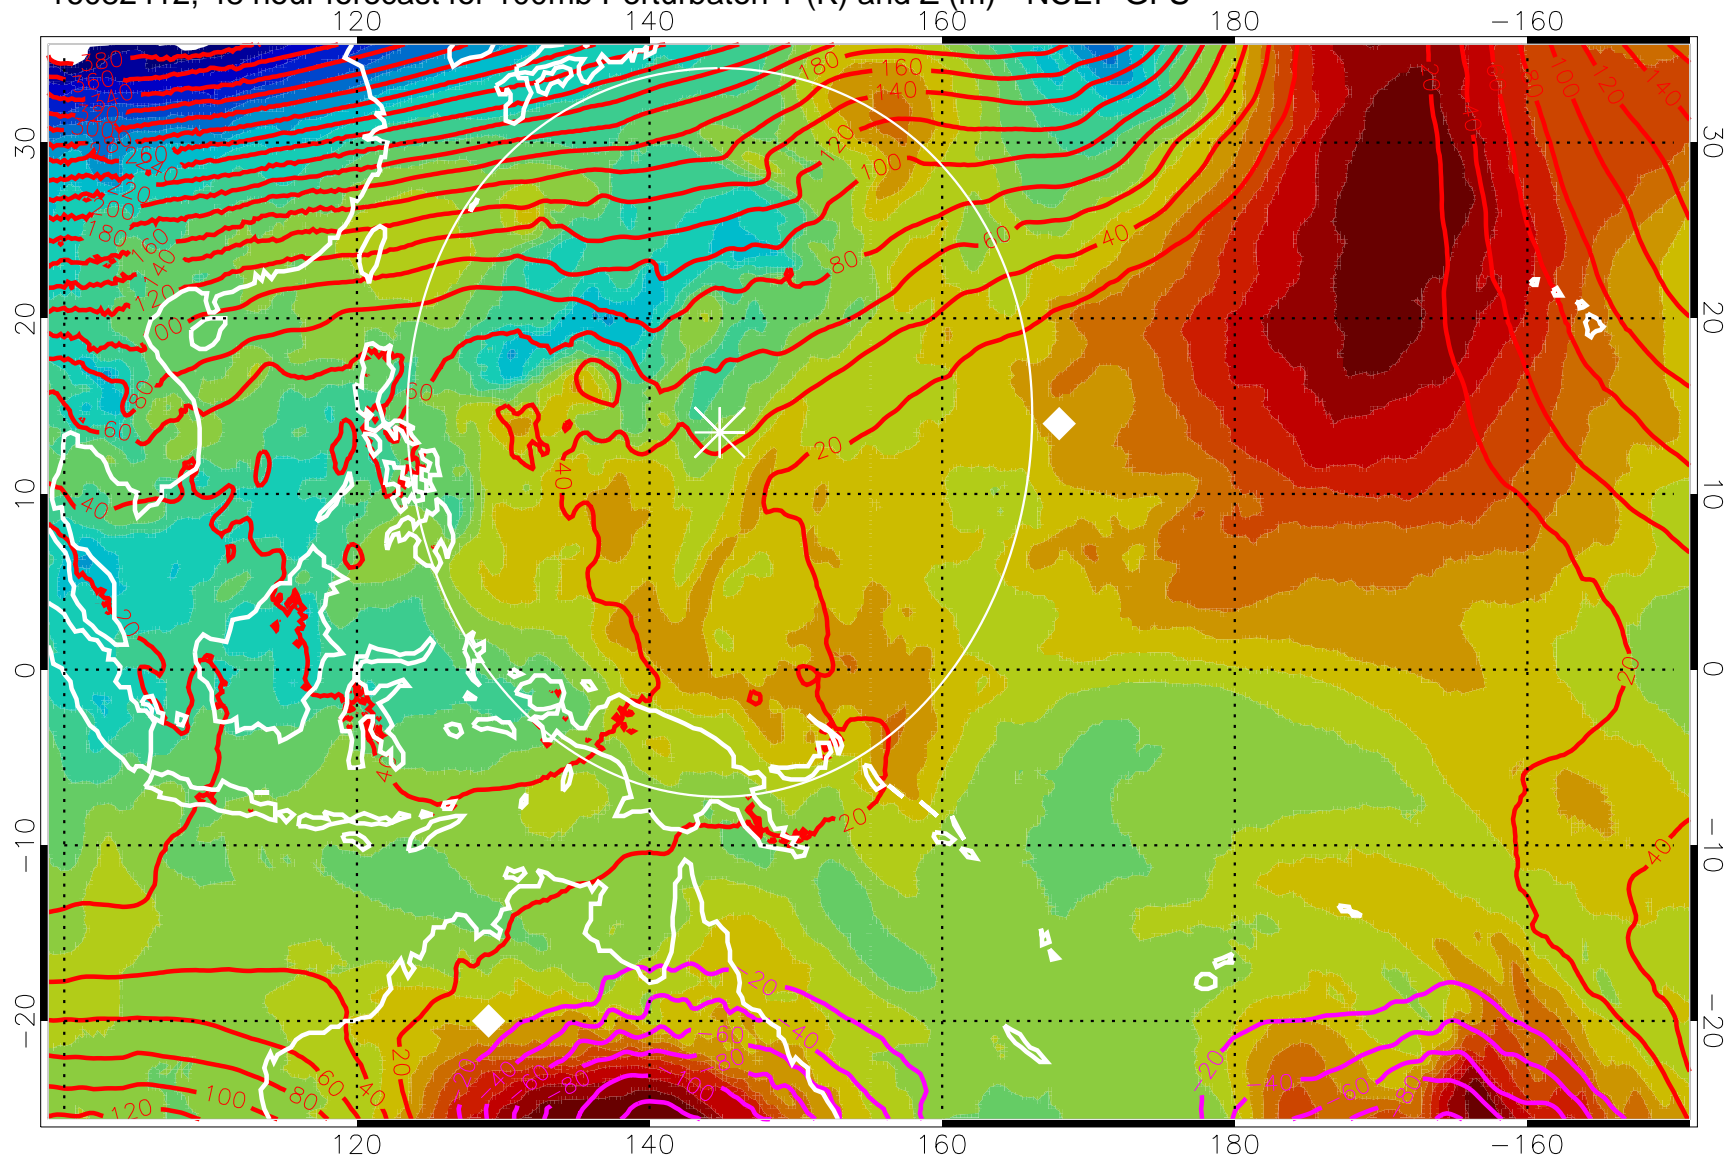

16082412, 48 hour forecast for 100mb Perturbaton T (K) and Z (m)-- NCEP GFS

Contours are 100 mbar Z perturbation (m)
Positive Z Contours
Negative Z Contours
Diamonds-mean pos. of anticyclones

Range ring of 2304 km