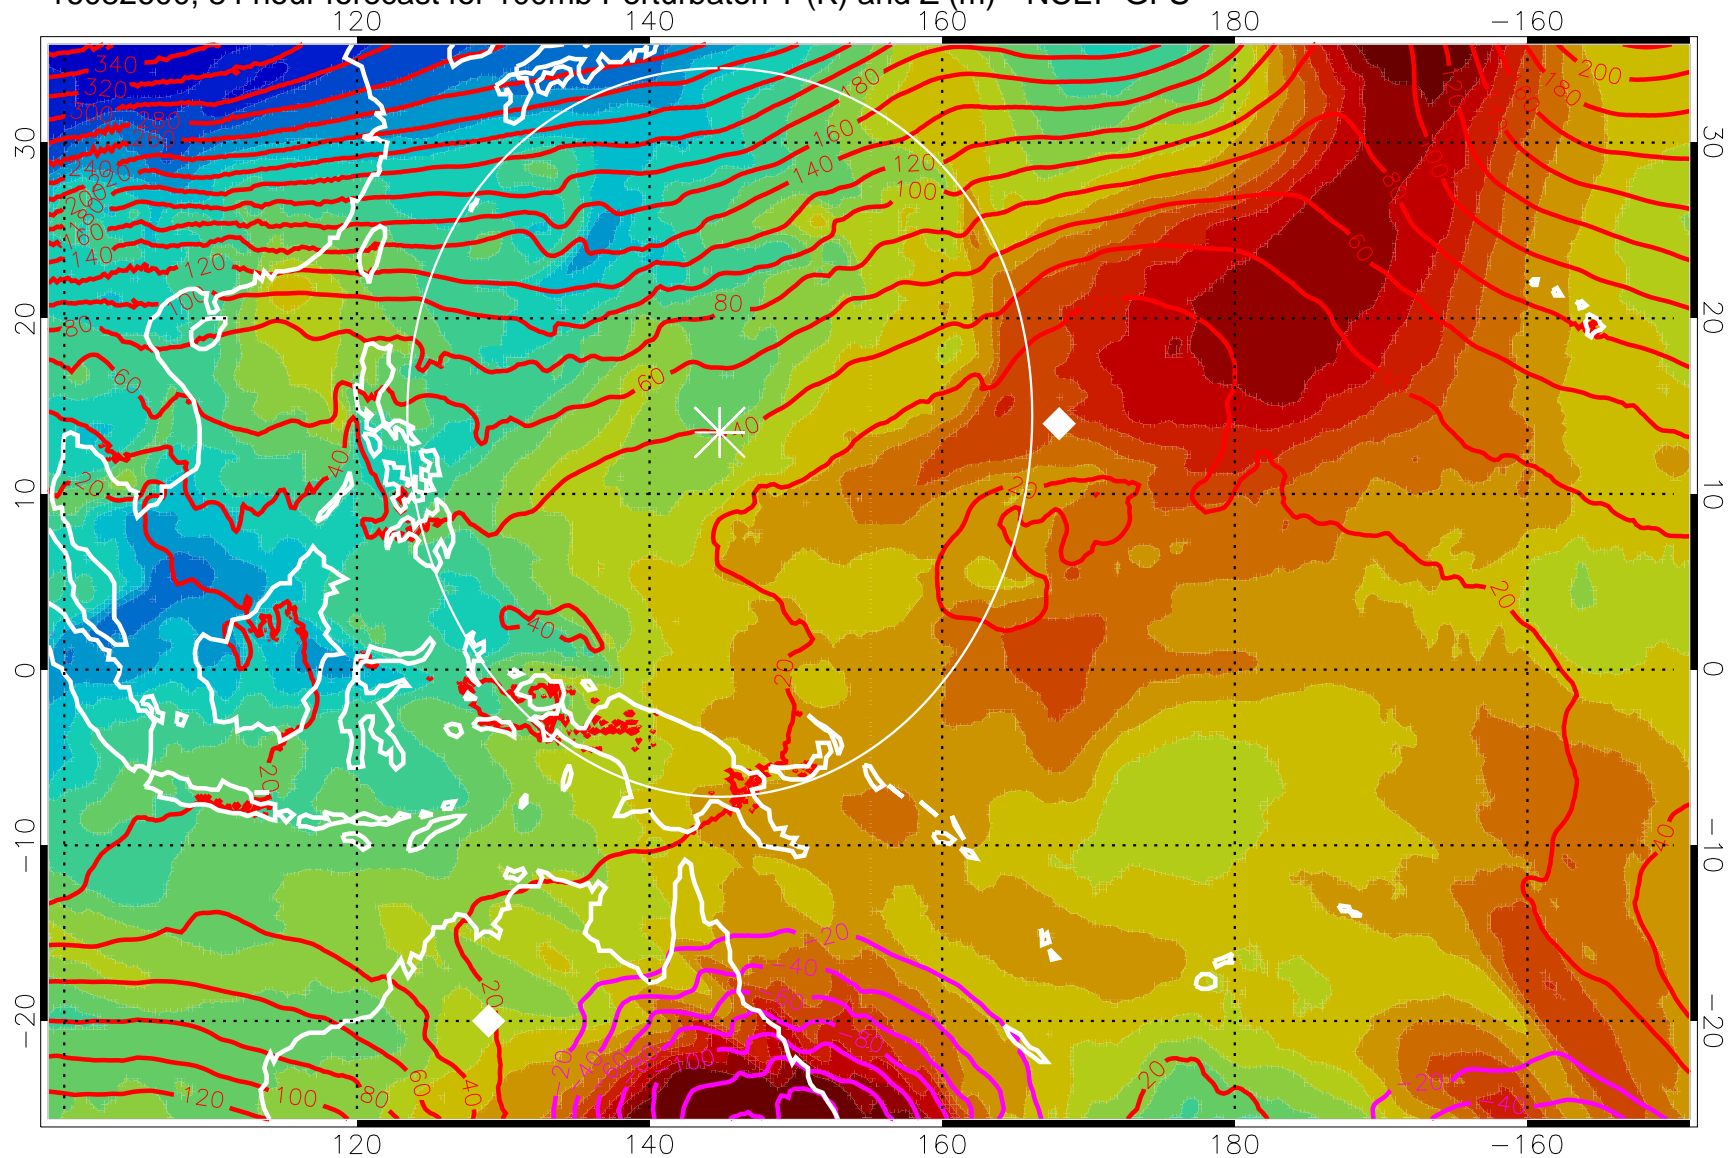

16082600, 84 hour forecast for 100mb Perturbaton T (K) and Z (m)-- NCEP GFS

Contours are 100 mbar Z perturbation (m)
Positive Z Contours
Negative Z Contours
Diamonds-mean pos. of anticyclones

Range ring of 2304 km