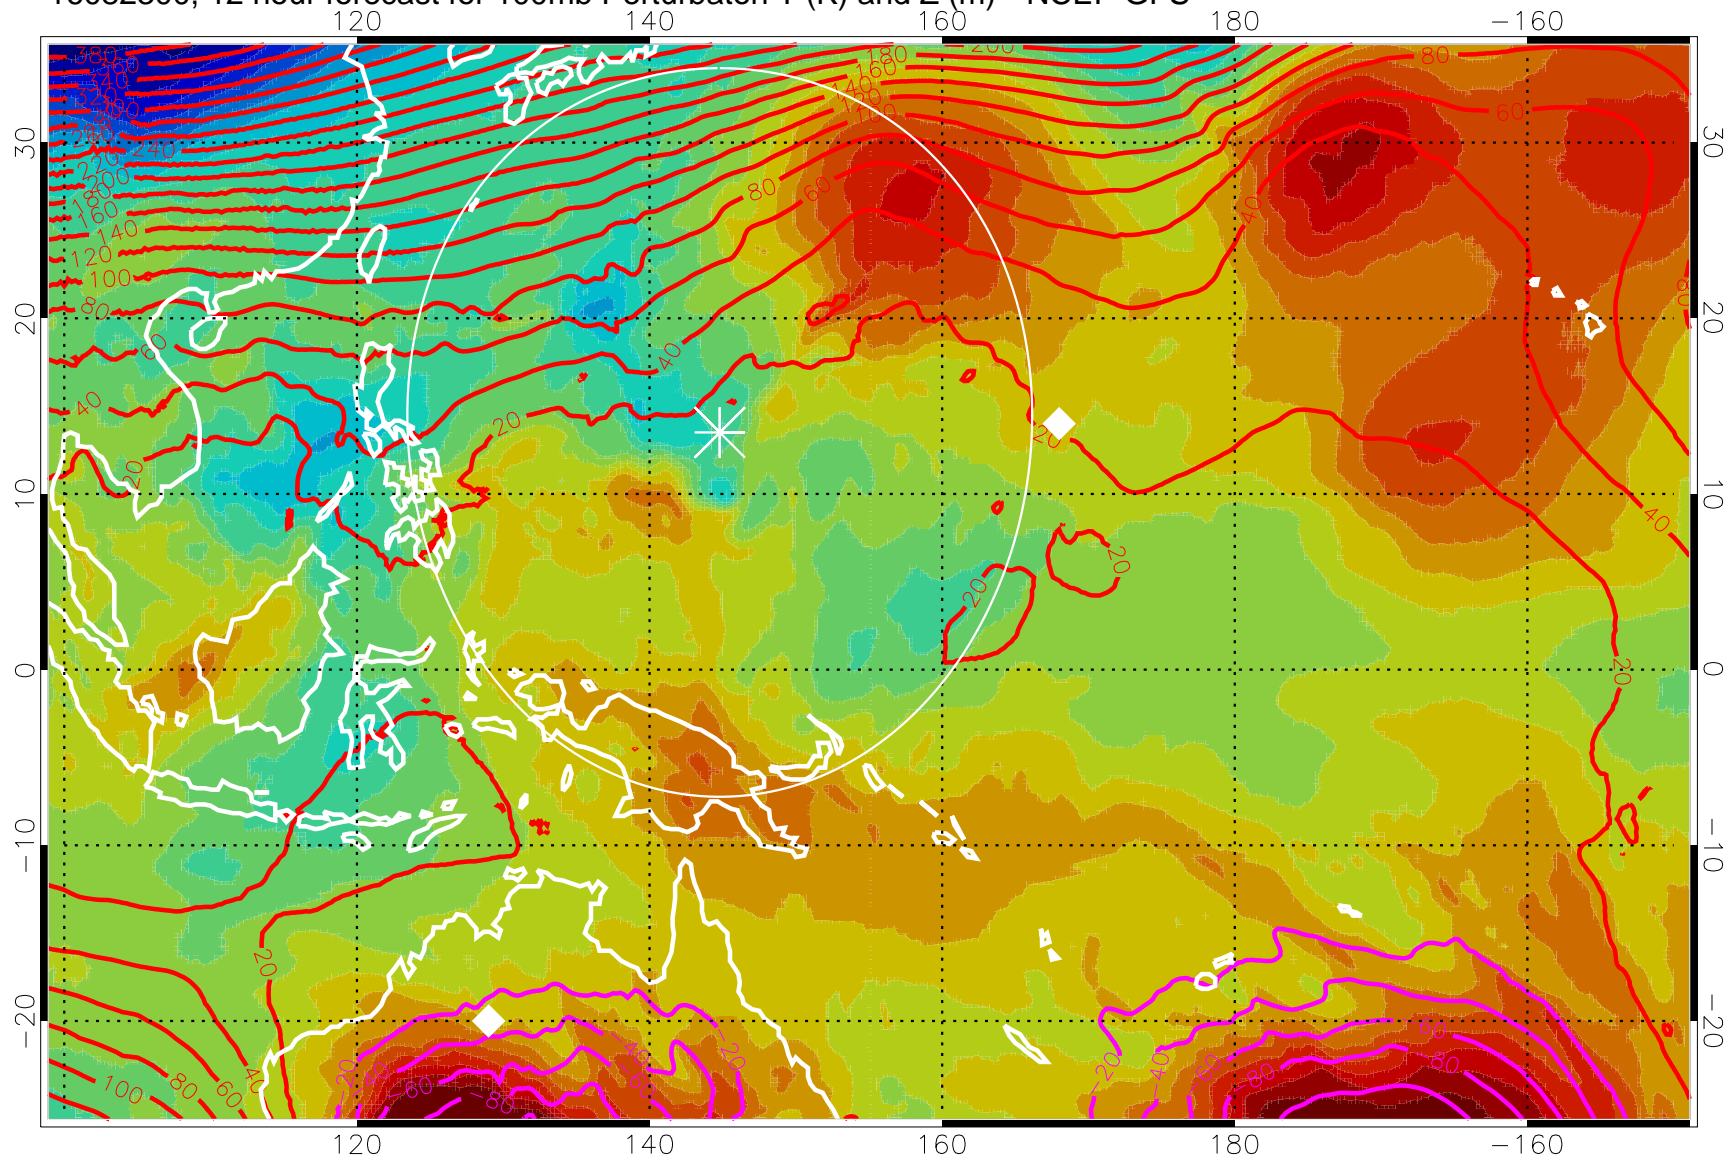

16082300, 12 hour forecast for 100mb Perturbaton T (K) and Z (m)-- NCEP GFS

Contours are 100 mbar Z perturbation (m)
Positive Z Contours
Negative Z Contours
Diamonds-mean pos. of anticyclones

Range ring of 2304 km