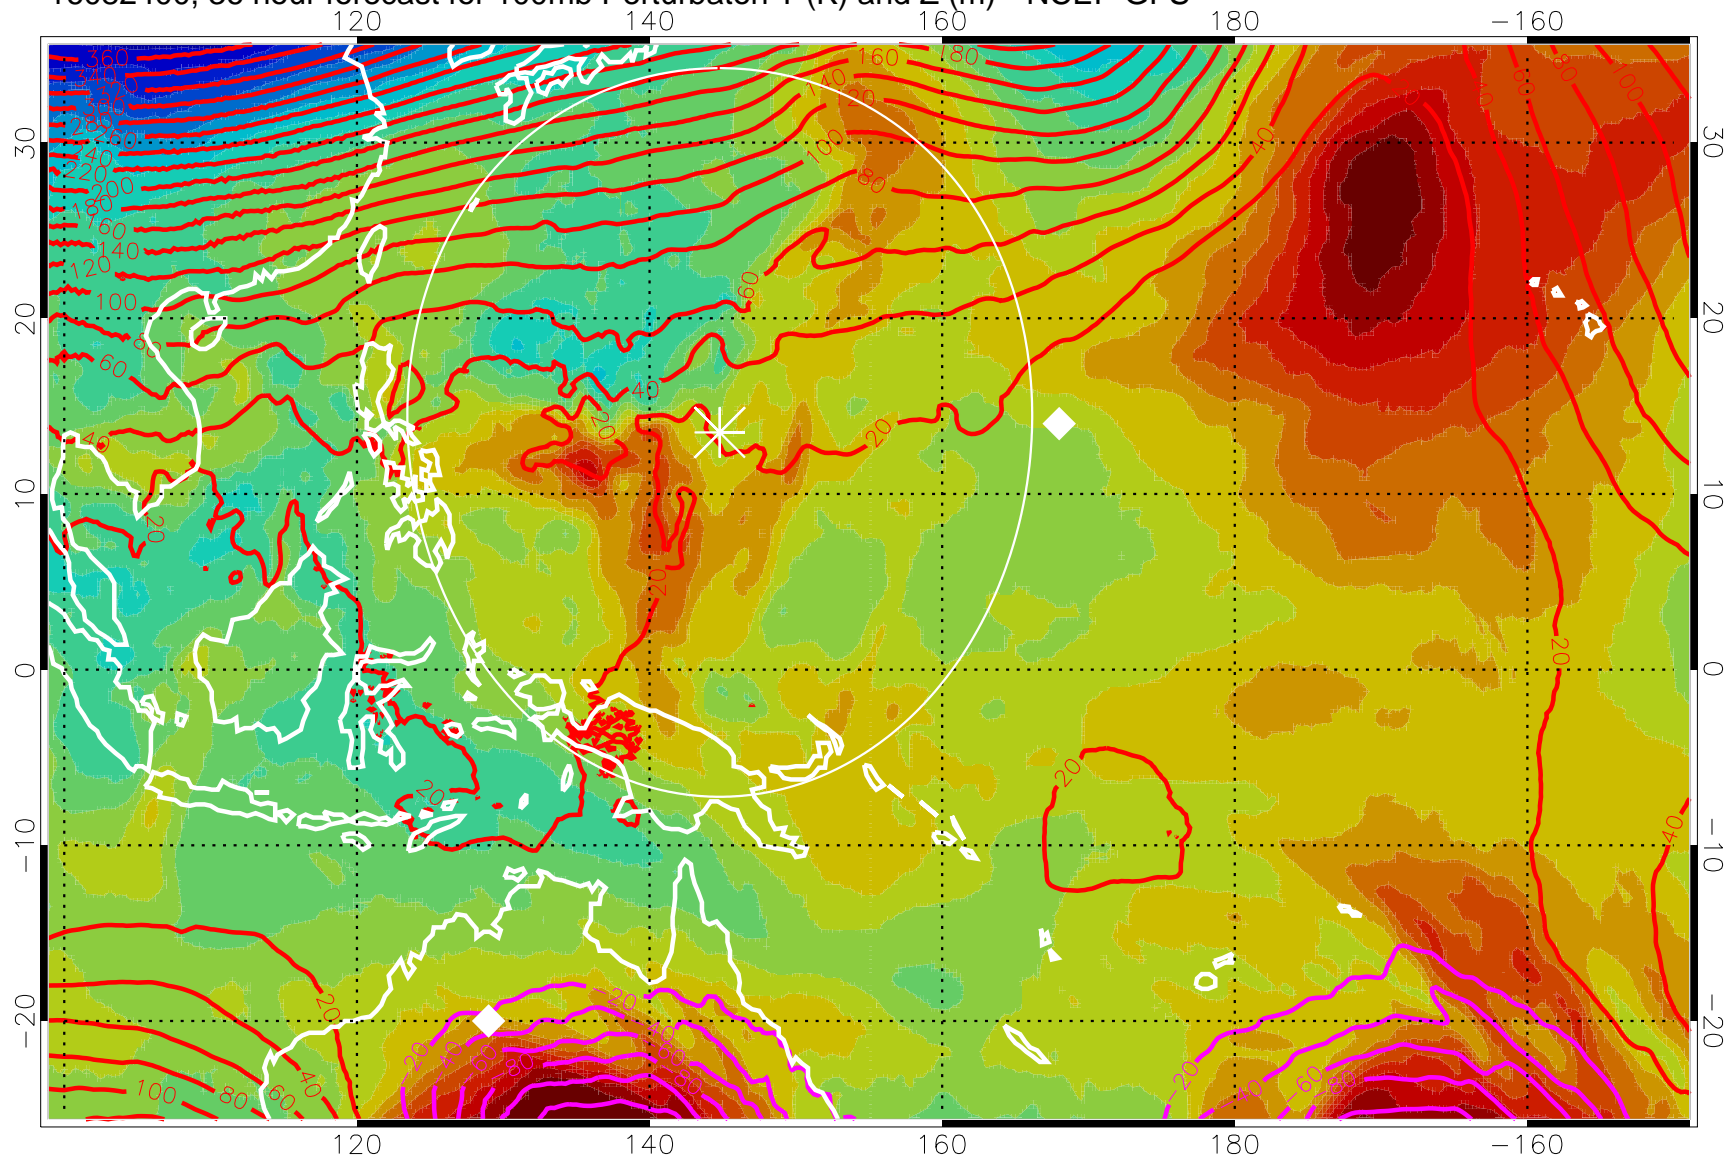

16082400, 36 hour forecast for 100mb Perturbaton T (K) and Z (m)-- NCEP GFS

Contours are 100 mbar Z perturbation (m)
Positive Z Contours
Negative Z Contours
Diamonds-mean pos. of anticyclones

Range ring of 2304 km