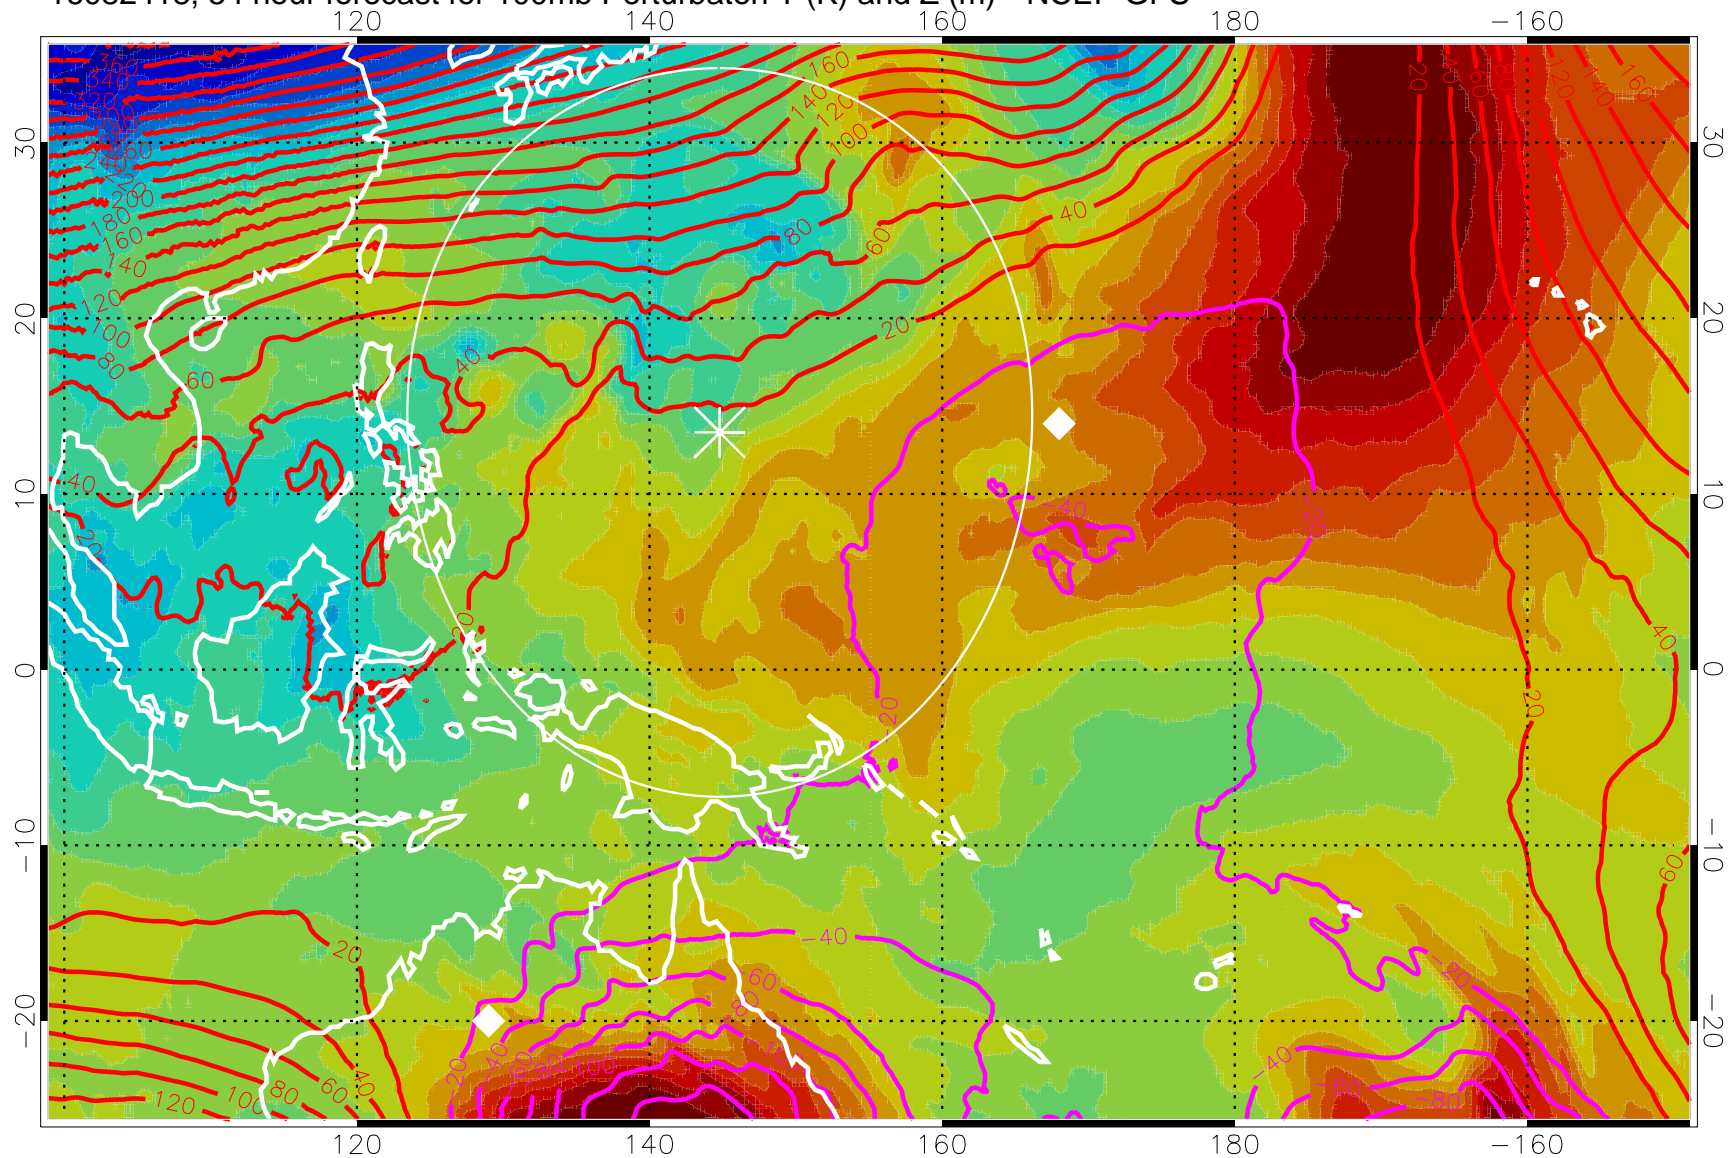

16082418, 54 hour forecast for 100mb Perturbaton T (K) and Z (m)-- NCEP GFS

Contours are 100 mbar Z perturbation (m)
Positive Z Contours
Negative Z Contours
Diamonds-mean pos. of anticyclones

Range ring of 2304 km