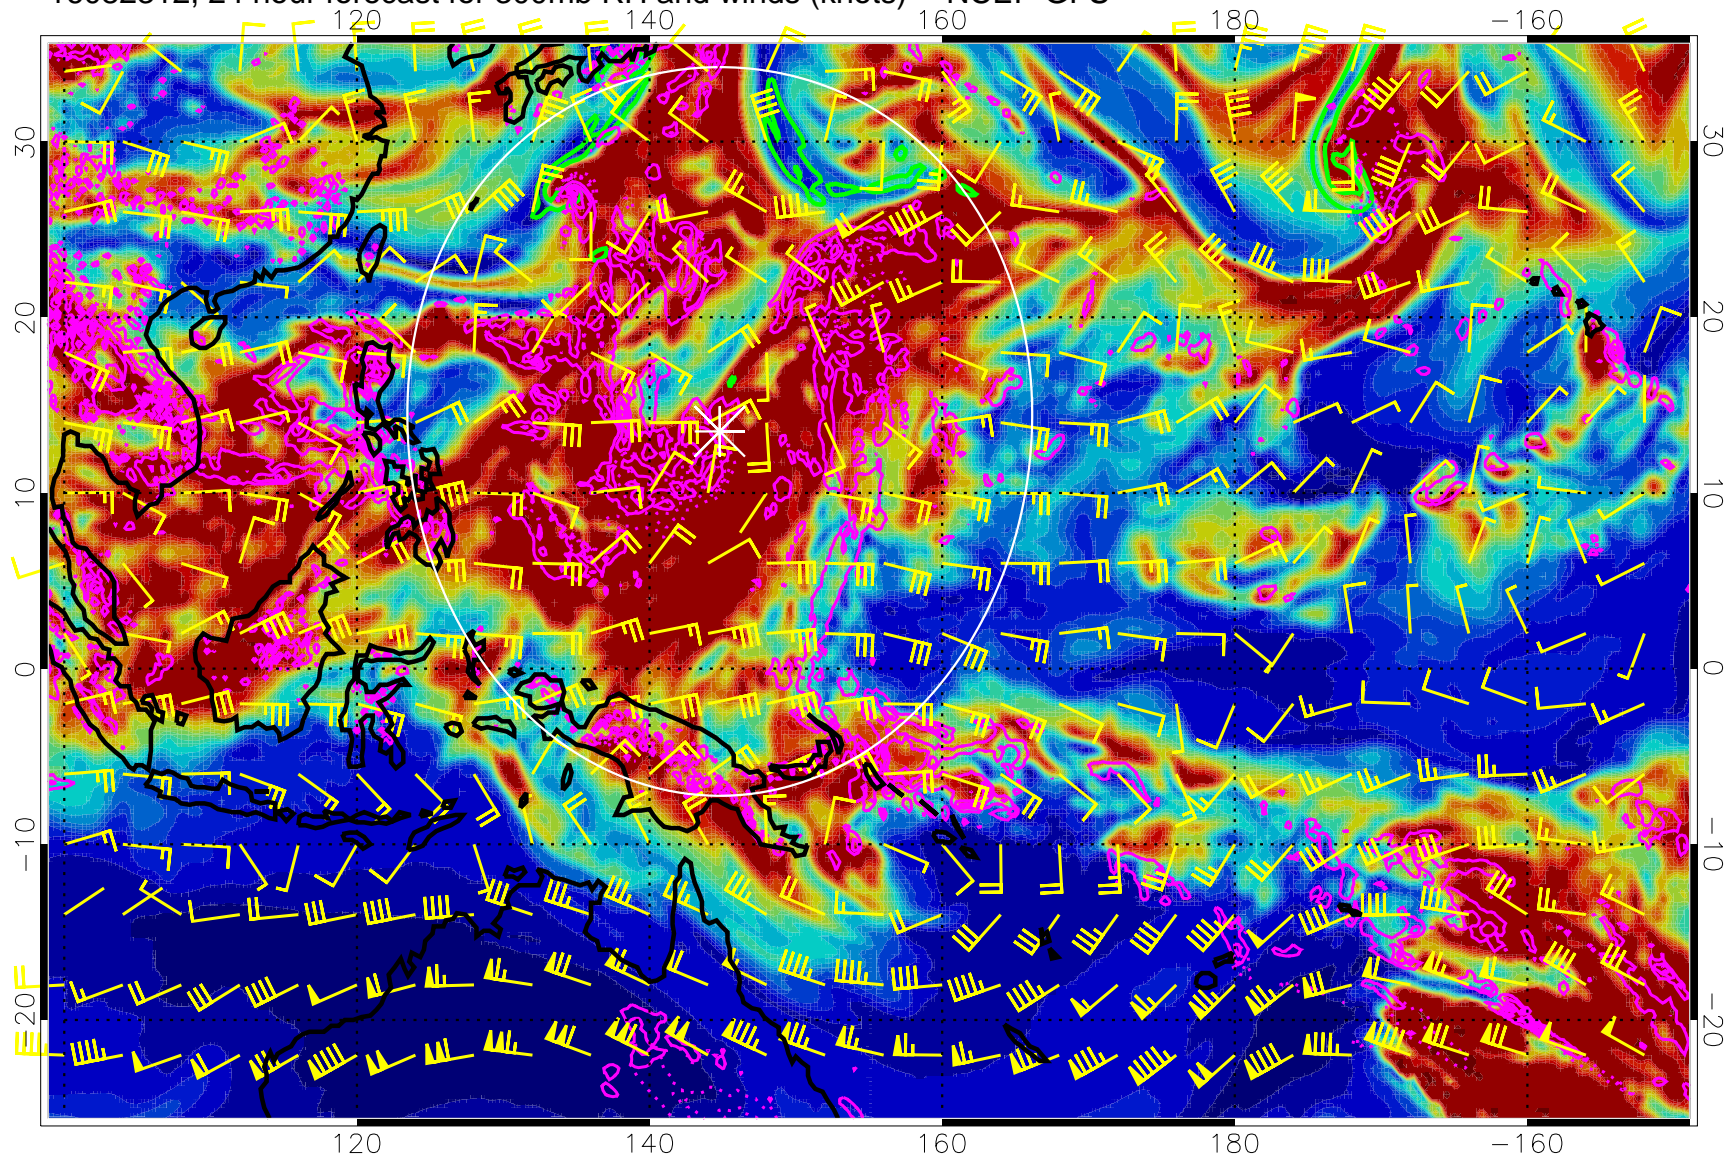

16082218, 6 hour forecast for 300mb RH and winds (knots) -- NCEP GFS

Precip (tot dot, conv sol) mm/day 40 mm/day contours, min 20

EPV Tropopause (2 PVU) Position

Range ring of 2304 km

16082300, 12 hour forecast for 300mb RH and winds (knots) -- NCEP GFS

Precip (tot dot, conv sol) mm/day 40 mm/day contours, min 20

EPV Tropopause (2 PVU) Position

Range ring of 2304 km

16082306, 18 hour forecast for 300mb RH and winds (knots) -- NCEP GFS

Precip (tot dot, conv sol) mm/day 40 mm/day contours, min 20

EPV Tropopause (2 PVU) Position

Range ring of 2304 km

16082312, 24 hour forecast for 300mb RH and winds (knots) -- NCEP GFS

Precip (tot dot, conv sol) mm/day 40 mm/day contours, min 20

EPV Tropopause (2 PVU) Position

Range ring of 2304 km

16082318, 30 hour forecast for 300mb RH and winds (knots) -- NCEP GFS

0 20 40 60 80 100
RH, %

Precip (tot dot, conv sol) mm/day 40 mm/day contours, min 20

EPV Tropopause (2 PVU) Position