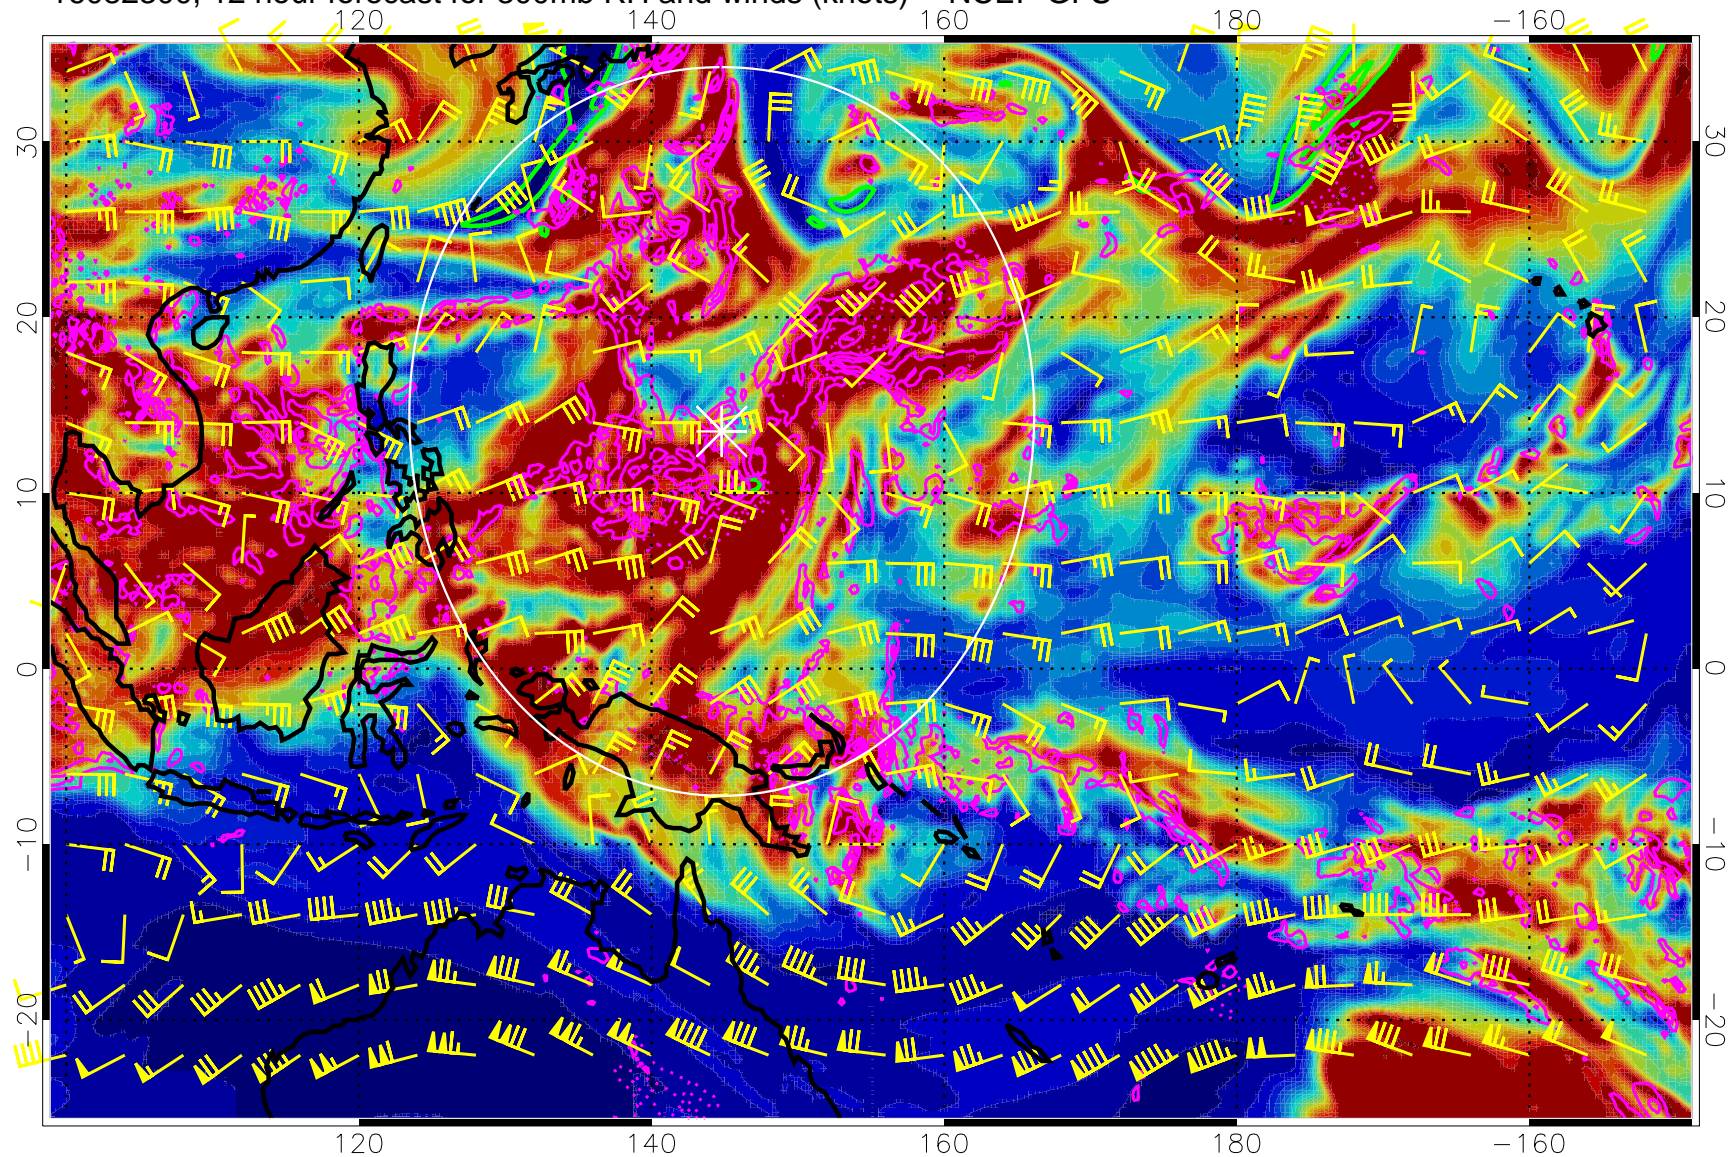

16082218, 6 hour forecast for 300mb RH and winds (knots) -- NCEP GFS

Precip (tot dot, conv sol) mm/day 40 mm/day contours, min 20

EPV Tropopause (2 PVU) Position

Range ring of 2304 km

16082300, 12 hour forecast for 300mb RH and winds (knots) -- NCEP GFS

Precip (tot dot, conv sol) mm/day 40 mm/day contours, min 20

EPV Tropopause (2 PVU) Position

Range ring of 2304 km

16082306, 18 hour forecast for 300mb RH and winds (knots) -- NCEP GFS

Precip (tot dot, conv sol) mm/day 40 mm/day contours, min 20

EPV Tropopause (2 PVU) Position

Range ring of 2304 km

16082312, 24 hour forecast for 300mb RH and winds (knots) -- NCEP GFS

Precip (tot dot, conv sol) mm/day 40 mm/day contours, min 20

EPV Tropopause (2 PVU) Position