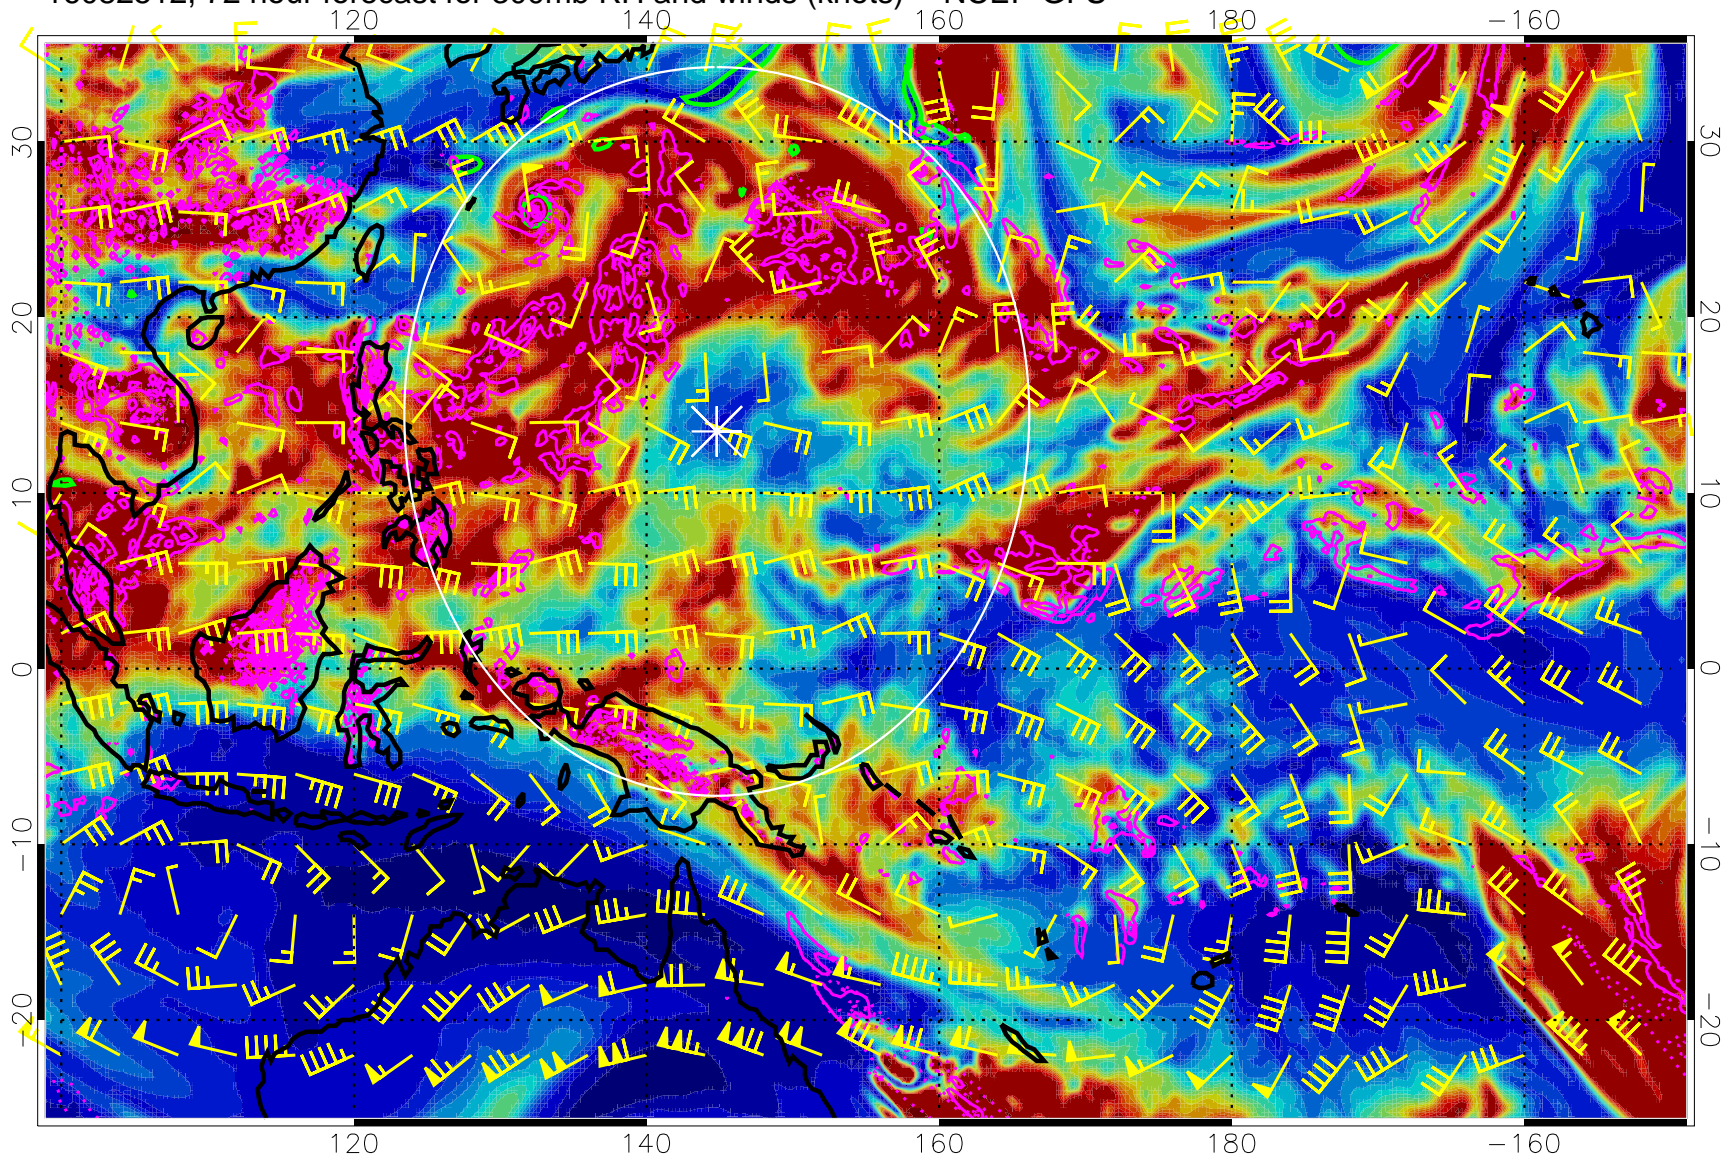

Precip (tot dot, conv sol) mm/day 40 mm/day contours, min 20

EPV Tropopause (2 PVU) Position

Range ring of 2304 km

16082506, 66 hour forecast for 300mb RH and winds (knots) -- NCEP GFS

Precip (tot dot, conv sol) mm/day 40 mm/day contours, min 20

EPV Tropopause (2 PVU) Position

Range ring of 2304 km

16082512, 72 hour forecast for 300mb RH and winds (knots) -- NCEP GFS

Precip (tot dot, conv sol) mm/day 40 mm/day contours, min 20

EPV Tropopause (2 PVU) Position