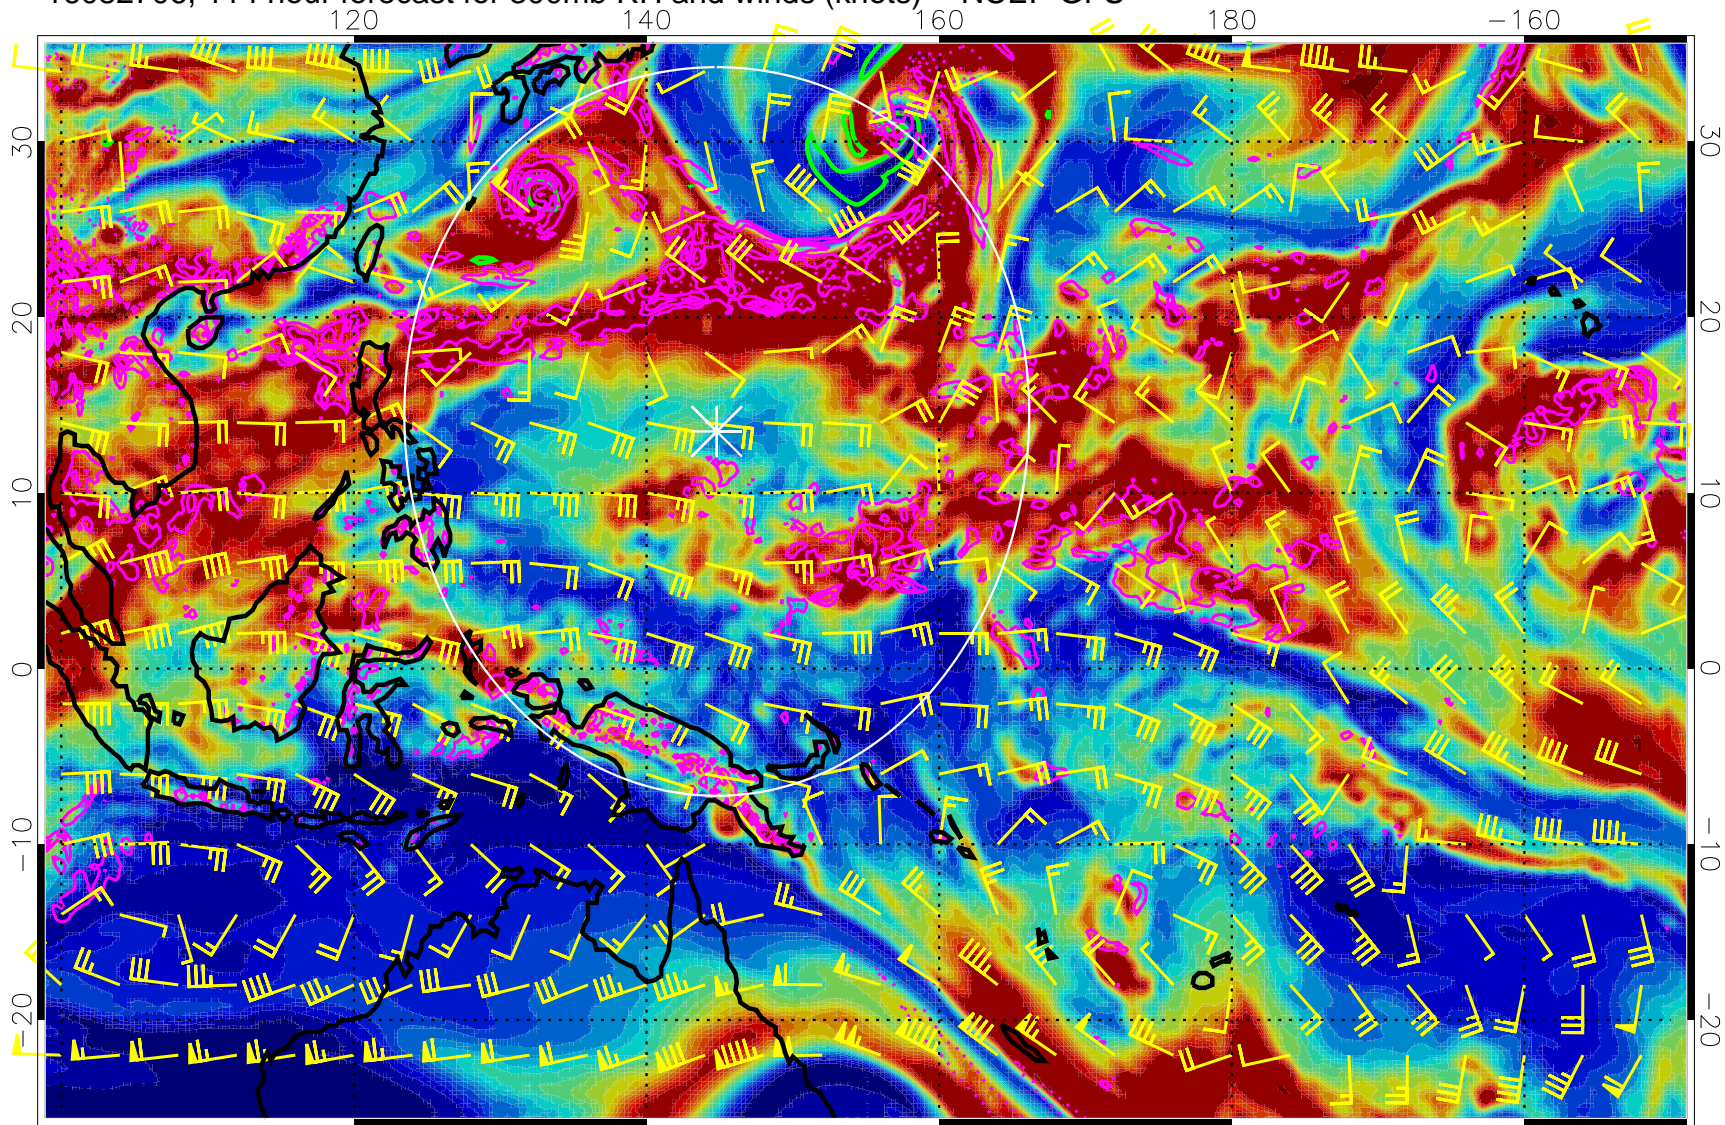

Precip (tot dot, conv sol) mm/day 40 mm/day contours, min 20

EPV Tropopause (2 PVU) Position

Range ring of 2304 km

16082700, 108 hour forecast for 300mb RH and winds (knots) -- NCEP GFS

Precip (tot dot, conv sol) mm/day 40 mm/day contours, min 20

EPV Tropopause (2 PVU) Position

Range ring of 2304 km

16082706, 114 hour forecast for 300mb RH and winds (knots) -- NCEP GFS

0 20 40 60 80 100
RH, %

Precip (tot dot, conv sol) mm/day 40 mm/day contours, min 20