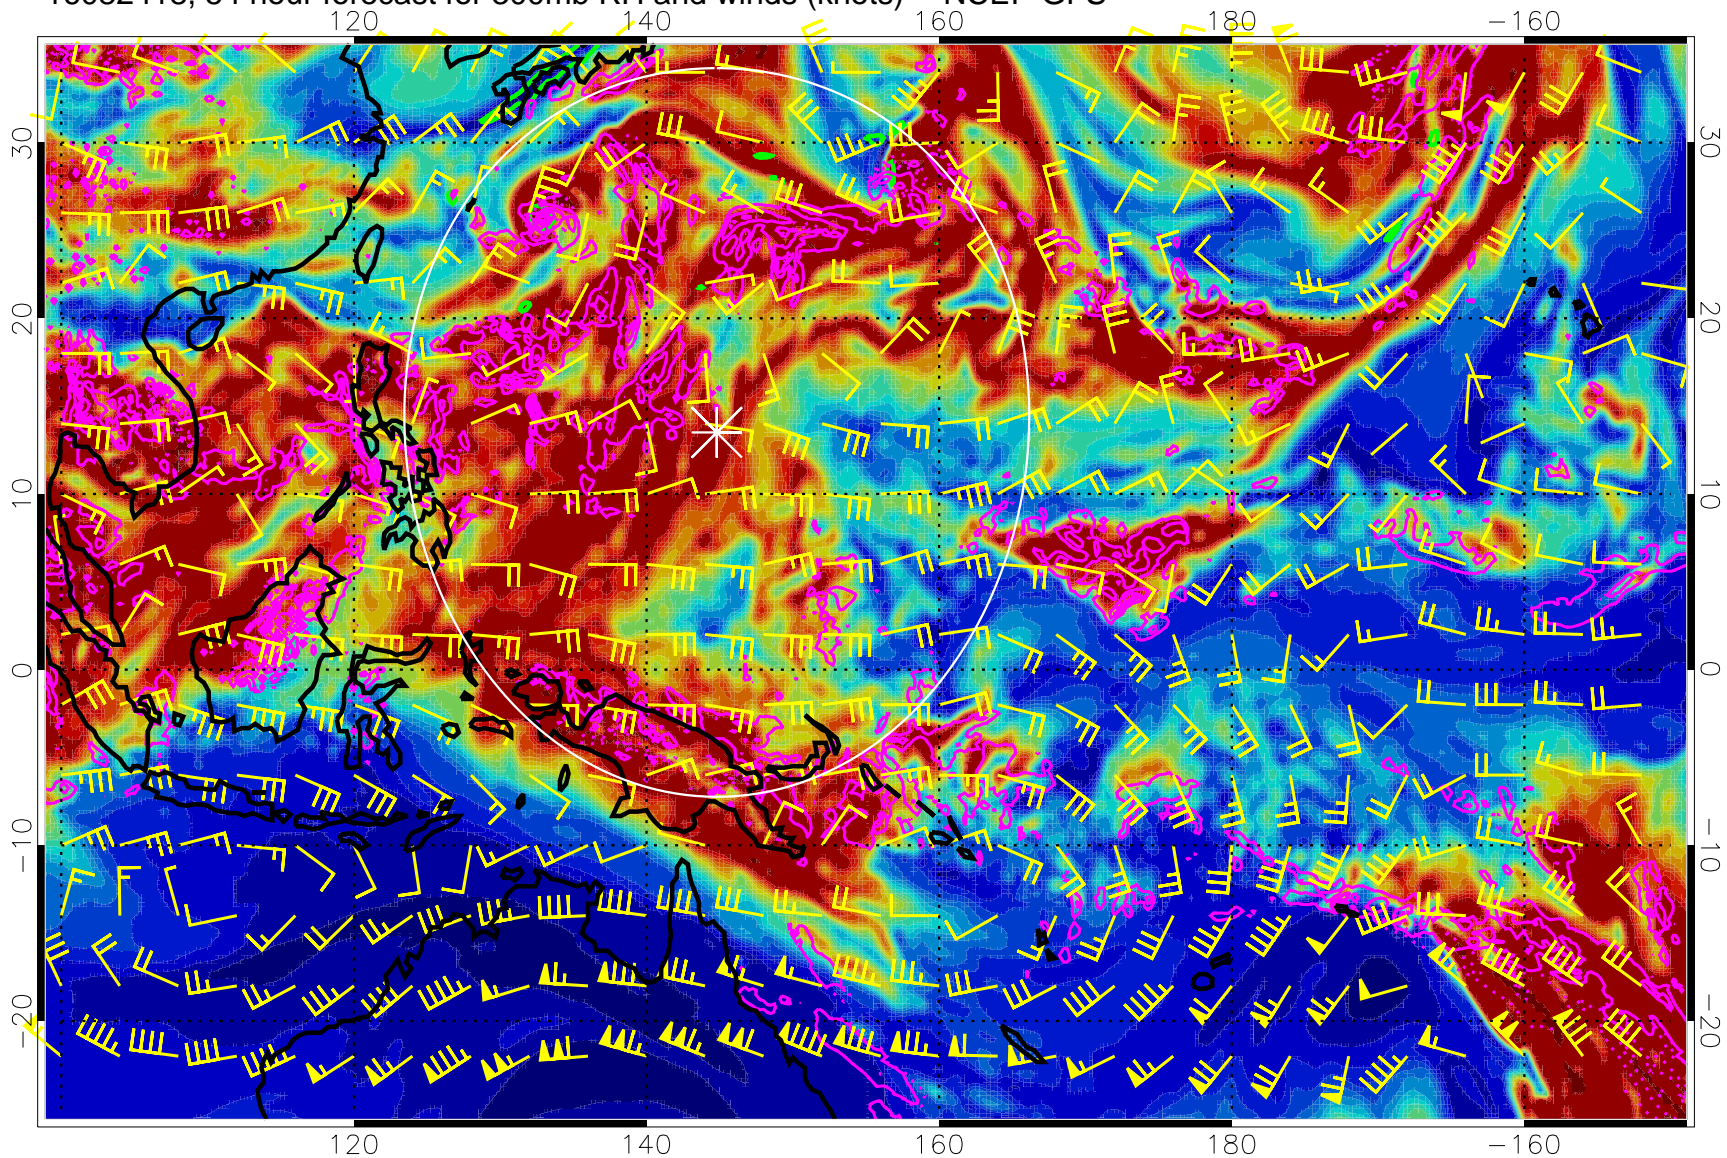

16082412, 48 hour forecast for 300mb RH and winds (knots) -- NCEP GFS

Precip (tot dot, conv sol) mm/day 40 mm/day contours, min 20

EPV Tropopause (2 PVU) Position

Range ring of 2304 km

16082418, 54 hour forecast for 300mb RH and winds (knots) -- NCEP GFS

0 20 40 60 80 100
RH, %

Precip (tot dot, conv sol) mm/day 40 mm/day contours, min 20

EPV Tropopause (2 PVU) Position

Range ring of 2304 km

16082500, 60 hour forecast for 300mb RH and winds (knots) -- NCEP GFS

Precip (tot dot, conv sol) mm/day 40 mm/day contours, min 20

EPV Tropopause (2 PVU) Position

Range ring of 2304 km

16082506, 66 hour forecast for 300mb RH and winds (knots) -- NCEP GFS

Precip (tot dot, conv sol) mm/day 40 mm/day contours, min 20