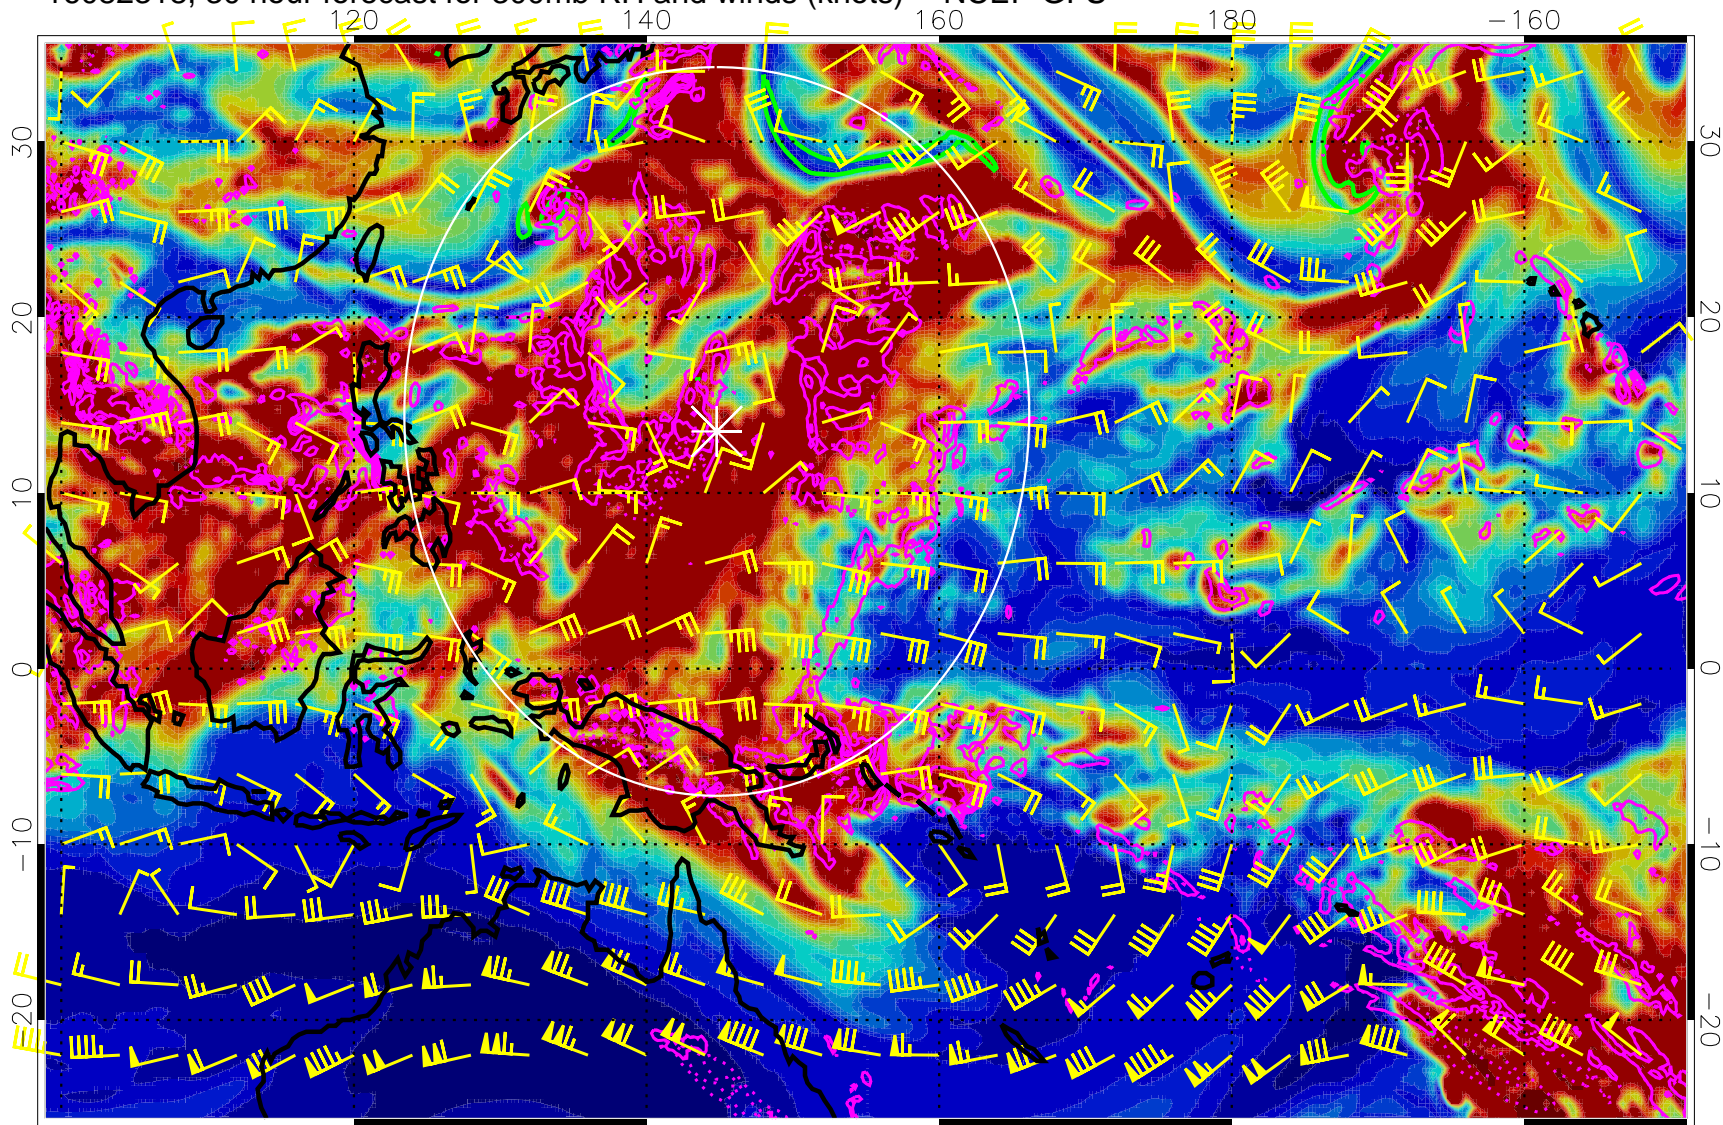

Precip (tot dot, conv sol) mm/day 40 mm/day contours, min 20

EPV Tropopause (2 PVU) Position

Range ring of 2304 km

16082306, 18 hour forecast for 300mb RH and winds (knots) -- NCEP GFS

Precip (tot dot, conv sol) mm/day 40 mm/day contours, min 20

EPV Tropopause (2 PVU) Position

Range ring of 2304 km

16082312, 24 hour forecast for 300mb RH and winds (knots) -- NCEP GFS

Precip (tot dot, conv sol) mm/day 40 mm/day contours, min 20

EPV Tropopause (2 PVU) Position

Range ring of 2304 km

16082318, 30 hour forecast for 300mb RH and winds (knots) -- NCEP GFS

0 20 40 60 80 100
RH, %

Precip (tot dot, conv sol) mm/day 40 mm/day contours, min 20

EPV Tropopause (2 PVU) Position