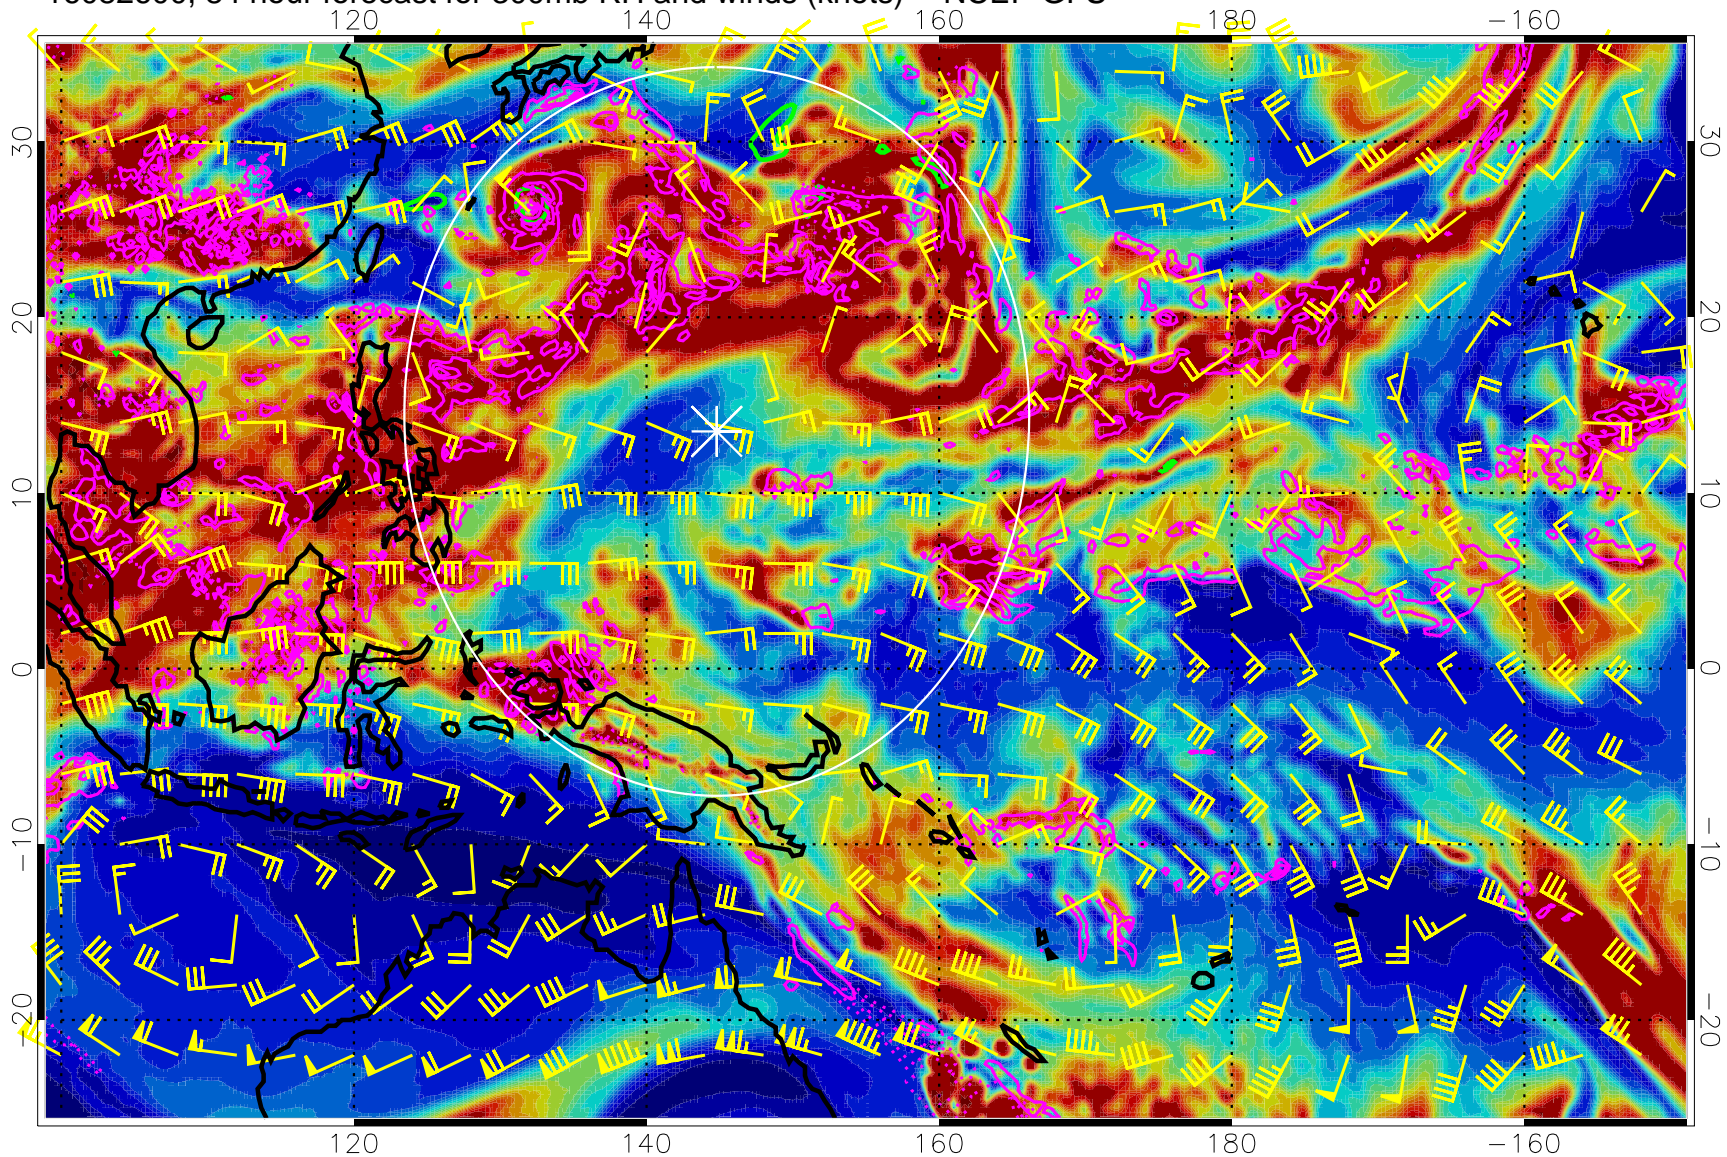

16082600, 84 hour forecast for 300mb RH and winds (knots) -- NCEP GFS

Precip (tot dot, conv sol) mm/day 40 mm/day contours, min 20

EPV Tropopause (2 PVU) Position

Range ring of 2304 km