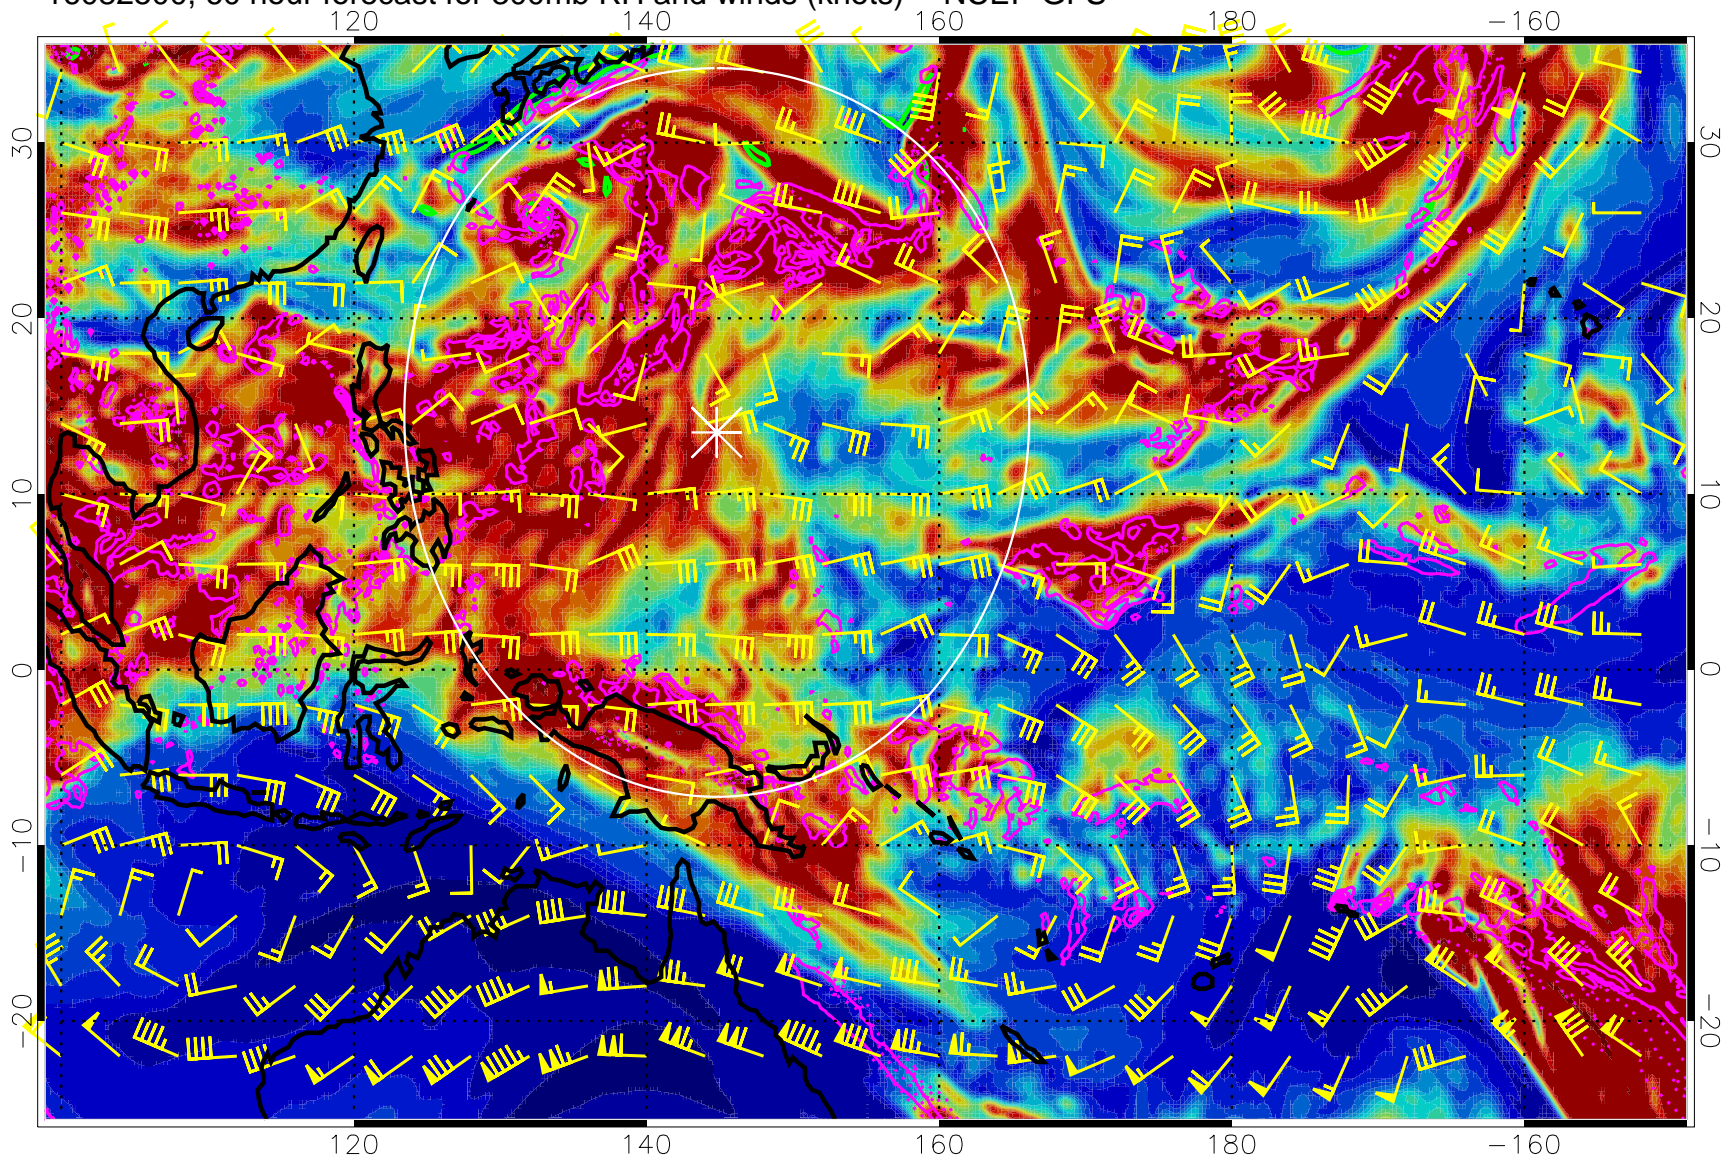

16082412, 48 hour forecast for 300mb RH and winds (knots) -- NCEP GFS

Precip (tot dot, conv sol) mm/day 40 mm/day contours, min 20

EPV Tropopause (2 PVU) Position

Range ring of 2304 km

16082418, 54 hour forecast for 300mb RH and winds (knots) -- NCEP GFS

0 20 40 60 80 100
RH, %

Precip (tot dot, conv sol) mm/day 40 mm/day contours, min 20

EPV Tropopause (2 PVU) Position

Range ring of 2304 km

16082500, 60 hour forecast for 300mb RH and winds (knots) -- NCEP GFS

Precip (tot dot, conv sol) mm/day 40 mm/day contours, min 20

EPV Tropopause (2 PVU) Position

Range ring of 2304 km

16082506, 66 hour forecast for 300mb RH and winds (knots) -- NCEP GFS

Precip (tot dot, conv sol) mm/day 40 mm/day contours, min 20