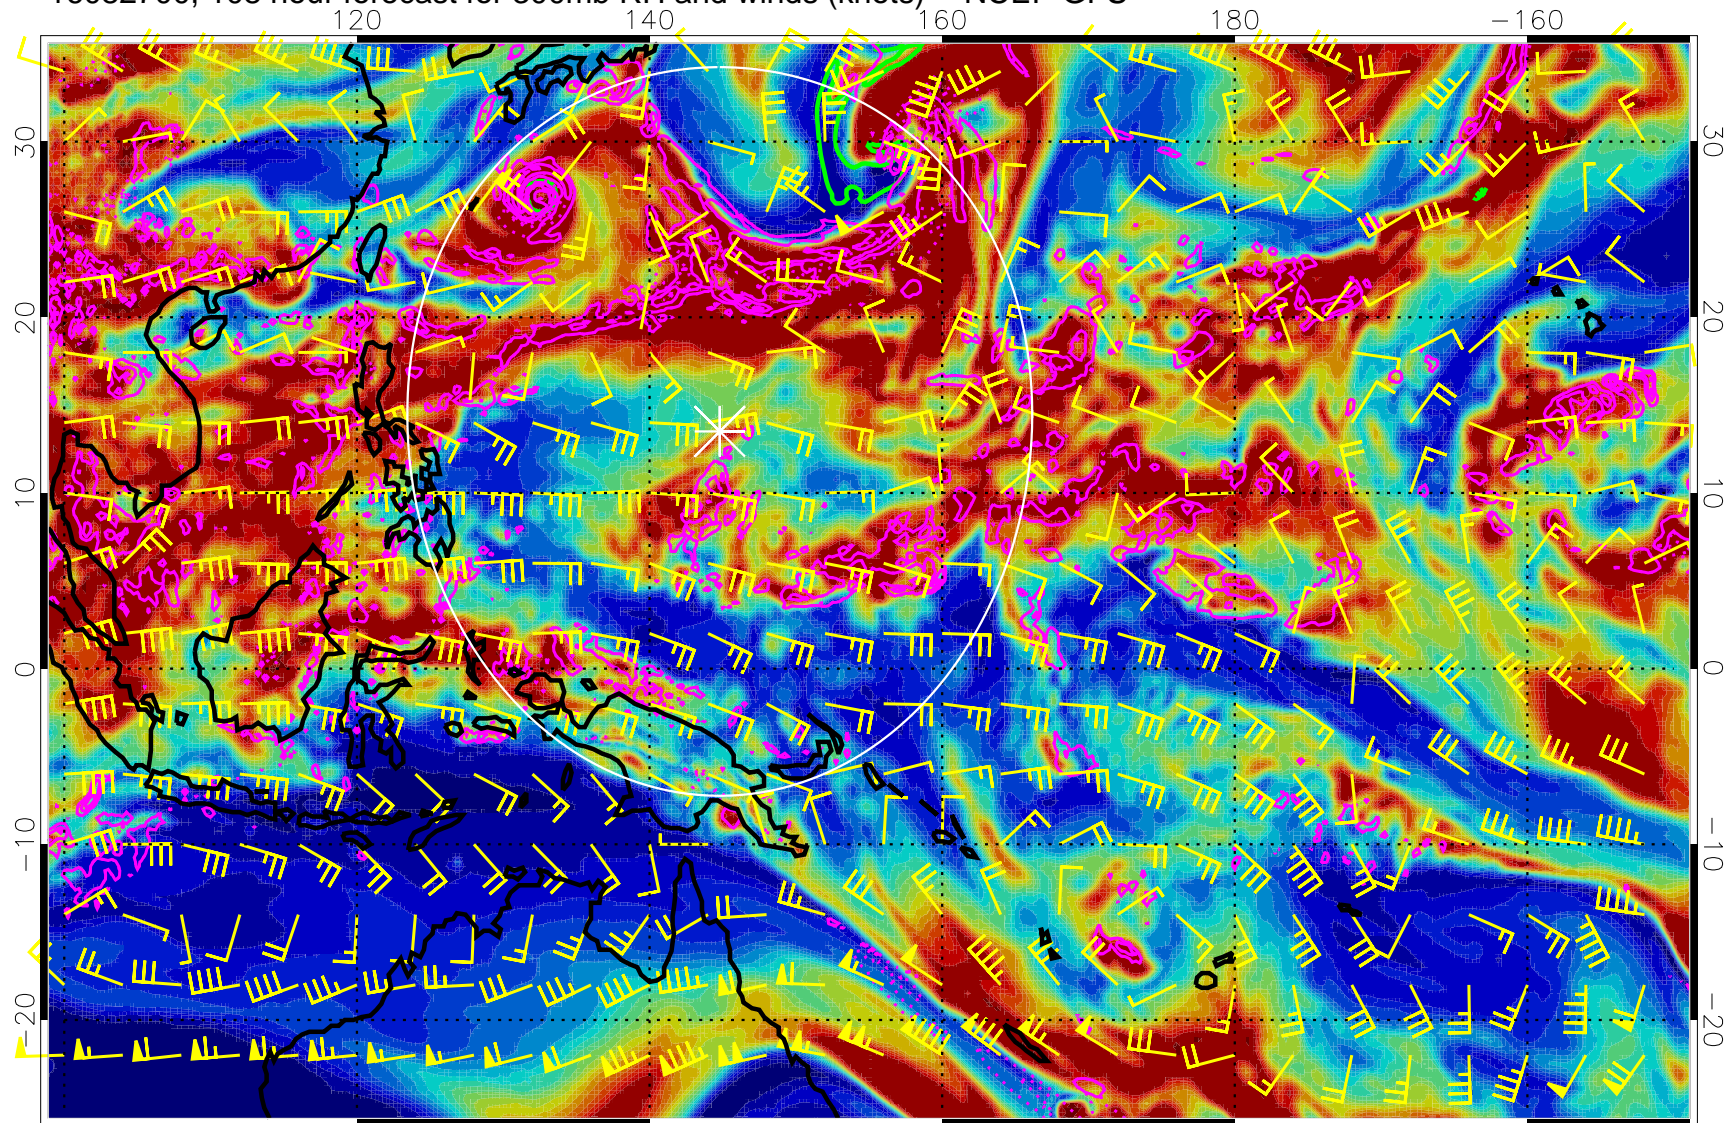

Precip (tot dot, conv sol) mm/day 40 mm/day contours, min 20

EPV Tropopause (2 PVU) Position

Range ring of 2304 km

16082612, 96 hour forecast for 300mb RH and winds (knots) -- NCEP GFS

0 20 40 60 80 100
RH, %

Precip (tot dot, conv sol) mm/day 40 mm/day contours, min 20

EPV Tropopause (2 PVU) Position

Range ring of 2304 km

16082700, 108 hour forecast for 300mb RH and winds (knots) -- NCEP GFS

Precip (tot dot, conv sol) mm/day 40 mm/day contours, min 20