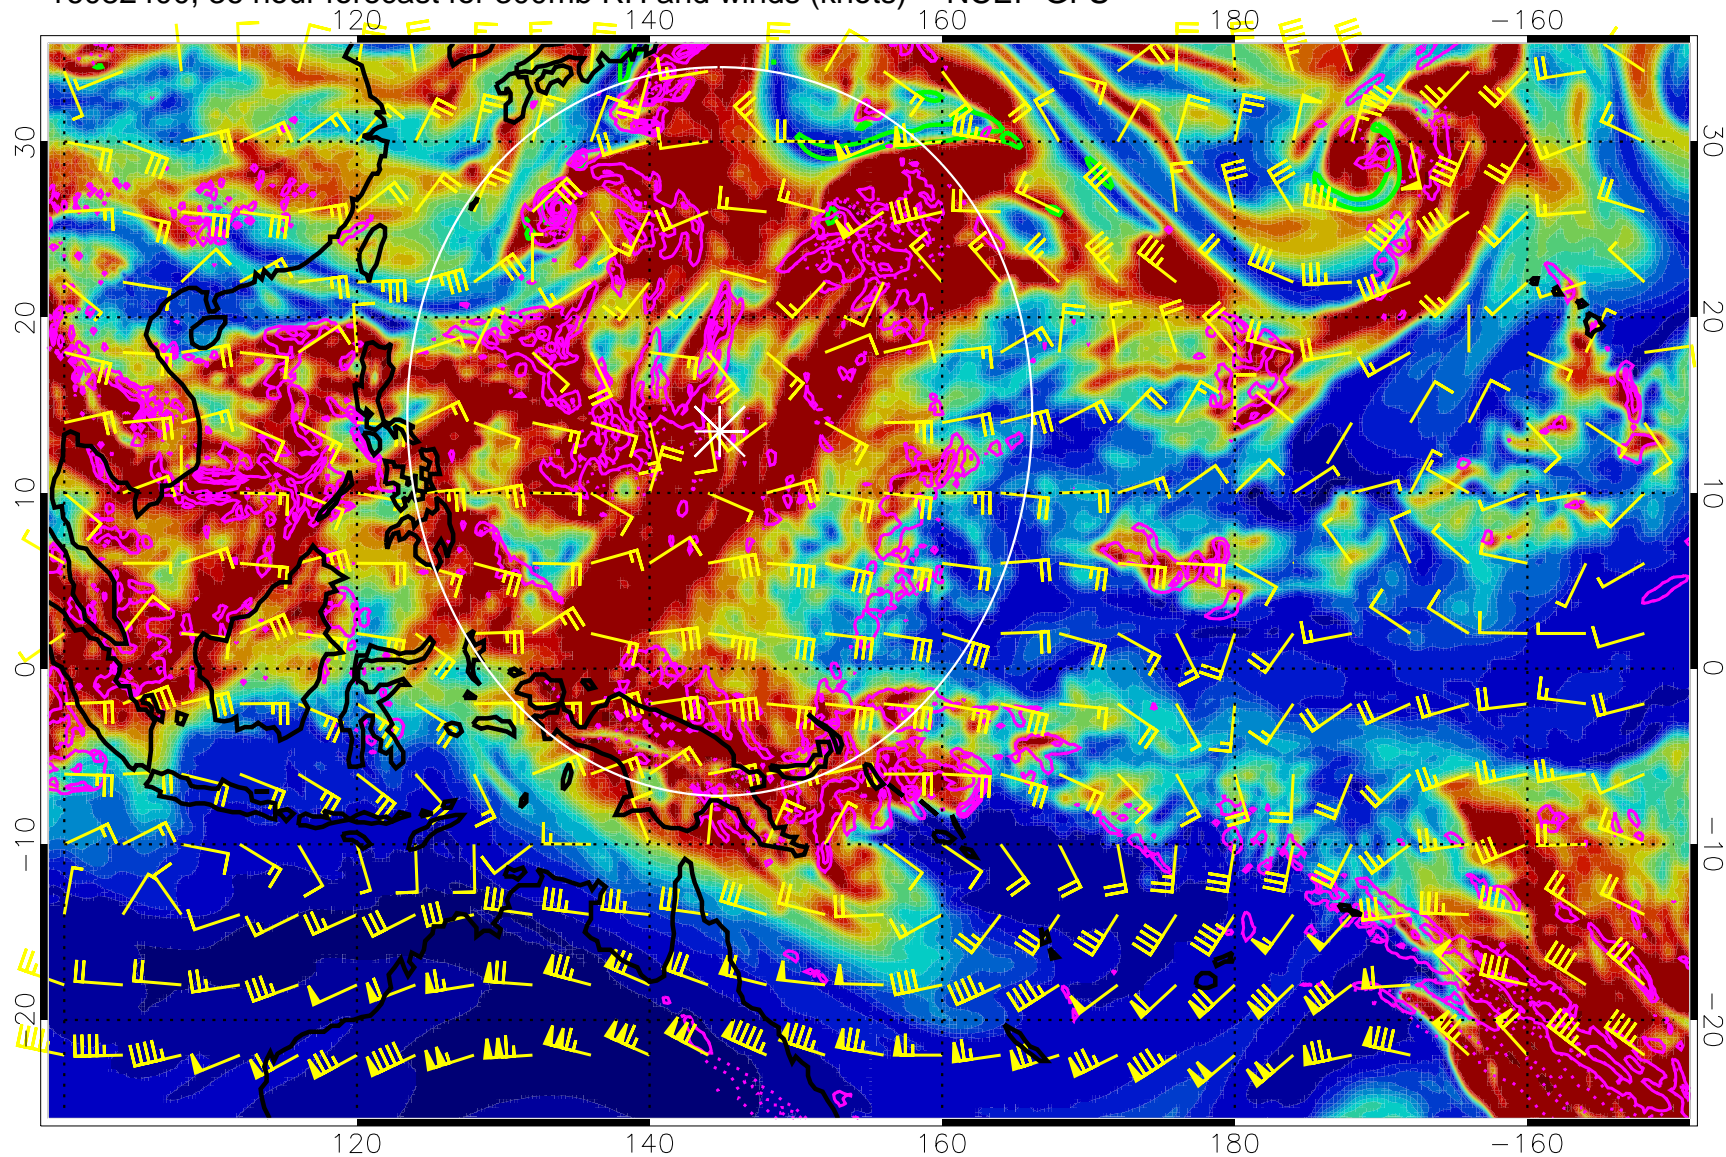

16082400, 36 hour forecast for 300mb RH and winds (knots) -- NCEP GFS

0 20 40 60 80 100
RH, %

Precip (tot dot, conv sol) mm/day 40 mm/day contours, min 20

EPV Tropopause (2 PVU) Position

Range ring of 2304 km