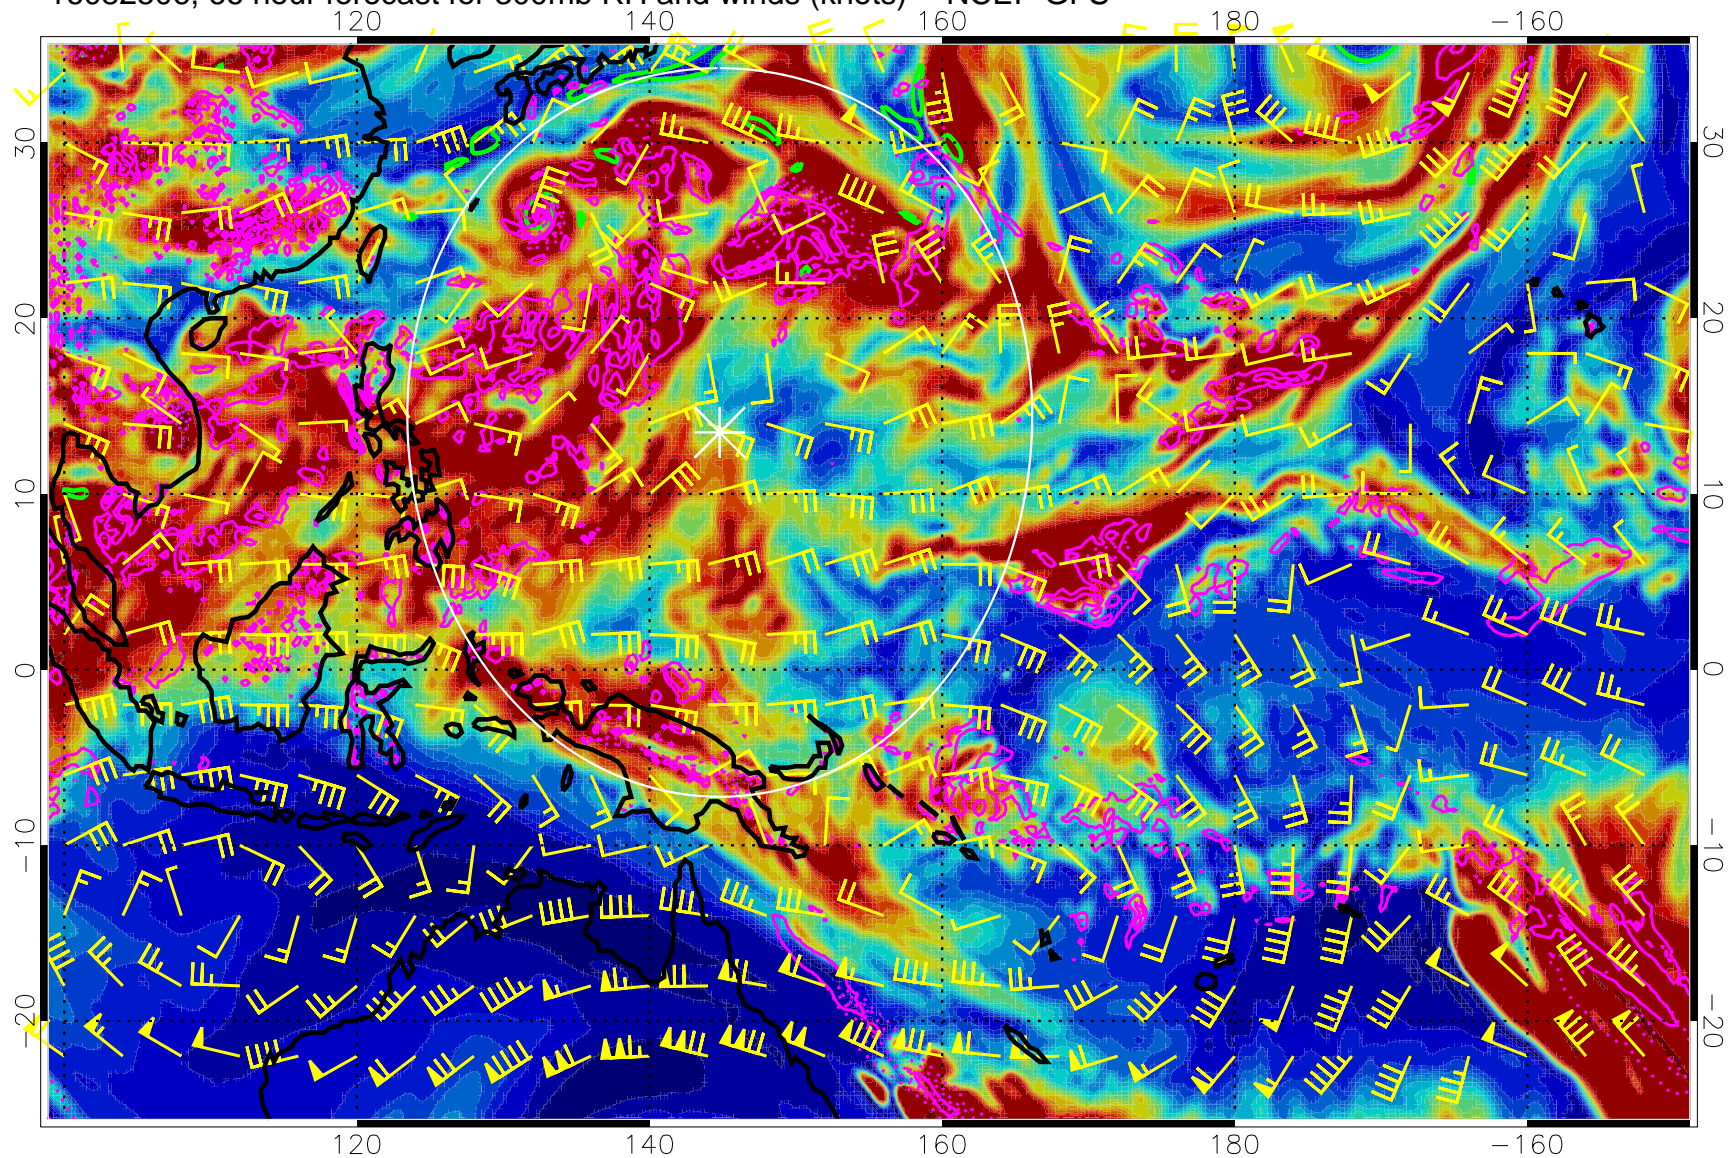

0 20 40 60 80 100
RH, %

Precip (tot dot, conv sol) mm/day 40 mm/day contours, min 20

EPV Tropopause (2 PVU) Position

Range ring of 2304 km

16082500, 60 hour forecast for 300mb RH and winds (knots) -- NCEP GFS

Precip (tot dot, conv sol) mm/day 40 mm/day contours, min 20

EPV Tropopause (2 PVU) Position

Range ring of 2304 km

16082506, 66 hour forecast for 300mb RH and winds (knots) -- NCEP GFS

Precip (tot dot, conv sol) mm/day 40 mm/day contours, min 20