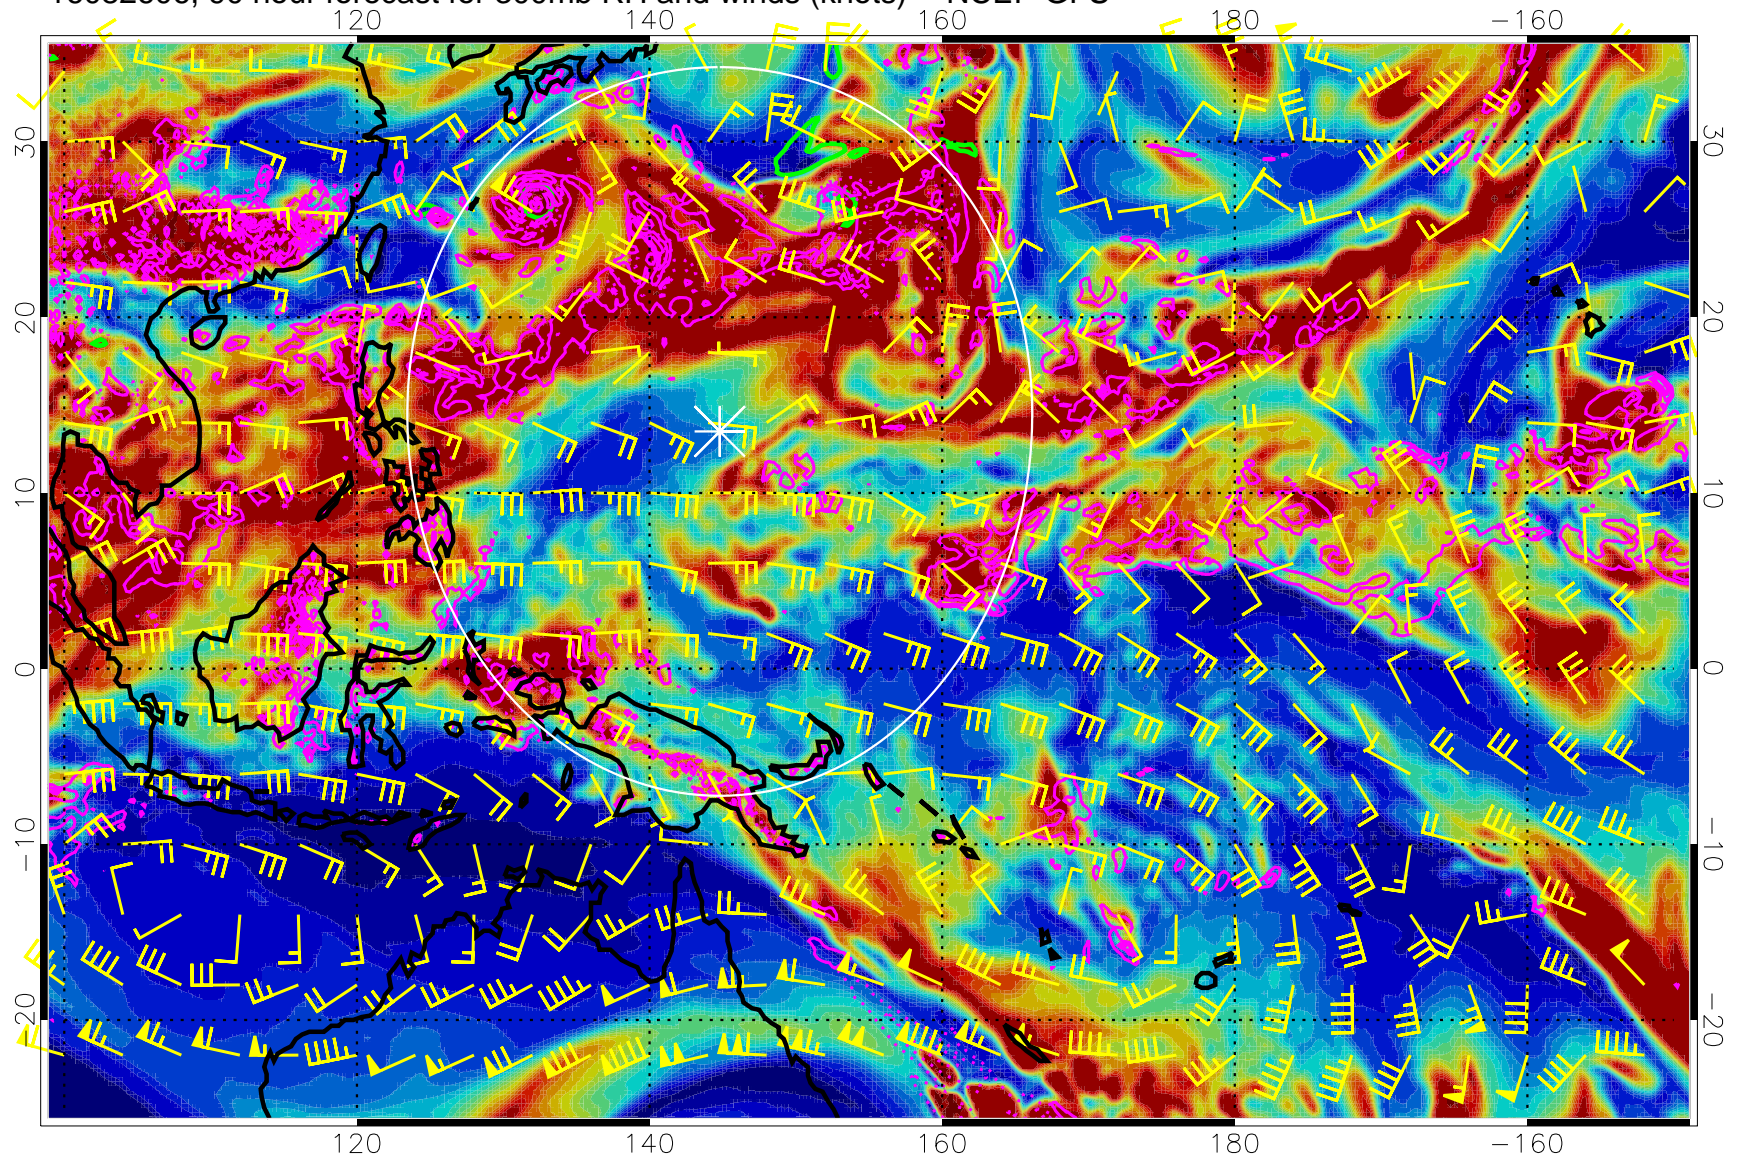

16082600, 84 hour forecast for 300mb RH and winds (knots) -- NCEP GFS

Precip (tot dot, conv sol) mm/day 40 mm/day contours, min 20

EPV Tropopause (2 PVU) Position

Range ring of 2304 km

16082606, 90 hour forecast for 300mb RH and winds (knots) -- NCEP GFS