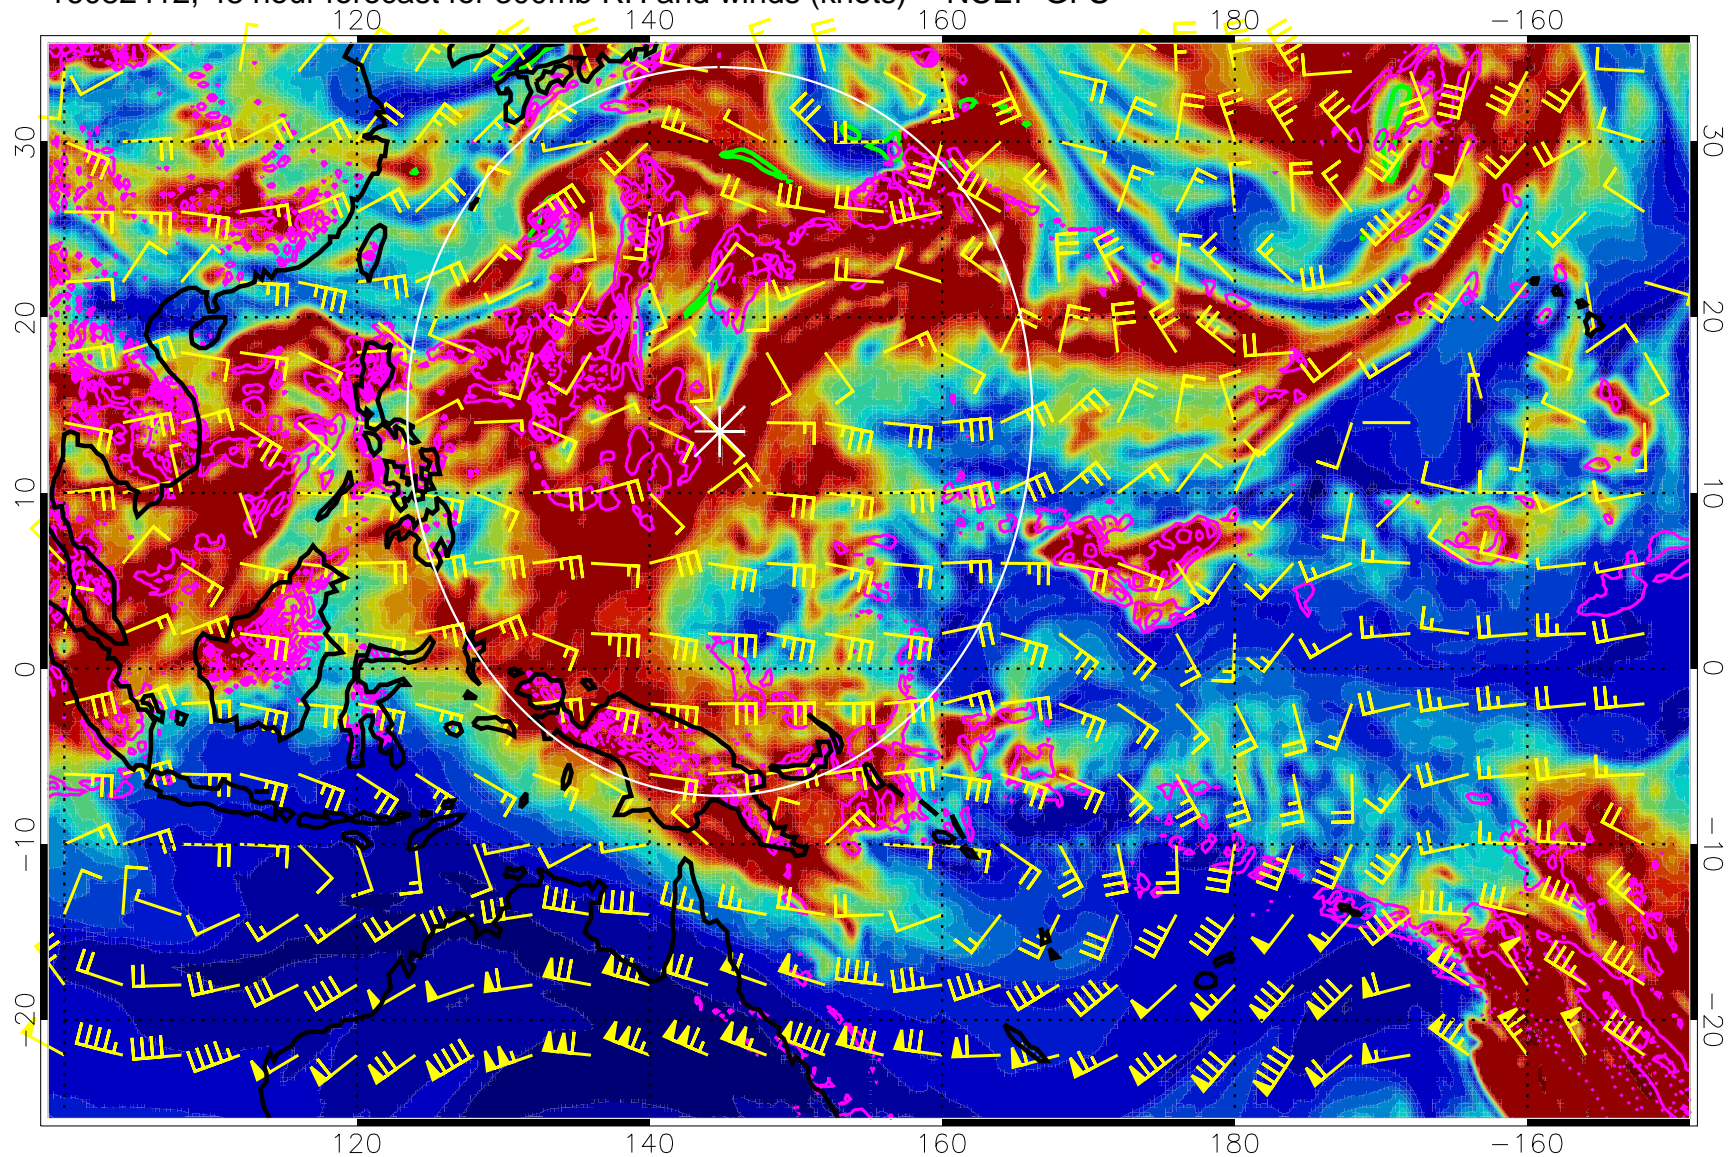

16082412, 48 hour forecast for 300mb RH and winds (knots) -- NCEP GFS

Precip (tot dot, conv sol) mm/day 40 mm/day contours, min 20

EPV Tropopause (2 PVU) Position

Range ring of 2304 km