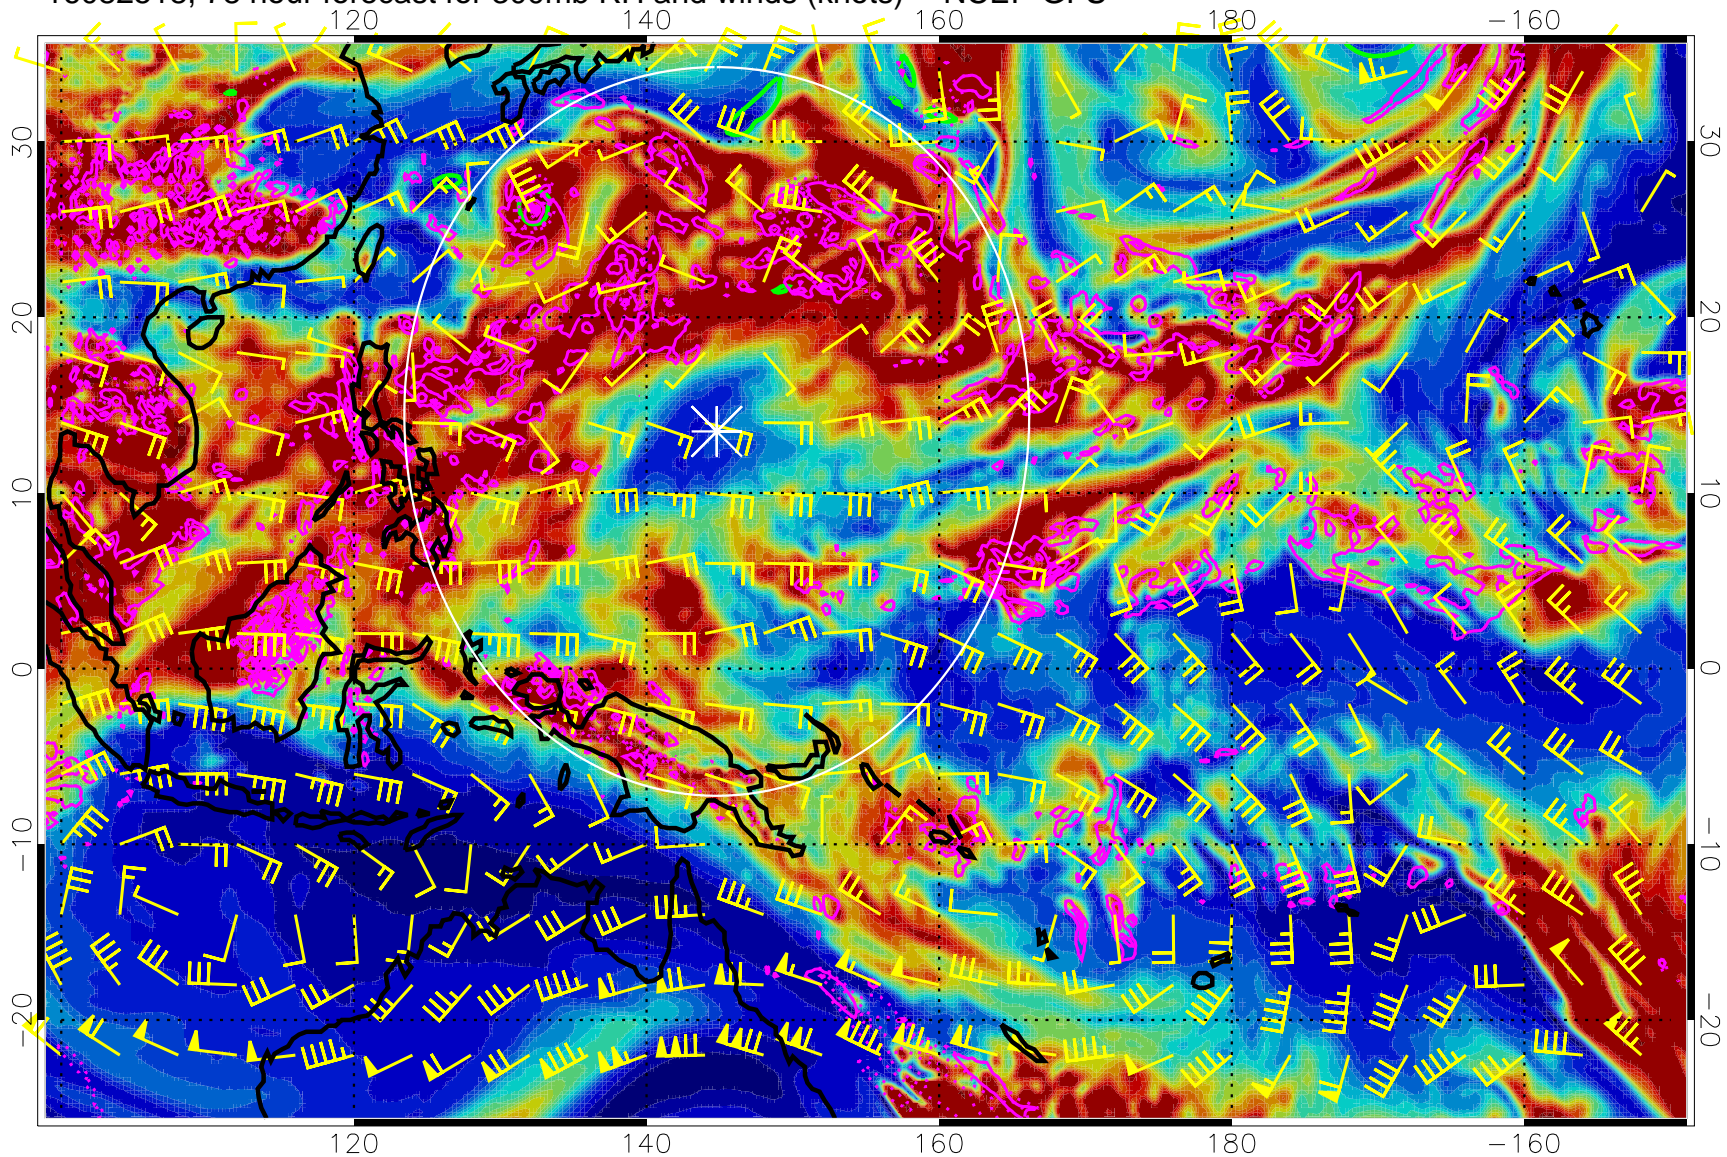

Precip (tot dot, conv sol) mm/day 40 mm/day contours, min 20

EPV Tropopause (2 PVU) Position

Range ring of 2304 km

16082506, 66 hour forecast for 300mb RH and winds (knots) -- NCEP GFS

Precip (tot dot, conv sol) mm/day 40 mm/day contours, min 20

EPV Tropopause (2 PVU) Position

Range ring of 2304 km

16082512, 72 hour forecast for 300mb RH and winds (knots) -- NCEP GFS

Precip (tot dot, conv sol) mm/day 40 mm/day contours, min 20

EPV Tropopause (2 PVU) Position

Range ring of 2304 km

16082518, 78 hour forecast for 300mb RH and winds (knots) -- NCEP GFS

Precip (tot dot, conv sol) mm/day 40 mm/day contours, min 20

EPV Tropopause (2 PVU) Position

Range ring of 2304 km