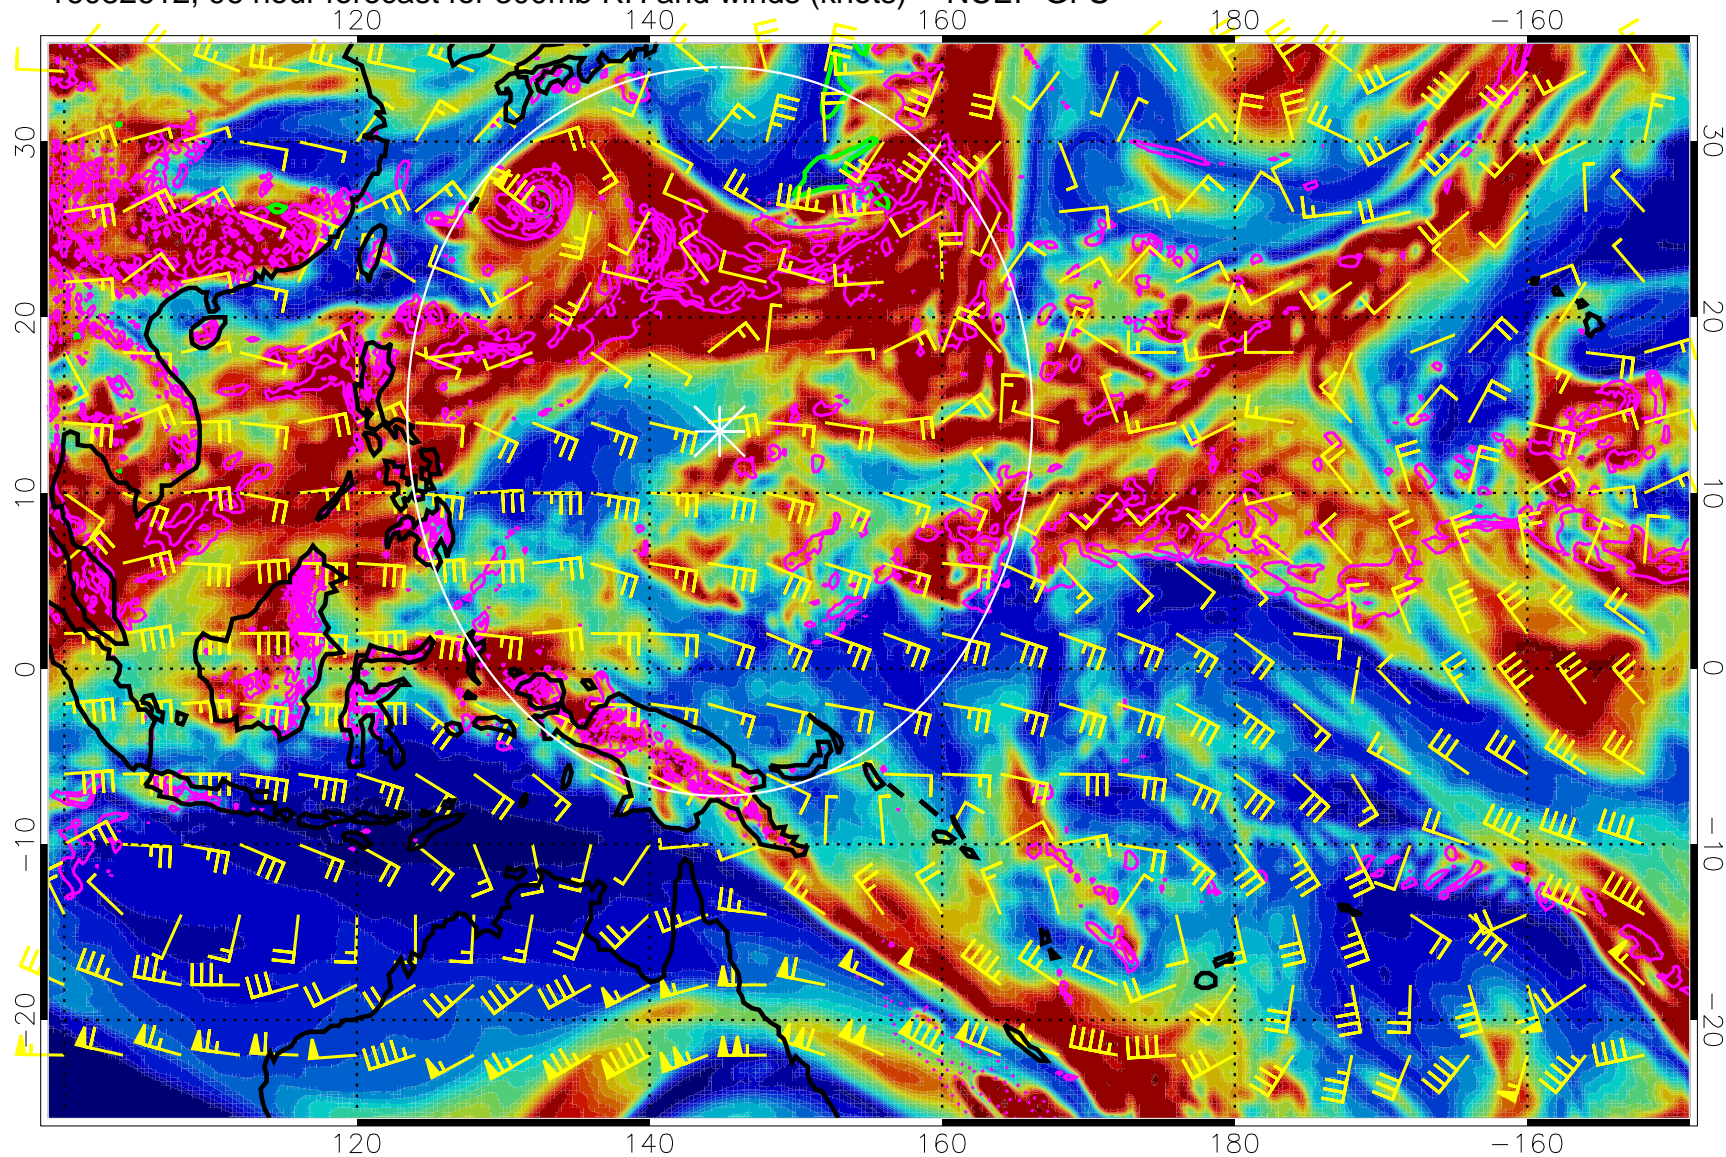

16082612, 96 hour forecast for 300mb RH and winds (knots) -- NCEP GFS

0 20 40 60 80 100
RH, %

Precip (tot dot, conv sol) mm/day 40 mm/day contours, min 20

EPV Tropopause (2 PVU) Position

Range ring of 2304 km