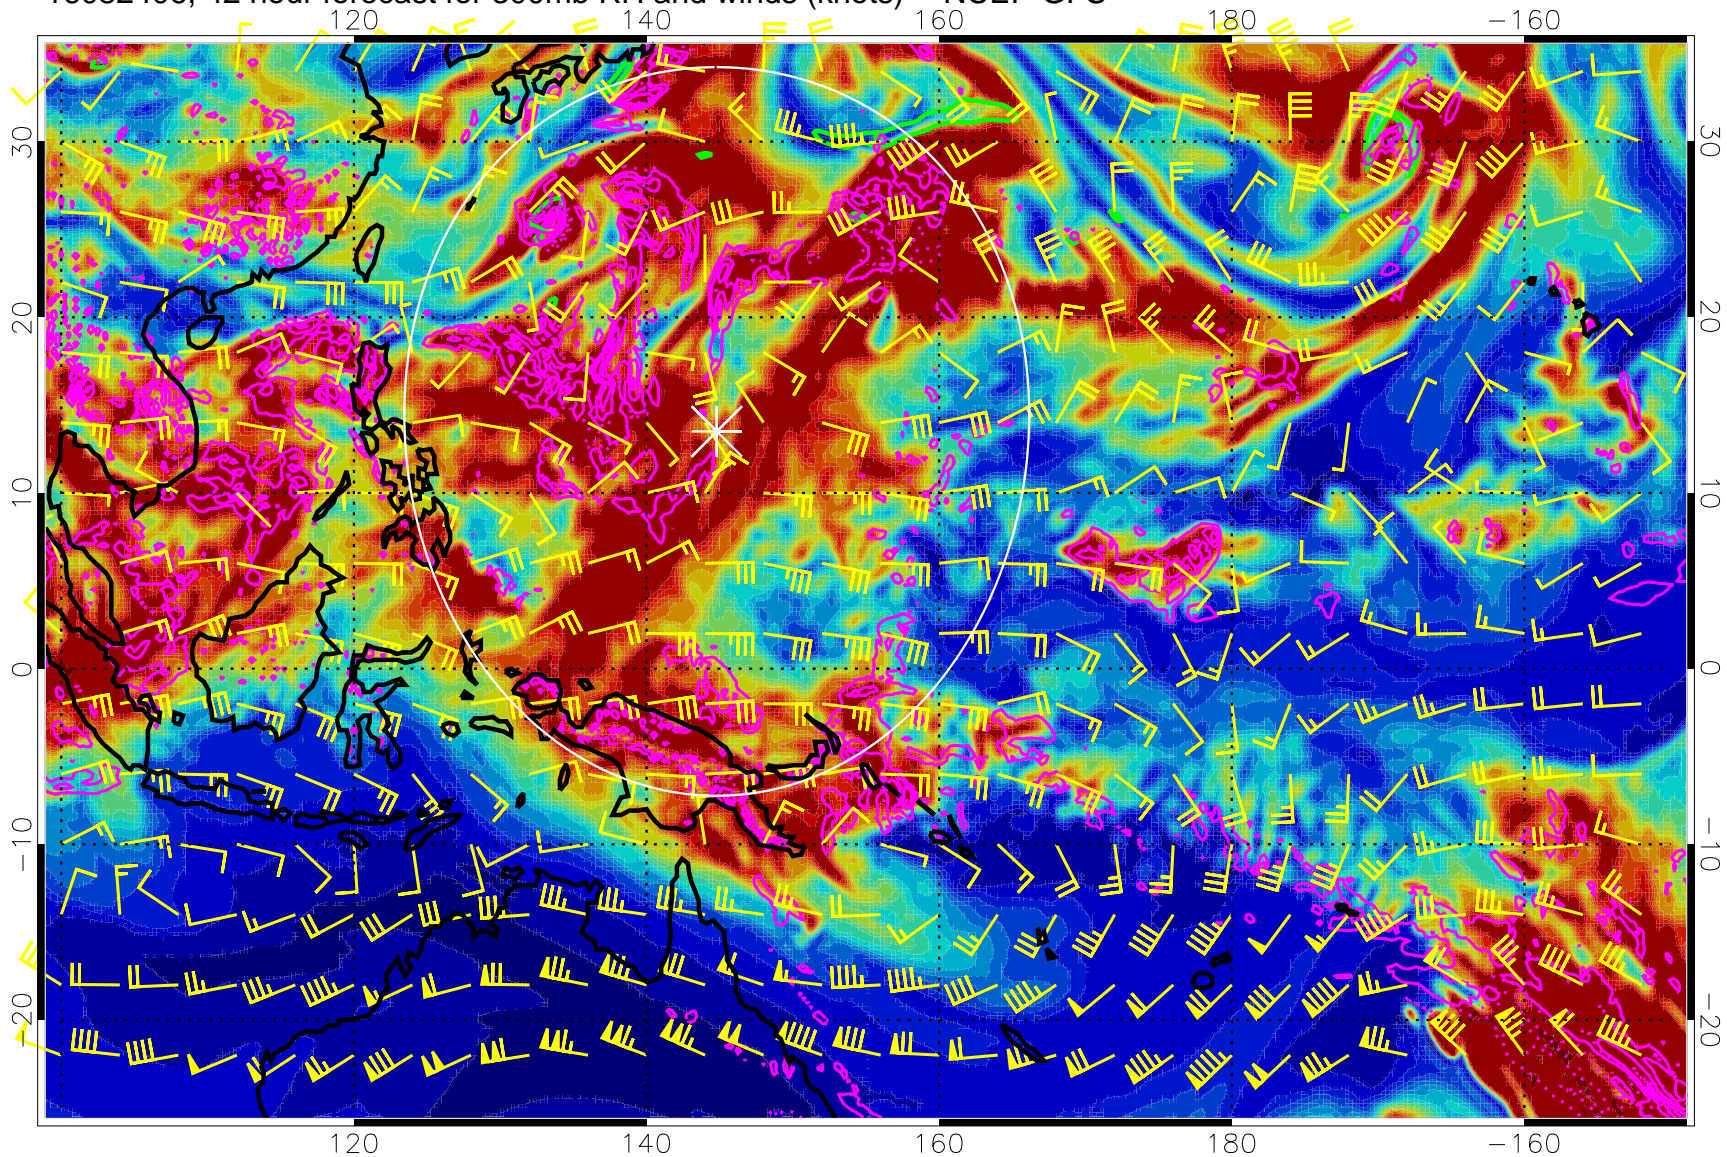

16082406, 42 hour forecast for 300mb RH and winds (knots) -- NCEP GFS

Precip (tot dot, conv sol) mm/day 40 mm/day contours, min 20

EPV Tropopause (2 PVU) Position

Range ring of 2304 km