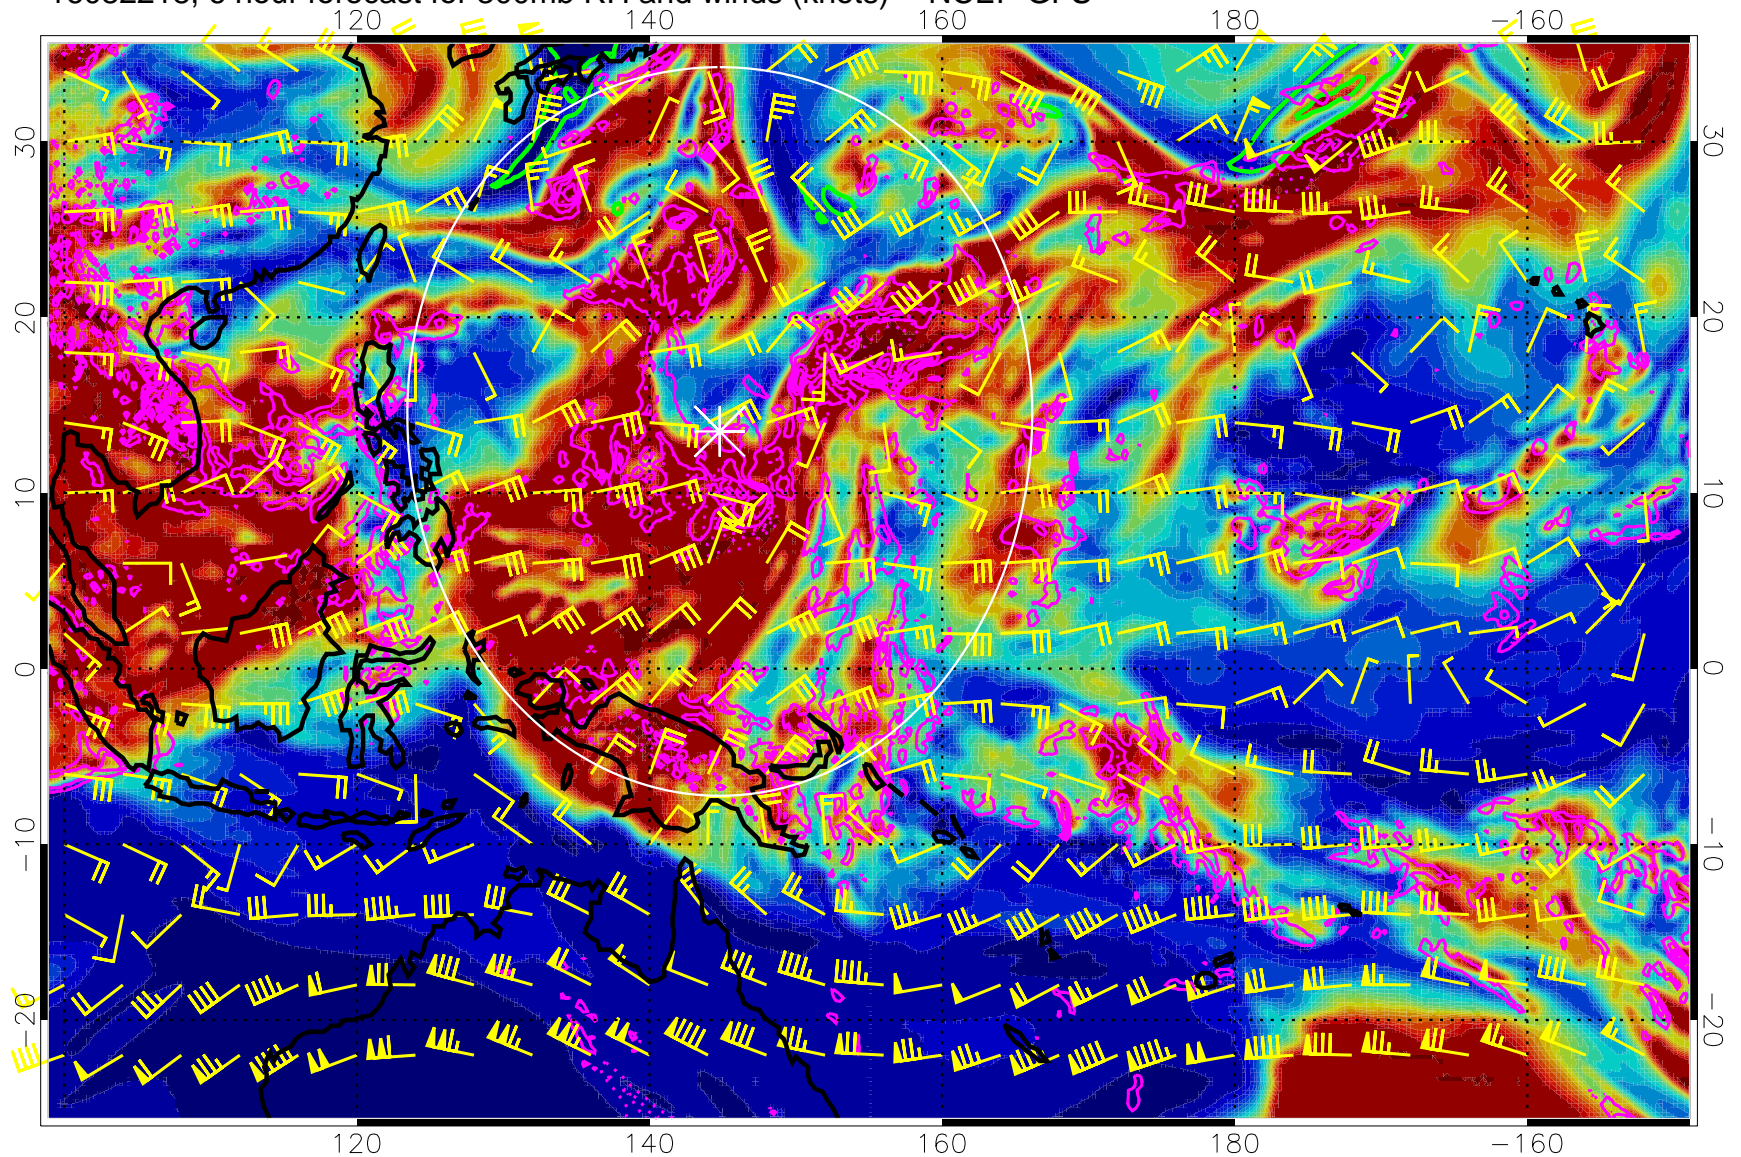

16082218, 6 hour forecast for 300mb RH and winds (knots) -- NCEP GFS

Precip (tot dot, conv sol) mm/day 40 mm/day contours, min 20

EPV Tropopause (2 PVU) Position

Range ring of 2304 km

16082300, 12 hour forecast for 300mb RH and winds (knots) -- NCEP GFS

Precip (tot dot, conv sol) mm/day 40 mm/day contours, min 20

EPV Tropopause (2 PVU) Position

Range ring of 2304 km

16082306, 18 hour forecast for 300mb RH and winds (knots) -- NCEP GFS

Precip (tot dot, conv sol) mm/day 40 mm/day contours, min 20

EPV Tropopause (2 PVU) Position

Range ring of 2304 km

16082312, 24 hour forecast for 300mb RH and winds (knots) -- NCEP GFS

Precip (tot dot, conv sol) mm/day 40 mm/day contours, min 20

EPV Tropopause (2 PVU) Position