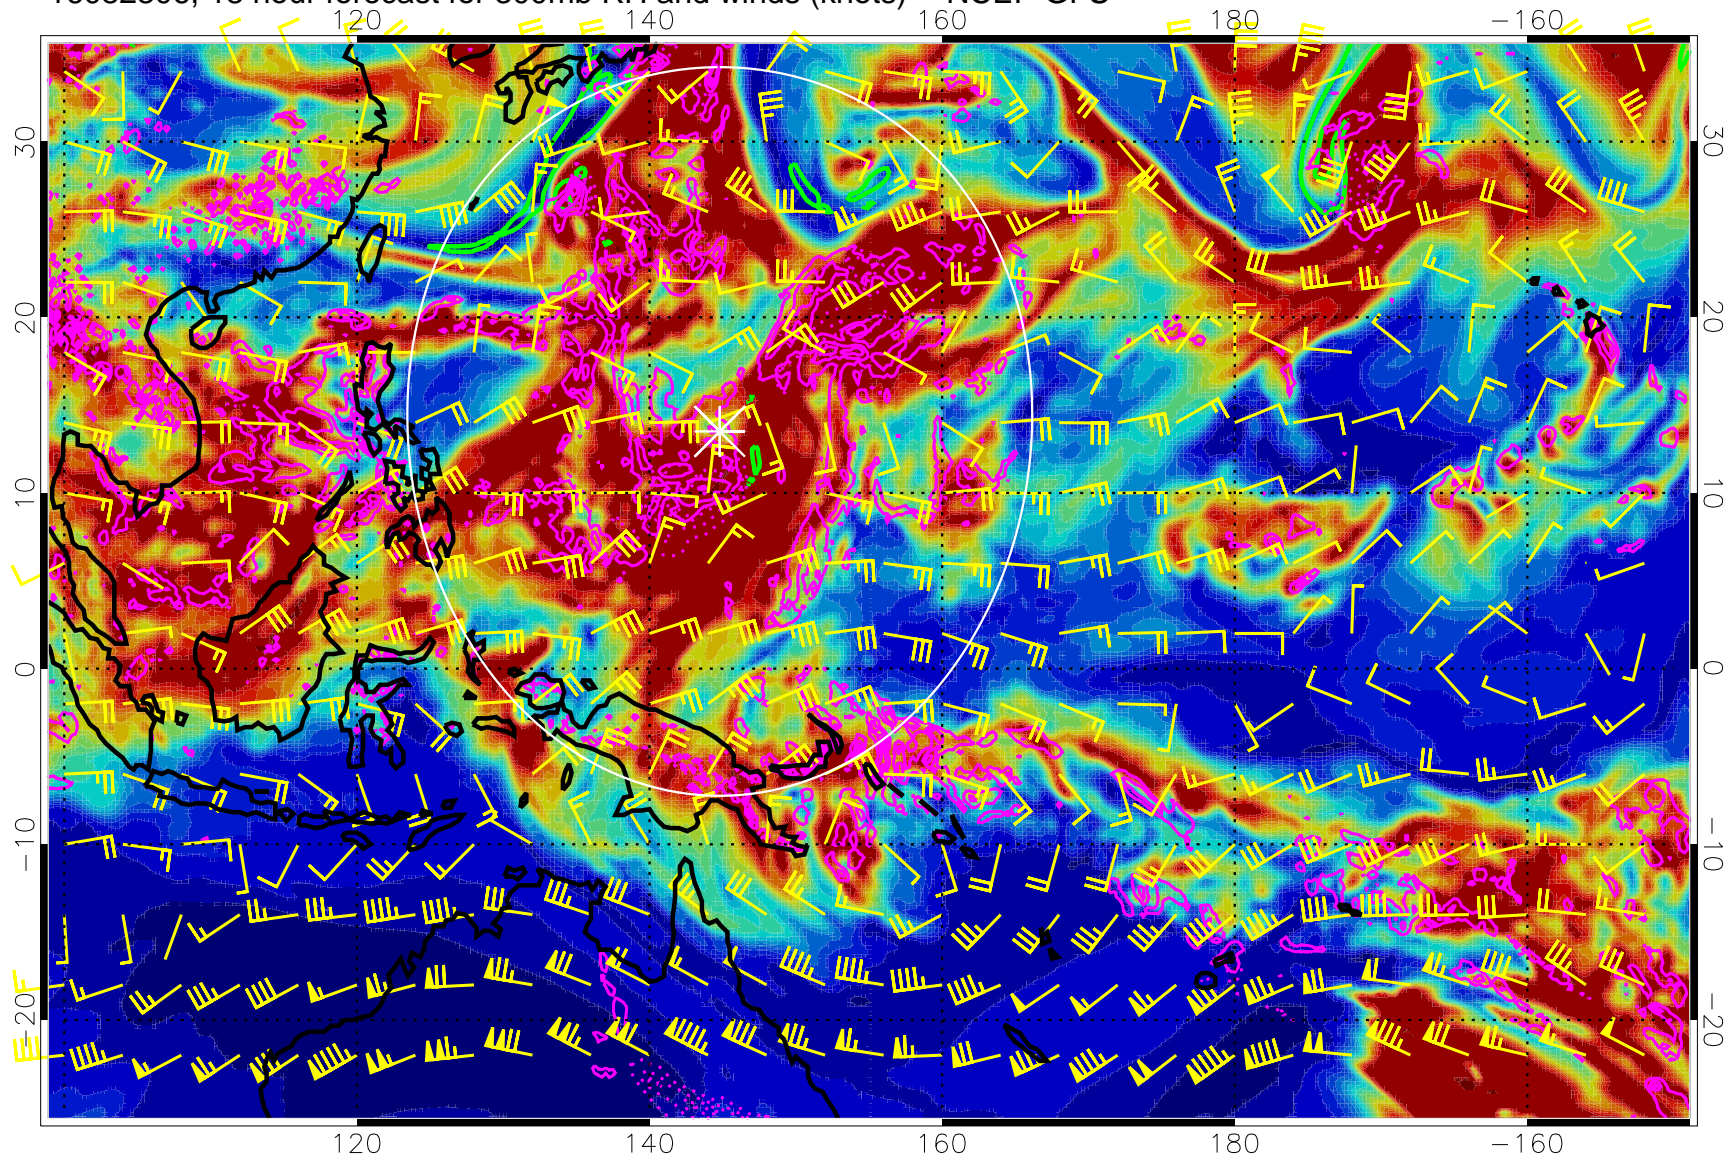

16082218, 6 hour forecast for 300mb RH and winds (knots) -- NCEP GFS

Precip (tot dot, conv sol) mm/day 40 mm/day contours, min 20

EPV Tropopause (2 PVU) Position

Range ring of 2304 km

16082300, 12 hour forecast for 300mb RH and winds (knots) -- NCEP GFS

Precip (tot dot, conv sol) mm/day 40 mm/day contours, min 20

EPV Tropopause (2 PVU) Position

Range ring of 2304 km

16082306, 18 hour forecast for 300mb RH and winds (knots) -- NCEP GFS

Precip (tot dot, conv sol) mm/day 40 mm/day contours, min 20

EPV Tropopause (2 PVU) Position

Range ring of 2304 km

16082312, 24 hour forecast for 300mb RH and winds (knots) -- NCEP GFS

Precip (tot dot, conv sol) mm/day 40 mm/day contours, min 20

EPV Tropopause (2 PVU) Position