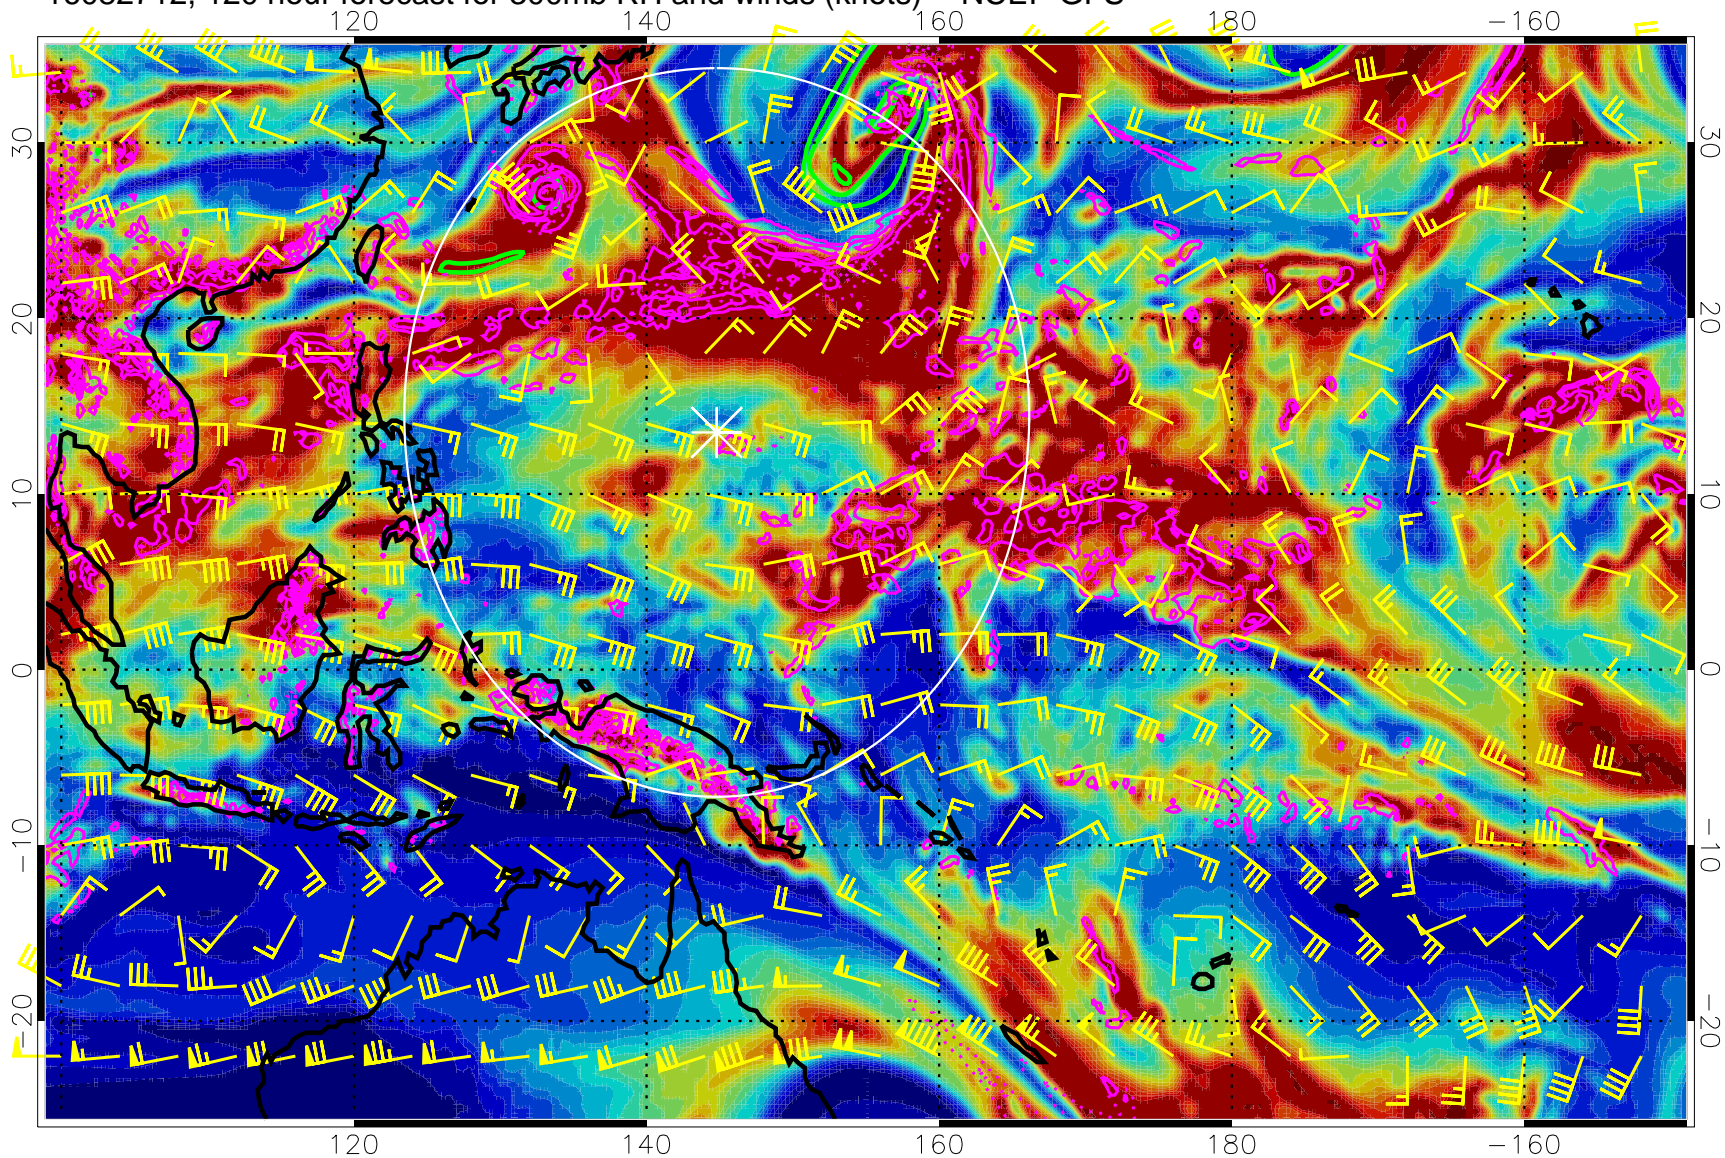

EPV Tropopause (2 PVU) Position

Range ring of 2304 km

16082706, 114 hour forecast for 300mb RH and winds (knots) -- NCEP GFS

0 20 40 60 80 100
RH, %

Precip (tot dot, conv sol) mm/day 40 mm/day contours, min 20

EPV Tropopause (2 PVU) Position

Range ring of 2304 km

16082712, 120 hour forecast for 300mb RH and winds (knots) -- NCEP GFS

Precip (tot dot, conv sol) mm/day 40 mm/day contours, min 20

EPV Tropopause (2 PVU) Position