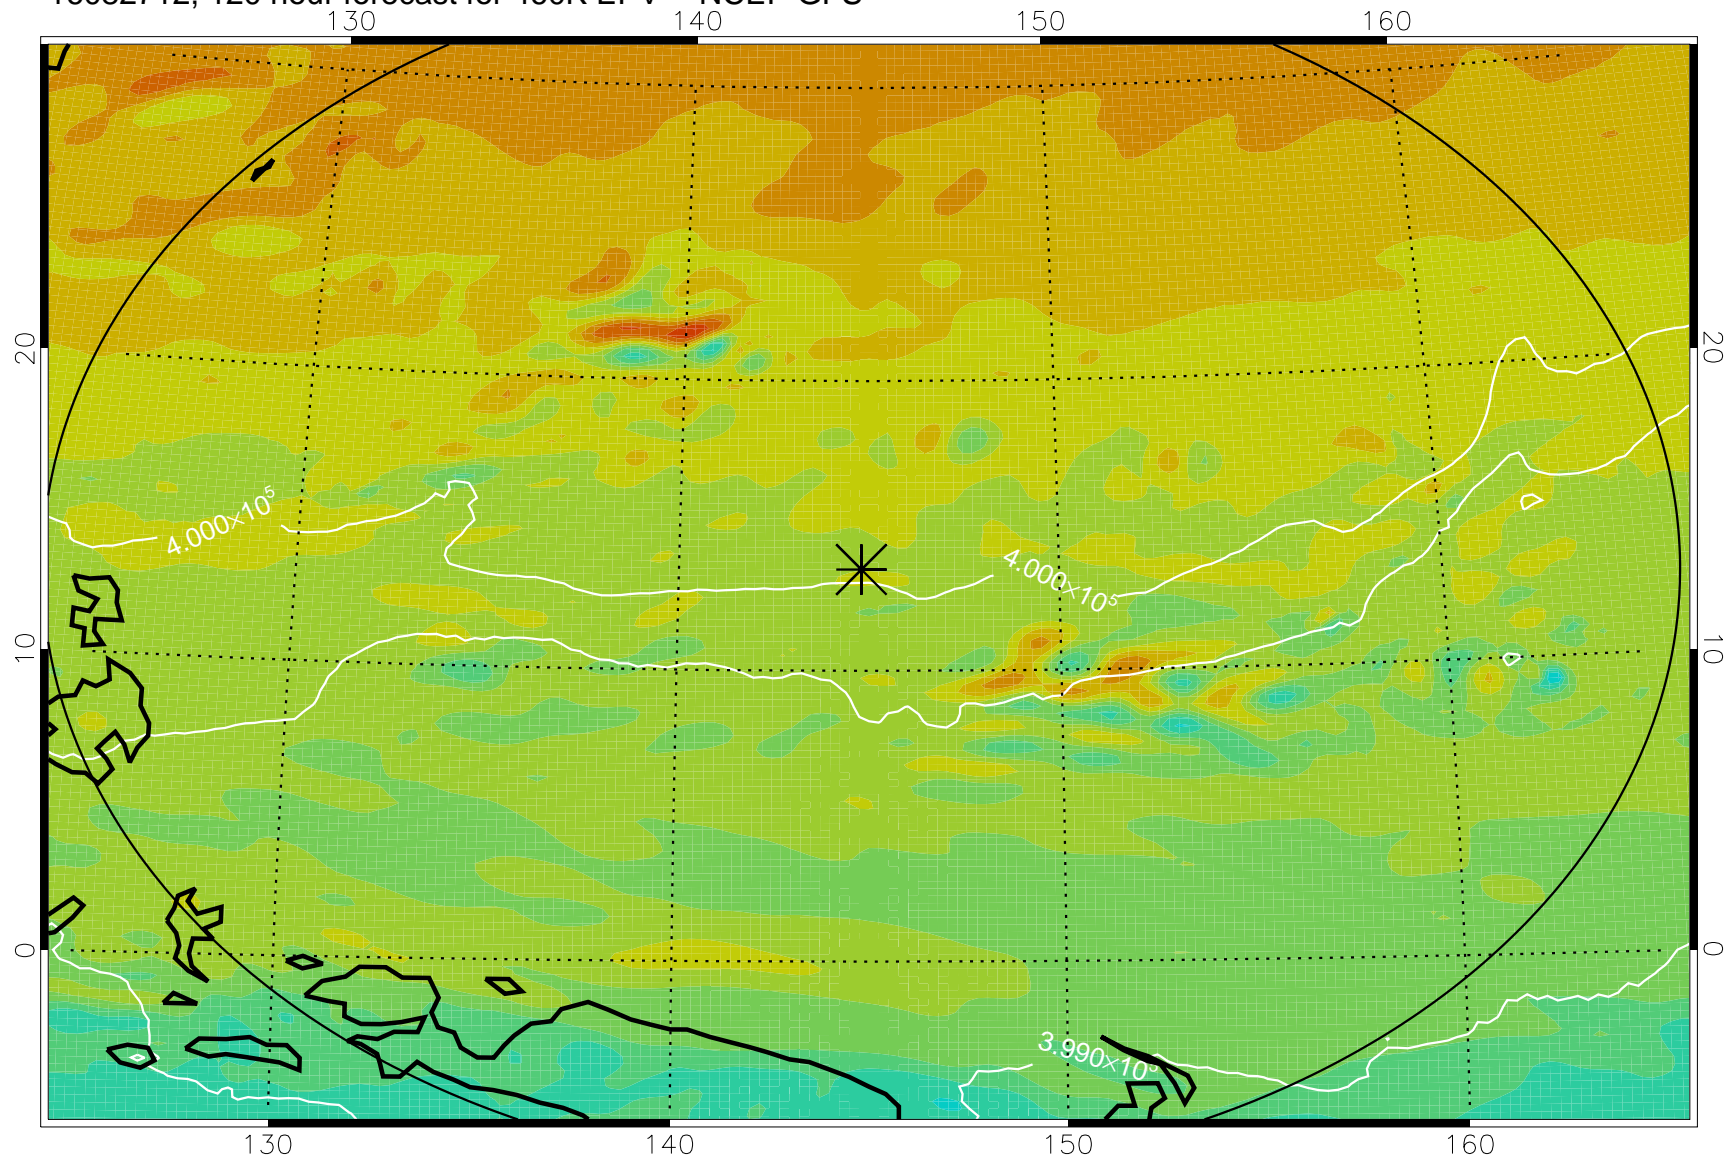

16082518, 78 hour forecast for 460K EPV -- NCEP GFS

460K Montgomery Streamfunction, white

Range ring of 2304 km

16082600, 84 hour forecast for 460K EPV -- NCEP GFS

460K Montgomery Streamfunction, white

Range ring of 2304 km

16082606, 90 hour forecast for 460K EPV -- NCEP GFS

460K Montgomery Streamfunction, white

Range ring of 2304 km

16082612, 96 hour forecast for 460K EPV -- NCEP GFS

460K Montgomery Streamfunction, white

Range ring of 2304 km

16082618, 102 hour forecast for 460K EPV -- NCEP GFS

460K Montgomery Streamfunction, white

Range ring of 2304 km

16082700, 108 hour forecast for 460K EPV -- NCEP GFS

460K Montgomery Streamfunction, white

Range ring of 2304 km

16082706, 114 hour forecast for 460K EPV -- NCEP GFS

460K Montgomery Streamfunction, white

Range ring of 2304 km

16082712, 120 hour forecast for 460K EPV -- NCEP GFS

460K Montgomery Streamfunction, white

Range ring of 2304 km