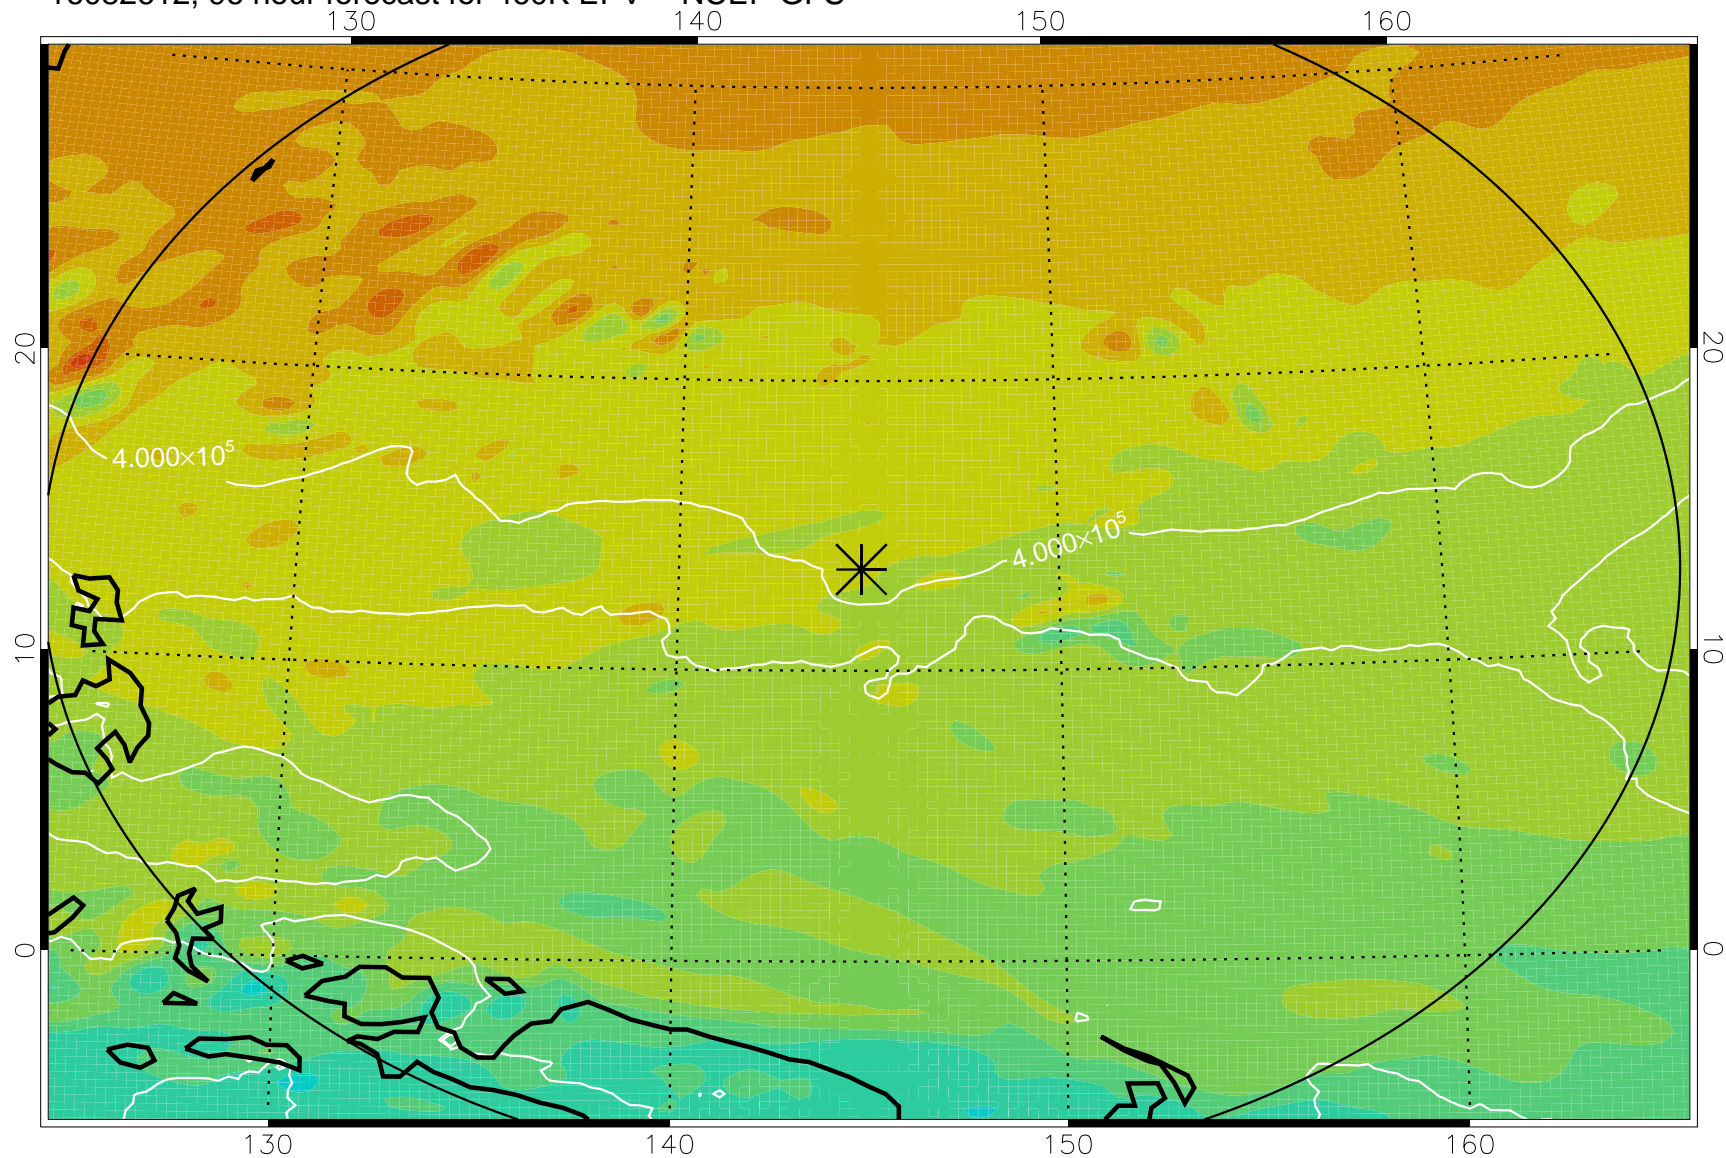

16082506, 66 hour forecast for 460K EPV -- NCEP GFS

460K Montgomery Streamfunction, white

Range ring of 2304 km

16082512, 72 hour forecast for 460K EPV -- NCEP GFS

460K Montgomery Streamfunction, white

Range ring of 2304 km

16082518, 78 hour forecast for 460K EPV -- NCEP GFS

460K Montgomery Streamfunction, white

Range ring of 2304 km

16082600, 84 hour forecast for 460K EPV -- NCEP GFS

460K Montgomery Streamfunction, white

Range ring of 2304 km

16082606, 90 hour forecast for 460K EPV -- NCEP GFS

460K Montgomery Streamfunction, white

Range ring of 2304 km

16082612, 96 hour forecast for 460K EPV -- NCEP GFS

460K Montgomery Streamfunction, white

Range ring of 2304 km

16082618, 102 hour forecast for 460K EPV -- NCEP GFS

460K Montgomery Streamfunction, white

Range ring of 2304 km

16082700, 108 hour forecast for 460K EPV -- NCEP GFS

460K Montgomery Streamfunction, white

Range ring of 2304 km