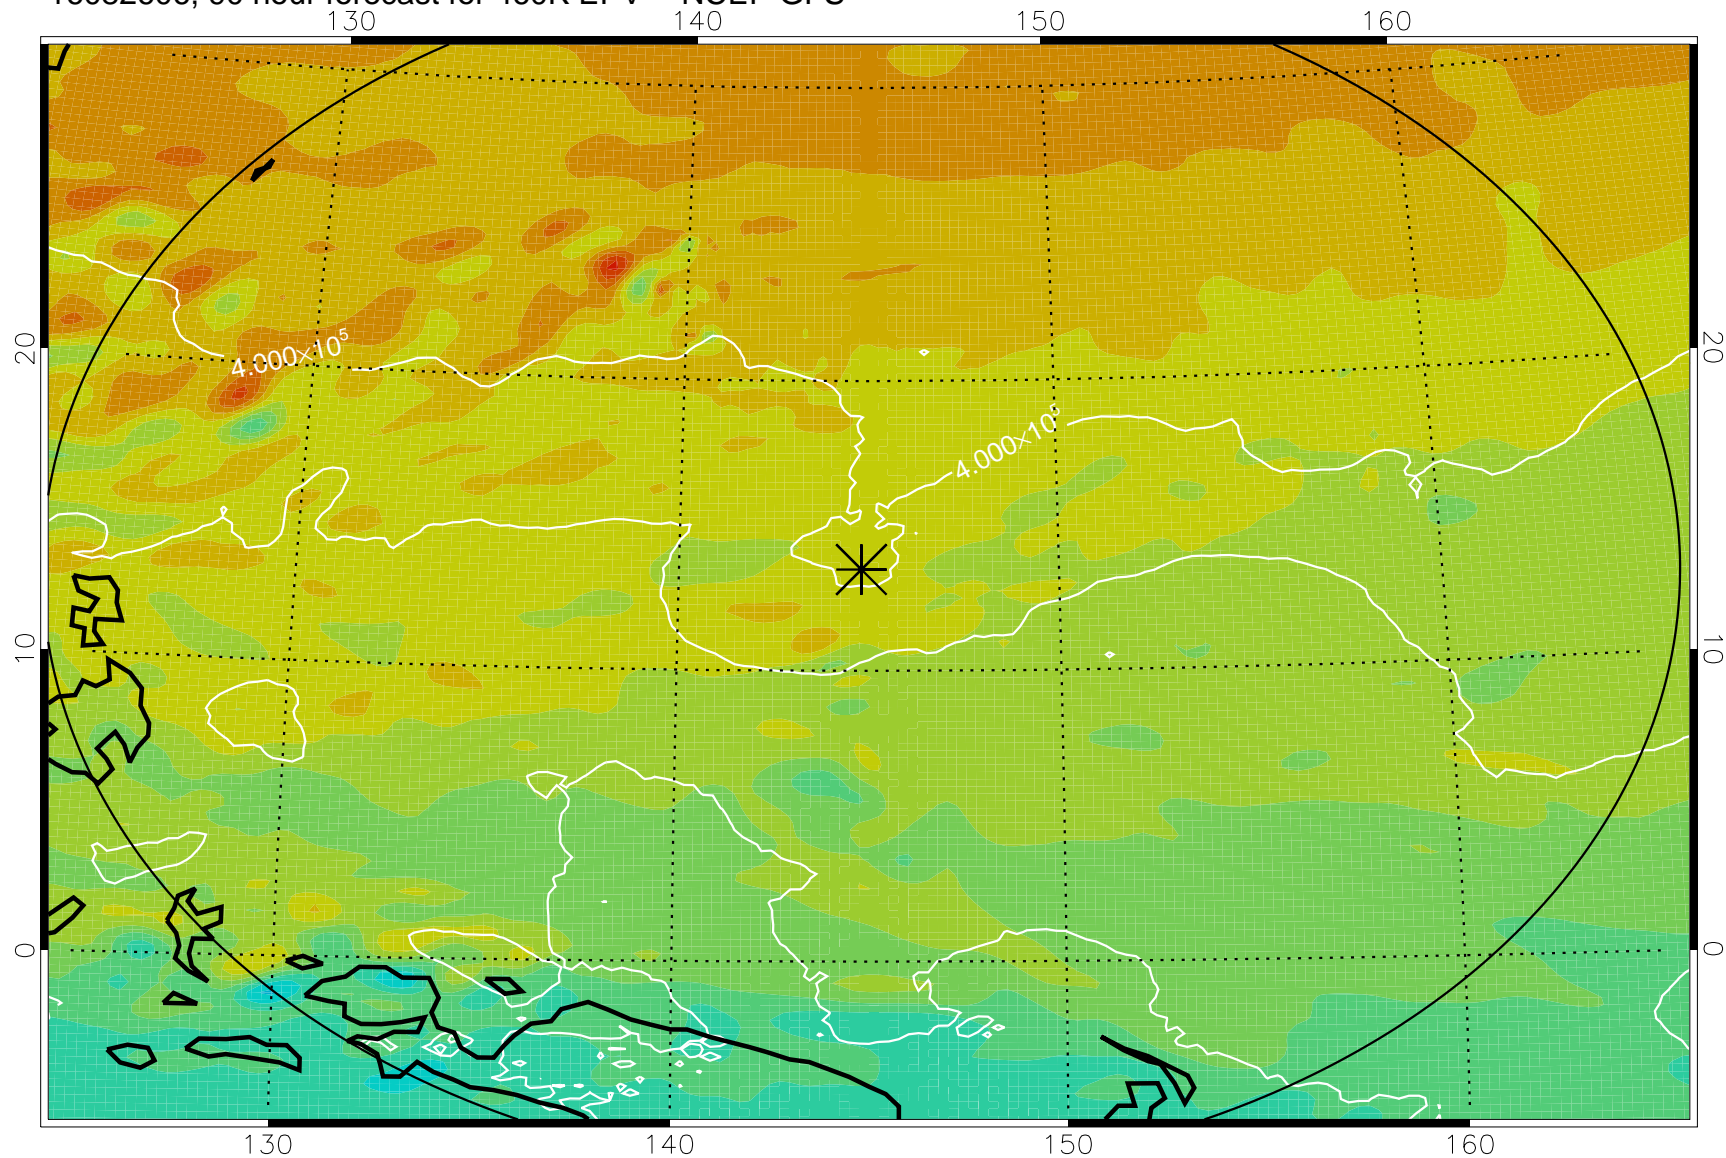

16082506, 66 hour forecast for 460K EPV -- NCEP GFS

460K Montgomery Streamfunction, white

Range ring of 2304 km

16082512, 72 hour forecast for 460K EPV -- NCEP GFS

460K Montgomery Streamfunction, white

Range ring of 2304 km

16082518, 78 hour forecast for 460K EPV -- NCEP GFS

460K Montgomery Streamfunction, white

Range ring of 2304 km

16082600, 84 hour forecast for 460K EPV -- NCEP GFS

460K Montgomery Streamfunction, white

Range ring of 2304 km

16082606, 90 hour forecast for 460K EPV -- NCEP GFS

460K Montgomery Streamfunction, white

Range ring of 2304 km

16082612, 96 hour forecast for 460K EPV -- NCEP GFS

460K Montgomery Streamfunction, white

Range ring of 2304 km

16082618, 102 hour forecast for 460K EPV -- NCEP GFS

460K Montgomery Streamfunction, white

Range ring of 2304 km

16082700, 108 hour forecast for 460K EPV -- NCEP GFS

460K Montgomery Streamfunction, white

Range ring of 2304 km