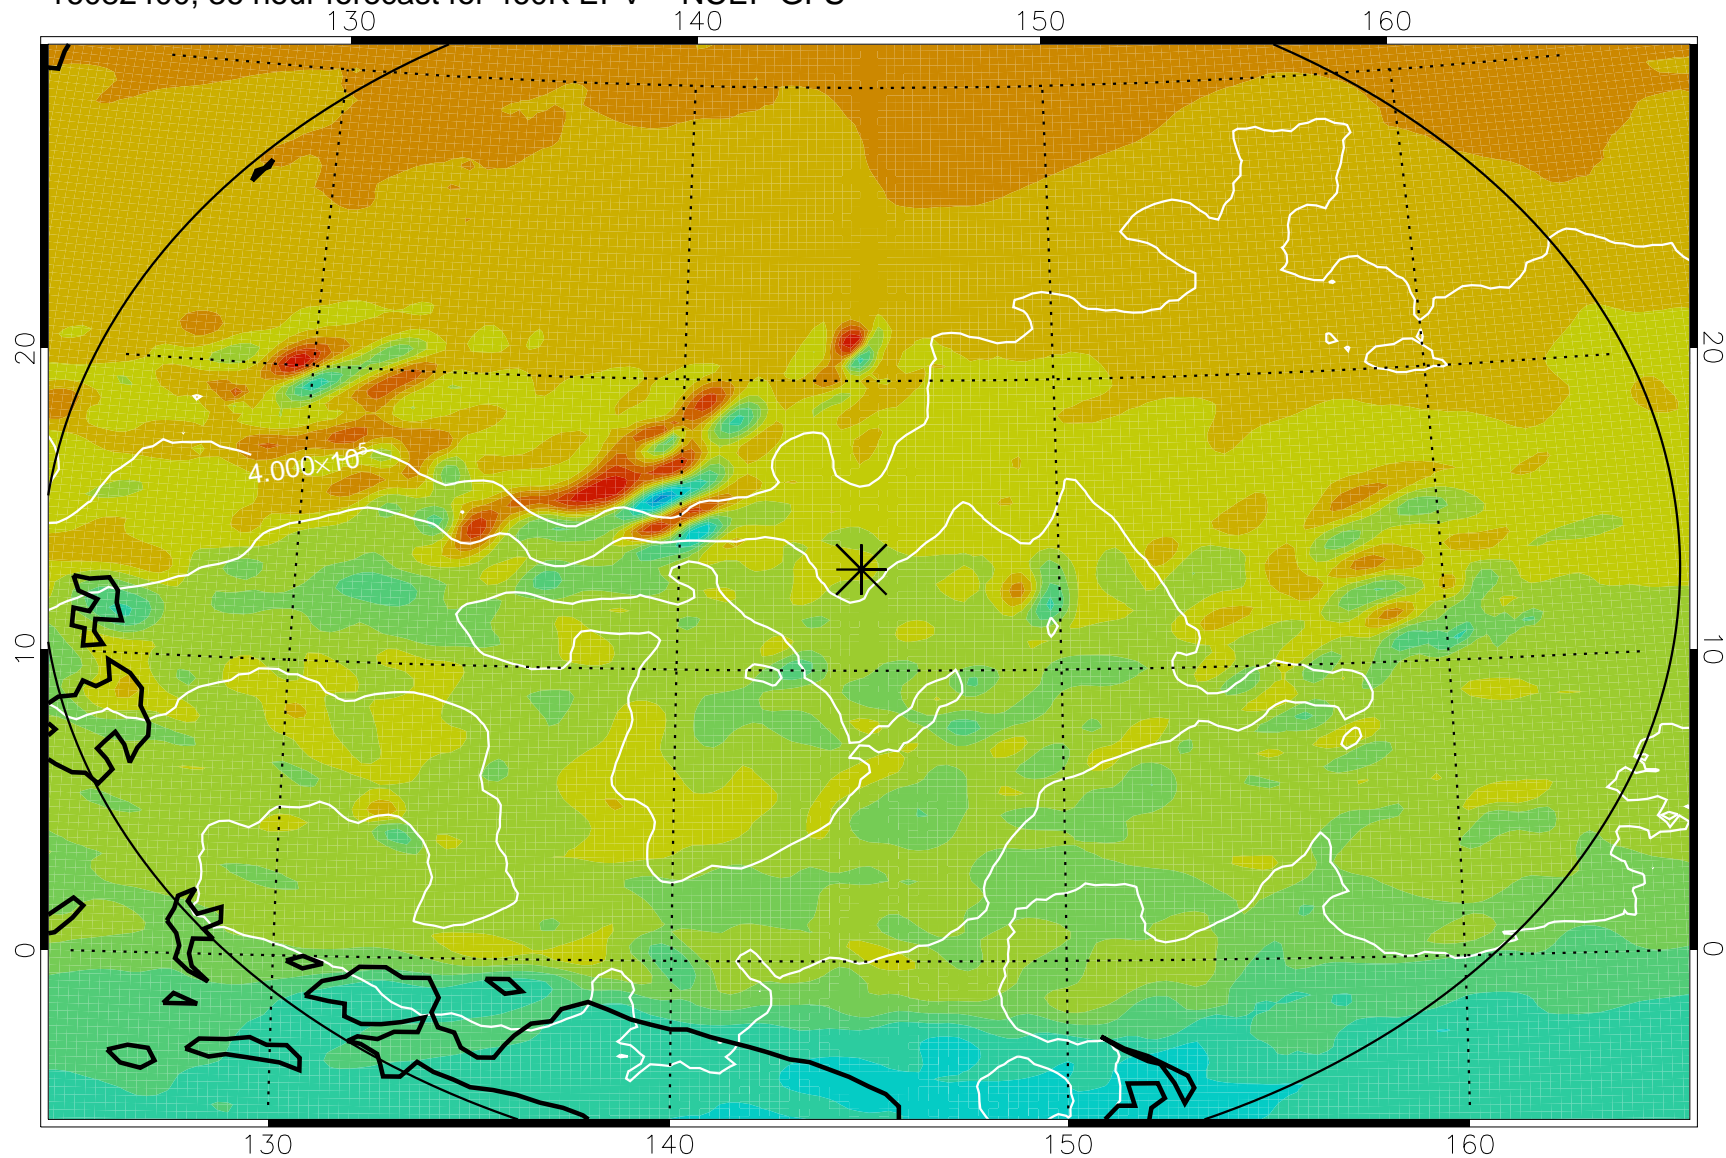

16082218, 6 hour forecast for 460K EPV -- NCEP GFS

460K Montgomery Streamfunction, white

Range ring of 2304 km

16082300, 12 hour forecast for 460K EPV -- NCEP GFS

460K Montgomery Streamfunction, white

Range ring of 2304 km

16082306, 18 hour forecast for 460K EPV -- NCEP GFS

460K Montgomery Streamfunction, white

Range ring of 2304 km

16082312, 24 hour forecast for 460K EPV -- NCEP GFS

460K Montgomery Streamfunction, white

Range ring of 2304 km

16082318, 30 hour forecast for 460K EPV -- NCEP GFS

460K Montgomery Streamfunction, white

Range ring of 2304 km

16082400, 36 hour forecast for 460K EPV -- NCEP GFS

460K Montgomery Streamfunction, white

Range ring of 2304 km

16082406, 42 hour forecast for 460K EPV -- NCEP GFS

460K Montgomery Streamfunction, white

Range ring of 2304 km

16082412, 48 hour forecast for 460K EPV -- NCEP GFS

460K Montgomery Streamfunction, white

Range ring of 2304 km