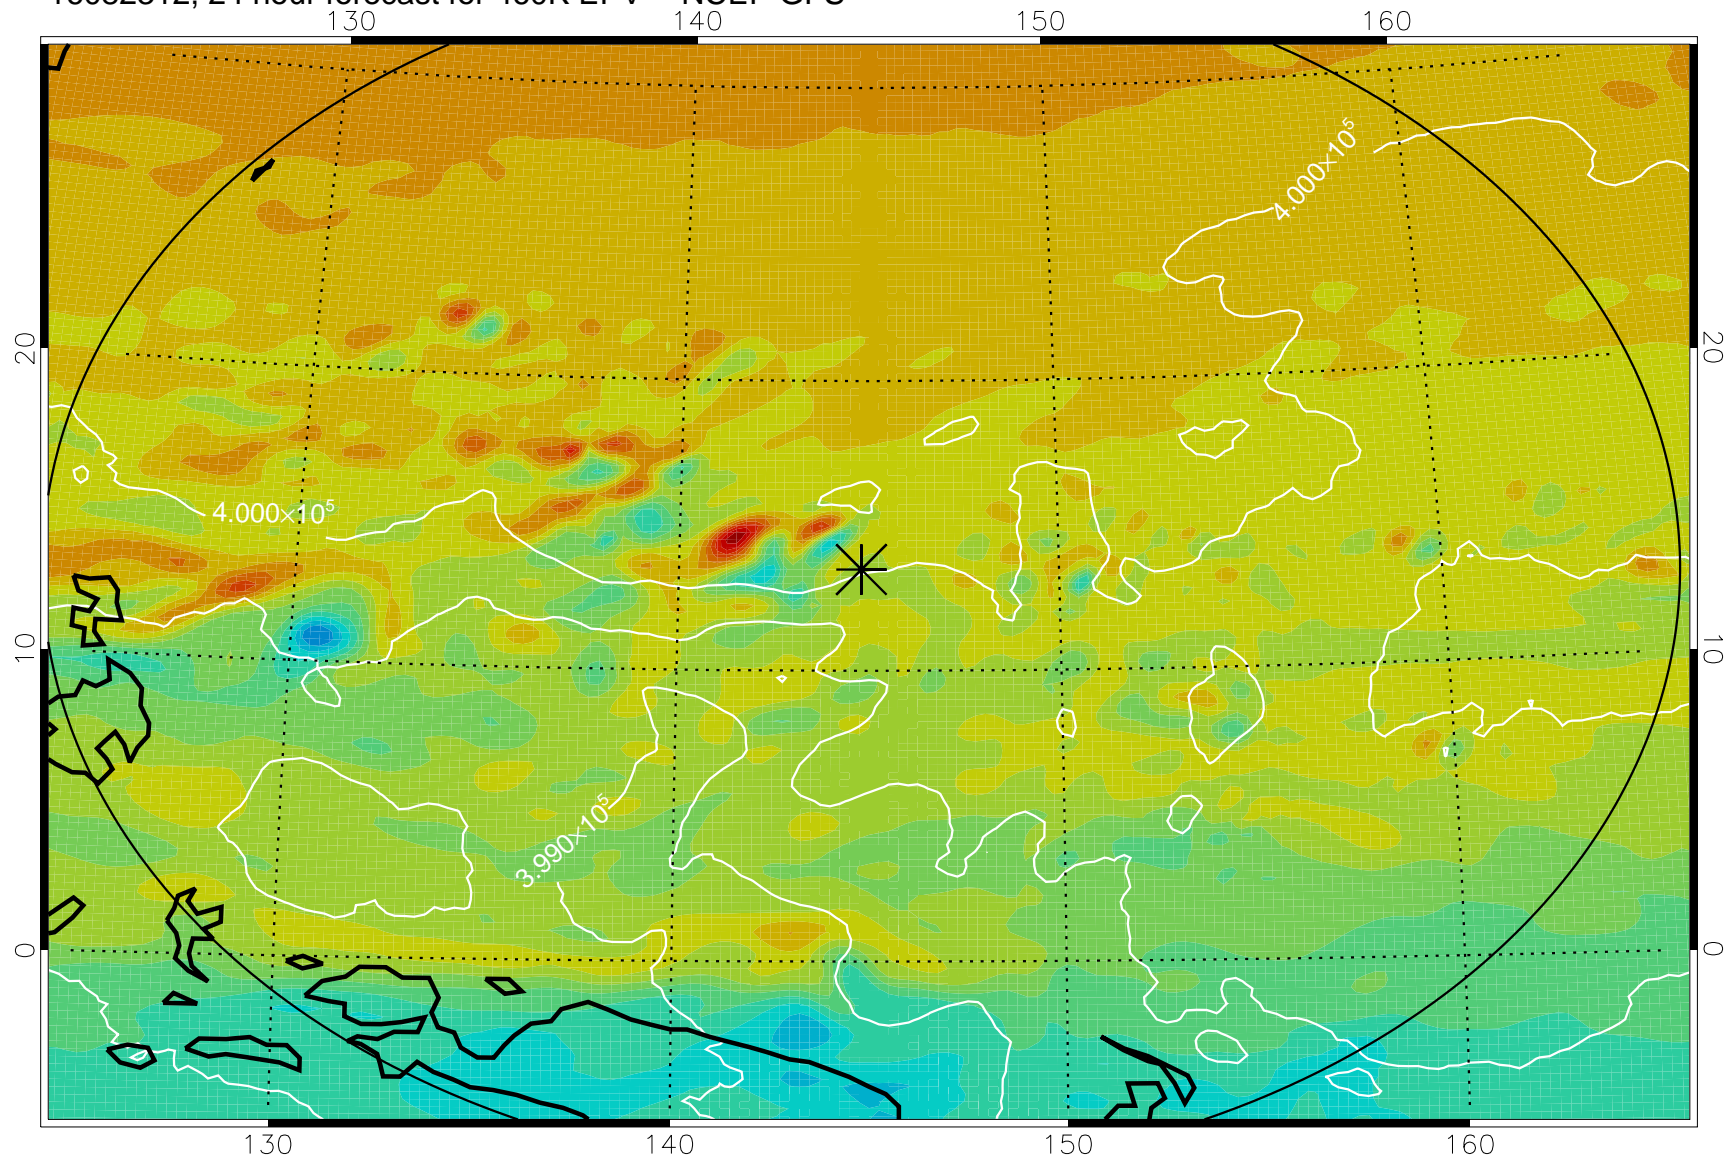

16082218, 6 hour forecast for 460K EPV -- NCEP GFS

460K Montgomery Streamfunction, white

Range ring of 2304 km

16082300, 12 hour forecast for 460K EPV -- NCEP GFS

460K Montgomery Streamfunction, white

Range ring of 2304 km

16082306, 18 hour forecast for 460K EPV -- NCEP GFS

460K Montgomery Streamfunction, white

Range ring of 2304 km

16082312, 24 hour forecast for 460K EPV -- NCEP GFS

460K Montgomery Streamfunction, white

Range ring of 2304 km

16082318, 30 hour forecast for 460K EPV -- NCEP GFS

460K Montgomery Streamfunction, white

Range ring of 2304 km

16082400, 36 hour forecast for 460K EPV -- NCEP GFS

460K Montgomery Streamfunction, white

Range ring of 2304 km

16082406, 42 hour forecast for 460K EPV -- NCEP GFS

460K Montgomery Streamfunction, white

Range ring of 2304 km

16082412, 48 hour forecast for 460K EPV -- NCEP GFS

460K Montgomery Streamfunction, white

Range ring of 2304 km