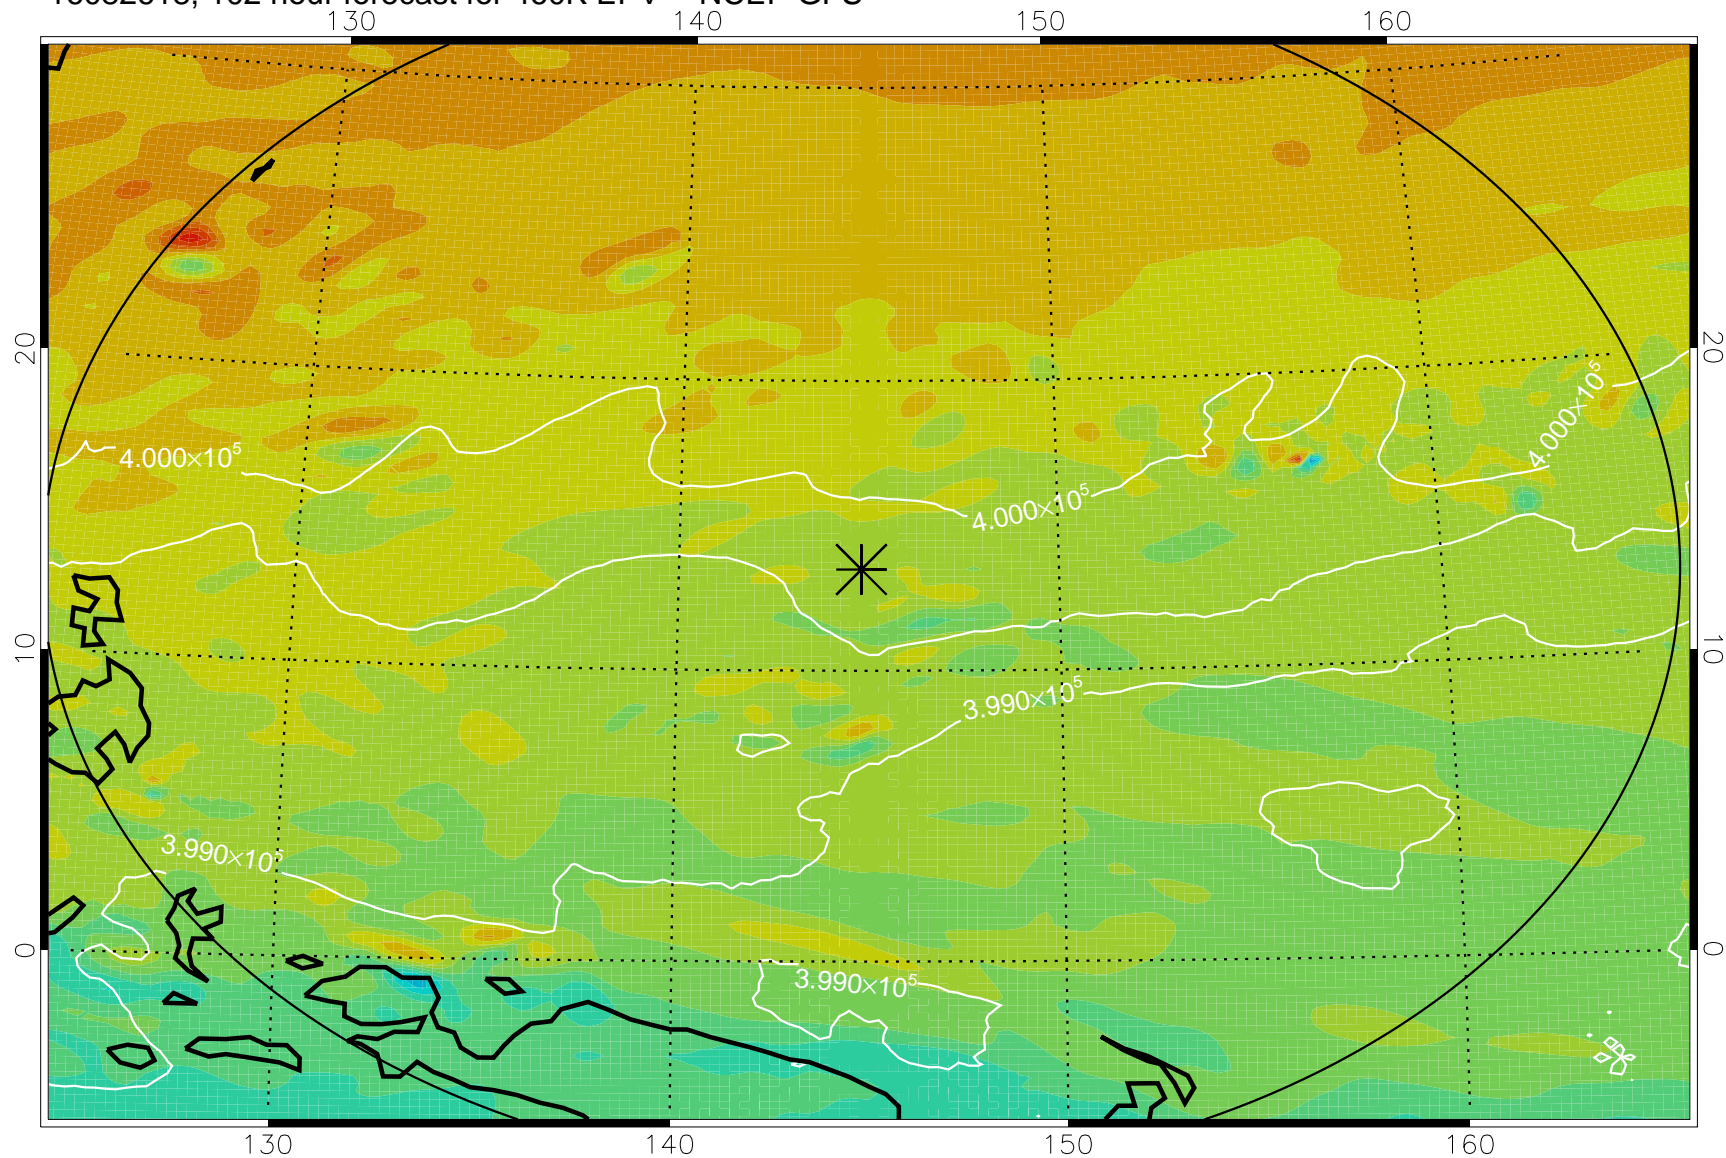

16082518, 78 hour forecast for 460K EPV -- NCEP GFS

460K Montgomery Streamfunction, white

Range ring of 2304 km

16082600, 84 hour forecast for 460K EPV -- NCEP GFS

460K Montgomery Streamfunction, white

Range ring of 2304 km

16082606, 90 hour forecast for 460K EPV -- NCEP GFS

460K Montgomery Streamfunction, white

Range ring of 2304 km

16082612, 96 hour forecast for 460K EPV -- NCEP GFS

460K Montgomery Streamfunction, white

Range ring of 2304 km

16082618, 102 hour forecast for 460K EPV -- NCEP GFS

460K Montgomery Streamfunction, white

Range ring of 2304 km

16082700, 108 hour forecast for 460K EPV -- NCEP GFS

460K Montgomery Streamfunction, white

Range ring of 2304 km

16082706, 114 hour forecast for 460K EPV -- NCEP GFS

460K Montgomery Streamfunction, white

Range ring of 2304 km

16082712, 120 hour forecast for 460K EPV -- NCEP GFS

460K Montgomery Streamfunction, white

Range ring of 2304 km