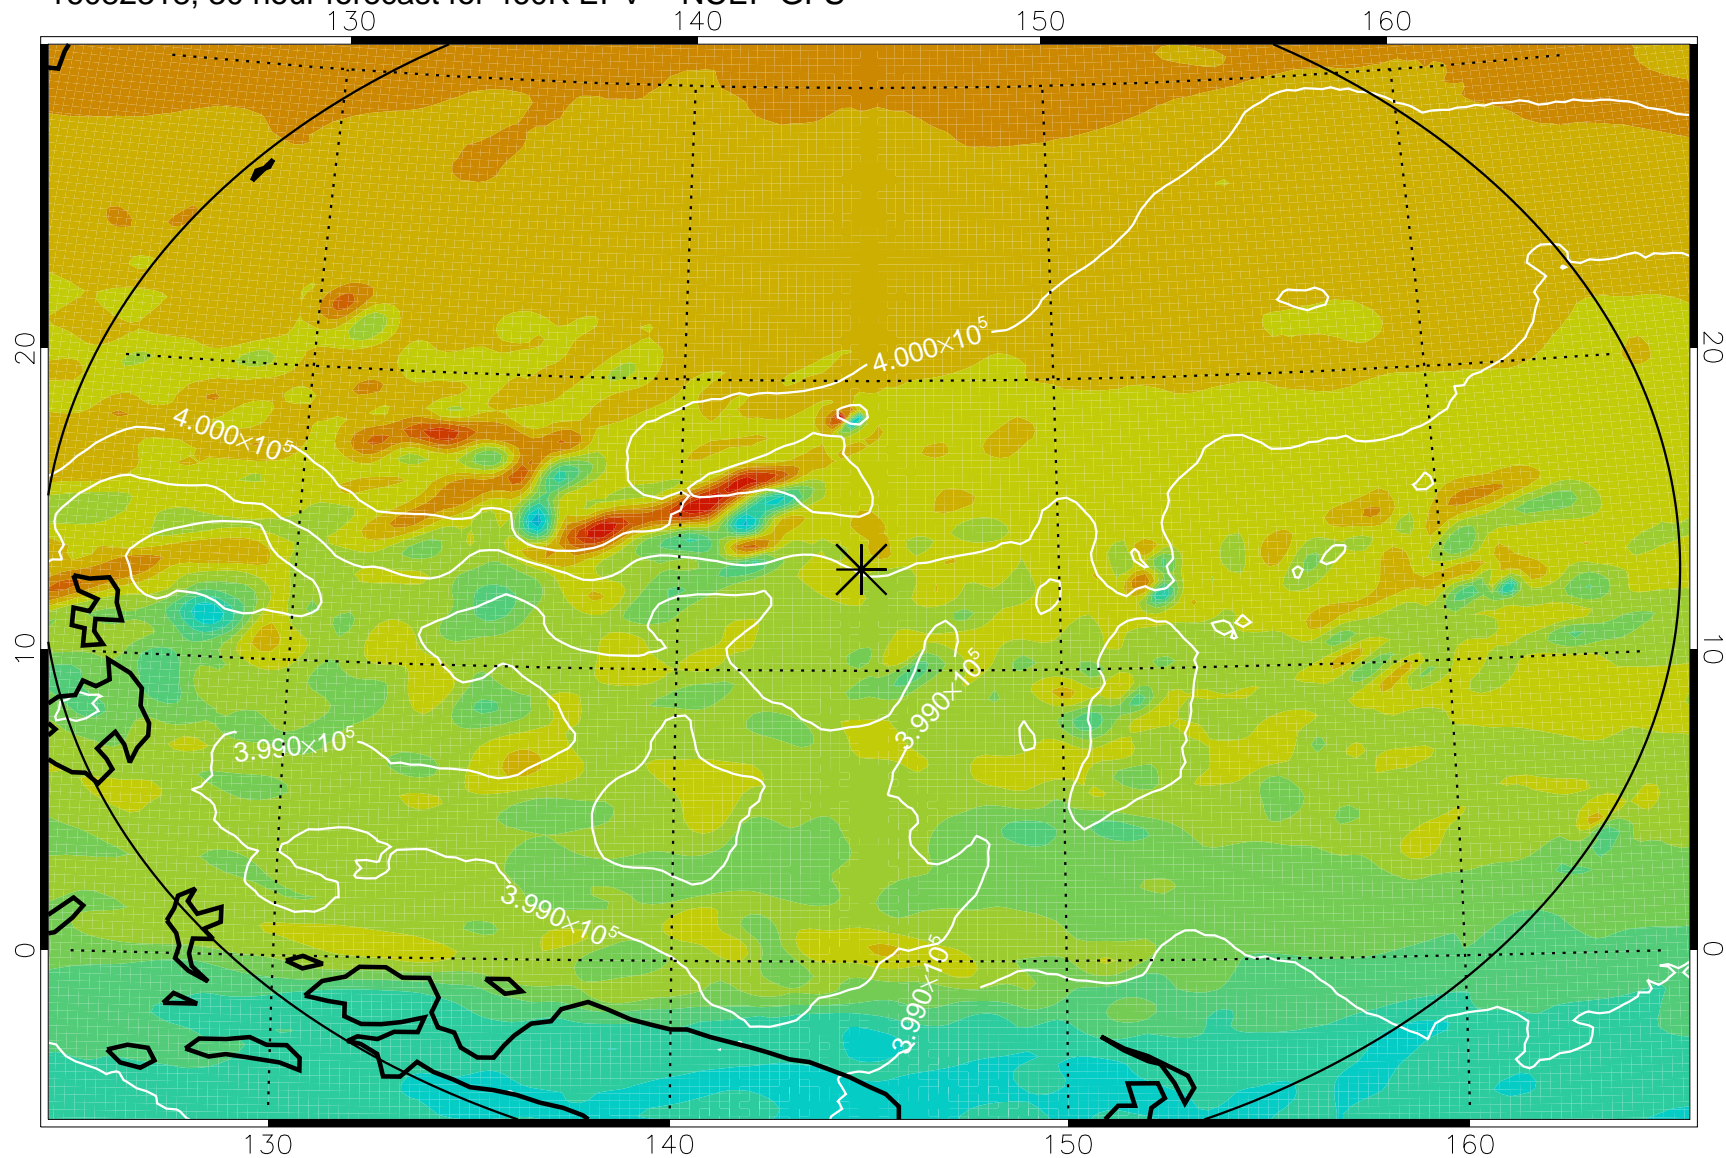

16082306, 18 hour forecast for 460K EPV -- NCEP GFS

460K Montgomery Streamfunction, white

Range ring of 2304 km

16082312, 24 hour forecast for 460K EPV -- NCEP GFS

460K Montgomery Streamfunction, white

Range ring of 2304 km

16082318, 30 hour forecast for 460K EPV -- NCEP GFS

460K Montgomery Streamfunction, white

Range ring of 2304 km

16082400, 36 hour forecast for 460K EPV -- NCEP GFS

460K Montgomery Streamfunction, white

Range ring of 2304 km

16082406, 42 hour forecast for 460K EPV -- NCEP GFS

460K Montgomery Streamfunction, white

Range ring of 2304 km

16082412, 48 hour forecast for 460K EPV -- NCEP GFS

460K Montgomery Streamfunction, white

Range ring of 2304 km

16082418, 54 hour forecast for 460K EPV -- NCEP GFS

460K Montgomery Streamfunction, white

Range ring of 2304 km

16082500, 60 hour forecast for 460K EPV -- NCEP GFS

460K Montgomery Streamfunction, white

Range ring of 2304 km