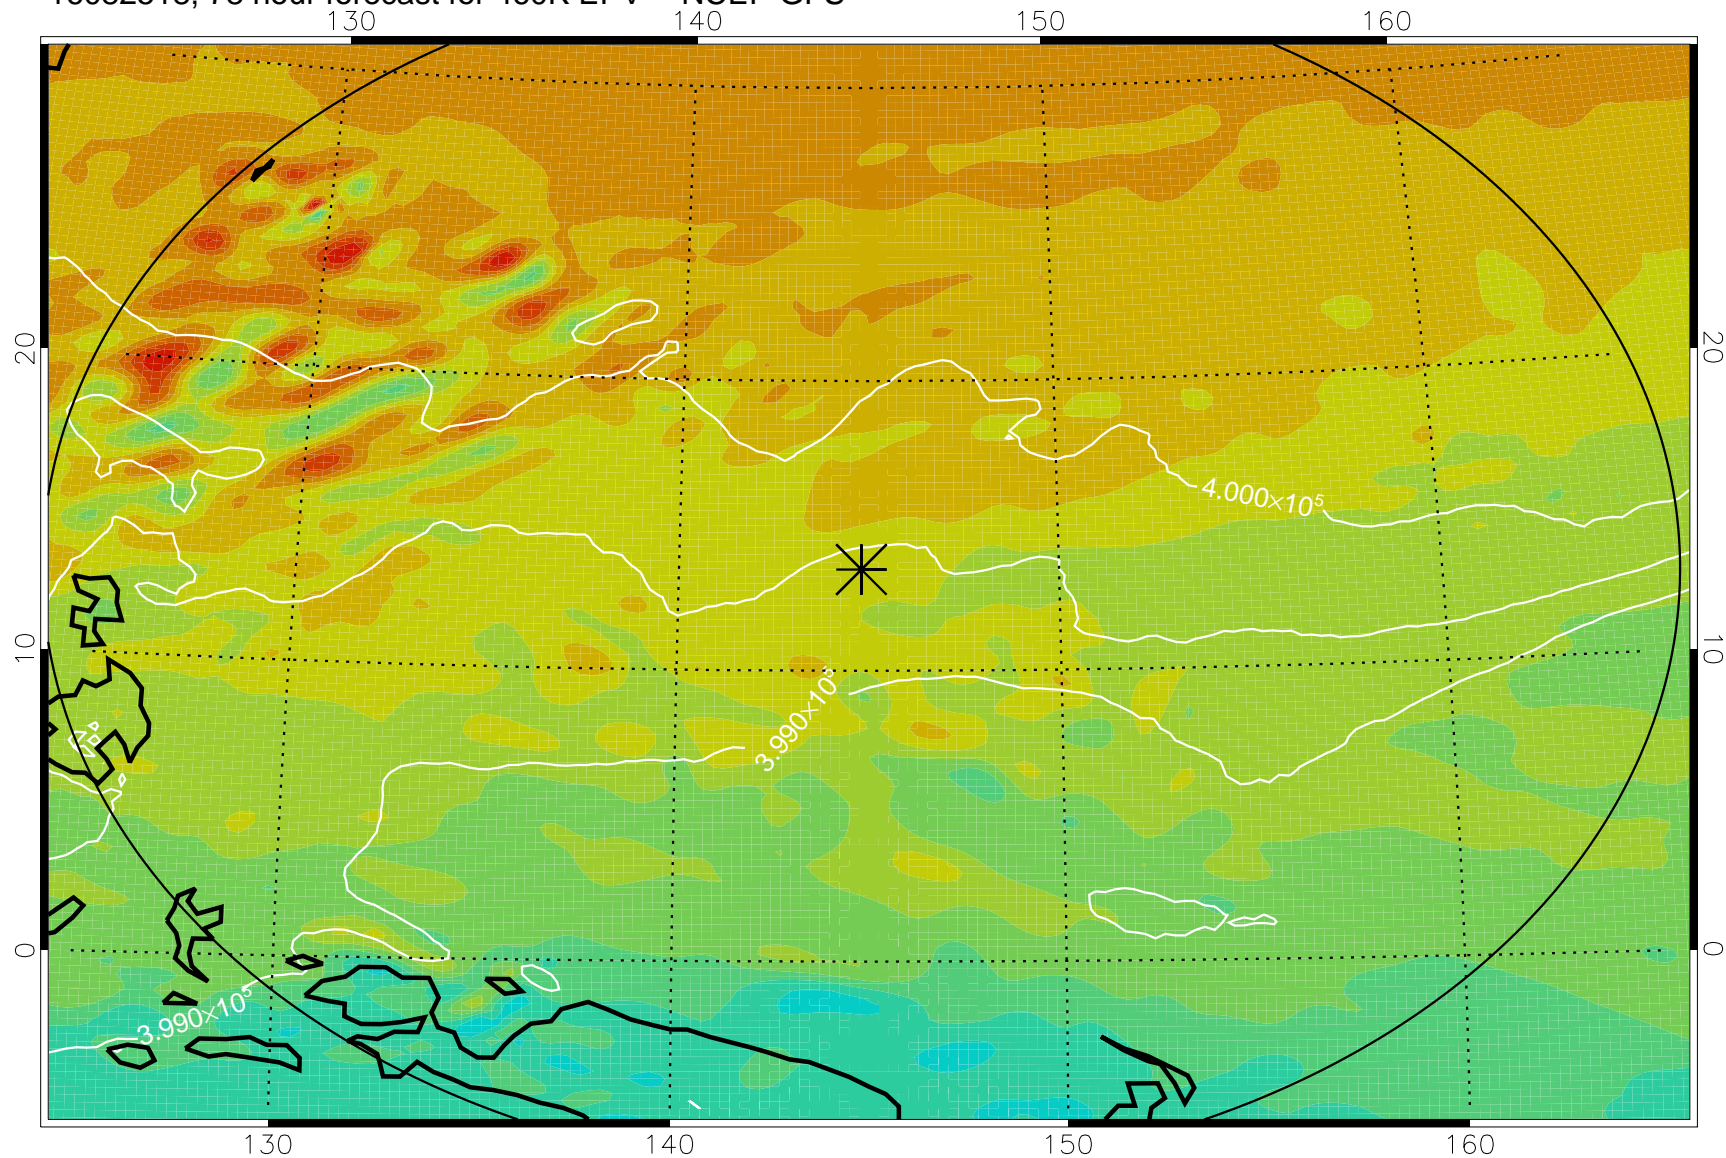

16082506, 66 hour forecast for 460K EPV -- NCEP GFS

460K Montgomery Streamfunction, white

Range ring of 2304 km

16082512, 72 hour forecast for 460K EPV -- NCEP GFS

460K Montgomery Streamfunction, white

Range ring of 2304 km

16082518, 78 hour forecast for 460K EPV -- NCEP GFS

460K Montgomery Streamfunction, white

Range ring of 2304 km

16082600, 84 hour forecast for 460K EPV -- NCEP GFS

460K Montgomery Streamfunction, white

Range ring of 2304 km

16082606, 90 hour forecast for 460K EPV -- NCEP GFS

460K Montgomery Streamfunction, white

Range ring of 2304 km

16082612, 96 hour forecast for 460K EPV -- NCEP GFS

460K Montgomery Streamfunction, white

Range ring of 2304 km

16082618, 102 hour forecast for 460K EPV -- NCEP GFS

460K Montgomery Streamfunction, white

Range ring of 2304 km

16082700, 108 hour forecast for 460K EPV -- NCEP GFS

460K Montgomery Streamfunction, white

Range ring of 2304 km