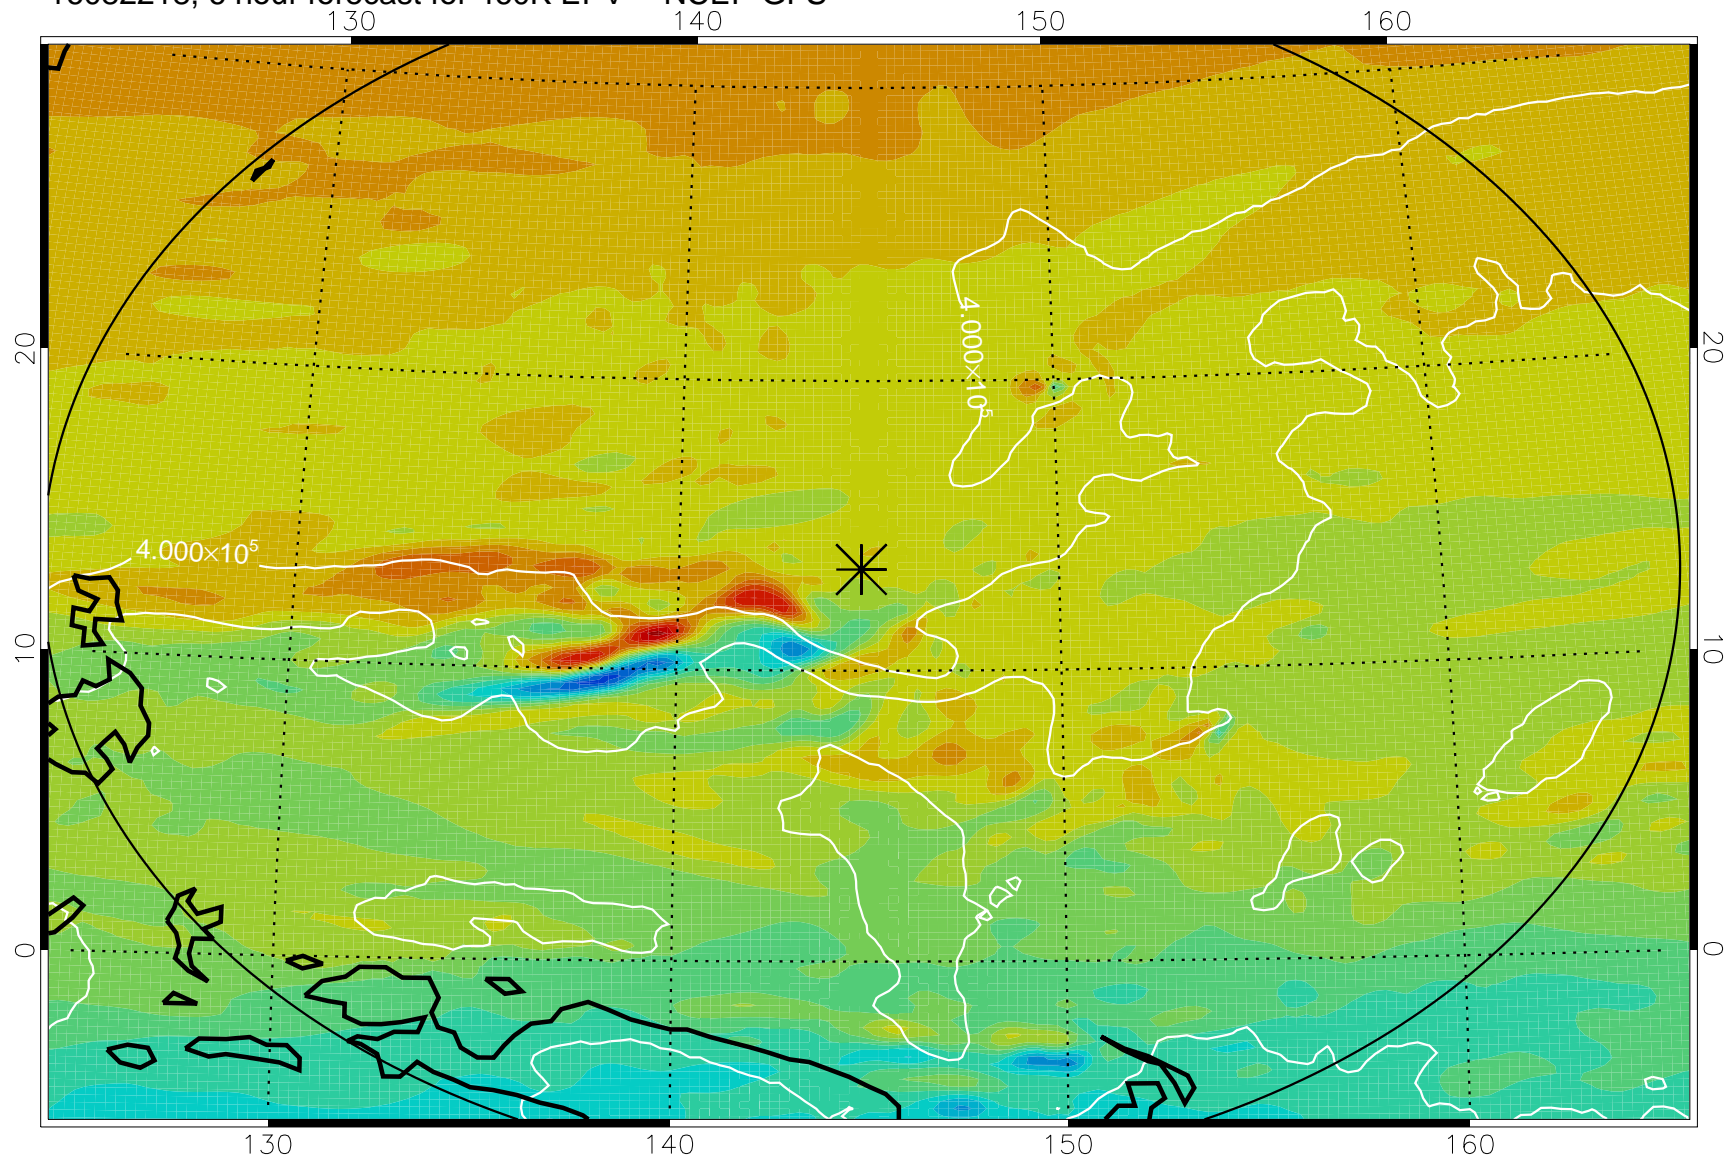

16082218, 6 hour forecast for 460K EPV -- NCEP GFS

460K Montgomery Streamfunction, white

Range ring of 2304 km

16082300, 12 hour forecast for 460K EPV -- NCEP GFS

460K Montgomery Streamfunction, white

Range ring of 2304 km

16082306, 18 hour forecast for 460K EPV -- NCEP GFS

460K Montgomery Streamfunction, white

Range ring of 2304 km

16082312, 24 hour forecast for 460K EPV -- NCEP GFS

460K Montgomery Streamfunction, white

Range ring of 2304 km

16082318, 30 hour forecast for 460K EPV -- NCEP GFS

460K Montgomery Streamfunction, white

Range ring of 2304 km

16082400, 36 hour forecast for 460K EPV -- NCEP GFS

460K Montgomery Streamfunction, white

Range ring of 2304 km

16082406, 42 hour forecast for 460K EPV -- NCEP GFS

460K Montgomery Streamfunction, white

Range ring of 2304 km

16082412, 48 hour forecast for 460K EPV -- NCEP GFS

460K Montgomery Streamfunction, white

Range ring of 2304 km