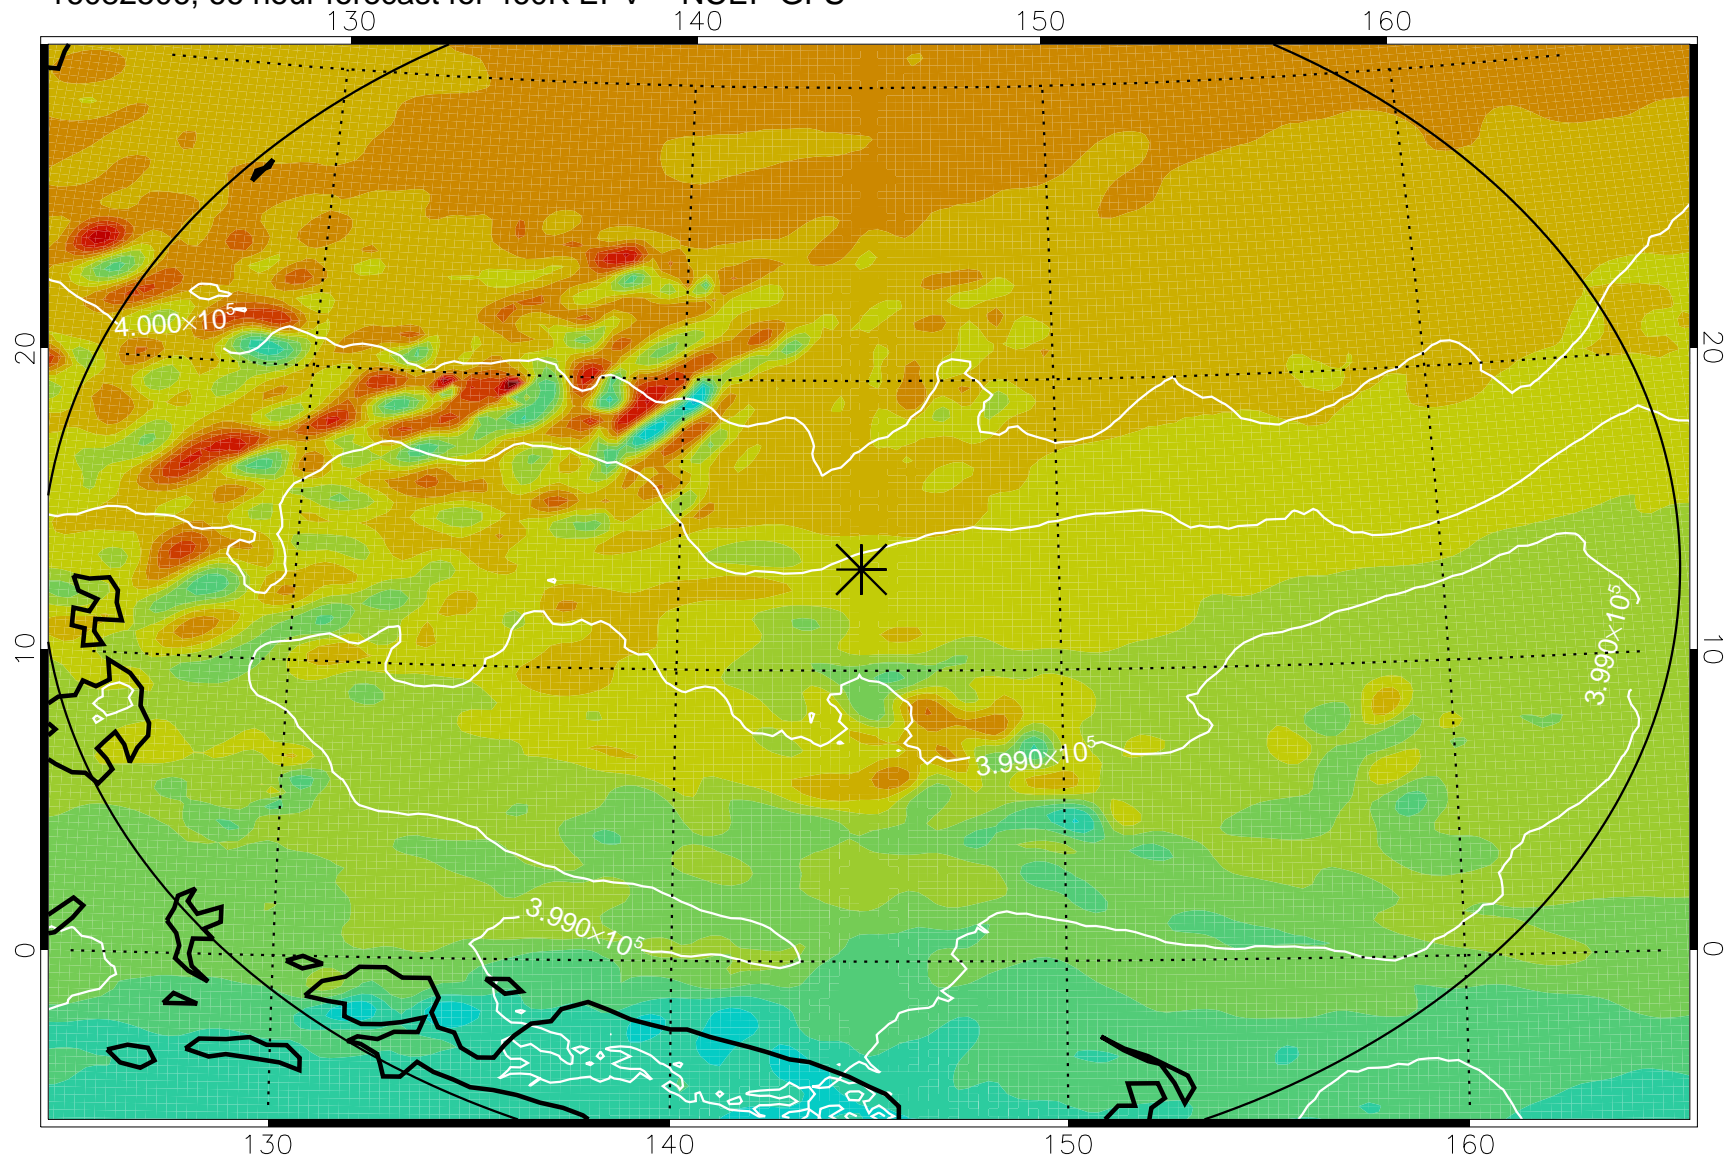

16082406, 42 hour forecast for 460K EPV -- NCEP GFS

460K Montgomery Streamfunction, white

Range ring of 2304 km

16082412, 48 hour forecast for 460K EPV -- NCEP GFS

460K Montgomery Streamfunction, white

Range ring of 2304 km

16082418, 54 hour forecast for 460K EPV -- NCEP GFS

460K Montgomery Streamfunction, white

Range ring of 2304 km

16082500, 60 hour forecast for 460K EPV -- NCEP GFS

460K Montgomery Streamfunction, white

Range ring of 2304 km

16082506, 66 hour forecast for 460K EPV -- NCEP GFS

460K Montgomery Streamfunction, white

Range ring of 2304 km

16082512, 72 hour forecast for 460K EPV -- NCEP GFS

460K Montgomery Streamfunction, white

Range ring of 2304 km

16082518, 78 hour forecast for 460K EPV -- NCEP GFS

460K Montgomery Streamfunction, white

Range ring of 2304 km

16082600, 84 hour forecast for 460K EPV -- NCEP GFS

460K Montgomery Streamfunction, white

Range ring of 2304 km