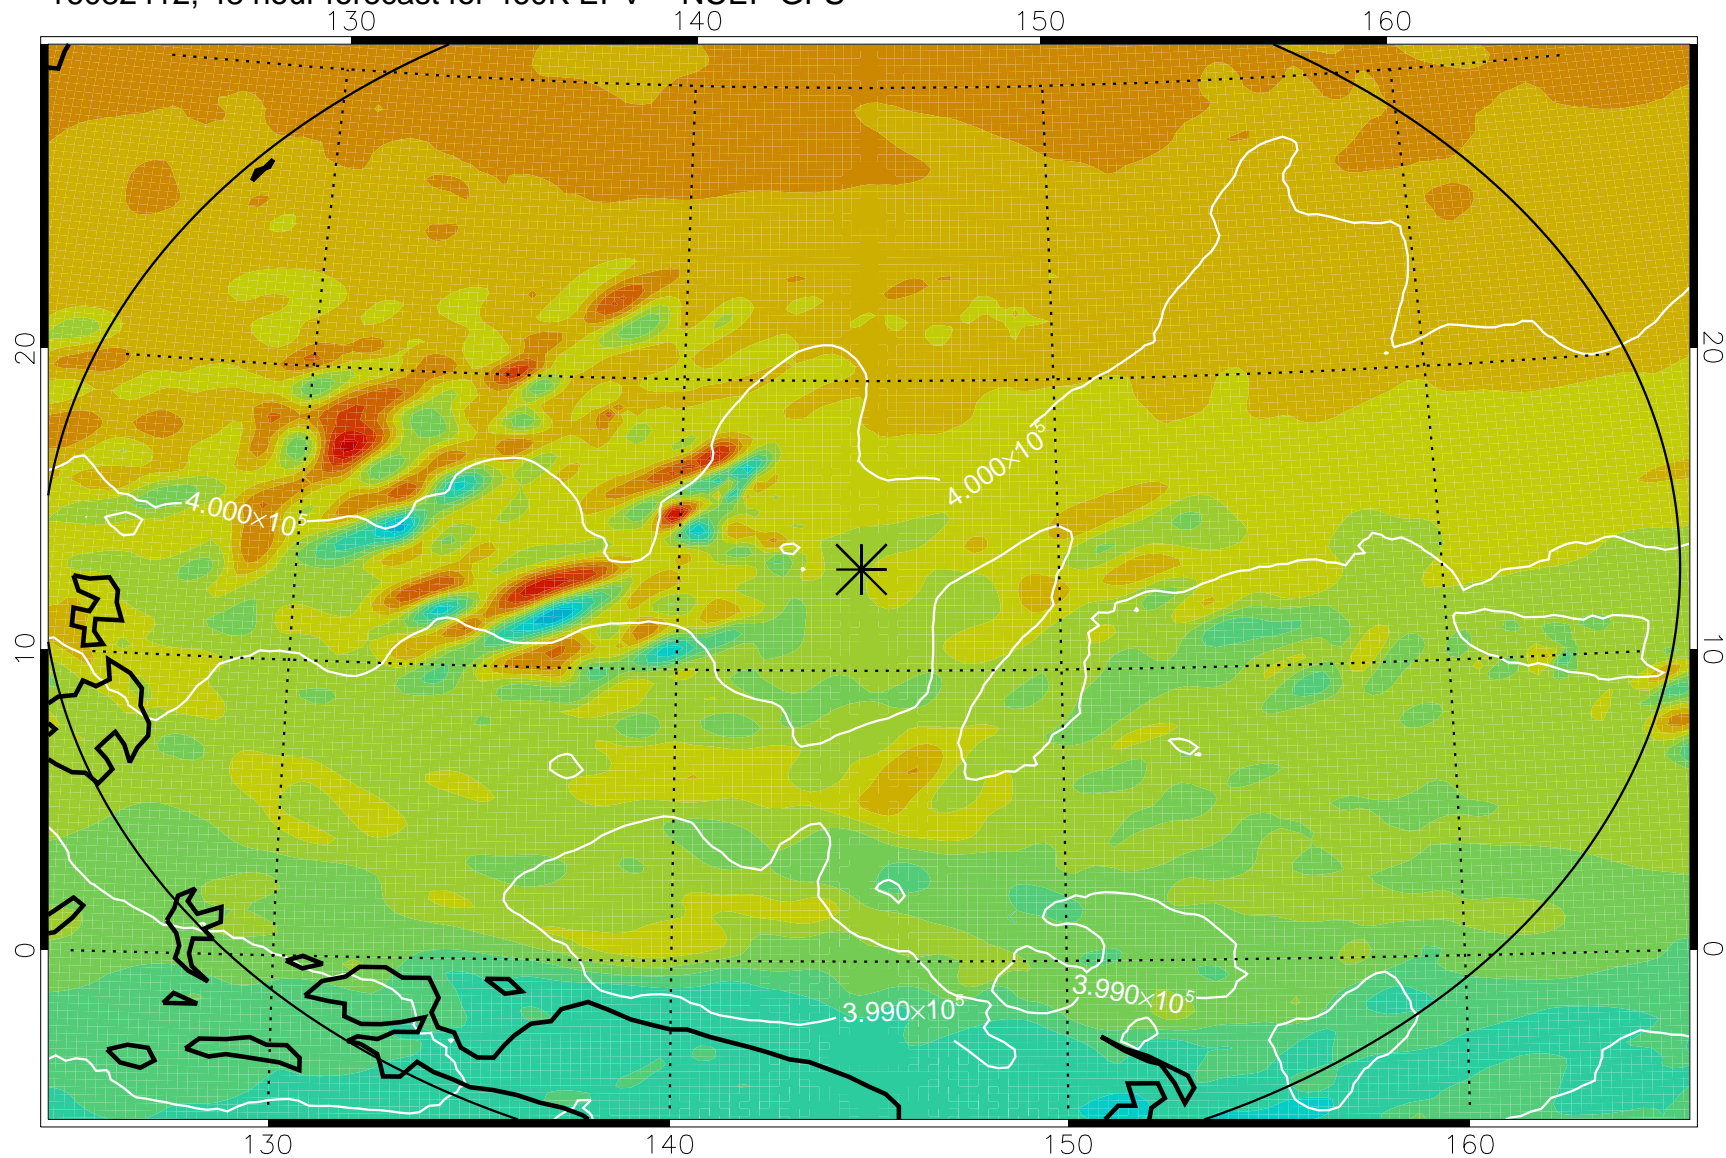

16082318, 30 hour forecast for 460K EPV -- NCEP GFS

460K Montgomery Streamfunction, white

Range ring of 2304 km

16082400, 36 hour forecast for 460K EPV -- NCEP GFS

460K Montgomery Streamfunction, white

Range ring of 2304 km

16082406, 42 hour forecast for 460K EPV -- NCEP GFS

460K Montgomery Streamfunction, white

Range ring of 2304 km

16082412, 48 hour forecast for 460K EPV -- NCEP GFS

460K Montgomery Streamfunction, white

Range ring of 2304 km

16082418, 54 hour forecast for 460K EPV -- NCEP GFS

460K Montgomery Streamfunction, white

Range ring of 2304 km

16082500, 60 hour forecast for 460K EPV -- NCEP GFS

460K Montgomery Streamfunction, white

Range ring of 2304 km

16082518, 78 hour forecast for 460K EPV -- NCEP GFS

460K Montgomery Streamfunction, white

Range ring of 2304 km

16082600, 84 hour forecast for 460K EPV -- NCEP GFS

460K Montgomery Streamfunction, white

Range ring of 2304 km