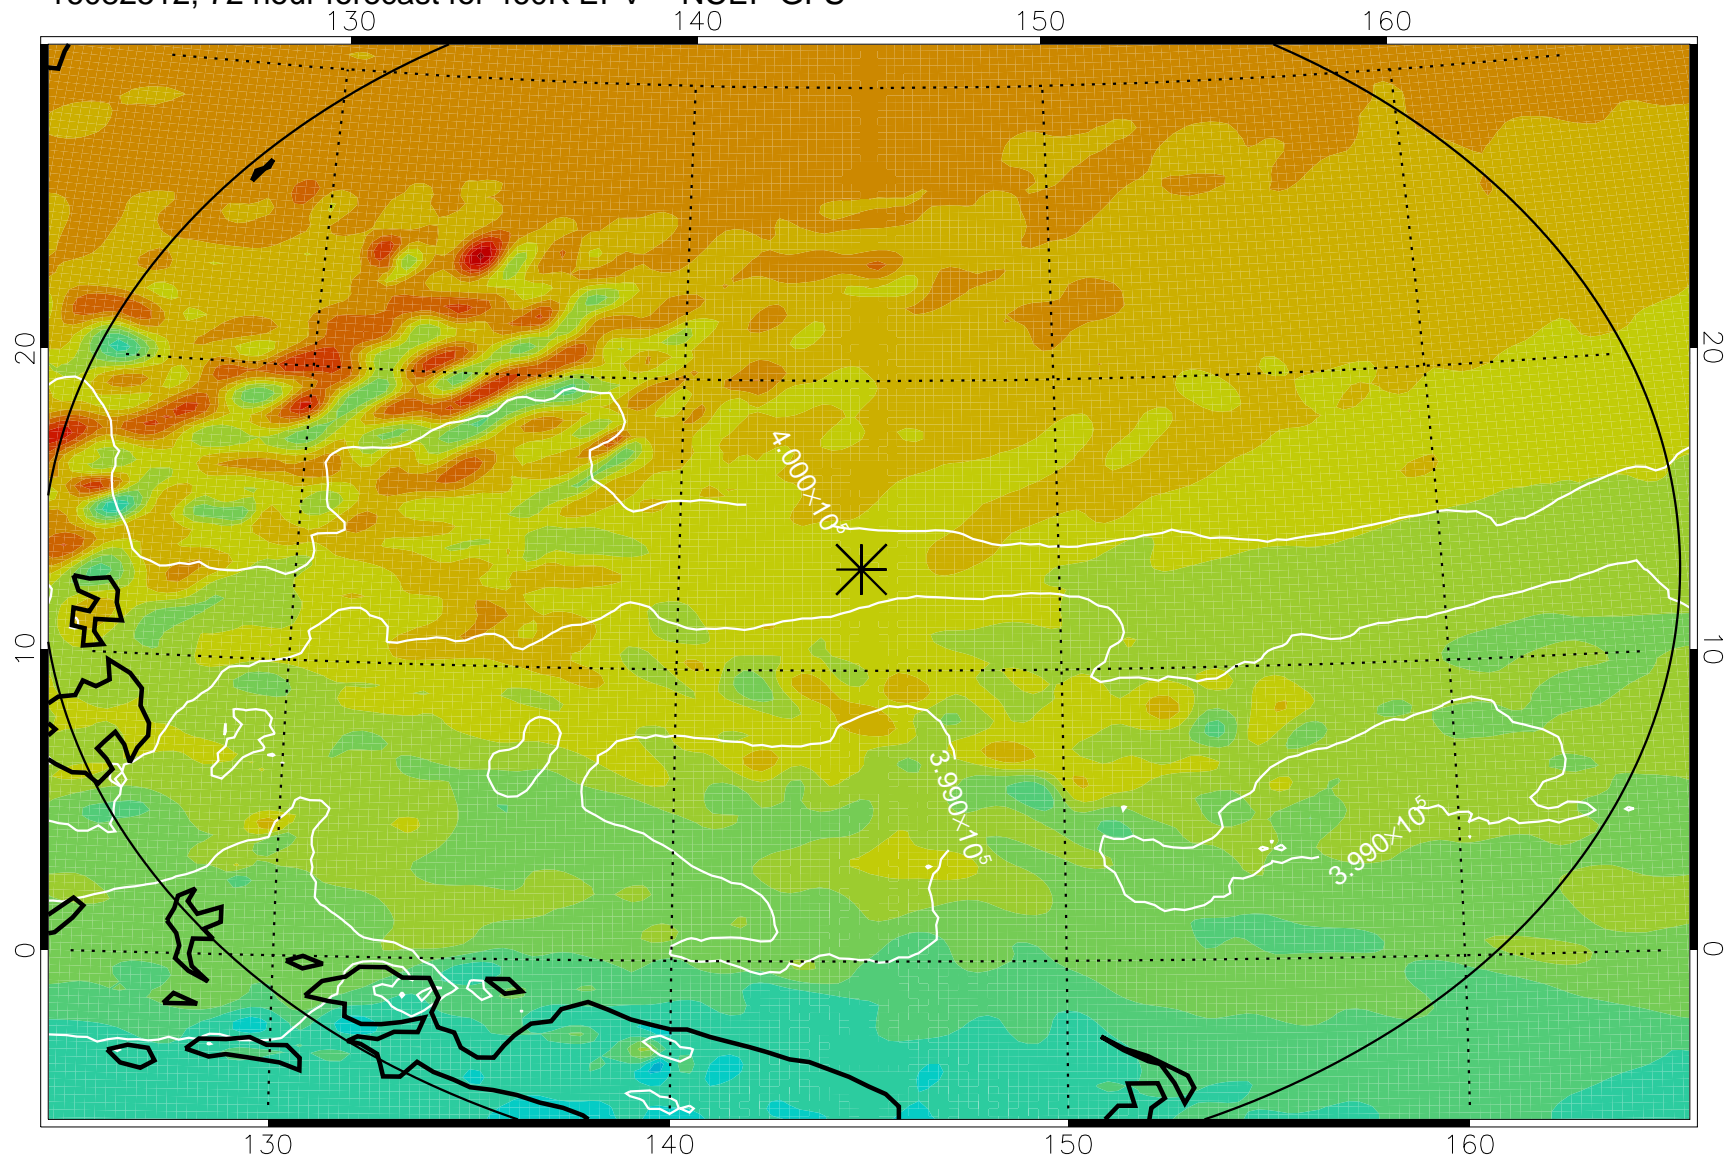

16082418, 54 hour forecast for 460K EPV -- NCEP GFS

460K Montgomery Streamfunction, white

Range ring of 2304 km

16082500, 60 hour forecast for 460K EPV -- NCEP GFS

460K Montgomery Streamfunction, white

Range ring of 2304 km

16082506, 66 hour forecast for 460K EPV -- NCEP GFS

460K Montgomery Streamfunction, white

Range ring of 2304 km

16082512, 72 hour forecast for 460K EPV -- NCEP GFS

460K Montgomery Streamfunction, white

Range ring of 2304 km

16082518, 78 hour forecast for 460K EPV -- NCEP GFS

460K Montgomery Streamfunction, white

Range ring of 2304 km

16082600, 84 hour forecast for 460K EPV -- NCEP GFS

460K Montgomery Streamfunction, white

Range ring of 2304 km

16082606, 90 hour forecast for 460K EPV -- NCEP GFS

460K Montgomery Streamfunction, white

Range ring of 2304 km

16082612, 96 hour forecast for 460K EPV -- NCEP GFS

460K Montgomery Streamfunction, white

Range ring of 2304 km