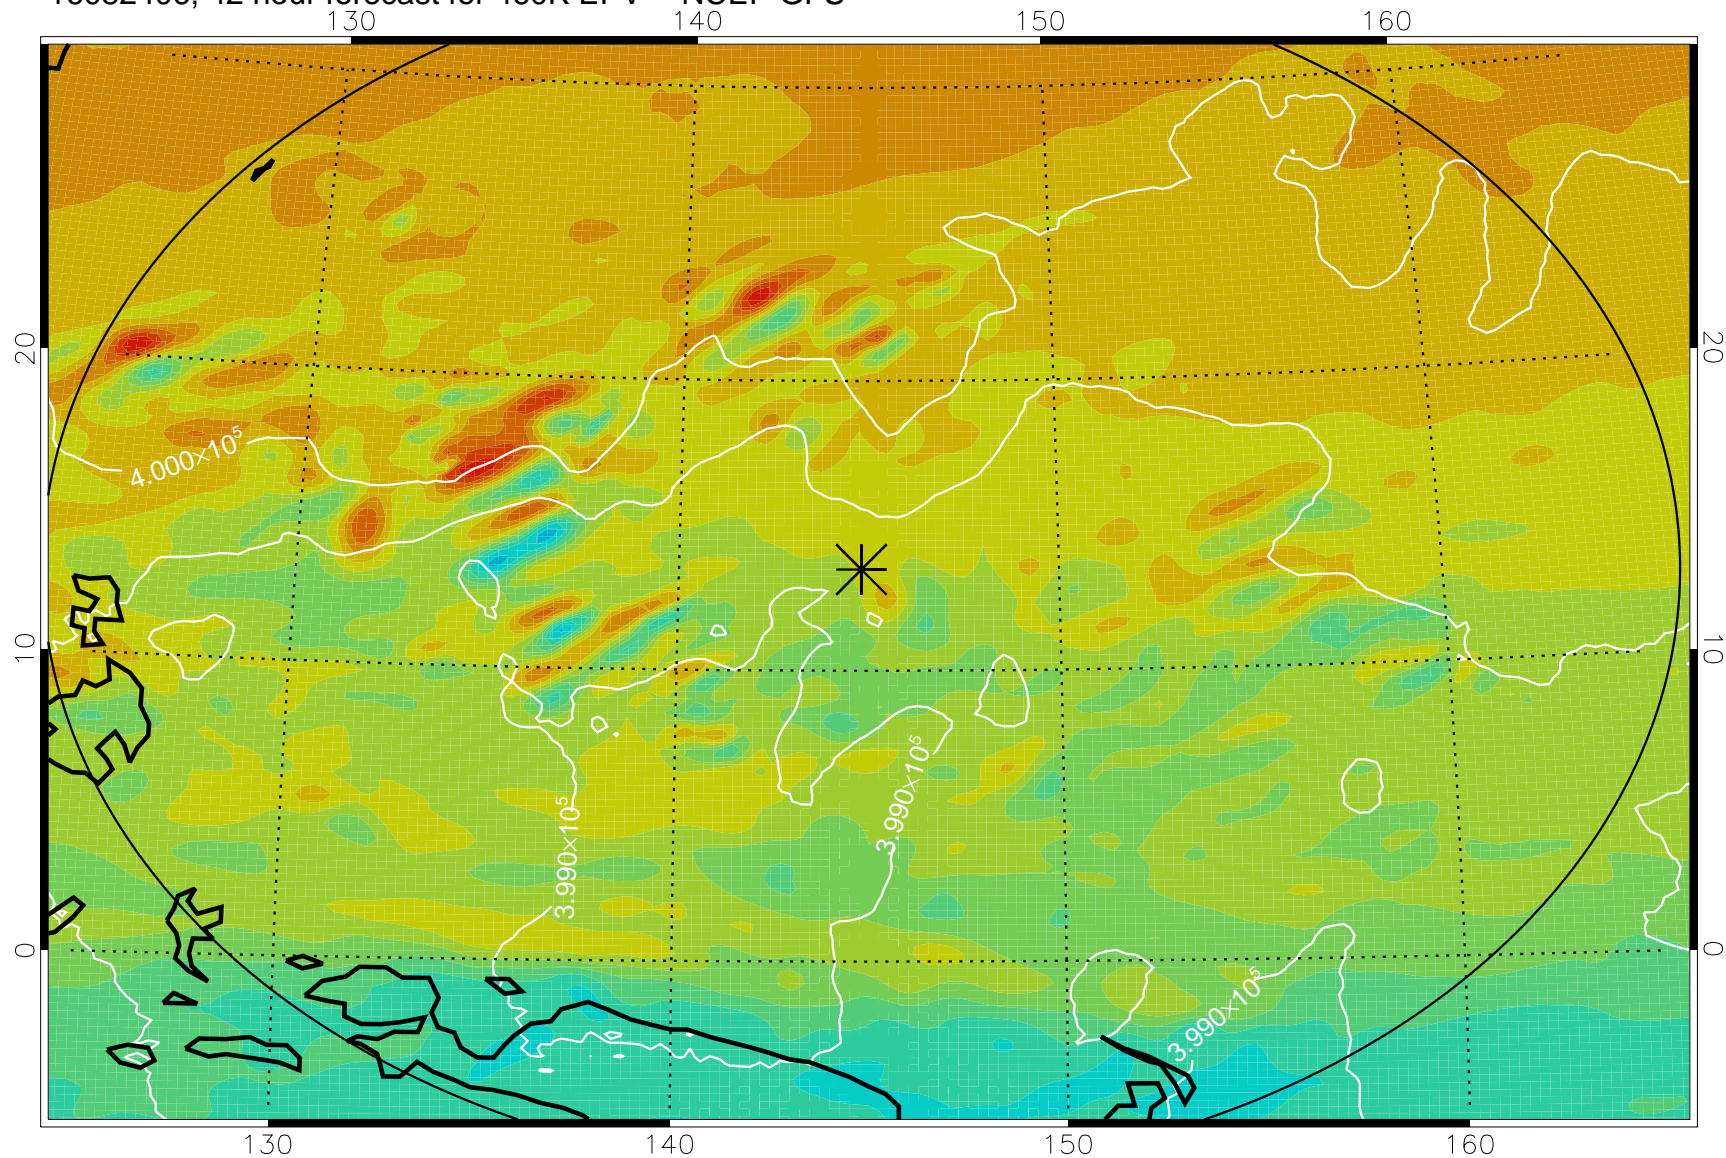

16082318, 30 hour forecast for 460K EPV -- NCEP GFS

460K Montgomery Streamfunction, white

Range ring of 2304 km

16082400, 36 hour forecast for 460K EPV -- NCEP GFS

460K Montgomery Streamfunction, white

Range ring of 2304 km

16082406, 42 hour forecast for 460K EPV -- NCEP GFS

460K Montgomery Streamfunction, white

Range ring of 2304 km

16082412, 48 hour forecast for 460K EPV -- NCEP GFS

460K Montgomery Streamfunction, white

Range ring of 2304 km

16082418, 54 hour forecast for 460K EPV -- NCEP GFS

460K Montgomery Streamfunction, white

Range ring of 2304 km

16082500, 60 hour forecast for 460K EPV -- NCEP GFS

460K Montgomery Streamfunction, white

Range ring of 2304 km

16082606, 90 hour forecast for 460K EPV -- NCEP GFS

460K Montgomery Streamfunction, white

Range ring of 2304 km

16082612, 96 hour forecast for 460K EPV -- NCEP GFS

460K Montgomery Streamfunction, white

Range ring of 2304 km