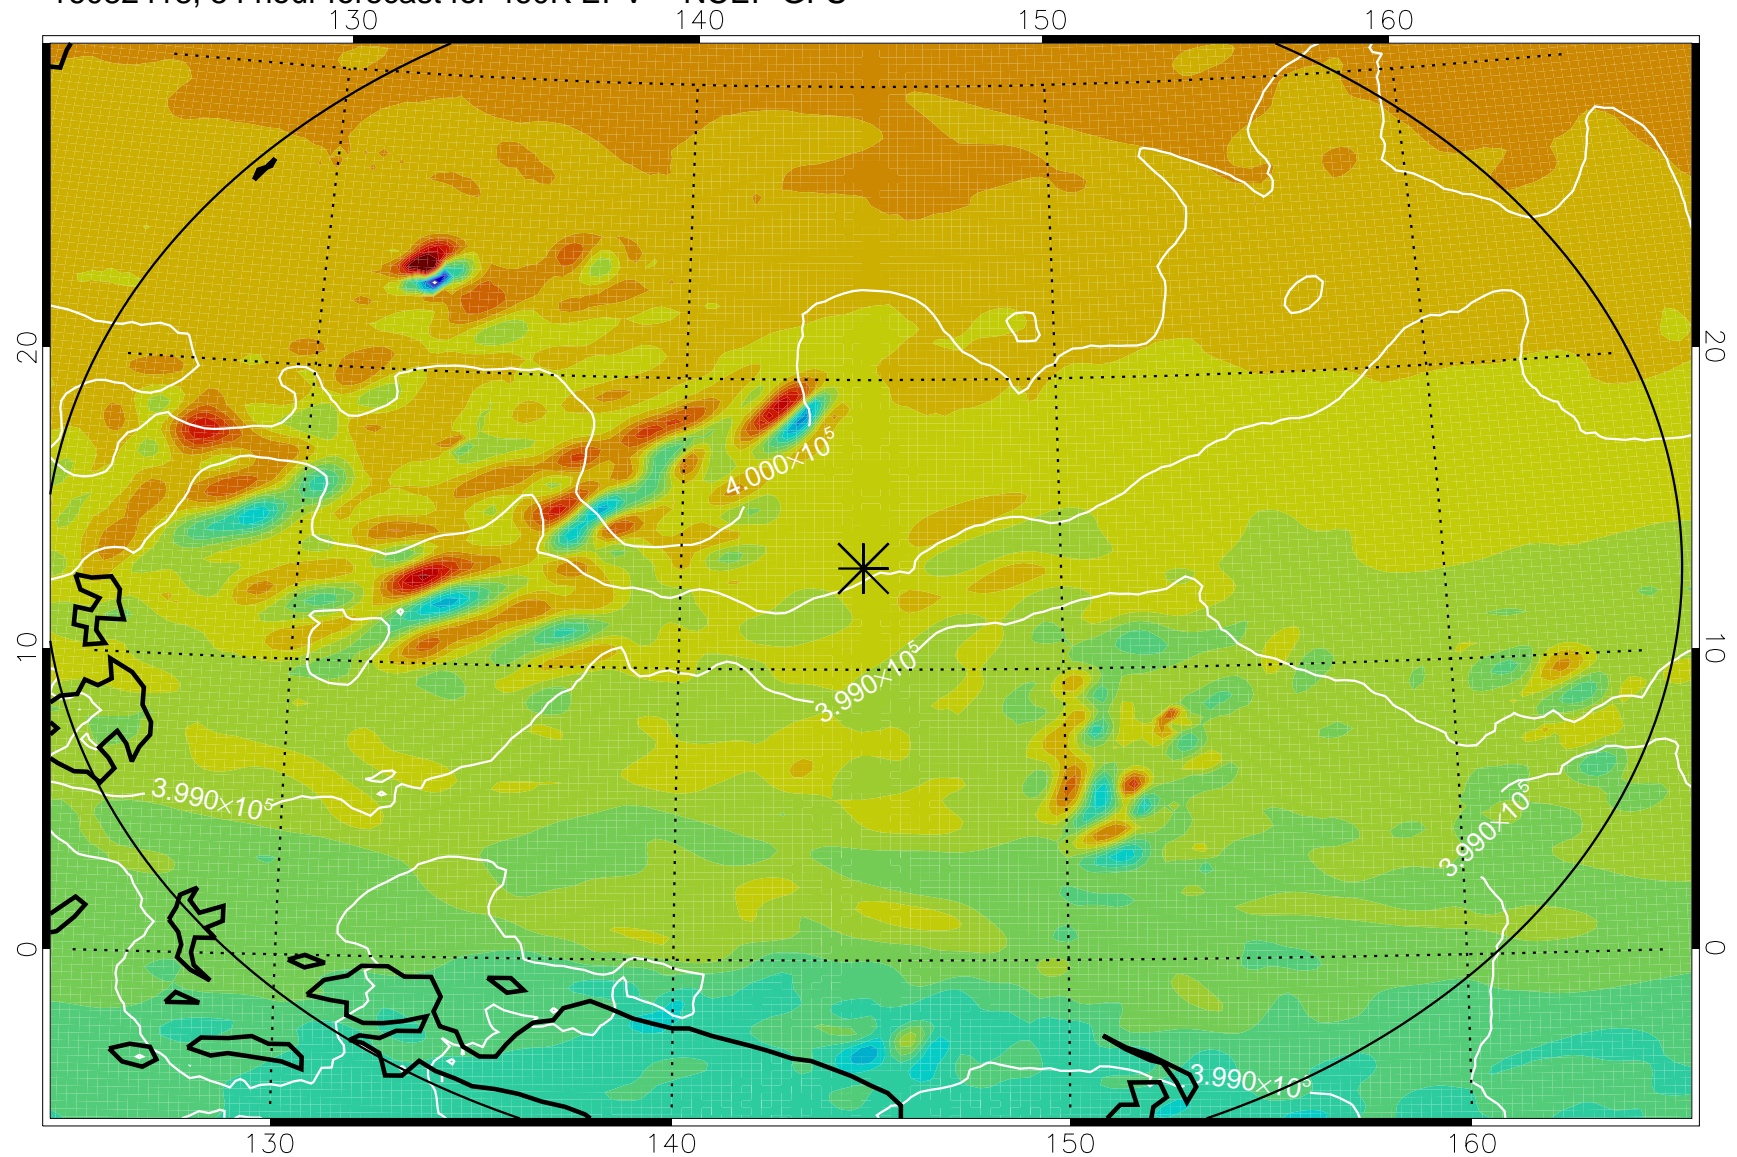

16082406, 42 hour forecast for 460K EPV -- NCEP GFS

460K Montgomery Streamfunction, white

Range ring of 2304 km

16082412, 48 hour forecast for 460K EPV -- NCEP GFS

460K Montgomery Streamfunction, white

Range ring of 2304 km

16082418, 54 hour forecast for 460K EPV -- NCEP GFS

460K Montgomery Streamfunction, white

Range ring of 2304 km

16082500, 60 hour forecast for 460K EPV -- NCEP GFS

460K Montgomery Streamfunction, white

Range ring of 2304 km

16082506, 66 hour forecast for 460K EPV -- NCEP GFS

460K Montgomery Streamfunction, white

Range ring of 2304 km

16082512, 72 hour forecast for 460K EPV -- NCEP GFS

460K Montgomery Streamfunction, white

Range ring of 2304 km

16082518, 78 hour forecast for 460K EPV -- NCEP GFS

460K Montgomery Streamfunction, white

Range ring of 2304 km

16082600, 84 hour forecast for 460K EPV -- NCEP GFS

460K Montgomery Streamfunction, white

Range ring of 2304 km