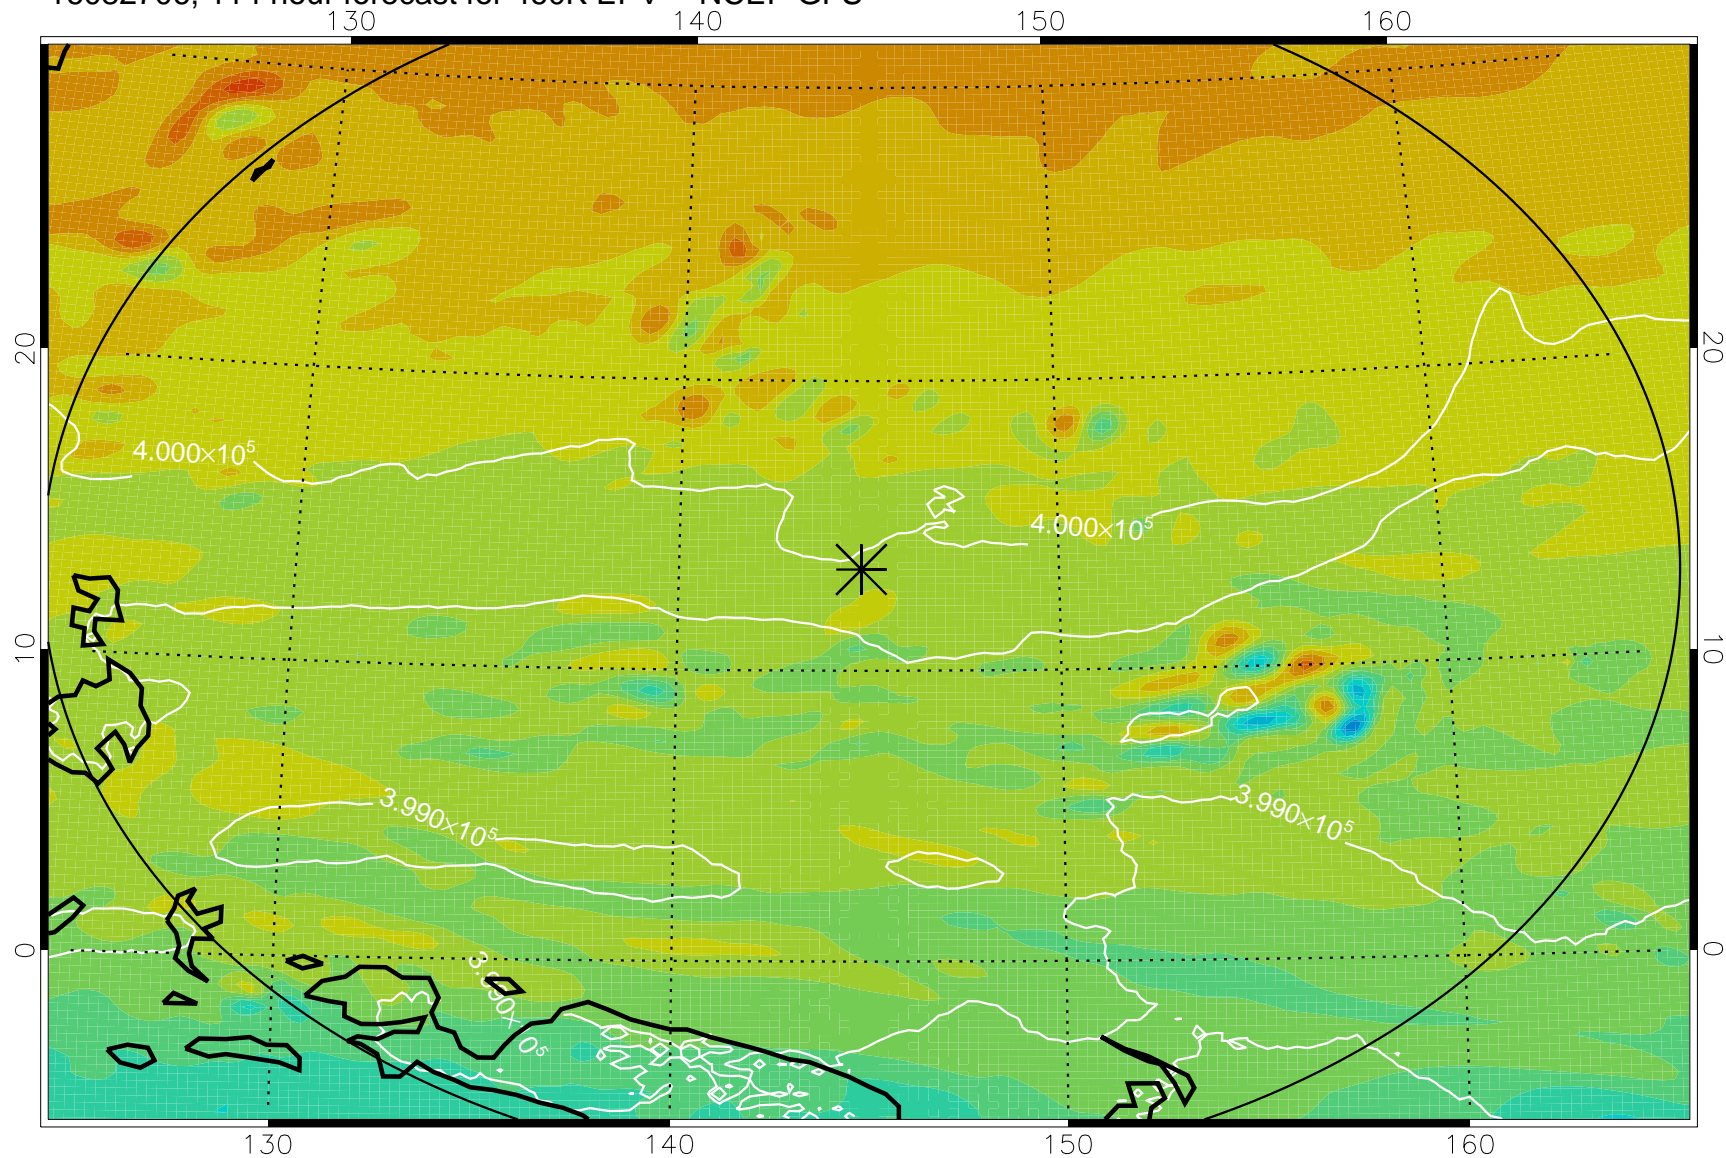

16082518, 78 hour forecast for 460K EPV -- NCEP GFS

460K Montgomery Streamfunction, white

Range ring of 2304 km

16082600, 84 hour forecast for 460K EPV -- NCEP GFS

460K Montgomery Streamfunction, white

Range ring of 2304 km

16082606, 90 hour forecast for 460K EPV -- NCEP GFS

460K Montgomery Streamfunction, white

Range ring of 2304 km

16082612, 96 hour forecast for 460K EPV -- NCEP GFS

460K Montgomery Streamfunction, white

Range ring of 2304 km

16082618, 102 hour forecast for 460K EPV -- NCEP GFS

460K Montgomery Streamfunction, white

Range ring of 2304 km

16082700, 108 hour forecast for 460K EPV -- NCEP GFS

460K Montgomery Streamfunction, white

Range ring of 2304 km

16082706, 114 hour forecast for 460K EPV -- NCEP GFS

460K Montgomery Streamfunction, white

Range ring of 2304 km

16082712, 120 hour forecast for 460K EPV -- NCEP GFS

460K Montgomery Streamfunction, white

Range ring of 2304 km