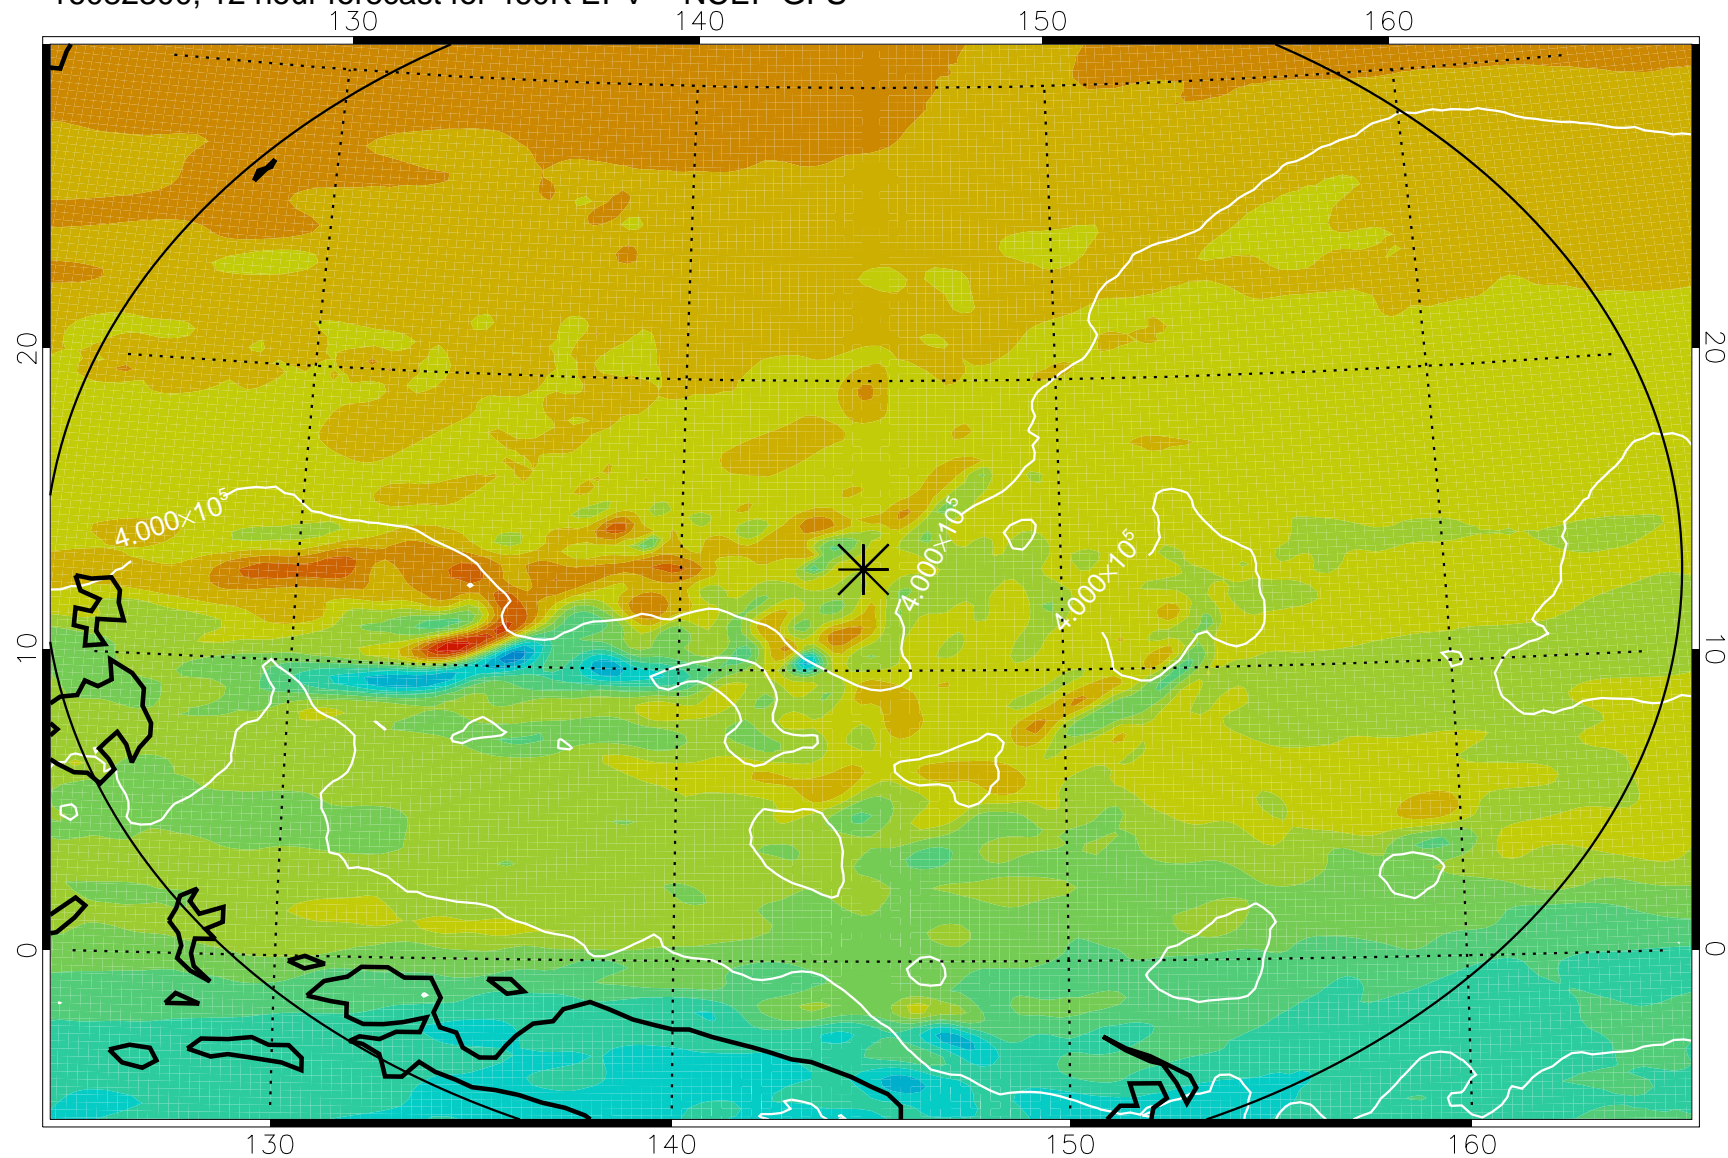

16082218, 6 hour forecast for 460K EPV -- NCEP GFS

460K Montgomery Streamfunction, white

Range ring of 2304 km

16082300, 12 hour forecast for 460K EPV -- NCEP GFS

460K Montgomery Streamfunction, white

Range ring of 2304 km

16082306, 18 hour forecast for 460K EPV -- NCEP GFS

460K Montgomery Streamfunction, white

Range ring of 2304 km

16082312, 24 hour forecast for 460K EPV -- NCEP GFS

460K Montgomery Streamfunction, white

Range ring of 2304 km

16082318, 30 hour forecast for 460K EPV -- NCEP GFS

460K Montgomery Streamfunction, white

Range ring of 2304 km

16082400, 36 hour forecast for 460K EPV -- NCEP GFS

460K Montgomery Streamfunction, white

Range ring of 2304 km

16082406, 42 hour forecast for 460K EPV -- NCEP GFS

460K Montgomery Streamfunction, white

Range ring of 2304 km

16082412, 48 hour forecast for 460K EPV -- NCEP GFS

460K Montgomery Streamfunction, white

Range ring of 2304 km