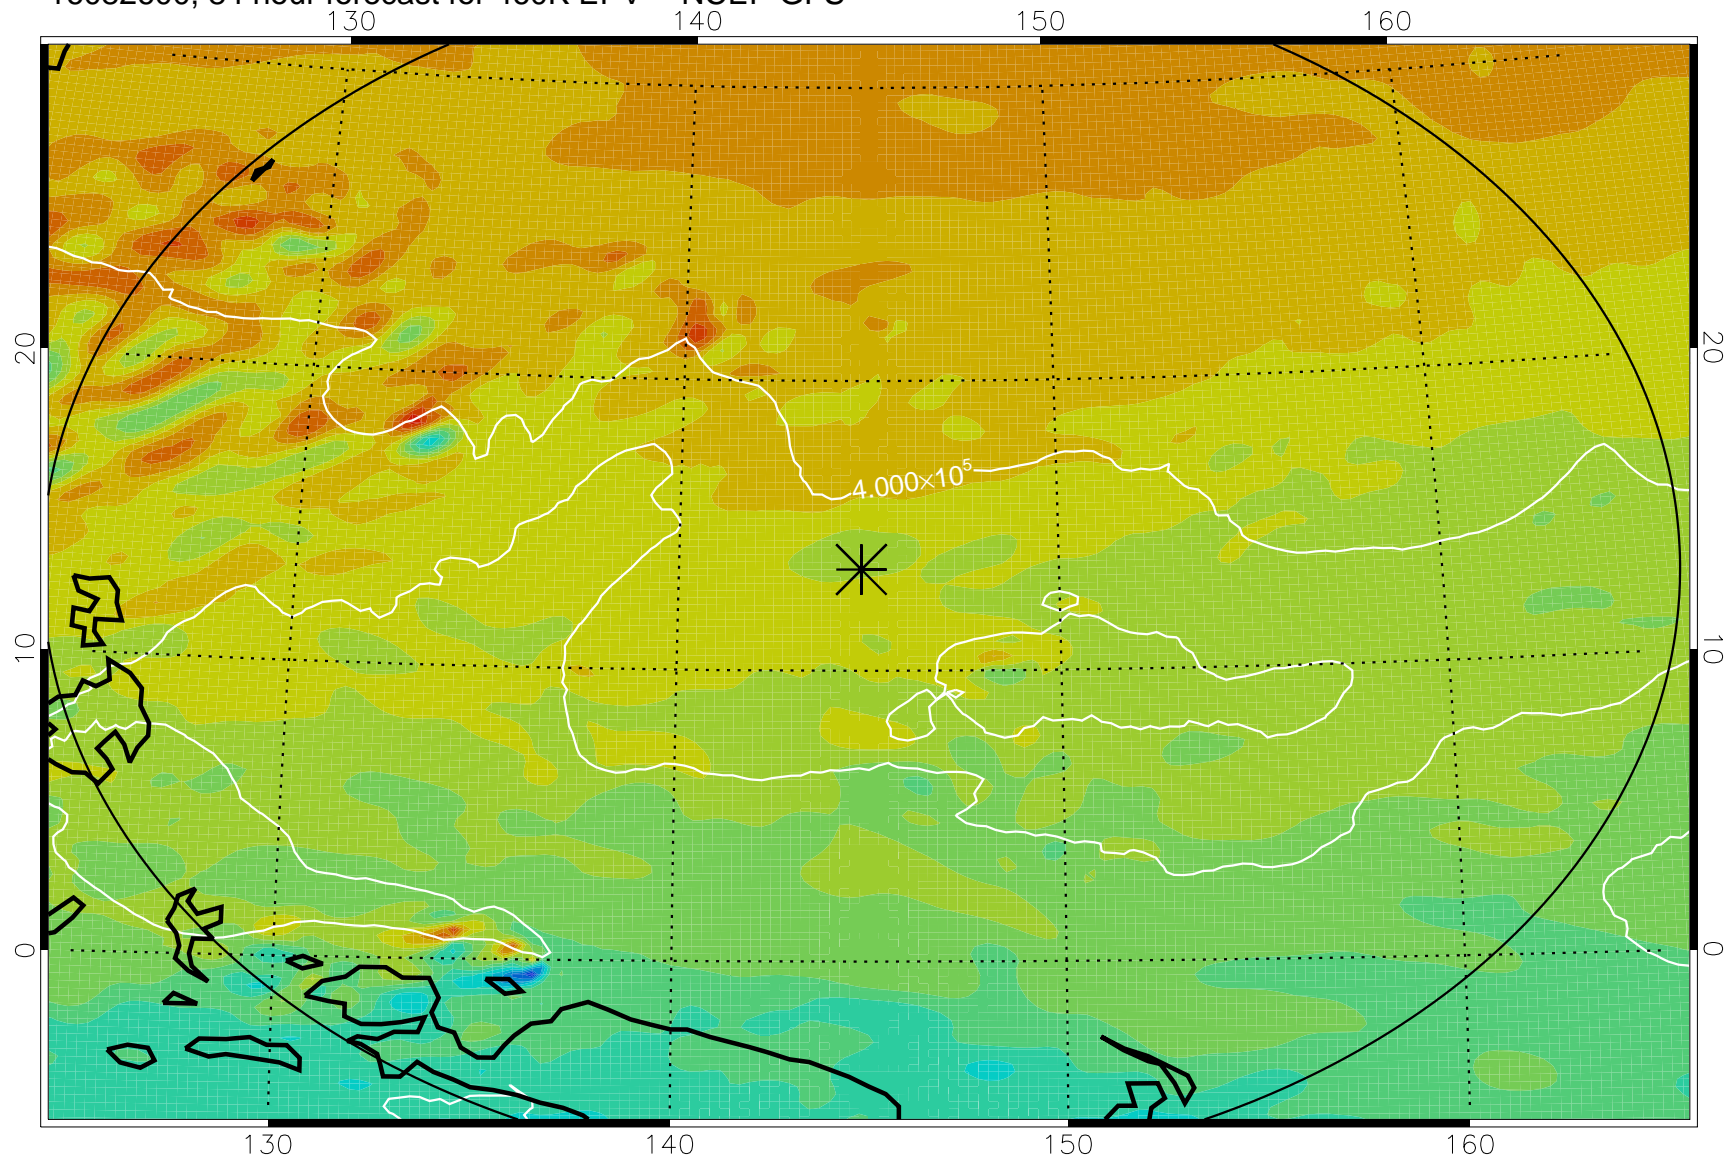

16082506, 66 hour forecast for 460K EPV -- NCEP GFS

460K Montgomery Streamfunction, white

Range ring of 2304 km

16082512, 72 hour forecast for 460K EPV -- NCEP GFS

460K Montgomery Streamfunction, white

Range ring of 2304 km

16082518, 78 hour forecast for 460K EPV -- NCEP GFS

460K Montgomery Streamfunction, white

Range ring of 2304 km

16082600, 84 hour forecast for 460K EPV -- NCEP GFS

460K Montgomery Streamfunction, white

Range ring of 2304 km

16082606, 90 hour forecast for 460K EPV -- NCEP GFS

460K Montgomery Streamfunction, white

Range ring of 2304 km

16082612, 96 hour forecast for 460K EPV -- NCEP GFS

460K Montgomery Streamfunction, white

Range ring of 2304 km

16082618, 102 hour forecast for 460K EPV -- NCEP GFS

460K Montgomery Streamfunction, white

Range ring of 2304 km

16082700, 108 hour forecast for 460K EPV -- NCEP GFS

460K Montgomery Streamfunction, white

Range ring of 2304 km