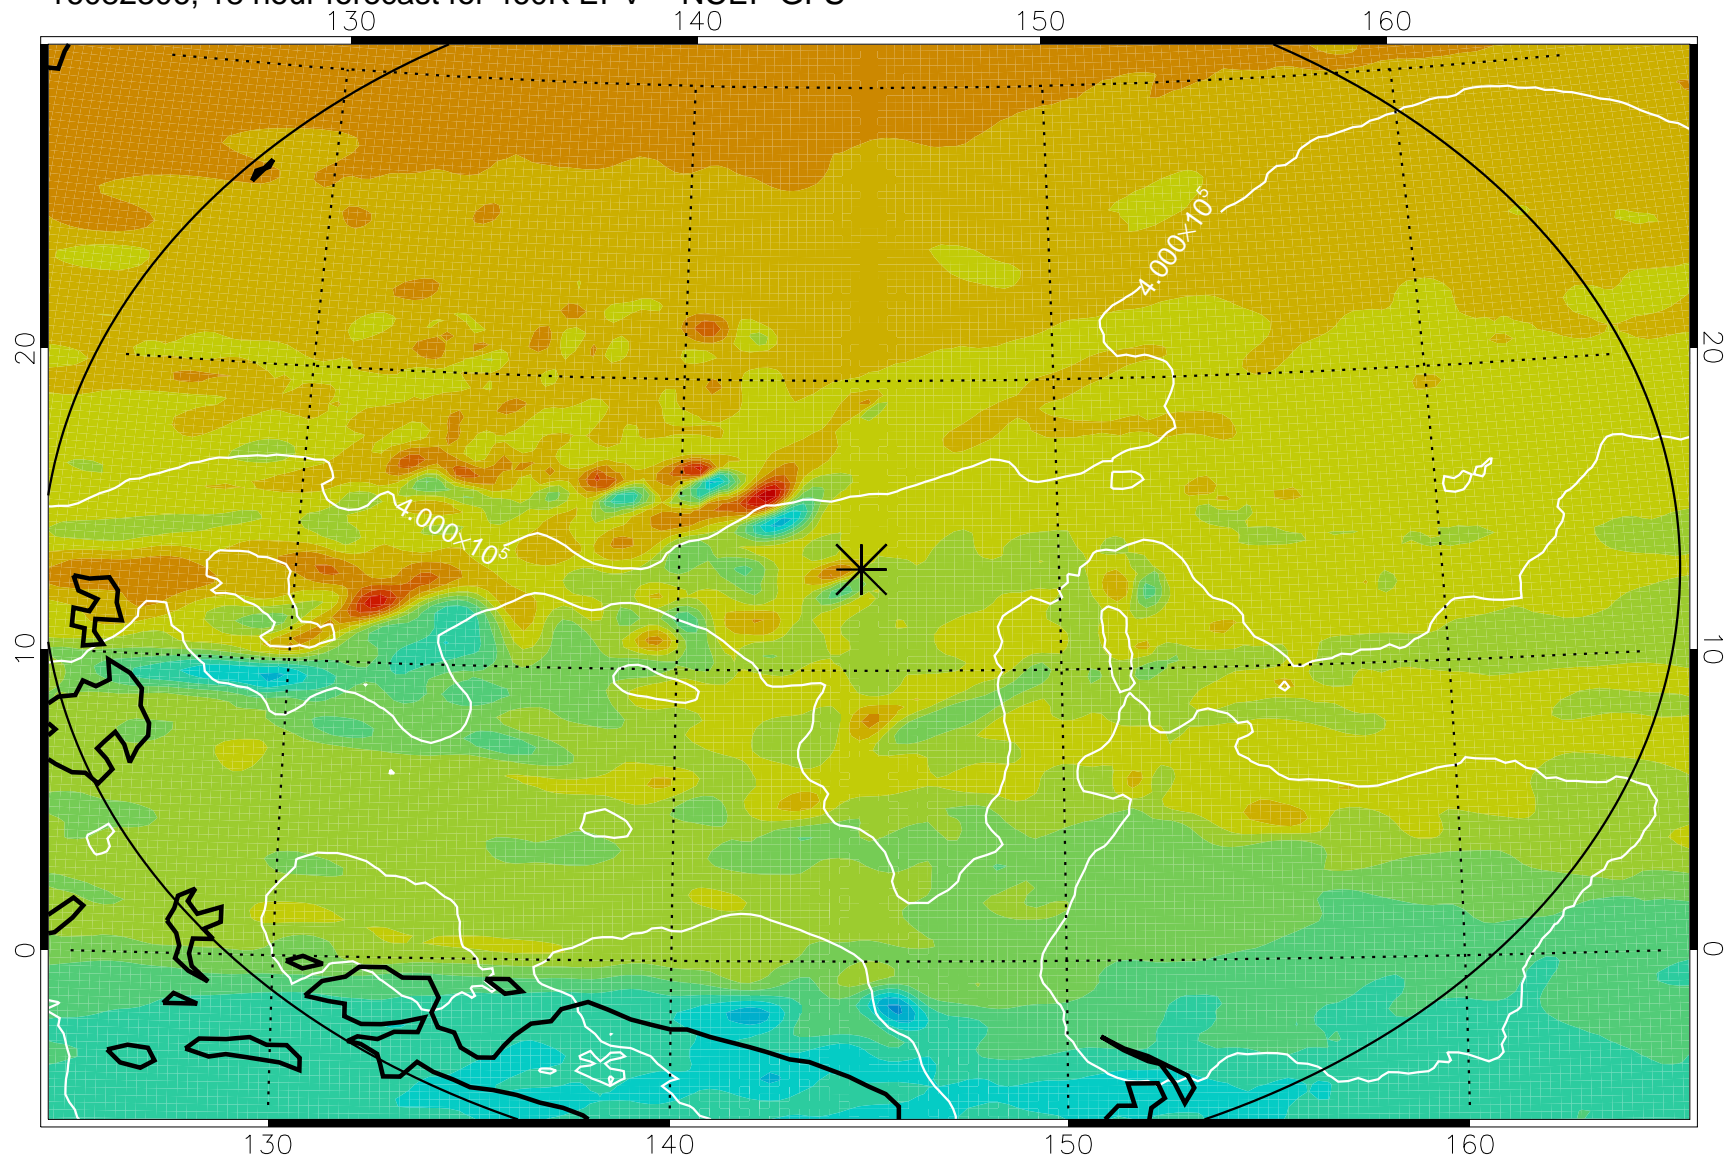

16082218, 6 hour forecast for 460K EPV -- NCEP GFS

460K Montgomery Streamfunction, white

Range ring of 2304 km

16082300, 12 hour forecast for 460K EPV -- NCEP GFS

460K Montgomery Streamfunction, white

Range ring of 2304 km

16082306, 18 hour forecast for 460K EPV -- NCEP GFS

460K Montgomery Streamfunction, white

Range ring of 2304 km

16082312, 24 hour forecast for 460K EPV -- NCEP GFS

460K Montgomery Streamfunction, white

Range ring of 2304 km

16082318, 30 hour forecast for 460K EPV -- NCEP GFS

460K Montgomery Streamfunction, white

Range ring of 2304 km

16082400, 36 hour forecast for 460K EPV -- NCEP GFS

460K Montgomery Streamfunction, white

Range ring of 2304 km

16082406, 42 hour forecast for 460K EPV -- NCEP GFS

460K Montgomery Streamfunction, white

Range ring of 2304 km

16082412, 48 hour forecast for 460K EPV -- NCEP GFS

460K Montgomery Streamfunction, white

Range ring of 2304 km