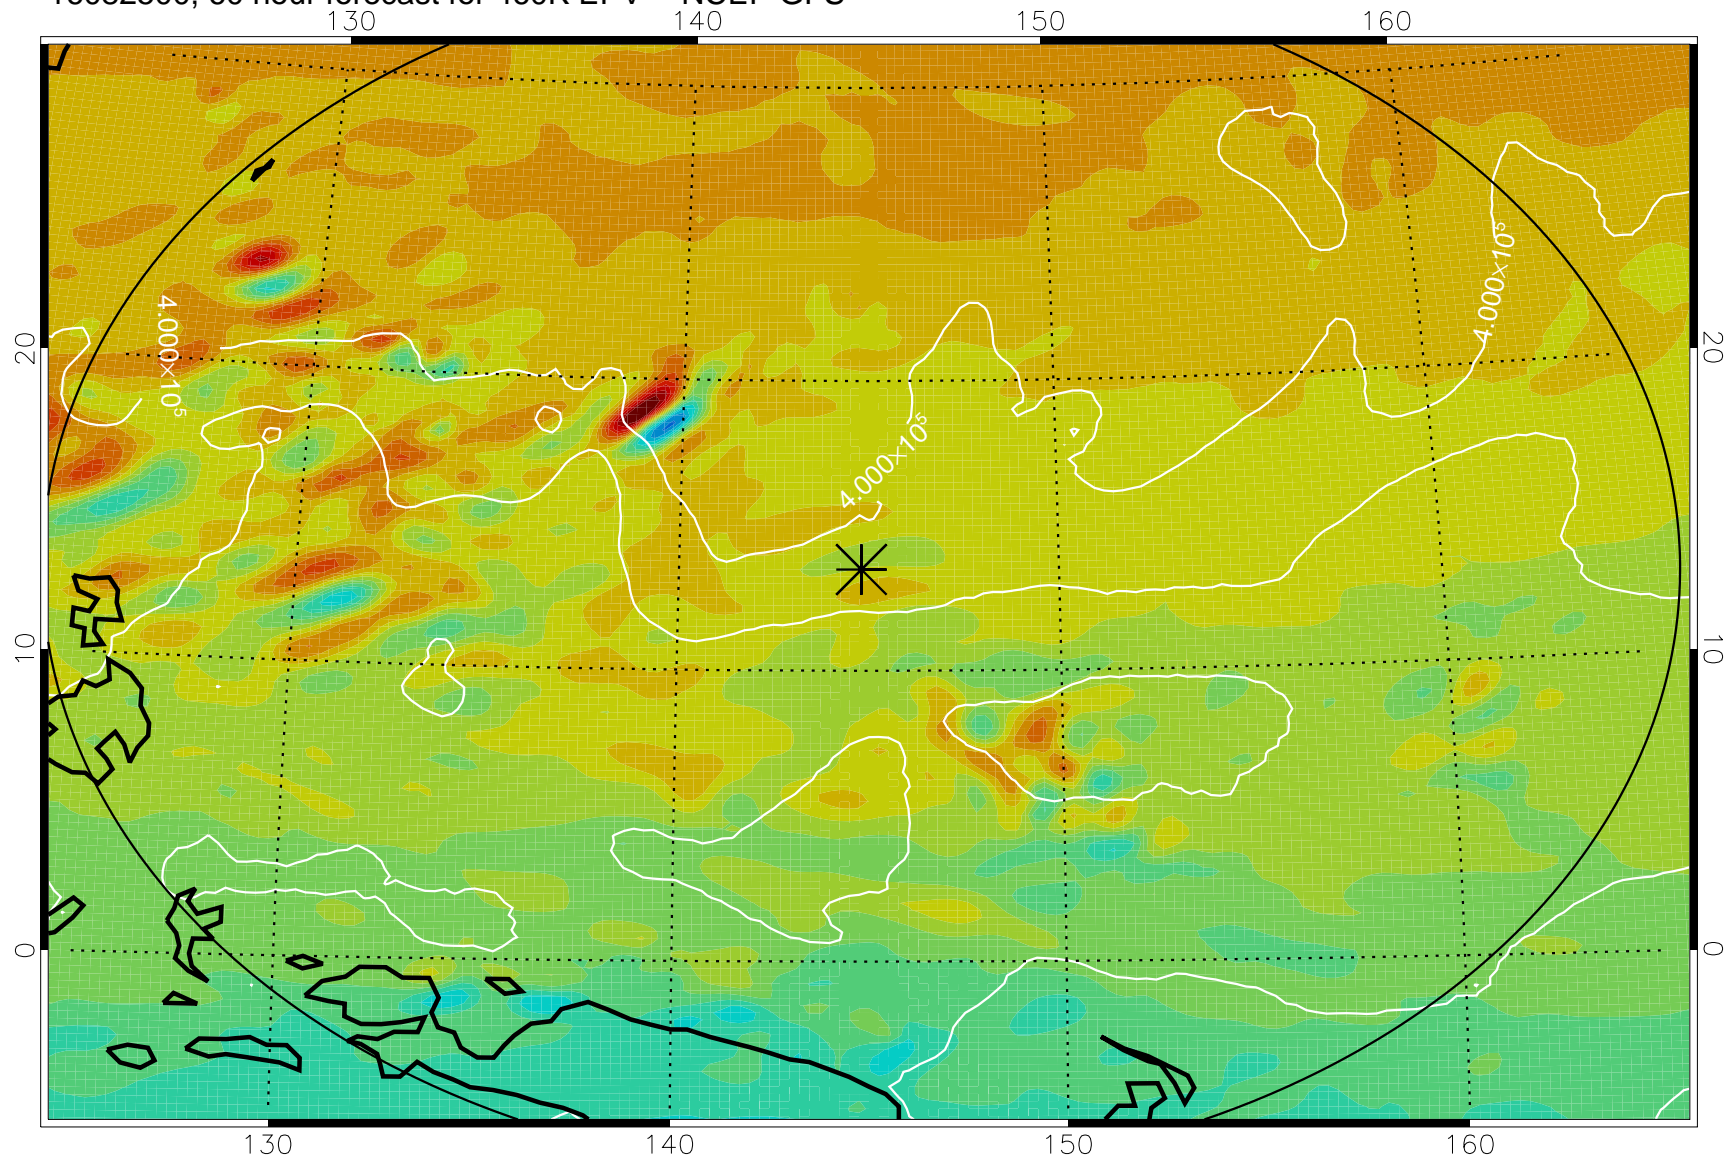

16082318, 30 hour forecast for 460K EPV -- NCEP GFS

460K Montgomery Streamfunction, white

Range ring of 2304 km

16082400, 36 hour forecast for 460K EPV -- NCEP GFS

460K Montgomery Streamfunction, white

Range ring of 2304 km

16082406, 42 hour forecast for 460K EPV -- NCEP GFS

460K Montgomery Streamfunction, white

Range ring of 2304 km

16082412, 48 hour forecast for 460K EPV -- NCEP GFS

460K Montgomery Streamfunction, white

Range ring of 2304 km

16082418, 54 hour forecast for 460K EPV -- NCEP GFS

460K Montgomery Streamfunction, white

Range ring of 2304 km

16082500, 60 hour forecast for 460K EPV -- NCEP GFS

460K Montgomery Streamfunction, white

Range ring of 2304 km

16082506, 66 hour forecast for 460K EPV -- NCEP GFS

460K Montgomery Streamfunction, white

Range ring of 2304 km

16082512, 72 hour forecast for 460K EPV -- NCEP GFS

460K Montgomery Streamfunction, white

Range ring of 2304 km