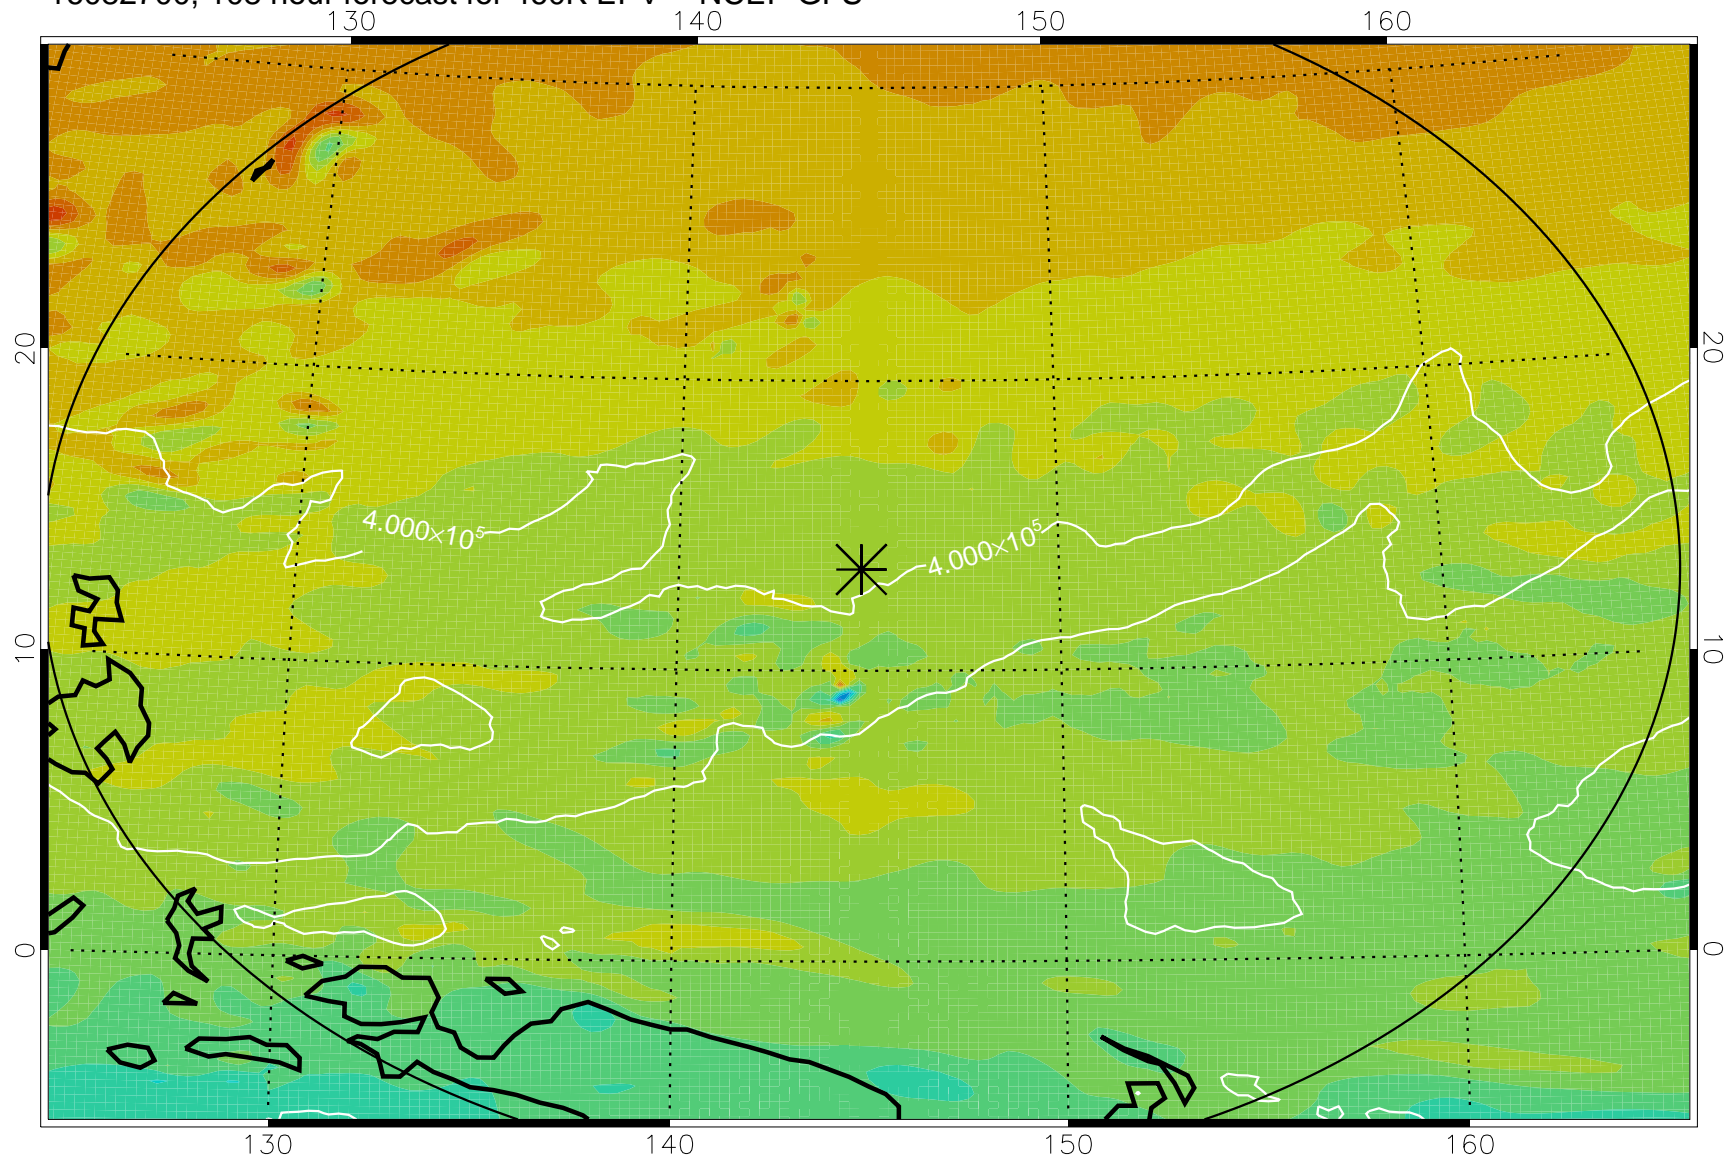

16082518, 78 hour forecast for 460K EPV -- NCEP GFS

460K Montgomery Streamfunction, white

Range ring of 2304 km

16082600, 84 hour forecast for 460K EPV -- NCEP GFS

460K Montgomery Streamfunction, white

Range ring of 2304 km

16082606, 90 hour forecast for 460K EPV -- NCEP GFS

460K Montgomery Streamfunction, white

Range ring of 2304 km

16082612, 96 hour forecast for 460K EPV -- NCEP GFS

460K Montgomery Streamfunction, white

Range ring of 2304 km

16082618, 102 hour forecast for 460K EPV -- NCEP GFS

460K Montgomery Streamfunction, white

Range ring of 2304 km

16082700, 108 hour forecast for 460K EPV -- NCEP GFS

460K Montgomery Streamfunction, white

Range ring of 2304 km

16082706, 114 hour forecast for 460K EPV -- NCEP GFS

460K Montgomery Streamfunction, white

Range ring of 2304 km

16082712, 120 hour forecast for 460K EPV -- NCEP GFS

460K Montgomery Streamfunction, white

Range ring of 2304 km