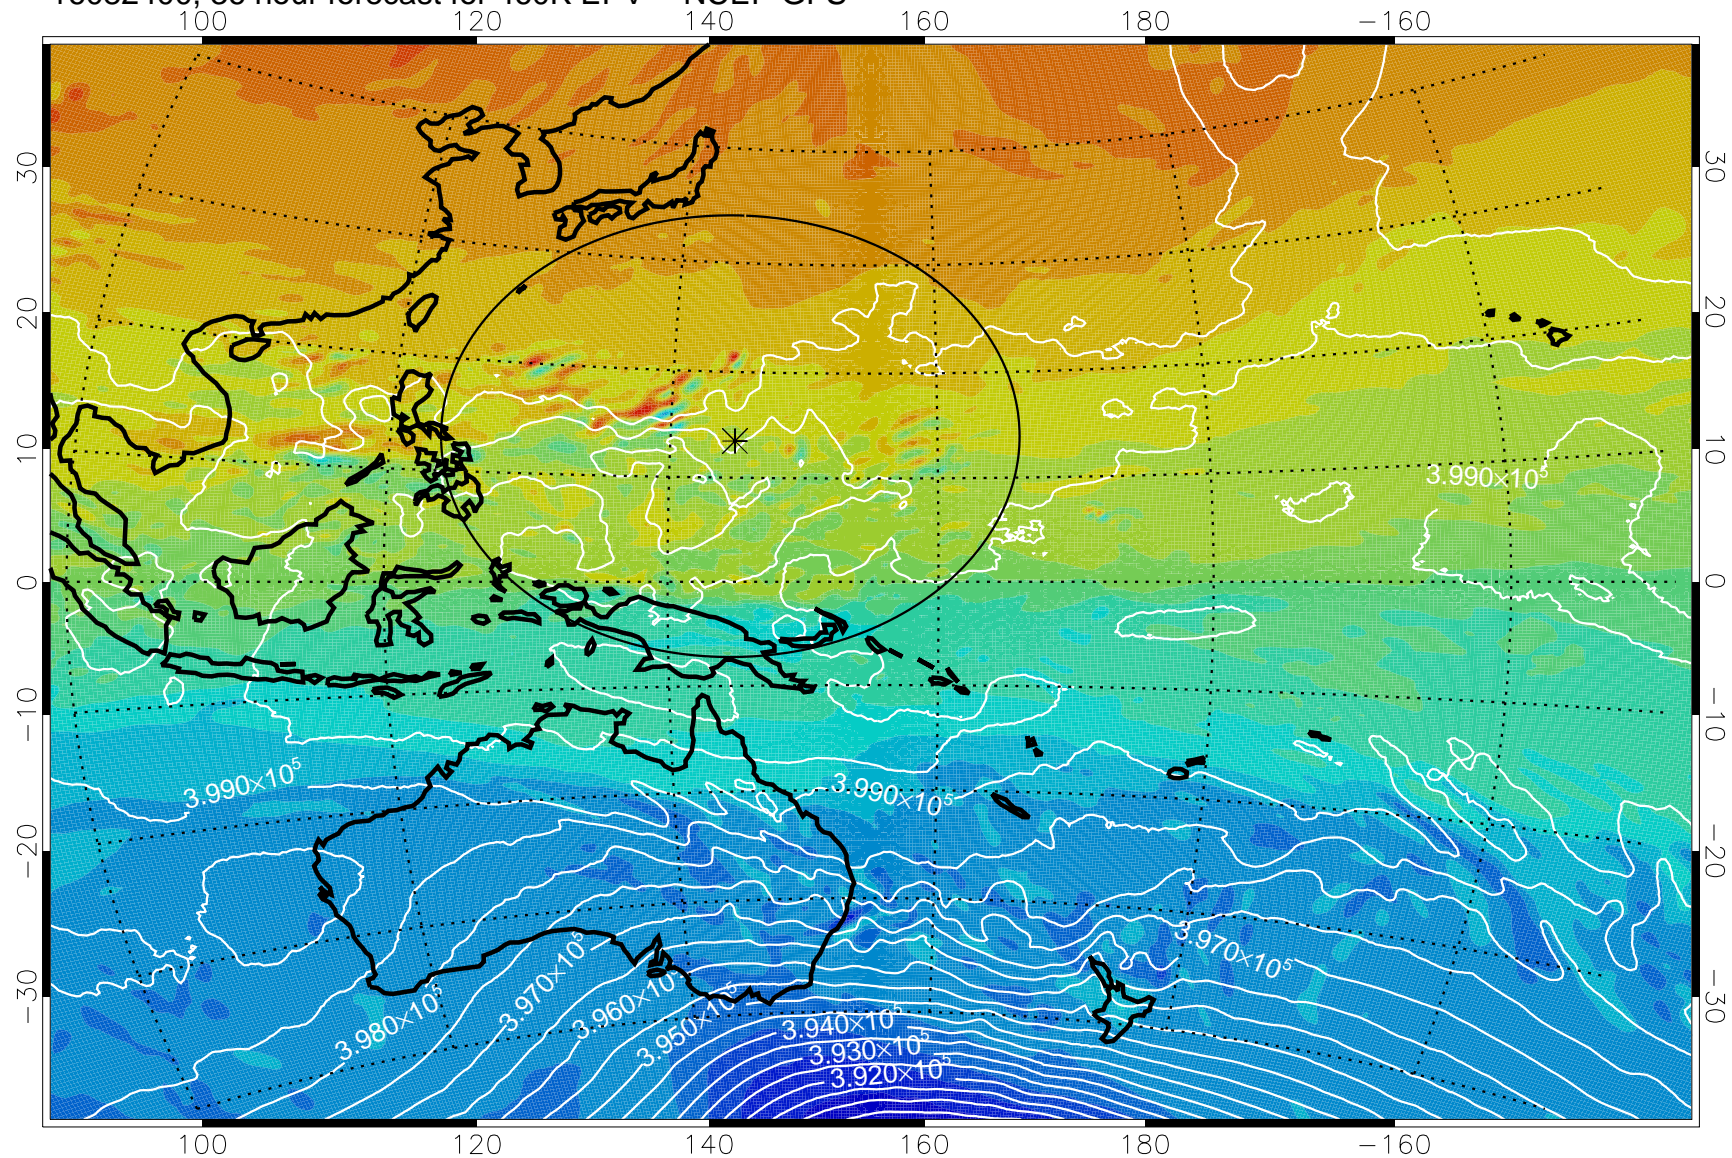

16082306, 18 hour forecast for 460K EPV -- NCEP GFS

460K Montgomery Streamfunction, white

Range ring of 2304 km

16082312, 24 hour forecast for 460K EPV -- NCEP GFS

460K Montgomery Streamfunction, white

Range ring of 2304 km

16082318, 30 hour forecast for 460K EPV -- NCEP GFS

460K Montgomery Streamfunction, white

Range ring of 2304 km

16082400, 36 hour forecast for 460K EPV -- NCEP GFS

460K Montgomery Streamfunction, white

Range ring of 2304 km

16082406, 42 hour forecast for 460K EPV -- NCEP GFS

460K Montgomery Streamfunction, white

Range ring of 2304 km

16082412, 48 hour forecast for 460K EPV -- NCEP GFS

460K Montgomery Streamfunction, white

Range ring of 2304 km

16082418, 54 hour forecast for 460K EPV -- NCEP GFS

460K Montgomery Streamfunction, white

Range ring of 2304 km

16082500, 60 hour forecast for 460K EPV -- NCEP GFS

460K Montgomery Streamfunction, white

Range ring of 2304 km