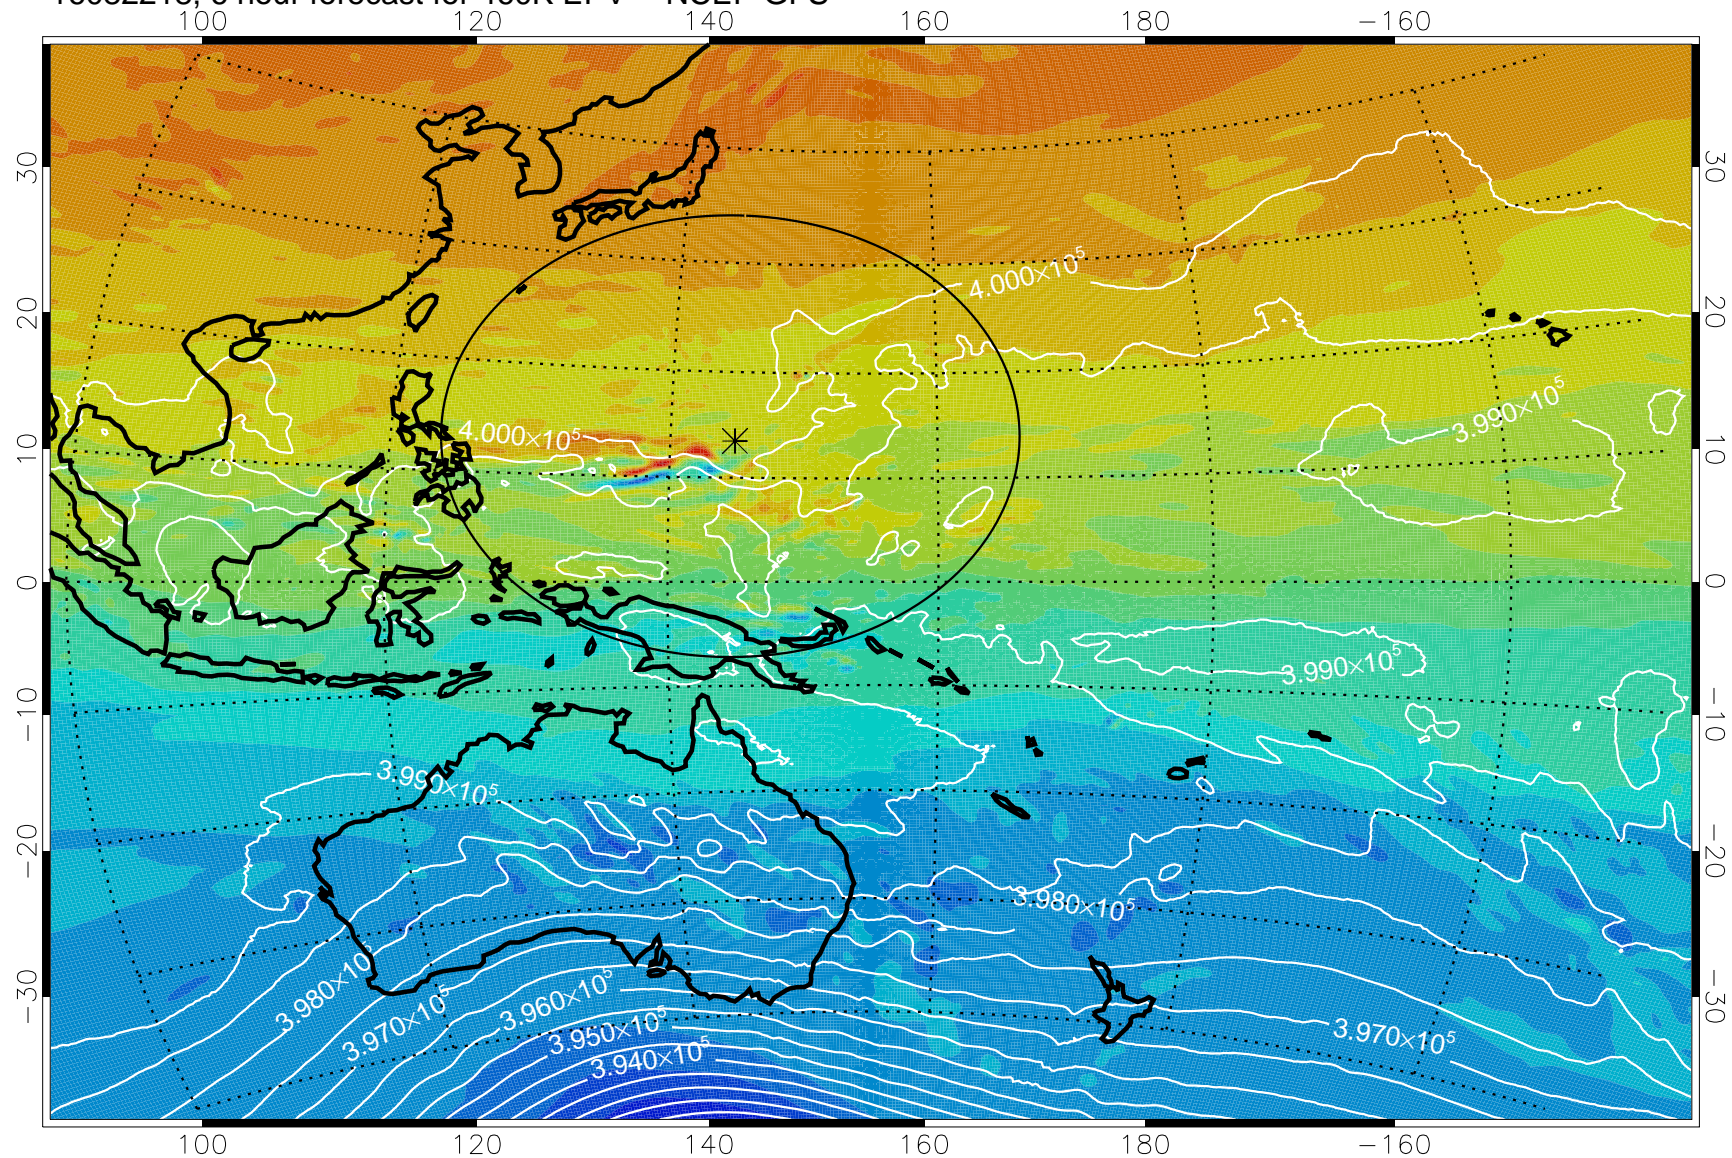

16082218, 6 hour forecast for 460K EPV -- NCEP GFS

460K Montgomery Streamfunction, white

Range ring of 2304 km

16082300, 12 hour forecast for 460K EPV -- NCEP GFS

460K Montgomery Streamfunction, white

Range ring of 2304 km

16082306, 18 hour forecast for 460K EPV -- NCEP GFS

460K Montgomery Streamfunction, white

Range ring of 2304 km

16082312, 24 hour forecast for 460K EPV -- NCEP GFS

460K Montgomery Streamfunction, white

Range ring of 2304 km

16082318, 30 hour forecast for 460K EPV -- NCEP GFS

460K Montgomery Streamfunction, white

Range ring of 2304 km

16082400, 36 hour forecast for 460K EPV -- NCEP GFS

460K Montgomery Streamfunction, white

Range ring of 2304 km

16082406, 42 hour forecast for 460K EPV -- NCEP GFS

460K Montgomery Streamfunction, white

Range ring of 2304 km

16082412, 48 hour forecast for 460K EPV -- NCEP GFS

460K Montgomery Streamfunction, white

Range ring of 2304 km