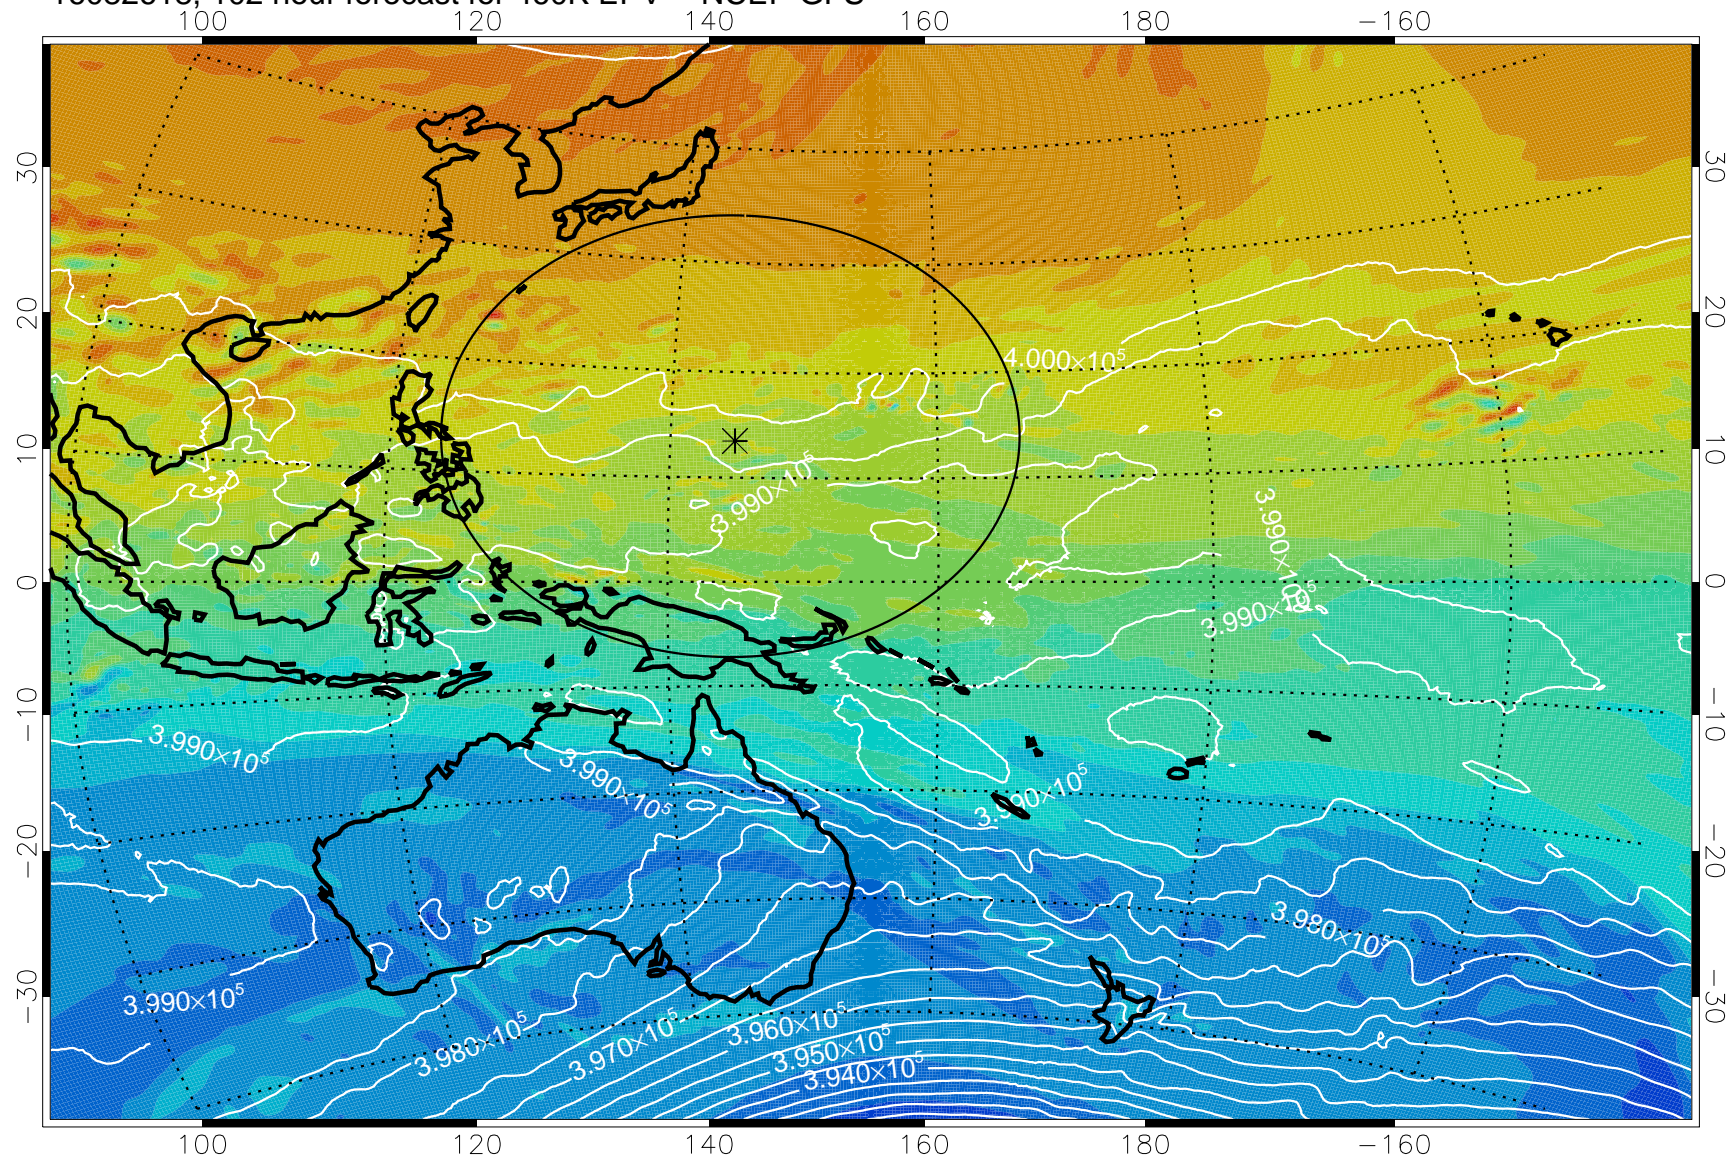

16082518, 78 hour forecast for 460K EPV -- NCEP GFS

460K Montgomery Streamfunction, white

Range ring of 2304 km

16082600, 84 hour forecast for 460K EPV -- NCEP GFS

460K Montgomery Streamfunction, white

Range ring of 2304 km

16082606, 90 hour forecast for 460K EPV -- NCEP GFS

460K Montgomery Streamfunction, white

Range ring of 2304 km

16082612, 96 hour forecast for 460K EPV -- NCEP GFS

460K Montgomery Streamfunction, white

Range ring of 2304 km

16082618, 102 hour forecast for 460K EPV -- NCEP GFS

460K Montgomery Streamfunction, white

Range ring of 2304 km

16082700, 108 hour forecast for 460K EPV -- NCEP GFS

460K Montgomery Streamfunction, white

Range ring of 2304 km

16082706, 114 hour forecast for 460K EPV -- NCEP GFS

460K Montgomery Streamfunction, white

Range ring of 2304 km

16082712, 120 hour forecast for 460K EPV -- NCEP GFS

460K Montgomery Streamfunction, white

Range ring of 2304 km