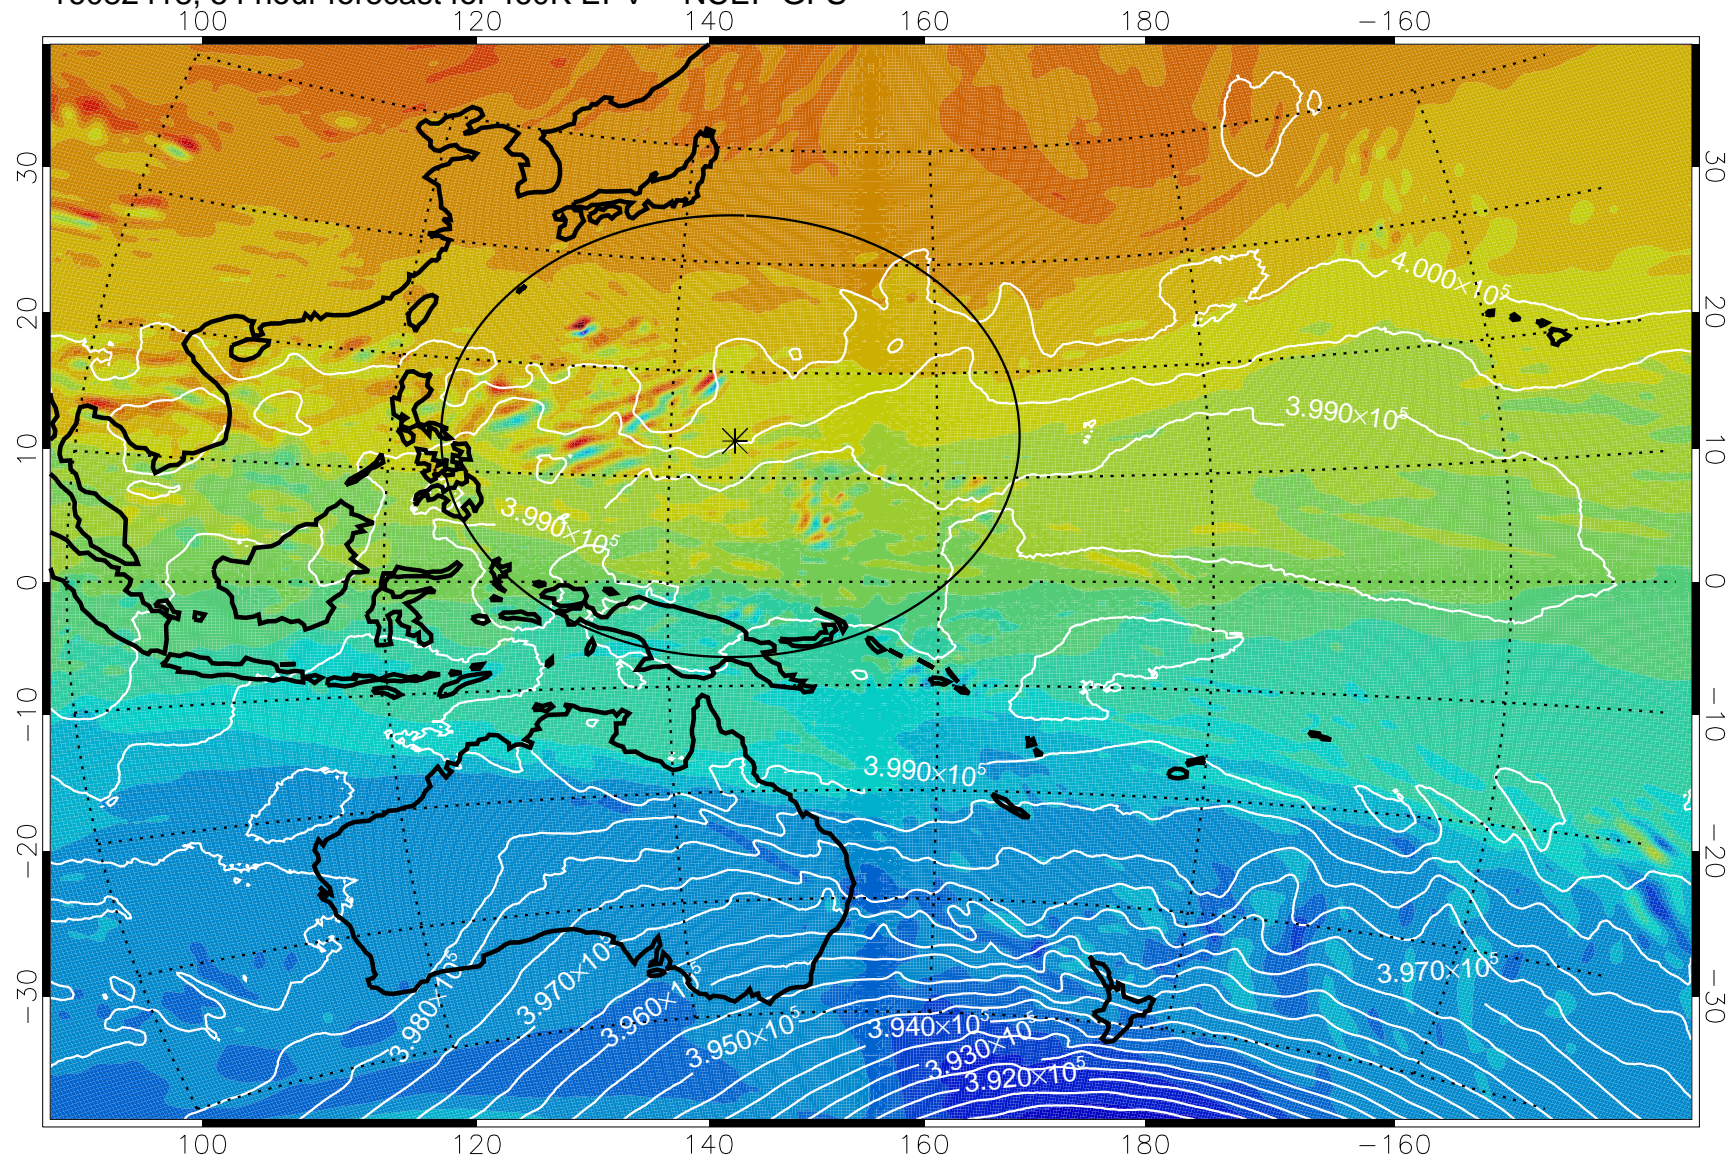

16082318, 30 hour forecast for 460K EPV -- NCEP GFS

460K Montgomery Streamfunction, white

Range ring of 2304 km

16082400, 36 hour forecast for 460K EPV -- NCEP GFS

460K Montgomery Streamfunction, white

Range ring of 2304 km

16082406, 42 hour forecast for 460K EPV -- NCEP GFS

460K Montgomery Streamfunction, white

Range ring of 2304 km

16082412, 48 hour forecast for 460K EPV -- NCEP GFS

460K Montgomery Streamfunction, white

Range ring of 2304 km

16082418, 54 hour forecast for 460K EPV -- NCEP GFS

460K Montgomery Streamfunction, white

Range ring of 2304 km

16082500, 60 hour forecast for 460K EPV -- NCEP GFS

460K Montgomery Streamfunction, white

Range ring of 2304 km

16082506, 66 hour forecast for 460K EPV -- NCEP GFS

460K Montgomery Streamfunction, white

Range ring of 2304 km

16082512, 72 hour forecast for 460K EPV -- NCEP GFS

460K Montgomery Streamfunction, white

Range ring of 2304 km