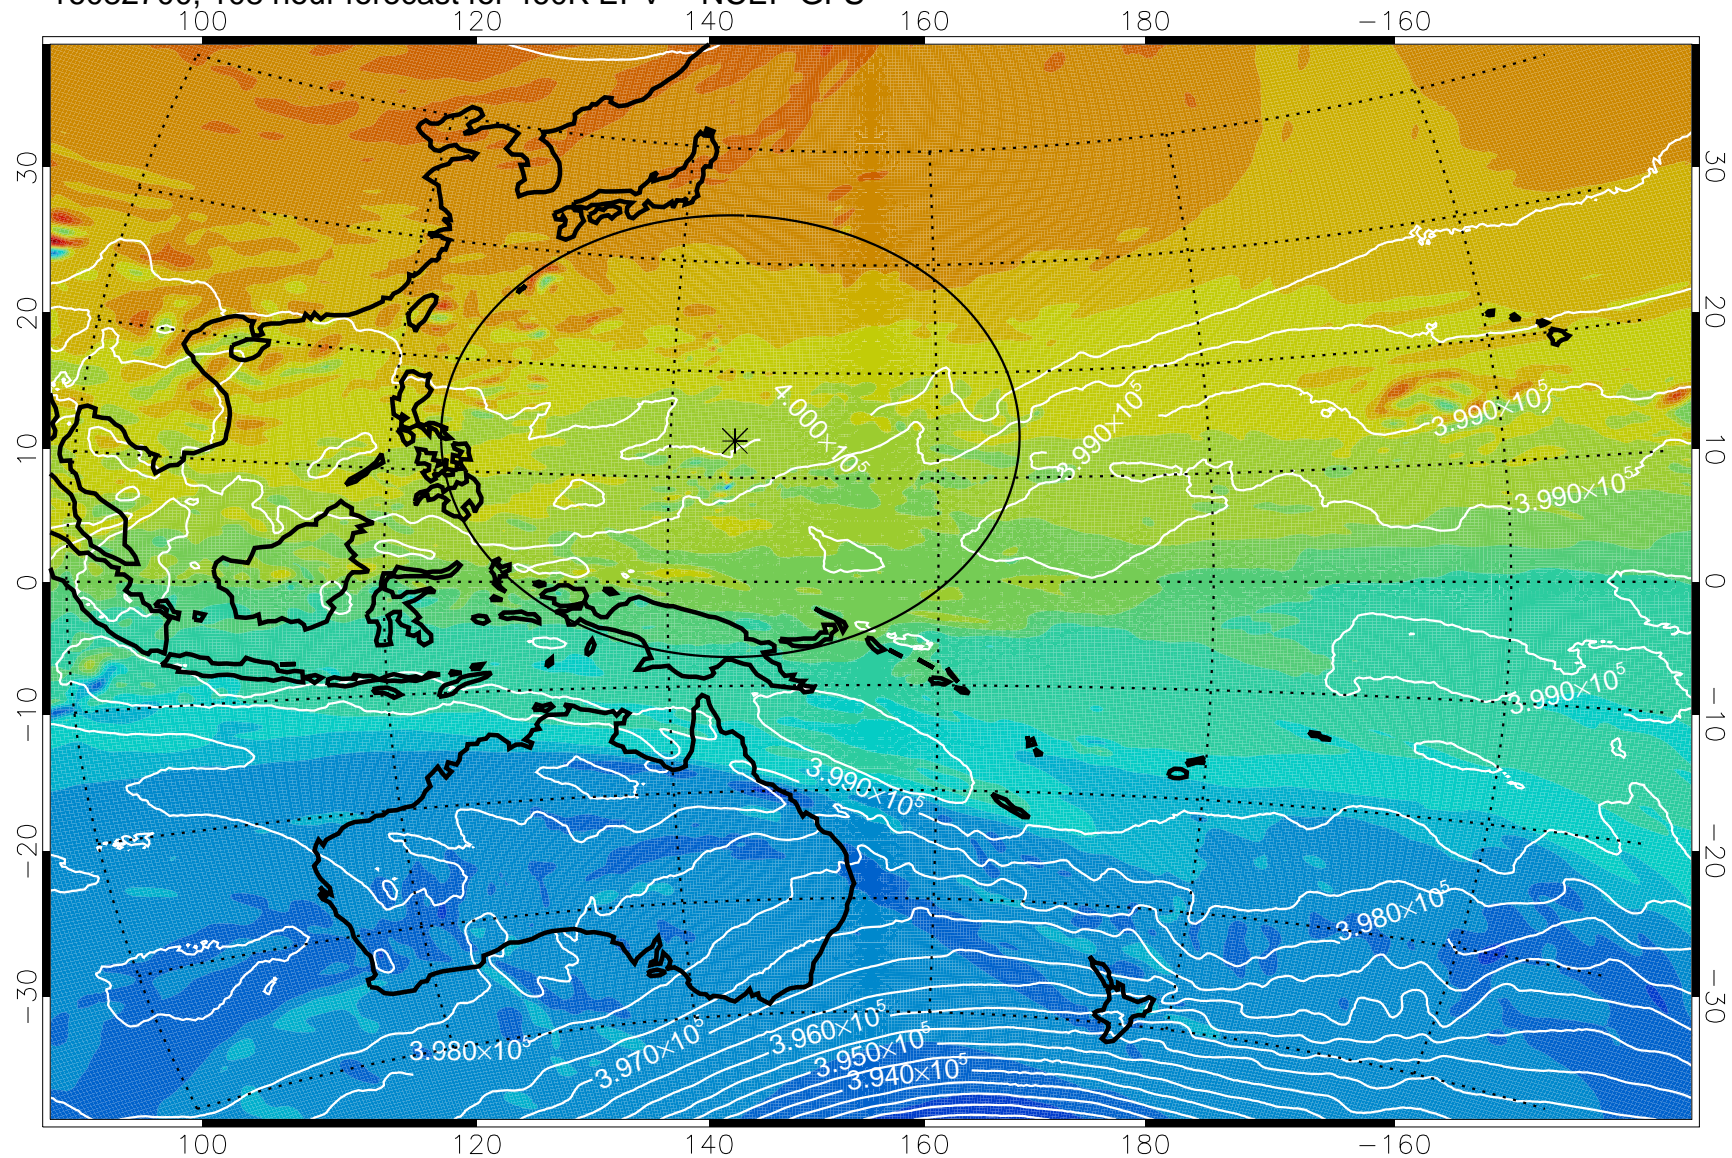

16082606, 90 hour forecast for 460K EPV -- NCEP GFS

460K Montgomery Streamfunction, white

Range ring of 2304 km

16082612, 96 hour forecast for 460K EPV -- NCEP GFS

460K Montgomery Streamfunction, white

Range ring of 2304 km

16082618, 102 hour forecast for 460K EPV -- NCEP GFS

460K Montgomery Streamfunction, white

Range ring of 2304 km

16082700, 108 hour forecast for 460K EPV -- NCEP GFS

460K Montgomery Streamfunction, white

Range ring of 2304 km

16082706, 114 hour forecast for 460K EPV -- NCEP GFS

460K Montgomery Streamfunction, white

Range ring of 2304 km

16082712, 120 hour forecast for 460K EPV -- NCEP GFS

460K Montgomery Streamfunction, white

Range ring of 2304 km