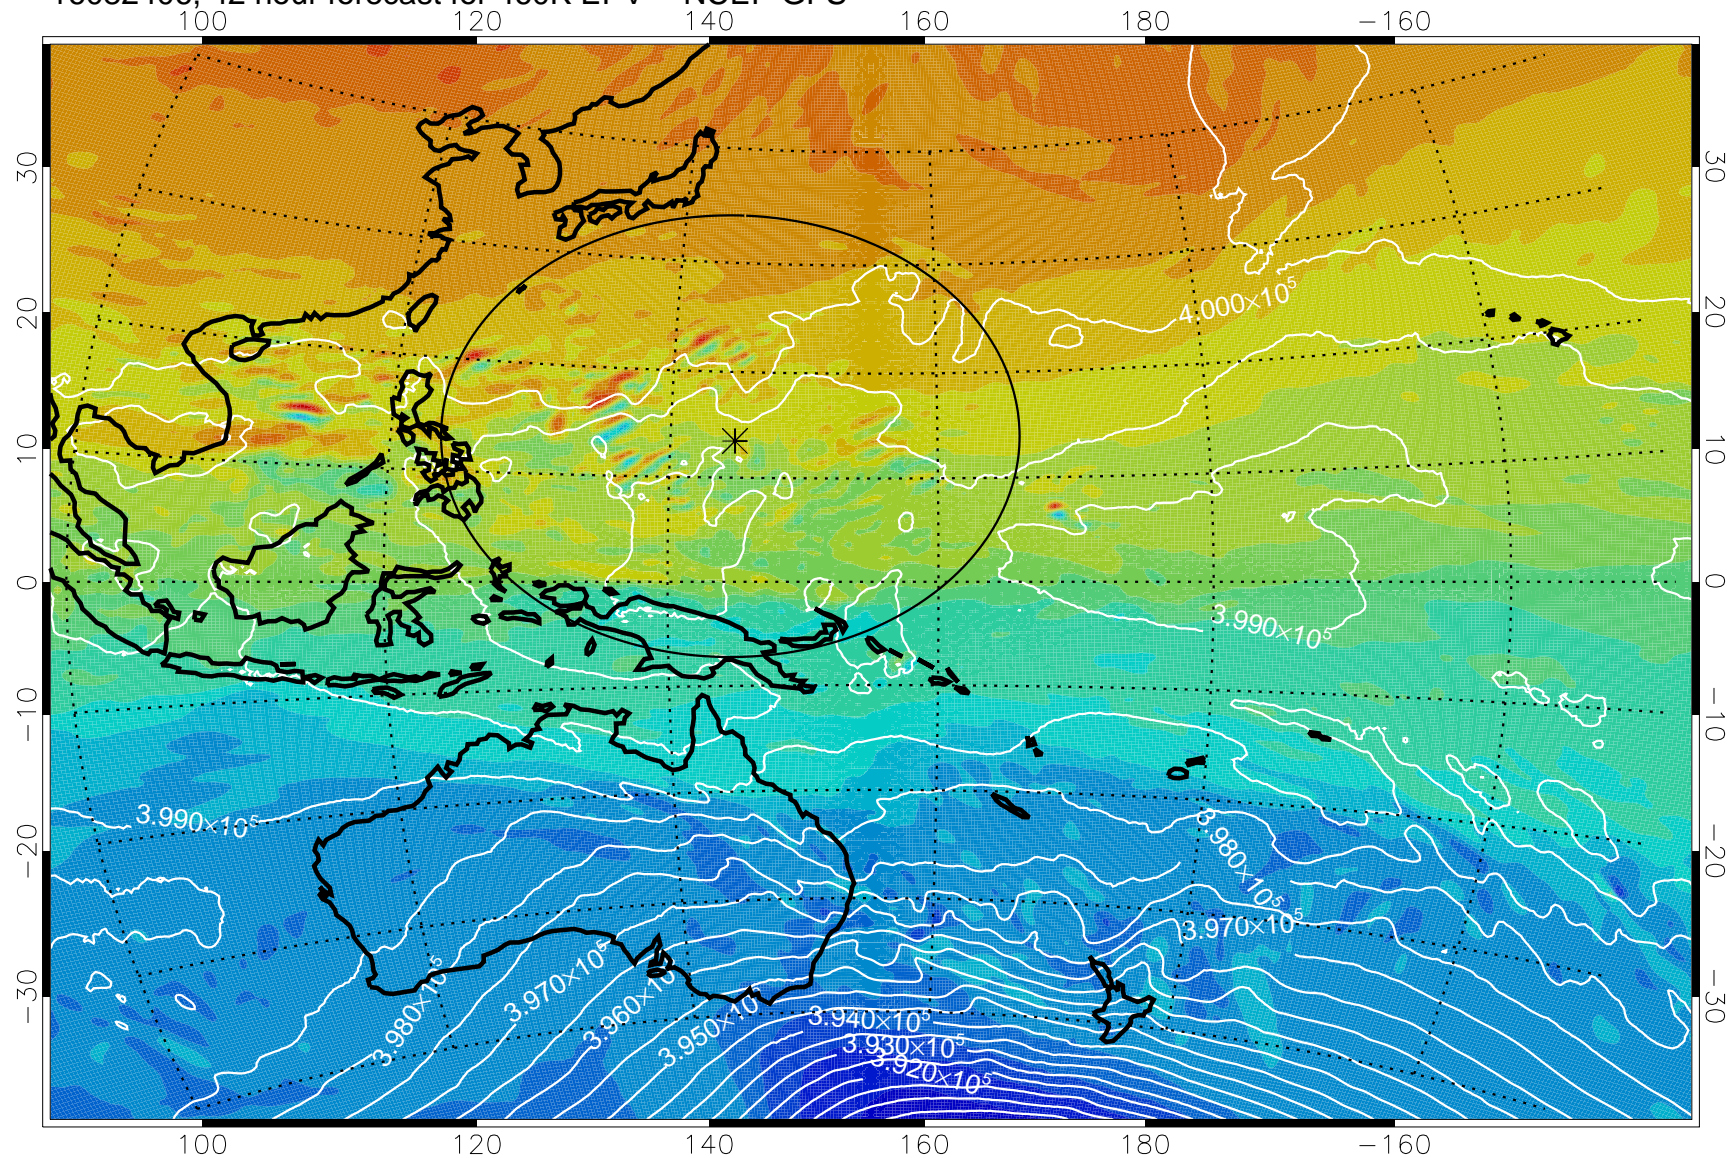

16082306, 18 hour forecast for 460K EPV -- NCEP GFS

460K Montgomery Streamfunction, white

Range ring of 2304 km

16082312, 24 hour forecast for 460K EPV -- NCEP GFS

460K Montgomery Streamfunction, white

Range ring of 2304 km

16082318, 30 hour forecast for 460K EPV -- NCEP GFS

460K Montgomery Streamfunction, white

Range ring of 2304 km

16082400, 36 hour forecast for 460K EPV -- NCEP GFS

460K Montgomery Streamfunction, white

Range ring of 2304 km

16082406, 42 hour forecast for 460K EPV -- NCEP GFS

460K Montgomery Streamfunction, white

Range ring of 2304 km

16082412, 48 hour forecast for 460K EPV -- NCEP GFS

460K Montgomery Streamfunction, white

Range ring of 2304 km

16082418, 54 hour forecast for 460K EPV -- NCEP GFS

460K Montgomery Streamfunction, white

Range ring of 2304 km

16082500, 60 hour forecast for 460K EPV -- NCEP GFS

460K Montgomery Streamfunction, white

Range ring of 2304 km