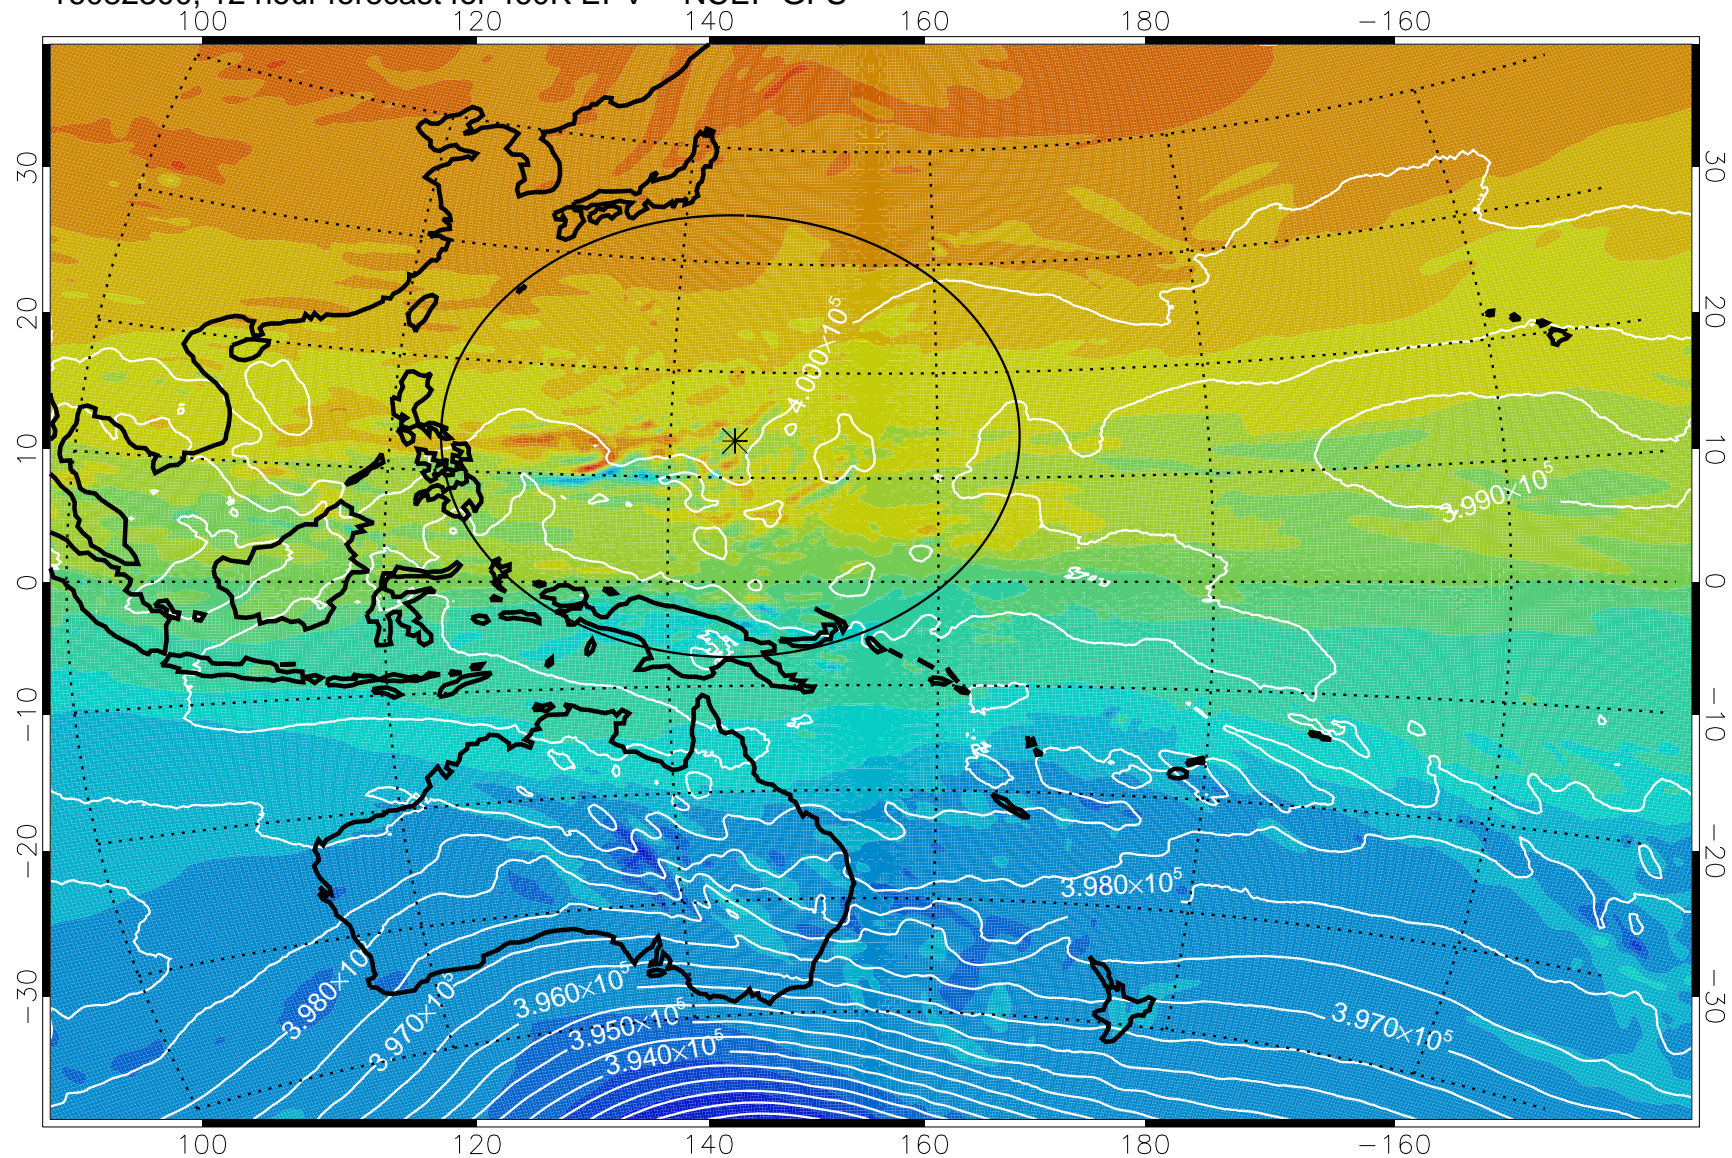

16082218, 6 hour forecast for 460K EPV -- NCEP GFS

460K Montgomery Streamfunction, white

Range ring of 2304 km

16082300, 12 hour forecast for 460K EPV -- NCEP GFS

460K Montgomery Streamfunction, white

Range ring of 2304 km

16082306, 18 hour forecast for 460K EPV -- NCEP GFS

460K Montgomery Streamfunction, white

Range ring of 2304 km

16082312, 24 hour forecast for 460K EPV -- NCEP GFS

460K Montgomery Streamfunction, white

Range ring of 2304 km

16082318, 30 hour forecast for 460K EPV -- NCEP GFS

460K Montgomery Streamfunction, white

Range ring of 2304 km

16082400, 36 hour forecast for 460K EPV -- NCEP GFS

460K Montgomery Streamfunction, white

Range ring of 2304 km

16082406, 42 hour forecast for 460K EPV -- NCEP GFS

460K Montgomery Streamfunction, white

Range ring of 2304 km

16082412, 48 hour forecast for 460K EPV -- NCEP GFS

460K Montgomery Streamfunction, white

Range ring of 2304 km