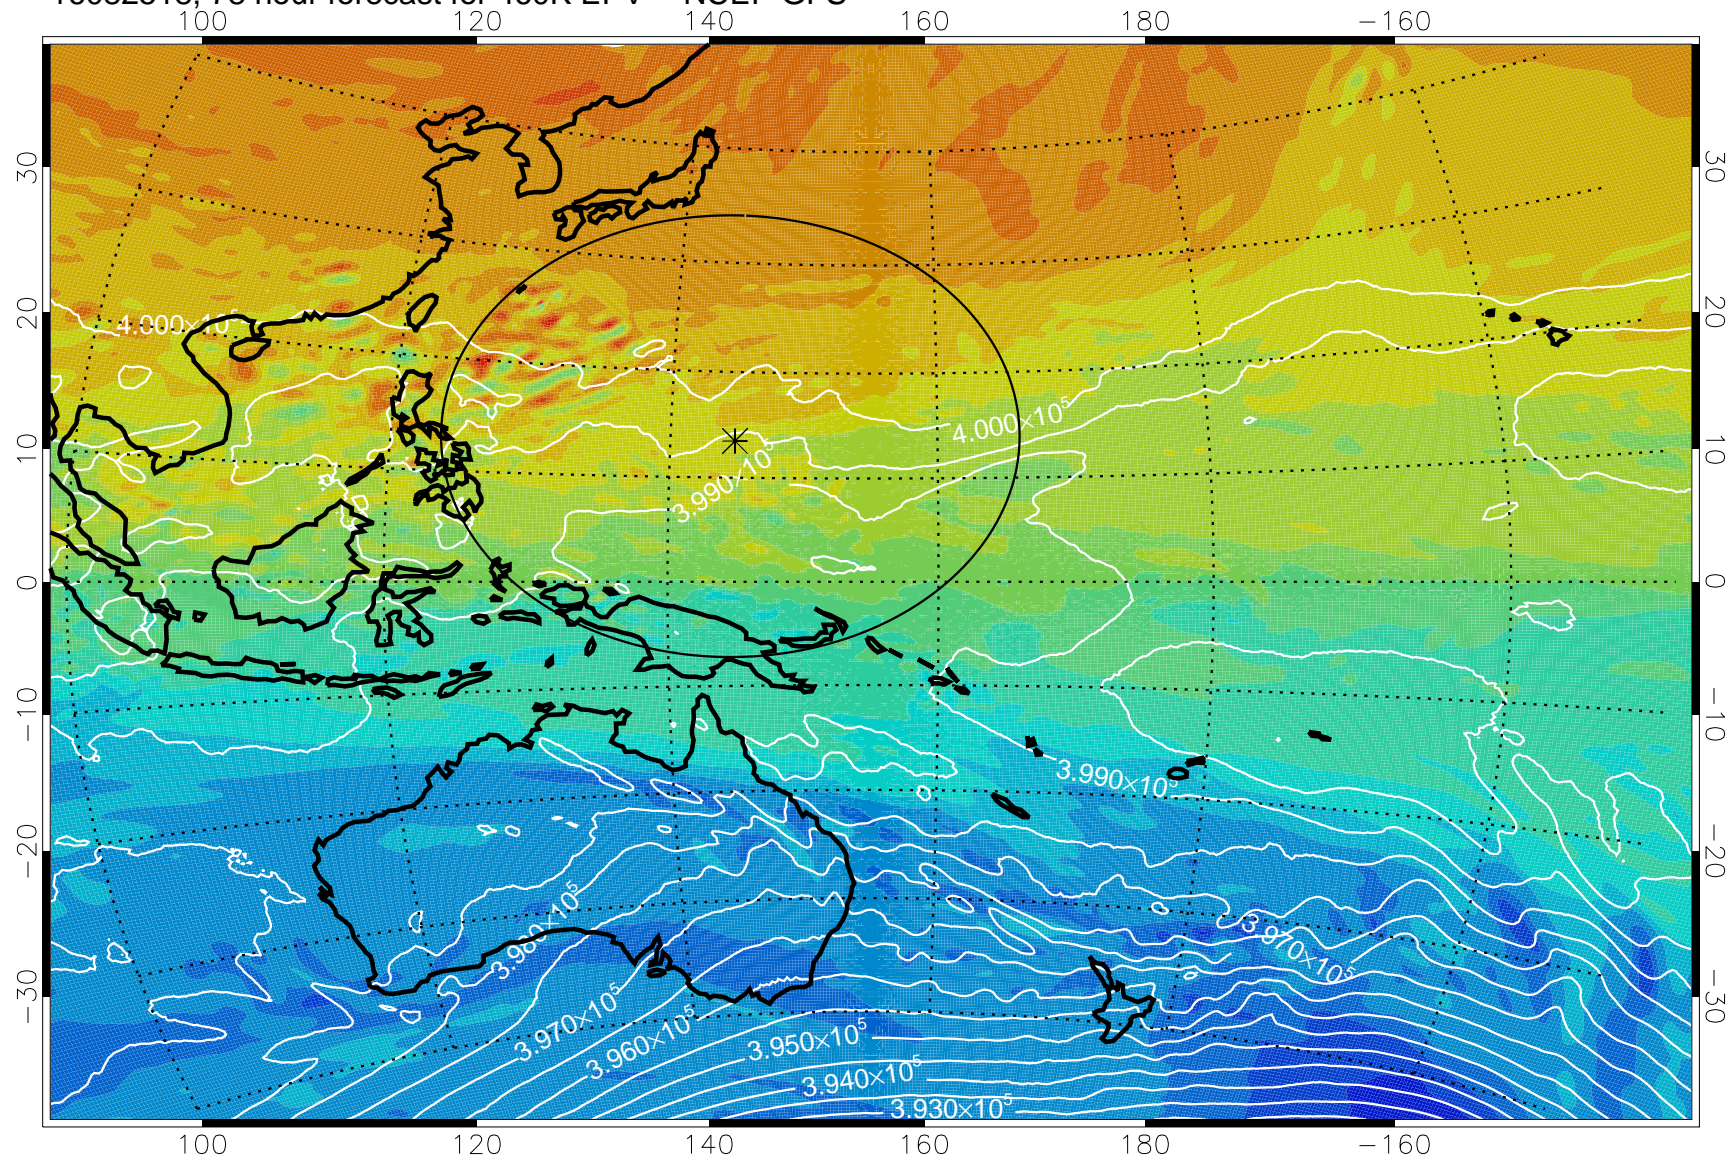

16082418, 54 hour forecast for 460K EPV -- NCEP GFS

460K Montgomery Streamfunction, white

Range ring of 2304 km

16082500, 60 hour forecast for 460K EPV -- NCEP GFS

460K Montgomery Streamfunction, white

Range ring of 2304 km

16082506, 66 hour forecast for 460K EPV -- NCEP GFS

460K Montgomery Streamfunction, white

Range ring of 2304 km

16082512, 72 hour forecast for 460K EPV -- NCEP GFS

460K Montgomery Streamfunction, white

Range ring of 2304 km

16082518, 78 hour forecast for 460K EPV -- NCEP GFS

460K Montgomery Streamfunction, white

Range ring of 2304 km

16082600, 84 hour forecast for 460K EPV -- NCEP GFS

460K Montgomery Streamfunction, white

Range ring of 2304 km

16082606, 90 hour forecast for 460K EPV -- NCEP GFS

460K Montgomery Streamfunction, white

Range ring of 2304 km

16082612, 96 hour forecast for 460K EPV -- NCEP GFS

460K Montgomery Streamfunction, white

Range ring of 2304 km