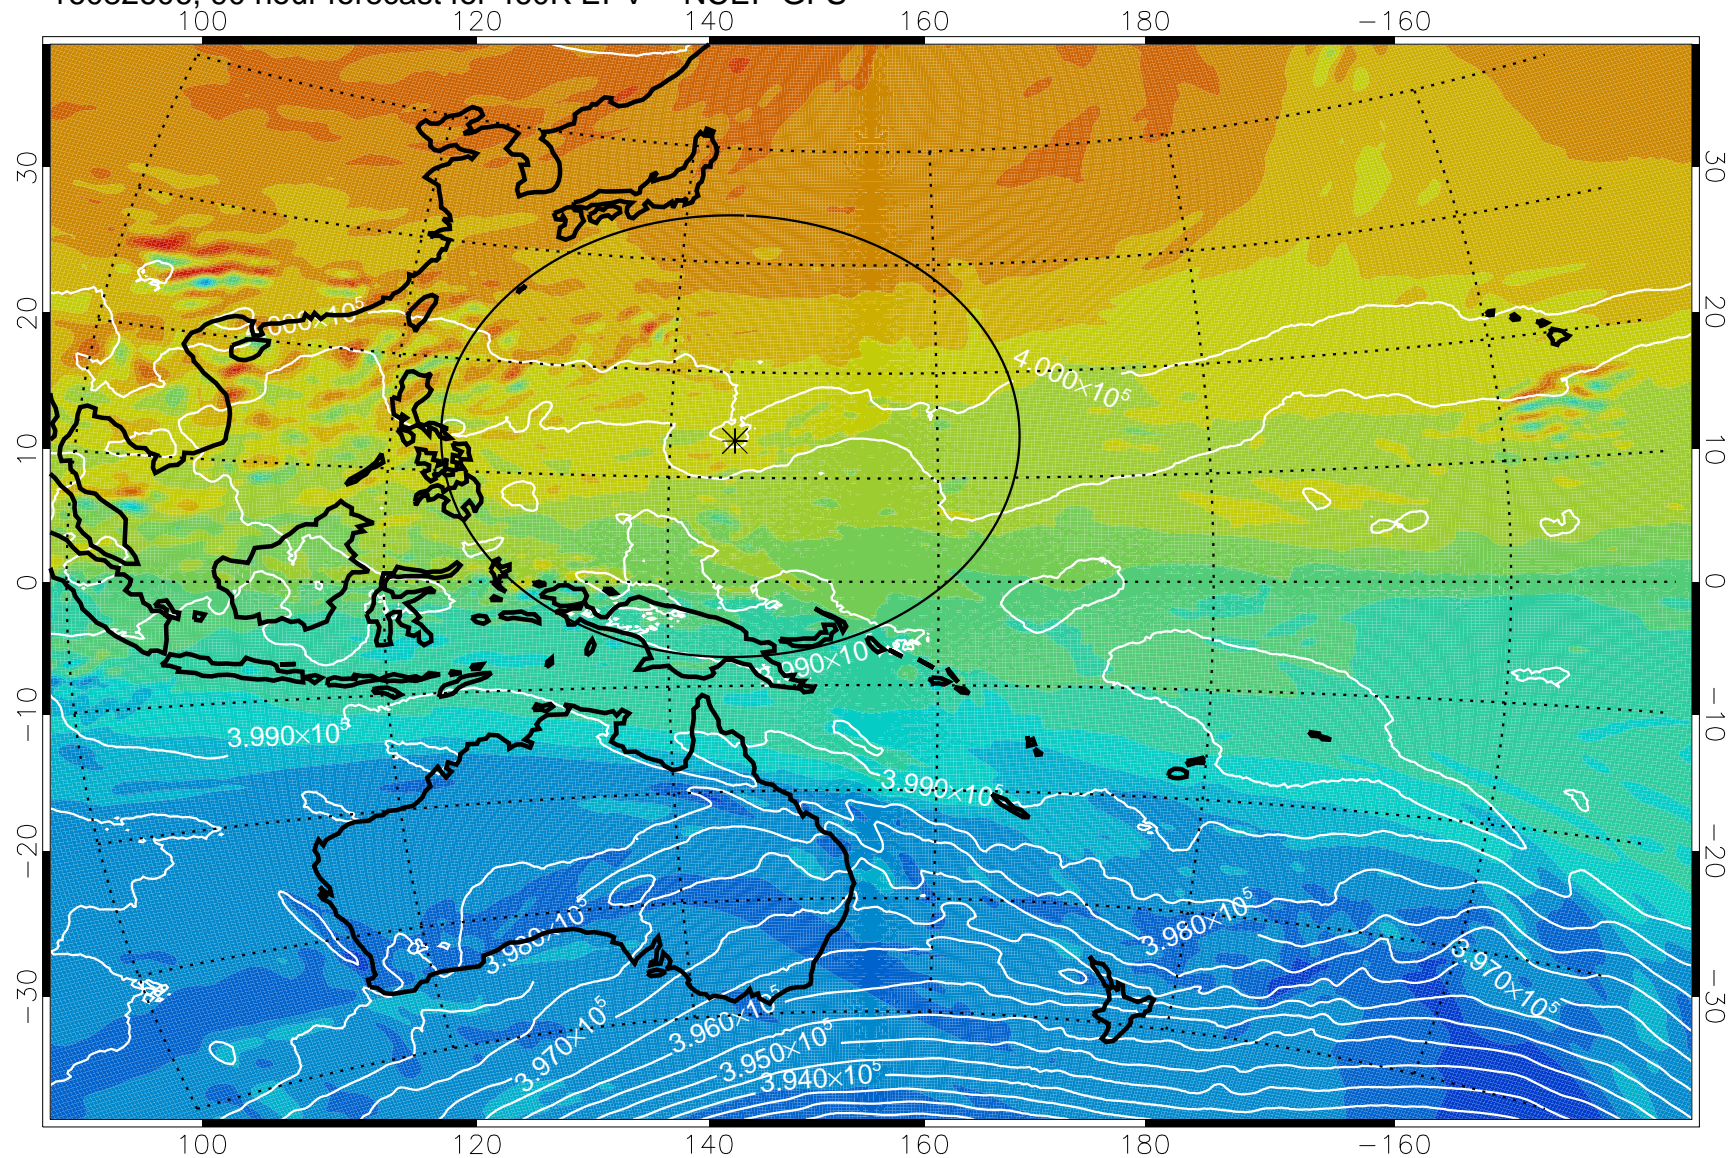

16082506, 66 hour forecast for 460K EPV -- NCEP GFS

460K Montgomery Streamfunction, white

Range ring of 2304 km

16082512, 72 hour forecast for 460K EPV -- NCEP GFS

460K Montgomery Streamfunction, white

Range ring of 2304 km

16082518, 78 hour forecast for 460K EPV -- NCEP GFS

460K Montgomery Streamfunction, white

Range ring of 2304 km

16082600, 84 hour forecast for 460K EPV -- NCEP GFS

460K Montgomery Streamfunction, white

Range ring of 2304 km

16082606, 90 hour forecast for 460K EPV -- NCEP GFS

460K Montgomery Streamfunction, white

Range ring of 2304 km

16082612, 96 hour forecast for 460K EPV -- NCEP GFS

460K Montgomery Streamfunction, white

Range ring of 2304 km

16082618, 102 hour forecast for 460K EPV -- NCEP GFS

460K Montgomery Streamfunction, white

Range ring of 2304 km

16082700, 108 hour forecast for 460K EPV -- NCEP GFS

460K Montgomery Streamfunction, white

Range ring of 2304 km