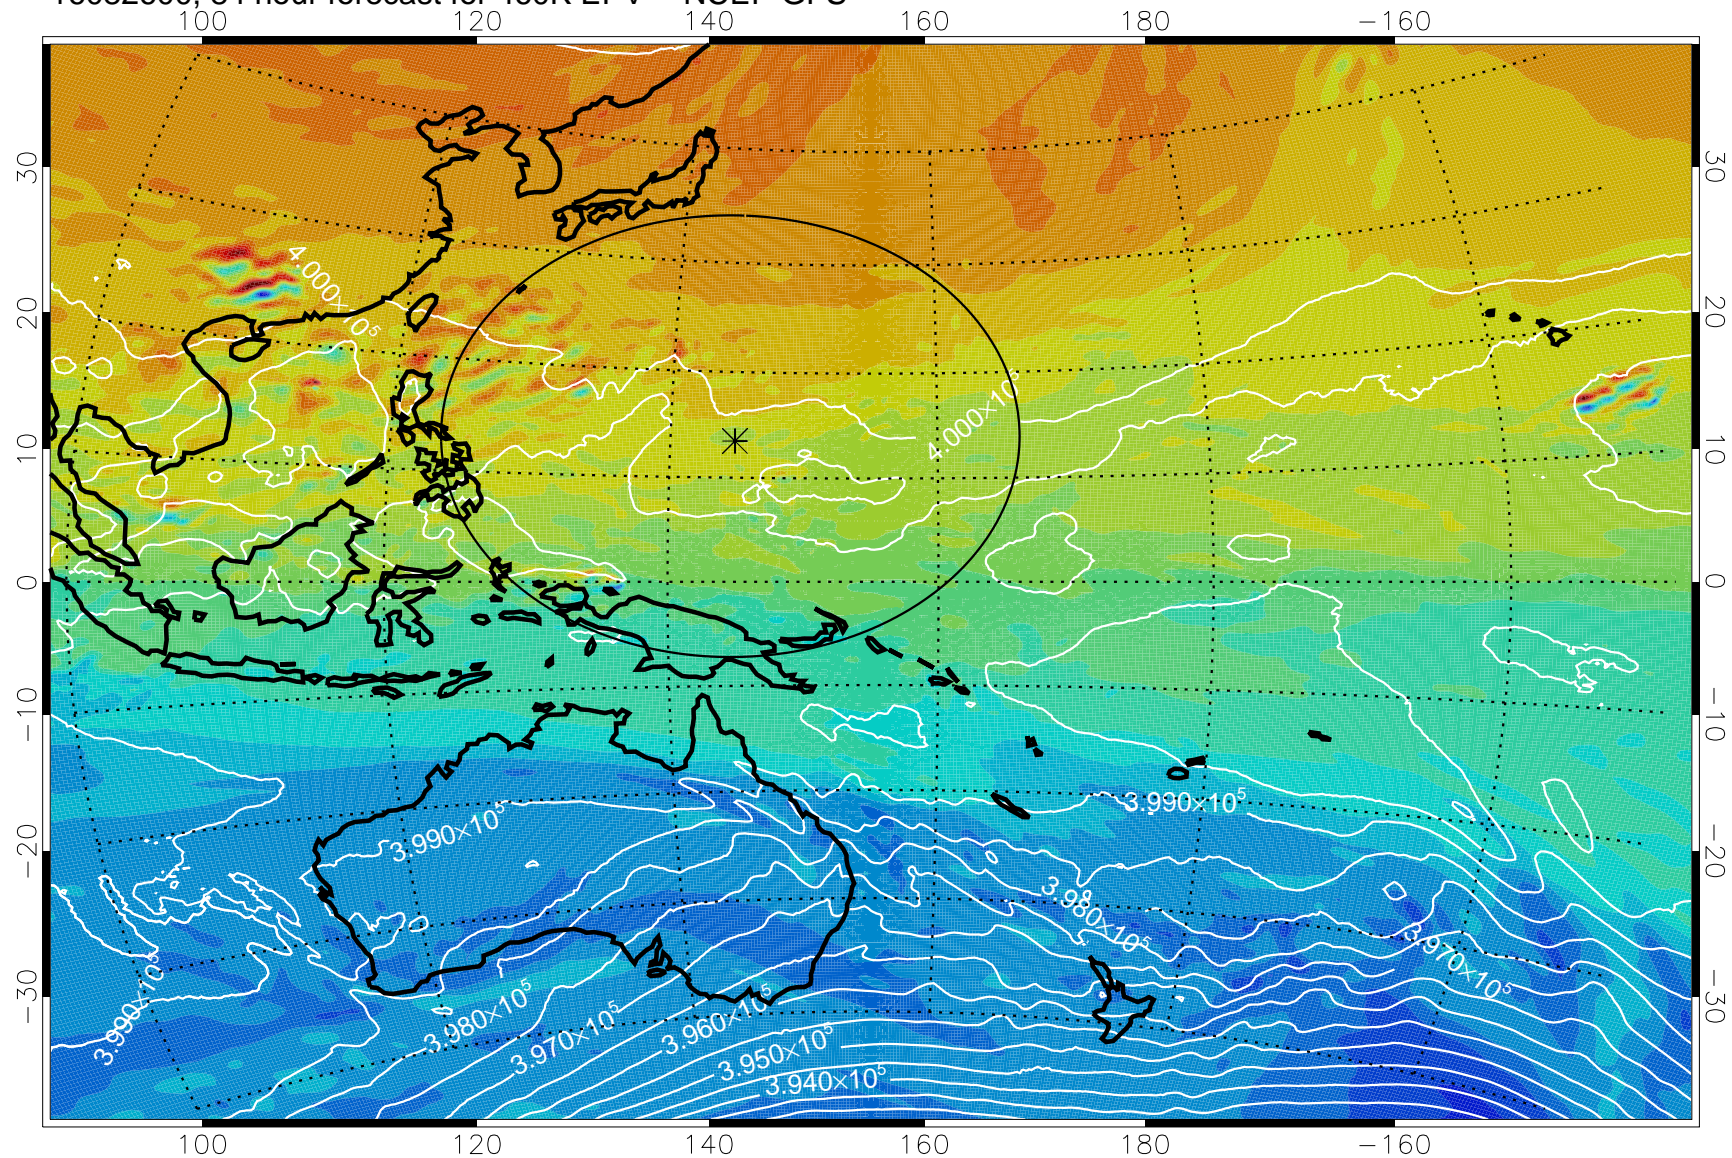

16082506, 66 hour forecast for 460K EPV -- NCEP GFS

460K Montgomery Streamfunction, white

Range ring of 2304 km

16082512, 72 hour forecast for 460K EPV -- NCEP GFS

460K Montgomery Streamfunction, white

Range ring of 2304 km

16082518, 78 hour forecast for 460K EPV -- NCEP GFS

460K Montgomery Streamfunction, white

Range ring of 2304 km

16082600, 84 hour forecast for 460K EPV -- NCEP GFS

460K Montgomery Streamfunction, white

Range ring of 2304 km

16082606, 90 hour forecast for 460K EPV -- NCEP GFS

460K Montgomery Streamfunction, white

Range ring of 2304 km

16082612, 96 hour forecast for 460K EPV -- NCEP GFS

460K Montgomery Streamfunction, white

Range ring of 2304 km

16082618, 102 hour forecast for 460K EPV -- NCEP GFS

460K Montgomery Streamfunction, white

Range ring of 2304 km

16082700, 108 hour forecast for 460K EPV -- NCEP GFS

460K Montgomery Streamfunction, white

Range ring of 2304 km