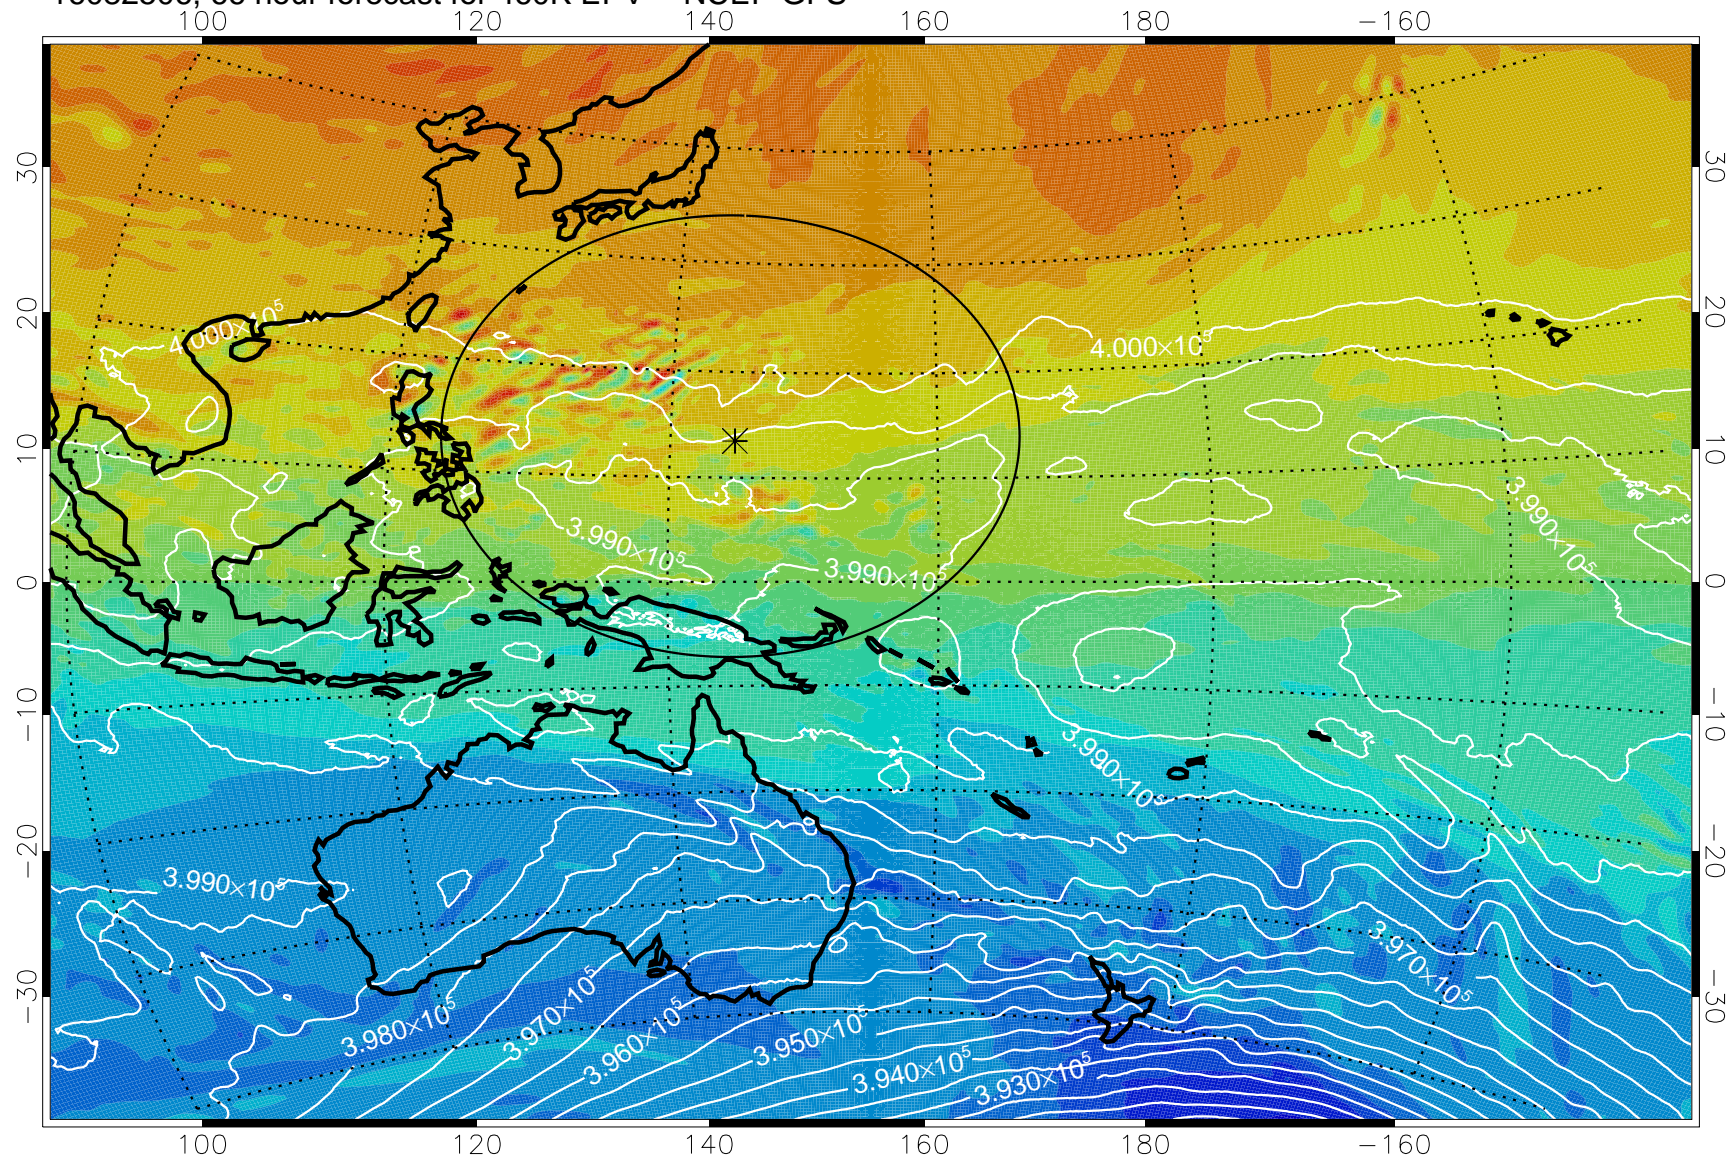

16082406, 42 hour forecast for 460K EPV -- NCEP GFS

460K Montgomery Streamfunction, white

Range ring of 2304 km

16082412, 48 hour forecast for 460K EPV -- NCEP GFS

460K Montgomery Streamfunction, white

Range ring of 2304 km

16082418, 54 hour forecast for 460K EPV -- NCEP GFS

460K Montgomery Streamfunction, white

Range ring of 2304 km

16082500, 60 hour forecast for 460K EPV -- NCEP GFS

460K Montgomery Streamfunction, white

Range ring of 2304 km

16082506, 66 hour forecast for 460K EPV -- NCEP GFS

460K Montgomery Streamfunction, white

Range ring of 2304 km

16082512, 72 hour forecast for 460K EPV -- NCEP GFS

460K Montgomery Streamfunction, white

Range ring of 2304 km

16082518, 78 hour forecast for 460K EPV -- NCEP GFS

460K Montgomery Streamfunction, white

Range ring of 2304 km

16082600, 84 hour forecast for 460K EPV -- NCEP GFS

460K Montgomery Streamfunction, white

Range ring of 2304 km