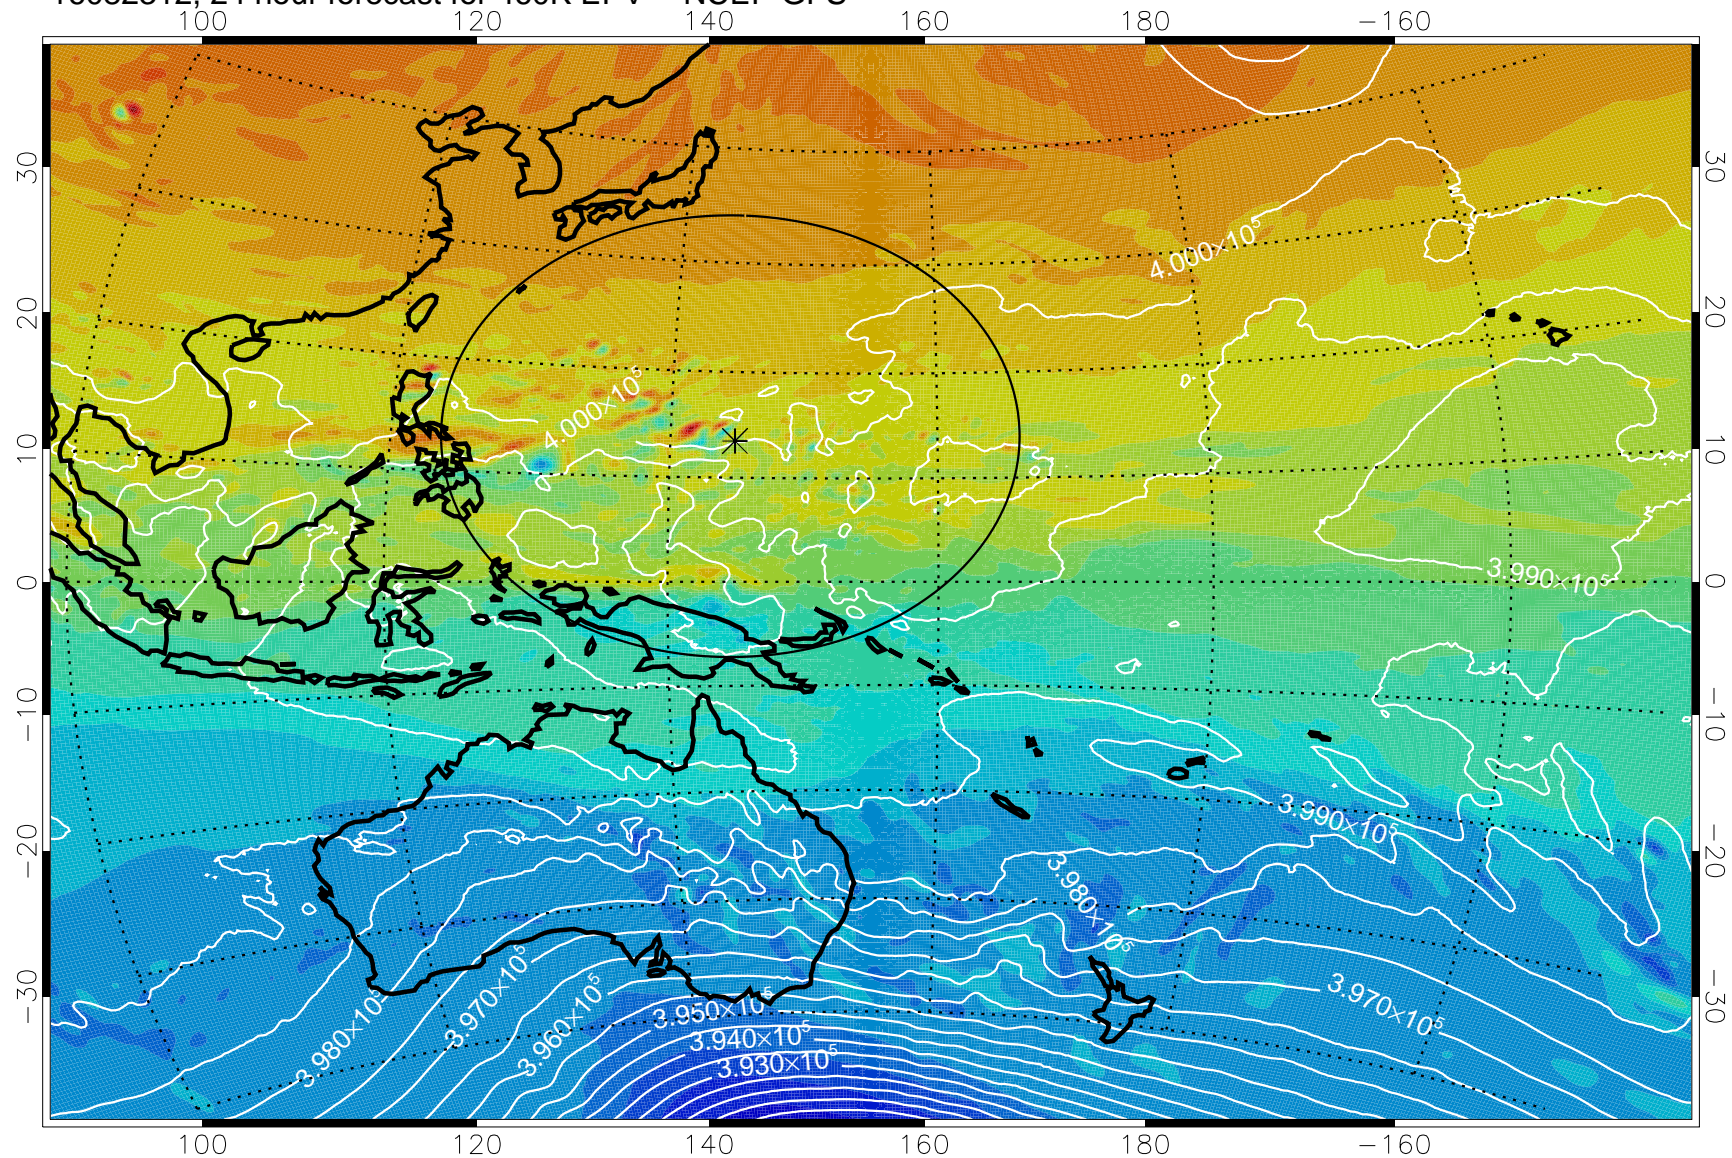

16082218, 6 hour forecast for 460K EPV -- NCEP GFS

460K Montgomery Streamfunction, white

Range ring of 2304 km

16082300, 12 hour forecast for 460K EPV -- NCEP GFS

460K Montgomery Streamfunction, white

Range ring of 2304 km

16082306, 18 hour forecast for 460K EPV -- NCEP GFS

460K Montgomery Streamfunction, white

Range ring of 2304 km

16082312, 24 hour forecast for 460K EPV -- NCEP GFS

460K Montgomery Streamfunction, white

Range ring of 2304 km

16082318, 30 hour forecast for 460K EPV -- NCEP GFS

460K Montgomery Streamfunction, white

Range ring of 2304 km

16082400, 36 hour forecast for 460K EPV -- NCEP GFS

460K Montgomery Streamfunction, white

Range ring of 2304 km

16082406, 42 hour forecast for 460K EPV -- NCEP GFS

460K Montgomery Streamfunction, white

Range ring of 2304 km

16082412, 48 hour forecast for 460K EPV -- NCEP GFS

460K Montgomery Streamfunction, white

Range ring of 2304 km