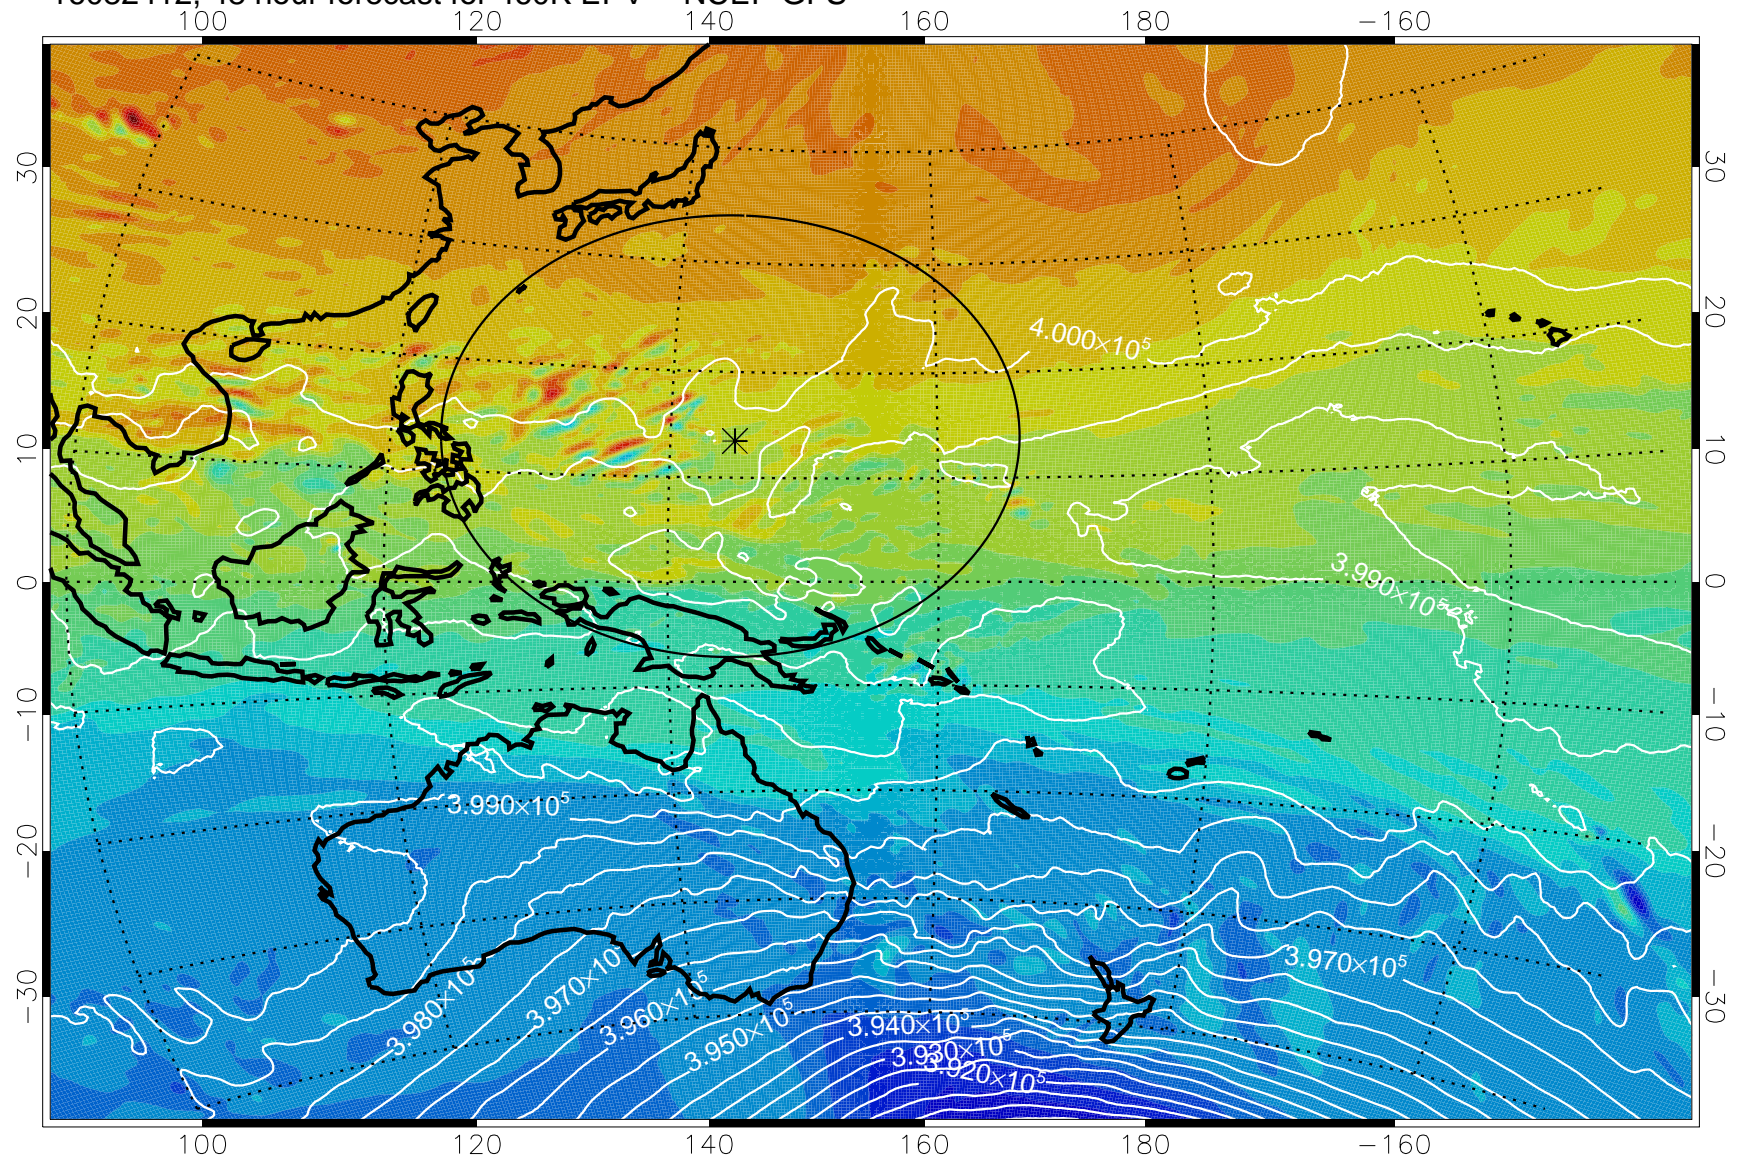

16082318, 30 hour forecast for 460K EPV -- NCEP GFS

460K Montgomery Streamfunction, white

Range ring of 2304 km

16082400, 36 hour forecast for 460K EPV -- NCEP GFS

460K Montgomery Streamfunction, white

Range ring of 2304 km

16082406, 42 hour forecast for 460K EPV -- NCEP GFS

460K Montgomery Streamfunction, white

Range ring of 2304 km

16082412, 48 hour forecast for 460K EPV -- NCEP GFS

460K Montgomery Streamfunction, white

Range ring of 2304 km

16082418, 54 hour forecast for 460K EPV -- NCEP GFS

460K Montgomery Streamfunction, white

Range ring of 2304 km

16082500, 60 hour forecast for 460K EPV -- NCEP GFS

460K Montgomery Streamfunction, white

Range ring of 2304 km

16082506, 66 hour forecast for 460K EPV -- NCEP GFS

460K Montgomery Streamfunction, white

Range ring of 2304 km

16082512, 72 hour forecast for 460K EPV -- NCEP GFS

460K Montgomery Streamfunction, white

Range ring of 2304 km