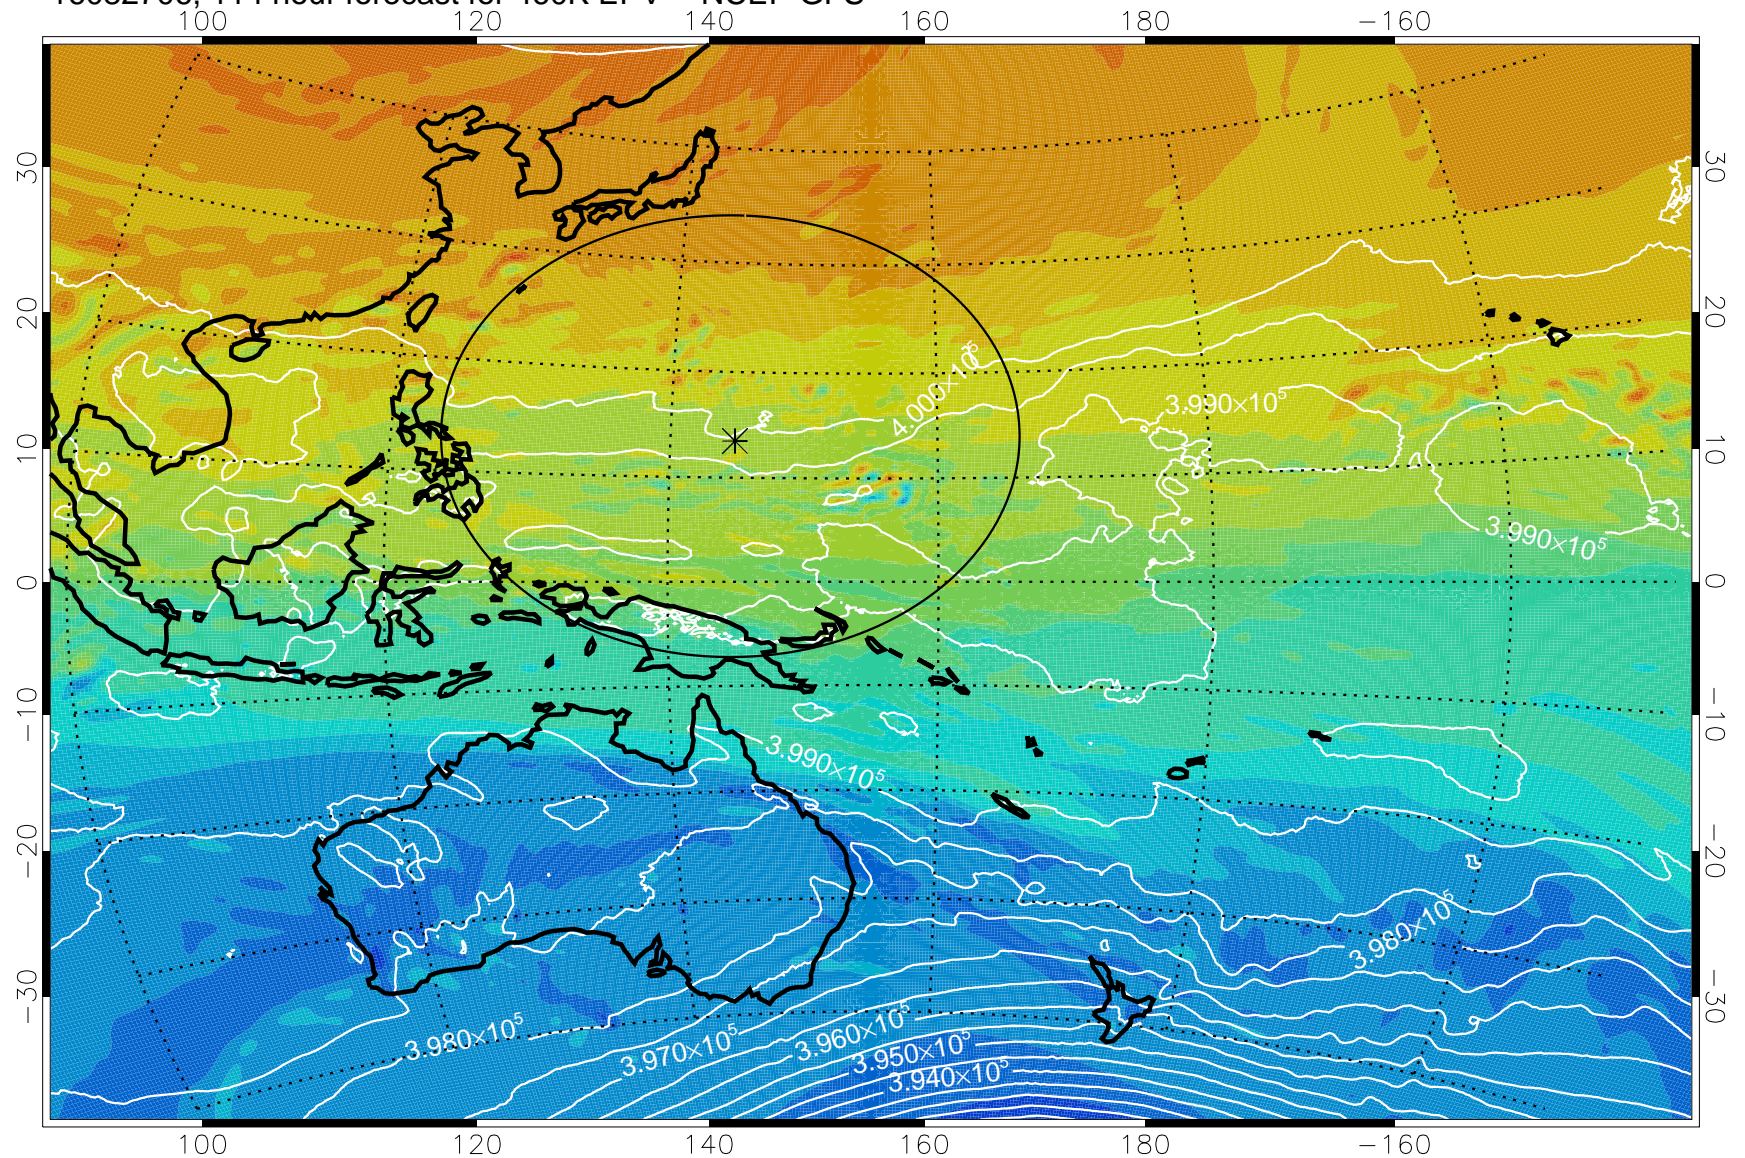

16082606, 90 hour forecast for 460K EPV -- NCEP GFS

460K Montgomery Streamfunction, white

Range ring of 2304 km

16082612, 96 hour forecast for 460K EPV -- NCEP GFS

460K Montgomery Streamfunction, white

Range ring of 2304 km

16082618, 102 hour forecast for 460K EPV -- NCEP GFS

460K Montgomery Streamfunction, white

Range ring of 2304 km

16082700, 108 hour forecast for 460K EPV -- NCEP GFS

460K Montgomery Streamfunction, white

Range ring of 2304 km

16082706, 114 hour forecast for 460K EPV -- NCEP GFS

460K Montgomery Streamfunction, white

Range ring of 2304 km

16082712, 120 hour forecast for 460K EPV -- NCEP GFS

460K Montgomery Streamfunction, white

Range ring of 2304 km