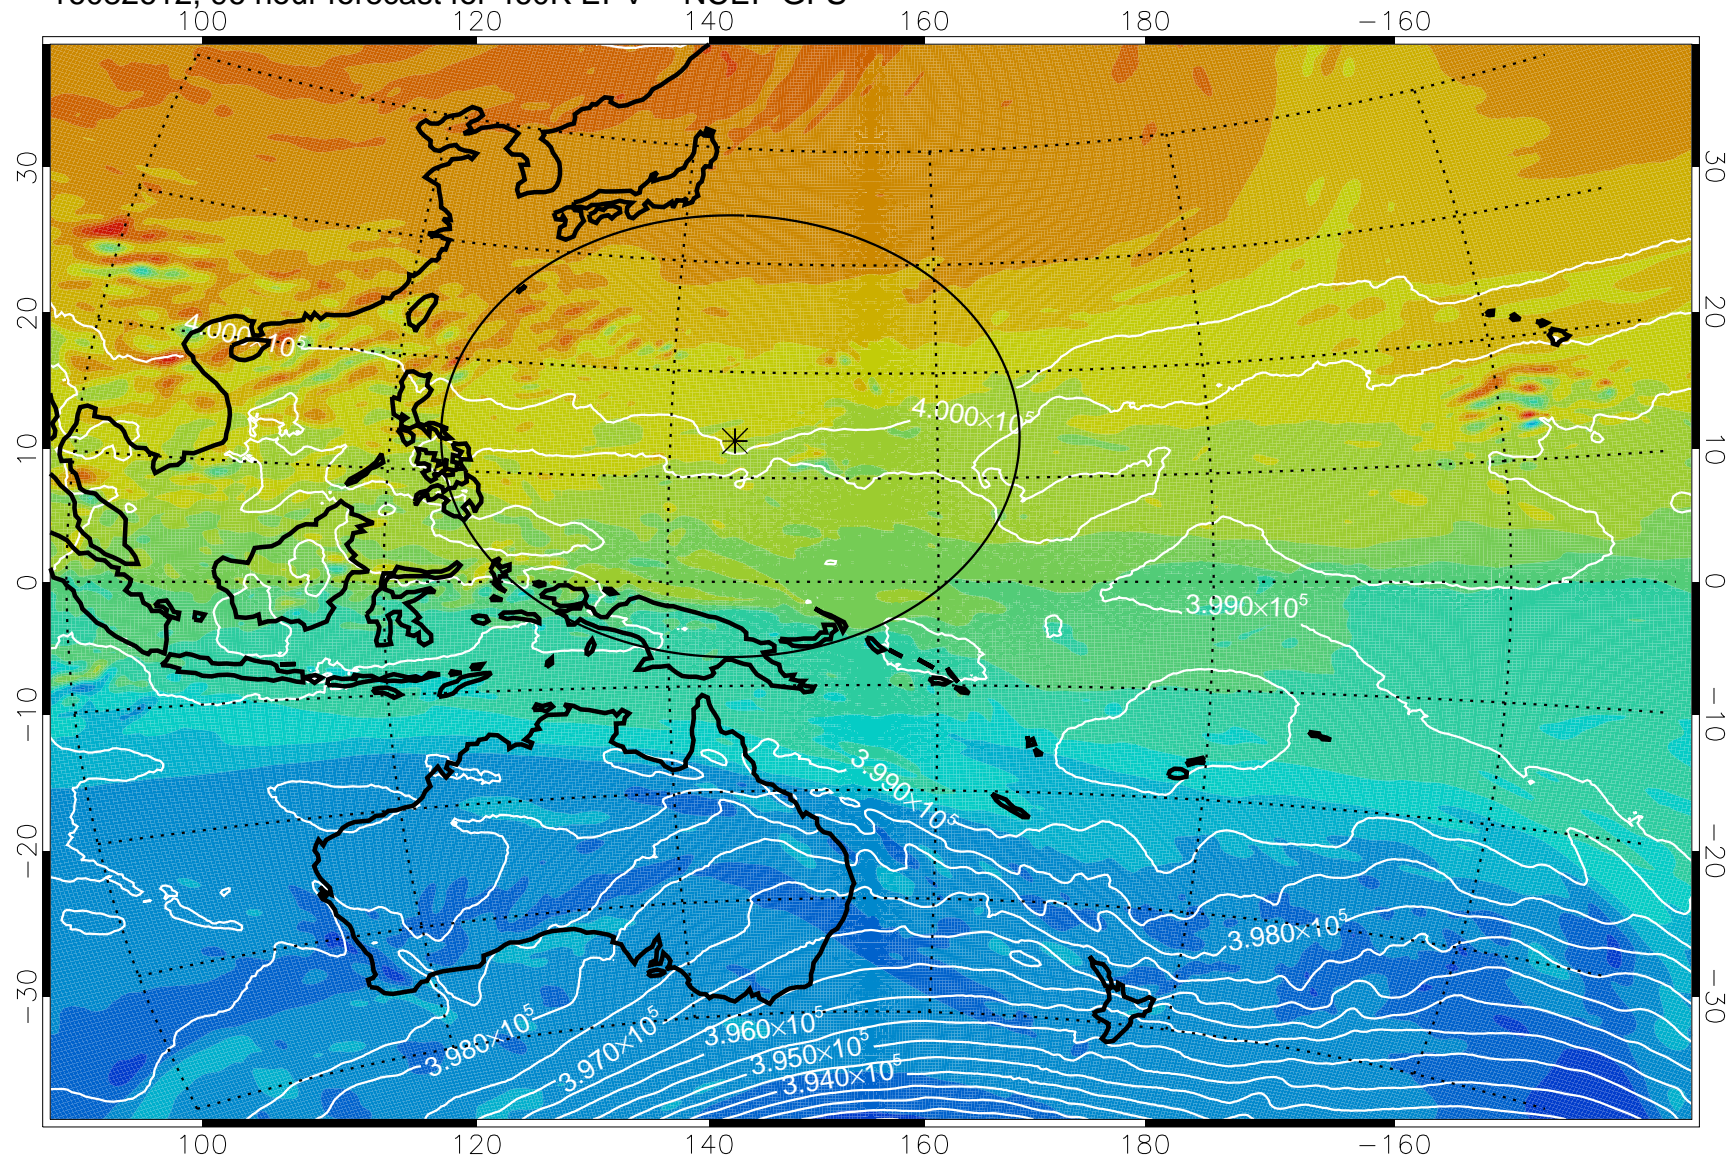

16082506, 66 hour forecast for 460K EPV -- NCEP GFS

460K Montgomery Streamfunction, white

Range ring of 2304 km

16082512, 72 hour forecast for 460K EPV -- NCEP GFS

460K Montgomery Streamfunction, white

Range ring of 2304 km

16082518, 78 hour forecast for 460K EPV -- NCEP GFS

460K Montgomery Streamfunction, white

Range ring of 2304 km

16082600, 84 hour forecast for 460K EPV -- NCEP GFS

460K Montgomery Streamfunction, white

Range ring of 2304 km

16082606, 90 hour forecast for 460K EPV -- NCEP GFS

460K Montgomery Streamfunction, white

Range ring of 2304 km

16082612, 96 hour forecast for 460K EPV -- NCEP GFS

460K Montgomery Streamfunction, white

Range ring of 2304 km

16082618, 102 hour forecast for 460K EPV -- NCEP GFS

460K Montgomery Streamfunction, white

Range ring of 2304 km

16082700, 108 hour forecast for 460K EPV -- NCEP GFS

460K Montgomery Streamfunction, white

Range ring of 2304 km