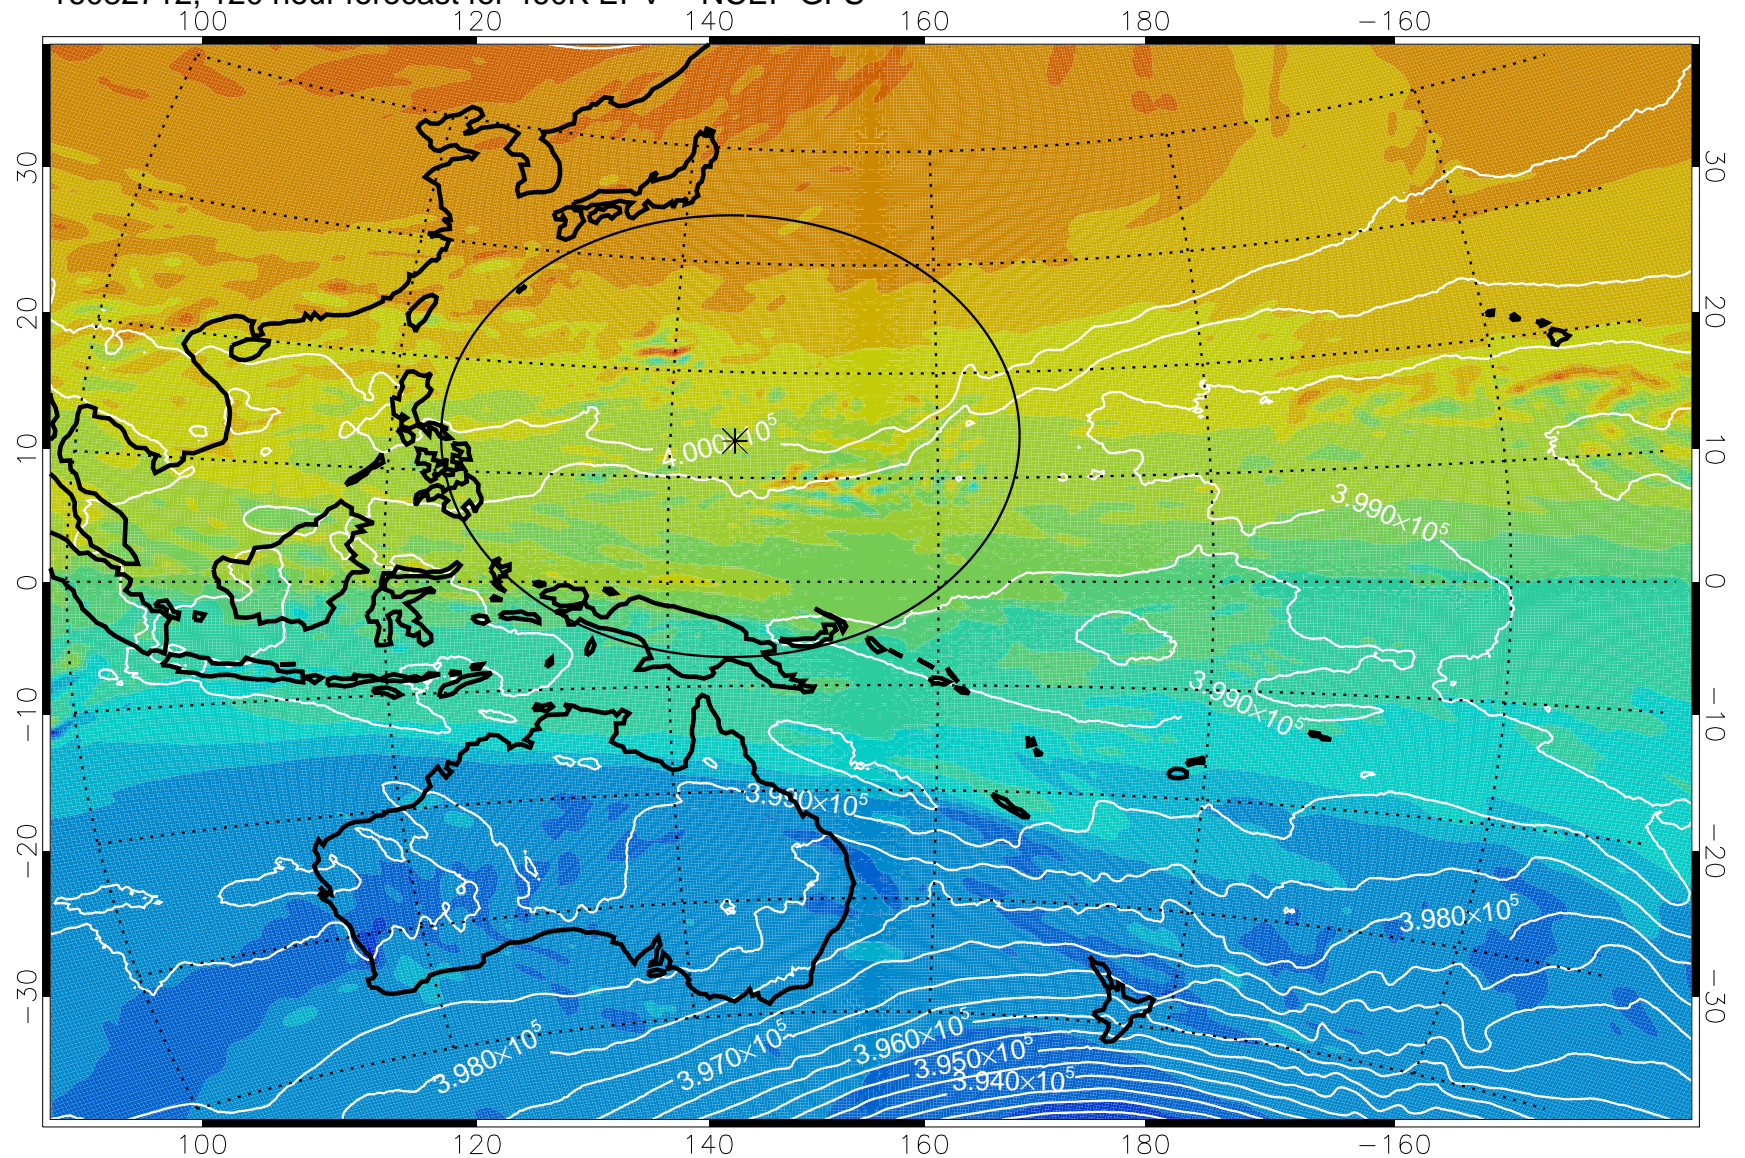

16082606, 90 hour forecast for 460K EPV -- NCEP GFS

460K Montgomery Streamfunction, white

Range ring of 2304 km

16082612, 96 hour forecast for 460K EPV -- NCEP GFS

460K Montgomery Streamfunction, white

Range ring of 2304 km

16082618, 102 hour forecast for 460K EPV -- NCEP GFS

460K Montgomery Streamfunction, white

Range ring of 2304 km

16082700, 108 hour forecast for 460K EPV -- NCEP GFS

460K Montgomery Streamfunction, white

Range ring of 2304 km

16082706, 114 hour forecast for 460K EPV -- NCEP GFS

460K Montgomery Streamfunction, white

Range ring of 2304 km

16082712, 120 hour forecast for 460K EPV -- NCEP GFS

460K Montgomery Streamfunction, white

Range ring of 2304 km