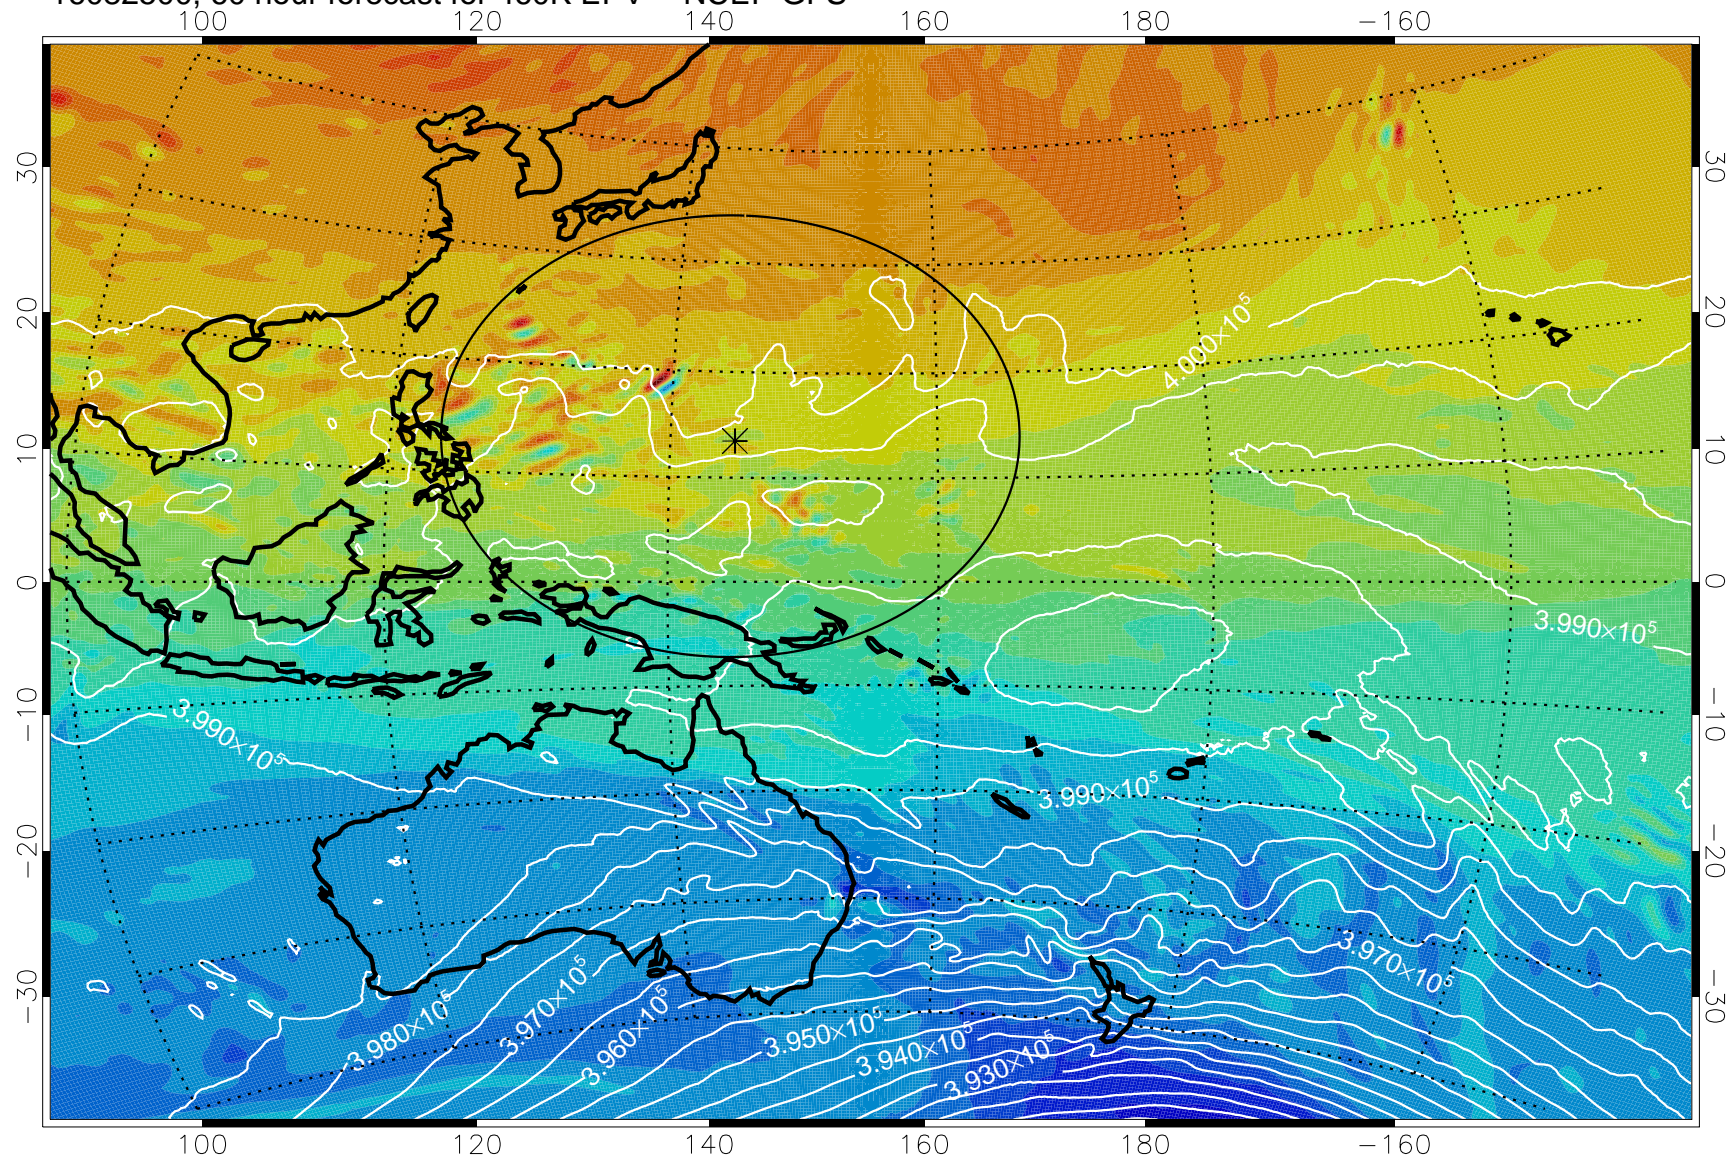

16082406, 42 hour forecast for 460K EPV -- NCEP GFS

460K Montgomery Streamfunction, white

Range ring of 2304 km

16082412, 48 hour forecast for 460K EPV -- NCEP GFS

460K Montgomery Streamfunction, white

Range ring of 2304 km

16082418, 54 hour forecast for 460K EPV -- NCEP GFS

460K Montgomery Streamfunction, white

Range ring of 2304 km

16082500, 60 hour forecast for 460K EPV -- NCEP GFS

460K Montgomery Streamfunction, white

Range ring of 2304 km

16082506, 66 hour forecast for 460K EPV -- NCEP GFS

460K Montgomery Streamfunction, white

Range ring of 2304 km

16082512, 72 hour forecast for 460K EPV -- NCEP GFS

460K Montgomery Streamfunction, white

Range ring of 2304 km

16082518, 78 hour forecast for 460K EPV -- NCEP GFS

460K Montgomery Streamfunction, white

Range ring of 2304 km

16082600, 84 hour forecast for 460K EPV -- NCEP GFS

460K Montgomery Streamfunction, white

Range ring of 2304 km