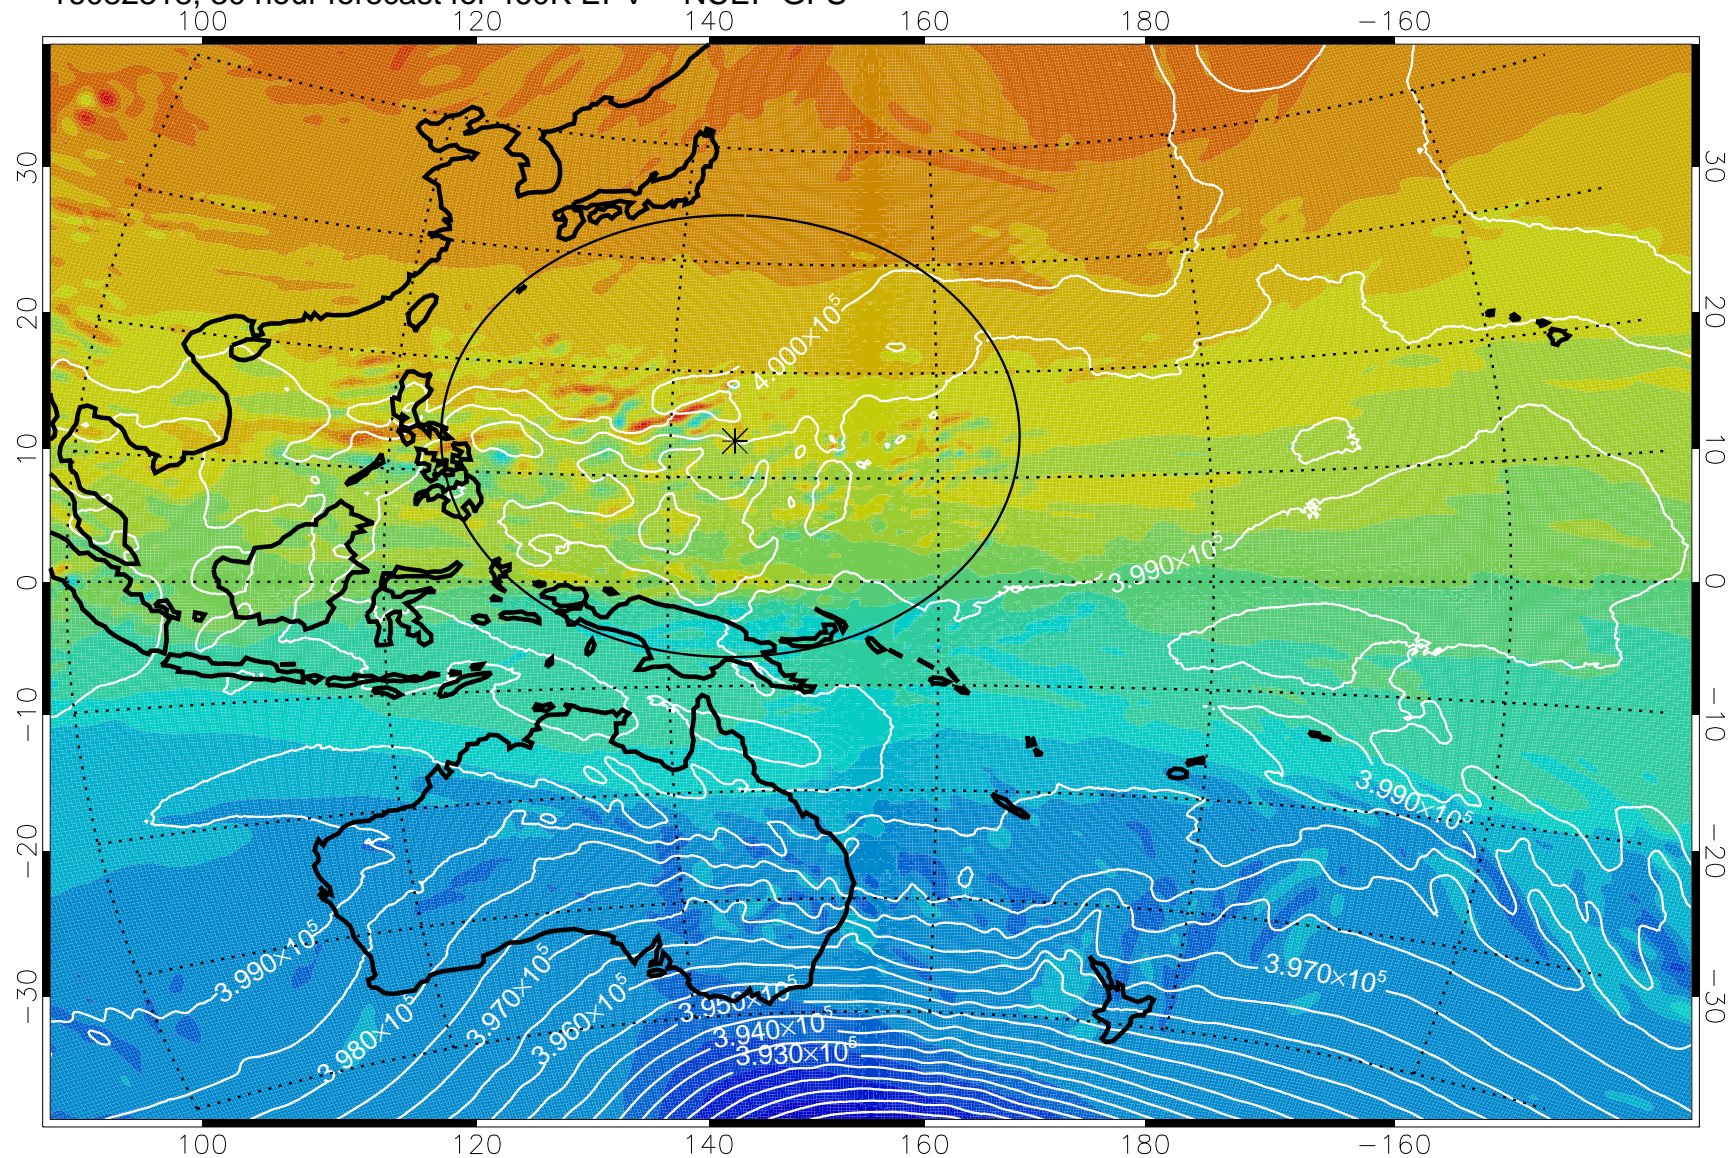

16082306, 18 hour forecast for 460K EPV -- NCEP GFS

460K Montgomery Streamfunction, white

Range ring of 2304 km

16082312, 24 hour forecast for 460K EPV -- NCEP GFS

460K Montgomery Streamfunction, white

Range ring of 2304 km

16082318, 30 hour forecast for 460K EPV -- NCEP GFS

460K Montgomery Streamfunction, white

Range ring of 2304 km

16082400, 36 hour forecast for 460K EPV -- NCEP GFS

460K Montgomery Streamfunction, white

Range ring of 2304 km

16082406, 42 hour forecast for 460K EPV -- NCEP GFS

460K Montgomery Streamfunction, white

Range ring of 2304 km

16082412, 48 hour forecast for 460K EPV -- NCEP GFS

460K Montgomery Streamfunction, white

Range ring of 2304 km

16082418, 54 hour forecast for 460K EPV -- NCEP GFS

460K Montgomery Streamfunction, white

Range ring of 2304 km

16082500, 60 hour forecast for 460K EPV -- NCEP GFS

460K Montgomery Streamfunction, white

Range ring of 2304 km