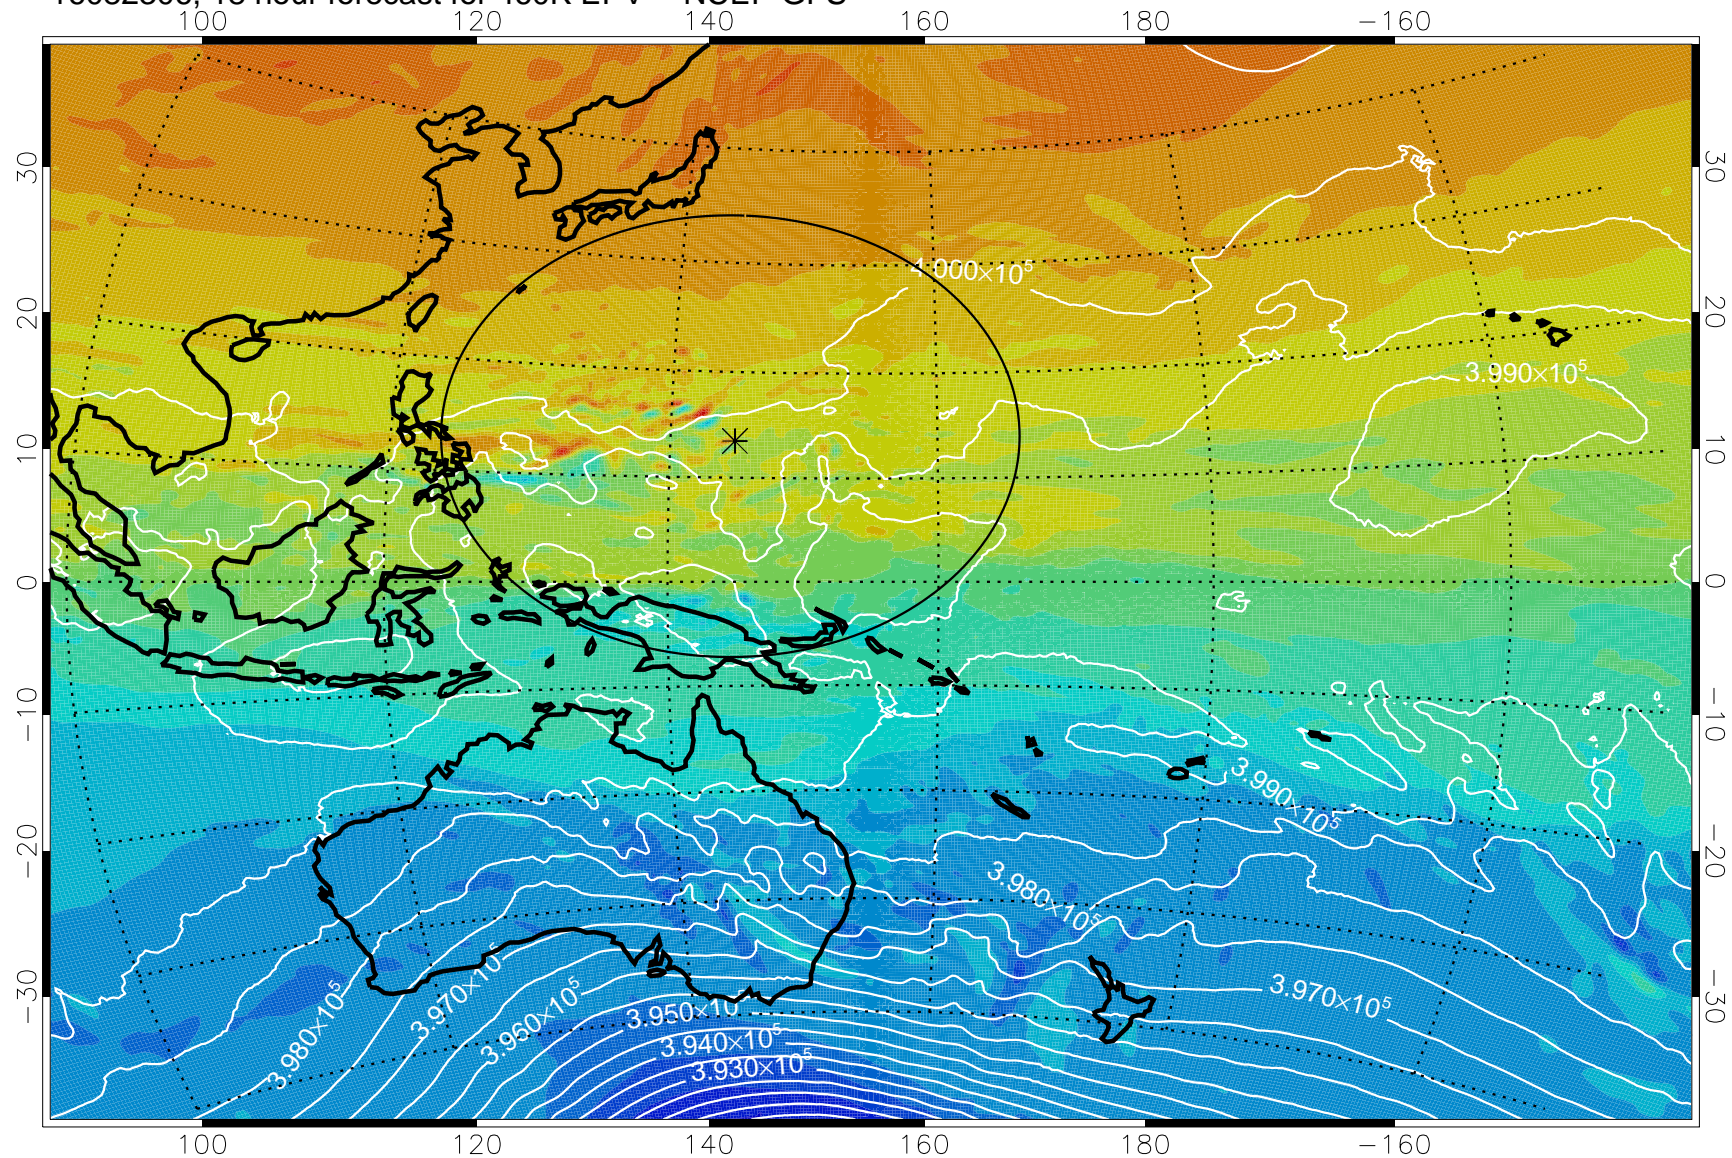

16082218, 6 hour forecast for 460K EPV -- NCEP GFS

460K Montgomery Streamfunction, white

Range ring of 2304 km

16082300, 12 hour forecast for 460K EPV -- NCEP GFS

460K Montgomery Streamfunction, white

Range ring of 2304 km

16082306, 18 hour forecast for 460K EPV -- NCEP GFS

460K Montgomery Streamfunction, white

Range ring of 2304 km

16082312, 24 hour forecast for 460K EPV -- NCEP GFS

460K Montgomery Streamfunction, white

Range ring of 2304 km

16082318, 30 hour forecast for 460K EPV -- NCEP GFS

460K Montgomery Streamfunction, white

Range ring of 2304 km

16082400, 36 hour forecast for 460K EPV -- NCEP GFS

460K Montgomery Streamfunction, white

Range ring of 2304 km

16082406, 42 hour forecast for 460K EPV -- NCEP GFS

460K Montgomery Streamfunction, white

Range ring of 2304 km

16082412, 48 hour forecast for 460K EPV -- NCEP GFS

460K Montgomery Streamfunction, white

Range ring of 2304 km