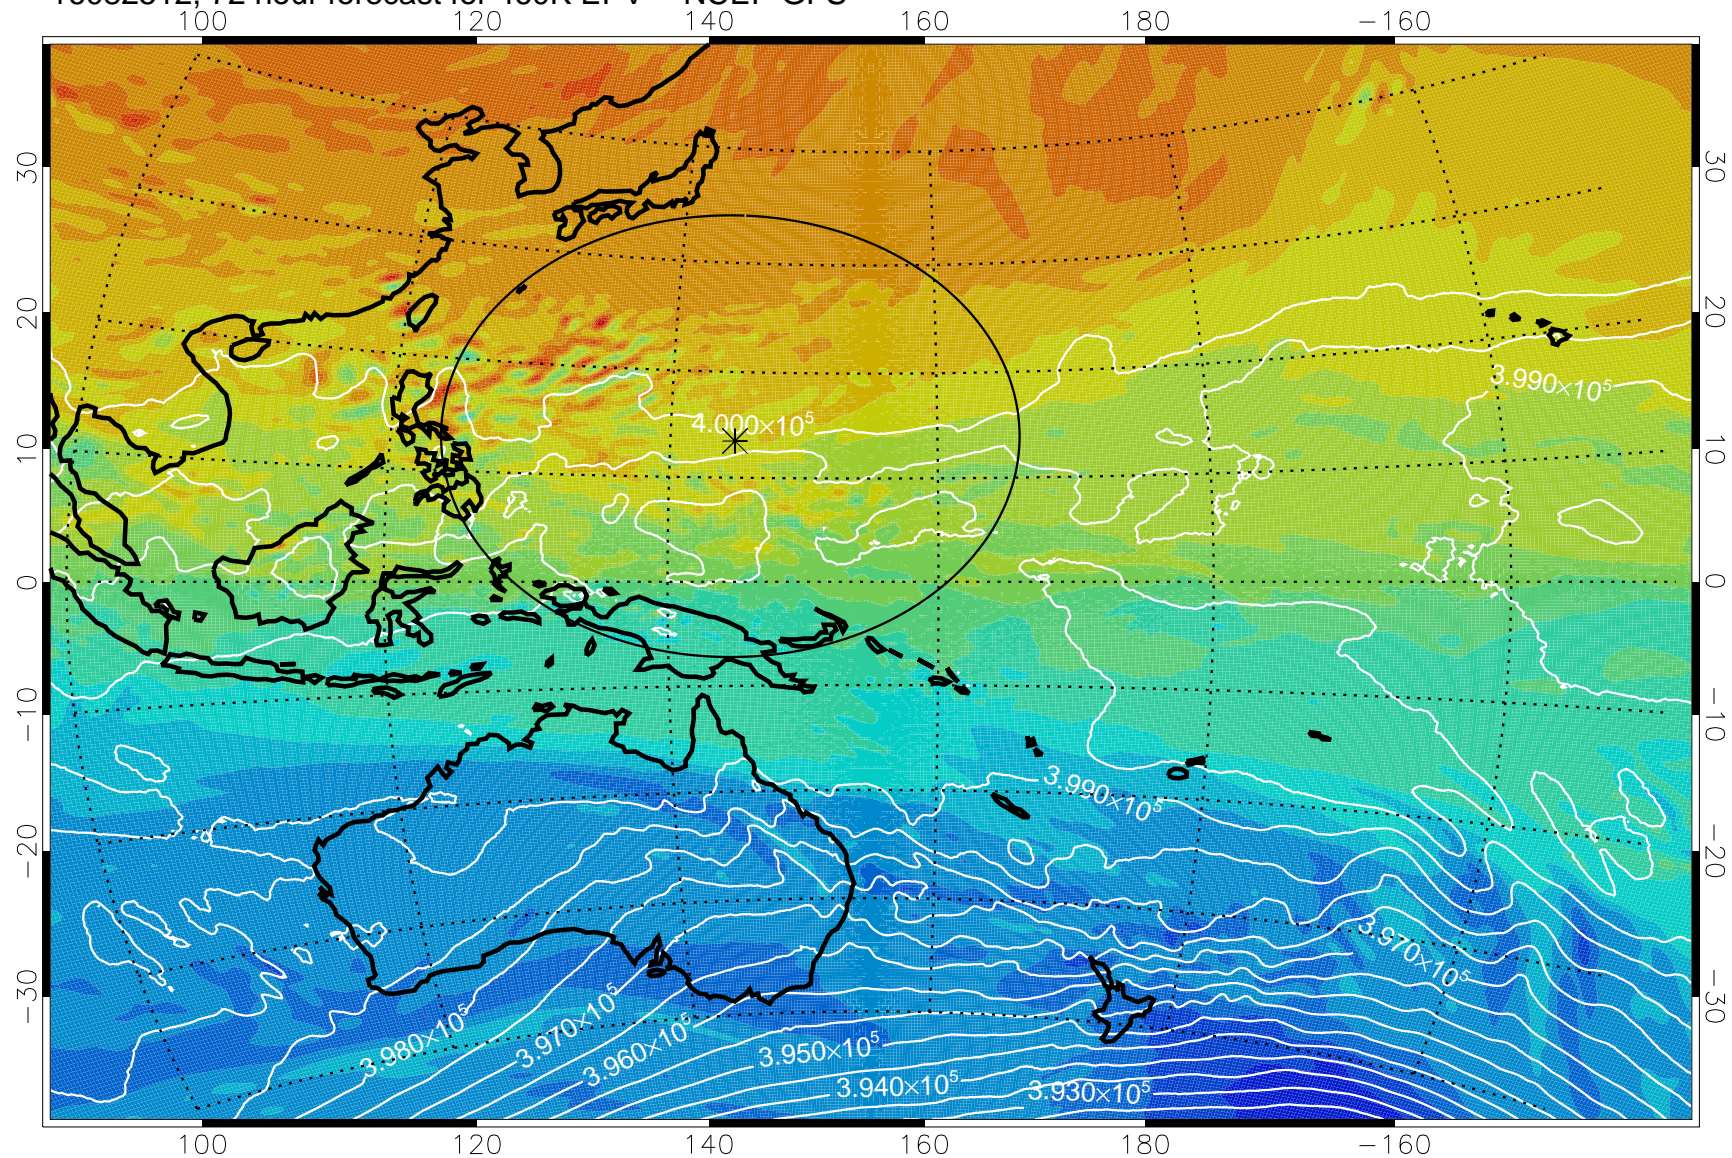

16082406, 42 hour forecast for 460K EPV -- NCEP GFS

460K Montgomery Streamfunction, white

Range ring of 2304 km

16082412, 48 hour forecast for 460K EPV -- NCEP GFS

460K Montgomery Streamfunction, white

Range ring of 2304 km

16082418, 54 hour forecast for 460K EPV -- NCEP GFS

460K Montgomery Streamfunction, white

Range ring of 2304 km

16082500, 60 hour forecast for 460K EPV -- NCEP GFS

460K Montgomery Streamfunction, white

Range ring of 2304 km

16082506, 66 hour forecast for 460K EPV -- NCEP GFS

460K Montgomery Streamfunction, white

Range ring of 2304 km

16082512, 72 hour forecast for 460K EPV -- NCEP GFS

460K Montgomery Streamfunction, white

Range ring of 2304 km

16082518, 78 hour forecast for 460K EPV -- NCEP GFS

460K Montgomery Streamfunction, white

Range ring of 2304 km

16082600, 84 hour forecast for 460K EPV -- NCEP GFS

460K Montgomery Streamfunction, white

Range ring of 2304 km