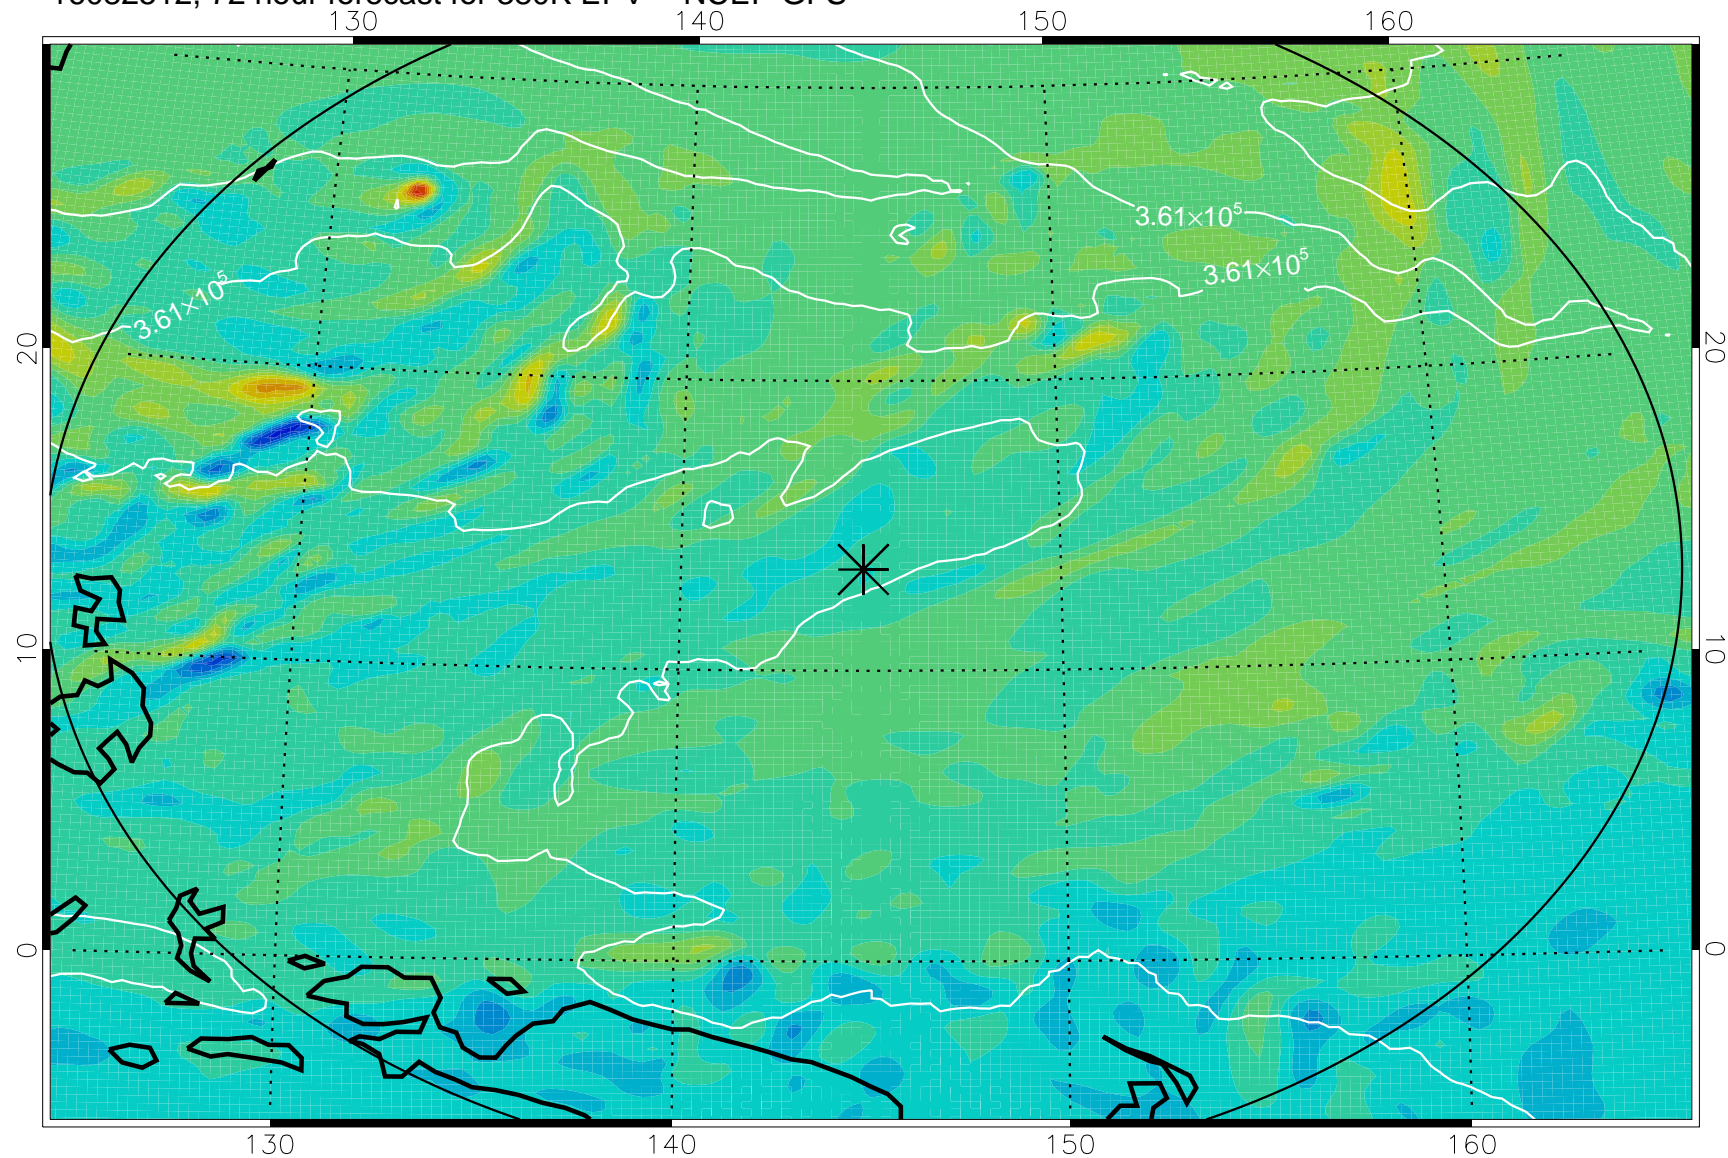

16082418, 54 hour forecast for 380K EPV -- NCEP GFS

380K Montgomery Streamfunction, white

Range ring of 2304 km

16082500, 60 hour forecast for 380K EPV -- NCEP GFS

380K Montgomery Streamfunction, white

Range ring of 2304 km

16082506, 66 hour forecast for 380K EPV -- NCEP GFS

380K Montgomery Streamfunction, white

Range ring of 2304 km

16082512, 72 hour forecast for 380K EPV -- NCEP GFS

380K Montgomery Streamfunction, white

Range ring of 2304 km

16082518, 78 hour forecast for 380K EPV -- NCEP GFS

380K Montgomery Streamfunction, white

Range ring of 2304 km

16082600, 84 hour forecast for 380K EPV -- NCEP GFS

380K Montgomery Streamfunction, white

Range ring of 2304 km

16082606, 90 hour forecast for 380K EPV -- NCEP GFS

380K Montgomery Streamfunction, white

Range ring of 2304 km

16082612, 96 hour forecast for 380K EPV -- NCEP GFS

380K Montgomery Streamfunction, white

Range ring of 2304 km