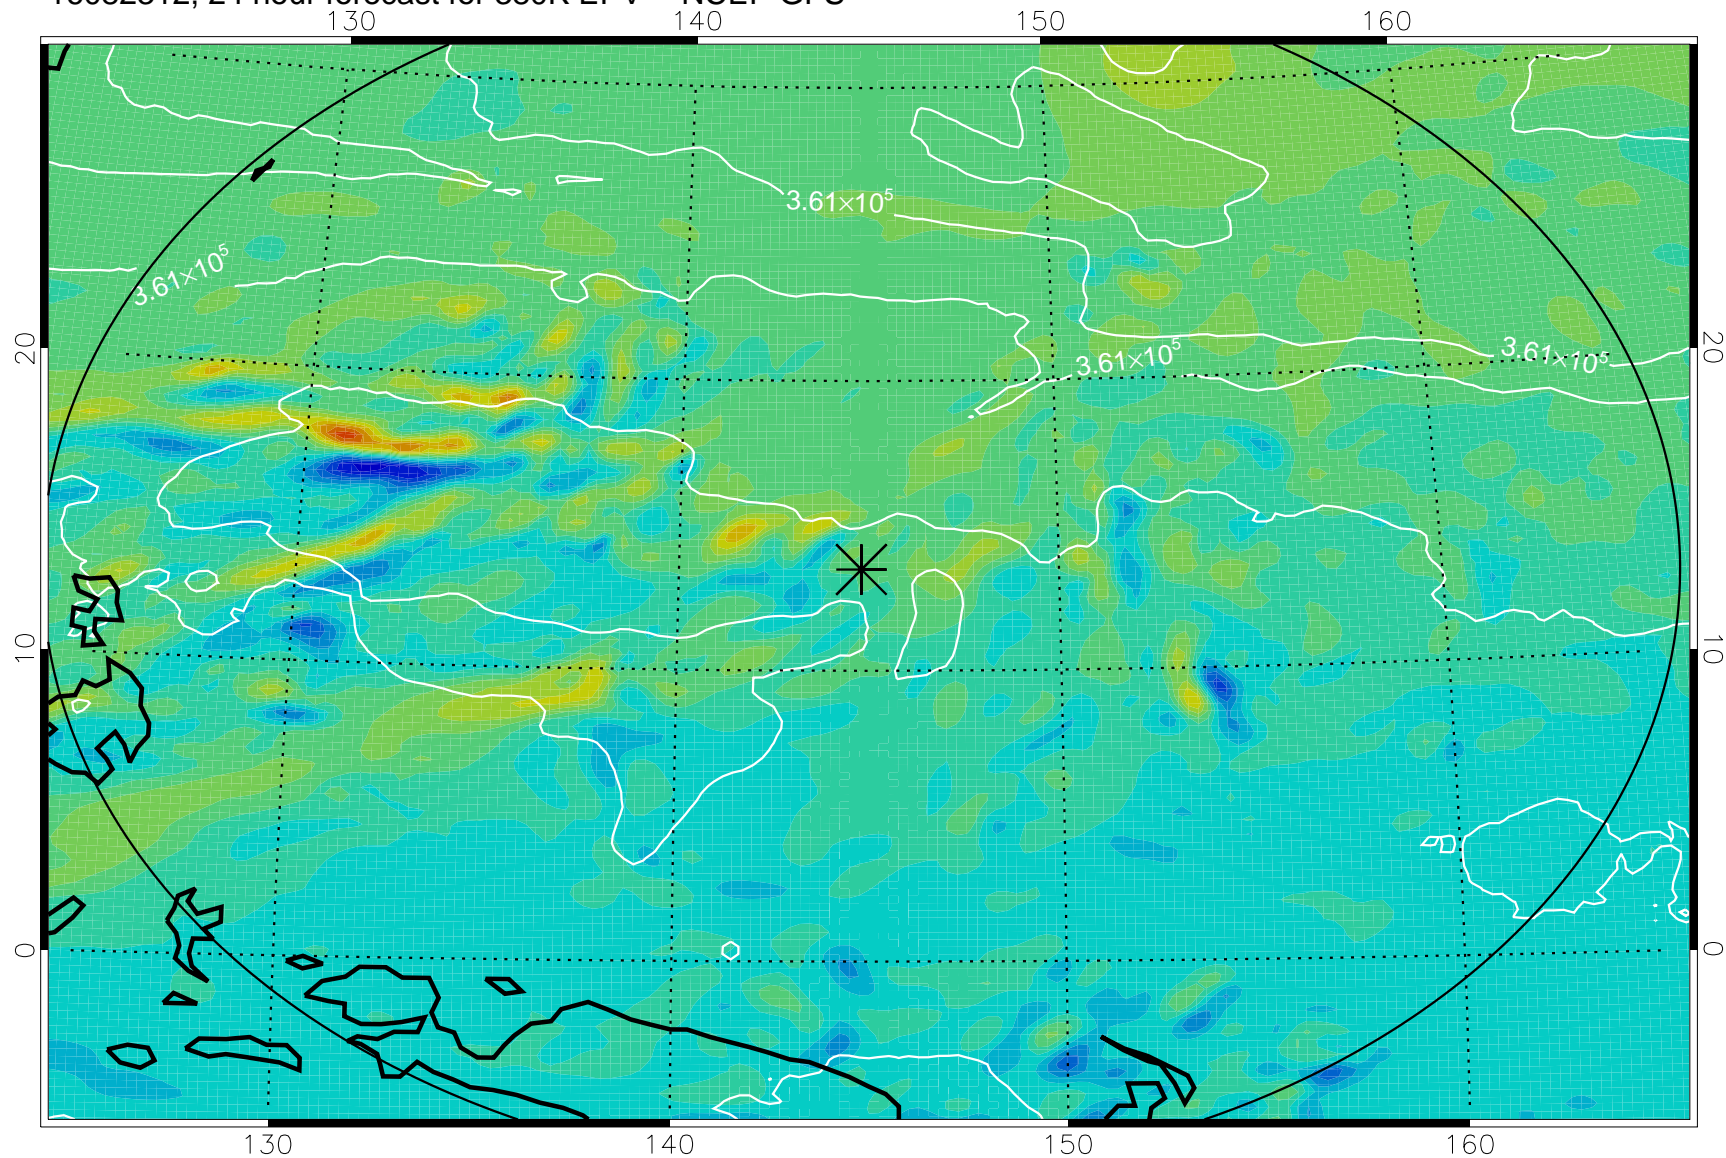

16082218, 6 hour forecast for 380K EPV -- NCEP GFS

380K Montgomery Streamfunction, white

Range ring of 2304 km

16082300, 12 hour forecast for 380K EPV -- NCEP GFS

380K Montgomery Streamfunction, white

Range ring of 2304 km

16082306, 18 hour forecast for 380K EPV -- NCEP GFS

380K Montgomery Streamfunction, white

Range ring of 2304 km

16082312, 24 hour forecast for 380K EPV -- NCEP GFS

380K Montgomery Streamfunction, white

Range ring of 2304 km

16082318, 30 hour forecast for 380K EPV -- NCEP GFS

380K Montgomery Streamfunction, white

Range ring of 2304 km

16082400, 36 hour forecast for 380K EPV -- NCEP GFS

380K Montgomery Streamfunction, white

Range ring of 2304 km

16082406, 42 hour forecast for 380K EPV -- NCEP GFS

380K Montgomery Streamfunction, white

Range ring of 2304 km

16082412, 48 hour forecast for 380K EPV -- NCEP GFS

380K Montgomery Streamfunction, white

Range ring of 2304 km