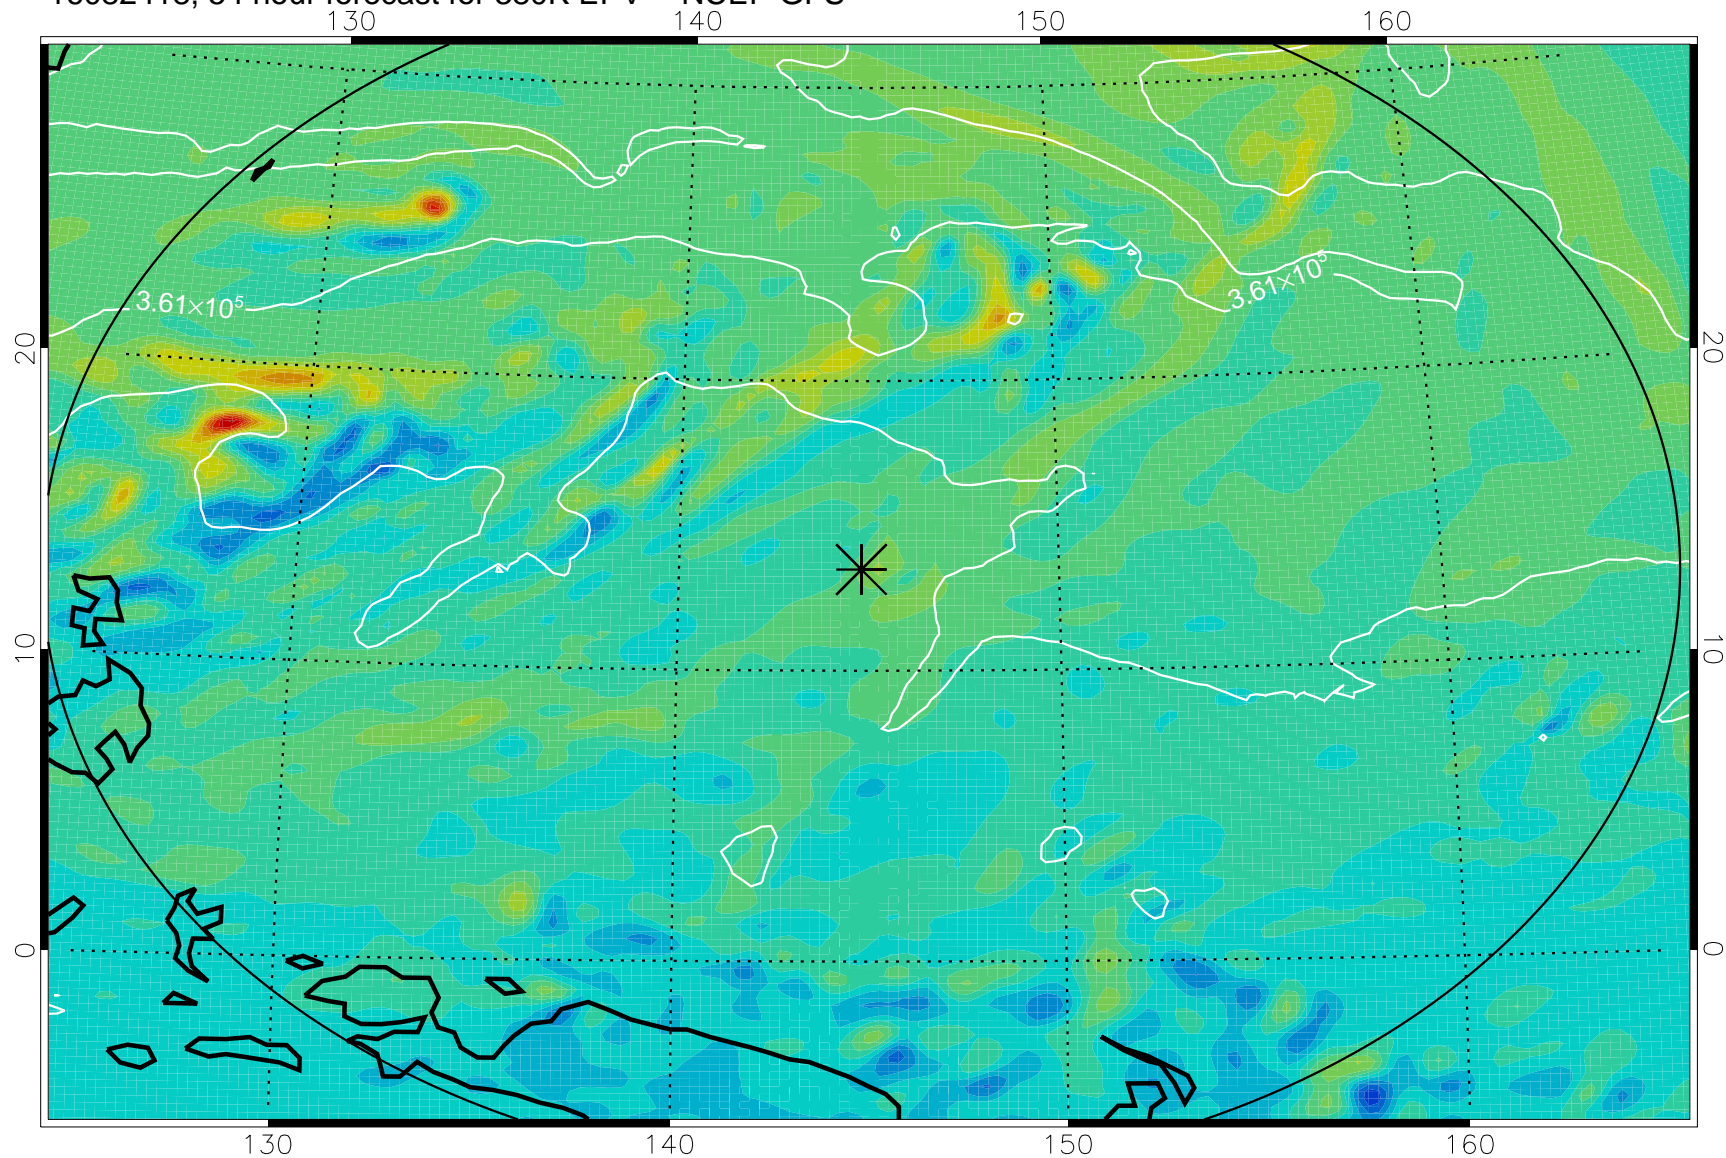

16082406, 42 hour forecast for 380K EPV -- NCEP GFS

380K Montgomery Streamfunction, white

Range ring of 2304 km

16082412, 48 hour forecast for 380K EPV -- NCEP GFS

380K Montgomery Streamfunction, white

Range ring of 2304 km

16082418, 54 hour forecast for 380K EPV -- NCEP GFS

380K Montgomery Streamfunction, white

Range ring of 2304 km

16082500, 60 hour forecast for 380K EPV -- NCEP GFS

380K Montgomery Streamfunction, white

Range ring of 2304 km

16082506, 66 hour forecast for 380K EPV -- NCEP GFS

380K Montgomery Streamfunction, white

Range ring of 2304 km

16082512, 72 hour forecast for 380K EPV -- NCEP GFS

380K Montgomery Streamfunction, white

Range ring of 2304 km

16082518, 78 hour forecast for 380K EPV -- NCEP GFS

380K Montgomery Streamfunction, white

Range ring of 2304 km

16082600, 84 hour forecast for 380K EPV -- NCEP GFS

380K Montgomery Streamfunction, white

Range ring of 2304 km