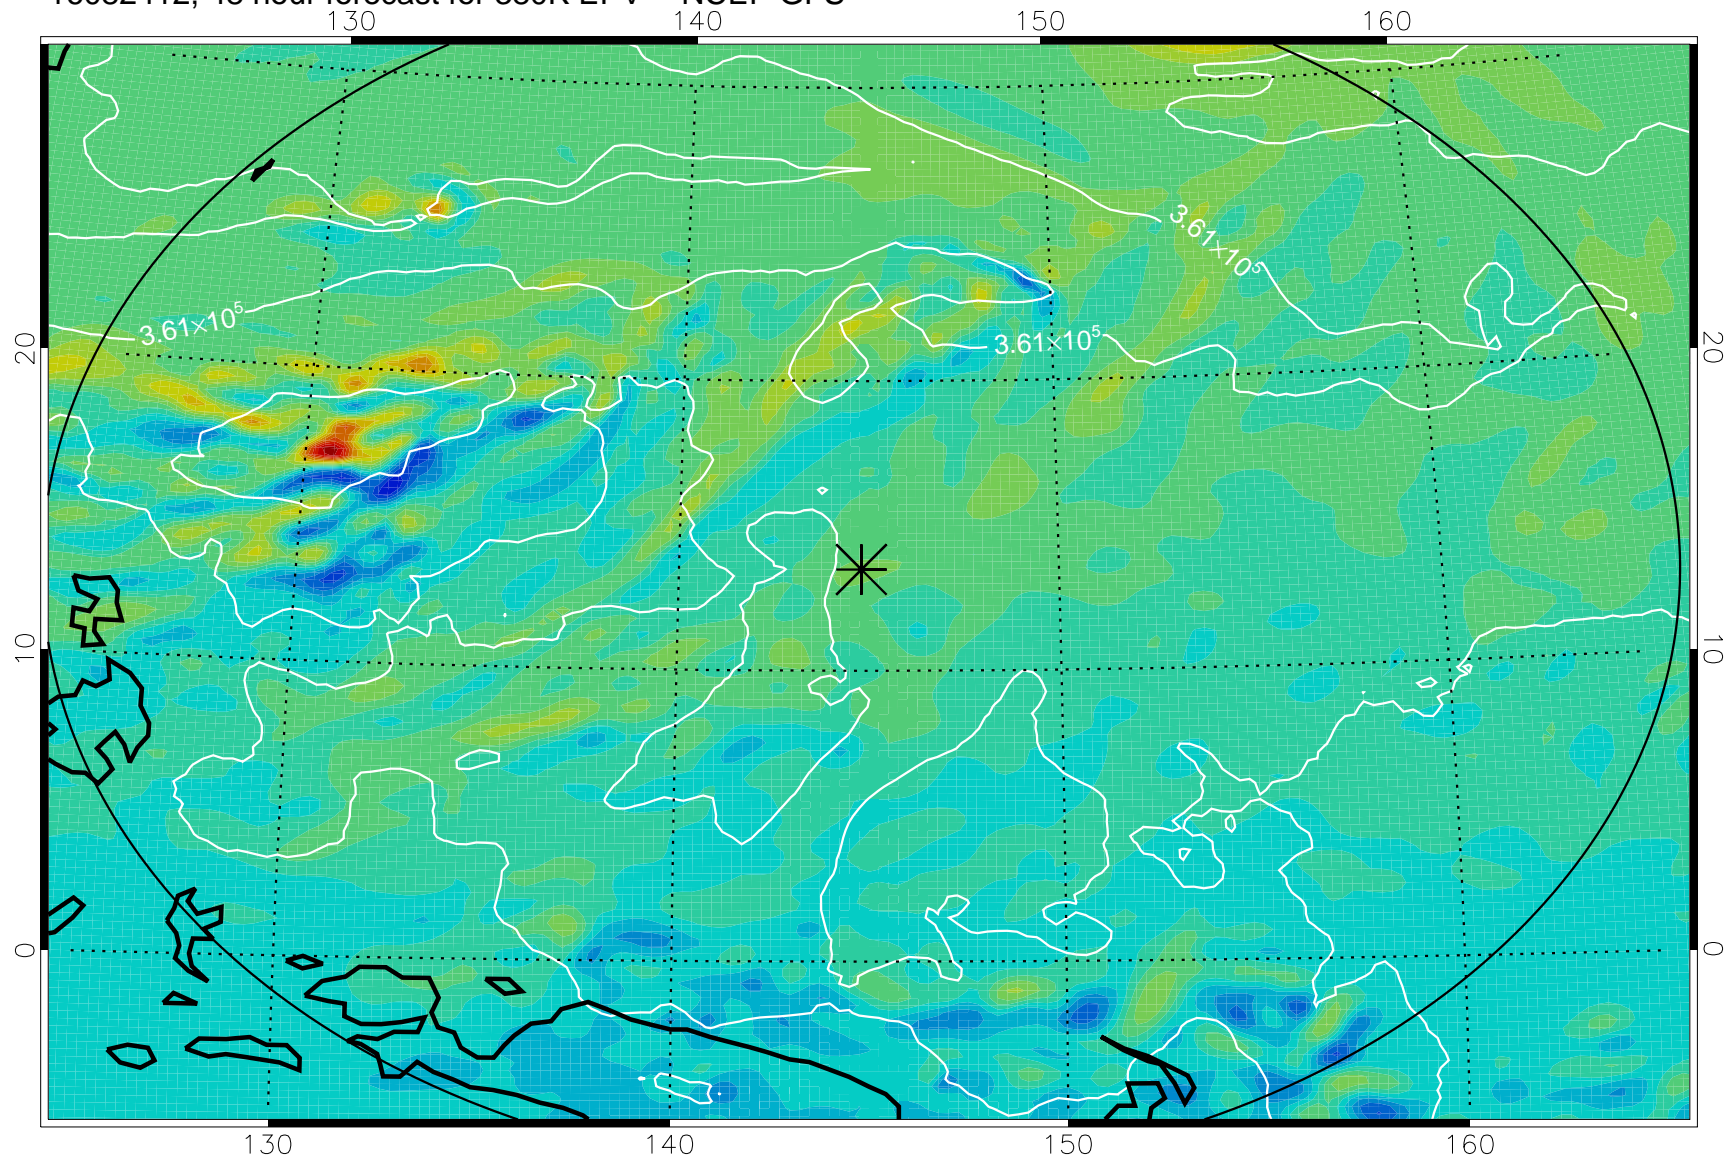

16082306, 18 hour forecast for 380K EPV -- NCEP GFS

380K Montgomery Streamfunction, white

Range ring of 2304 km

16082312, 24 hour forecast for 380K EPV -- NCEP GFS

380K Montgomery Streamfunction, white

Range ring of 2304 km

16082318, 30 hour forecast for 380K EPV -- NCEP GFS

380K Montgomery Streamfunction, white

Range ring of 2304 km

16082400, 36 hour forecast for 380K EPV -- NCEP GFS

380K Montgomery Streamfunction, white

Range ring of 2304 km

16082406, 42 hour forecast for 380K EPV -- NCEP GFS

380K Montgomery Streamfunction, white

Range ring of 2304 km

16082412, 48 hour forecast for 380K EPV -- NCEP GFS

380K Montgomery Streamfunction, white

Range ring of 2304 km

16082418, 54 hour forecast for 380K EPV -- NCEP GFS

380K Montgomery Streamfunction, white

Range ring of 2304 km

16082500, 60 hour forecast for 380K EPV -- NCEP GFS

380K Montgomery Streamfunction, white

Range ring of 2304 km