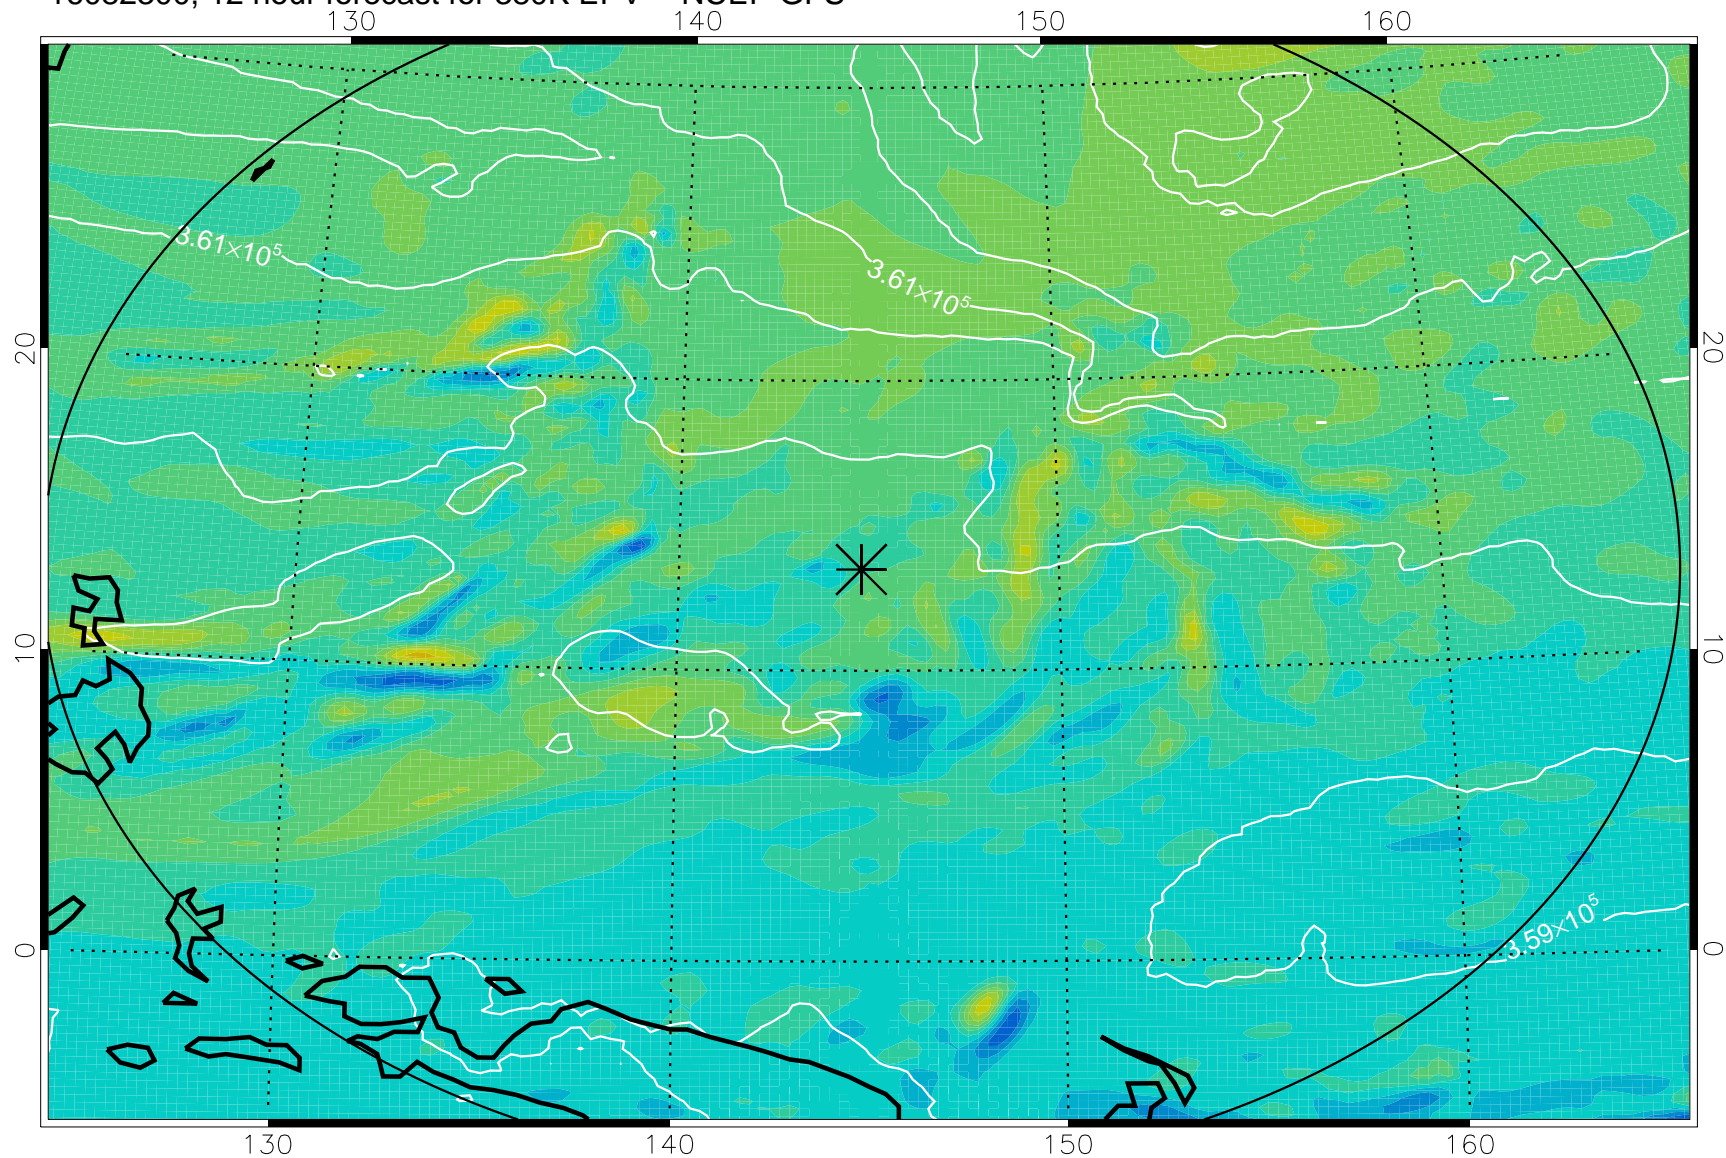

16082218, 6 hour forecast for 380K EPV -- NCEP GFS

380K Montgomery Streamfunction, white

Range ring of 2304 km

16082300, 12 hour forecast for 380K EPV -- NCEP GFS

380K Montgomery Streamfunction, white

Range ring of 2304 km

16082306, 18 hour forecast for 380K EPV -- NCEP GFS

380K Montgomery Streamfunction, white

Range ring of 2304 km

16082312, 24 hour forecast for 380K EPV -- NCEP GFS

380K Montgomery Streamfunction, white

Range ring of 2304 km

16082318, 30 hour forecast for 380K EPV -- NCEP GFS

380K Montgomery Streamfunction, white

Range ring of 2304 km

16082400, 36 hour forecast for 380K EPV -- NCEP GFS

380K Montgomery Streamfunction, white

Range ring of 2304 km

16082406, 42 hour forecast for 380K EPV -- NCEP GFS

380K Montgomery Streamfunction, white

Range ring of 2304 km

16082412, 48 hour forecast for 380K EPV -- NCEP GFS

380K Montgomery Streamfunction, white

Range ring of 2304 km