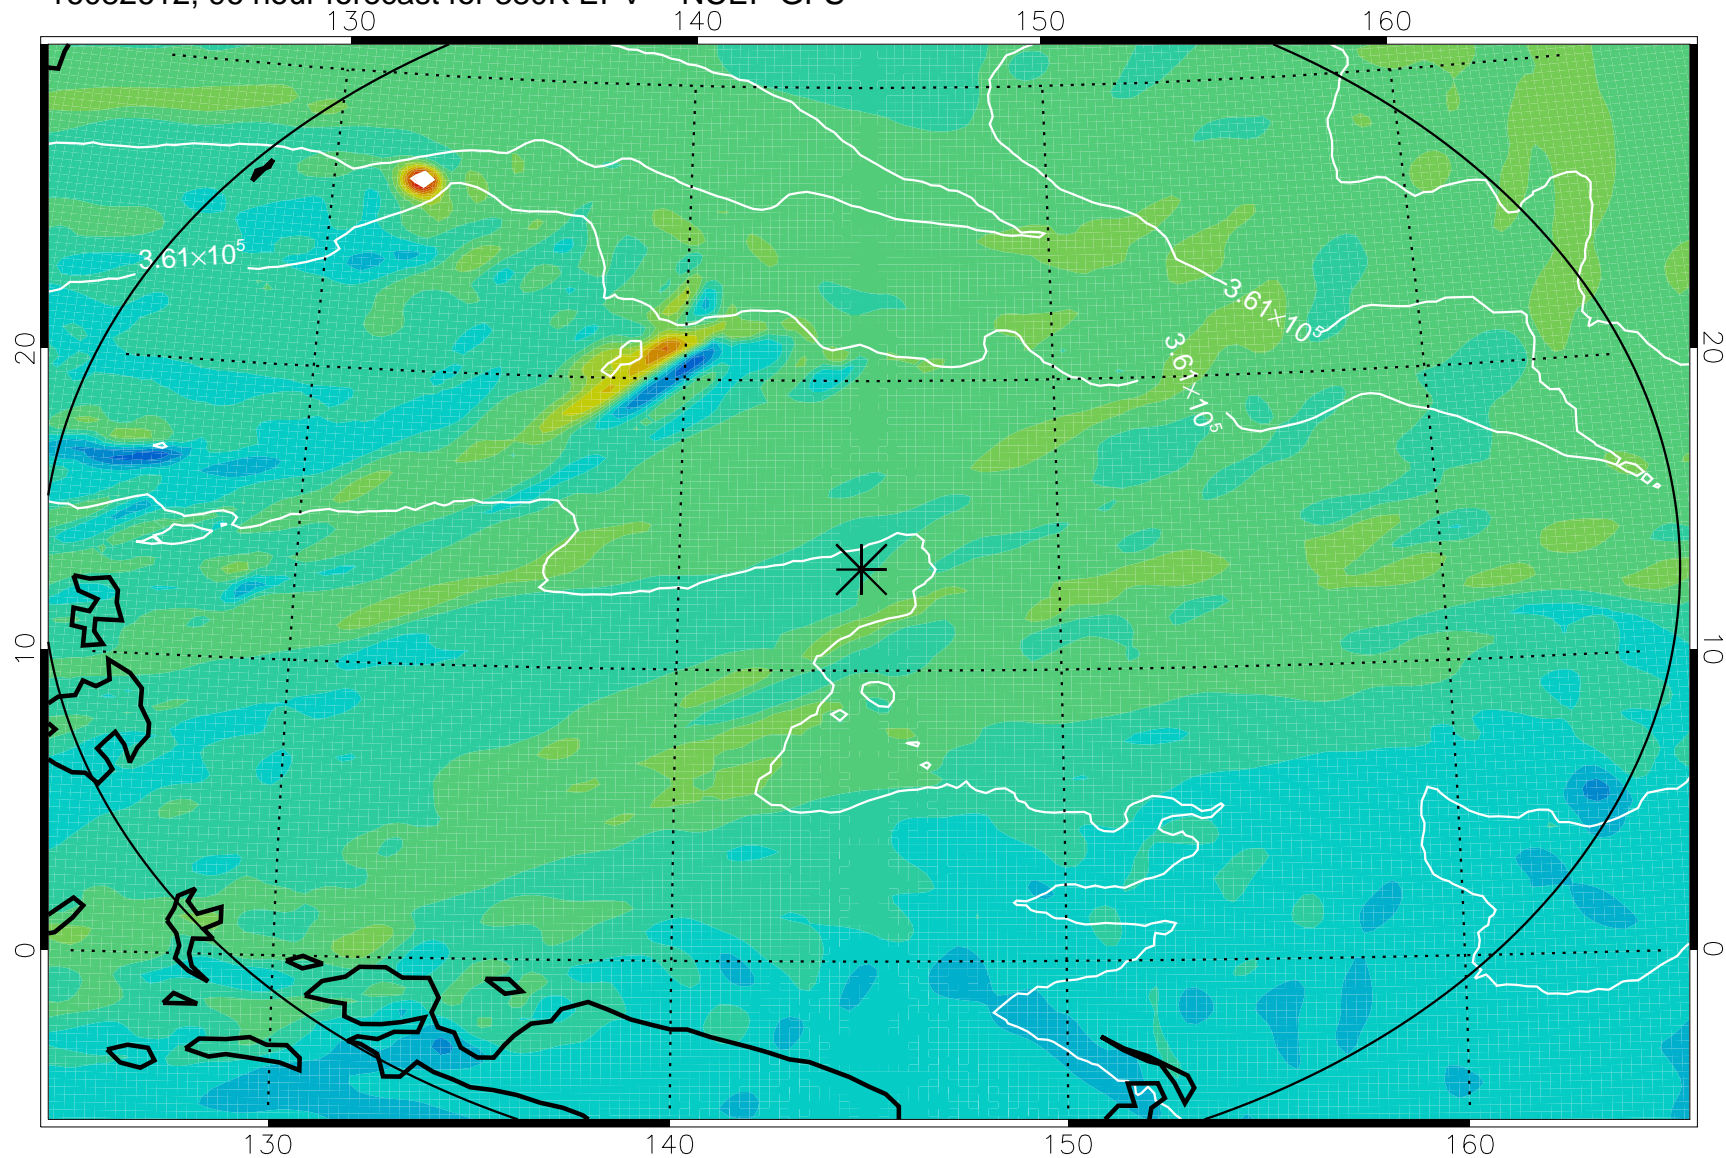

16082506, 66 hour forecast for 380K EPV -- NCEP GFS

380K Montgomery Streamfunction, white

Range ring of 2304 km

16082512, 72 hour forecast for 380K EPV -- NCEP GFS

380K Montgomery Streamfunction, white

Range ring of 2304 km

16082518, 78 hour forecast for 380K EPV -- NCEP GFS

380K Montgomery Streamfunction, white

Range ring of 2304 km

16082600, 84 hour forecast for 380K EPV -- NCEP GFS

380K Montgomery Streamfunction, white

Range ring of 2304 km

16082606, 90 hour forecast for 380K EPV -- NCEP GFS

380K Montgomery Streamfunction, white

Range ring of 2304 km

16082612, 96 hour forecast for 380K EPV -- NCEP GFS

380K Montgomery Streamfunction, white

Range ring of 2304 km

16082618, 102 hour forecast for 380K EPV -- NCEP GFS

380K Montgomery Streamfunction, white

Range ring of 2304 km

16082700, 108 hour forecast for 380K EPV -- NCEP GFS

380K Montgomery Streamfunction, white

Range ring of 2304 km