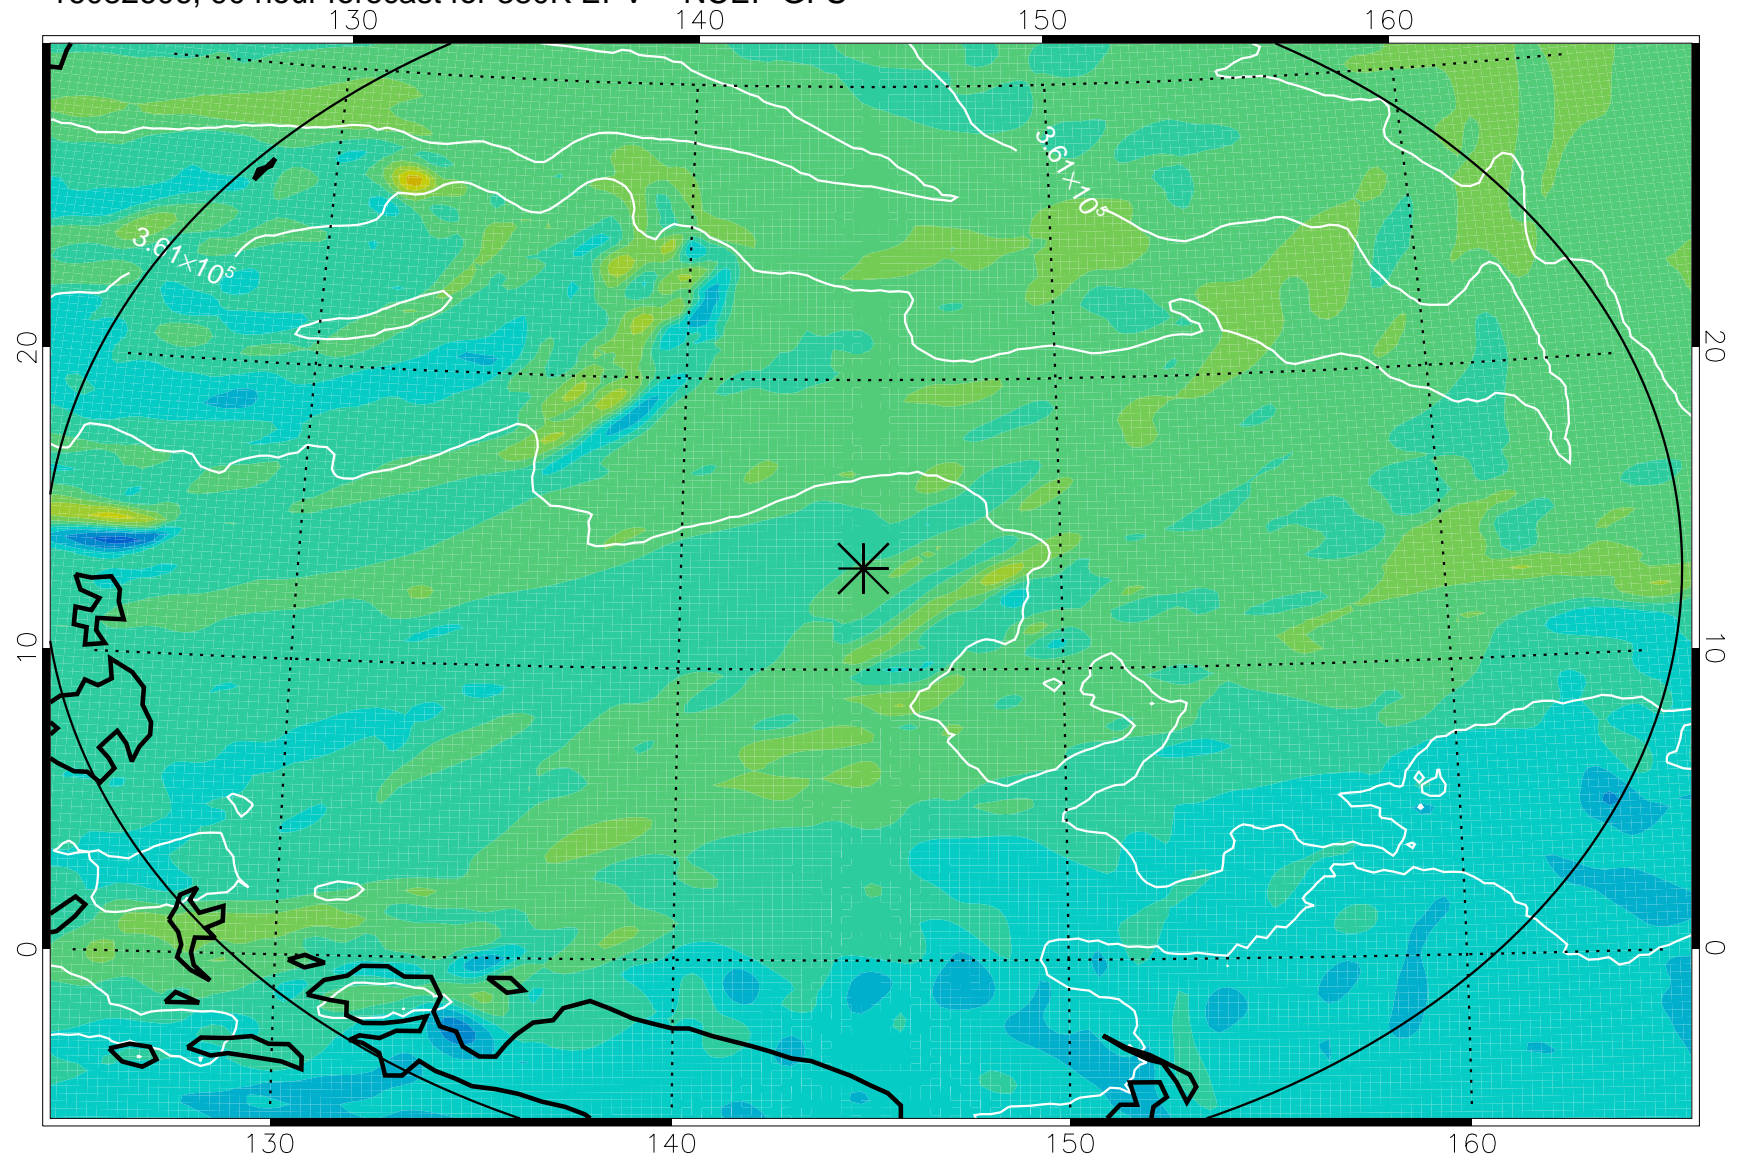

16082506, 66 hour forecast for 380K EPV -- NCEP GFS

380K Montgomery Streamfunction, white

Range ring of 2304 km

16082512, 72 hour forecast for 380K EPV -- NCEP GFS

380K Montgomery Streamfunction, white

Range ring of 2304 km

16082518, 78 hour forecast for 380K EPV -- NCEP GFS

380K Montgomery Streamfunction, white

Range ring of 2304 km

16082600, 84 hour forecast for 380K EPV -- NCEP GFS

380K Montgomery Streamfunction, white

Range ring of 2304 km

16082606, 90 hour forecast for 380K EPV -- NCEP GFS

380K Montgomery Streamfunction, white

Range ring of 2304 km

16082612, 96 hour forecast for 380K EPV -- NCEP GFS

380K Montgomery Streamfunction, white

Range ring of 2304 km

16082618, 102 hour forecast for 380K EPV -- NCEP GFS

380K Montgomery Streamfunction, white

Range ring of 2304 km

16082700, 108 hour forecast for 380K EPV -- NCEP GFS

380K Montgomery Streamfunction, white

Range ring of 2304 km