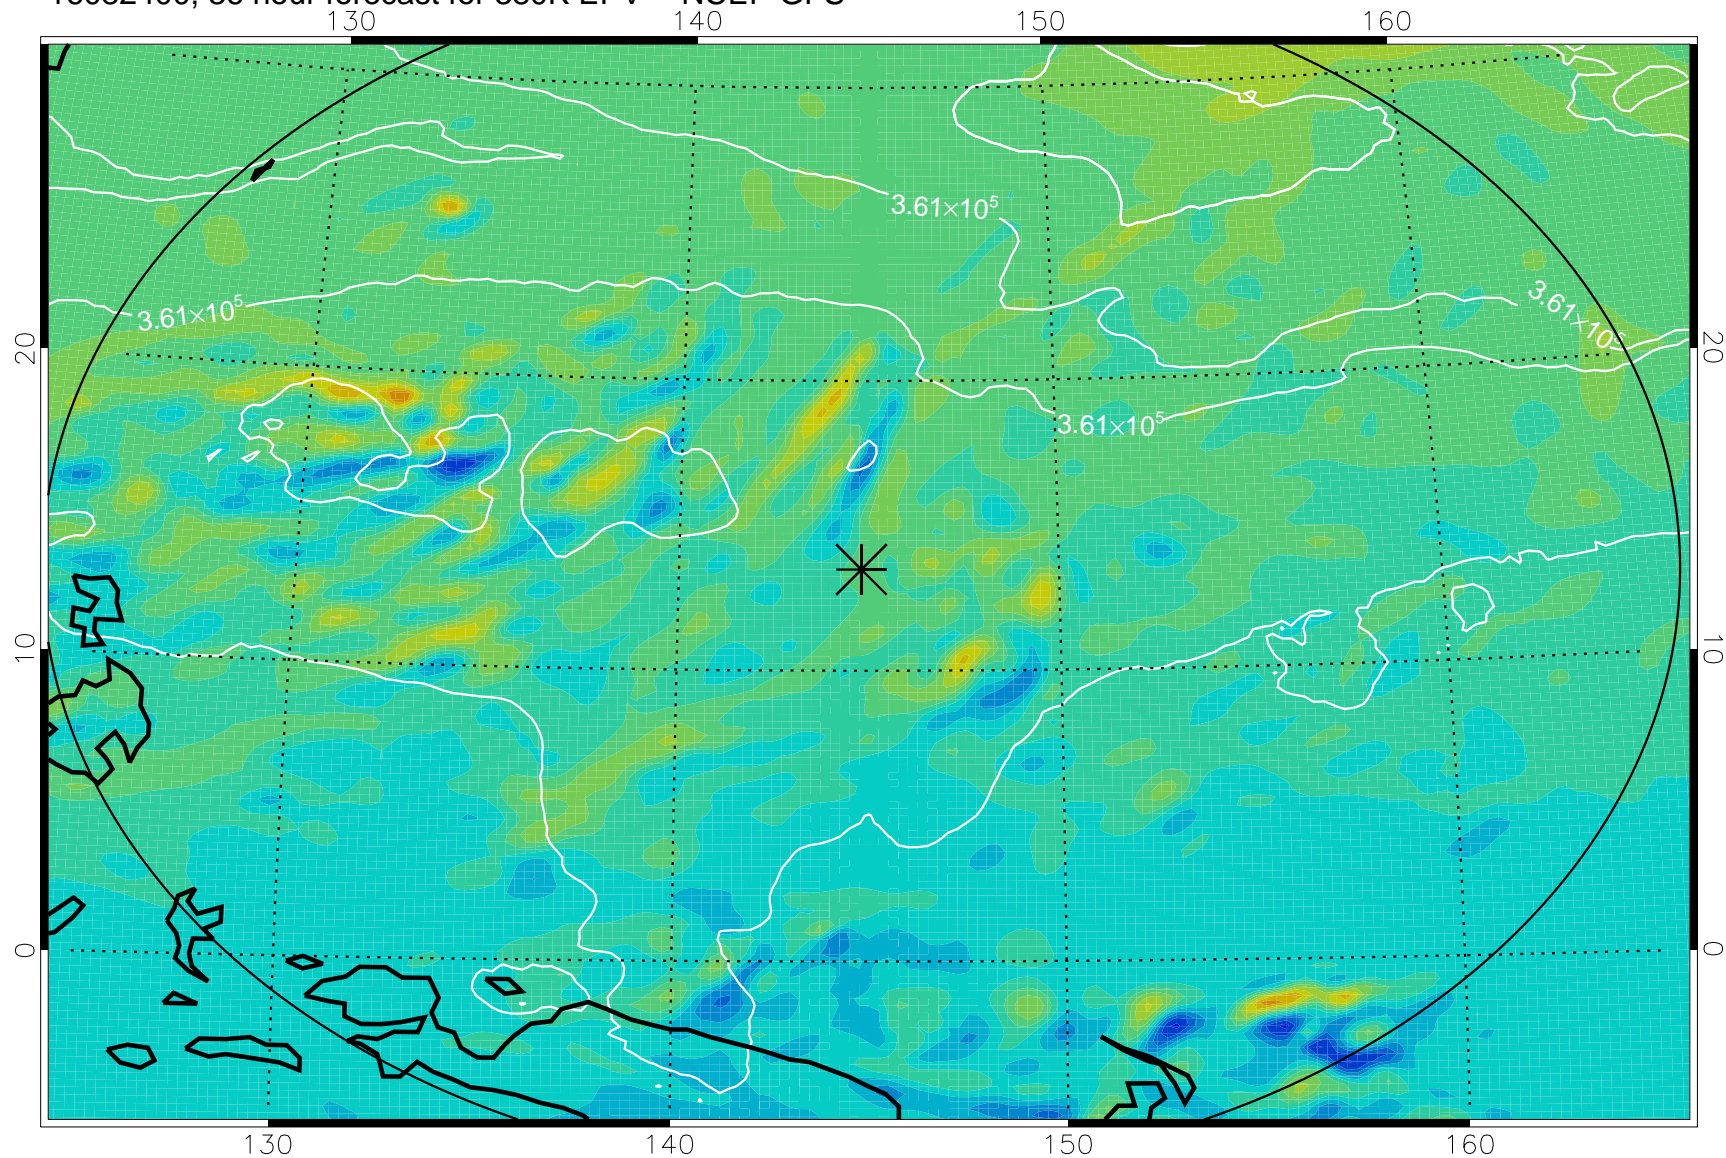

16082306, 18 hour forecast for 380K EPV -- NCEP GFS

380K Montgomery Streamfunction, white

Range ring of 2304 km

16082312, 24 hour forecast for 380K EPV -- NCEP GFS

380K Montgomery Streamfunction, white

Range ring of 2304 km

16082318, 30 hour forecast for 380K EPV -- NCEP GFS

380K Montgomery Streamfunction, white

Range ring of 2304 km

16082400, 36 hour forecast for 380K EPV -- NCEP GFS

380K Montgomery Streamfunction, white

Range ring of 2304 km

16082406, 42 hour forecast for 380K EPV -- NCEP GFS

380K Montgomery Streamfunction, white

Range ring of 2304 km

16082412, 48 hour forecast for 380K EPV -- NCEP GFS

380K Montgomery Streamfunction, white

Range ring of 2304 km

16082418, 54 hour forecast for 380K EPV -- NCEP GFS

380K Montgomery Streamfunction, white

Range ring of 2304 km

16082500, 60 hour forecast for 380K EPV -- NCEP GFS

380K Montgomery Streamfunction, white

Range ring of 2304 km