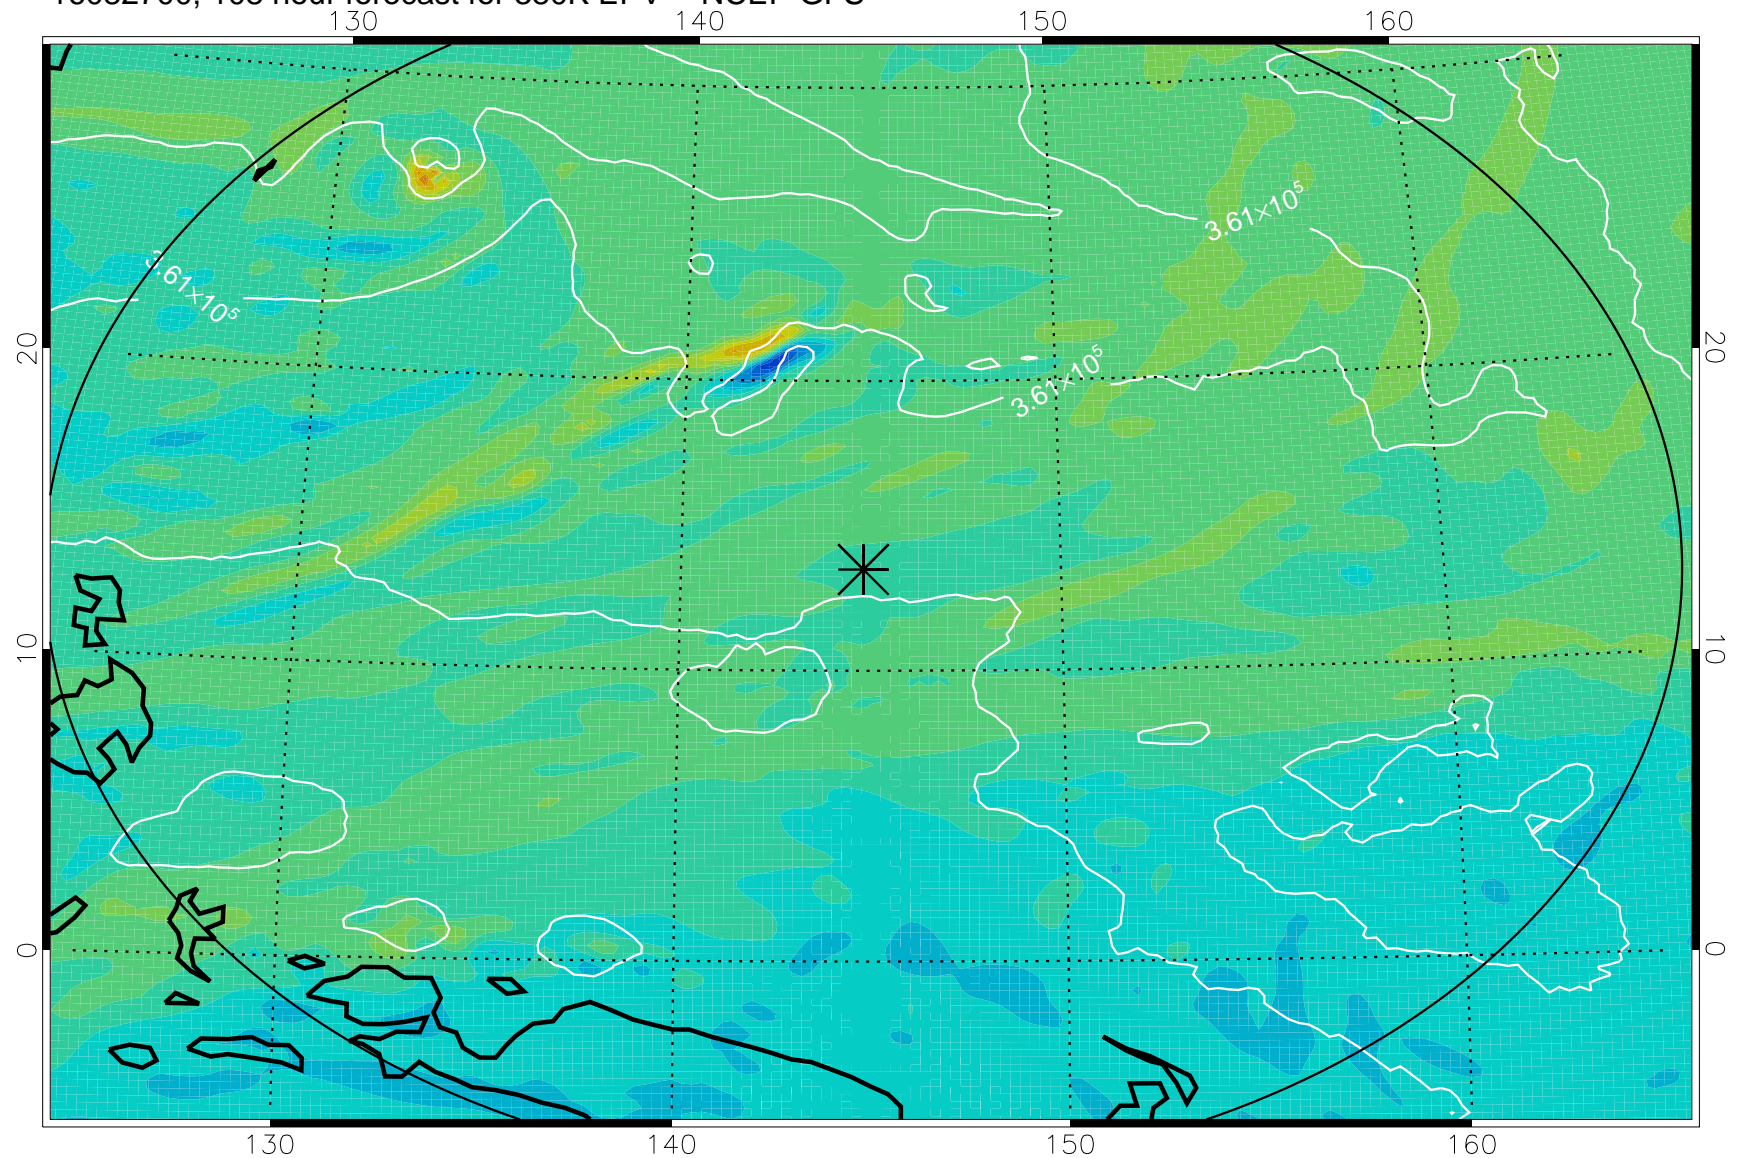

16082518, 78 hour forecast for 380K EPV -- NCEP GFS

380K Montgomery Streamfunction, white

Range ring of 2304 km

16082600, 84 hour forecast for 380K EPV -- NCEP GFS

380K Montgomery Streamfunction, white

Range ring of 2304 km

16082606, 90 hour forecast for 380K EPV -- NCEP GFS

380K Montgomery Streamfunction, white

Range ring of 2304 km

16082612, 96 hour forecast for 380K EPV -- NCEP GFS

380K Montgomery Streamfunction, white

Range ring of 2304 km

16082618, 102 hour forecast for 380K EPV -- NCEP GFS

380K Montgomery Streamfunction, white

Range ring of 2304 km

16082700, 108 hour forecast for 380K EPV -- NCEP GFS

380K Montgomery Streamfunction, white

Range ring of 2304 km

16082706, 114 hour forecast for 380K EPV -- NCEP GFS

380K Montgomery Streamfunction, white

Range ring of 2304 km

16082712, 120 hour forecast for 380K EPV -- NCEP GFS

380K Montgomery Streamfunction, white

Range ring of 2304 km