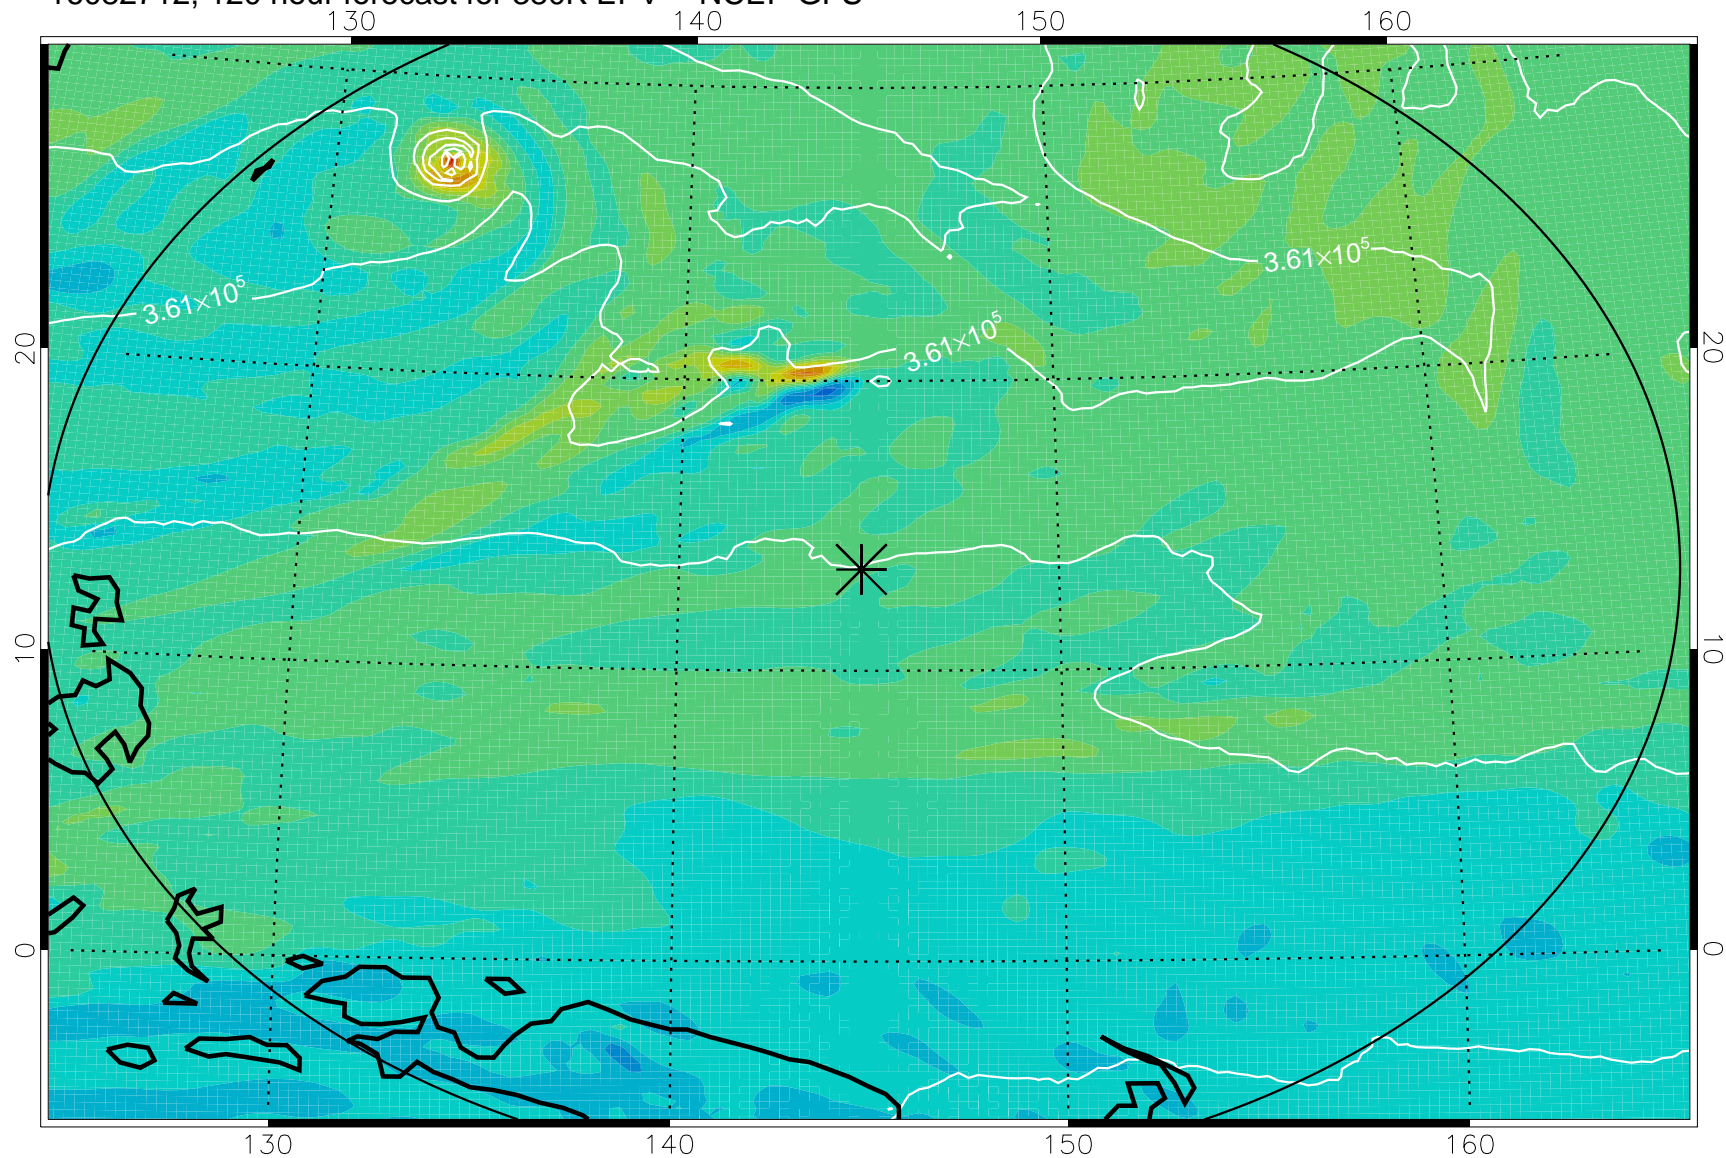

16082518, 78 hour forecast for 380K EPV -- NCEP GFS

380K Montgomery Streamfunction, white

Range ring of 2304 km

16082600, 84 hour forecast for 380K EPV -- NCEP GFS

380K Montgomery Streamfunction, white

Range ring of 2304 km

16082606, 90 hour forecast for 380K EPV -- NCEP GFS

380K Montgomery Streamfunction, white

Range ring of 2304 km

16082612, 96 hour forecast for 380K EPV -- NCEP GFS

380K Montgomery Streamfunction, white

Range ring of 2304 km

16082618, 102 hour forecast for 380K EPV -- NCEP GFS

380K Montgomery Streamfunction, white

Range ring of 2304 km

16082700, 108 hour forecast for 380K EPV -- NCEP GFS

380K Montgomery Streamfunction, white

Range ring of 2304 km

16082706, 114 hour forecast for 380K EPV -- NCEP GFS

380K Montgomery Streamfunction, white

Range ring of 2304 km

16082712, 120 hour forecast for 380K EPV -- NCEP GFS

380K Montgomery Streamfunction, white

Range ring of 2304 km