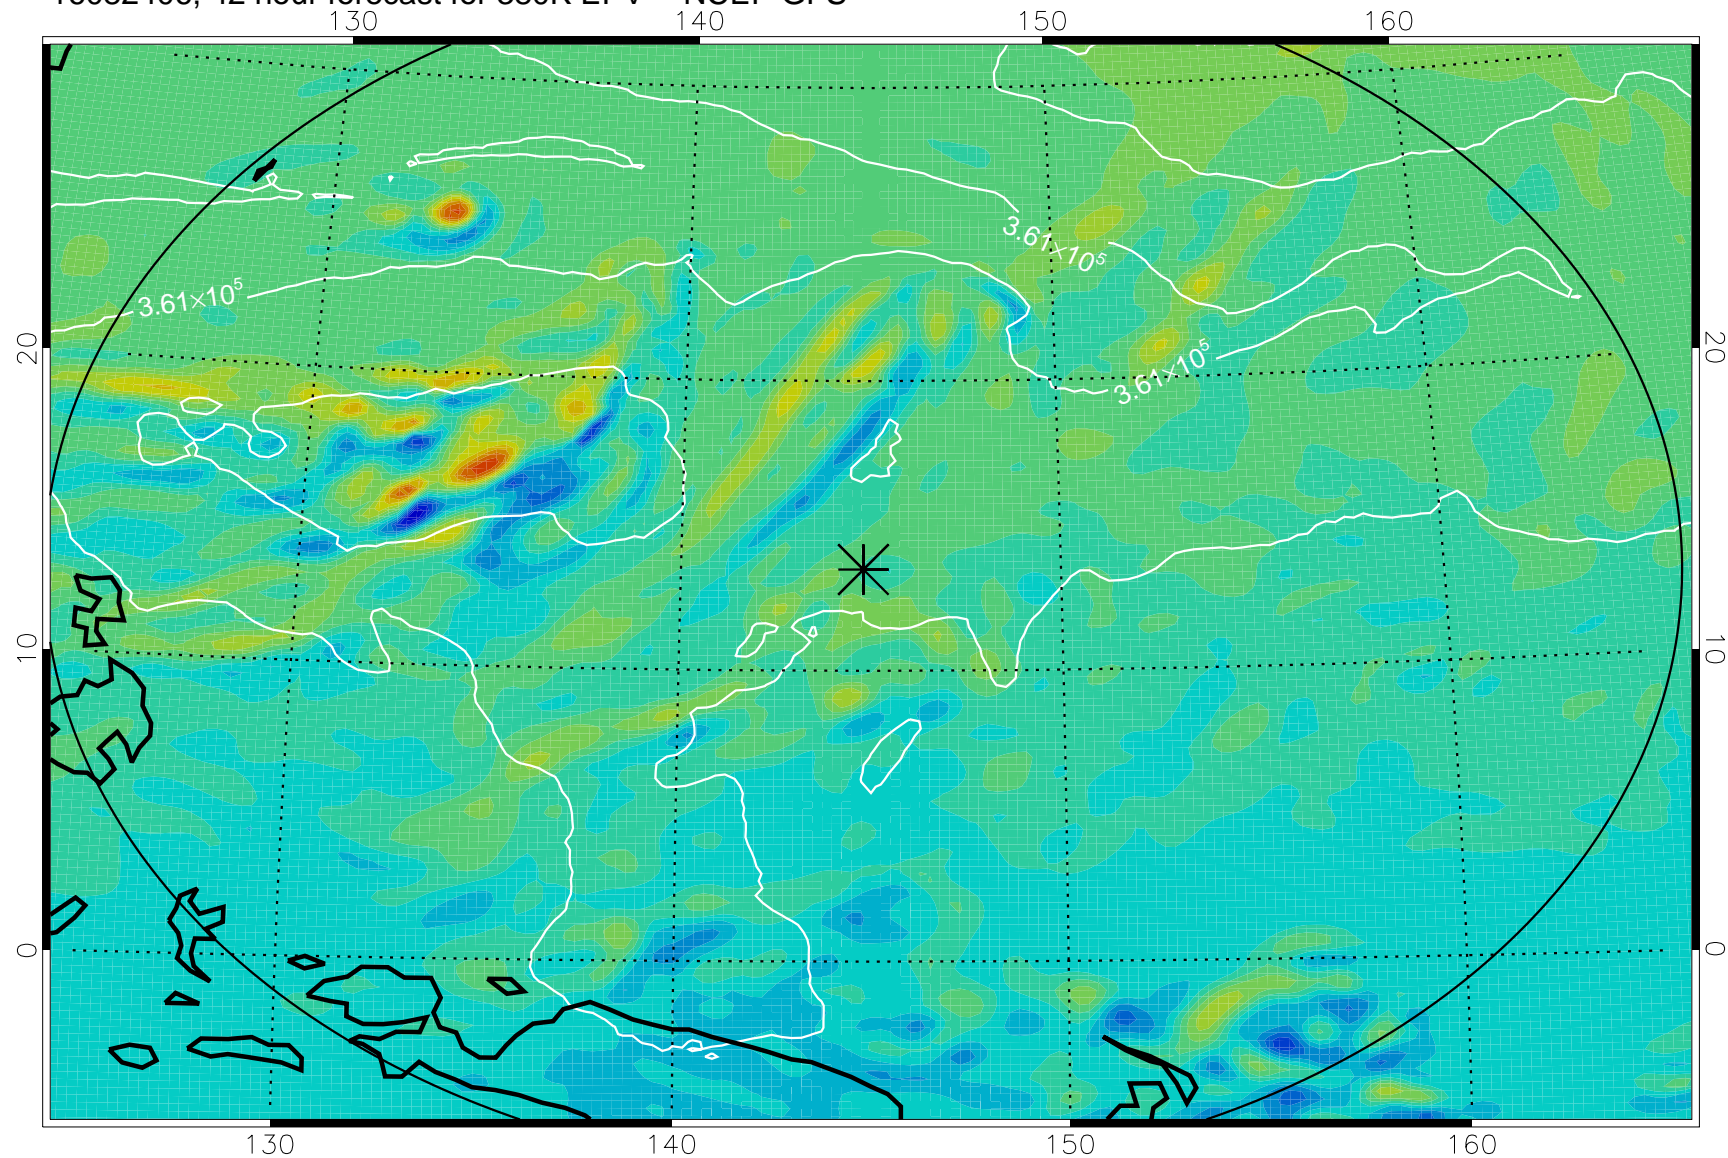

16082318, 30 hour forecast for 380K EPV -- NCEP GFS

380K Montgomery Streamfunction, white

Range ring of 2304 km

16082400, 36 hour forecast for 380K EPV -- NCEP GFS

380K Montgomery Streamfunction, white

Range ring of 2304 km

16082406, 42 hour forecast for 380K EPV -- NCEP GFS

380K Montgomery Streamfunction, white

Range ring of 2304 km

16082412, 48 hour forecast for 380K EPV -- NCEP GFS

380K Montgomery Streamfunction, white

Range ring of 2304 km

16082418, 54 hour forecast for 380K EPV -- NCEP GFS

380K Montgomery Streamfunction, white

Range ring of 2304 km

16082500, 60 hour forecast for 380K EPV -- NCEP GFS

380K Montgomery Streamfunction, white

Range ring of 2304 km

16082518, 78 hour forecast for 380K EPV -- NCEP GFS

380K Montgomery Streamfunction, white

Range ring of 2304 km

16082600, 84 hour forecast for 380K EPV -- NCEP GFS

380K Montgomery Streamfunction, white

Range ring of 2304 km