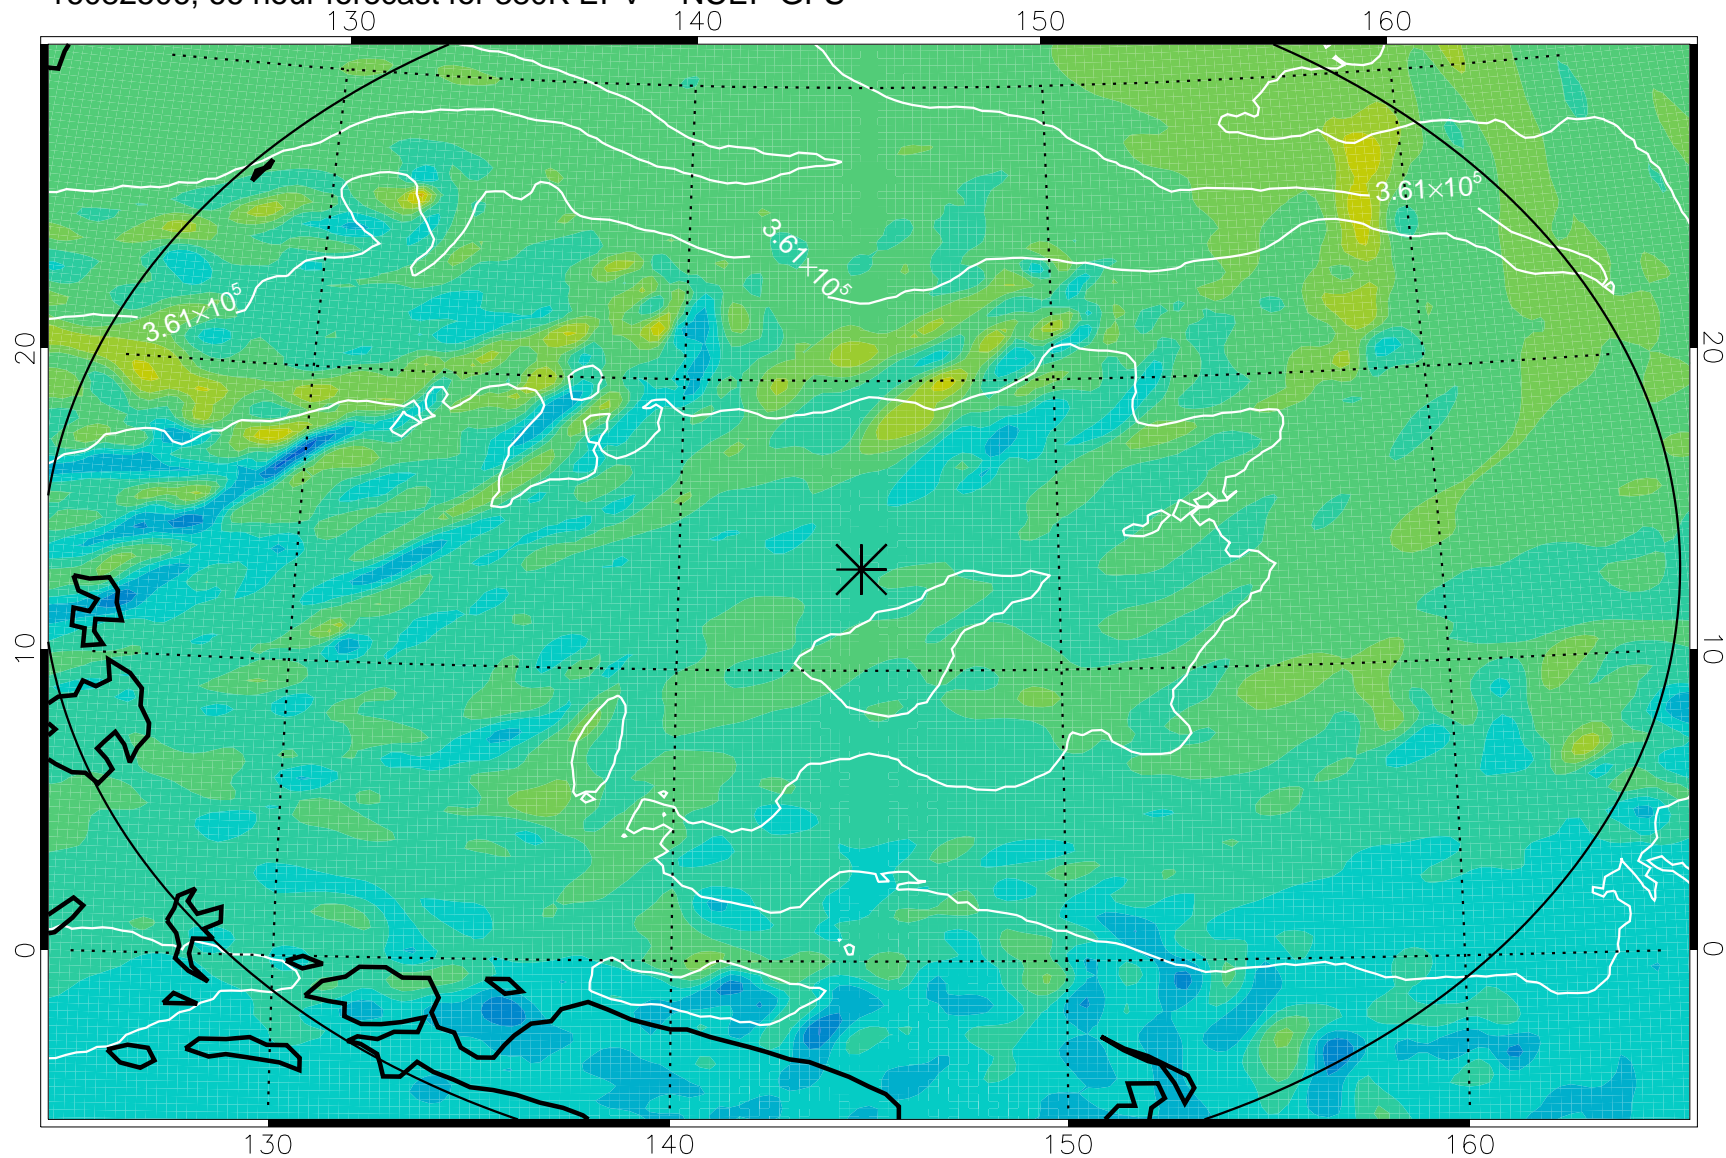

16082418, 54 hour forecast for 380K EPV -- NCEP GFS

380K Montgomery Streamfunction, white

Range ring of 2304 km

16082500, 60 hour forecast for 380K EPV -- NCEP GFS

380K Montgomery Streamfunction, white

Range ring of 2304 km

16082506, 66 hour forecast for 380K EPV -- NCEP GFS

380K Montgomery Streamfunction, white

Range ring of 2304 km

16082512, 72 hour forecast for 380K EPV -- NCEP GFS

380K Montgomery Streamfunction, white

Range ring of 2304 km

16082518, 78 hour forecast for 380K EPV -- NCEP GFS

380K Montgomery Streamfunction, white

Range ring of 2304 km

16082600, 84 hour forecast for 380K EPV -- NCEP GFS

380K Montgomery Streamfunction, white

Range ring of 2304 km

16082606, 90 hour forecast for 380K EPV -- NCEP GFS

380K Montgomery Streamfunction, white

Range ring of 2304 km

16082612, 96 hour forecast for 380K EPV -- NCEP GFS

380K Montgomery Streamfunction, white

Range ring of 2304 km