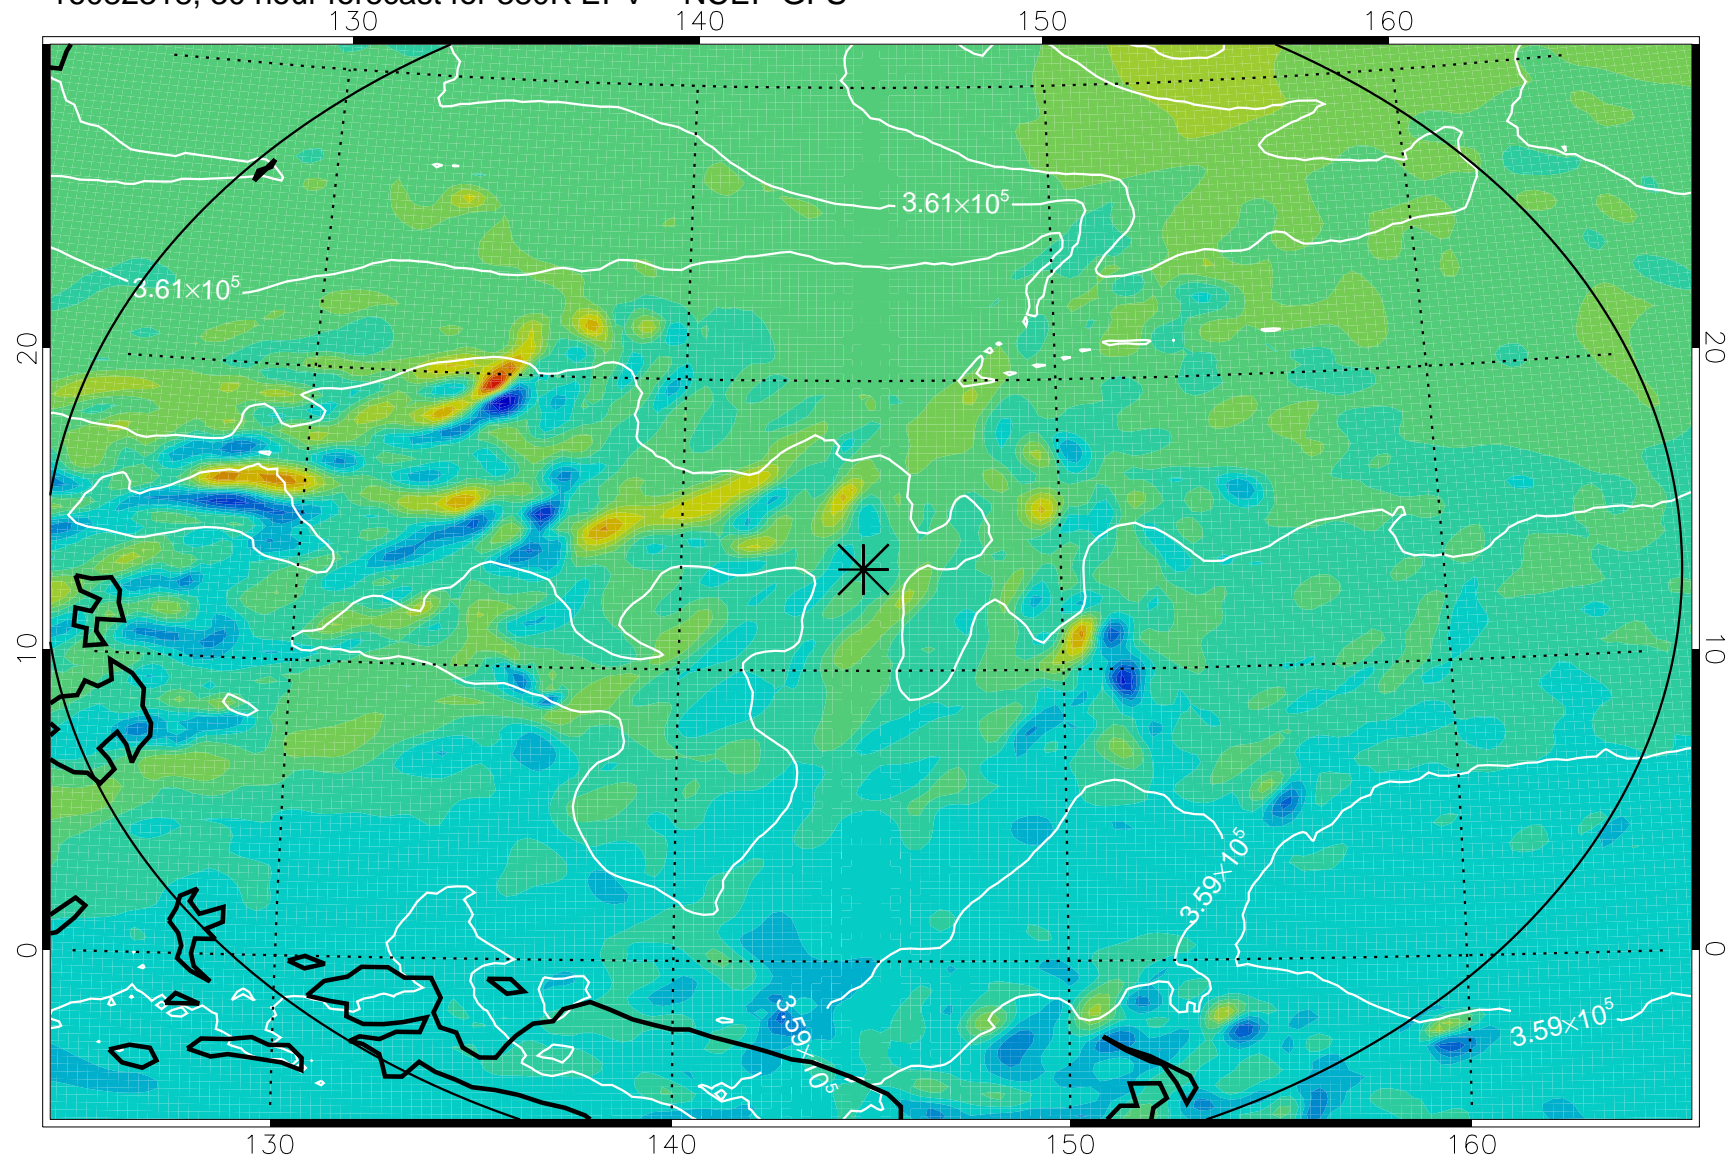

16082306, 18 hour forecast for 380K EPV -- NCEP GFS

380K Montgomery Streamfunction, white

Range ring of 2304 km

16082312, 24 hour forecast for 380K EPV -- NCEP GFS

380K Montgomery Streamfunction, white

Range ring of 2304 km

16082318, 30 hour forecast for 380K EPV -- NCEP GFS

380K Montgomery Streamfunction, white

Range ring of 2304 km

16082400, 36 hour forecast for 380K EPV -- NCEP GFS

380K Montgomery Streamfunction, white

Range ring of 2304 km

16082406, 42 hour forecast for 380K EPV -- NCEP GFS

380K Montgomery Streamfunction, white

Range ring of 2304 km

16082412, 48 hour forecast for 380K EPV -- NCEP GFS

380K Montgomery Streamfunction, white

Range ring of 2304 km

16082606, 90 hour forecast for 380K EPV -- NCEP GFS

380K Montgomery Streamfunction, white

Range ring of 2304 km

16082612, 96 hour forecast for 380K EPV -- NCEP GFS

380K Montgomery Streamfunction, white

Range ring of 2304 km