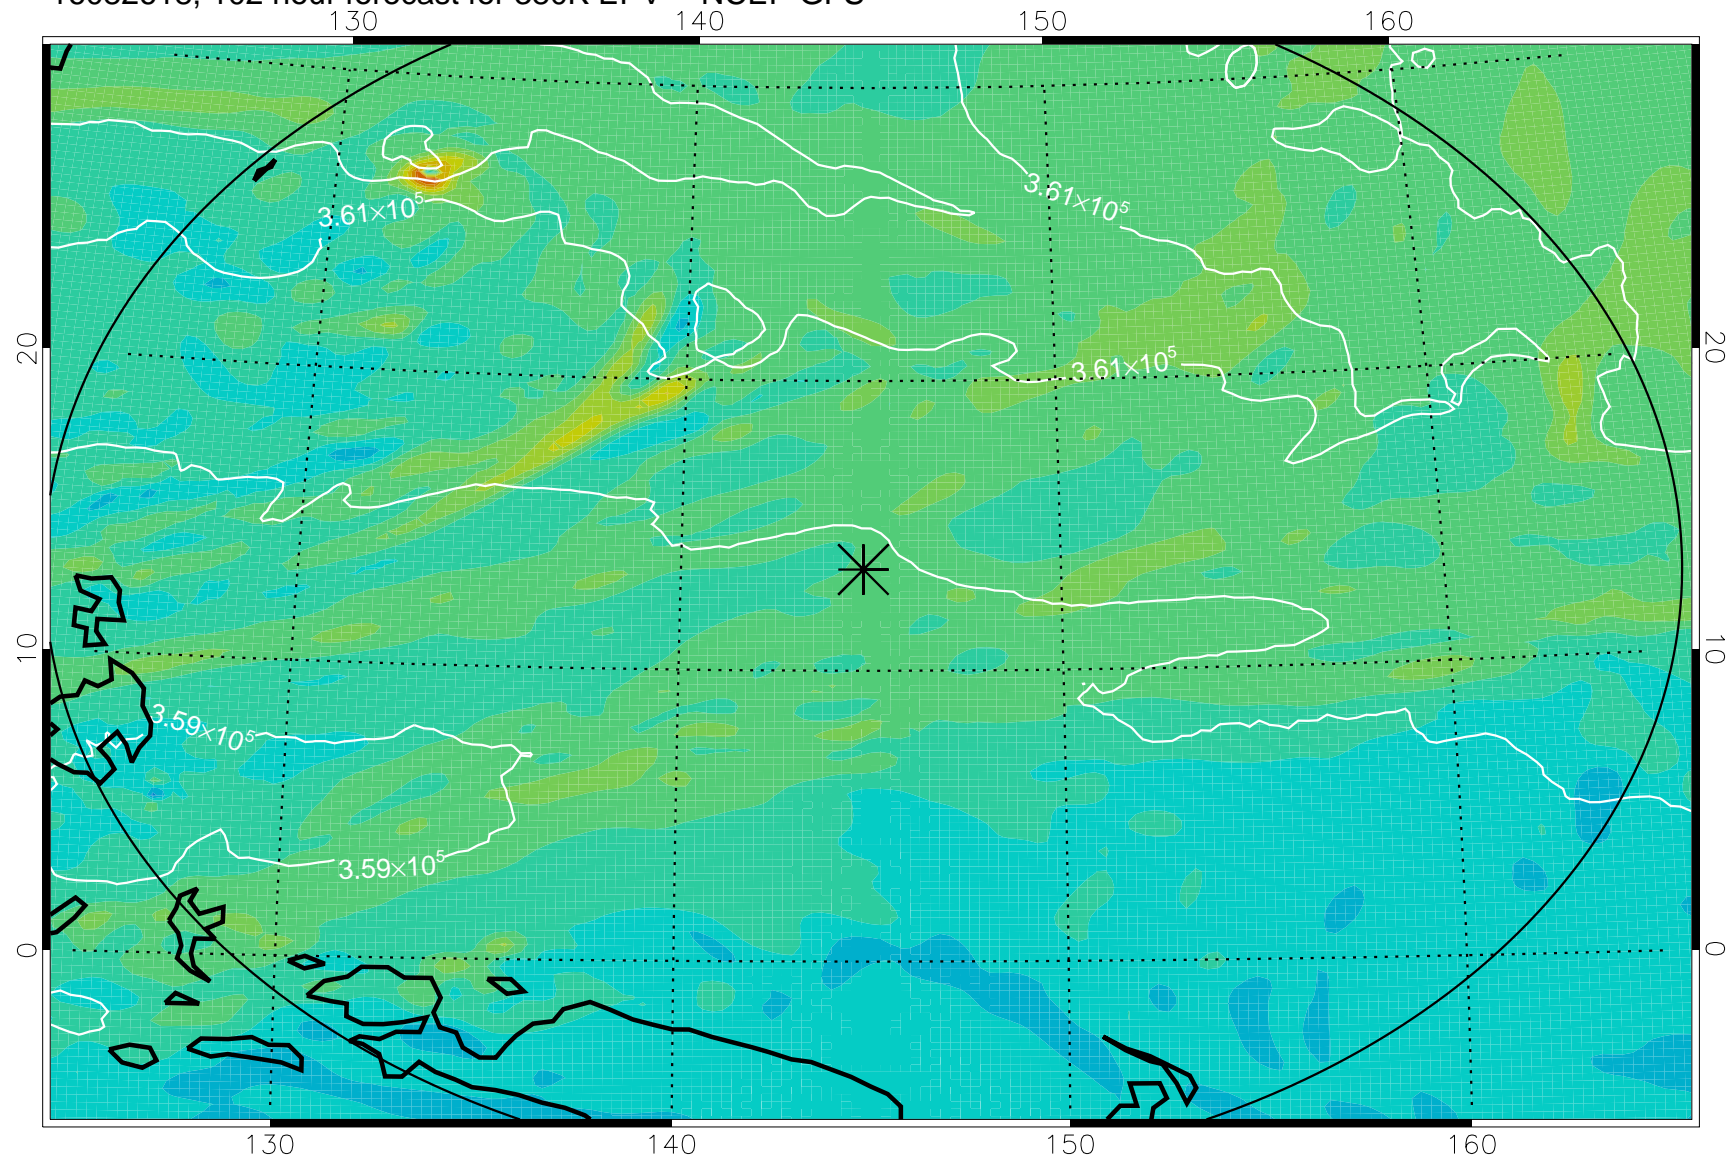

16082518, 78 hour forecast for 380K EPV -- NCEP GFS

380K Montgomery Streamfunction, white

Range ring of 2304 km

16082600, 84 hour forecast for 380K EPV -- NCEP GFS

380K Montgomery Streamfunction, white

Range ring of 2304 km

16082606, 90 hour forecast for 380K EPV -- NCEP GFS

380K Montgomery Streamfunction, white

Range ring of 2304 km

16082612, 96 hour forecast for 380K EPV -- NCEP GFS

380K Montgomery Streamfunction, white

Range ring of 2304 km

16082618, 102 hour forecast for 380K EPV -- NCEP GFS

380K Montgomery Streamfunction, white

Range ring of 2304 km

16082700, 108 hour forecast for 380K EPV -- NCEP GFS

380K Montgomery Streamfunction, white

Range ring of 2304 km

16082706, 114 hour forecast for 380K EPV -- NCEP GFS

380K Montgomery Streamfunction, white

Range ring of 2304 km

16082712, 120 hour forecast for 380K EPV -- NCEP GFS

380K Montgomery Streamfunction, white

Range ring of 2304 km