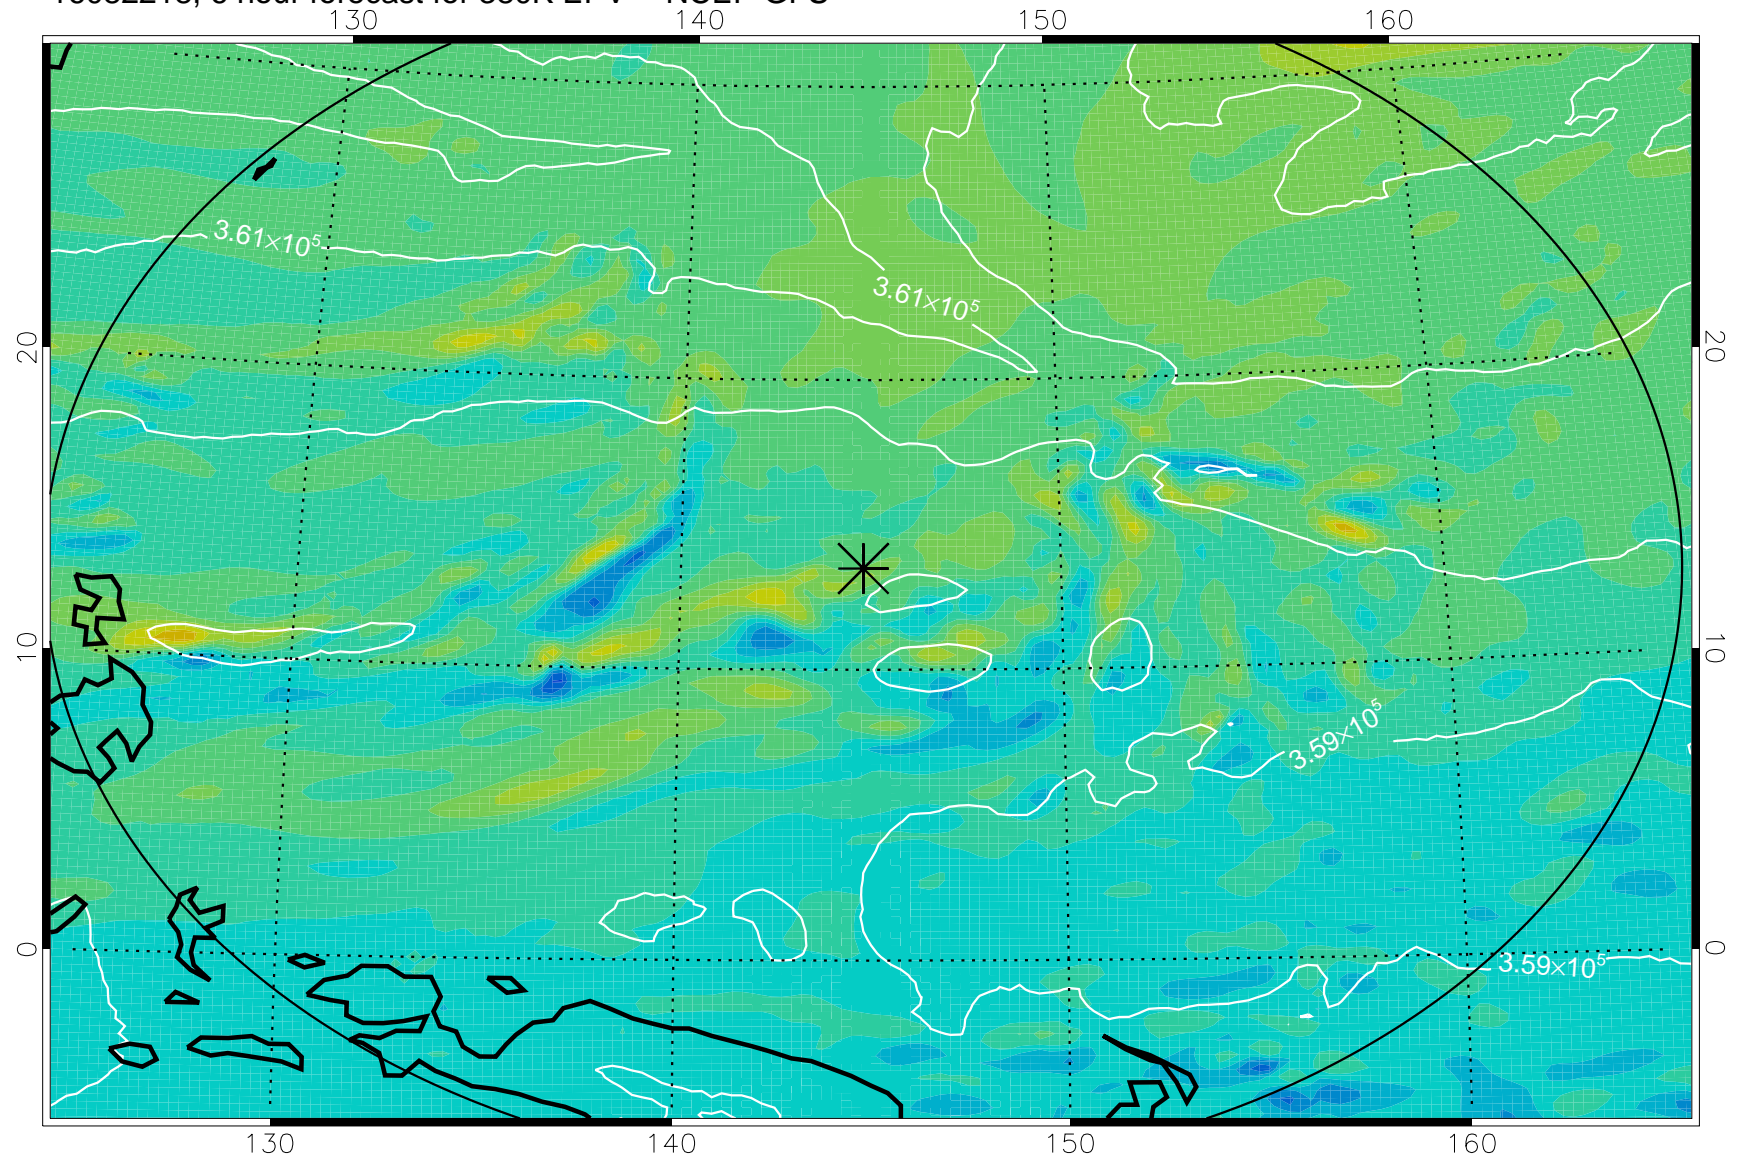

16082218, 6 hour forecast for 380K EPV -- NCEP GFS

380K Montgomery Streamfunction, white

Range ring of 2304 km

16082300, 12 hour forecast for 380K EPV -- NCEP GFS

380K Montgomery Streamfunction, white

Range ring of 2304 km

16082306, 18 hour forecast for 380K EPV -- NCEP GFS

380K Montgomery Streamfunction, white

Range ring of 2304 km

16082312, 24 hour forecast for 380K EPV -- NCEP GFS

380K Montgomery Streamfunction, white

Range ring of 2304 km

16082318, 30 hour forecast for 380K EPV -- NCEP GFS

380K Montgomery Streamfunction, white

Range ring of 2304 km

16082400, 36 hour forecast for 380K EPV -- NCEP GFS

380K Montgomery Streamfunction, white

Range ring of 2304 km

16082406, 42 hour forecast for 380K EPV -- NCEP GFS

380K Montgomery Streamfunction, white

Range ring of 2304 km

16082412, 48 hour forecast for 380K EPV -- NCEP GFS

380K Montgomery Streamfunction, white

Range ring of 2304 km