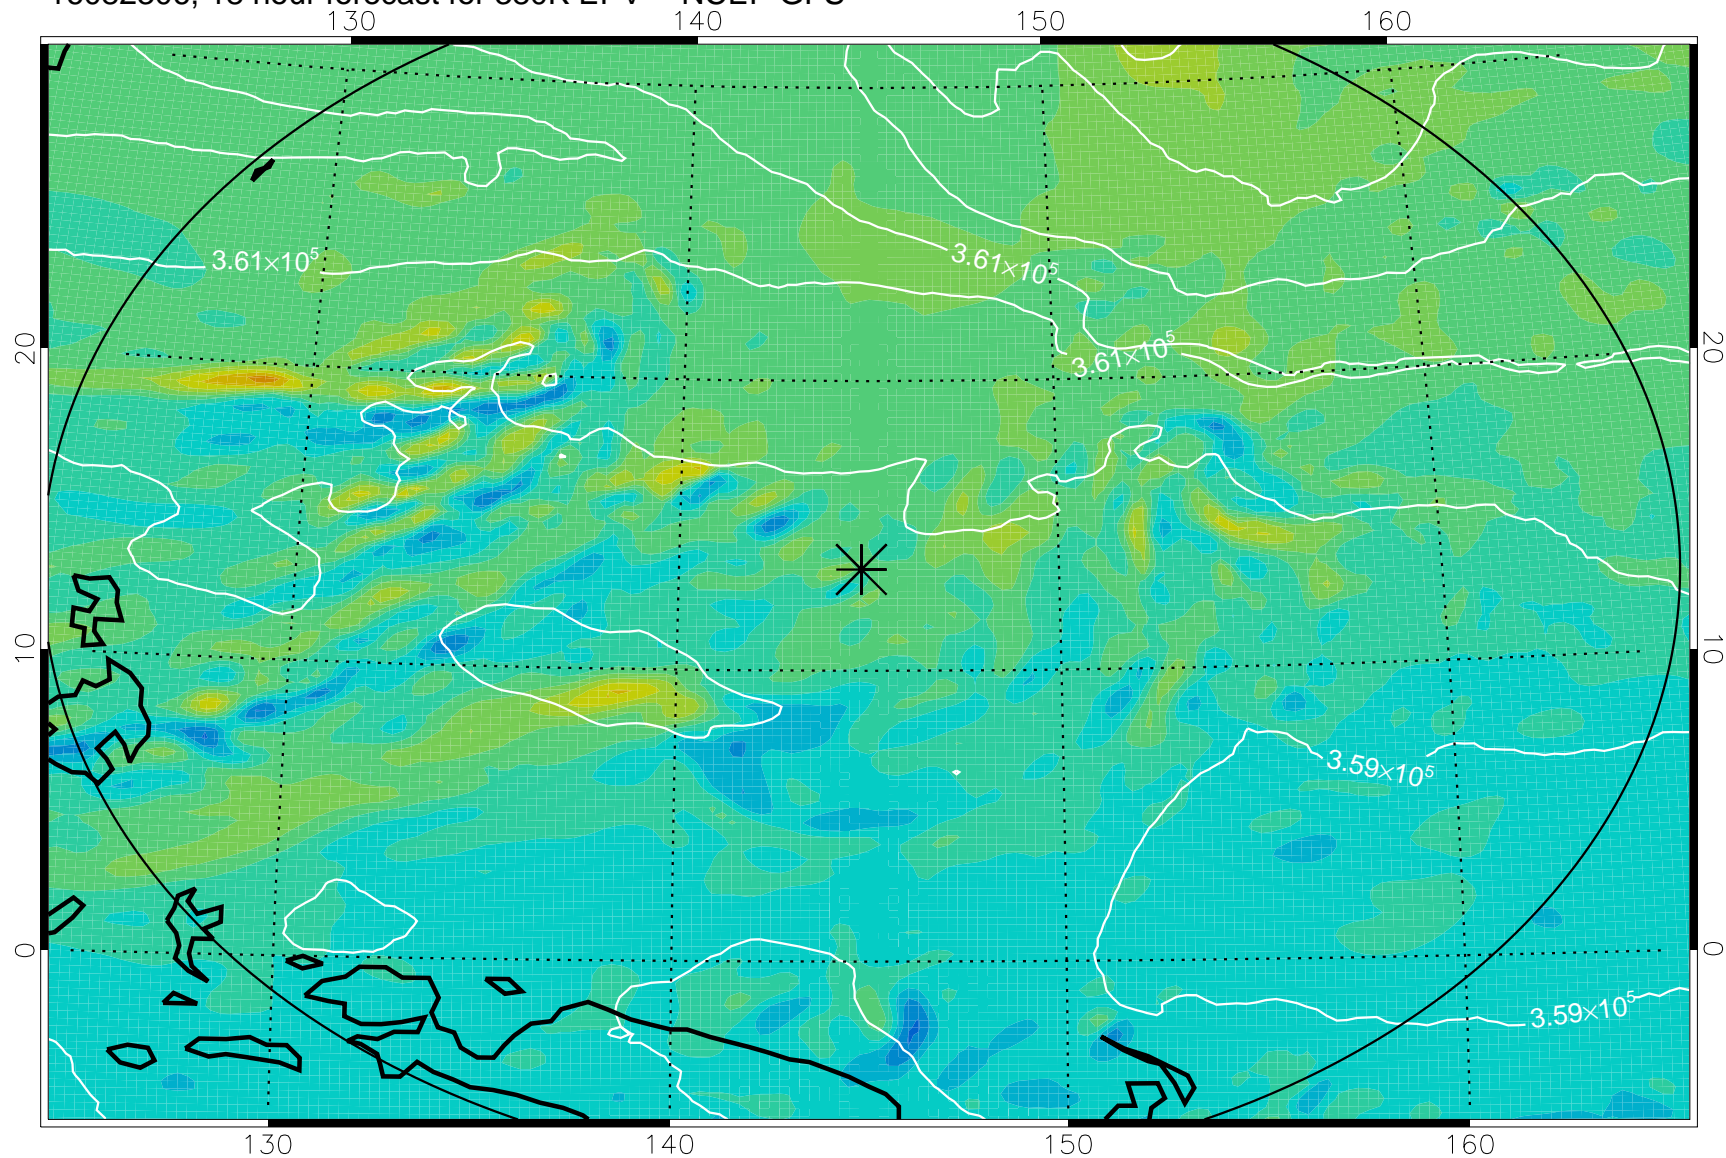

16082218, 6 hour forecast for 380K EPV -- NCEP GFS

380K Montgomery Streamfunction, white

Range ring of 2304 km

16082300, 12 hour forecast for 380K EPV -- NCEP GFS

380K Montgomery Streamfunction, white

Range ring of 2304 km

16082306, 18 hour forecast for 380K EPV -- NCEP GFS

380K Montgomery Streamfunction, white

Range ring of 2304 km

16082312, 24 hour forecast for 380K EPV -- NCEP GFS

380K Montgomery Streamfunction, white

Range ring of 2304 km

16082318, 30 hour forecast for 380K EPV -- NCEP GFS

380K Montgomery Streamfunction, white

Range ring of 2304 km

16082400, 36 hour forecast for 380K EPV -- NCEP GFS

380K Montgomery Streamfunction, white

Range ring of 2304 km

16082406, 42 hour forecast for 380K EPV -- NCEP GFS

380K Montgomery Streamfunction, white

Range ring of 2304 km

16082412, 48 hour forecast for 380K EPV -- NCEP GFS

380K Montgomery Streamfunction, white

Range ring of 2304 km