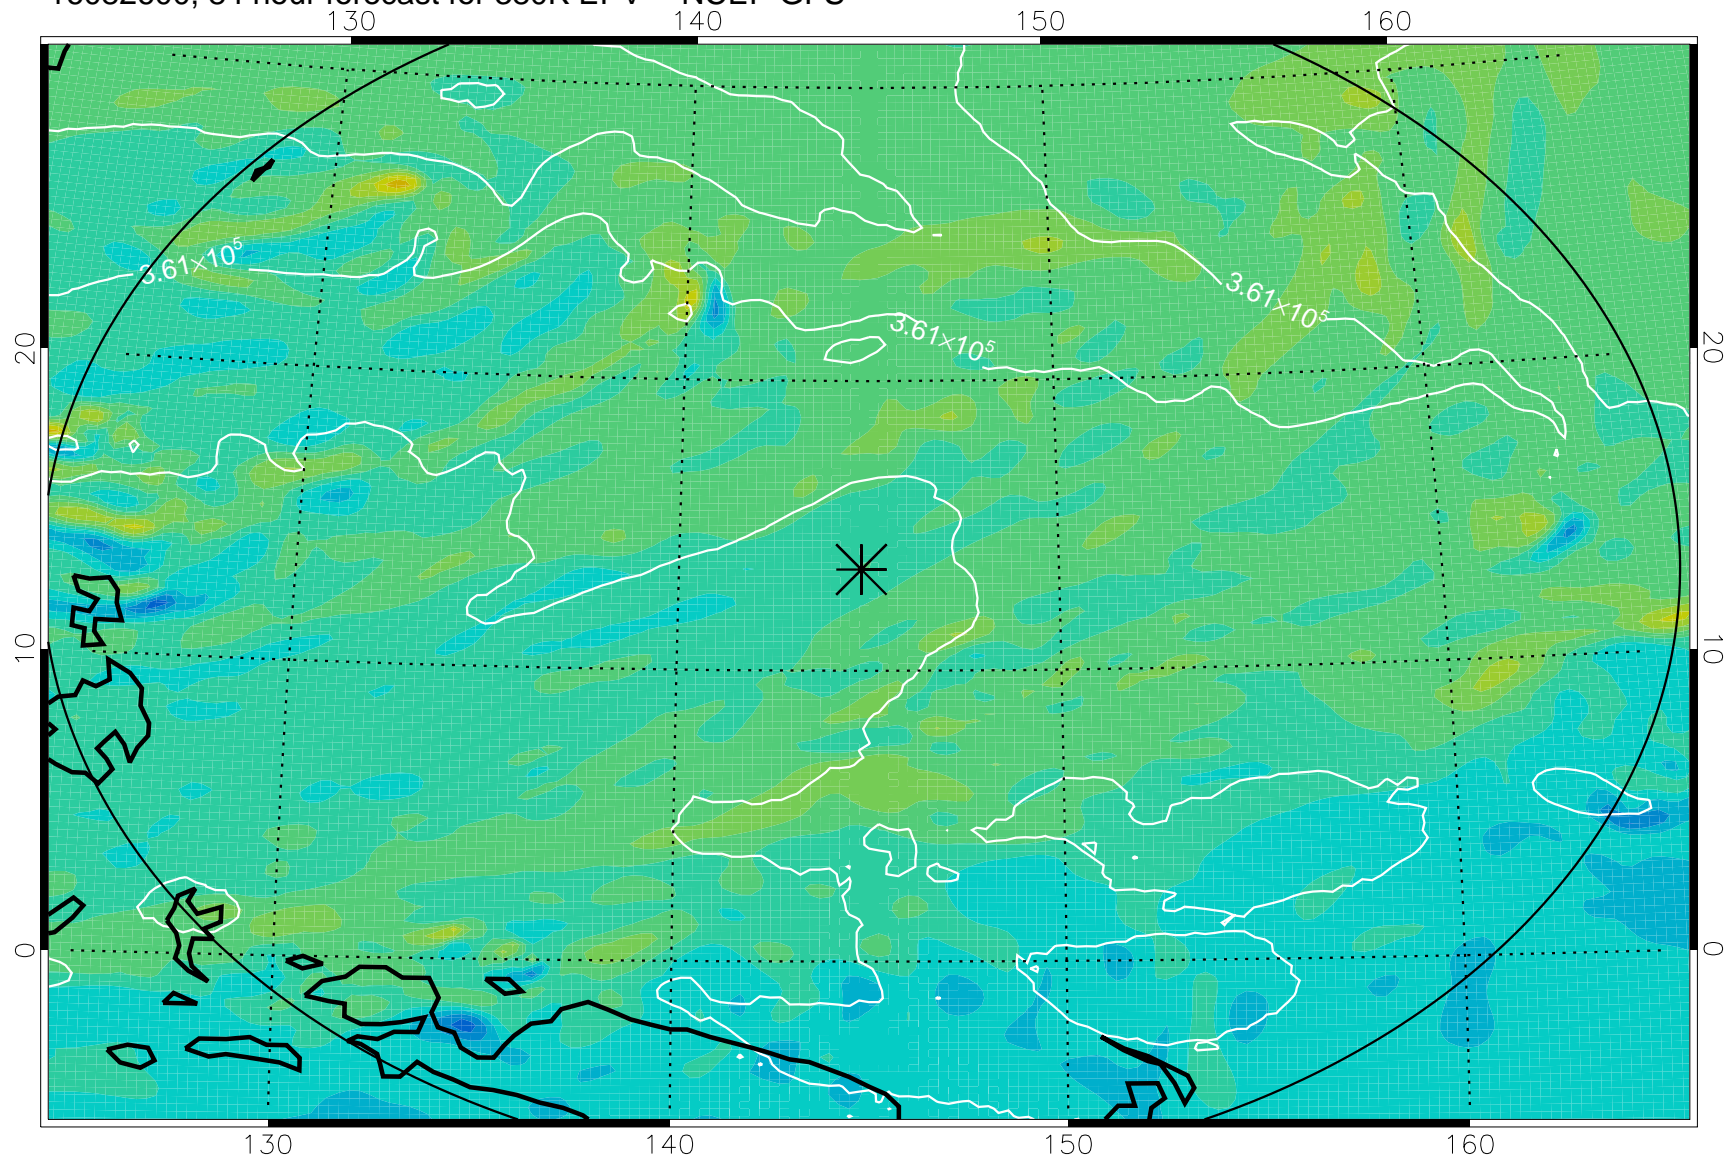

16082506, 66 hour forecast for 380K EPV -- NCEP GFS

380K Montgomery Streamfunction, white

Range ring of 2304 km

16082512, 72 hour forecast for 380K EPV -- NCEP GFS

380K Montgomery Streamfunction, white

Range ring of 2304 km

16082518, 78 hour forecast for 380K EPV -- NCEP GFS

380K Montgomery Streamfunction, white

Range ring of 2304 km

16082600, 84 hour forecast for 380K EPV -- NCEP GFS

380K Montgomery Streamfunction, white

Range ring of 2304 km

16082606, 90 hour forecast for 380K EPV -- NCEP GFS

380K Montgomery Streamfunction, white

Range ring of 2304 km

16082612, 96 hour forecast for 380K EPV -- NCEP GFS

380K Montgomery Streamfunction, white

Range ring of 2304 km

16082618, 102 hour forecast for 380K EPV -- NCEP GFS

380K Montgomery Streamfunction, white

Range ring of 2304 km

16082700, 108 hour forecast for 380K EPV -- NCEP GFS

380K Montgomery Streamfunction, white

Range ring of 2304 km