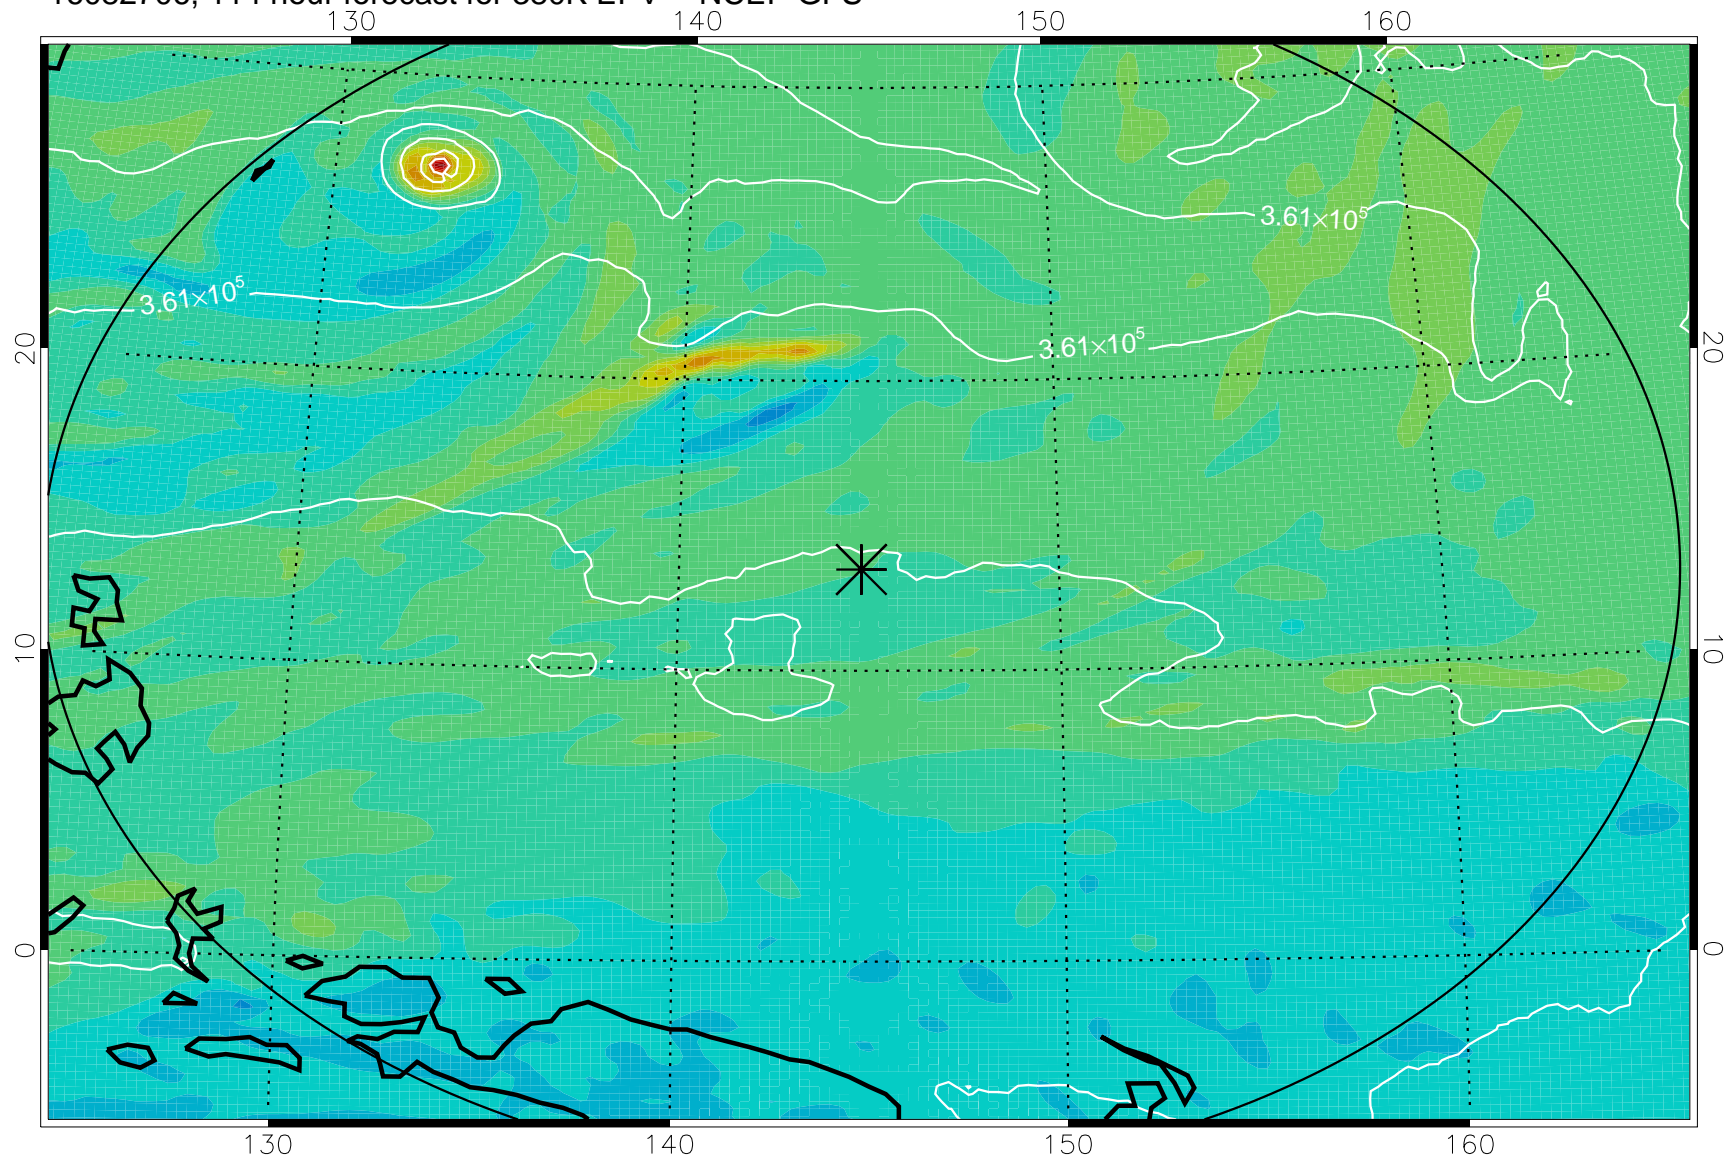

16082518, 78 hour forecast for 380K EPV -- NCEP GFS

380K Montgomery Streamfunction, white

Range ring of 2304 km

16082600, 84 hour forecast for 380K EPV -- NCEP GFS

380K Montgomery Streamfunction, white

Range ring of 2304 km

16082606, 90 hour forecast for 380K EPV -- NCEP GFS

380K Montgomery Streamfunction, white

Range ring of 2304 km

16082612, 96 hour forecast for 380K EPV -- NCEP GFS

380K Montgomery Streamfunction, white

Range ring of 2304 km

16082618, 102 hour forecast for 380K EPV -- NCEP GFS

380K Montgomery Streamfunction, white

Range ring of 2304 km

16082700, 108 hour forecast for 380K EPV -- NCEP GFS

380K Montgomery Streamfunction, white

Range ring of 2304 km

16082706, 114 hour forecast for 380K EPV -- NCEP GFS

380K Montgomery Streamfunction, white

Range ring of 2304 km

16082712, 120 hour forecast for 380K EPV -- NCEP GFS

380K Montgomery Streamfunction, white

Range ring of 2304 km