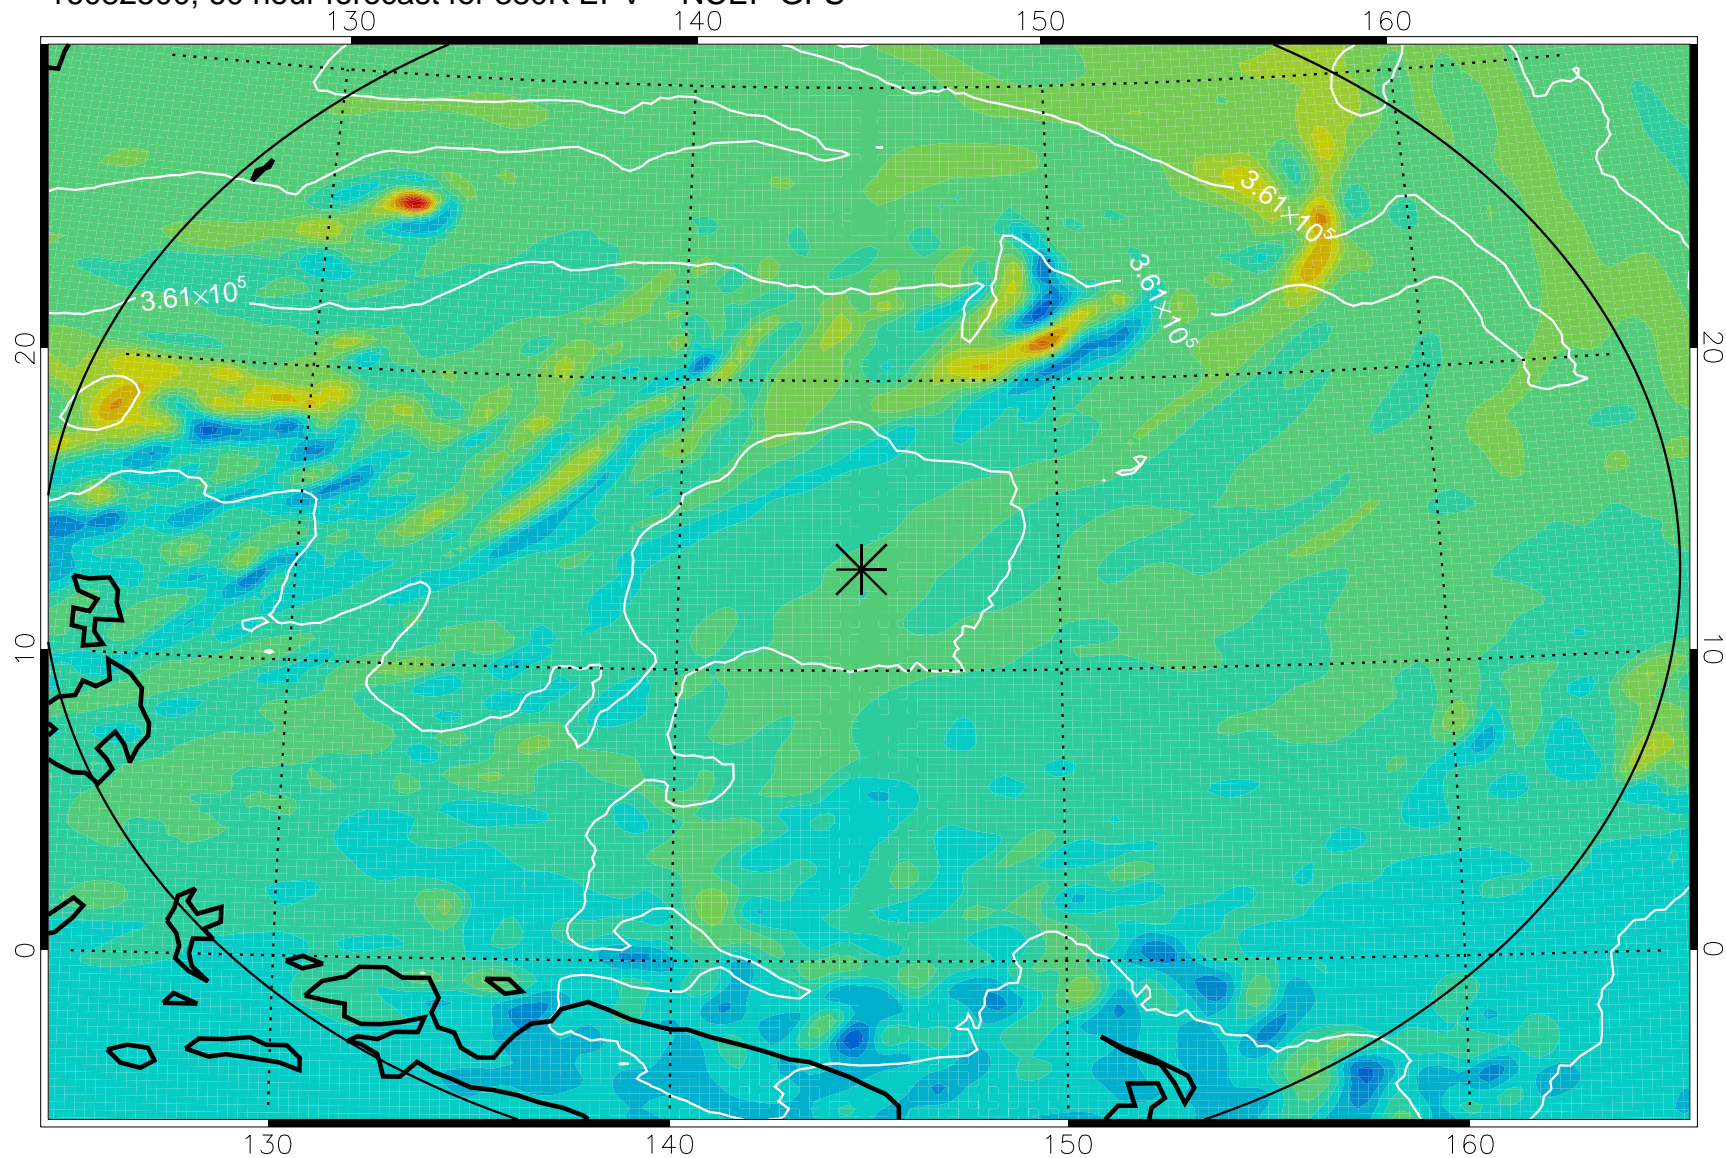

16082318, 30 hour forecast for 380K EPV -- NCEP GFS

380K Montgomery Streamfunction, white

Range ring of 2304 km

16082400, 36 hour forecast for 380K EPV -- NCEP GFS

380K Montgomery Streamfunction, white

Range ring of 2304 km

16082406, 42 hour forecast for 380K EPV -- NCEP GFS

380K Montgomery Streamfunction, white

Range ring of 2304 km

16082412, 48 hour forecast for 380K EPV -- NCEP GFS

380K Montgomery Streamfunction, white

Range ring of 2304 km

16082418, 54 hour forecast for 380K EPV -- NCEP GFS

380K Montgomery Streamfunction, white

Range ring of 2304 km

16082500, 60 hour forecast for 380K EPV -- NCEP GFS

380K Montgomery Streamfunction, white

Range ring of 2304 km

16082506, 66 hour forecast for 380K EPV -- NCEP GFS

380K Montgomery Streamfunction, white

Range ring of 2304 km

16082512, 72 hour forecast for 380K EPV -- NCEP GFS

380K Montgomery Streamfunction, white

Range ring of 2304 km