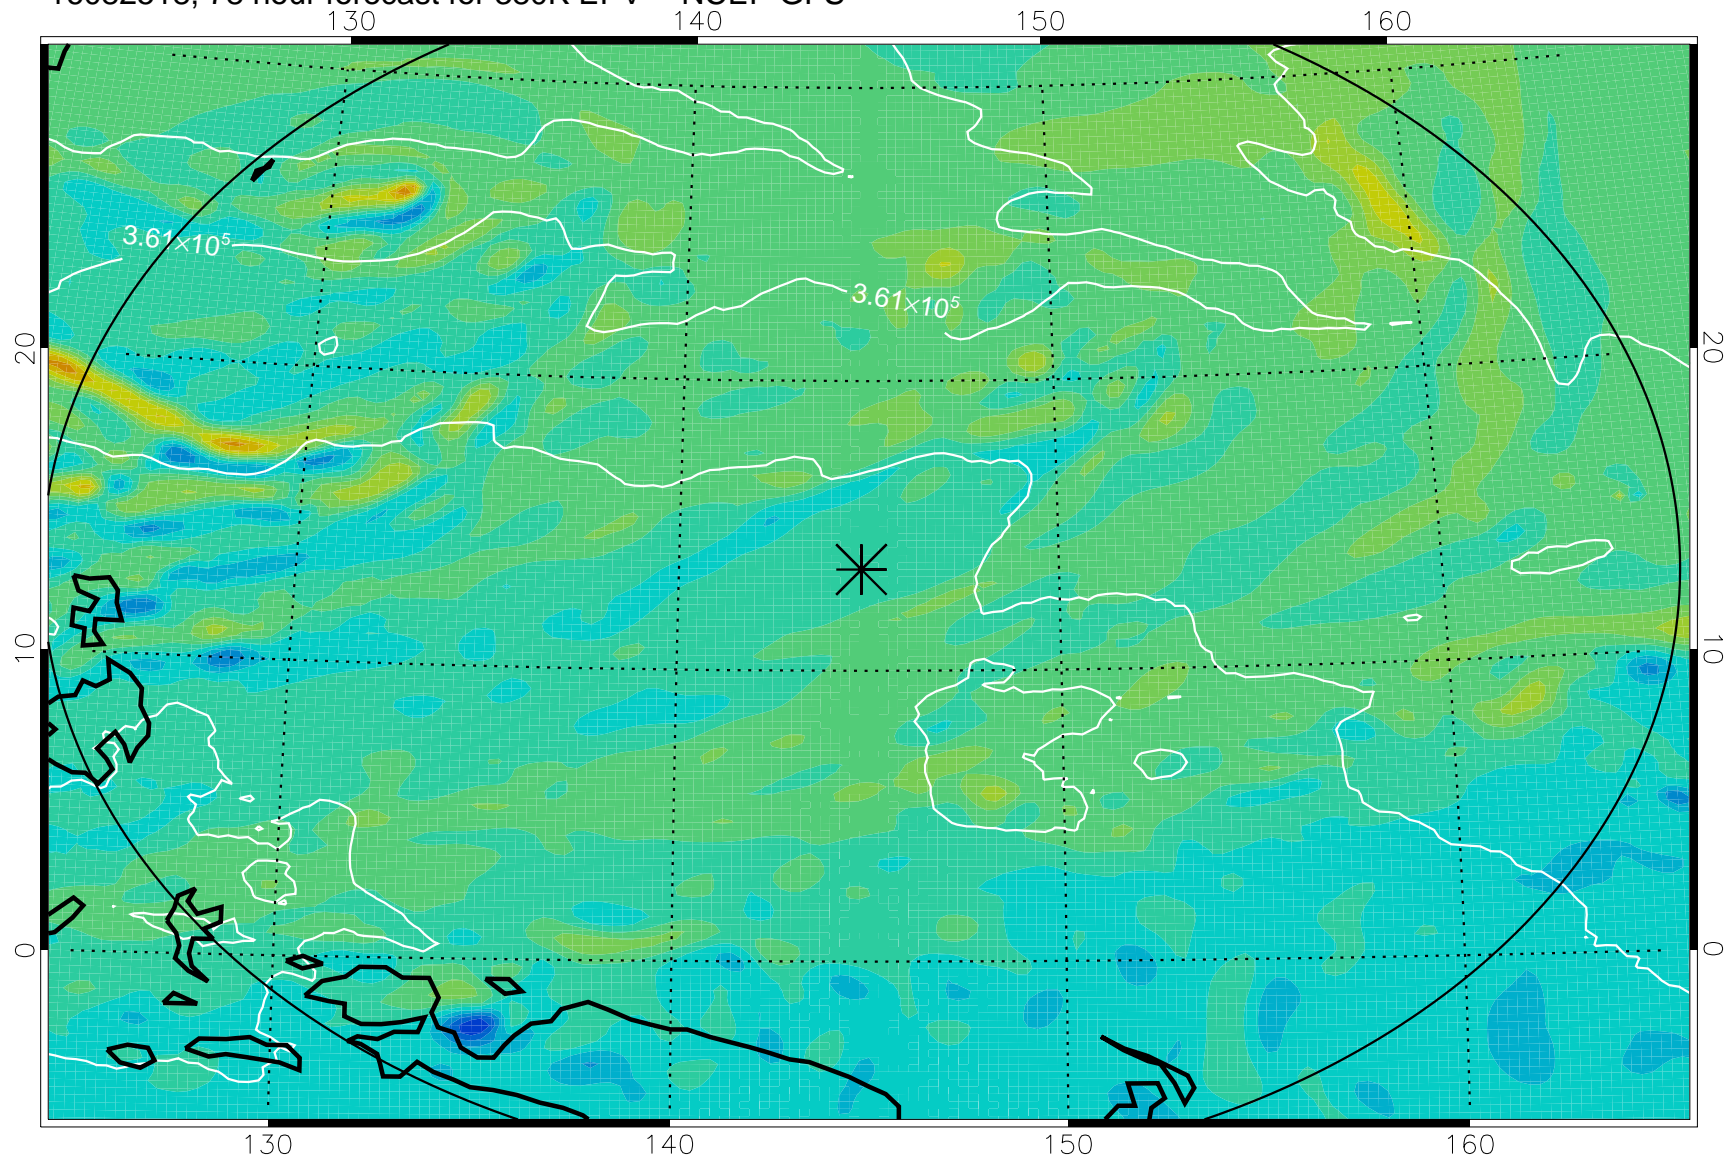

16082506, 66 hour forecast for 380K EPV -- NCEP GFS

380K Montgomery Streamfunction, white

Range ring of 2304 km

16082512, 72 hour forecast for 380K EPV -- NCEP GFS

380K Montgomery Streamfunction, white

Range ring of 2304 km

16082518, 78 hour forecast for 380K EPV -- NCEP GFS

380K Montgomery Streamfunction, white

Range ring of 2304 km

16082600, 84 hour forecast for 380K EPV -- NCEP GFS

380K Montgomery Streamfunction, white

Range ring of 2304 km

16082606, 90 hour forecast for 380K EPV -- NCEP GFS

380K Montgomery Streamfunction, white

Range ring of 2304 km

16082612, 96 hour forecast for 380K EPV -- NCEP GFS

380K Montgomery Streamfunction, white

Range ring of 2304 km

16082618, 102 hour forecast for 380K EPV -- NCEP GFS

380K Montgomery Streamfunction, white

Range ring of 2304 km

16082700, 108 hour forecast for 380K EPV -- NCEP GFS

380K Montgomery Streamfunction, white

Range ring of 2304 km