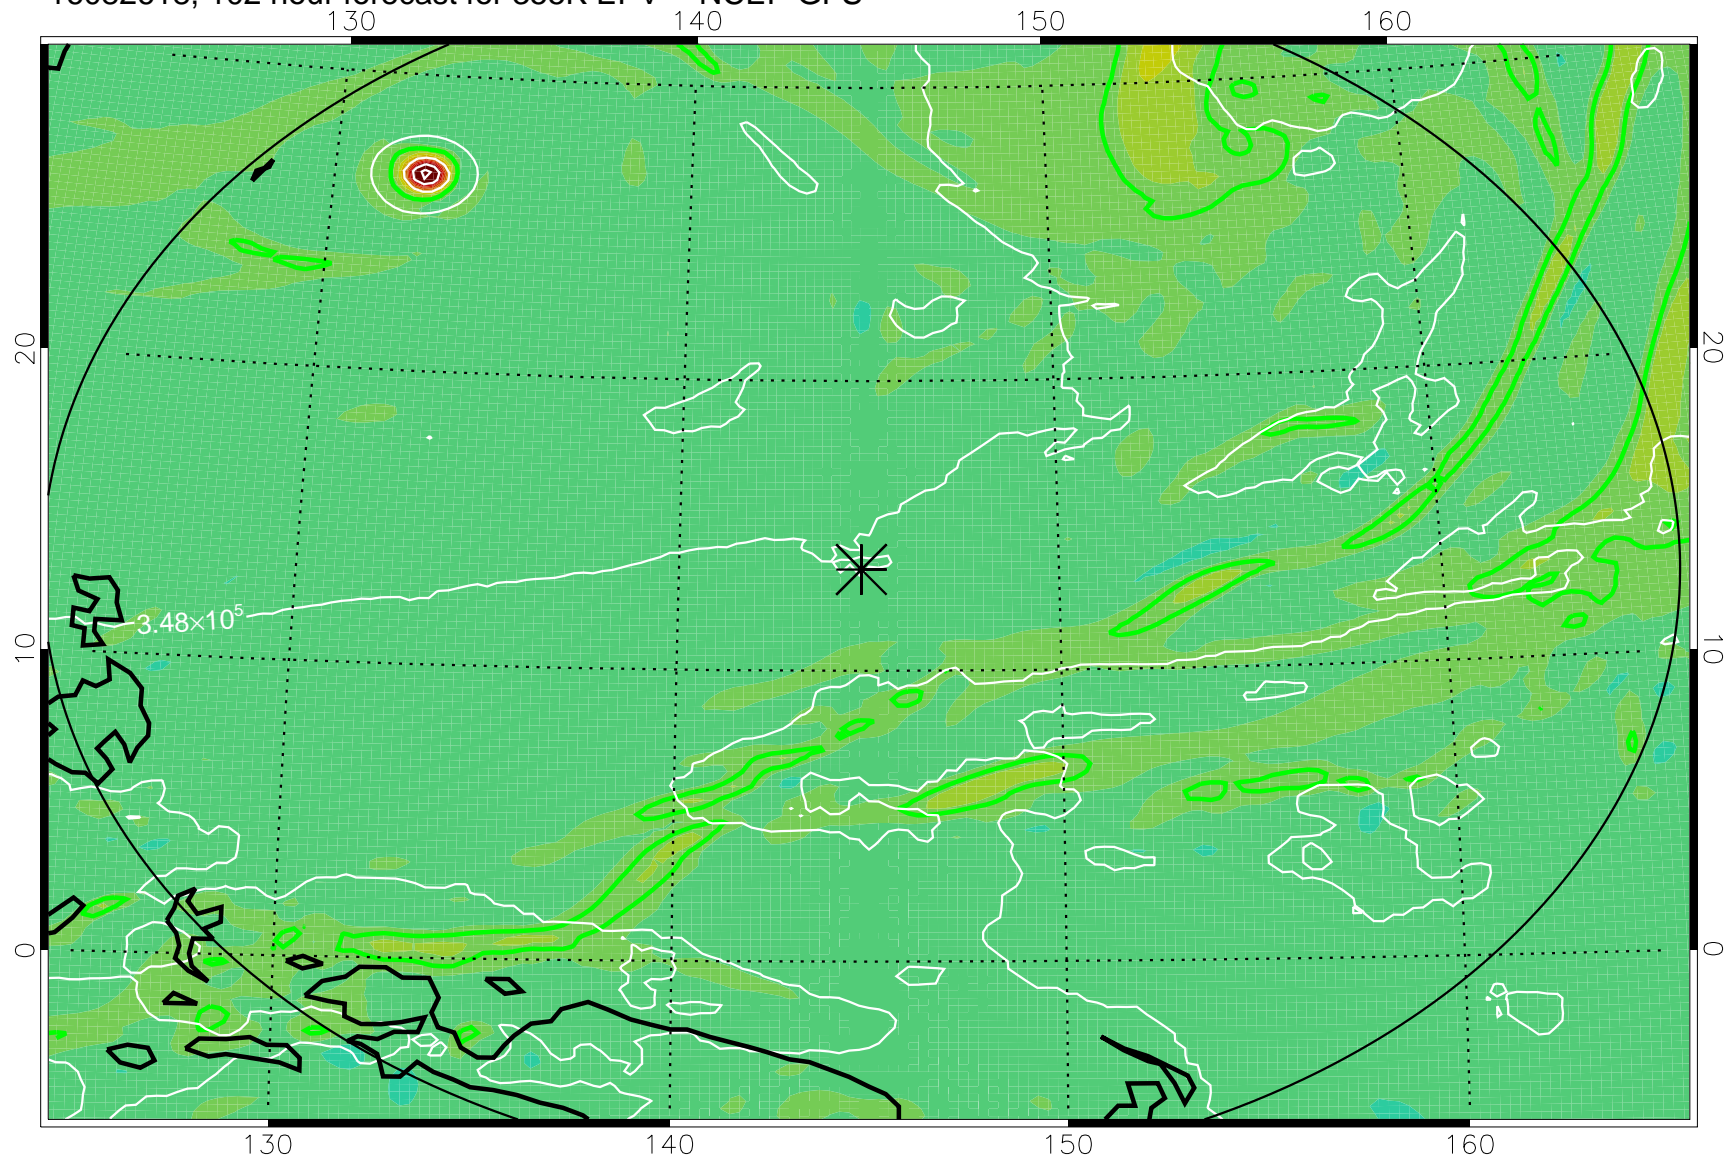

16082518, 78 hour forecast for 355K EPV -- NCEP GFS

355K Montgomery Streamfunction, white  
EPV Tropopause (2 PVU) Position  
Range ring of 2304 km

16082600, 84 hour forecast for 355K EPV -- NCEP GFS

355K Montgomery Streamfunction, white  
EPV Tropopause (2 PVU) Position  
Range ring of 2304 km

16082606, 90 hour forecast for 355K EPV -- NCEP GFS

355K Montgomery Streamfunction, white  
EPV Tropopause (2 PVU) Position  
Range ring of 2304 km

16082612, 96 hour forecast for 355K EPV -- NCEP GFS

355K Montgomery Streamfunction, white  
EPV Tropopause (2 PVU) Position  
Range ring of 2304 km

16082618, 102 hour forecast for 355K EPV -- NCEP GFS

355K Montgomery Streamfunction, white  
EPV Tropopause (2 PVU) Position  
Range ring of 2304 km

16082700, 108 hour forecast for 355K EPV -- NCEP GFS

355K Montgomery Streamfunction, white  
EPV Tropopause (2 PVU) Position  
Range ring of 2304 km

16082706, 114 hour forecast for 355K EPV -- NCEP GFS

355K Montgomery Streamfunction, white  
EPV Tropopause (2 PVU) Position  
Range ring of 2304 km

16082712, 120 hour forecast for 355K EPV -- NCEP GFS

355K Montgomery Streamfunction, white  
EPV Tropopause (2 PVU) Position  
Range ring of 2304 km