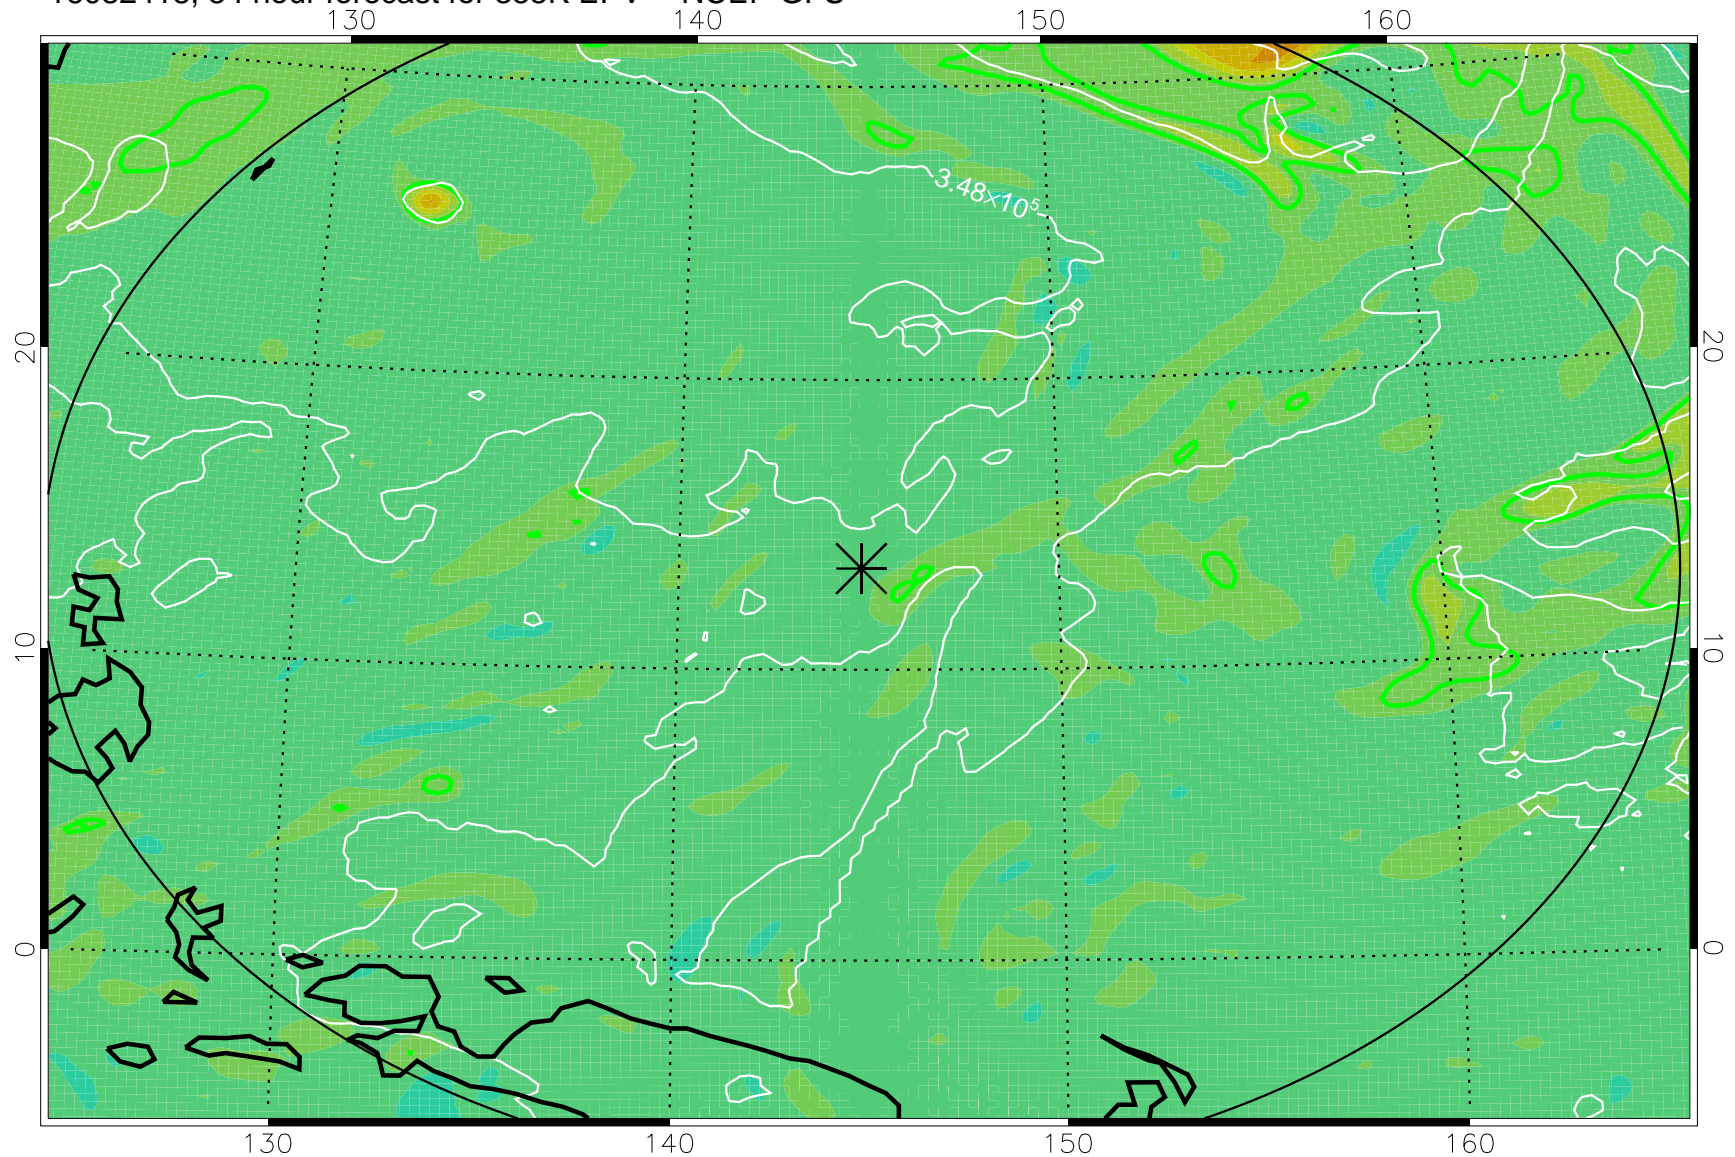

16082406, 42 hour forecast for 355K EPV -- NCEP GFS

355K Montgomery Streamfunction, white  
EPV Tropopause (2 PVU) Position  
Range ring of 2304 km

16082412, 48 hour forecast for 355K EPV -- NCEP GFS

355K Montgomery Streamfunction, white  
EPV Tropopause (2 PVU) Position  
Range ring of 2304 km

16082418, 54 hour forecast for 355K EPV -- NCEP GFS

355K Montgomery Streamfunction, white  
EPV Tropopause (2 PVU) Position  
Range ring of 2304 km

16082500, 60 hour forecast for 355K EPV -- NCEP GFS

355K Montgomery Streamfunction, white  
EPV Tropopause (2 PVU) Position  
Range ring of 2304 km

16082506, 66 hour forecast for 355K EPV -- NCEP GFS

355K Montgomery Streamfunction, white  
EPV Tropopause (2 PVU) Position  
Range ring of 2304 km

16082512, 72 hour forecast for 355K EPV -- NCEP GFS

355K Montgomery Streamfunction, white  
EPV Tropopause (2 PVU) Position  
Range ring of 2304 km

16082518, 78 hour forecast for 355K EPV -- NCEP GFS

355K Montgomery Streamfunction, white  
EPV Tropopause (2 PVU) Position  
Range ring of 2304 km

16082600, 84 hour forecast for 355K EPV -- NCEP GFS

355K Montgomery Streamfunction, white  
EPV Tropopause (2 PVU) Position  
Range ring of 2304 km