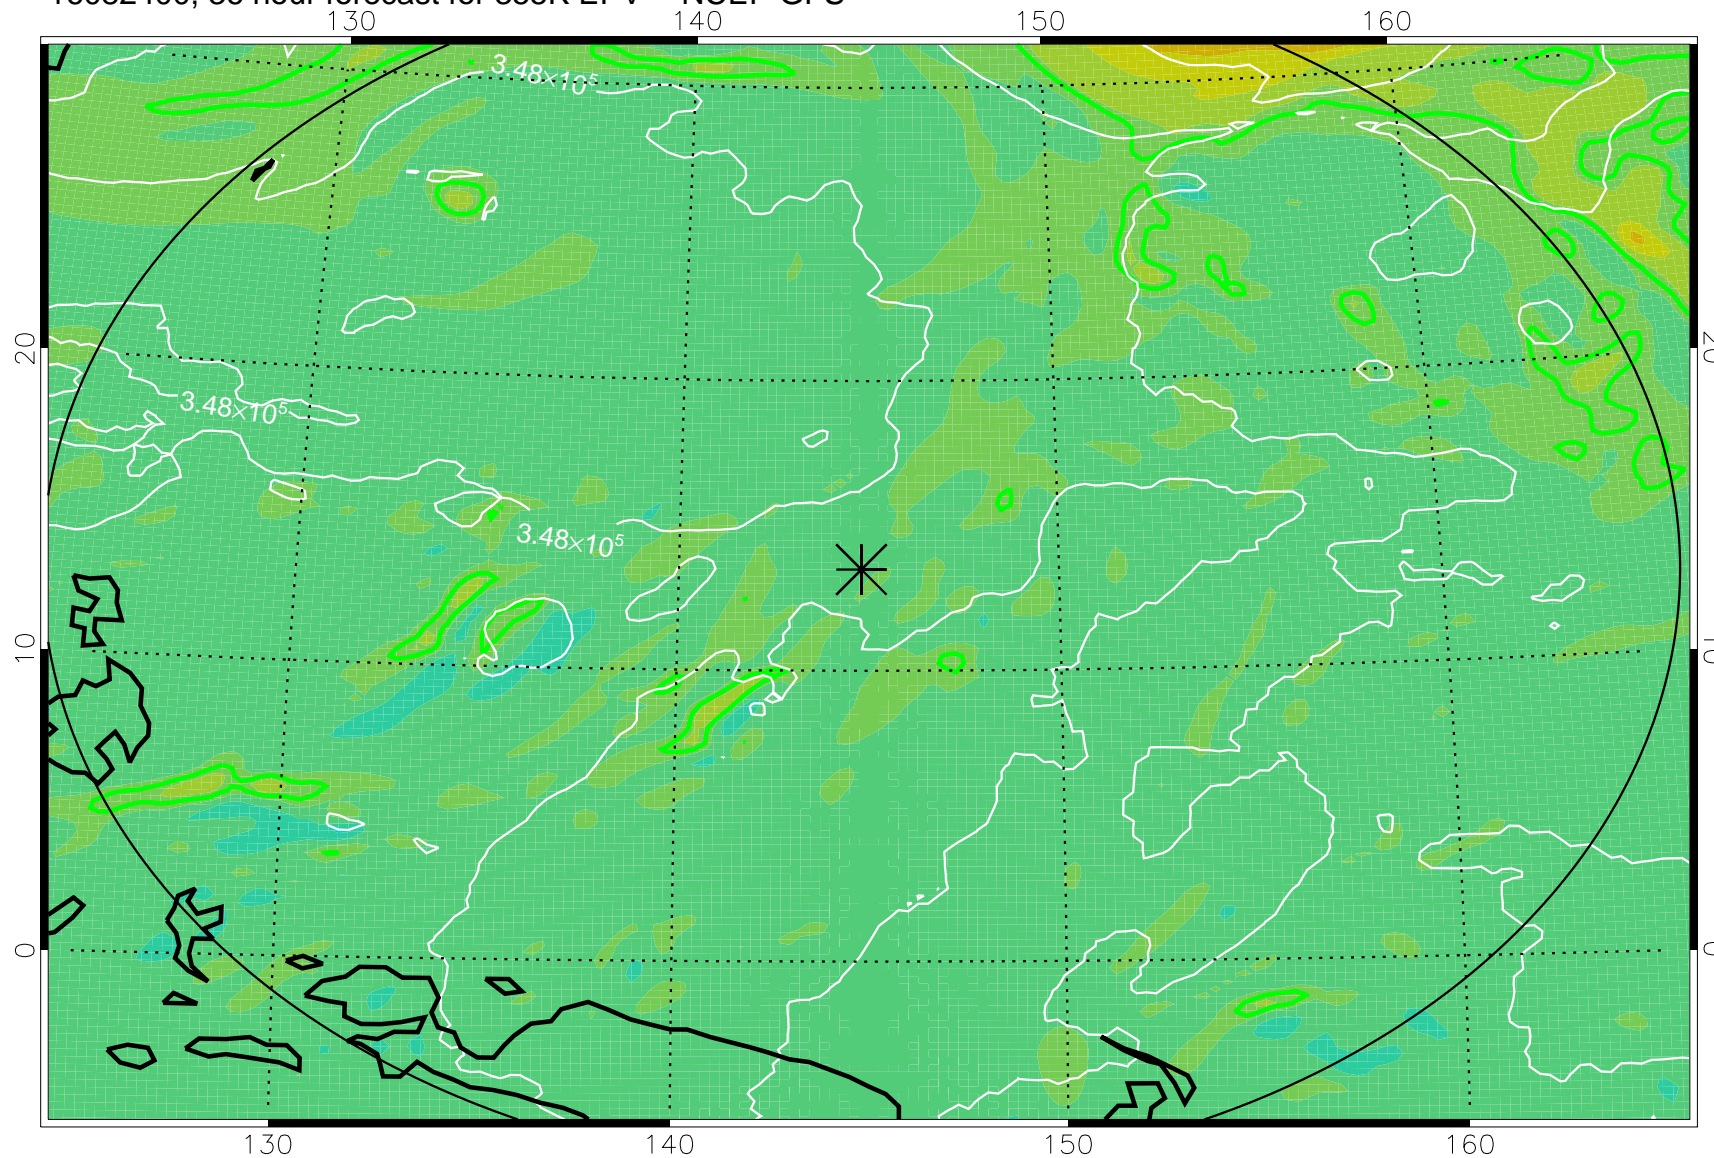

16082306, 18 hour forecast for 355K EPV -- NCEP GFS

355K Montgomery Streamfunction, white  
EPV Tropopause (2 PVU) Position  
Range ring of 2304 km

16082312, 24 hour forecast for 355K EPV -- NCEP GFS

355K Montgomery Streamfunction, white  
EPV Tropopause (2 PVU) Position  
Range ring of 2304 km

16082318, 30 hour forecast for 355K EPV -- NCEP GFS

355K Montgomery Streamfunction, white  
EPV Tropopause (2 PVU) Position  
Range ring of 2304 km

16082400, 36 hour forecast for 355K EPV -- NCEP GFS

355K Montgomery Streamfunction, white  
EPV Tropopause (2 PVU) Position  
Range ring of 2304 km

16082406, 42 hour forecast for 355K EPV -- NCEP GFS

355K Montgomery Streamfunction, white  
EPV Tropopause (2 PVU) Position  
Range ring of 2304 km

16082412, 48 hour forecast for 355K EPV -- NCEP GFS

355K Montgomery Streamfunction, white  
EPV Tropopause (2 PVU) Position  
Range ring of 2304 km

16082518, 78 hour forecast for 355K EPV -- NCEP GFS

355K Montgomery Streamfunction, white  
EPV Tropopause (2 PVU) Position  
Range ring of 2304 km

16082600, 84 hour forecast for 355K EPV -- NCEP GFS

355K Montgomery Streamfunction, white  
EPV Tropopause (2 PVU) Position  
Range ring of 2304 km