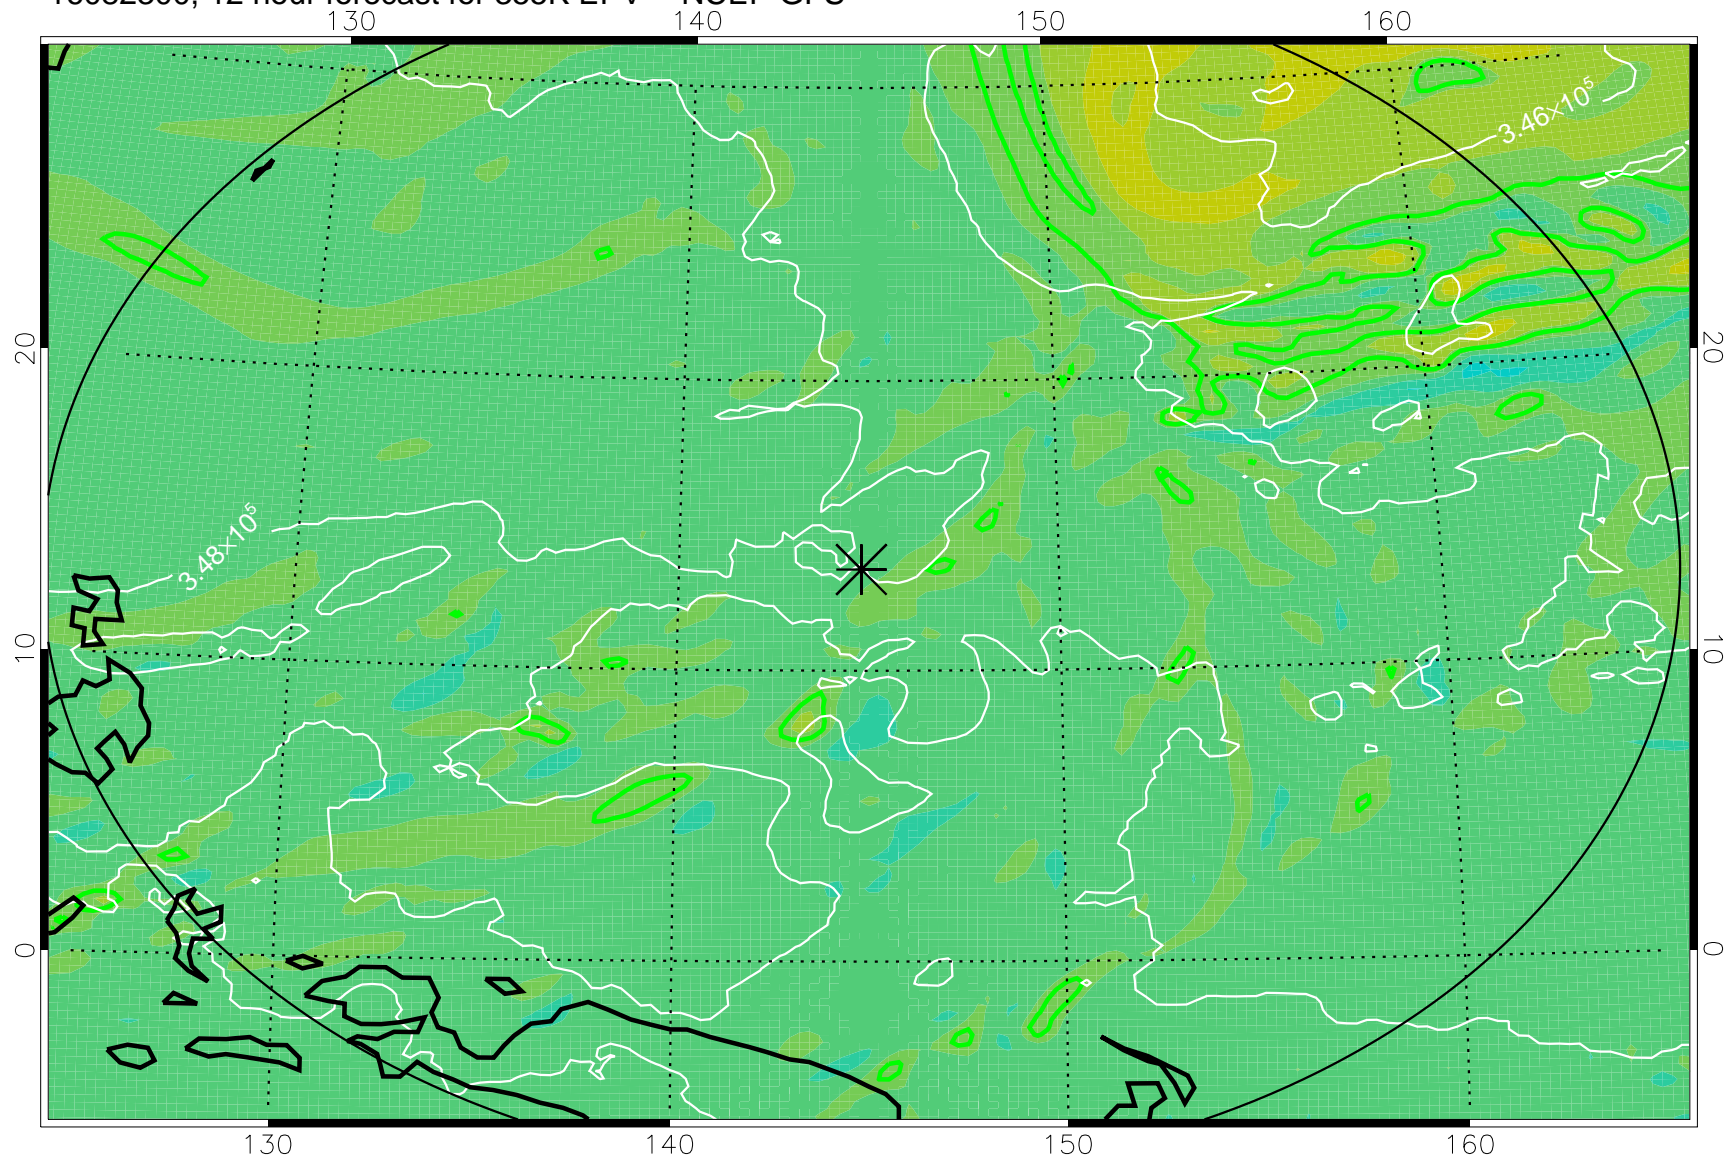

16082218, 6 hour forecast for 355K EPV -- NCEP GFS

355K Montgomery Streamfunction, white  
EPV Tropopause (2 PVU) Position  
Range ring of 2304 km

16082300, 12 hour forecast for 355K EPV -- NCEP GFS

355K Montgomery Streamfunction, white  
EPV Tropopause (2 PVU) Position  
Range ring of 2304 km

16082306, 18 hour forecast for 355K EPV -- NCEP GFS

355K Montgomery Streamfunction, white  
EPV Tropopause (2 PVU) Position  
Range ring of 2304 km

16082312, 24 hour forecast for 355K EPV -- NCEP GFS

355K Montgomery Streamfunction, white  
EPV Tropopause (2 PVU) Position  
Range ring of 2304 km

16082318, 30 hour forecast for 355K EPV -- NCEP GFS

355K Montgomery Streamfunction, white  
EPV Tropopause (2 PVU) Position  
Range ring of 2304 km

16082400, 36 hour forecast for 355K EPV -- NCEP GFS

355K Montgomery Streamfunction, white  
EPV Tropopause (2 PVU) Position  
Range ring of 2304 km

16082406, 42 hour forecast for 355K EPV -- NCEP GFS

355K Montgomery Streamfunction, white  
EPV Tropopause (2 PVU) Position  
Range ring of 2304 km

16082412, 48 hour forecast for 355K EPV -- NCEP GFS

355K Montgomery Streamfunction, white  
EPV Tropopause (2 PVU) Position  
Range ring of 2304 km