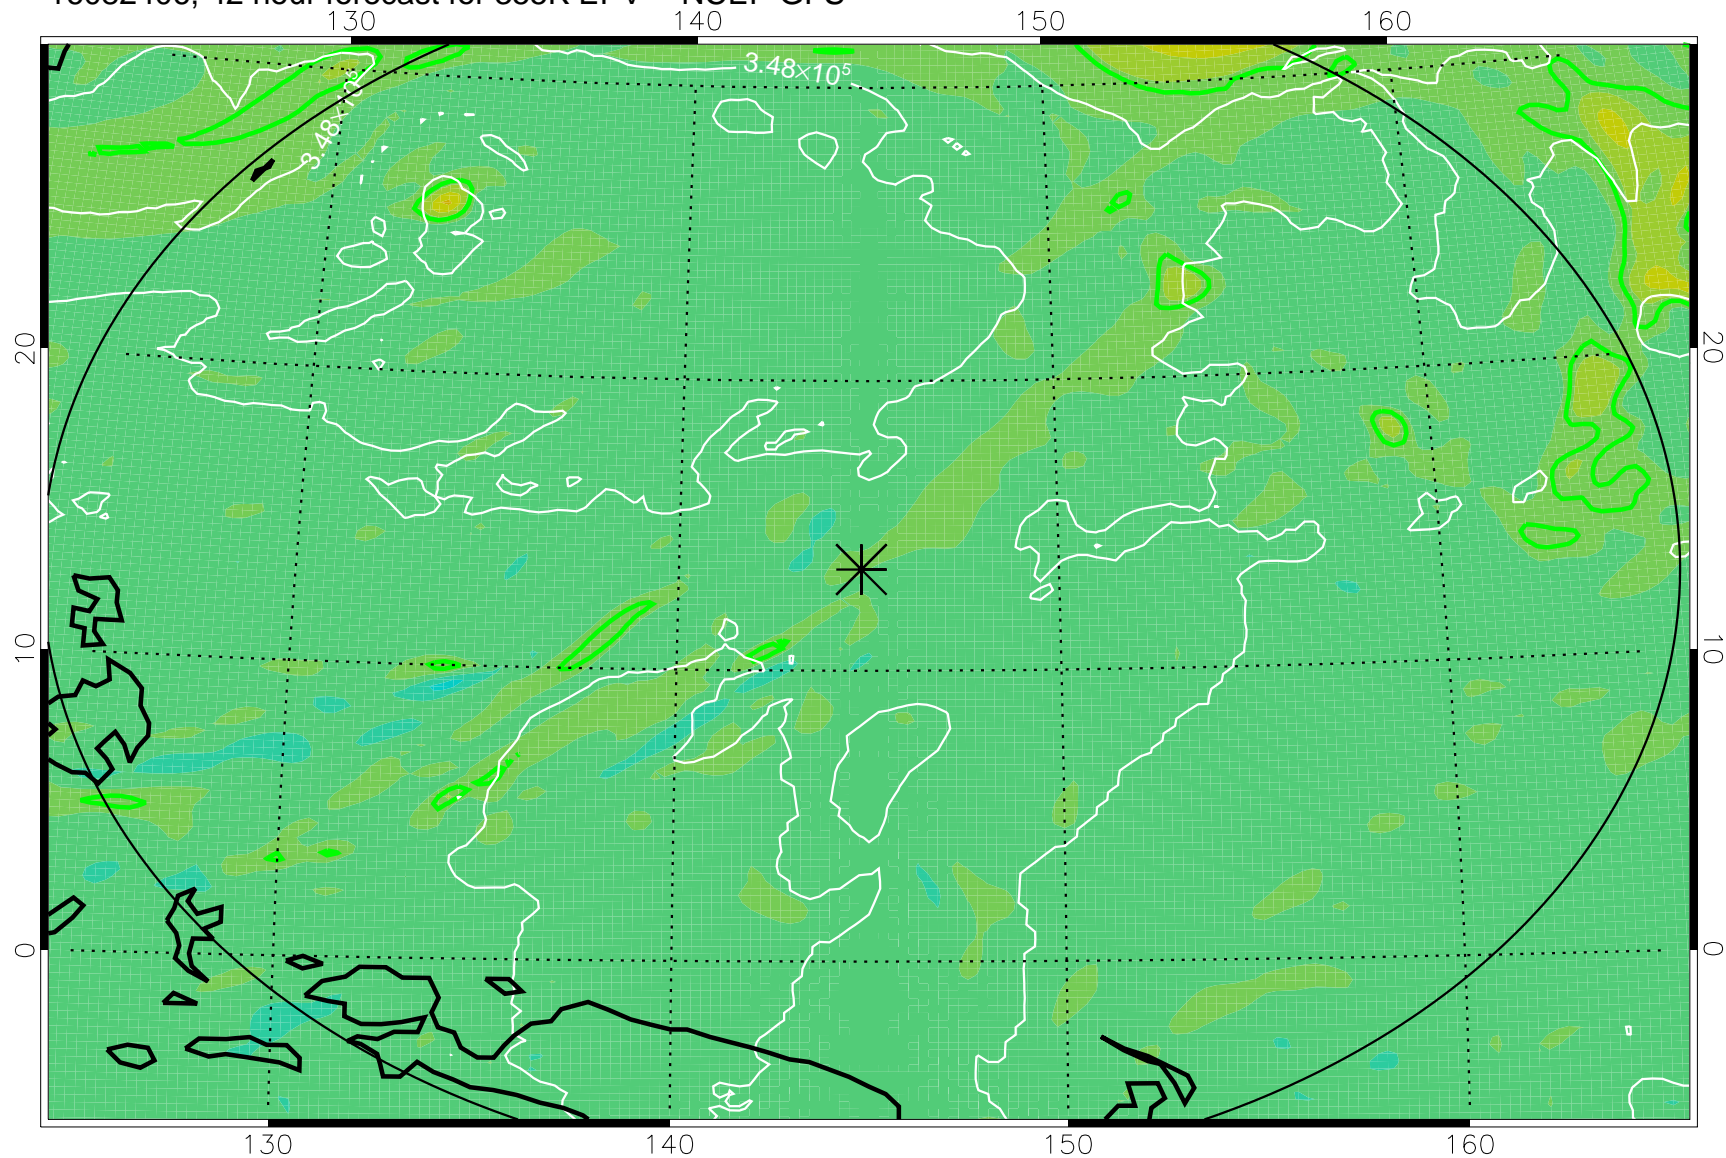

16082318, 30 hour forecast for 355K EPV -- NCEP GFS

355K Montgomery Streamfunction, white  
EPV Tropopause (2 PVU) Position  
Range ring of 2304 km

16082400, 36 hour forecast for 355K EPV -- NCEP GFS

355K Montgomery Streamfunction, white  
EPV Tropopause (2 PVU) Position  
Range ring of 2304 km

16082406, 42 hour forecast for 355K EPV -- NCEP GFS

355K Montgomery Streamfunction, white  
EPV Tropopause (2 PVU) Position  
Range ring of 2304 km

16082412, 48 hour forecast for 355K EPV -- NCEP GFS

355K Montgomery Streamfunction, white  
EPV Tropopause (2 PVU) Position  
Range ring of 2304 km

16082418, 54 hour forecast for 355K EPV -- NCEP GFS

355K Montgomery Streamfunction, white  
EPV Tropopause (2 PVU) Position  
Range ring of 2304 km

16082500, 60 hour forecast for 355K EPV -- NCEP GFS

355K Montgomery Streamfunction, white  
EPV Tropopause (2 PVU) Position  
Range ring of 2304 km

16082518, 78 hour forecast for 355K EPV -- NCEP GFS

355K Montgomery Streamfunction, white  
EPV Tropopause (2 PVU) Position  
Range ring of 2304 km

16082600, 84 hour forecast for 355K EPV -- NCEP GFS

355K Montgomery Streamfunction, white  
EPV Tropopause (2 PVU) Position  
Range ring of 2304 km