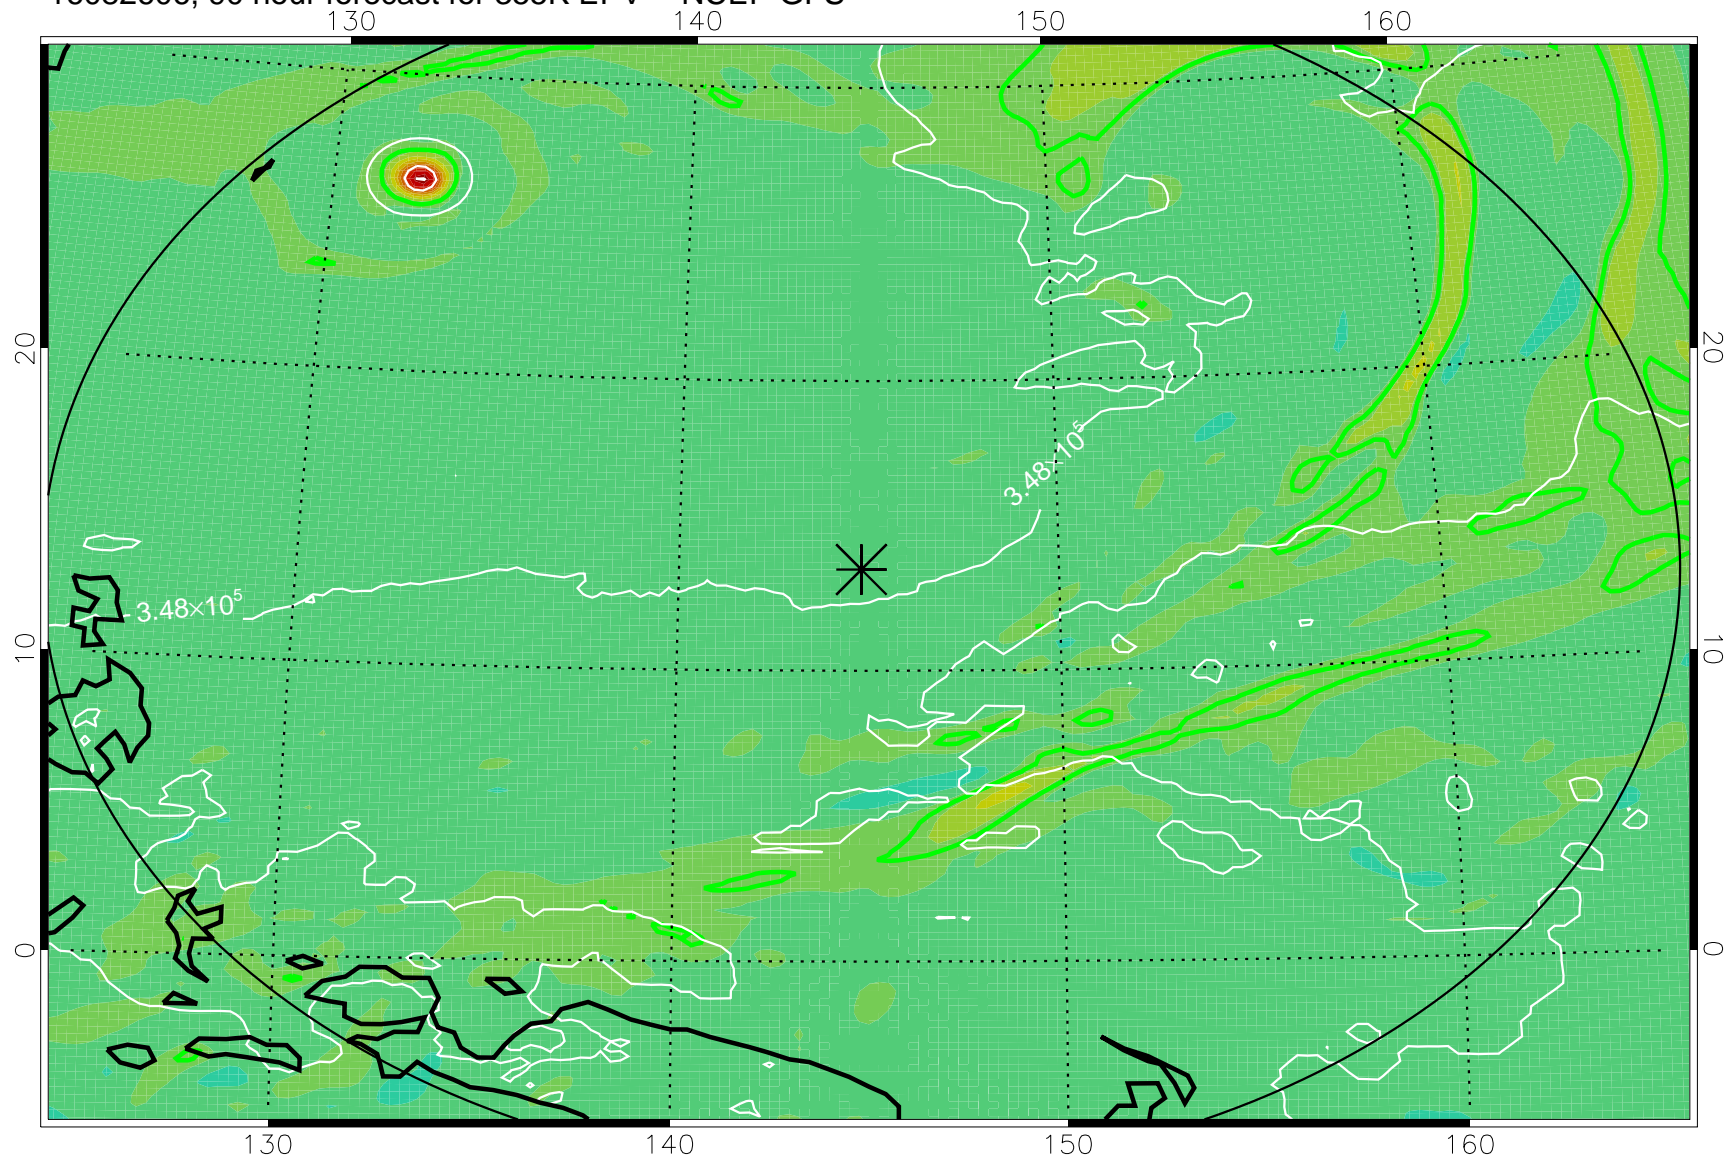

16082506, 66 hour forecast for 355K EPV -- NCEP GFS

355K Montgomery Streamfunction, white  
EPV Tropopause (2 PVU) Position  
Range ring of 2304 km

16082512, 72 hour forecast for 355K EPV -- NCEP GFS

355K Montgomery Streamfunction, white  
EPV Tropopause (2 PVU) Position  
Range ring of 2304 km

16082518, 78 hour forecast for 355K EPV -- NCEP GFS

355K Montgomery Streamfunction, white  
EPV Tropopause (2 PVU) Position  
Range ring of 2304 km

16082600, 84 hour forecast for 355K EPV -- NCEP GFS

355K Montgomery Streamfunction, white  
EPV Tropopause (2 PVU) Position  
Range ring of 2304 km

16082606, 90 hour forecast for 355K EPV -- NCEP GFS

355K Montgomery Streamfunction, white  
EPV Tropopause (2 PVU) Position  
Range ring of 2304 km

16082612, 96 hour forecast for 355K EPV -- NCEP GFS

355K Montgomery Streamfunction, white  
EPV Tropopause (2 PVU) Position  
Range ring of 2304 km

16082618, 102 hour forecast for 355K EPV -- NCEP GFS

355K Montgomery Streamfunction, white  
EPV Tropopause (2 PVU) Position  
Range ring of 2304 km

16082700, 108 hour forecast for 355K EPV -- NCEP GFS

355K Montgomery Streamfunction, white  
EPV Tropopause (2 PVU) Position  
Range ring of 2304 km