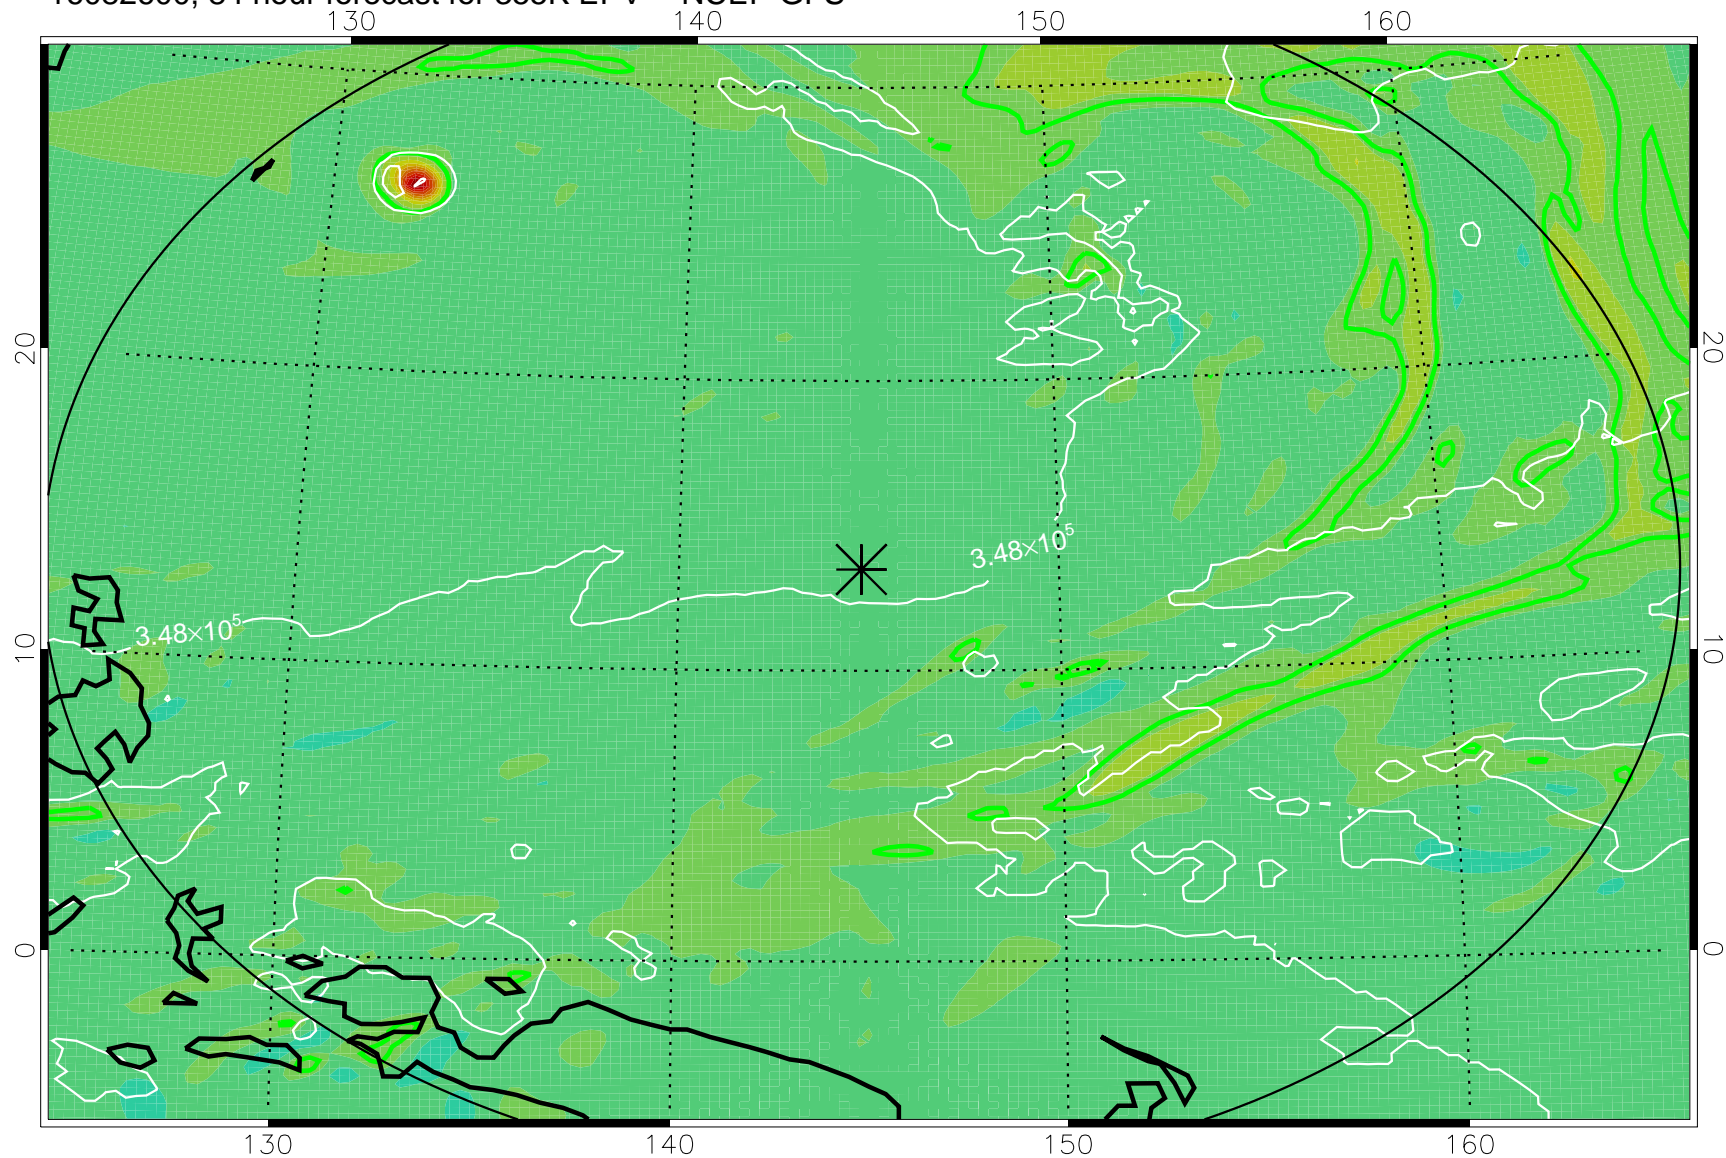

16082506, 66 hour forecast for 355K EPV -- NCEP GFS

355K Montgomery Streamfunction, white  
EPV Tropopause (2 PVU) Position  
Range ring of 2304 km

16082512, 72 hour forecast for 355K EPV -- NCEP GFS

355K Montgomery Streamfunction, white  
EPV Tropopause (2 PVU) Position  
Range ring of 2304 km

16082518, 78 hour forecast for 355K EPV -- NCEP GFS

355K Montgomery Streamfunction, white  
EPV Tropopause (2 PVU) Position  
Range ring of 2304 km

16082600, 84 hour forecast for 355K EPV -- NCEP GFS

355K Montgomery Streamfunction, white  
EPV Tropopause (2 PVU) Position  
Range ring of 2304 km

16082606, 90 hour forecast for 355K EPV -- NCEP GFS

355K Montgomery Streamfunction, white  
EPV Tropopause (2 PVU) Position  
Range ring of 2304 km

16082612, 96 hour forecast for 355K EPV -- NCEP GFS

355K Montgomery Streamfunction, white  
EPV Tropopause (2 PVU) Position  
Range ring of 2304 km

16082618, 102 hour forecast for 355K EPV -- NCEP GFS

355K Montgomery Streamfunction, white  
EPV Tropopause (2 PVU) Position  
Range ring of 2304 km

16082700, 108 hour forecast for 355K EPV -- NCEP GFS

355K Montgomery Streamfunction, white  
EPV Tropopause (2 PVU) Position  
Range ring of 2304 km