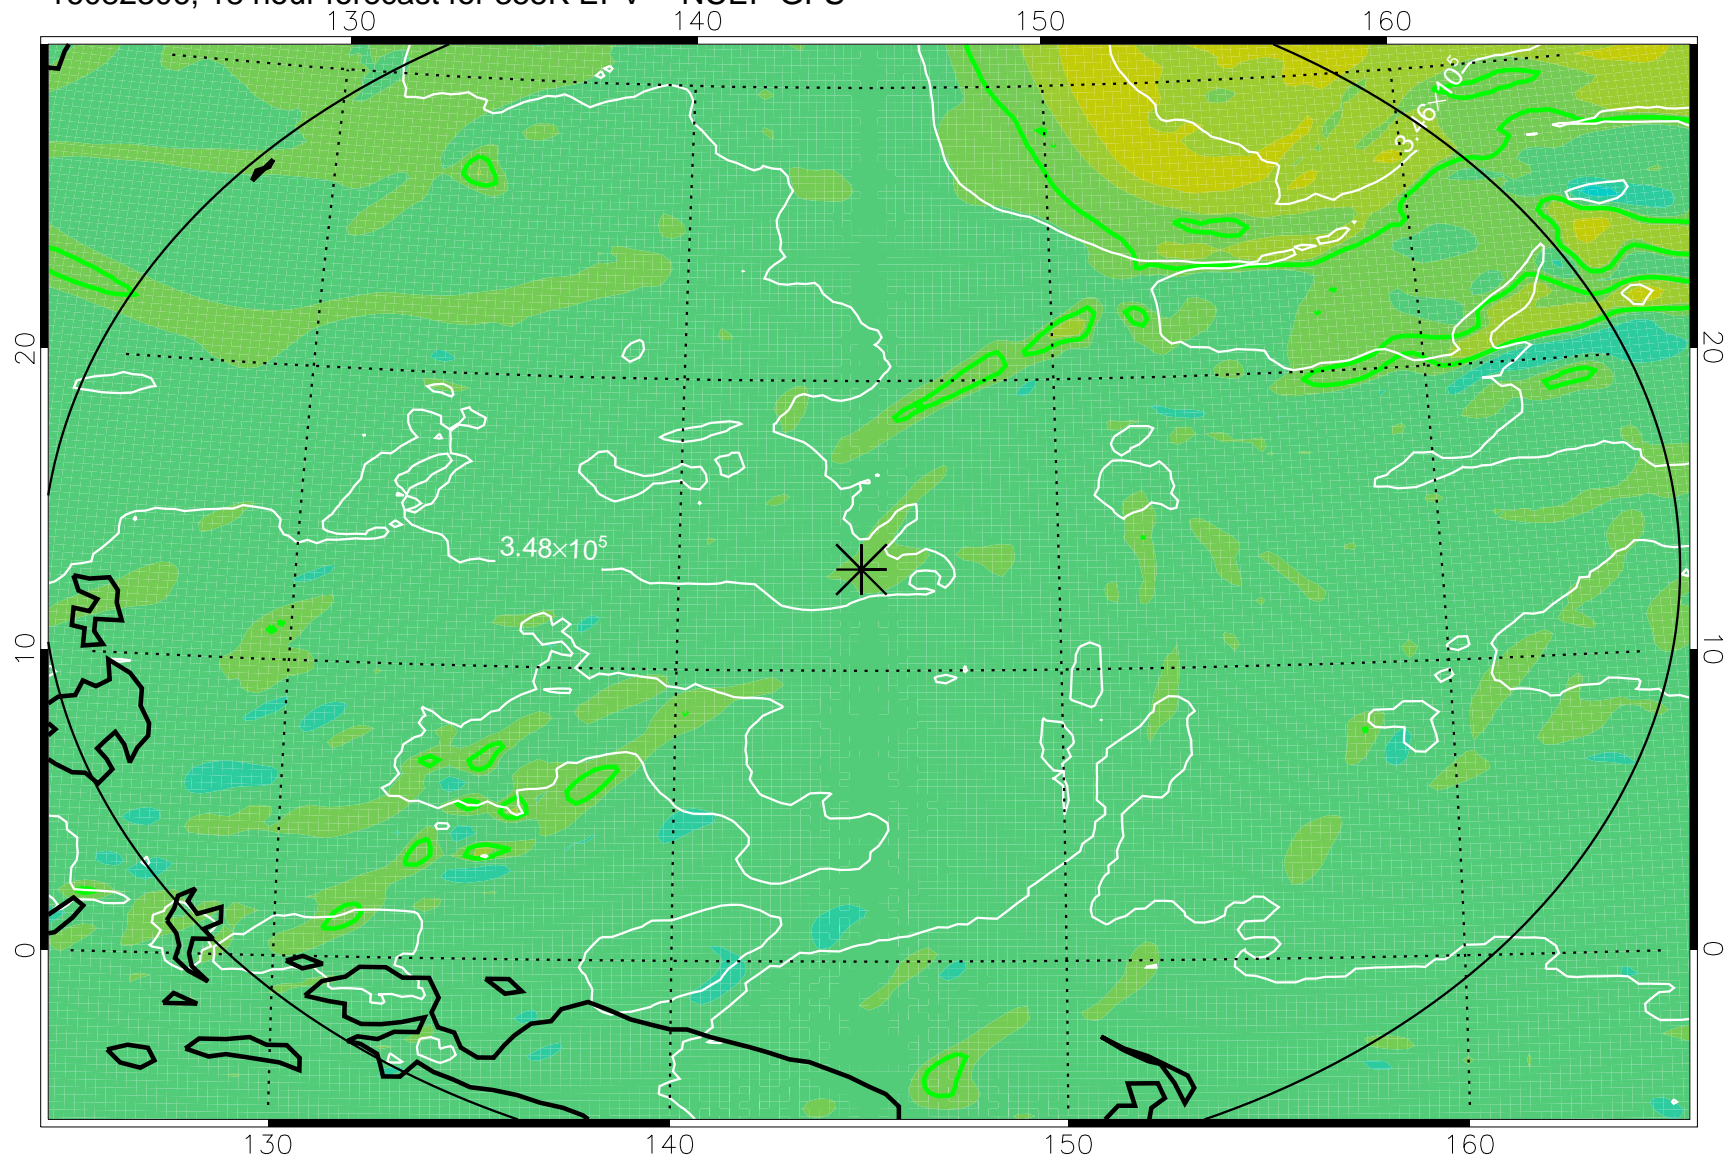

16082218, 6 hour forecast for 355K EPV -- NCEP GFS

355K Montgomery Streamfunction, white  
EPV Tropopause (2 PVU) Position  
Range ring of 2304 km

16082300, 12 hour forecast for 355K EPV -- NCEP GFS

355K Montgomery Streamfunction, white  
EPV Tropopause (2 PVU) Position  
Range ring of 2304 km

16082306, 18 hour forecast for 355K EPV -- NCEP GFS

355K Montgomery Streamfunction, white  
EPV Tropopause (2 PVU) Position  
Range ring of 2304 km

16082312, 24 hour forecast for 355K EPV -- NCEP GFS

355K Montgomery Streamfunction, white  
EPV Tropopause (2 PVU) Position  
Range ring of 2304 km

16082318, 30 hour forecast for 355K EPV -- NCEP GFS

355K Montgomery Streamfunction, white  
EPV Tropopause (2 PVU) Position  
Range ring of 2304 km

16082400, 36 hour forecast for 355K EPV -- NCEP GFS

355K Montgomery Streamfunction, white  
EPV Tropopause (2 PVU) Position  
Range ring of 2304 km

16082406, 42 hour forecast for 355K EPV -- NCEP GFS

355K Montgomery Streamfunction, white  
EPV Tropopause (2 PVU) Position  
Range ring of 2304 km

16082412, 48 hour forecast for 355K EPV -- NCEP GFS

355K Montgomery Streamfunction, white  
EPV Tropopause (2 PVU) Position  
Range ring of 2304 km