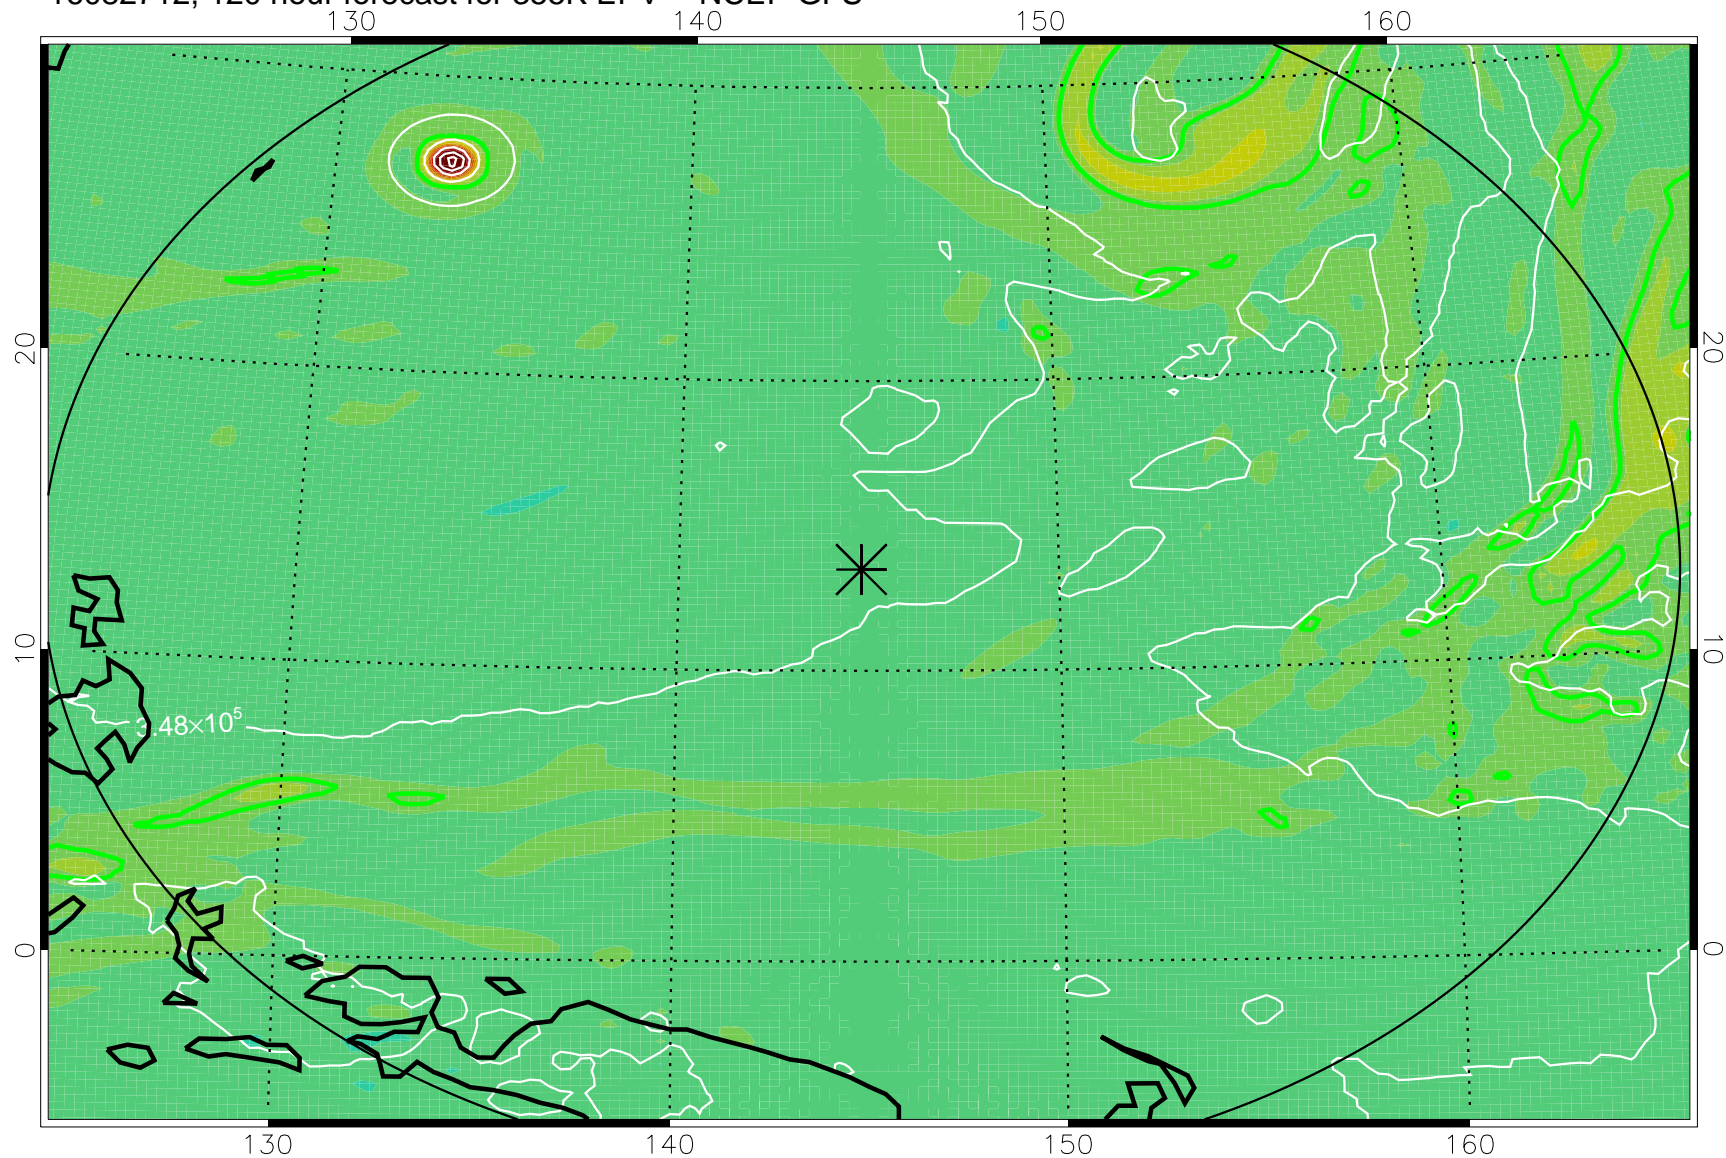

16082518, 78 hour forecast for 355K EPV -- NCEP GFS

355K Montgomery Streamfunction, white  
EPV Tropopause (2 PVU) Position  
Range ring of 2304 km

16082600, 84 hour forecast for 355K EPV -- NCEP GFS

355K Montgomery Streamfunction, white  
EPV Tropopause (2 PVU) Position  
Range ring of 2304 km

16082606, 90 hour forecast for 355K EPV -- NCEP GFS

355K Montgomery Streamfunction, white  
EPV Tropopause (2 PVU) Position  
Range ring of 2304 km

16082612, 96 hour forecast for 355K EPV -- NCEP GFS

355K Montgomery Streamfunction, white  
EPV Tropopause (2 PVU) Position  
Range ring of 2304 km

16082618, 102 hour forecast for 355K EPV -- NCEP GFS

355K Montgomery Streamfunction, white  
EPV Tropopause (2 PVU) Position  
Range ring of 2304 km

16082700, 108 hour forecast for 355K EPV -- NCEP GFS

355K Montgomery Streamfunction, white  
EPV Tropopause (2 PVU) Position  
Range ring of 2304 km

16082706, 114 hour forecast for 355K EPV -- NCEP GFS

355K Montgomery Streamfunction, white  
EPV Tropopause (2 PVU) Position  
Range ring of 2304 km

16082712, 120 hour forecast for 355K EPV -- NCEP GFS

355K Montgomery Streamfunction, white  
EPV Tropopause (2 PVU) Position  
Range ring of 2304 km