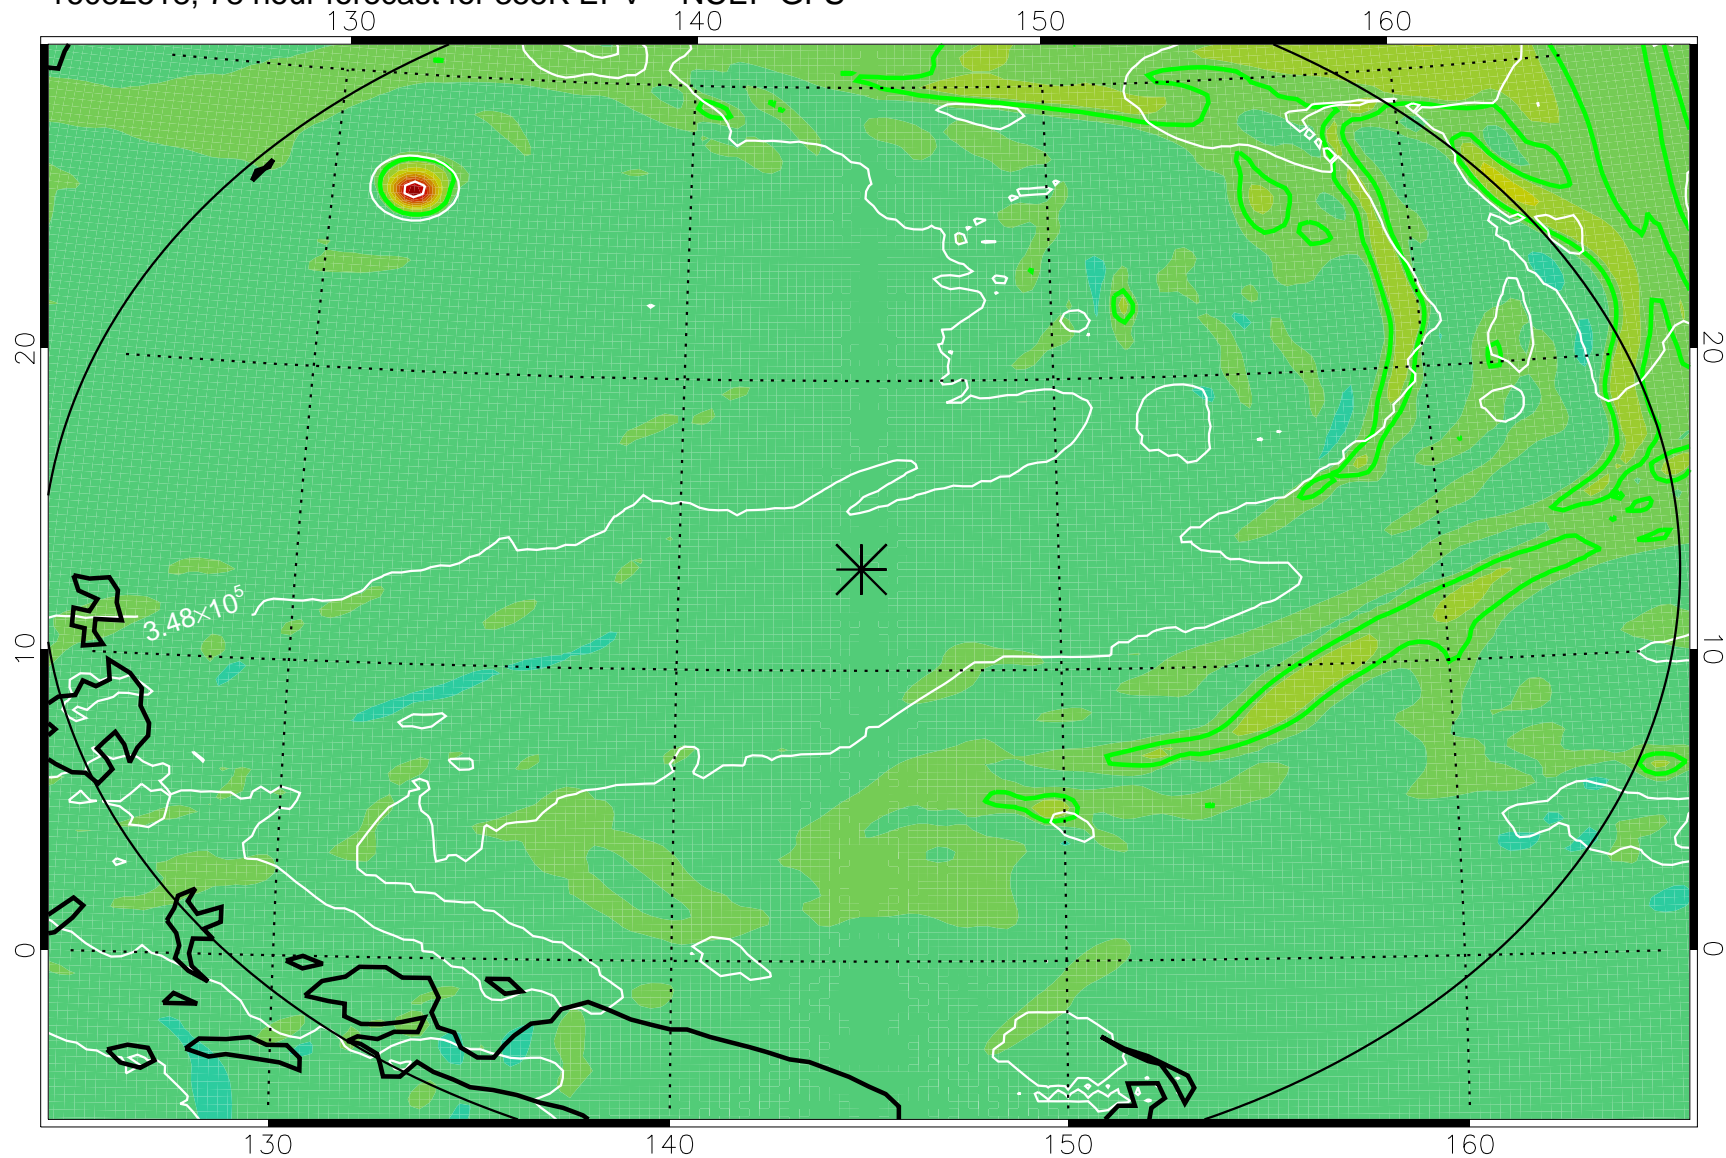

16082506, 66 hour forecast for 355K EPV -- NCEP GFS

355K Montgomery Streamfunction, white  
EPV Tropopause (2 PVU) Position  
Range ring of 2304 km

16082512, 72 hour forecast for 355K EPV -- NCEP GFS

355K Montgomery Streamfunction, white  
EPV Tropopause (2 PVU) Position  
Range ring of 2304 km

16082518, 78 hour forecast for 355K EPV -- NCEP GFS

355K Montgomery Streamfunction, white  
EPV Tropopause (2 PVU) Position  
Range ring of 2304 km

16082600, 84 hour forecast for 355K EPV -- NCEP GFS

355K Montgomery Streamfunction, white  
EPV Tropopause (2 PVU) Position  
Range ring of 2304 km

16082606, 90 hour forecast for 355K EPV -- NCEP GFS

355K Montgomery Streamfunction, white  
EPV Tropopause (2 PVU) Position  
Range ring of 2304 km

16082612, 96 hour forecast for 355K EPV -- NCEP GFS

355K Montgomery Streamfunction, white  
EPV Tropopause (2 PVU) Position  
Range ring of 2304 km

16082618, 102 hour forecast for 355K EPV -- NCEP GFS

355K Montgomery Streamfunction, white  
EPV Tropopause (2 PVU) Position  
Range ring of 2304 km

16082700, 108 hour forecast for 355K EPV -- NCEP GFS

355K Montgomery Streamfunction, white  
EPV Tropopause (2 PVU) Position  
Range ring of 2304 km