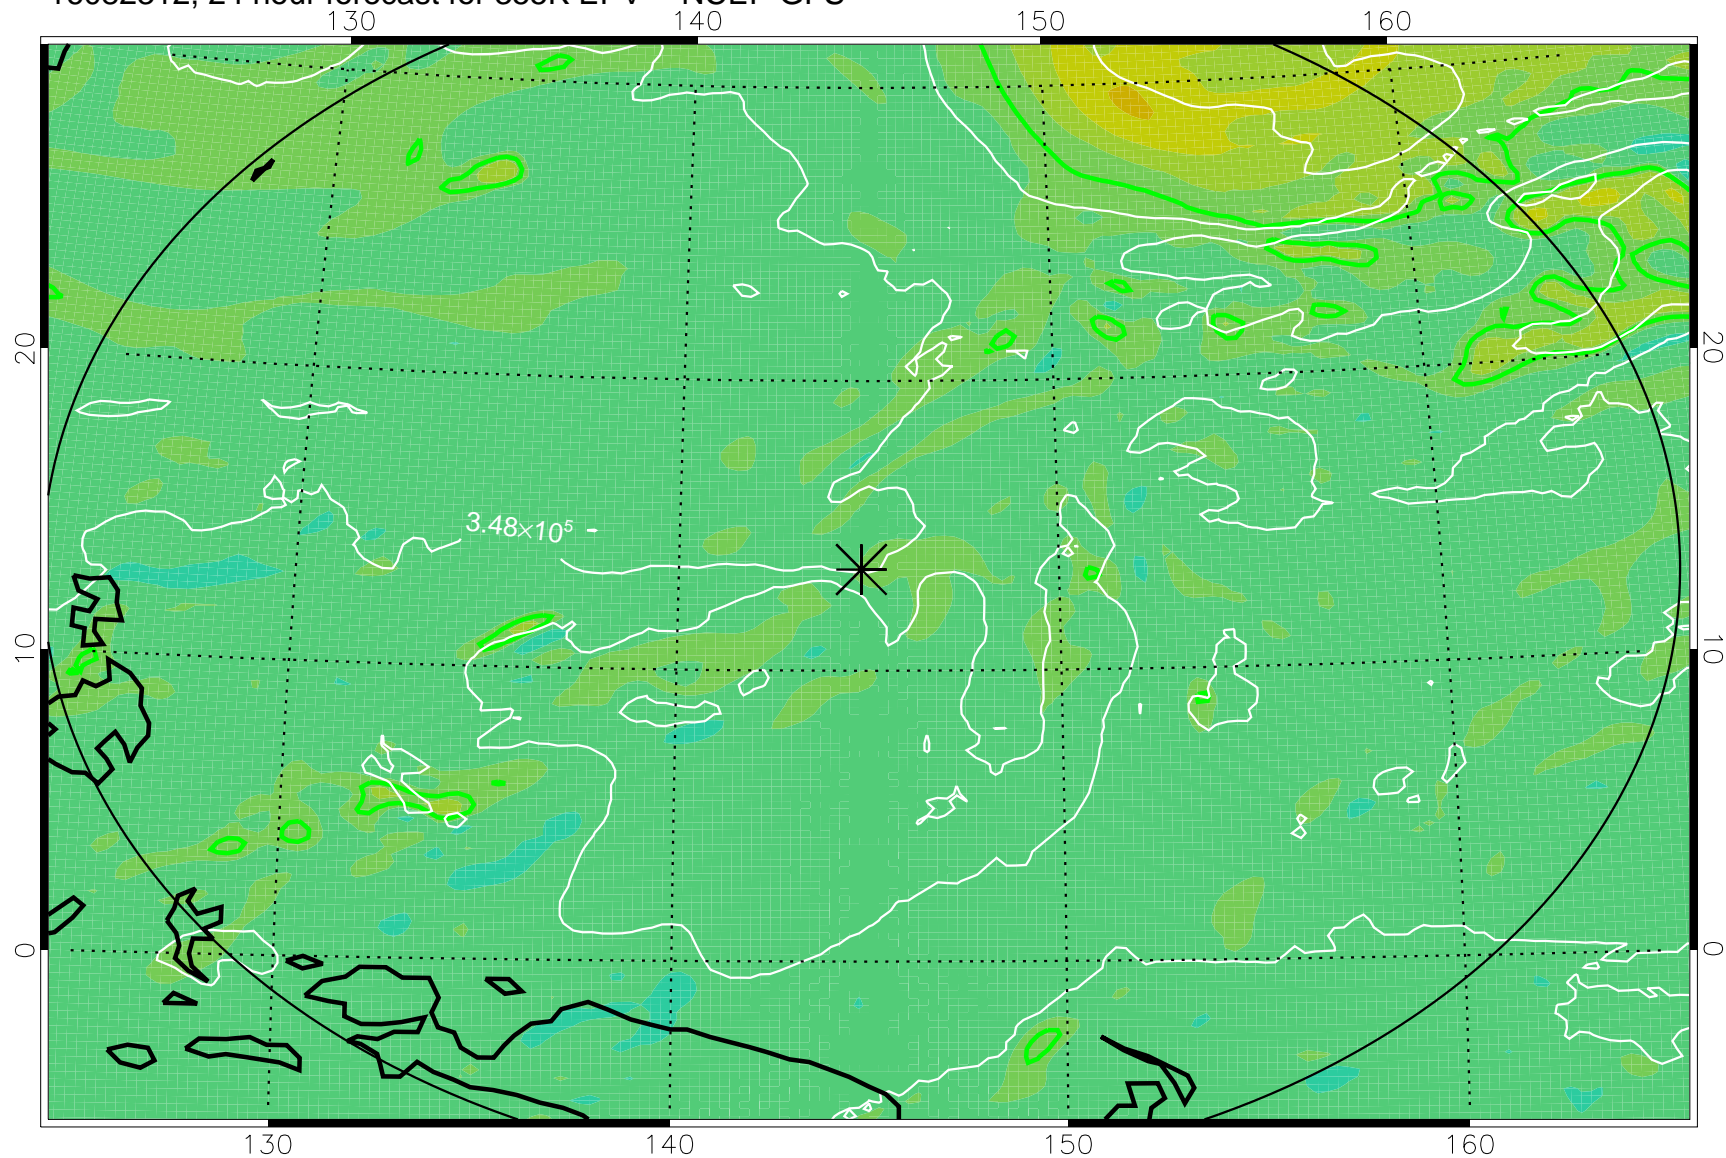

16082218, 6 hour forecast for 355K EPV -- NCEP GFS

355K Montgomery Streamfunction, white  
EPV Tropopause (2 PVU) Position  
Range ring of 2304 km

16082300, 12 hour forecast for 355K EPV -- NCEP GFS

355K Montgomery Streamfunction, white  
EPV Tropopause (2 PVU) Position  
Range ring of 2304 km

16082306, 18 hour forecast for 355K EPV -- NCEP GFS

355K Montgomery Streamfunction, white  
EPV Tropopause (2 PVU) Position  
Range ring of 2304 km

16082312, 24 hour forecast for 355K EPV -- NCEP GFS

355K Montgomery Streamfunction, white  
EPV Tropopause (2 PVU) Position  
Range ring of 2304 km

16082318, 30 hour forecast for 355K EPV -- NCEP GFS

355K Montgomery Streamfunction, white  
EPV Tropopause (2 PVU) Position  
Range ring of 2304 km

16082400, 36 hour forecast for 355K EPV -- NCEP GFS

355K Montgomery Streamfunction, white  
EPV Tropopause (2 PVU) Position  
Range ring of 2304 km

16082406, 42 hour forecast for 355K EPV -- NCEP GFS

355K Montgomery Streamfunction, white  
EPV Tropopause (2 PVU) Position  
Range ring of 2304 km

16082412, 48 hour forecast for 355K EPV -- NCEP GFS

355K Montgomery Streamfunction, white  
EPV Tropopause (2 PVU) Position  
Range ring of 2304 km