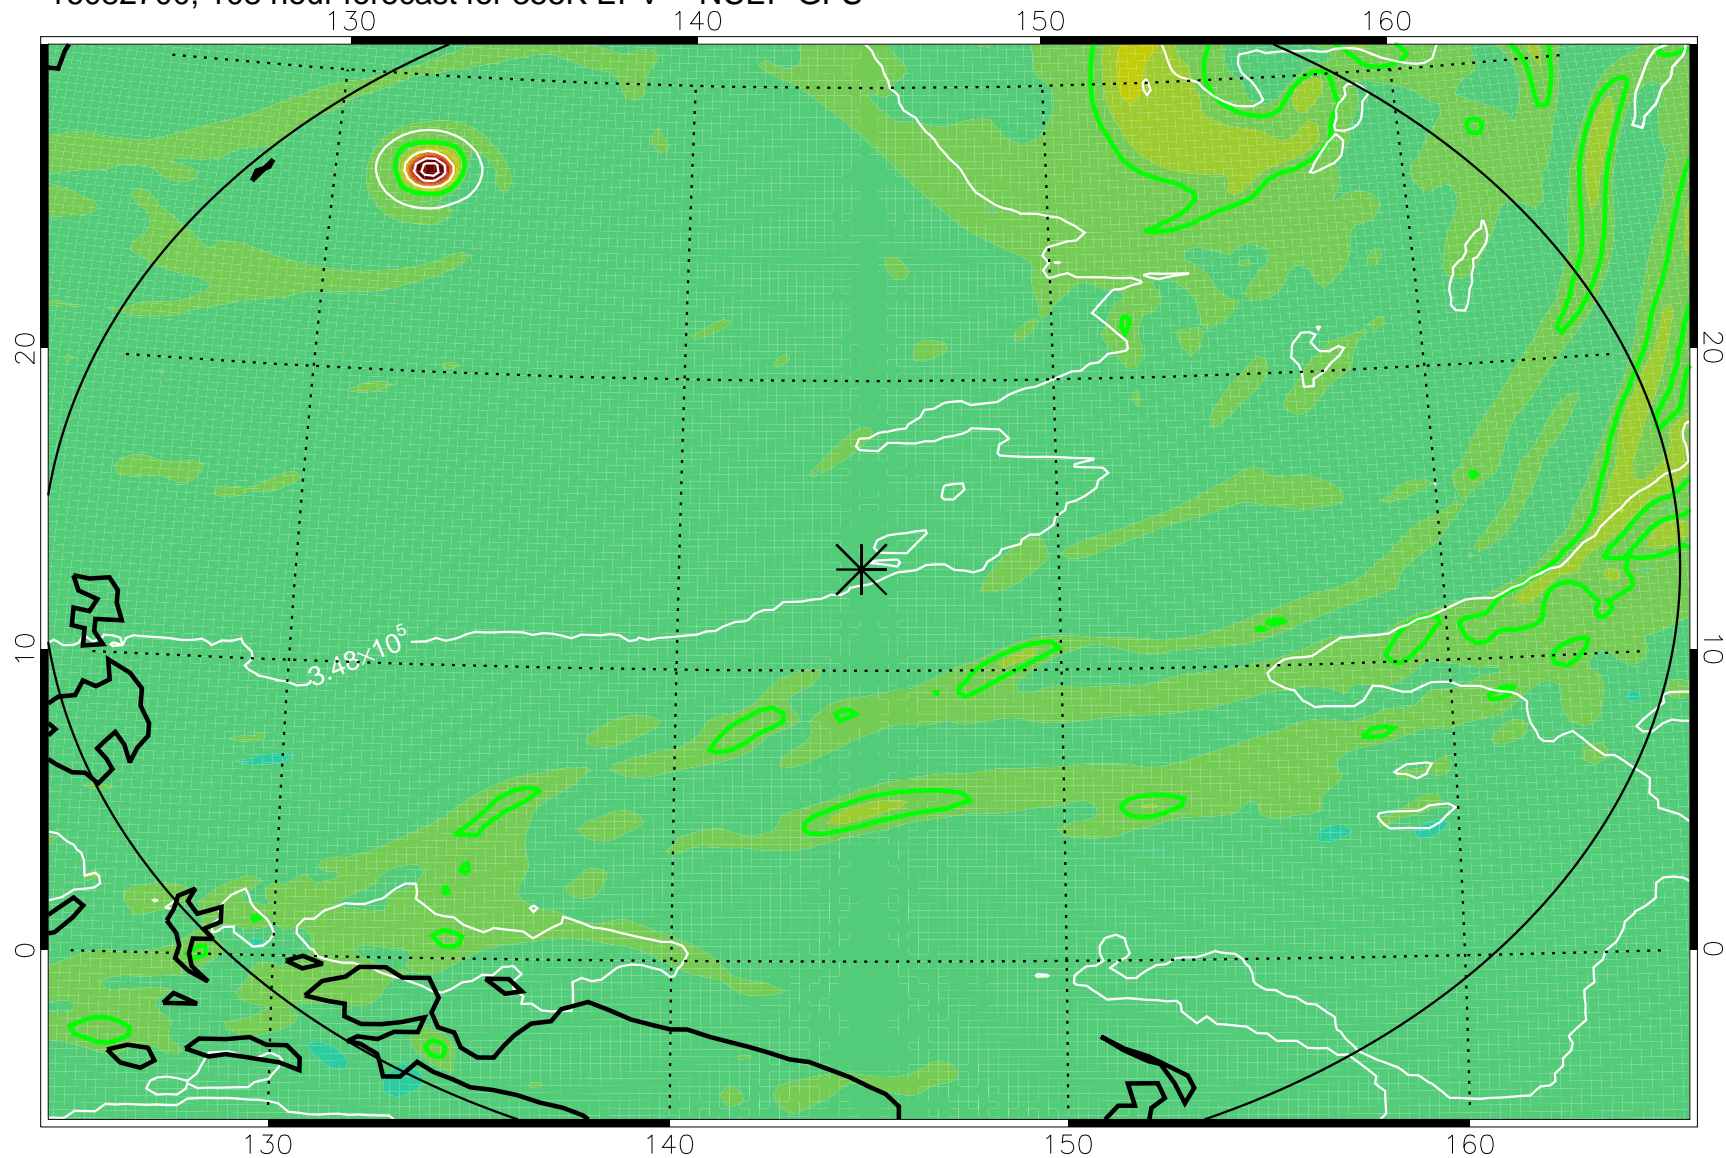

16082518, 78 hour forecast for 355K EPV -- NCEP GFS

355K Montgomery Streamfunction, white  
EPV Tropopause (2 PVU) Position  
Range ring of 2304 km

16082600, 84 hour forecast for 355K EPV -- NCEP GFS

355K Montgomery Streamfunction, white  
EPV Tropopause (2 PVU) Position  
Range ring of 2304 km

16082606, 90 hour forecast for 355K EPV -- NCEP GFS

355K Montgomery Streamfunction, white  
EPV Tropopause (2 PVU) Position  
Range ring of 2304 km

16082612, 96 hour forecast for 355K EPV -- NCEP GFS

355K Montgomery Streamfunction, white  
EPV Tropopause (2 PVU) Position  
Range ring of 2304 km

16082618, 102 hour forecast for 355K EPV -- NCEP GFS

355K Montgomery Streamfunction, white  
EPV Tropopause (2 PVU) Position  
Range ring of 2304 km

16082700, 108 hour forecast for 355K EPV -- NCEP GFS

355K Montgomery Streamfunction, white  
EPV Tropopause (2 PVU) Position  
Range ring of 2304 km

16082706, 114 hour forecast for 355K EPV -- NCEP GFS

355K Montgomery Streamfunction, white  
EPV Tropopause (2 PVU) Position  
Range ring of 2304 km

16082712, 120 hour forecast for 355K EPV -- NCEP GFS

355K Montgomery Streamfunction, white  
EPV Tropopause (2 PVU) Position  
Range ring of 2304 km