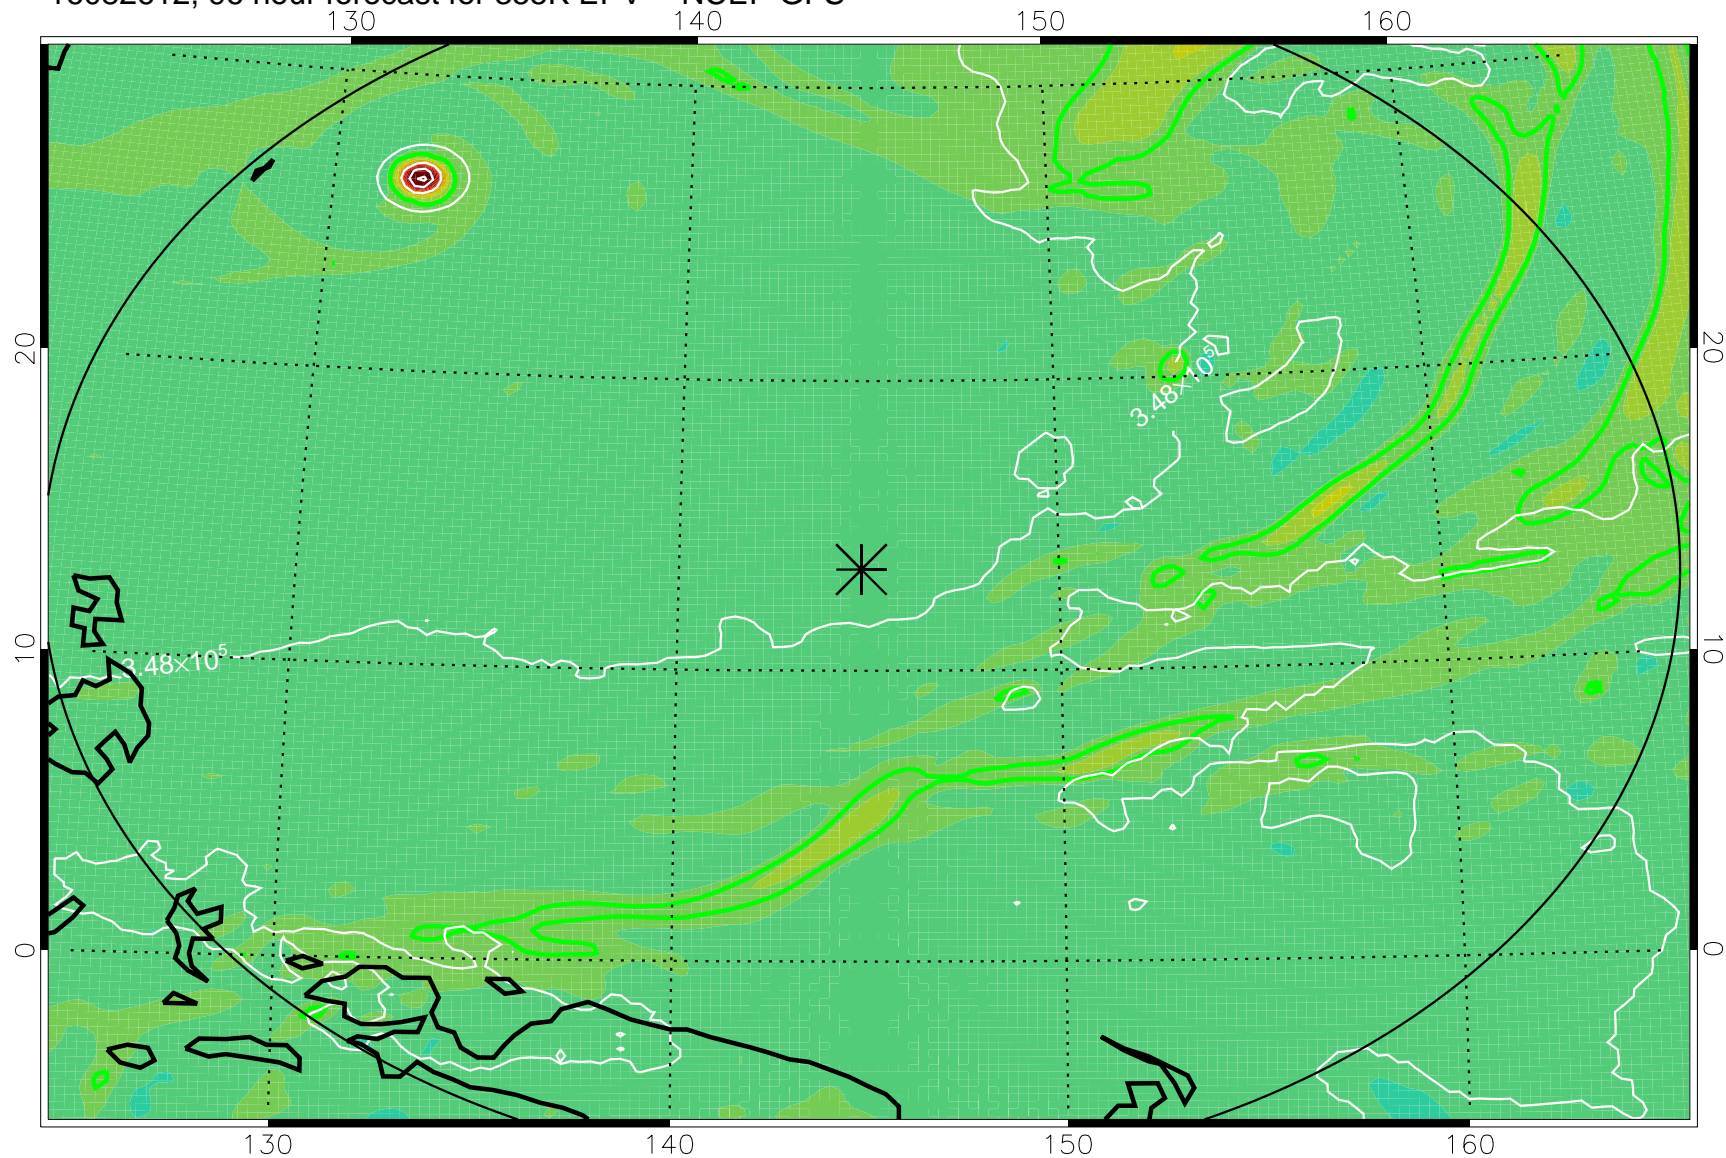

16082506, 66 hour forecast for 355K EPV -- NCEP GFS

355K Montgomery Streamfunction, white  
EPV Tropopause (2 PVU) Position  
Range ring of 2304 km

16082512, 72 hour forecast for 355K EPV -- NCEP GFS

355K Montgomery Streamfunction, white  
EPV Tropopause (2 PVU) Position  
Range ring of 2304 km

16082518, 78 hour forecast for 355K EPV -- NCEP GFS

355K Montgomery Streamfunction, white  
EPV Tropopause (2 PVU) Position  
Range ring of 2304 km

16082600, 84 hour forecast for 355K EPV -- NCEP GFS

355K Montgomery Streamfunction, white  
EPV Tropopause (2 PVU) Position  
Range ring of 2304 km

16082606, 90 hour forecast for 355K EPV -- NCEP GFS

355K Montgomery Streamfunction, white  
EPV Tropopause (2 PVU) Position  
Range ring of 2304 km

16082612, 96 hour forecast for 355K EPV -- NCEP GFS

355K Montgomery Streamfunction, white  
EPV Tropopause (2 PVU) Position  
Range ring of 2304 km

16082618, 102 hour forecast for 355K EPV -- NCEP GFS

355K Montgomery Streamfunction, white  
EPV Tropopause (2 PVU) Position  
Range ring of 2304 km

16082700, 108 hour forecast for 355K EPV -- NCEP GFS

355K Montgomery Streamfunction, white  
EPV Tropopause (2 PVU) Position  
Range ring of 2304 km