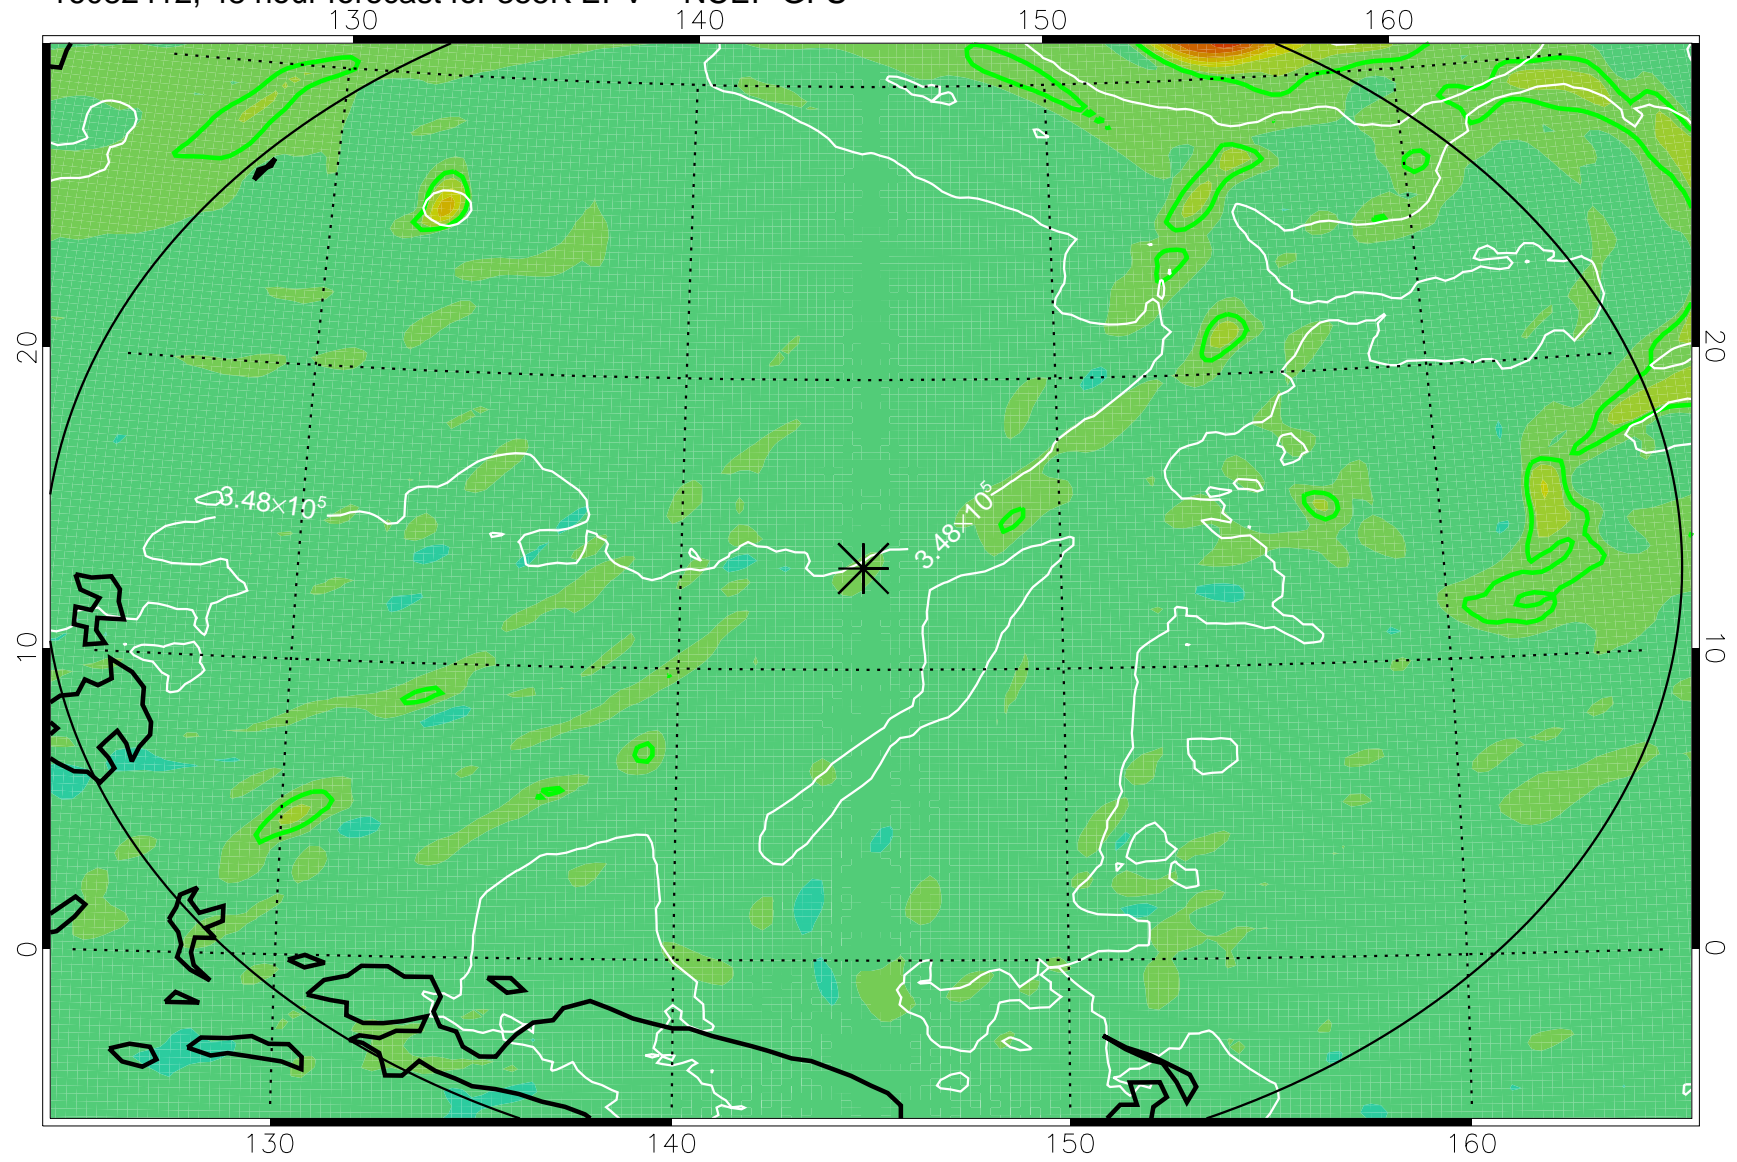

16082318, 30 hour forecast for 355K EPV -- NCEP GFS

355K Montgomery Streamfunction, white  
EPV Tropopause (2 PVU) Position  
Range ring of 2304 km

16082400, 36 hour forecast for 355K EPV -- NCEP GFS

355K Montgomery Streamfunction, white  
EPV Tropopause (2 PVU) Position  
Range ring of 2304 km

16082406, 42 hour forecast for 355K EPV -- NCEP GFS

355K Montgomery Streamfunction, white  
EPV Tropopause (2 PVU) Position  
Range ring of 2304 km

16082412, 48 hour forecast for 355K EPV -- NCEP GFS

355K Montgomery Streamfunction, white  
EPV Tropopause (2 PVU) Position  
Range ring of 2304 km

16082418, 54 hour forecast for 355K EPV -- NCEP GFS

355K Montgomery Streamfunction, white  
EPV Tropopause (2 PVU) Position  
Range ring of 2304 km

16082500, 60 hour forecast for 355K EPV -- NCEP GFS

355K Montgomery Streamfunction, white  
EPV Tropopause (2 PVU) Position  
Range ring of 2304 km

16082518, 78 hour forecast for 355K EPV -- NCEP GFS

355K Montgomery Streamfunction, white  
EPV Tropopause (2 PVU) Position  
Range ring of 2304 km

16082600, 84 hour forecast for 355K EPV -- NCEP GFS

355K Montgomery Streamfunction, white  
EPV Tropopause (2 PVU) Position  
Range ring of 2304 km