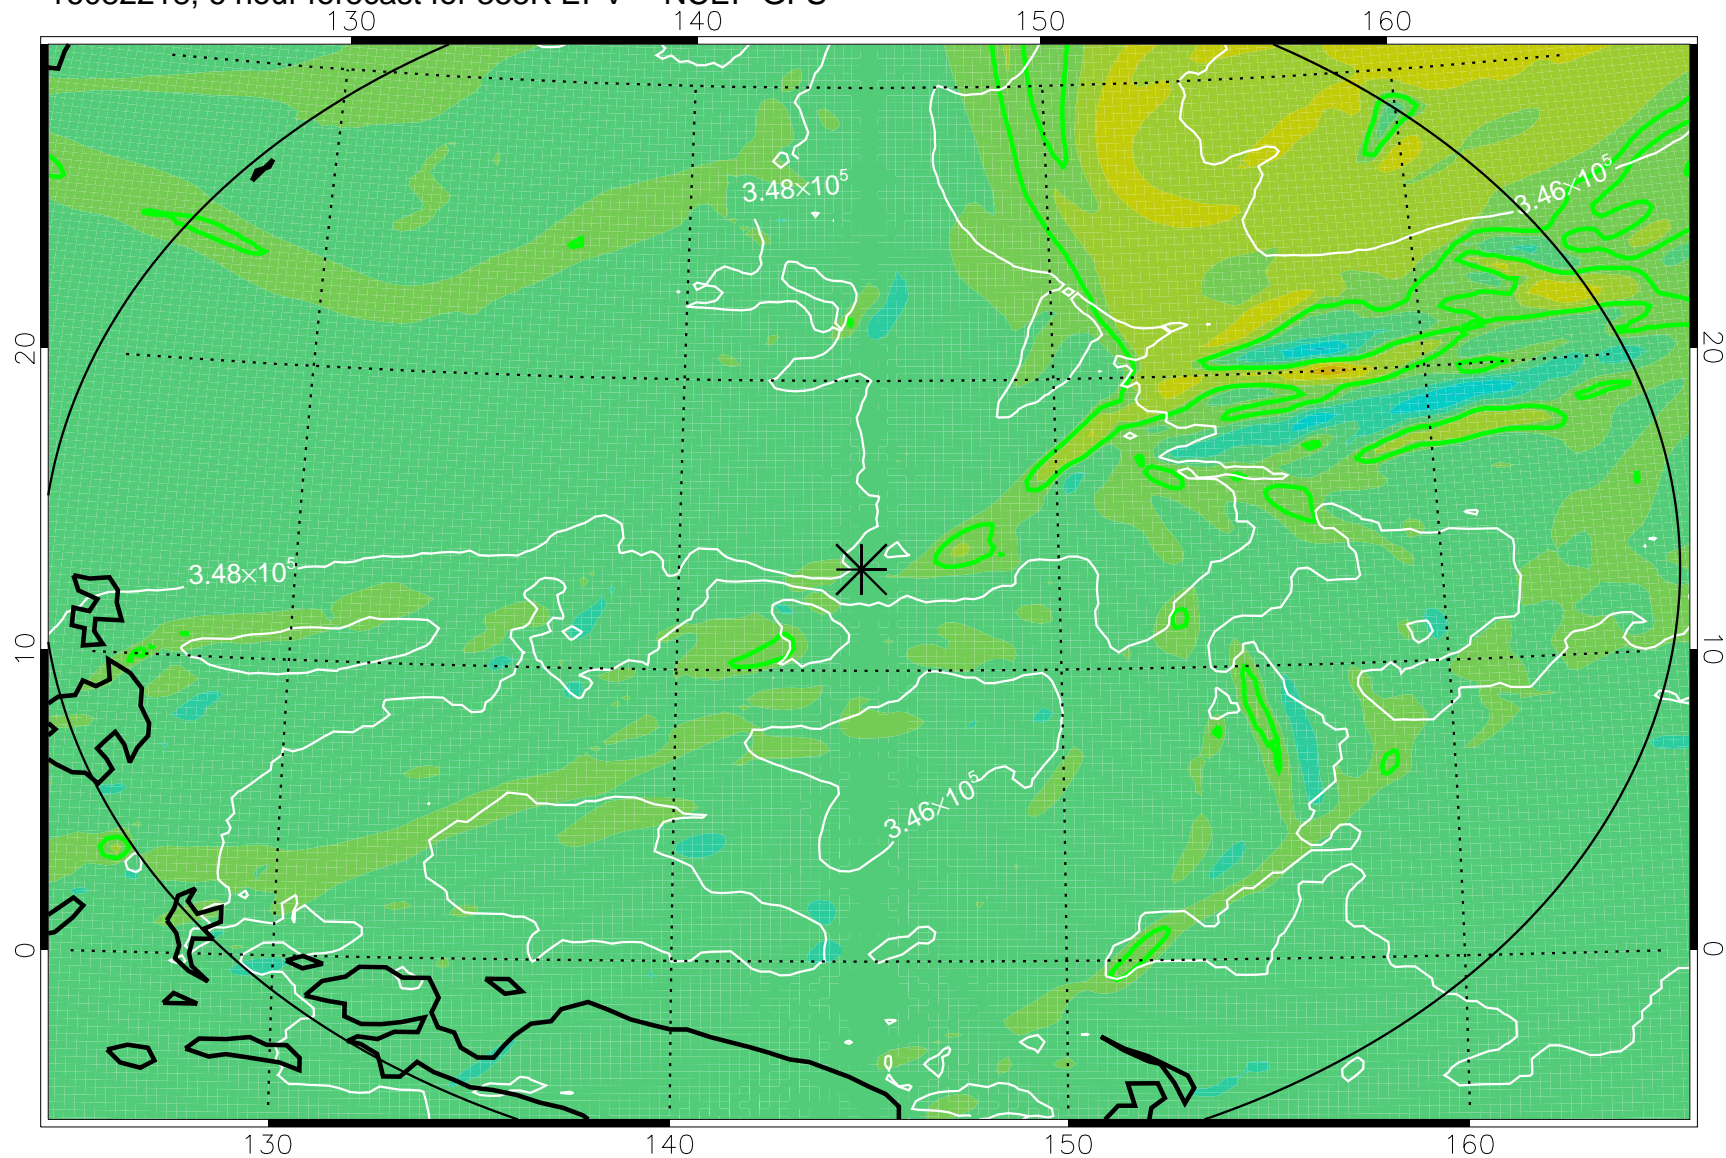

16082218, 6 hour forecast for 355K EPV -- NCEP GFS

355K Montgomery Streamfunction, white  
EPV Tropopause (2 PVU) Position  
Range ring of 2304 km

16082300, 12 hour forecast for 355K EPV -- NCEP GFS

355K Montgomery Streamfunction, white  
EPV Tropopause (2 PVU) Position  
Range ring of 2304 km

16082306, 18 hour forecast for 355K EPV -- NCEP GFS

355K Montgomery Streamfunction, white  
EPV Tropopause (2 PVU) Position  
Range ring of 2304 km

16082312, 24 hour forecast for 355K EPV -- NCEP GFS

355K Montgomery Streamfunction, white  
EPV Tropopause (2 PVU) Position  
Range ring of 2304 km

16082318, 30 hour forecast for 355K EPV -- NCEP GFS

355K Montgomery Streamfunction, white  
EPV Tropopause (2 PVU) Position  
Range ring of 2304 km

16082400, 36 hour forecast for 355K EPV -- NCEP GFS

355K Montgomery Streamfunction, white  
EPV Tropopause (2 PVU) Position  
Range ring of 2304 km

16082406, 42 hour forecast for 355K EPV -- NCEP GFS

355K Montgomery Streamfunction, white  
EPV Tropopause (2 PVU) Position  
Range ring of 2304 km

16082412, 48 hour forecast for 355K EPV -- NCEP GFS

355K Montgomery Streamfunction, white  
EPV Tropopause (2 PVU) Position  
Range ring of 2304 km