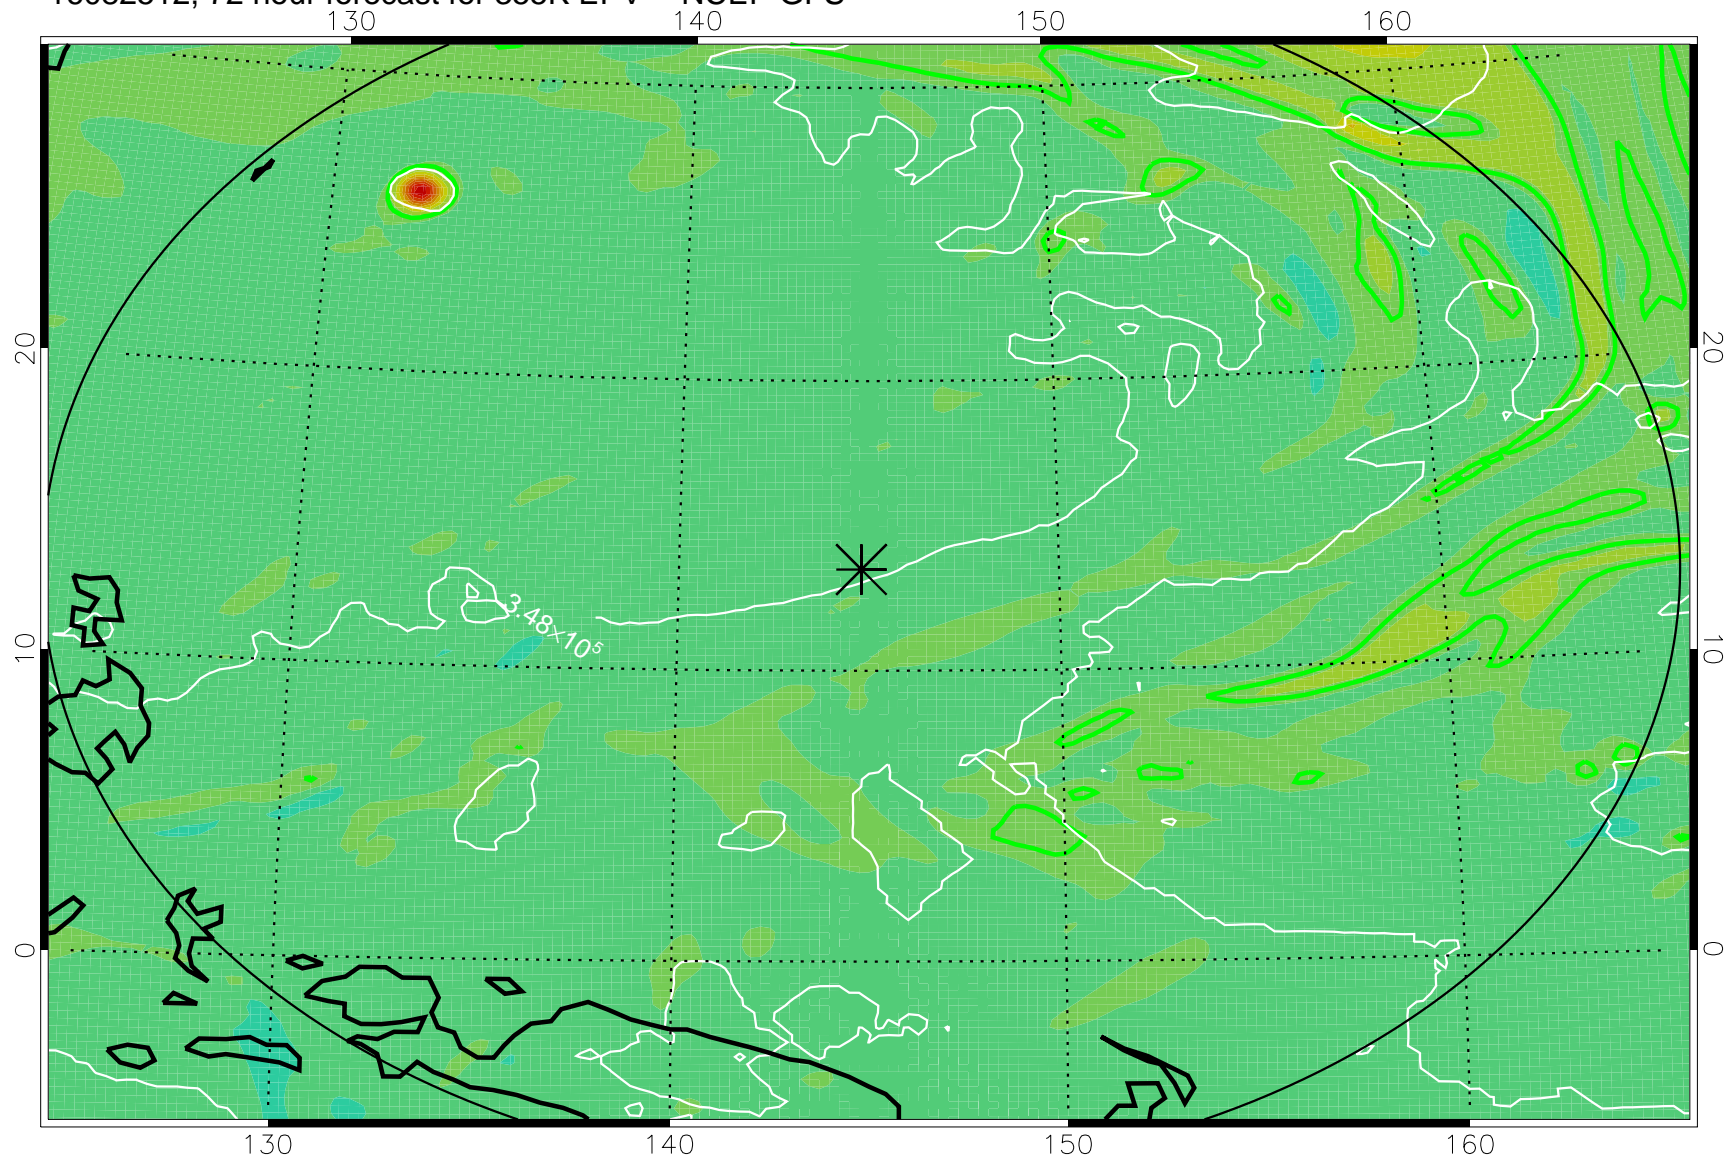

16082418, 54 hour forecast for 355K EPV -- NCEP GFS

355K Montgomery Streamfunction, white  
EPV Tropopause (2 PVU) Position  
Range ring of 2304 km

16082500, 60 hour forecast for 355K EPV -- NCEP GFS

355K Montgomery Streamfunction, white  
EPV Tropopause (2 PVU) Position  
Range ring of 2304 km

16082506, 66 hour forecast for 355K EPV -- NCEP GFS

355K Montgomery Streamfunction, white  
EPV Tropopause (2 PVU) Position  
Range ring of 2304 km

16082512, 72 hour forecast for 355K EPV -- NCEP GFS

355K Montgomery Streamfunction, white  
EPV Tropopause (2 PVU) Position  
Range ring of 2304 km

16082518, 78 hour forecast for 355K EPV -- NCEP GFS

355K Montgomery Streamfunction, white  
EPV Tropopause (2 PVU) Position  
Range ring of 2304 km

16082600, 84 hour forecast for 355K EPV -- NCEP GFS

355K Montgomery Streamfunction, white  
EPV Tropopause (2 PVU) Position  
Range ring of 2304 km

16082606, 90 hour forecast for 355K EPV -- NCEP GFS

355K Montgomery Streamfunction, white  
EPV Tropopause (2 PVU) Position  
Range ring of 2304 km

16082612, 96 hour forecast for 355K EPV -- NCEP GFS

355K Montgomery Streamfunction, white  
EPV Tropopause (2 PVU) Position  
Range ring of 2304 km