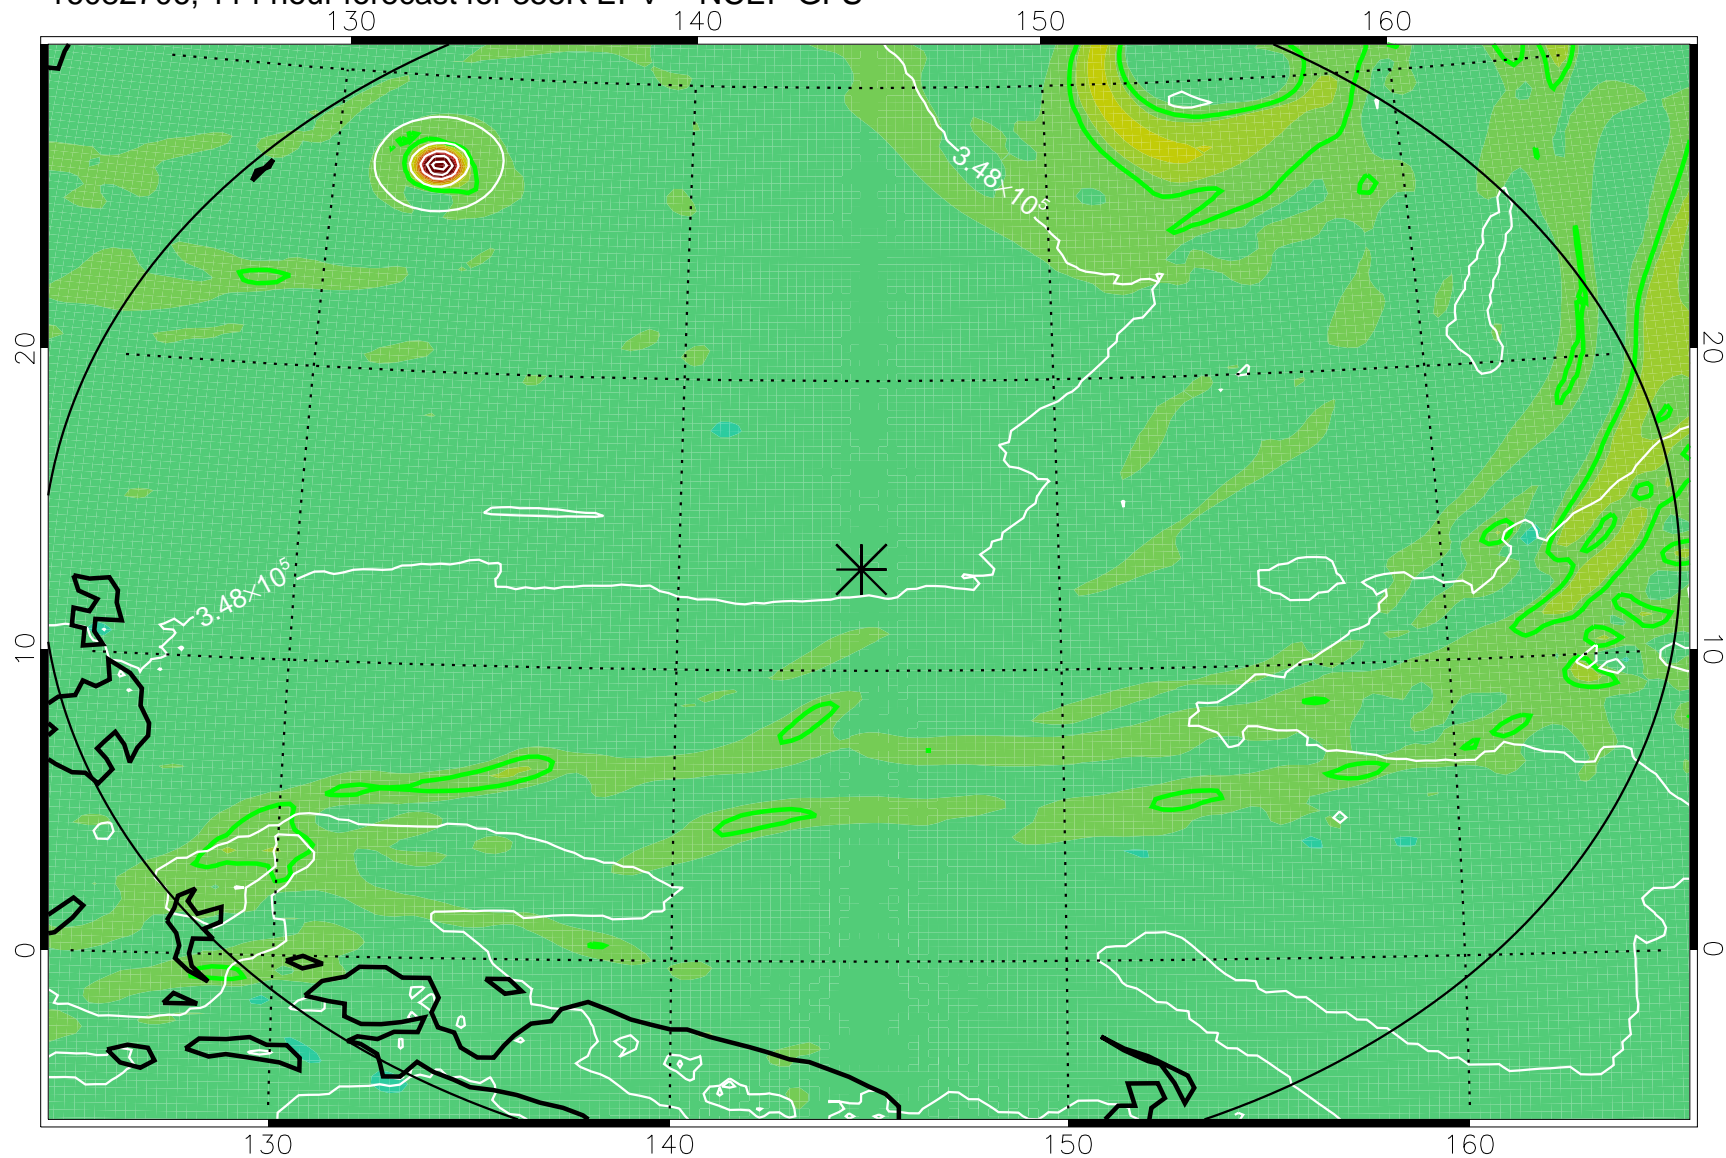

16082518, 78 hour forecast for 355K EPV -- NCEP GFS

355K Montgomery Streamfunction, white  
EPV Tropopause (2 PVU) Position  
Range ring of 2304 km

16082600, 84 hour forecast for 355K EPV -- NCEP GFS

355K Montgomery Streamfunction, white  
EPV Tropopause (2 PVU) Position  
Range ring of 2304 km

16082606, 90 hour forecast for 355K EPV -- NCEP GFS

355K Montgomery Streamfunction, white  
EPV Tropopause (2 PVU) Position  
Range ring of 2304 km

16082612, 96 hour forecast for 355K EPV -- NCEP GFS

355K Montgomery Streamfunction, white  
EPV Tropopause (2 PVU) Position  
Range ring of 2304 km

16082618, 102 hour forecast for 355K EPV -- NCEP GFS

355K Montgomery Streamfunction, white  
EPV Tropopause (2 PVU) Position  
Range ring of 2304 km

16082700, 108 hour forecast for 355K EPV -- NCEP GFS

355K Montgomery Streamfunction, white  
EPV Tropopause (2 PVU) Position  
Range ring of 2304 km

16082706, 114 hour forecast for 355K EPV -- NCEP GFS

355K Montgomery Streamfunction, white  
EPV Tropopause (2 PVU) Position  
Range ring of 2304 km

16082712, 120 hour forecast for 355K EPV -- NCEP GFS

355K Montgomery Streamfunction, white  
EPV Tropopause (2 PVU) Position  
Range ring of 2304 km