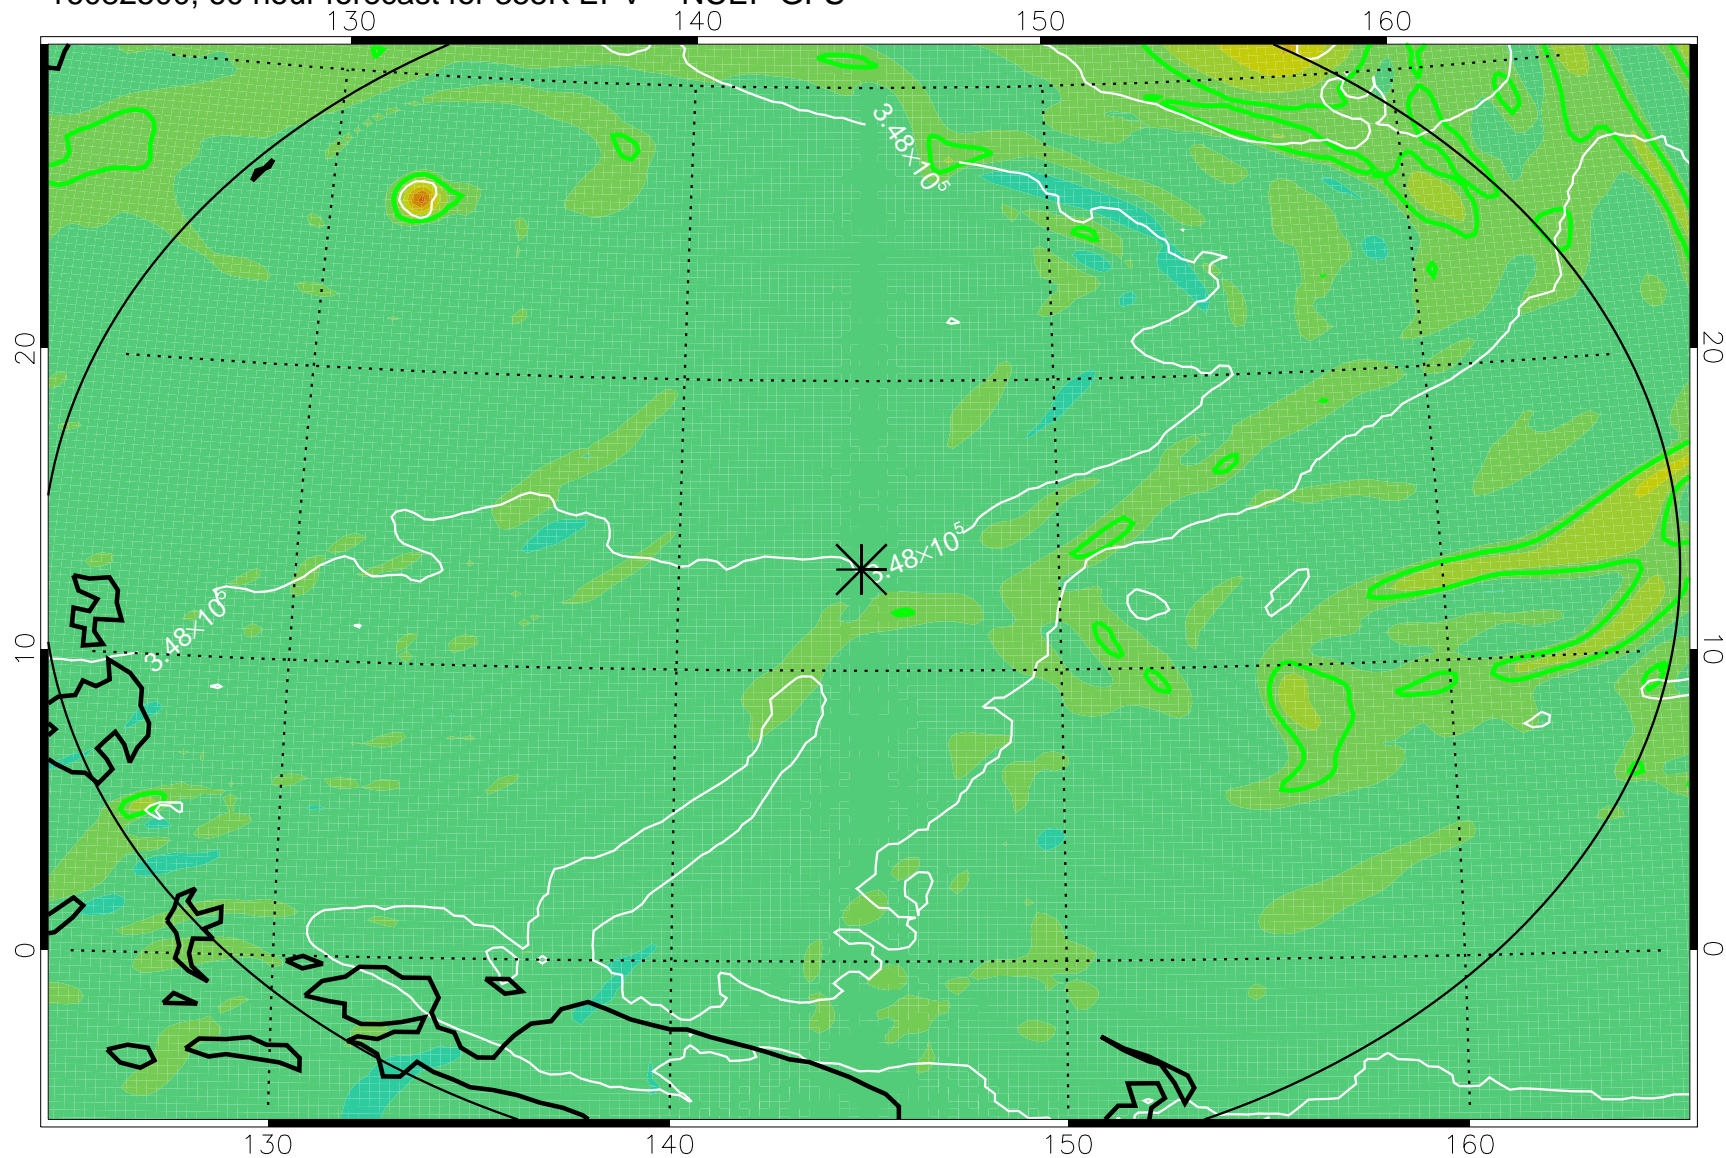

16082406, 42 hour forecast for 355K EPV -- NCEP GFS

355K Montgomery Streamfunction, white  
EPV Tropopause (2 PVU) Position  
Range ring of 2304 km

16082412, 48 hour forecast for 355K EPV -- NCEP GFS

355K Montgomery Streamfunction, white  
EPV Tropopause (2 PVU) Position  
Range ring of 2304 km

16082418, 54 hour forecast for 355K EPV -- NCEP GFS

355K Montgomery Streamfunction, white  
EPV Tropopause (2 PVU) Position  
Range ring of 2304 km

16082500, 60 hour forecast for 355K EPV -- NCEP GFS

355K Montgomery Streamfunction, white  
EPV Tropopause (2 PVU) Position  
Range ring of 2304 km

16082506, 66 hour forecast for 355K EPV -- NCEP GFS

355K Montgomery Streamfunction, white  
EPV Tropopause (2 PVU) Position  
Range ring of 2304 km

16082512, 72 hour forecast for 355K EPV -- NCEP GFS

355K Montgomery Streamfunction, white  
EPV Tropopause (2 PVU) Position  
Range ring of 2304 km

16082518, 78 hour forecast for 355K EPV -- NCEP GFS

355K Montgomery Streamfunction, white  
EPV Tropopause (2 PVU) Position  
Range ring of 2304 km

16082600, 84 hour forecast for 355K EPV -- NCEP GFS

355K Montgomery Streamfunction, white  
EPV Tropopause (2 PVU) Position  
Range ring of 2304 km