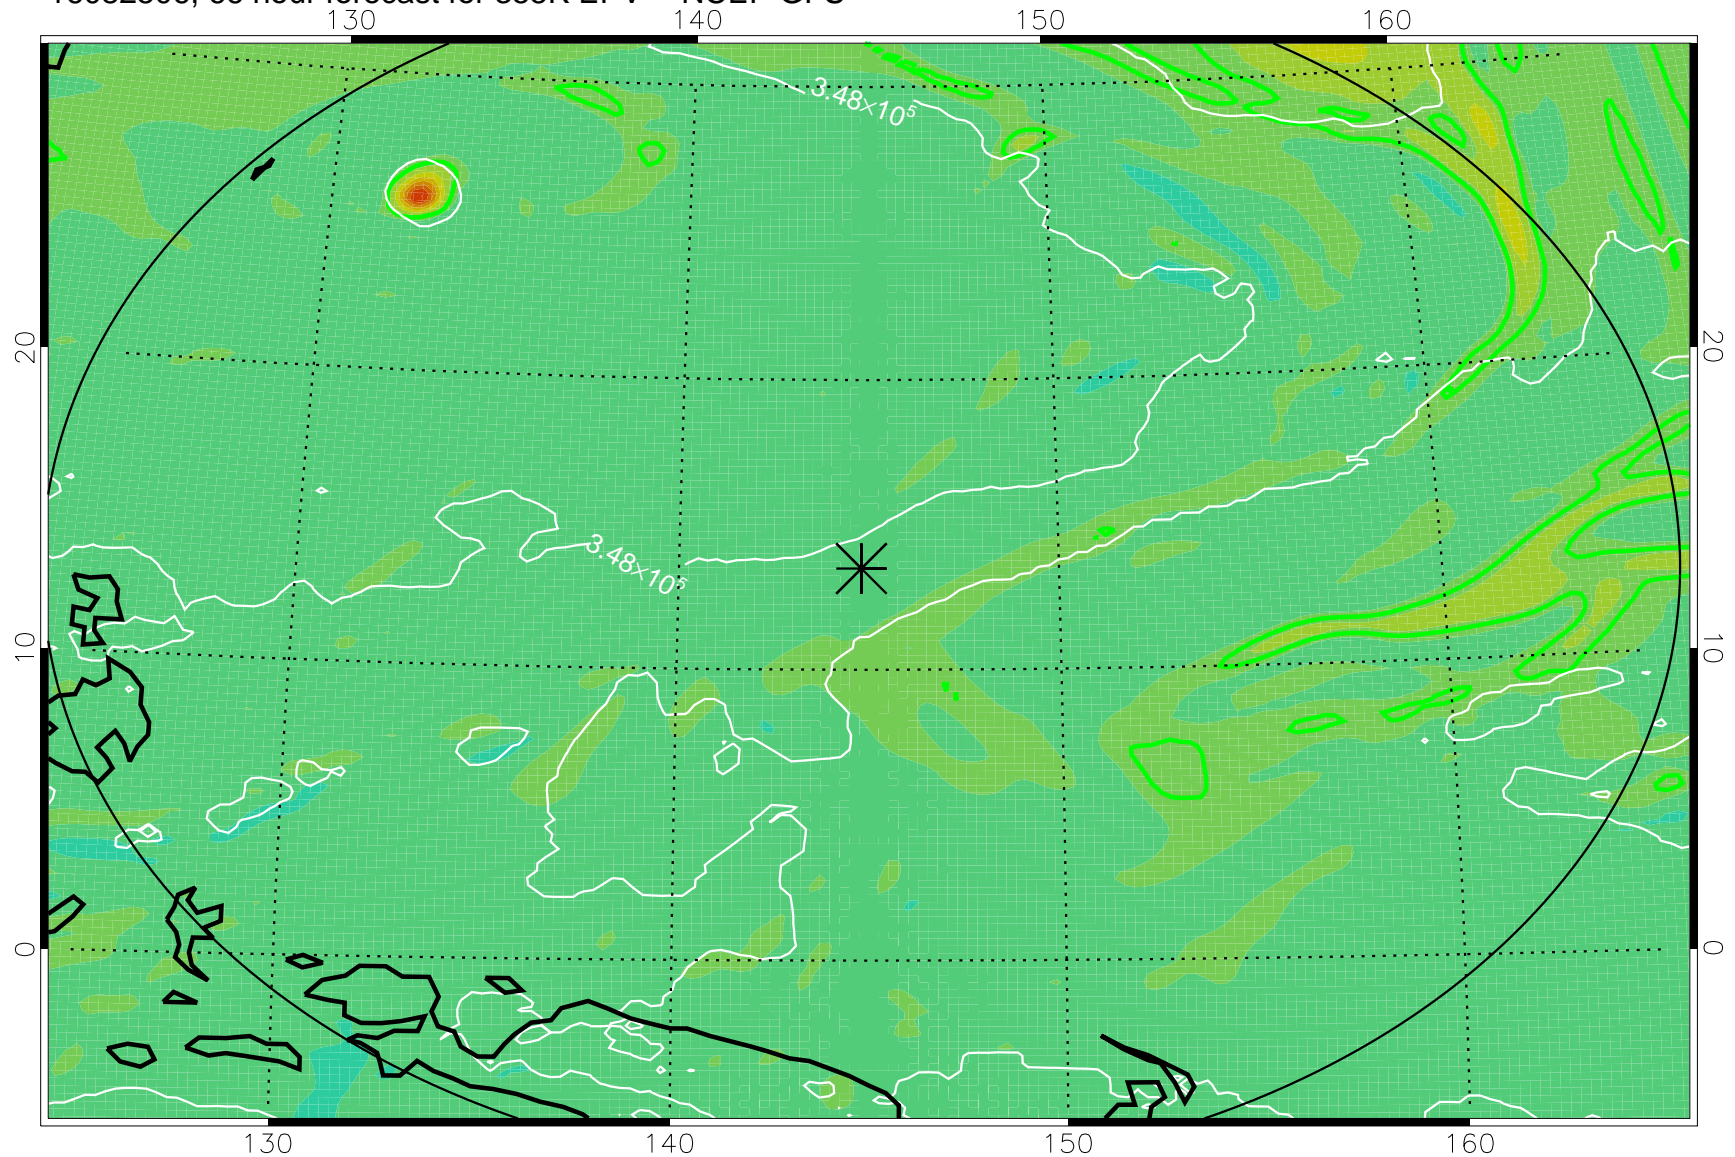

16082418, 54 hour forecast for 355K EPV -- NCEP GFS

355K Montgomery Streamfunction, white  
EPV Tropopause (2 PVU) Position  
Range ring of 2304 km

16082500, 60 hour forecast for 355K EPV -- NCEP GFS

355K Montgomery Streamfunction, white  
EPV Tropopause (2 PVU) Position  
Range ring of 2304 km

16082506, 66 hour forecast for 355K EPV -- NCEP GFS

355K Montgomery Streamfunction, white  
EPV Tropopause (2 PVU) Position  
Range ring of 2304 km

16082512, 72 hour forecast for 355K EPV -- NCEP GFS

355K Montgomery Streamfunction, white  
EPV Tropopause (2 PVU) Position  
Range ring of 2304 km

16082518, 78 hour forecast for 355K EPV -- NCEP GFS

355K Montgomery Streamfunction, white  
EPV Tropopause (2 PVU) Position  
Range ring of 2304 km

16082600, 84 hour forecast for 355K EPV -- NCEP GFS

355K Montgomery Streamfunction, white  
EPV Tropopause (2 PVU) Position  
Range ring of 2304 km

16082606, 90 hour forecast for 355K EPV -- NCEP GFS

355K Montgomery Streamfunction, white  
EPV Tropopause (2 PVU) Position  
Range ring of 2304 km

16082612, 96 hour forecast for 355K EPV -- NCEP GFS

355K Montgomery Streamfunction, white  
EPV Tropopause (2 PVU) Position  
Range ring of 2304 km