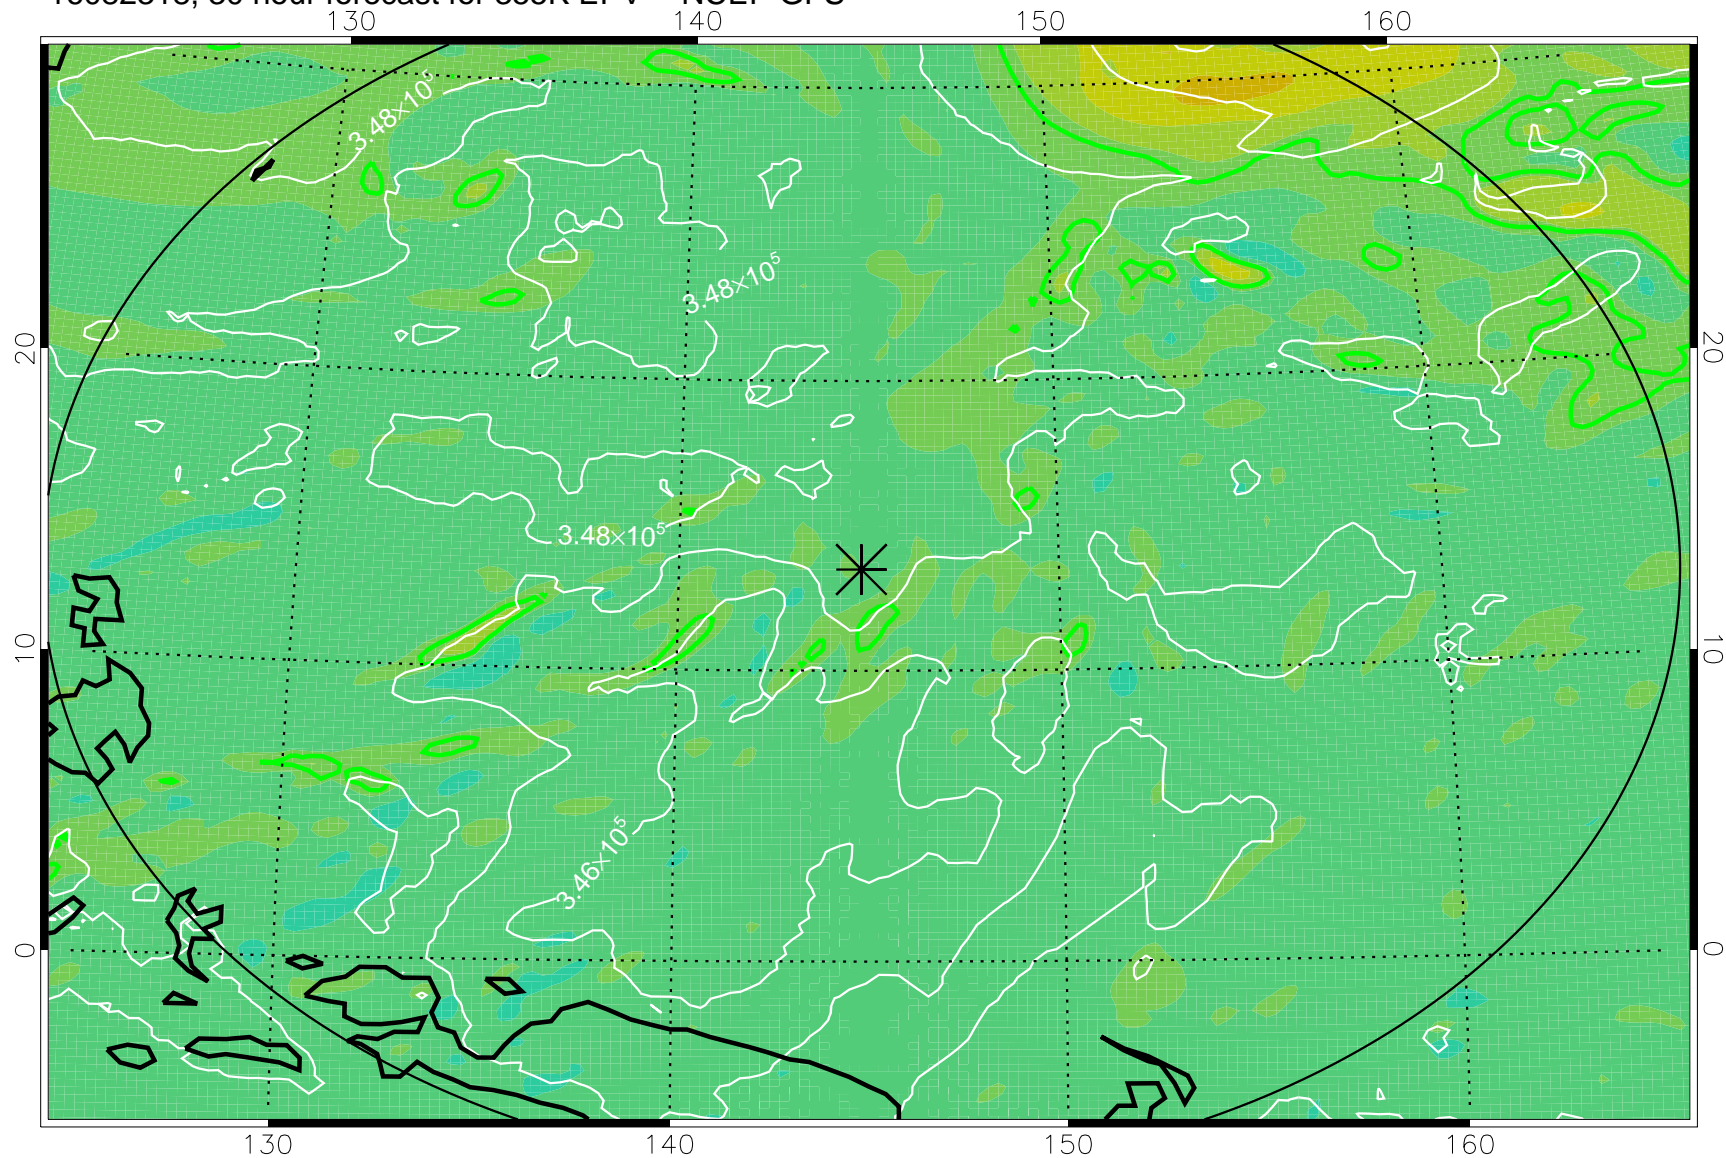

16082306, 18 hour forecast for 355K EPV -- NCEP GFS

355K Montgomery Streamfunction, white  
EPV Tropopause (2 PVU) Position  
Range ring of 2304 km

16082312, 24 hour forecast for 355K EPV -- NCEP GFS

355K Montgomery Streamfunction, white  
EPV Tropopause (2 PVU) Position  
Range ring of 2304 km

16082318, 30 hour forecast for 355K EPV -- NCEP GFS

355K Montgomery Streamfunction, white  
EPV Tropopause (2 PVU) Position  
Range ring of 2304 km

16082400, 36 hour forecast for 355K EPV -- NCEP GFS

355K Montgomery Streamfunction, white  
EPV Tropopause (2 PVU) Position  
Range ring of 2304 km

16082406, 42 hour forecast for 355K EPV -- NCEP GFS

355K Montgomery Streamfunction, white  
EPV Tropopause (2 PVU) Position  
Range ring of 2304 km

16082412, 48 hour forecast for 355K EPV -- NCEP GFS

355K Montgomery Streamfunction, white  
EPV Tropopause (2 PVU) Position  
Range ring of 2304 km

16082418, 54 hour forecast for 355K EPV -- NCEP GFS

355K Montgomery Streamfunction, white  
EPV Tropopause (2 PVU) Position  
Range ring of 2304 km

16082500, 60 hour forecast for 355K EPV -- NCEP GFS

355K Montgomery Streamfunction, white  
EPV Tropopause (2 PVU) Position  
Range ring of 2304 km