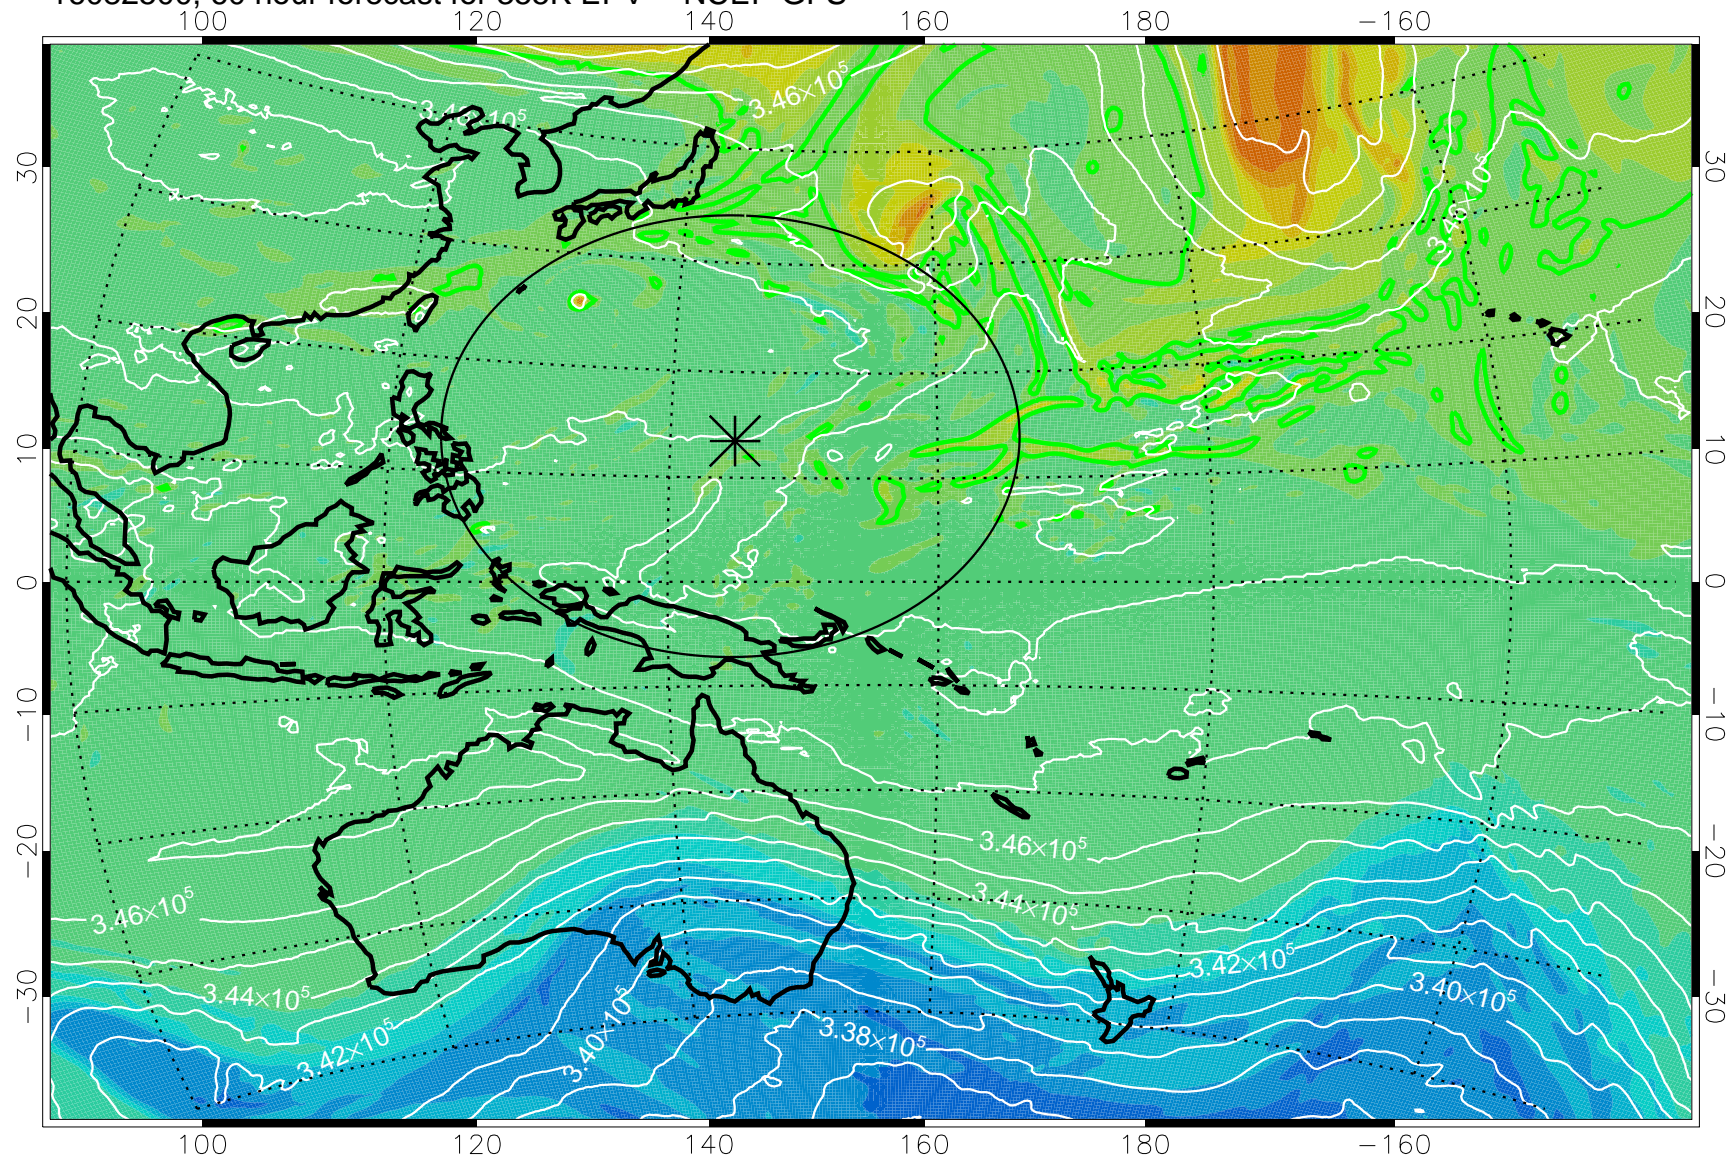

16082406, 42 hour forecast for 355K EPV -- NCEP GFS

355K Montgomery Streamfunction, white  
EPV Tropopause (2 PVU) Position  
Range ring of 2304 km

16082412, 48 hour forecast for 355K EPV -- NCEP GFS

355K Montgomery Streamfunction, white  
EPV Tropopause (2 PVU) Position  
Range ring of 2304 km

16082418, 54 hour forecast for 355K EPV -- NCEP GFS

355K Montgomery Streamfunction, white  
EPV Tropopause (2 PVU) Position  
Range ring of 2304 km

16082500, 60 hour forecast for 355K EPV -- NCEP GFS

355K Montgomery Streamfunction, white  
EPV Tropopause (2 PVU) Position  
Range ring of 2304 km

16082506, 66 hour forecast for 355K EPV -- NCEP GFS

355K Montgomery Streamfunction, white  
EPV Tropopause (2 PVU) Position  
Range ring of 2304 km

16082512, 72 hour forecast for 355K EPV -- NCEP GFS

355K Montgomery Streamfunction, white  
EPV Tropopause (2 PVU) Position  
Range ring of 2304 km

16082518, 78 hour forecast for 355K EPV -- NCEP GFS

355K Montgomery Streamfunction, white  
EPV Tropopause (2 PVU) Position  
Range ring of 2304 km

16082600, 84 hour forecast for 355K EPV -- NCEP GFS

355K Montgomery Streamfunction, white  
EPV Tropopause (2 PVU) Position  
Range ring of 2304 km