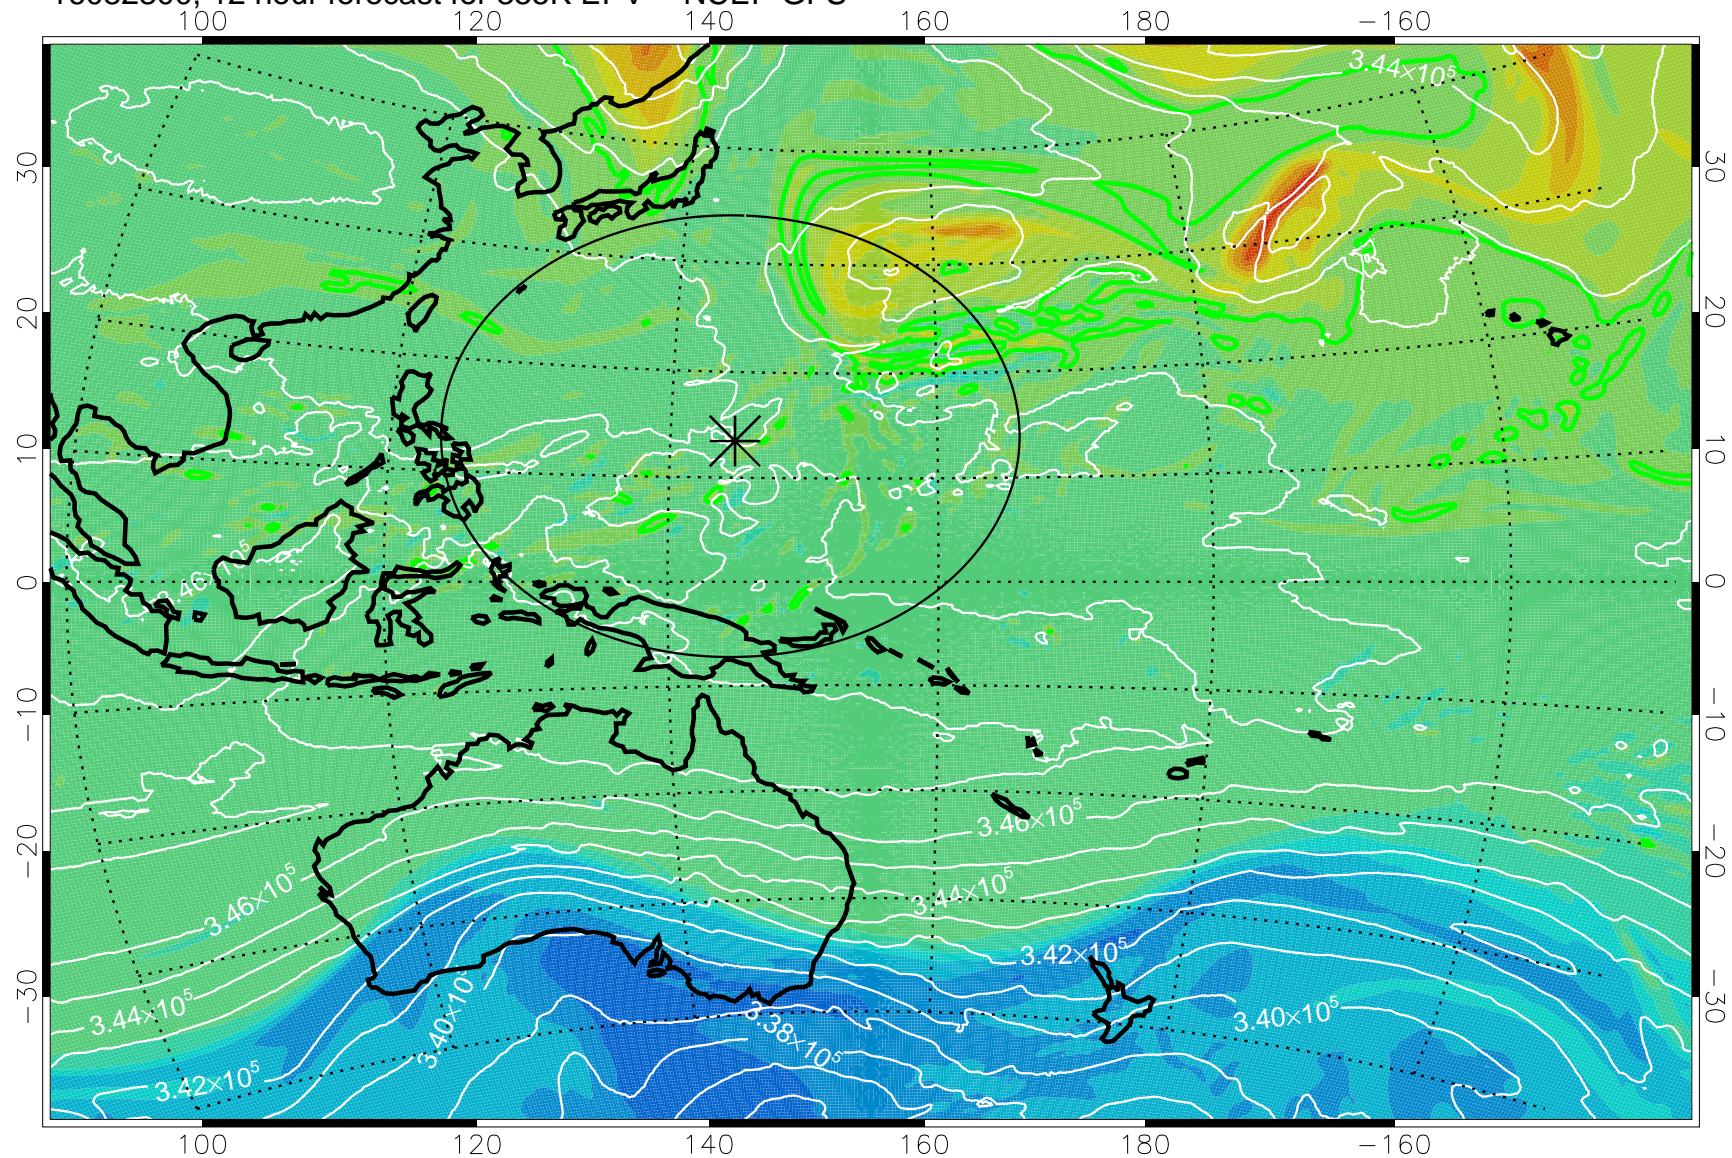

16082218, 6 hour forecast for 355K EPV -- NCEP GFS

355K Montgomery Streamfunction, white  
EPV Tropopause (2 PVU) Position  
Range ring of 2304 km

16082300, 12 hour forecast for 355K EPV -- NCEP GFS

355K Montgomery Streamfunction, white  
EPV Tropopause (2 PVU) Position  
Range ring of 2304 km

16082306, 18 hour forecast for 355K EPV -- NCEP GFS

355K Montgomery Streamfunction, white  
EPV Tropopause (2 PVU) Position  
Range ring of 2304 km

16082312, 24 hour forecast for 355K EPV -- NCEP GFS

355K Montgomery Streamfunction, white  
EPV Tropopause (2 PVU) Position  
Range ring of 2304 km

16082318, 30 hour forecast for 355K EPV -- NCEP GFS

355K Montgomery Streamfunction, white  
EPV Tropopause (2 PVU) Position  
Range ring of 2304 km

16082400, 36 hour forecast for 355K EPV -- NCEP GFS

355K Montgomery Streamfunction, white  
EPV Tropopause (2 PVU) Position  
Range ring of 2304 km

16082406, 42 hour forecast for 355K EPV -- NCEP GFS

355K Montgomery Streamfunction, white  
EPV Tropopause (2 PVU) Position  
Range ring of 2304 km

16082412, 48 hour forecast for 355K EPV -- NCEP GFS

355K Montgomery Streamfunction, white  
EPV Tropopause (2 PVU) Position  
Range ring of 2304 km