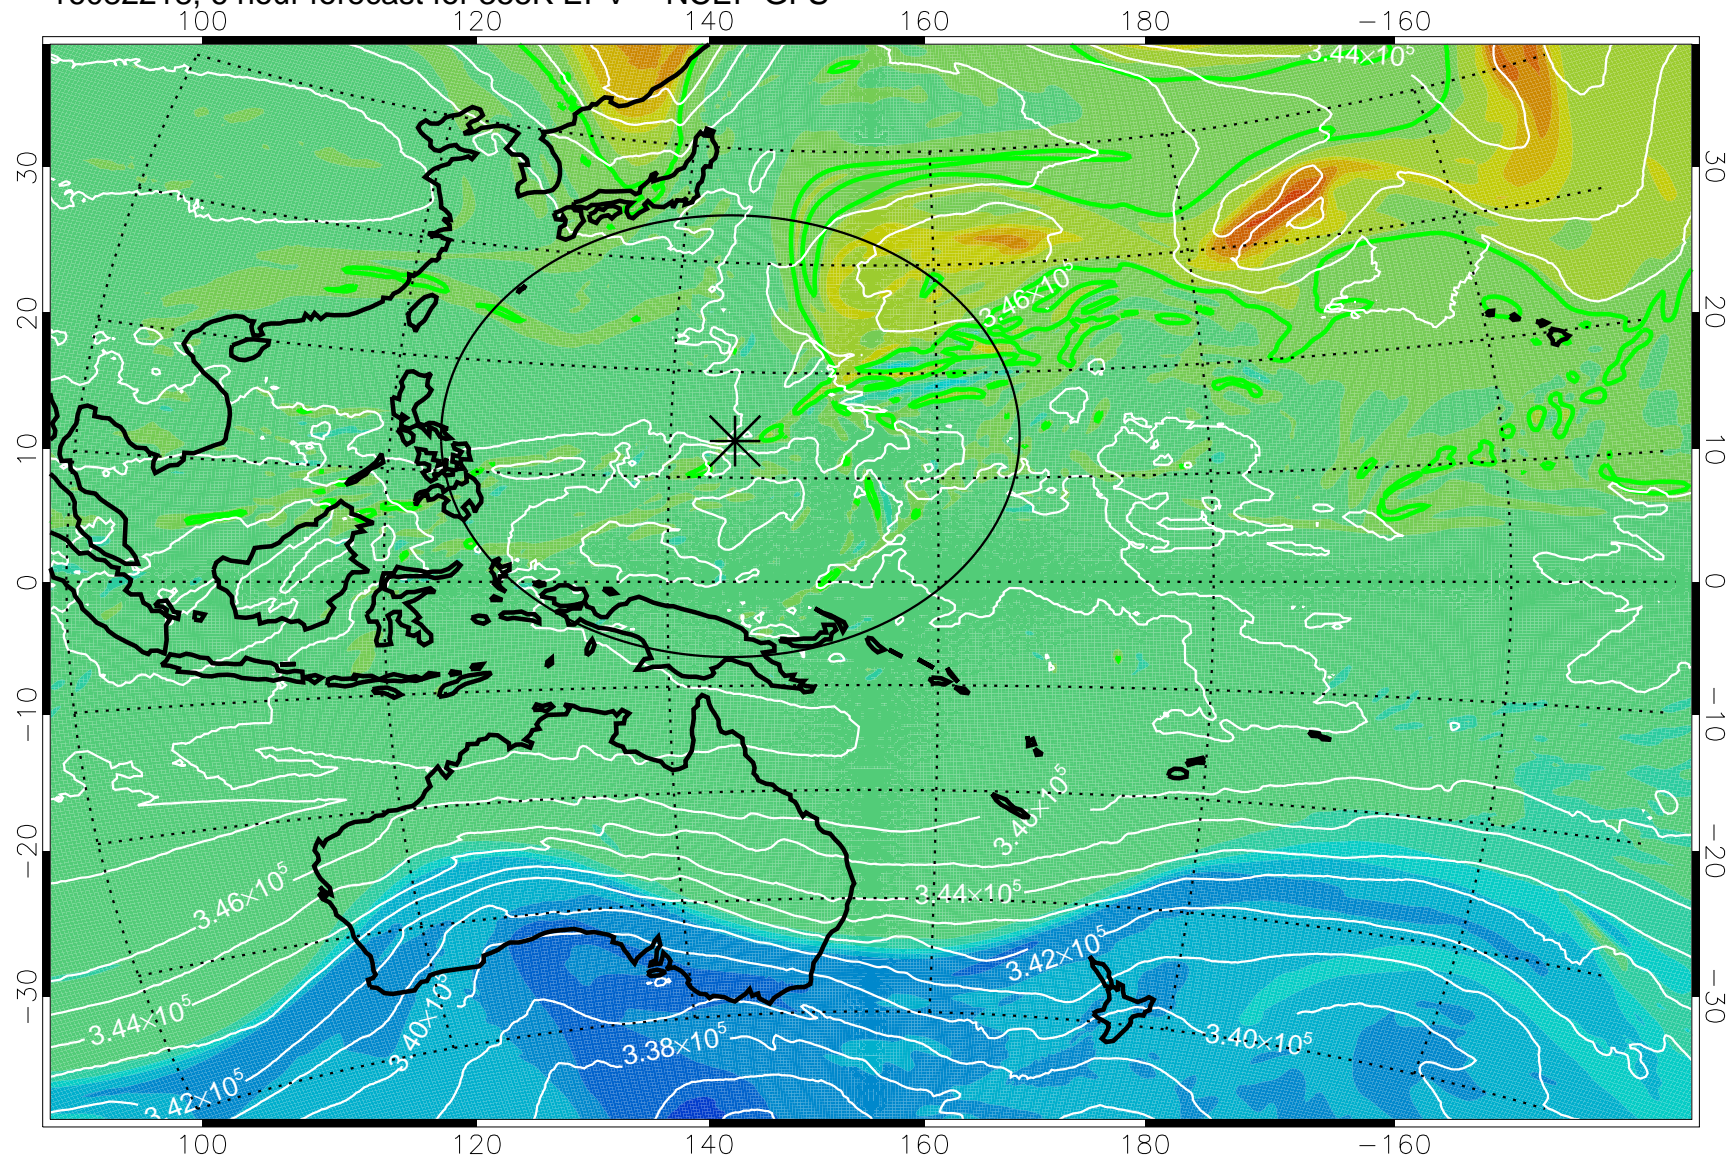

16082218, 6 hour forecast for 355K EPV -- NCEP GFS

355K Montgomery Streamfunction, white  
EPV Tropopause (2 PVU) Position  
Range ring of 2304 km

16082300, 12 hour forecast for 355K EPV -- NCEP GFS

355K Montgomery Streamfunction, white  
EPV Tropopause (2 PVU) Position  
Range ring of 2304 km

16082306, 18 hour forecast for 355K EPV -- NCEP GFS

355K Montgomery Streamfunction, white  
EPV Tropopause (2 PVU) Position  
Range ring of 2304 km

16082312, 24 hour forecast for 355K EPV -- NCEP GFS

355K Montgomery Streamfunction, white  
EPV Tropopause (2 PVU) Position  
Range ring of 2304 km

16082318, 30 hour forecast for 355K EPV -- NCEP GFS

355K Montgomery Streamfunction, white  
EPV Tropopause (2 PVU) Position  
Range ring of 2304 km

16082400, 36 hour forecast for 355K EPV -- NCEP GFS

355K Montgomery Streamfunction, white  
EPV Tropopause (2 PVU) Position  
Range ring of 2304 km

16082406, 42 hour forecast for 355K EPV -- NCEP GFS

355K Montgomery Streamfunction, white  
EPV Tropopause (2 PVU) Position  
Range ring of 2304 km

16082412, 48 hour forecast for 355K EPV -- NCEP GFS

355K Montgomery Streamfunction, white  
EPV Tropopause (2 PVU) Position  
Range ring of 2304 km