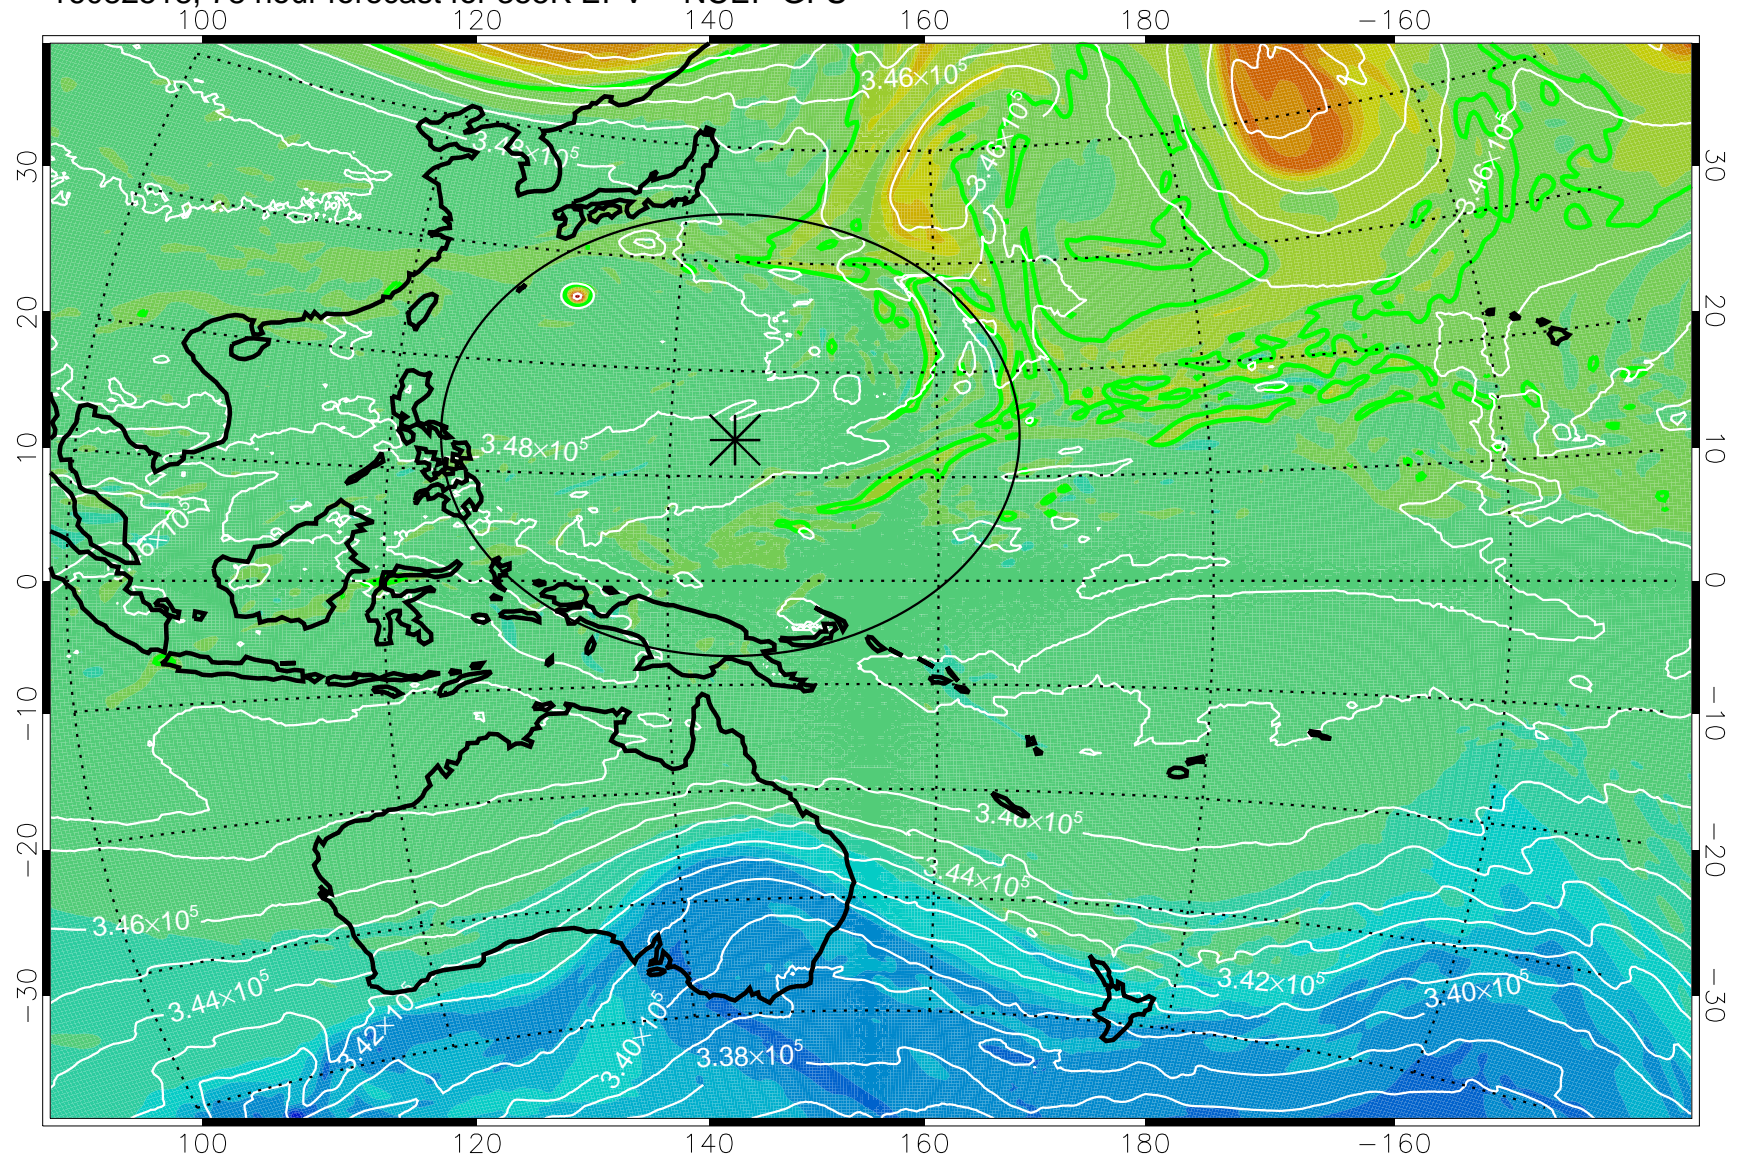

16082418, 54 hour forecast for 355K EPV -- NCEP GFS

355K Montgomery Streamfunction, white  
EPV Tropopause (2 PVU) Position  
Range ring of 2304 km

16082500, 60 hour forecast for 355K EPV -- NCEP GFS

355K Montgomery Streamfunction, white  
EPV Tropopause (2 PVU) Position  
Range ring of 2304 km

16082506, 66 hour forecast for 355K EPV -- NCEP GFS

355K Montgomery Streamfunction, white  
EPV Tropopause (2 PVU) Position  
Range ring of 2304 km

16082512, 72 hour forecast for 355K EPV -- NCEP GFS

355K Montgomery Streamfunction, white  
EPV Tropopause (2 PVU) Position  
Range ring of 2304 km

16082518, 78 hour forecast for 355K EPV -- NCEP GFS

355K Montgomery Streamfunction, white  
EPV Tropopause (2 PVU) Position  
Range ring of 2304 km

16082600, 84 hour forecast for 355K EPV -- NCEP GFS

355K Montgomery Streamfunction, white  
EPV Tropopause (2 PVU) Position  
Range ring of 2304 km

16082606, 90 hour forecast for 355K EPV -- NCEP GFS

355K Montgomery Streamfunction, white  
EPV Tropopause (2 PVU) Position  
Range ring of 2304 km

16082612, 96 hour forecast for 355K EPV -- NCEP GFS

355K Montgomery Streamfunction, white  
EPV Tropopause (2 PVU) Position  
Range ring of 2304 km