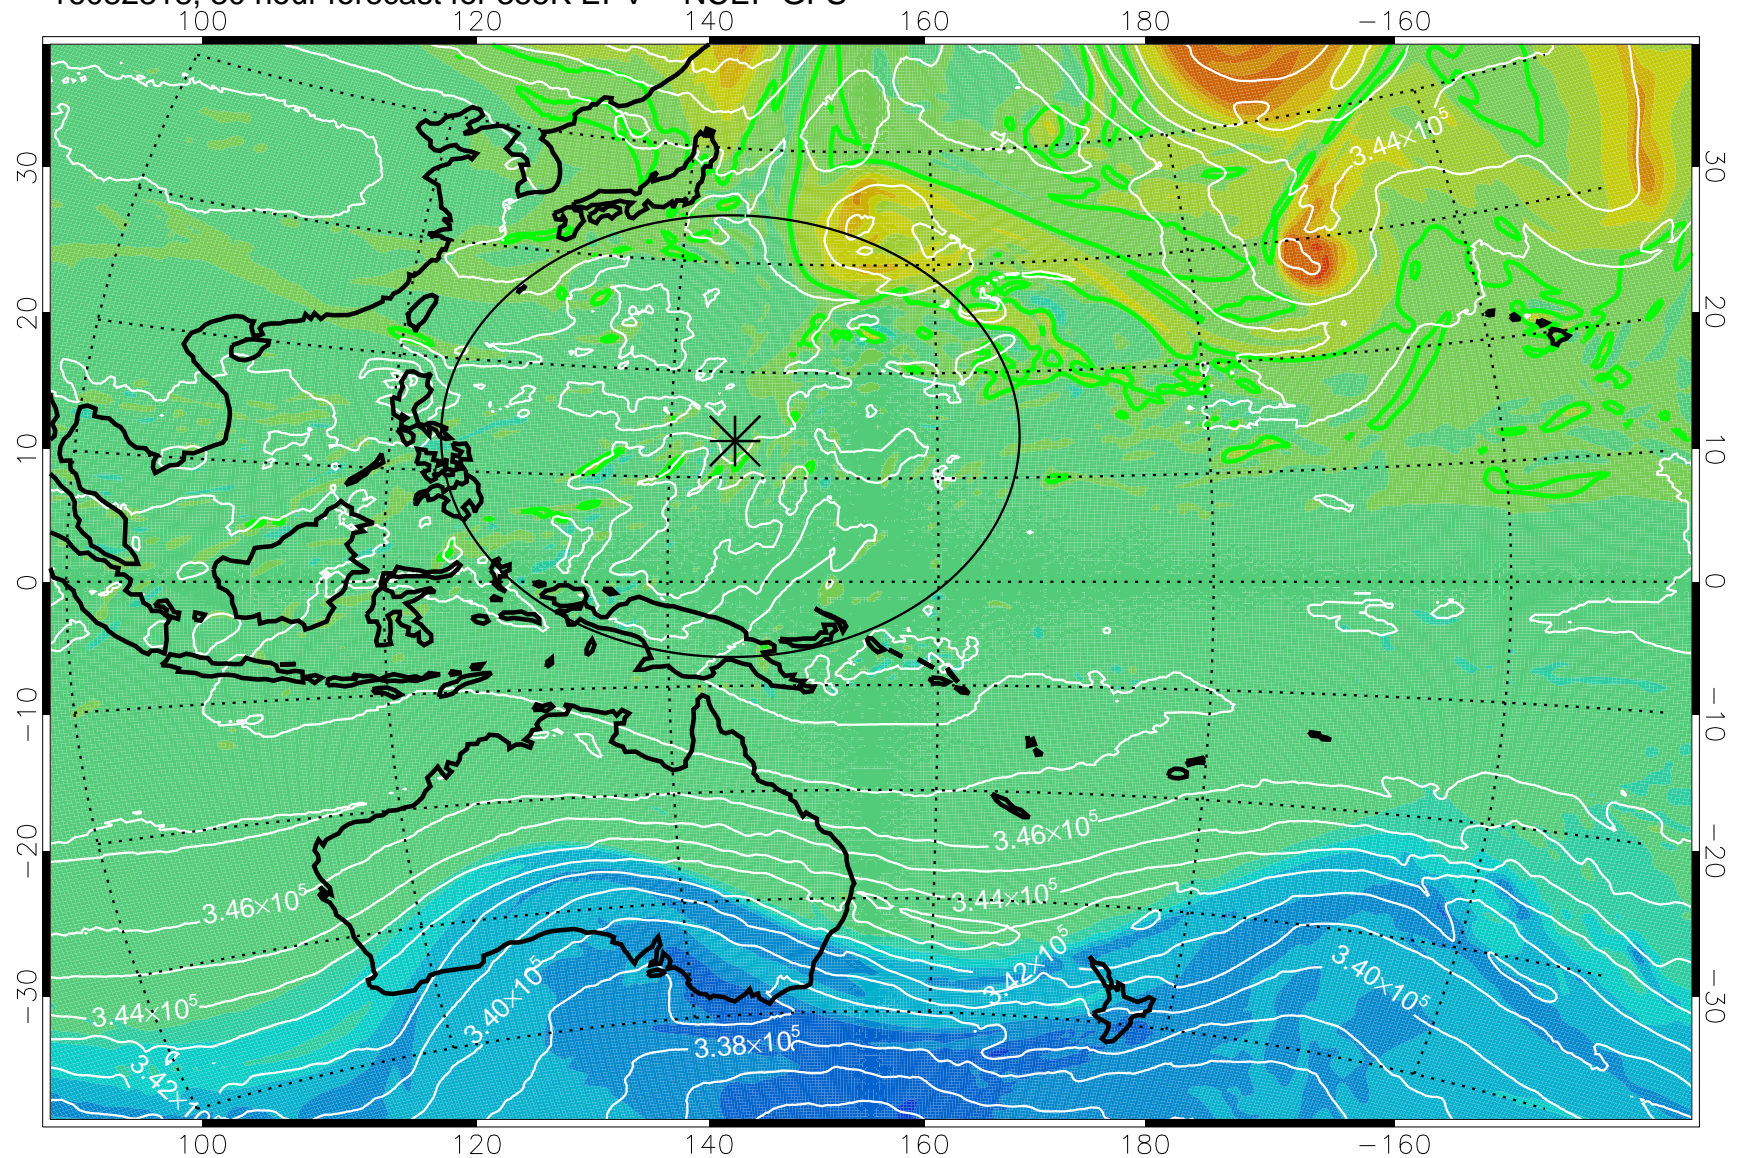

16082306, 18 hour forecast for 355K EPV -- NCEP GFS

355K Montgomery Streamfunction, white  
EPV Tropopause (2 PVU) Position  
Range ring of 2304 km

16082312, 24 hour forecast for 355K EPV -- NCEP GFS

355K Montgomery Streamfunction, white  
EPV Tropopause (2 PVU) Position  
Range ring of 2304 km

16082318, 30 hour forecast for 355K EPV -- NCEP GFS

355K Montgomery Streamfunction, white  
EPV Tropopause (2 PVU) Position  
Range ring of 2304 km

16082400, 36 hour forecast for 355K EPV -- NCEP GFS

355K Montgomery Streamfunction, white  
EPV Tropopause (2 PVU) Position  
Range ring of 2304 km

16082406, 42 hour forecast for 355K EPV -- NCEP GFS

355K Montgomery Streamfunction, white  
EPV Tropopause (2 PVU) Position  
Range ring of 2304 km

16082412, 48 hour forecast for 355K EPV -- NCEP GFS

355K Montgomery Streamfunction, white  
EPV Tropopause (2 PVU) Position  
Range ring of 2304 km

16082418, 54 hour forecast for 355K EPV -- NCEP GFS

355K Montgomery Streamfunction, white  
EPV Tropopause (2 PVU) Position  
Range ring of 2304 km

16082500, 60 hour forecast for 355K EPV -- NCEP GFS

355K Montgomery Streamfunction, white  
EPV Tropopause (2 PVU) Position  
Range ring of 2304 km