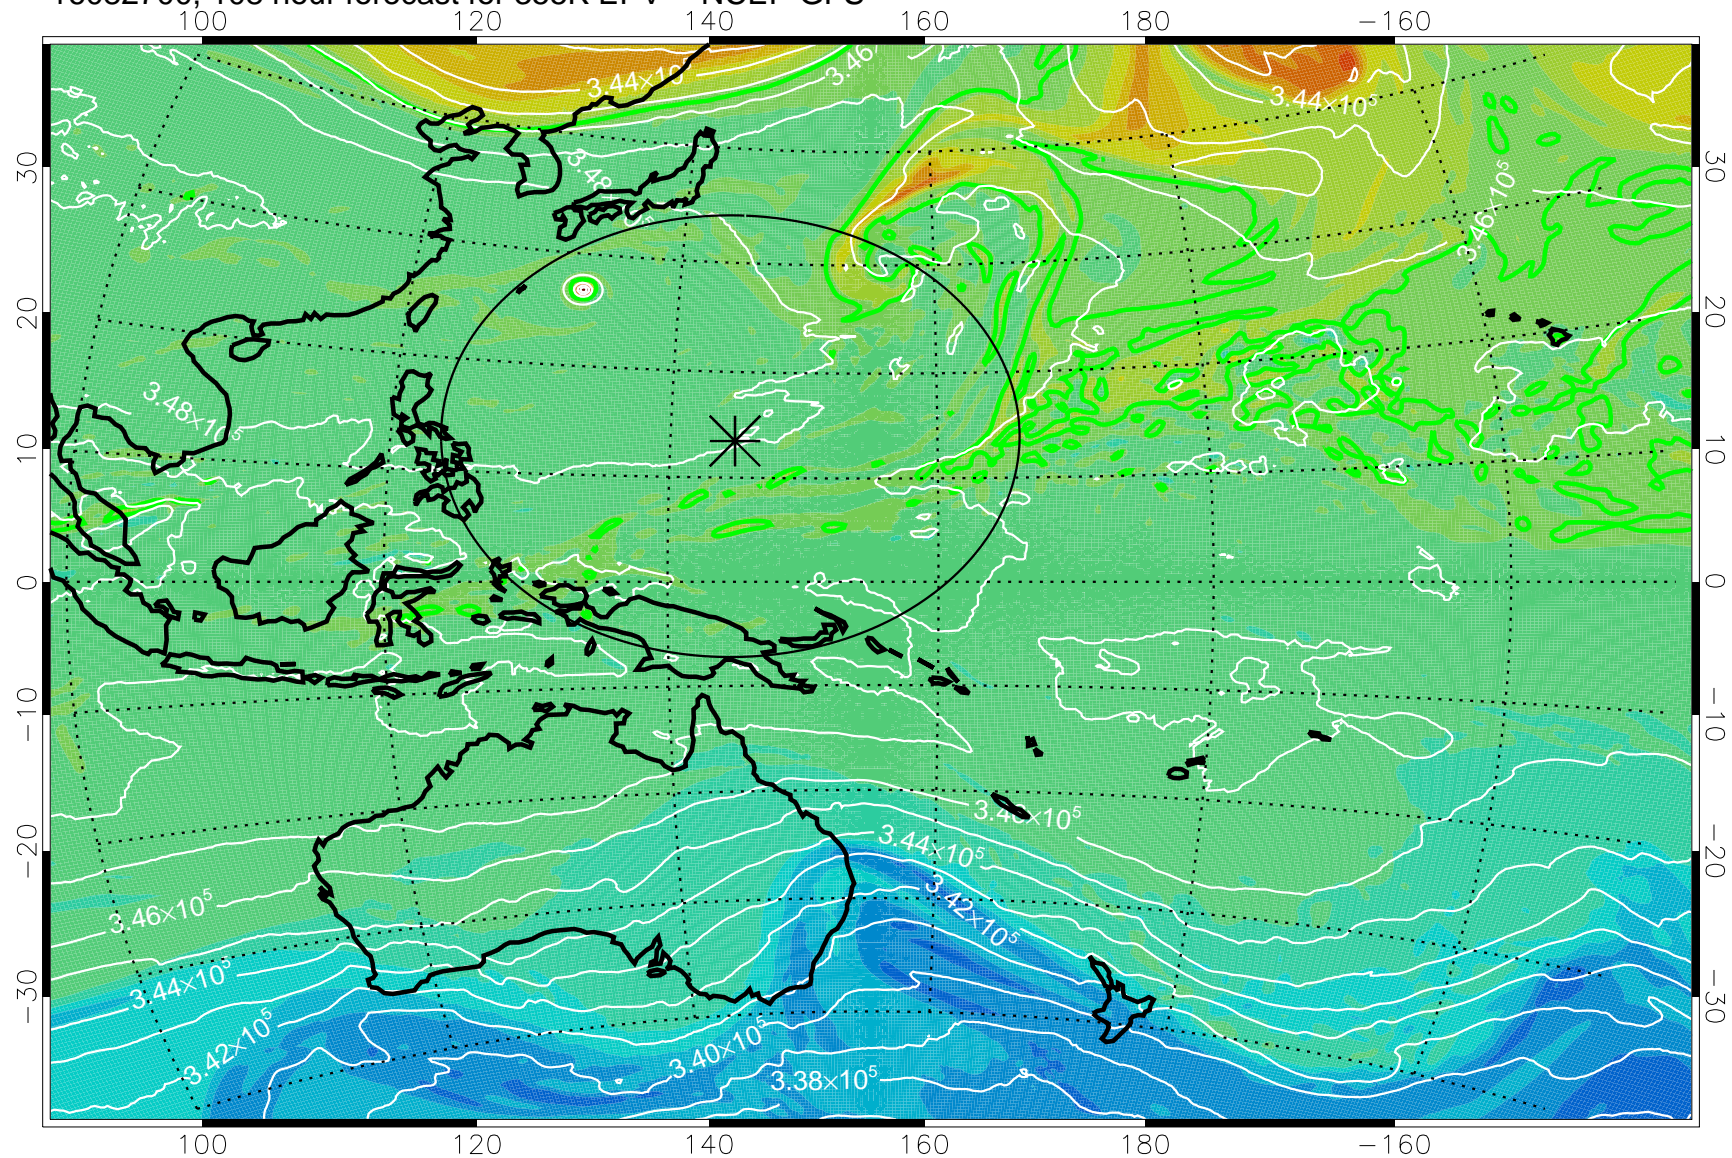

16082518, 78 hour forecast for 355K EPV -- NCEP GFS

355K Montgomery Streamfunction, white  
EPV Tropopause (2 PVU) Position  
Range ring of 2304 km

16082600, 84 hour forecast for 355K EPV -- NCEP GFS

355K Montgomery Streamfunction, white  
EPV Tropopause (2 PVU) Position  
Range ring of 2304 km

16082606, 90 hour forecast for 355K EPV -- NCEP GFS

355K Montgomery Streamfunction, white  
EPV Tropopause (2 PVU) Position  
Range ring of 2304 km

16082612, 96 hour forecast for 355K EPV -- NCEP GFS

355K Montgomery Streamfunction, white  
EPV Tropopause (2 PVU) Position  
Range ring of 2304 km

16082618, 102 hour forecast for 355K EPV -- NCEP GFS

355K Montgomery Streamfunction, white  
EPV Tropopause (2 PVU) Position  
Range ring of 2304 km

16082700, 108 hour forecast for 355K EPV -- NCEP GFS

355K Montgomery Streamfunction, white  
EPV Tropopause (2 PVU) Position  
Range ring of 2304 km

16082706, 114 hour forecast for 355K EPV -- NCEP GFS

355K Montgomery Streamfunction, white  
EPV Tropopause (2 PVU) Position  
Range ring of 2304 km

16082712, 120 hour forecast for 355K EPV -- NCEP GFS

355K Montgomery Streamfunction, white  
EPV Tropopause (2 PVU) Position  
Range ring of 2304 km