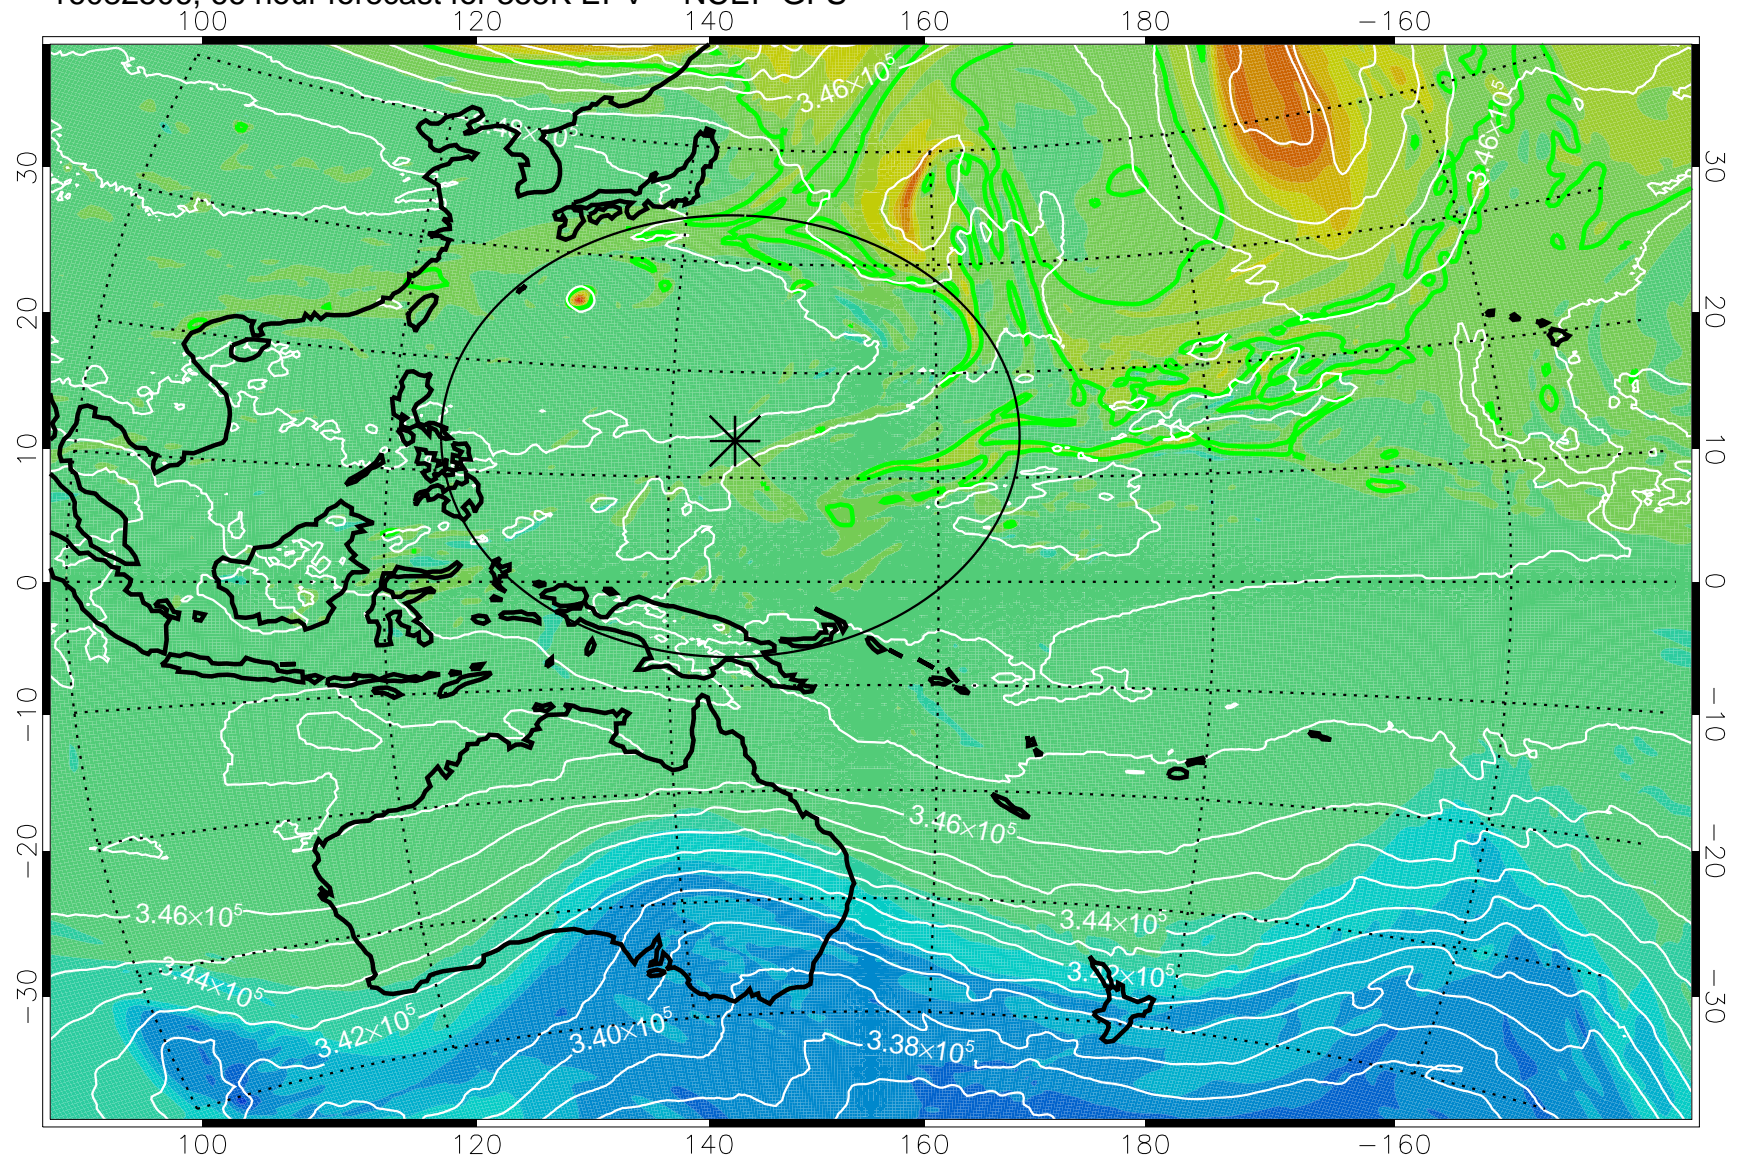

16082406, 42 hour forecast for 355K EPV -- NCEP GFS

355K Montgomery Streamfunction, white  
EPV Tropopause (2 PVU) Position  
Range ring of 2304 km

16082412, 48 hour forecast for 355K EPV -- NCEP GFS

355K Montgomery Streamfunction, white  
EPV Tropopause (2 PVU) Position  
Range ring of 2304 km

16082418, 54 hour forecast for 355K EPV -- NCEP GFS

355K Montgomery Streamfunction, white  
EPV Tropopause (2 PVU) Position  
Range ring of 2304 km

16082500, 60 hour forecast for 355K EPV -- NCEP GFS

355K Montgomery Streamfunction, white  
EPV Tropopause (2 PVU) Position  
Range ring of 2304 km

16082506, 66 hour forecast for 355K EPV -- NCEP GFS

355K Montgomery Streamfunction, white  
EPV Tropopause (2 PVU) Position  
Range ring of 2304 km

16082512, 72 hour forecast for 355K EPV -- NCEP GFS

355K Montgomery Streamfunction, white  
EPV Tropopause (2 PVU) Position  
Range ring of 2304 km

16082518, 78 hour forecast for 355K EPV -- NCEP GFS

355K Montgomery Streamfunction, white  
EPV Tropopause (2 PVU) Position  
Range ring of 2304 km

16082600, 84 hour forecast for 355K EPV -- NCEP GFS

355K Montgomery Streamfunction, white  
EPV Tropopause (2 PVU) Position  
Range ring of 2304 km