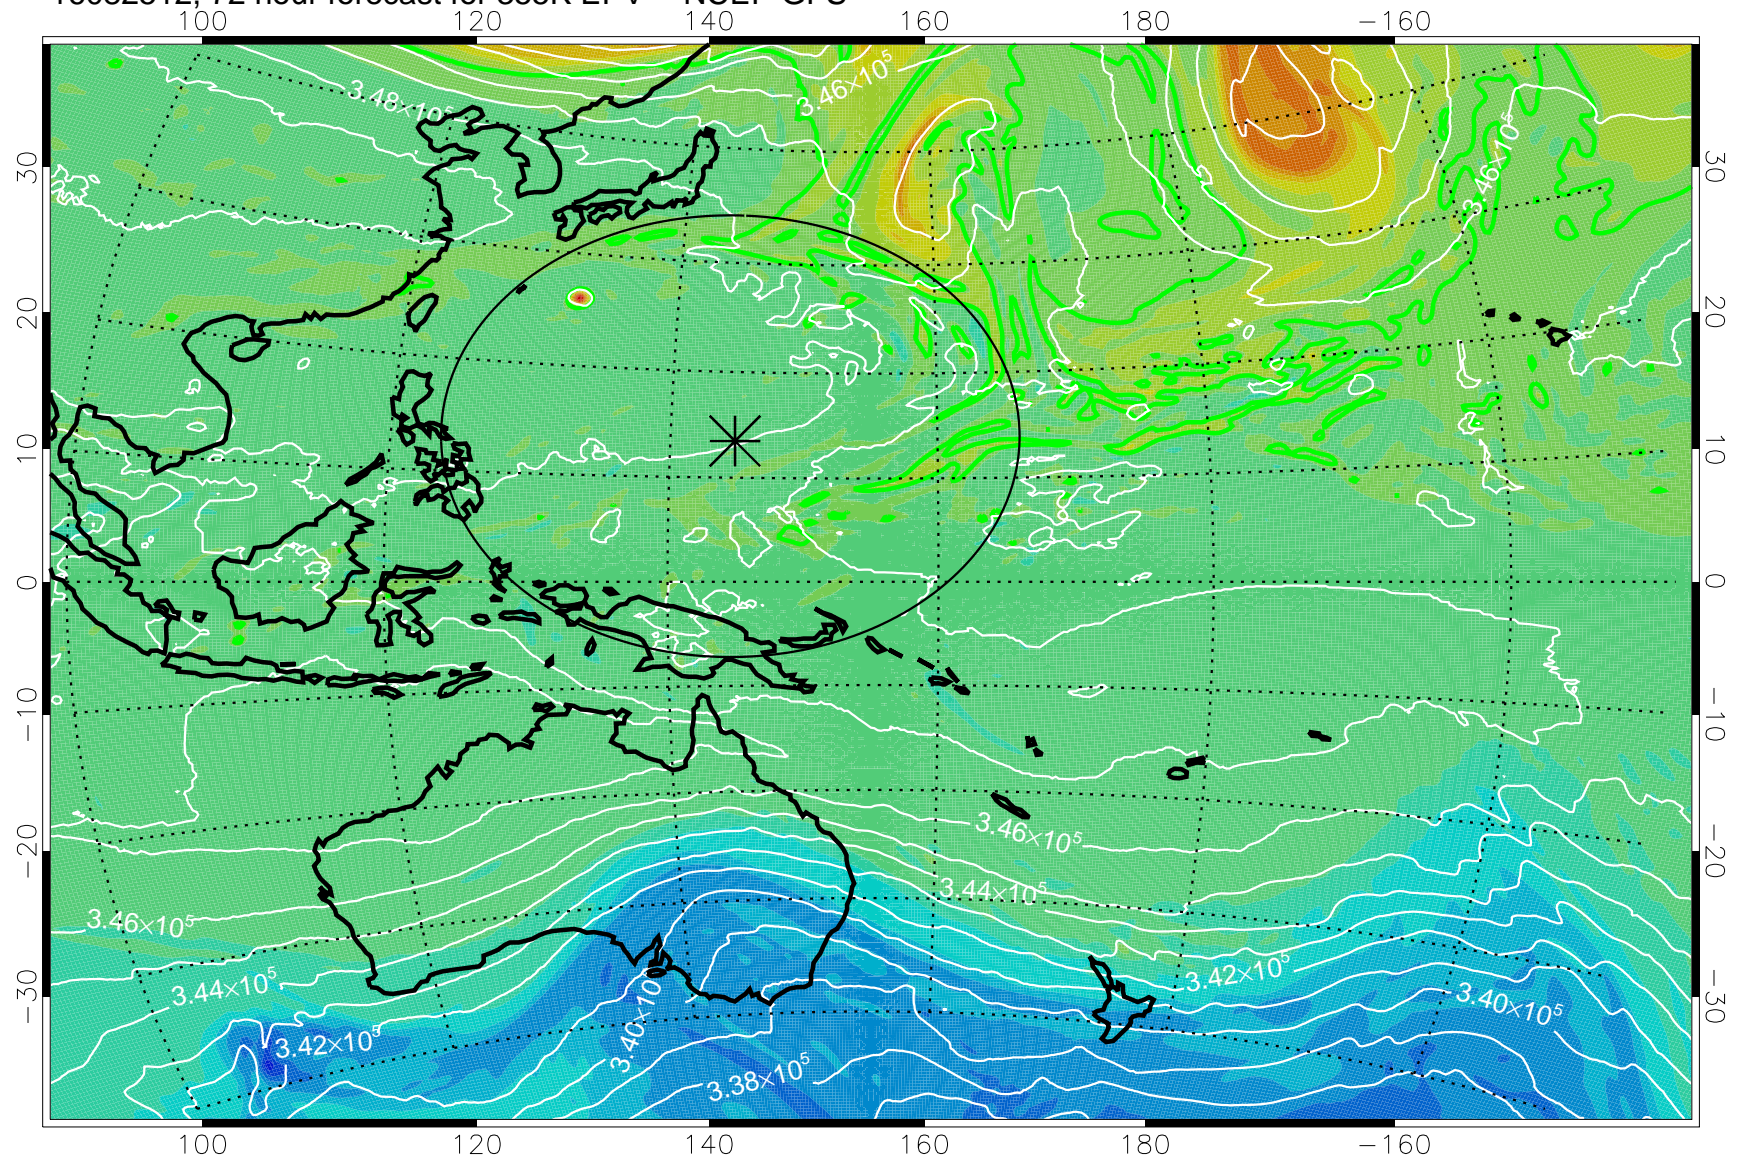

16082406, 42 hour forecast for 355K EPV -- NCEP GFS

355K Montgomery Streamfunction, white  
EPV Tropopause (2 PVU) Position  
Range ring of 2304 km

16082412, 48 hour forecast for 355K EPV -- NCEP GFS

355K Montgomery Streamfunction, white  
EPV Tropopause (2 PVU) Position  
Range ring of 2304 km

16082418, 54 hour forecast for 355K EPV -- NCEP GFS

355K Montgomery Streamfunction, white  
EPV Tropopause (2 PVU) Position  
Range ring of 2304 km

16082500, 60 hour forecast for 355K EPV -- NCEP GFS

355K Montgomery Streamfunction, white  
EPV Tropopause (2 PVU) Position  
Range ring of 2304 km

16082506, 66 hour forecast for 355K EPV -- NCEP GFS

355K Montgomery Streamfunction, white  
EPV Tropopause (2 PVU) Position  
Range ring of 2304 km

16082512, 72 hour forecast for 355K EPV -- NCEP GFS

355K Montgomery Streamfunction, white  
EPV Tropopause (2 PVU) Position  
Range ring of 2304 km

16082518, 78 hour forecast for 355K EPV -- NCEP GFS

355K Montgomery Streamfunction, white  
EPV Tropopause (2 PVU) Position  
Range ring of 2304 km

16082600, 84 hour forecast for 355K EPV -- NCEP GFS

355K Montgomery Streamfunction, white  
EPV Tropopause (2 PVU) Position  
Range ring of 2304 km