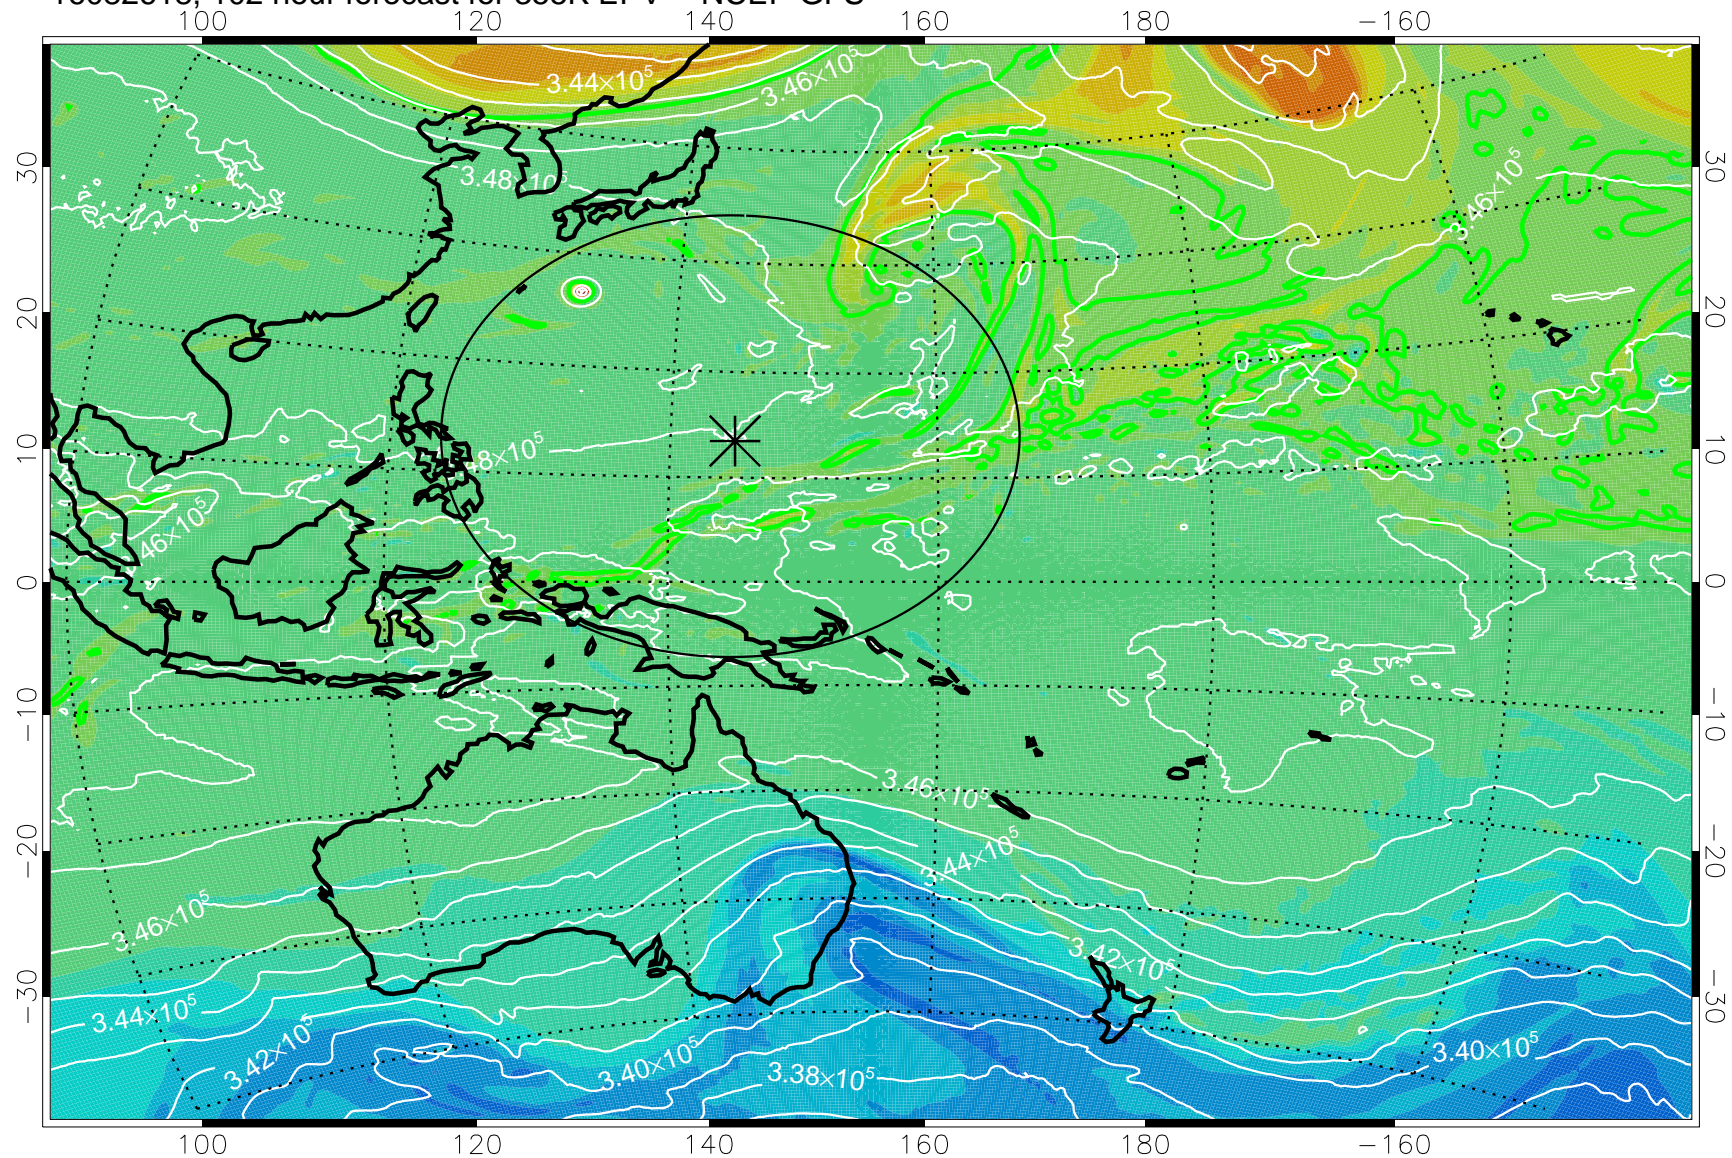

16082518, 78 hour forecast for 355K EPV -- NCEP GFS

355K Montgomery Streamfunction, white  
EPV Tropopause (2 PVU) Position  
Range ring of 2304 km

16082600, 84 hour forecast for 355K EPV -- NCEP GFS

355K Montgomery Streamfunction, white  
EPV Tropopause (2 PVU) Position  
Range ring of 2304 km

16082606, 90 hour forecast for 355K EPV -- NCEP GFS

355K Montgomery Streamfunction, white  
EPV Tropopause (2 PVU) Position  
Range ring of 2304 km

16082612, 96 hour forecast for 355K EPV -- NCEP GFS

355K Montgomery Streamfunction, white  
EPV Tropopause (2 PVU) Position  
Range ring of 2304 km

16082618, 102 hour forecast for 355K EPV -- NCEP GFS

355K Montgomery Streamfunction, white  
EPV Tropopause (2 PVU) Position  
Range ring of 2304 km

16082700, 108 hour forecast for 355K EPV -- NCEP GFS

355K Montgomery Streamfunction, white  
EPV Tropopause (2 PVU) Position  
Range ring of 2304 km

16082706, 114 hour forecast for 355K EPV -- NCEP GFS

355K Montgomery Streamfunction, white  
EPV Tropopause (2 PVU) Position  
Range ring of 2304 km

16082712, 120 hour forecast for 355K EPV -- NCEP GFS

355K Montgomery Streamfunction, white  
EPV Tropopause (2 PVU) Position  
Range ring of 2304 km