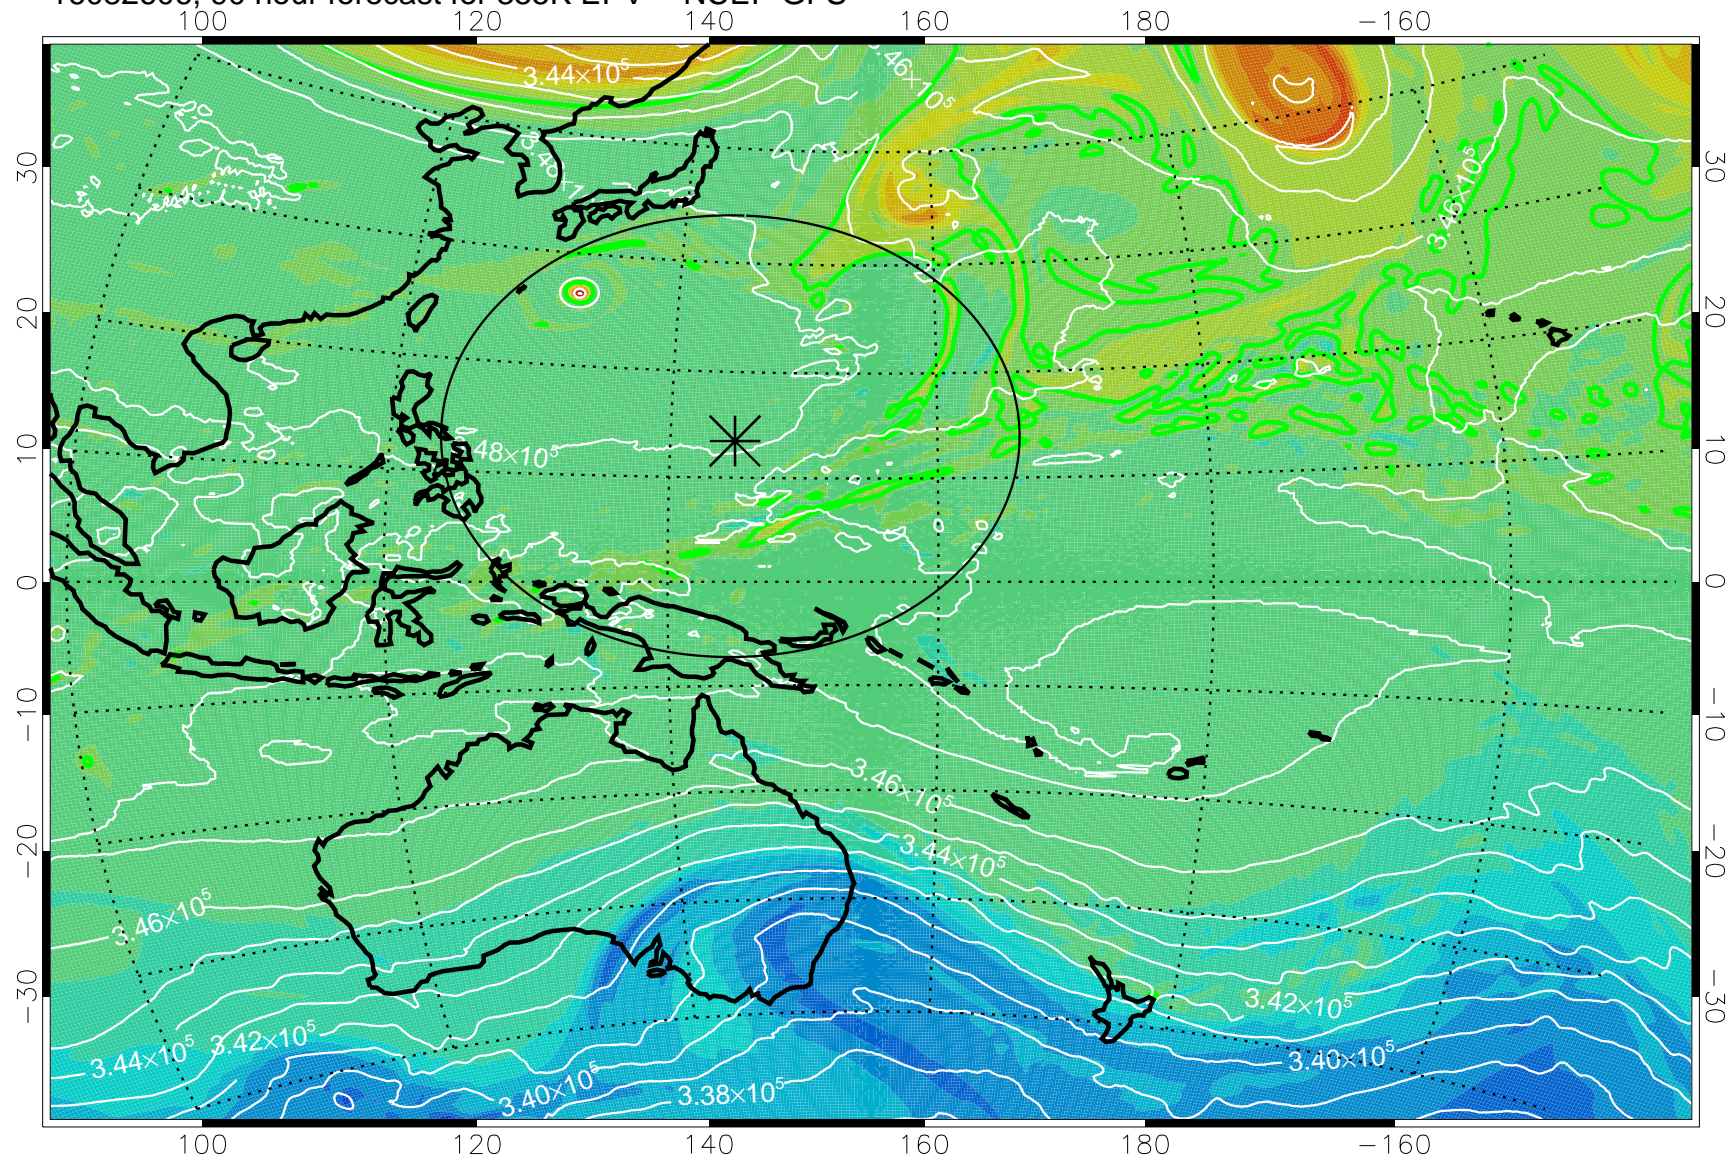

16082506, 66 hour forecast for 355K EPV -- NCEP GFS

355K Montgomery Streamfunction, white  
EPV Tropopause (2 PVU) Position  
Range ring of 2304 km

16082512, 72 hour forecast for 355K EPV -- NCEP GFS

355K Montgomery Streamfunction, white  
EPV Tropopause (2 PVU) Position  
Range ring of 2304 km

16082518, 78 hour forecast for 355K EPV -- NCEP GFS

355K Montgomery Streamfunction, white  
EPV Tropopause (2 PVU) Position  
Range ring of 2304 km

16082600, 84 hour forecast for 355K EPV -- NCEP GFS

355K Montgomery Streamfunction, white  
EPV Tropopause (2 PVU) Position  
Range ring of 2304 km

16082606, 90 hour forecast for 355K EPV -- NCEP GFS

355K Montgomery Streamfunction, white  
EPV Tropopause (2 PVU) Position  
Range ring of 2304 km

16082612, 96 hour forecast for 355K EPV -- NCEP GFS

355K Montgomery Streamfunction, white  
EPV Tropopause (2 PVU) Position  
Range ring of 2304 km

16082618, 102 hour forecast for 355K EPV -- NCEP GFS

355K Montgomery Streamfunction, white  
EPV Tropopause (2 PVU) Position  
Range ring of 2304 km

16082700, 108 hour forecast for 355K EPV -- NCEP GFS

355K Montgomery Streamfunction, white  
EPV Tropopause (2 PVU) Position  
Range ring of 2304 km