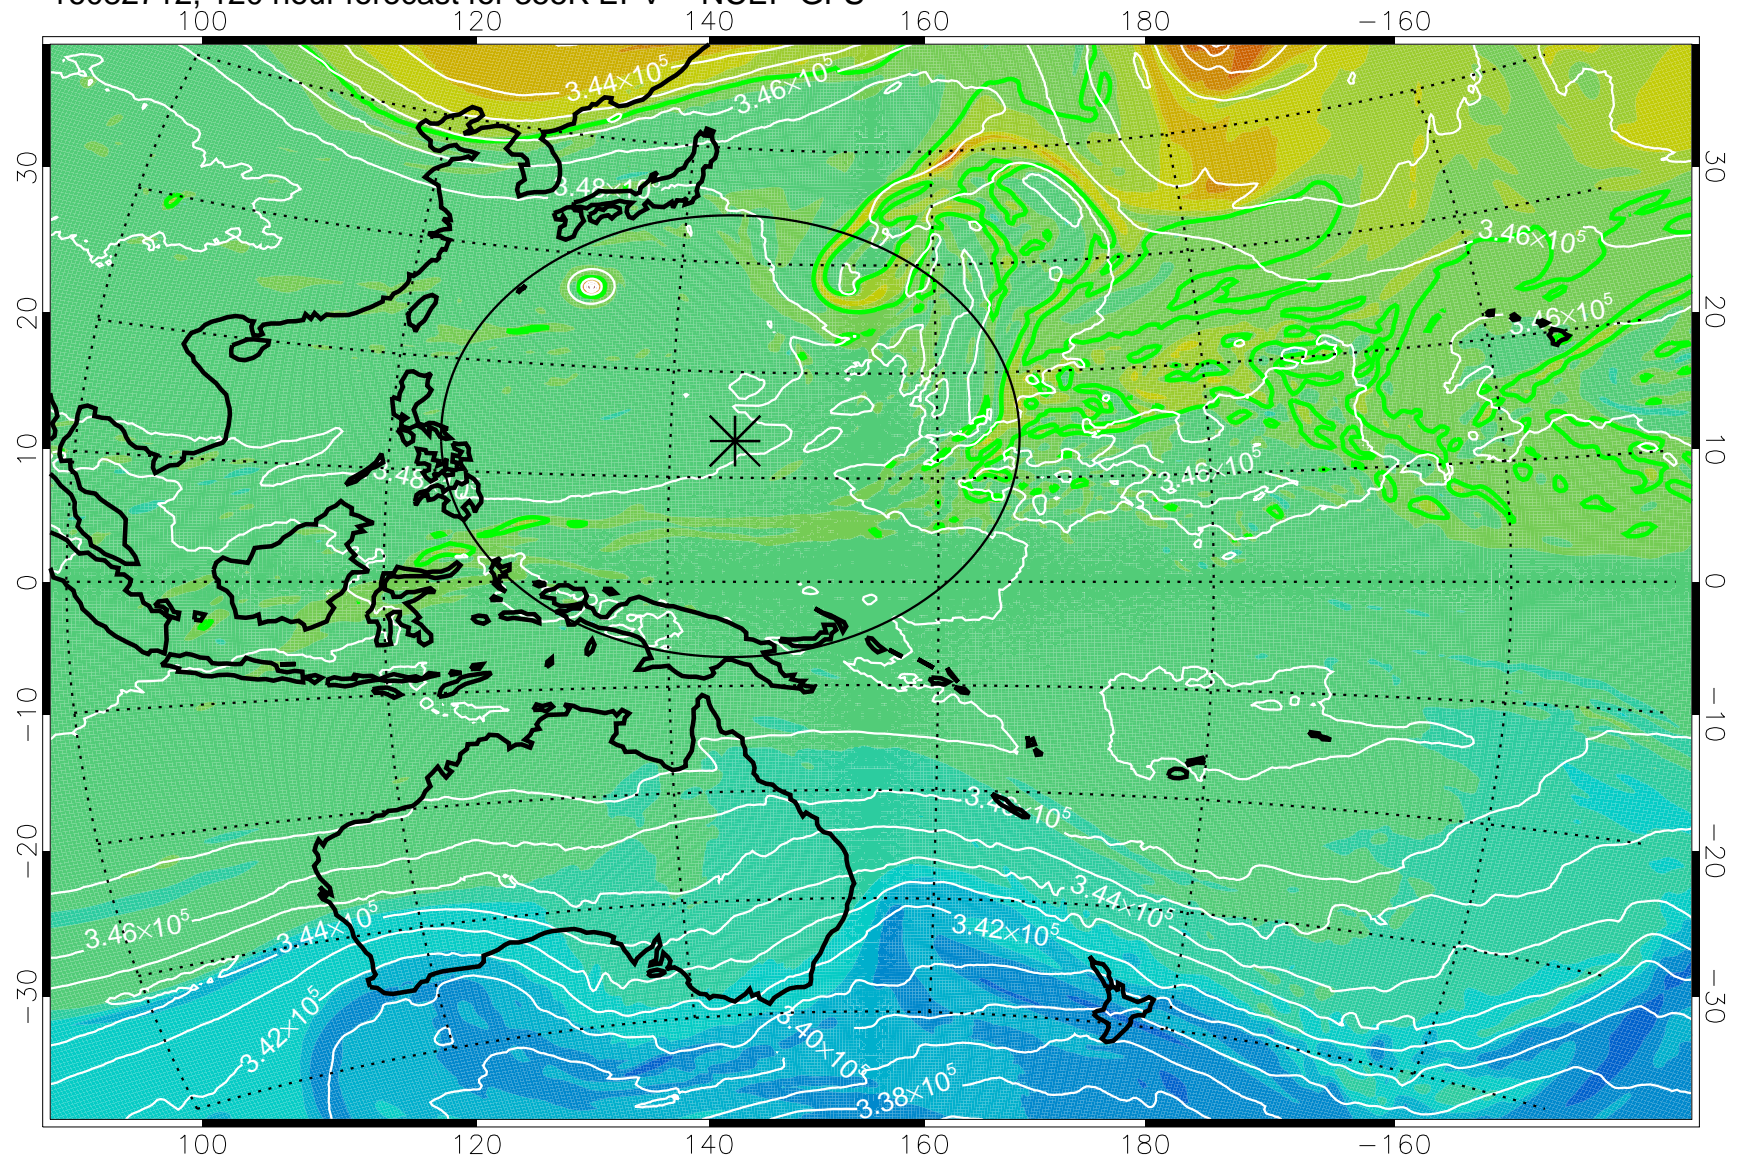

16082518, 78 hour forecast for 355K EPV -- NCEP GFS

355K Montgomery Streamfunction, white  
EPV Tropopause (2 PVU) Position  
Range ring of 2304 km

16082600, 84 hour forecast for 355K EPV -- NCEP GFS

355K Montgomery Streamfunction, white  
EPV Tropopause (2 PVU) Position  
Range ring of 2304 km

16082606, 90 hour forecast for 355K EPV -- NCEP GFS

355K Montgomery Streamfunction, white  
EPV Tropopause (2 PVU) Position  
Range ring of 2304 km

16082612, 96 hour forecast for 355K EPV -- NCEP GFS

355K Montgomery Streamfunction, white  
EPV Tropopause (2 PVU) Position  
Range ring of 2304 km

16082618, 102 hour forecast for 355K EPV -- NCEP GFS

355K Montgomery Streamfunction, white  
EPV Tropopause (2 PVU) Position  
Range ring of 2304 km

16082700, 108 hour forecast for 355K EPV -- NCEP GFS

355K Montgomery Streamfunction, white  
EPV Tropopause (2 PVU) Position  
Range ring of 2304 km

16082706, 114 hour forecast for 355K EPV -- NCEP GFS

355K Montgomery Streamfunction, white  
EPV Tropopause (2 PVU) Position  
Range ring of 2304 km

16082712, 120 hour forecast for 355K EPV -- NCEP GFS

355K Montgomery Streamfunction, white  
EPV Tropopause (2 PVU) Position  
Range ring of 2304 km