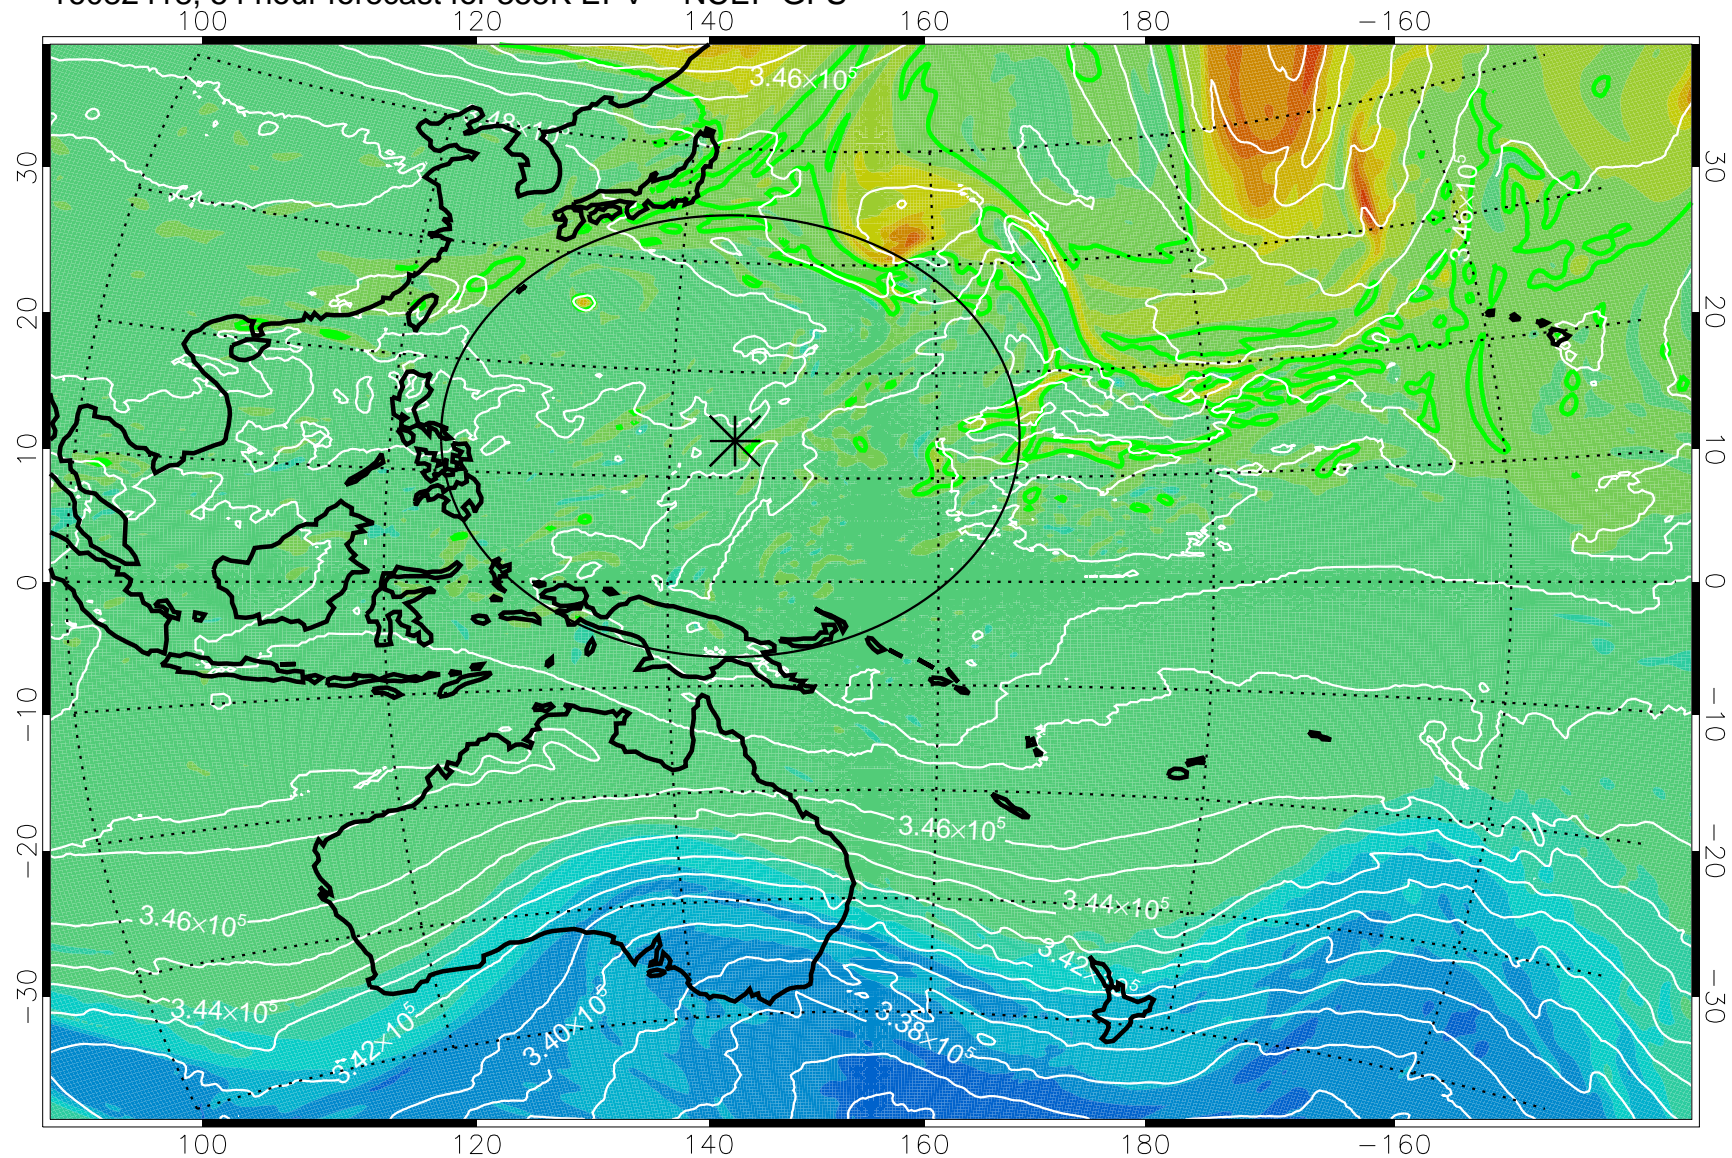

16082406, 42 hour forecast for 355K EPV -- NCEP GFS

355K Montgomery Streamfunction, white  
EPV Tropopause (2 PVU) Position  
Range ring of 2304 km

16082412, 48 hour forecast for 355K EPV -- NCEP GFS

355K Montgomery Streamfunction, white  
EPV Tropopause (2 PVU) Position  
Range ring of 2304 km

16082418, 54 hour forecast for 355K EPV -- NCEP GFS

355K Montgomery Streamfunction, white  
EPV Tropopause (2 PVU) Position  
Range ring of 2304 km

16082500, 60 hour forecast for 355K EPV -- NCEP GFS

355K Montgomery Streamfunction, white  
EPV Tropopause (2 PVU) Position  
Range ring of 2304 km

16082506, 66 hour forecast for 355K EPV -- NCEP GFS

355K Montgomery Streamfunction, white  
EPV Tropopause (2 PVU) Position  
Range ring of 2304 km

16082512, 72 hour forecast for 355K EPV -- NCEP GFS

355K Montgomery Streamfunction, white  
EPV Tropopause (2 PVU) Position  
Range ring of 2304 km

16082518, 78 hour forecast for 355K EPV -- NCEP GFS

355K Montgomery Streamfunction, white  
EPV Tropopause (2 PVU) Position  
Range ring of 2304 km

16082600, 84 hour forecast for 355K EPV -- NCEP GFS

355K Montgomery Streamfunction, white  
EPV Tropopause (2 PVU) Position  
Range ring of 2304 km