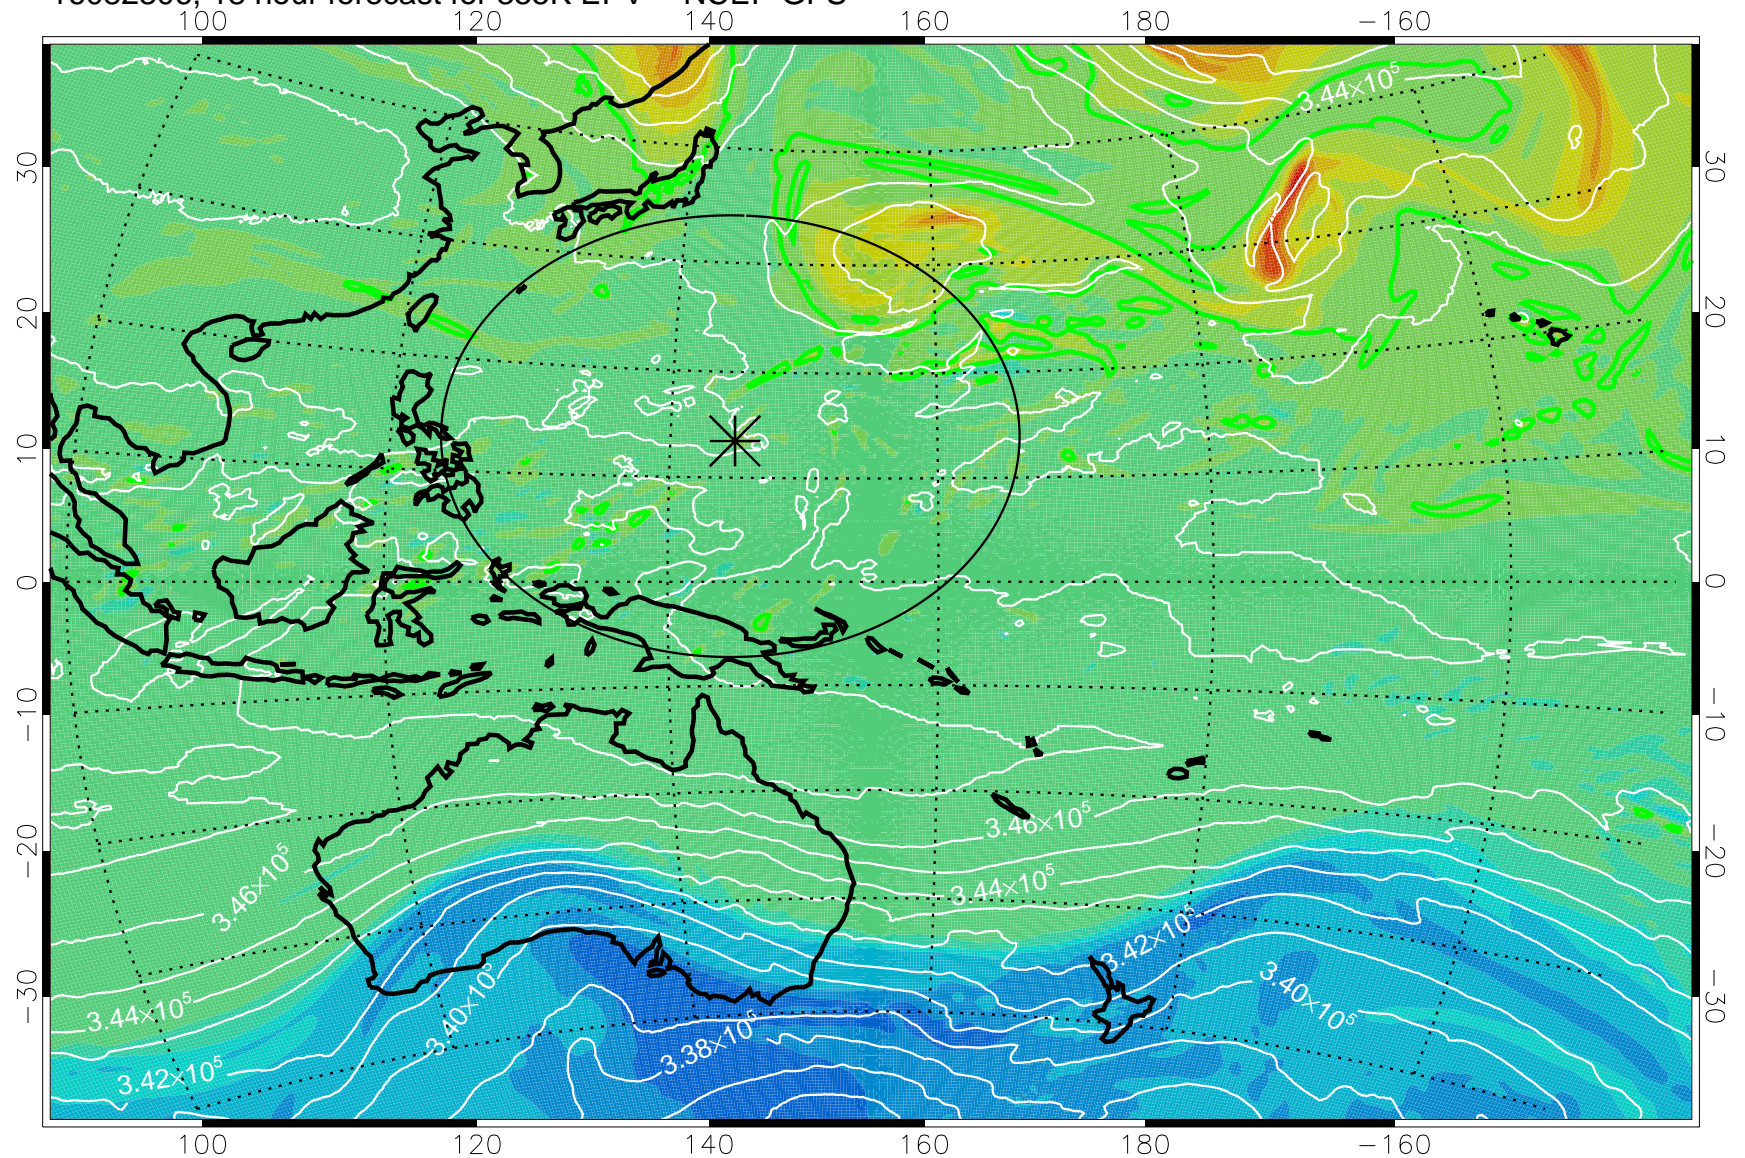

16082218, 6 hour forecast for 355K EPV -- NCEP GFS

355K Montgomery Streamfunction, white  
EPV Tropopause (2 PVU) Position  
Range ring of 2304 km

16082300, 12 hour forecast for 355K EPV -- NCEP GFS

355K Montgomery Streamfunction, white  
EPV Tropopause (2 PVU) Position  
Range ring of 2304 km

16082306, 18 hour forecast for 355K EPV -- NCEP GFS

355K Montgomery Streamfunction, white  
EPV Tropopause (2 PVU) Position  
Range ring of 2304 km

16082312, 24 hour forecast for 355K EPV -- NCEP GFS

355K Montgomery Streamfunction, white  
EPV Tropopause (2 PVU) Position  
Range ring of 2304 km

16082318, 30 hour forecast for 355K EPV -- NCEP GFS

355K Montgomery Streamfunction, white  
EPV Tropopause (2 PVU) Position  
Range ring of 2304 km

16082400, 36 hour forecast for 355K EPV -- NCEP GFS

355K Montgomery Streamfunction, white  
EPV Tropopause (2 PVU) Position  
Range ring of 2304 km

16082406, 42 hour forecast for 355K EPV -- NCEP GFS

355K Montgomery Streamfunction, white  
EPV Tropopause (2 PVU) Position  
Range ring of 2304 km

16082412, 48 hour forecast for 355K EPV -- NCEP GFS

355K Montgomery Streamfunction, white  
EPV Tropopause (2 PVU) Position  
Range ring of 2304 km