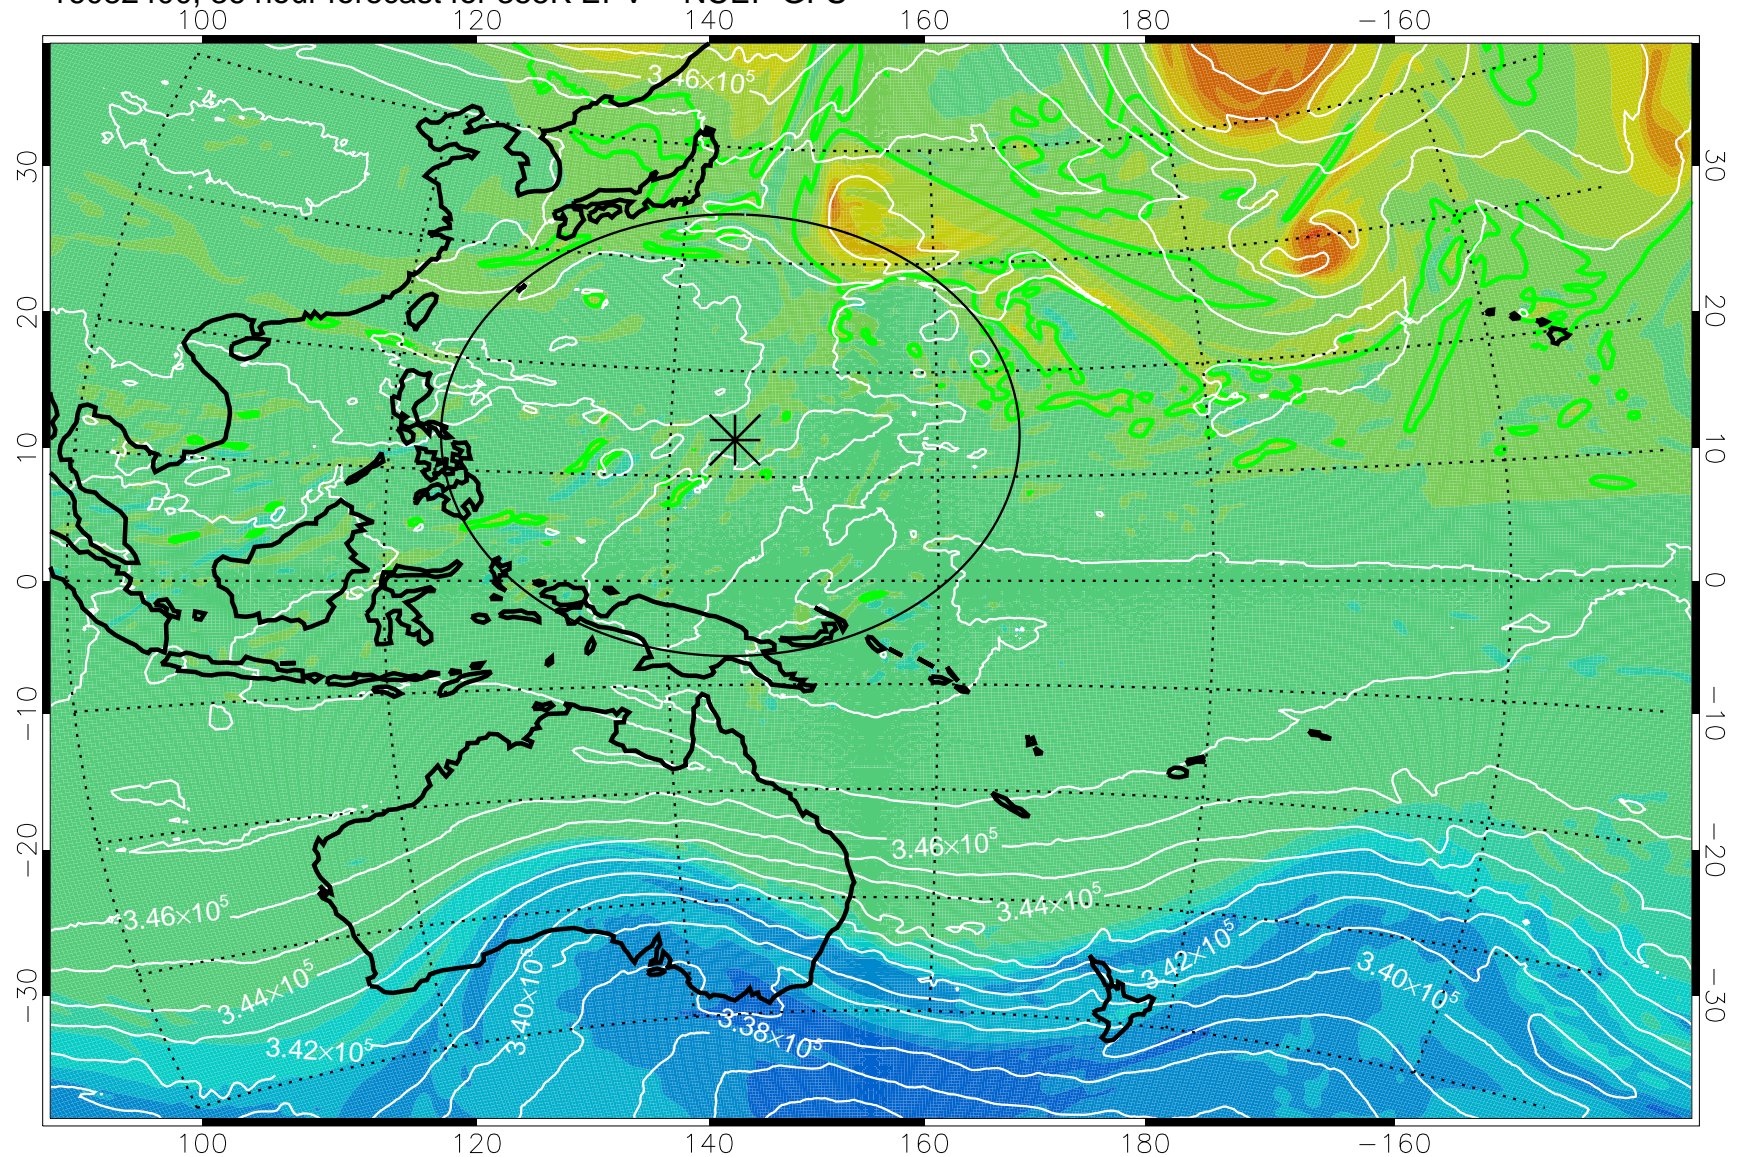

16082306, 18 hour forecast for 355K EPV -- NCEP GFS

355K Montgomery Streamfunction, white  
EPV Tropopause (2 PVU) Position  
Range ring of 2304 km

16082312, 24 hour forecast for 355K EPV -- NCEP GFS

355K Montgomery Streamfunction, white  
EPV Tropopause (2 PVU) Position  
Range ring of 2304 km

16082318, 30 hour forecast for 355K EPV -- NCEP GFS

355K Montgomery Streamfunction, white  
EPV Tropopause (2 PVU) Position  
Range ring of 2304 km

16082400, 36 hour forecast for 355K EPV -- NCEP GFS

355K Montgomery Streamfunction, white  
EPV Tropopause (2 PVU) Position  
Range ring of 2304 km

16082406, 42 hour forecast for 355K EPV -- NCEP GFS

355K Montgomery Streamfunction, white  
EPV Tropopause (2 PVU) Position  
Range ring of 2304 km

16082412, 48 hour forecast for 355K EPV -- NCEP GFS

355K Montgomery Streamfunction, white  
EPV Tropopause (2 PVU) Position  
Range ring of 2304 km

16082418, 54 hour forecast for 355K EPV -- NCEP GFS

355K Montgomery Streamfunction, white  
EPV Tropopause (2 PVU) Position  
Range ring of 2304 km

16082500, 60 hour forecast for 355K EPV -- NCEP GFS

355K Montgomery Streamfunction, white  
EPV Tropopause (2 PVU) Position  
Range ring of 2304 km