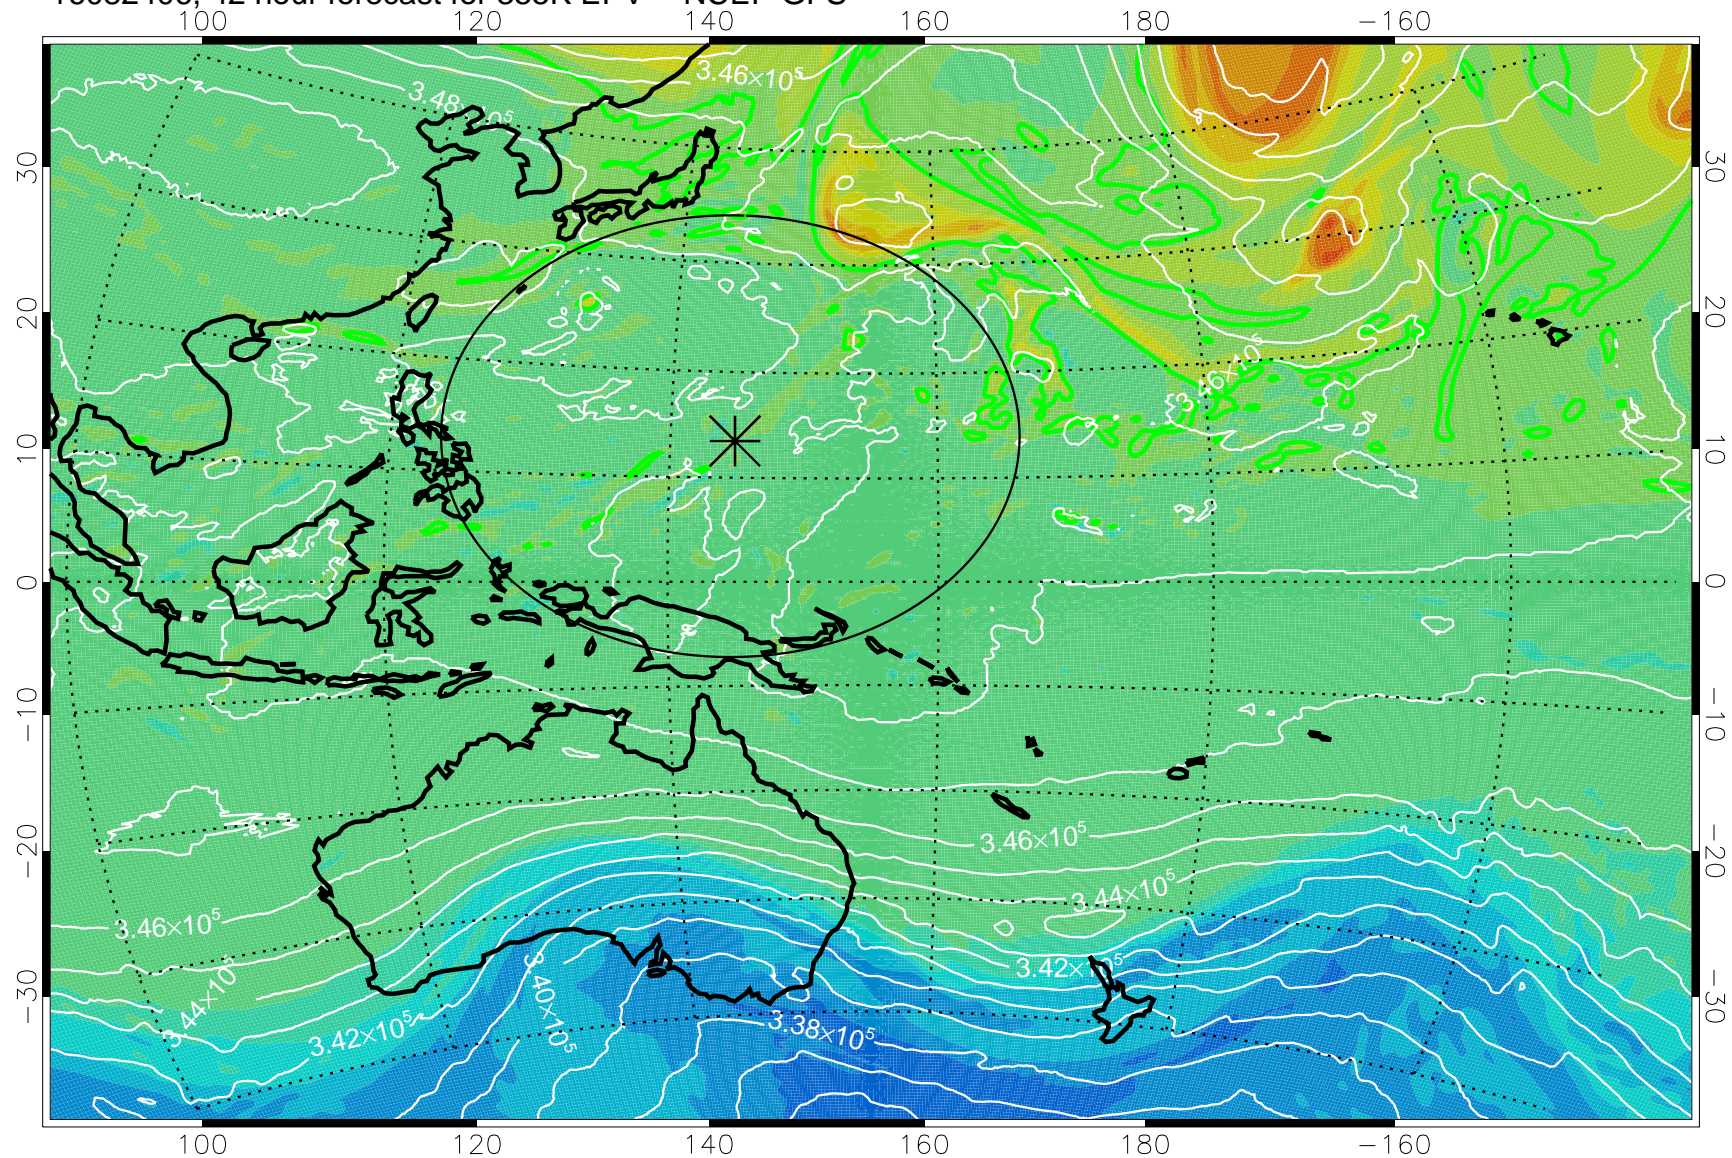

16082318, 30 hour forecast for 355K EPV -- NCEP GFS

355K Montgomery Streamfunction, white  
EPV Tropopause (2 PVU) Position  
Range ring of 2304 km

16082400, 36 hour forecast for 355K EPV -- NCEP GFS

355K Montgomery Streamfunction, white  
EPV Tropopause (2 PVU) Position  
Range ring of 2304 km

16082406, 42 hour forecast for 355K EPV -- NCEP GFS

355K Montgomery Streamfunction, white  
EPV Tropopause (2 PVU) Position  
Range ring of 2304 km

16082412, 48 hour forecast for 355K EPV -- NCEP GFS

355K Montgomery Streamfunction, white  
EPV Tropopause (2 PVU) Position  
Range ring of 2304 km

16082418, 54 hour forecast for 355K EPV -- NCEP GFS

355K Montgomery Streamfunction, white  
EPV Tropopause (2 PVU) Position  
Range ring of 2304 km

16082500, 60 hour forecast for 355K EPV -- NCEP GFS

355K Montgomery Streamfunction, white  
EPV Tropopause (2 PVU) Position  
Range ring of 2304 km

16082506, 66 hour forecast for 355K EPV -- NCEP GFS

355K Montgomery Streamfunction, white  
EPV Tropopause (2 PVU) Position  
Range ring of 2304 km

16082512, 72 hour forecast for 355K EPV -- NCEP GFS

355K Montgomery Streamfunction, white  
EPV Tropopause (2 PVU) Position  
Range ring of 2304 km