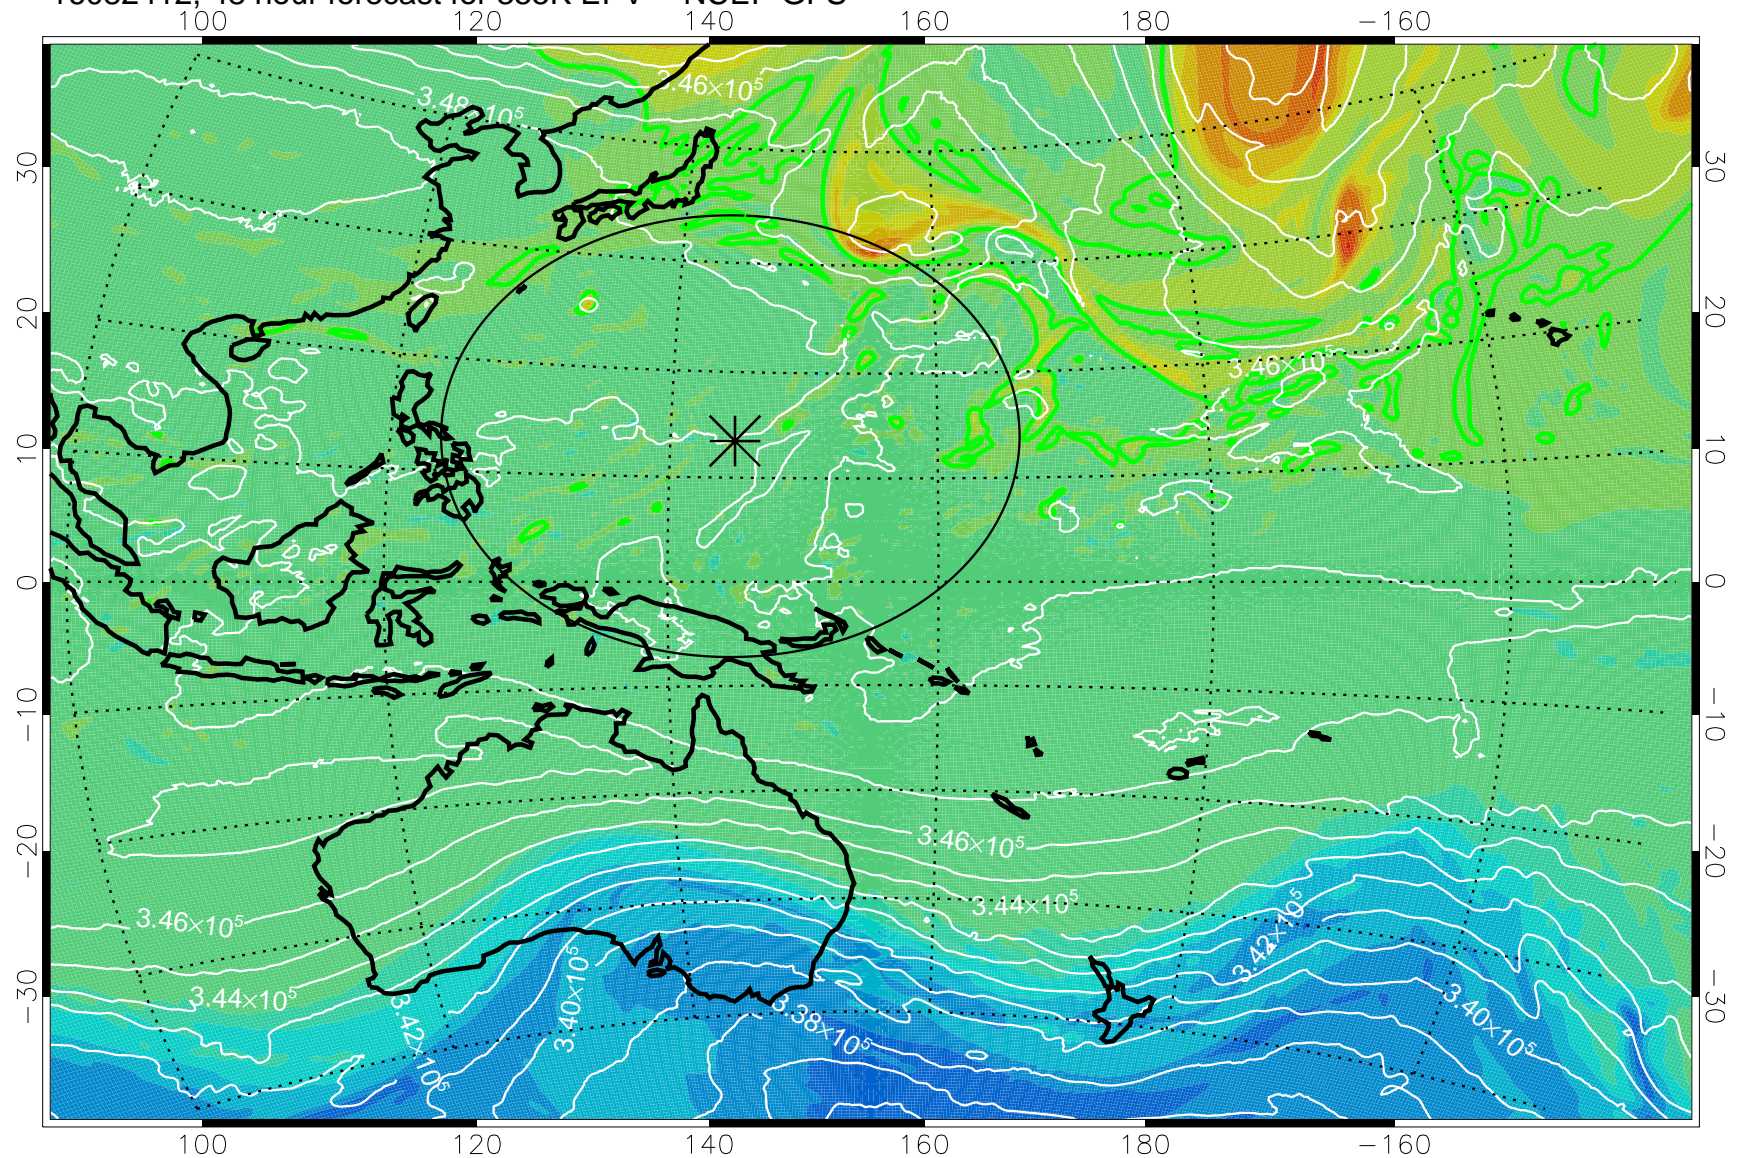

16082318, 30 hour forecast for 355K EPV -- NCEP GFS

355K Montgomery Streamfunction, white  
EPV Tropopause (2 PVU) Position  
Range ring of 2304 km

16082400, 36 hour forecast for 355K EPV -- NCEP GFS

355K Montgomery Streamfunction, white  
EPV Tropopause (2 PVU) Position  
Range ring of 2304 km

16082406, 42 hour forecast for 355K EPV -- NCEP GFS

355K Montgomery Streamfunction, white  
EPV Tropopause (2 PVU) Position  
Range ring of 2304 km

16082412, 48 hour forecast for 355K EPV -- NCEP GFS

355K Montgomery Streamfunction, white  
EPV Tropopause (2 PVU) Position  
Range ring of 2304 km

16082418, 54 hour forecast for 355K EPV -- NCEP GFS

355K Montgomery Streamfunction, white  
EPV Tropopause (2 PVU) Position  
Range ring of 2304 km

16082500, 60 hour forecast for 355K EPV -- NCEP GFS

355K Montgomery Streamfunction, white  
EPV Tropopause (2 PVU) Position  
Range ring of 2304 km

16082506, 66 hour forecast for 355K EPV -- NCEP GFS

355K Montgomery Streamfunction, white  
EPV Tropopause (2 PVU) Position  
Range ring of 2304 km

16082512, 72 hour forecast for 355K EPV -- NCEP GFS

355K Montgomery Streamfunction, white  
EPV Tropopause (2 PVU) Position  
Range ring of 2304 km