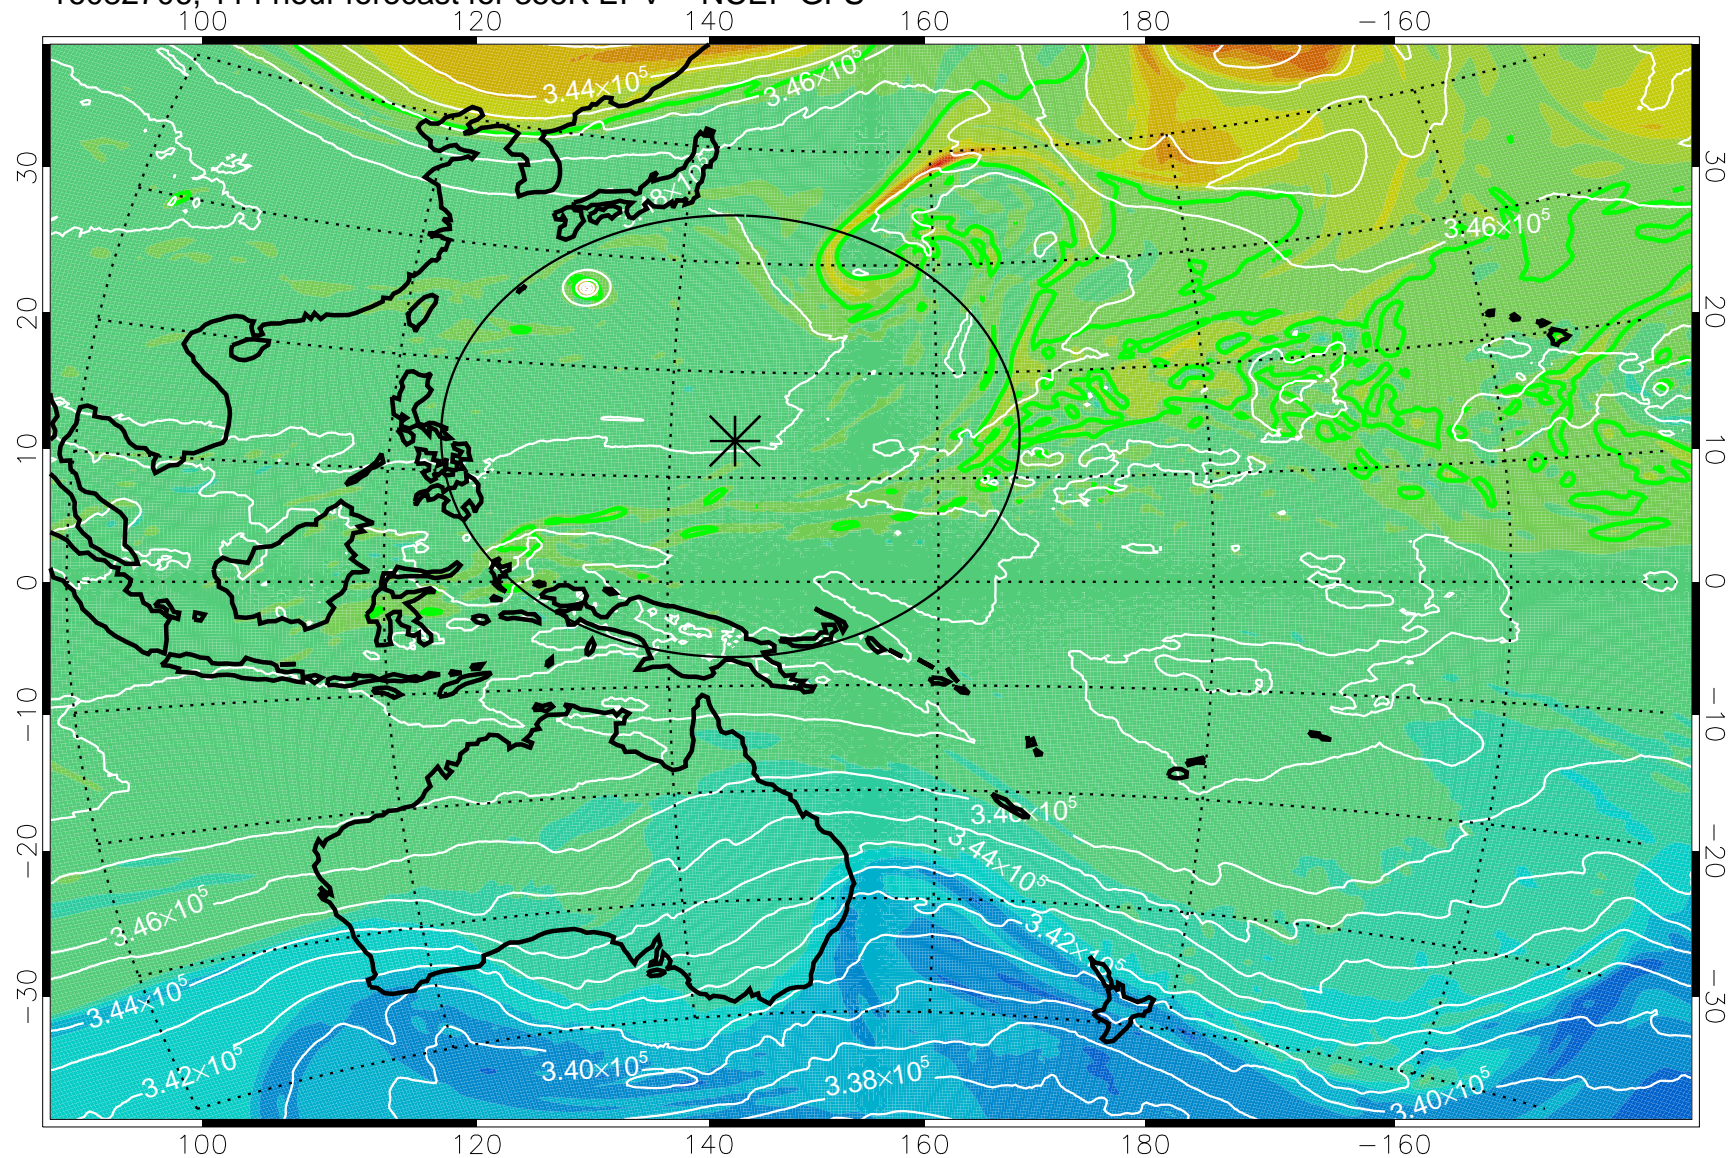

16082518, 78 hour forecast for 355K EPV -- NCEP GFS

355K Montgomery Streamfunction, white  
EPV Tropopause (2 PVU) Position  
Range ring of 2304 km

16082600, 84 hour forecast for 355K EPV -- NCEP GFS

355K Montgomery Streamfunction, white  
EPV Tropopause (2 PVU) Position  
Range ring of 2304 km

16082606, 90 hour forecast for 355K EPV -- NCEP GFS

355K Montgomery Streamfunction, white  
EPV Tropopause (2 PVU) Position  
Range ring of 2304 km

16082612, 96 hour forecast for 355K EPV -- NCEP GFS

355K Montgomery Streamfunction, white  
EPV Tropopause (2 PVU) Position  
Range ring of 2304 km

16082618, 102 hour forecast for 355K EPV -- NCEP GFS

355K Montgomery Streamfunction, white  
EPV Tropopause (2 PVU) Position  
Range ring of 2304 km

16082700, 108 hour forecast for 355K EPV -- NCEP GFS

355K Montgomery Streamfunction, white  
EPV Tropopause (2 PVU) Position  
Range ring of 2304 km

16082706, 114 hour forecast for 355K EPV -- NCEP GFS

355K Montgomery Streamfunction, white  
EPV Tropopause (2 PVU) Position  
Range ring of 2304 km

16082712, 120 hour forecast for 355K EPV -- NCEP GFS

355K Montgomery Streamfunction, white  
EPV Tropopause (2 PVU) Position  
Range ring of 2304 km