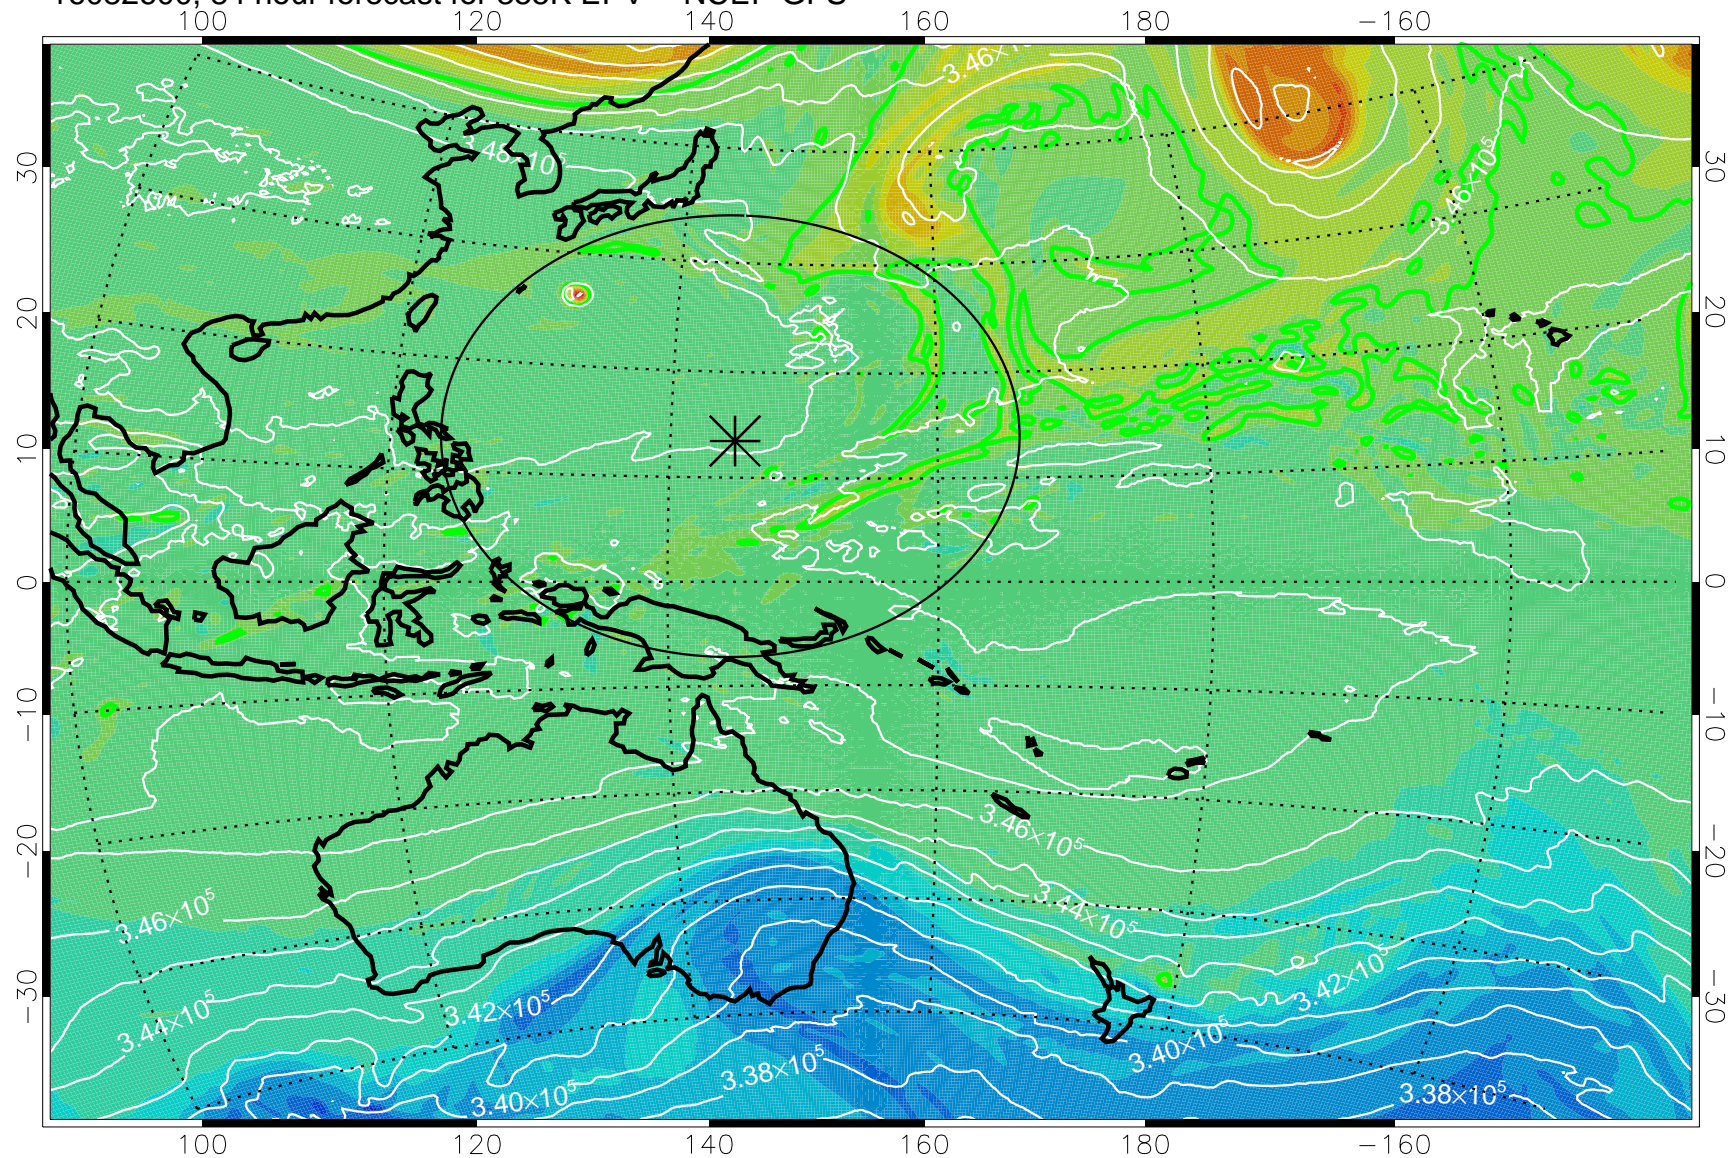

16082418, 54 hour forecast for 355K EPV -- NCEP GFS

355K Montgomery Streamfunction, white  
EPV Tropopause (2 PVU) Position  
Range ring of 2304 km

16082500, 60 hour forecast for 355K EPV -- NCEP GFS

355K Montgomery Streamfunction, white  
EPV Tropopause (2 PVU) Position  
Range ring of 2304 km

16082506, 66 hour forecast for 355K EPV -- NCEP GFS

355K Montgomery Streamfunction, white  
EPV Tropopause (2 PVU) Position  
Range ring of 2304 km

16082512, 72 hour forecast for 355K EPV -- NCEP GFS

355K Montgomery Streamfunction, white  
EPV Tropopause (2 PVU) Position  
Range ring of 2304 km

16082518, 78 hour forecast for 355K EPV -- NCEP GFS

355K Montgomery Streamfunction, white  
EPV Tropopause (2 PVU) Position  
Range ring of 2304 km

16082600, 84 hour forecast for 355K EPV -- NCEP GFS

355K Montgomery Streamfunction, white  
EPV Tropopause (2 PVU) Position  
Range ring of 2304 km

16082606, 90 hour forecast for 355K EPV -- NCEP GFS

355K Montgomery Streamfunction, white  
EPV Tropopause (2 PVU) Position  
Range ring of 2304 km

16082612, 96 hour forecast for 355K EPV -- NCEP GFS

355K Montgomery Streamfunction, white  
EPV Tropopause (2 PVU) Position  
Range ring of 2304 km