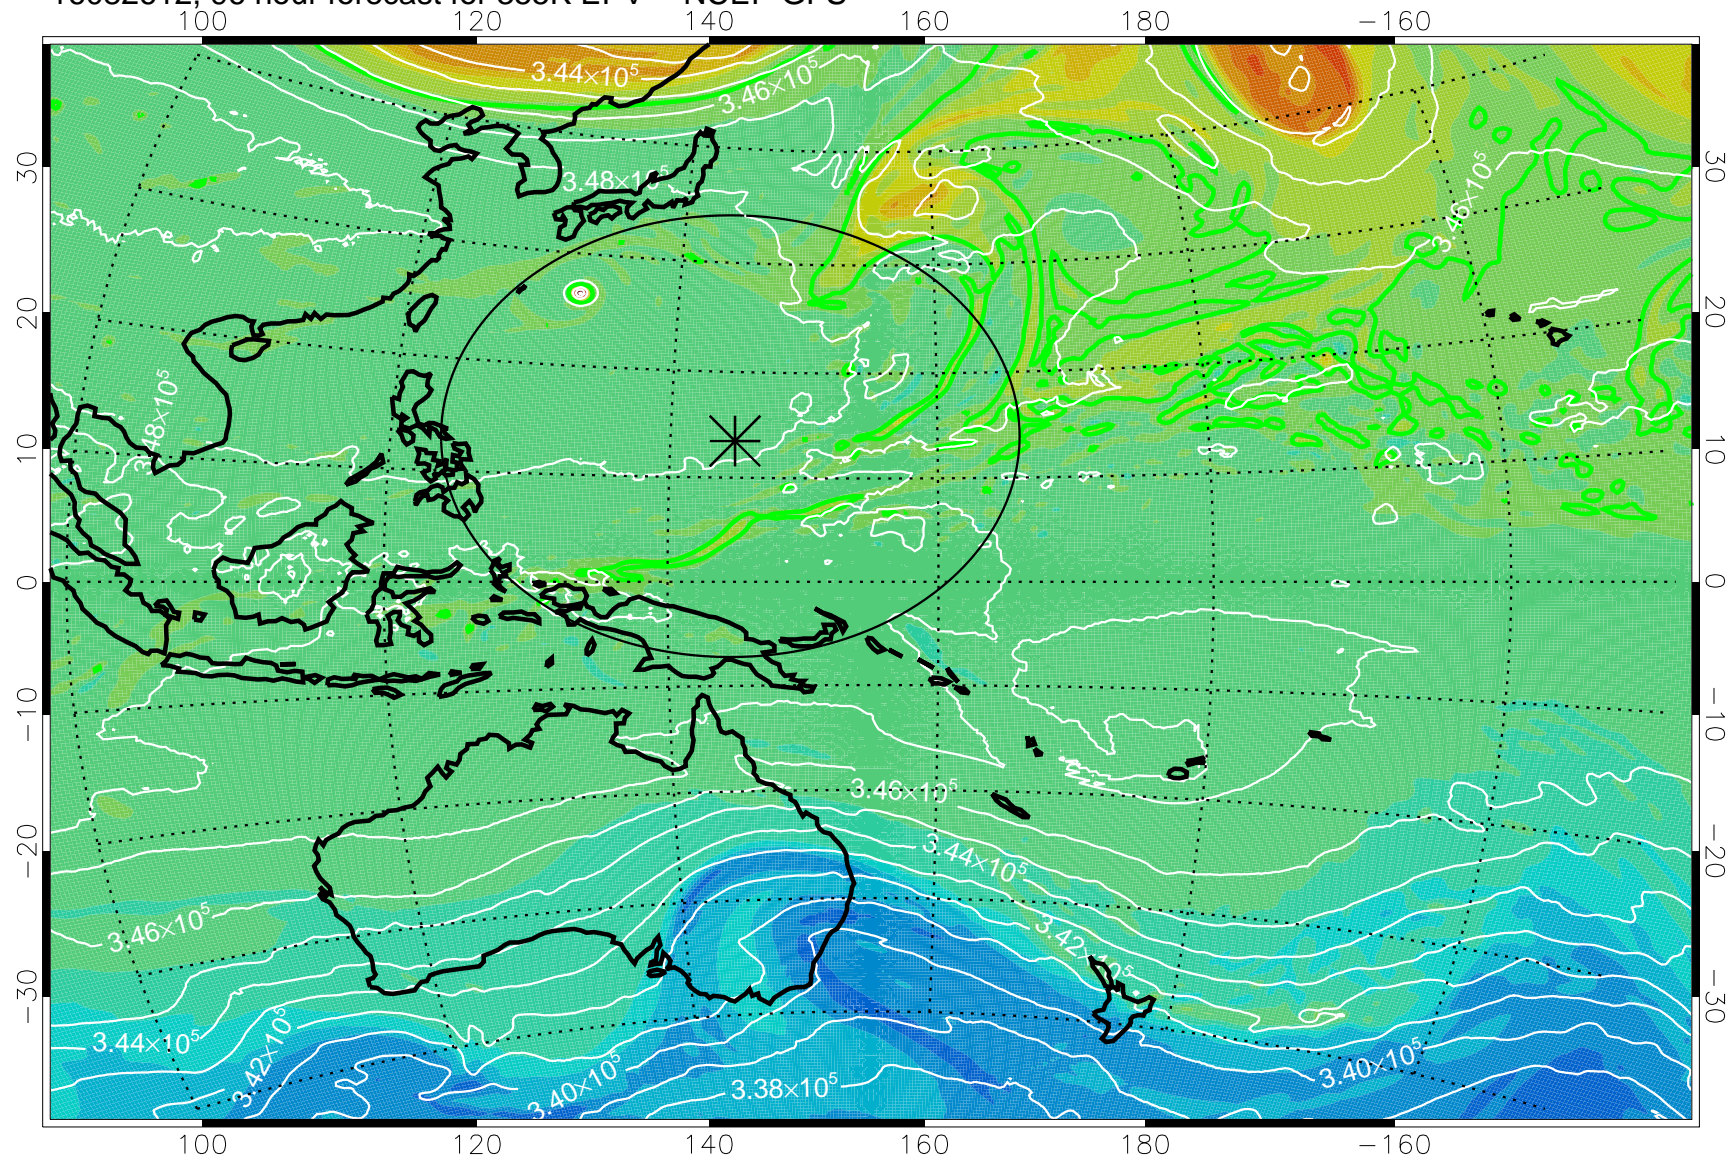

16082506, 66 hour forecast for 355K EPV -- NCEP GFS

355K Montgomery Streamfunction, white  
EPV Tropopause (2 PVU) Position  
Range ring of 2304 km

16082512, 72 hour forecast for 355K EPV -- NCEP GFS

355K Montgomery Streamfunction, white  
EPV Tropopause (2 PVU) Position  
Range ring of 2304 km

16082518, 78 hour forecast for 355K EPV -- NCEP GFS

355K Montgomery Streamfunction, white  
EPV Tropopause (2 PVU) Position  
Range ring of 2304 km

16082600, 84 hour forecast for 355K EPV -- NCEP GFS

355K Montgomery Streamfunction, white  
EPV Tropopause (2 PVU) Position  
Range ring of 2304 km

16082606, 90 hour forecast for 355K EPV -- NCEP GFS

355K Montgomery Streamfunction, white  
EPV Tropopause (2 PVU) Position  
Range ring of 2304 km

16082612, 96 hour forecast for 355K EPV -- NCEP GFS

355K Montgomery Streamfunction, white  
EPV Tropopause (2 PVU) Position  
Range ring of 2304 km

16082618, 102 hour forecast for 355K EPV -- NCEP GFS

355K Montgomery Streamfunction, white  
EPV Tropopause (2 PVU) Position  
Range ring of 2304 km

16082700, 108 hour forecast for 355K EPV -- NCEP GFS

355K Montgomery Streamfunction, white  
EPV Tropopause (2 PVU) Position  
Range ring of 2304 km