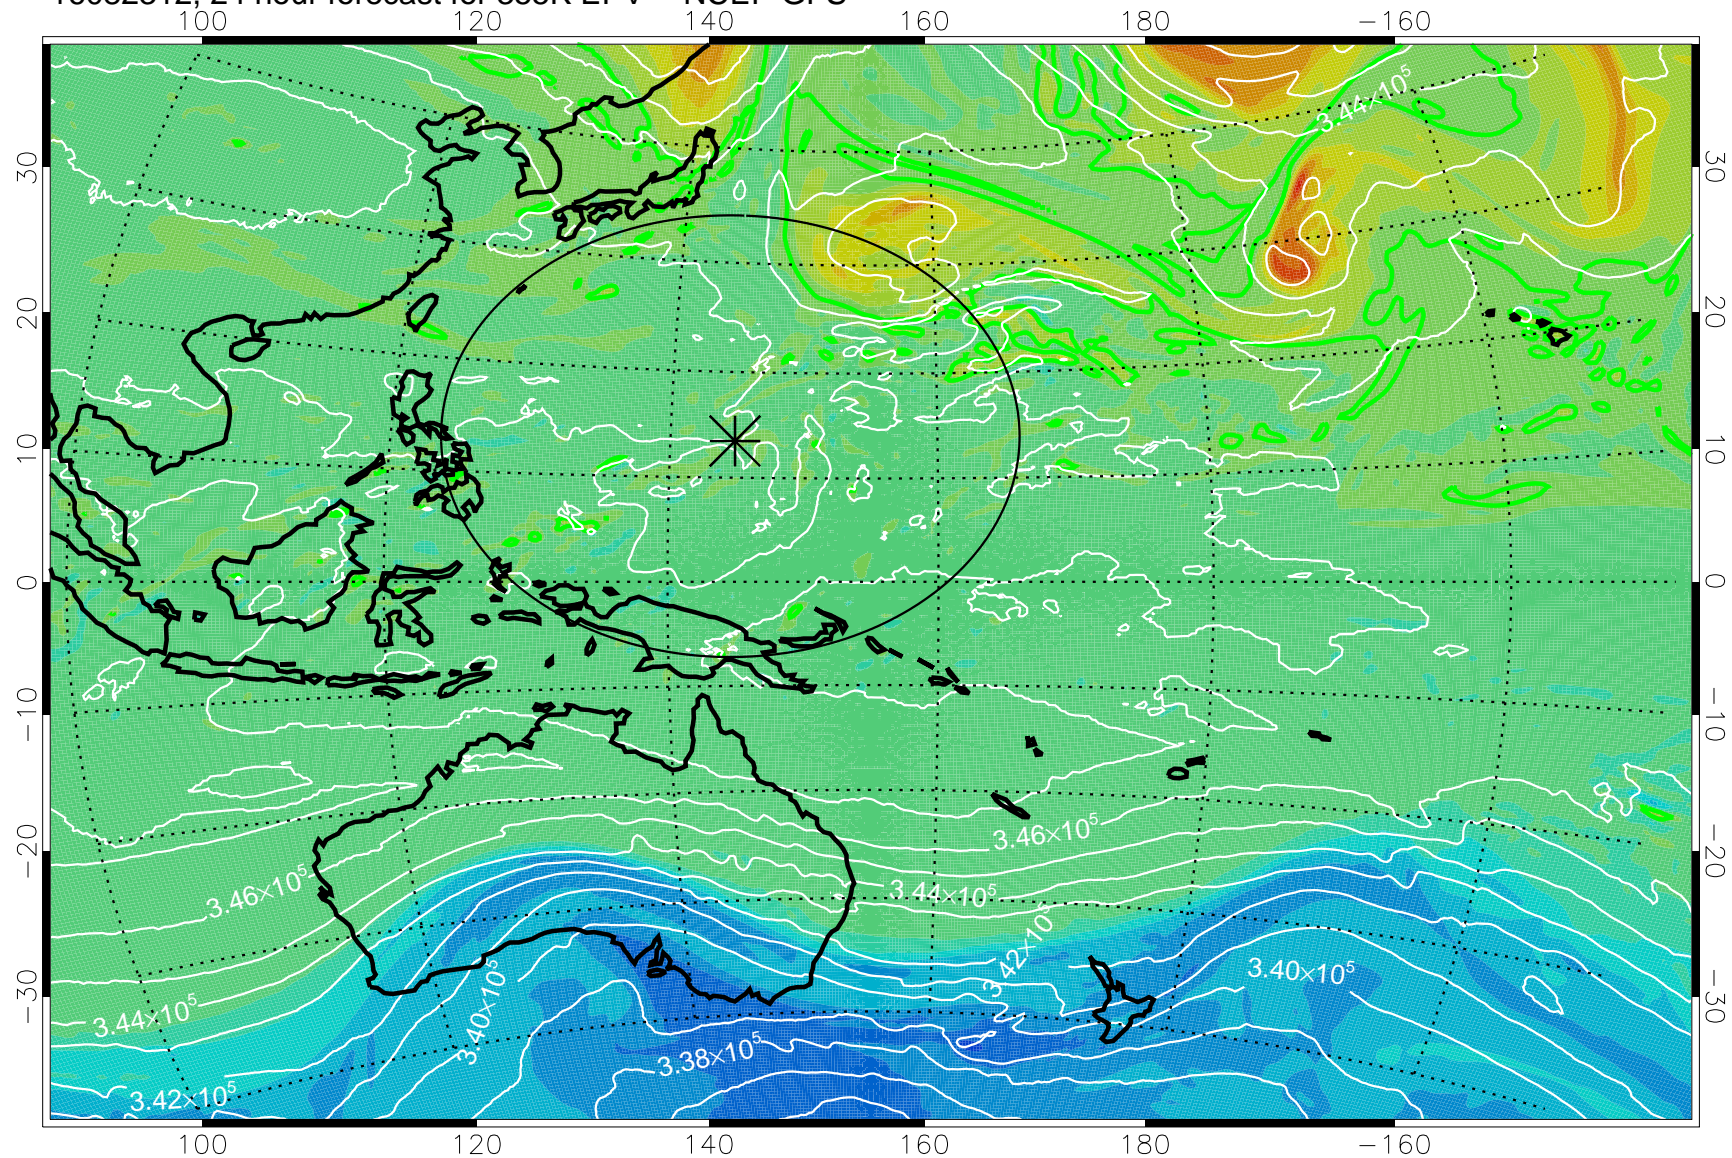

16082218, 6 hour forecast for 355K EPV -- NCEP GFS

355K Montgomery Streamfunction, white  
EPV Tropopause (2 PVU) Position  
Range ring of 2304 km

16082300, 12 hour forecast for 355K EPV -- NCEP GFS

355K Montgomery Streamfunction, white  
EPV Tropopause (2 PVU) Position  
Range ring of 2304 km

16082306, 18 hour forecast for 355K EPV -- NCEP GFS

355K Montgomery Streamfunction, white  
EPV Tropopause (2 PVU) Position  
Range ring of 2304 km

16082312, 24 hour forecast for 355K EPV -- NCEP GFS

355K Montgomery Streamfunction, white  
EPV Tropopause (2 PVU) Position  
Range ring of 2304 km

16082318, 30 hour forecast for 355K EPV -- NCEP GFS

355K Montgomery Streamfunction, white  
EPV Tropopause (2 PVU) Position  
Range ring of 2304 km

16082400, 36 hour forecast for 355K EPV -- NCEP GFS

355K Montgomery Streamfunction, white  
EPV Tropopause (2 PVU) Position  
Range ring of 2304 km

16082406, 42 hour forecast for 355K EPV -- NCEP GFS

355K Montgomery Streamfunction, white  
EPV Tropopause (2 PVU) Position  
Range ring of 2304 km

16082412, 48 hour forecast for 355K EPV -- NCEP GFS

355K Montgomery Streamfunction, white  
EPV Tropopause (2 PVU) Position  
Range ring of 2304 km