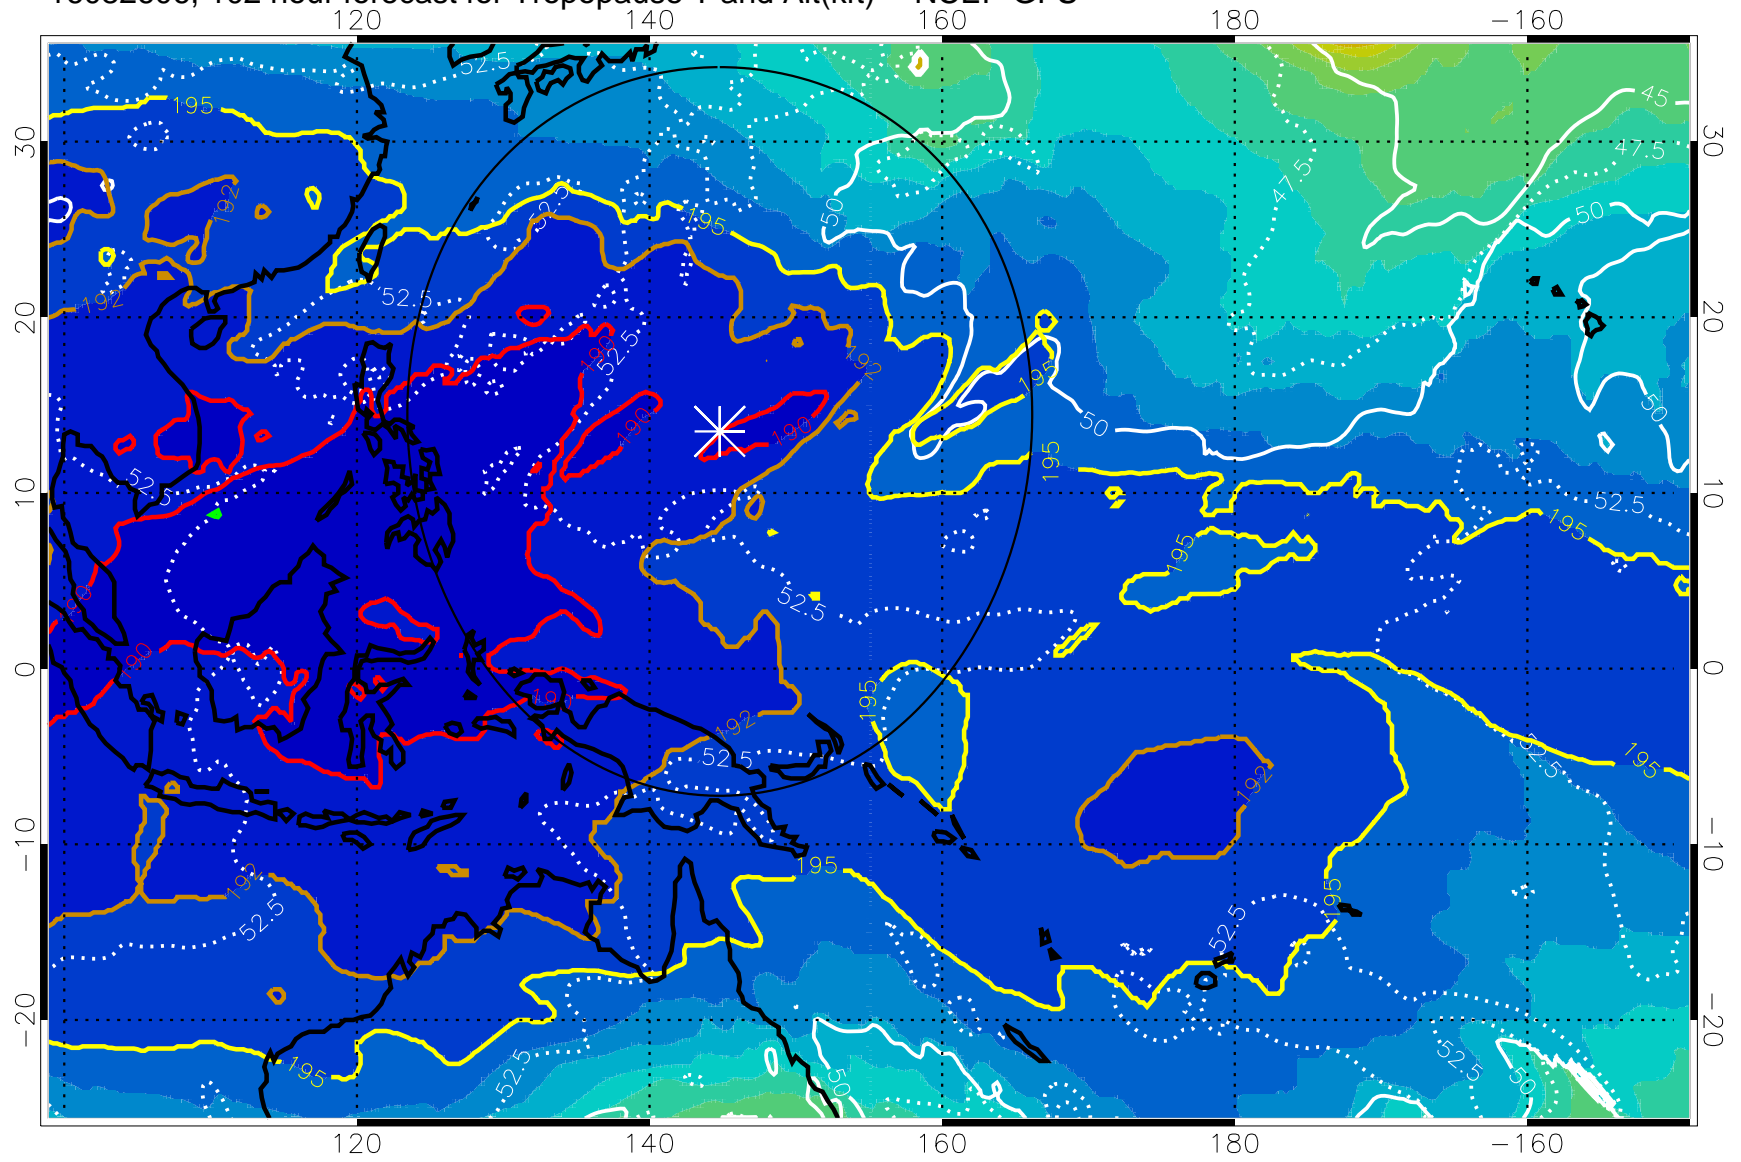

190 200 210 220 230

Tropopause T, K

Tropopause Altitude in kft (white)

192.5K Isotherm 195K Isotherm
187.5K Isotherm 190K Isotherm

Range ring of 2304 km

16082606, 102 hour forecast for Tropopause T and Alt(kft) -- NCEP GFS

190 200 210 220 230

Tropopause T, K

Tropopause Altitude in kft (white)

192.5K Isotherm 195K Isotherm
187.5K Isotherm 190K Isotherm

Range ring of 2304 km

16082612, 108 hour forecast for Tropopause T and Alt(kft) -- NCEP GFS