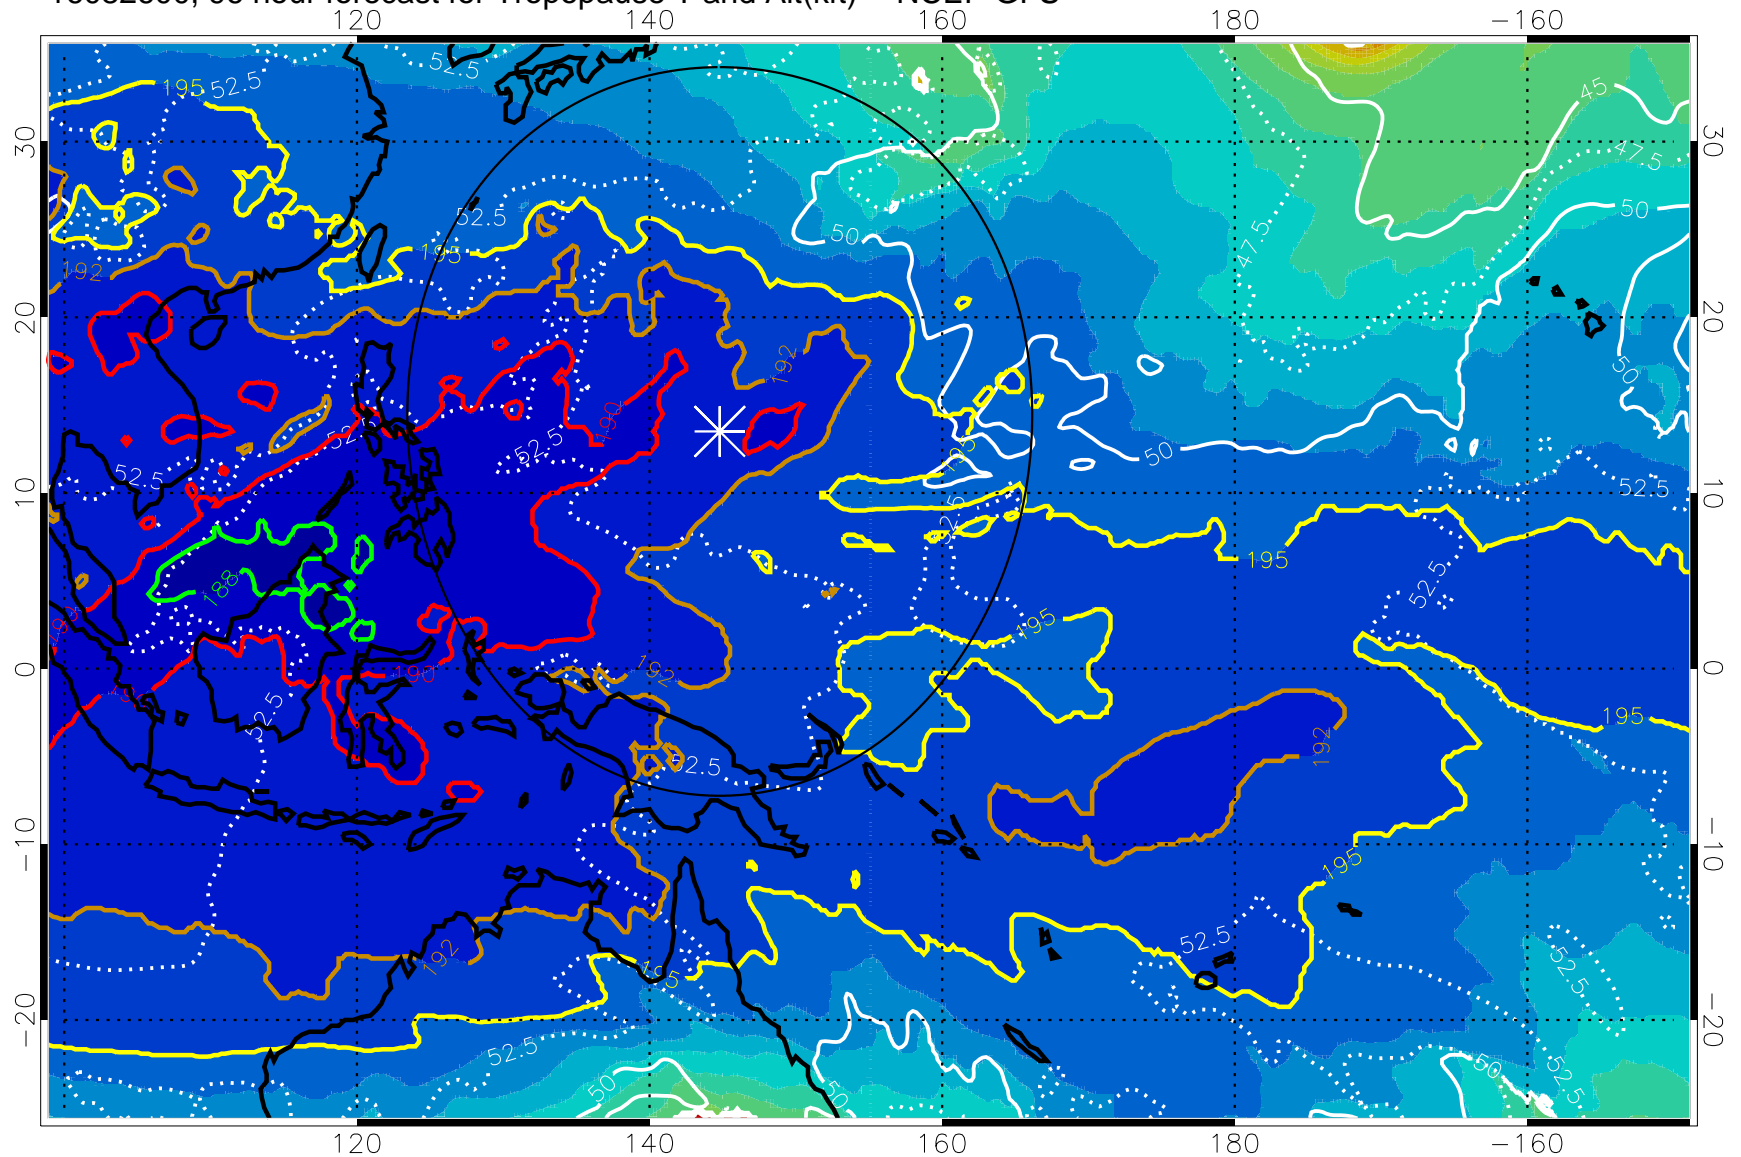

190 200 210 220 230

Tropopause T, K

Tropopause Altitude in kft (white)

192.5K Isotherm 195K Isotherm

187.5K Isotherm 190K Isotherm

Range ring of 2304 km

16082600, 96 hour forecast for Tropopause T and Alt(kft) -- NCEP GFS

190 200 210 220 230

Tropopause T, K

Tropopause Altitude in kft (white)

192.5K Isotherm 195K Isotherm
187.5K Isotherm 190K Isotherm

Range ring of 2304 km

16082606, 102 hour forecast for Tropopause T and Alt(kft) -- NCEP GFS