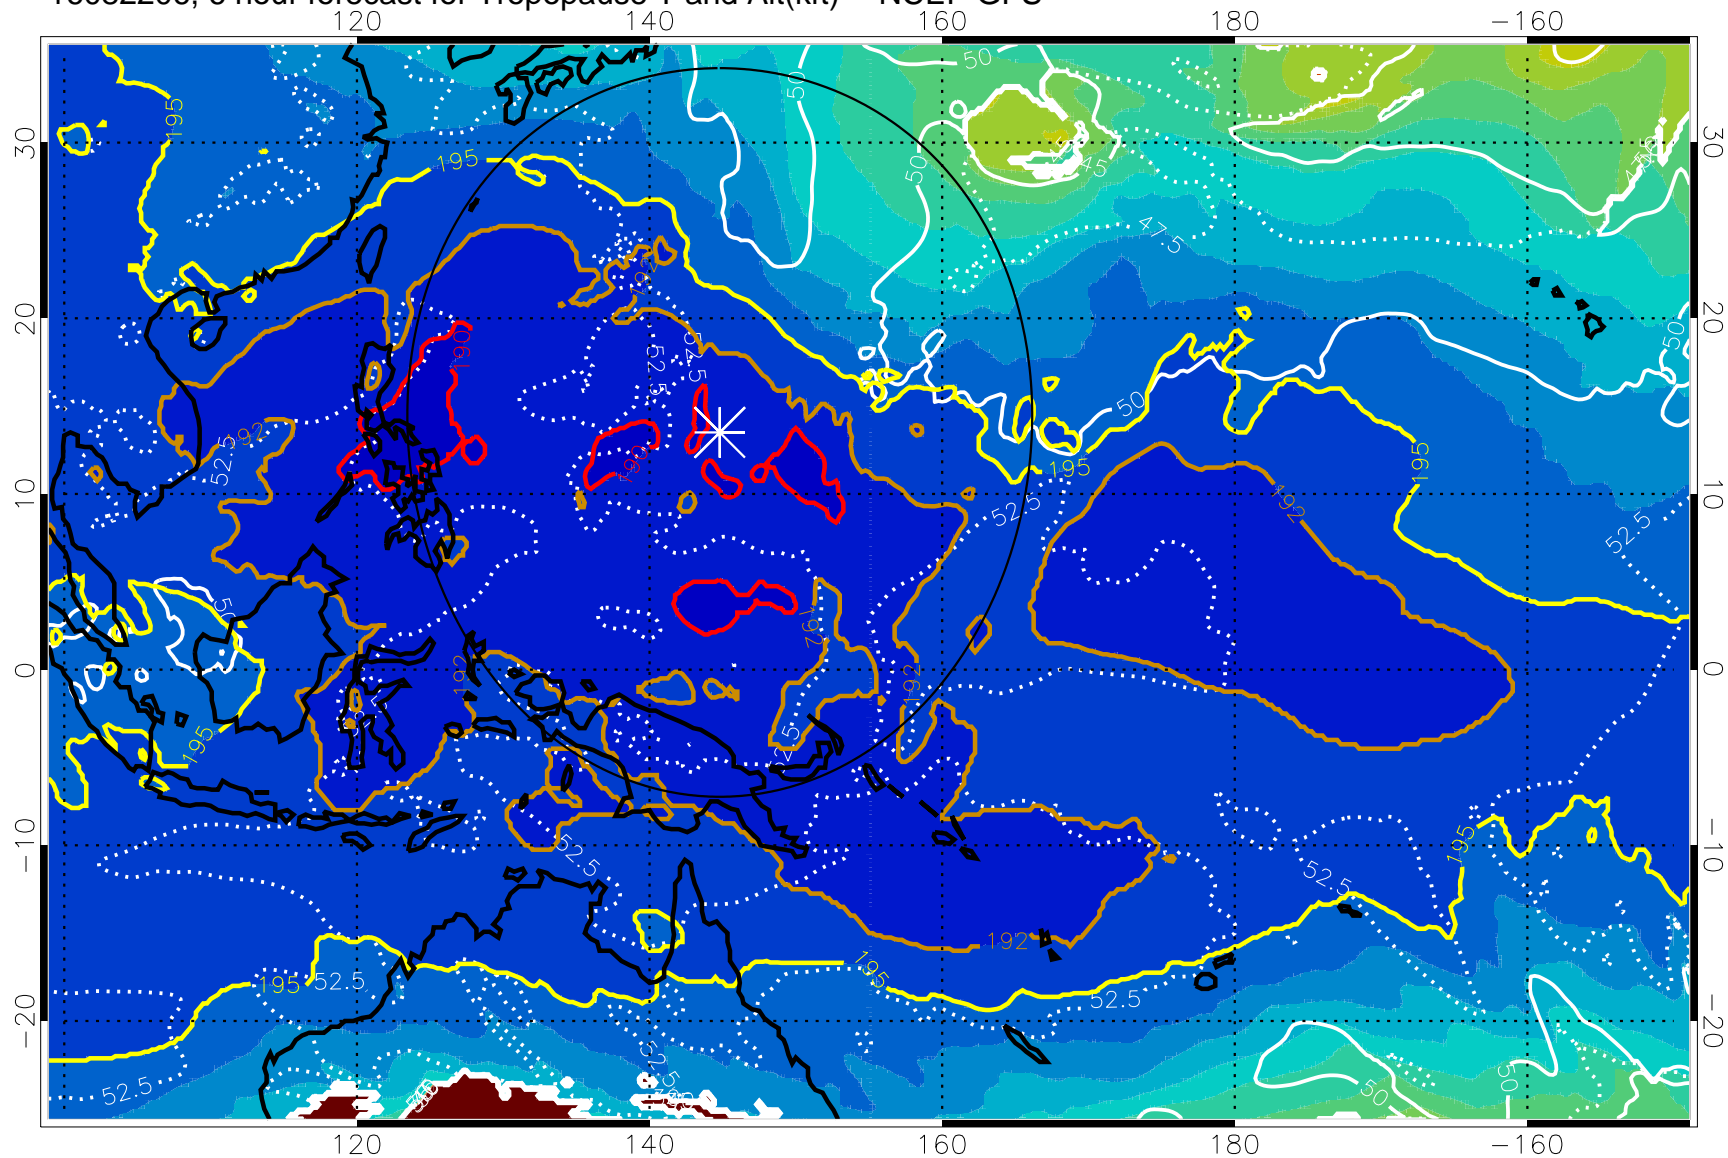

16082206, 6 hour forecast for Tropopause T and Alt(kft) -- NCEP GFS

190 200 210 220 230

Tropopause T, K

Tropopause Altitude in kft (white)

192.5K Isotherm 195K Isotherm
187.5K Isotherm 190K Isotherm

Range ring of 2304 km