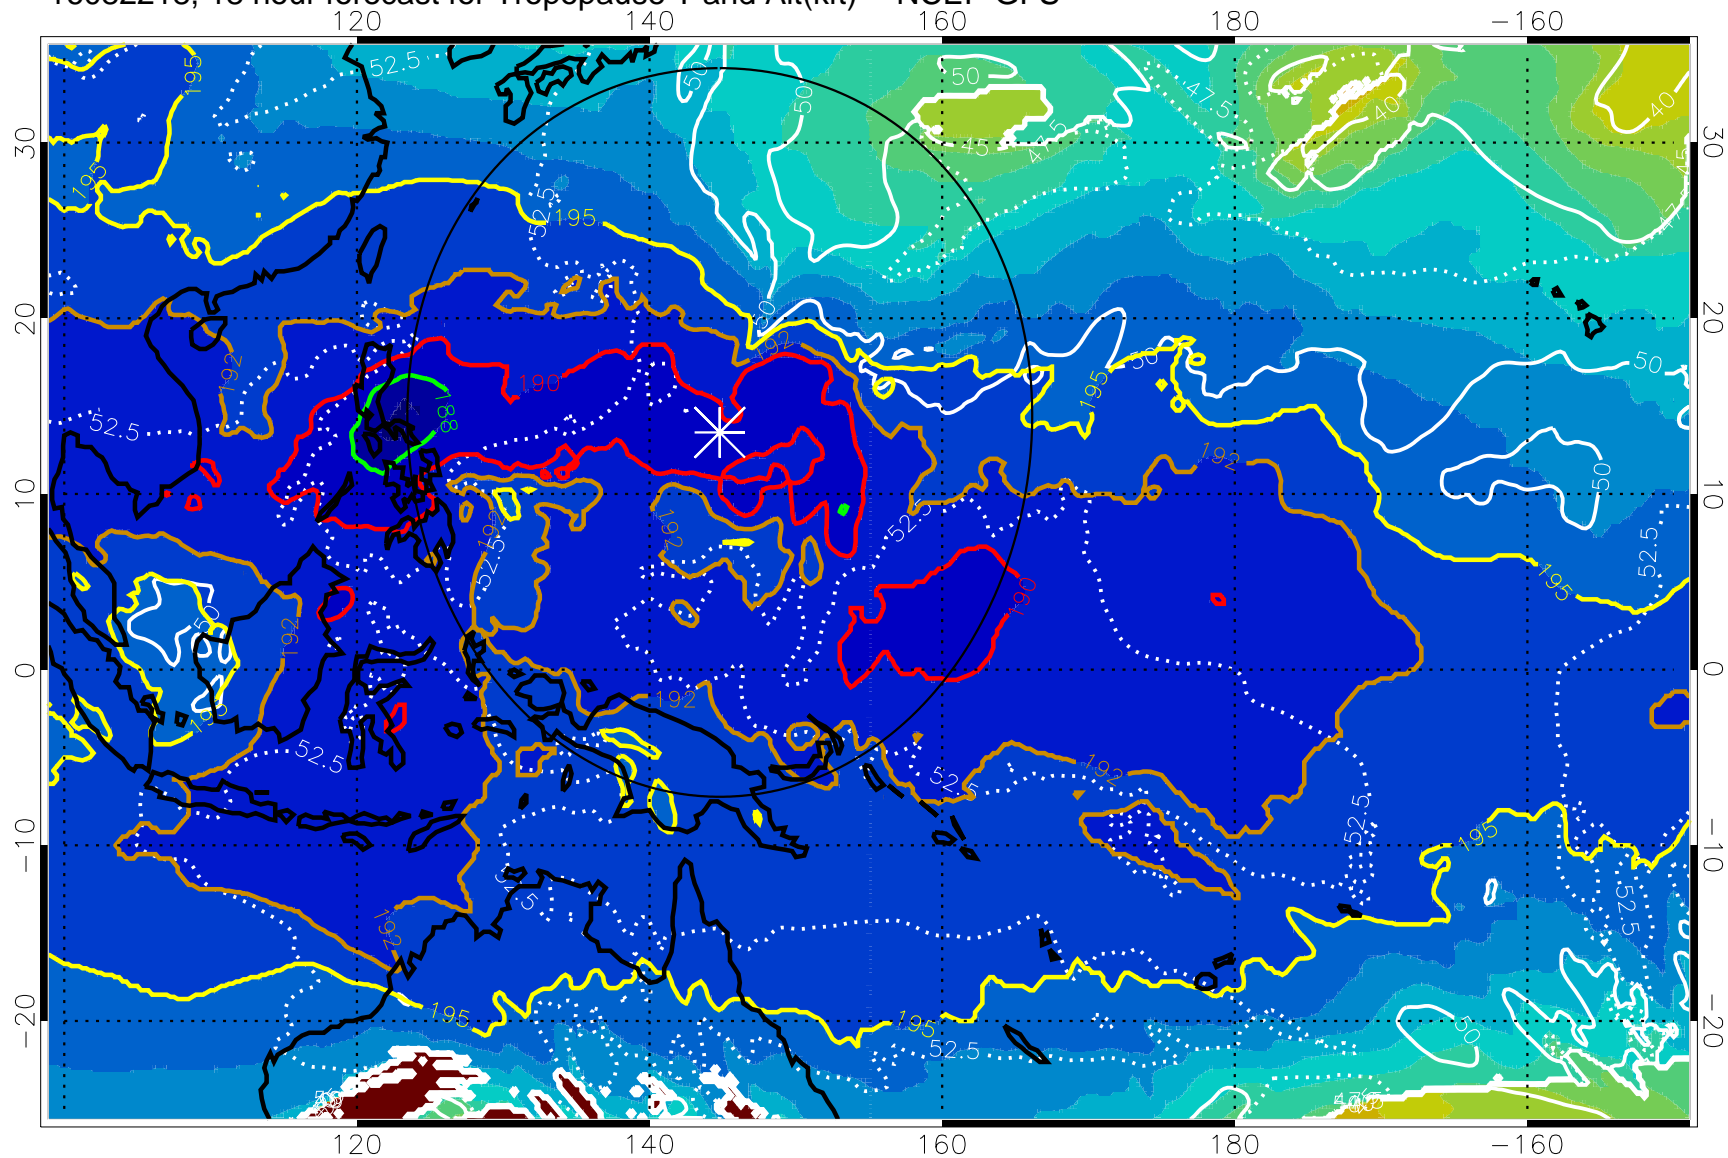

16082218, 18 hour forecast for Tropopause T and Alt(kft) -- NCEP GFS

190 200 210 220 230
Tropopause T, K

Tropopause Altitude in kft (white)

192.5K Isotherm 195K Isotherm
187.5K Isotherm 190K Isotherm

Range ring of 2304 km