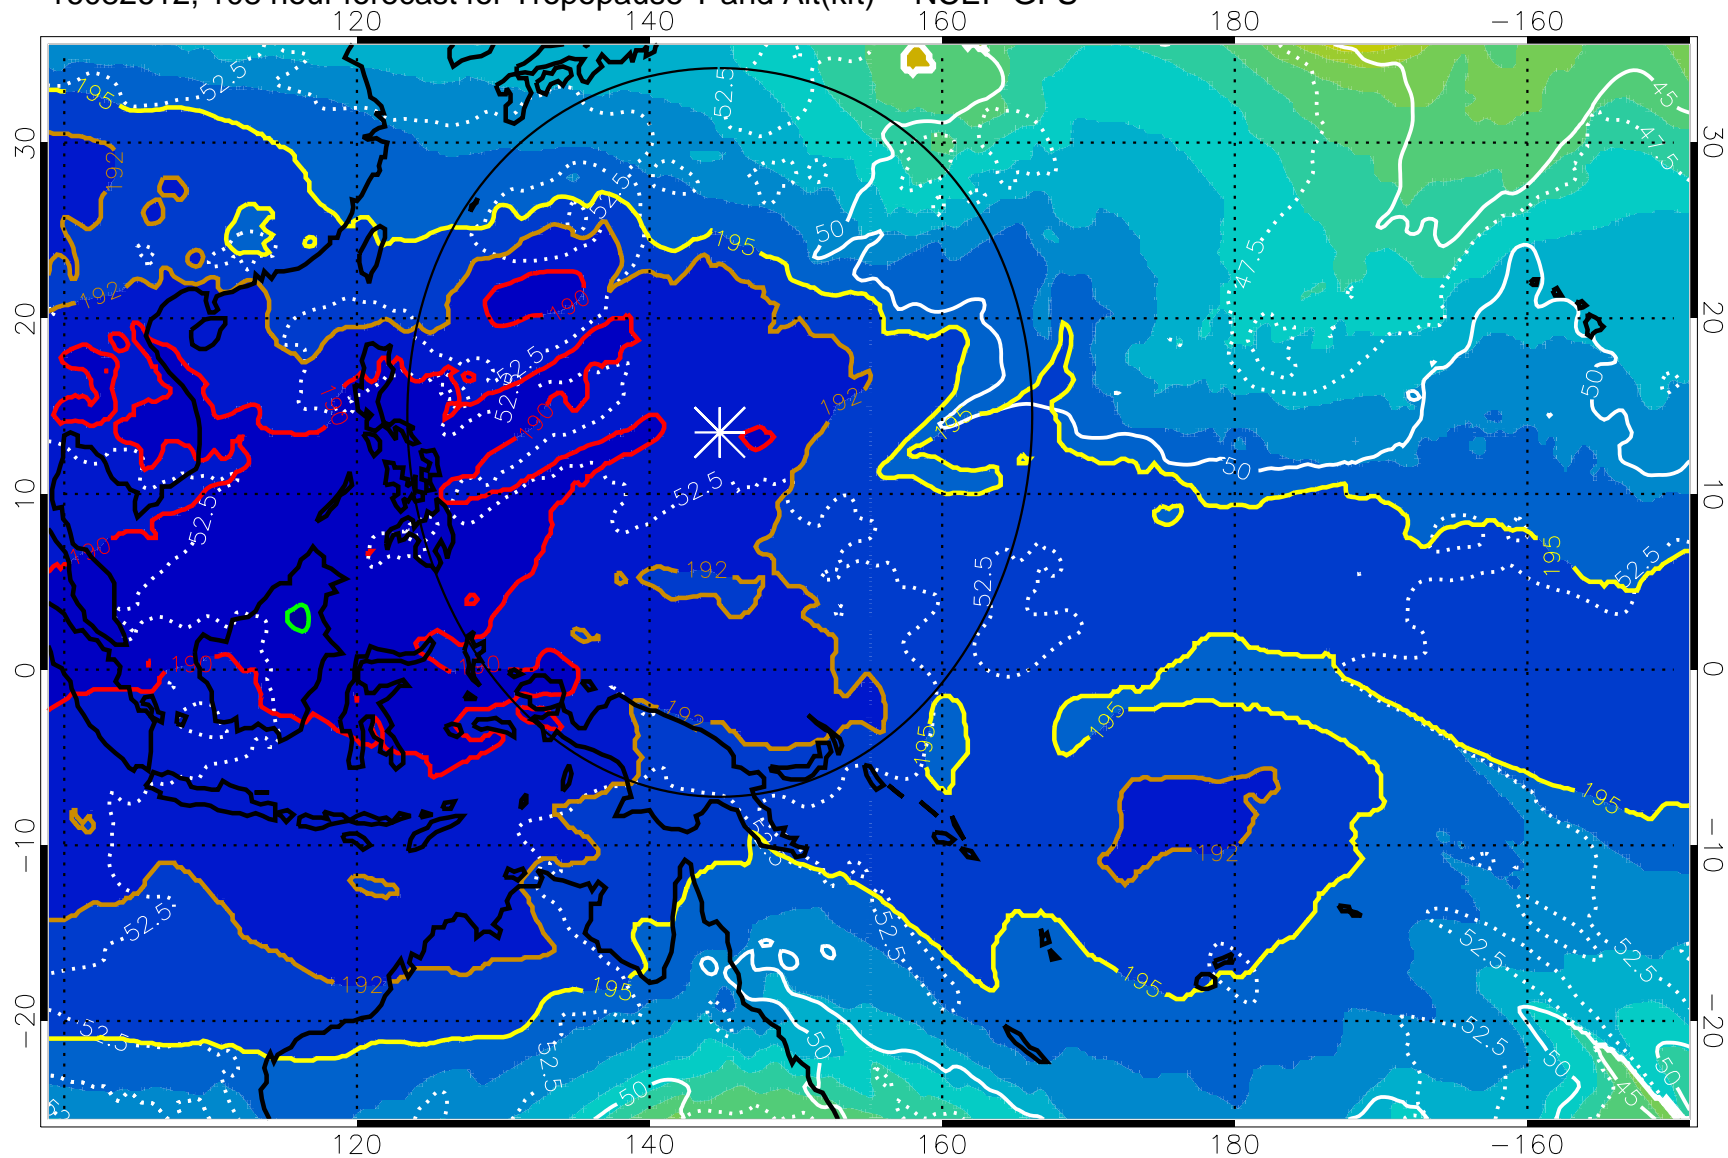

190 200 210 220 230

Tropopause T, K

Tropopause Altitude in kft (white)

192.5K Isotherm 195K Isotherm
187.5K Isotherm 190K Isotherm

Range ring of 2304 km

16082612, 108 hour forecast for Tropopause T and Alt(kft) -- NCEP GFS

190 200 210 220 230

Tropopause T, K

Tropopause Altitude in kft (white)

192.5K Isotherm 195K Isotherm
187.5K Isotherm 190K Isotherm

Range ring of 2304 km

16082618, 114 hour forecast for Tropopause T and Alt(kft) -- NCEP GFS