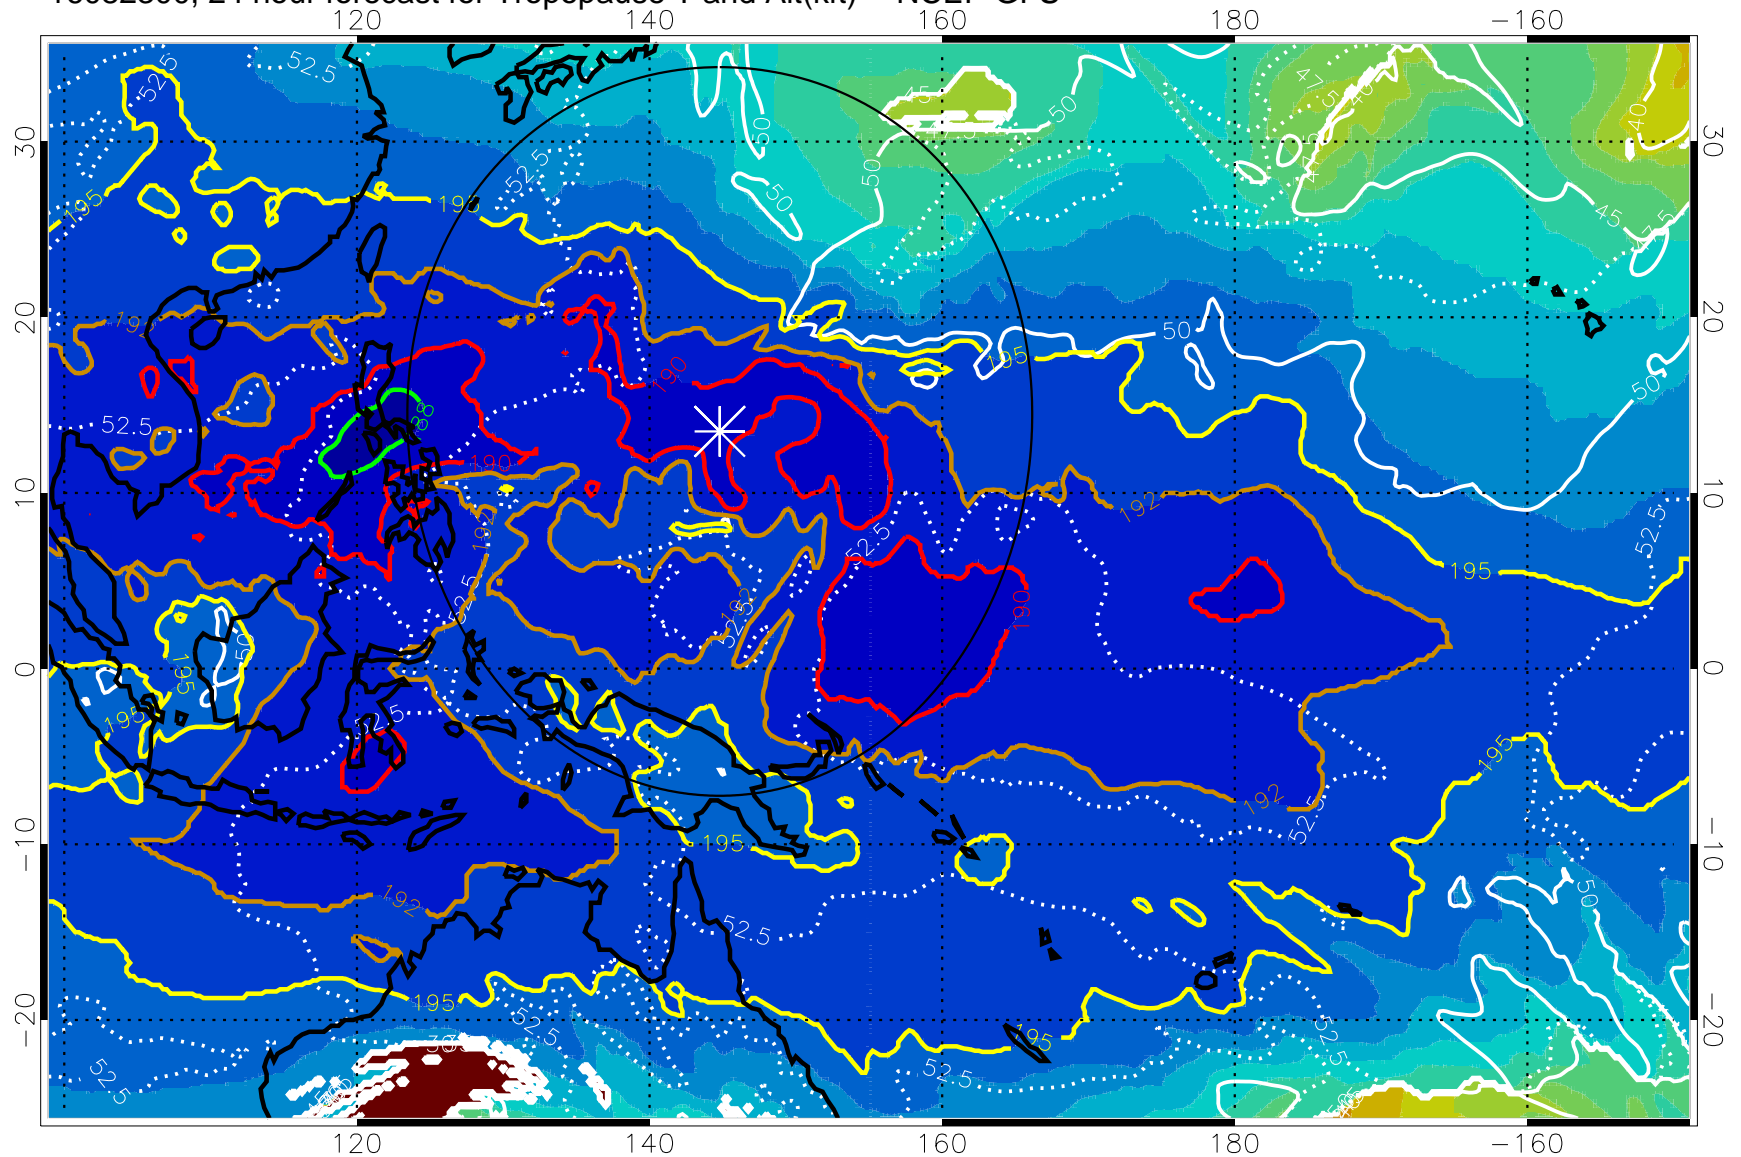

16082300, 24 hour forecast for Tropopause T and Alt(kft) -- NCEP GFS

190   200   210   220   230
Tropopause T, K

Tropopause Altitude in kft (white)

192.5K Isotherm   195K Isotherm
187.5K Isotherm   190K Isotherm

Range ring of 2304 km