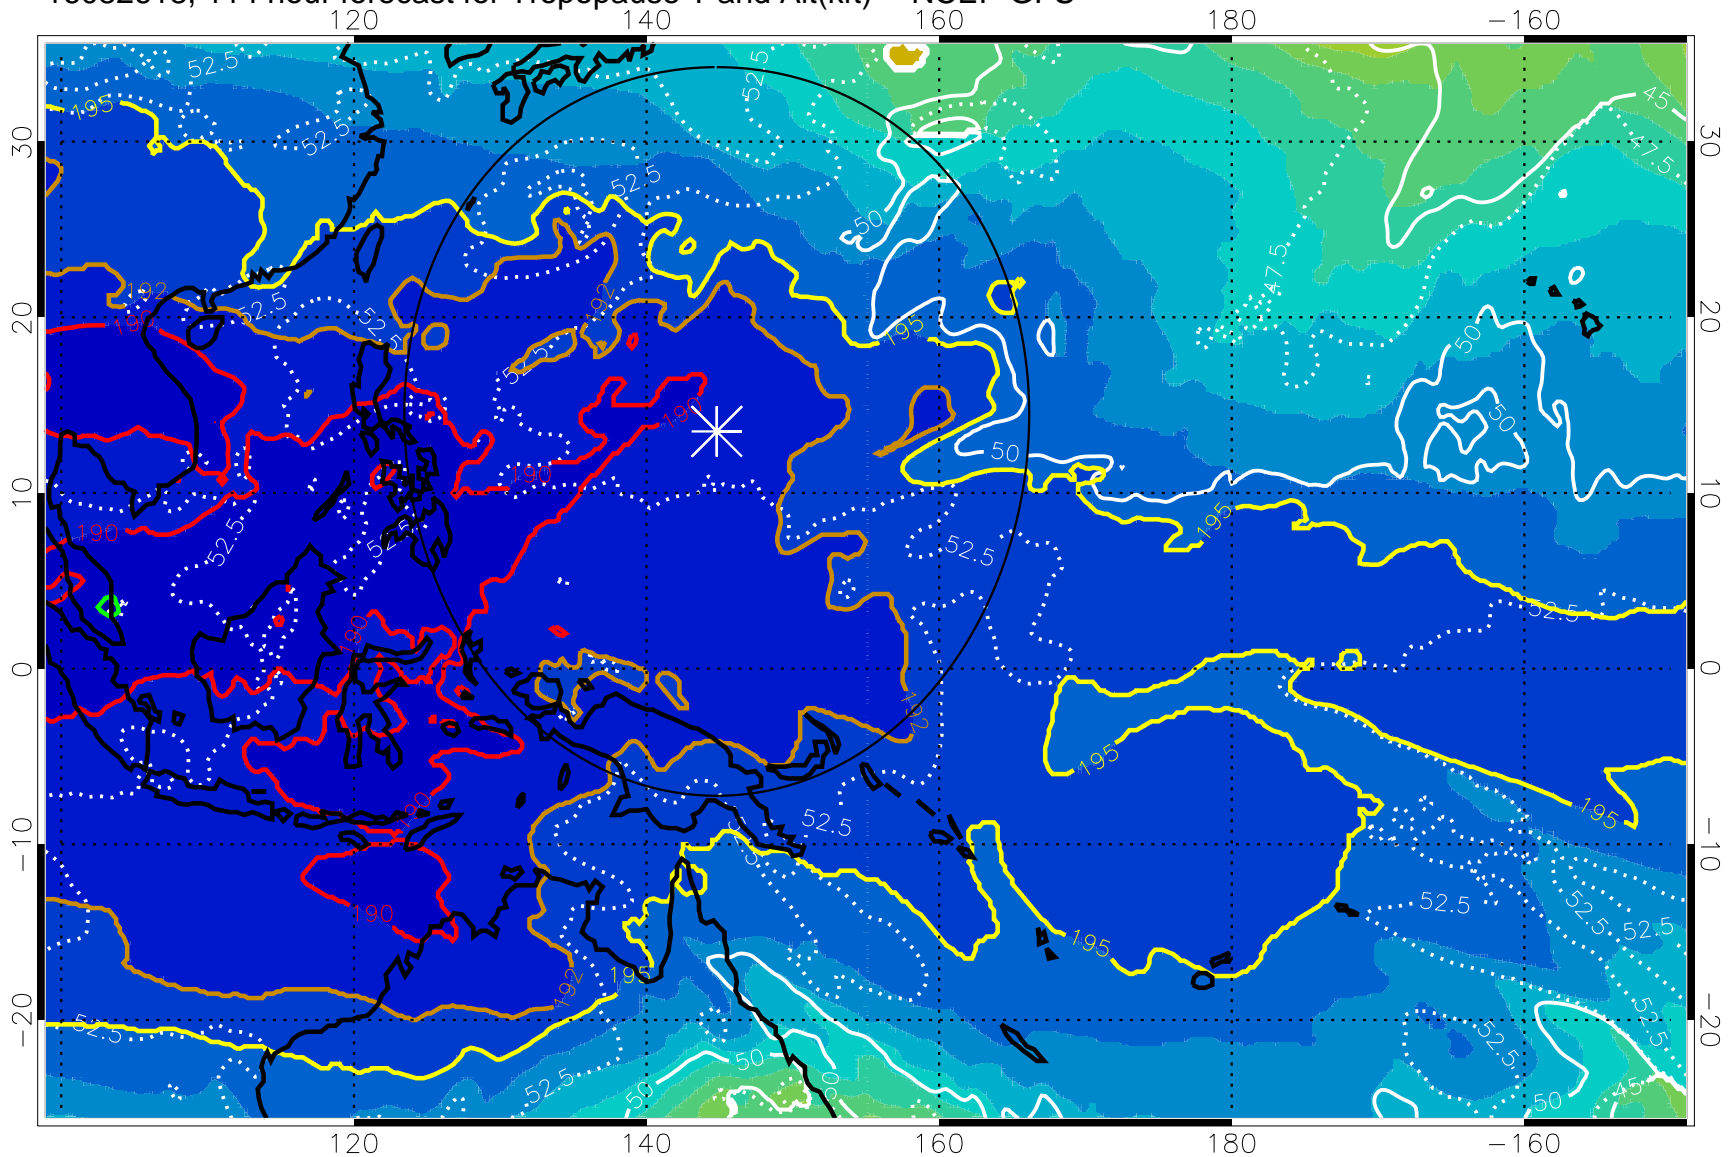

190 200 210 220 230

Tropopause T, K

Tropopause Altitude in kft (white)

192.5K Isotherm 195K Isotherm
187.5K Isotherm 190K Isotherm

Range ring of 2304 km

16082618, 114 hour forecast for Tropopause T and Alt(kft) -- NCEP GFS

190 200 210 220 230
Tropopause T, K

Tropopause Altitude in kft (white)

192.5K Isotherm 195K Isotherm
187.5K Isotherm 190K Isotherm

Range ring of 2304 km

16082700, 120 hour forecast for Tropopause T and Alt(kft) -- NCEP GFS