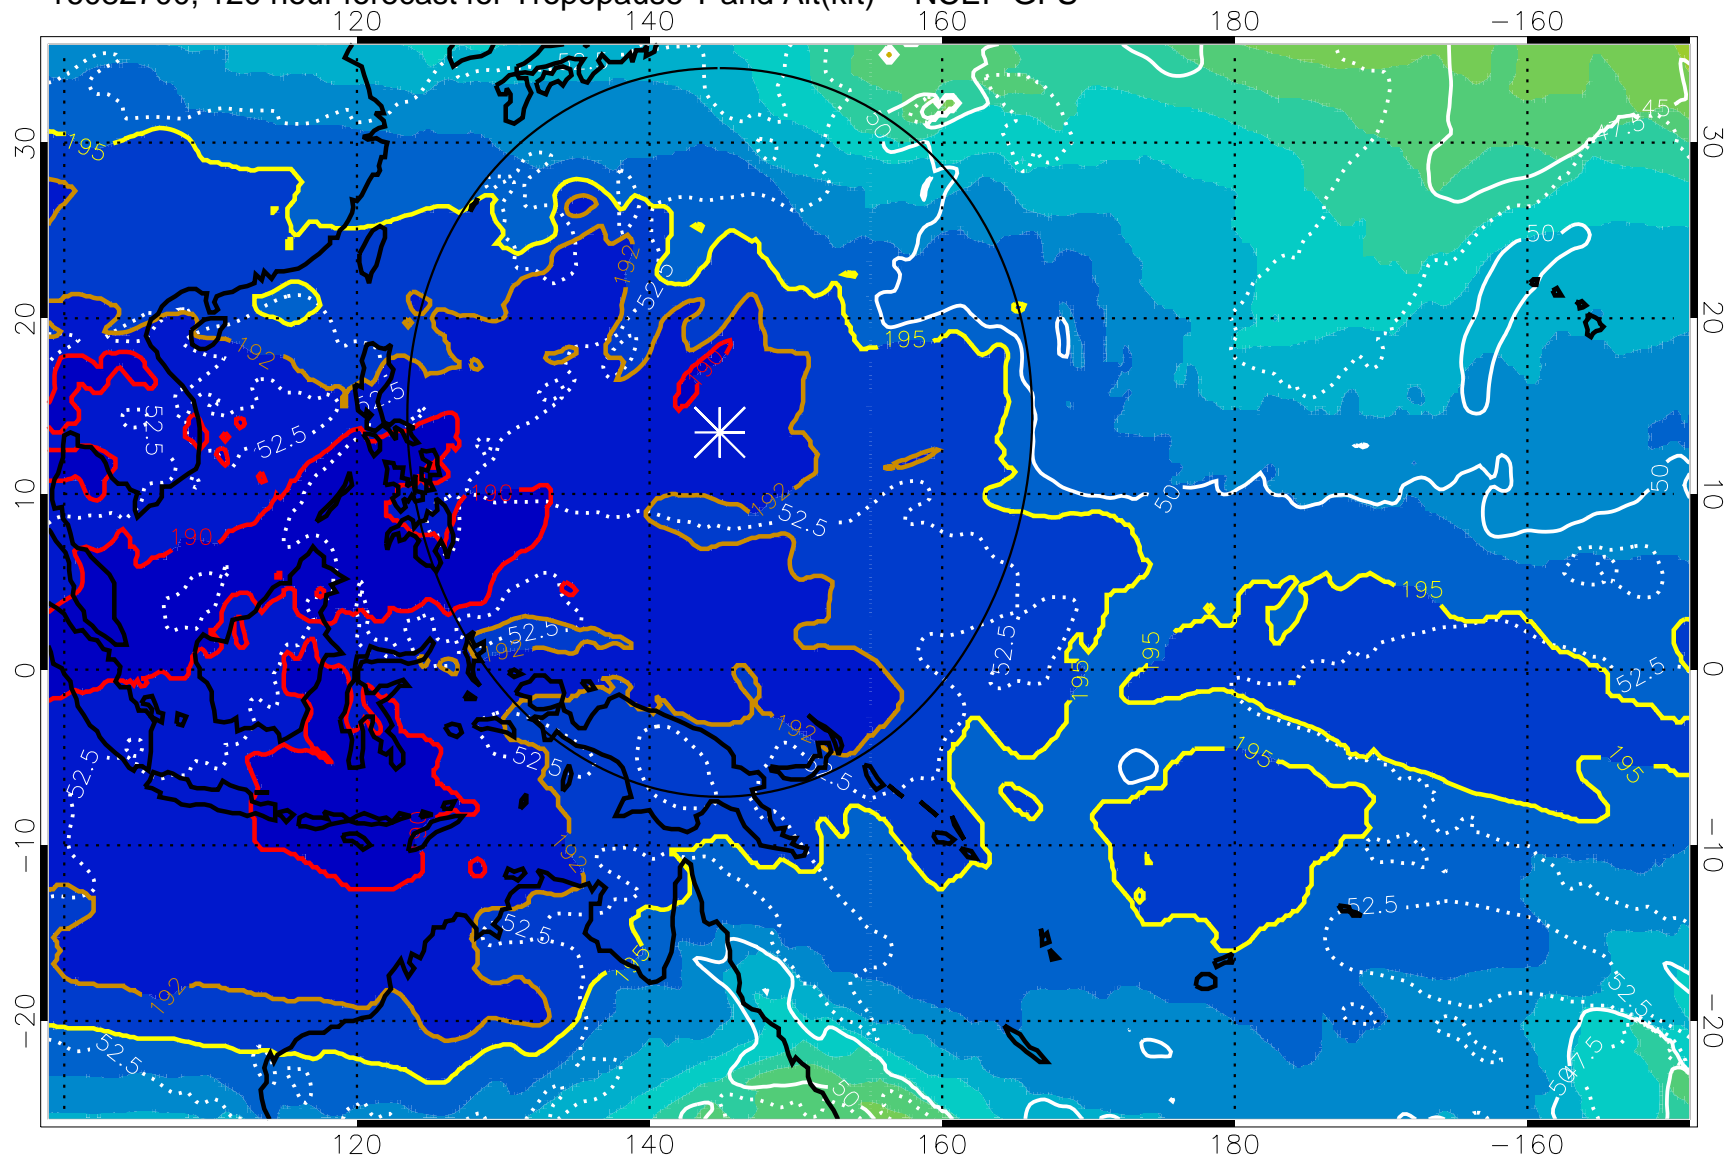

190 200 210 220 230

Tropopause T, K

Tropopause Altitude in kft (white)

192.5K Isotherm 195K Isotherm
187.5K Isotherm 190K Isotherm

Range ring of 2304 km

16082618, 114 hour forecast for Tropopause T and Alt(kft) -- NCEP GFS

190 200 210 220 230
Tropopause T, K

Tropopause Altitude in kft (white)

192.5K Isotherm 195K Isotherm
187.5K Isotherm 190K Isotherm

Range ring of 2304 km

16082700, 120 hour forecast for Tropopause T and Alt(kft) -- NCEP GFS