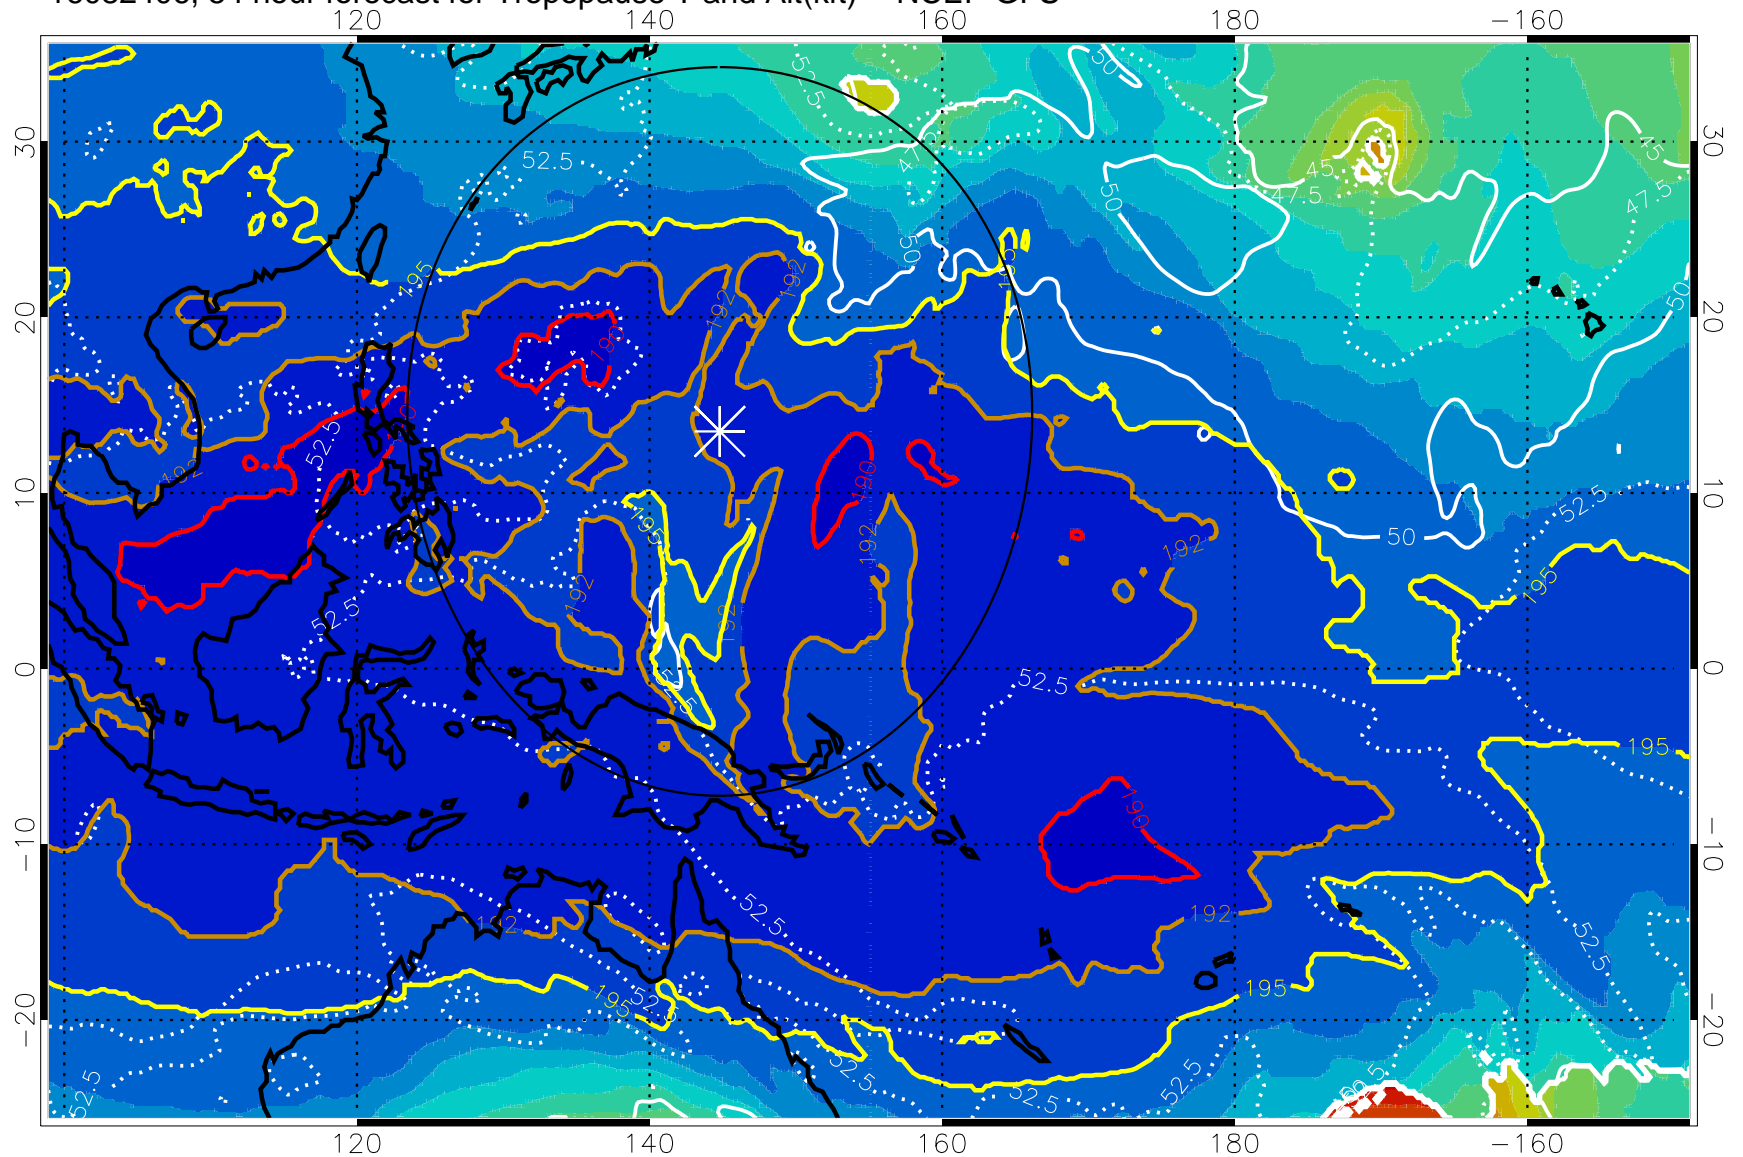

16082406, 54 hour forecast for Tropopause T and Alt(kft) -- NCEP GFS

190 200 210 220 230

Tropopause T, K

Tropopause Altitude in kft (white)

192.5K Isotherm 195K Isotherm
187.5K Isotherm 190K Isotherm

Range ring of 2304 km