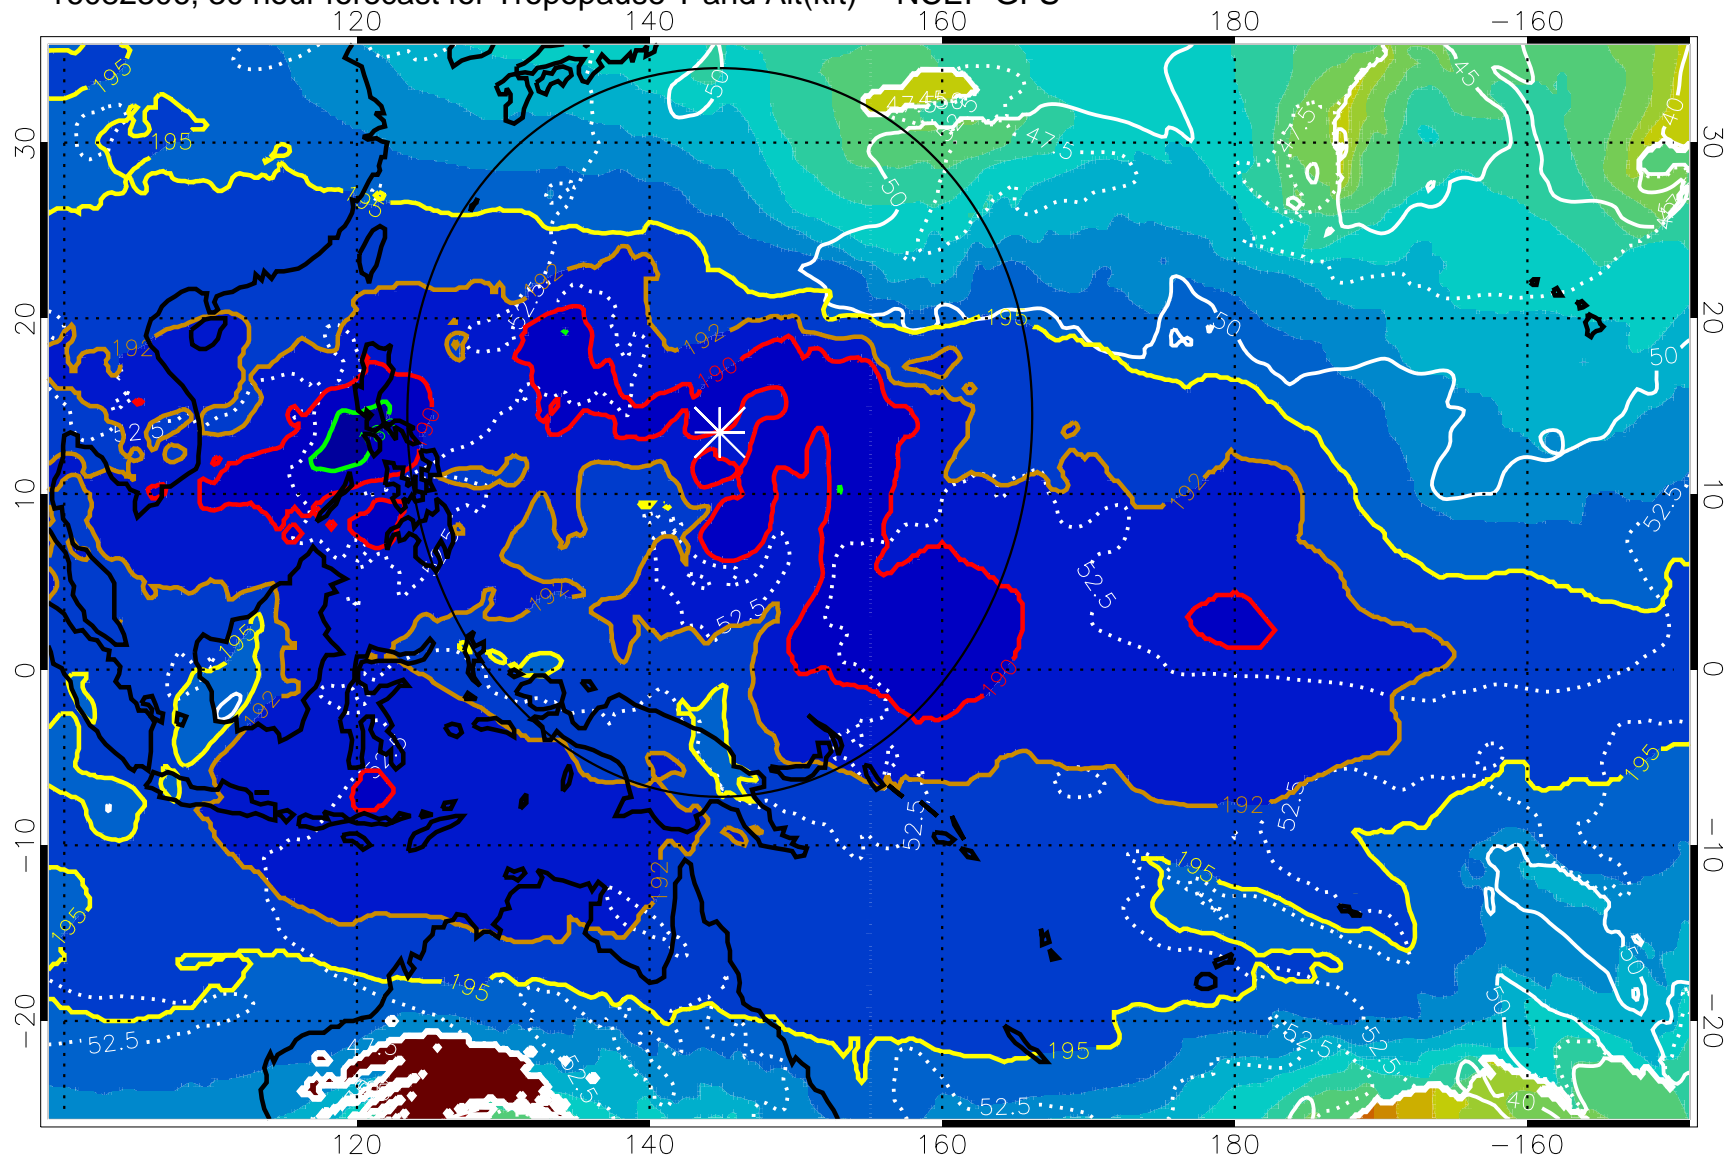

16082306, 30 hour forecast for Tropopause T and Alt(kft) -- NCEP GFS

190 200 210 220 230

Tropopause T, K

Tropopause Altitude in kft (white)

192.5K Isotherm 195K Isotherm

187.5K Isotherm 190K Isotherm

Range ring of 2304 km