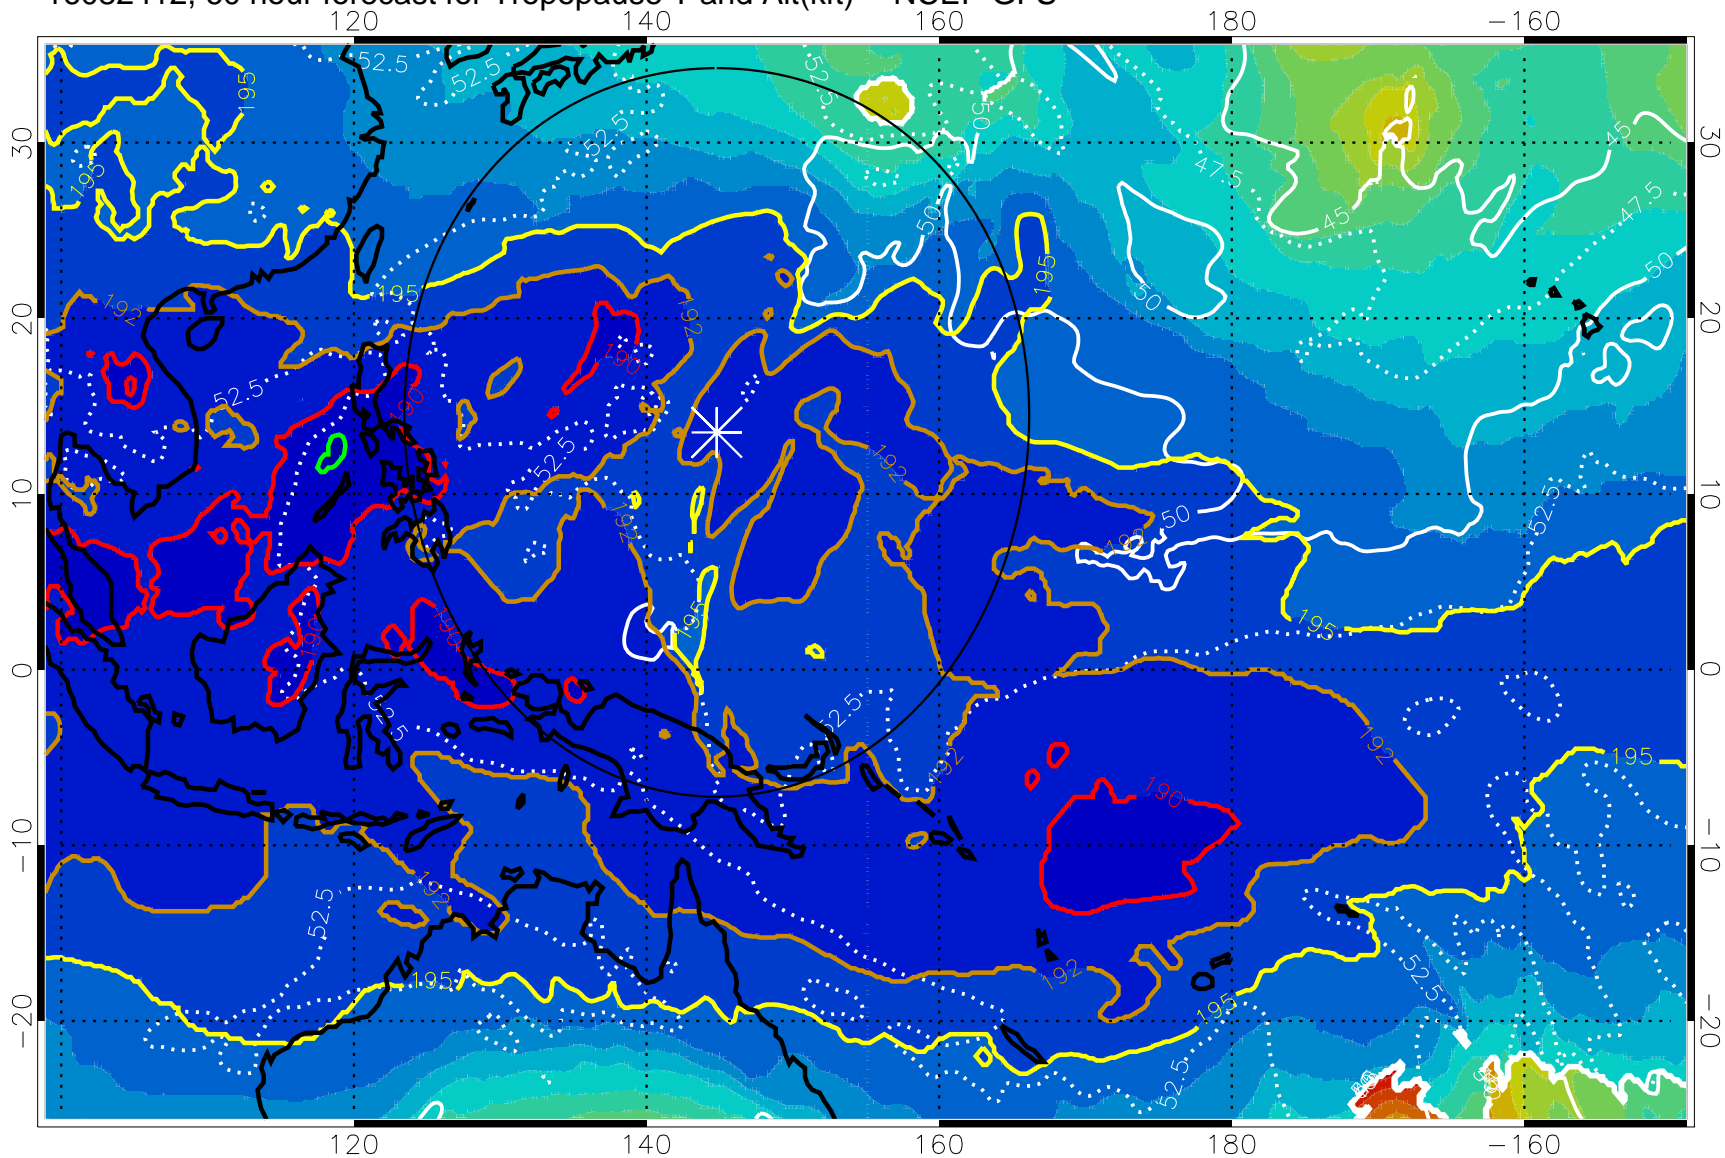

190 200 210 220 230

Tropopause T, K

Tropopause Altitude in kft (white)

192.5K Isotherm 195K Isotherm
187.5K Isotherm 190K Isotherm

Range ring of 2304 km

16082412, 60 hour forecast for Tropopause T and Alt(kft) -- NCEP GFS