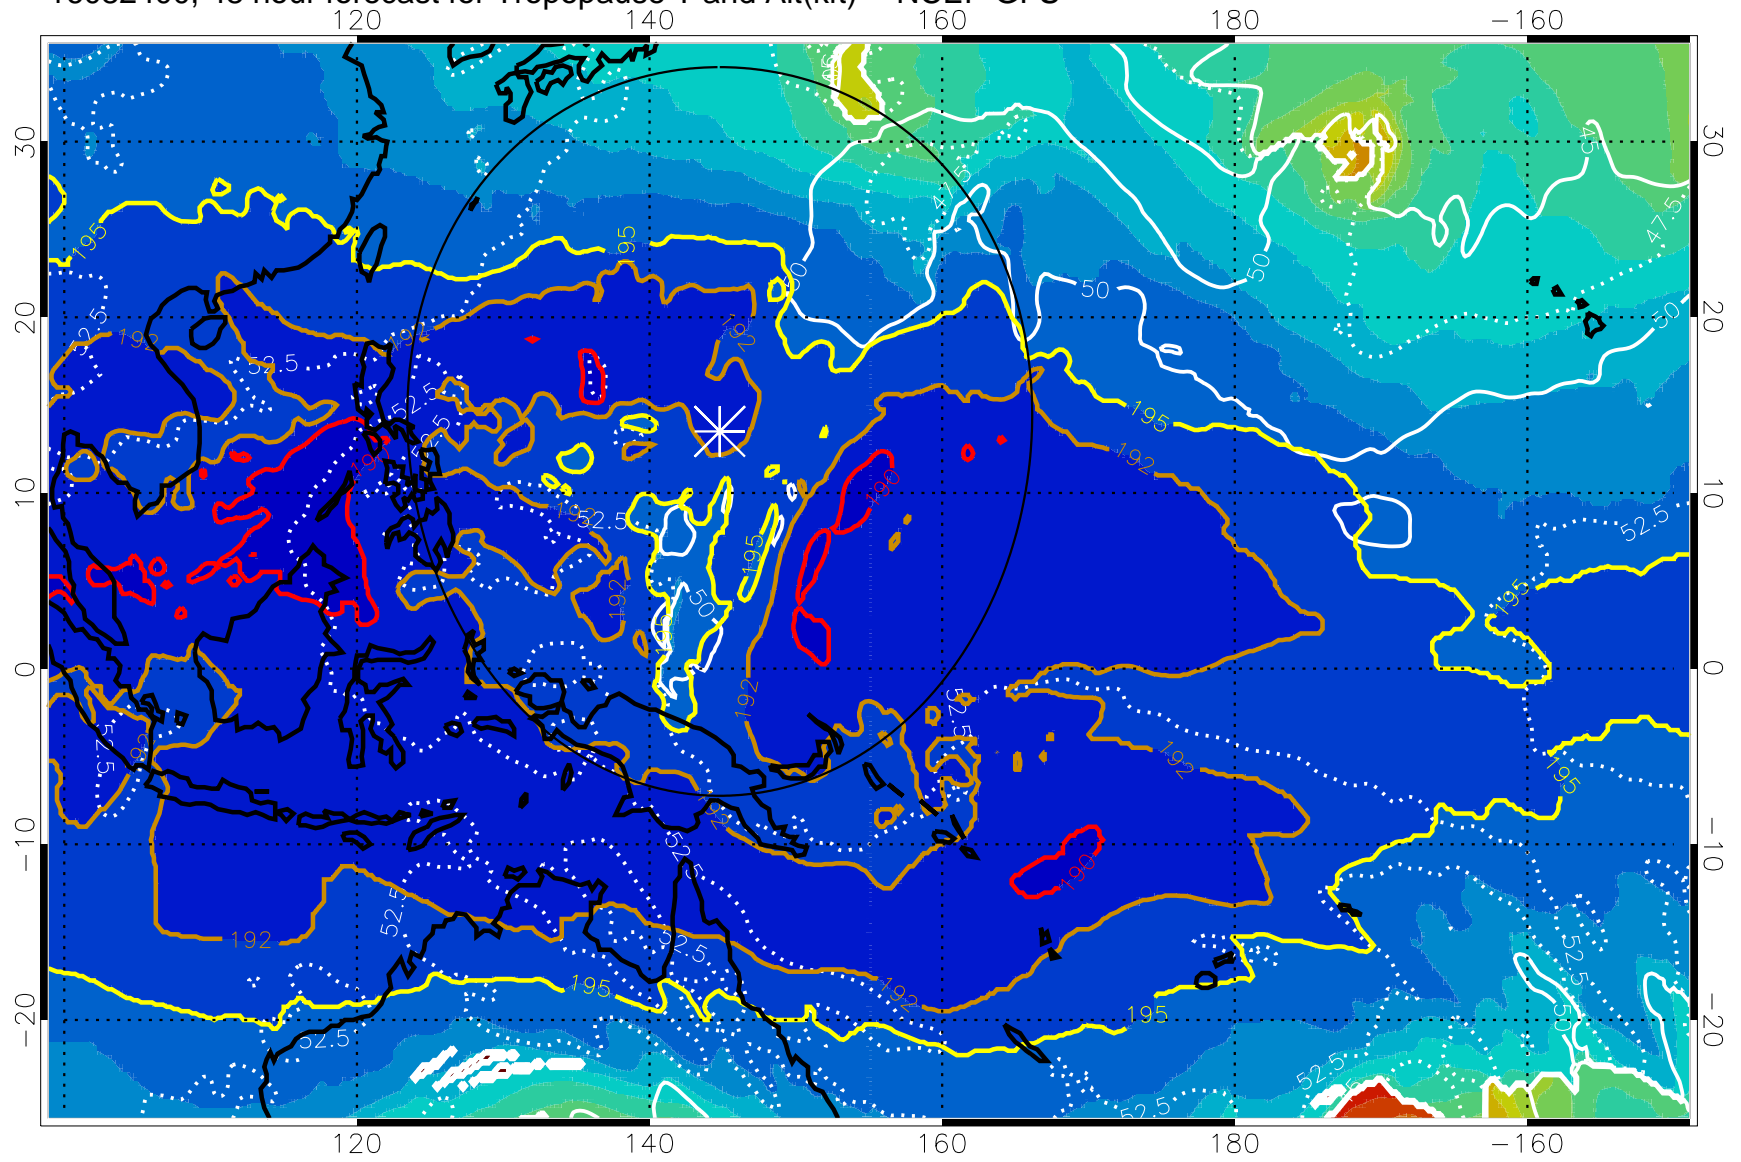

16082318, 42 hour forecast for Tropopause T and Alt(kft) -- NCEP GFS

Tropopause Altitude in kft (white)

192.5K Isotherm
195K Isotherm
187.5K Isotherm
190K Isotherm

Range ring of 2304 km

16082400, 48 hour forecast for Tropopause T and Alt(kft) -- NCEP GFS

190 200 210 220 230
Tropopause T, K

Tropopause Altitude in kft (white)

192.5K Isotherm 195K Isotherm
187.5K Isotherm 190K Isotherm

Range ring of 2304 km

16082406, 54 hour forecast for Tropopause T and Alt(kft) -- NCEP GFS