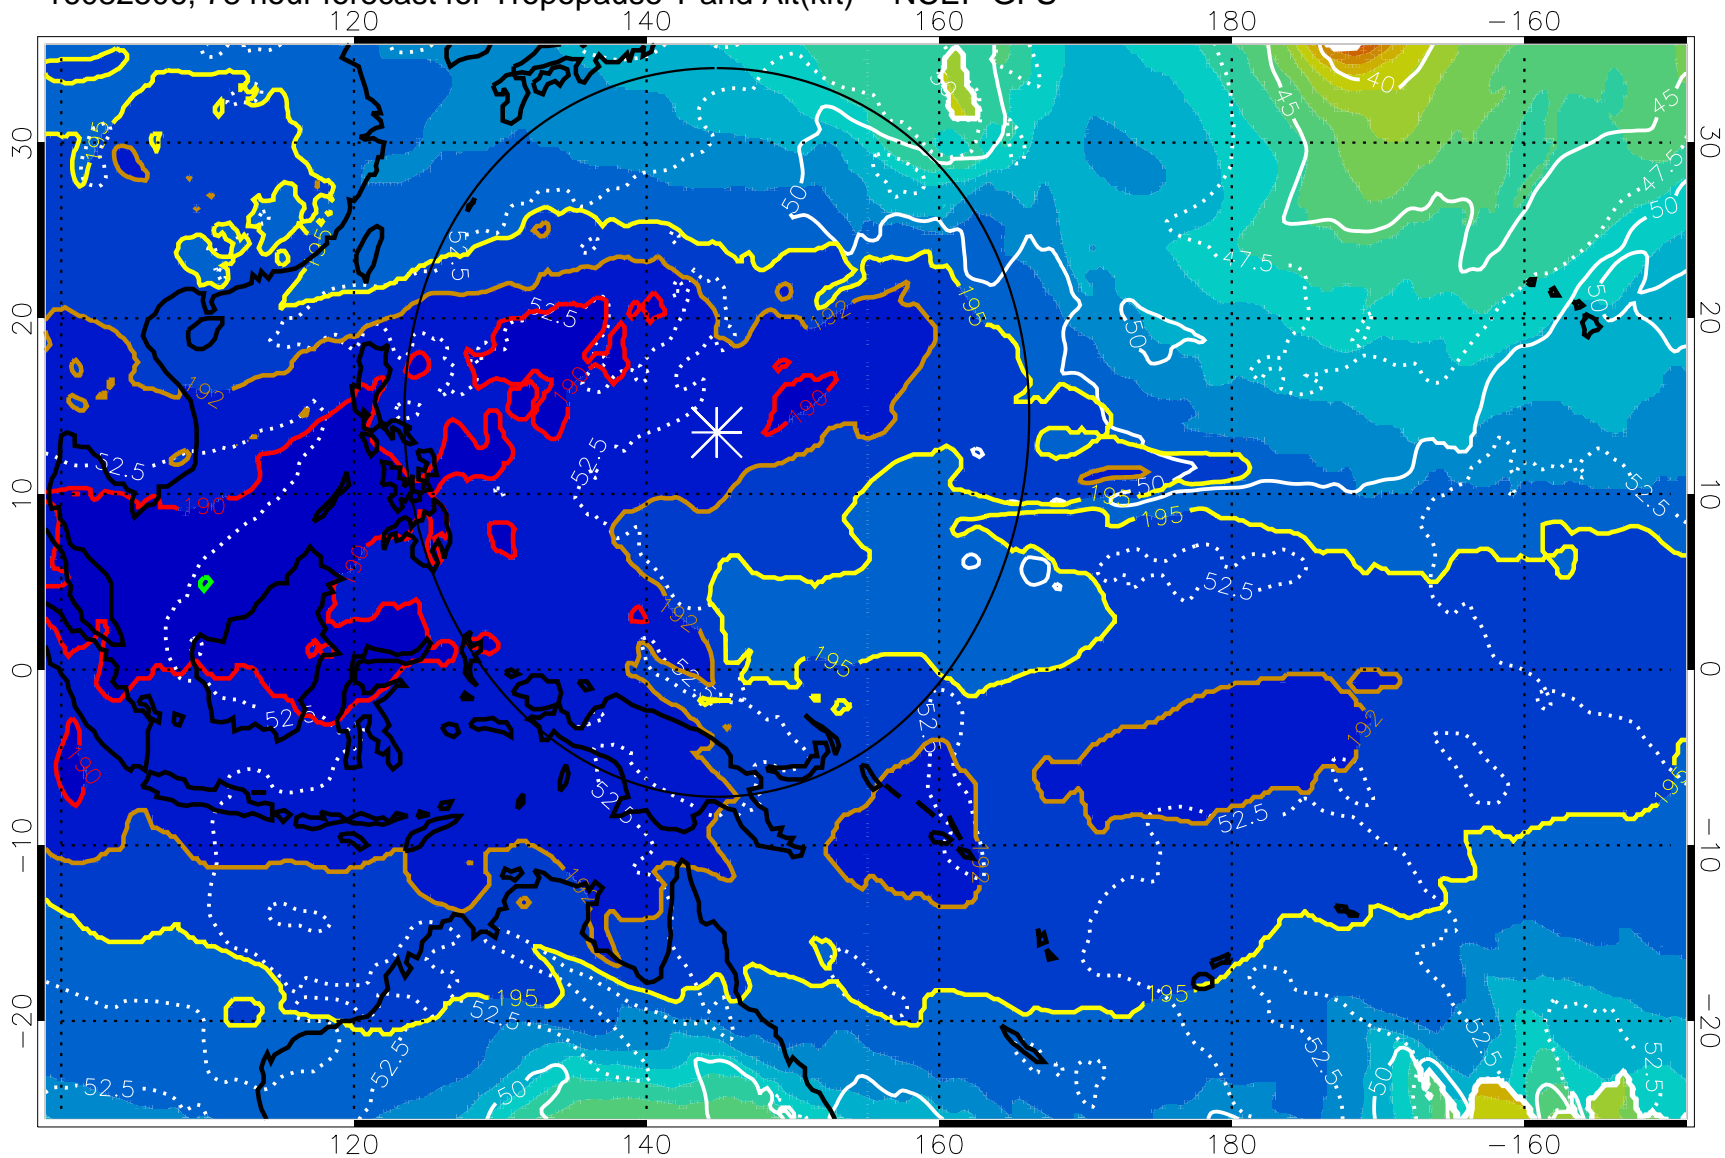

190 200 210 220 230

Tropopause T, K

Tropopause Altitude in kft (white)

192.5K Isotherm 195K Isotherm
187.5K Isotherm 190K Isotherm

Range ring of 2304 km

16082506, 78 hour forecast for Tropopause T and Alt(kft) -- NCEP GFS