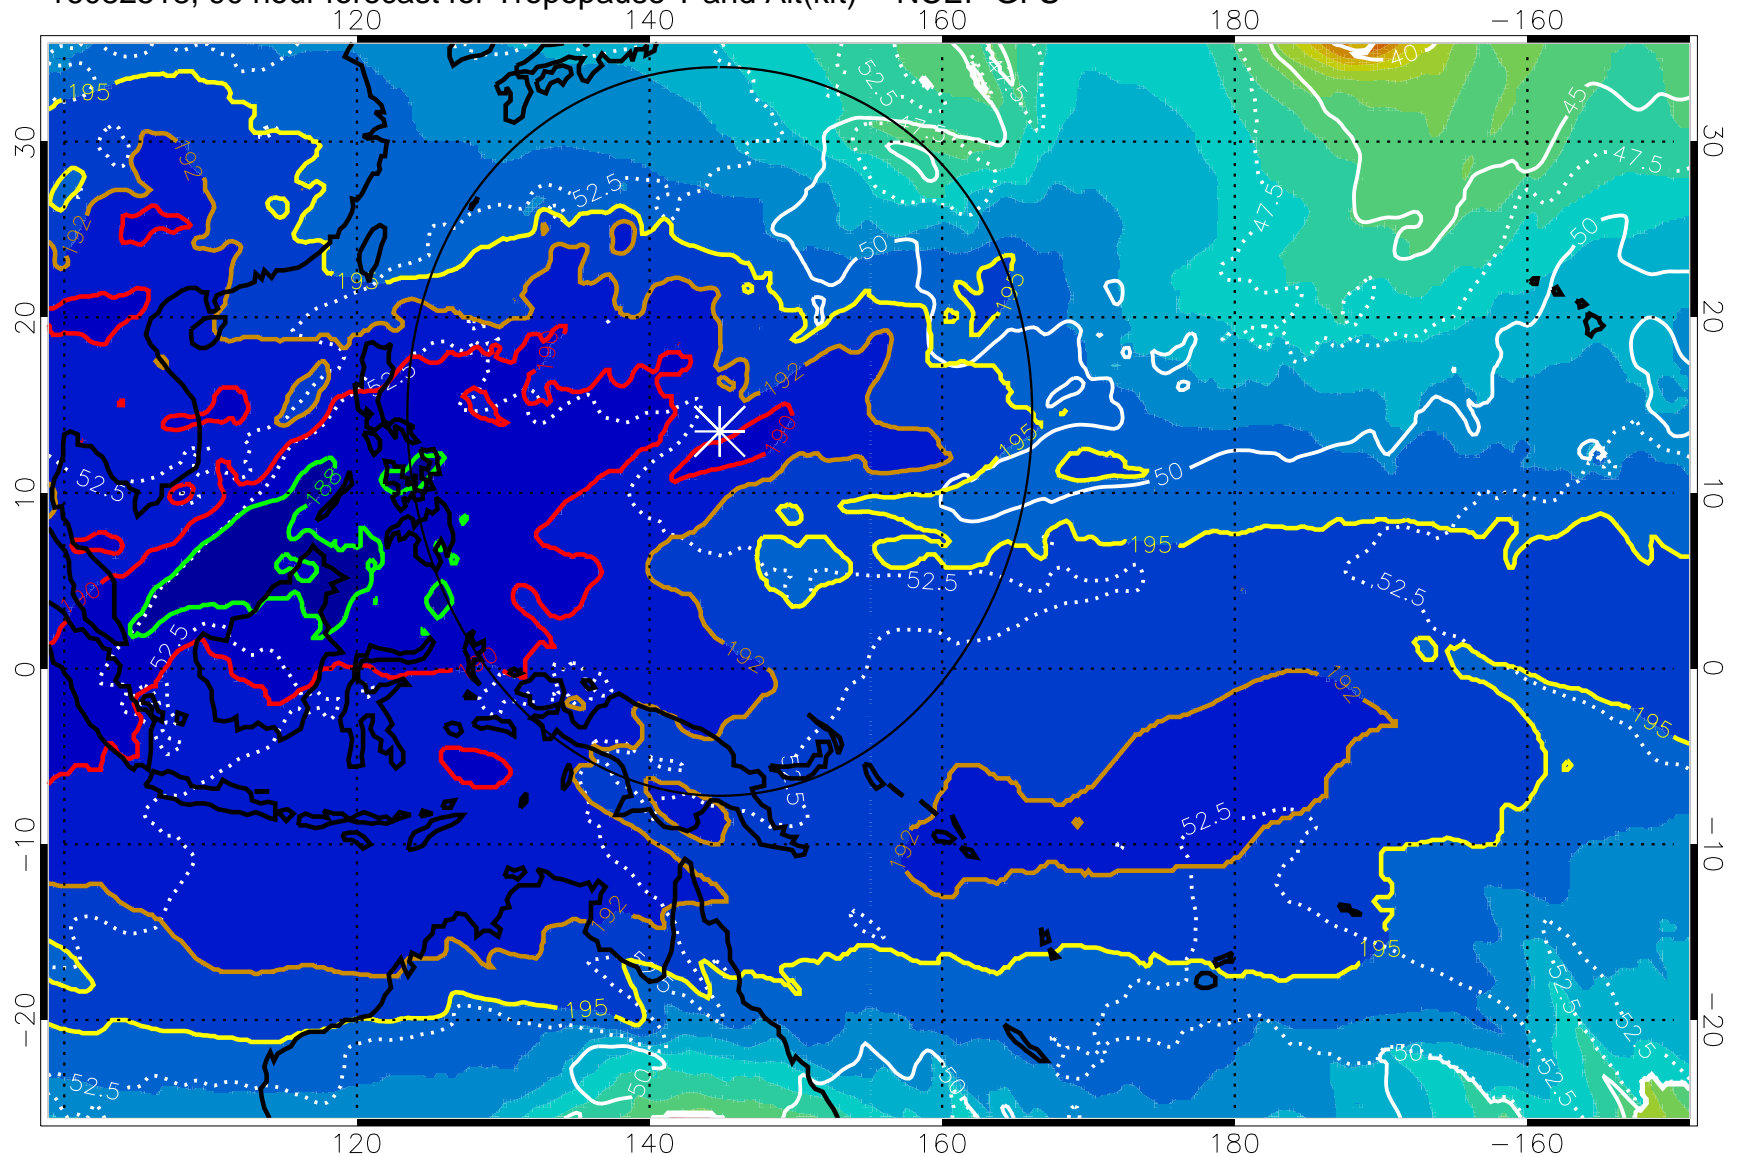

190 200 210 220 230

Tropopause T, K

Tropopause Altitude in kft (white)

192.5K Isotherm 195K Isotherm
187.5K Isotherm 190K Isotherm

Range ring of 2304 km

16082518, 90 hour forecast for Tropopause T and Alt(kft) -- NCEP GFS

190 200 210 220 230

Tropopause T, K

Tropopause Altitude in kft (white)

192.5K Isotherm 195K Isotherm

187.5K Isotherm 190K Isotherm

Range ring of 2304 km

16082600, 96 hour forecast for Tropopause T and Alt(kft) -- NCEP GFS