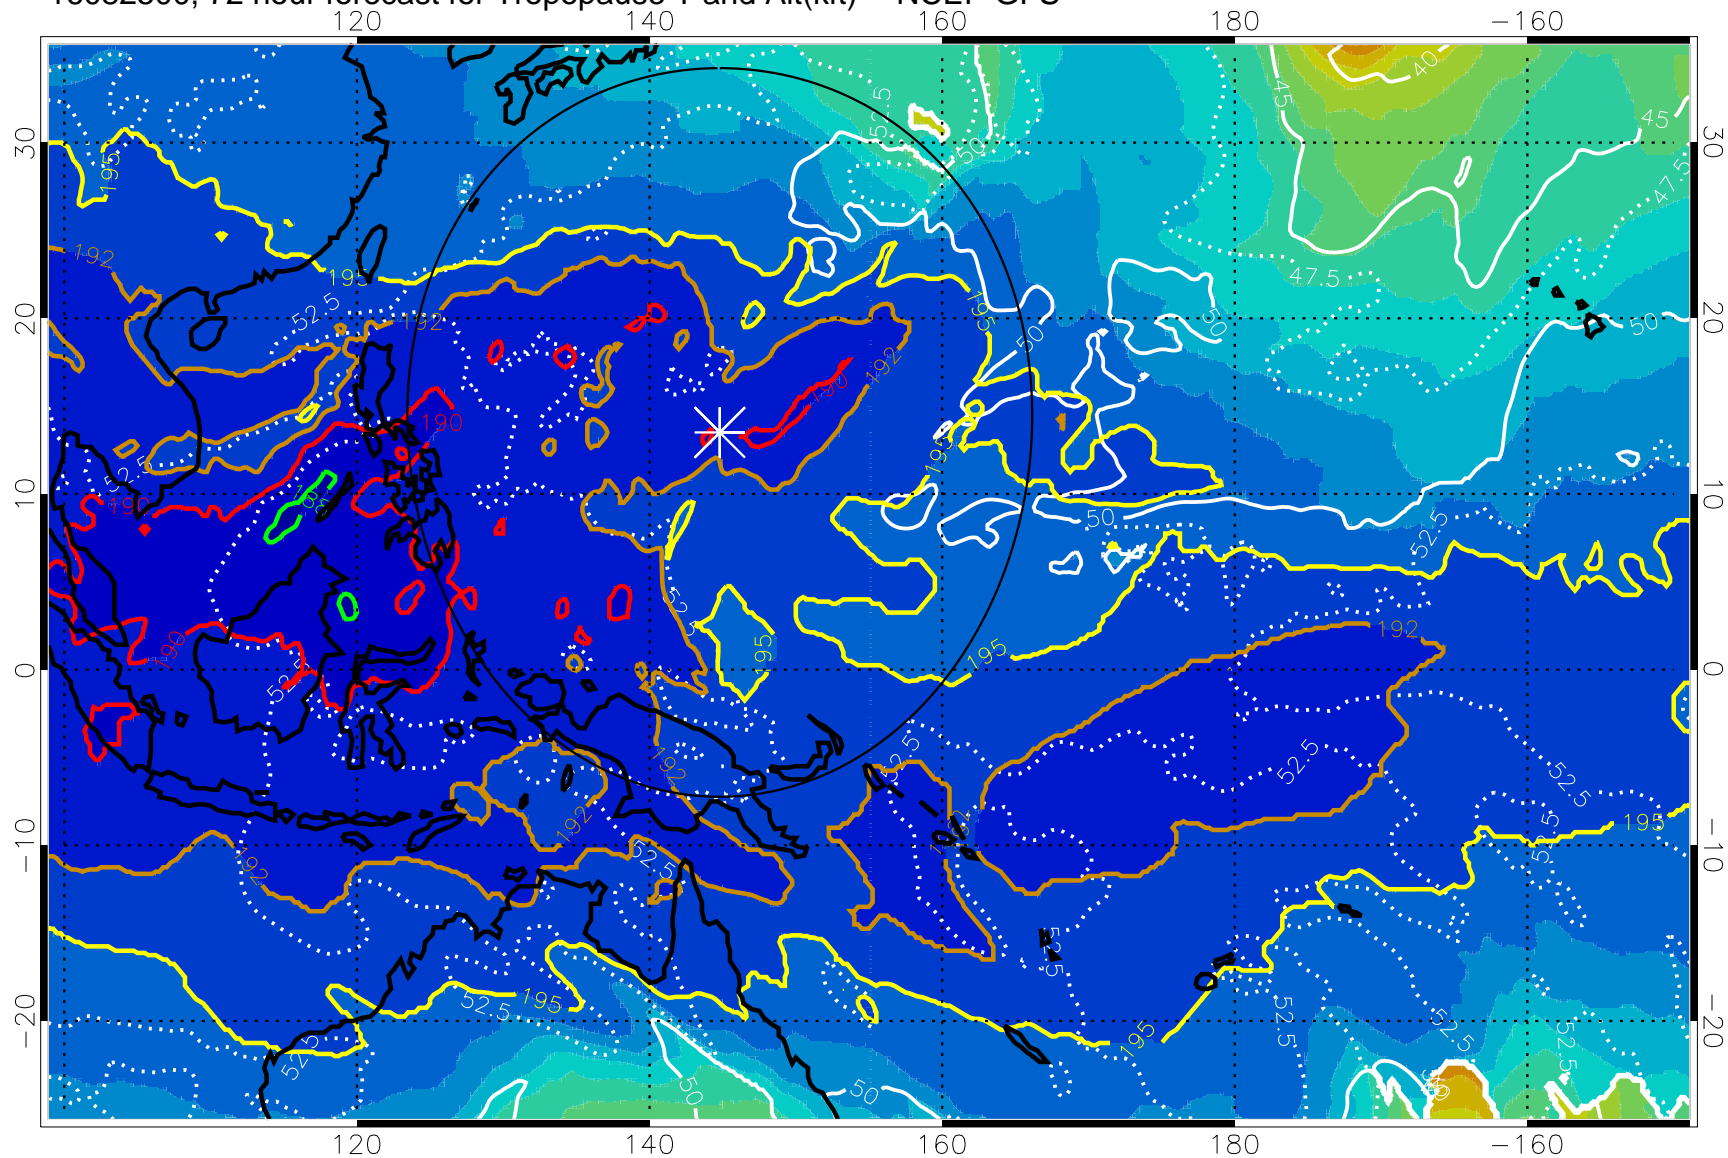

190 200 210 220 230

Tropopause T, K

Tropopause Altitude in kft (white)

192.5K Isotherm 195K Isotherm
187.5K Isotherm 190K Isotherm

Range ring of 2304 km

16082500, 72 hour forecast for Tropopause T and Alt(kft) -- NCEP GFS