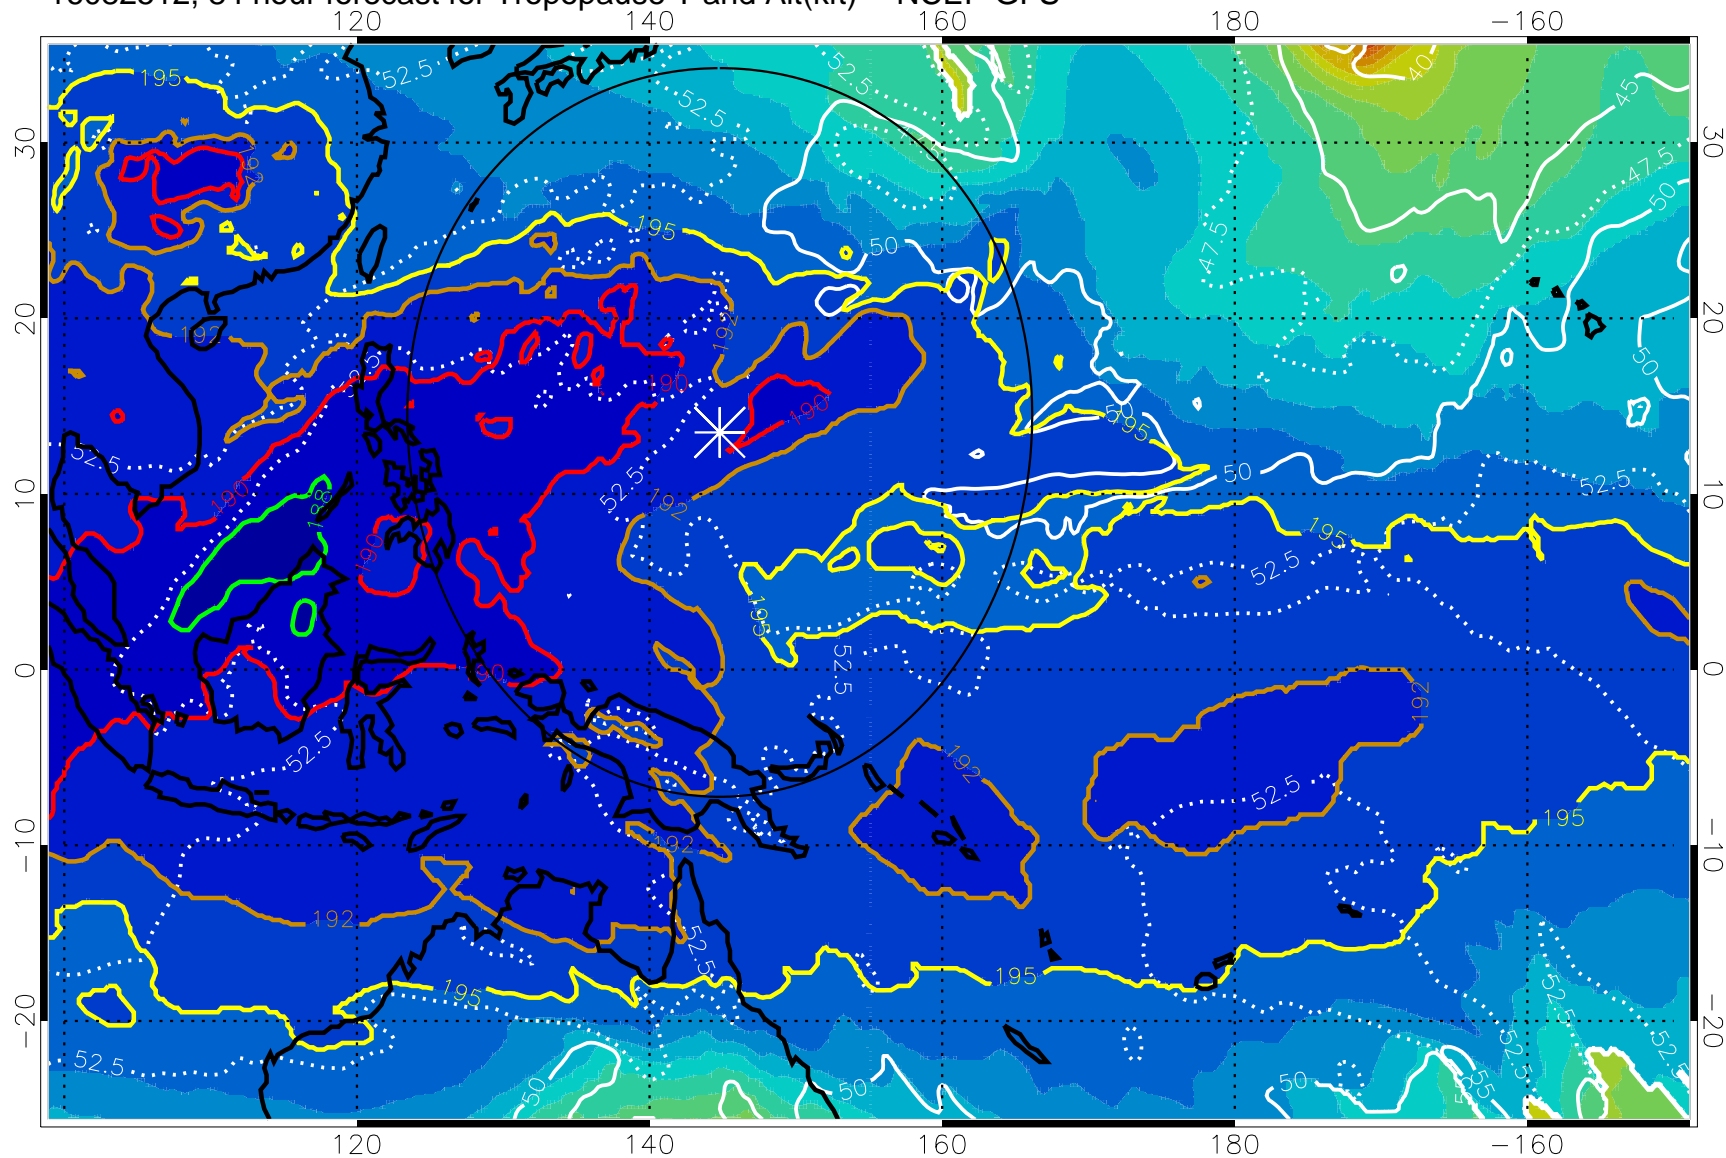

190 200 210 220 230

Tropopause T, K

Tropopause Altitude in kft (white)

192.5K Isotherm 195K Isotherm

187.5K Isotherm 190K Isotherm

Range ring of 2304 km

16082512, 84 hour forecast for Tropopause T and Alt(kft) -- NCEP GFS

190 200 210 220 230

Tropopause T, K

Tropopause Altitude in kft (white)

192.5K Isotherm 195K Isotherm
187.5K Isotherm 190K Isotherm

Range ring of 2304 km

16082518, 90 hour forecast for Tropopause T and Alt(kft) -- NCEP GFS