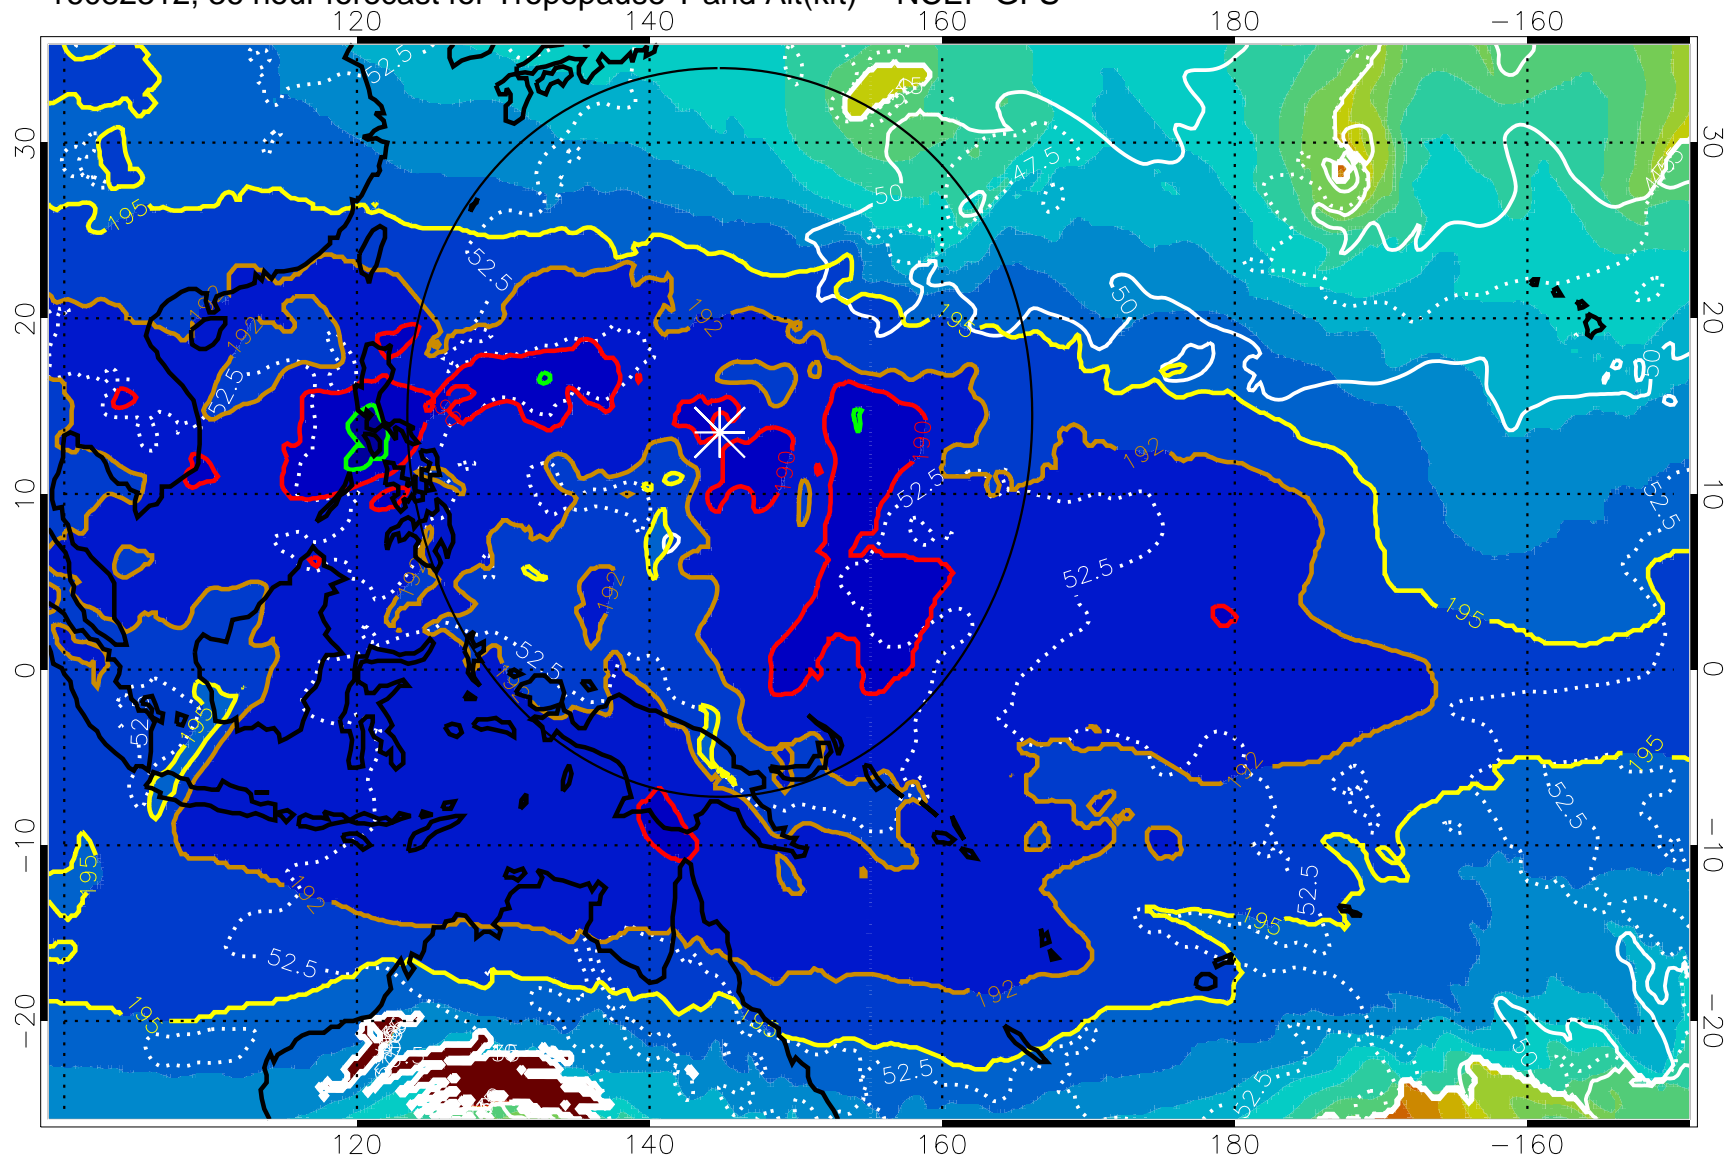

16082312, 36 hour forecast for Tropopause T and Alt(kft) -- NCEP GFS

190 200 210 220 230
Tropopause T, K

Tropopause Altitude in kft (white)

192.5K Isotherm 195K Isotherm
187.5K Isotherm 190K Isotherm

Range ring of 2304 km