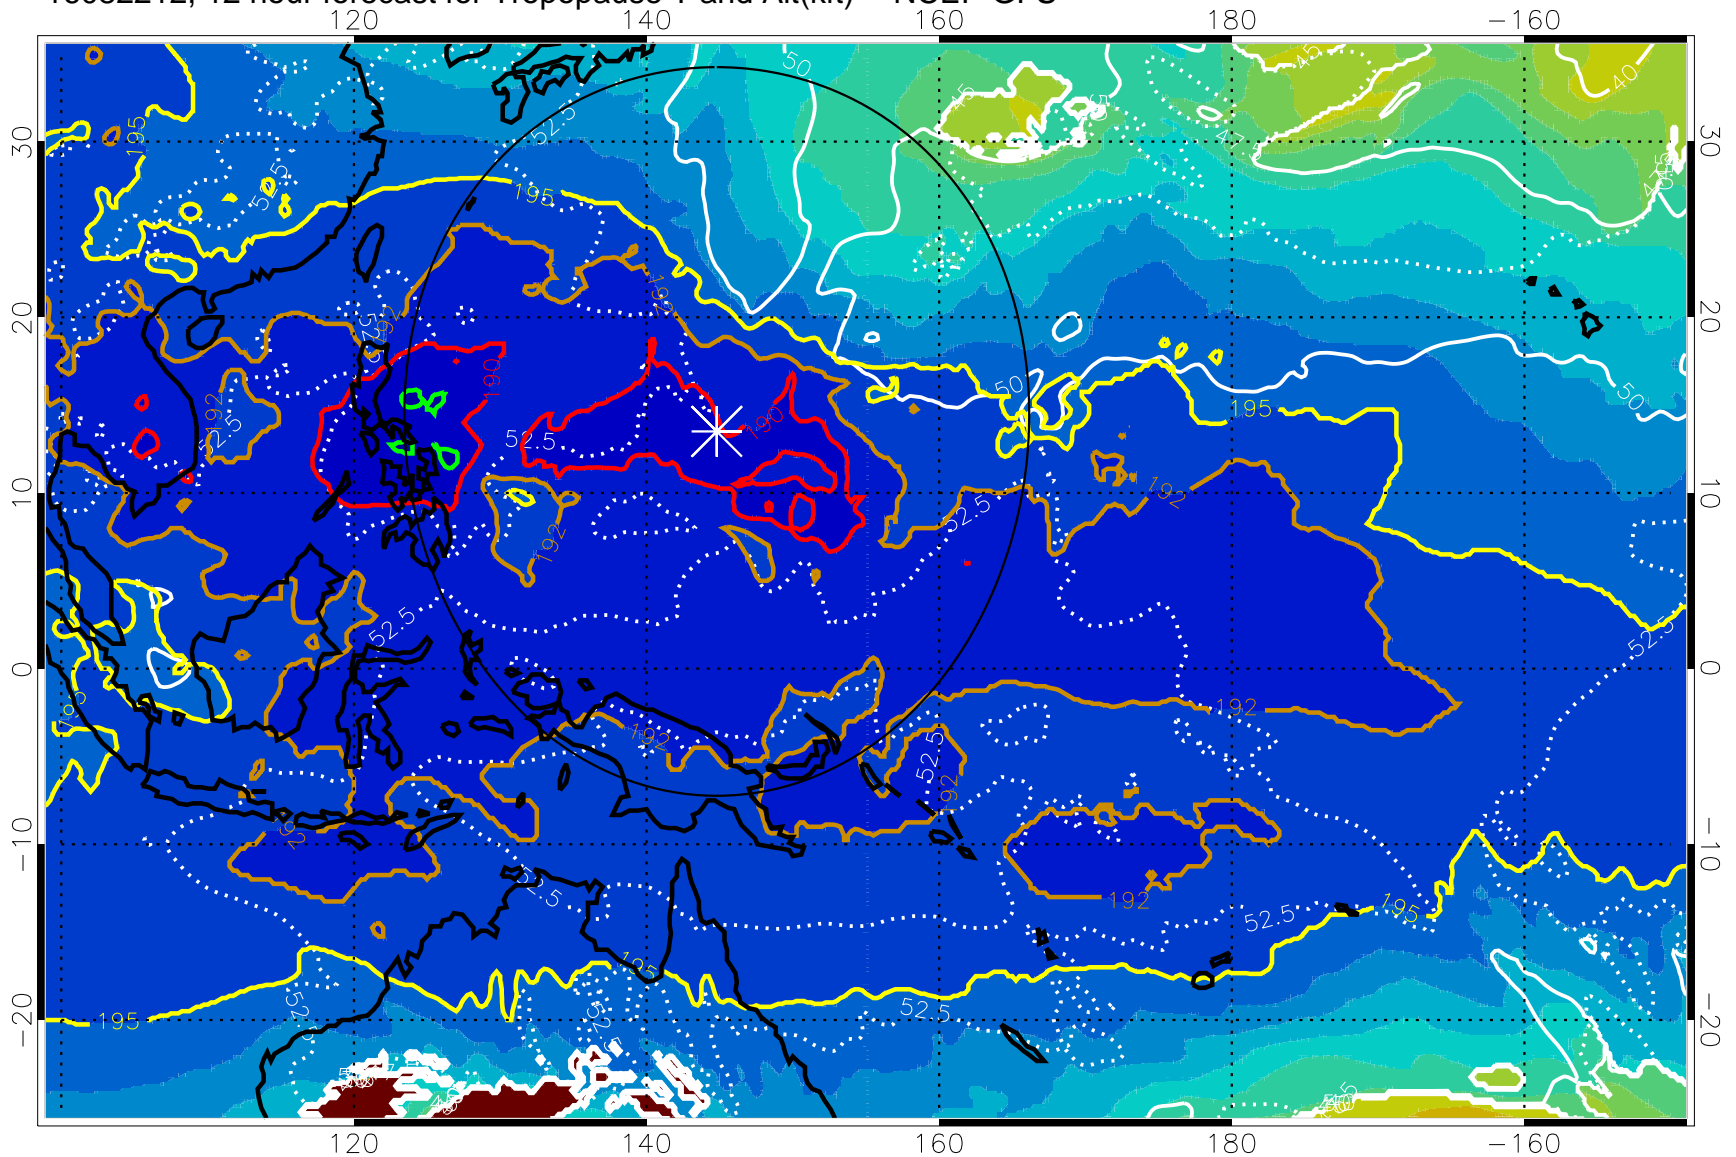

16082212, 12 hour forecast for Tropopause T and Alt(kft) -- NCEP GFS

190   200   210   220   230
Tropopause T, K

Tropopause Altitude in kft (white)

192.5K Isotherm   195K Isotherm
187.5K Isotherm   190K Isotherm

Range ring of 2304 km