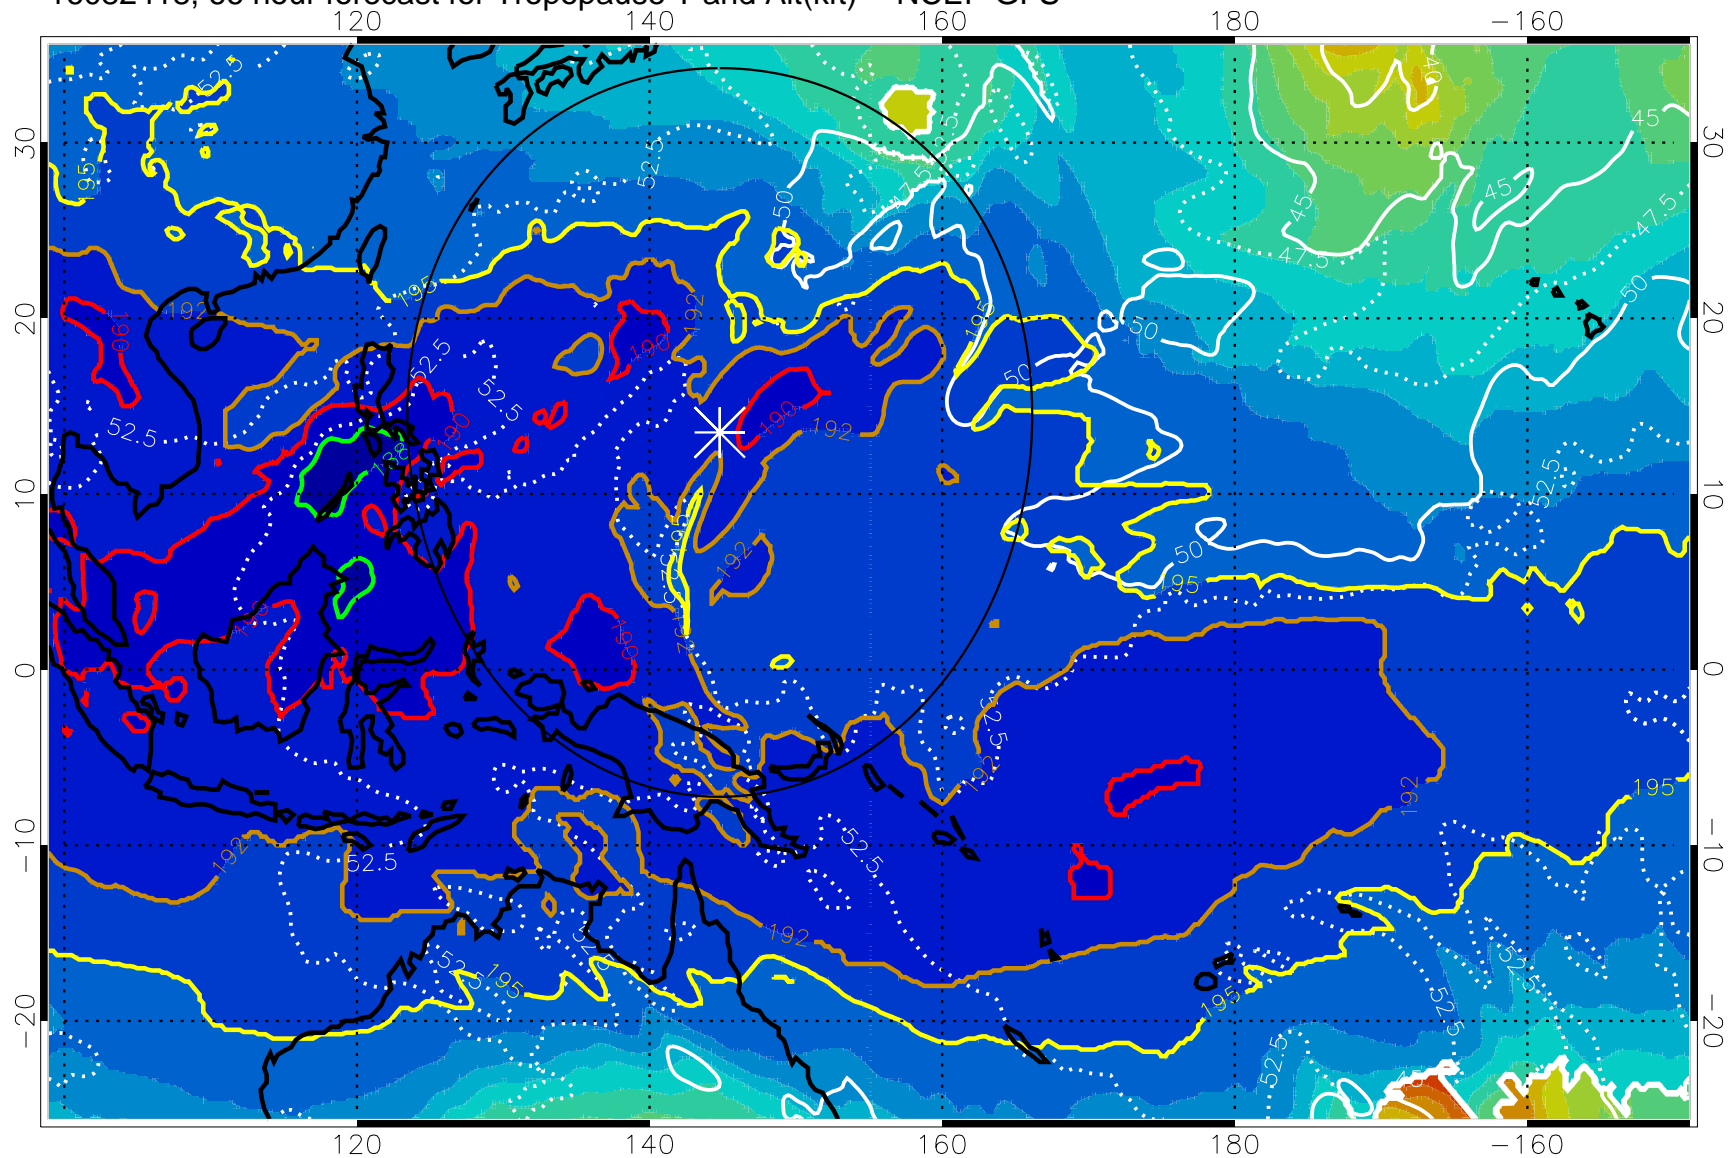

16082418, 66 hour forecast for Tropopause T and Alt(kft) -- NCEP GFS

190 200 210 220 230

Tropopause T, K

Tropopause Altitude in kft (white)

192.5K Isotherm 195K Isotherm
187.5K Isotherm 190K Isotherm

Range ring of 2304 km