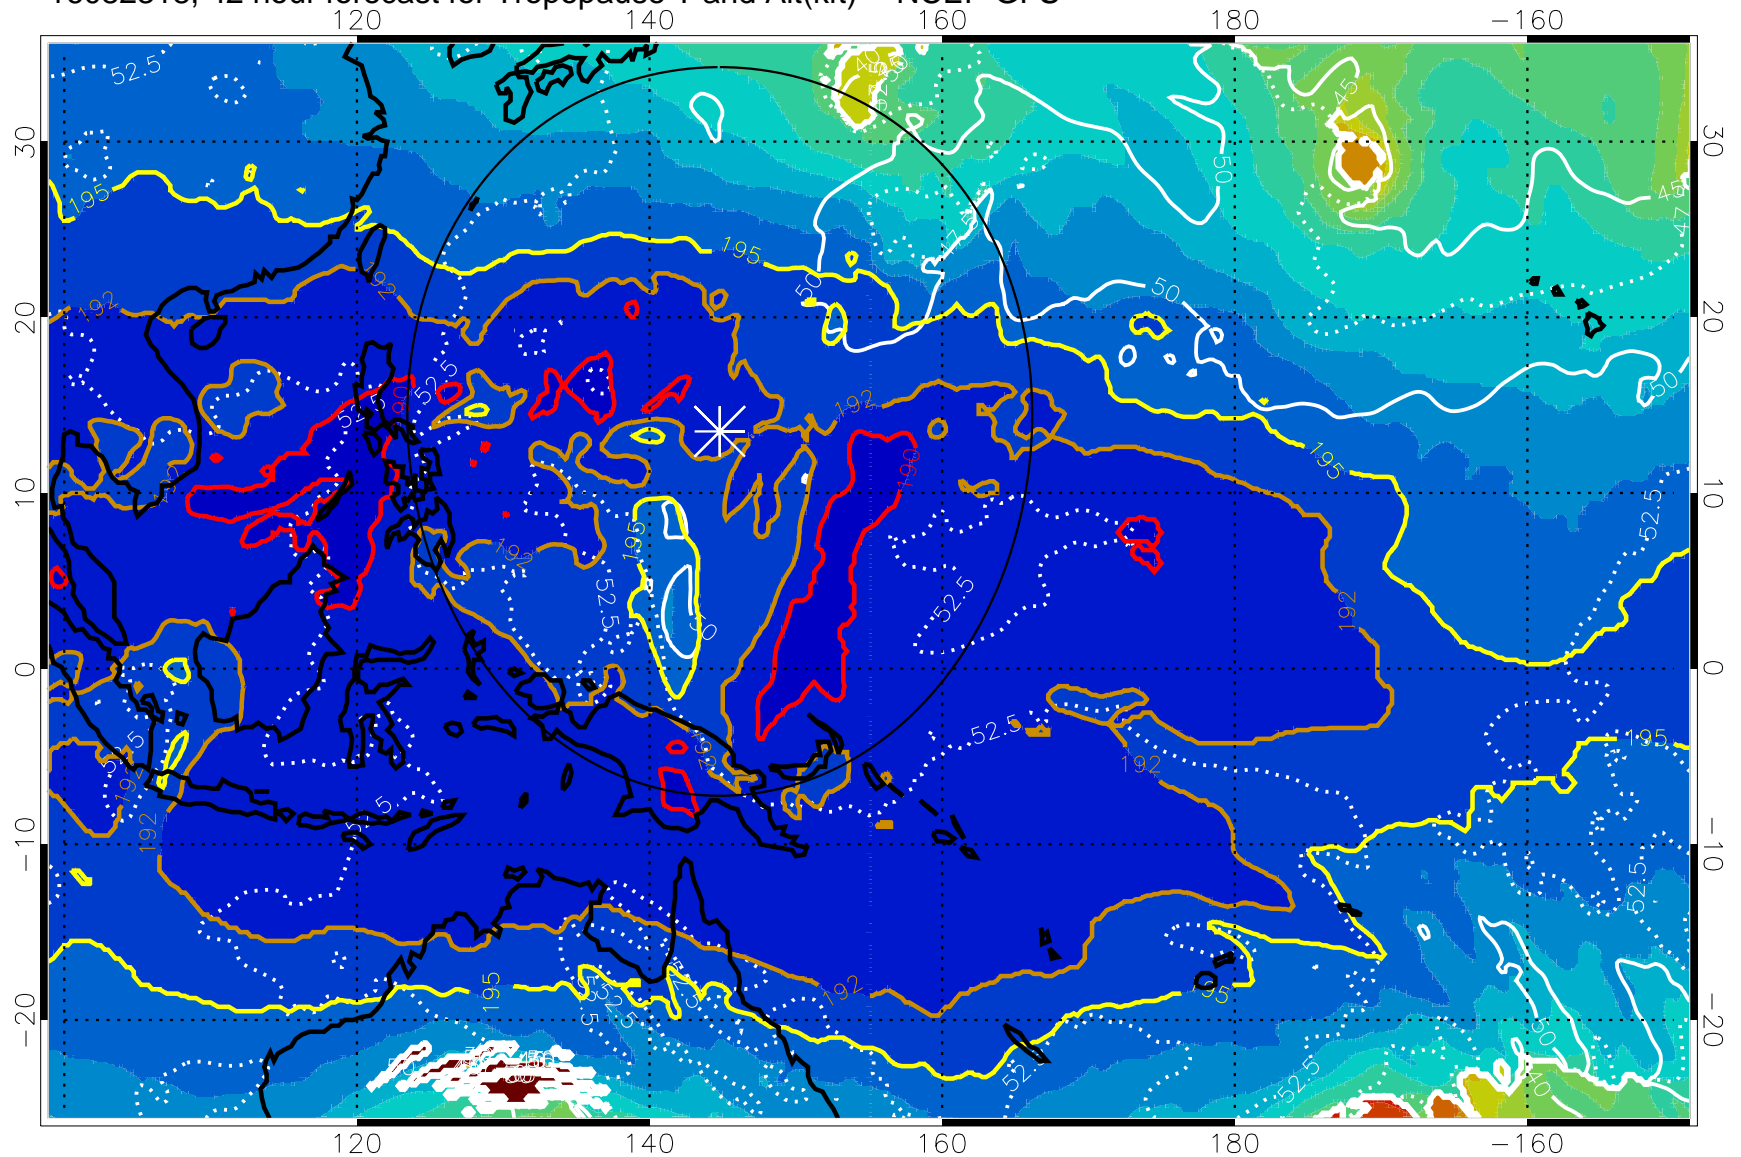

16082318, 42 hour forecast for Tropopause T and Alt(kft) -- NCEP GFS

Tropopause Altitude in kft (white)

192.5K Isotherm
195K Isotherm
187.5K Isotherm
190K Isotherm

Range ring of 2304 km