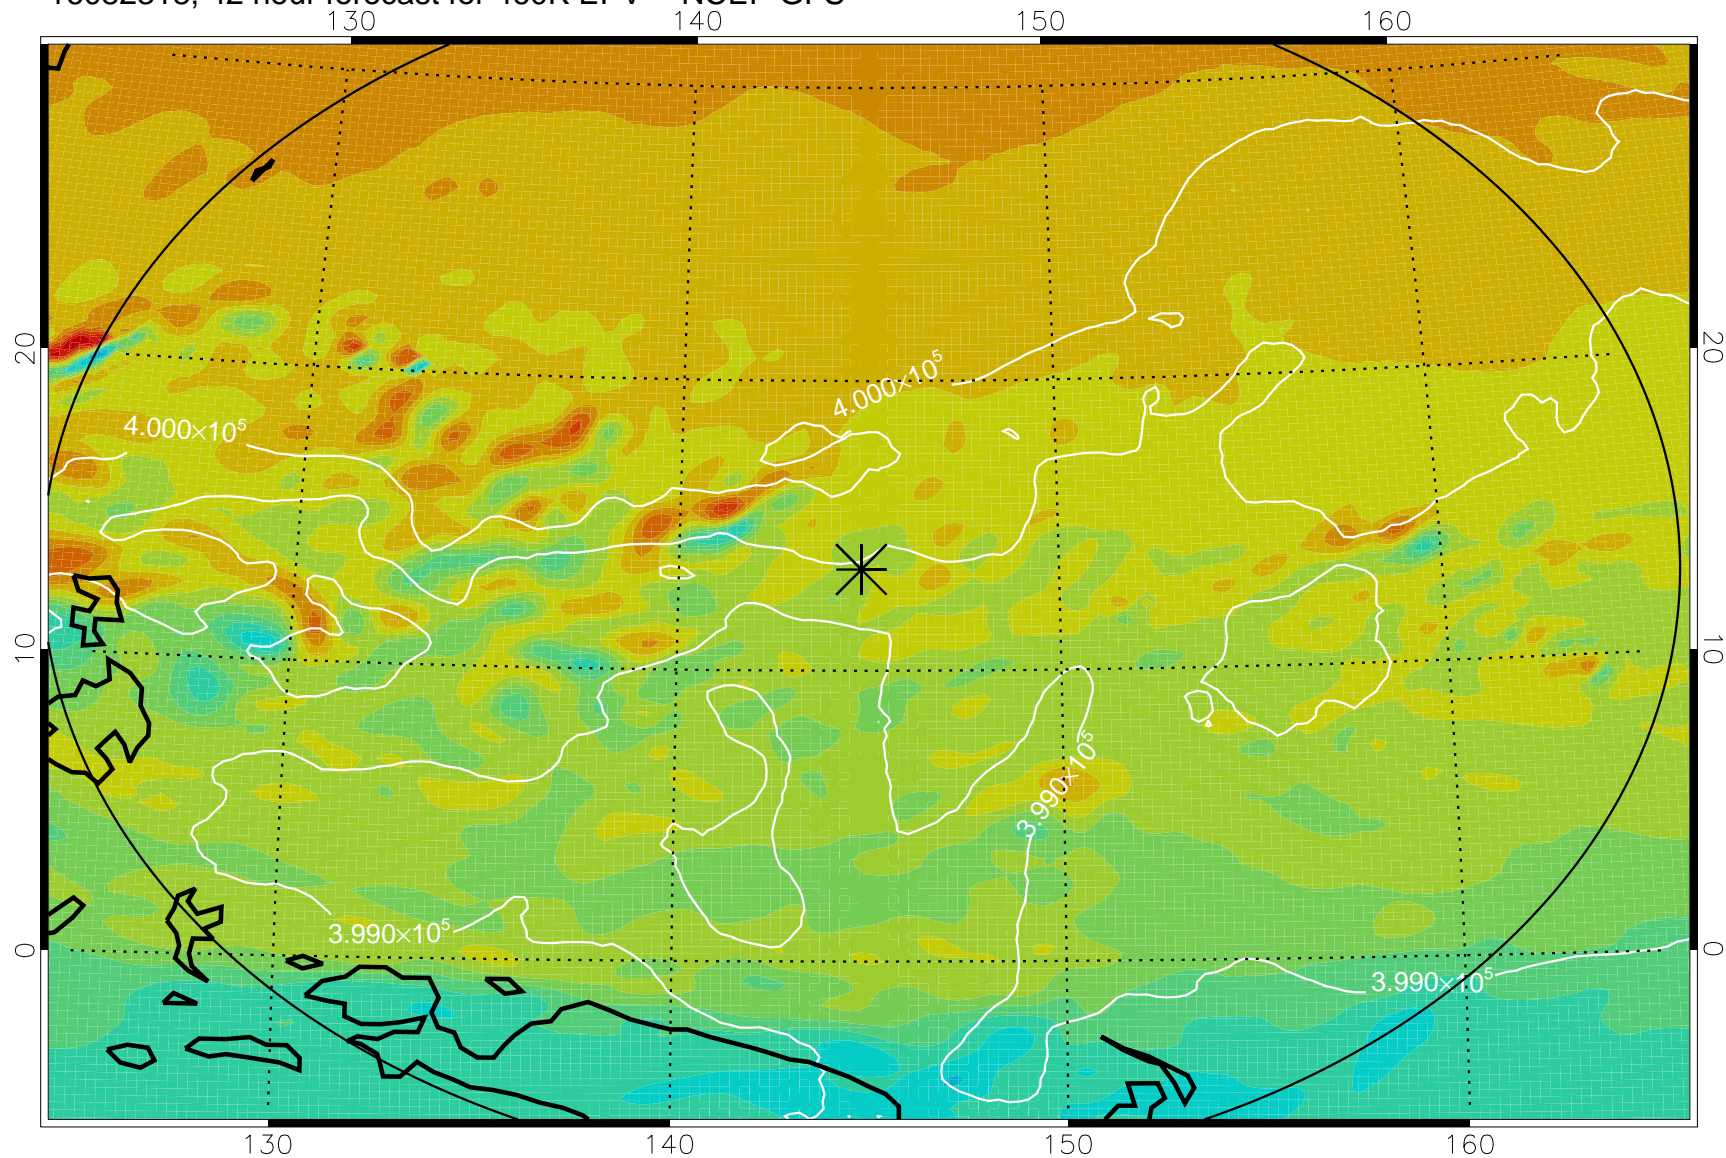

16082306, 30 hour forecast for 460K EPV -- NCEP GFS

460K Montgomery Streamfunction, white

Range ring of 2304 km

16082312, 36 hour forecast for 460K EPV -- NCEP GFS

460K Montgomery Streamfunction, white

Range ring of 2304 km

16082318, 42 hour forecast for 460K EPV -- NCEP GFS

460K Montgomery Streamfunction, white

Range ring of 2304 km

16082400, 48 hour forecast for 460K EPV -- NCEP GFS

460K Montgomery Streamfunction, white

Range ring of 2304 km

16082406, 54 hour forecast for 460K EPV -- NCEP GFS

460K Montgomery Streamfunction, white

Range ring of 2304 km

16082412, 60 hour forecast for 460K EPV -- NCEP GFS

460K Montgomery Streamfunction, white

Range ring of 2304 km

16082418, 66 hour forecast for 460K EPV -- NCEP GFS

460K Montgomery Streamfunction, white

Range ring of 2304 km

16082500, 72 hour forecast for 460K EPV -- NCEP GFS

460K Montgomery Streamfunction, white

Range ring of 2304 km