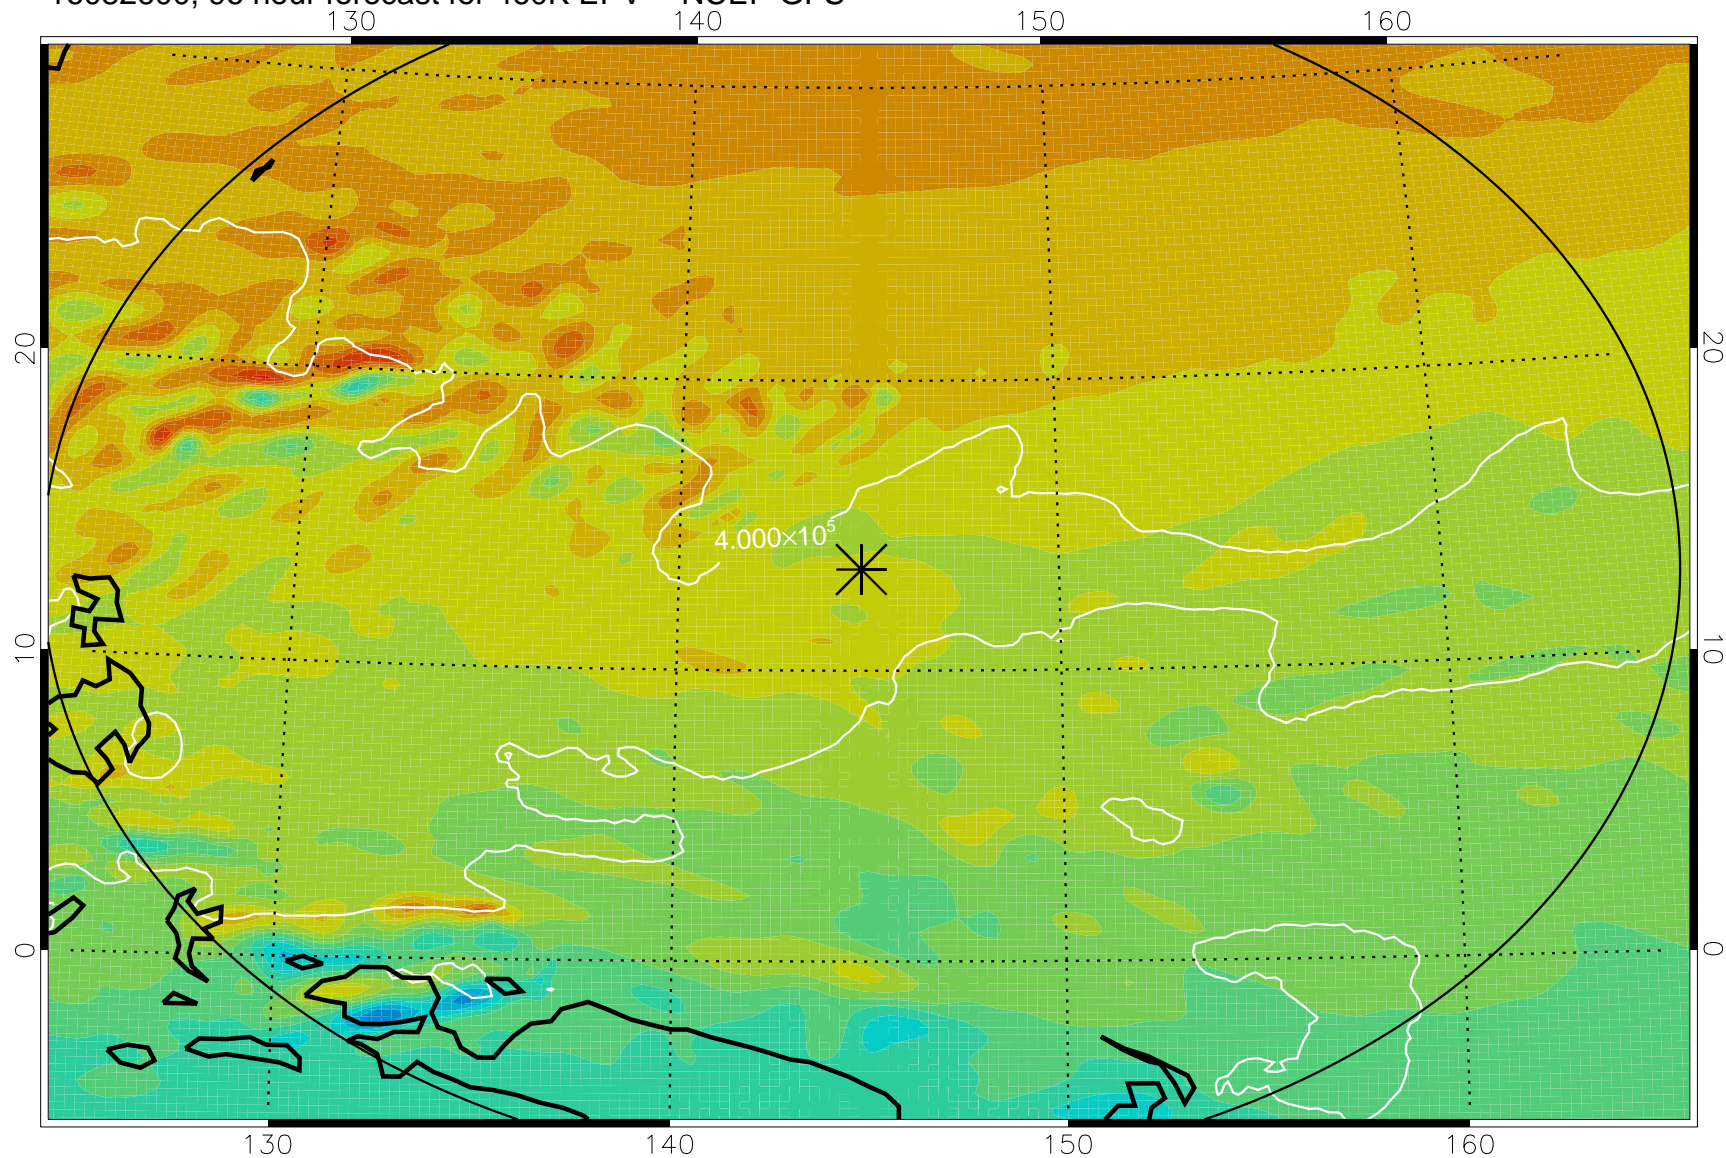

16082418, 66 hour forecast for 460K EPV -- NCEP GFS

460K Montgomery Streamfunction, white

Range ring of 2304 km

16082500, 72 hour forecast for 460K EPV -- NCEP GFS

460K Montgomery Streamfunction, white

Range ring of 2304 km

16082506, 78 hour forecast for 460K EPV -- NCEP GFS

460K Montgomery Streamfunction, white

Range ring of 2304 km

16082512, 84 hour forecast for 460K EPV -- NCEP GFS

460K Montgomery Streamfunction, white

Range ring of 2304 km

16082518, 90 hour forecast for 460K EPV -- NCEP GFS

460K Montgomery Streamfunction, white

Range ring of 2304 km

16082600, 96 hour forecast for 460K EPV -- NCEP GFS

460K Montgomery Streamfunction, white

Range ring of 2304 km

16082606, 102 hour forecast for 460K EPV -- NCEP GFS

16082612, 108 hour forecast for 460K EPV -- NCEP GFS

460K Montgomery Streamfunction, white

Range ring of 2304 km

16082618, 114 hour forecast for 460K EPV -- NCEP GFS