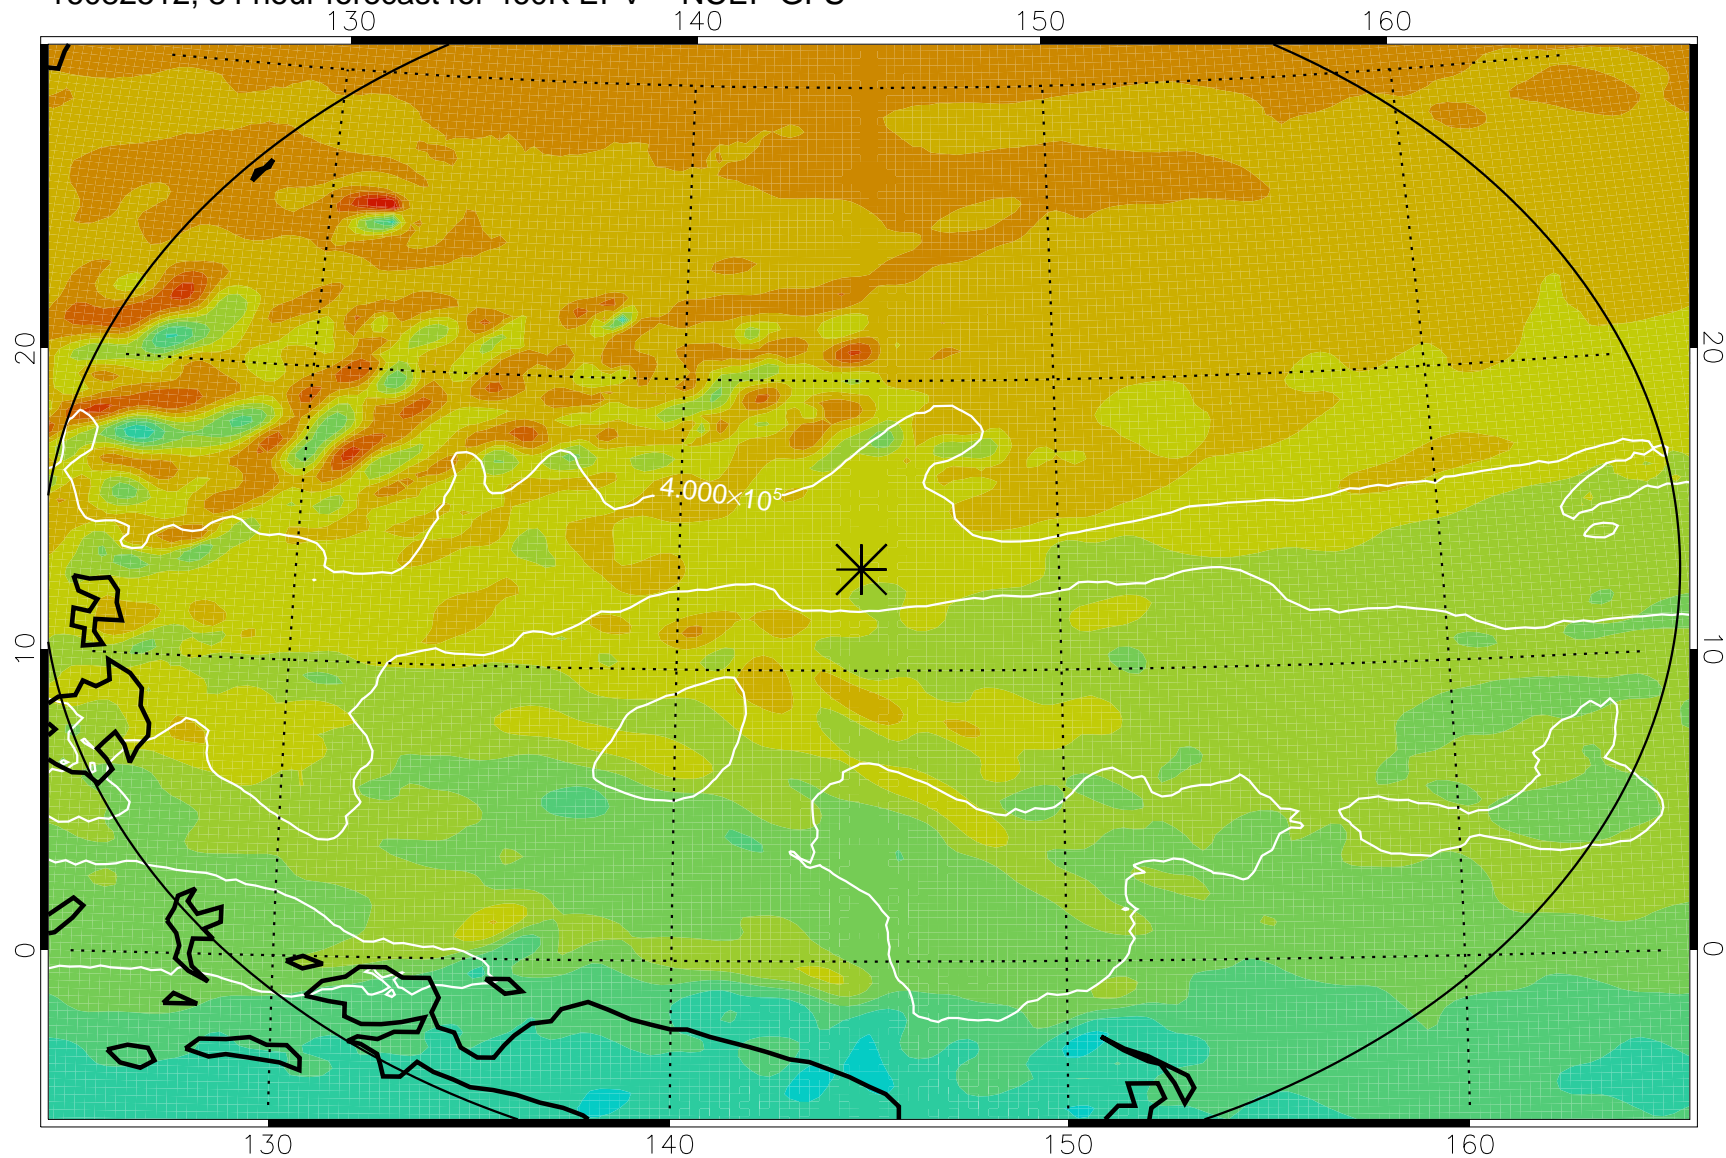

16082418, 66 hour forecast for 460K EPV -- NCEP GFS

460K Montgomery Streamfunction, white

Range ring of 2304 km

16082500, 72 hour forecast for 460K EPV -- NCEP GFS

460K Montgomery Streamfunction, white

Range ring of 2304 km

16082506, 78 hour forecast for 460K EPV -- NCEP GFS

460K Montgomery Streamfunction, white

Range ring of 2304 km

16082512, 84 hour forecast for 460K EPV -- NCEP GFS

460K Montgomery Streamfunction, white

Range ring of 2304 km

16082518, 90 hour forecast for 460K EPV -- NCEP GFS

460K Montgomery Streamfunction, white

Range ring of 2304 km

16082600, 96 hour forecast for 460K EPV -- NCEP GFS

460K Montgomery Streamfunction, white

Range ring of 2304 km

16082606, 102 hour forecast for 460K EPV -- NCEP GFS

16082612, 108 hour forecast for 460K EPV -- NCEP GFS

460K Montgomery Streamfunction, white

Range ring of 2304 km

16082618, 114 hour forecast for 460K EPV -- NCEP GFS