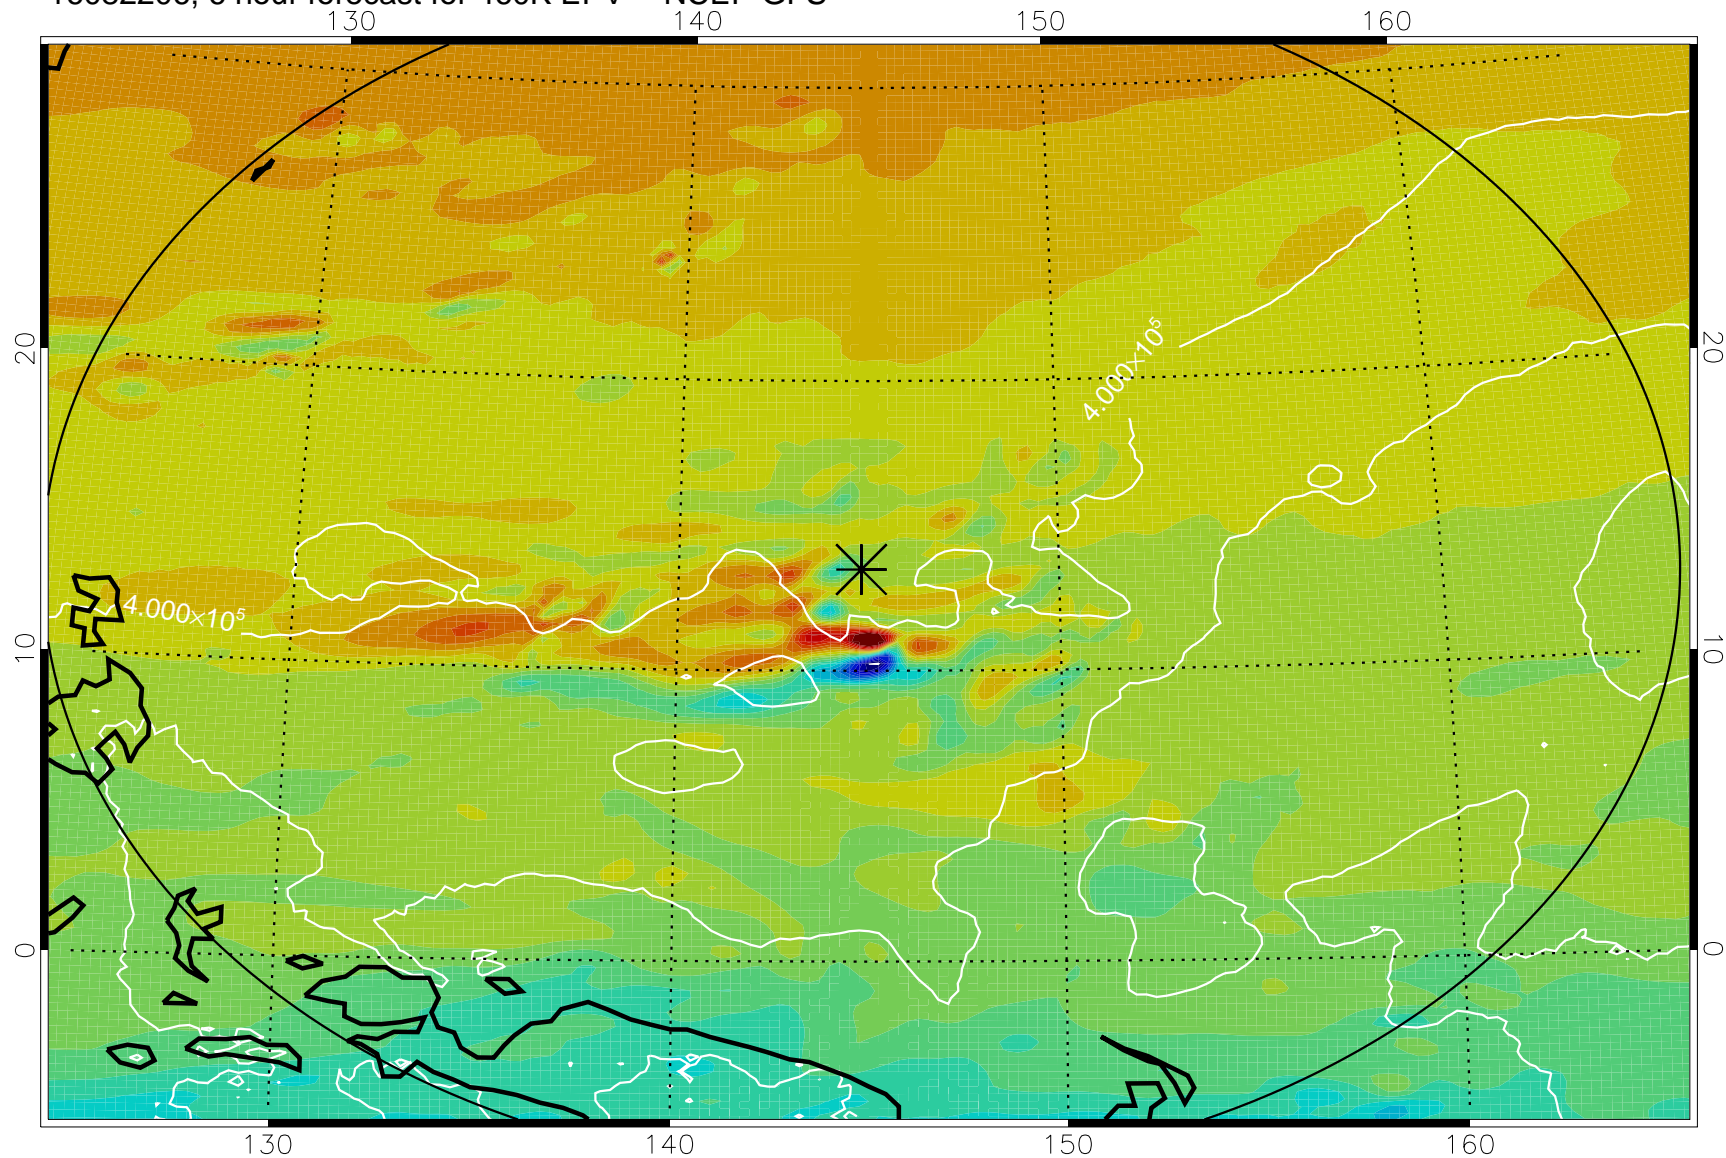

16082206, 6 hour forecast for 460K EPV -- NCEP GFS

460K Montgomery Streamfunction, white

Range ring of 2304 km

16082212, 12 hour forecast for 460K EPV -- NCEP GFS

460K Montgomery Streamfunction, white

Range ring of 2304 km

16082218, 18 hour forecast for 460K EPV -- NCEP GFS

460K Montgomery Streamfunction, white

Range ring of 2304 km

16082300, 24 hour forecast for 460K EPV -- NCEP GFS

460K Montgomery Streamfunction, white

Range ring of 2304 km

16082306, 30 hour forecast for 460K EPV -- NCEP GFS

460K Montgomery Streamfunction, white

Range ring of 2304 km

16082312, 36 hour forecast for 460K EPV -- NCEP GFS

460K Montgomery Streamfunction, white

Range ring of 2304 km

16082318, 42 hour forecast for 460K EPV -- NCEP GFS

460K Montgomery Streamfunction, white

Range ring of 2304 km

16082400, 48 hour forecast for 460K EPV -- NCEP GFS

460K Montgomery Streamfunction, white

Range ring of 2304 km