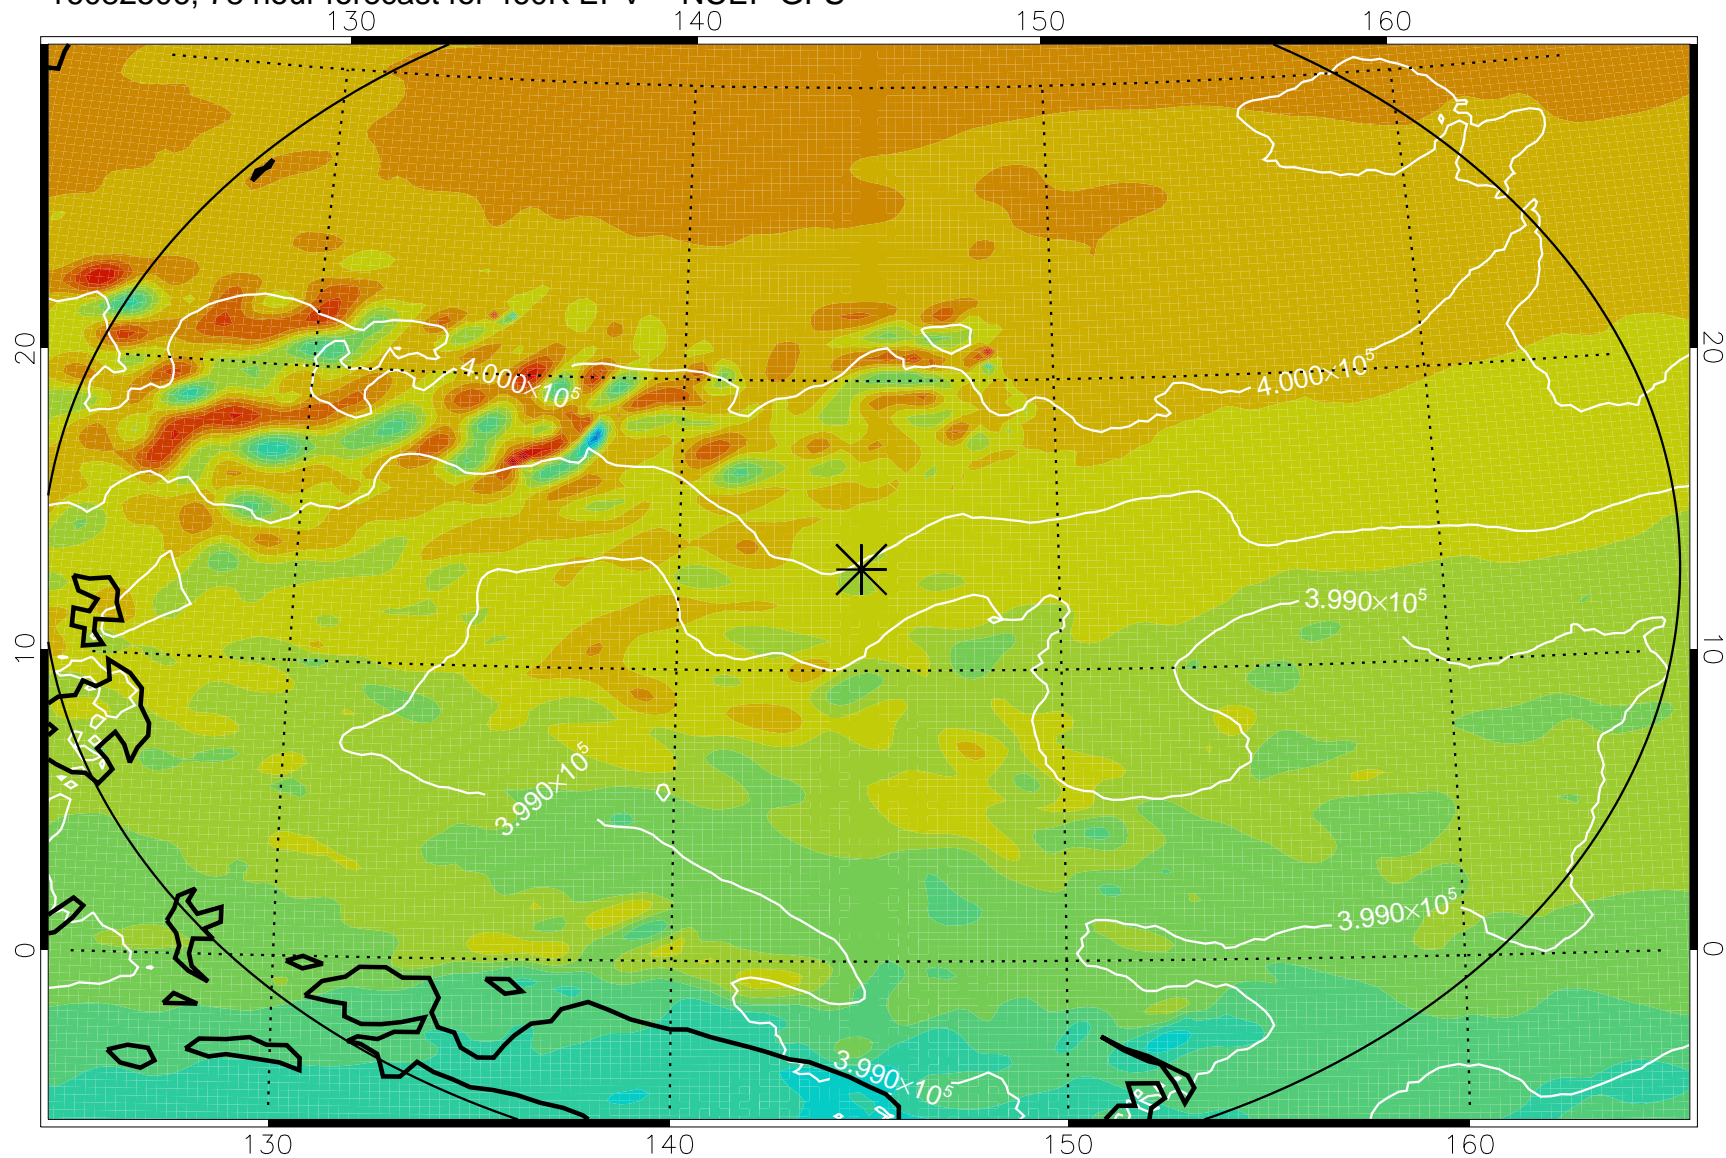

16082406, 54 hour forecast for 460K EPV -- NCEP GFS

460K Montgomery Streamfunction, white

Range ring of 2304 km

16082412, 60 hour forecast for 460K EPV -- NCEP GFS

460K Montgomery Streamfunction, white

Range ring of 2304 km

16082418, 66 hour forecast for 460K EPV -- NCEP GFS

460K Montgomery Streamfunction, white

Range ring of 2304 km

16082500, 72 hour forecast for 460K EPV -- NCEP GFS

460K Montgomery Streamfunction, white

Range ring of 2304 km

16082506, 78 hour forecast for 460K EPV -- NCEP GFS

460K Montgomery Streamfunction, white

Range ring of 2304 km

16082512, 84 hour forecast for 460K EPV -- NCEP GFS

460K Montgomery Streamfunction, white

Range ring of 2304 km

16082518, 90 hour forecast for 460K EPV -- NCEP GFS

460K Montgomery Streamfunction, white

Range ring of 2304 km

16082600, 96 hour forecast for 460K EPV -- NCEP GFS

460K Montgomery Streamfunction, white

Range ring of 2304 km