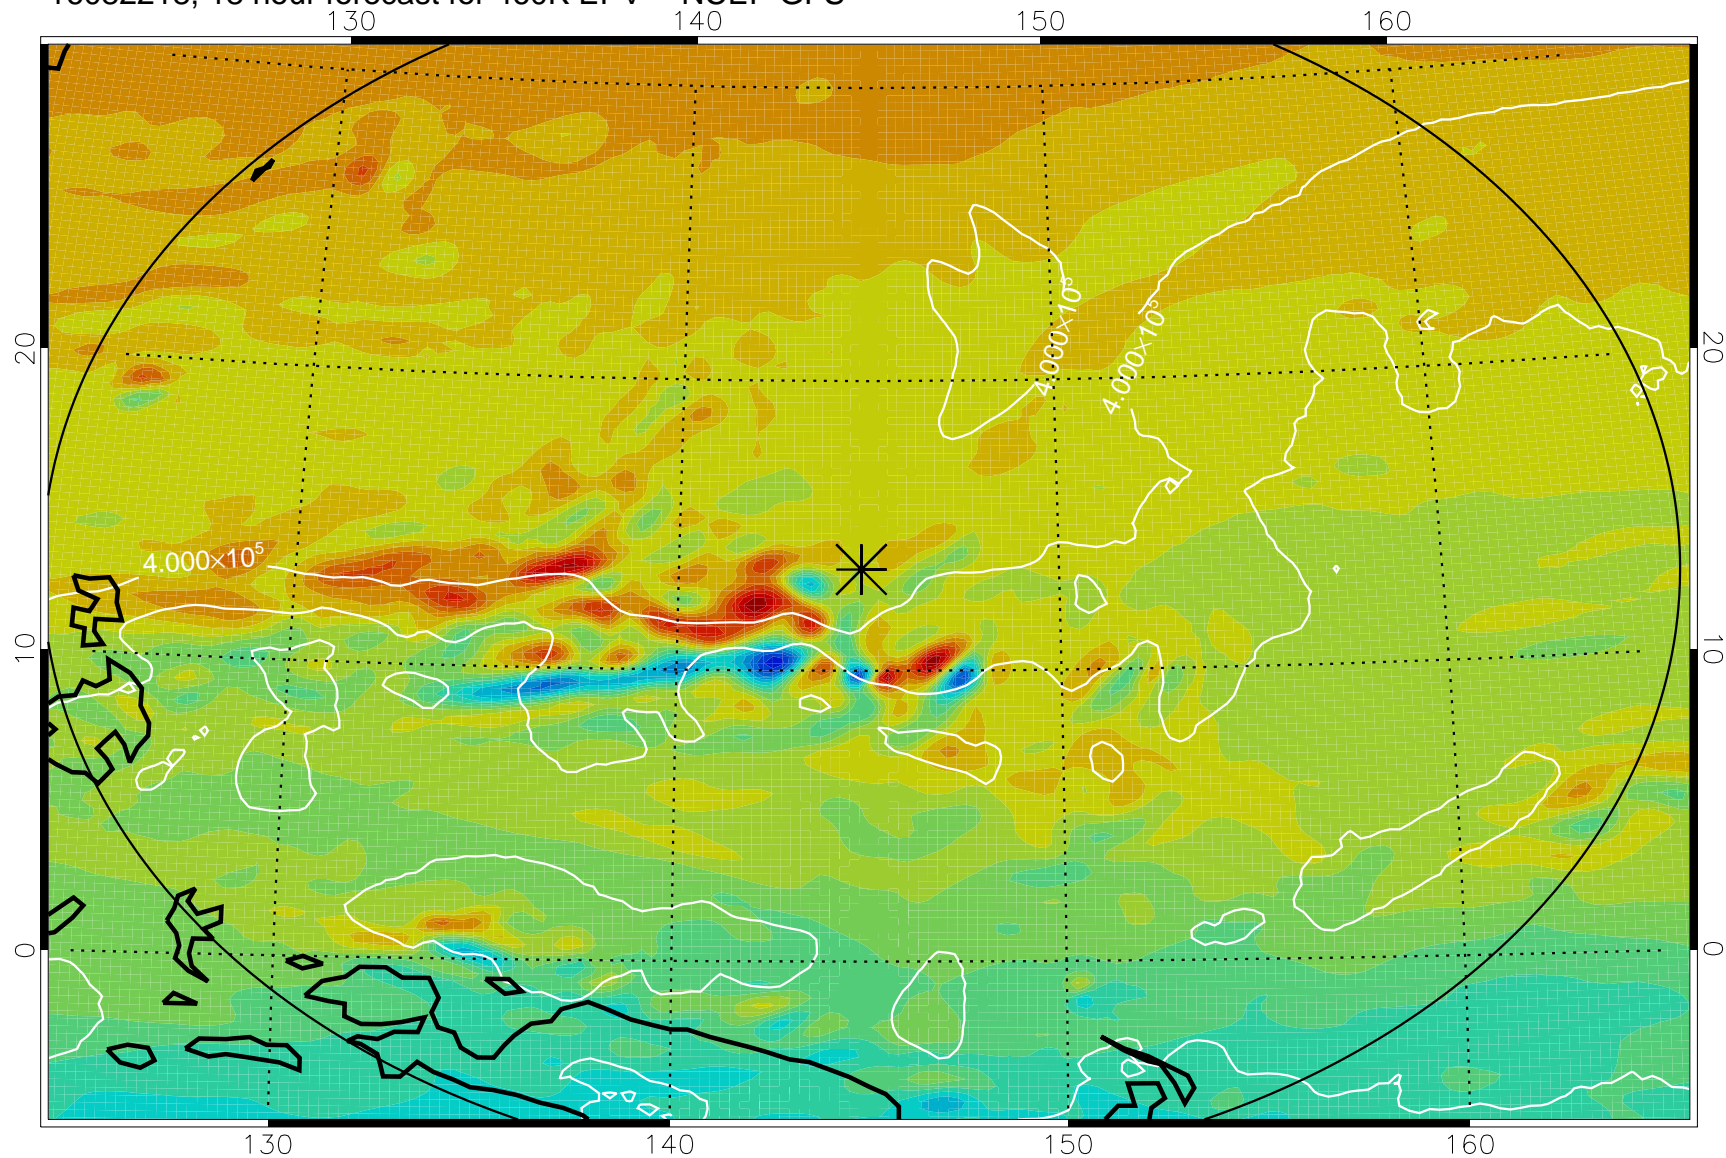

16082206, 6 hour forecast for 460K EPV -- NCEP GFS

460K Montgomery Streamfunction, white

Range ring of 2304 km

16082212, 12 hour forecast for 460K EPV -- NCEP GFS

460K Montgomery Streamfunction, white

Range ring of 2304 km

16082218, 18 hour forecast for 460K EPV -- NCEP GFS

460K Montgomery Streamfunction, white

Range ring of 2304 km

16082300, 24 hour forecast for 460K EPV -- NCEP GFS

460K Montgomery Streamfunction, white

Range ring of 2304 km

16082306, 30 hour forecast for 460K EPV -- NCEP GFS

460K Montgomery Streamfunction, white

Range ring of 2304 km

16082312, 36 hour forecast for 460K EPV -- NCEP GFS

460K Montgomery Streamfunction, white

Range ring of 2304 km

16082318, 42 hour forecast for 460K EPV -- NCEP GFS

460K Montgomery Streamfunction, white

Range ring of 2304 km

16082400, 48 hour forecast for 460K EPV -- NCEP GFS

460K Montgomery Streamfunction, white

Range ring of 2304 km