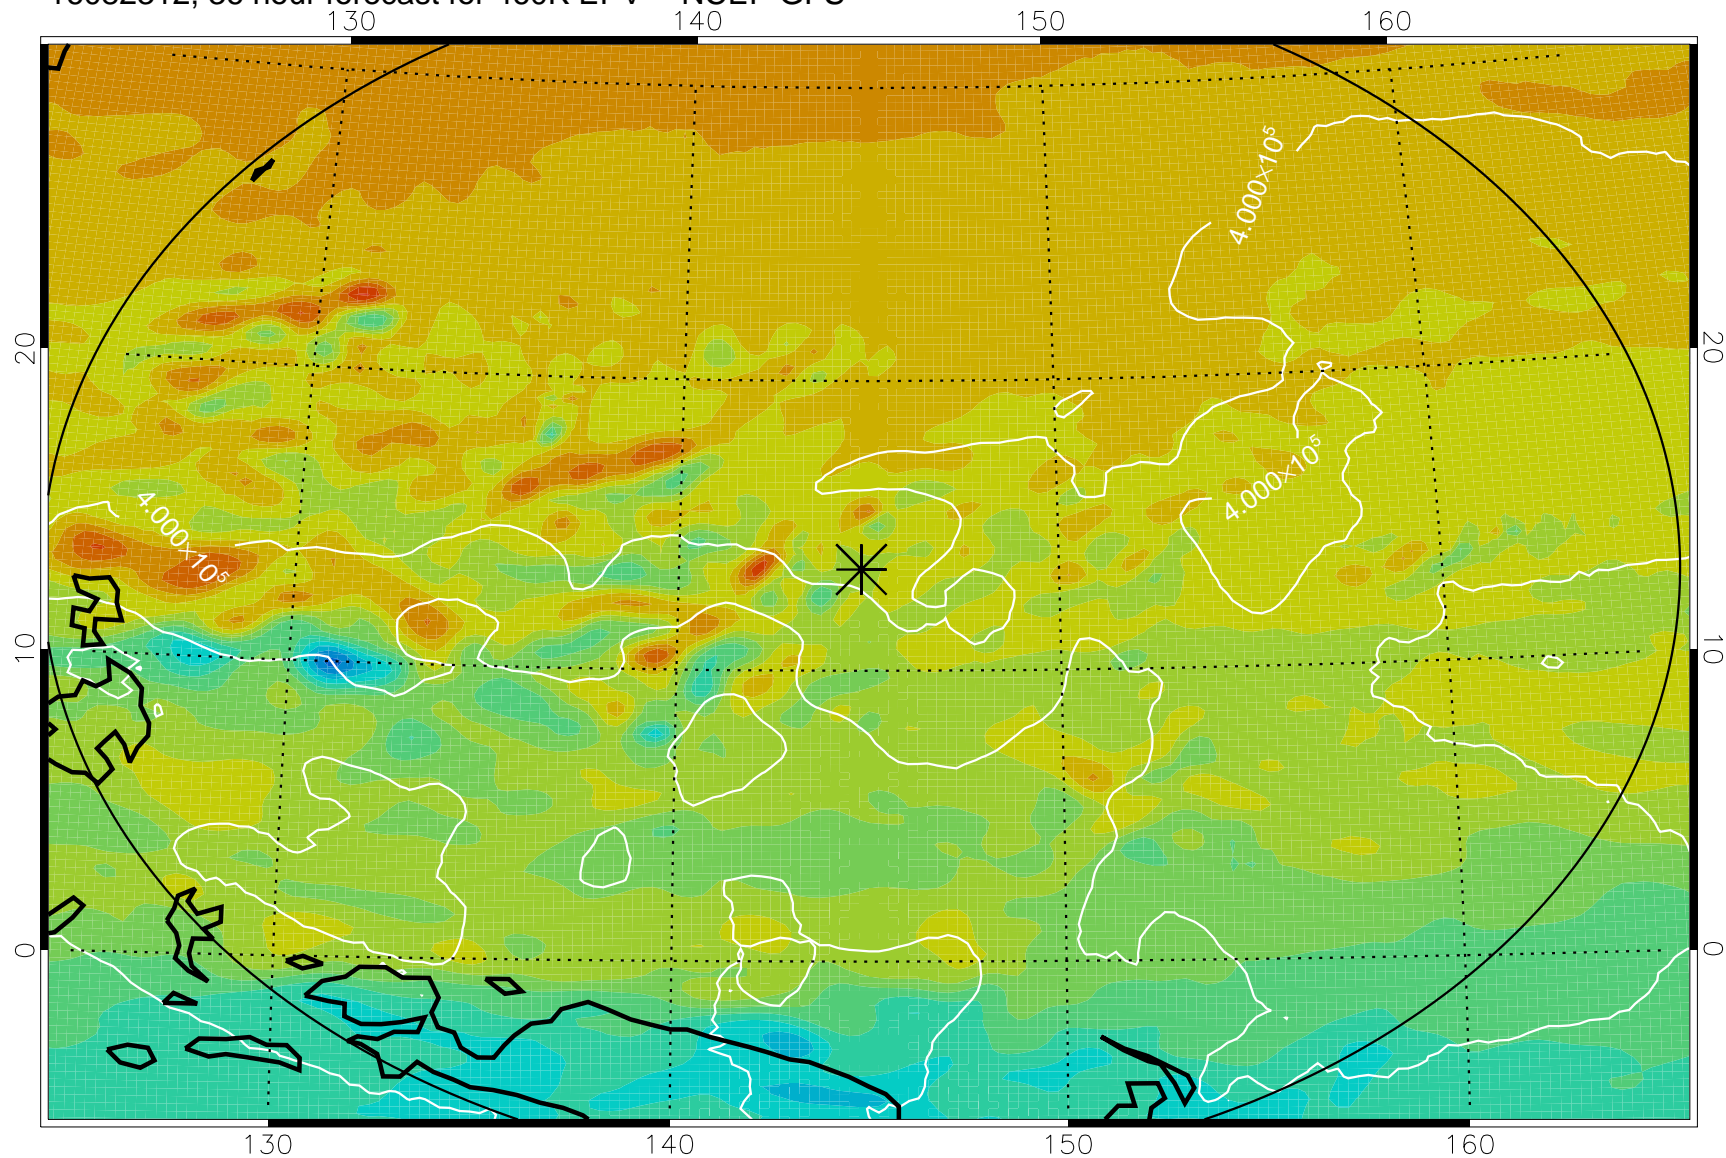

16082218, 18 hour forecast for 460K EPV -- NCEP GFS

460K Montgomery Streamfunction, white

Range ring of 2304 km

16082300, 24 hour forecast for 460K EPV -- NCEP GFS

460K Montgomery Streamfunction, white

Range ring of 2304 km

16082306, 30 hour forecast for 460K EPV -- NCEP GFS

460K Montgomery Streamfunction, white

Range ring of 2304 km

16082312, 36 hour forecast for 460K EPV -- NCEP GFS

460K Montgomery Streamfunction, white

Range ring of 2304 km

16082318, 42 hour forecast for 460K EPV -- NCEP GFS

460K Montgomery Streamfunction, white

Range ring of 2304 km

16082400, 48 hour forecast for 460K EPV -- NCEP GFS

460K Montgomery Streamfunction, white

Range ring of 2304 km

16082406, 54 hour forecast for 460K EPV -- NCEP GFS

460K Montgomery Streamfunction, white

Range ring of 2304 km

16082412, 60 hour forecast for 460K EPV -- NCEP GFS

460K Montgomery Streamfunction, white

Range ring of 2304 km