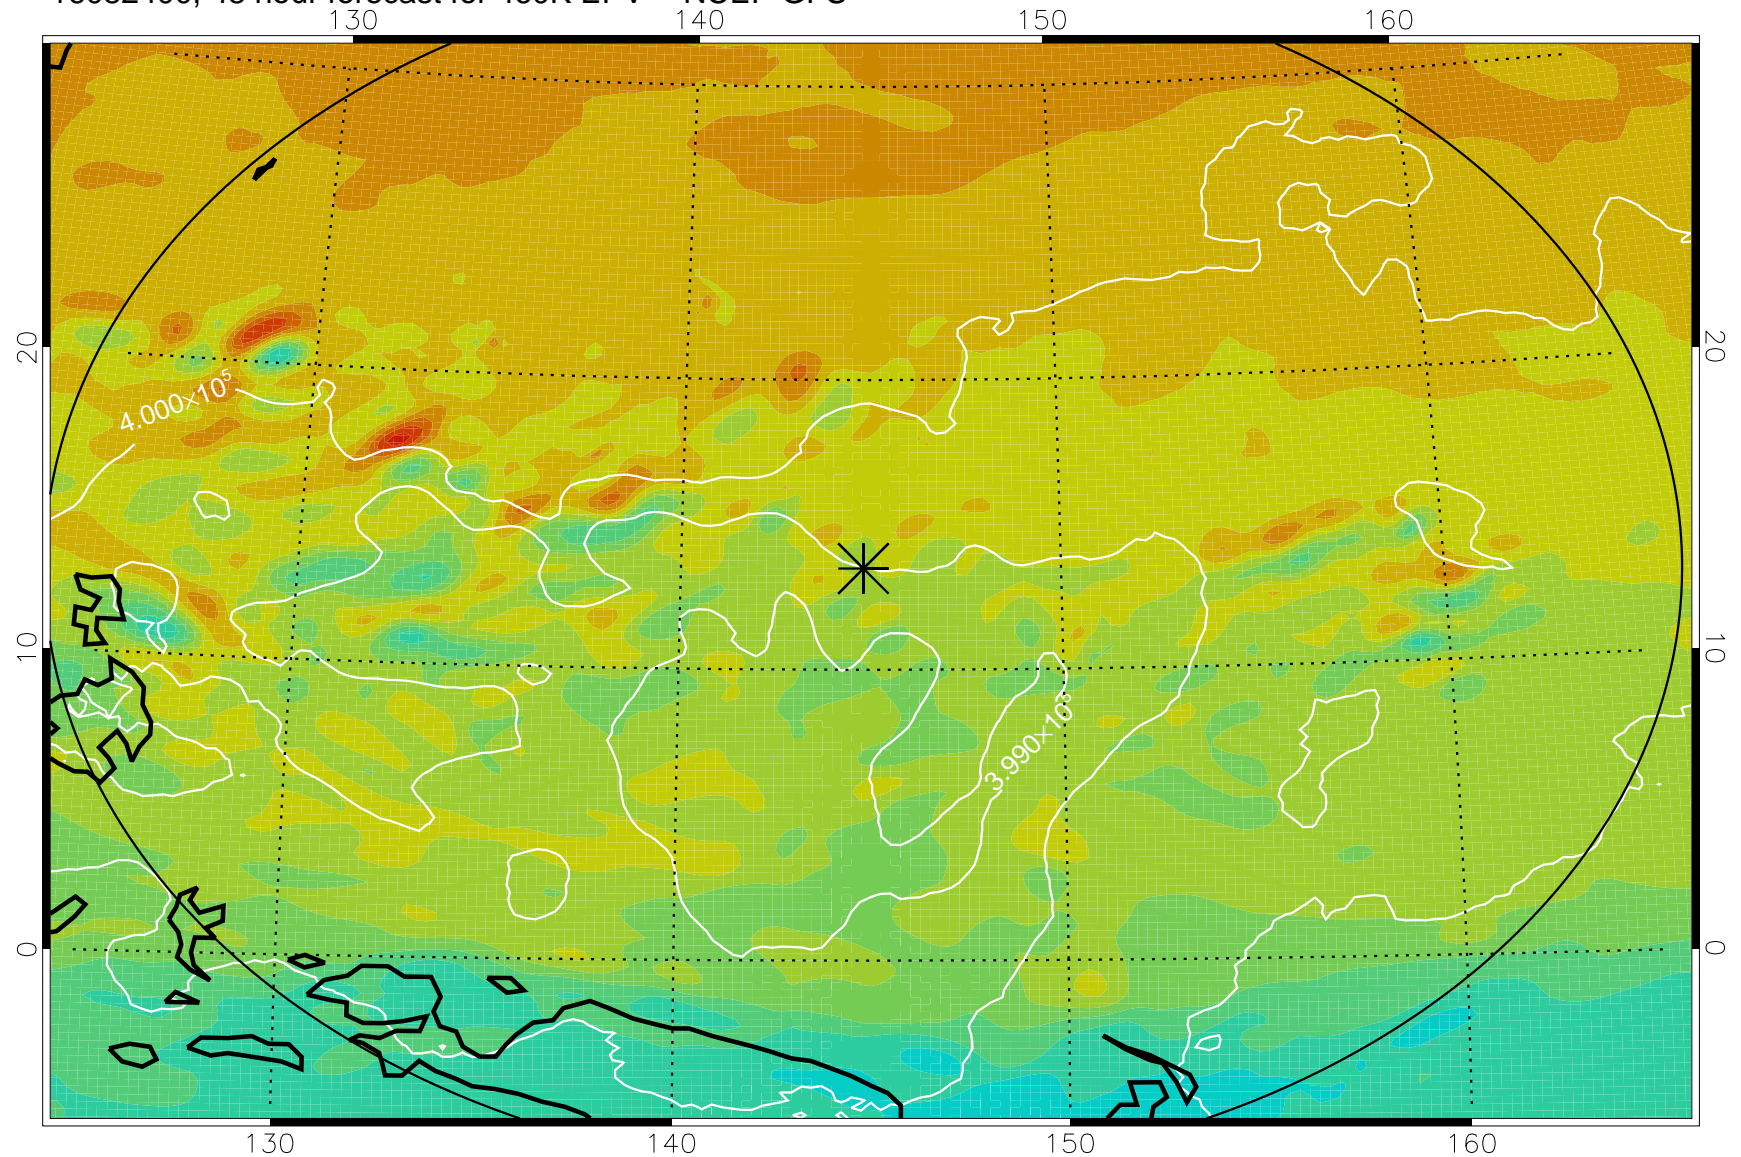

16082306, 30 hour forecast for 460K EPV -- NCEP GFS

460K Montgomery Streamfunction, white

Range ring of 2304 km

16082312, 36 hour forecast for 460K EPV -- NCEP GFS

460K Montgomery Streamfunction, white

Range ring of 2304 km

16082318, 42 hour forecast for 460K EPV -- NCEP GFS

460K Montgomery Streamfunction, white

Range ring of 2304 km

16082400, 48 hour forecast for 460K EPV -- NCEP GFS

460K Montgomery Streamfunction, white

Range ring of 2304 km

16082406, 54 hour forecast for 460K EPV -- NCEP GFS

460K Montgomery Streamfunction, white

Range ring of 2304 km

16082412, 60 hour forecast for 460K EPV -- NCEP GFS

460K Montgomery Streamfunction, white

Range ring of 2304 km

16082418, 66 hour forecast for 460K EPV -- NCEP GFS

460K Montgomery Streamfunction, white

Range ring of 2304 km

16082500, 72 hour forecast for 460K EPV -- NCEP GFS

460K Montgomery Streamfunction, white

Range ring of 2304 km