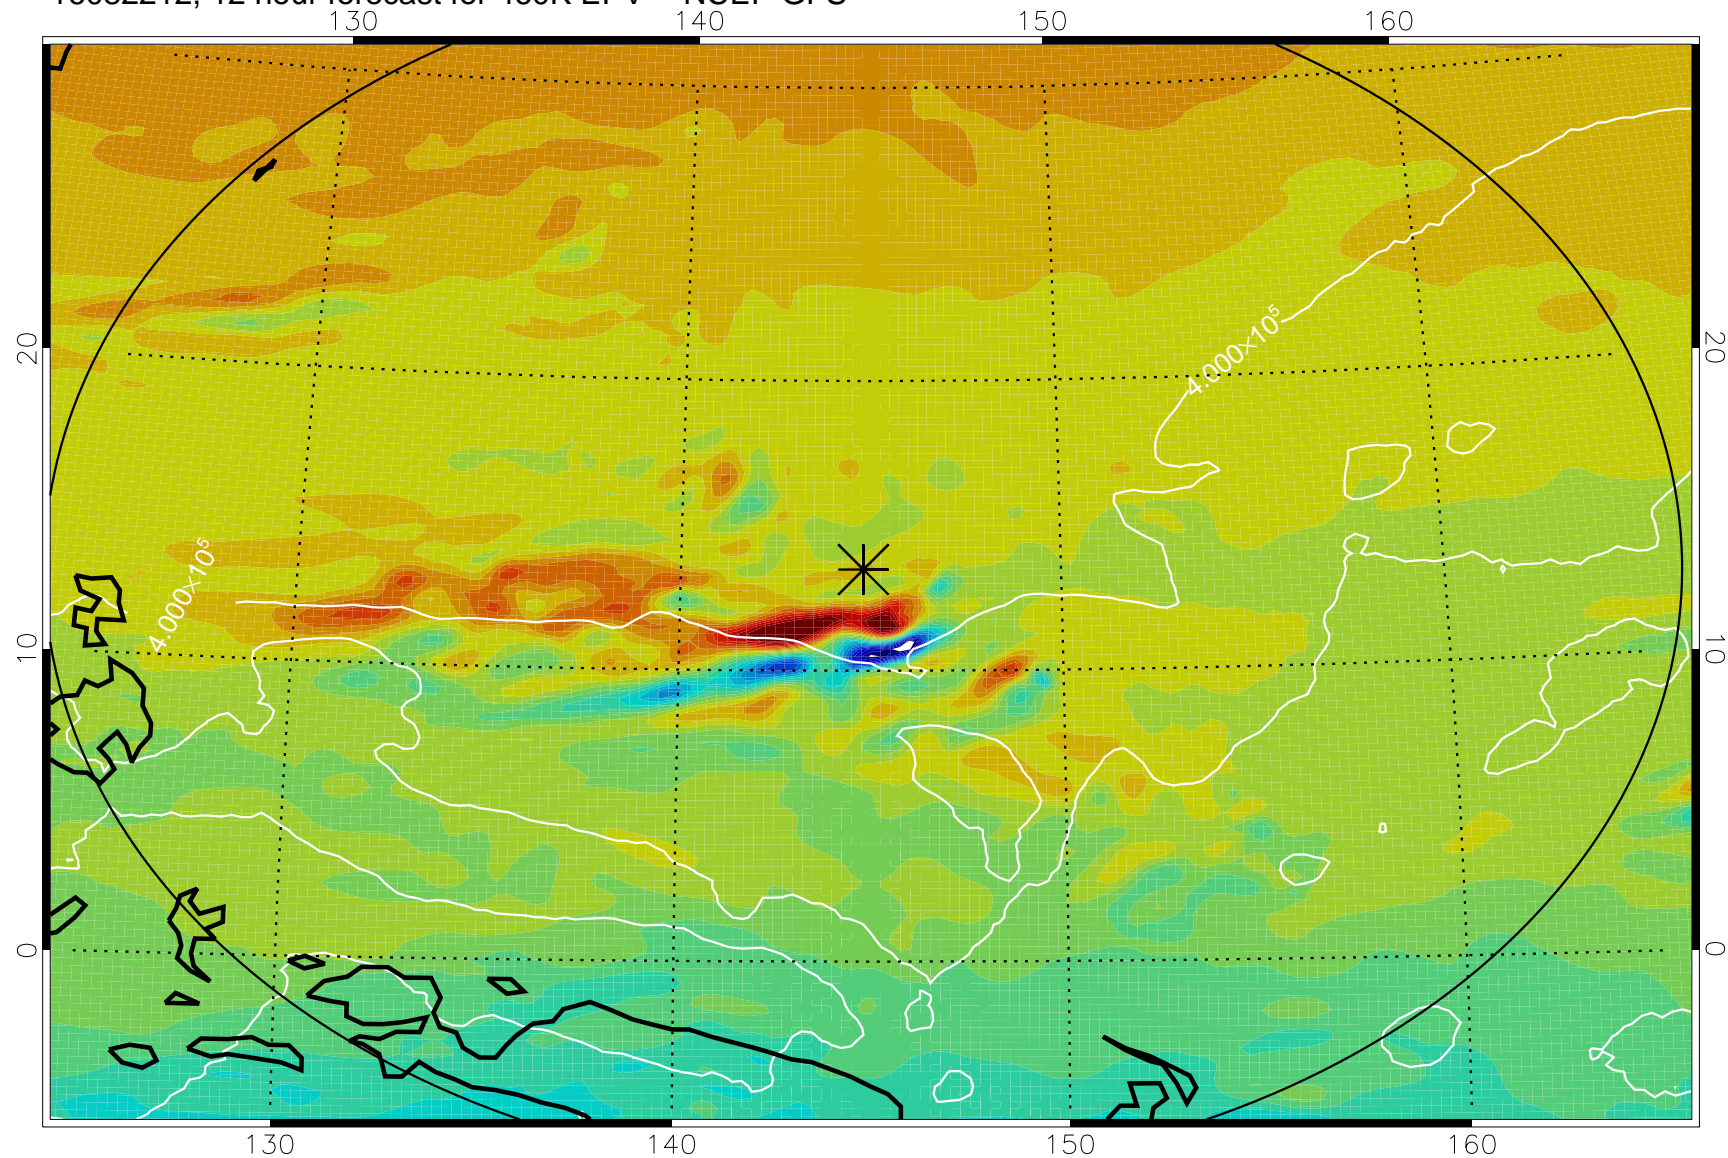

16082206, 6 hour forecast for 460K EPV -- NCEP GFS

460K Montgomery Streamfunction, white

Range ring of 2304 km

16082212, 12 hour forecast for 460K EPV -- NCEP GFS

460K Montgomery Streamfunction, white

Range ring of 2304 km

16082218, 18 hour forecast for 460K EPV -- NCEP GFS

460K Montgomery Streamfunction, white

Range ring of 2304 km

16082300, 24 hour forecast for 460K EPV -- NCEP GFS

460K Montgomery Streamfunction, white

Range ring of 2304 km

16082306, 30 hour forecast for 460K EPV -- NCEP GFS

460K Montgomery Streamfunction, white

Range ring of 2304 km

16082312, 36 hour forecast for 460K EPV -- NCEP GFS

460K Montgomery Streamfunction, white

Range ring of 2304 km

16082318, 42 hour forecast for 460K EPV -- NCEP GFS

460K Montgomery Streamfunction, white

Range ring of 2304 km

16082400, 48 hour forecast for 460K EPV -- NCEP GFS

460K Montgomery Streamfunction, white

Range ring of 2304 km