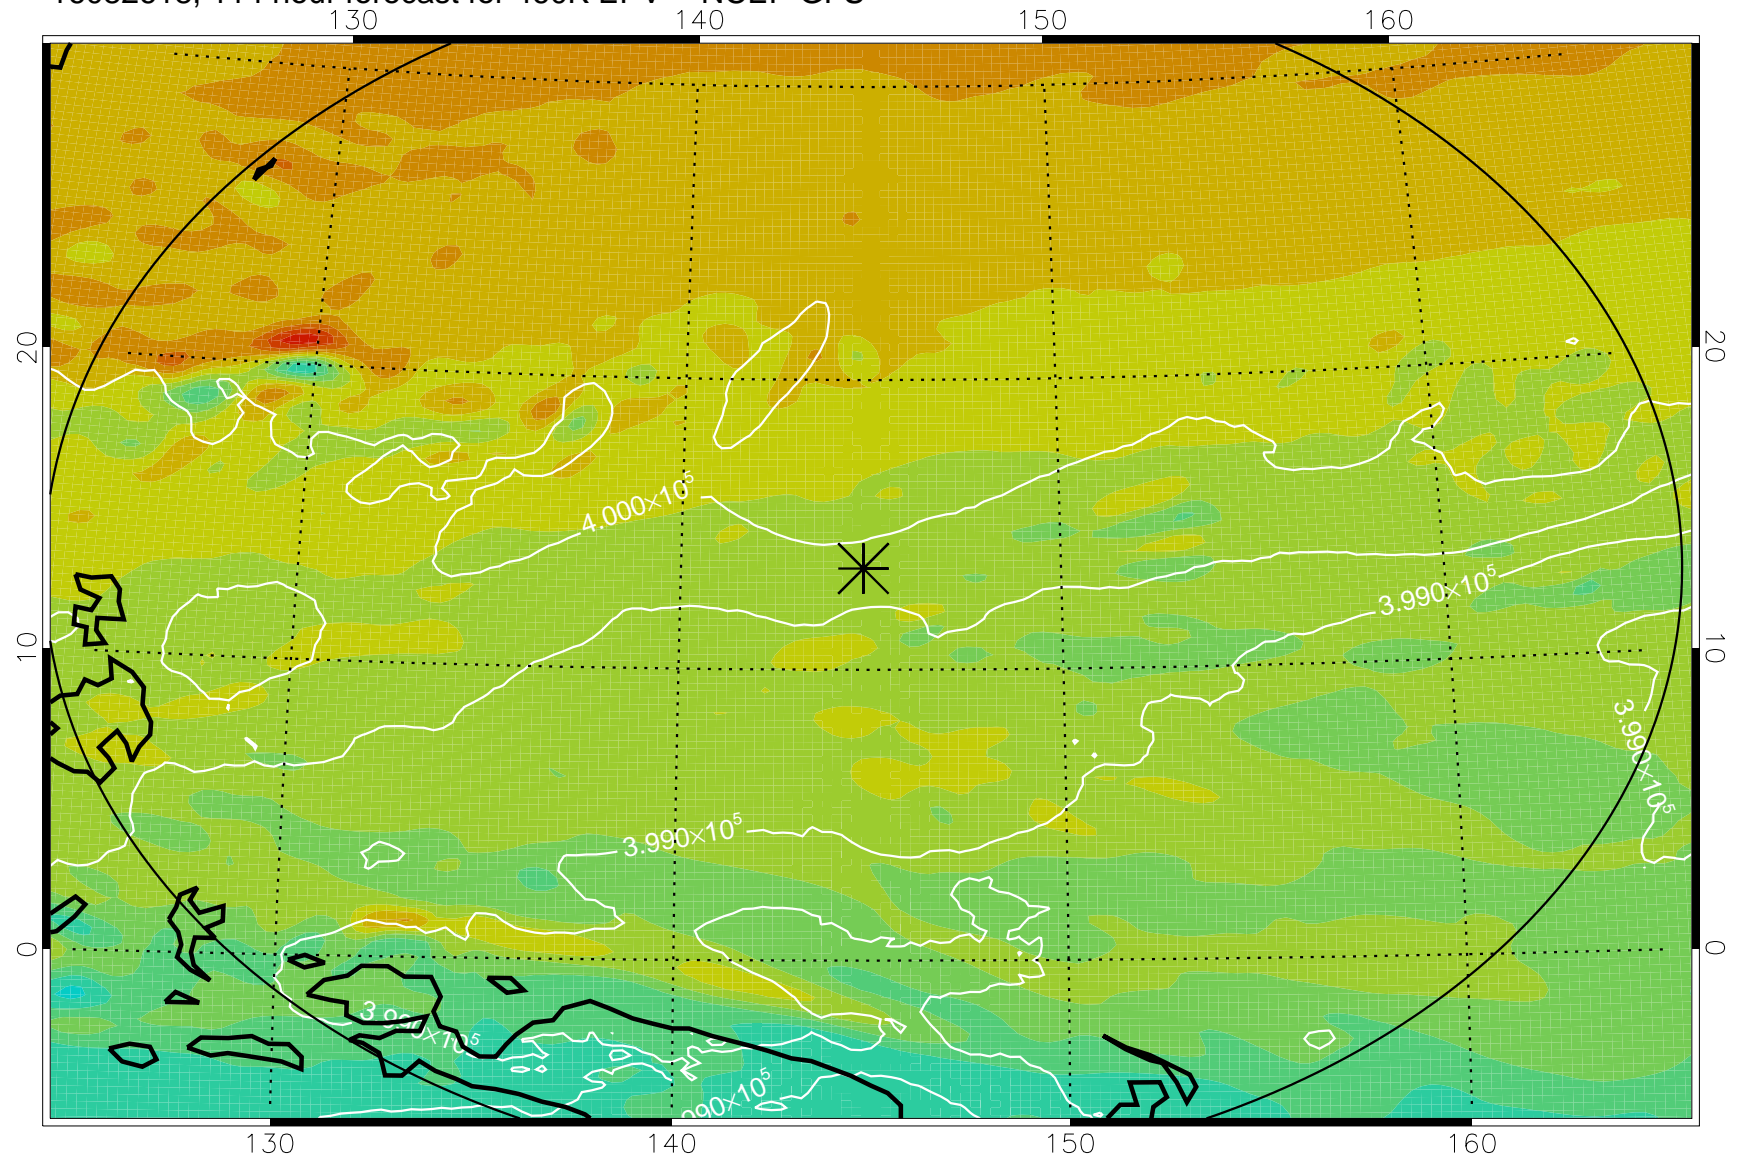

16082506, 78 hour forecast for 460K EPV -- NCEP GFS

460K Montgomery Streamfunction, white

Range ring of 2304 km

16082512, 84 hour forecast for 460K EPV -- NCEP GFS

460K Montgomery Streamfunction, white

Range ring of 2304 km

16082518, 90 hour forecast for 460K EPV -- NCEP GFS

460K Montgomery Streamfunction, white

Range ring of 2304 km

16082600, 96 hour forecast for 460K EPV -- NCEP GFS

460K Montgomery Streamfunction, white

Range ring of 2304 km

16082606, 102 hour forecast for 460K EPV -- NCEP GFS

16082612, 108 hour forecast for 460K EPV -- NCEP GFS

460K Montgomery Streamfunction, white

Range ring of 2304 km

16082618, 114 hour forecast for 460K EPV -- NCEP GFS

460K Montgomery Streamfunction, white

Range ring of 2304 km

16082700, 120 hour forecast for 460K EPV -- NCEP GFS

460K Montgomery Streamfunction, white

Range ring of 2304 km