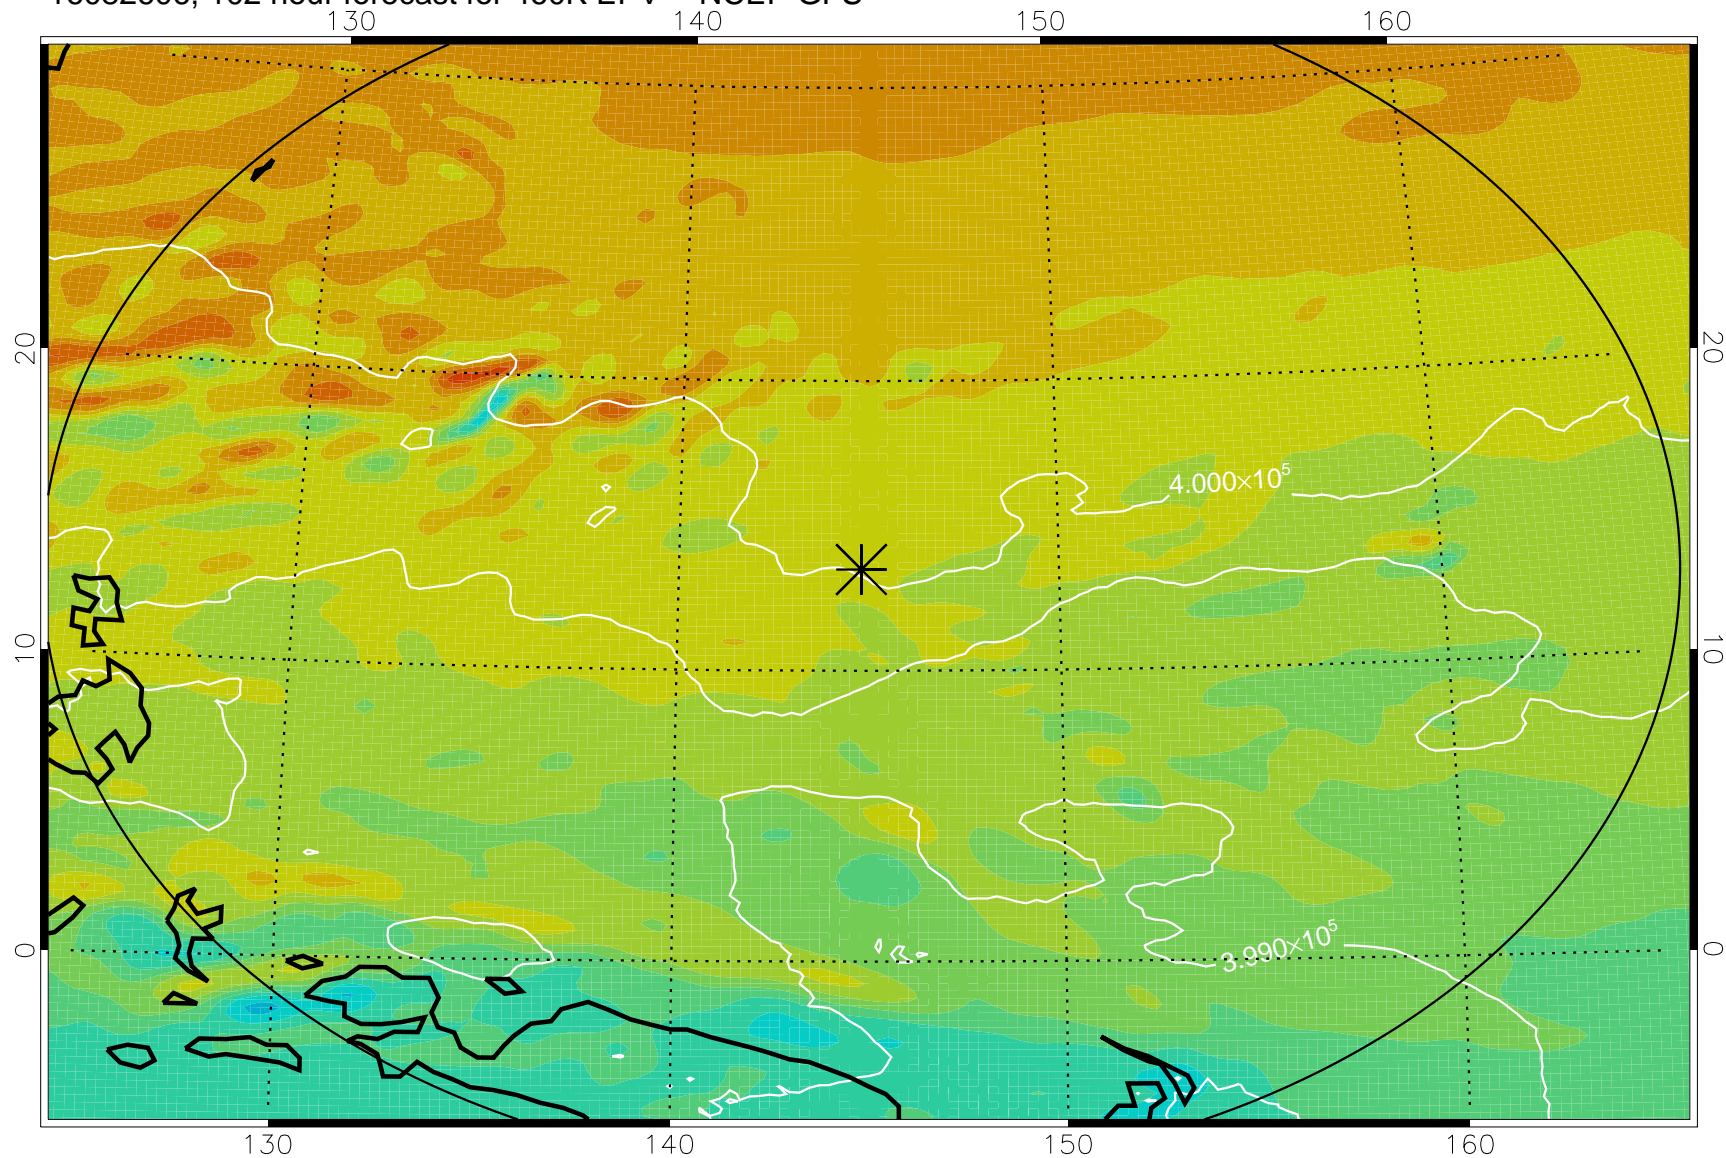

16082506, 78 hour forecast for 460K EPV -- NCEP GFS

460K Montgomery Streamfunction, white

Range ring of 2304 km

16082512, 84 hour forecast for 460K EPV -- NCEP GFS

460K Montgomery Streamfunction, white

Range ring of 2304 km

16082518, 90 hour forecast for 460K EPV -- NCEP GFS

460K Montgomery Streamfunction, white

Range ring of 2304 km

16082600, 96 hour forecast for 460K EPV -- NCEP GFS

460K Montgomery Streamfunction, white

Range ring of 2304 km

16082606, 102 hour forecast for 460K EPV -- NCEP GFS

16082612, 108 hour forecast for 460K EPV -- NCEP GFS

460K Montgomery Streamfunction, white

Range ring of 2304 km

16082618, 114 hour forecast for 460K EPV -- NCEP GFS

460K Montgomery Streamfunction, white

Range ring of 2304 km

16082700, 120 hour forecast for 460K EPV -- NCEP GFS

460K Montgomery Streamfunction, white

Range ring of 2304 km