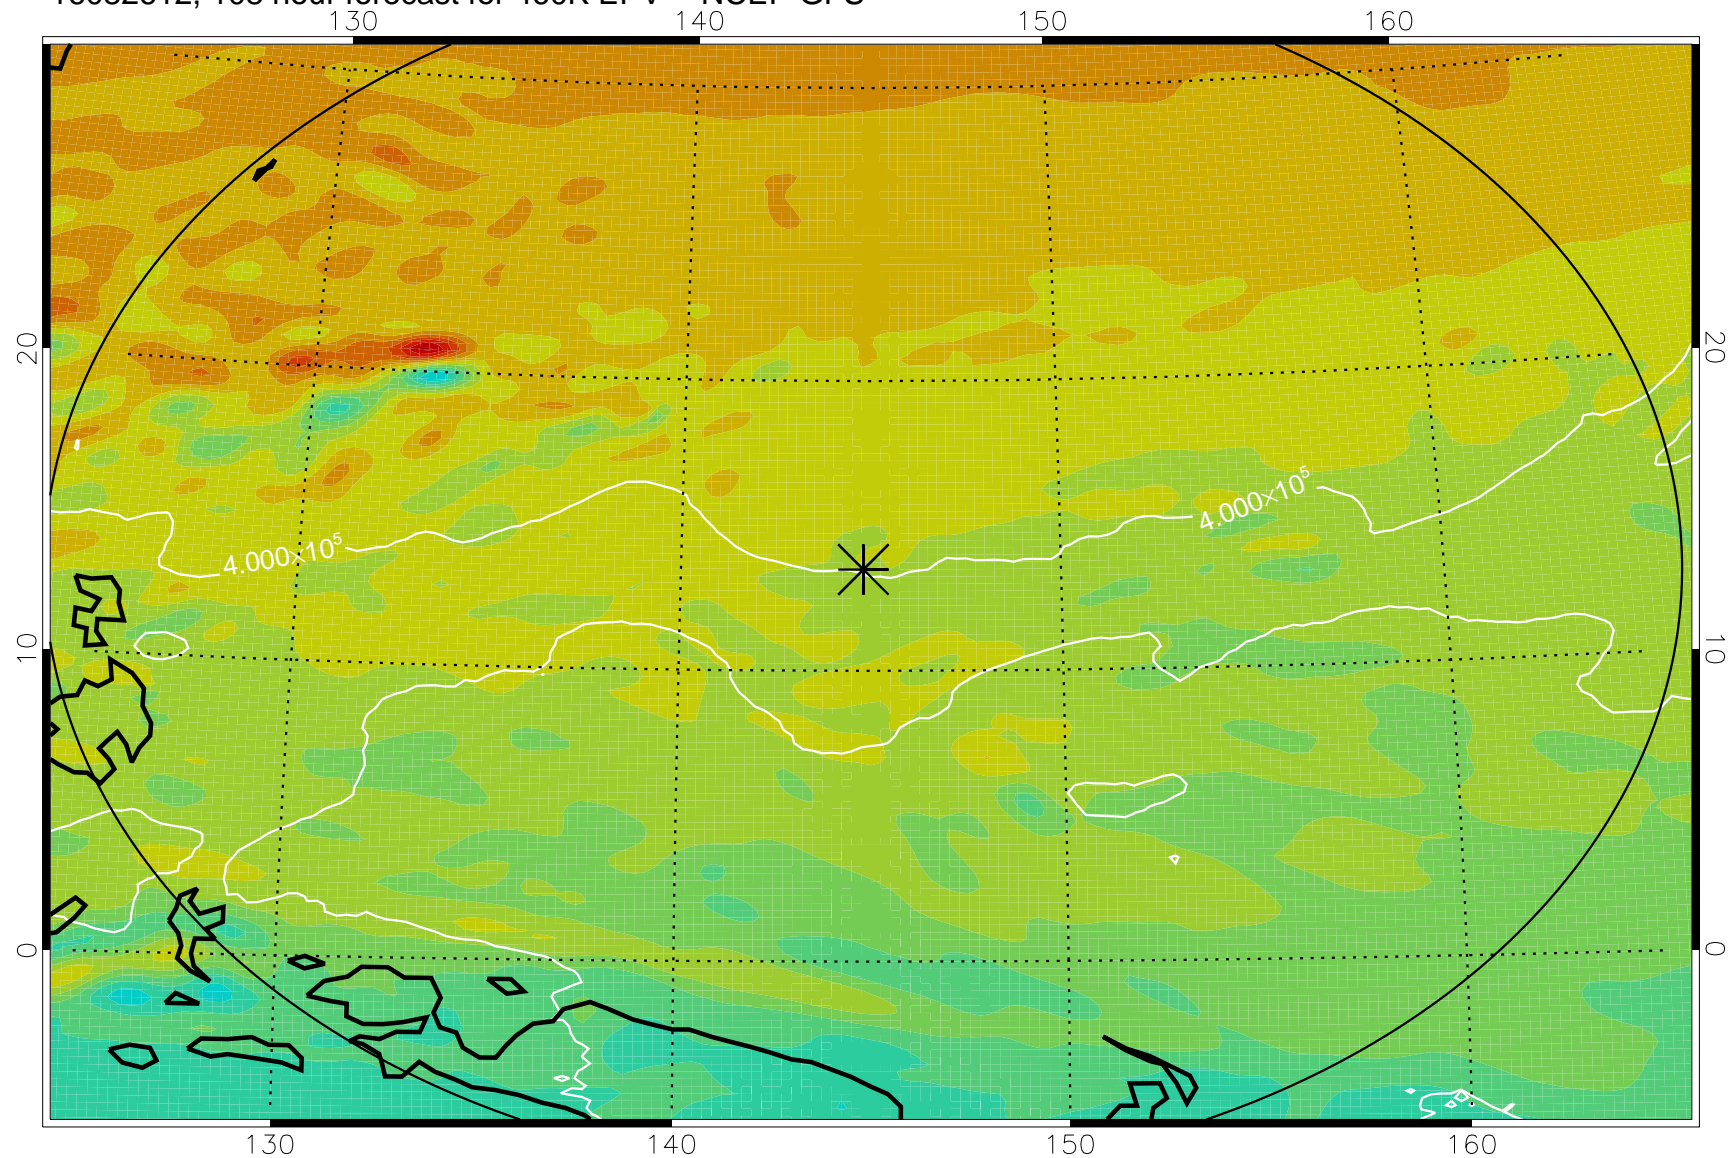

16082506, 78 hour forecast for 460K EPV -- NCEP GFS

460K Montgomery Streamfunction, white

Range ring of 2304 km

16082512, 84 hour forecast for 460K EPV -- NCEP GFS

460K Montgomery Streamfunction, white

Range ring of 2304 km

16082518, 90 hour forecast for 460K EPV -- NCEP GFS

460K Montgomery Streamfunction, white

Range ring of 2304 km

16082600, 96 hour forecast for 460K EPV -- NCEP GFS

460K Montgomery Streamfunction, white

Range ring of 2304 km

16082606, 102 hour forecast for 460K EPV -- NCEP GFS

16082612, 108 hour forecast for 460K EPV -- NCEP GFS

460K Montgomery Streamfunction, white

Range ring of 2304 km

16082618, 114 hour forecast for 460K EPV -- NCEP GFS

460K Montgomery Streamfunction, white

Range ring of 2304 km

16082700, 120 hour forecast for 460K EPV -- NCEP GFS

460K Montgomery Streamfunction, white

Range ring of 2304 km