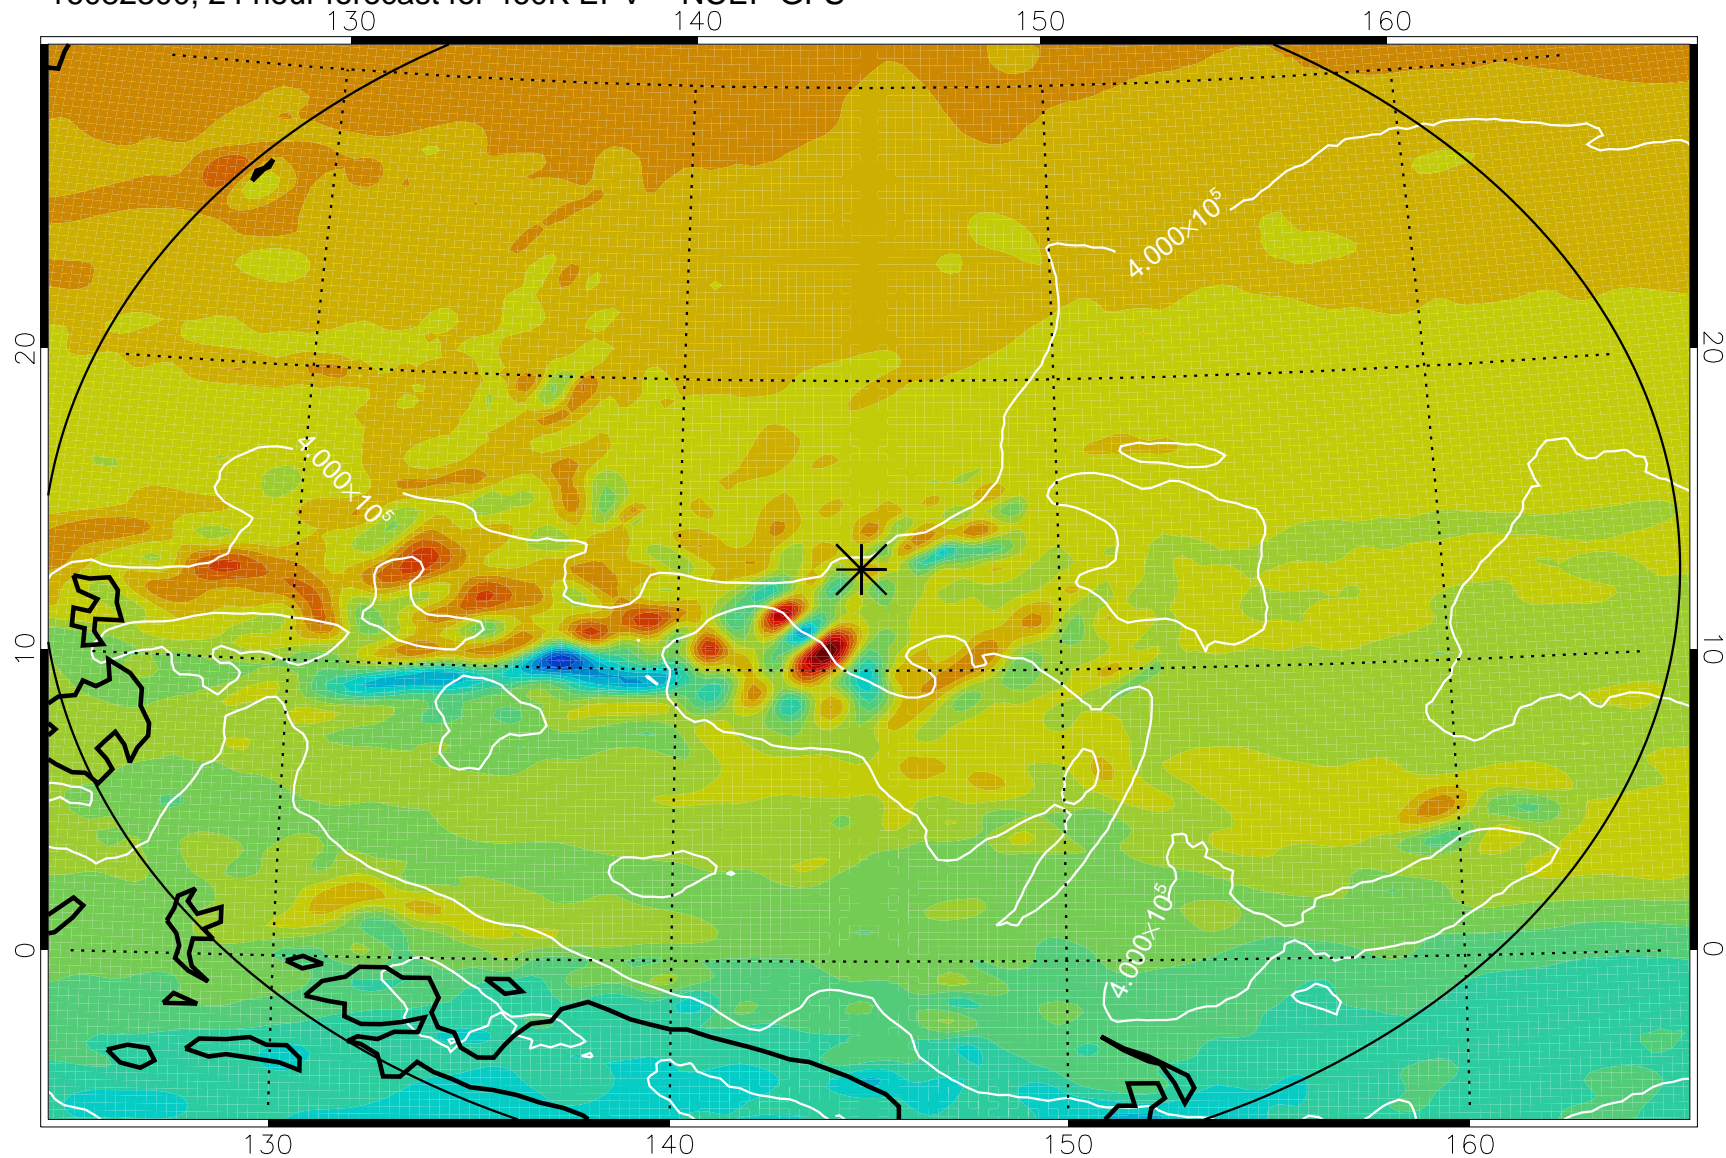

16082206, 6 hour forecast for 460K EPV -- NCEP GFS

460K Montgomery Streamfunction, white

Range ring of 2304 km

16082212, 12 hour forecast for 460K EPV -- NCEP GFS

460K Montgomery Streamfunction, white

Range ring of 2304 km

16082218, 18 hour forecast for 460K EPV -- NCEP GFS

460K Montgomery Streamfunction, white

Range ring of 2304 km

16082300, 24 hour forecast for 460K EPV -- NCEP GFS

460K Montgomery Streamfunction, white

Range ring of 2304 km

16082306, 30 hour forecast for 460K EPV -- NCEP GFS

460K Montgomery Streamfunction, white

Range ring of 2304 km

16082312, 36 hour forecast for 460K EPV -- NCEP GFS

460K Montgomery Streamfunction, white

Range ring of 2304 km

16082318, 42 hour forecast for 460K EPV -- NCEP GFS

460K Montgomery Streamfunction, white

Range ring of 2304 km

16082400, 48 hour forecast for 460K EPV -- NCEP GFS

460K Montgomery Streamfunction, white

Range ring of 2304 km