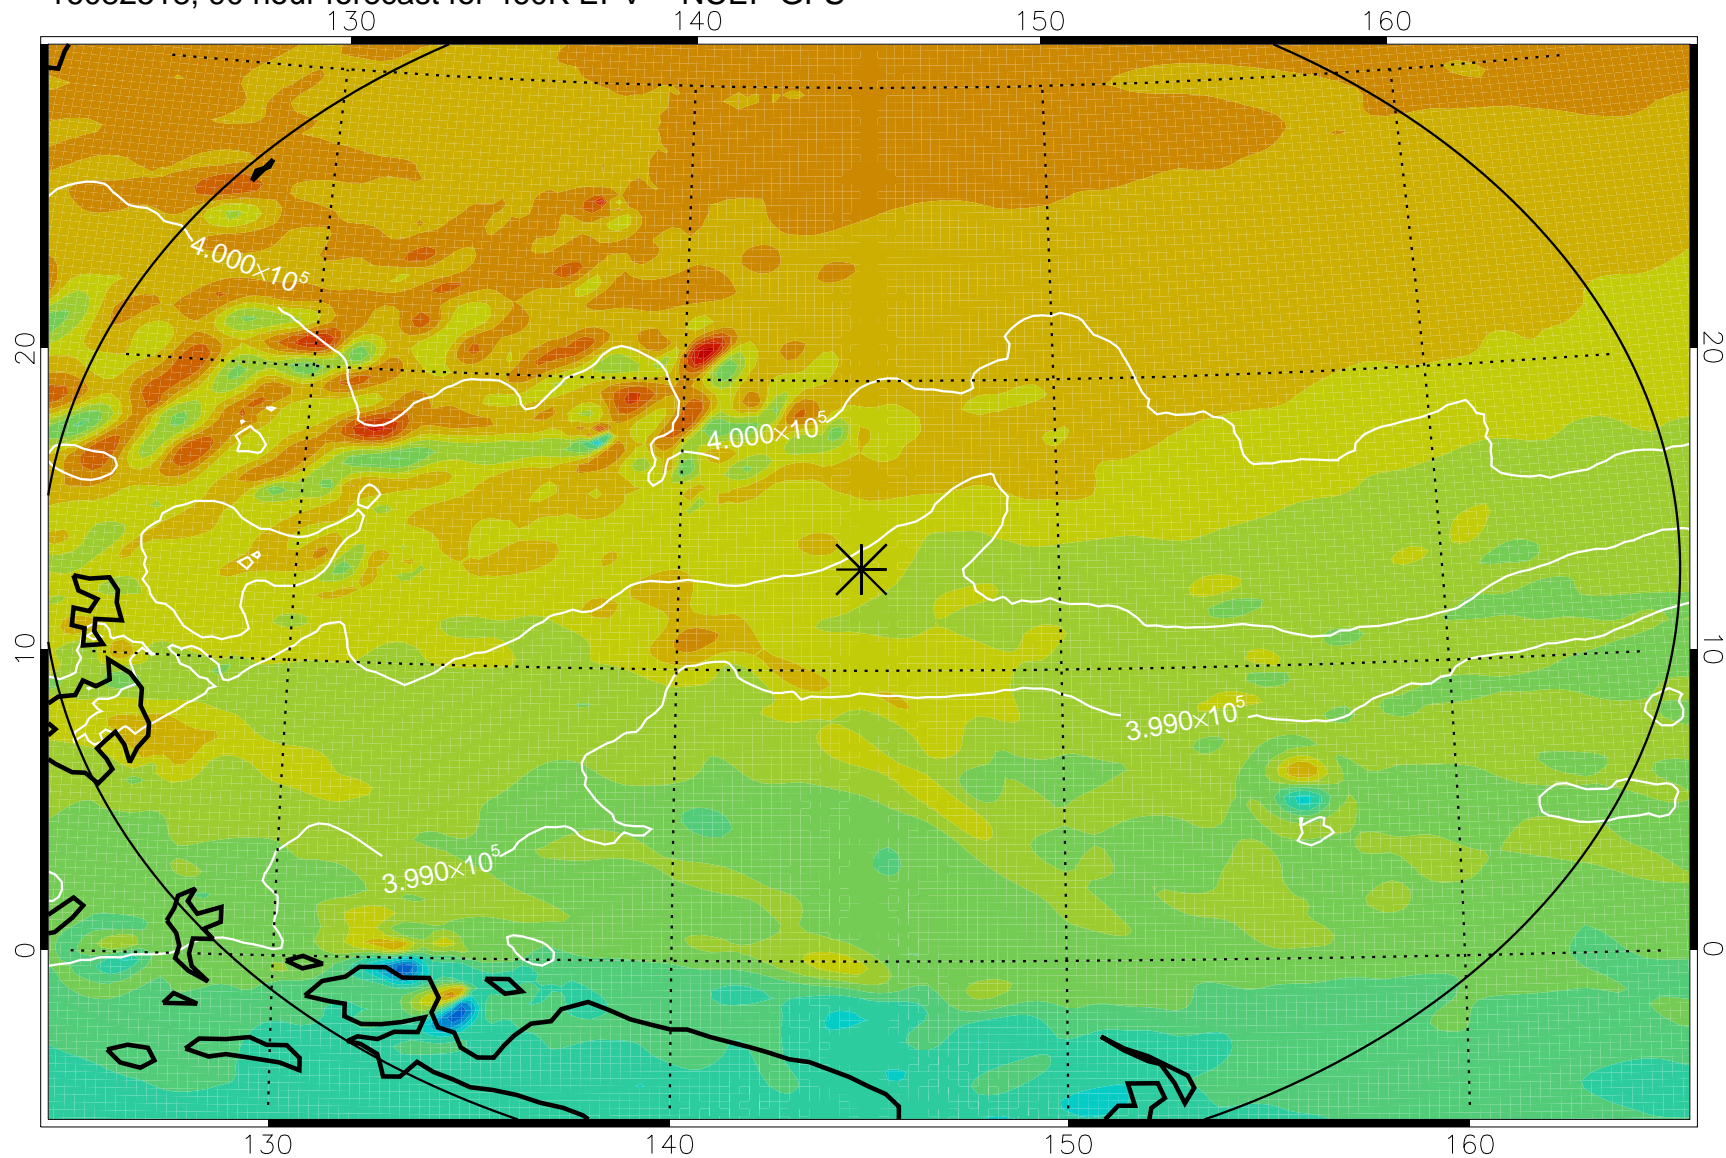

16082418, 66 hour forecast for 460K EPV -- NCEP GFS

460K Montgomery Streamfunction, white

Range ring of 2304 km

16082500, 72 hour forecast for 460K EPV -- NCEP GFS

460K Montgomery Streamfunction, white

Range ring of 2304 km

16082506, 78 hour forecast for 460K EPV -- NCEP GFS

460K Montgomery Streamfunction, white

Range ring of 2304 km

16082512, 84 hour forecast for 460K EPV -- NCEP GFS

460K Montgomery Streamfunction, white

Range ring of 2304 km

16082518, 90 hour forecast for 460K EPV -- NCEP GFS

460K Montgomery Streamfunction, white

Range ring of 2304 km

16082600, 96 hour forecast for 460K EPV -- NCEP GFS

460K Montgomery Streamfunction, white

Range ring of 2304 km

16082606, 102 hour forecast for 460K EPV -- NCEP GFS

16082612, 108 hour forecast for 460K EPV -- NCEP GFS

460K Montgomery Streamfunction, white

Range ring of 2304 km

16082618, 114 hour forecast for 460K EPV -- NCEP GFS