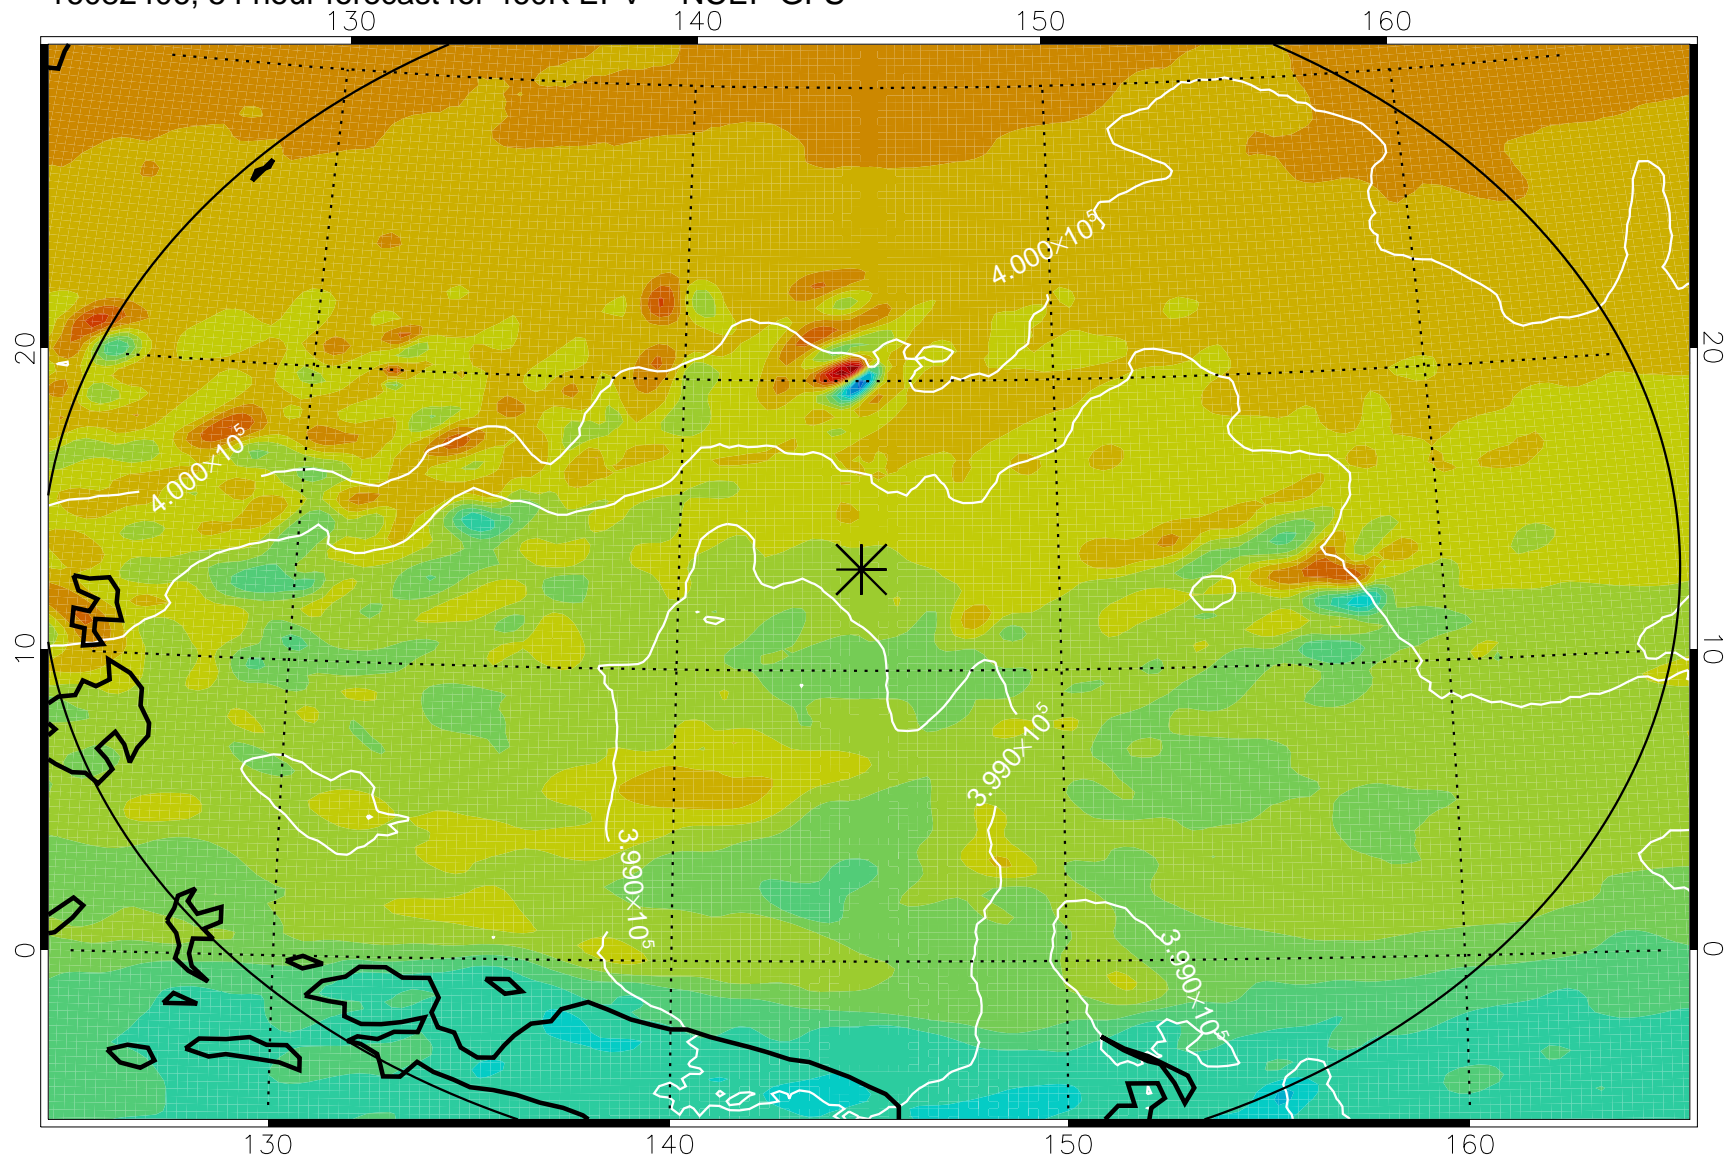

16082318, 42 hour forecast for 460K EPV -- NCEP GFS

460K Montgomery Streamfunction, white

Range ring of 2304 km

16082400, 48 hour forecast for 460K EPV -- NCEP GFS

460K Montgomery Streamfunction, white

Range ring of 2304 km

16082406, 54 hour forecast for 460K EPV -- NCEP GFS

460K Montgomery Streamfunction, white

Range ring of 2304 km

16082412, 60 hour forecast for 460K EPV -- NCEP GFS

460K Montgomery Streamfunction, white

Range ring of 2304 km

16082418, 66 hour forecast for 460K EPV -- NCEP GFS

460K Montgomery Streamfunction, white

Range ring of 2304 km

16082500, 72 hour forecast for 460K EPV -- NCEP GFS

460K Montgomery Streamfunction, white

Range ring of 2304 km

16082606, 102 hour forecast for 460K EPV -- NCEP GFS

16082612, 108 hour forecast for 460K EPV -- NCEP GFS

460K Montgomery Streamfunction, white

Range ring of 2304 km

16082618, 114 hour forecast for 460K EPV -- NCEP GFS