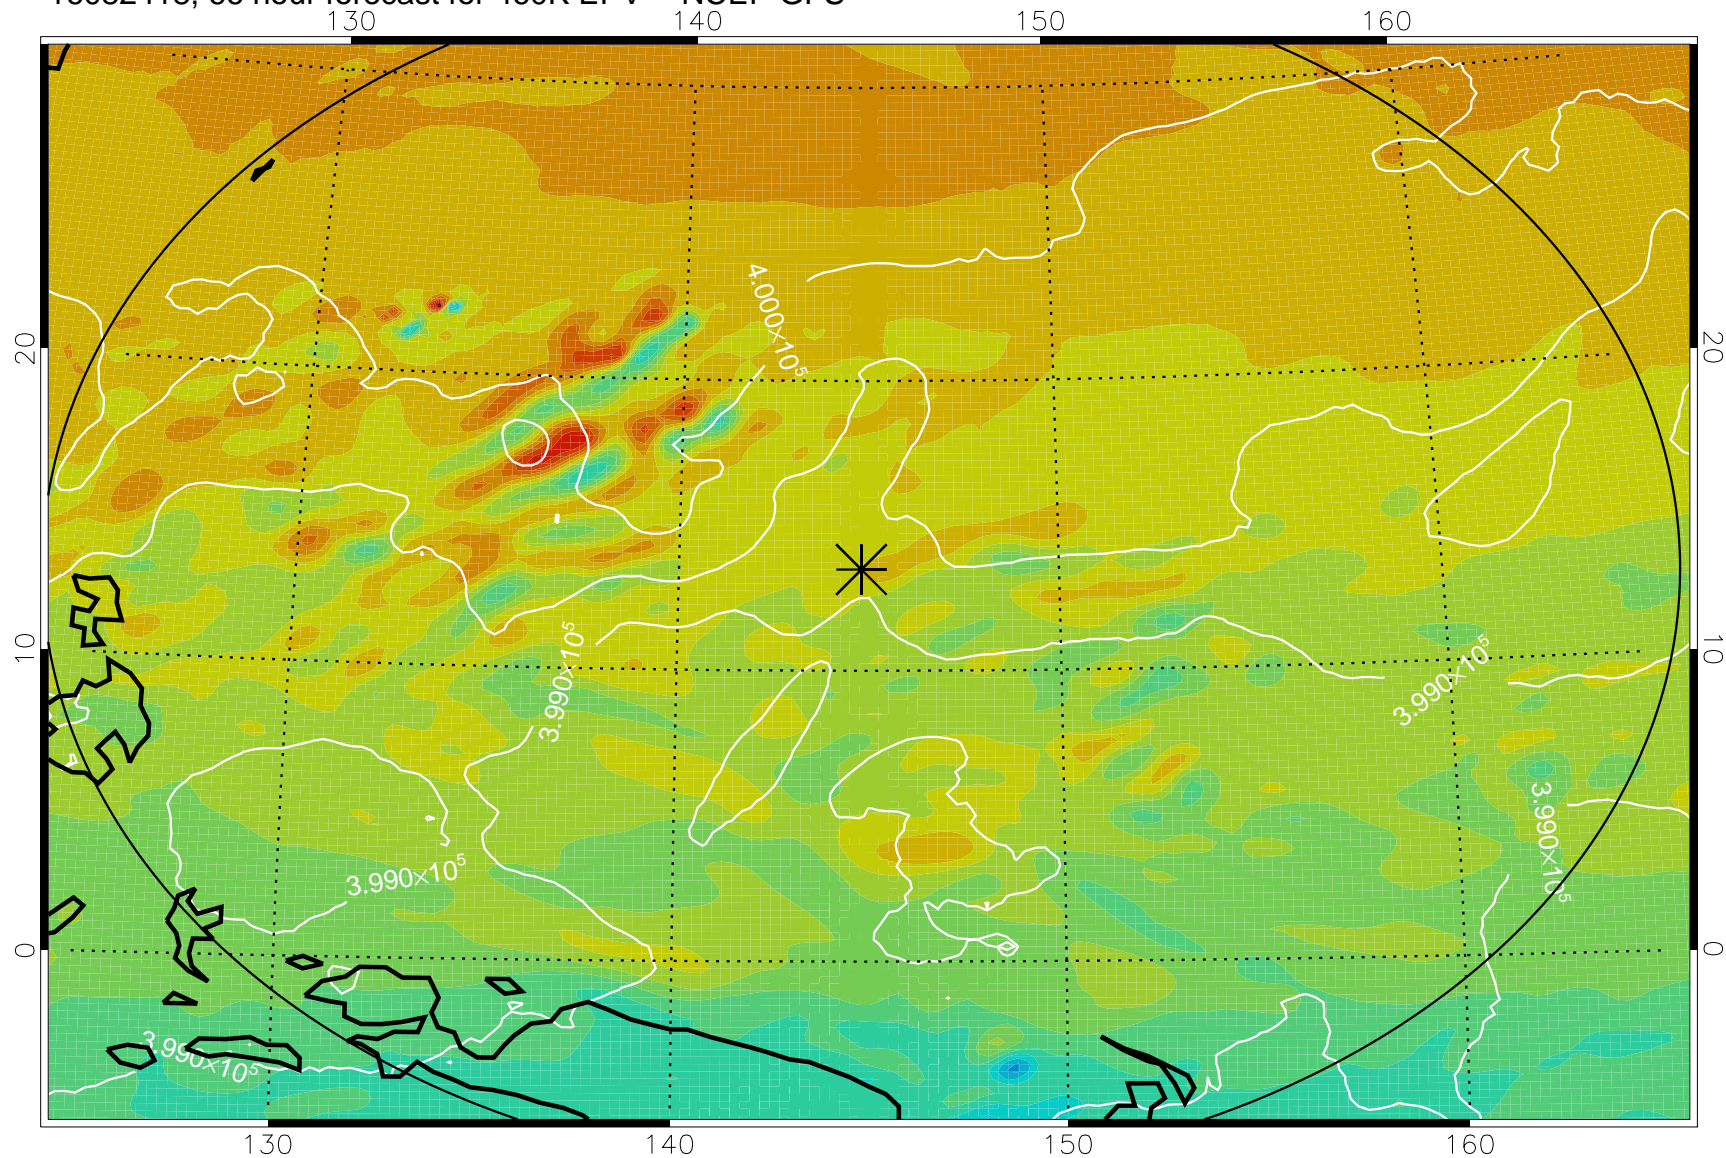

16082406, 54 hour forecast for 460K EPV -- NCEP GFS

460K Montgomery Streamfunction, white

Range ring of 2304 km

16082412, 60 hour forecast for 460K EPV -- NCEP GFS

460K Montgomery Streamfunction, white

Range ring of 2304 km

16082418, 66 hour forecast for 460K EPV -- NCEP GFS

460K Montgomery Streamfunction, white

Range ring of 2304 km

16082500, 72 hour forecast for 460K EPV -- NCEP GFS

460K Montgomery Streamfunction, white

Range ring of 2304 km

16082506, 78 hour forecast for 460K EPV -- NCEP GFS

460K Montgomery Streamfunction, white

Range ring of 2304 km

16082512, 84 hour forecast for 460K EPV -- NCEP GFS

460K Montgomery Streamfunction, white

Range ring of 2304 km

16082606, 102 hour forecast for 460K EPV -- NCEP GFS

16082612, 108 hour forecast for 460K EPV -- NCEP GFS

460K Montgomery Streamfunction, white

Range ring of 2304 km

16082618, 114 hour forecast for 460K EPV -- NCEP GFS