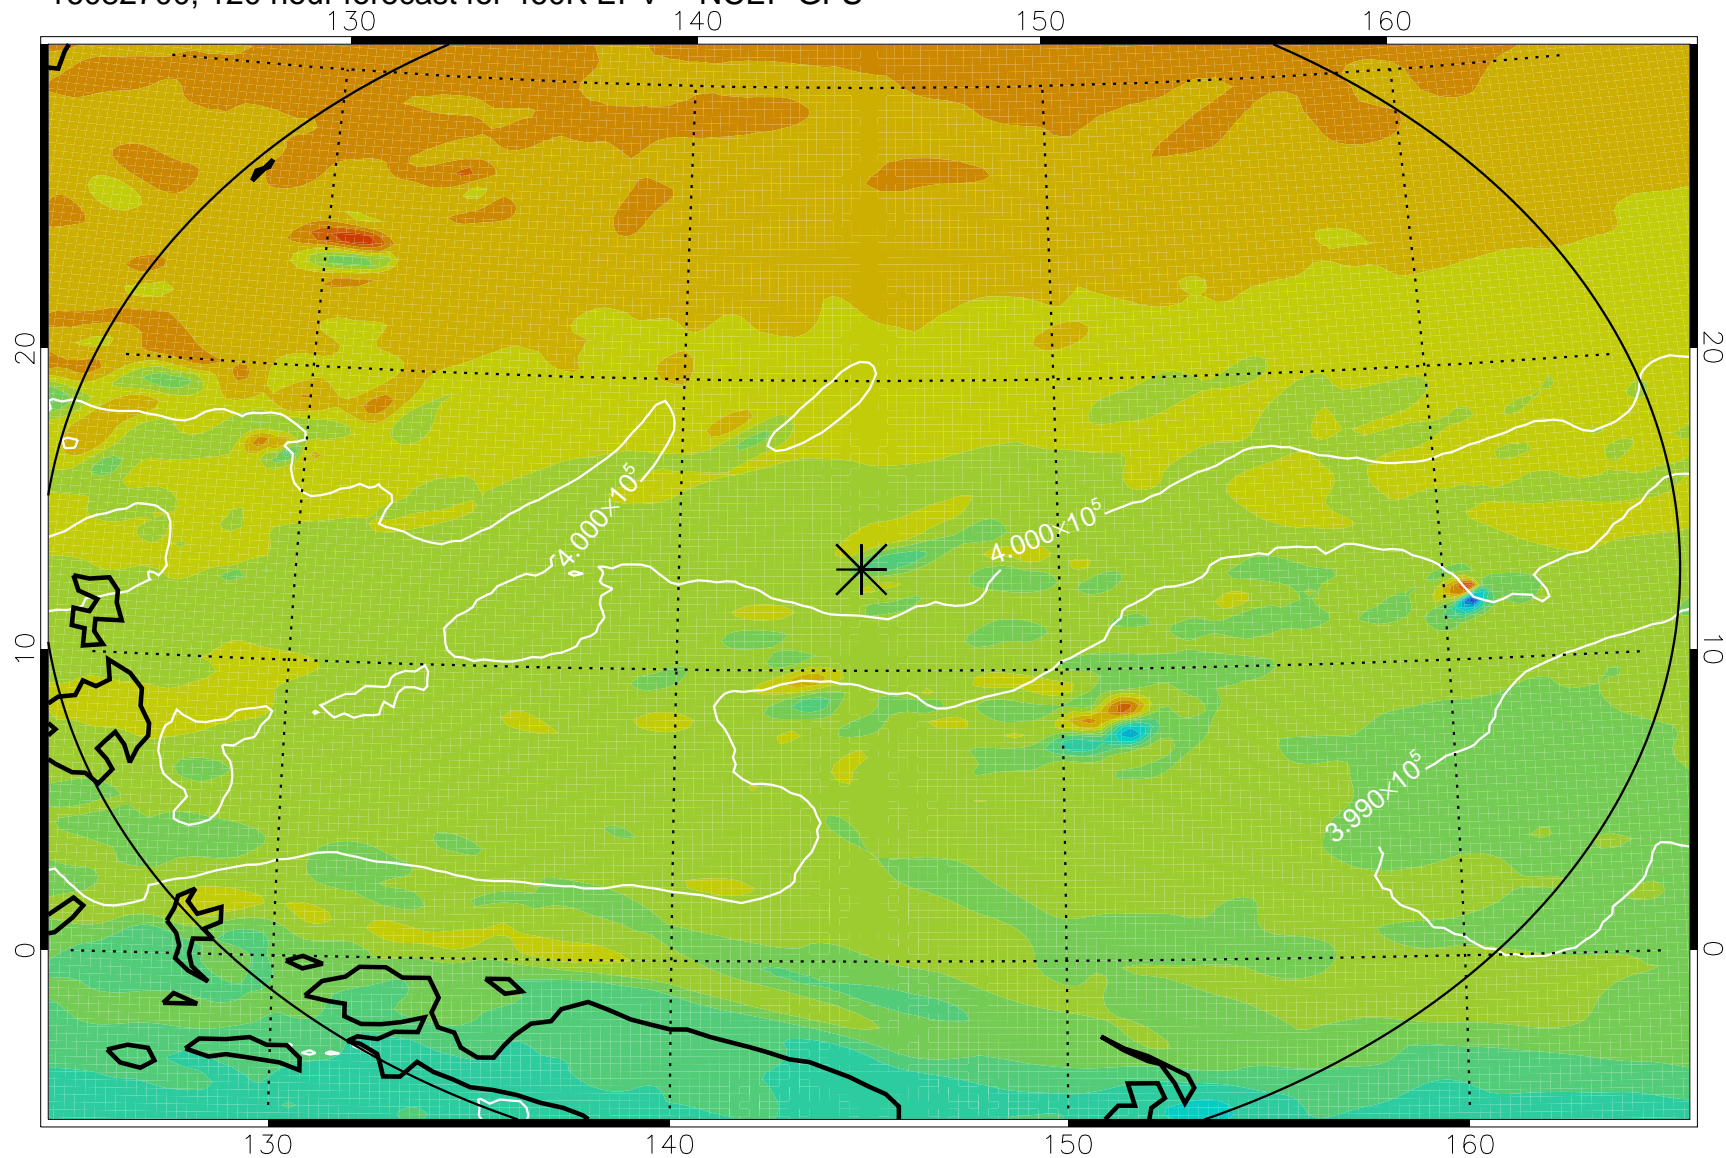

16082506, 78 hour forecast for 460K EPV -- NCEP GFS

460K Montgomery Streamfunction, white

Range ring of 2304 km

16082512, 84 hour forecast for 460K EPV -- NCEP GFS

460K Montgomery Streamfunction, white

Range ring of 2304 km

16082518, 90 hour forecast for 460K EPV -- NCEP GFS

460K Montgomery Streamfunction, white

Range ring of 2304 km

16082600, 96 hour forecast for 460K EPV -- NCEP GFS

460K Montgomery Streamfunction, white

Range ring of 2304 km

16082606, 102 hour forecast for 460K EPV -- NCEP GFS

16082612, 108 hour forecast for 460K EPV -- NCEP GFS

460K Montgomery Streamfunction, white

Range ring of 2304 km

16082618, 114 hour forecast for 460K EPV -- NCEP GFS

460K Montgomery Streamfunction, white

Range ring of 2304 km

16082700, 120 hour forecast for 460K EPV -- NCEP GFS

460K Montgomery Streamfunction, white

Range ring of 2304 km