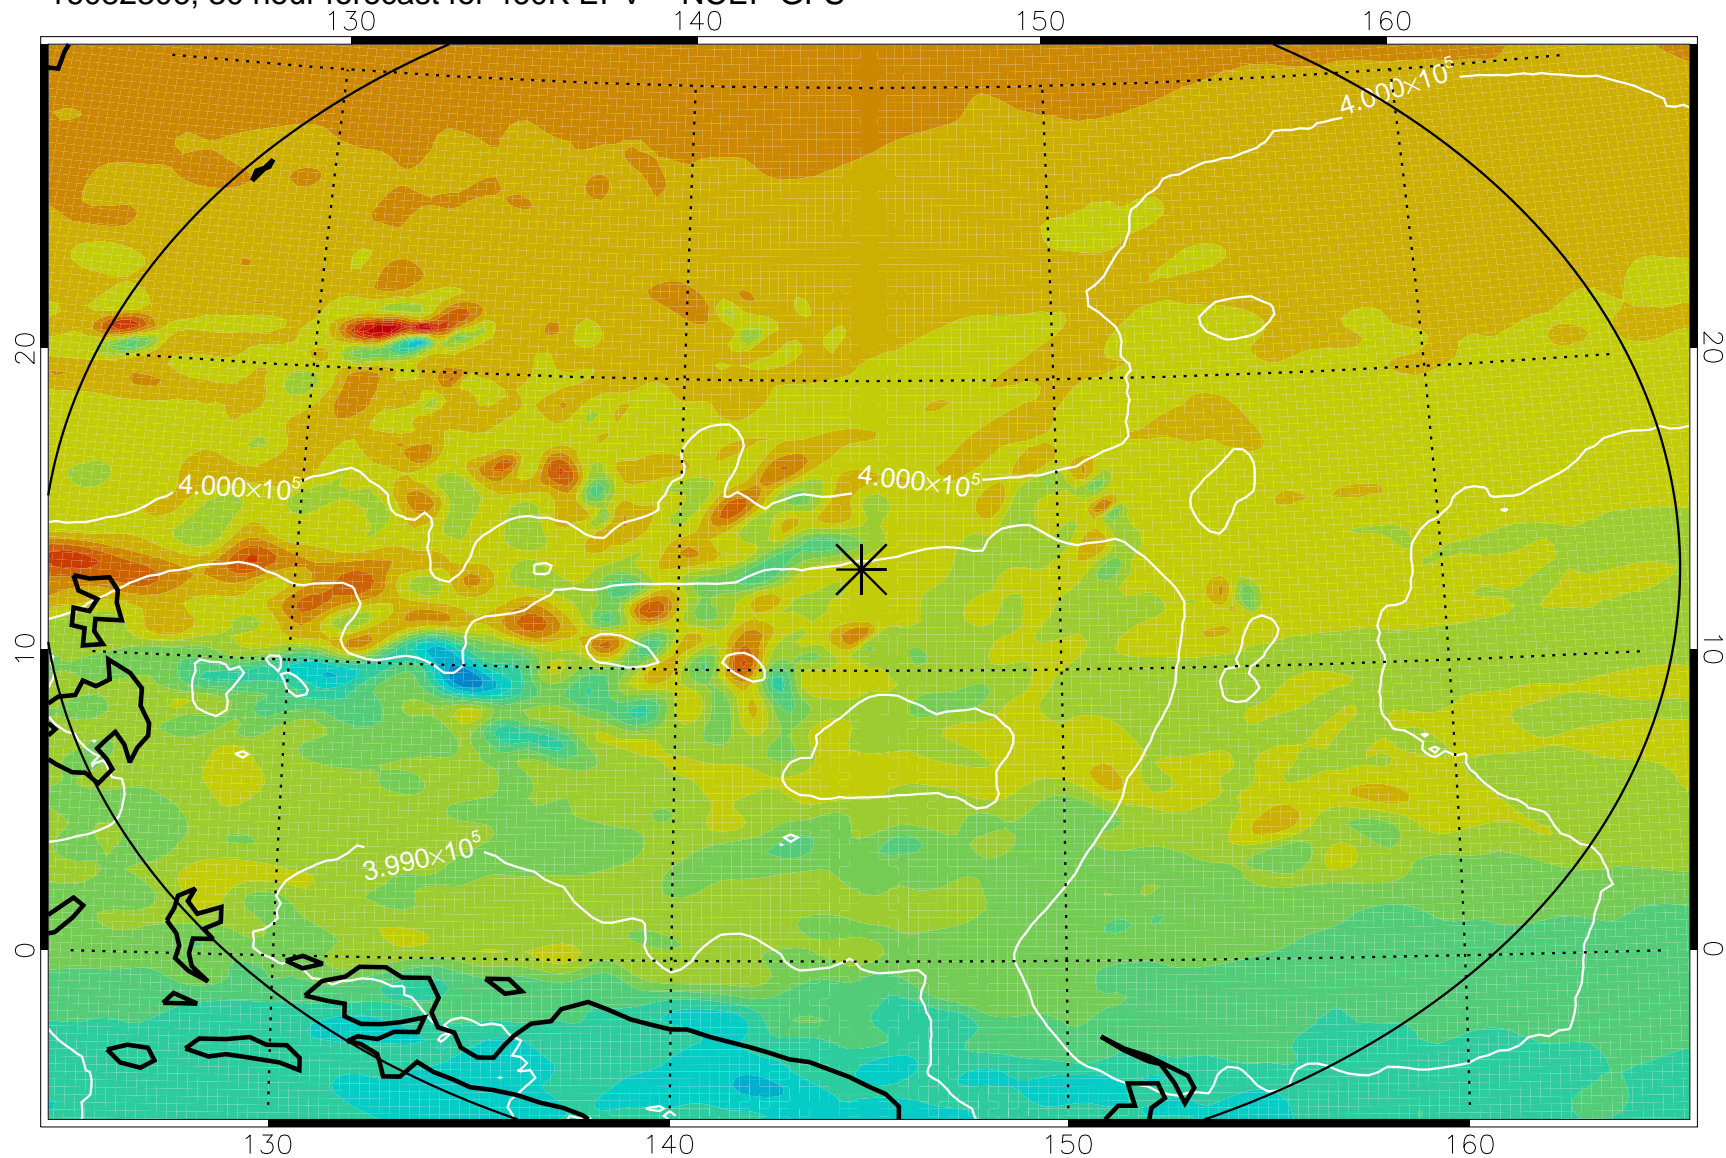

16082218, 18 hour forecast for 460K EPV -- NCEP GFS

460K Montgomery Streamfunction, white

Range ring of 2304 km

16082300, 24 hour forecast for 460K EPV -- NCEP GFS

460K Montgomery Streamfunction, white

Range ring of 2304 km

16082306, 30 hour forecast for 460K EPV -- NCEP GFS

460K Montgomery Streamfunction, white

Range ring of 2304 km

16082312, 36 hour forecast for 460K EPV -- NCEP GFS

460K Montgomery Streamfunction, white

Range ring of 2304 km

16082318, 42 hour forecast for 460K EPV -- NCEP GFS

460K Montgomery Streamfunction, white

Range ring of 2304 km

16082400, 48 hour forecast for 460K EPV -- NCEP GFS

460K Montgomery Streamfunction, white

Range ring of 2304 km

16082406, 54 hour forecast for 460K EPV -- NCEP GFS

460K Montgomery Streamfunction, white

Range ring of 2304 km

16082412, 60 hour forecast for 460K EPV -- NCEP GFS

460K Montgomery Streamfunction, white

Range ring of 2304 km