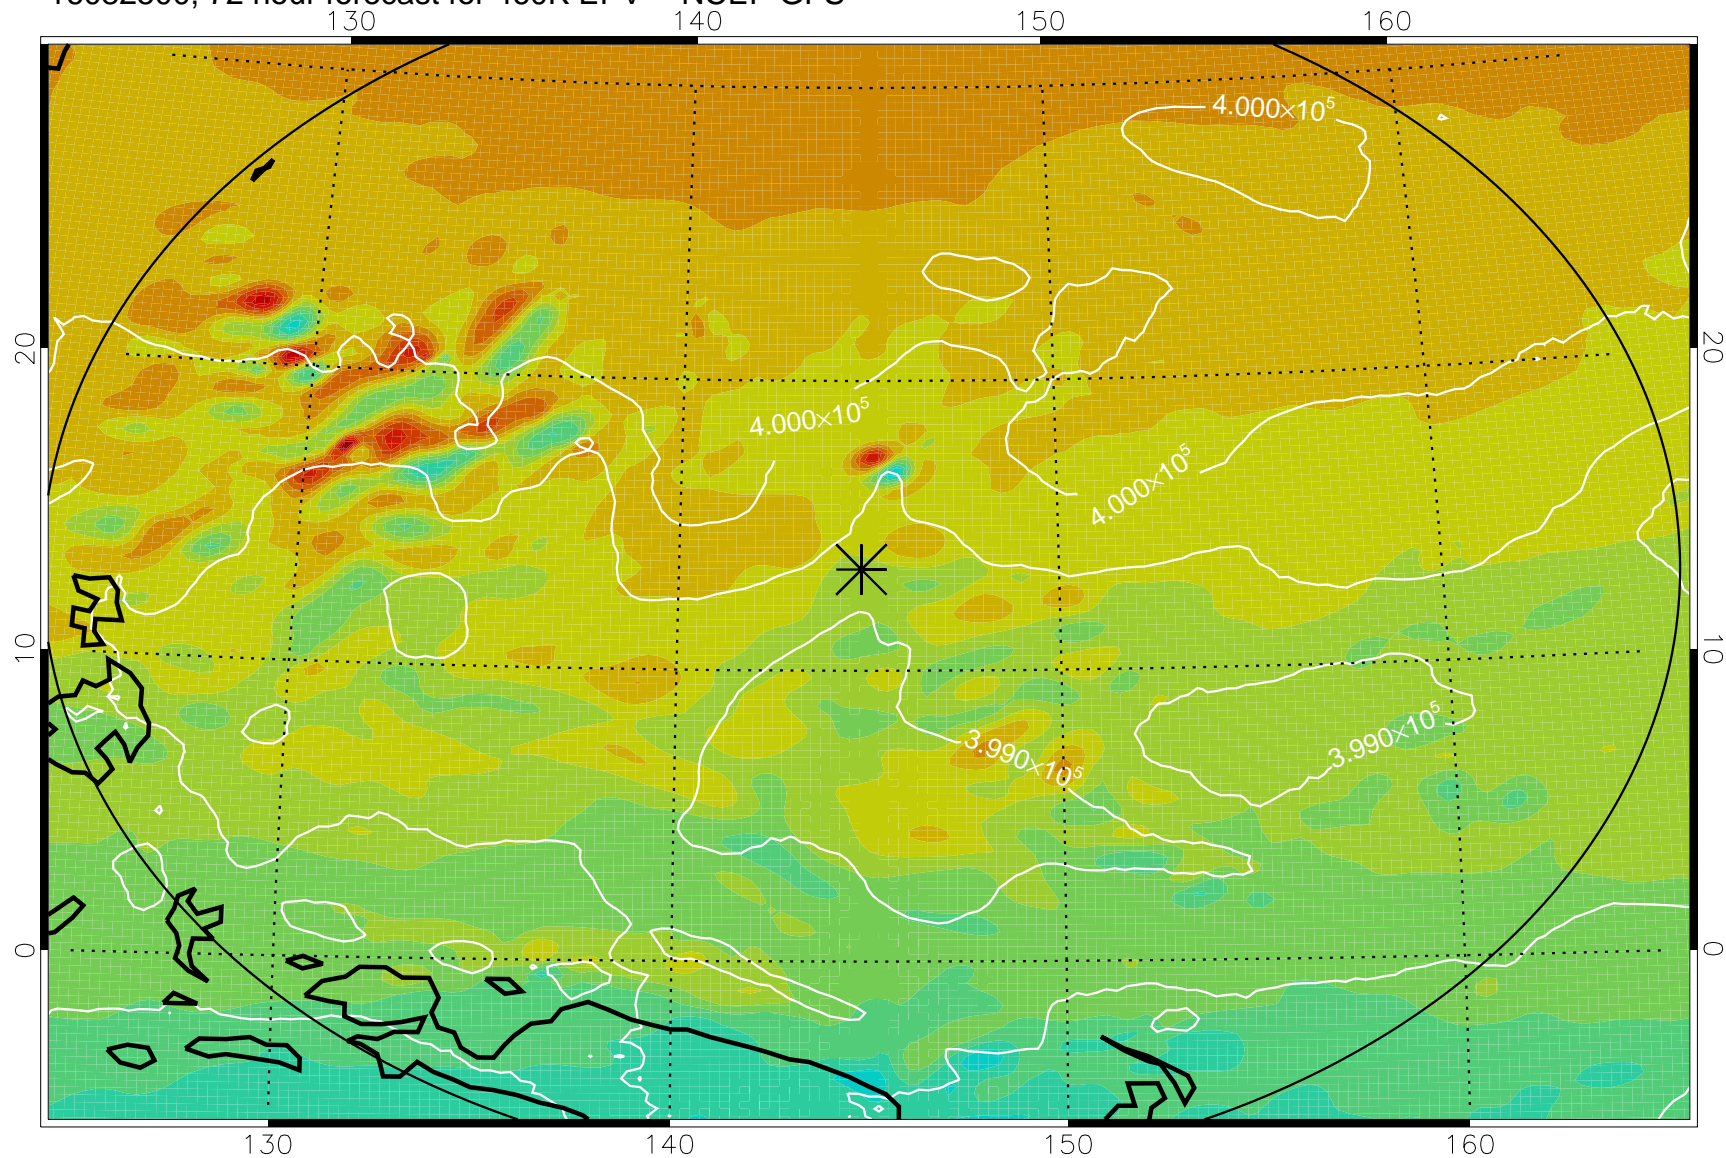

16082406, 54 hour forecast for 460K EPV -- NCEP GFS

460K Montgomery Streamfunction, white

Range ring of 2304 km

16082412, 60 hour forecast for 460K EPV -- NCEP GFS

460K Montgomery Streamfunction, white

Range ring of 2304 km

16082418, 66 hour forecast for 460K EPV -- NCEP GFS

460K Montgomery Streamfunction, white

Range ring of 2304 km

16082500, 72 hour forecast for 460K EPV -- NCEP GFS

460K Montgomery Streamfunction, white

Range ring of 2304 km

16082506, 78 hour forecast for 460K EPV -- NCEP GFS

460K Montgomery Streamfunction, white

Range ring of 2304 km

16082512, 84 hour forecast for 460K EPV -- NCEP GFS

460K Montgomery Streamfunction, white

Range ring of 2304 km

16082606, 102 hour forecast for 460K EPV -- NCEP GFS

16082612, 108 hour forecast for 460K EPV -- NCEP GFS

460K Montgomery Streamfunction, white

Range ring of 2304 km

16082618, 114 hour forecast for 460K EPV -- NCEP GFS