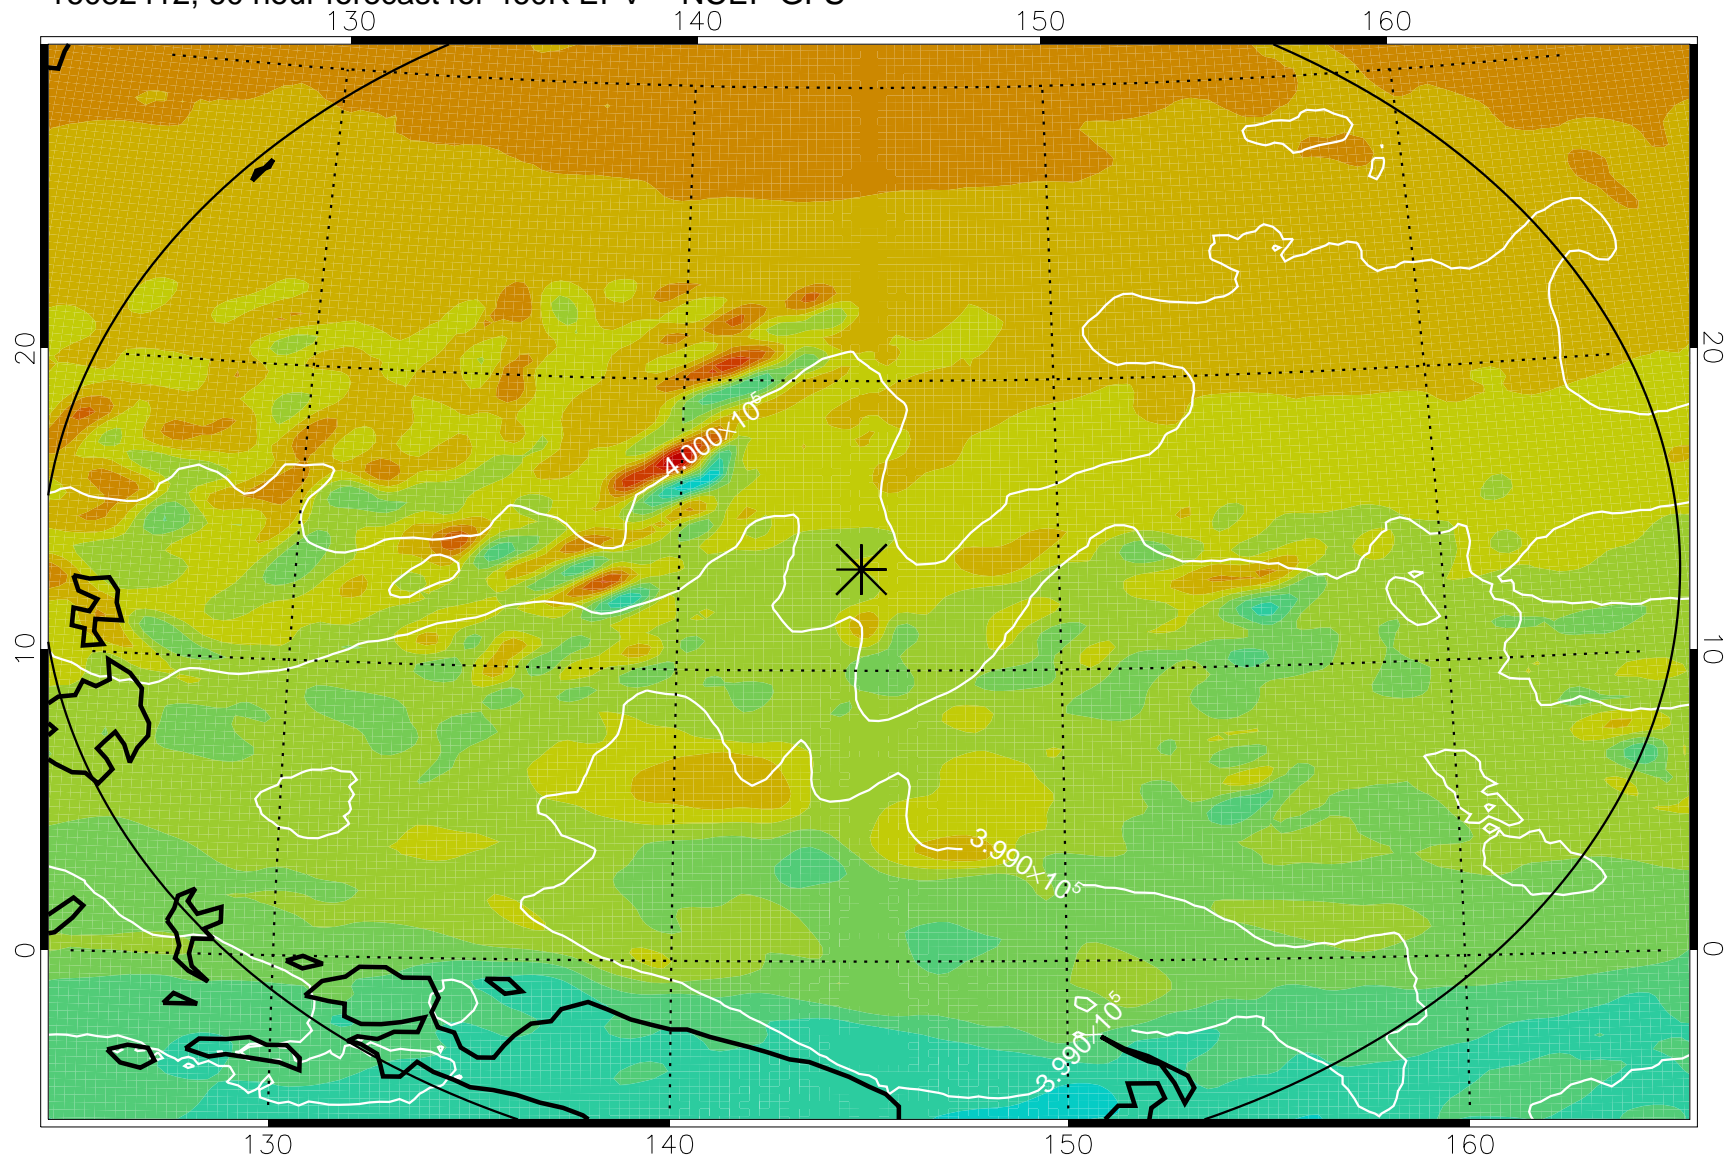

16082318, 42 hour forecast for 460K EPV -- NCEP GFS

460K Montgomery Streamfunction, white

Range ring of 2304 km

16082400, 48 hour forecast for 460K EPV -- NCEP GFS

460K Montgomery Streamfunction, white

Range ring of 2304 km

16082406, 54 hour forecast for 460K EPV -- NCEP GFS

460K Montgomery Streamfunction, white

Range ring of 2304 km

16082412, 60 hour forecast for 460K EPV -- NCEP GFS

460K Montgomery Streamfunction, white

Range ring of 2304 km

16082418, 66 hour forecast for 460K EPV -- NCEP GFS

460K Montgomery Streamfunction, white

Range ring of 2304 km

16082500, 72 hour forecast for 460K EPV -- NCEP GFS

460K Montgomery Streamfunction, white

Range ring of 2304 km

16082606, 102 hour forecast for 460K EPV -- NCEP GFS

16082612, 108 hour forecast for 460K EPV -- NCEP GFS

460K Montgomery Streamfunction, white

Range ring of 2304 km

16082618, 114 hour forecast for 460K EPV -- NCEP GFS