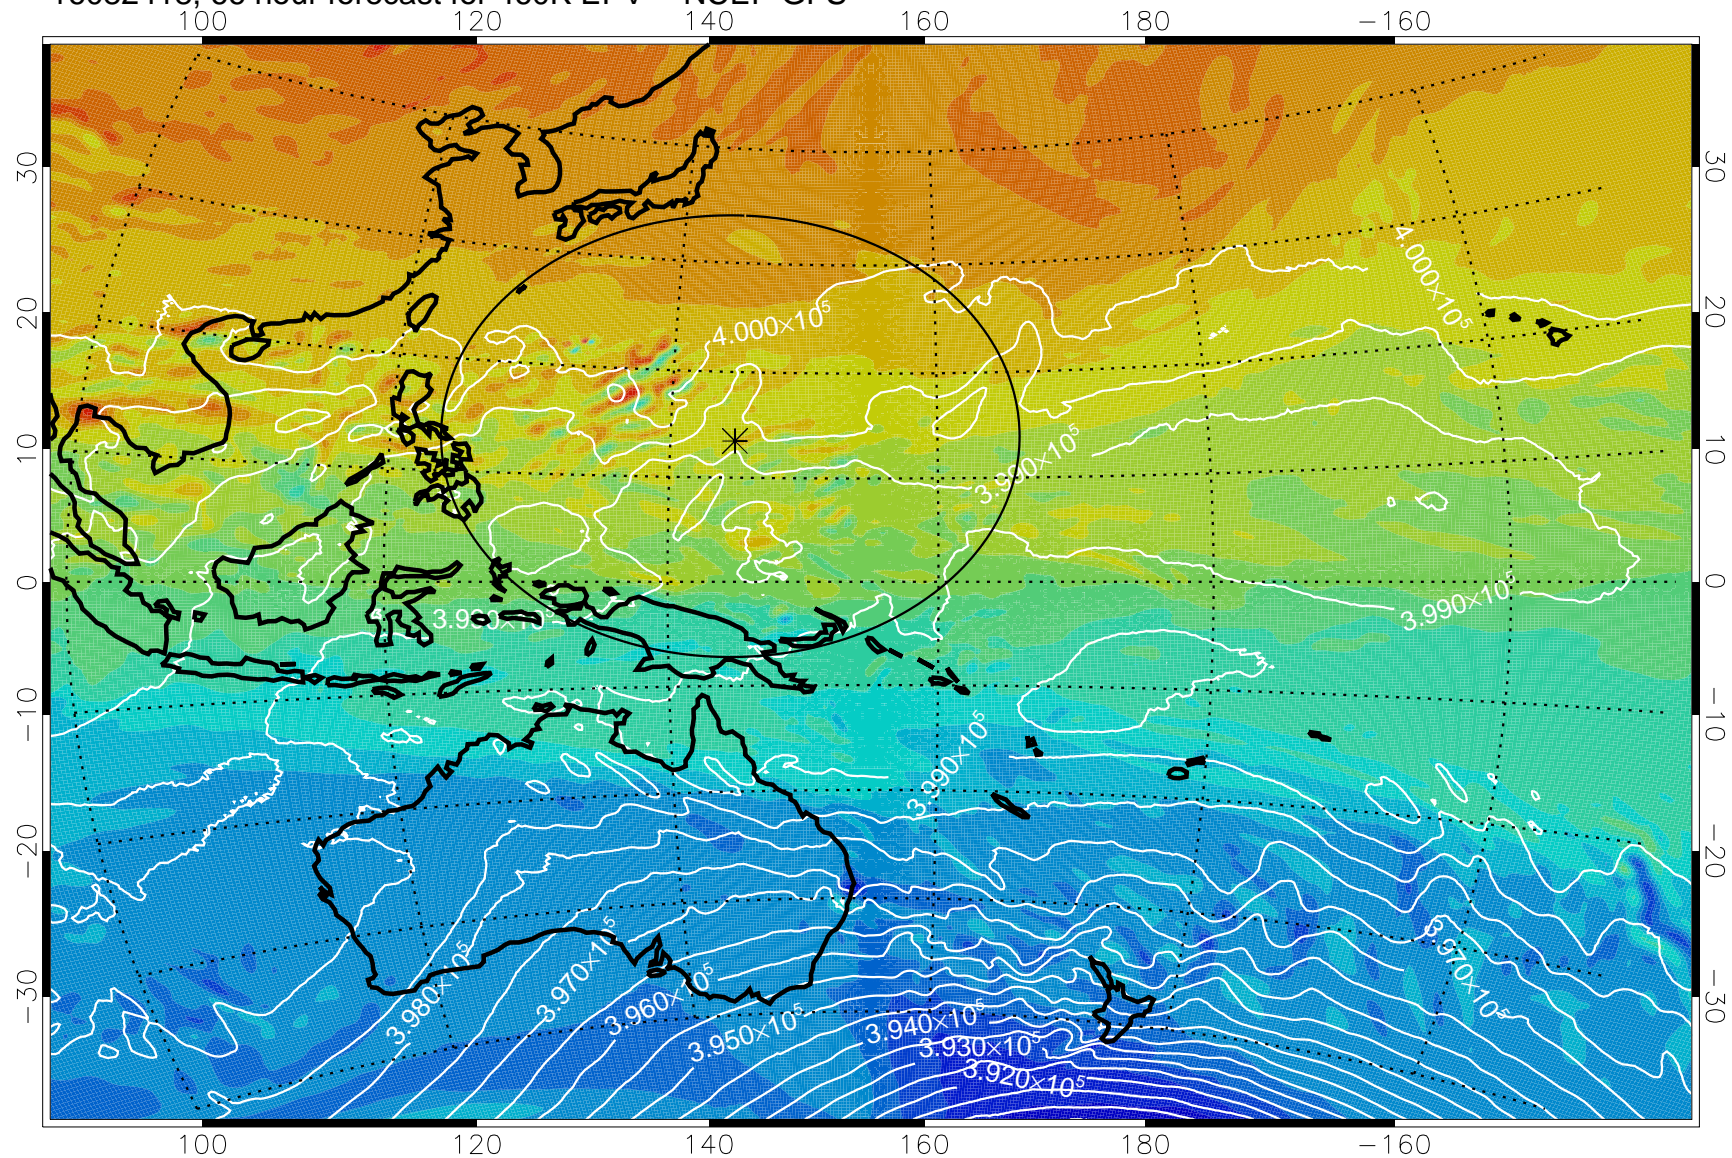

460K Montgomery Streamfunction, white

Range ring of 2304 km

16082312, 36 hour forecast for 460K EPV -- NCEP GFS

460K Montgomery Streamfunction, white

Range ring of 2304 km

16082318, 42 hour forecast for 460K EPV -- NCEP GFS

460K Montgomery Streamfunction, white

Range ring of 2304 km

16082400, 48 hour forecast for 460K EPV -- NCEP GFS

460K Montgomery Streamfunction, white

Range ring of 2304 km

16082406, 54 hour forecast for 460K EPV -- NCEP GFS

16082412, 60 hour forecast for 460K EPV -- NCEP GFS

460K Montgomery Streamfunction, white

Range ring of 2304 km

16082418, 66 hour forecast for 460K EPV -- NCEP GFS

460K Montgomery Streamfunction, white

Range ring of 2304 km

16082500, 72 hour forecast for 460K EPV -- NCEP GFS

460K Montgomery Streamfunction, white

Range ring of 2304 km

16082506, 78 hour forecast for 460K EPV -- NCEP GFS

460K Montgomery Streamfunction, white

Range ring of 2304 km