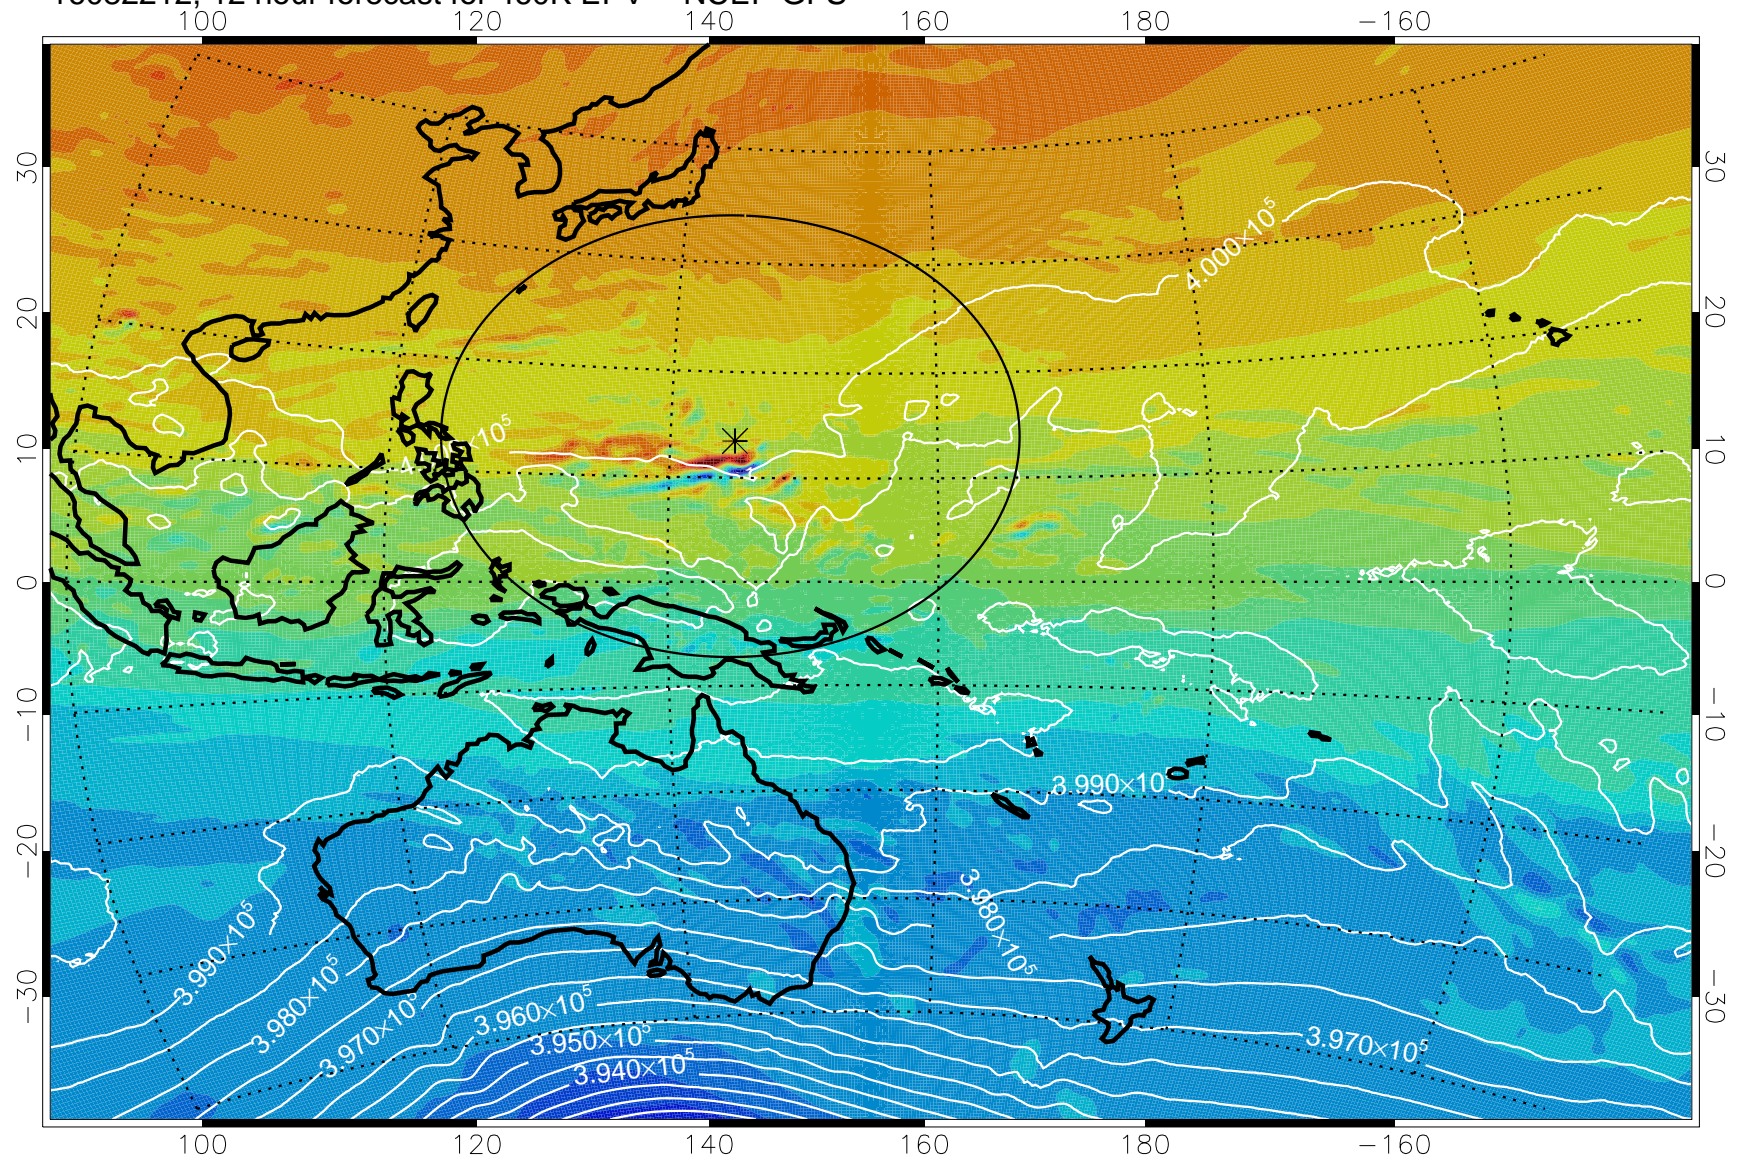

16082206, 6 hour forecast for 460K EPV -- NCEP GFS

16082212, 12 hour forecast for 460K EPV -- NCEP GFS

460K Montgomery Streamfunction, white

Range ring of 2304 km

16082218, 18 hour forecast for 460K EPV -- NCEP GFS

460K Montgomery Streamfunction, white

Range ring of 2304 km

16082300, 24 hour forecast for 460K EPV -- NCEP GFS

460K Montgomery Streamfunction, white

Range ring of 2304 km

16082306, 30 hour forecast for 460K EPV -- NCEP GFS

460K Montgomery Streamfunction, white

Range ring of 2304 km

16082312, 36 hour forecast for 460K EPV -- NCEP GFS

460K Montgomery Streamfunction, white

Range ring of 2304 km

16082318, 42 hour forecast for 460K EPV -- NCEP GFS

460K Montgomery Streamfunction, white

Range ring of 2304 km

16082400, 48 hour forecast for 460K EPV -- NCEP GFS

460K Montgomery Streamfunction, white

Range ring of 2304 km

16082406, 54 hour forecast for 460K EPV -- NCEP GFS