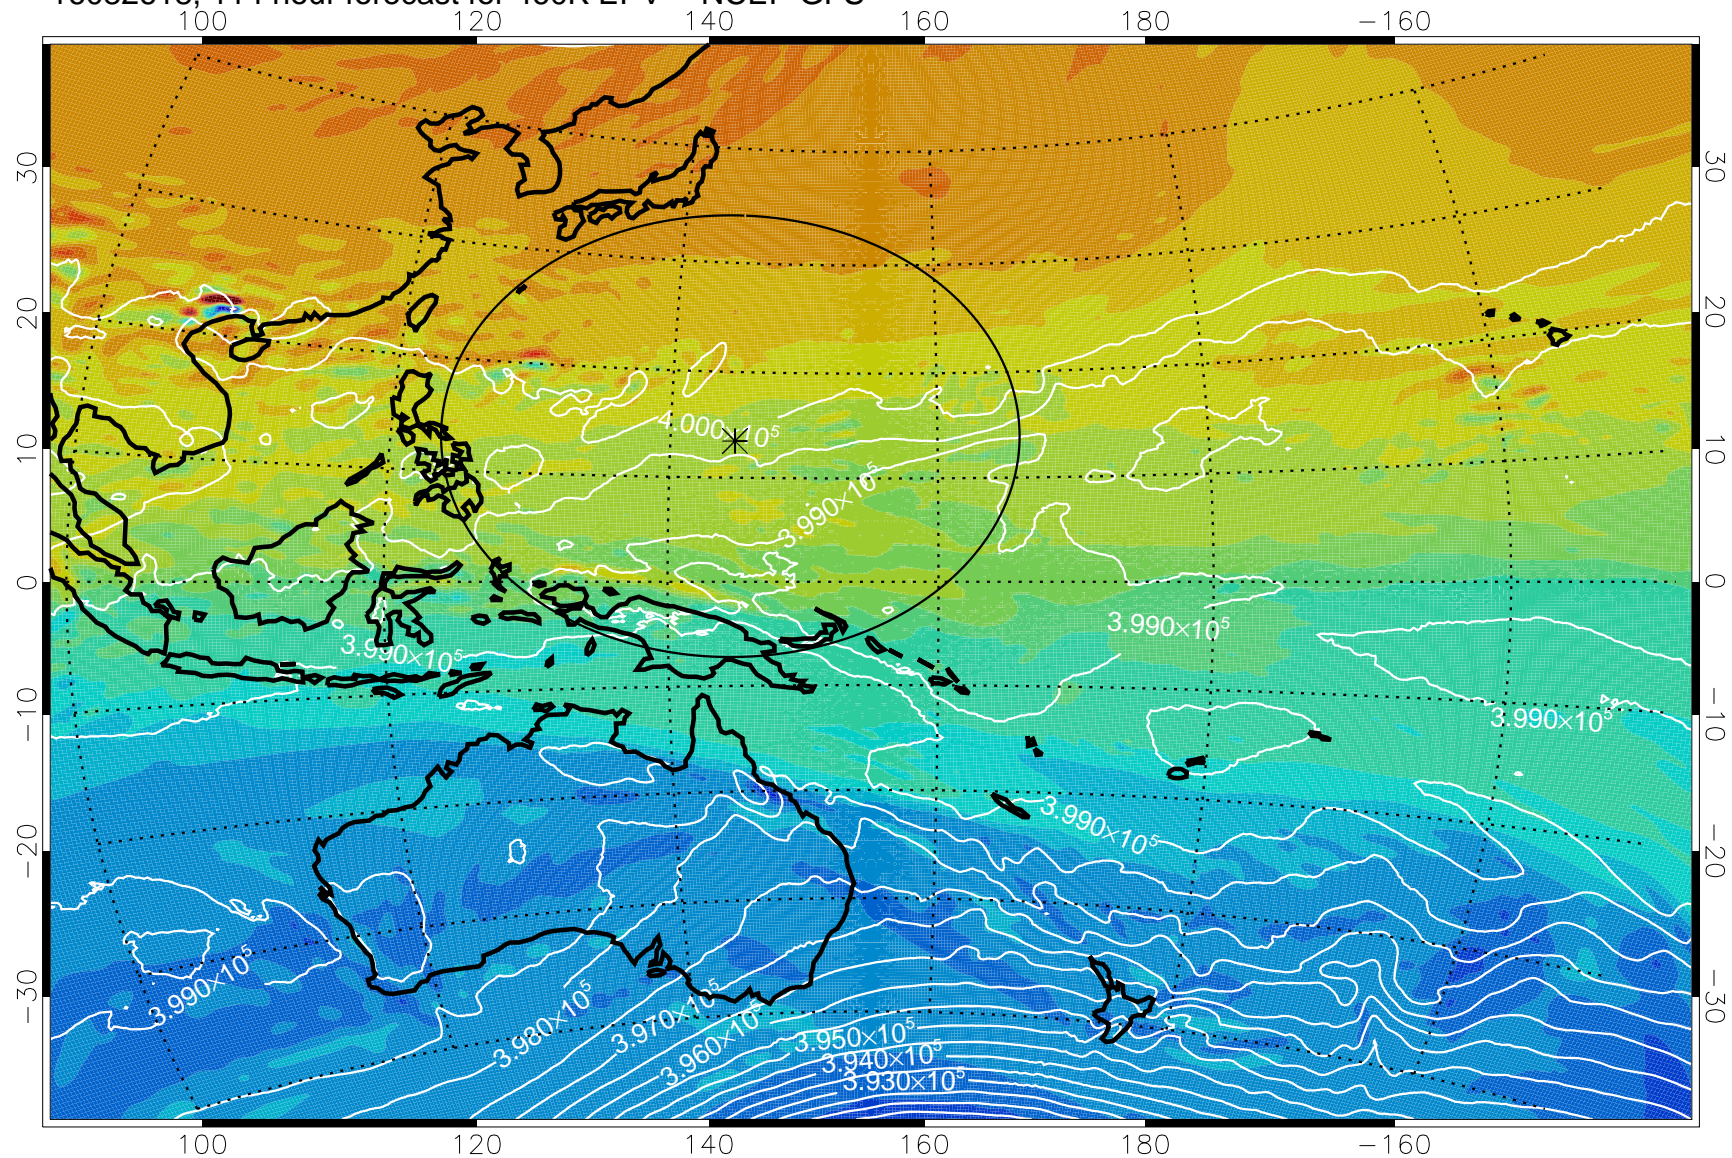

16082500, 72 hour forecast for 460K EPV -- NCEP GFS

460K Montgomery Streamfunction, white

Range ring of 2304 km

16082506, 78 hour forecast for 460K EPV -- NCEP GFS

460K Montgomery Streamfunction, white

Range ring of 2304 km

16082512, 84 hour forecast for 460K EPV -- NCEP GFS

460K Montgomery Streamfunction, white

Range ring of 2304 km

16082518, 90 hour forecast for 460K EPV -- NCEP GFS

460K Montgomery Streamfunction, white

Range ring of 2304 km

16082600, 96 hour forecast for 460K EPV -- NCEP GFS

460K Montgomery Streamfunction, white

Range ring of 2304 km

16082606, 102 hour forecast for 460K EPV -- NCEP GFS

16082612, 108 hour forecast for 460K EPV -- NCEP GFS

16082618, 114 hour forecast for 460K EPV -- NCEP GFS

460K Montgomery Streamfunction, white

Range ring of 2304 km

16082700, 120 hour forecast for 460K EPV -- NCEP GFS

460K Montgomery Streamfunction, white

Range ring of 2304 km