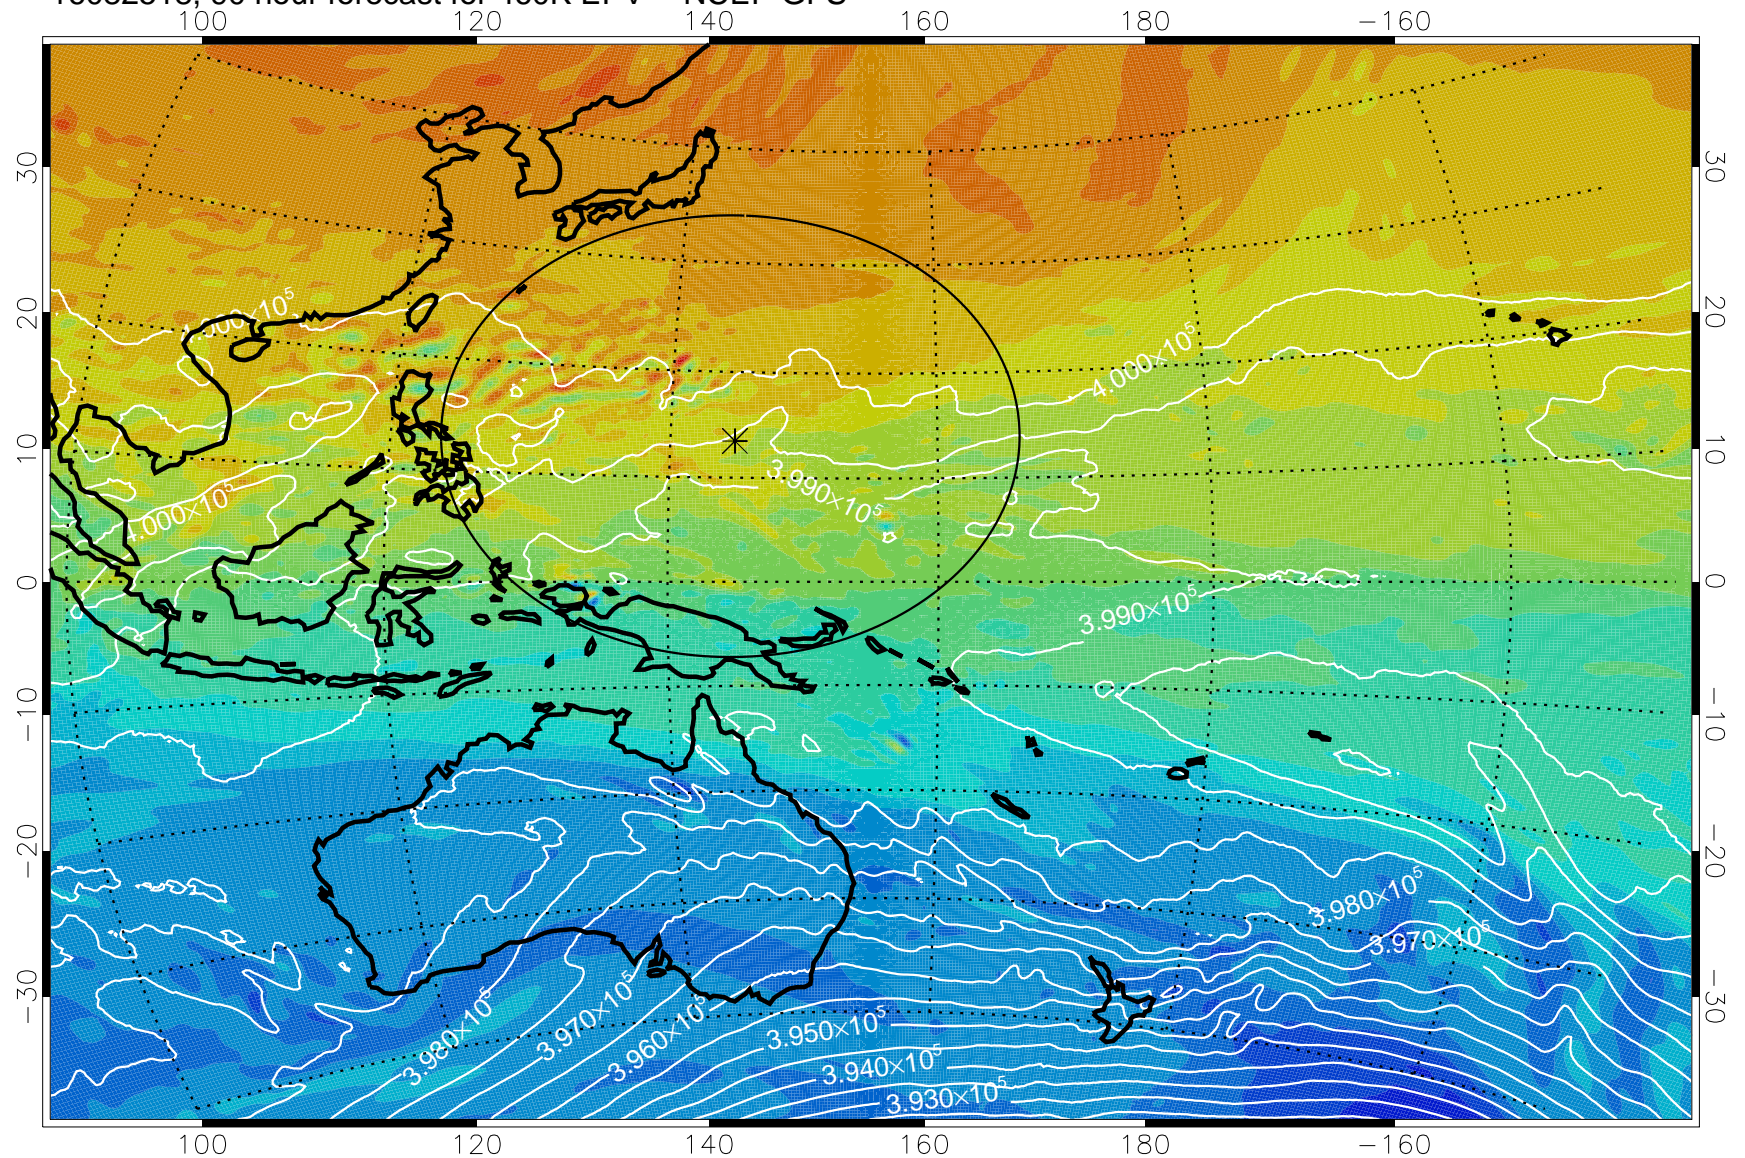

16082412, 60 hour forecast for 460K EPV -- NCEP GFS

460K Montgomery Streamfunction, white

Range ring of 2304 km

16082418, 66 hour forecast for 460K EPV -- NCEP GFS

460K Montgomery Streamfunction, white

Range ring of 2304 km

16082500, 72 hour forecast for 460K EPV -- NCEP GFS

460K Montgomery Streamfunction, white

Range ring of 2304 km

16082506, 78 hour forecast for 460K EPV -- NCEP GFS

460K Montgomery Streamfunction, white

Range ring of 2304 km

16082512, 84 hour forecast for 460K EPV -- NCEP GFS

460K Montgomery Streamfunction, white

Range ring of 2304 km

16082518, 90 hour forecast for 460K EPV -- NCEP GFS

460K Montgomery Streamfunction, white

Range ring of 2304 km

16082600, 96 hour forecast for 460K EPV -- NCEP GFS

460K Montgomery Streamfunction, white

Range ring of 2304 km

16082606, 102 hour forecast for 460K EPV -- NCEP GFS

16082612, 108 hour forecast for 460K EPV -- NCEP GFS