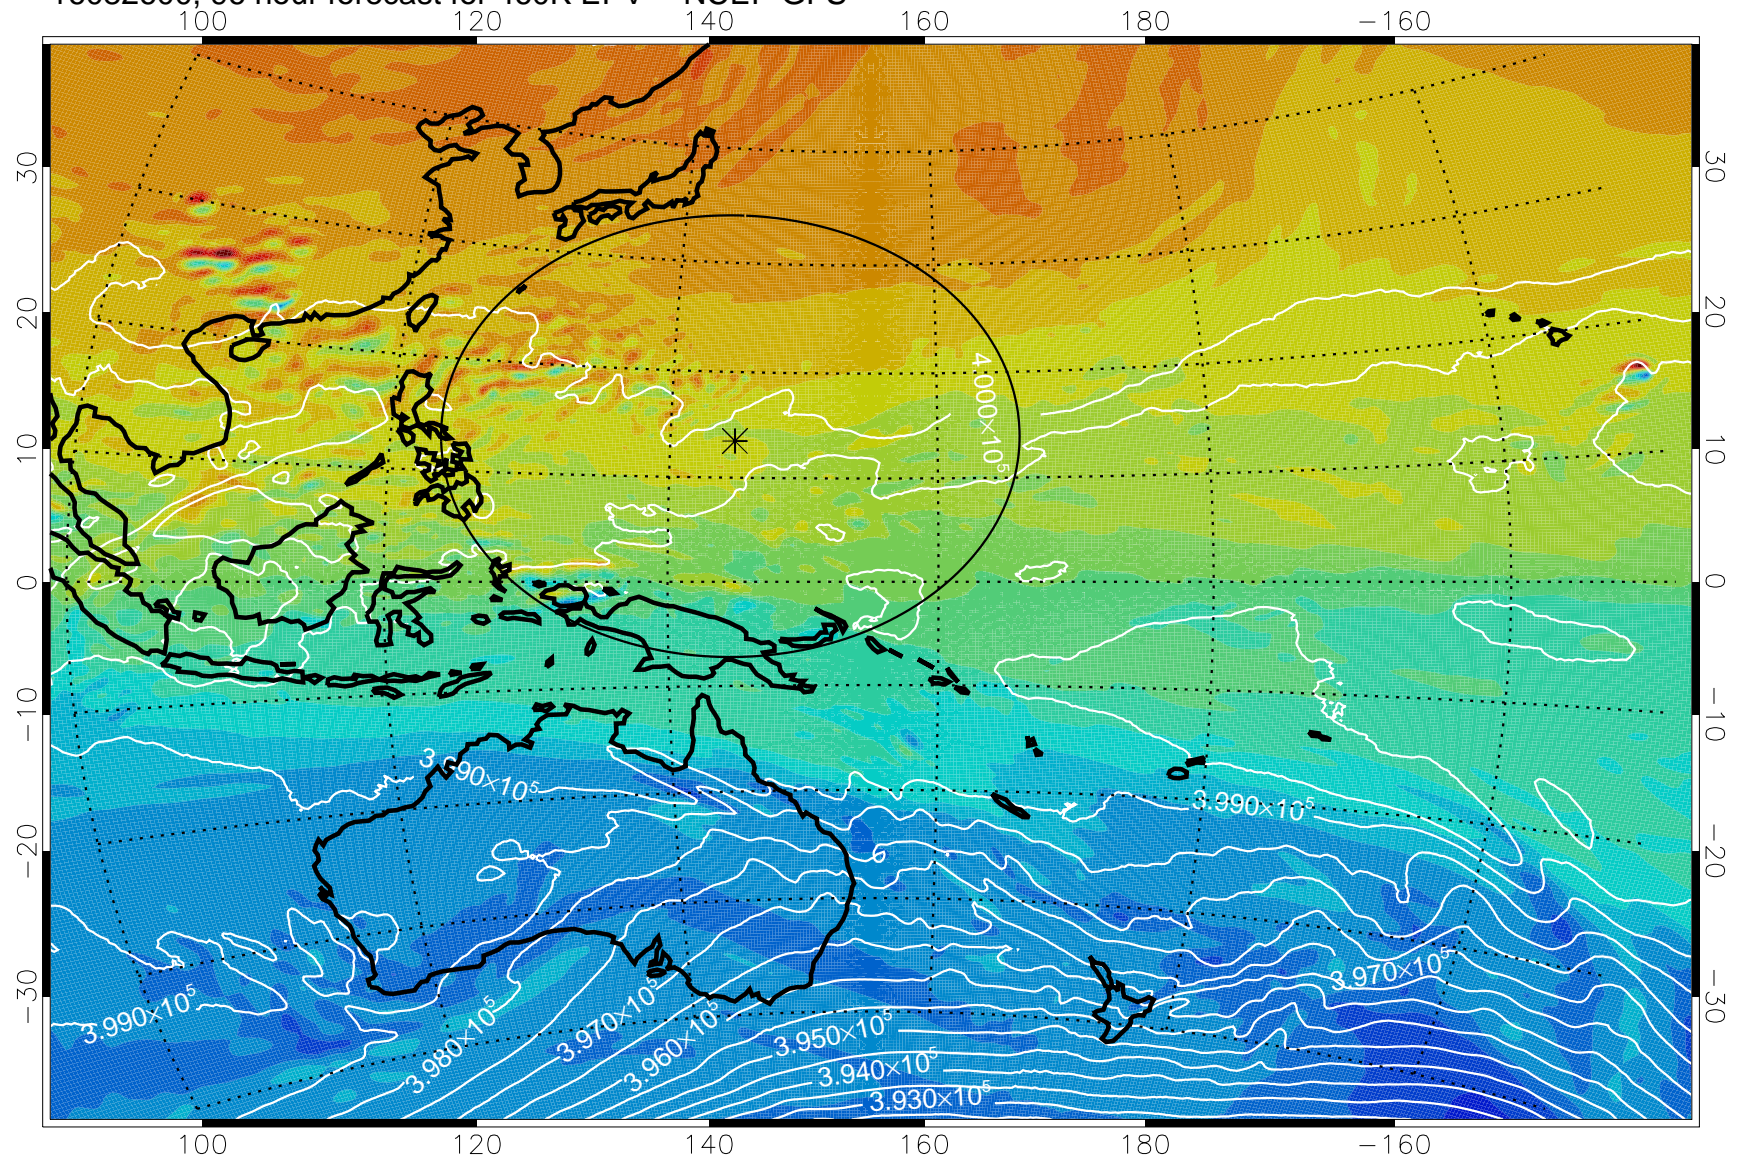

16082500, 72 hour forecast for 460K EPV -- NCEP GFS

460K Montgomery Streamfunction, white

Range ring of 2304 km

16082506, 78 hour forecast for 460K EPV -- NCEP GFS

460K Montgomery Streamfunction, white

Range ring of 2304 km

16082512, 84 hour forecast for 460K EPV -- NCEP GFS

460K Montgomery Streamfunction, white

Range ring of 2304 km

16082518, 90 hour forecast for 460K EPV -- NCEP GFS

460K Montgomery Streamfunction, white

Range ring of 2304 km

16082600, 96 hour forecast for 460K EPV -- NCEP GFS

460K Montgomery Streamfunction, white

Range ring of 2304 km

16082606, 102 hour forecast for 460K EPV -- NCEP GFS

16082612, 108 hour forecast for 460K EPV -- NCEP GFS

16082618, 114 hour forecast for 460K EPV -- NCEP GFS

460K Montgomery Streamfunction, white

Range ring of 2304 km

16082700, 120 hour forecast for 460K EPV -- NCEP GFS

460K Montgomery Streamfunction, white

Range ring of 2304 km