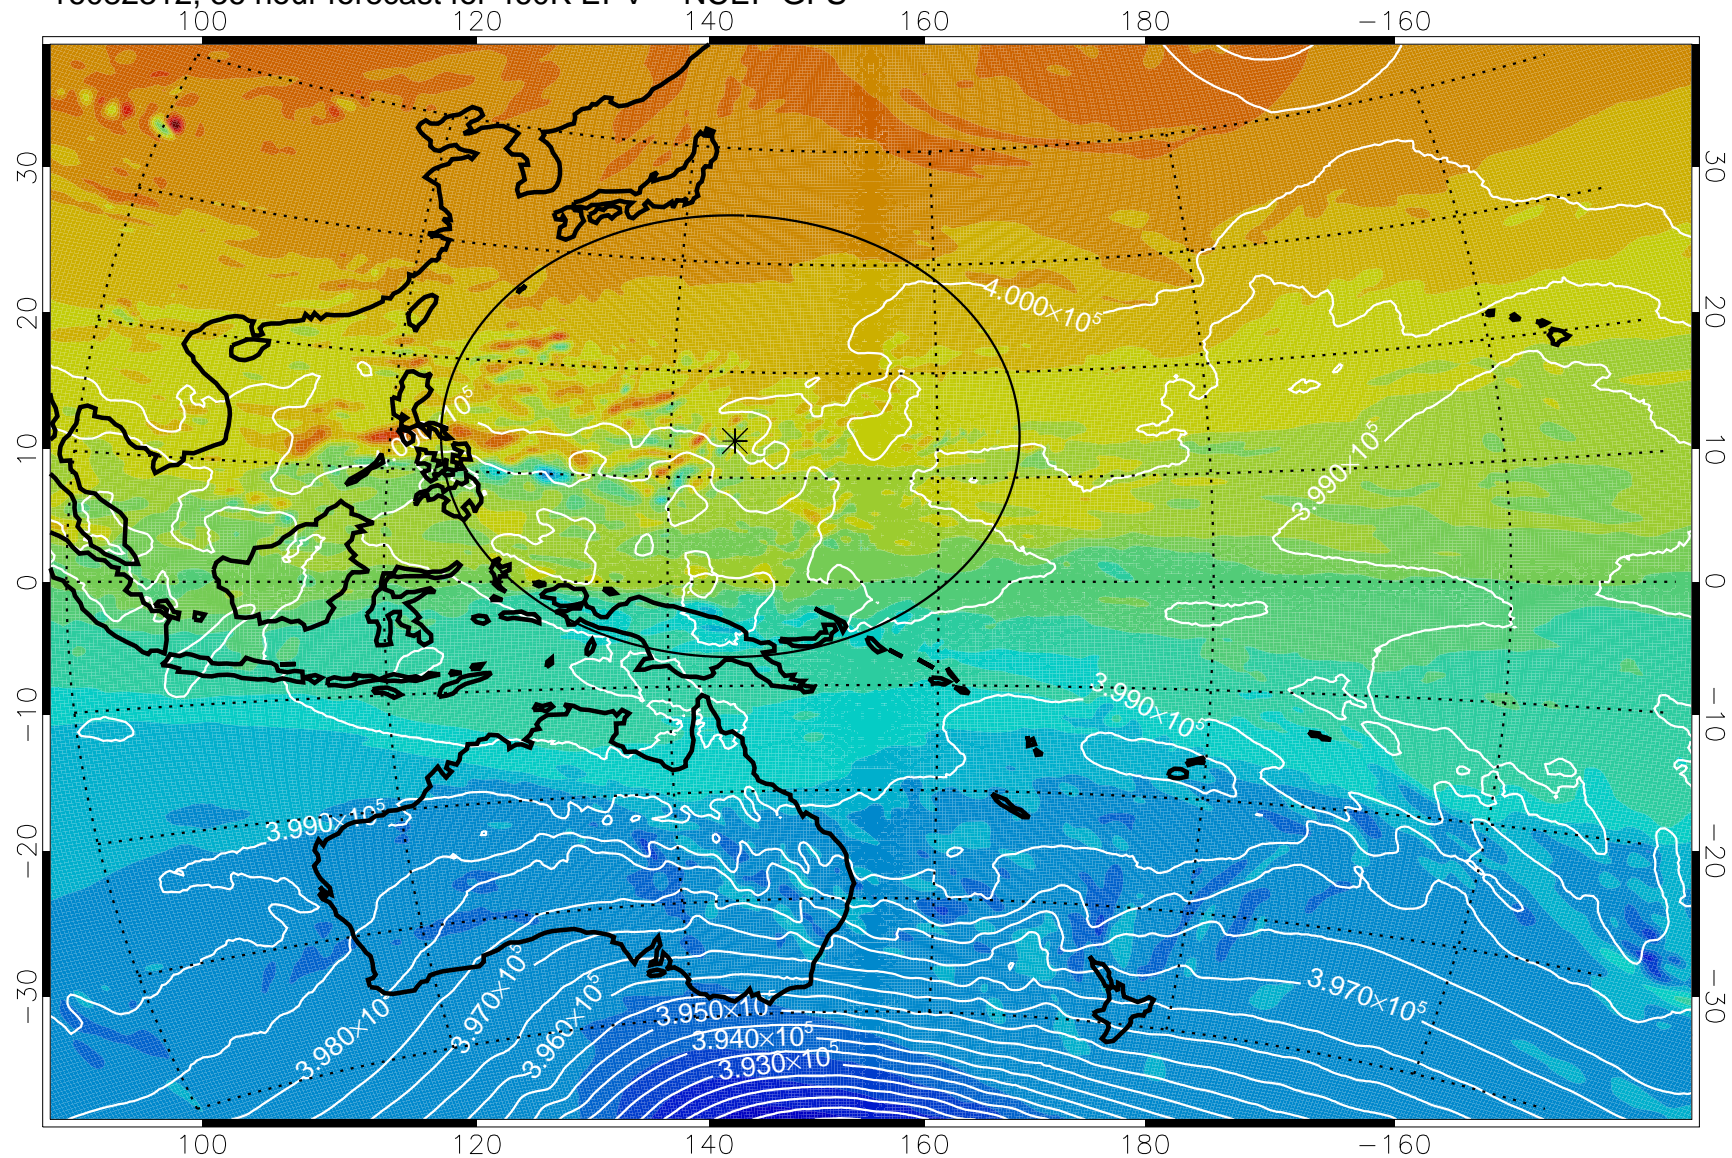

460K Montgomery Streamfunction, white

Range ring of 2304 km

16082300, 24 hour forecast for 460K EPV -- NCEP GFS

460K Montgomery Streamfunction, white

Range ring of 2304 km

16082306, 30 hour forecast for 460K EPV -- NCEP GFS

460K Montgomery Streamfunction, white

Range ring of 2304 km

16082312, 36 hour forecast for 460K EPV -- NCEP GFS

460K Montgomery Streamfunction, white

Range ring of 2304 km

16082318, 42 hour forecast for 460K EPV -- NCEP GFS

460K Montgomery Streamfunction, white

Range ring of 2304 km

16082400, 48 hour forecast for 460K EPV -- NCEP GFS

460K Montgomery Streamfunction, white

Range ring of 2304 km

16082406, 54 hour forecast for 460K EPV -- NCEP GFS

16082412, 60 hour forecast for 460K EPV -- NCEP GFS

460K Montgomery Streamfunction, white

Range ring of 2304 km

16082418, 66 hour forecast for 460K EPV -- NCEP GFS

460K Montgomery Streamfunction, white

Range ring of 2304 km