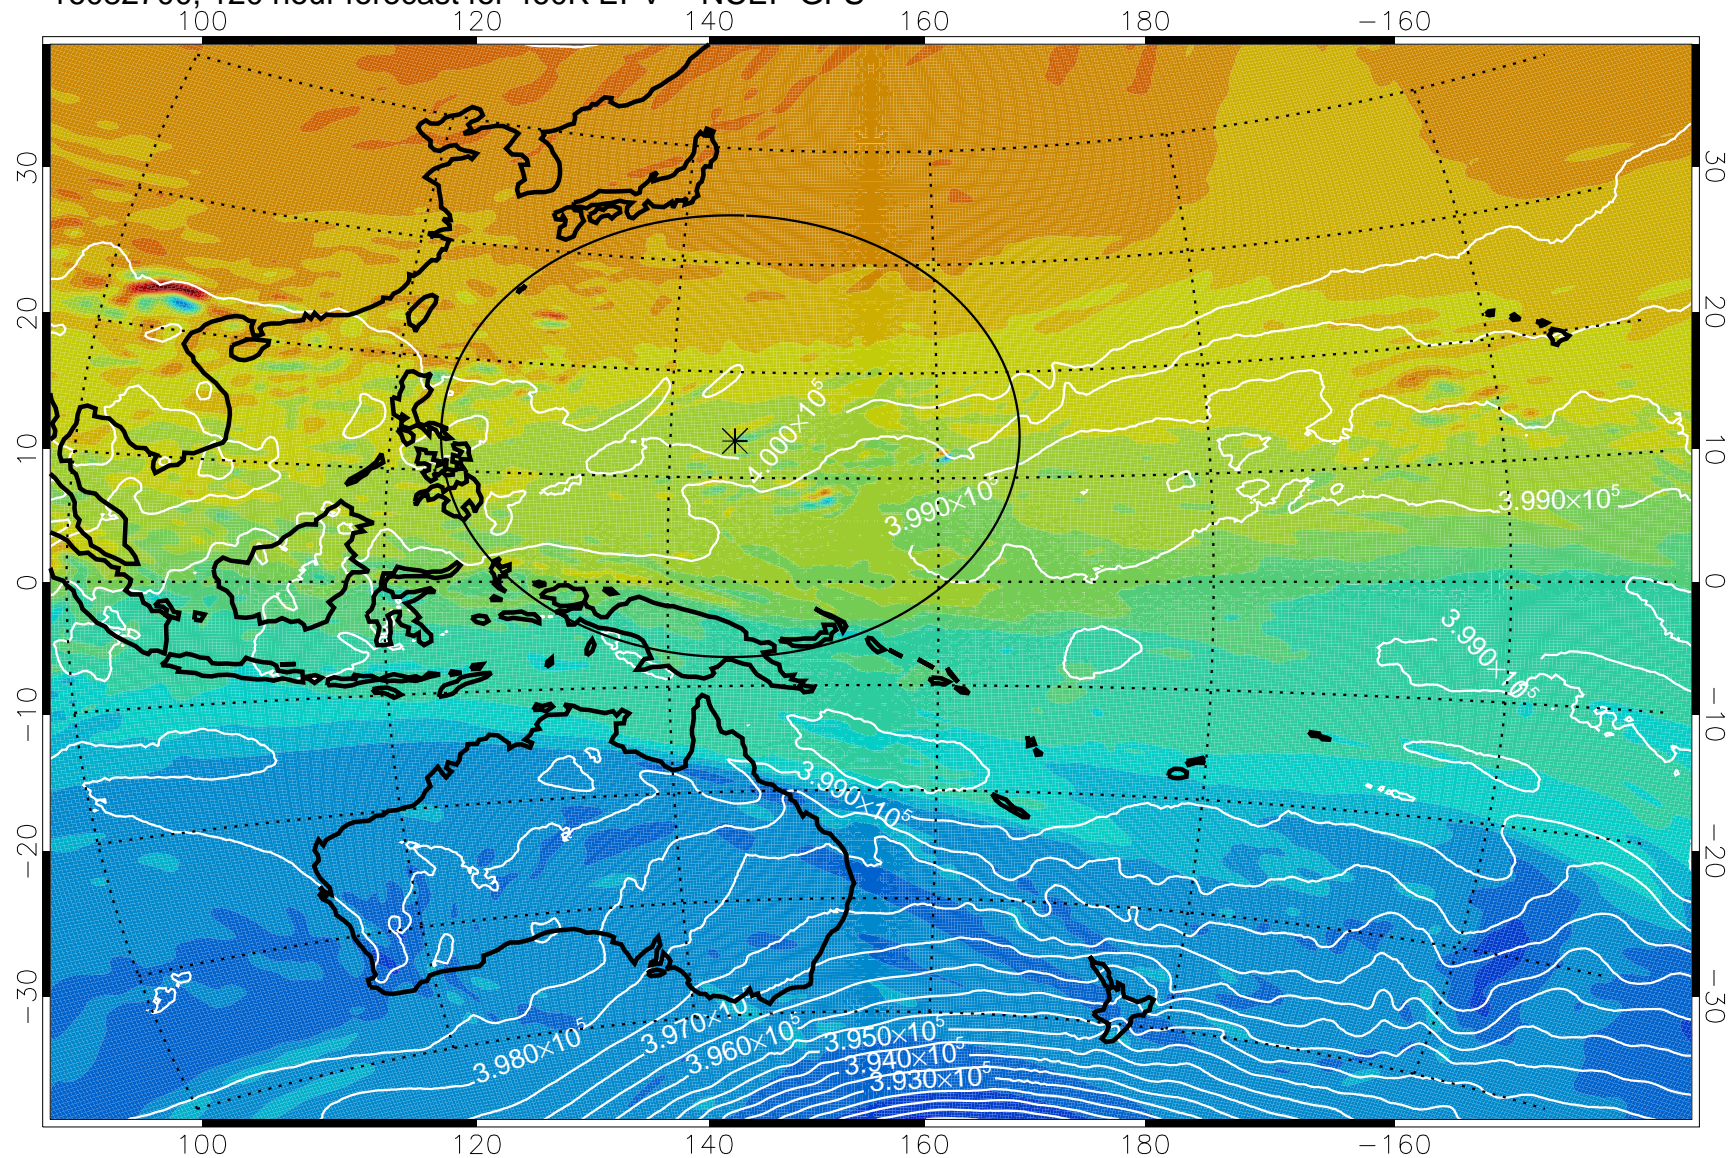

16082500, 72 hour forecast for 460K EPV -- NCEP GFS

460K Montgomery Streamfunction, white

Range ring of 2304 km

16082506, 78 hour forecast for 460K EPV -- NCEP GFS

460K Montgomery Streamfunction, white

Range ring of 2304 km

16082512, 84 hour forecast for 460K EPV -- NCEP GFS

460K Montgomery Streamfunction, white

Range ring of 2304 km

16082518, 90 hour forecast for 460K EPV -- NCEP GFS

460K Montgomery Streamfunction, white

Range ring of 2304 km

16082600, 96 hour forecast for 460K EPV -- NCEP GFS

460K Montgomery Streamfunction, white

Range ring of 2304 km

16082606, 102 hour forecast for 460K EPV -- NCEP GFS

16082612, 108 hour forecast for 460K EPV -- NCEP GFS

16082618, 114 hour forecast for 460K EPV -- NCEP GFS

460K Montgomery Streamfunction, white

Range ring of 2304 km

16082700, 120 hour forecast for 460K EPV -- NCEP GFS

460K Montgomery Streamfunction, white

Range ring of 2304 km