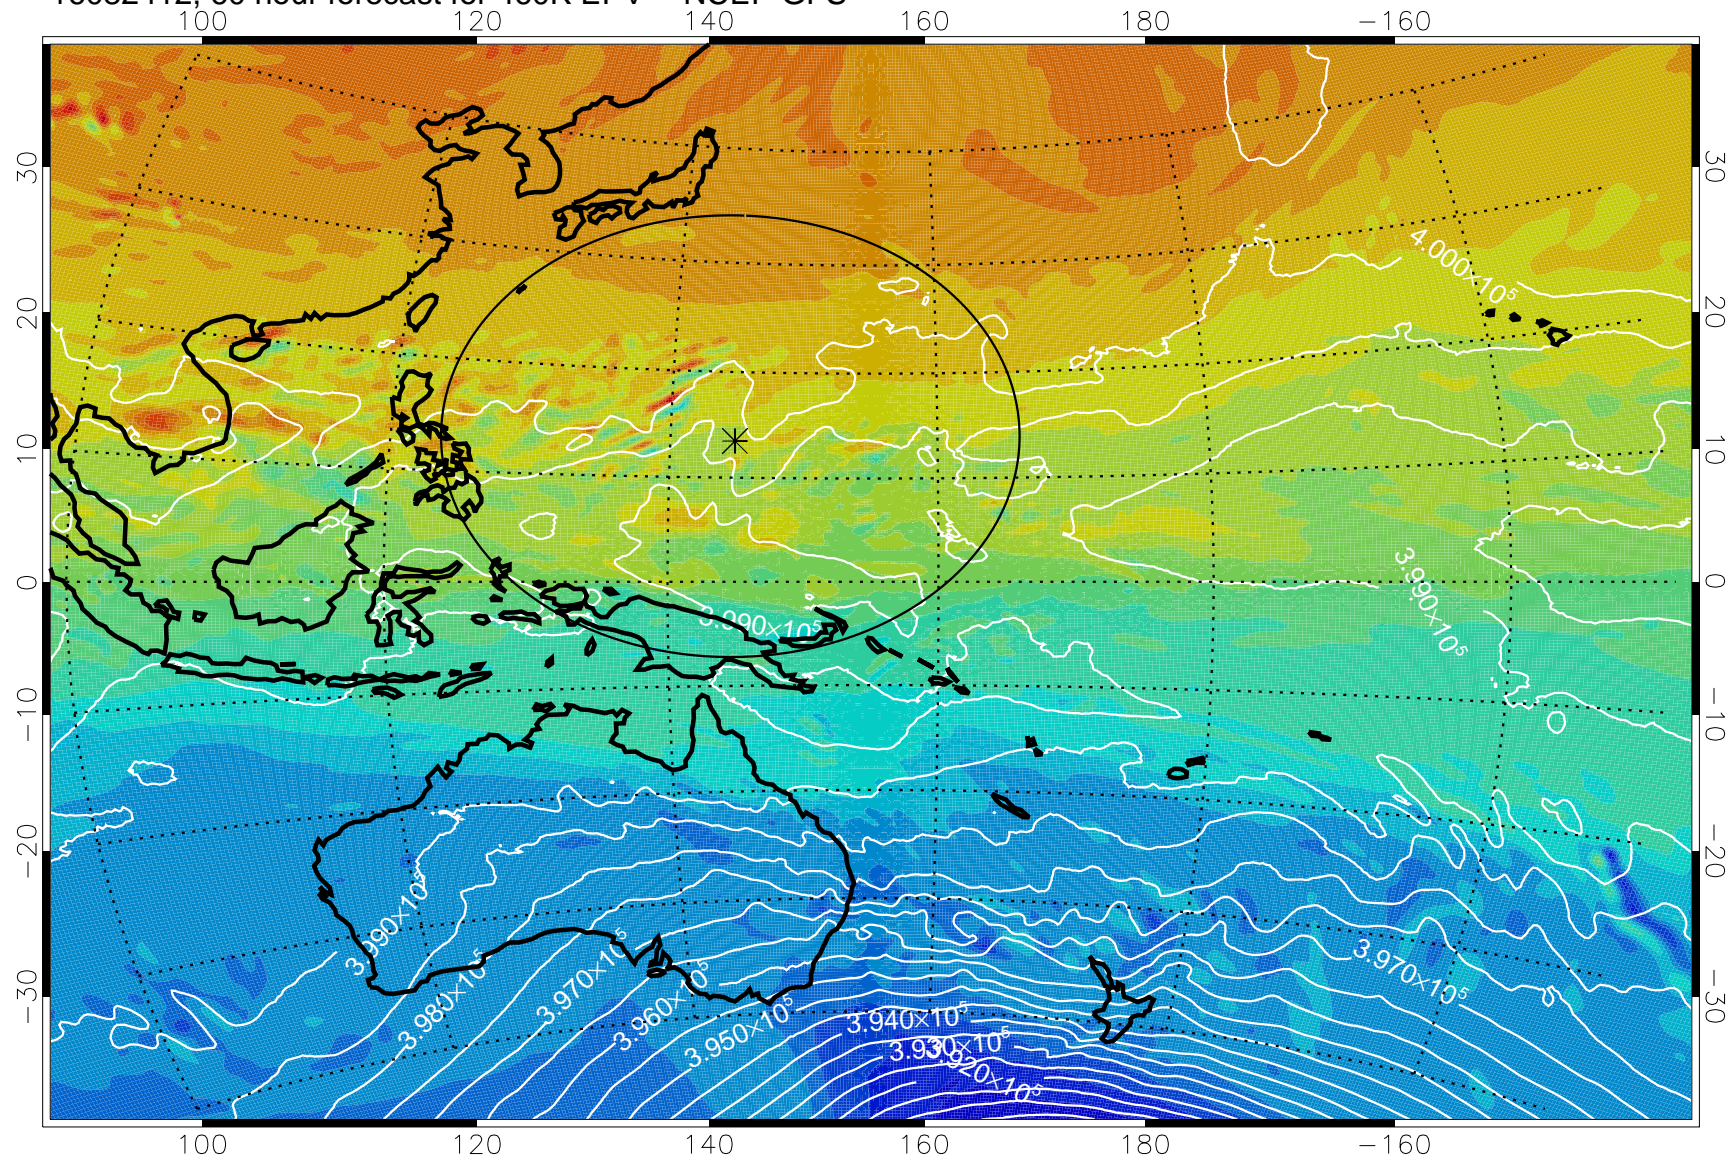

460K Montgomery Streamfunction, white

Range ring of 2304 km

16082312, 36 hour forecast for 460K EPV -- NCEP GFS

460K Montgomery Streamfunction, white

Range ring of 2304 km

16082318, 42 hour forecast for 460K EPV -- NCEP GFS

460K Montgomery Streamfunction, white

Range ring of 2304 km

16082400, 48 hour forecast for 460K EPV -- NCEP GFS

460K Montgomery Streamfunction, white

Range ring of 2304 km

16082406, 54 hour forecast for 460K EPV -- NCEP GFS

16082412, 60 hour forecast for 460K EPV -- NCEP GFS

460K Montgomery Streamfunction, white

Range ring of 2304 km

16082418, 66 hour forecast for 460K EPV -- NCEP GFS

460K Montgomery Streamfunction, white

Range ring of 2304 km

16082500, 72 hour forecast for 460K EPV -- NCEP GFS

460K Montgomery Streamfunction, white

Range ring of 2304 km

16082506, 78 hour forecast for 460K EPV -- NCEP GFS

460K Montgomery Streamfunction, white

Range ring of 2304 km