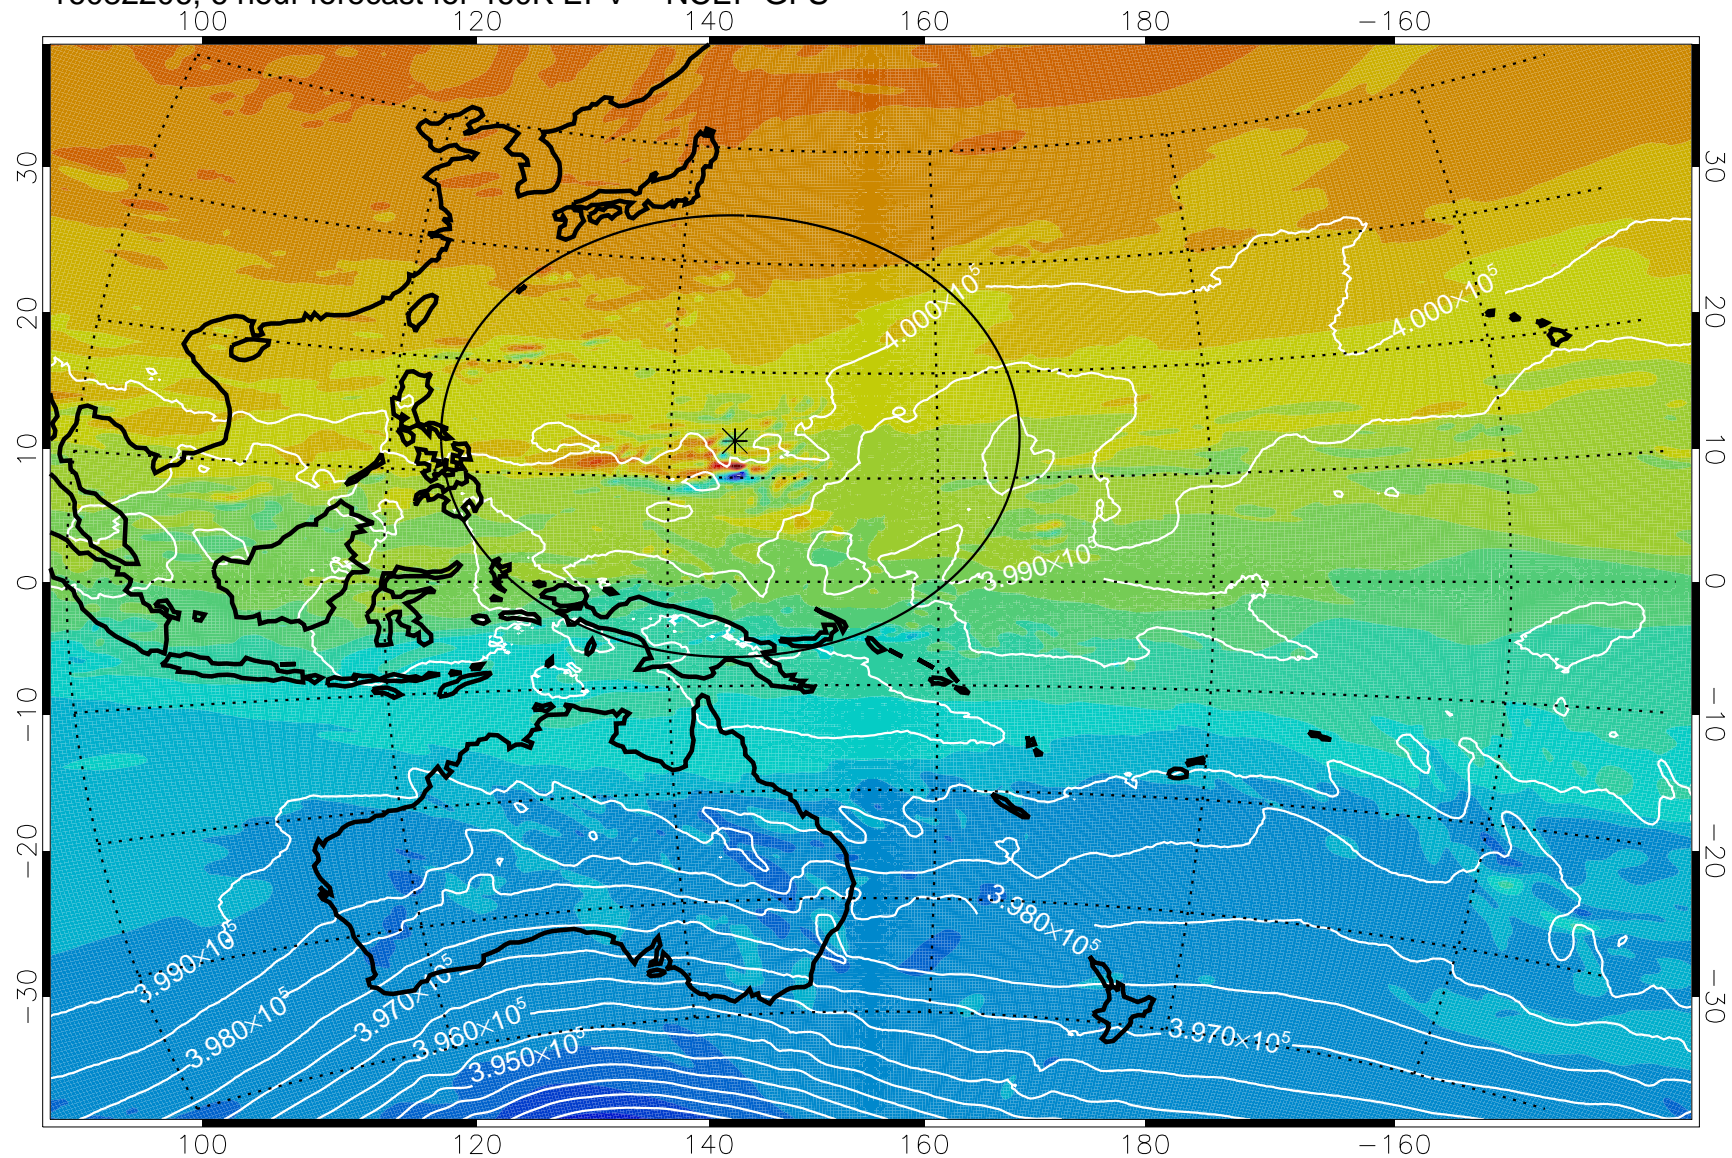

16082206, 6 hour forecast for 460K EPV -- NCEP GFS

16082212, 12 hour forecast for 460K EPV -- NCEP GFS

460K Montgomery Streamfunction, white

Range ring of 2304 km

16082218, 18 hour forecast for 460K EPV -- NCEP GFS

460K Montgomery Streamfunction, white

Range ring of 2304 km

16082300, 24 hour forecast for 460K EPV -- NCEP GFS

460K Montgomery Streamfunction, white

Range ring of 2304 km

16082306, 30 hour forecast for 460K EPV -- NCEP GFS

460K Montgomery Streamfunction, white

Range ring of 2304 km

16082312, 36 hour forecast for 460K EPV -- NCEP GFS

460K Montgomery Streamfunction, white

Range ring of 2304 km

16082318, 42 hour forecast for 460K EPV -- NCEP GFS

460K Montgomery Streamfunction, white

Range ring of 2304 km

16082400, 48 hour forecast for 460K EPV -- NCEP GFS

460K Montgomery Streamfunction, white

Range ring of 2304 km

16082406, 54 hour forecast for 460K EPV -- NCEP GFS