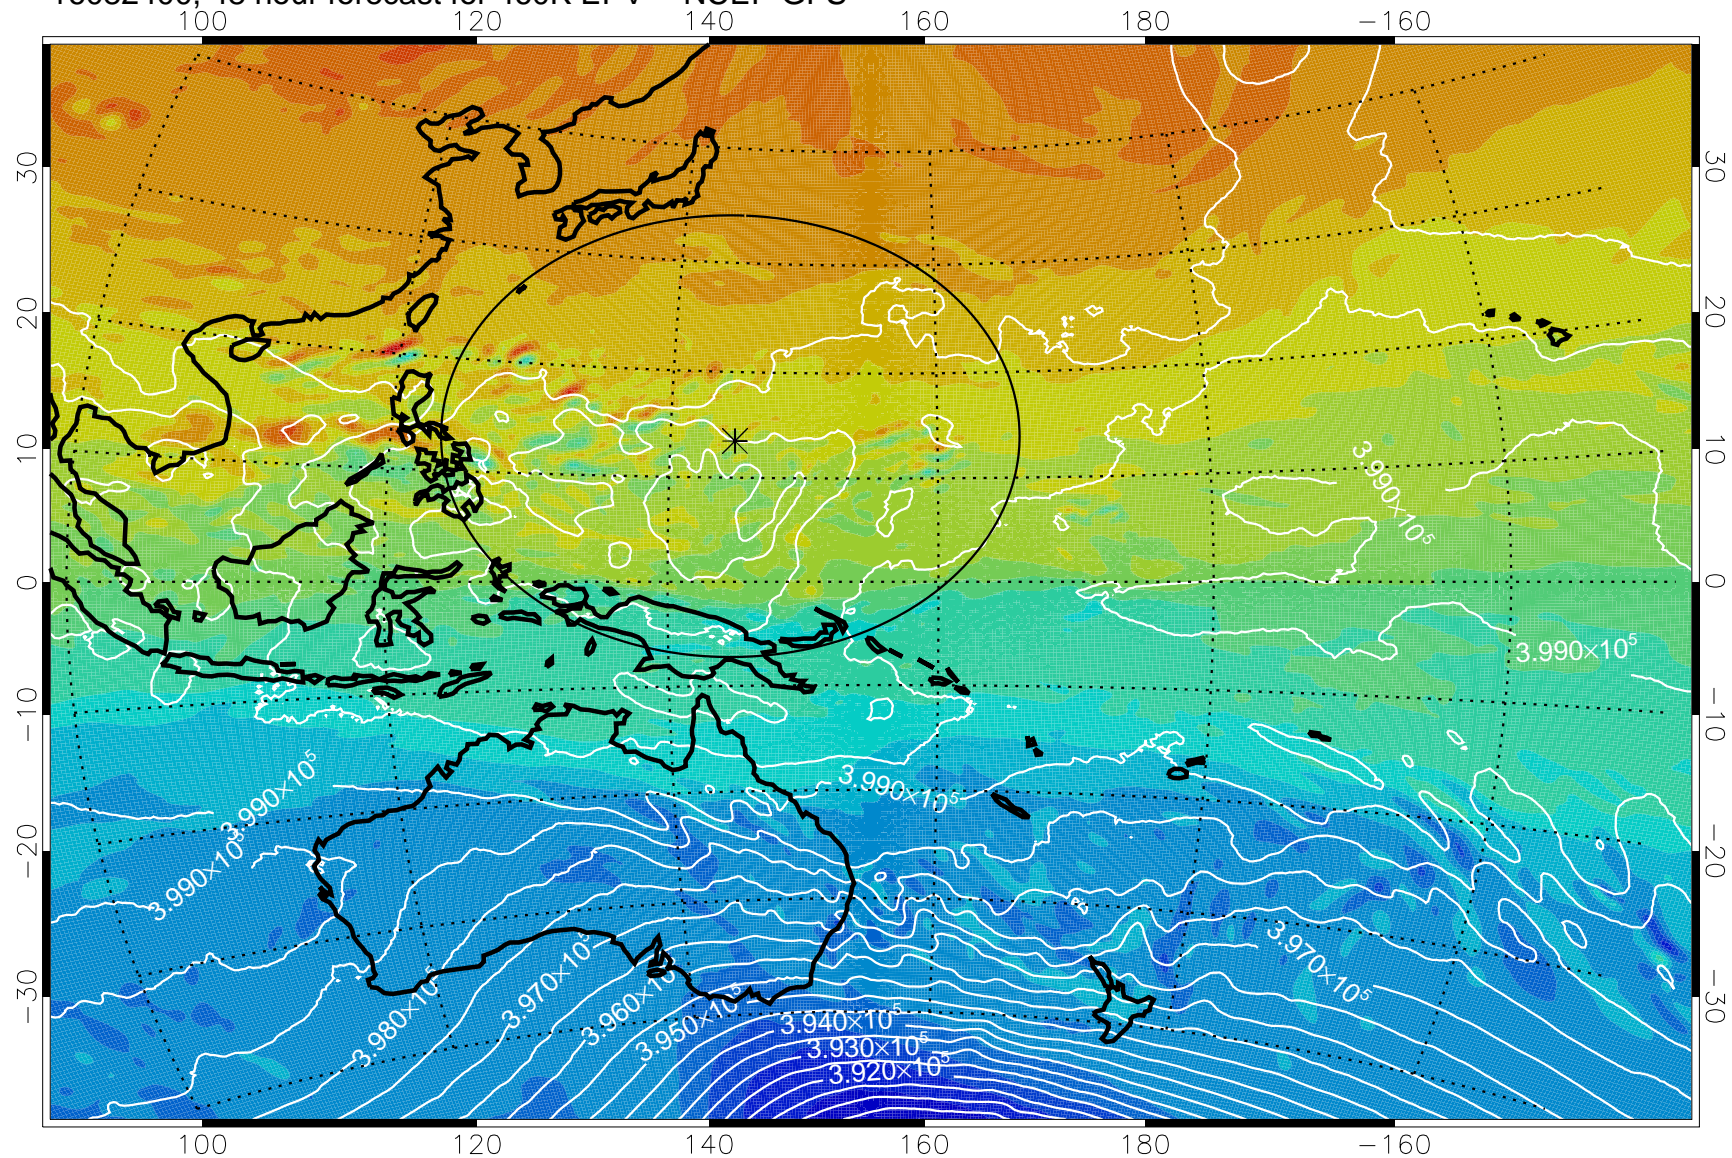

460K Montgomery Streamfunction, white

Range ring of 2304 km

16082300, 24 hour forecast for 460K EPV -- NCEP GFS

460K Montgomery Streamfunction, white

Range ring of 2304 km

16082306, 30 hour forecast for 460K EPV -- NCEP GFS

460K Montgomery Streamfunction, white

Range ring of 2304 km

16082312, 36 hour forecast for 460K EPV -- NCEP GFS

460K Montgomery Streamfunction, white

Range ring of 2304 km

16082318, 42 hour forecast for 460K EPV -- NCEP GFS

460K Montgomery Streamfunction, white

Range ring of 2304 km

16082400, 48 hour forecast for 460K EPV -- NCEP GFS

460K Montgomery Streamfunction, white

Range ring of 2304 km

16082406, 54 hour forecast for 460K EPV -- NCEP GFS

16082412, 60 hour forecast for 460K EPV -- NCEP GFS

460K Montgomery Streamfunction, white

Range ring of 2304 km

16082418, 66 hour forecast for 460K EPV -- NCEP GFS

460K Montgomery Streamfunction, white

Range ring of 2304 km