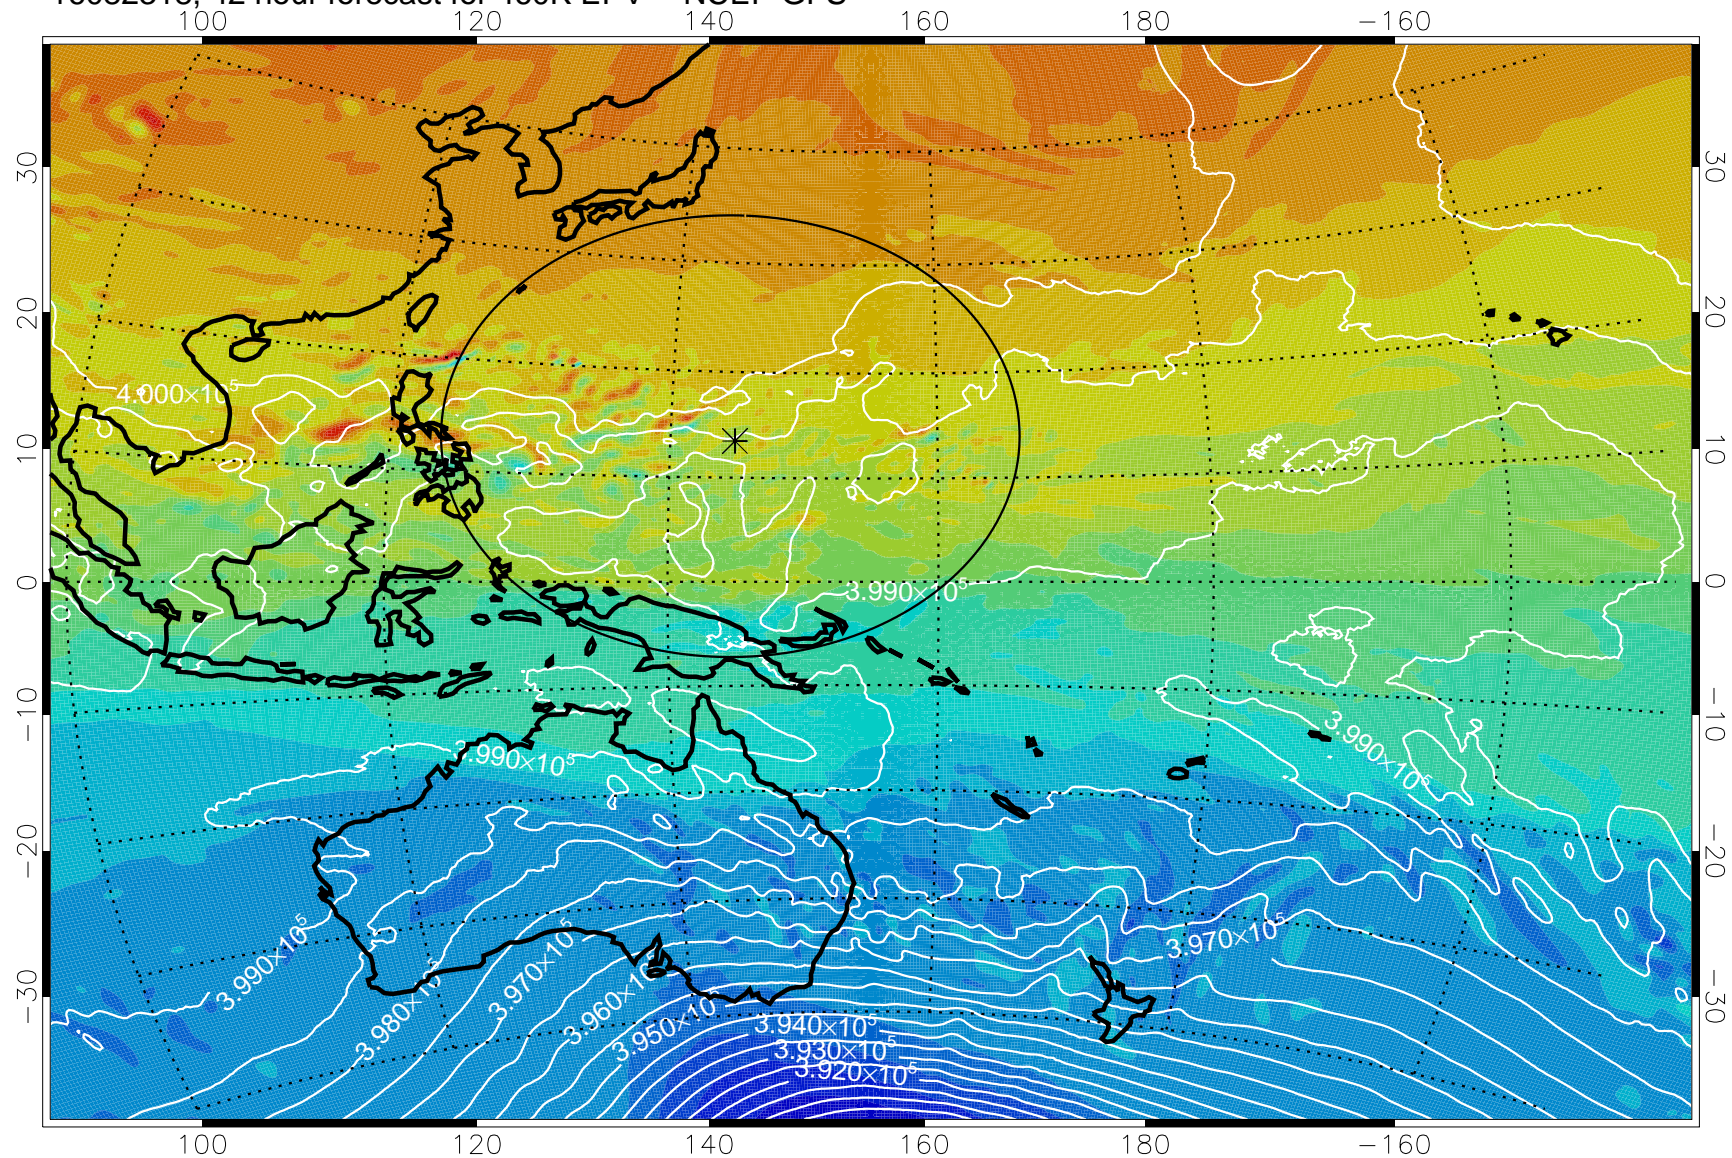

460K Montgomery Streamfunction, white

Range ring of 2304 km

16082300, 24 hour forecast for 460K EPV -- NCEP GFS

460K Montgomery Streamfunction, white

Range ring of 2304 km

16082306, 30 hour forecast for 460K EPV -- NCEP GFS

460K Montgomery Streamfunction, white

Range ring of 2304 km

16082312, 36 hour forecast for 460K EPV -- NCEP GFS

460K Montgomery Streamfunction, white

Range ring of 2304 km

16082318, 42 hour forecast for 460K EPV -- NCEP GFS

460K Montgomery Streamfunction, white

Range ring of 2304 km

16082400, 48 hour forecast for 460K EPV -- NCEP GFS

460K Montgomery Streamfunction, white

Range ring of 2304 km

16082406, 54 hour forecast for 460K EPV -- NCEP GFS

16082412, 60 hour forecast for 460K EPV -- NCEP GFS

460K Montgomery Streamfunction, white

Range ring of 2304 km

16082418, 66 hour forecast for 460K EPV -- NCEP GFS

460K Montgomery Streamfunction, white

Range ring of 2304 km