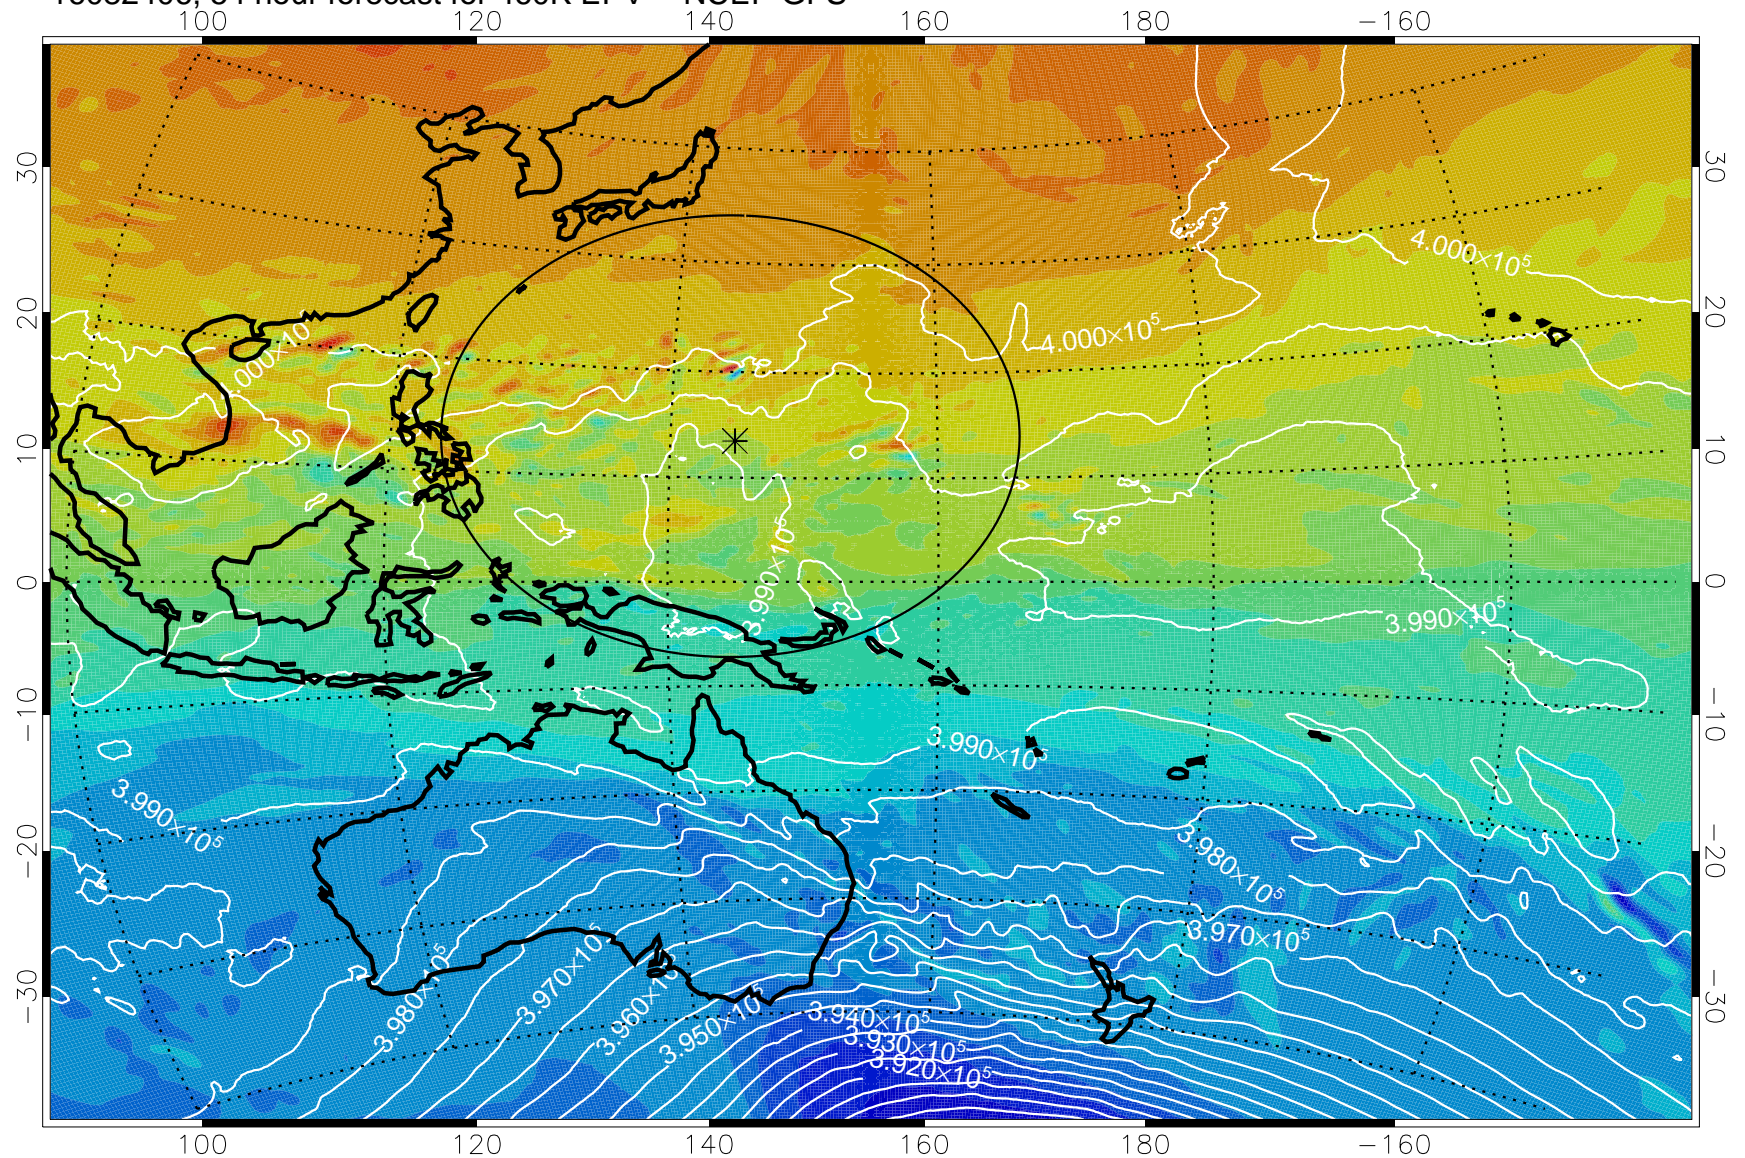

460K Montgomery Streamfunction, white

Range ring of 2304 km

16082312, 36 hour forecast for 460K EPV -- NCEP GFS

460K Montgomery Streamfunction, white

Range ring of 2304 km

16082318, 42 hour forecast for 460K EPV -- NCEP GFS

460K Montgomery Streamfunction, white

Range ring of 2304 km

16082400, 48 hour forecast for 460K EPV -- NCEP GFS

460K Montgomery Streamfunction, white

Range ring of 2304 km

16082406, 54 hour forecast for 460K EPV -- NCEP GFS

16082412, 60 hour forecast for 460K EPV -- NCEP GFS

460K Montgomery Streamfunction, white

Range ring of 2304 km

16082418, 66 hour forecast for 460K EPV -- NCEP GFS

460K Montgomery Streamfunction, white

Range ring of 2304 km

16082500, 72 hour forecast for 460K EPV -- NCEP GFS

460K Montgomery Streamfunction, white

Range ring of 2304 km

16082506, 78 hour forecast for 460K EPV -- NCEP GFS

460K Montgomery Streamfunction, white

Range ring of 2304 km