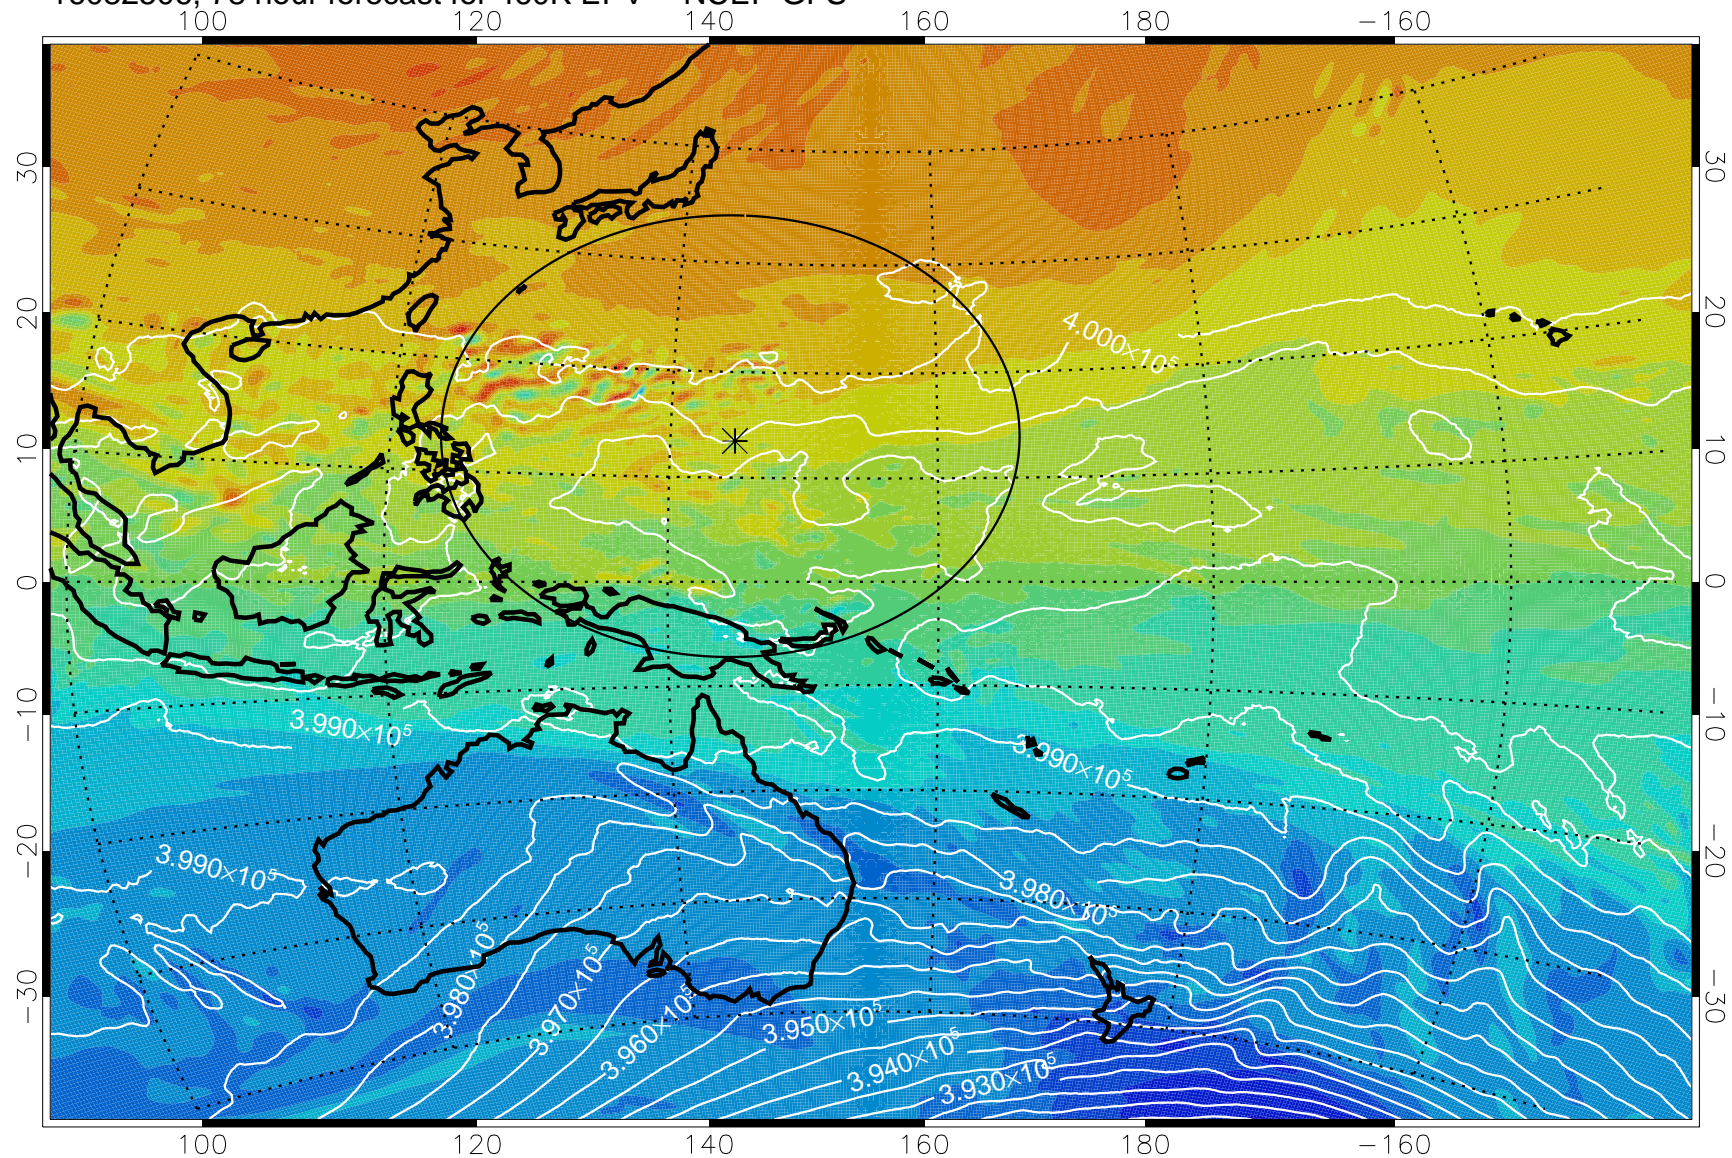

460K Montgomery Streamfunction, white

Range ring of 2304 km

16082400, 48 hour forecast for 460K EPV -- NCEP GFS

460K Montgomery Streamfunction, white

Range ring of 2304 km

16082406, 54 hour forecast for 460K EPV -- NCEP GFS

16082412, 60 hour forecast for 460K EPV -- NCEP GFS

460K Montgomery Streamfunction, white

Range ring of 2304 km

16082418, 66 hour forecast for 460K EPV -- NCEP GFS

460K Montgomery Streamfunction, white

Range ring of 2304 km

16082500, 72 hour forecast for 460K EPV -- NCEP GFS

460K Montgomery Streamfunction, white

Range ring of 2304 km

16082506, 78 hour forecast for 460K EPV -- NCEP GFS

460K Montgomery Streamfunction, white

Range ring of 2304 km

16082512, 84 hour forecast for 460K EPV -- NCEP GFS

460K Montgomery Streamfunction, white

Range ring of 2304 km

16082518, 90 hour forecast for 460K EPV -- NCEP GFS

460K Montgomery Streamfunction, white

Range ring of 2304 km