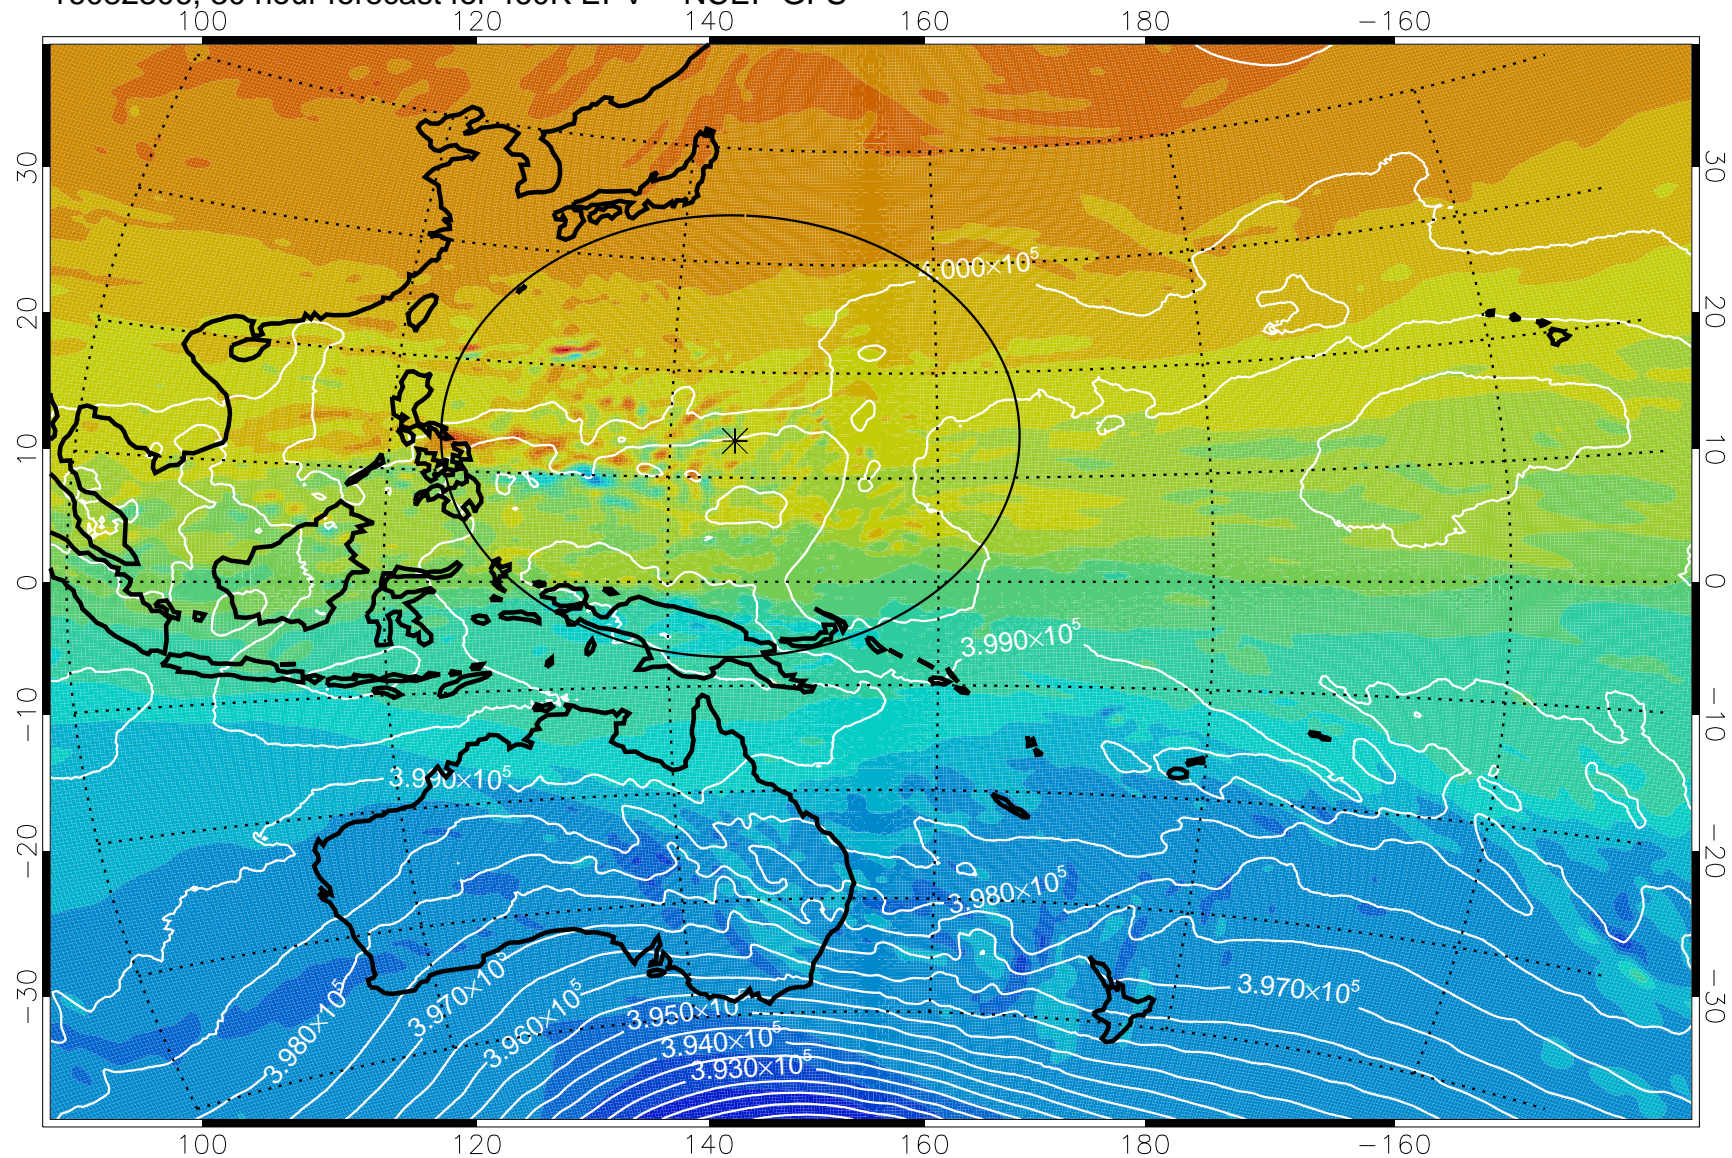

460K Montgomery Streamfunction, white

Range ring of 2304 km

16082300, 24 hour forecast for 460K EPV -- NCEP GFS

460K Montgomery Streamfunction, white

Range ring of 2304 km

16082306, 30 hour forecast for 460K EPV -- NCEP GFS

460K Montgomery Streamfunction, white

Range ring of 2304 km

16082312, 36 hour forecast for 460K EPV -- NCEP GFS

460K Montgomery Streamfunction, white

Range ring of 2304 km

16082318, 42 hour forecast for 460K EPV -- NCEP GFS

460K Montgomery Streamfunction, white

Range ring of 2304 km

16082400, 48 hour forecast for 460K EPV -- NCEP GFS

460K Montgomery Streamfunction, white

Range ring of 2304 km

16082406, 54 hour forecast for 460K EPV -- NCEP GFS

16082412, 60 hour forecast for 460K EPV -- NCEP GFS

460K Montgomery Streamfunction, white

Range ring of 2304 km

16082418, 66 hour forecast for 460K EPV -- NCEP GFS

460K Montgomery Streamfunction, white

Range ring of 2304 km