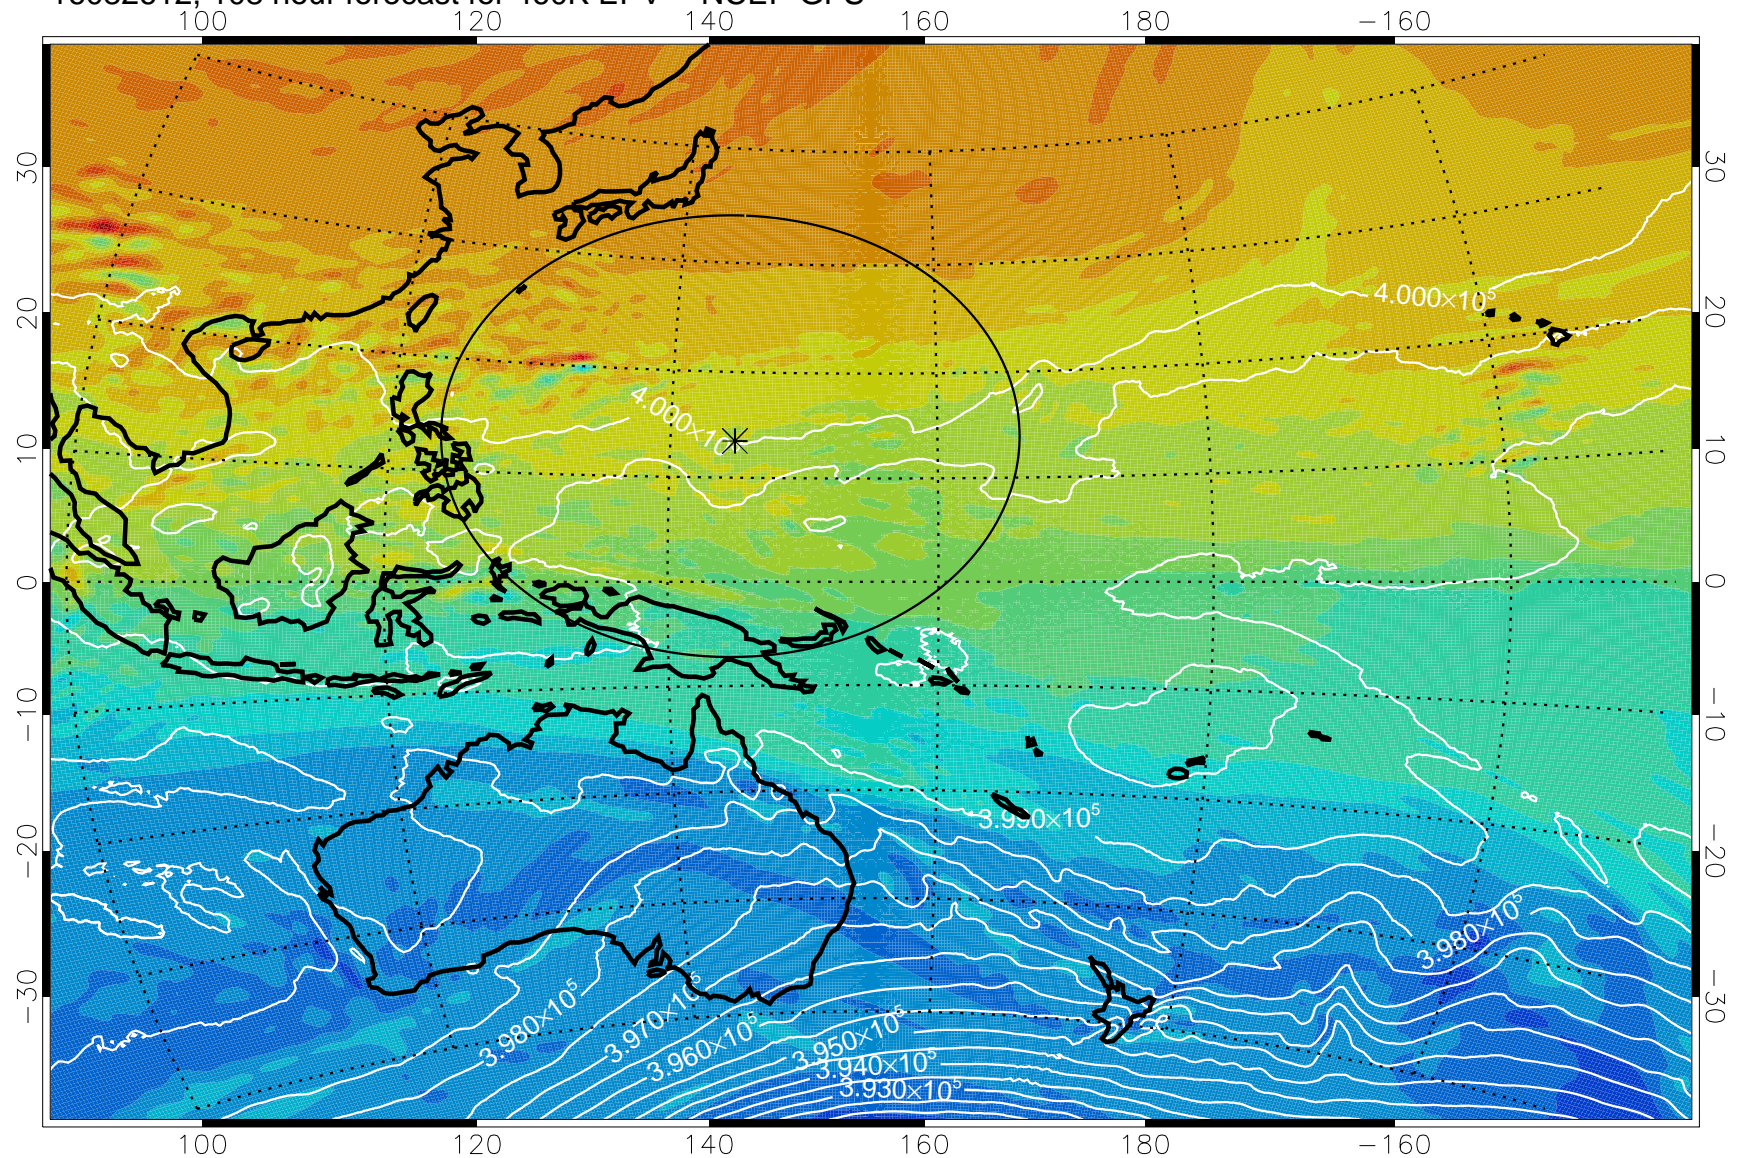

16082500, 72 hour forecast for 460K EPV -- NCEP GFS

460K Montgomery Streamfunction, white

Range ring of 2304 km

16082506, 78 hour forecast for 460K EPV -- NCEP GFS

460K Montgomery Streamfunction, white

Range ring of 2304 km

16082512, 84 hour forecast for 460K EPV -- NCEP GFS

460K Montgomery Streamfunction, white

Range ring of 2304 km

16082518, 90 hour forecast for 460K EPV -- NCEP GFS

460K Montgomery Streamfunction, white

Range ring of 2304 km

16082600, 96 hour forecast for 460K EPV -- NCEP GFS

460K Montgomery Streamfunction, white

Range ring of 2304 km

16082606, 102 hour forecast for 460K EPV -- NCEP GFS

16082612, 108 hour forecast for 460K EPV -- NCEP GFS

16082618, 114 hour forecast for 460K EPV -- NCEP GFS

460K Montgomery Streamfunction, white

Range ring of 2304 km

16082700, 120 hour forecast for 460K EPV -- NCEP GFS

460K Montgomery Streamfunction, white

Range ring of 2304 km