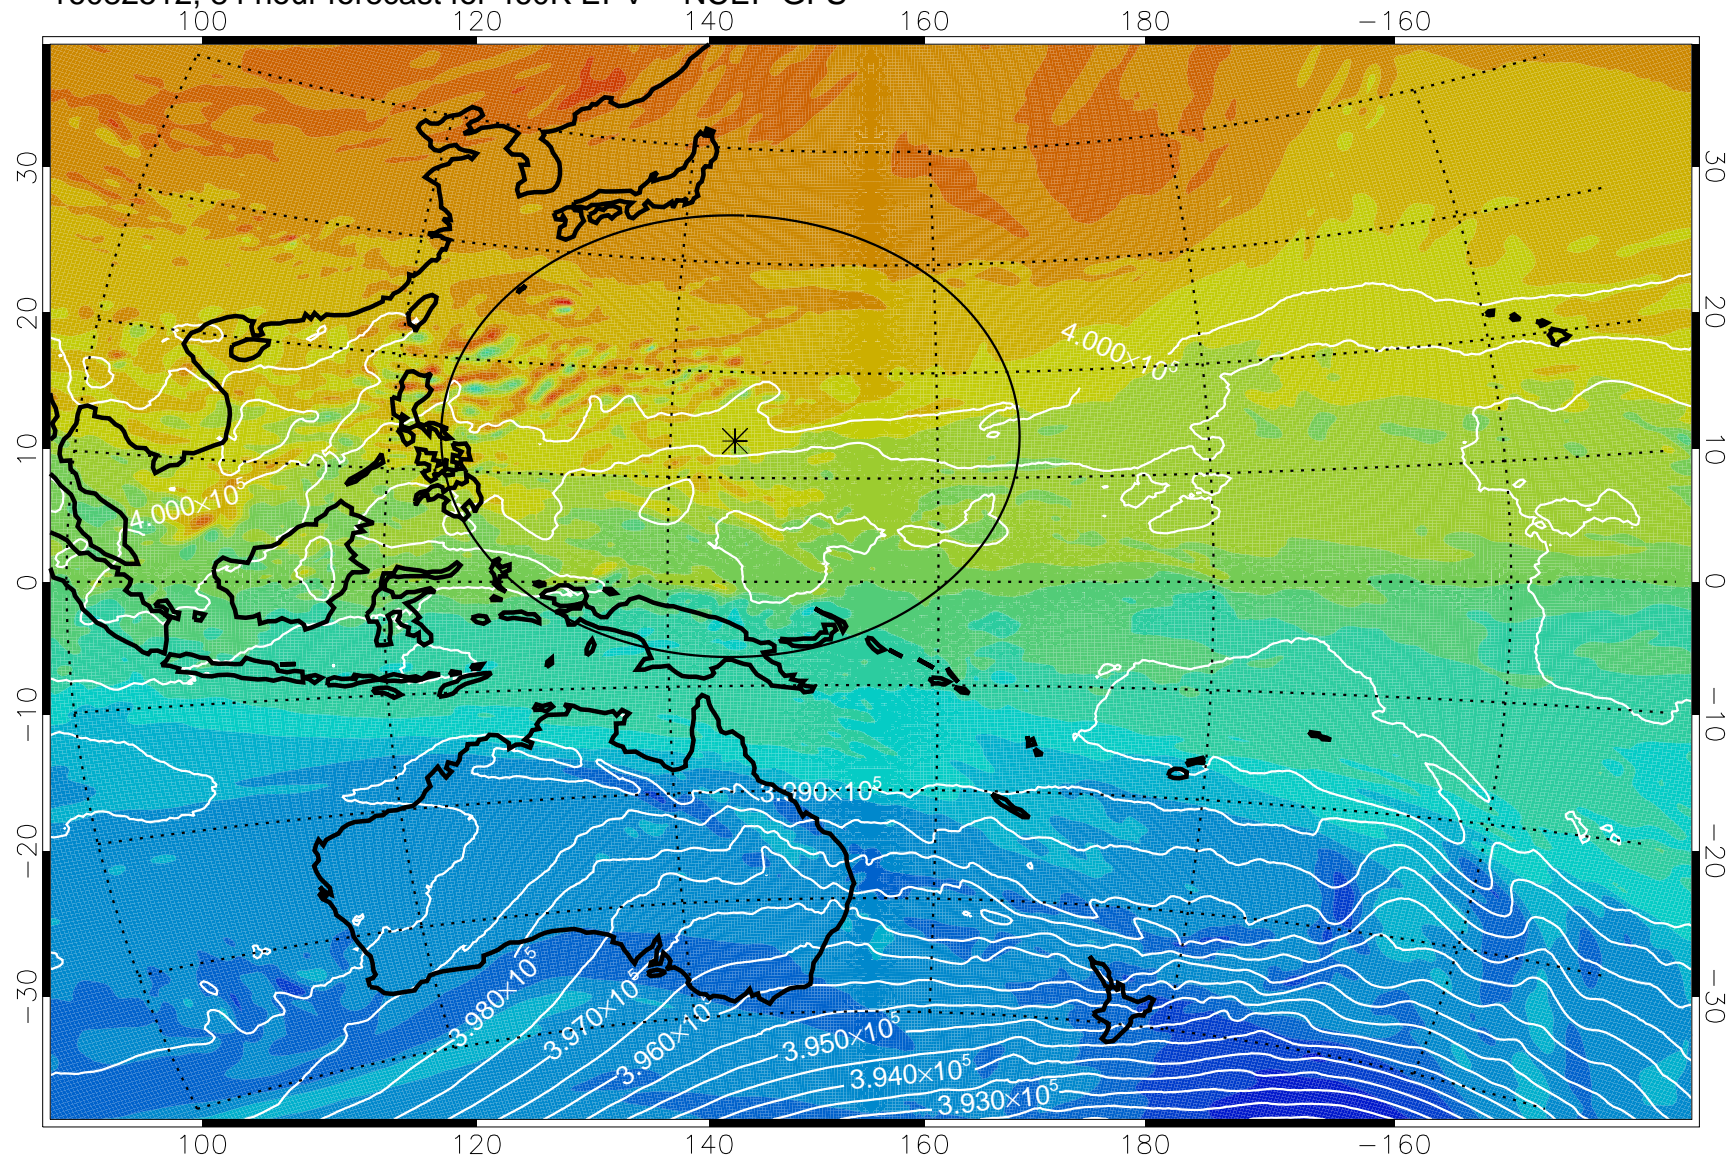

16082412, 60 hour forecast for 460K EPV -- NCEP GFS

460K Montgomery Streamfunction, white

Range ring of 2304 km

16082418, 66 hour forecast for 460K EPV -- NCEP GFS

460K Montgomery Streamfunction, white

Range ring of 2304 km

16082500, 72 hour forecast for 460K EPV -- NCEP GFS

460K Montgomery Streamfunction, white

Range ring of 2304 km

16082506, 78 hour forecast for 460K EPV -- NCEP GFS

460K Montgomery Streamfunction, white

Range ring of 2304 km

16082512, 84 hour forecast for 460K EPV -- NCEP GFS

460K Montgomery Streamfunction, white

Range ring of 2304 km

16082518, 90 hour forecast for 460K EPV -- NCEP GFS

460K Montgomery Streamfunction, white

Range ring of 2304 km

16082600, 96 hour forecast for 460K EPV -- NCEP GFS

460K Montgomery Streamfunction, white

Range ring of 2304 km

16082606, 102 hour forecast for 460K EPV -- NCEP GFS

16082612, 108 hour forecast for 460K EPV -- NCEP GFS