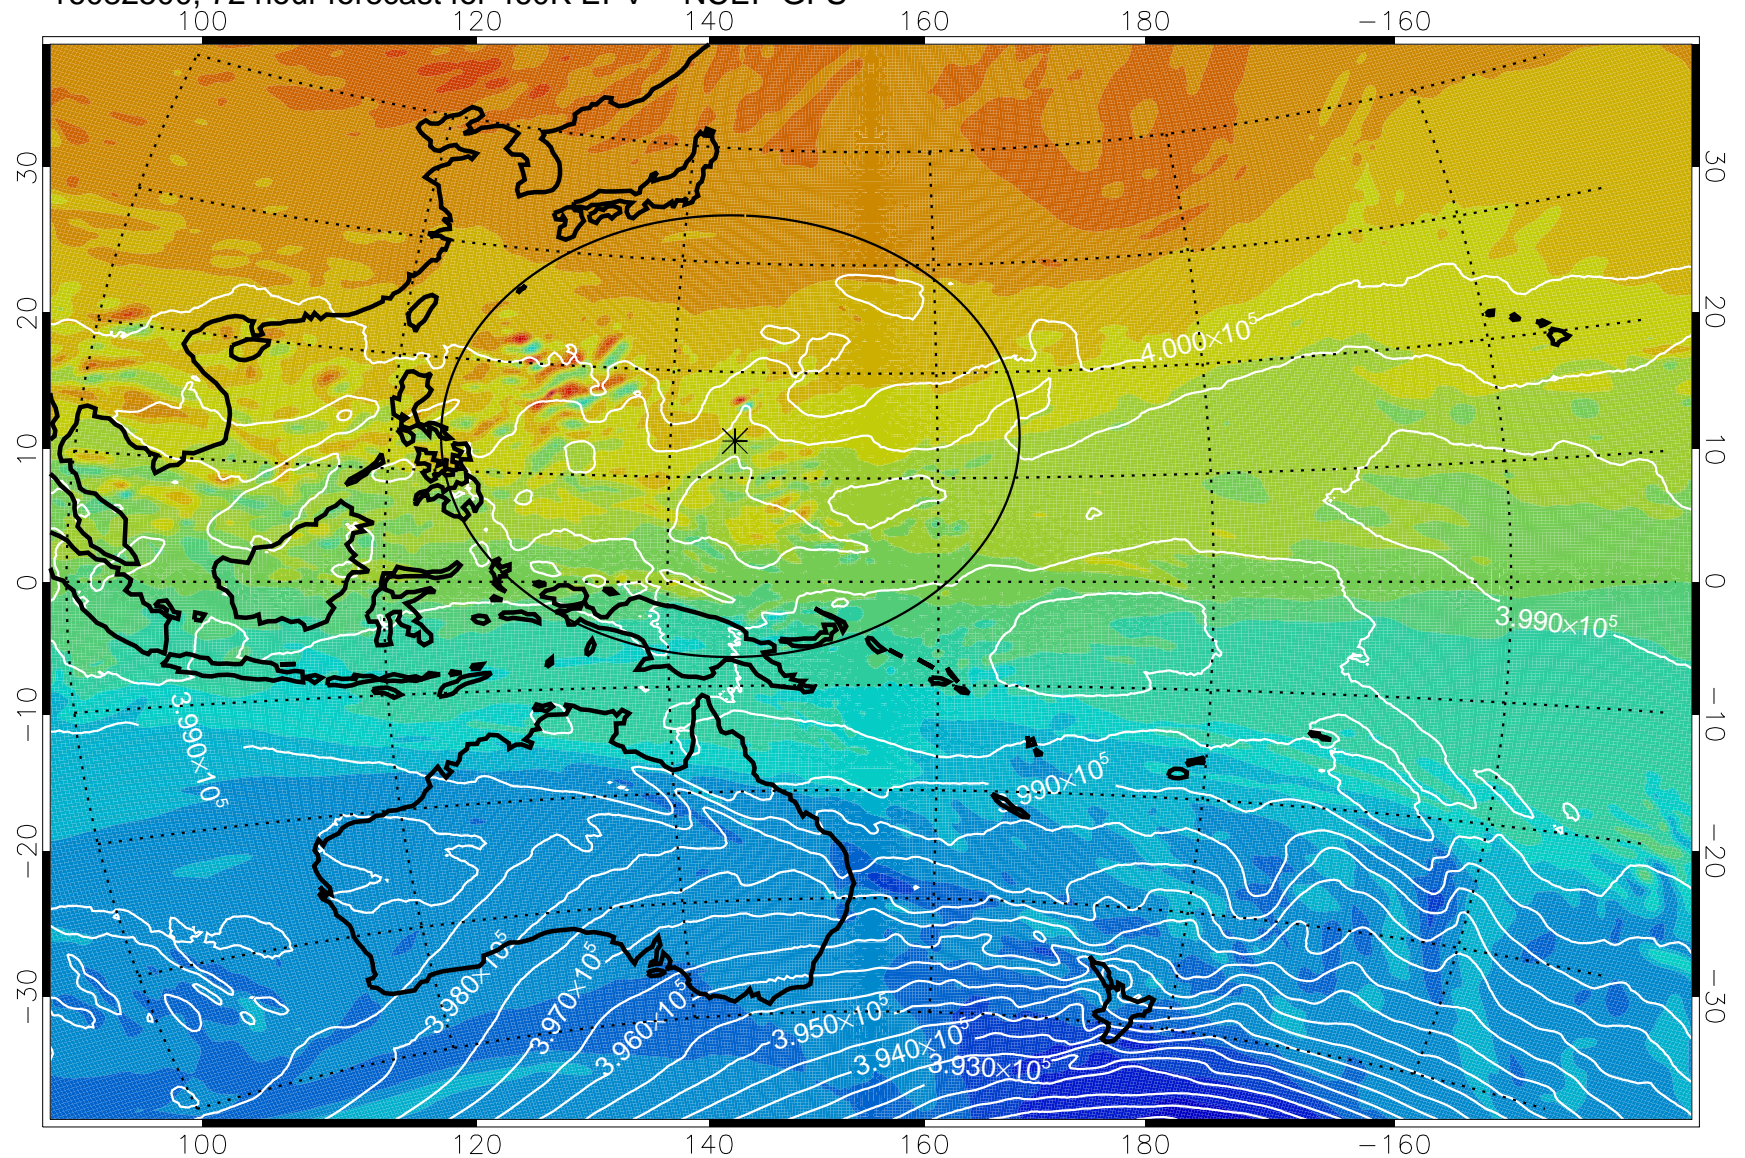

460K Montgomery Streamfunction, white

Range ring of 2304 km

16082400, 48 hour forecast for 460K EPV -- NCEP GFS

460K Montgomery Streamfunction, white

Range ring of 2304 km

16082406, 54 hour forecast for 460K EPV -- NCEP GFS

16082412, 60 hour forecast for 460K EPV -- NCEP GFS

460K Montgomery Streamfunction, white

Range ring of 2304 km

16082418, 66 hour forecast for 460K EPV -- NCEP GFS

460K Montgomery Streamfunction, white

Range ring of 2304 km

16082500, 72 hour forecast for 460K EPV -- NCEP GFS

460K Montgomery Streamfunction, white

Range ring of 2304 km

16082506, 78 hour forecast for 460K EPV -- NCEP GFS

460K Montgomery Streamfunction, white

Range ring of 2304 km

16082512, 84 hour forecast for 460K EPV -- NCEP GFS

460K Montgomery Streamfunction, white

Range ring of 2304 km

16082518, 90 hour forecast for 460K EPV -- NCEP GFS

460K Montgomery Streamfunction, white

Range ring of 2304 km