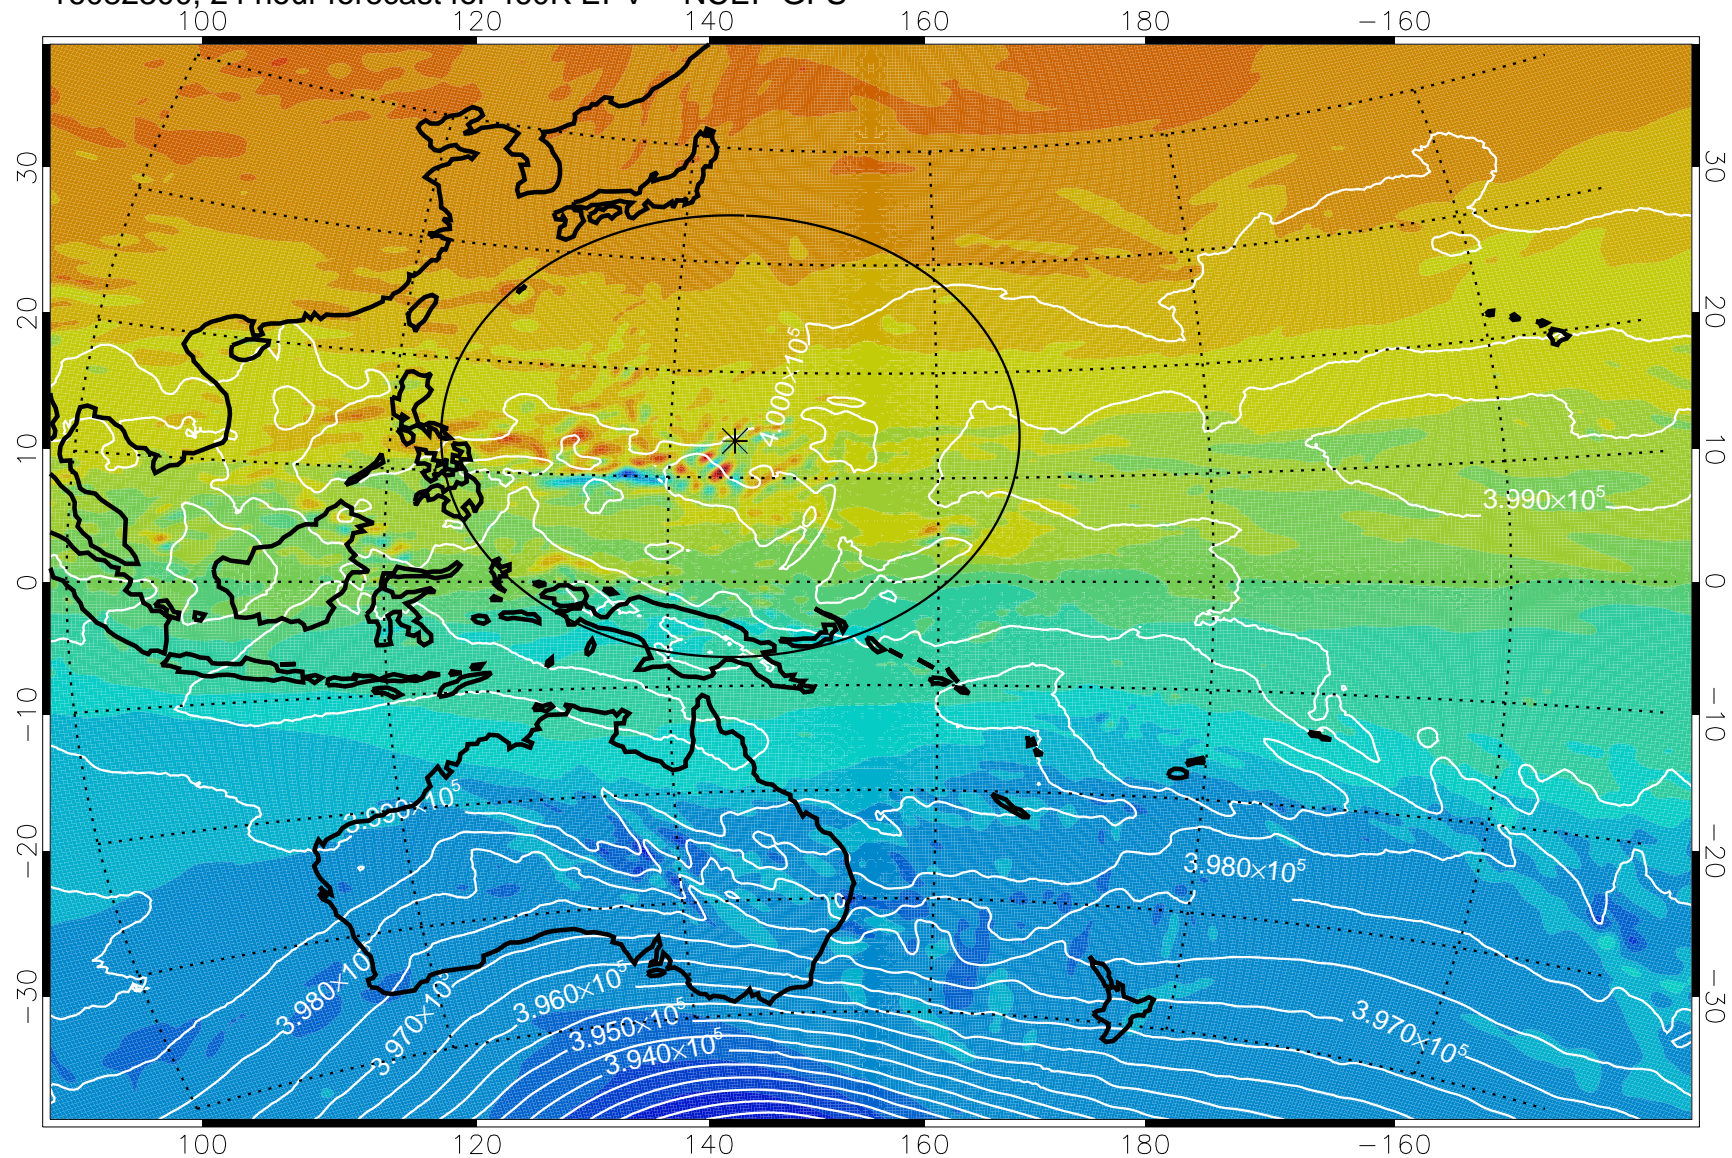

16082206, 6 hour forecast for 460K EPV -- NCEP GFS

16082212, 12 hour forecast for 460K EPV -- NCEP GFS

460K Montgomery Streamfunction, white

Range ring of 2304 km

16082218, 18 hour forecast for 460K EPV -- NCEP GFS

460K Montgomery Streamfunction, white

Range ring of 2304 km

16082300, 24 hour forecast for 460K EPV -- NCEP GFS

460K Montgomery Streamfunction, white

Range ring of 2304 km

16082306, 30 hour forecast for 460K EPV -- NCEP GFS

460K Montgomery Streamfunction, white

Range ring of 2304 km

16082312, 36 hour forecast for 460K EPV -- NCEP GFS

460K Montgomery Streamfunction, white

Range ring of 2304 km

16082318, 42 hour forecast for 460K EPV -- NCEP GFS

460K Montgomery Streamfunction, white

Range ring of 2304 km

16082400, 48 hour forecast for 460K EPV -- NCEP GFS

460K Montgomery Streamfunction, white

Range ring of 2304 km

16082406, 54 hour forecast for 460K EPV -- NCEP GFS