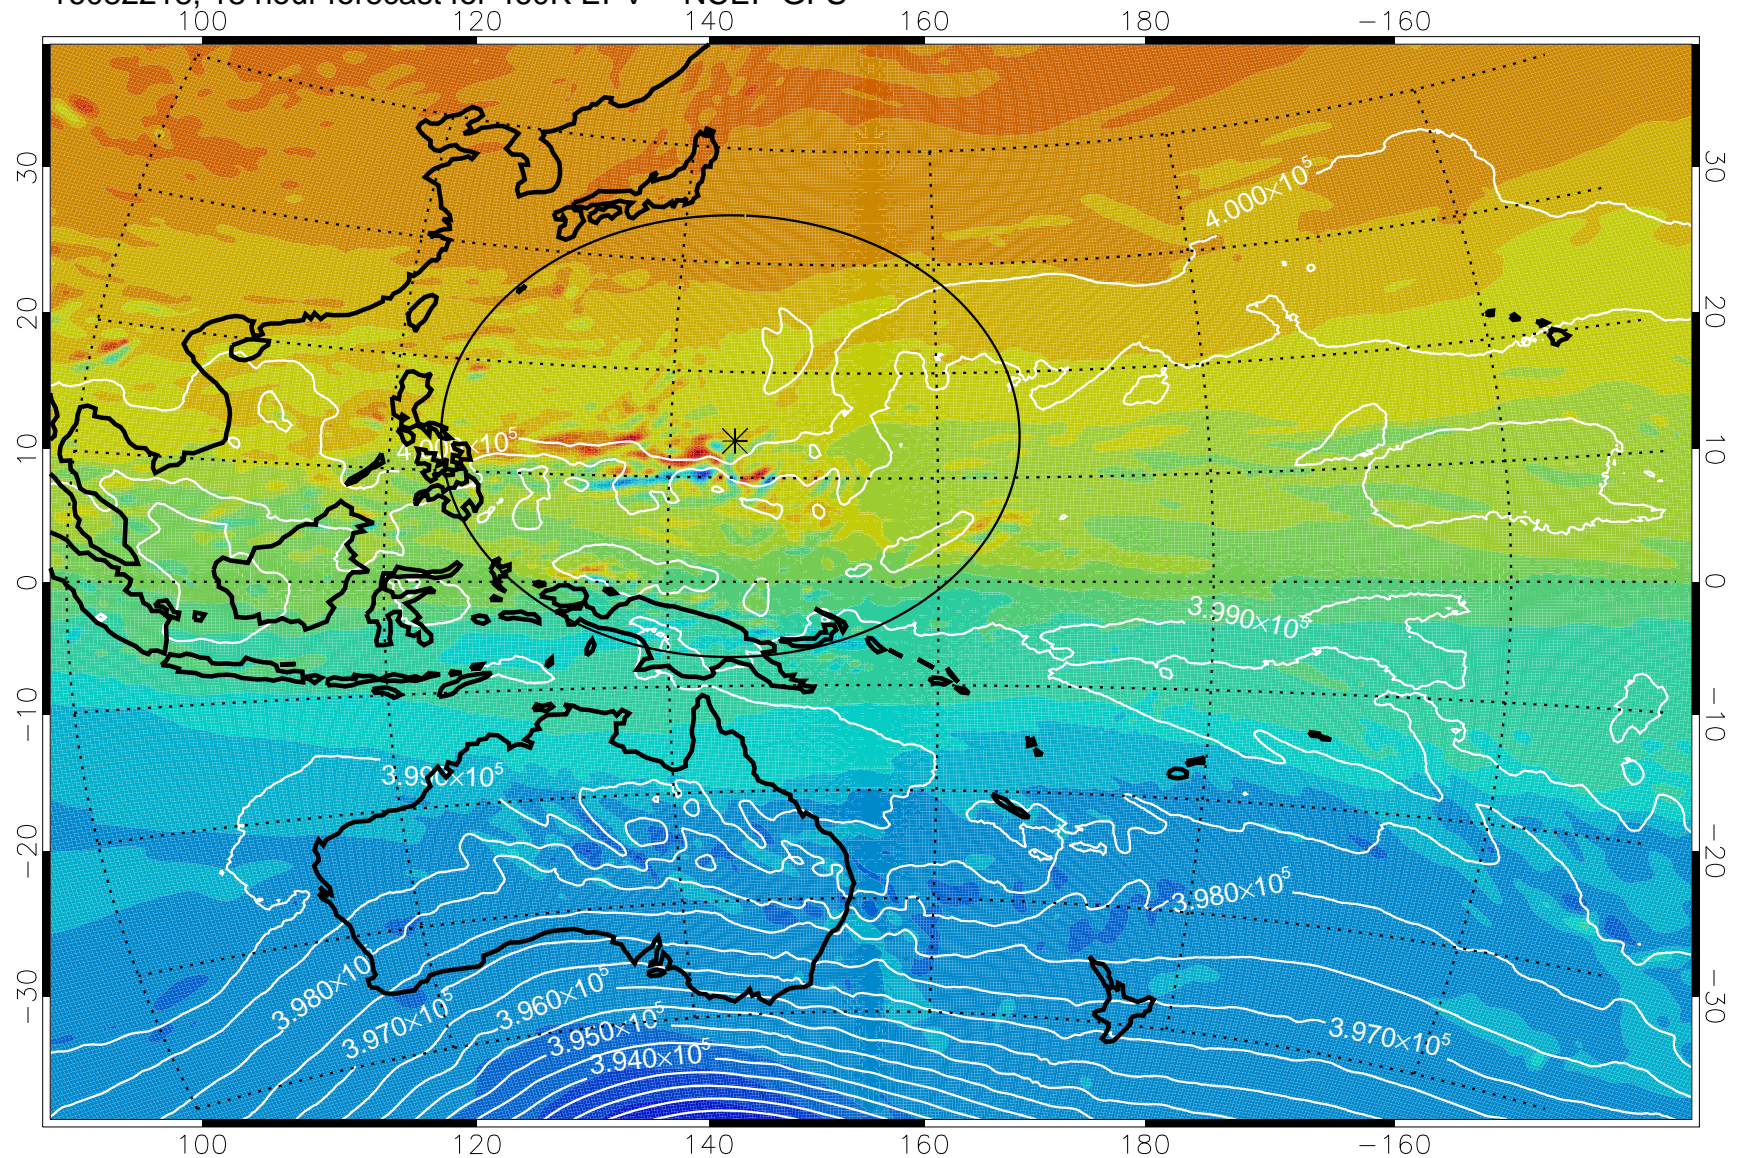

16082206, 6 hour forecast for 460K EPV -- NCEP GFS

16082212, 12 hour forecast for 460K EPV -- NCEP GFS

460K Montgomery Streamfunction, white

Range ring of 2304 km

16082218, 18 hour forecast for 460K EPV -- NCEP GFS

460K Montgomery Streamfunction, white

Range ring of 2304 km

16082300, 24 hour forecast for 460K EPV -- NCEP GFS

460K Montgomery Streamfunction, white

Range ring of 2304 km

16082306, 30 hour forecast for 460K EPV -- NCEP GFS

460K Montgomery Streamfunction, white

Range ring of 2304 km

16082312, 36 hour forecast for 460K EPV -- NCEP GFS

460K Montgomery Streamfunction, white

Range ring of 2304 km

16082318, 42 hour forecast for 460K EPV -- NCEP GFS

460K Montgomery Streamfunction, white

Range ring of 2304 km

16082400, 48 hour forecast for 460K EPV -- NCEP GFS

460K Montgomery Streamfunction, white

Range ring of 2304 km

16082406, 54 hour forecast for 460K EPV -- NCEP GFS