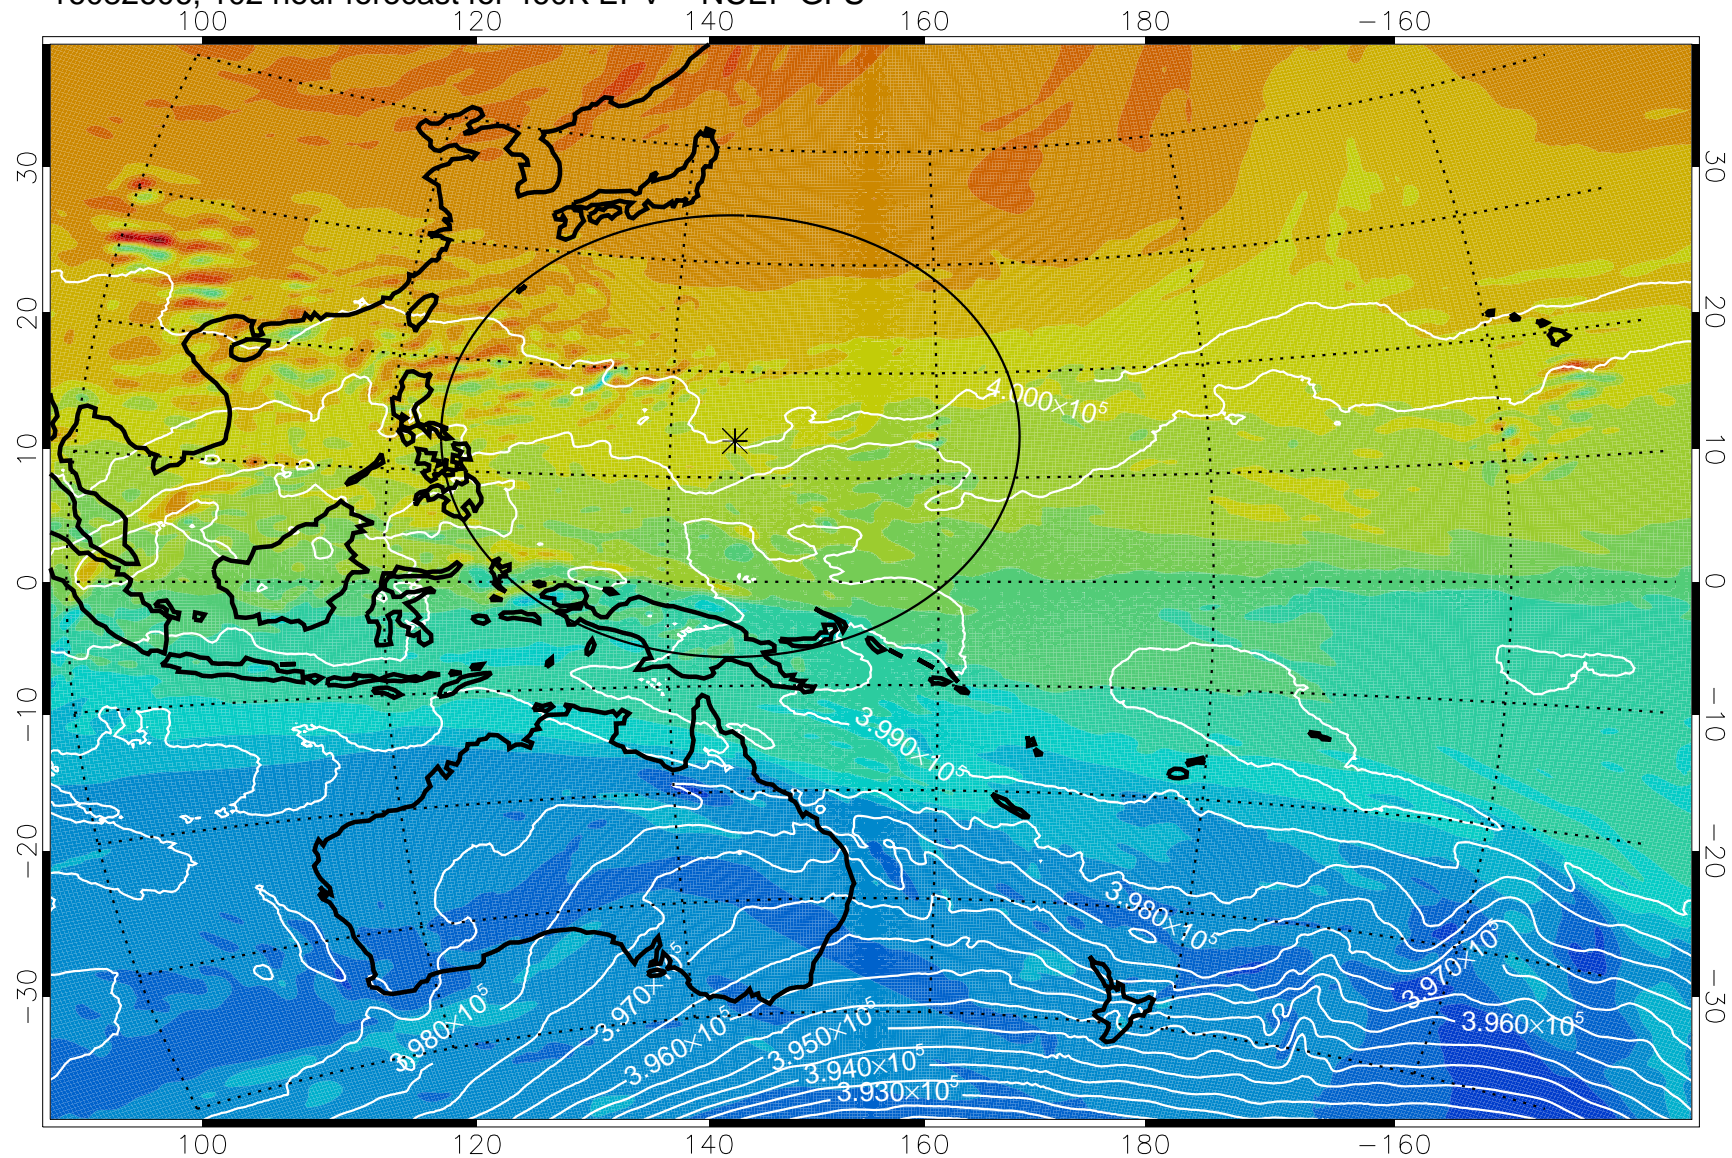

16082512, 84 hour forecast for 460K EPV -- NCEP GFS

460K Montgomery Streamfunction, white

Range ring of 2304 km

16082518, 90 hour forecast for 460K EPV -- NCEP GFS

460K Montgomery Streamfunction, white

Range ring of 2304 km

16082600, 96 hour forecast for 460K EPV -- NCEP GFS

460K Montgomery Streamfunction, white

Range ring of 2304 km

16082606, 102 hour forecast for 460K EPV -- NCEP GFS

16082612, 108 hour forecast for 460K EPV -- NCEP GFS

16082618, 114 hour forecast for 460K EPV -- NCEP GFS

460K Montgomery Streamfunction, white

Range ring of 2304 km

16082700, 120 hour forecast for 460K EPV -- NCEP GFS

460K Montgomery Streamfunction, white

Range ring of 2304 km