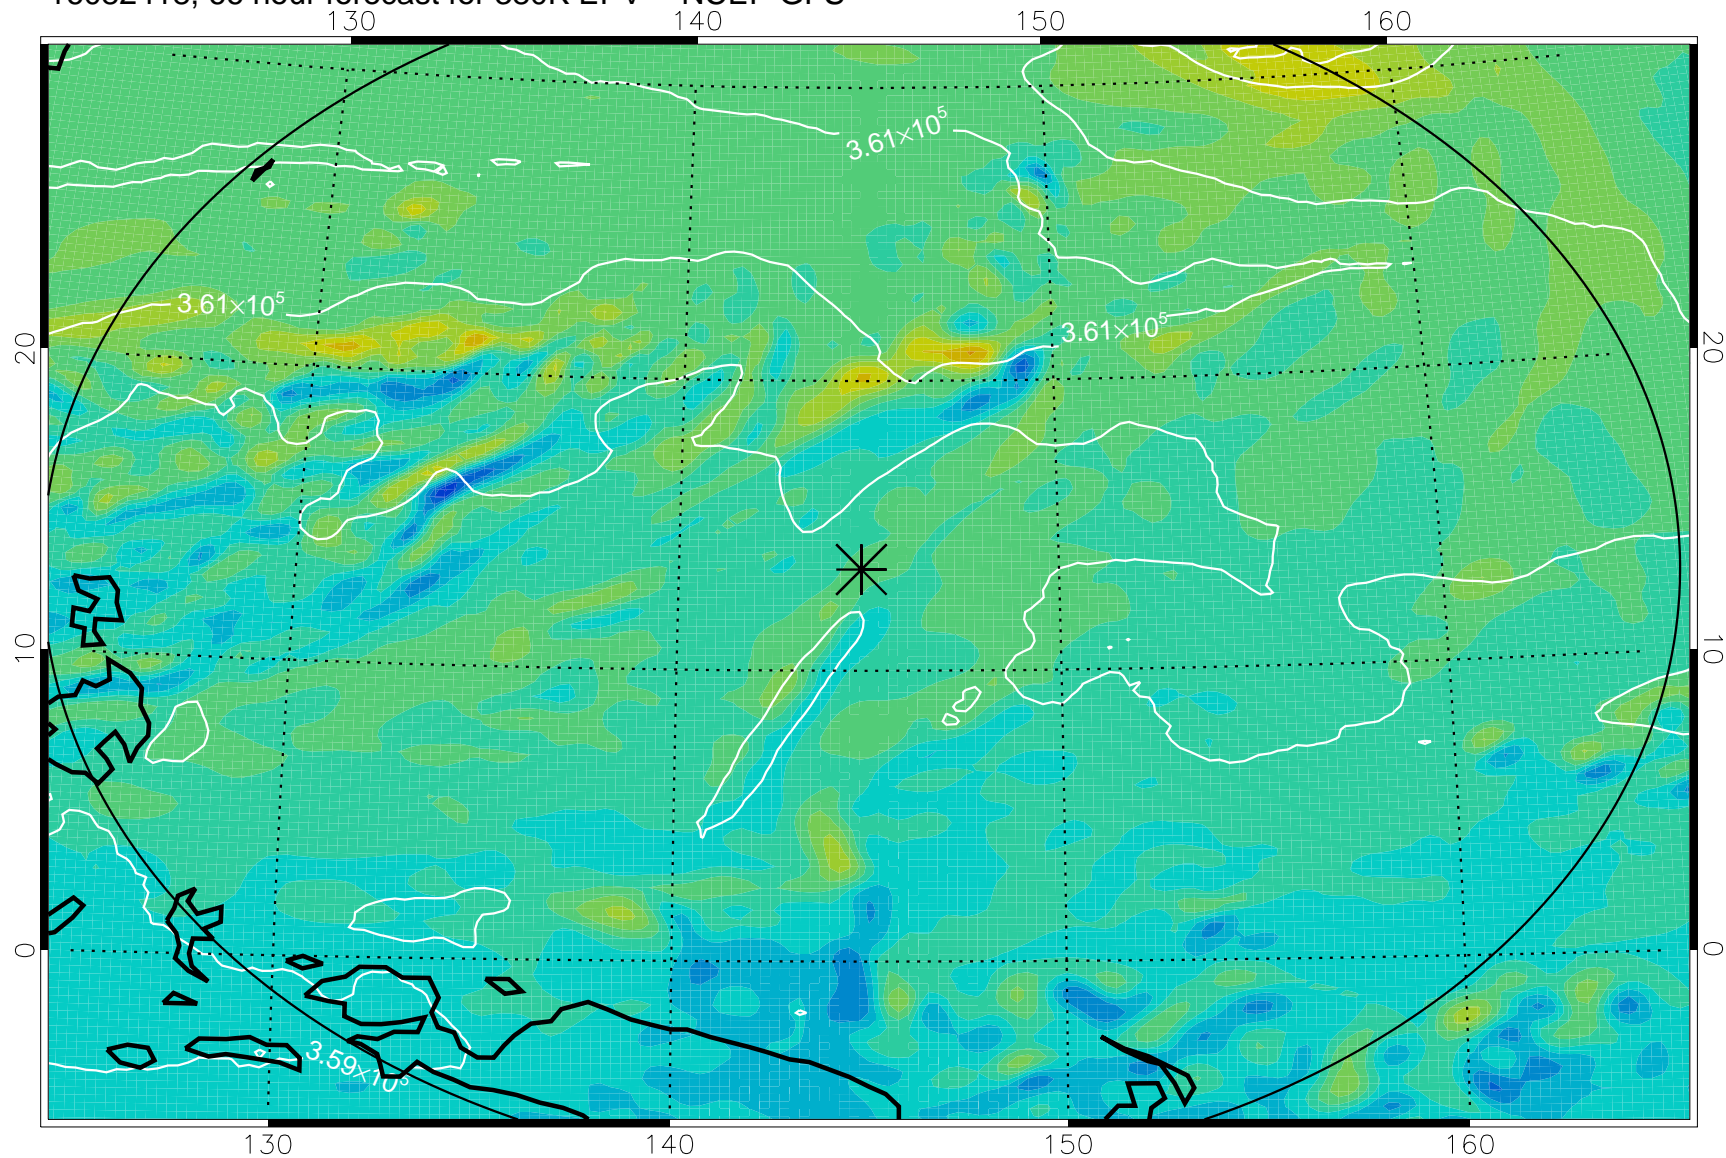

16082406, 54 hour forecast for 380K EPV -- NCEP GFS

380K Montgomery Streamfunction, white

Range ring of 2304 km

16082412, 60 hour forecast for 380K EPV -- NCEP GFS

380K Montgomery Streamfunction, white

Range ring of 2304 km

16082418, 66 hour forecast for 380K EPV -- NCEP GFS

380K Montgomery Streamfunction, white

Range ring of 2304 km

16082500, 72 hour forecast for 380K EPV -- NCEP GFS

380K Montgomery Streamfunction, white

Range ring of 2304 km

16082506, 78 hour forecast for 380K EPV -- NCEP GFS

380K Montgomery Streamfunction, white

Range ring of 2304 km

16082512, 84 hour forecast for 380K EPV -- NCEP GFS

380K Montgomery Streamfunction, white

Range ring of 2304 km

16082518, 90 hour forecast for 380K EPV -- NCEP GFS

380K Montgomery Streamfunction, white

Range ring of 2304 km

16082600, 96 hour forecast for 380K EPV -- NCEP GFS

380K Montgomery Streamfunction, white

Range ring of 2304 km