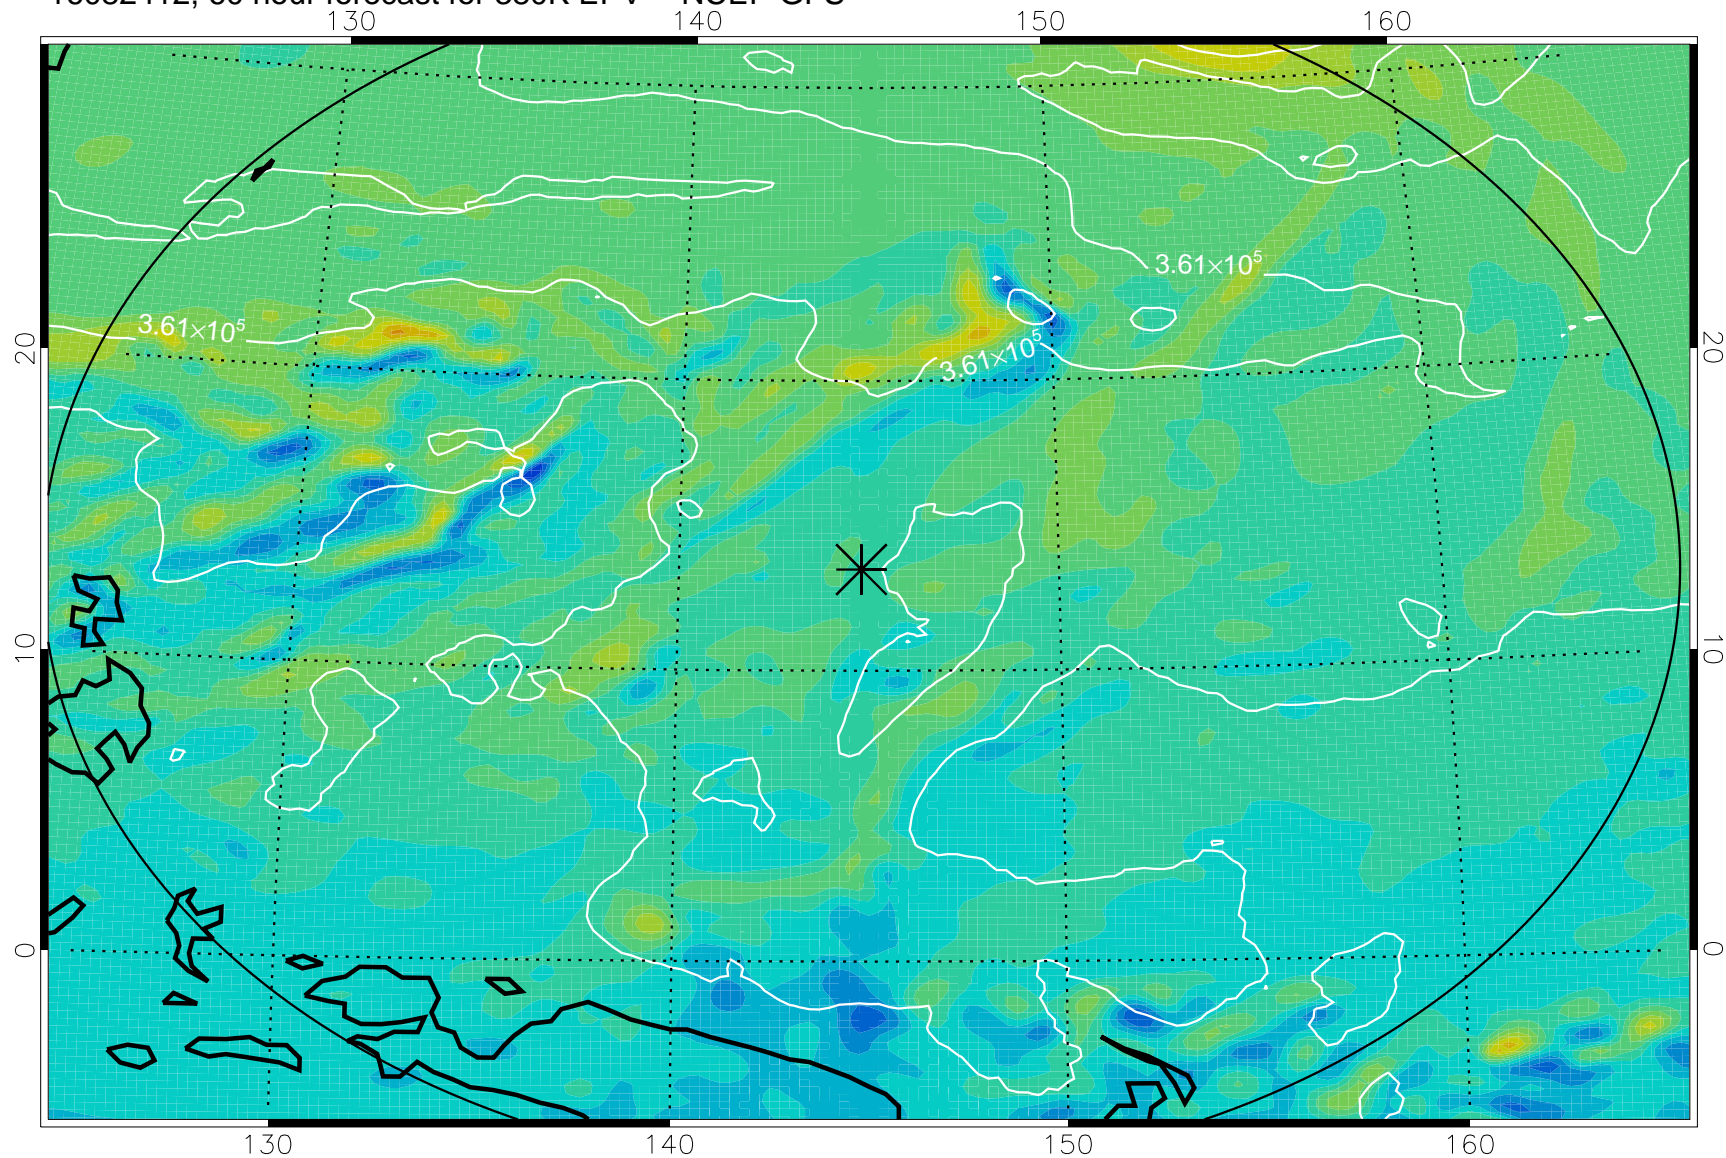

16082306, 30 hour forecast for 380K EPV -- NCEP GFS

380K Montgomery Streamfunction, white

Range ring of 2304 km

16082312, 36 hour forecast for 380K EPV -- NCEP GFS

380K Montgomery Streamfunction, white

Range ring of 2304 km

16082318, 42 hour forecast for 380K EPV -- NCEP GFS

380K Montgomery Streamfunction, white

Range ring of 2304 km

16082400, 48 hour forecast for 380K EPV -- NCEP GFS

380K Montgomery Streamfunction, white

Range ring of 2304 km

16082406, 54 hour forecast for 380K EPV -- NCEP GFS

380K Montgomery Streamfunction, white

Range ring of 2304 km

16082412, 60 hour forecast for 380K EPV -- NCEP GFS

380K Montgomery Streamfunction, white

Range ring of 2304 km

16082418, 66 hour forecast for 380K EPV -- NCEP GFS

380K Montgomery Streamfunction, white

Range ring of 2304 km

16082500, 72 hour forecast for 380K EPV -- NCEP GFS

380K Montgomery Streamfunction, white

Range ring of 2304 km