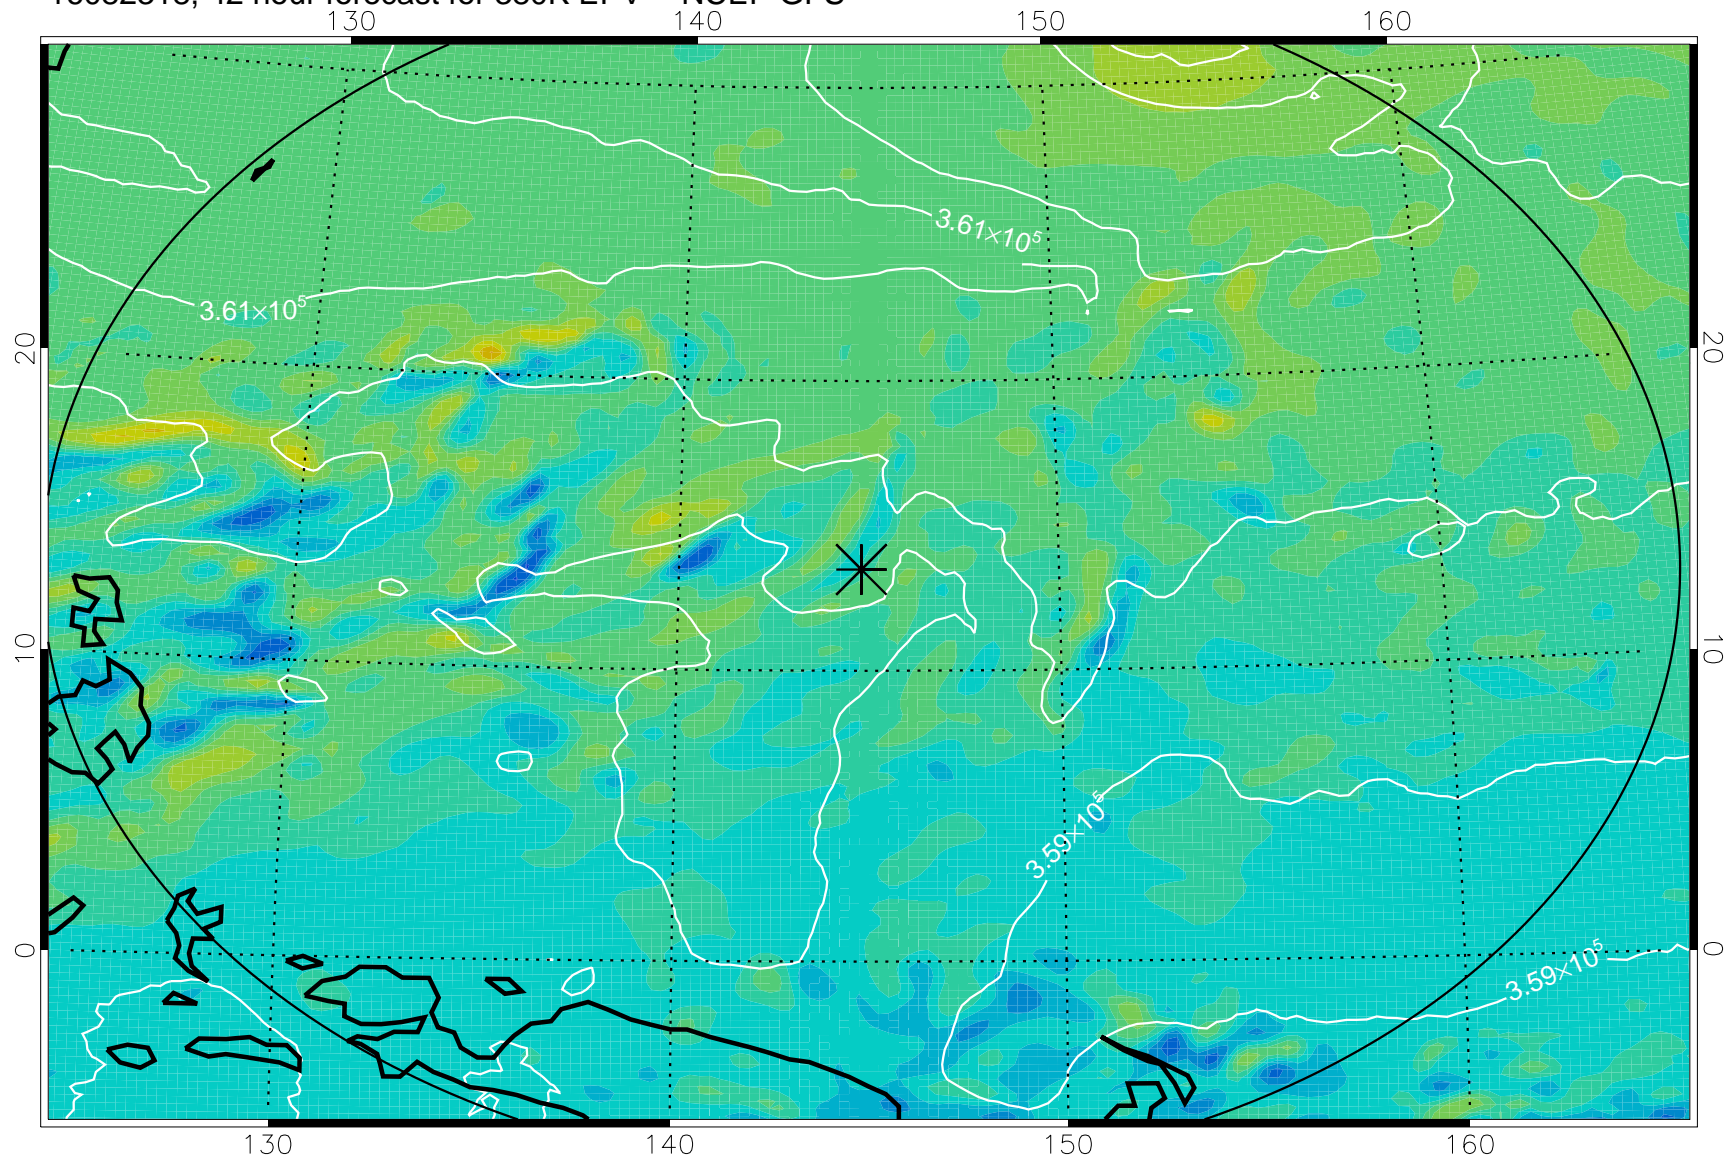

16082306, 30 hour forecast for 380K EPV -- NCEP GFS

380K Montgomery Streamfunction, white

Range ring of 2304 km

16082312, 36 hour forecast for 380K EPV -- NCEP GFS

380K Montgomery Streamfunction, white

Range ring of 2304 km

16082318, 42 hour forecast for 380K EPV -- NCEP GFS

380K Montgomery Streamfunction, white

Range ring of 2304 km

16082400, 48 hour forecast for 380K EPV -- NCEP GFS

380K Montgomery Streamfunction, white

Range ring of 2304 km

16082406, 54 hour forecast for 380K EPV -- NCEP GFS

380K Montgomery Streamfunction, white

Range ring of 2304 km

16082412, 60 hour forecast for 380K EPV -- NCEP GFS

380K Montgomery Streamfunction, white

Range ring of 2304 km

16082418, 66 hour forecast for 380K EPV -- NCEP GFS

380K Montgomery Streamfunction, white

Range ring of 2304 km

16082500, 72 hour forecast for 380K EPV -- NCEP GFS

380K Montgomery Streamfunction, white

Range ring of 2304 km