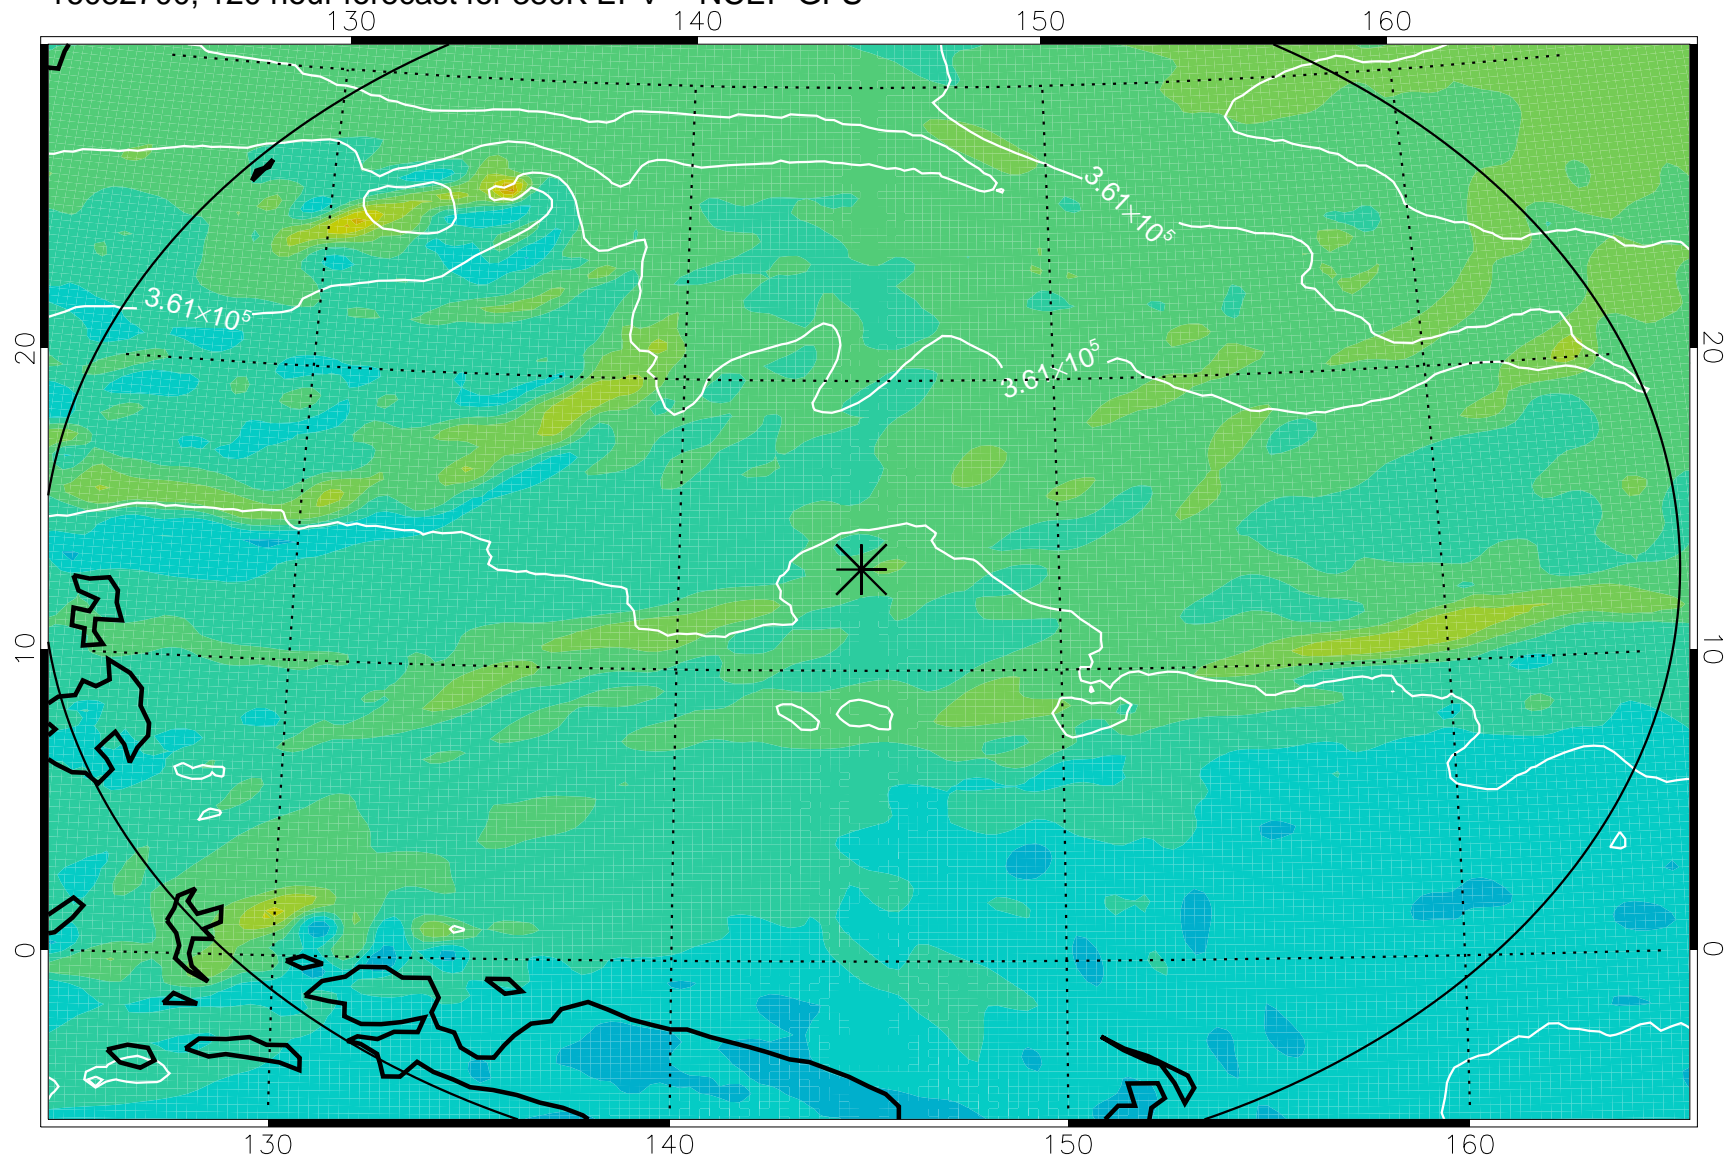

16082506, 78 hour forecast for 380K EPV -- NCEP GFS

380K Montgomery Streamfunction, white

Range ring of 2304 km

16082512, 84 hour forecast for 380K EPV -- NCEP GFS

380K Montgomery Streamfunction, white

Range ring of 2304 km

16082518, 90 hour forecast for 380K EPV -- NCEP GFS

380K Montgomery Streamfunction, white

Range ring of 2304 km

16082600, 96 hour forecast for 380K EPV -- NCEP GFS

380K Montgomery Streamfunction, white

Range ring of 2304 km

16082606, 102 hour forecast for 380K EPV -- NCEP GFS

380K Montgomery Streamfunction, white

Range ring of 2304 km

16082612, 108 hour forecast for 380K EPV -- NCEP GFS

380K Montgomery Streamfunction, white

Range ring of 2304 km

16082618, 114 hour forecast for 380K EPV -- NCEP GFS

380K Montgomery Streamfunction, white

Range ring of 2304 km

16082700, 120 hour forecast for 380K EPV -- NCEP GFS

380K Montgomery Streamfunction, white

Range ring of 2304 km