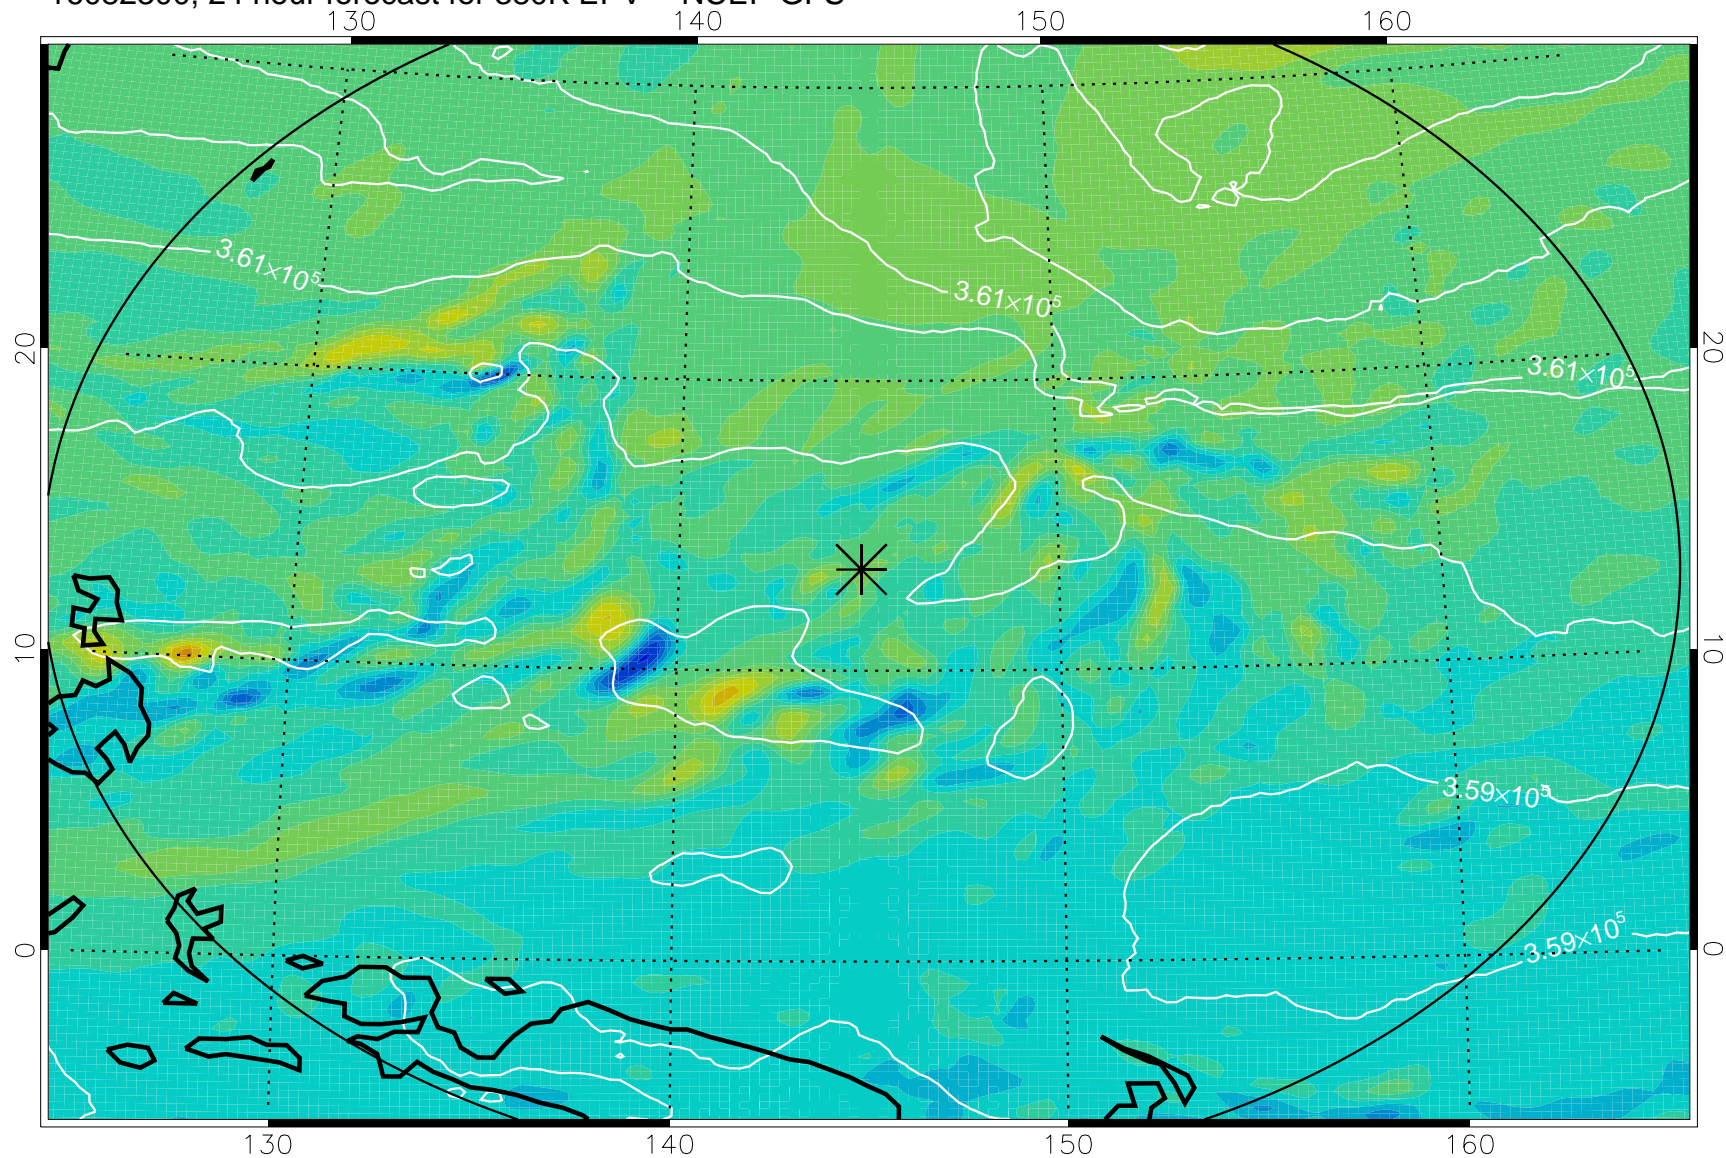

16082206, 6 hour forecast for 380K EPV -- NCEP GFS

380K Montgomery Streamfunction, white

Range ring of 2304 km

16082212, 12 hour forecast for 380K EPV -- NCEP GFS

380K Montgomery Streamfunction, white

Range ring of 2304 km

16082218, 18 hour forecast for 380K EPV -- NCEP GFS

380K Montgomery Streamfunction, white

Range ring of 2304 km

16082300, 24 hour forecast for 380K EPV -- NCEP GFS

380K Montgomery Streamfunction, white

Range ring of 2304 km

16082306, 30 hour forecast for 380K EPV -- NCEP GFS

380K Montgomery Streamfunction, white

Range ring of 2304 km

16082312, 36 hour forecast for 380K EPV -- NCEP GFS

380K Montgomery Streamfunction, white

Range ring of 2304 km

16082318, 42 hour forecast for 380K EPV -- NCEP GFS

380K Montgomery Streamfunction, white

Range ring of 2304 km

16082400, 48 hour forecast for 380K EPV -- NCEP GFS

380K Montgomery Streamfunction, white

Range ring of 2304 km