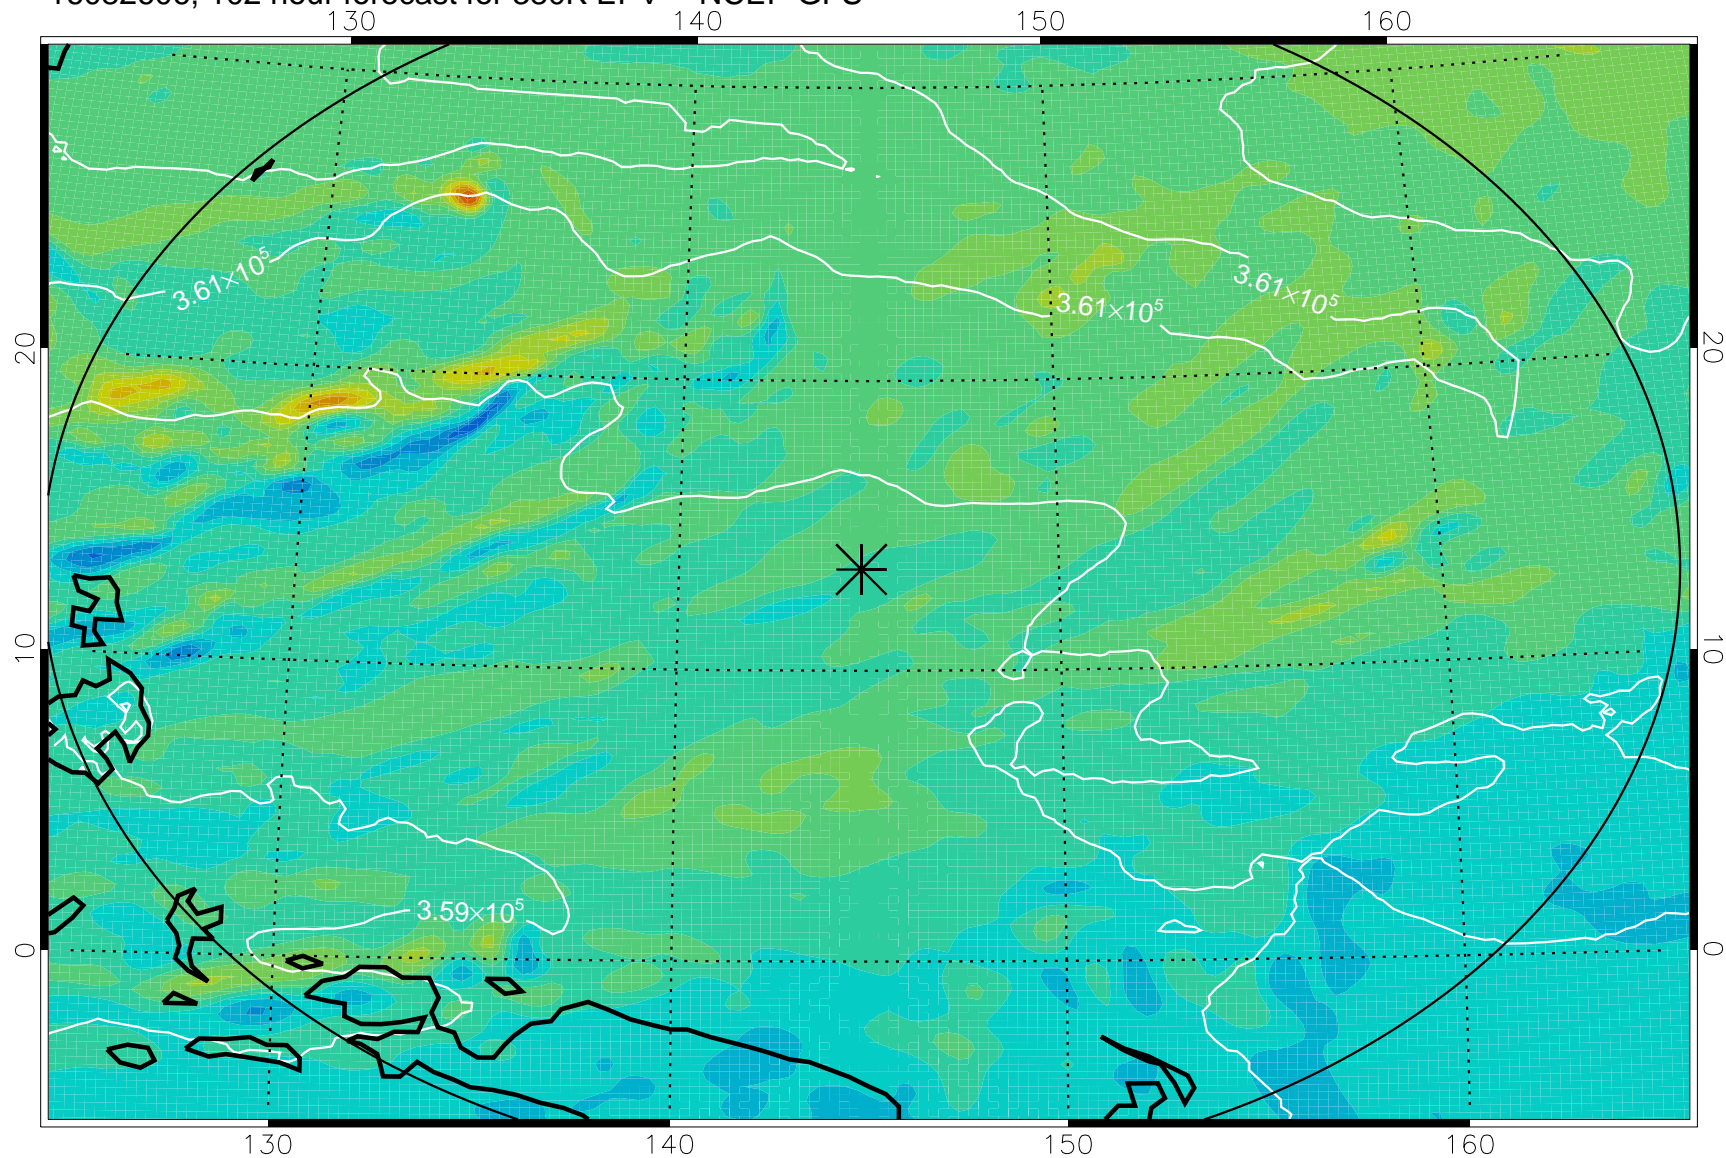

16082506, 78 hour forecast for 380K EPV -- NCEP GFS

380K Montgomery Streamfunction, white

Range ring of 2304 km

16082512, 84 hour forecast for 380K EPV -- NCEP GFS

380K Montgomery Streamfunction, white

Range ring of 2304 km

16082518, 90 hour forecast for 380K EPV -- NCEP GFS

380K Montgomery Streamfunction, white

Range ring of 2304 km

16082600, 96 hour forecast for 380K EPV -- NCEP GFS

380K Montgomery Streamfunction, white

Range ring of 2304 km

16082606, 102 hour forecast for 380K EPV -- NCEP GFS

380K Montgomery Streamfunction, white

Range ring of 2304 km

16082612, 108 hour forecast for 380K EPV -- NCEP GFS

380K Montgomery Streamfunction, white

Range ring of 2304 km

16082618, 114 hour forecast for 380K EPV -- NCEP GFS

380K Montgomery Streamfunction, white

Range ring of 2304 km

16082700, 120 hour forecast for 380K EPV -- NCEP GFS

380K Montgomery Streamfunction, white

Range ring of 2304 km