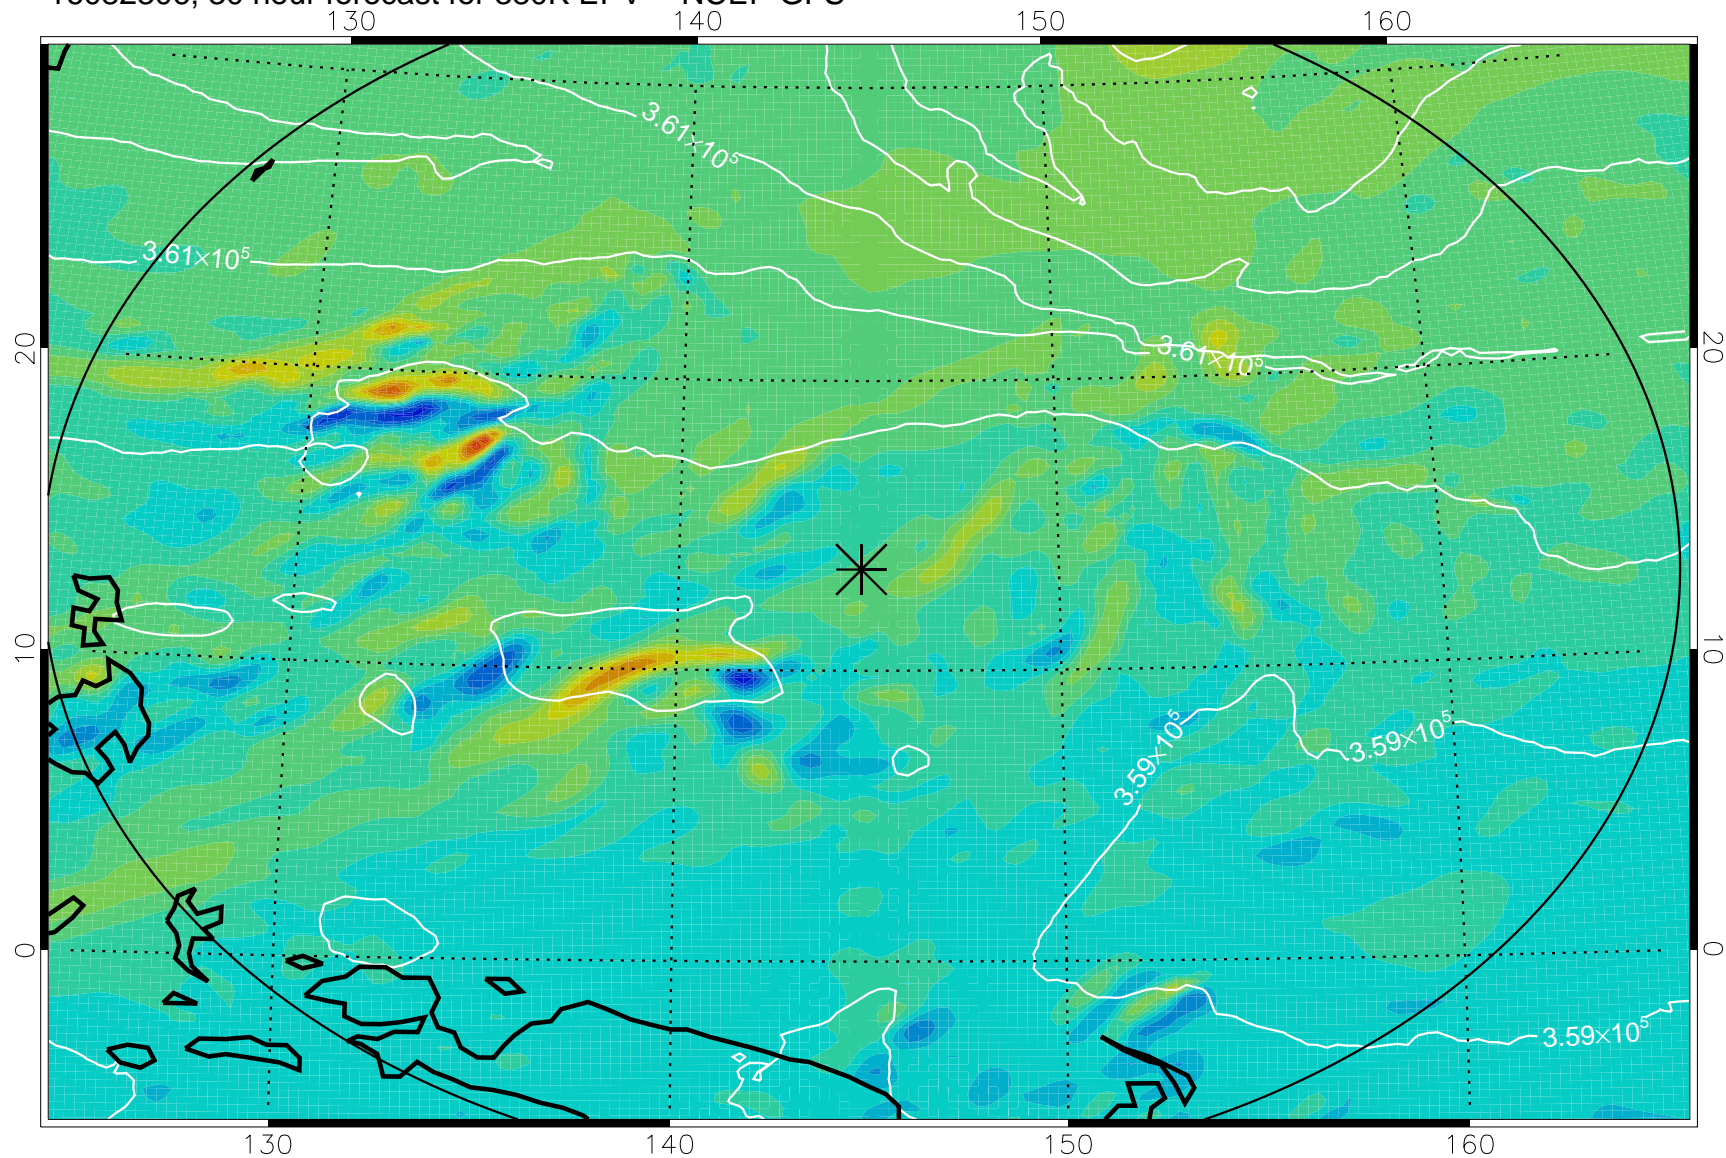

16082206, 6 hour forecast for 380K EPV -- NCEP GFS

380K Montgomery Streamfunction, white

Range ring of 2304 km

16082212, 12 hour forecast for 380K EPV -- NCEP GFS

380K Montgomery Streamfunction, white

Range ring of 2304 km

16082218, 18 hour forecast for 380K EPV -- NCEP GFS

380K Montgomery Streamfunction, white

Range ring of 2304 km

16082300, 24 hour forecast for 380K EPV -- NCEP GFS

380K Montgomery Streamfunction, white

Range ring of 2304 km

16082306, 30 hour forecast for 380K EPV -- NCEP GFS

380K Montgomery Streamfunction, white

Range ring of 2304 km

16082312, 36 hour forecast for 380K EPV -- NCEP GFS

380K Montgomery Streamfunction, white

Range ring of 2304 km

16082318, 42 hour forecast for 380K EPV -- NCEP GFS

380K Montgomery Streamfunction, white

Range ring of 2304 km

16082400, 48 hour forecast for 380K EPV -- NCEP GFS

380K Montgomery Streamfunction, white

Range ring of 2304 km