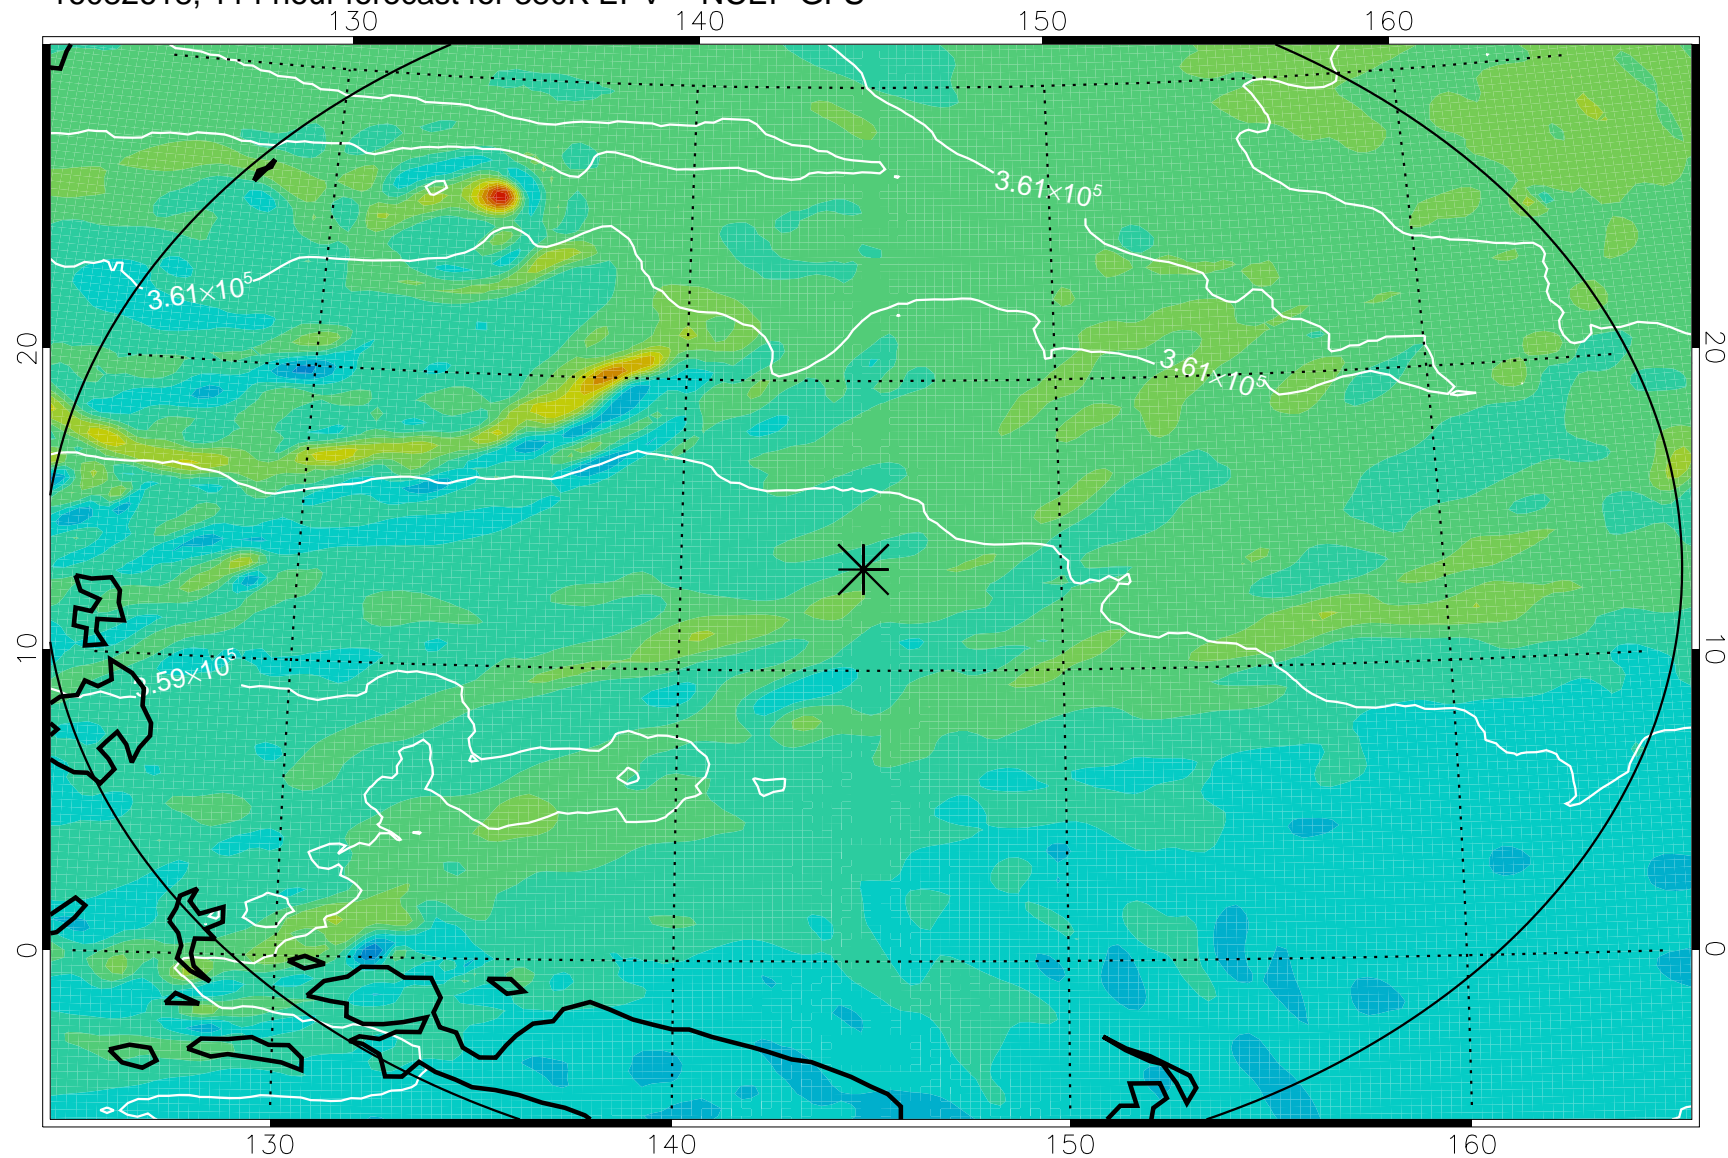

16082506, 78 hour forecast for 380K EPV -- NCEP GFS

380K Montgomery Streamfunction, white

Range ring of 2304 km

16082512, 84 hour forecast for 380K EPV -- NCEP GFS

380K Montgomery Streamfunction, white

Range ring of 2304 km

16082518, 90 hour forecast for 380K EPV -- NCEP GFS

380K Montgomery Streamfunction, white

Range ring of 2304 km

16082600, 96 hour forecast for 380K EPV -- NCEP GFS

380K Montgomery Streamfunction, white

Range ring of 2304 km

16082606, 102 hour forecast for 380K EPV -- NCEP GFS

380K Montgomery Streamfunction, white

Range ring of 2304 km

16082612, 108 hour forecast for 380K EPV -- NCEP GFS

380K Montgomery Streamfunction, white

Range ring of 2304 km

16082618, 114 hour forecast for 380K EPV -- NCEP GFS

380K Montgomery Streamfunction, white

Range ring of 2304 km

16082700, 120 hour forecast for 380K EPV -- NCEP GFS

380K Montgomery Streamfunction, white

Range ring of 2304 km