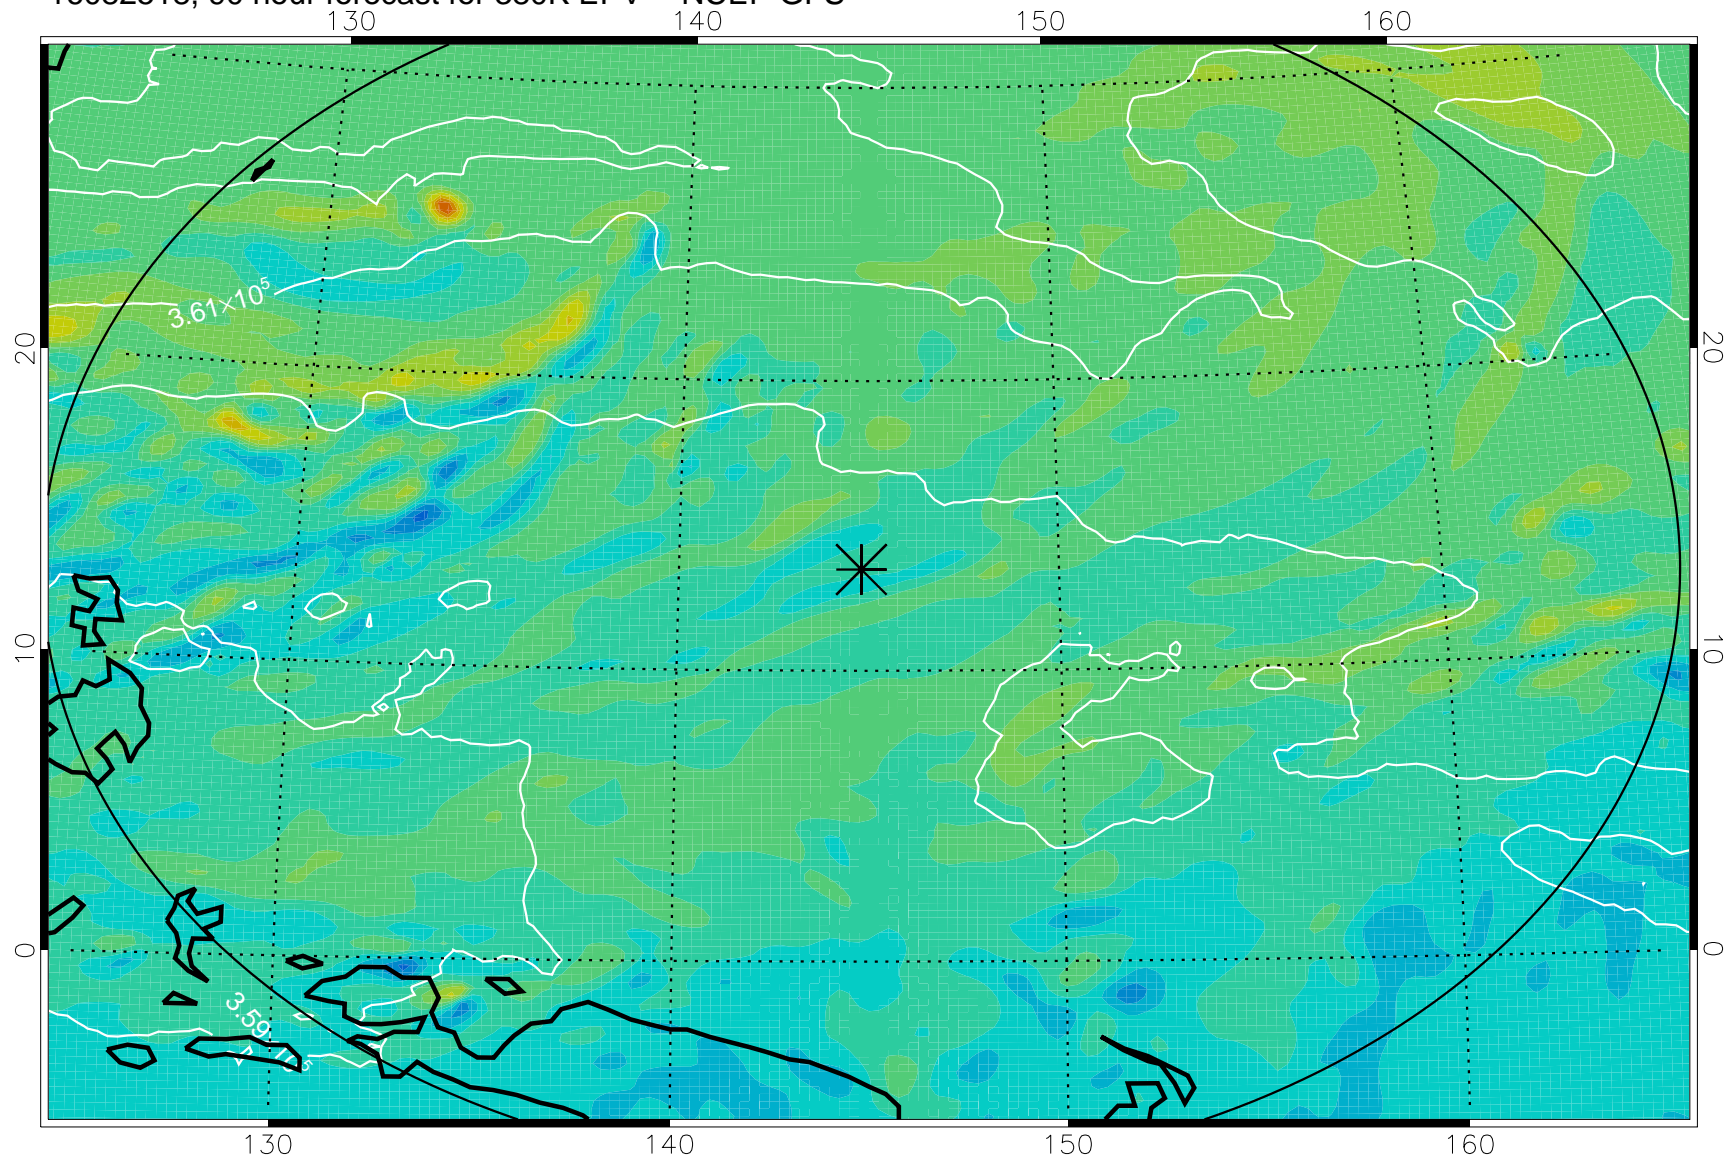

16082418, 66 hour forecast for 380K EPV -- NCEP GFS

380K Montgomery Streamfunction, white

Range ring of 2304 km

16082500, 72 hour forecast for 380K EPV -- NCEP GFS

380K Montgomery Streamfunction, white

Range ring of 2304 km

16082506, 78 hour forecast for 380K EPV -- NCEP GFS

380K Montgomery Streamfunction, white

Range ring of 2304 km

16082512, 84 hour forecast for 380K EPV -- NCEP GFS

380K Montgomery Streamfunction, white

Range ring of 2304 km

16082518, 90 hour forecast for 380K EPV -- NCEP GFS

380K Montgomery Streamfunction, white

Range ring of 2304 km

16082600, 96 hour forecast for 380K EPV -- NCEP GFS

380K Montgomery Streamfunction, white

Range ring of 2304 km

16082606, 102 hour forecast for 380K EPV -- NCEP GFS

380K Montgomery Streamfunction, white

Range ring of 2304 km

16082612, 108 hour forecast for 380K EPV -- NCEP GFS

380K Montgomery Streamfunction, white

Range ring of 2304 km