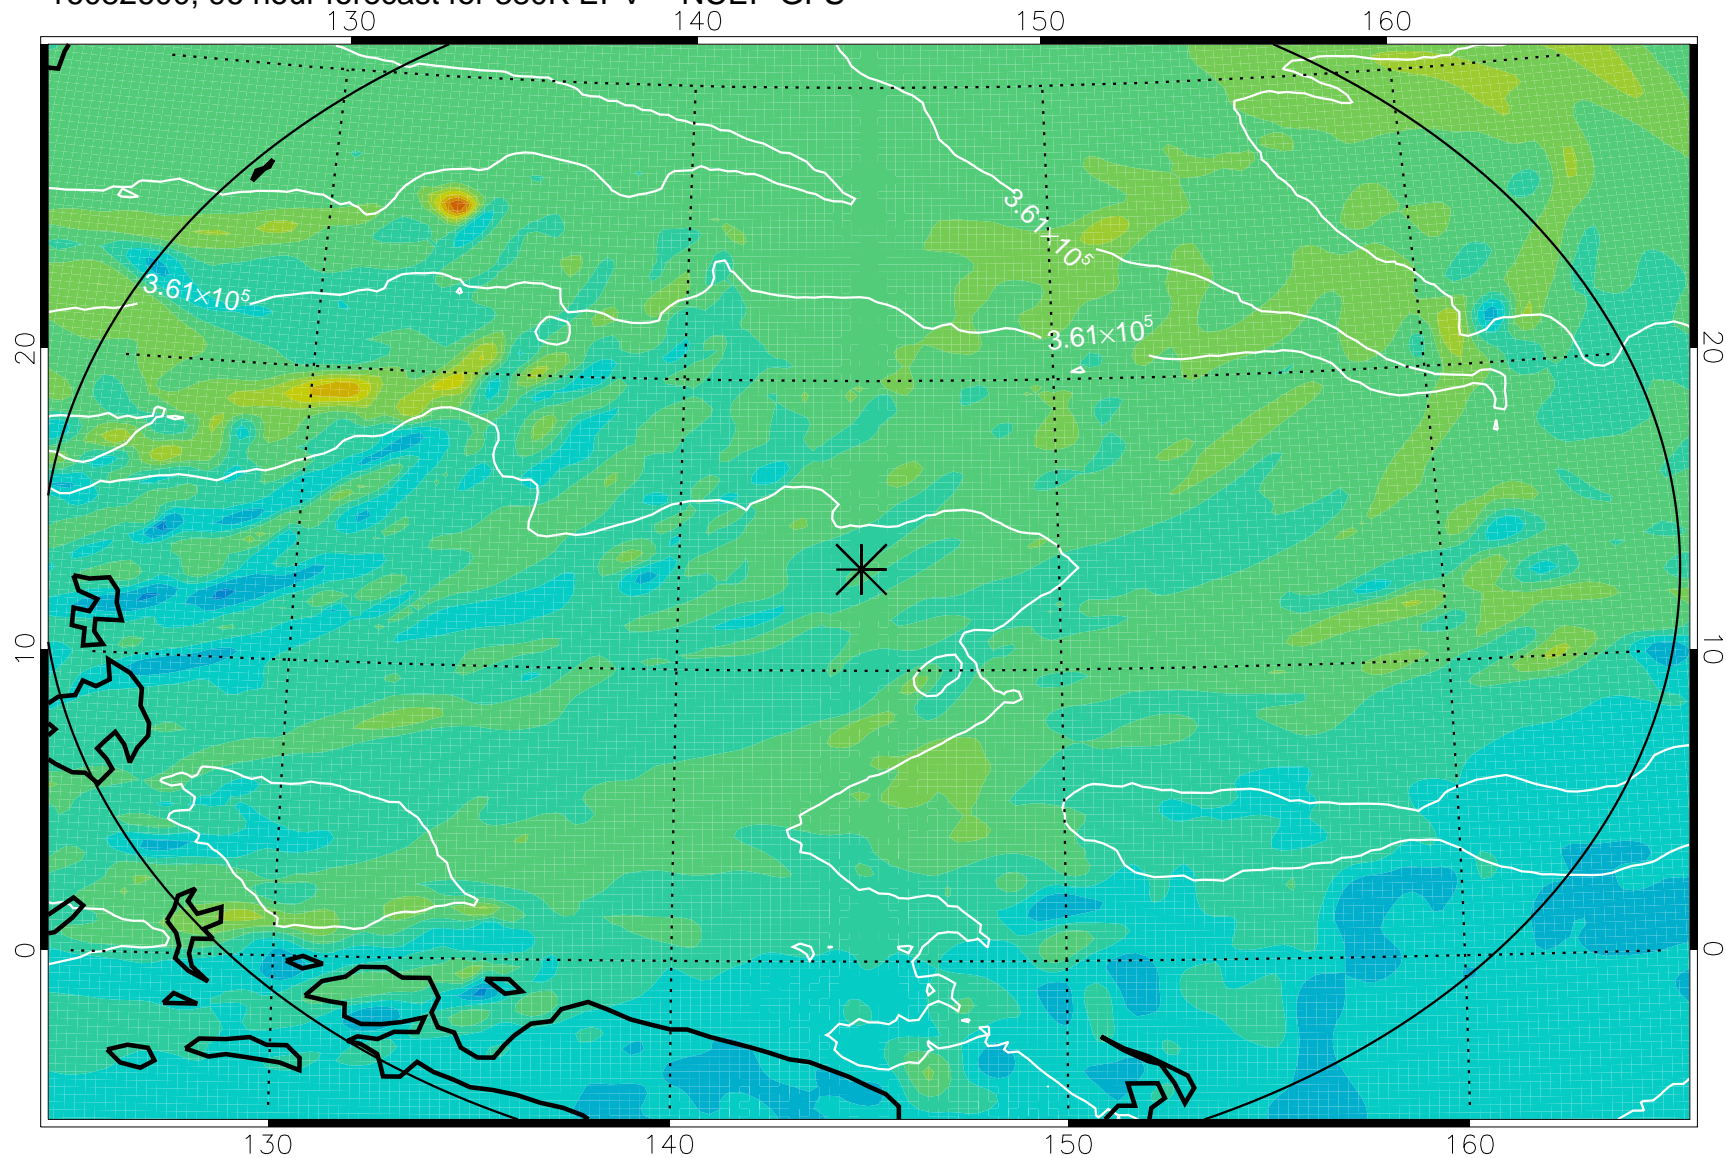

16082418, 66 hour forecast for 380K EPV -- NCEP GFS

380K Montgomery Streamfunction, white

Range ring of 2304 km

16082500, 72 hour forecast for 380K EPV -- NCEP GFS

380K Montgomery Streamfunction, white

Range ring of 2304 km

16082506, 78 hour forecast for 380K EPV -- NCEP GFS

380K Montgomery Streamfunction, white

Range ring of 2304 km

16082512, 84 hour forecast for 380K EPV -- NCEP GFS

380K Montgomery Streamfunction, white

Range ring of 2304 km

16082518, 90 hour forecast for 380K EPV -- NCEP GFS

380K Montgomery Streamfunction, white

Range ring of 2304 km

16082600, 96 hour forecast for 380K EPV -- NCEP GFS

380K Montgomery Streamfunction, white

Range ring of 2304 km

16082606, 102 hour forecast for 380K EPV -- NCEP GFS

380K Montgomery Streamfunction, white

Range ring of 2304 km

16082612, 108 hour forecast for 380K EPV -- NCEP GFS

380K Montgomery Streamfunction, white

Range ring of 2304 km