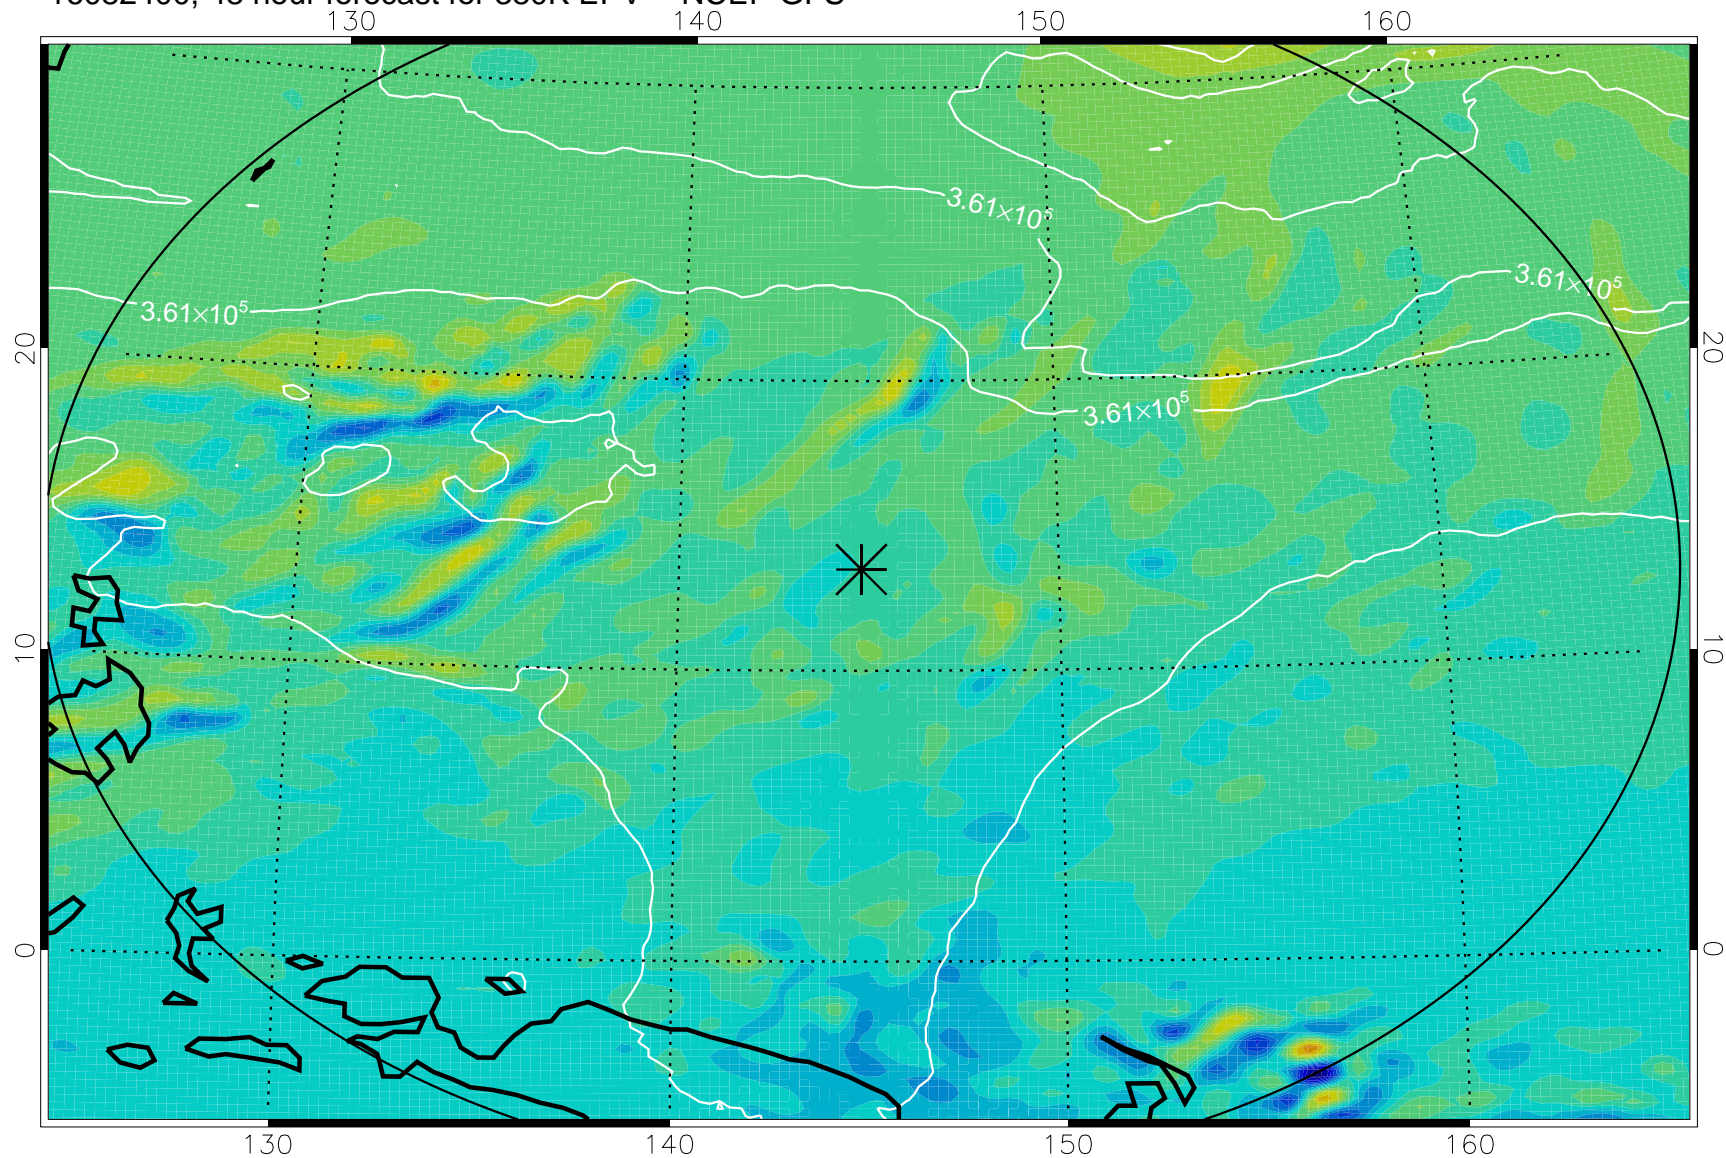

16082218, 18 hour forecast for 380K EPV -- NCEP GFS

380K Montgomery Streamfunction, white

Range ring of 2304 km

16082300, 24 hour forecast for 380K EPV -- NCEP GFS

380K Montgomery Streamfunction, white

Range ring of 2304 km

16082306, 30 hour forecast for 380K EPV -- NCEP GFS

380K Montgomery Streamfunction, white

Range ring of 2304 km

16082312, 36 hour forecast for 380K EPV -- NCEP GFS

380K Montgomery Streamfunction, white

Range ring of 2304 km

16082318, 42 hour forecast for 380K EPV -- NCEP GFS

380K Montgomery Streamfunction, white

Range ring of 2304 km

16082400, 48 hour forecast for 380K EPV -- NCEP GFS

380K Montgomery Streamfunction, white

Range ring of 2304 km

16082406, 54 hour forecast for 380K EPV -- NCEP GFS

380K Montgomery Streamfunction, white

Range ring of 2304 km

16082412, 60 hour forecast for 380K EPV -- NCEP GFS

380K Montgomery Streamfunction, white

Range ring of 2304 km