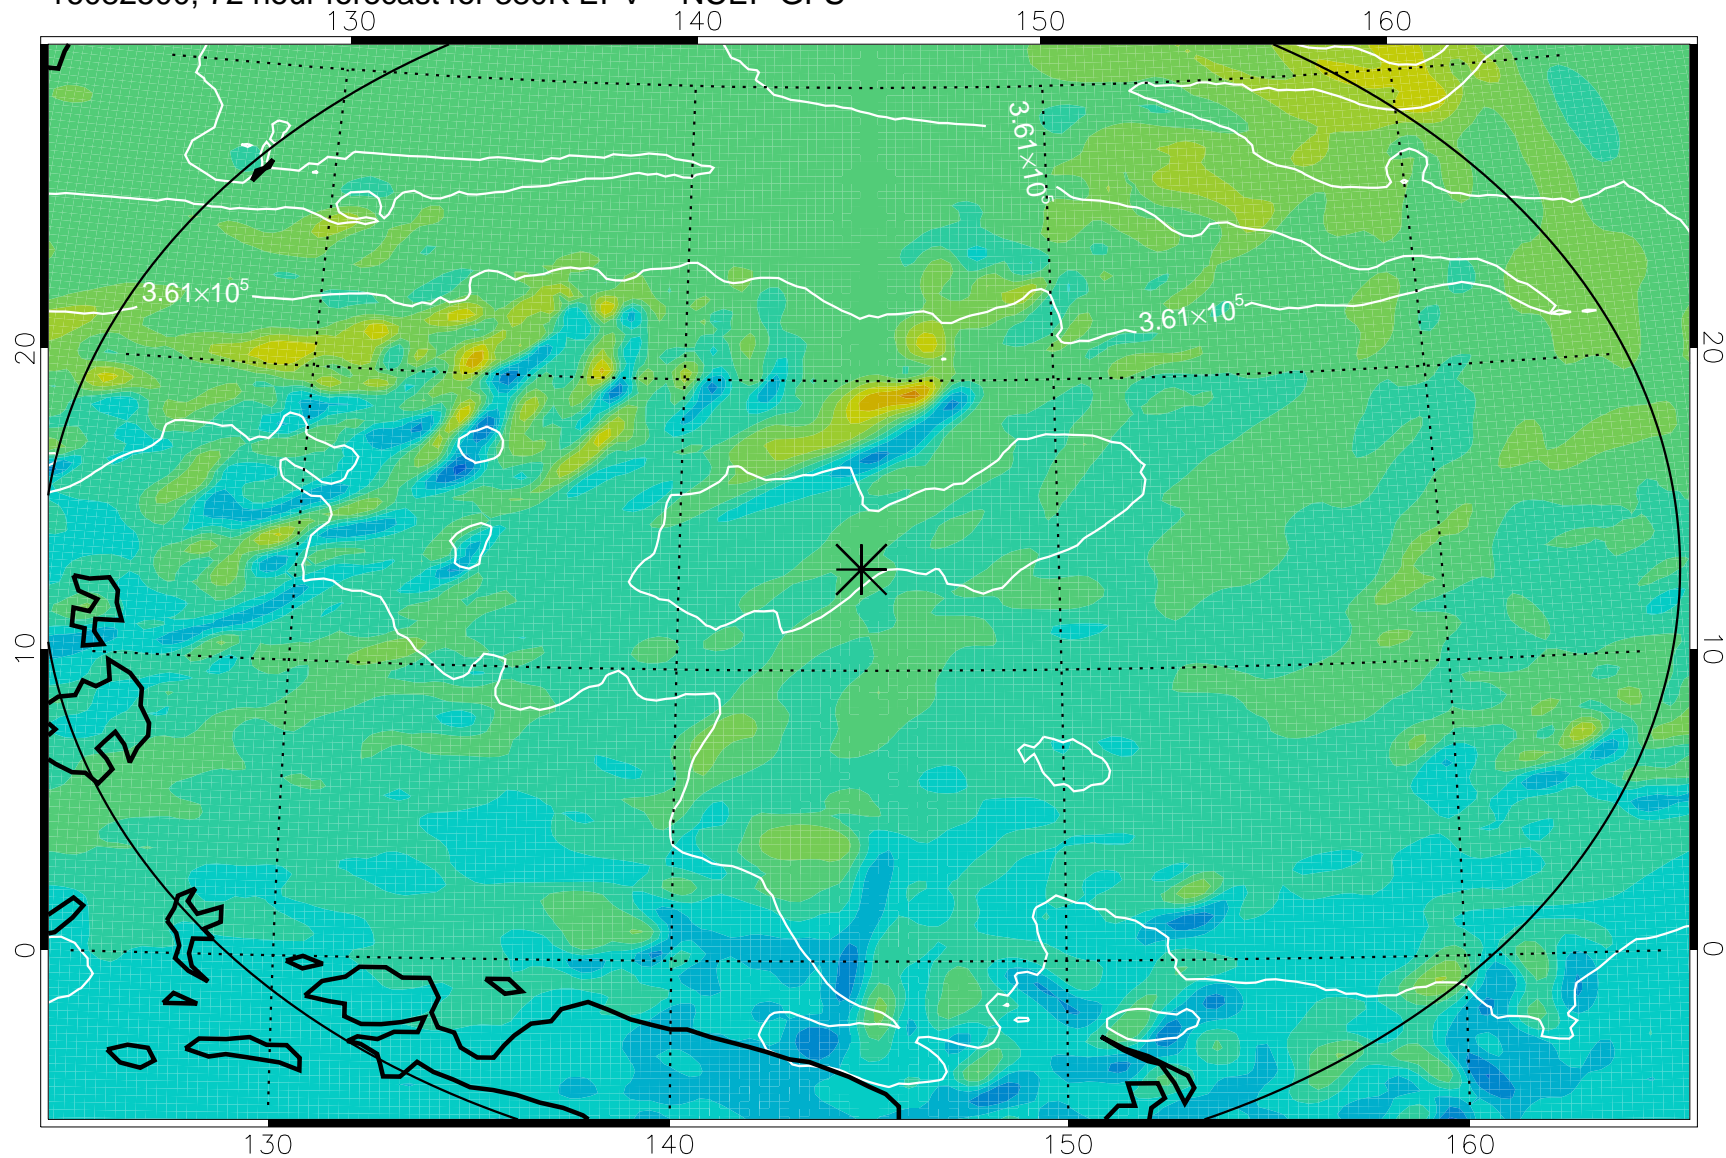

16082406, 54 hour forecast for 380K EPV -- NCEP GFS

380K Montgomery Streamfunction, white

Range ring of 2304 km

16082412, 60 hour forecast for 380K EPV -- NCEP GFS

380K Montgomery Streamfunction, white

Range ring of 2304 km

16082418, 66 hour forecast for 380K EPV -- NCEP GFS

380K Montgomery Streamfunction, white

Range ring of 2304 km

16082500, 72 hour forecast for 380K EPV -- NCEP GFS

380K Montgomery Streamfunction, white

Range ring of 2304 km

16082506, 78 hour forecast for 380K EPV -- NCEP GFS

380K Montgomery Streamfunction, white

Range ring of 2304 km

16082512, 84 hour forecast for 380K EPV -- NCEP GFS

380K Montgomery Streamfunction, white

Range ring of 2304 km

16082518, 90 hour forecast for 380K EPV -- NCEP GFS

380K Montgomery Streamfunction, white

Range ring of 2304 km

16082600, 96 hour forecast for 380K EPV -- NCEP GFS

380K Montgomery Streamfunction, white

Range ring of 2304 km