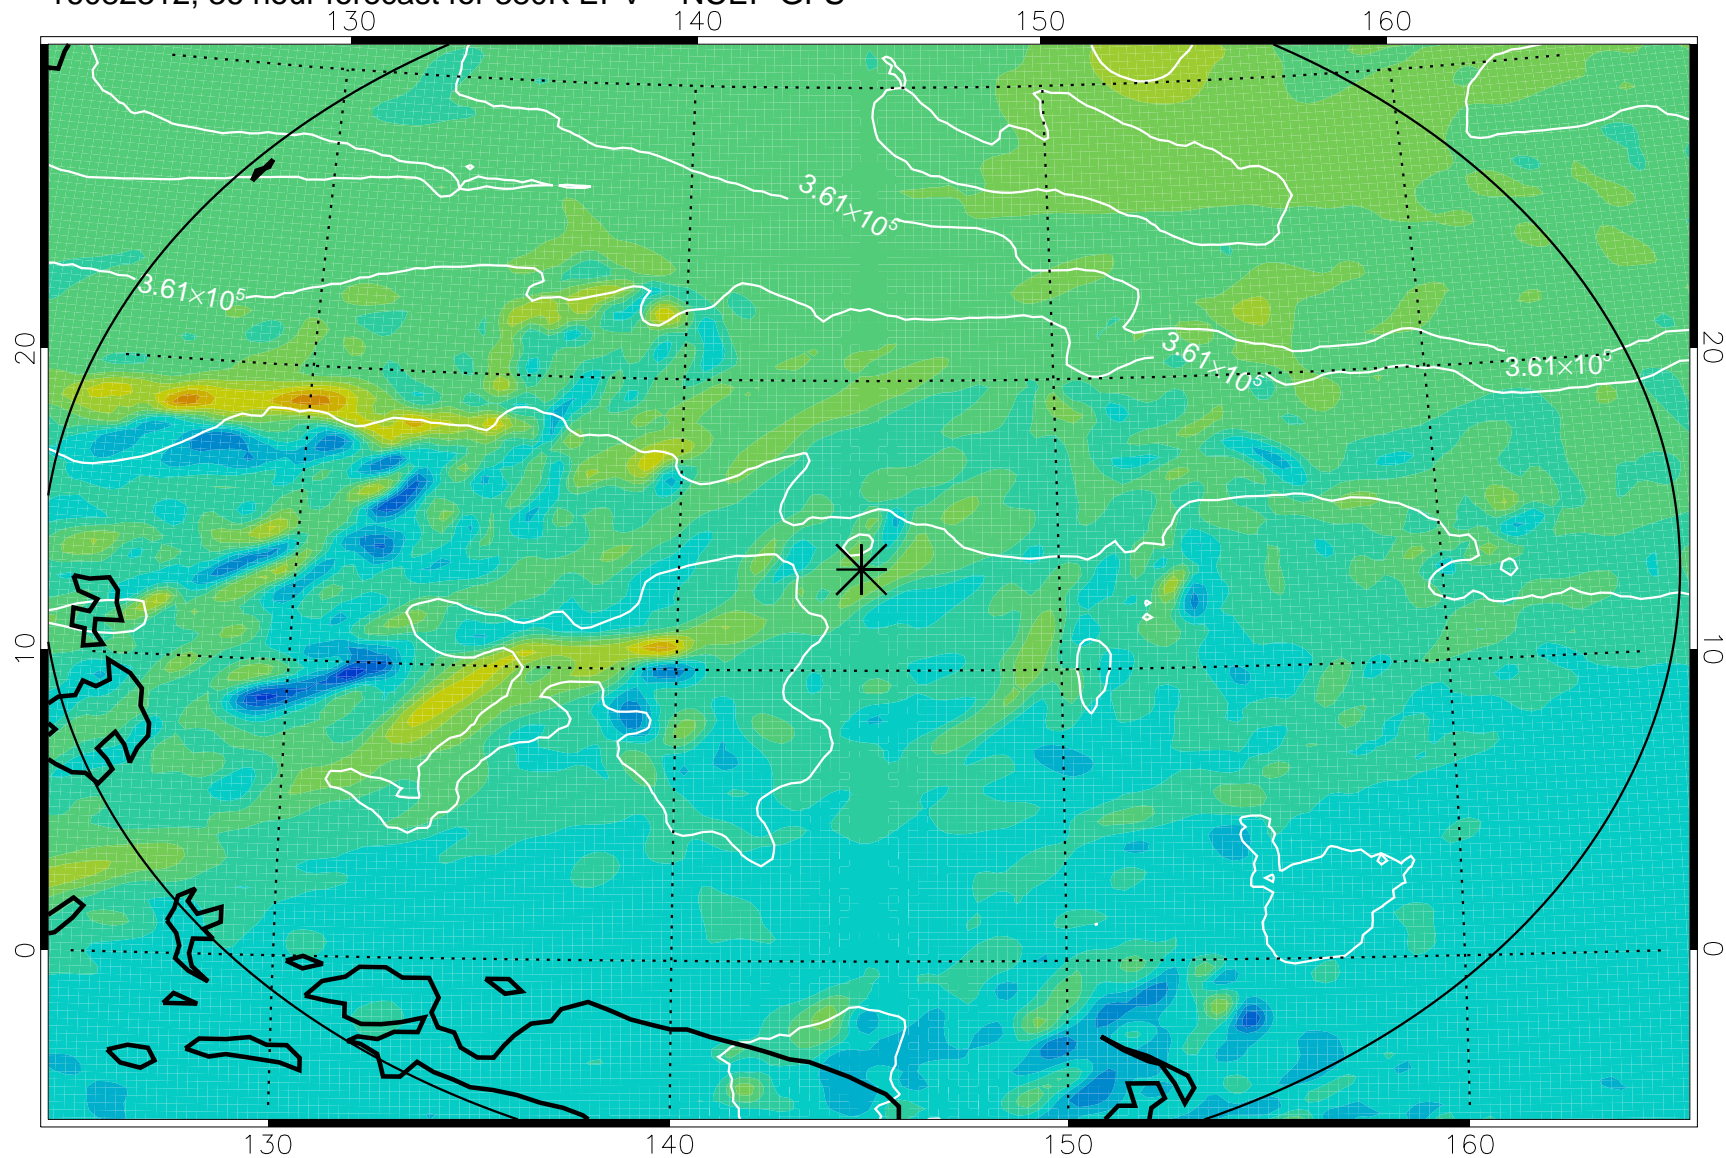

16082218, 18 hour forecast for 380K EPV -- NCEP GFS

380K Montgomery Streamfunction, white

Range ring of 2304 km

16082300, 24 hour forecast for 380K EPV -- NCEP GFS

380K Montgomery Streamfunction, white

Range ring of 2304 km

16082306, 30 hour forecast for 380K EPV -- NCEP GFS

380K Montgomery Streamfunction, white

Range ring of 2304 km

16082312, 36 hour forecast for 380K EPV -- NCEP GFS

380K Montgomery Streamfunction, white

Range ring of 2304 km

16082318, 42 hour forecast for 380K EPV -- NCEP GFS

380K Montgomery Streamfunction, white

Range ring of 2304 km

16082400, 48 hour forecast for 380K EPV -- NCEP GFS

380K Montgomery Streamfunction, white

Range ring of 2304 km

16082406, 54 hour forecast for 380K EPV -- NCEP GFS

380K Montgomery Streamfunction, white

Range ring of 2304 km

16082412, 60 hour forecast for 380K EPV -- NCEP GFS

380K Montgomery Streamfunction, white

Range ring of 2304 km