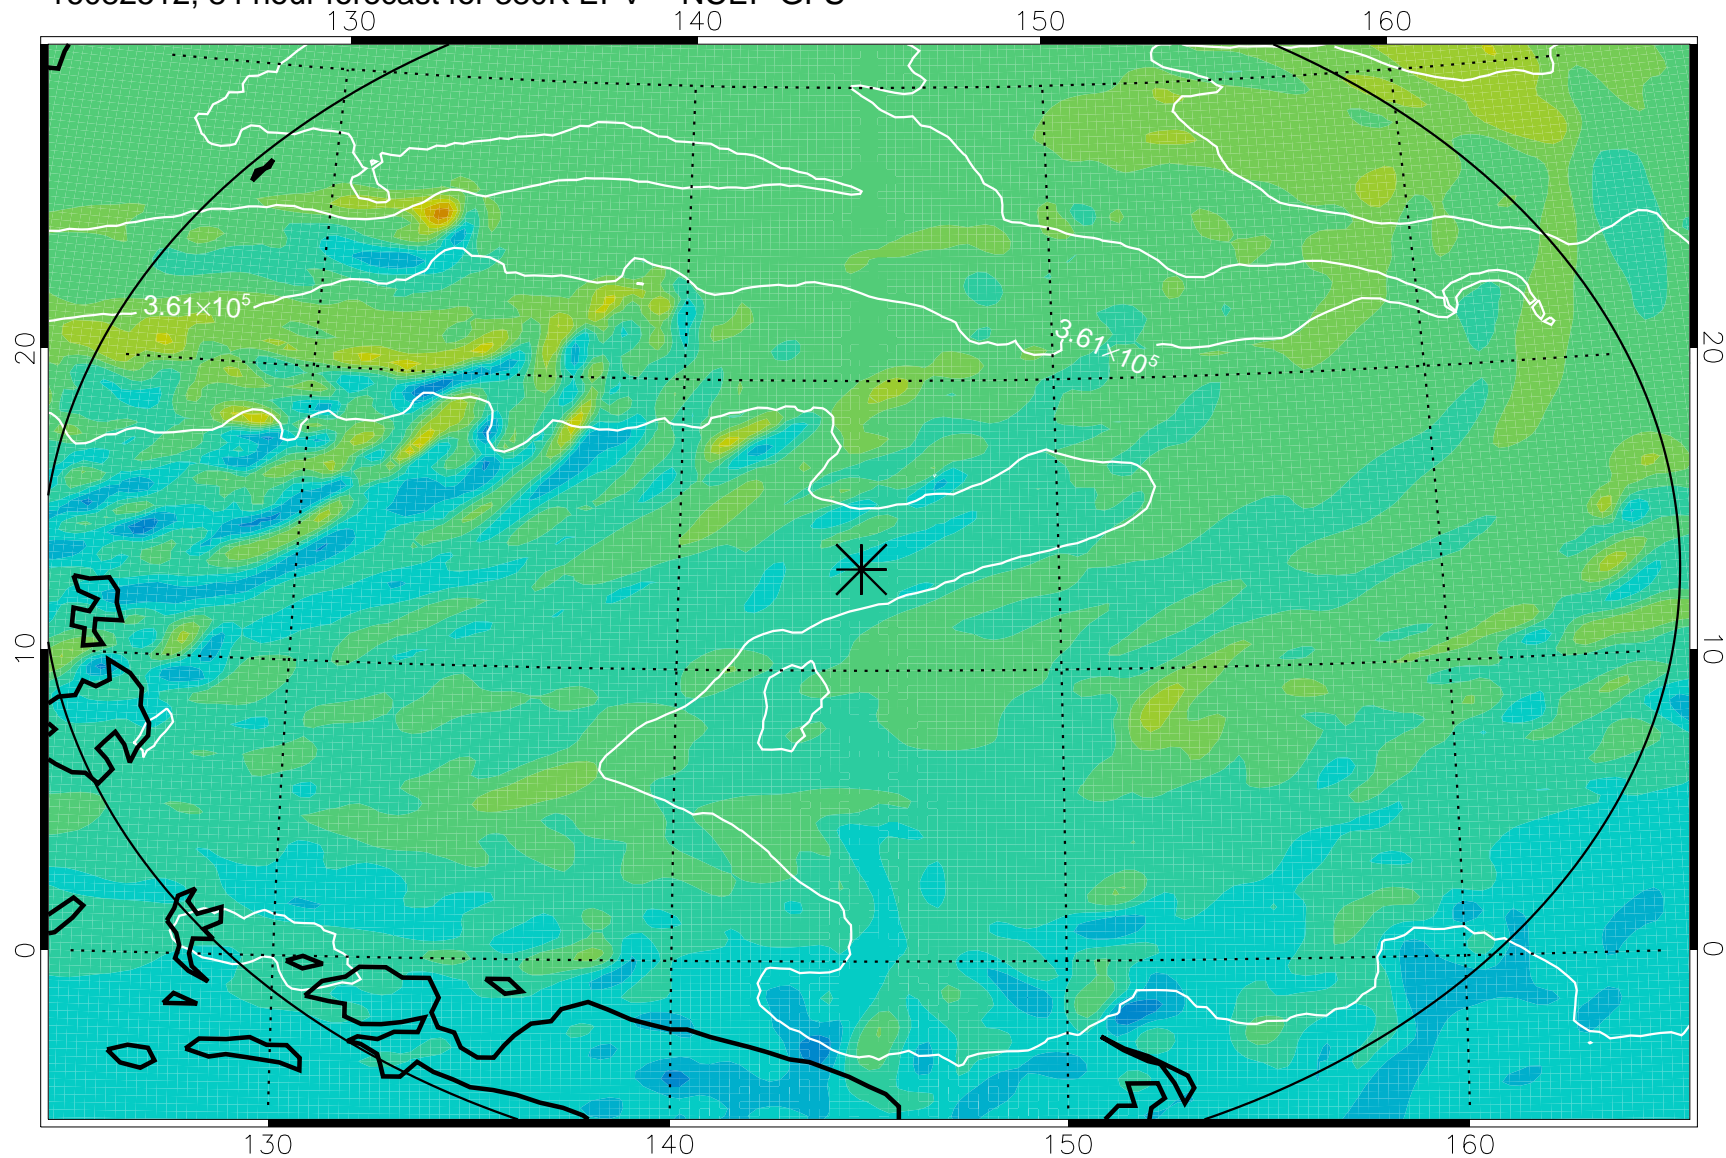

16082406, 54 hour forecast for 380K EPV -- NCEP GFS

380K Montgomery Streamfunction, white

Range ring of 2304 km

16082412, 60 hour forecast for 380K EPV -- NCEP GFS

380K Montgomery Streamfunction, white

Range ring of 2304 km

16082418, 66 hour forecast for 380K EPV -- NCEP GFS

380K Montgomery Streamfunction, white

Range ring of 2304 km

16082500, 72 hour forecast for 380K EPV -- NCEP GFS

380K Montgomery Streamfunction, white

Range ring of 2304 km

16082506, 78 hour forecast for 380K EPV -- NCEP GFS

380K Montgomery Streamfunction, white

Range ring of 2304 km

16082512, 84 hour forecast for 380K EPV -- NCEP GFS

380K Montgomery Streamfunction, white

Range ring of 2304 km

16082518, 90 hour forecast for 380K EPV -- NCEP GFS

380K Montgomery Streamfunction, white

Range ring of 2304 km

16082600, 96 hour forecast for 380K EPV -- NCEP GFS

380K Montgomery Streamfunction, white

Range ring of 2304 km