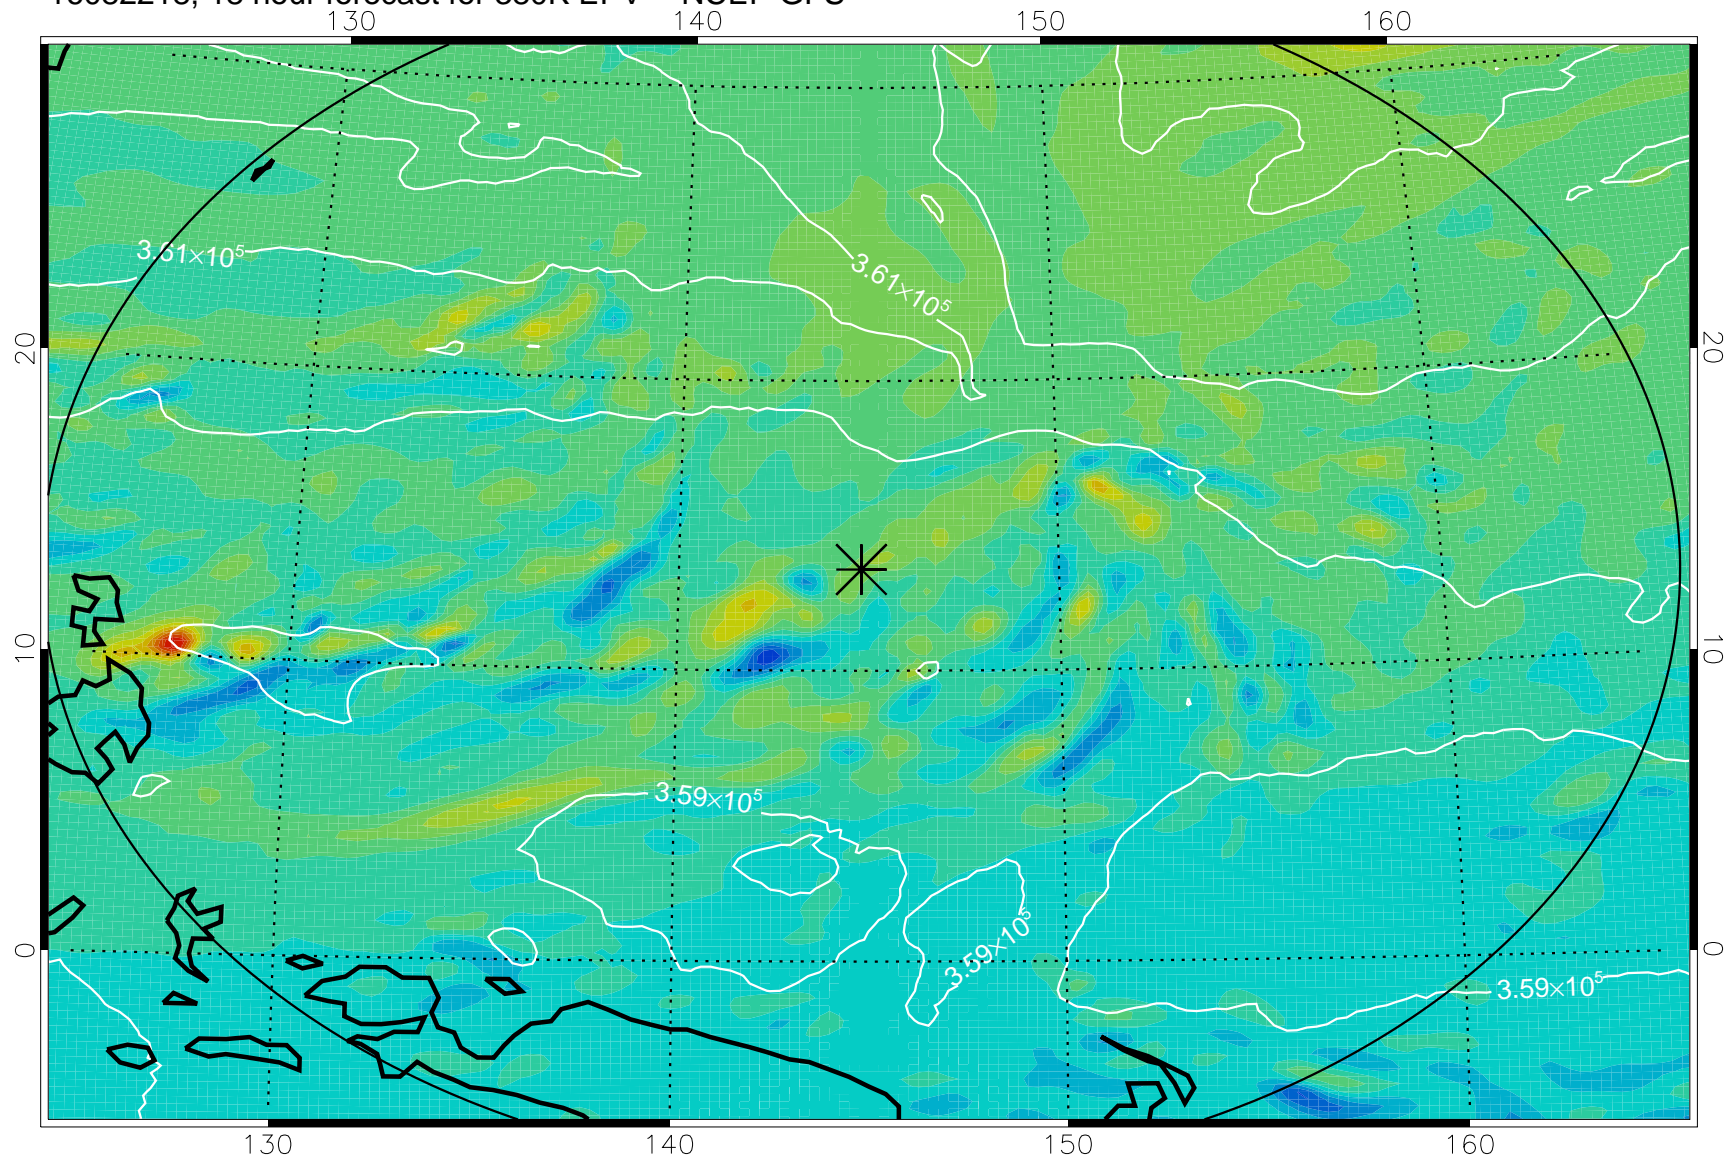

16082206, 6 hour forecast for 380K EPV -- NCEP GFS

380K Montgomery Streamfunction, white

Range ring of 2304 km

16082212, 12 hour forecast for 380K EPV -- NCEP GFS

380K Montgomery Streamfunction, white

Range ring of 2304 km

16082218, 18 hour forecast for 380K EPV -- NCEP GFS

380K Montgomery Streamfunction, white

Range ring of 2304 km

16082300, 24 hour forecast for 380K EPV -- NCEP GFS

380K Montgomery Streamfunction, white

Range ring of 2304 km

16082306, 30 hour forecast for 380K EPV -- NCEP GFS

380K Montgomery Streamfunction, white

Range ring of 2304 km

16082312, 36 hour forecast for 380K EPV -- NCEP GFS

380K Montgomery Streamfunction, white

Range ring of 2304 km

16082318, 42 hour forecast for 380K EPV -- NCEP GFS

380K Montgomery Streamfunction, white

Range ring of 2304 km

16082400, 48 hour forecast for 380K EPV -- NCEP GFS

380K Montgomery Streamfunction, white

Range ring of 2304 km