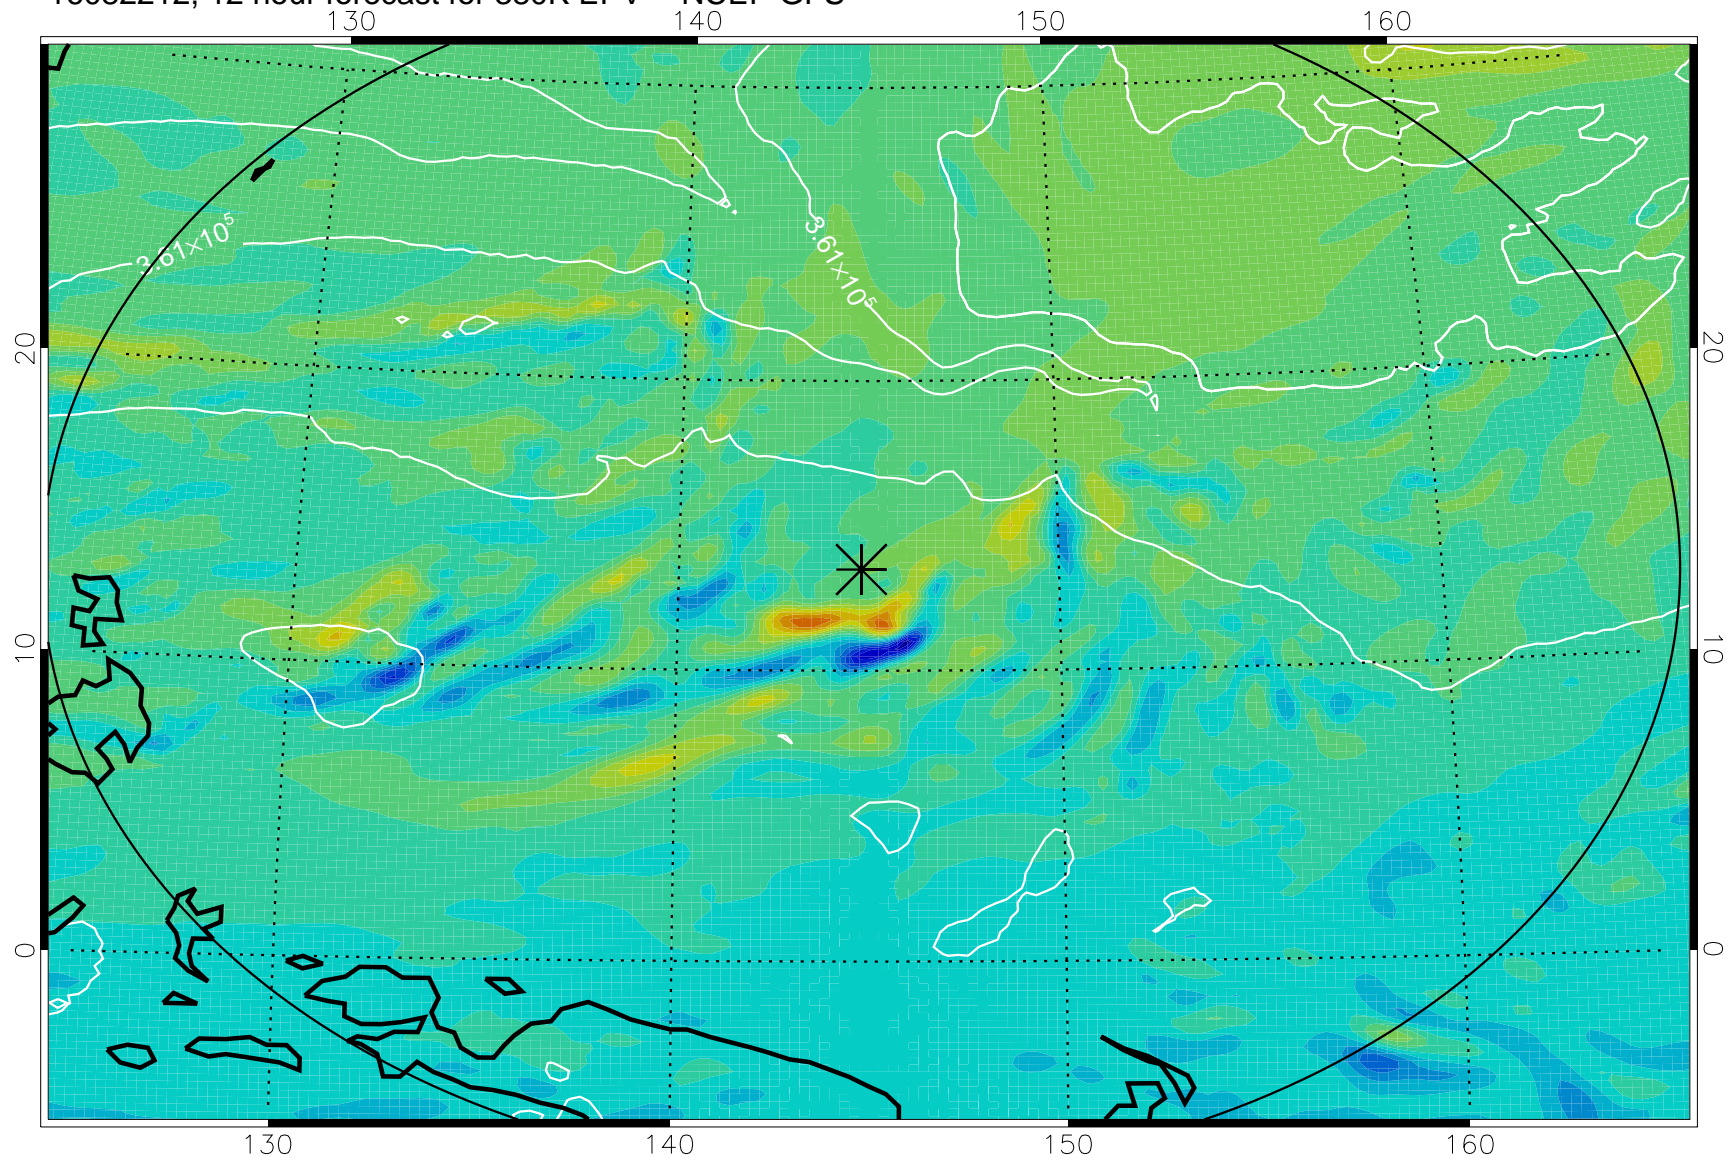

16082206, 6 hour forecast for 380K EPV -- NCEP GFS

380K Montgomery Streamfunction, white

Range ring of 2304 km

16082212, 12 hour forecast for 380K EPV -- NCEP GFS

380K Montgomery Streamfunction, white

Range ring of 2304 km

16082218, 18 hour forecast for 380K EPV -- NCEP GFS

380K Montgomery Streamfunction, white

Range ring of 2304 km

16082300, 24 hour forecast for 380K EPV -- NCEP GFS

380K Montgomery Streamfunction, white

Range ring of 2304 km

16082306, 30 hour forecast for 380K EPV -- NCEP GFS

380K Montgomery Streamfunction, white

Range ring of 2304 km

16082312, 36 hour forecast for 380K EPV -- NCEP GFS

380K Montgomery Streamfunction, white

Range ring of 2304 km

16082318, 42 hour forecast for 380K EPV -- NCEP GFS

380K Montgomery Streamfunction, white

Range ring of 2304 km

16082400, 48 hour forecast for 380K EPV -- NCEP GFS

380K Montgomery Streamfunction, white

Range ring of 2304 km