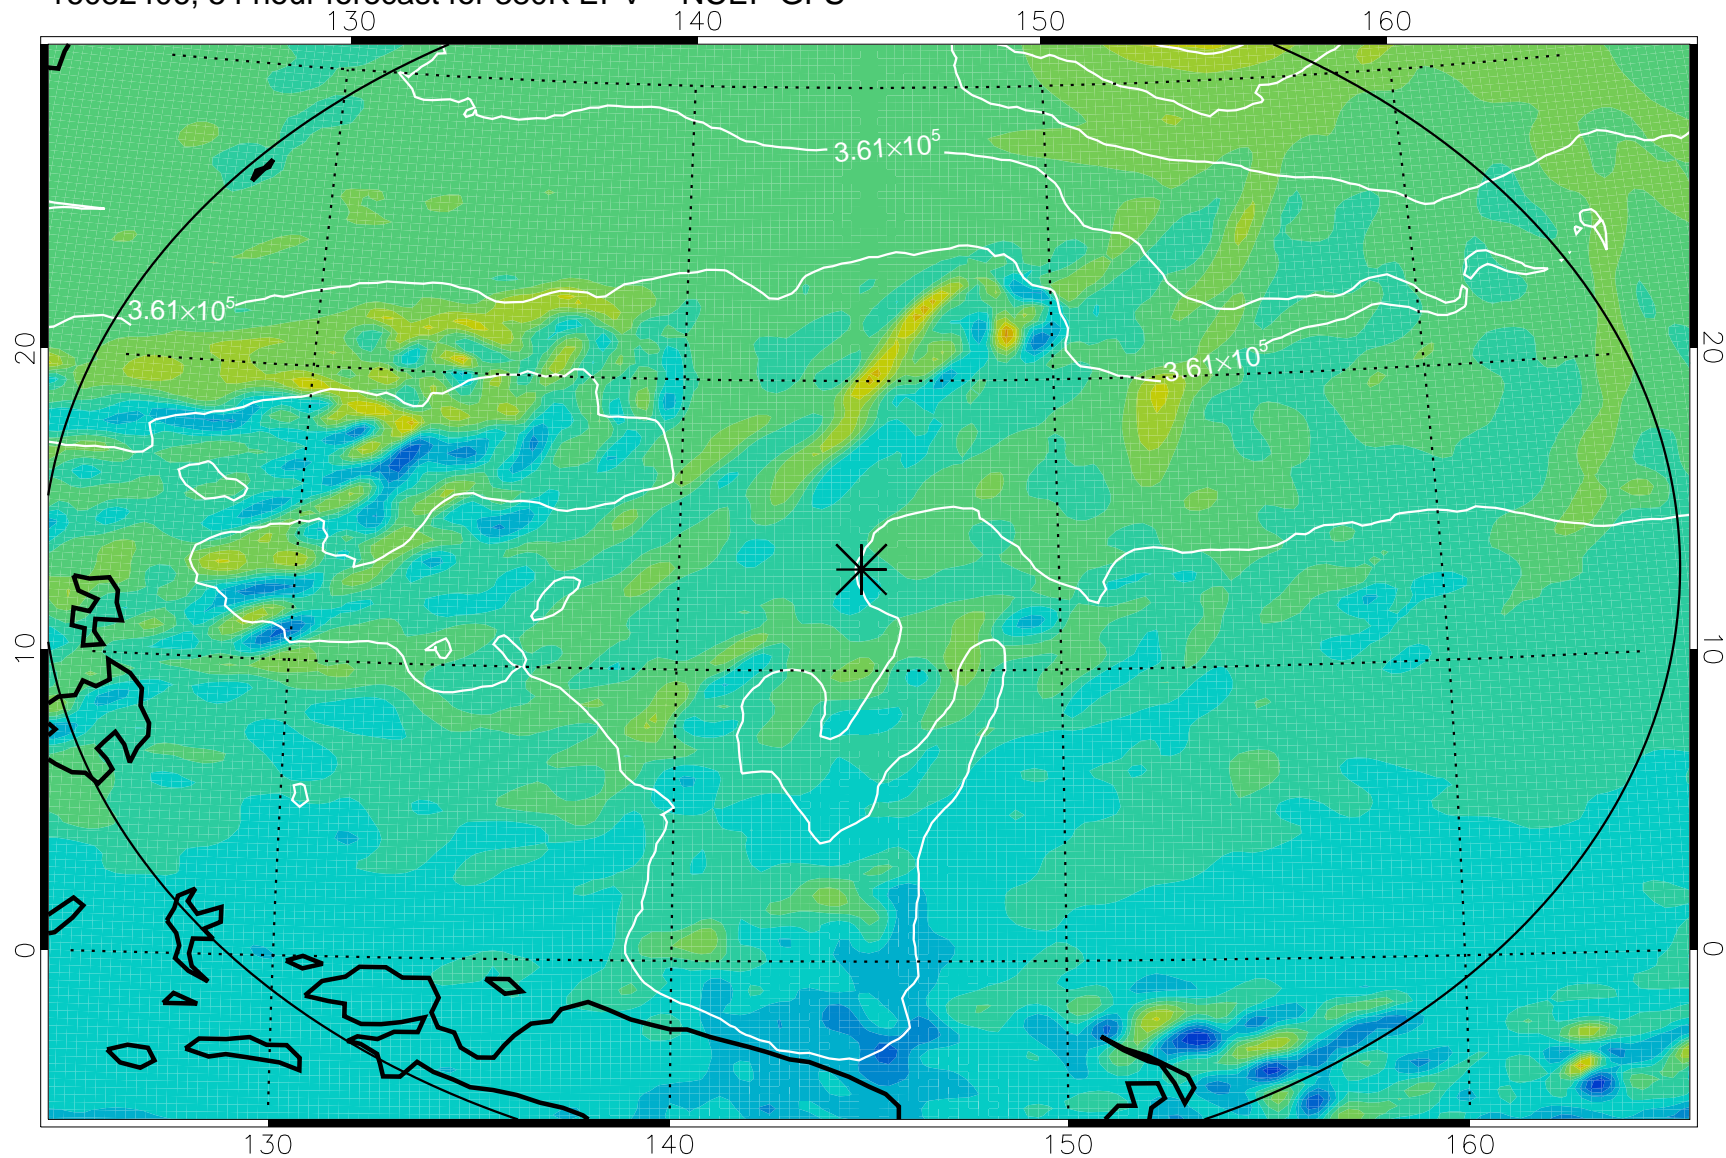

16082306, 30 hour forecast for 380K EPV -- NCEP GFS

380K Montgomery Streamfunction, white

Range ring of 2304 km

16082312, 36 hour forecast for 380K EPV -- NCEP GFS

380K Montgomery Streamfunction, white

Range ring of 2304 km

16082318, 42 hour forecast for 380K EPV -- NCEP GFS

380K Montgomery Streamfunction, white

Range ring of 2304 km

16082400, 48 hour forecast for 380K EPV -- NCEP GFS

380K Montgomery Streamfunction, white

Range ring of 2304 km

16082406, 54 hour forecast for 380K EPV -- NCEP GFS

380K Montgomery Streamfunction, white

Range ring of 2304 km

16082412, 60 hour forecast for 380K EPV -- NCEP GFS

380K Montgomery Streamfunction, white

Range ring of 2304 km

16082418, 66 hour forecast for 380K EPV -- NCEP GFS

380K Montgomery Streamfunction, white

Range ring of 2304 km

16082500, 72 hour forecast for 380K EPV -- NCEP GFS

380K Montgomery Streamfunction, white

Range ring of 2304 km