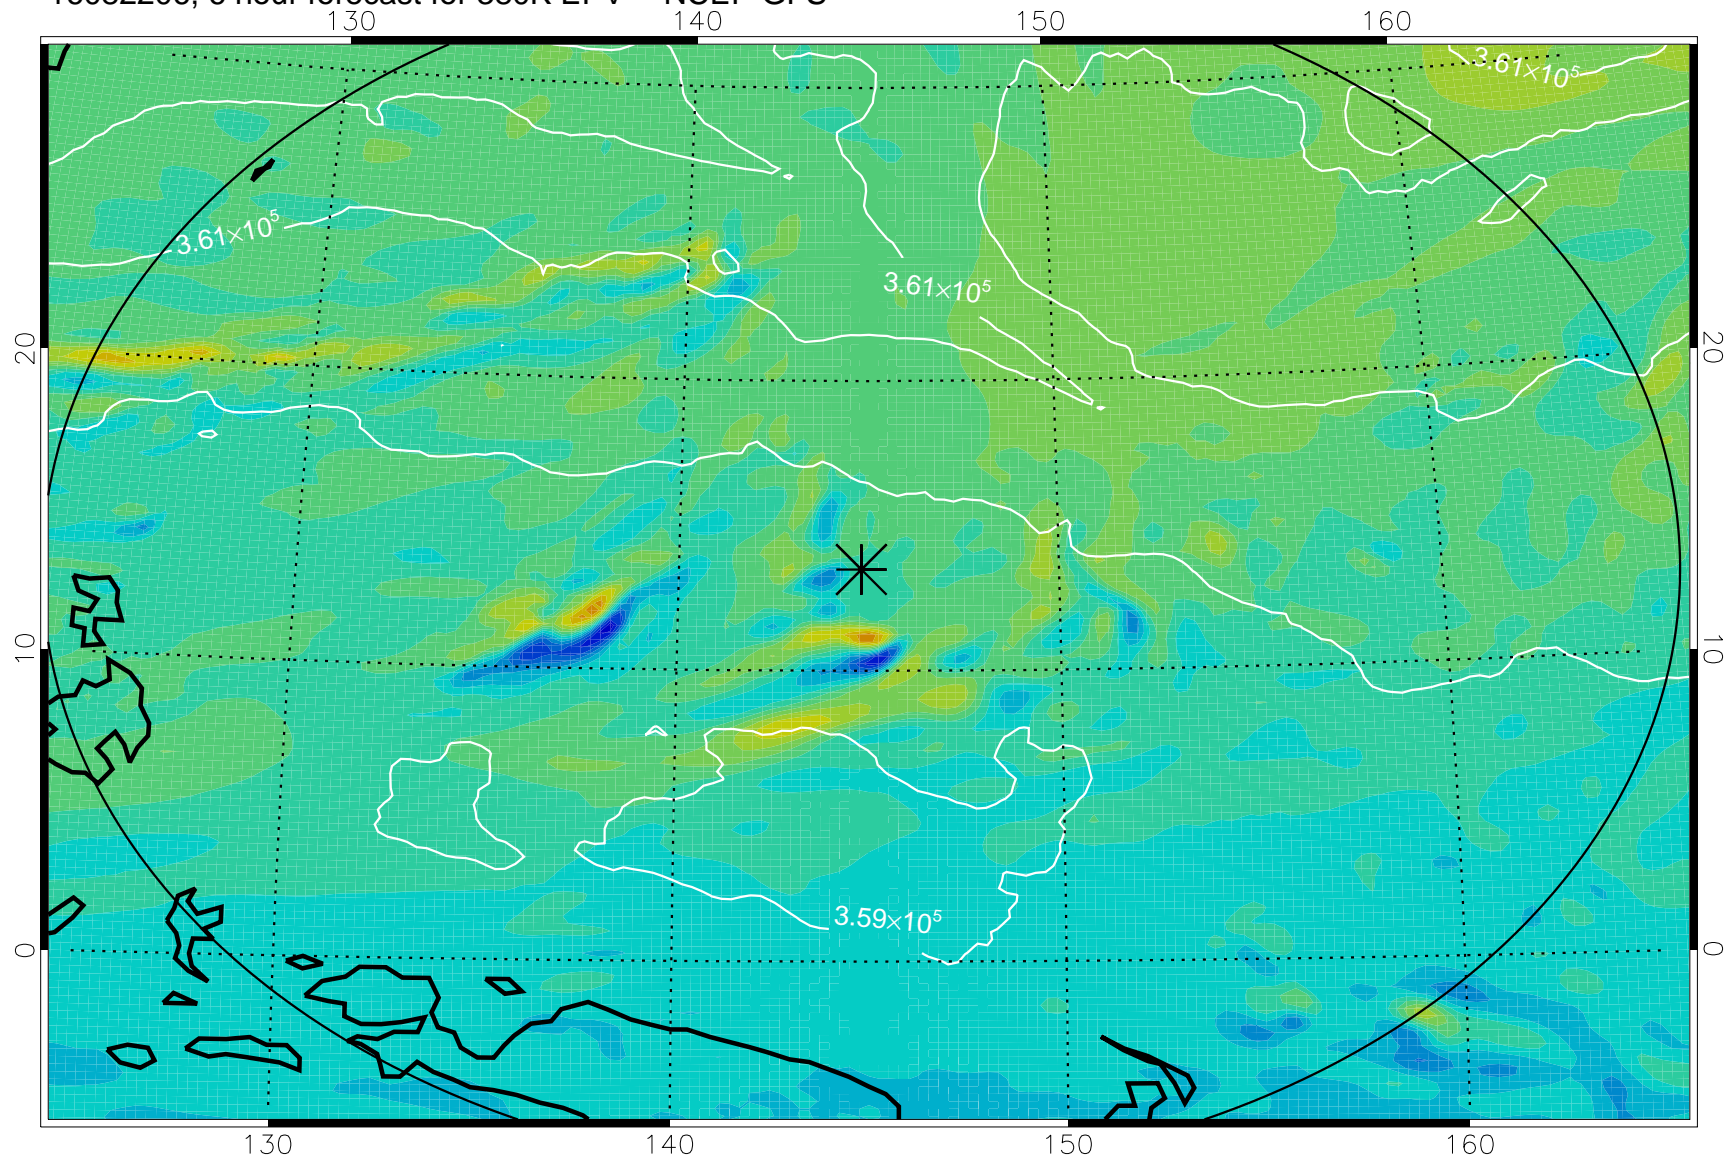

16082206, 6 hour forecast for 380K EPV -- NCEP GFS

380K Montgomery Streamfunction, white

Range ring of 2304 km

16082212, 12 hour forecast for 380K EPV -- NCEP GFS

380K Montgomery Streamfunction, white

Range ring of 2304 km

16082218, 18 hour forecast for 380K EPV -- NCEP GFS

380K Montgomery Streamfunction, white

Range ring of 2304 km

16082300, 24 hour forecast for 380K EPV -- NCEP GFS

380K Montgomery Streamfunction, white

Range ring of 2304 km

16082306, 30 hour forecast for 380K EPV -- NCEP GFS

380K Montgomery Streamfunction, white

Range ring of 2304 km

16082312, 36 hour forecast for 380K EPV -- NCEP GFS

380K Montgomery Streamfunction, white

Range ring of 2304 km

16082318, 42 hour forecast for 380K EPV -- NCEP GFS

380K Montgomery Streamfunction, white

Range ring of 2304 km

16082400, 48 hour forecast for 380K EPV -- NCEP GFS

380K Montgomery Streamfunction, white

Range ring of 2304 km