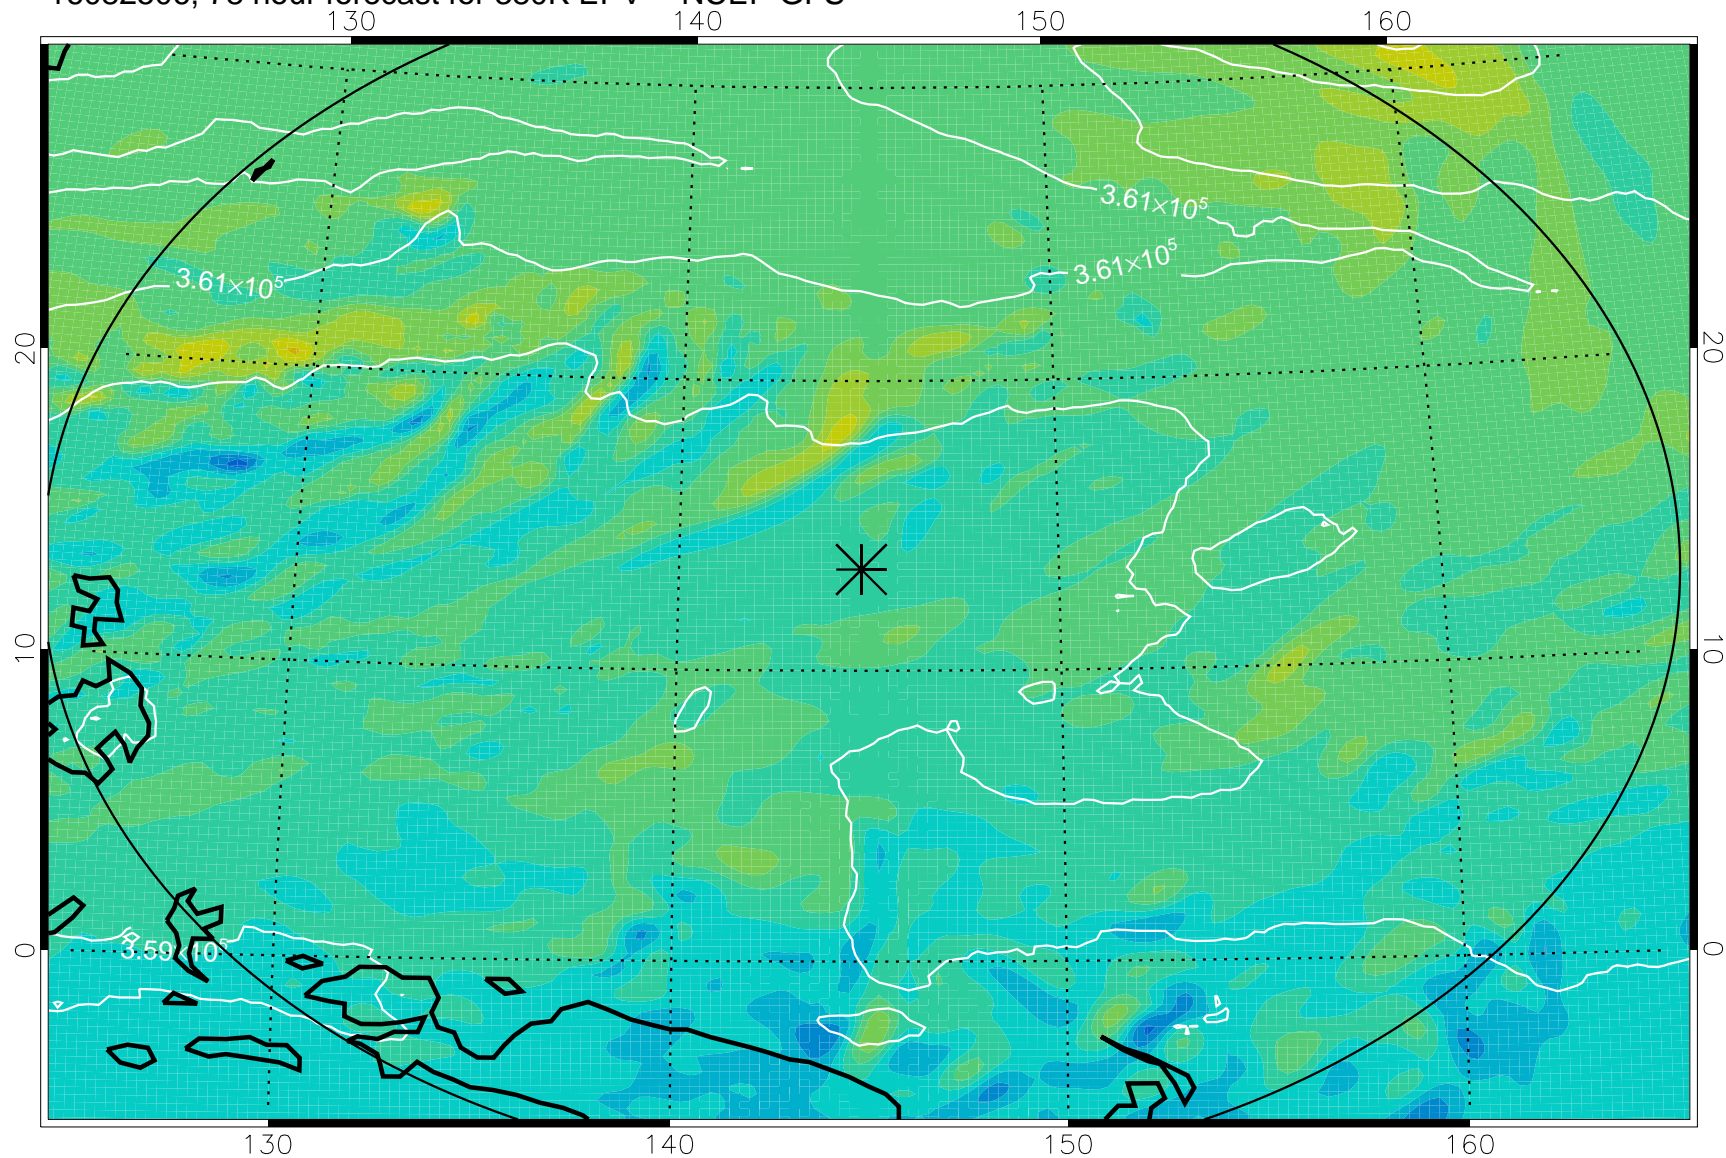

16082406, 54 hour forecast for 380K EPV -- NCEP GFS

380K Montgomery Streamfunction, white

Range ring of 2304 km

16082412, 60 hour forecast for 380K EPV -- NCEP GFS

380K Montgomery Streamfunction, white

Range ring of 2304 km

16082418, 66 hour forecast for 380K EPV -- NCEP GFS

380K Montgomery Streamfunction, white

Range ring of 2304 km

16082500, 72 hour forecast for 380K EPV -- NCEP GFS

380K Montgomery Streamfunction, white

Range ring of 2304 km

16082506, 78 hour forecast for 380K EPV -- NCEP GFS

380K Montgomery Streamfunction, white

Range ring of 2304 km

16082512, 84 hour forecast for 380K EPV -- NCEP GFS

380K Montgomery Streamfunction, white

Range ring of 2304 km

16082518, 90 hour forecast for 380K EPV -- NCEP GFS

380K Montgomery Streamfunction, white

Range ring of 2304 km

16082600, 96 hour forecast for 380K EPV -- NCEP GFS

380K Montgomery Streamfunction, white

Range ring of 2304 km