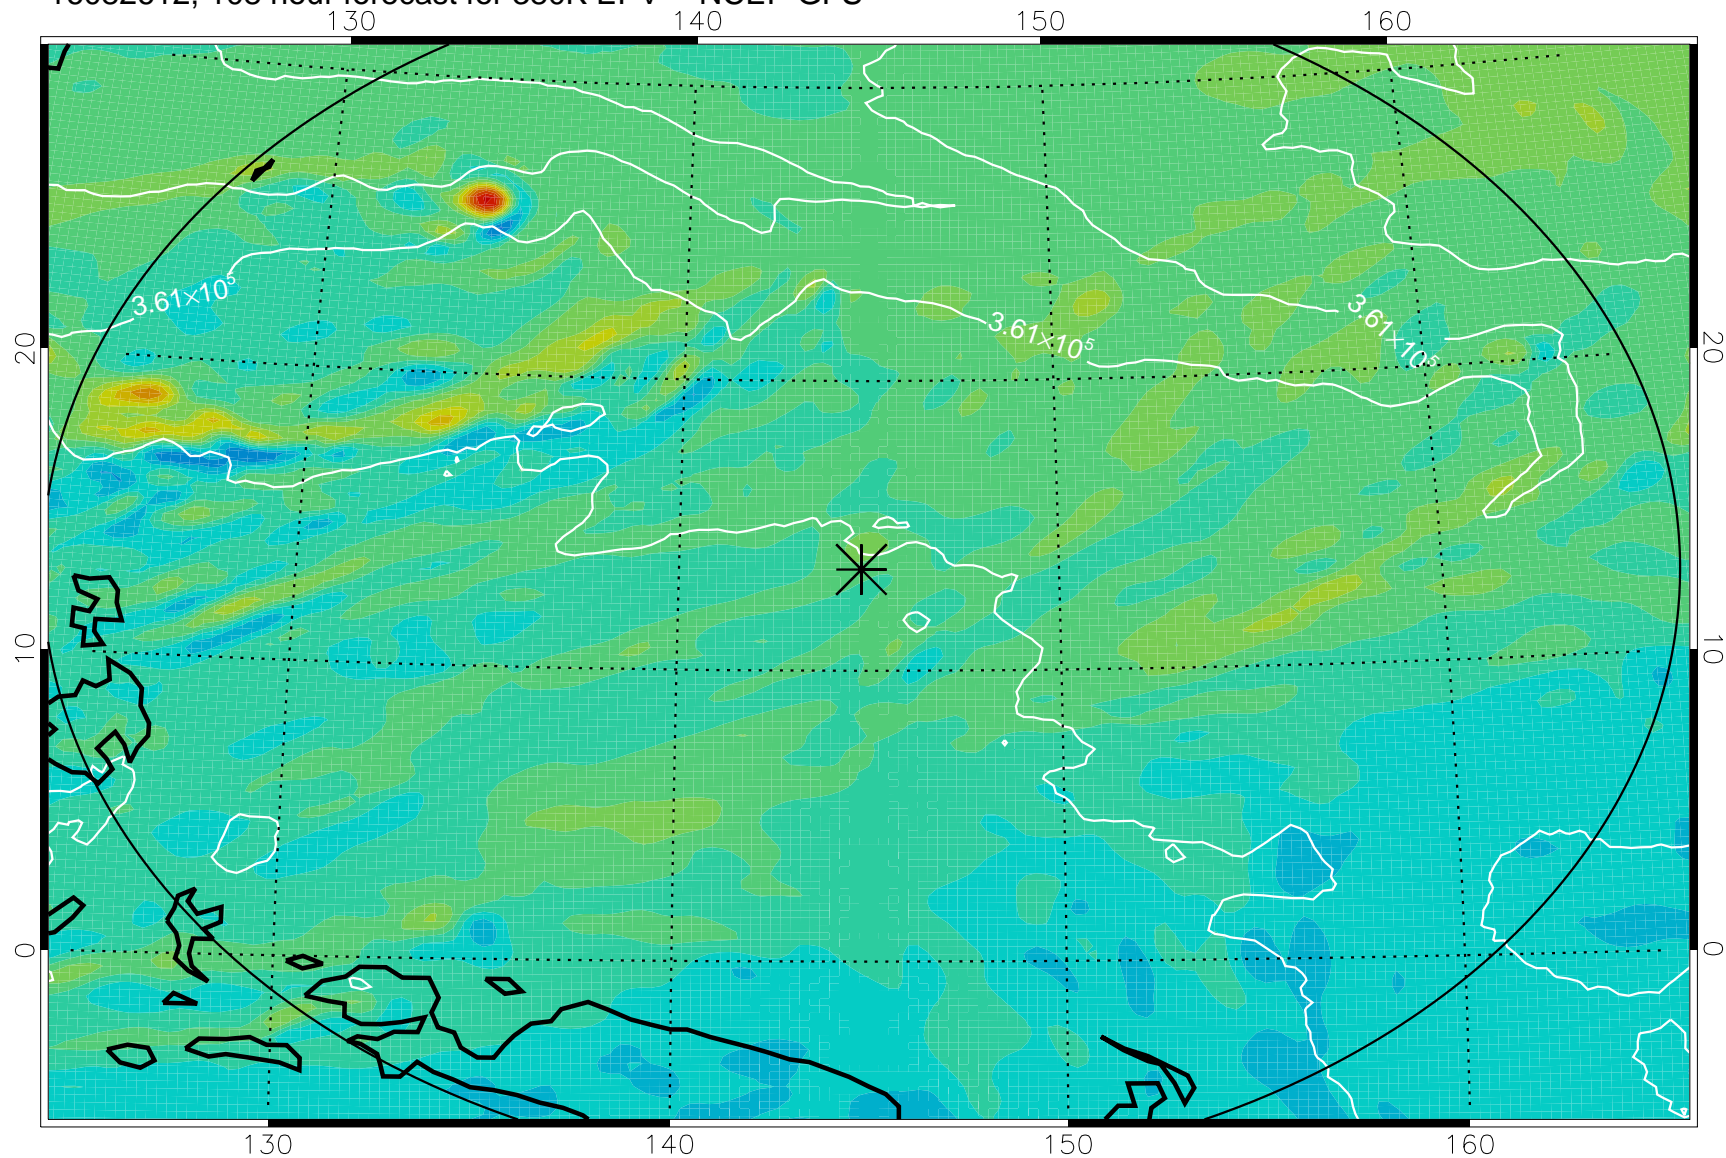

16082506, 78 hour forecast for 380K EPV -- NCEP GFS

380K Montgomery Streamfunction, white

Range ring of 2304 km

16082512, 84 hour forecast for 380K EPV -- NCEP GFS

380K Montgomery Streamfunction, white

Range ring of 2304 km

16082518, 90 hour forecast for 380K EPV -- NCEP GFS

380K Montgomery Streamfunction, white

Range ring of 2304 km

16082600, 96 hour forecast for 380K EPV -- NCEP GFS

380K Montgomery Streamfunction, white

Range ring of 2304 km

16082606, 102 hour forecast for 380K EPV -- NCEP GFS

380K Montgomery Streamfunction, white

Range ring of 2304 km

16082612, 108 hour forecast for 380K EPV -- NCEP GFS

380K Montgomery Streamfunction, white

Range ring of 2304 km

16082618, 114 hour forecast for 380K EPV -- NCEP GFS

380K Montgomery Streamfunction, white

Range ring of 2304 km

16082700, 120 hour forecast for 380K EPV -- NCEP GFS

380K Montgomery Streamfunction, white

Range ring of 2304 km