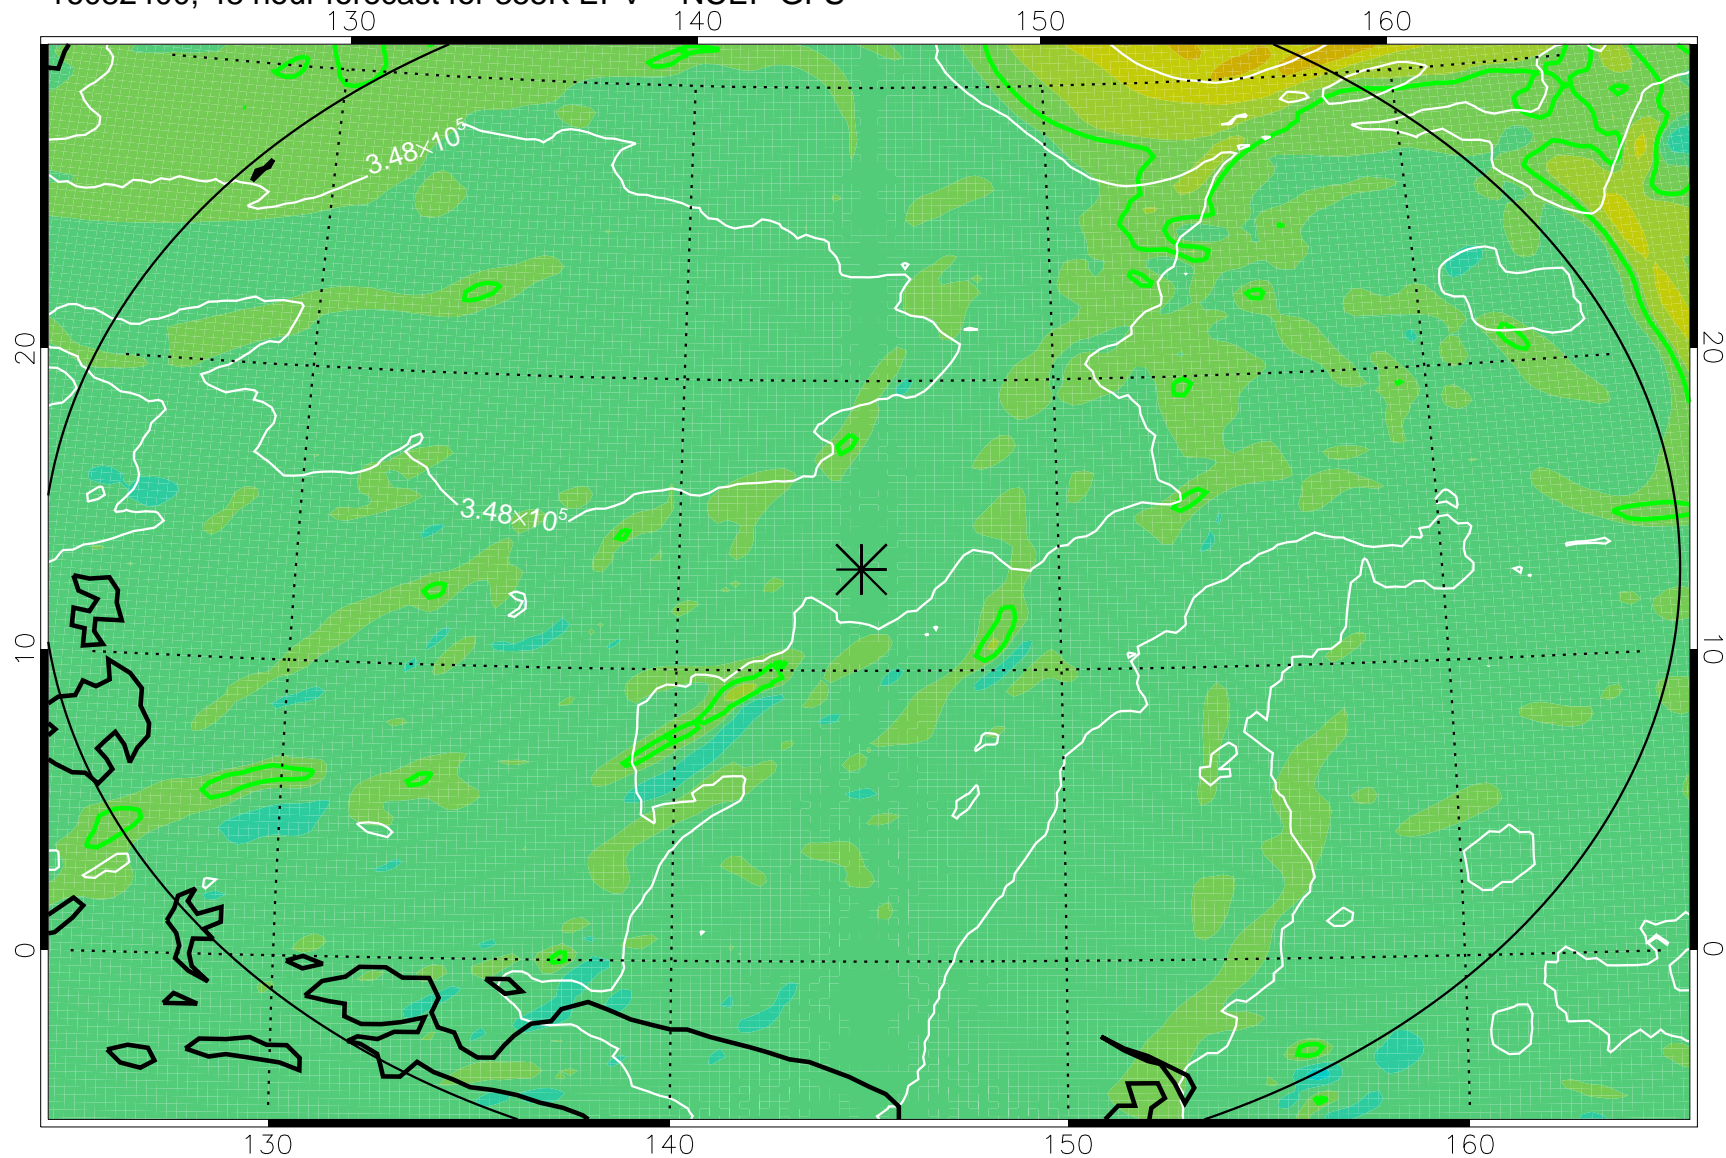

16082306, 30 hour forecast for 355K EPV -- NCEP GFS

355K Montgomery Streamfunction, white
EPV Tropopause (2 PVU) Position
Range ring of 2304 km

16082312, 36 hour forecast for 355K EPV -- NCEP GFS

355K Montgomery Streamfunction, white
EPV Tropopause (2 PVU) Position
Range ring of 2304 km

16082318, 42 hour forecast for 355K EPV -- NCEP GFS

355K Montgomery Streamfunction, white
EPV Tropopause (2 PVU) Position
Range ring of 2304 km

16082400, 48 hour forecast for 355K EPV -- NCEP GFS

355K Montgomery Streamfunction, white
EPV Tropopause (2 PVU) Position
Range ring of 2304 km

16082406, 54 hour forecast for 355K EPV -- NCEP GFS

355K Montgomery Streamfunction, white
EPV Tropopause (2 PVU) Position
Range ring of 2304 km

16082412, 60 hour forecast for 355K EPV -- NCEP GFS

355K Montgomery Streamfunction, white
EPV Tropopause (2 PVU) Position
Range ring of 2304 km

16082418, 66 hour forecast for 355K EPV -- NCEP GFS

355K Montgomery Streamfunction, white
EPV Tropopause (2 PVU) Position
Range ring of 2304 km

16082500, 72 hour forecast for 355K EPV -- NCEP GFS

355K Montgomery Streamfunction, white
EPV Tropopause (2 PVU) Position
Range ring of 2304 km