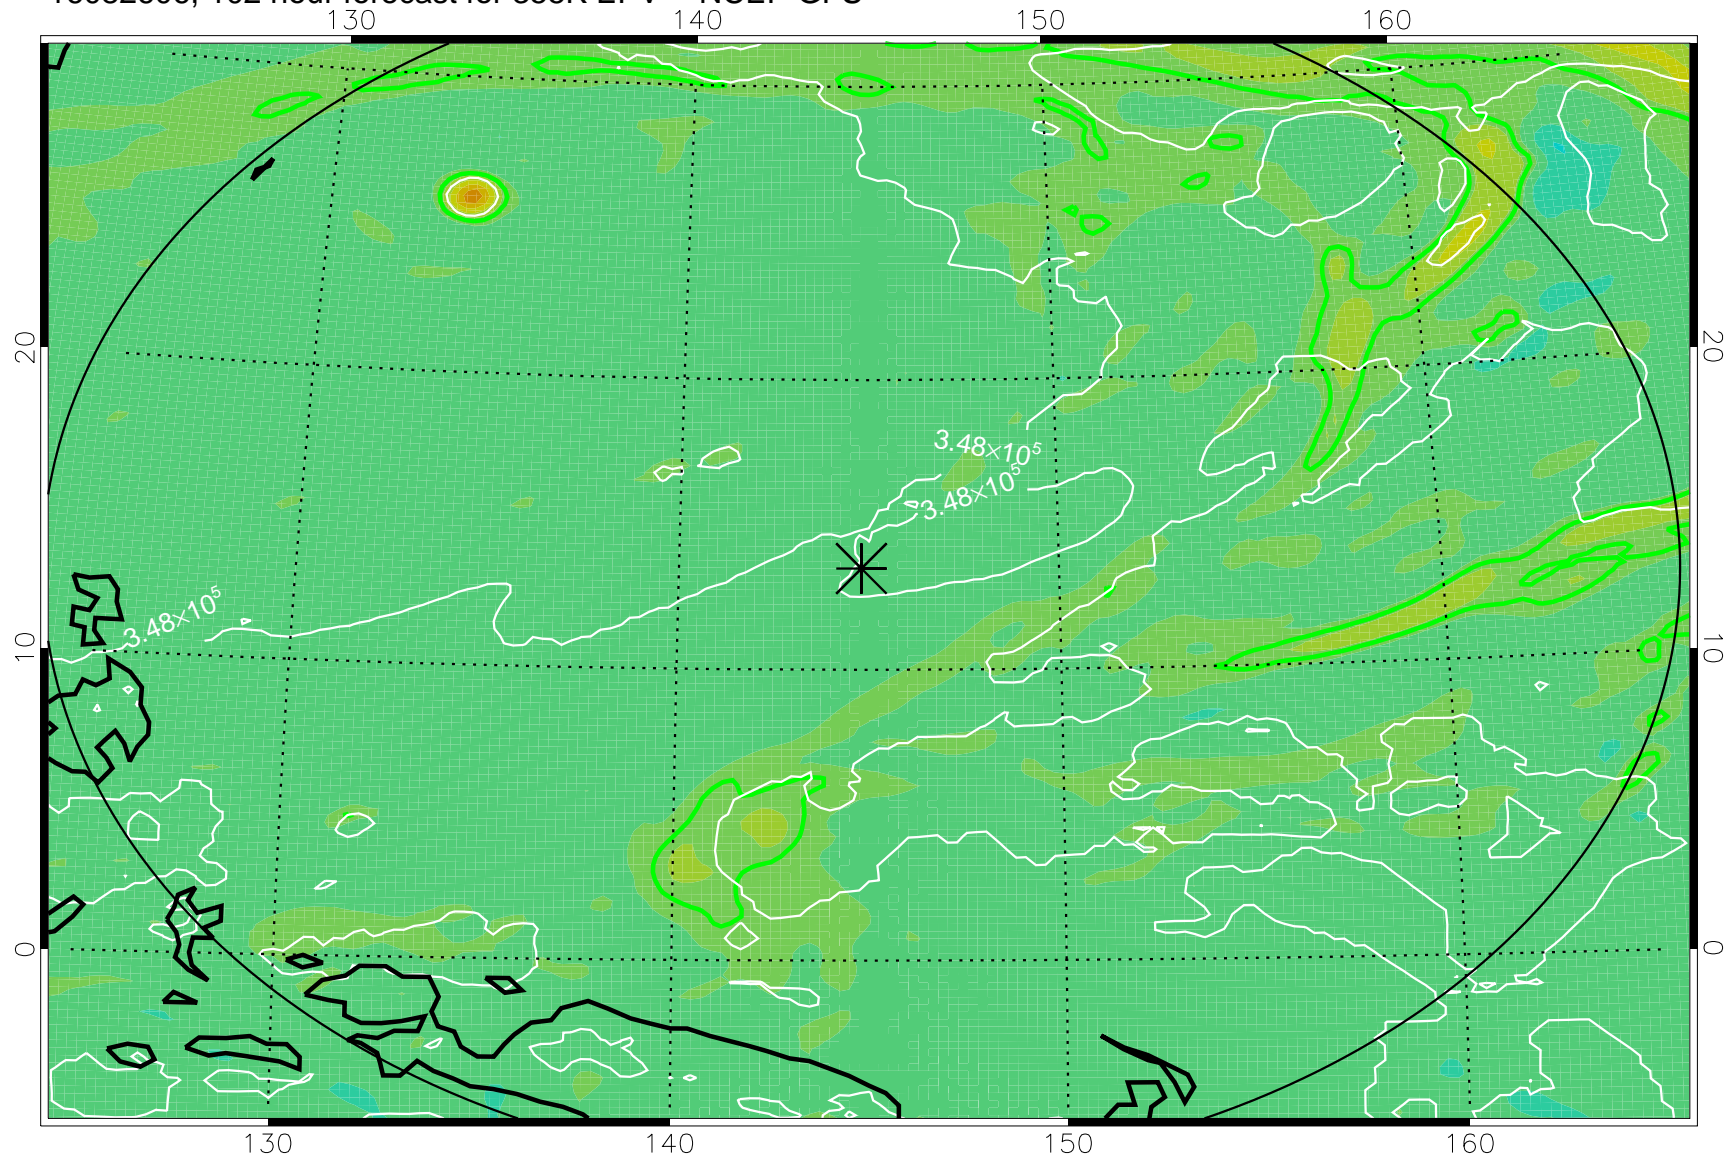

16082506, 78 hour forecast for 355K EPV -- NCEP GFS

355K Montgomery Streamfunction, white
EPV Tropopause (2 PVU) Position
Range ring of 2304 km

16082512, 84 hour forecast for 355K EPV -- NCEP GFS

355K Montgomery Streamfunction, white
EPV Tropopause (2 PVU) Position
Range ring of 2304 km

16082518, 90 hour forecast for 355K EPV -- NCEP GFS

355K Montgomery Streamfunction, white
EPV Tropopause (2 PVU) Position
Range ring of 2304 km

16082600, 96 hour forecast for 355K EPV -- NCEP GFS

355K Montgomery Streamfunction, white
EPV Tropopause (2 PVU) Position
Range ring of 2304 km

16082606, 102 hour forecast for 355K EPV -- NCEP GFS

355K Montgomery Streamfunction, white
EPV Tropopause (2 PVU) Position
Range ring of 2304 km

16082612, 108 hour forecast for 355K EPV -- NCEP GFS

355K Montgomery Streamfunction, white
EPV Tropopause (2 PVU) Position
Range ring of 2304 km

16082618, 114 hour forecast for 355K EPV -- NCEP GFS

355K Montgomery Streamfunction, white
EPV Tropopause (2 PVU) Position
Range ring of 2304 km

16082700, 120 hour forecast for 355K EPV -- NCEP GFS

355K Montgomery Streamfunction, white
EPV Tropopause (2 PVU) Position
Range ring of 2304 km