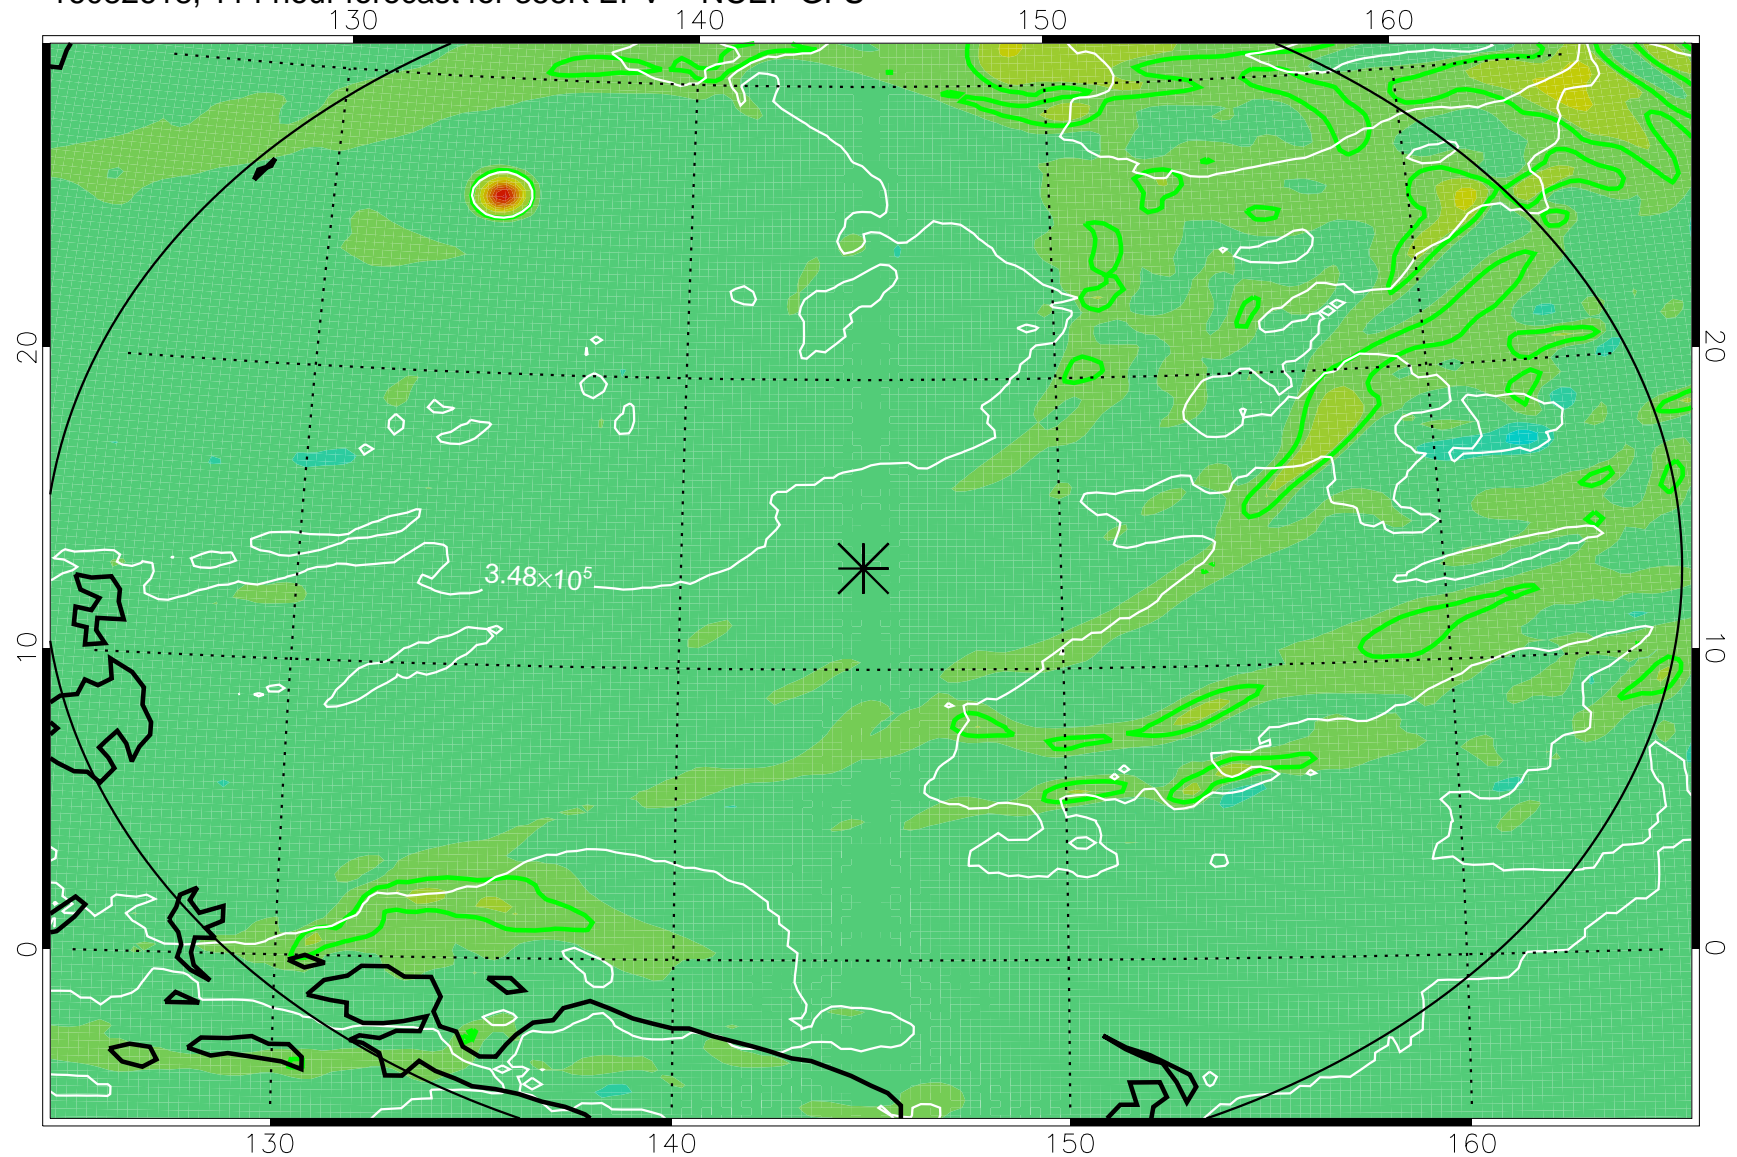

16082506, 78 hour forecast for 355K EPV -- NCEP GFS

355K Montgomery Streamfunction, white
EPV Tropopause (2 PVU) Position
Range ring of 2304 km

16082512, 84 hour forecast for 355K EPV -- NCEP GFS

355K Montgomery Streamfunction, white
EPV Tropopause (2 PVU) Position
Range ring of 2304 km

16082518, 90 hour forecast for 355K EPV -- NCEP GFS

355K Montgomery Streamfunction, white
EPV Tropopause (2 PVU) Position
Range ring of 2304 km

16082600, 96 hour forecast for 355K EPV -- NCEP GFS

355K Montgomery Streamfunction, white
EPV Tropopause (2 PVU) Position
Range ring of 2304 km

16082606, 102 hour forecast for 355K EPV -- NCEP GFS

355K Montgomery Streamfunction, white
EPV Tropopause (2 PVU) Position
Range ring of 2304 km

16082612, 108 hour forecast for 355K EPV -- NCEP GFS

355K Montgomery Streamfunction, white
EPV Tropopause (2 PVU) Position
Range ring of 2304 km

16082618, 114 hour forecast for 355K EPV -- NCEP GFS

355K Montgomery Streamfunction, white
EPV Tropopause (2 PVU) Position
Range ring of 2304 km

16082700, 120 hour forecast for 355K EPV -- NCEP GFS

355K Montgomery Streamfunction, white
EPV Tropopause (2 PVU) Position
Range ring of 2304 km