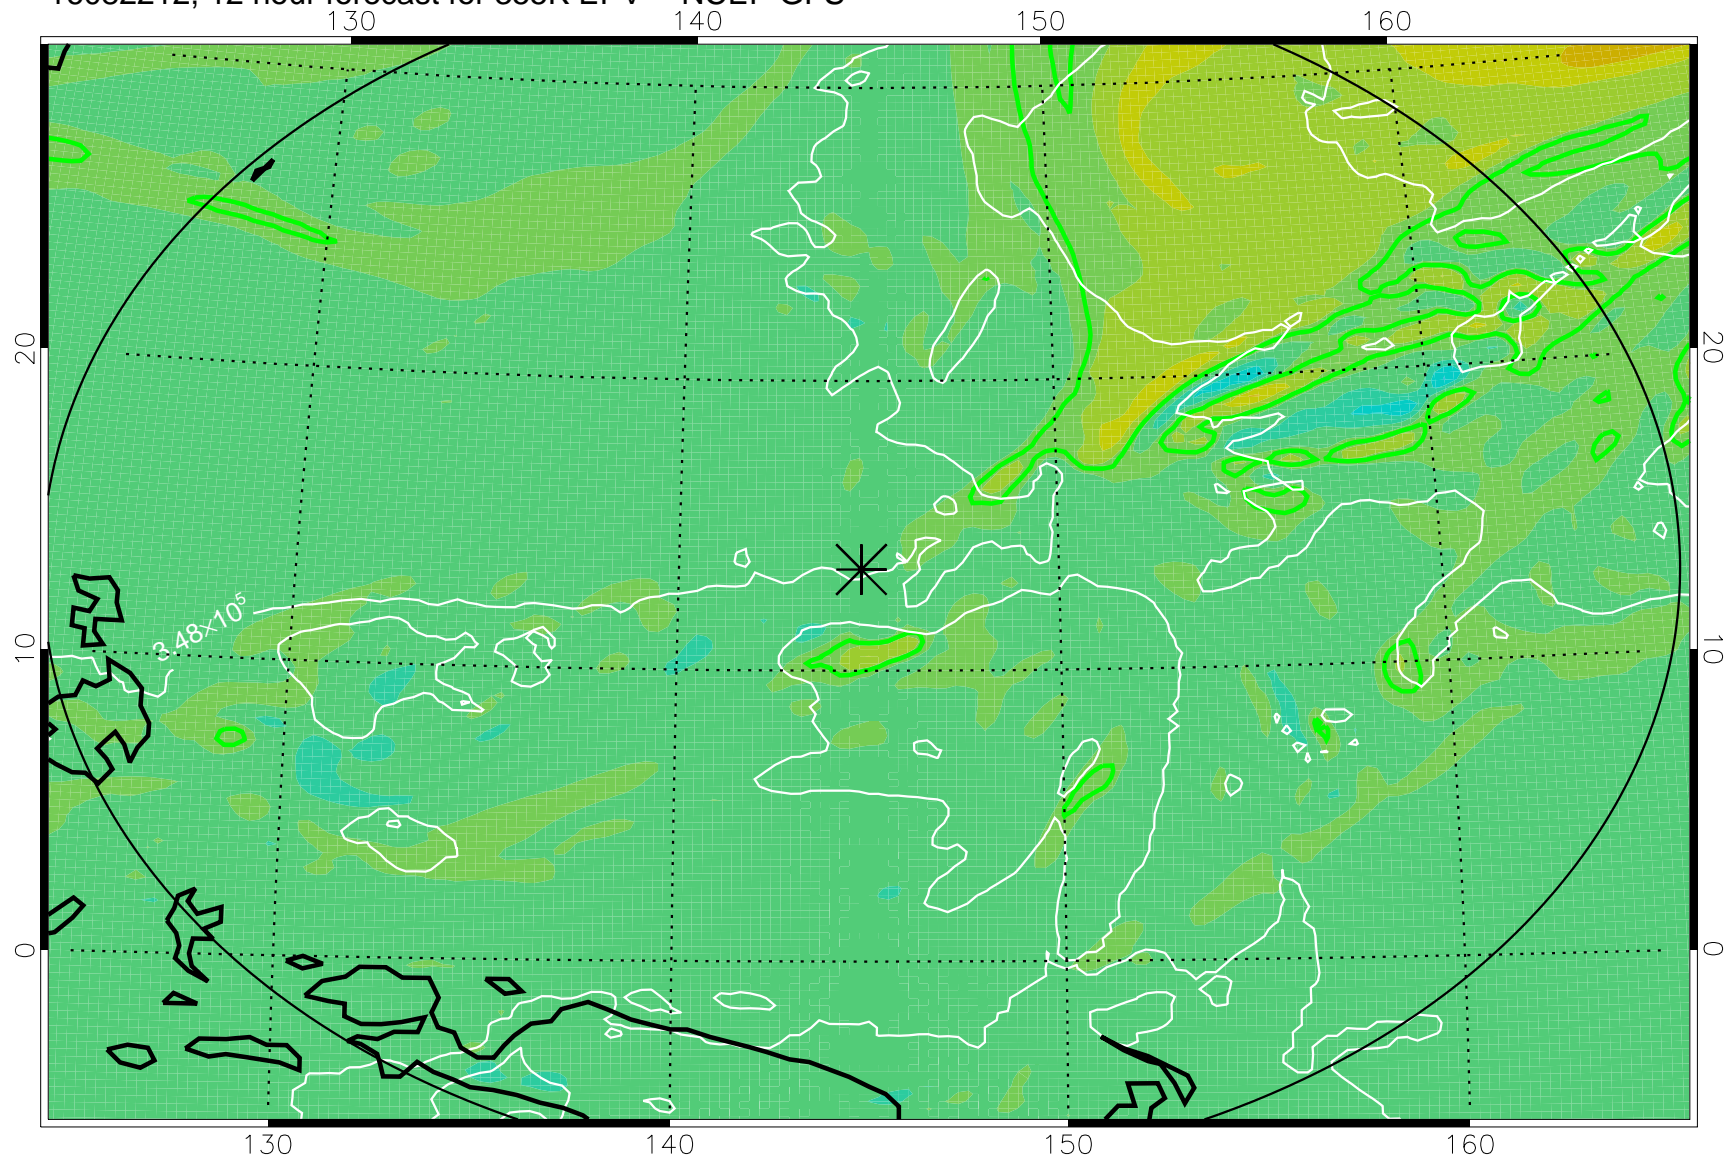

16082206, 6 hour forecast for 355K EPV -- NCEP GFS

355K Montgomery Streamfunction, white
EPV Tropopause (2 PVU) Position
Range ring of 2304 km

16082212, 12 hour forecast for 355K EPV -- NCEP GFS

355K Montgomery Streamfunction, white
EPV Tropopause (2 PVU) Position
Range ring of 2304 km

16082218, 18 hour forecast for 355K EPV -- NCEP GFS

355K Montgomery Streamfunction, white
EPV Tropopause (2 PVU) Position
Range ring of 2304 km

16082300, 24 hour forecast for 355K EPV -- NCEP GFS

355K Montgomery Streamfunction, white
EPV Tropopause (2 PVU) Position
Range ring of 2304 km

16082306, 30 hour forecast for 355K EPV -- NCEP GFS

355K Montgomery Streamfunction, white
EPV Tropopause (2 PVU) Position
Range ring of 2304 km

16082312, 36 hour forecast for 355K EPV -- NCEP GFS

355K Montgomery Streamfunction, white
EPV Tropopause (2 PVU) Position
Range ring of 2304 km

16082418, 66 hour forecast for 355K EPV -- NCEP GFS

355K Montgomery Streamfunction, white
EPV Tropopause (2 PVU) Position
Range ring of 2304 km

16082500, 72 hour forecast for 355K EPV -- NCEP GFS

355K Montgomery Streamfunction, white
EPV Tropopause (2 PVU) Position
Range ring of 2304 km