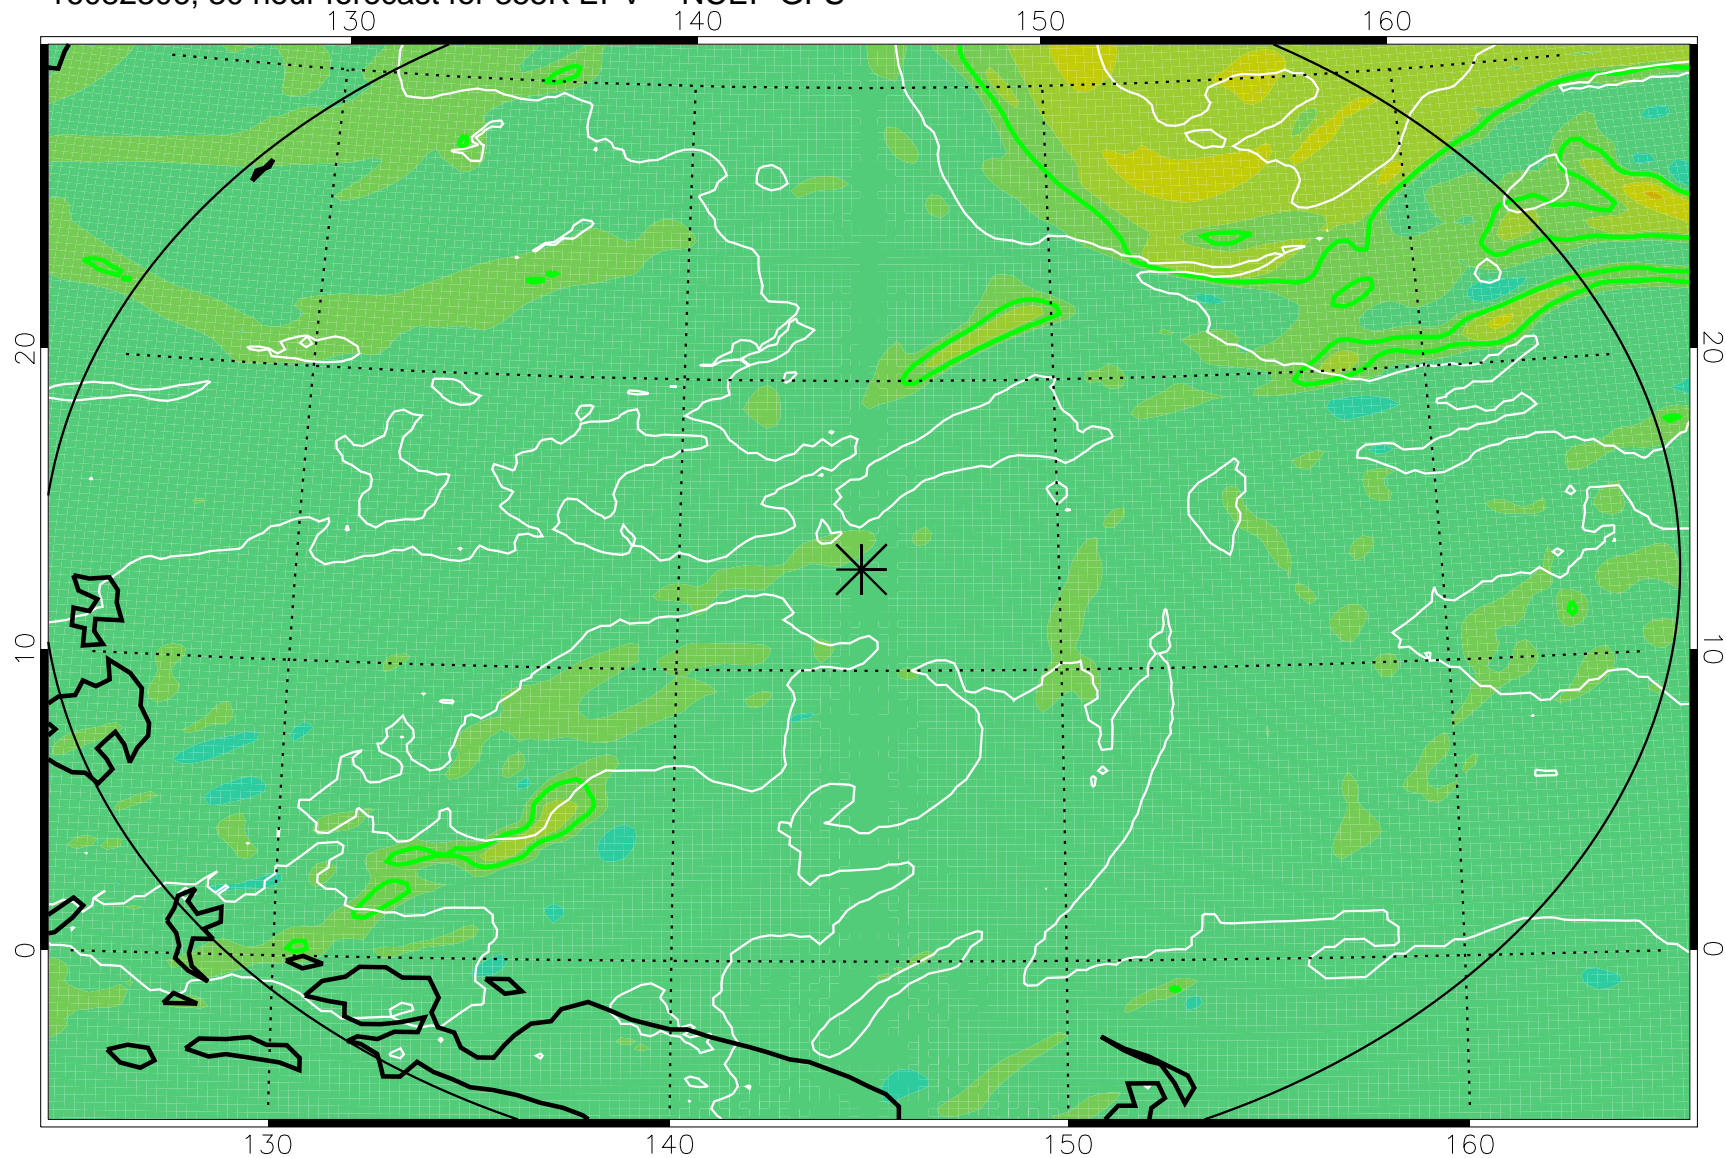

16082218, 18 hour forecast for 355K EPV -- NCEP GFS

355K Montgomery Streamfunction, white
EPV Tropopause (2 PVU) Position
Range ring of 2304 km

16082300, 24 hour forecast for 355K EPV -- NCEP GFS

355K Montgomery Streamfunction, white
EPV Tropopause (2 PVU) Position
Range ring of 2304 km

16082306, 30 hour forecast for 355K EPV -- NCEP GFS

355K Montgomery Streamfunction, white
EPV Tropopause (2 PVU) Position
Range ring of 2304 km

16082312, 36 hour forecast for 355K EPV -- NCEP GFS

355K Montgomery Streamfunction, white
EPV Tropopause (2 PVU) Position
Range ring of 2304 km

16082418, 66 hour forecast for 355K EPV -- NCEP GFS

355K Montgomery Streamfunction, white
EPV Tropopause (2 PVU) Position
Range ring of 2304 km

16082500, 72 hour forecast for 355K EPV -- NCEP GFS

355K Montgomery Streamfunction, white
EPV Tropopause (2 PVU) Position
Range ring of 2304 km

16082618, 114 hour forecast for 355K EPV -- NCEP GFS

355K Montgomery Streamfunction, white
EPV Tropopause (2 PVU) Position
Range ring of 2304 km

16082700, 120 hour forecast for 355K EPV -- NCEP GFS

355K Montgomery Streamfunction, white
EPV Tropopause (2 PVU) Position
Range ring of 2304 km