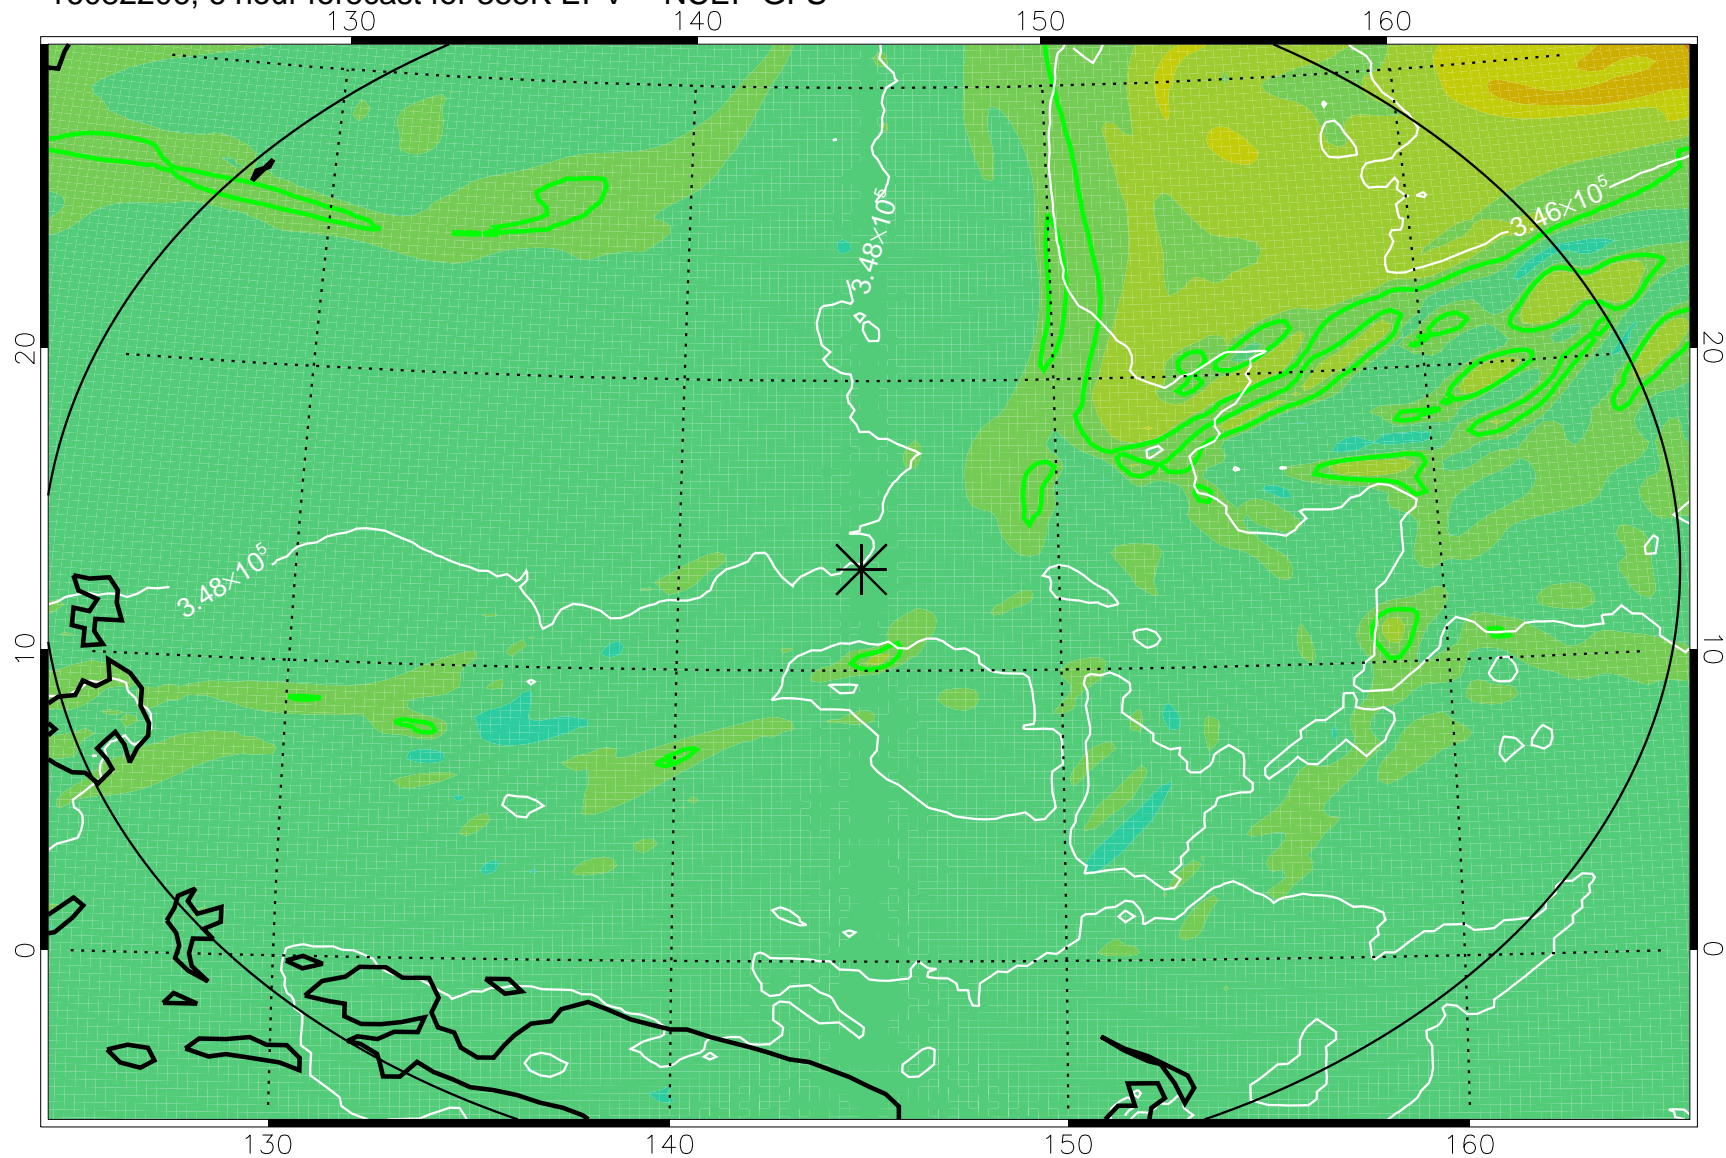

16082206, 6 hour forecast for 355K EPV -- NCEP GFS

355K Montgomery Streamfunction, white
EPV Tropopause (2 PVU) Position
Range ring of 2304 km

16082212, 12 hour forecast for 355K EPV -- NCEP GFS

355K Montgomery Streamfunction, white
EPV Tropopause (2 PVU) Position
Range ring of 2304 km

16082218, 18 hour forecast for 355K EPV -- NCEP GFS

355K Montgomery Streamfunction, white
EPV Tropopause (2 PVU) Position
Range ring of 2304 km

16082300, 24 hour forecast for 355K EPV -- NCEP GFS

355K Montgomery Streamfunction, white
EPV Tropopause (2 PVU) Position
Range ring of 2304 km

16082306, 30 hour forecast for 355K EPV -- NCEP GFS

355K Montgomery Streamfunction, white
EPV Tropopause (2 PVU) Position
Range ring of 2304 km

16082312, 36 hour forecast for 355K EPV -- NCEP GFS

355K Montgomery Streamfunction, white
EPV Tropopause (2 PVU) Position
Range ring of 2304 km

16082318, 42 hour forecast for 355K EPV -- NCEP GFS

355K Montgomery Streamfunction, white
EPV Tropopause (2 PVU) Position
Range ring of 2304 km

16082400, 48 hour forecast for 355K EPV -- NCEP GFS

355K Montgomery Streamfunction, white
EPV Tropopause (2 PVU) Position
Range ring of 2304 km