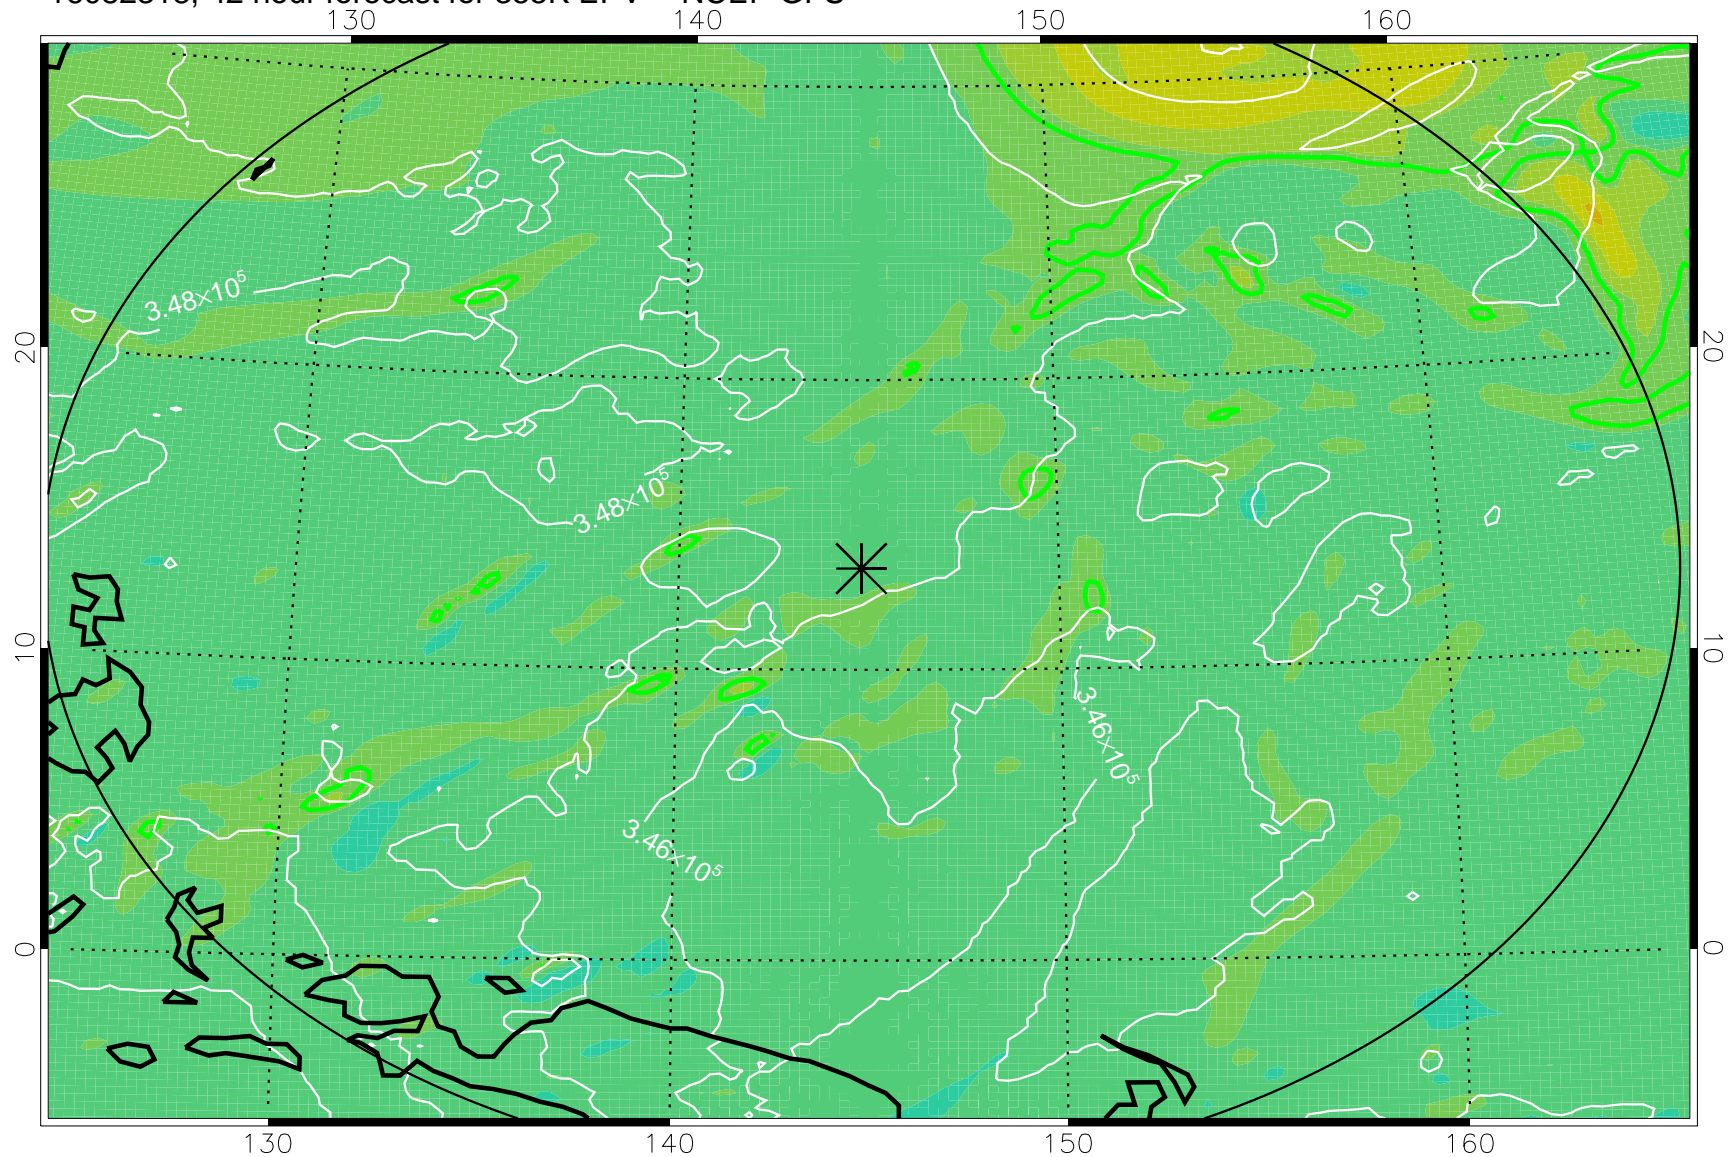

16082306, 30 hour forecast for 355K EPV -- NCEP GFS

355K Montgomery Streamfunction, white
EPV Tropopause (2 PVU) Position
Range ring of 2304 km

16082312, 36 hour forecast for 355K EPV -- NCEP GFS

355K Montgomery Streamfunction, white
EPV Tropopause (2 PVU) Position
Range ring of 2304 km

16082318, 42 hour forecast for 355K EPV -- NCEP GFS

355K Montgomery Streamfunction, white
EPV Tropopause (2 PVU) Position
Range ring of 2304 km

16082400, 48 hour forecast for 355K EPV -- NCEP GFS

355K Montgomery Streamfunction, white
EPV Tropopause (2 PVU) Position
Range ring of 2304 km

16082406, 54 hour forecast for 355K EPV -- NCEP GFS

355K Montgomery Streamfunction, white
EPV Tropopause (2 PVU) Position
Range ring of 2304 km

16082412, 60 hour forecast for 355K EPV -- NCEP GFS

355K Montgomery Streamfunction, white
EPV Tropopause (2 PVU) Position
Range ring of 2304 km

16082418, 66 hour forecast for 355K EPV -- NCEP GFS

355K Montgomery Streamfunction, white
EPV Tropopause (2 PVU) Position
Range ring of 2304 km

16082500, 72 hour forecast for 355K EPV -- NCEP GFS

355K Montgomery Streamfunction, white
EPV Tropopause (2 PVU) Position
Range ring of 2304 km