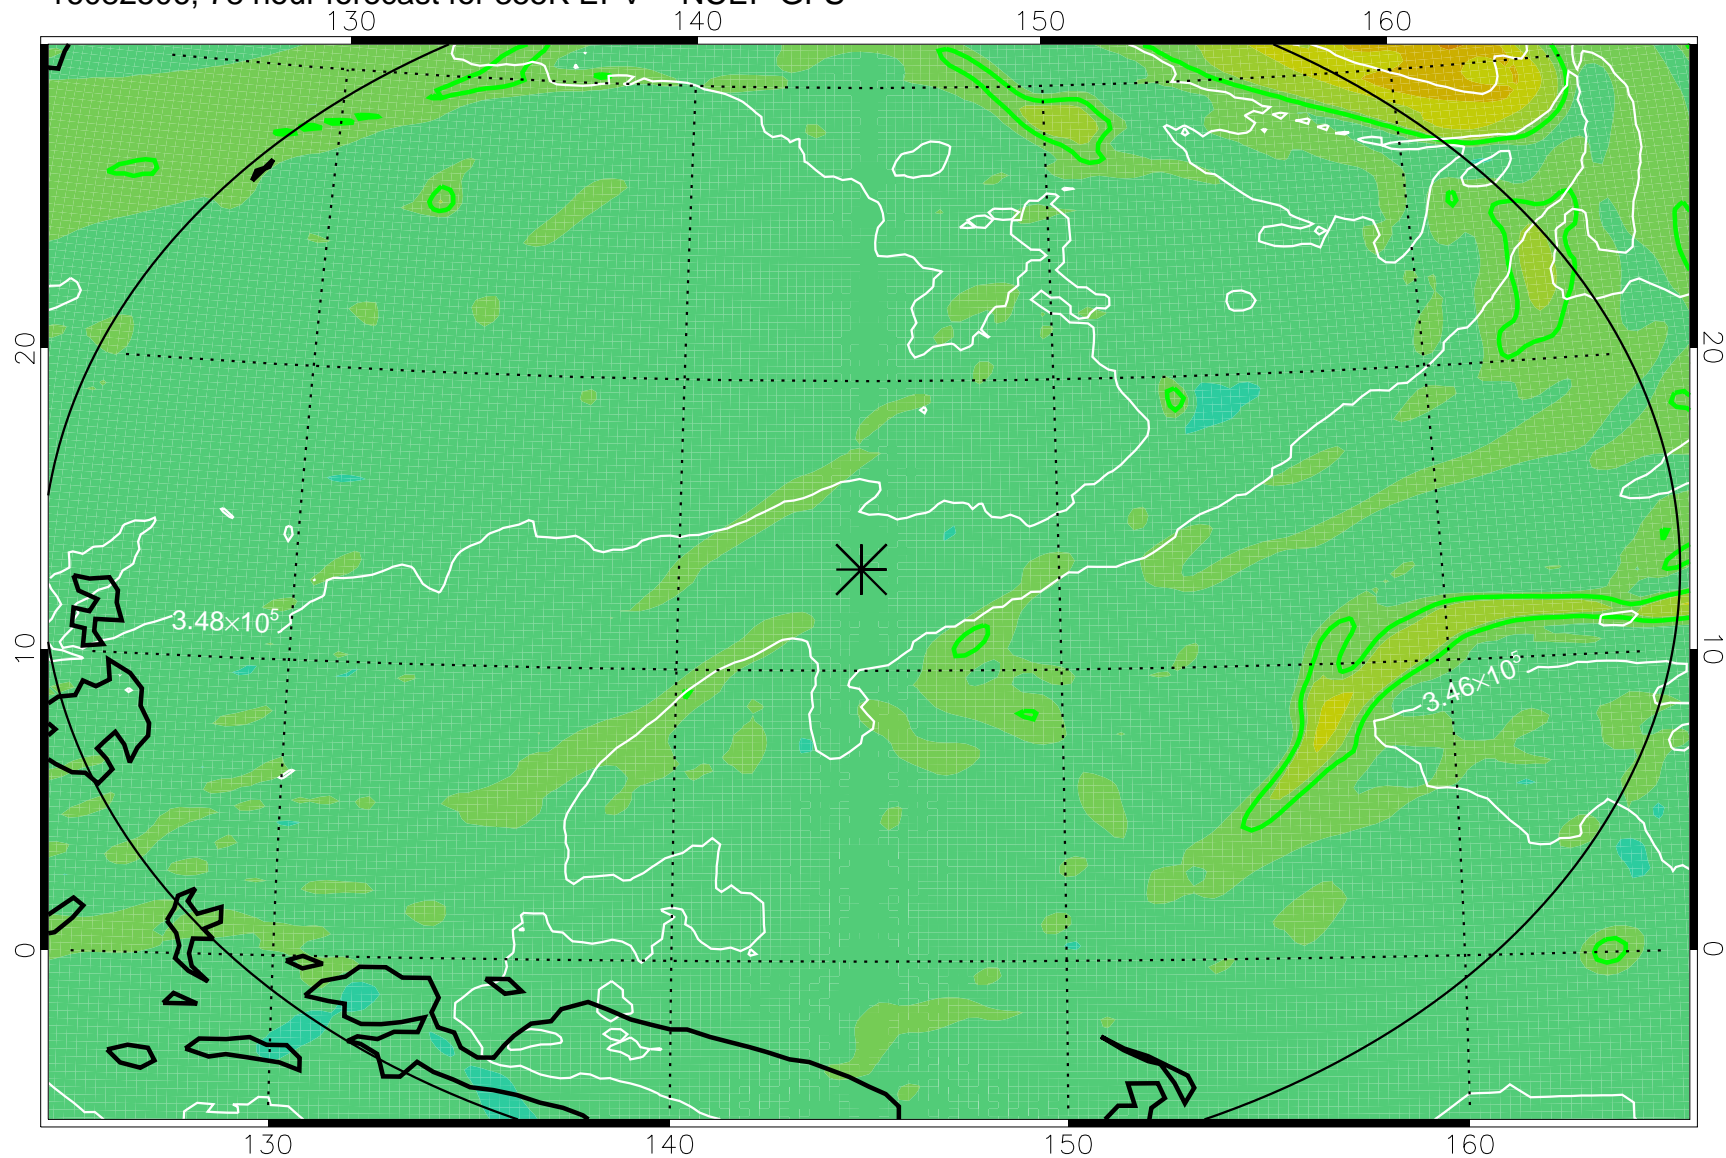

16082418, 66 hour forecast for 355K EPV -- NCEP GFS

355K Montgomery Streamfunction, white
EPV Tropopause (2 PVU) Position
Range ring of 2304 km

16082500, 72 hour forecast for 355K EPV -- NCEP GFS

355K Montgomery Streamfunction, white
EPV Tropopause (2 PVU) Position
Range ring of 2304 km

16082506, 78 hour forecast for 355K EPV -- NCEP GFS

355K Montgomery Streamfunction, white
EPV Tropopause (2 PVU) Position
Range ring of 2304 km

16082512, 84 hour forecast for 355K EPV -- NCEP GFS

355K Montgomery Streamfunction, white
EPV Tropopause (2 PVU) Position
Range ring of 2304 km

16082518, 90 hour forecast for 355K EPV -- NCEP GFS

355K Montgomery Streamfunction, white
EPV Tropopause (2 PVU) Position
Range ring of 2304 km

16082600, 96 hour forecast for 355K EPV -- NCEP GFS

355K Montgomery Streamfunction, white
EPV Tropopause (2 PVU) Position
Range ring of 2304 km

16082606, 102 hour forecast for 355K EPV -- NCEP GFS

355K Montgomery Streamfunction, white
EPV Tropopause (2 PVU) Position
Range ring of 2304 km

16082612, 108 hour forecast for 355K EPV -- NCEP GFS

355K Montgomery Streamfunction, white
EPV Tropopause (2 PVU) Position
Range ring of 2304 km