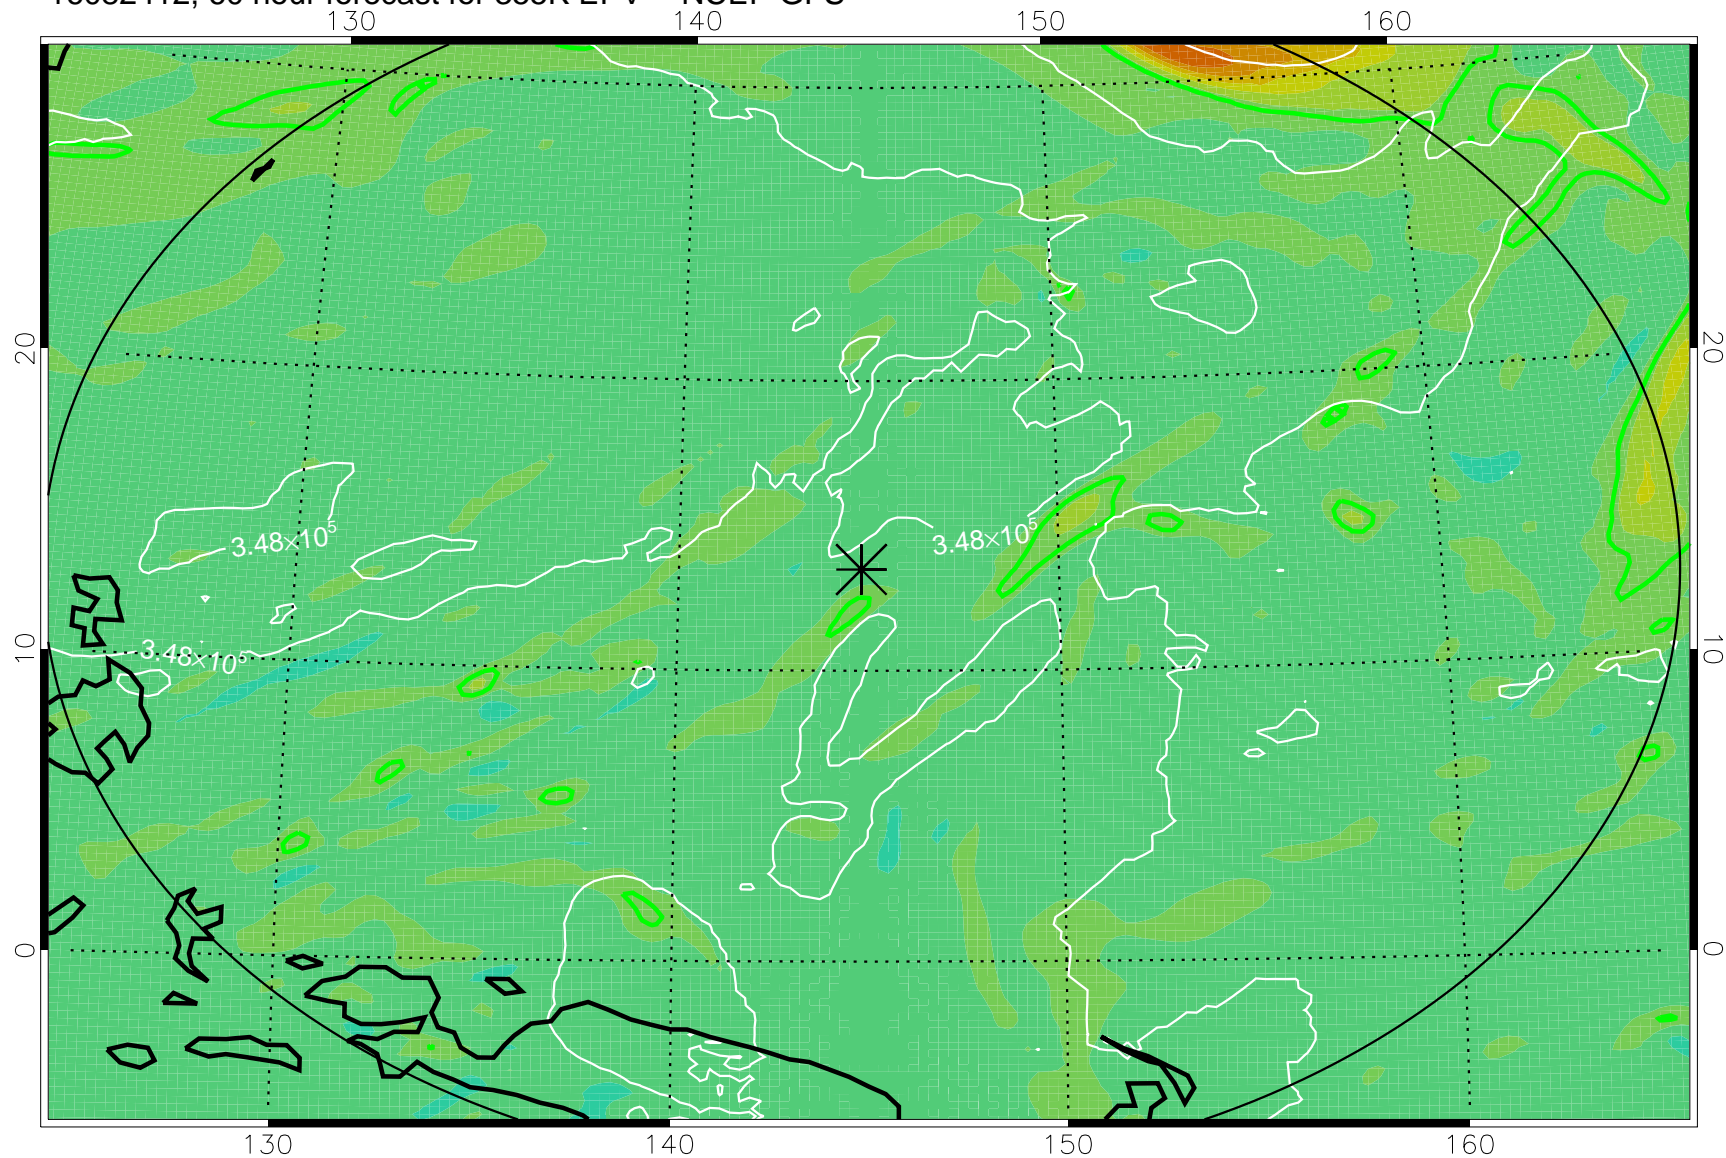

16082318, 42 hour forecast for 355K EPV -- NCEP GFS

355K Montgomery Streamfunction, white
EPV Tropopause (2 PVU) Position
Range ring of 2304 km

16082400, 48 hour forecast for 355K EPV -- NCEP GFS

355K Montgomery Streamfunction, white
EPV Tropopause (2 PVU) Position
Range ring of 2304 km

16082406, 54 hour forecast for 355K EPV -- NCEP GFS

355K Montgomery Streamfunction, white
EPV Tropopause (2 PVU) Position
Range ring of 2304 km

16082412, 60 hour forecast for 355K EPV -- NCEP GFS

355K Montgomery Streamfunction, white
EPV Tropopause (2 PVU) Position
Range ring of 2304 km

16082418, 66 hour forecast for 355K EPV -- NCEP GFS

355K Montgomery Streamfunction, white
EPV Tropopause (2 PVU) Position
Range ring of 2304 km

16082500, 72 hour forecast for 355K EPV -- NCEP GFS

355K Montgomery Streamfunction, white
EPV Tropopause (2 PVU) Position
Range ring of 2304 km

16082518, 90 hour forecast for 355K EPV -- NCEP GFS

355K Montgomery Streamfunction, white
EPV Tropopause (2 PVU) Position
Range ring of 2304 km

16082600, 96 hour forecast for 355K EPV -- NCEP GFS

355K Montgomery Streamfunction, white
EPV Tropopause (2 PVU) Position
Range ring of 2304 km