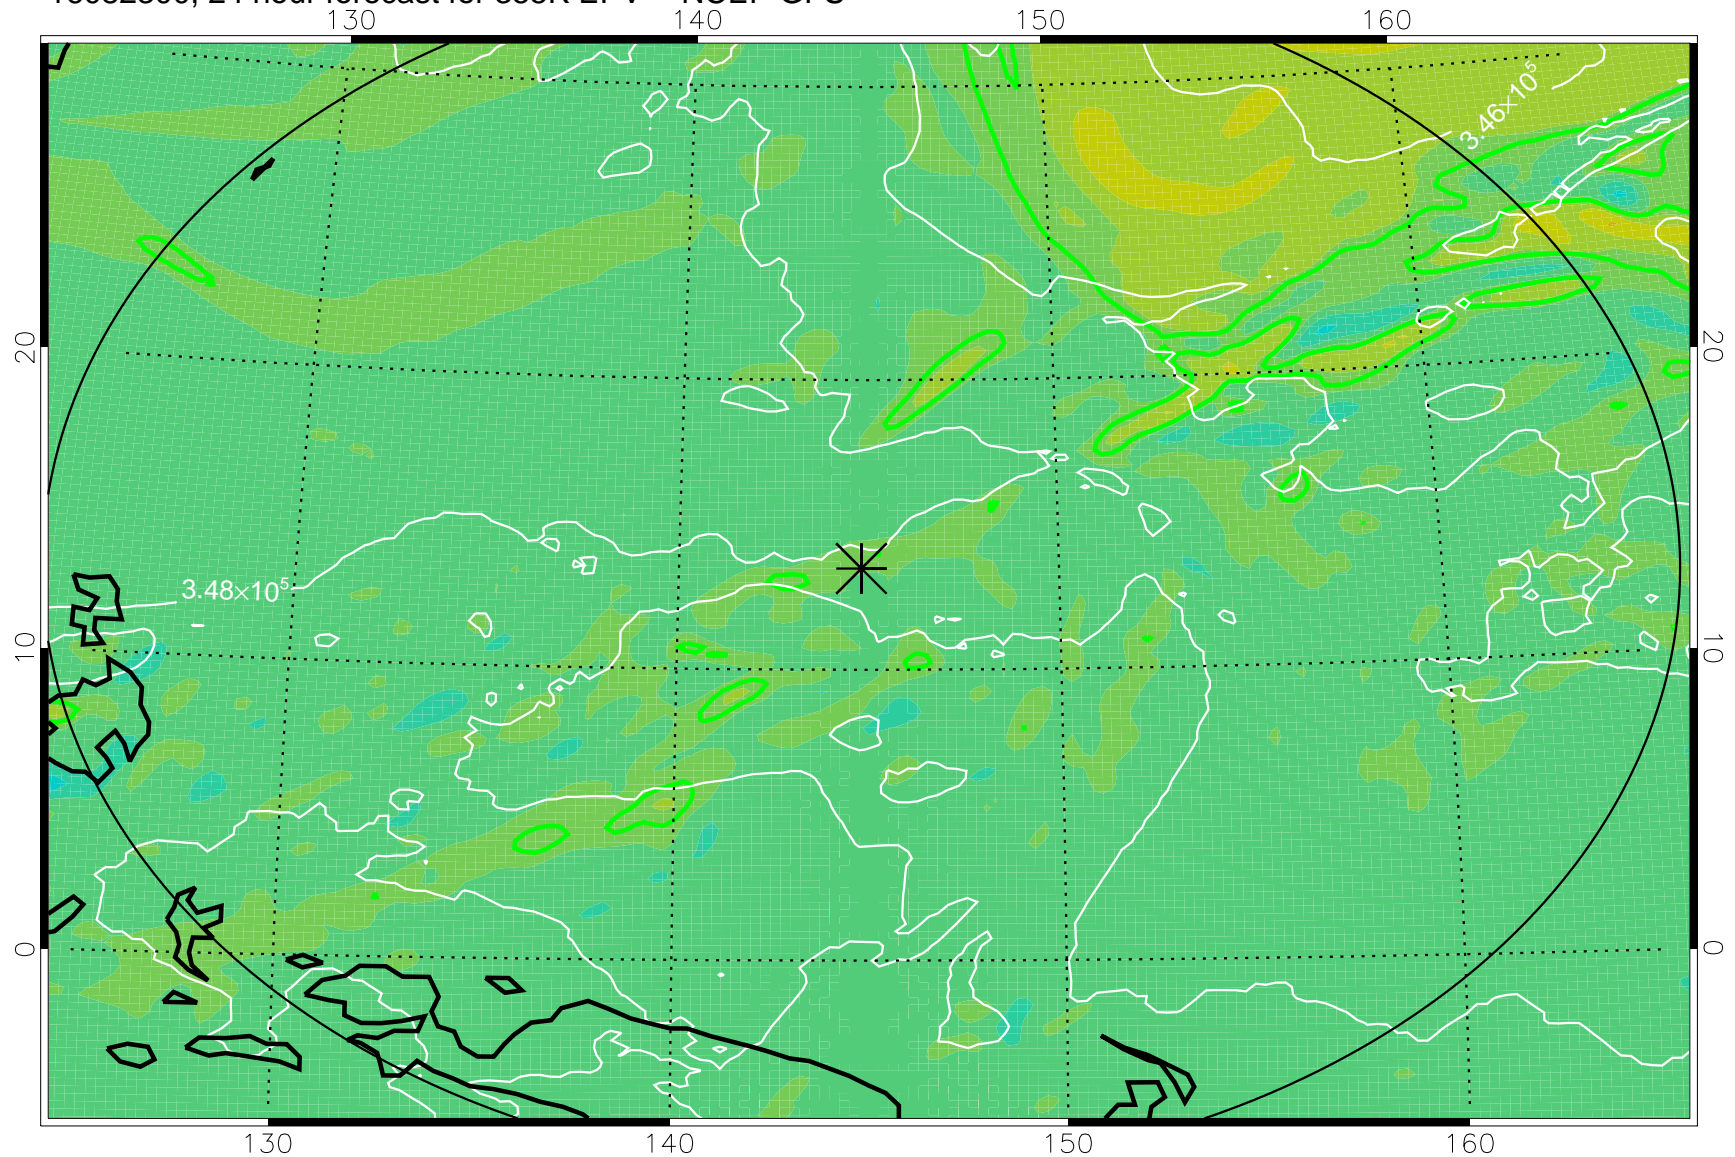

16082206, 6 hour forecast for 355K EPV -- NCEP GFS

355K Montgomery Streamfunction, white
EPV Tropopause (2 PVU) Position
Range ring of 2304 km

16082212, 12 hour forecast for 355K EPV -- NCEP GFS

355K Montgomery Streamfunction, white
EPV Tropopause (2 PVU) Position
Range ring of 2304 km

16082218, 18 hour forecast for 355K EPV -- NCEP GFS

355K Montgomery Streamfunction, white
EPV Tropopause (2 PVU) Position
Range ring of 2304 km

16082300, 24 hour forecast for 355K EPV -- NCEP GFS

355K Montgomery Streamfunction, white
EPV Tropopause (2 PVU) Position
Range ring of 2304 km

16082306, 30 hour forecast for 355K EPV -- NCEP GFS

355K Montgomery Streamfunction, white
EPV Tropopause (2 PVU) Position
Range ring of 2304 km

16082312, 36 hour forecast for 355K EPV -- NCEP GFS

355K Montgomery Streamfunction, white
EPV Tropopause (2 PVU) Position
Range ring of 2304 km

16082418, 66 hour forecast for 355K EPV -- NCEP GFS

355K Montgomery Streamfunction, white
EPV Tropopause (2 PVU) Position
Range ring of 2304 km

16082500, 72 hour forecast for 355K EPV -- NCEP GFS

355K Montgomery Streamfunction, white
EPV Tropopause (2 PVU) Position
Range ring of 2304 km