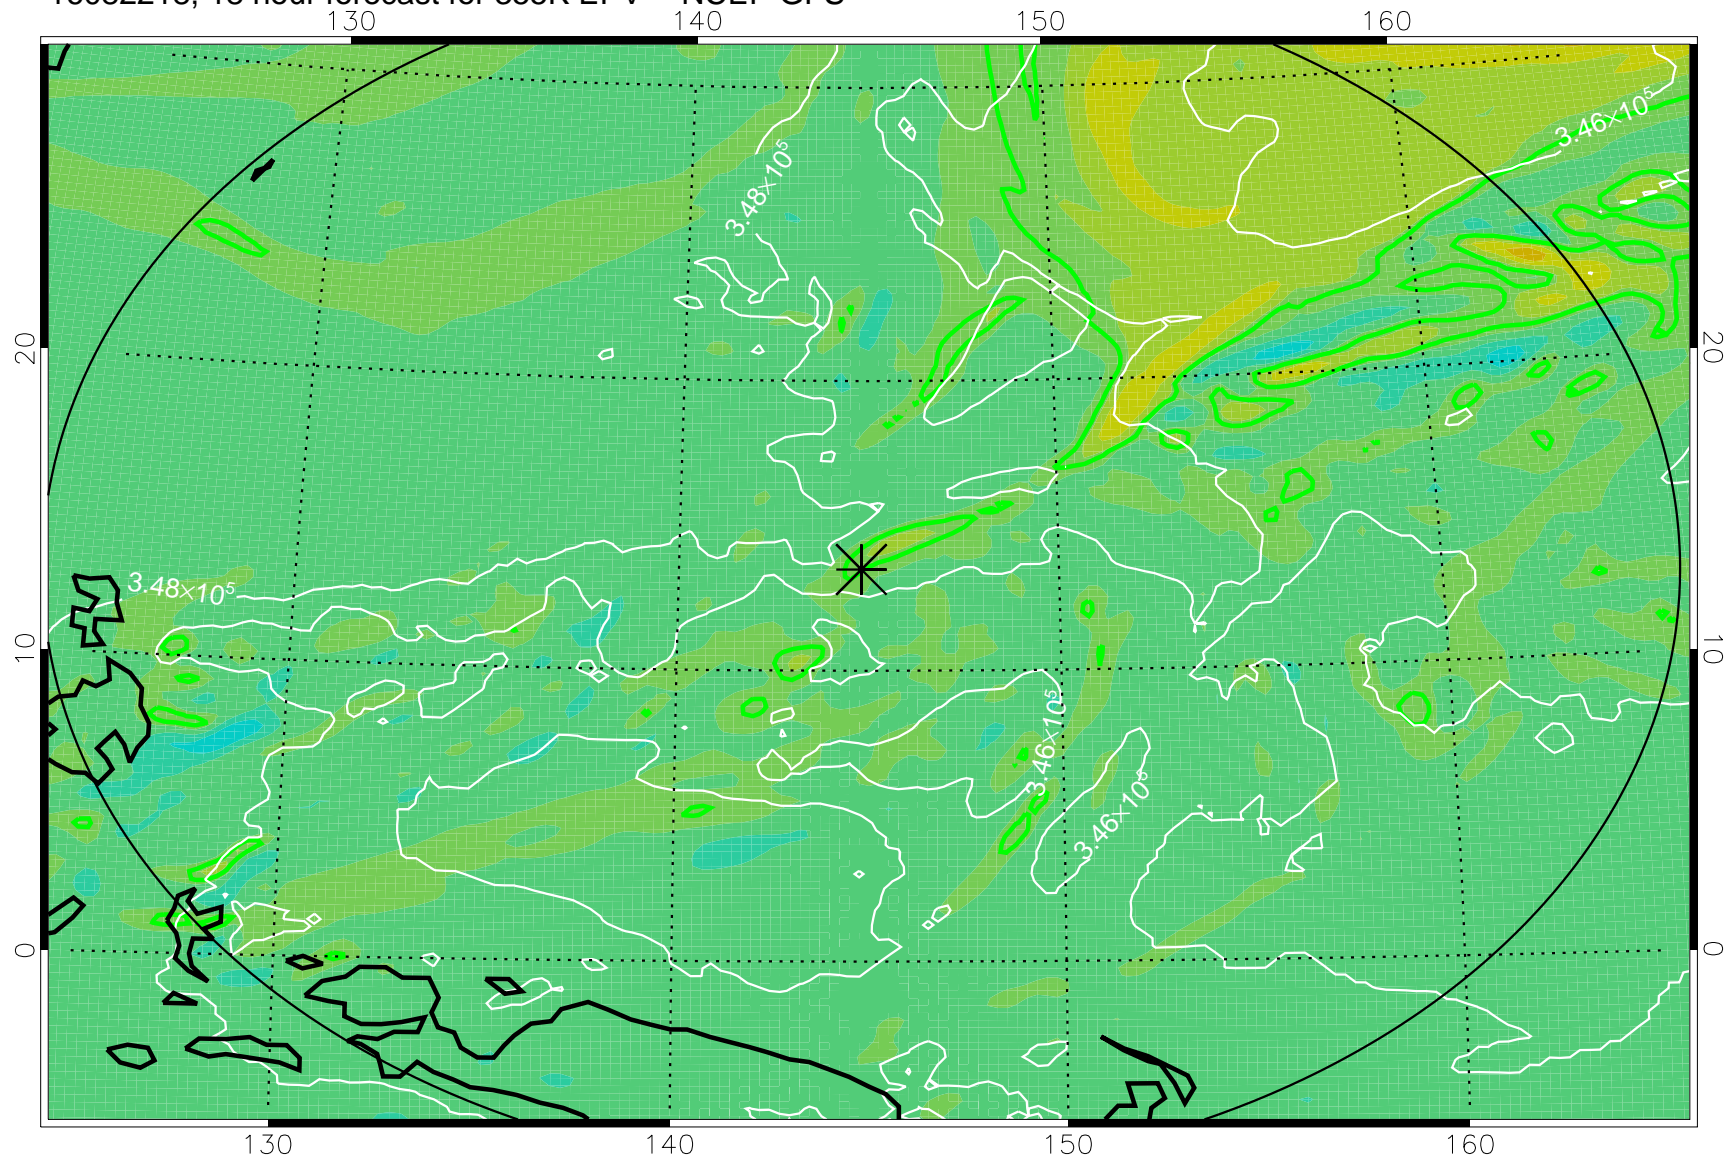

16082206, 6 hour forecast for 355K EPV -- NCEP GFS

355K Montgomery Streamfunction, white
EPV Tropopause (2 PVU) Position
Range ring of 2304 km

16082212, 12 hour forecast for 355K EPV -- NCEP GFS

355K Montgomery Streamfunction, white
EPV Tropopause (2 PVU) Position
Range ring of 2304 km

16082218, 18 hour forecast for 355K EPV -- NCEP GFS

355K Montgomery Streamfunction, white
EPV Tropopause (2 PVU) Position
Range ring of 2304 km

16082300, 24 hour forecast for 355K EPV -- NCEP GFS

355K Montgomery Streamfunction, white
EPV Tropopause (2 PVU) Position
Range ring of 2304 km

16082306, 30 hour forecast for 355K EPV -- NCEP GFS

355K Montgomery Streamfunction, white
EPV Tropopause (2 PVU) Position
Range ring of 2304 km

16082312, 36 hour forecast for 355K EPV -- NCEP GFS

355K Montgomery Streamfunction, white
EPV Tropopause (2 PVU) Position
Range ring of 2304 km

16082418, 66 hour forecast for 355K EPV -- NCEP GFS

355K Montgomery Streamfunction, white
EPV Tropopause (2 PVU) Position
Range ring of 2304 km

16082500, 72 hour forecast for 355K EPV -- NCEP GFS

355K Montgomery Streamfunction, white
EPV Tropopause (2 PVU) Position
Range ring of 2304 km