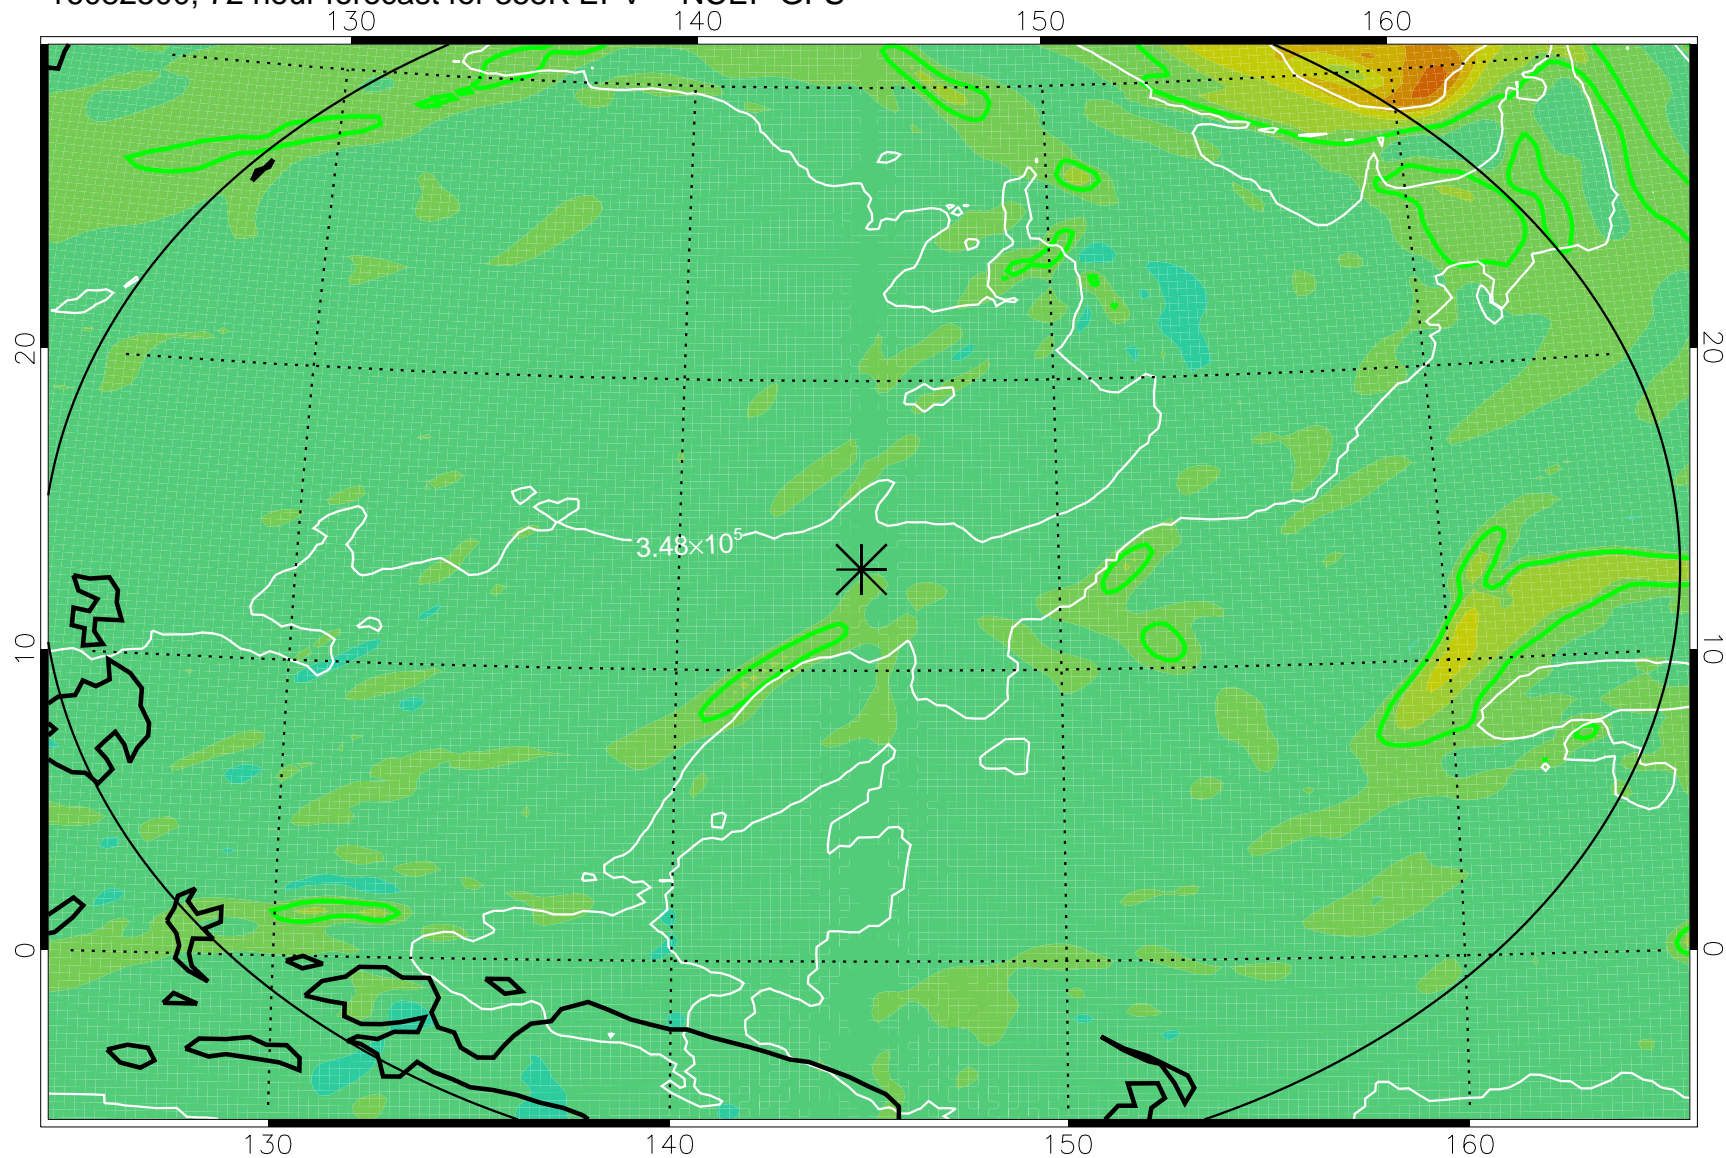

16082406, 54 hour forecast for 355K EPV -- NCEP GFS

355K Montgomery Streamfunction, white
EPV Tropopause (2 PVU) Position
Range ring of 2304 km

16082412, 60 hour forecast for 355K EPV -- NCEP GFS

355K Montgomery Streamfunction, white
EPV Tropopause (2 PVU) Position
Range ring of 2304 km

16082418, 66 hour forecast for 355K EPV -- NCEP GFS

355K Montgomery Streamfunction, white
EPV Tropopause (2 PVU) Position
Range ring of 2304 km

16082500, 72 hour forecast for 355K EPV -- NCEP GFS

355K Montgomery Streamfunction, white
EPV Tropopause (2 PVU) Position
Range ring of 2304 km

16082506, 78 hour forecast for 355K EPV -- NCEP GFS

355K Montgomery Streamfunction, white
EPV Tropopause (2 PVU) Position
Range ring of 2304 km

16082512, 84 hour forecast for 355K EPV -- NCEP GFS

355K Montgomery Streamfunction, white
EPV Tropopause (2 PVU) Position
Range ring of 2304 km

16082518, 90 hour forecast for 355K EPV -- NCEP GFS

355K Montgomery Streamfunction, white
EPV Tropopause (2 PVU) Position
Range ring of 2304 km

16082600, 96 hour forecast for 355K EPV -- NCEP GFS

355K Montgomery Streamfunction, white
EPV Tropopause (2 PVU) Position
Range ring of 2304 km