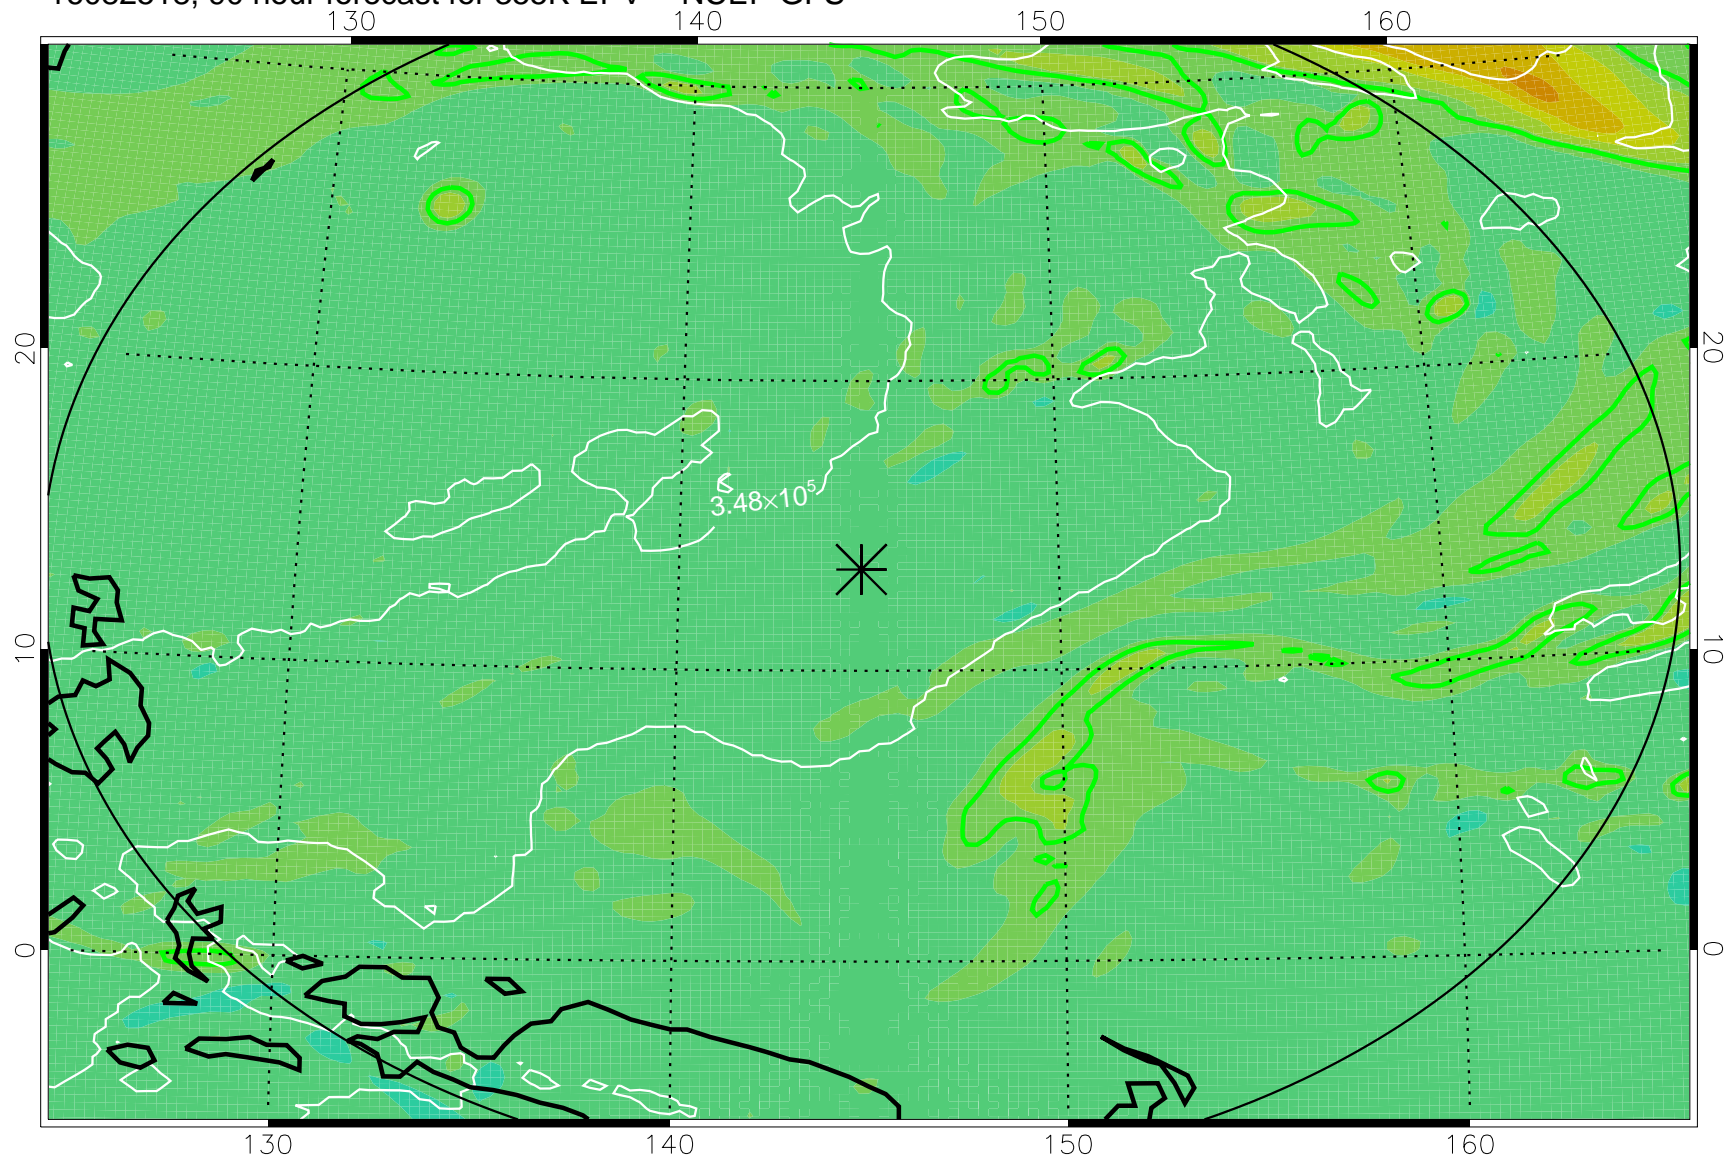

16082418, 66 hour forecast for 355K EPV -- NCEP GFS

355K Montgomery Streamfunction, white
EPV Tropopause (2 PVU) Position
Range ring of 2304 km

16082500, 72 hour forecast for 355K EPV -- NCEP GFS

355K Montgomery Streamfunction, white
EPV Tropopause (2 PVU) Position
Range ring of 2304 km

16082506, 78 hour forecast for 355K EPV -- NCEP GFS

355K Montgomery Streamfunction, white
EPV Tropopause (2 PVU) Position
Range ring of 2304 km

16082512, 84 hour forecast for 355K EPV -- NCEP GFS

355K Montgomery Streamfunction, white
EPV Tropopause (2 PVU) Position
Range ring of 2304 km

16082518, 90 hour forecast for 355K EPV -- NCEP GFS

355K Montgomery Streamfunction, white
EPV Tropopause (2 PVU) Position
Range ring of 2304 km

16082600, 96 hour forecast for 355K EPV -- NCEP GFS

355K Montgomery Streamfunction, white
EPV Tropopause (2 PVU) Position
Range ring of 2304 km

16082606, 102 hour forecast for 355K EPV -- NCEP GFS

355K Montgomery Streamfunction, white
EPV Tropopause (2 PVU) Position
Range ring of 2304 km

16082612, 108 hour forecast for 355K EPV -- NCEP GFS

355K Montgomery Streamfunction, white
EPV Tropopause (2 PVU) Position
Range ring of 2304 km