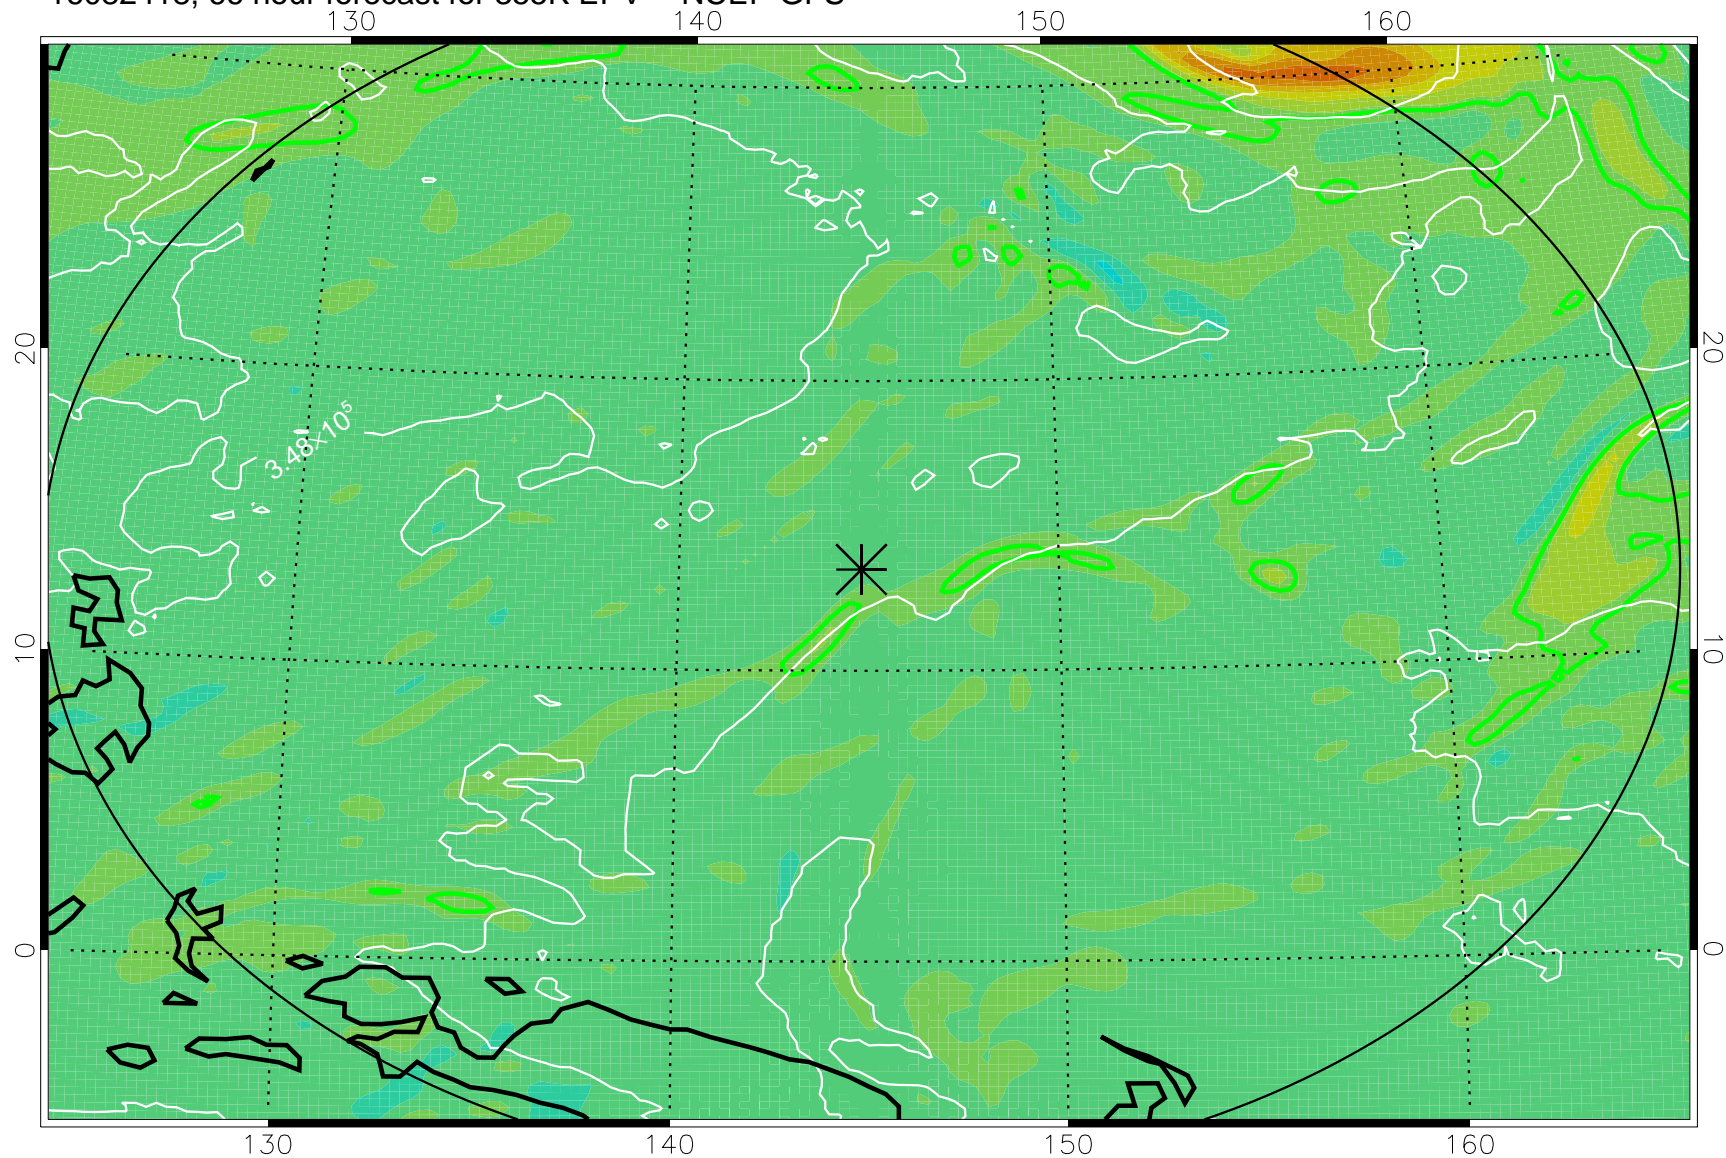

16082406, 54 hour forecast for 355K EPV -- NCEP GFS

355K Montgomery Streamfunction, white
EPV Tropopause (2 PVU) Position
Range ring of 2304 km

16082412, 60 hour forecast for 355K EPV -- NCEP GFS

355K Montgomery Streamfunction, white
EPV Tropopause (2 PVU) Position
Range ring of 2304 km

16082418, 66 hour forecast for 355K EPV -- NCEP GFS

355K Montgomery Streamfunction, white
EPV Tropopause (2 PVU) Position
Range ring of 2304 km

16082500, 72 hour forecast for 355K EPV -- NCEP GFS

355K Montgomery Streamfunction, white
EPV Tropopause (2 PVU) Position
Range ring of 2304 km

16082506, 78 hour forecast for 355K EPV -- NCEP GFS

355K Montgomery Streamfunction, white
EPV Tropopause (2 PVU) Position
Range ring of 2304 km

16082512, 84 hour forecast for 355K EPV -- NCEP GFS

355K Montgomery Streamfunction, white
EPV Tropopause (2 PVU) Position
Range ring of 2304 km

16082518, 90 hour forecast for 355K EPV -- NCEP GFS

355K Montgomery Streamfunction, white
EPV Tropopause (2 PVU) Position
Range ring of 2304 km

16082600, 96 hour forecast for 355K EPV -- NCEP GFS

355K Montgomery Streamfunction, white
EPV Tropopause (2 PVU) Position
Range ring of 2304 km