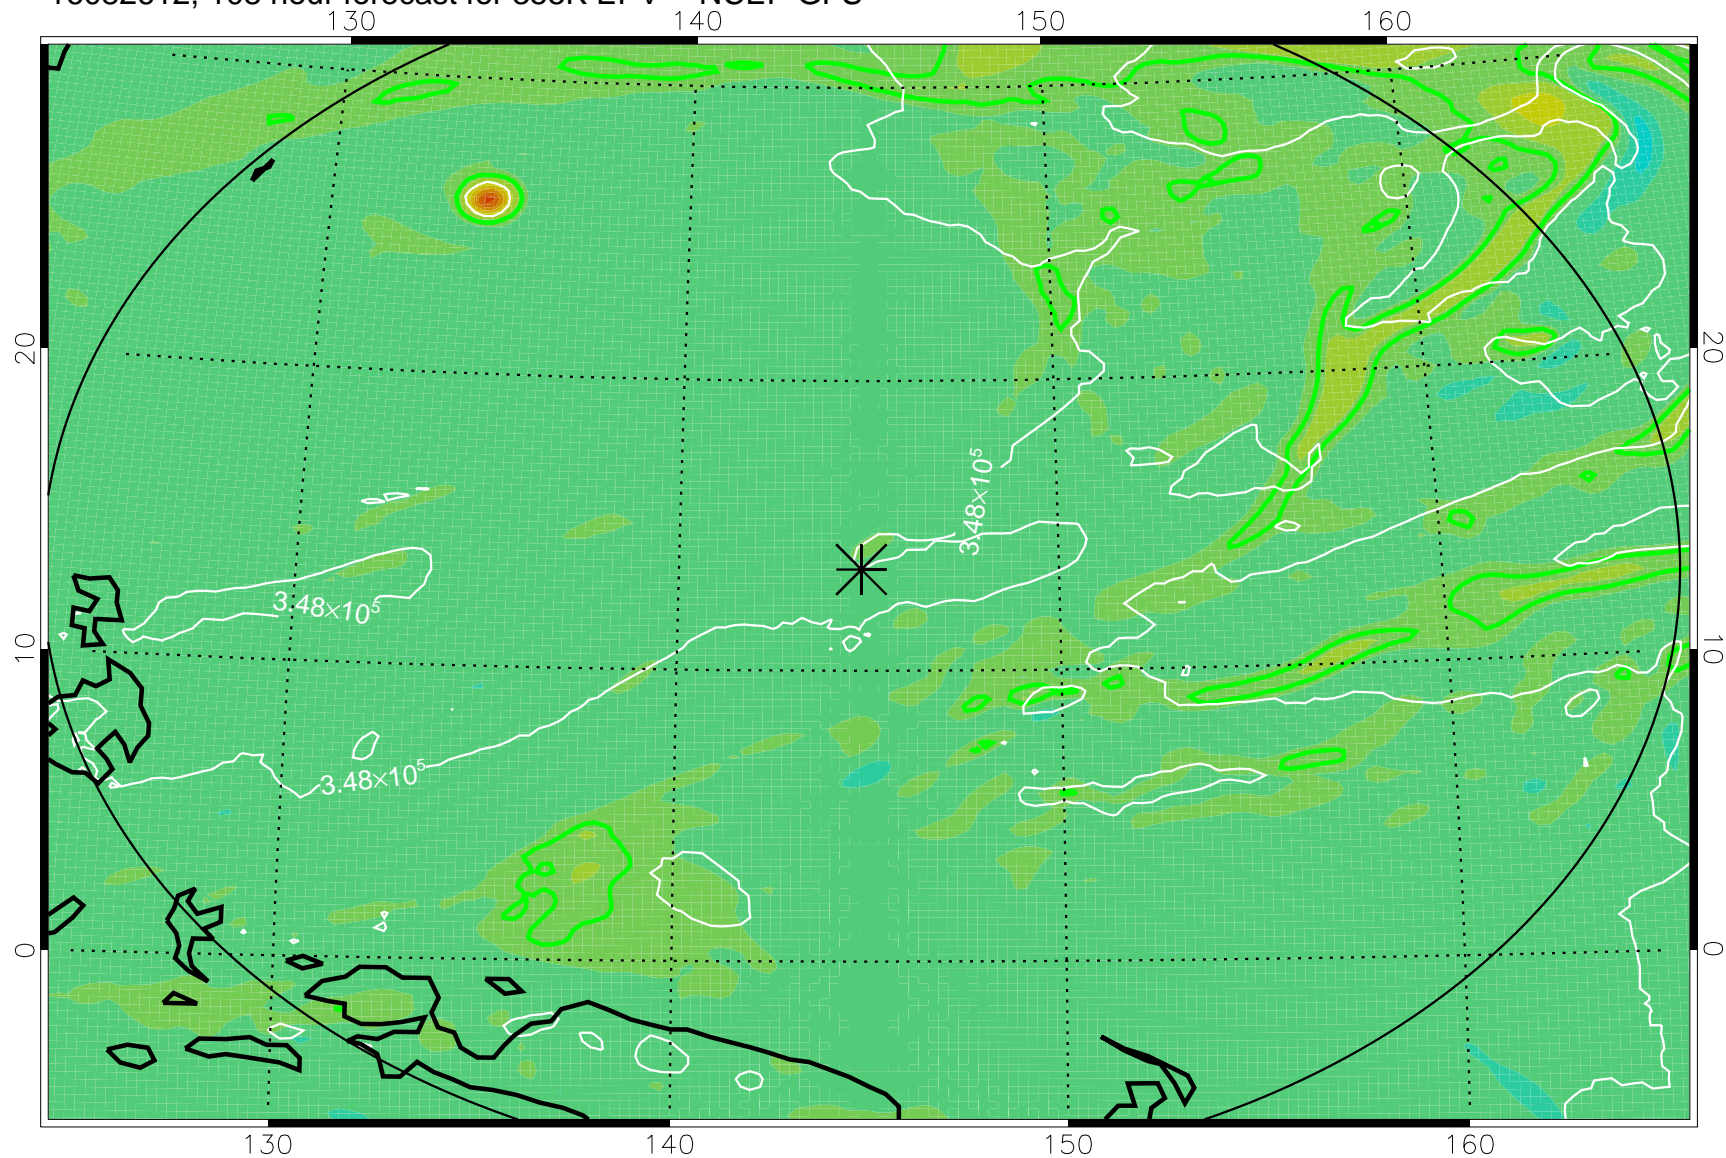

16082506, 78 hour forecast for 355K EPV -- NCEP GFS

355K Montgomery Streamfunction, white
EPV Tropopause (2 PVU) Position
Range ring of 2304 km

16082512, 84 hour forecast for 355K EPV -- NCEP GFS

355K Montgomery Streamfunction, white
EPV Tropopause (2 PVU) Position
Range ring of 2304 km

16082518, 90 hour forecast for 355K EPV -- NCEP GFS

355K Montgomery Streamfunction, white
EPV Tropopause (2 PVU) Position
Range ring of 2304 km

16082600, 96 hour forecast for 355K EPV -- NCEP GFS

355K Montgomery Streamfunction, white
EPV Tropopause (2 PVU) Position
Range ring of 2304 km

16082606, 102 hour forecast for 355K EPV -- NCEP GFS

355K Montgomery Streamfunction, white
EPV Tropopause (2 PVU) Position
Range ring of 2304 km

16082612, 108 hour forecast for 355K EPV -- NCEP GFS

355K Montgomery Streamfunction, white
EPV Tropopause (2 PVU) Position
Range ring of 2304 km

16082618, 114 hour forecast for 355K EPV -- NCEP GFS

355K Montgomery Streamfunction, white
EPV Tropopause (2 PVU) Position
Range ring of 2304 km

16082700, 120 hour forecast for 355K EPV -- NCEP GFS

355K Montgomery Streamfunction, white
EPV Tropopause (2 PVU) Position
Range ring of 2304 km