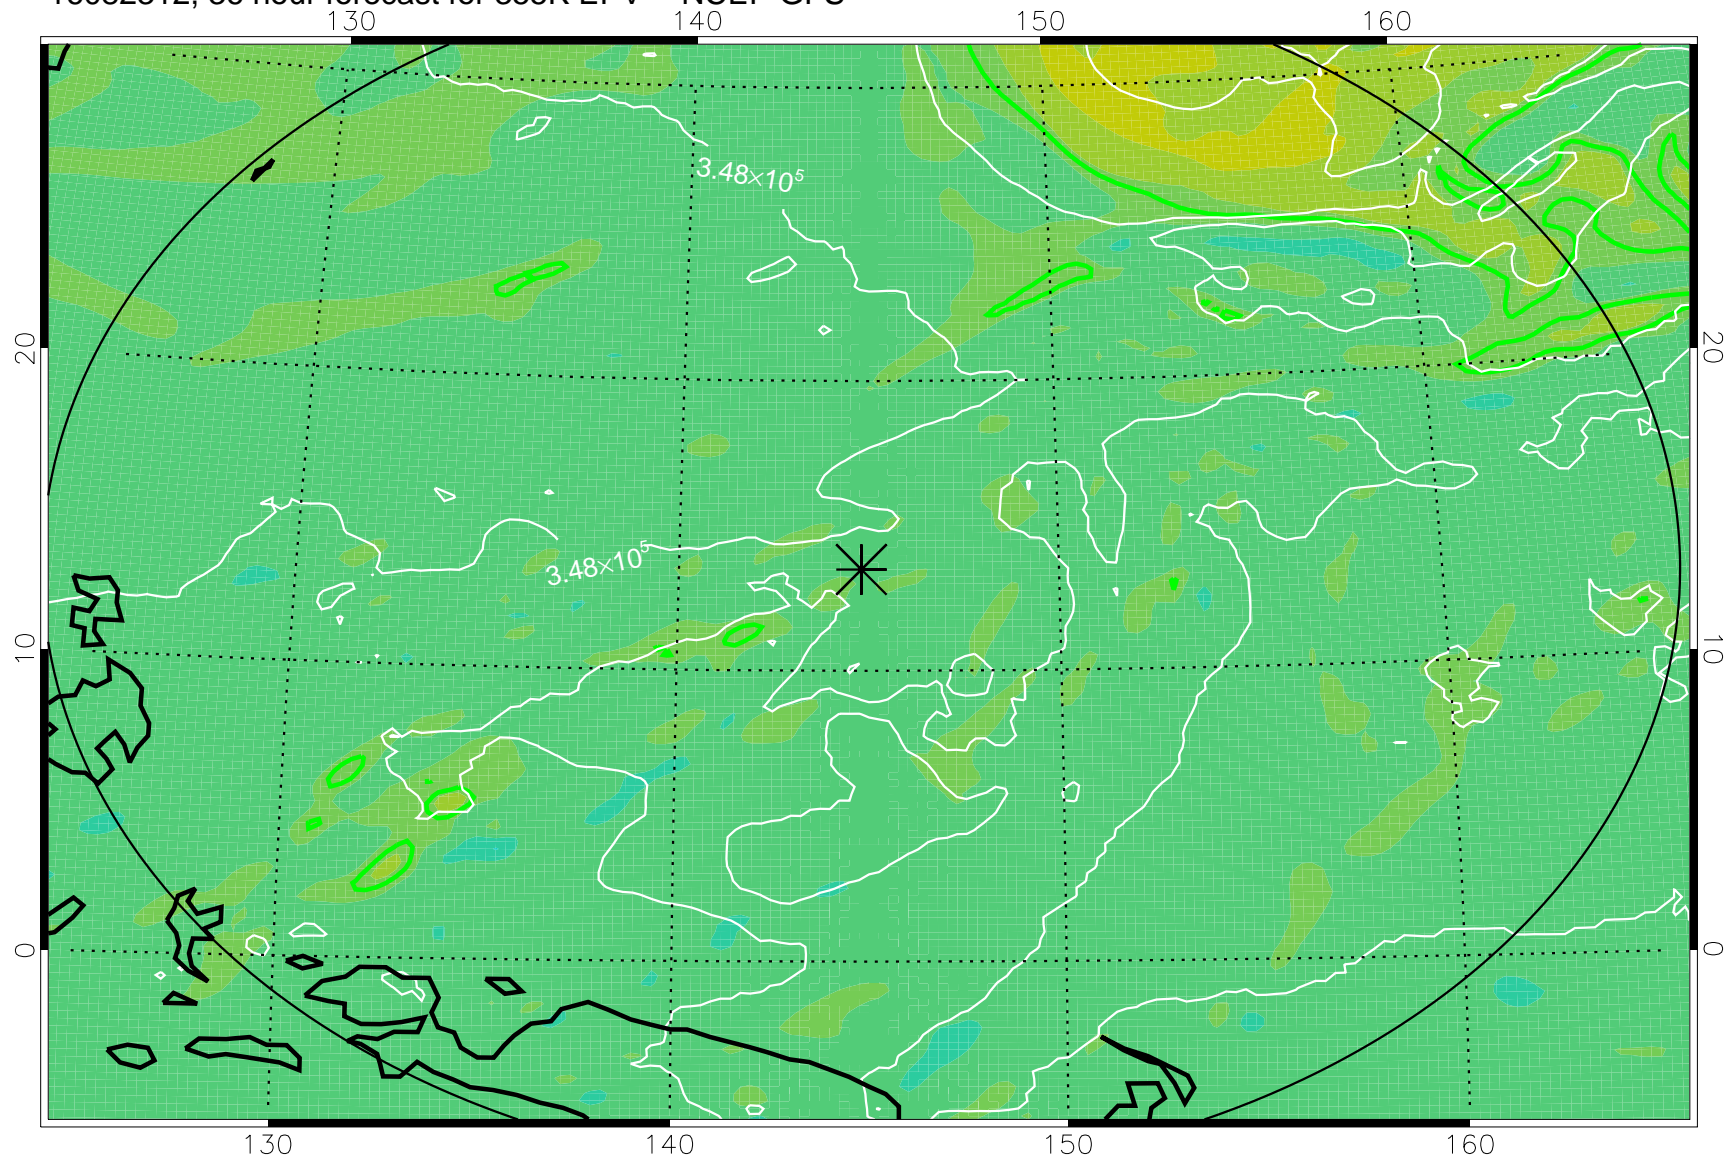

16082218, 18 hour forecast for 355K EPV -- NCEP GFS

355K Montgomery Streamfunction, white
EPV Tropopause (2 PVU) Position
Range ring of 2304 km

16082300, 24 hour forecast for 355K EPV -- NCEP GFS

355K Montgomery Streamfunction, white
EPV Tropopause (2 PVU) Position
Range ring of 2304 km

16082306, 30 hour forecast for 355K EPV -- NCEP GFS

355K Montgomery Streamfunction, white
EPV Tropopause (2 PVU) Position
Range ring of 2304 km

16082312, 36 hour forecast for 355K EPV -- NCEP GFS

355K Montgomery Streamfunction, white
EPV Tropopause (2 PVU) Position
Range ring of 2304 km

16082318, 42 hour forecast for 355K EPV -- NCEP GFS

355K Montgomery Streamfunction, white
EPV Tropopause (2 PVU) Position
Range ring of 2304 km

16082400, 48 hour forecast for 355K EPV -- NCEP GFS

355K Montgomery Streamfunction, white
EPV Tropopause (2 PVU) Position
Range ring of 2304 km

16082418, 66 hour forecast for 355K EPV -- NCEP GFS

355K Montgomery Streamfunction, white
EPV Tropopause (2 PVU) Position
Range ring of 2304 km

16082500, 72 hour forecast for 355K EPV -- NCEP GFS

355K Montgomery Streamfunction, white
EPV Tropopause (2 PVU) Position
Range ring of 2304 km