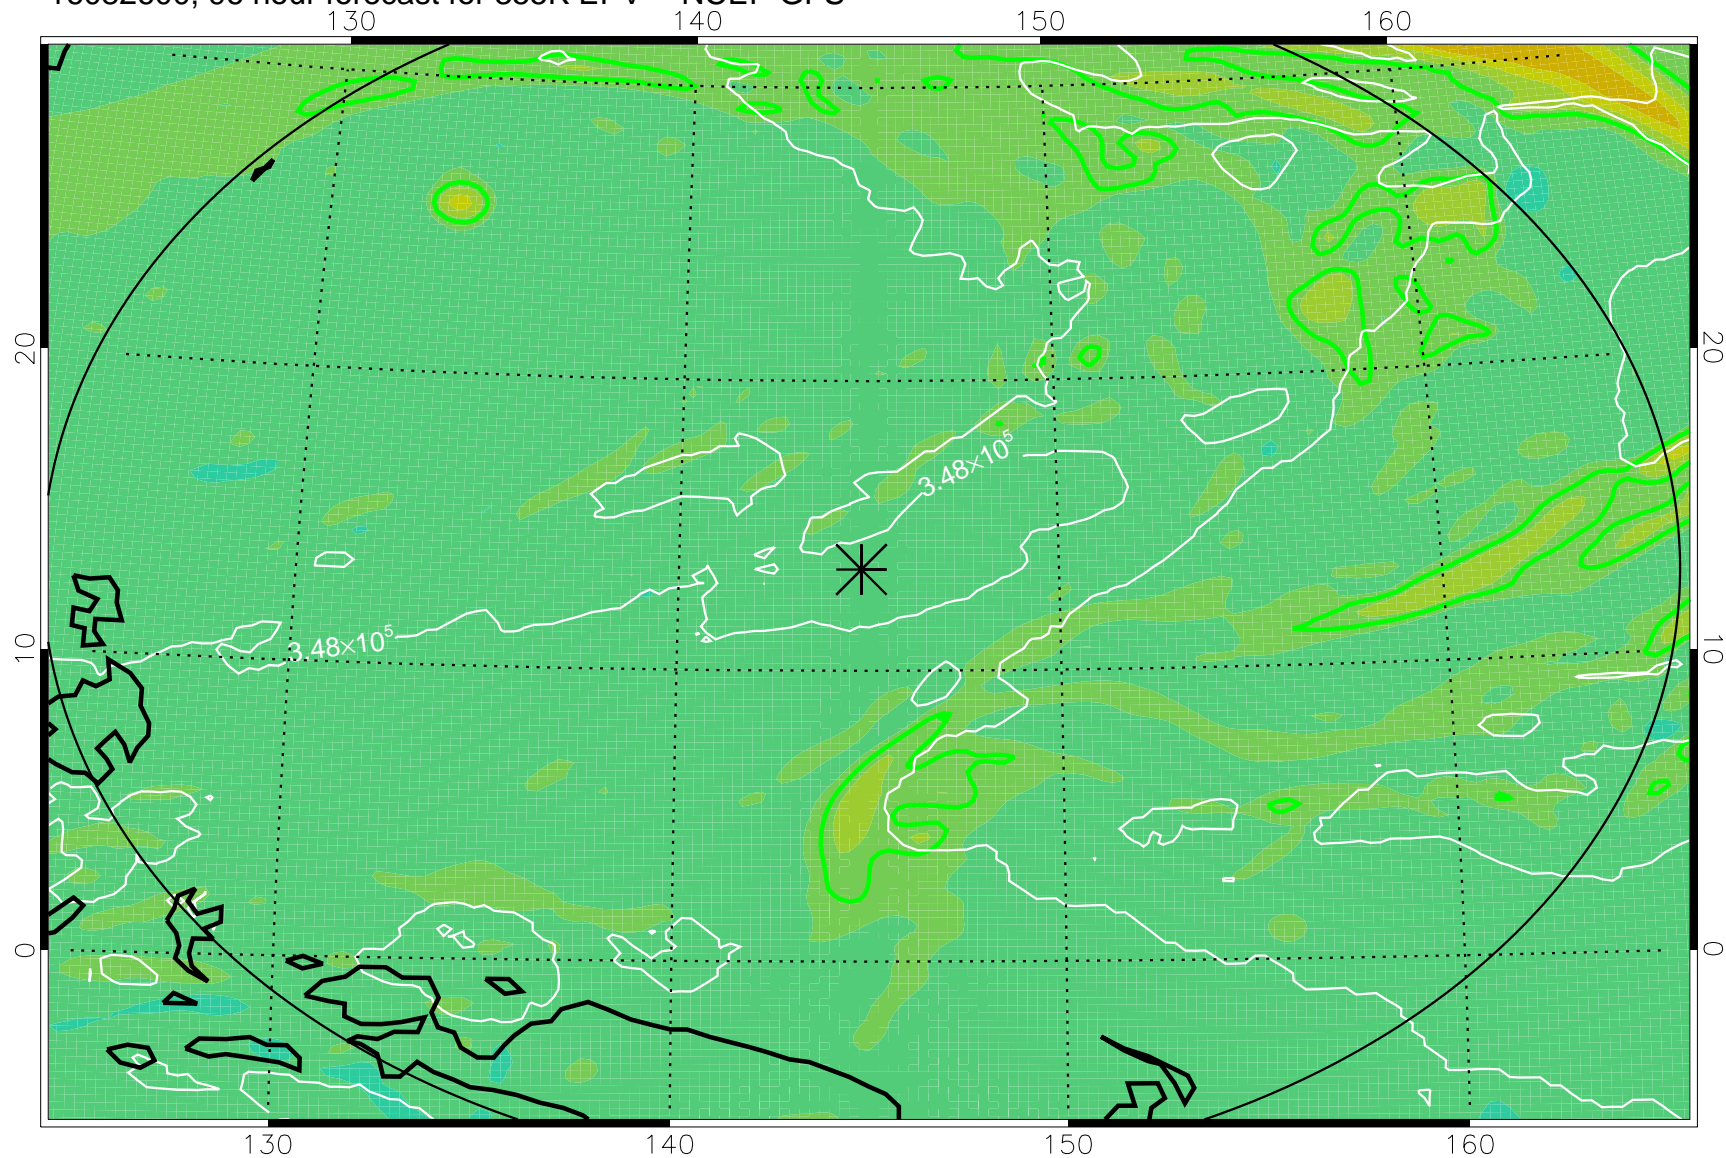

16082418, 66 hour forecast for 355K EPV -- NCEP GFS

355K Montgomery Streamfunction, white
EPV Tropopause (2 PVU) Position
Range ring of 2304 km

16082500, 72 hour forecast for 355K EPV -- NCEP GFS

355K Montgomery Streamfunction, white
EPV Tropopause (2 PVU) Position
Range ring of 2304 km

16082506, 78 hour forecast for 355K EPV -- NCEP GFS

355K Montgomery Streamfunction, white
EPV Tropopause (2 PVU) Position
Range ring of 2304 km

16082512, 84 hour forecast for 355K EPV -- NCEP GFS

355K Montgomery Streamfunction, white
EPV Tropopause (2 PVU) Position
Range ring of 2304 km

16082518, 90 hour forecast for 355K EPV -- NCEP GFS

355K Montgomery Streamfunction, white
EPV Tropopause (2 PVU) Position
Range ring of 2304 km

16082600, 96 hour forecast for 355K EPV -- NCEP GFS

355K Montgomery Streamfunction, white
EPV Tropopause (2 PVU) Position
Range ring of 2304 km

16082606, 102 hour forecast for 355K EPV -- NCEP GFS

355K Montgomery Streamfunction, white
EPV Tropopause (2 PVU) Position
Range ring of 2304 km

16082612, 108 hour forecast for 355K EPV -- NCEP GFS

355K Montgomery Streamfunction, white
EPV Tropopause (2 PVU) Position
Range ring of 2304 km