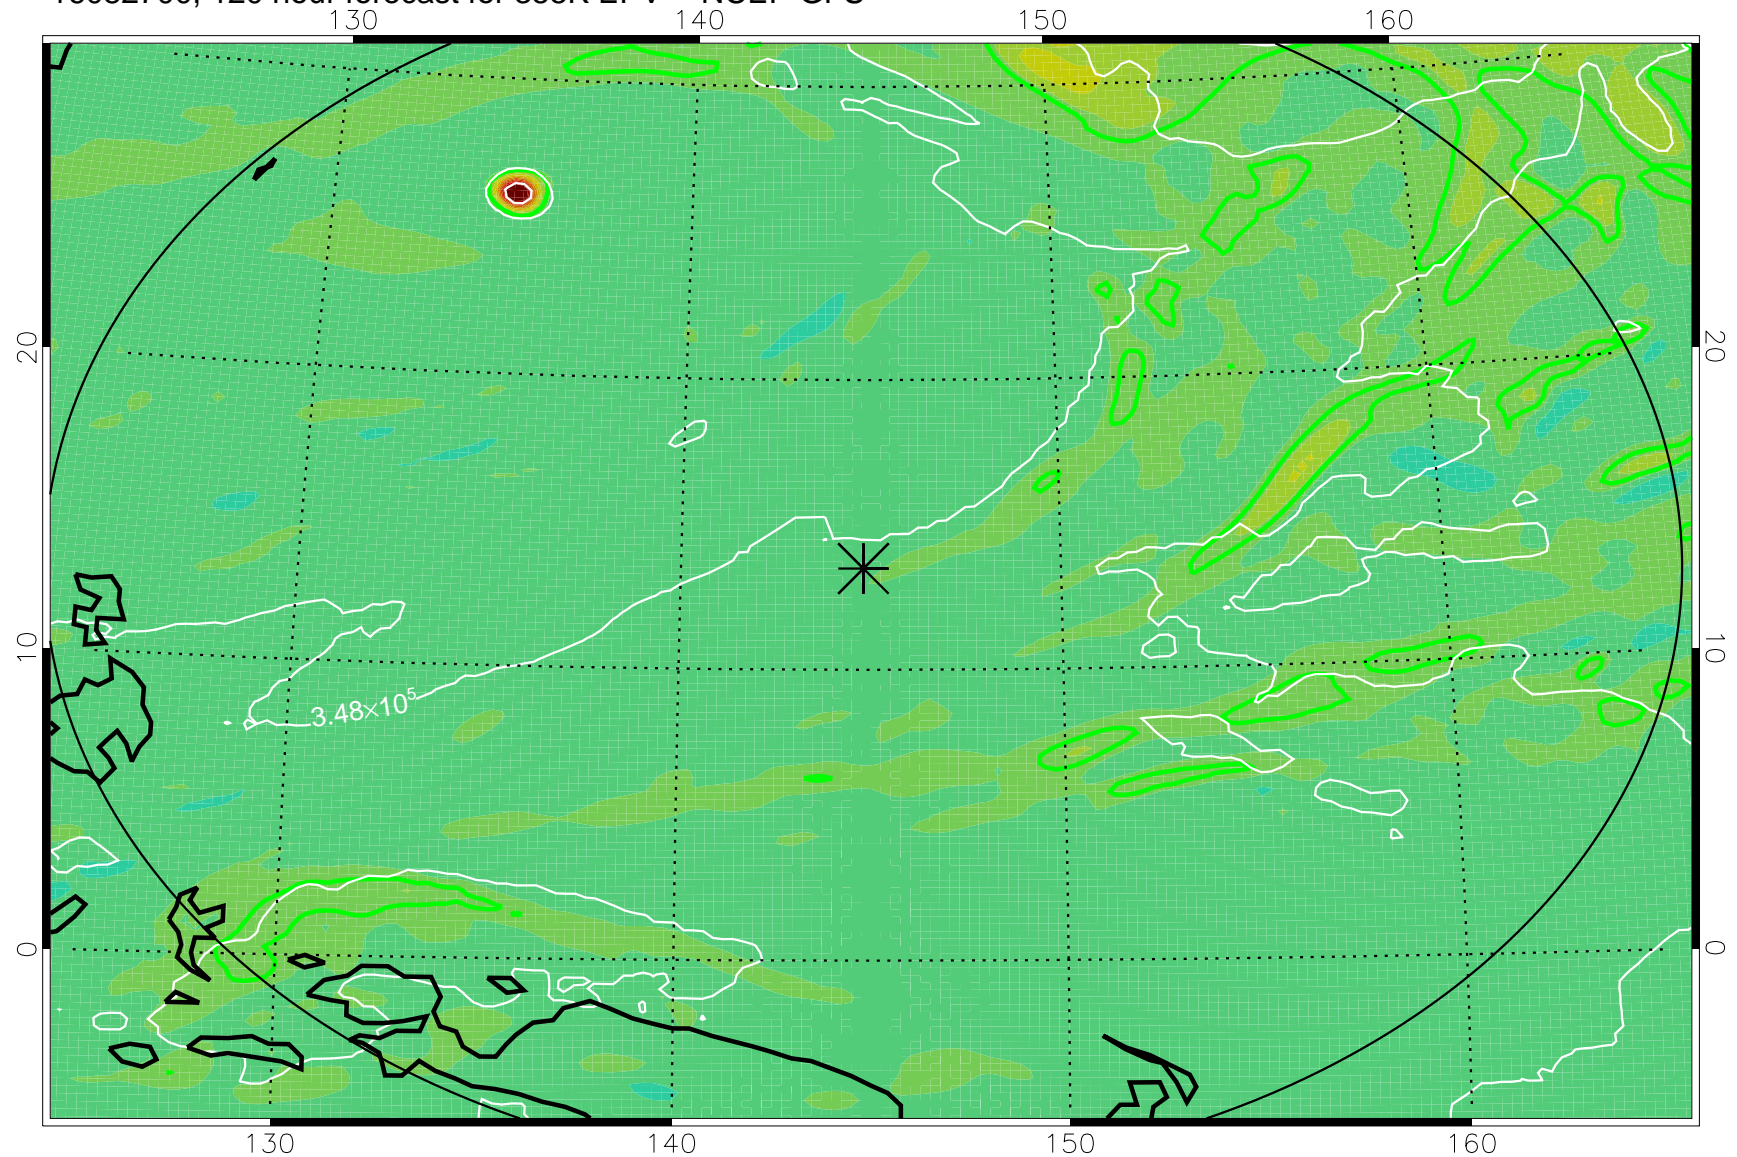

16082506, 78 hour forecast for 355K EPV -- NCEP GFS

355K Montgomery Streamfunction, white
EPV Tropopause (2 PVU) Position
Range ring of 2304 km

16082512, 84 hour forecast for 355K EPV -- NCEP GFS

355K Montgomery Streamfunction, white
EPV Tropopause (2 PVU) Position
Range ring of 2304 km

16082518, 90 hour forecast for 355K EPV -- NCEP GFS

355K Montgomery Streamfunction, white
EPV Tropopause (2 PVU) Position
Range ring of 2304 km

16082600, 96 hour forecast for 355K EPV -- NCEP GFS

355K Montgomery Streamfunction, white
EPV Tropopause (2 PVU) Position
Range ring of 2304 km

16082606, 102 hour forecast for 355K EPV -- NCEP GFS

355K Montgomery Streamfunction, white
EPV Tropopause (2 PVU) Position
Range ring of 2304 km

16082612, 108 hour forecast for 355K EPV -- NCEP GFS

355K Montgomery Streamfunction, white
EPV Tropopause (2 PVU) Position
Range ring of 2304 km

16082618, 114 hour forecast for 355K EPV -- NCEP GFS

355K Montgomery Streamfunction, white
EPV Tropopause (2 PVU) Position
Range ring of 2304 km

16082700, 120 hour forecast for 355K EPV -- NCEP GFS

355K Montgomery Streamfunction, white
EPV Tropopause (2 PVU) Position
Range ring of 2304 km