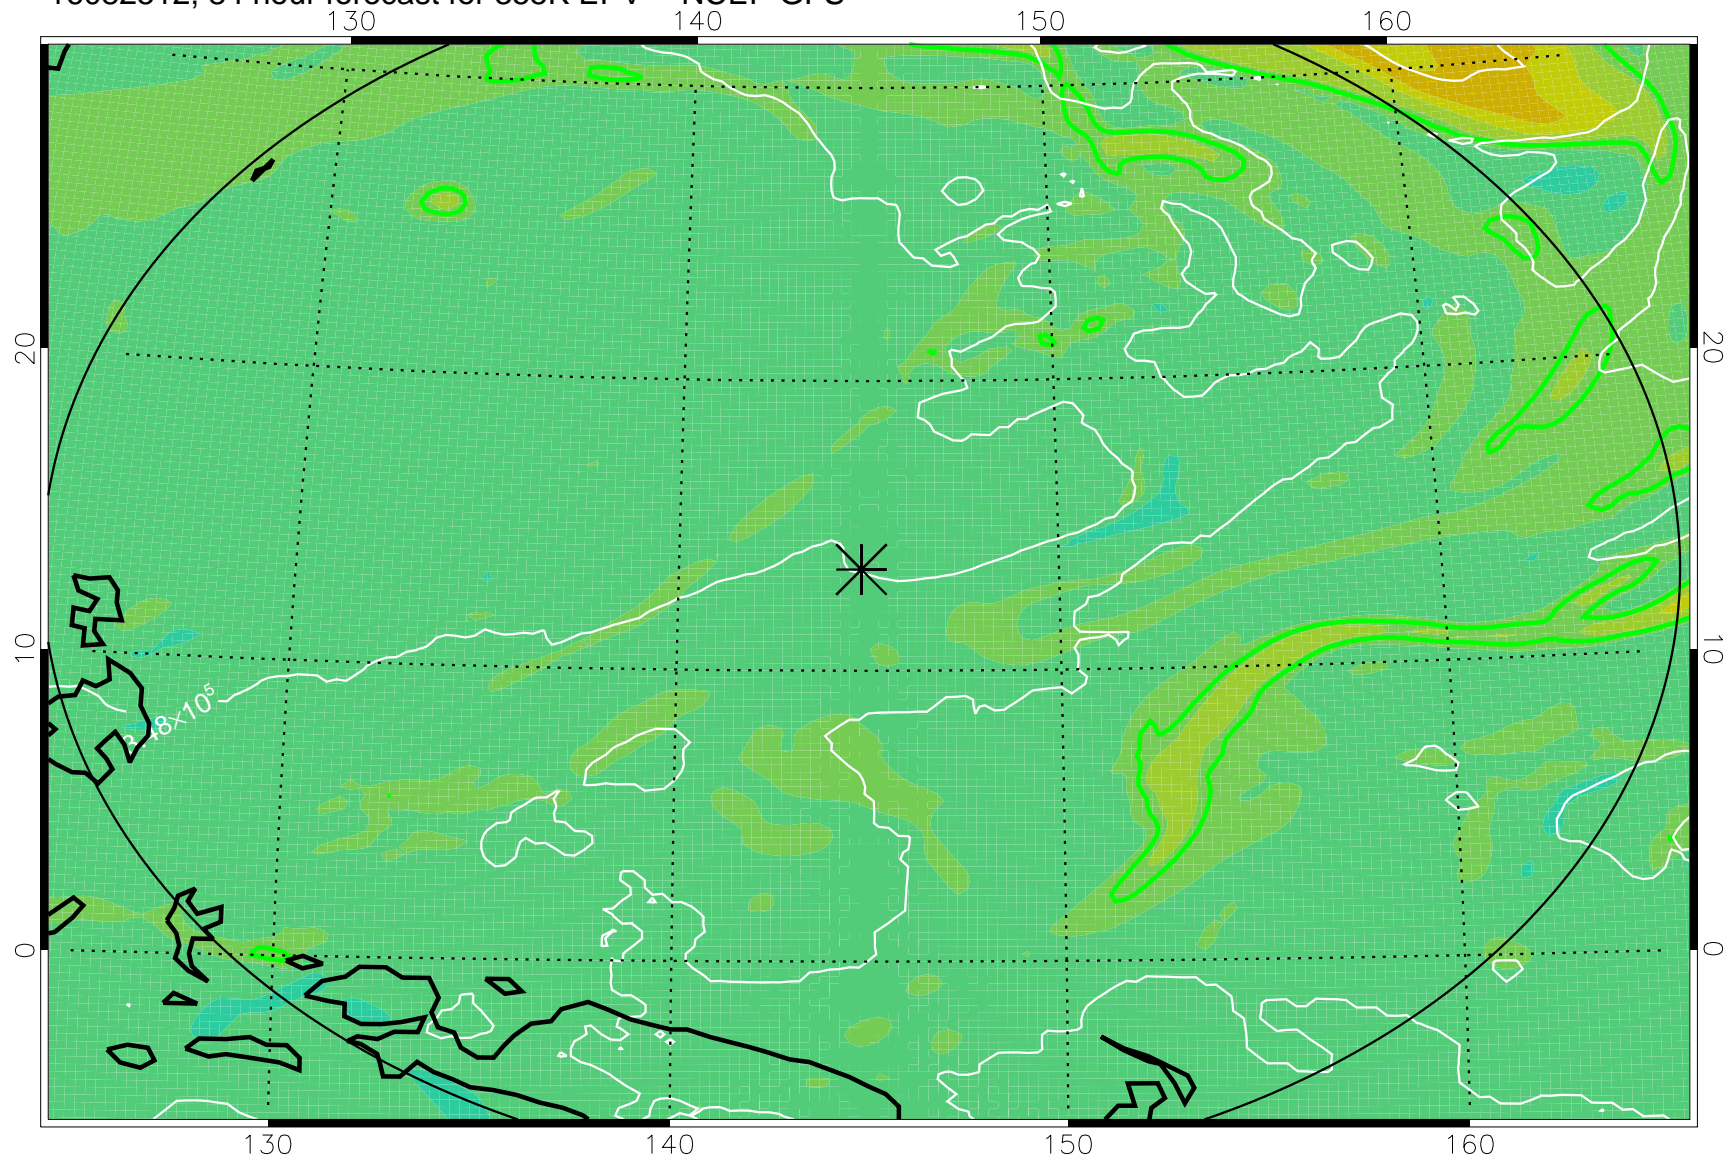

16082418, 66 hour forecast for 355K EPV -- NCEP GFS

355K Montgomery Streamfunction, white
EPV Tropopause (2 PVU) Position
Range ring of 2304 km

16082500, 72 hour forecast for 355K EPV -- NCEP GFS

355K Montgomery Streamfunction, white
EPV Tropopause (2 PVU) Position
Range ring of 2304 km

16082506, 78 hour forecast for 355K EPV -- NCEP GFS

355K Montgomery Streamfunction, white
EPV Tropopause (2 PVU) Position
Range ring of 2304 km

16082512, 84 hour forecast for 355K EPV -- NCEP GFS

355K Montgomery Streamfunction, white
EPV Tropopause (2 PVU) Position
Range ring of 2304 km

16082518, 90 hour forecast for 355K EPV -- NCEP GFS

355K Montgomery Streamfunction, white
EPV Tropopause (2 PVU) Position
Range ring of 2304 km

16082600, 96 hour forecast for 355K EPV -- NCEP GFS

355K Montgomery Streamfunction, white
EPV Tropopause (2 PVU) Position
Range ring of 2304 km

16082606, 102 hour forecast for 355K EPV -- NCEP GFS

355K Montgomery Streamfunction, white
EPV Tropopause (2 PVU) Position
Range ring of 2304 km

16082612, 108 hour forecast for 355K EPV -- NCEP GFS

355K Montgomery Streamfunction, white
EPV Tropopause (2 PVU) Position
Range ring of 2304 km