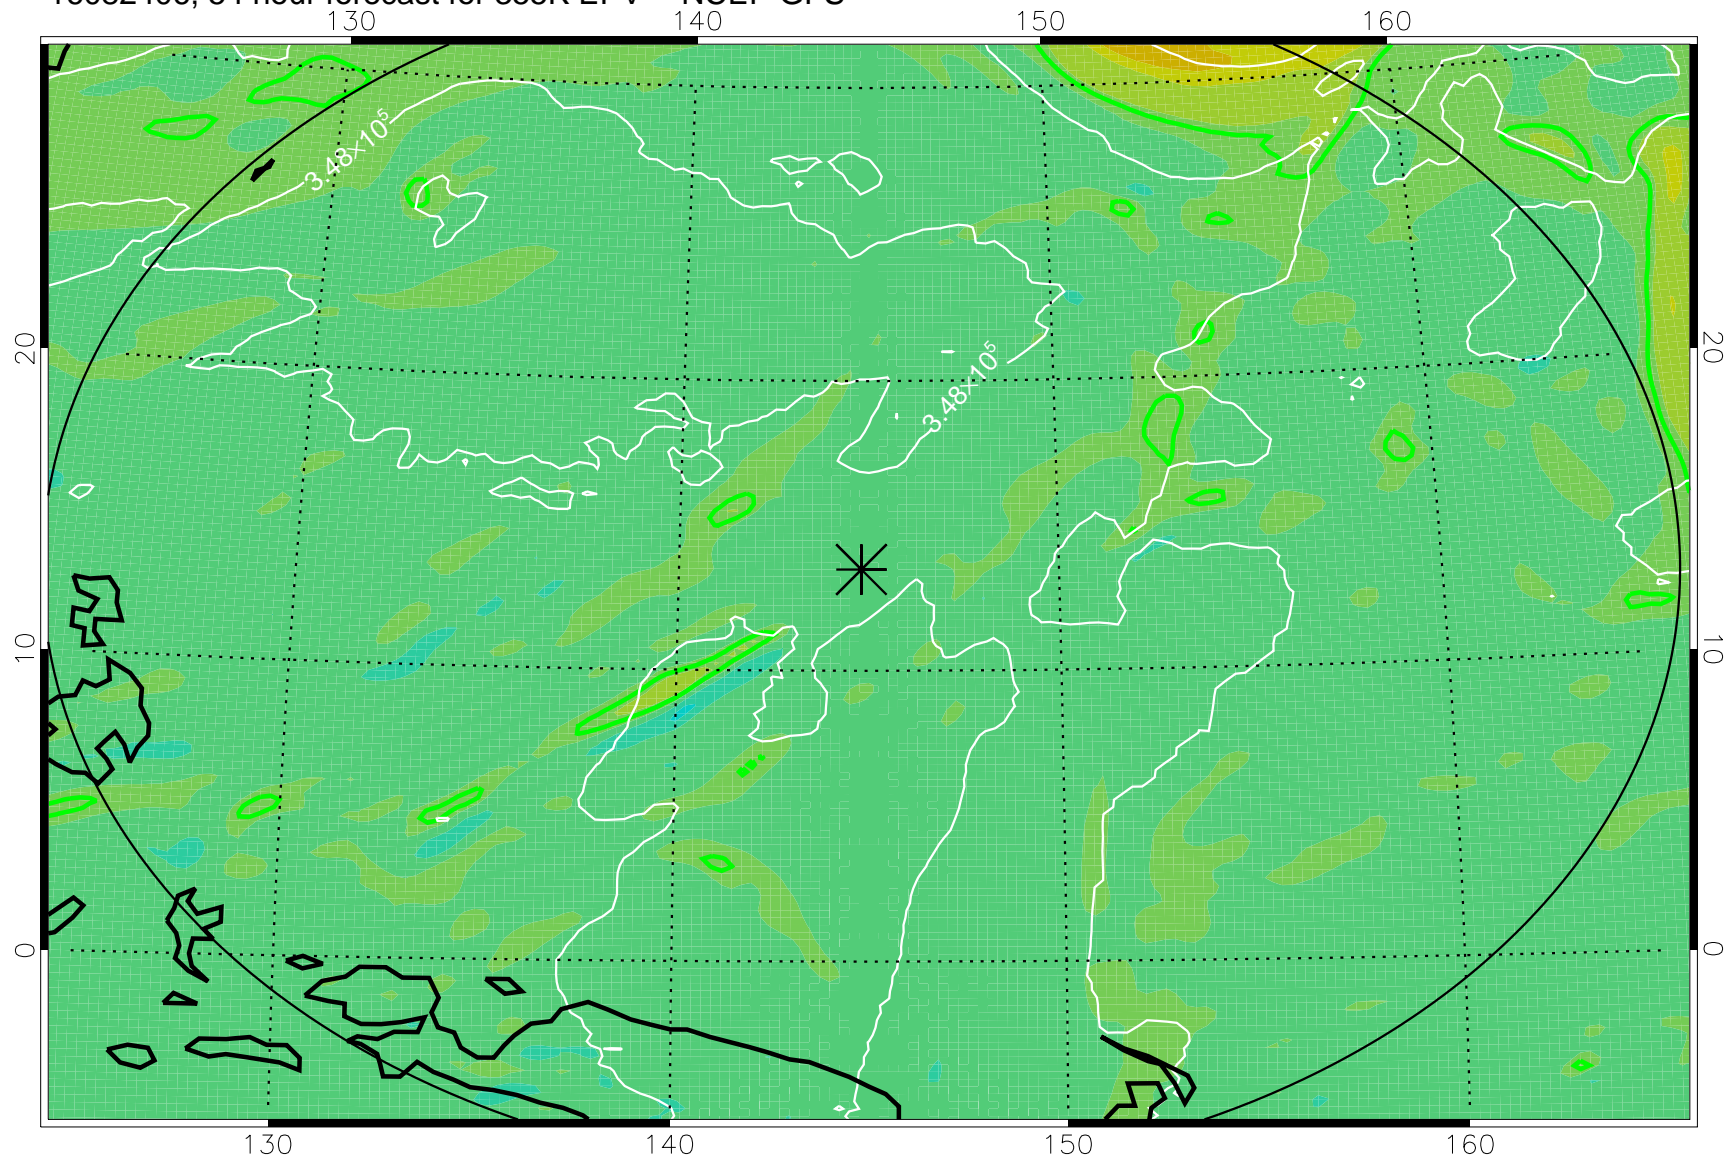

16082318, 42 hour forecast for 355K EPV -- NCEP GFS

355K Montgomery Streamfunction, white
EPV Tropopause (2 PVU) Position
Range ring of 2304 km

16082400, 48 hour forecast for 355K EPV -- NCEP GFS

355K Montgomery Streamfunction, white
EPV Tropopause (2 PVU) Position
Range ring of 2304 km

16082406, 54 hour forecast for 355K EPV -- NCEP GFS

355K Montgomery Streamfunction, white
EPV Tropopause (2 PVU) Position
Range ring of 2304 km

16082412, 60 hour forecast for 355K EPV -- NCEP GFS

355K Montgomery Streamfunction, white
EPV Tropopause (2 PVU) Position
Range ring of 2304 km

16082418, 66 hour forecast for 355K EPV -- NCEP GFS

355K Montgomery Streamfunction, white
EPV Tropopause (2 PVU) Position
Range ring of 2304 km

16082500, 72 hour forecast for 355K EPV -- NCEP GFS

355K Montgomery Streamfunction, white
EPV Tropopause (2 PVU) Position
Range ring of 2304 km

16082518, 90 hour forecast for 355K EPV -- NCEP GFS

355K Montgomery Streamfunction, white
EPV Tropopause (2 PVU) Position
Range ring of 2304 km

16082600, 96 hour forecast for 355K EPV -- NCEP GFS

355K Montgomery Streamfunction, white
EPV Tropopause (2 PVU) Position
Range ring of 2304 km