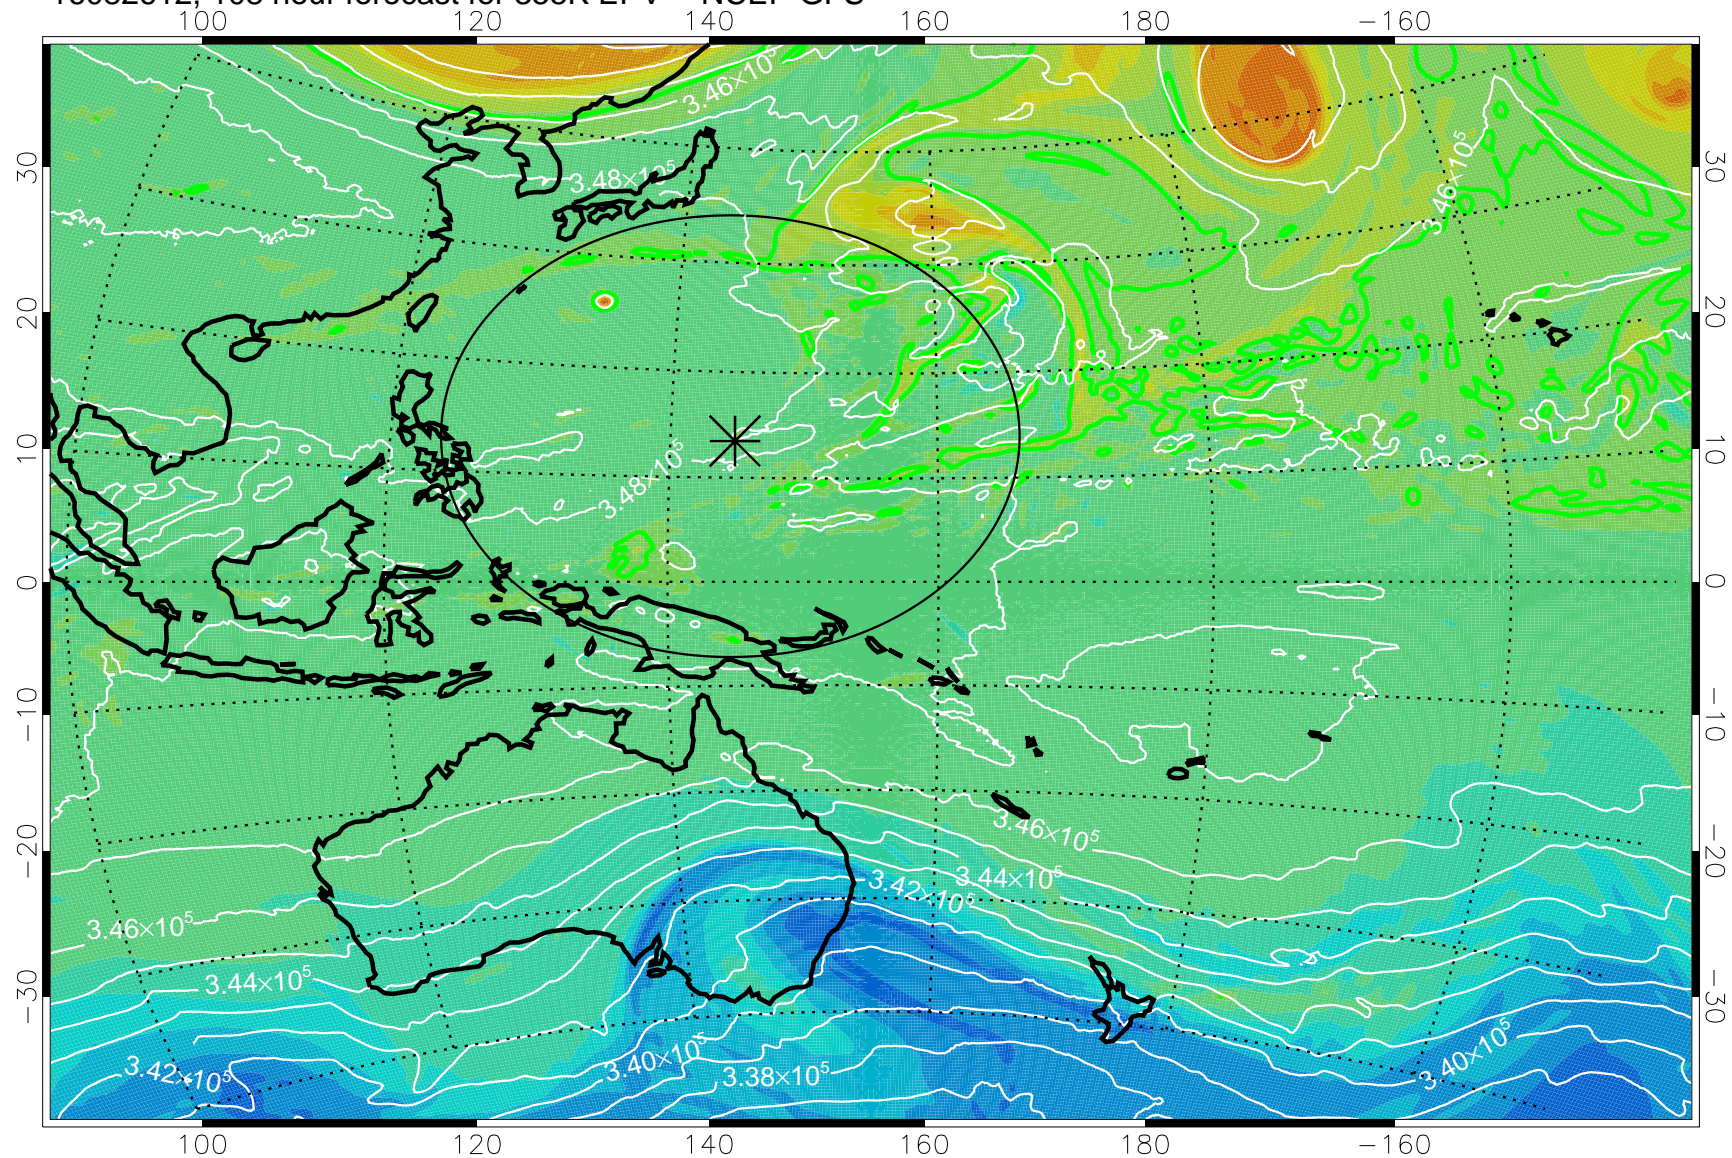

16082506, 78 hour forecast for 355K EPV -- NCEP GFS

355K Montgomery Streamfunction, white
EPV Tropopause (2 PVU) Position
Range ring of 2304 km

16082512, 84 hour forecast for 355K EPV -- NCEP GFS

355K Montgomery Streamfunction, white
EPV Tropopause (2 PVU) Position
Range ring of 2304 km

16082518, 90 hour forecast for 355K EPV -- NCEP GFS

355K Montgomery Streamfunction, white
EPV Tropopause (2 PVU) Position
Range ring of 2304 km

16082600, 96 hour forecast for 355K EPV -- NCEP GFS

355K Montgomery Streamfunction, white
EPV Tropopause (2 PVU) Position
Range ring of 2304 km

16082606, 102 hour forecast for 355K EPV -- NCEP GFS

355K Montgomery Streamfunction, white
EPV Tropopause (2 PVU) Position
Range ring of 2304 km

16082612, 108 hour forecast for 355K EPV -- NCEP GFS

355K Montgomery Streamfunction, white
EPV Tropopause (2 PVU) Position
Range ring of 2304 km

16082618, 114 hour forecast for 355K EPV -- NCEP GFS

355K Montgomery Streamfunction, white
EPV Tropopause (2 PVU) Position
Range ring of 2304 km

16082700, 120 hour forecast for 355K EPV -- NCEP GFS

355K Montgomery Streamfunction, white
EPV Tropopause (2 PVU) Position
Range ring of 2304 km