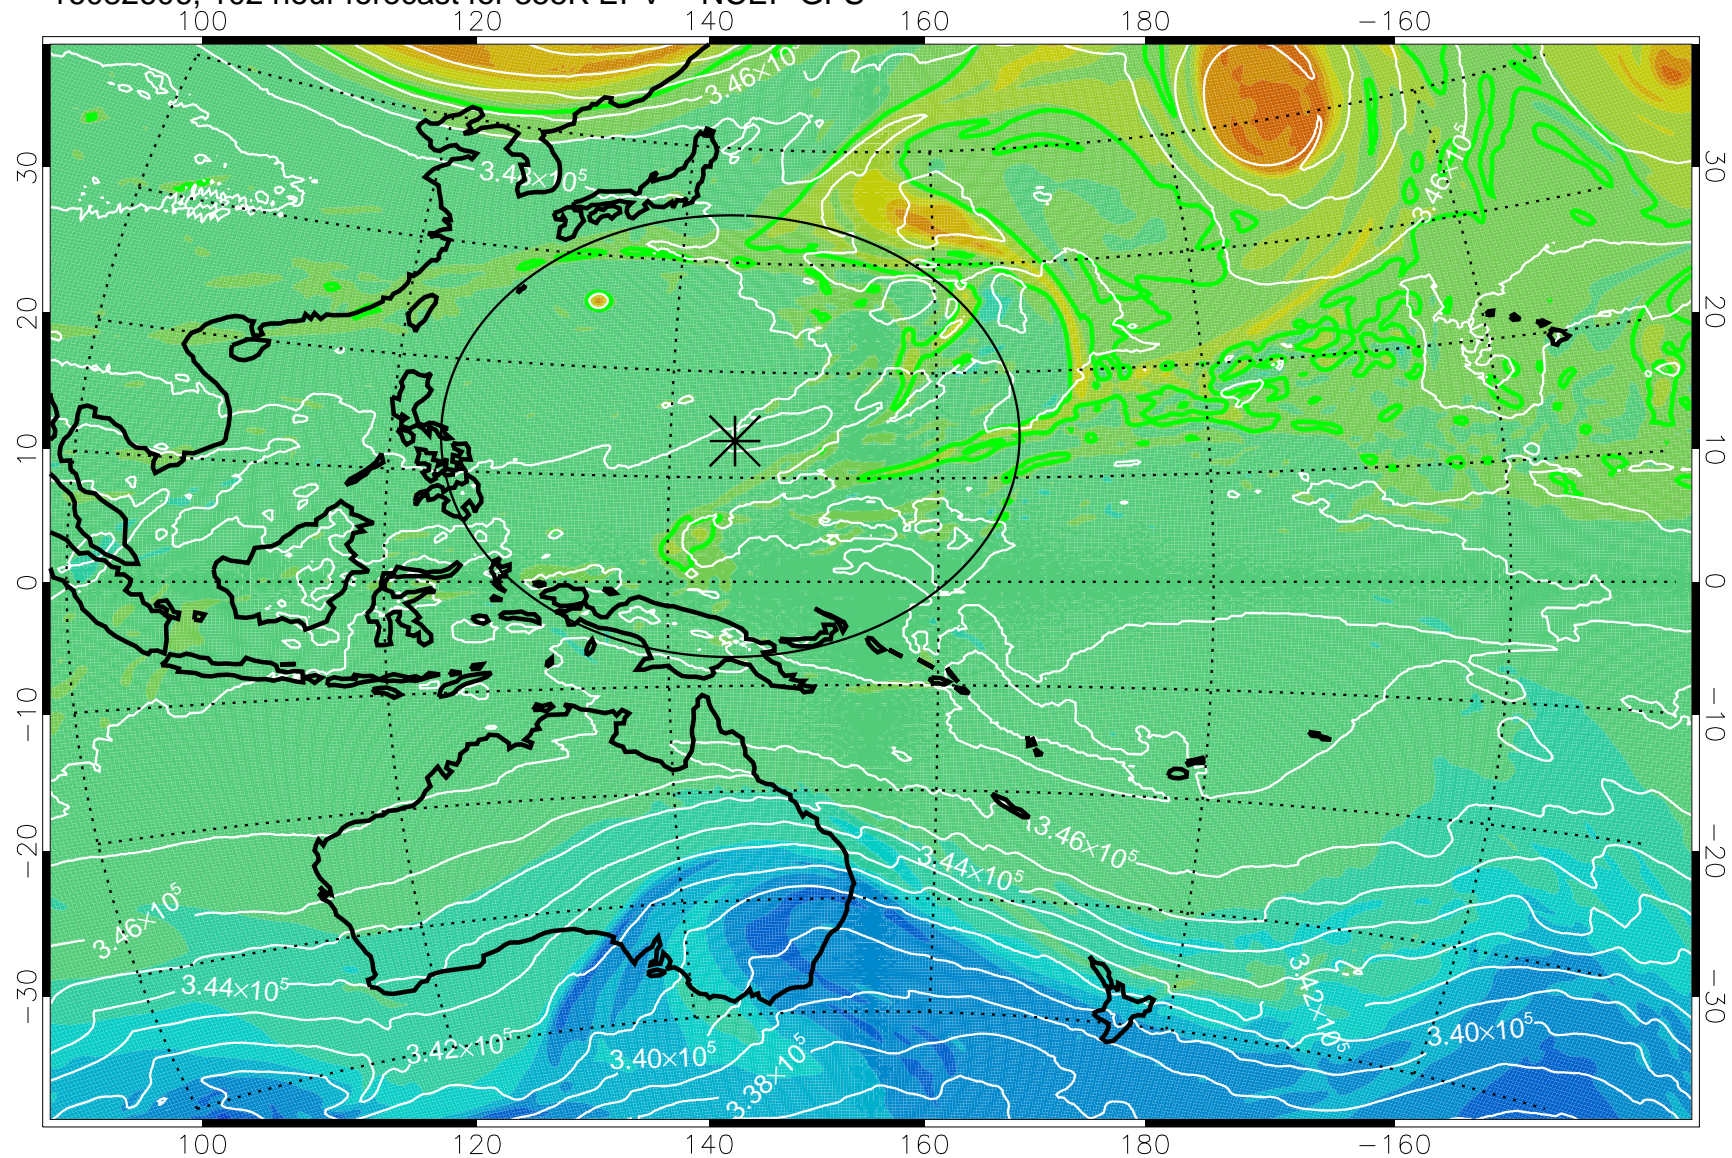

16082506, 78 hour forecast for 355K EPV -- NCEP GFS

355K Montgomery Streamfunction, white
EPV Tropopause (2 PVU) Position
Range ring of 2304 km

16082512, 84 hour forecast for 355K EPV -- NCEP GFS

355K Montgomery Streamfunction, white
EPV Tropopause (2 PVU) Position
Range ring of 2304 km

16082518, 90 hour forecast for 355K EPV -- NCEP GFS

355K Montgomery Streamfunction, white
EPV Tropopause (2 PVU) Position
Range ring of 2304 km

16082600, 96 hour forecast for 355K EPV -- NCEP GFS

355K Montgomery Streamfunction, white
EPV Tropopause (2 PVU) Position
Range ring of 2304 km

16082606, 102 hour forecast for 355K EPV -- NCEP GFS

355K Montgomery Streamfunction, white
EPV Tropopause (2 PVU) Position
Range ring of 2304 km

16082612, 108 hour forecast for 355K EPV -- NCEP GFS

355K Montgomery Streamfunction, white
EPV Tropopause (2 PVU) Position
Range ring of 2304 km

16082618, 114 hour forecast for 355K EPV -- NCEP GFS

355K Montgomery Streamfunction, white
EPV Tropopause (2 PVU) Position
Range ring of 2304 km

16082700, 120 hour forecast for 355K EPV -- NCEP GFS

355K Montgomery Streamfunction, white
EPV Tropopause (2 PVU) Position
Range ring of 2304 km