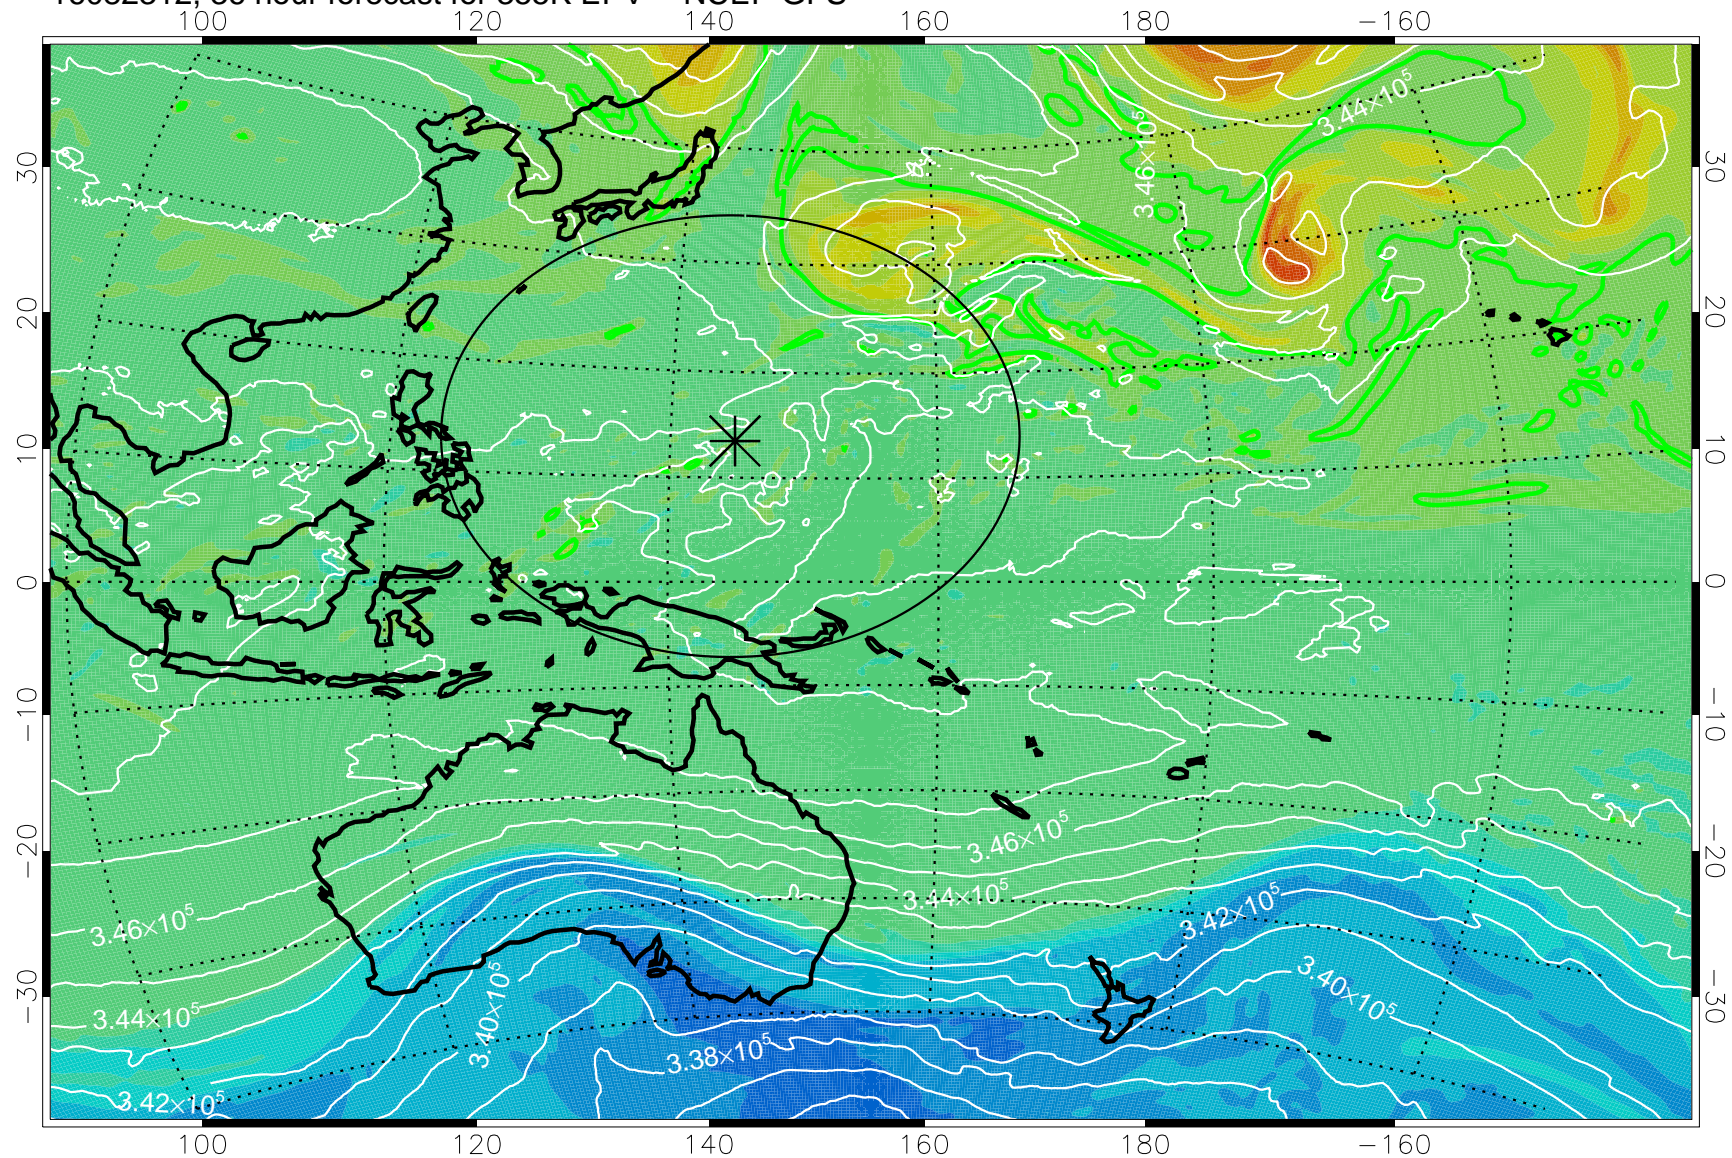

16082218, 18 hour forecast for 355K EPV -- NCEP GFS

355K Montgomery Streamfunction, white
EPV Tropopause (2 PVU) Position
Range ring of 2304 km

16082300, 24 hour forecast for 355K EPV -- NCEP GFS

355K Montgomery Streamfunction, white
EPV Tropopause (2 PVU) Position
Range ring of 2304 km

16082306, 30 hour forecast for 355K EPV -- NCEP GFS

355K Montgomery Streamfunction, white
EPV Tropopause (2 PVU) Position
Range ring of 2304 km

16082312, 36 hour forecast for 355K EPV -- NCEP GFS

355K Montgomery Streamfunction, white
EPV Tropopause (2 PVU) Position
Range ring of 2304 km

16082318, 42 hour forecast for 355K EPV -- NCEP GFS

355K Montgomery Streamfunction, white
EPV Tropopause (2 PVU) Position
Range ring of 2304 km

16082400, 48 hour forecast for 355K EPV -- NCEP GFS

355K Montgomery Streamfunction, white
EPV Tropopause (2 PVU) Position
Range ring of 2304 km

16082406, 54 hour forecast for 355K EPV -- NCEP GFS

355K Montgomery Streamfunction, white
EPV Tropopause (2 PVU) Position
Range ring of 2304 km

16082412, 60 hour forecast for 355K EPV -- NCEP GFS

355K Montgomery Streamfunction, white
EPV Tropopause (2 PVU) Position
Range ring of 2304 km