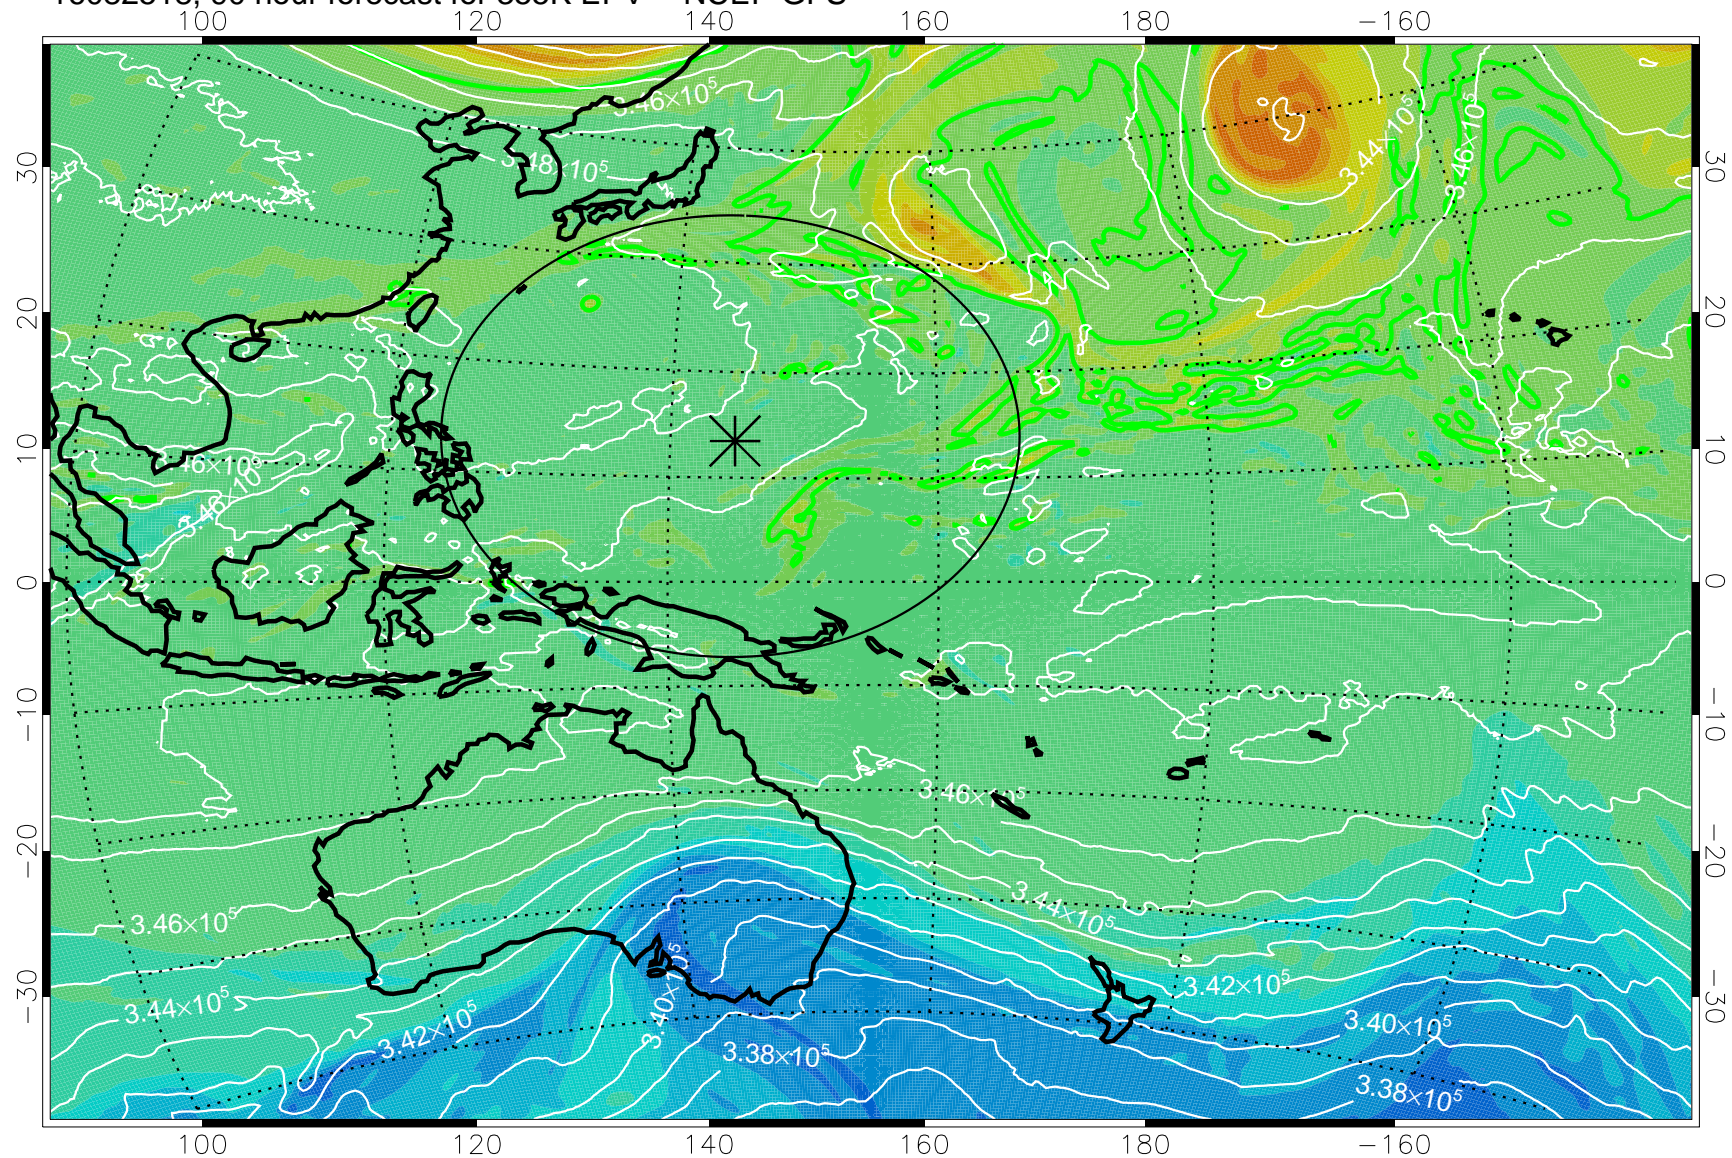

16082418, 66 hour forecast for 355K EPV -- NCEP GFS

355K Montgomery Streamfunction, white
EPV Tropopause (2 PVU) Position
Range ring of 2304 km

16082500, 72 hour forecast for 355K EPV -- NCEP GFS

355K Montgomery Streamfunction, white
EPV Tropopause (2 PVU) Position
Range ring of 2304 km

16082506, 78 hour forecast for 355K EPV -- NCEP GFS

355K Montgomery Streamfunction, white
EPV Tropopause (2 PVU) Position
Range ring of 2304 km

16082512, 84 hour forecast for 355K EPV -- NCEP GFS

355K Montgomery Streamfunction, white
EPV Tropopause (2 PVU) Position
Range ring of 2304 km

16082518, 90 hour forecast for 355K EPV -- NCEP GFS

355K Montgomery Streamfunction, white
EPV Tropopause (2 PVU) Position
Range ring of 2304 km

16082600, 96 hour forecast for 355K EPV -- NCEP GFS

355K Montgomery Streamfunction, white
EPV Tropopause (2 PVU) Position
Range ring of 2304 km

16082606, 102 hour forecast for 355K EPV -- NCEP GFS

355K Montgomery Streamfunction, white
EPV Tropopause (2 PVU) Position
Range ring of 2304 km

16082612, 108 hour forecast for 355K EPV -- NCEP GFS

355K Montgomery Streamfunction, white
EPV Tropopause (2 PVU) Position
Range ring of 2304 km