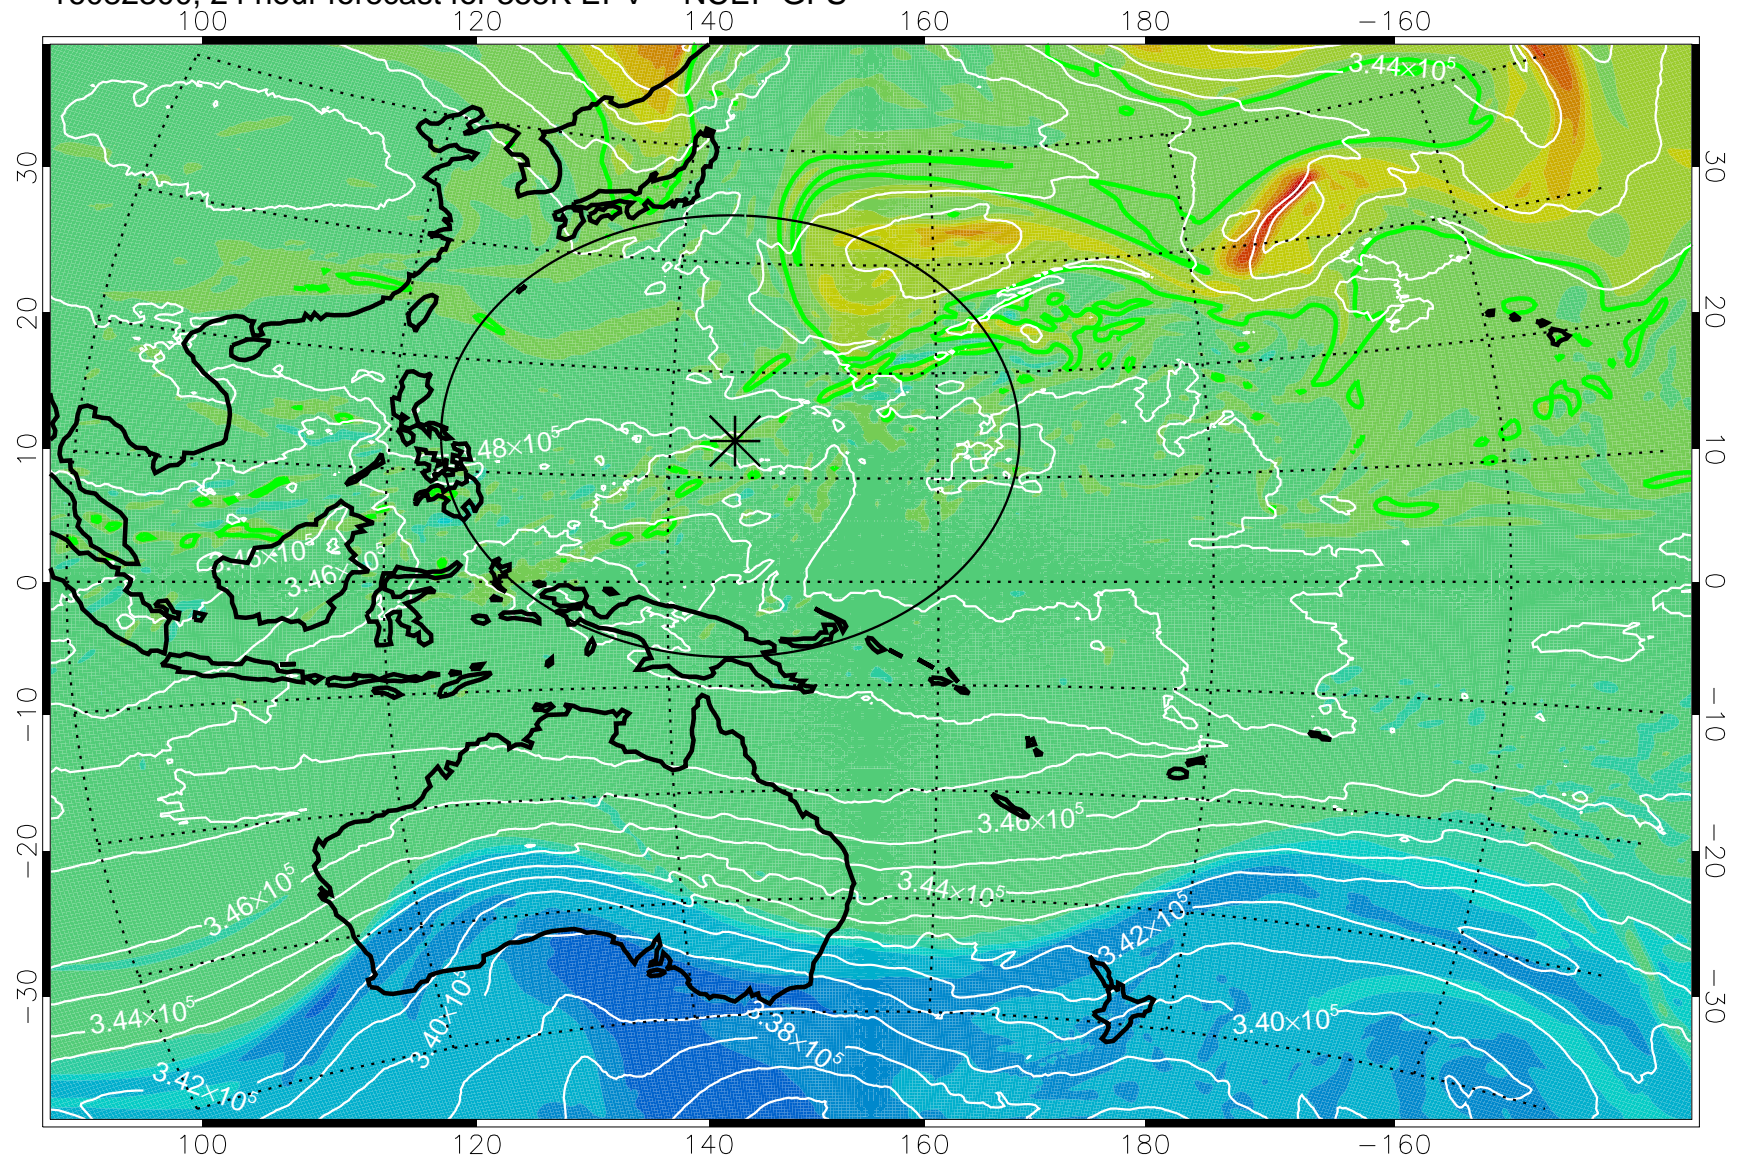

16082206, 6 hour forecast for 355K EPV -- NCEP GFS

355K Montgomery Streamfunction, white
EPV Tropopause (2 PVU) Position
Range ring of 2304 km

16082212, 12 hour forecast for 355K EPV -- NCEP GFS

355K Montgomery Streamfunction, white
EPV Tropopause (2 PVU) Position
Range ring of 2304 km

16082218, 18 hour forecast for 355K EPV -- NCEP GFS

355K Montgomery Streamfunction, white
EPV Tropopause (2 PVU) Position
Range ring of 2304 km

16082300, 24 hour forecast for 355K EPV -- NCEP GFS

355K Montgomery Streamfunction, white
EPV Tropopause (2 PVU) Position
Range ring of 2304 km

16082306, 30 hour forecast for 355K EPV -- NCEP GFS

355K Montgomery Streamfunction, white
EPV Tropopause (2 PVU) Position
Range ring of 2304 km

16082312, 36 hour forecast for 355K EPV -- NCEP GFS

355K Montgomery Streamfunction, white
EPV Tropopause (2 PVU) Position
Range ring of 2304 km

16082318, 42 hour forecast for 355K EPV -- NCEP GFS

355K Montgomery Streamfunction, white
EPV Tropopause (2 PVU) Position
Range ring of 2304 km

16082400, 48 hour forecast for 355K EPV -- NCEP GFS

355K Montgomery Streamfunction, white
EPV Tropopause (2 PVU) Position
Range ring of 2304 km