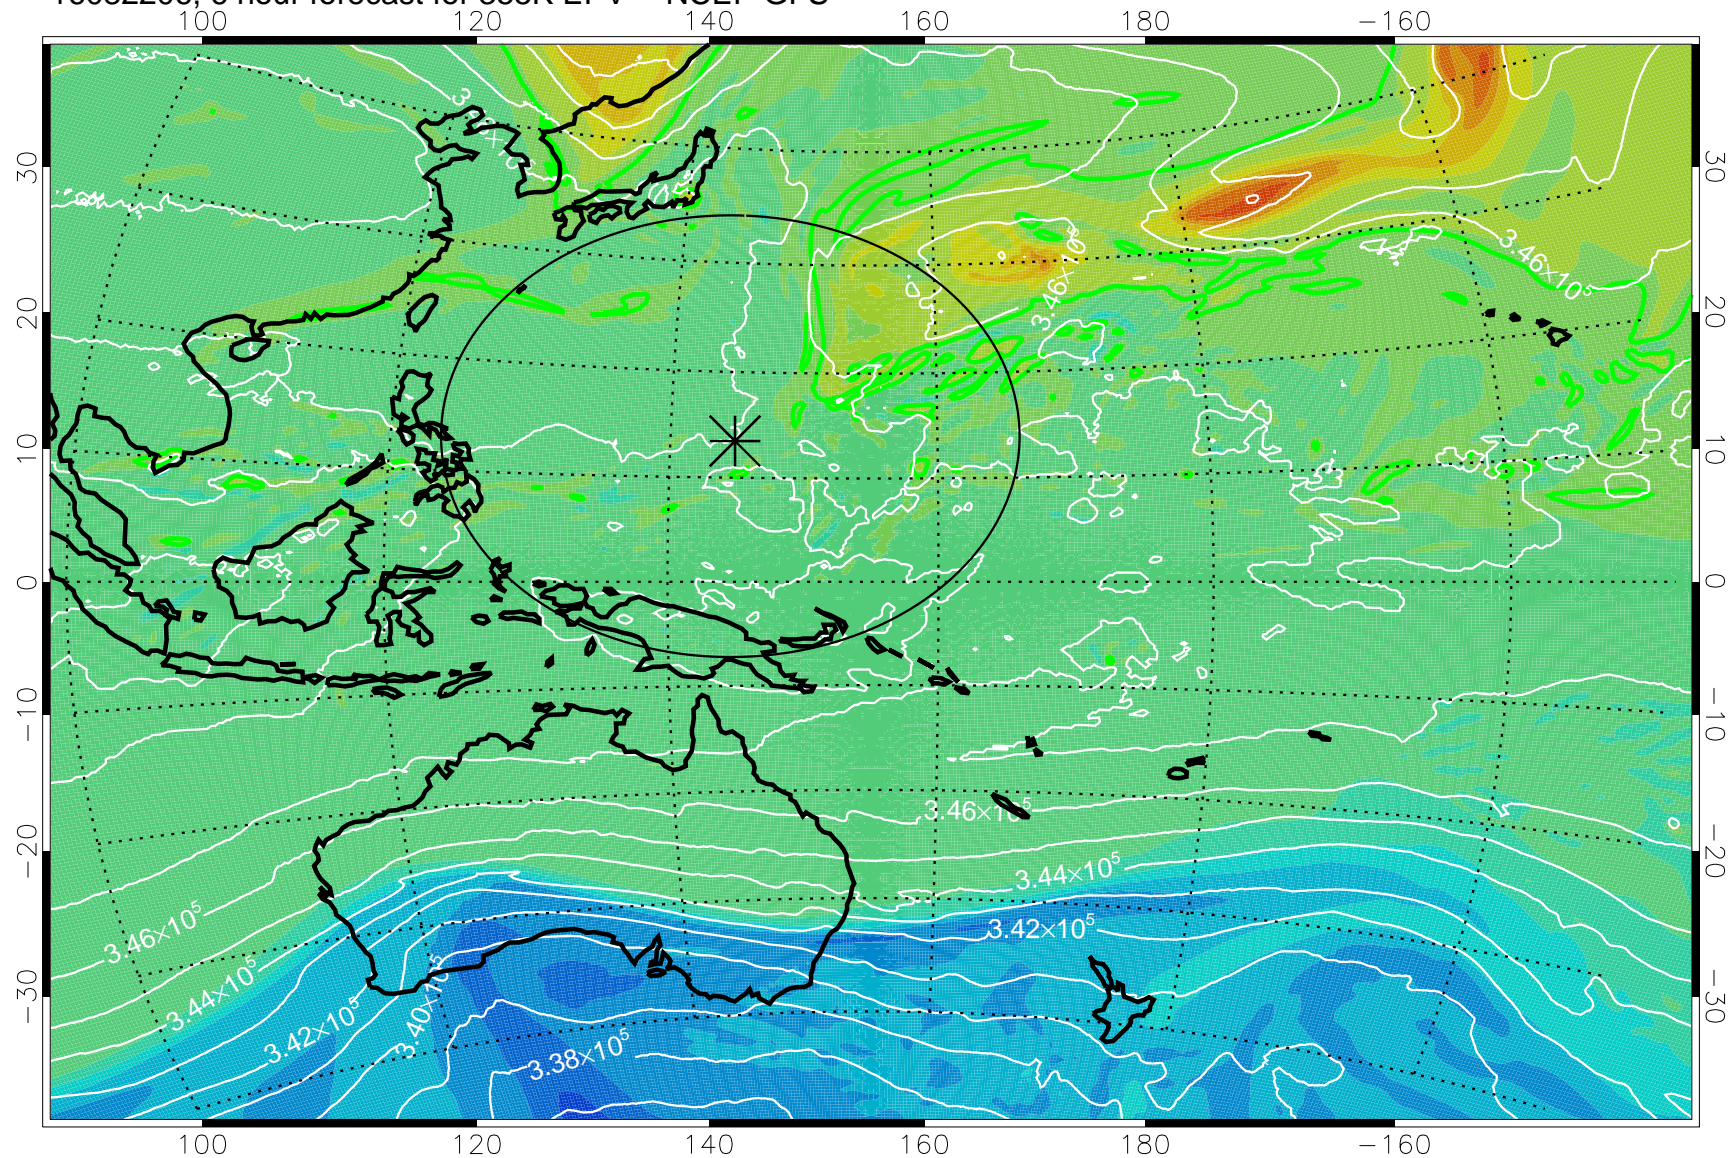

16082206, 6 hour forecast for 355K EPV -- NCEP GFS

355K Montgomery Streamfunction, white
EPV Tropopause (2 PVU) Position
Range ring of 2304 km

16082212, 12 hour forecast for 355K EPV -- NCEP GFS

355K Montgomery Streamfunction, white
EPV Tropopause (2 PVU) Position
Range ring of 2304 km

16082218, 18 hour forecast for 355K EPV -- NCEP GFS

355K Montgomery Streamfunction, white
EPV Tropopause (2 PVU) Position
Range ring of 2304 km

16082300, 24 hour forecast for 355K EPV -- NCEP GFS

355K Montgomery Streamfunction, white
EPV Tropopause (2 PVU) Position
Range ring of 2304 km

16082306, 30 hour forecast for 355K EPV -- NCEP GFS

355K Montgomery Streamfunction, white
EPV Tropopause (2 PVU) Position
Range ring of 2304 km

16082312, 36 hour forecast for 355K EPV -- NCEP GFS

355K Montgomery Streamfunction, white
EPV Tropopause (2 PVU) Position
Range ring of 2304 km

16082318, 42 hour forecast for 355K EPV -- NCEP GFS

355K Montgomery Streamfunction, white
EPV Tropopause (2 PVU) Position
Range ring of 2304 km

16082400, 48 hour forecast for 355K EPV -- NCEP GFS

355K Montgomery Streamfunction, white
EPV Tropopause (2 PVU) Position
Range ring of 2304 km