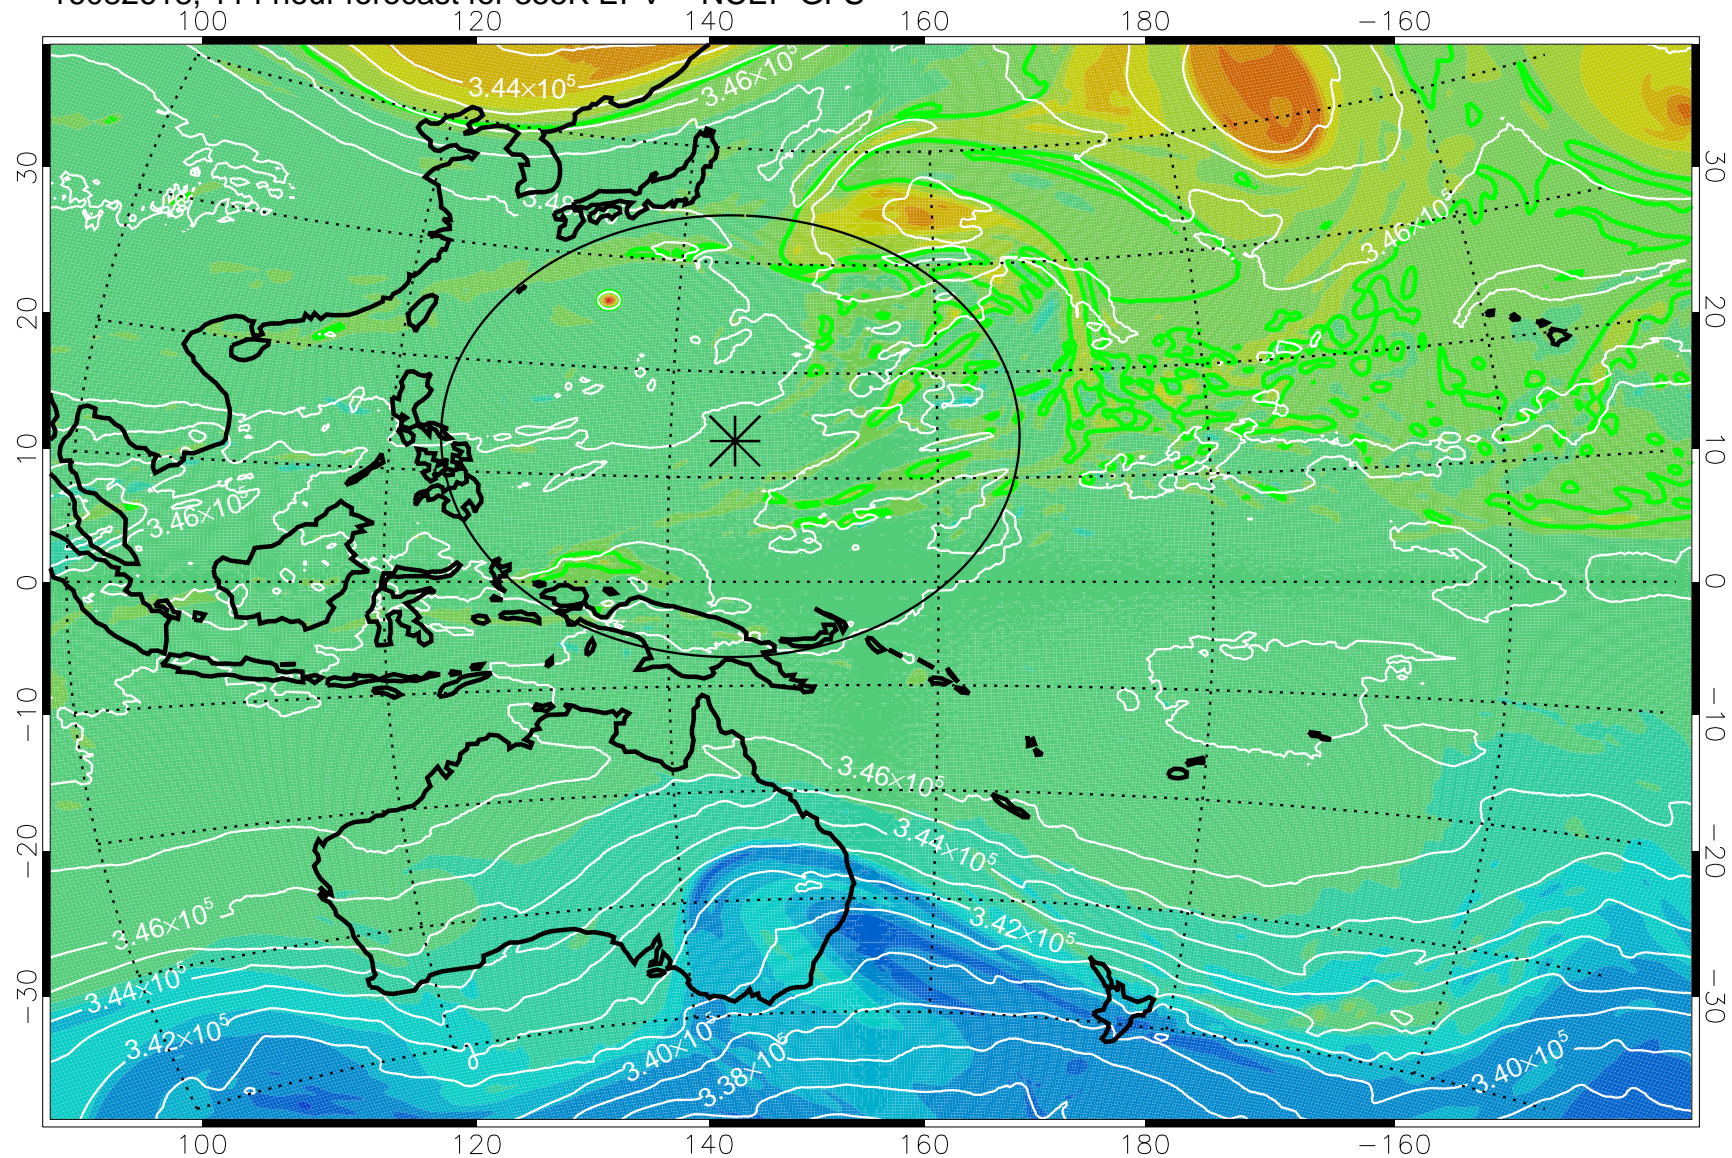

16082518, 90 hour forecast for 355K EPV -- NCEP GFS

355K Montgomery Streamfunction, white
EPV Tropopause (2 PVU) Position
Range ring of 2304 km

16082600, 96 hour forecast for 355K EPV -- NCEP GFS

355K Montgomery Streamfunction, white
EPV Tropopause (2 PVU) Position
Range ring of 2304 km

16082606, 102 hour forecast for 355K EPV -- NCEP GFS

355K Montgomery Streamfunction, white
EPV Tropopause (2 PVU) Position
Range ring of 2304 km

16082612, 108 hour forecast for 355K EPV -- NCEP GFS

355K Montgomery Streamfunction, white
EPV Tropopause (2 PVU) Position
Range ring of 2304 km

16082618, 114 hour forecast for 355K EPV -- NCEP GFS

355K Montgomery Streamfunction, white
EPV Tropopause (2 PVU) Position
Range ring of 2304 km

16082700, 120 hour forecast for 355K EPV -- NCEP GFS

355K Montgomery Streamfunction, white
EPV Tropopause (2 PVU) Position
Range ring of 2304 km