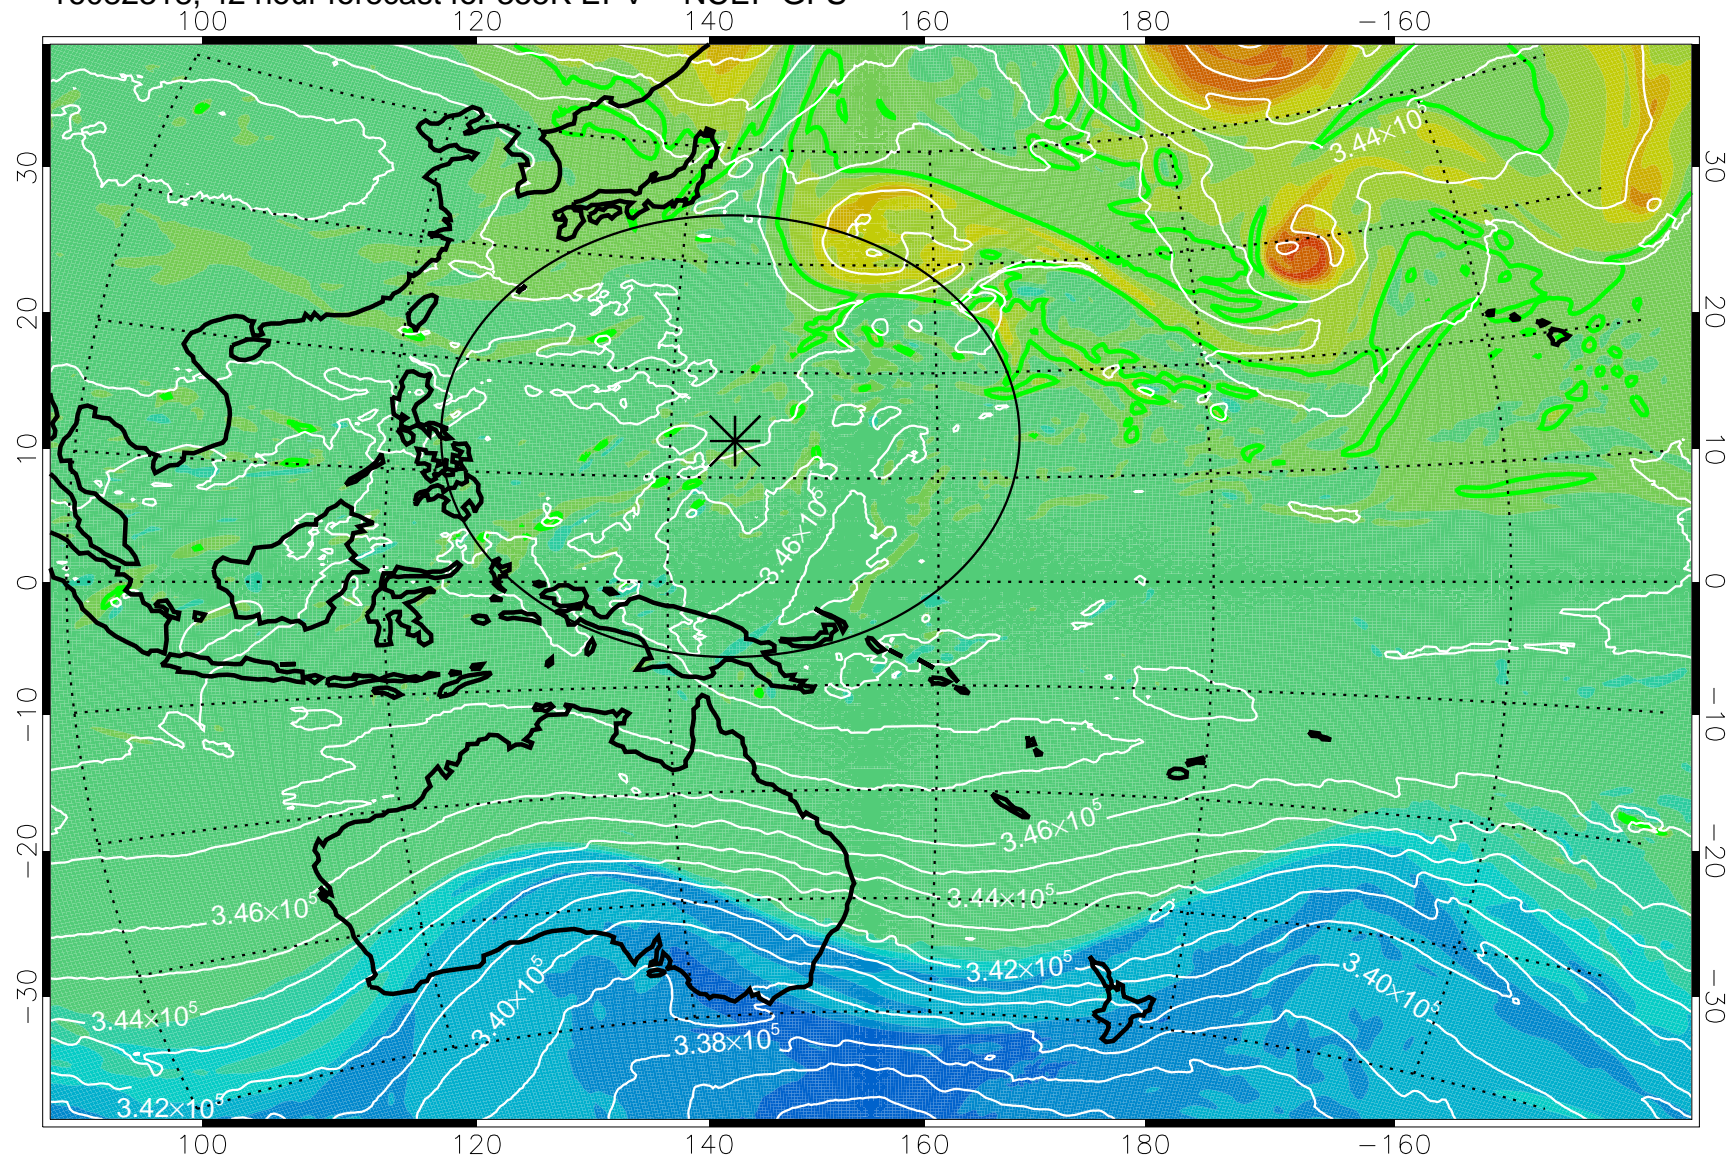

16082306, 30 hour forecast for 355K EPV -- NCEP GFS

355K Montgomery Streamfunction, white
EPV Tropopause (2 PVU) Position
Range ring of 2304 km

16082312, 36 hour forecast for 355K EPV -- NCEP GFS

355K Montgomery Streamfunction, white
EPV Tropopause (2 PVU) Position
Range ring of 2304 km

16082318, 42 hour forecast for 355K EPV -- NCEP GFS

355K Montgomery Streamfunction, white
EPV Tropopause (2 PVU) Position
Range ring of 2304 km

16082400, 48 hour forecast for 355K EPV -- NCEP GFS

355K Montgomery Streamfunction, white
EPV Tropopause (2 PVU) Position
Range ring of 2304 km

16082406, 54 hour forecast for 355K EPV -- NCEP GFS

355K Montgomery Streamfunction, white
EPV Tropopause (2 PVU) Position
Range ring of 2304 km

16082412, 60 hour forecast for 355K EPV -- NCEP GFS

355K Montgomery Streamfunction, white
EPV Tropopause (2 PVU) Position
Range ring of 2304 km

16082418, 66 hour forecast for 355K EPV -- NCEP GFS

355K Montgomery Streamfunction, white
EPV Tropopause (2 PVU) Position
Range ring of 2304 km

16082500, 72 hour forecast for 355K EPV -- NCEP GFS

355K Montgomery Streamfunction, white
EPV Tropopause (2 PVU) Position
Range ring of 2304 km