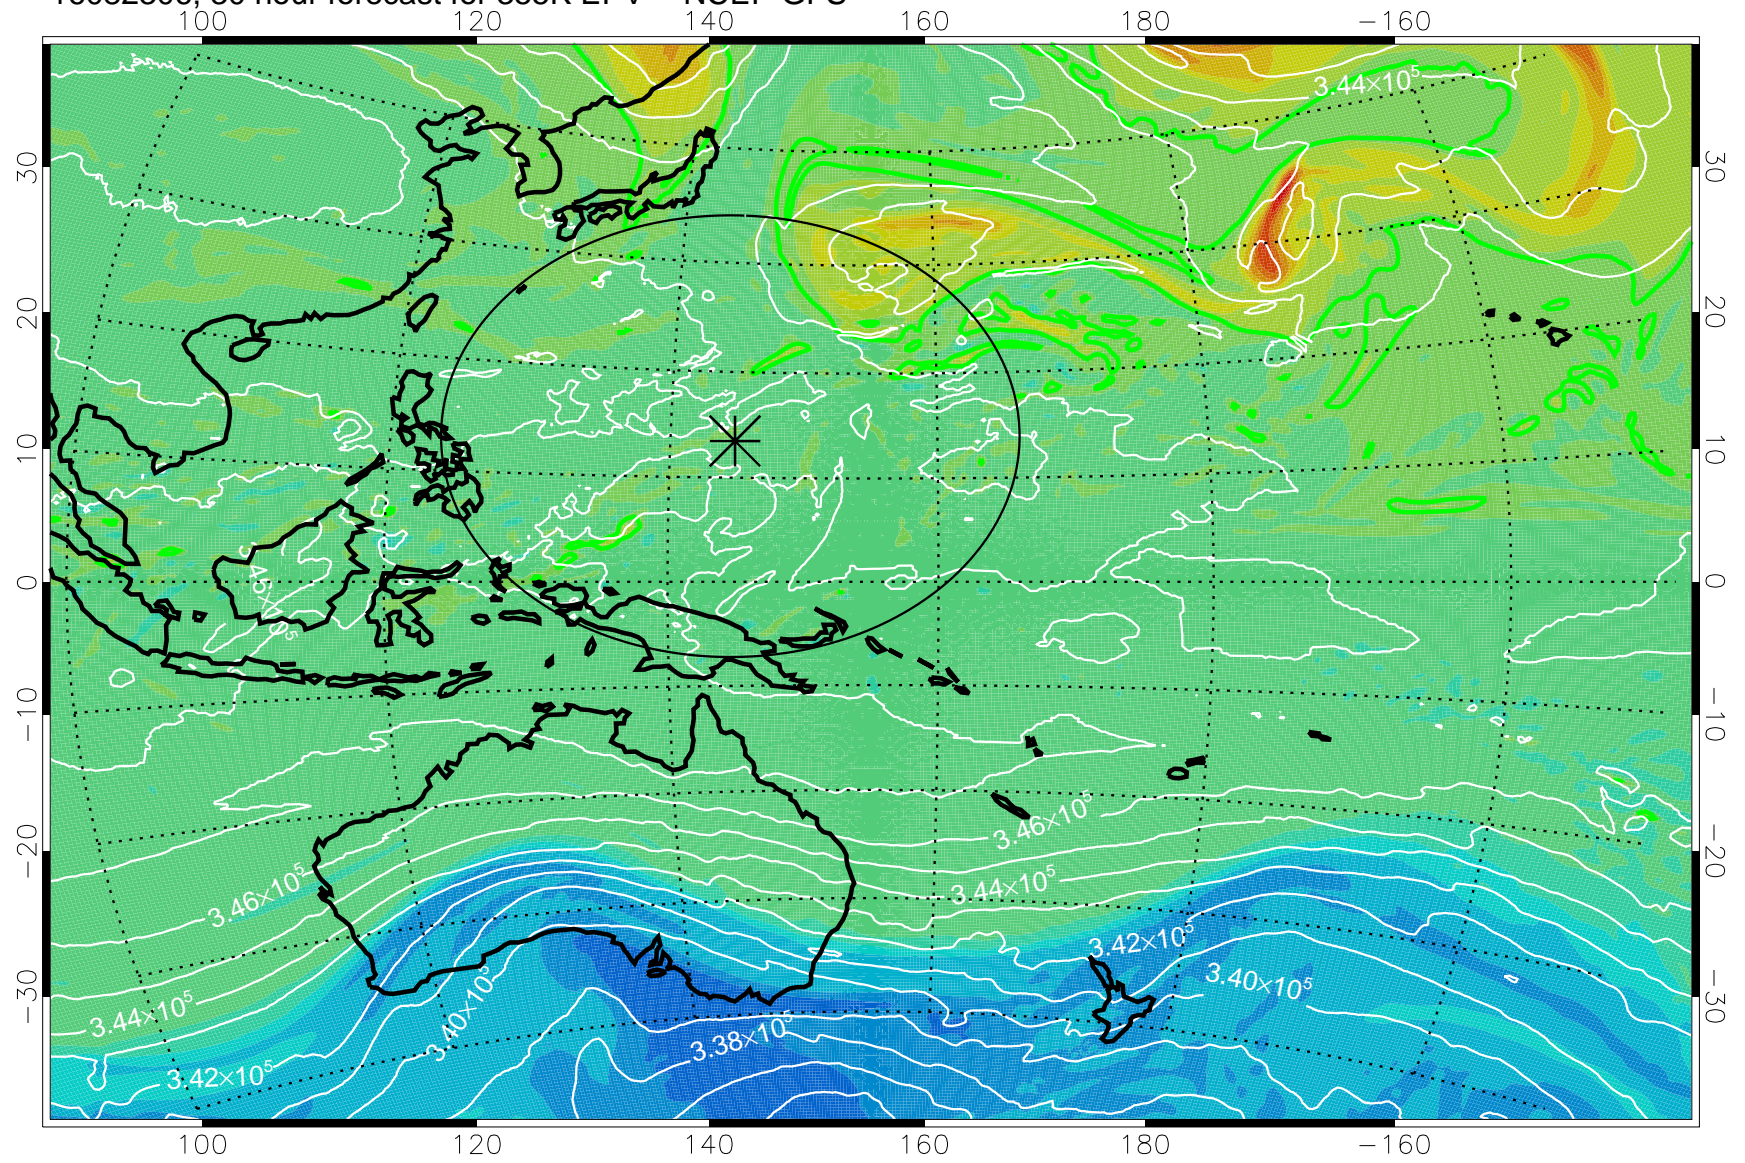

16082218, 18 hour forecast for 355K EPV -- NCEP GFS

355K Montgomery Streamfunction, white
EPV Tropopause (2 PVU) Position
Range ring of 2304 km

16082300, 24 hour forecast for 355K EPV -- NCEP GFS

355K Montgomery Streamfunction, white
EPV Tropopause (2 PVU) Position
Range ring of 2304 km

16082306, 30 hour forecast for 355K EPV -- NCEP GFS

355K Montgomery Streamfunction, white
EPV Tropopause (2 PVU) Position
Range ring of 2304 km

16082312, 36 hour forecast for 355K EPV -- NCEP GFS

355K Montgomery Streamfunction, white
EPV Tropopause (2 PVU) Position
Range ring of 2304 km

16082318, 42 hour forecast for 355K EPV -- NCEP GFS

355K Montgomery Streamfunction, white
EPV Tropopause (2 PVU) Position
Range ring of 2304 km

16082400, 48 hour forecast for 355K EPV -- NCEP GFS

355K Montgomery Streamfunction, white
EPV Tropopause (2 PVU) Position
Range ring of 2304 km

16082406, 54 hour forecast for 355K EPV -- NCEP GFS

355K Montgomery Streamfunction, white
EPV Tropopause (2 PVU) Position
Range ring of 2304 km

16082412, 60 hour forecast for 355K EPV -- NCEP GFS

355K Montgomery Streamfunction, white
EPV Tropopause (2 PVU) Position
Range ring of 2304 km