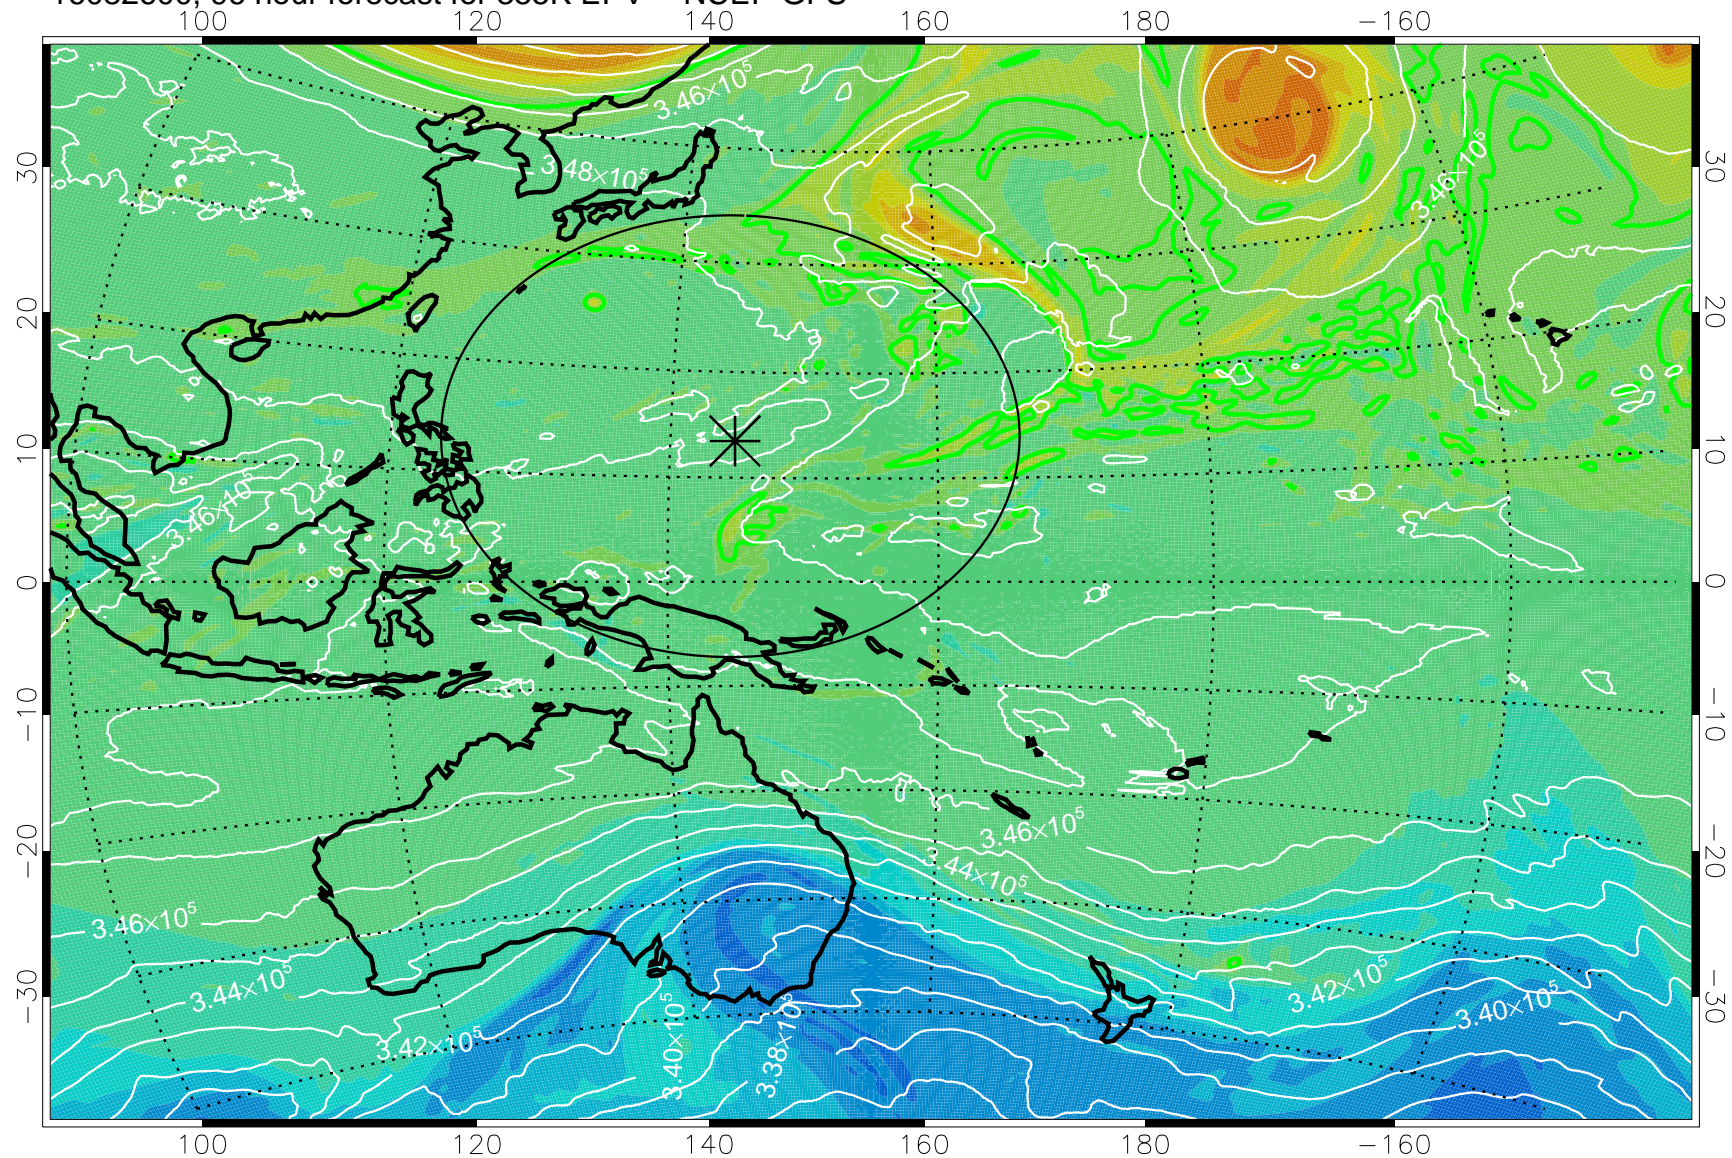

16082418, 66 hour forecast for 355K EPV -- NCEP GFS

355K Montgomery Streamfunction, white
EPV Tropopause (2 PVU) Position
Range ring of 2304 km

16082500, 72 hour forecast for 355K EPV -- NCEP GFS

355K Montgomery Streamfunction, white
EPV Tropopause (2 PVU) Position
Range ring of 2304 km

16082506, 78 hour forecast for 355K EPV -- NCEP GFS

355K Montgomery Streamfunction, white
EPV Tropopause (2 PVU) Position
Range ring of 2304 km

16082512, 84 hour forecast for 355K EPV -- NCEP GFS

355K Montgomery Streamfunction, white
EPV Tropopause (2 PVU) Position
Range ring of 2304 km

16082518, 90 hour forecast for 355K EPV -- NCEP GFS

355K Montgomery Streamfunction, white
EPV Tropopause (2 PVU) Position
Range ring of 2304 km

16082600, 96 hour forecast for 355K EPV -- NCEP GFS

355K Montgomery Streamfunction, white
EPV Tropopause (2 PVU) Position
Range ring of 2304 km

16082606, 102 hour forecast for 355K EPV -- NCEP GFS

355K Montgomery Streamfunction, white
EPV Tropopause (2 PVU) Position
Range ring of 2304 km

16082612, 108 hour forecast for 355K EPV -- NCEP GFS

355K Montgomery Streamfunction, white
EPV Tropopause (2 PVU) Position
Range ring of 2304 km