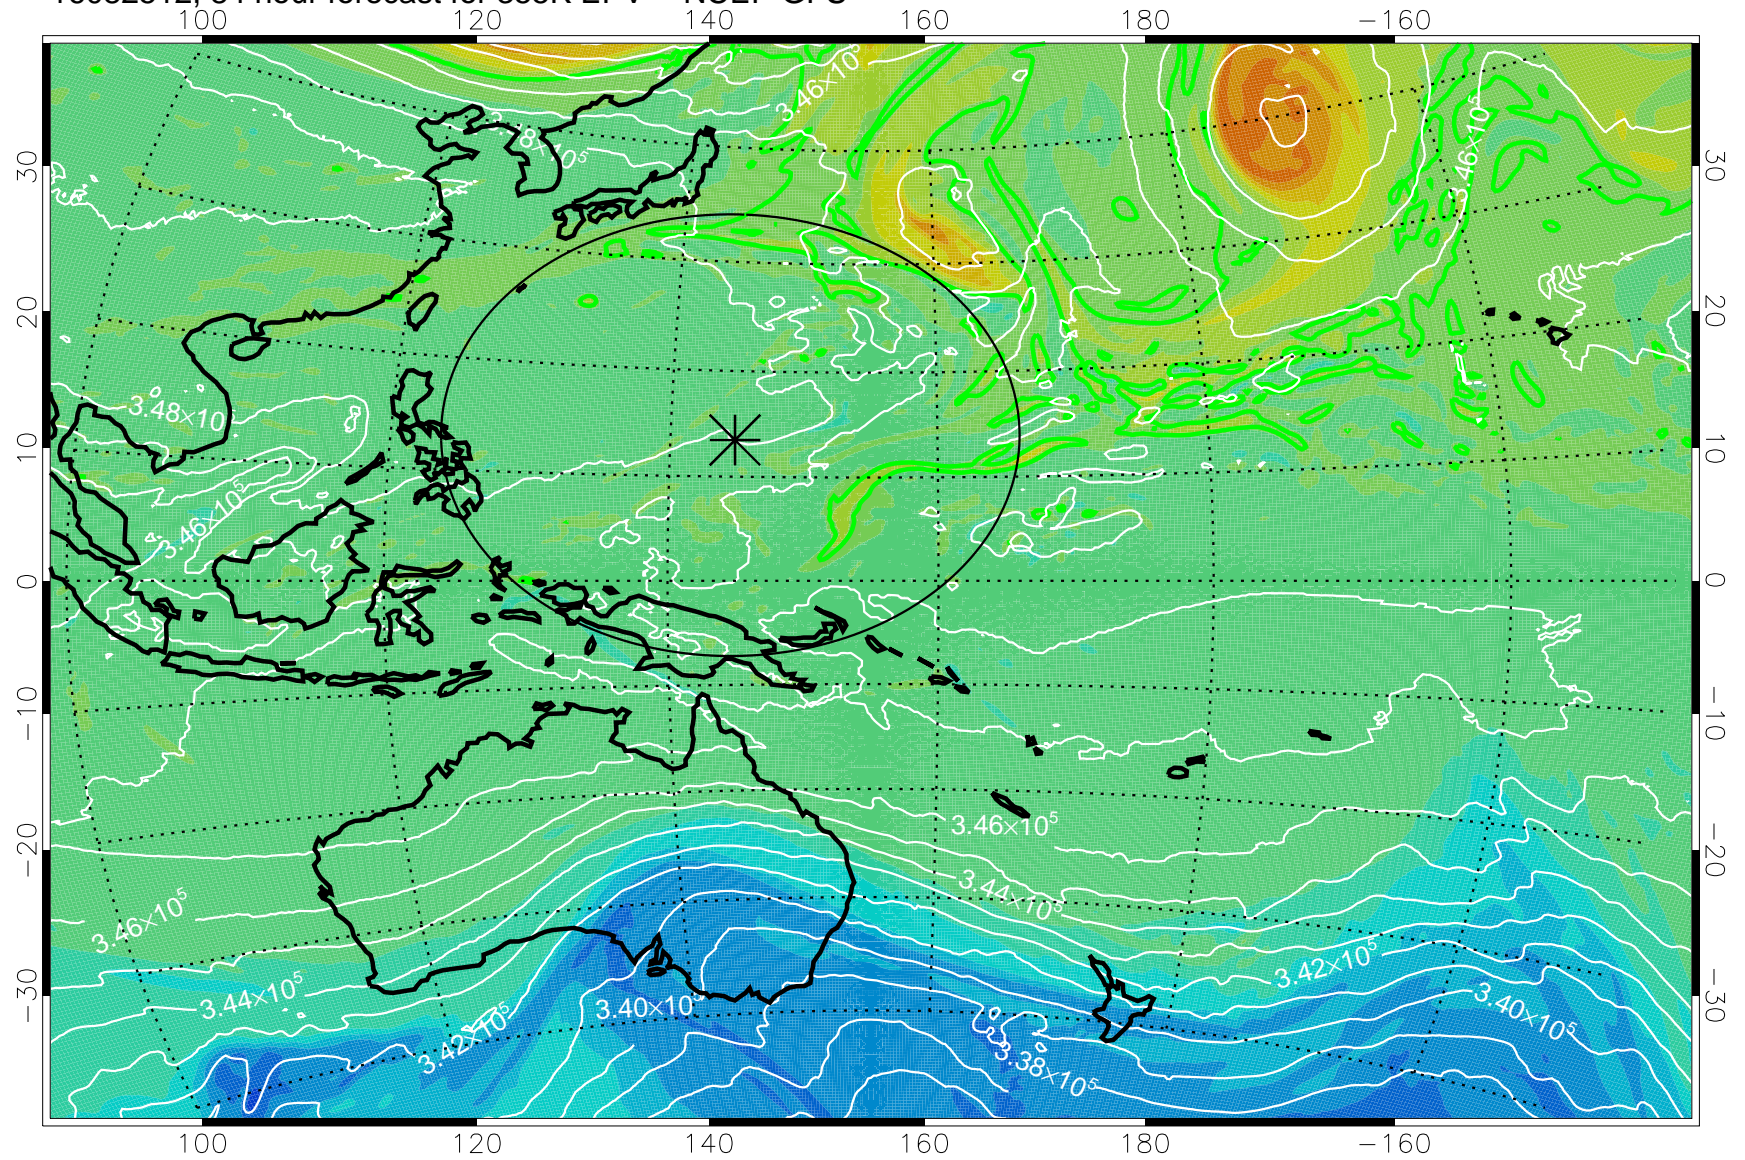

16082406, 54 hour forecast for 355K EPV -- NCEP GFS

355K Montgomery Streamfunction, white
EPV Tropopause (2 PVU) Position
Range ring of 2304 km

16082412, 60 hour forecast for 355K EPV -- NCEP GFS

355K Montgomery Streamfunction, white
EPV Tropopause (2 PVU) Position
Range ring of 2304 km

16082418, 66 hour forecast for 355K EPV -- NCEP GFS

355K Montgomery Streamfunction, white
EPV Tropopause (2 PVU) Position
Range ring of 2304 km

16082500, 72 hour forecast for 355K EPV -- NCEP GFS

355K Montgomery Streamfunction, white
EPV Tropopause (2 PVU) Position
Range ring of 2304 km

16082506, 78 hour forecast for 355K EPV -- NCEP GFS

355K Montgomery Streamfunction, white
EPV Tropopause (2 PVU) Position
Range ring of 2304 km

16082512, 84 hour forecast for 355K EPV -- NCEP GFS

355K Montgomery Streamfunction, white
EPV Tropopause (2 PVU) Position
Range ring of 2304 km

16082518, 90 hour forecast for 355K EPV -- NCEP GFS

355K Montgomery Streamfunction, white
EPV Tropopause (2 PVU) Position
Range ring of 2304 km

16082600, 96 hour forecast for 355K EPV -- NCEP GFS

355K Montgomery Streamfunction, white
EPV Tropopause (2 PVU) Position
Range ring of 2304 km