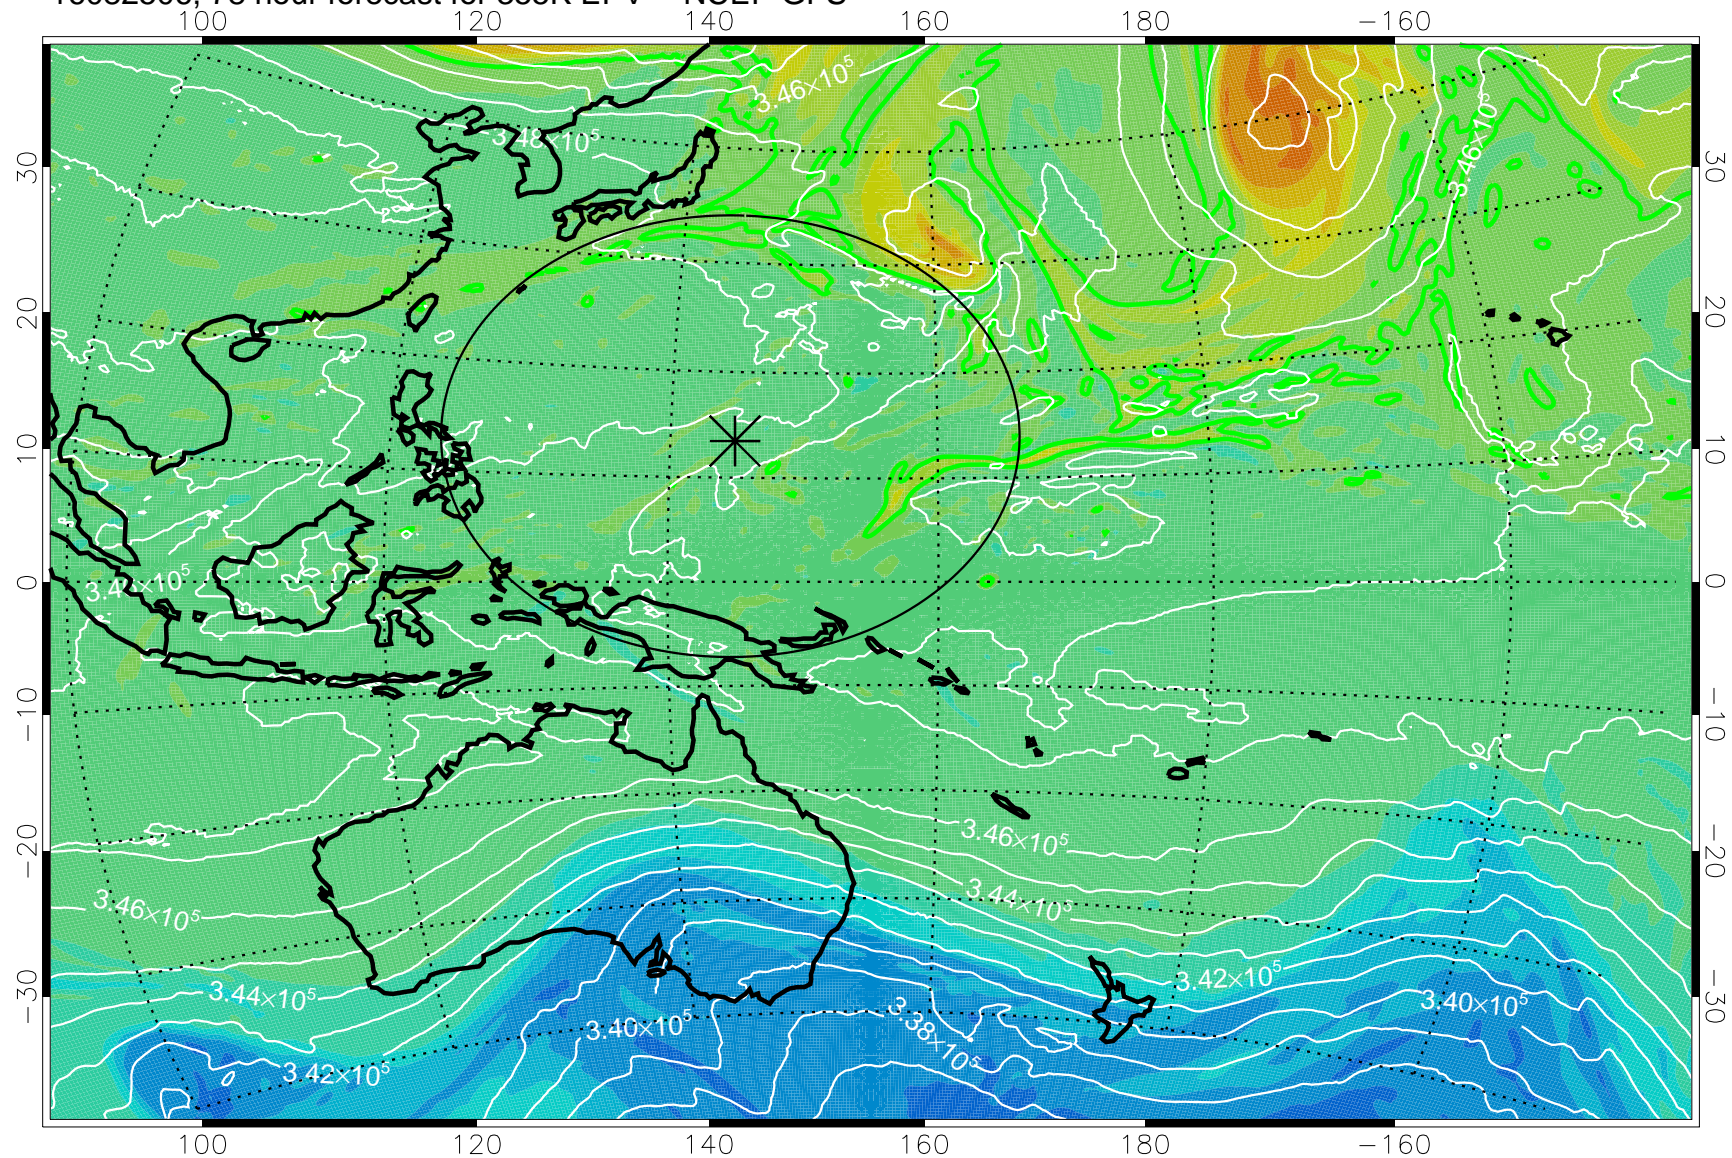

16082406, 54 hour forecast for 355K EPV -- NCEP GFS

355K Montgomery Streamfunction, white
EPV Tropopause (2 PVU) Position
Range ring of 2304 km

16082412, 60 hour forecast for 355K EPV -- NCEP GFS

355K Montgomery Streamfunction, white
EPV Tropopause (2 PVU) Position
Range ring of 2304 km

16082418, 66 hour forecast for 355K EPV -- NCEP GFS

355K Montgomery Streamfunction, white
EPV Tropopause (2 PVU) Position
Range ring of 2304 km

16082500, 72 hour forecast for 355K EPV -- NCEP GFS

355K Montgomery Streamfunction, white
EPV Tropopause (2 PVU) Position
Range ring of 2304 km

16082506, 78 hour forecast for 355K EPV -- NCEP GFS

355K Montgomery Streamfunction, white
EPV Tropopause (2 PVU) Position
Range ring of 2304 km

16082512, 84 hour forecast for 355K EPV -- NCEP GFS

355K Montgomery Streamfunction, white
EPV Tropopause (2 PVU) Position
Range ring of 2304 km

16082518, 90 hour forecast for 355K EPV -- NCEP GFS

355K Montgomery Streamfunction, white
EPV Tropopause (2 PVU) Position
Range ring of 2304 km

16082600, 96 hour forecast for 355K EPV -- NCEP GFS

355K Montgomery Streamfunction, white
EPV Tropopause (2 PVU) Position
Range ring of 2304 km