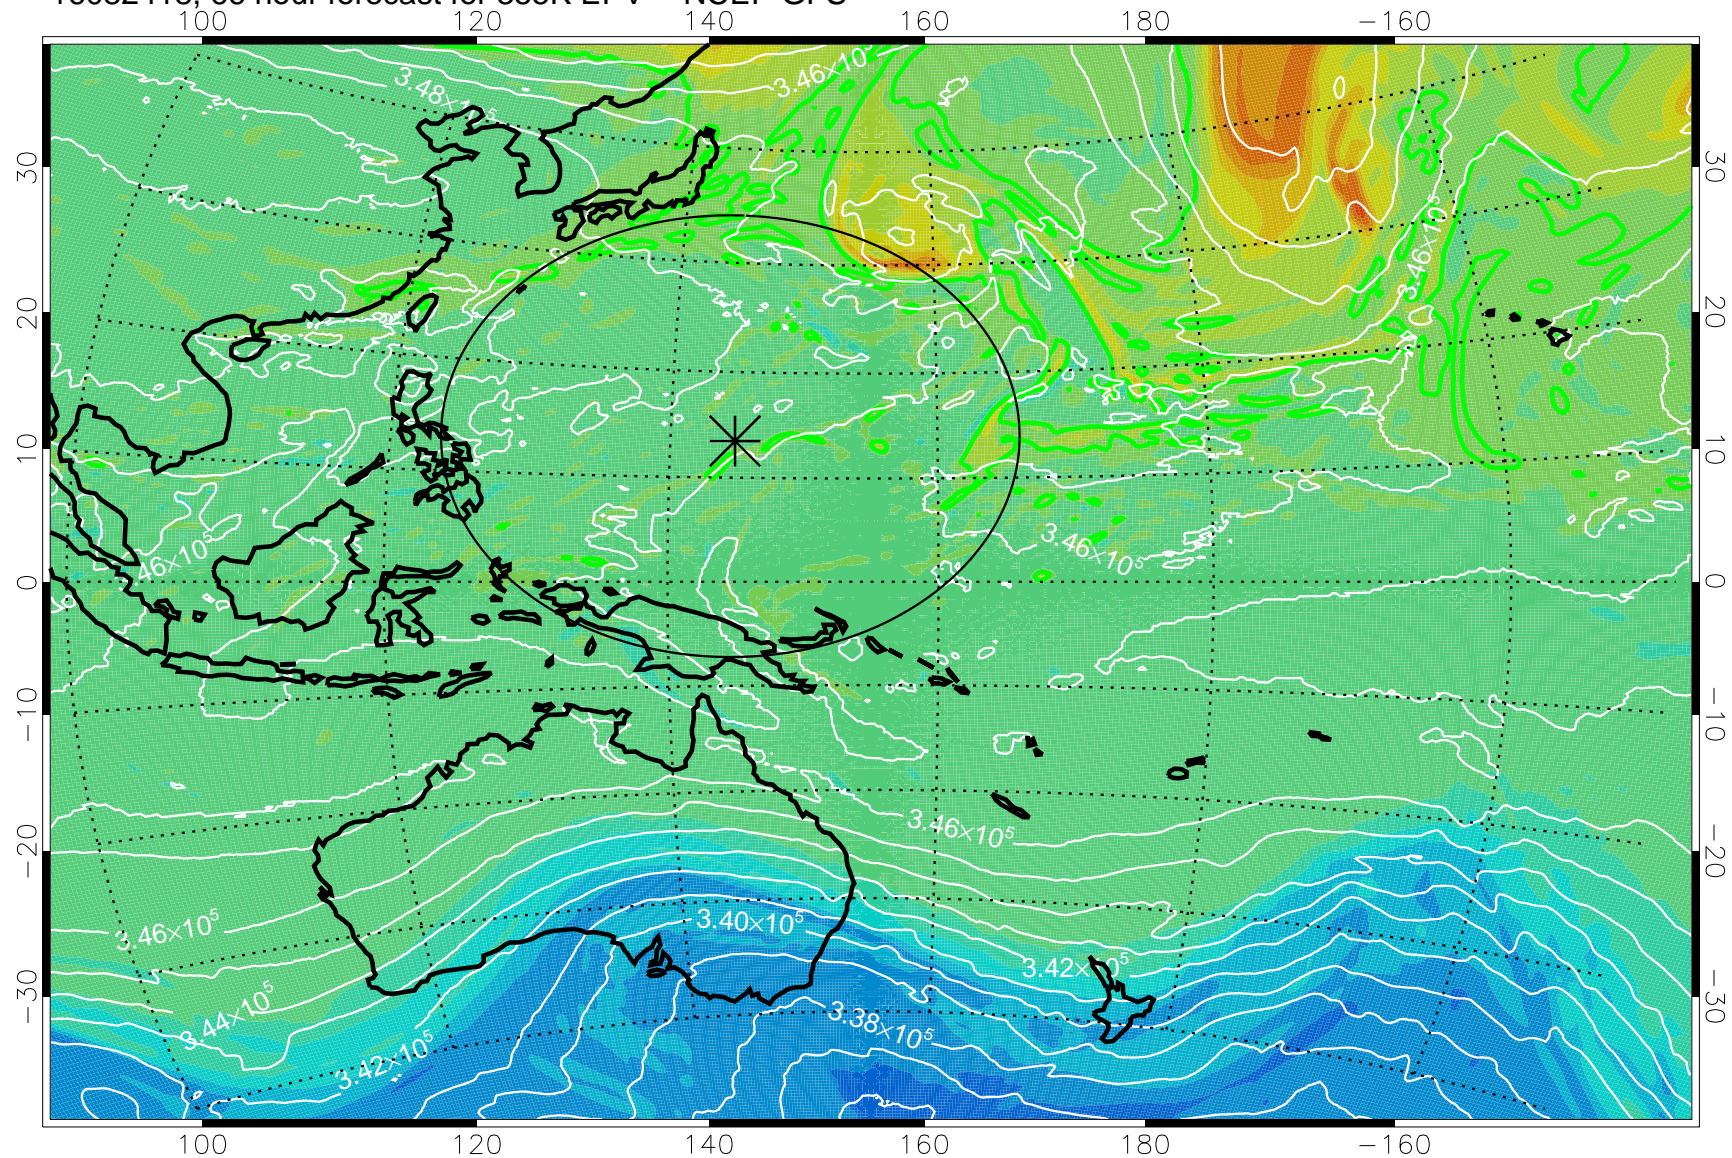

16082318, 42 hour forecast for 355K EPV -- NCEP GFS

355K Montgomery Streamfunction, white
EPV Tropopause (2 PVU) Position
Range ring of 2304 km

16082400, 48 hour forecast for 355K EPV -- NCEP GFS

355K Montgomery Streamfunction, white
EPV Tropopause (2 PVU) Position
Range ring of 2304 km

16082406, 54 hour forecast for 355K EPV -- NCEP GFS

355K Montgomery Streamfunction, white
EPV Tropopause (2 PVU) Position
Range ring of 2304 km

16082412, 60 hour forecast for 355K EPV -- NCEP GFS

355K Montgomery Streamfunction, white
EPV Tropopause (2 PVU) Position
Range ring of 2304 km

16082418, 66 hour forecast for 355K EPV -- NCEP GFS

355K Montgomery Streamfunction, white
EPV Tropopause (2 PVU) Position
Range ring of 2304 km

16082500, 72 hour forecast for 355K EPV -- NCEP GFS

355K Montgomery Streamfunction, white
EPV Tropopause (2 PVU) Position
Range ring of 2304 km

16082506, 78 hour forecast for 355K EPV -- NCEP GFS

355K Montgomery Streamfunction, white
EPV Tropopause (2 PVU) Position
Range ring of 2304 km

16082512, 84 hour forecast for 355K EPV -- NCEP GFS

355K Montgomery Streamfunction, white
EPV Tropopause (2 PVU) Position
Range ring of 2304 km