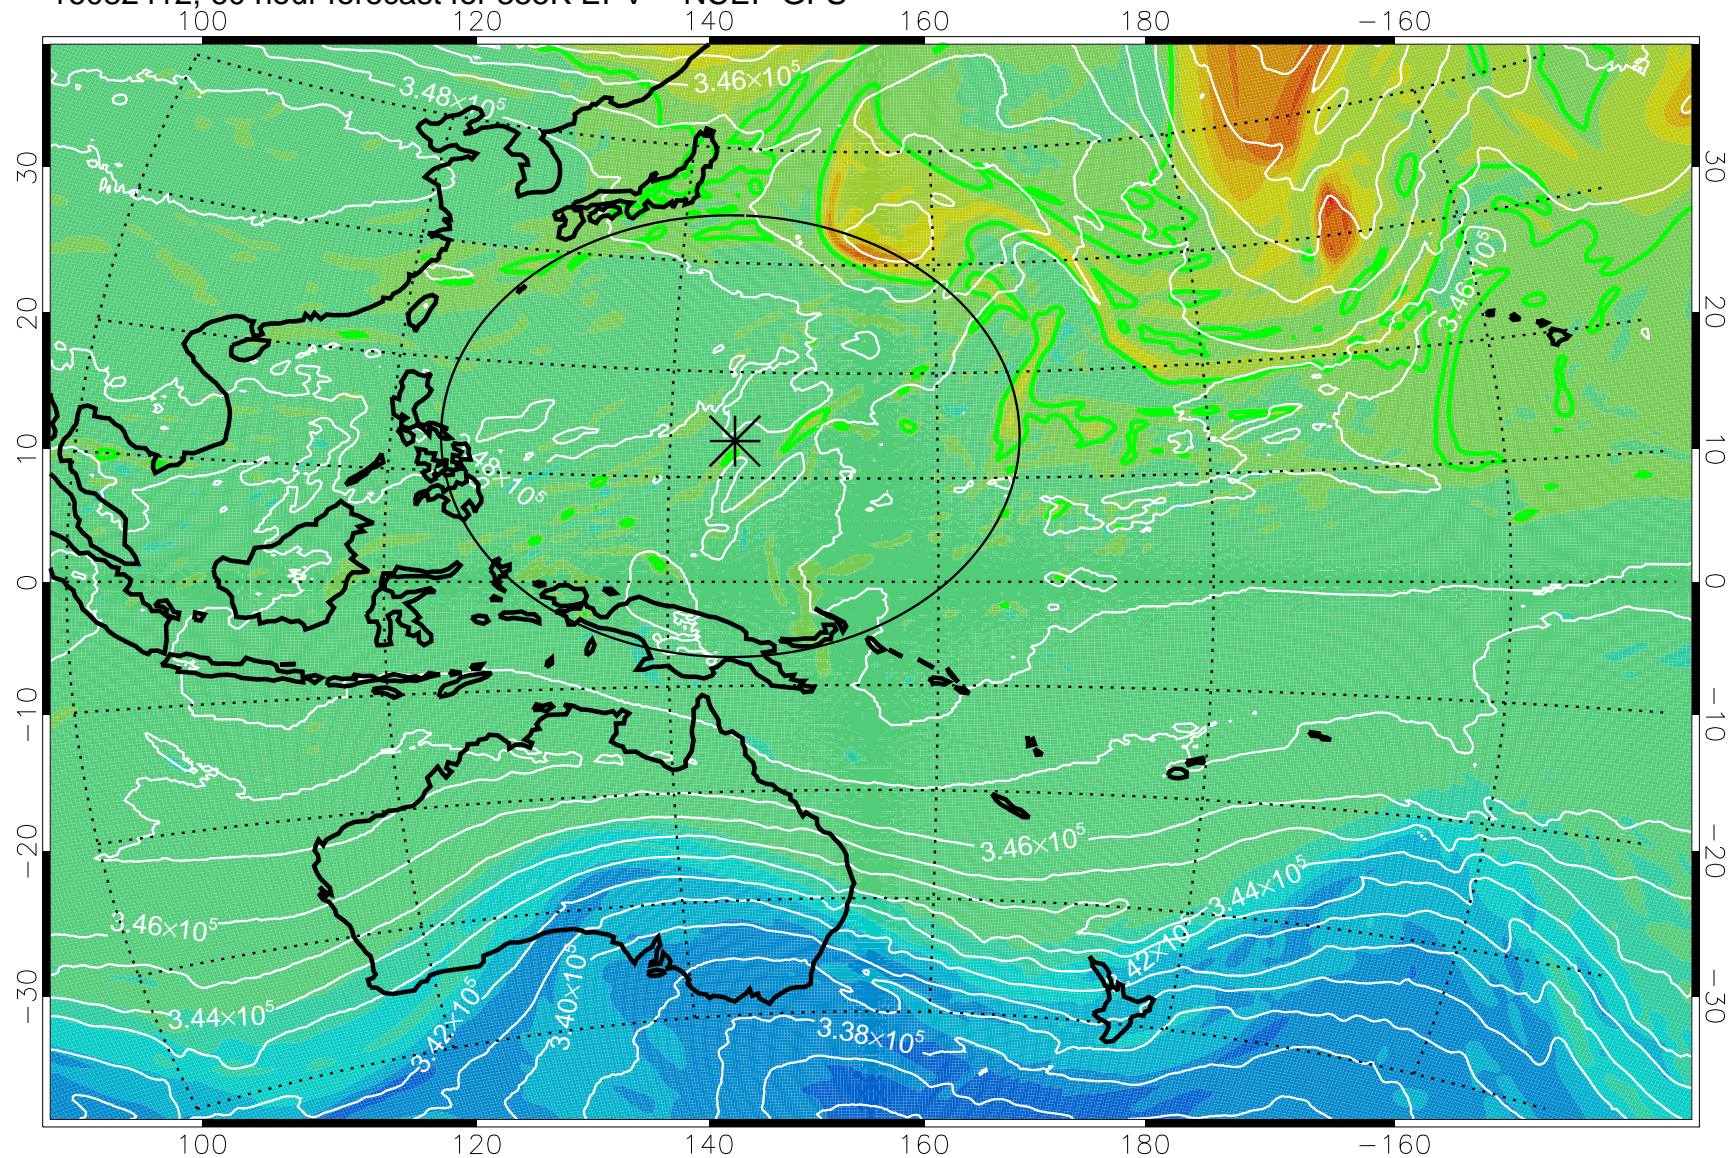

16082306, 30 hour forecast for 355K EPV -- NCEP GFS

355K Montgomery Streamfunction, white
EPV Tropopause (2 PVU) Position
Range ring of 2304 km

16082312, 36 hour forecast for 355K EPV -- NCEP GFS

355K Montgomery Streamfunction, white
EPV Tropopause (2 PVU) Position
Range ring of 2304 km

16082318, 42 hour forecast for 355K EPV -- NCEP GFS

355K Montgomery Streamfunction, white
EPV Tropopause (2 PVU) Position
Range ring of 2304 km

16082400, 48 hour forecast for 355K EPV -- NCEP GFS

355K Montgomery Streamfunction, white
EPV Tropopause (2 PVU) Position
Range ring of 2304 km

16082406, 54 hour forecast for 355K EPV -- NCEP GFS

355K Montgomery Streamfunction, white
EPV Tropopause (2 PVU) Position
Range ring of 2304 km

16082412, 60 hour forecast for 355K EPV -- NCEP GFS

355K Montgomery Streamfunction, white
EPV Tropopause (2 PVU) Position
Range ring of 2304 km

16082418, 66 hour forecast for 355K EPV -- NCEP GFS

355K Montgomery Streamfunction, white
EPV Tropopause (2 PVU) Position
Range ring of 2304 km

16082500, 72 hour forecast for 355K EPV -- NCEP GFS

355K Montgomery Streamfunction, white
EPV Tropopause (2 PVU) Position
Range ring of 2304 km