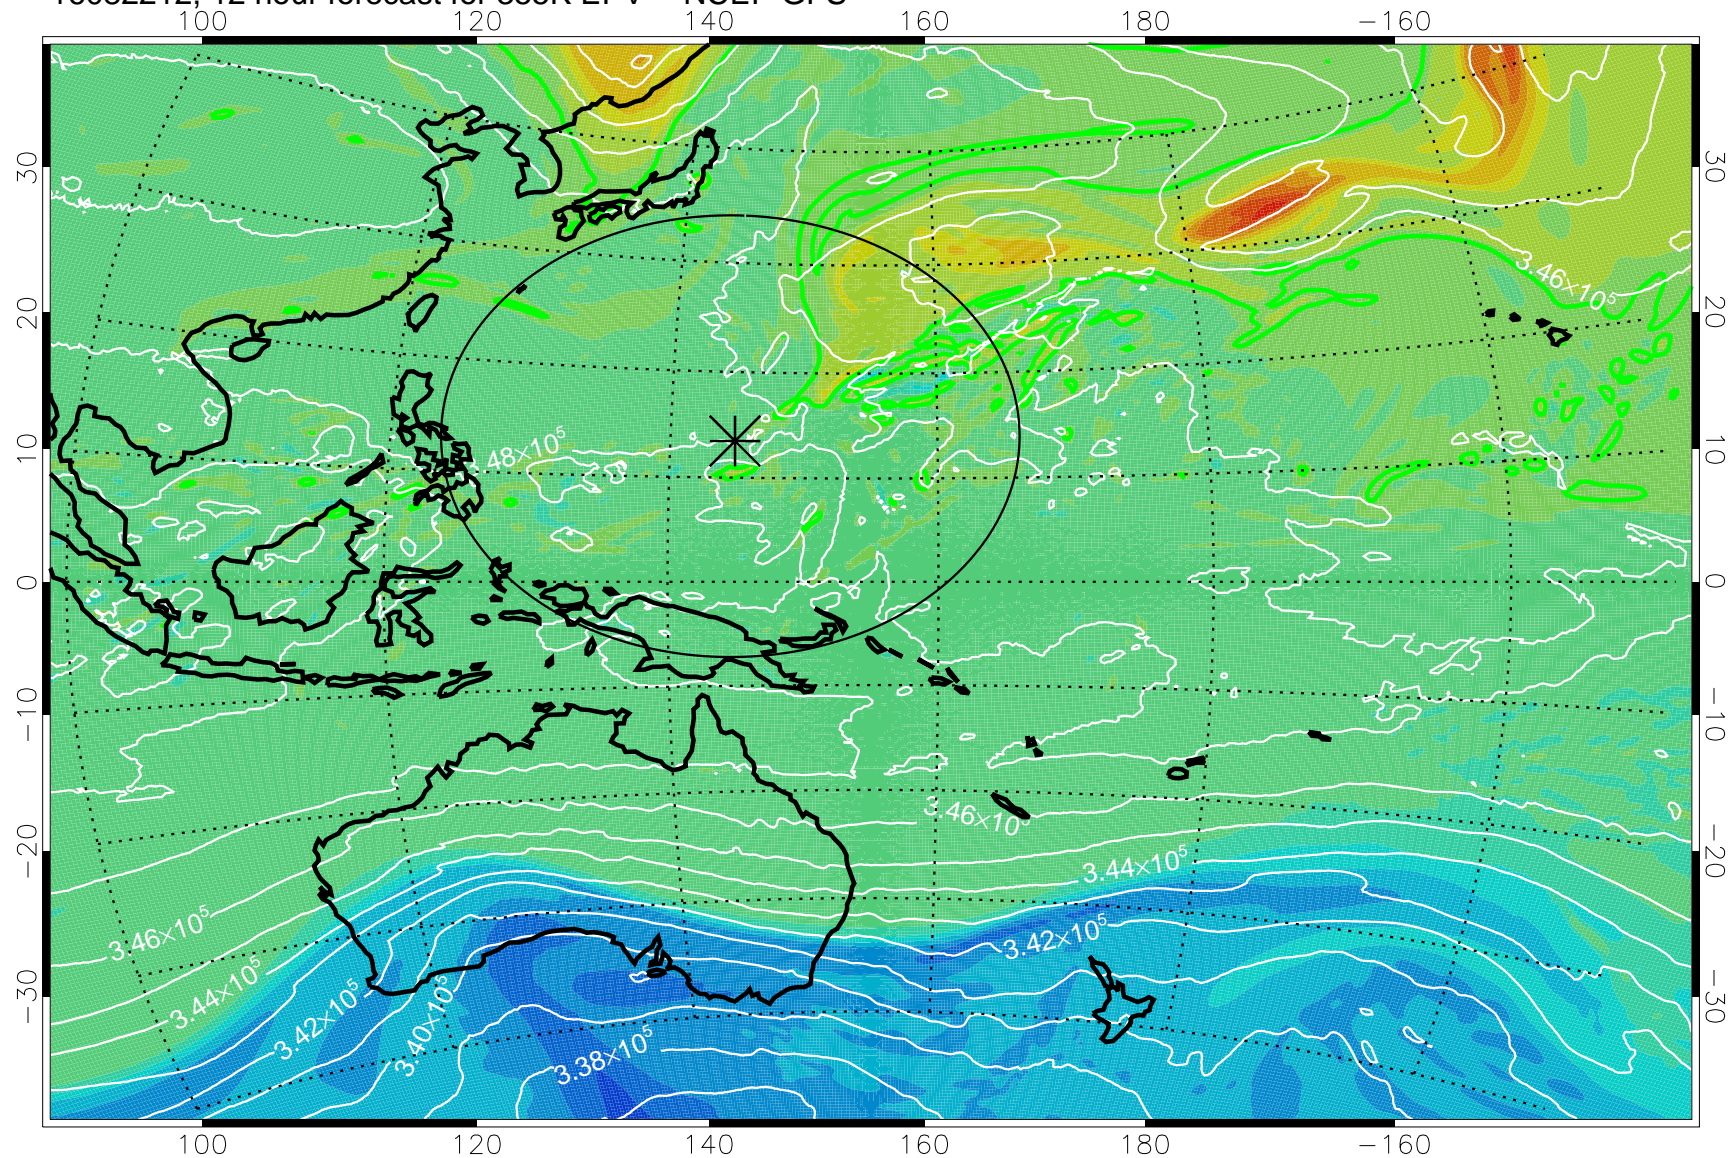

16082206, 6 hour forecast for 355K EPV -- NCEP GFS

355K Montgomery Streamfunction, white
EPV Tropopause (2 PVU) Position
Range ring of 2304 km

16082212, 12 hour forecast for 355K EPV -- NCEP GFS

355K Montgomery Streamfunction, white
EPV Tropopause (2 PVU) Position
Range ring of 2304 km

16082218, 18 hour forecast for 355K EPV -- NCEP GFS

355K Montgomery Streamfunction, white
EPV Tropopause (2 PVU) Position
Range ring of 2304 km

16082300, 24 hour forecast for 355K EPV -- NCEP GFS

355K Montgomery Streamfunction, white
EPV Tropopause (2 PVU) Position
Range ring of 2304 km

16082306, 30 hour forecast for 355K EPV -- NCEP GFS

355K Montgomery Streamfunction, white
EPV Tropopause (2 PVU) Position
Range ring of 2304 km

16082312, 36 hour forecast for 355K EPV -- NCEP GFS

355K Montgomery Streamfunction, white
EPV Tropopause (2 PVU) Position
Range ring of 2304 km

16082318, 42 hour forecast for 355K EPV -- NCEP GFS

355K Montgomery Streamfunction, white
EPV Tropopause (2 PVU) Position
Range ring of 2304 km

16082400, 48 hour forecast for 355K EPV -- NCEP GFS

355K Montgomery Streamfunction, white
EPV Tropopause (2 PVU) Position
Range ring of 2304 km