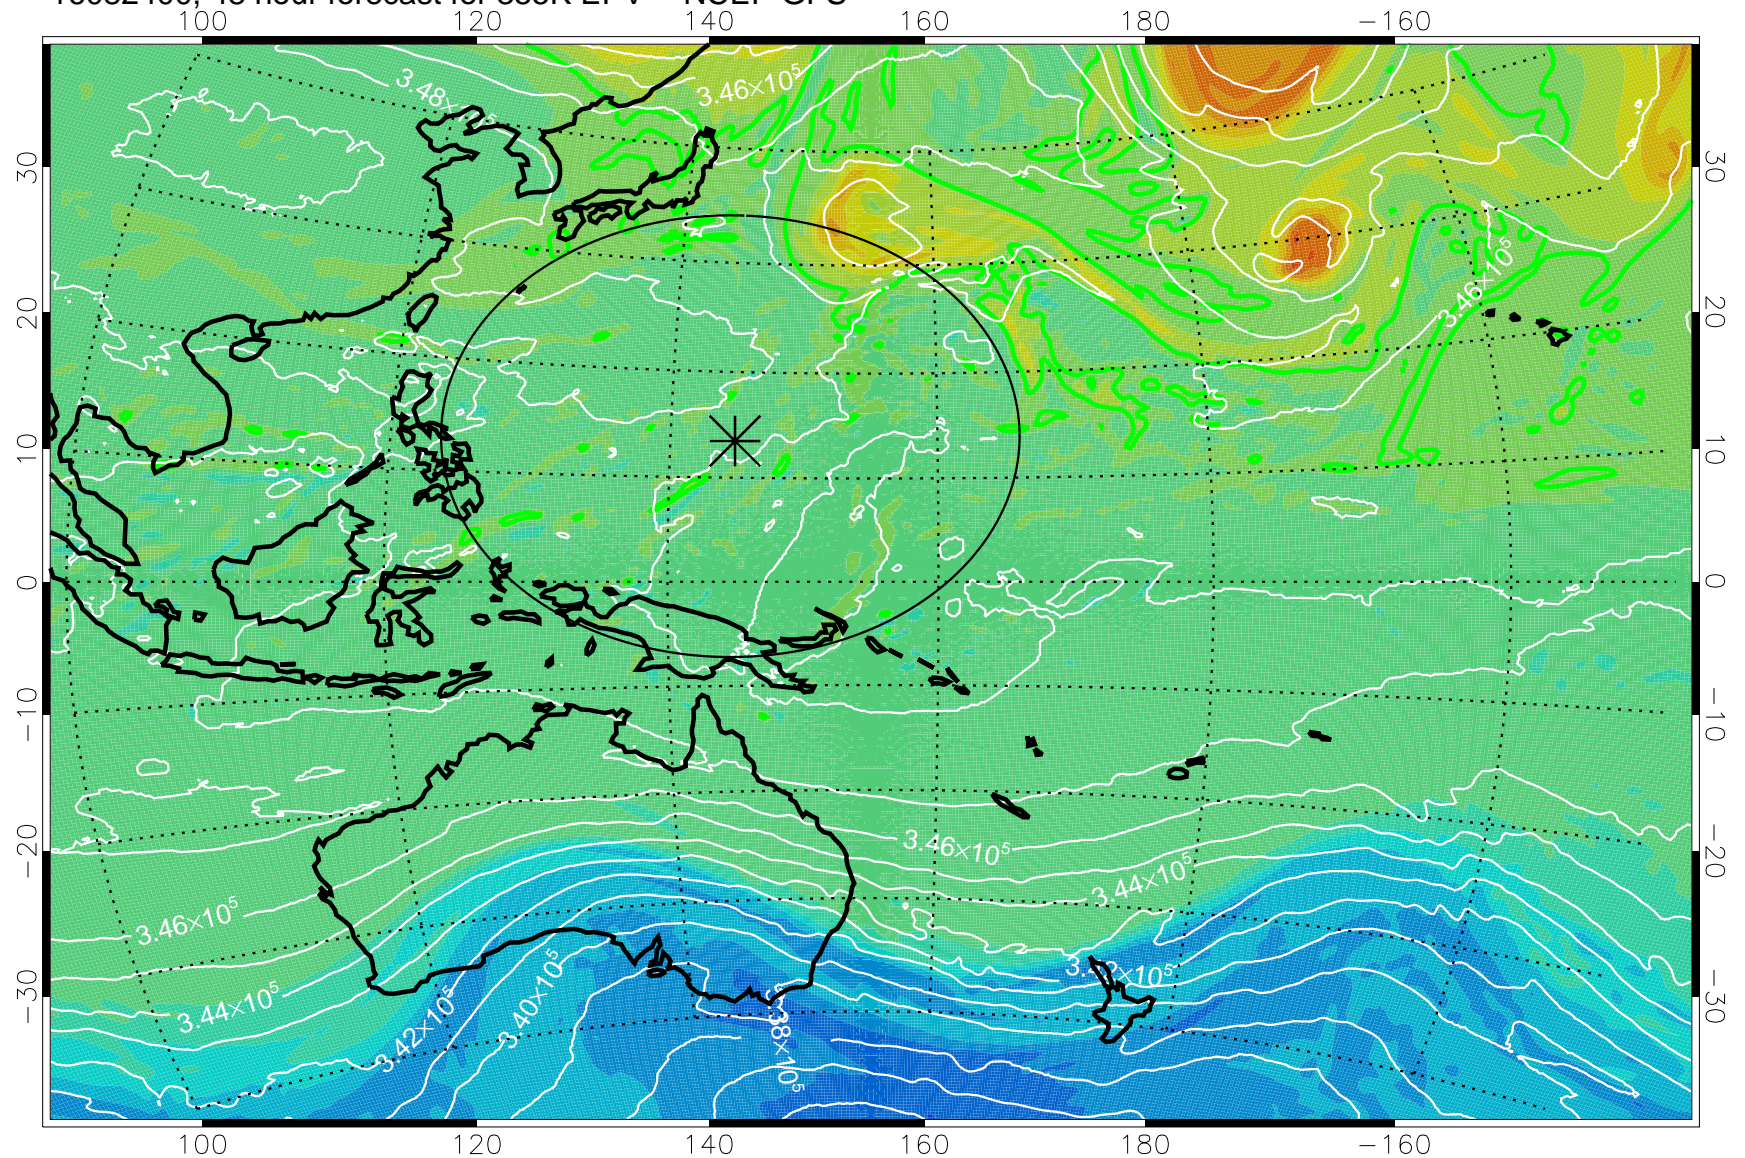

16082306, 30 hour forecast for 355K EPV -- NCEP GFS

355K Montgomery Streamfunction, white
EPV Tropopause (2 PVU) Position
Range ring of 2304 km

16082312, 36 hour forecast for 355K EPV -- NCEP GFS

355K Montgomery Streamfunction, white
EPV Tropopause (2 PVU) Position
Range ring of 2304 km

16082318, 42 hour forecast for 355K EPV -- NCEP GFS

355K Montgomery Streamfunction, white
EPV Tropopause (2 PVU) Position
Range ring of 2304 km

16082400, 48 hour forecast for 355K EPV -- NCEP GFS

355K Montgomery Streamfunction, white
EPV Tropopause (2 PVU) Position
Range ring of 2304 km

16082406, 54 hour forecast for 355K EPV -- NCEP GFS

355K Montgomery Streamfunction, white
EPV Tropopause (2 PVU) Position
Range ring of 2304 km

16082412, 60 hour forecast for 355K EPV -- NCEP GFS

355K Montgomery Streamfunction, white
EPV Tropopause (2 PVU) Position
Range ring of 2304 km

16082418, 66 hour forecast for 355K EPV -- NCEP GFS

355K Montgomery Streamfunction, white
EPV Tropopause (2 PVU) Position
Range ring of 2304 km

16082500, 72 hour forecast for 355K EPV -- NCEP GFS

355K Montgomery Streamfunction, white
EPV Tropopause (2 PVU) Position
Range ring of 2304 km