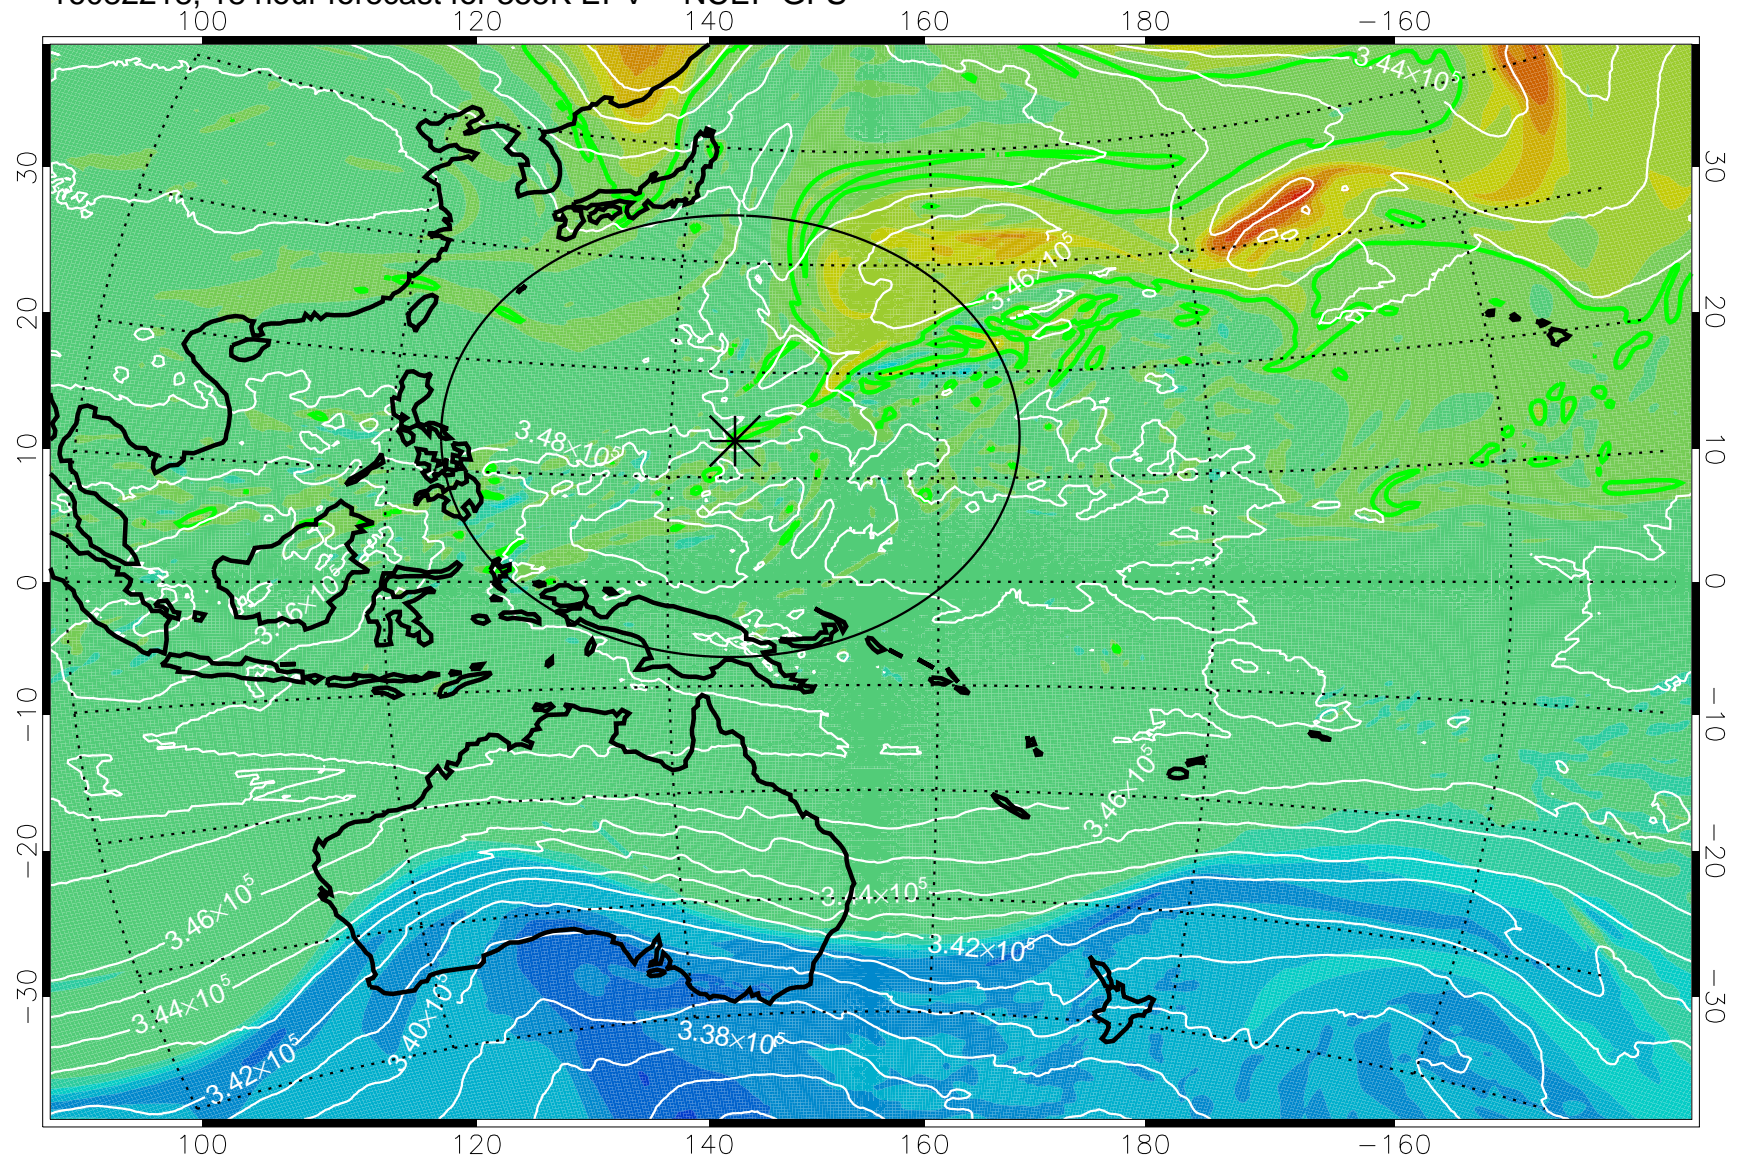

16082206, 6 hour forecast for 355K EPV -- NCEP GFS

355K Montgomery Streamfunction, white
EPV Tropopause (2 PVU) Position
Range ring of 2304 km

16082212, 12 hour forecast for 355K EPV -- NCEP GFS

355K Montgomery Streamfunction, white
EPV Tropopause (2 PVU) Position
Range ring of 2304 km

16082218, 18 hour forecast for 355K EPV -- NCEP GFS

355K Montgomery Streamfunction, white
EPV Tropopause (2 PVU) Position
Range ring of 2304 km

16082300, 24 hour forecast for 355K EPV -- NCEP GFS

355K Montgomery Streamfunction, white
EPV Tropopause (2 PVU) Position
Range ring of 2304 km

16082306, 30 hour forecast for 355K EPV -- NCEP GFS

355K Montgomery Streamfunction, white
EPV Tropopause (2 PVU) Position
Range ring of 2304 km

16082312, 36 hour forecast for 355K EPV -- NCEP GFS

355K Montgomery Streamfunction, white
EPV Tropopause (2 PVU) Position
Range ring of 2304 km

16082318, 42 hour forecast for 355K EPV -- NCEP GFS

355K Montgomery Streamfunction, white
EPV Tropopause (2 PVU) Position
Range ring of 2304 km

16082400, 48 hour forecast for 355K EPV -- NCEP GFS

355K Montgomery Streamfunction, white
EPV Tropopause (2 PVU) Position
Range ring of 2304 km