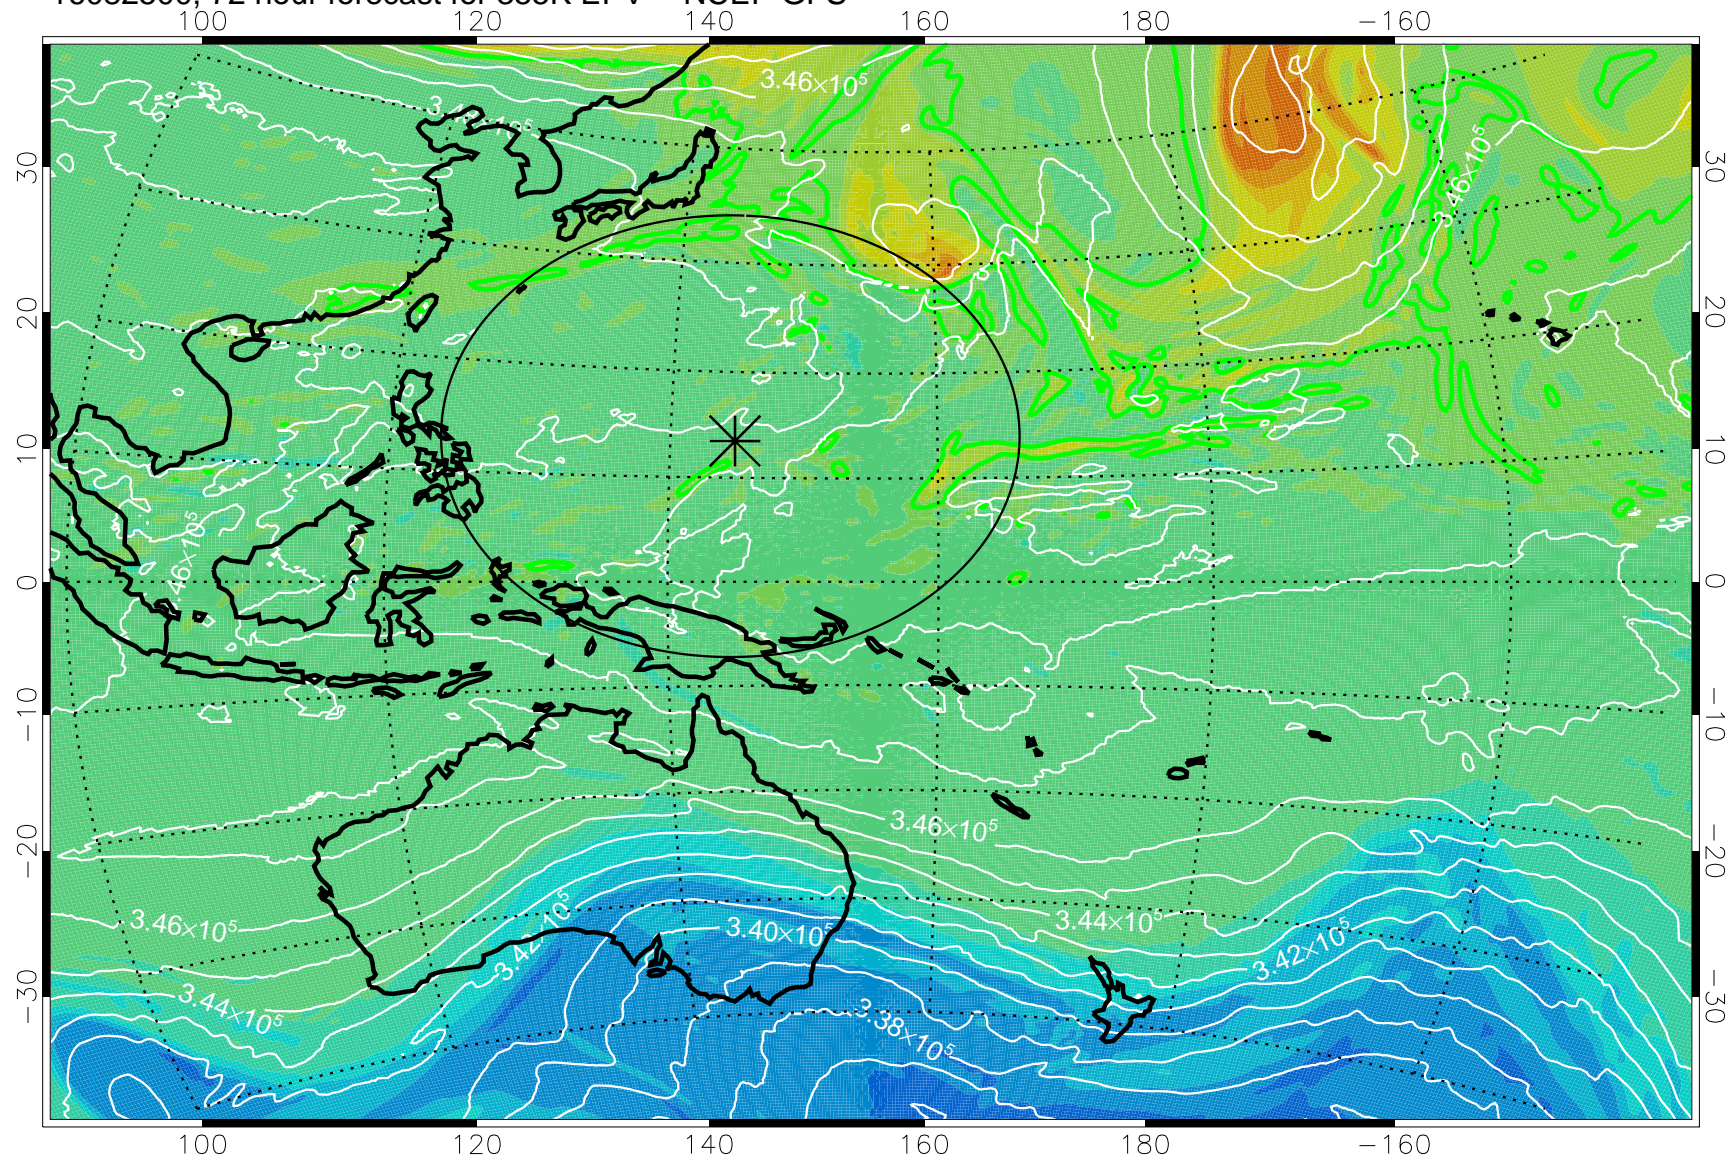

16082318, 42 hour forecast for 355K EPV -- NCEP GFS

355K Montgomery Streamfunction, white
EPV Tropopause (2 PVU) Position
Range ring of 2304 km

16082400, 48 hour forecast for 355K EPV -- NCEP GFS

355K Montgomery Streamfunction, white
EPV Tropopause (2 PVU) Position
Range ring of 2304 km

16082406, 54 hour forecast for 355K EPV -- NCEP GFS

355K Montgomery Streamfunction, white
EPV Tropopause (2 PVU) Position
Range ring of 2304 km

16082412, 60 hour forecast for 355K EPV -- NCEP GFS

355K Montgomery Streamfunction, white
EPV Tropopause (2 PVU) Position
Range ring of 2304 km

16082418, 66 hour forecast for 355K EPV -- NCEP GFS

355K Montgomery Streamfunction, white
EPV Tropopause (2 PVU) Position
Range ring of 2304 km

16082500, 72 hour forecast for 355K EPV -- NCEP GFS

355K Montgomery Streamfunction, white
EPV Tropopause (2 PVU) Position
Range ring of 2304 km

16082506, 78 hour forecast for 355K EPV -- NCEP GFS

355K Montgomery Streamfunction, white
EPV Tropopause (2 PVU) Position
Range ring of 2304 km

16082512, 84 hour forecast for 355K EPV -- NCEP GFS

355K Montgomery Streamfunction, white
EPV Tropopause (2 PVU) Position
Range ring of 2304 km