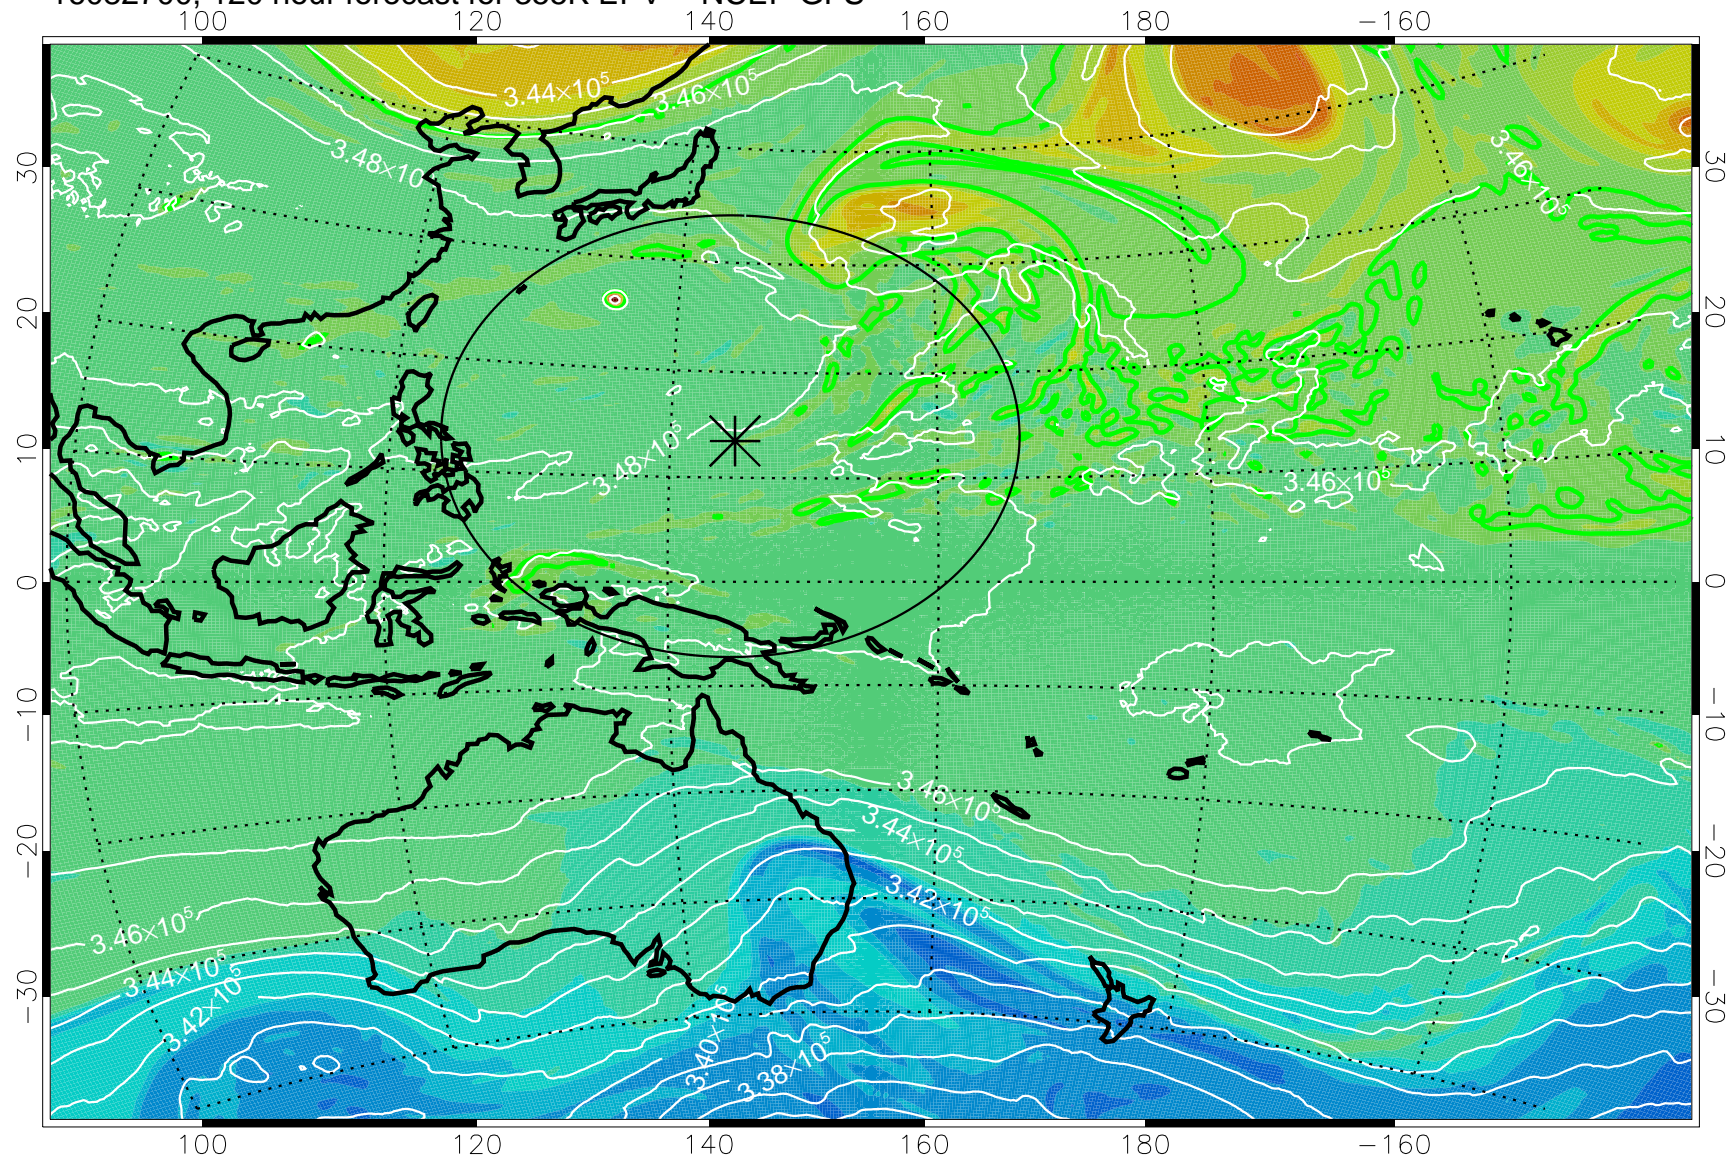

16082518, 90 hour forecast for 355K EPV -- NCEP GFS

355K Montgomery Streamfunction, white
EPV Tropopause (2 PVU) Position
Range ring of 2304 km

16082600, 96 hour forecast for 355K EPV -- NCEP GFS

355K Montgomery Streamfunction, white
EPV Tropopause (2 PVU) Position
Range ring of 2304 km

16082606, 102 hour forecast for 355K EPV -- NCEP GFS

355K Montgomery Streamfunction, white
EPV Tropopause (2 PVU) Position
Range ring of 2304 km

16082612, 108 hour forecast for 355K EPV -- NCEP GFS

355K Montgomery Streamfunction, white
EPV Tropopause (2 PVU) Position
Range ring of 2304 km

16082618, 114 hour forecast for 355K EPV -- NCEP GFS

355K Montgomery Streamfunction, white
EPV Tropopause (2 PVU) Position
Range ring of 2304 km

16082700, 120 hour forecast for 355K EPV -- NCEP GFS

355K Montgomery Streamfunction, white
EPV Tropopause (2 PVU) Position
Range ring of 2304 km