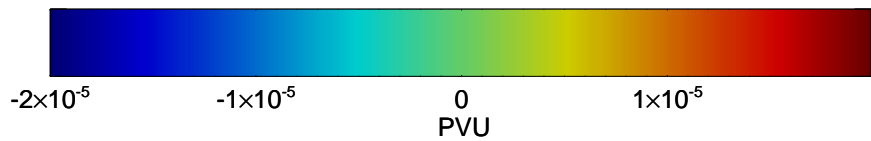

16082512, 84 hour forecast for 355K EPV -- NCEP GFS

355K Montgomery Streamfunction, white
EPV Tropopause (2 PVU) Position
Range ring of 2304 km