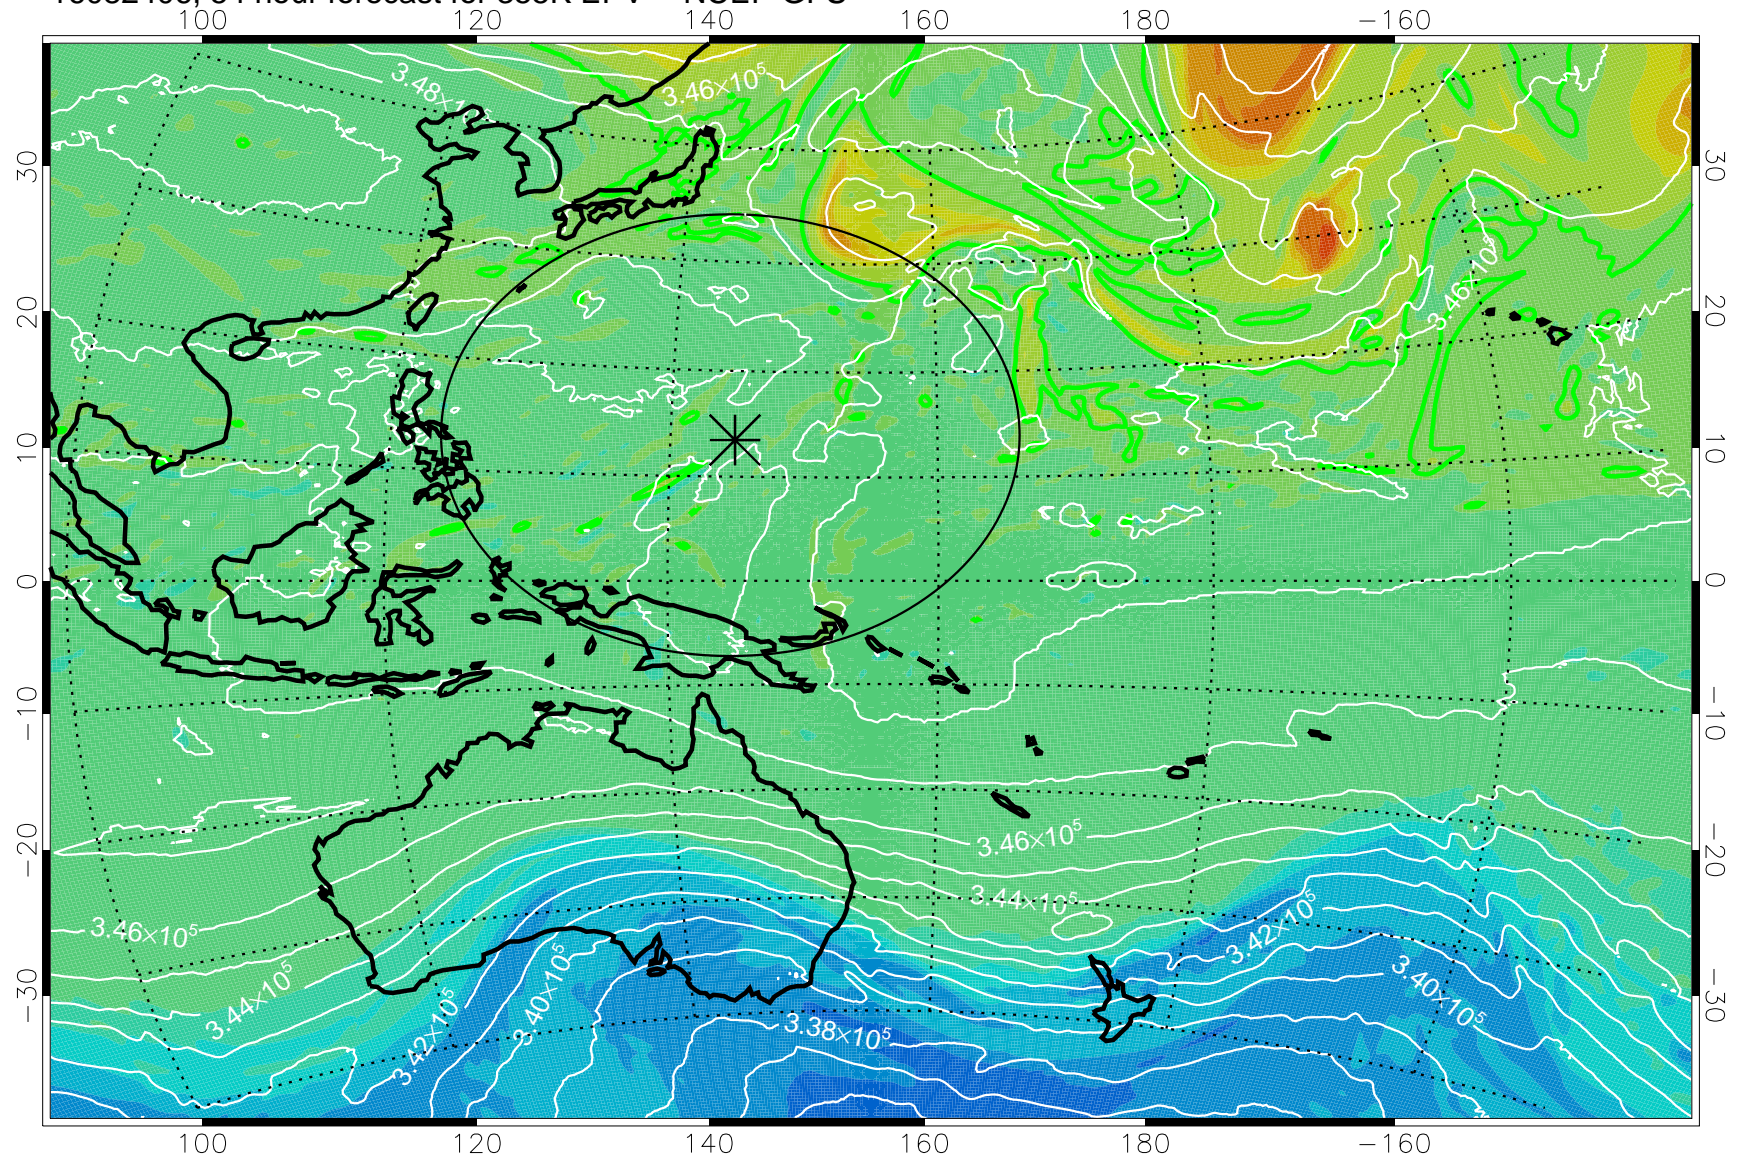

16082306, 30 hour forecast for 355K EPV -- NCEP GFS

355K Montgomery Streamfunction, white
EPV Tropopause (2 PVU) Position
Range ring of 2304 km

16082312, 36 hour forecast for 355K EPV -- NCEP GFS

355K Montgomery Streamfunction, white
EPV Tropopause (2 PVU) Position
Range ring of 2304 km

16082318, 42 hour forecast for 355K EPV -- NCEP GFS

355K Montgomery Streamfunction, white
EPV Tropopause (2 PVU) Position
Range ring of 2304 km

16082400, 48 hour forecast for 355K EPV -- NCEP GFS

355K Montgomery Streamfunction, white
EPV Tropopause (2 PVU) Position
Range ring of 2304 km

16082406, 54 hour forecast for 355K EPV -- NCEP GFS

355K Montgomery Streamfunction, white
EPV Tropopause (2 PVU) Position
Range ring of 2304 km

16082412, 60 hour forecast for 355K EPV -- NCEP GFS

355K Montgomery Streamfunction, white
EPV Tropopause (2 PVU) Position
Range ring of 2304 km

16082418, 66 hour forecast for 355K EPV -- NCEP GFS

355K Montgomery Streamfunction, white
EPV Tropopause (2 PVU) Position
Range ring of 2304 km

16082500, 72 hour forecast for 355K EPV -- NCEP GFS

355K Montgomery Streamfunction, white
EPV Tropopause (2 PVU) Position
Range ring of 2304 km