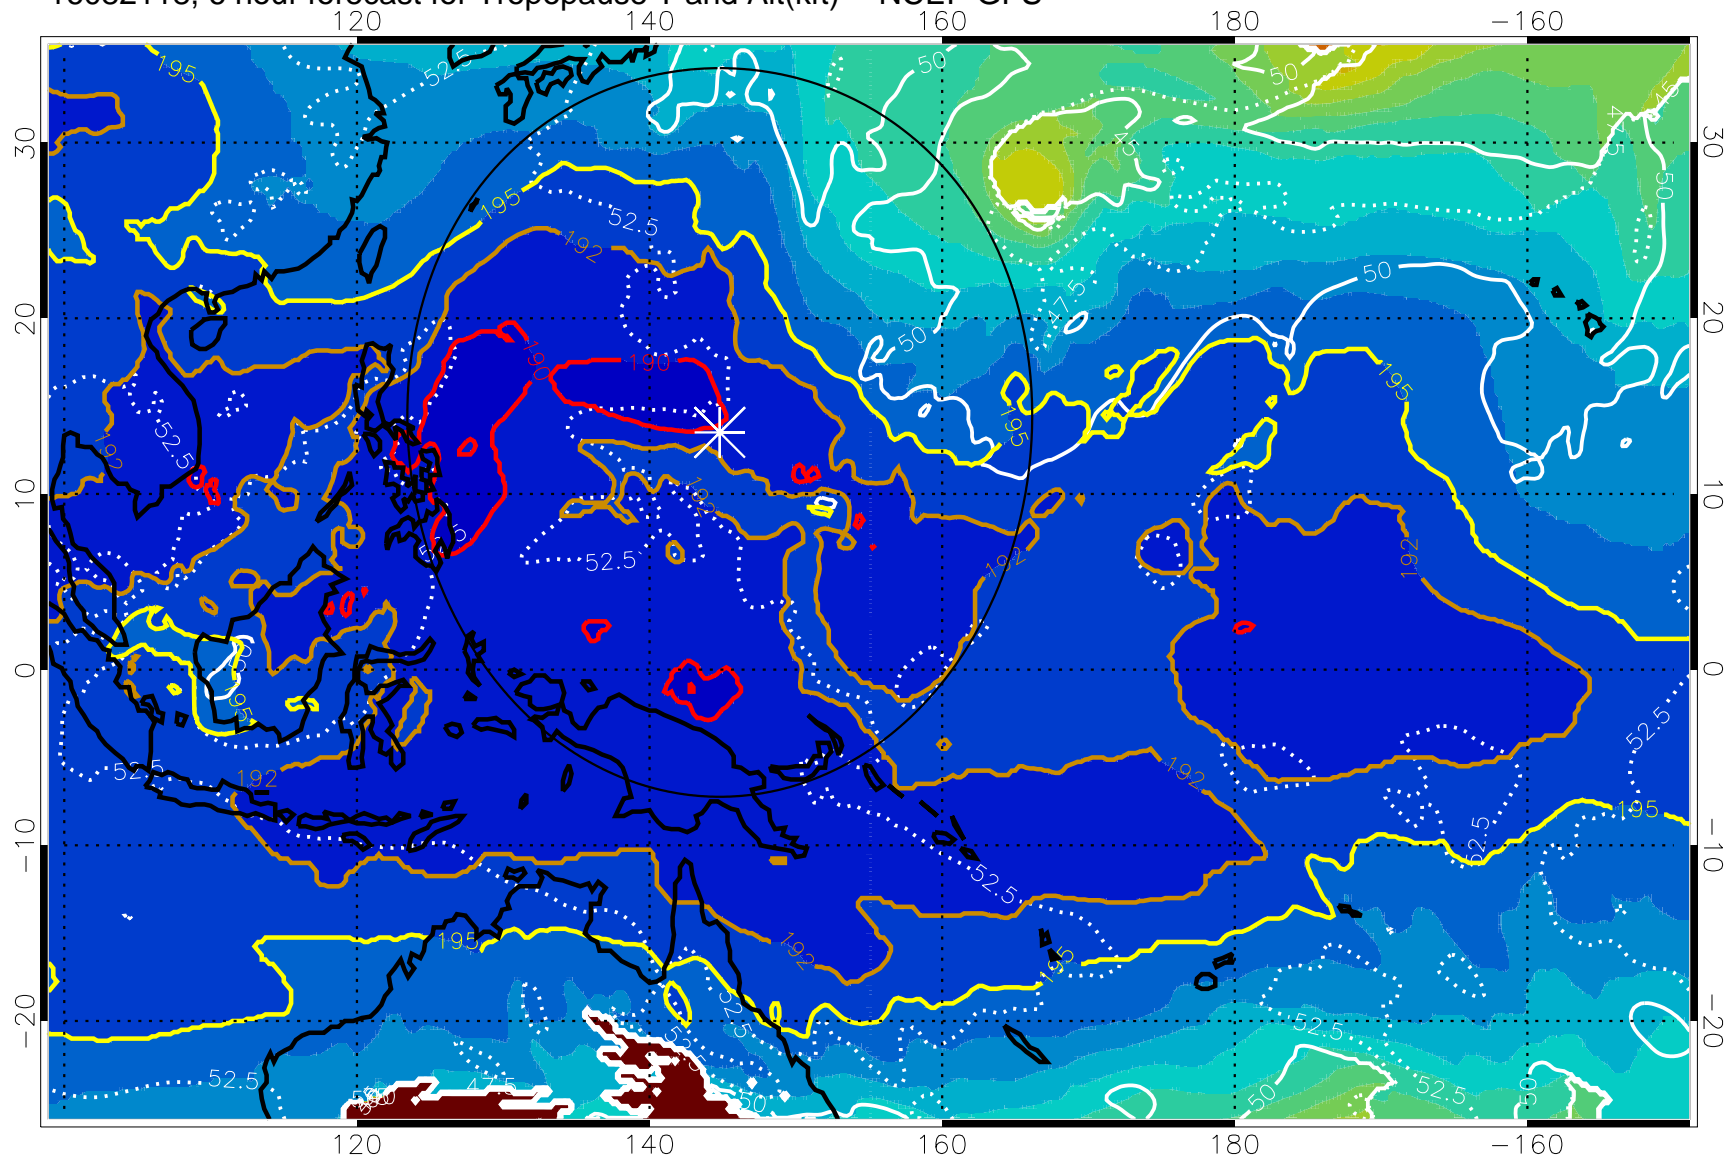

16082118, 6 hour forecast for Tropopause T and Alt(kft) -- NCEP GFS

190 200 210 220 230
Tropopause T, K

Tropopause Altitude in kft (white)

192.5K Isotherm 195K Isotherm
187.5K Isotherm 190K Isotherm

Range ring of 2304 km