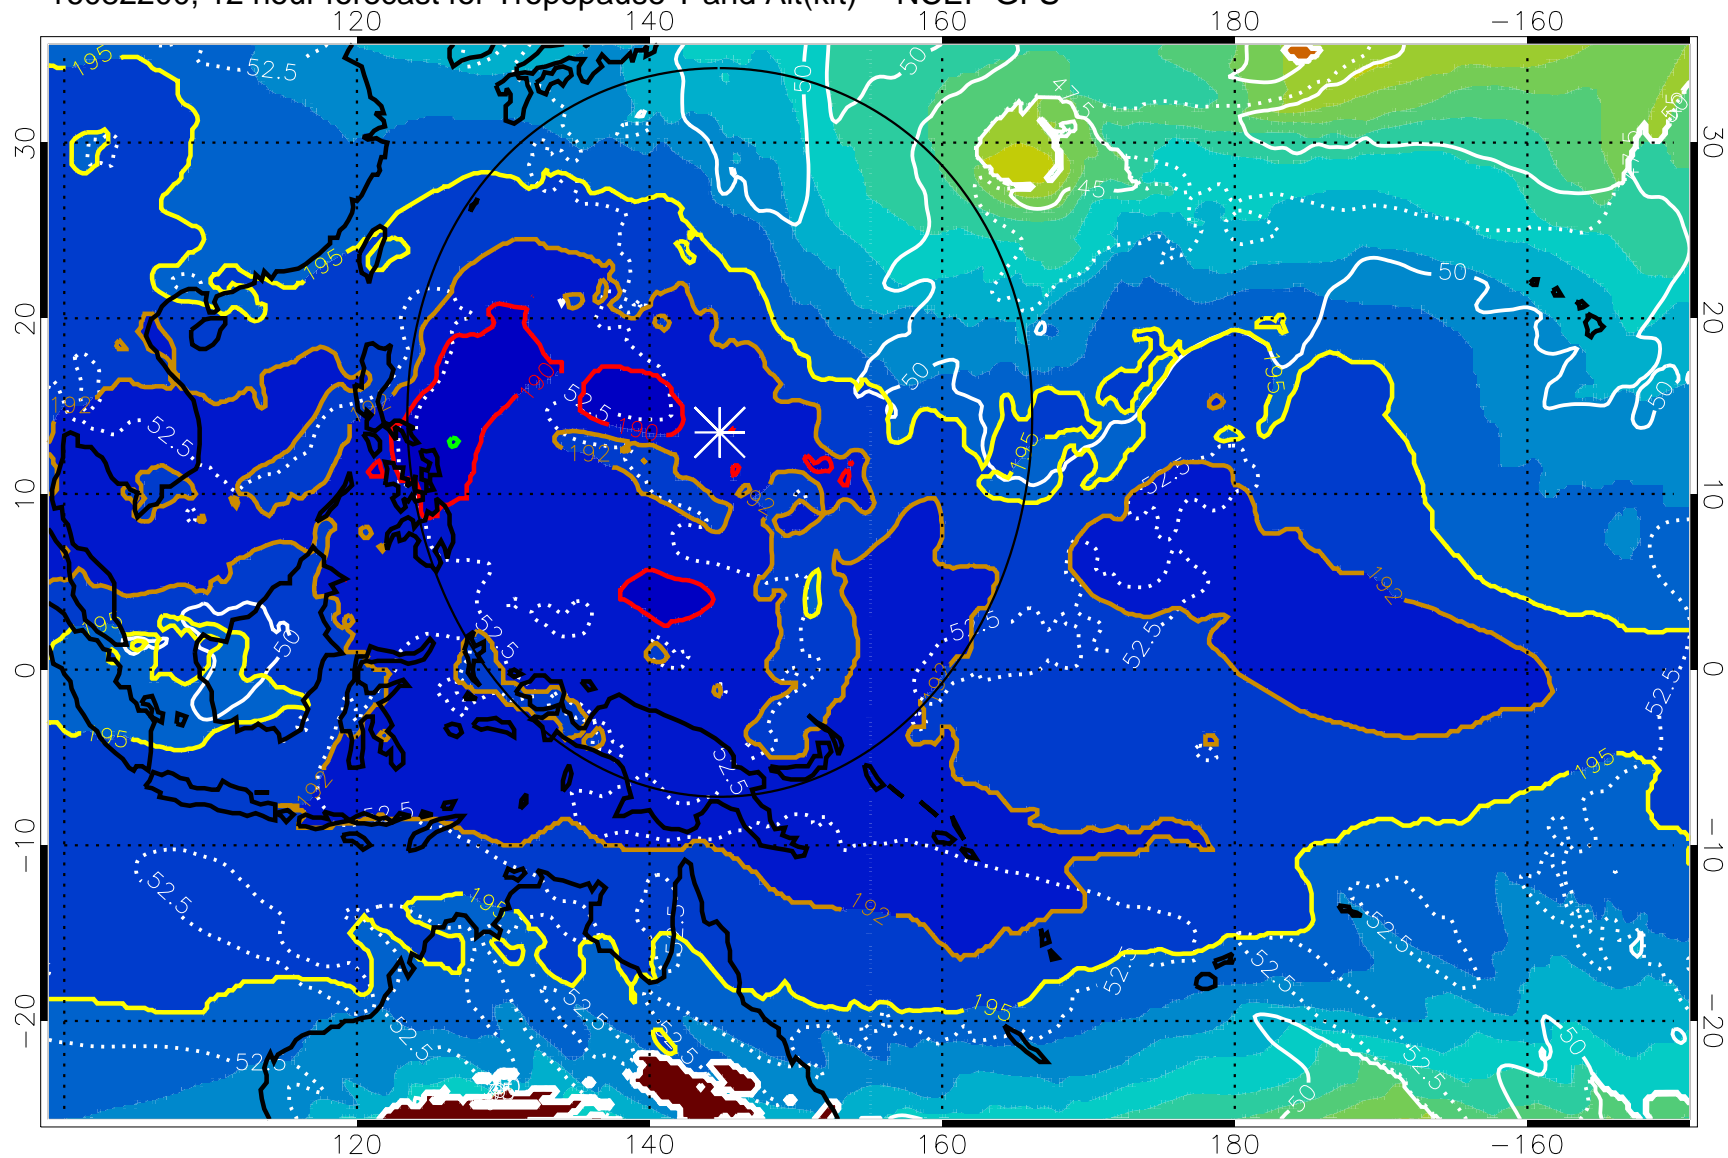

16082200, 12 hour forecast for Tropopause T and Alt(kft) -- NCEP GFS

Tropopause Altitude in kft (white)

192.5K Isotherm 195K Isotherm
187.5K Isotherm 190K Isotherm

Range ring of 2304 km