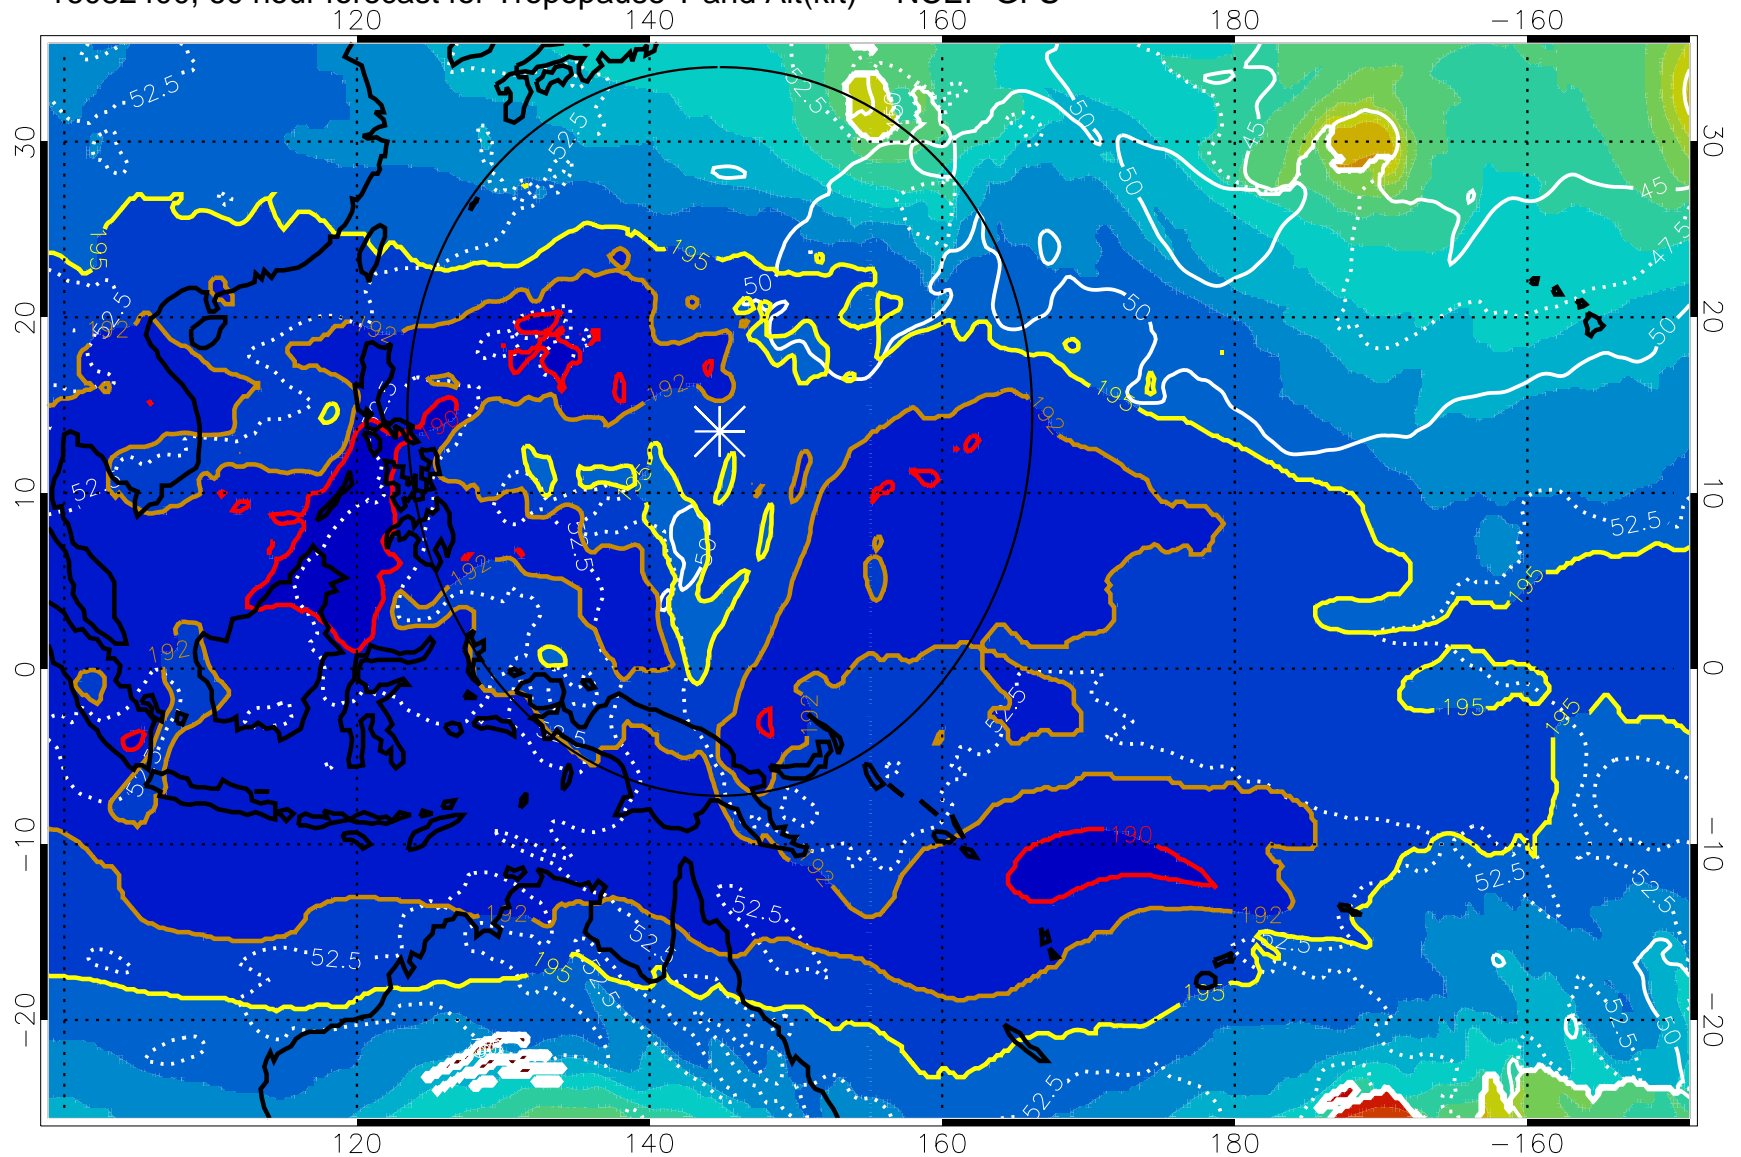

16082400, 60 hour forecast for Tropopause T and Alt(kft) -- NCEP GFS

190   200   210   220   230
Tropopause T, K

Tropopause Altitude in kft (white)

192.5K Isotherm   195K Isotherm
187.5K Isotherm   190K Isotherm

Range ring of 2304 km