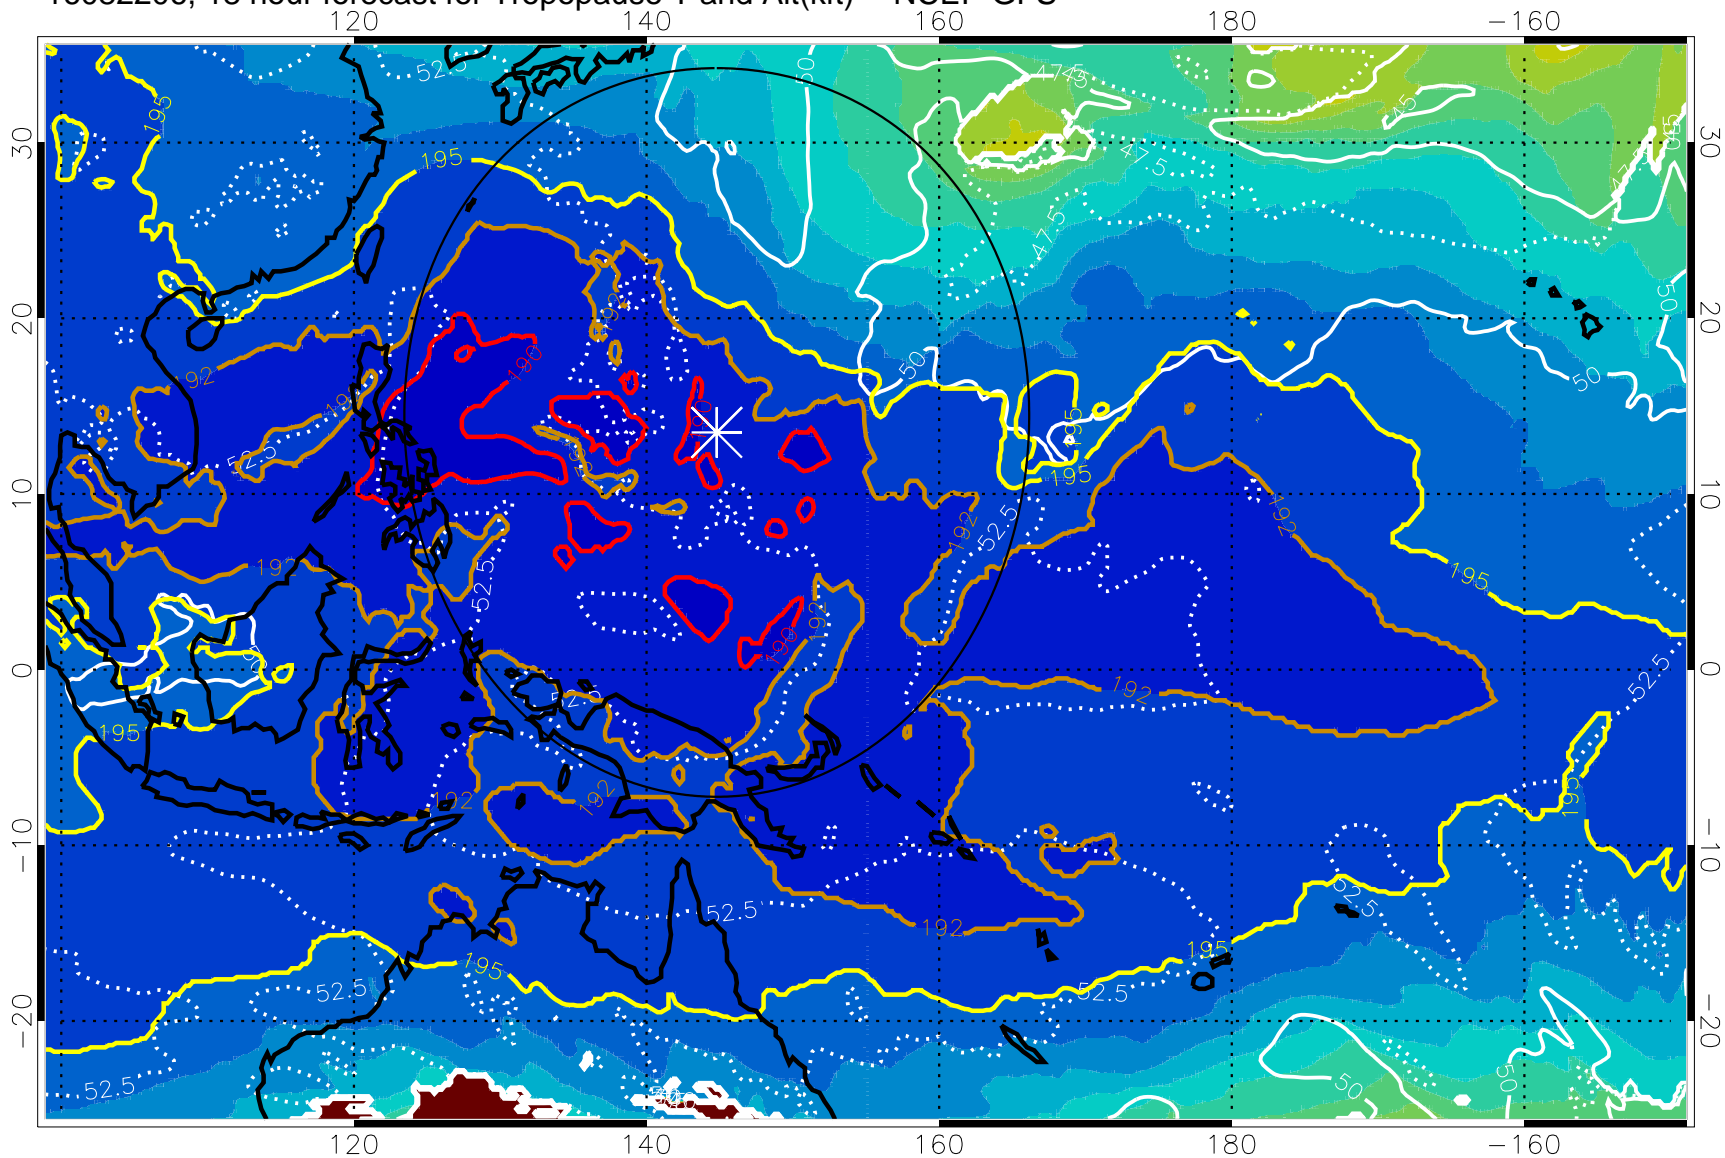

16082200, 12 hour forecast for Tropopause T and Alt(kft) -- NCEP GFS

Tropopause Altitude in kft (white)

192.5K Isotherm 195K Isotherm
187.5K Isotherm 190K Isotherm

Range ring of 2304 km

16082206, 18 hour forecast for Tropopause T and Alt(kft) -- NCEP GFS

190 200 210 220 230

Tropopause T, K

Tropopause Altitude in kft (white)

192.5K Isotherm 195K Isotherm
187.5K Isotherm 190K Isotherm

Range ring of 2304 km

16082212, 24 hour forecast for Tropopause T and Alt(kft) -- NCEP GFS