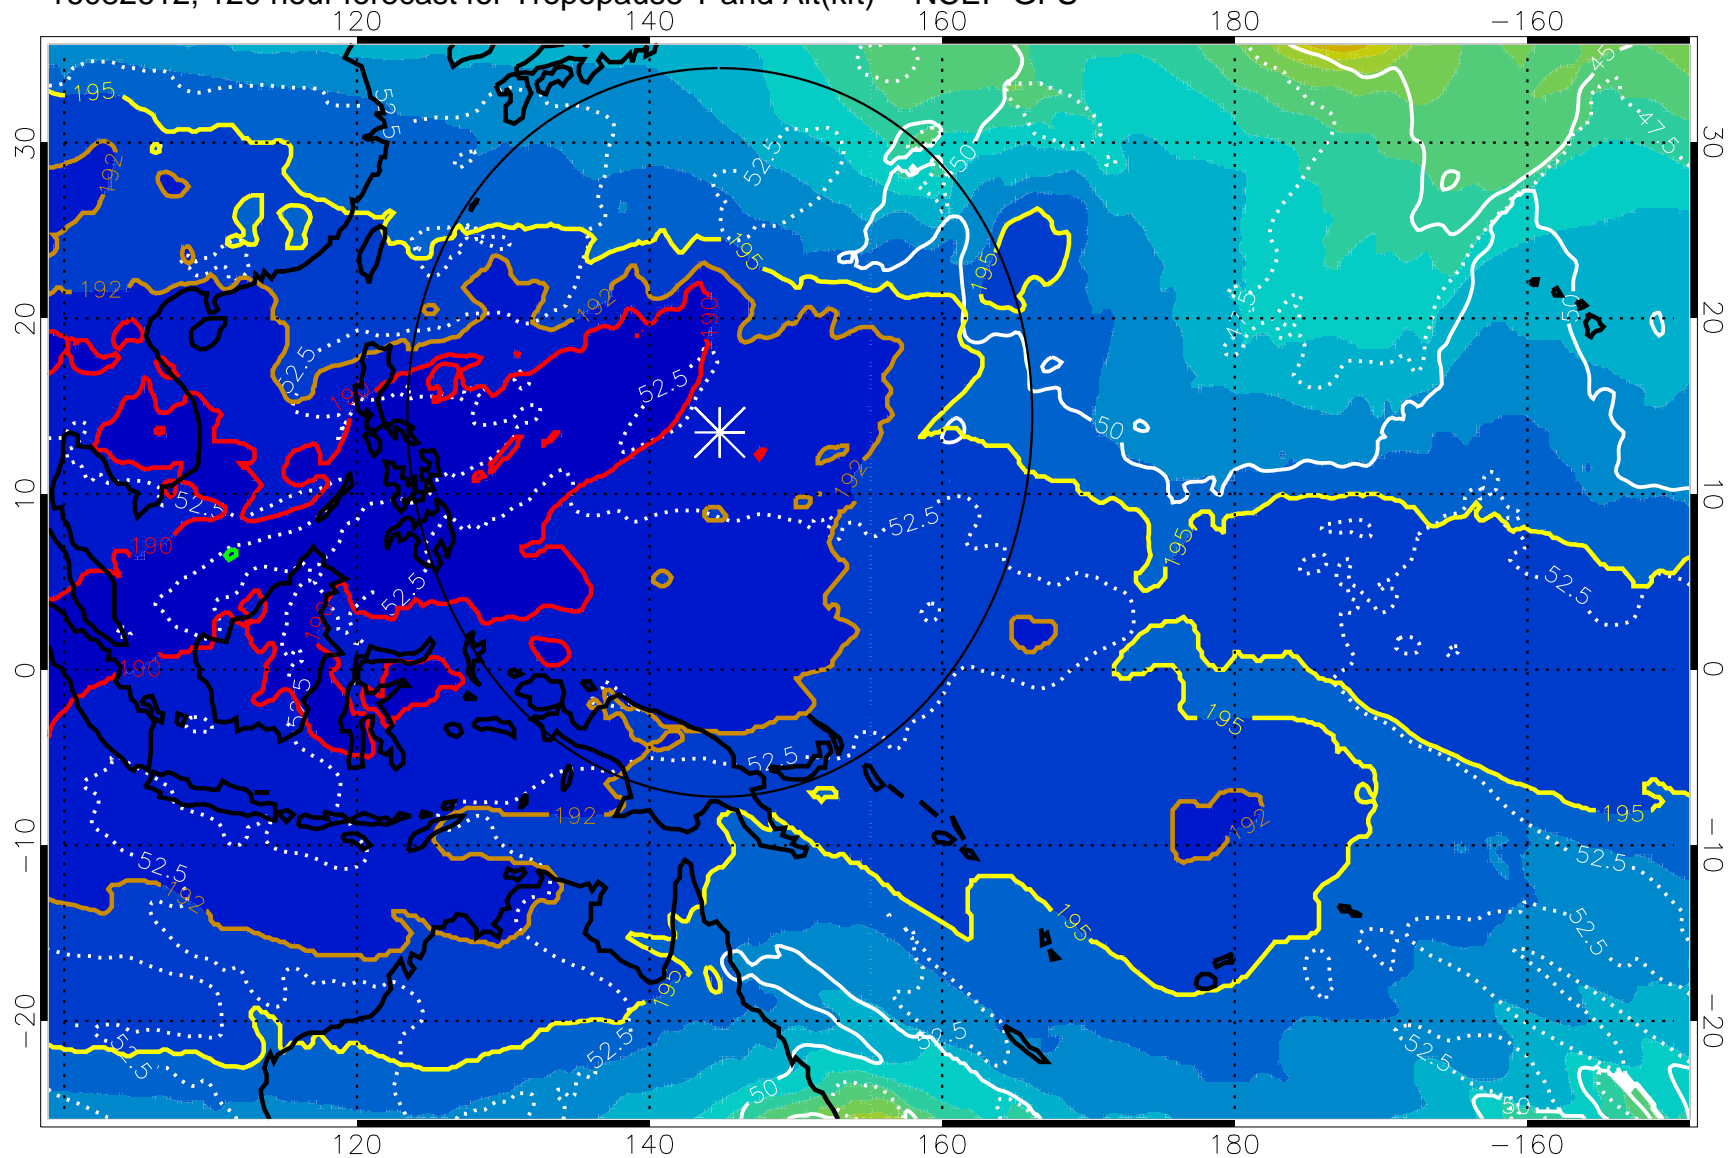

Tropopause T, K

Tropopause Altitude in kft (white)

192.5K Isotherm 195K Isotherm

187.5K Isotherm 190K Isotherm

Range ring of 2304 km

16082612, 120 hour forecast for Tropopause T and Alt(kft) -- NCEP GFS

190 200 210 220 230

Tropopause T, K

Tropopause Altitude in kft (white)

192.5K Isotherm 195K Isotherm
187.5K Isotherm 190K Isotherm

Range ring of 2304 km