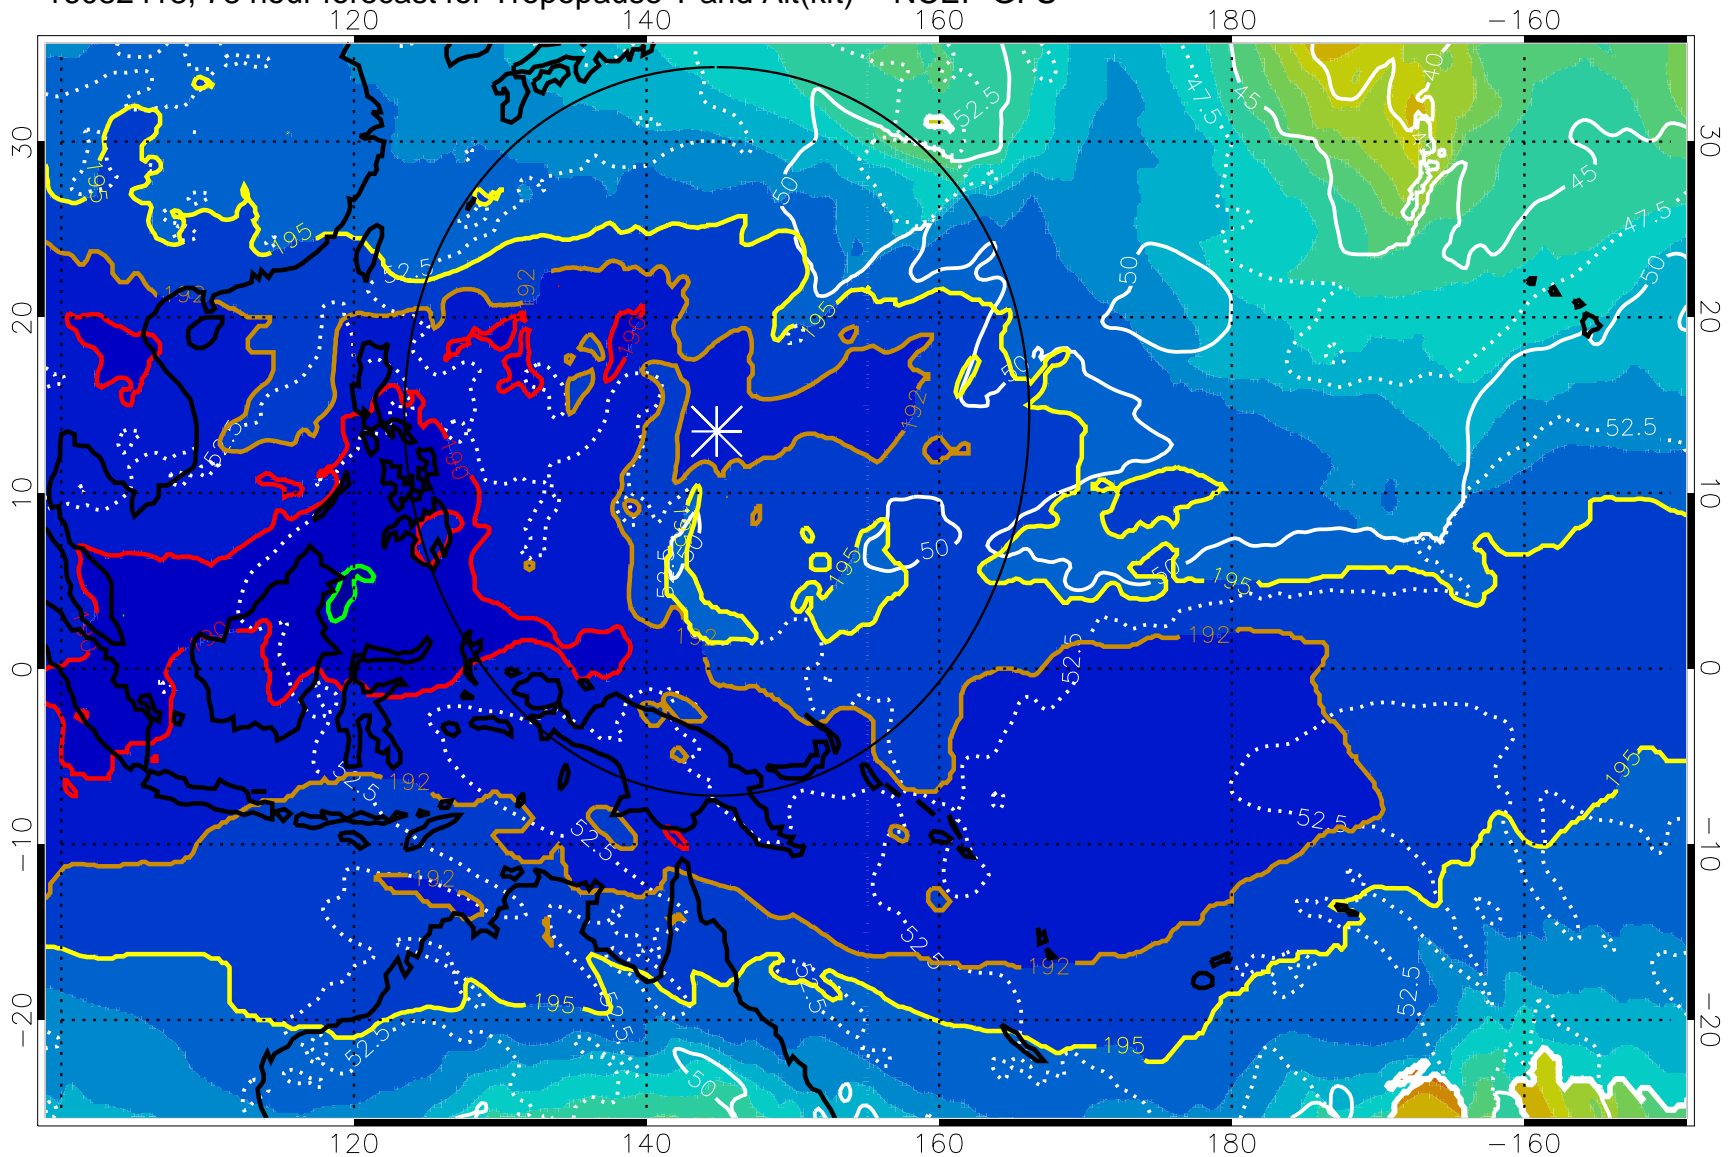

16082418, 78 hour forecast for Tropopause T and Alt(kft) -- NCEP GFS

190 200 210 220 230

Tropopause T, K

Tropopause Altitude in kft (white)

192.5K Isotherm 195K Isotherm

187.5K Isotherm 190K Isotherm

Range ring of 2304 km