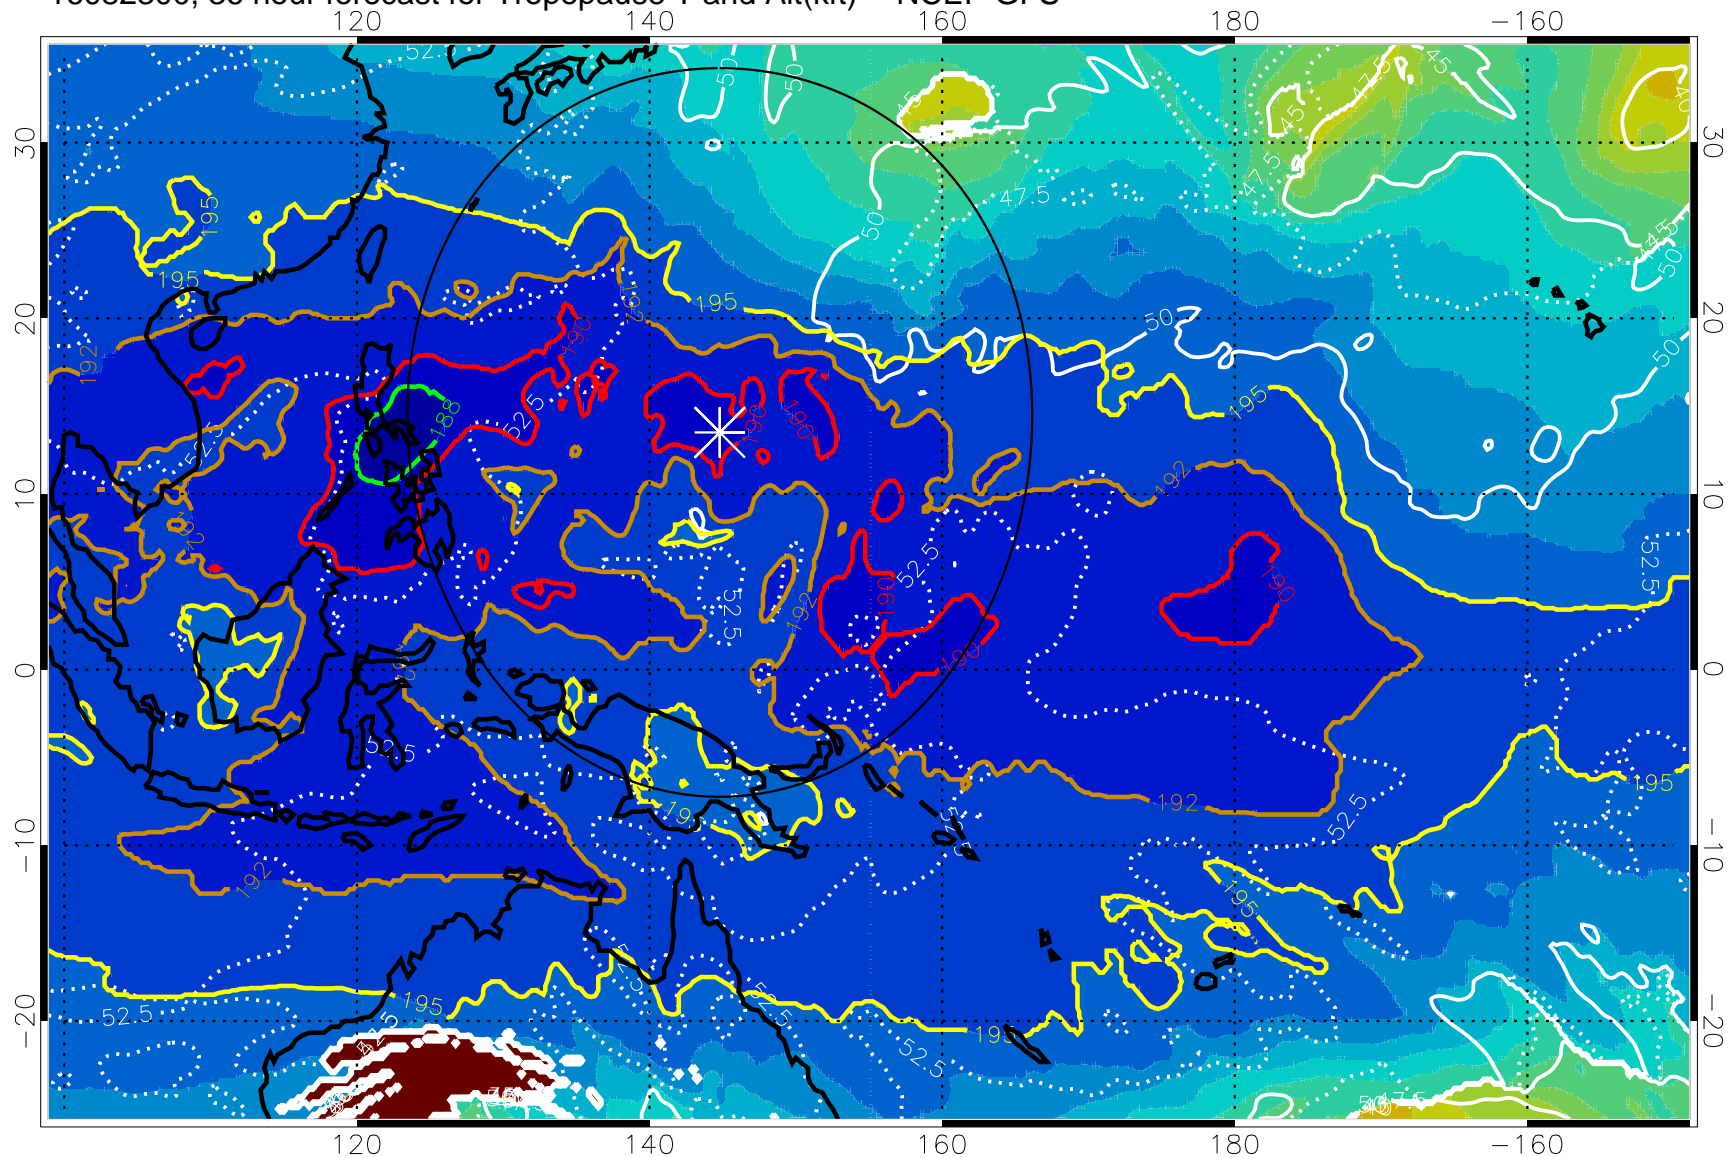

16082300, 36 hour forecast for Tropopause T and Alt(kft) -- NCEP GFS

190   200   210   220   230
Tropopause T, K

Tropopause Altitude in kft (white)

192.5K Isotherm   195K Isotherm
187.5K Isotherm   190K Isotherm

Range ring of 2304 km