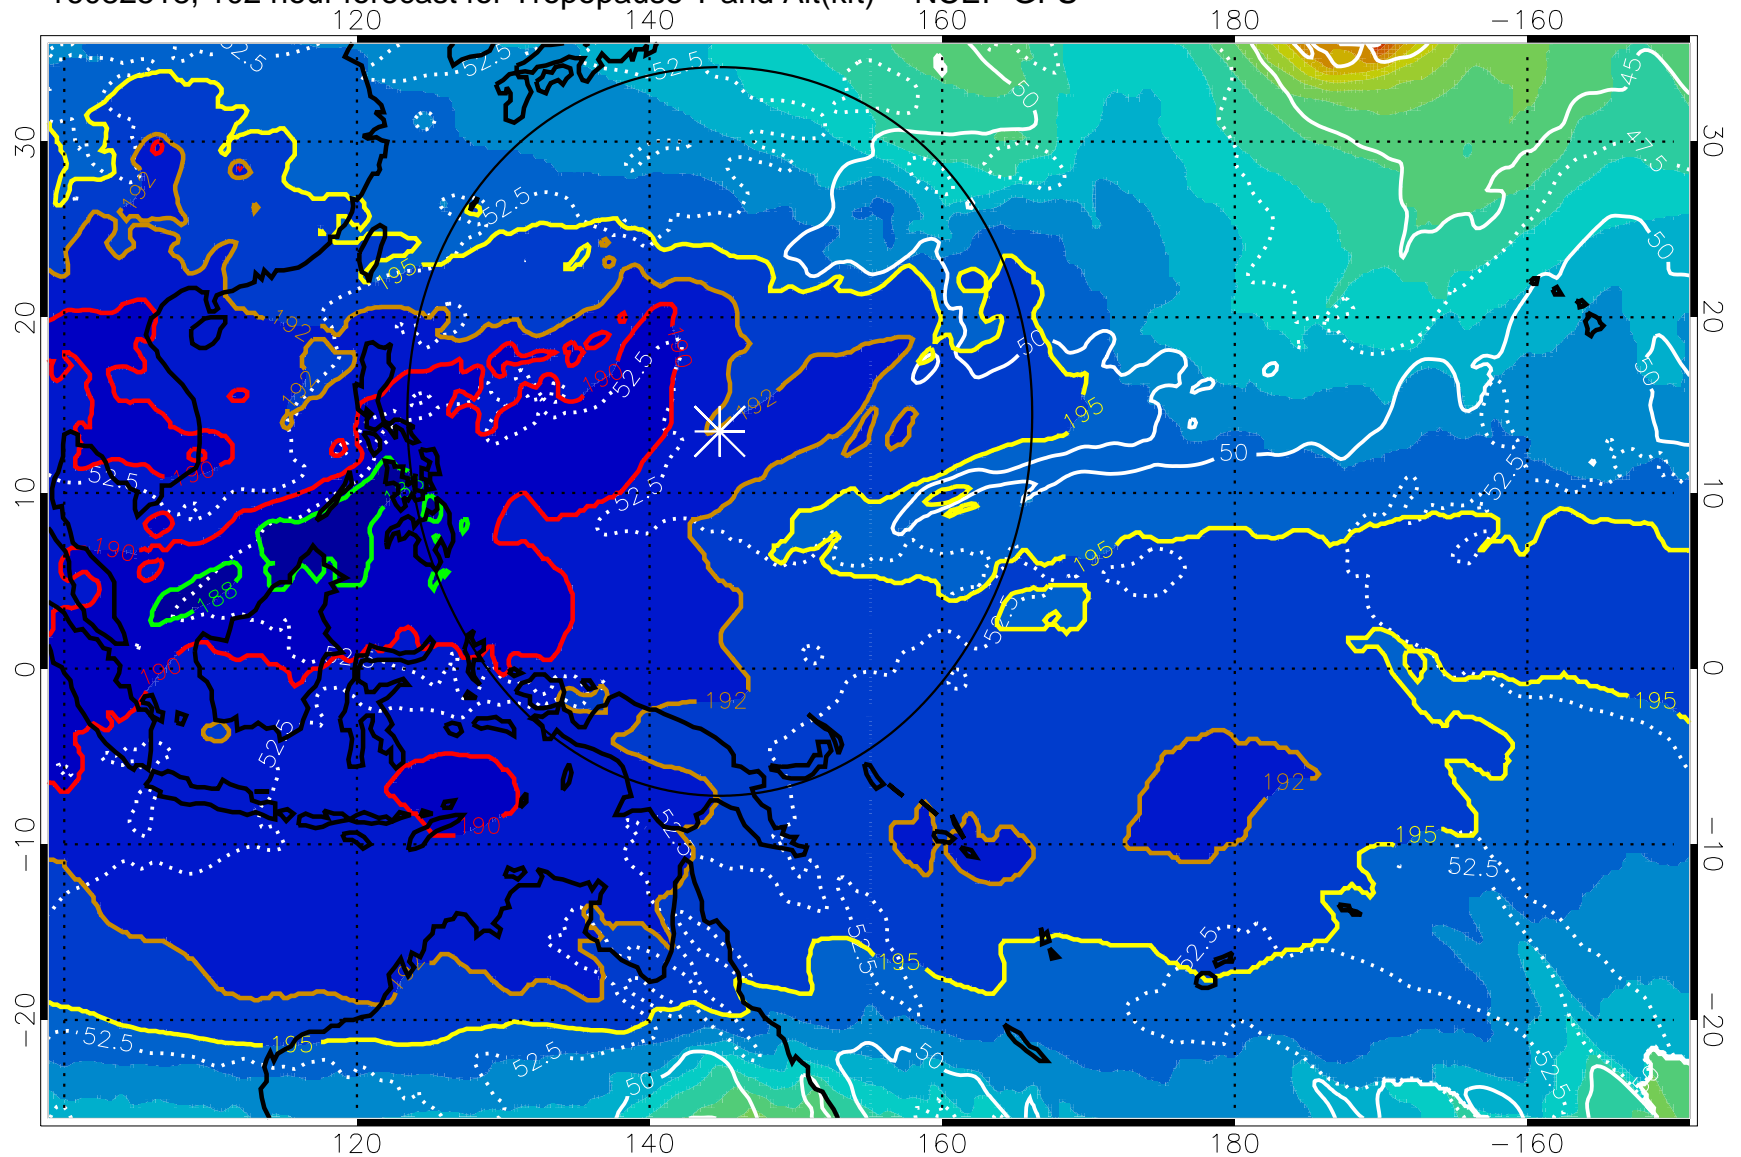

190 200 210 220 230

Tropopause T, K

Tropopause Altitude in kft (white)

192.5K Isotherm 195K Isotherm
187.5K Isotherm 190K Isotherm

Range ring of 2304 km

16082512, 96 hour forecast for Tropopause T and Alt(kft) -- NCEP GFS

Tropopause Altitude in kft (white)

192.5K Isotherm 195K Isotherm
 187.5K Isotherm 190K Isotherm

Range ring of 2304 km

16082518, 102 hour forecast for Tropopause T and Alt(kft) -- NCEP GFS

190 200 210 220 230
Tropopause T, K