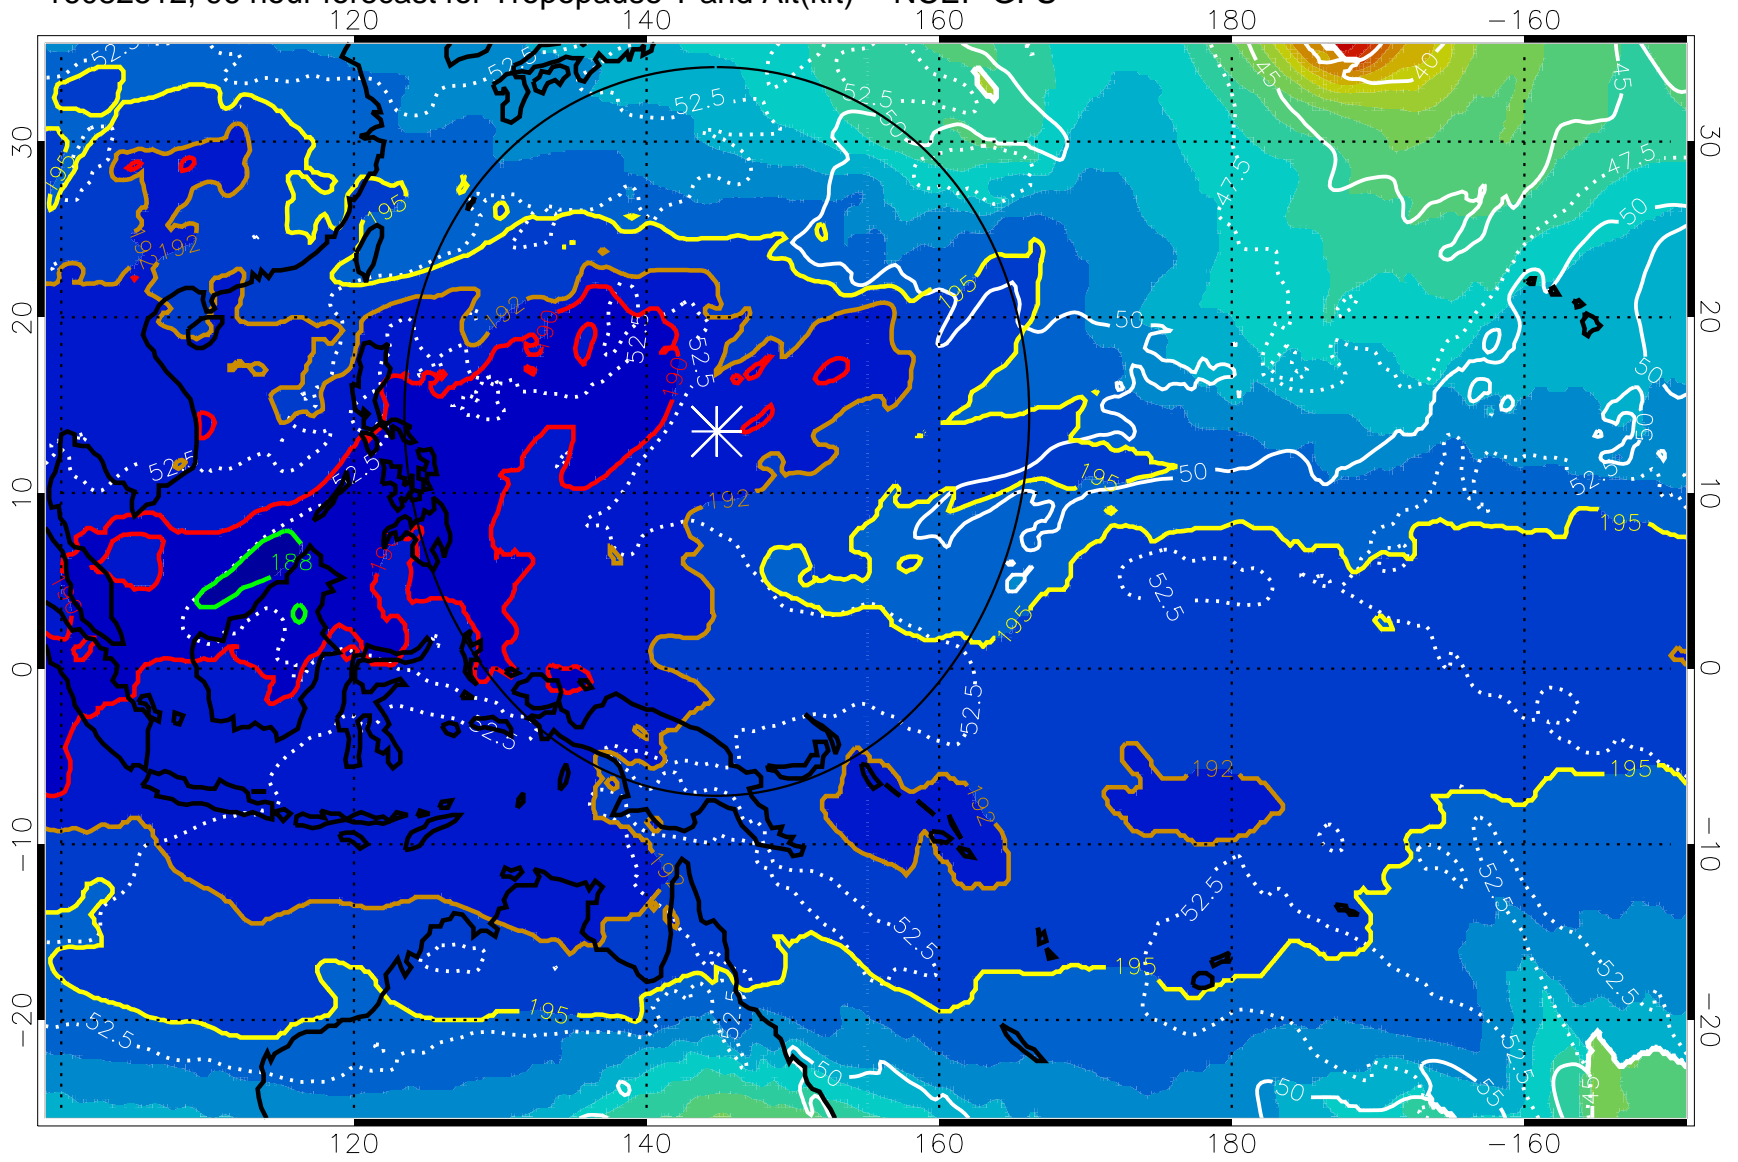

190 200 210 220 230

Tropopause T, K

Tropopause Altitude in kft (white)

192.5K Isotherm 195K Isotherm
187.5K Isotherm 190K Isotherm

Range ring of 2304 km

16082512, 96 hour forecast for Tropopause T and Alt(kft) -- NCEP GFS