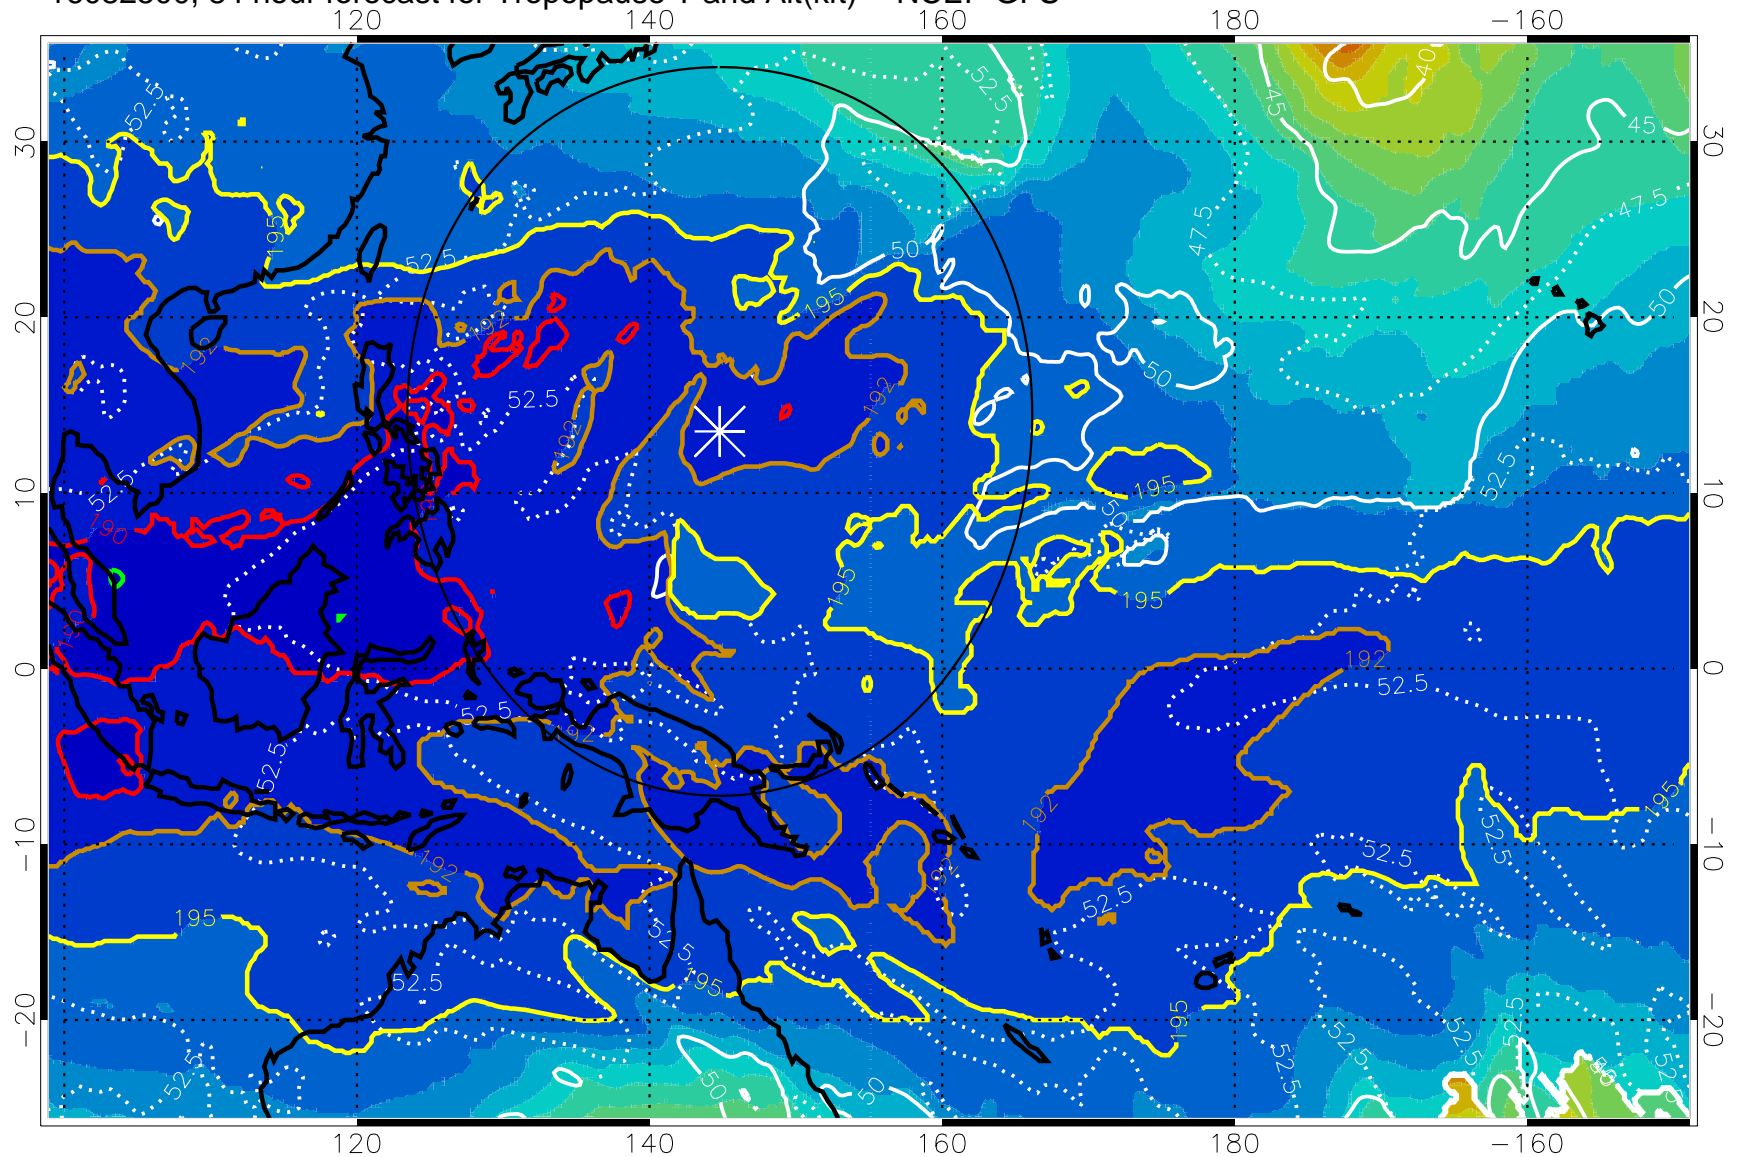

190 200 210 220 230

Tropopause T, K

Tropopause Altitude in kft (white)

192.5K Isotherm 195K Isotherm

187.5K Isotherm 190K Isotherm

Range ring of 2304 km

16082500, 84 hour forecast for Tropopause T and Alt(kft) -- NCEP GFS