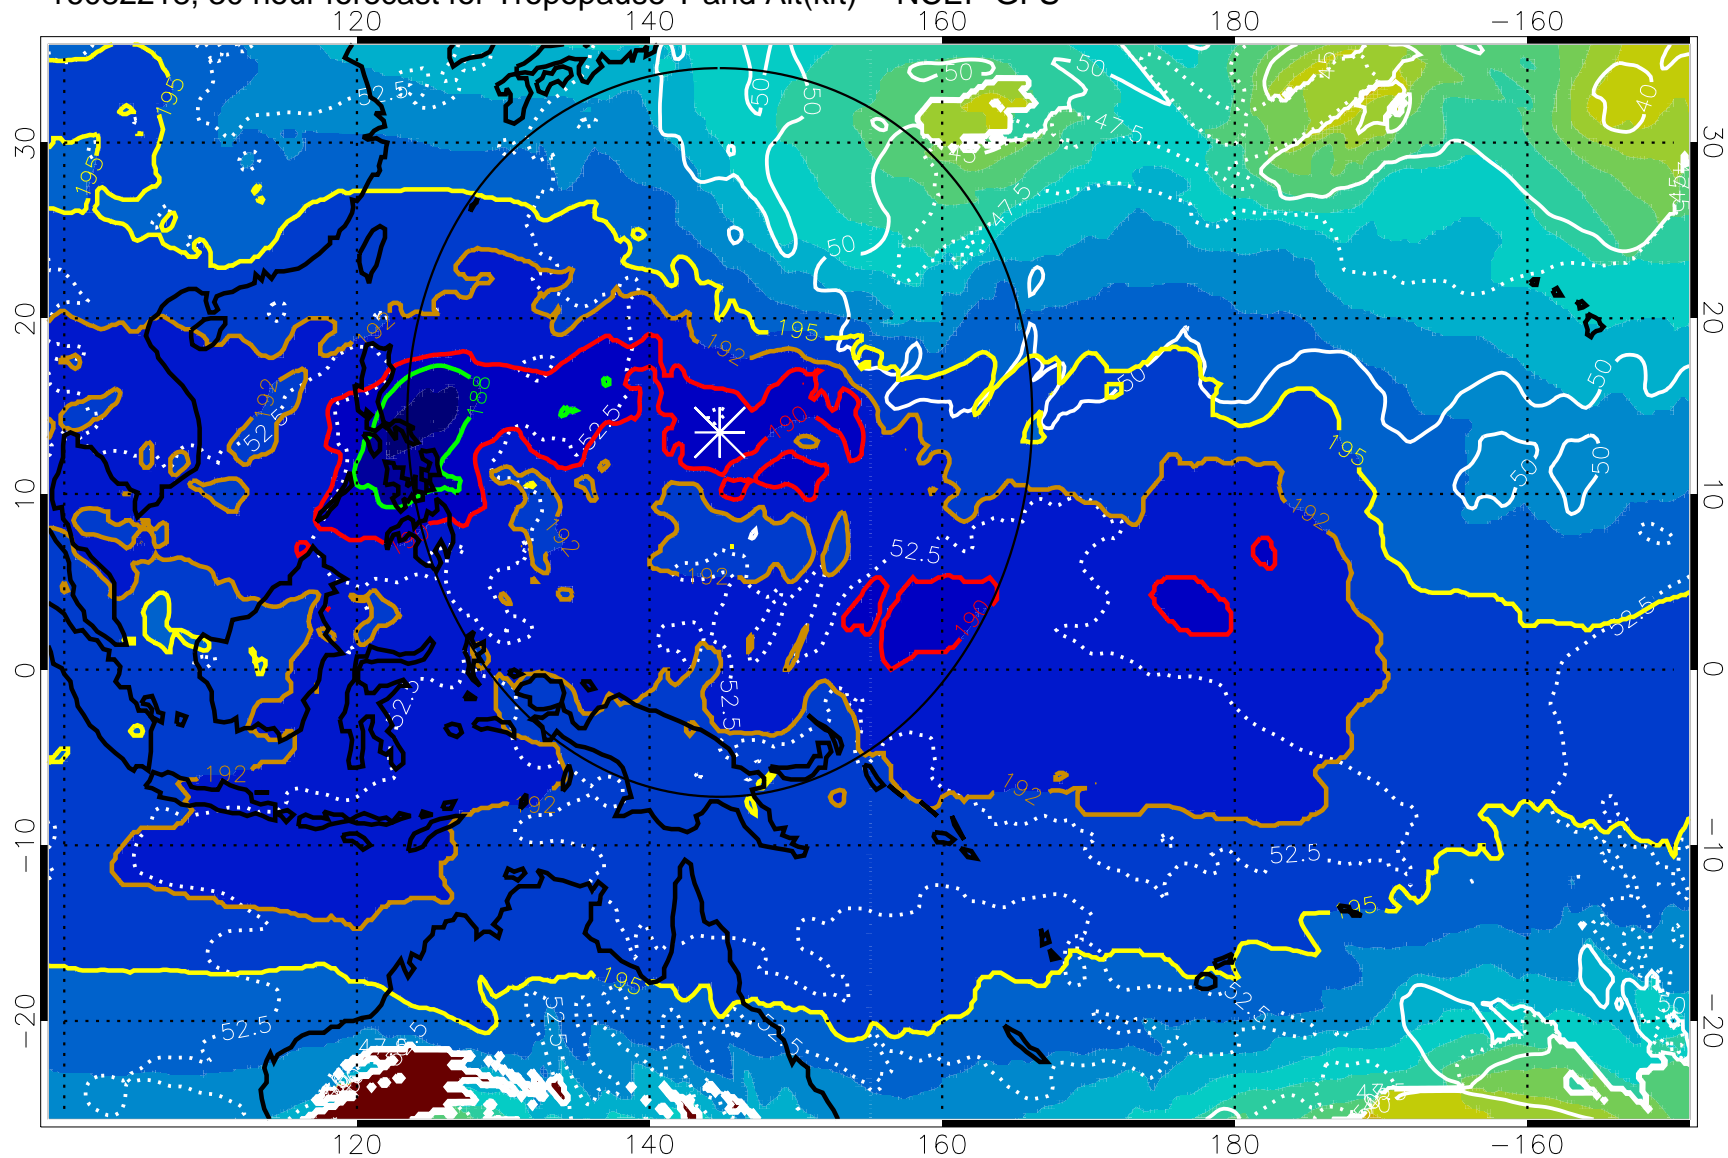

16082218, 30 hour forecast for Tropopause T and Alt(kft) -- NCEP GFS

190 200 210 220 230
Tropopause T, K

Tropopause Altitude in kft (white)

192.5K Isotherm 195K Isotherm
187.5K Isotherm 190K Isotherm

Range ring of 2304 km