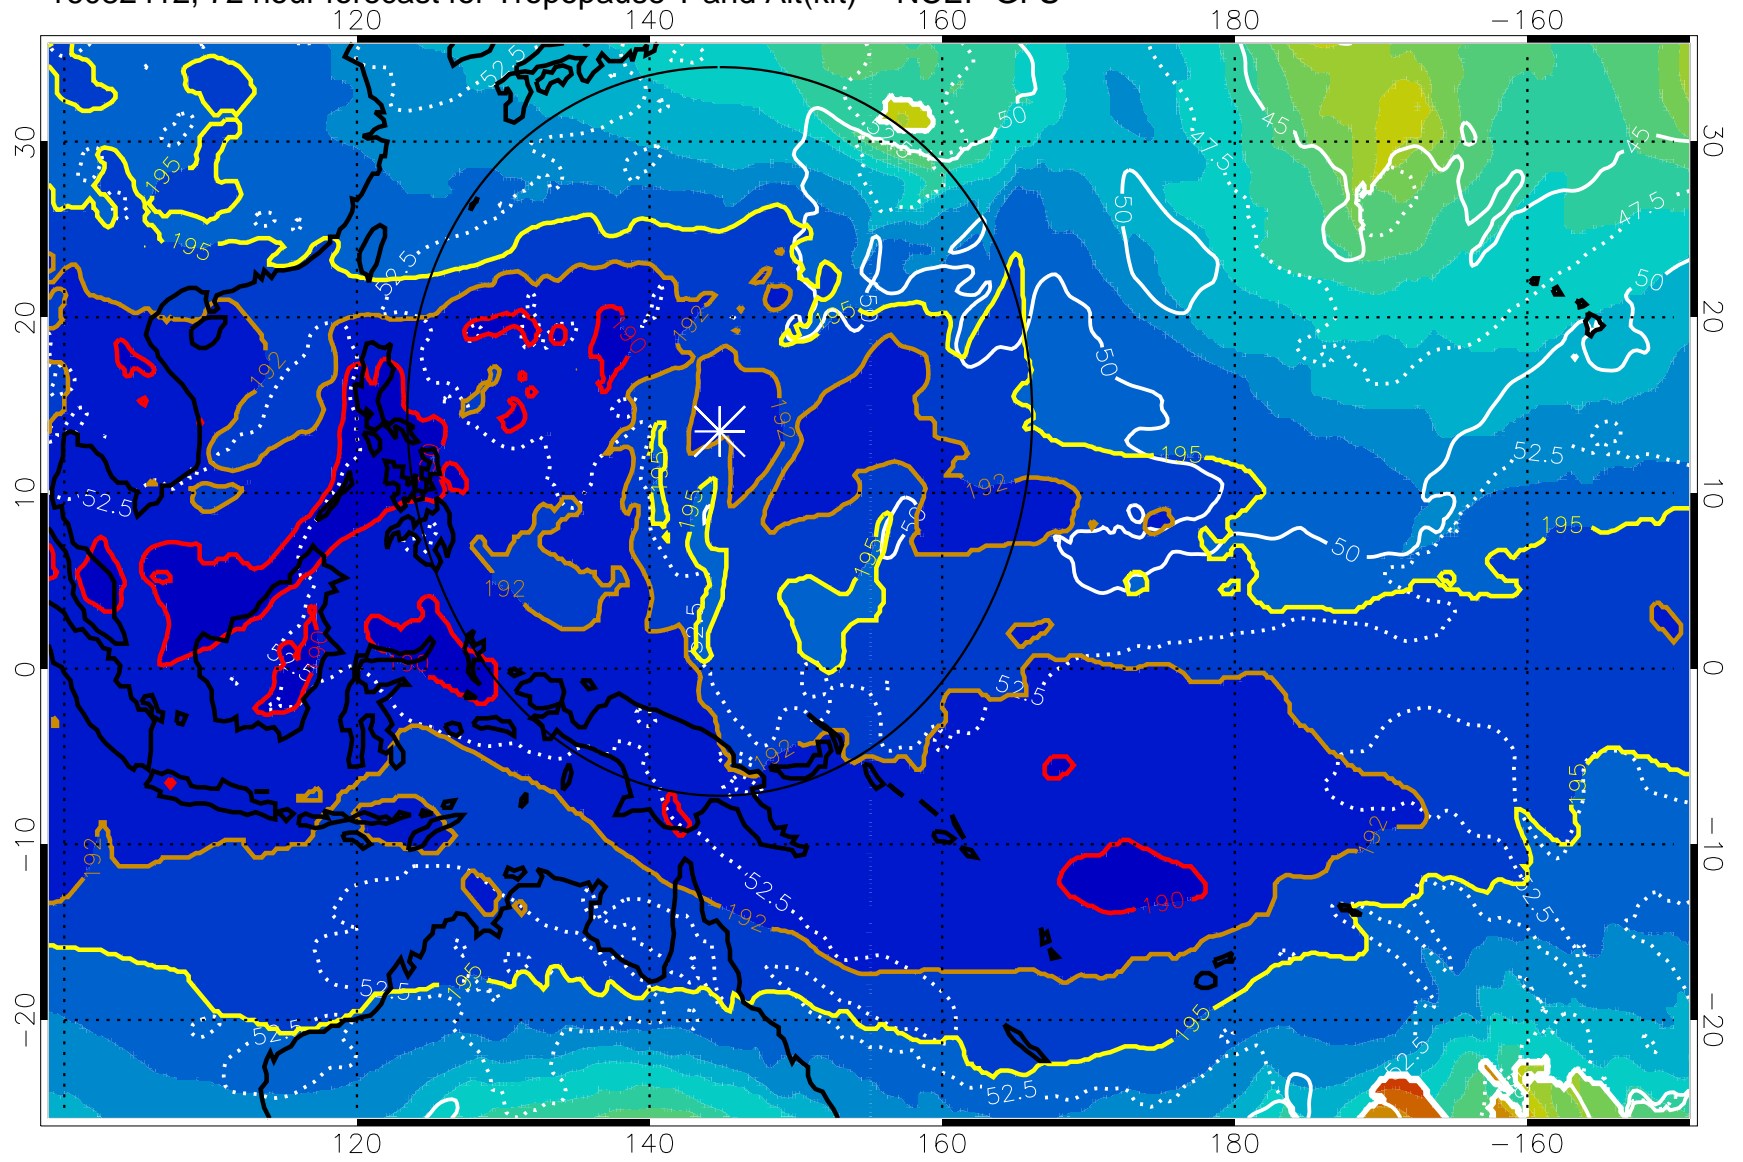

190 200 210 220 230

Tropopause T, K

Tropopause Altitude in kft (white)

192.5K Isotherm 195K Isotherm
187.5K Isotherm 190K Isotherm

Range ring of 2304 km

16082412, 72 hour forecast for Tropopause T and Alt(kft) -- NCEP GFS