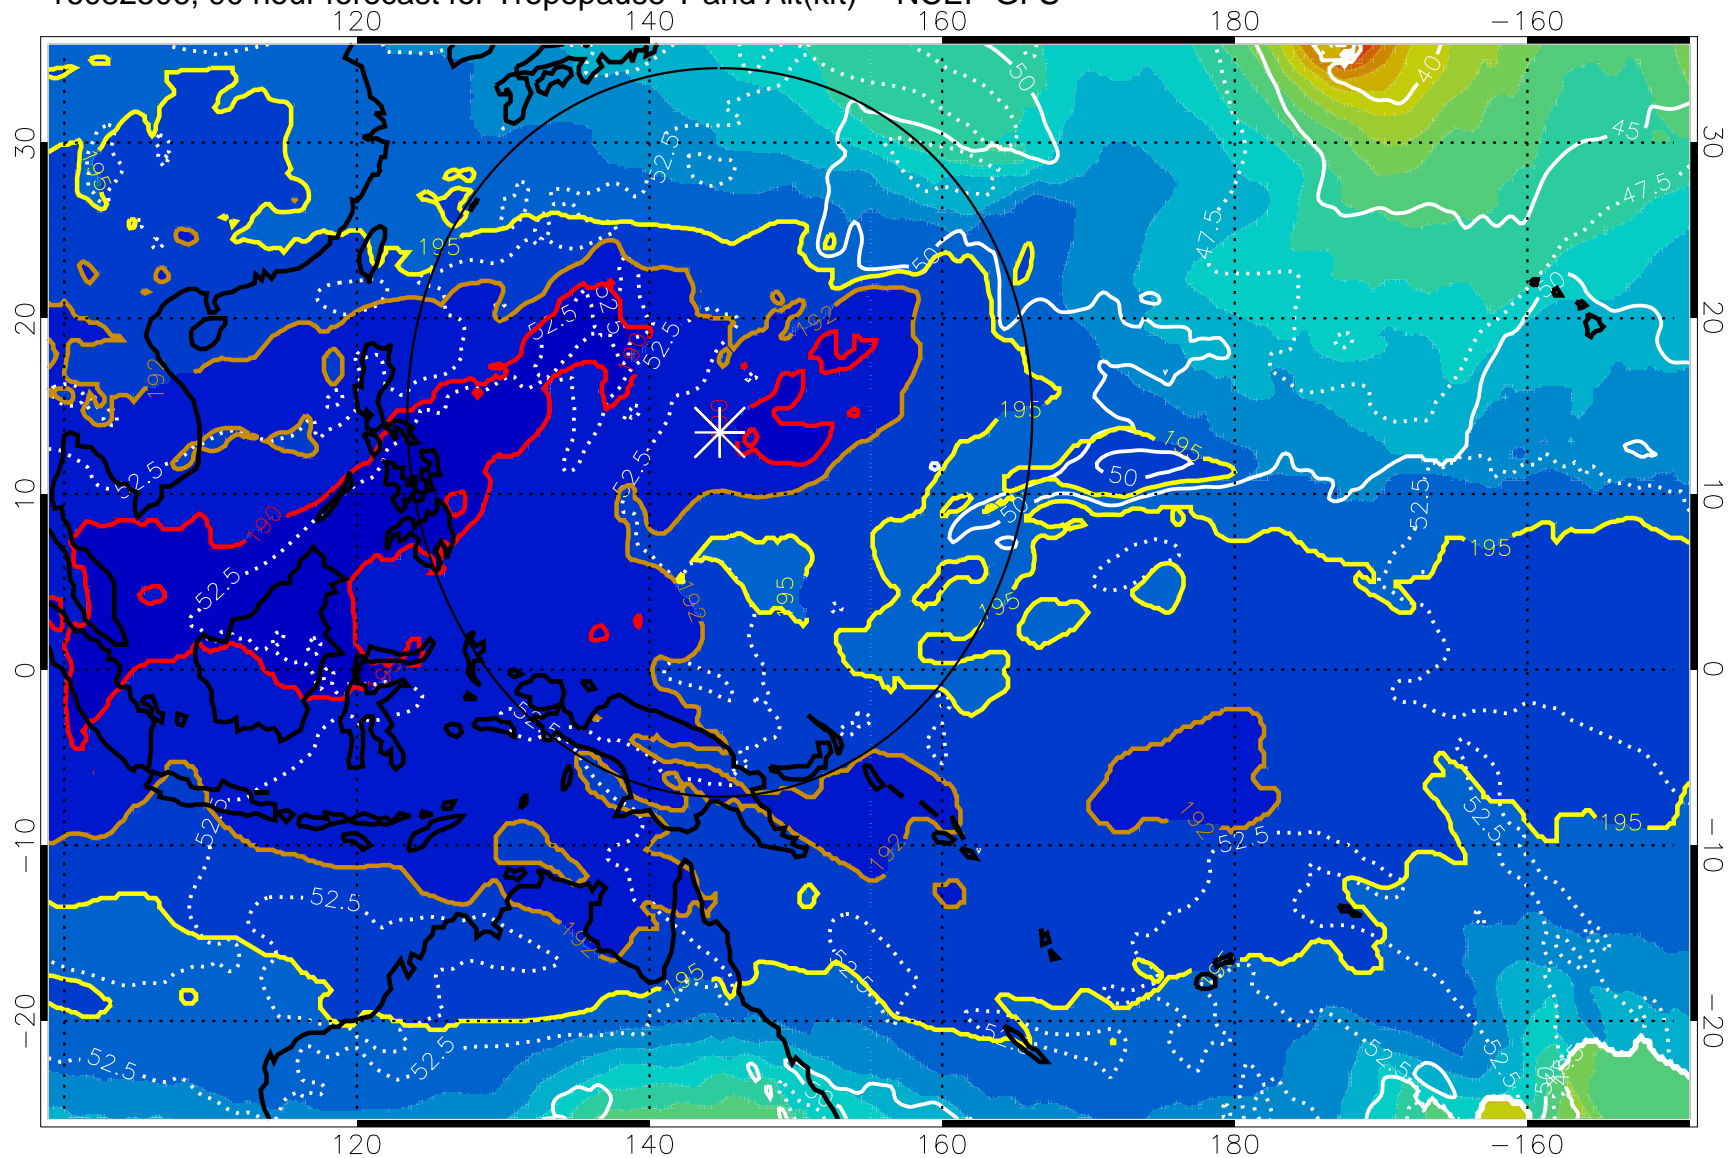

190 200 210 220 230

Tropopause T, K

Tropopause Altitude in kft (white)

192.5K Isotherm 195K Isotherm

187.5K Isotherm 190K Isotherm

Range ring of 2304 km

16082506, 90 hour forecast for Tropopause T and Alt(kft) -- NCEP GFS