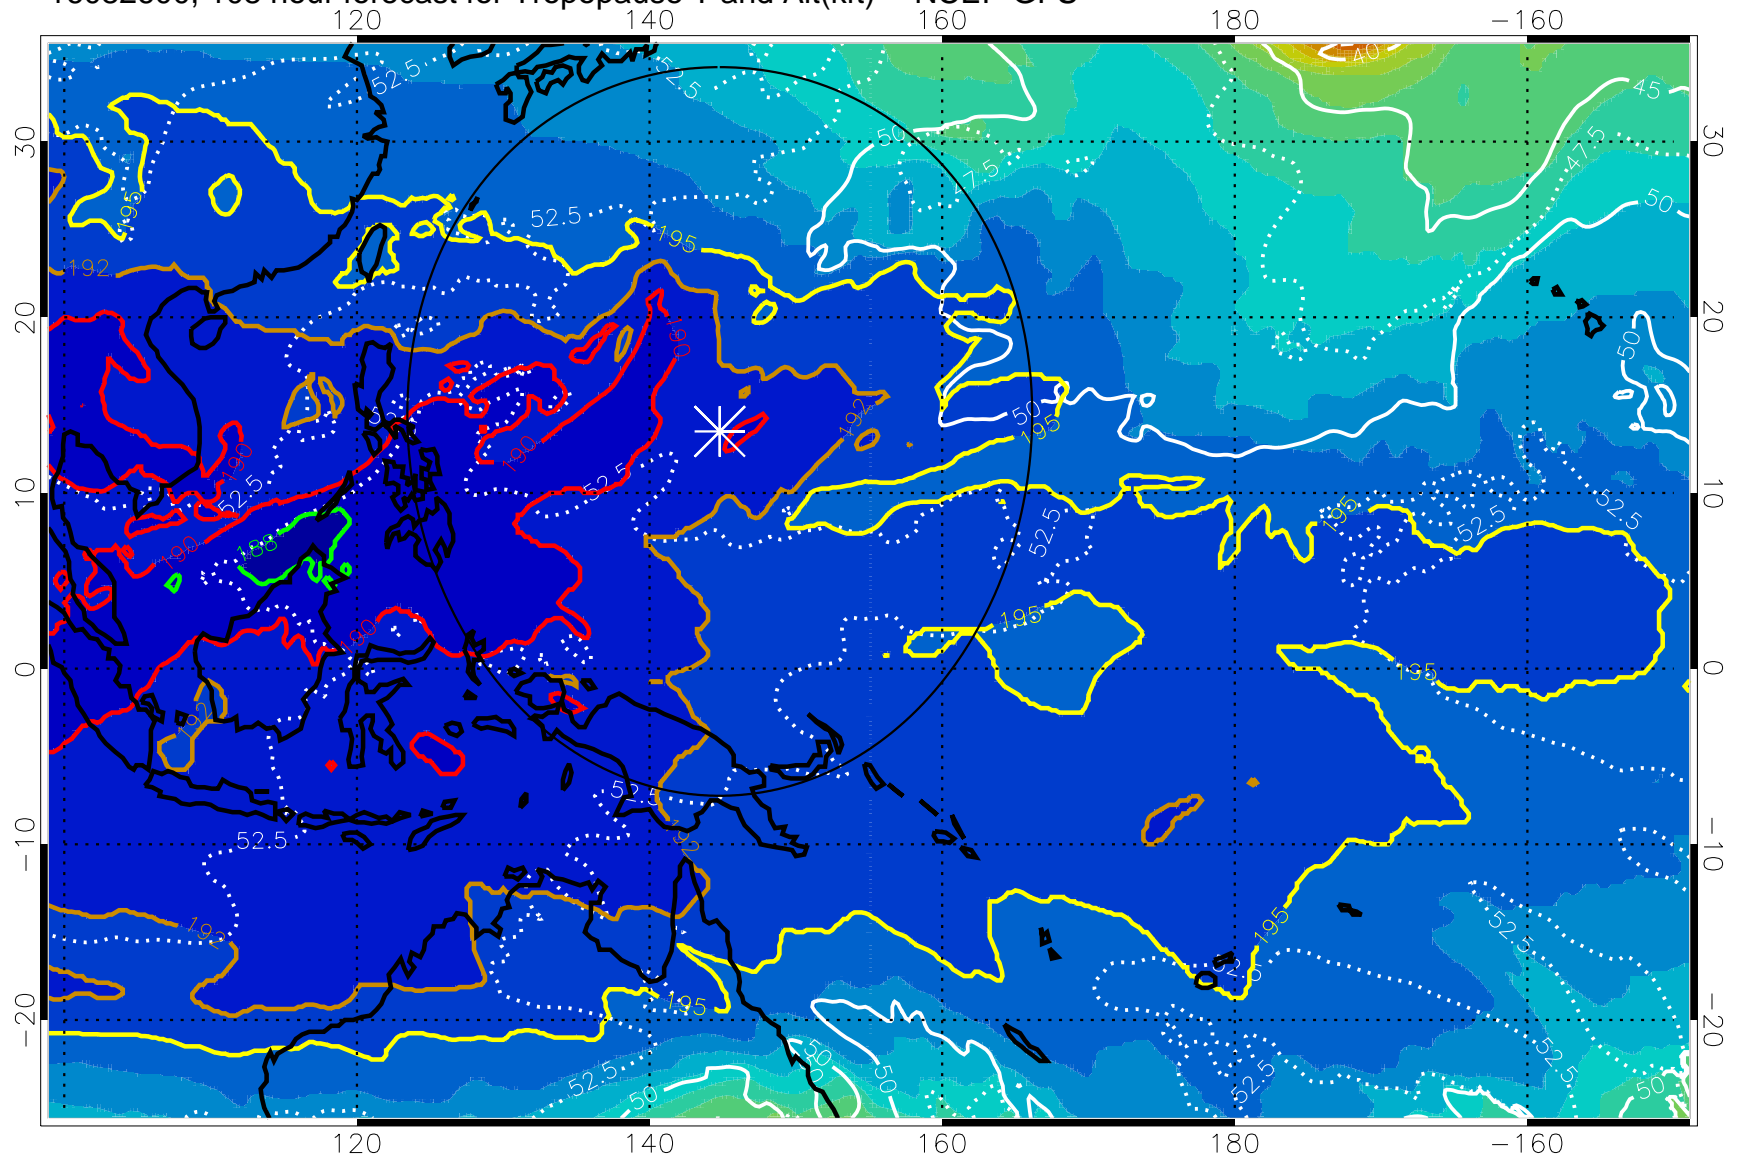

16082600, 108 hour forecast for Tropopause T and Alt(kft) -- NCEP GFS

190   200   210   220   230
Tropopause T, K

Tropopause Altitude in kft (white)

192.5K Isotherm   195K Isotherm
187.5K Isotherm   190K Isotherm

Range ring of 2304 km