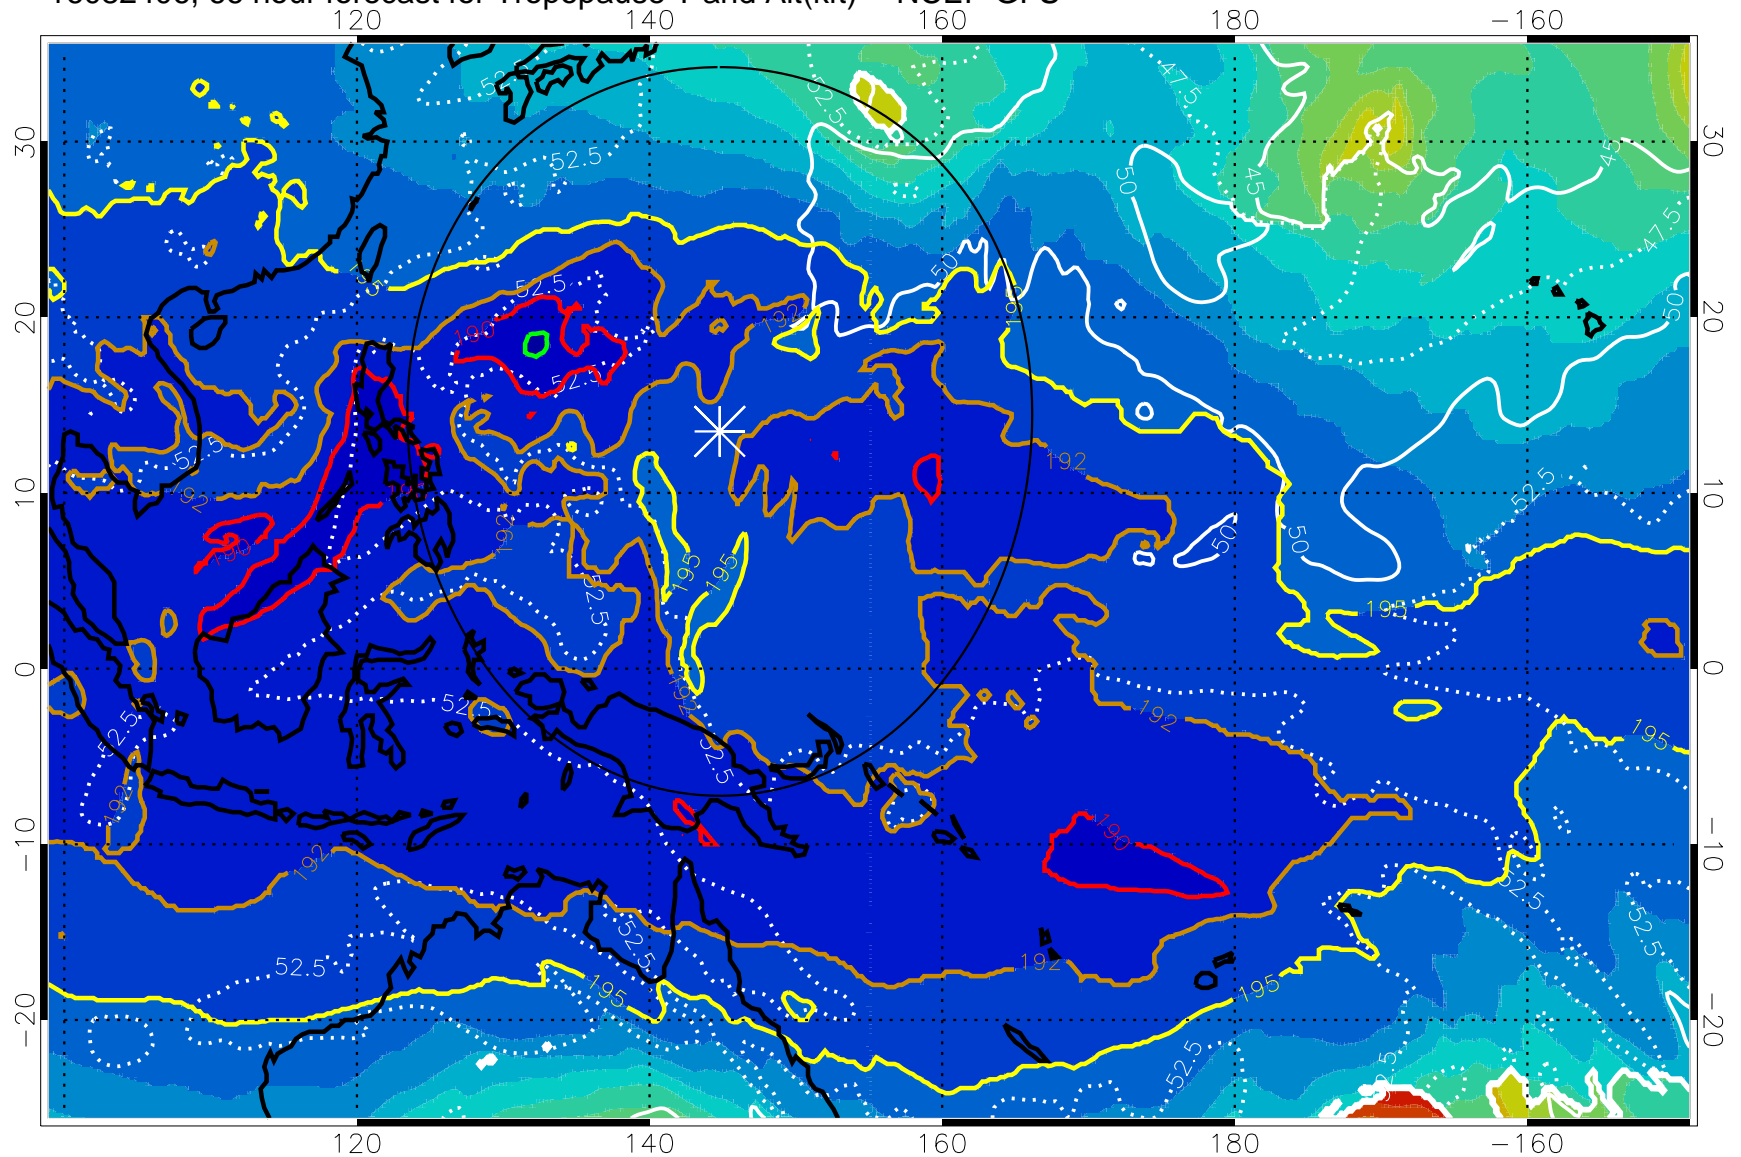

190 200 210 220 230
Tropopause T, K

Tropopause Altitude in kft (white)

192.5K Isotherm 195K Isotherm
187.5K Isotherm 190K Isotherm

Range ring of 2304 km

16082400, 60 hour forecast for Tropopause T and Alt(kft) -- NCEP GFS

190 200 210 220 230
Tropopause T, K

Tropopause Altitude in kft (white)

192.5K Isotherm 195K Isotherm
187.5K Isotherm 190K Isotherm

Range ring of 2304 km

16082406, 66 hour forecast for Tropopause T and Alt(kft) -- NCEP GFS