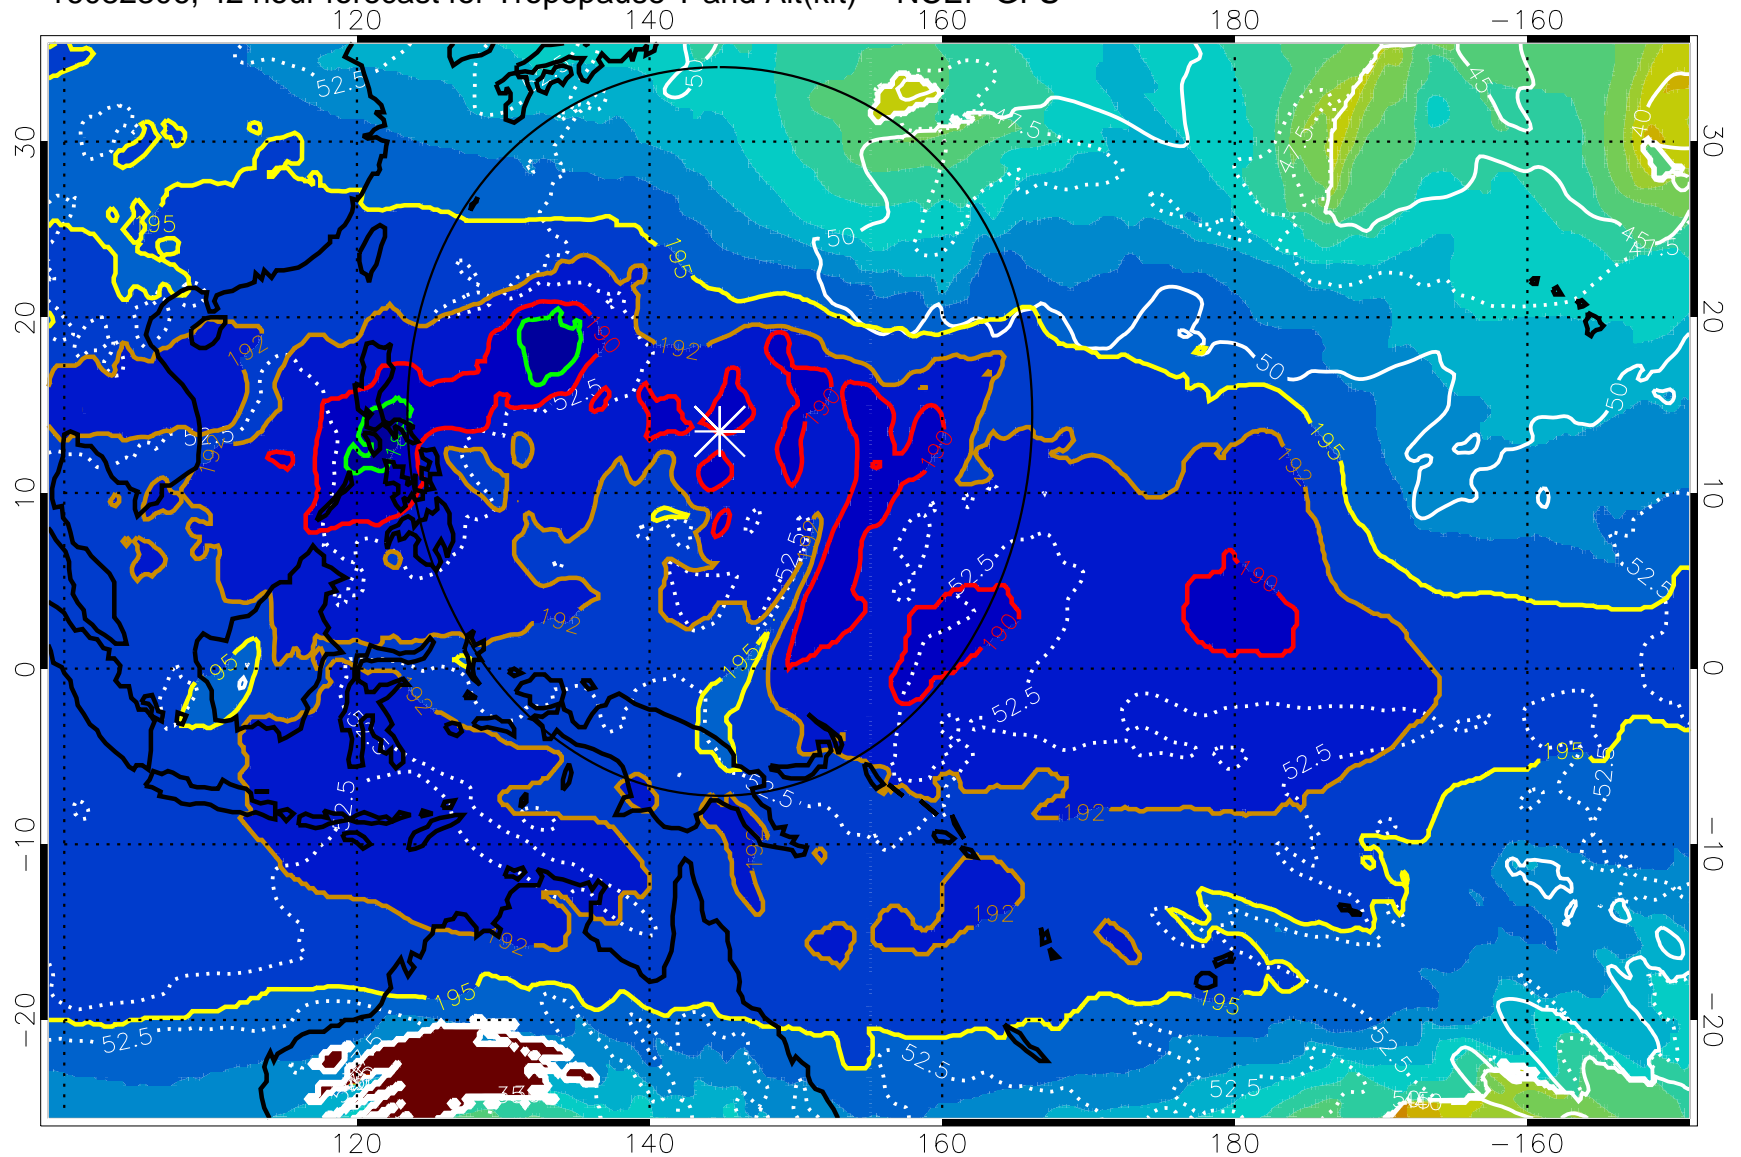

190 200 210 220 230
Tropopause T, K

Tropopause Altitude in kft (white)

192.5K Isotherm 195K Isotherm
187.5K Isotherm 190K Isotherm

Range ring of 2304 km

16082300, 36 hour forecast for Tropopause T and Alt(kft) -- NCEP GFS

190 200 210 220 230
Tropopause T, K

Tropopause Altitude in kft (white)

192.5K Isotherm 195K Isotherm
187.5K Isotherm 190K Isotherm

Range ring of 2304 km

16082306, 42 hour forecast for Tropopause T and Alt(kft) -- NCEP GFS