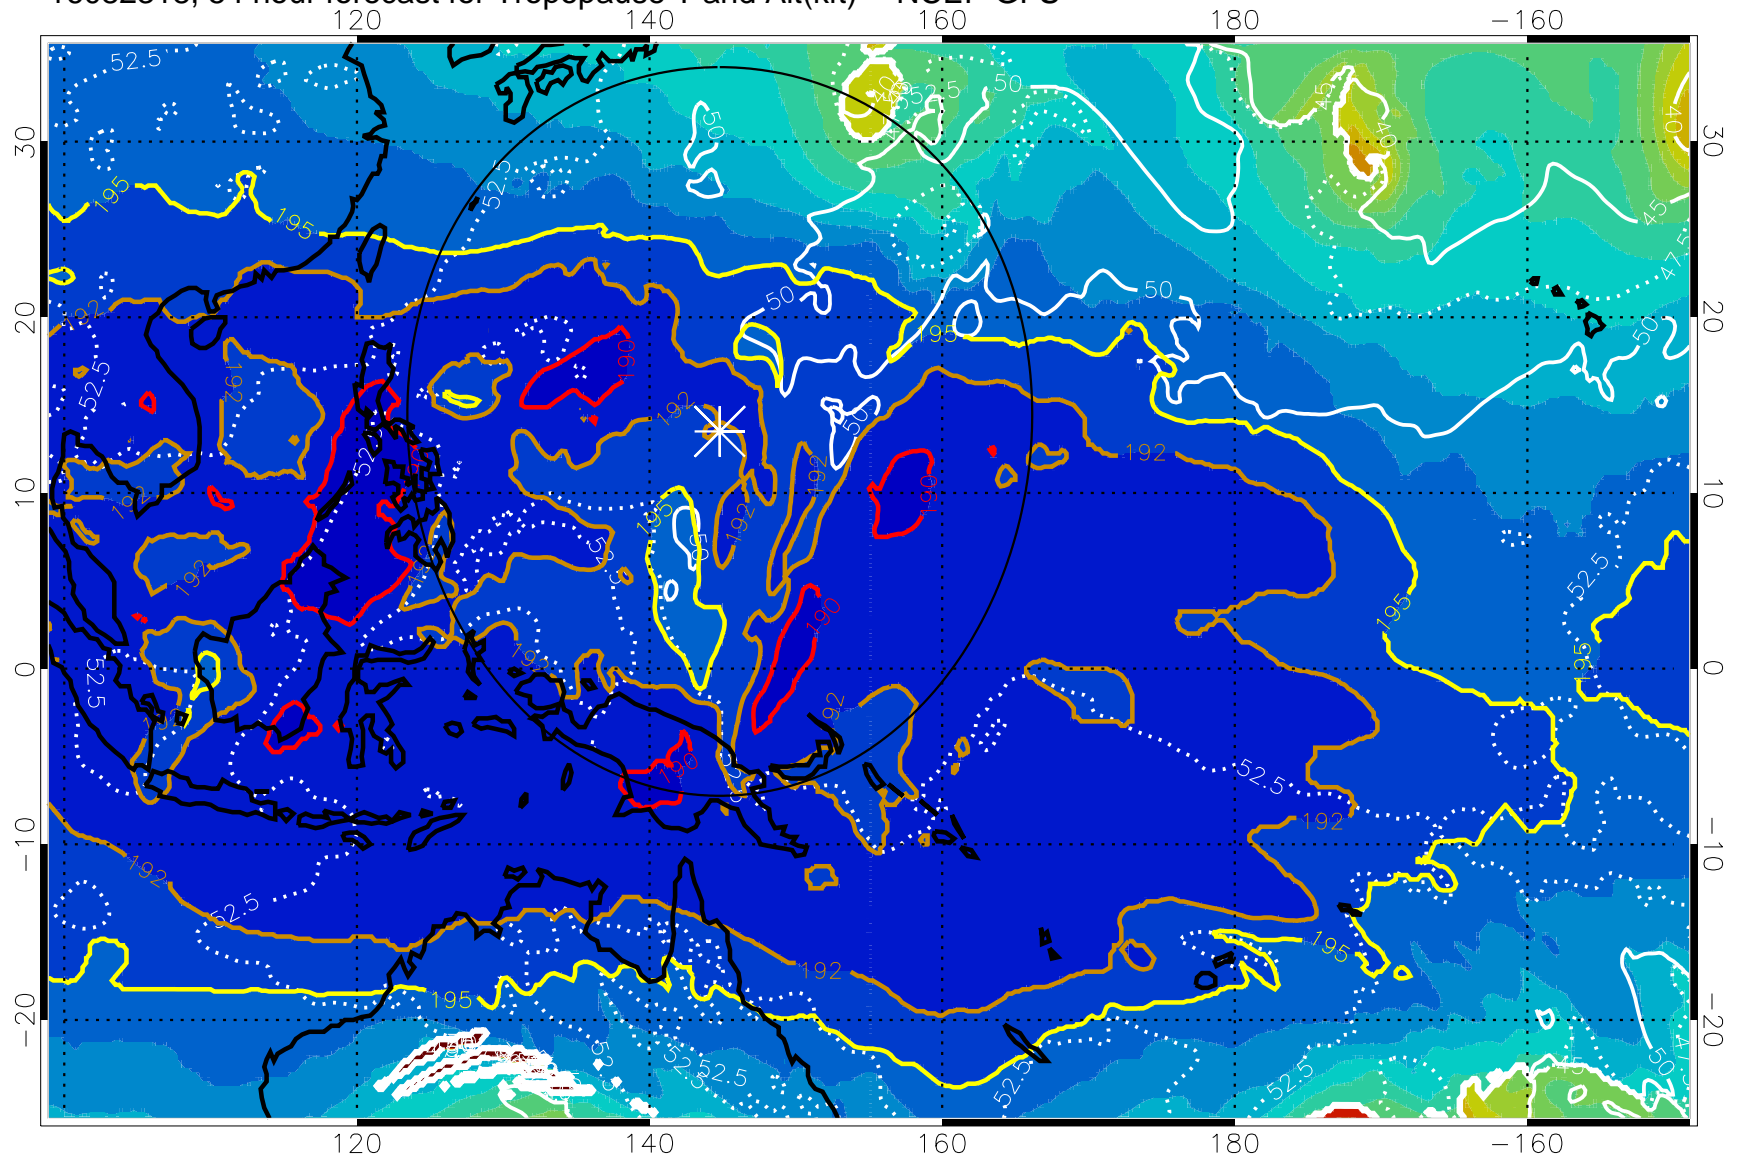

190 200 210 220 230

Tropopause T, K

Tropopause Altitude in kft (white)

192.5K Isotherm 195K Isotherm

187.5K Isotherm 190K Isotherm

Range ring of 2304 km

16082318, 54 hour forecast for Tropopause T and Alt(kft) -- NCEP GFS