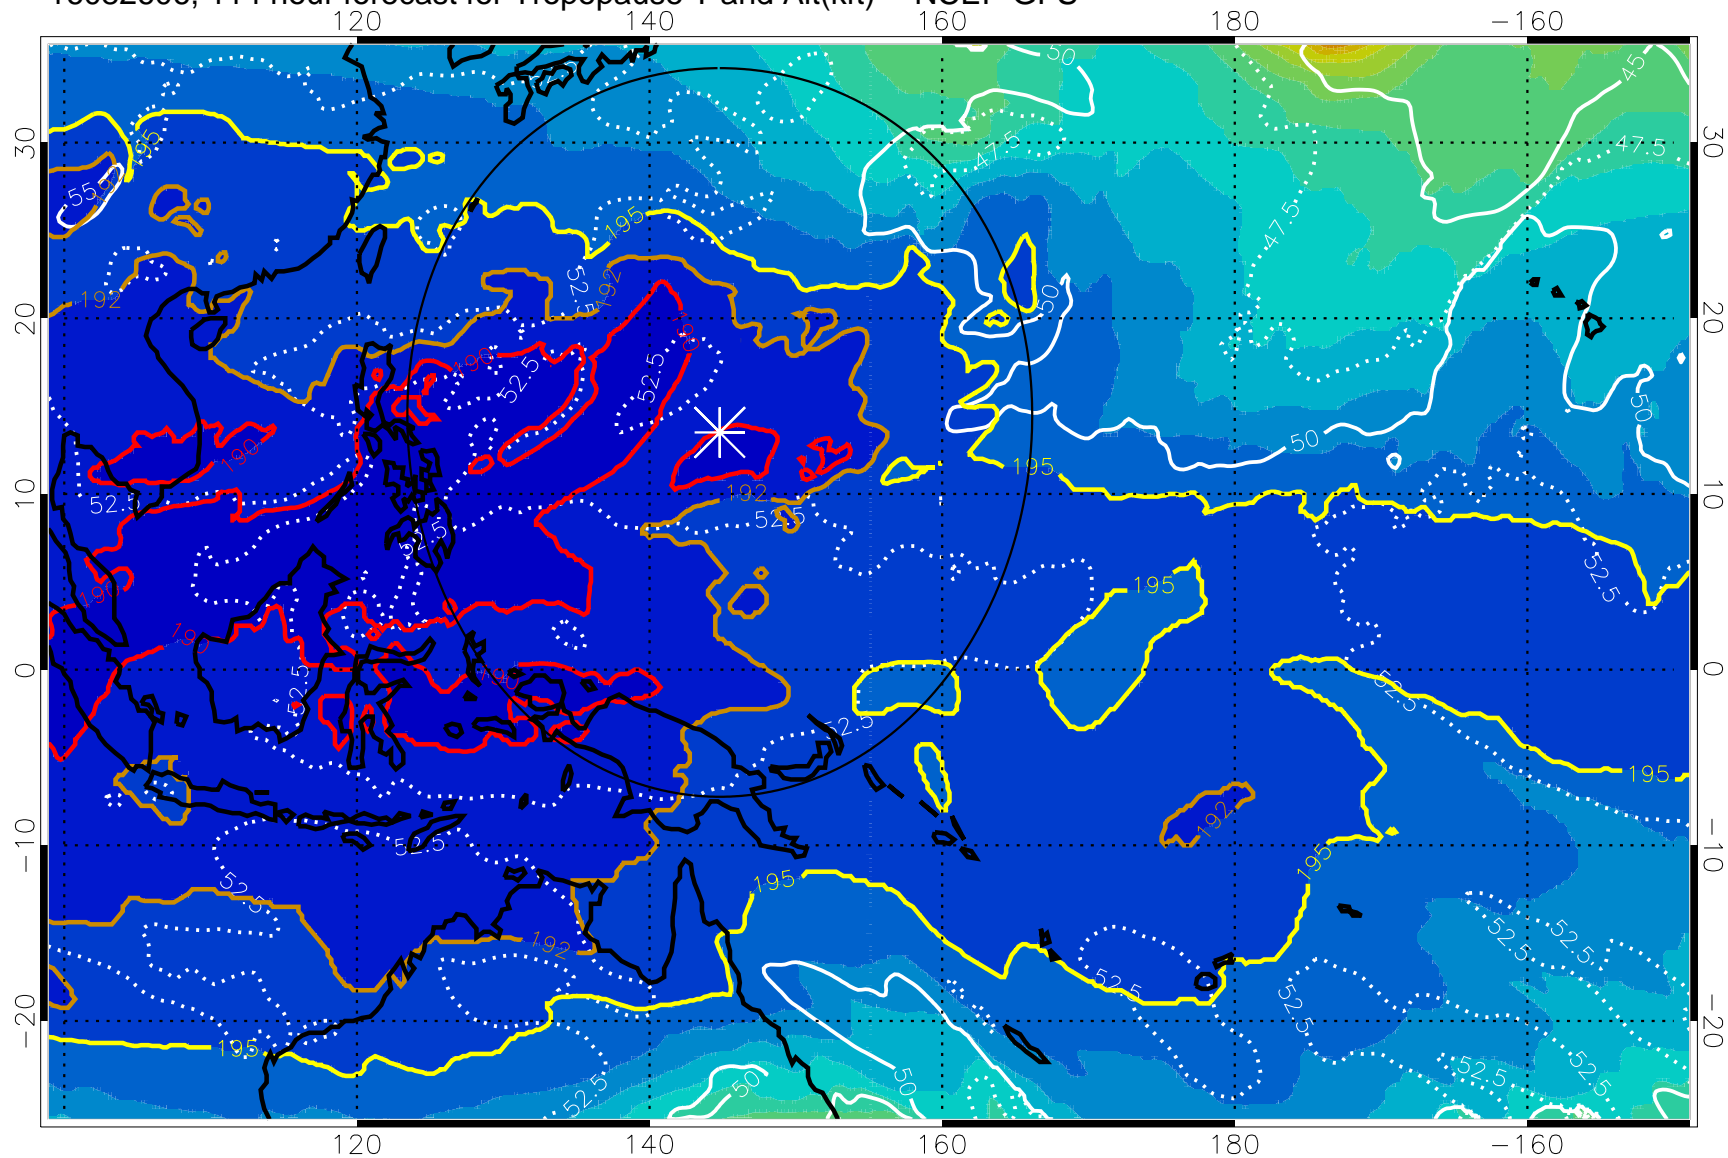

Tropopause Altitude in kft (white)

192.5K Isotherm 195K Isotherm
187.5K Isotherm 190K Isotherm

Range ring of 2304 km

16082600, 108 hour forecast for Tropopause T and Alt(kft) -- NCEP GFS

190 200 210 220 230
Tropopause T, K

Tropopause Altitude in kft (white)

192.5K Isotherm 195K Isotherm
187.5K Isotherm 190K Isotherm

Range ring of 2304 km

16082606, 114 hour forecast for Tropopause T and Alt(kft) -- NCEP GFS

190 200 210 220 230