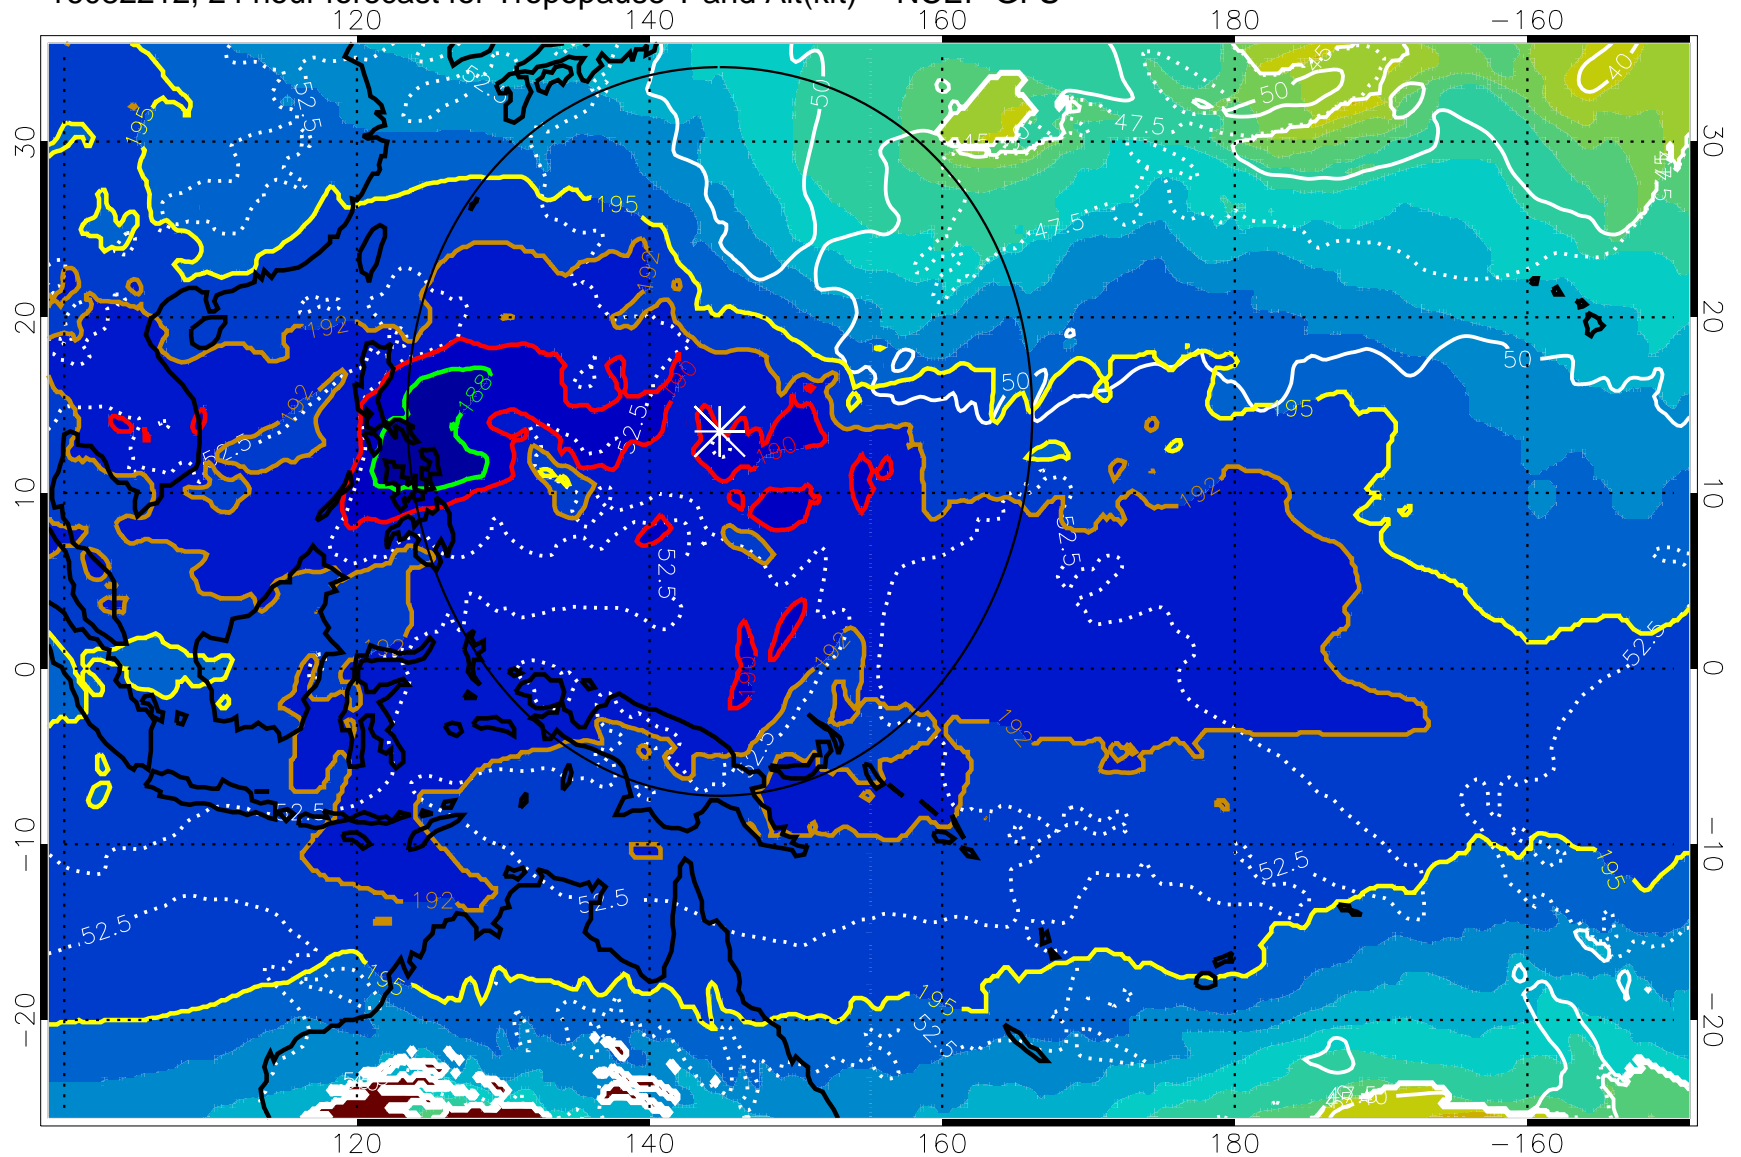

190 200 210 220 230

Tropopause T, K

Tropopause Altitude in kft (white)

192.5K Isotherm 195K Isotherm
187.5K Isotherm 190K Isotherm

Range ring of 2304 km

16082212, 24 hour forecast for Tropopause T and Alt(kft) -- NCEP GFS

190 200 210 220 230
Tropopause T, K

Tropopause Altitude in kft (white)

192.5K Isotherm 195K Isotherm
187.5K Isotherm 190K Isotherm

Range ring of 2304 km

16082218, 30 hour forecast for Tropopause T and Alt(kft) -- NCEP GFS