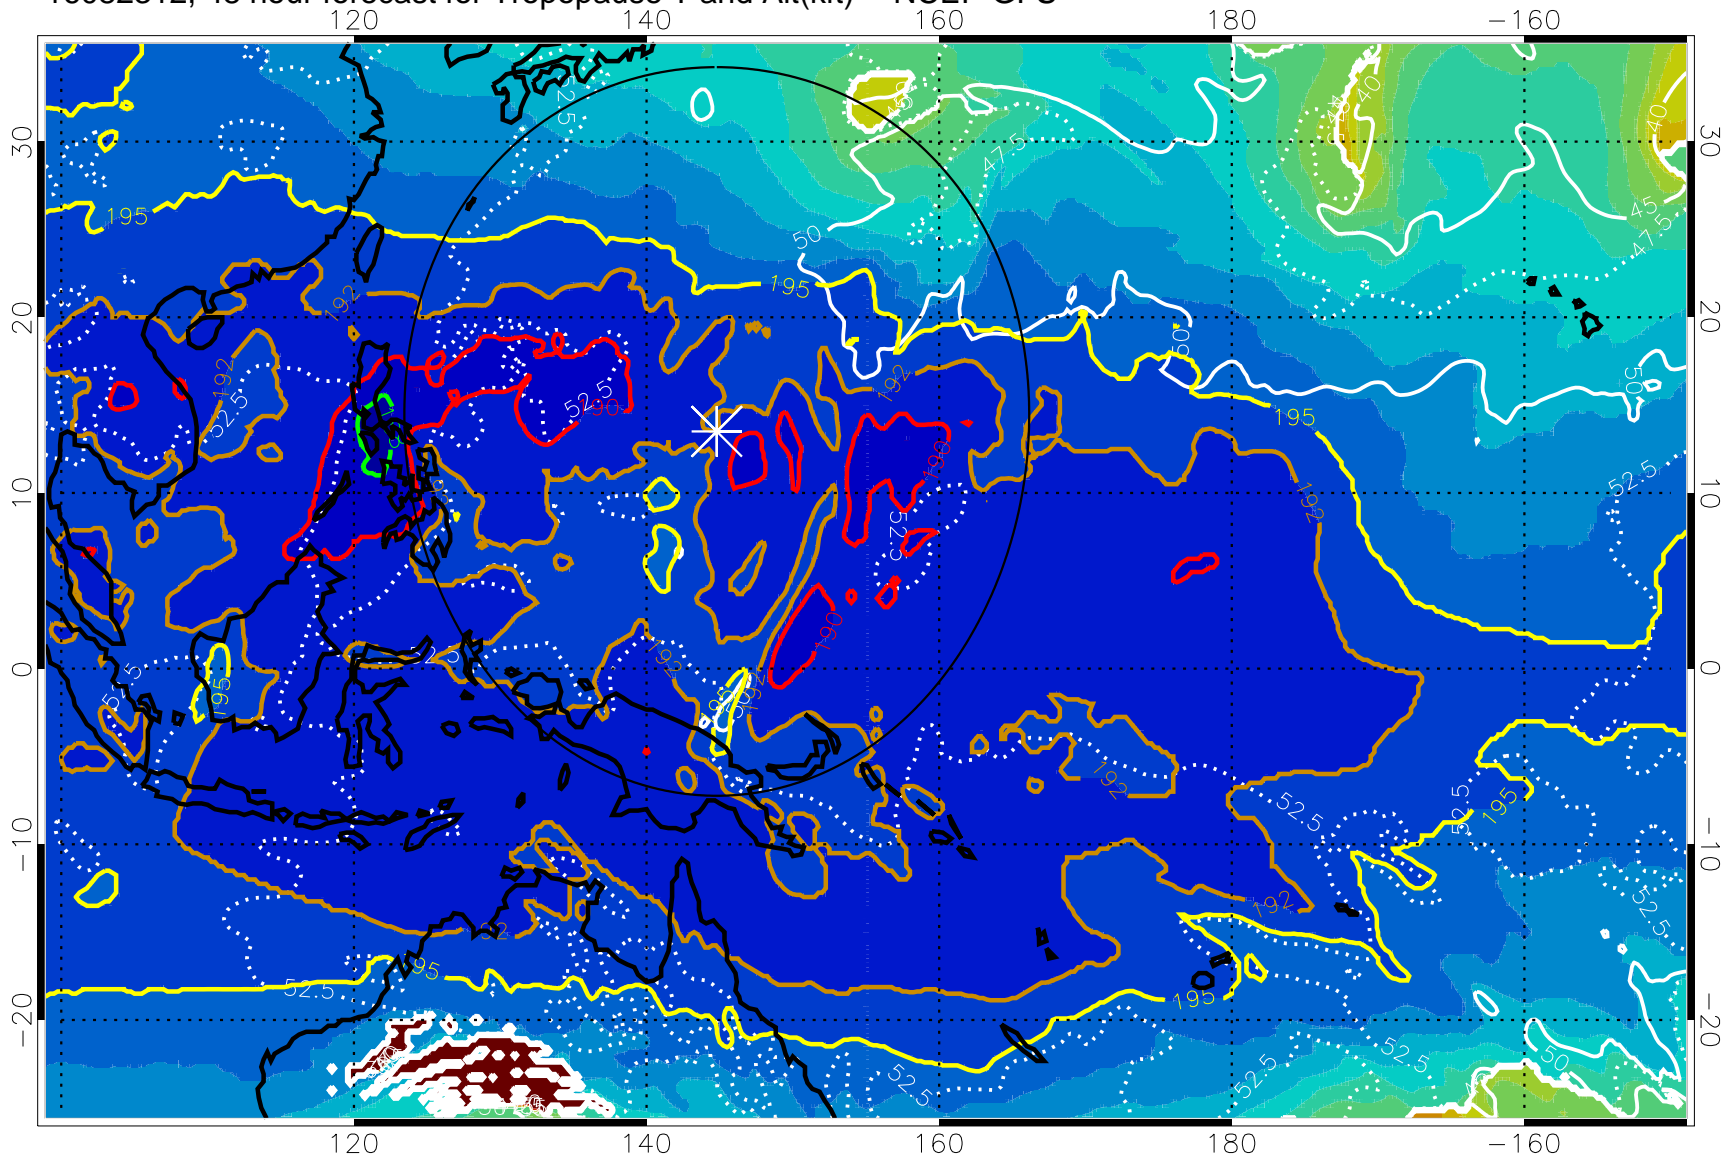

16082312, 48 hour forecast for Tropopause T and Alt(kft) -- NCEP GFS

190 200 210 220 230

Tropopause T, K

Tropopause Altitude in kft (white)

192.5K Isotherm 195K Isotherm

187.5K Isotherm 190K Isotherm

Range ring of 2304 km