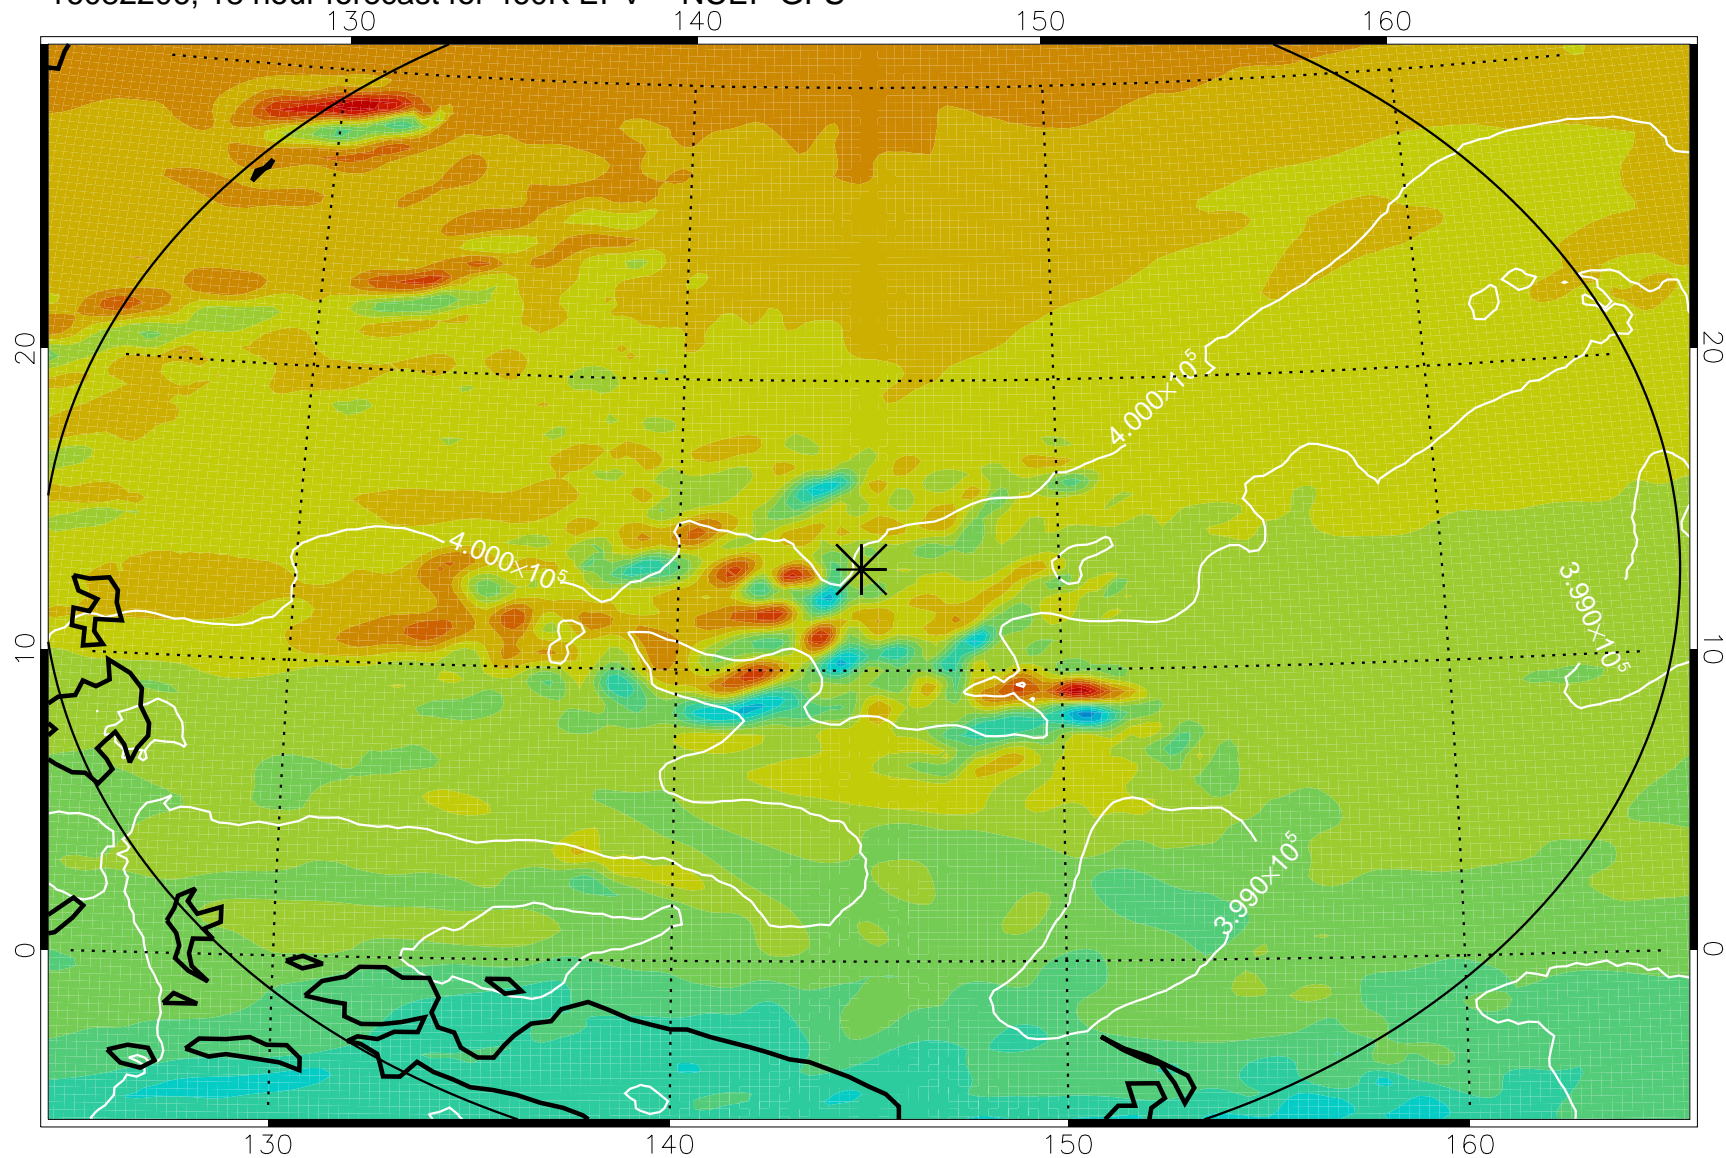

16082118, 6 hour forecast for 460K EPV -- NCEP GFS

460K Montgomery Streamfunction, white

Range ring of 2304 km

16082200, 12 hour forecast for 460K EPV -- NCEP GFS

460K Montgomery Streamfunction, white

Range ring of 2304 km

16082206, 18 hour forecast for 460K EPV -- NCEP GFS

460K Montgomery Streamfunction, white

Range ring of 2304 km

16082212, 24 hour forecast for 460K EPV -- NCEP GFS

460K Montgomery Streamfunction, white

Range ring of 2304 km

16082218, 30 hour forecast for 460K EPV -- NCEP GFS

460K Montgomery Streamfunction, white

Range ring of 2304 km

16082300, 36 hour forecast for 460K EPV -- NCEP GFS

460K Montgomery Streamfunction, white

Range ring of 2304 km

16082406, 66 hour forecast for 460K EPV -- NCEP GFS

460K Montgomery Streamfunction, white

Range ring of 2304 km

16082412, 72 hour forecast for 460K EPV -- NCEP GFS

460K Montgomery Streamfunction, white

Range ring of 2304 km