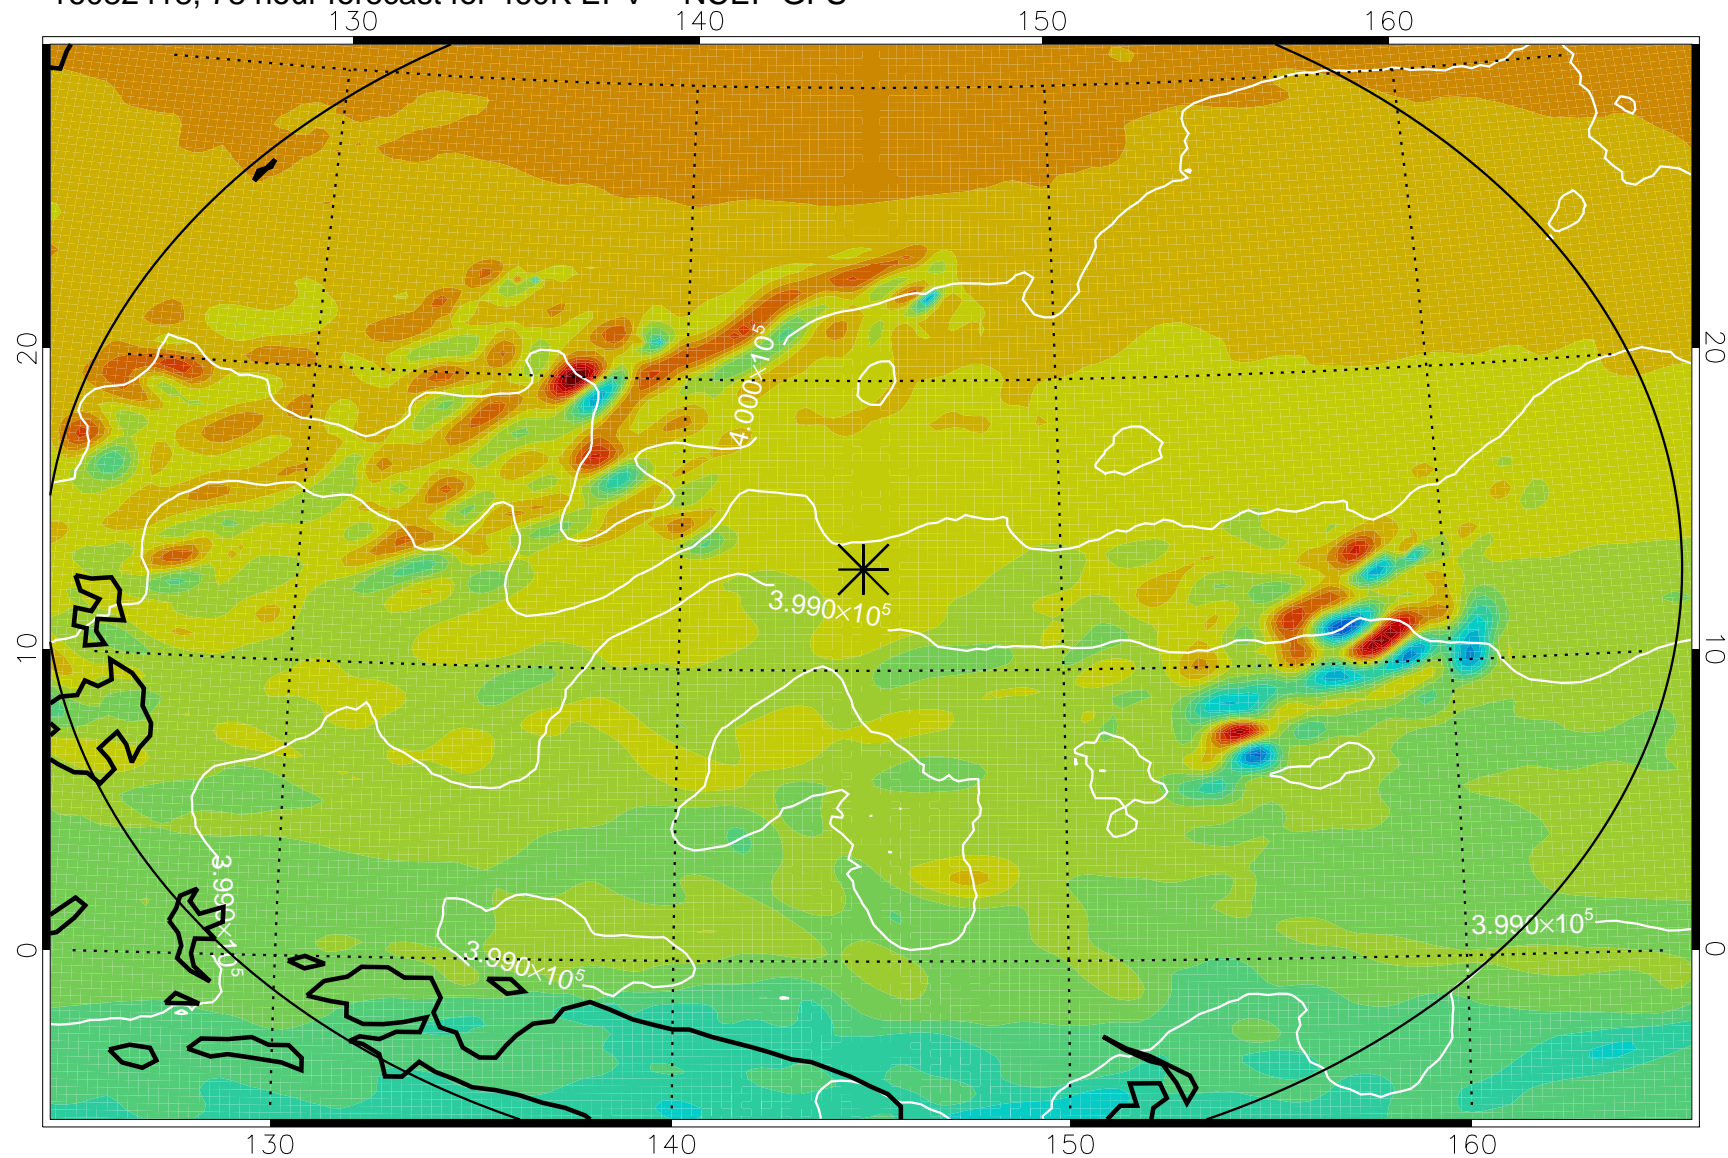

16082406, 66 hour forecast for 460K EPV -- NCEP GFS

460K Montgomery Streamfunction, white

Range ring of 2304 km

16082412, 72 hour forecast for 460K EPV -- NCEP GFS

460K Montgomery Streamfunction, white

Range ring of 2304 km

16082418, 78 hour forecast for 460K EPV -- NCEP GFS

460K Montgomery Streamfunction, white

Range ring of 2304 km

16082500, 84 hour forecast for 460K EPV -- NCEP GFS

460K Montgomery Streamfunction, white

Range ring of 2304 km

16082506, 90 hour forecast for 460K EPV -- NCEP GFS

460K Montgomery Streamfunction, white

Range ring of 2304 km

16082512, 96 hour forecast for 460K EPV -- NCEP GFS

460K Montgomery Streamfunction, white

Range ring of 2304 km

16082518, 102 hour forecast for 460K EPV -- NCEP GFS

460K Montgomery Streamfunction, white

Range ring of 2304 km

16082600, 108 hour forecast for 460K EPV -- NCEP GFS

460K Montgomery Streamfunction, white

Range ring of 2304 km