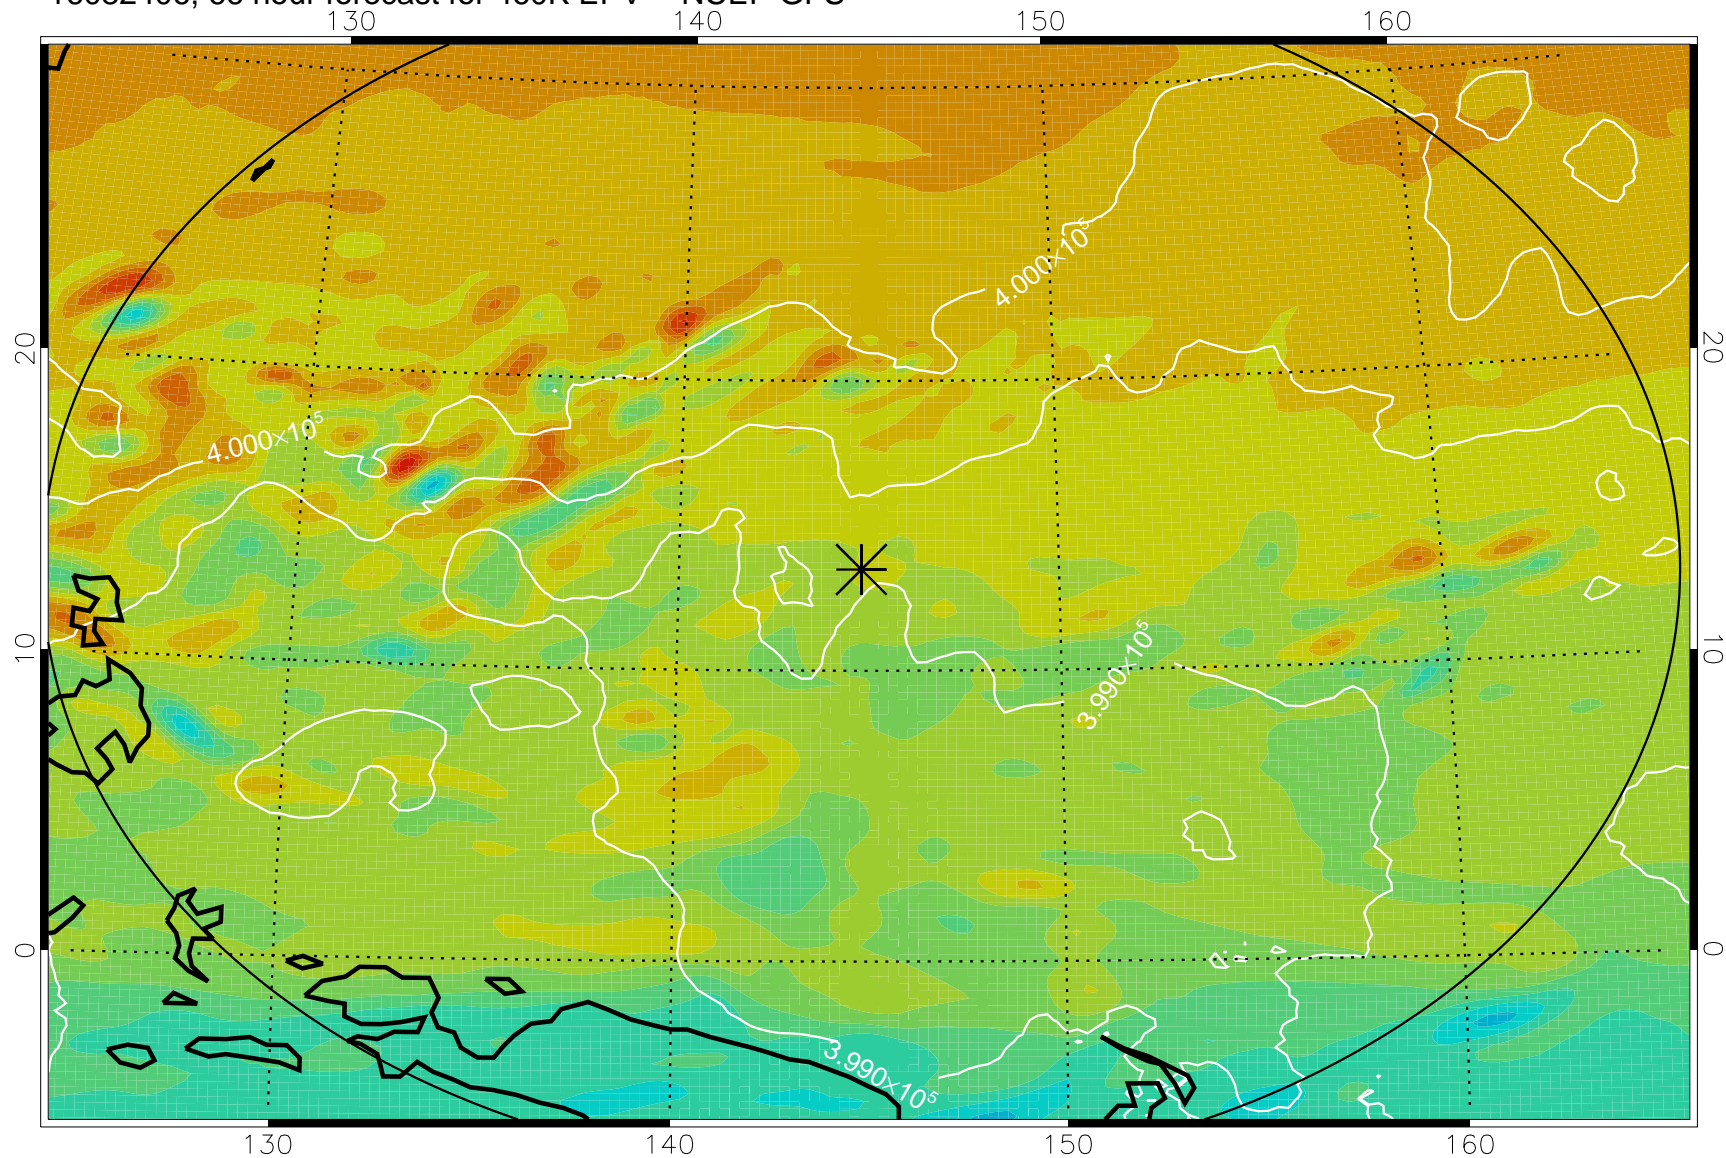

16082306, 42 hour forecast for 460K EPV -- NCEP GFS

460K Montgomery Streamfunction, white

Range ring of 2304 km

16082312, 48 hour forecast for 460K EPV -- NCEP GFS

460K Montgomery Streamfunction, white

Range ring of 2304 km

16082318, 54 hour forecast for 460K EPV -- NCEP GFS

460K Montgomery Streamfunction, white

Range ring of 2304 km

16082400, 60 hour forecast for 460K EPV -- NCEP GFS

460K Montgomery Streamfunction, white

Range ring of 2304 km

16082406, 66 hour forecast for 460K EPV -- NCEP GFS

460K Montgomery Streamfunction, white

Range ring of 2304 km

16082412, 72 hour forecast for 460K EPV -- NCEP GFS

460K Montgomery Streamfunction, white

Range ring of 2304 km

16082418, 78 hour forecast for 460K EPV -- NCEP GFS

460K Montgomery Streamfunction, white

Range ring of 2304 km

16082500, 84 hour forecast for 460K EPV -- NCEP GFS

460K Montgomery Streamfunction, white

Range ring of 2304 km