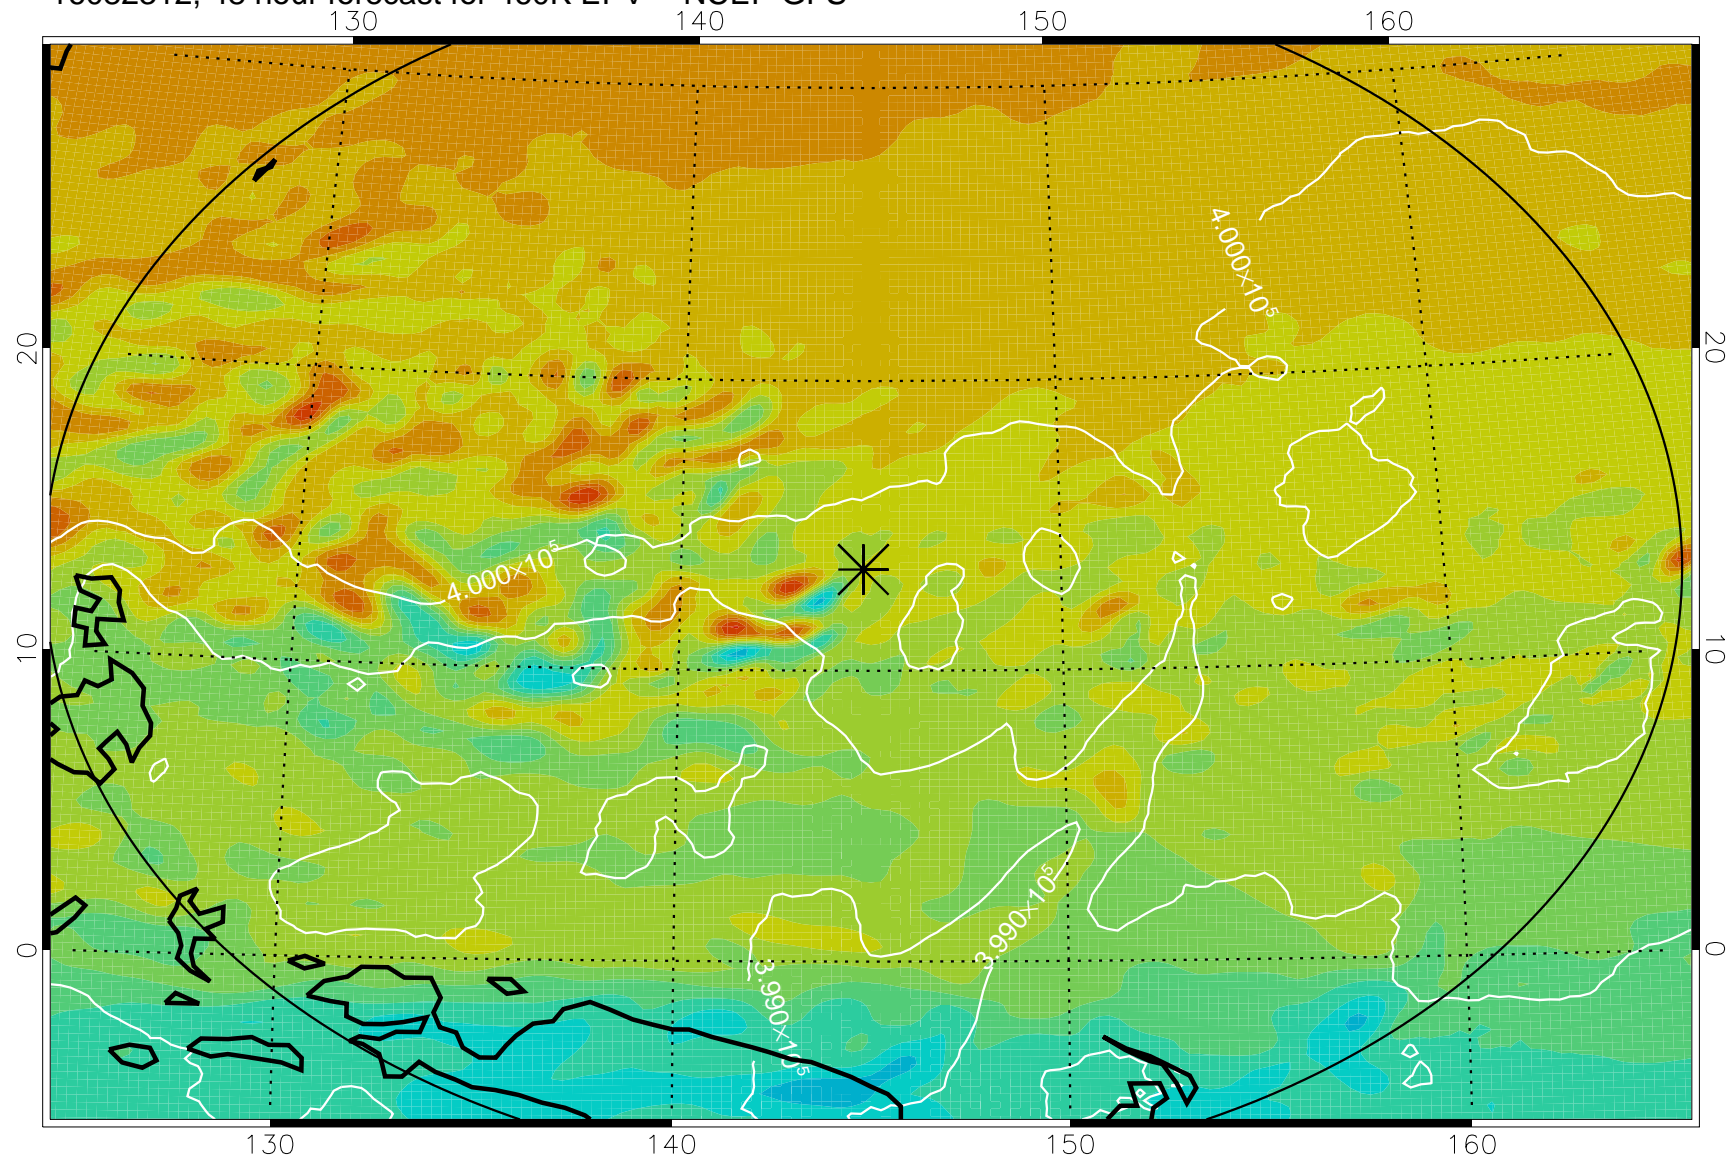

16082218, 30 hour forecast for 460K EPV -- NCEP GFS

460K Montgomery Streamfunction, white

Range ring of 2304 km

16082300, 36 hour forecast for 460K EPV -- NCEP GFS

460K Montgomery Streamfunction, white

Range ring of 2304 km

16082306, 42 hour forecast for 460K EPV -- NCEP GFS

460K Montgomery Streamfunction, white

Range ring of 2304 km

16082312, 48 hour forecast for 460K EPV -- NCEP GFS

460K Montgomery Streamfunction, white

Range ring of 2304 km

16082318, 54 hour forecast for 460K EPV -- NCEP GFS

460K Montgomery Streamfunction, white

Range ring of 2304 km

16082400, 60 hour forecast for 460K EPV -- NCEP GFS

460K Montgomery Streamfunction, white

Range ring of 2304 km

16082406, 66 hour forecast for 460K EPV -- NCEP GFS

460K Montgomery Streamfunction, white

Range ring of 2304 km

16082412, 72 hour forecast for 460K EPV -- NCEP GFS

460K Montgomery Streamfunction, white

Range ring of 2304 km