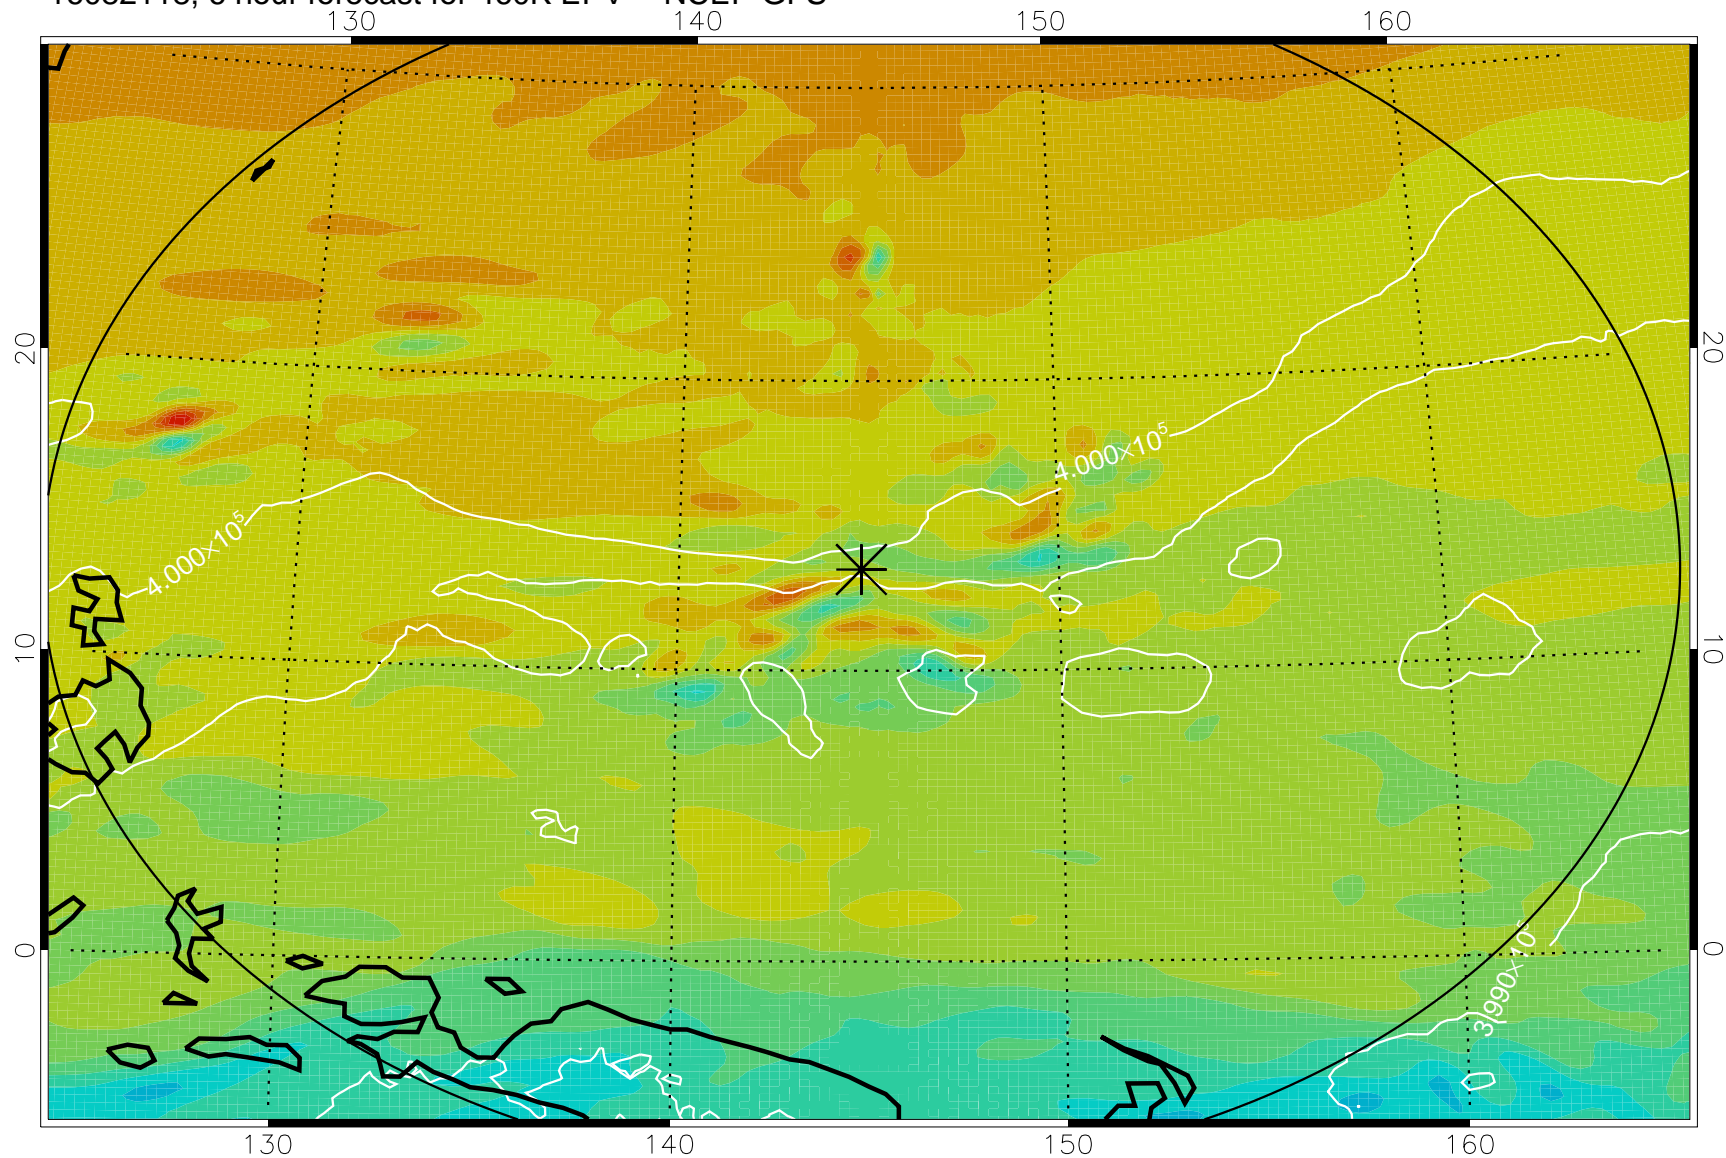

16082118, 6 hour forecast for 460K EPV -- NCEP GFS

460K Montgomery Streamfunction, white

Range ring of 2304 km

16082200, 12 hour forecast for 460K EPV -- NCEP GFS

460K Montgomery Streamfunction, white

Range ring of 2304 km

16082206, 18 hour forecast for 460K EPV -- NCEP GFS

460K Montgomery Streamfunction, white

Range ring of 2304 km

16082212, 24 hour forecast for 460K EPV -- NCEP GFS

460K Montgomery Streamfunction, white

Range ring of 2304 km

16082218, 30 hour forecast for 460K EPV -- NCEP GFS

460K Montgomery Streamfunction, white

Range ring of 2304 km

16082300, 36 hour forecast for 460K EPV -- NCEP GFS

460K Montgomery Streamfunction, white

Range ring of 2304 km

16082306, 42 hour forecast for 460K EPV -- NCEP GFS

460K Montgomery Streamfunction, white

Range ring of 2304 km

16082312, 48 hour forecast for 460K EPV -- NCEP GFS

460K Montgomery Streamfunction, white

Range ring of 2304 km