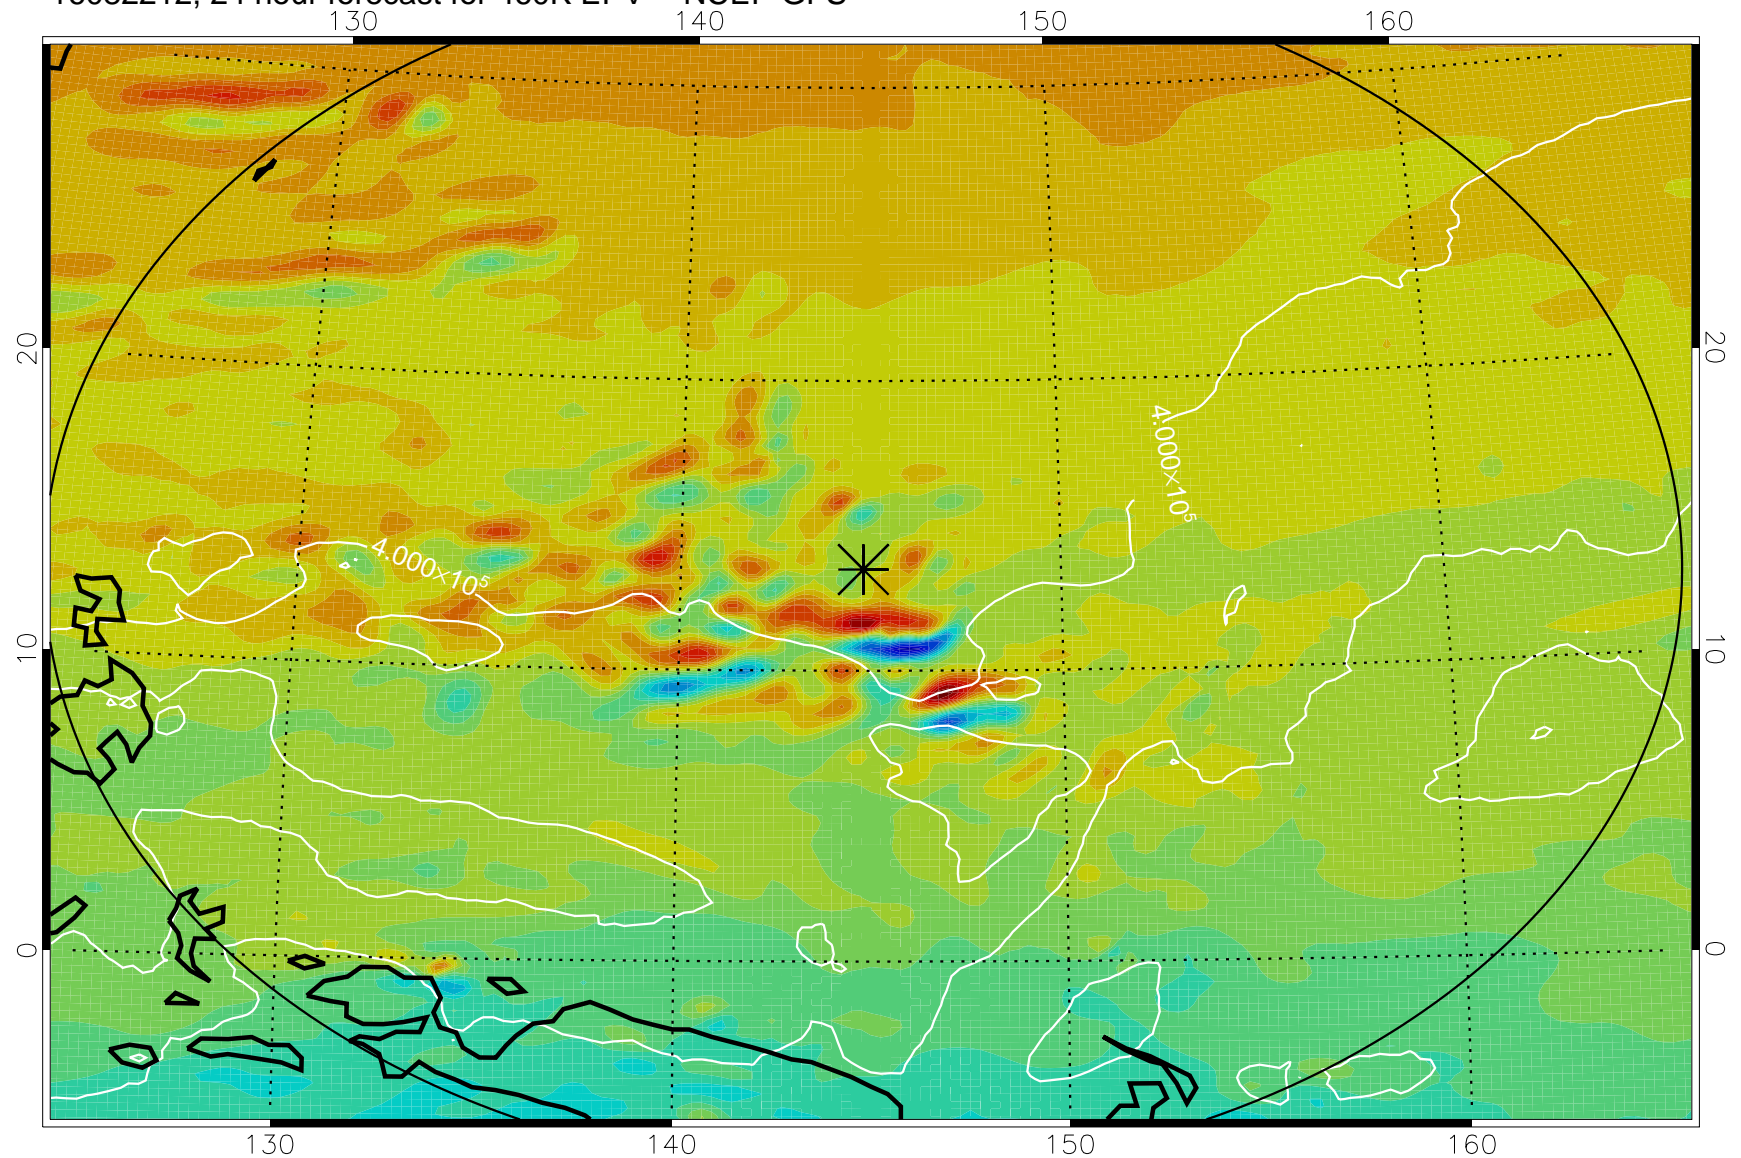

16082118, 6 hour forecast for 460K EPV -- NCEP GFS

460K Montgomery Streamfunction, white

Range ring of 2304 km

16082200, 12 hour forecast for 460K EPV -- NCEP GFS

460K Montgomery Streamfunction, white

Range ring of 2304 km

16082206, 18 hour forecast for 460K EPV -- NCEP GFS

460K Montgomery Streamfunction, white

Range ring of 2304 km

16082212, 24 hour forecast for 460K EPV -- NCEP GFS

460K Montgomery Streamfunction, white

Range ring of 2304 km

16082218, 30 hour forecast for 460K EPV -- NCEP GFS

460K Montgomery Streamfunction, white

Range ring of 2304 km

16082300, 36 hour forecast for 460K EPV -- NCEP GFS

460K Montgomery Streamfunction, white

Range ring of 2304 km

16082306, 42 hour forecast for 460K EPV -- NCEP GFS

460K Montgomery Streamfunction, white

Range ring of 2304 km

16082312, 48 hour forecast for 460K EPV -- NCEP GFS

460K Montgomery Streamfunction, white

Range ring of 2304 km