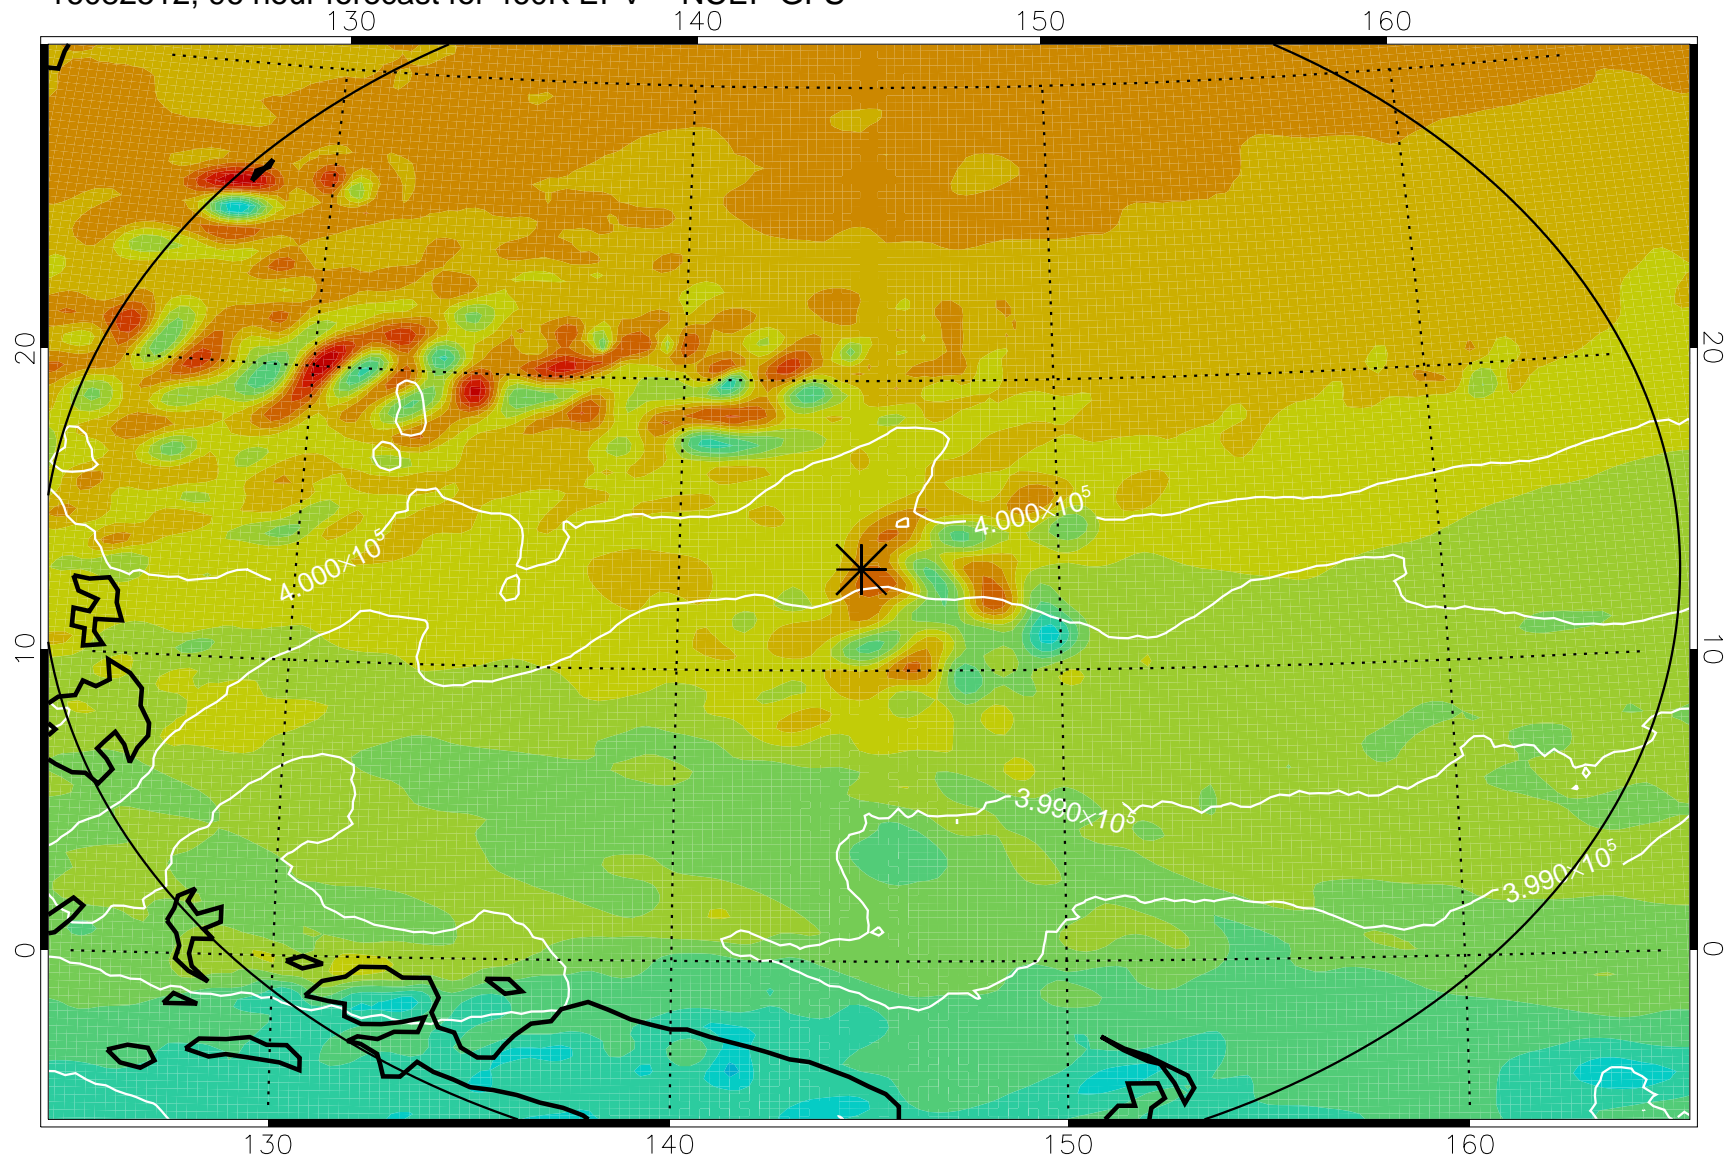

16082406, 66 hour forecast for 460K EPV -- NCEP GFS

460K Montgomery Streamfunction, white

Range ring of 2304 km

16082412, 72 hour forecast for 460K EPV -- NCEP GFS

460K Montgomery Streamfunction, white

Range ring of 2304 km

16082418, 78 hour forecast for 460K EPV -- NCEP GFS

460K Montgomery Streamfunction, white

Range ring of 2304 km

16082500, 84 hour forecast for 460K EPV -- NCEP GFS

460K Montgomery Streamfunction, white

Range ring of 2304 km

16082506, 90 hour forecast for 460K EPV -- NCEP GFS

460K Montgomery Streamfunction, white

Range ring of 2304 km

16082512, 96 hour forecast for 460K EPV -- NCEP GFS

460K Montgomery Streamfunction, white

Range ring of 2304 km

16082518, 102 hour forecast for 460K EPV -- NCEP GFS

460K Montgomery Streamfunction, white

Range ring of 2304 km

16082600, 108 hour forecast for 460K EPV -- NCEP GFS

460K Montgomery Streamfunction, white

Range ring of 2304 km