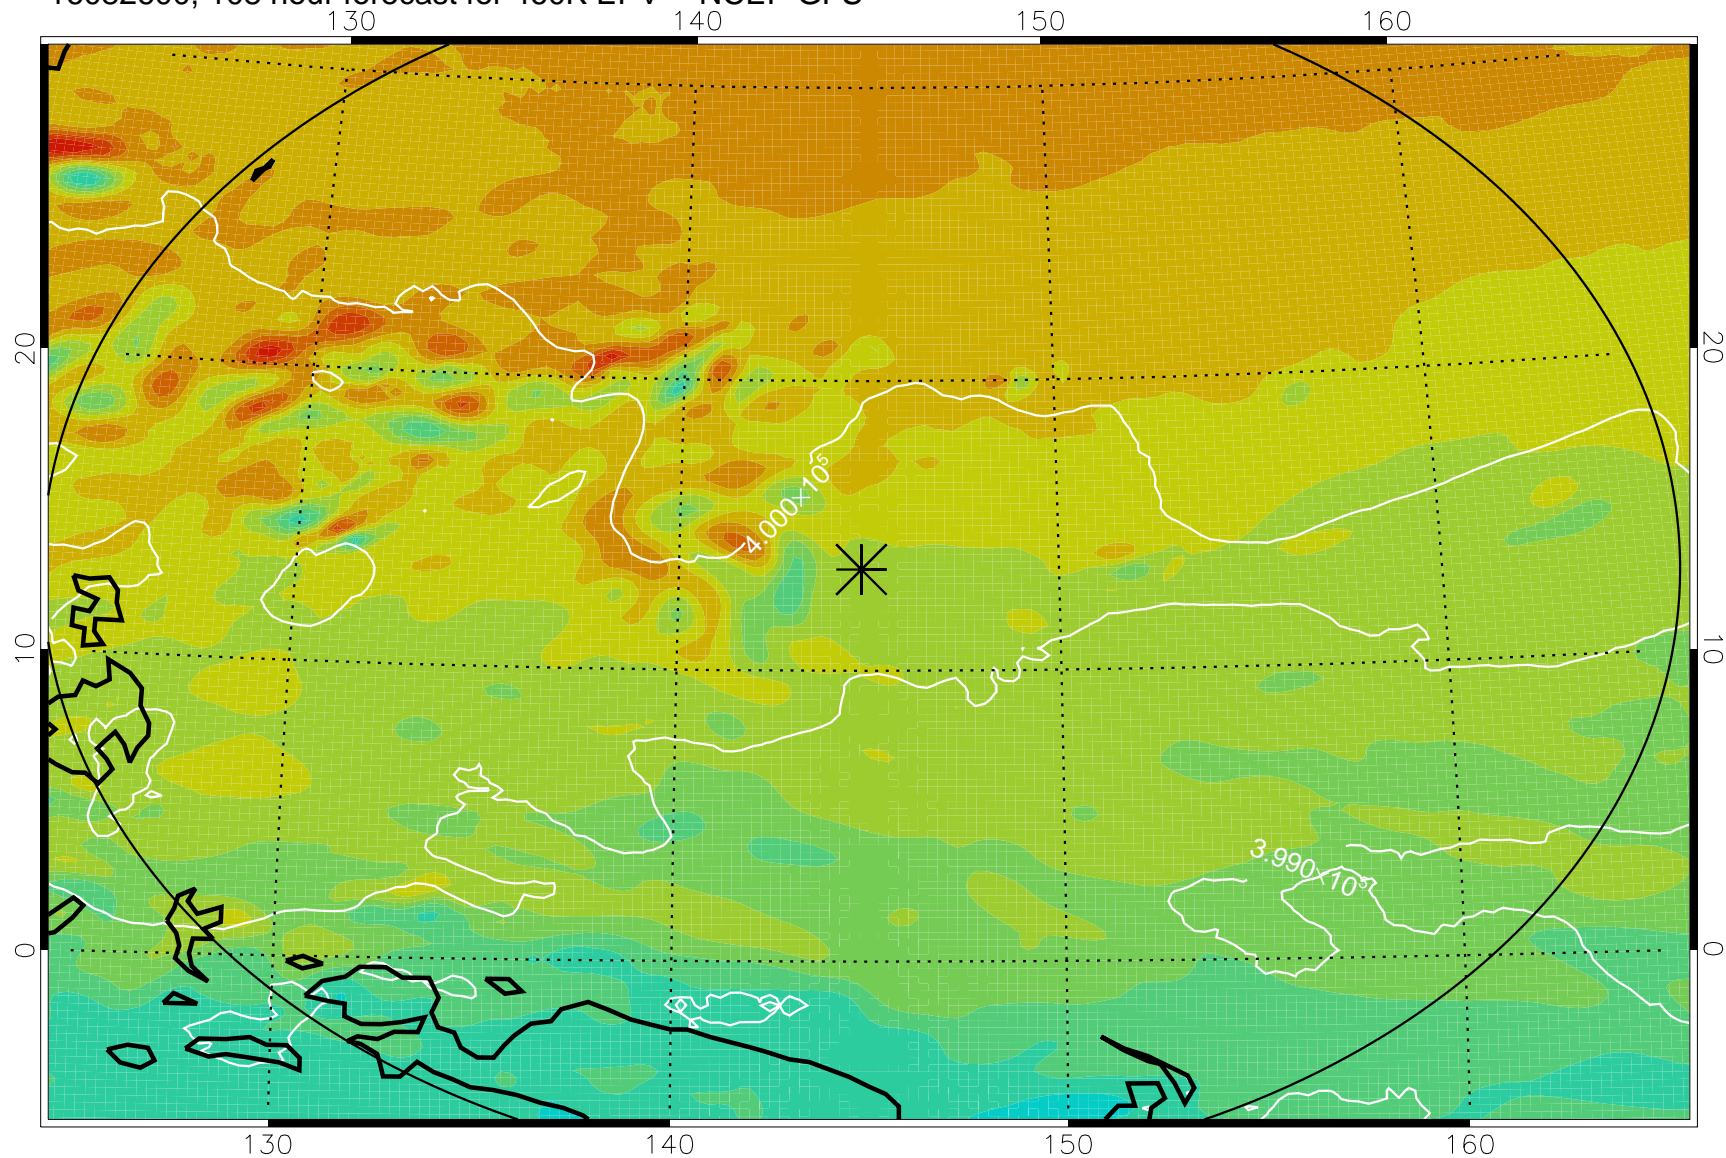

16082418, 78 hour forecast for 460K EPV -- NCEP GFS

460K Montgomery Streamfunction, white

Range ring of 2304 km

16082500, 84 hour forecast for 460K EPV -- NCEP GFS

460K Montgomery Streamfunction, white

Range ring of 2304 km

16082506, 90 hour forecast for 460K EPV -- NCEP GFS

460K Montgomery Streamfunction, white

Range ring of 2304 km

16082512, 96 hour forecast for 460K EPV -- NCEP GFS

460K Montgomery Streamfunction, white

Range ring of 2304 km

16082518, 102 hour forecast for 460K EPV -- NCEP GFS

460K Montgomery Streamfunction, white

Range ring of 2304 km

16082600, 108 hour forecast for 460K EPV -- NCEP GFS

460K Montgomery Streamfunction, white

Range ring of 2304 km

16082606, 114 hour forecast for 460K EPV -- NCEP GFS

460K Montgomery Streamfunction, white

Range ring of 2304 km

16082612, 120 hour forecast for 460K EPV -- NCEP GFS

460K Montgomery Streamfunction, white

Range ring of 2304 km