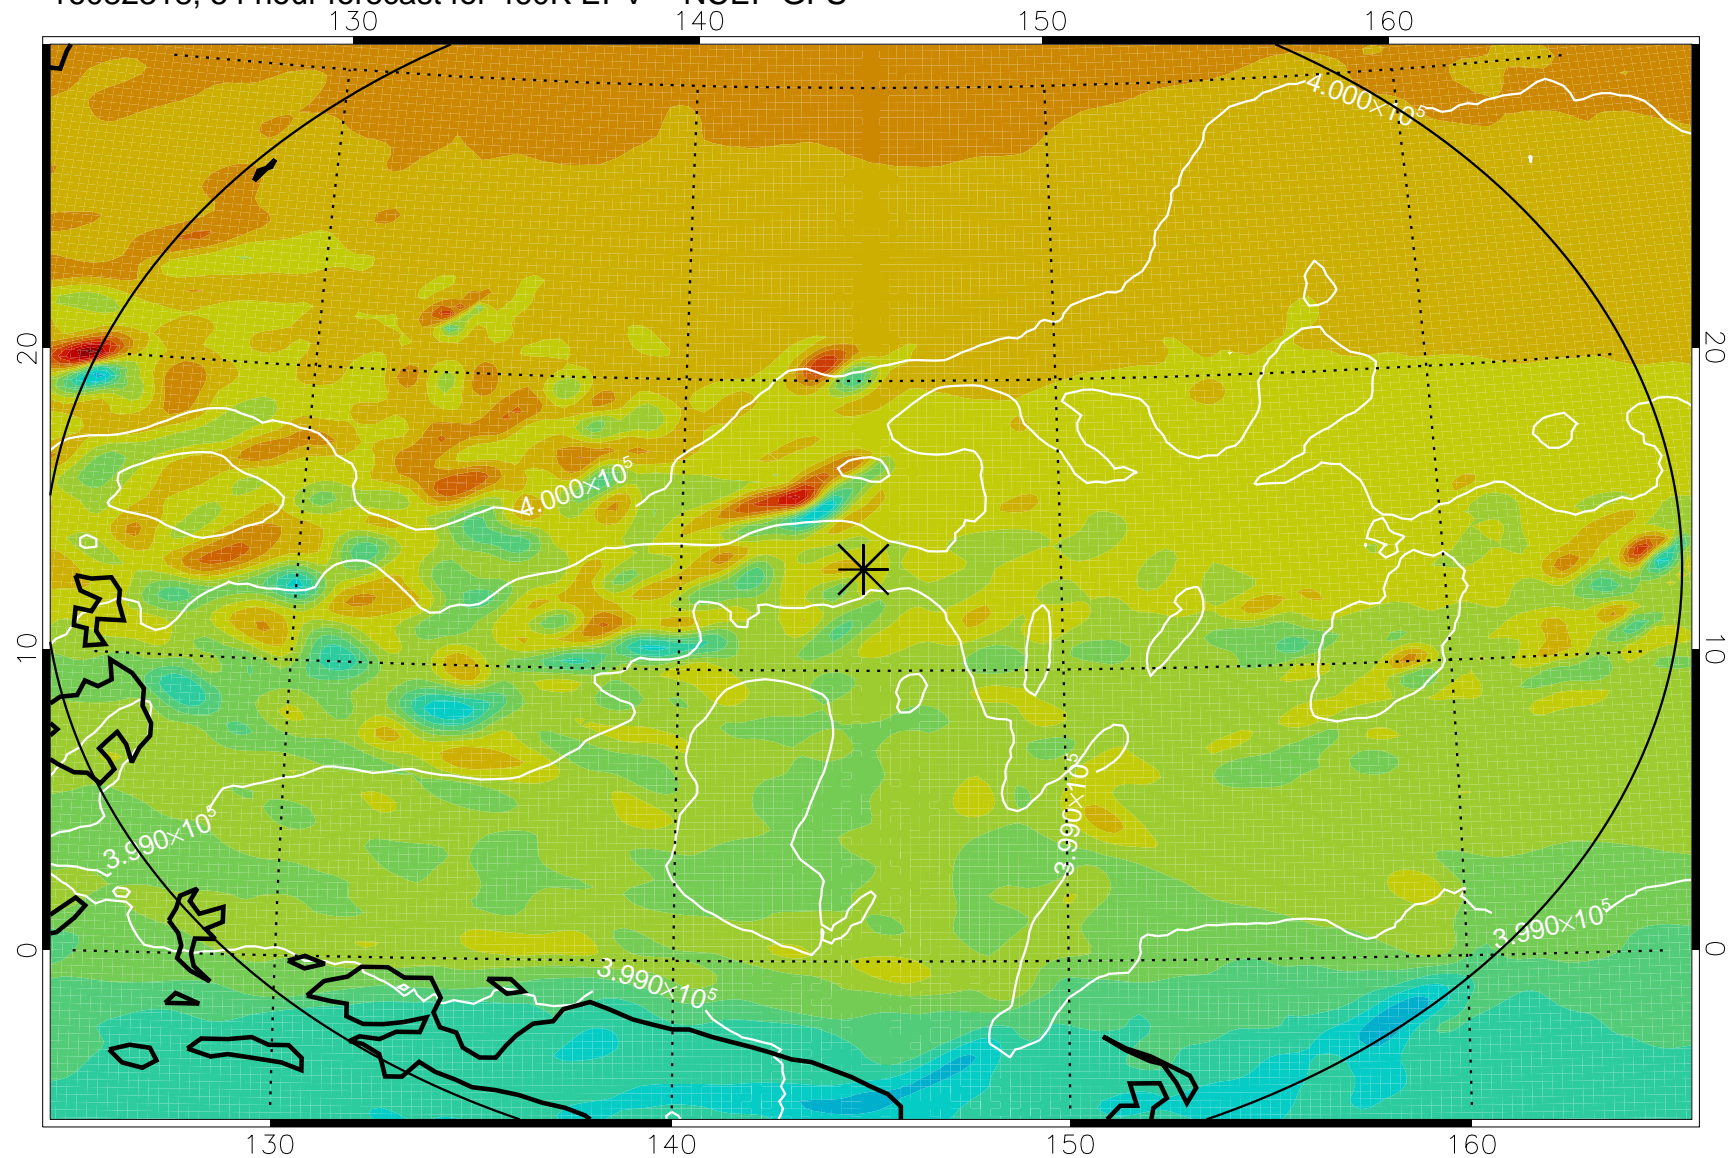

16082306, 42 hour forecast for 460K EPV -- NCEP GFS

460K Montgomery Streamfunction, white

Range ring of 2304 km

16082312, 48 hour forecast for 460K EPV -- NCEP GFS

460K Montgomery Streamfunction, white

Range ring of 2304 km

16082318, 54 hour forecast for 460K EPV -- NCEP GFS

460K Montgomery Streamfunction, white

Range ring of 2304 km

16082400, 60 hour forecast for 460K EPV -- NCEP GFS

460K Montgomery Streamfunction, white

Range ring of 2304 km

16082406, 66 hour forecast for 460K EPV -- NCEP GFS

460K Montgomery Streamfunction, white

Range ring of 2304 km

16082412, 72 hour forecast for 460K EPV -- NCEP GFS

460K Montgomery Streamfunction, white

Range ring of 2304 km

16082418, 78 hour forecast for 460K EPV -- NCEP GFS

460K Montgomery Streamfunction, white

Range ring of 2304 km

16082500, 84 hour forecast for 460K EPV -- NCEP GFS

460K Montgomery Streamfunction, white

Range ring of 2304 km