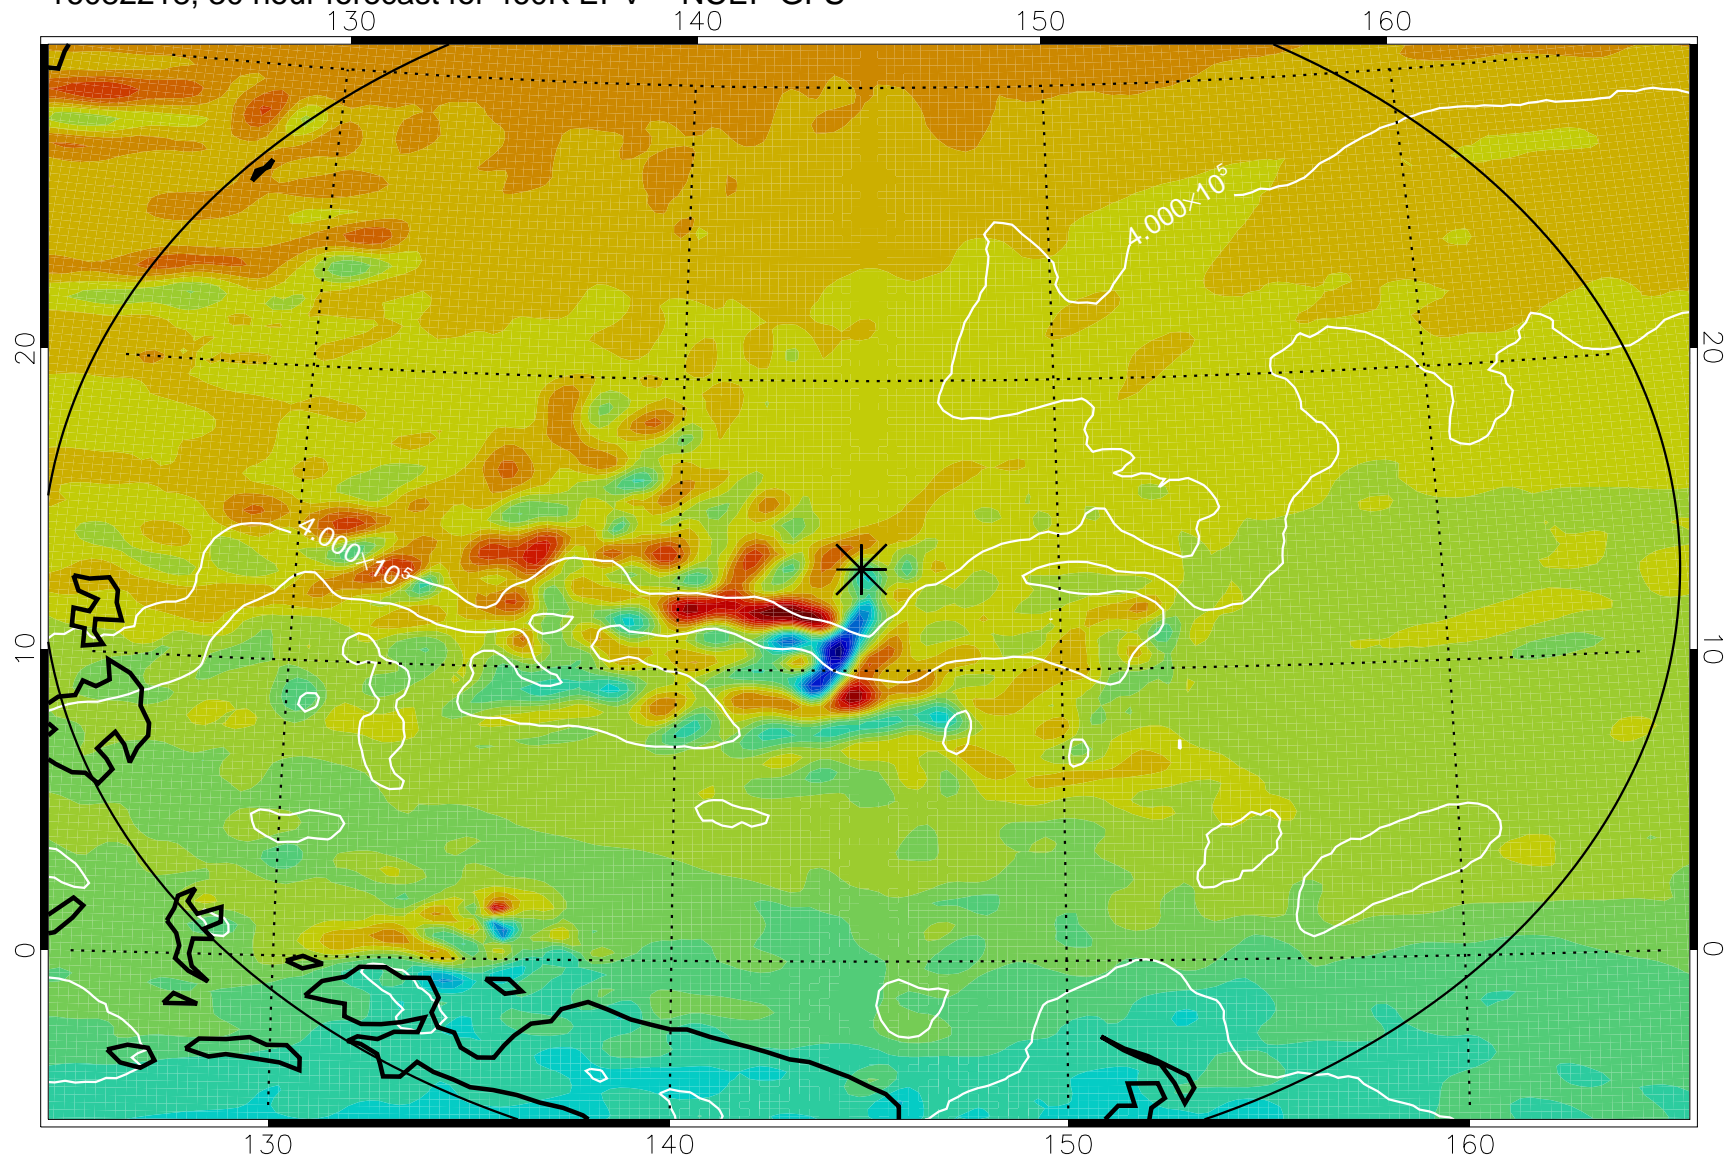

16082118, 6 hour forecast for 460K EPV -- NCEP GFS

460K Montgomery Streamfunction, white

Range ring of 2304 km

16082200, 12 hour forecast for 460K EPV -- NCEP GFS

460K Montgomery Streamfunction, white

Range ring of 2304 km

16082206, 18 hour forecast for 460K EPV -- NCEP GFS

460K Montgomery Streamfunction, white

Range ring of 2304 km

16082212, 24 hour forecast for 460K EPV -- NCEP GFS

460K Montgomery Streamfunction, white

Range ring of 2304 km

16082218, 30 hour forecast for 460K EPV -- NCEP GFS

460K Montgomery Streamfunction, white

Range ring of 2304 km

16082300, 36 hour forecast for 460K EPV -- NCEP GFS

460K Montgomery Streamfunction, white

Range ring of 2304 km

16082306, 42 hour forecast for 460K EPV -- NCEP GFS

460K Montgomery Streamfunction, white

Range ring of 2304 km

16082312, 48 hour forecast for 460K EPV -- NCEP GFS

460K Montgomery Streamfunction, white

Range ring of 2304 km