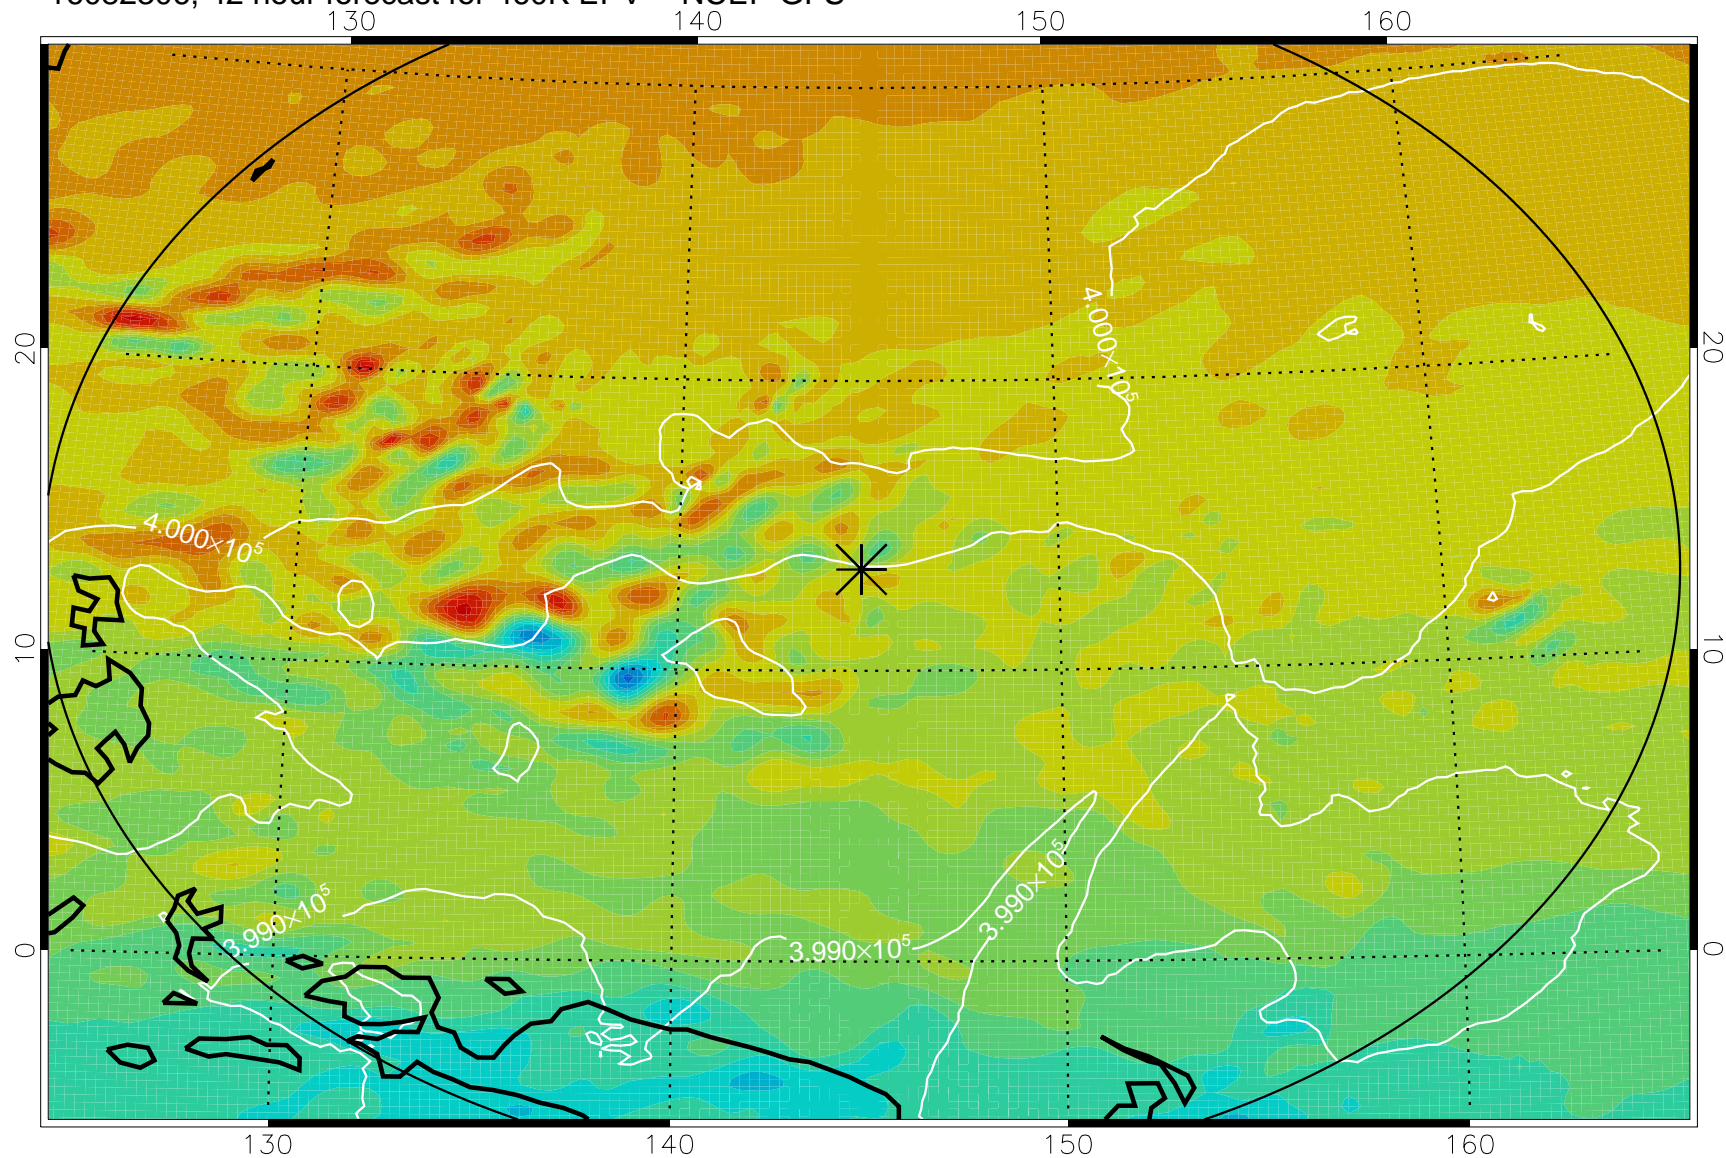

16082218, 30 hour forecast for 460K EPV -- NCEP GFS

460K Montgomery Streamfunction, white

Range ring of 2304 km

16082300, 36 hour forecast for 460K EPV -- NCEP GFS

460K Montgomery Streamfunction, white

Range ring of 2304 km

16082306, 42 hour forecast for 460K EPV -- NCEP GFS

460K Montgomery Streamfunction, white

Range ring of 2304 km

16082312, 48 hour forecast for 460K EPV -- NCEP GFS

460K Montgomery Streamfunction, white

Range ring of 2304 km

16082318, 54 hour forecast for 460K EPV -- NCEP GFS

460K Montgomery Streamfunction, white

Range ring of 2304 km

16082400, 60 hour forecast for 460K EPV -- NCEP GFS

460K Montgomery Streamfunction, white

Range ring of 2304 km

16082406, 66 hour forecast for 460K EPV -- NCEP GFS

460K Montgomery Streamfunction, white

Range ring of 2304 km

16082412, 72 hour forecast for 460K EPV -- NCEP GFS

460K Montgomery Streamfunction, white

Range ring of 2304 km