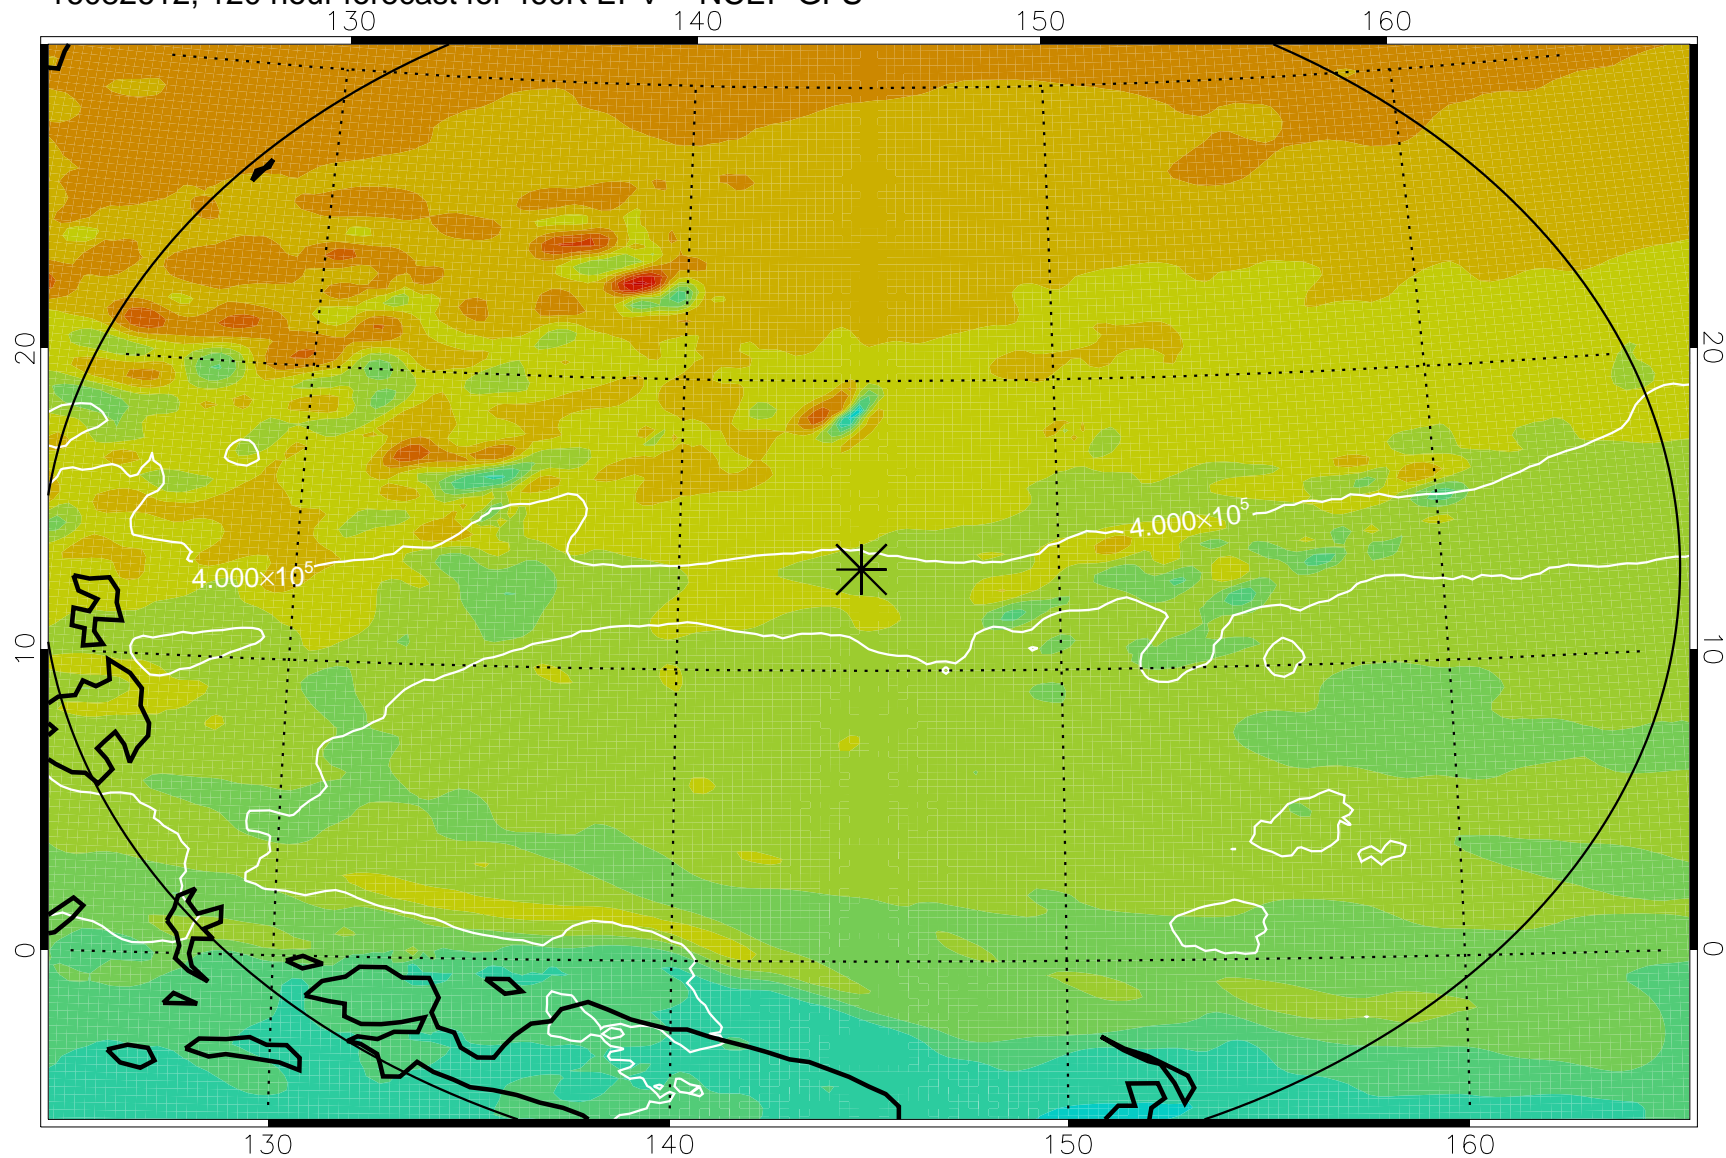

16082418, 78 hour forecast for 460K EPV -- NCEP GFS

460K Montgomery Streamfunction, white

Range ring of 2304 km

16082500, 84 hour forecast for 460K EPV -- NCEP GFS

460K Montgomery Streamfunction, white

Range ring of 2304 km

16082506, 90 hour forecast for 460K EPV -- NCEP GFS

460K Montgomery Streamfunction, white

Range ring of 2304 km

16082512, 96 hour forecast for 460K EPV -- NCEP GFS

460K Montgomery Streamfunction, white

Range ring of 2304 km

16082518, 102 hour forecast for 460K EPV -- NCEP GFS

460K Montgomery Streamfunction, white

Range ring of 2304 km

16082600, 108 hour forecast for 460K EPV -- NCEP GFS

460K Montgomery Streamfunction, white

Range ring of 2304 km

16082606, 114 hour forecast for 460K EPV -- NCEP GFS

460K Montgomery Streamfunction, white

Range ring of 2304 km

16082612, 120 hour forecast for 460K EPV -- NCEP GFS

460K Montgomery Streamfunction, white

Range ring of 2304 km