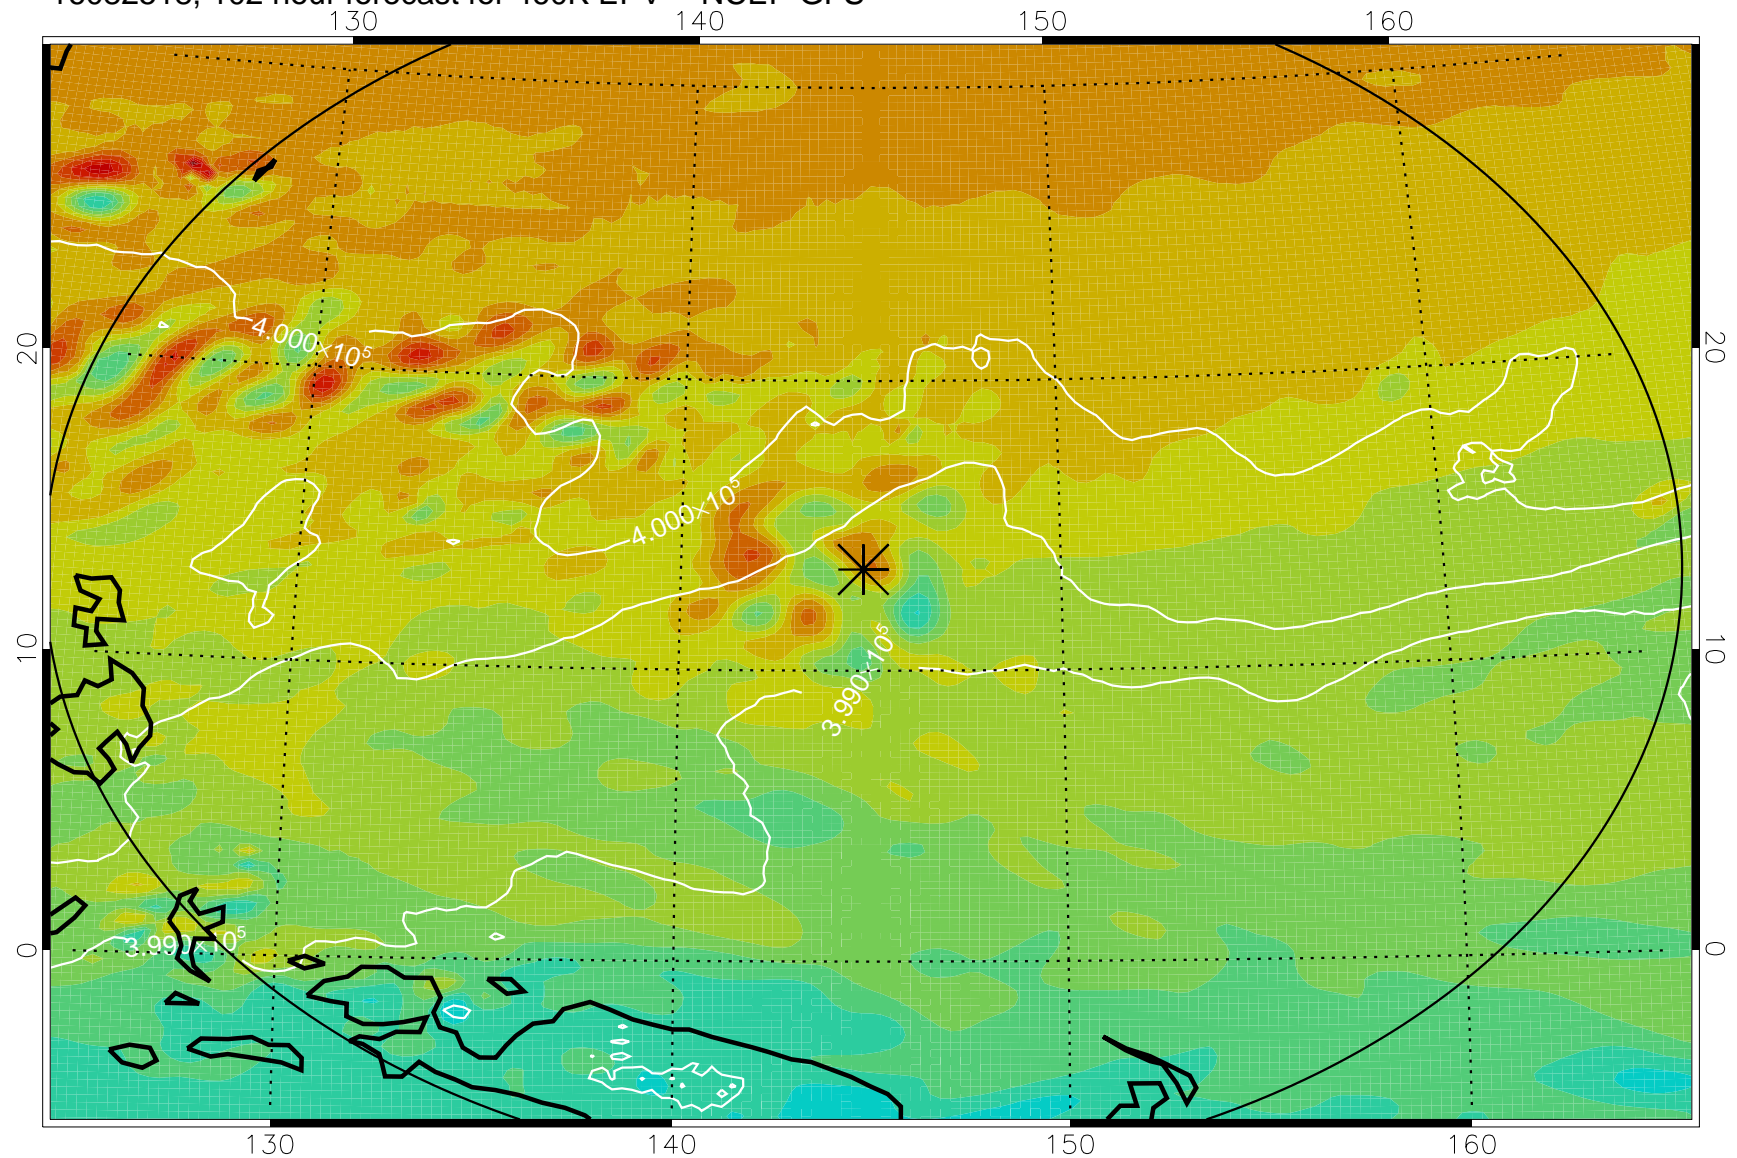

16082418, 78 hour forecast for 460K EPV -- NCEP GFS

460K Montgomery Streamfunction, white

Range ring of 2304 km

16082500, 84 hour forecast for 460K EPV -- NCEP GFS

460K Montgomery Streamfunction, white

Range ring of 2304 km

16082506, 90 hour forecast for 460K EPV -- NCEP GFS

460K Montgomery Streamfunction, white

Range ring of 2304 km

16082512, 96 hour forecast for 460K EPV -- NCEP GFS

460K Montgomery Streamfunction, white

Range ring of 2304 km

16082518, 102 hour forecast for 460K EPV -- NCEP GFS

460K Montgomery Streamfunction, white

Range ring of 2304 km

16082600, 108 hour forecast for 460K EPV -- NCEP GFS

460K Montgomery Streamfunction, white

Range ring of 2304 km

16082606, 114 hour forecast for 460K EPV -- NCEP GFS

460K Montgomery Streamfunction, white

Range ring of 2304 km

16082612, 120 hour forecast for 460K EPV -- NCEP GFS

460K Montgomery Streamfunction, white

Range ring of 2304 km