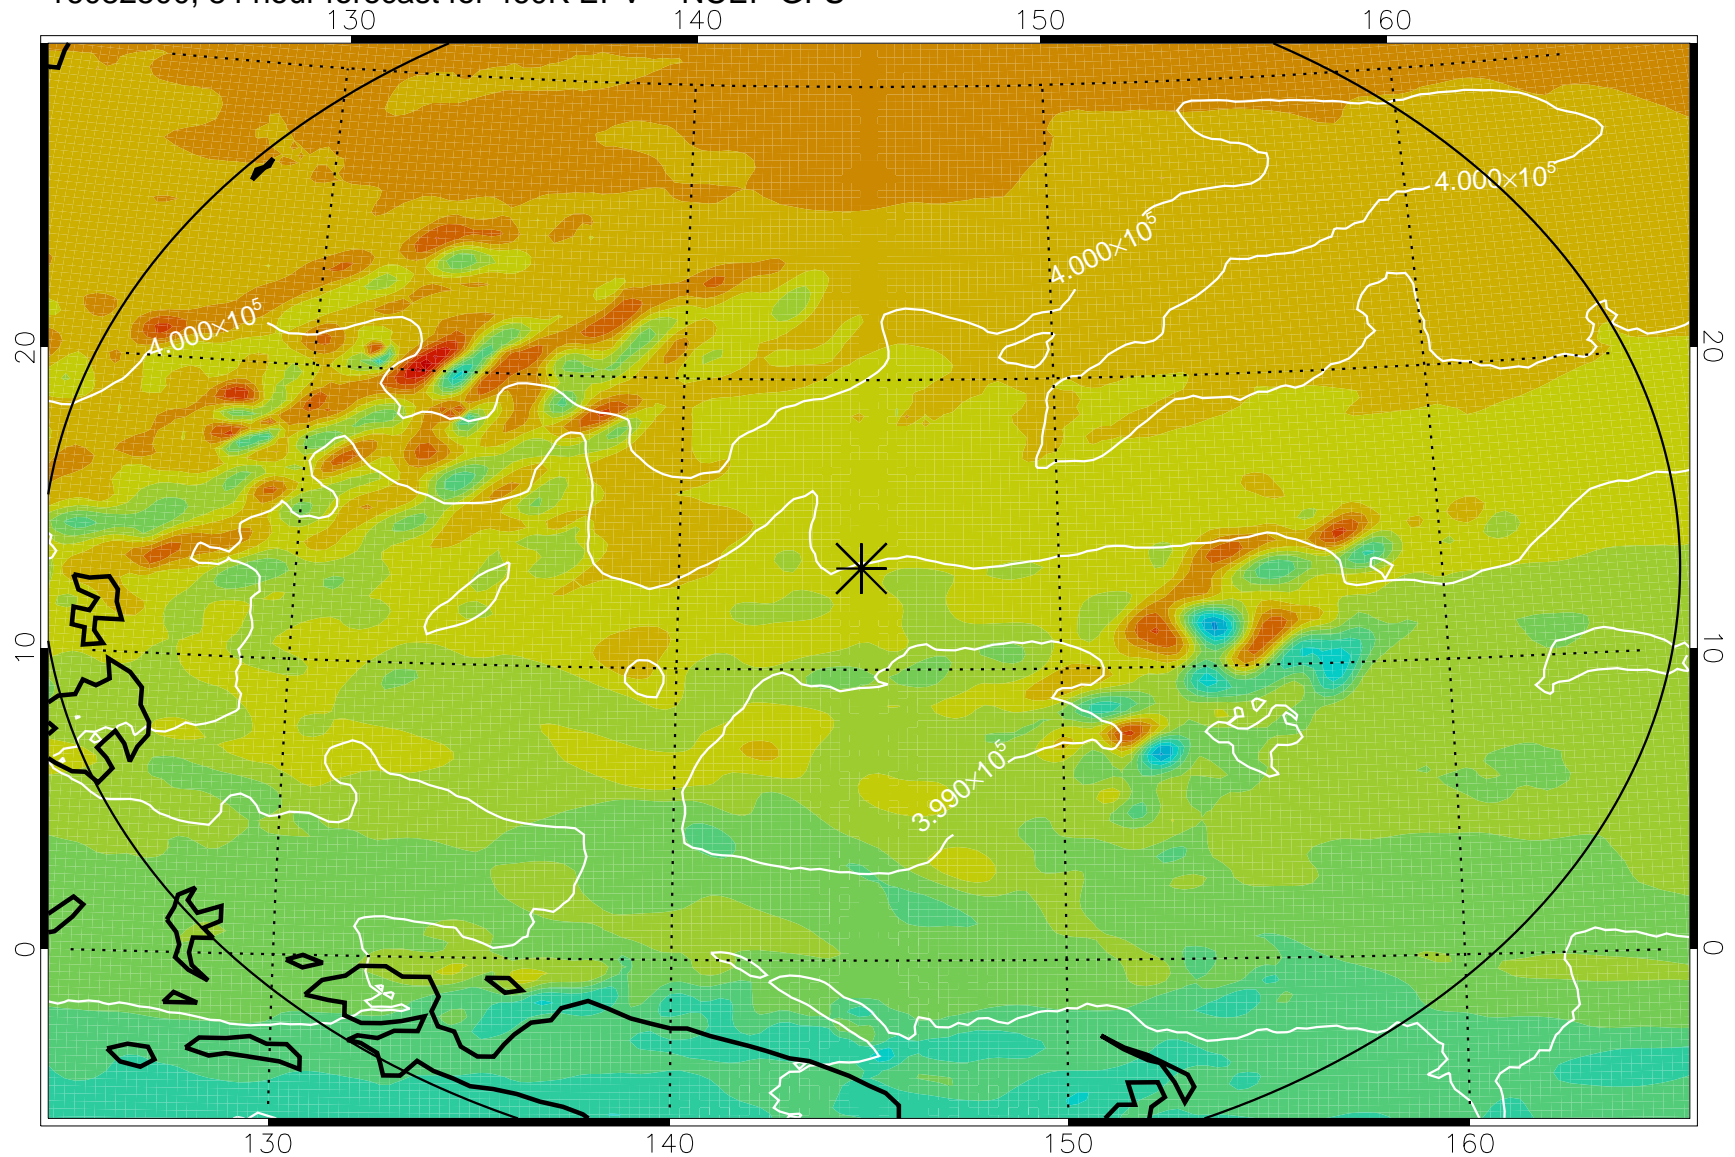

16082406, 66 hour forecast for 460K EPV -- NCEP GFS

460K Montgomery Streamfunction, white

Range ring of 2304 km

16082412, 72 hour forecast for 460K EPV -- NCEP GFS

460K Montgomery Streamfunction, white

Range ring of 2304 km

16082418, 78 hour forecast for 460K EPV -- NCEP GFS

460K Montgomery Streamfunction, white

Range ring of 2304 km

16082500, 84 hour forecast for 460K EPV -- NCEP GFS

460K Montgomery Streamfunction, white

Range ring of 2304 km

16082506, 90 hour forecast for 460K EPV -- NCEP GFS

460K Montgomery Streamfunction, white

Range ring of 2304 km

16082512, 96 hour forecast for 460K EPV -- NCEP GFS

460K Montgomery Streamfunction, white

Range ring of 2304 km

16082518, 102 hour forecast for 460K EPV -- NCEP GFS

460K Montgomery Streamfunction, white

Range ring of 2304 km

16082600, 108 hour forecast for 460K EPV -- NCEP GFS

460K Montgomery Streamfunction, white

Range ring of 2304 km