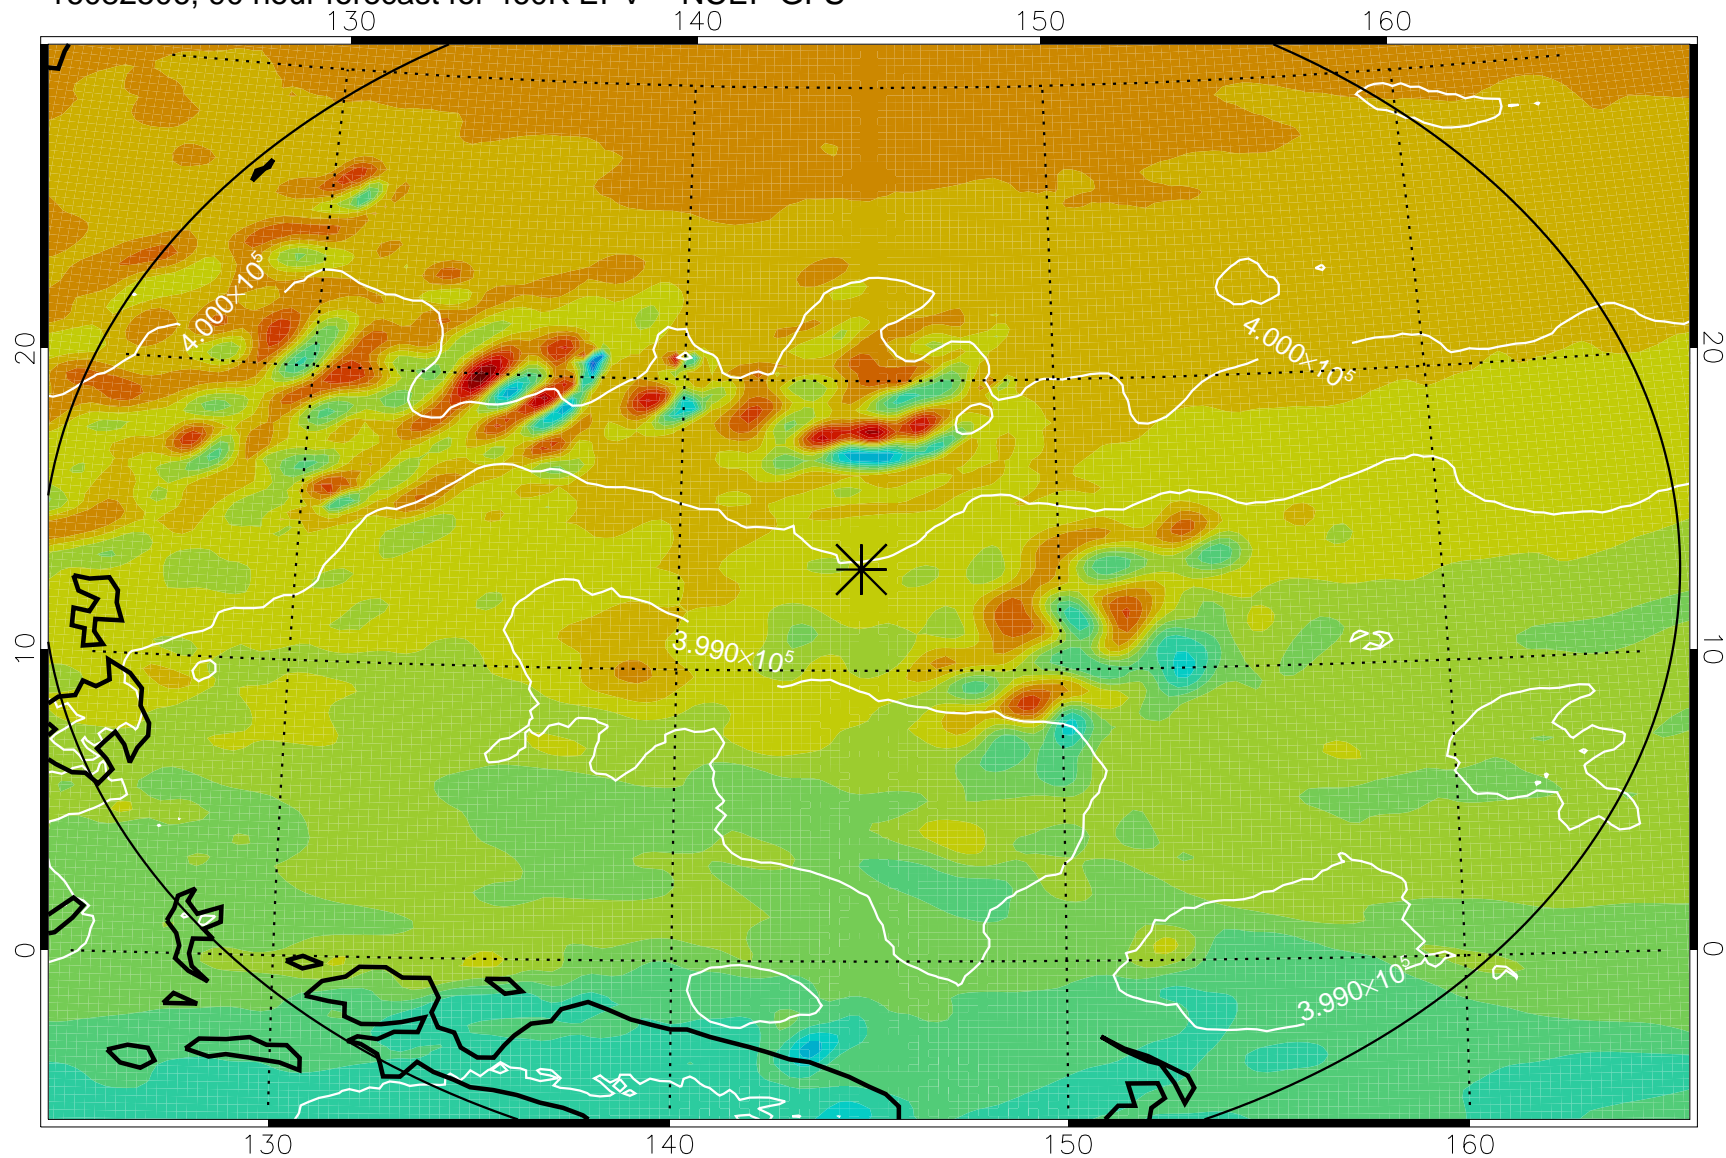

16082406, 66 hour forecast for 460K EPV -- NCEP GFS

460K Montgomery Streamfunction, white

Range ring of 2304 km

16082412, 72 hour forecast for 460K EPV -- NCEP GFS

460K Montgomery Streamfunction, white

Range ring of 2304 km

16082418, 78 hour forecast for 460K EPV -- NCEP GFS

460K Montgomery Streamfunction, white

Range ring of 2304 km

16082500, 84 hour forecast for 460K EPV -- NCEP GFS

460K Montgomery Streamfunction, white

Range ring of 2304 km

16082506, 90 hour forecast for 460K EPV -- NCEP GFS

460K Montgomery Streamfunction, white

Range ring of 2304 km

16082512, 96 hour forecast for 460K EPV -- NCEP GFS

460K Montgomery Streamfunction, white

Range ring of 2304 km

16082518, 102 hour forecast for 460K EPV -- NCEP GFS

460K Montgomery Streamfunction, white

Range ring of 2304 km

16082600, 108 hour forecast for 460K EPV -- NCEP GFS

460K Montgomery Streamfunction, white

Range ring of 2304 km