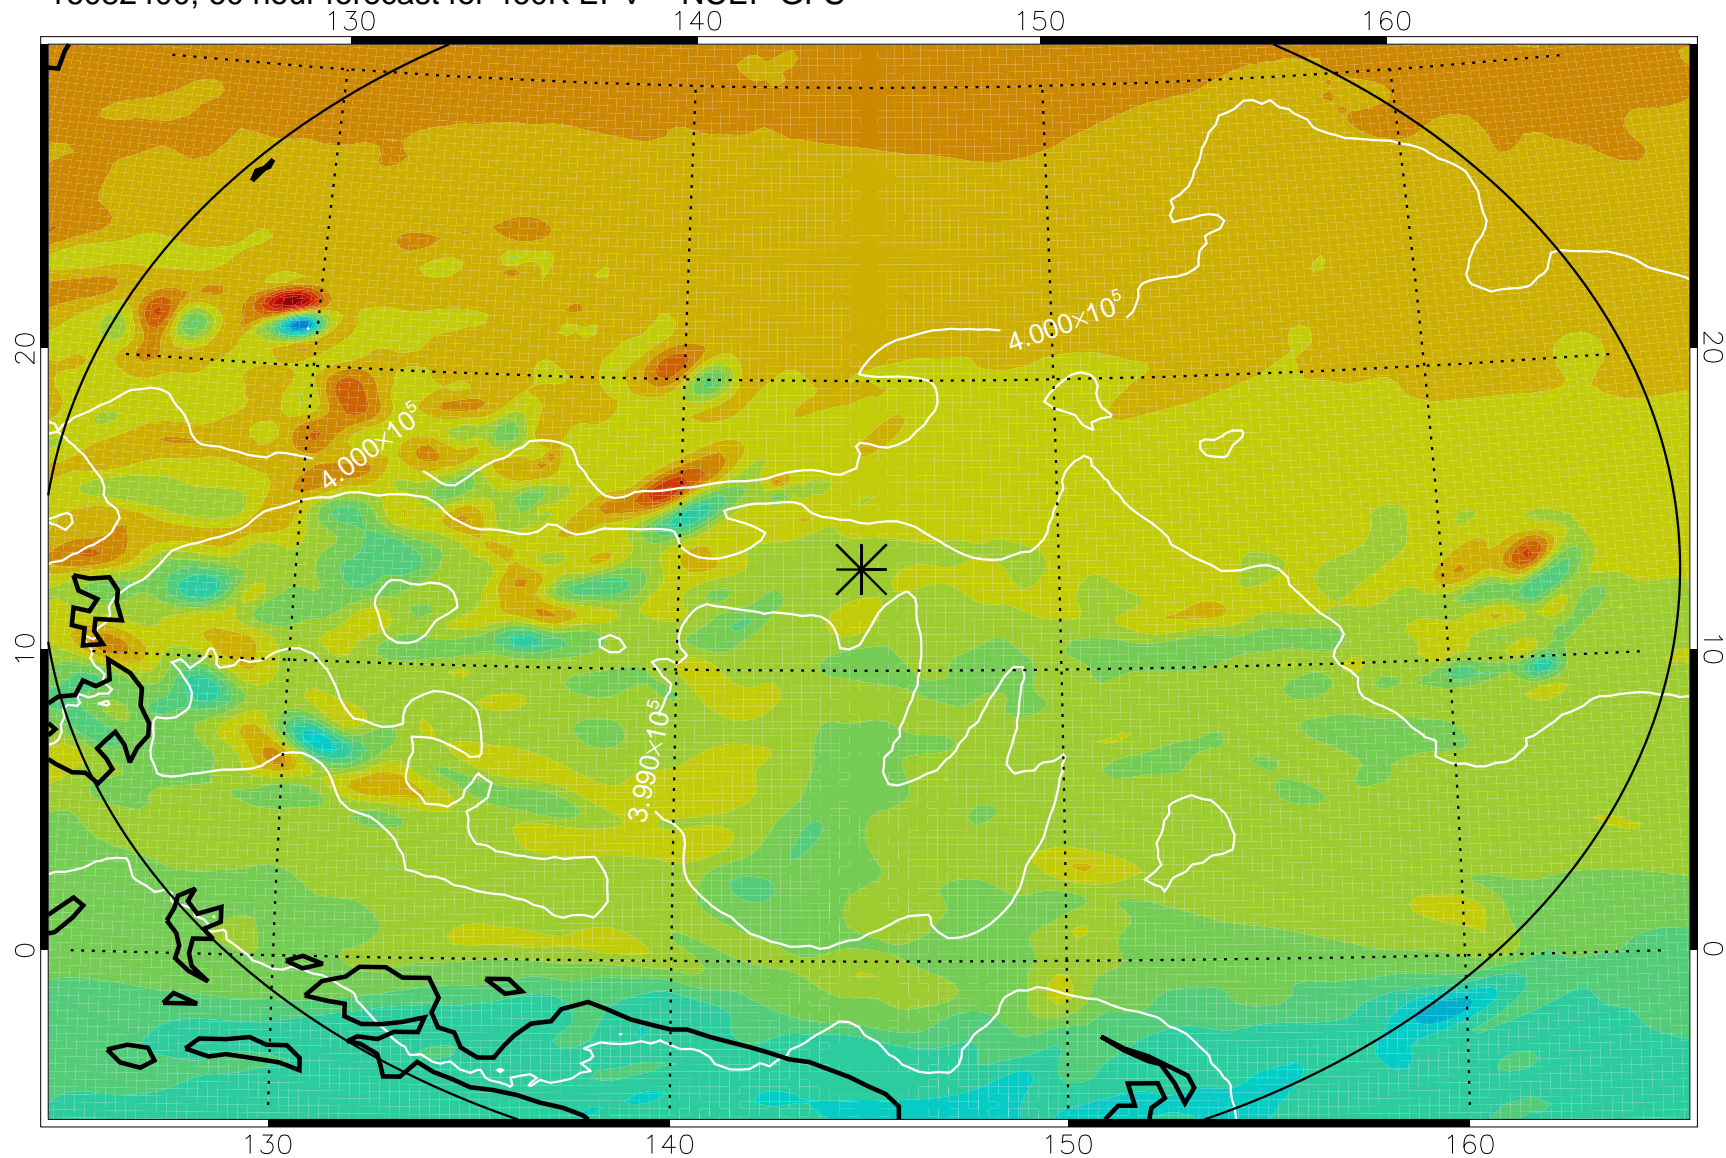

16082306, 42 hour forecast for 460K EPV -- NCEP GFS

460K Montgomery Streamfunction, white

Range ring of 2304 km

16082312, 48 hour forecast for 460K EPV -- NCEP GFS

460K Montgomery Streamfunction, white

Range ring of 2304 km

16082318, 54 hour forecast for 460K EPV -- NCEP GFS

460K Montgomery Streamfunction, white

Range ring of 2304 km

16082400, 60 hour forecast for 460K EPV -- NCEP GFS

460K Montgomery Streamfunction, white

Range ring of 2304 km

16082406, 66 hour forecast for 460K EPV -- NCEP GFS

460K Montgomery Streamfunction, white

Range ring of 2304 km

16082412, 72 hour forecast for 460K EPV -- NCEP GFS

460K Montgomery Streamfunction, white

Range ring of 2304 km

16082418, 78 hour forecast for 460K EPV -- NCEP GFS

460K Montgomery Streamfunction, white

Range ring of 2304 km

16082500, 84 hour forecast for 460K EPV -- NCEP GFS

460K Montgomery Streamfunction, white

Range ring of 2304 km