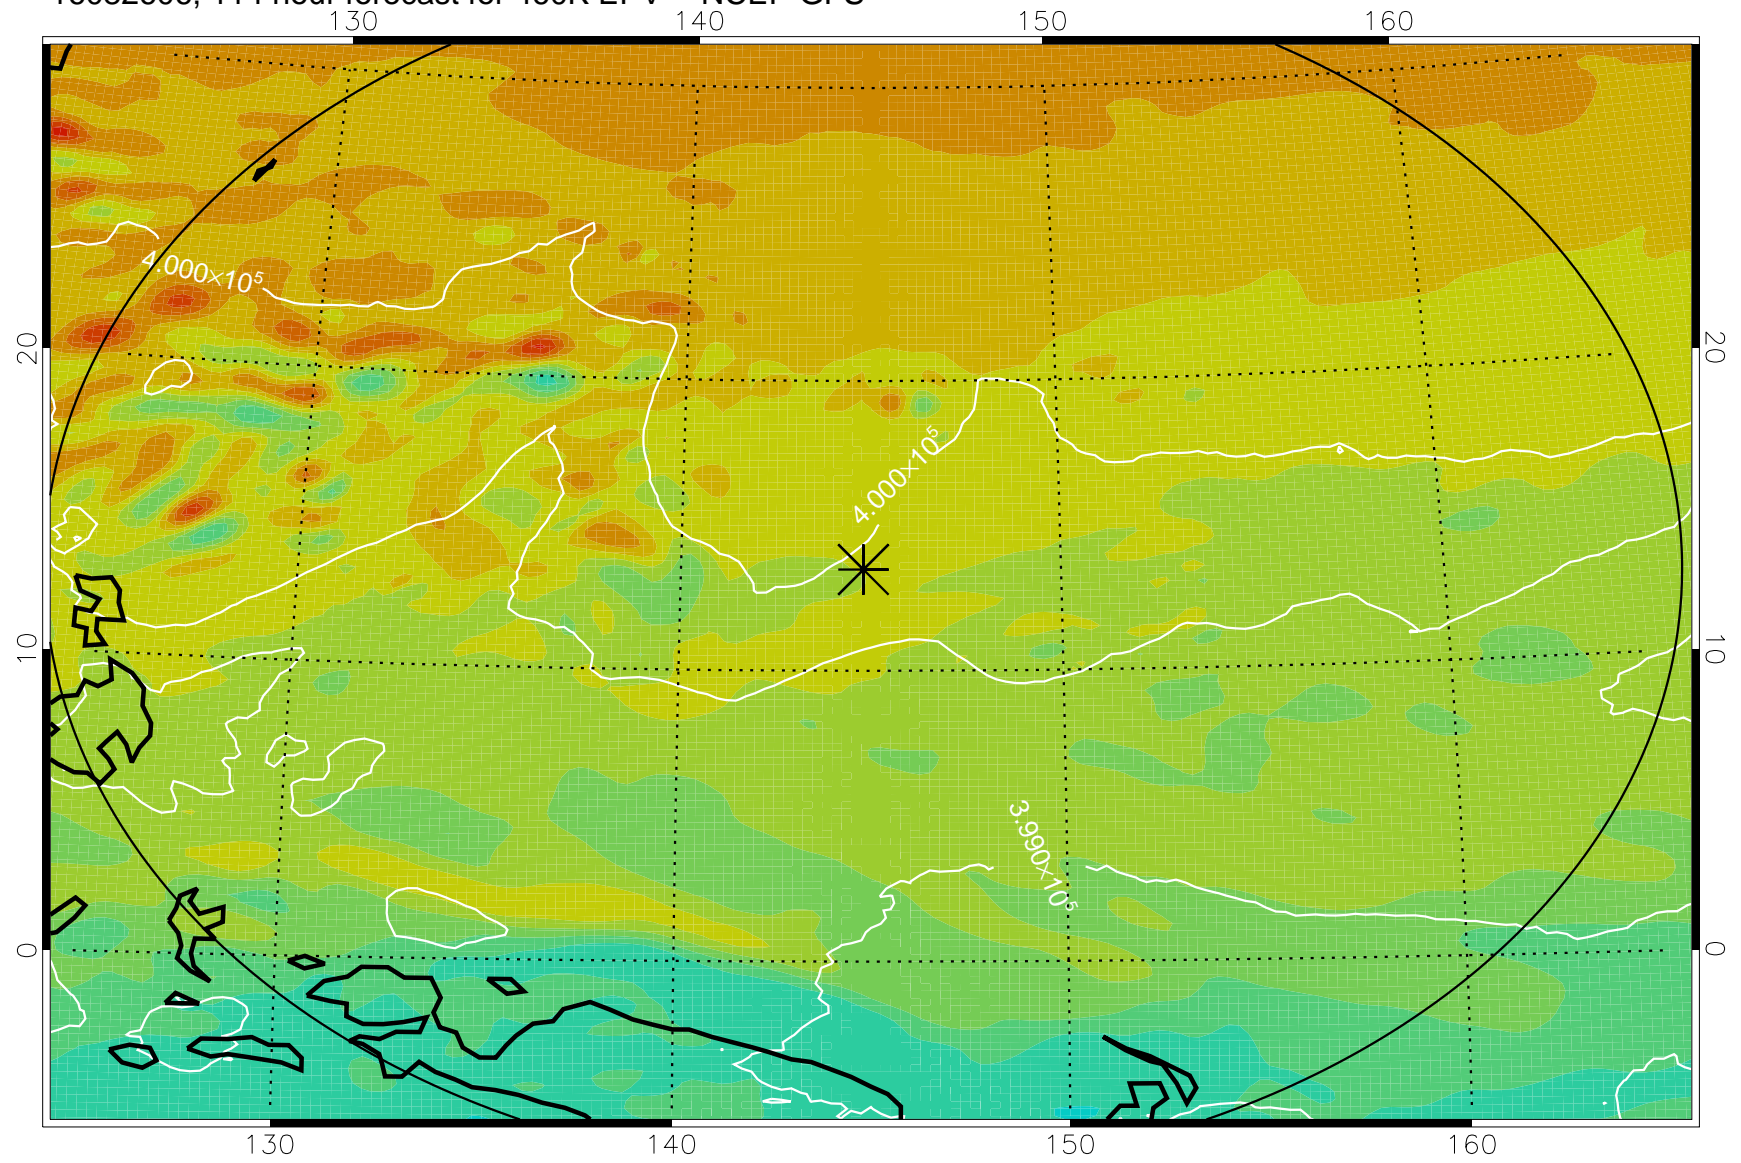

16082418, 78 hour forecast for 460K EPV -- NCEP GFS

460K Montgomery Streamfunction, white

Range ring of 2304 km

16082500, 84 hour forecast for 460K EPV -- NCEP GFS

460K Montgomery Streamfunction, white

Range ring of 2304 km

16082506, 90 hour forecast for 460K EPV -- NCEP GFS

460K Montgomery Streamfunction, white

Range ring of 2304 km

16082512, 96 hour forecast for 460K EPV -- NCEP GFS

460K Montgomery Streamfunction, white

Range ring of 2304 km

16082518, 102 hour forecast for 460K EPV -- NCEP GFS

460K Montgomery Streamfunction, white

Range ring of 2304 km

16082600, 108 hour forecast for 460K EPV -- NCEP GFS

460K Montgomery Streamfunction, white

Range ring of 2304 km

16082606, 114 hour forecast for 460K EPV -- NCEP GFS

460K Montgomery Streamfunction, white

Range ring of 2304 km

16082612, 120 hour forecast for 460K EPV -- NCEP GFS

460K Montgomery Streamfunction, white

Range ring of 2304 km