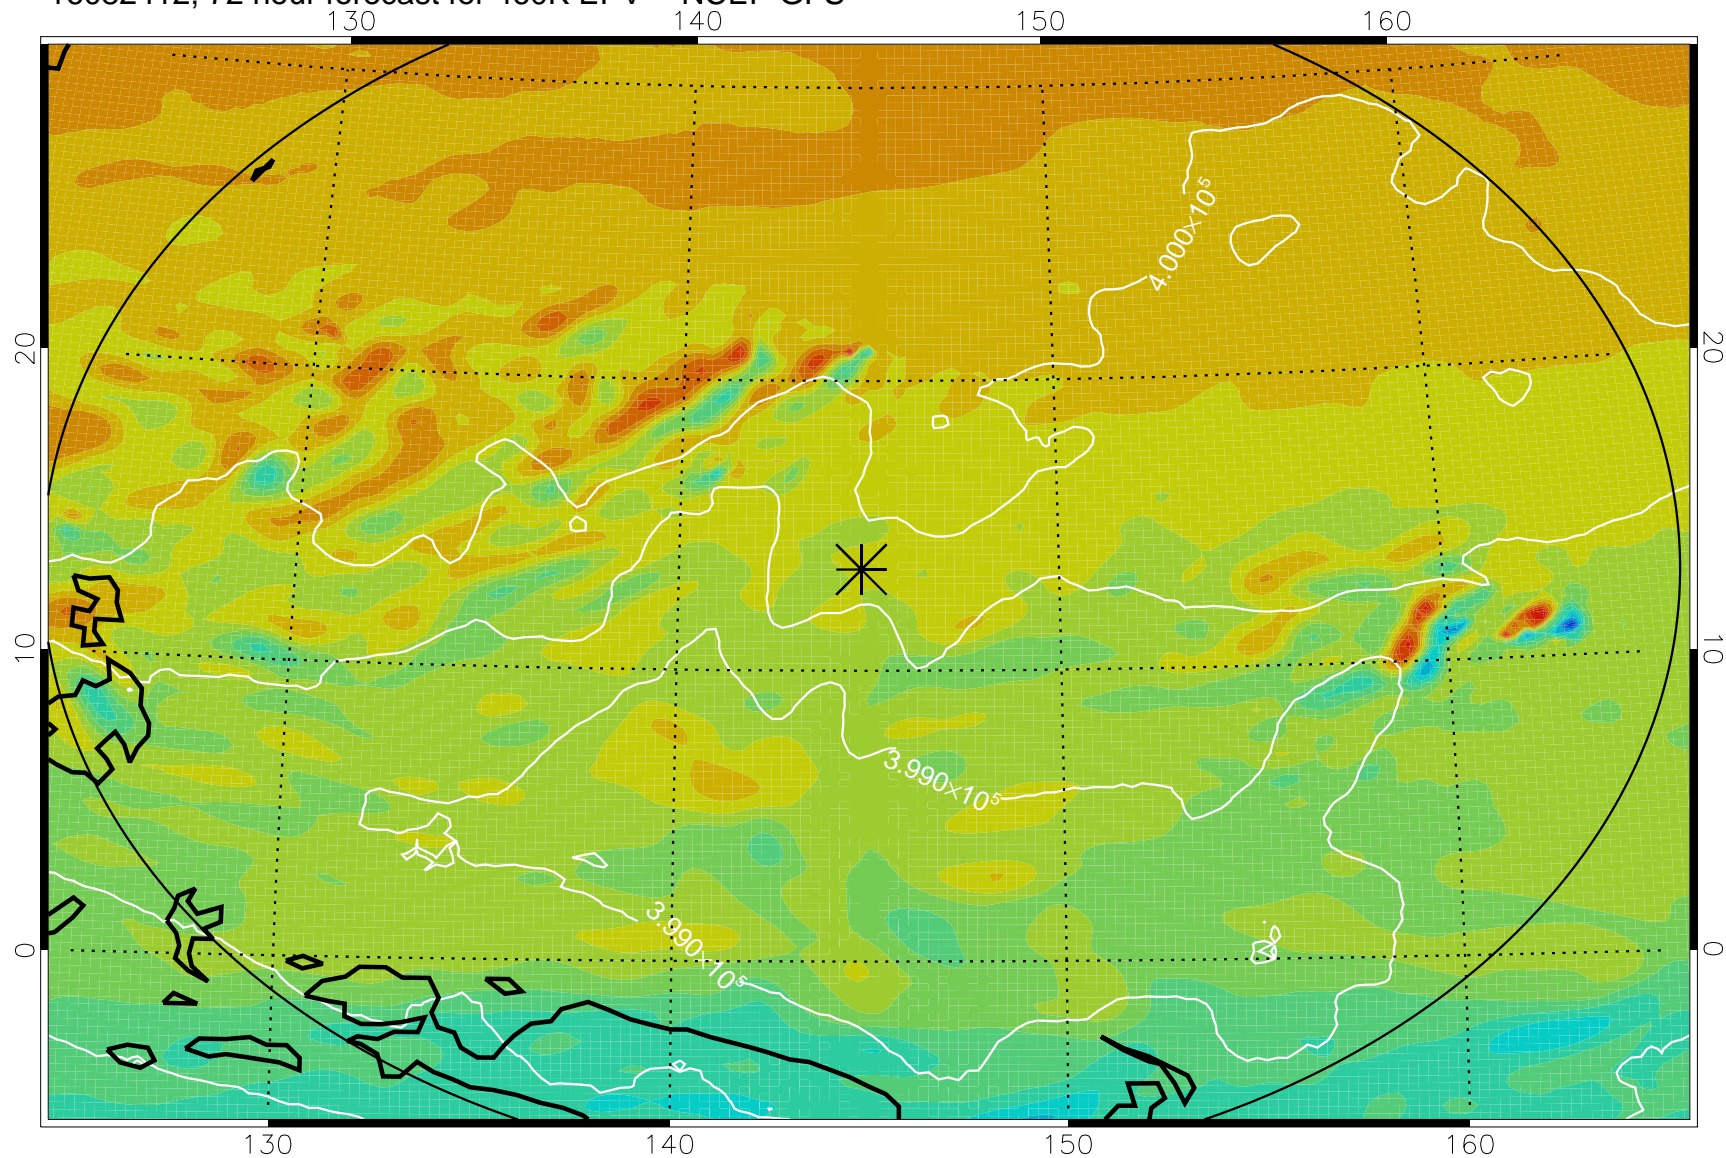

16082306, 42 hour forecast for 460K EPV -- NCEP GFS

460K Montgomery Streamfunction, white

Range ring of 2304 km

16082312, 48 hour forecast for 460K EPV -- NCEP GFS

460K Montgomery Streamfunction, white

Range ring of 2304 km

16082318, 54 hour forecast for 460K EPV -- NCEP GFS

460K Montgomery Streamfunction, white

Range ring of 2304 km

16082400, 60 hour forecast for 460K EPV -- NCEP GFS

460K Montgomery Streamfunction, white

Range ring of 2304 km

16082406, 66 hour forecast for 460K EPV -- NCEP GFS

460K Montgomery Streamfunction, white

Range ring of 2304 km

16082412, 72 hour forecast for 460K EPV -- NCEP GFS

460K Montgomery Streamfunction, white

Range ring of 2304 km

16082418, 78 hour forecast for 460K EPV -- NCEP GFS

460K Montgomery Streamfunction, white

Range ring of 2304 km

16082500, 84 hour forecast for 460K EPV -- NCEP GFS

460K Montgomery Streamfunction, white

Range ring of 2304 km