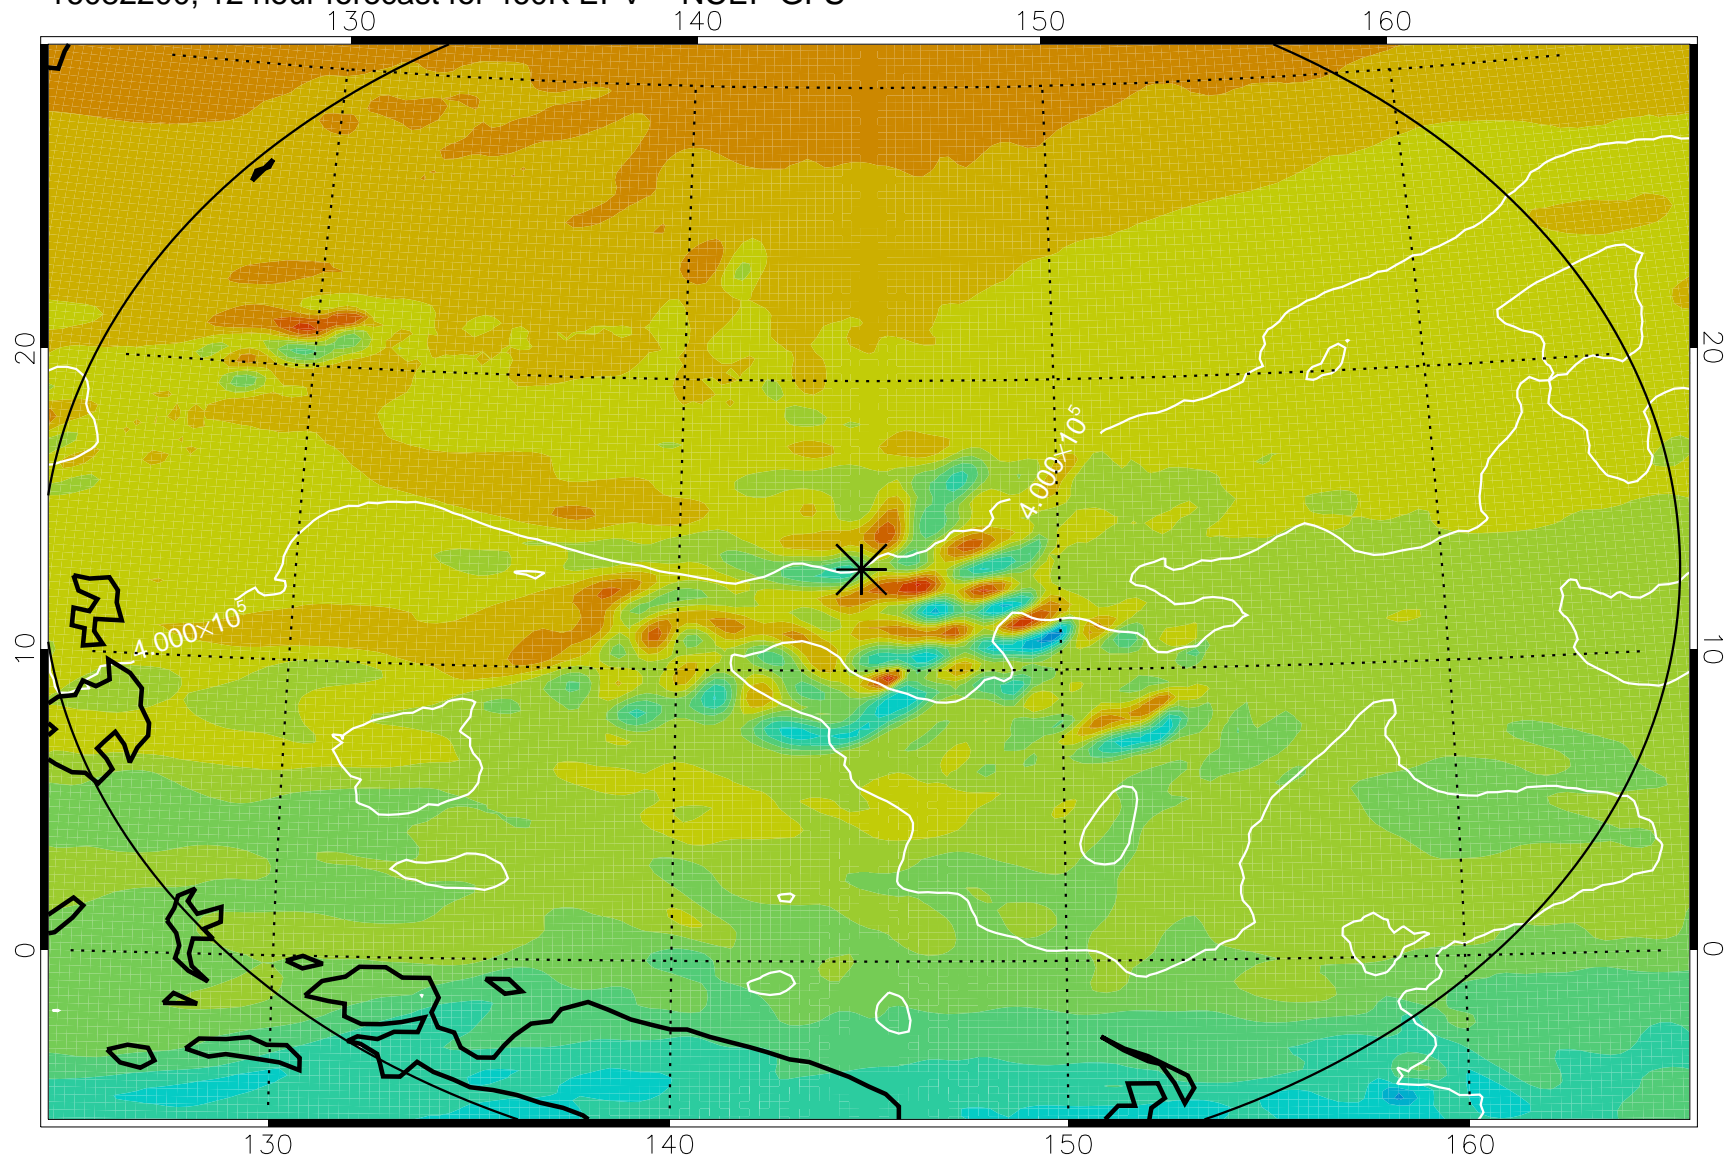

16082118, 6 hour forecast for 460K EPV -- NCEP GFS

460K Montgomery Streamfunction, white

Range ring of 2304 km

16082200, 12 hour forecast for 460K EPV -- NCEP GFS

460K Montgomery Streamfunction, white

Range ring of 2304 km

16082206, 18 hour forecast for 460K EPV -- NCEP GFS

460K Montgomery Streamfunction, white

Range ring of 2304 km

16082212, 24 hour forecast for 460K EPV -- NCEP GFS

460K Montgomery Streamfunction, white

Range ring of 2304 km

16082218, 30 hour forecast for 460K EPV -- NCEP GFS

460K Montgomery Streamfunction, white

Range ring of 2304 km

16082300, 36 hour forecast for 460K EPV -- NCEP GFS

460K Montgomery Streamfunction, white

Range ring of 2304 km

16082306, 42 hour forecast for 460K EPV -- NCEP GFS

460K Montgomery Streamfunction, white

Range ring of 2304 km

16082312, 48 hour forecast for 460K EPV -- NCEP GFS

460K Montgomery Streamfunction, white

Range ring of 2304 km