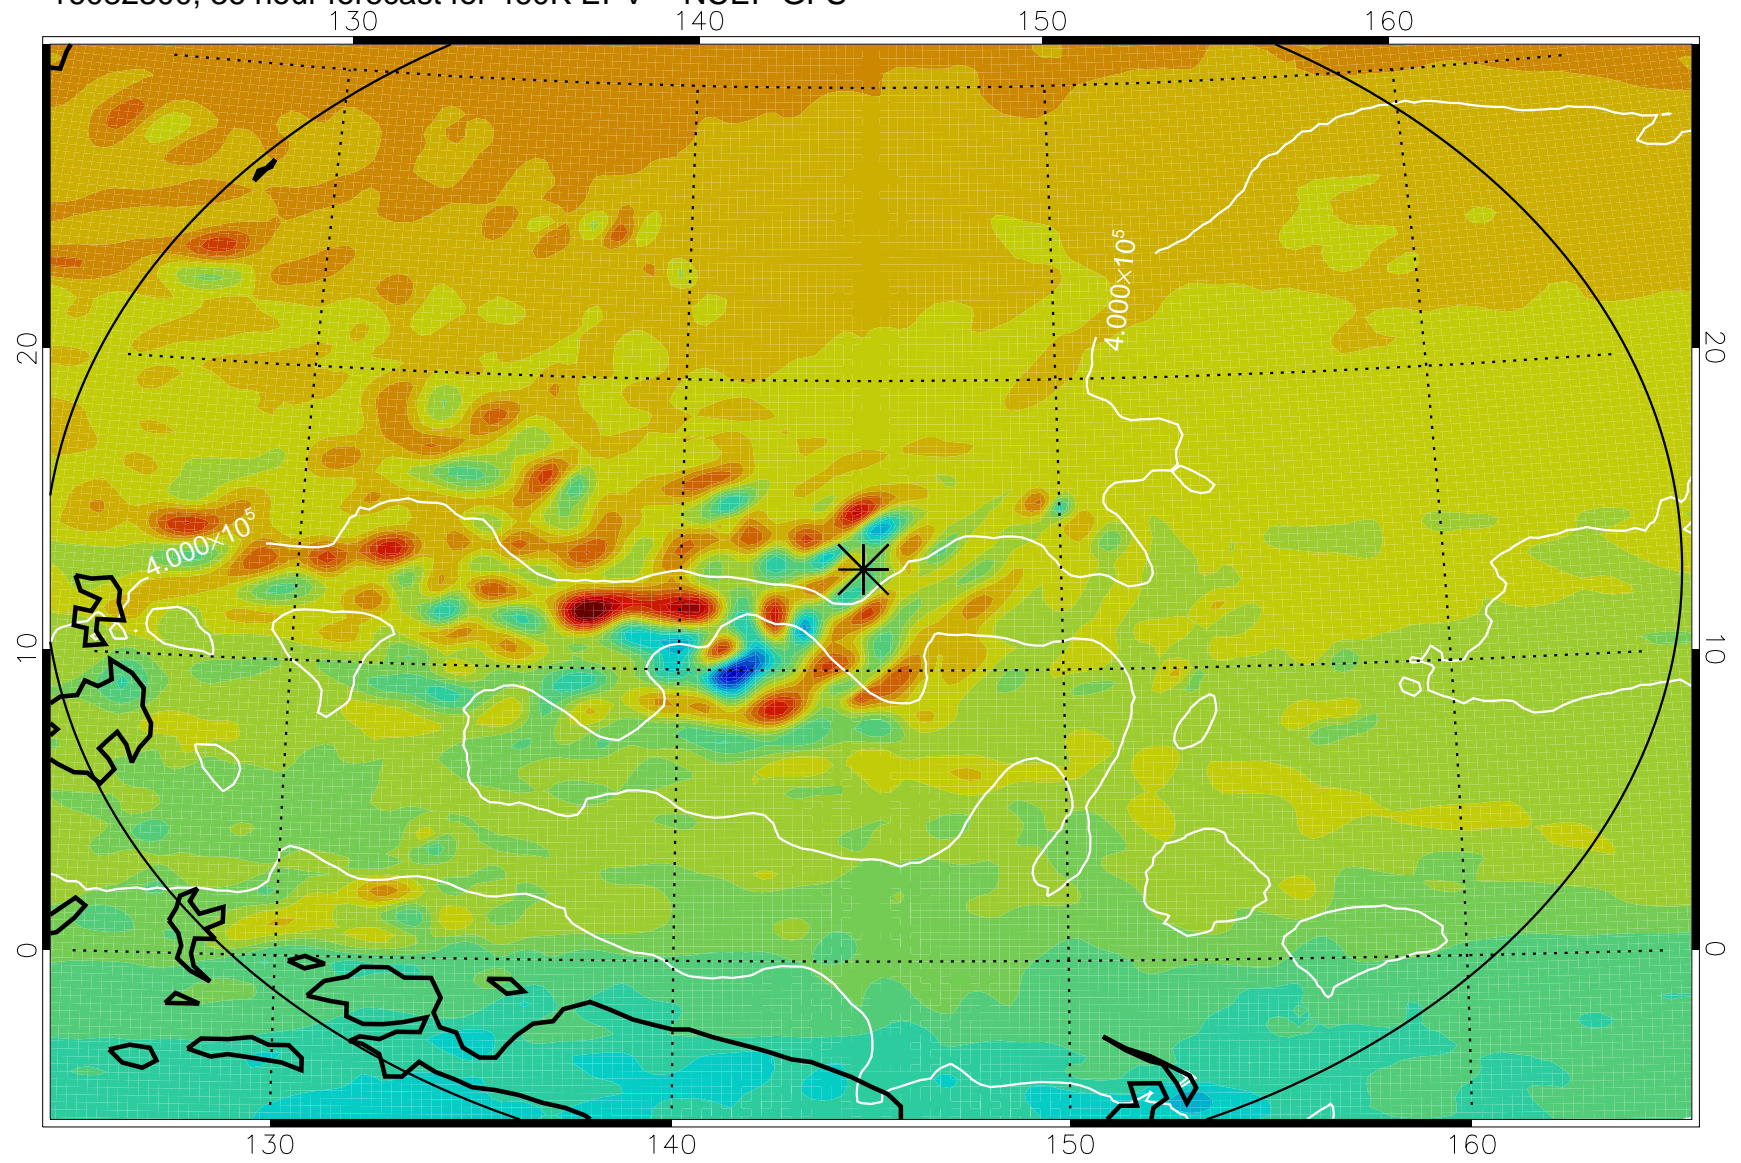

16082206, 18 hour forecast for 460K EPV -- NCEP GFS

460K Montgomery Streamfunction, white

Range ring of 2304 km

16082212, 24 hour forecast for 460K EPV -- NCEP GFS

460K Montgomery Streamfunction, white

Range ring of 2304 km

16082218, 30 hour forecast for 460K EPV -- NCEP GFS

460K Montgomery Streamfunction, white

Range ring of 2304 km

16082300, 36 hour forecast for 460K EPV -- NCEP GFS

460K Montgomery Streamfunction, white

Range ring of 2304 km

16082306, 42 hour forecast for 460K EPV -- NCEP GFS

460K Montgomery Streamfunction, white

Range ring of 2304 km

16082312, 48 hour forecast for 460K EPV -- NCEP GFS

460K Montgomery Streamfunction, white

Range ring of 2304 km

16082406, 66 hour forecast for 460K EPV -- NCEP GFS

460K Montgomery Streamfunction, white

Range ring of 2304 km

16082412, 72 hour forecast for 460K EPV -- NCEP GFS

460K Montgomery Streamfunction, white

Range ring of 2304 km