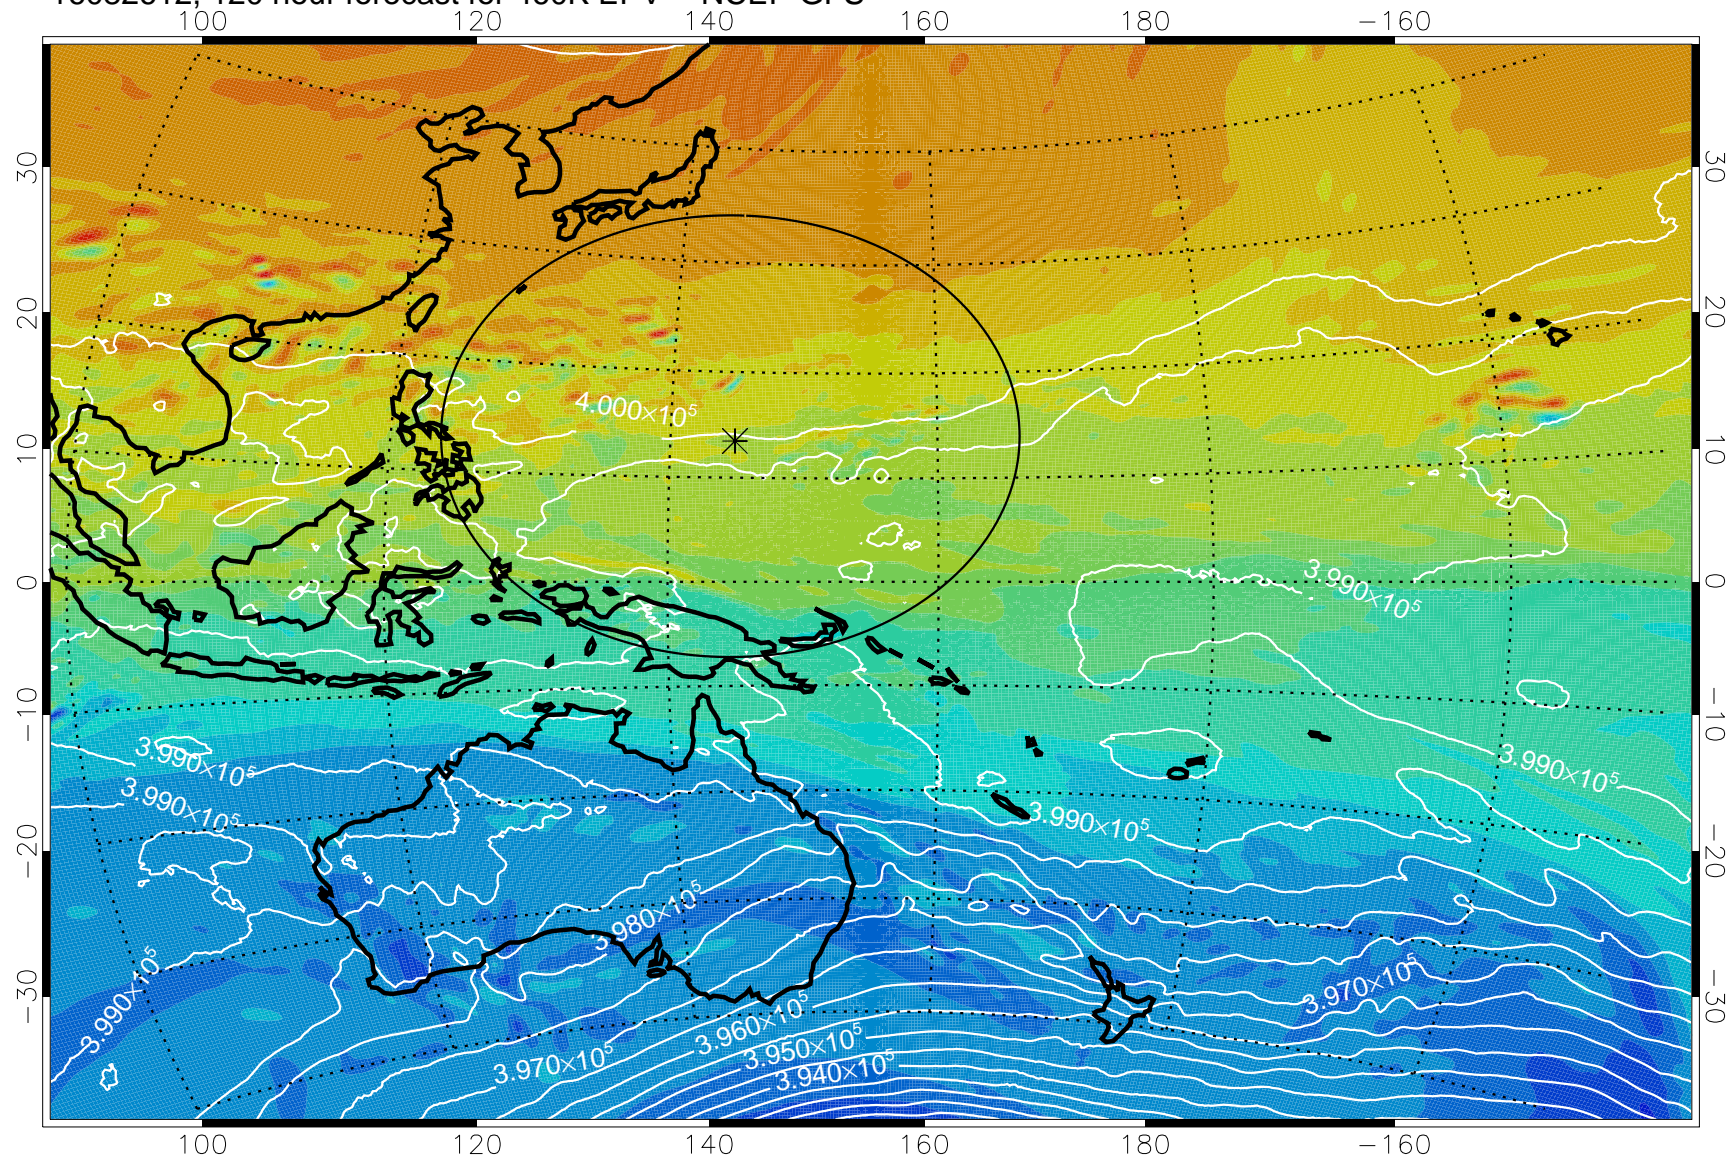

16082418, 78 hour forecast for 460K EPV -- NCEP GFS

460K Montgomery Streamfunction, white

Range ring of 2304 km

16082500, 84 hour forecast for 460K EPV -- NCEP GFS

460K Montgomery Streamfunction, white

Range ring of 2304 km

16082506, 90 hour forecast for 460K EPV -- NCEP GFS

460K Montgomery Streamfunction, white

Range ring of 2304 km

16082512, 96 hour forecast for 460K EPV -- NCEP GFS

460K Montgomery Streamfunction, white

Range ring of 2304 km

16082518, 102 hour forecast for 460K EPV -- NCEP GFS

460K Montgomery Streamfunction, white

Range ring of 2304 km

16082600, 108 hour forecast for 460K EPV -- NCEP GFS

460K Montgomery Streamfunction, white

Range ring of 2304 km

16082606, 114 hour forecast for 460K EPV -- NCEP GFS

460K Montgomery Streamfunction, white

Range ring of 2304 km

16082612, 120 hour forecast for 460K EPV -- NCEP GFS

460K Montgomery Streamfunction, white

Range ring of 2304 km