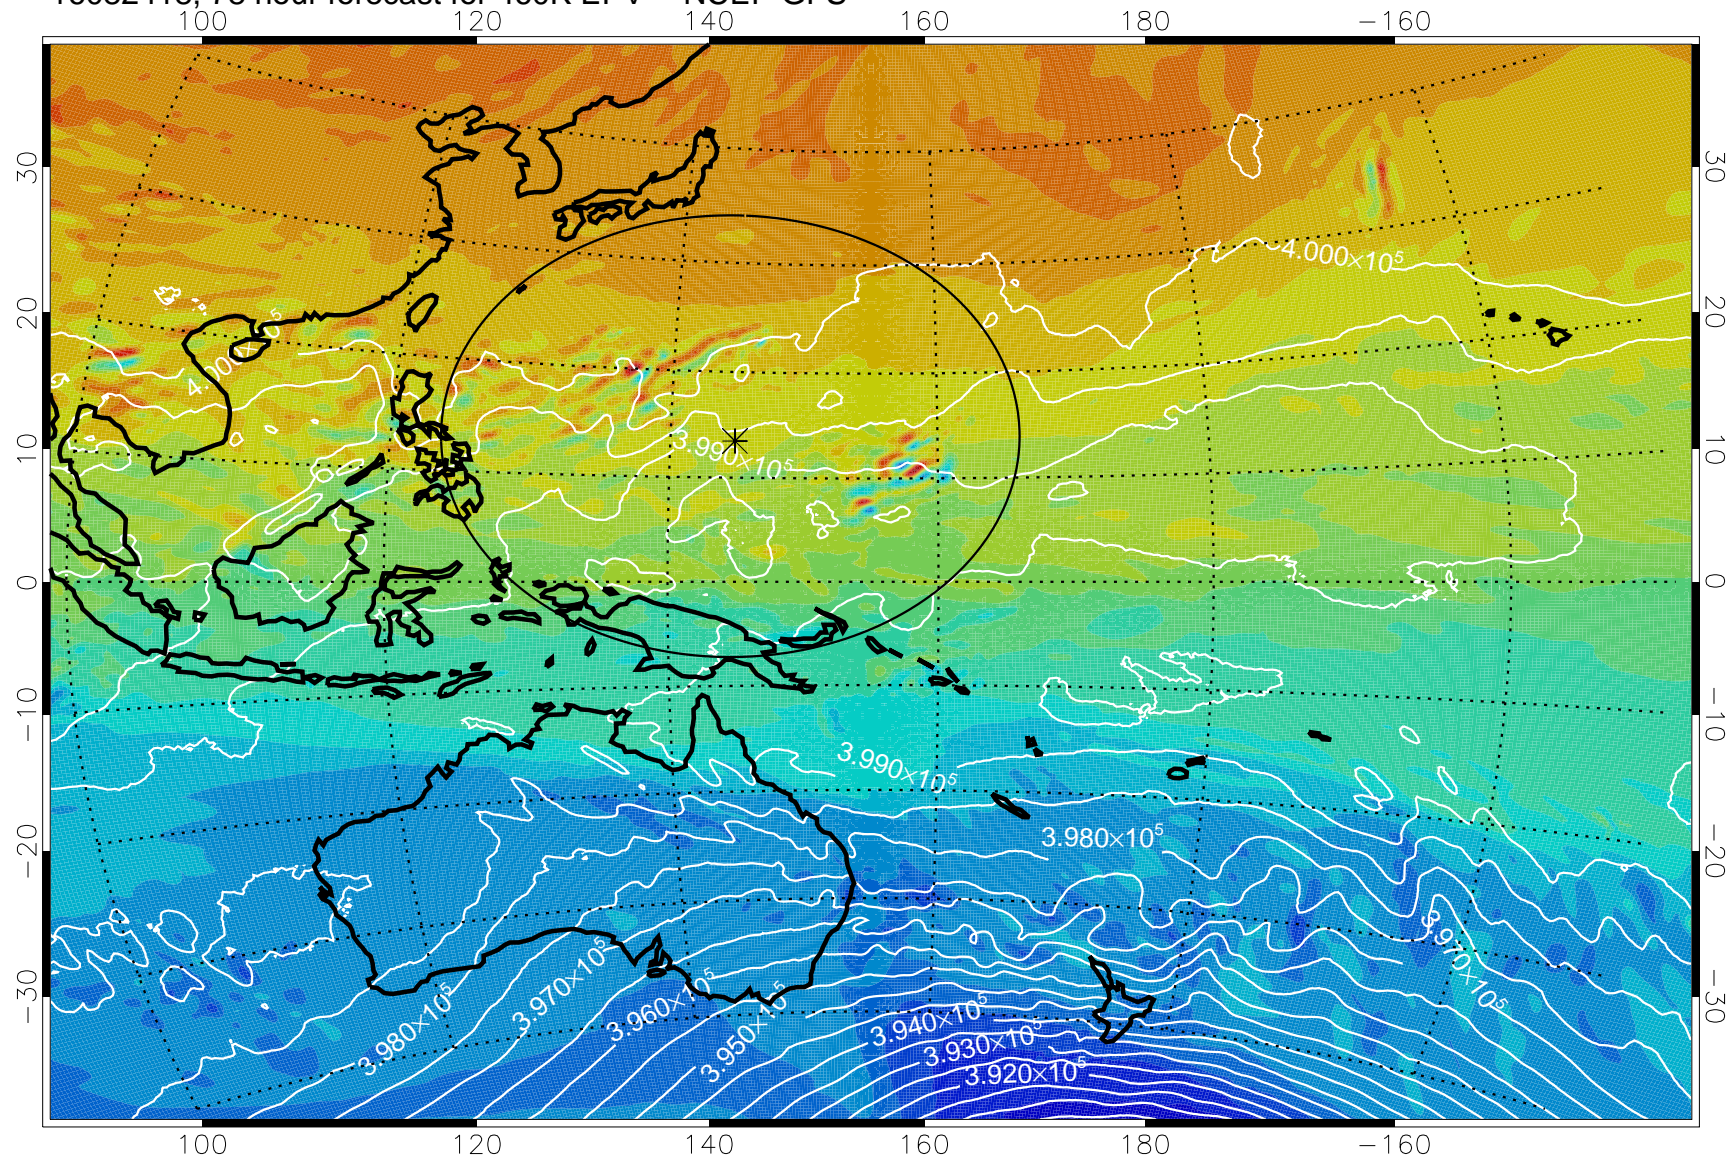

16082318, 54 hour forecast for 460K EPV -- NCEP GFS

460K Montgomery Streamfunction, white

Range ring of 2304 km

16082400, 60 hour forecast for 460K EPV -- NCEP GFS

460K Montgomery Streamfunction, white

Range ring of 2304 km

16082406, 66 hour forecast for 460K EPV -- NCEP GFS

460K Montgomery Streamfunction, white

Range ring of 2304 km

16082412, 72 hour forecast for 460K EPV -- NCEP GFS

460K Montgomery Streamfunction, white

Range ring of 2304 km

16082418, 78 hour forecast for 460K EPV -- NCEP GFS

460K Montgomery Streamfunction, white

Range ring of 2304 km

16082500, 84 hour forecast for 460K EPV -- NCEP GFS

460K Montgomery Streamfunction, white

Range ring of 2304 km

16082506, 90 hour forecast for 460K EPV -- NCEP GFS

460K Montgomery Streamfunction, white

Range ring of 2304 km

16082512, 96 hour forecast for 460K EPV -- NCEP GFS

460K Montgomery Streamfunction, white

Range ring of 2304 km