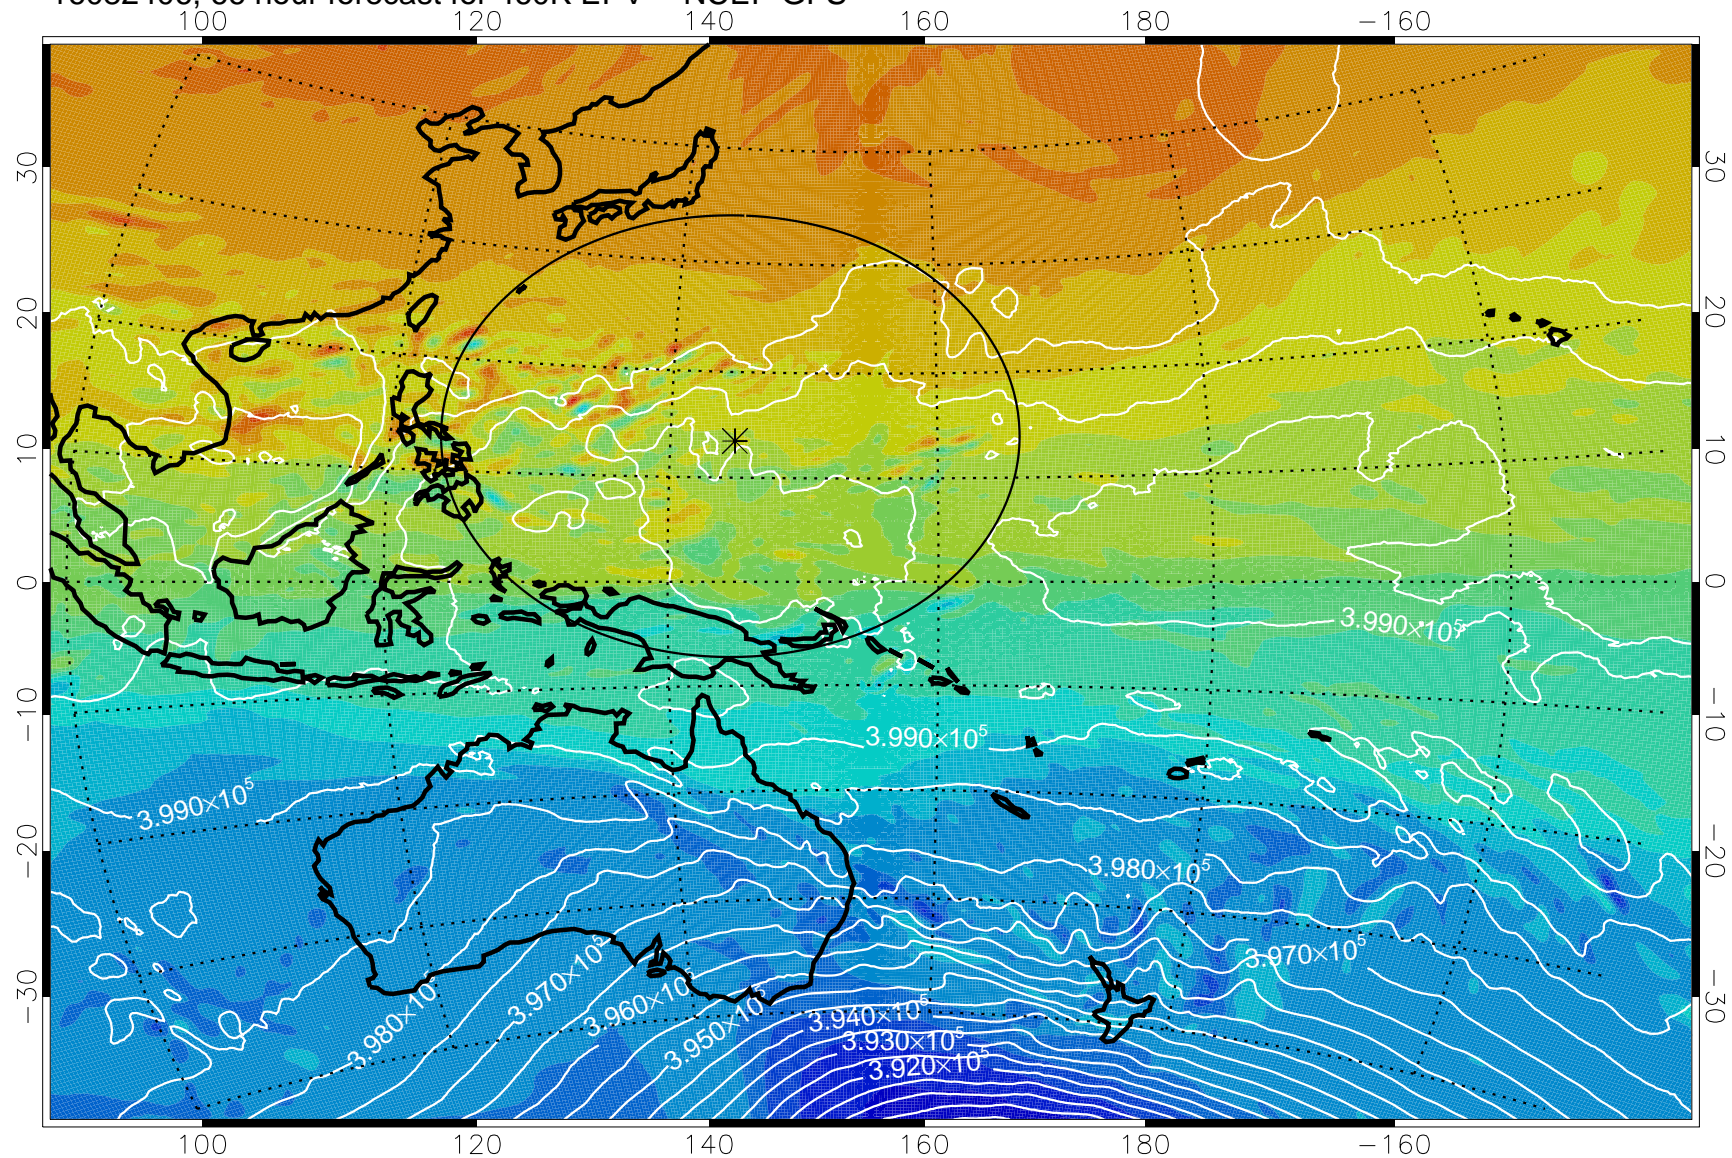

16082306, 42 hour forecast for 460K EPV -- NCEP GFS

460K Montgomery Streamfunction, white

Range ring of 2304 km

16082312, 48 hour forecast for 460K EPV -- NCEP GFS

460K Montgomery Streamfunction, white

Range ring of 2304 km

16082318, 54 hour forecast for 460K EPV -- NCEP GFS

460K Montgomery Streamfunction, white

Range ring of 2304 km

16082400, 60 hour forecast for 460K EPV -- NCEP GFS

460K Montgomery Streamfunction, white

Range ring of 2304 km

16082406, 66 hour forecast for 460K EPV -- NCEP GFS

460K Montgomery Streamfunction, white

Range ring of 2304 km

16082412, 72 hour forecast for 460K EPV -- NCEP GFS

460K Montgomery Streamfunction, white

Range ring of 2304 km

16082418, 78 hour forecast for 460K EPV -- NCEP GFS

460K Montgomery Streamfunction, white

Range ring of 2304 km

16082500, 84 hour forecast for 460K EPV -- NCEP GFS

460K Montgomery Streamfunction, white

Range ring of 2304 km