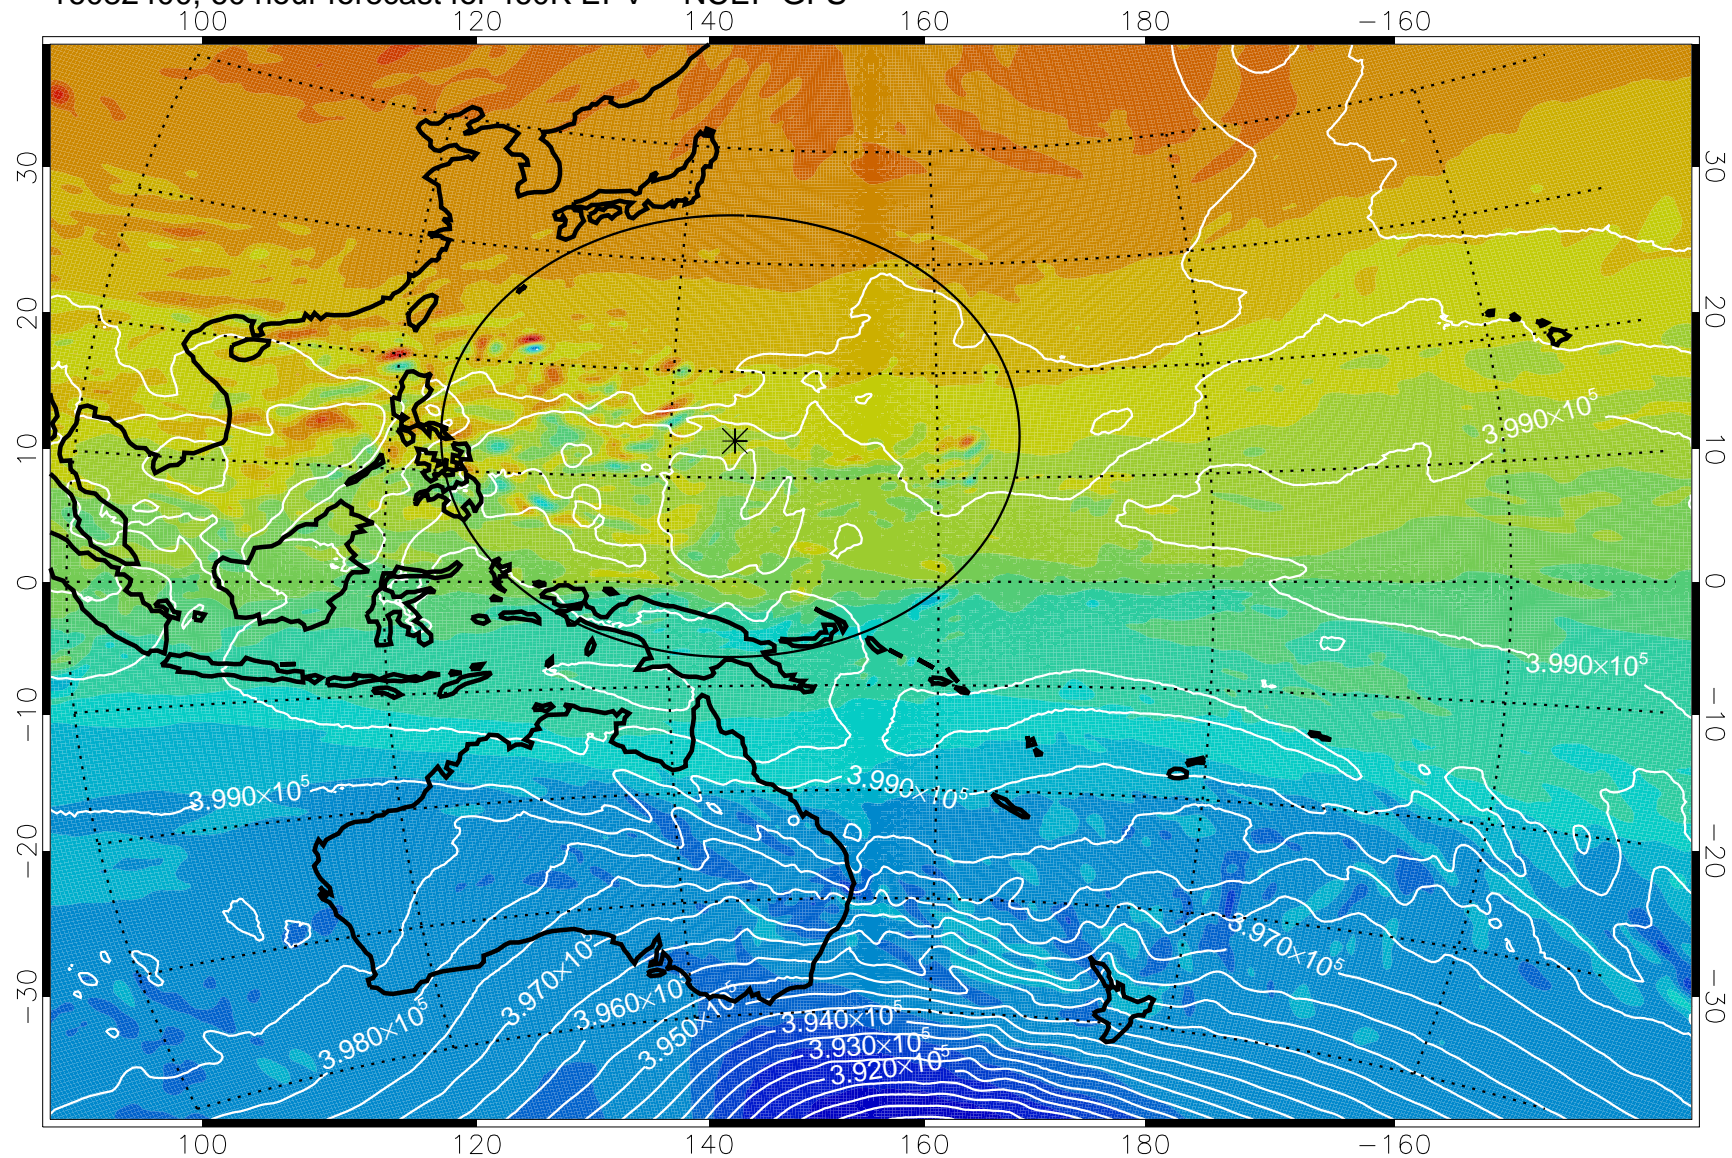

16082306, 42 hour forecast for 460K EPV -- NCEP GFS

460K Montgomery Streamfunction, white

Range ring of 2304 km

16082312, 48 hour forecast for 460K EPV -- NCEP GFS

460K Montgomery Streamfunction, white

Range ring of 2304 km

16082318, 54 hour forecast for 460K EPV -- NCEP GFS

460K Montgomery Streamfunction, white

Range ring of 2304 km

16082400, 60 hour forecast for 460K EPV -- NCEP GFS

460K Montgomery Streamfunction, white

Range ring of 2304 km

16082406, 66 hour forecast for 460K EPV -- NCEP GFS

460K Montgomery Streamfunction, white

Range ring of 2304 km

16082412, 72 hour forecast for 460K EPV -- NCEP GFS

460K Montgomery Streamfunction, white

Range ring of 2304 km

16082418, 78 hour forecast for 460K EPV -- NCEP GFS

460K Montgomery Streamfunction, white

Range ring of 2304 km

16082500, 84 hour forecast for 460K EPV -- NCEP GFS

460K Montgomery Streamfunction, white

Range ring of 2304 km