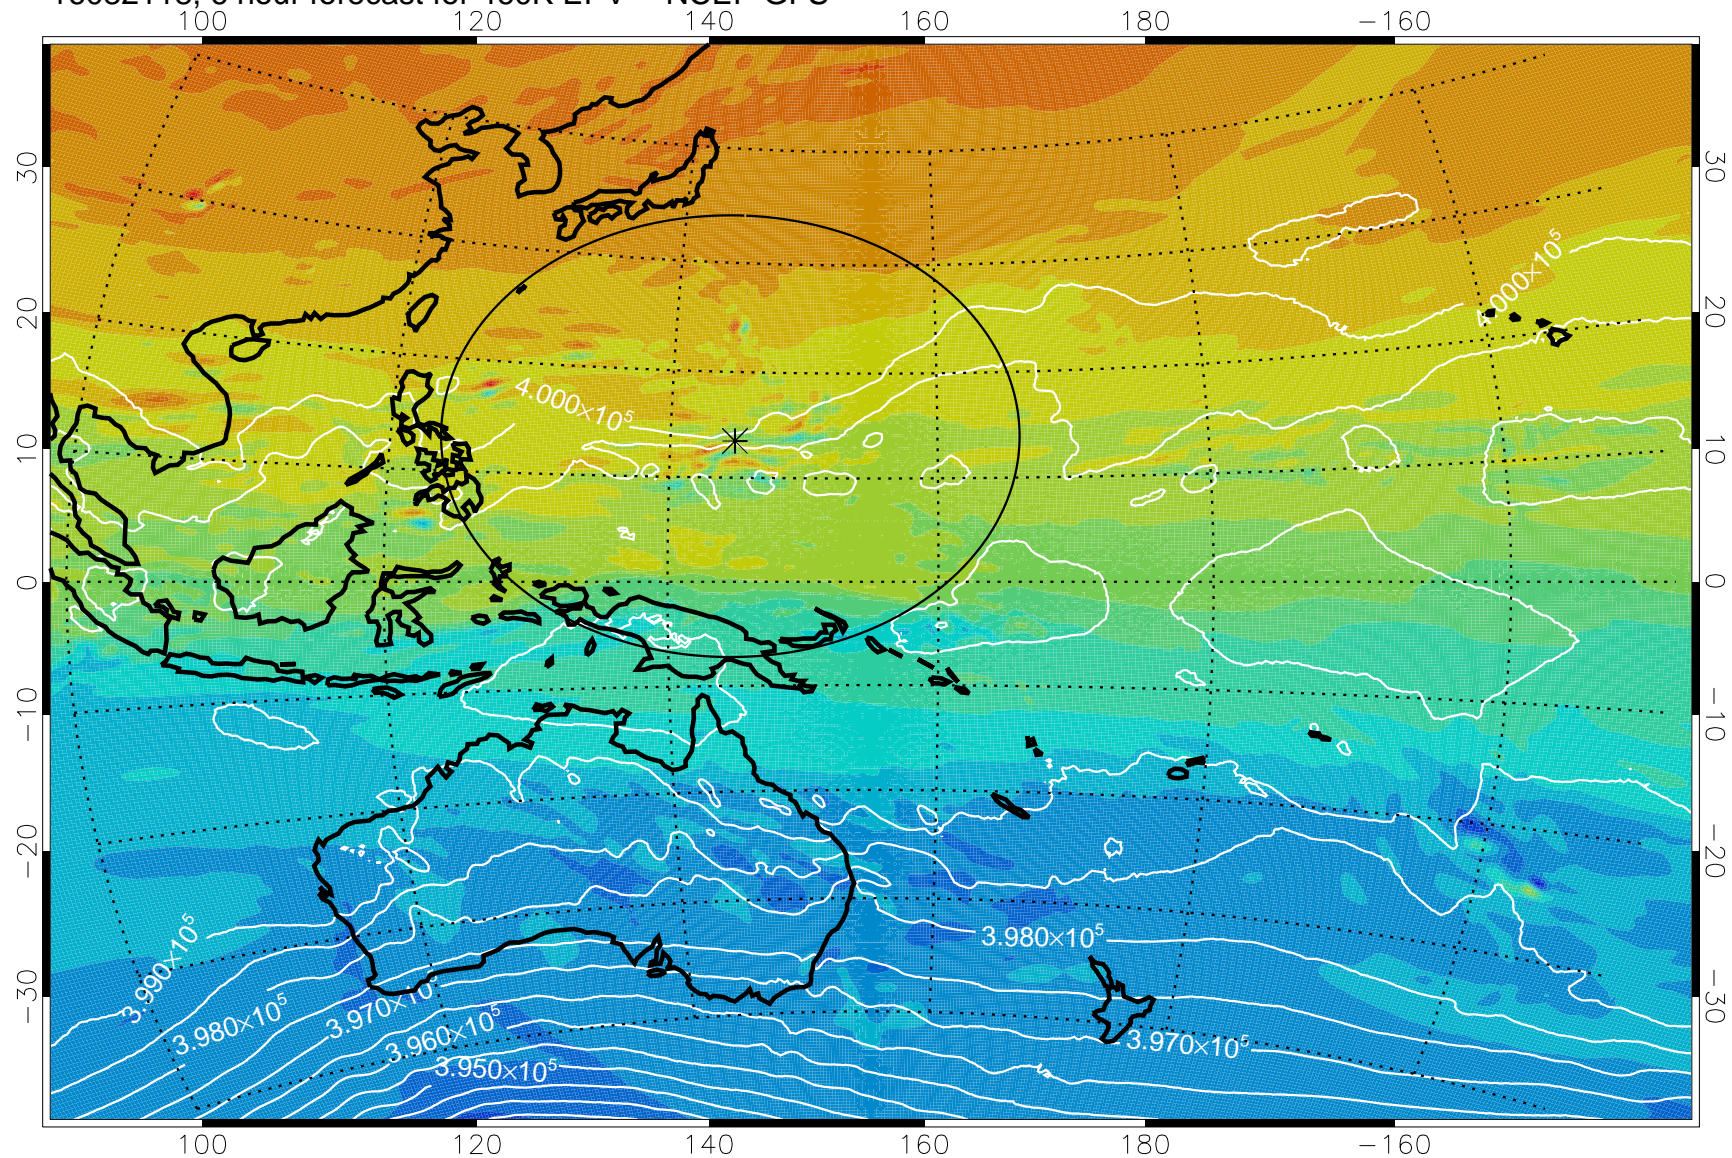

16082118, 6 hour forecast for 460K EPV -- NCEP GFS

460K Montgomery Streamfunction, white

Range ring of 2304 km

16082200, 12 hour forecast for 460K EPV -- NCEP GFS

460K Montgomery Streamfunction, white

Range ring of 2304 km

16082206, 18 hour forecast for 460K EPV -- NCEP GFS

460K Montgomery Streamfunction, white

Range ring of 2304 km

16082212, 24 hour forecast for 460K EPV -- NCEP GFS

460K Montgomery Streamfunction, white

Range ring of 2304 km

16082218, 30 hour forecast for 460K EPV -- NCEP GFS

460K Montgomery Streamfunction, white

Range ring of 2304 km

16082300, 36 hour forecast for 460K EPV -- NCEP GFS

460K Montgomery Streamfunction, white

Range ring of 2304 km

16082306, 42 hour forecast for 460K EPV -- NCEP GFS

460K Montgomery Streamfunction, white

Range ring of 2304 km

16082312, 48 hour forecast for 460K EPV -- NCEP GFS

460K Montgomery Streamfunction, white

Range ring of 2304 km