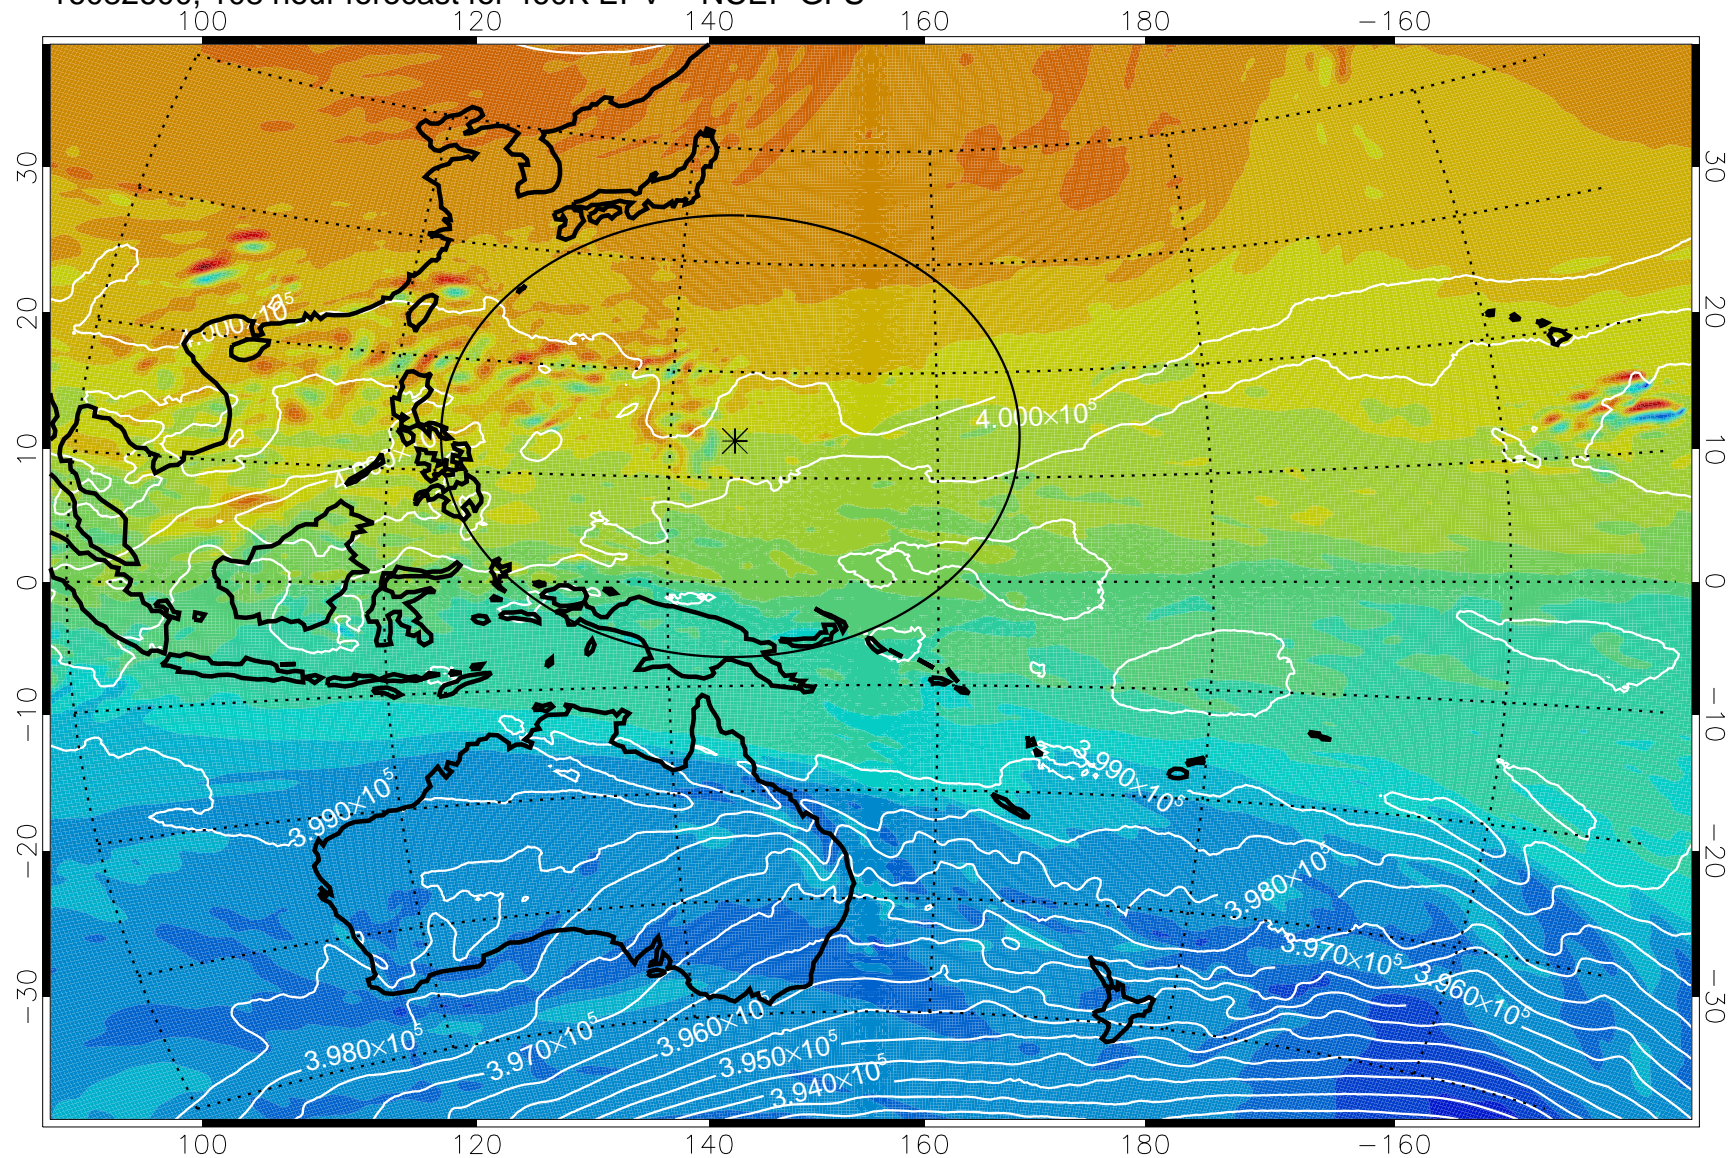

16082418, 78 hour forecast for 460K EPV -- NCEP GFS

460K Montgomery Streamfunction, white

Range ring of 2304 km

16082500, 84 hour forecast for 460K EPV -- NCEP GFS

460K Montgomery Streamfunction, white

Range ring of 2304 km

16082506, 90 hour forecast for 460K EPV -- NCEP GFS

460K Montgomery Streamfunction, white

Range ring of 2304 km

16082512, 96 hour forecast for 460K EPV -- NCEP GFS

460K Montgomery Streamfunction, white

Range ring of 2304 km

16082518, 102 hour forecast for 460K EPV -- NCEP GFS

460K Montgomery Streamfunction, white

Range ring of 2304 km

16082600, 108 hour forecast for 460K EPV -- NCEP GFS

460K Montgomery Streamfunction, white

Range ring of 2304 km

16082606, 114 hour forecast for 460K EPV -- NCEP GFS

460K Montgomery Streamfunction, white

Range ring of 2304 km

16082612, 120 hour forecast for 460K EPV -- NCEP GFS

460K Montgomery Streamfunction, white

Range ring of 2304 km