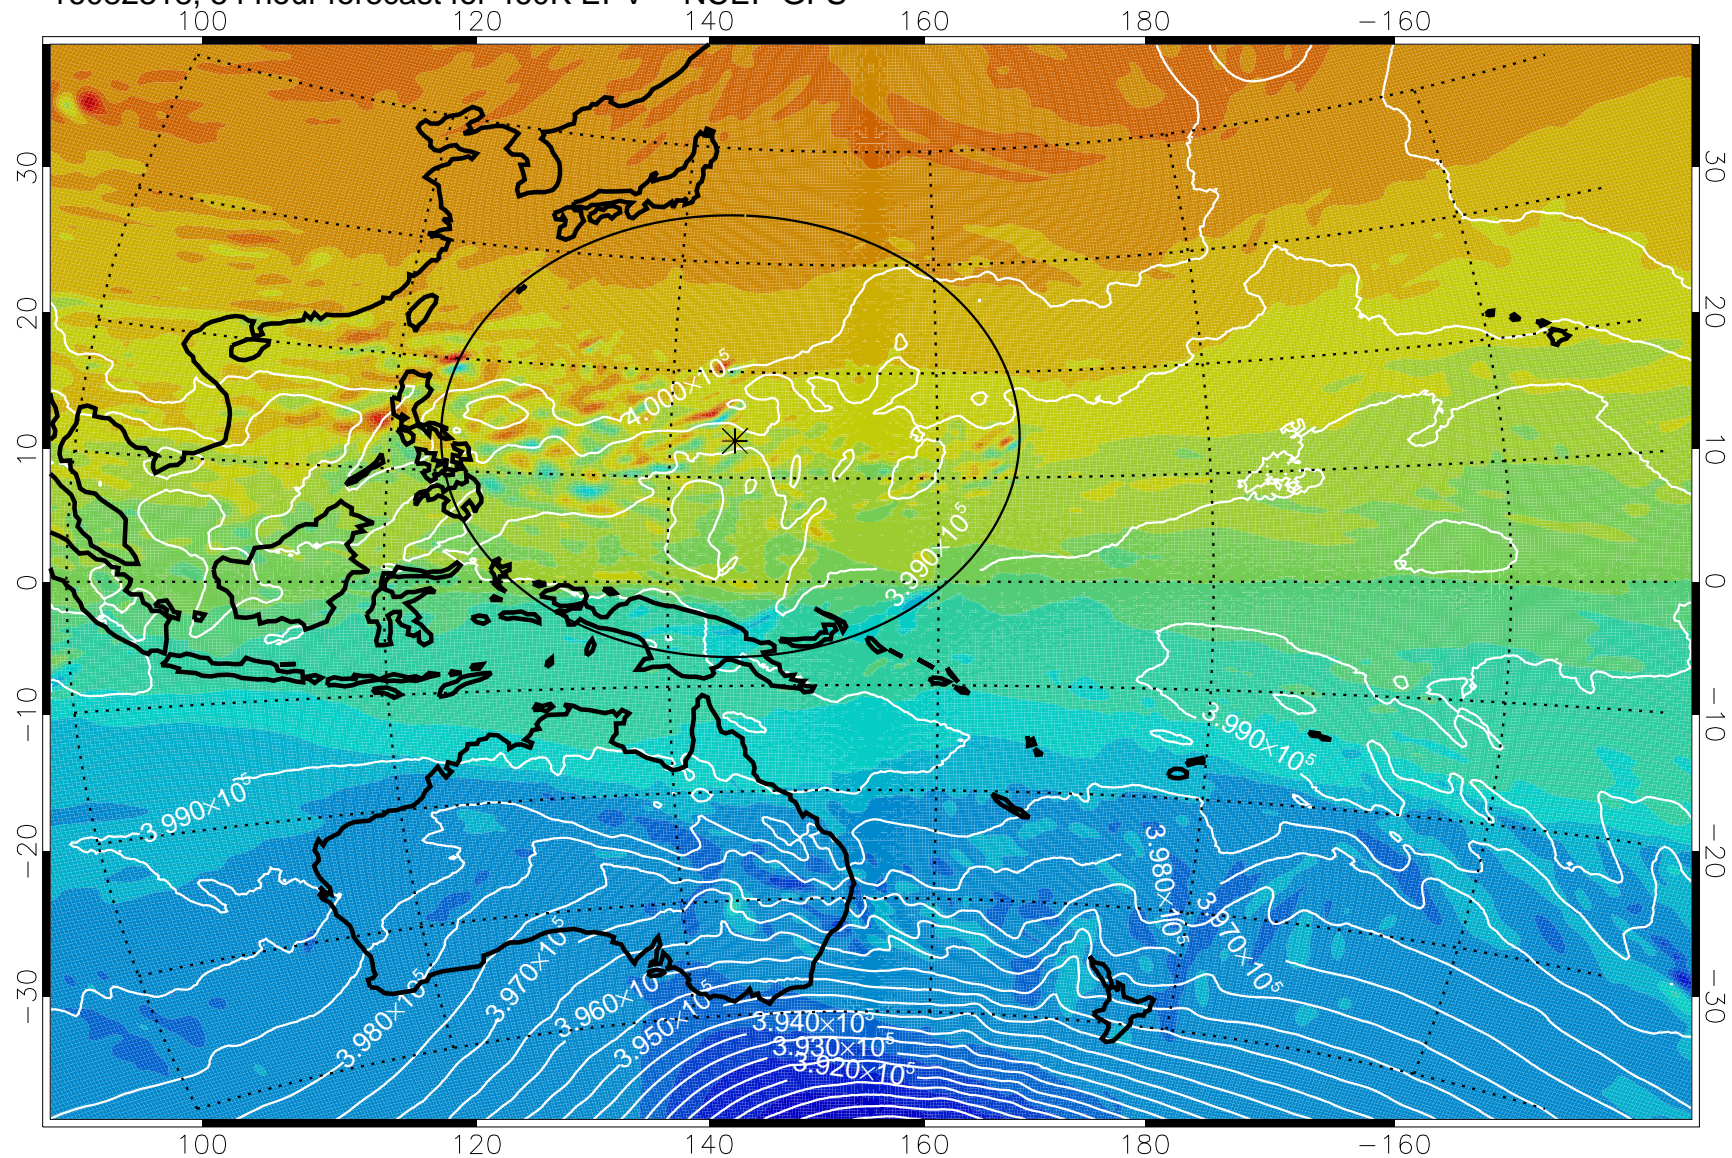

16082306, 42 hour forecast for 460K EPV -- NCEP GFS

460K Montgomery Streamfunction, white

Range ring of 2304 km

16082312, 48 hour forecast for 460K EPV -- NCEP GFS

460K Montgomery Streamfunction, white

Range ring of 2304 km

16082318, 54 hour forecast for 460K EPV -- NCEP GFS

460K Montgomery Streamfunction, white

Range ring of 2304 km

16082400, 60 hour forecast for 460K EPV -- NCEP GFS

460K Montgomery Streamfunction, white

Range ring of 2304 km

16082406, 66 hour forecast for 460K EPV -- NCEP GFS

460K Montgomery Streamfunction, white

Range ring of 2304 km

16082412, 72 hour forecast for 460K EPV -- NCEP GFS

460K Montgomery Streamfunction, white

Range ring of 2304 km

16082418, 78 hour forecast for 460K EPV -- NCEP GFS

460K Montgomery Streamfunction, white

Range ring of 2304 km

16082500, 84 hour forecast for 460K EPV -- NCEP GFS

460K Montgomery Streamfunction, white

Range ring of 2304 km