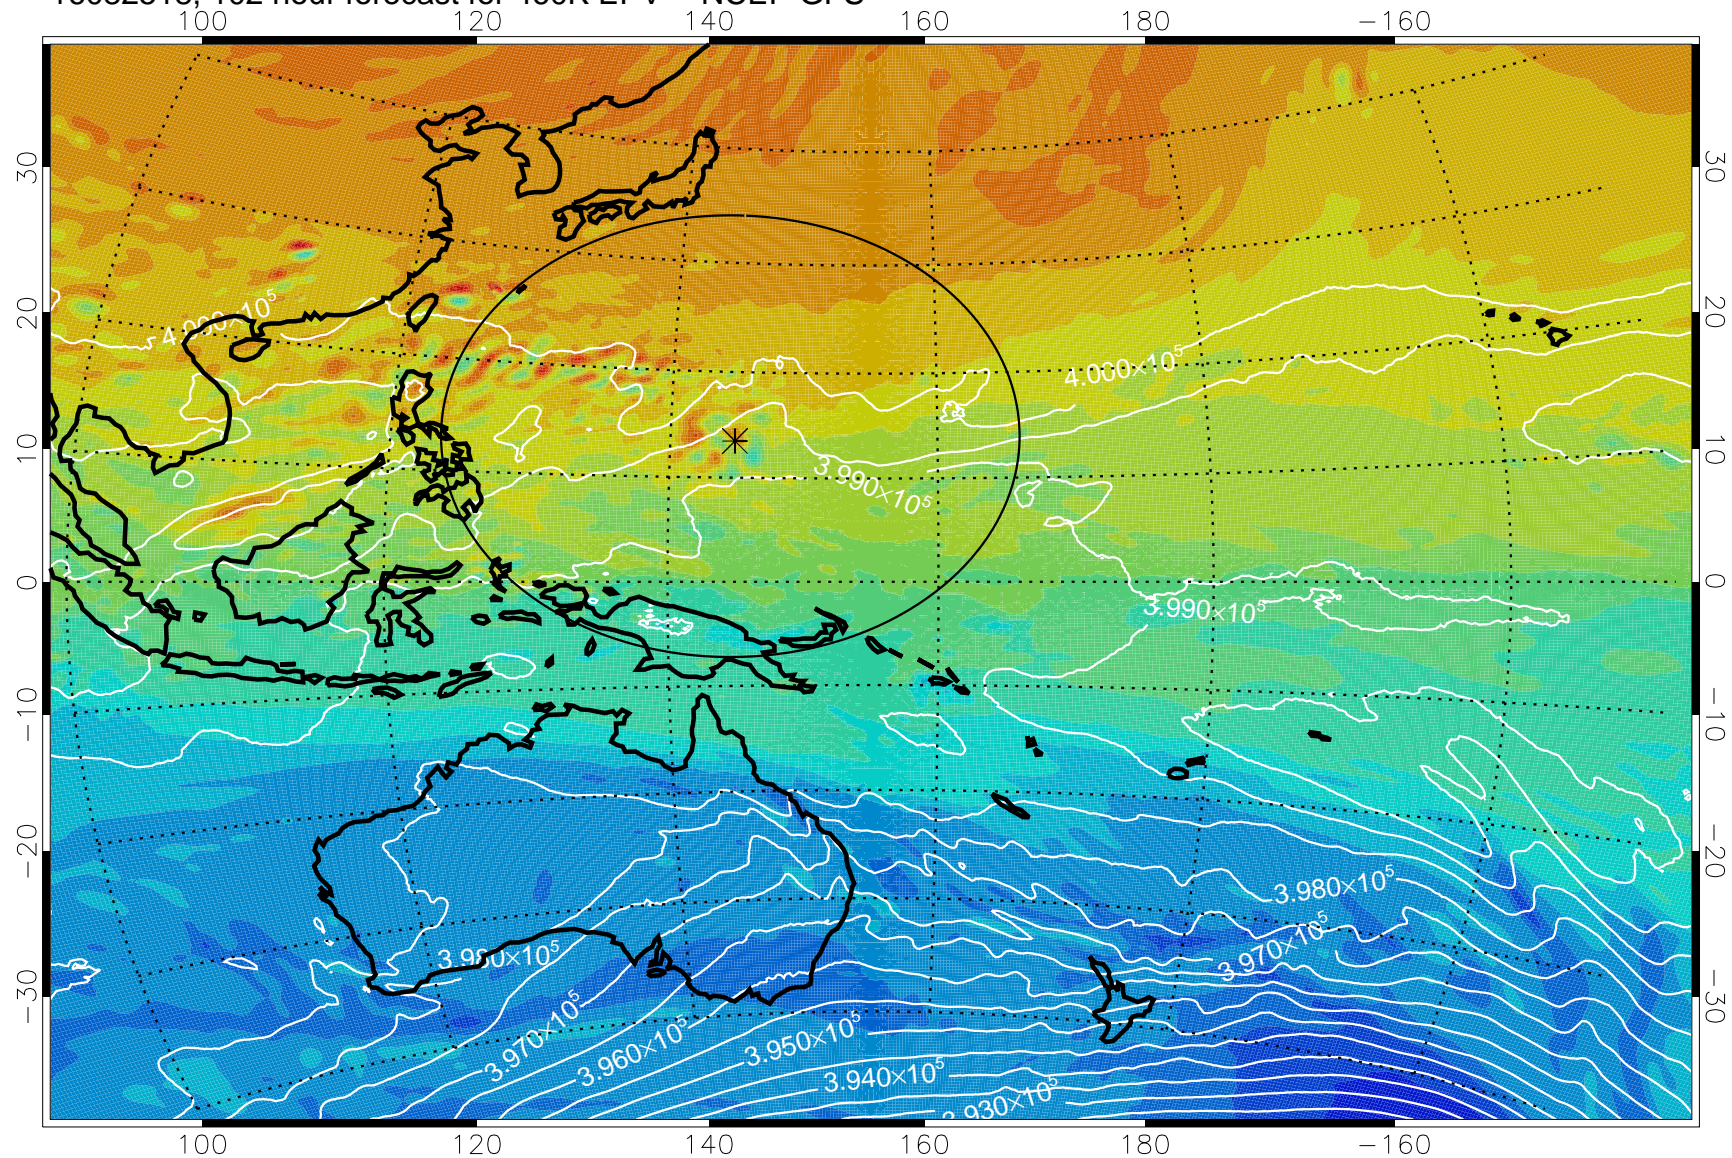

16082418, 78 hour forecast for 460K EPV -- NCEP GFS

460K Montgomery Streamfunction, white

Range ring of 2304 km

16082500, 84 hour forecast for 460K EPV -- NCEP GFS

460K Montgomery Streamfunction, white

Range ring of 2304 km

16082506, 90 hour forecast for 460K EPV -- NCEP GFS

460K Montgomery Streamfunction, white

Range ring of 2304 km

16082512, 96 hour forecast for 460K EPV -- NCEP GFS

460K Montgomery Streamfunction, white

Range ring of 2304 km

16082518, 102 hour forecast for 460K EPV -- NCEP GFS

460K Montgomery Streamfunction, white

Range ring of 2304 km

16082600, 108 hour forecast for 460K EPV -- NCEP GFS

460K Montgomery Streamfunction, white

Range ring of 2304 km

16082606, 114 hour forecast for 460K EPV -- NCEP GFS

460K Montgomery Streamfunction, white

Range ring of 2304 km

16082612, 120 hour forecast for 460K EPV -- NCEP GFS

460K Montgomery Streamfunction, white

Range ring of 2304 km