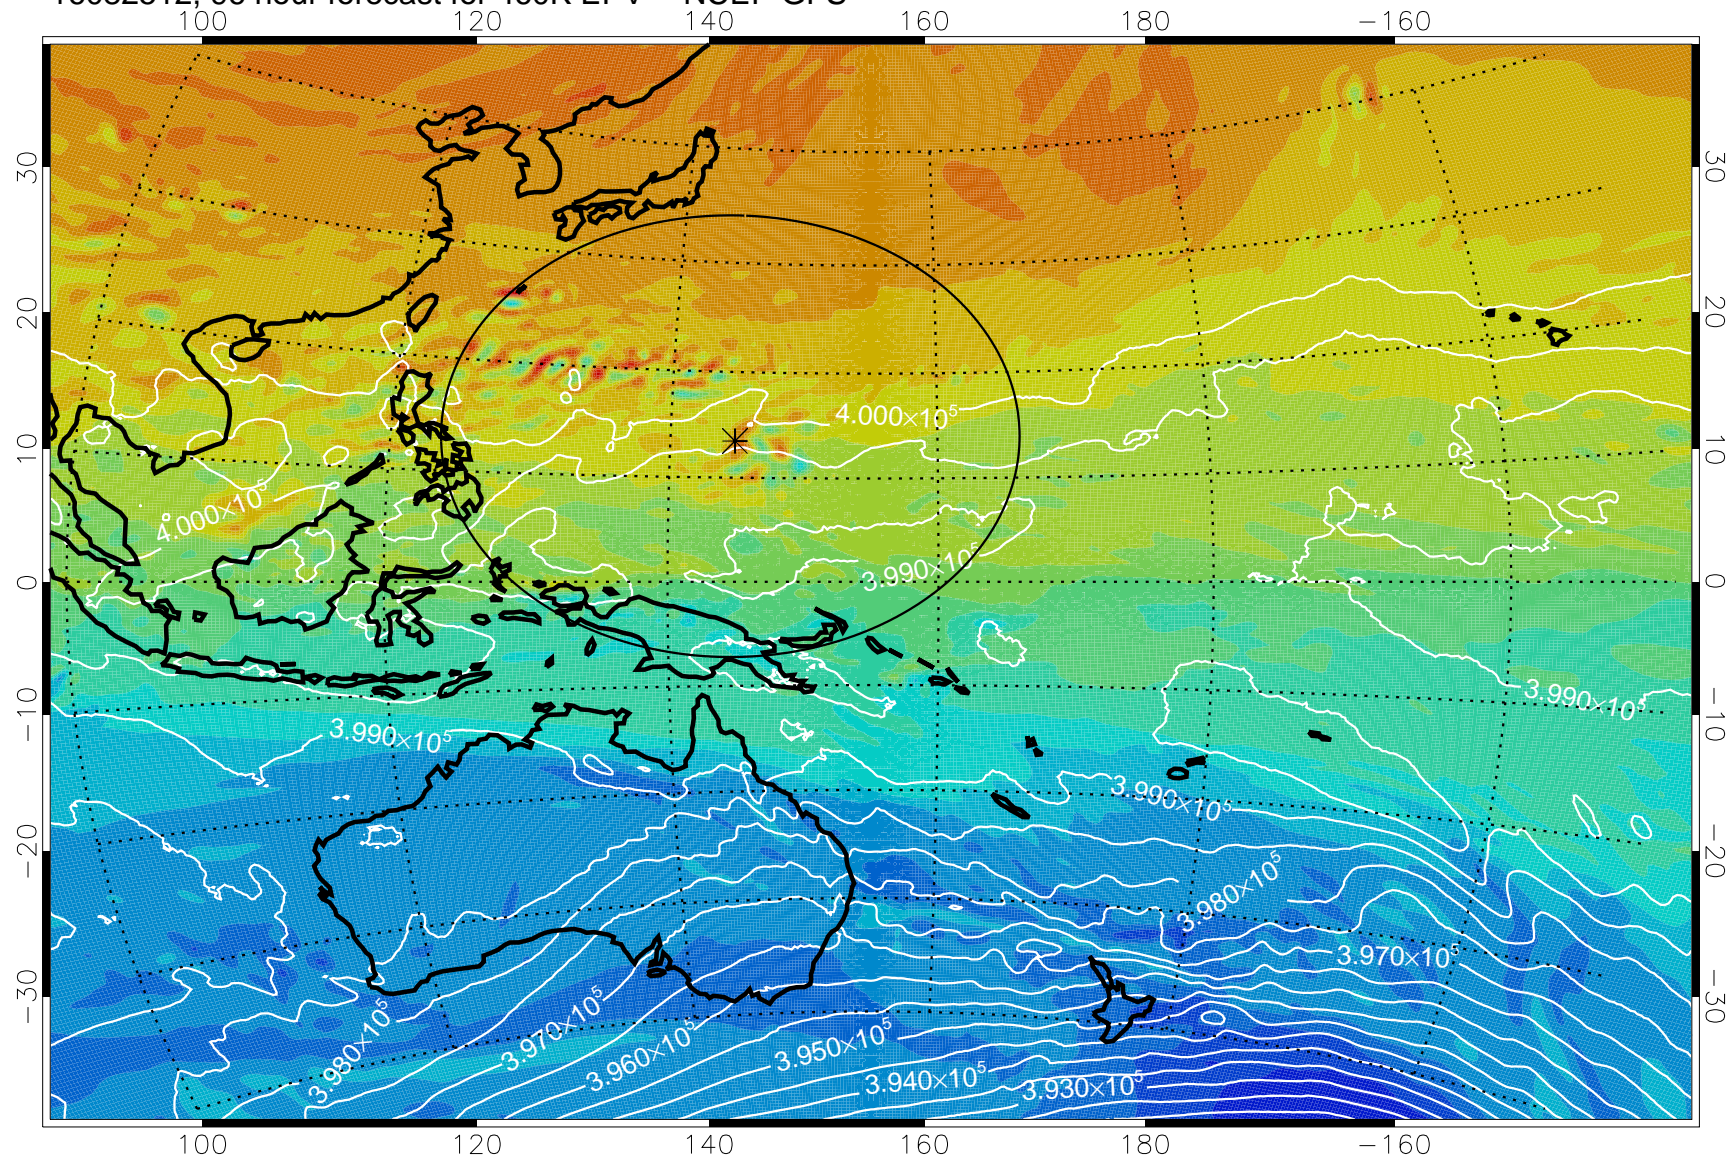

16082406, 66 hour forecast for 460K EPV -- NCEP GFS

460K Montgomery Streamfunction, white

Range ring of 2304 km

16082412, 72 hour forecast for 460K EPV -- NCEP GFS

460K Montgomery Streamfunction, white

Range ring of 2304 km

16082418, 78 hour forecast for 460K EPV -- NCEP GFS

460K Montgomery Streamfunction, white

Range ring of 2304 km

16082500, 84 hour forecast for 460K EPV -- NCEP GFS

460K Montgomery Streamfunction, white

Range ring of 2304 km

16082506, 90 hour forecast for 460K EPV -- NCEP GFS

460K Montgomery Streamfunction, white

Range ring of 2304 km

16082512, 96 hour forecast for 460K EPV -- NCEP GFS

460K Montgomery Streamfunction, white

Range ring of 2304 km

16082518, 102 hour forecast for 460K EPV -- NCEP GFS

460K Montgomery Streamfunction, white

Range ring of 2304 km

16082600, 108 hour forecast for 460K EPV -- NCEP GFS

460K Montgomery Streamfunction, white

Range ring of 2304 km