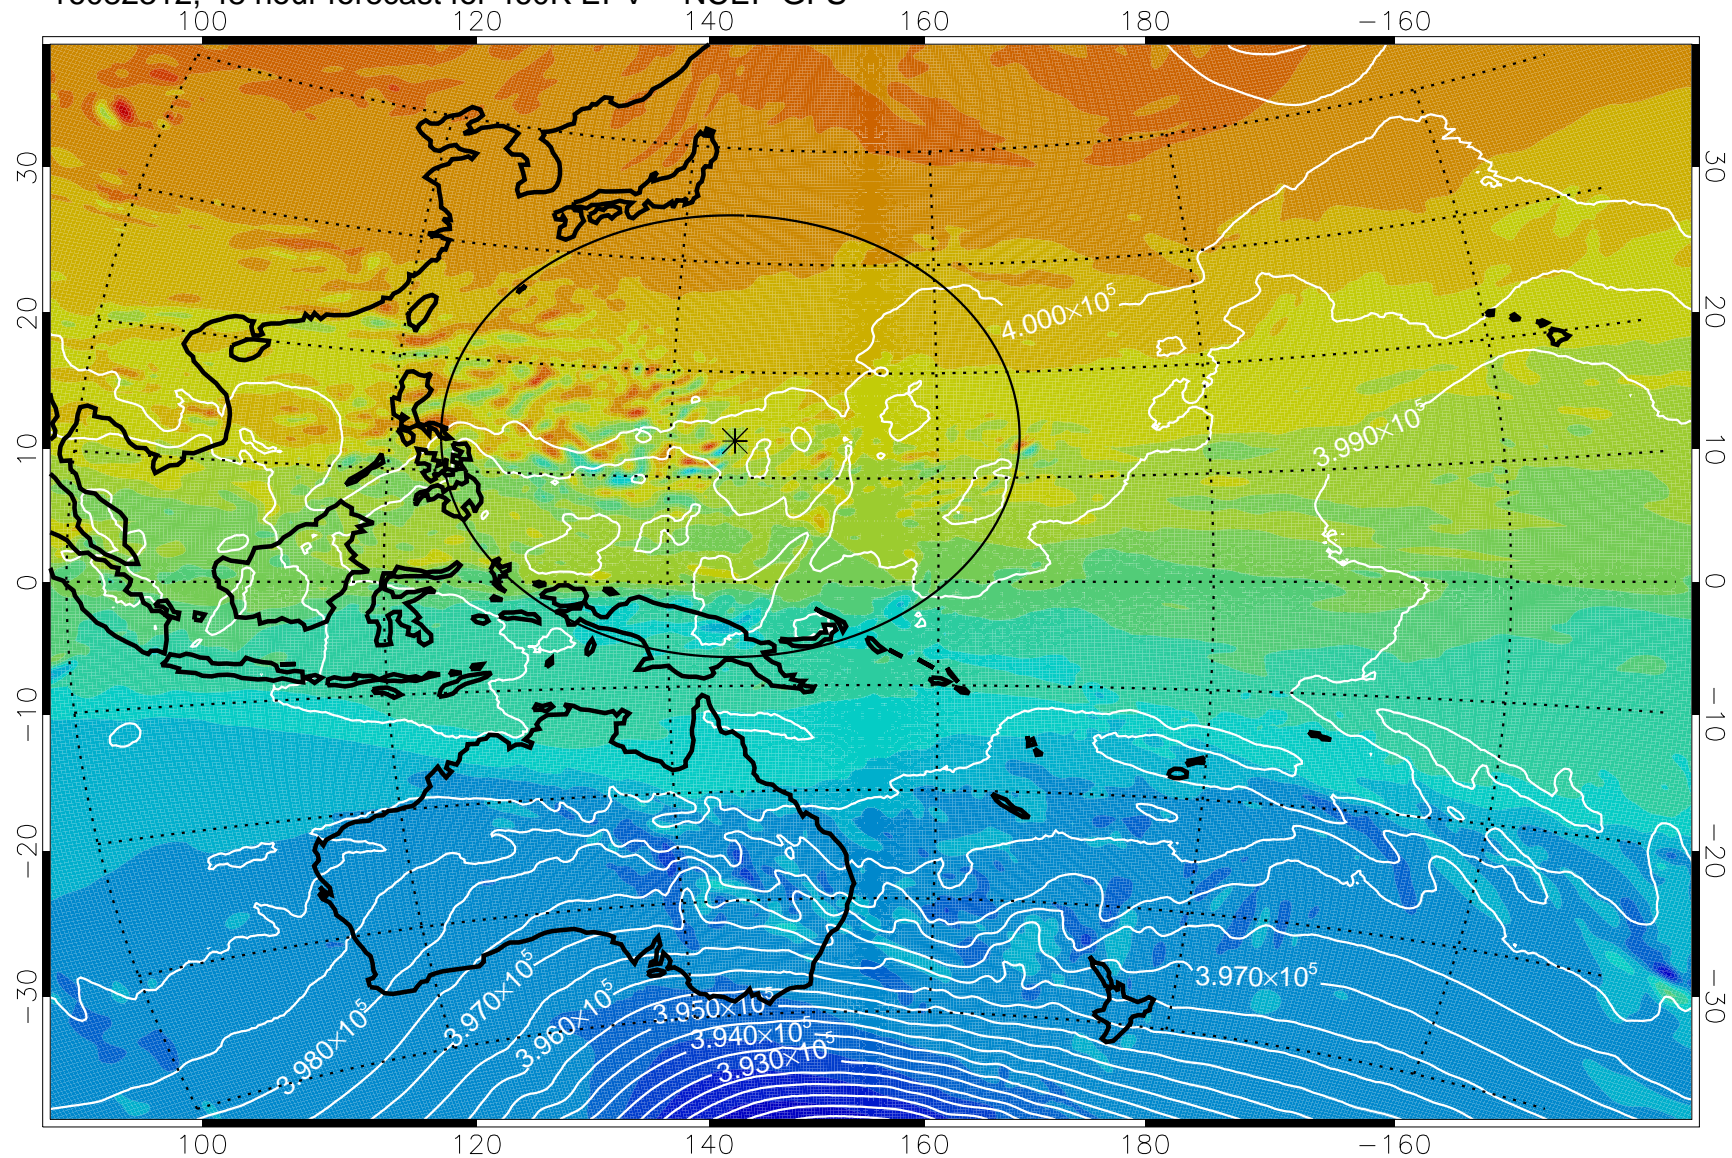

16082218, 30 hour forecast for 460K EPV -- NCEP GFS

460K Montgomery Streamfunction, white

Range ring of 2304 km

16082300, 36 hour forecast for 460K EPV -- NCEP GFS

460K Montgomery Streamfunction, white

Range ring of 2304 km

16082306, 42 hour forecast for 460K EPV -- NCEP GFS

460K Montgomery Streamfunction, white

Range ring of 2304 km

16082312, 48 hour forecast for 460K EPV -- NCEP GFS

460K Montgomery Streamfunction, white

Range ring of 2304 km

16082318, 54 hour forecast for 460K EPV -- NCEP GFS

460K Montgomery Streamfunction, white

Range ring of 2304 km

16082400, 60 hour forecast for 460K EPV -- NCEP GFS

460K Montgomery Streamfunction, white

Range ring of 2304 km

16082406, 66 hour forecast for 460K EPV -- NCEP GFS

460K Montgomery Streamfunction, white

Range ring of 2304 km

16082412, 72 hour forecast for 460K EPV -- NCEP GFS

460K Montgomery Streamfunction, white

Range ring of 2304 km