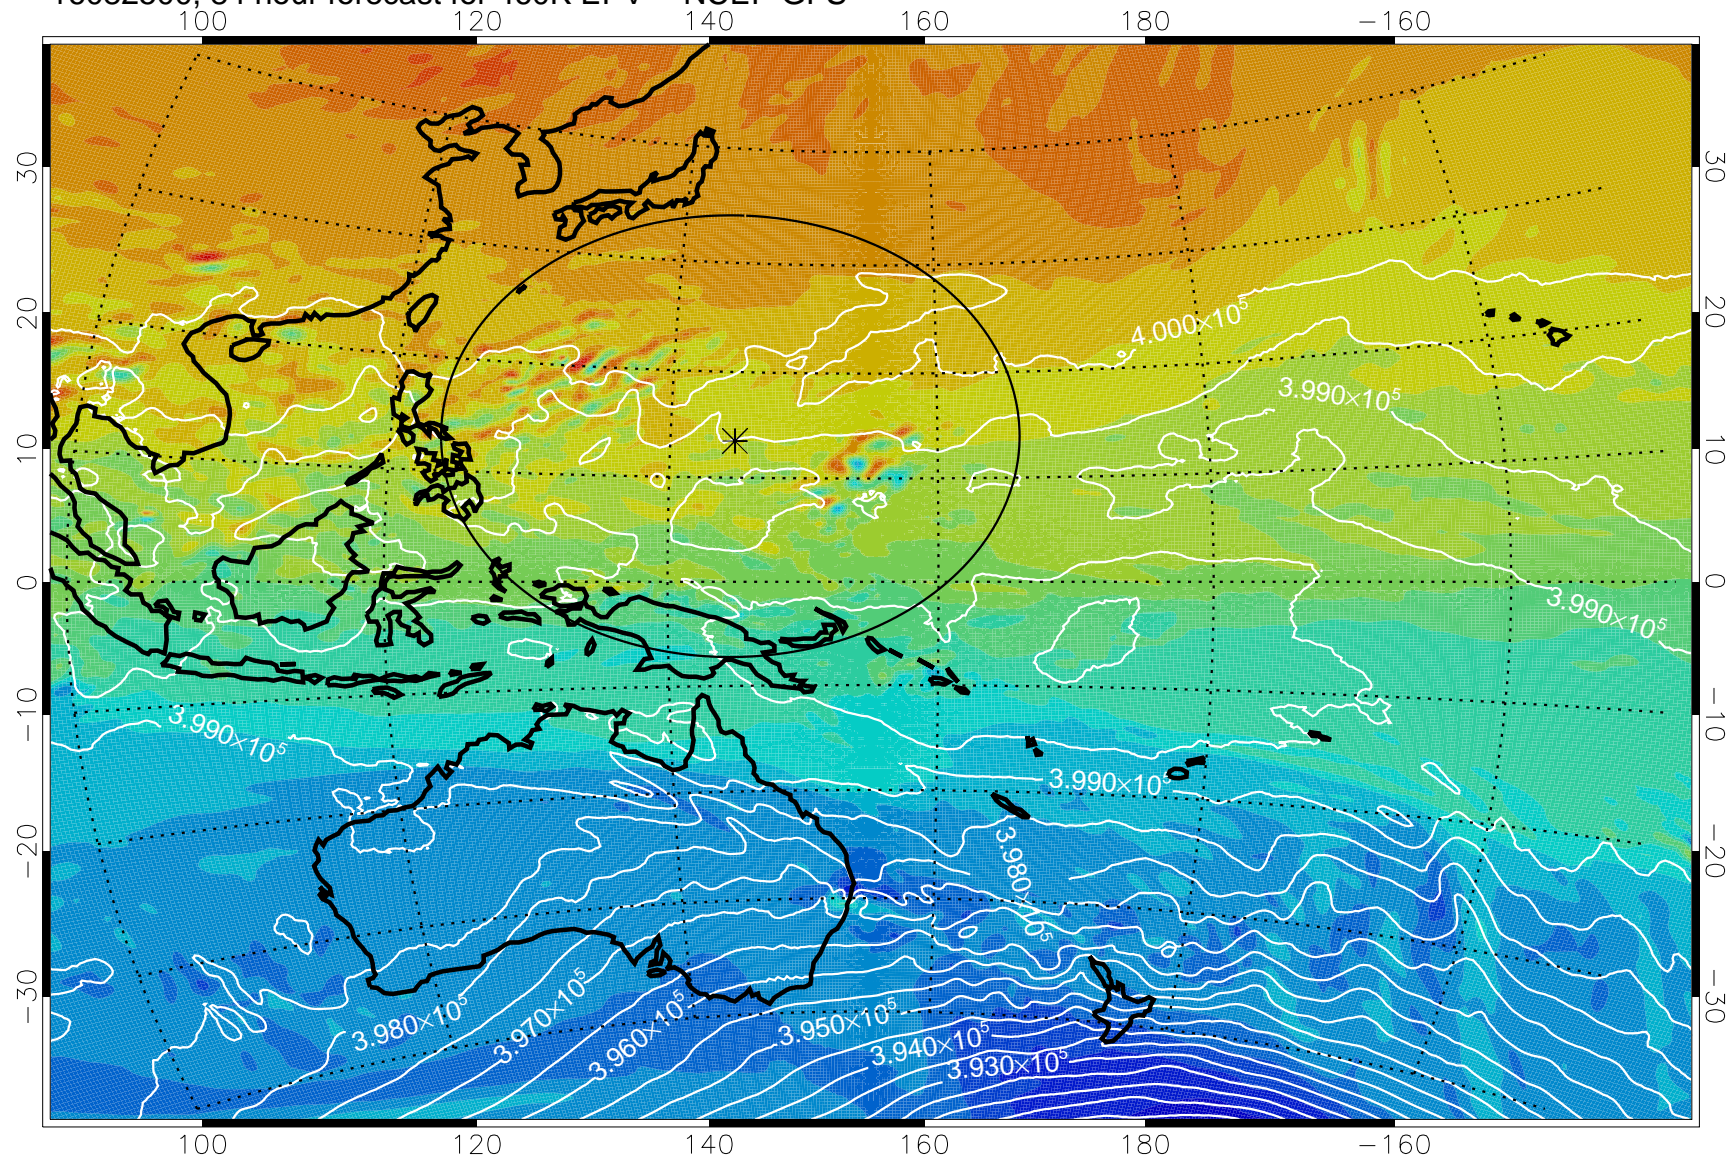

16082318, 54 hour forecast for 460K EPV -- NCEP GFS

460K Montgomery Streamfunction, white

Range ring of 2304 km

16082400, 60 hour forecast for 460K EPV -- NCEP GFS

460K Montgomery Streamfunction, white

Range ring of 2304 km

16082406, 66 hour forecast for 460K EPV -- NCEP GFS

460K Montgomery Streamfunction, white

Range ring of 2304 km

16082412, 72 hour forecast for 460K EPV -- NCEP GFS

460K Montgomery Streamfunction, white

Range ring of 2304 km

16082418, 78 hour forecast for 460K EPV -- NCEP GFS

460K Montgomery Streamfunction, white

Range ring of 2304 km

16082500, 84 hour forecast for 460K EPV -- NCEP GFS

460K Montgomery Streamfunction, white

Range ring of 2304 km

16082506, 90 hour forecast for 460K EPV -- NCEP GFS

460K Montgomery Streamfunction, white

Range ring of 2304 km

16082512, 96 hour forecast for 460K EPV -- NCEP GFS

460K Montgomery Streamfunction, white

Range ring of 2304 km