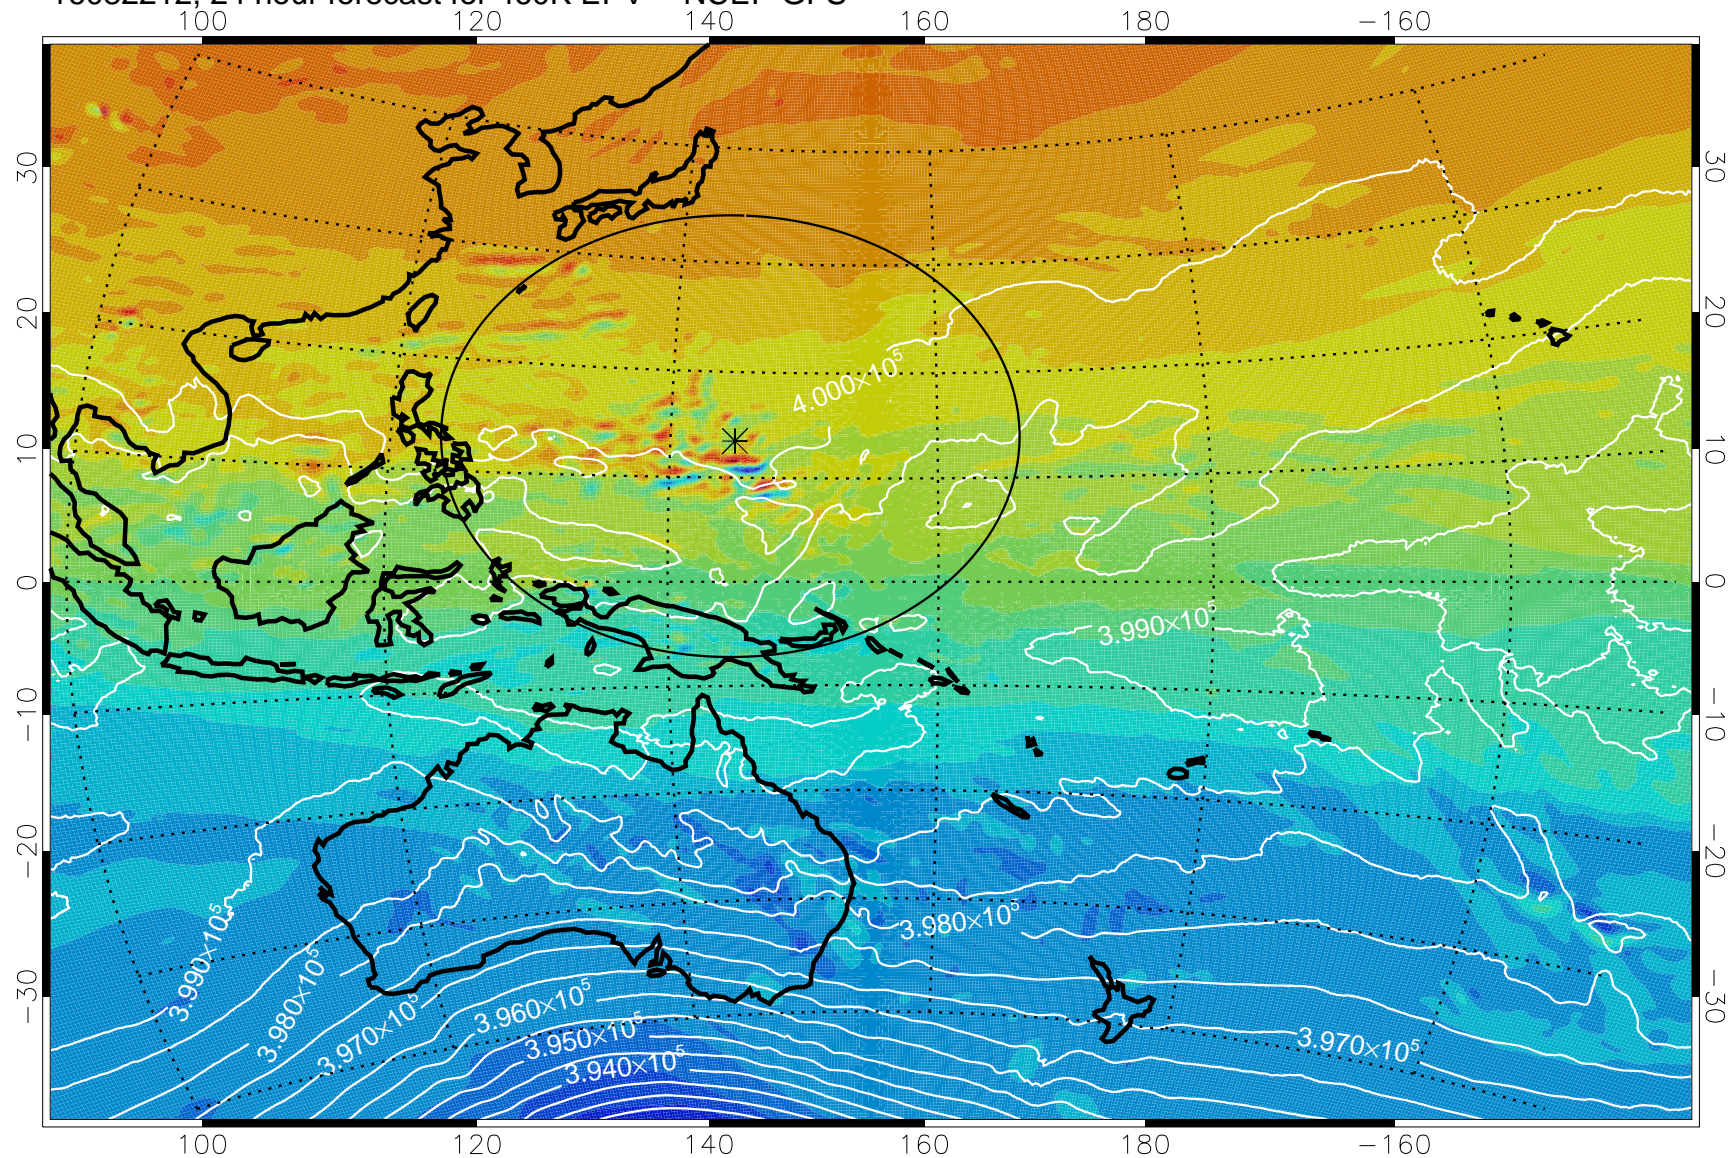

16082206, 18 hour forecast for 460K EPV -- NCEP GFS

460K Montgomery Streamfunction, white

Range ring of 2304 km

16082212, 24 hour forecast for 460K EPV -- NCEP GFS

460K Montgomery Streamfunction, white

Range ring of 2304 km

16082218, 30 hour forecast for 460K EPV -- NCEP GFS

460K Montgomery Streamfunction, white

Range ring of 2304 km

16082300, 36 hour forecast for 460K EPV -- NCEP GFS

460K Montgomery Streamfunction, white

Range ring of 2304 km

16082306, 42 hour forecast for 460K EPV -- NCEP GFS

460K Montgomery Streamfunction, white

Range ring of 2304 km

16082312, 48 hour forecast for 460K EPV -- NCEP GFS

460K Montgomery Streamfunction, white

Range ring of 2304 km

16082318, 54 hour forecast for 460K EPV -- NCEP GFS

460K Montgomery Streamfunction, white

Range ring of 2304 km

16082400, 60 hour forecast for 460K EPV -- NCEP GFS

460K Montgomery Streamfunction, white

Range ring of 2304 km