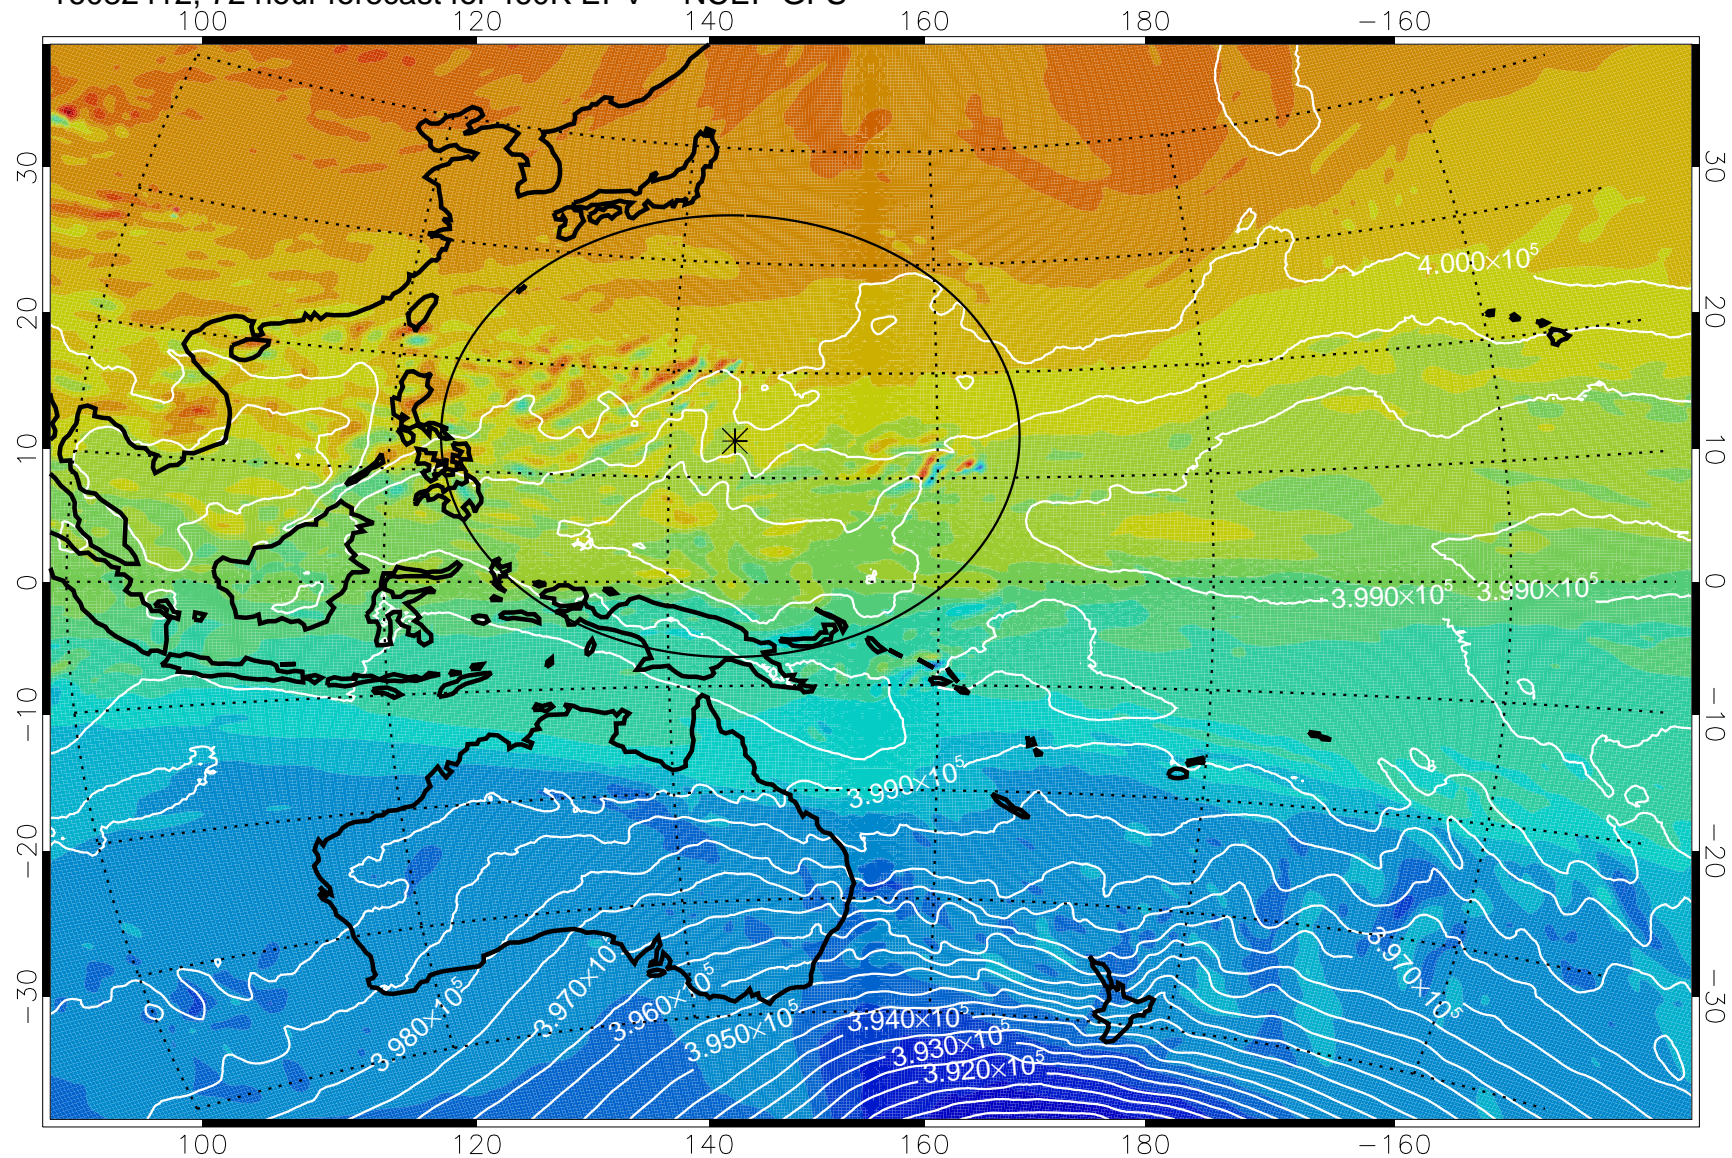

16082306, 42 hour forecast for 460K EPV -- NCEP GFS

460K Montgomery Streamfunction, white

Range ring of 2304 km

16082312, 48 hour forecast for 460K EPV -- NCEP GFS

460K Montgomery Streamfunction, white

Range ring of 2304 km

16082318, 54 hour forecast for 460K EPV -- NCEP GFS

460K Montgomery Streamfunction, white

Range ring of 2304 km

16082400, 60 hour forecast for 460K EPV -- NCEP GFS

460K Montgomery Streamfunction, white

Range ring of 2304 km

16082406, 66 hour forecast for 460K EPV -- NCEP GFS

460K Montgomery Streamfunction, white

Range ring of 2304 km

16082412, 72 hour forecast for 460K EPV -- NCEP GFS

460K Montgomery Streamfunction, white

Range ring of 2304 km

16082418, 78 hour forecast for 460K EPV -- NCEP GFS

460K Montgomery Streamfunction, white

Range ring of 2304 km

16082500, 84 hour forecast for 460K EPV -- NCEP GFS

460K Montgomery Streamfunction, white

Range ring of 2304 km