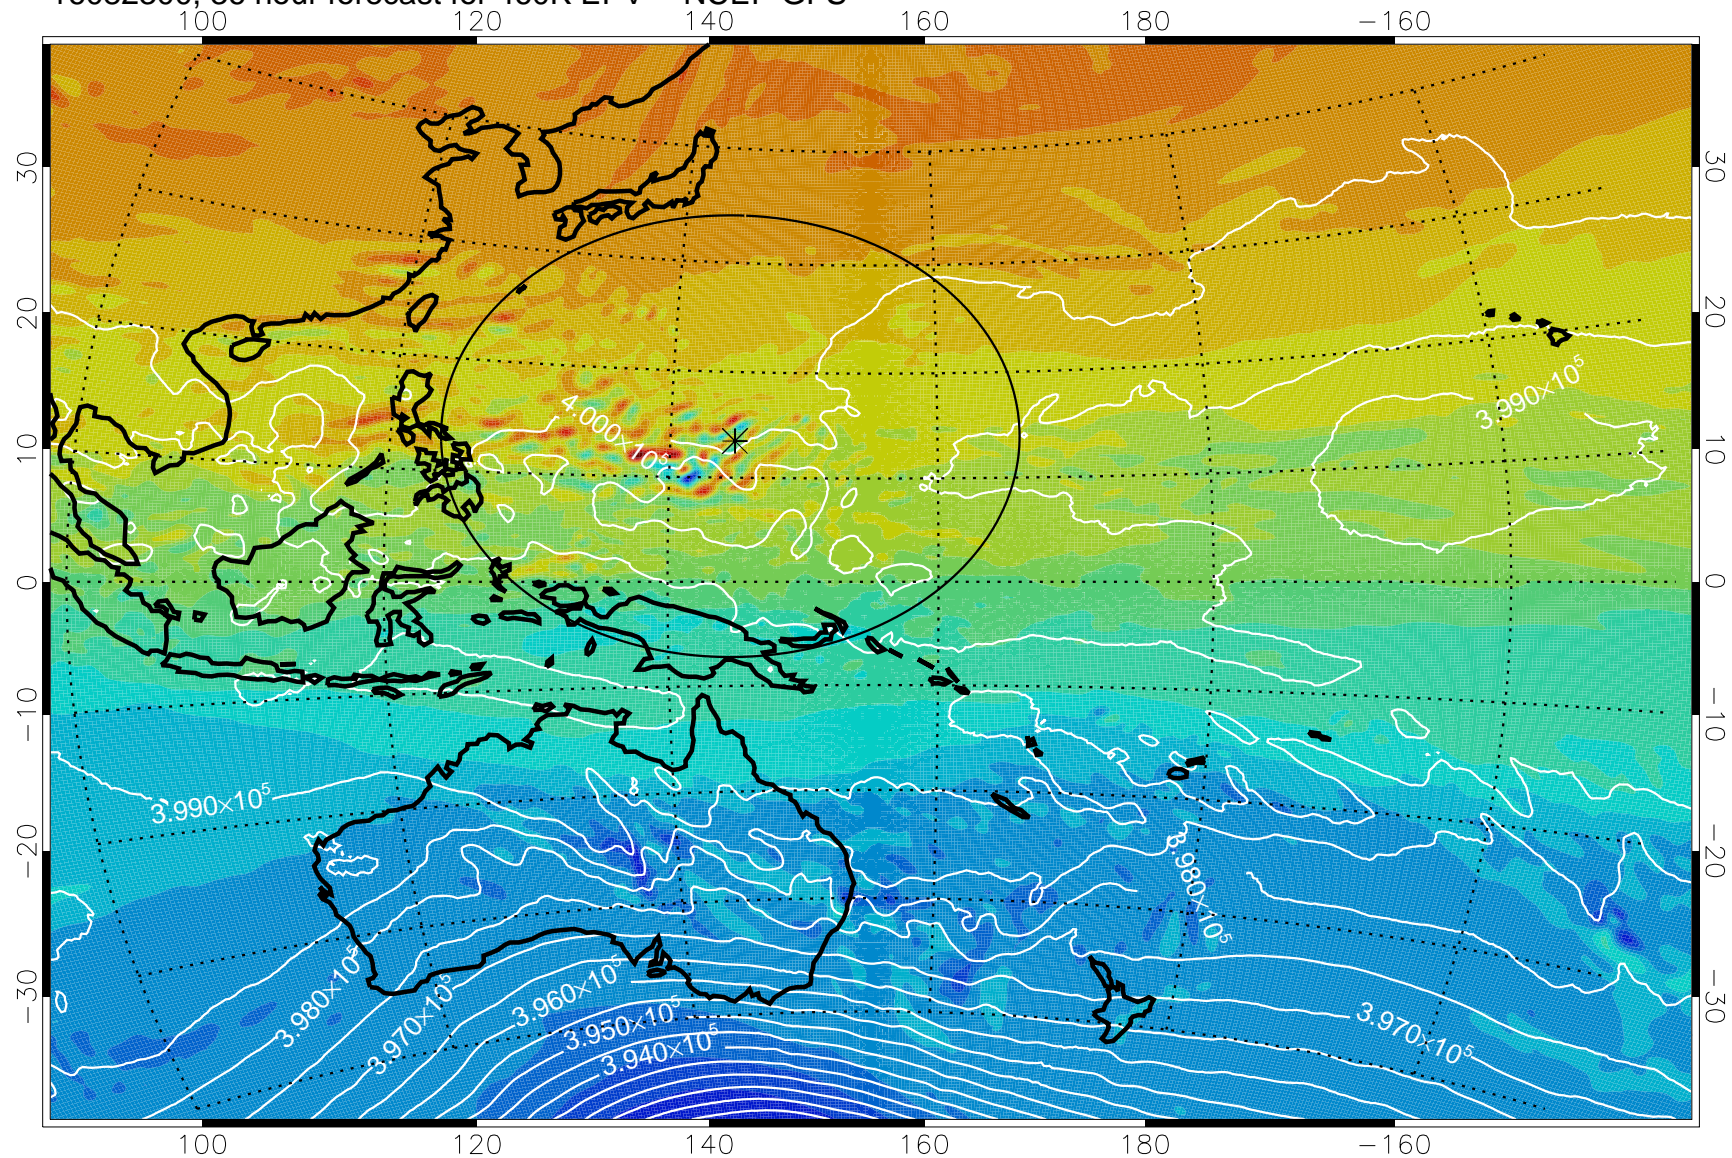

16082206, 18 hour forecast for 460K EPV -- NCEP GFS

460K Montgomery Streamfunction, white

Range ring of 2304 km

16082212, 24 hour forecast for 460K EPV -- NCEP GFS

460K Montgomery Streamfunction, white

Range ring of 2304 km

16082218, 30 hour forecast for 460K EPV -- NCEP GFS

460K Montgomery Streamfunction, white

Range ring of 2304 km

16082300, 36 hour forecast for 460K EPV -- NCEP GFS

460K Montgomery Streamfunction, white

Range ring of 2304 km

16082306, 42 hour forecast for 460K EPV -- NCEP GFS

460K Montgomery Streamfunction, white

Range ring of 2304 km

16082312, 48 hour forecast for 460K EPV -- NCEP GFS

460K Montgomery Streamfunction, white

Range ring of 2304 km

16082318, 54 hour forecast for 460K EPV -- NCEP GFS

460K Montgomery Streamfunction, white

Range ring of 2304 km

16082400, 60 hour forecast for 460K EPV -- NCEP GFS

460K Montgomery Streamfunction, white

Range ring of 2304 km