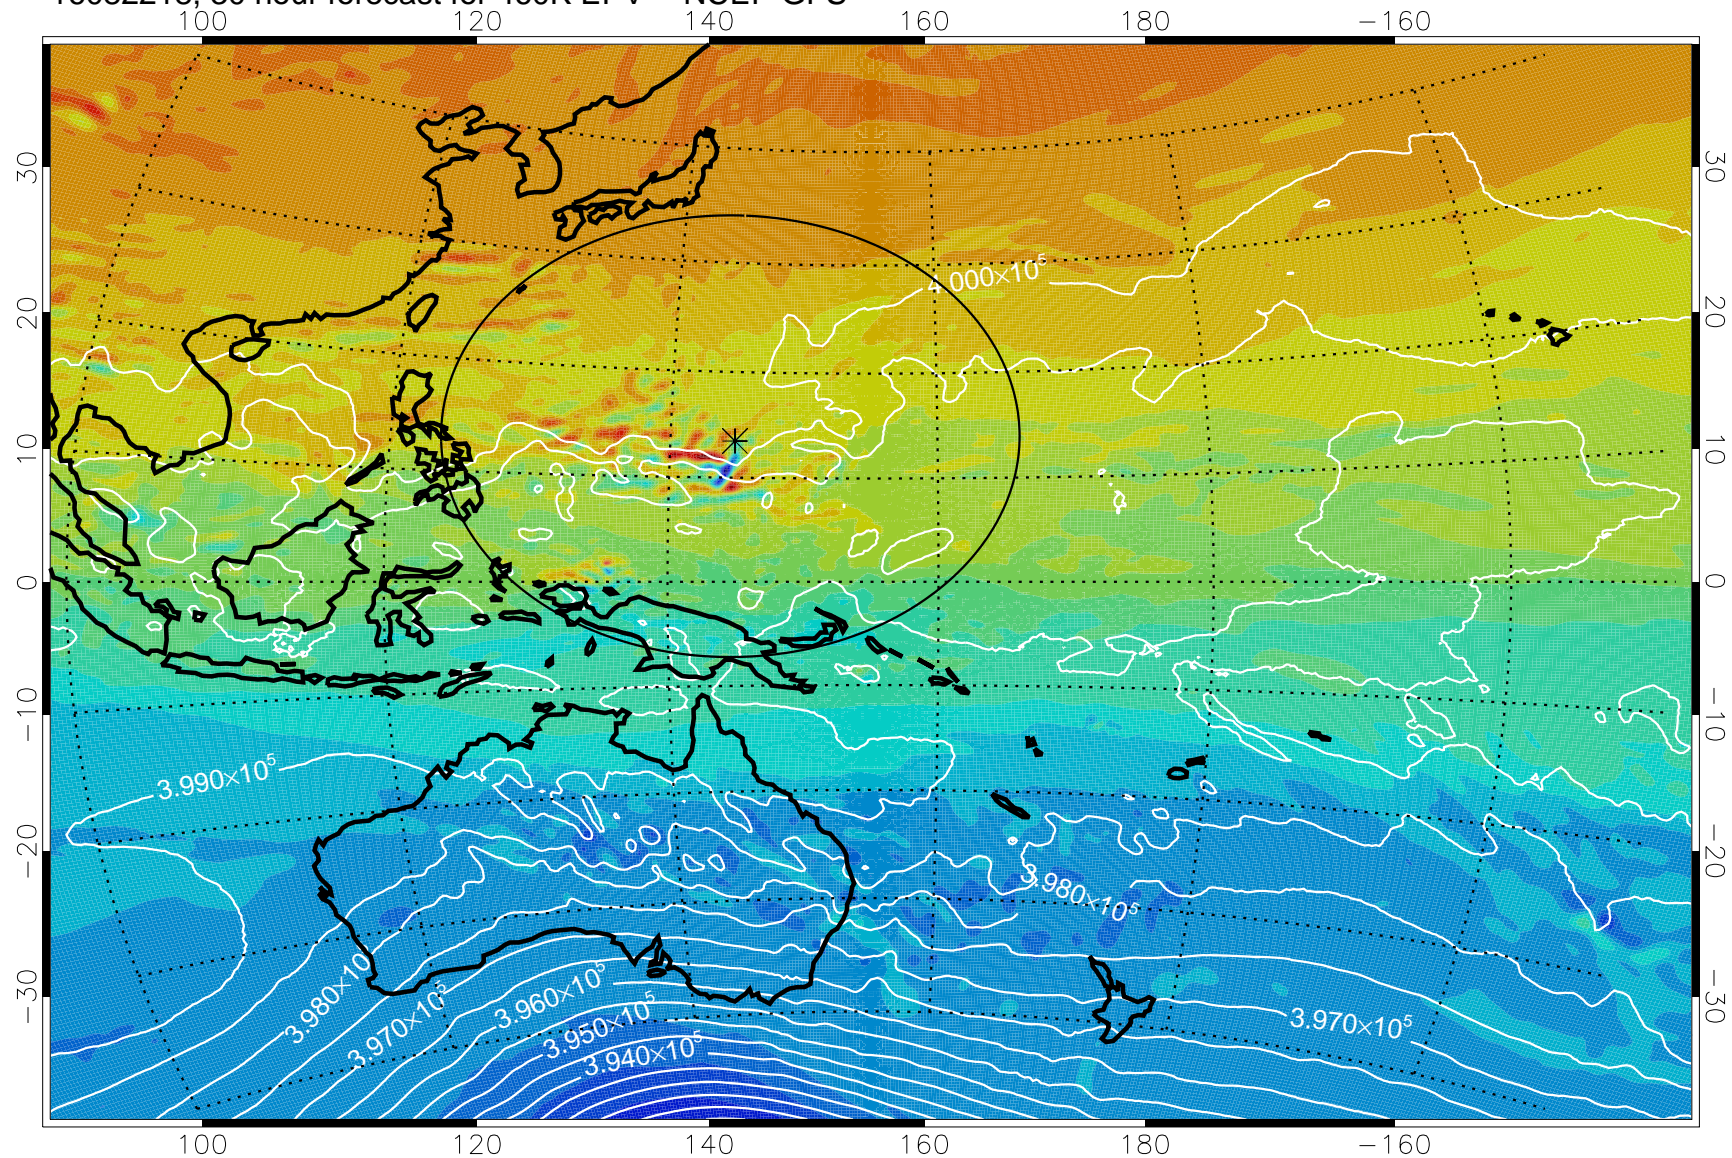

16082206, 18 hour forecast for 460K EPV -- NCEP GFS

460K Montgomery Streamfunction, white

Range ring of 2304 km

16082212, 24 hour forecast for 460K EPV -- NCEP GFS

460K Montgomery Streamfunction, white

Range ring of 2304 km

16082218, 30 hour forecast for 460K EPV -- NCEP GFS

460K Montgomery Streamfunction, white

Range ring of 2304 km

16082300, 36 hour forecast for 460K EPV -- NCEP GFS

460K Montgomery Streamfunction, white

Range ring of 2304 km

16082306, 42 hour forecast for 460K EPV -- NCEP GFS

460K Montgomery Streamfunction, white

Range ring of 2304 km

16082312, 48 hour forecast for 460K EPV -- NCEP GFS

460K Montgomery Streamfunction, white

Range ring of 2304 km

16082318, 54 hour forecast for 460K EPV -- NCEP GFS

460K Montgomery Streamfunction, white

Range ring of 2304 km

16082400, 60 hour forecast for 460K EPV -- NCEP GFS

460K Montgomery Streamfunction, white

Range ring of 2304 km