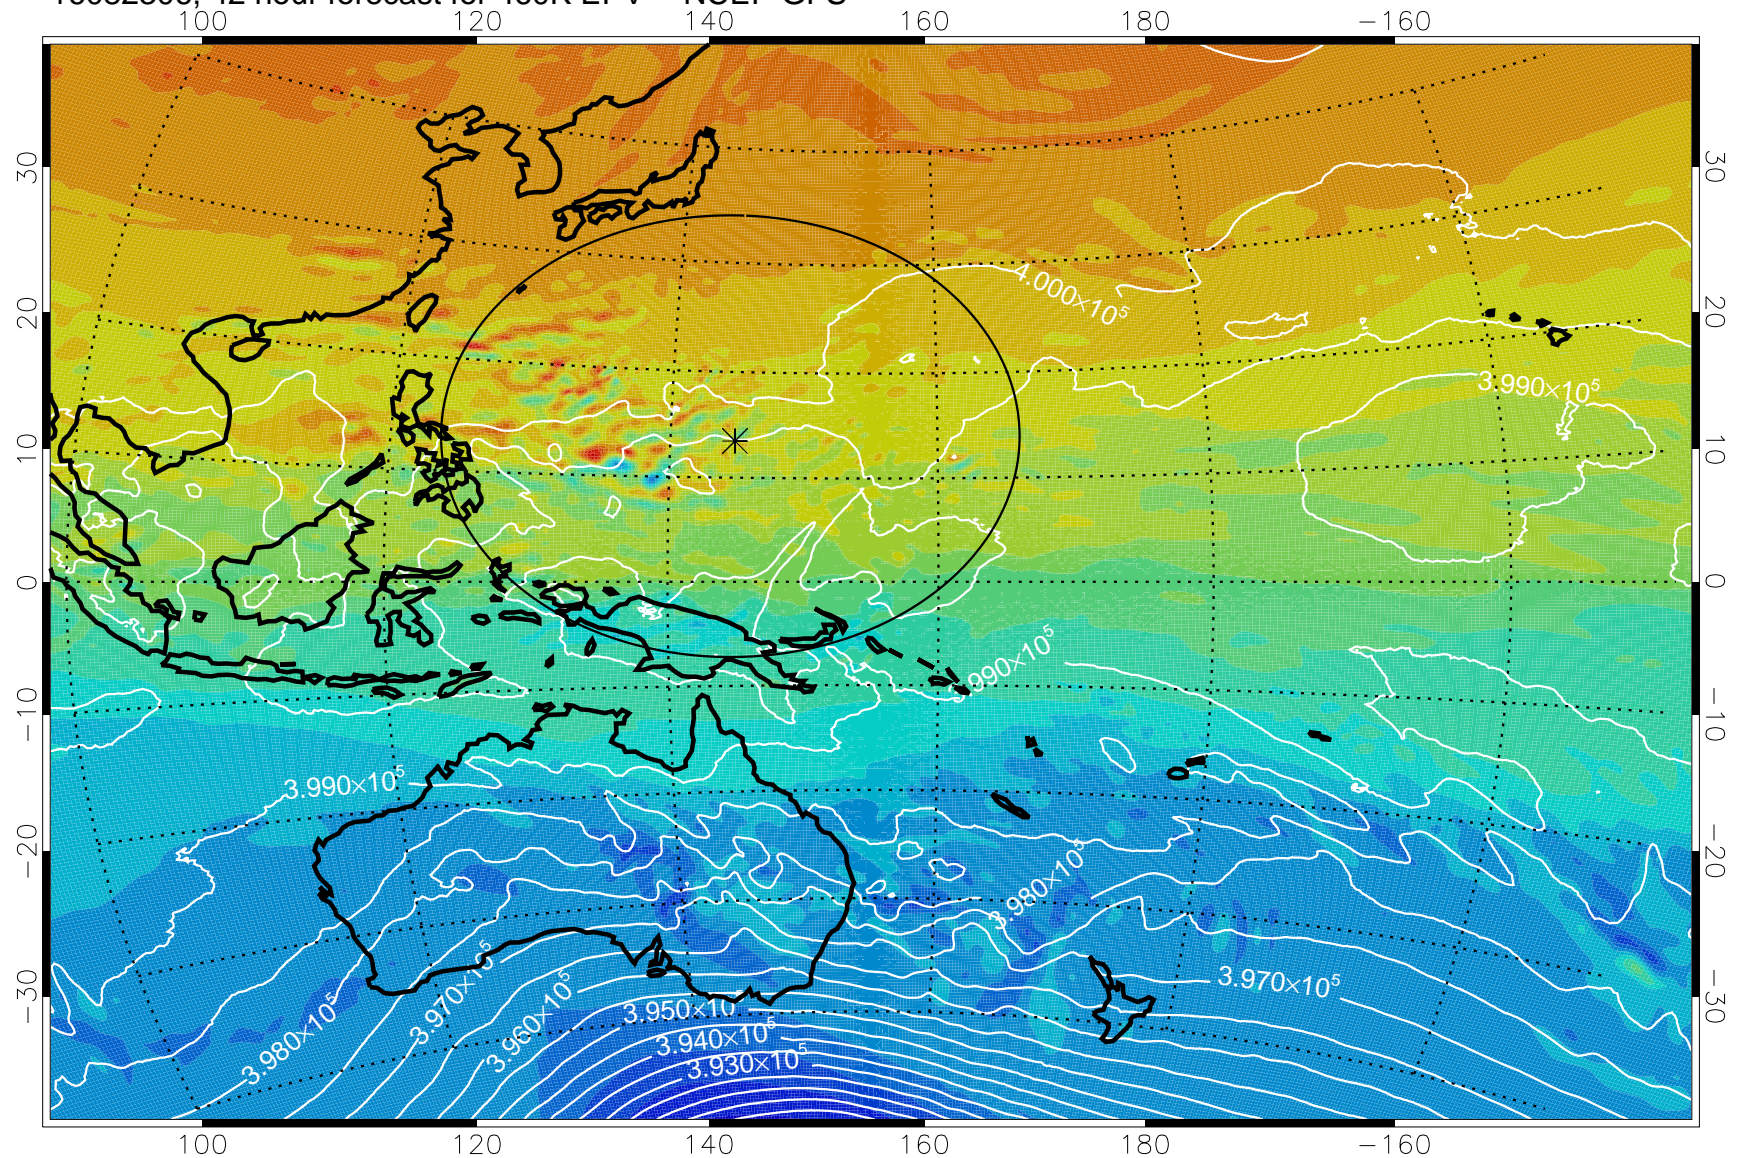

16082218, 30 hour forecast for 460K EPV -- NCEP GFS

460K Montgomery Streamfunction, white

Range ring of 2304 km

16082300, 36 hour forecast for 460K EPV -- NCEP GFS

460K Montgomery Streamfunction, white

Range ring of 2304 km

16082306, 42 hour forecast for 460K EPV -- NCEP GFS

460K Montgomery Streamfunction, white

Range ring of 2304 km

16082312, 48 hour forecast for 460K EPV -- NCEP GFS

460K Montgomery Streamfunction, white

Range ring of 2304 km

16082318, 54 hour forecast for 460K EPV -- NCEP GFS

460K Montgomery Streamfunction, white

Range ring of 2304 km

16082400, 60 hour forecast for 460K EPV -- NCEP GFS

460K Montgomery Streamfunction, white

Range ring of 2304 km

16082406, 66 hour forecast for 460K EPV -- NCEP GFS

460K Montgomery Streamfunction, white

Range ring of 2304 km

16082412, 72 hour forecast for 460K EPV -- NCEP GFS

460K Montgomery Streamfunction, white

Range ring of 2304 km