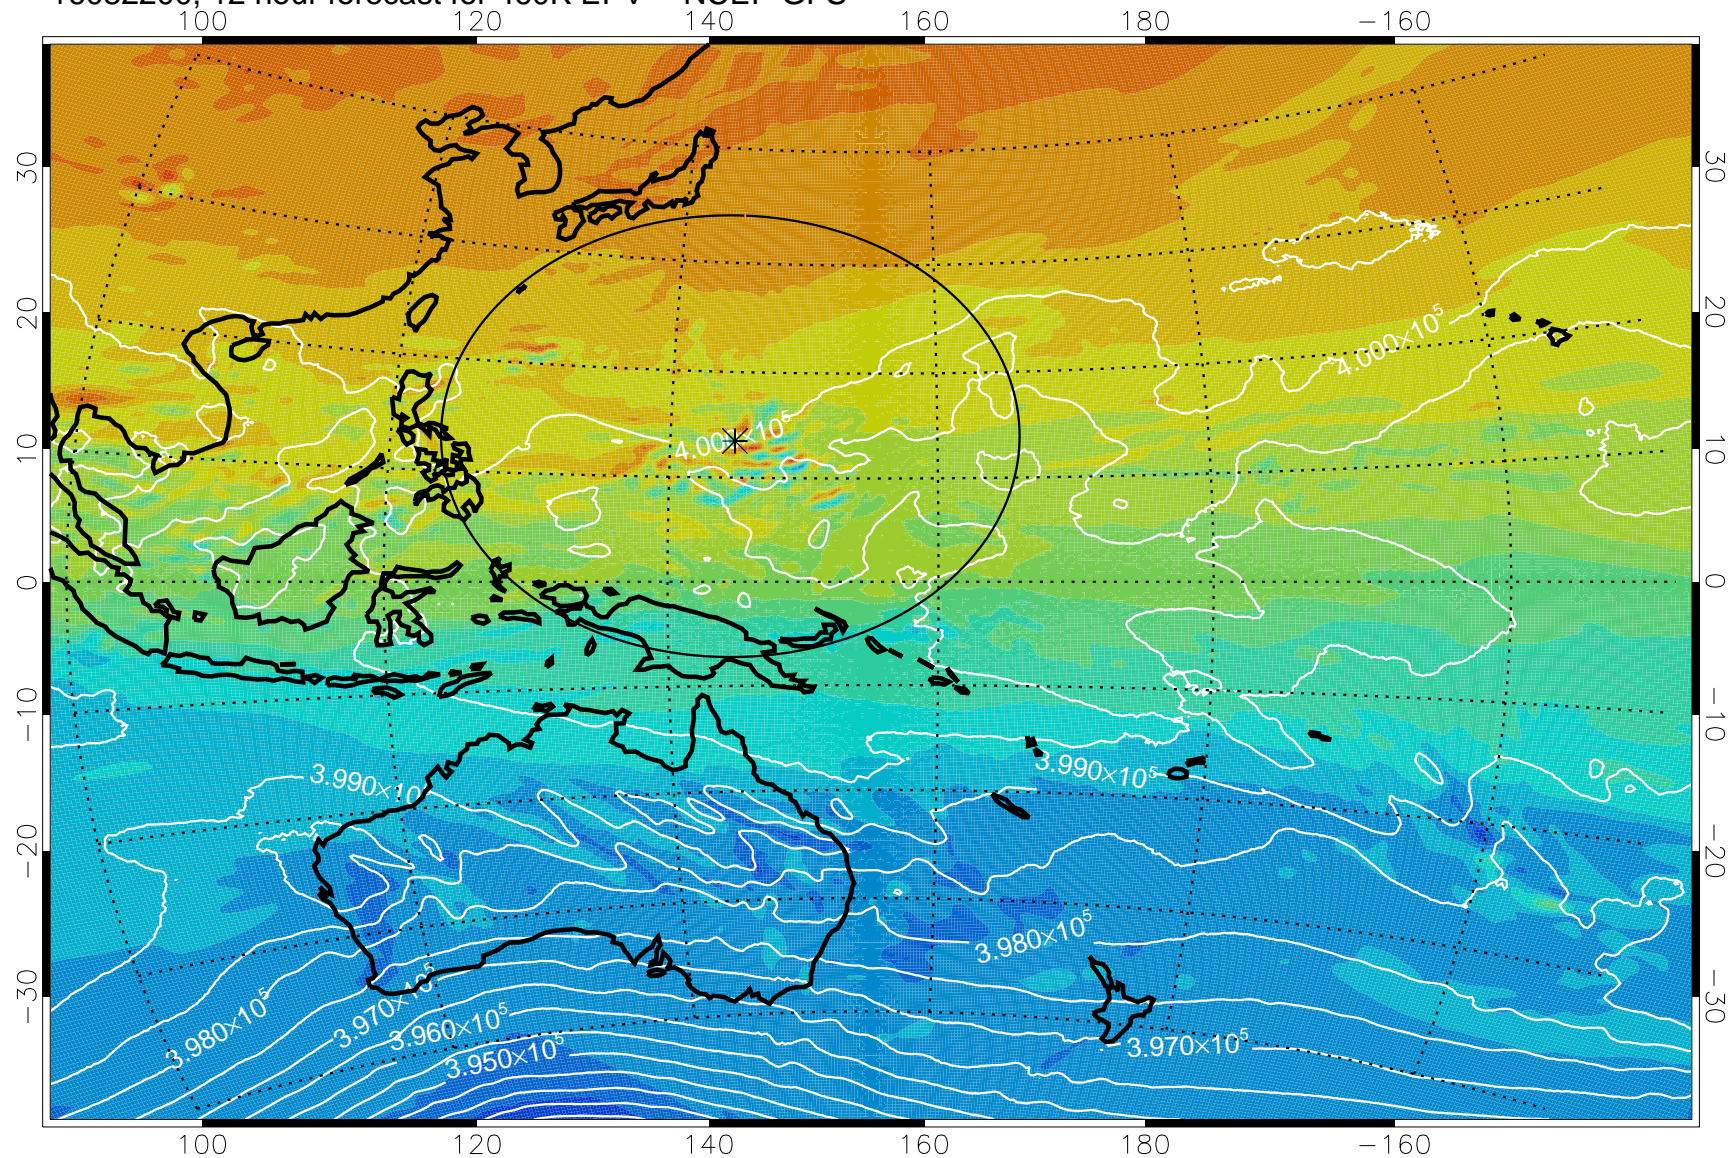

16082118, 6 hour forecast for 460K EPV -- NCEP GFS

460K Montgomery Streamfunction, white

Range ring of 2304 km

16082200, 12 hour forecast for 460K EPV -- NCEP GFS

460K Montgomery Streamfunction, white

Range ring of 2304 km

16082206, 18 hour forecast for 460K EPV -- NCEP GFS

460K Montgomery Streamfunction, white

Range ring of 2304 km

16082212, 24 hour forecast for 460K EPV -- NCEP GFS

460K Montgomery Streamfunction, white

Range ring of 2304 km

16082218, 30 hour forecast for 460K EPV -- NCEP GFS

460K Montgomery Streamfunction, white

Range ring of 2304 km

16082300, 36 hour forecast for 460K EPV -- NCEP GFS

460K Montgomery Streamfunction, white

Range ring of 2304 km

16082306, 42 hour forecast for 460K EPV -- NCEP GFS

460K Montgomery Streamfunction, white

Range ring of 2304 km

16082312, 48 hour forecast for 460K EPV -- NCEP GFS

460K Montgomery Streamfunction, white

Range ring of 2304 km