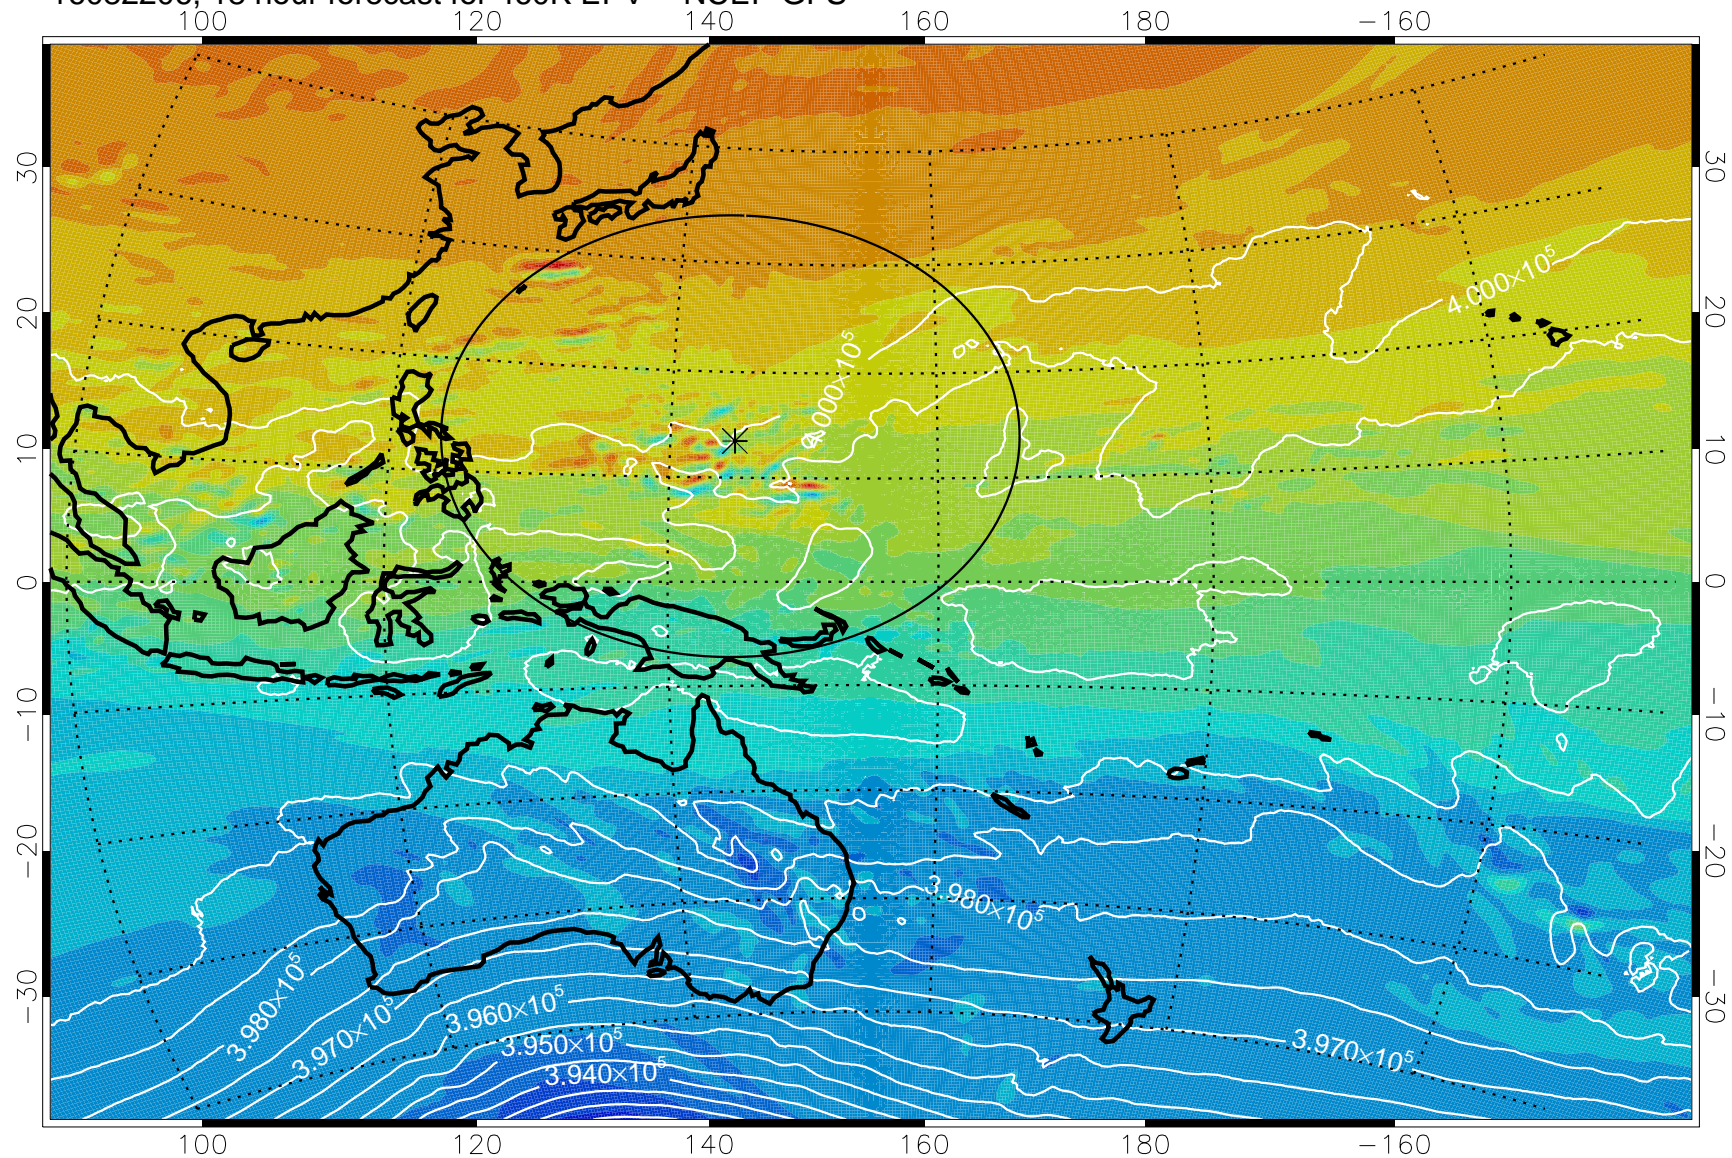

16082118, 6 hour forecast for 460K EPV -- NCEP GFS

460K Montgomery Streamfunction, white

Range ring of 2304 km

16082200, 12 hour forecast for 460K EPV -- NCEP GFS

460K Montgomery Streamfunction, white

Range ring of 2304 km

16082206, 18 hour forecast for 460K EPV -- NCEP GFS

460K Montgomery Streamfunction, white

Range ring of 2304 km

16082212, 24 hour forecast for 460K EPV -- NCEP GFS

460K Montgomery Streamfunction, white

Range ring of 2304 km

16082218, 30 hour forecast for 460K EPV -- NCEP GFS

460K Montgomery Streamfunction, white

Range ring of 2304 km

16082300, 36 hour forecast for 460K EPV -- NCEP GFS

460K Montgomery Streamfunction, white

Range ring of 2304 km

16082306, 42 hour forecast for 460K EPV -- NCEP GFS

460K Montgomery Streamfunction, white

Range ring of 2304 km

16082312, 48 hour forecast for 460K EPV -- NCEP GFS

460K Montgomery Streamfunction, white

Range ring of 2304 km