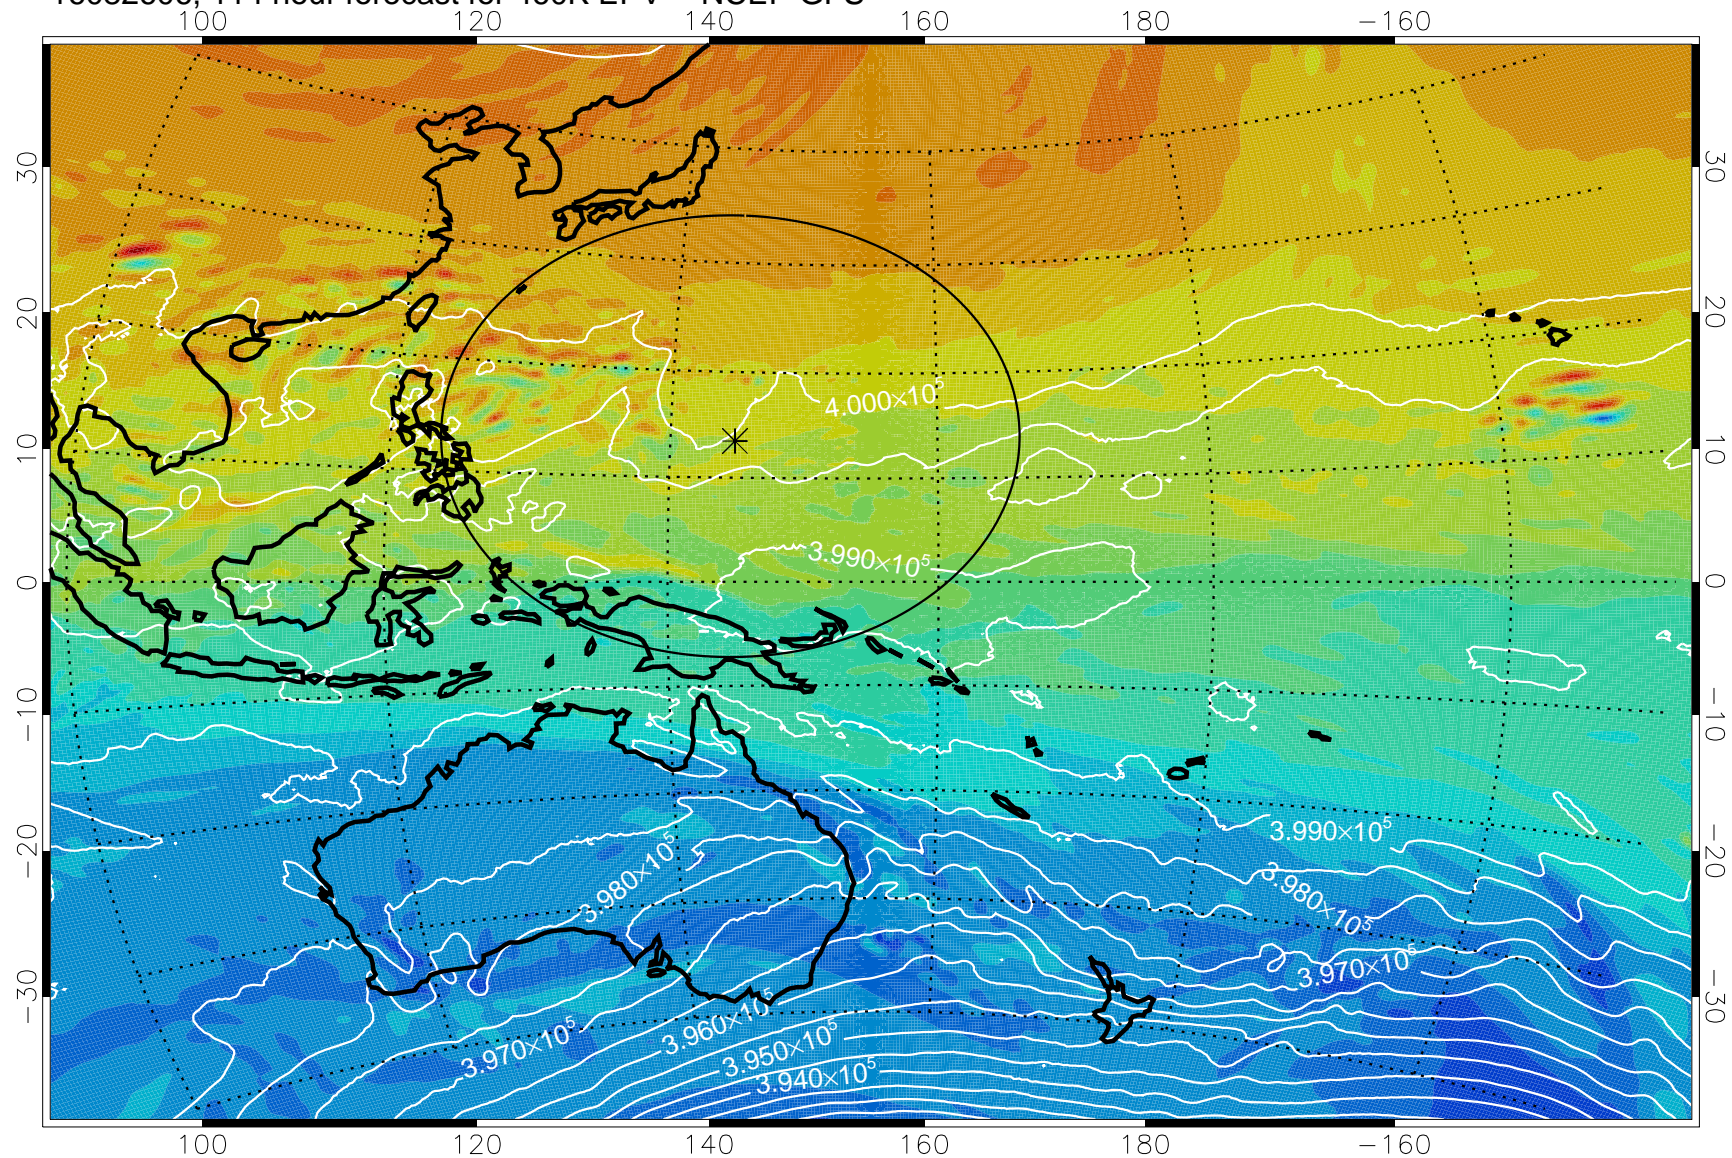

16082418, 78 hour forecast for 460K EPV -- NCEP GFS

460K Montgomery Streamfunction, white

Range ring of 2304 km

16082500, 84 hour forecast for 460K EPV -- NCEP GFS

460K Montgomery Streamfunction, white

Range ring of 2304 km

16082506, 90 hour forecast for 460K EPV -- NCEP GFS

460K Montgomery Streamfunction, white

Range ring of 2304 km

16082512, 96 hour forecast for 460K EPV -- NCEP GFS

460K Montgomery Streamfunction, white

Range ring of 2304 km

16082518, 102 hour forecast for 460K EPV -- NCEP GFS

460K Montgomery Streamfunction, white

Range ring of 2304 km

16082600, 108 hour forecast for 460K EPV -- NCEP GFS

460K Montgomery Streamfunction, white

Range ring of 2304 km

16082606, 114 hour forecast for 460K EPV -- NCEP GFS

460K Montgomery Streamfunction, white

Range ring of 2304 km

16082612, 120 hour forecast for 460K EPV -- NCEP GFS

460K Montgomery Streamfunction, white

Range ring of 2304 km