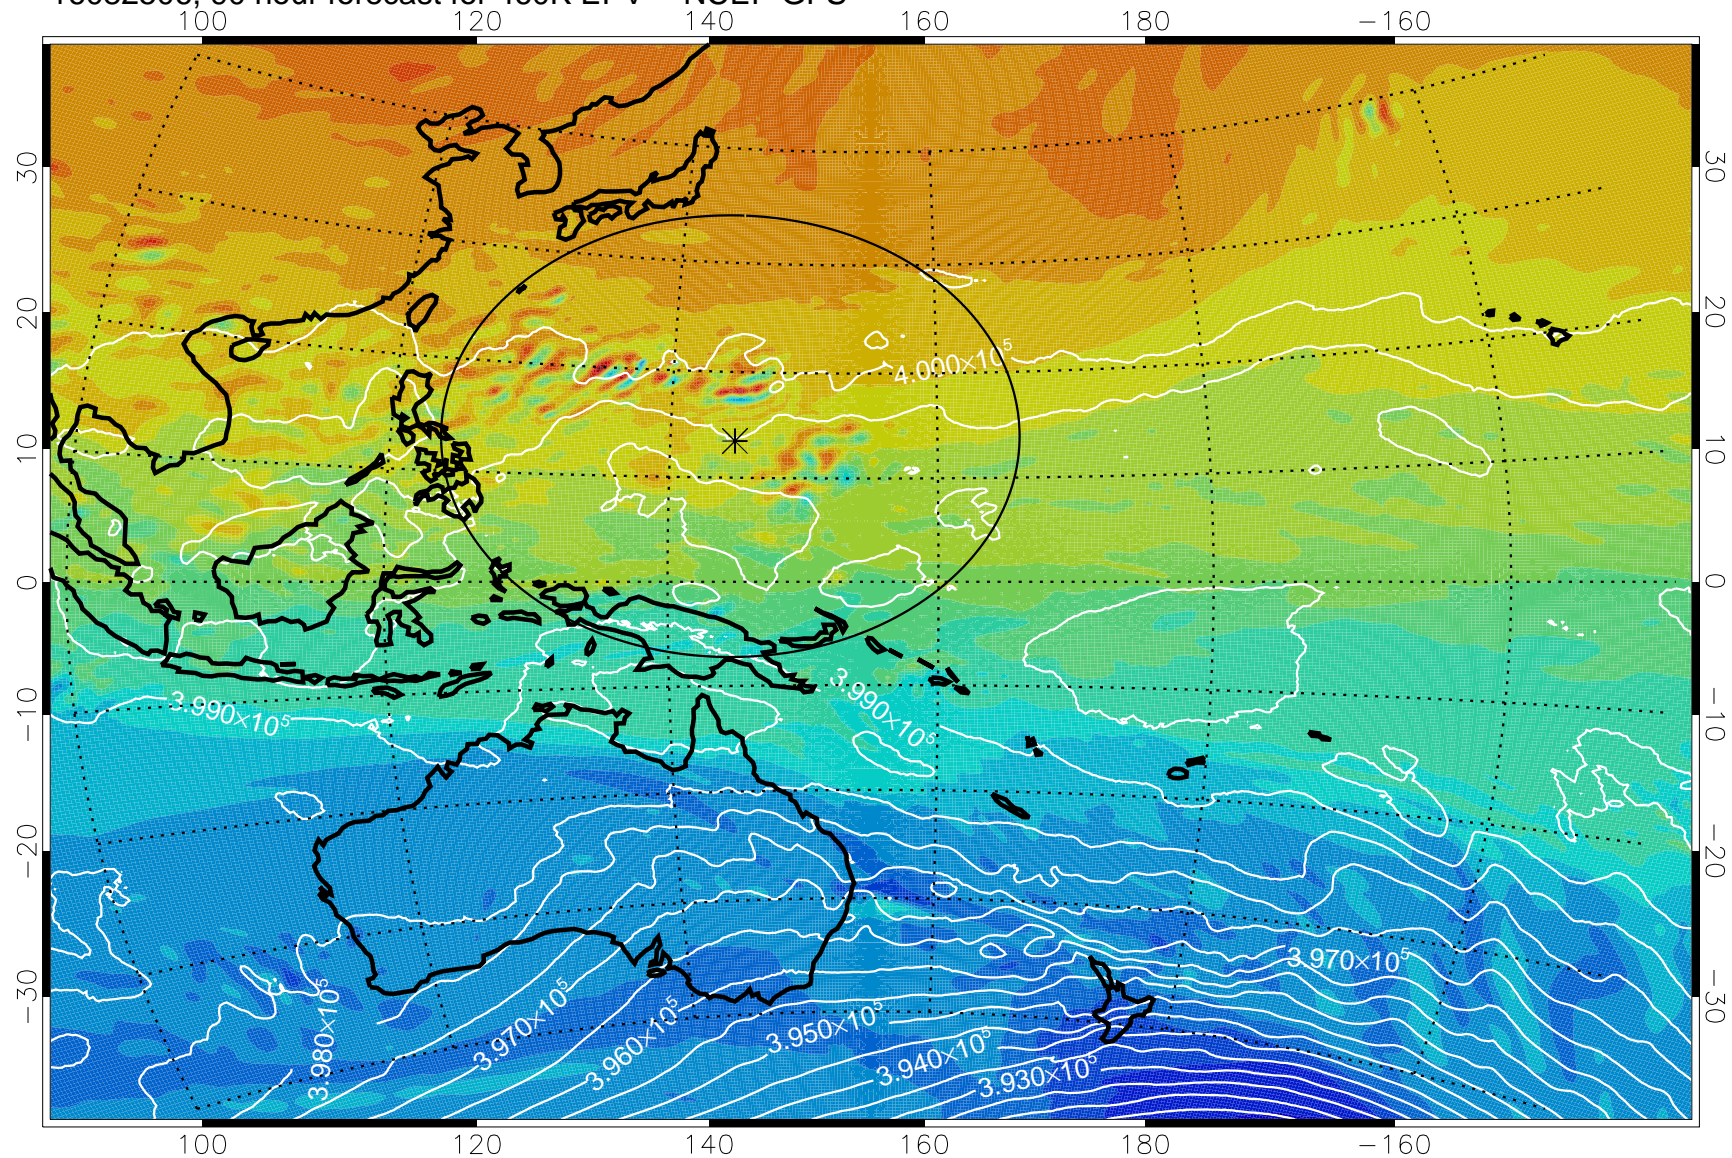

16082406, 66 hour forecast for 460K EPV -- NCEP GFS

460K Montgomery Streamfunction, white

Range ring of 2304 km

16082412, 72 hour forecast for 460K EPV -- NCEP GFS

460K Montgomery Streamfunction, white

Range ring of 2304 km

16082418, 78 hour forecast for 460K EPV -- NCEP GFS

460K Montgomery Streamfunction, white

Range ring of 2304 km

16082500, 84 hour forecast for 460K EPV -- NCEP GFS

460K Montgomery Streamfunction, white

Range ring of 2304 km

16082506, 90 hour forecast for 460K EPV -- NCEP GFS

460K Montgomery Streamfunction, white

Range ring of 2304 km

16082512, 96 hour forecast for 460K EPV -- NCEP GFS

460K Montgomery Streamfunction, white

Range ring of 2304 km

16082518, 102 hour forecast for 460K EPV -- NCEP GFS

460K Montgomery Streamfunction, white

Range ring of 2304 km

16082600, 108 hour forecast for 460K EPV -- NCEP GFS

460K Montgomery Streamfunction, white

Range ring of 2304 km