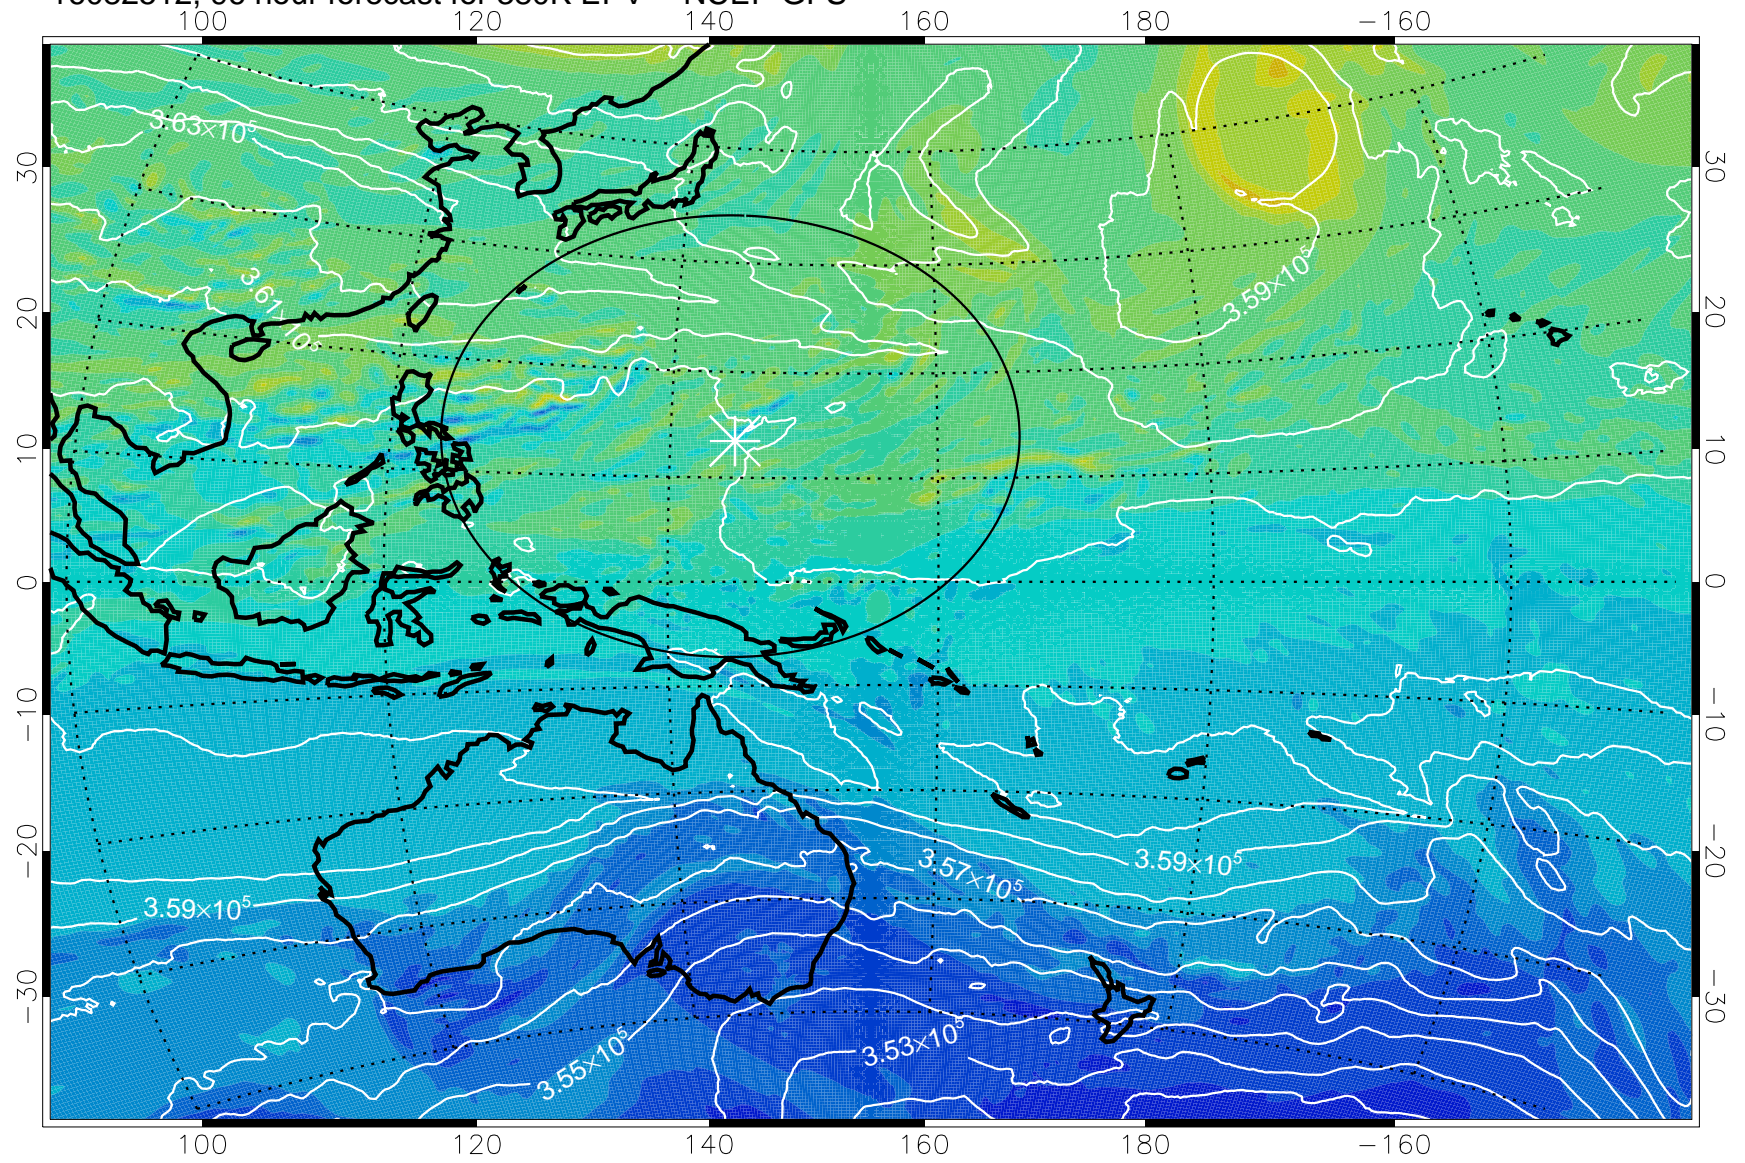

16082406, 66 hour forecast for 380K EPV -- NCEP GFS

380K Montgomery Streamfunction, white

Range ring of 2304 km

16082412, 72 hour forecast for 380K EPV -- NCEP GFS

16082418, 78 hour forecast for 380K EPV -- NCEP GFS

380K Montgomery Streamfunction, white

Range ring of 2304 km

16082500, 84 hour forecast for 380K EPV -- NCEP GFS

380K Montgomery Streamfunction, white

Range ring of 2304 km

16082506, 90 hour forecast for 380K EPV -- NCEP GFS

380K Montgomery Streamfunction, white

Range ring of 2304 km

16082512, 96 hour forecast for 380K EPV -- NCEP GFS

380K Montgomery Streamfunction, white

Range ring of 2304 km

16082518, 102 hour forecast for 380K EPV -- NCEP GFS

380K Montgomery Streamfunction, white

Range ring of 2304 km

16082600, 108 hour forecast for 380K EPV -- NCEP GFS

16082606, 114 hour forecast for 380K EPV -- NCEP GFS

380K Montgomery Streamfunction, white

Range ring of 2304 km