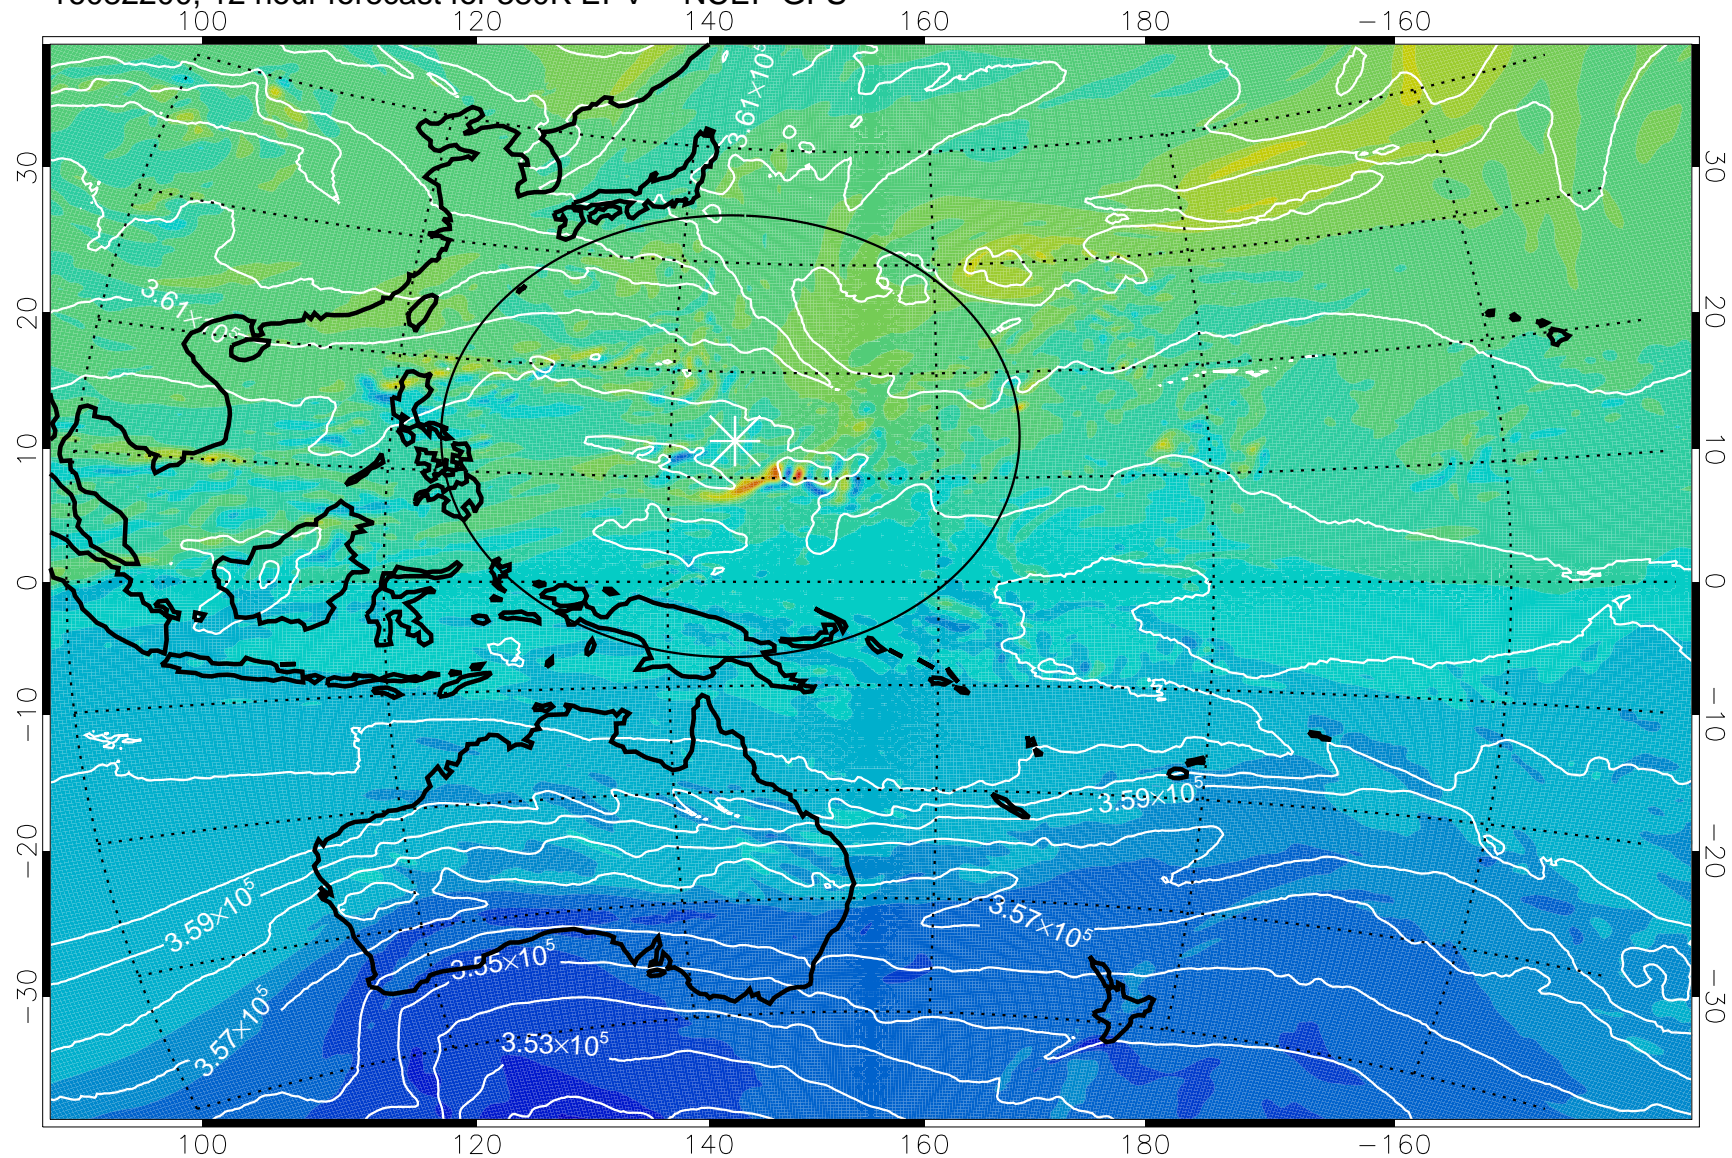

16082118, 6 hour forecast for 380K EPV -- NCEP GFS

380K Montgomery Streamfunction, white

Range ring of 2304 km

16082200, 12 hour forecast for 380K EPV -- NCEP GFS

380K Montgomery Streamfunction, white

Range ring of 2304 km

16082206, 18 hour forecast for 380K EPV -- NCEP GFS

380K Montgomery Streamfunction, white

Range ring of 2304 km

16082212, 24 hour forecast for 380K EPV -- NCEP GFS

380K Montgomery Streamfunction, white

Range ring of 2304 km

16082218, 30 hour forecast for 380K EPV -- NCEP GFS

380K Montgomery Streamfunction, white

Range ring of 2304 km

16082300, 36 hour forecast for 380K EPV -- NCEP GFS

380K Montgomery Streamfunction, white

Range ring of 2304 km

16082306, 42 hour forecast for 380K EPV -- NCEP GFS

380K Montgomery Streamfunction, white

Range ring of 2304 km

16082312, 48 hour forecast for 380K EPV -- NCEP GFS

380K Montgomery Streamfunction, white

Range ring of 2304 km