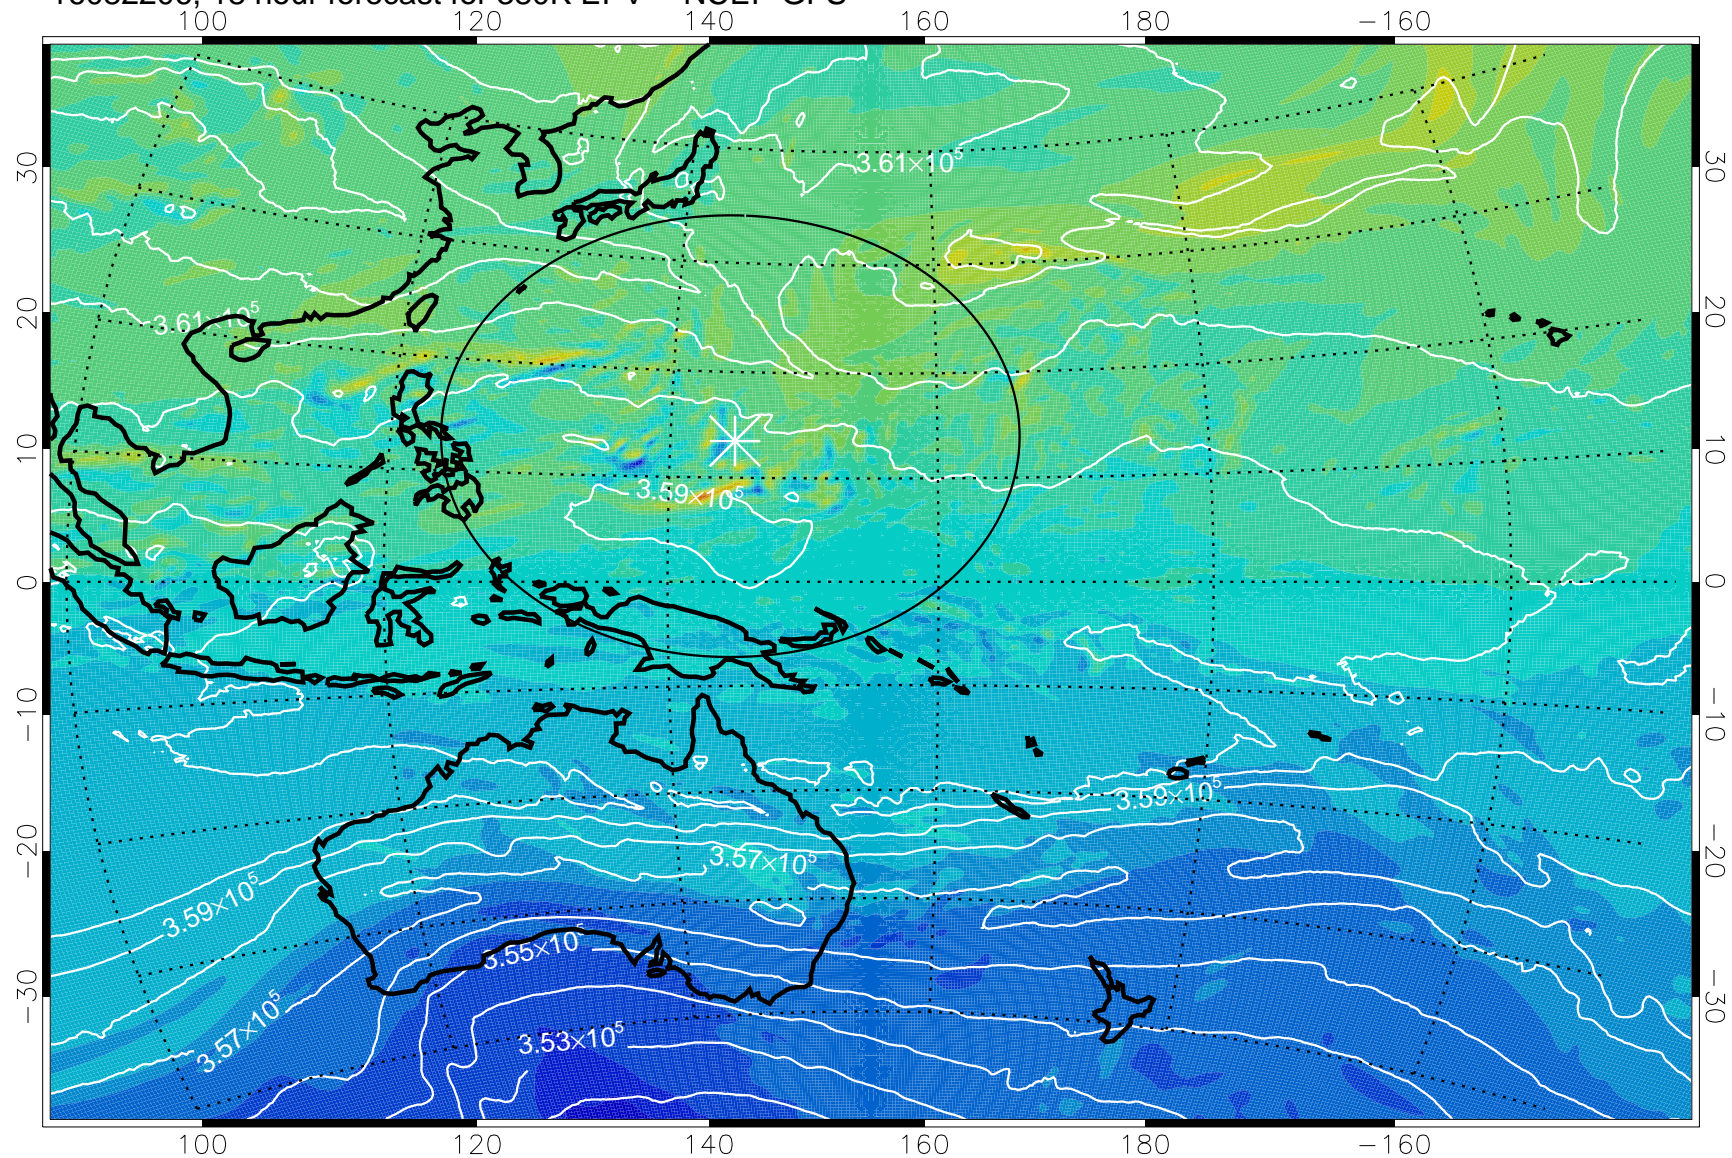

16082118, 6 hour forecast for 380K EPV -- NCEP GFS

380K Montgomery Streamfunction, white

Range ring of 2304 km

16082200, 12 hour forecast for 380K EPV -- NCEP GFS

380K Montgomery Streamfunction, white

Range ring of 2304 km

16082206, 18 hour forecast for 380K EPV -- NCEP GFS

380K Montgomery Streamfunction, white

Range ring of 2304 km

16082212, 24 hour forecast for 380K EPV -- NCEP GFS

380K Montgomery Streamfunction, white

Range ring of 2304 km

16082218, 30 hour forecast for 380K EPV -- NCEP GFS

380K Montgomery Streamfunction, white

Range ring of 2304 km

16082300, 36 hour forecast for 380K EPV -- NCEP GFS

380K Montgomery Streamfunction, white

Range ring of 2304 km

16082306, 42 hour forecast for 380K EPV -- NCEP GFS

380K Montgomery Streamfunction, white

Range ring of 2304 km

16082312, 48 hour forecast for 380K EPV -- NCEP GFS

380K Montgomery Streamfunction, white

Range ring of 2304 km