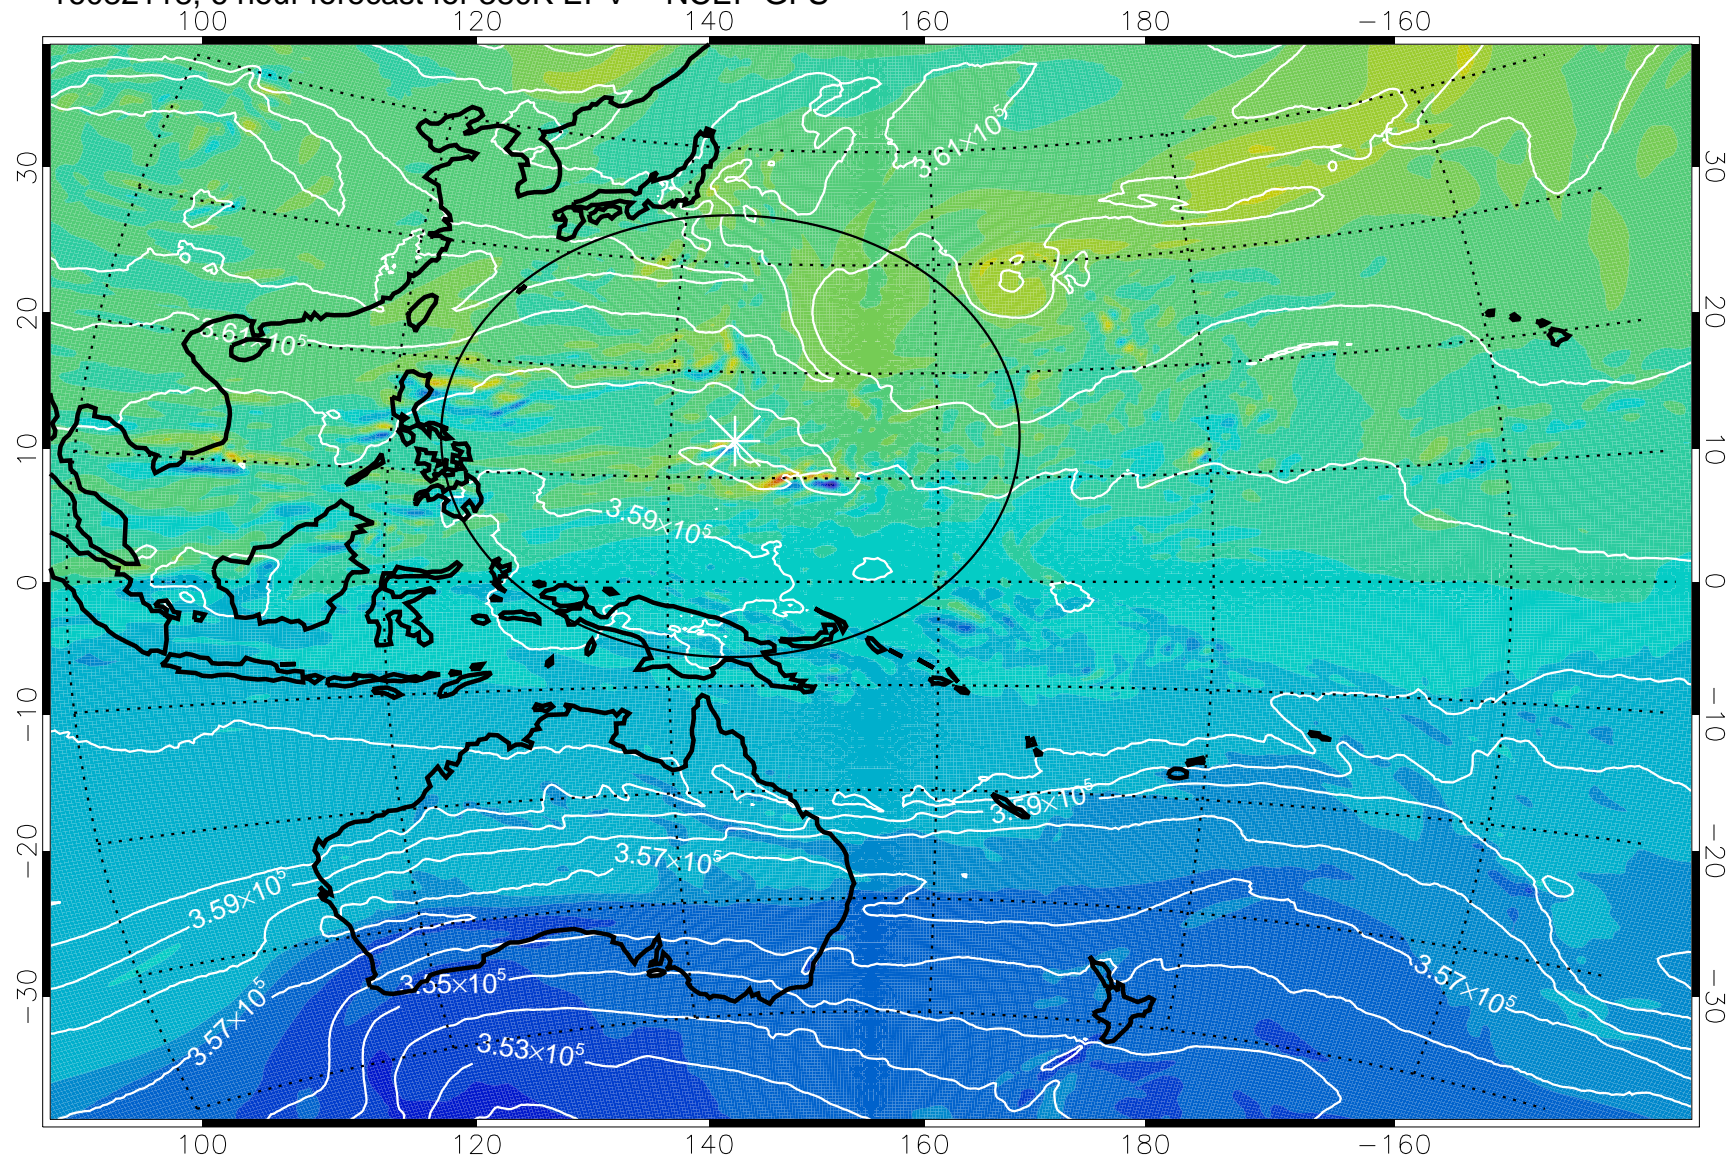

16082118, 6 hour forecast for 380K EPV -- NCEP GFS

380K Montgomery Streamfunction, white

Range ring of 2304 km

16082200, 12 hour forecast for 380K EPV -- NCEP GFS

380K Montgomery Streamfunction, white

Range ring of 2304 km

16082206, 18 hour forecast for 380K EPV -- NCEP GFS

380K Montgomery Streamfunction, white

Range ring of 2304 km

16082212, 24 hour forecast for 380K EPV -- NCEP GFS

380K Montgomery Streamfunction, white

Range ring of 2304 km

16082218, 30 hour forecast for 380K EPV -- NCEP GFS

380K Montgomery Streamfunction, white

Range ring of 2304 km

16082300, 36 hour forecast for 380K EPV -- NCEP GFS

380K Montgomery Streamfunction, white

Range ring of 2304 km

16082306, 42 hour forecast for 380K EPV -- NCEP GFS

380K Montgomery Streamfunction, white

Range ring of 2304 km

16082312, 48 hour forecast for 380K EPV -- NCEP GFS

380K Montgomery Streamfunction, white

Range ring of 2304 km