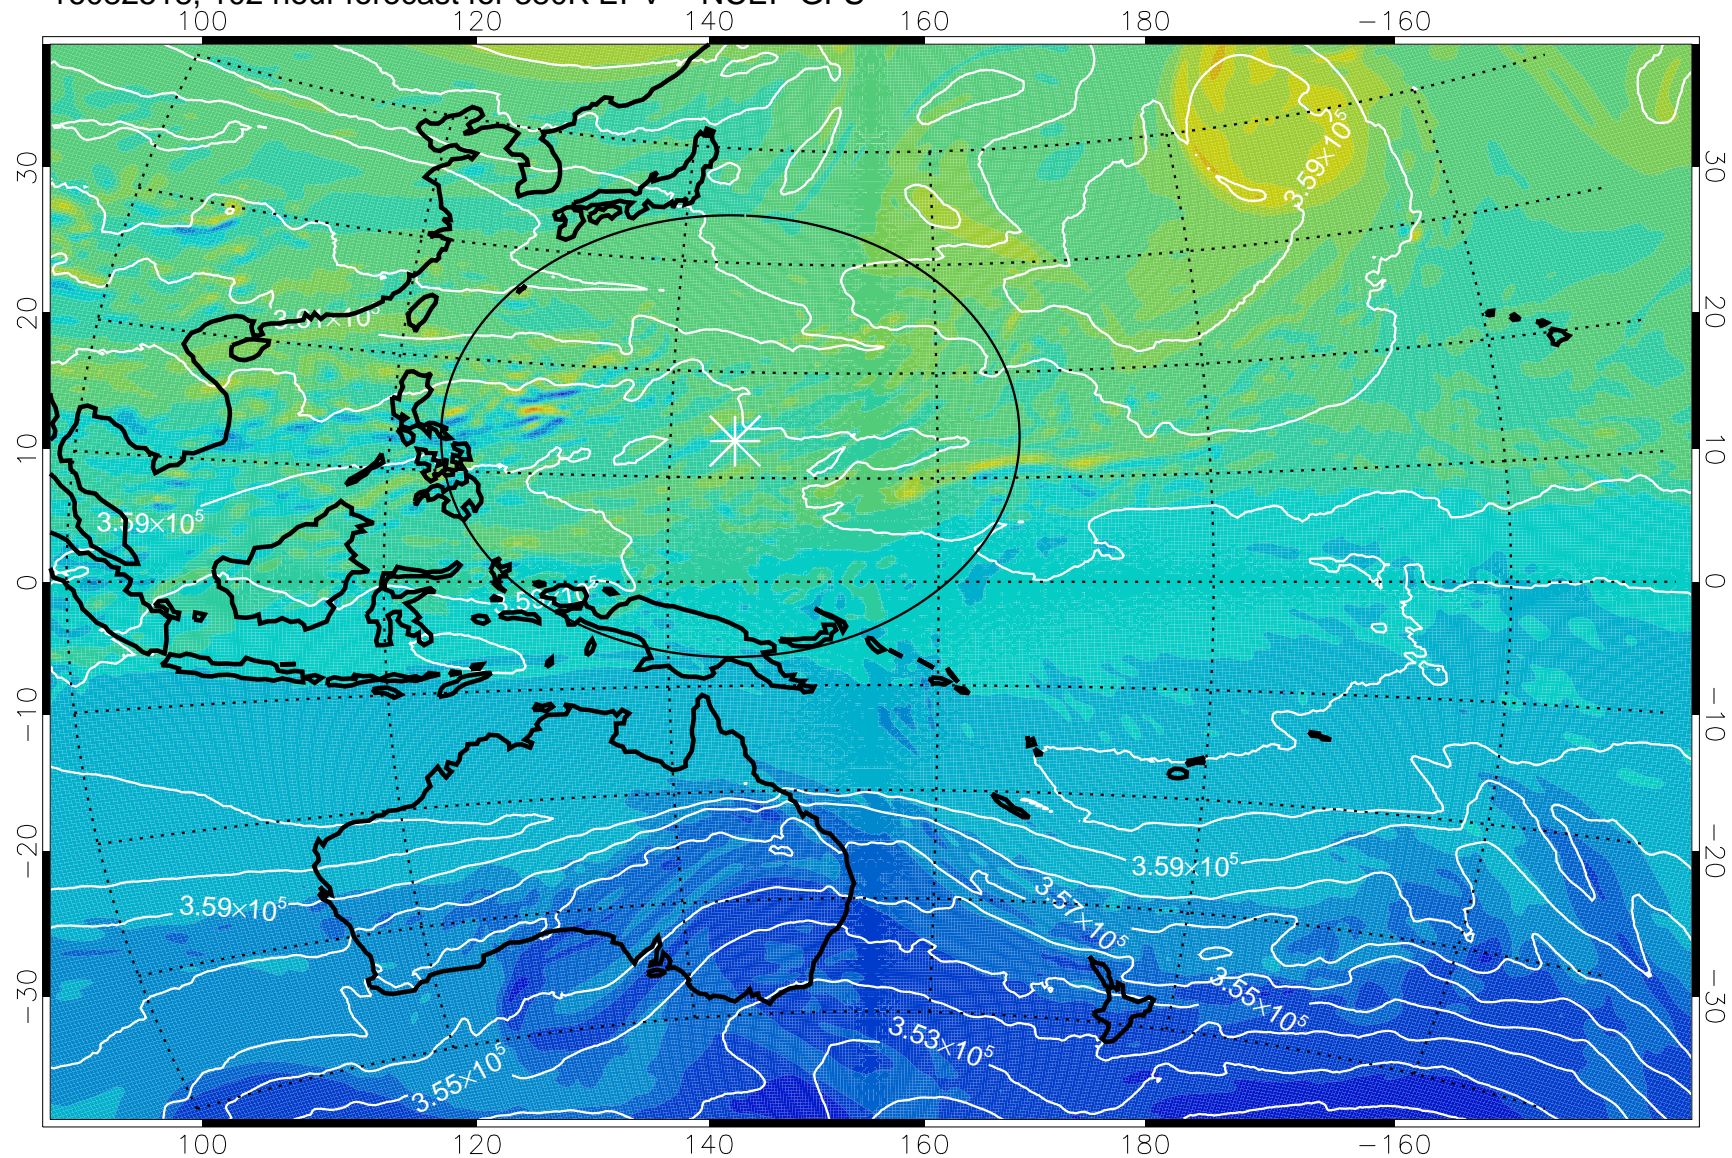

380K Montgomery Streamfunction, white

Range ring of 2304 km

16082500, 84 hour forecast for 380K EPV -- NCEP GFS

380K Montgomery Streamfunction, white

Range ring of 2304 km

16082506, 90 hour forecast for 380K EPV -- NCEP GFS

380K Montgomery Streamfunction, white

Range ring of 2304 km

16082512, 96 hour forecast for 380K EPV -- NCEP GFS

380K Montgomery Streamfunction, white

Range ring of 2304 km

16082518, 102 hour forecast for 380K EPV -- NCEP GFS

380K Montgomery Streamfunction, white

Range ring of 2304 km

16082600, 108 hour forecast for 380K EPV -- NCEP GFS

16082606, 114 hour forecast for 380K EPV -- NCEP GFS

380K Montgomery Streamfunction, white

Range ring of 2304 km

16082612, 120 hour forecast for 380K EPV -- NCEP GFS

380K Montgomery Streamfunction, white

Range ring of 2304 km