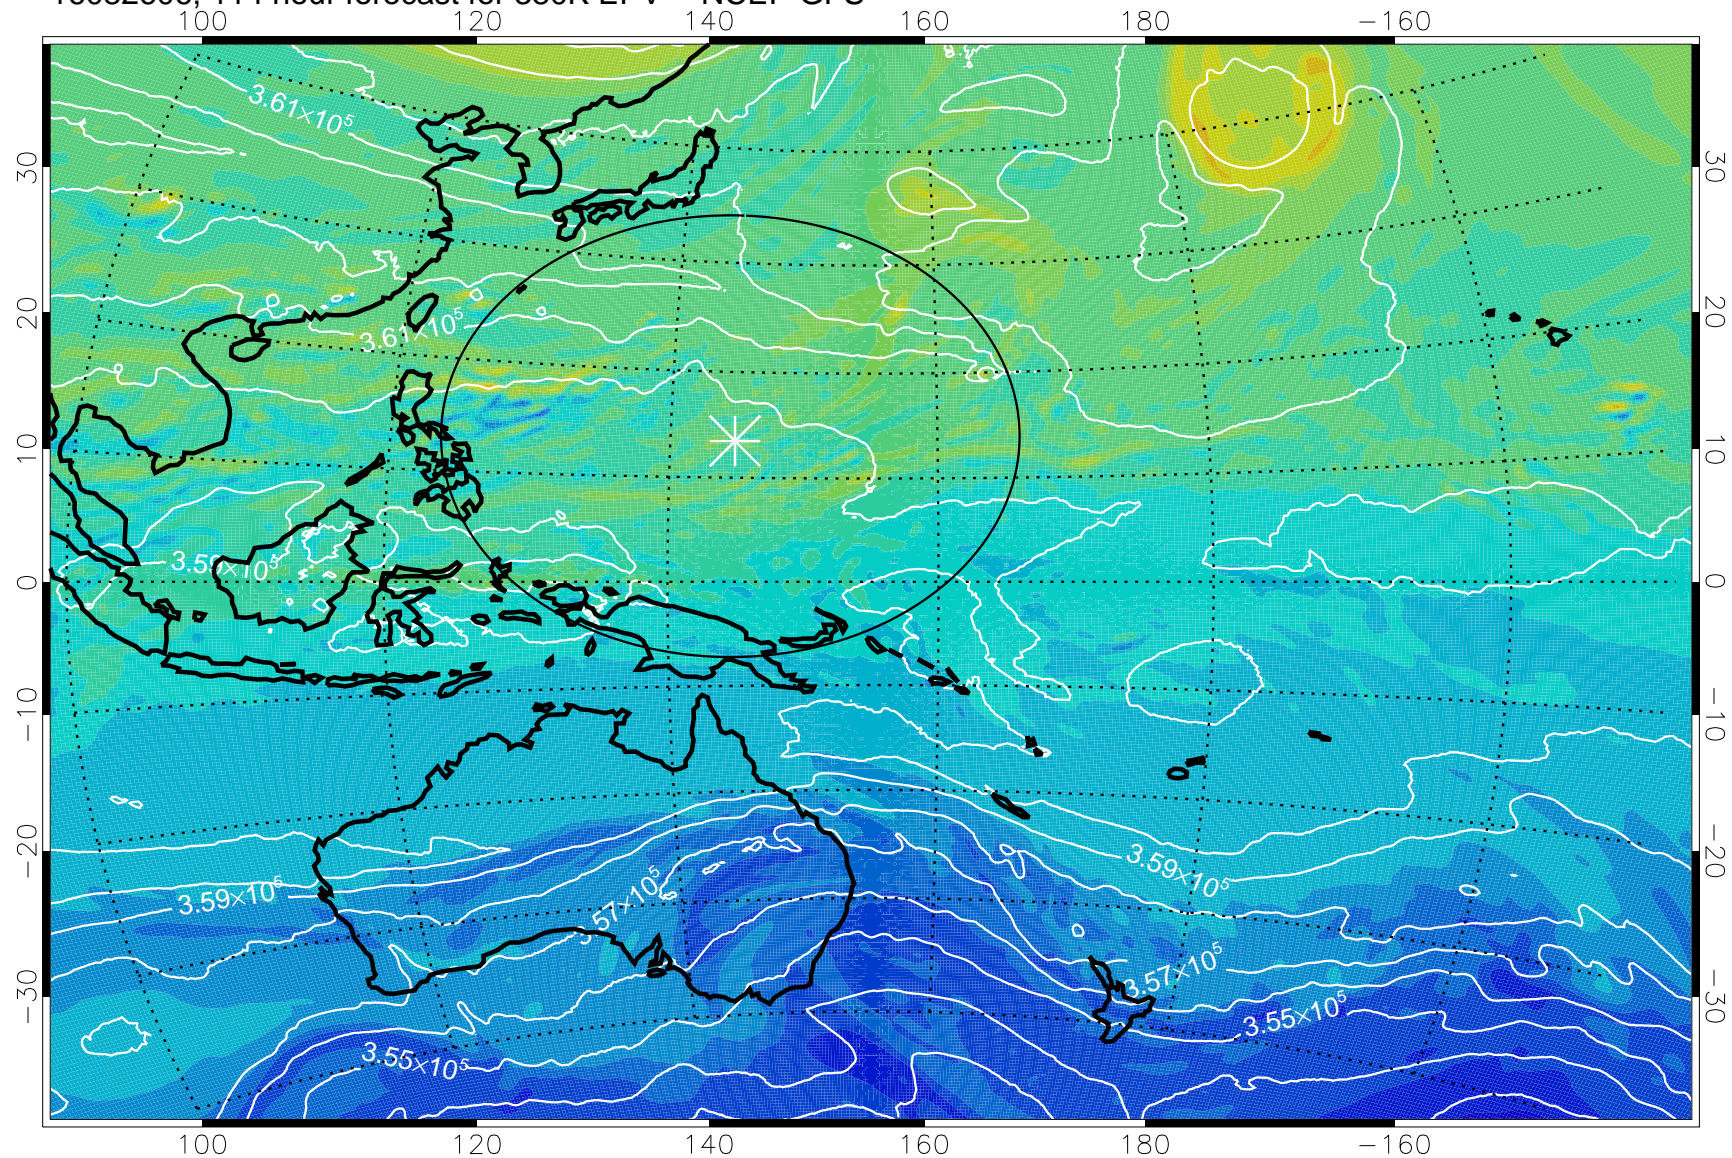

380K Montgomery Streamfunction, white

Range ring of 2304 km

16082512, 96 hour forecast for 380K EPV -- NCEP GFS

380K Montgomery Streamfunction, white

Range ring of 2304 km

16082518, 102 hour forecast for 380K EPV -- NCEP GFS

380K Montgomery Streamfunction, white

Range ring of 2304 km

16082600, 108 hour forecast for 380K EPV -- NCEP GFS

16082606, 114 hour forecast for 380K EPV -- NCEP GFS

380K Montgomery Streamfunction, white

Range ring of 2304 km

16082612, 120 hour forecast for 380K EPV -- NCEP GFS

380K Montgomery Streamfunction, white

Range ring of 2304 km