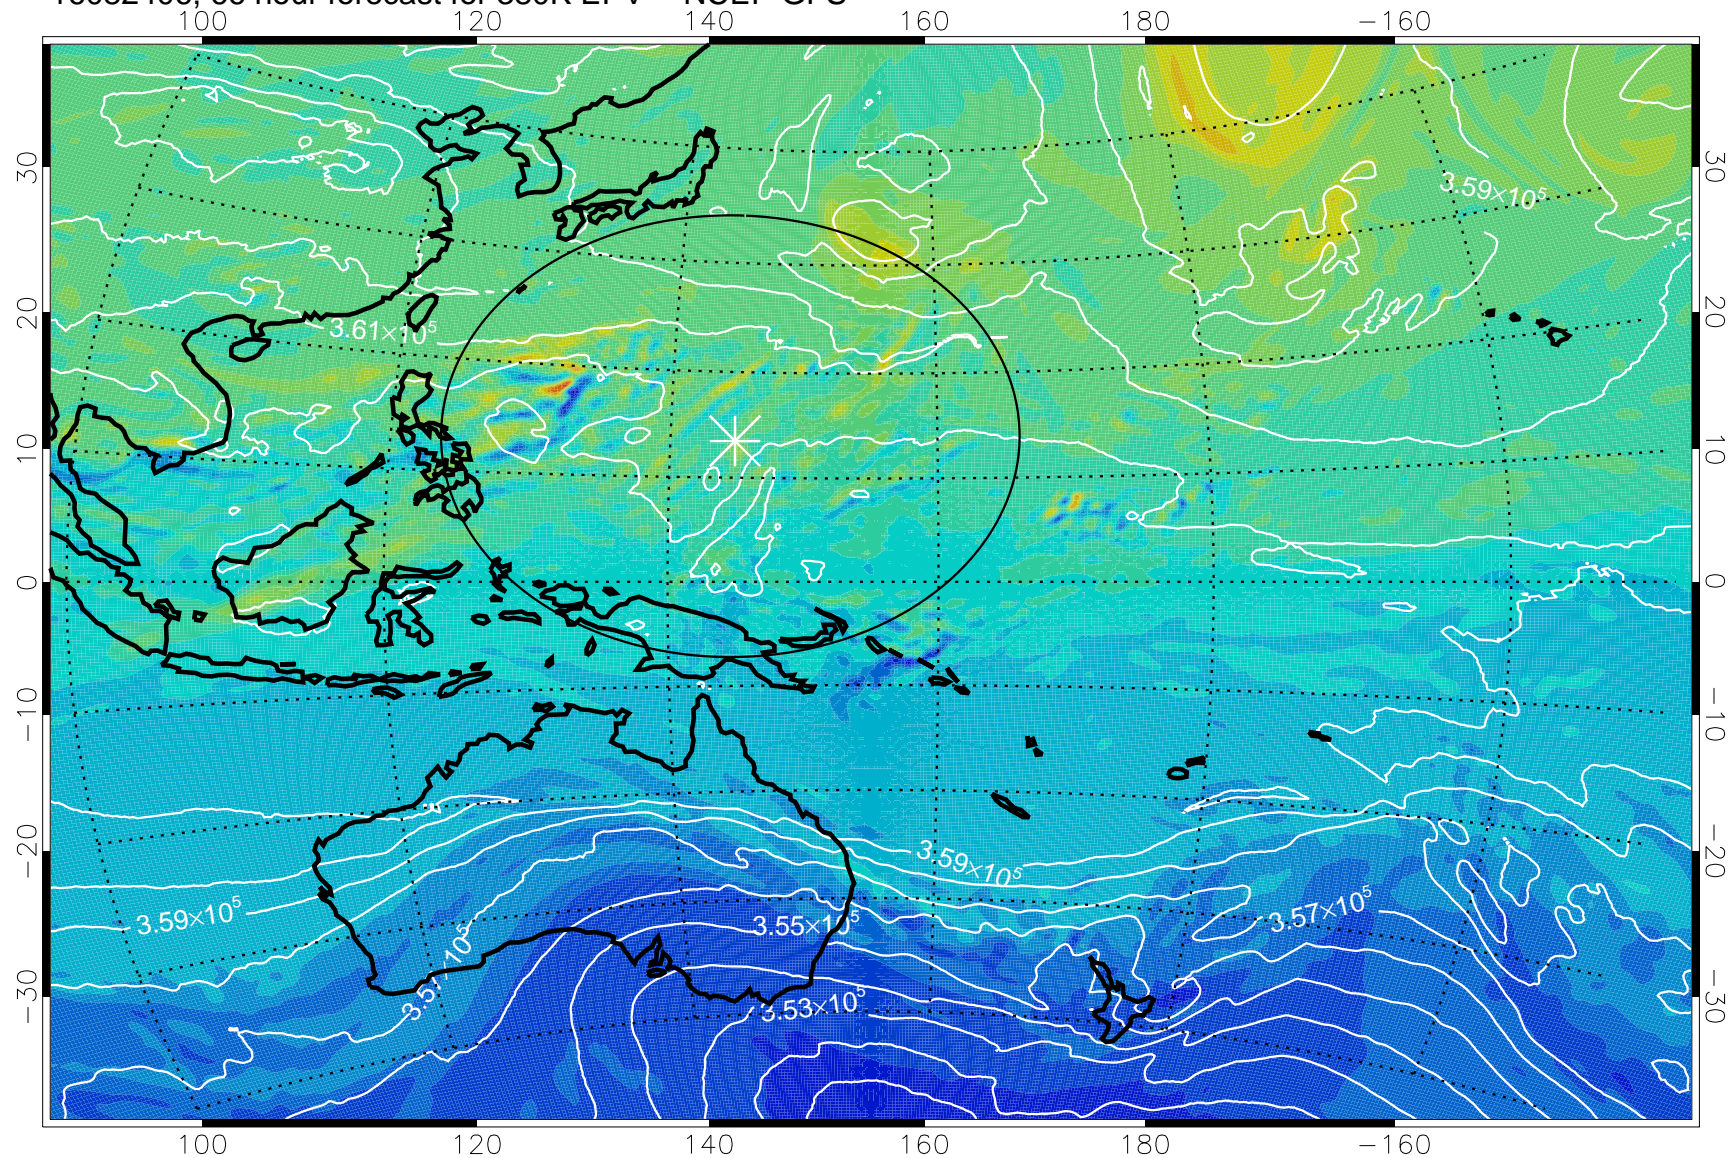

16082306, 42 hour forecast for 380K EPV -- NCEP GFS

380K Montgomery Streamfunction, white

Range ring of 2304 km

16082312, 48 hour forecast for 380K EPV -- NCEP GFS

380K Montgomery Streamfunction, white

Range ring of 2304 km

16082318, 54 hour forecast for 380K EPV -- NCEP GFS

380K Montgomery Streamfunction, white

Range ring of 2304 km

16082400, 60 hour forecast for 380K EPV -- NCEP GFS

380K Montgomery Streamfunction, white

Range ring of 2304 km

16082406, 66 hour forecast for 380K EPV -- NCEP GFS

380K Montgomery Streamfunction, white

Range ring of 2304 km

16082412, 72 hour forecast for 380K EPV -- NCEP GFS

16082418, 78 hour forecast for 380K EPV -- NCEP GFS

380K Montgomery Streamfunction, white

Range ring of 2304 km

16082500, 84 hour forecast for 380K EPV -- NCEP GFS

380K Montgomery Streamfunction, white

Range ring of 2304 km

16082506, 90 hour forecast for 380K EPV -- NCEP GFS