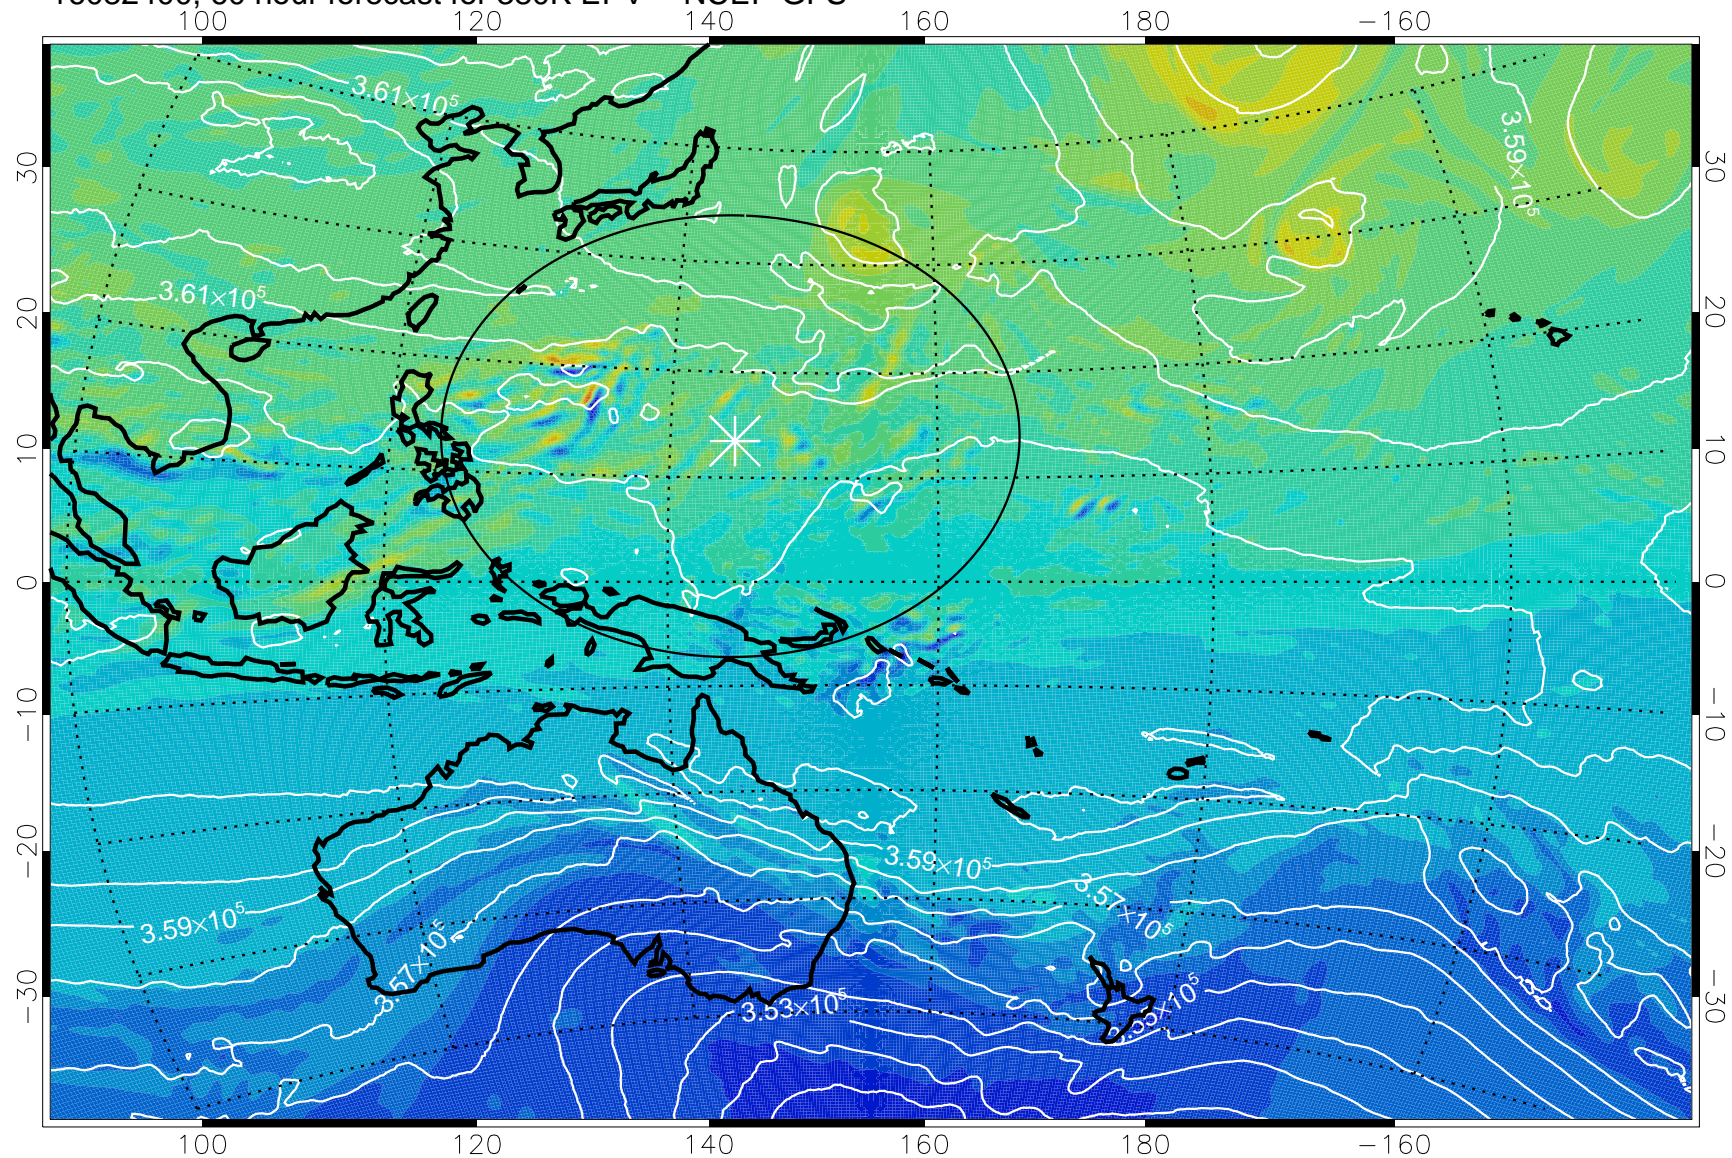

16082306, 42 hour forecast for 380K EPV -- NCEP GFS

380K Montgomery Streamfunction, white

Range ring of 2304 km

16082312, 48 hour forecast for 380K EPV -- NCEP GFS

380K Montgomery Streamfunction, white

Range ring of 2304 km

16082318, 54 hour forecast for 380K EPV -- NCEP GFS

380K Montgomery Streamfunction, white

Range ring of 2304 km

16082400, 60 hour forecast for 380K EPV -- NCEP GFS

380K Montgomery Streamfunction, white

Range ring of 2304 km

16082406, 66 hour forecast for 380K EPV -- NCEP GFS

380K Montgomery Streamfunction, white

Range ring of 2304 km

16082412, 72 hour forecast for 380K EPV -- NCEP GFS

16082418, 78 hour forecast for 380K EPV -- NCEP GFS

380K Montgomery Streamfunction, white

Range ring of 2304 km

16082500, 84 hour forecast for 380K EPV -- NCEP GFS

380K Montgomery Streamfunction, white

Range ring of 2304 km

16082506, 90 hour forecast for 380K EPV -- NCEP GFS