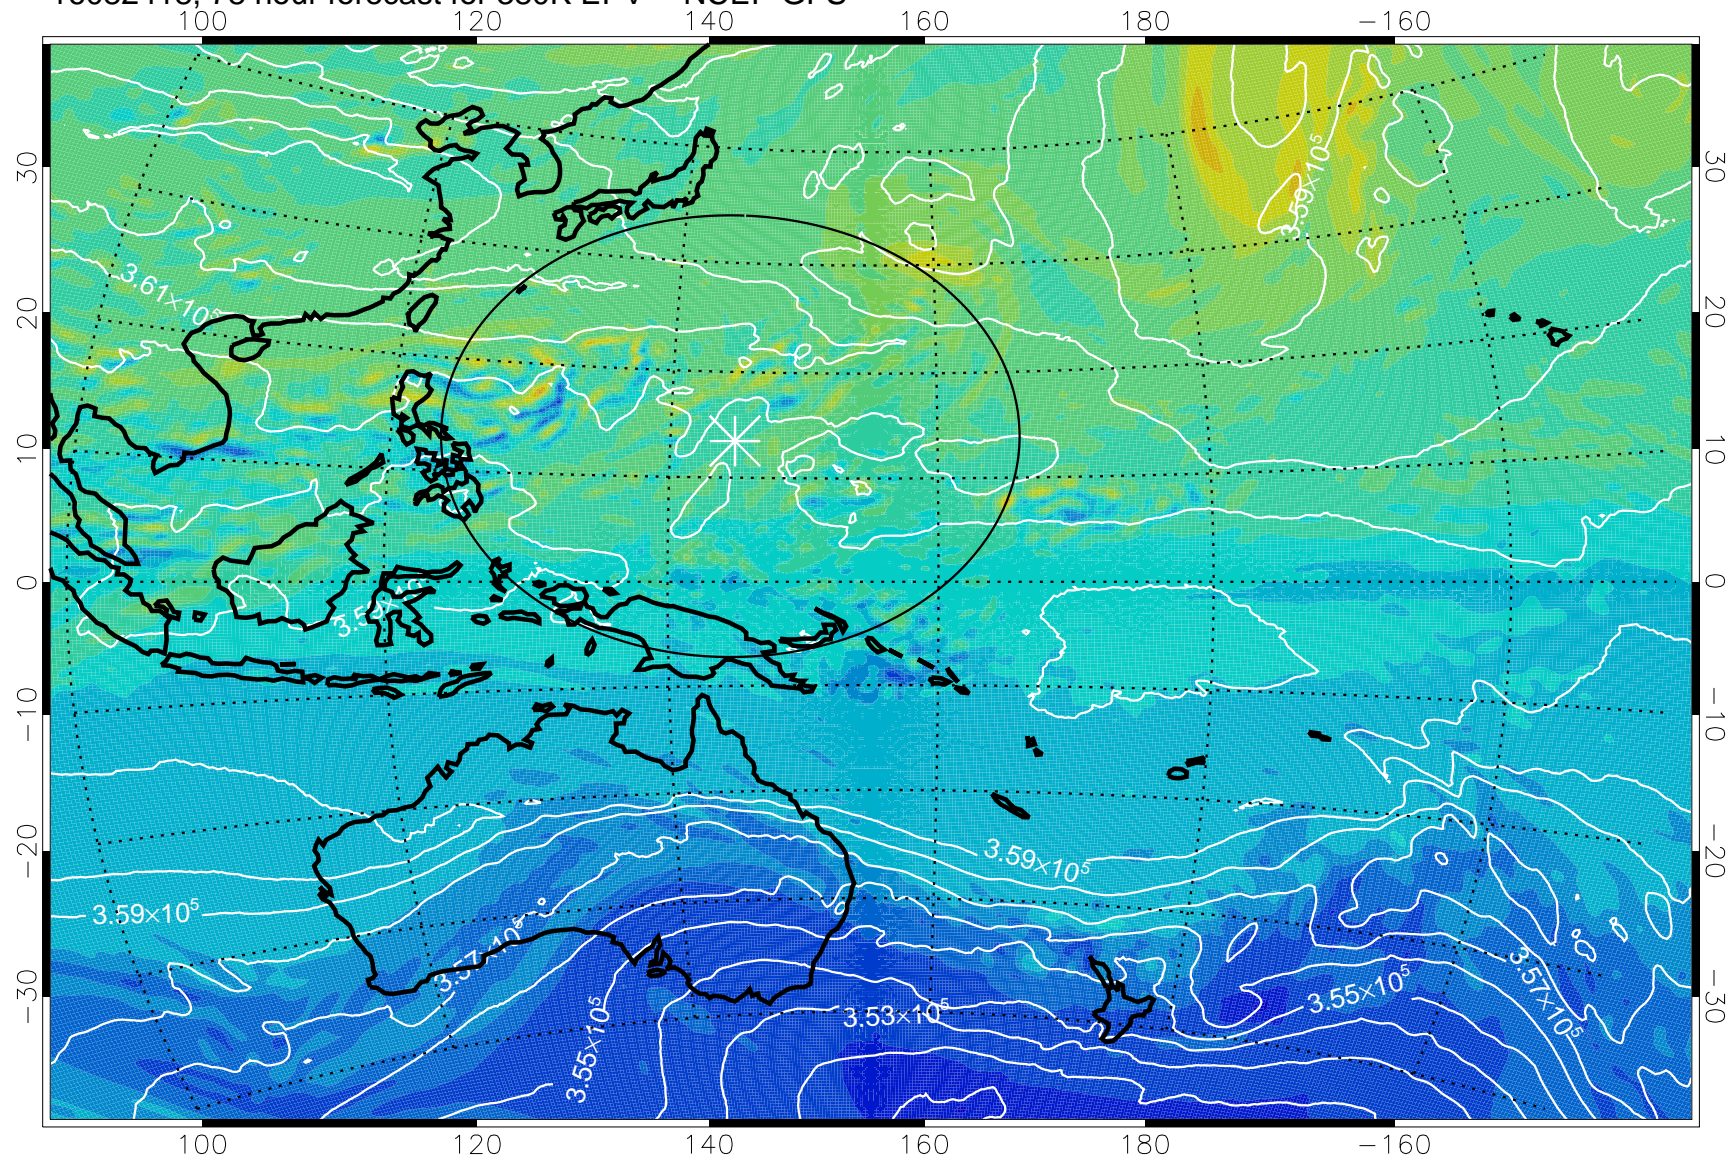

16082318, 54 hour forecast for 380K EPV -- NCEP GFS

380K Montgomery Streamfunction, white

Range ring of 2304 km

16082400, 60 hour forecast for 380K EPV -- NCEP GFS

380K Montgomery Streamfunction, white

Range ring of 2304 km

16082406, 66 hour forecast for 380K EPV -- NCEP GFS

380K Montgomery Streamfunction, white

Range ring of 2304 km

16082412, 72 hour forecast for 380K EPV -- NCEP GFS

16082418, 78 hour forecast for 380K EPV -- NCEP GFS

380K Montgomery Streamfunction, white

Range ring of 2304 km

16082500, 84 hour forecast for 380K EPV -- NCEP GFS

380K Montgomery Streamfunction, white

Range ring of 2304 km

16082506, 90 hour forecast for 380K EPV -- NCEP GFS

380K Montgomery Streamfunction, white

Range ring of 2304 km

16082512, 96 hour forecast for 380K EPV -- NCEP GFS

380K Montgomery Streamfunction, white

Range ring of 2304 km

16082518, 102 hour forecast for 380K EPV -- NCEP GFS