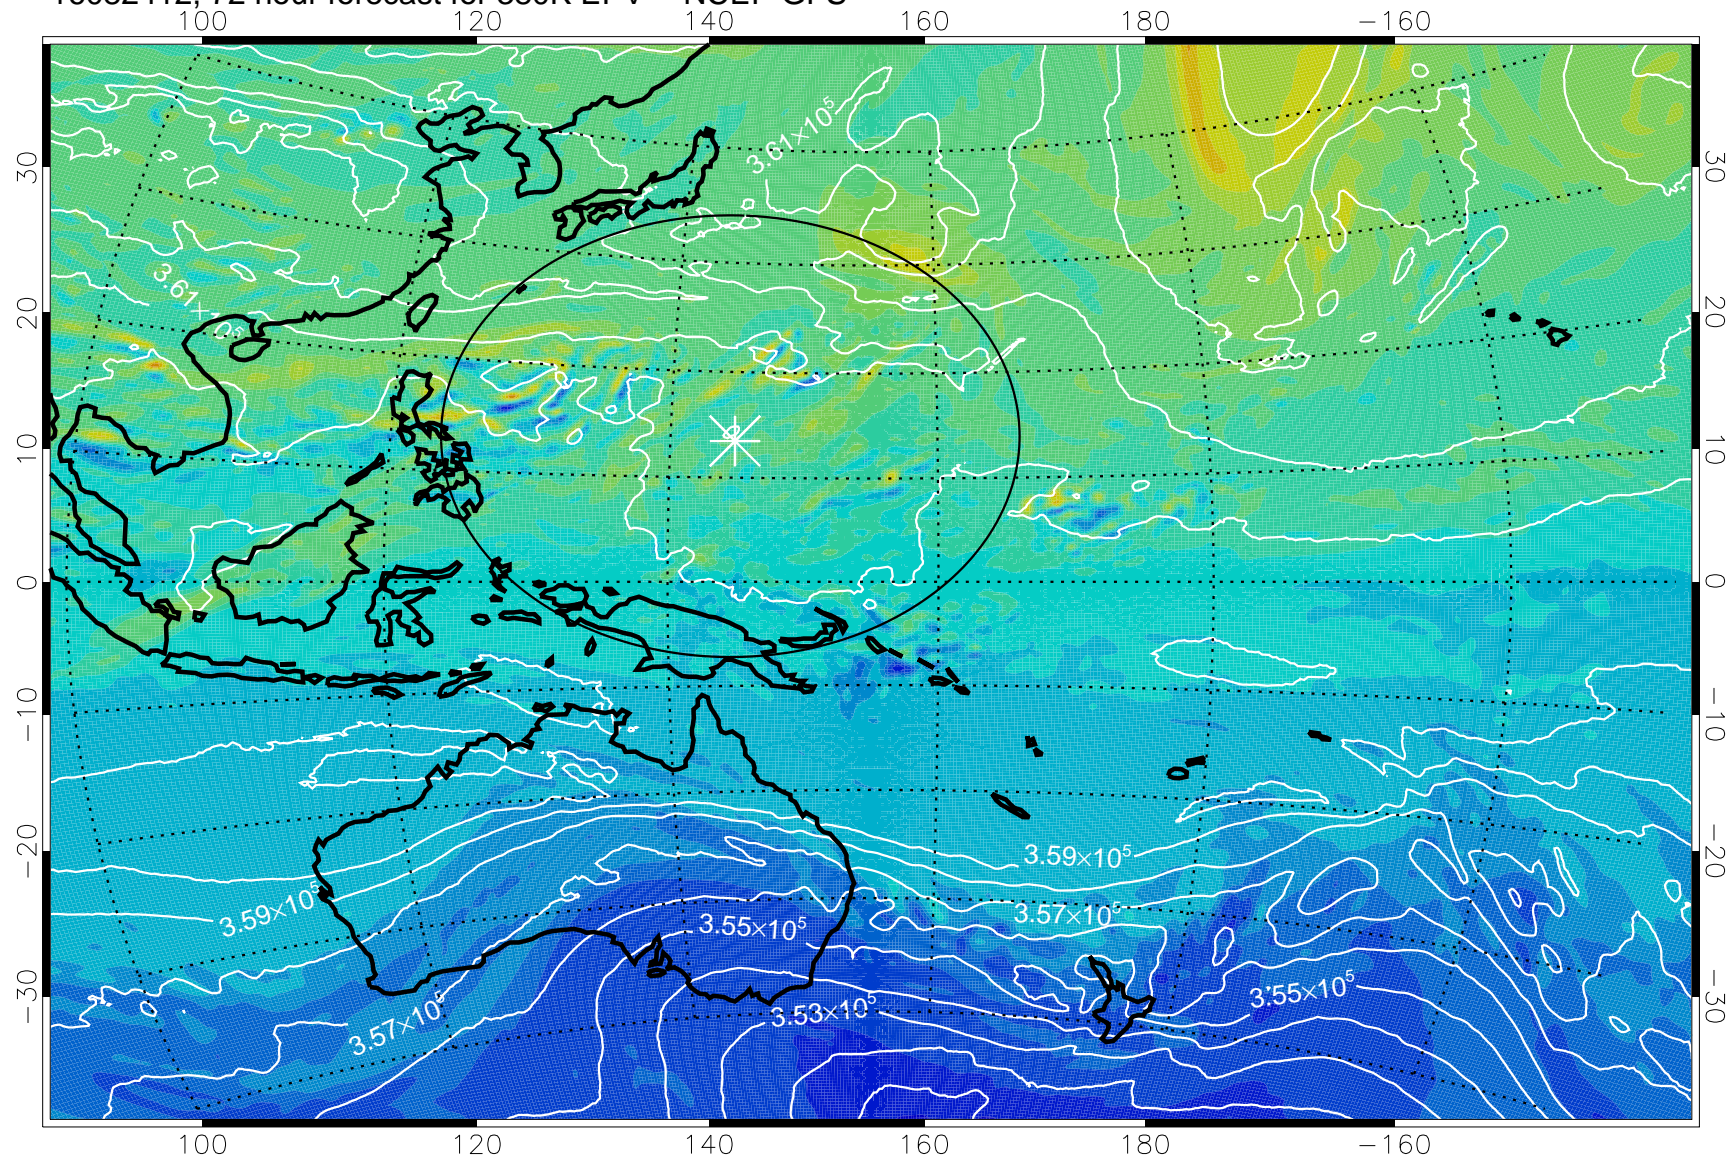

16082318, 54 hour forecast for 380K EPV -- NCEP GFS

380K Montgomery Streamfunction, white

Range ring of 2304 km

16082400, 60 hour forecast for 380K EPV -- NCEP GFS

380K Montgomery Streamfunction, white

Range ring of 2304 km

16082406, 66 hour forecast for 380K EPV -- NCEP GFS

380K Montgomery Streamfunction, white

Range ring of 2304 km

16082412, 72 hour forecast for 380K EPV -- NCEP GFS

16082418, 78 hour forecast for 380K EPV -- NCEP GFS

380K Montgomery Streamfunction, white

Range ring of 2304 km

16082500, 84 hour forecast for 380K EPV -- NCEP GFS

380K Montgomery Streamfunction, white

Range ring of 2304 km

16082506, 90 hour forecast for 380K EPV -- NCEP GFS

380K Montgomery Streamfunction, white

Range ring of 2304 km

16082512, 96 hour forecast for 380K EPV -- NCEP GFS

380K Montgomery Streamfunction, white

Range ring of 2304 km

16082518, 102 hour forecast for 380K EPV -- NCEP GFS