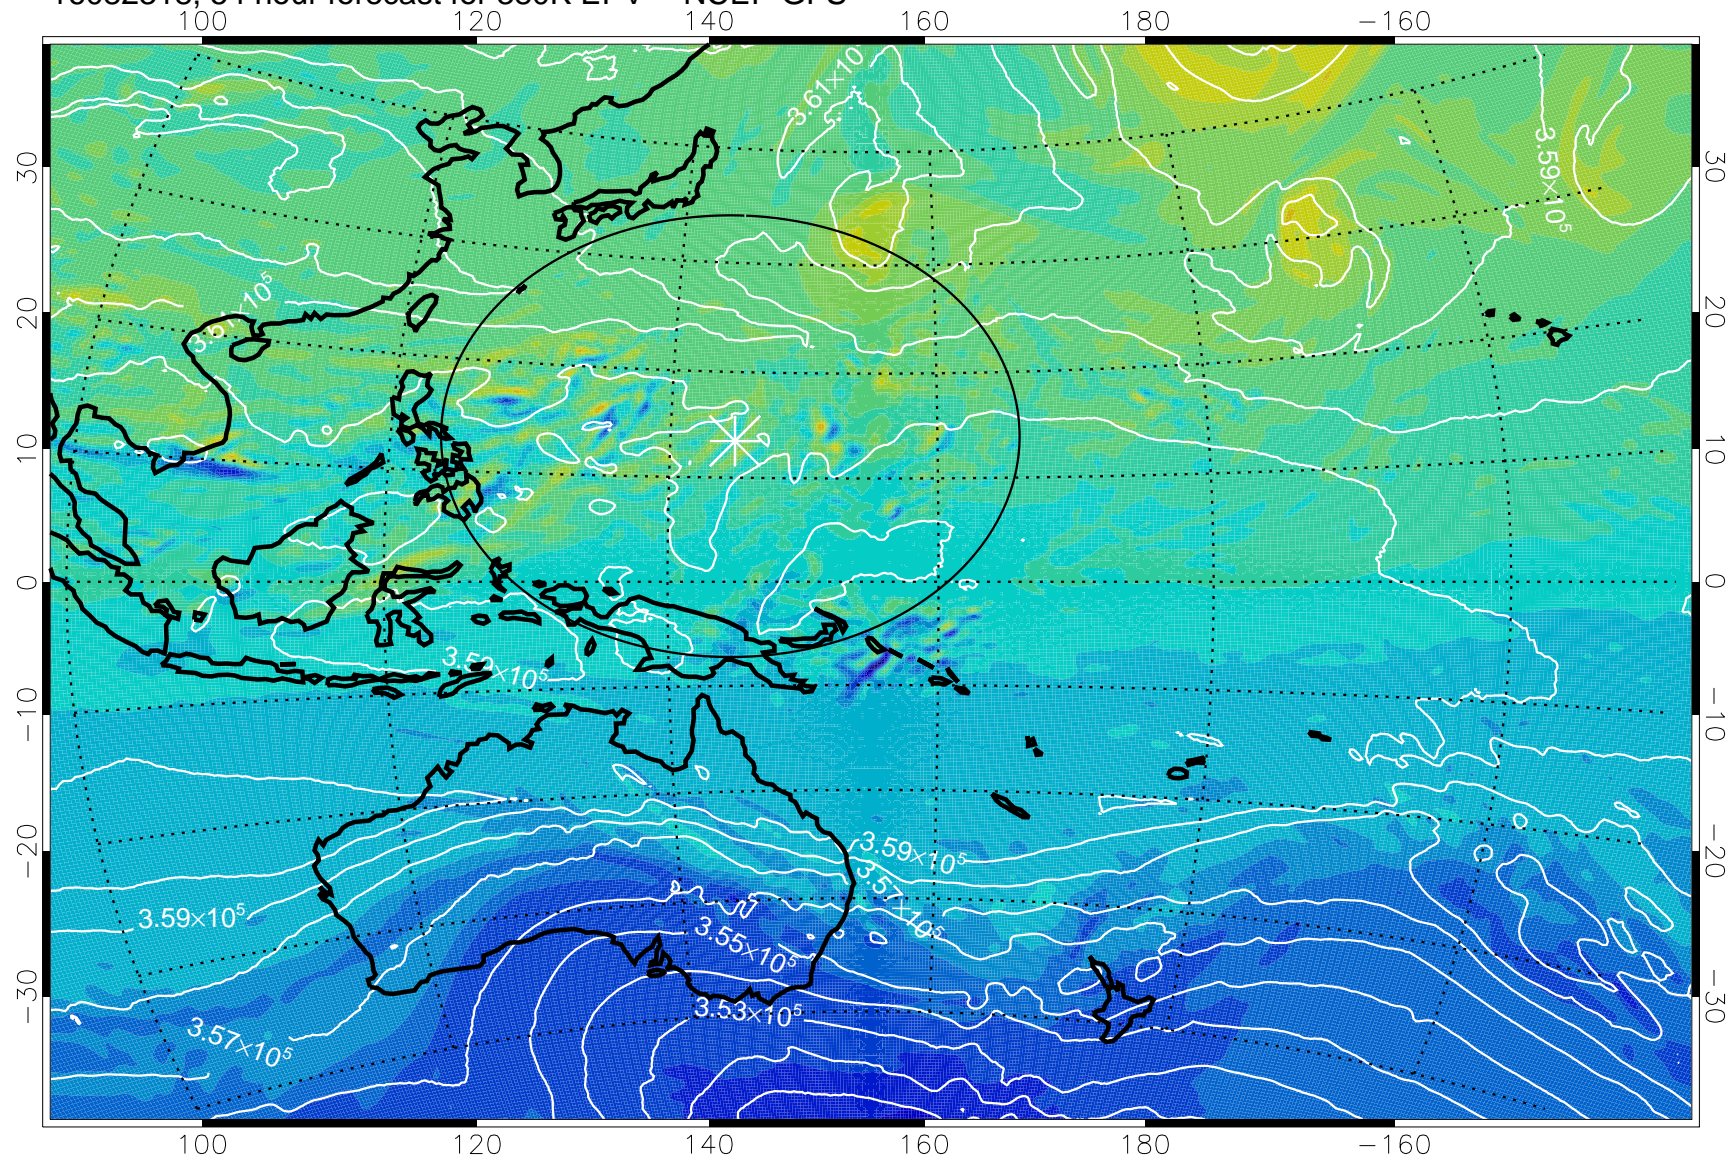

16082306, 42 hour forecast for 380K EPV -- NCEP GFS

380K Montgomery Streamfunction, white

Range ring of 2304 km

16082312, 48 hour forecast for 380K EPV -- NCEP GFS

380K Montgomery Streamfunction, white

Range ring of 2304 km

16082318, 54 hour forecast for 380K EPV -- NCEP GFS

380K Montgomery Streamfunction, white

Range ring of 2304 km

16082400, 60 hour forecast for 380K EPV -- NCEP GFS

380K Montgomery Streamfunction, white

Range ring of 2304 km

16082406, 66 hour forecast for 380K EPV -- NCEP GFS

380K Montgomery Streamfunction, white

Range ring of 2304 km

16082412, 72 hour forecast for 380K EPV -- NCEP GFS

16082418, 78 hour forecast for 380K EPV -- NCEP GFS