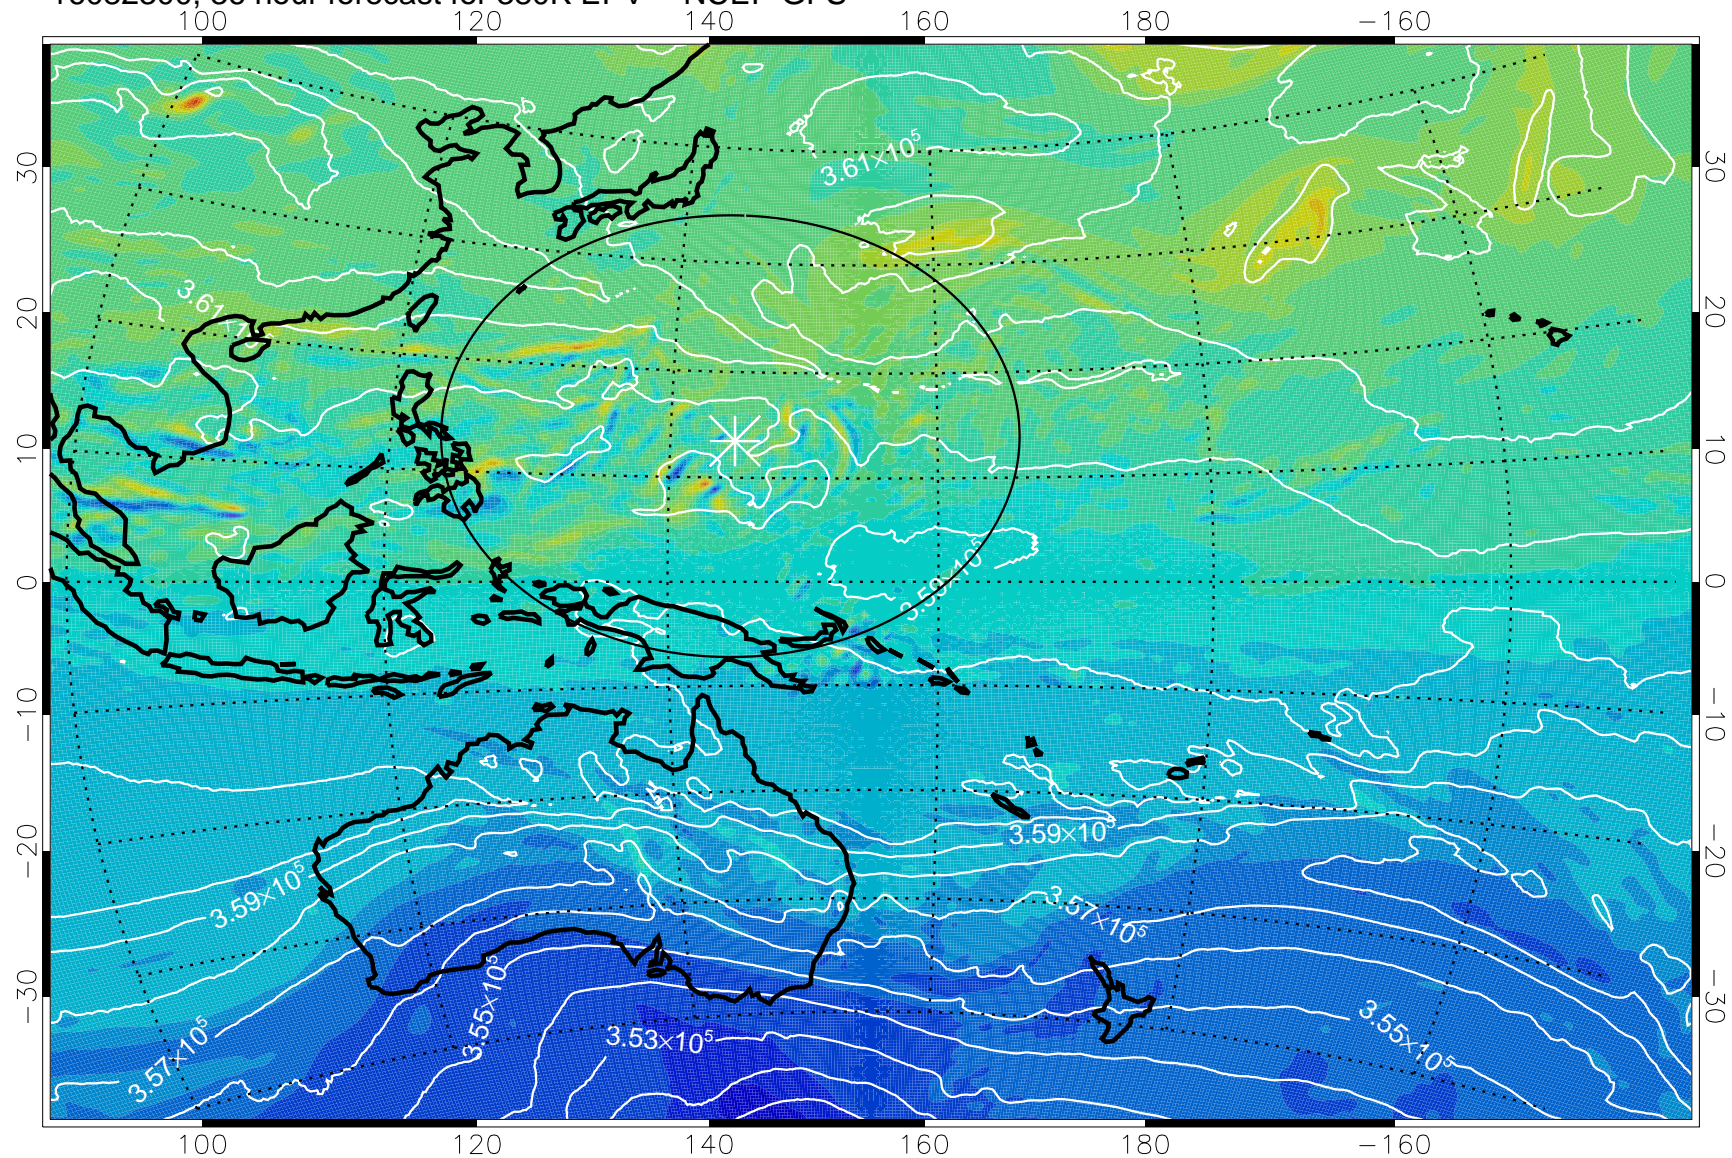

16082218, 30 hour forecast for 380K EPV -- NCEP GFS

380K Montgomery Streamfunction, white

Range ring of 2304 km

16082300, 36 hour forecast for 380K EPV -- NCEP GFS

380K Montgomery Streamfunction, white

Range ring of 2304 km

16082306, 42 hour forecast for 380K EPV -- NCEP GFS

380K Montgomery Streamfunction, white

Range ring of 2304 km

16082312, 48 hour forecast for 380K EPV -- NCEP GFS

380K Montgomery Streamfunction, white

Range ring of 2304 km

16082318, 54 hour forecast for 380K EPV -- NCEP GFS

380K Montgomery Streamfunction, white

Range ring of 2304 km

16082400, 60 hour forecast for 380K EPV -- NCEP GFS

380K Montgomery Streamfunction, white

Range ring of 2304 km

16082406, 66 hour forecast for 380K EPV -- NCEP GFS

380K Montgomery Streamfunction, white

Range ring of 2304 km

16082412, 72 hour forecast for 380K EPV -- NCEP GFS

16082418, 78 hour forecast for 380K EPV -- NCEP GFS