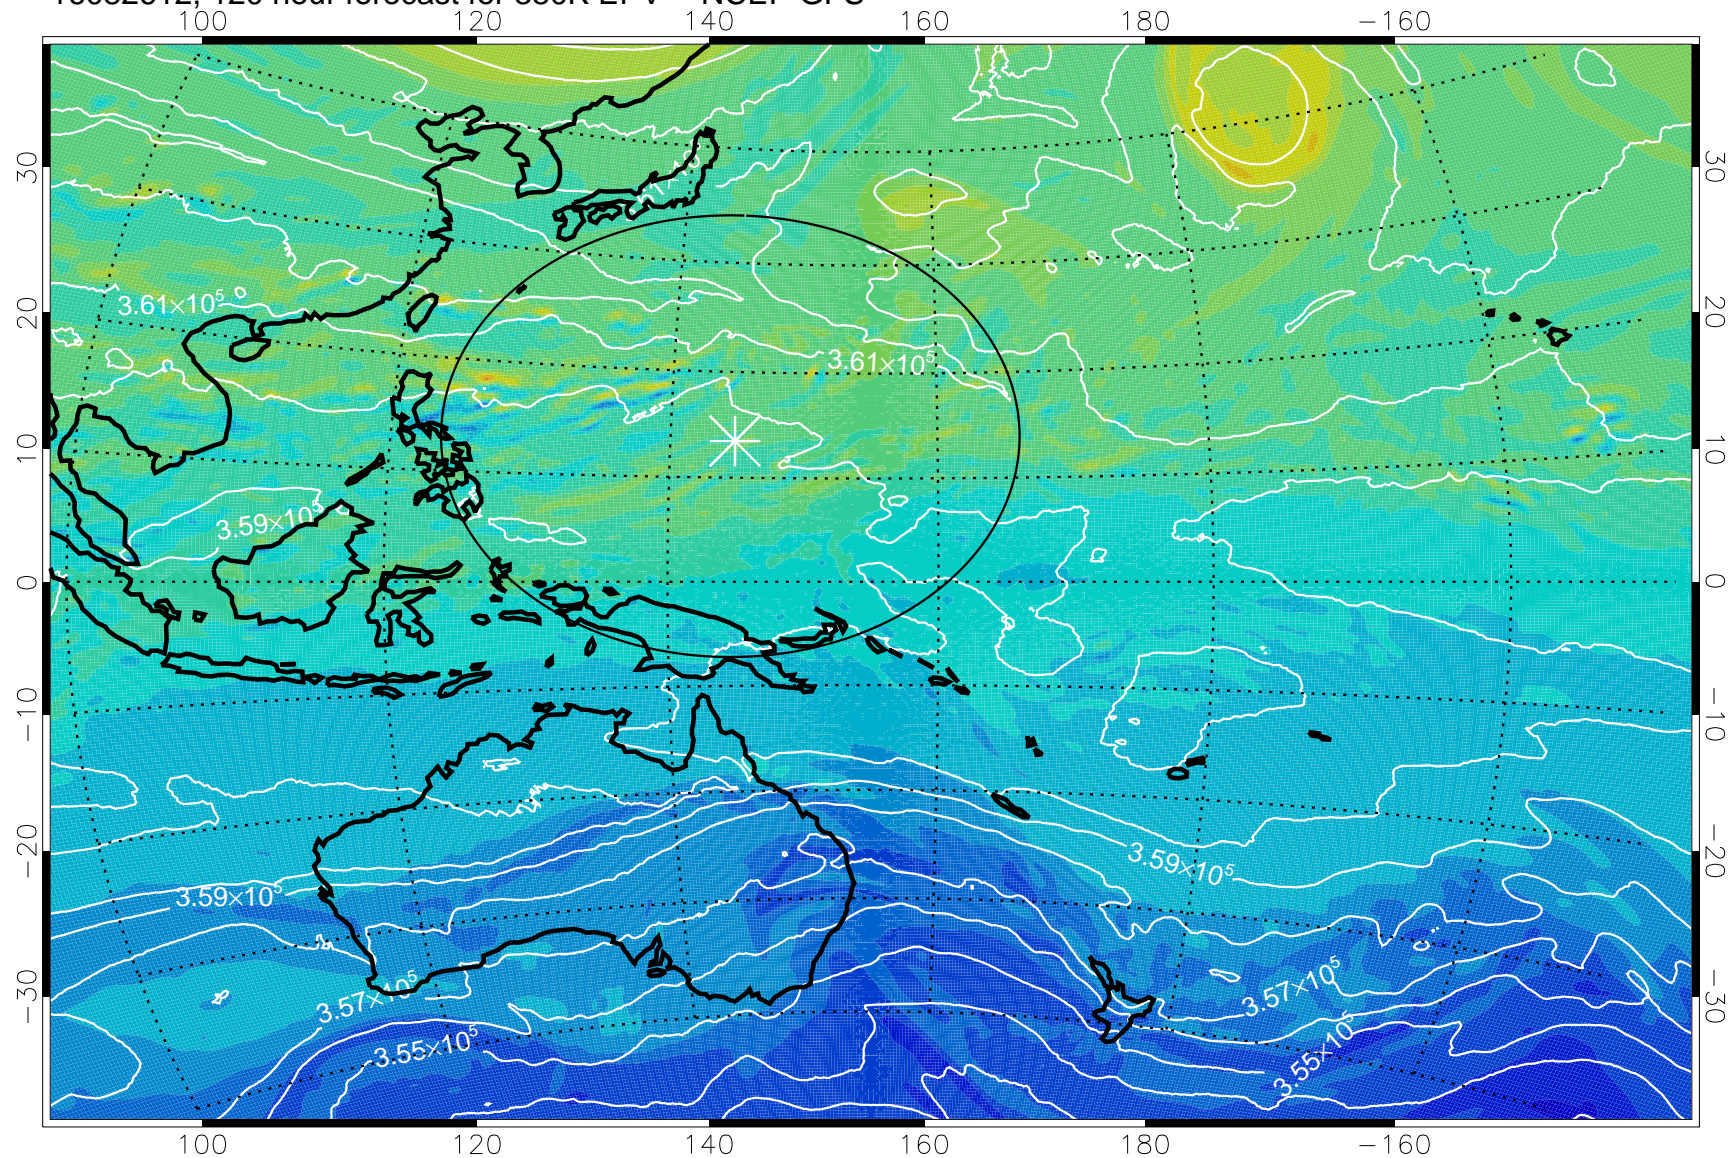

380K Montgomery Streamfunction, white

Range ring of 2304 km

16082512, 96 hour forecast for 380K EPV -- NCEP GFS

380K Montgomery Streamfunction, white

Range ring of 2304 km

16082518, 102 hour forecast for 380K EPV -- NCEP GFS

380K Montgomery Streamfunction, white

Range ring of 2304 km

16082600, 108 hour forecast for 380K EPV -- NCEP GFS

16082606, 114 hour forecast for 380K EPV -- NCEP GFS

380K Montgomery Streamfunction, white

Range ring of 2304 km

16082612, 120 hour forecast for 380K EPV -- NCEP GFS

380K Montgomery Streamfunction, white

Range ring of 2304 km