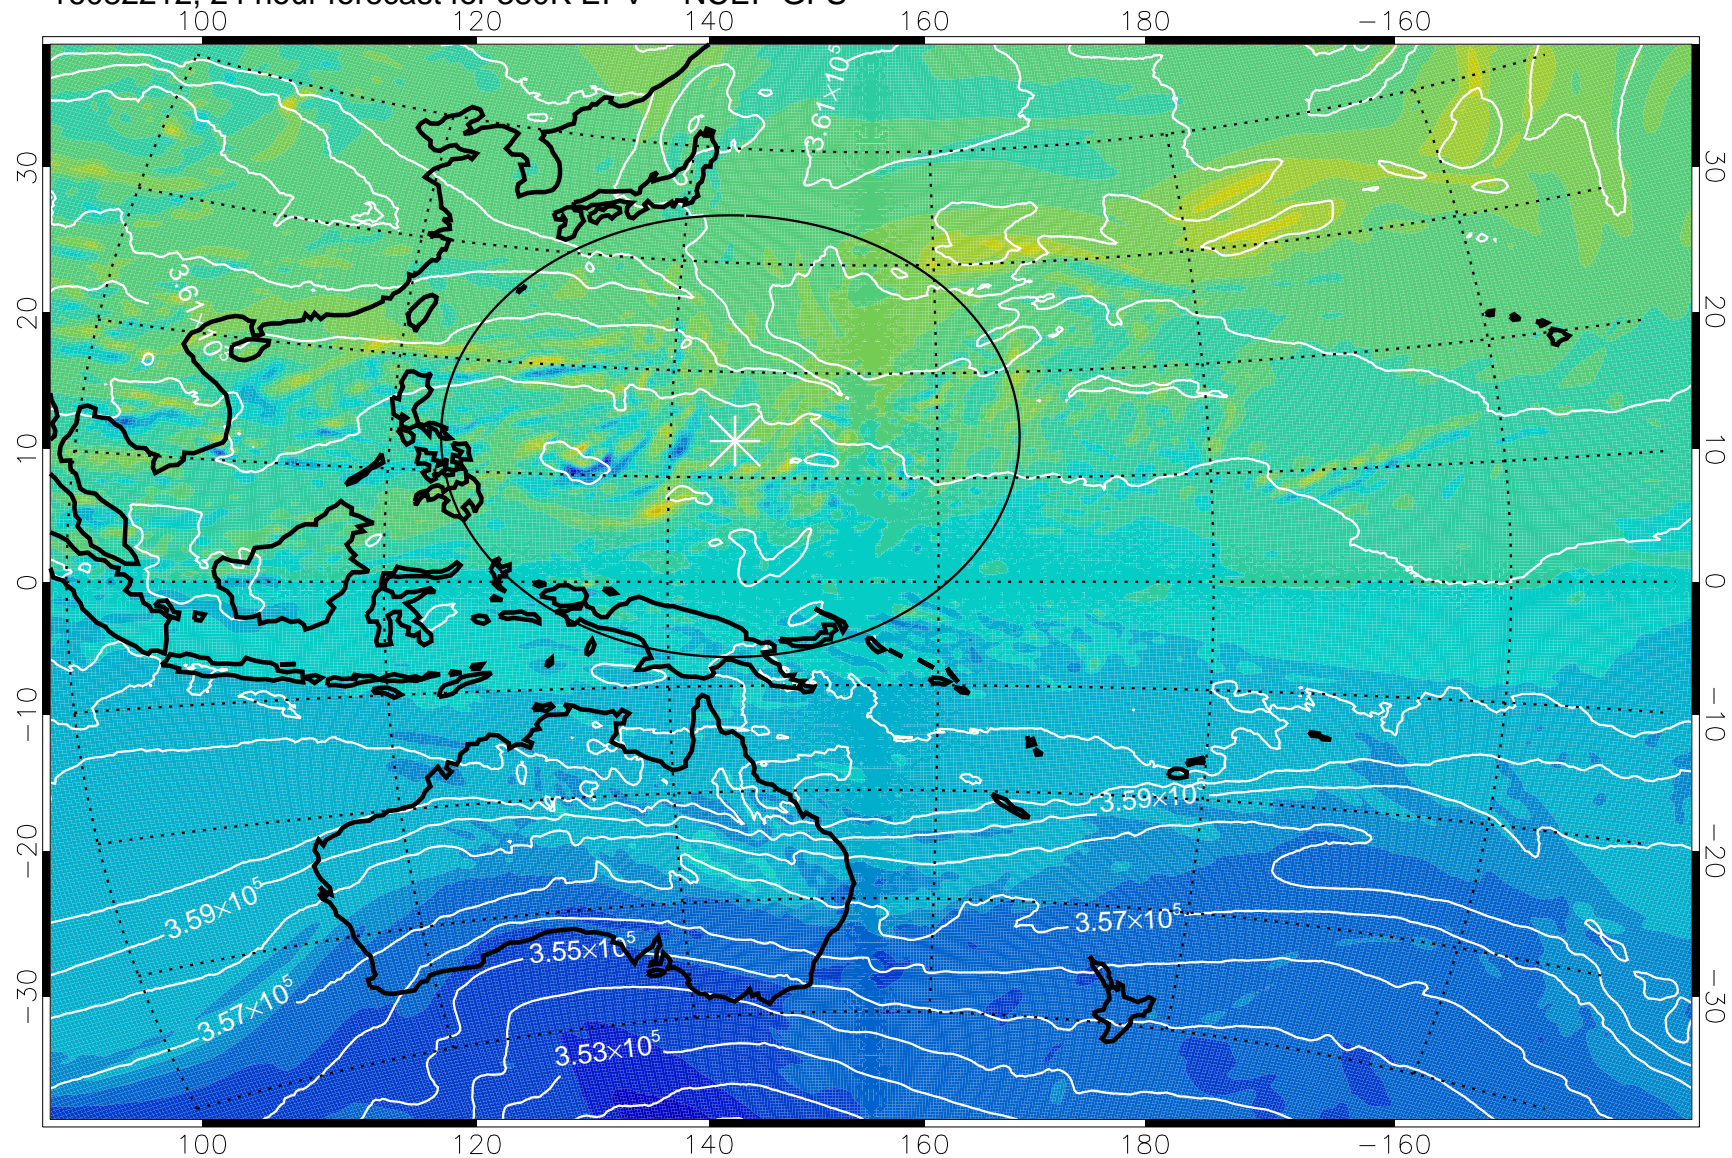

16082206, 18 hour forecast for 380K EPV -- NCEP GFS

380K Montgomery Streamfunction, white

Range ring of 2304 km

16082212, 24 hour forecast for 380K EPV -- NCEP GFS

380K Montgomery Streamfunction, white

Range ring of 2304 km

16082218, 30 hour forecast for 380K EPV -- NCEP GFS

380K Montgomery Streamfunction, white

Range ring of 2304 km

16082300, 36 hour forecast for 380K EPV -- NCEP GFS

380K Montgomery Streamfunction, white

Range ring of 2304 km

16082306, 42 hour forecast for 380K EPV -- NCEP GFS

380K Montgomery Streamfunction, white

Range ring of 2304 km

16082312, 48 hour forecast for 380K EPV -- NCEP GFS

380K Montgomery Streamfunction, white

Range ring of 2304 km

16082406, 66 hour forecast for 380K EPV -- NCEP GFS

380K Montgomery Streamfunction, white

Range ring of 2304 km

16082412, 72 hour forecast for 380K EPV -- NCEP GFS

16082418, 78 hour forecast for 380K EPV -- NCEP GFS