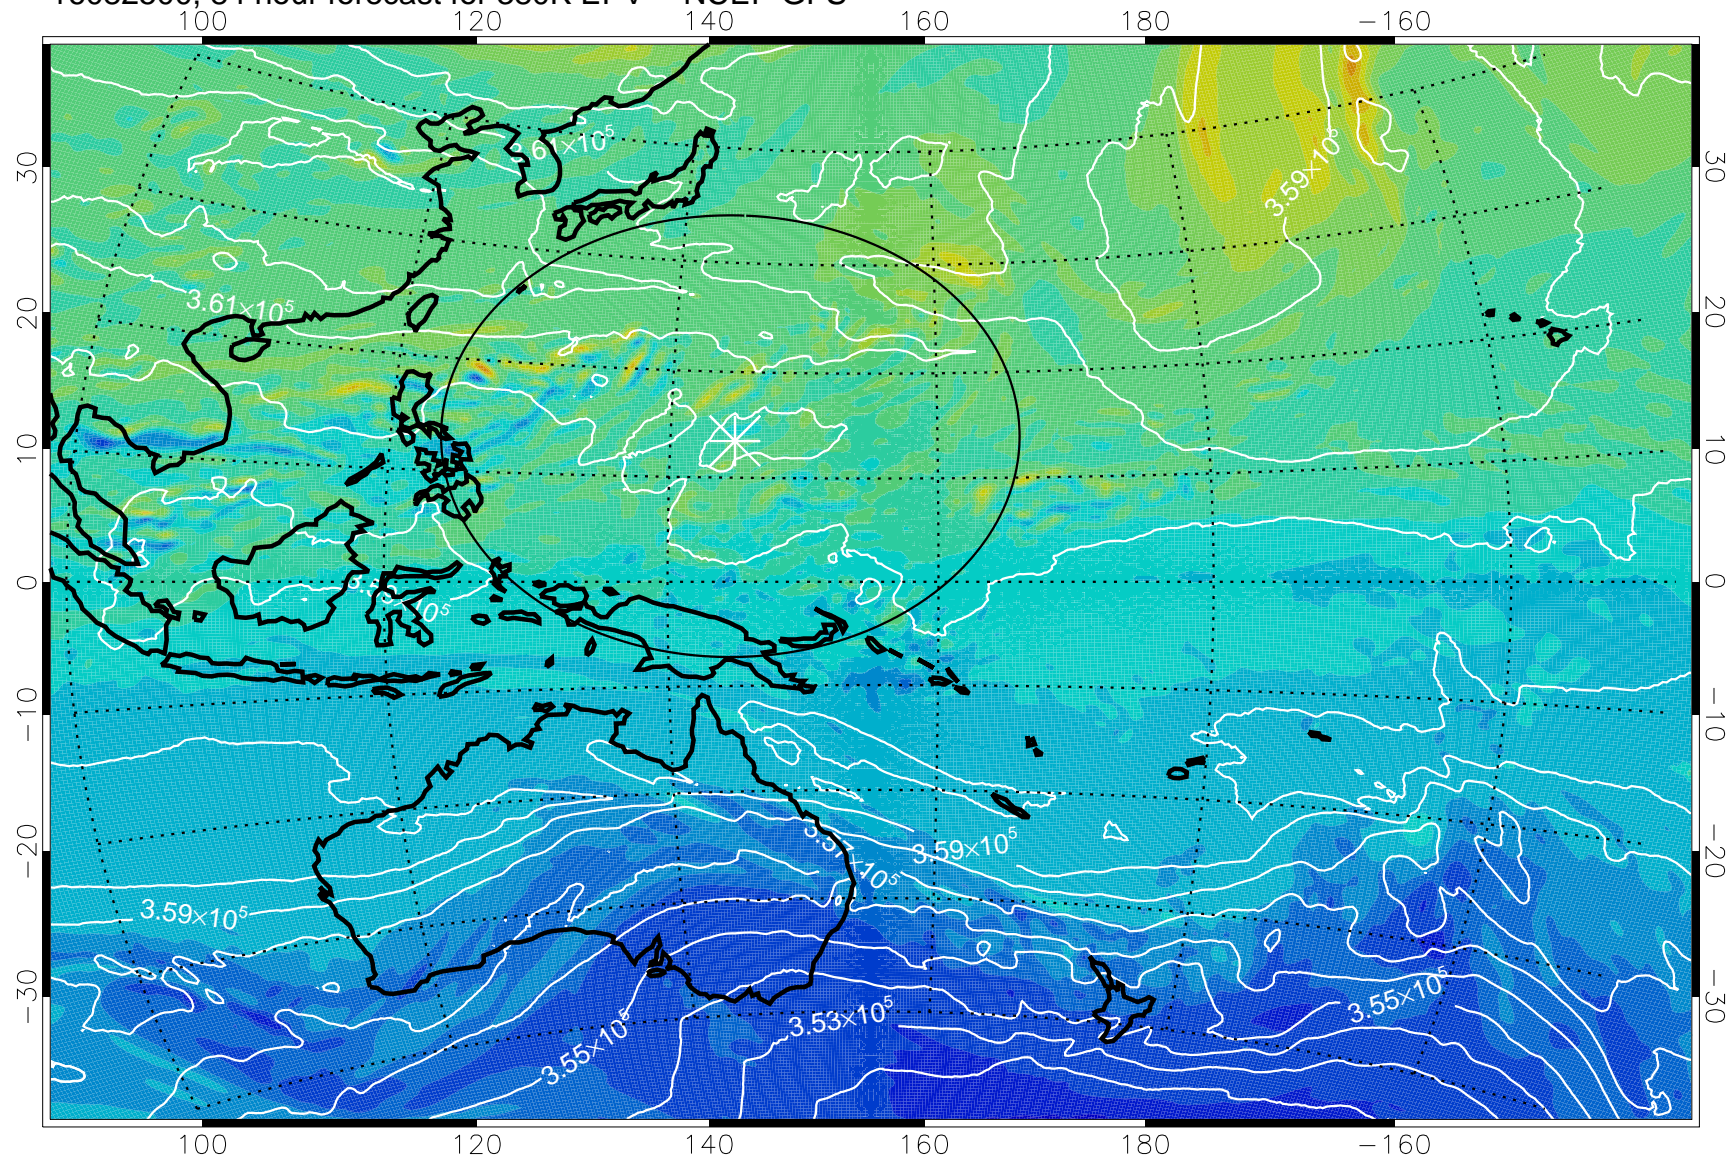

16082318, 54 hour forecast for 380K EPV -- NCEP GFS

380K Montgomery Streamfunction, white

Range ring of 2304 km

16082400, 60 hour forecast for 380K EPV -- NCEP GFS

380K Montgomery Streamfunction, white

Range ring of 2304 km

16082406, 66 hour forecast for 380K EPV -- NCEP GFS

380K Montgomery Streamfunction, white

Range ring of 2304 km

16082412, 72 hour forecast for 380K EPV -- NCEP GFS

16082418, 78 hour forecast for 380K EPV -- NCEP GFS

380K Montgomery Streamfunction, white

Range ring of 2304 km

16082500, 84 hour forecast for 380K EPV -- NCEP GFS

380K Montgomery Streamfunction, white

Range ring of 2304 km

16082506, 90 hour forecast for 380K EPV -- NCEP GFS

380K Montgomery Streamfunction, white

Range ring of 2304 km

16082512, 96 hour forecast for 380K EPV -- NCEP GFS

380K Montgomery Streamfunction, white

Range ring of 2304 km

16082518, 102 hour forecast for 380K EPV -- NCEP GFS