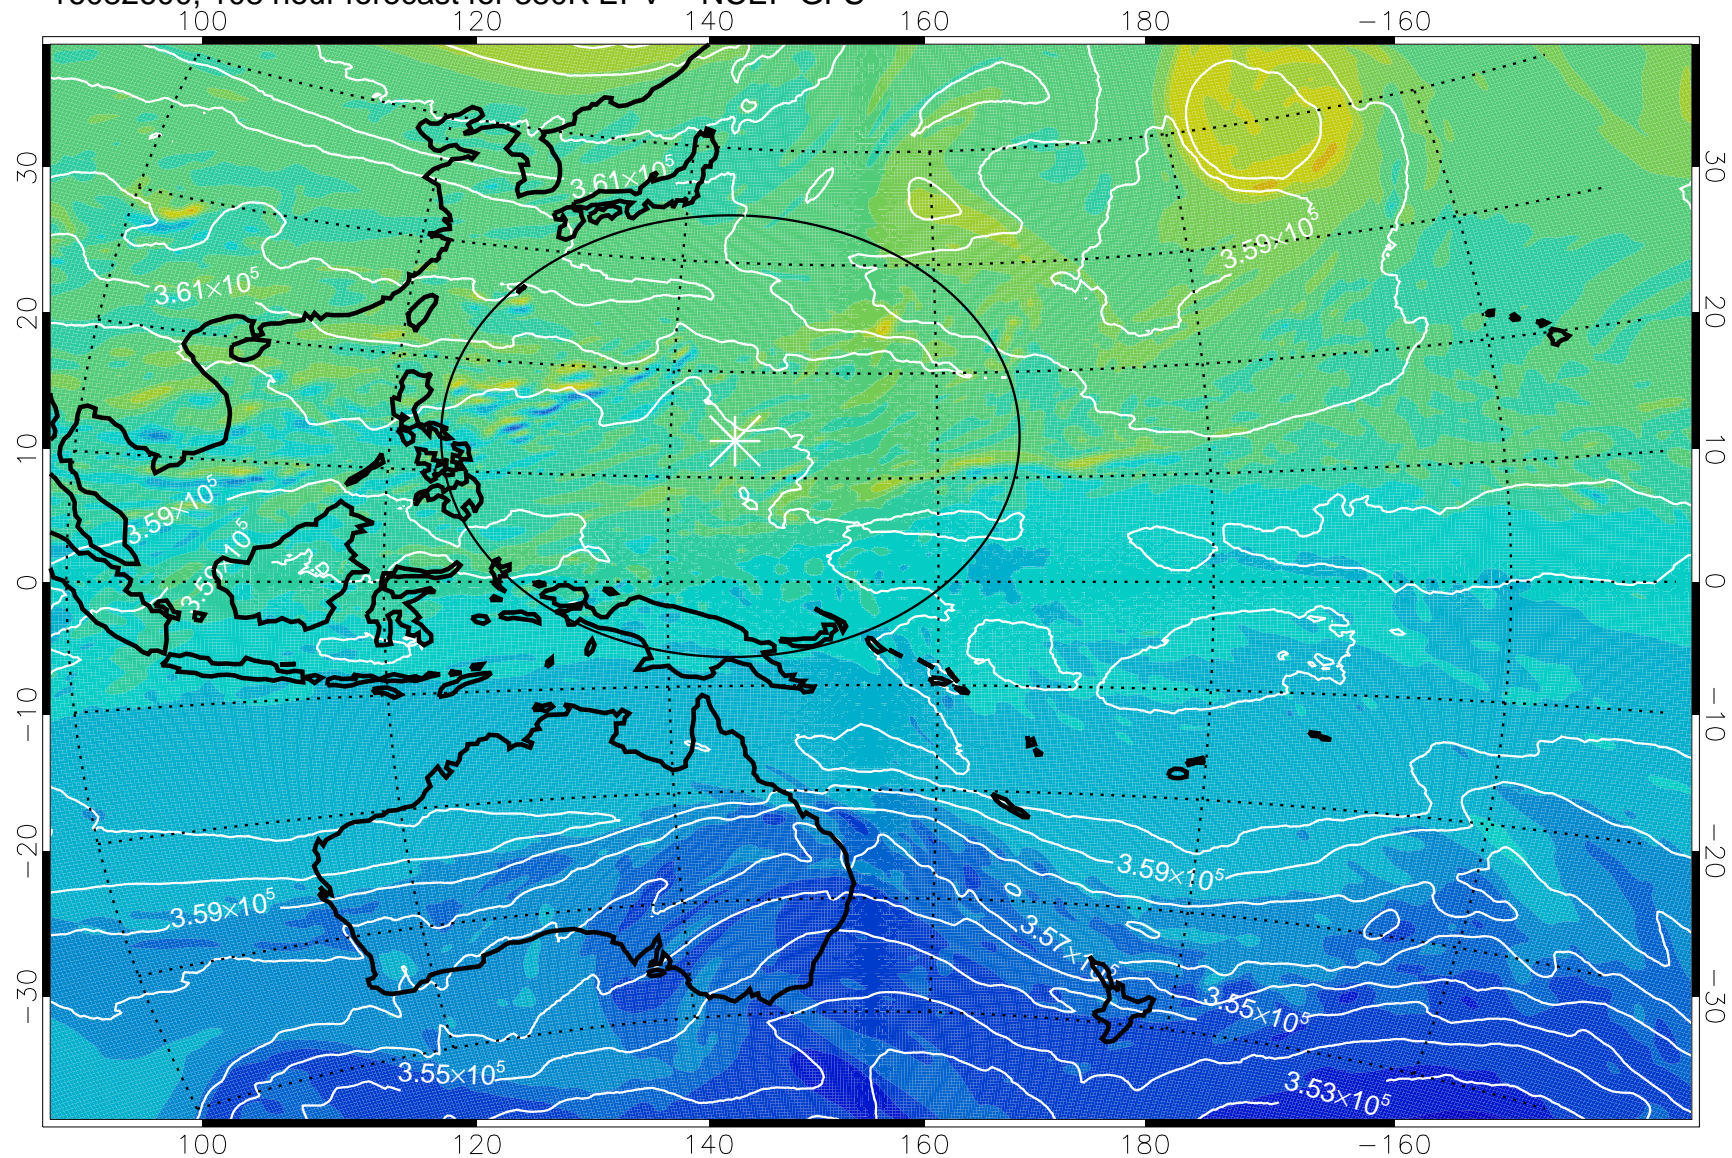

380K Montgomery Streamfunction, white

Range ring of 2304 km

16082500, 84 hour forecast for 380K EPV -- NCEP GFS

380K Montgomery Streamfunction, white

Range ring of 2304 km

16082506, 90 hour forecast for 380K EPV -- NCEP GFS

380K Montgomery Streamfunction, white

Range ring of 2304 km

16082512, 96 hour forecast for 380K EPV -- NCEP GFS

380K Montgomery Streamfunction, white

Range ring of 2304 km

16082518, 102 hour forecast for 380K EPV -- NCEP GFS

380K Montgomery Streamfunction, white

Range ring of 2304 km

16082600, 108 hour forecast for 380K EPV -- NCEP GFS

16082606, 114 hour forecast for 380K EPV -- NCEP GFS

380K Montgomery Streamfunction, white

Range ring of 2304 km

16082612, 120 hour forecast for 380K EPV -- NCEP GFS

380K Montgomery Streamfunction, white

Range ring of 2304 km