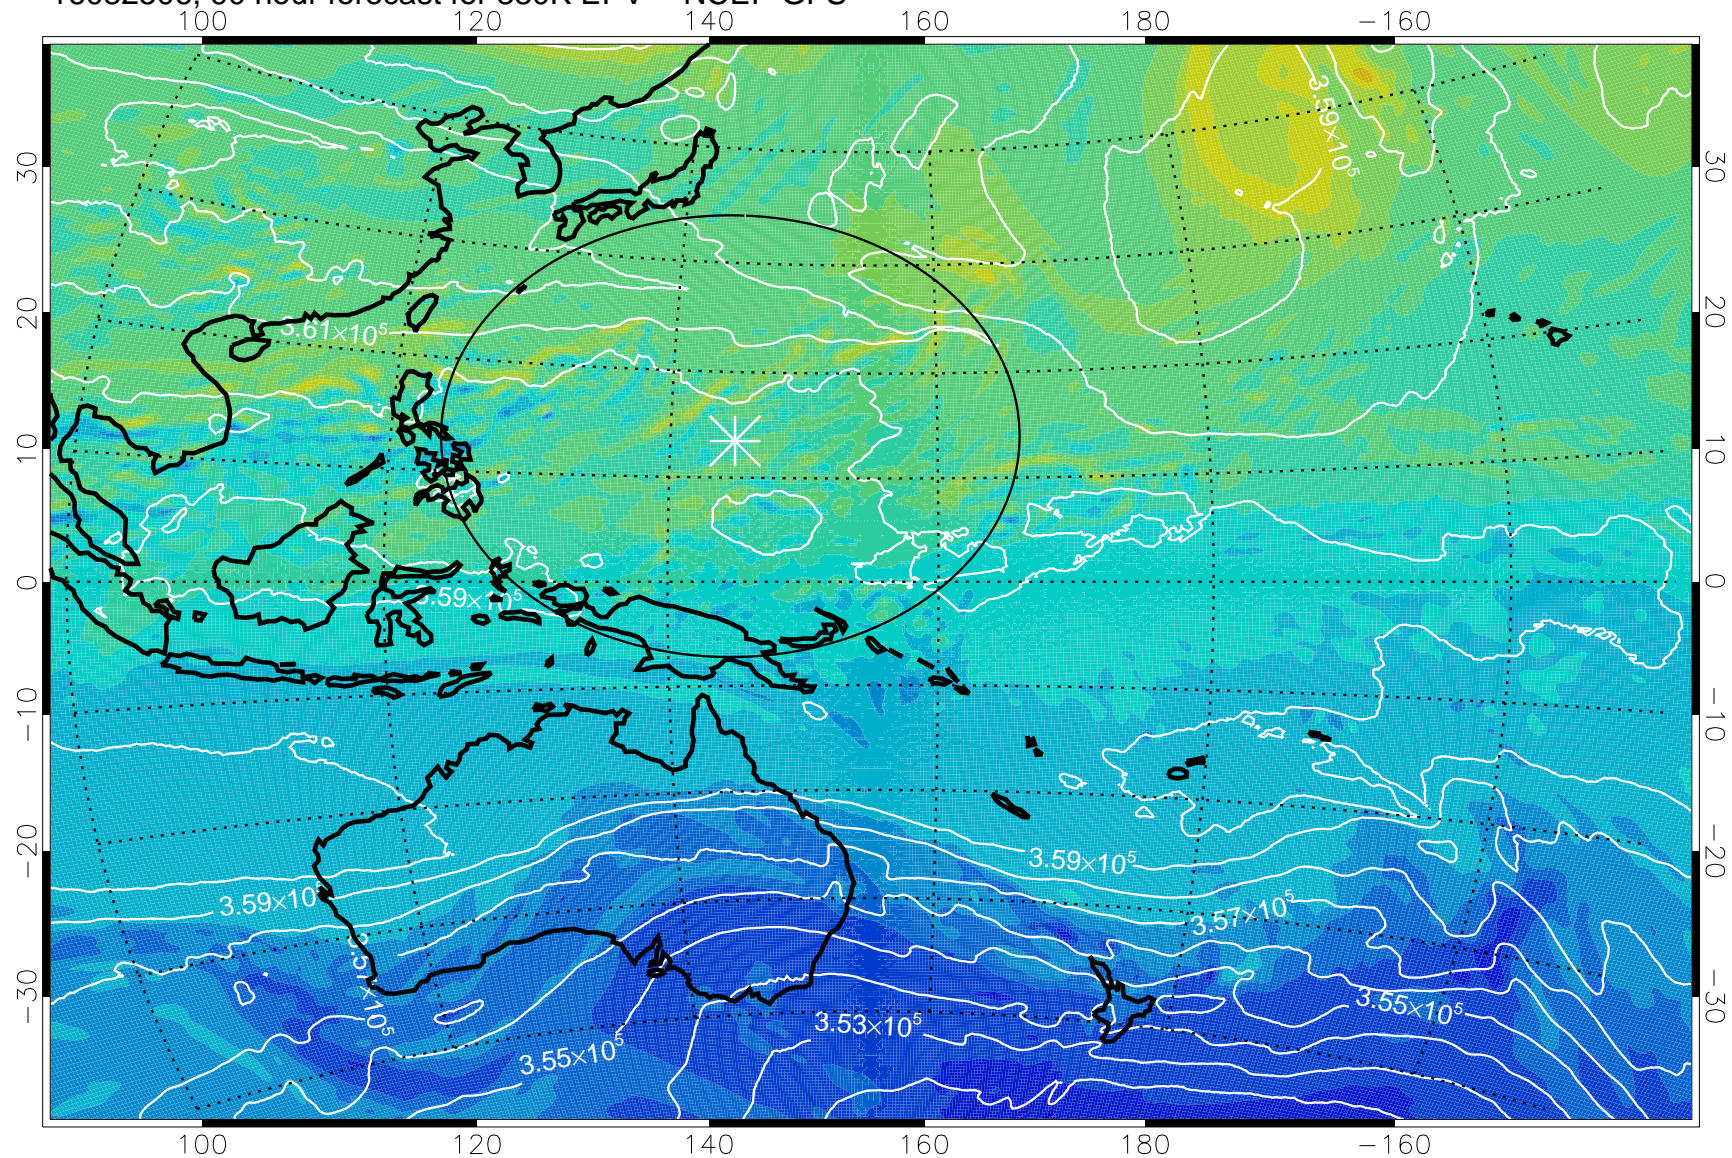

16082406, 66 hour forecast for 380K EPV -- NCEP GFS

380K Montgomery Streamfunction, white

Range ring of 2304 km

16082412, 72 hour forecast for 380K EPV -- NCEP GFS

16082418, 78 hour forecast for 380K EPV -- NCEP GFS

380K Montgomery Streamfunction, white

Range ring of 2304 km

16082500, 84 hour forecast for 380K EPV -- NCEP GFS

380K Montgomery Streamfunction, white

Range ring of 2304 km

16082506, 90 hour forecast for 380K EPV -- NCEP GFS

380K Montgomery Streamfunction, white

Range ring of 2304 km

16082512, 96 hour forecast for 380K EPV -- NCEP GFS

380K Montgomery Streamfunction, white

Range ring of 2304 km

16082518, 102 hour forecast for 380K EPV -- NCEP GFS

380K Montgomery Streamfunction, white

Range ring of 2304 km

16082600, 108 hour forecast for 380K EPV -- NCEP GFS

16082606, 114 hour forecast for 380K EPV -- NCEP GFS

380K Montgomery Streamfunction, white

Range ring of 2304 km