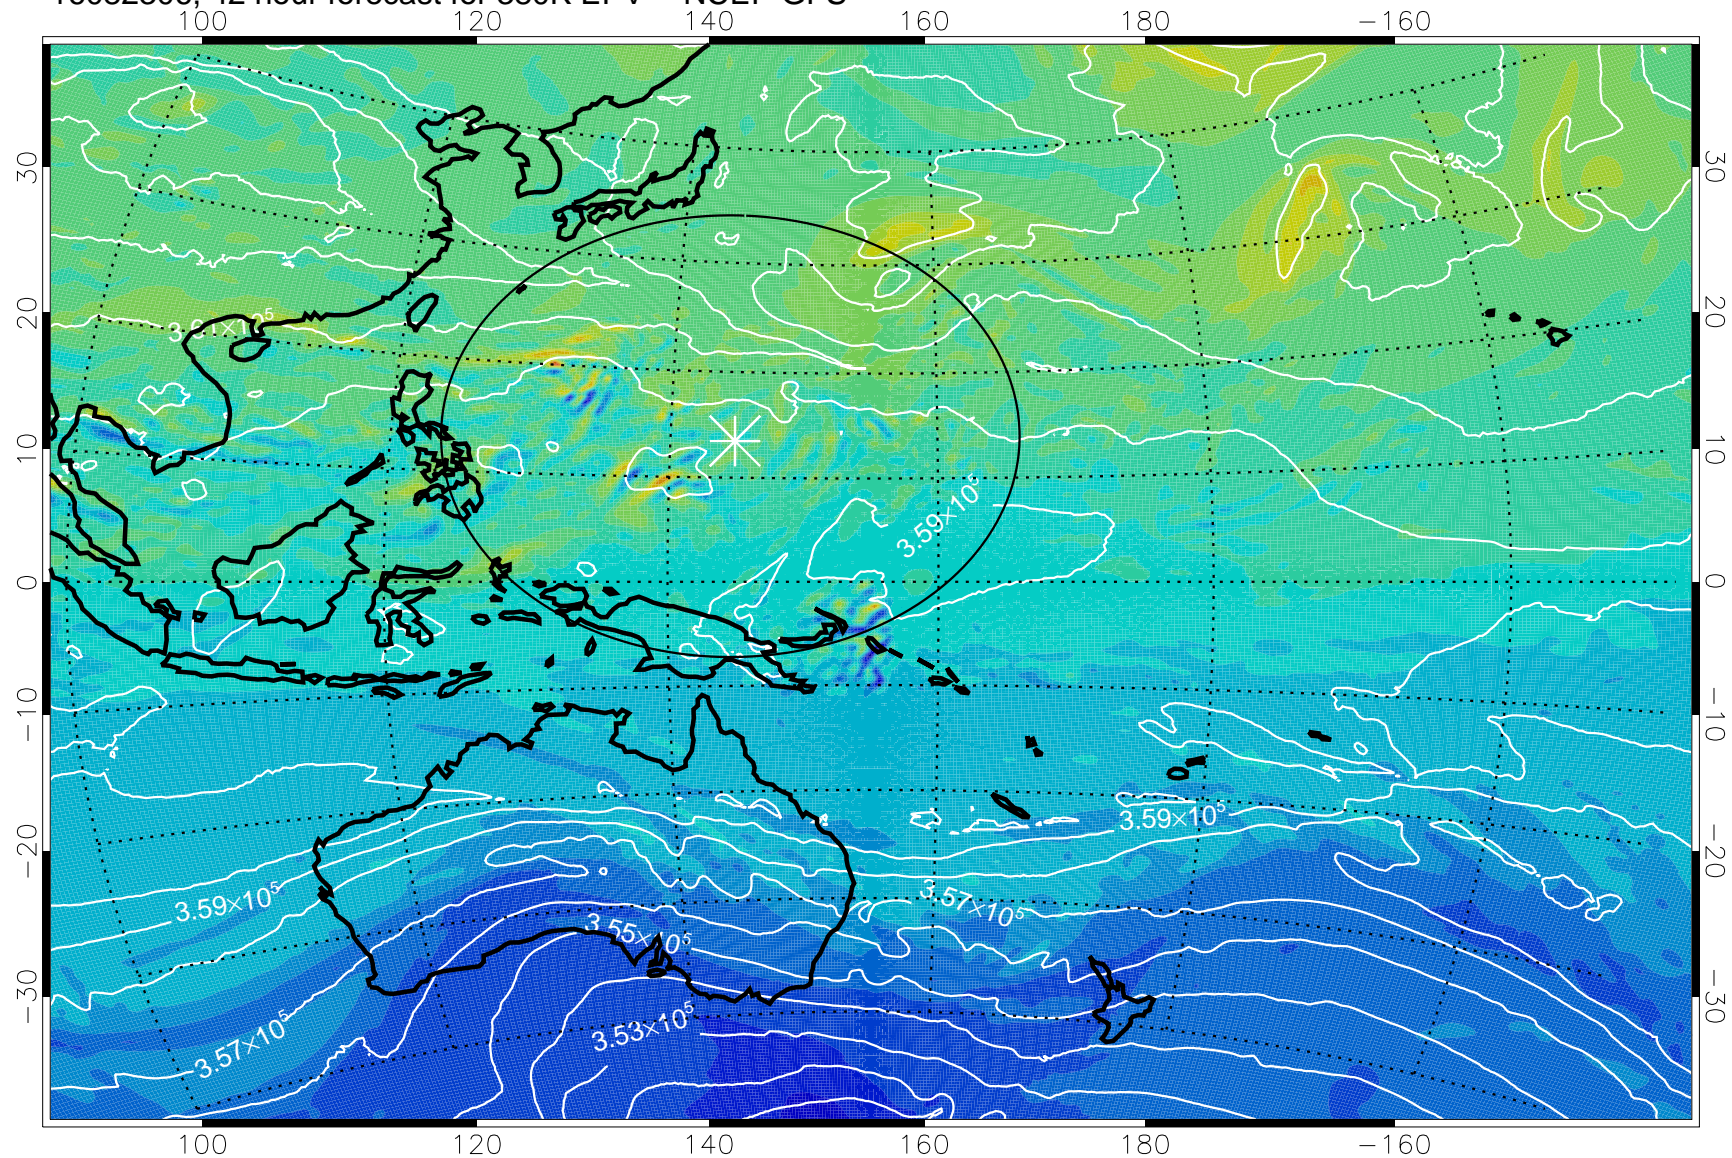

16082218, 30 hour forecast for 380K EPV -- NCEP GFS

380K Montgomery Streamfunction, white

Range ring of 2304 km

16082300, 36 hour forecast for 380K EPV -- NCEP GFS

380K Montgomery Streamfunction, white

Range ring of 2304 km

16082306, 42 hour forecast for 380K EPV -- NCEP GFS

380K Montgomery Streamfunction, white

Range ring of 2304 km

16082312, 48 hour forecast for 380K EPV -- NCEP GFS

380K Montgomery Streamfunction, white

Range ring of 2304 km

16082318, 54 hour forecast for 380K EPV -- NCEP GFS

380K Montgomery Streamfunction, white

Range ring of 2304 km

16082400, 60 hour forecast for 380K EPV -- NCEP GFS

380K Montgomery Streamfunction, white

Range ring of 2304 km

16082406, 66 hour forecast for 380K EPV -- NCEP GFS

380K Montgomery Streamfunction, white

Range ring of 2304 km

16082412, 72 hour forecast for 380K EPV -- NCEP GFS

16082418, 78 hour forecast for 380K EPV -- NCEP GFS