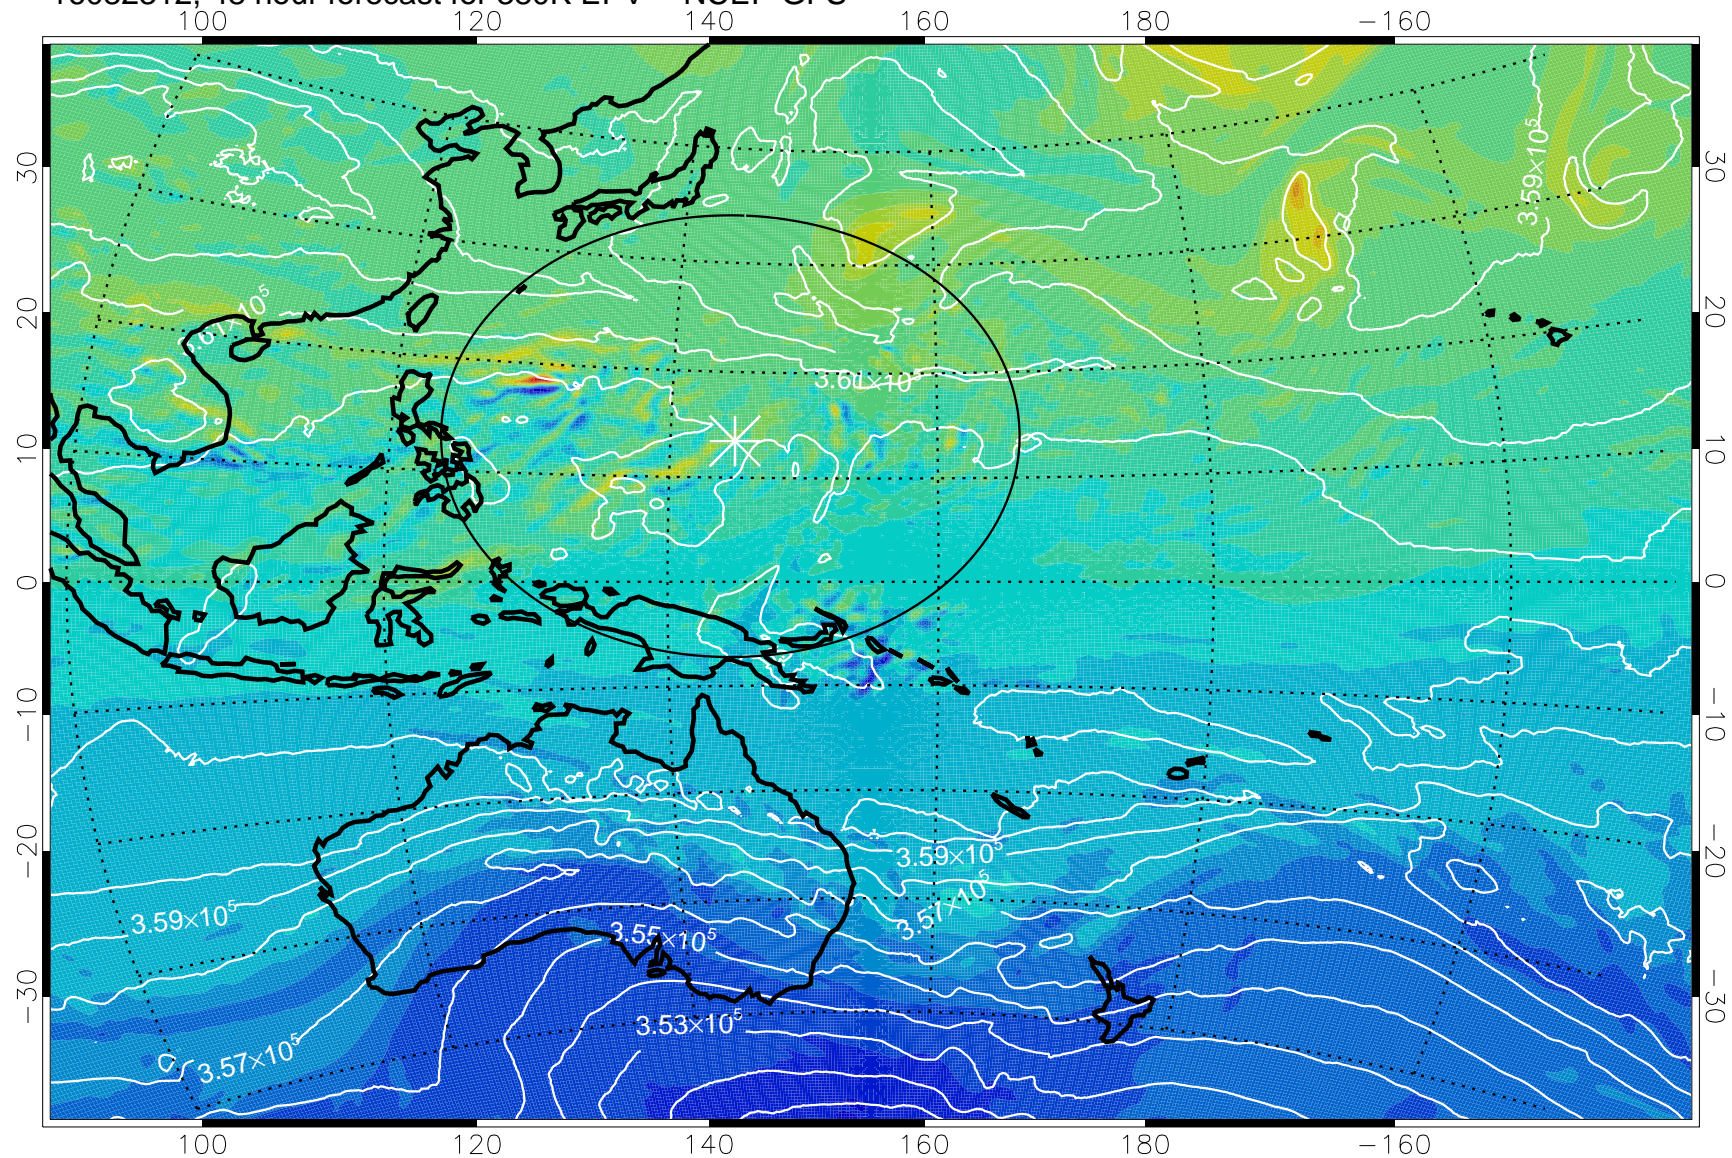

16082218, 30 hour forecast for 380K EPV -- NCEP GFS

380K Montgomery Streamfunction, white

Range ring of 2304 km

16082300, 36 hour forecast for 380K EPV -- NCEP GFS

380K Montgomery Streamfunction, white

Range ring of 2304 km

16082306, 42 hour forecast for 380K EPV -- NCEP GFS

380K Montgomery Streamfunction, white

Range ring of 2304 km

16082312, 48 hour forecast for 380K EPV -- NCEP GFS

380K Montgomery Streamfunction, white

Range ring of 2304 km

16082318, 54 hour forecast for 380K EPV -- NCEP GFS

380K Montgomery Streamfunction, white

Range ring of 2304 km

16082400, 60 hour forecast for 380K EPV -- NCEP GFS

380K Montgomery Streamfunction, white

Range ring of 2304 km

16082406, 66 hour forecast for 380K EPV -- NCEP GFS

380K Montgomery Streamfunction, white

Range ring of 2304 km

16082412, 72 hour forecast for 380K EPV -- NCEP GFS

16082418, 78 hour forecast for 380K EPV -- NCEP GFS