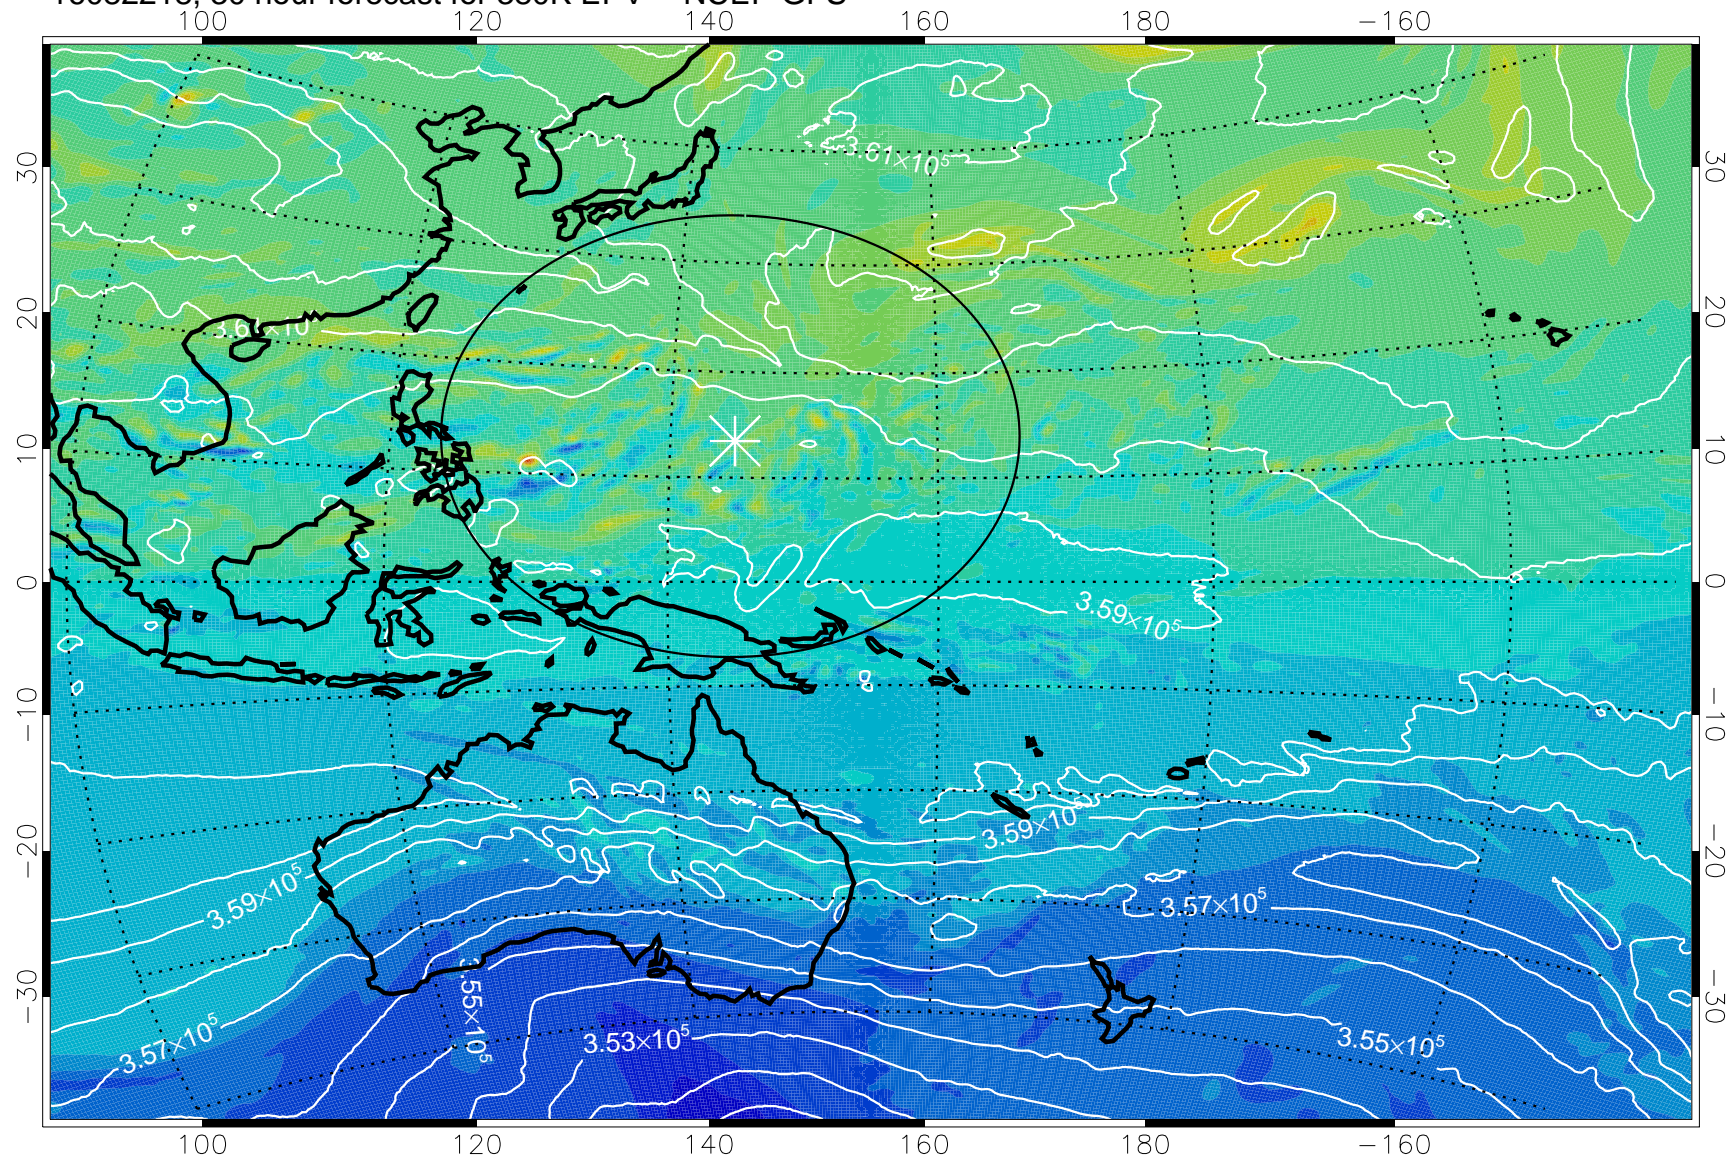

16082118, 6 hour forecast for 380K EPV -- NCEP GFS

380K Montgomery Streamfunction, white

Range ring of 2304 km

16082200, 12 hour forecast for 380K EPV -- NCEP GFS

380K Montgomery Streamfunction, white

Range ring of 2304 km

16082206, 18 hour forecast for 380K EPV -- NCEP GFS

380K Montgomery Streamfunction, white

Range ring of 2304 km

16082212, 24 hour forecast for 380K EPV -- NCEP GFS

380K Montgomery Streamfunction, white

Range ring of 2304 km

16082218, 30 hour forecast for 380K EPV -- NCEP GFS

380K Montgomery Streamfunction, white

Range ring of 2304 km

16082300, 36 hour forecast for 380K EPV -- NCEP GFS

380K Montgomery Streamfunction, white

Range ring of 2304 km

16082306, 42 hour forecast for 380K EPV -- NCEP GFS

380K Montgomery Streamfunction, white

Range ring of 2304 km

16082312, 48 hour forecast for 380K EPV -- NCEP GFS

380K Montgomery Streamfunction, white

Range ring of 2304 km