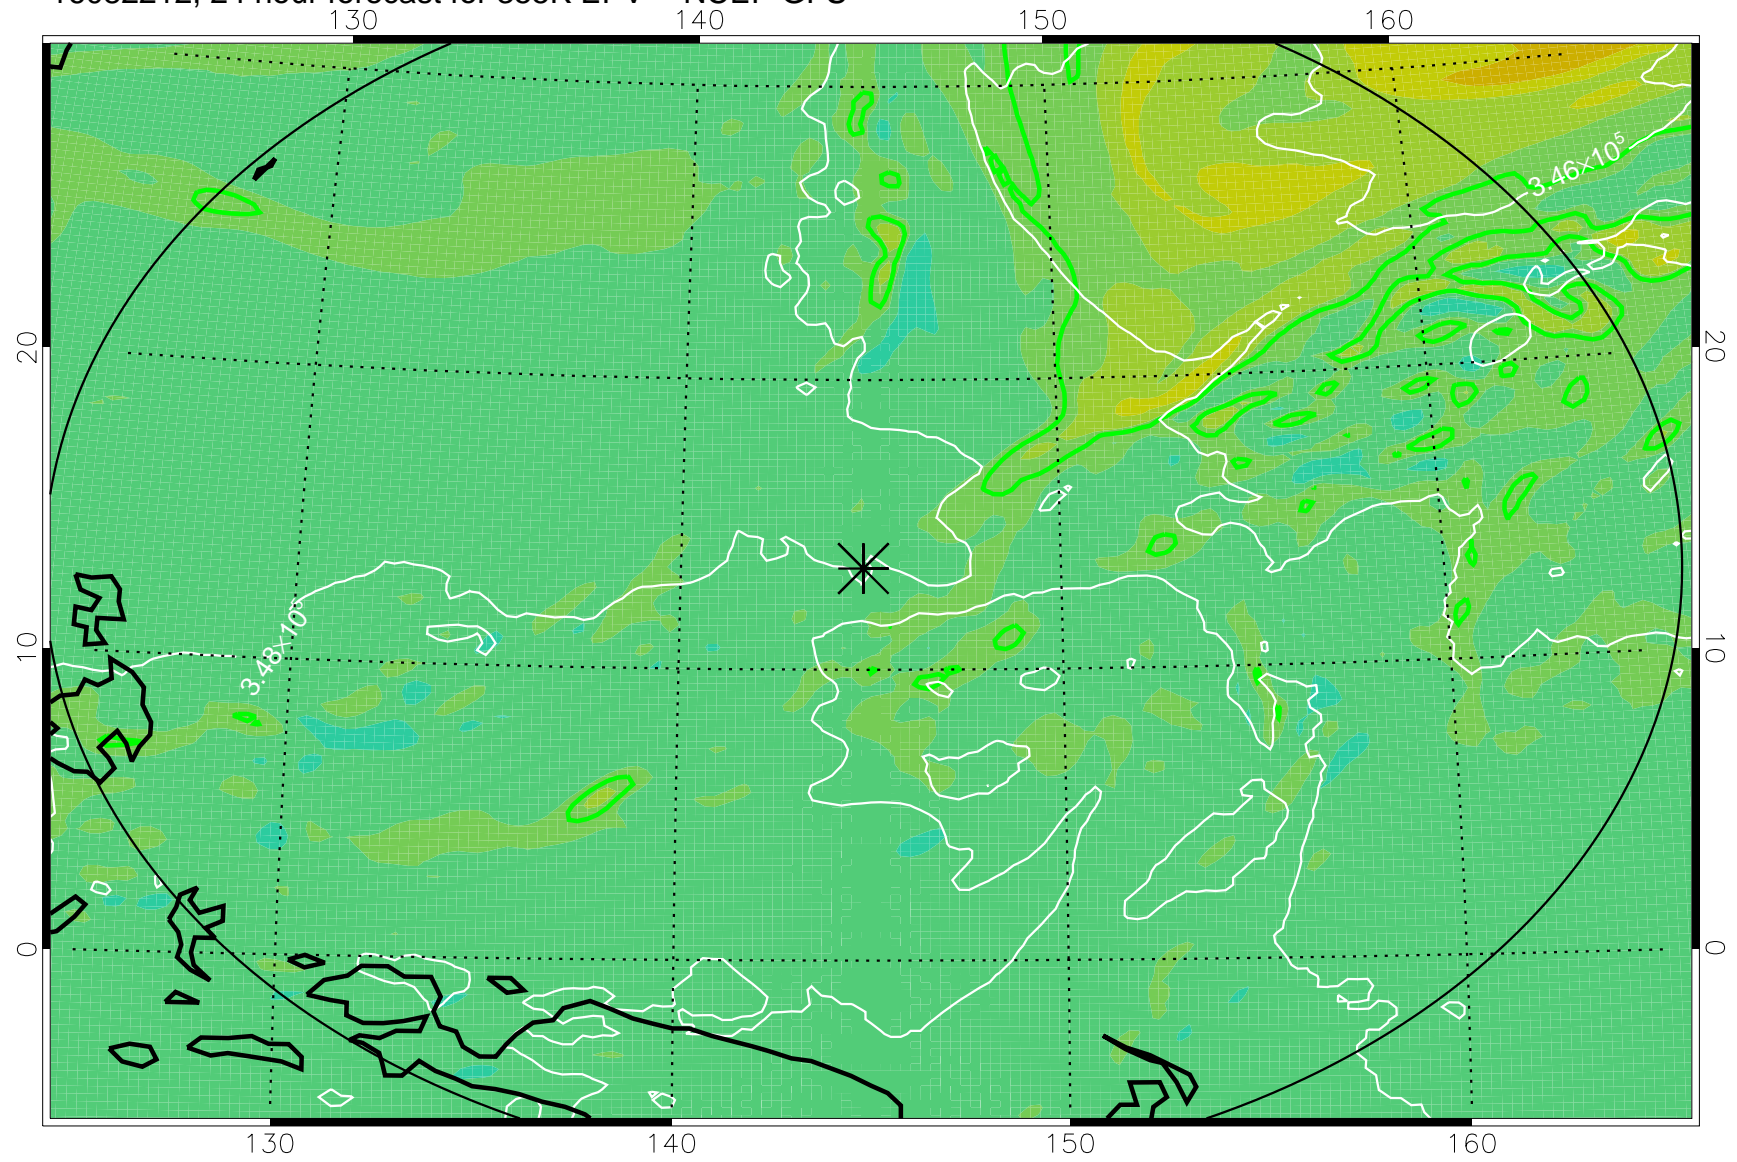

16082118, 6 hour forecast for 355K EPV -- NCEP GFS

355K Montgomery Streamfunction, white
EPV Tropopause (2 PVU) Position
Range ring of 2304 km

16082200, 12 hour forecast for 355K EPV -- NCEP GFS

355K Montgomery Streamfunction, white
EPV Tropopause (2 PVU) Position
Range ring of 2304 km

16082206, 18 hour forecast for 355K EPV -- NCEP GFS

355K Montgomery Streamfunction, white
EPV Tropopause (2 PVU) Position
Range ring of 2304 km

16082212, 24 hour forecast for 355K EPV -- NCEP GFS

355K Montgomery Streamfunction, white
EPV Tropopause (2 PVU) Position
Range ring of 2304 km

16082218, 30 hour forecast for 355K EPV -- NCEP GFS

355K Montgomery Streamfunction, white
EPV Tropopause (2 PVU) Position
Range ring of 2304 km

16082300, 36 hour forecast for 355K EPV -- NCEP GFS

355K Montgomery Streamfunction, white
EPV Tropopause (2 PVU) Position
Range ring of 2304 km

16082406, 66 hour forecast for 355K EPV -- NCEP GFS

355K Montgomery Streamfunction, white
EPV Tropopause (2 PVU) Position
Range ring of 2304 km

16082412, 72 hour forecast for 355K EPV -- NCEP GFS

355K Montgomery Streamfunction, white
EPV Tropopause (2 PVU) Position
Range ring of 2304 km