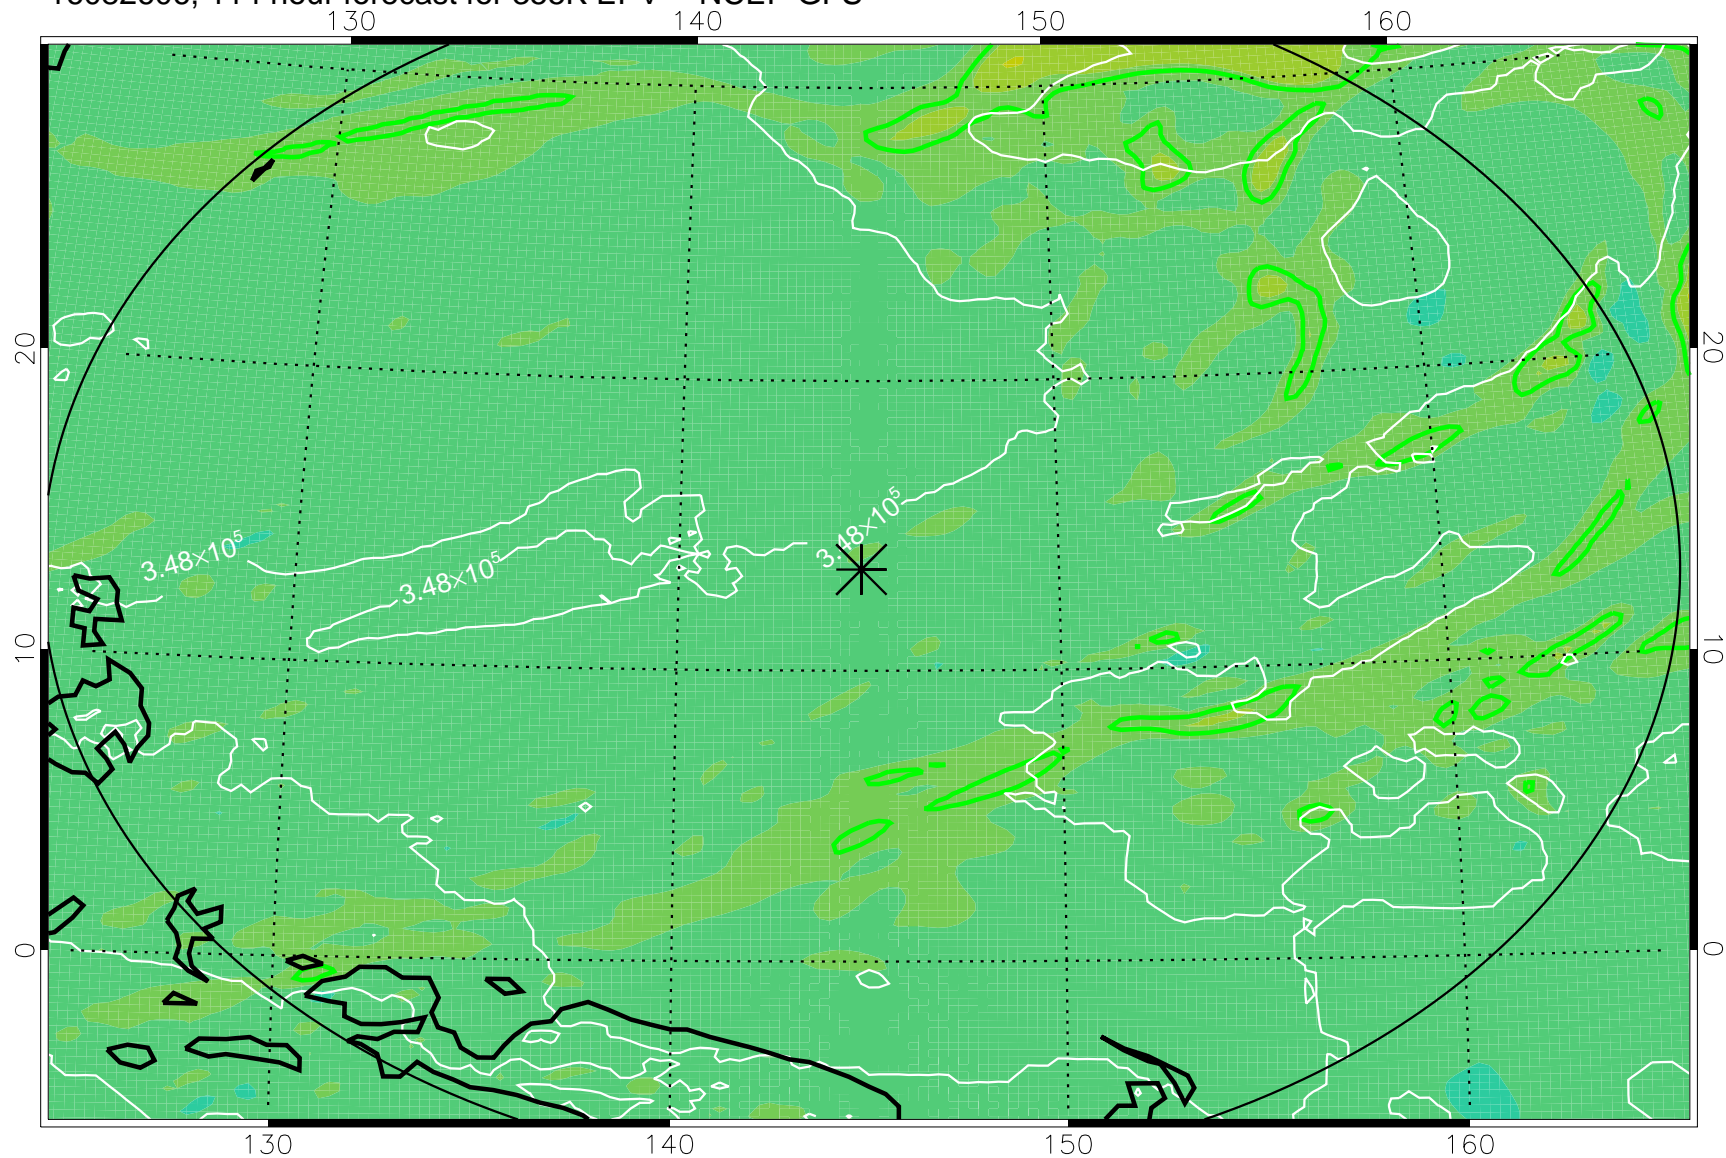

16082418, 78 hour forecast for 355K EPV -- NCEP GFS

355K Montgomery Streamfunction, white
EPV Tropopause (2 PVU) Position
Range ring of 2304 km

16082500, 84 hour forecast for 355K EPV -- NCEP GFS

355K Montgomery Streamfunction, white
EPV Tropopause (2 PVU) Position
Range ring of 2304 km

16082506, 90 hour forecast for 355K EPV -- NCEP GFS

355K Montgomery Streamfunction, white
EPV Tropopause (2 PVU) Position
Range ring of 2304 km

16082512, 96 hour forecast for 355K EPV -- NCEP GFS

355K Montgomery Streamfunction, white
EPV Tropopause (2 PVU) Position
Range ring of 2304 km

16082518, 102 hour forecast for 355K EPV -- NCEP GFS

355K Montgomery Streamfunction, white
EPV Tropopause (2 PVU) Position
Range ring of 2304 km

16082600, 108 hour forecast for 355K EPV -- NCEP GFS

355K Montgomery Streamfunction, white
EPV Tropopause (2 PVU) Position
Range ring of 2304 km

16082606, 114 hour forecast for 355K EPV -- NCEP GFS

355K Montgomery Streamfunction, white
EPV Tropopause (2 PVU) Position
Range ring of 2304 km

16082612, 120 hour forecast for 355K EPV -- NCEP GFS

355K Montgomery Streamfunction, white
EPV Tropopause (2 PVU) Position
Range ring of 2304 km