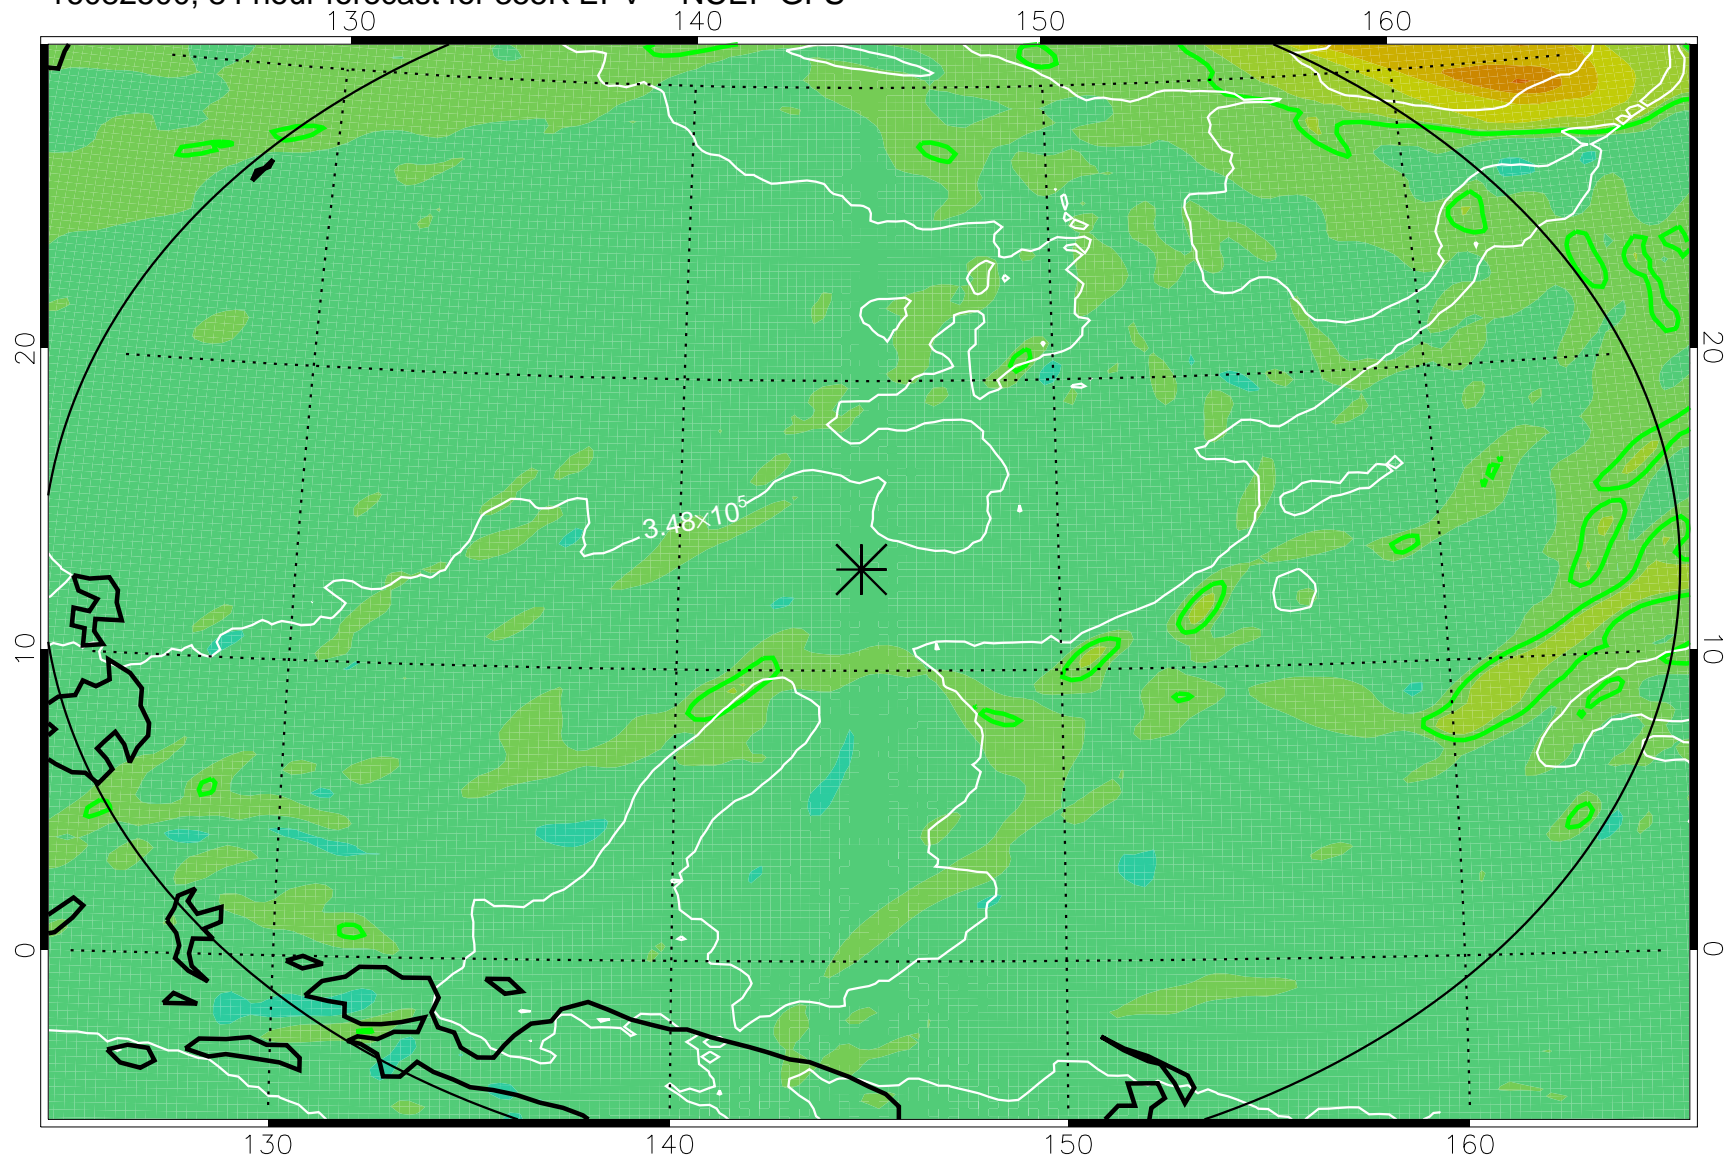

16082406, 66 hour forecast for 355K EPV -- NCEP GFS

355K Montgomery Streamfunction, white
EPV Tropopause (2 PVU) Position
Range ring of 2304 km

16082412, 72 hour forecast for 355K EPV -- NCEP GFS

355K Montgomery Streamfunction, white
EPV Tropopause (2 PVU) Position
Range ring of 2304 km

16082418, 78 hour forecast for 355K EPV -- NCEP GFS

355K Montgomery Streamfunction, white
EPV Tropopause (2 PVU) Position
Range ring of 2304 km

16082500, 84 hour forecast for 355K EPV -- NCEP GFS

355K Montgomery Streamfunction, white
EPV Tropopause (2 PVU) Position
Range ring of 2304 km

16082506, 90 hour forecast for 355K EPV -- NCEP GFS

355K Montgomery Streamfunction, white
EPV Tropopause (2 PVU) Position
Range ring of 2304 km

16082512, 96 hour forecast for 355K EPV -- NCEP GFS

355K Montgomery Streamfunction, white
EPV Tropopause (2 PVU) Position
Range ring of 2304 km

16082518, 102 hour forecast for 355K EPV -- NCEP GFS

355K Montgomery Streamfunction, white
EPV Tropopause (2 PVU) Position
Range ring of 2304 km

16082600, 108 hour forecast for 355K EPV -- NCEP GFS

355K Montgomery Streamfunction, white
EPV Tropopause (2 PVU) Position
Range ring of 2304 km