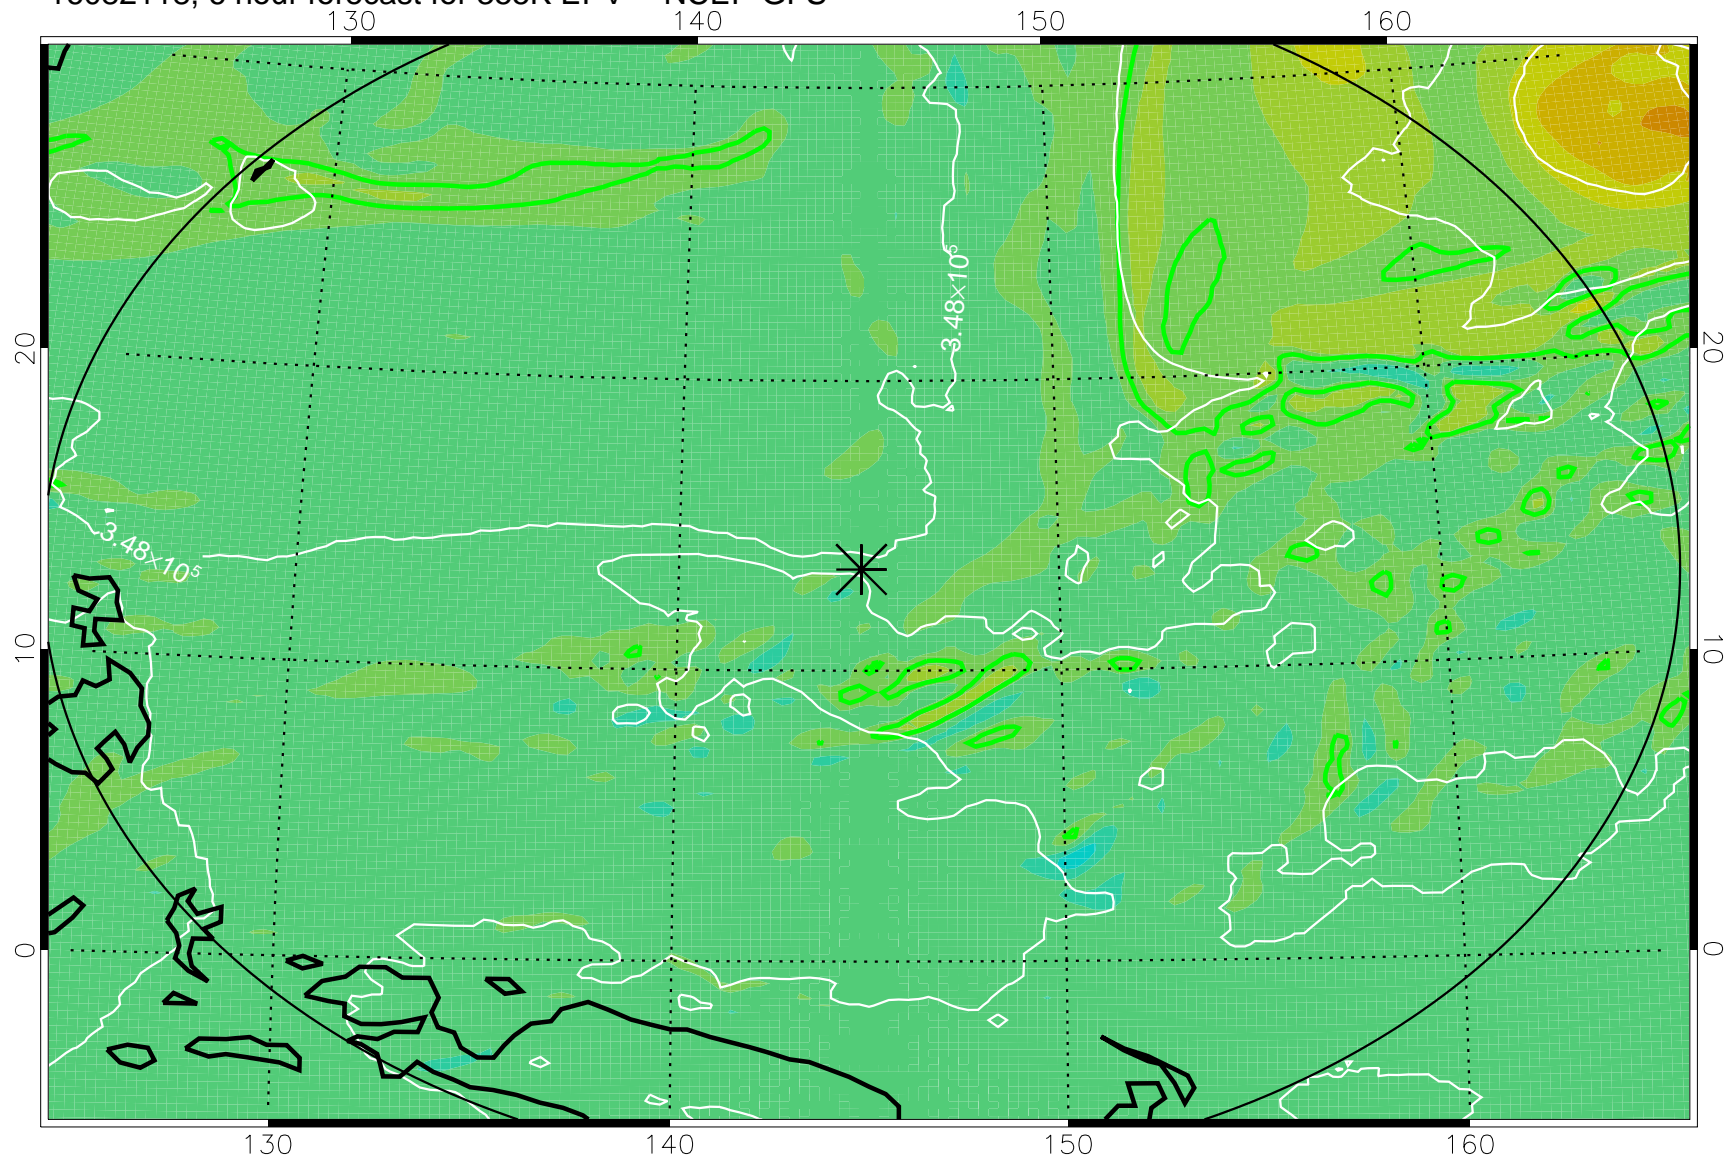

16082118, 6 hour forecast for 355K EPV -- NCEP GFS

355K Montgomery Streamfunction, white
EPV Tropopause (2 PVU) Position
Range ring of 2304 km

16082200, 12 hour forecast for 355K EPV -- NCEP GFS

355K Montgomery Streamfunction, white
EPV Tropopause (2 PVU) Position
Range ring of 2304 km

16082206, 18 hour forecast for 355K EPV -- NCEP GFS

355K Montgomery Streamfunction, white
EPV Tropopause (2 PVU) Position
Range ring of 2304 km

16082212, 24 hour forecast for 355K EPV -- NCEP GFS

355K Montgomery Streamfunction, white
EPV Tropopause (2 PVU) Position
Range ring of 2304 km

16082218, 30 hour forecast for 355K EPV -- NCEP GFS

355K Montgomery Streamfunction, white
EPV Tropopause (2 PVU) Position
Range ring of 2304 km

16082300, 36 hour forecast for 355K EPV -- NCEP GFS

355K Montgomery Streamfunction, white
EPV Tropopause (2 PVU) Position
Range ring of 2304 km

16082406, 66 hour forecast for 355K EPV -- NCEP GFS

355K Montgomery Streamfunction, white
EPV Tropopause (2 PVU) Position
Range ring of 2304 km

16082412, 72 hour forecast for 355K EPV -- NCEP GFS

355K Montgomery Streamfunction, white
EPV Tropopause (2 PVU) Position
Range ring of 2304 km