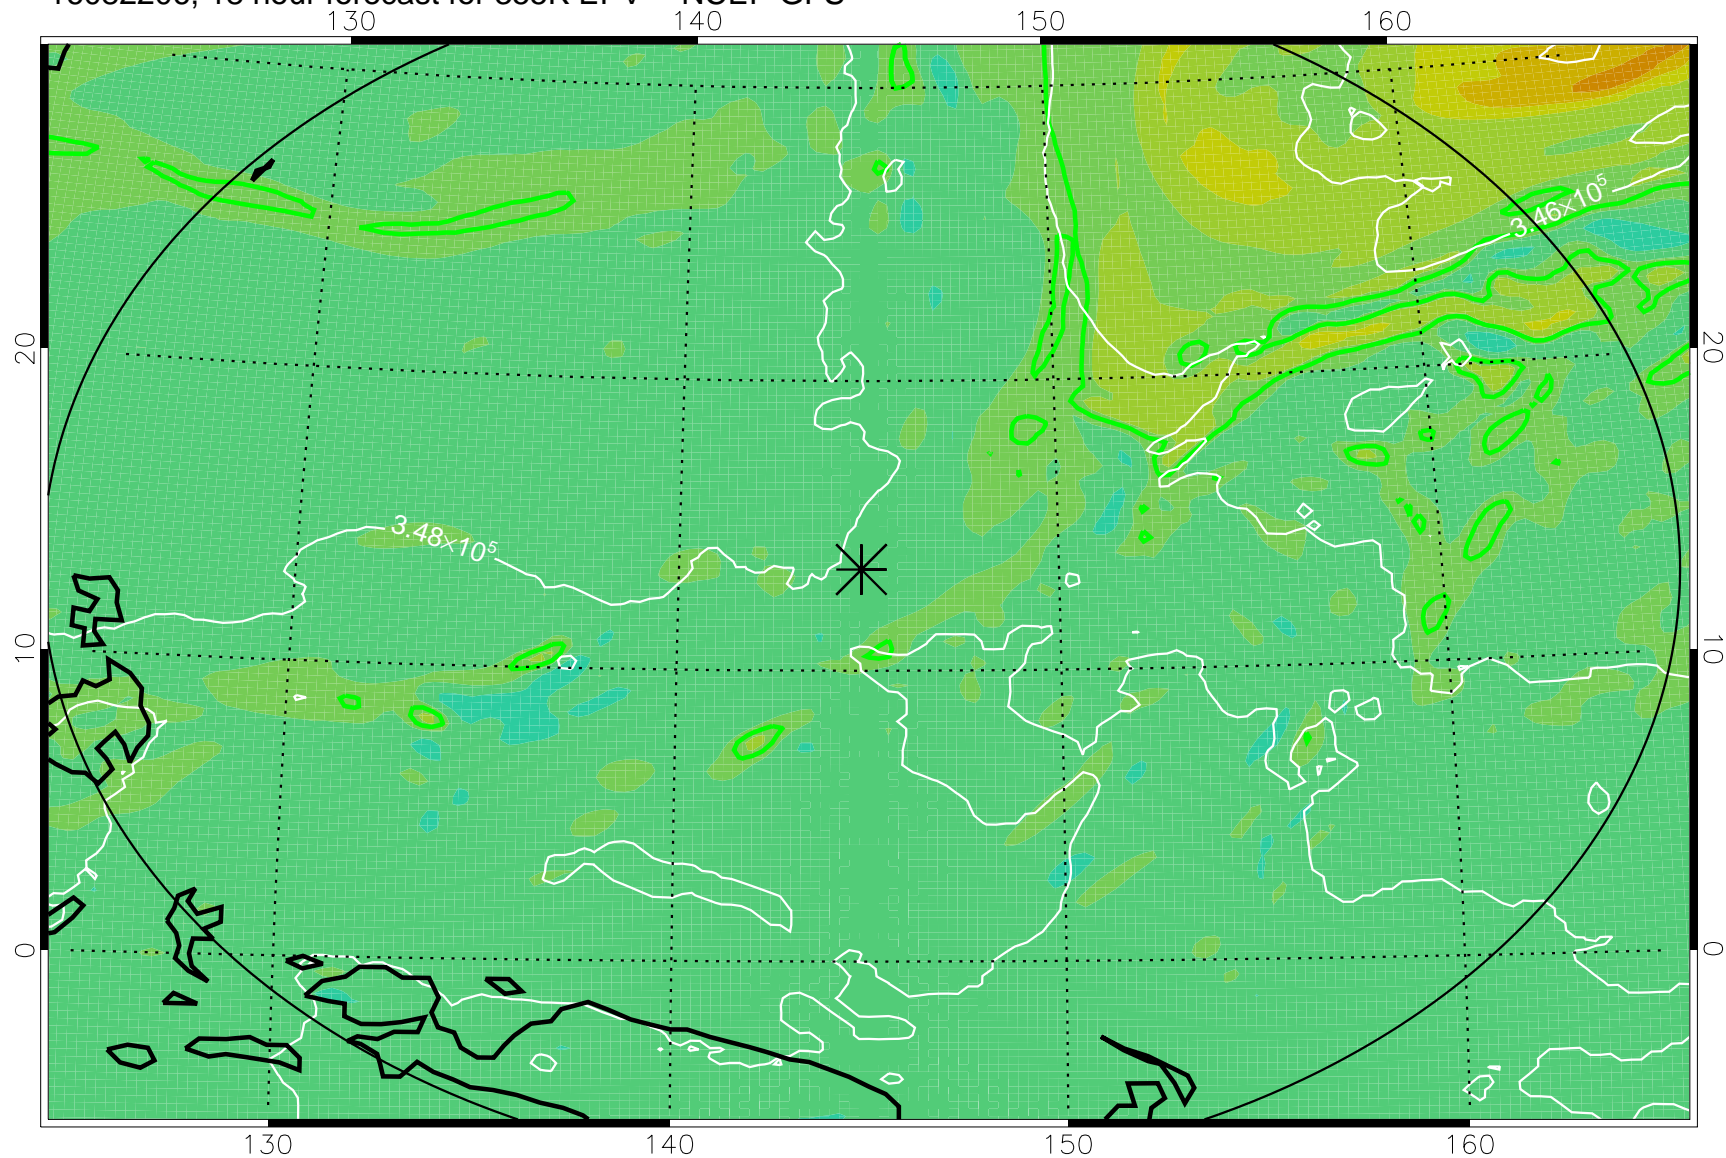

16082118, 6 hour forecast for 355K EPV -- NCEP GFS

355K Montgomery Streamfunction, white
EPV Tropopause (2 PVU) Position
Range ring of 2304 km

16082200, 12 hour forecast for 355K EPV -- NCEP GFS

355K Montgomery Streamfunction, white
EPV Tropopause (2 PVU) Position
Range ring of 2304 km

16082206, 18 hour forecast for 355K EPV -- NCEP GFS

355K Montgomery Streamfunction, white
EPV Tropopause (2 PVU) Position
Range ring of 2304 km

16082212, 24 hour forecast for 355K EPV -- NCEP GFS

355K Montgomery Streamfunction, white
EPV Tropopause (2 PVU) Position
Range ring of 2304 km

16082218, 30 hour forecast for 355K EPV -- NCEP GFS

355K Montgomery Streamfunction, white
EPV Tropopause (2 PVU) Position
Range ring of 2304 km

16082300, 36 hour forecast for 355K EPV -- NCEP GFS

355K Montgomery Streamfunction, white
EPV Tropopause (2 PVU) Position
Range ring of 2304 km

16082406, 66 hour forecast for 355K EPV -- NCEP GFS

355K Montgomery Streamfunction, white
EPV Tropopause (2 PVU) Position
Range ring of 2304 km

16082412, 72 hour forecast for 355K EPV -- NCEP GFS

355K Montgomery Streamfunction, white
EPV Tropopause (2 PVU) Position
Range ring of 2304 km