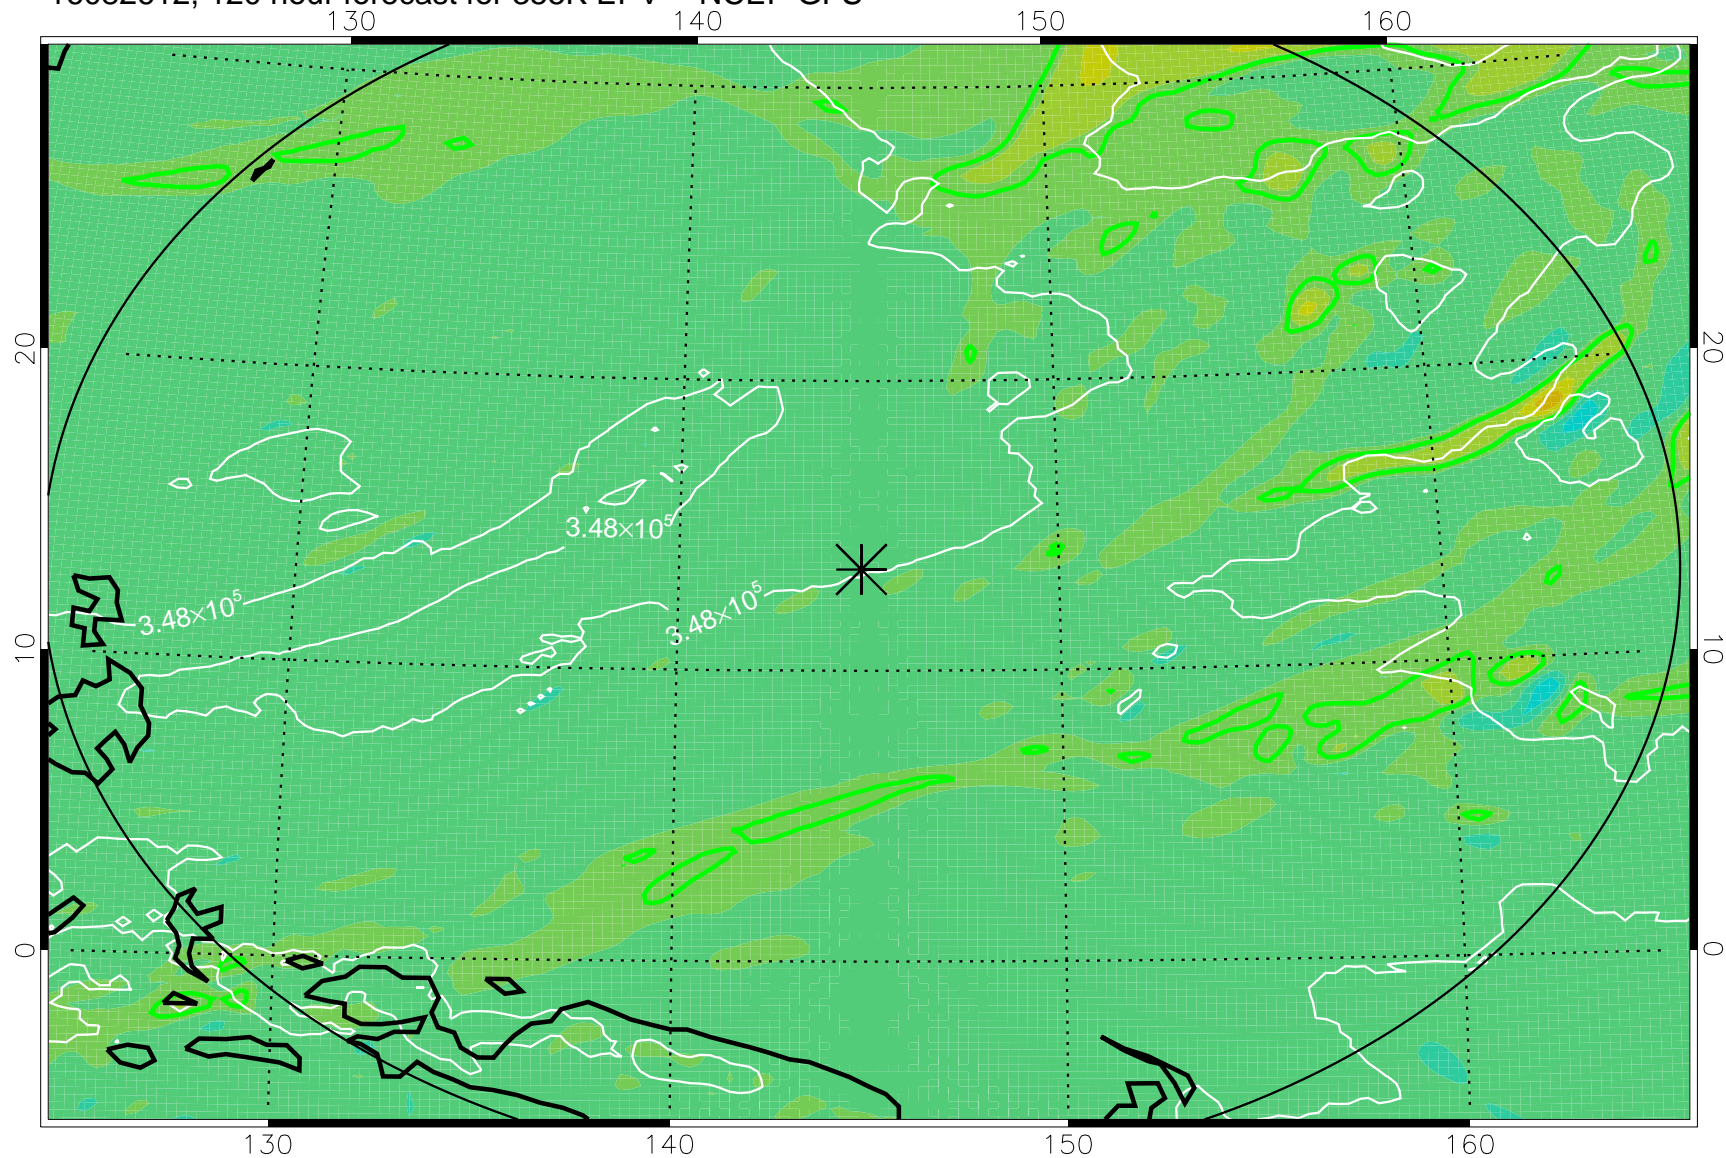

16082418, 78 hour forecast for 355K EPV -- NCEP GFS

355K Montgomery Streamfunction, white
EPV Tropopause (2 PVU) Position
Range ring of 2304 km

16082500, 84 hour forecast for 355K EPV -- NCEP GFS

355K Montgomery Streamfunction, white
EPV Tropopause (2 PVU) Position
Range ring of 2304 km

16082506, 90 hour forecast for 355K EPV -- NCEP GFS

355K Montgomery Streamfunction, white
EPV Tropopause (2 PVU) Position
Range ring of 2304 km

16082512, 96 hour forecast for 355K EPV -- NCEP GFS

355K Montgomery Streamfunction, white
EPV Tropopause (2 PVU) Position
Range ring of 2304 km

16082518, 102 hour forecast for 355K EPV -- NCEP GFS

355K Montgomery Streamfunction, white
EPV Tropopause (2 PVU) Position
Range ring of 2304 km

16082600, 108 hour forecast for 355K EPV -- NCEP GFS

355K Montgomery Streamfunction, white
EPV Tropopause (2 PVU) Position
Range ring of 2304 km

16082606, 114 hour forecast for 355K EPV -- NCEP GFS

355K Montgomery Streamfunction, white
EPV Tropopause (2 PVU) Position
Range ring of 2304 km

16082612, 120 hour forecast for 355K EPV -- NCEP GFS

355K Montgomery Streamfunction, white
EPV Tropopause (2 PVU) Position
Range ring of 2304 km