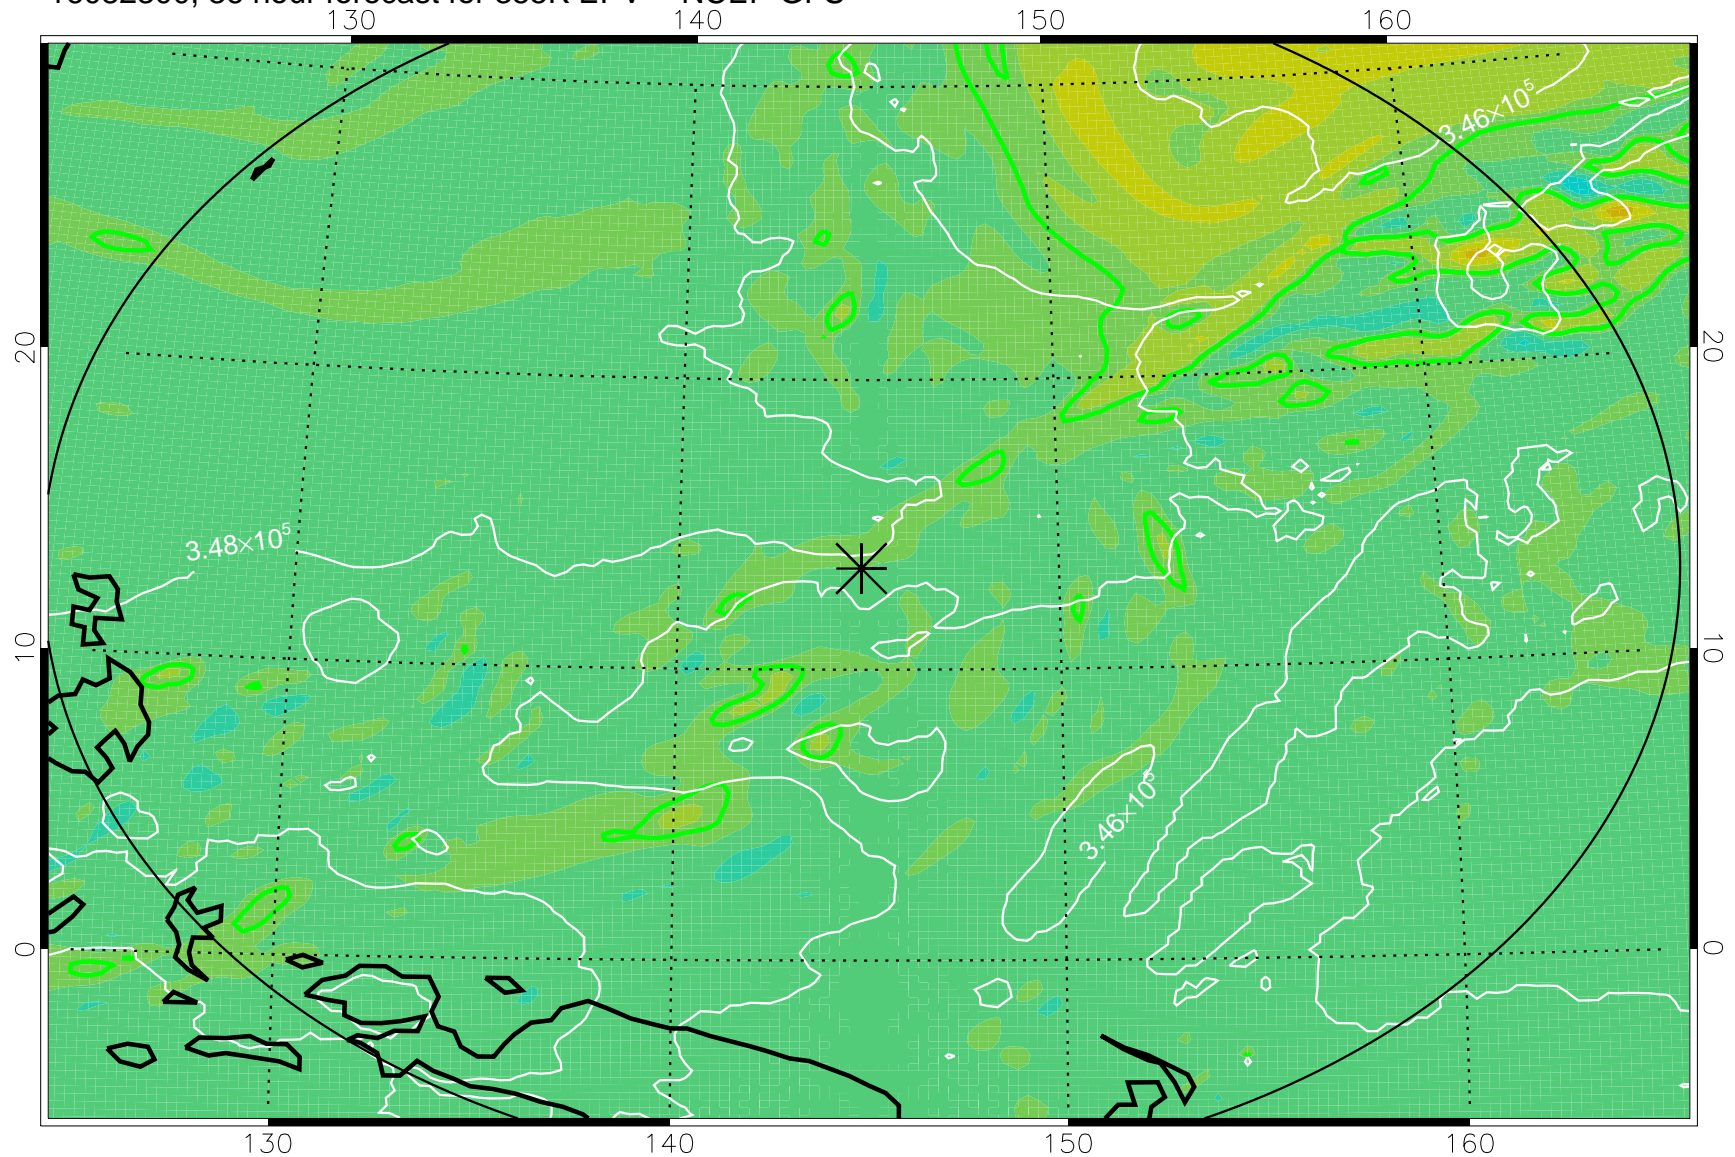

16082206, 18 hour forecast for 355K EPV -- NCEP GFS

355K Montgomery Streamfunction, white
EPV Tropopause (2 PVU) Position
Range ring of 2304 km

16082212, 24 hour forecast for 355K EPV -- NCEP GFS

355K Montgomery Streamfunction, white
EPV Tropopause (2 PVU) Position
Range ring of 2304 km

16082218, 30 hour forecast for 355K EPV -- NCEP GFS

355K Montgomery Streamfunction, white
EPV Tropopause (2 PVU) Position
Range ring of 2304 km

16082300, 36 hour forecast for 355K EPV -- NCEP GFS

355K Montgomery Streamfunction, white
EPV Tropopause (2 PVU) Position
Range ring of 2304 km

16082306, 42 hour forecast for 355K EPV -- NCEP GFS

355K Montgomery Streamfunction, white
EPV Tropopause (2 PVU) Position
Range ring of 2304 km

16082312, 48 hour forecast for 355K EPV -- NCEP GFS

355K Montgomery Streamfunction, white
EPV Tropopause (2 PVU) Position
Range ring of 2304 km

16082406, 66 hour forecast for 355K EPV -- NCEP GFS

355K Montgomery Streamfunction, white
EPV Tropopause (2 PVU) Position
Range ring of 2304 km

16082412, 72 hour forecast for 355K EPV -- NCEP GFS

355K Montgomery Streamfunction, white
EPV Tropopause (2 PVU) Position
Range ring of 2304 km