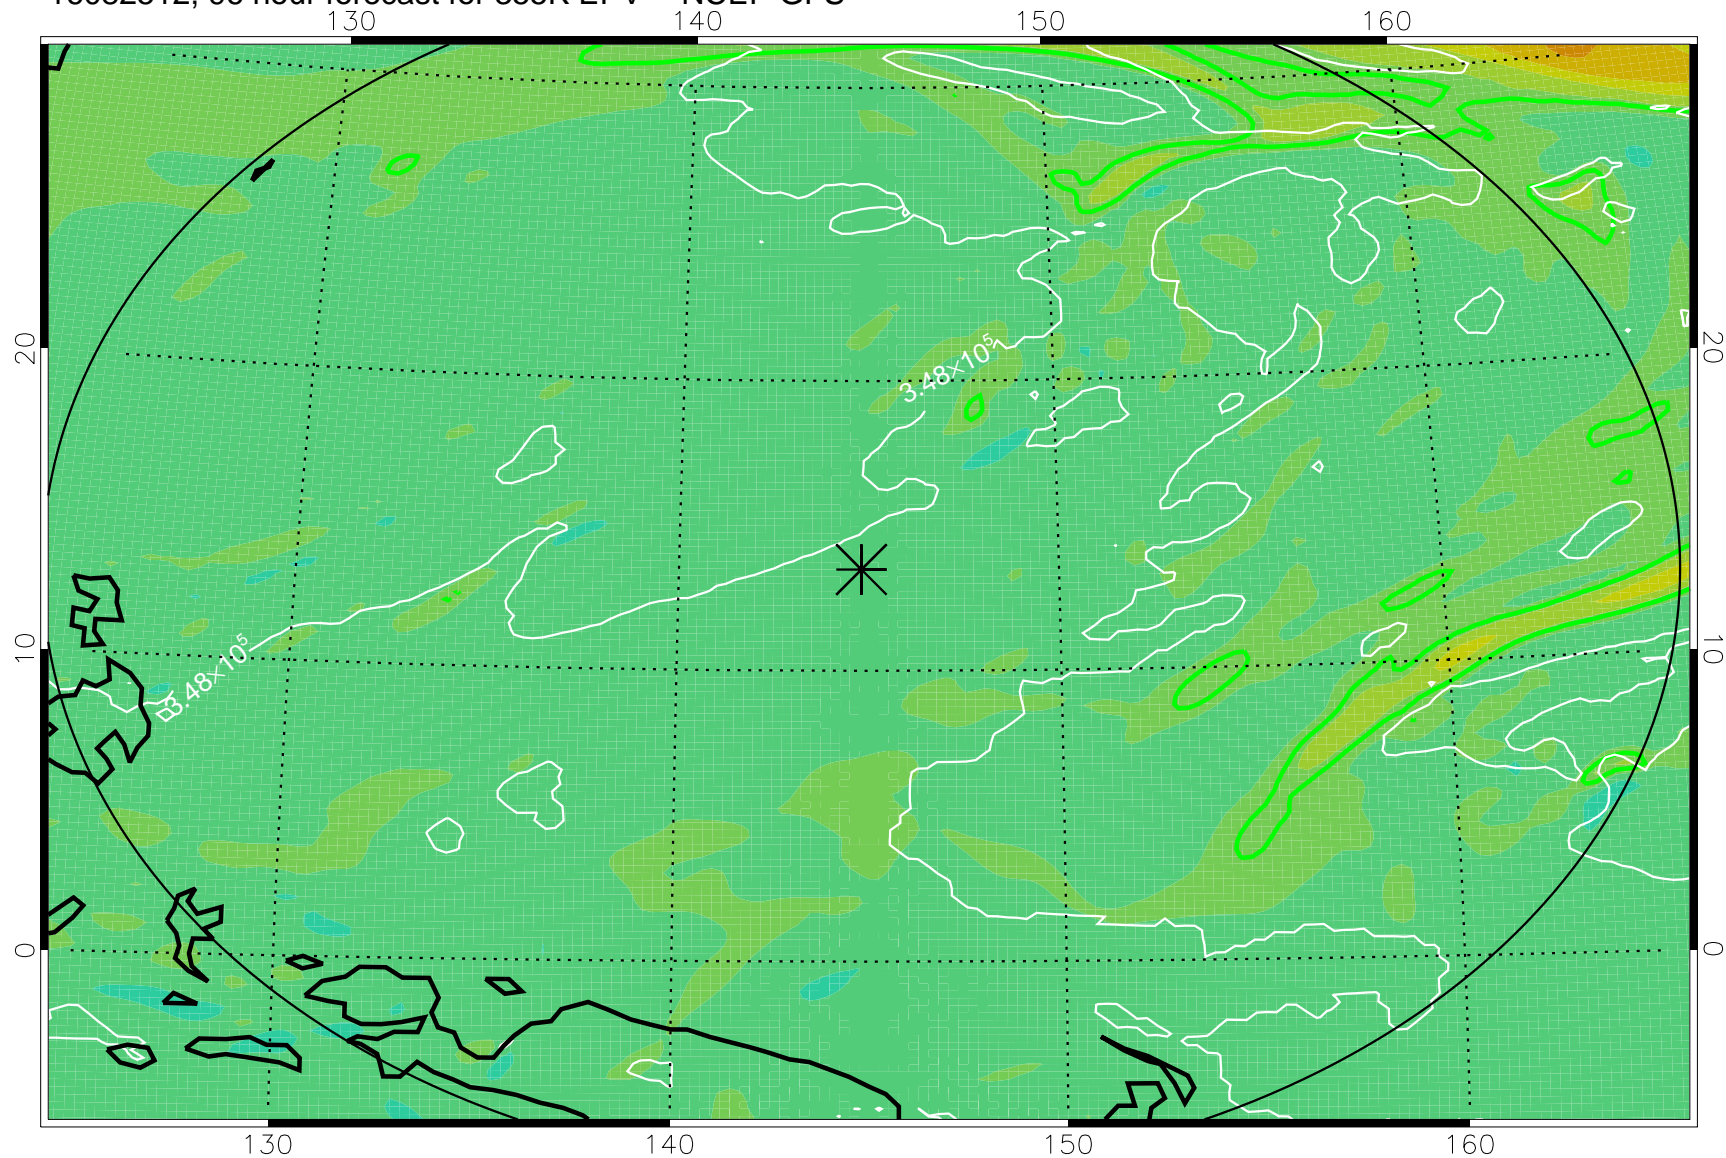

16082406, 66 hour forecast for 355K EPV -- NCEP GFS

355K Montgomery Streamfunction, white
EPV Tropopause (2 PVU) Position
Range ring of 2304 km

16082412, 72 hour forecast for 355K EPV -- NCEP GFS

355K Montgomery Streamfunction, white
EPV Tropopause (2 PVU) Position
Range ring of 2304 km

16082418, 78 hour forecast for 355K EPV -- NCEP GFS

355K Montgomery Streamfunction, white
EPV Tropopause (2 PVU) Position
Range ring of 2304 km

16082500, 84 hour forecast for 355K EPV -- NCEP GFS

355K Montgomery Streamfunction, white
EPV Tropopause (2 PVU) Position
Range ring of 2304 km

16082506, 90 hour forecast for 355K EPV -- NCEP GFS

355K Montgomery Streamfunction, white
EPV Tropopause (2 PVU) Position
Range ring of 2304 km

16082512, 96 hour forecast for 355K EPV -- NCEP GFS

355K Montgomery Streamfunction, white
EPV Tropopause (2 PVU) Position
Range ring of 2304 km

16082518, 102 hour forecast for 355K EPV -- NCEP GFS

355K Montgomery Streamfunction, white
EPV Tropopause (2 PVU) Position
Range ring of 2304 km

16082600, 108 hour forecast for 355K EPV -- NCEP GFS

355K Montgomery Streamfunction, white
EPV Tropopause (2 PVU) Position
Range ring of 2304 km