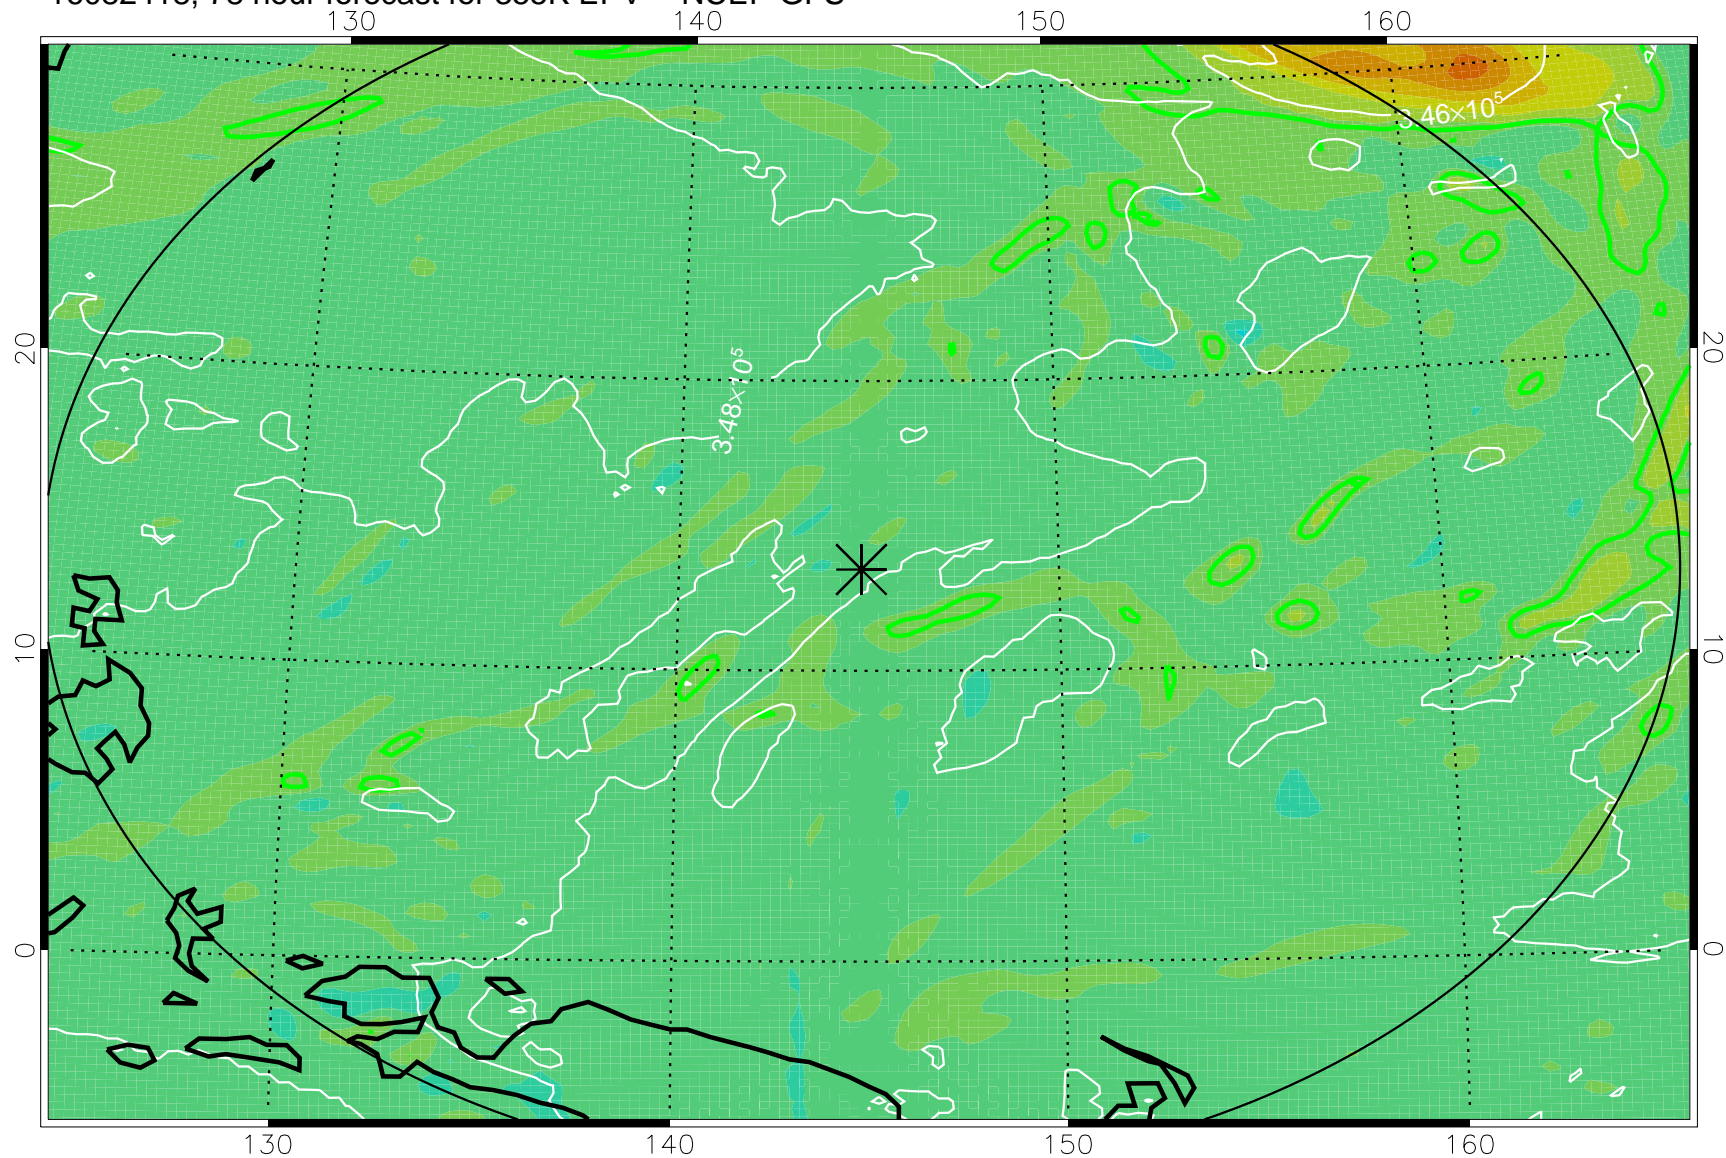

16082406, 66 hour forecast for 355K EPV -- NCEP GFS

355K Montgomery Streamfunction, white
EPV Tropopause (2 PVU) Position
Range ring of 2304 km

16082412, 72 hour forecast for 355K EPV -- NCEP GFS

355K Montgomery Streamfunction, white
EPV Tropopause (2 PVU) Position
Range ring of 2304 km

16082418, 78 hour forecast for 355K EPV -- NCEP GFS

355K Montgomery Streamfunction, white
EPV Tropopause (2 PVU) Position
Range ring of 2304 km

16082500, 84 hour forecast for 355K EPV -- NCEP GFS

355K Montgomery Streamfunction, white
EPV Tropopause (2 PVU) Position
Range ring of 2304 km

16082506, 90 hour forecast for 355K EPV -- NCEP GFS

355K Montgomery Streamfunction, white
EPV Tropopause (2 PVU) Position
Range ring of 2304 km

16082512, 96 hour forecast for 355K EPV -- NCEP GFS

355K Montgomery Streamfunction, white
EPV Tropopause (2 PVU) Position
Range ring of 2304 km

16082518, 102 hour forecast for 355K EPV -- NCEP GFS

355K Montgomery Streamfunction, white
EPV Tropopause (2 PVU) Position
Range ring of 2304 km

16082600, 108 hour forecast for 355K EPV -- NCEP GFS

355K Montgomery Streamfunction, white
EPV Tropopause (2 PVU) Position
Range ring of 2304 km