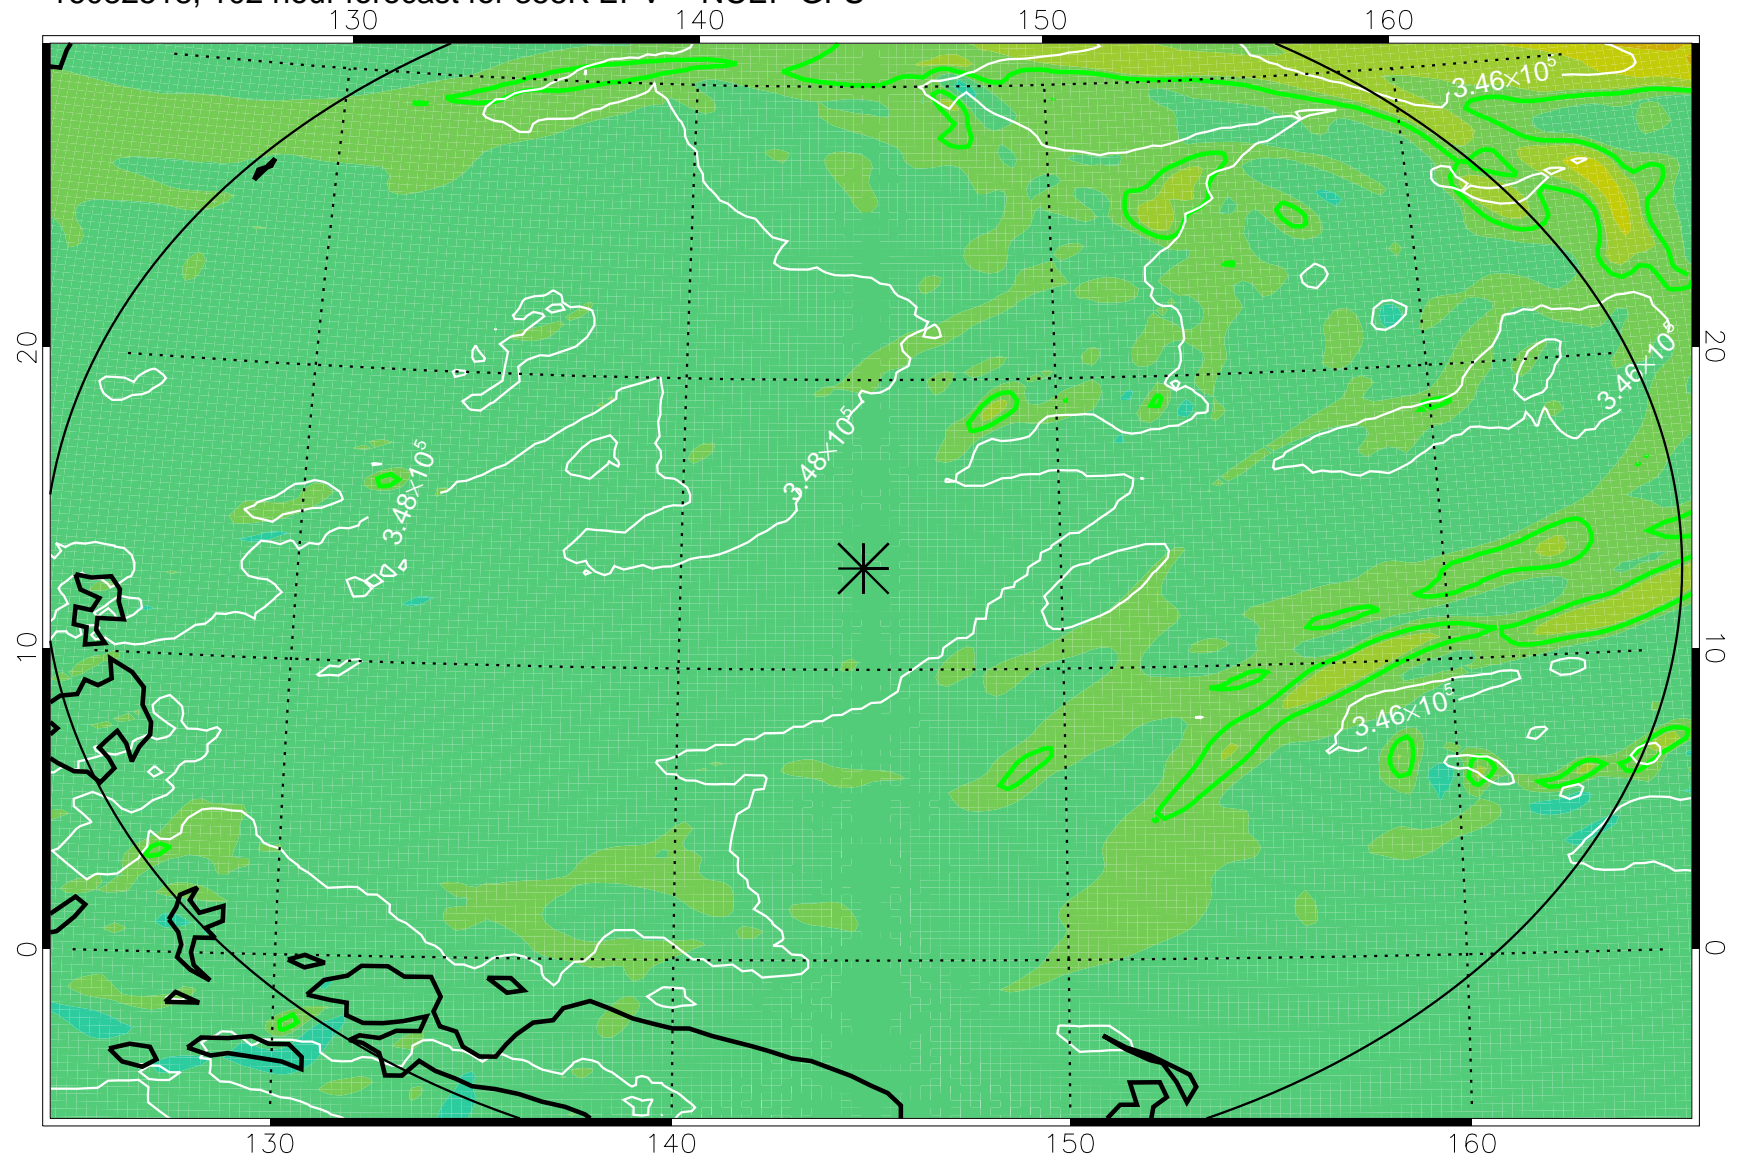

16082418, 78 hour forecast for 355K EPV -- NCEP GFS

355K Montgomery Streamfunction, white
EPV Tropopause (2 PVU) Position
Range ring of 2304 km

16082500, 84 hour forecast for 355K EPV -- NCEP GFS

355K Montgomery Streamfunction, white
EPV Tropopause (2 PVU) Position
Range ring of 2304 km

16082506, 90 hour forecast for 355K EPV -- NCEP GFS

355K Montgomery Streamfunction, white
EPV Tropopause (2 PVU) Position
Range ring of 2304 km

16082512, 96 hour forecast for 355K EPV -- NCEP GFS

355K Montgomery Streamfunction, white
EPV Tropopause (2 PVU) Position
Range ring of 2304 km

16082518, 102 hour forecast for 355K EPV -- NCEP GFS

355K Montgomery Streamfunction, white
EPV Tropopause (2 PVU) Position
Range ring of 2304 km

16082600, 108 hour forecast for 355K EPV -- NCEP GFS

355K Montgomery Streamfunction, white
EPV Tropopause (2 PVU) Position
Range ring of 2304 km

16082606, 114 hour forecast for 355K EPV -- NCEP GFS

355K Montgomery Streamfunction, white
EPV Tropopause (2 PVU) Position
Range ring of 2304 km

16082612, 120 hour forecast for 355K EPV -- NCEP GFS

355K Montgomery Streamfunction, white
EPV Tropopause (2 PVU) Position
Range ring of 2304 km