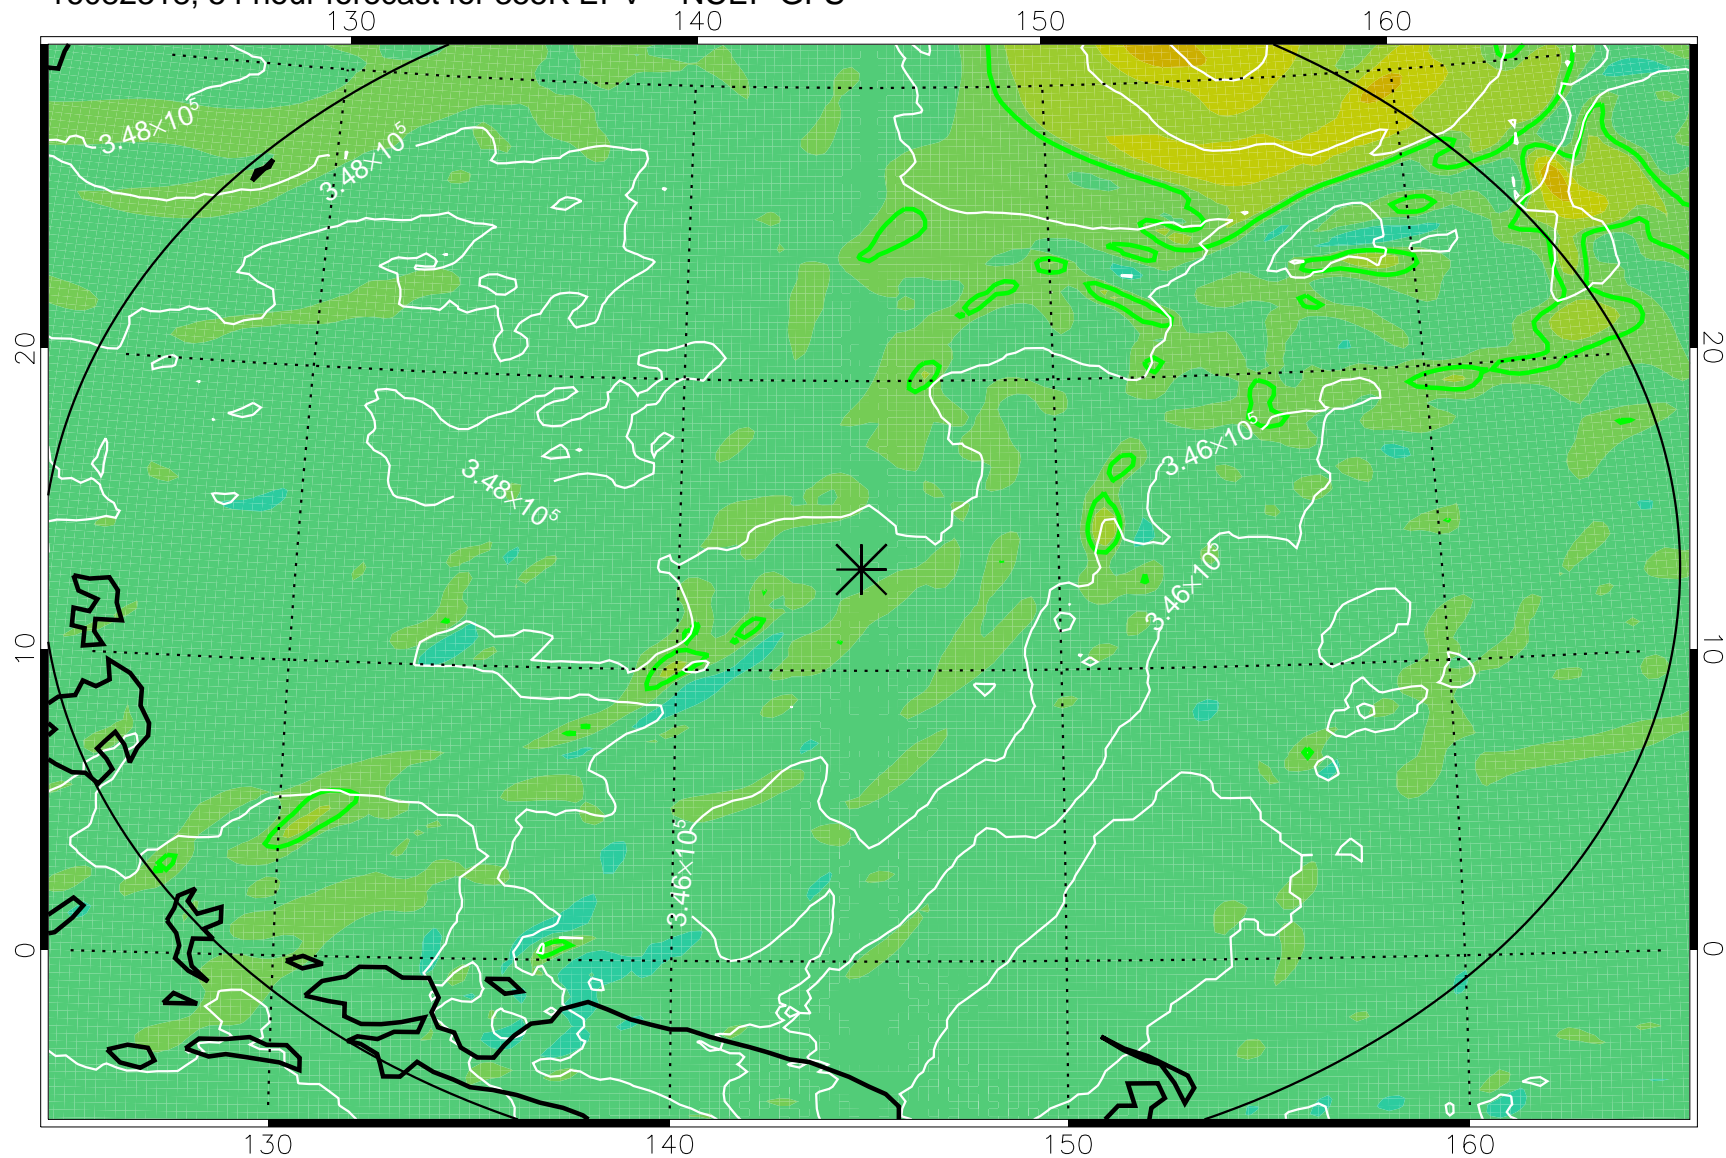

16082306, 42 hour forecast for 355K EPV -- NCEP GFS

355K Montgomery Streamfunction, white
EPV Tropopause (2 PVU) Position
Range ring of 2304 km

16082312, 48 hour forecast for 355K EPV -- NCEP GFS

355K Montgomery Streamfunction, white
EPV Tropopause (2 PVU) Position
Range ring of 2304 km

16082318, 54 hour forecast for 355K EPV -- NCEP GFS

355K Montgomery Streamfunction, white
EPV Tropopause (2 PVU) Position
Range ring of 2304 km

16082400, 60 hour forecast for 355K EPV -- NCEP GFS

355K Montgomery Streamfunction, white
EPV Tropopause (2 PVU) Position
Range ring of 2304 km

16082406, 66 hour forecast for 355K EPV -- NCEP GFS

355K Montgomery Streamfunction, white
EPV Tropopause (2 PVU) Position
Range ring of 2304 km

16082412, 72 hour forecast for 355K EPV -- NCEP GFS

355K Montgomery Streamfunction, white
EPV Tropopause (2 PVU) Position
Range ring of 2304 km

16082418, 78 hour forecast for 355K EPV -- NCEP GFS

355K Montgomery Streamfunction, white
EPV Tropopause (2 PVU) Position
Range ring of 2304 km

16082500, 84 hour forecast for 355K EPV -- NCEP GFS

355K Montgomery Streamfunction, white
EPV Tropopause (2 PVU) Position
Range ring of 2304 km