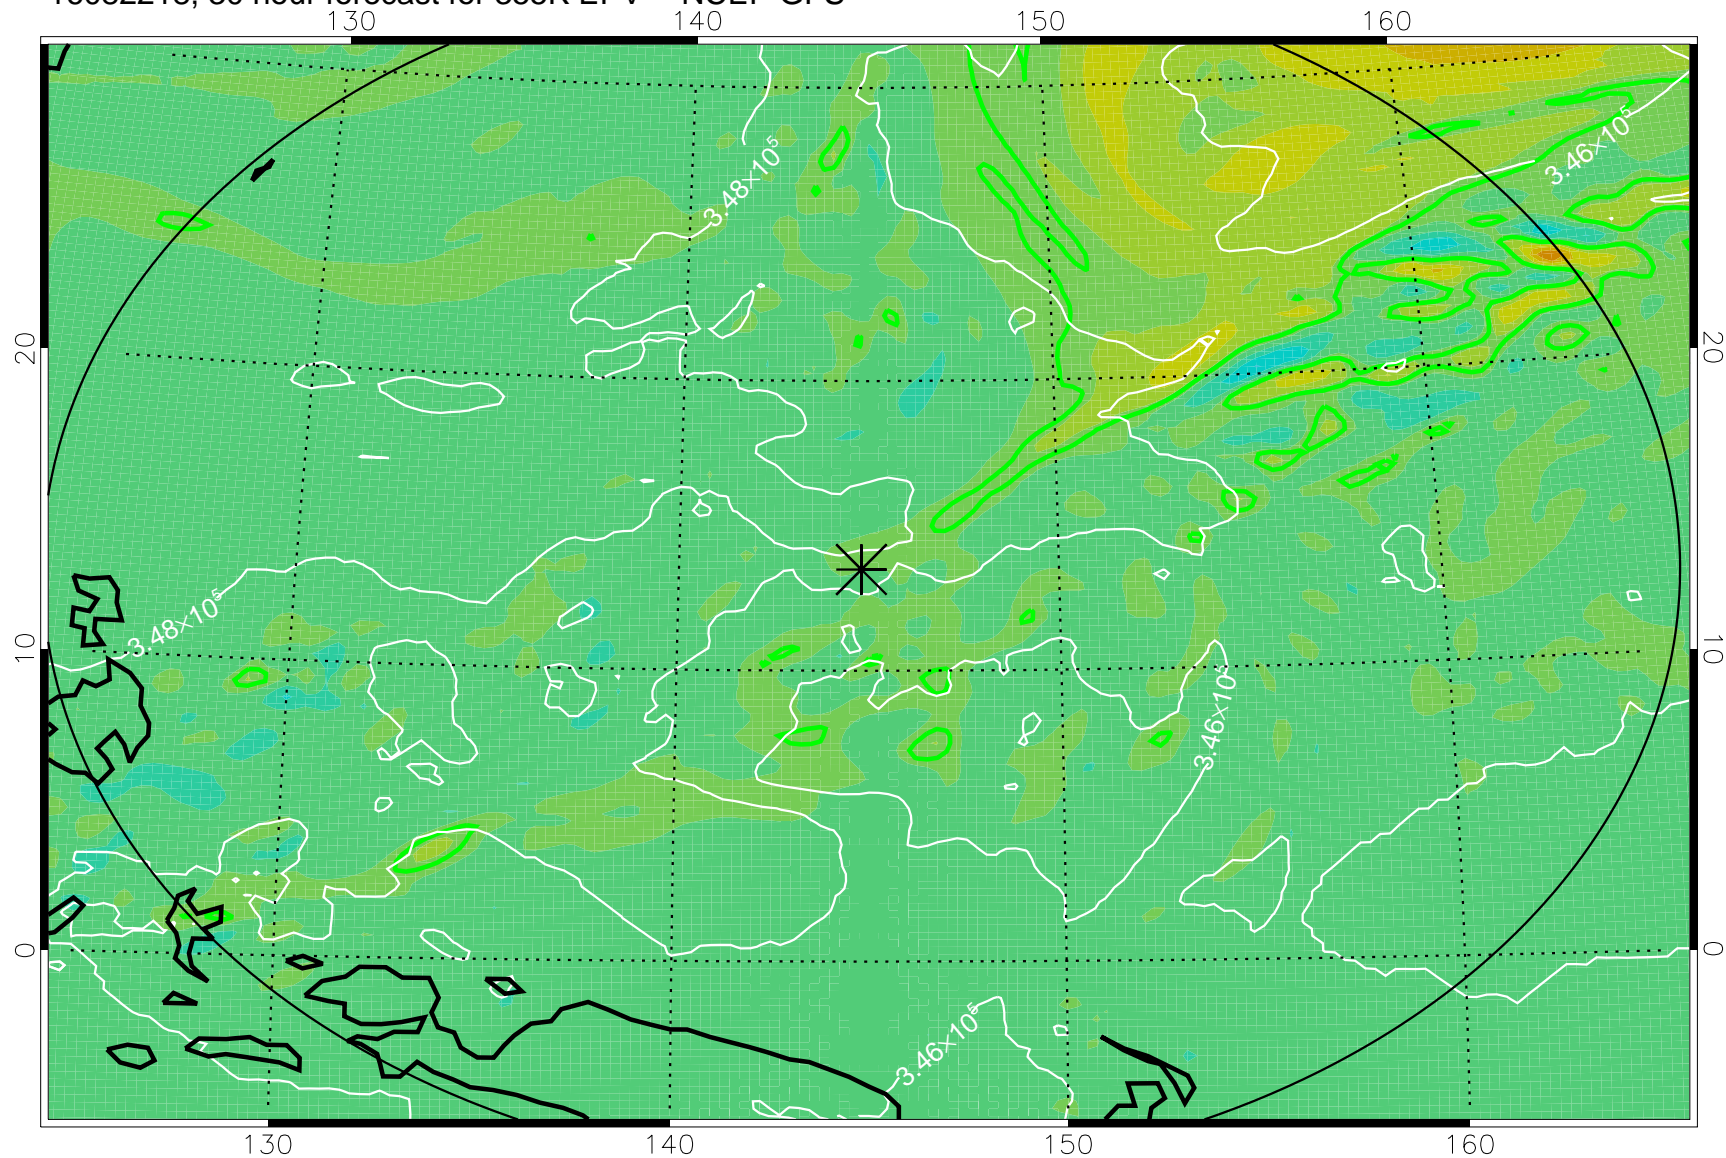

16082206, 18 hour forecast for 355K EPV -- NCEP GFS

355K Montgomery Streamfunction, white
EPV Tropopause (2 PVU) Position
Range ring of 2304 km

16082212, 24 hour forecast for 355K EPV -- NCEP GFS

355K Montgomery Streamfunction, white
EPV Tropopause (2 PVU) Position
Range ring of 2304 km

16082218, 30 hour forecast for 355K EPV -- NCEP GFS

355K Montgomery Streamfunction, white
EPV Tropopause (2 PVU) Position
Range ring of 2304 km

16082300, 36 hour forecast for 355K EPV -- NCEP GFS

355K Montgomery Streamfunction, white
EPV Tropopause (2 PVU) Position
Range ring of 2304 km

16082406, 66 hour forecast for 355K EPV -- NCEP GFS

355K Montgomery Streamfunction, white
EPV Tropopause (2 PVU) Position
Range ring of 2304 km

16082412, 72 hour forecast for 355K EPV -- NCEP GFS

355K Montgomery Streamfunction, white
EPV Tropopause (2 PVU) Position
Range ring of 2304 km

16082518, 102 hour forecast for 355K EPV -- NCEP GFS

355K Montgomery Streamfunction, white
EPV Tropopause (2 PVU) Position
Range ring of 2304 km

16082600, 108 hour forecast for 355K EPV -- NCEP GFS

355K Montgomery Streamfunction, white
EPV Tropopause (2 PVU) Position
Range ring of 2304 km