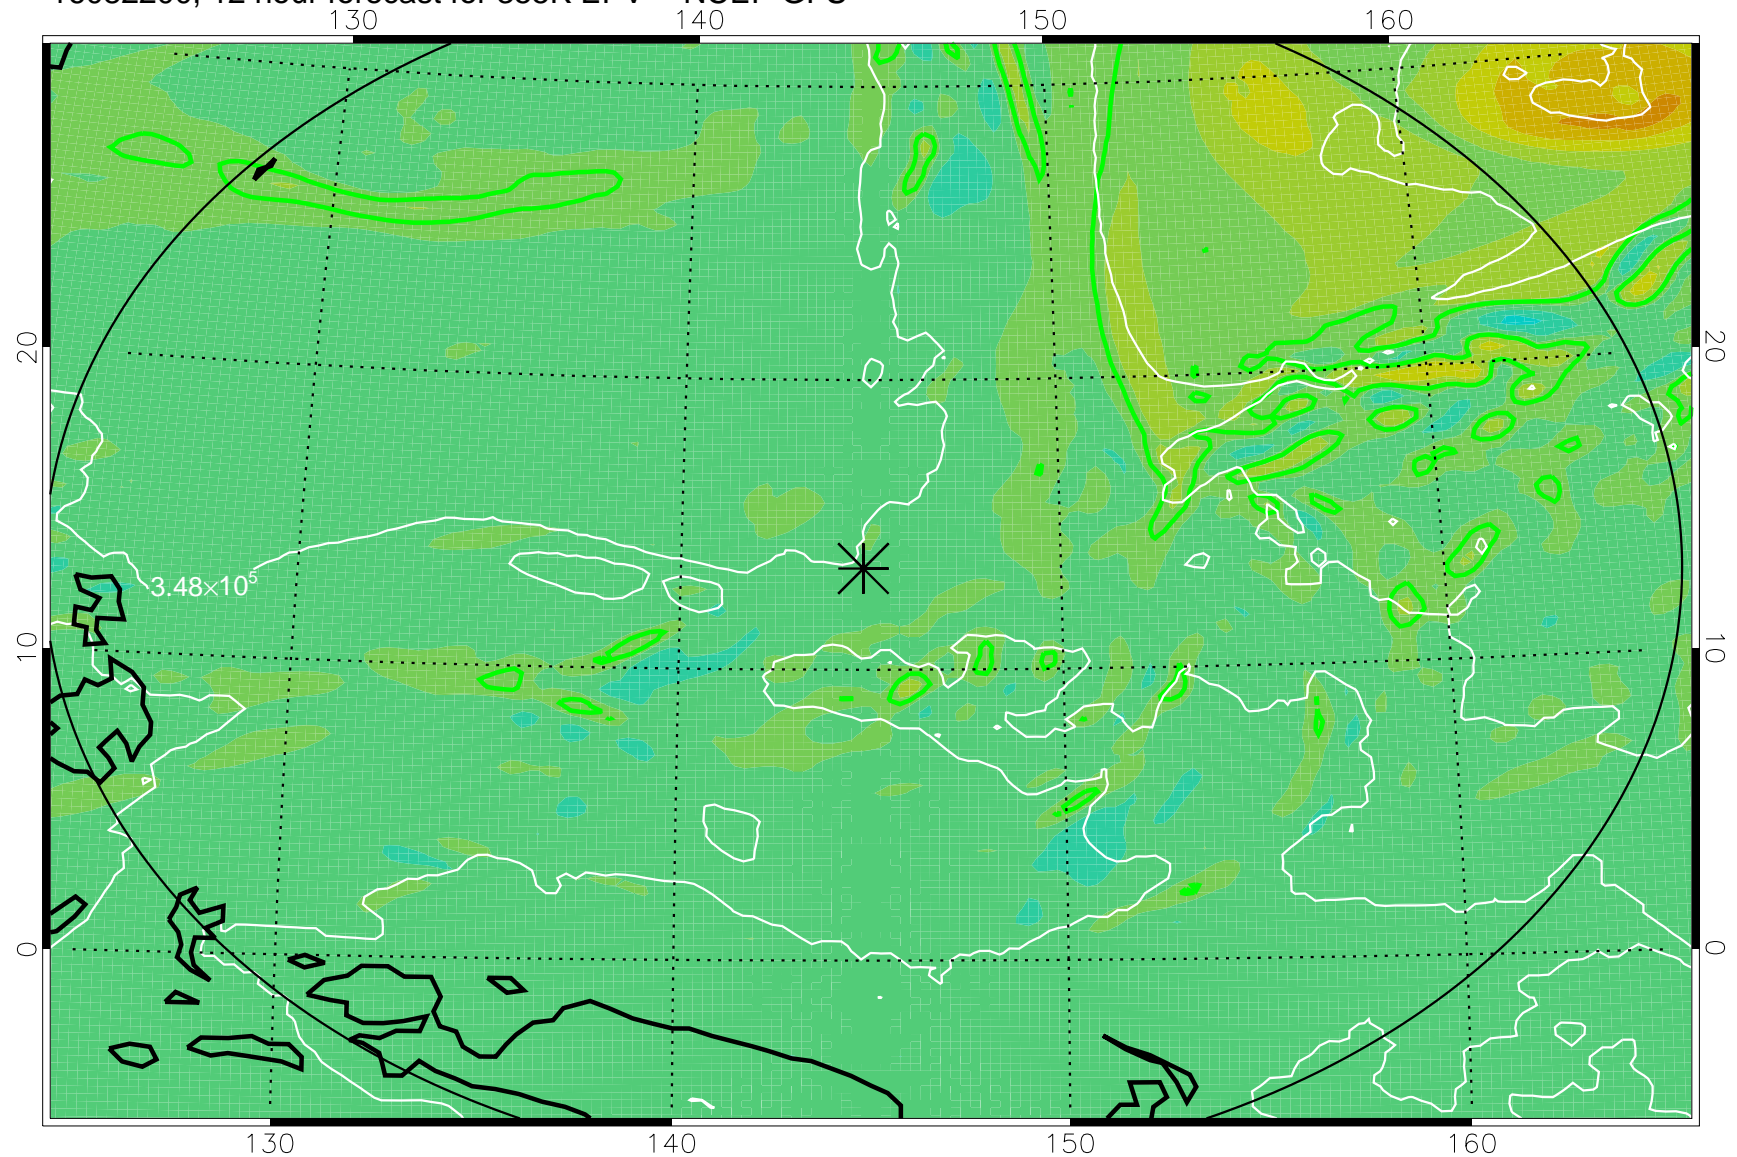

16082118, 6 hour forecast for 355K EPV -- NCEP GFS

355K Montgomery Streamfunction, white
EPV Tropopause (2 PVU) Position
Range ring of 2304 km

16082200, 12 hour forecast for 355K EPV -- NCEP GFS

355K Montgomery Streamfunction, white
EPV Tropopause (2 PVU) Position
Range ring of 2304 km

16082206, 18 hour forecast for 355K EPV -- NCEP GFS

355K Montgomery Streamfunction, white
EPV Tropopause (2 PVU) Position
Range ring of 2304 km

16082212, 24 hour forecast for 355K EPV -- NCEP GFS

355K Montgomery Streamfunction, white
EPV Tropopause (2 PVU) Position
Range ring of 2304 km

16082218, 30 hour forecast for 355K EPV -- NCEP GFS

355K Montgomery Streamfunction, white
EPV Tropopause (2 PVU) Position
Range ring of 2304 km

16082300, 36 hour forecast for 355K EPV -- NCEP GFS

355K Montgomery Streamfunction, white
EPV Tropopause (2 PVU) Position
Range ring of 2304 km

16082406, 66 hour forecast for 355K EPV -- NCEP GFS

355K Montgomery Streamfunction, white
EPV Tropopause (2 PVU) Position
Range ring of 2304 km

16082412, 72 hour forecast for 355K EPV -- NCEP GFS

355K Montgomery Streamfunction, white
EPV Tropopause (2 PVU) Position
Range ring of 2304 km