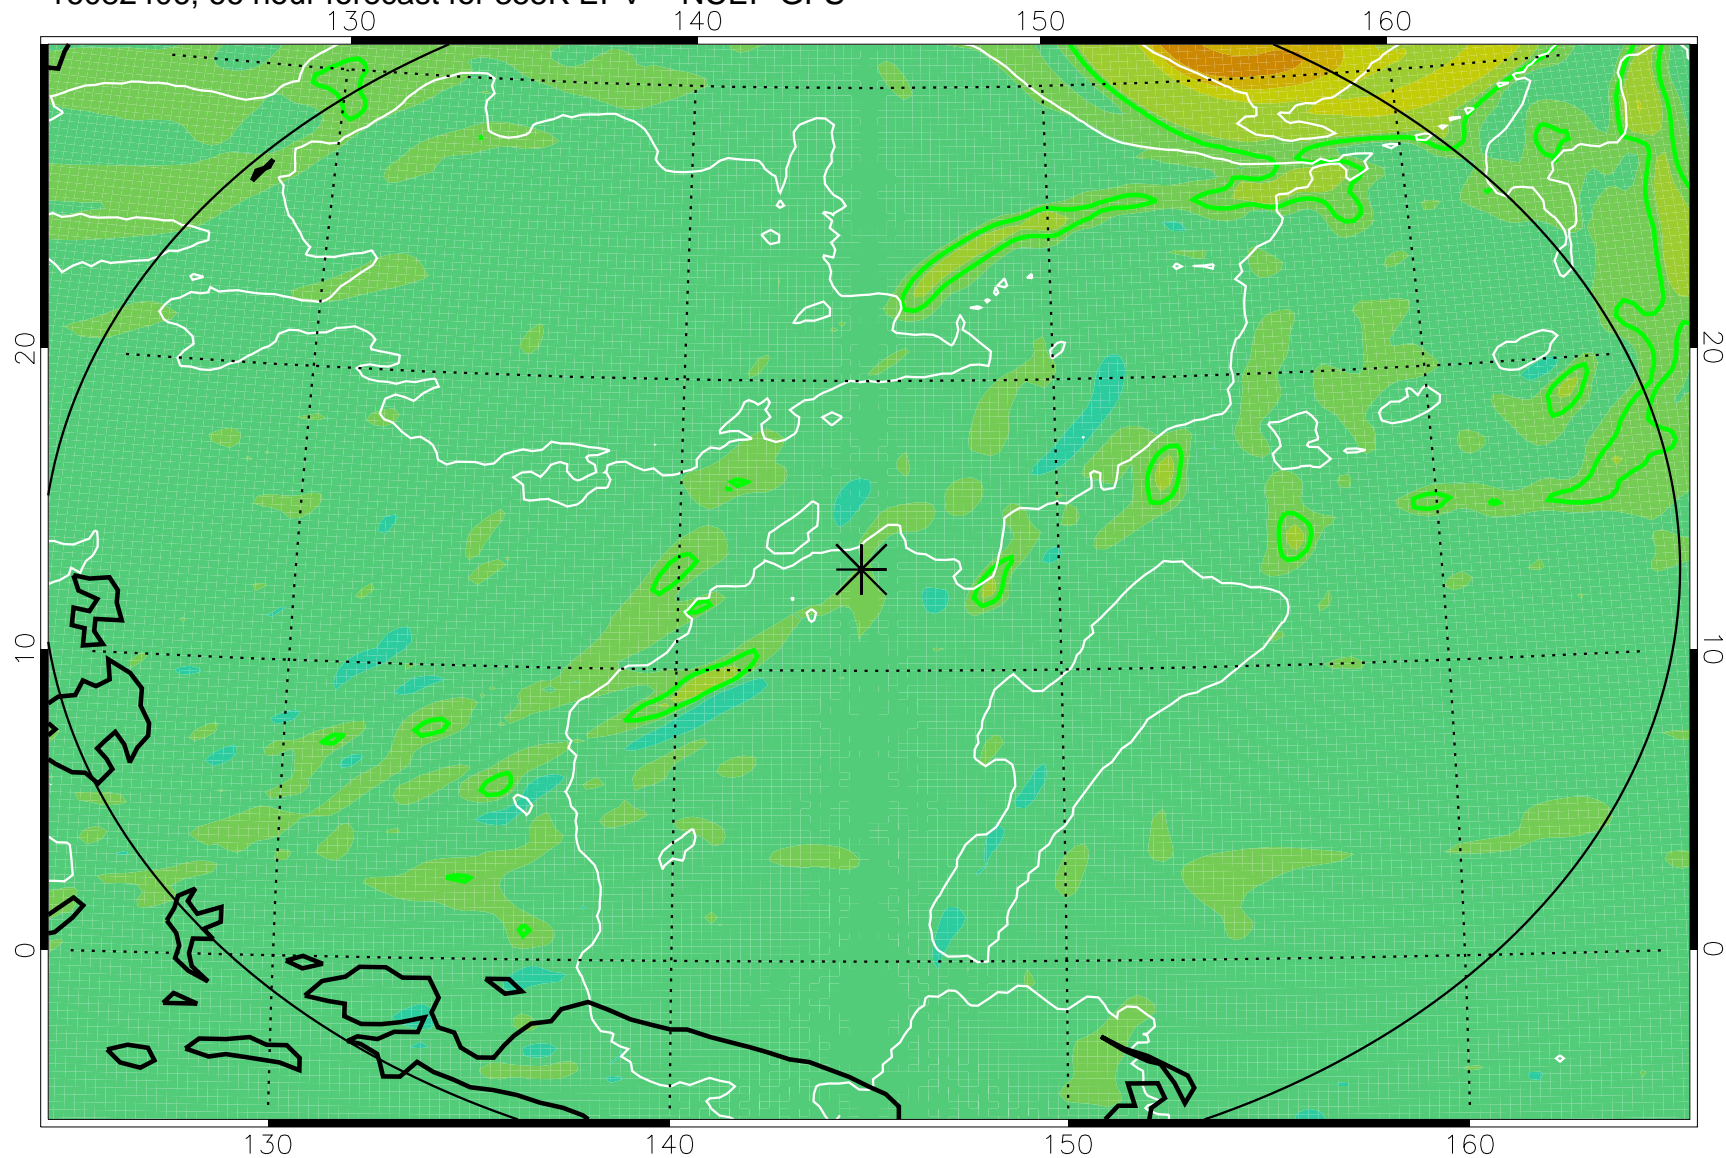

16082318, 54 hour forecast for 355K EPV -- NCEP GFS

355K Montgomery Streamfunction, white
EPV Tropopause (2 PVU) Position
Range ring of 2304 km

16082400, 60 hour forecast for 355K EPV -- NCEP GFS

355K Montgomery Streamfunction, white
EPV Tropopause (2 PVU) Position
Range ring of 2304 km

16082406, 66 hour forecast for 355K EPV -- NCEP GFS

355K Montgomery Streamfunction, white
EPV Tropopause (2 PVU) Position
Range ring of 2304 km

16082412, 72 hour forecast for 355K EPV -- NCEP GFS

355K Montgomery Streamfunction, white
EPV Tropopause (2 PVU) Position
Range ring of 2304 km

16082418, 78 hour forecast for 355K EPV -- NCEP GFS

355K Montgomery Streamfunction, white
EPV Tropopause (2 PVU) Position
Range ring of 2304 km

16082500, 84 hour forecast for 355K EPV -- NCEP GFS

355K Montgomery Streamfunction, white
EPV Tropopause (2 PVU) Position
Range ring of 2304 km

16082518, 102 hour forecast for 355K EPV -- NCEP GFS

355K Montgomery Streamfunction, white
EPV Tropopause (2 PVU) Position
Range ring of 2304 km

16082600, 108 hour forecast for 355K EPV -- NCEP GFS

355K Montgomery Streamfunction, white
EPV Tropopause (2 PVU) Position
Range ring of 2304 km