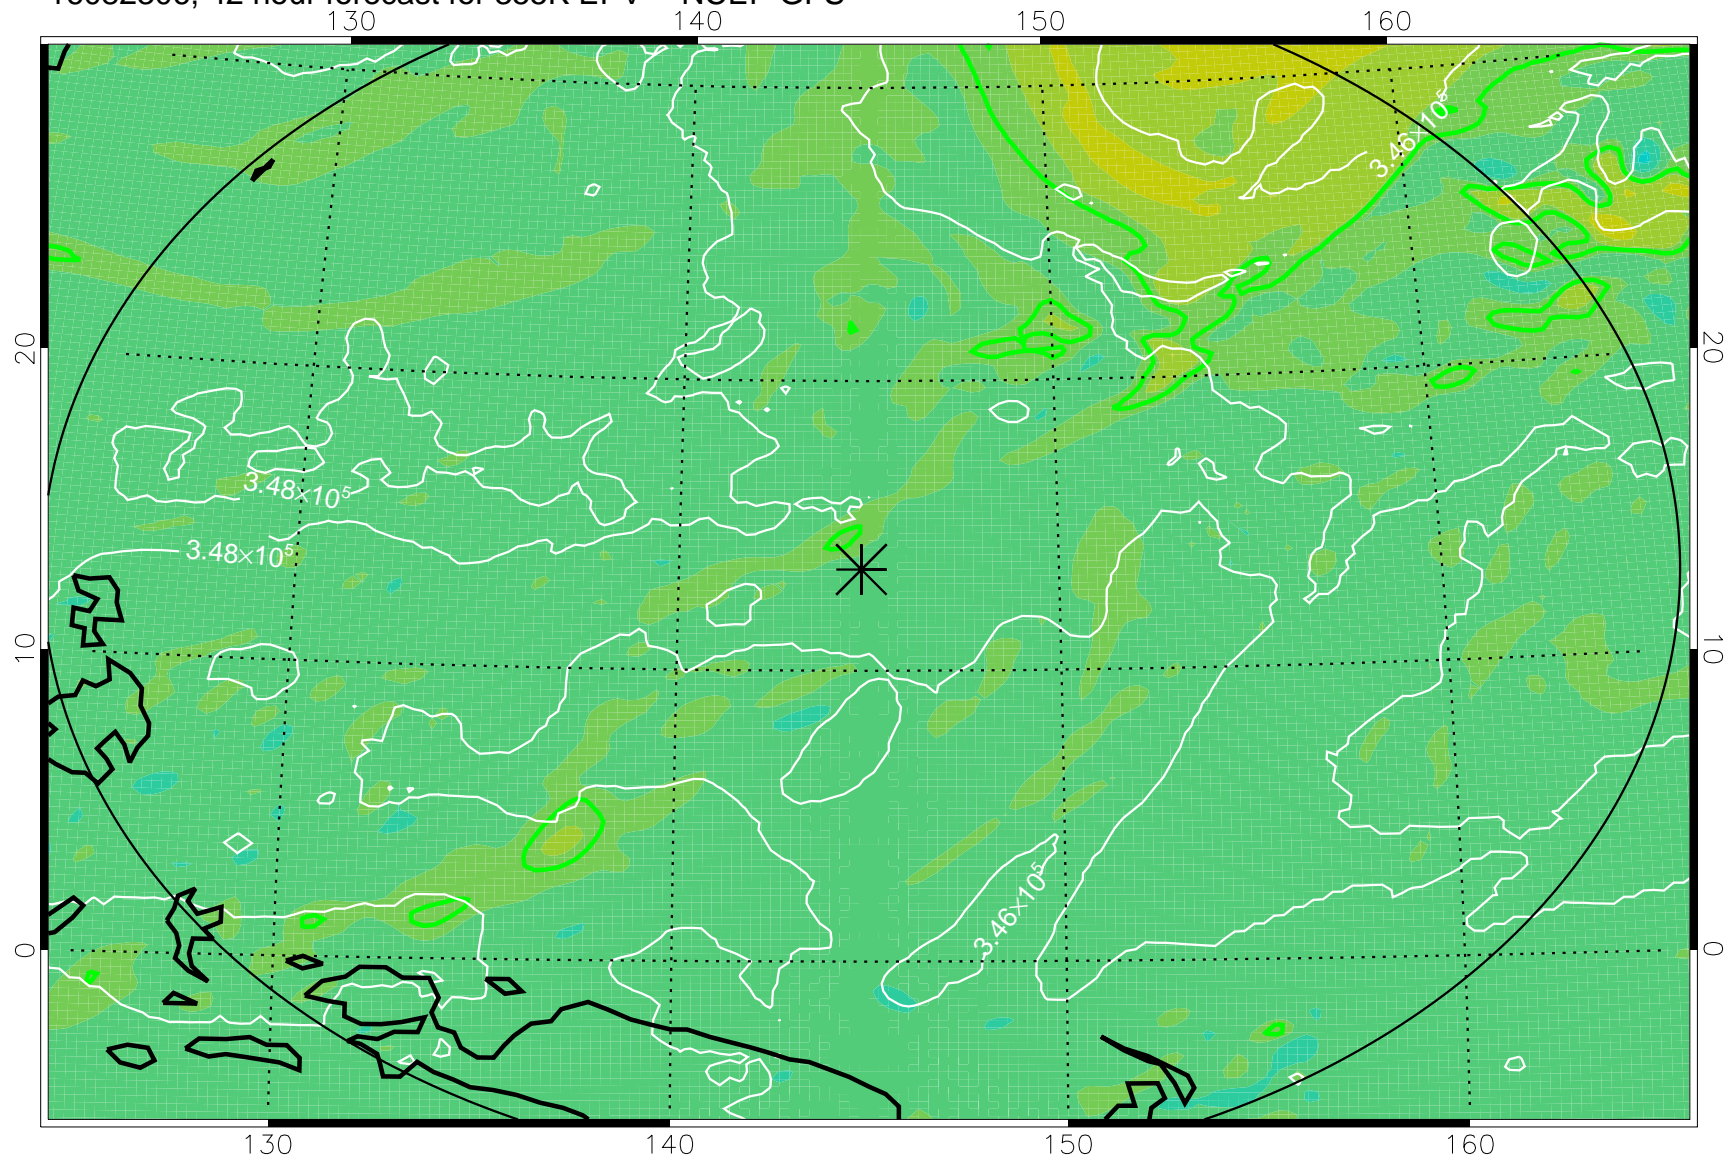

16082218, 30 hour forecast for 355K EPV -- NCEP GFS

355K Montgomery Streamfunction, white
EPV Tropopause (2 PVU) Position
Range ring of 2304 km

16082300, 36 hour forecast for 355K EPV -- NCEP GFS

355K Montgomery Streamfunction, white
EPV Tropopause (2 PVU) Position
Range ring of 2304 km

16082306, 42 hour forecast for 355K EPV -- NCEP GFS

355K Montgomery Streamfunction, white
EPV Tropopause (2 PVU) Position
Range ring of 2304 km

16082312, 48 hour forecast for 355K EPV -- NCEP GFS

355K Montgomery Streamfunction, white
EPV Tropopause (2 PVU) Position
Range ring of 2304 km

16082318, 54 hour forecast for 355K EPV -- NCEP GFS

355K Montgomery Streamfunction, white
EPV Tropopause (2 PVU) Position
Range ring of 2304 km

16082400, 60 hour forecast for 355K EPV -- NCEP GFS

355K Montgomery Streamfunction, white
EPV Tropopause (2 PVU) Position
Range ring of 2304 km

16082406, 66 hour forecast for 355K EPV -- NCEP GFS

355K Montgomery Streamfunction, white
EPV Tropopause (2 PVU) Position
Range ring of 2304 km

16082412, 72 hour forecast for 355K EPV -- NCEP GFS

355K Montgomery Streamfunction, white
EPV Tropopause (2 PVU) Position
Range ring of 2304 km