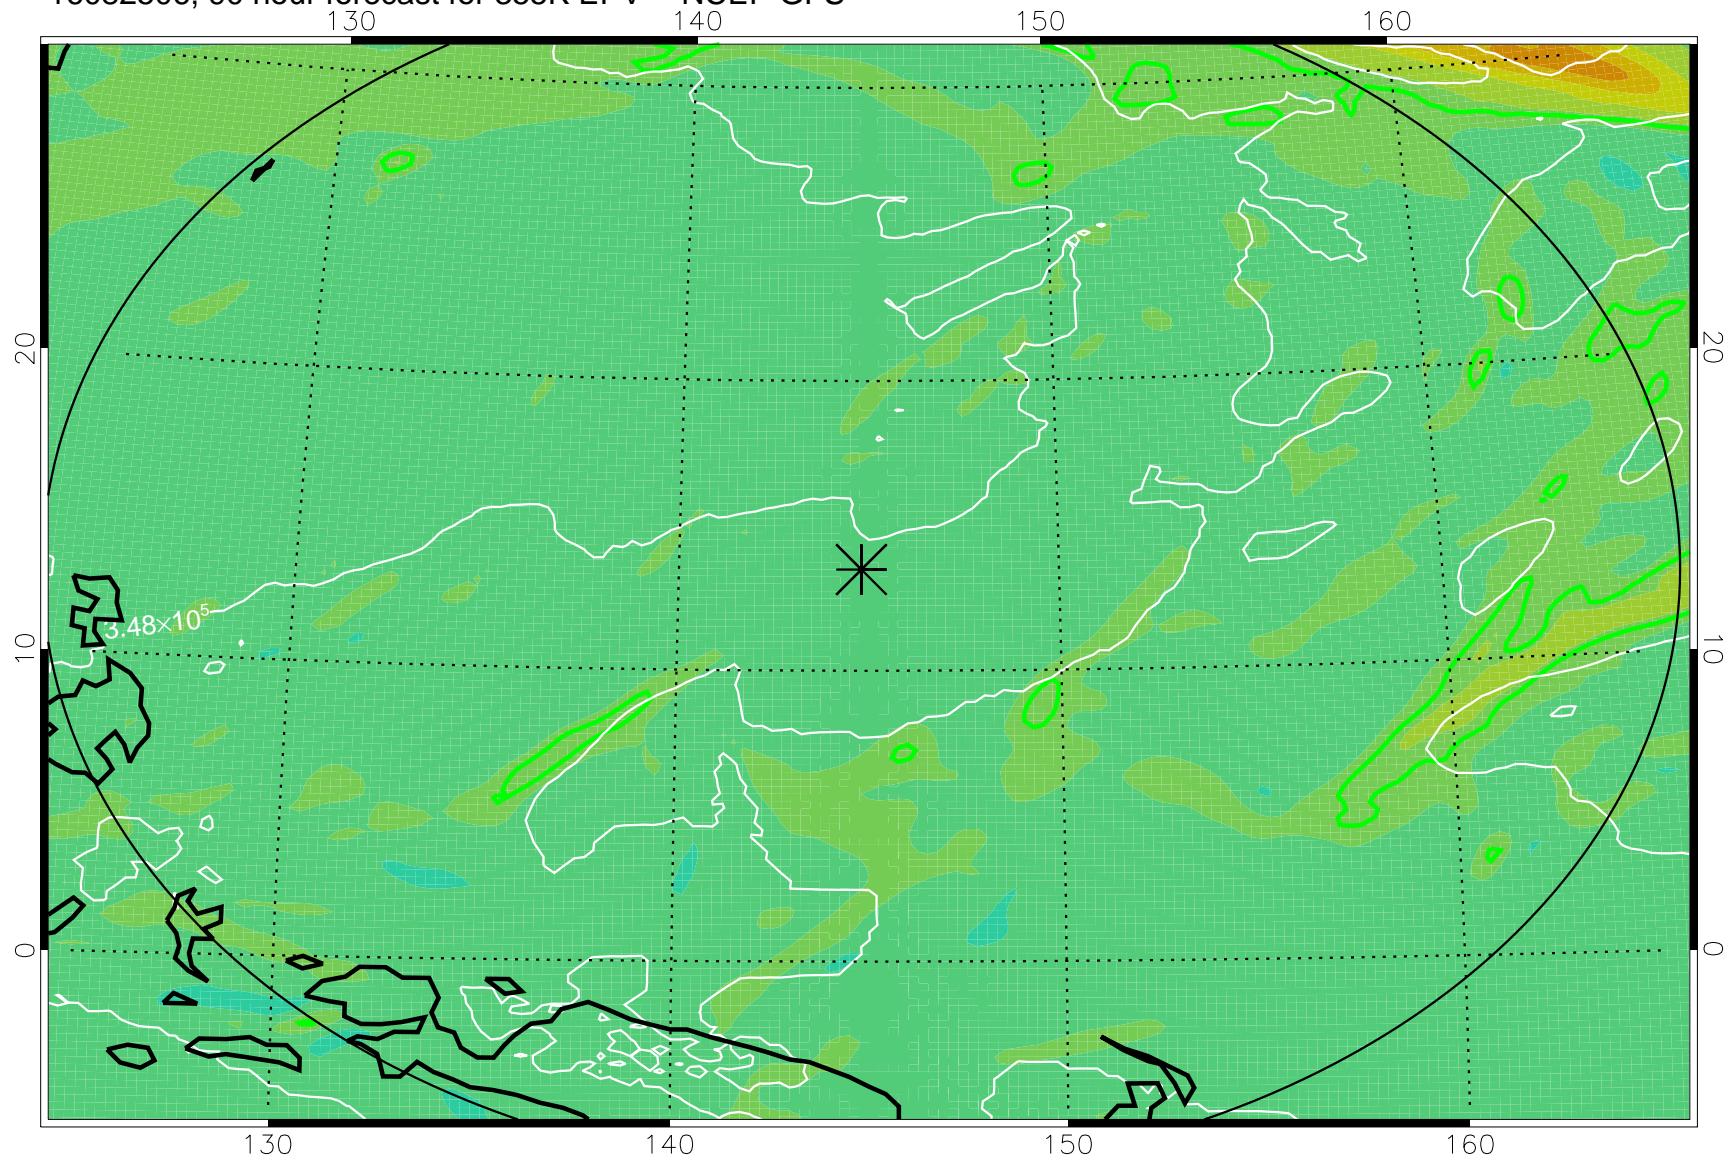

16082406, 66 hour forecast for 355K EPV -- NCEP GFS

355K Montgomery Streamfunction, white
EPV Tropopause (2 PVU) Position
Range ring of 2304 km

16082412, 72 hour forecast for 355K EPV -- NCEP GFS

355K Montgomery Streamfunction, white
EPV Tropopause (2 PVU) Position
Range ring of 2304 km

16082418, 78 hour forecast for 355K EPV -- NCEP GFS

355K Montgomery Streamfunction, white
EPV Tropopause (2 PVU) Position
Range ring of 2304 km

16082500, 84 hour forecast for 355K EPV -- NCEP GFS

355K Montgomery Streamfunction, white
EPV Tropopause (2 PVU) Position
Range ring of 2304 km

16082506, 90 hour forecast for 355K EPV -- NCEP GFS

355K Montgomery Streamfunction, white
EPV Tropopause (2 PVU) Position
Range ring of 2304 km

16082512, 96 hour forecast for 355K EPV -- NCEP GFS

355K Montgomery Streamfunction, white
EPV Tropopause (2 PVU) Position
Range ring of 2304 km

16082518, 102 hour forecast for 355K EPV -- NCEP GFS

355K Montgomery Streamfunction, white
EPV Tropopause (2 PVU) Position
Range ring of 2304 km

16082600, 108 hour forecast for 355K EPV -- NCEP GFS

355K Montgomery Streamfunction, white
EPV Tropopause (2 PVU) Position
Range ring of 2304 km