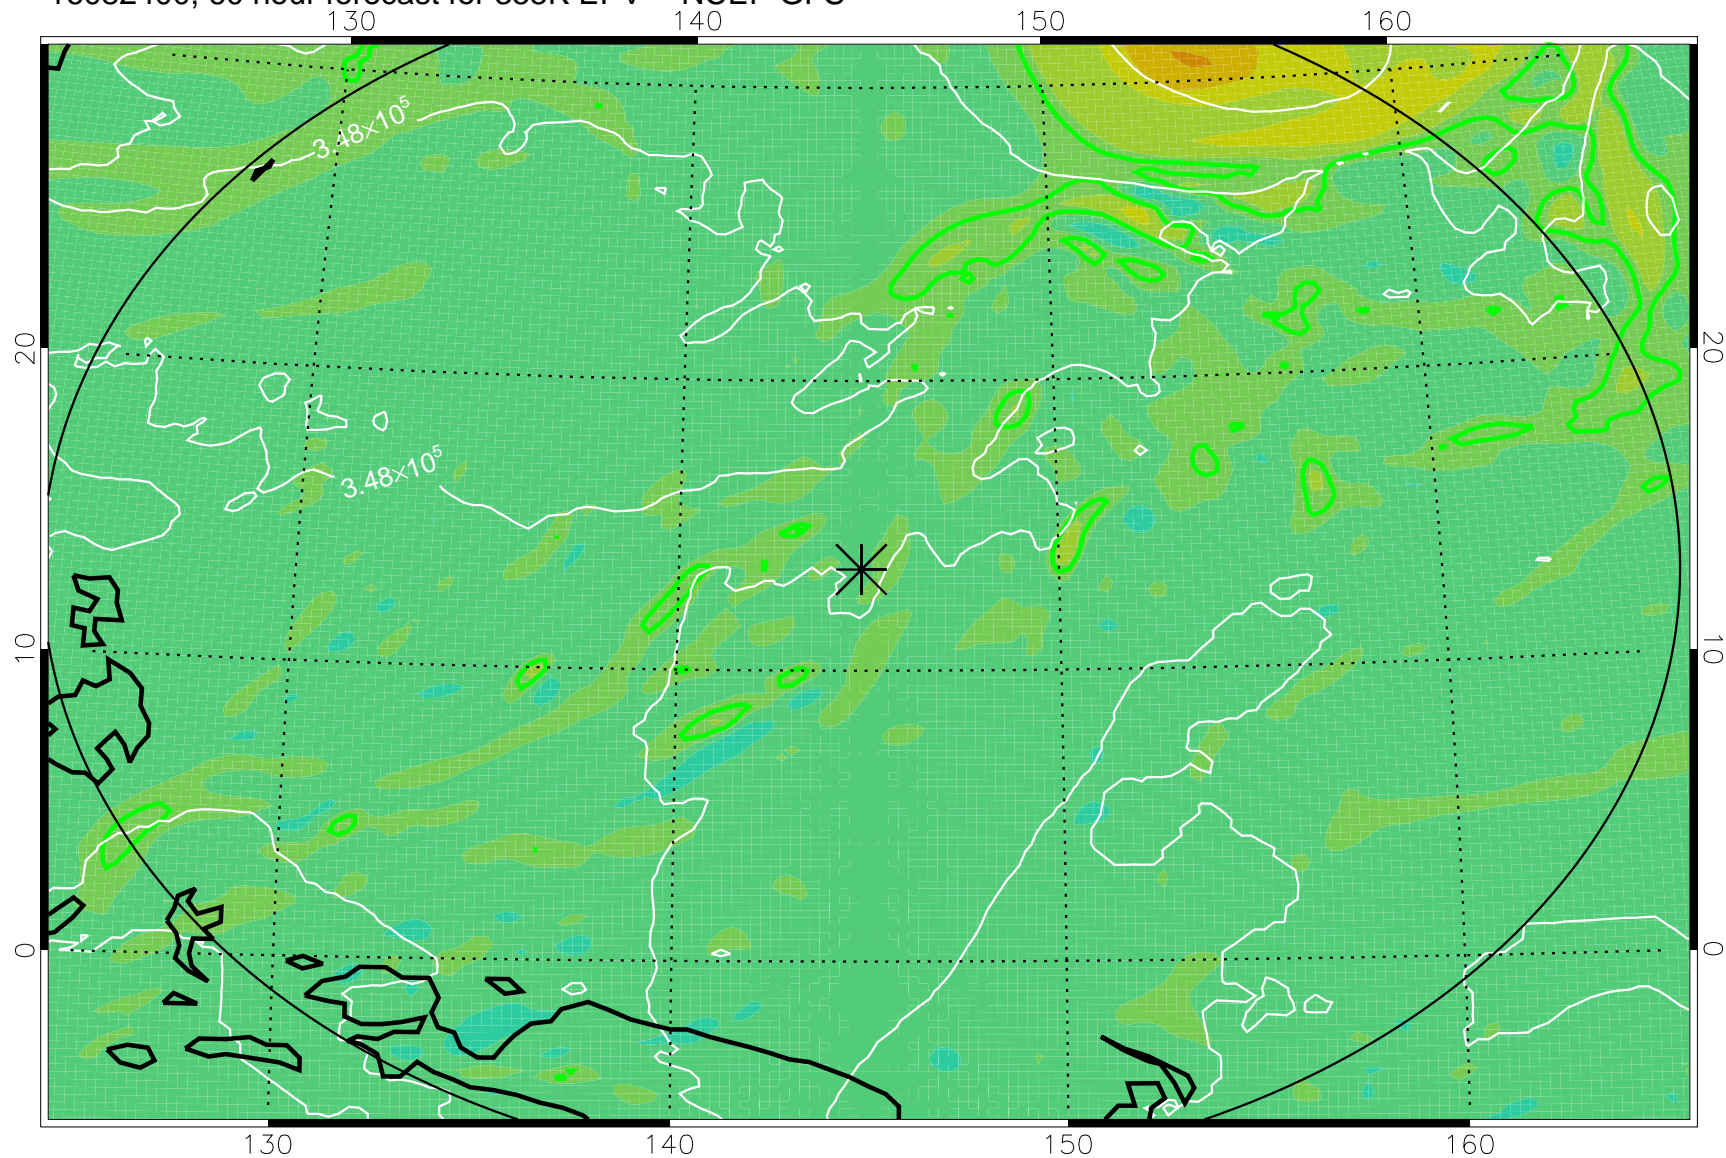

16082306, 42 hour forecast for 355K EPV -- NCEP GFS

355K Montgomery Streamfunction, white
EPV Tropopause (2 PVU) Position
Range ring of 2304 km

16082312, 48 hour forecast for 355K EPV -- NCEP GFS

355K Montgomery Streamfunction, white
EPV Tropopause (2 PVU) Position
Range ring of 2304 km

16082318, 54 hour forecast for 355K EPV -- NCEP GFS

355K Montgomery Streamfunction, white
EPV Tropopause (2 PVU) Position
Range ring of 2304 km

16082400, 60 hour forecast for 355K EPV -- NCEP GFS

355K Montgomery Streamfunction, white
EPV Tropopause (2 PVU) Position
Range ring of 2304 km

16082406, 66 hour forecast for 355K EPV -- NCEP GFS

355K Montgomery Streamfunction, white
EPV Tropopause (2 PVU) Position
Range ring of 2304 km

16082412, 72 hour forecast for 355K EPV -- NCEP GFS

355K Montgomery Streamfunction, white
EPV Tropopause (2 PVU) Position
Range ring of 2304 km

16082418, 78 hour forecast for 355K EPV -- NCEP GFS

355K Montgomery Streamfunction, white
EPV Tropopause (2 PVU) Position
Range ring of 2304 km

16082500, 84 hour forecast for 355K EPV -- NCEP GFS

355K Montgomery Streamfunction, white
EPV Tropopause (2 PVU) Position
Range ring of 2304 km