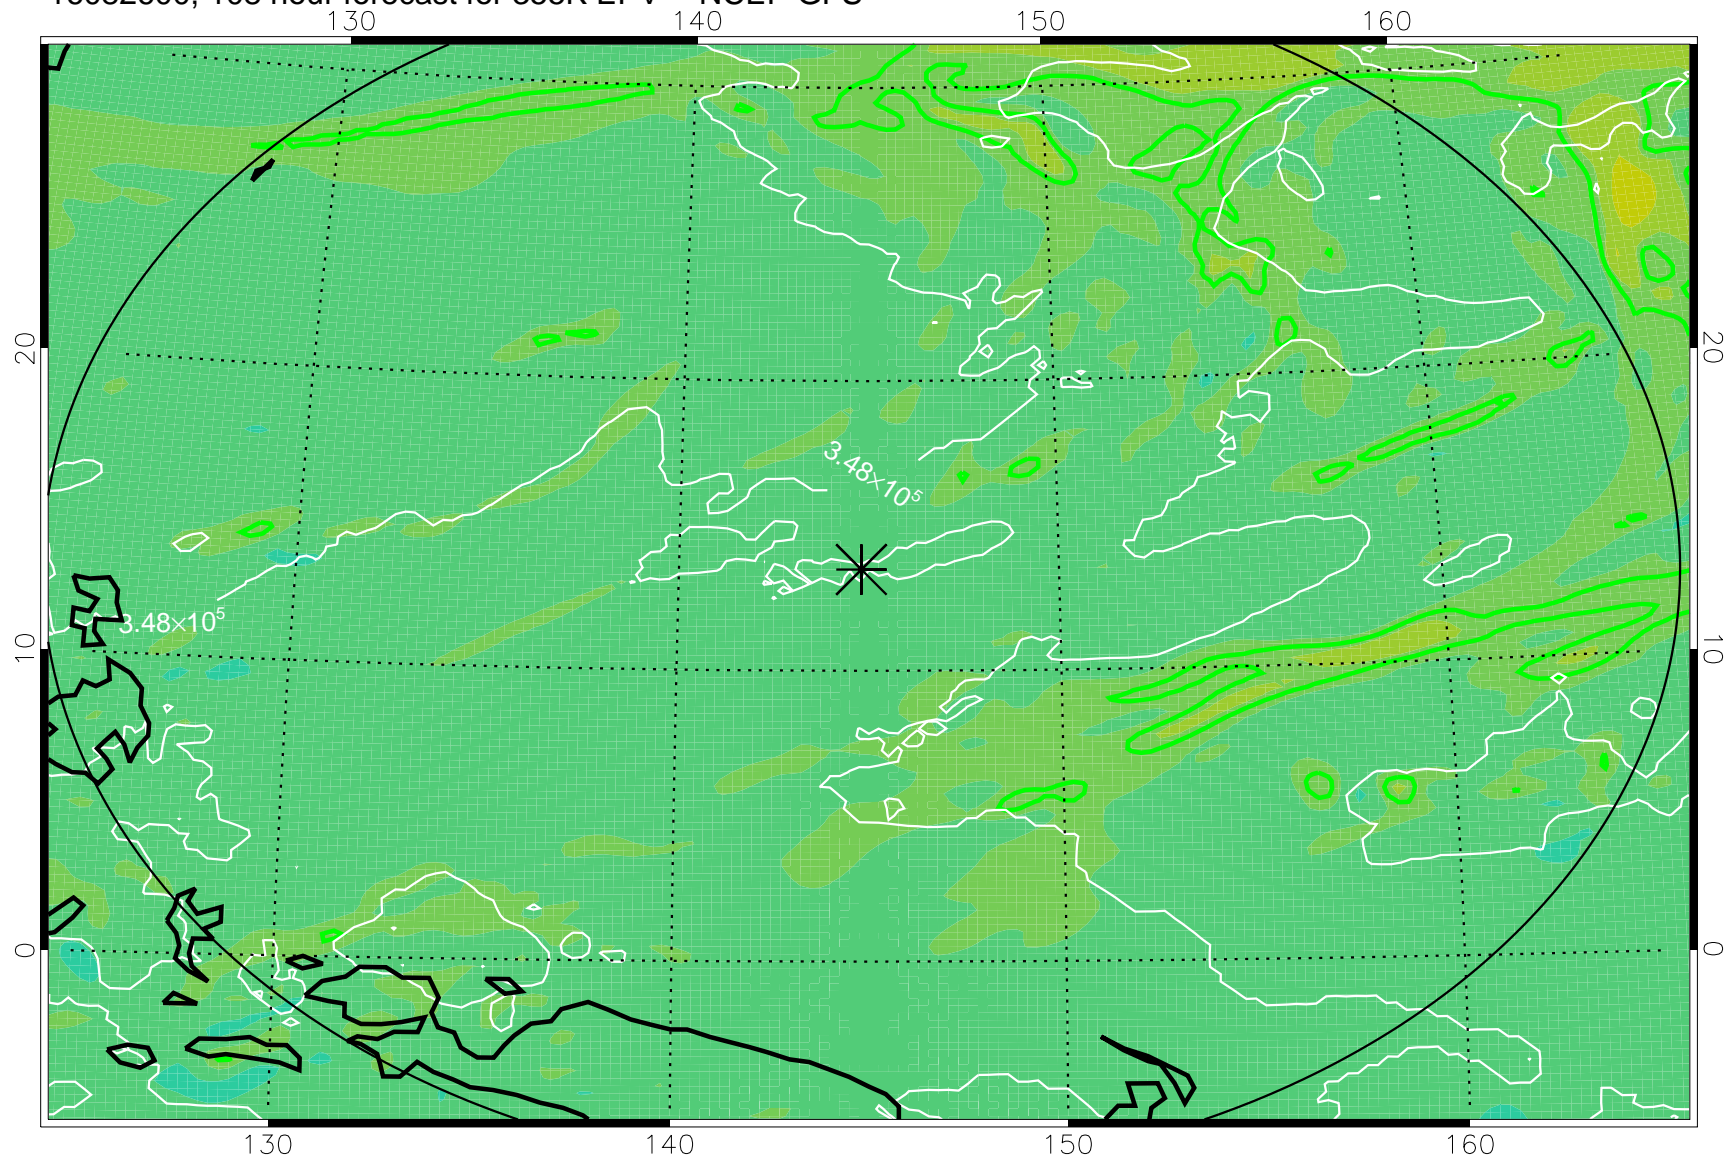

16082418, 78 hour forecast for 355K EPV -- NCEP GFS

355K Montgomery Streamfunction, white
EPV Tropopause (2 PVU) Position
Range ring of 2304 km

16082500, 84 hour forecast for 355K EPV -- NCEP GFS

355K Montgomery Streamfunction, white
EPV Tropopause (2 PVU) Position
Range ring of 2304 km

16082506, 90 hour forecast for 355K EPV -- NCEP GFS

355K Montgomery Streamfunction, white
EPV Tropopause (2 PVU) Position
Range ring of 2304 km

16082512, 96 hour forecast for 355K EPV -- NCEP GFS

355K Montgomery Streamfunction, white
EPV Tropopause (2 PVU) Position
Range ring of 2304 km

16082518, 102 hour forecast for 355K EPV -- NCEP GFS

355K Montgomery Streamfunction, white
EPV Tropopause (2 PVU) Position
Range ring of 2304 km

16082600, 108 hour forecast for 355K EPV -- NCEP GFS

355K Montgomery Streamfunction, white
EPV Tropopause (2 PVU) Position
Range ring of 2304 km

16082606, 114 hour forecast for 355K EPV -- NCEP GFS

355K Montgomery Streamfunction, white
EPV Tropopause (2 PVU) Position
Range ring of 2304 km

16082612, 120 hour forecast for 355K EPV -- NCEP GFS

355K Montgomery Streamfunction, white
EPV Tropopause (2 PVU) Position
Range ring of 2304 km