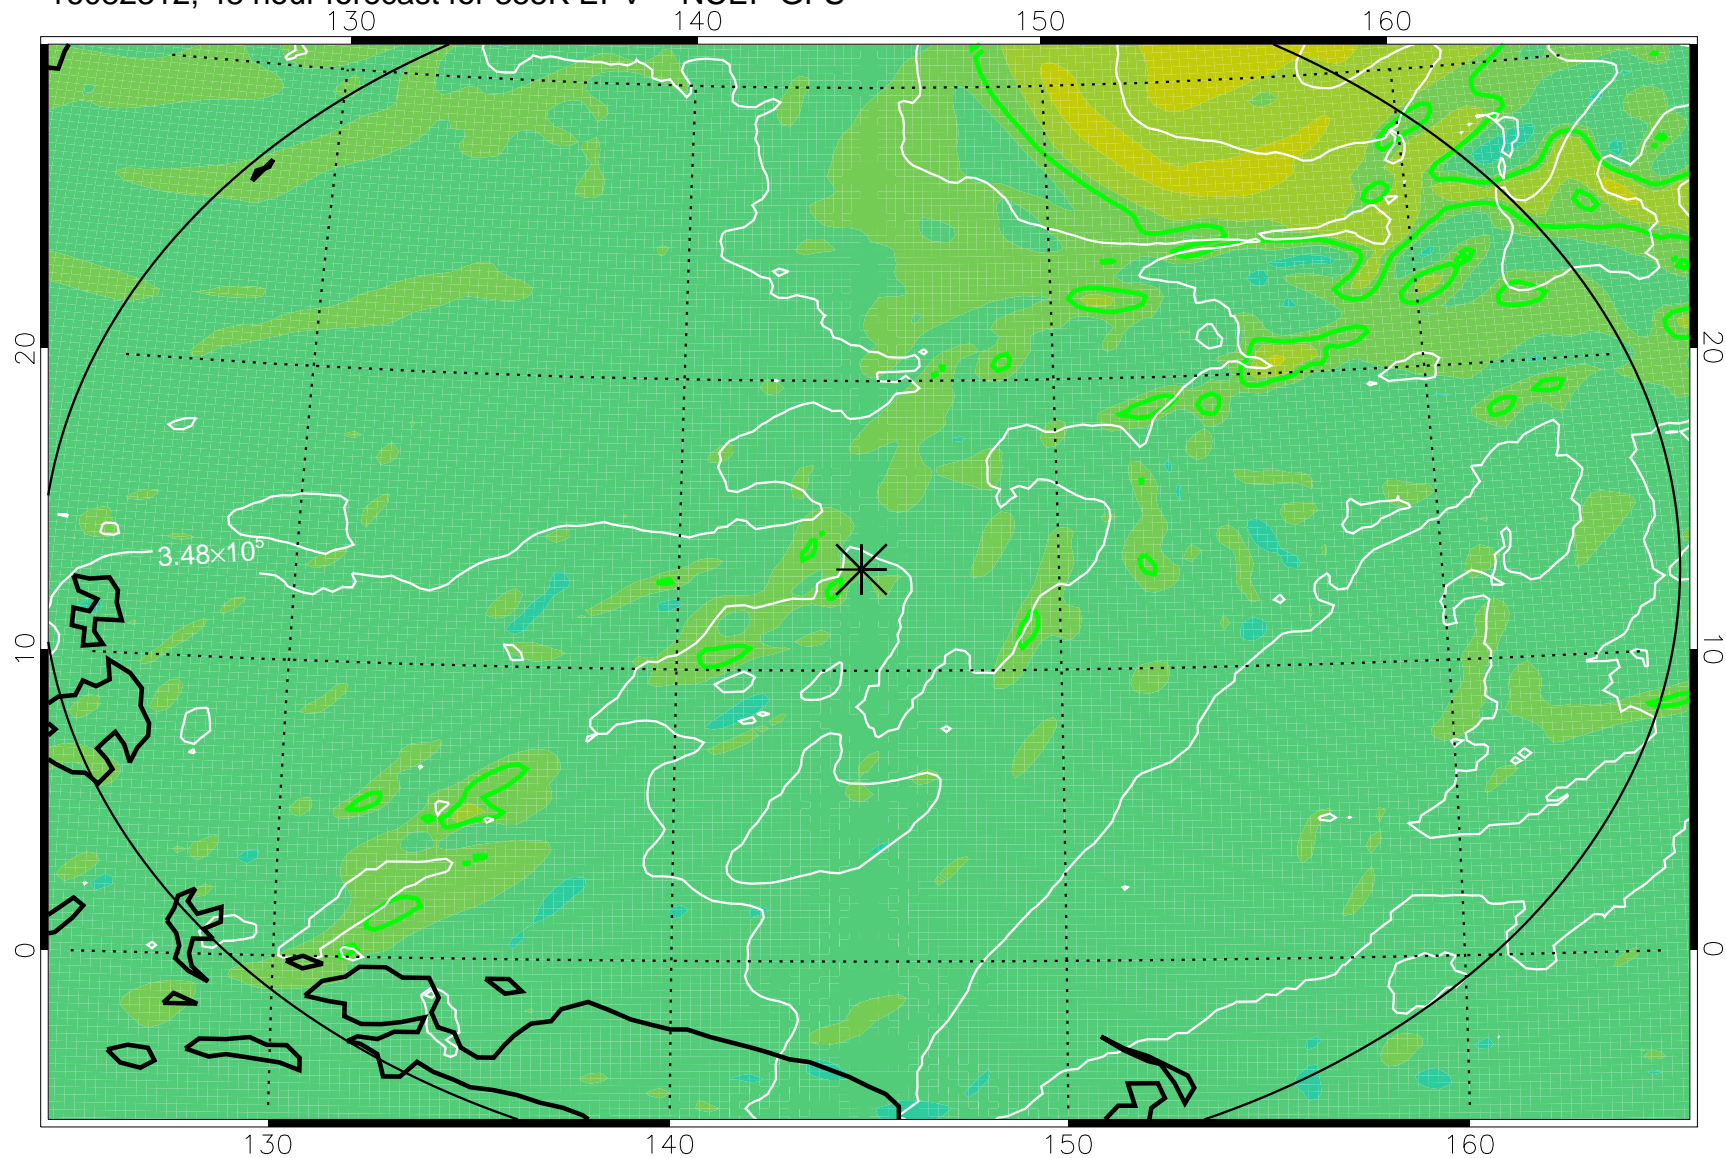

16082218, 30 hour forecast for 355K EPV -- NCEP GFS

355K Montgomery Streamfunction, white
EPV Tropopause (2 PVU) Position
Range ring of 2304 km

16082300, 36 hour forecast for 355K EPV -- NCEP GFS

355K Montgomery Streamfunction, white
EPV Tropopause (2 PVU) Position
Range ring of 2304 km

16082306, 42 hour forecast for 355K EPV -- NCEP GFS

355K Montgomery Streamfunction, white
EPV Tropopause (2 PVU) Position
Range ring of 2304 km

16082312, 48 hour forecast for 355K EPV -- NCEP GFS

355K Montgomery Streamfunction, white
EPV Tropopause (2 PVU) Position
Range ring of 2304 km

16082318, 54 hour forecast for 355K EPV -- NCEP GFS

355K Montgomery Streamfunction, white
EPV Tropopause (2 PVU) Position
Range ring of 2304 km

16082400, 60 hour forecast for 355K EPV -- NCEP GFS

355K Montgomery Streamfunction, white
EPV Tropopause (2 PVU) Position
Range ring of 2304 km

16082406, 66 hour forecast for 355K EPV -- NCEP GFS

355K Montgomery Streamfunction, white
EPV Tropopause (2 PVU) Position
Range ring of 2304 km

16082412, 72 hour forecast for 355K EPV -- NCEP GFS

355K Montgomery Streamfunction, white
EPV Tropopause (2 PVU) Position
Range ring of 2304 km