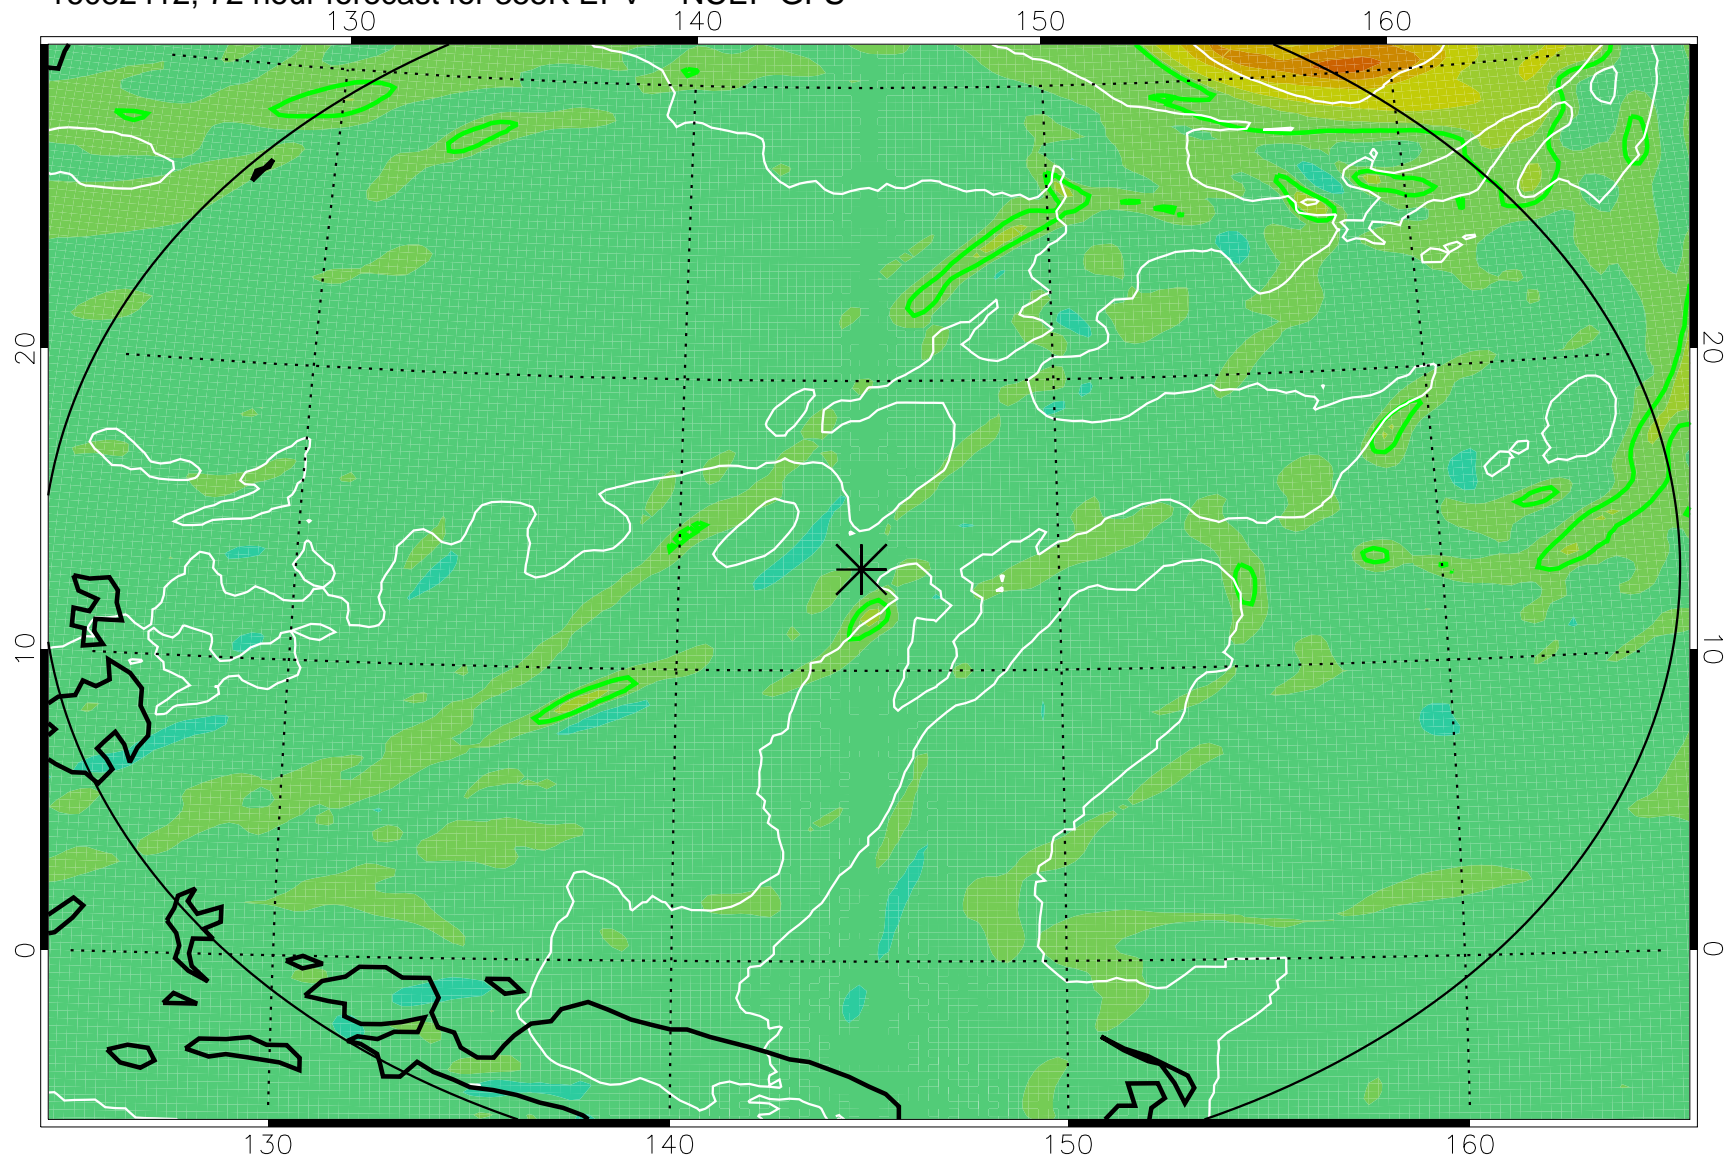

16082318, 54 hour forecast for 355K EPV -- NCEP GFS

355K Montgomery Streamfunction, white
EPV Tropopause (2 PVU) Position
Range ring of 2304 km

16082400, 60 hour forecast for 355K EPV -- NCEP GFS

355K Montgomery Streamfunction, white
EPV Tropopause (2 PVU) Position
Range ring of 2304 km

16082406, 66 hour forecast for 355K EPV -- NCEP GFS

355K Montgomery Streamfunction, white
EPV Tropopause (2 PVU) Position
Range ring of 2304 km

16082412, 72 hour forecast for 355K EPV -- NCEP GFS

355K Montgomery Streamfunction, white
EPV Tropopause (2 PVU) Position
Range ring of 2304 km

16082418, 78 hour forecast for 355K EPV -- NCEP GFS

355K Montgomery Streamfunction, white
EPV Tropopause (2 PVU) Position
Range ring of 2304 km

16082500, 84 hour forecast for 355K EPV -- NCEP GFS

355K Montgomery Streamfunction, white
EPV Tropopause (2 PVU) Position
Range ring of 2304 km

16082506, 90 hour forecast for 355K EPV -- NCEP GFS

355K Montgomery Streamfunction, white
EPV Tropopause (2 PVU) Position
Range ring of 2304 km

16082512, 96 hour forecast for 355K EPV -- NCEP GFS

355K Montgomery Streamfunction, white
EPV Tropopause (2 PVU) Position
Range ring of 2304 km