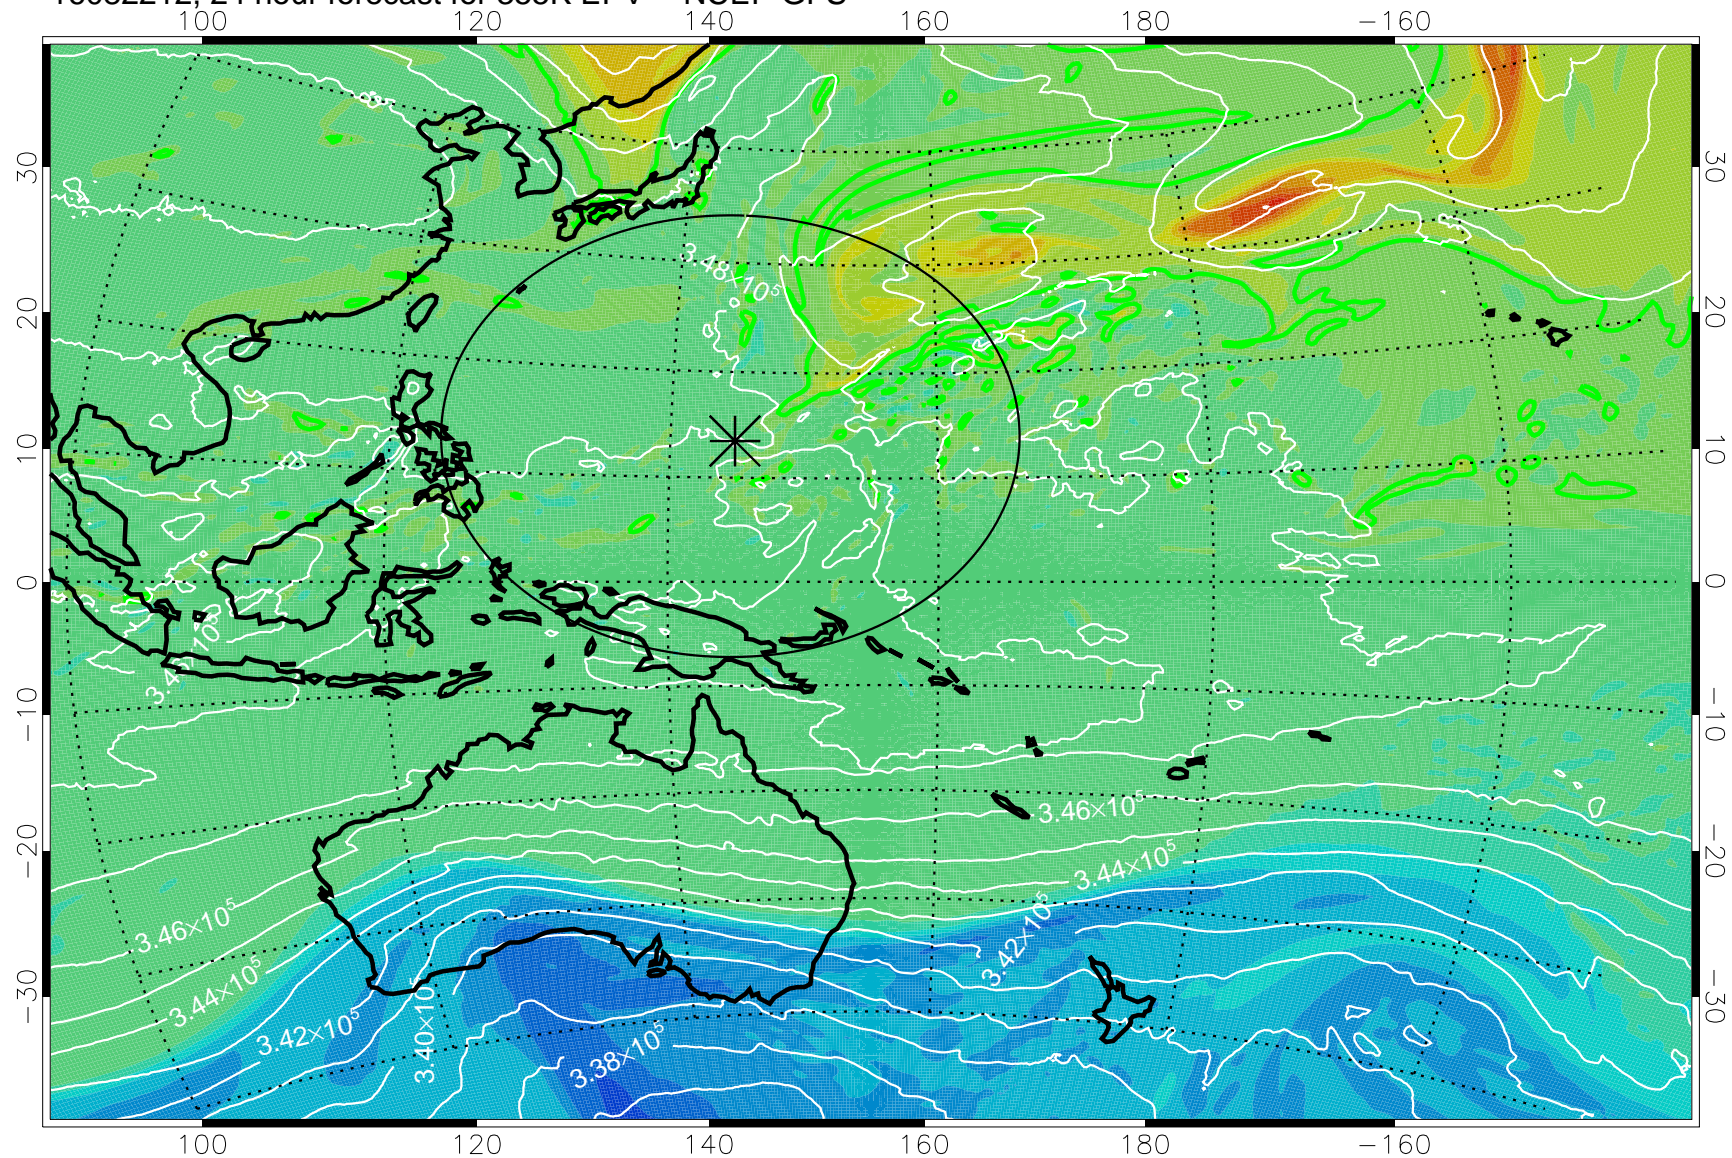

16082118, 6 hour forecast for 355K EPV -- NCEP GFS

355K Montgomery Streamfunction, white
EPV Tropopause (2 PVU) Position
Range ring of 2304 km

16082200, 12 hour forecast for 355K EPV -- NCEP GFS

355K Montgomery Streamfunction, white
EPV Tropopause (2 PVU) Position
Range ring of 2304 km

16082206, 18 hour forecast for 355K EPV -- NCEP GFS

355K Montgomery Streamfunction, white
EPV Tropopause (2 PVU) Position
Range ring of 2304 km

16082212, 24 hour forecast for 355K EPV -- NCEP GFS

355K Montgomery Streamfunction, white
EPV Tropopause (2 PVU) Position
Range ring of 2304 km

16082218, 30 hour forecast for 355K EPV -- NCEP GFS

355K Montgomery Streamfunction, white
EPV Tropopause (2 PVU) Position
Range ring of 2304 km

16082300, 36 hour forecast for 355K EPV -- NCEP GFS

355K Montgomery Streamfunction, white
EPV Tropopause (2 PVU) Position
Range ring of 2304 km

16082306, 42 hour forecast for 355K EPV -- NCEP GFS

355K Montgomery Streamfunction, white
EPV Tropopause (2 PVU) Position
Range ring of 2304 km

16082312, 48 hour forecast for 355K EPV -- NCEP GFS

355K Montgomery Streamfunction, white
EPV Tropopause (2 PVU) Position
Range ring of 2304 km