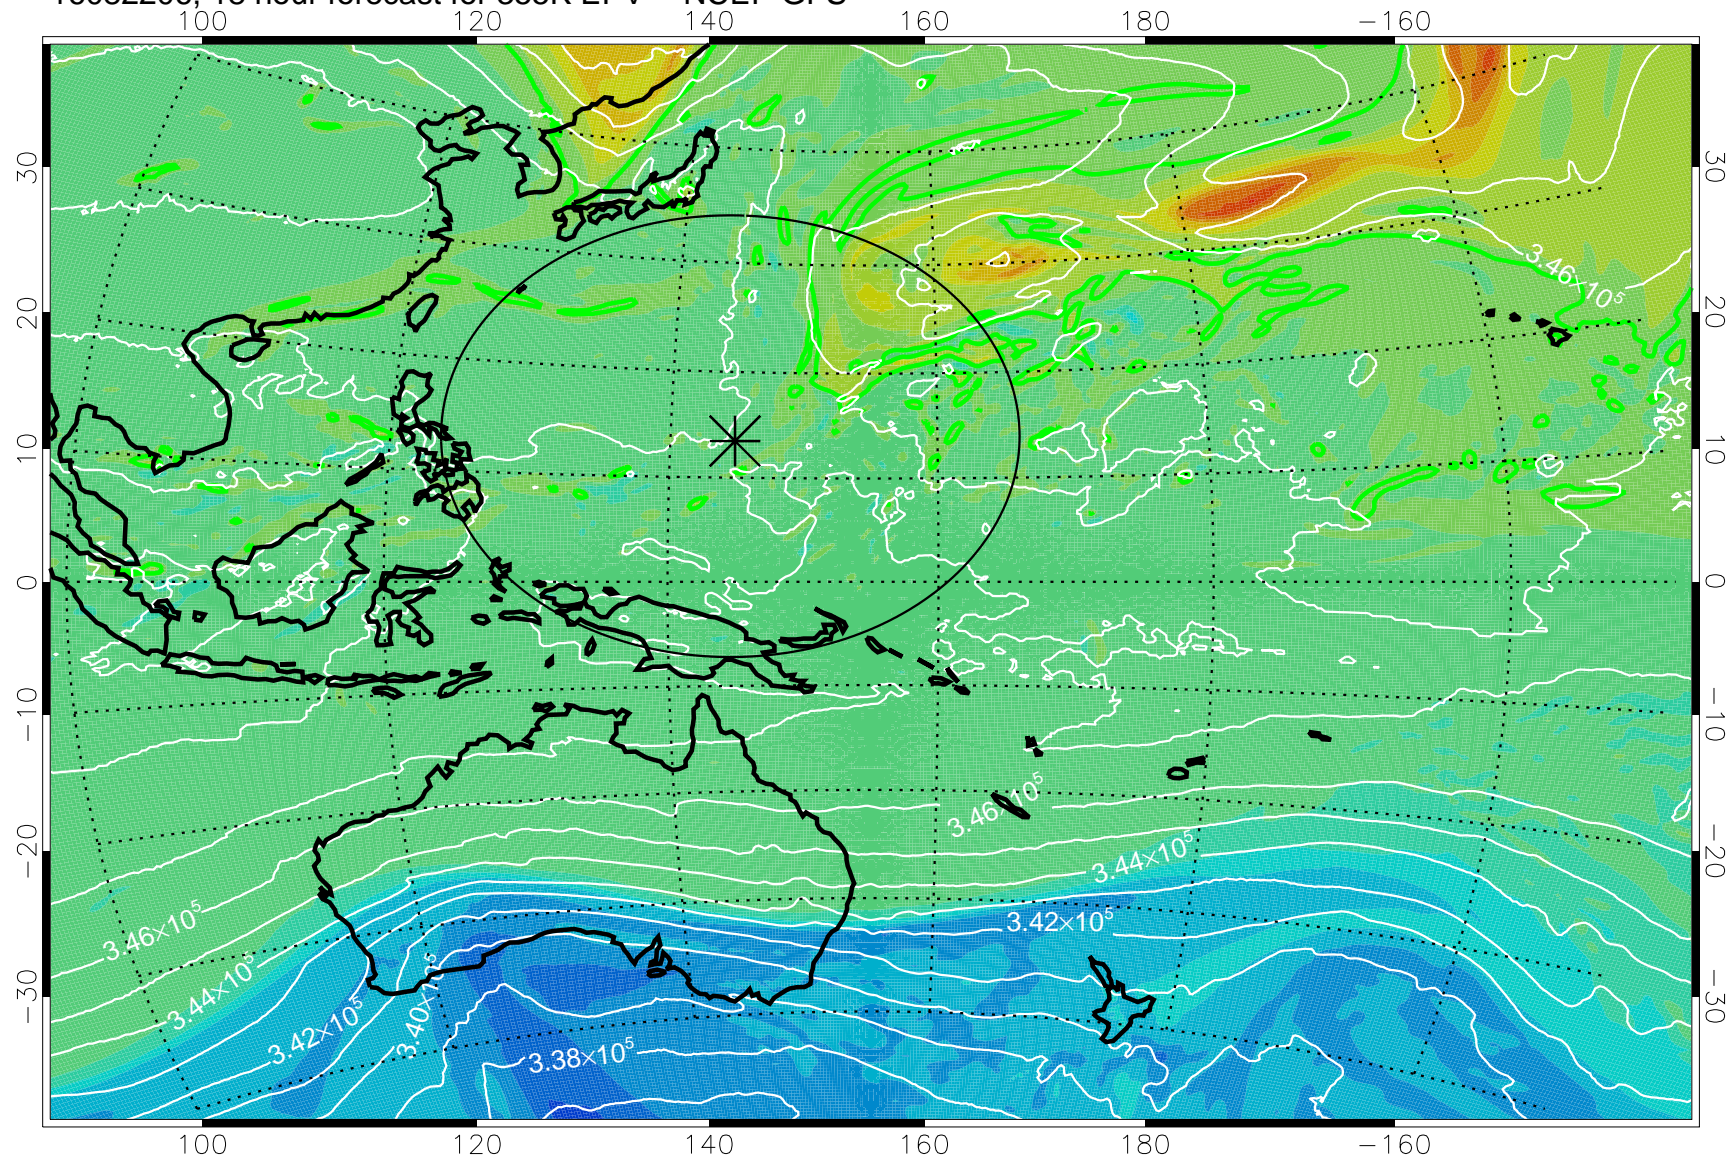

16082118, 6 hour forecast for 355K EPV -- NCEP GFS

355K Montgomery Streamfunction, white
EPV Tropopause (2 PVU) Position
Range ring of 2304 km

16082200, 12 hour forecast for 355K EPV -- NCEP GFS

355K Montgomery Streamfunction, white
EPV Tropopause (2 PVU) Position
Range ring of 2304 km

16082206, 18 hour forecast for 355K EPV -- NCEP GFS

355K Montgomery Streamfunction, white
EPV Tropopause (2 PVU) Position
Range ring of 2304 km

16082212, 24 hour forecast for 355K EPV -- NCEP GFS

355K Montgomery Streamfunction, white
EPV Tropopause (2 PVU) Position
Range ring of 2304 km

16082218, 30 hour forecast for 355K EPV -- NCEP GFS

355K Montgomery Streamfunction, white
EPV Tropopause (2 PVU) Position
Range ring of 2304 km

16082300, 36 hour forecast for 355K EPV -- NCEP GFS

355K Montgomery Streamfunction, white
EPV Tropopause (2 PVU) Position
Range ring of 2304 km

16082306, 42 hour forecast for 355K EPV -- NCEP GFS

355K Montgomery Streamfunction, white
EPV Tropopause (2 PVU) Position
Range ring of 2304 km

16082312, 48 hour forecast for 355K EPV -- NCEP GFS

355K Montgomery Streamfunction, white
EPV Tropopause (2 PVU) Position
Range ring of 2304 km