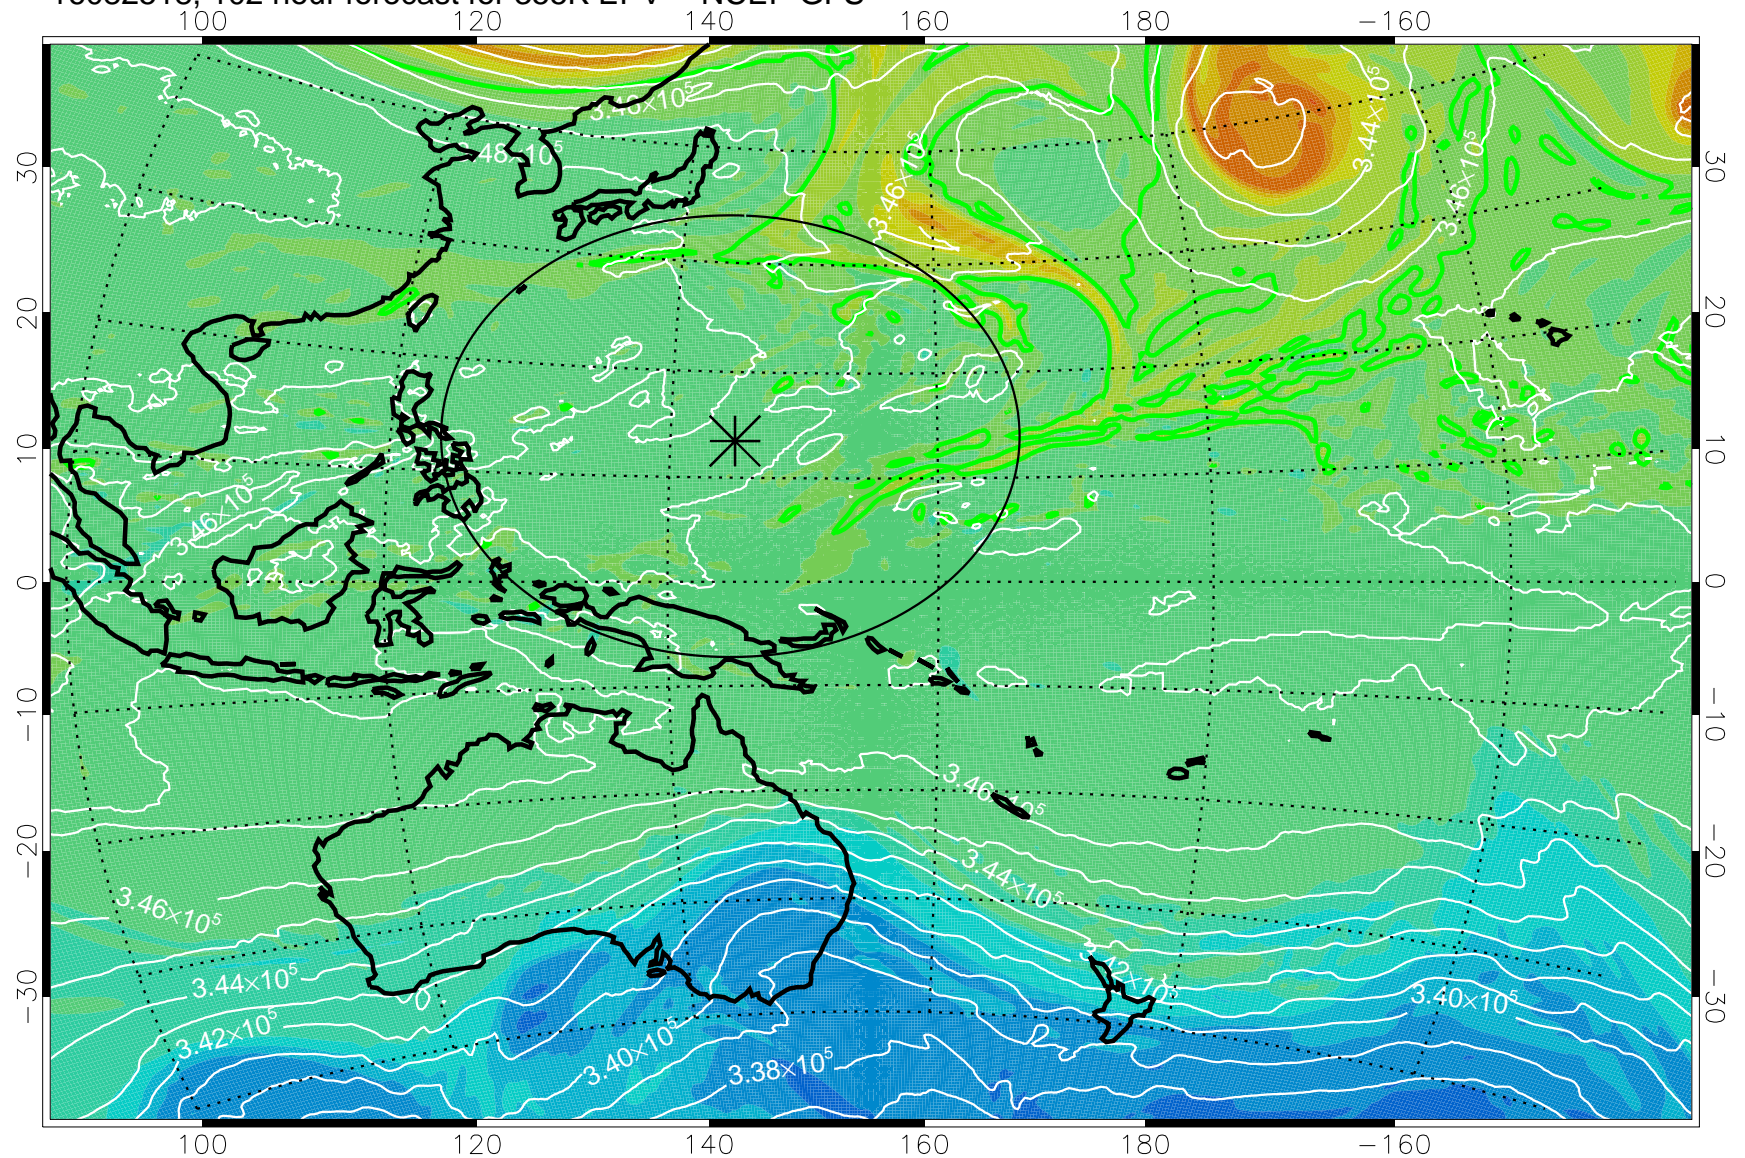

16082418, 78 hour forecast for 355K EPV -- NCEP GFS

355K Montgomery Streamfunction, white
EPV Tropopause (2 PVU) Position
Range ring of 2304 km

16082500, 84 hour forecast for 355K EPV -- NCEP GFS

355K Montgomery Streamfunction, white
EPV Tropopause (2 PVU) Position
Range ring of 2304 km

16082506, 90 hour forecast for 355K EPV -- NCEP GFS

355K Montgomery Streamfunction, white
EPV Tropopause (2 PVU) Position
Range ring of 2304 km

16082512, 96 hour forecast for 355K EPV -- NCEP GFS

355K Montgomery Streamfunction, white
EPV Tropopause (2 PVU) Position
Range ring of 2304 km

16082518, 102 hour forecast for 355K EPV -- NCEP GFS

355K Montgomery Streamfunction, white
EPV Tropopause (2 PVU) Position
Range ring of 2304 km

16082600, 108 hour forecast for 355K EPV -- NCEP GFS

355K Montgomery Streamfunction, white
EPV Tropopause (2 PVU) Position
Range ring of 2304 km

16082606, 114 hour forecast for 355K EPV -- NCEP GFS

355K Montgomery Streamfunction, white
EPV Tropopause (2 PVU) Position
Range ring of 2304 km

16082612, 120 hour forecast for 355K EPV -- NCEP GFS

355K Montgomery Streamfunction, white
EPV Tropopause (2 PVU) Position
Range ring of 2304 km