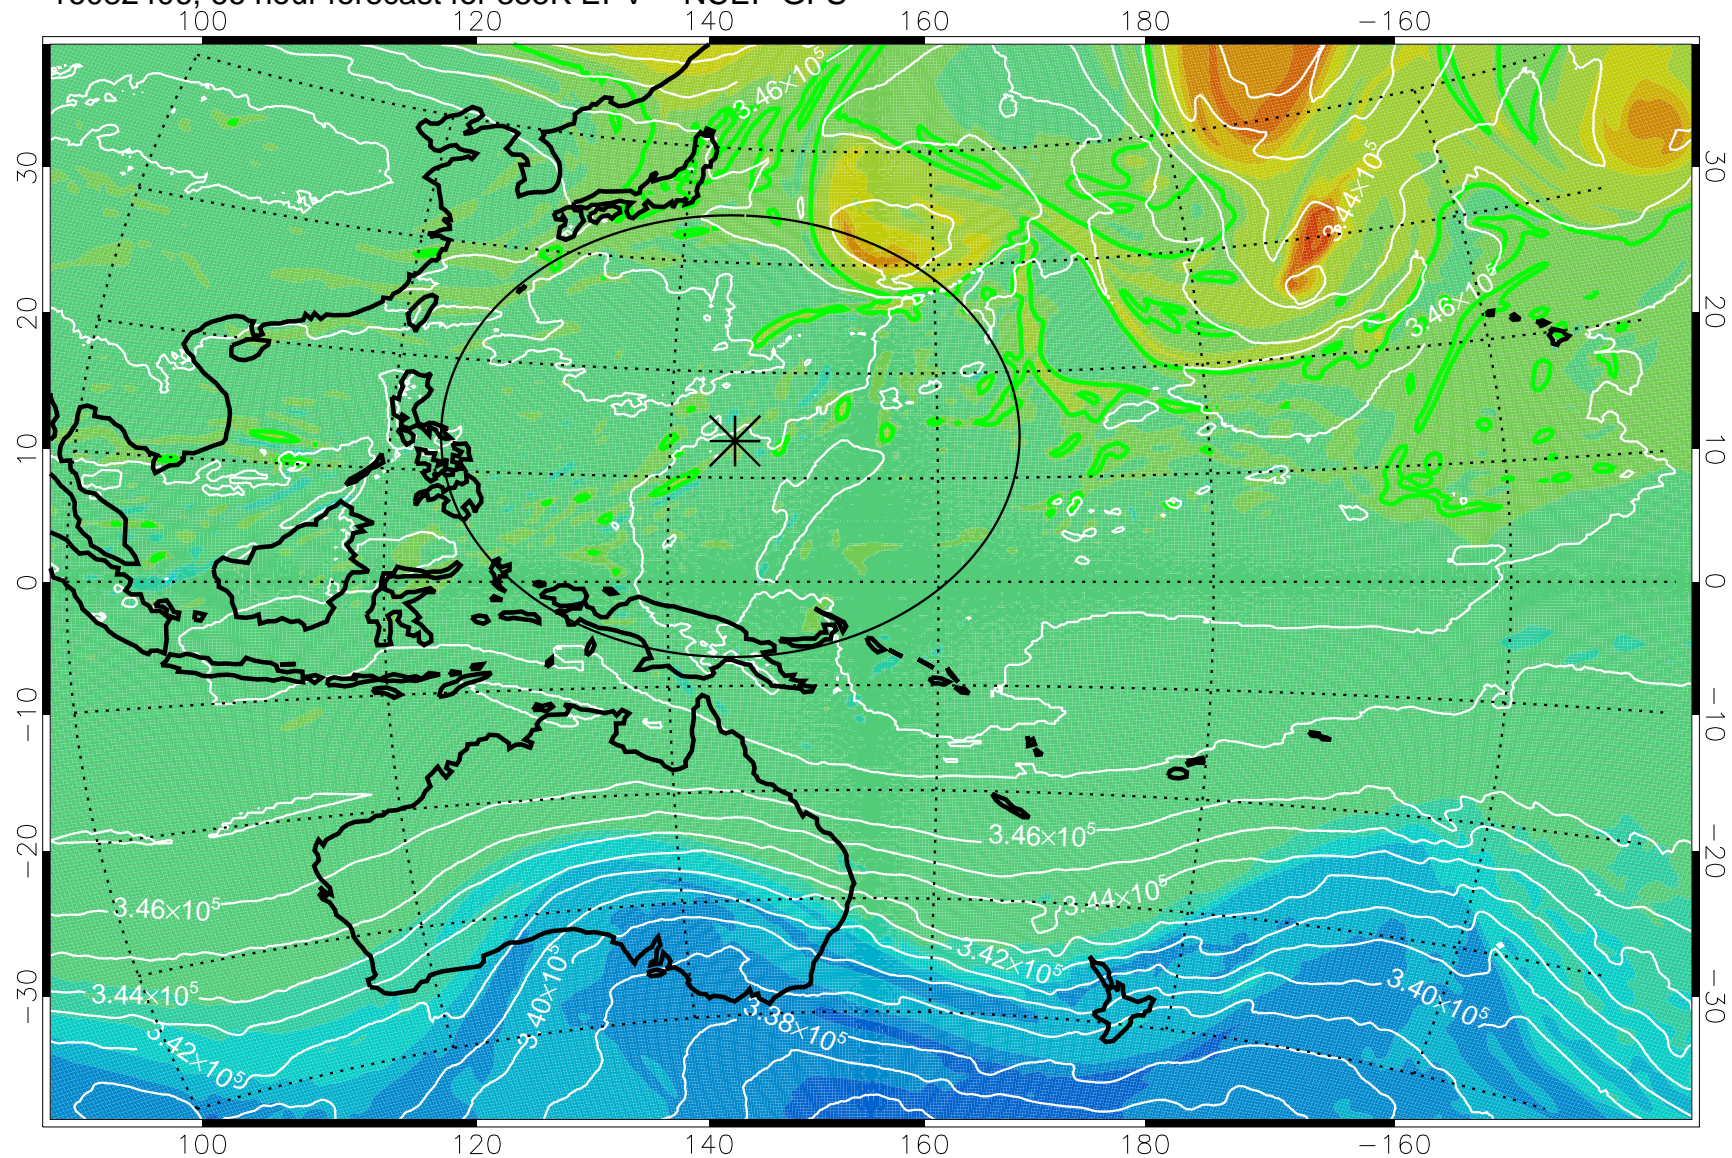

16082306, 42 hour forecast for 355K EPV -- NCEP GFS

355K Montgomery Streamfunction, white
EPV Tropopause (2 PVU) Position
Range ring of 2304 km

16082312, 48 hour forecast for 355K EPV -- NCEP GFS

355K Montgomery Streamfunction, white
EPV Tropopause (2 PVU) Position
Range ring of 2304 km

16082318, 54 hour forecast for 355K EPV -- NCEP GFS

355K Montgomery Streamfunction, white
EPV Tropopause (2 PVU) Position
Range ring of 2304 km

16082400, 60 hour forecast for 355K EPV -- NCEP GFS

355K Montgomery Streamfunction, white
EPV Tropopause (2 PVU) Position
Range ring of 2304 km

16082406, 66 hour forecast for 355K EPV -- NCEP GFS

355K Montgomery Streamfunction, white
EPV Tropopause (2 PVU) Position
Range ring of 2304 km

16082412, 72 hour forecast for 355K EPV -- NCEP GFS

355K Montgomery Streamfunction, white
EPV Tropopause (2 PVU) Position
Range ring of 2304 km

16082418, 78 hour forecast for 355K EPV -- NCEP GFS

355K Montgomery Streamfunction, white
EPV Tropopause (2 PVU) Position
Range ring of 2304 km

16082500, 84 hour forecast for 355K EPV -- NCEP GFS

355K Montgomery Streamfunction, white
EPV Tropopause (2 PVU) Position
Range ring of 2304 km