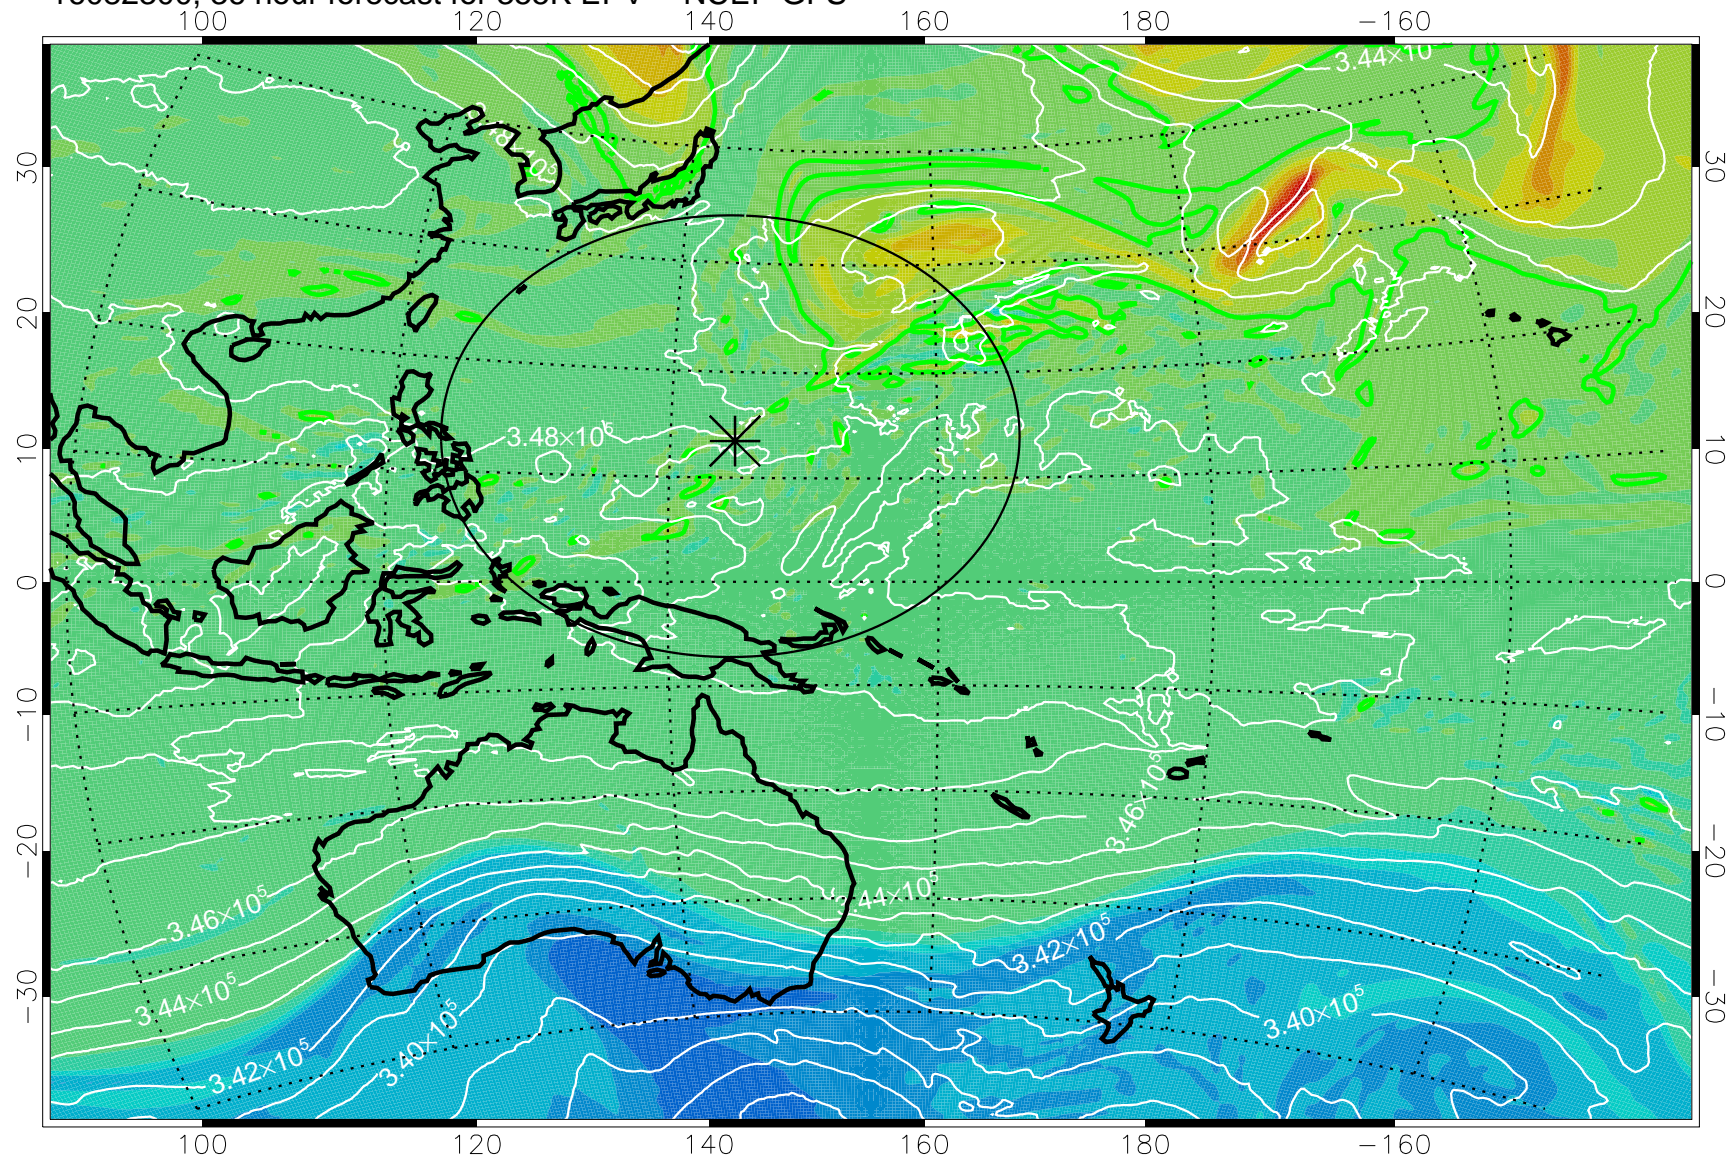

16082206, 18 hour forecast for 355K EPV -- NCEP GFS

355K Montgomery Streamfunction, white
EPV Tropopause (2 PVU) Position
Range ring of 2304 km

16082212, 24 hour forecast for 355K EPV -- NCEP GFS

355K Montgomery Streamfunction, white
EPV Tropopause (2 PVU) Position
Range ring of 2304 km

16082218, 30 hour forecast for 355K EPV -- NCEP GFS

355K Montgomery Streamfunction, white
EPV Tropopause (2 PVU) Position
Range ring of 2304 km

16082300, 36 hour forecast for 355K EPV -- NCEP GFS

355K Montgomery Streamfunction, white
EPV Tropopause (2 PVU) Position
Range ring of 2304 km

16082306, 42 hour forecast for 355K EPV -- NCEP GFS

355K Montgomery Streamfunction, white
EPV Tropopause (2 PVU) Position
Range ring of 2304 km

16082312, 48 hour forecast for 355K EPV -- NCEP GFS

355K Montgomery Streamfunction, white
EPV Tropopause (2 PVU) Position
Range ring of 2304 km

16082318, 54 hour forecast for 355K EPV -- NCEP GFS

355K Montgomery Streamfunction, white
EPV Tropopause (2 PVU) Position
Range ring of 2304 km

16082400, 60 hour forecast for 355K EPV -- NCEP GFS

355K Montgomery Streamfunction, white
EPV Tropopause (2 PVU) Position
Range ring of 2304 km