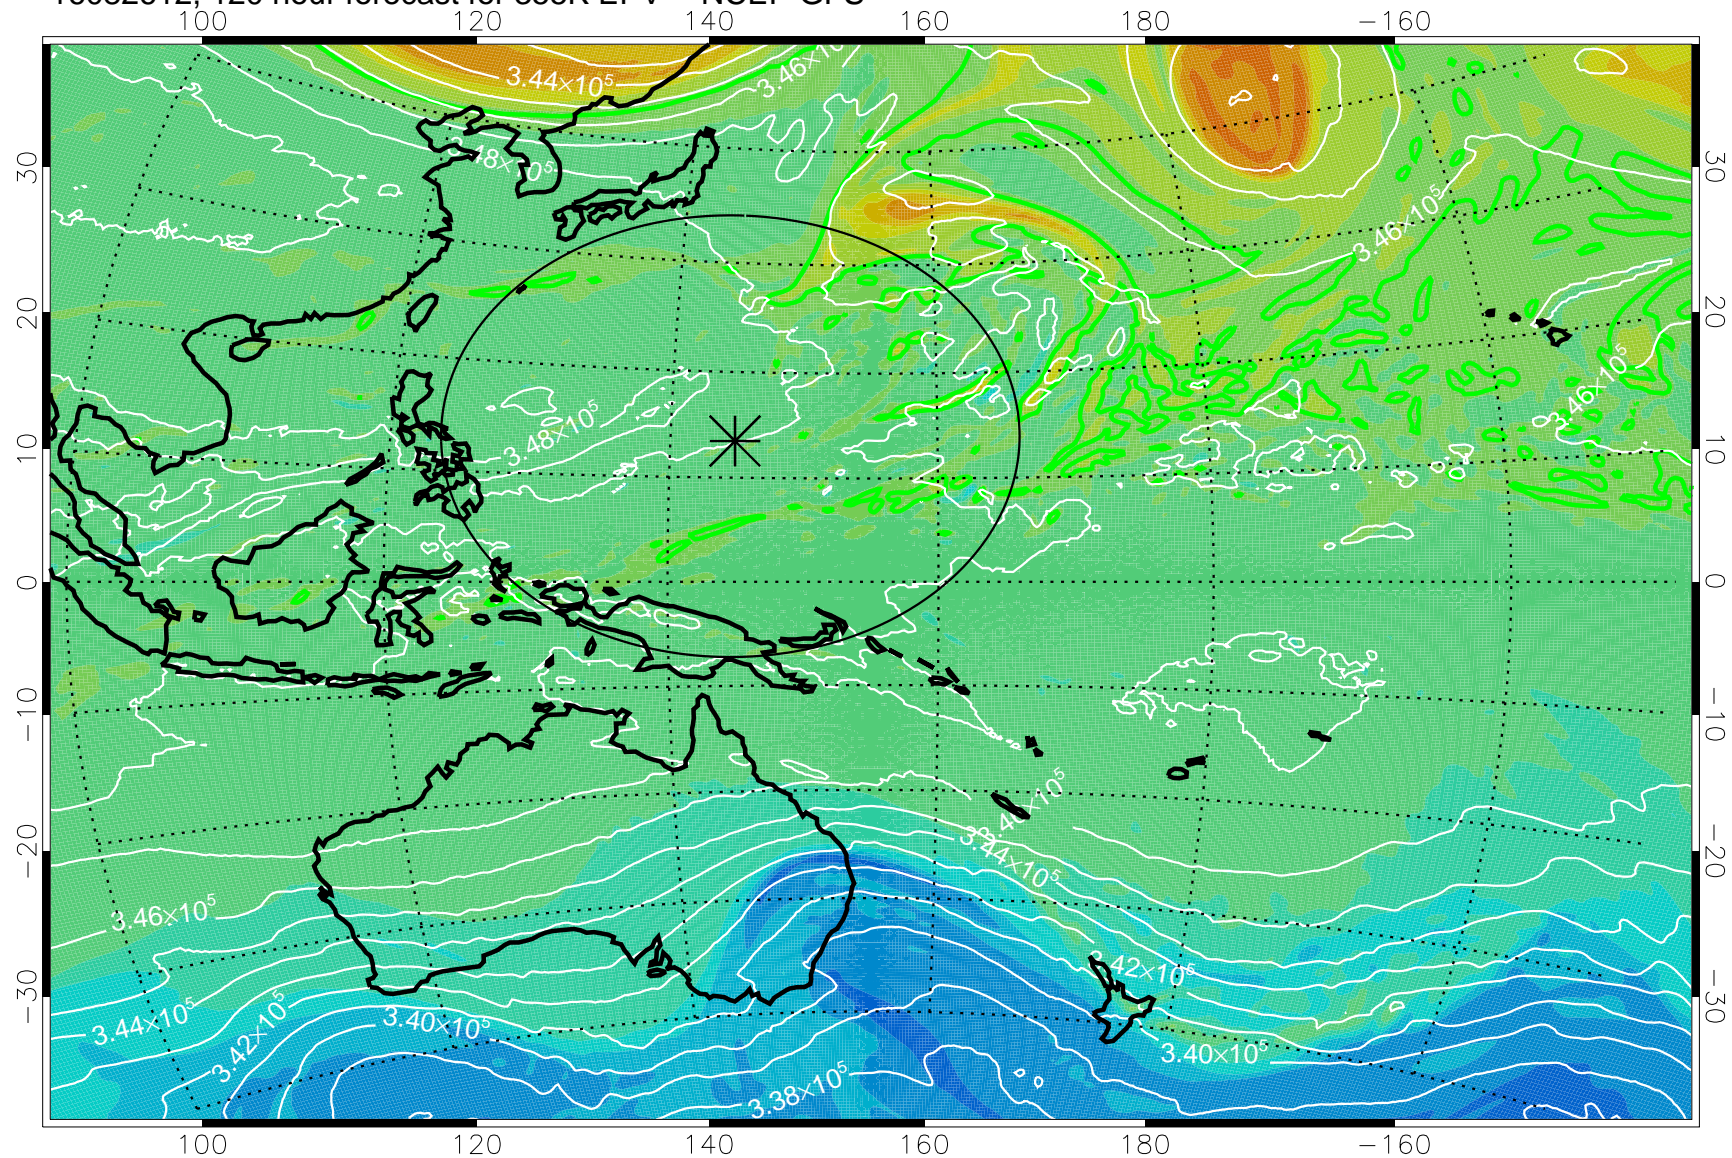

16082506, 90 hour forecast for 355K EPV -- NCEP GFS

355K Montgomery Streamfunction, white
EPV Tropopause (2 PVU) Position
Range ring of 2304 km

16082512, 96 hour forecast for 355K EPV -- NCEP GFS

355K Montgomery Streamfunction, white
EPV Tropopause (2 PVU) Position
Range ring of 2304 km

16082518, 102 hour forecast for 355K EPV -- NCEP GFS

355K Montgomery Streamfunction, white
EPV Tropopause (2 PVU) Position
Range ring of 2304 km

16082600, 108 hour forecast for 355K EPV -- NCEP GFS

355K Montgomery Streamfunction, white
EPV Tropopause (2 PVU) Position
Range ring of 2304 km

16082606, 114 hour forecast for 355K EPV -- NCEP GFS

355K Montgomery Streamfunction, white
EPV Tropopause (2 PVU) Position
Range ring of 2304 km

16082612, 120 hour forecast for 355K EPV -- NCEP GFS

355K Montgomery Streamfunction, white
EPV Tropopause (2 PVU) Position
Range ring of 2304 km