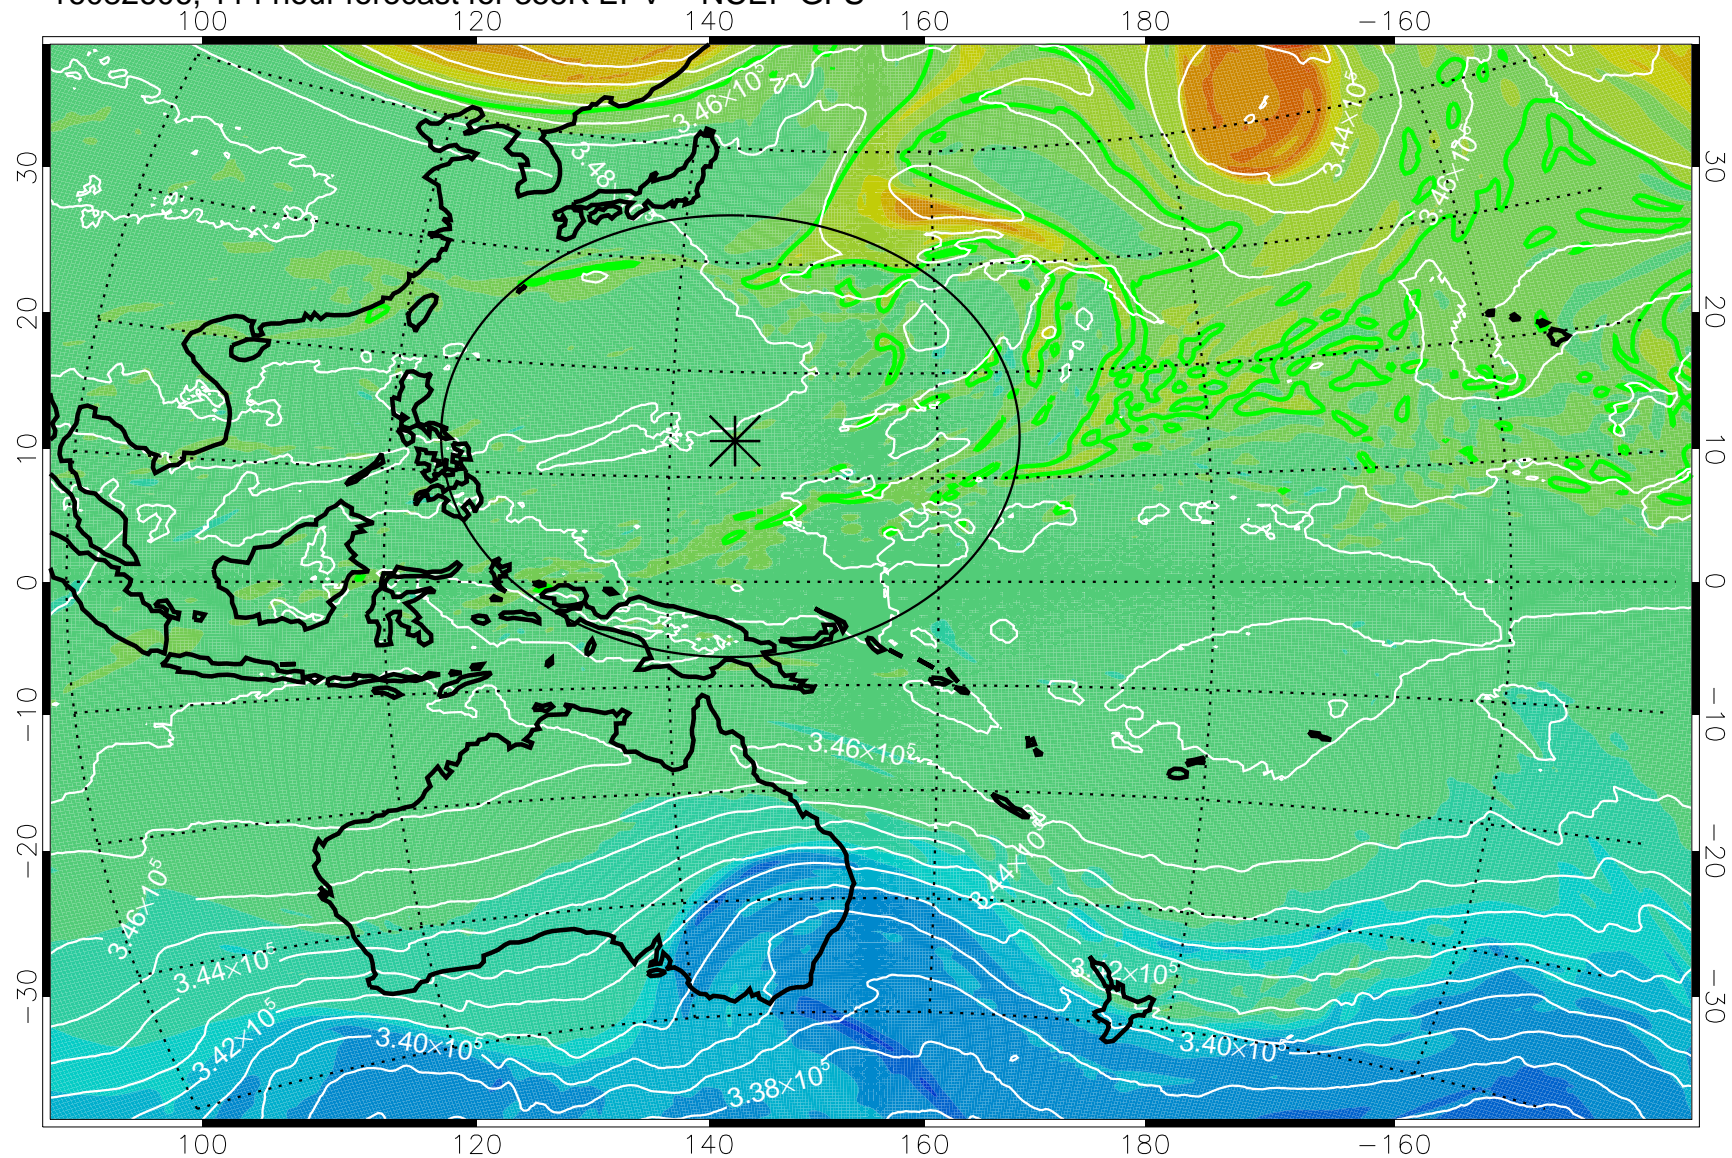

16082506, 90 hour forecast for 355K EPV -- NCEP GFS

355K Montgomery Streamfunction, white
EPV Tropopause (2 PVU) Position
Range ring of 2304 km

16082512, 96 hour forecast for 355K EPV -- NCEP GFS

355K Montgomery Streamfunction, white
EPV Tropopause (2 PVU) Position
Range ring of 2304 km

16082518, 102 hour forecast for 355K EPV -- NCEP GFS

355K Montgomery Streamfunction, white
EPV Tropopause (2 PVU) Position
Range ring of 2304 km

16082600, 108 hour forecast for 355K EPV -- NCEP GFS

355K Montgomery Streamfunction, white
EPV Tropopause (2 PVU) Position
Range ring of 2304 km

16082606, 114 hour forecast for 355K EPV -- NCEP GFS

355K Montgomery Streamfunction, white
EPV Tropopause (2 PVU) Position
Range ring of 2304 km

16082612, 120 hour forecast for 355K EPV -- NCEP GFS

355K Montgomery Streamfunction, white
EPV Tropopause (2 PVU) Position
Range ring of 2304 km