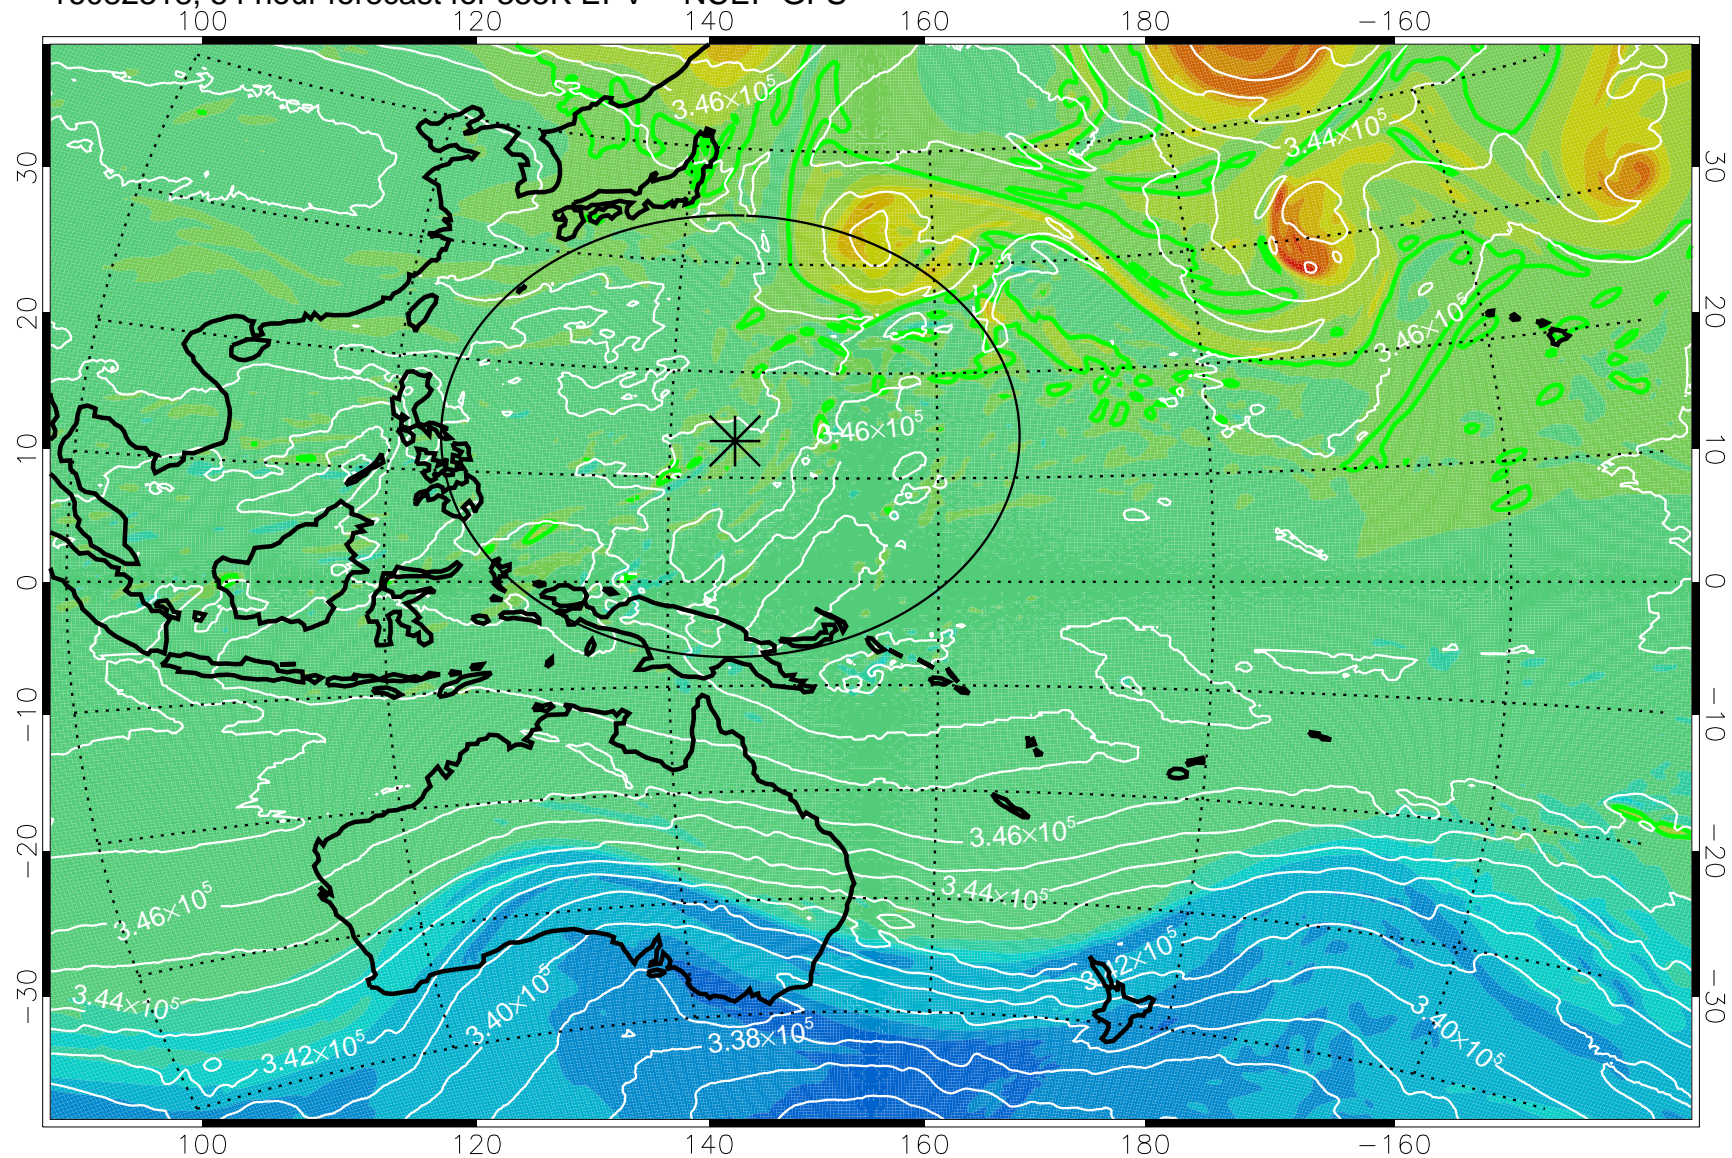

16082218, 30 hour forecast for 355K EPV -- NCEP GFS

355K Montgomery Streamfunction, white
EPV Tropopause (2 PVU) Position
Range ring of 2304 km

16082300, 36 hour forecast for 355K EPV -- NCEP GFS

355K Montgomery Streamfunction, white
EPV Tropopause (2 PVU) Position
Range ring of 2304 km

16082306, 42 hour forecast for 355K EPV -- NCEP GFS

355K Montgomery Streamfunction, white
EPV Tropopause (2 PVU) Position
Range ring of 2304 km

16082312, 48 hour forecast for 355K EPV -- NCEP GFS

355K Montgomery Streamfunction, white
EPV Tropopause (2 PVU) Position
Range ring of 2304 km

16082318, 54 hour forecast for 355K EPV -- NCEP GFS

355K Montgomery Streamfunction, white
EPV Tropopause (2 PVU) Position
Range ring of 2304 km

16082400, 60 hour forecast for 355K EPV -- NCEP GFS

355K Montgomery Streamfunction, white
EPV Tropopause (2 PVU) Position
Range ring of 2304 km

16082406, 66 hour forecast for 355K EPV -- NCEP GFS

355K Montgomery Streamfunction, white
EPV Tropopause (2 PVU) Position
Range ring of 2304 km

16082412, 72 hour forecast for 355K EPV -- NCEP GFS

355K Montgomery Streamfunction, white
EPV Tropopause (2 PVU) Position
Range ring of 2304 km