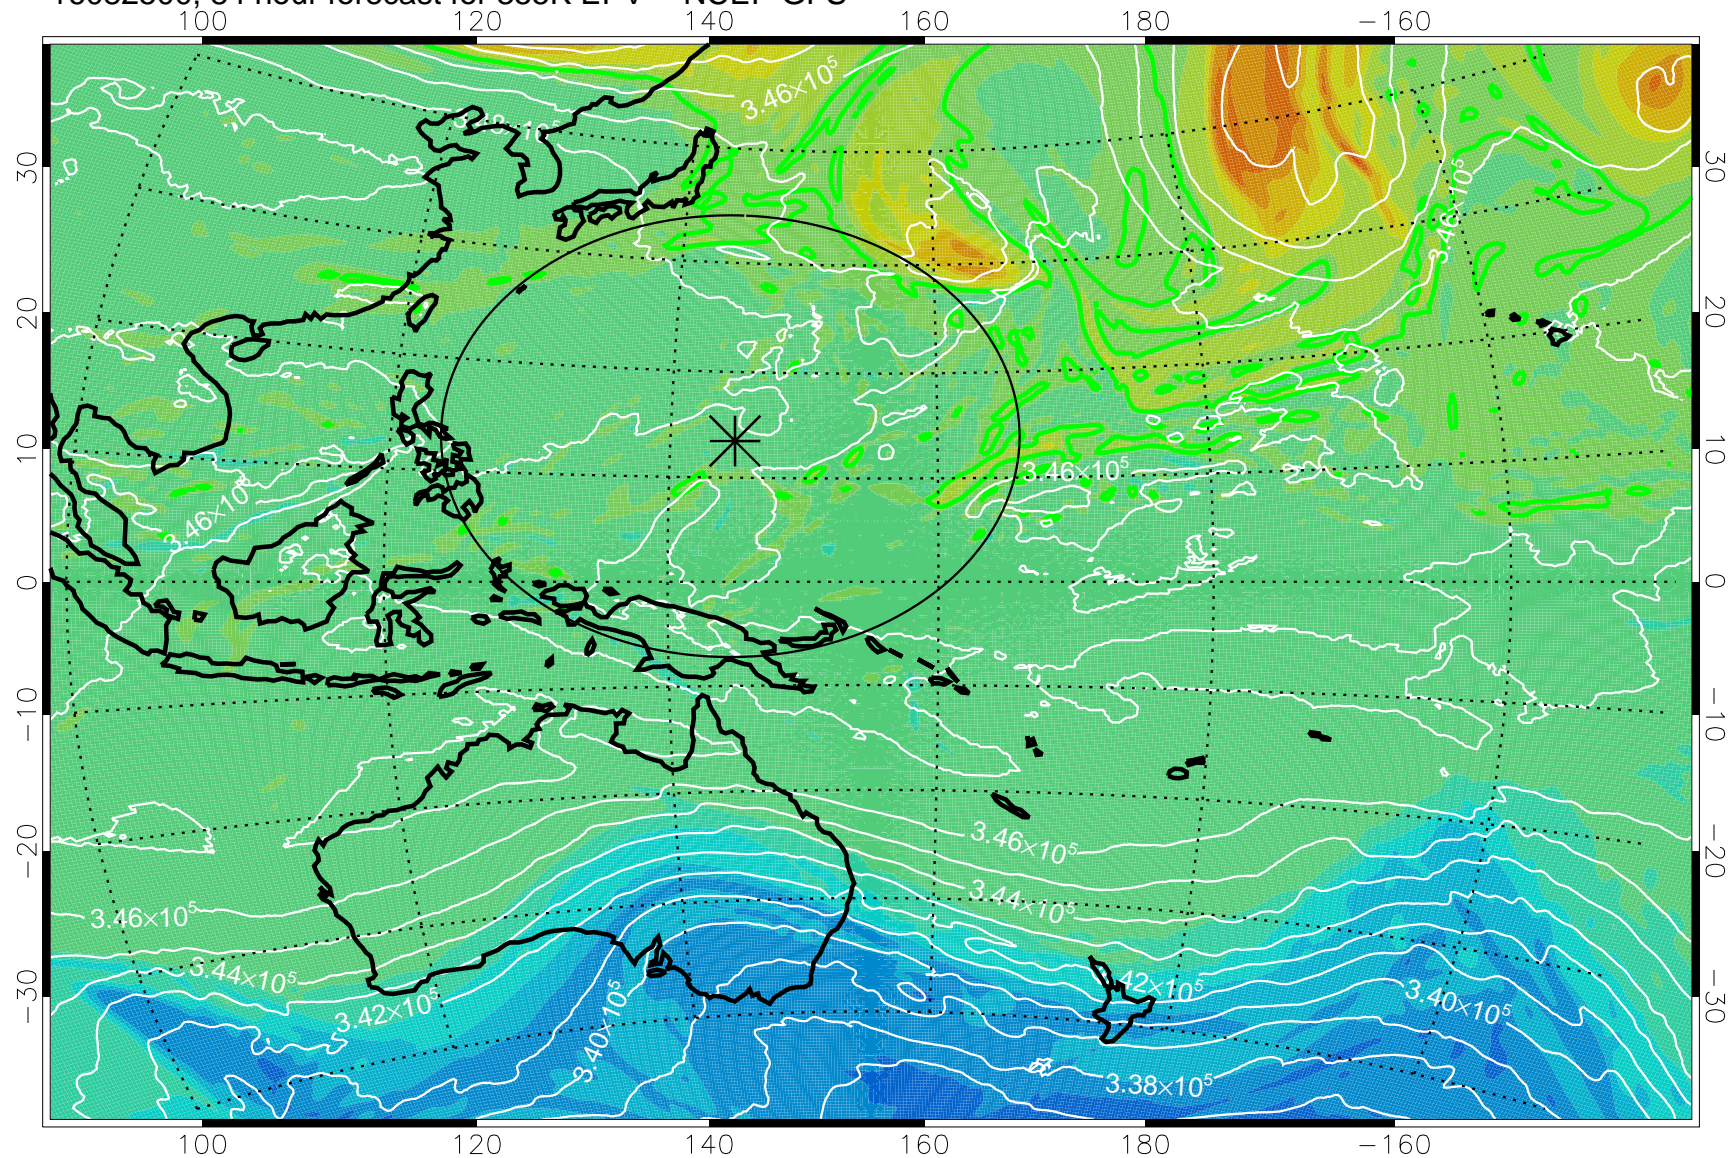

16082318, 54 hour forecast for 355K EPV -- NCEP GFS

355K Montgomery Streamfunction, white
EPV Tropopause (2 PVU) Position
Range ring of 2304 km

16082400, 60 hour forecast for 355K EPV -- NCEP GFS

355K Montgomery Streamfunction, white
EPV Tropopause (2 PVU) Position
Range ring of 2304 km

16082406, 66 hour forecast for 355K EPV -- NCEP GFS

355K Montgomery Streamfunction, white
EPV Tropopause (2 PVU) Position
Range ring of 2304 km

16082412, 72 hour forecast for 355K EPV -- NCEP GFS

355K Montgomery Streamfunction, white
EPV Tropopause (2 PVU) Position
Range ring of 2304 km

16082418, 78 hour forecast for 355K EPV -- NCEP GFS

355K Montgomery Streamfunction, white
EPV Tropopause (2 PVU) Position
Range ring of 2304 km

16082500, 84 hour forecast for 355K EPV -- NCEP GFS

355K Montgomery Streamfunction, white
EPV Tropopause (2 PVU) Position
Range ring of 2304 km

16082506, 90 hour forecast for 355K EPV -- NCEP GFS

355K Montgomery Streamfunction, white
EPV Tropopause (2 PVU) Position
Range ring of 2304 km

16082512, 96 hour forecast for 355K EPV -- NCEP GFS

355K Montgomery Streamfunction, white
EPV Tropopause (2 PVU) Position
Range ring of 2304 km