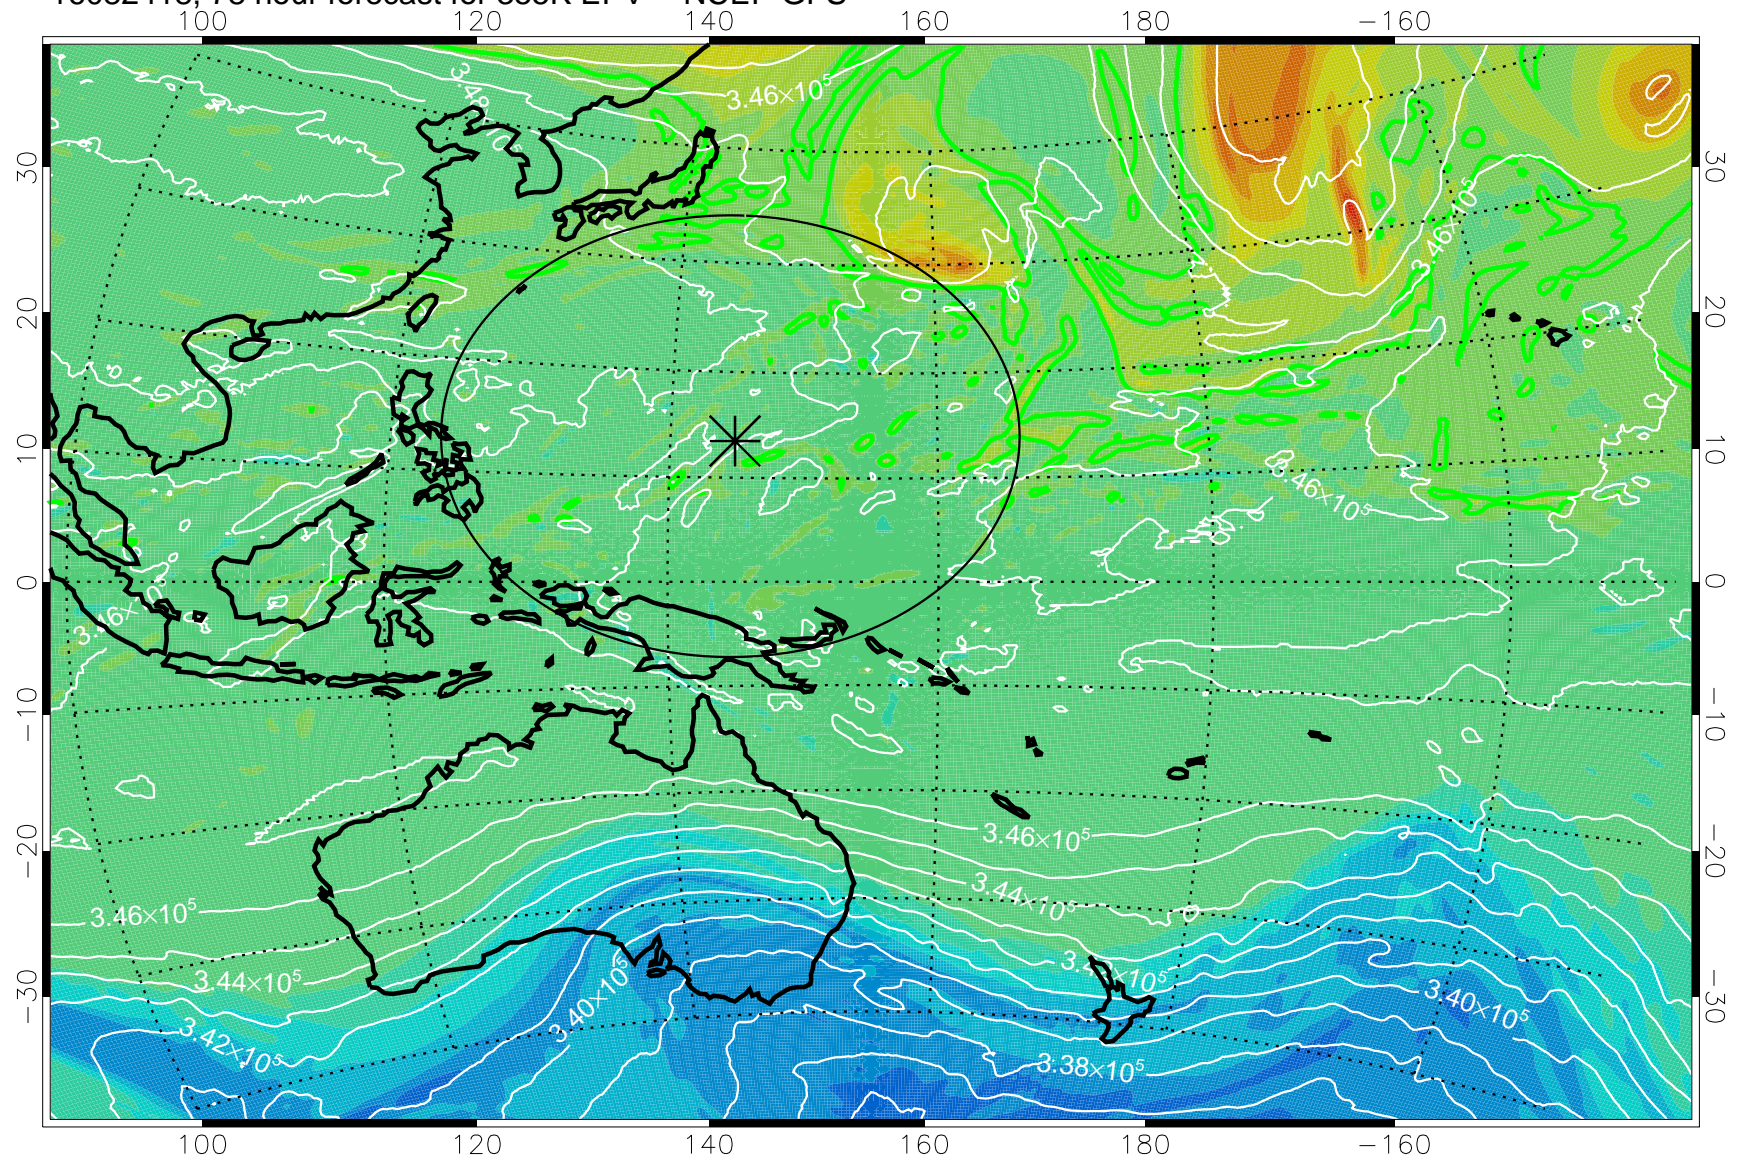

16082318, 54 hour forecast for 355K EPV -- NCEP GFS

355K Montgomery Streamfunction, white
EPV Tropopause (2 PVU) Position
Range ring of 2304 km

16082400, 60 hour forecast for 355K EPV -- NCEP GFS

355K Montgomery Streamfunction, white
EPV Tropopause (2 PVU) Position
Range ring of 2304 km

16082406, 66 hour forecast for 355K EPV -- NCEP GFS

355K Montgomery Streamfunction, white
EPV Tropopause (2 PVU) Position
Range ring of 2304 km

16082412, 72 hour forecast for 355K EPV -- NCEP GFS

355K Montgomery Streamfunction, white
EPV Tropopause (2 PVU) Position
Range ring of 2304 km

16082418, 78 hour forecast for 355K EPV -- NCEP GFS

355K Montgomery Streamfunction, white
EPV Tropopause (2 PVU) Position
Range ring of 2304 km

16082500, 84 hour forecast for 355K EPV -- NCEP GFS

355K Montgomery Streamfunction, white
EPV Tropopause (2 PVU) Position
Range ring of 2304 km

16082506, 90 hour forecast for 355K EPV -- NCEP GFS

355K Montgomery Streamfunction, white
EPV Tropopause (2 PVU) Position
Range ring of 2304 km

16082512, 96 hour forecast for 355K EPV -- NCEP GFS

355K Montgomery Streamfunction, white
EPV Tropopause (2 PVU) Position
Range ring of 2304 km