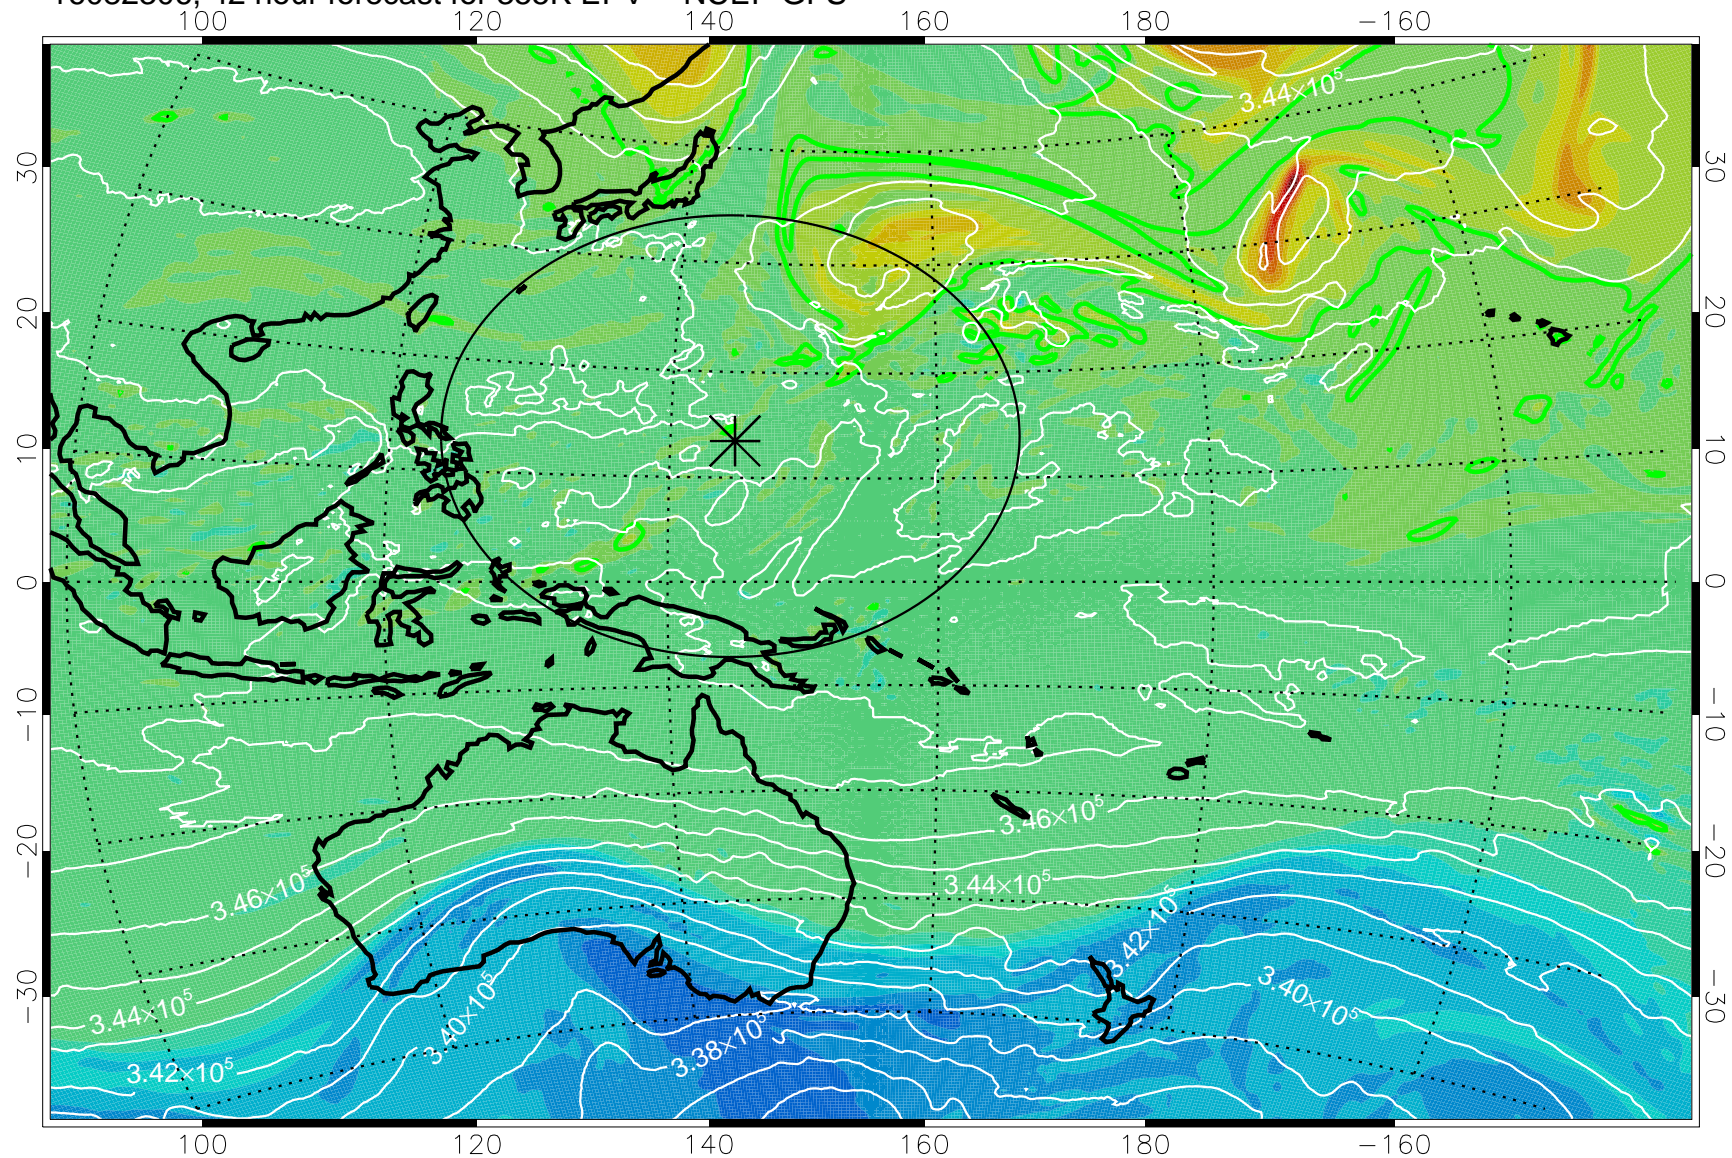

16082218, 30 hour forecast for 355K EPV -- NCEP GFS

355K Montgomery Streamfunction, white
EPV Tropopause (2 PVU) Position
Range ring of 2304 km

16082300, 36 hour forecast for 355K EPV -- NCEP GFS

355K Montgomery Streamfunction, white
EPV Tropopause (2 PVU) Position
Range ring of 2304 km

16082306, 42 hour forecast for 355K EPV -- NCEP GFS

355K Montgomery Streamfunction, white
EPV Tropopause (2 PVU) Position
Range ring of 2304 km

16082312, 48 hour forecast for 355K EPV -- NCEP GFS

355K Montgomery Streamfunction, white
EPV Tropopause (2 PVU) Position
Range ring of 2304 km

16082318, 54 hour forecast for 355K EPV -- NCEP GFS

355K Montgomery Streamfunction, white
EPV Tropopause (2 PVU) Position
Range ring of 2304 km

16082400, 60 hour forecast for 355K EPV -- NCEP GFS

355K Montgomery Streamfunction, white
EPV Tropopause (2 PVU) Position
Range ring of 2304 km

16082406, 66 hour forecast for 355K EPV -- NCEP GFS

355K Montgomery Streamfunction, white
EPV Tropopause (2 PVU) Position
Range ring of 2304 km

16082412, 72 hour forecast for 355K EPV -- NCEP GFS

355K Montgomery Streamfunction, white
EPV Tropopause (2 PVU) Position
Range ring of 2304 km