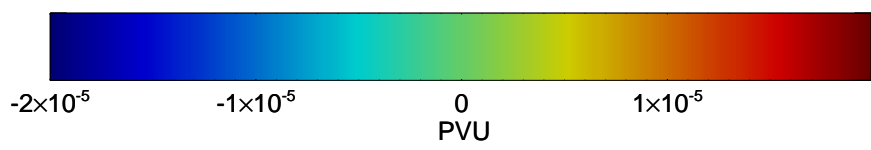

16082600, 108 hour forecast for 355K EPV -- NCEP GFS

355K Montgomery Streamfunction, white
EPV Tropopause (2 PVU) Position
Range ring of 2304 km