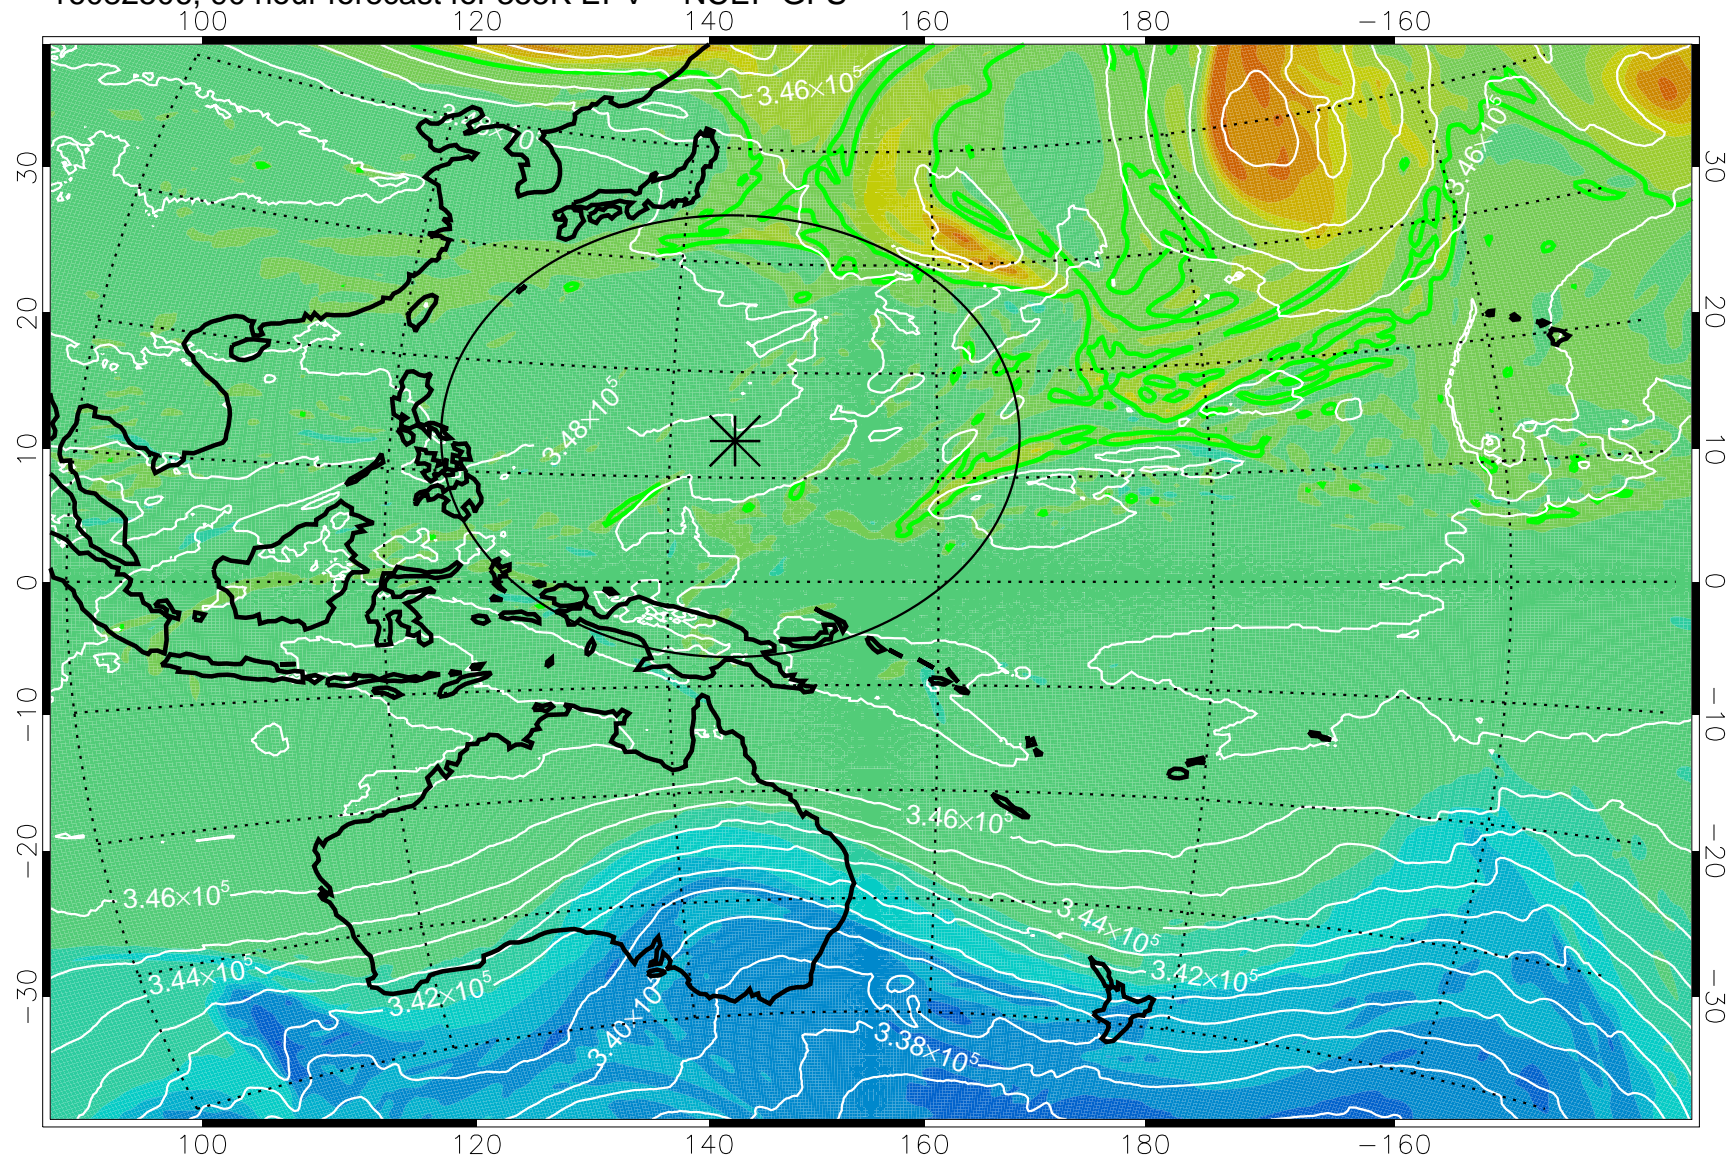

16082406, 66 hour forecast for 355K EPV -- NCEP GFS

355K Montgomery Streamfunction, white
EPV Tropopause (2 PVU) Position
Range ring of 2304 km

16082412, 72 hour forecast for 355K EPV -- NCEP GFS

355K Montgomery Streamfunction, white
EPV Tropopause (2 PVU) Position
Range ring of 2304 km

16082418, 78 hour forecast for 355K EPV -- NCEP GFS

355K Montgomery Streamfunction, white
EPV Tropopause (2 PVU) Position
Range ring of 2304 km

16082500, 84 hour forecast for 355K EPV -- NCEP GFS

355K Montgomery Streamfunction, white
EPV Tropopause (2 PVU) Position
Range ring of 2304 km

16082506, 90 hour forecast for 355K EPV -- NCEP GFS

355K Montgomery Streamfunction, white
EPV Tropopause (2 PVU) Position
Range ring of 2304 km

16082512, 96 hour forecast for 355K EPV -- NCEP GFS

355K Montgomery Streamfunction, white
EPV Tropopause (2 PVU) Position
Range ring of 2304 km

16082518, 102 hour forecast for 355K EPV -- NCEP GFS

355K Montgomery Streamfunction, white
EPV Tropopause (2 PVU) Position
Range ring of 2304 km

16082600, 108 hour forecast for 355K EPV -- NCEP GFS

355K Montgomery Streamfunction, white
EPV Tropopause (2 PVU) Position
Range ring of 2304 km