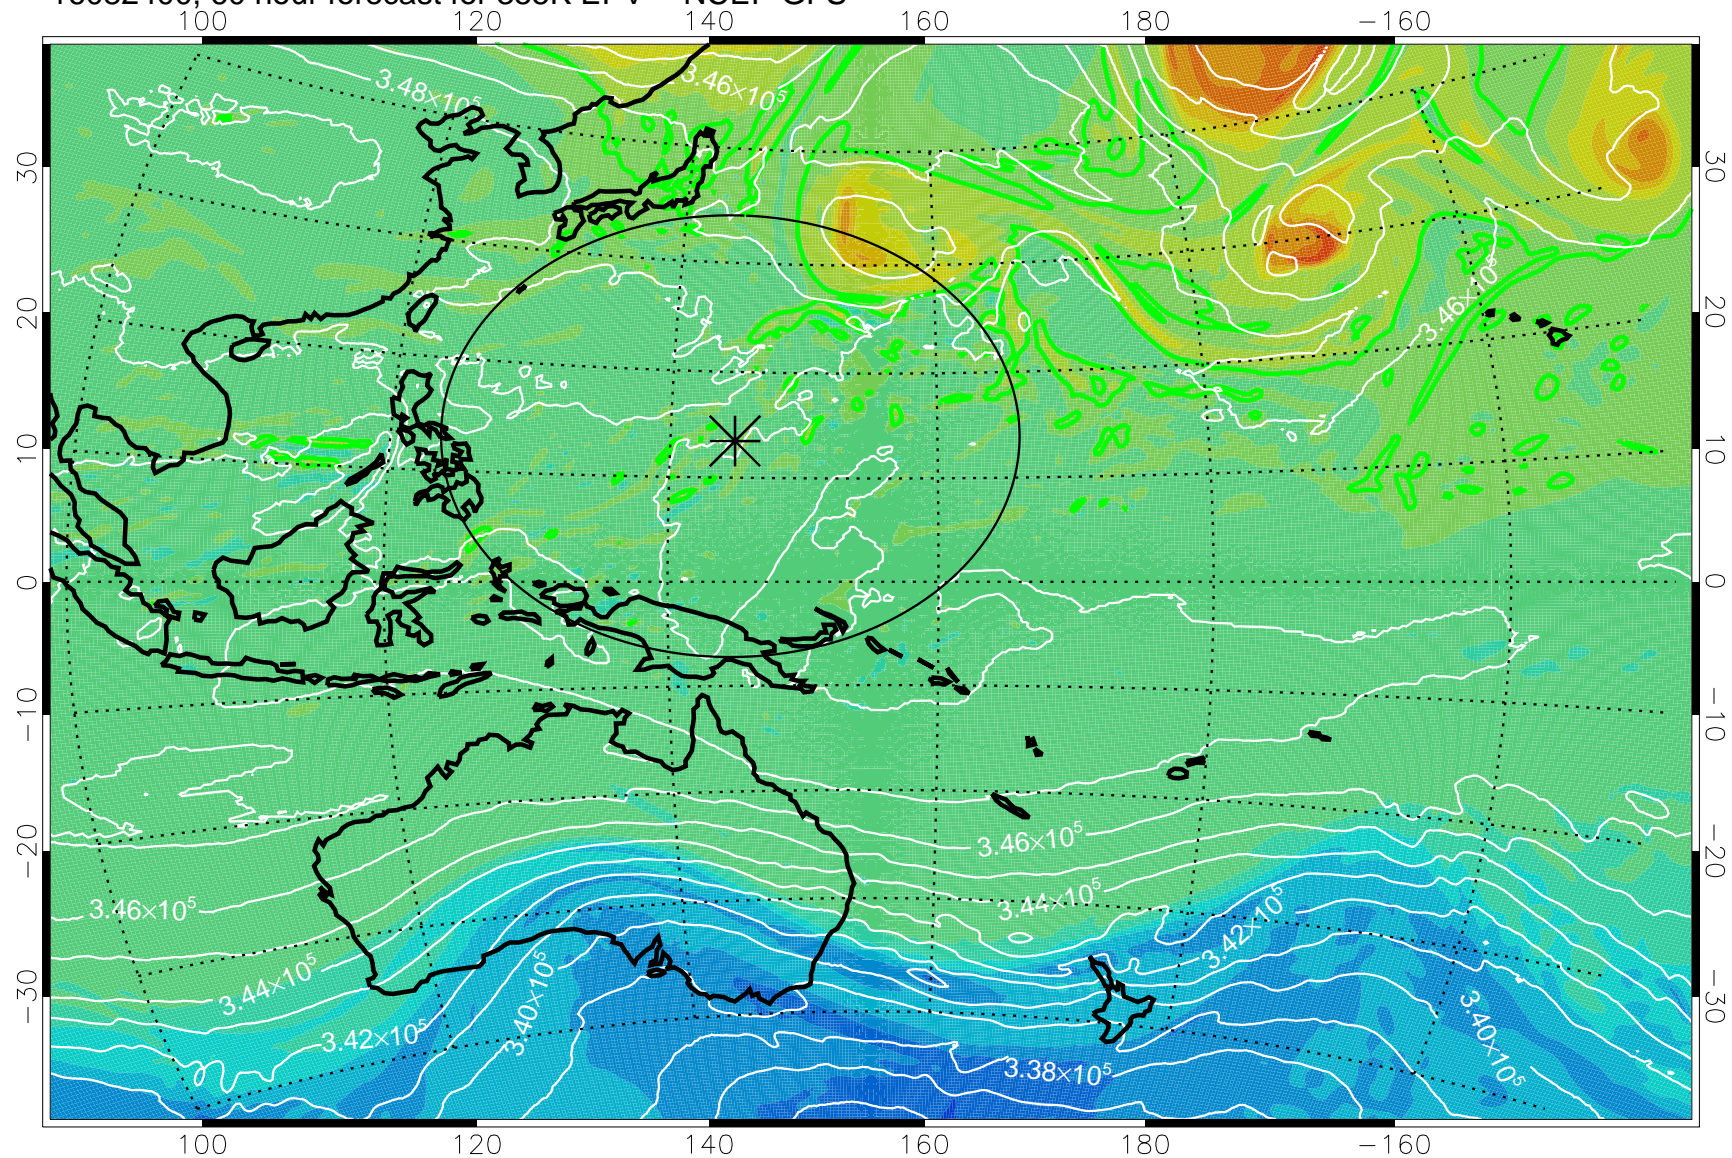

16082218, 30 hour forecast for 355K EPV -- NCEP GFS

355K Montgomery Streamfunction, white
EPV Tropopause (2 PVU) Position
Range ring of 2304 km

16082300, 36 hour forecast for 355K EPV -- NCEP GFS

355K Montgomery Streamfunction, white
EPV Tropopause (2 PVU) Position
Range ring of 2304 km

16082306, 42 hour forecast for 355K EPV -- NCEP GFS

355K Montgomery Streamfunction, white
EPV Tropopause (2 PVU) Position
Range ring of 2304 km

16082312, 48 hour forecast for 355K EPV -- NCEP GFS

355K Montgomery Streamfunction, white
EPV Tropopause (2 PVU) Position
Range ring of 2304 km

16082318, 54 hour forecast for 355K EPV -- NCEP GFS

355K Montgomery Streamfunction, white
EPV Tropopause (2 PVU) Position
Range ring of 2304 km

16082400, 60 hour forecast for 355K EPV -- NCEP GFS

355K Montgomery Streamfunction, white
EPV Tropopause (2 PVU) Position
Range ring of 2304 km

16082406, 66 hour forecast for 355K EPV -- NCEP GFS

355K Montgomery Streamfunction, white
EPV Tropopause (2 PVU) Position
Range ring of 2304 km

16082412, 72 hour forecast for 355K EPV -- NCEP GFS

355K Montgomery Streamfunction, white
EPV Tropopause (2 PVU) Position
Range ring of 2304 km