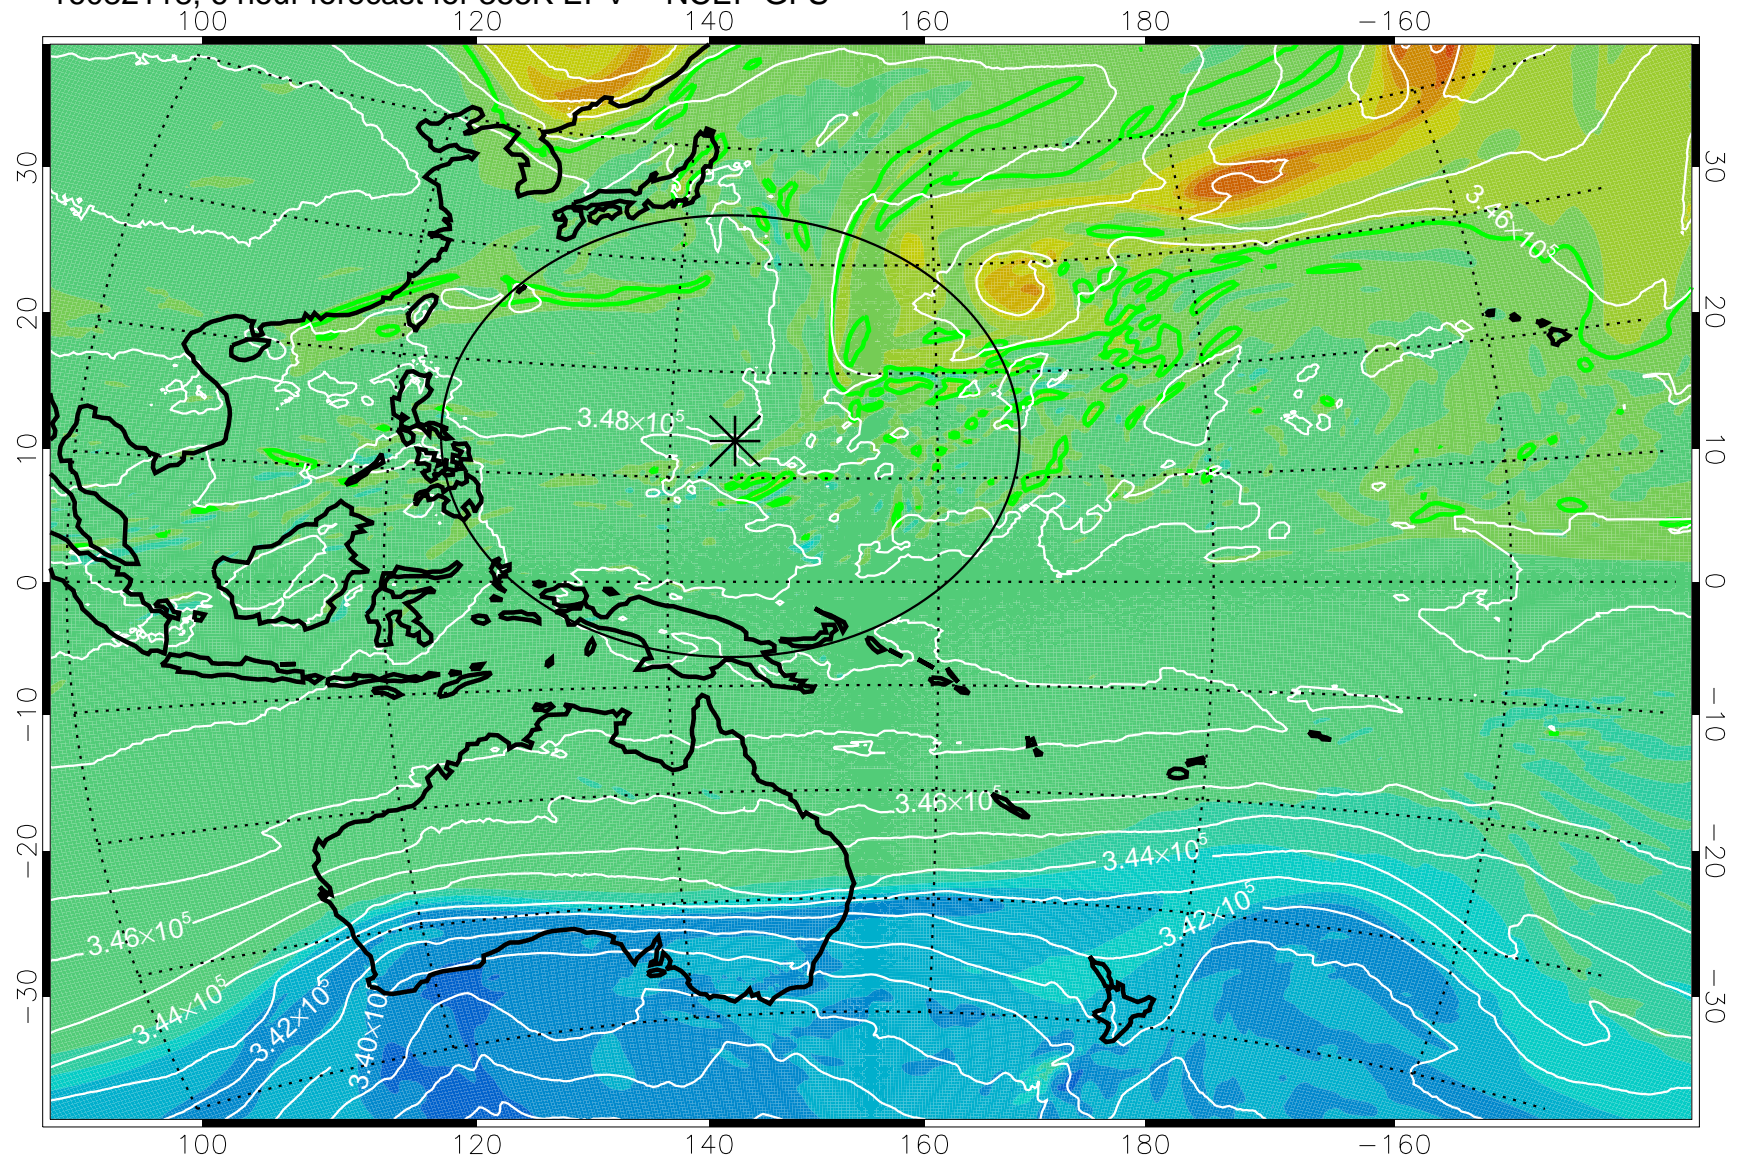

16082118, 6 hour forecast for 355K EPV -- NCEP GFS

355K Montgomery Streamfunction, white
EPV Tropopause (2 PVU) Position
Range ring of 2304 km

16082200, 12 hour forecast for 355K EPV -- NCEP GFS

355K Montgomery Streamfunction, white
EPV Tropopause (2 PVU) Position
Range ring of 2304 km

16082206, 18 hour forecast for 355K EPV -- NCEP GFS

355K Montgomery Streamfunction, white
EPV Tropopause (2 PVU) Position
Range ring of 2304 km

16082212, 24 hour forecast for 355K EPV -- NCEP GFS

355K Montgomery Streamfunction, white
EPV Tropopause (2 PVU) Position
Range ring of 2304 km

16082218, 30 hour forecast for 355K EPV -- NCEP GFS

355K Montgomery Streamfunction, white
EPV Tropopause (2 PVU) Position
Range ring of 2304 km

16082300, 36 hour forecast for 355K EPV -- NCEP GFS

355K Montgomery Streamfunction, white
EPV Tropopause (2 PVU) Position
Range ring of 2304 km

16082306, 42 hour forecast for 355K EPV -- NCEP GFS

355K Montgomery Streamfunction, white
EPV Tropopause (2 PVU) Position
Range ring of 2304 km

16082312, 48 hour forecast for 355K EPV -- NCEP GFS

355K Montgomery Streamfunction, white
EPV Tropopause (2 PVU) Position
Range ring of 2304 km