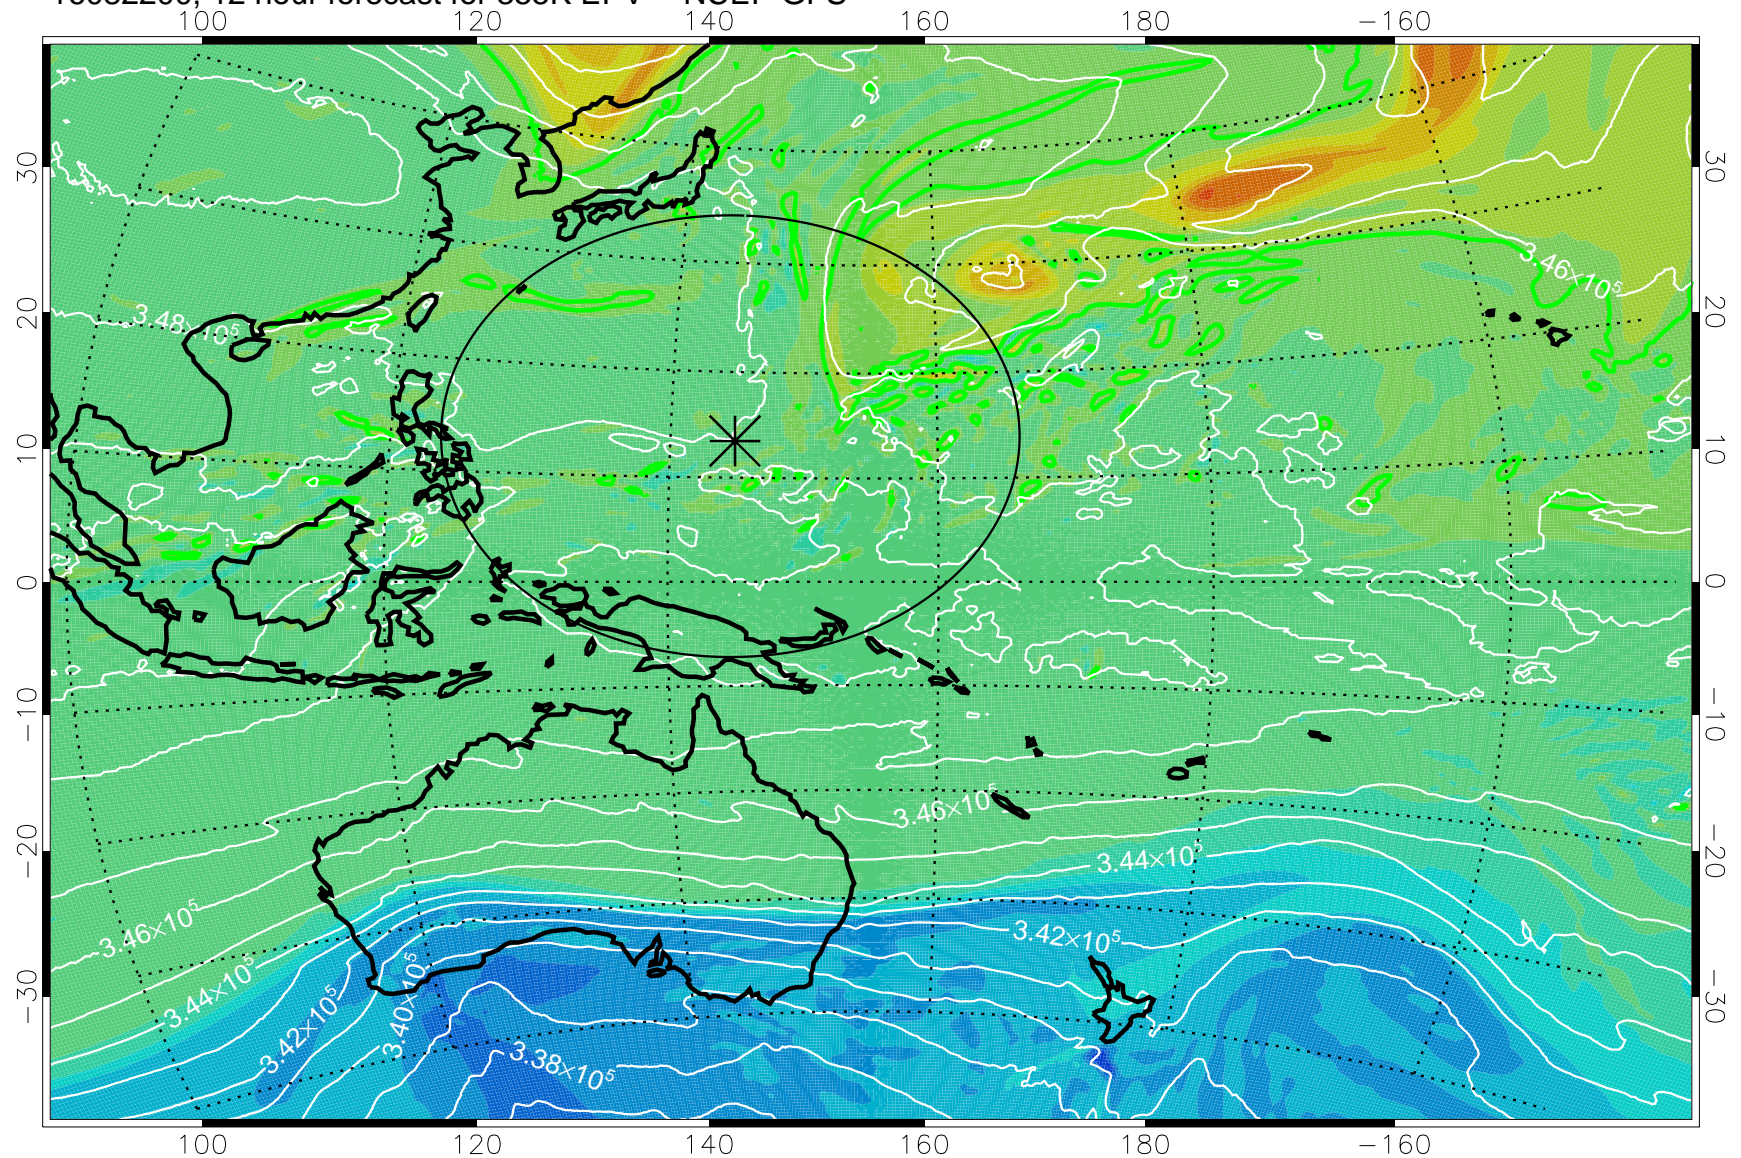

16082118, 6 hour forecast for 355K EPV -- NCEP GFS

355K Montgomery Streamfunction, white
EPV Tropopause (2 PVU) Position
Range ring of 2304 km

16082200, 12 hour forecast for 355K EPV -- NCEP GFS

355K Montgomery Streamfunction, white
EPV Tropopause (2 PVU) Position
Range ring of 2304 km

16082206, 18 hour forecast for 355K EPV -- NCEP GFS

355K Montgomery Streamfunction, white
EPV Tropopause (2 PVU) Position
Range ring of 2304 km

16082212, 24 hour forecast for 355K EPV -- NCEP GFS

355K Montgomery Streamfunction, white
EPV Tropopause (2 PVU) Position
Range ring of 2304 km

16082218, 30 hour forecast for 355K EPV -- NCEP GFS

355K Montgomery Streamfunction, white
EPV Tropopause (2 PVU) Position
Range ring of 2304 km

16082300, 36 hour forecast for 355K EPV -- NCEP GFS

355K Montgomery Streamfunction, white
EPV Tropopause (2 PVU) Position
Range ring of 2304 km

16082306, 42 hour forecast for 355K EPV -- NCEP GFS

355K Montgomery Streamfunction, white
EPV Tropopause (2 PVU) Position
Range ring of 2304 km

16082312, 48 hour forecast for 355K EPV -- NCEP GFS

355K Montgomery Streamfunction, white
EPV Tropopause (2 PVU) Position
Range ring of 2304 km