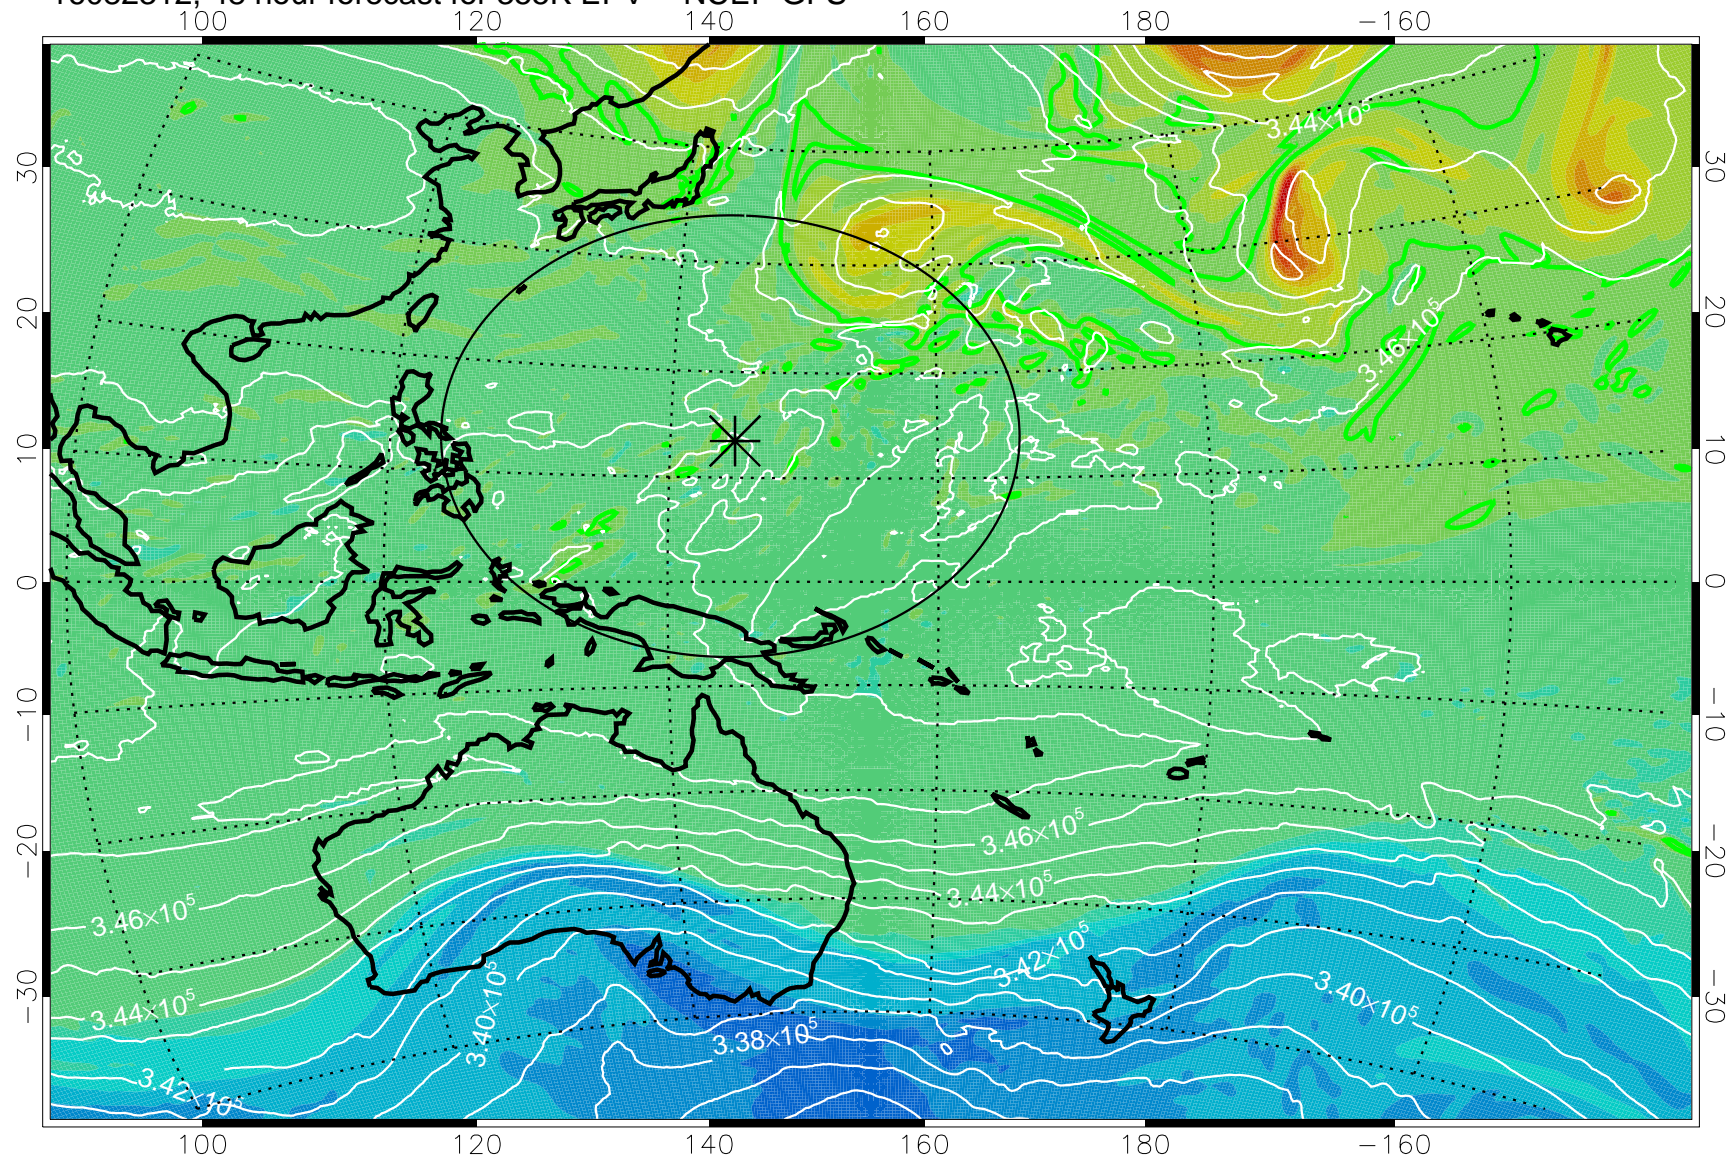

16082218, 30 hour forecast for 355K EPV -- NCEP GFS

355K Montgomery Streamfunction, white
EPV Tropopause (2 PVU) Position
Range ring of 2304 km

16082300, 36 hour forecast for 355K EPV -- NCEP GFS

355K Montgomery Streamfunction, white
EPV Tropopause (2 PVU) Position
Range ring of 2304 km

16082306, 42 hour forecast for 355K EPV -- NCEP GFS

355K Montgomery Streamfunction, white
EPV Tropopause (2 PVU) Position
Range ring of 2304 km

16082312, 48 hour forecast for 355K EPV -- NCEP GFS

355K Montgomery Streamfunction, white
EPV Tropopause (2 PVU) Position
Range ring of 2304 km

16082318, 54 hour forecast for 355K EPV -- NCEP GFS

355K Montgomery Streamfunction, white
EPV Tropopause (2 PVU) Position
Range ring of 2304 km

16082400, 60 hour forecast for 355K EPV -- NCEP GFS

355K Montgomery Streamfunction, white
EPV Tropopause (2 PVU) Position
Range ring of 2304 km

16082406, 66 hour forecast for 355K EPV -- NCEP GFS

355K Montgomery Streamfunction, white
EPV Tropopause (2 PVU) Position
Range ring of 2304 km

16082412, 72 hour forecast for 355K EPV -- NCEP GFS

355K Montgomery Streamfunction, white
EPV Tropopause (2 PVU) Position
Range ring of 2304 km