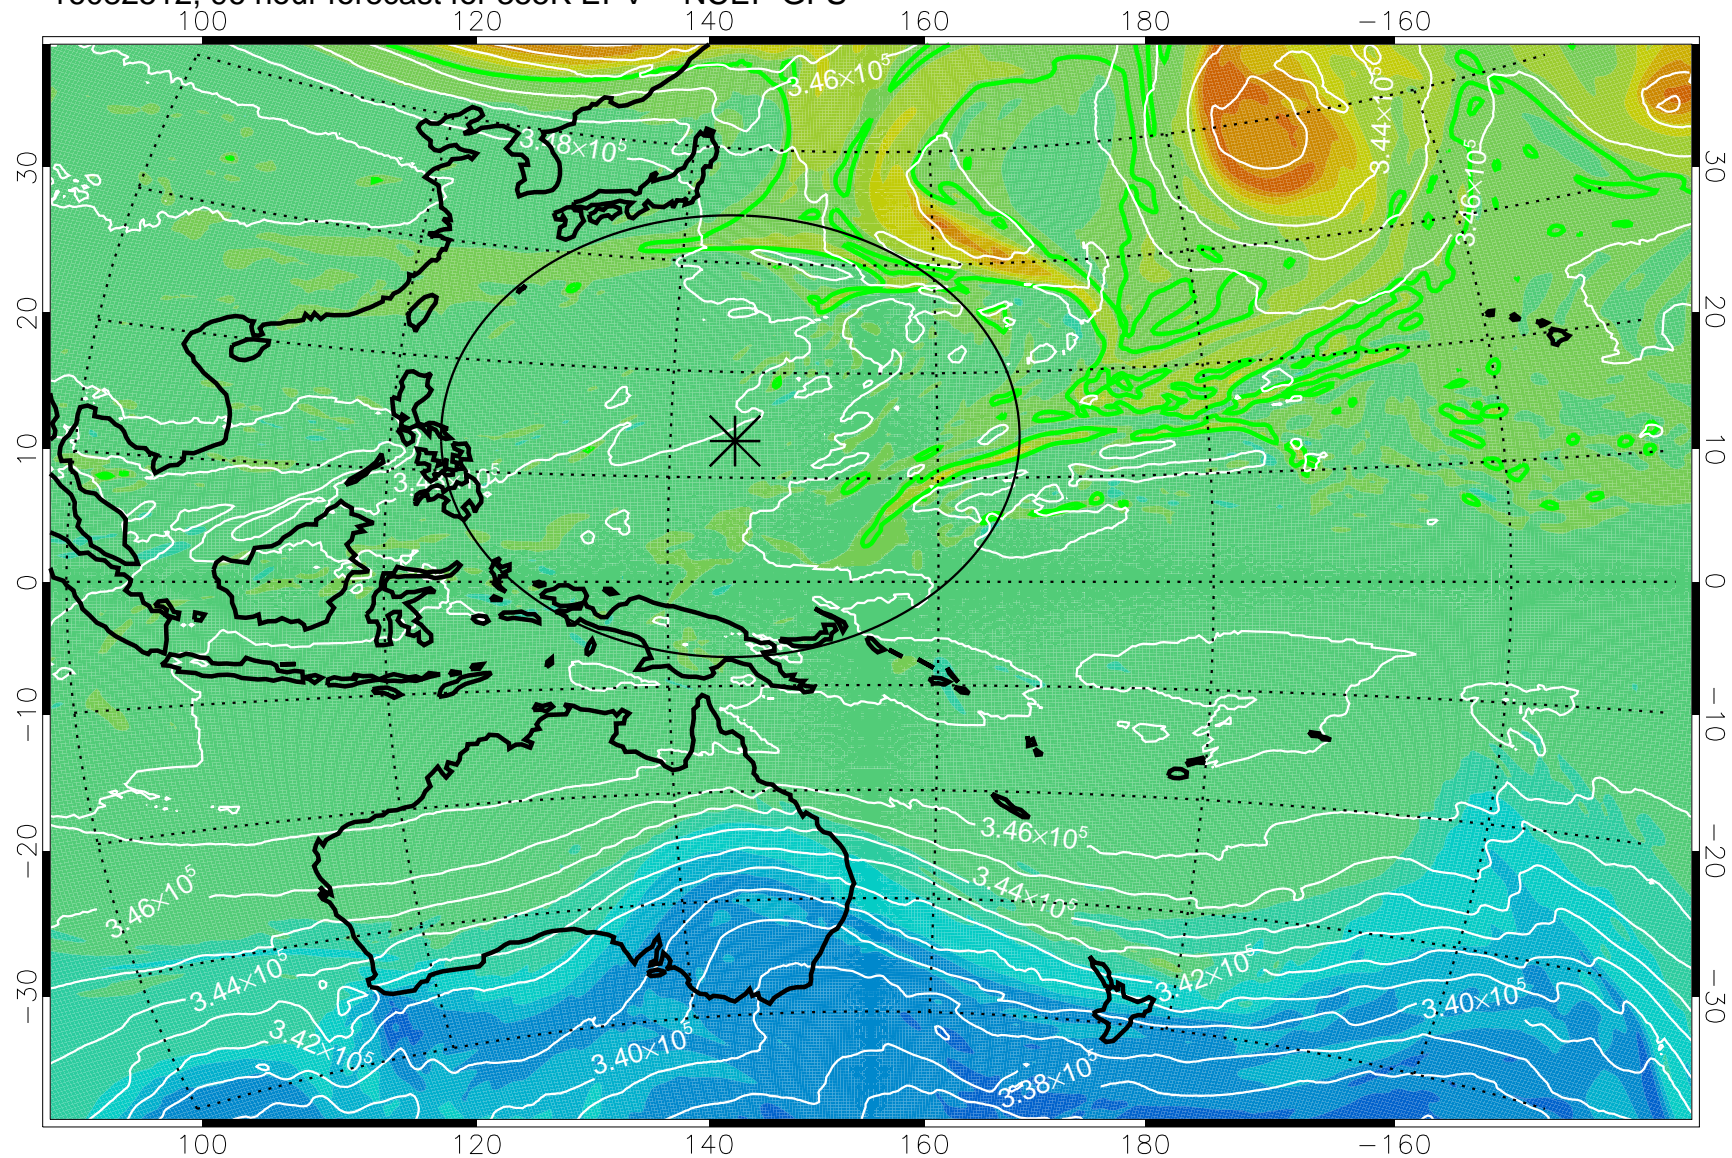

16082406, 66 hour forecast for 355K EPV -- NCEP GFS

355K Montgomery Streamfunction, white
EPV Tropopause (2 PVU) Position
Range ring of 2304 km

16082412, 72 hour forecast for 355K EPV -- NCEP GFS

355K Montgomery Streamfunction, white
EPV Tropopause (2 PVU) Position
Range ring of 2304 km

16082418, 78 hour forecast for 355K EPV -- NCEP GFS

355K Montgomery Streamfunction, white
EPV Tropopause (2 PVU) Position
Range ring of 2304 km

16082500, 84 hour forecast for 355K EPV -- NCEP GFS

355K Montgomery Streamfunction, white
EPV Tropopause (2 PVU) Position
Range ring of 2304 km

16082506, 90 hour forecast for 355K EPV -- NCEP GFS

355K Montgomery Streamfunction, white
EPV Tropopause (2 PVU) Position
Range ring of 2304 km

16082512, 96 hour forecast for 355K EPV -- NCEP GFS

355K Montgomery Streamfunction, white
EPV Tropopause (2 PVU) Position
Range ring of 2304 km

16082518, 102 hour forecast for 355K EPV -- NCEP GFS

355K Montgomery Streamfunction, white
EPV Tropopause (2 PVU) Position
Range ring of 2304 km

16082600, 108 hour forecast for 355K EPV -- NCEP GFS

355K Montgomery Streamfunction, white
EPV Tropopause (2 PVU) Position
Range ring of 2304 km