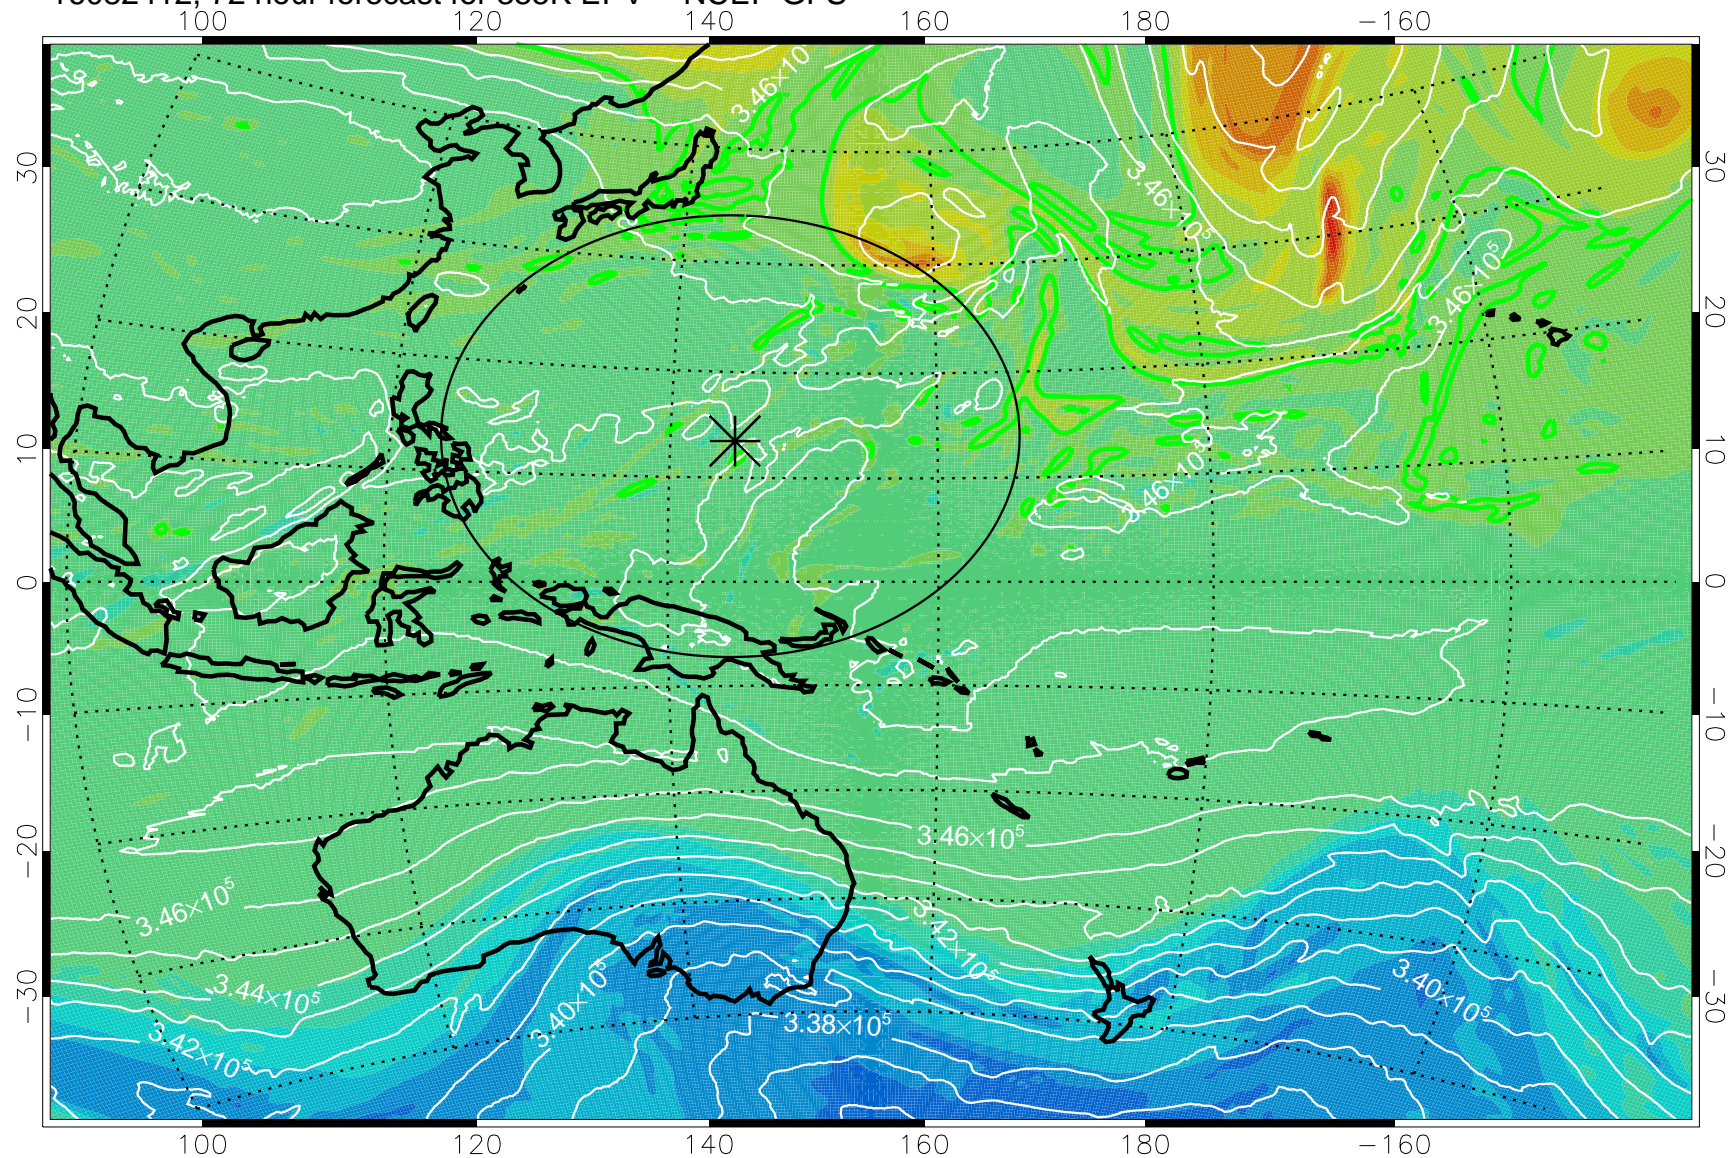

16082306, 42 hour forecast for 355K EPV -- NCEP GFS

355K Montgomery Streamfunction, white
EPV Tropopause (2 PVU) Position
Range ring of 2304 km

16082312, 48 hour forecast for 355K EPV -- NCEP GFS

355K Montgomery Streamfunction, white
EPV Tropopause (2 PVU) Position
Range ring of 2304 km

16082318, 54 hour forecast for 355K EPV -- NCEP GFS

355K Montgomery Streamfunction, white
EPV Tropopause (2 PVU) Position
Range ring of 2304 km

16082400, 60 hour forecast for 355K EPV -- NCEP GFS

355K Montgomery Streamfunction, white
EPV Tropopause (2 PVU) Position
Range ring of 2304 km

16082406, 66 hour forecast for 355K EPV -- NCEP GFS

355K Montgomery Streamfunction, white
EPV Tropopause (2 PVU) Position
Range ring of 2304 km

16082412, 72 hour forecast for 355K EPV -- NCEP GFS

355K Montgomery Streamfunction, white
EPV Tropopause (2 PVU) Position
Range ring of 2304 km

16082418, 78 hour forecast for 355K EPV -- NCEP GFS

355K Montgomery Streamfunction, white
EPV Tropopause (2 PVU) Position
Range ring of 2304 km

16082500, 84 hour forecast for 355K EPV -- NCEP GFS

355K Montgomery Streamfunction, white
EPV Tropopause (2 PVU) Position
Range ring of 2304 km