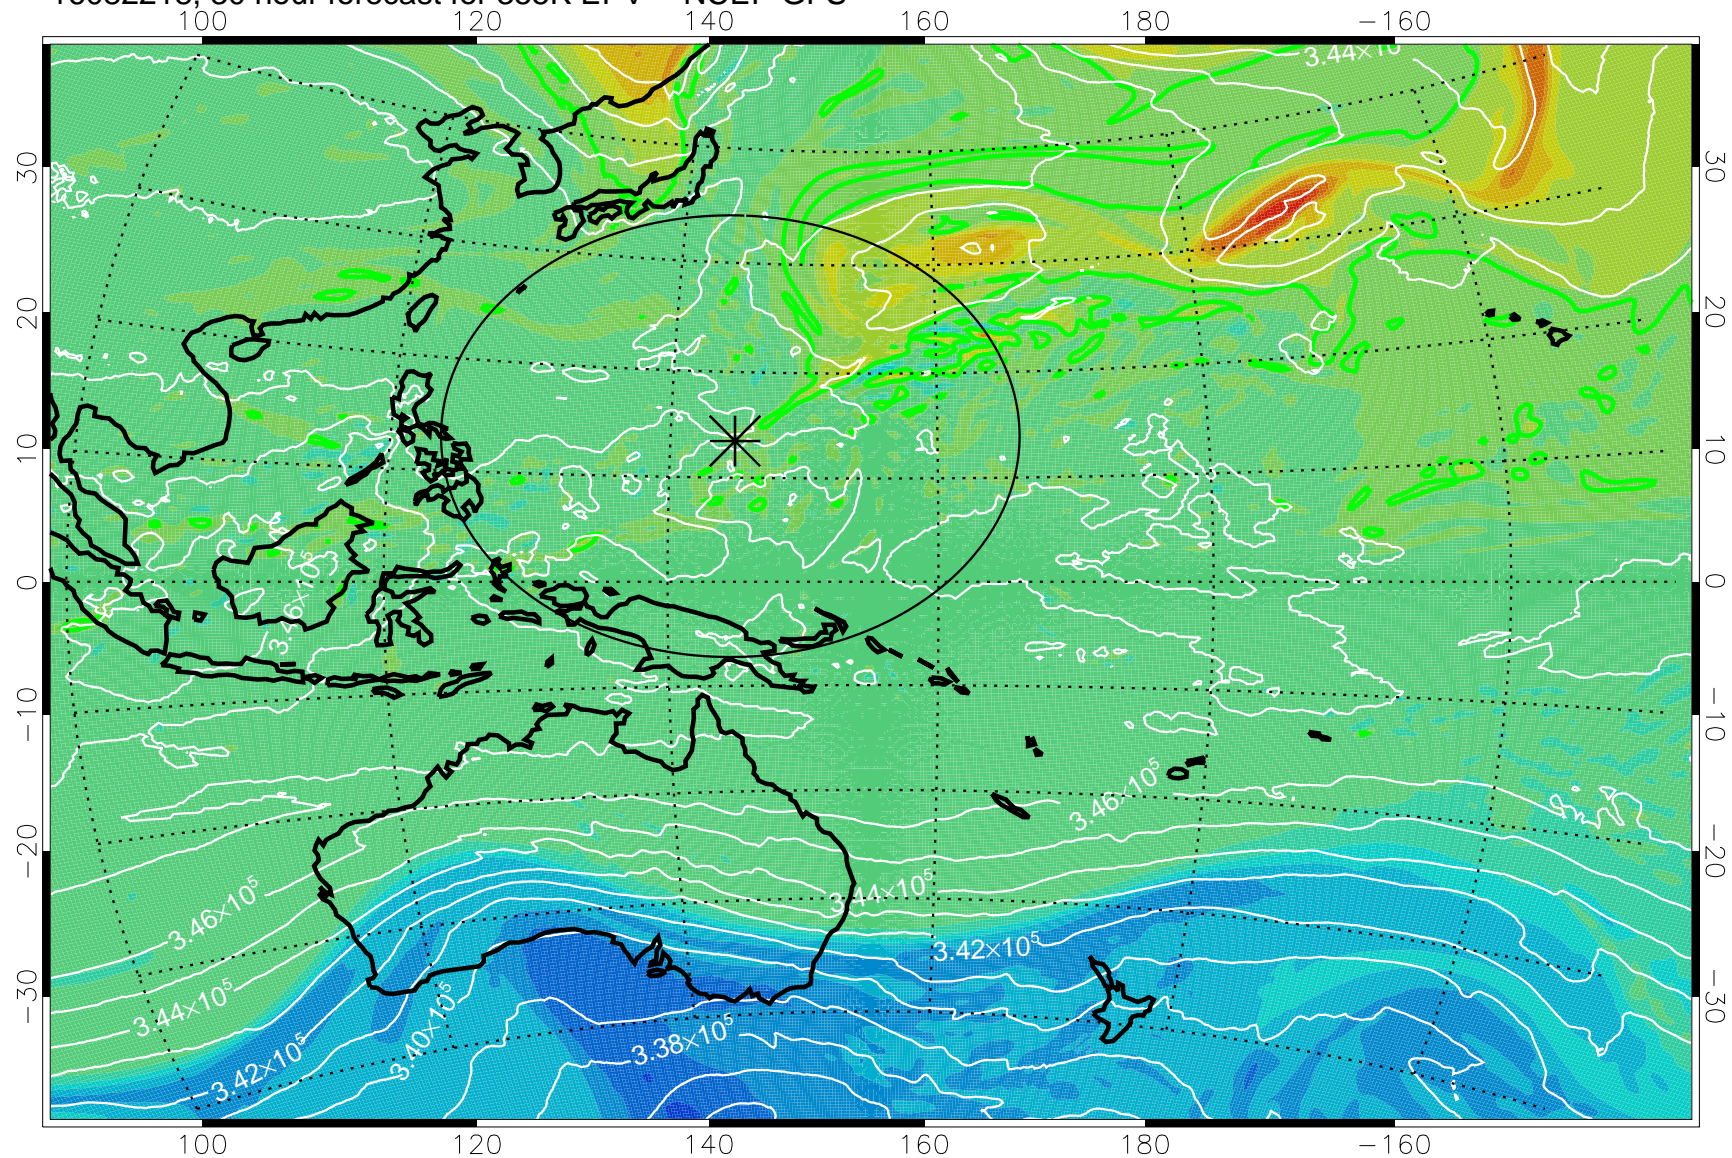

16082206, 18 hour forecast for 355K EPV -- NCEP GFS

355K Montgomery Streamfunction, white
EPV Tropopause (2 PVU) Position
Range ring of 2304 km

16082212, 24 hour forecast for 355K EPV -- NCEP GFS

355K Montgomery Streamfunction, white
EPV Tropopause (2 PVU) Position
Range ring of 2304 km

16082218, 30 hour forecast for 355K EPV -- NCEP GFS

355K Montgomery Streamfunction, white
EPV Tropopause (2 PVU) Position
Range ring of 2304 km

16082300, 36 hour forecast for 355K EPV -- NCEP GFS

355K Montgomery Streamfunction, white
EPV Tropopause (2 PVU) Position
Range ring of 2304 km

16082306, 42 hour forecast for 355K EPV -- NCEP GFS

355K Montgomery Streamfunction, white
EPV Tropopause (2 PVU) Position
Range ring of 2304 km

16082312, 48 hour forecast for 355K EPV -- NCEP GFS

355K Montgomery Streamfunction, white
EPV Tropopause (2 PVU) Position
Range ring of 2304 km

16082318, 54 hour forecast for 355K EPV -- NCEP GFS

355K Montgomery Streamfunction, white
EPV Tropopause (2 PVU) Position
Range ring of 2304 km

16082400, 60 hour forecast for 355K EPV -- NCEP GFS

355K Montgomery Streamfunction, white
EPV Tropopause (2 PVU) Position
Range ring of 2304 km