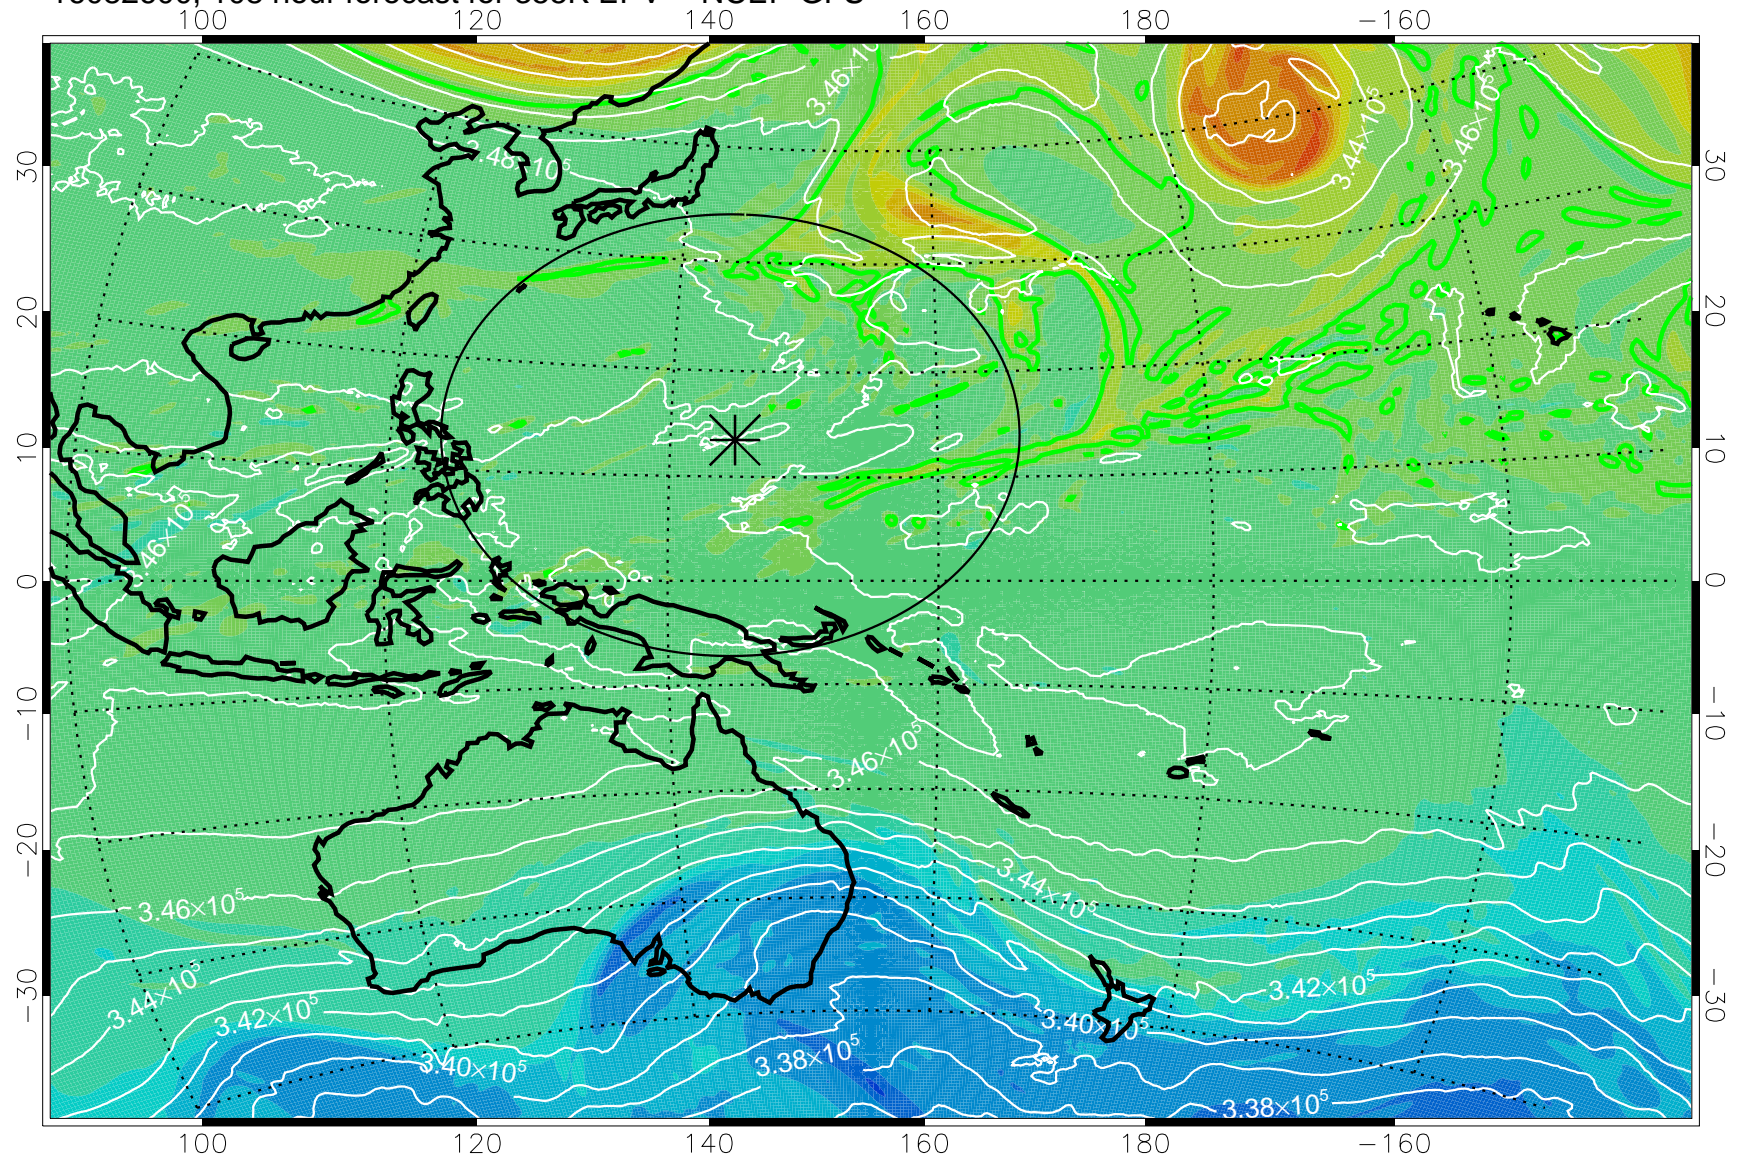

16082418, 78 hour forecast for 355K EPV -- NCEP GFS

355K Montgomery Streamfunction, white
EPV Tropopause (2 PVU) Position
Range ring of 2304 km

16082500, 84 hour forecast for 355K EPV -- NCEP GFS

355K Montgomery Streamfunction, white
EPV Tropopause (2 PVU) Position
Range ring of 2304 km

16082506, 90 hour forecast for 355K EPV -- NCEP GFS

355K Montgomery Streamfunction, white
EPV Tropopause (2 PVU) Position
Range ring of 2304 km

16082512, 96 hour forecast for 355K EPV -- NCEP GFS

355K Montgomery Streamfunction, white
EPV Tropopause (2 PVU) Position
Range ring of 2304 km

16082518, 102 hour forecast for 355K EPV -- NCEP GFS

355K Montgomery Streamfunction, white
EPV Tropopause (2 PVU) Position
Range ring of 2304 km

16082600, 108 hour forecast for 355K EPV -- NCEP GFS

355K Montgomery Streamfunction, white
EPV Tropopause (2 PVU) Position
Range ring of 2304 km

16082606, 114 hour forecast for 355K EPV -- NCEP GFS

355K Montgomery Streamfunction, white
EPV Tropopause (2 PVU) Position
Range ring of 2304 km

16082612, 120 hour forecast for 355K EPV -- NCEP GFS

355K Montgomery Streamfunction, white
EPV Tropopause (2 PVU) Position
Range ring of 2304 km