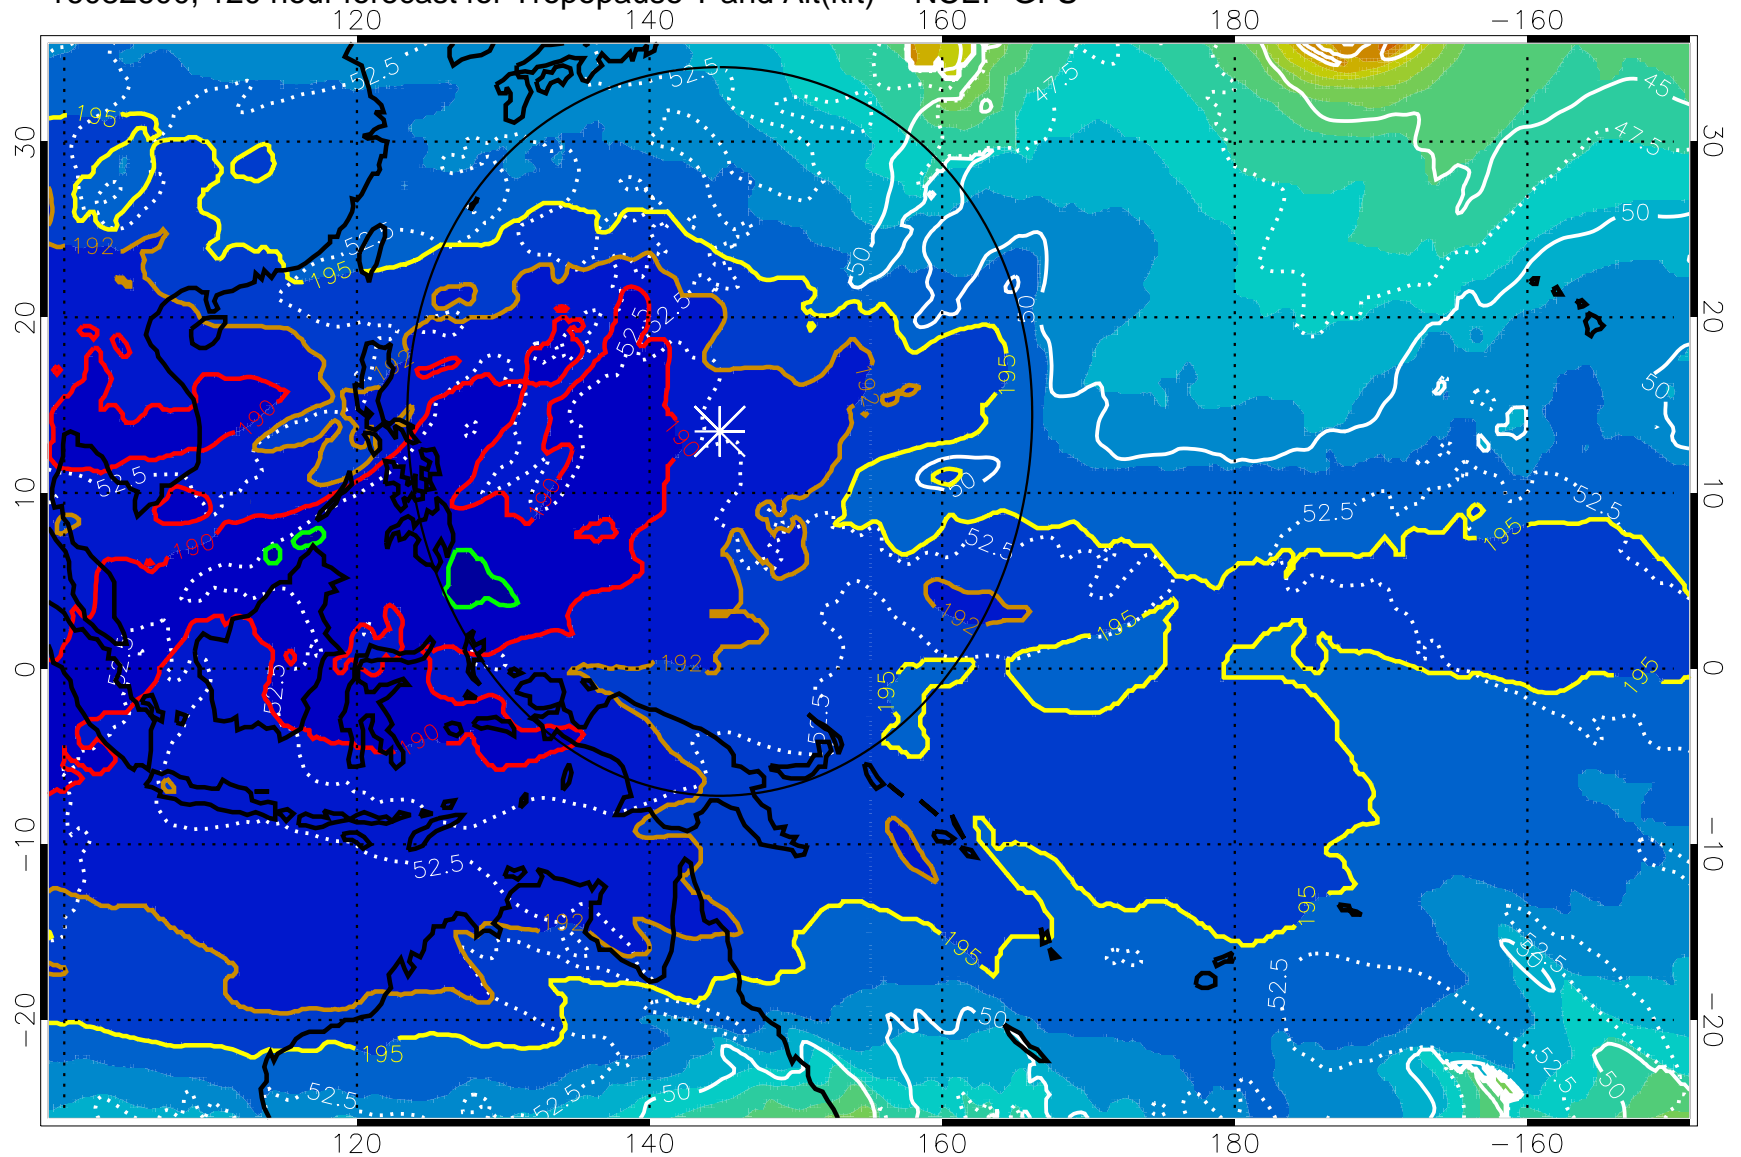

16082506, 102 hour forecast for Tropopause T and Alt(kft) -- NCEP GFS

16082512, 108 hour forecast for Tropopause T and Alt(kft) -- NCEP GFS

190 200 210 220 230

Tropopause T, K

Tropopause Altitude in kft (white)

192.5K Isotherm 195K Isotherm
187.5K Isotherm 190K Isotherm

Range ring of 2304 km

16082600, 120 hour forecast for Tropopause T and Alt(kft) -- NCEP GFS

190 200 210 220 230

Tropopause T, K

Tropopause Altitude in kft (white)

192.5K Isotherm 195K Isotherm

187.5K Isotherm 190K Isotherm

Range ring of 2304 km