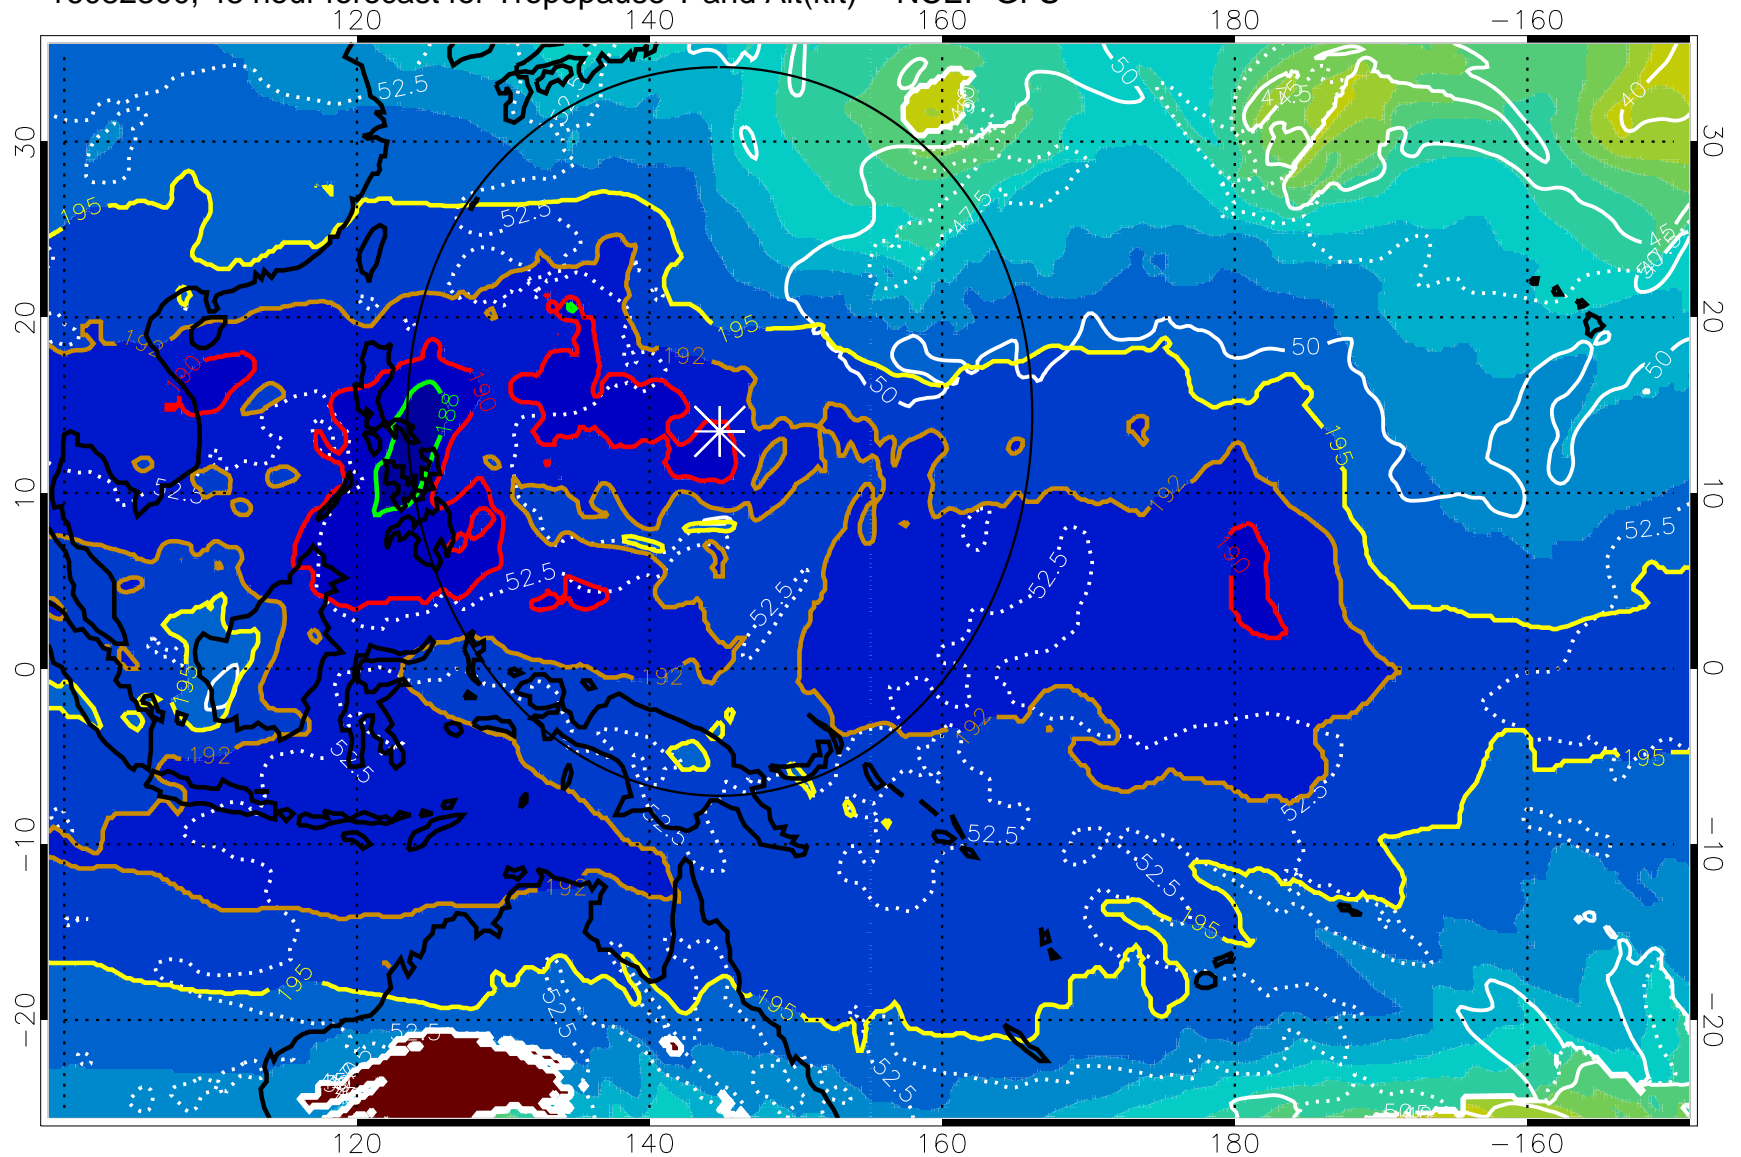

16082300, 48 hour forecast for Tropopause T and Alt(kft) -- NCEP GFS

190 200 210 220 230
Tropopause T, K

Tropopause Altitude in kft (white)

192.5K Isotherm 195K Isotherm
187.5K Isotherm 190K Isotherm

Range ring of 2304 km