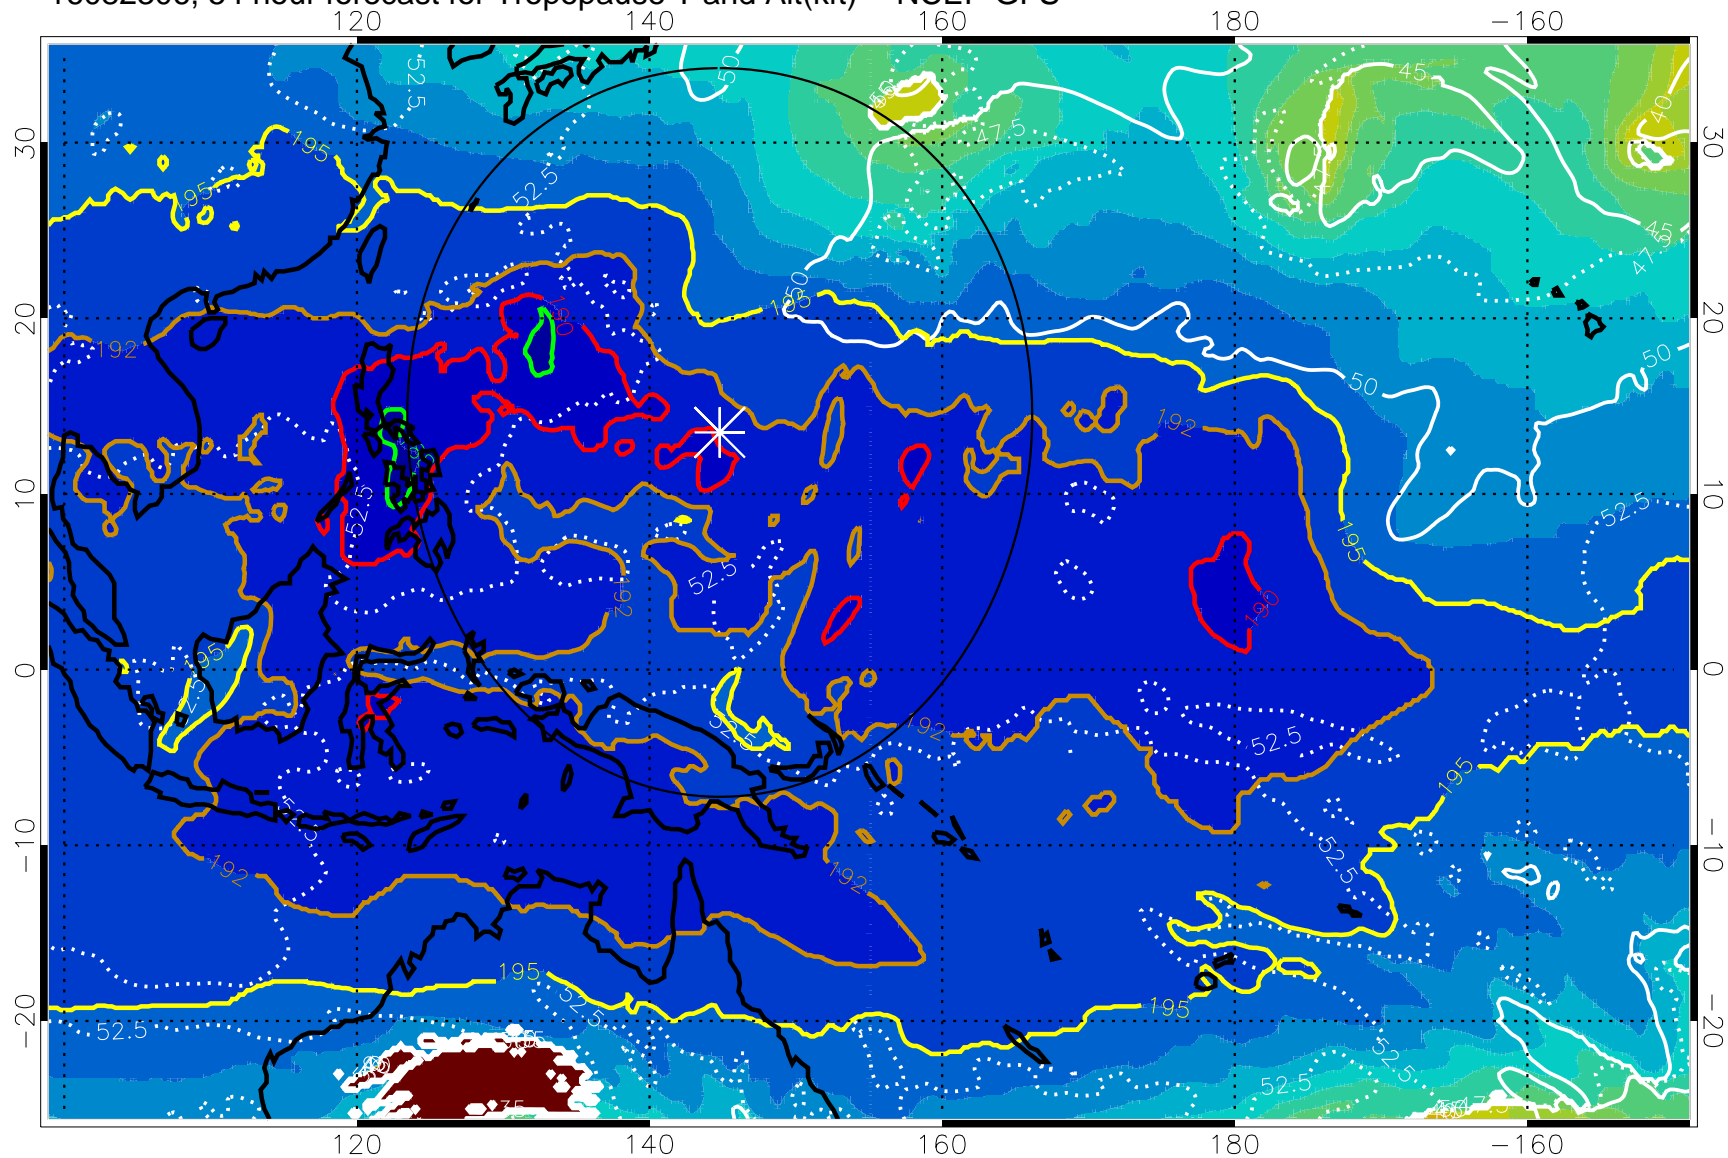

16082306, 54 hour forecast for Tropopause T and Alt(kft) -- NCEP GFS