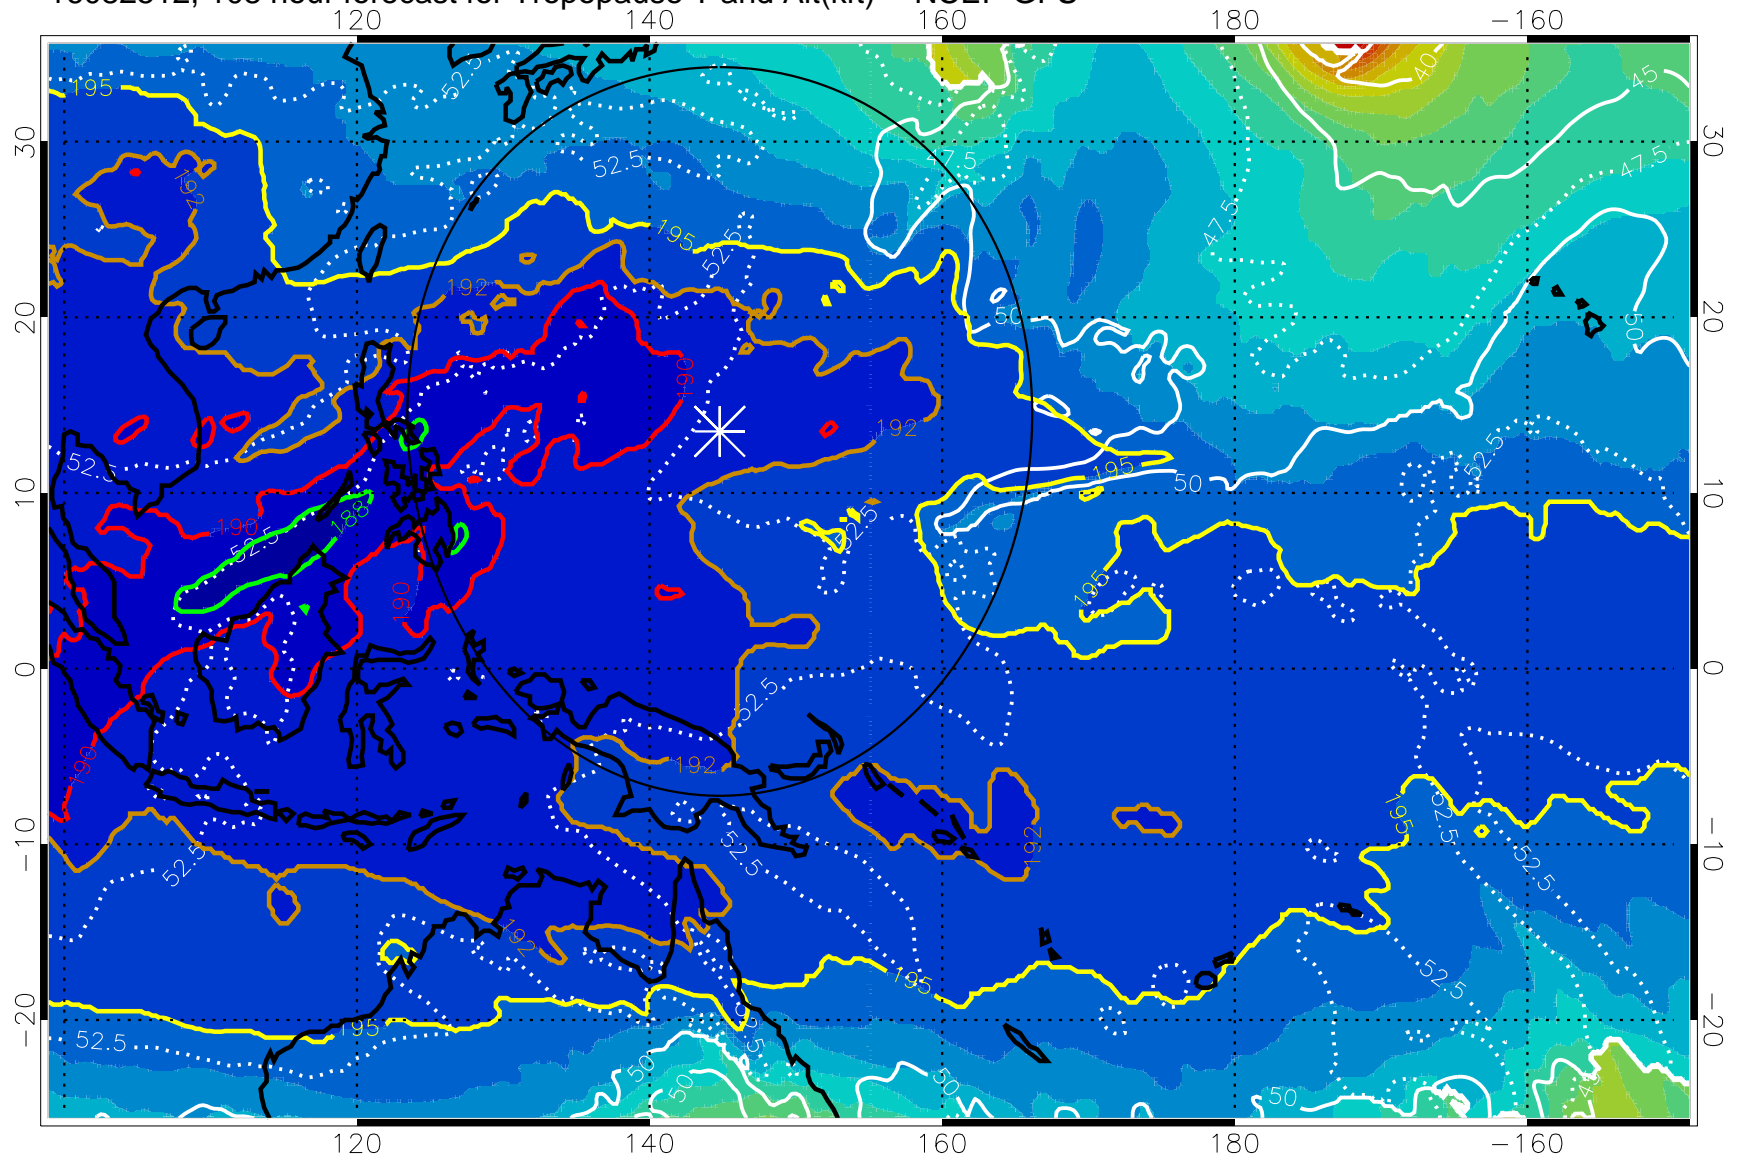

16082512, 108 hour forecast for Tropopause T and Alt(kft) -- NCEP GFS

190 200 210 220 230

Tropopause T, K

Tropopause Altitude in kft (white)

192.5K Isotherm 195K Isotherm
187.5K Isotherm 190K Isotherm

Range ring of 2304 km