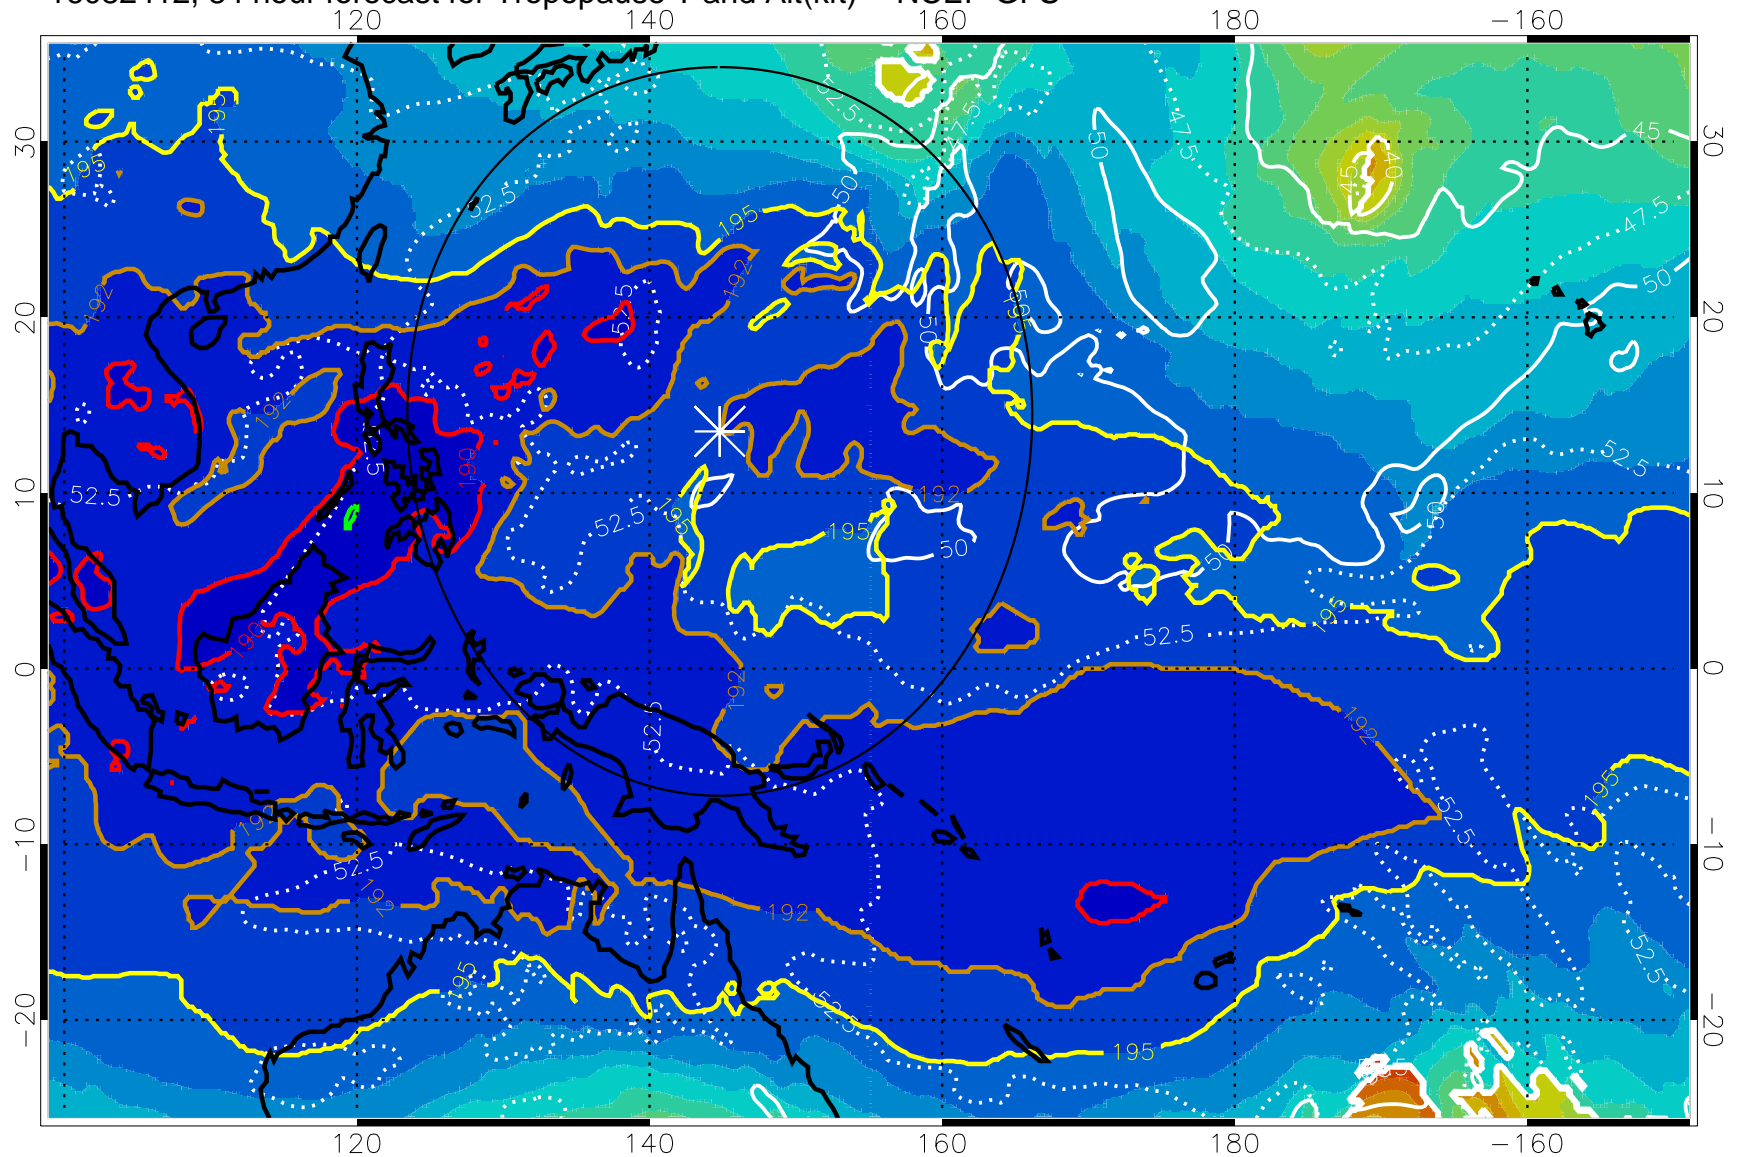

190 200 210 220 230

Tropopause T, K

Tropopause Altitude in kft (white)

192.5K Isotherm 195K Isotherm

187.5K Isotherm 190K Isotherm

Range ring of 2304 km

16082412, 84 hour forecast for Tropopause T and Alt(kft) -- NCEP GFS

16082418, 90 hour forecast for Tropopause T and Alt(kft) -- NCEP GFS

190 200 210 220 230

Tropopause T, K

Tropopause Altitude in kft (white)

192.5K Isotherm 195K Isotherm

187.5K Isotherm 190K Isotherm

Range ring of 2304 km