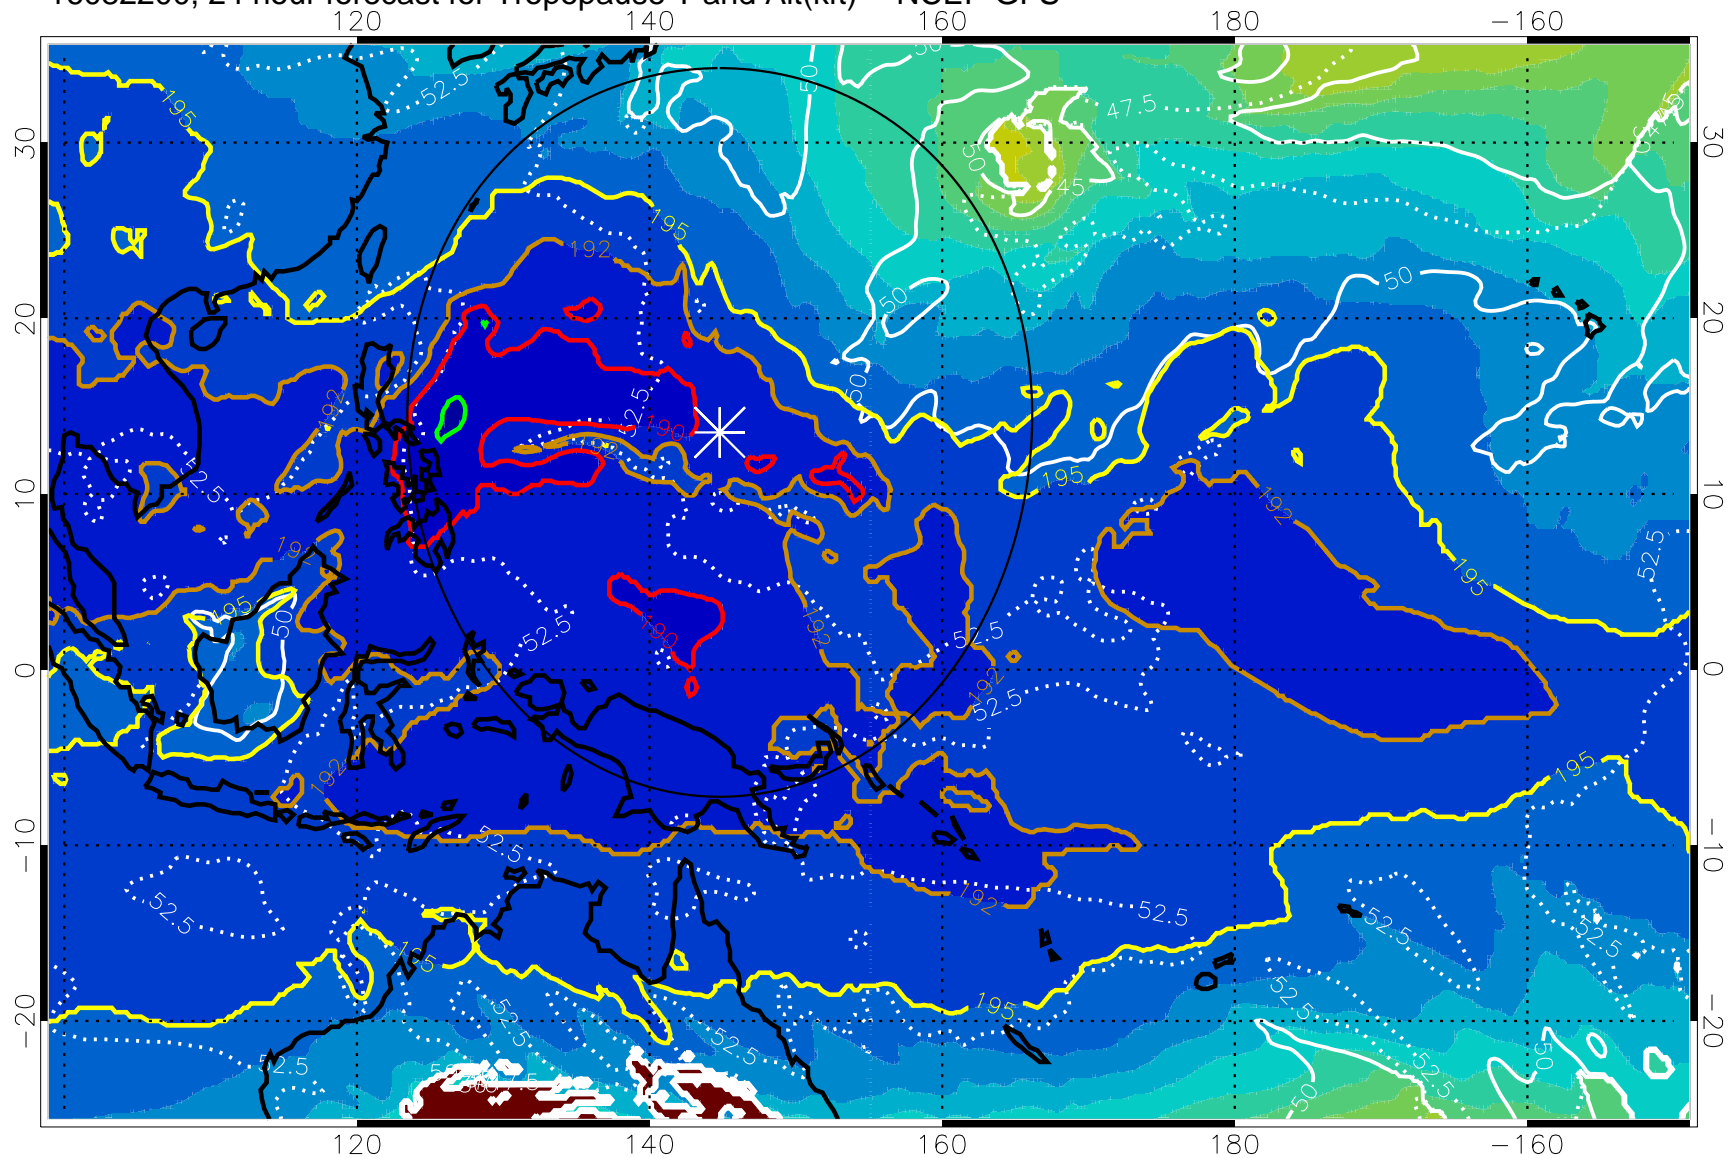

16082200, 24 hour forecast for Tropopause T and Alt(kft) -- NCEP GFS

190   200   210   220   230
Tropopause T, K

Tropopause Altitude in kft (white)

192.5K Isotherm   195K Isotherm
187.5K Isotherm   190K Isotherm

Range ring of 2304 km