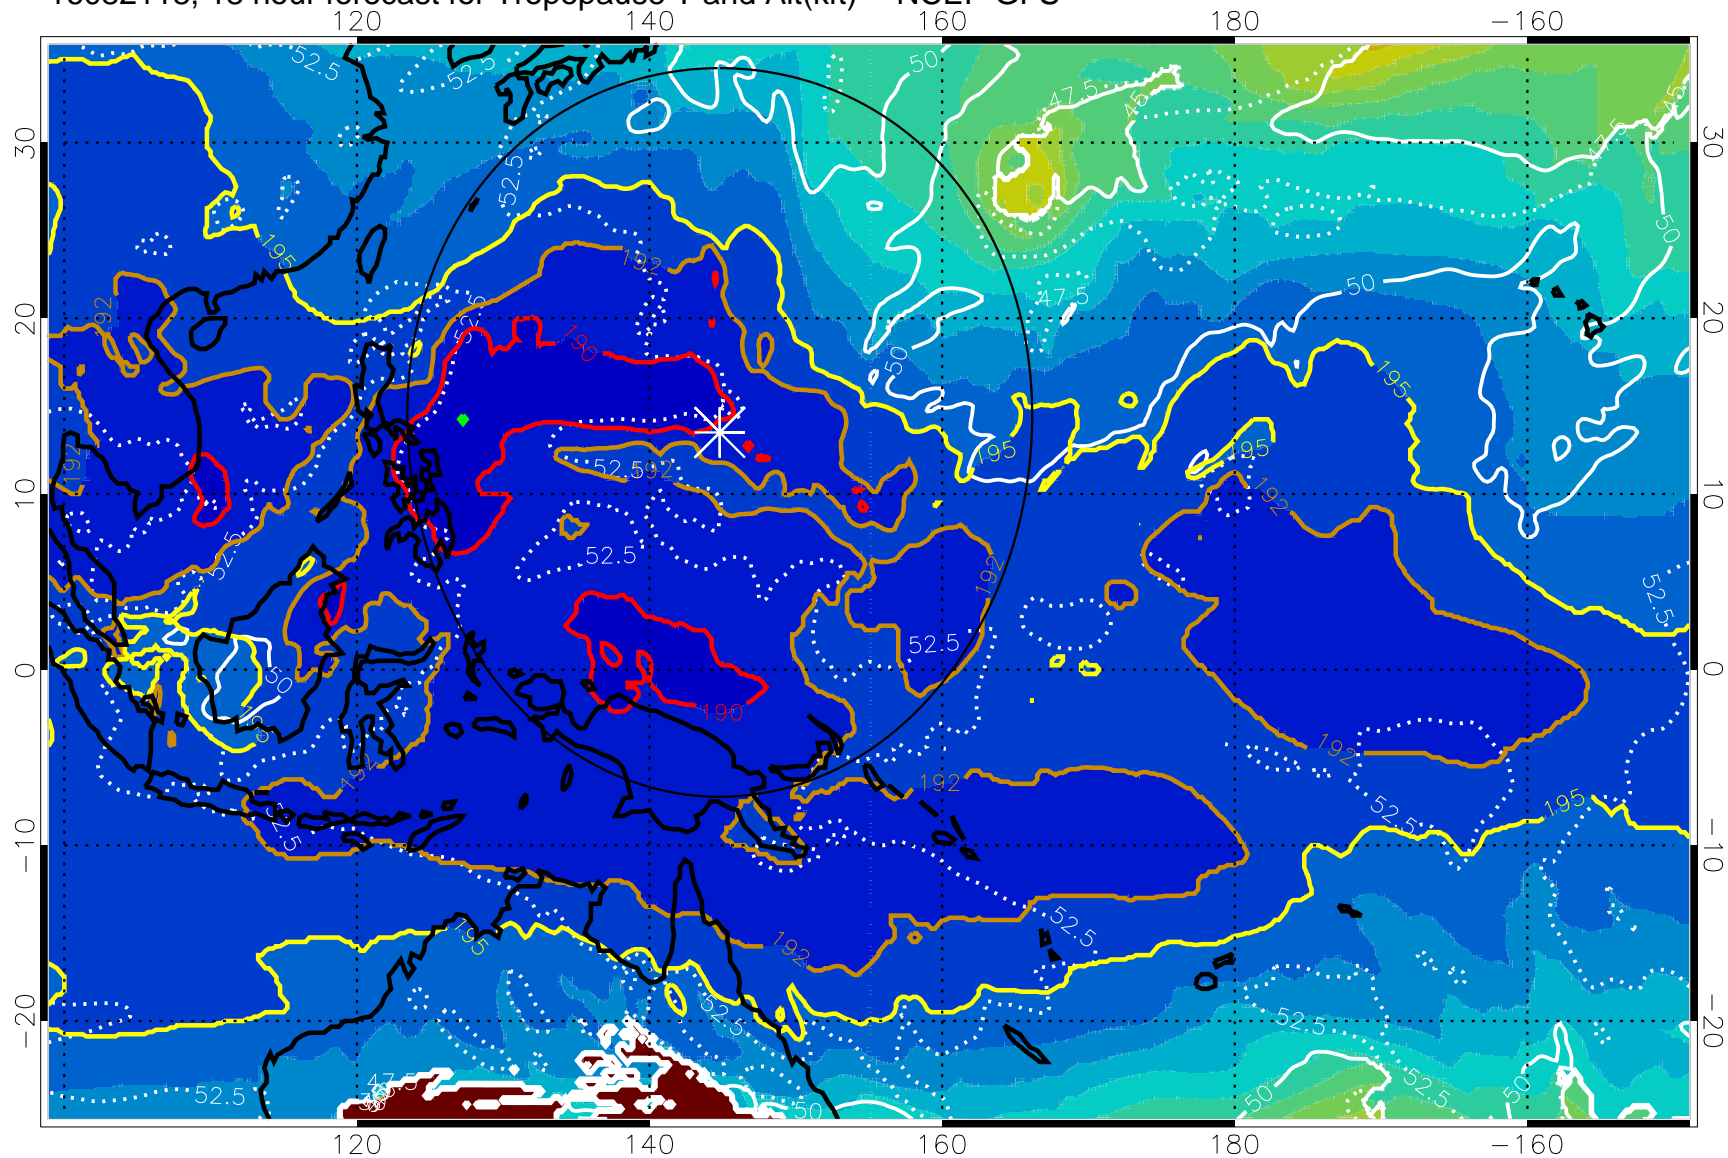

16082118, 18 hour forecast for Tropopause T and Alt(kft) -- NCEP GFS

190 200 210 220 230
Tropopause T, K

Tropopause Altitude in kft (white)

192.5K Isotherm 195K Isotherm
187.5K Isotherm 190K Isotherm

Range ring of 2304 km