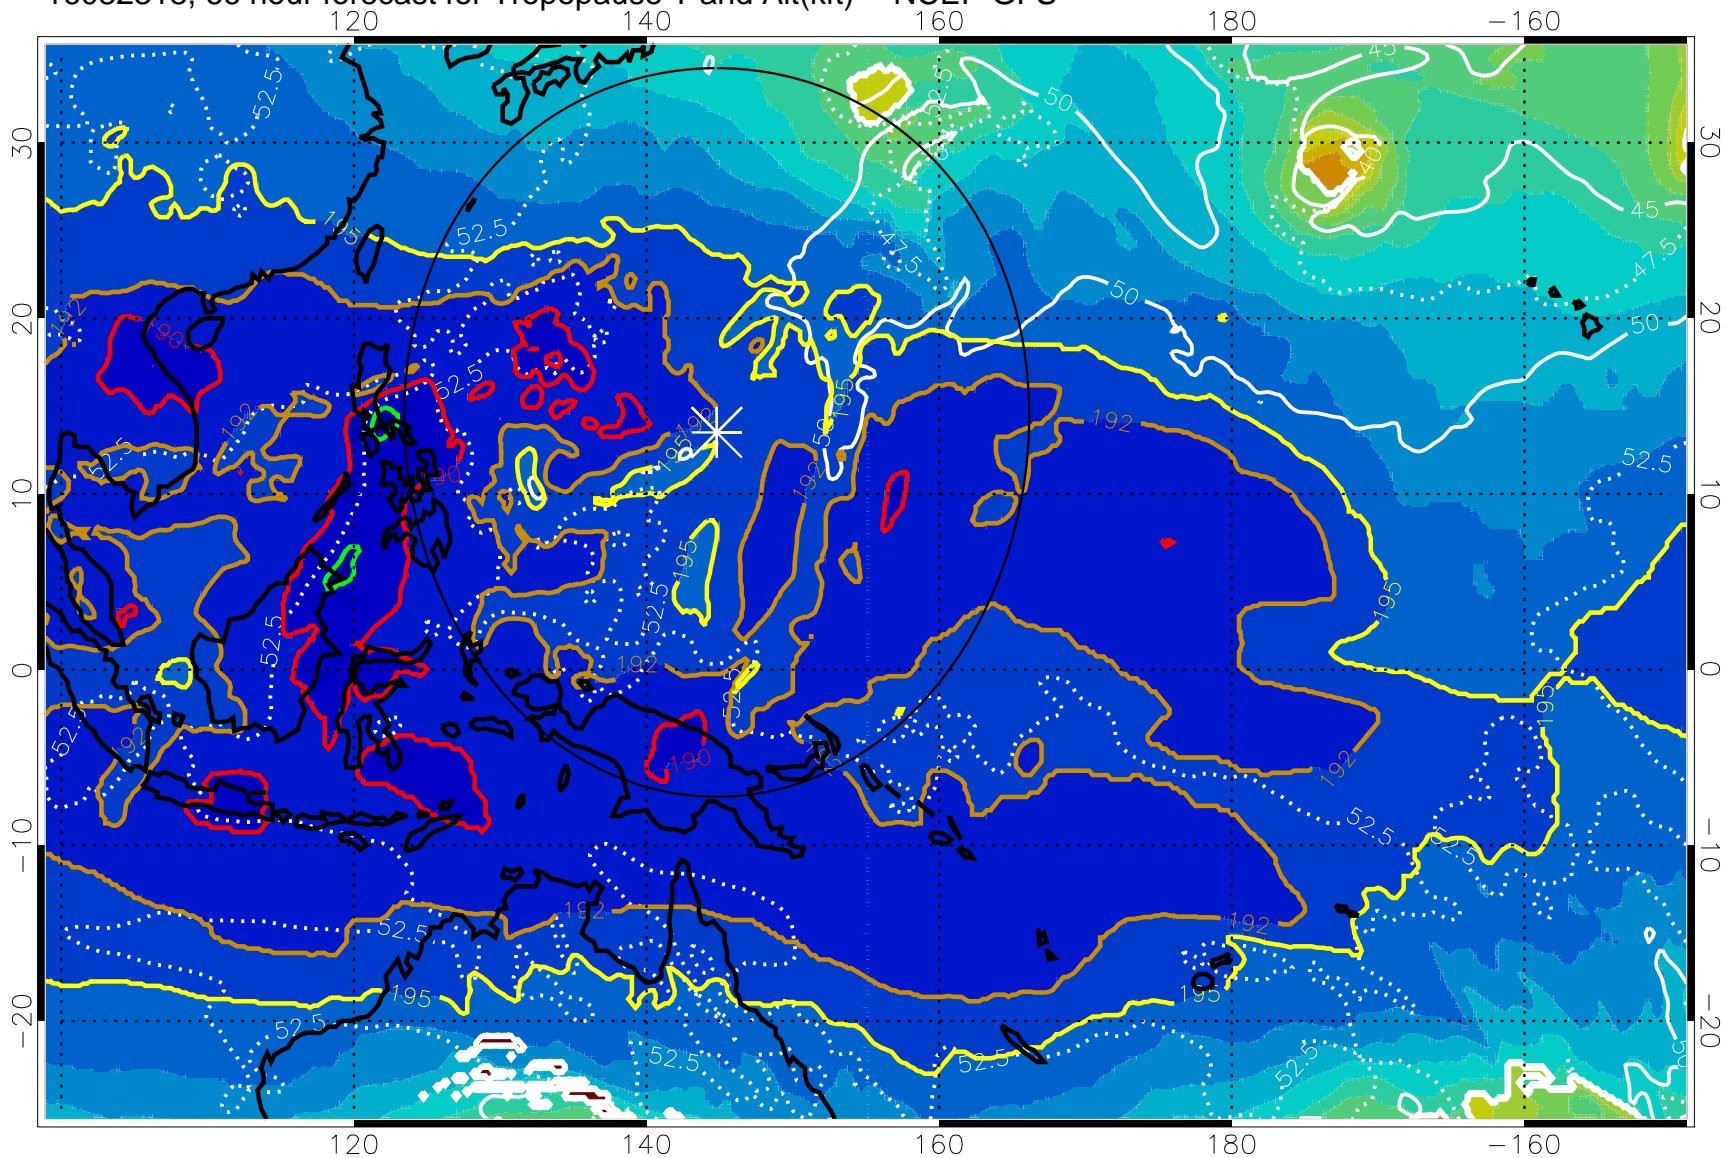

16082306, 54 hour forecast for Tropopause T and Alt(kft) -- NCEP GFS

16082312, 60 hour forecast for Tropopause T and Alt(kft) -- NCEP GFS

190 200 210 220 230
Tropopause T, K

Tropopause Altitude in kft (white)

192.5K Isotherm 195K Isotherm
187.5K Isotherm 190K Isotherm

Range ring of 2304 km

16082318, 66 hour forecast for Tropopause T and Alt(kft) -- NCEP GFS

16082400, 72 hour forecast for Tropopause T and Alt(kft) -- NCEP GFS