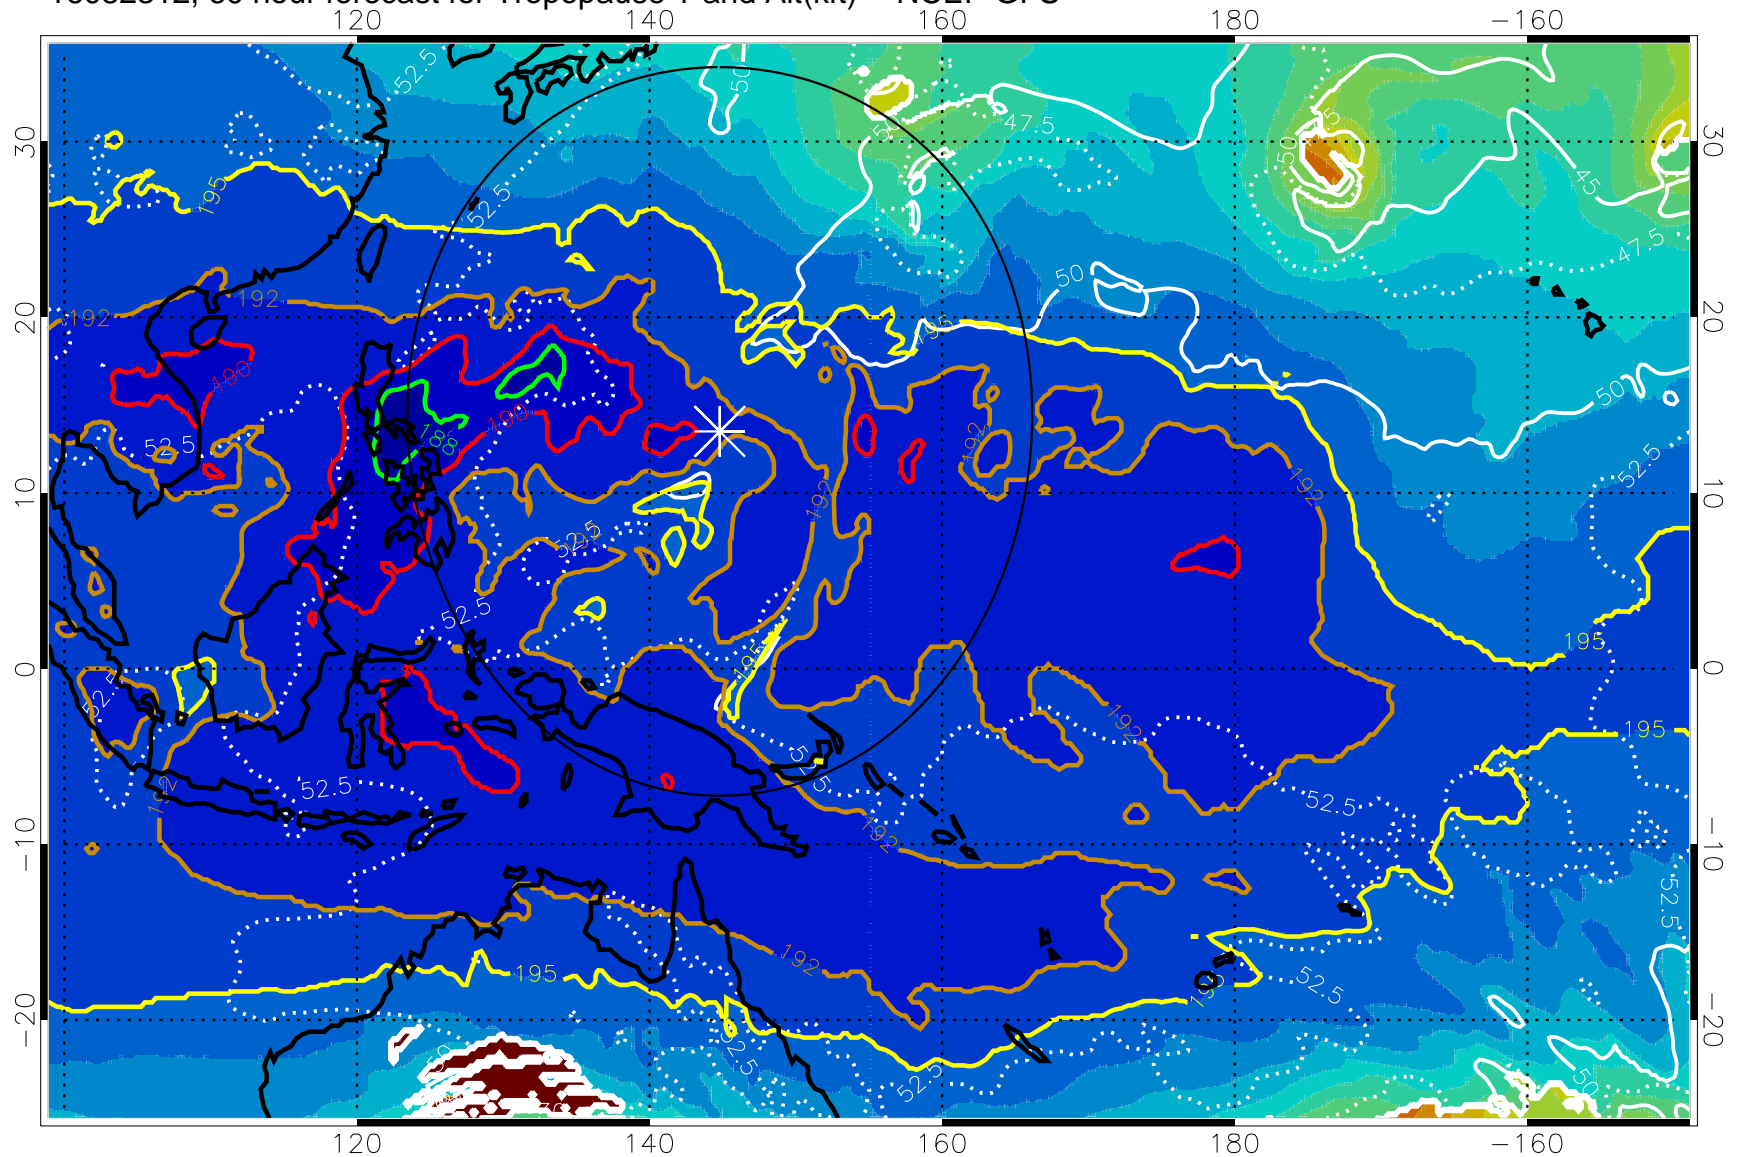

16082312, 60 hour forecast for Tropopause T and Alt(kft) -- NCEP GFS

190 200 210 220 230
Tropopause T, K

Tropopause Altitude in kft (white)

192.5K Isotherm 195K Isotherm
187.5K Isotherm 190K Isotherm

Range ring of 2304 km