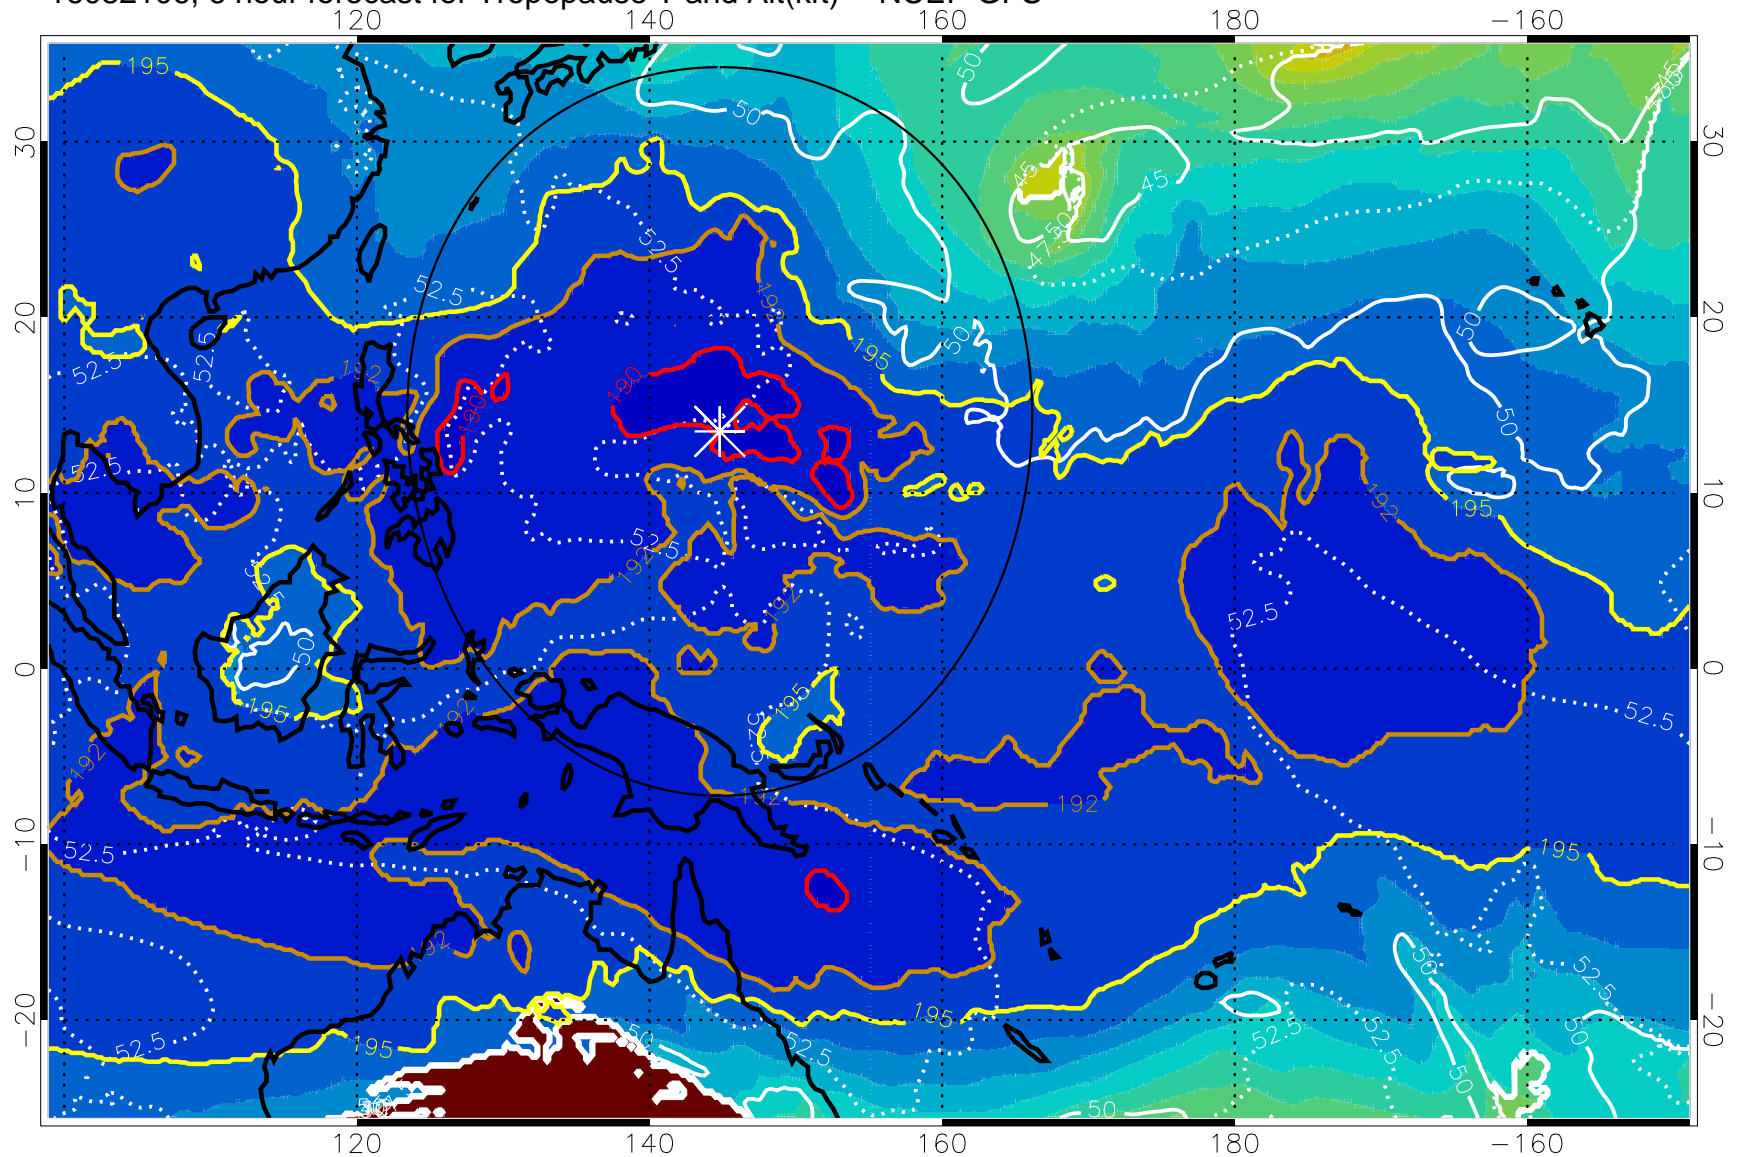

16082106, 6 hour forecast for Tropopause T and Alt(kft) -- NCEP GFS

190 200 210 220 230

Tropopause T, K

Tropopause Altitude in kft (white)

192.5K Isotherm 195K Isotherm

187.5K Isotherm 190K Isotherm

Range ring of 2304 km