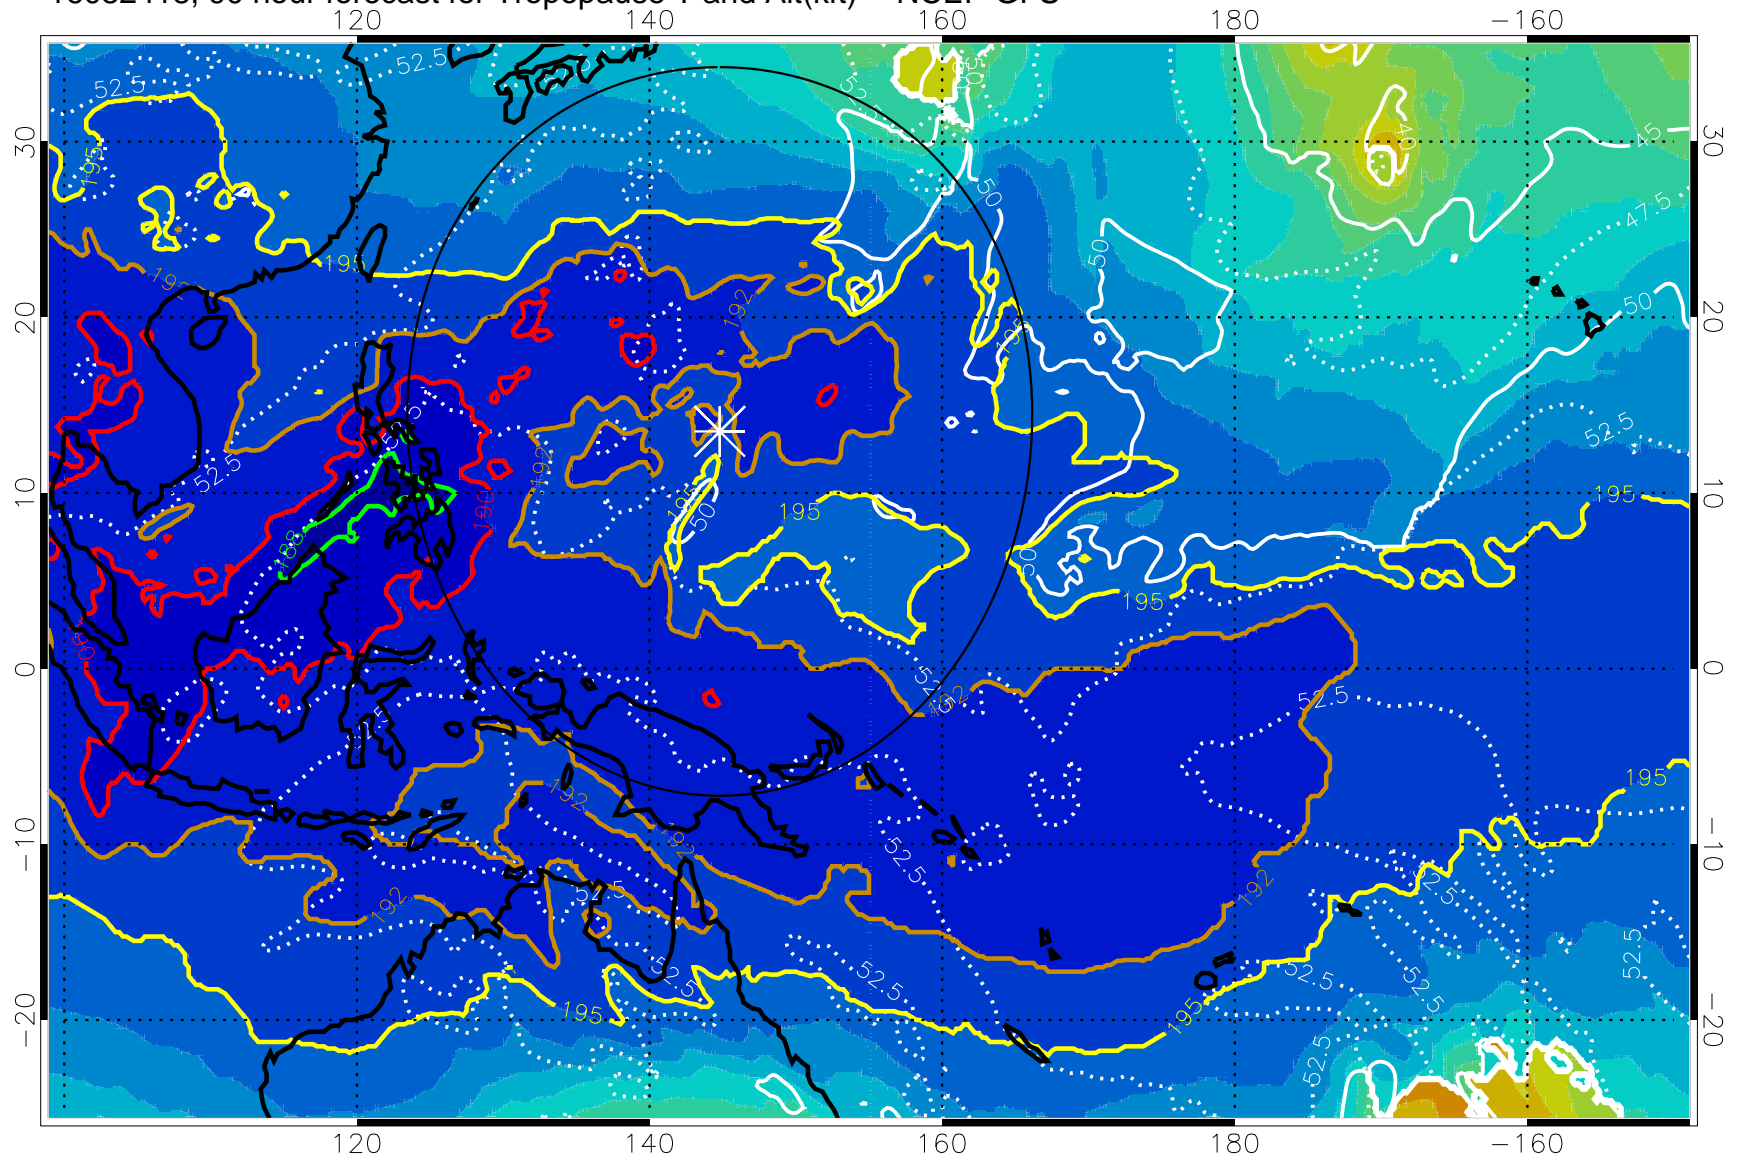

190 200 210 220 230

Tropopause T, K

Tropopause Altitude in kft (white)

192.5K Isotherm 195K Isotherm

187.5K Isotherm 190K Isotherm

Range ring of 2304 km

16082412, 84 hour forecast for Tropopause T and Alt(kft) -- NCEP GFS

16082418, 90 hour forecast for Tropopause T and Alt(kft) -- NCEP GFS

190 200 210 220 230

Tropopause T, K

Tropopause Altitude in kft (white)

192.5K Isotherm 195K Isotherm

187.5K Isotherm 190K Isotherm

Range ring of 2304 km