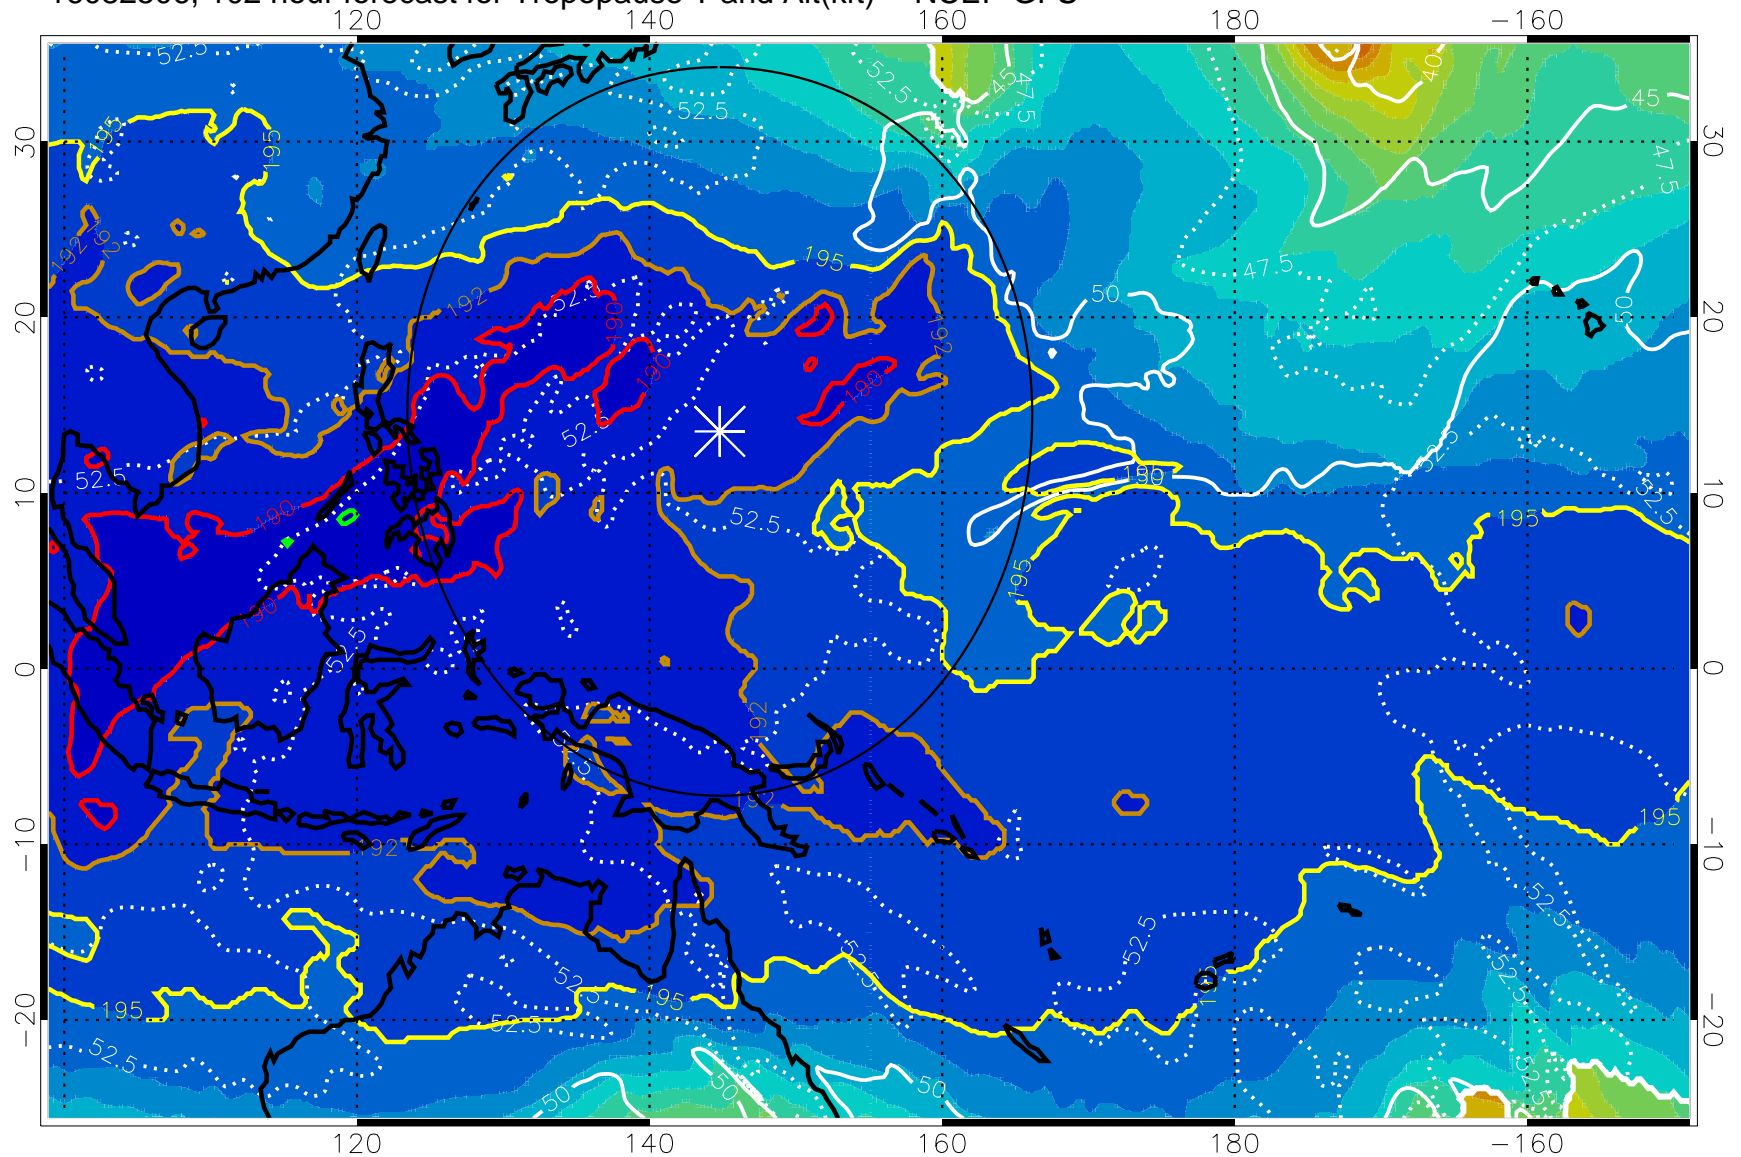

16082506, 102 hour forecast for Tropopause T and Alt(kft) -- NCEP GFS