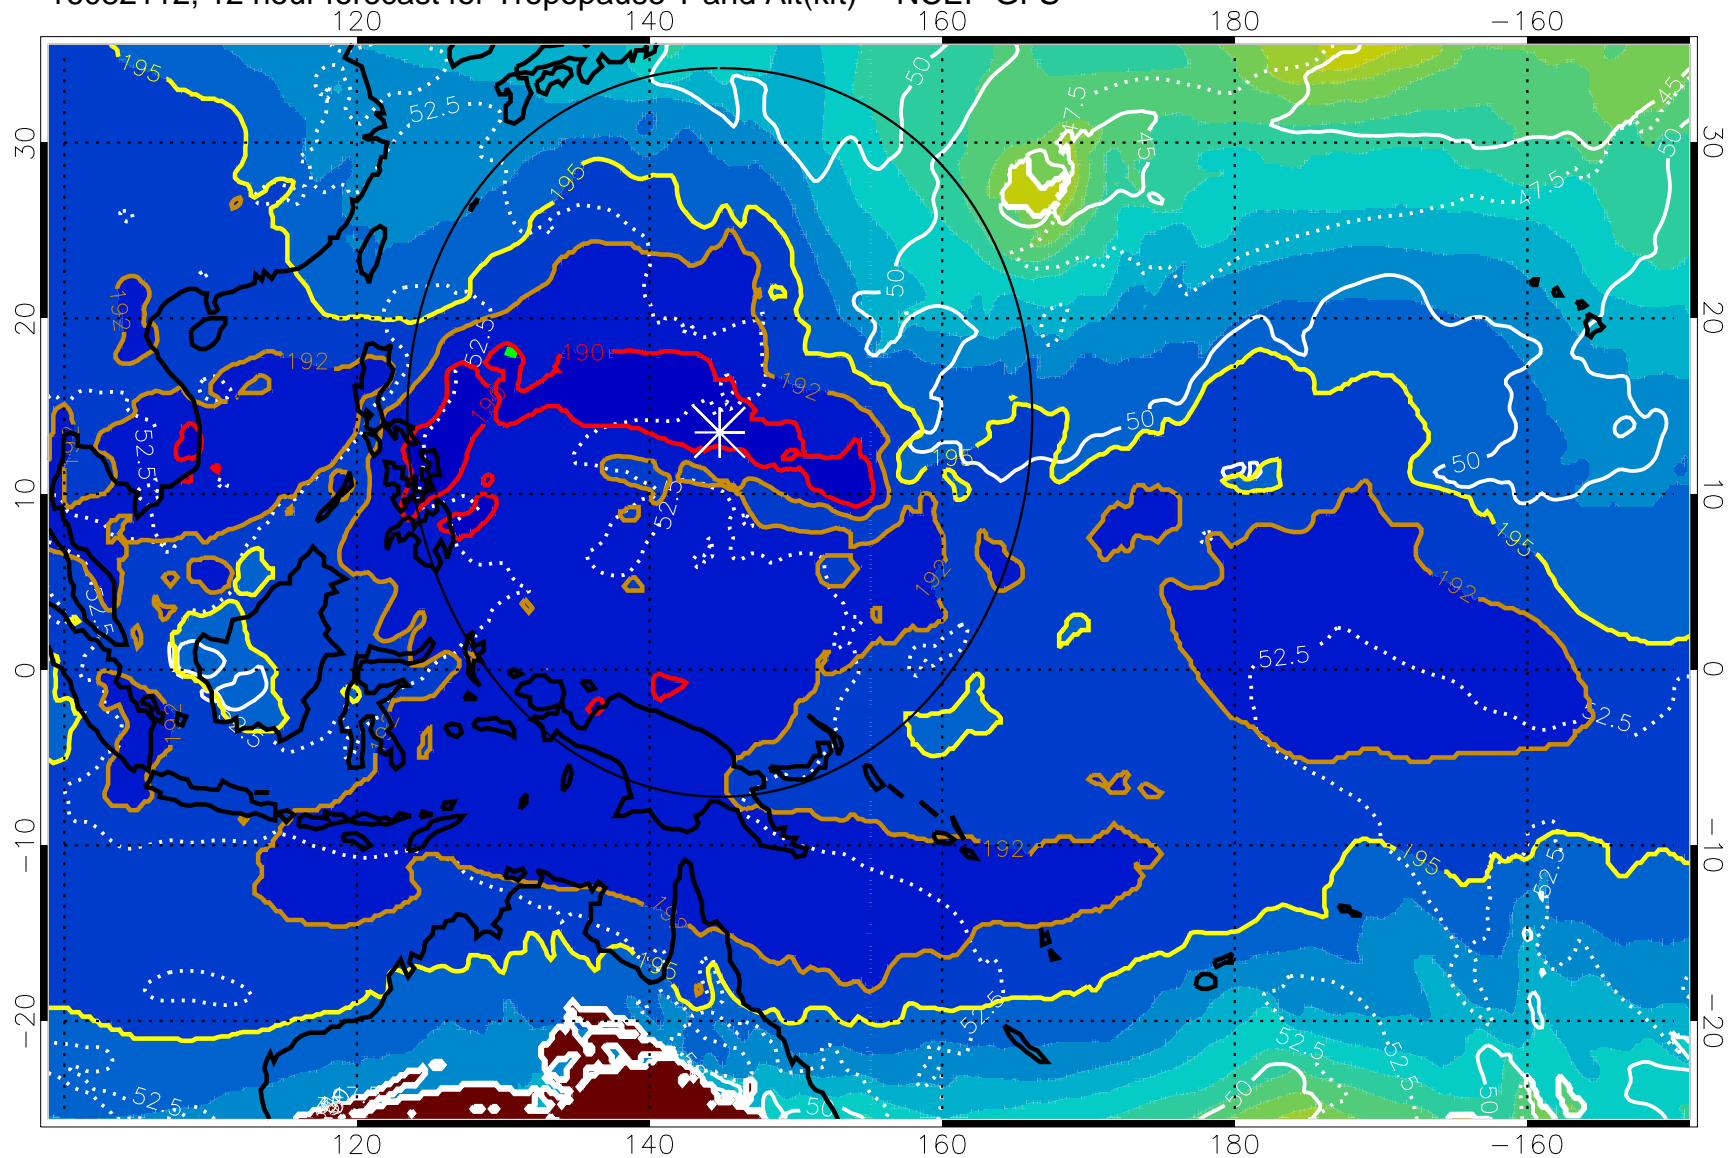

16082112, 12 hour forecast for Tropopause T and Alt(kft) -- NCEP GFS

190 200 210 220 230

Tropopause T, K

Tropopause Altitude in kft (white)

192.5K Isotherm 195K Isotherm
187.5K Isotherm 190K Isotherm

Range ring of 2304 km