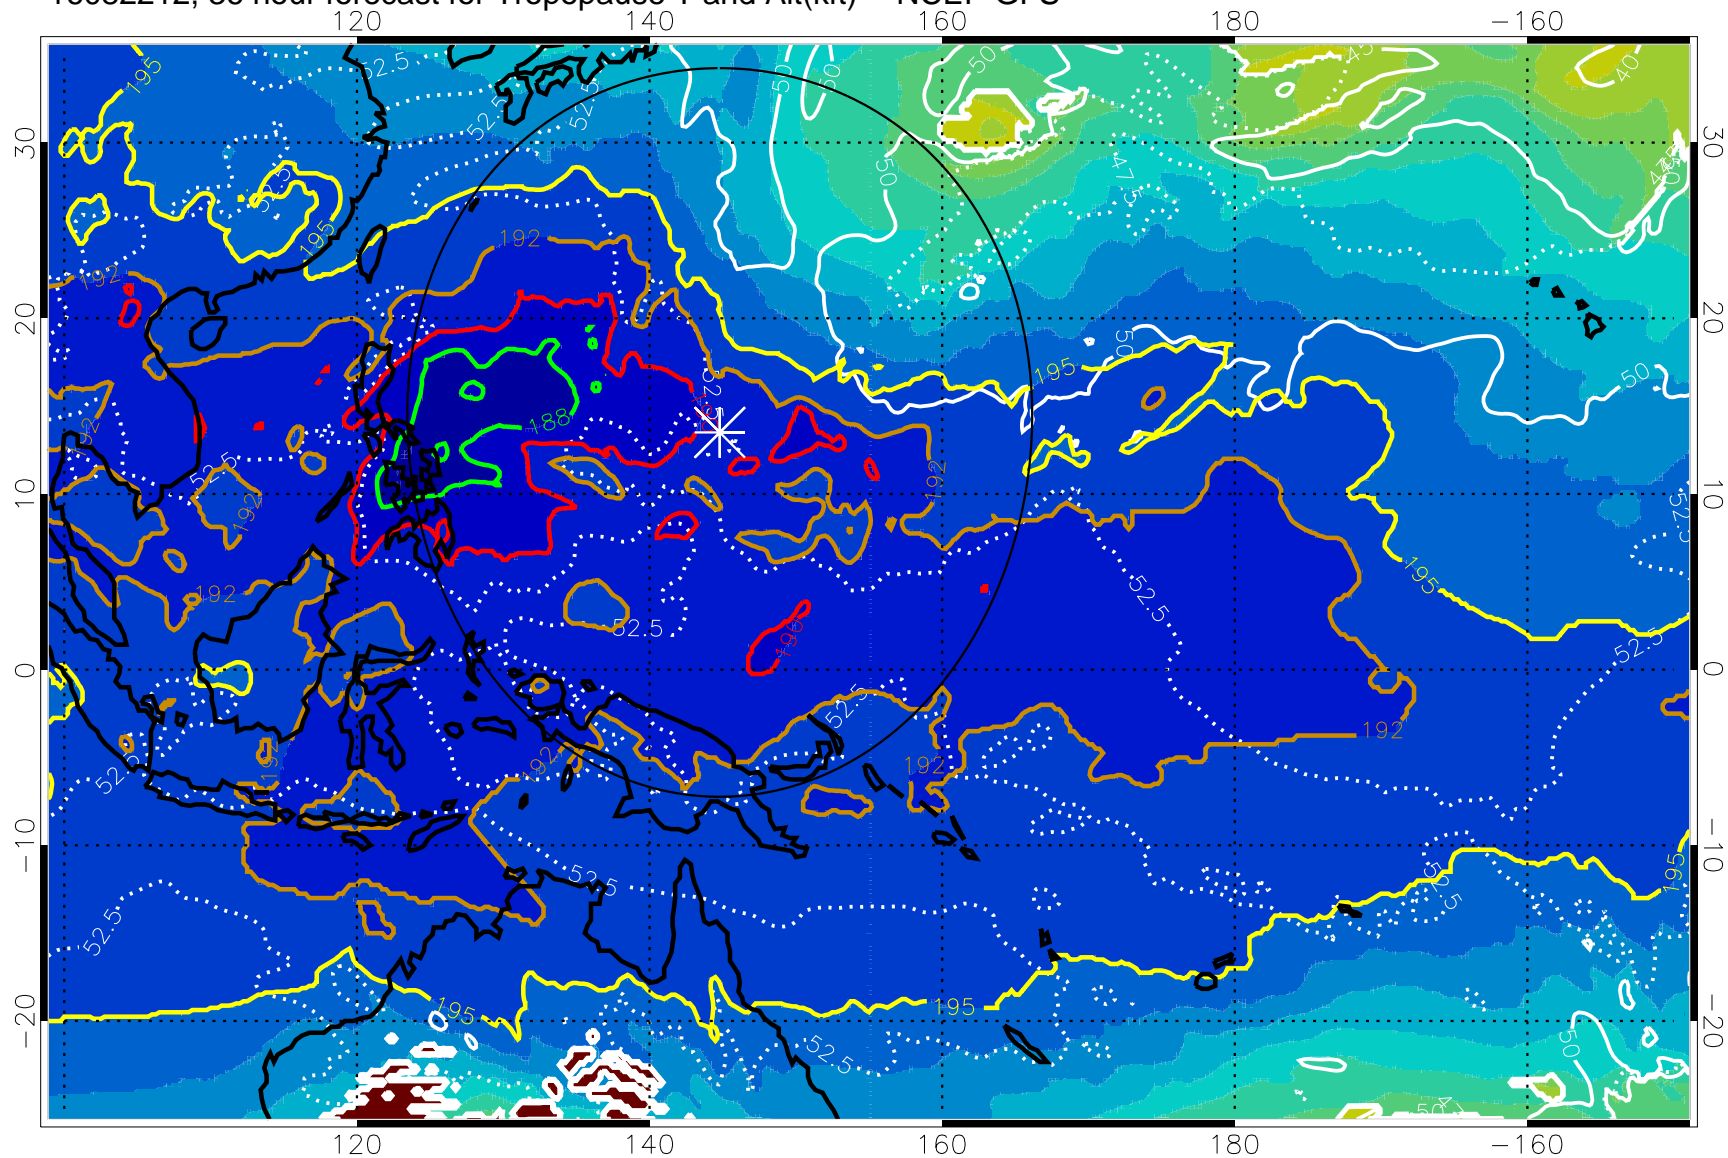

16082212, 36 hour forecast for Tropopause T and Alt(kft) -- NCEP GFS

190 200 210 220 230

Tropopause T, K

Tropopause Altitude in kft (white)

192.5K Isotherm 195K Isotherm
187.5K Isotherm 190K Isotherm

Range ring of 2304 km