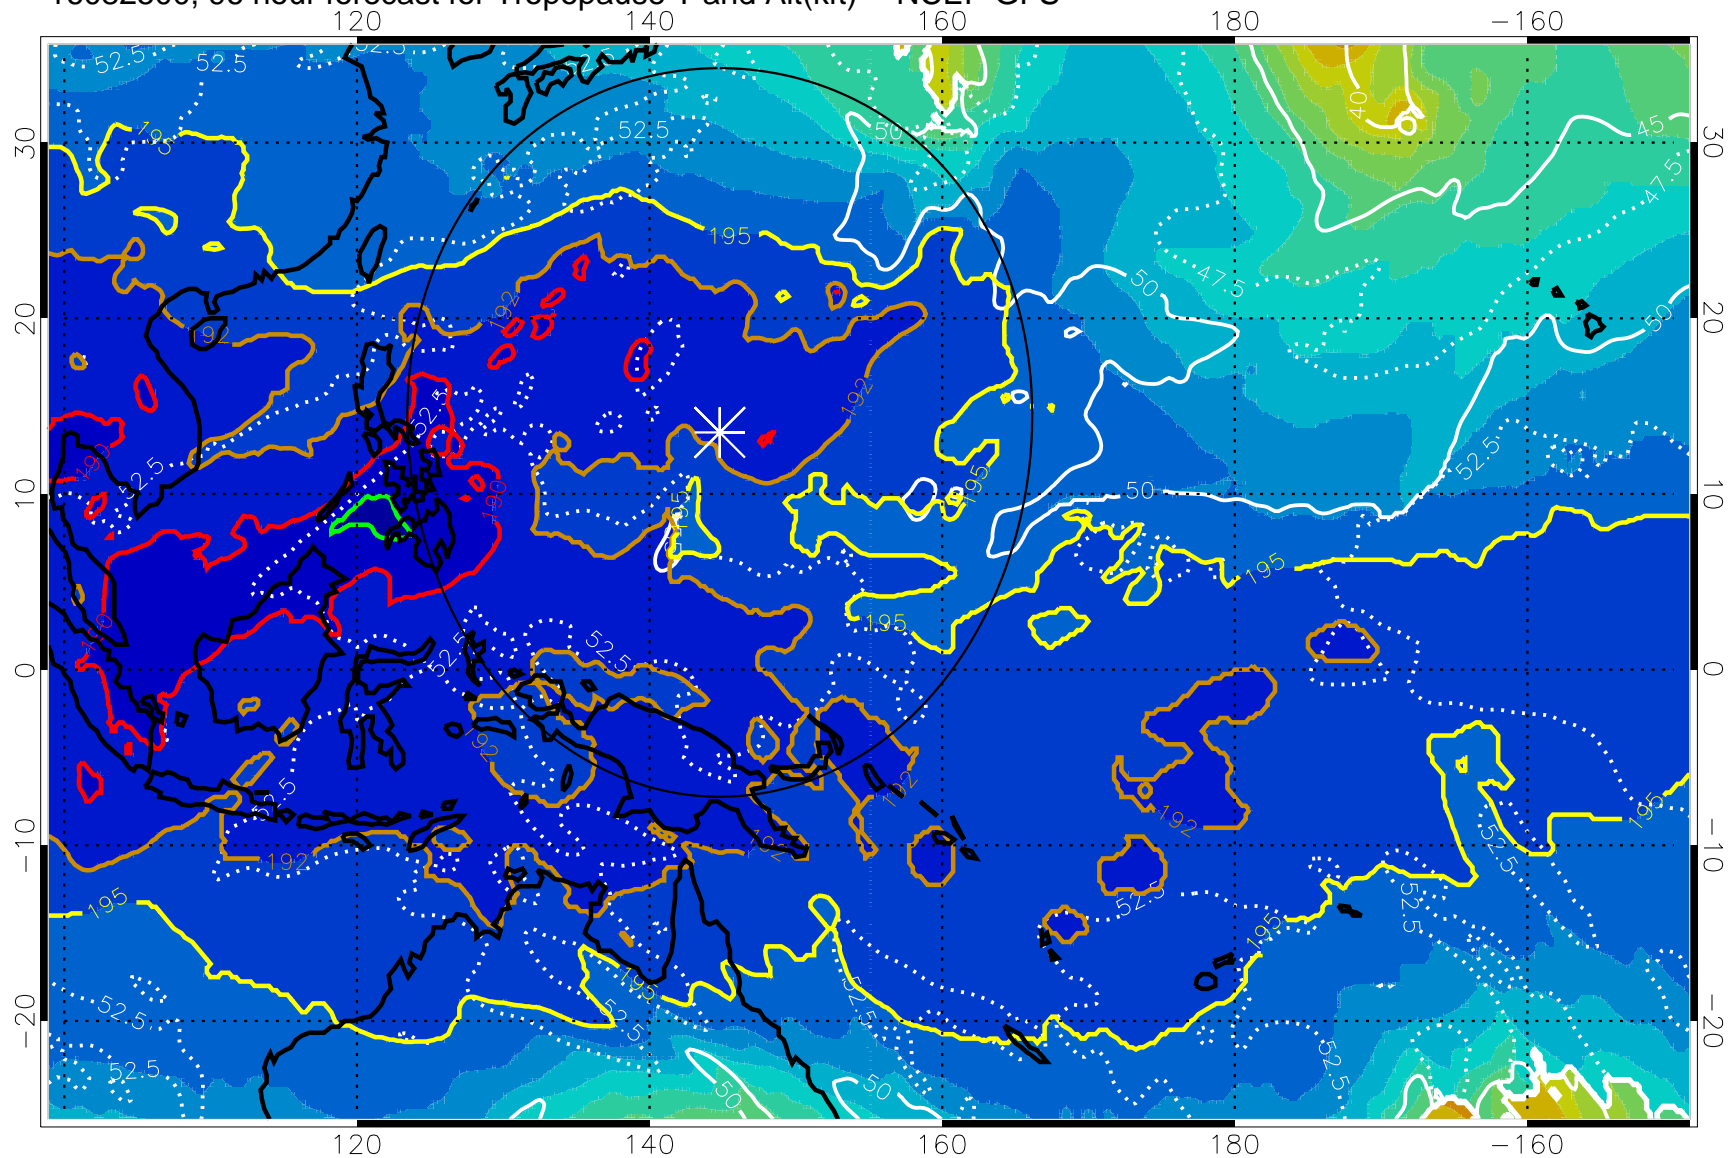

16082418, 90 hour forecast for Tropopause T and Alt(kft) -- NCEP GFS

190 200 210 220 230

Tropopause T, K

Tropopause Altitude in kft (white)

192.5K Isotherm 195K Isotherm

187.5K Isotherm 190K Isotherm

Range ring of 2304 km

16082500, 96 hour forecast for Tropopause T and Alt(kft) -- NCEP GFS

190 200 210 220 230

Tropopause T, K

Tropopause Altitude in kft (white)

192.5K Isotherm 195K Isotherm

187.5K Isotherm 190K Isotherm

Range ring of 2304 km