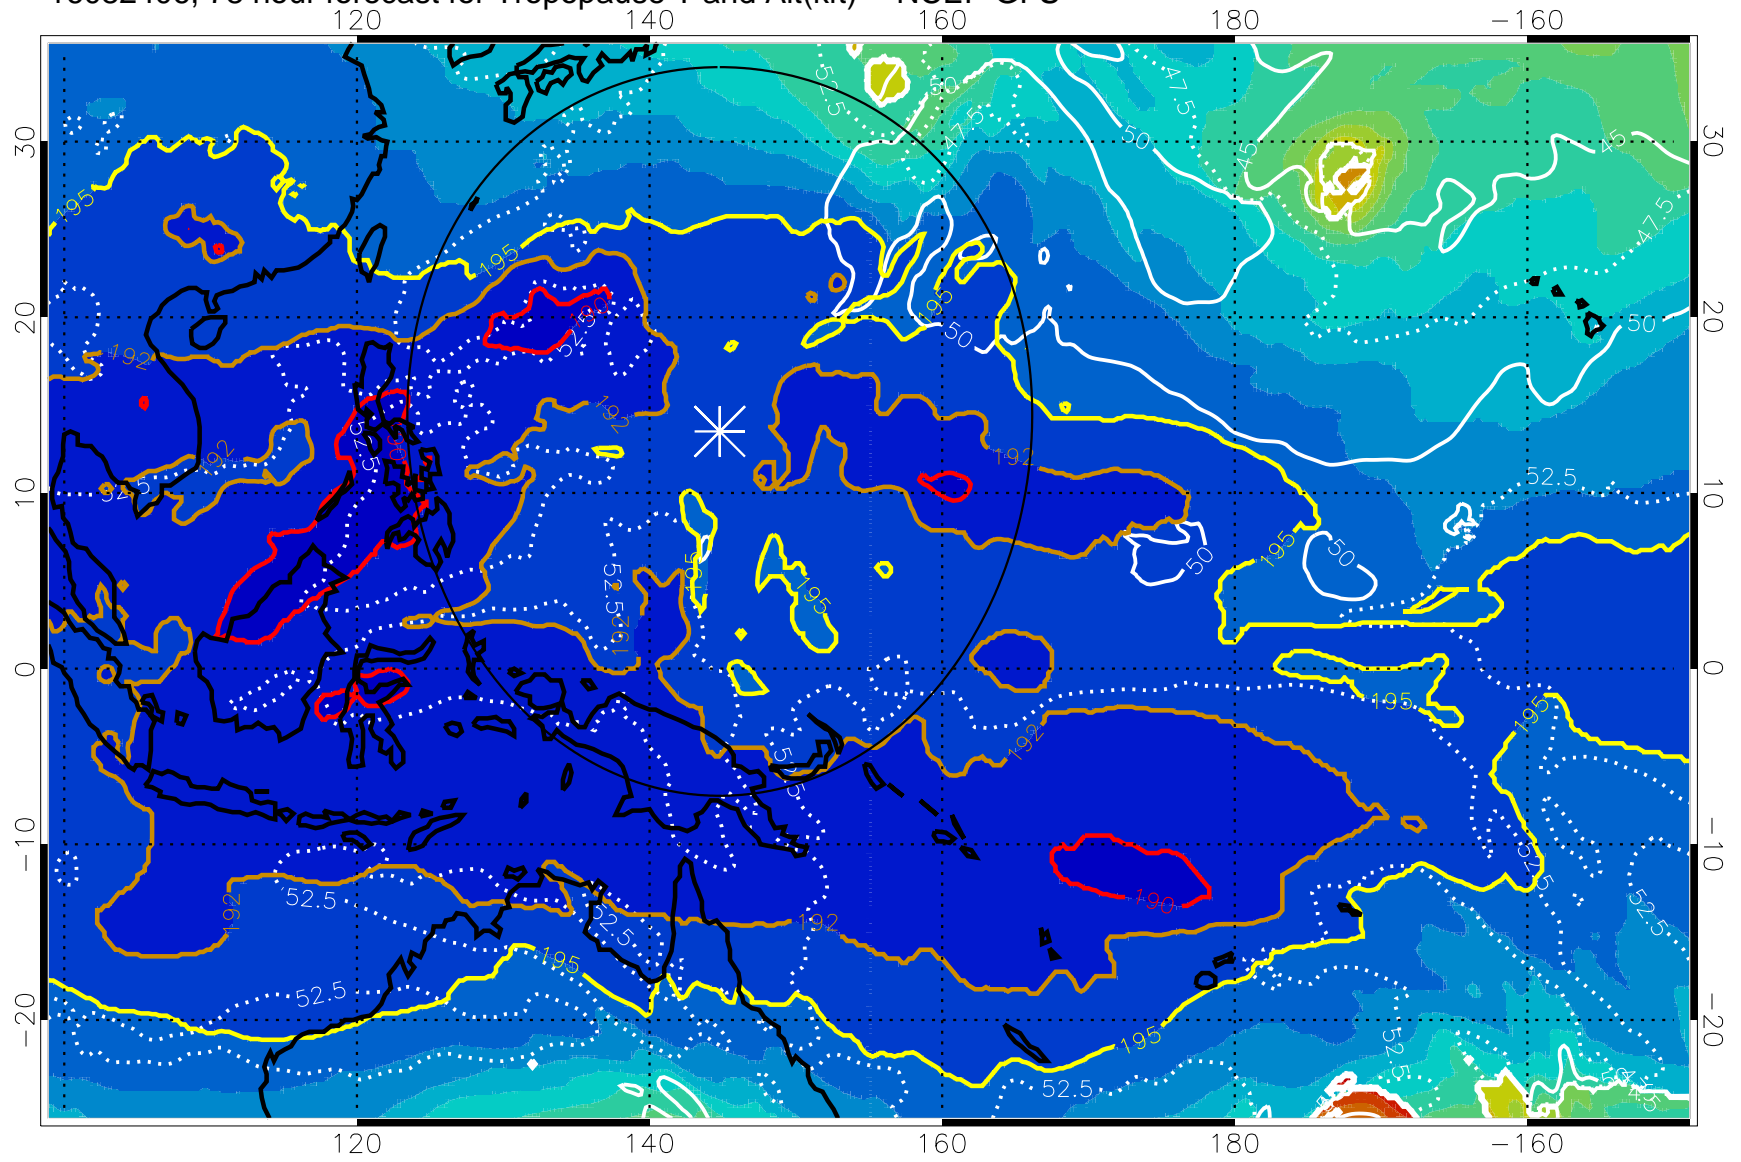

192.5K Isotherm 195K Isotherm
187.5K Isotherm 190K Isotherm

Range ring of 2304 km

16082318, 66 hour forecast for Tropopause T and Alt(kft) -- NCEP GFS

16082400, 72 hour forecast for Tropopause T and Alt(kft) -- NCEP GFS

190 200 210 220 230

Tropopause T, K

Tropopause Altitude in kft (white)

192.5K Isotherm 195K Isotherm

187.5K Isotherm 190K Isotherm

Range ring of 2304 km

16082406, 78 hour forecast for Tropopause T and Alt(kft) -- NCEP GFS

190 200 210 220 230

Tropopause T, K

Tropopause Altitude in kft (white)

192.5K Isotherm 195K Isotherm

187.5K Isotherm 190K Isotherm

Range ring of 2304 km

16082412, 84 hour forecast for Tropopause T and Alt(kft) -- NCEP GFS