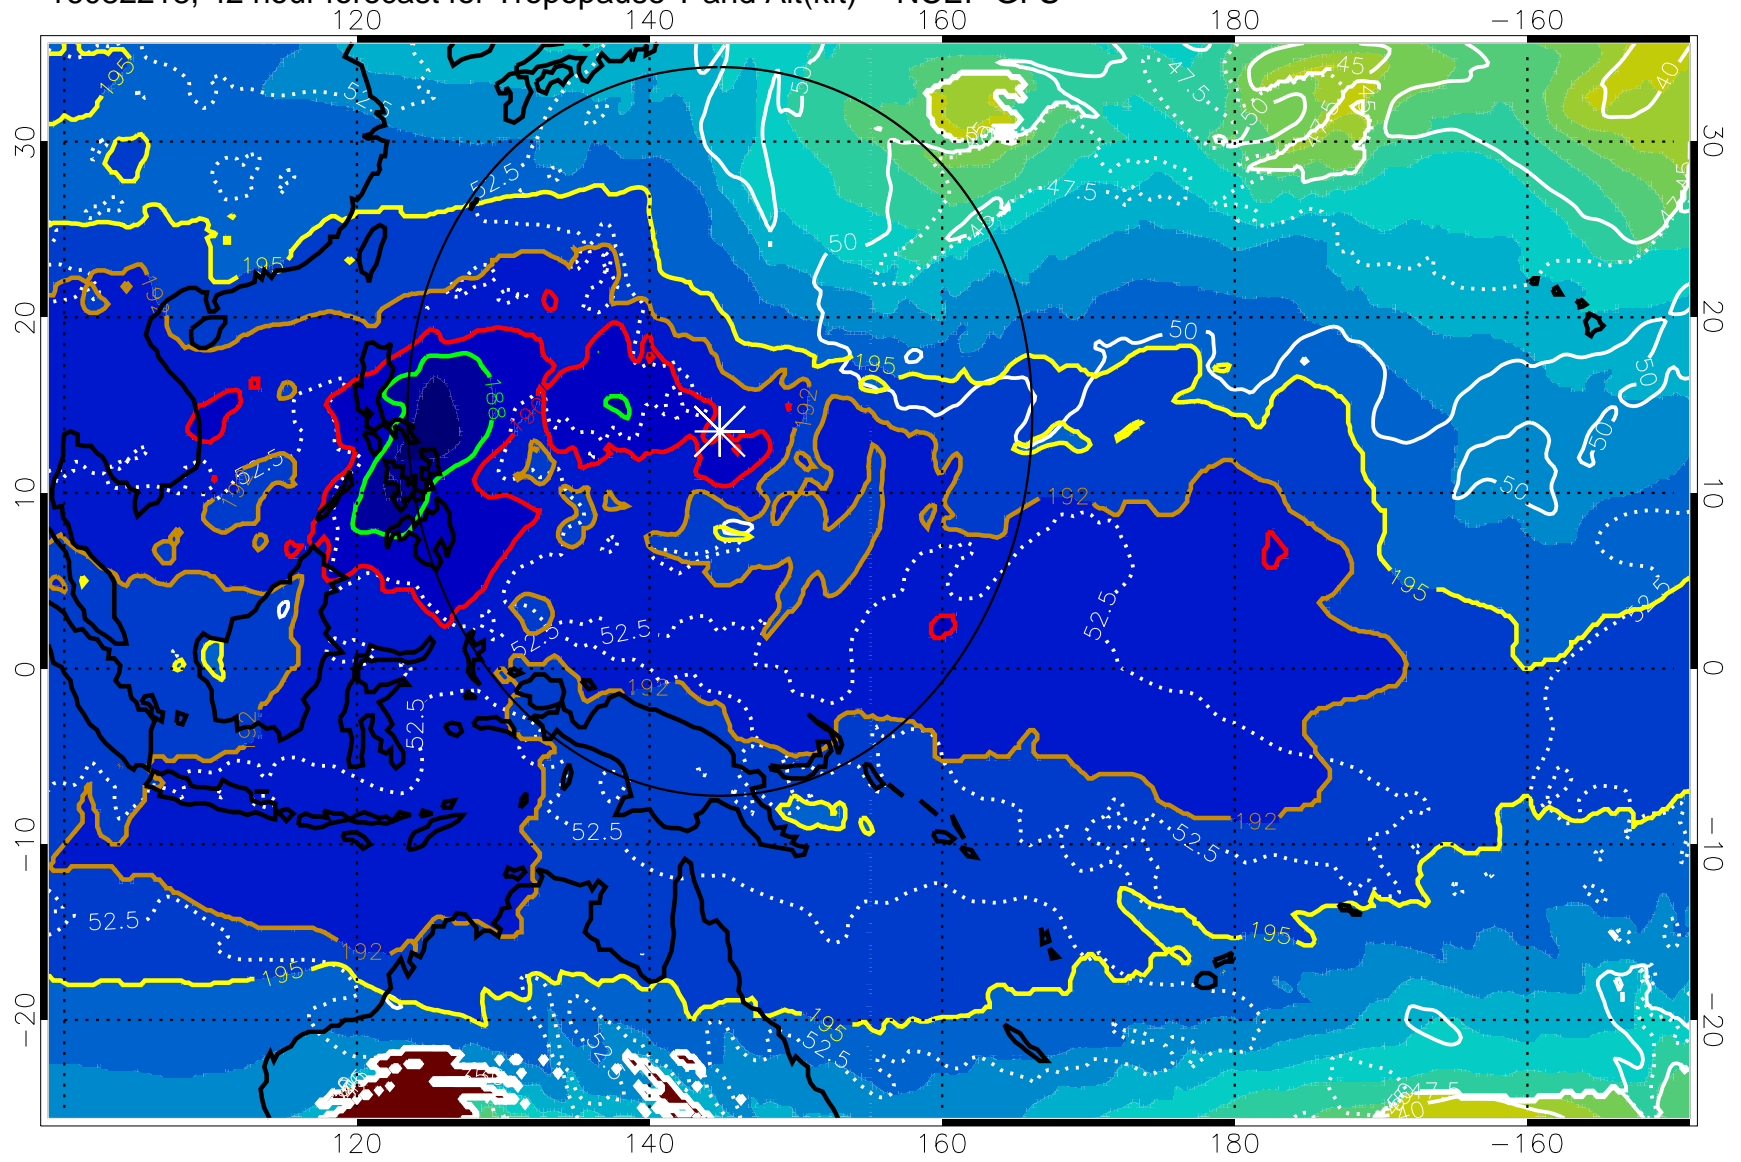

16082218, 42 hour forecast for Tropopause T and Alt(kft) -- NCEP GFS

190 200 210 220 230
Tropopause T, K

Tropopause Altitude in kft (white)

192.5K Isotherm 195K Isotherm
187.5K Isotherm 190K Isotherm

Range ring of 2304 km