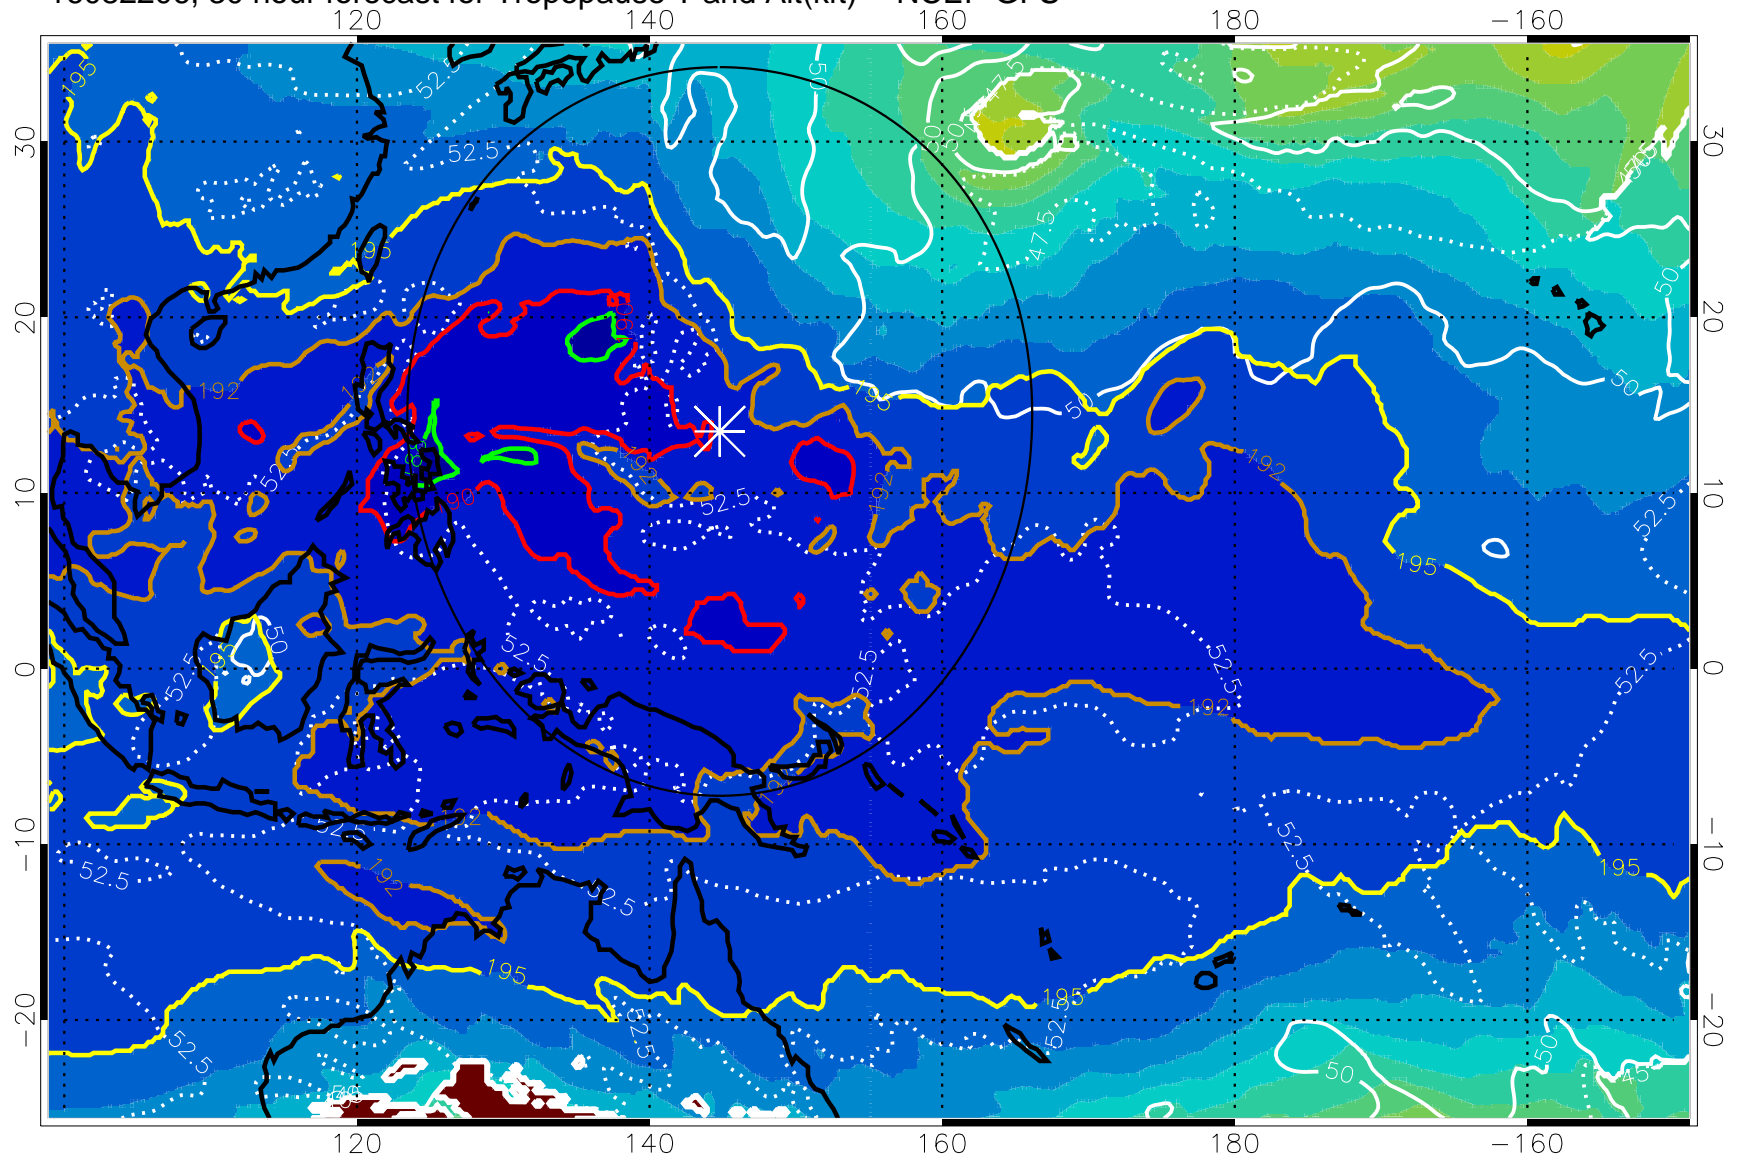

16082206, 30 hour forecast for Tropopause T and Alt(kft) -- NCEP GFS

190 200 210 220 230
Tropopause T, K

Tropopause Altitude in kft (white)

192.5K Isotherm 195K Isotherm
187.5K Isotherm 190K Isotherm

Range ring of 2304 km