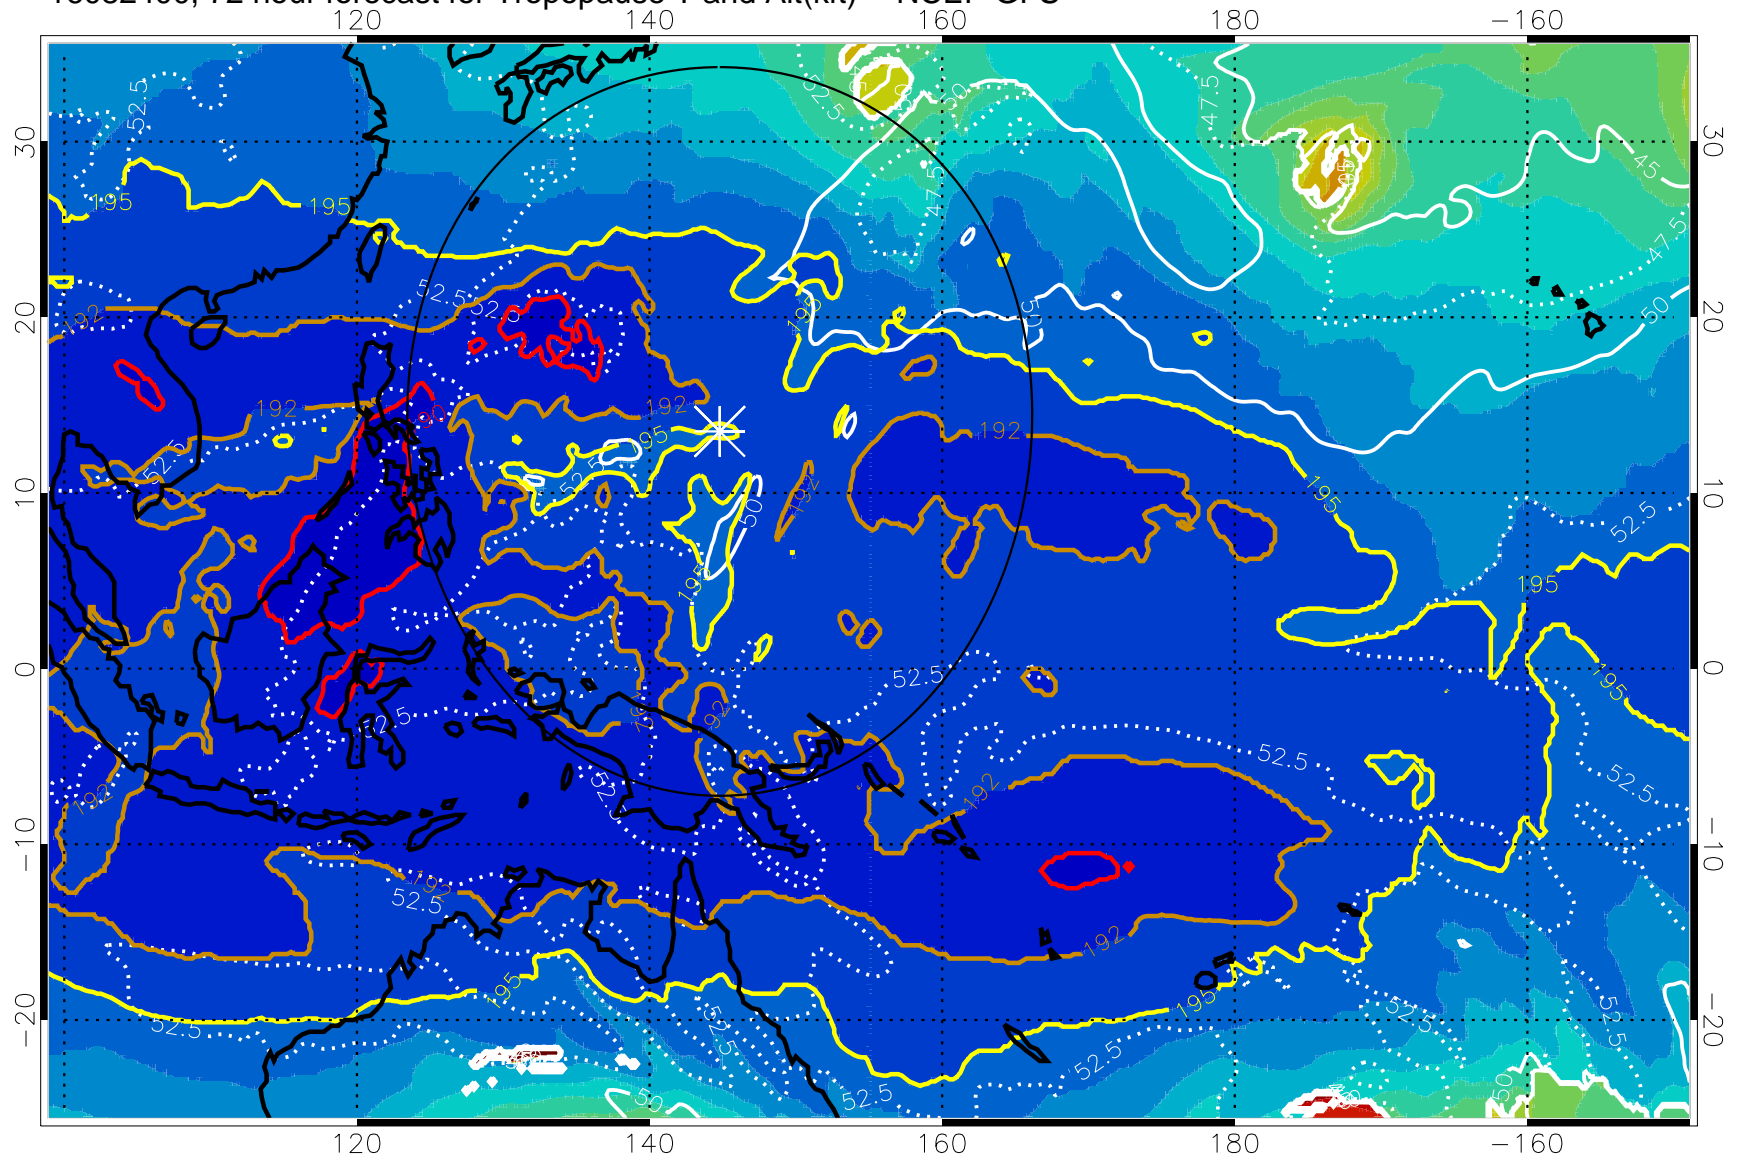

16082306, 54 hour forecast for Tropopause T and Alt(kft) -- NCEP GFS

16082312, 60 hour forecast for Tropopause T and Alt(kft) -- NCEP GFS

190 200 210 220 230
Tropopause T, K

Tropopause Altitude in kft (white)

192.5K Isotherm 195K Isotherm
187.5K Isotherm 190K Isotherm

Range ring of 2304 km

16082318, 66 hour forecast for Tropopause T and Alt(kft) -- NCEP GFS

16082400, 72 hour forecast for Tropopause T and Alt(kft) -- NCEP GFS