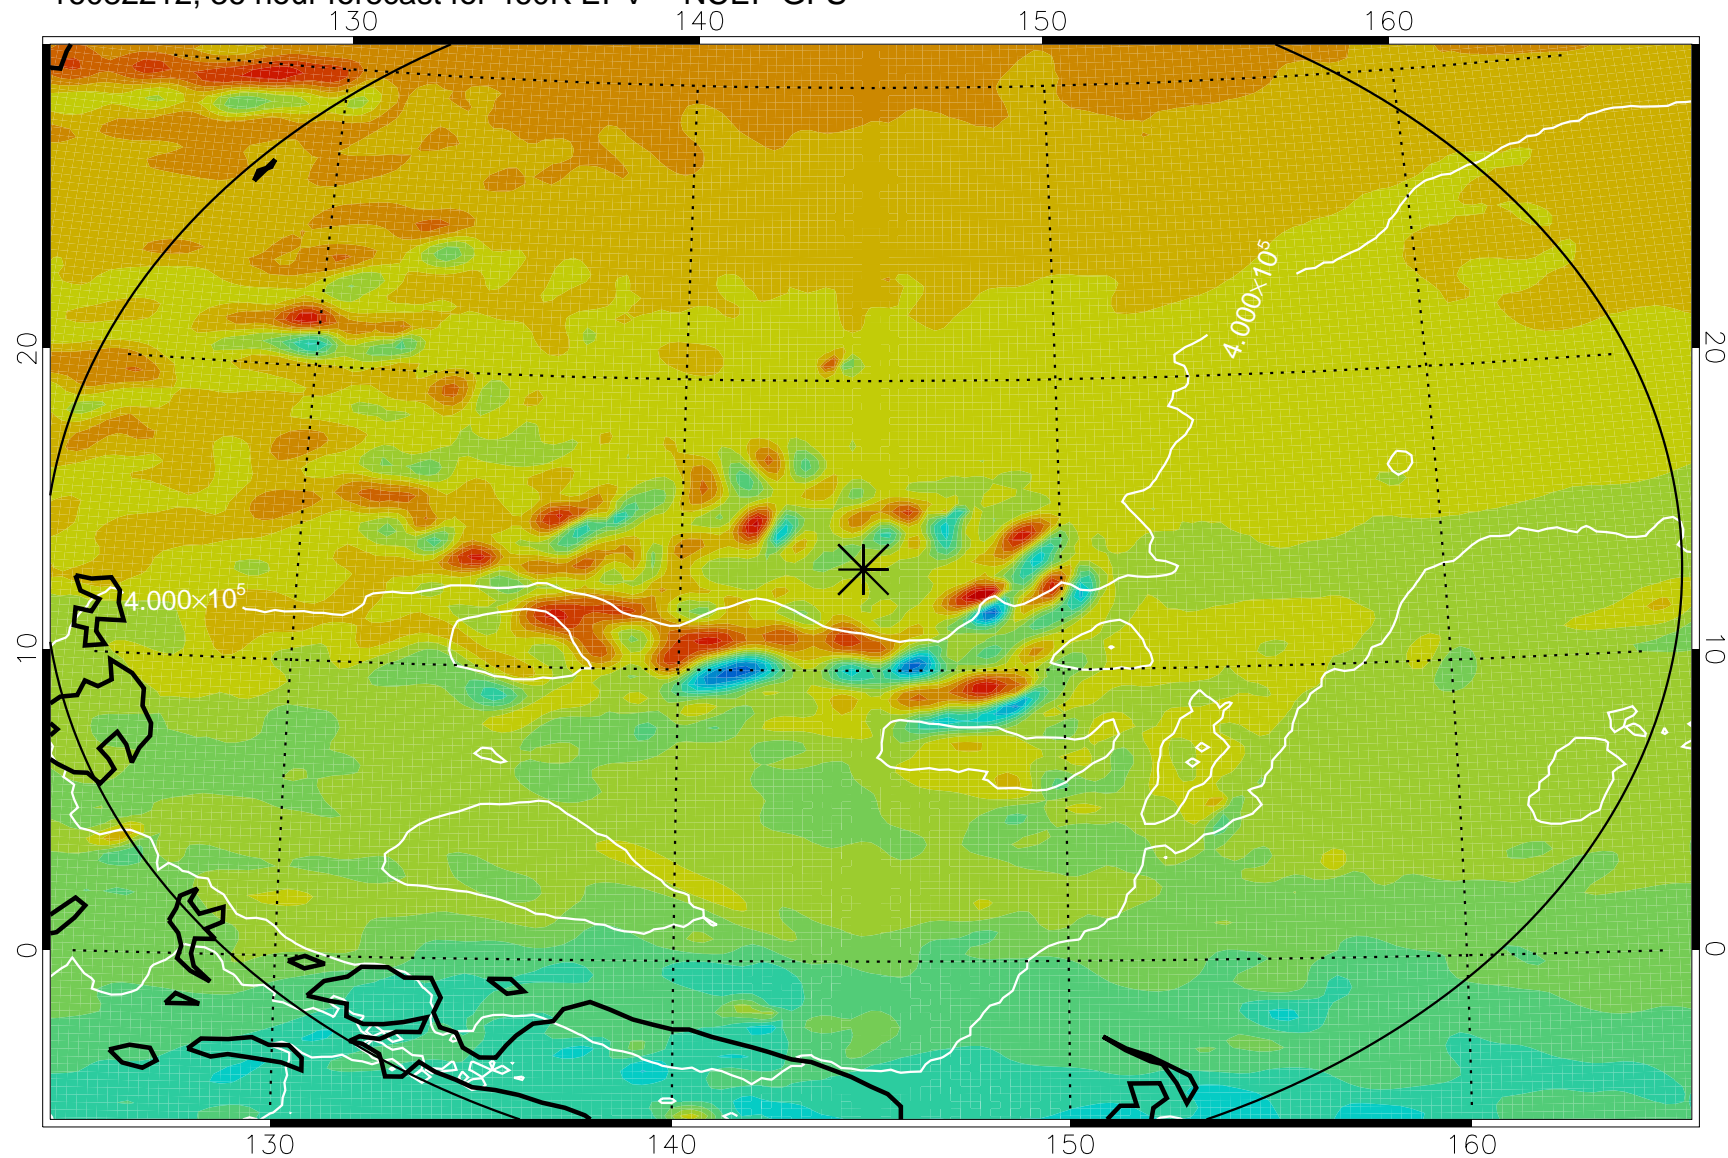

16082118, 18 hour forecast for 460K EPV -- NCEP GFS

460K Montgomery Streamfunction, white

Range ring of 2304 km

16082200, 24 hour forecast for 460K EPV -- NCEP GFS

16082206, 30 hour forecast for 460K EPV -- NCEP GFS

460K Montgomery Streamfunction, white

Range ring of 2304 km

16082212, 36 hour forecast for 460K EPV -- NCEP GFS

460K Montgomery Streamfunction, white

Range ring of 2304 km

16082218, 42 hour forecast for 460K EPV -- NCEP GFS

460K Montgomery Streamfunction, white

Range ring of 2304 km

16082300, 48 hour forecast for 460K EPV -- NCEP GFS

460K Montgomery Streamfunction, white

Range ring of 2304 km

16082306, 54 hour forecast for 460K EPV -- NCEP GFS

460K Montgomery Streamfunction, white

Range ring of 2304 km

16082312, 60 hour forecast for 460K EPV -- NCEP GFS

460K Montgomery Streamfunction, white

Range ring of 2304 km

16082318, 66 hour forecast for 460K EPV -- NCEP GFS