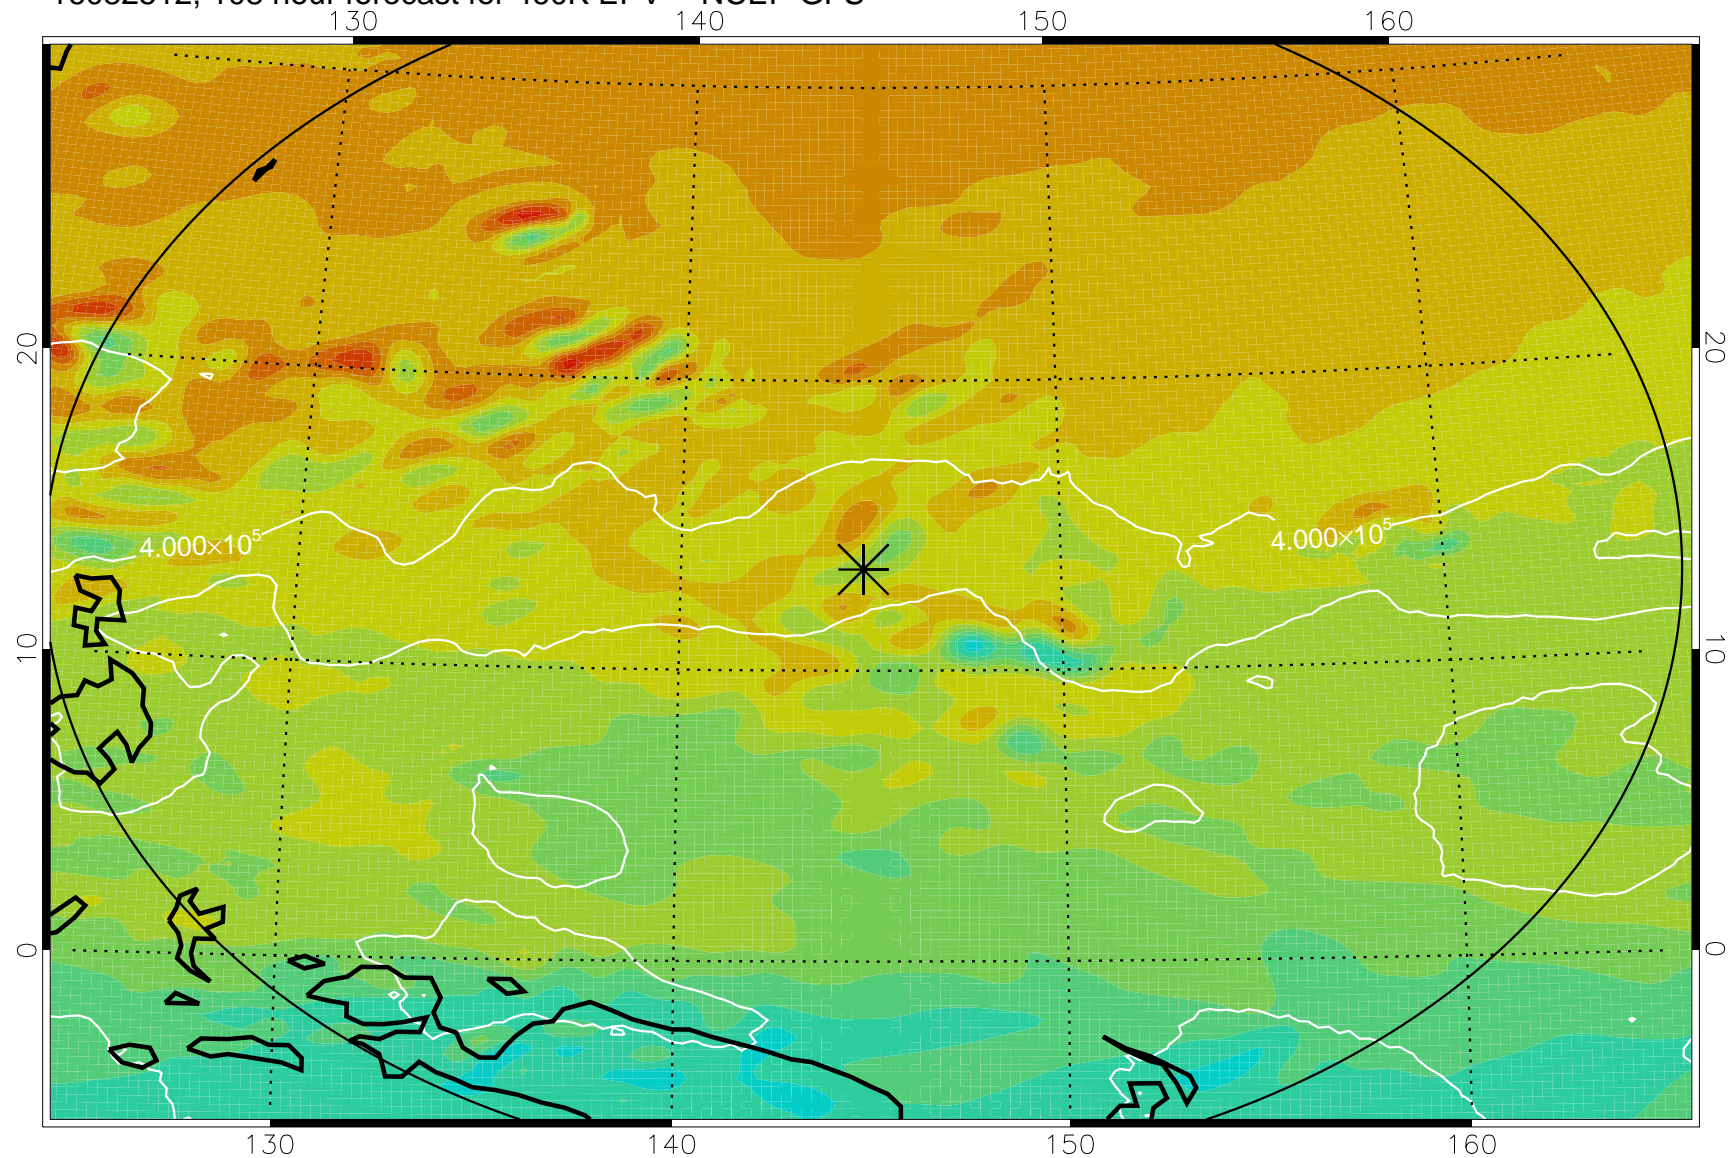

460K Montgomery Streamfunction, white

Range ring of 2304 km

16082412, 84 hour forecast for 460K EPV -- NCEP GFS

460K Montgomery Streamfunction, white

Range ring of 2304 km

16082418, 90 hour forecast for 460K EPV -- NCEP GFS

460K Montgomery Streamfunction, white

Range ring of 2304 km

16082500, 96 hour forecast for 460K EPV -- NCEP GFS

460K Montgomery Streamfunction, white

Range ring of 2304 km

16082506, 102 hour forecast for 460K EPV -- NCEP GFS

460K Montgomery Streamfunction, white

Range ring of 2304 km

16082512, 108 hour forecast for 460K EPV -- NCEP GFS

460K Montgomery Streamfunction, white

Range ring of 2304 km

16082518, 114 hour forecast for 460K EPV -- NCEP GFS

460K Montgomery Streamfunction, white

Range ring of 2304 km

16082600, 120 hour forecast for 460K EPV -- NCEP GFS

460K Montgomery Streamfunction, white

Range ring of 2304 km