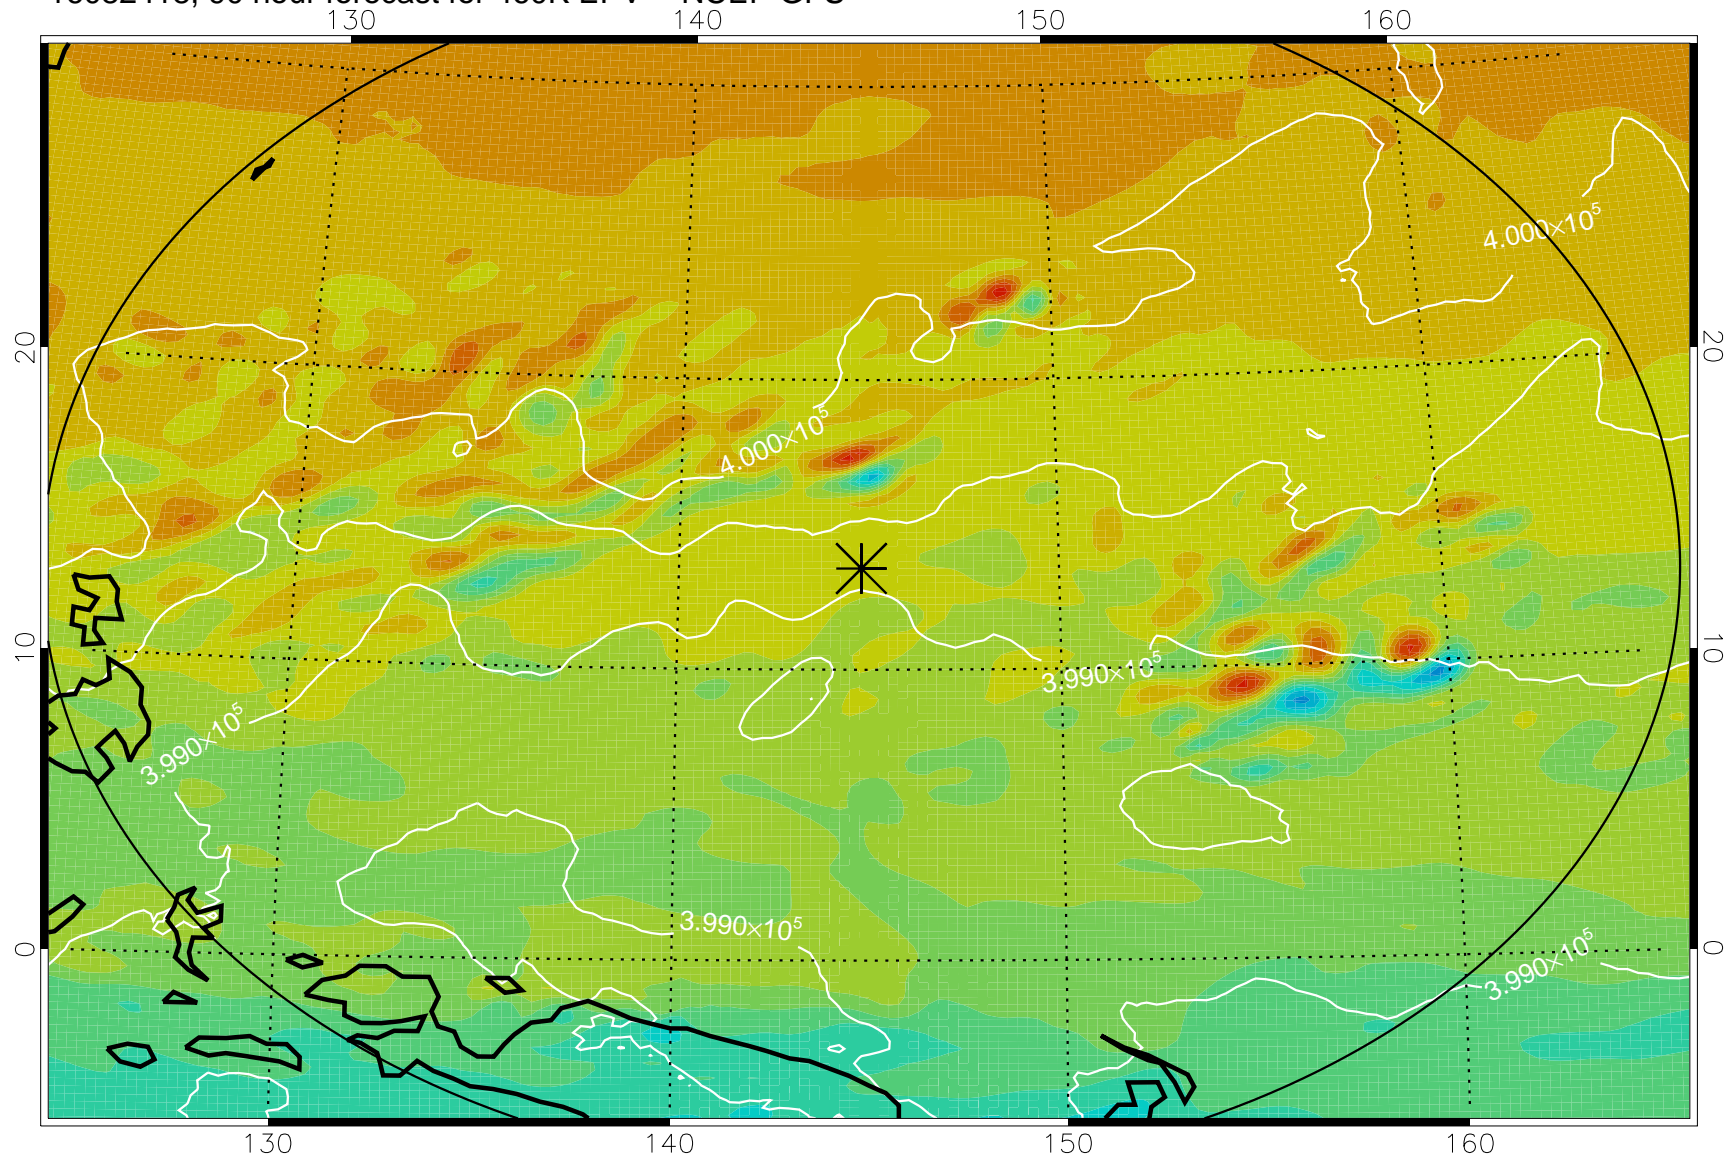

460K Montgomery Streamfunction, white

Range ring of 2304 km

16082400, 72 hour forecast for 460K EPV -- NCEP GFS

460K Montgomery Streamfunction, white

Range ring of 2304 km

16082406, 78 hour forecast for 460K EPV -- NCEP GFS

460K Montgomery Streamfunction, white

Range ring of 2304 km

16082412, 84 hour forecast for 460K EPV -- NCEP GFS

460K Montgomery Streamfunction, white

Range ring of 2304 km

16082418, 90 hour forecast for 460K EPV -- NCEP GFS

460K Montgomery Streamfunction, white

Range ring of 2304 km

16082500, 96 hour forecast for 460K EPV -- NCEP GFS

460K Montgomery Streamfunction, white

Range ring of 2304 km

16082506, 102 hour forecast for 460K EPV -- NCEP GFS

460K Montgomery Streamfunction, white

Range ring of 2304 km

16082512, 108 hour forecast for 460K EPV -- NCEP GFS

460K Montgomery Streamfunction, white

Range ring of 2304 km

16082518, 114 hour forecast for 460K EPV -- NCEP GFS