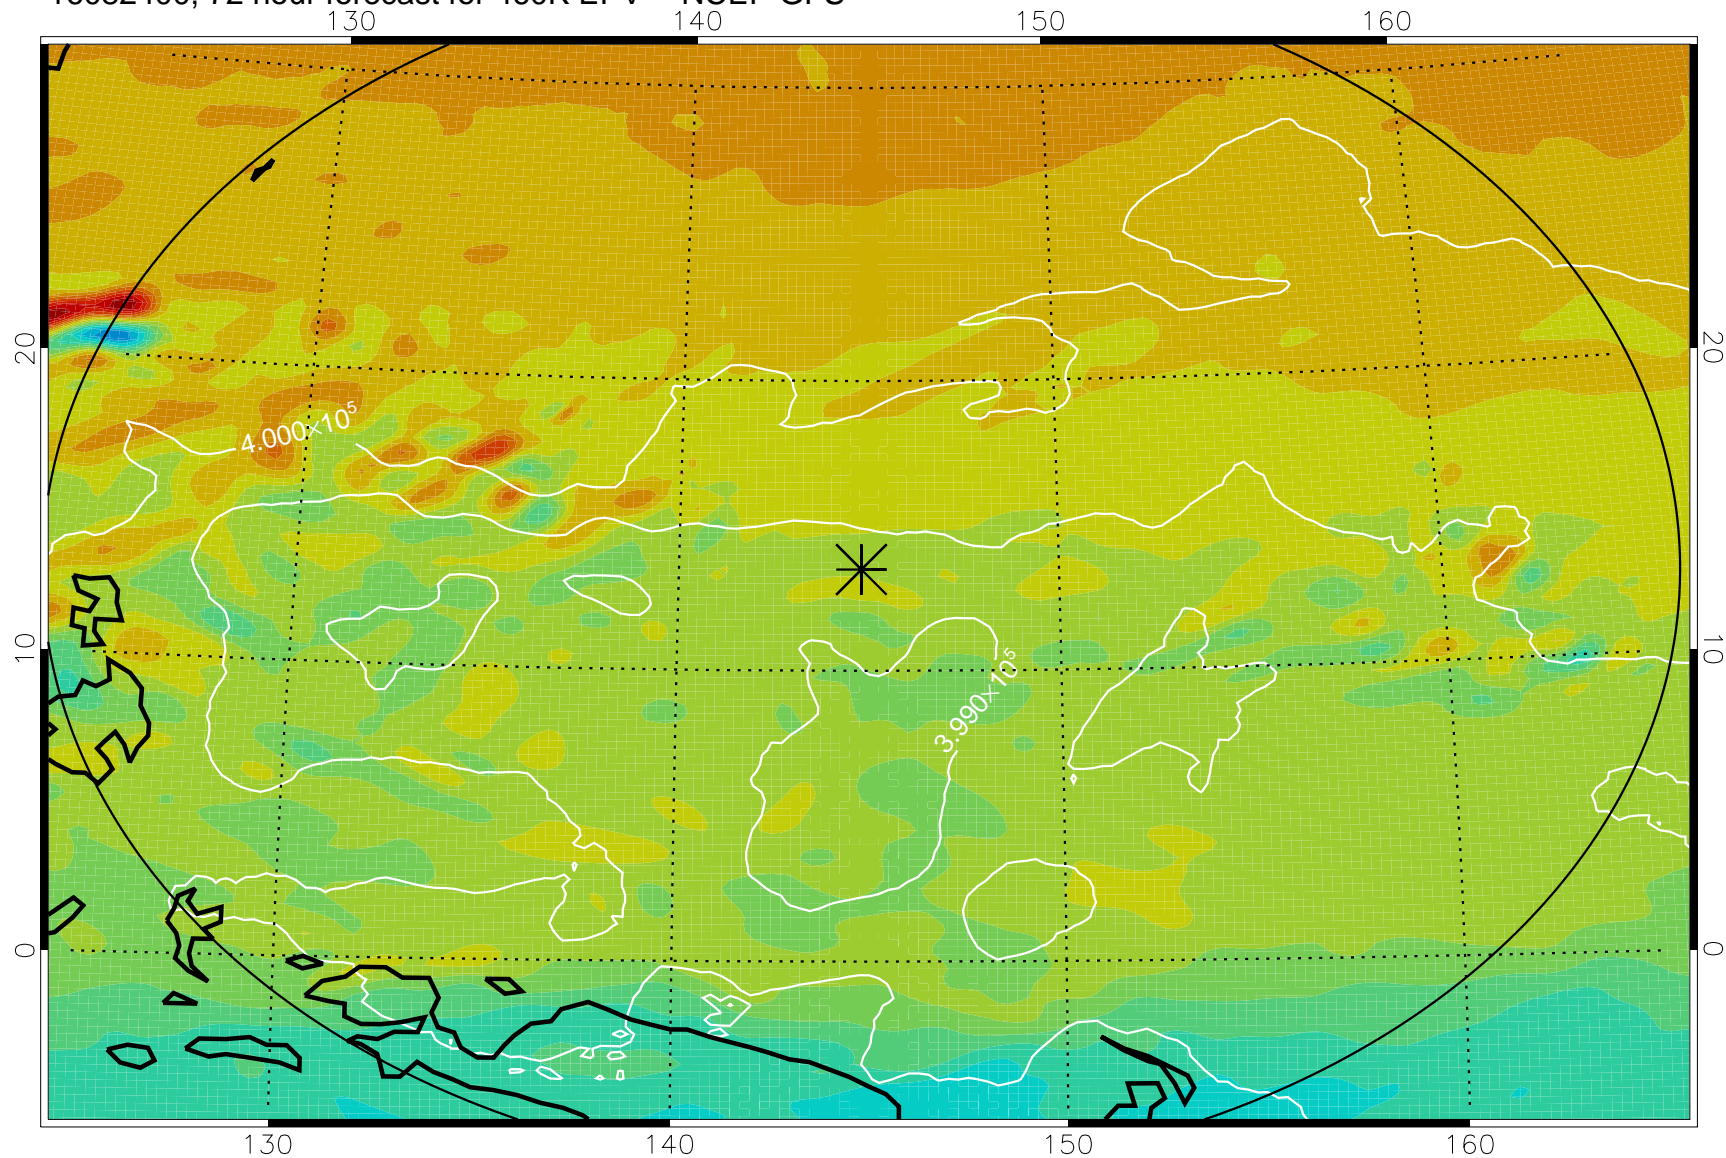

460K Montgomery Streamfunction, white

Range ring of 2304 km

16082300, 48 hour forecast for 460K EPV -- NCEP GFS

460K Montgomery Streamfunction, white

Range ring of 2304 km

16082306, 54 hour forecast for 460K EPV -- NCEP GFS

460K Montgomery Streamfunction, white

Range ring of 2304 km

16082312, 60 hour forecast for 460K EPV -- NCEP GFS

460K Montgomery Streamfunction, white

Range ring of 2304 km

16082318, 66 hour forecast for 460K EPV -- NCEP GFS

460K Montgomery Streamfunction, white

Range ring of 2304 km

16082400, 72 hour forecast for 460K EPV -- NCEP GFS

460K Montgomery Streamfunction, white

Range ring of 2304 km

16082406, 78 hour forecast for 460K EPV -- NCEP GFS

460K Montgomery Streamfunction, white

Range ring of 2304 km

16082412, 84 hour forecast for 460K EPV -- NCEP GFS

460K Montgomery Streamfunction, white

Range ring of 2304 km

16082418, 90 hour forecast for 460K EPV -- NCEP GFS