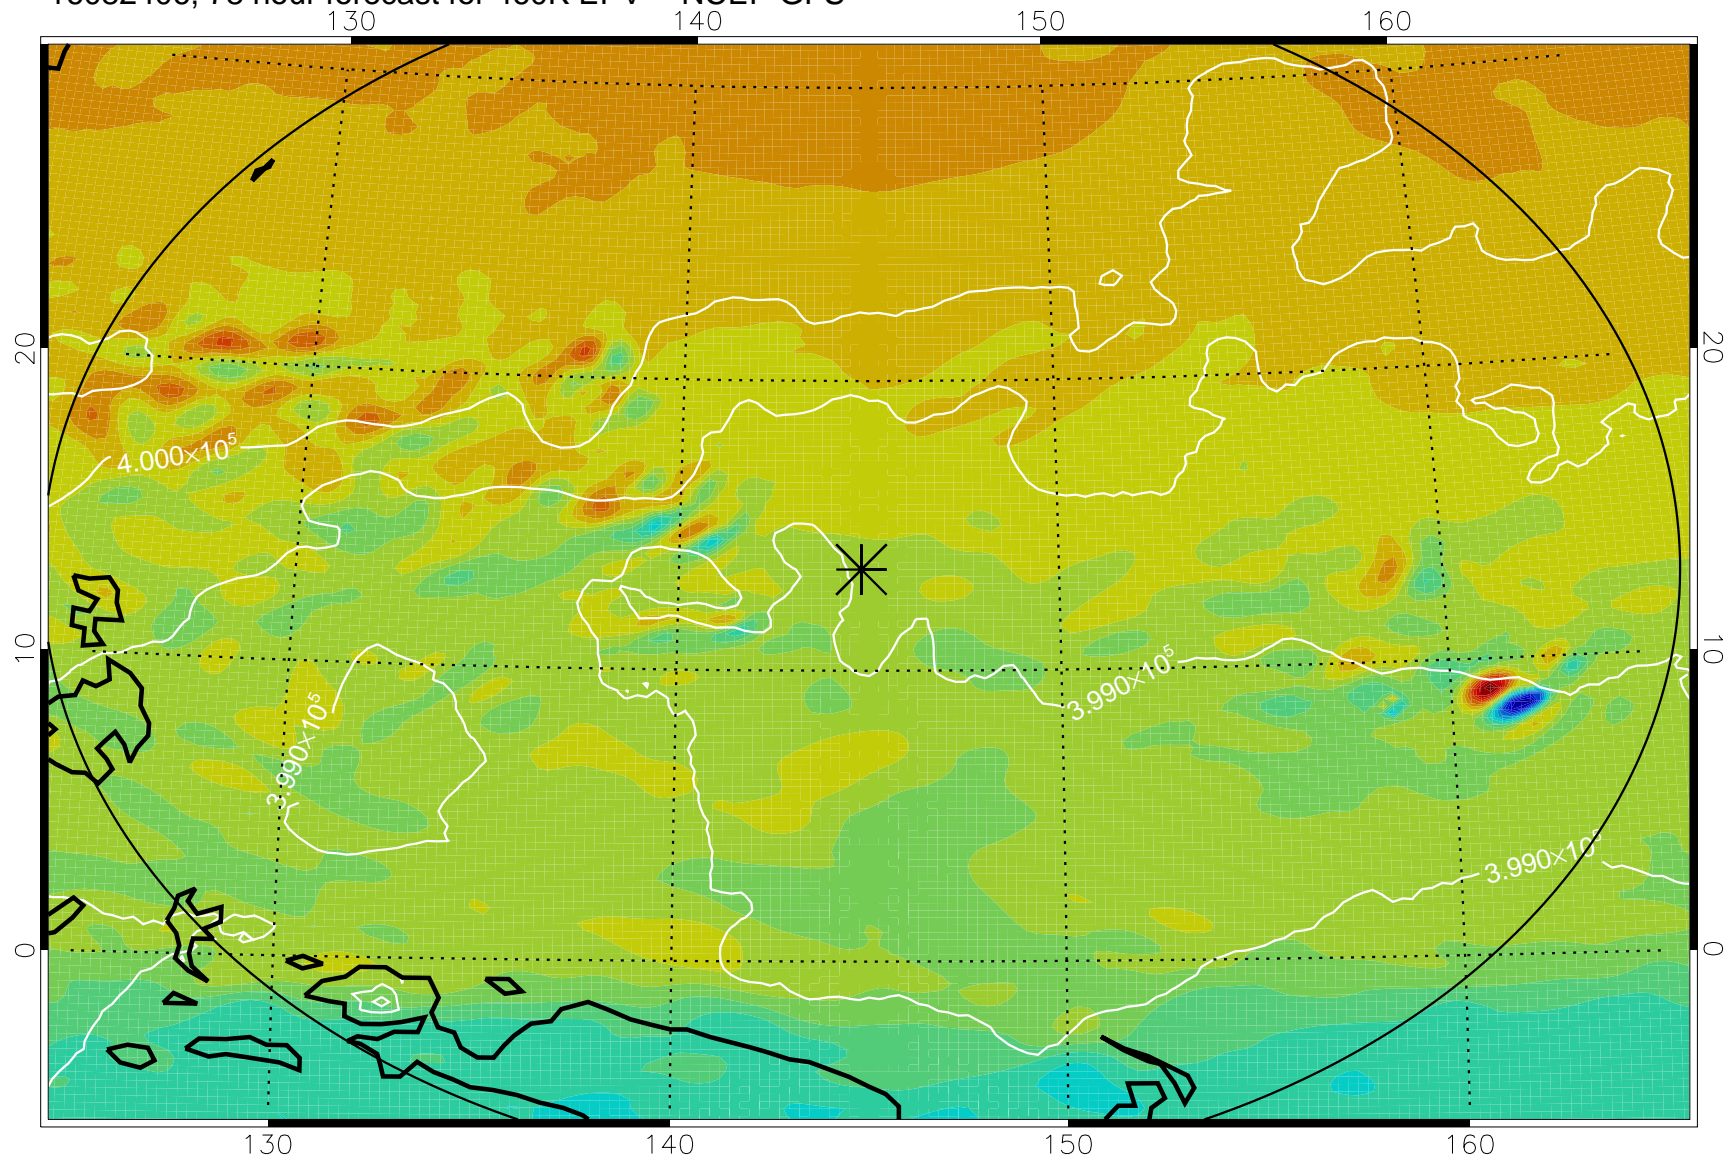

460K Montgomery Streamfunction, white

Range ring of 2304 km

16082312, 60 hour forecast for 460K EPV -- NCEP GFS

460K Montgomery Streamfunction, white

Range ring of 2304 km

16082318, 66 hour forecast for 460K EPV -- NCEP GFS

460K Montgomery Streamfunction, white

Range ring of 2304 km

16082400, 72 hour forecast for 460K EPV -- NCEP GFS

460K Montgomery Streamfunction, white

Range ring of 2304 km

16082406, 78 hour forecast for 460K EPV -- NCEP GFS

460K Montgomery Streamfunction, white

Range ring of 2304 km

16082412, 84 hour forecast for 460K EPV -- NCEP GFS

460K Montgomery Streamfunction, white

Range ring of 2304 km

16082418, 90 hour forecast for 460K EPV -- NCEP GFS

460K Montgomery Streamfunction, white

Range ring of 2304 km

16082500, 96 hour forecast for 460K EPV -- NCEP GFS

460K Montgomery Streamfunction, white

Range ring of 2304 km

16082506, 102 hour forecast for 460K EPV -- NCEP GFS