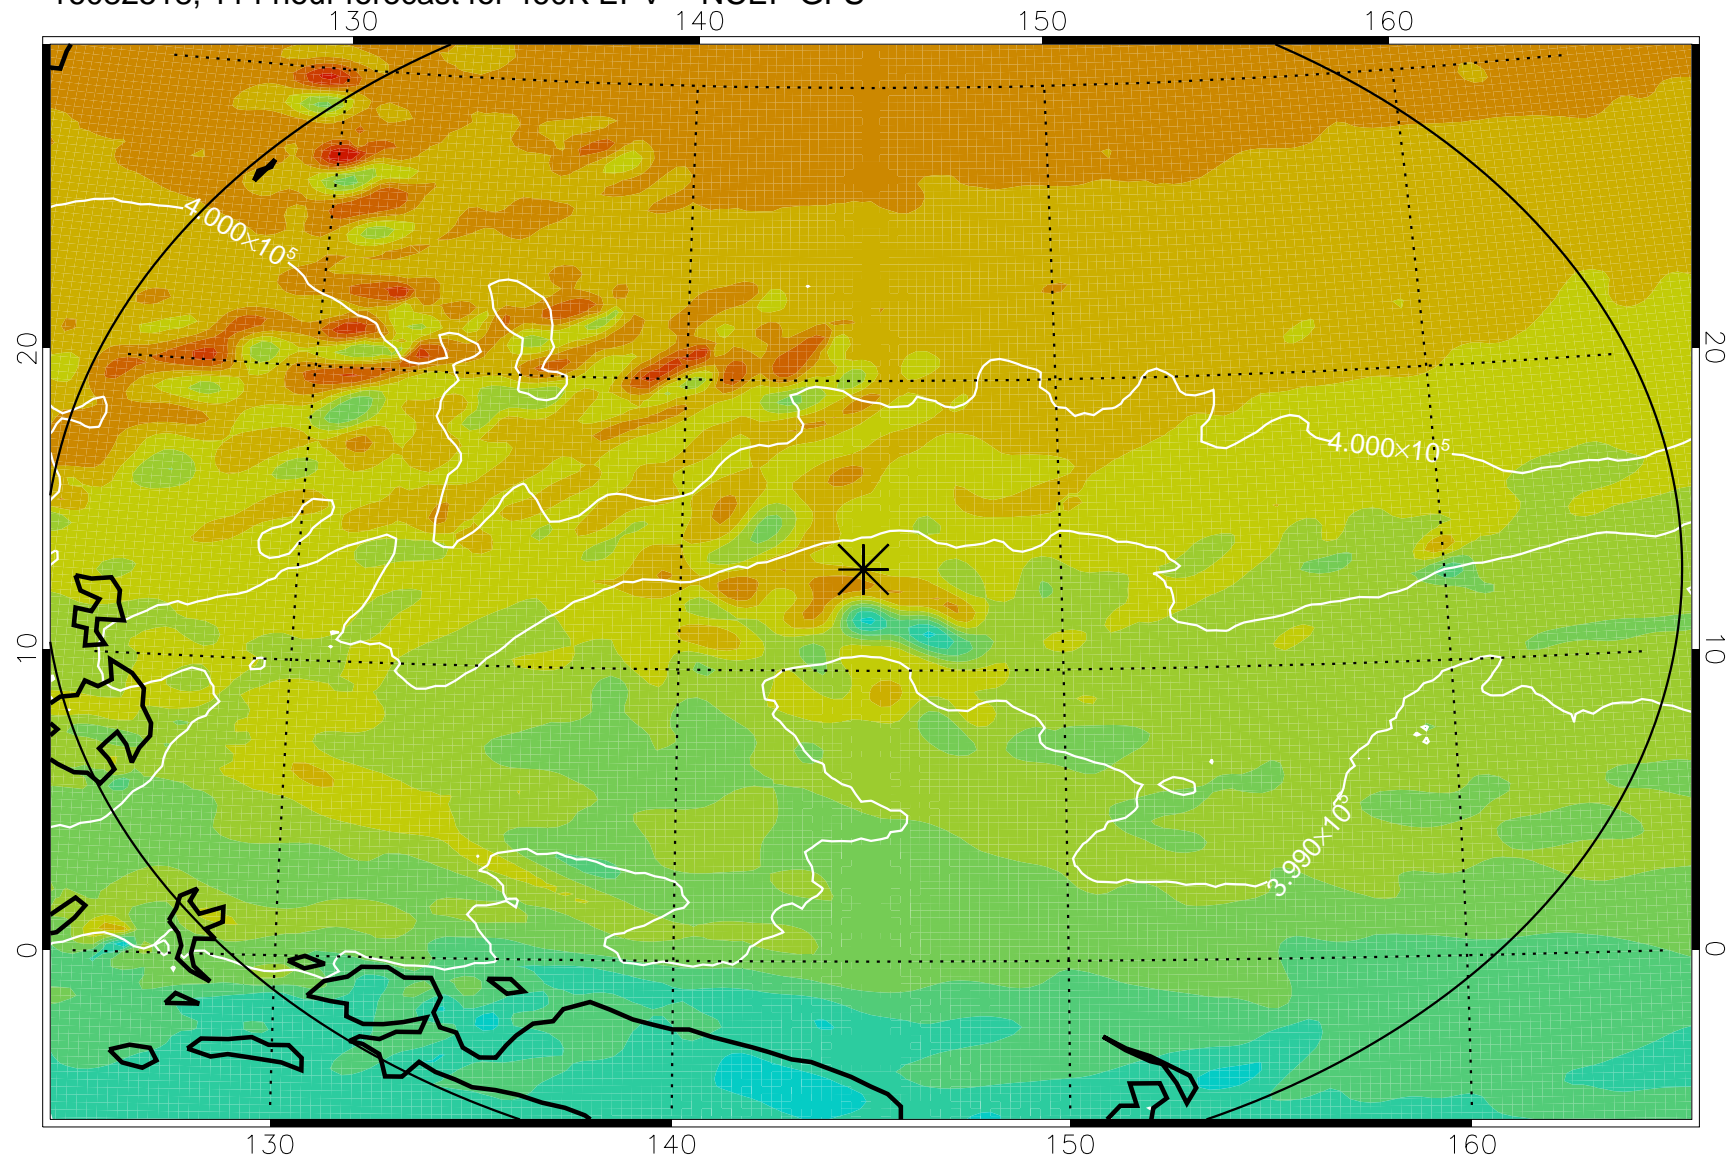

460K Montgomery Streamfunction, white

Range ring of 2304 km

16082500, 96 hour forecast for 460K EPV -- NCEP GFS

460K Montgomery Streamfunction, white

Range ring of 2304 km

16082506, 102 hour forecast for 460K EPV -- NCEP GFS

460K Montgomery Streamfunction, white

Range ring of 2304 km

16082512, 108 hour forecast for 460K EPV -- NCEP GFS

460K Montgomery Streamfunction, white

Range ring of 2304 km

16082518, 114 hour forecast for 460K EPV -- NCEP GFS

460K Montgomery Streamfunction, white

Range ring of 2304 km

16082600, 120 hour forecast for 460K EPV -- NCEP GFS

460K Montgomery Streamfunction, white

Range ring of 2304 km