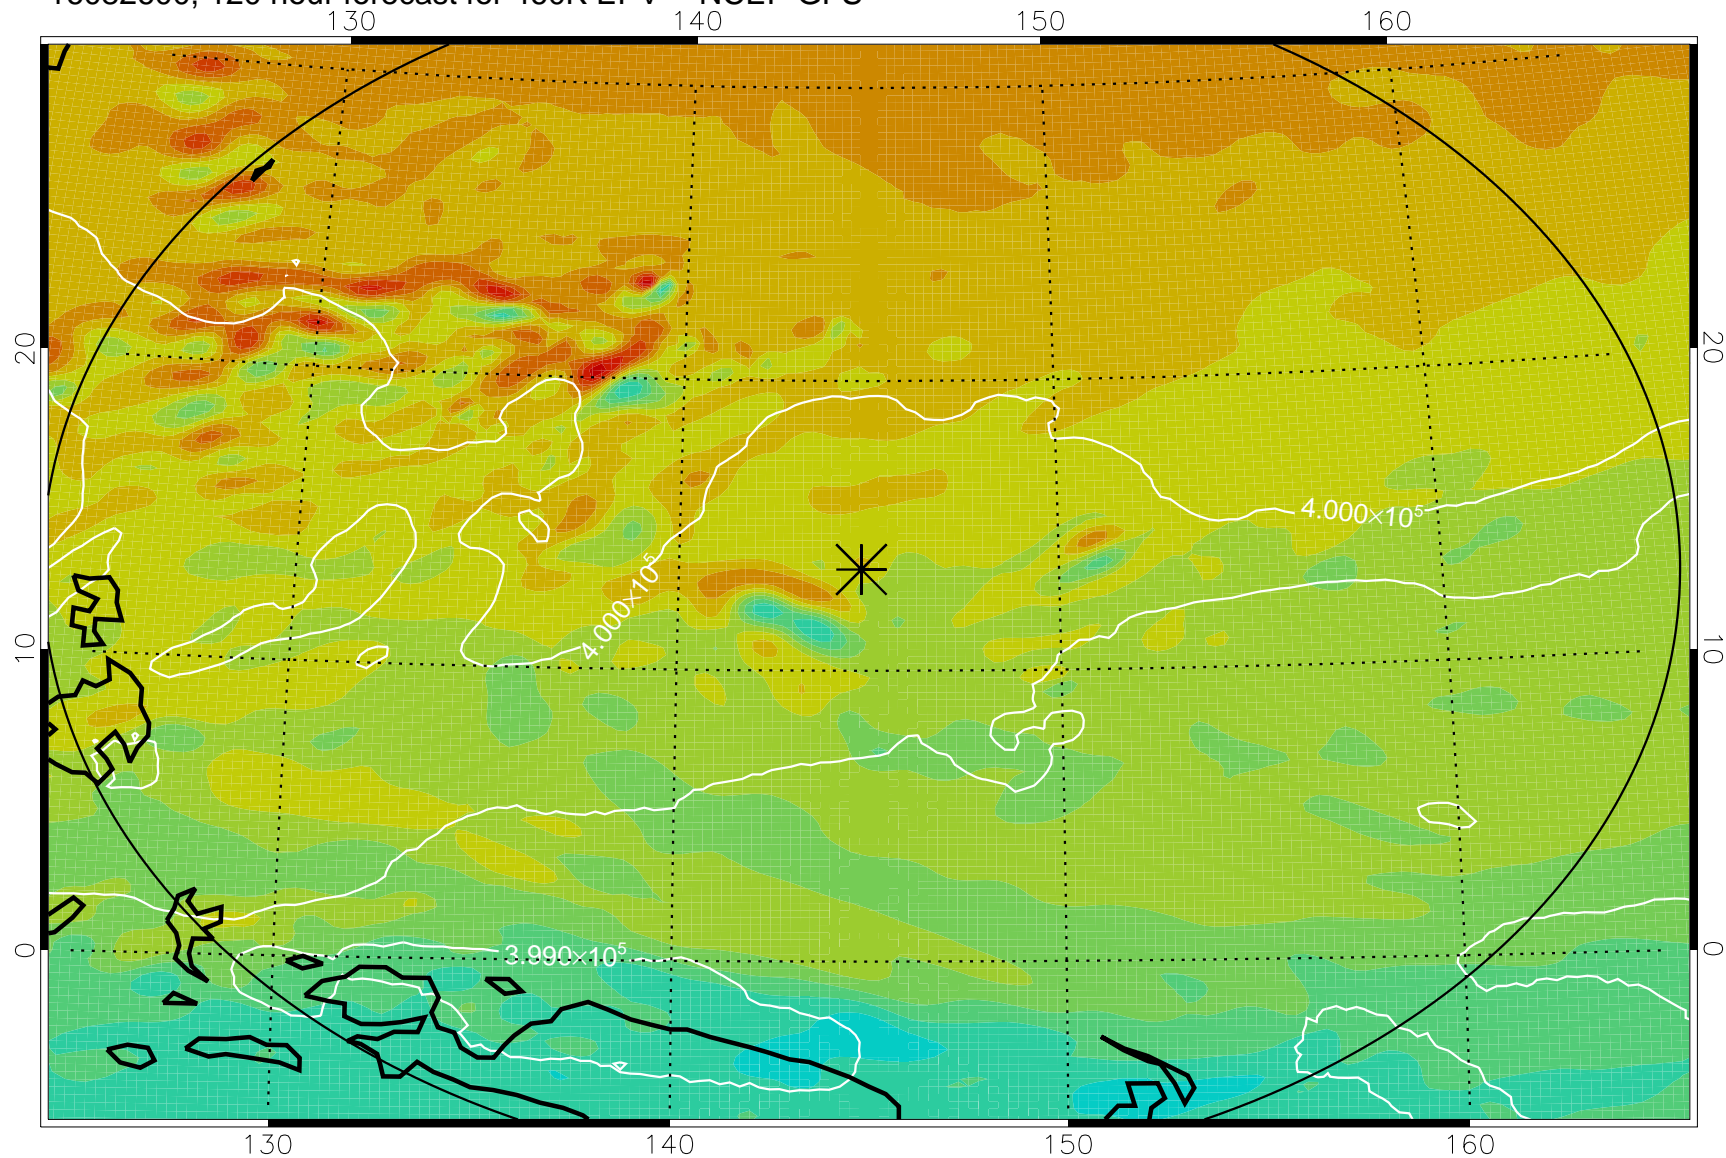

460K Montgomery Streamfunction, white

Range ring of 2304 km

16082412, 84 hour forecast for 460K EPV -- NCEP GFS

460K Montgomery Streamfunction, white

Range ring of 2304 km

16082418, 90 hour forecast for 460K EPV -- NCEP GFS

460K Montgomery Streamfunction, white

Range ring of 2304 km

16082500, 96 hour forecast for 460K EPV -- NCEP GFS

460K Montgomery Streamfunction, white

Range ring of 2304 km

16082506, 102 hour forecast for 460K EPV -- NCEP GFS

460K Montgomery Streamfunction, white

Range ring of 2304 km

16082512, 108 hour forecast for 460K EPV -- NCEP GFS

460K Montgomery Streamfunction, white

Range ring of 2304 km

16082518, 114 hour forecast for 460K EPV -- NCEP GFS

460K Montgomery Streamfunction, white

Range ring of 2304 km

16082600, 120 hour forecast for 460K EPV -- NCEP GFS

460K Montgomery Streamfunction, white

Range ring of 2304 km