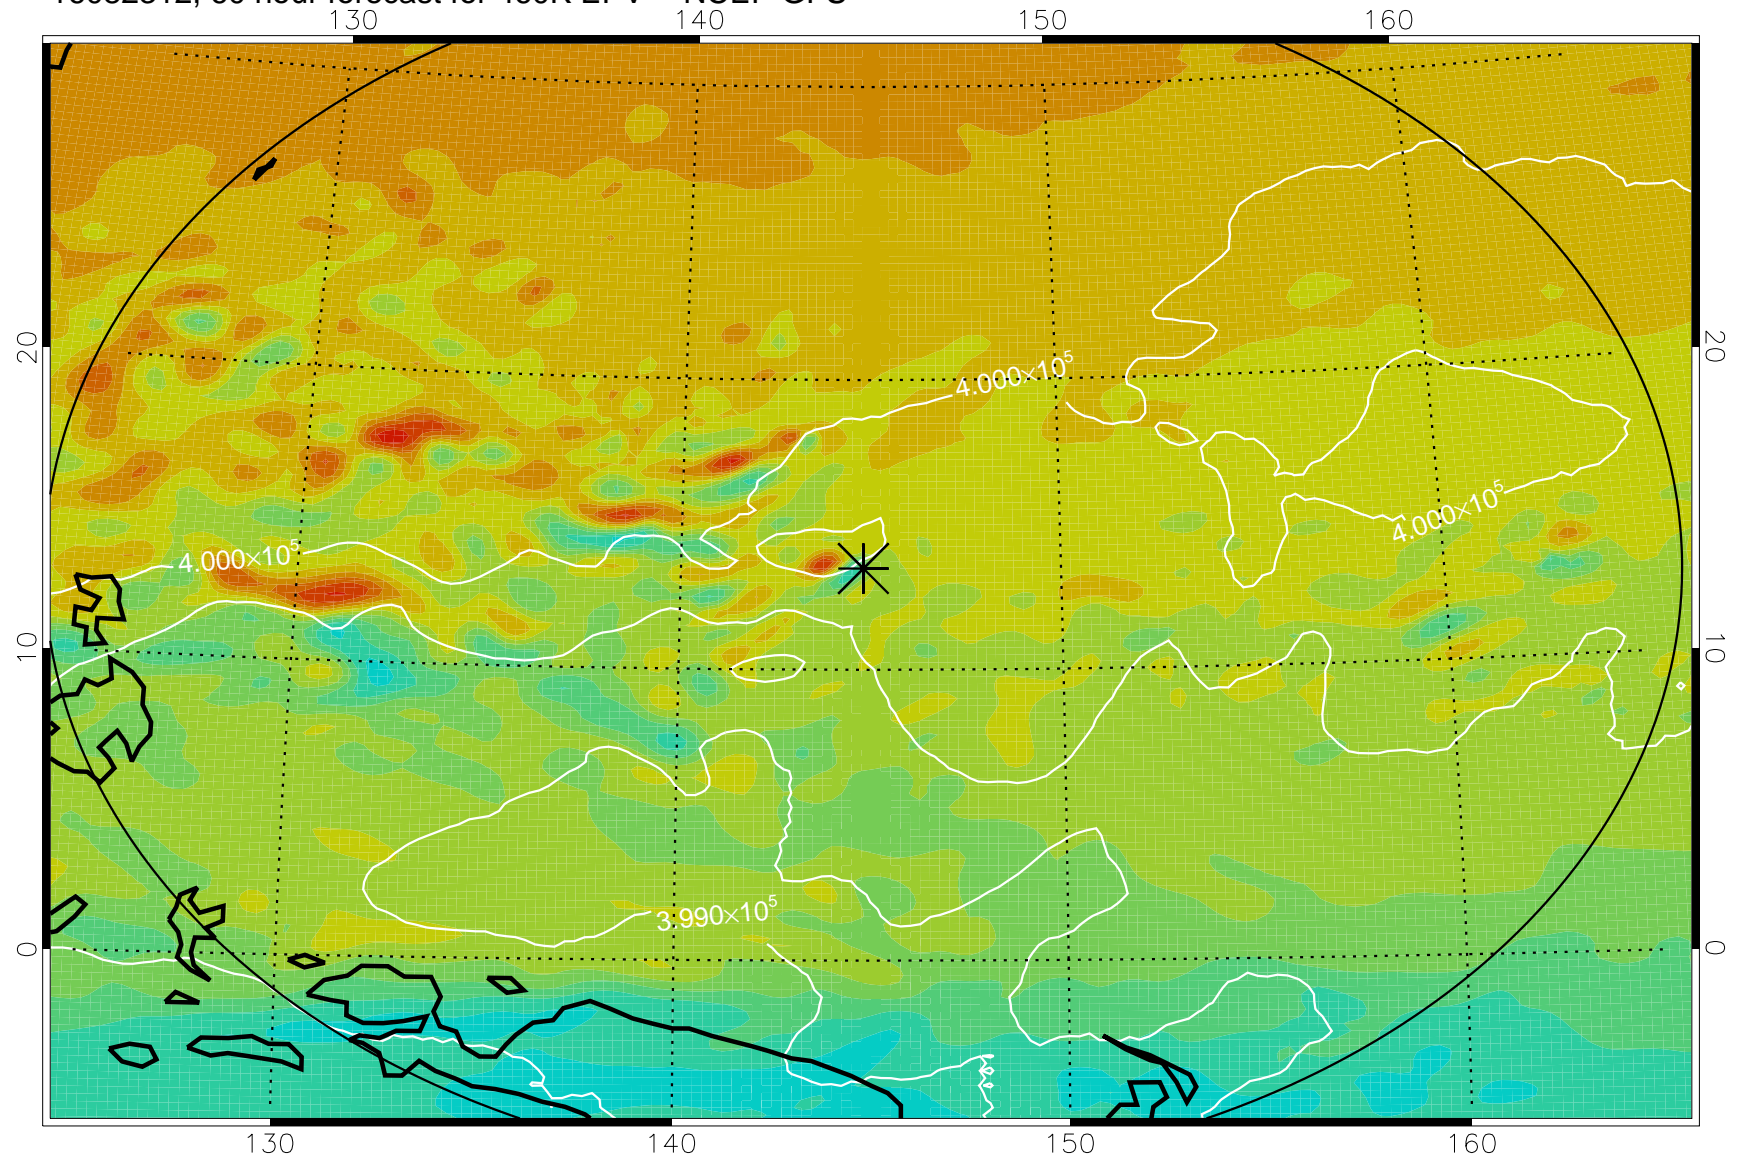

460K Montgomery Streamfunction, white

Range ring of 2304 km

16082212, 36 hour forecast for 460K EPV -- NCEP GFS

460K Montgomery Streamfunction, white

Range ring of 2304 km

16082218, 42 hour forecast for 460K EPV -- NCEP GFS

460K Montgomery Streamfunction, white

Range ring of 2304 km

16082300, 48 hour forecast for 460K EPV -- NCEP GFS

460K Montgomery Streamfunction, white

Range ring of 2304 km

16082306, 54 hour forecast for 460K EPV -- NCEP GFS

460K Montgomery Streamfunction, white

Range ring of 2304 km

16082312, 60 hour forecast for 460K EPV -- NCEP GFS

460K Montgomery Streamfunction, white

Range ring of 2304 km

16082318, 66 hour forecast for 460K EPV -- NCEP GFS

460K Montgomery Streamfunction, white

Range ring of 2304 km

16082400, 72 hour forecast for 460K EPV -- NCEP GFS

460K Montgomery Streamfunction, white

Range ring of 2304 km

16082406, 78 hour forecast for 460K EPV -- NCEP GFS