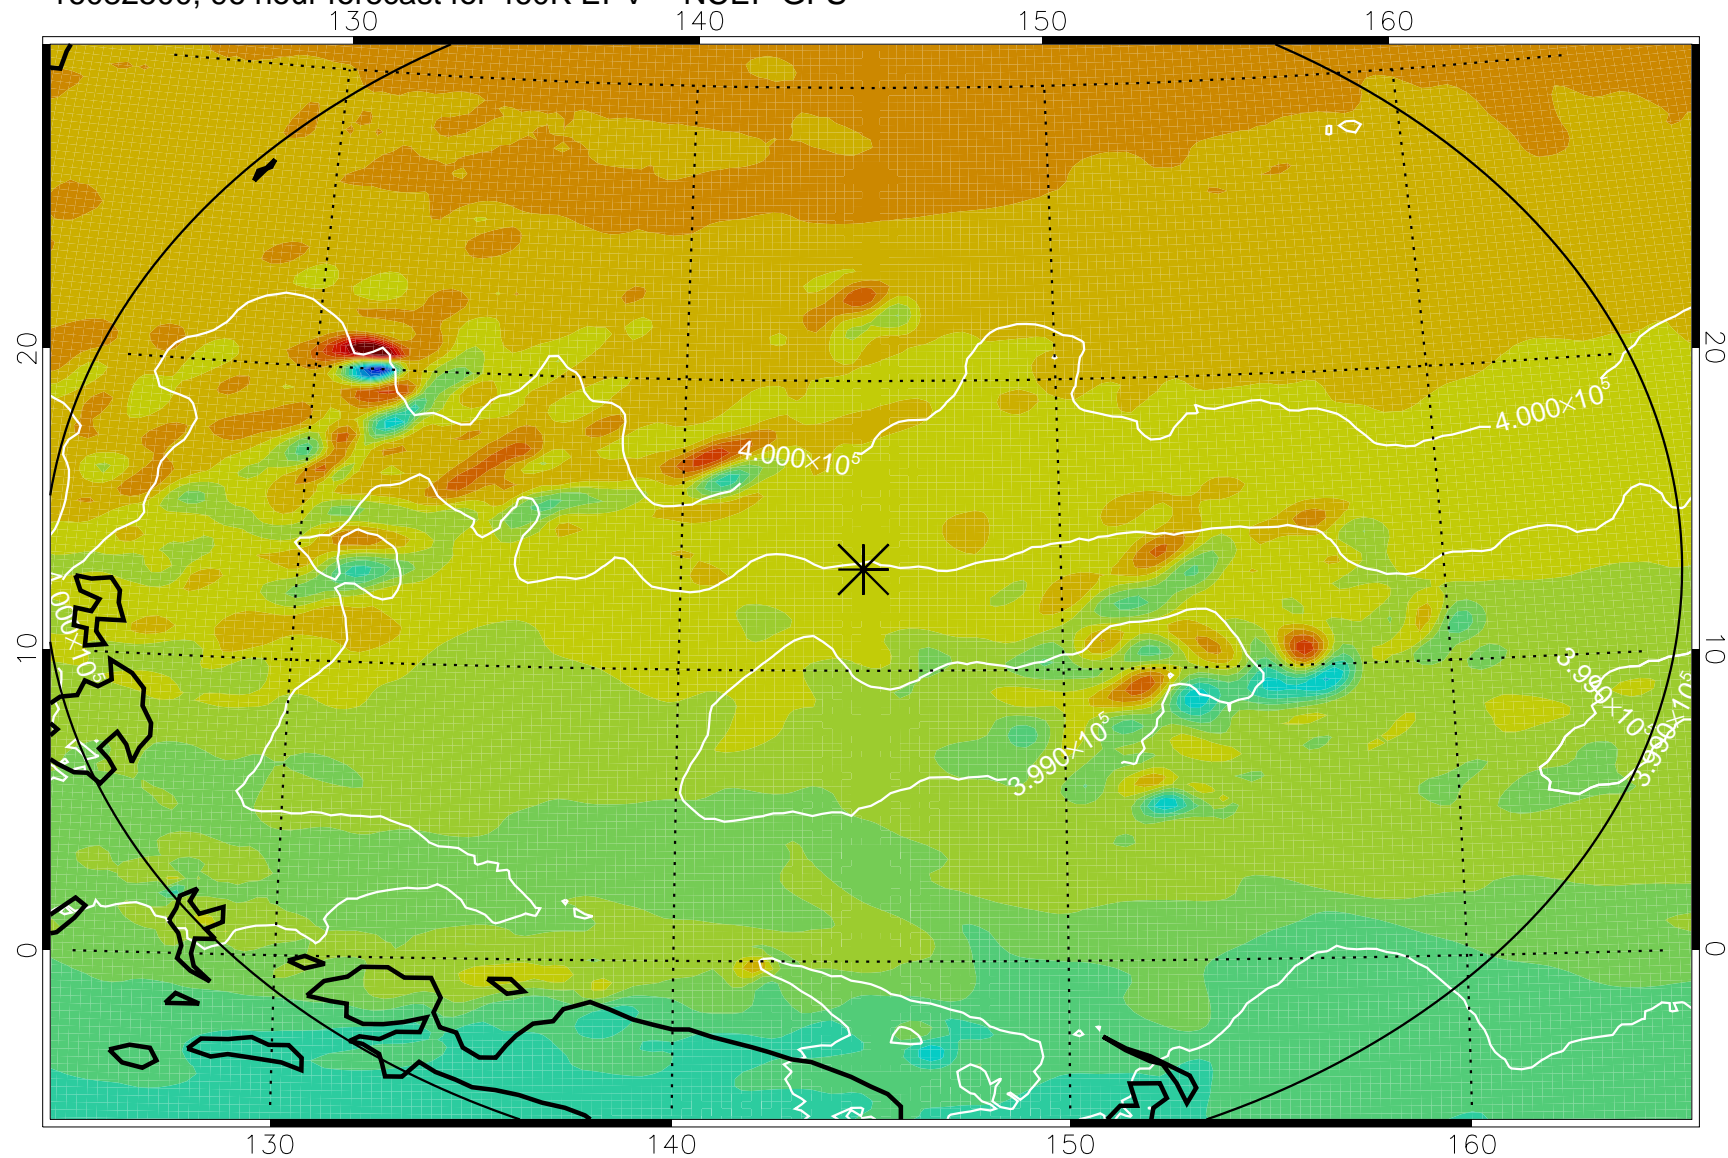

460K Montgomery Streamfunction, white

Range ring of 2304 km

16082400, 72 hour forecast for 460K EPV -- NCEP GFS

460K Montgomery Streamfunction, white

Range ring of 2304 km

16082406, 78 hour forecast for 460K EPV -- NCEP GFS

460K Montgomery Streamfunction, white

Range ring of 2304 km

16082412, 84 hour forecast for 460K EPV -- NCEP GFS

460K Montgomery Streamfunction, white

Range ring of 2304 km

16082418, 90 hour forecast for 460K EPV -- NCEP GFS

460K Montgomery Streamfunction, white

Range ring of 2304 km

16082500, 96 hour forecast for 460K EPV -- NCEP GFS

460K Montgomery Streamfunction, white

Range ring of 2304 km

16082506, 102 hour forecast for 460K EPV -- NCEP GFS

460K Montgomery Streamfunction, white

Range ring of 2304 km

16082512, 108 hour forecast for 460K EPV -- NCEP GFS

460K Montgomery Streamfunction, white

Range ring of 2304 km

16082518, 114 hour forecast for 460K EPV -- NCEP GFS