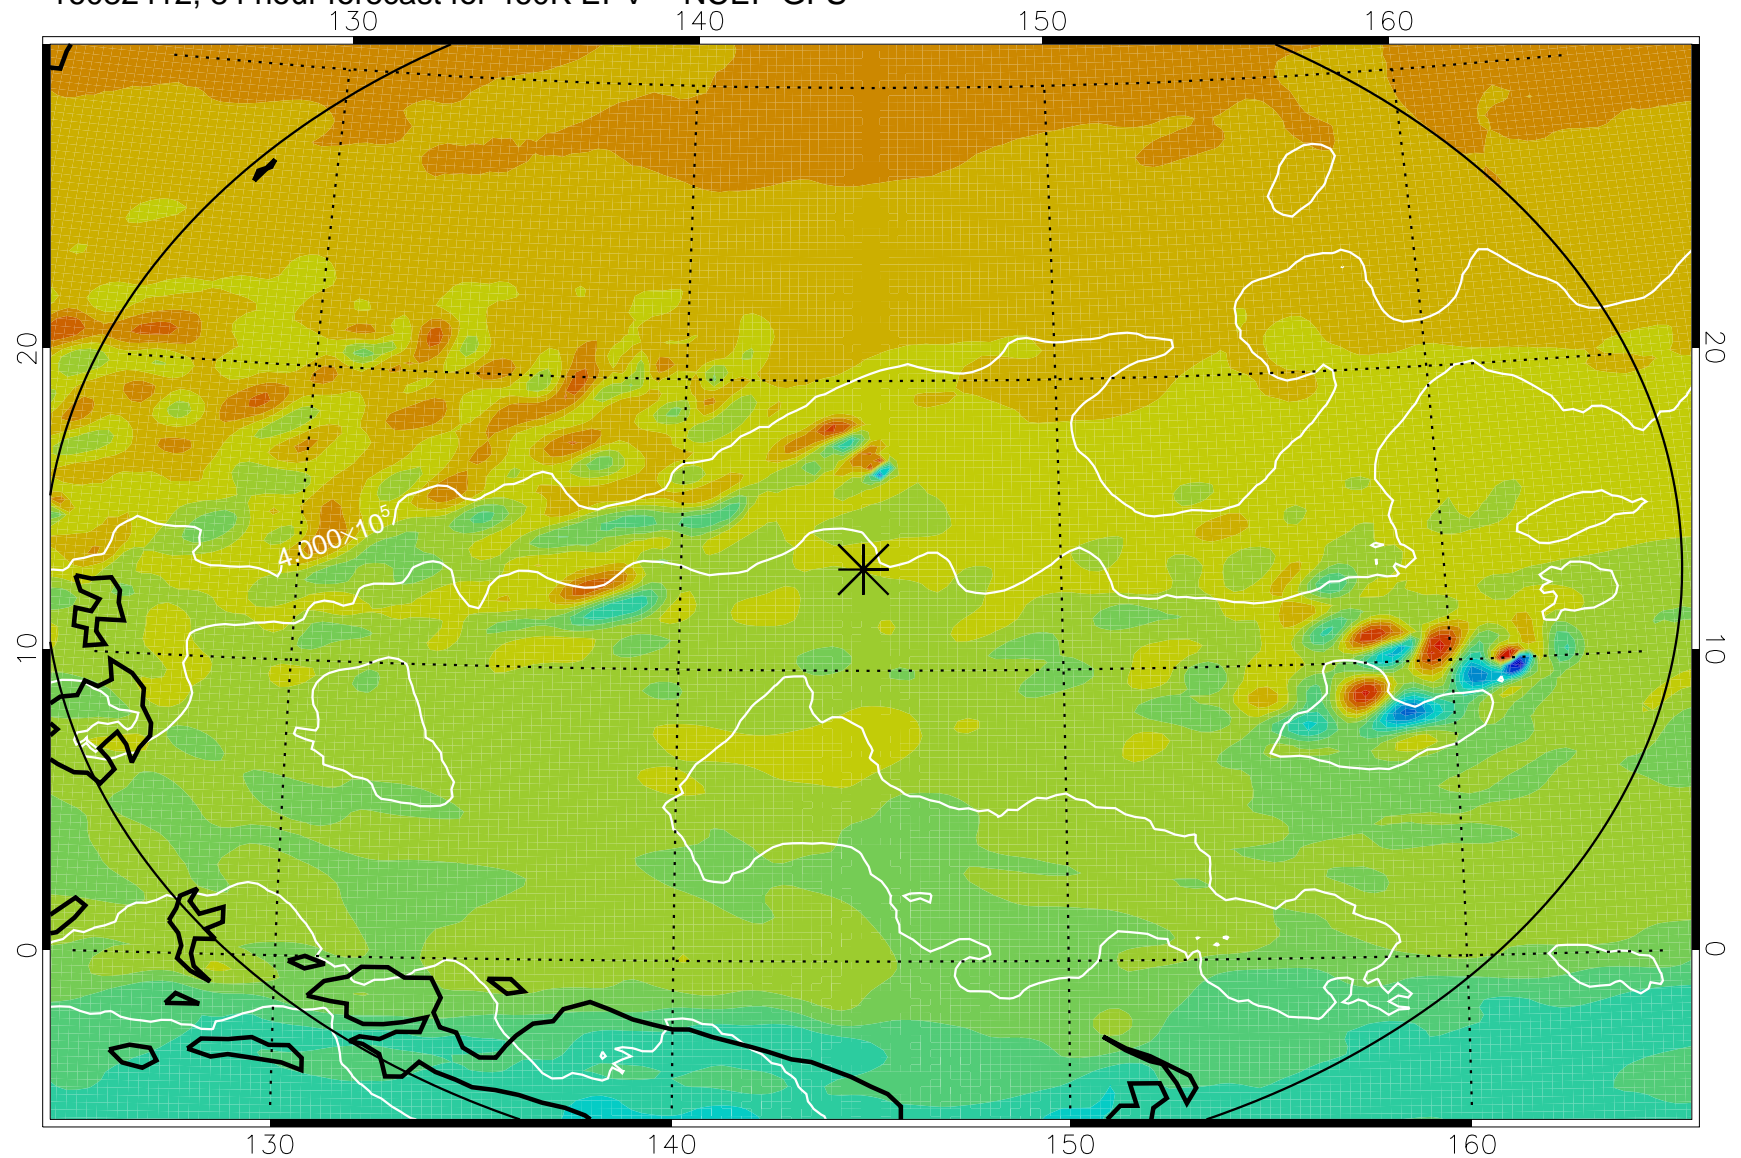

460K Montgomery Streamfunction, white

Range ring of 2304 km

16082312, 60 hour forecast for 460K EPV -- NCEP GFS

460K Montgomery Streamfunction, white

Range ring of 2304 km

16082318, 66 hour forecast for 460K EPV -- NCEP GFS

460K Montgomery Streamfunction, white

Range ring of 2304 km

16082400, 72 hour forecast for 460K EPV -- NCEP GFS

460K Montgomery Streamfunction, white

Range ring of 2304 km

16082406, 78 hour forecast for 460K EPV -- NCEP GFS

460K Montgomery Streamfunction, white

Range ring of 2304 km

16082412, 84 hour forecast for 460K EPV -- NCEP GFS

460K Montgomery Streamfunction, white

Range ring of 2304 km

16082418, 90 hour forecast for 460K EPV -- NCEP GFS

460K Montgomery Streamfunction, white

Range ring of 2304 km

16082500, 96 hour forecast for 460K EPV -- NCEP GFS

460K Montgomery Streamfunction, white

Range ring of 2304 km

16082506, 102 hour forecast for 460K EPV -- NCEP GFS