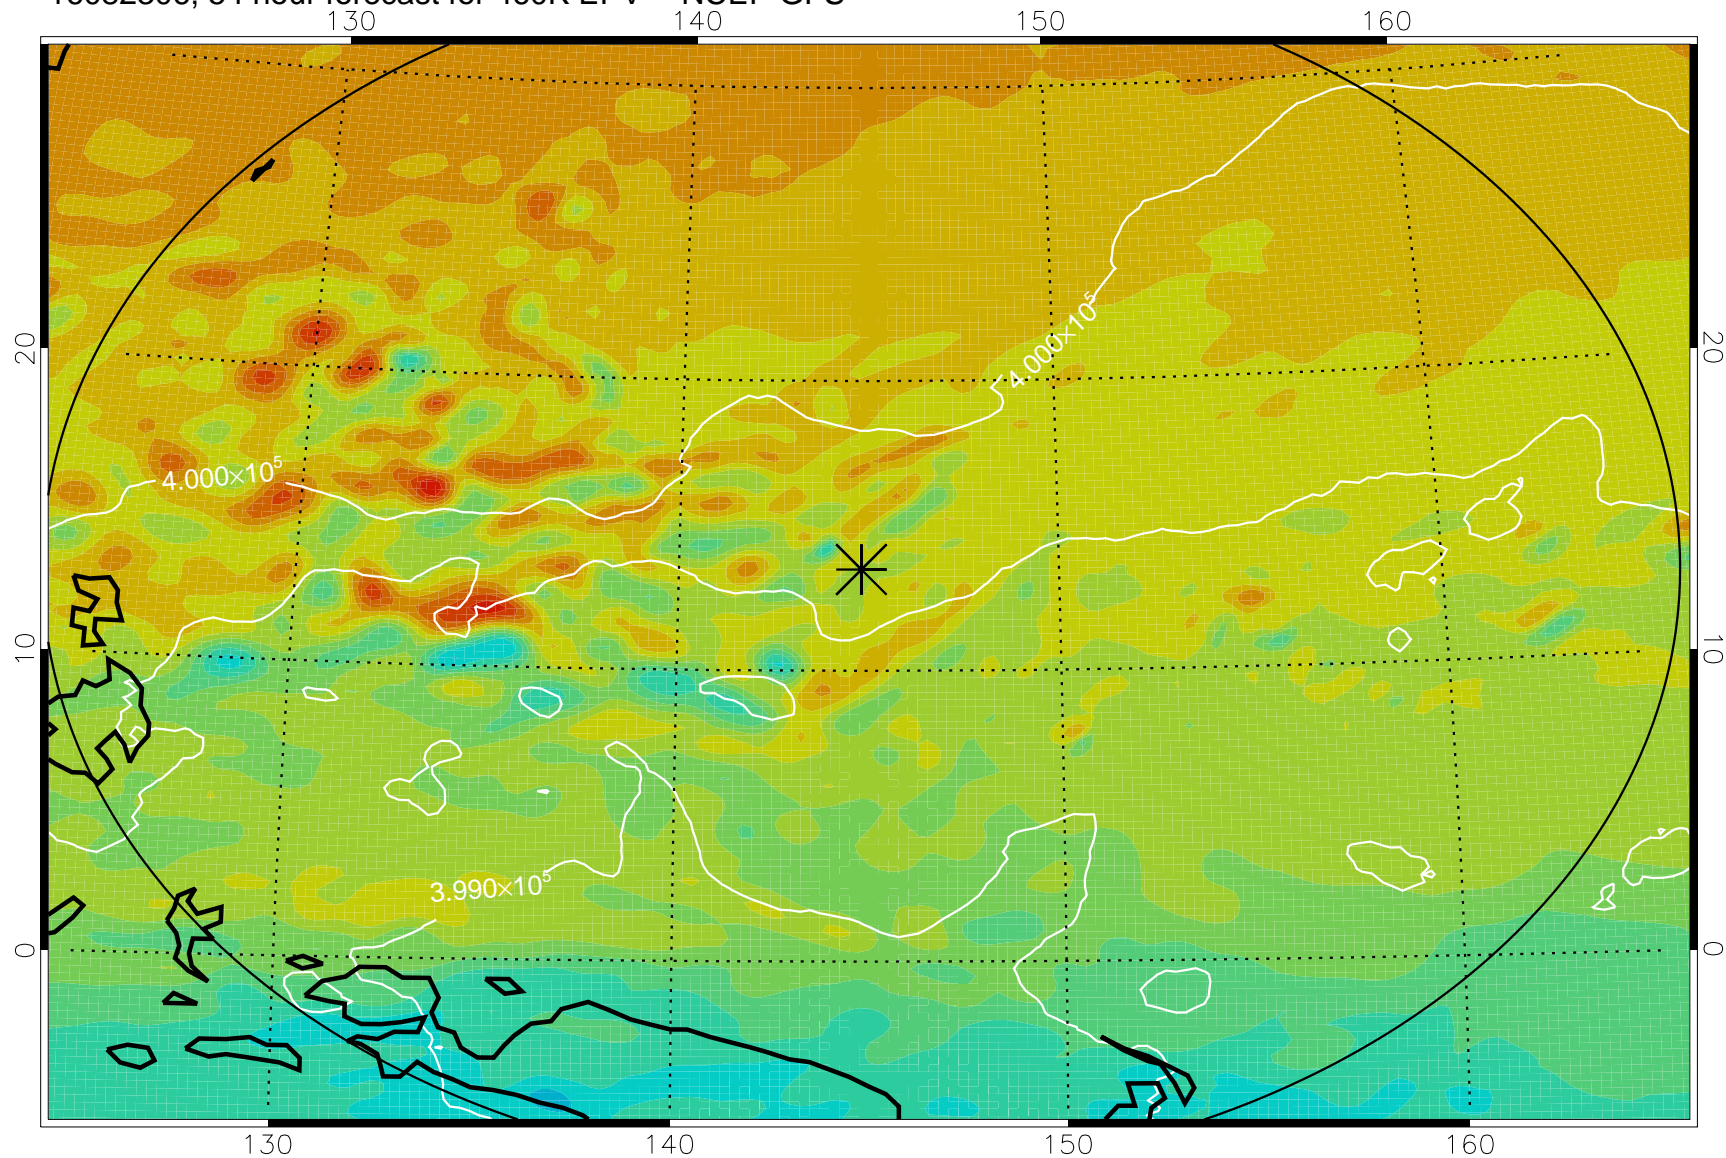

460K Montgomery Streamfunction, white

Range ring of 2304 km

16082212, 36 hour forecast for 460K EPV -- NCEP GFS

460K Montgomery Streamfunction, white

Range ring of 2304 km

16082218, 42 hour forecast for 460K EPV -- NCEP GFS

460K Montgomery Streamfunction, white

Range ring of 2304 km

16082300, 48 hour forecast for 460K EPV -- NCEP GFS

460K Montgomery Streamfunction, white

Range ring of 2304 km

16082306, 54 hour forecast for 460K EPV -- NCEP GFS

460K Montgomery Streamfunction, white

Range ring of 2304 km

16082312, 60 hour forecast for 460K EPV -- NCEP GFS

460K Montgomery Streamfunction, white

Range ring of 2304 km

16082318, 66 hour forecast for 460K EPV -- NCEP GFS

460K Montgomery Streamfunction, white

Range ring of 2304 km

16082400, 72 hour forecast for 460K EPV -- NCEP GFS

460K Montgomery Streamfunction, white

Range ring of 2304 km

16082406, 78 hour forecast for 460K EPV -- NCEP GFS