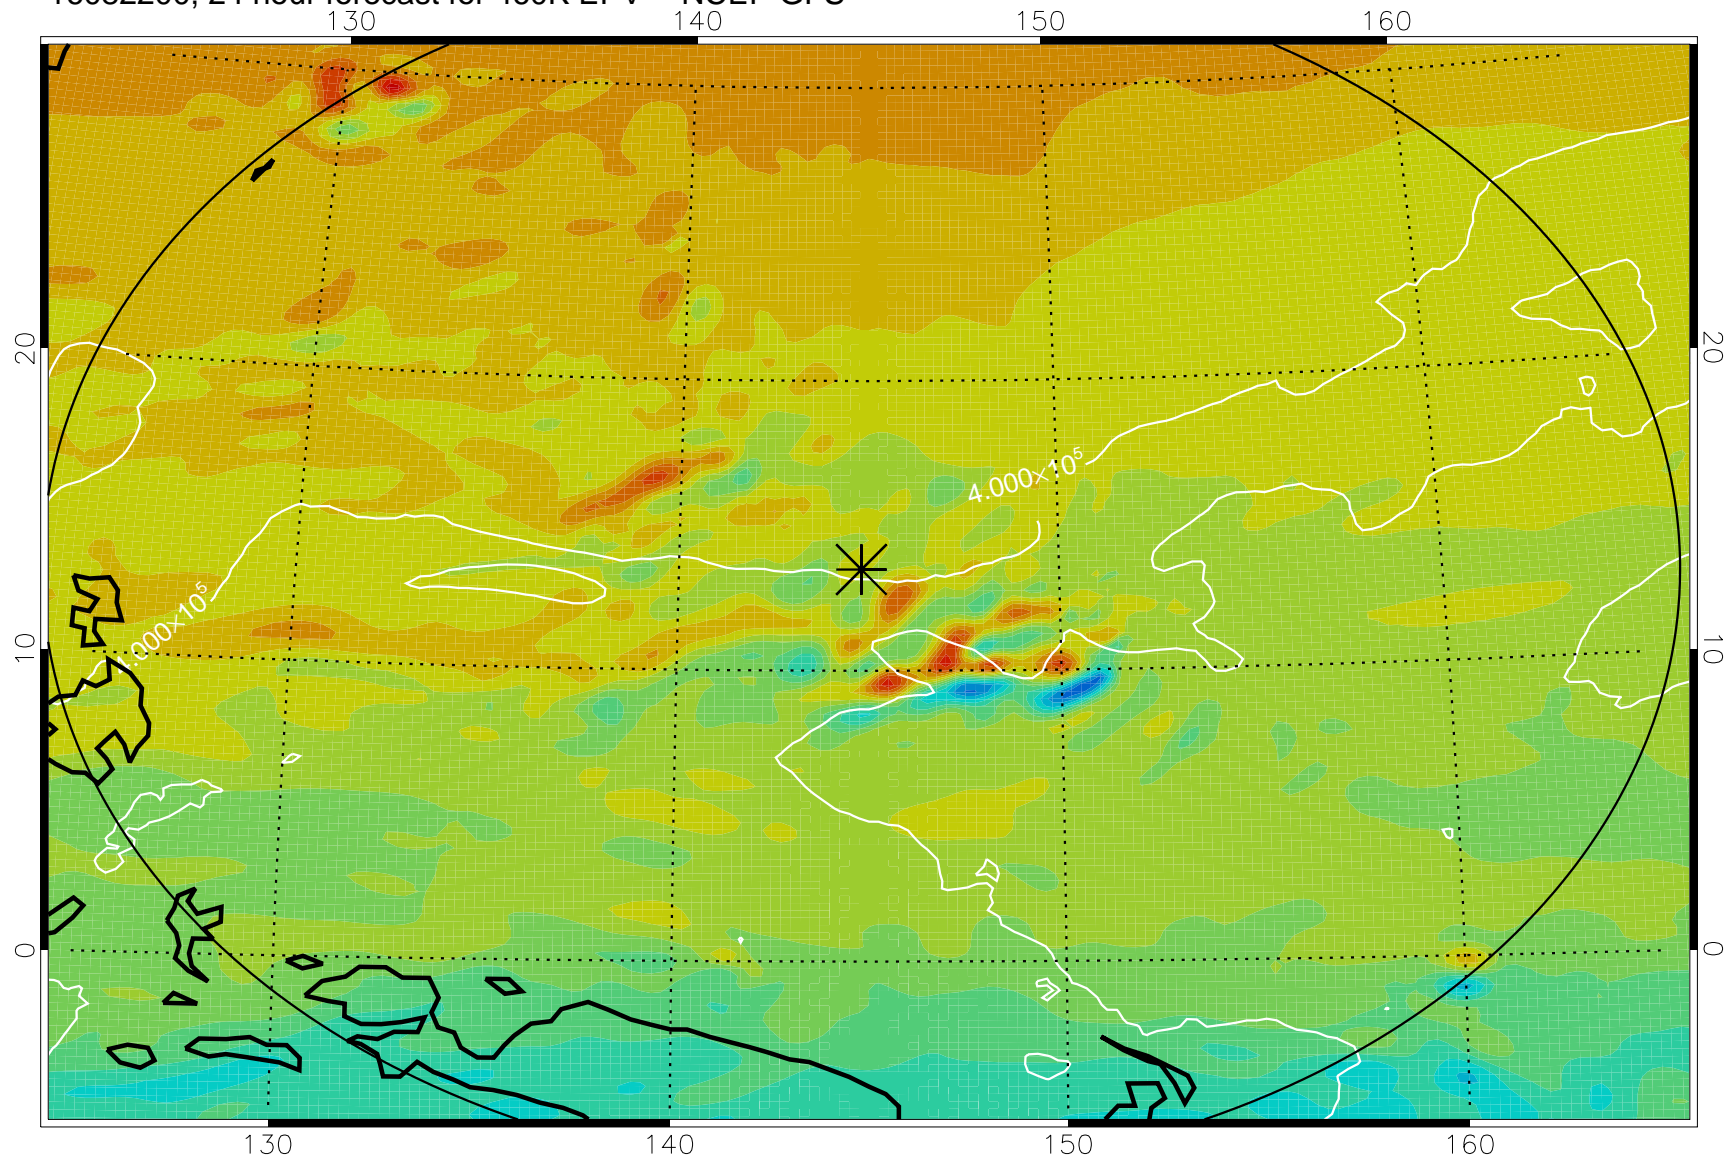

16082106, 6 hour forecast for 460K EPV -- NCEP GFS

460K Montgomery Streamfunction, white

Range ring of 2304 km

16082112, 12 hour forecast for 460K EPV -- NCEP GFS

460K Montgomery Streamfunction, white

Range ring of 2304 km

16082118, 18 hour forecast for 460K EPV -- NCEP GFS

460K Montgomery Streamfunction, white

Range ring of 2304 km

16082200, 24 hour forecast for 460K EPV -- NCEP GFS

16082206, 30 hour forecast for 460K EPV -- NCEP GFS

460K Montgomery Streamfunction, white

Range ring of 2304 km

16082212, 36 hour forecast for 460K EPV -- NCEP GFS

460K Montgomery Streamfunction, white

Range ring of 2304 km

16082218, 42 hour forecast for 460K EPV -- NCEP GFS

460K Montgomery Streamfunction, white

Range ring of 2304 km

16082300, 48 hour forecast for 460K EPV -- NCEP GFS

460K Montgomery Streamfunction, white

Range ring of 2304 km

16082306, 54 hour forecast for 460K EPV -- NCEP GFS