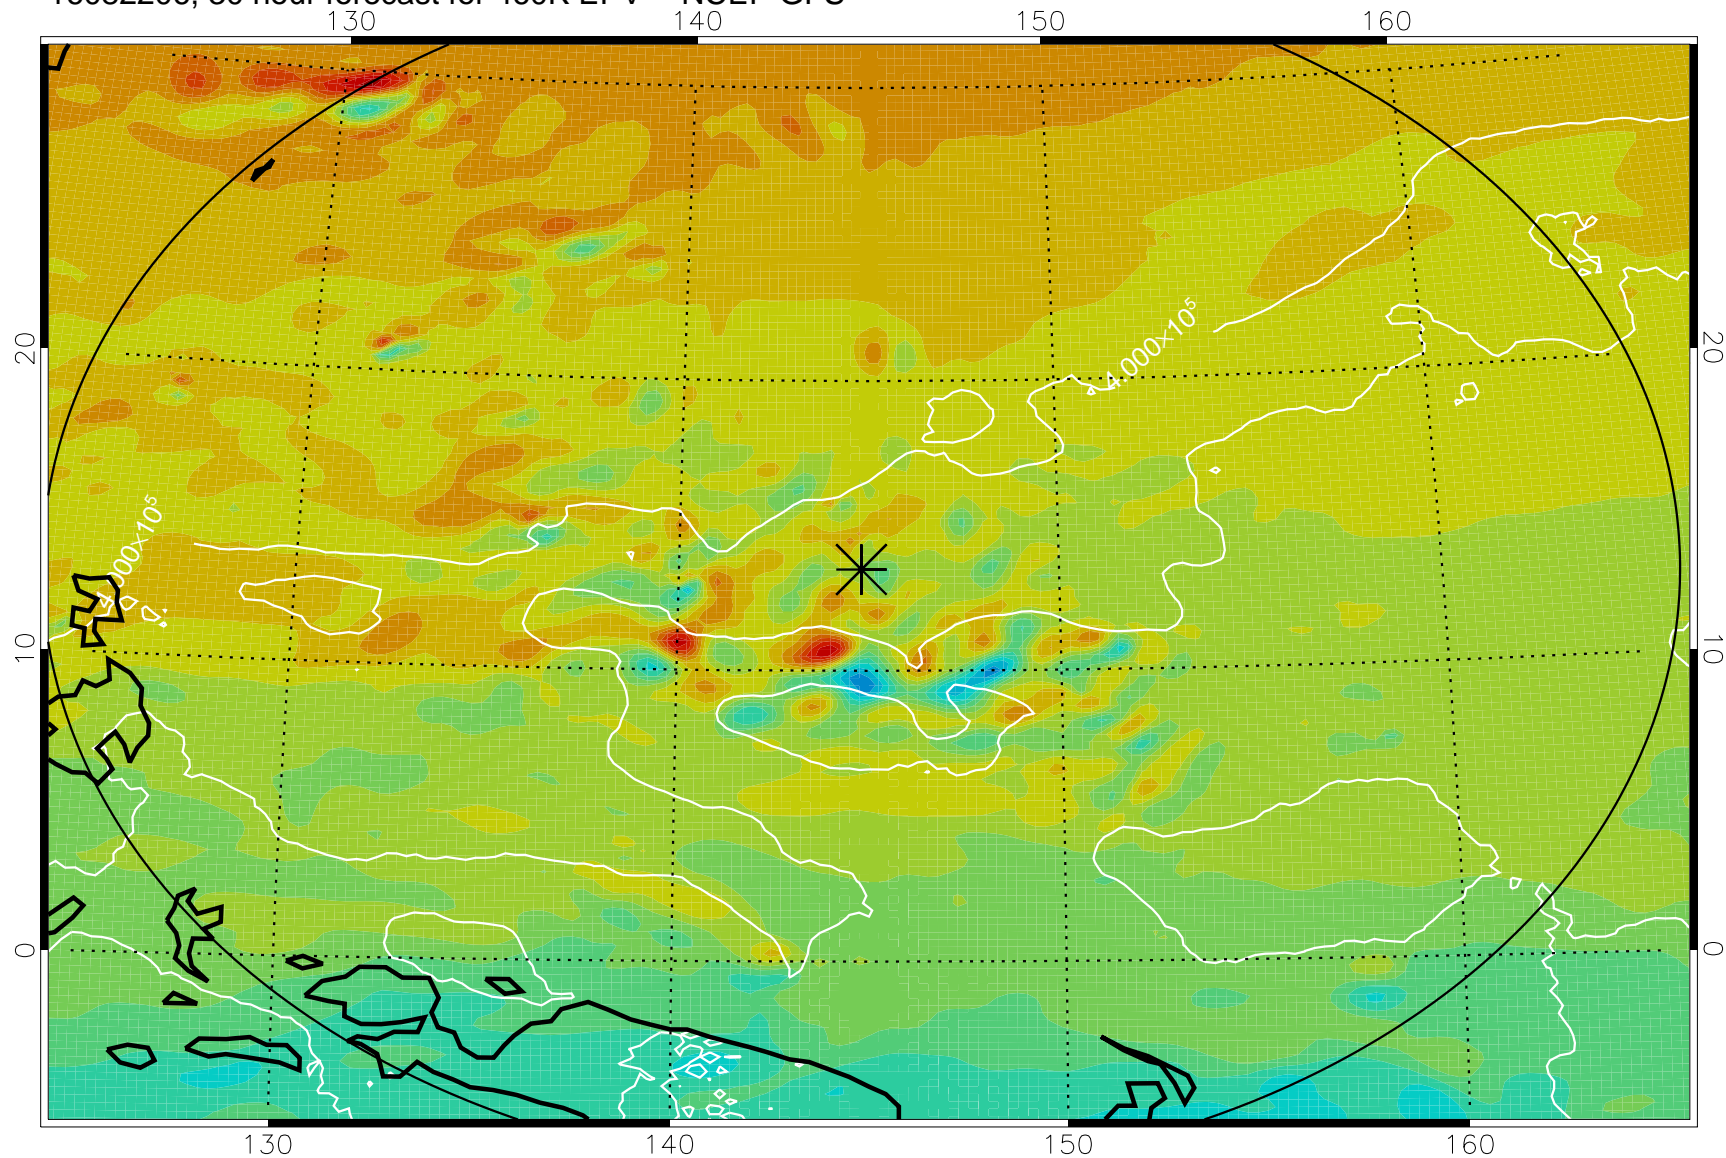

16082106, 6 hour forecast for 460K EPV -- NCEP GFS

460K Montgomery Streamfunction, white

Range ring of 2304 km

16082112, 12 hour forecast for 460K EPV -- NCEP GFS

460K Montgomery Streamfunction, white

Range ring of 2304 km

16082118, 18 hour forecast for 460K EPV -- NCEP GFS

460K Montgomery Streamfunction, white

Range ring of 2304 km

16082200, 24 hour forecast for 460K EPV -- NCEP GFS

16082206, 30 hour forecast for 460K EPV -- NCEP GFS

460K Montgomery Streamfunction, white

Range ring of 2304 km

16082212, 36 hour forecast for 460K EPV -- NCEP GFS

460K Montgomery Streamfunction, white

Range ring of 2304 km

16082218, 42 hour forecast for 460K EPV -- NCEP GFS

460K Montgomery Streamfunction, white

Range ring of 2304 km

16082300, 48 hour forecast for 460K EPV -- NCEP GFS

460K Montgomery Streamfunction, white

Range ring of 2304 km

16082306, 54 hour forecast for 460K EPV -- NCEP GFS