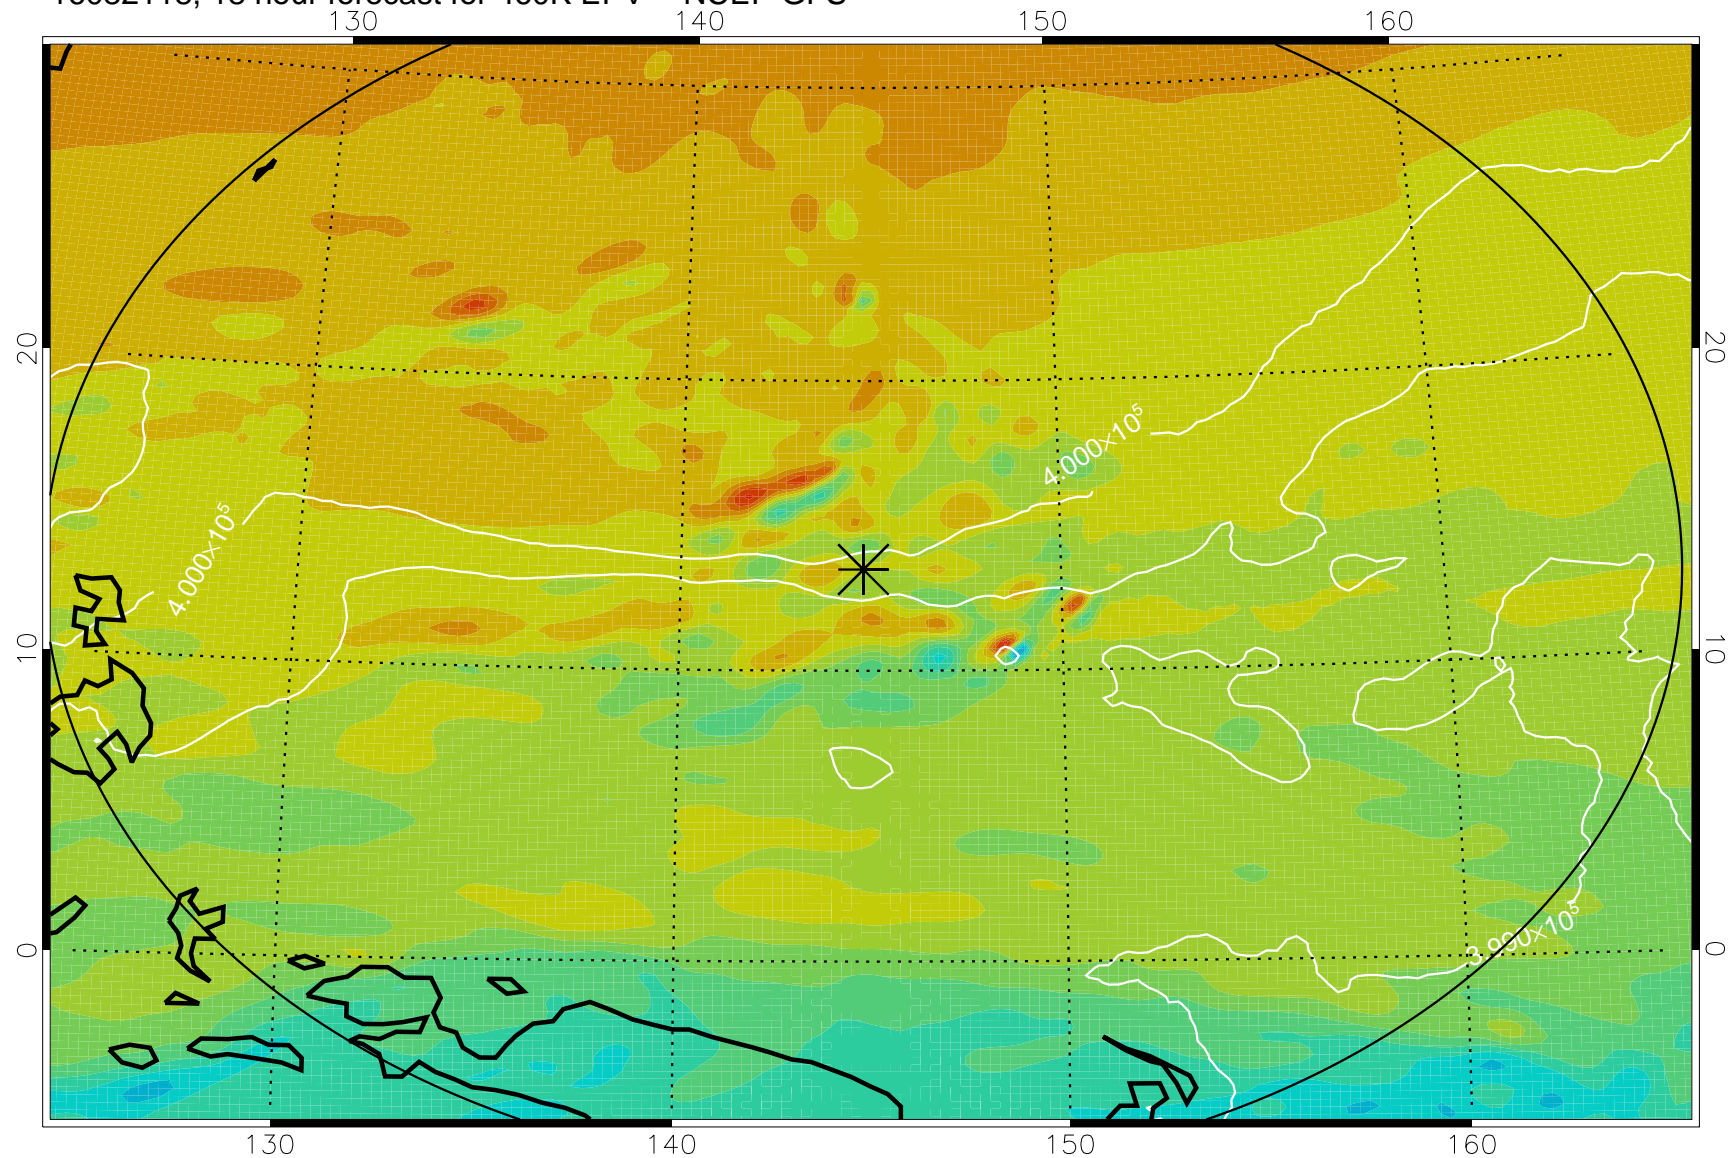

16082106, 6 hour forecast for 460K EPV -- NCEP GFS

460K Montgomery Streamfunction, white

Range ring of 2304 km

16082112, 12 hour forecast for 460K EPV -- NCEP GFS

460K Montgomery Streamfunction, white

Range ring of 2304 km

16082118, 18 hour forecast for 460K EPV -- NCEP GFS

460K Montgomery Streamfunction, white

Range ring of 2304 km

16082200, 24 hour forecast for 460K EPV -- NCEP GFS

16082206, 30 hour forecast for 460K EPV -- NCEP GFS

460K Montgomery Streamfunction, white

Range ring of 2304 km

16082212, 36 hour forecast for 460K EPV -- NCEP GFS

460K Montgomery Streamfunction, white

Range ring of 2304 km

16082218, 42 hour forecast for 460K EPV -- NCEP GFS

460K Montgomery Streamfunction, white

Range ring of 2304 km

16082300, 48 hour forecast for 460K EPV -- NCEP GFS

460K Montgomery Streamfunction, white

Range ring of 2304 km

16082306, 54 hour forecast for 460K EPV -- NCEP GFS