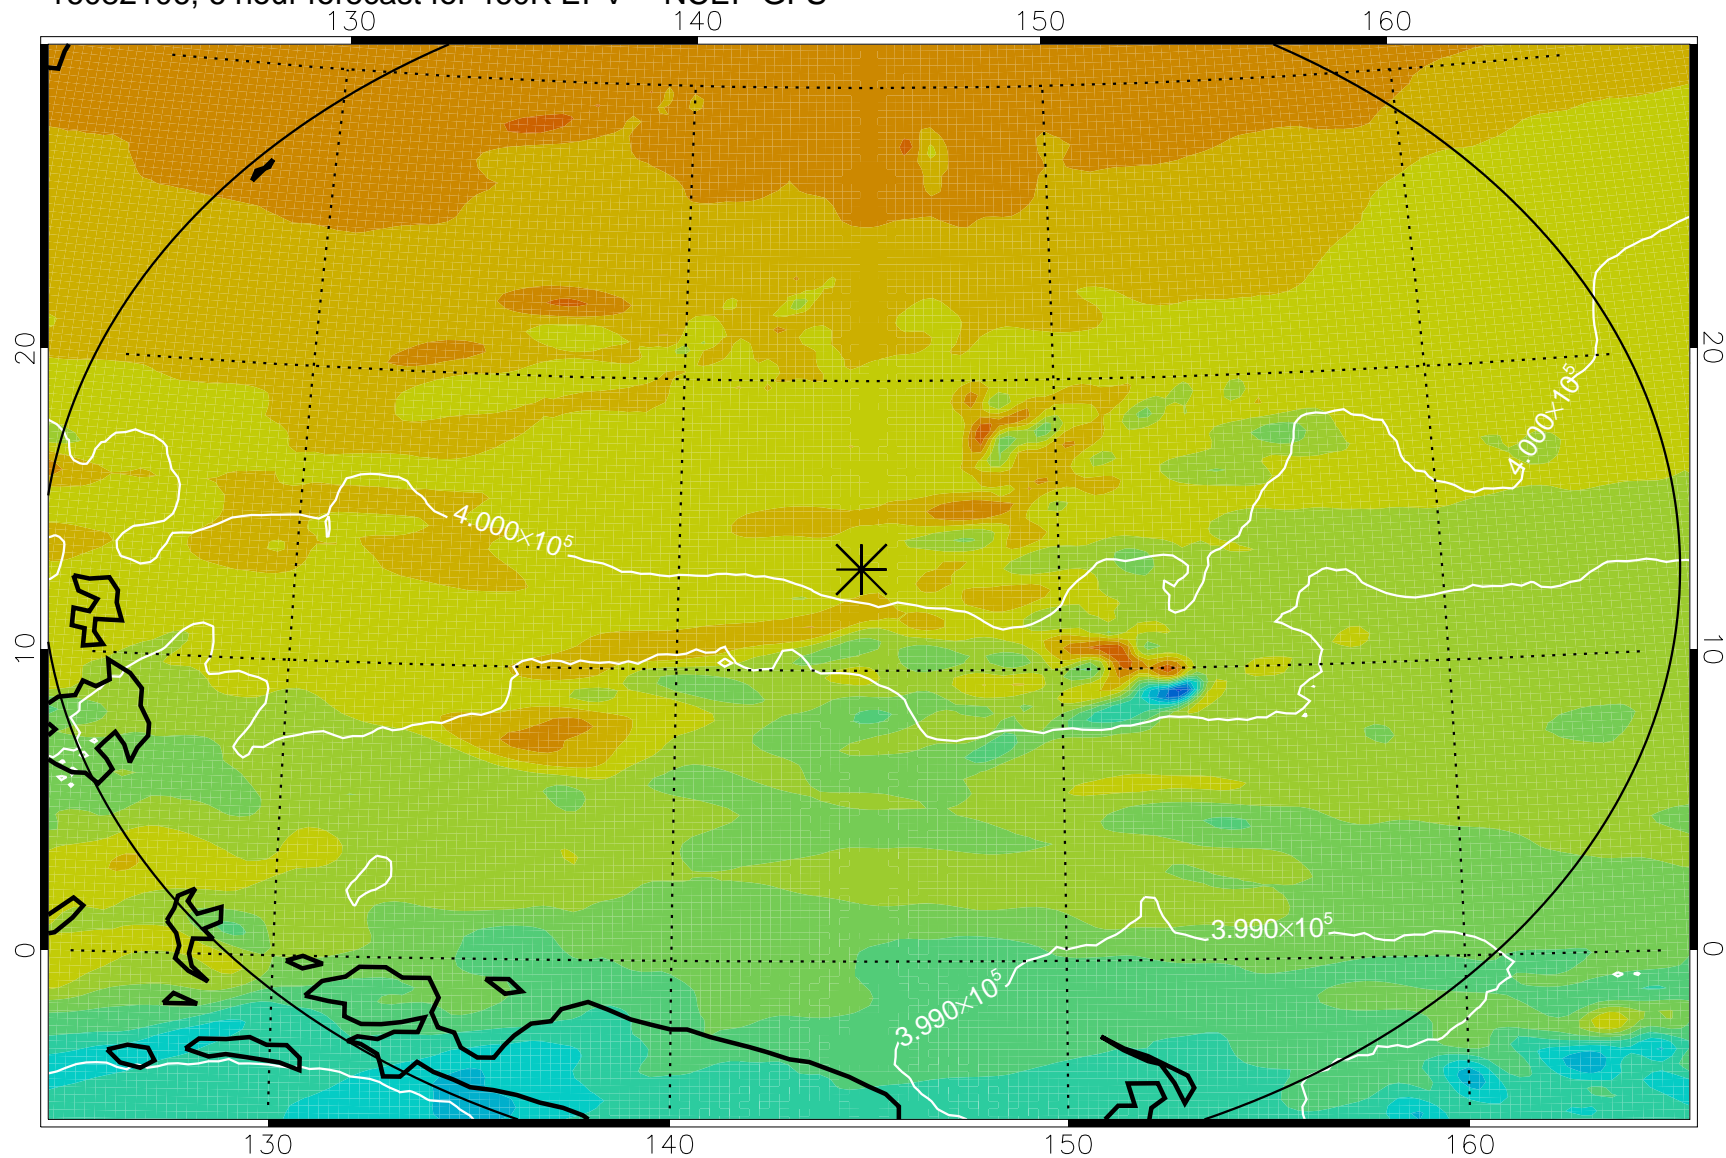

16082106, 6 hour forecast for 460K EPV -- NCEP GFS

460K Montgomery Streamfunction, white

Range ring of 2304 km

16082112, 12 hour forecast for 460K EPV -- NCEP GFS

460K Montgomery Streamfunction, white

Range ring of 2304 km

16082118, 18 hour forecast for 460K EPV -- NCEP GFS

460K Montgomery Streamfunction, white

Range ring of 2304 km

16082200, 24 hour forecast for 460K EPV -- NCEP GFS

16082206, 30 hour forecast for 460K EPV -- NCEP GFS

460K Montgomery Streamfunction, white

Range ring of 2304 km

16082212, 36 hour forecast for 460K EPV -- NCEP GFS

460K Montgomery Streamfunction, white

Range ring of 2304 km

16082218, 42 hour forecast for 460K EPV -- NCEP GFS

460K Montgomery Streamfunction, white

Range ring of 2304 km

16082300, 48 hour forecast for 460K EPV -- NCEP GFS

460K Montgomery Streamfunction, white

Range ring of 2304 km

16082306, 54 hour forecast for 460K EPV -- NCEP GFS