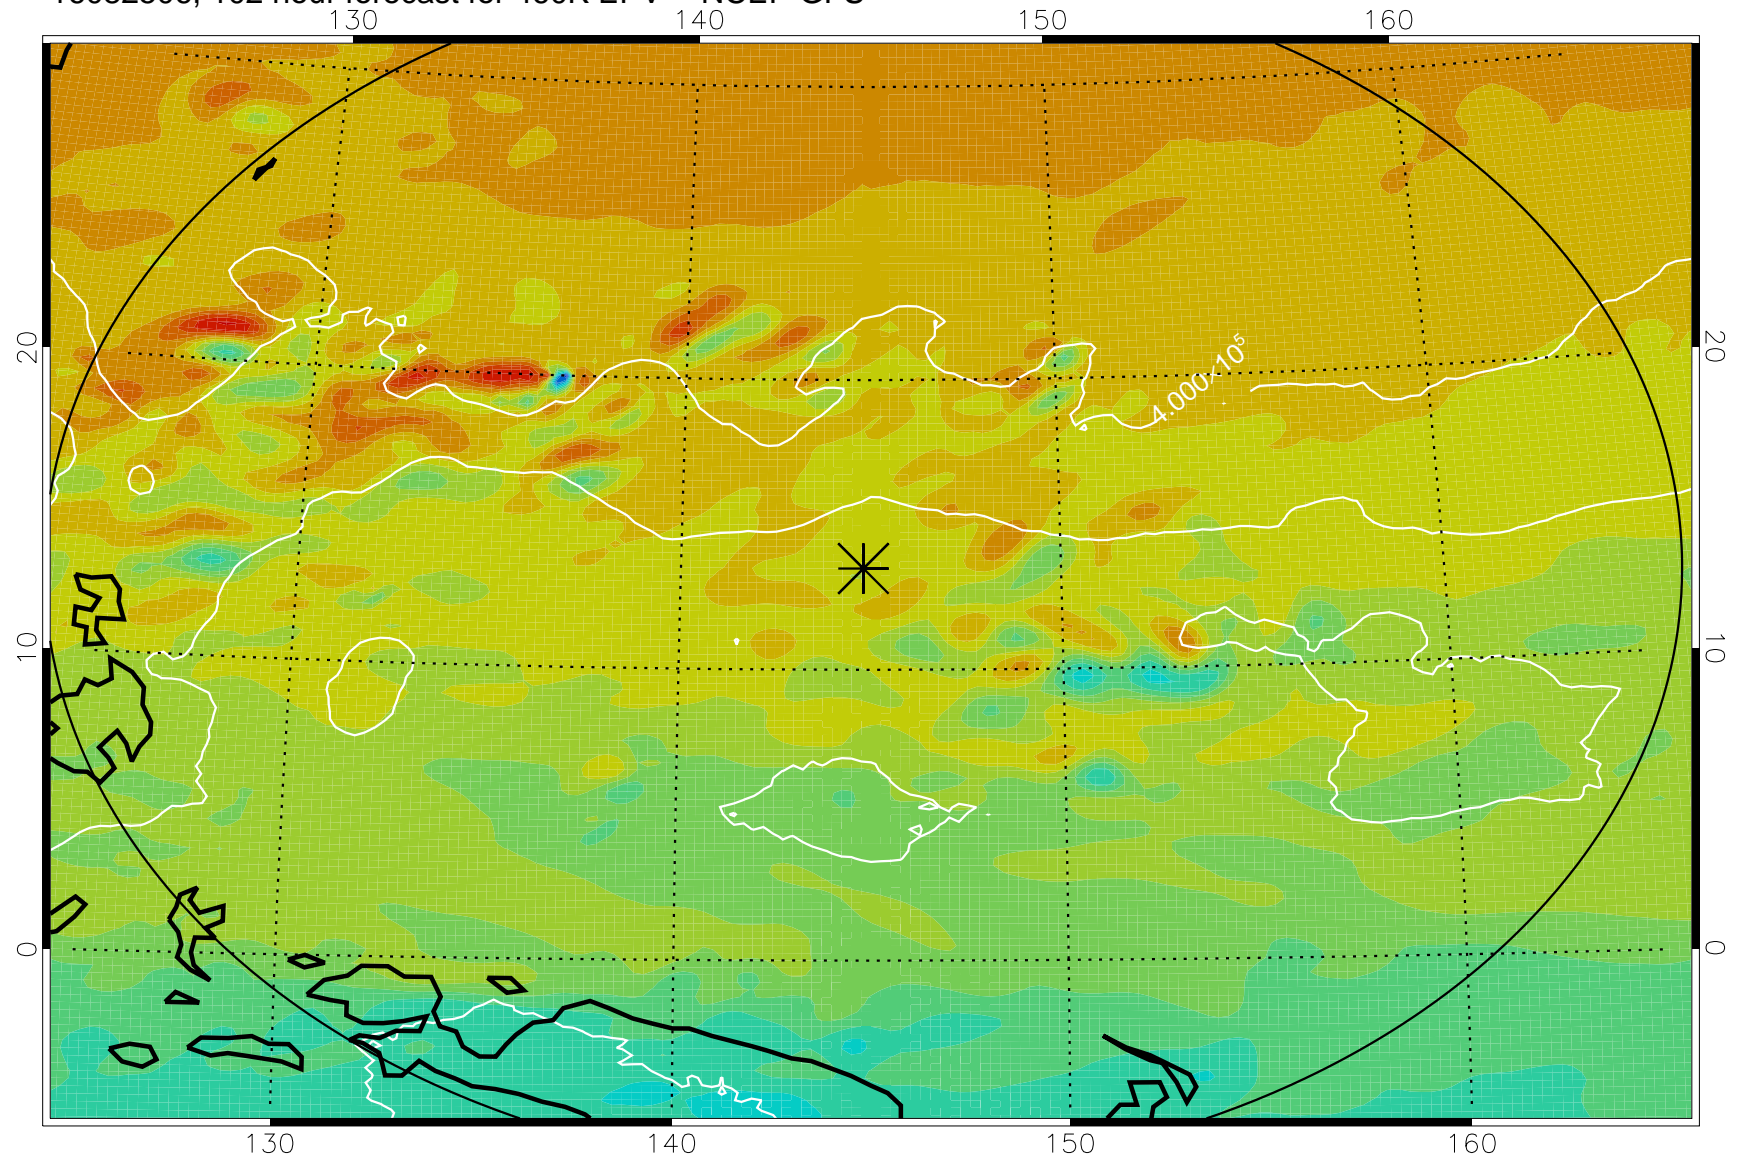

460K Montgomery Streamfunction, white

Range ring of 2304 km

16082412, 84 hour forecast for 460K EPV -- NCEP GFS

460K Montgomery Streamfunction, white

Range ring of 2304 km

16082418, 90 hour forecast for 460K EPV -- NCEP GFS

460K Montgomery Streamfunction, white

Range ring of 2304 km

16082500, 96 hour forecast for 460K EPV -- NCEP GFS

460K Montgomery Streamfunction, white

Range ring of 2304 km

16082506, 102 hour forecast for 460K EPV -- NCEP GFS

460K Montgomery Streamfunction, white

Range ring of 2304 km

16082512, 108 hour forecast for 460K EPV -- NCEP GFS

460K Montgomery Streamfunction, white

Range ring of 2304 km

16082518, 114 hour forecast for 460K EPV -- NCEP GFS

460K Montgomery Streamfunction, white

Range ring of 2304 km

16082600, 120 hour forecast for 460K EPV -- NCEP GFS

460K Montgomery Streamfunction, white

Range ring of 2304 km