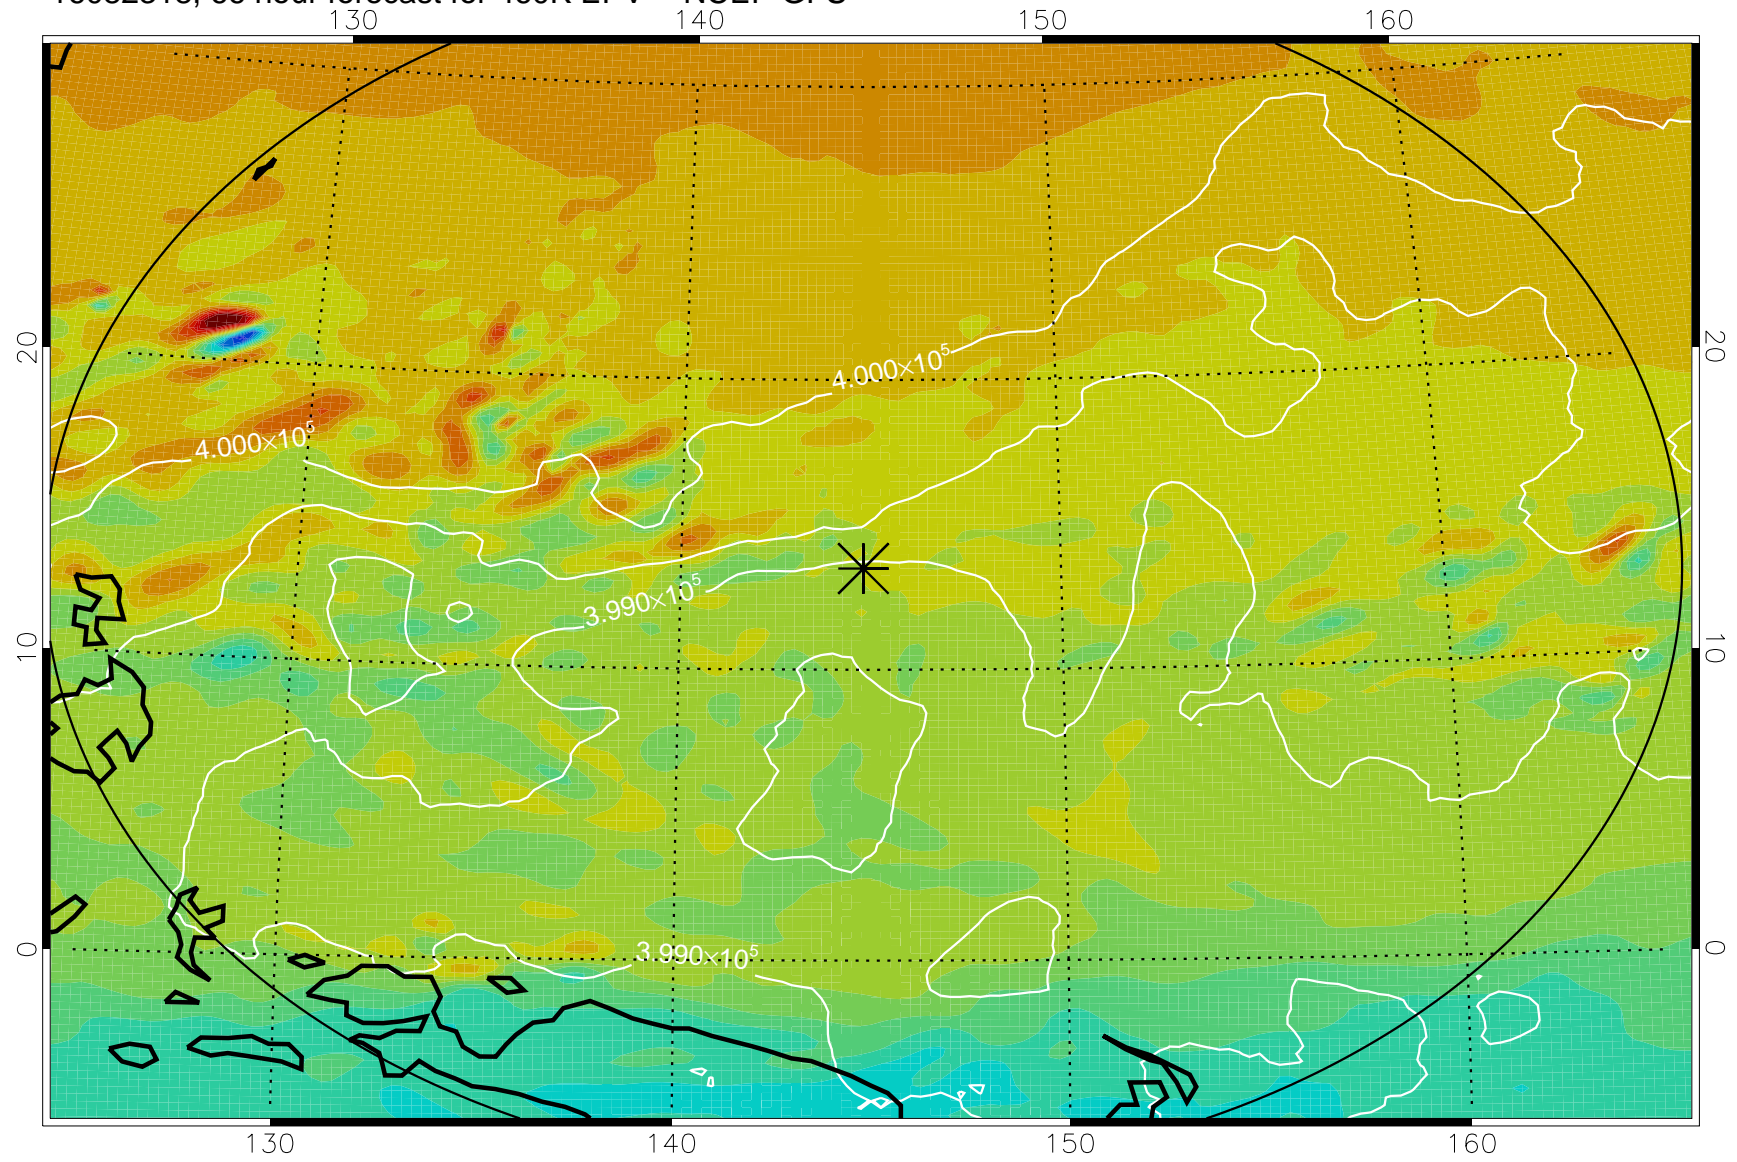

460K Montgomery Streamfunction, white

Range ring of 2304 km

16082300, 48 hour forecast for 460K EPV -- NCEP GFS

460K Montgomery Streamfunction, white

Range ring of 2304 km

16082306, 54 hour forecast for 460K EPV -- NCEP GFS

460K Montgomery Streamfunction, white

Range ring of 2304 km

16082312, 60 hour forecast for 460K EPV -- NCEP GFS

460K Montgomery Streamfunction, white

Range ring of 2304 km

16082318, 66 hour forecast for 460K EPV -- NCEP GFS

460K Montgomery Streamfunction, white

Range ring of 2304 km

16082400, 72 hour forecast for 460K EPV -- NCEP GFS

460K Montgomery Streamfunction, white

Range ring of 2304 km

16082406, 78 hour forecast for 460K EPV -- NCEP GFS

460K Montgomery Streamfunction, white

Range ring of 2304 km

16082412, 84 hour forecast for 460K EPV -- NCEP GFS

460K Montgomery Streamfunction, white

Range ring of 2304 km

16082418, 90 hour forecast for 460K EPV -- NCEP GFS