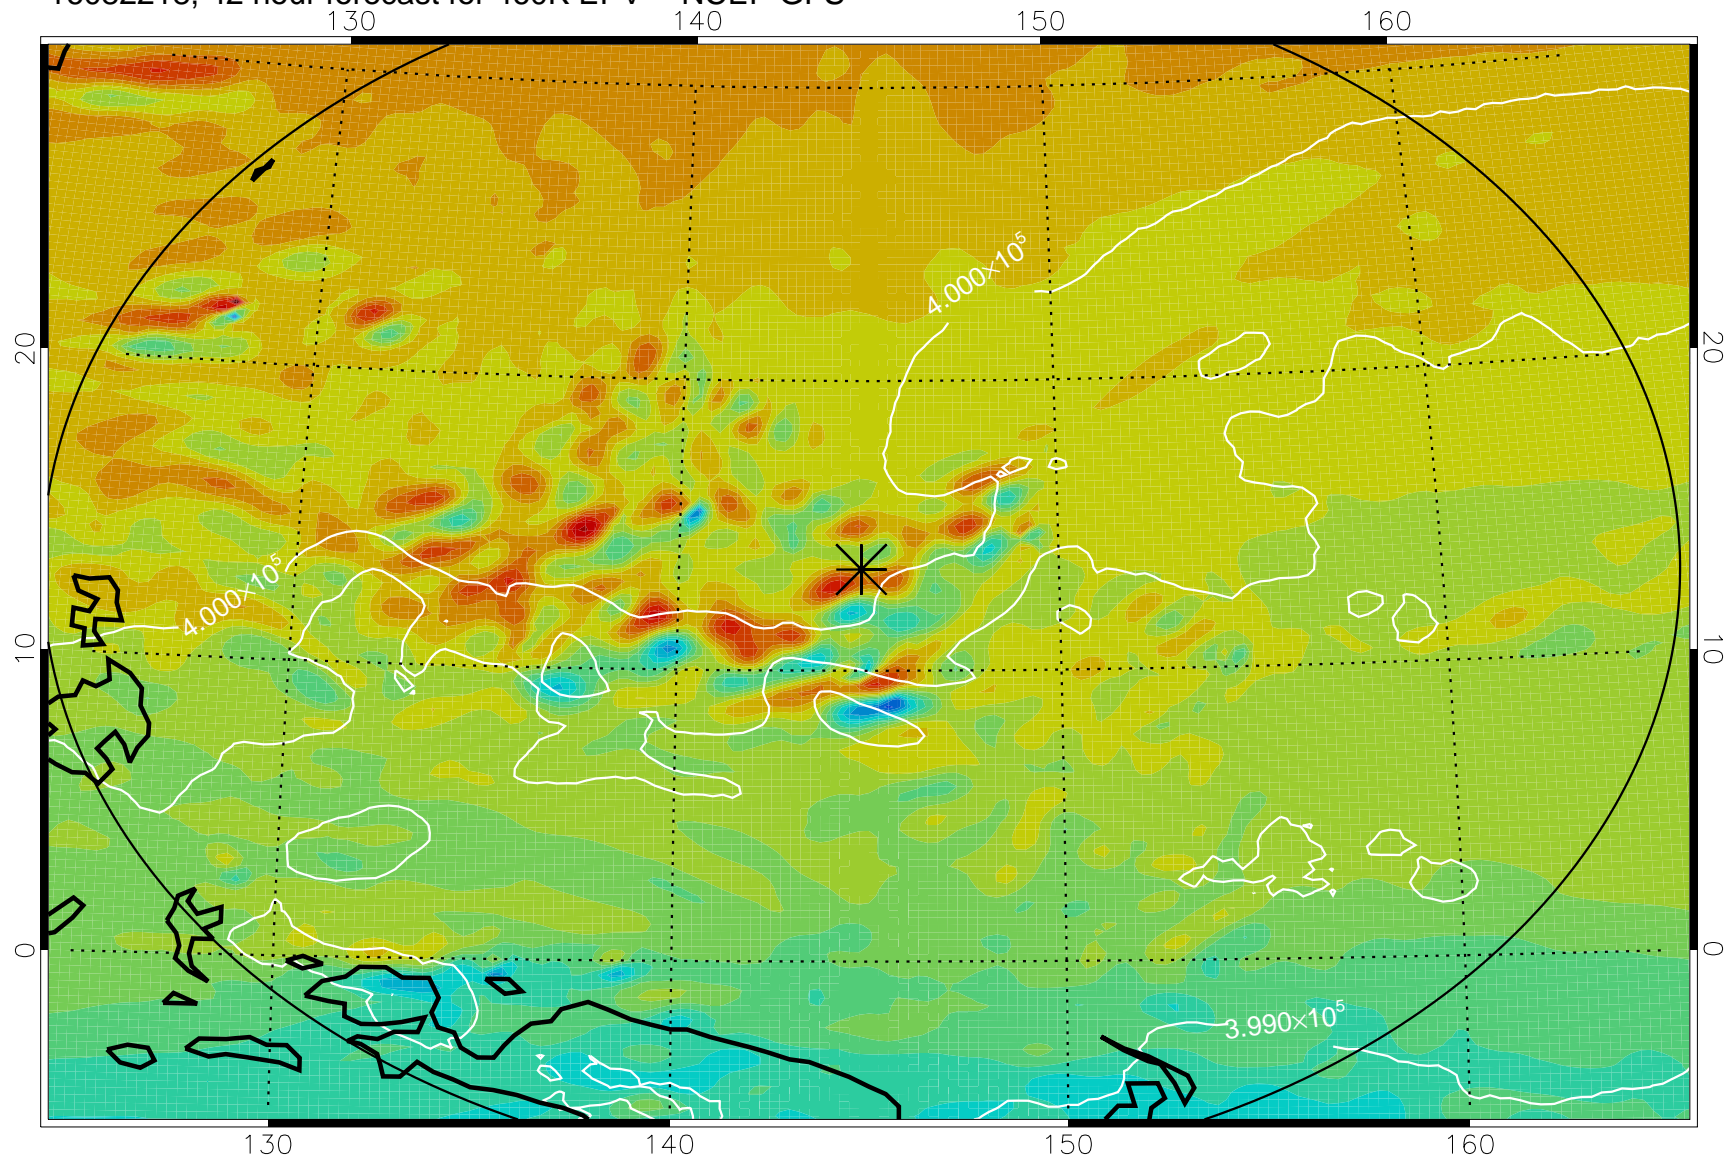

460K Montgomery Streamfunction, white

Range ring of 2304 km

16082212, 36 hour forecast for 460K EPV -- NCEP GFS

460K Montgomery Streamfunction, white

Range ring of 2304 km

16082218, 42 hour forecast for 460K EPV -- NCEP GFS

460K Montgomery Streamfunction, white

Range ring of 2304 km

16082300, 48 hour forecast for 460K EPV -- NCEP GFS

460K Montgomery Streamfunction, white

Range ring of 2304 km

16082306, 54 hour forecast for 460K EPV -- NCEP GFS

460K Montgomery Streamfunction, white

Range ring of 2304 km

16082312, 60 hour forecast for 460K EPV -- NCEP GFS

460K Montgomery Streamfunction, white

Range ring of 2304 km

16082318, 66 hour forecast for 460K EPV -- NCEP GFS

460K Montgomery Streamfunction, white

Range ring of 2304 km

16082400, 72 hour forecast for 460K EPV -- NCEP GFS

460K Montgomery Streamfunction, white

Range ring of 2304 km

16082406, 78 hour forecast for 460K EPV -- NCEP GFS