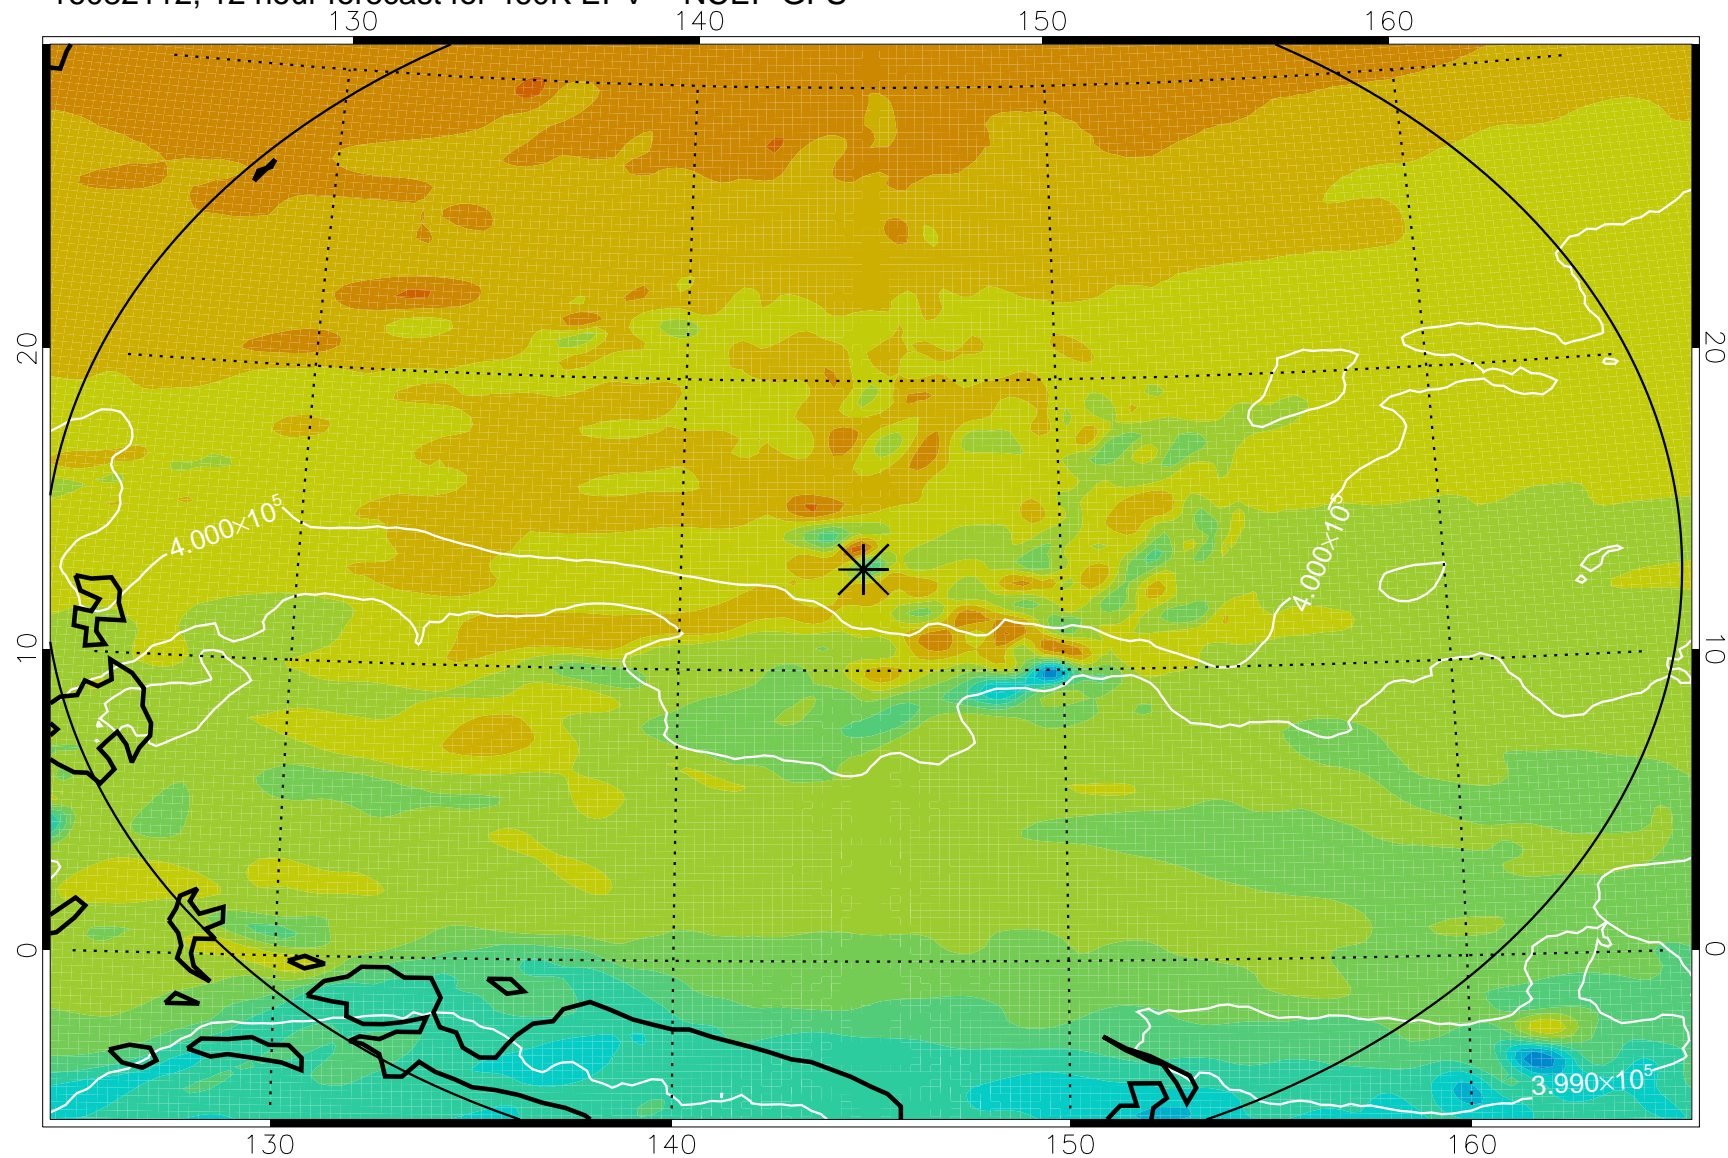

16082106, 6 hour forecast for 460K EPV -- NCEP GFS

460K Montgomery Streamfunction, white

Range ring of 2304 km

16082112, 12 hour forecast for 460K EPV -- NCEP GFS

460K Montgomery Streamfunction, white

Range ring of 2304 km

16082118, 18 hour forecast for 460K EPV -- NCEP GFS

460K Montgomery Streamfunction, white

Range ring of 2304 km

16082200, 24 hour forecast for 460K EPV -- NCEP GFS

16082206, 30 hour forecast for 460K EPV -- NCEP GFS

460K Montgomery Streamfunction, white

Range ring of 2304 km

16082212, 36 hour forecast for 460K EPV -- NCEP GFS

460K Montgomery Streamfunction, white

Range ring of 2304 km

16082218, 42 hour forecast for 460K EPV -- NCEP GFS

460K Montgomery Streamfunction, white

Range ring of 2304 km

16082300, 48 hour forecast for 460K EPV -- NCEP GFS

460K Montgomery Streamfunction, white

Range ring of 2304 km

16082306, 54 hour forecast for 460K EPV -- NCEP GFS