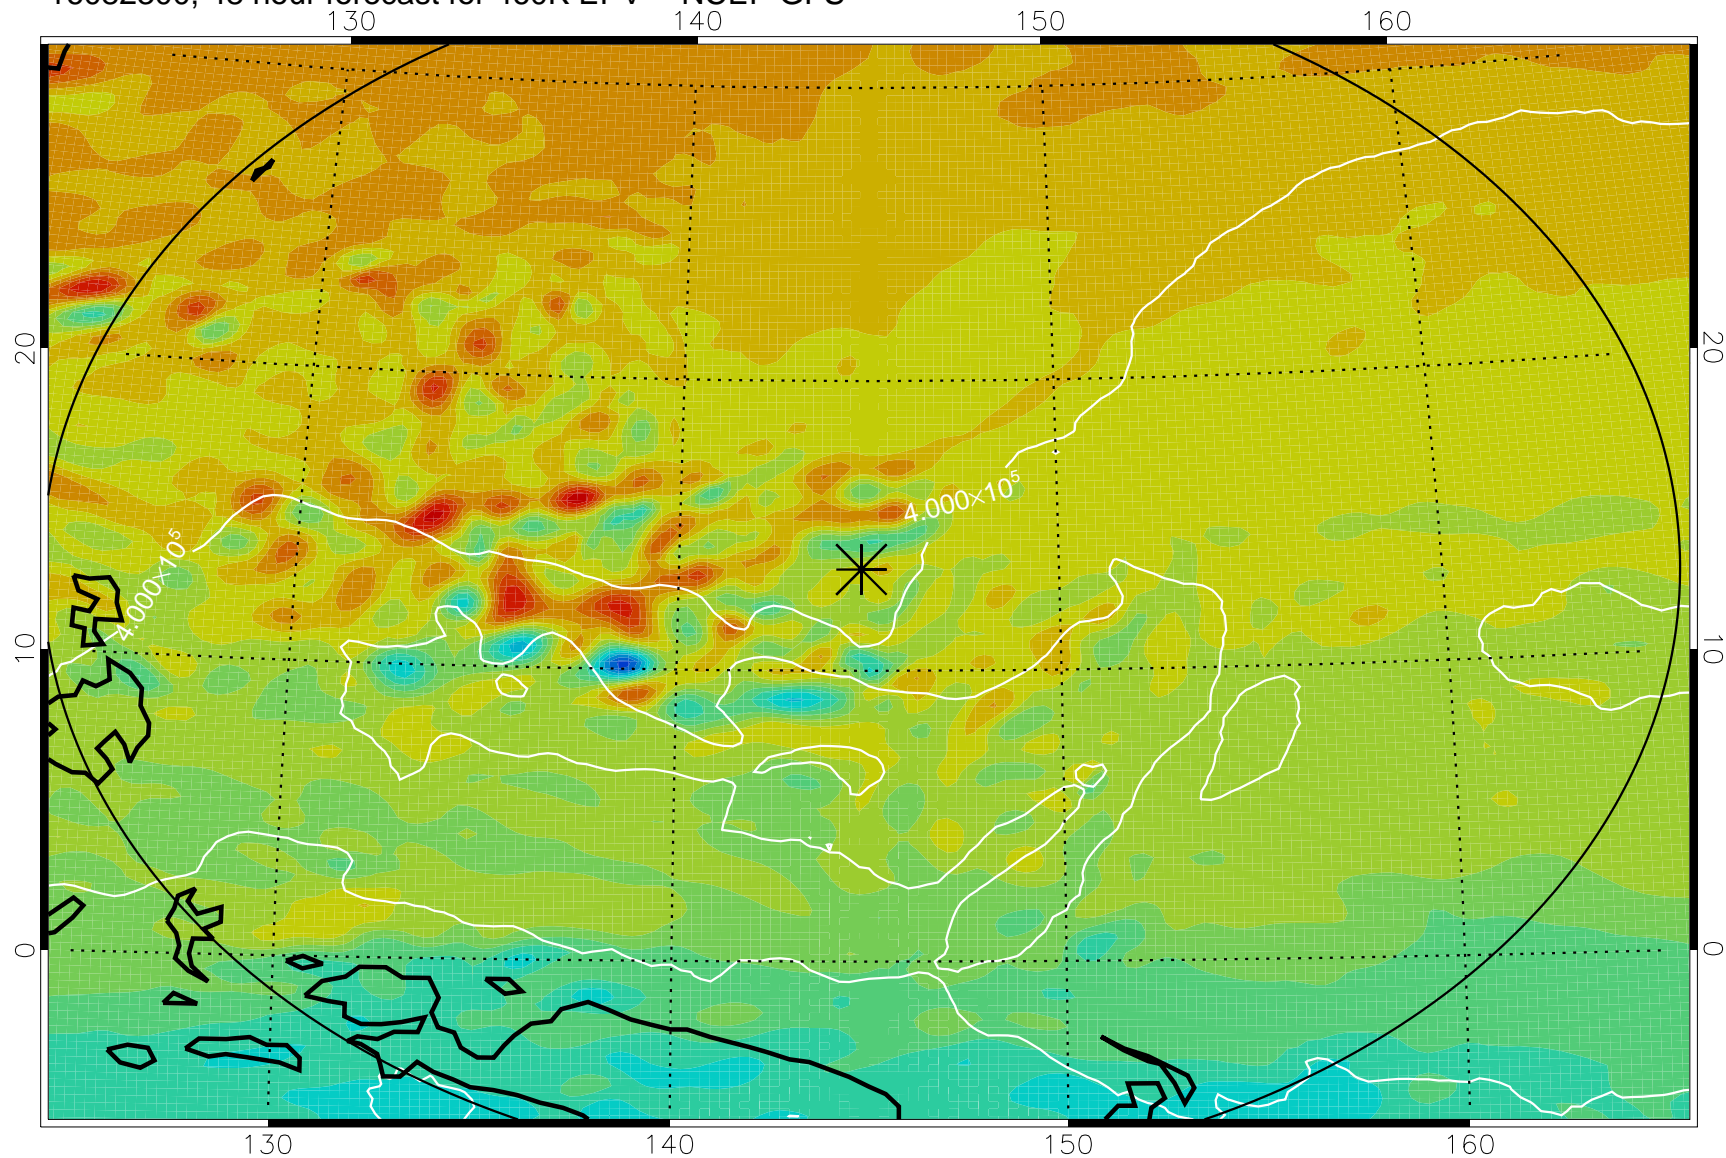

16082118, 18 hour forecast for 460K EPV -- NCEP GFS

460K Montgomery Streamfunction, white

Range ring of 2304 km

16082200, 24 hour forecast for 460K EPV -- NCEP GFS

16082206, 30 hour forecast for 460K EPV -- NCEP GFS

460K Montgomery Streamfunction, white

Range ring of 2304 km

16082212, 36 hour forecast for 460K EPV -- NCEP GFS

460K Montgomery Streamfunction, white

Range ring of 2304 km

16082218, 42 hour forecast for 460K EPV -- NCEP GFS

460K Montgomery Streamfunction, white

Range ring of 2304 km

16082300, 48 hour forecast for 460K EPV -- NCEP GFS

460K Montgomery Streamfunction, white

Range ring of 2304 km

16082306, 54 hour forecast for 460K EPV -- NCEP GFS

460K Montgomery Streamfunction, white

Range ring of 2304 km

16082312, 60 hour forecast for 460K EPV -- NCEP GFS

460K Montgomery Streamfunction, white

Range ring of 2304 km

16082318, 66 hour forecast for 460K EPV -- NCEP GFS