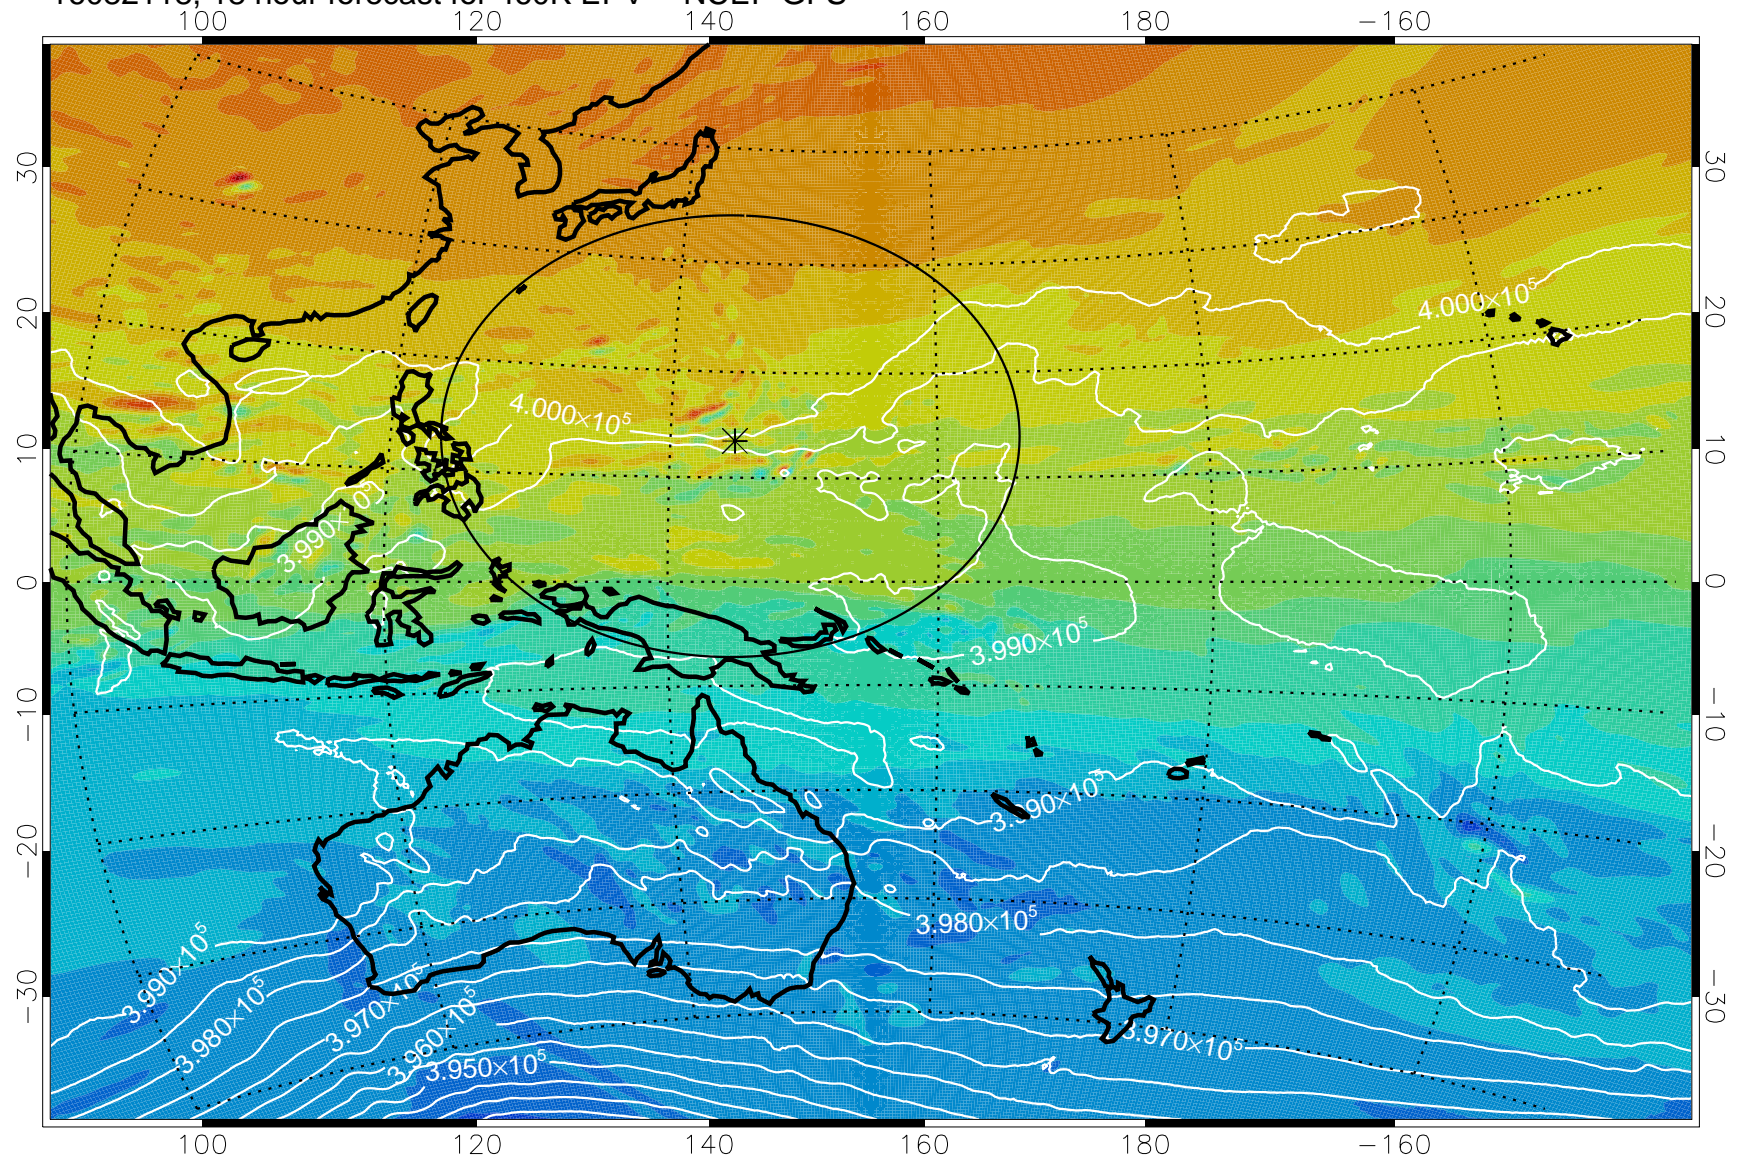

16082106, 6 hour forecast for 460K EPV -- NCEP GFS

460K Montgomery Streamfunction, white

Range ring of 2304 km

16082112, 12 hour forecast for 460K EPV -- NCEP GFS

460K Montgomery Streamfunction, white

Range ring of 2304 km

16082118, 18 hour forecast for 460K EPV -- NCEP GFS

460K Montgomery Streamfunction, white

Range ring of 2304 km

16082200, 24 hour forecast for 460K EPV -- NCEP GFS

460K Montgomery Streamfunction, white

Range ring of 2304 km

16082206, 30 hour forecast for 460K EPV -- NCEP GFS

460K Montgomery Streamfunction, white

Range ring of 2304 km

16082212, 36 hour forecast for 460K EPV -- NCEP GFS

460K Montgomery Streamfunction, white

Range ring of 2304 km

16082218, 42 hour forecast for 460K EPV -- NCEP GFS

460K Montgomery Streamfunction, white

Range ring of 2304 km

16082300, 48 hour forecast for 460K EPV -- NCEP GFS

460K Montgomery Streamfunction, white

Range ring of 2304 km