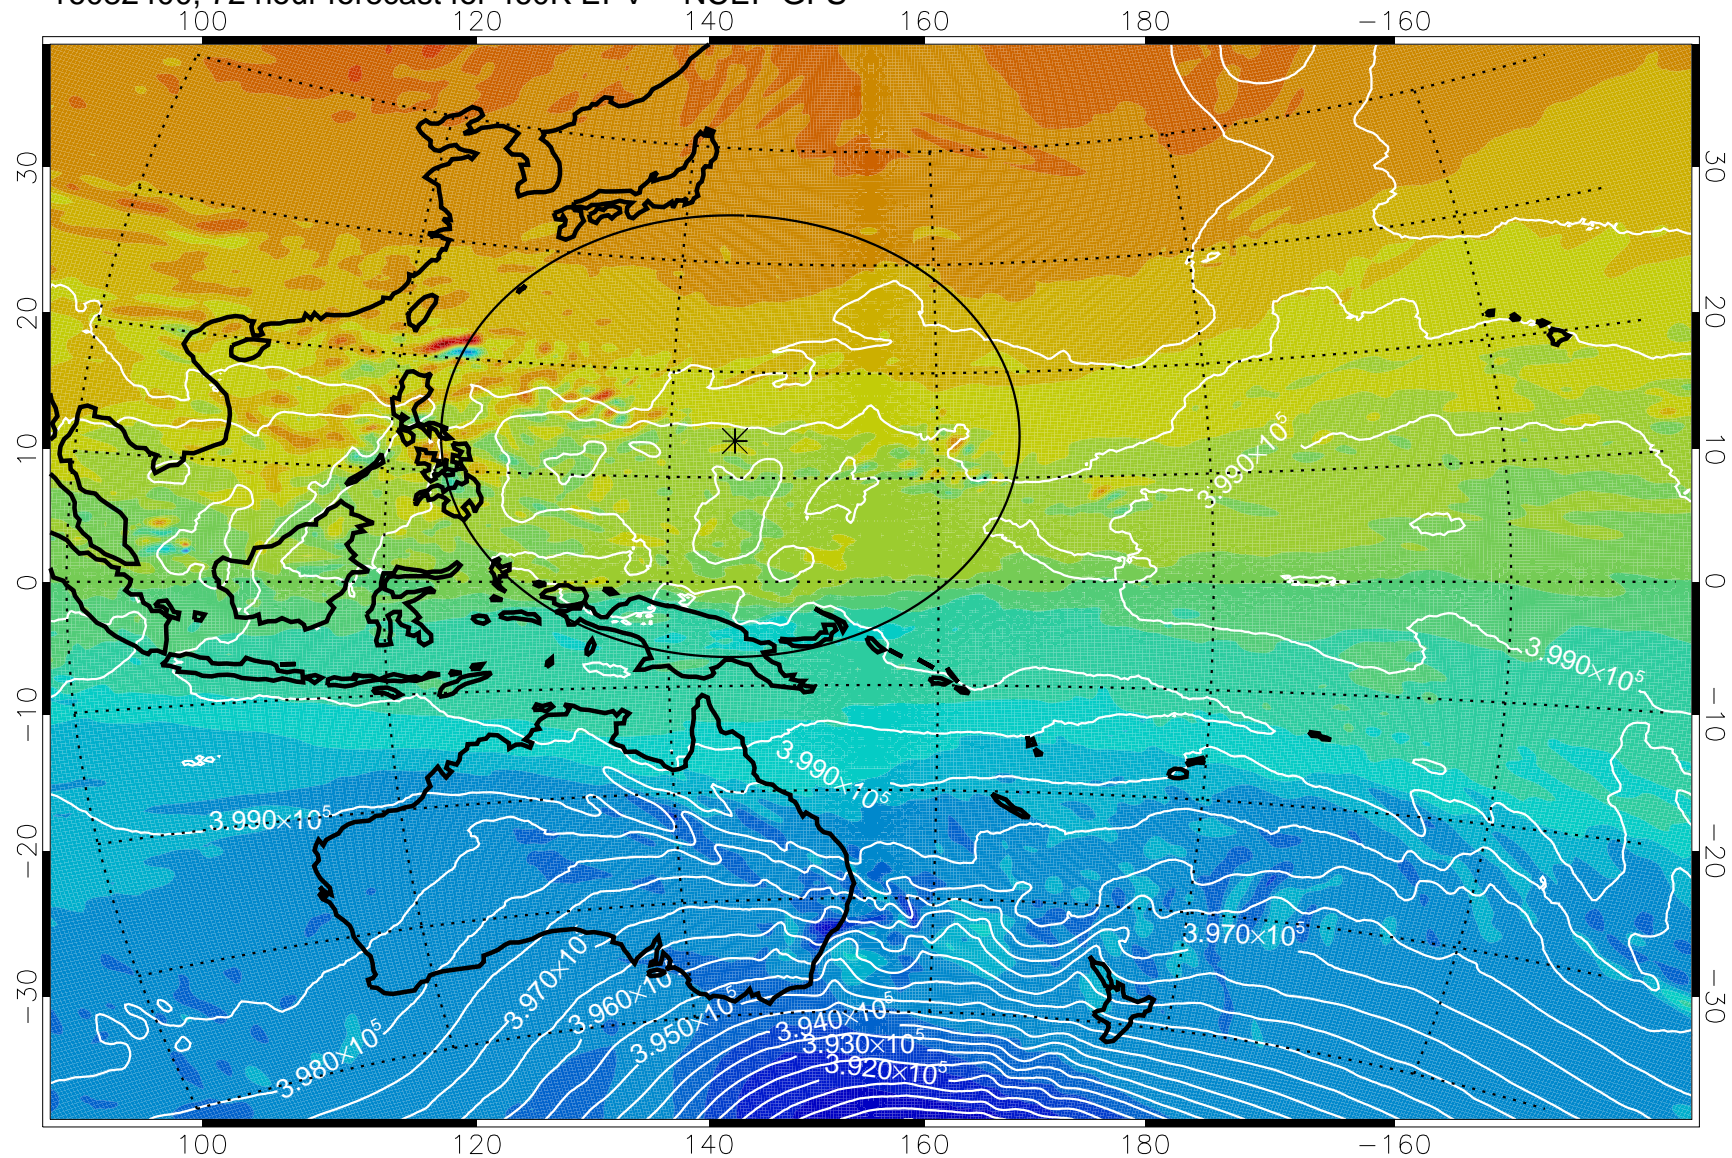

16082306, 54 hour forecast for 460K EPV -- NCEP GFS

460K Montgomery Streamfunction, white

Range ring of 2304 km

16082312, 60 hour forecast for 460K EPV -- NCEP GFS

460K Montgomery Streamfunction, white

Range ring of 2304 km

16082318, 66 hour forecast for 460K EPV -- NCEP GFS

460K Montgomery Streamfunction, white

Range ring of 2304 km

16082400, 72 hour forecast for 460K EPV -- NCEP GFS

460K Montgomery Streamfunction, white

Range ring of 2304 km

16082406, 78 hour forecast for 460K EPV -- NCEP GFS

460K Montgomery Streamfunction, white

Range ring of 2304 km

16082412, 84 hour forecast for 460K EPV -- NCEP GFS

460K Montgomery Streamfunction, white

Range ring of 2304 km

16082418, 90 hour forecast for 460K EPV -- NCEP GFS

460K Montgomery Streamfunction, white

Range ring of 2304 km

16082500, 96 hour forecast for 460K EPV -- NCEP GFS

460K Montgomery Streamfunction, white

Range ring of 2304 km