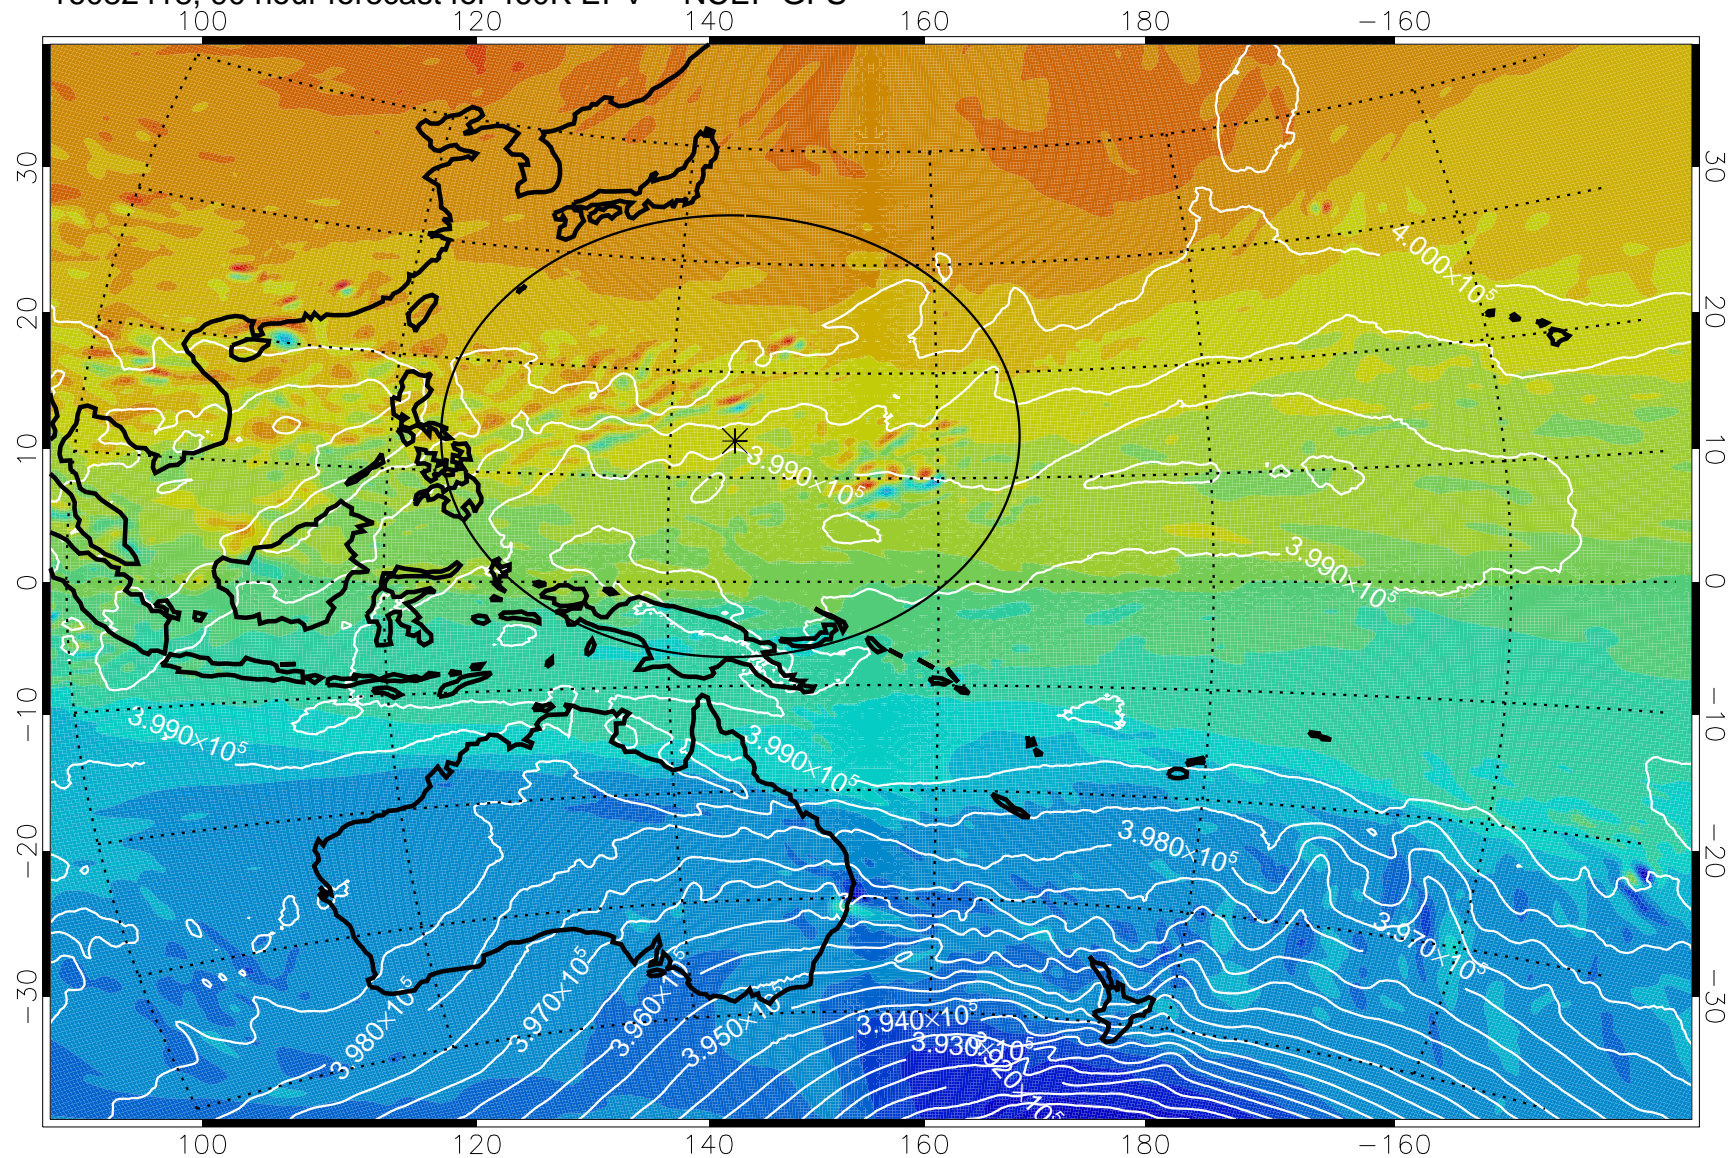

16082318, 66 hour forecast for 460K EPV -- NCEP GFS

460K Montgomery Streamfunction, white

Range ring of 2304 km

16082400, 72 hour forecast for 460K EPV -- NCEP GFS

460K Montgomery Streamfunction, white

Range ring of 2304 km

16082406, 78 hour forecast for 460K EPV -- NCEP GFS

460K Montgomery Streamfunction, white

Range ring of 2304 km

16082412, 84 hour forecast for 460K EPV -- NCEP GFS

460K Montgomery Streamfunction, white

Range ring of 2304 km

16082418, 90 hour forecast for 460K EPV -- NCEP GFS

460K Montgomery Streamfunction, white

Range ring of 2304 km

16082500, 96 hour forecast for 460K EPV -- NCEP GFS

460K Montgomery Streamfunction, white

Range ring of 2304 km

16082506, 102 hour forecast for 460K EPV -- NCEP GFS

460K Montgomery Streamfunction, white

Range ring of 2304 km

16082512, 108 hour forecast for 460K EPV -- NCEP GFS

16082518, 114 hour forecast for 460K EPV -- NCEP GFS