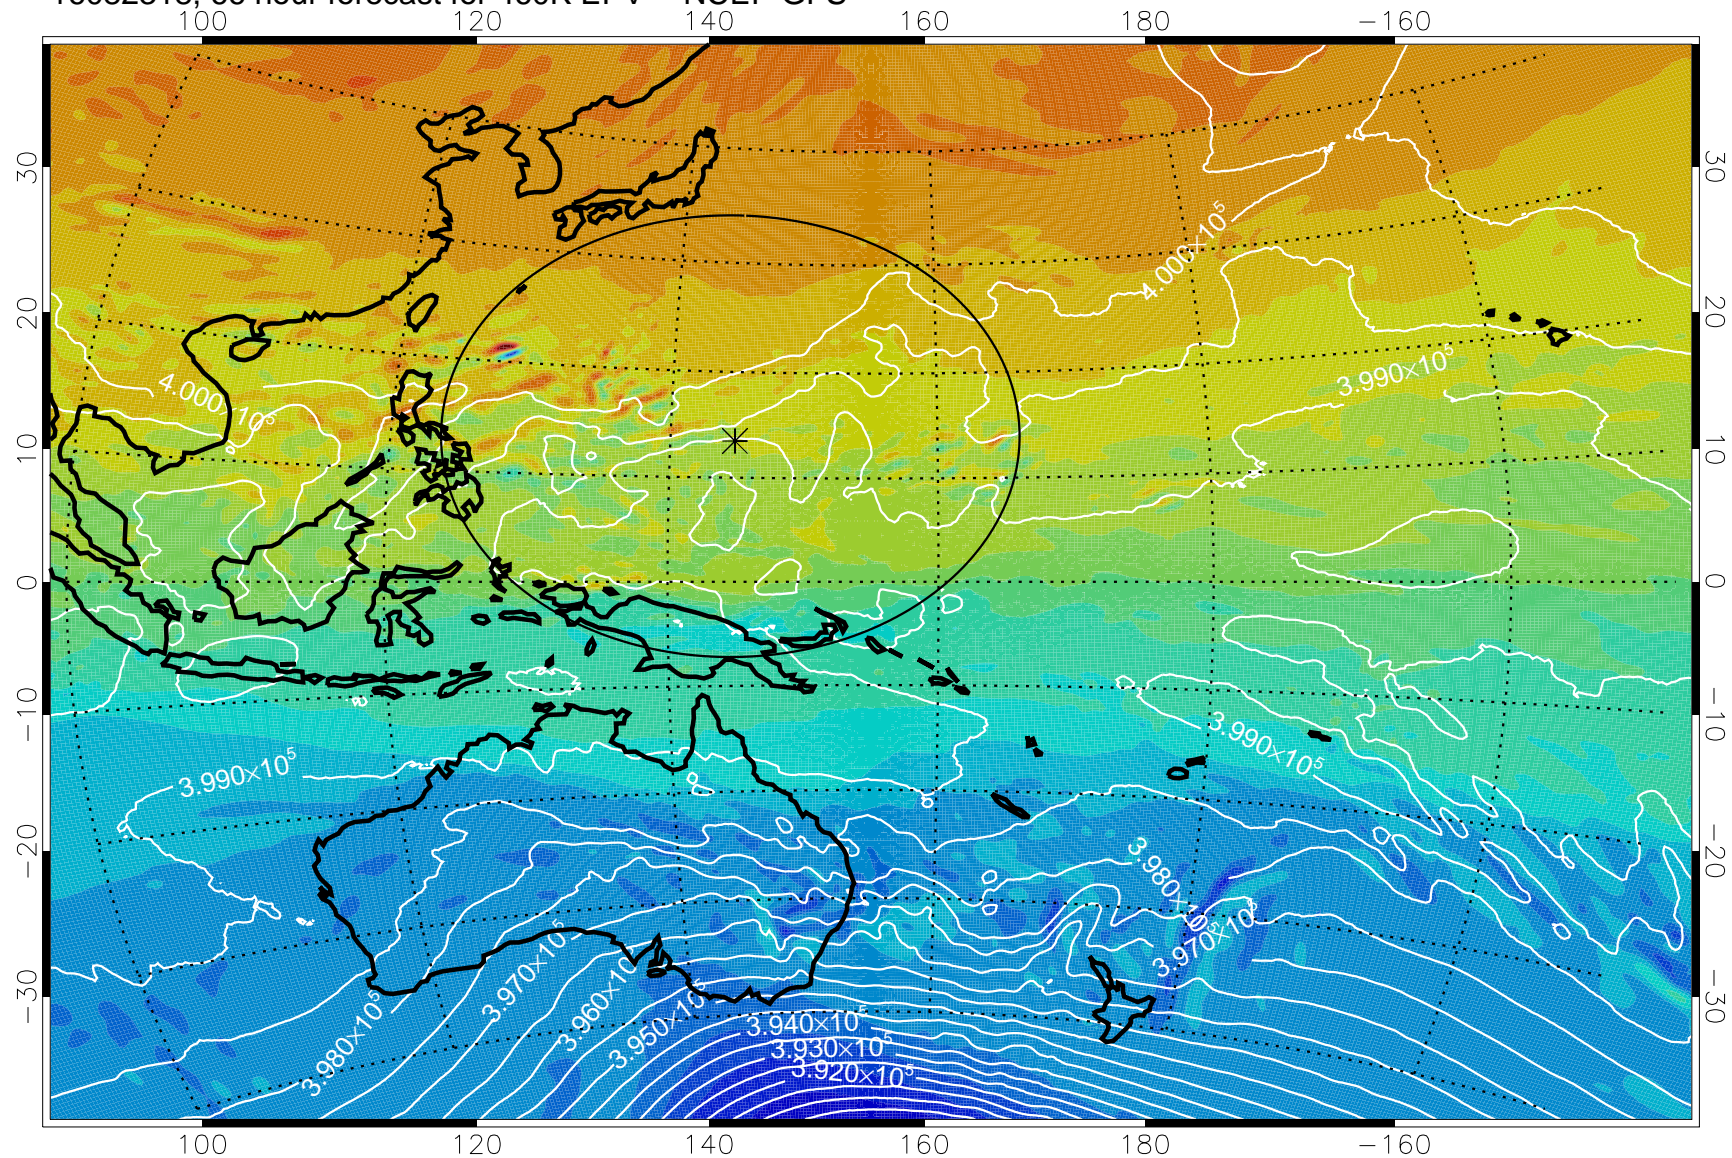

16082218, 42 hour forecast for 460K EPV -- NCEP GFS

460K Montgomery Streamfunction, white

Range ring of 2304 km

16082300, 48 hour forecast for 460K EPV -- NCEP GFS

460K Montgomery Streamfunction, white

Range ring of 2304 km

16082306, 54 hour forecast for 460K EPV -- NCEP GFS

460K Montgomery Streamfunction, white

Range ring of 2304 km

16082312, 60 hour forecast for 460K EPV -- NCEP GFS

460K Montgomery Streamfunction, white

Range ring of 2304 km

16082318, 66 hour forecast for 460K EPV -- NCEP GFS

460K Montgomery Streamfunction, white

Range ring of 2304 km

16082400, 72 hour forecast for 460K EPV -- NCEP GFS

460K Montgomery Streamfunction, white

Range ring of 2304 km

16082406, 78 hour forecast for 460K EPV -- NCEP GFS

460K Montgomery Streamfunction, white

Range ring of 2304 km

16082412, 84 hour forecast for 460K EPV -- NCEP GFS

460K Montgomery Streamfunction, white

Range ring of 2304 km