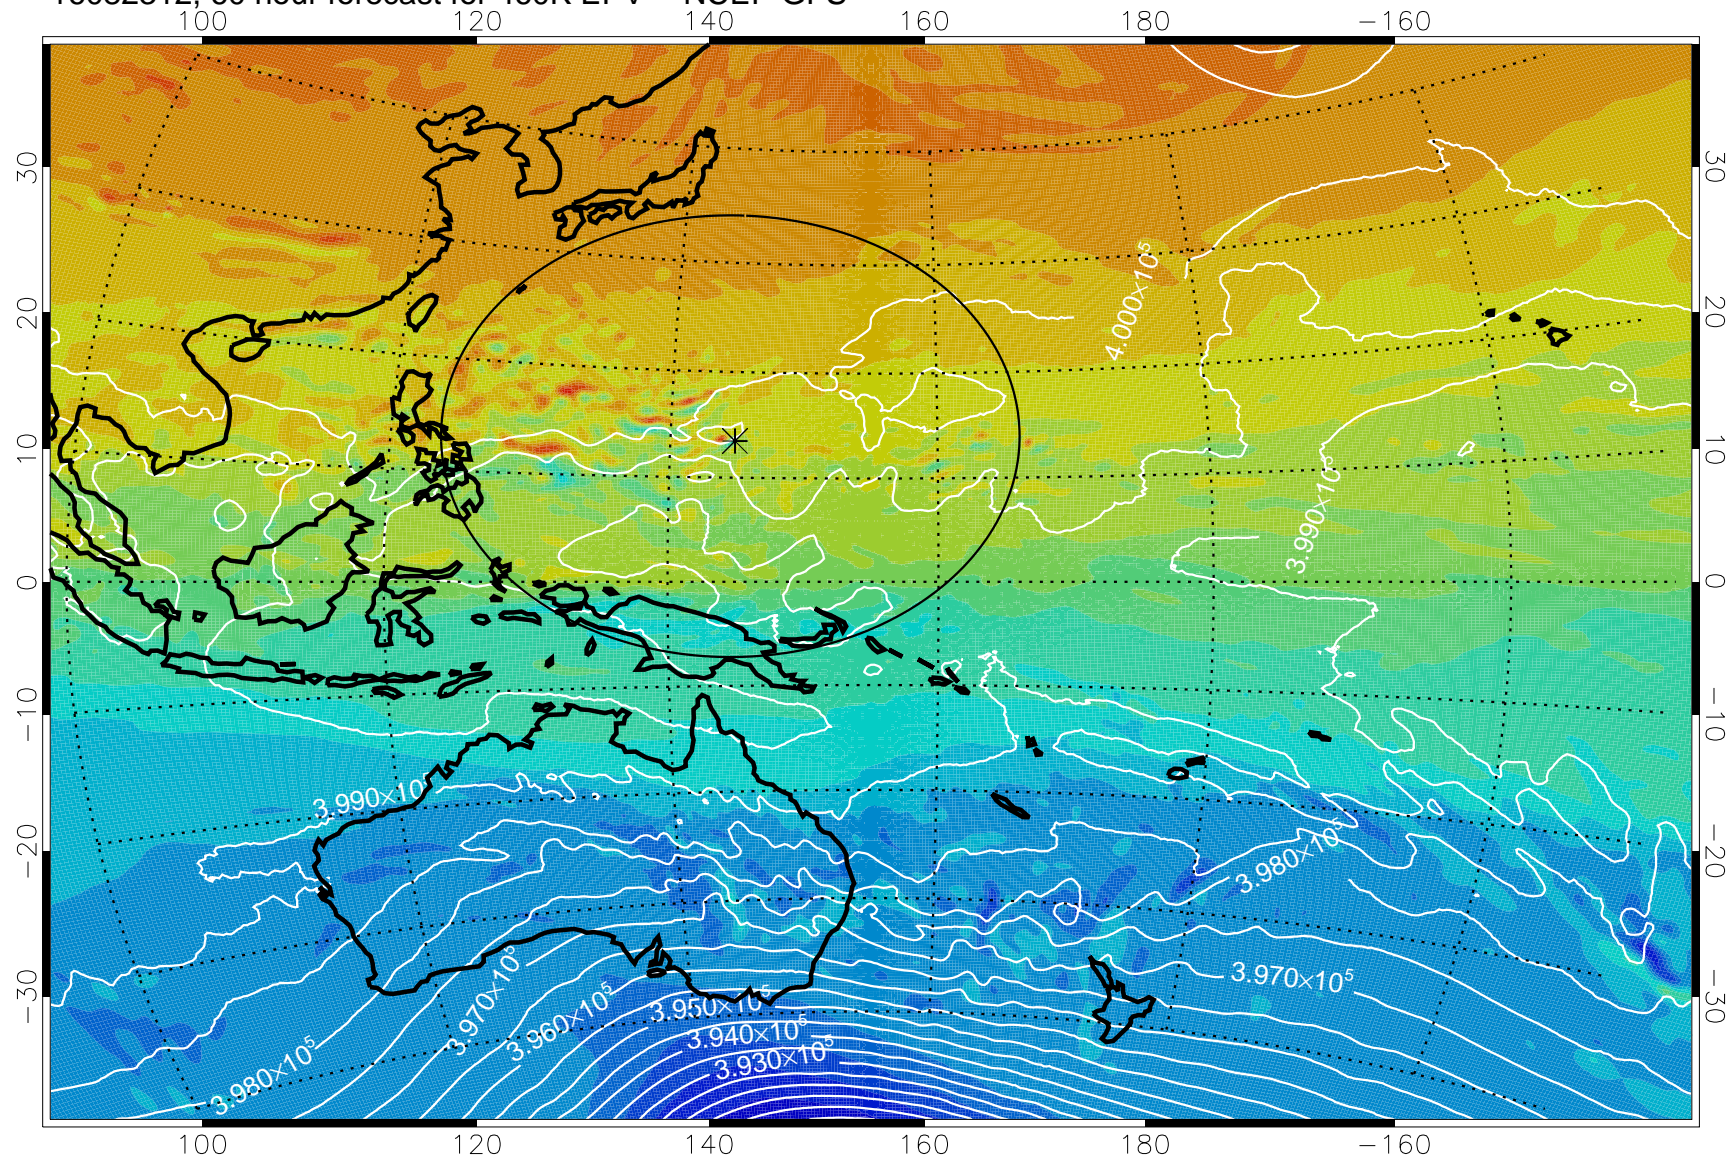

16082218, 42 hour forecast for 460K EPV -- NCEP GFS

460K Montgomery Streamfunction, white

Range ring of 2304 km

16082300, 48 hour forecast for 460K EPV -- NCEP GFS

460K Montgomery Streamfunction, white

Range ring of 2304 km

16082306, 54 hour forecast for 460K EPV -- NCEP GFS

460K Montgomery Streamfunction, white

Range ring of 2304 km

16082312, 60 hour forecast for 460K EPV -- NCEP GFS

460K Montgomery Streamfunction, white

Range ring of 2304 km

16082318, 66 hour forecast for 460K EPV -- NCEP GFS

460K Montgomery Streamfunction, white

Range ring of 2304 km

16082400, 72 hour forecast for 460K EPV -- NCEP GFS

460K Montgomery Streamfunction, white

Range ring of 2304 km

16082406, 78 hour forecast for 460K EPV -- NCEP GFS

460K Montgomery Streamfunction, white

Range ring of 2304 km

16082412, 84 hour forecast for 460K EPV -- NCEP GFS

460K Montgomery Streamfunction, white

Range ring of 2304 km