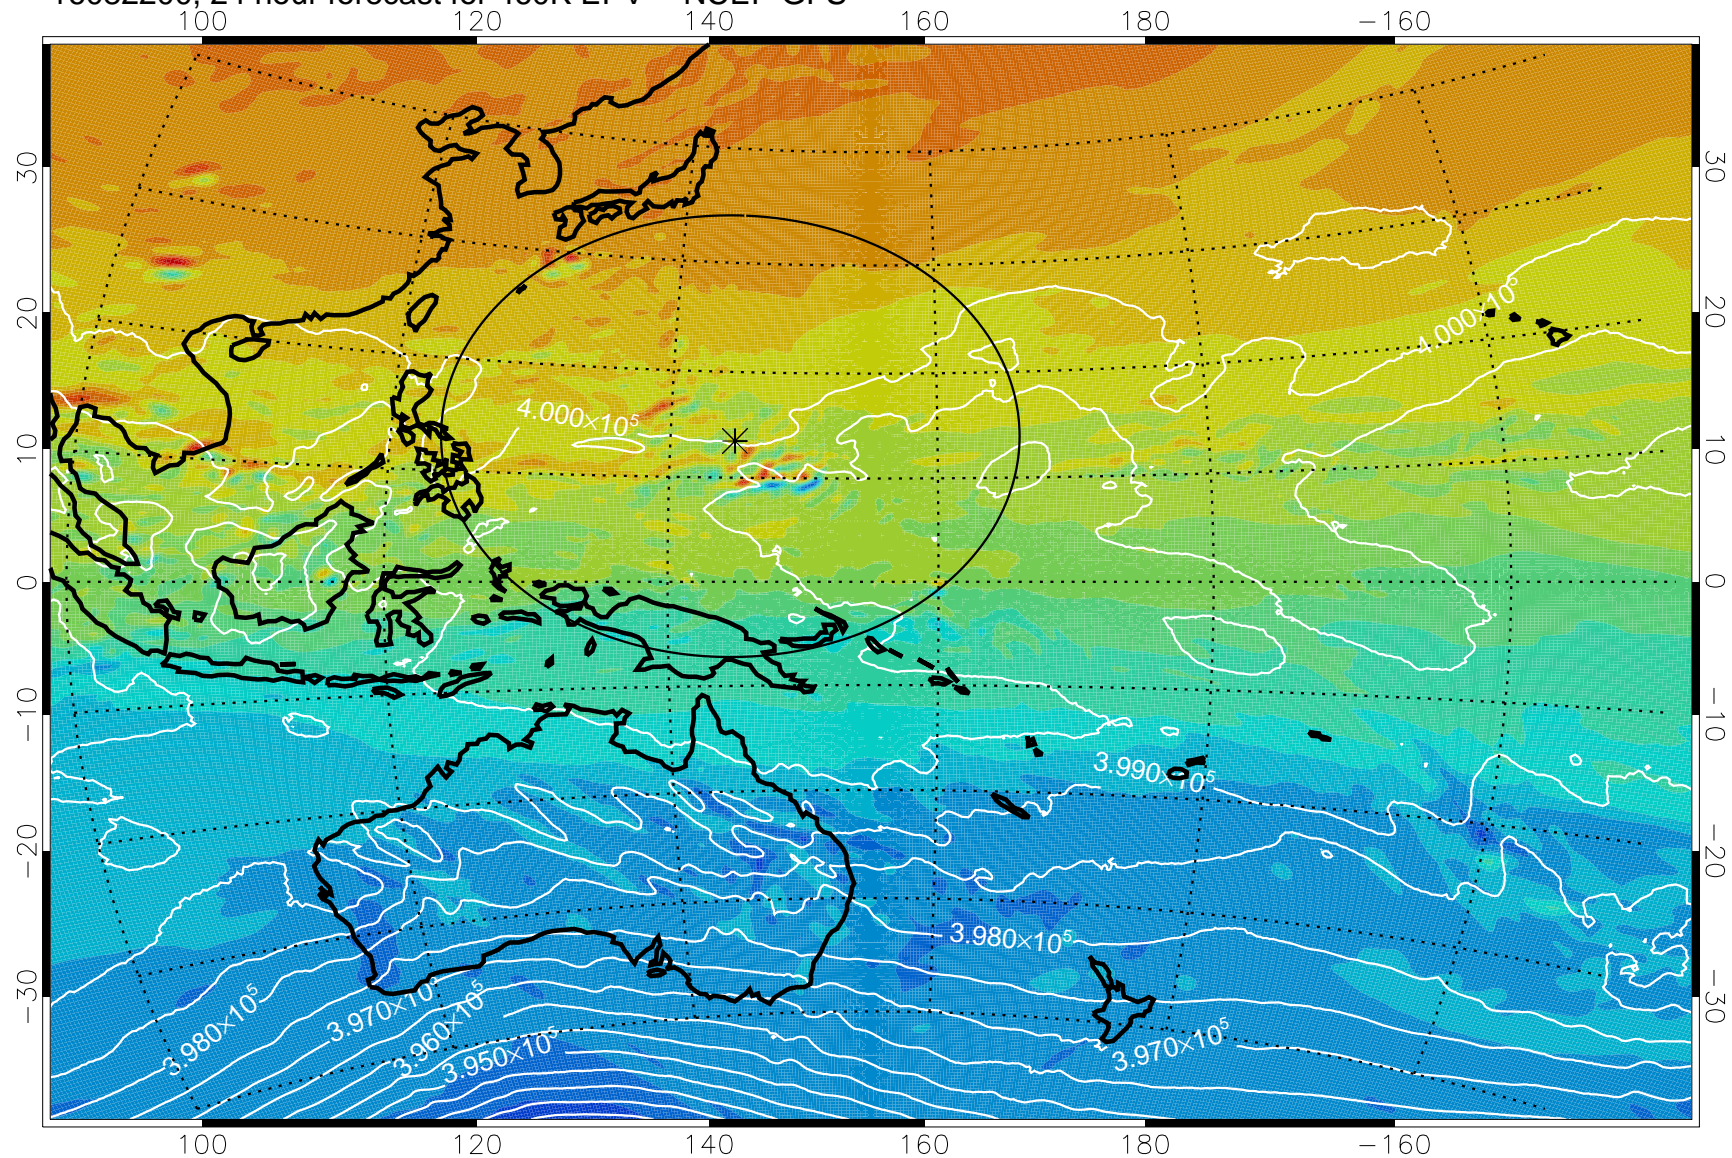

16082118, 18 hour forecast for 460K EPV -- NCEP GFS

460K Montgomery Streamfunction, white

Range ring of 2304 km

16082200, 24 hour forecast for 460K EPV -- NCEP GFS

460K Montgomery Streamfunction, white

Range ring of 2304 km

16082206, 30 hour forecast for 460K EPV -- NCEP GFS

460K Montgomery Streamfunction, white

Range ring of 2304 km

16082212, 36 hour forecast for 460K EPV -- NCEP GFS

460K Montgomery Streamfunction, white

Range ring of 2304 km

16082218, 42 hour forecast for 460K EPV -- NCEP GFS

460K Montgomery Streamfunction, white

Range ring of 2304 km

16082300, 48 hour forecast for 460K EPV -- NCEP GFS

460K Montgomery Streamfunction, white

Range ring of 2304 km

16082306, 54 hour forecast for 460K EPV -- NCEP GFS

460K Montgomery Streamfunction, white

Range ring of 2304 km

16082312, 60 hour forecast for 460K EPV -- NCEP GFS

460K Montgomery Streamfunction, white

Range ring of 2304 km