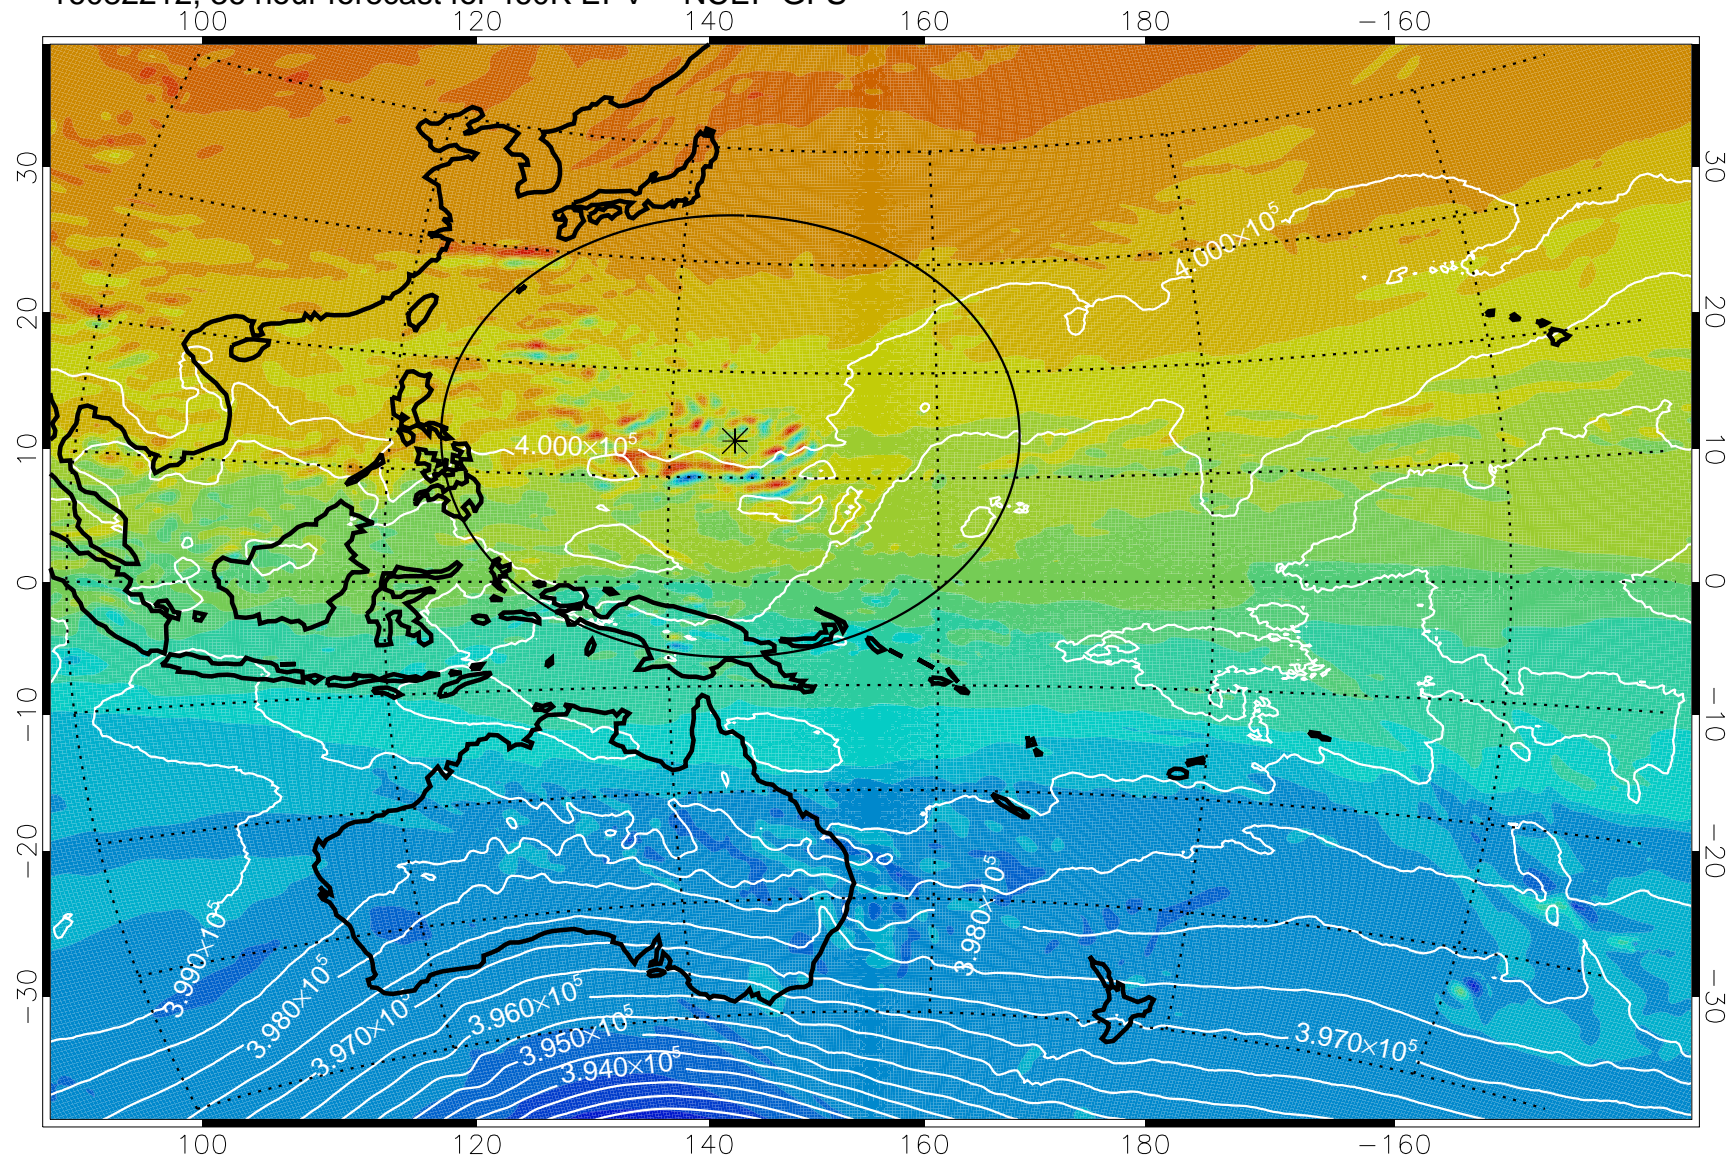

16082206, 30 hour forecast for 460K EPV -- NCEP GFS

460K Montgomery Streamfunction, white

Range ring of 2304 km

16082212, 36 hour forecast for 460K EPV -- NCEP GFS

460K Montgomery Streamfunction, white

Range ring of 2304 km

16082218, 42 hour forecast for 460K EPV -- NCEP GFS

460K Montgomery Streamfunction, white

Range ring of 2304 km

16082300, 48 hour forecast for 460K EPV -- NCEP GFS

460K Montgomery Streamfunction, white

Range ring of 2304 km

16082306, 54 hour forecast for 460K EPV -- NCEP GFS

460K Montgomery Streamfunction, white

Range ring of 2304 km

16082312, 60 hour forecast for 460K EPV -- NCEP GFS

460K Montgomery Streamfunction, white

Range ring of 2304 km

16082318, 66 hour forecast for 460K EPV -- NCEP GFS

460K Montgomery Streamfunction, white

Range ring of 2304 km

16082400, 72 hour forecast for 460K EPV -- NCEP GFS

460K Montgomery Streamfunction, white

Range ring of 2304 km