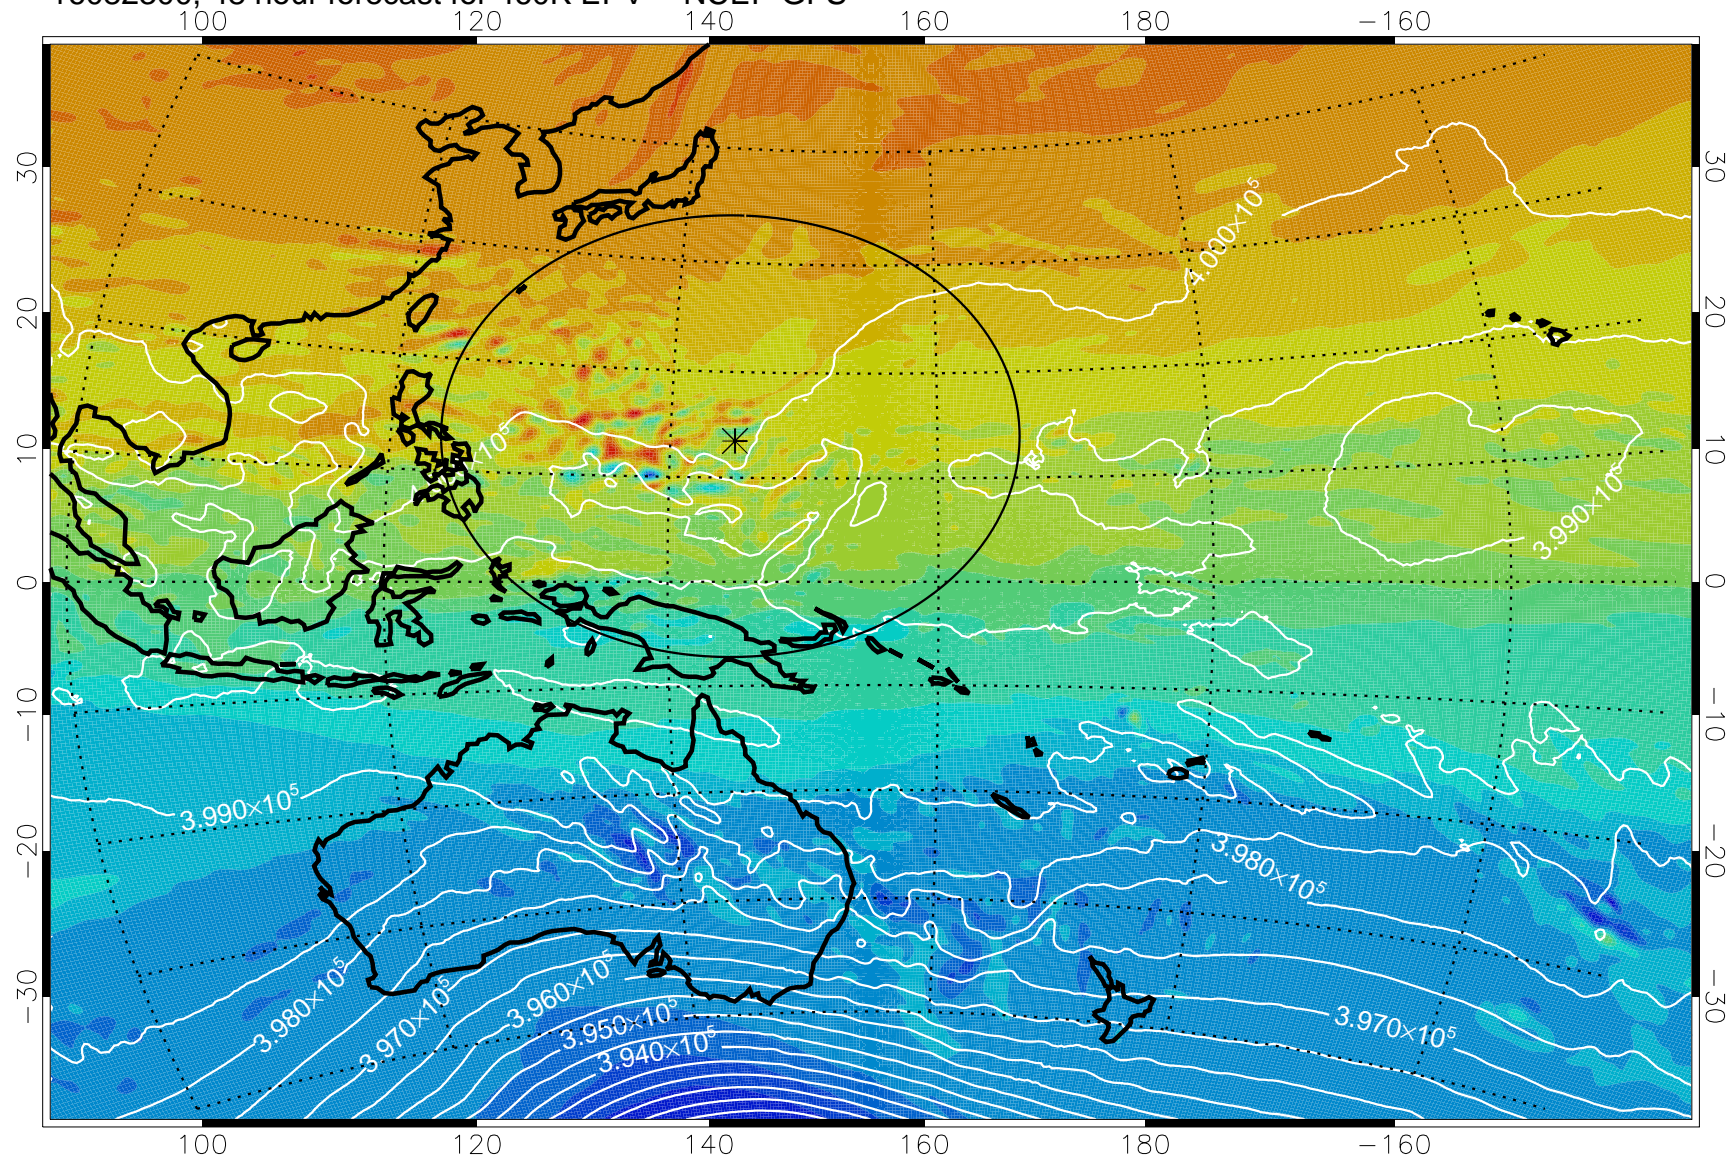

16082218, 42 hour forecast for 460K EPV -- NCEP GFS

460K Montgomery Streamfunction, white

Range ring of 2304 km

16082300, 48 hour forecast for 460K EPV -- NCEP GFS

460K Montgomery Streamfunction, white

Range ring of 2304 km

16082306, 54 hour forecast for 460K EPV -- NCEP GFS

460K Montgomery Streamfunction, white

Range ring of 2304 km

16082312, 60 hour forecast for 460K EPV -- NCEP GFS

460K Montgomery Streamfunction, white

Range ring of 2304 km

16082318, 66 hour forecast for 460K EPV -- NCEP GFS

460K Montgomery Streamfunction, white

Range ring of 2304 km

16082400, 72 hour forecast for 460K EPV -- NCEP GFS

460K Montgomery Streamfunction, white

Range ring of 2304 km

16082406, 78 hour forecast for 460K EPV -- NCEP GFS

460K Montgomery Streamfunction, white

Range ring of 2304 km

16082412, 84 hour forecast for 460K EPV -- NCEP GFS

460K Montgomery Streamfunction, white

Range ring of 2304 km