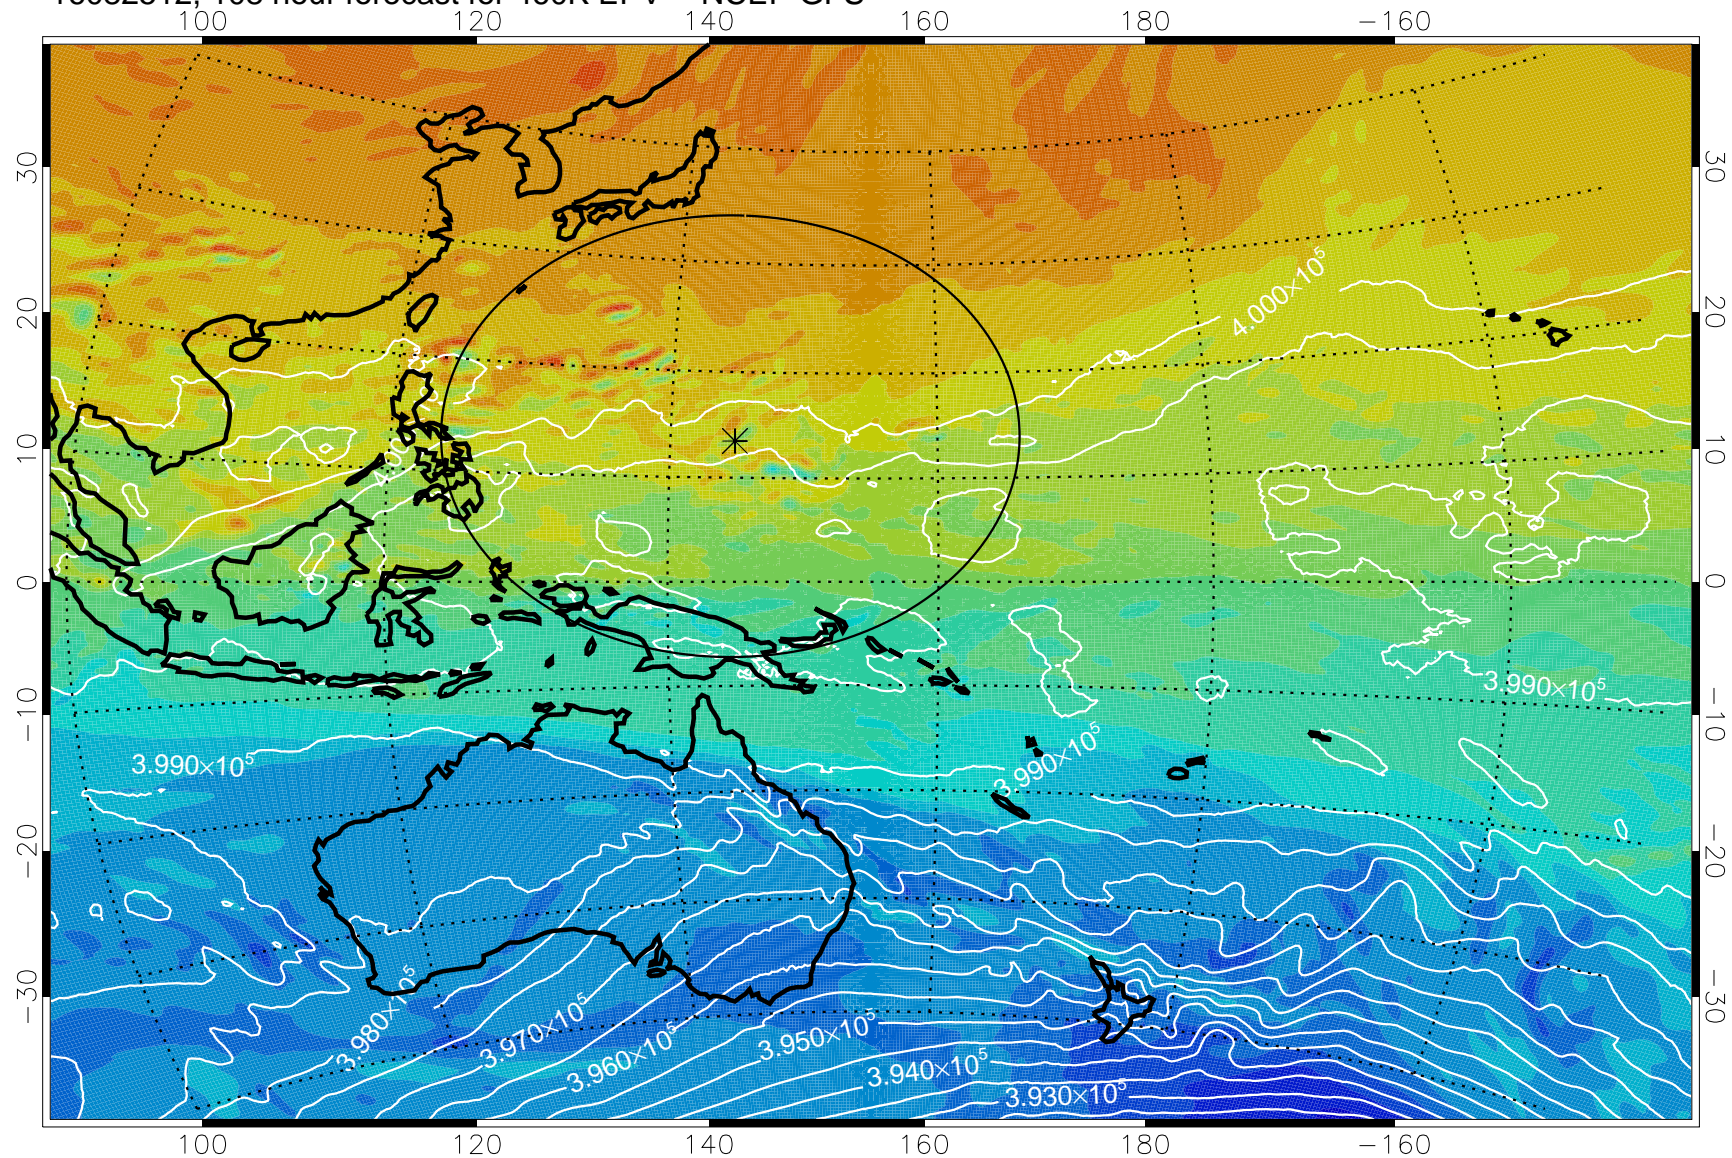

16082418, 90 hour forecast for 460K EPV -- NCEP GFS

460K Montgomery Streamfunction, white

Range ring of 2304 km

16082500, 96 hour forecast for 460K EPV -- NCEP GFS

460K Montgomery Streamfunction, white

Range ring of 2304 km

16082506, 102 hour forecast for 460K EPV -- NCEP GFS

460K Montgomery Streamfunction, white

Range ring of 2304 km

16082512, 108 hour forecast for 460K EPV -- NCEP GFS

16082518, 114 hour forecast for 460K EPV -- NCEP GFS

460K Montgomery Streamfunction, white

Range ring of 2304 km

16082600, 120 hour forecast for 460K EPV -- NCEP GFS

460K Montgomery Streamfunction, white

Range ring of 2304 km