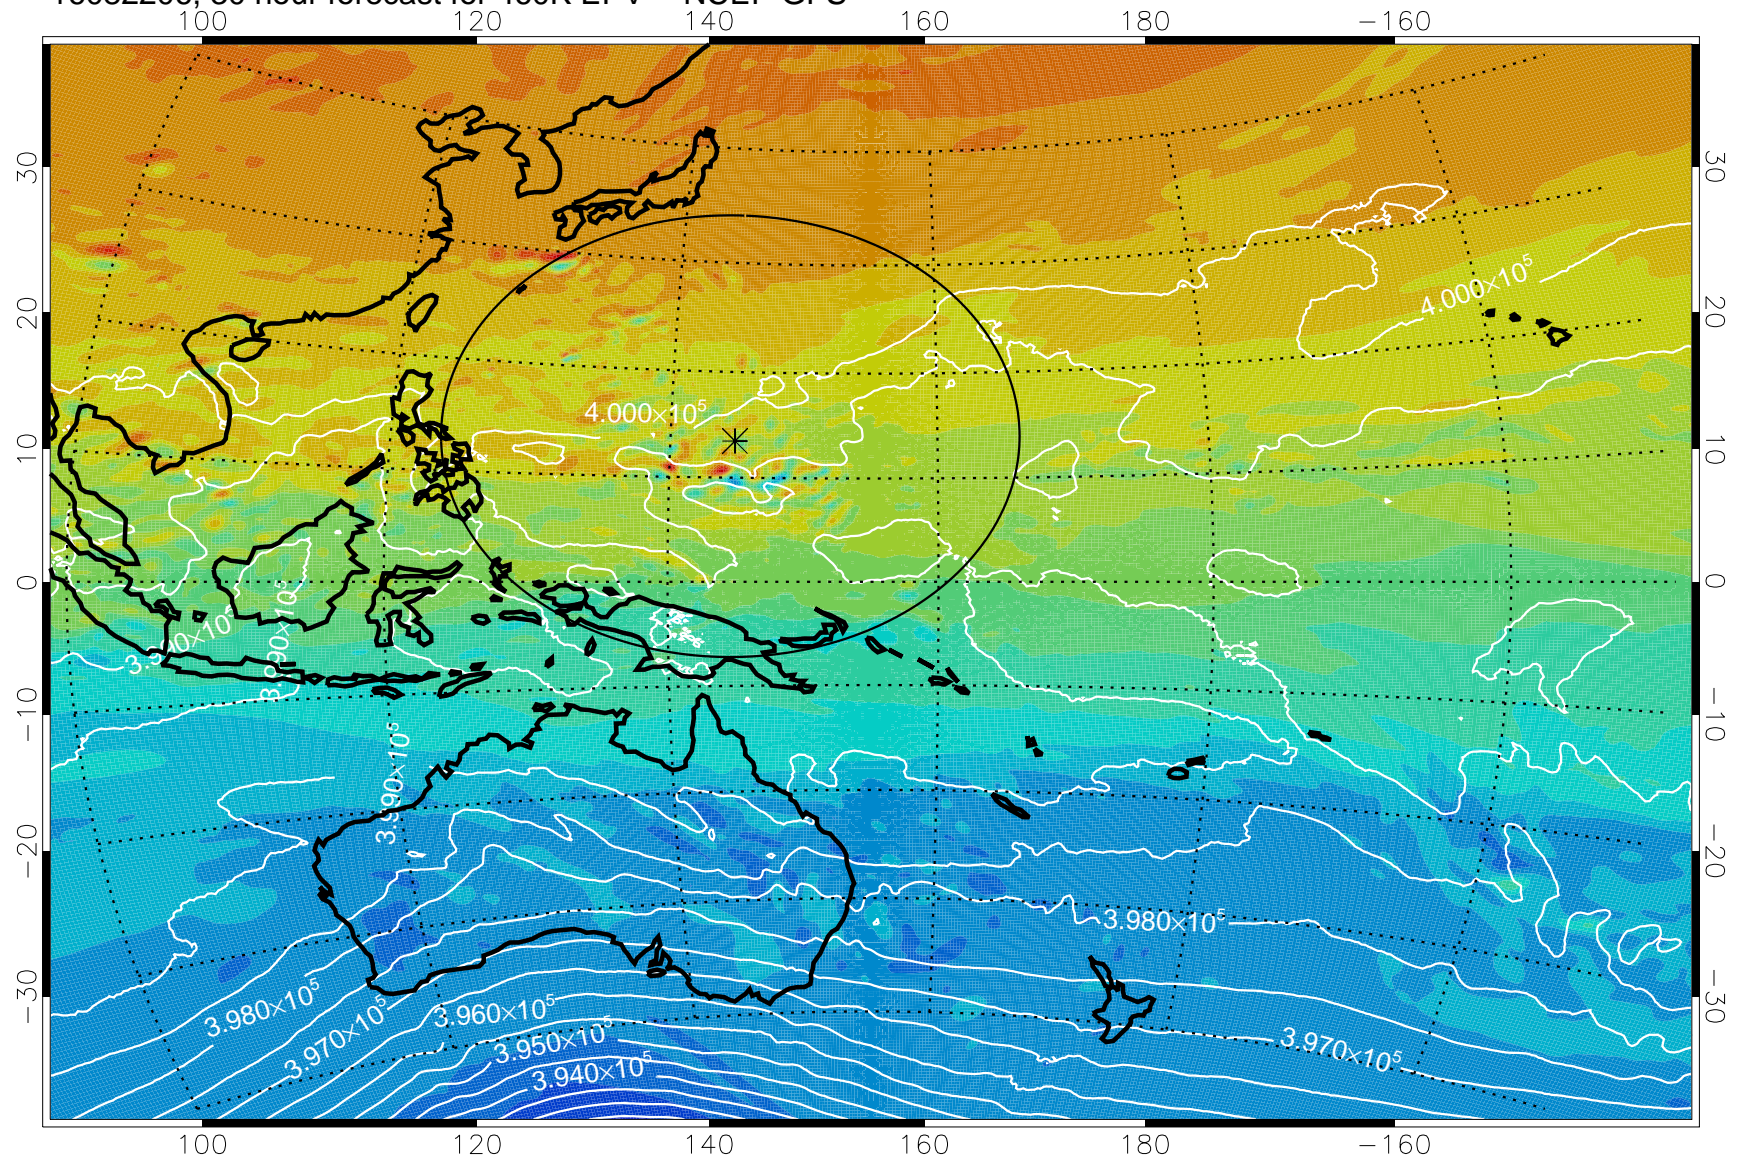

16082118, 18 hour forecast for 460K EPV -- NCEP GFS

460K Montgomery Streamfunction, white

Range ring of 2304 km

16082200, 24 hour forecast for 460K EPV -- NCEP GFS

460K Montgomery Streamfunction, white

Range ring of 2304 km

16082206, 30 hour forecast for 460K EPV -- NCEP GFS

460K Montgomery Streamfunction, white

Range ring of 2304 km

16082212, 36 hour forecast for 460K EPV -- NCEP GFS

460K Montgomery Streamfunction, white

Range ring of 2304 km

16082218, 42 hour forecast for 460K EPV -- NCEP GFS

460K Montgomery Streamfunction, white

Range ring of 2304 km

16082300, 48 hour forecast for 460K EPV -- NCEP GFS

460K Montgomery Streamfunction, white

Range ring of 2304 km

16082306, 54 hour forecast for 460K EPV -- NCEP GFS

460K Montgomery Streamfunction, white

Range ring of 2304 km

16082312, 60 hour forecast for 460K EPV -- NCEP GFS

460K Montgomery Streamfunction, white

Range ring of 2304 km