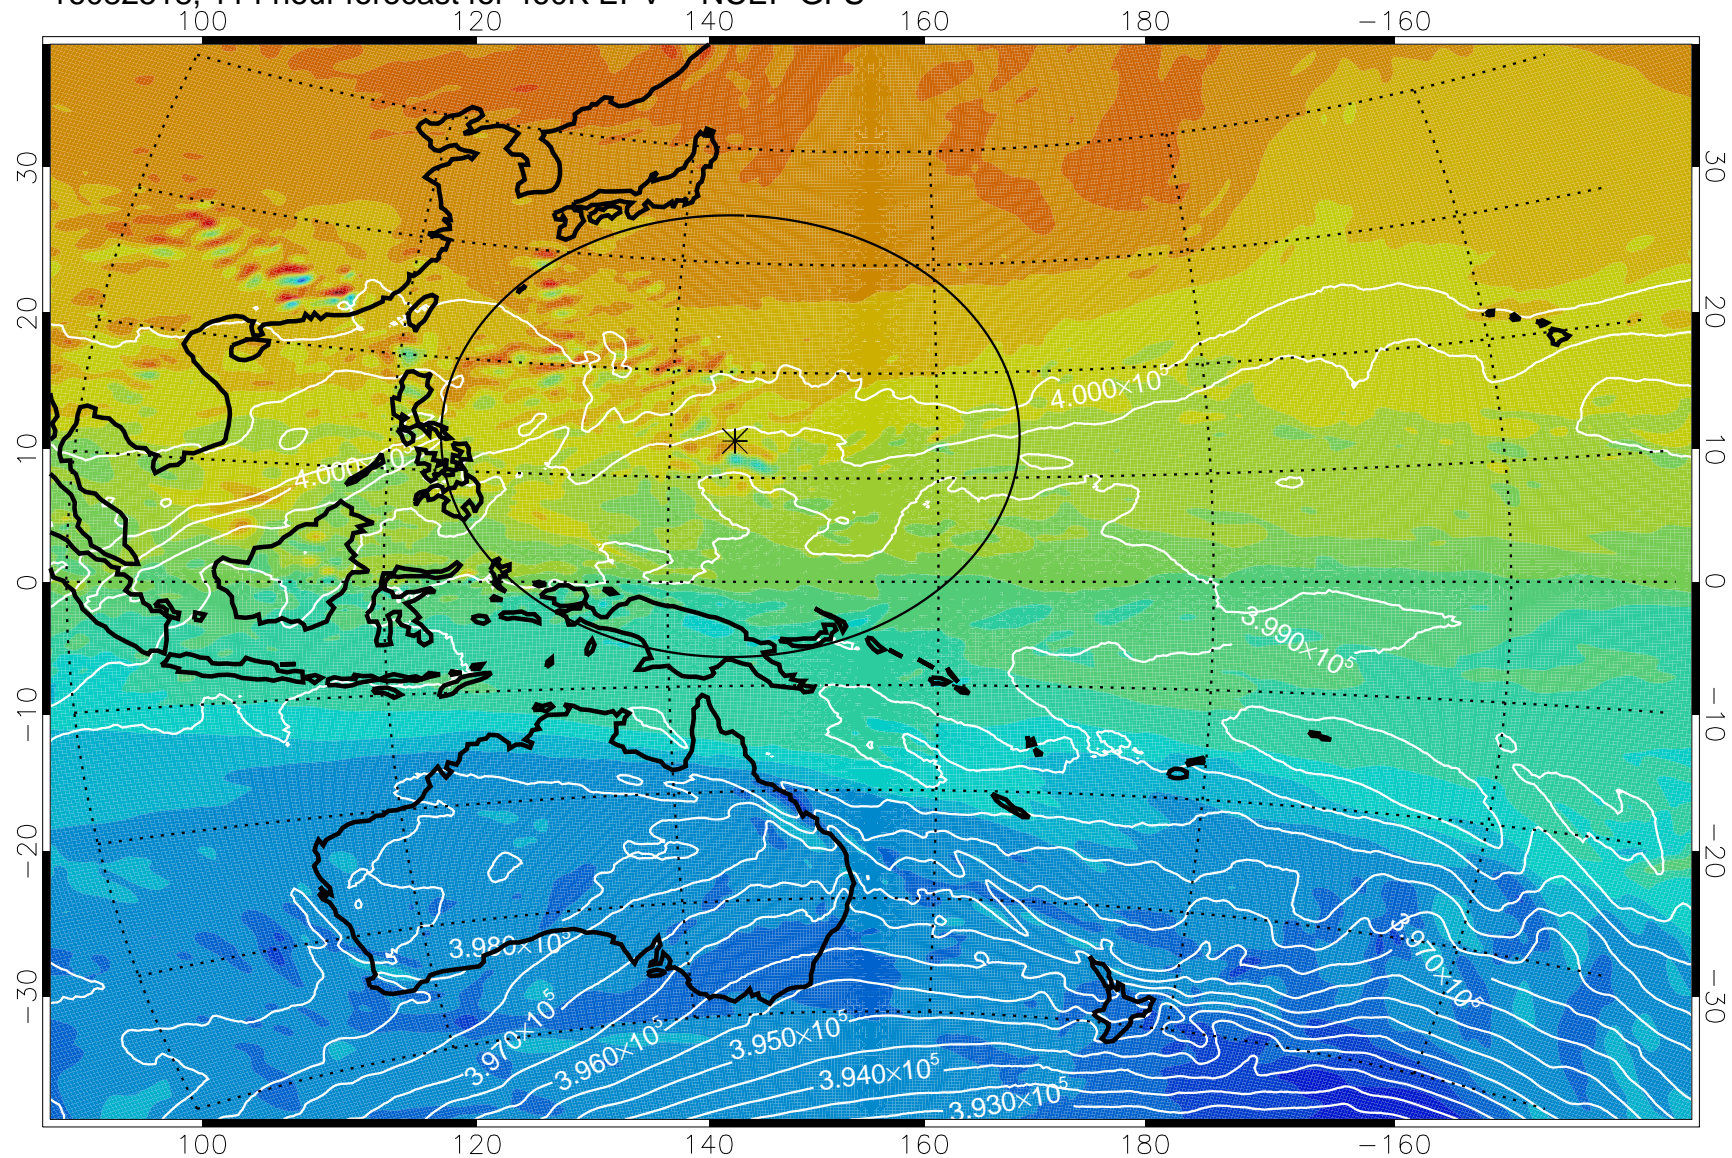

16082418, 90 hour forecast for 460K EPV -- NCEP GFS

460K Montgomery Streamfunction, white

Range ring of 2304 km

16082500, 96 hour forecast for 460K EPV -- NCEP GFS

460K Montgomery Streamfunction, white

Range ring of 2304 km

16082506, 102 hour forecast for 460K EPV -- NCEP GFS

460K Montgomery Streamfunction, white

Range ring of 2304 km

16082512, 108 hour forecast for 460K EPV -- NCEP GFS

16082518, 114 hour forecast for 460K EPV -- NCEP GFS

460K Montgomery Streamfunction, white

Range ring of 2304 km

16082600, 120 hour forecast for 460K EPV -- NCEP GFS

460K Montgomery Streamfunction, white

Range ring of 2304 km