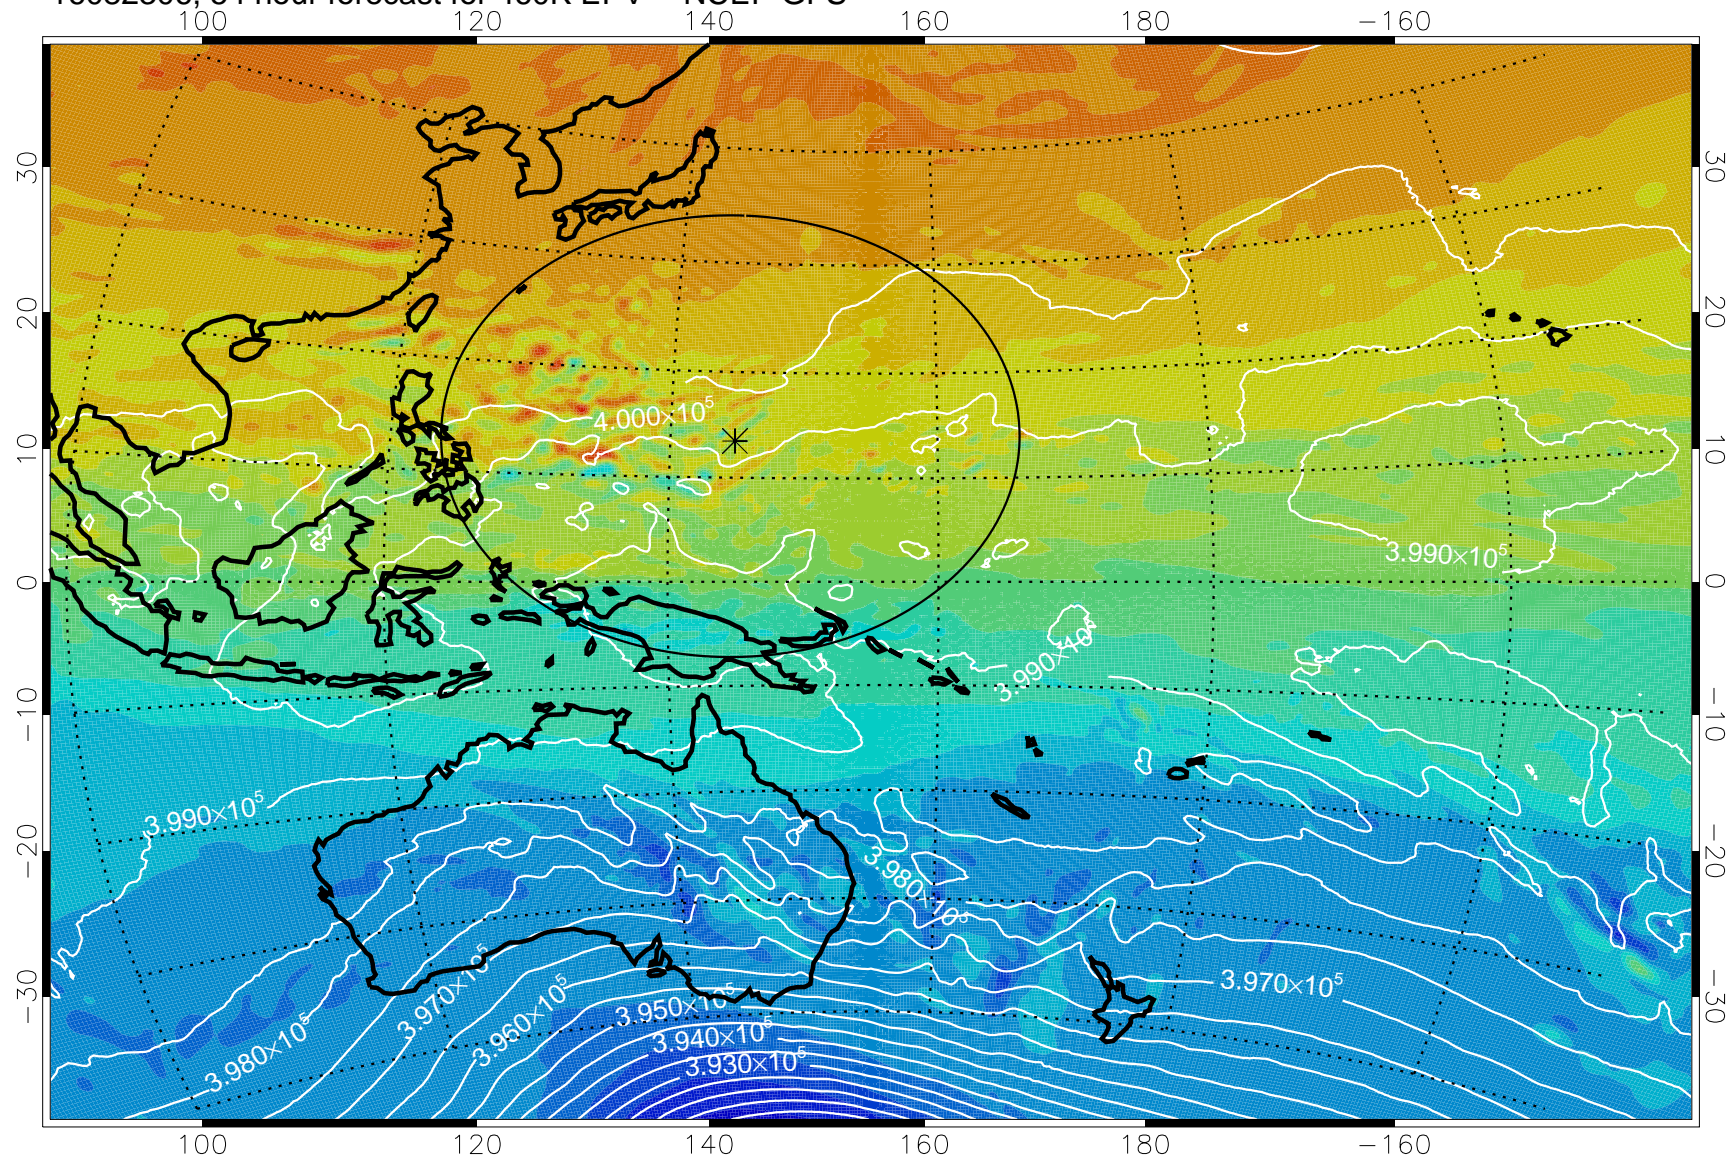

16082218, 42 hour forecast for 460K EPV -- NCEP GFS

460K Montgomery Streamfunction, white

Range ring of 2304 km

16082300, 48 hour forecast for 460K EPV -- NCEP GFS

460K Montgomery Streamfunction, white

Range ring of 2304 km

16082306, 54 hour forecast for 460K EPV -- NCEP GFS

460K Montgomery Streamfunction, white

Range ring of 2304 km

16082312, 60 hour forecast for 460K EPV -- NCEP GFS

460K Montgomery Streamfunction, white

Range ring of 2304 km

16082318, 66 hour forecast for 460K EPV -- NCEP GFS

460K Montgomery Streamfunction, white

Range ring of 2304 km

16082400, 72 hour forecast for 460K EPV -- NCEP GFS

460K Montgomery Streamfunction, white

Range ring of 2304 km

16082406, 78 hour forecast for 460K EPV -- NCEP GFS

460K Montgomery Streamfunction, white

Range ring of 2304 km

16082412, 84 hour forecast for 460K EPV -- NCEP GFS

460K Montgomery Streamfunction, white

Range ring of 2304 km