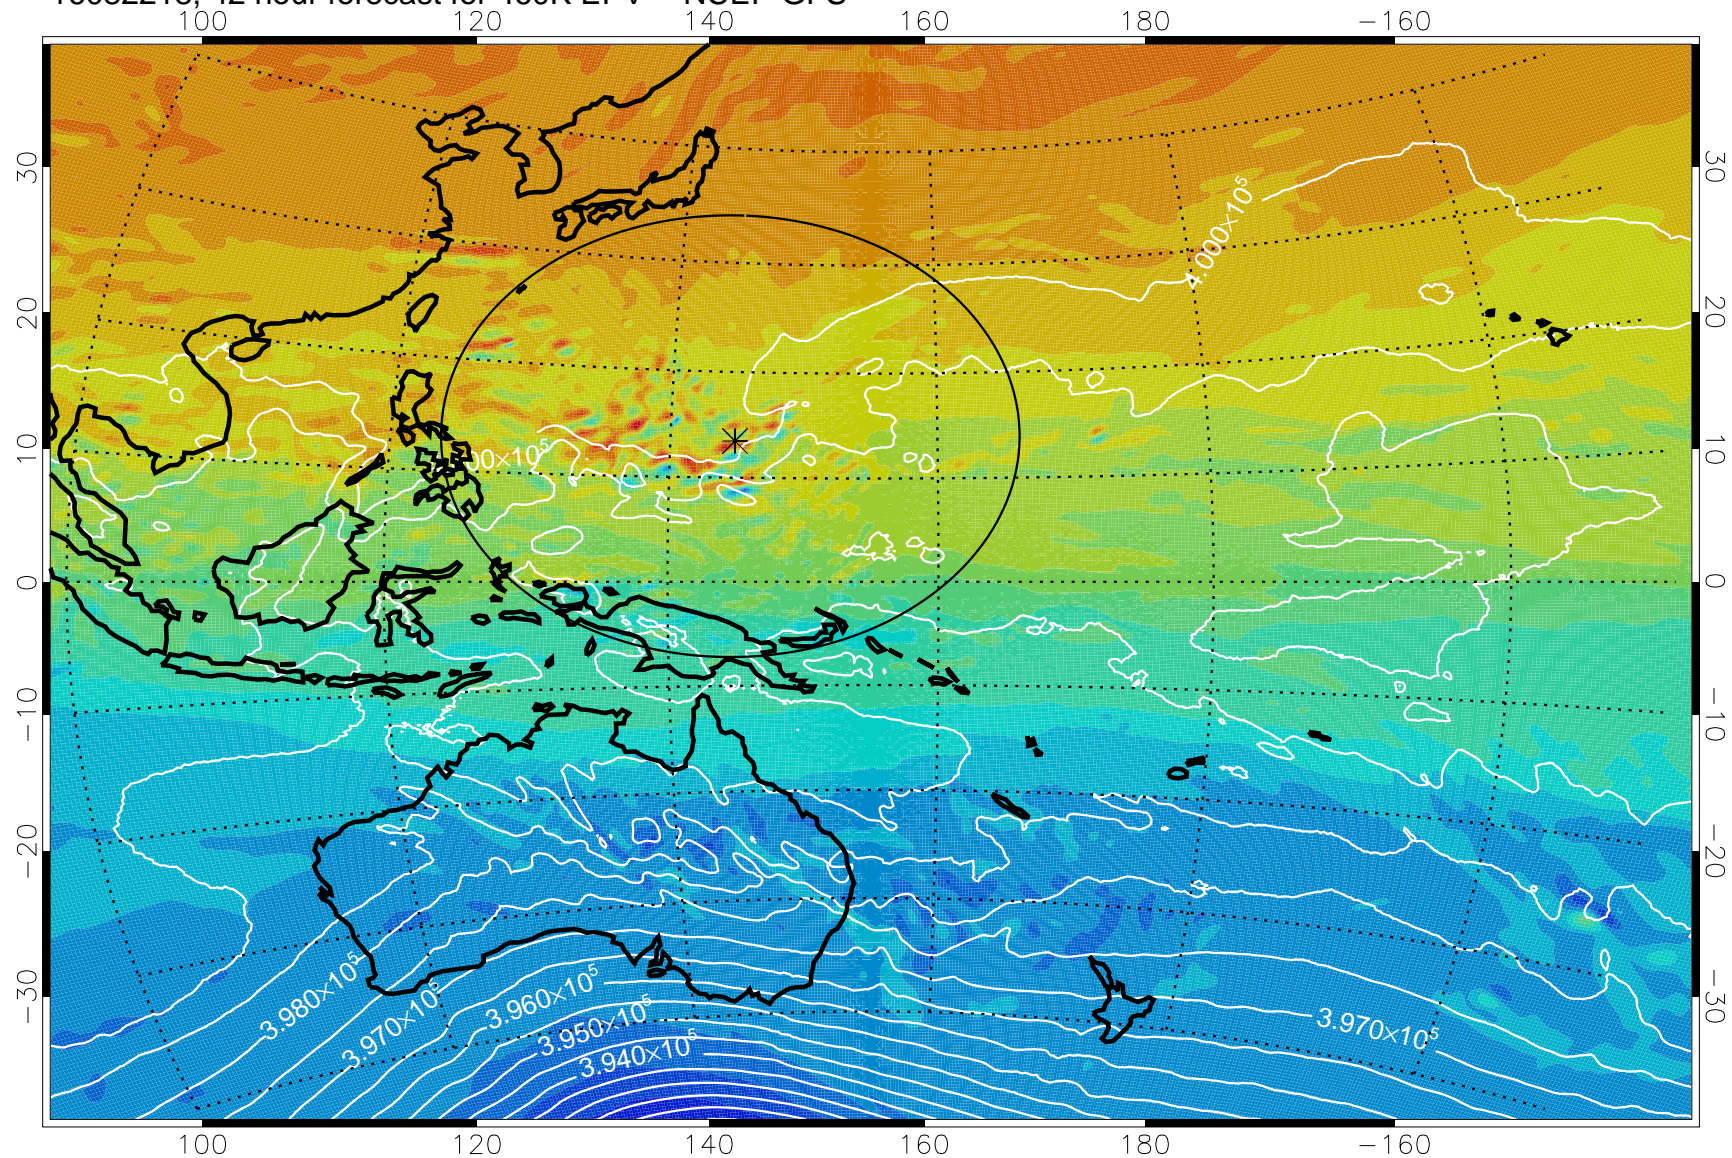

16082206, 30 hour forecast for 460K EPV -- NCEP GFS

460K Montgomery Streamfunction, white

Range ring of 2304 km

16082212, 36 hour forecast for 460K EPV -- NCEP GFS

460K Montgomery Streamfunction, white

Range ring of 2304 km

16082218, 42 hour forecast for 460K EPV -- NCEP GFS

460K Montgomery Streamfunction, white

Range ring of 2304 km

16082300, 48 hour forecast for 460K EPV -- NCEP GFS

460K Montgomery Streamfunction, white

Range ring of 2304 km

16082306, 54 hour forecast for 460K EPV -- NCEP GFS

460K Montgomery Streamfunction, white

Range ring of 2304 km

16082312, 60 hour forecast for 460K EPV -- NCEP GFS

460K Montgomery Streamfunction, white

Range ring of 2304 km

16082318, 66 hour forecast for 460K EPV -- NCEP GFS

460K Montgomery Streamfunction, white

Range ring of 2304 km

16082400, 72 hour forecast for 460K EPV -- NCEP GFS

460K Montgomery Streamfunction, white

Range ring of 2304 km