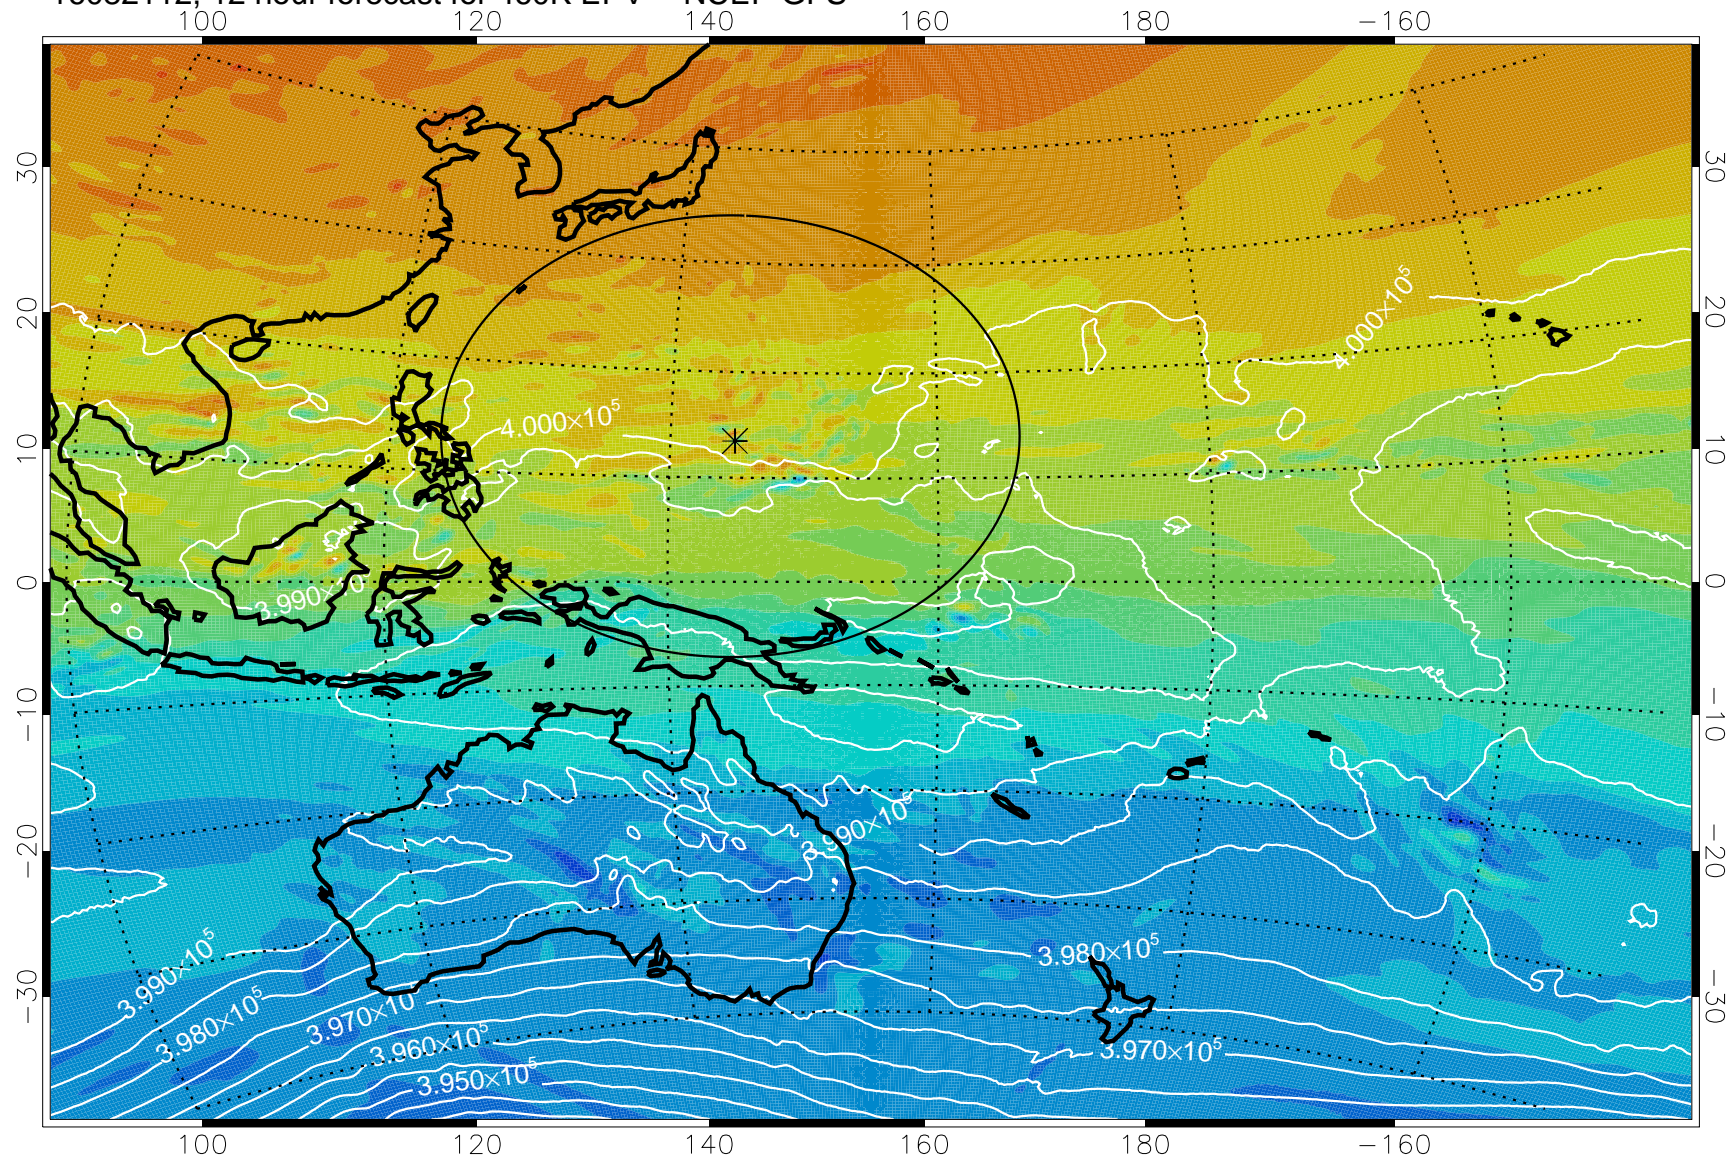

16082106, 6 hour forecast for 460K EPV -- NCEP GFS

460K Montgomery Streamfunction, white

Range ring of 2304 km

16082112, 12 hour forecast for 460K EPV -- NCEP GFS

460K Montgomery Streamfunction, white

Range ring of 2304 km

16082118, 18 hour forecast for 460K EPV -- NCEP GFS

460K Montgomery Streamfunction, white

Range ring of 2304 km

16082200, 24 hour forecast for 460K EPV -- NCEP GFS

460K Montgomery Streamfunction, white

Range ring of 2304 km

16082206, 30 hour forecast for 460K EPV -- NCEP GFS

460K Montgomery Streamfunction, white

Range ring of 2304 km

16082212, 36 hour forecast for 460K EPV -- NCEP GFS

460K Montgomery Streamfunction, white

Range ring of 2304 km

16082218, 42 hour forecast for 460K EPV -- NCEP GFS

460K Montgomery Streamfunction, white

Range ring of 2304 km

16082300, 48 hour forecast for 460K EPV -- NCEP GFS

460K Montgomery Streamfunction, white

Range ring of 2304 km