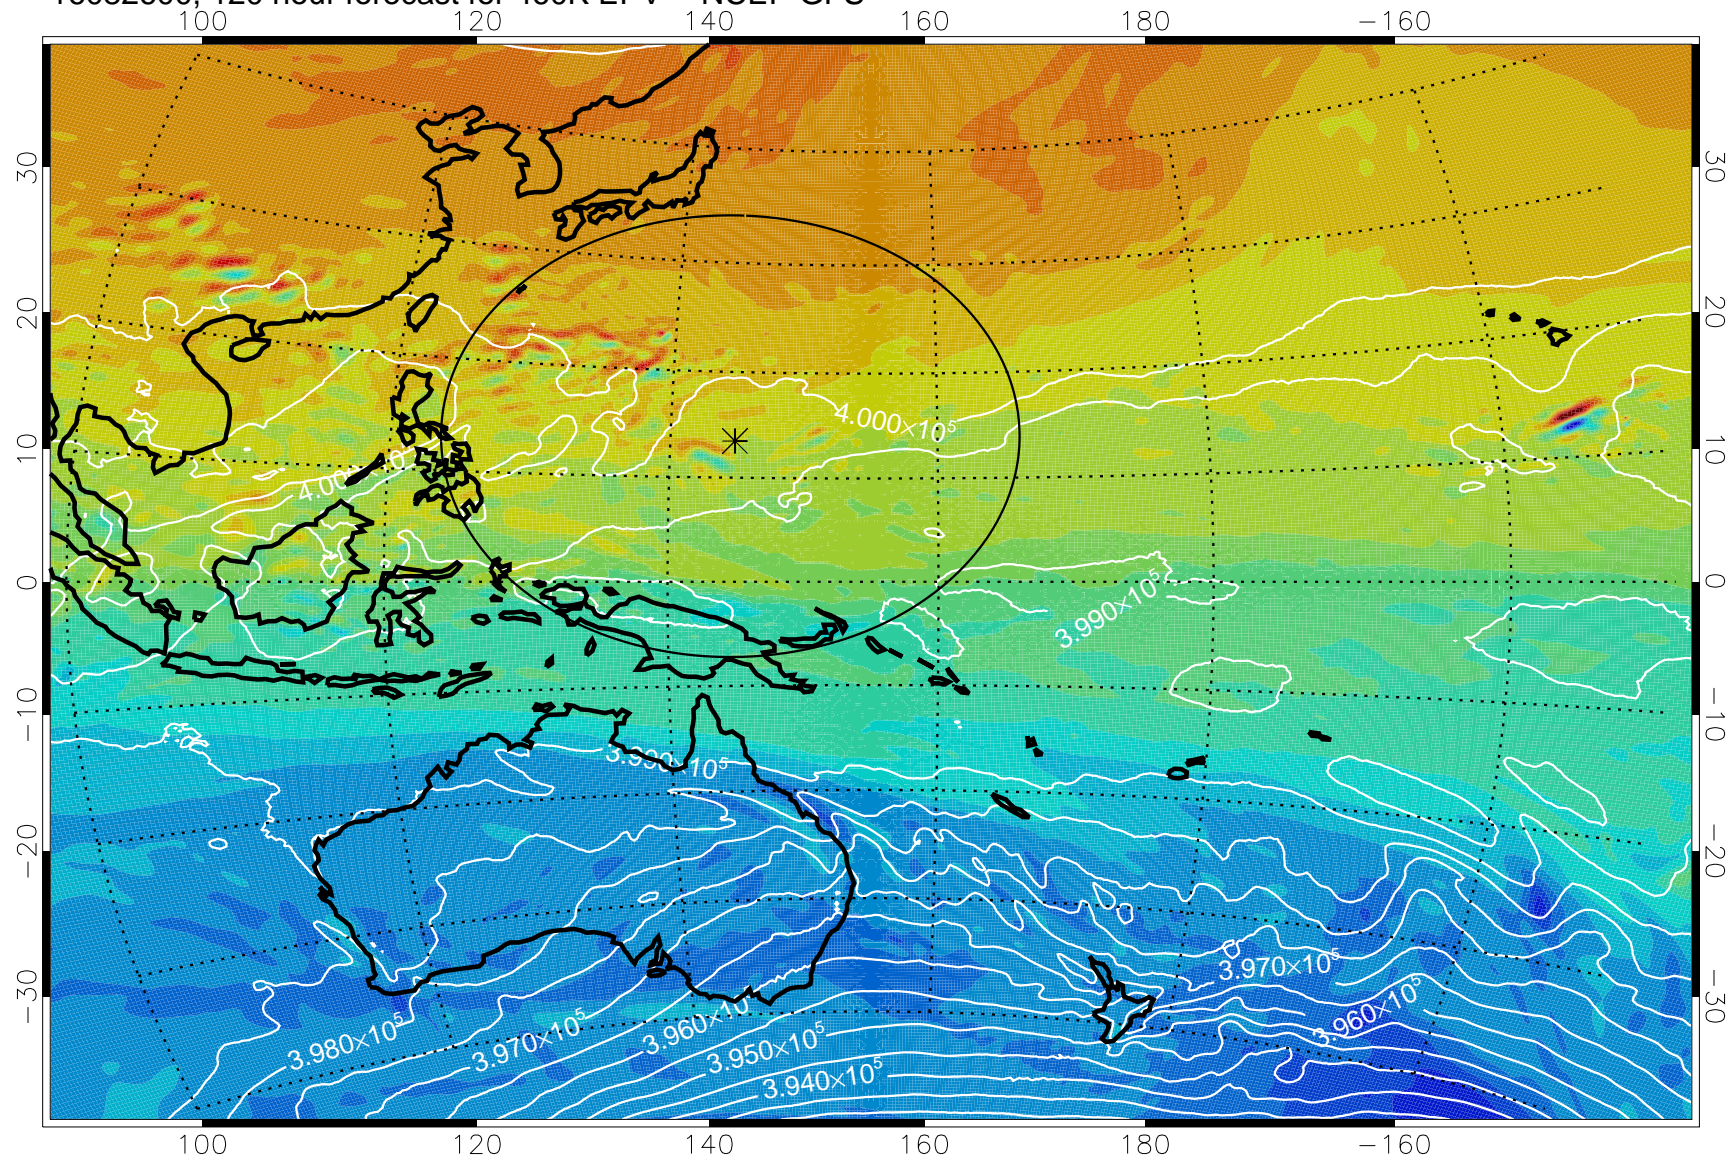

16082418, 90 hour forecast for 460K EPV -- NCEP GFS

460K Montgomery Streamfunction, white

Range ring of 2304 km

16082500, 96 hour forecast for 460K EPV -- NCEP GFS

460K Montgomery Streamfunction, white

Range ring of 2304 km

16082506, 102 hour forecast for 460K EPV -- NCEP GFS

460K Montgomery Streamfunction, white

Range ring of 2304 km

16082512, 108 hour forecast for 460K EPV -- NCEP GFS

16082518, 114 hour forecast for 460K EPV -- NCEP GFS

460K Montgomery Streamfunction, white

Range ring of 2304 km

16082600, 120 hour forecast for 460K EPV -- NCEP GFS

460K Montgomery Streamfunction, white

Range ring of 2304 km