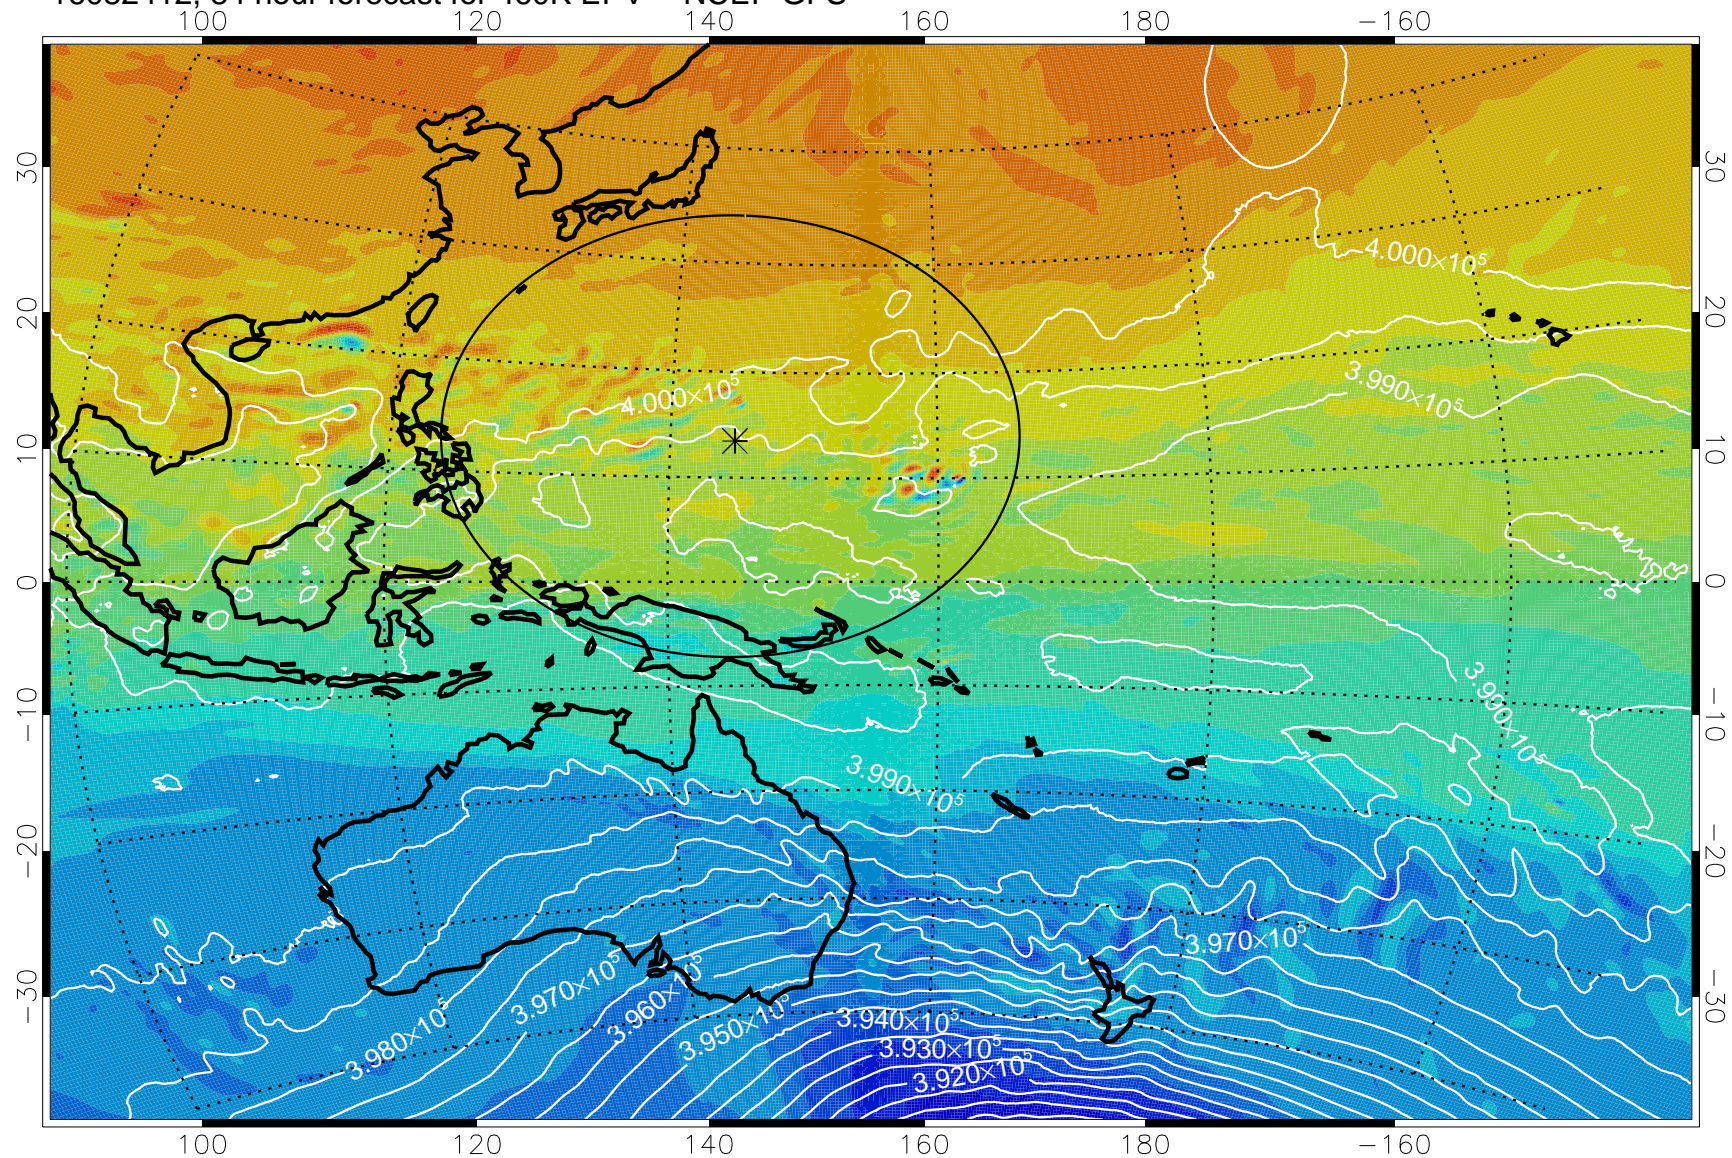

16082318, 66 hour forecast for 460K EPV -- NCEP GFS

460K Montgomery Streamfunction, white

Range ring of 2304 km

16082400, 72 hour forecast for 460K EPV -- NCEP GFS

460K Montgomery Streamfunction, white

Range ring of 2304 km

16082406, 78 hour forecast for 460K EPV -- NCEP GFS

460K Montgomery Streamfunction, white

Range ring of 2304 km

16082412, 84 hour forecast for 460K EPV -- NCEP GFS

460K Montgomery Streamfunction, white

Range ring of 2304 km

16082418, 90 hour forecast for 460K EPV -- NCEP GFS

460K Montgomery Streamfunction, white

Range ring of 2304 km

16082500, 96 hour forecast for 460K EPV -- NCEP GFS

460K Montgomery Streamfunction, white

Range ring of 2304 km

16082506, 102 hour forecast for 460K EPV -- NCEP GFS

460K Montgomery Streamfunction, white

Range ring of 2304 km

16082512, 108 hour forecast for 460K EPV -- NCEP GFS

16082518, 114 hour forecast for 460K EPV -- NCEP GFS