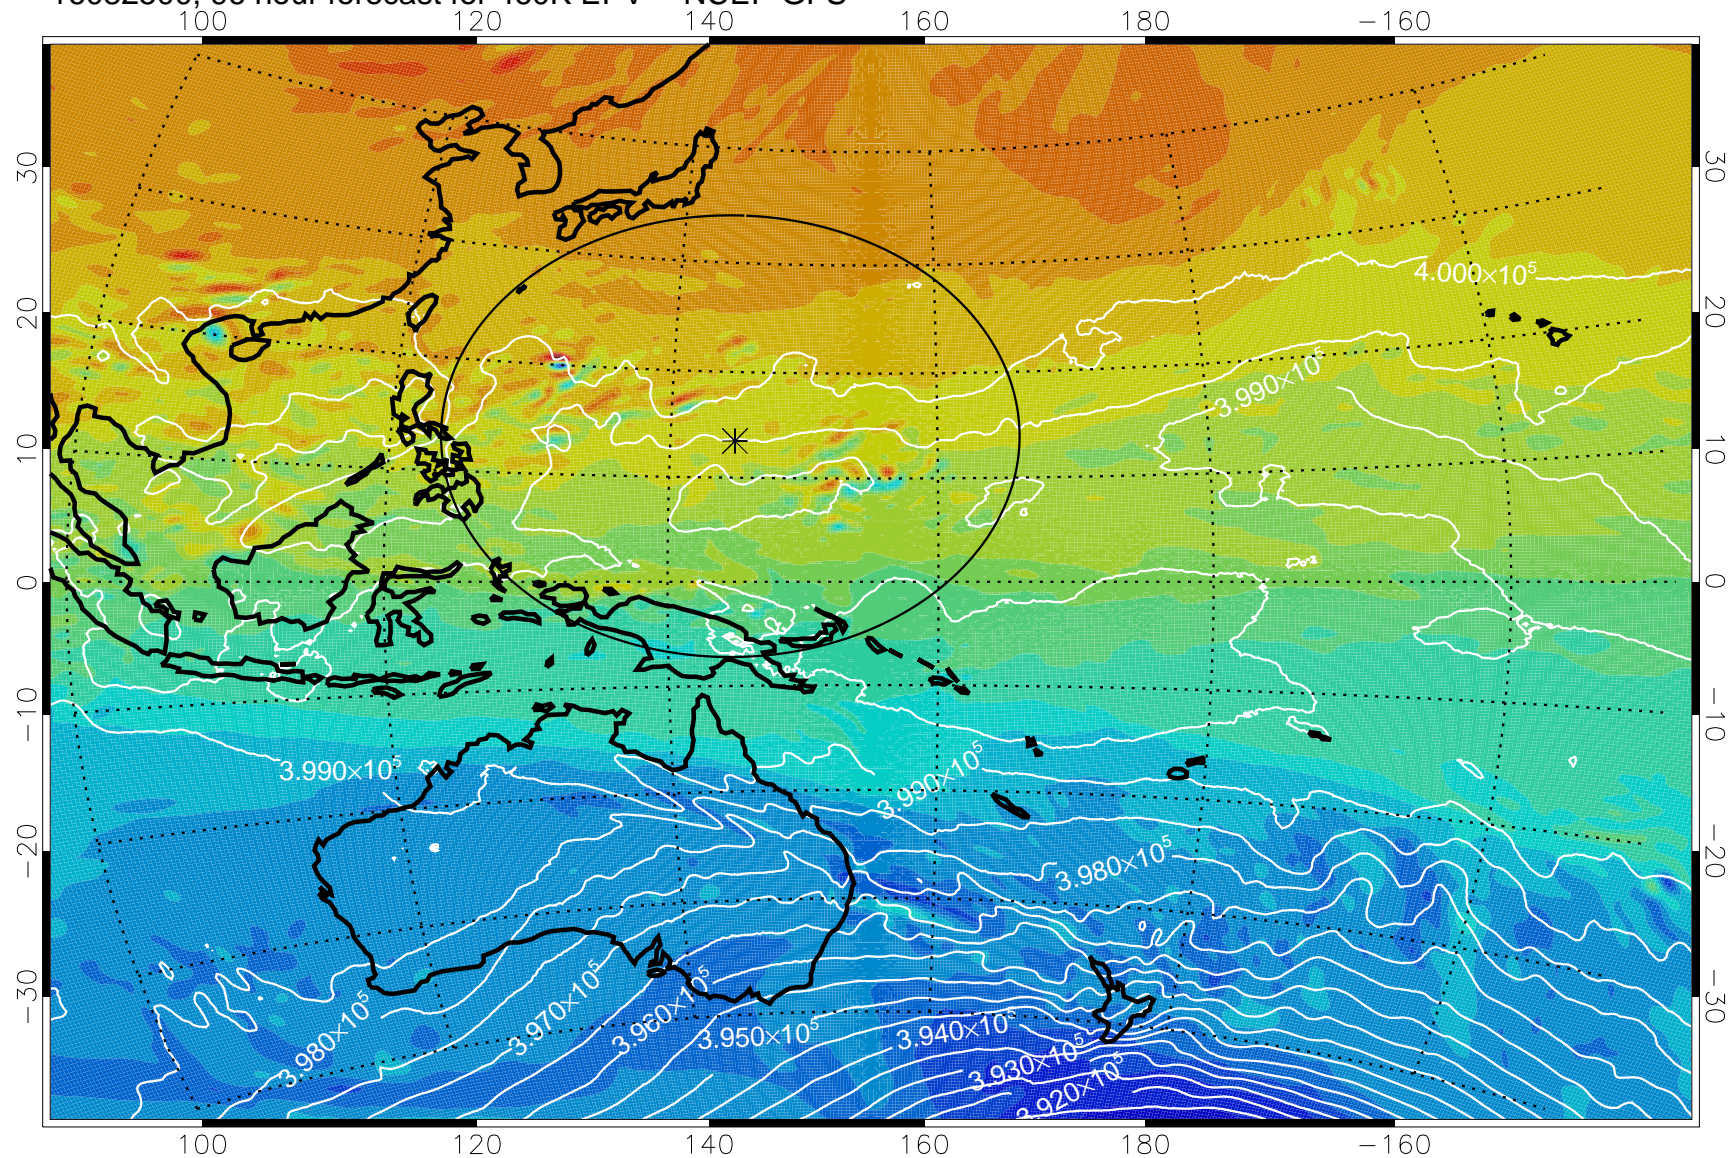

16082406, 78 hour forecast for 460K EPV -- NCEP GFS

460K Montgomery Streamfunction, white

Range ring of 2304 km

16082412, 84 hour forecast for 460K EPV -- NCEP GFS

460K Montgomery Streamfunction, white

Range ring of 2304 km

16082418, 90 hour forecast for 460K EPV -- NCEP GFS

460K Montgomery Streamfunction, white

Range ring of 2304 km

16082500, 96 hour forecast for 460K EPV -- NCEP GFS

460K Montgomery Streamfunction, white

Range ring of 2304 km

16082506, 102 hour forecast for 460K EPV -- NCEP GFS

460K Montgomery Streamfunction, white

Range ring of 2304 km

16082512, 108 hour forecast for 460K EPV -- NCEP GFS

16082518, 114 hour forecast for 460K EPV -- NCEP GFS

460K Montgomery Streamfunction, white

Range ring of 2304 km

16082600, 120 hour forecast for 460K EPV -- NCEP GFS

460K Montgomery Streamfunction, white

Range ring of 2304 km