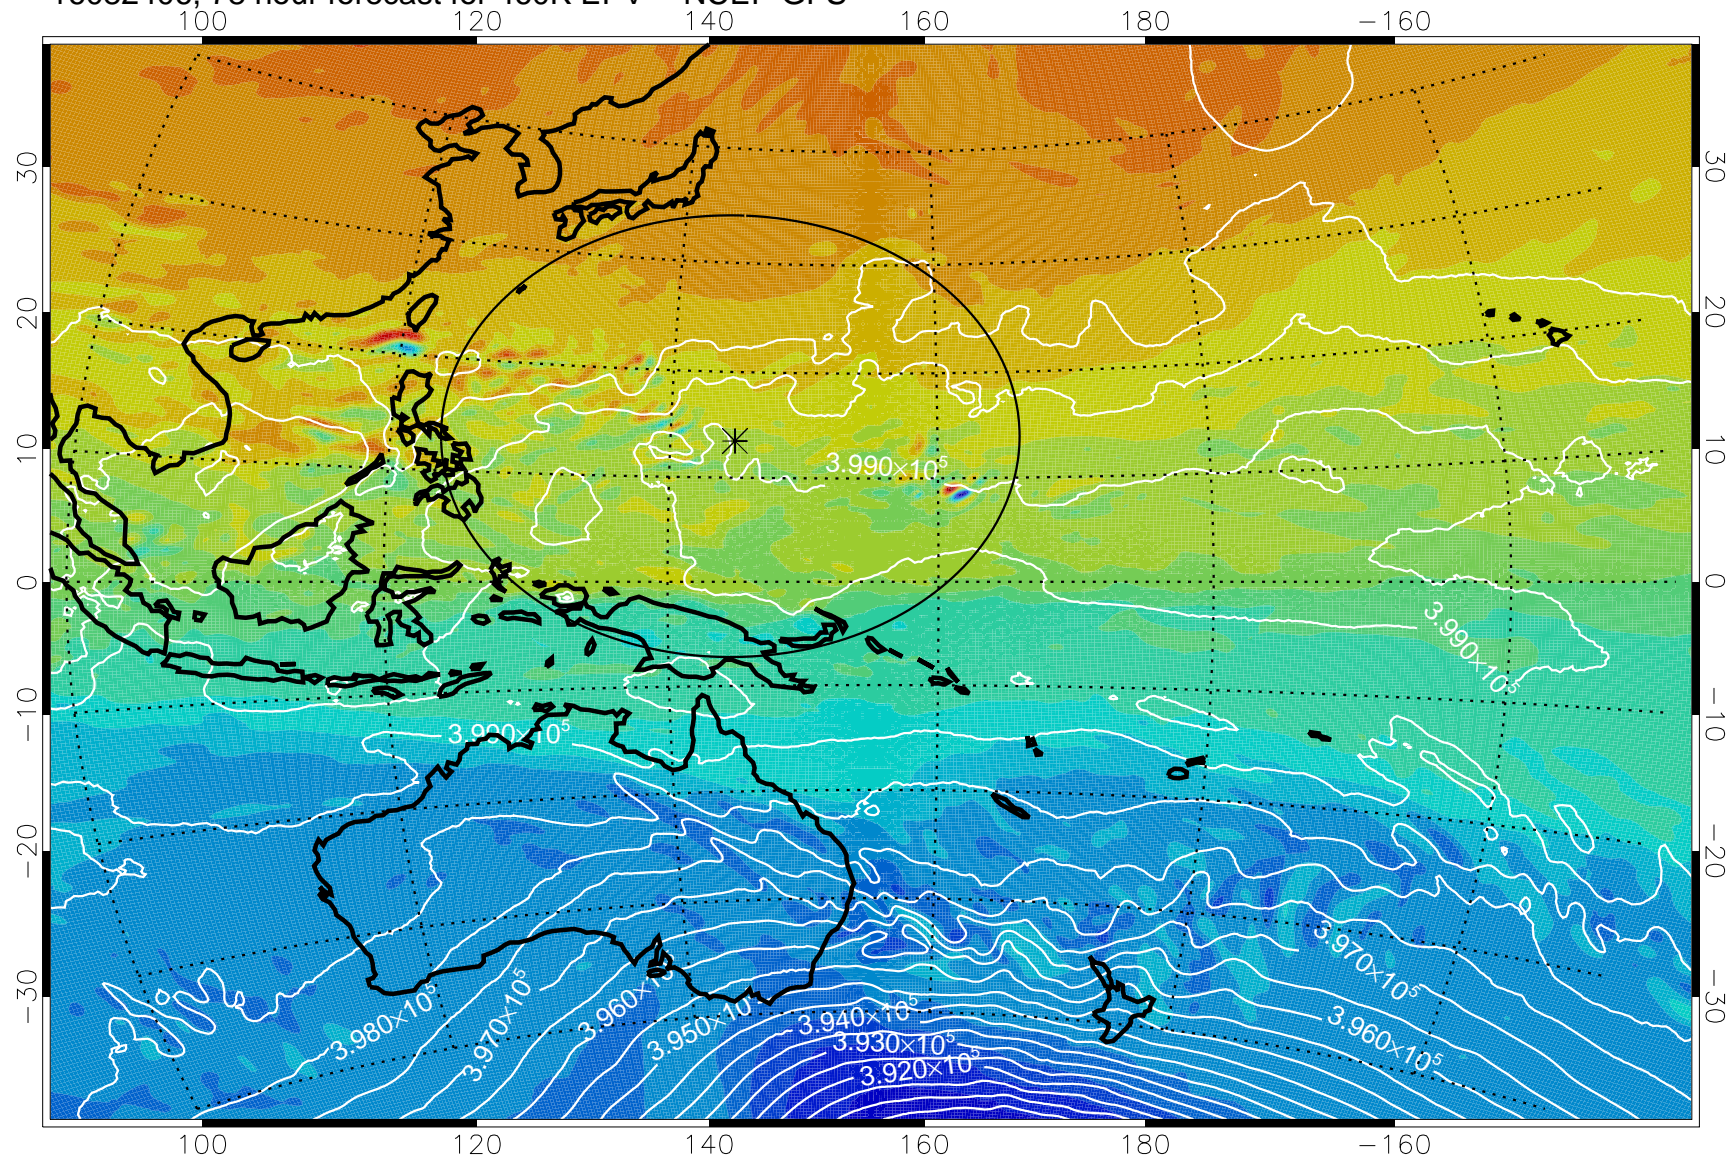

16082306, 54 hour forecast for 460K EPV -- NCEP GFS

460K Montgomery Streamfunction, white

Range ring of 2304 km

16082312, 60 hour forecast for 460K EPV -- NCEP GFS

460K Montgomery Streamfunction, white

Range ring of 2304 km

16082318, 66 hour forecast for 460K EPV -- NCEP GFS

460K Montgomery Streamfunction, white

Range ring of 2304 km

16082400, 72 hour forecast for 460K EPV -- NCEP GFS

460K Montgomery Streamfunction, white

Range ring of 2304 km

16082406, 78 hour forecast for 460K EPV -- NCEP GFS

460K Montgomery Streamfunction, white

Range ring of 2304 km

16082412, 84 hour forecast for 460K EPV -- NCEP GFS

460K Montgomery Streamfunction, white

Range ring of 2304 km

16082418, 90 hour forecast for 460K EPV -- NCEP GFS

460K Montgomery Streamfunction, white

Range ring of 2304 km

16082500, 96 hour forecast for 460K EPV -- NCEP GFS

460K Montgomery Streamfunction, white

Range ring of 2304 km