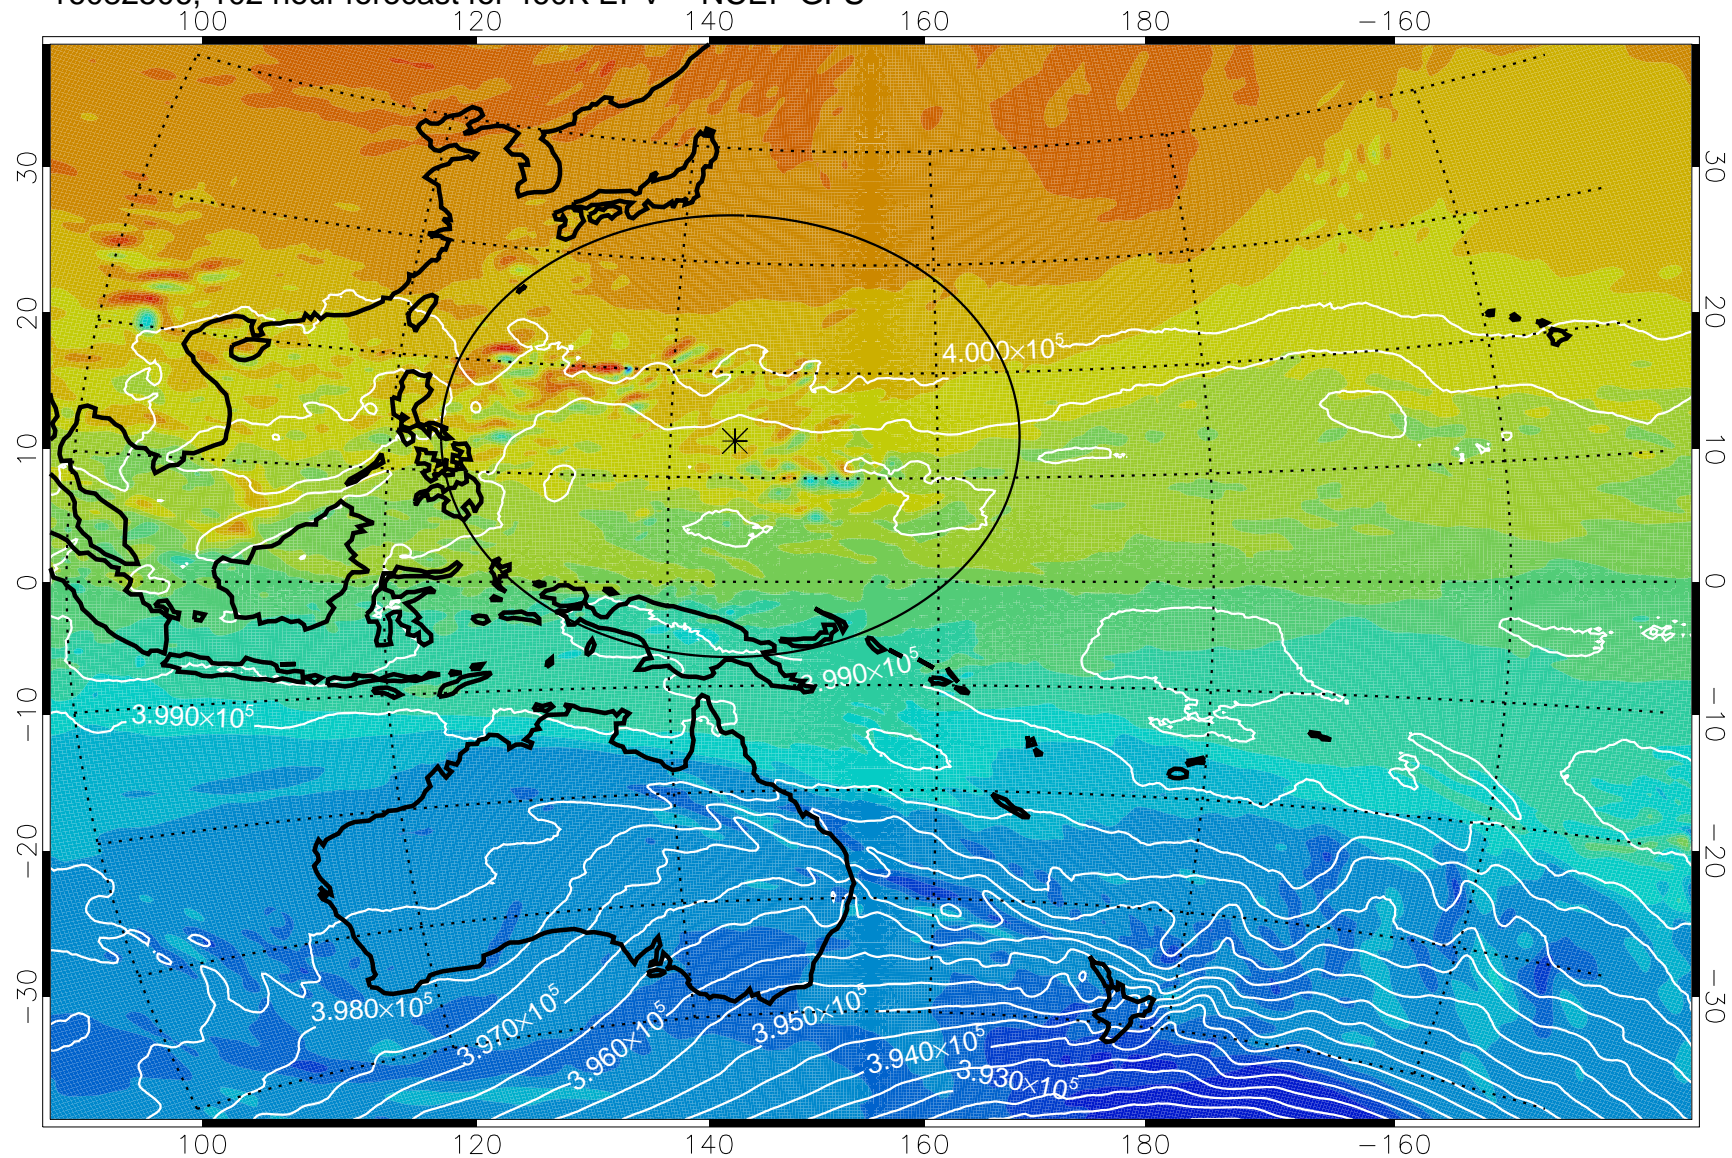

16082406, 78 hour forecast for 460K EPV -- NCEP GFS

460K Montgomery Streamfunction, white

Range ring of 2304 km

16082412, 84 hour forecast for 460K EPV -- NCEP GFS

460K Montgomery Streamfunction, white

Range ring of 2304 km

16082418, 90 hour forecast for 460K EPV -- NCEP GFS

460K Montgomery Streamfunction, white

Range ring of 2304 km

16082500, 96 hour forecast for 460K EPV -- NCEP GFS

460K Montgomery Streamfunction, white

Range ring of 2304 km

16082506, 102 hour forecast for 460K EPV -- NCEP GFS

460K Montgomery Streamfunction, white

Range ring of 2304 km

16082512, 108 hour forecast for 460K EPV -- NCEP GFS

16082518, 114 hour forecast for 460K EPV -- NCEP GFS

460K Montgomery Streamfunction, white

Range ring of 2304 km

16082600, 120 hour forecast for 460K EPV -- NCEP GFS

460K Montgomery Streamfunction, white

Range ring of 2304 km