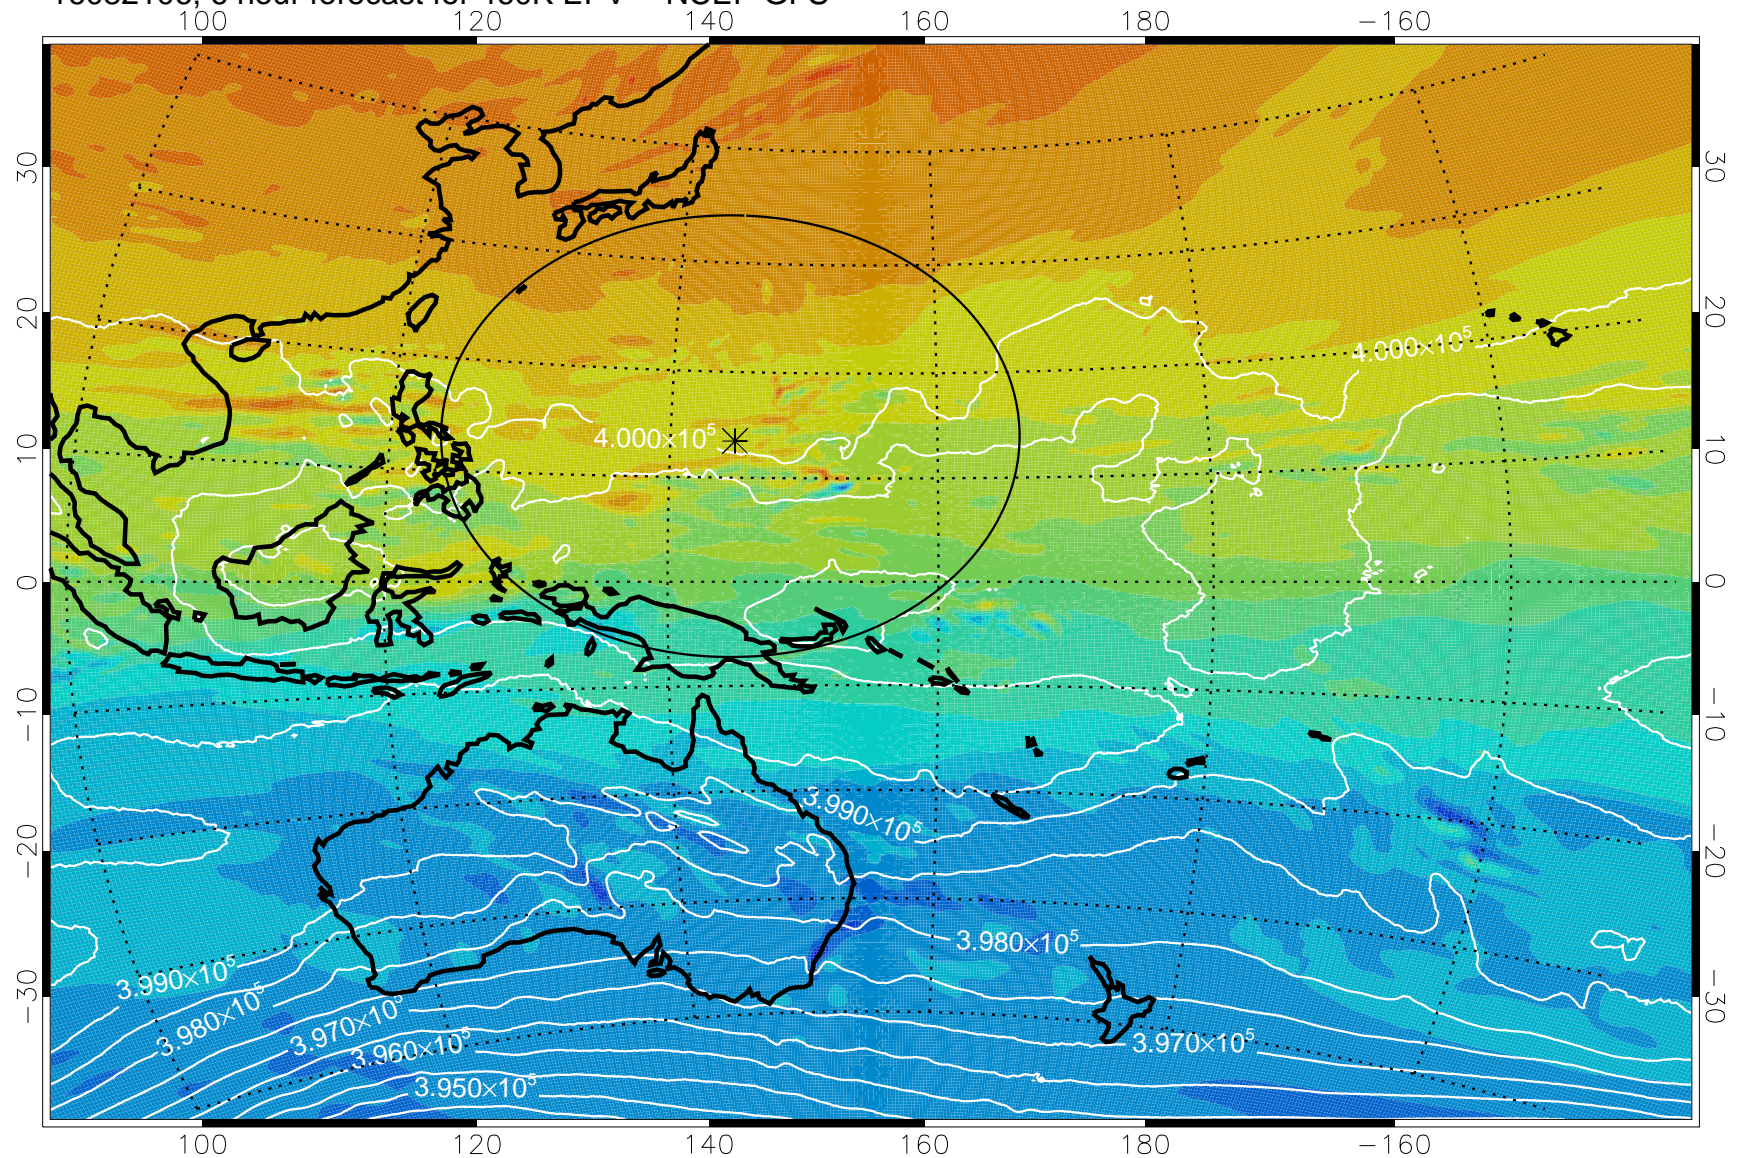

16082106, 6 hour forecast for 460K EPV -- NCEP GFS

460K Montgomery Streamfunction, white

Range ring of 2304 km

16082112, 12 hour forecast for 460K EPV -- NCEP GFS

460K Montgomery Streamfunction, white

Range ring of 2304 km

16082118, 18 hour forecast for 460K EPV -- NCEP GFS

460K Montgomery Streamfunction, white

Range ring of 2304 km

16082200, 24 hour forecast for 460K EPV -- NCEP GFS

460K Montgomery Streamfunction, white

Range ring of 2304 km

16082206, 30 hour forecast for 460K EPV -- NCEP GFS

460K Montgomery Streamfunction, white

Range ring of 2304 km

16082212, 36 hour forecast for 460K EPV -- NCEP GFS

460K Montgomery Streamfunction, white

Range ring of 2304 km

16082218, 42 hour forecast for 460K EPV -- NCEP GFS

460K Montgomery Streamfunction, white

Range ring of 2304 km

16082300, 48 hour forecast for 460K EPV -- NCEP GFS

460K Montgomery Streamfunction, white

Range ring of 2304 km