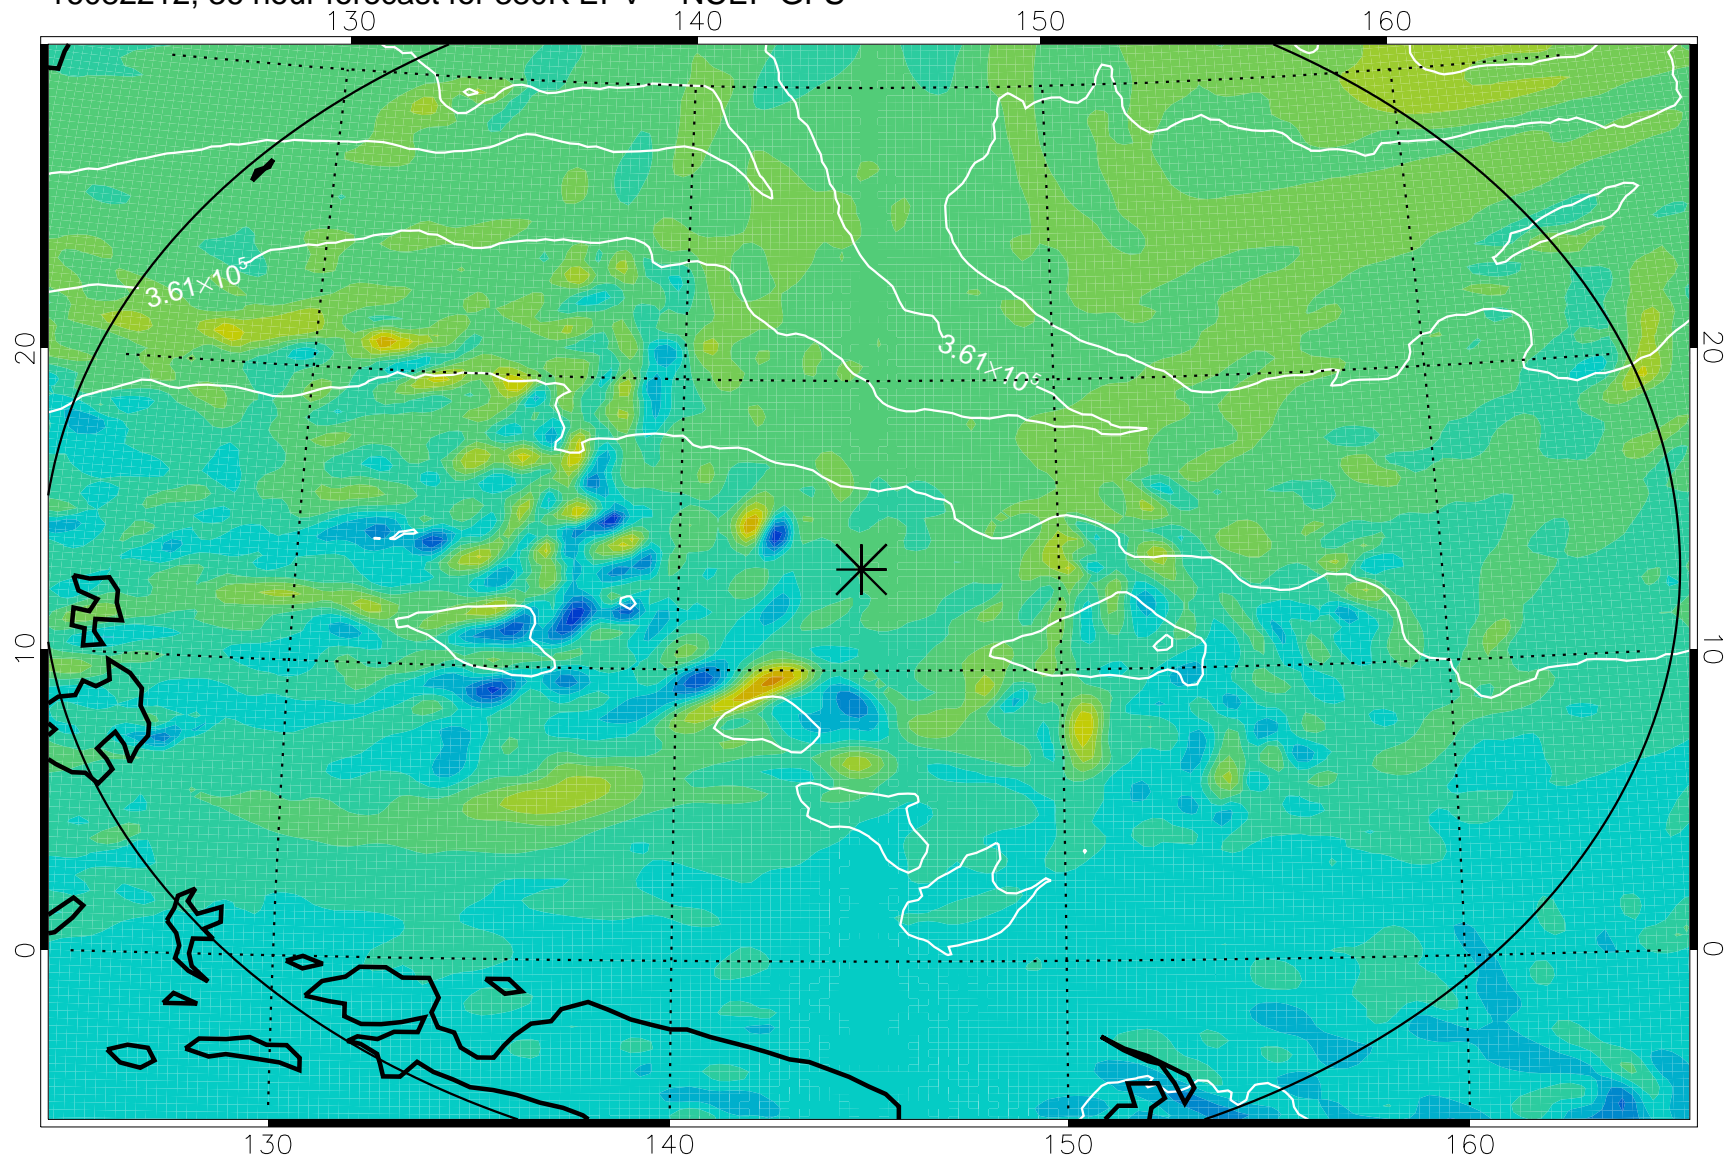

16082106, 6 hour forecast for 380K EPV -- NCEP GFS

380K Montgomery Streamfunction, white

Range ring of 2304 km

16082112, 12 hour forecast for 380K EPV -- NCEP GFS

380K Montgomery Streamfunction, white

Range ring of 2304 km

16082118, 18 hour forecast for 380K EPV -- NCEP GFS

380K Montgomery Streamfunction, white

Range ring of 2304 km

16082200, 24 hour forecast for 380K EPV -- NCEP GFS

380K Montgomery Streamfunction, white

Range ring of 2304 km

16082206, 30 hour forecast for 380K EPV -- NCEP GFS

380K Montgomery Streamfunction, white

Range ring of 2304 km

16082212, 36 hour forecast for 380K EPV -- NCEP GFS

380K Montgomery Streamfunction, white

Range ring of 2304 km

16082218, 42 hour forecast for 380K EPV -- NCEP GFS

380K Montgomery Streamfunction, white

Range ring of 2304 km

16082300, 48 hour forecast for 380K EPV -- NCEP GFS

380K Montgomery Streamfunction, white

Range ring of 2304 km