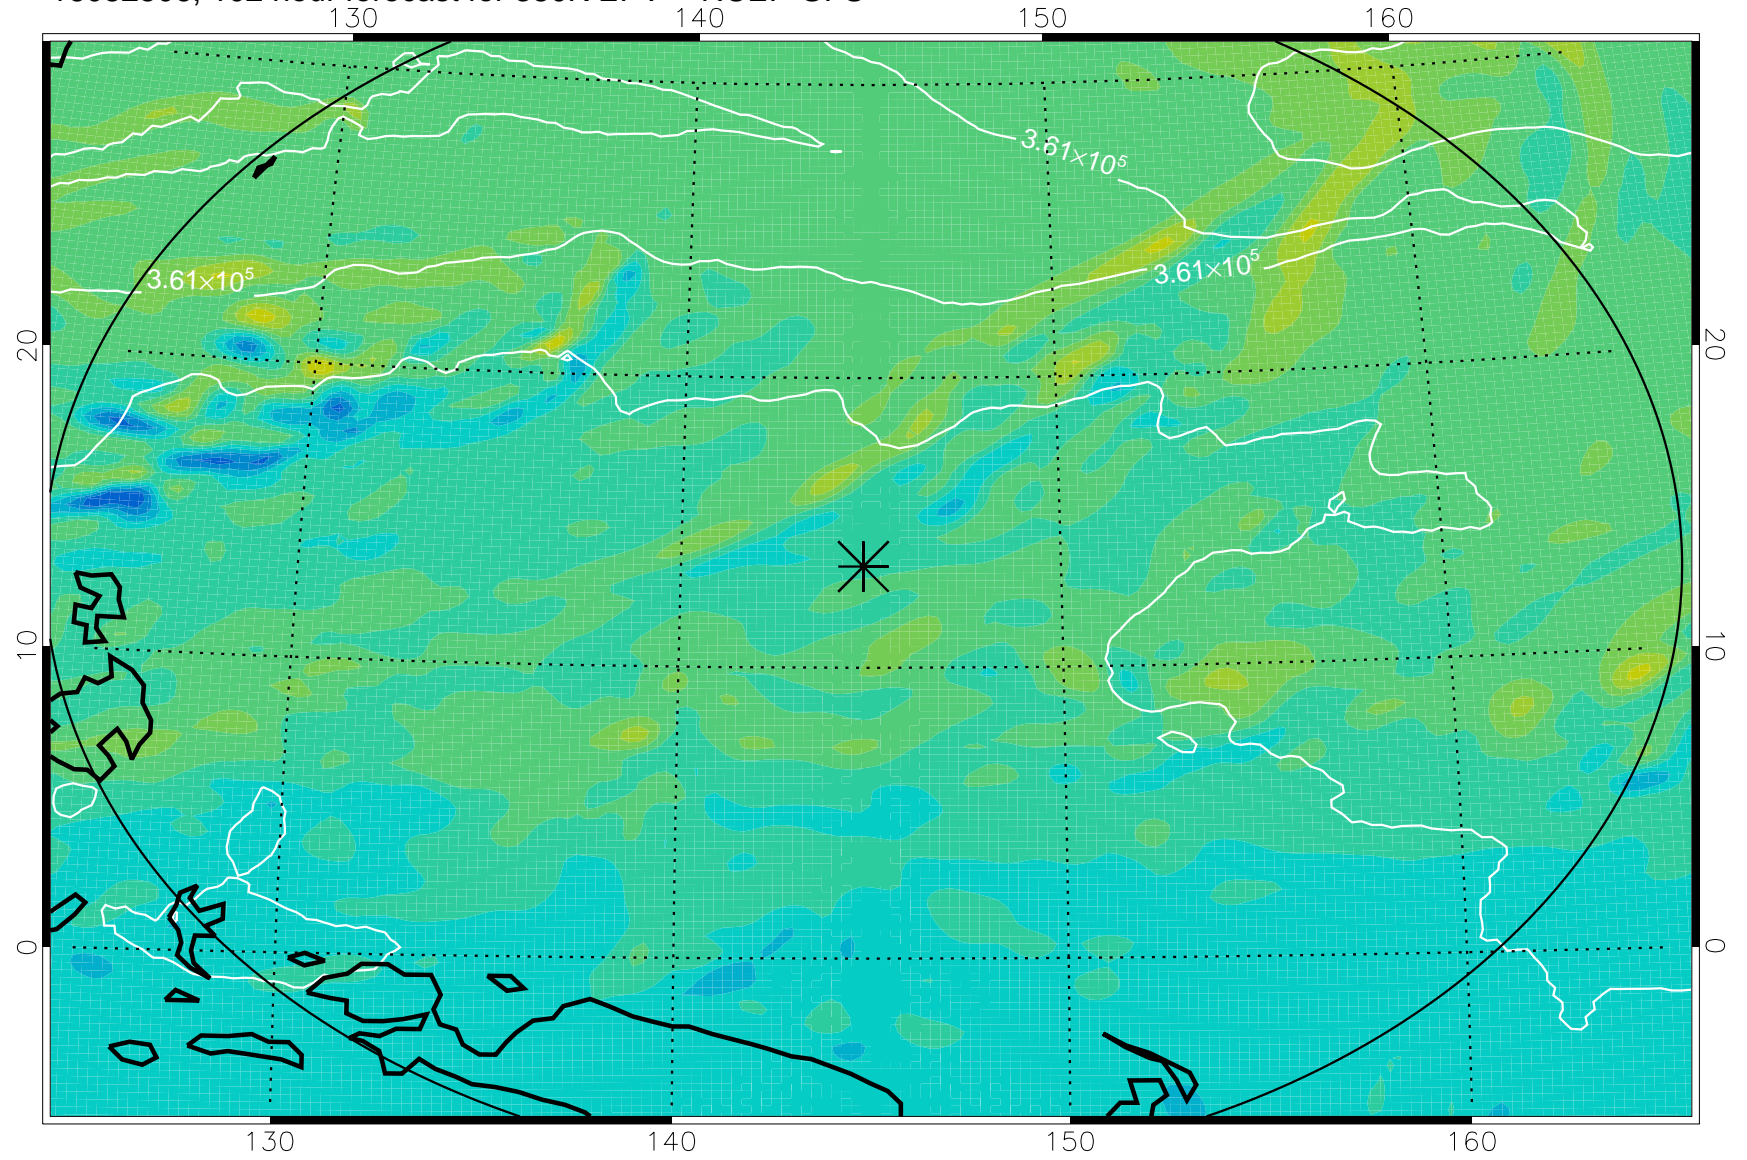

16082406, 78 hour forecast for 380K EPV -- NCEP GFS

380K Montgomery Streamfunction, white

Range ring of 2304 km

16082412, 84 hour forecast for 380K EPV -- NCEP GFS

380K Montgomery Streamfunction, white

Range ring of 2304 km

16082418, 90 hour forecast for 380K EPV -- NCEP GFS

380K Montgomery Streamfunction, white

Range ring of 2304 km

16082500, 96 hour forecast for 380K EPV -- NCEP GFS

380K Montgomery Streamfunction, white

Range ring of 2304 km

16082506, 102 hour forecast for 380K EPV -- NCEP GFS

380K Montgomery Streamfunction, white

Range ring of 2304 km

16082512, 108 hour forecast for 380K EPV -- NCEP GFS

380K Montgomery Streamfunction, white

Range ring of 2304 km

16082518, 114 hour forecast for 380K EPV -- NCEP GFS

380K Montgomery Streamfunction, white

Range ring of 2304 km

16082600, 120 hour forecast for 380K EPV -- NCEP GFS

380K Montgomery Streamfunction, white

Range ring of 2304 km