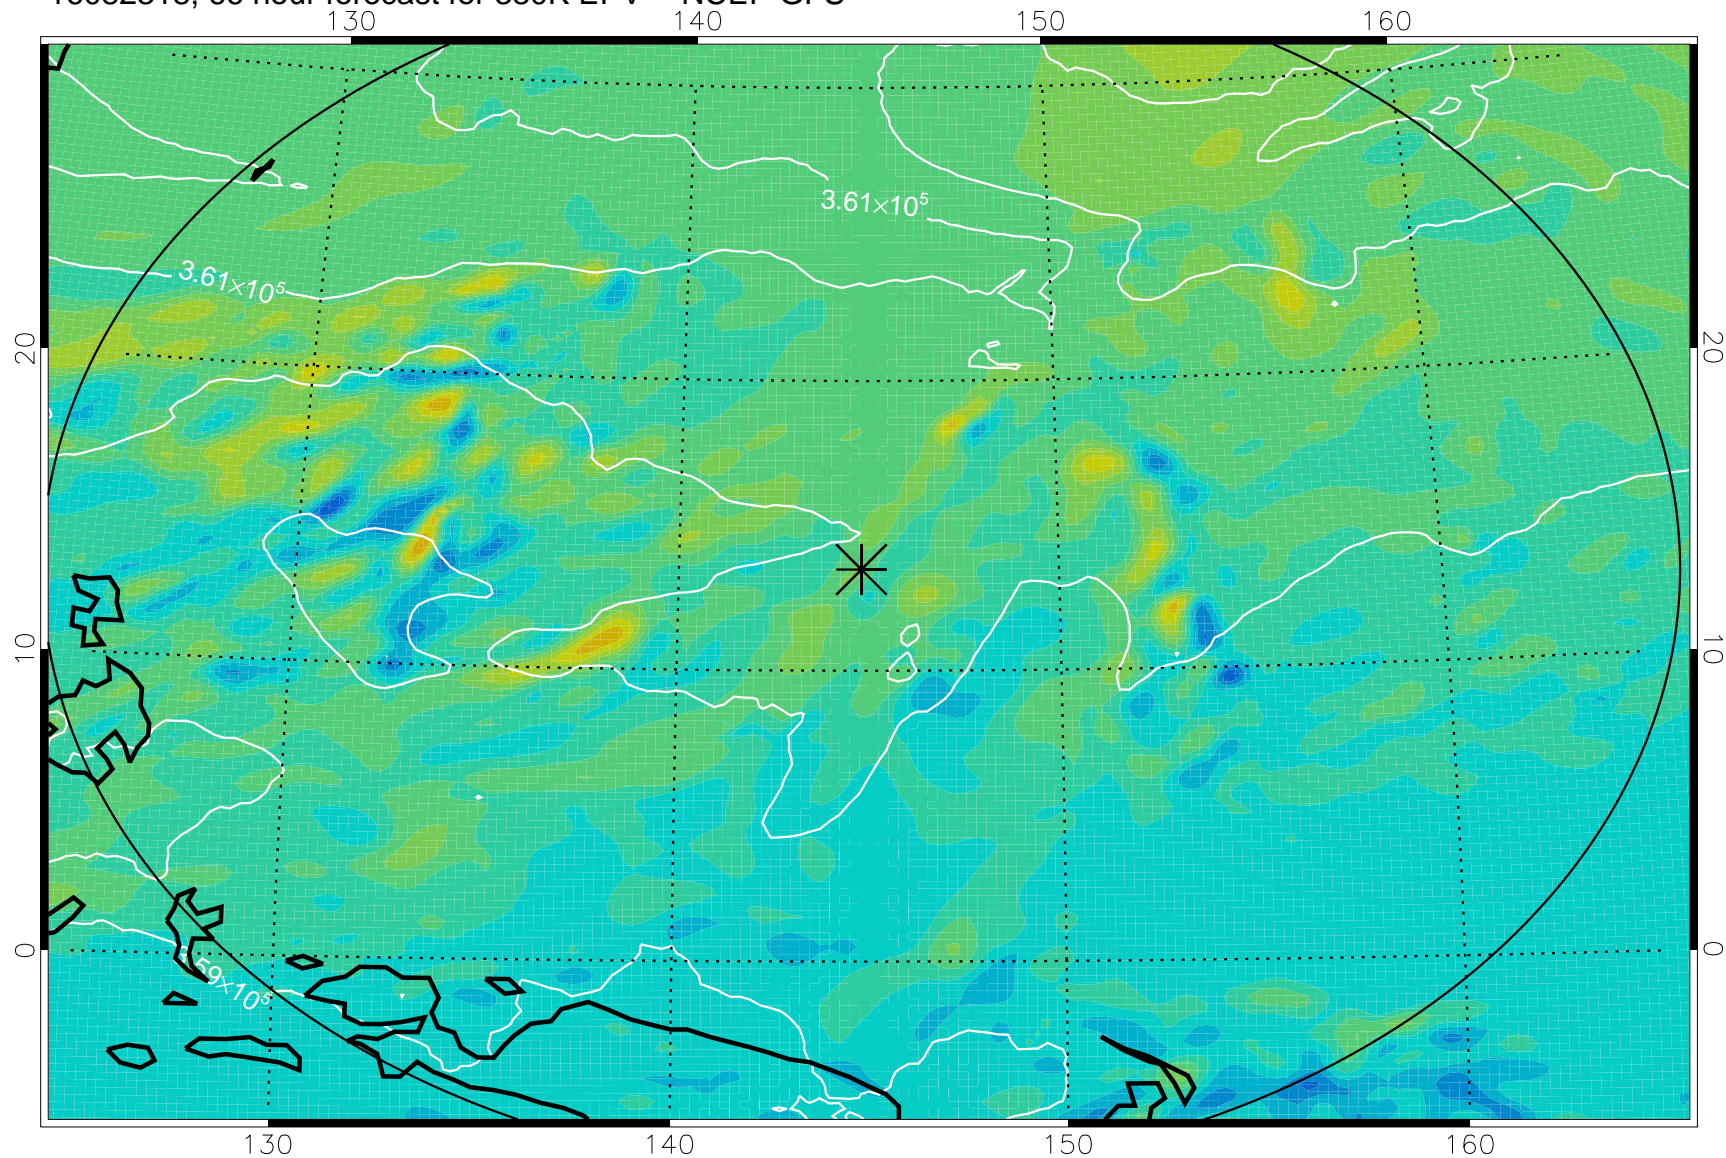

16082306, 54 hour forecast for 380K EPV -- NCEP GFS

380K Montgomery Streamfunction, white

Range ring of 2304 km

16082312, 60 hour forecast for 380K EPV -- NCEP GFS

380K Montgomery Streamfunction, white

Range ring of 2304 km

16082318, 66 hour forecast for 380K EPV -- NCEP GFS

380K Montgomery Streamfunction, white

Range ring of 2304 km

16082400, 72 hour forecast for 380K EPV -- NCEP GFS

380K Montgomery Streamfunction, white

Range ring of 2304 km

16082406, 78 hour forecast for 380K EPV -- NCEP GFS

380K Montgomery Streamfunction, white

Range ring of 2304 km

16082412, 84 hour forecast for 380K EPV -- NCEP GFS

380K Montgomery Streamfunction, white

Range ring of 2304 km

16082418, 90 hour forecast for 380K EPV -- NCEP GFS

380K Montgomery Streamfunction, white

Range ring of 2304 km

16082500, 96 hour forecast for 380K EPV -- NCEP GFS

380K Montgomery Streamfunction, white

Range ring of 2304 km