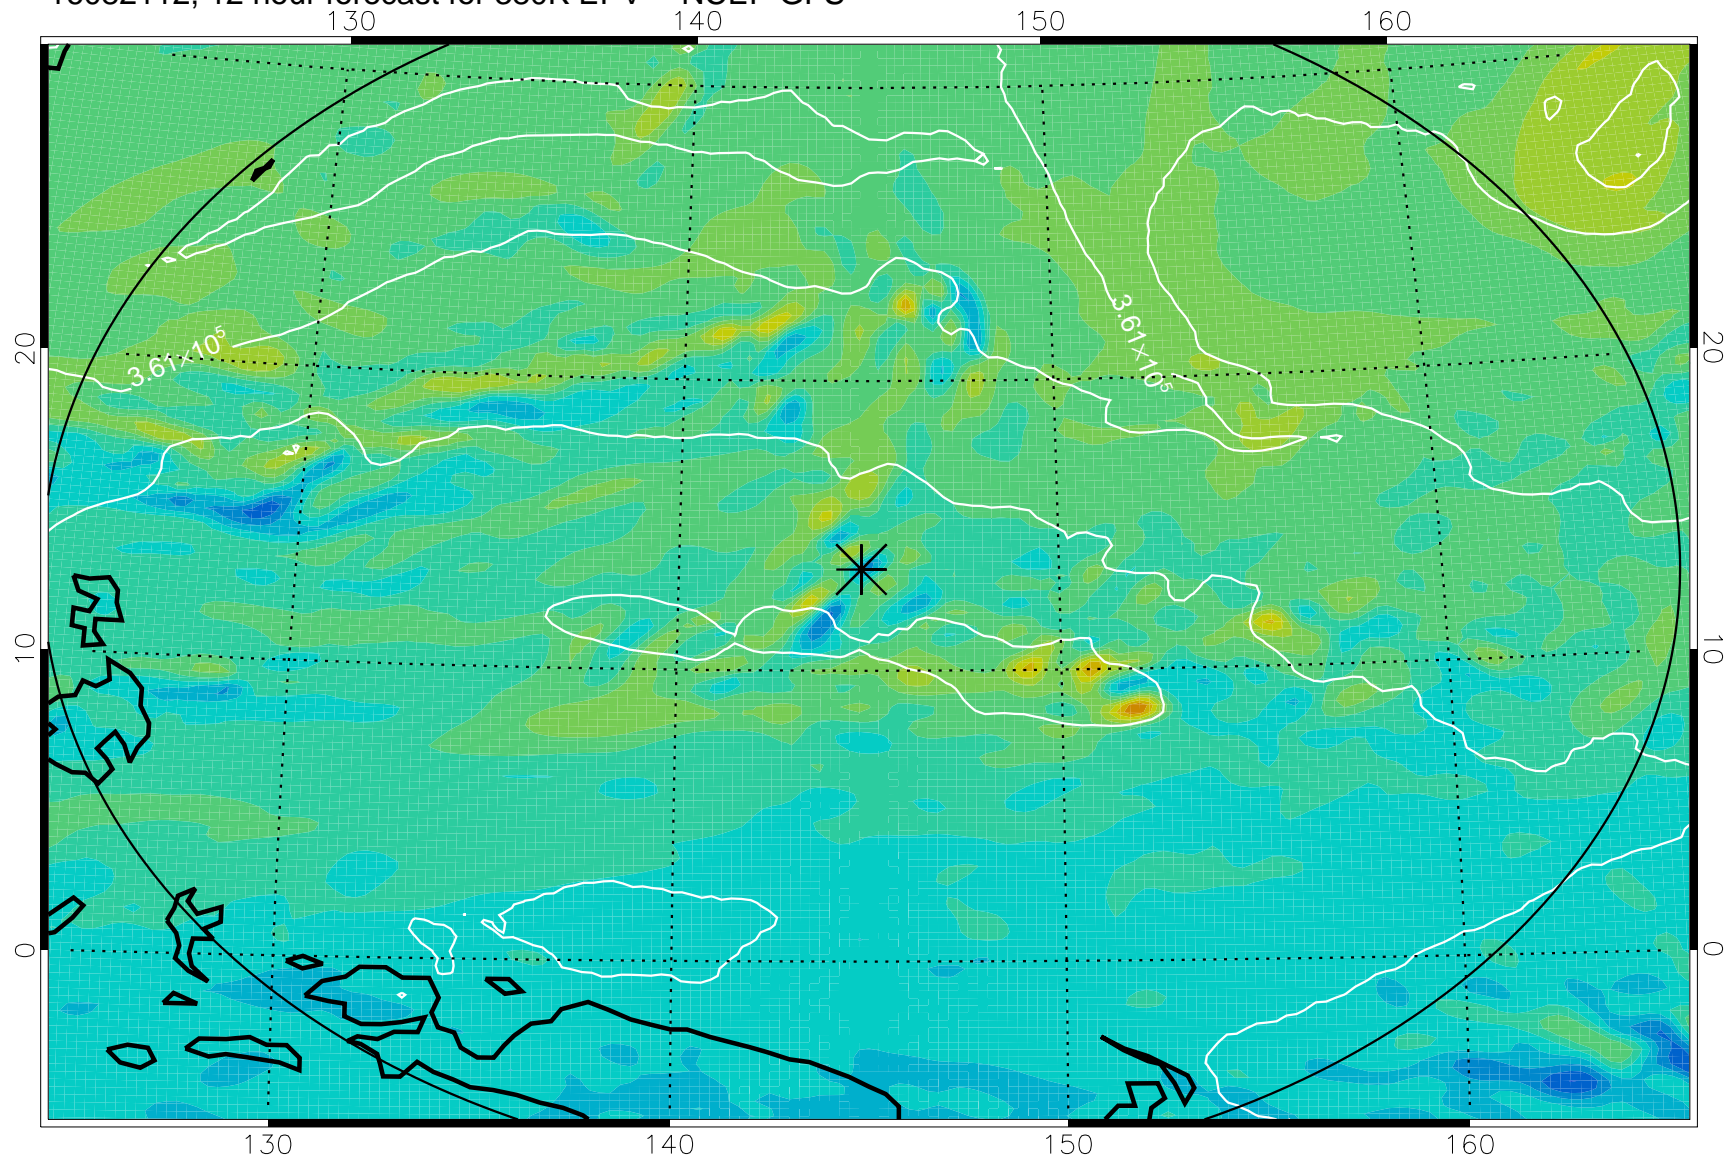

16082106, 6 hour forecast for 380K EPV -- NCEP GFS

380K Montgomery Streamfunction, white

Range ring of 2304 km

16082112, 12 hour forecast for 380K EPV -- NCEP GFS

380K Montgomery Streamfunction, white

Range ring of 2304 km

16082118, 18 hour forecast for 380K EPV -- NCEP GFS

380K Montgomery Streamfunction, white

Range ring of 2304 km

16082200, 24 hour forecast for 380K EPV -- NCEP GFS

380K Montgomery Streamfunction, white

Range ring of 2304 km

16082206, 30 hour forecast for 380K EPV -- NCEP GFS

380K Montgomery Streamfunction, white

Range ring of 2304 km

16082212, 36 hour forecast for 380K EPV -- NCEP GFS

380K Montgomery Streamfunction, white

Range ring of 2304 km

16082406, 78 hour forecast for 380K EPV -- NCEP GFS

380K Montgomery Streamfunction, white

Range ring of 2304 km

16082412, 84 hour forecast for 380K EPV -- NCEP GFS

380K Montgomery Streamfunction, white

Range ring of 2304 km