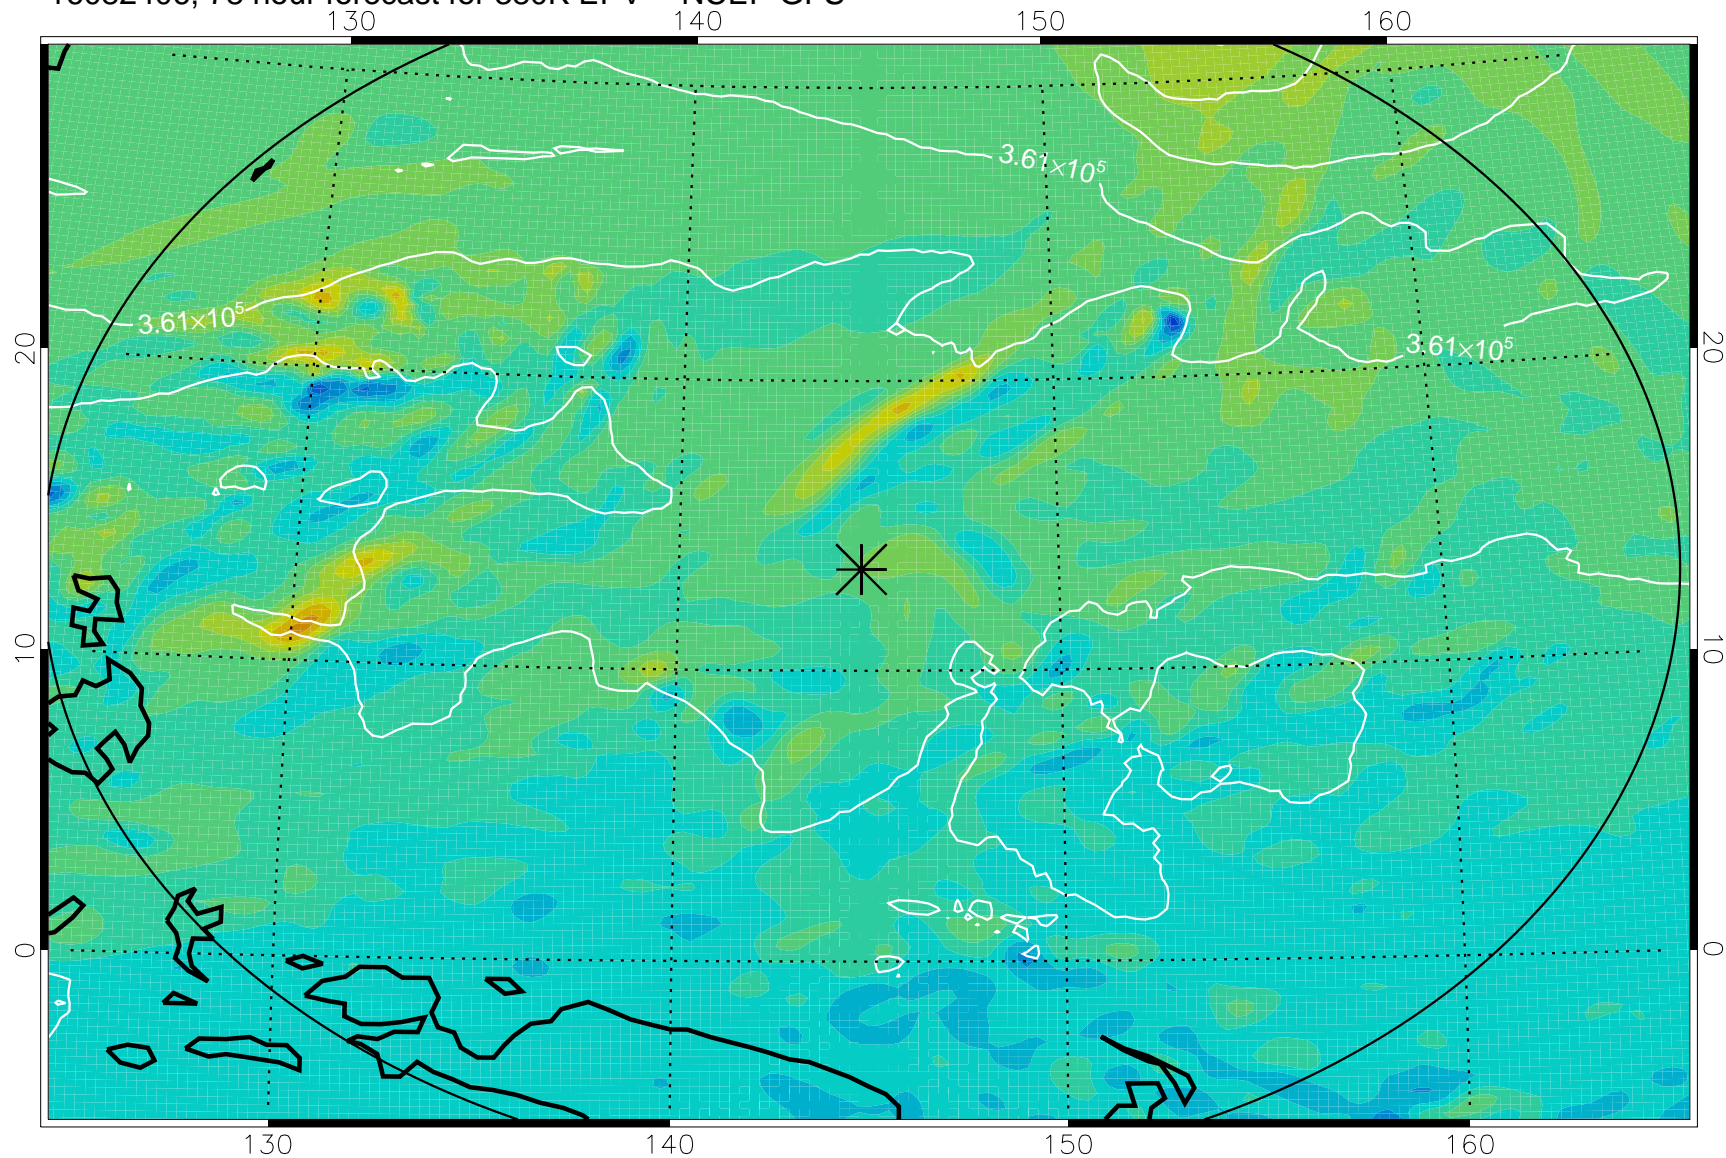

16082306, 54 hour forecast for 380K EPV -- NCEP GFS

380K Montgomery Streamfunction, white

Range ring of 2304 km

16082312, 60 hour forecast for 380K EPV -- NCEP GFS

380K Montgomery Streamfunction, white

Range ring of 2304 km

16082318, 66 hour forecast for 380K EPV -- NCEP GFS

380K Montgomery Streamfunction, white

Range ring of 2304 km

16082400, 72 hour forecast for 380K EPV -- NCEP GFS

380K Montgomery Streamfunction, white

Range ring of 2304 km

16082406, 78 hour forecast for 380K EPV -- NCEP GFS

380K Montgomery Streamfunction, white

Range ring of 2304 km

16082412, 84 hour forecast for 380K EPV -- NCEP GFS

380K Montgomery Streamfunction, white

Range ring of 2304 km

16082418, 90 hour forecast for 380K EPV -- NCEP GFS

380K Montgomery Streamfunction, white

Range ring of 2304 km

16082500, 96 hour forecast for 380K EPV -- NCEP GFS

380K Montgomery Streamfunction, white

Range ring of 2304 km