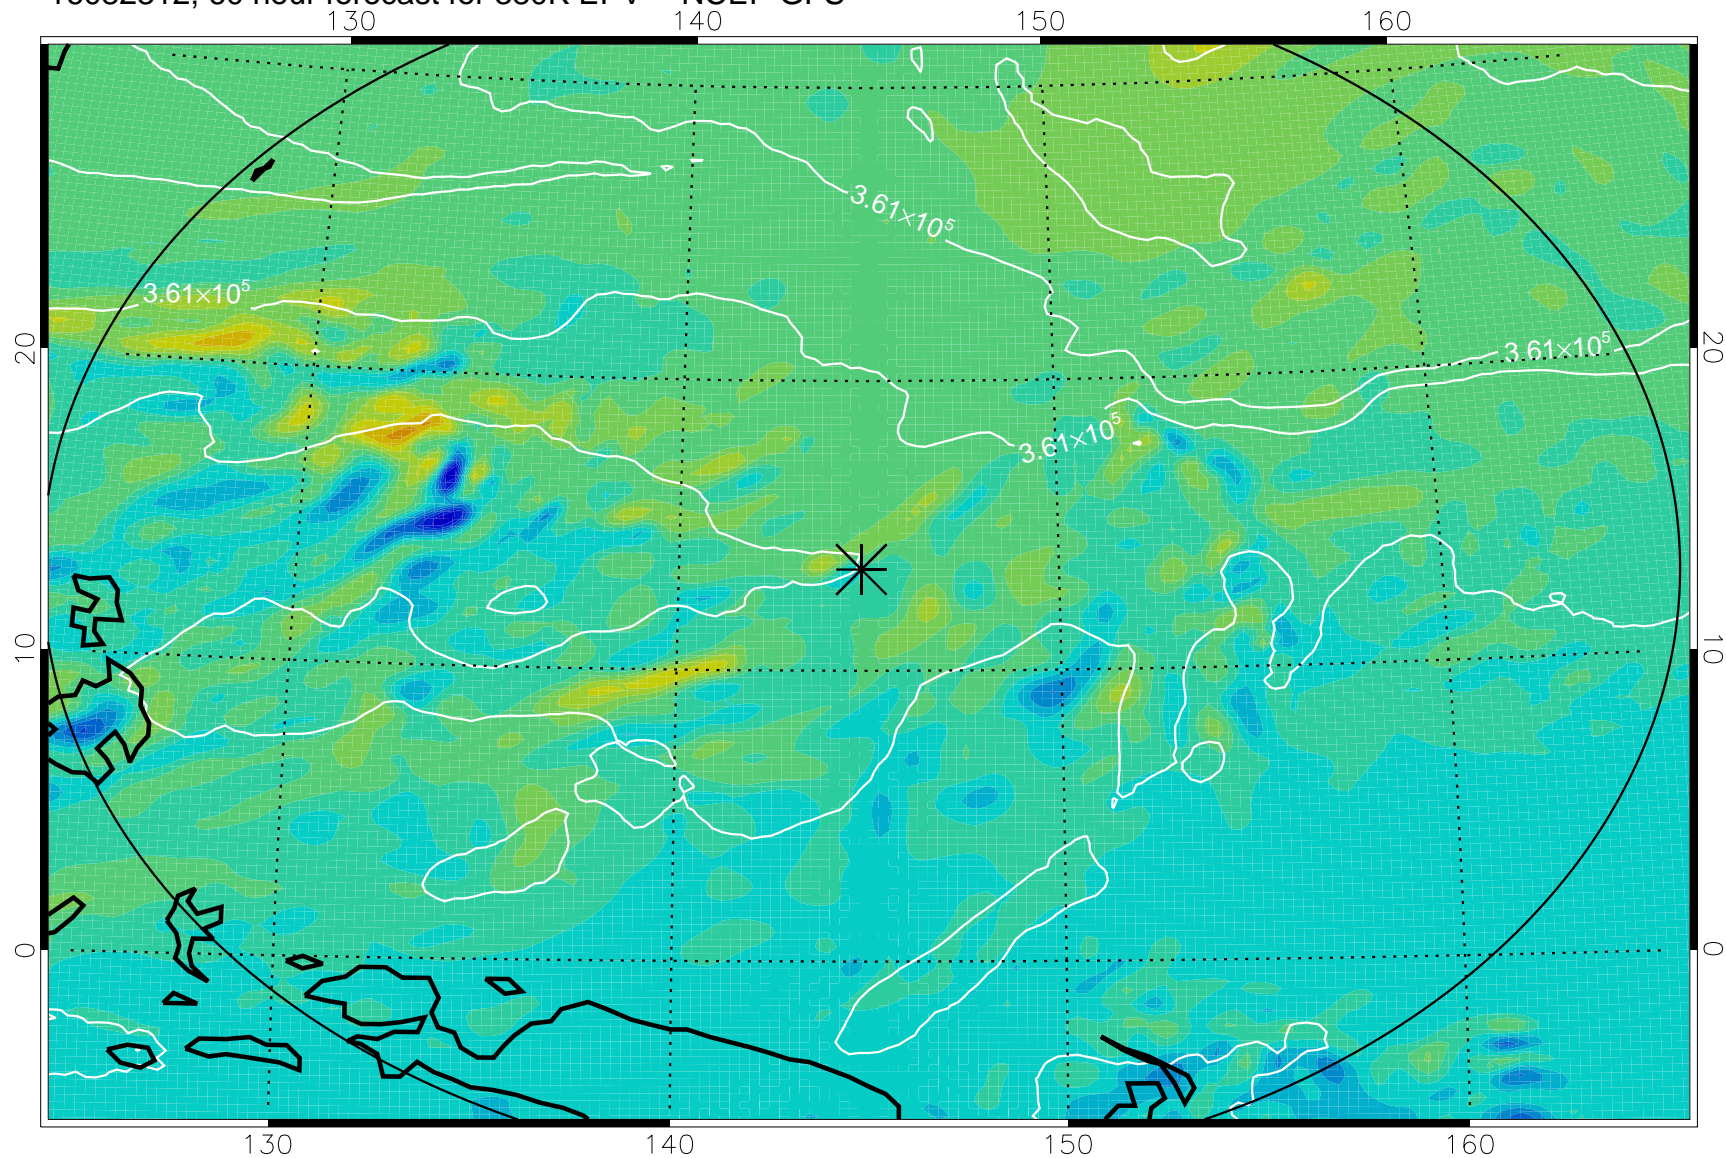

16082218, 42 hour forecast for 380K EPV -- NCEP GFS

380K Montgomery Streamfunction, white

Range ring of 2304 km

16082300, 48 hour forecast for 380K EPV -- NCEP GFS

380K Montgomery Streamfunction, white

Range ring of 2304 km

16082306, 54 hour forecast for 380K EPV -- NCEP GFS

380K Montgomery Streamfunction, white

Range ring of 2304 km

16082312, 60 hour forecast for 380K EPV -- NCEP GFS

380K Montgomery Streamfunction, white

Range ring of 2304 km

16082318, 66 hour forecast for 380K EPV -- NCEP GFS

380K Montgomery Streamfunction, white

Range ring of 2304 km

16082400, 72 hour forecast for 380K EPV -- NCEP GFS

380K Montgomery Streamfunction, white

Range ring of 2304 km

16082406, 78 hour forecast for 380K EPV -- NCEP GFS

380K Montgomery Streamfunction, white

Range ring of 2304 km

16082412, 84 hour forecast for 380K EPV -- NCEP GFS

380K Montgomery Streamfunction, white

Range ring of 2304 km