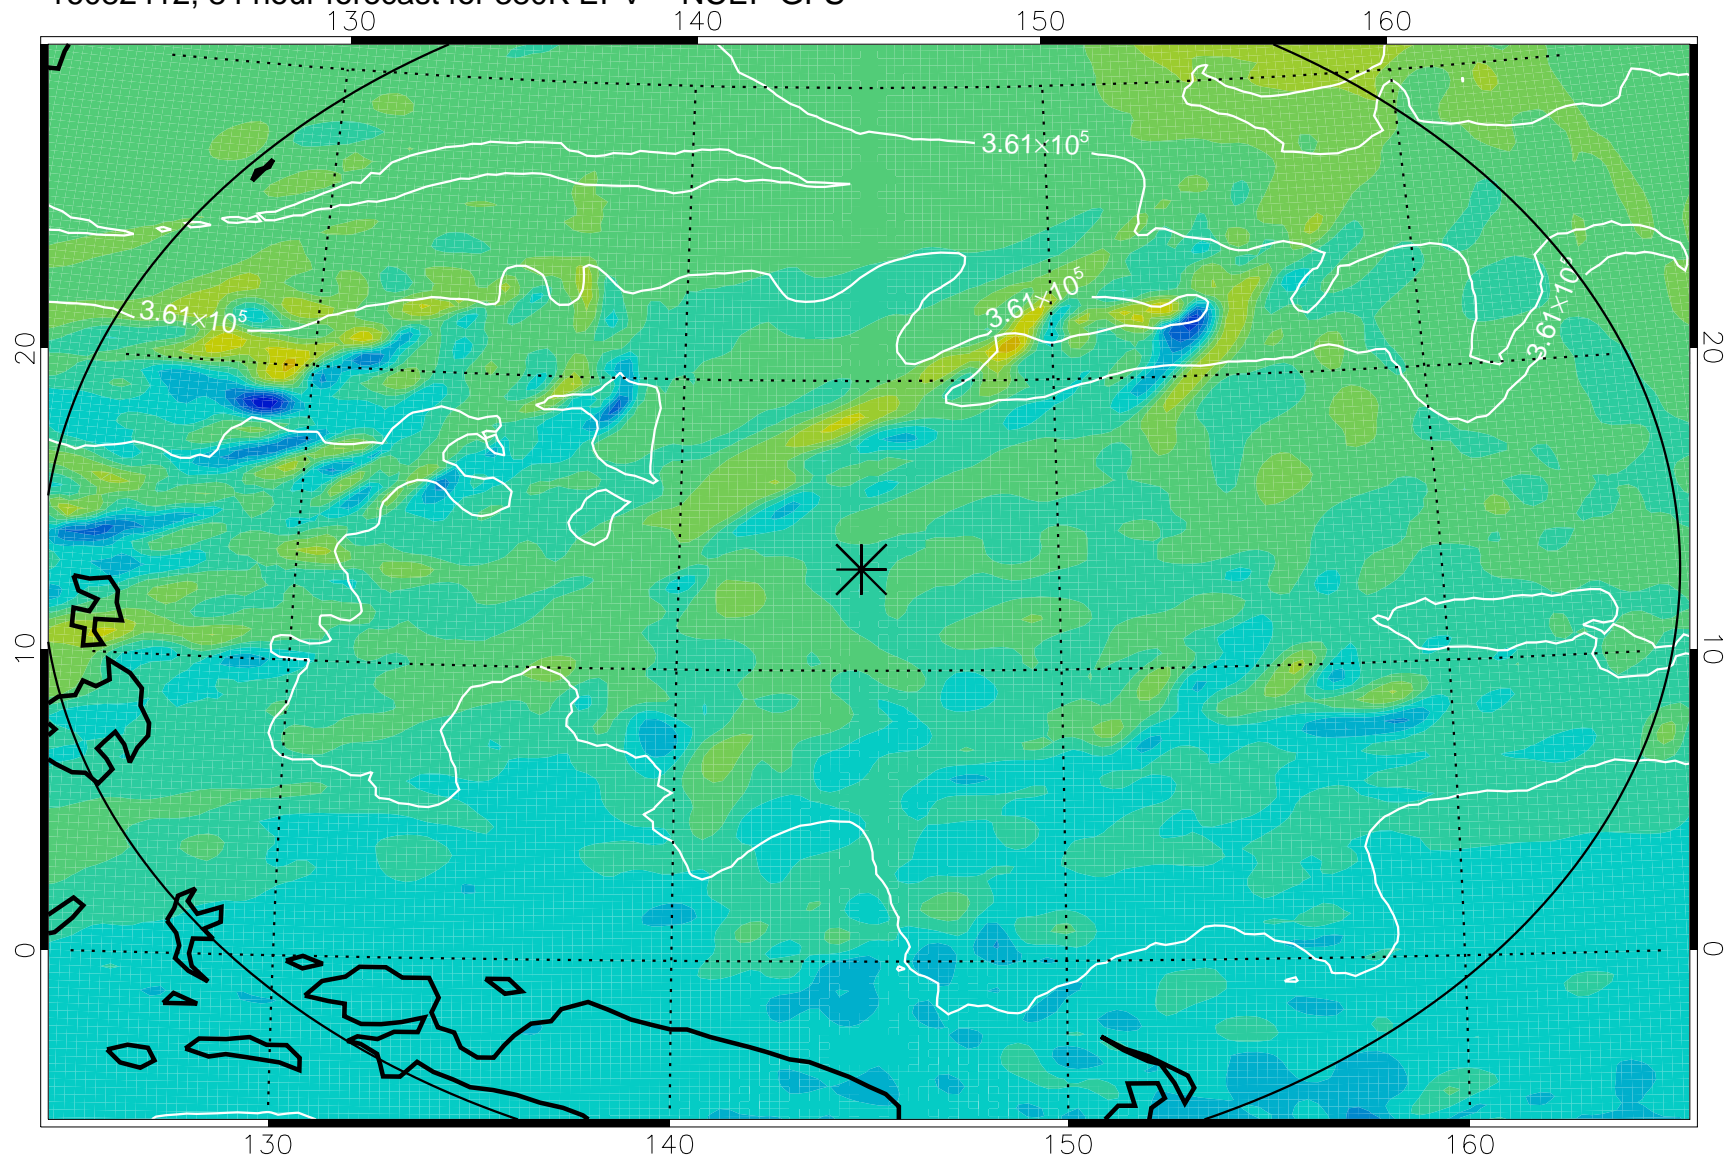

16082306, 54 hour forecast for 380K EPV -- NCEP GFS

380K Montgomery Streamfunction, white

Range ring of 2304 km

16082312, 60 hour forecast for 380K EPV -- NCEP GFS

380K Montgomery Streamfunction, white

Range ring of 2304 km

16082318, 66 hour forecast for 380K EPV -- NCEP GFS

380K Montgomery Streamfunction, white

Range ring of 2304 km

16082400, 72 hour forecast for 380K EPV -- NCEP GFS

380K Montgomery Streamfunction, white

Range ring of 2304 km

16082406, 78 hour forecast for 380K EPV -- NCEP GFS

380K Montgomery Streamfunction, white

Range ring of 2304 km

16082412, 84 hour forecast for 380K EPV -- NCEP GFS

380K Montgomery Streamfunction, white

Range ring of 2304 km

16082418, 90 hour forecast for 380K EPV -- NCEP GFS

380K Montgomery Streamfunction, white

Range ring of 2304 km

16082500, 96 hour forecast for 380K EPV -- NCEP GFS

380K Montgomery Streamfunction, white

Range ring of 2304 km