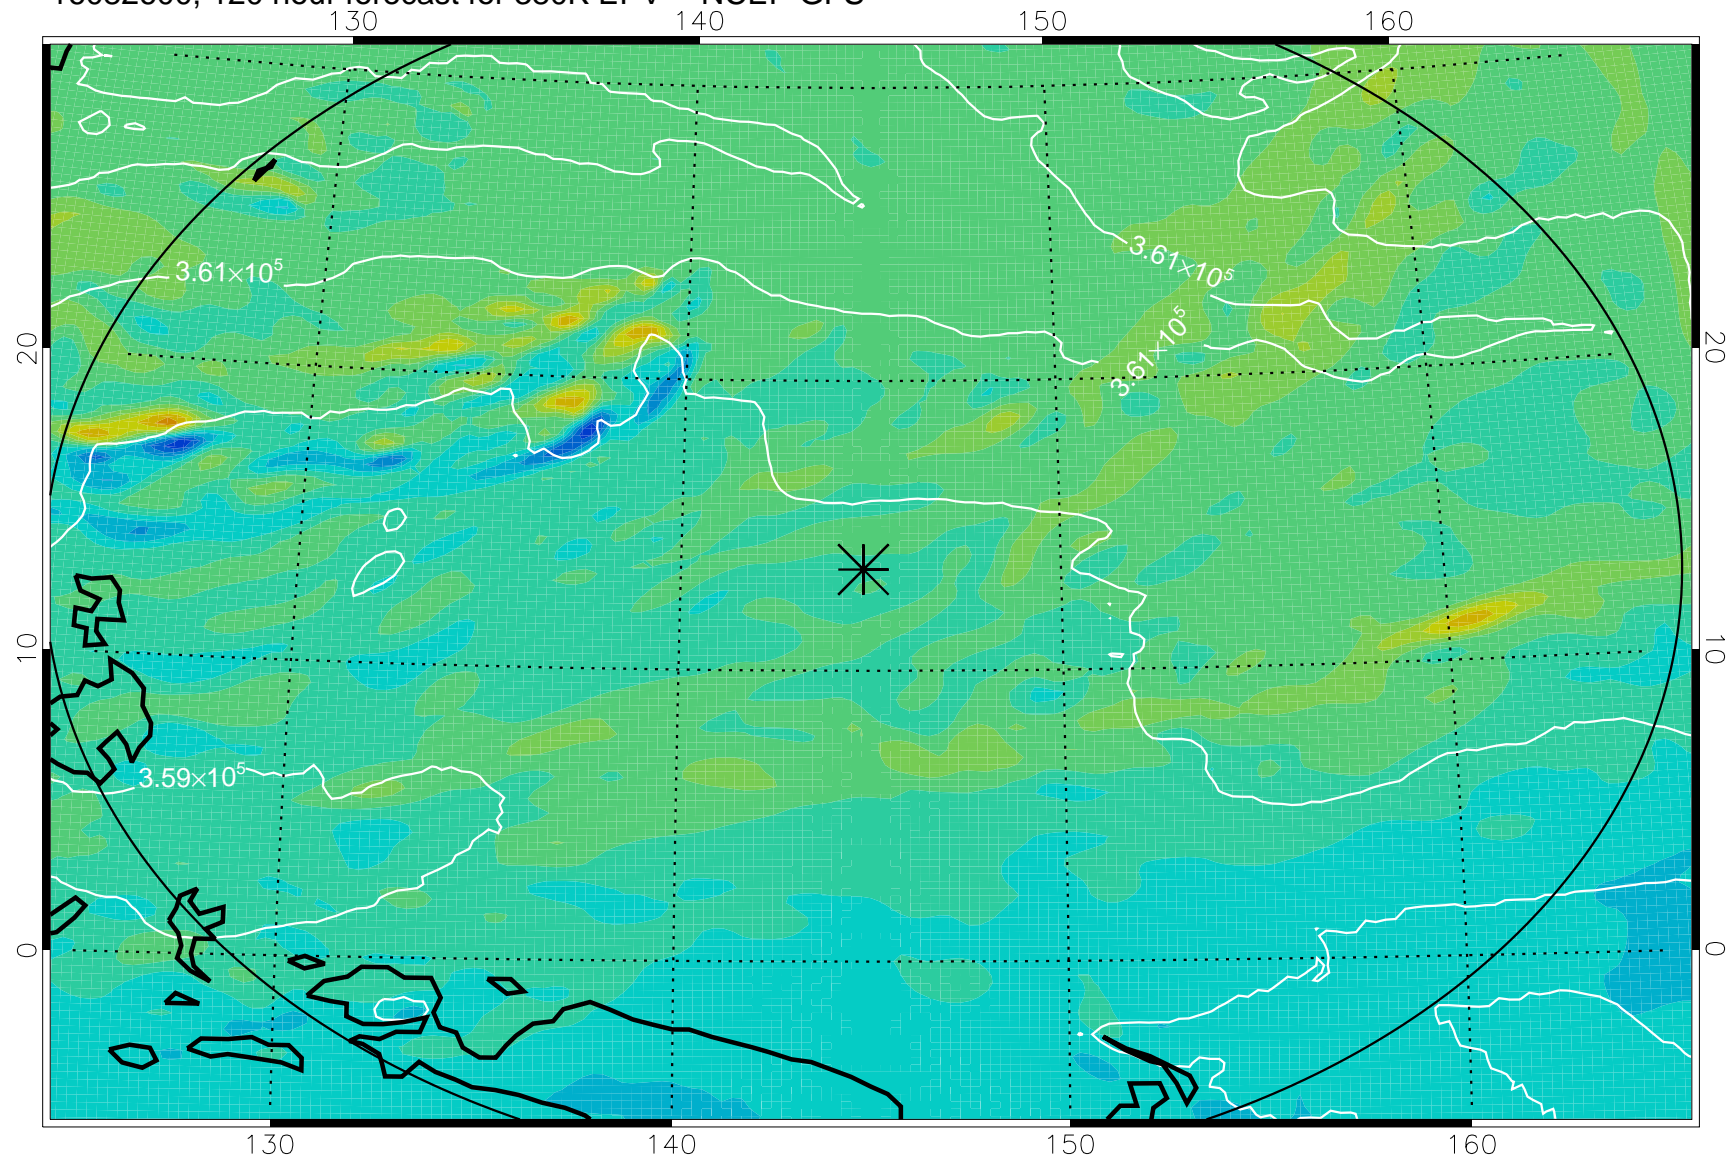

16082406, 78 hour forecast for 380K EPV -- NCEP GFS

380K Montgomery Streamfunction, white

Range ring of 2304 km

16082412, 84 hour forecast for 380K EPV -- NCEP GFS

380K Montgomery Streamfunction, white

Range ring of 2304 km

16082418, 90 hour forecast for 380K EPV -- NCEP GFS

380K Montgomery Streamfunction, white

Range ring of 2304 km

16082500, 96 hour forecast for 380K EPV -- NCEP GFS

380K Montgomery Streamfunction, white

Range ring of 2304 km

16082506, 102 hour forecast for 380K EPV -- NCEP GFS

380K Montgomery Streamfunction, white

Range ring of 2304 km

16082512, 108 hour forecast for 380K EPV -- NCEP GFS

380K Montgomery Streamfunction, white

Range ring of 2304 km

16082518, 114 hour forecast for 380K EPV -- NCEP GFS

380K Montgomery Streamfunction, white

Range ring of 2304 km

16082600, 120 hour forecast for 380K EPV -- NCEP GFS

380K Montgomery Streamfunction, white

Range ring of 2304 km