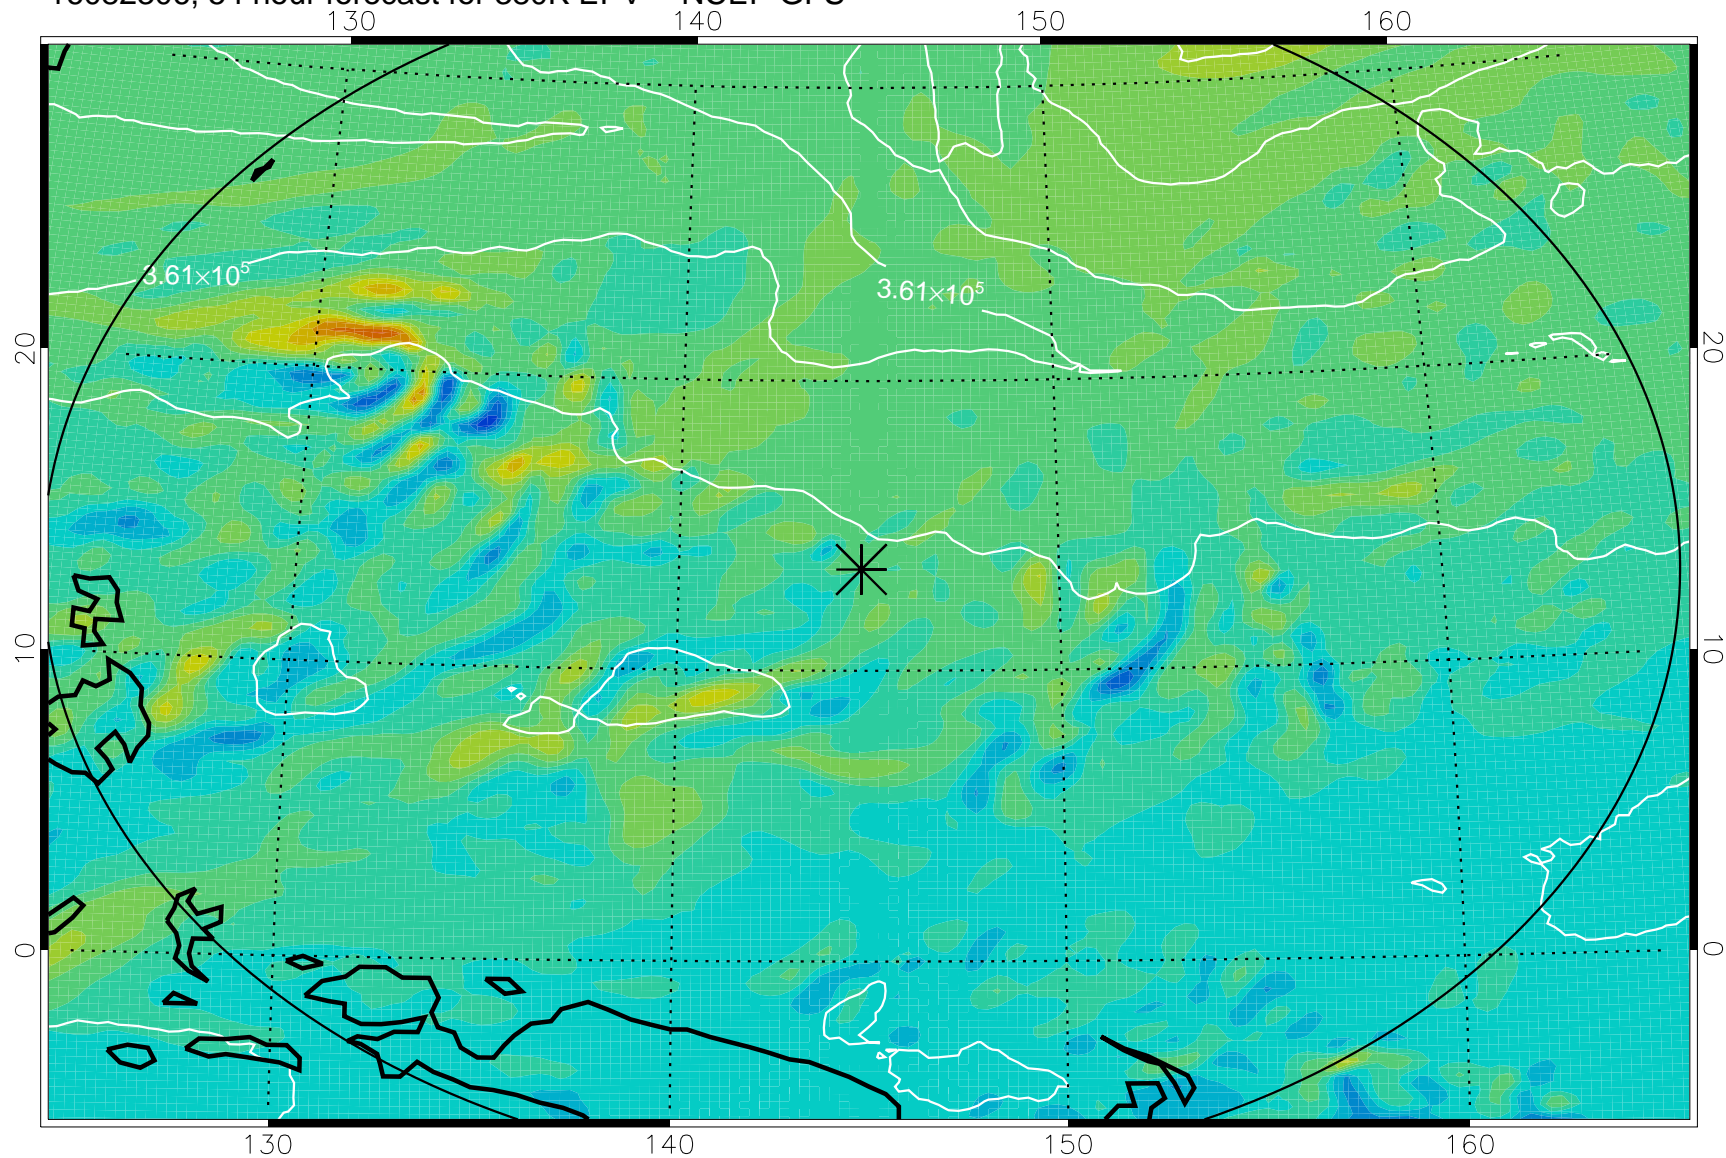

16082218, 42 hour forecast for 380K EPV -- NCEP GFS

380K Montgomery Streamfunction, white

Range ring of 2304 km

16082300, 48 hour forecast for 380K EPV -- NCEP GFS

380K Montgomery Streamfunction, white

Range ring of 2304 km

16082306, 54 hour forecast for 380K EPV -- NCEP GFS

380K Montgomery Streamfunction, white

Range ring of 2304 km

16082312, 60 hour forecast for 380K EPV -- NCEP GFS

380K Montgomery Streamfunction, white

Range ring of 2304 km

16082318, 66 hour forecast for 380K EPV -- NCEP GFS

380K Montgomery Streamfunction, white

Range ring of 2304 km

16082400, 72 hour forecast for 380K EPV -- NCEP GFS

380K Montgomery Streamfunction, white

Range ring of 2304 km

16082406, 78 hour forecast for 380K EPV -- NCEP GFS

380K Montgomery Streamfunction, white

Range ring of 2304 km

16082412, 84 hour forecast for 380K EPV -- NCEP GFS

380K Montgomery Streamfunction, white

Range ring of 2304 km