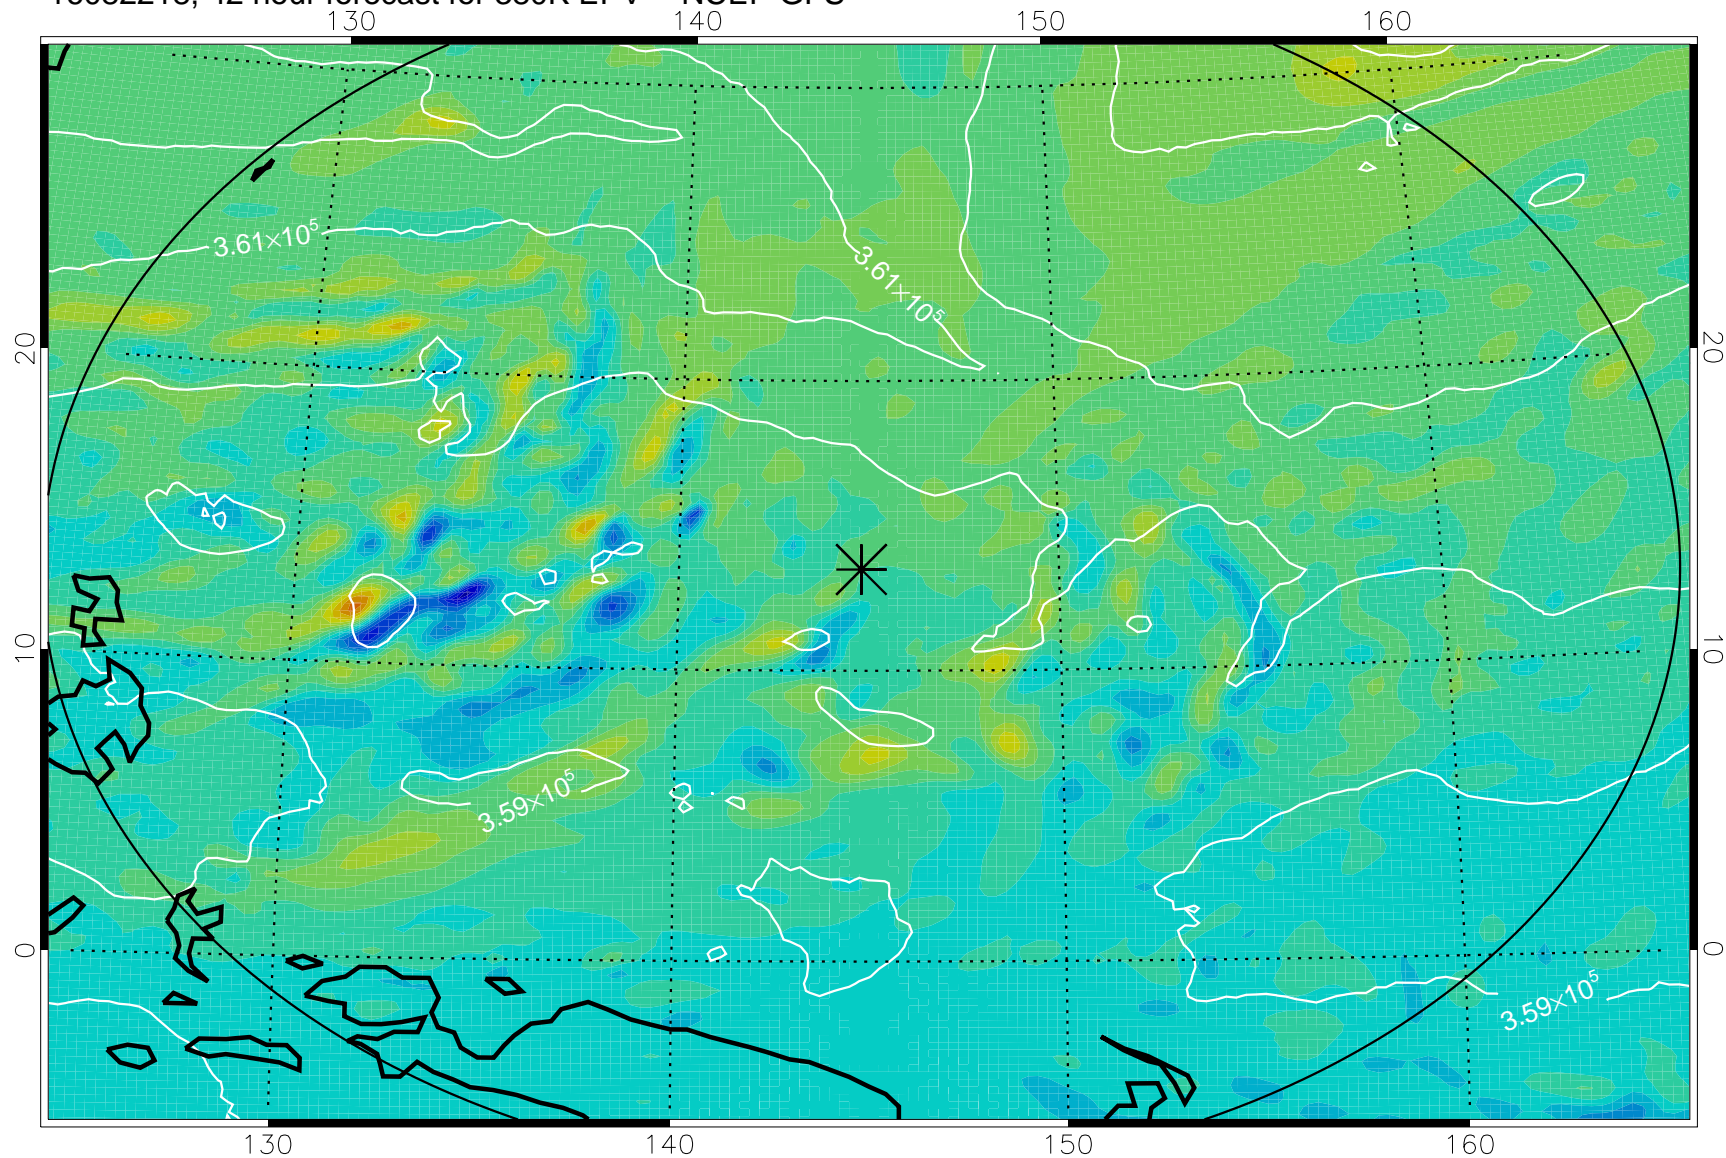

16082206, 30 hour forecast for 380K EPV -- NCEP GFS

380K Montgomery Streamfunction, white

Range ring of 2304 km

16082212, 36 hour forecast for 380K EPV -- NCEP GFS

380K Montgomery Streamfunction, white

Range ring of 2304 km

16082218, 42 hour forecast for 380K EPV -- NCEP GFS

380K Montgomery Streamfunction, white

Range ring of 2304 km

16082300, 48 hour forecast for 380K EPV -- NCEP GFS

380K Montgomery Streamfunction, white

Range ring of 2304 km

16082306, 54 hour forecast for 380K EPV -- NCEP GFS

380K Montgomery Streamfunction, white

Range ring of 2304 km

16082312, 60 hour forecast for 380K EPV -- NCEP GFS

380K Montgomery Streamfunction, white

Range ring of 2304 km

16082406, 78 hour forecast for 380K EPV -- NCEP GFS

380K Montgomery Streamfunction, white

Range ring of 2304 km

16082412, 84 hour forecast for 380K EPV -- NCEP GFS

380K Montgomery Streamfunction, white

Range ring of 2304 km