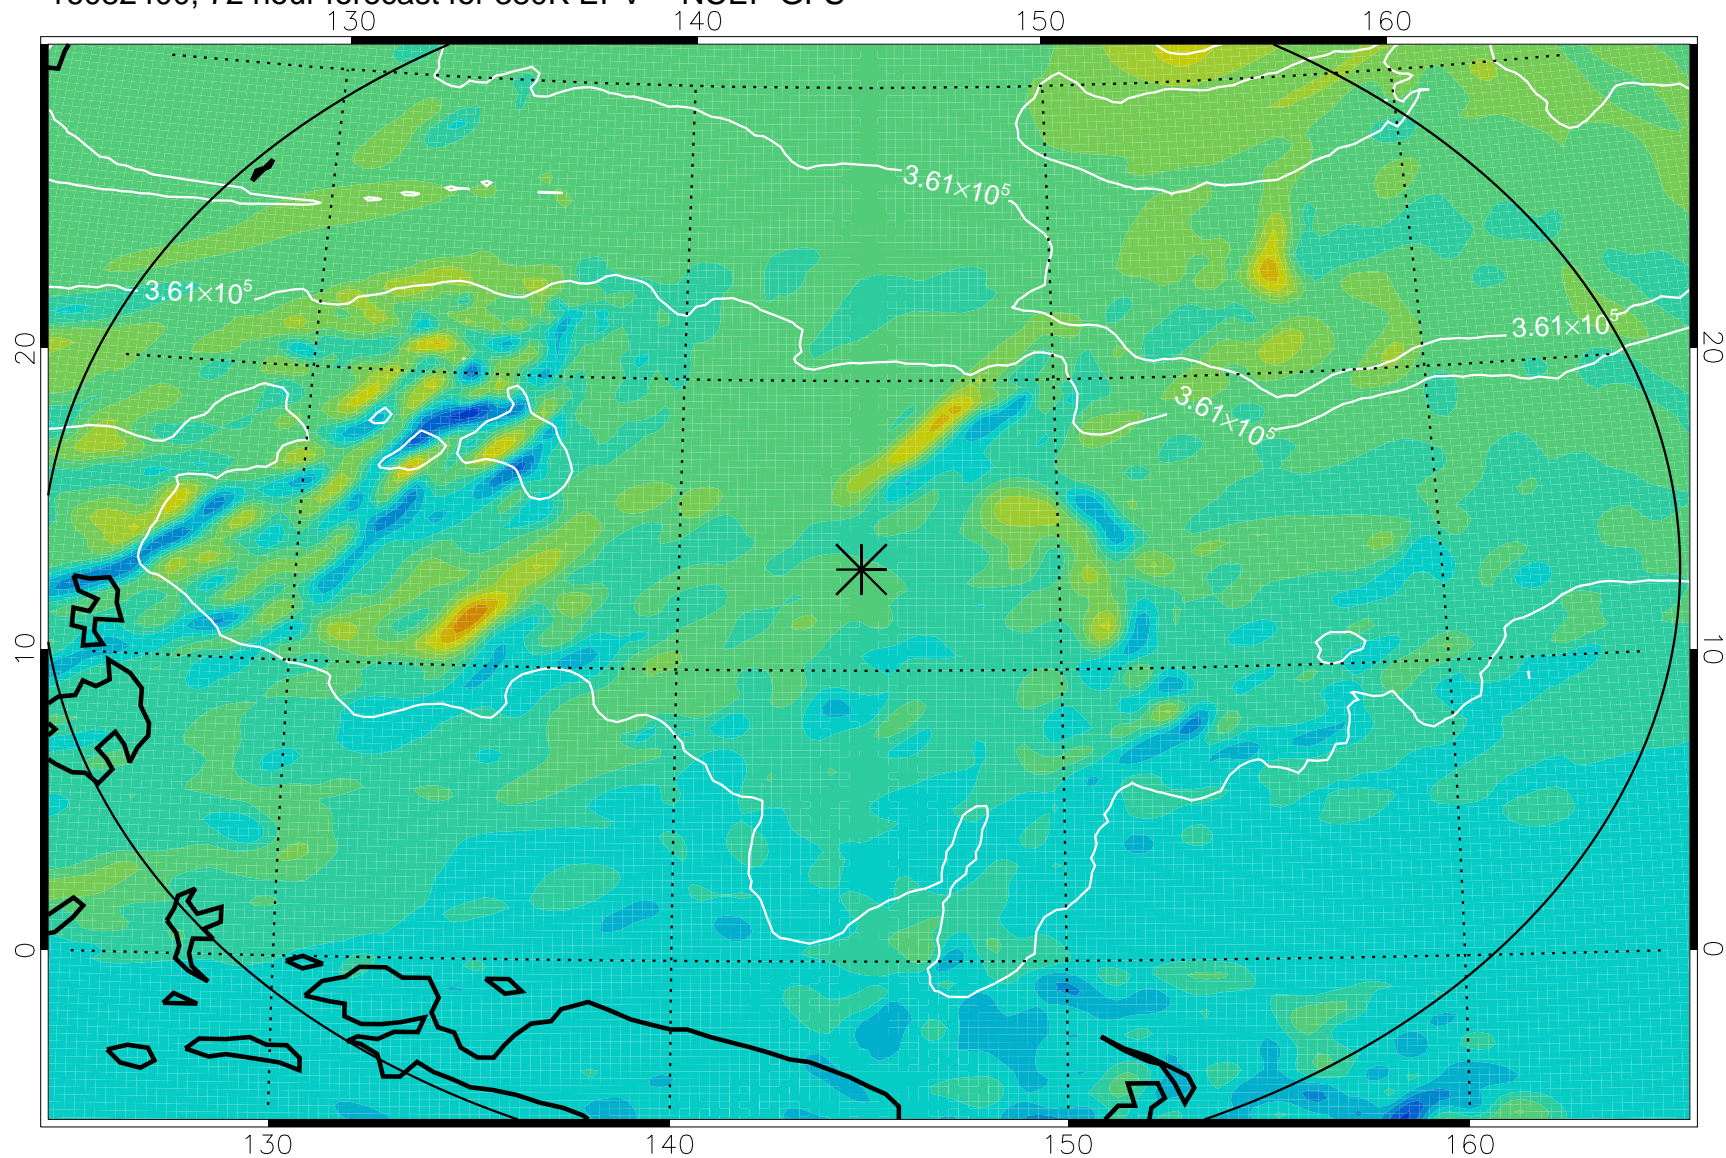

16082306, 54 hour forecast for 380K EPV -- NCEP GFS

380K Montgomery Streamfunction, white

Range ring of 2304 km

16082312, 60 hour forecast for 380K EPV -- NCEP GFS

380K Montgomery Streamfunction, white

Range ring of 2304 km

16082318, 66 hour forecast for 380K EPV -- NCEP GFS

380K Montgomery Streamfunction, white

Range ring of 2304 km

16082400, 72 hour forecast for 380K EPV -- NCEP GFS

380K Montgomery Streamfunction, white

Range ring of 2304 km

16082406, 78 hour forecast for 380K EPV -- NCEP GFS

380K Montgomery Streamfunction, white

Range ring of 2304 km

16082412, 84 hour forecast for 380K EPV -- NCEP GFS

380K Montgomery Streamfunction, white

Range ring of 2304 km

16082418, 90 hour forecast for 380K EPV -- NCEP GFS

380K Montgomery Streamfunction, white

Range ring of 2304 km

16082500, 96 hour forecast for 380K EPV -- NCEP GFS

380K Montgomery Streamfunction, white

Range ring of 2304 km