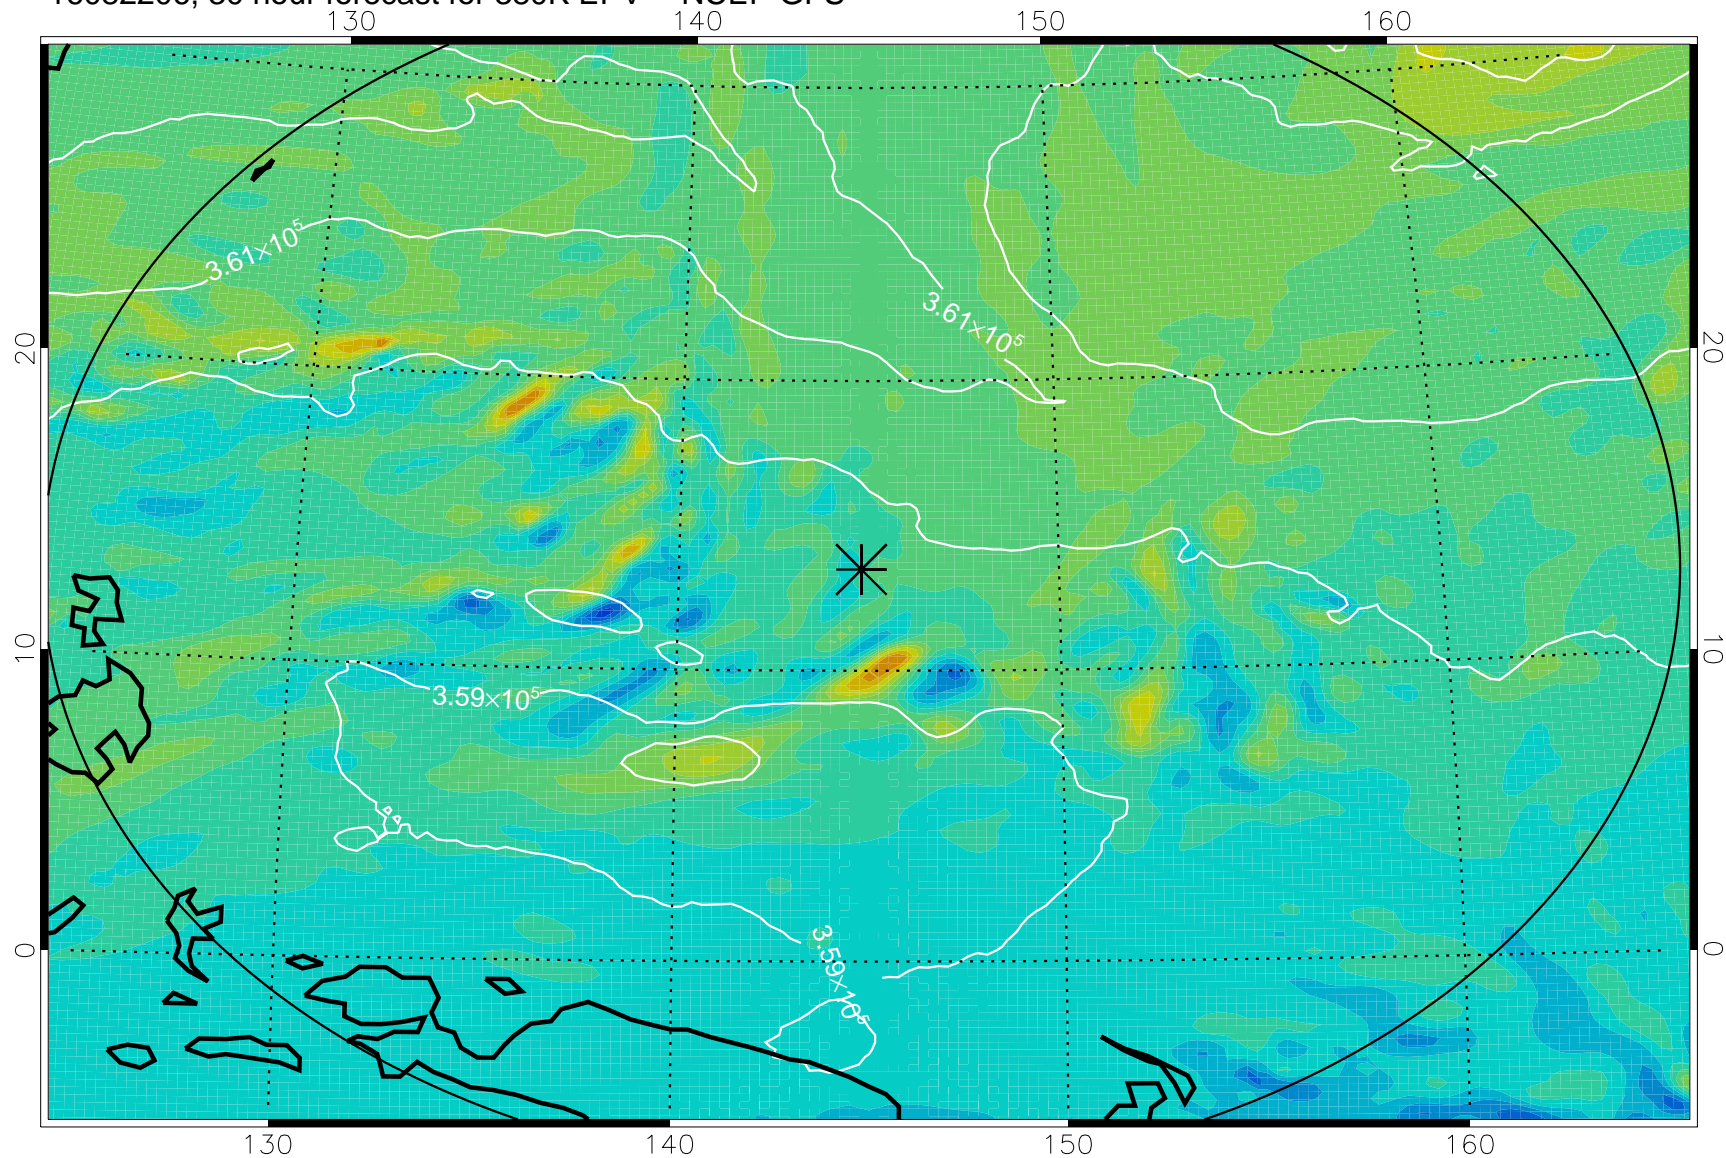

16082106, 6 hour forecast for 380K EPV -- NCEP GFS

380K Montgomery Streamfunction, white

Range ring of 2304 km

16082112, 12 hour forecast for 380K EPV -- NCEP GFS

380K Montgomery Streamfunction, white

Range ring of 2304 km

16082118, 18 hour forecast for 380K EPV -- NCEP GFS

380K Montgomery Streamfunction, white

Range ring of 2304 km

16082200, 24 hour forecast for 380K EPV -- NCEP GFS

380K Montgomery Streamfunction, white

Range ring of 2304 km

16082206, 30 hour forecast for 380K EPV -- NCEP GFS

380K Montgomery Streamfunction, white

Range ring of 2304 km

16082212, 36 hour forecast for 380K EPV -- NCEP GFS

380K Montgomery Streamfunction, white

Range ring of 2304 km

16082218, 42 hour forecast for 380K EPV -- NCEP GFS

380K Montgomery Streamfunction, white

Range ring of 2304 km

16082300, 48 hour forecast for 380K EPV -- NCEP GFS

380K Montgomery Streamfunction, white

Range ring of 2304 km