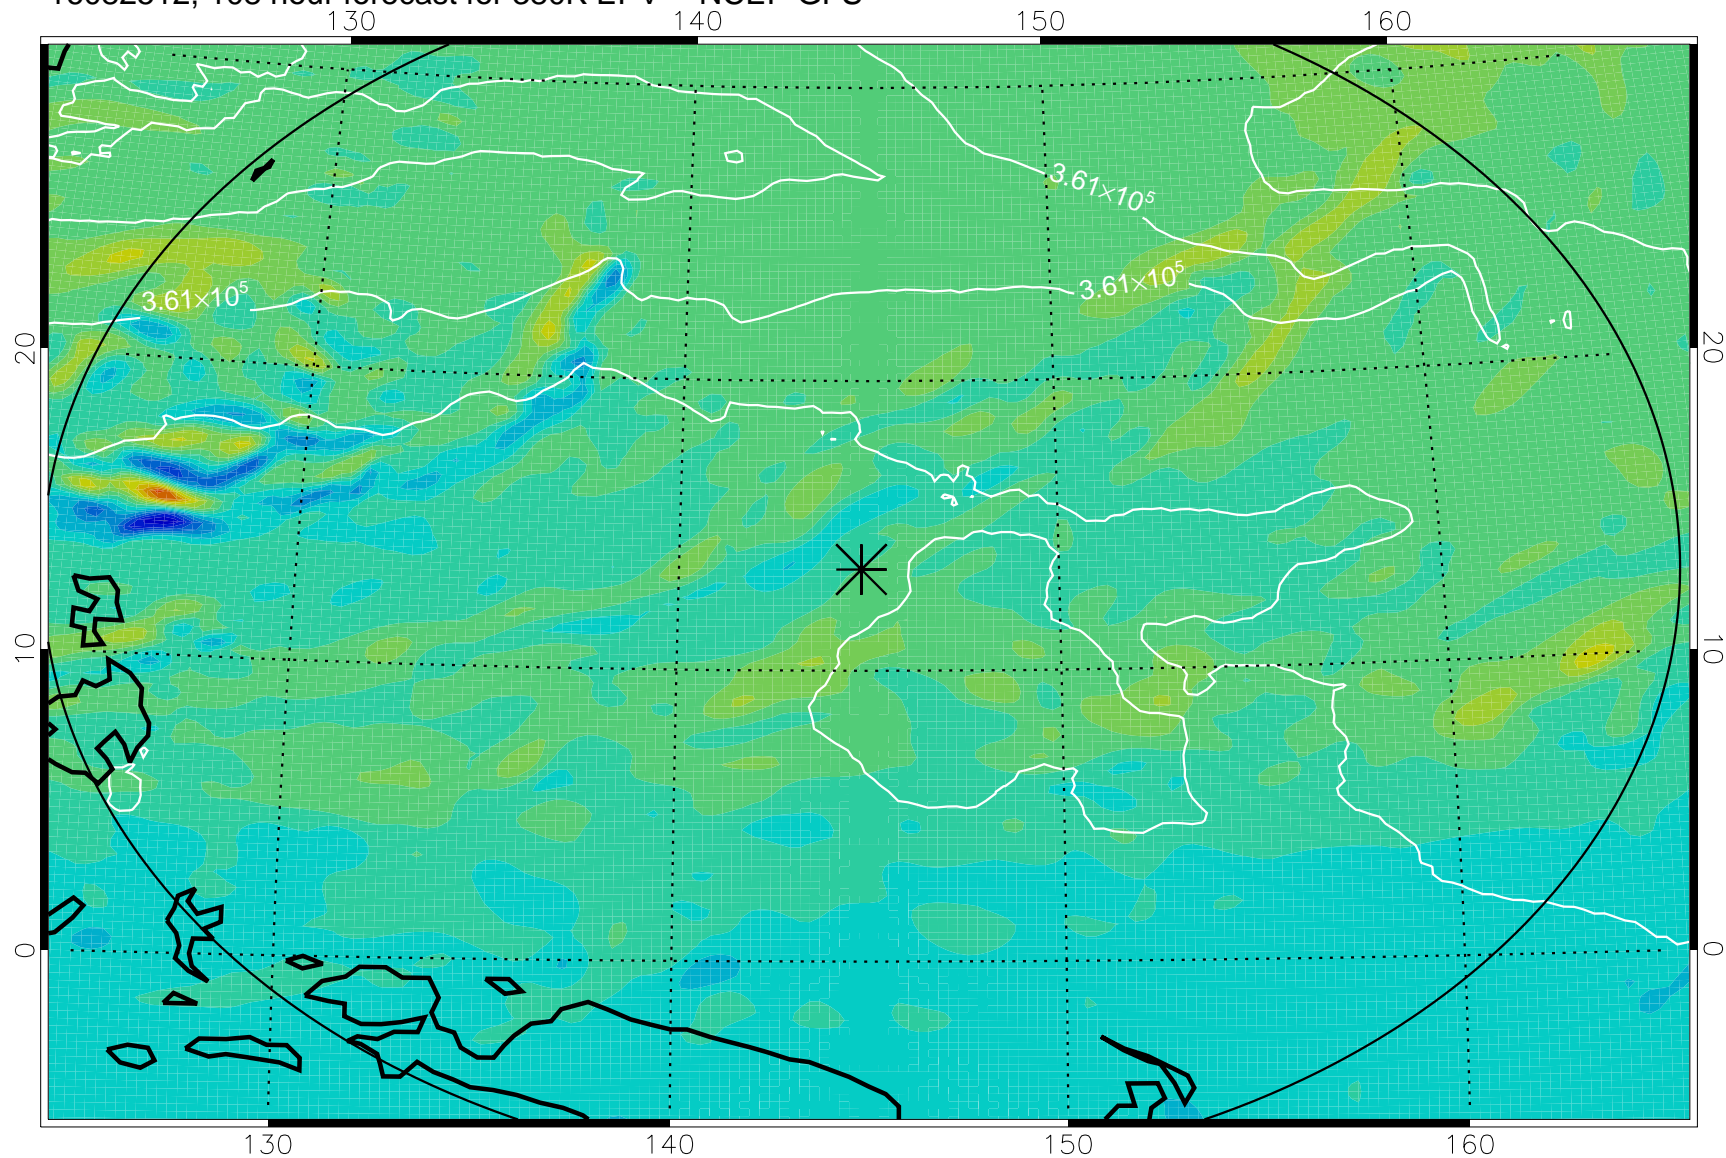

16082406, 78 hour forecast for 380K EPV -- NCEP GFS

380K Montgomery Streamfunction, white

Range ring of 2304 km

16082412, 84 hour forecast for 380K EPV -- NCEP GFS

380K Montgomery Streamfunction, white

Range ring of 2304 km

16082418, 90 hour forecast for 380K EPV -- NCEP GFS

380K Montgomery Streamfunction, white

Range ring of 2304 km

16082500, 96 hour forecast for 380K EPV -- NCEP GFS

380K Montgomery Streamfunction, white

Range ring of 2304 km

16082506, 102 hour forecast for 380K EPV -- NCEP GFS

380K Montgomery Streamfunction, white

Range ring of 2304 km

16082512, 108 hour forecast for 380K EPV -- NCEP GFS

380K Montgomery Streamfunction, white

Range ring of 2304 km

16082518, 114 hour forecast for 380K EPV -- NCEP GFS

380K Montgomery Streamfunction, white

Range ring of 2304 km

16082600, 120 hour forecast for 380K EPV -- NCEP GFS

380K Montgomery Streamfunction, white

Range ring of 2304 km