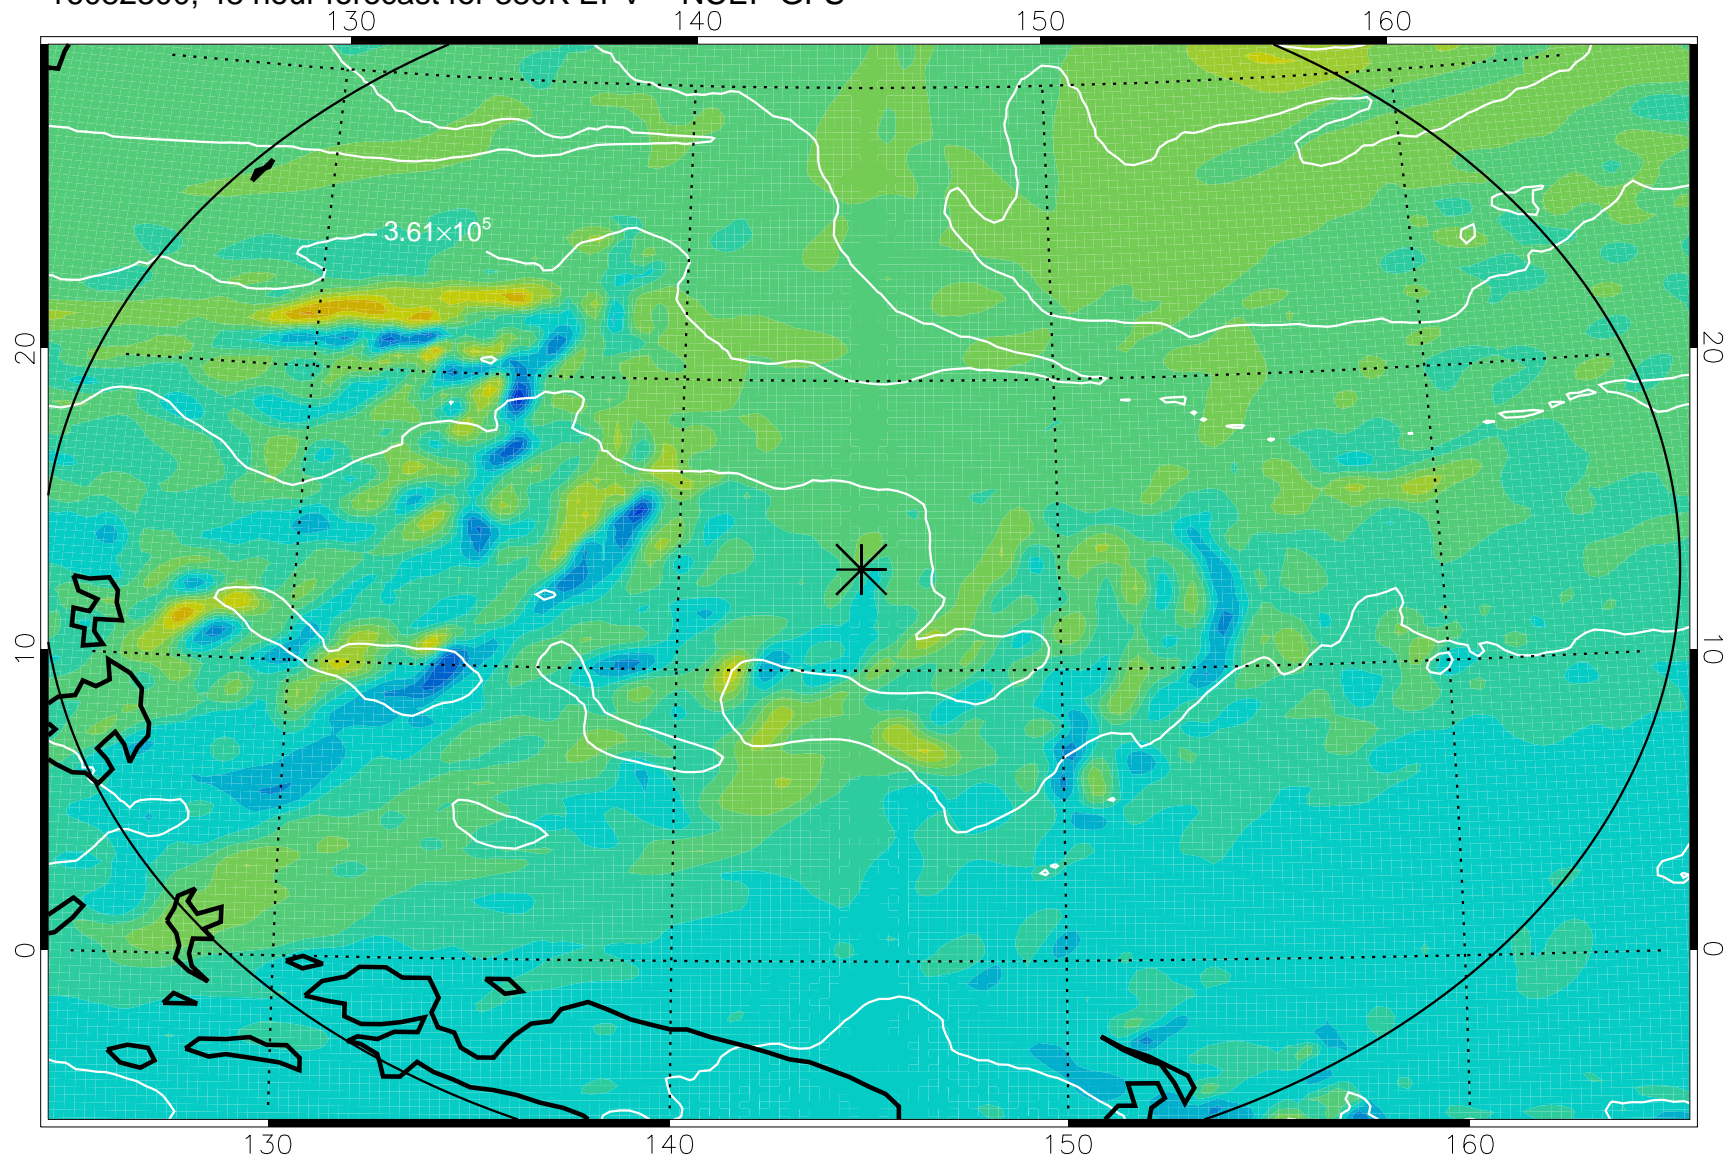

16082118, 18 hour forecast for 380K EPV -- NCEP GFS

380K Montgomery Streamfunction, white

Range ring of 2304 km

16082200, 24 hour forecast for 380K EPV -- NCEP GFS

380K Montgomery Streamfunction, white

Range ring of 2304 km

16082206, 30 hour forecast for 380K EPV -- NCEP GFS

380K Montgomery Streamfunction, white

Range ring of 2304 km

16082212, 36 hour forecast for 380K EPV -- NCEP GFS

380K Montgomery Streamfunction, white

Range ring of 2304 km

16082218, 42 hour forecast for 380K EPV -- NCEP GFS

380K Montgomery Streamfunction, white

Range ring of 2304 km

16082300, 48 hour forecast for 380K EPV -- NCEP GFS

380K Montgomery Streamfunction, white

Range ring of 2304 km

16082306, 54 hour forecast for 380K EPV -- NCEP GFS

380K Montgomery Streamfunction, white

Range ring of 2304 km

16082312, 60 hour forecast for 380K EPV -- NCEP GFS

380K Montgomery Streamfunction, white

Range ring of 2304 km