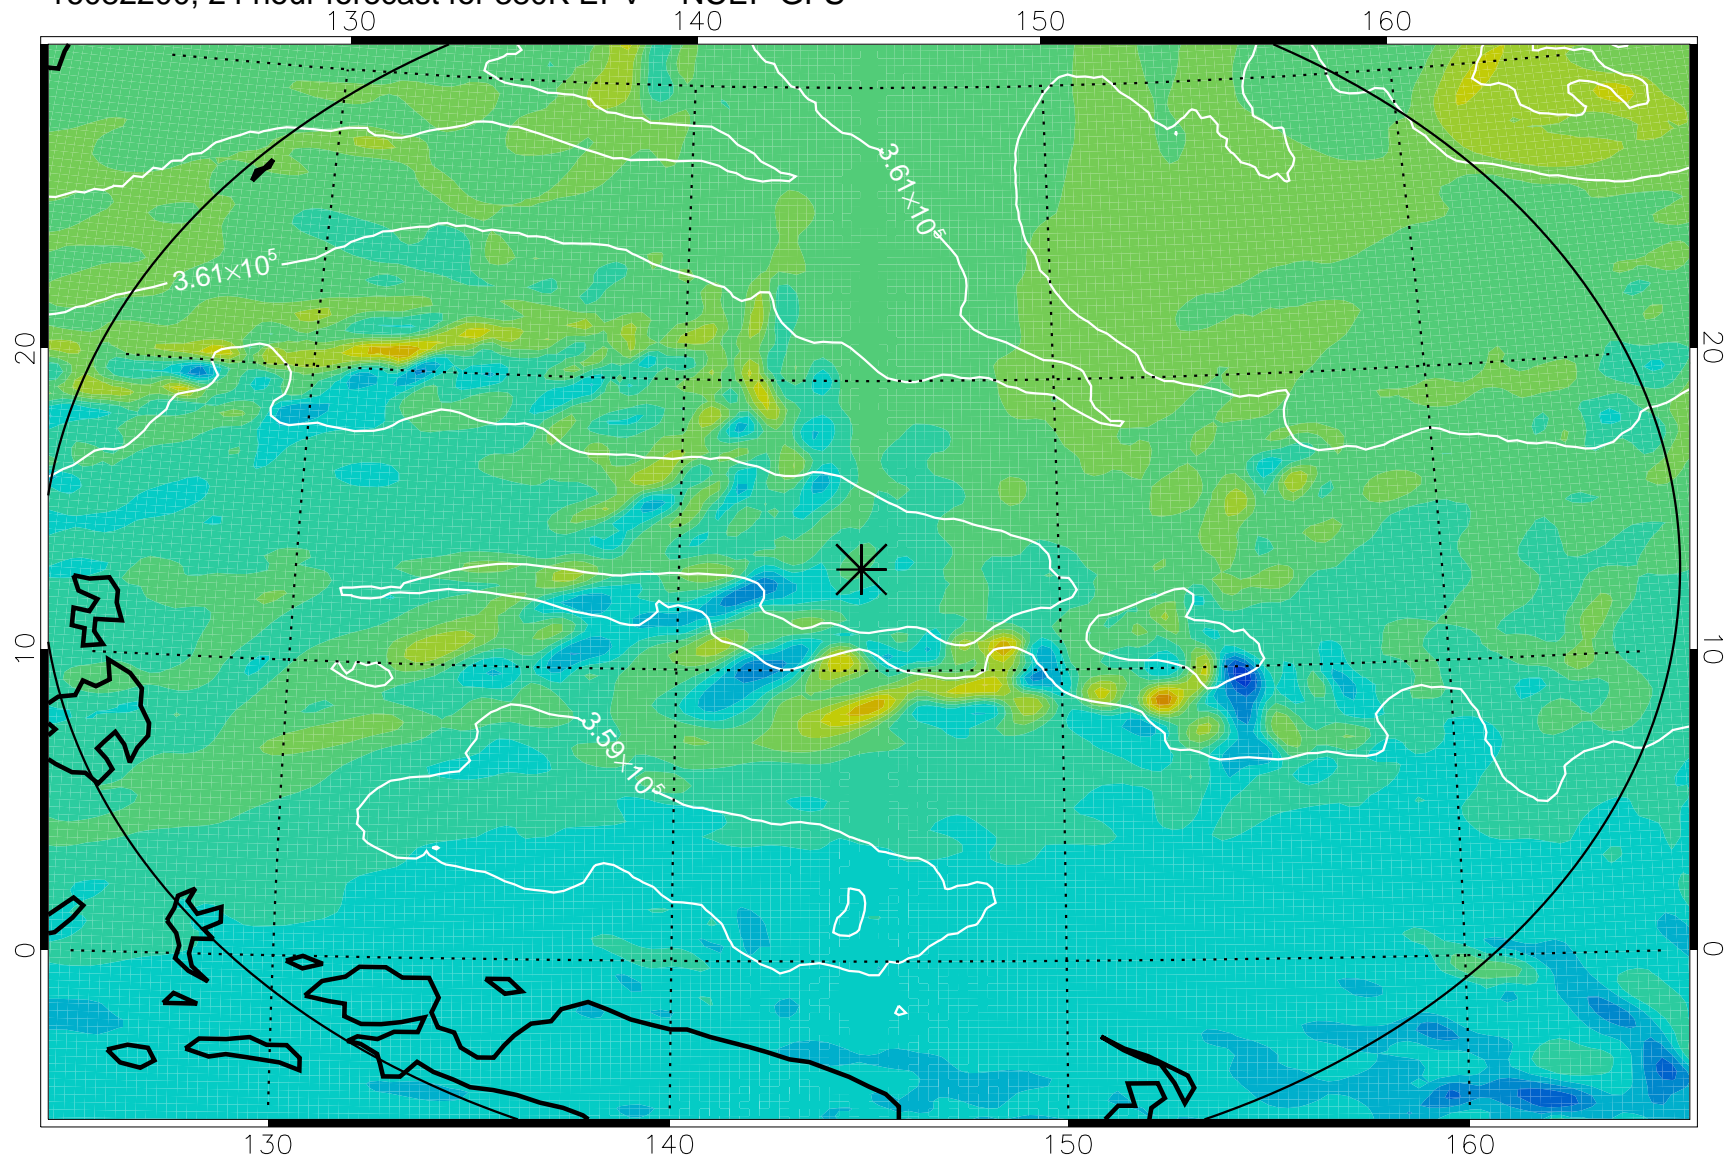

16082106, 6 hour forecast for 380K EPV -- NCEP GFS

380K Montgomery Streamfunction, white

Range ring of 2304 km

16082112, 12 hour forecast for 380K EPV -- NCEP GFS

380K Montgomery Streamfunction, white

Range ring of 2304 km

16082118, 18 hour forecast for 380K EPV -- NCEP GFS

380K Montgomery Streamfunction, white

Range ring of 2304 km

16082200, 24 hour forecast for 380K EPV -- NCEP GFS

380K Montgomery Streamfunction, white

Range ring of 2304 km

16082206, 30 hour forecast for 380K EPV -- NCEP GFS

380K Montgomery Streamfunction, white

Range ring of 2304 km

16082212, 36 hour forecast for 380K EPV -- NCEP GFS

380K Montgomery Streamfunction, white

Range ring of 2304 km

16082218, 42 hour forecast for 380K EPV -- NCEP GFS

380K Montgomery Streamfunction, white

Range ring of 2304 km

16082300, 48 hour forecast for 380K EPV -- NCEP GFS

380K Montgomery Streamfunction, white

Range ring of 2304 km