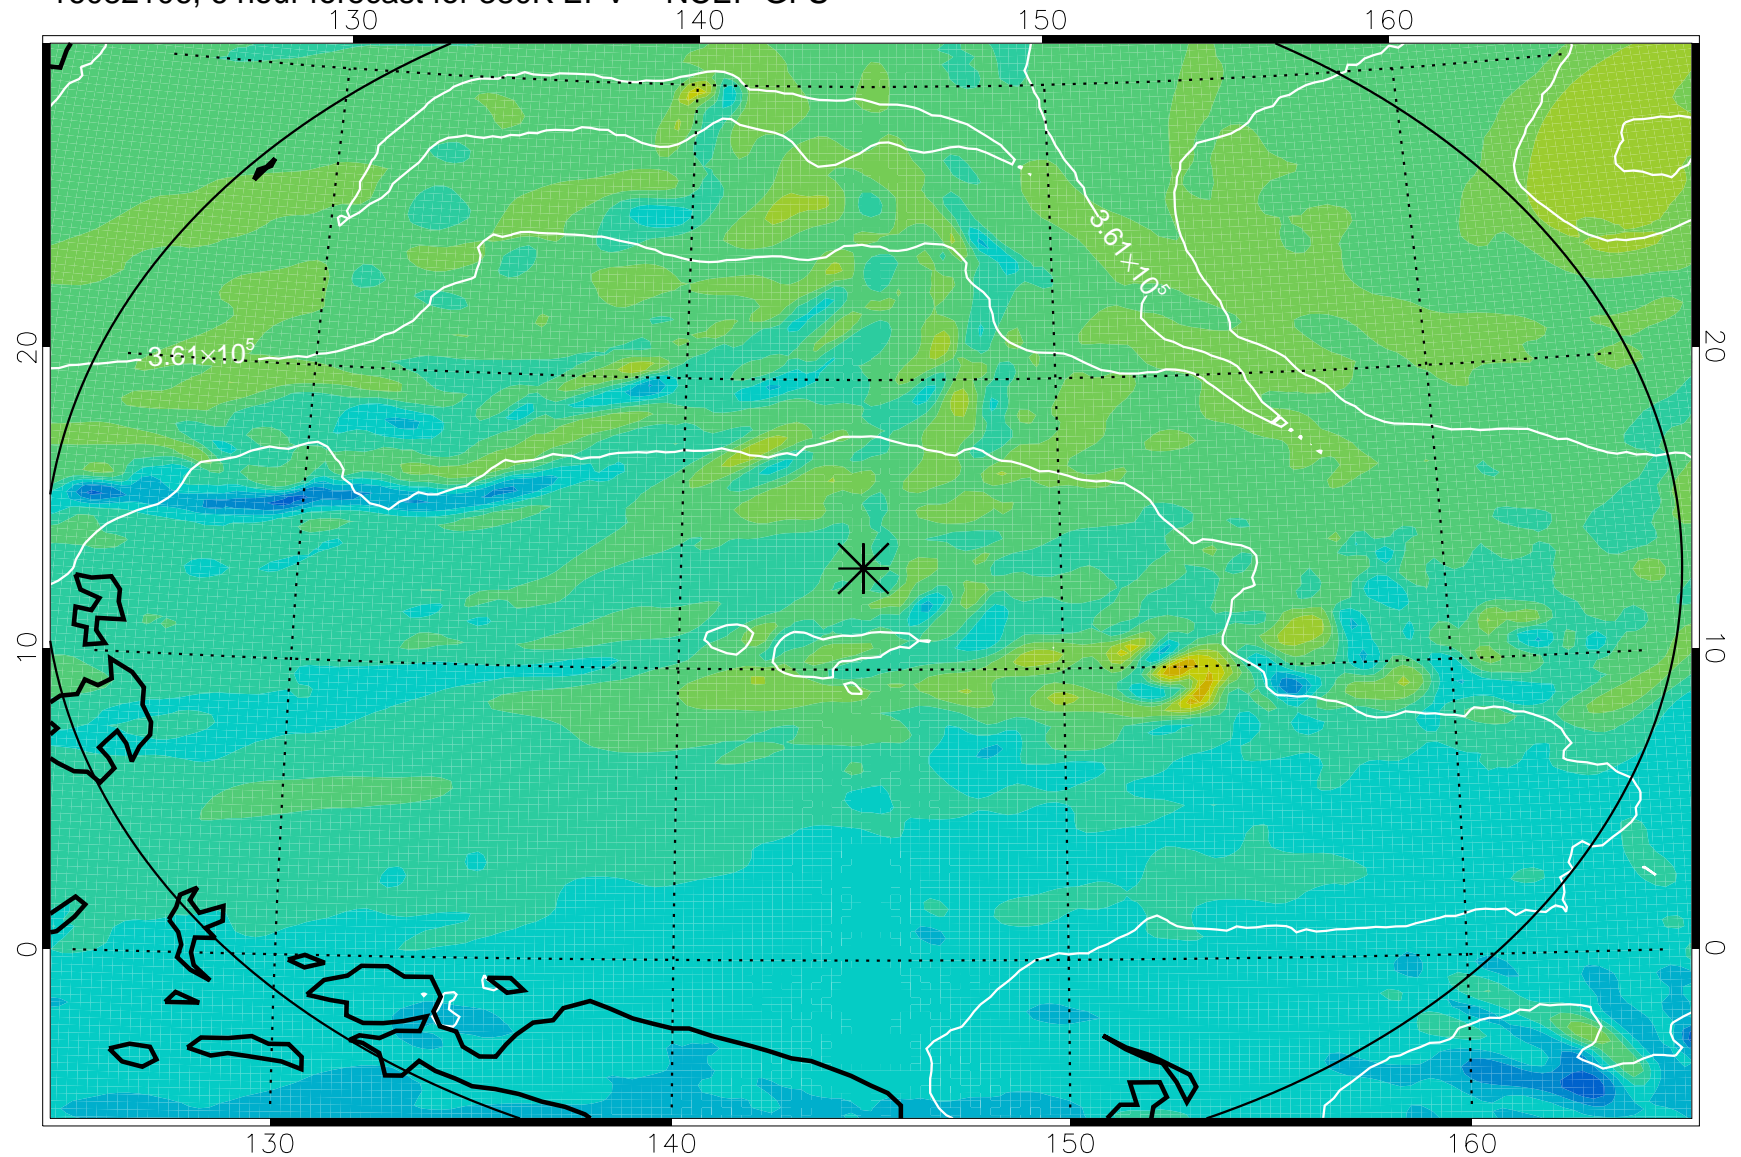

16082106, 6 hour forecast for 380K EPV -- NCEP GFS

380K Montgomery Streamfunction, white

Range ring of 2304 km

16082112, 12 hour forecast for 380K EPV -- NCEP GFS

380K Montgomery Streamfunction, white

Range ring of 2304 km

16082118, 18 hour forecast for 380K EPV -- NCEP GFS

380K Montgomery Streamfunction, white

Range ring of 2304 km

16082200, 24 hour forecast for 380K EPV -- NCEP GFS

380K Montgomery Streamfunction, white

Range ring of 2304 km

16082206, 30 hour forecast for 380K EPV -- NCEP GFS

380K Montgomery Streamfunction, white

Range ring of 2304 km

16082212, 36 hour forecast for 380K EPV -- NCEP GFS

380K Montgomery Streamfunction, white

Range ring of 2304 km

16082218, 42 hour forecast for 380K EPV -- NCEP GFS

380K Montgomery Streamfunction, white

Range ring of 2304 km

16082300, 48 hour forecast for 380K EPV -- NCEP GFS

380K Montgomery Streamfunction, white

Range ring of 2304 km