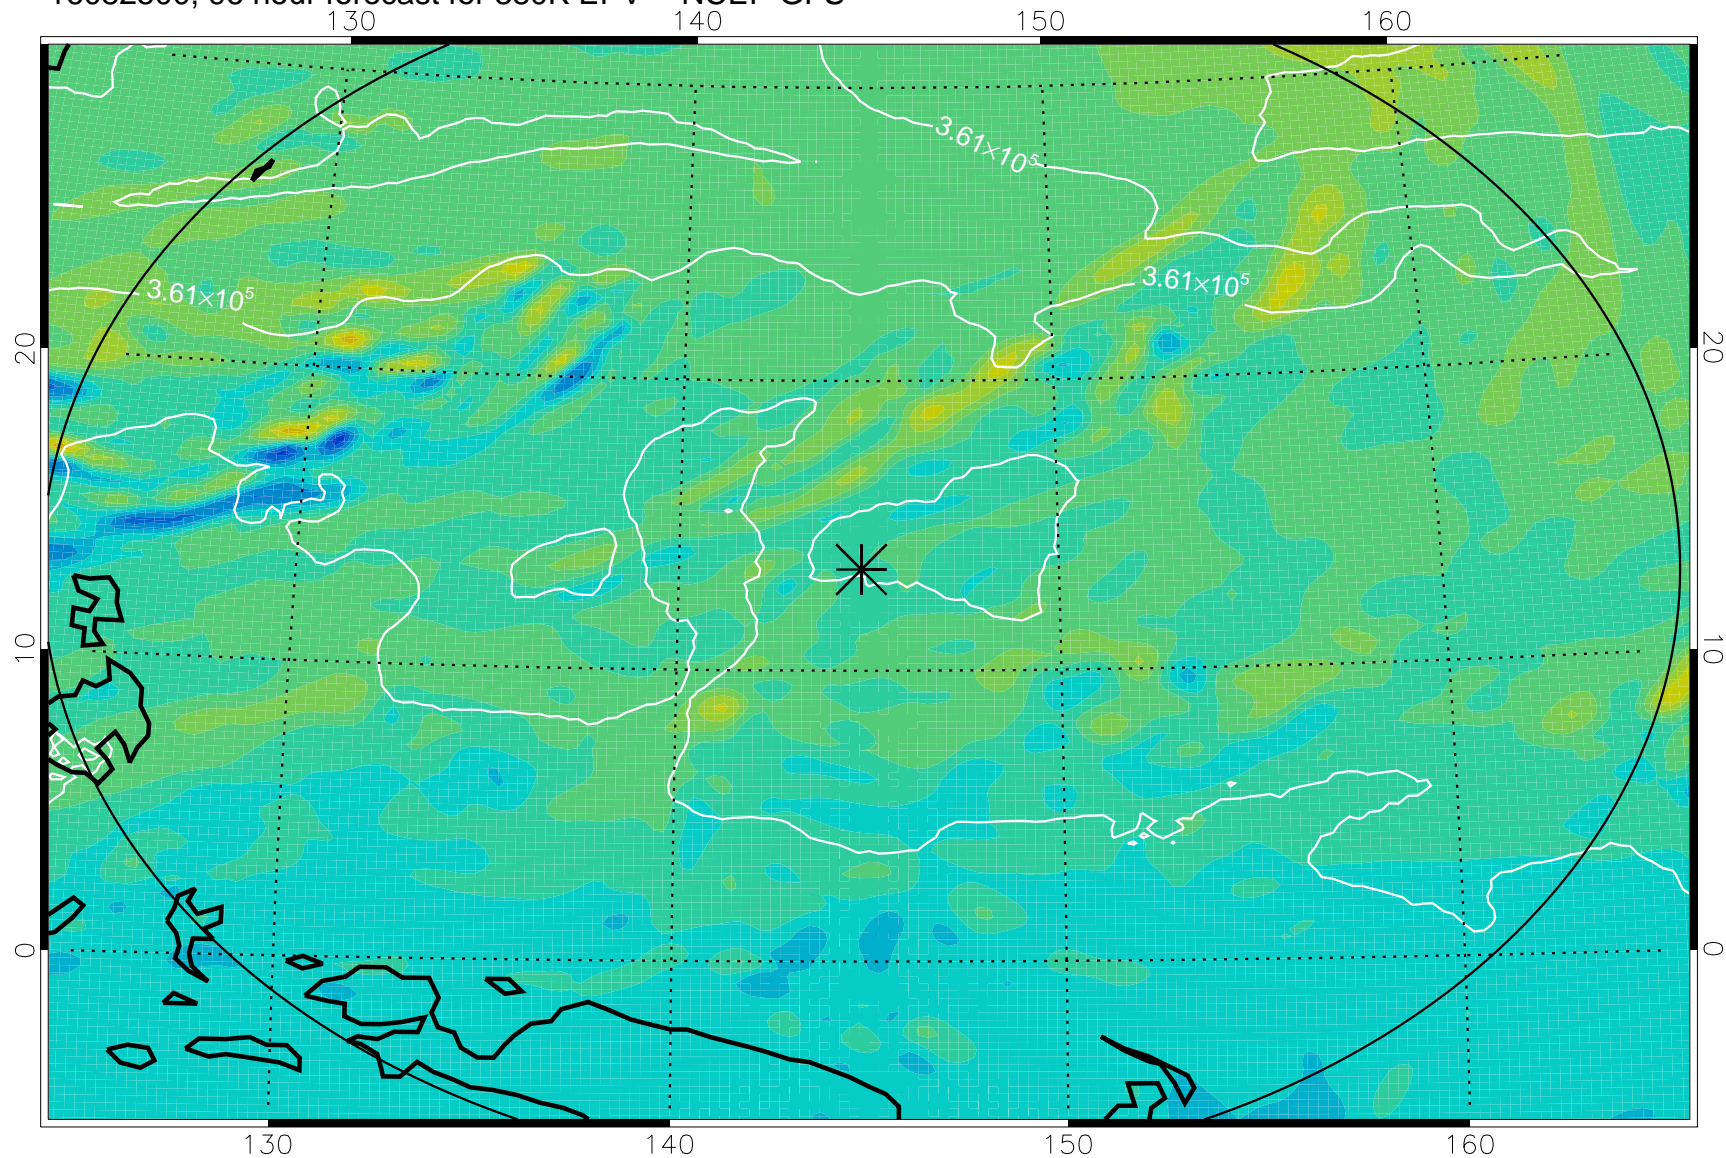

16082318, 66 hour forecast for 380K EPV -- NCEP GFS

380K Montgomery Streamfunction, white

Range ring of 2304 km

16082400, 72 hour forecast for 380K EPV -- NCEP GFS

380K Montgomery Streamfunction, white

Range ring of 2304 km

16082406, 78 hour forecast for 380K EPV -- NCEP GFS

380K Montgomery Streamfunction, white

Range ring of 2304 km

16082412, 84 hour forecast for 380K EPV -- NCEP GFS

380K Montgomery Streamfunction, white

Range ring of 2304 km

16082418, 90 hour forecast for 380K EPV -- NCEP GFS

380K Montgomery Streamfunction, white

Range ring of 2304 km

16082500, 96 hour forecast for 380K EPV -- NCEP GFS

380K Montgomery Streamfunction, white

Range ring of 2304 km

16082506, 102 hour forecast for 380K EPV -- NCEP GFS

380K Montgomery Streamfunction, white

Range ring of 2304 km

16082512, 108 hour forecast for 380K EPV -- NCEP GFS

380K Montgomery Streamfunction, white

Range ring of 2304 km