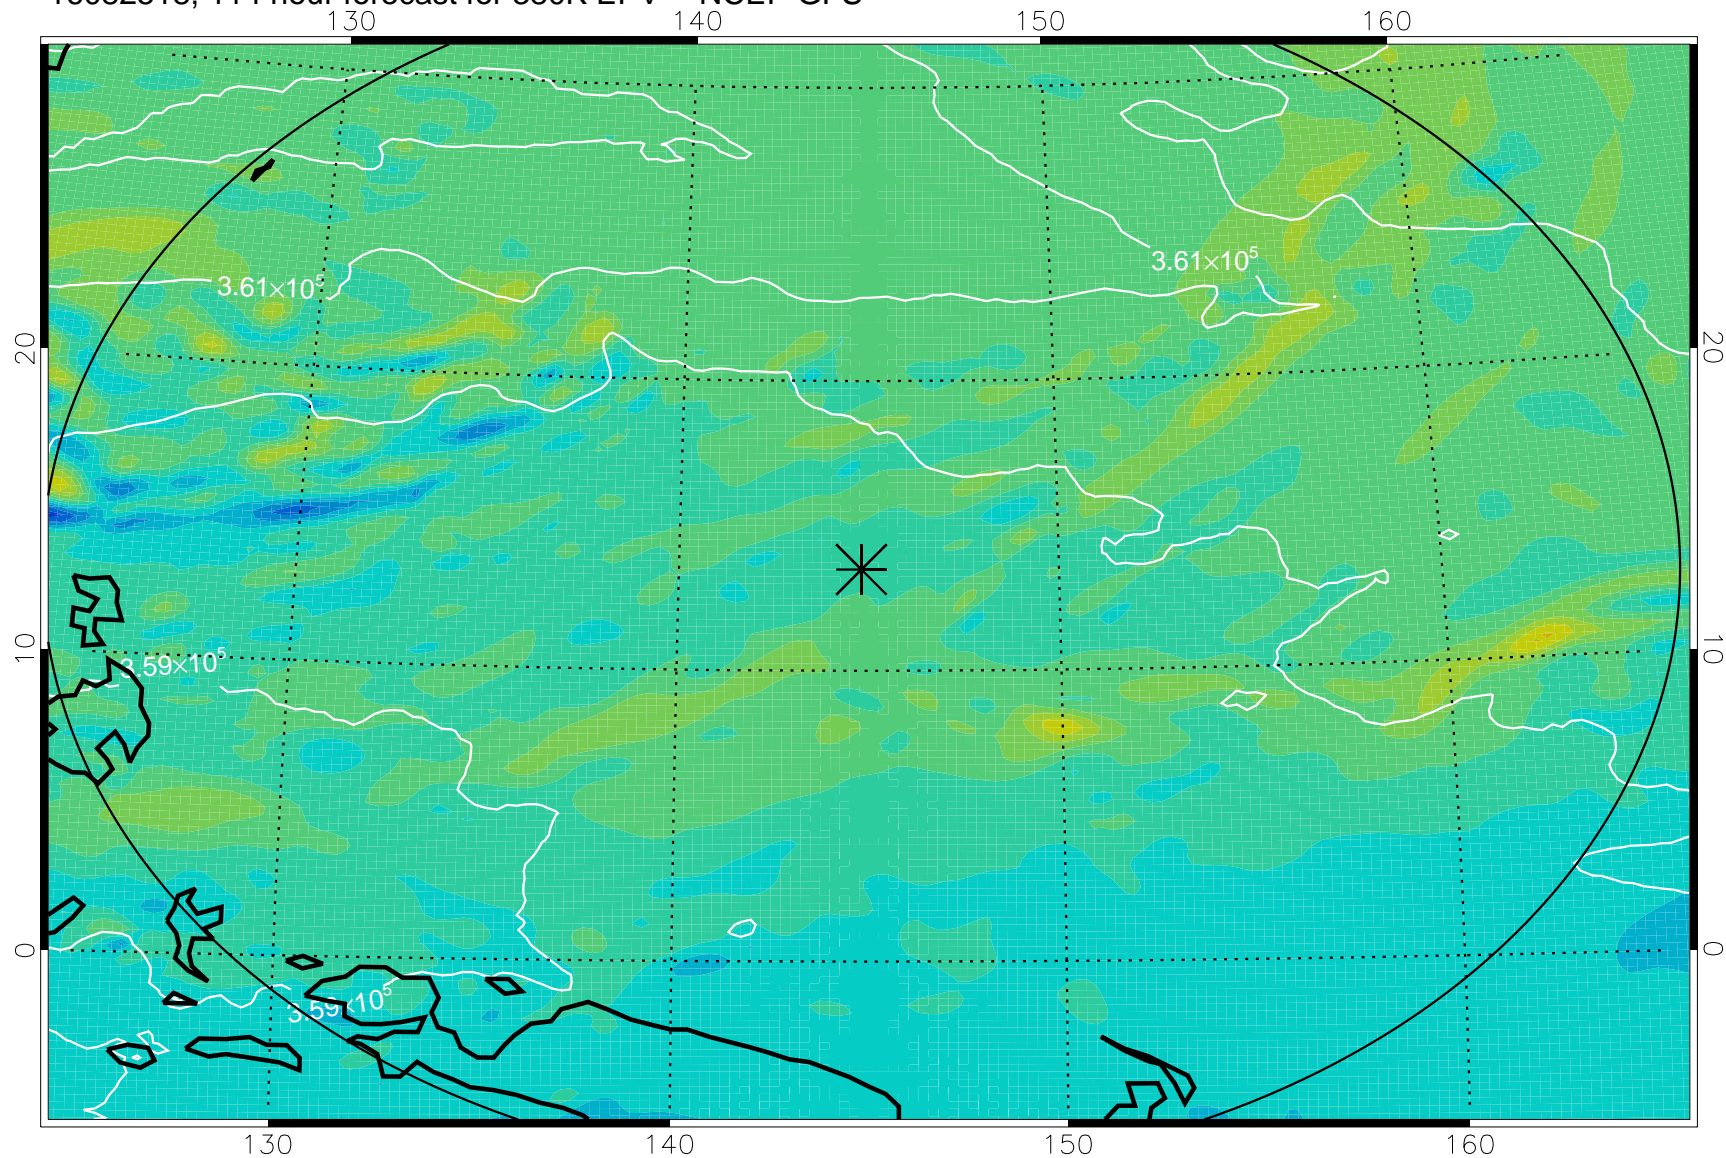

16082406, 78 hour forecast for 380K EPV -- NCEP GFS

380K Montgomery Streamfunction, white

Range ring of 2304 km

16082412, 84 hour forecast for 380K EPV -- NCEP GFS

380K Montgomery Streamfunction, white

Range ring of 2304 km

16082418, 90 hour forecast for 380K EPV -- NCEP GFS

380K Montgomery Streamfunction, white

Range ring of 2304 km

16082500, 96 hour forecast for 380K EPV -- NCEP GFS

380K Montgomery Streamfunction, white

Range ring of 2304 km

16082506, 102 hour forecast for 380K EPV -- NCEP GFS

380K Montgomery Streamfunction, white

Range ring of 2304 km

16082512, 108 hour forecast for 380K EPV -- NCEP GFS

380K Montgomery Streamfunction, white

Range ring of 2304 km

16082518, 114 hour forecast for 380K EPV -- NCEP GFS

380K Montgomery Streamfunction, white

Range ring of 2304 km

16082600, 120 hour forecast for 380K EPV -- NCEP GFS

380K Montgomery Streamfunction, white

Range ring of 2304 km