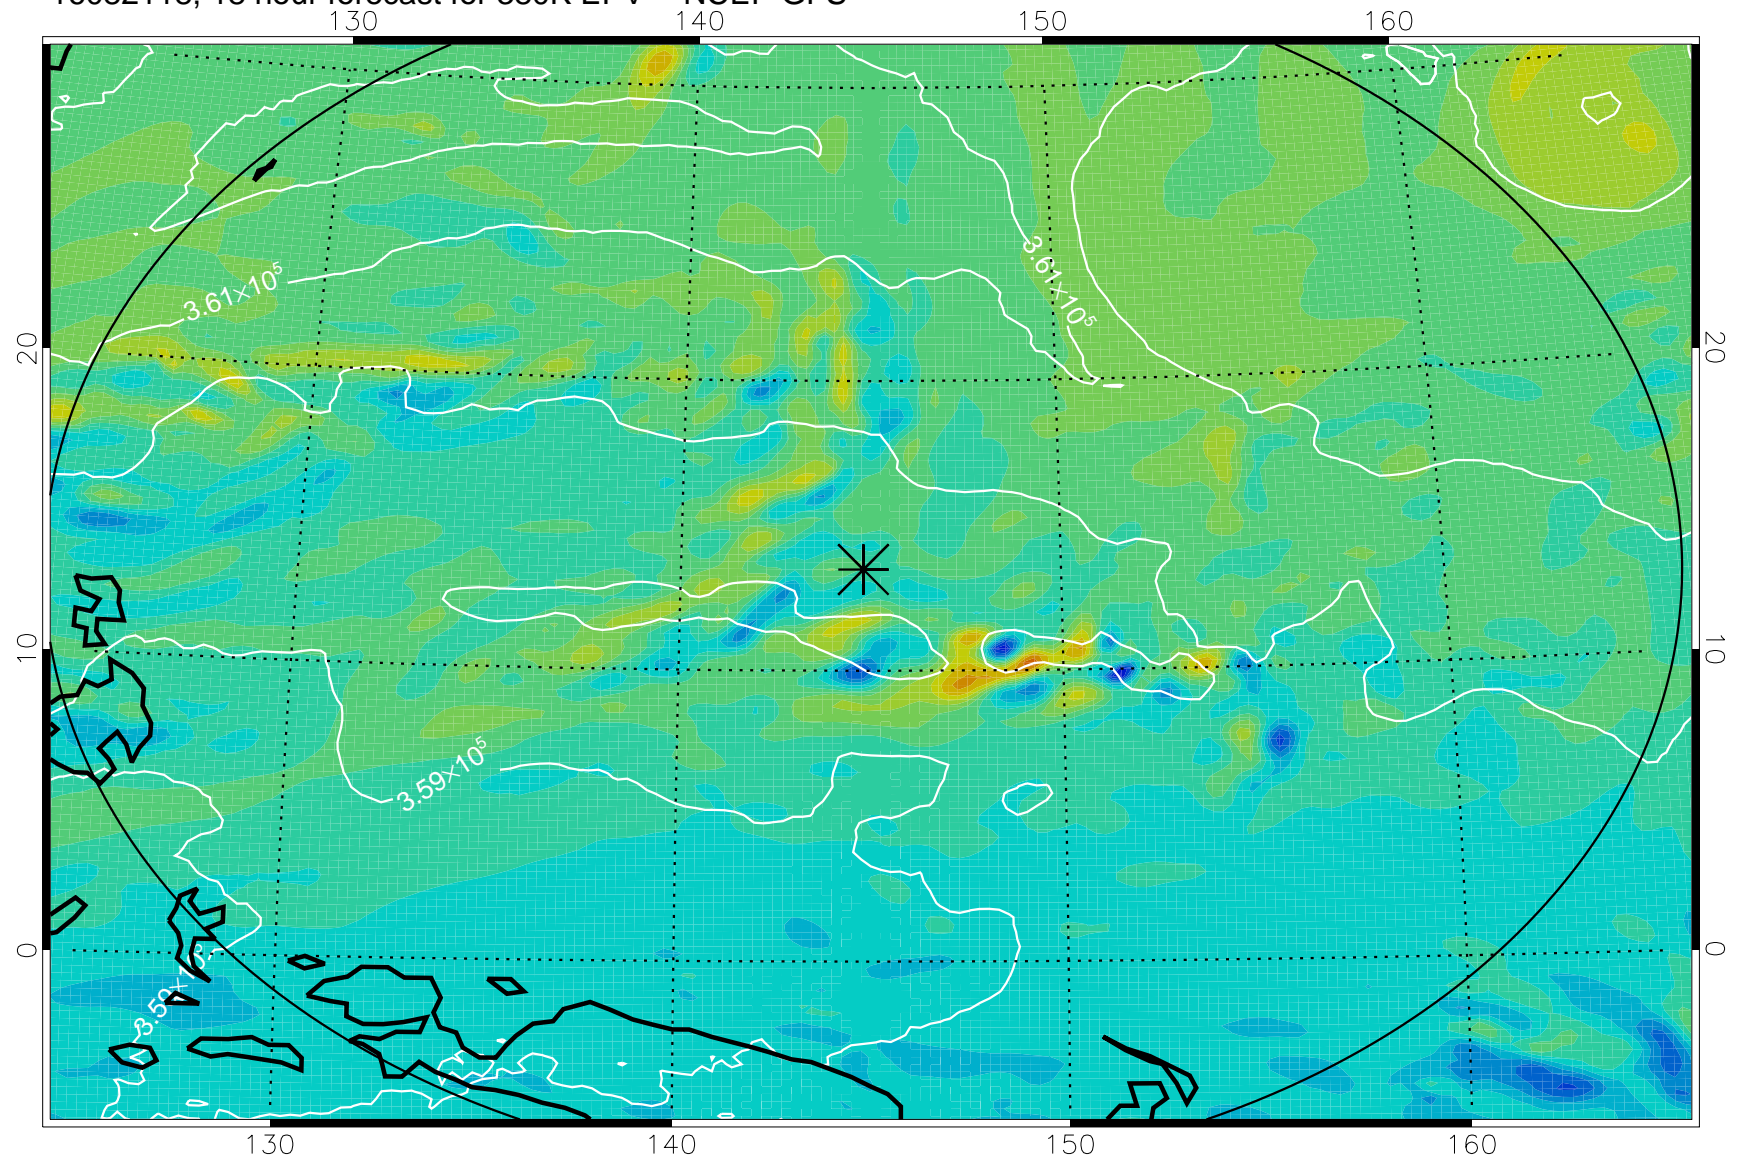

16082106, 6 hour forecast for 380K EPV -- NCEP GFS

380K Montgomery Streamfunction, white

Range ring of 2304 km

16082112, 12 hour forecast for 380K EPV -- NCEP GFS

380K Montgomery Streamfunction, white

Range ring of 2304 km

16082118, 18 hour forecast for 380K EPV -- NCEP GFS

380K Montgomery Streamfunction, white

Range ring of 2304 km

16082200, 24 hour forecast for 380K EPV -- NCEP GFS

380K Montgomery Streamfunction, white

Range ring of 2304 km

16082206, 30 hour forecast for 380K EPV -- NCEP GFS

380K Montgomery Streamfunction, white

Range ring of 2304 km

16082212, 36 hour forecast for 380K EPV -- NCEP GFS

380K Montgomery Streamfunction, white

Range ring of 2304 km

16082218, 42 hour forecast for 380K EPV -- NCEP GFS

380K Montgomery Streamfunction, white

Range ring of 2304 km

16082300, 48 hour forecast for 380K EPV -- NCEP GFS

380K Montgomery Streamfunction, white

Range ring of 2304 km