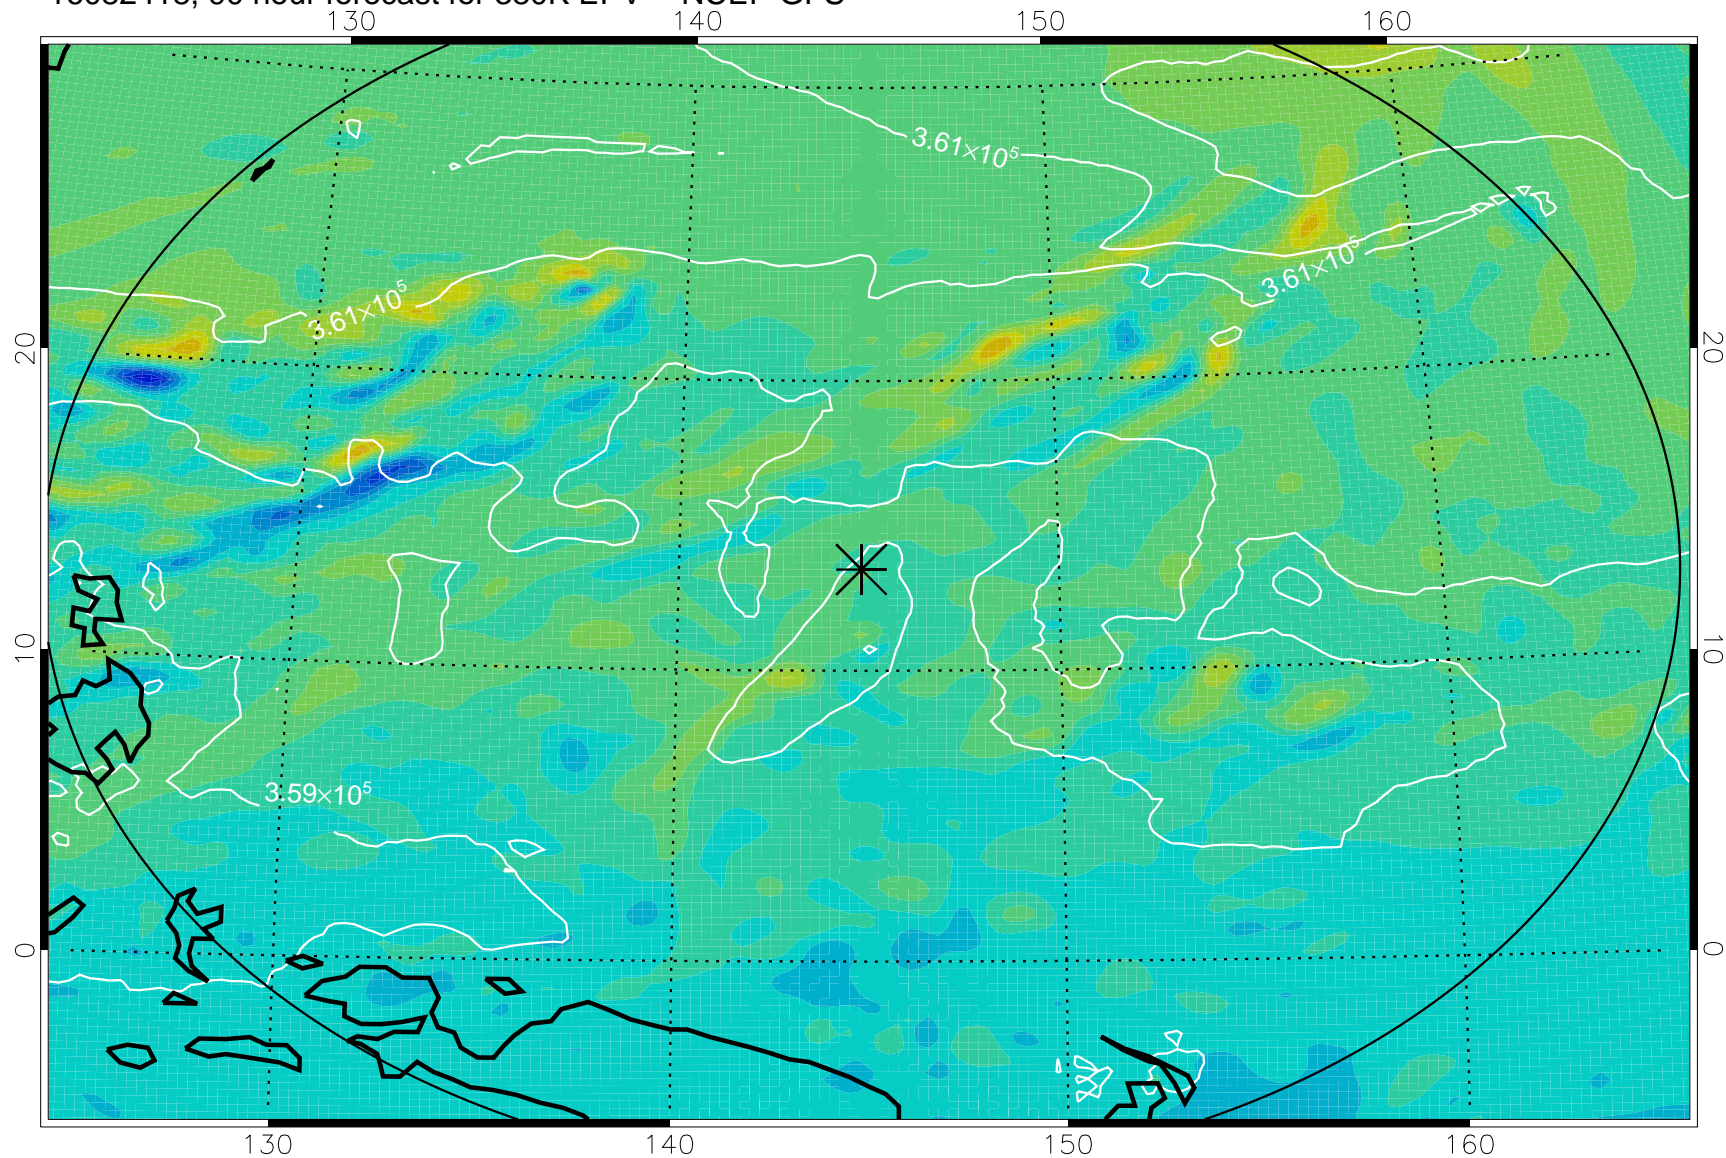

16082318, 66 hour forecast for 380K EPV -- NCEP GFS

380K Montgomery Streamfunction, white

Range ring of 2304 km

16082400, 72 hour forecast for 380K EPV -- NCEP GFS

380K Montgomery Streamfunction, white

Range ring of 2304 km

16082406, 78 hour forecast for 380K EPV -- NCEP GFS

380K Montgomery Streamfunction, white

Range ring of 2304 km

16082412, 84 hour forecast for 380K EPV -- NCEP GFS

380K Montgomery Streamfunction, white

Range ring of 2304 km

16082418, 90 hour forecast for 380K EPV -- NCEP GFS

380K Montgomery Streamfunction, white

Range ring of 2304 km

16082500, 96 hour forecast for 380K EPV -- NCEP GFS

380K Montgomery Streamfunction, white

Range ring of 2304 km

16082506, 102 hour forecast for 380K EPV -- NCEP GFS

380K Montgomery Streamfunction, white

Range ring of 2304 km

16082512, 108 hour forecast for 380K EPV -- NCEP GFS

380K Montgomery Streamfunction, white

Range ring of 2304 km