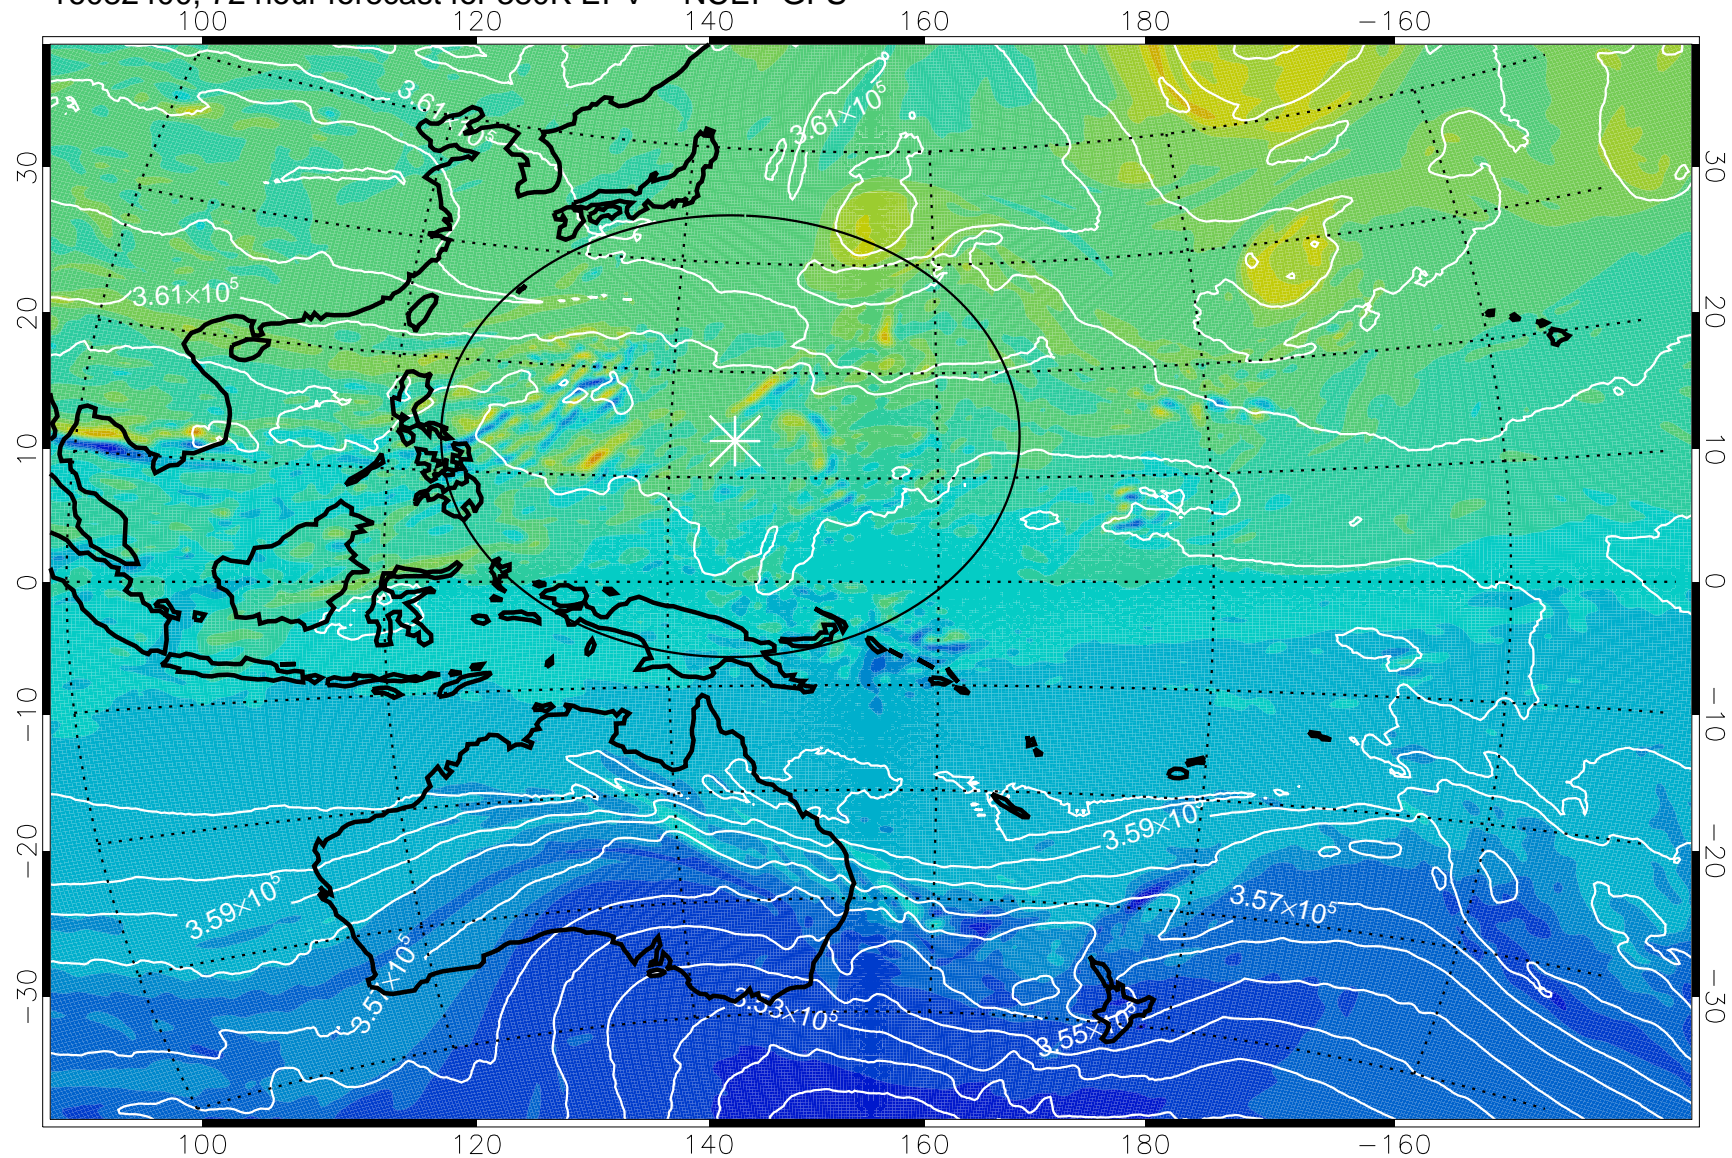

380K Montgomery Streamfunction, white

Range ring of 2304 km

16082218, 42 hour forecast for 380K EPV -- NCEP GFS

380K Montgomery Streamfunction, white

Range ring of 2304 km

16082300, 48 hour forecast for 380K EPV -- NCEP GFS

380K Montgomery Streamfunction, white

Range ring of 2304 km

16082306, 54 hour forecast for 380K EPV -- NCEP GFS

380K Montgomery Streamfunction, white

Range ring of 2304 km

16082312, 60 hour forecast for 380K EPV -- NCEP GFS

380K Montgomery Streamfunction, white

Range ring of 2304 km

16082318, 66 hour forecast for 380K EPV -- NCEP GFS

16082400, 72 hour forecast for 380K EPV -- NCEP GFS

380K Montgomery Streamfunction, white

Range ring of 2304 km

16082406, 78 hour forecast for 380K EPV -- NCEP GFS

380K Montgomery Streamfunction, white

Range ring of 2304 km

16082412, 84 hour forecast for 380K EPV -- NCEP GFS

380K Montgomery Streamfunction, white

Range ring of 2304 km