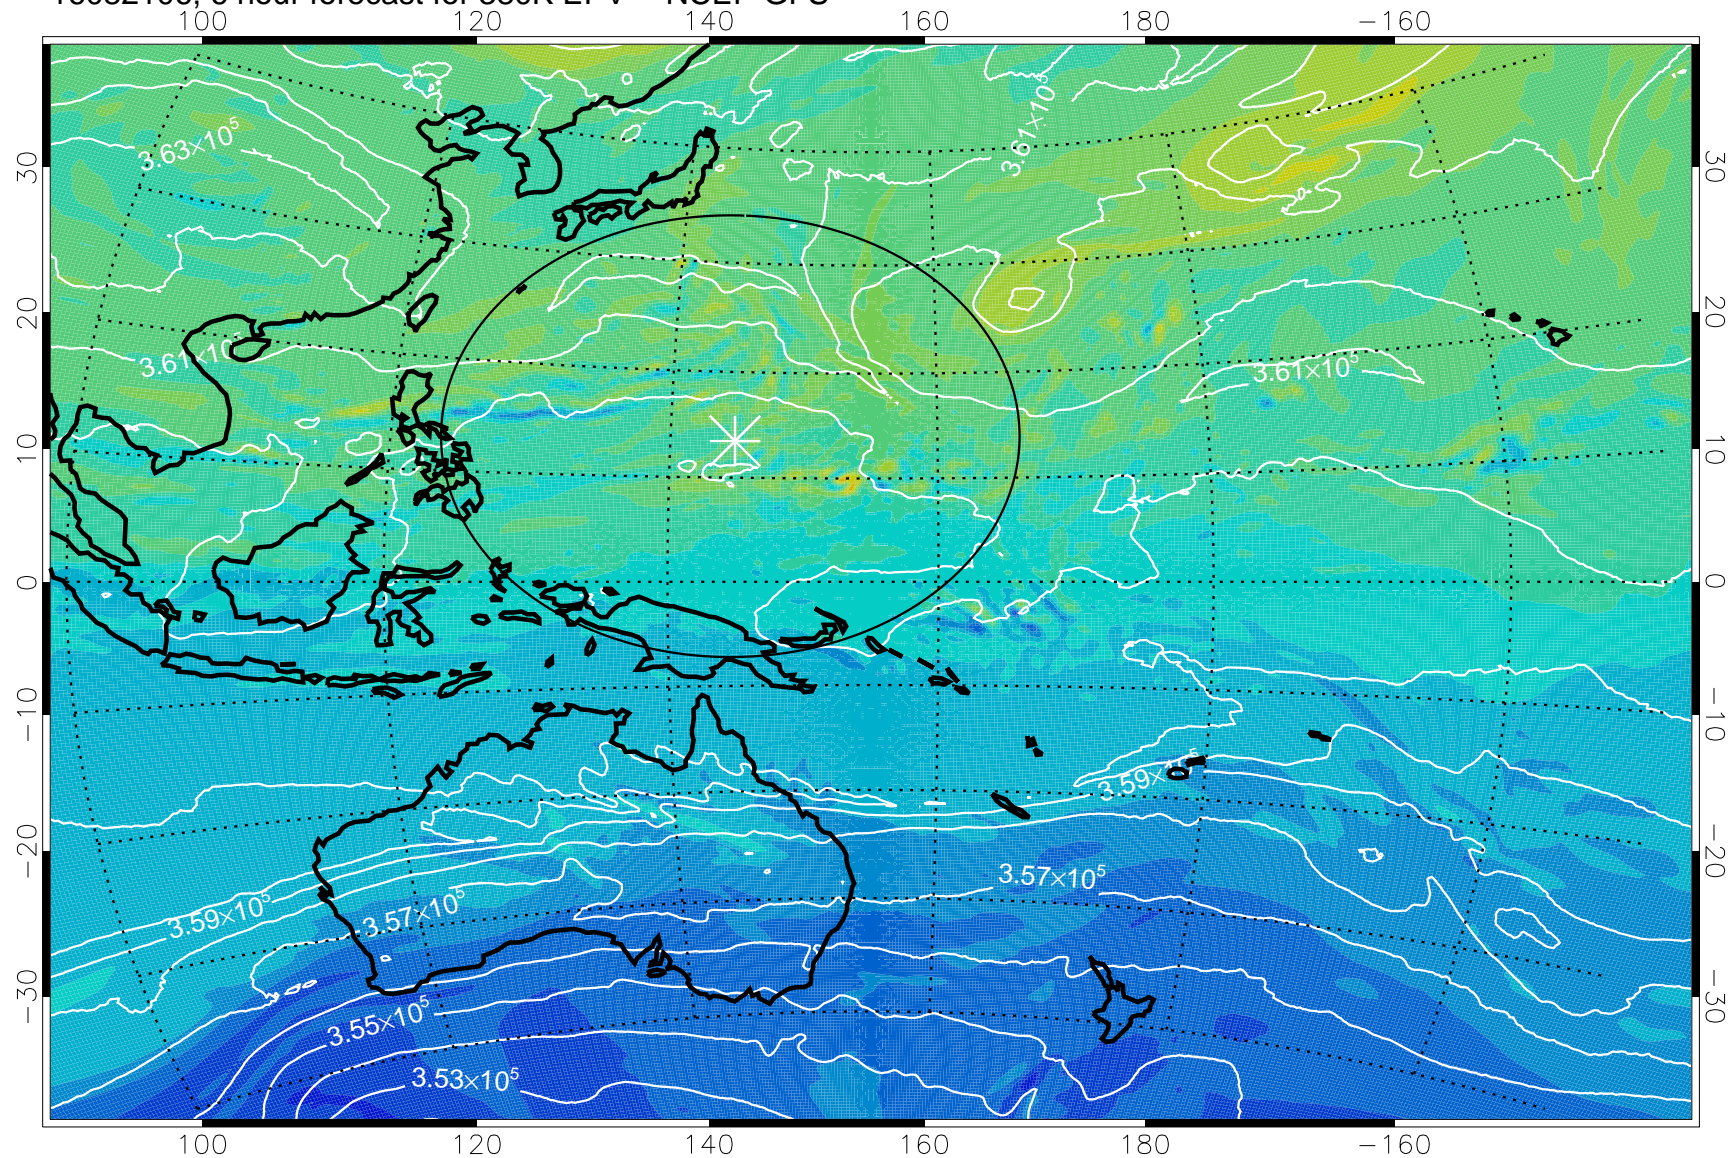

16082106, 6 hour forecast for 380K EPV -- NCEP GFS

380K Montgomery Streamfunction, white

Range ring of 2304 km

16082112, 12 hour forecast for 380K EPV -- NCEP GFS

380K Montgomery Streamfunction, white

Range ring of 2304 km

16082118, 18 hour forecast for 380K EPV -- NCEP GFS

380K Montgomery Streamfunction, white

Range ring of 2304 km

16082200, 24 hour forecast for 380K EPV -- NCEP GFS

380K Montgomery Streamfunction, white

Range ring of 2304 km

380K Montgomery Streamfunction, white

Range ring of 2304 km

16082218, 42 hour forecast for 380K EPV -- NCEP GFS

380K Montgomery Streamfunction, white

Range ring of 2304 km

16082300, 48 hour forecast for 380K EPV -- NCEP GFS

380K Montgomery Streamfunction, white

Range ring of 2304 km

16082318, 66 hour forecast for 380K EPV -- NCEP GFS

16082400, 72 hour forecast for 380K EPV -- NCEP GFS

380K Montgomery Streamfunction, white

Range ring of 2304 km