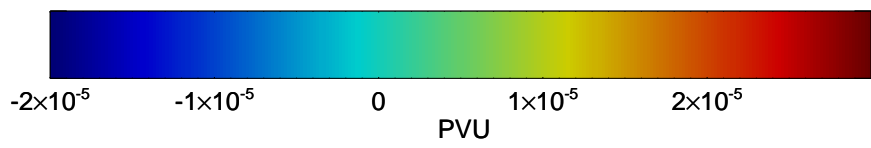

16082118, 18 hour forecast for 380K EPV -- NCEP GFS

380K Montgomery Streamfunction, white

Range ring of 2304 km

16082200, 24 hour forecast for 380K EPV -- NCEP GFS

380K Montgomery Streamfunction, white

Range ring of 2304 km