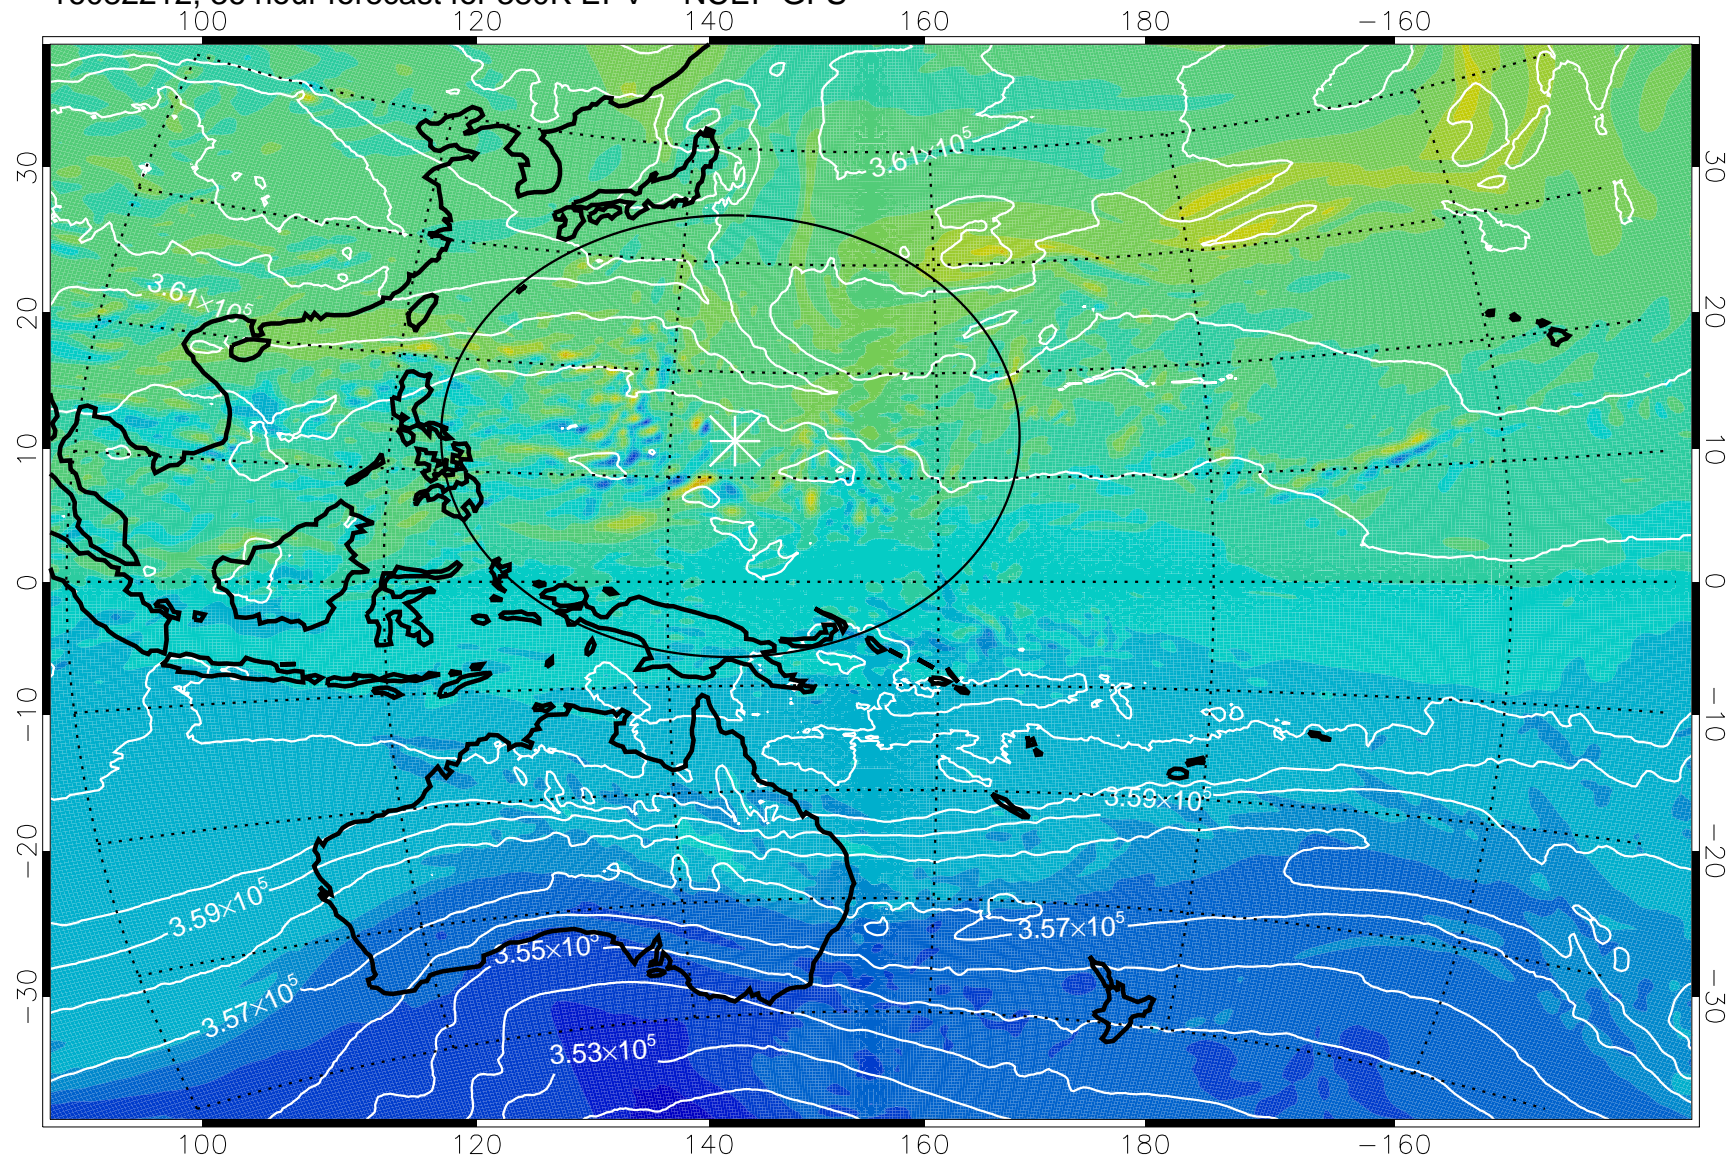

16082206, 30 hour forecast for 380K EPV -- NCEP GFS

-2×10^{-5} -1×10^{-5} 0 1×10^{-5} 2×10^{-5}
PVU

380K Montgomery Streamfunction, white

Range ring of 2304 km

16082212, 36 hour forecast for 380K EPV -- NCEP GFS

380K Montgomery Streamfunction, white

Range ring of 2304 km

16082218, 42 hour forecast for 380K EPV -- NCEP GFS

380K Montgomery Streamfunction, white

Range ring of 2304 km

16082300, 48 hour forecast for 380K EPV -- NCEP GFS

380K Montgomery Streamfunction, white

Range ring of 2304 km

16082306, 54 hour forecast for 380K EPV -- NCEP GFS

380K Montgomery Streamfunction, white

Range ring of 2304 km

16082312, 60 hour forecast for 380K EPV -- NCEP GFS

380K Montgomery Streamfunction, white

Range ring of 2304 km

16082318, 66 hour forecast for 380K EPV -- NCEP GFS

16082400, 72 hour forecast for 380K EPV -- NCEP GFS

380K Montgomery Streamfunction, white

Range ring of 2304 km