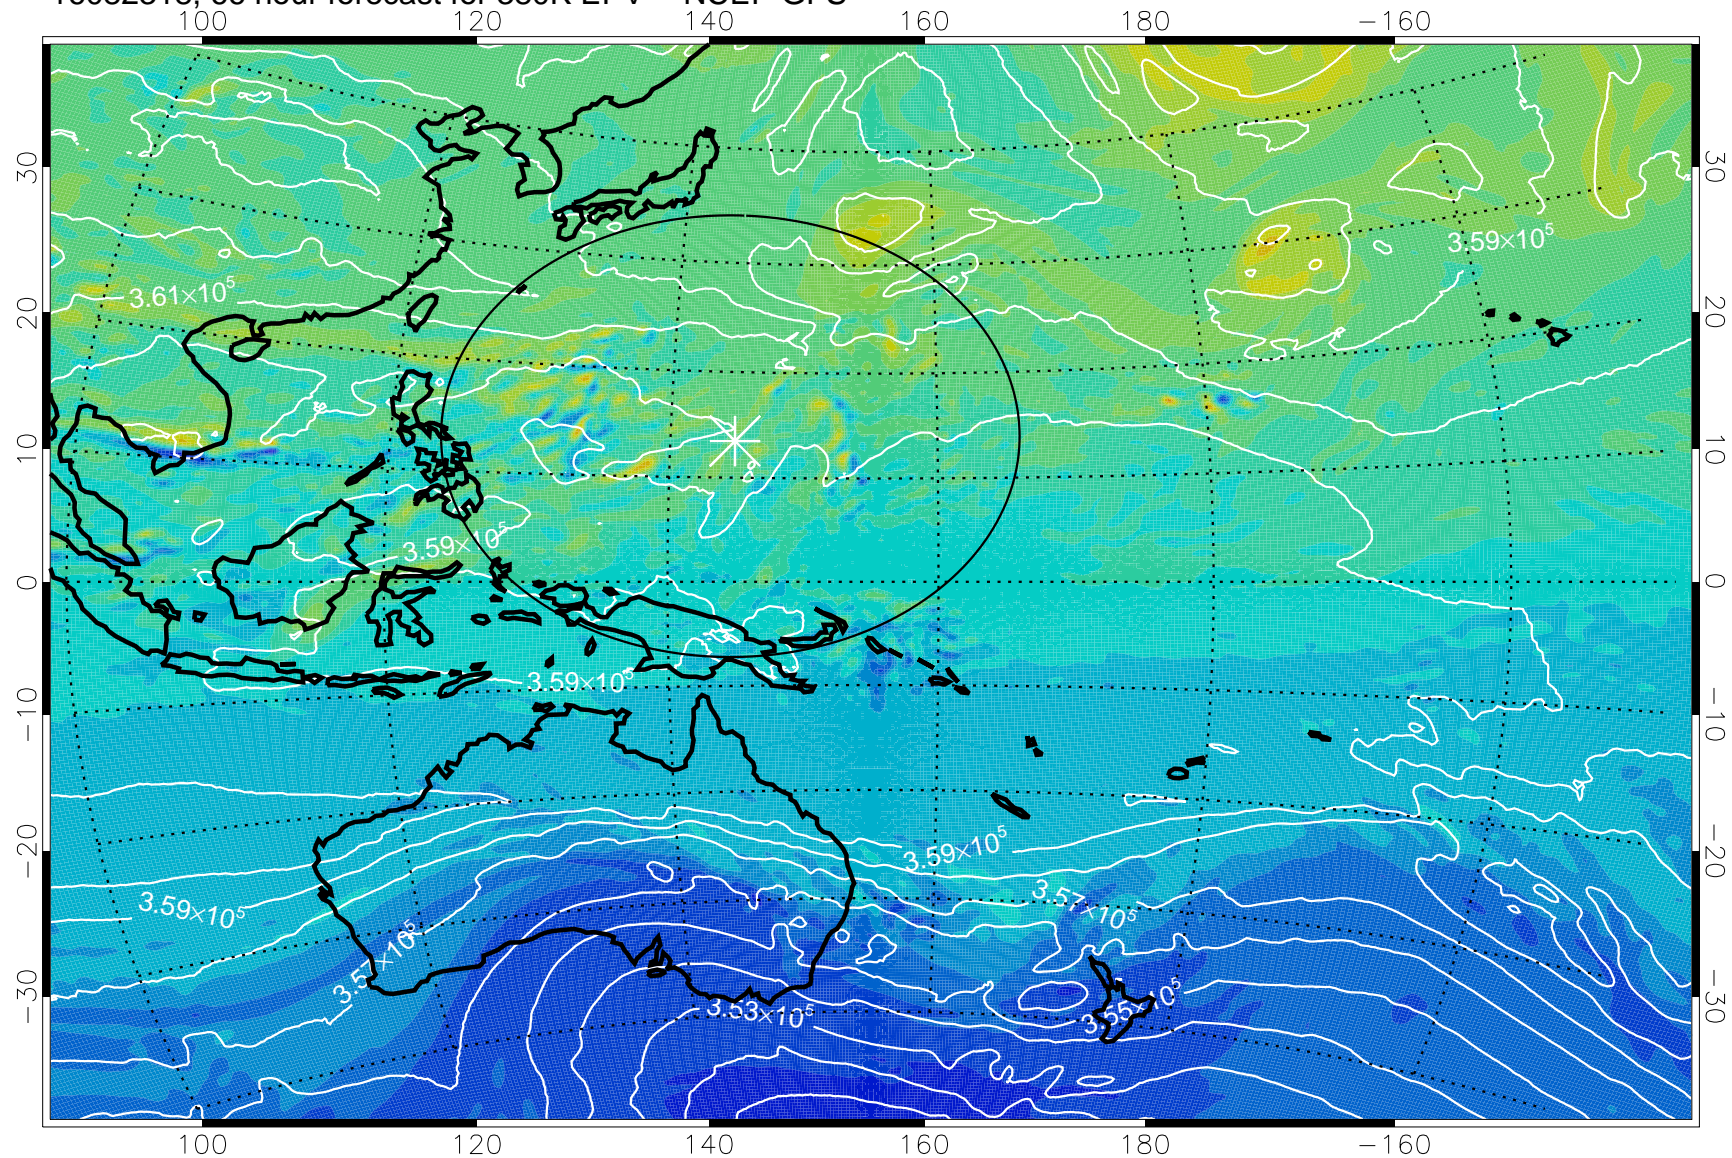

380K Montgomery Streamfunction, white

Range ring of 2304 km

16082218, 42 hour forecast for 380K EPV -- NCEP GFS

380K Montgomery Streamfunction, white

Range ring of 2304 km

16082300, 48 hour forecast for 380K EPV -- NCEP GFS

380K Montgomery Streamfunction, white

Range ring of 2304 km

16082306, 54 hour forecast for 380K EPV -- NCEP GFS

380K Montgomery Streamfunction, white

Range ring of 2304 km

16082312, 60 hour forecast for 380K EPV -- NCEP GFS

380K Montgomery Streamfunction, white

Range ring of 2304 km

16082318, 66 hour forecast for 380K EPV -- NCEP GFS

16082400, 72 hour forecast for 380K EPV -- NCEP GFS

380K Montgomery Streamfunction, white

Range ring of 2304 km

16082406, 78 hour forecast for 380K EPV -- NCEP GFS

380K Montgomery Streamfunction, white

Range ring of 2304 km

16082412, 84 hour forecast for 380K EPV -- NCEP GFS

380K Montgomery Streamfunction, white

Range ring of 2304 km