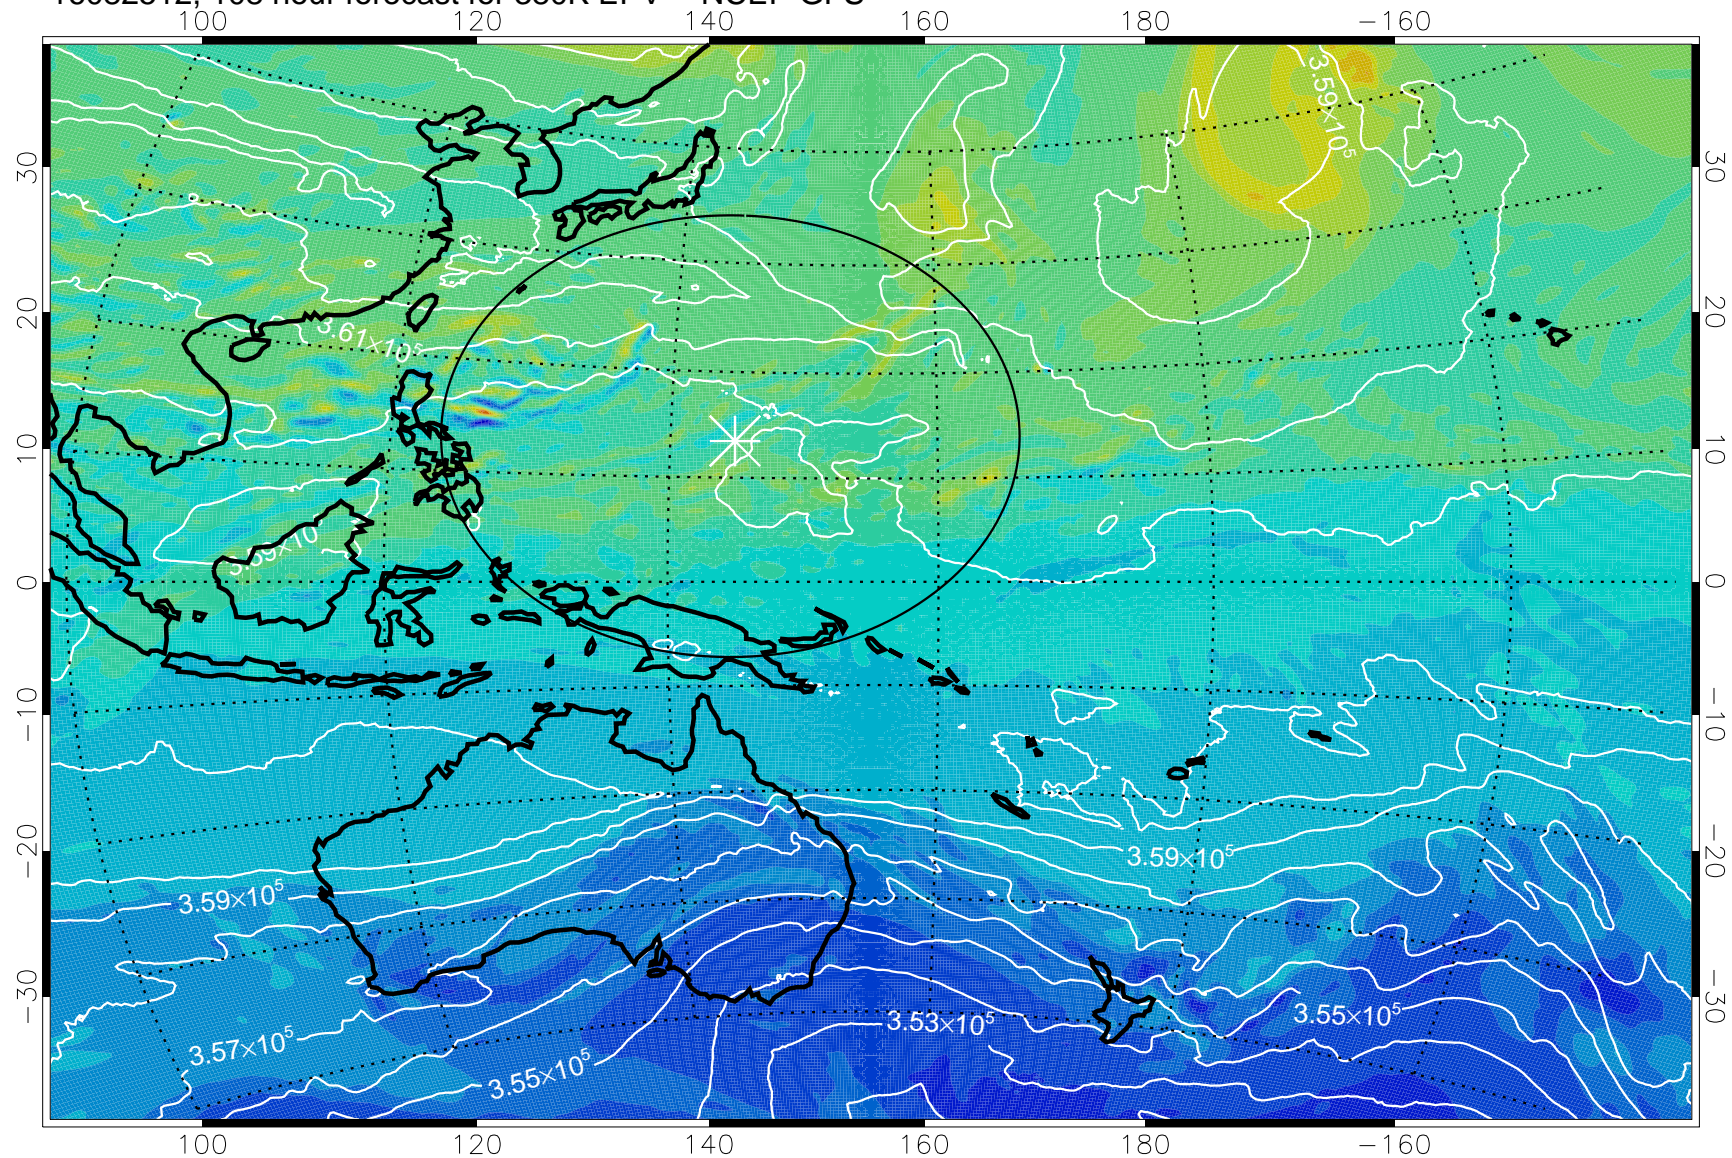

16082418, 90 hour forecast for 380K EPV -- NCEP GFS

380K Montgomery Streamfunction, white

Range ring of 2304 km

16082500, 96 hour forecast for 380K EPV -- NCEP GFS

380K Montgomery Streamfunction, white

Range ring of 2304 km

16082506, 102 hour forecast for 380K EPV -- NCEP GFS

380K Montgomery Streamfunction, white

Range ring of 2304 km

16082512, 108 hour forecast for 380K EPV -- NCEP GFS

380K Montgomery Streamfunction, white

Range ring of 2304 km

16082518, 114 hour forecast for 380K EPV -- NCEP GFS

380K Montgomery Streamfunction, white

Range ring of 2304 km

16082600, 120 hour forecast for 380K EPV -- NCEP GFS

380K Montgomery Streamfunction, white

Range ring of 2304 km