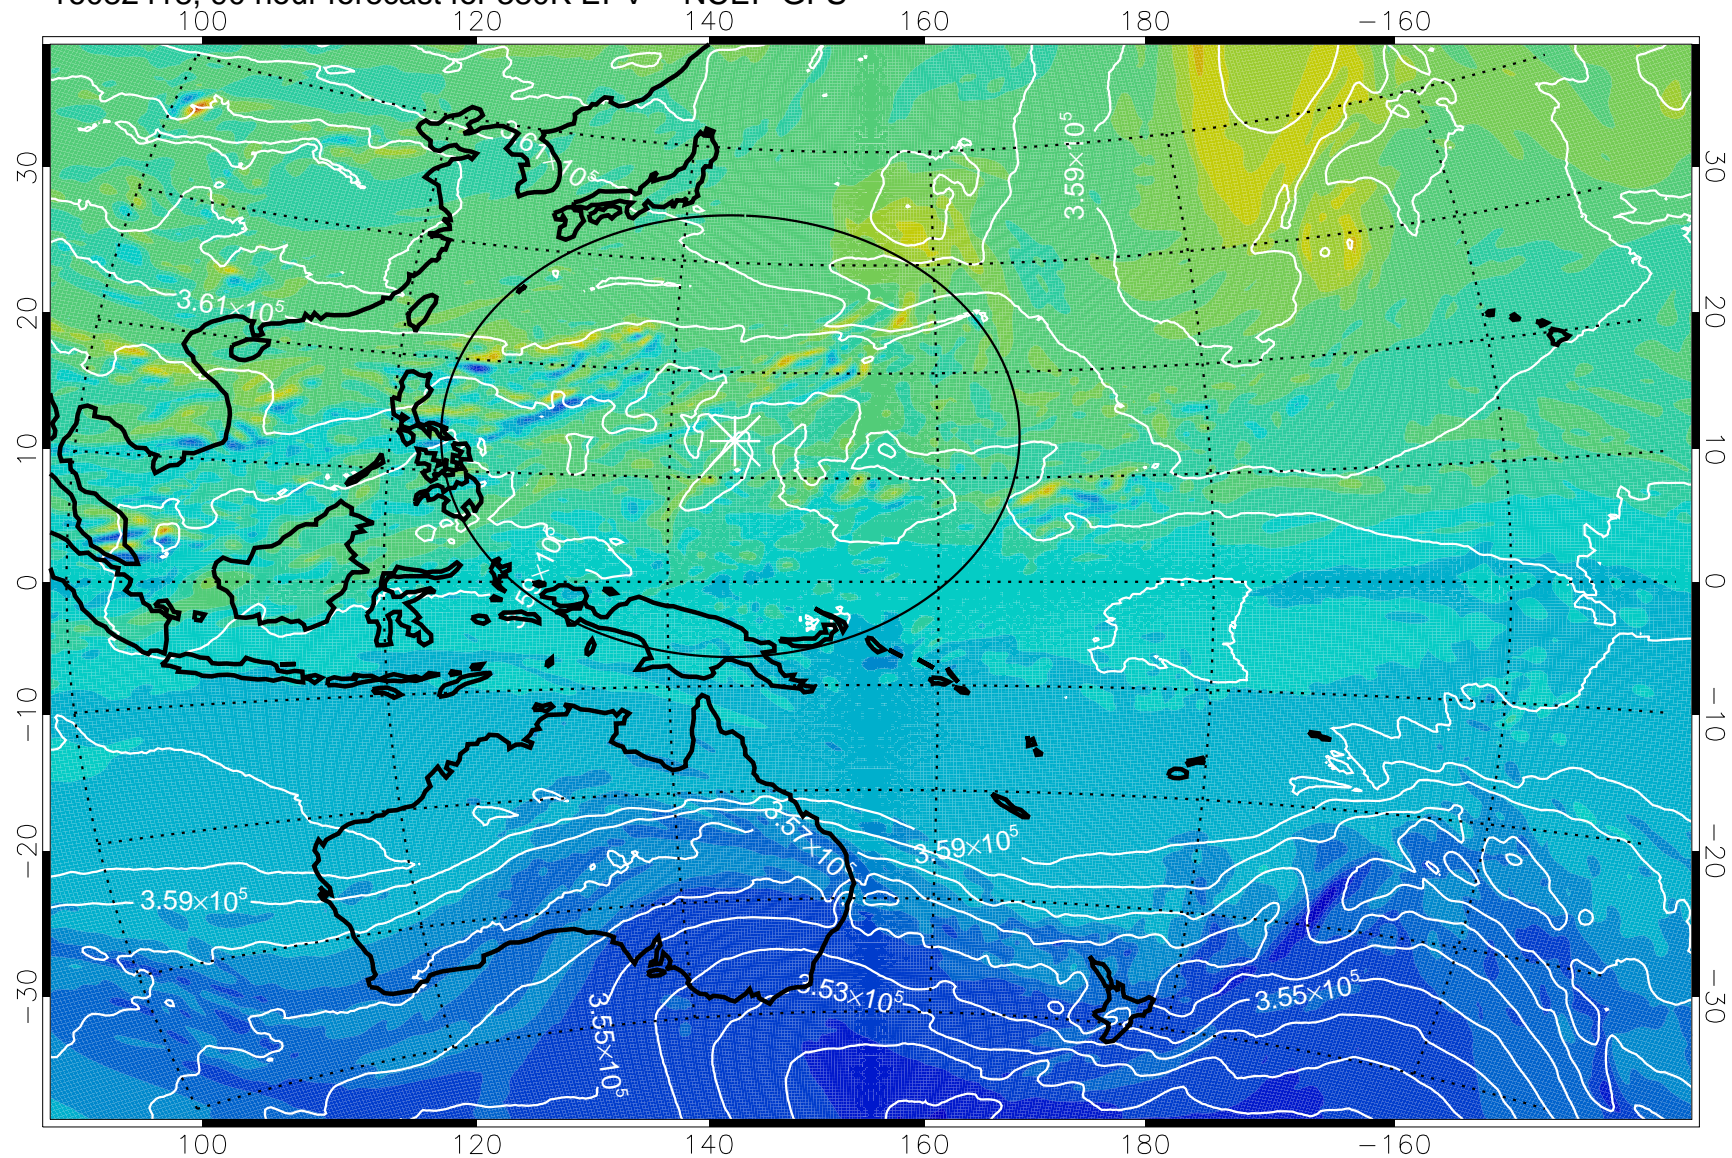

380K Montgomery Streamfunction, white

Range ring of 2304 km

16082318, 66 hour forecast for 380K EPV -- NCEP GFS

16082400, 72 hour forecast for 380K EPV -- NCEP GFS

380K Montgomery Streamfunction, white

Range ring of 2304 km

16082406, 78 hour forecast for 380K EPV -- NCEP GFS

380K Montgomery Streamfunction, white

Range ring of 2304 km

16082412, 84 hour forecast for 380K EPV -- NCEP GFS

380K Montgomery Streamfunction, white

Range ring of 2304 km

16082418, 90 hour forecast for 380K EPV -- NCEP GFS

380K Montgomery Streamfunction, white

Range ring of 2304 km

16082500, 96 hour forecast for 380K EPV -- NCEP GFS

380K Montgomery Streamfunction, white

Range ring of 2304 km

16082506, 102 hour forecast for 380K EPV -- NCEP GFS

380K Montgomery Streamfunction, white

Range ring of 2304 km

16082512, 108 hour forecast for 380K EPV -- NCEP GFS

380K Montgomery Streamfunction, white

Range ring of 2304 km