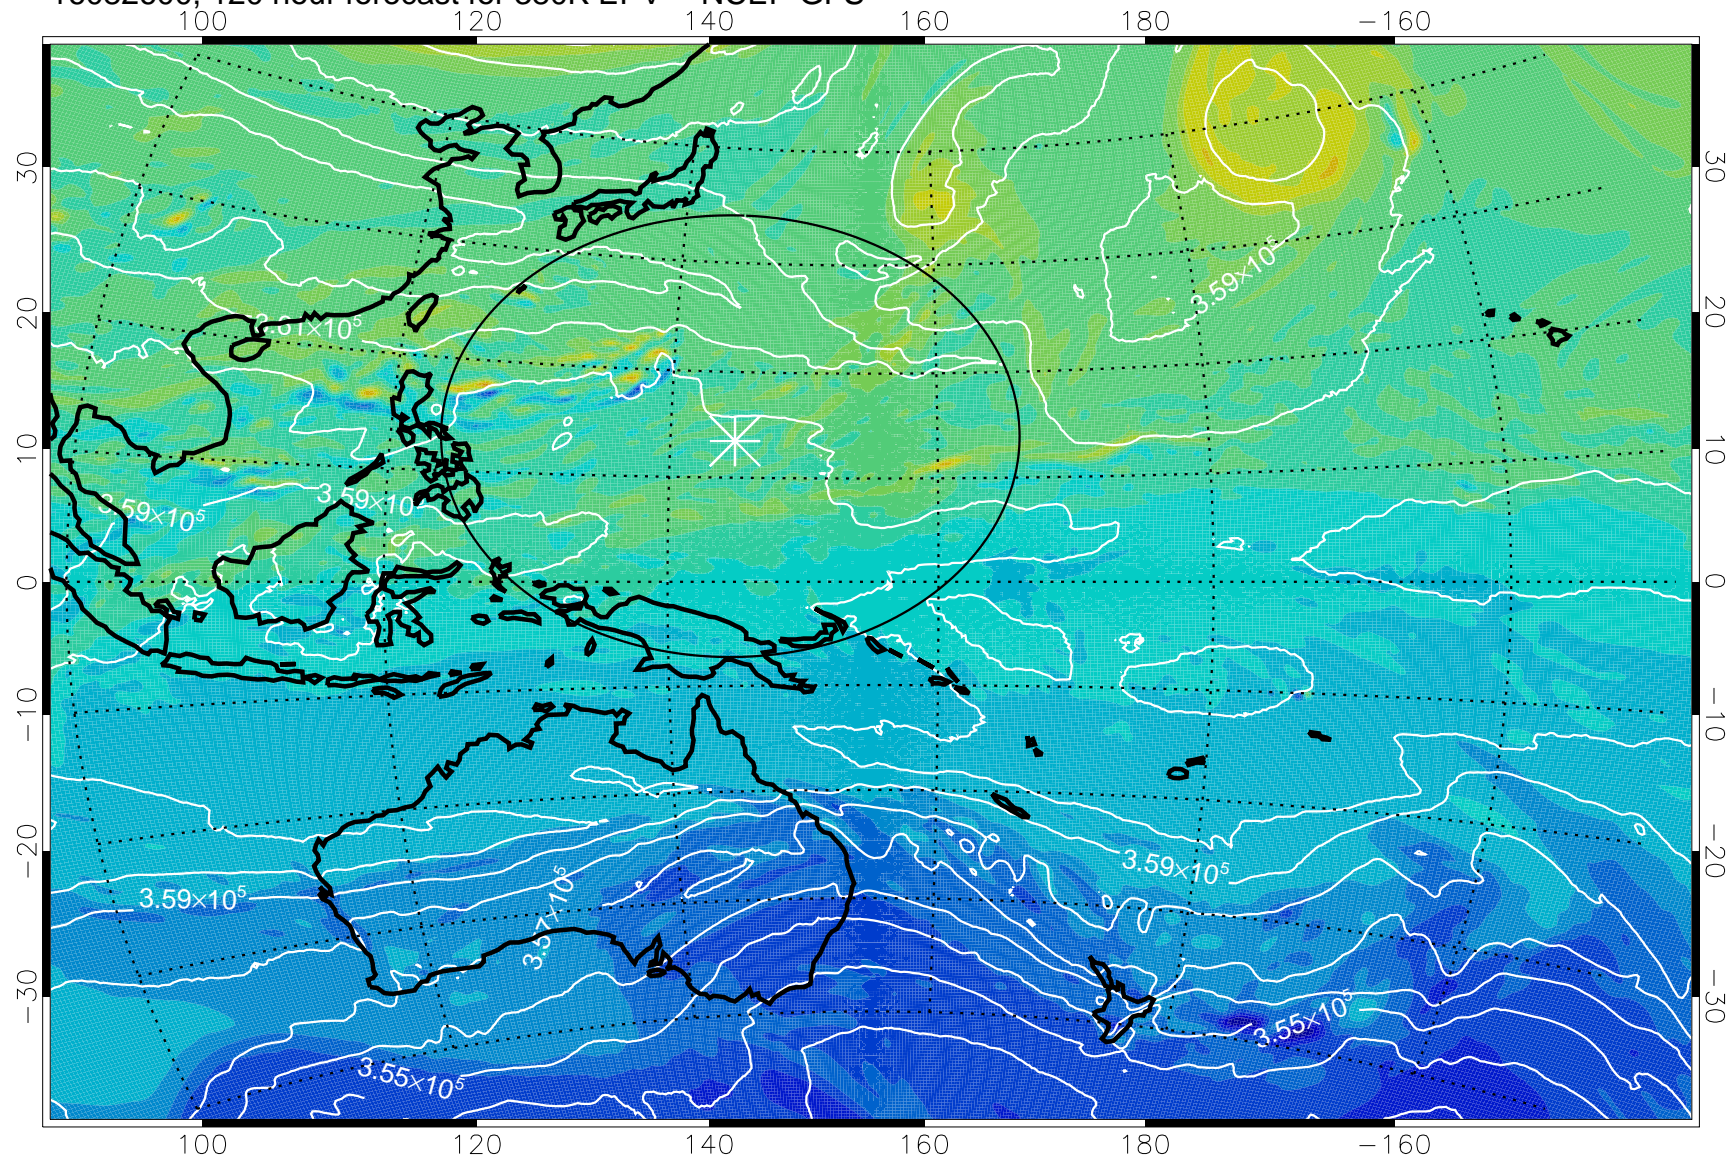

16082418, 90 hour forecast for 380K EPV -- NCEP GFS

380K Montgomery Streamfunction, white

Range ring of 2304 km

16082500, 96 hour forecast for 380K EPV -- NCEP GFS

380K Montgomery Streamfunction, white

Range ring of 2304 km

16082506, 102 hour forecast for 380K EPV -- NCEP GFS

380K Montgomery Streamfunction, white

Range ring of 2304 km

16082512, 108 hour forecast for 380K EPV -- NCEP GFS

380K Montgomery Streamfunction, white

Range ring of 2304 km

16082518, 114 hour forecast for 380K EPV -- NCEP GFS

380K Montgomery Streamfunction, white

Range ring of 2304 km

16082600, 120 hour forecast for 380K EPV -- NCEP GFS

380K Montgomery Streamfunction, white

Range ring of 2304 km