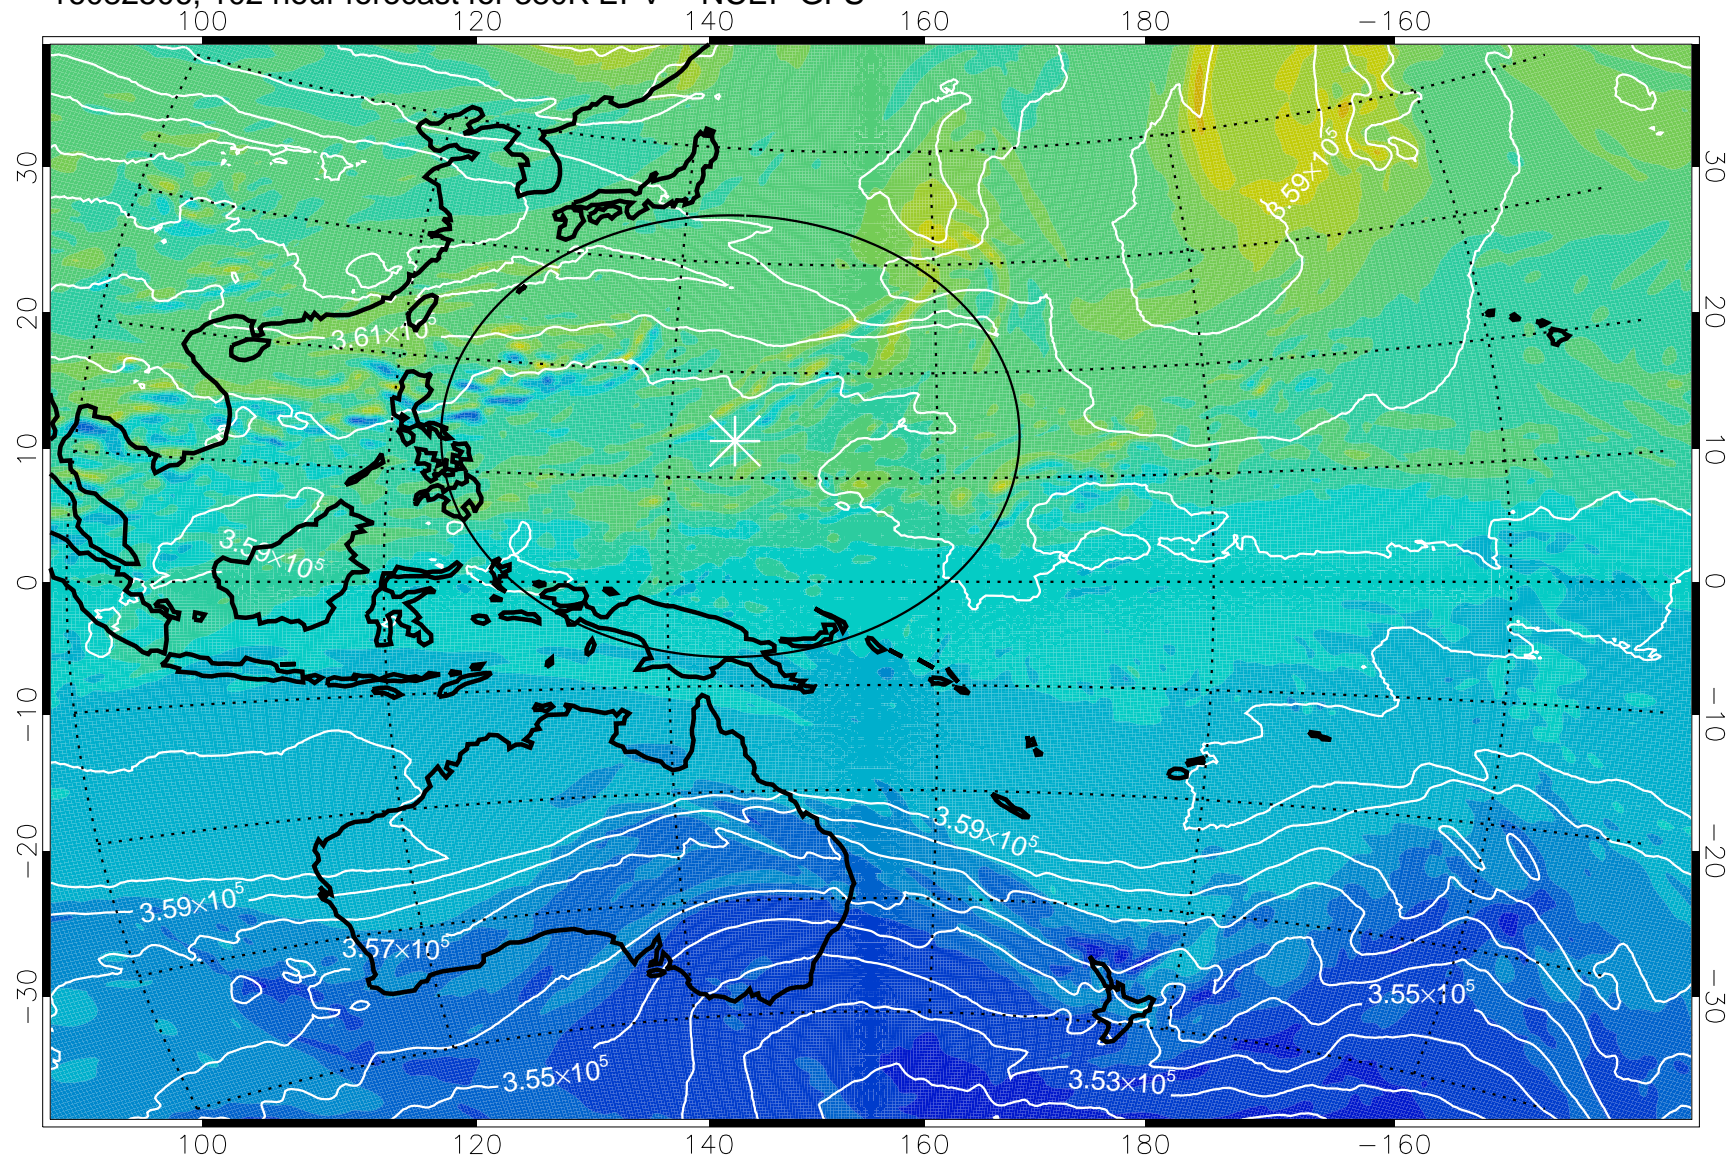

16082406, 78 hour forecast for 380K EPV -- NCEP GFS

380K Montgomery Streamfunction, white

Range ring of 2304 km

16082412, 84 hour forecast for 380K EPV -- NCEP GFS

380K Montgomery Streamfunction, white

Range ring of 2304 km

16082418, 90 hour forecast for 380K EPV -- NCEP GFS

380K Montgomery Streamfunction, white

Range ring of 2304 km

16082500, 96 hour forecast for 380K EPV -- NCEP GFS

380K Montgomery Streamfunction, white

Range ring of 2304 km

16082506, 102 hour forecast for 380K EPV -- NCEP GFS

380K Montgomery Streamfunction, white

Range ring of 2304 km

16082512, 108 hour forecast for 380K EPV -- NCEP GFS

380K Montgomery Streamfunction, white

Range ring of 2304 km