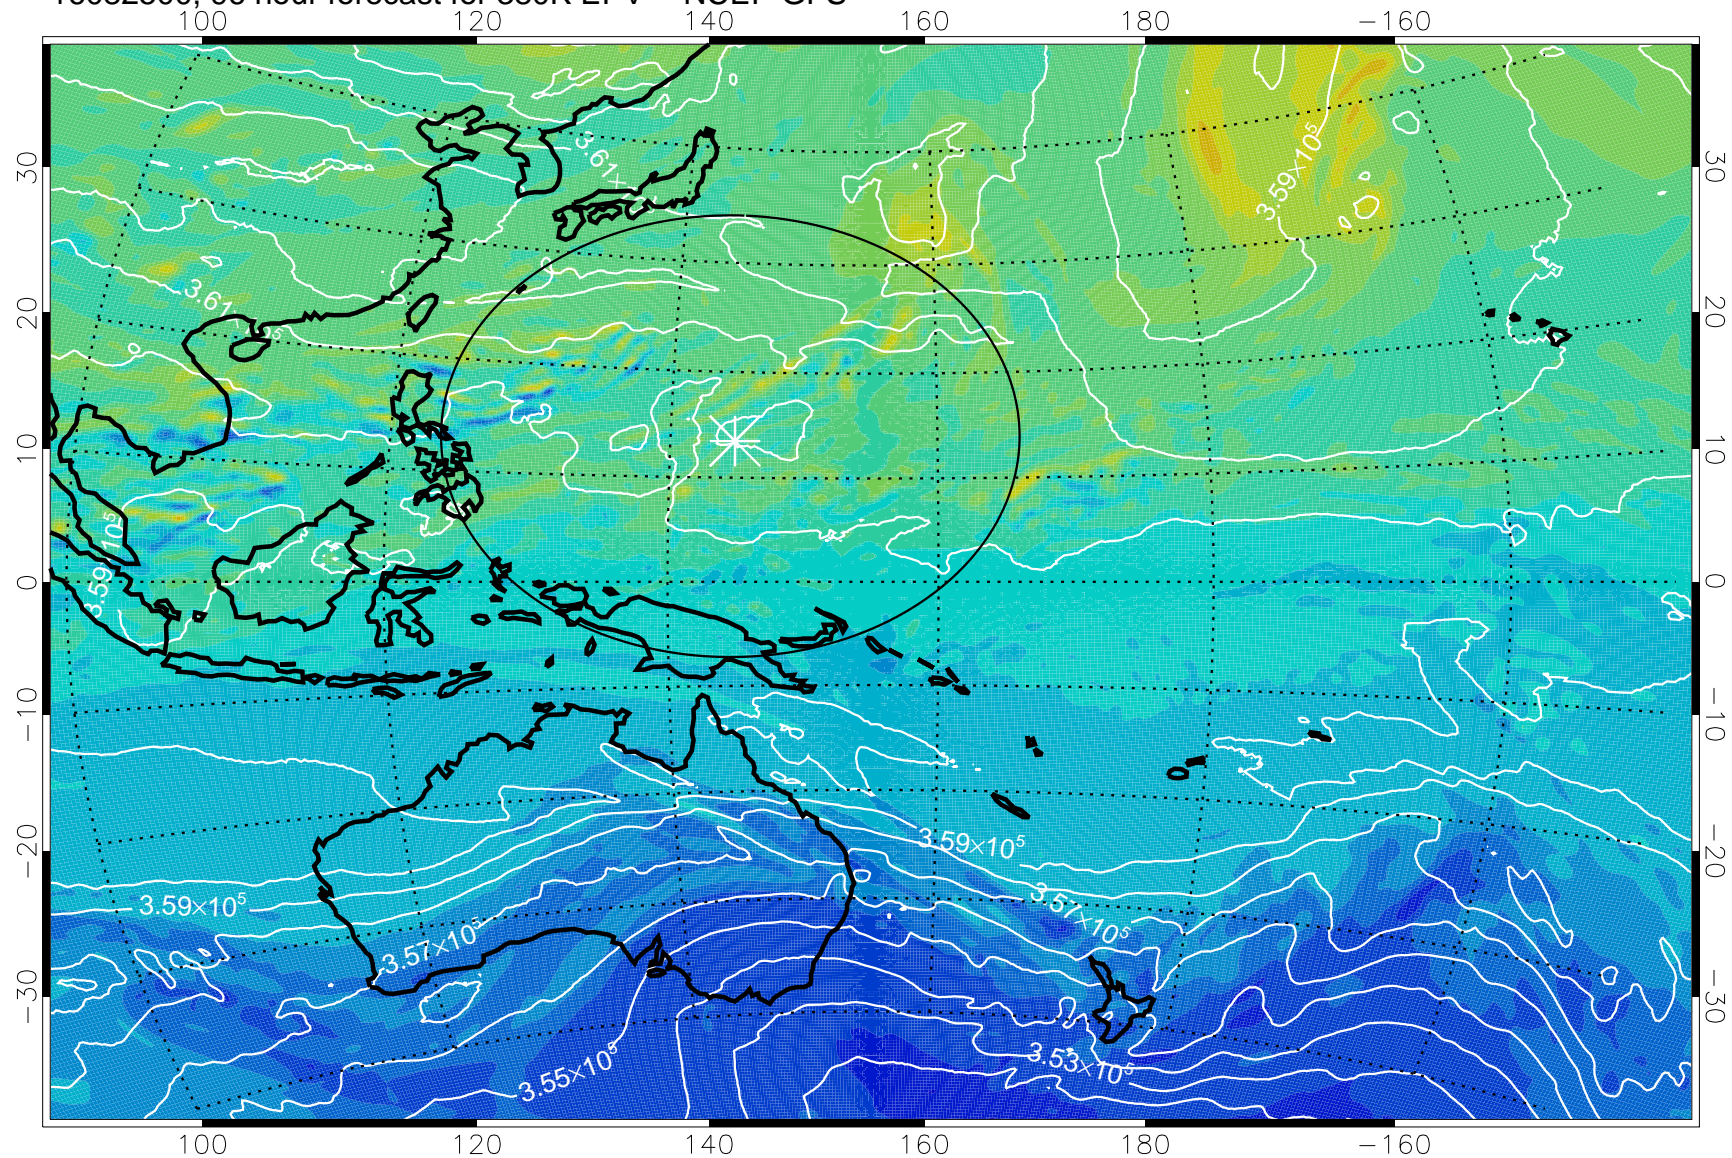

380K Montgomery Streamfunction, white

Range ring of 2304 km

16082318, 66 hour forecast for 380K EPV -- NCEP GFS

16082400, 72 hour forecast for 380K EPV -- NCEP GFS

380K Montgomery Streamfunction, white

Range ring of 2304 km

16082406, 78 hour forecast for 380K EPV -- NCEP GFS

380K Montgomery Streamfunction, white

Range ring of 2304 km

16082412, 84 hour forecast for 380K EPV -- NCEP GFS

380K Montgomery Streamfunction, white

Range ring of 2304 km

16082418, 90 hour forecast for 380K EPV -- NCEP GFS

380K Montgomery Streamfunction, white

Range ring of 2304 km

16082500, 96 hour forecast for 380K EPV -- NCEP GFS

380K Montgomery Streamfunction, white

Range ring of 2304 km

16082506, 102 hour forecast for 380K EPV -- NCEP GFS

380K Montgomery Streamfunction, white

Range ring of 2304 km

16082512, 108 hour forecast for 380K EPV -- NCEP GFS

380K Montgomery Streamfunction, white

Range ring of 2304 km