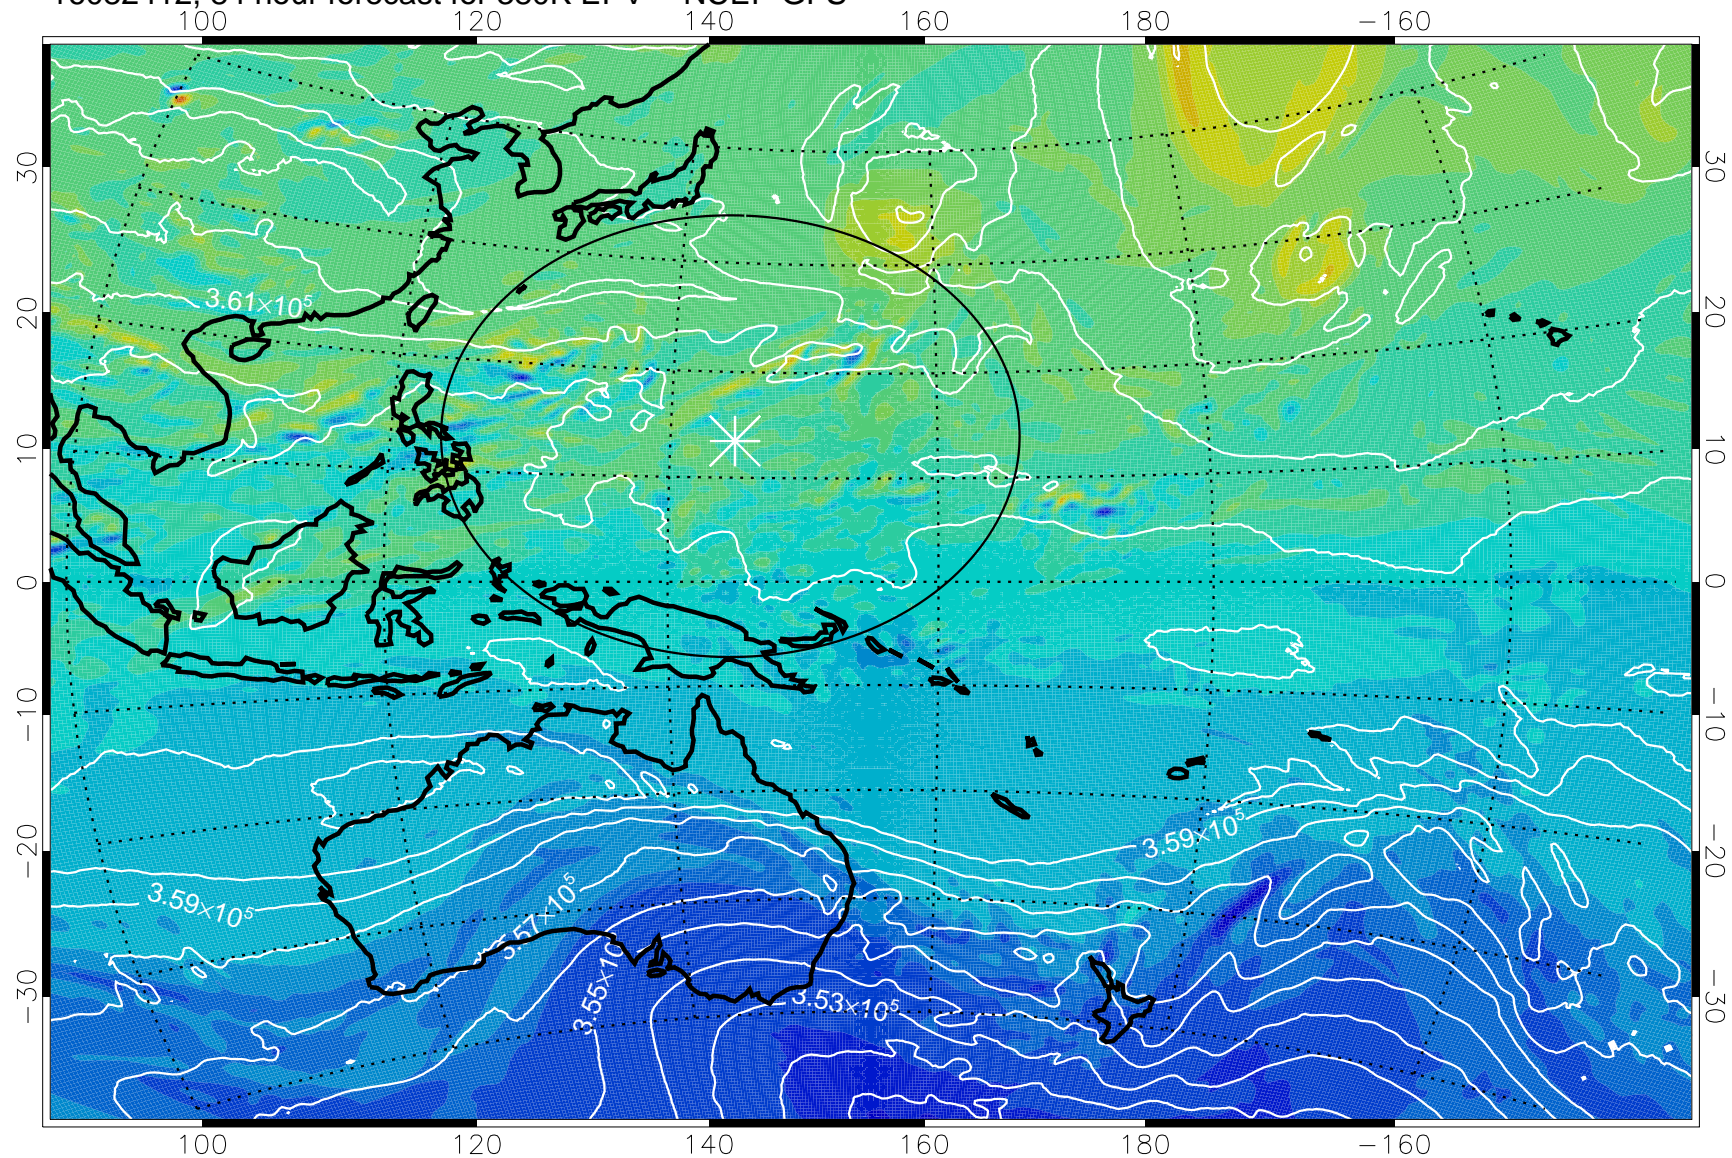

380K Montgomery Streamfunction, white

Range ring of 2304 km

16082318, 66 hour forecast for 380K EPV -- NCEP GFS

16082400, 72 hour forecast for 380K EPV -- NCEP GFS

380K Montgomery Streamfunction, white

Range ring of 2304 km

16082406, 78 hour forecast for 380K EPV -- NCEP GFS

380K Montgomery Streamfunction, white

Range ring of 2304 km

16082412, 84 hour forecast for 380K EPV -- NCEP GFS

380K Montgomery Streamfunction, white

Range ring of 2304 km

16082418, 90 hour forecast for 380K EPV -- NCEP GFS

380K Montgomery Streamfunction, white

Range ring of 2304 km

16082500, 96 hour forecast for 380K EPV -- NCEP GFS

380K Montgomery Streamfunction, white

Range ring of 2304 km

16082506, 102 hour forecast for 380K EPV -- NCEP GFS

380K Montgomery Streamfunction, white

Range ring of 2304 km

16082512, 108 hour forecast for 380K EPV -- NCEP GFS

380K Montgomery Streamfunction, white

Range ring of 2304 km