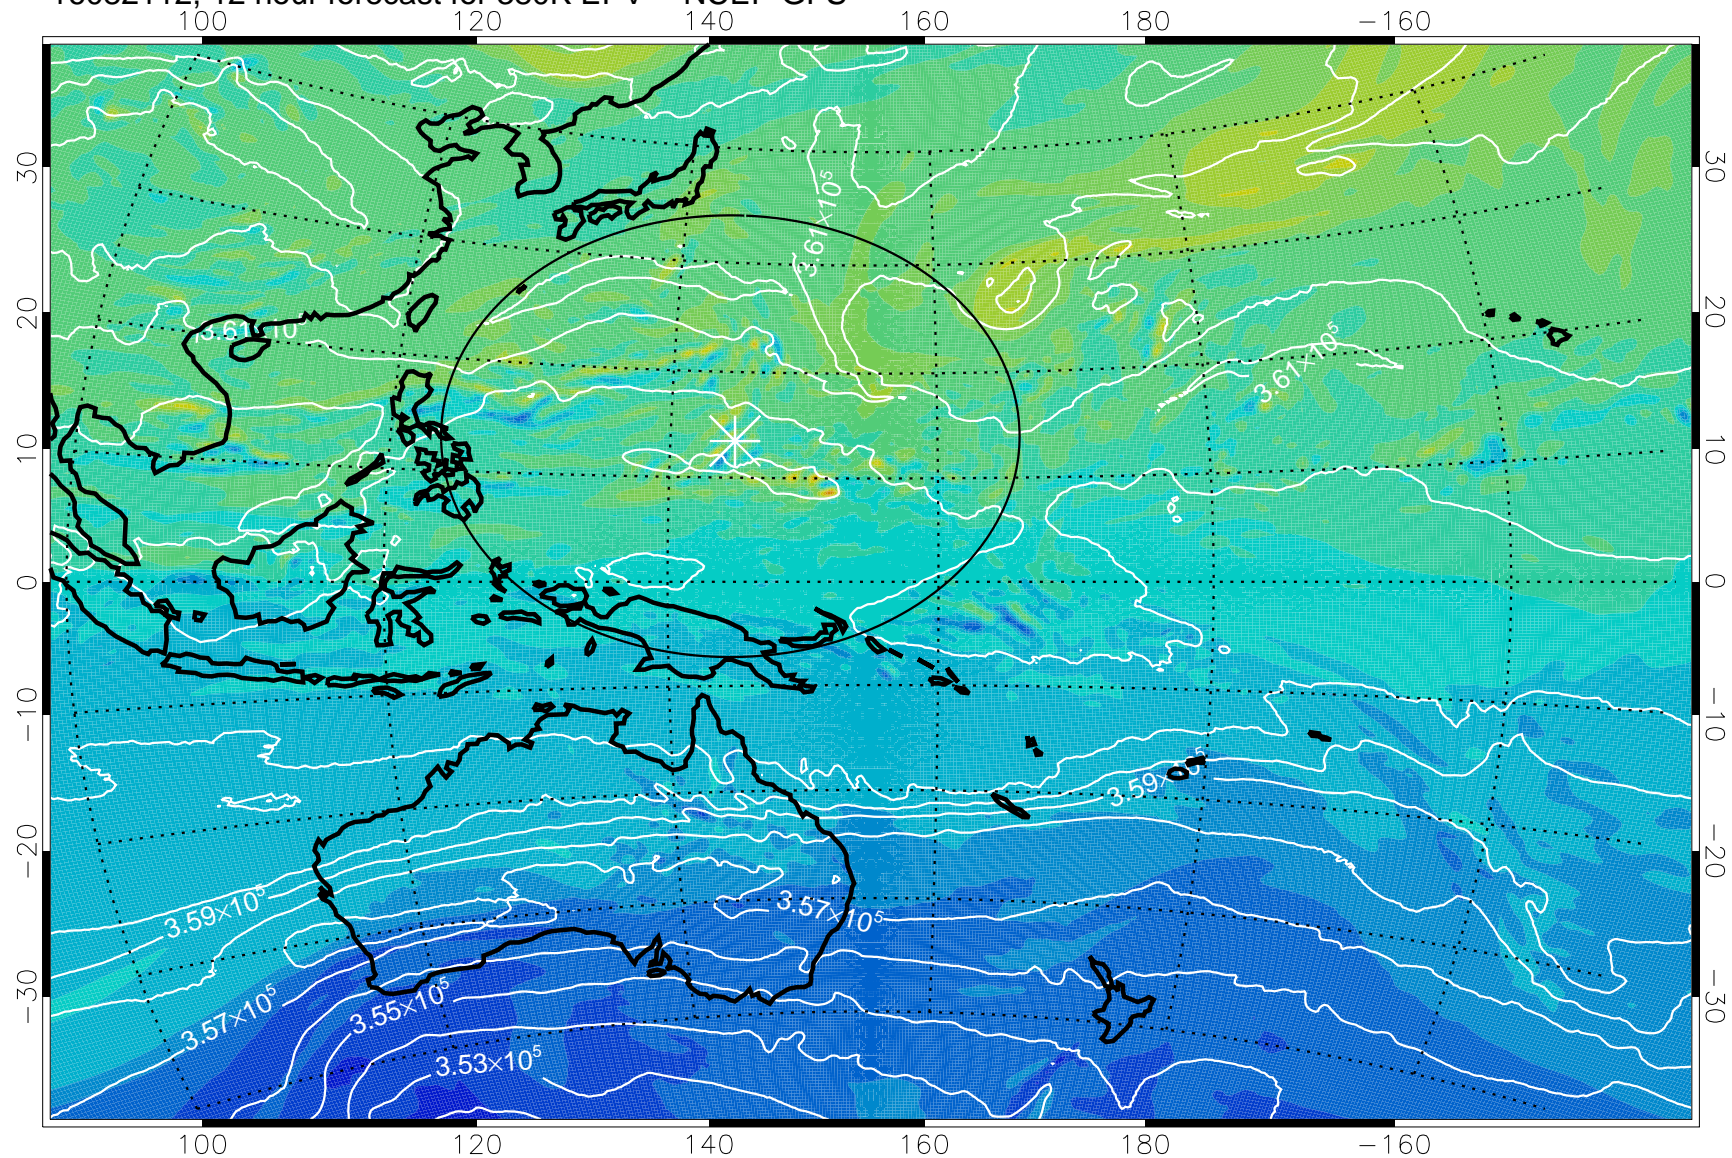

16082106, 6 hour forecast for 380K EPV -- NCEP GFS

380K Montgomery Streamfunction, white

Range ring of 2304 km

16082112, 12 hour forecast for 380K EPV -- NCEP GFS

380K Montgomery Streamfunction, white

Range ring of 2304 km

16082118, 18 hour forecast for 380K EPV -- NCEP GFS

380K Montgomery Streamfunction, white

Range ring of 2304 km

16082200, 24 hour forecast for 380K EPV -- NCEP GFS

380K Montgomery Streamfunction, white

Range ring of 2304 km

380K Montgomery Streamfunction, white

Range ring of 2304 km

16082218, 42 hour forecast for 380K EPV -- NCEP GFS

380K Montgomery Streamfunction, white

Range ring of 2304 km

16082300, 48 hour forecast for 380K EPV -- NCEP GFS

380K Montgomery Streamfunction, white

Range ring of 2304 km

16082306, 54 hour forecast for 380K EPV -- NCEP GFS

380K Montgomery Streamfunction, white

Range ring of 2304 km

16082312, 60 hour forecast for 380K EPV -- NCEP GFS