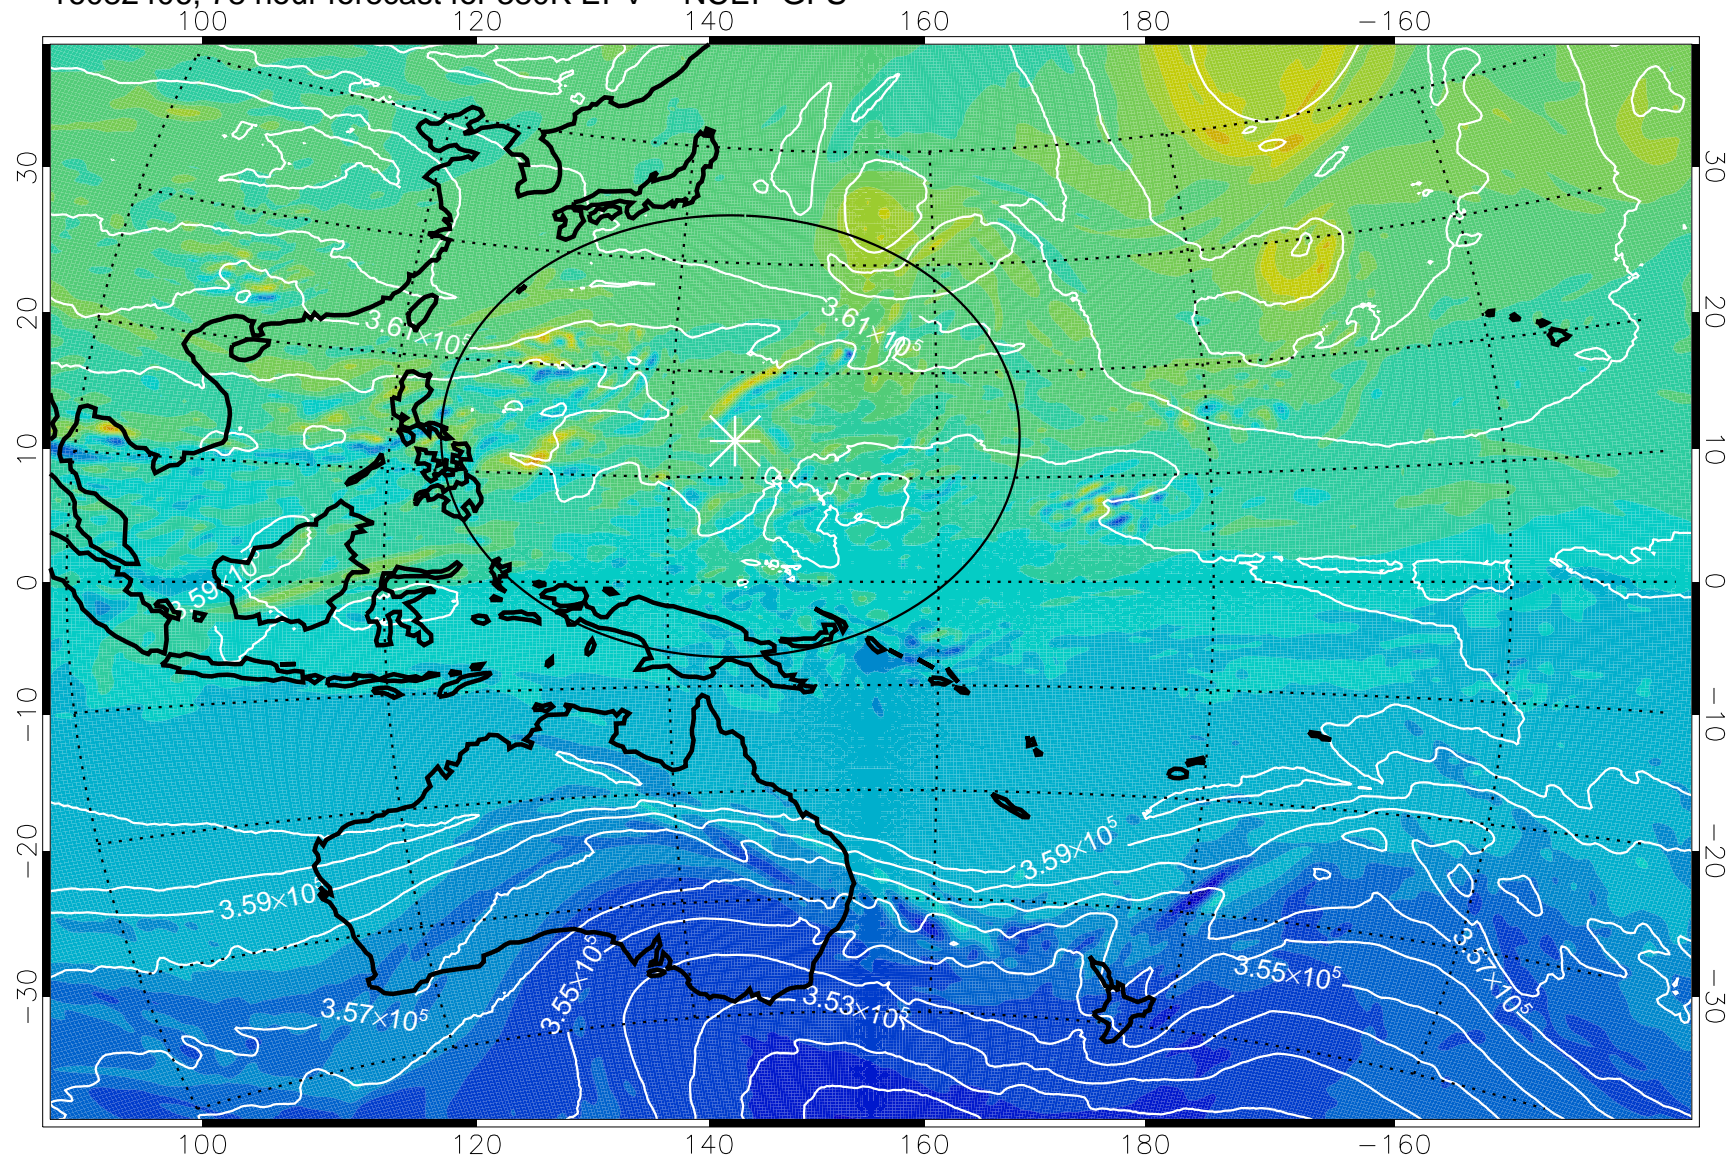

380K Montgomery Streamfunction, white

Range ring of 2304 km

16082306, 54 hour forecast for 380K EPV -- NCEP GFS

380K Montgomery Streamfunction, white

Range ring of 2304 km

16082312, 60 hour forecast for 380K EPV -- NCEP GFS

380K Montgomery Streamfunction, white

Range ring of 2304 km

16082318, 66 hour forecast for 380K EPV -- NCEP GFS

16082400, 72 hour forecast for 380K EPV -- NCEP GFS

380K Montgomery Streamfunction, white

Range ring of 2304 km

16082406, 78 hour forecast for 380K EPV -- NCEP GFS

380K Montgomery Streamfunction, white

Range ring of 2304 km

16082412, 84 hour forecast for 380K EPV -- NCEP GFS

380K Montgomery Streamfunction, white

Range ring of 2304 km

16082418, 90 hour forecast for 380K EPV -- NCEP GFS

380K Montgomery Streamfunction, white

Range ring of 2304 km

16082500, 96 hour forecast for 380K EPV -- NCEP GFS

380K Montgomery Streamfunction, white

Range ring of 2304 km