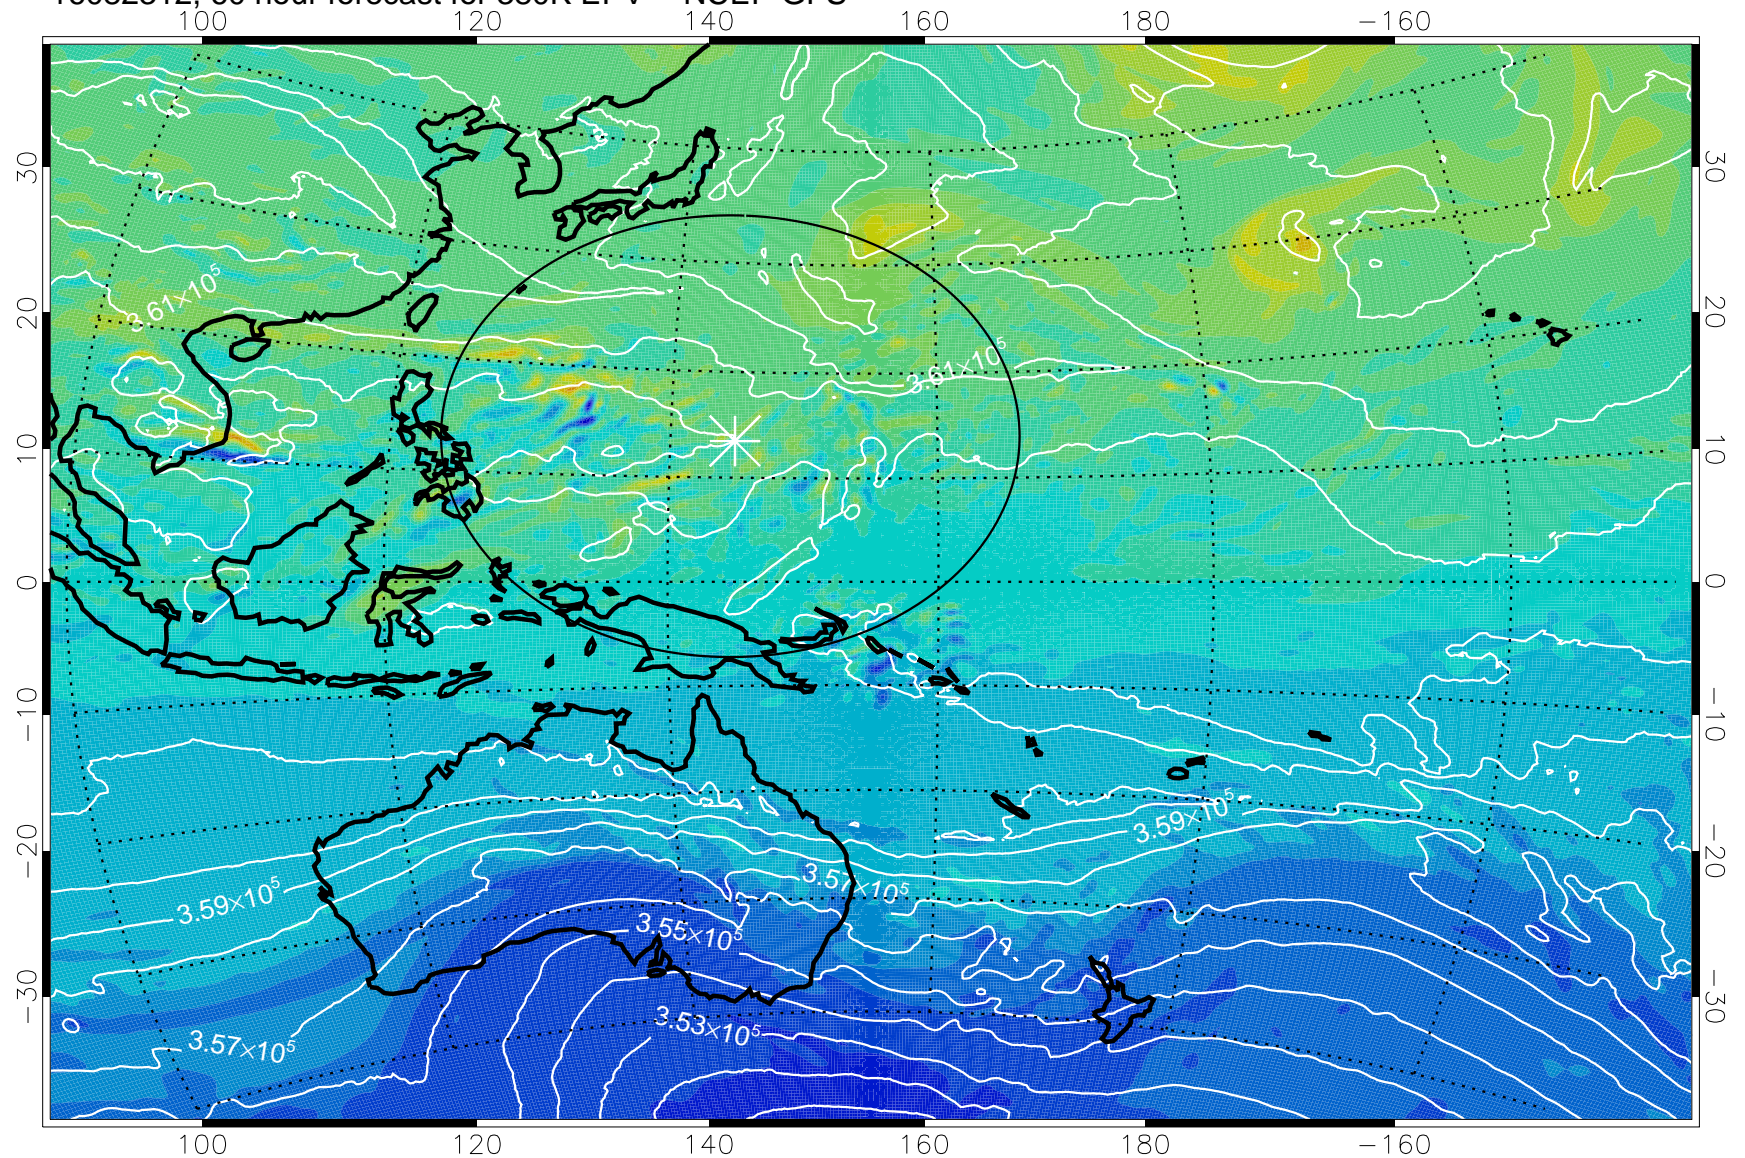

380K Montgomery Streamfunction, white

Range ring of 2304 km

16082218, 42 hour forecast for 380K EPV -- NCEP GFS

380K Montgomery Streamfunction, white

Range ring of 2304 km

16082300, 48 hour forecast for 380K EPV -- NCEP GFS

380K Montgomery Streamfunction, white

Range ring of 2304 km

16082306, 54 hour forecast for 380K EPV -- NCEP GFS

380K Montgomery Streamfunction, white

Range ring of 2304 km

16082312, 60 hour forecast for 380K EPV -- NCEP GFS

380K Montgomery Streamfunction, white

Range ring of 2304 km

16082318, 66 hour forecast for 380K EPV -- NCEP GFS

16082400, 72 hour forecast for 380K EPV -- NCEP GFS

380K Montgomery Streamfunction, white

Range ring of 2304 km

16082406, 78 hour forecast for 380K EPV -- NCEP GFS

380K Montgomery Streamfunction, white

Range ring of 2304 km

16082412, 84 hour forecast for 380K EPV -- NCEP GFS

380K Montgomery Streamfunction, white

Range ring of 2304 km