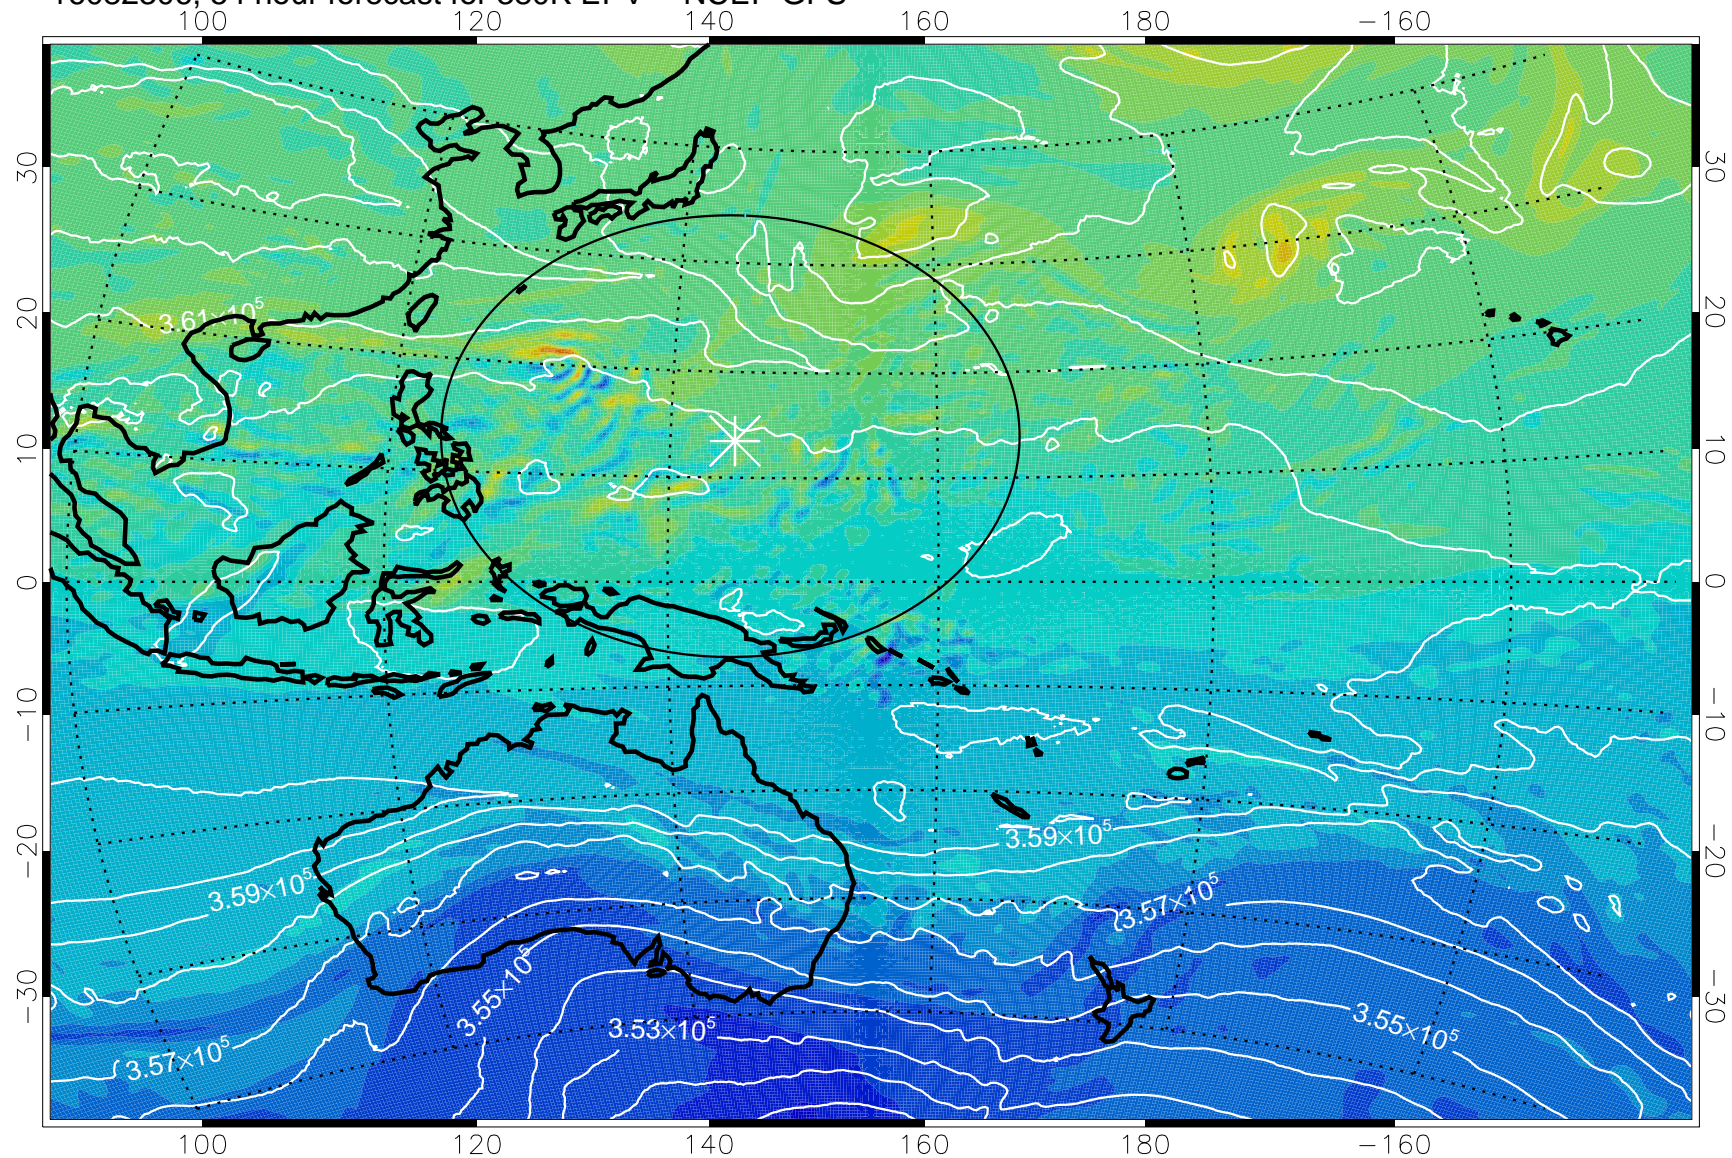

380K Montgomery Streamfunction, white

Range ring of 2304 km

16082218, 42 hour forecast for 380K EPV -- NCEP GFS

380K Montgomery Streamfunction, white

Range ring of 2304 km

16082300, 48 hour forecast for 380K EPV -- NCEP GFS

380K Montgomery Streamfunction, white

Range ring of 2304 km

16082306, 54 hour forecast for 380K EPV -- NCEP GFS

380K Montgomery Streamfunction, white

Range ring of 2304 km

16082312, 60 hour forecast for 380K EPV -- NCEP GFS

380K Montgomery Streamfunction, white

Range ring of 2304 km

16082318, 66 hour forecast for 380K EPV -- NCEP GFS

16082400, 72 hour forecast for 380K EPV -- NCEP GFS

380K Montgomery Streamfunction, white

Range ring of 2304 km

16082406, 78 hour forecast for 380K EPV -- NCEP GFS

380K Montgomery Streamfunction, white

Range ring of 2304 km

16082412, 84 hour forecast for 380K EPV -- NCEP GFS

380K Montgomery Streamfunction, white

Range ring of 2304 km