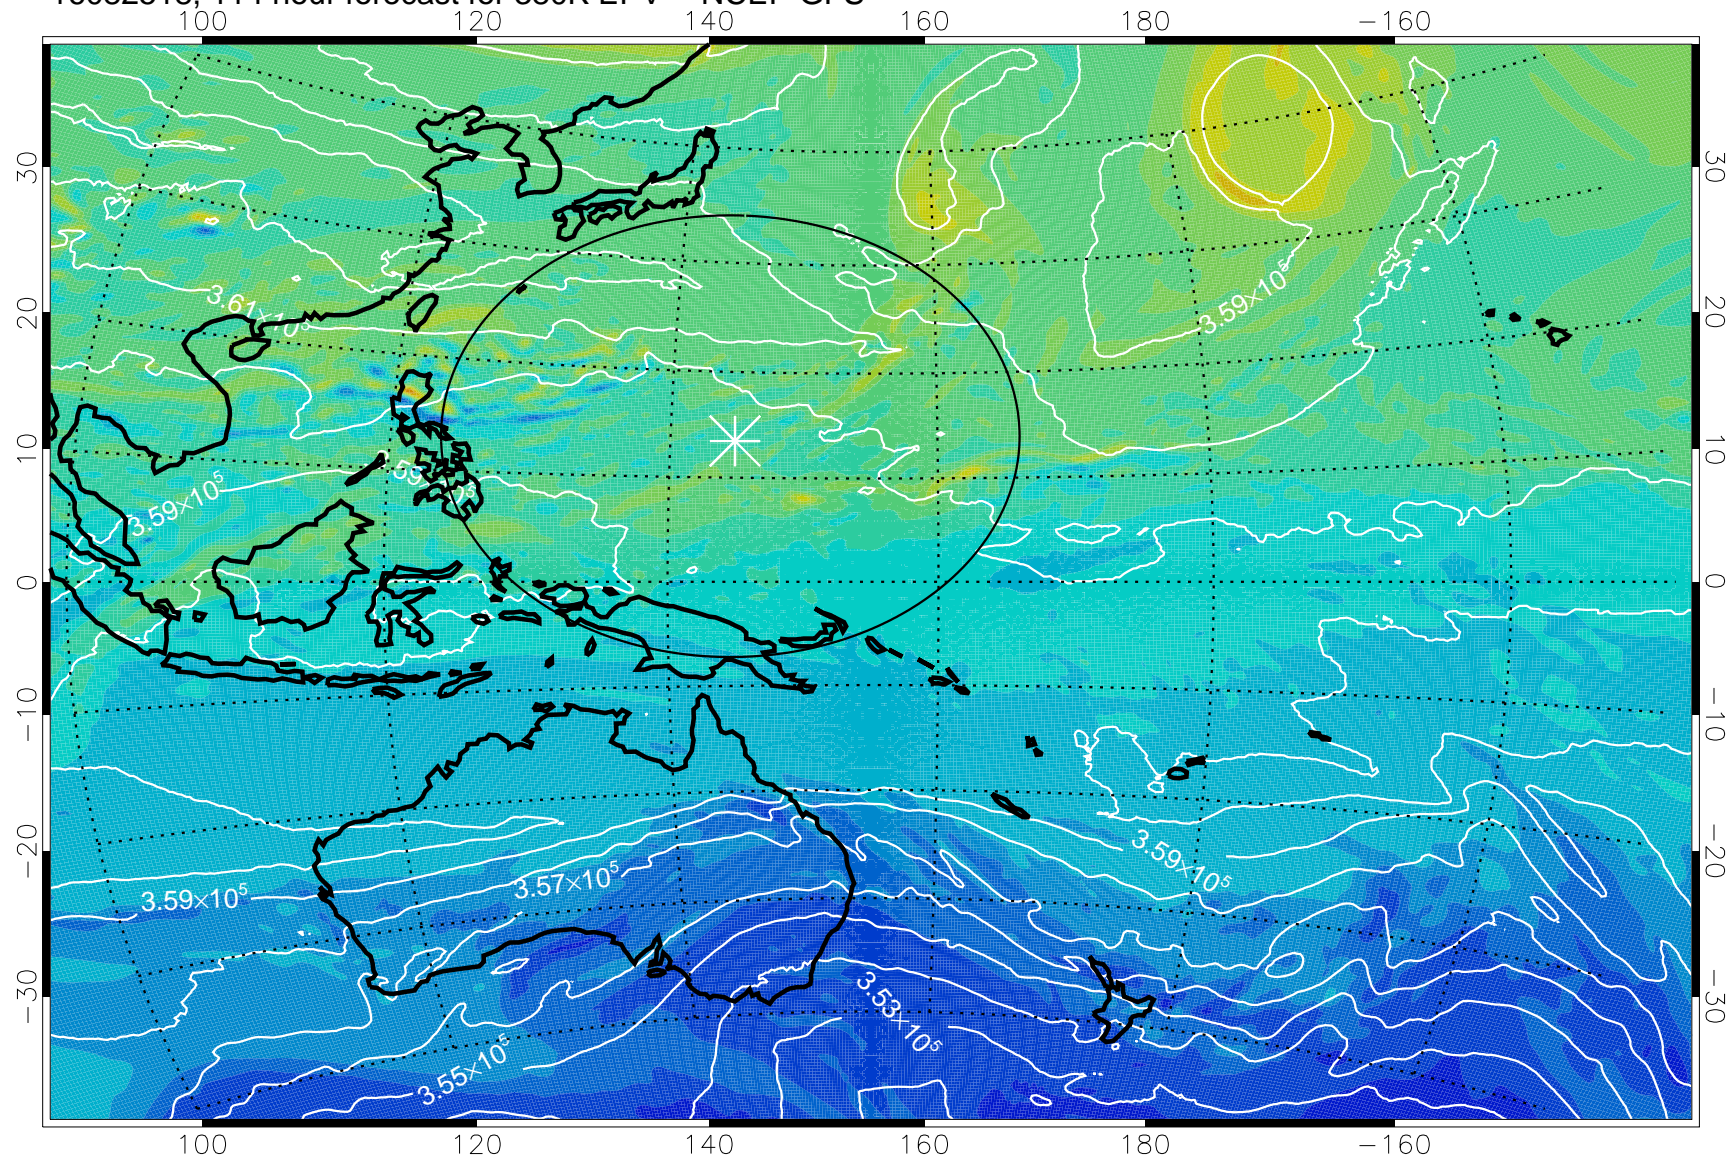

16082418, 90 hour forecast for 380K EPV -- NCEP GFS

380K Montgomery Streamfunction, white

Range ring of 2304 km

16082500, 96 hour forecast for 380K EPV -- NCEP GFS

380K Montgomery Streamfunction, white

Range ring of 2304 km

16082506, 102 hour forecast for 380K EPV -- NCEP GFS

380K Montgomery Streamfunction, white

Range ring of 2304 km

16082512, 108 hour forecast for 380K EPV -- NCEP GFS

380K Montgomery Streamfunction, white

Range ring of 2304 km

16082518, 114 hour forecast for 380K EPV -- NCEP GFS

380K Montgomery Streamfunction, white

Range ring of 2304 km

16082600, 120 hour forecast for 380K EPV -- NCEP GFS

380K Montgomery Streamfunction, white

Range ring of 2304 km