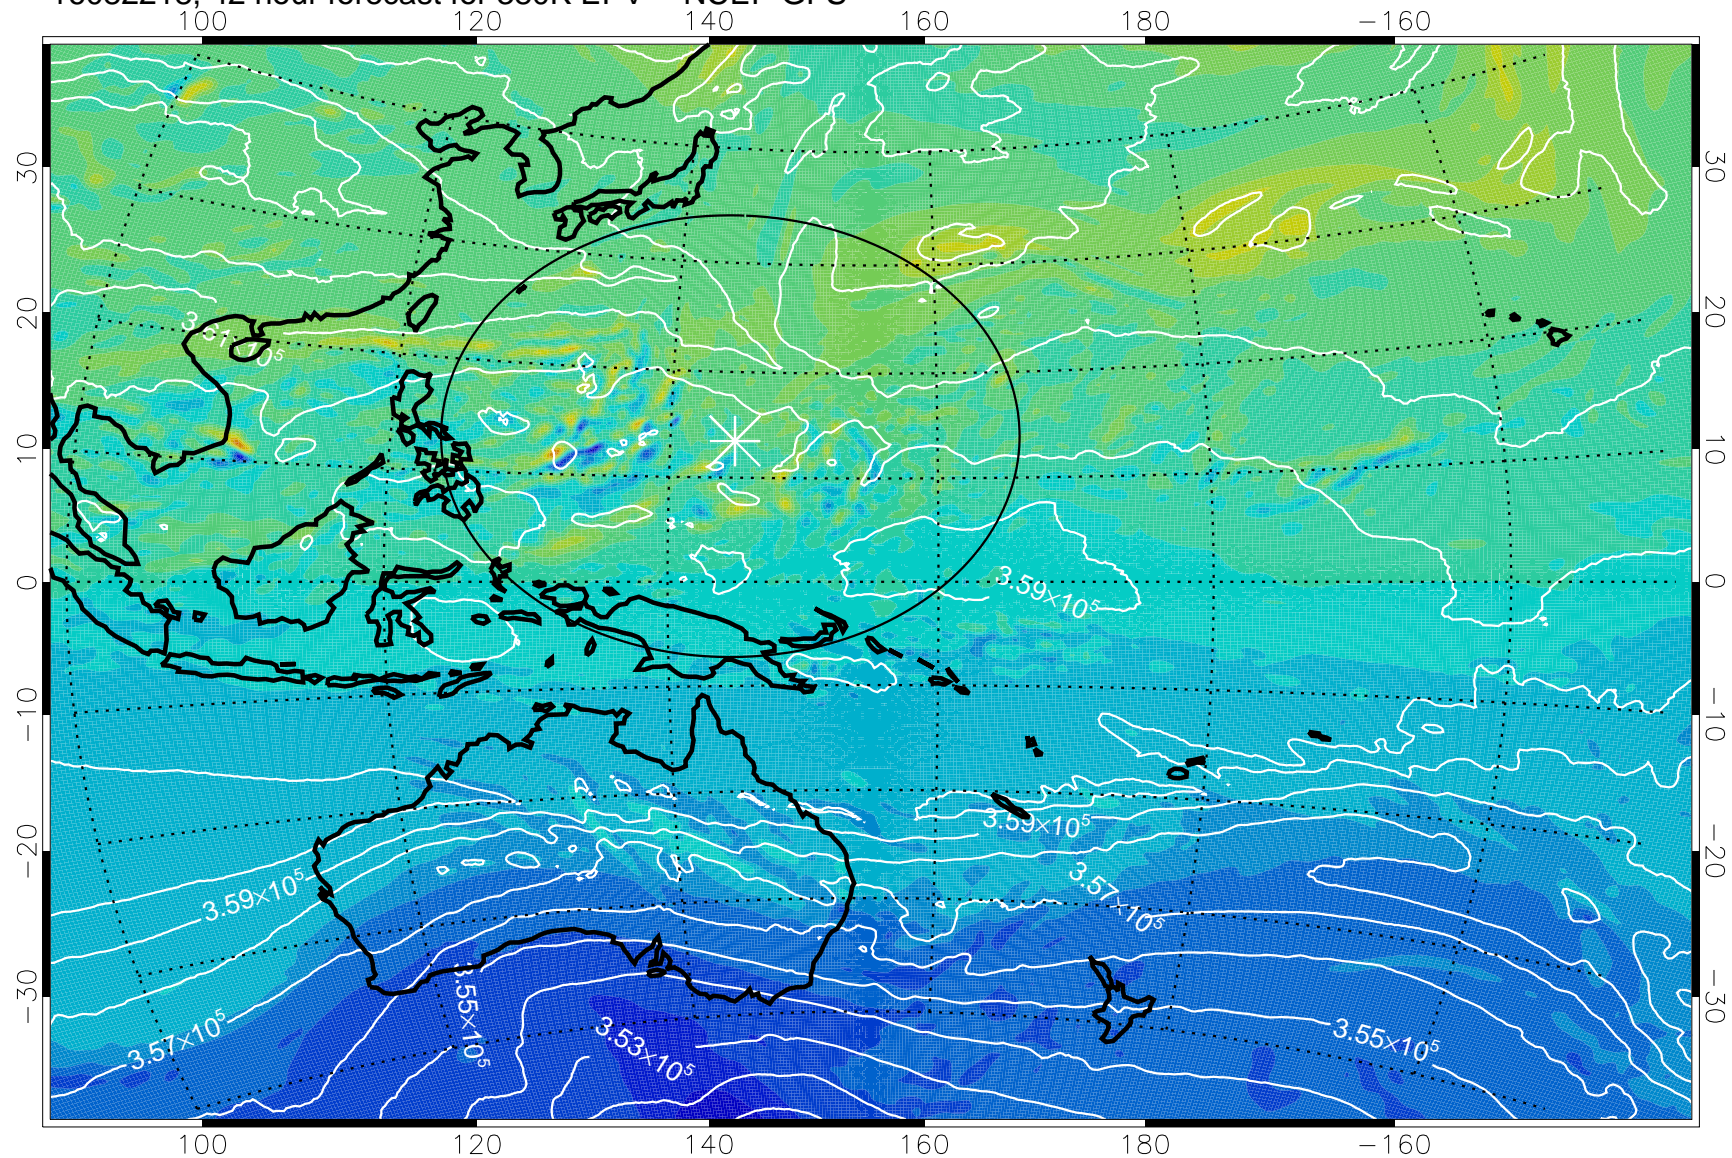

16082118, 18 hour forecast for 380K EPV -- NCEP GFS

380K Montgomery Streamfunction, white

Range ring of 2304 km

16082200, 24 hour forecast for 380K EPV -- NCEP GFS

380K Montgomery Streamfunction, white

Range ring of 2304 km

16082206, 30 hour forecast for 380K EPV -- NCEP GFS

-2×10^{-5} -1×10^{-5} 0 1×10^{-5} 2×10^{-5}
PVU

380K Montgomery Streamfunction, white

Range ring of 2304 km

16082212, 36 hour forecast for 380K EPV -- NCEP GFS

380K Montgomery Streamfunction, white

Range ring of 2304 km

16082218, 42 hour forecast for 380K EPV -- NCEP GFS

380K Montgomery Streamfunction, white

Range ring of 2304 km

16082300, 48 hour forecast for 380K EPV -- NCEP GFS

380K Montgomery Streamfunction, white

Range ring of 2304 km

16082306, 54 hour forecast for 380K EPV -- NCEP GFS

380K Montgomery Streamfunction, white

Range ring of 2304 km

16082312, 60 hour forecast for 380K EPV -- NCEP GFS