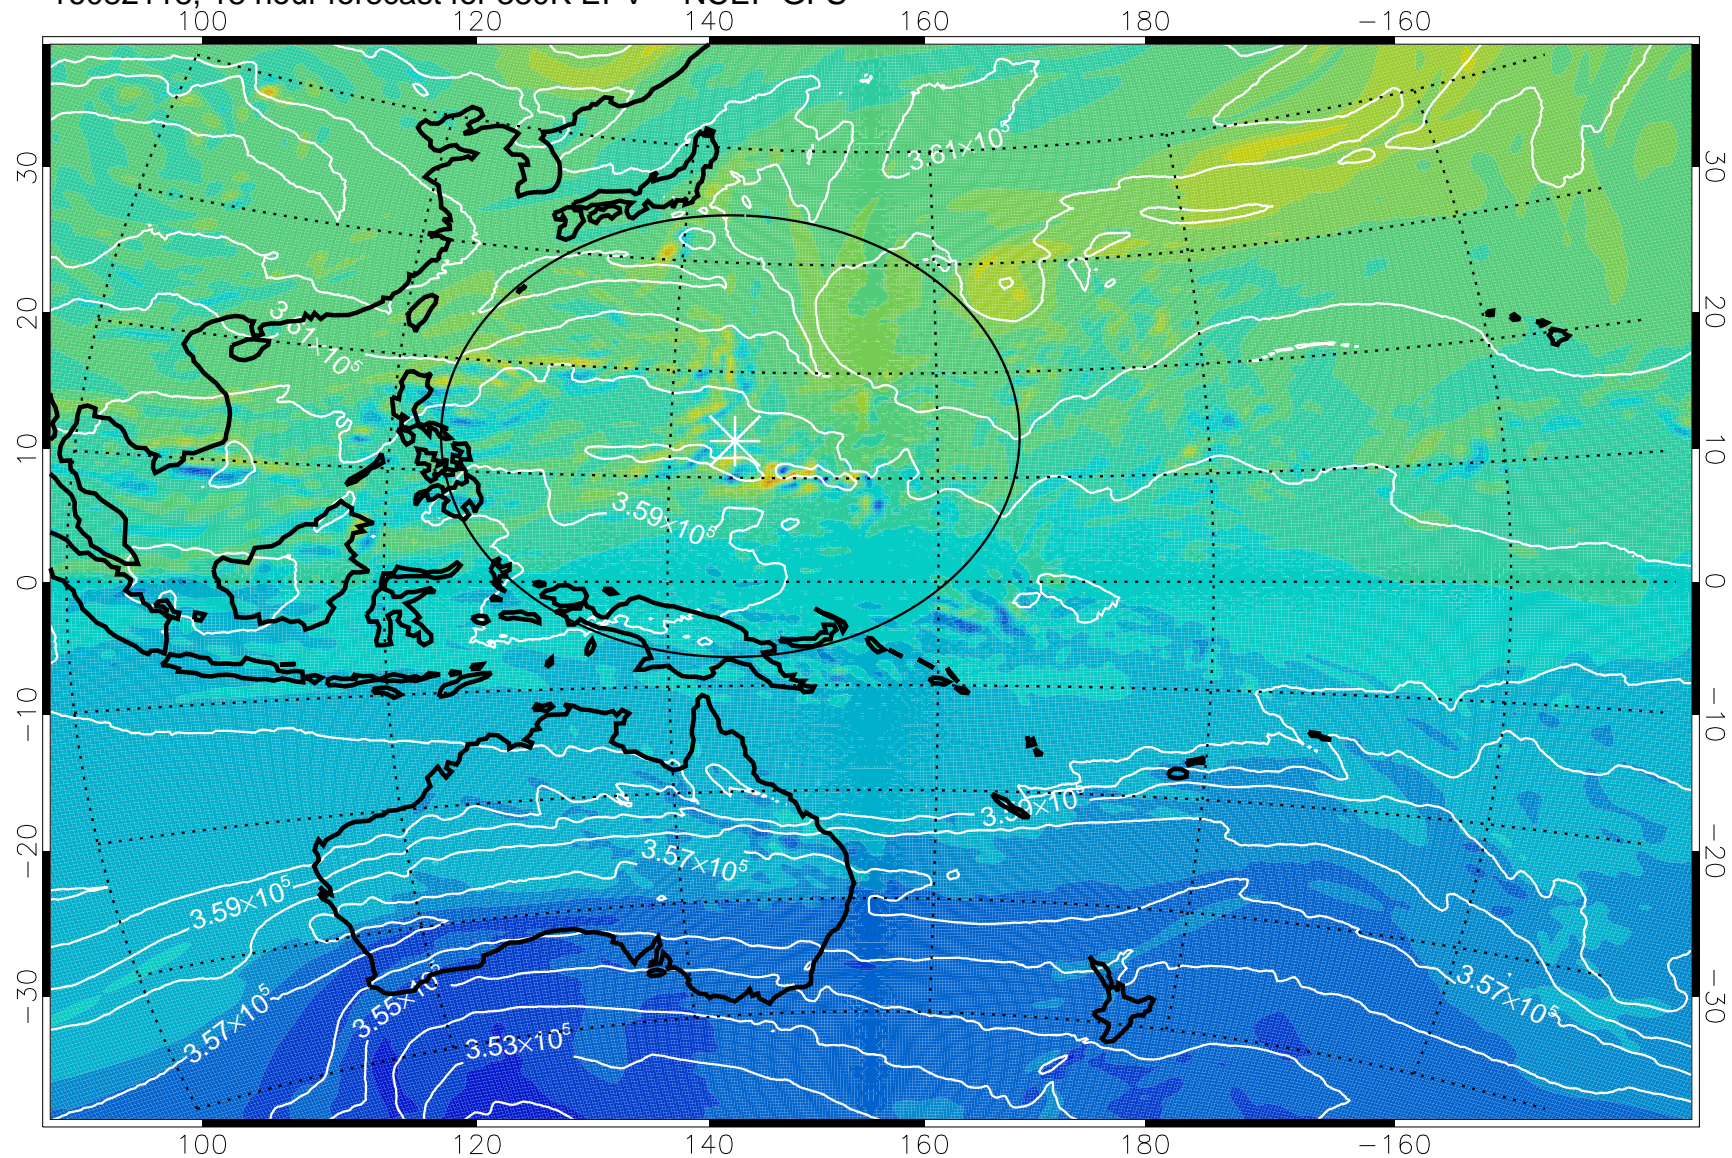

16082106, 6 hour forecast for 380K EPV -- NCEP GFS

380K Montgomery Streamfunction, white

Range ring of 2304 km

16082112, 12 hour forecast for 380K EPV -- NCEP GFS

380K Montgomery Streamfunction, white

Range ring of 2304 km

16082118, 18 hour forecast for 380K EPV -- NCEP GFS

380K Montgomery Streamfunction, white

Range ring of 2304 km

16082200, 24 hour forecast for 380K EPV -- NCEP GFS

380K Montgomery Streamfunction, white

Range ring of 2304 km

380K Montgomery Streamfunction, white

Range ring of 2304 km

16082218, 42 hour forecast for 380K EPV -- NCEP GFS

380K Montgomery Streamfunction, white

Range ring of 2304 km

16082300, 48 hour forecast for 380K EPV -- NCEP GFS

380K Montgomery Streamfunction, white

Range ring of 2304 km

16082306, 54 hour forecast for 380K EPV -- NCEP GFS

380K Montgomery Streamfunction, white

Range ring of 2304 km

16082312, 60 hour forecast for 380K EPV -- NCEP GFS