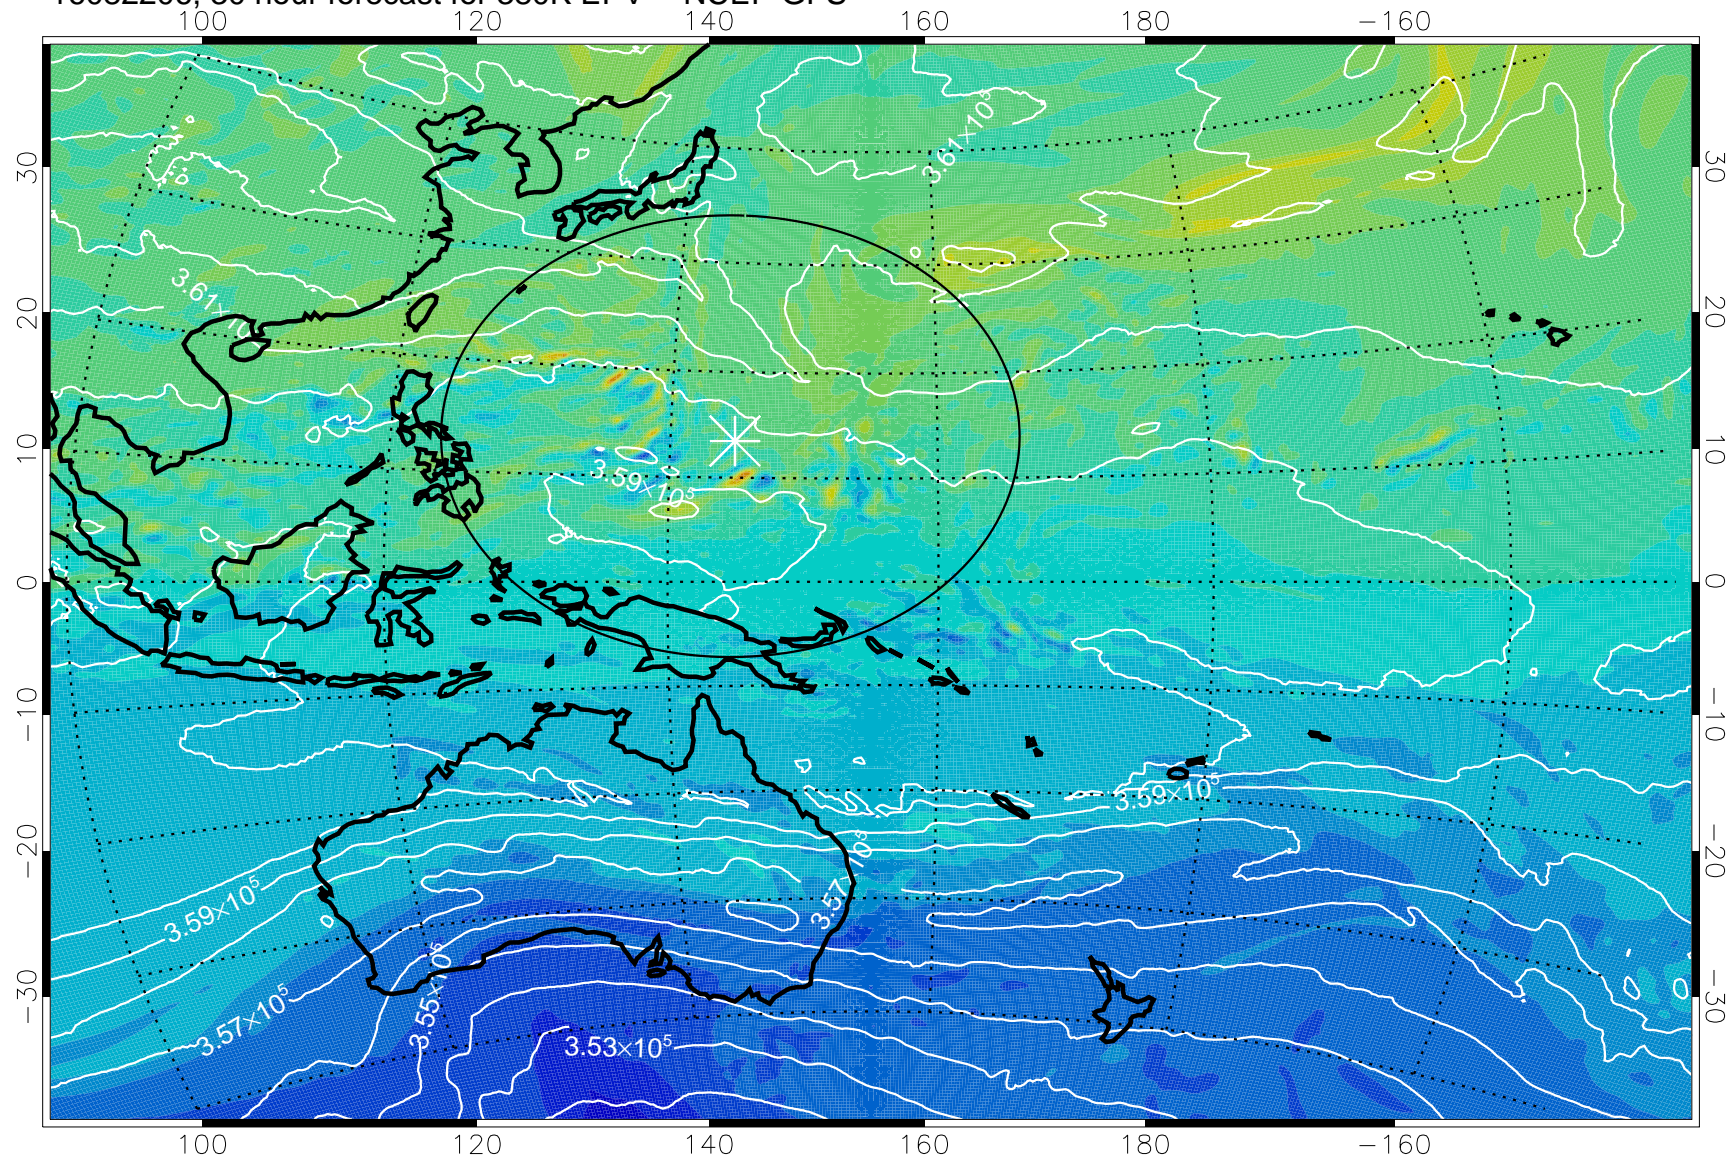

16082118, 18 hour forecast for 380K EPV -- NCEP GFS

380K Montgomery Streamfunction, white

Range ring of 2304 km

16082200, 24 hour forecast for 380K EPV -- NCEP GFS

380K Montgomery Streamfunction, white

Range ring of 2304 km

16082206, 30 hour forecast for 380K EPV -- NCEP GFS

-2×10^{-5} -1×10^{-5} 0 1×10^{-5} 2×10^{-5}
PVU

380K Montgomery Streamfunction, white

Range ring of 2304 km

16082212, 36 hour forecast for 380K EPV -- NCEP GFS

380K Montgomery Streamfunction, white

Range ring of 2304 km

16082218, 42 hour forecast for 380K EPV -- NCEP GFS

380K Montgomery Streamfunction, white

Range ring of 2304 km

16082300, 48 hour forecast for 380K EPV -- NCEP GFS

380K Montgomery Streamfunction, white

Range ring of 2304 km

16082306, 54 hour forecast for 380K EPV -- NCEP GFS

380K Montgomery Streamfunction, white

Range ring of 2304 km

16082312, 60 hour forecast for 380K EPV -- NCEP GFS