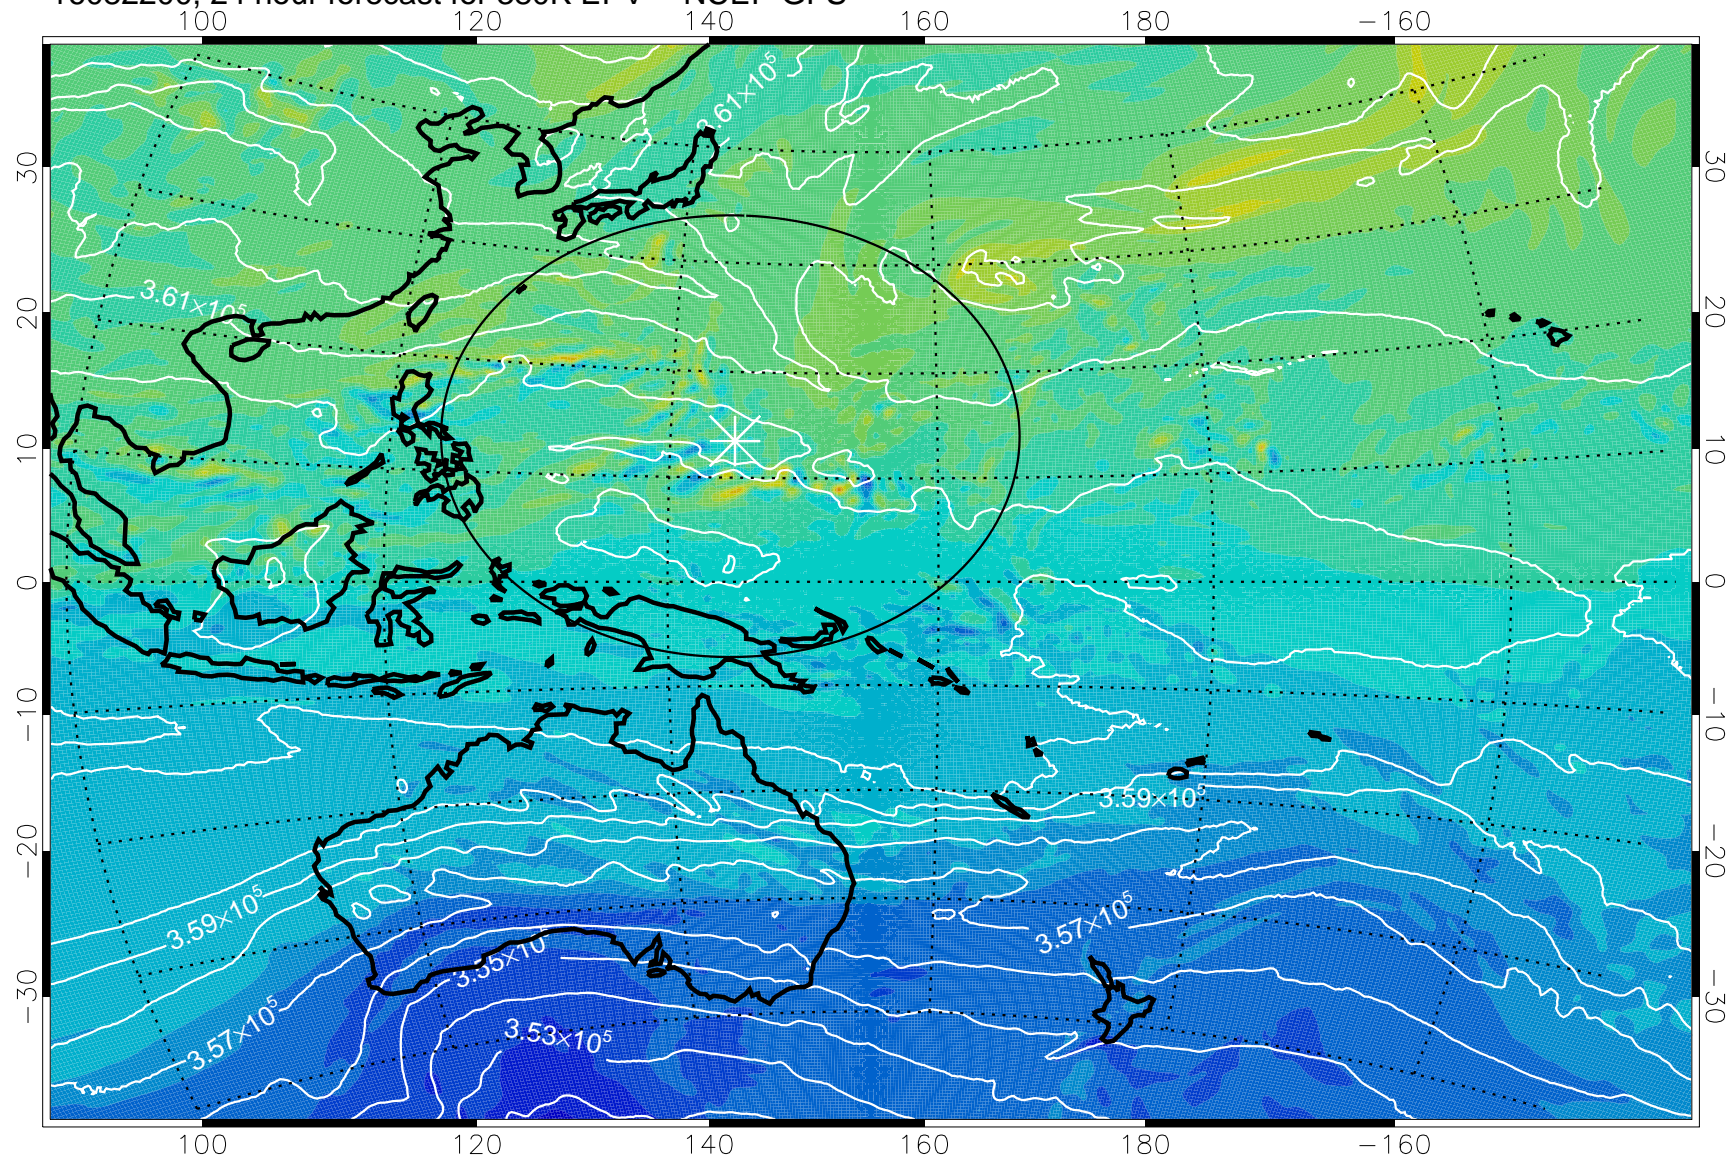

16082106, 6 hour forecast for 380K EPV -- NCEP GFS

380K Montgomery Streamfunction, white

Range ring of 2304 km

16082112, 12 hour forecast for 380K EPV -- NCEP GFS

380K Montgomery Streamfunction, white

Range ring of 2304 km

16082118, 18 hour forecast for 380K EPV -- NCEP GFS

380K Montgomery Streamfunction, white

Range ring of 2304 km

16082200, 24 hour forecast for 380K EPV -- NCEP GFS

380K Montgomery Streamfunction, white

Range ring of 2304 km

380K Montgomery Streamfunction, white

Range ring of 2304 km

16082218, 42 hour forecast for 380K EPV -- NCEP GFS

380K Montgomery Streamfunction, white

Range ring of 2304 km

16082300, 48 hour forecast for 380K EPV -- NCEP GFS

380K Montgomery Streamfunction, white

Range ring of 2304 km

16082306, 54 hour forecast for 380K EPV -- NCEP GFS

380K Montgomery Streamfunction, white

Range ring of 2304 km

16082312, 60 hour forecast for 380K EPV -- NCEP GFS