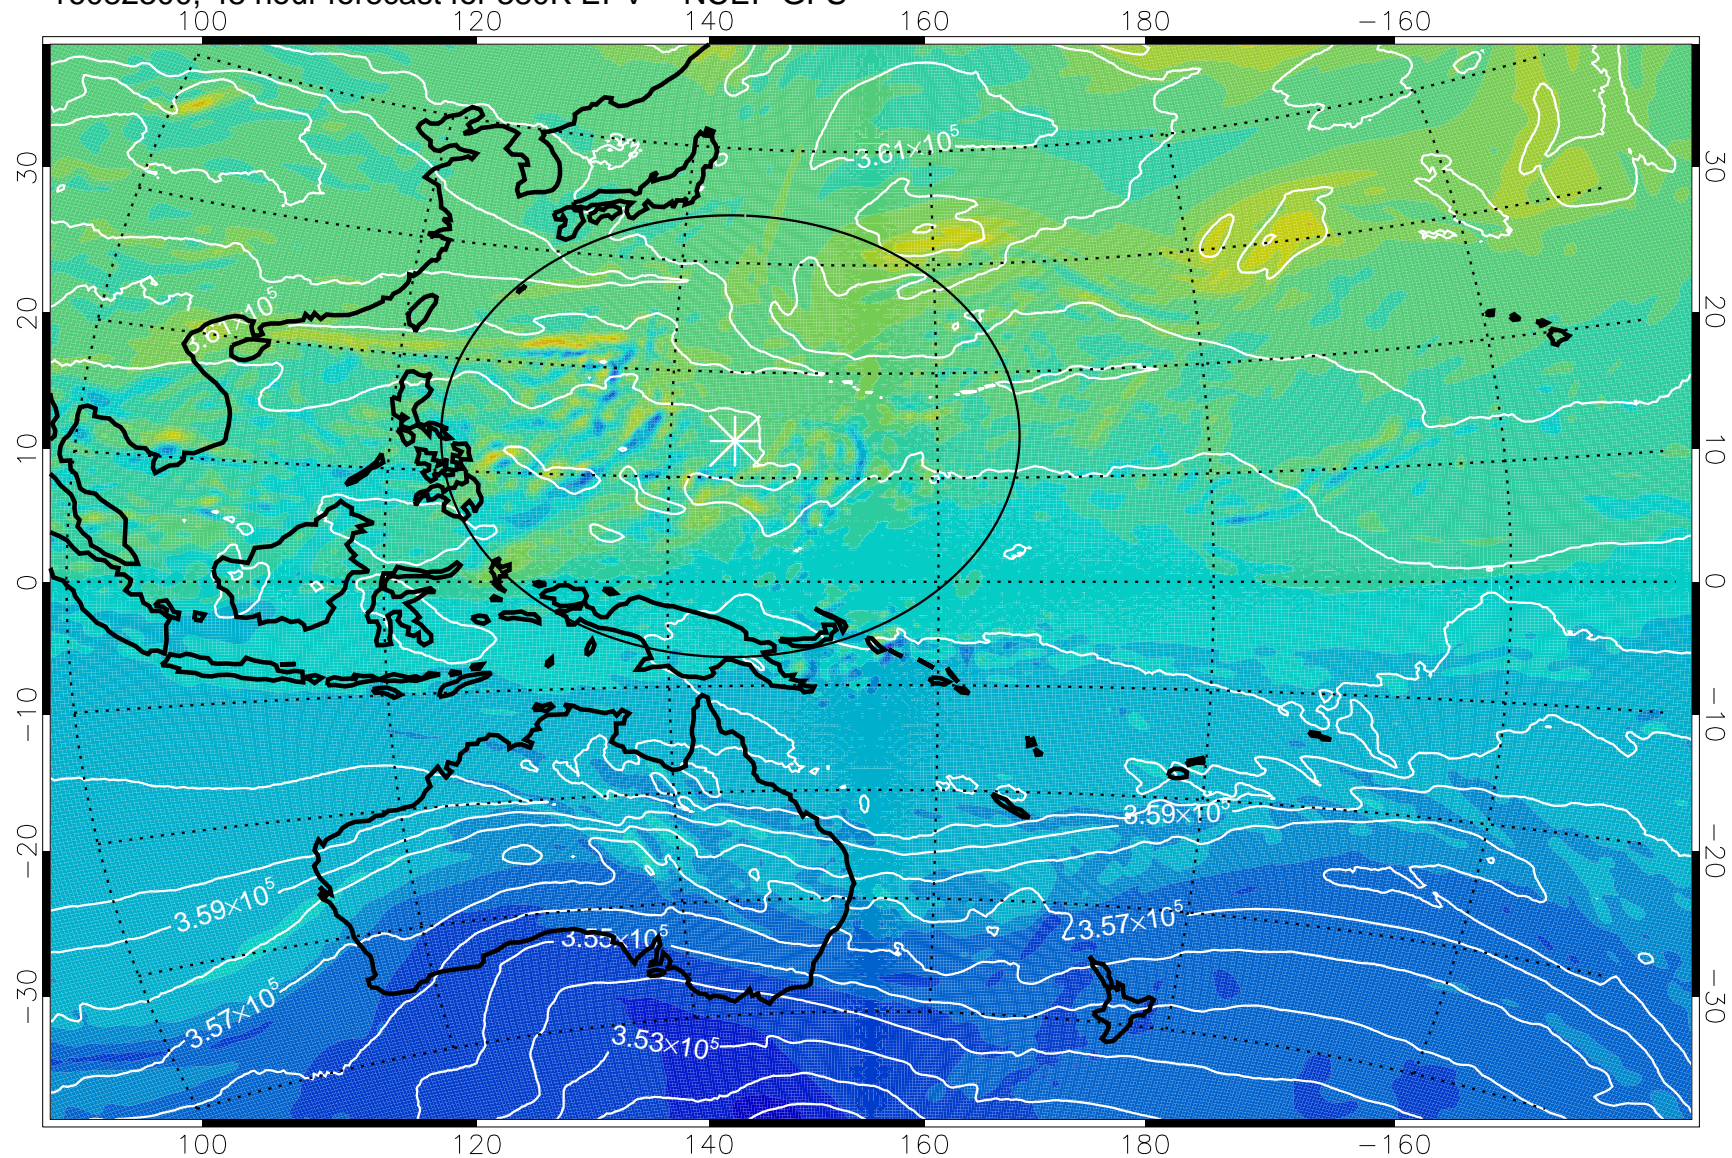

380K Montgomery Streamfunction, white

Range ring of 2304 km

16082218, 42 hour forecast for 380K EPV -- NCEP GFS

380K Montgomery Streamfunction, white

Range ring of 2304 km

16082300, 48 hour forecast for 380K EPV -- NCEP GFS

380K Montgomery Streamfunction, white

Range ring of 2304 km

16082306, 54 hour forecast for 380K EPV -- NCEP GFS

380K Montgomery Streamfunction, white

Range ring of 2304 km

16082312, 60 hour forecast for 380K EPV -- NCEP GFS

380K Montgomery Streamfunction, white

Range ring of 2304 km

16082318, 66 hour forecast for 380K EPV -- NCEP GFS

16082400, 72 hour forecast for 380K EPV -- NCEP GFS

380K Montgomery Streamfunction, white

Range ring of 2304 km

16082406, 78 hour forecast for 380K EPV -- NCEP GFS

380K Montgomery Streamfunction, white

Range ring of 2304 km

16082412, 84 hour forecast for 380K EPV -- NCEP GFS

380K Montgomery Streamfunction, white

Range ring of 2304 km