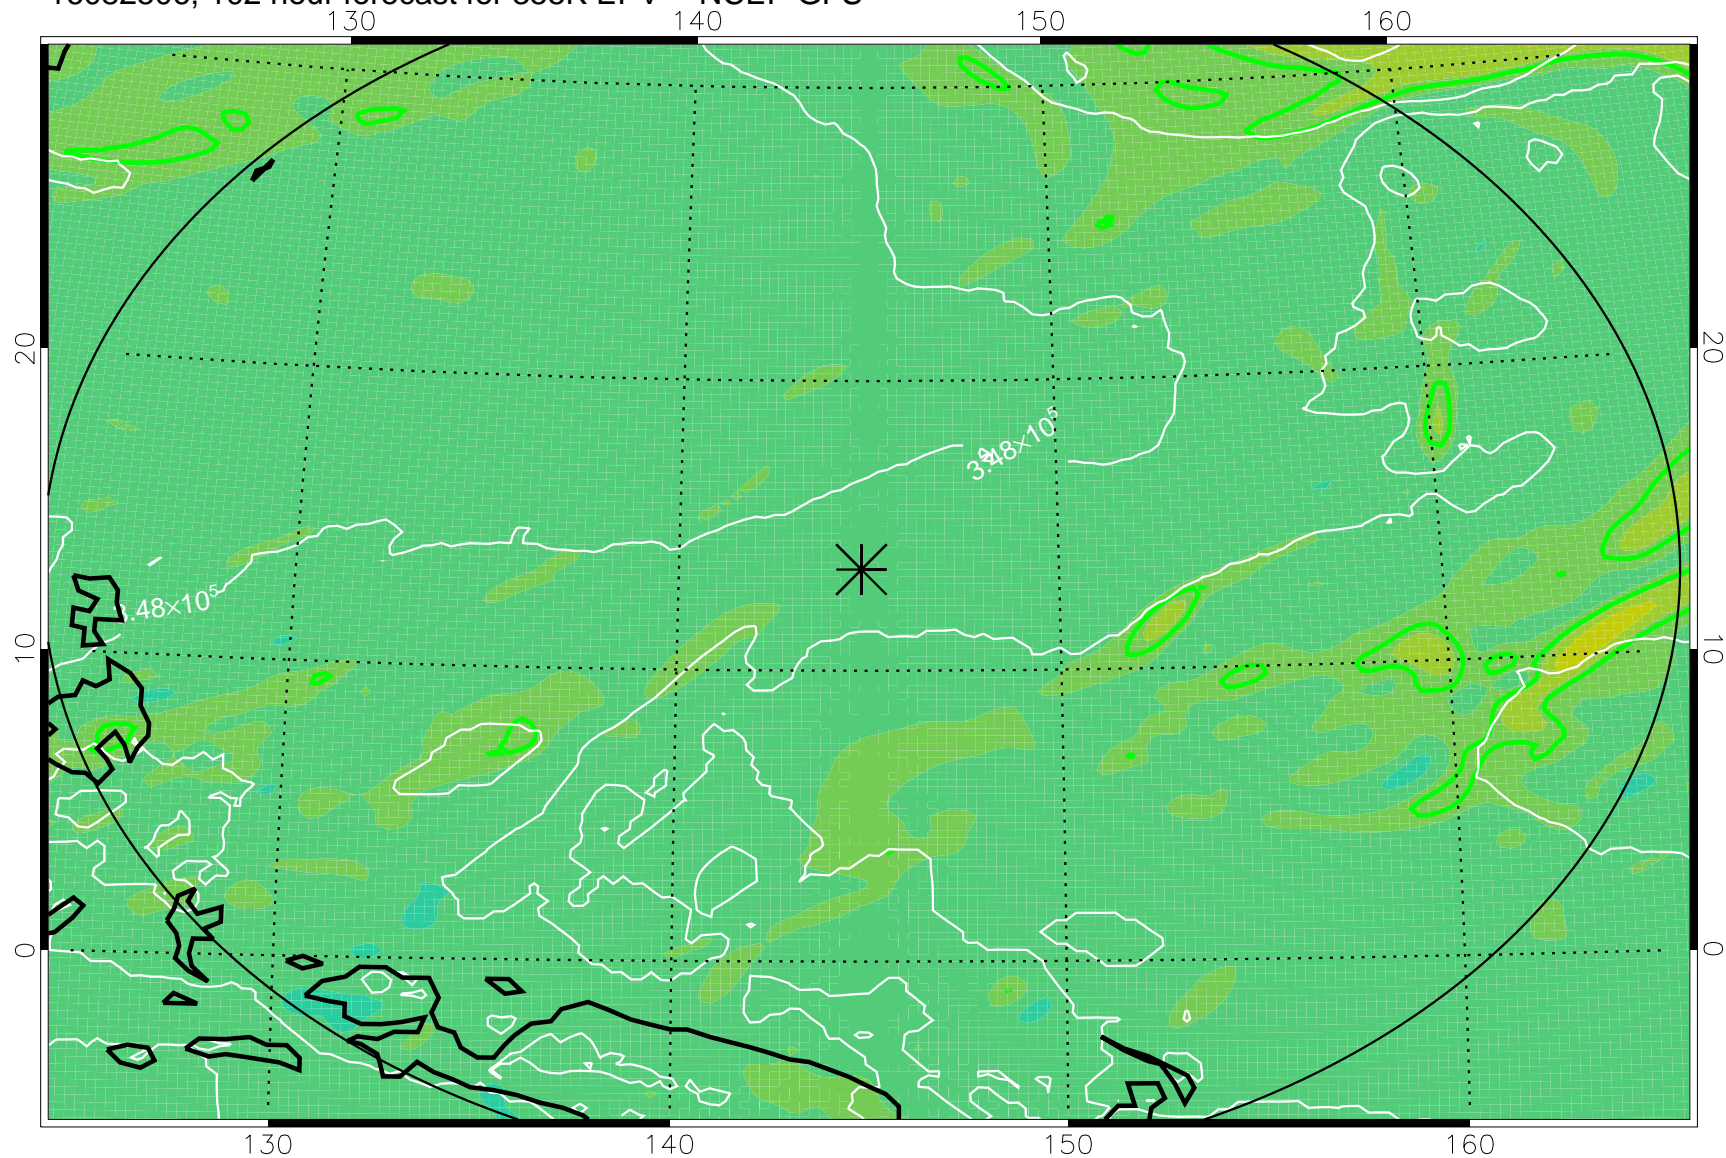

16082406, 78 hour forecast for 355K EPV -- NCEP GFS

355K Montgomery Streamfunction, white
EPV Tropopause (2 PVU) Position
Range ring of 2304 km

16082412, 84 hour forecast for 355K EPV -- NCEP GFS

355K Montgomery Streamfunction, white
EPV Tropopause (2 PVU) Position
Range ring of 2304 km

16082418, 90 hour forecast for 355K EPV -- NCEP GFS

355K Montgomery Streamfunction, white
EPV Tropopause (2 PVU) Position
Range ring of 2304 km

16082500, 96 hour forecast for 355K EPV -- NCEP GFS

355K Montgomery Streamfunction, white
EPV Tropopause (2 PVU) Position
Range ring of 2304 km

16082506, 102 hour forecast for 355K EPV -- NCEP GFS

355K Montgomery Streamfunction, white
EPV Tropopause (2 PVU) Position
Range ring of 2304 km

16082512, 108 hour forecast for 355K EPV -- NCEP GFS

355K Montgomery Streamfunction, white
EPV Tropopause (2 PVU) Position
Range ring of 2304 km

16082518, 114 hour forecast for 355K EPV -- NCEP GFS

355K Montgomery Streamfunction, white
EPV Tropopause (2 PVU) Position
Range ring of 2304 km

16082600, 120 hour forecast for 355K EPV -- NCEP GFS

355K Montgomery Streamfunction, white
EPV Tropopause (2 PVU) Position
Range ring of 2304 km