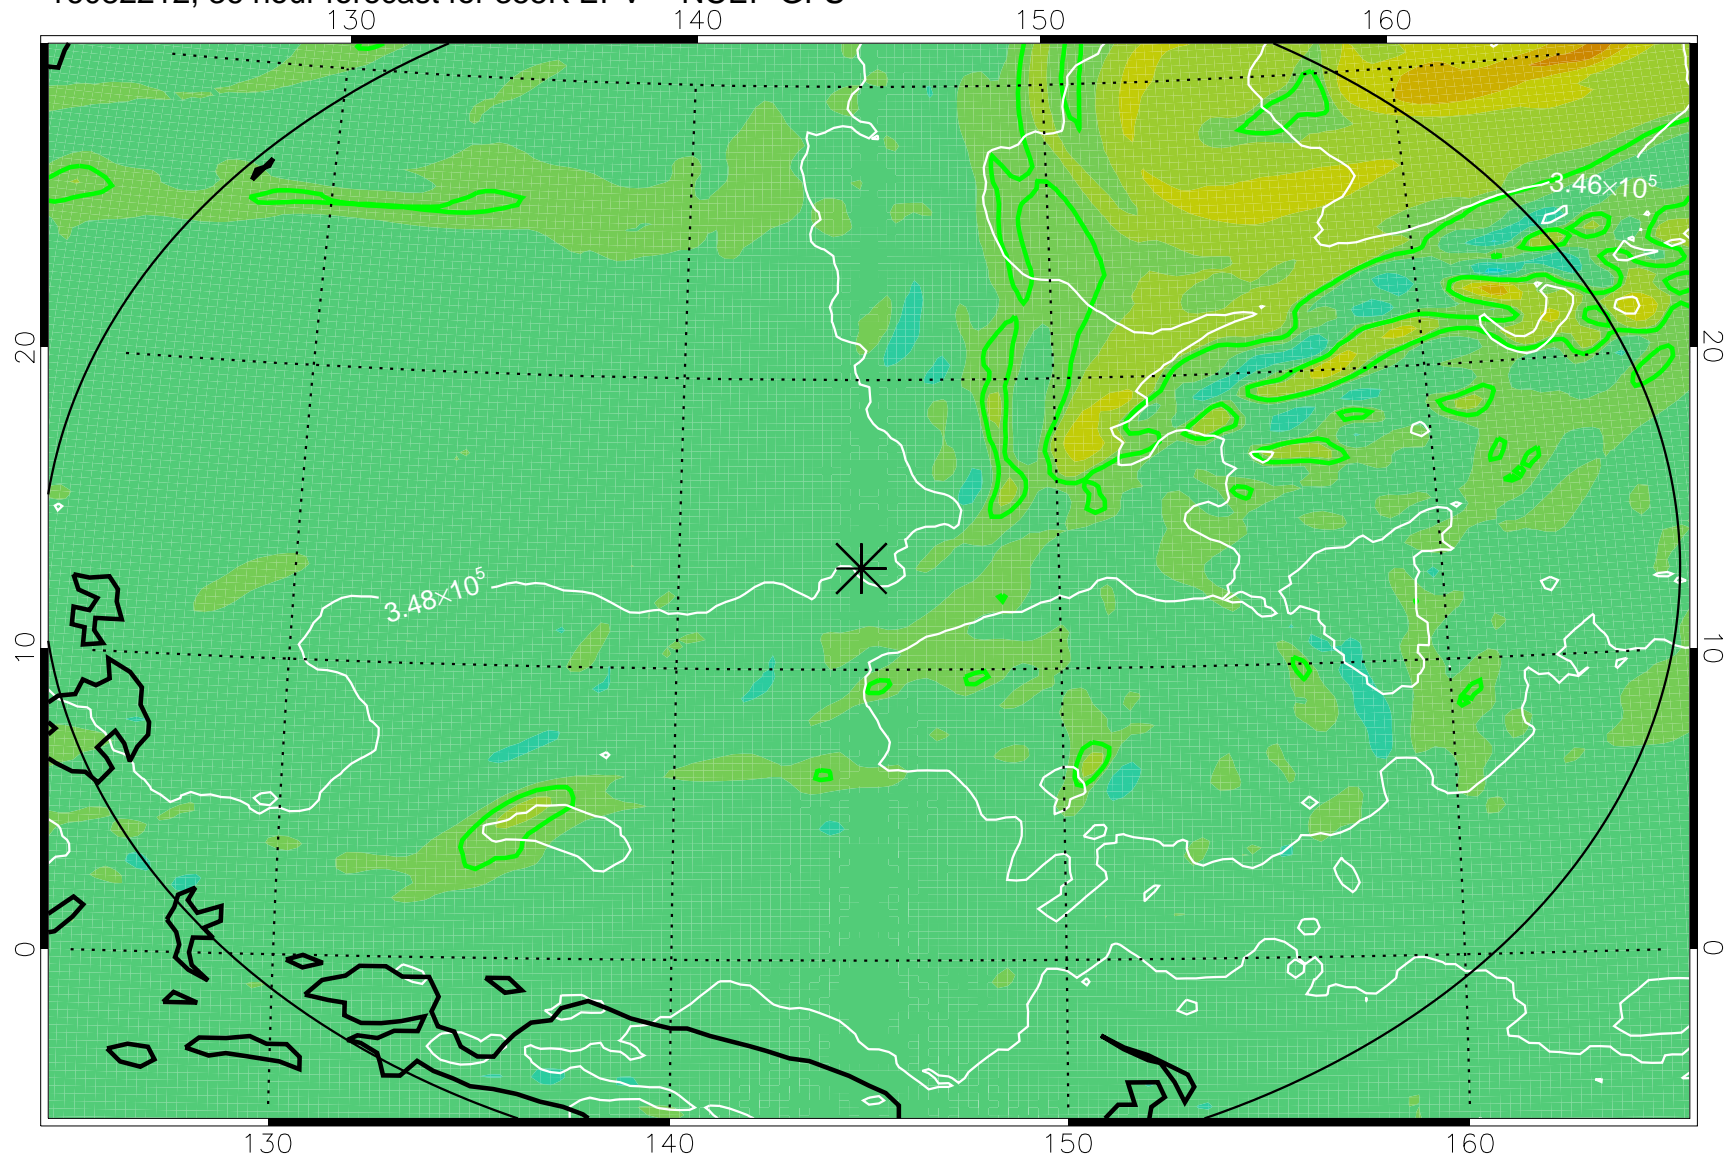

16082118, 18 hour forecast for 355K EPV -- NCEP GFS

355K Montgomery Streamfunction, white
EPV Tropopause (2 PVU) Position
Range ring of 2304 km

16082200, 24 hour forecast for 355K EPV -- NCEP GFS

355K Montgomery Streamfunction, white
EPV Tropopause (2 PVU) Position
Range ring of 2304 km

16082206, 30 hour forecast for 355K EPV -- NCEP GFS

355K Montgomery Streamfunction, white
EPV Tropopause (2 PVU) Position
Range ring of 2304 km

16082212, 36 hour forecast for 355K EPV -- NCEP GFS

355K Montgomery Streamfunction, white
EPV Tropopause (2 PVU) Position
Range ring of 2304 km

16082218, 42 hour forecast for 355K EPV -- NCEP GFS

355K Montgomery Streamfunction, white
EPV Tropopause (2 PVU) Position
Range ring of 2304 km

16082300, 48 hour forecast for 355K EPV -- NCEP GFS

355K Montgomery Streamfunction, white
EPV Tropopause (2 PVU) Position
Range ring of 2304 km

16082318, 66 hour forecast for 355K EPV -- NCEP GFS

355K Montgomery Streamfunction, white
EPV Tropopause (2 PVU) Position
Range ring of 2304 km

16082400, 72 hour forecast for 355K EPV -- NCEP GFS

355K Montgomery Streamfunction, white
EPV Tropopause (2 PVU) Position
Range ring of 2304 km