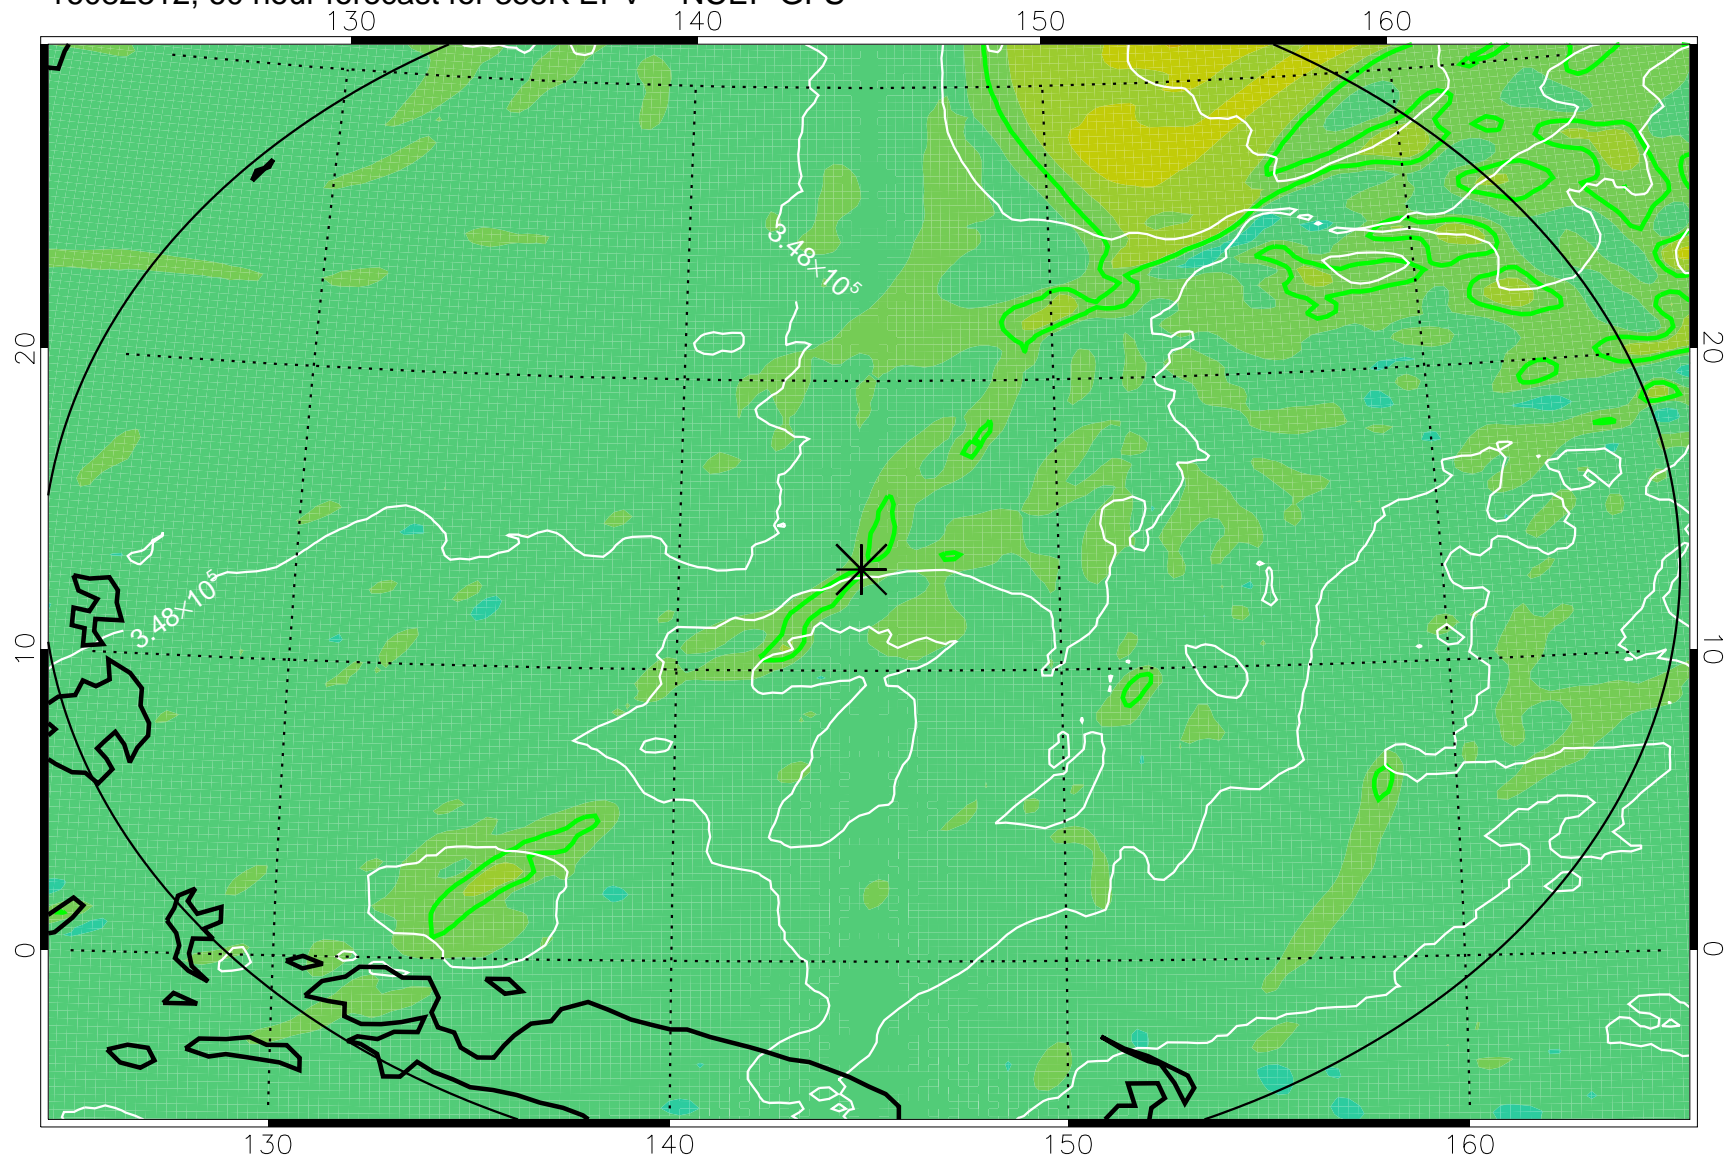

16082218, 42 hour forecast for 355K EPV -- NCEP GFS

355K Montgomery Streamfunction, white
EPV Tropopause (2 PVU) Position
Range ring of 2304 km

16082300, 48 hour forecast for 355K EPV -- NCEP GFS

355K Montgomery Streamfunction, white
EPV Tropopause (2 PVU) Position
Range ring of 2304 km

16082306, 54 hour forecast for 355K EPV -- NCEP GFS

355K Montgomery Streamfunction, white
EPV Tropopause (2 PVU) Position
Range ring of 2304 km

16082312, 60 hour forecast for 355K EPV -- NCEP GFS

355K Montgomery Streamfunction, white
EPV Tropopause (2 PVU) Position
Range ring of 2304 km

16082318, 66 hour forecast for 355K EPV -- NCEP GFS

355K Montgomery Streamfunction, white
EPV Tropopause (2 PVU) Position
Range ring of 2304 km

16082400, 72 hour forecast for 355K EPV -- NCEP GFS

355K Montgomery Streamfunction, white
EPV Tropopause (2 PVU) Position
Range ring of 2304 km

16082418, 90 hour forecast for 355K EPV -- NCEP GFS

355K Montgomery Streamfunction, white
EPV Tropopause (2 PVU) Position
Range ring of 2304 km

16082500, 96 hour forecast for 355K EPV -- NCEP GFS

355K Montgomery Streamfunction, white
EPV Tropopause (2 PVU) Position
Range ring of 2304 km