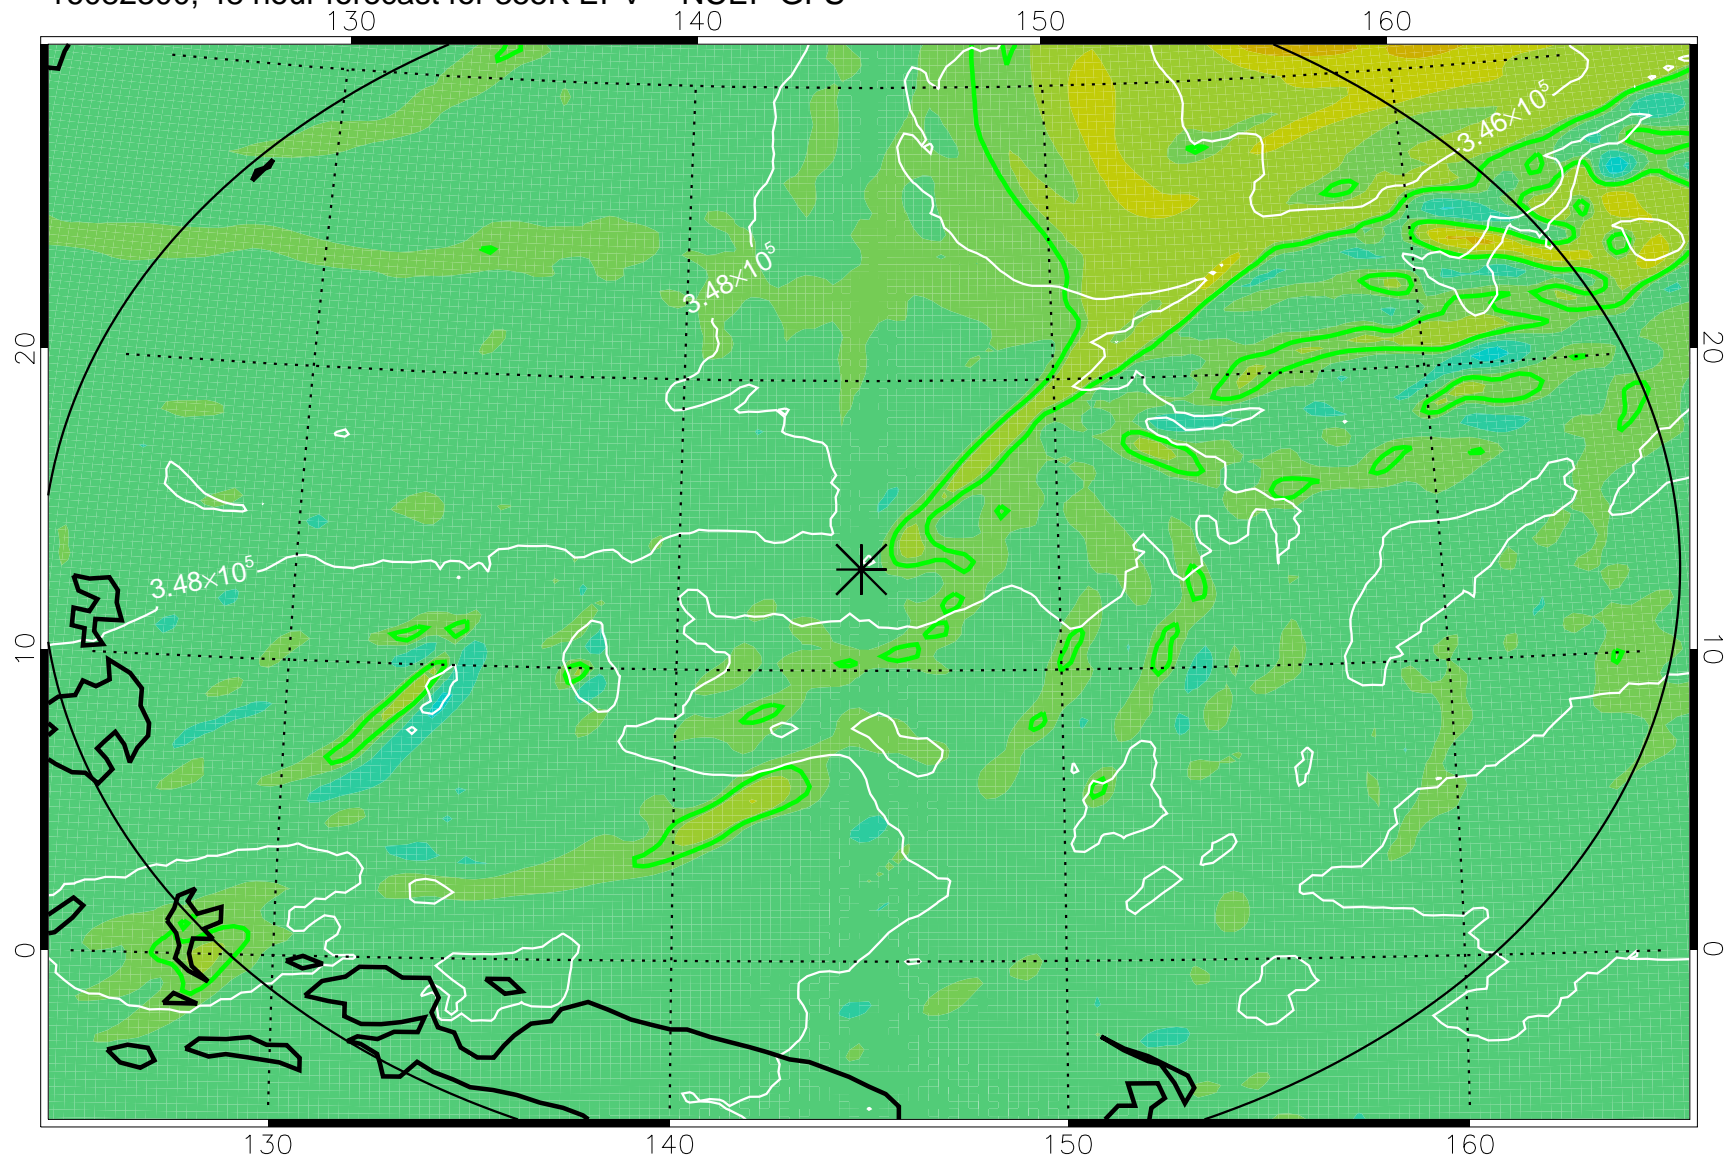

16082206, 30 hour forecast for 355K EPV -- NCEP GFS

355K Montgomery Streamfunction, white
EPV Tropopause (2 PVU) Position
Range ring of 2304 km

16082212, 36 hour forecast for 355K EPV -- NCEP GFS

355K Montgomery Streamfunction, white
EPV Tropopause (2 PVU) Position
Range ring of 2304 km

16082218, 42 hour forecast for 355K EPV -- NCEP GFS

355K Montgomery Streamfunction, white
EPV Tropopause (2 PVU) Position
Range ring of 2304 km

16082300, 48 hour forecast for 355K EPV -- NCEP GFS

355K Montgomery Streamfunction, white
EPV Tropopause (2 PVU) Position
Range ring of 2304 km

16082306, 54 hour forecast for 355K EPV -- NCEP GFS

355K Montgomery Streamfunction, white
EPV Tropopause (2 PVU) Position
Range ring of 2304 km

16082312, 60 hour forecast for 355K EPV -- NCEP GFS

355K Montgomery Streamfunction, white
EPV Tropopause (2 PVU) Position
Range ring of 2304 km

16082318, 66 hour forecast for 355K EPV -- NCEP GFS

355K Montgomery Streamfunction, white
EPV Tropopause (2 PVU) Position
Range ring of 2304 km

16082400, 72 hour forecast for 355K EPV -- NCEP GFS

355K Montgomery Streamfunction, white
EPV Tropopause (2 PVU) Position
Range ring of 2304 km