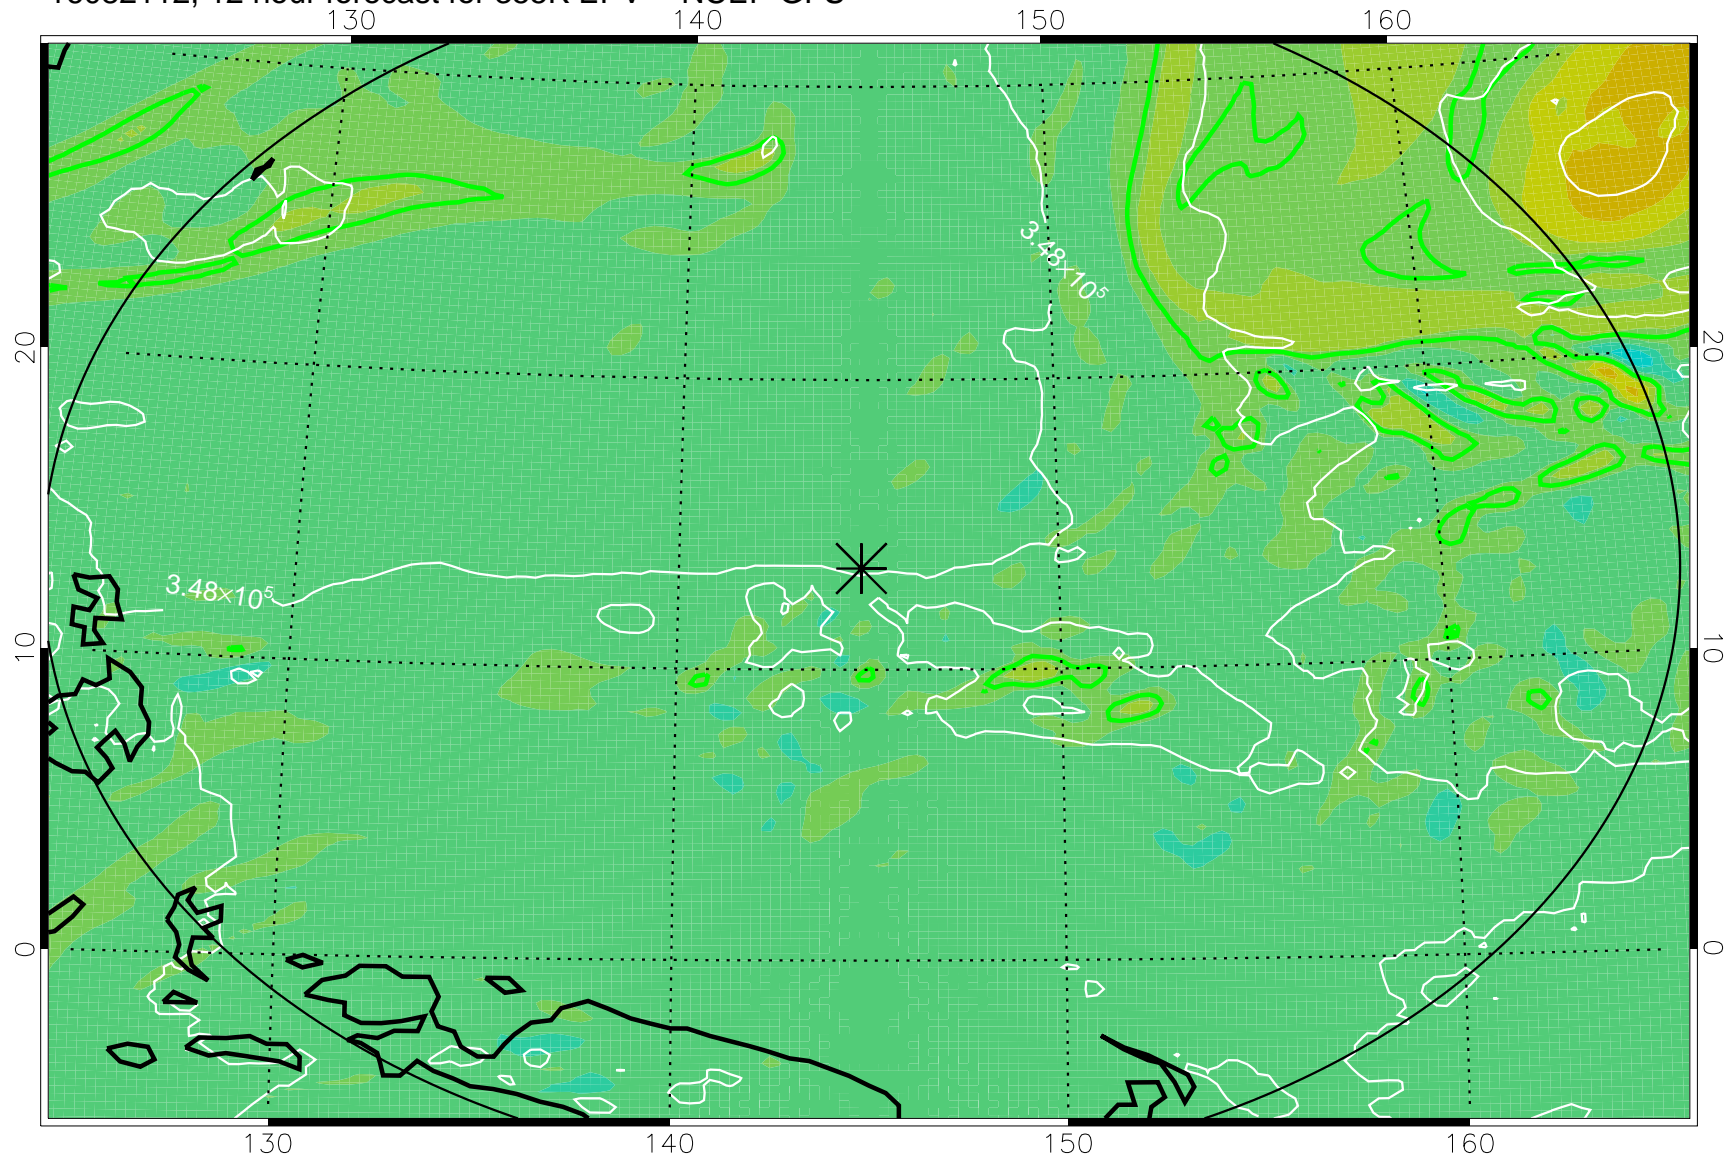

16082106, 6 hour forecast for 355K EPV -- NCEP GFS

355K Montgomery Streamfunction, white
EPV Tropopause (2 PVU) Position
Range ring of 2304 km

16082112, 12 hour forecast for 355K EPV -- NCEP GFS

355K Montgomery Streamfunction, white
EPV Tropopause (2 PVU) Position
Range ring of 2304 km

16082118, 18 hour forecast for 355K EPV -- NCEP GFS

355K Montgomery Streamfunction, white
EPV Tropopause (2 PVU) Position
Range ring of 2304 km

16082200, 24 hour forecast for 355K EPV -- NCEP GFS

355K Montgomery Streamfunction, white
EPV Tropopause (2 PVU) Position
Range ring of 2304 km

16082206, 30 hour forecast for 355K EPV -- NCEP GFS

355K Montgomery Streamfunction, white
EPV Tropopause (2 PVU) Position
Range ring of 2304 km

16082212, 36 hour forecast for 355K EPV -- NCEP GFS

355K Montgomery Streamfunction, white
EPV Tropopause (2 PVU) Position
Range ring of 2304 km

16082218, 42 hour forecast for 355K EPV -- NCEP GFS

355K Montgomery Streamfunction, white
EPV Tropopause (2 PVU) Position
Range ring of 2304 km

16082300, 48 hour forecast for 355K EPV -- NCEP GFS

355K Montgomery Streamfunction, white
EPV Tropopause (2 PVU) Position
Range ring of 2304 km