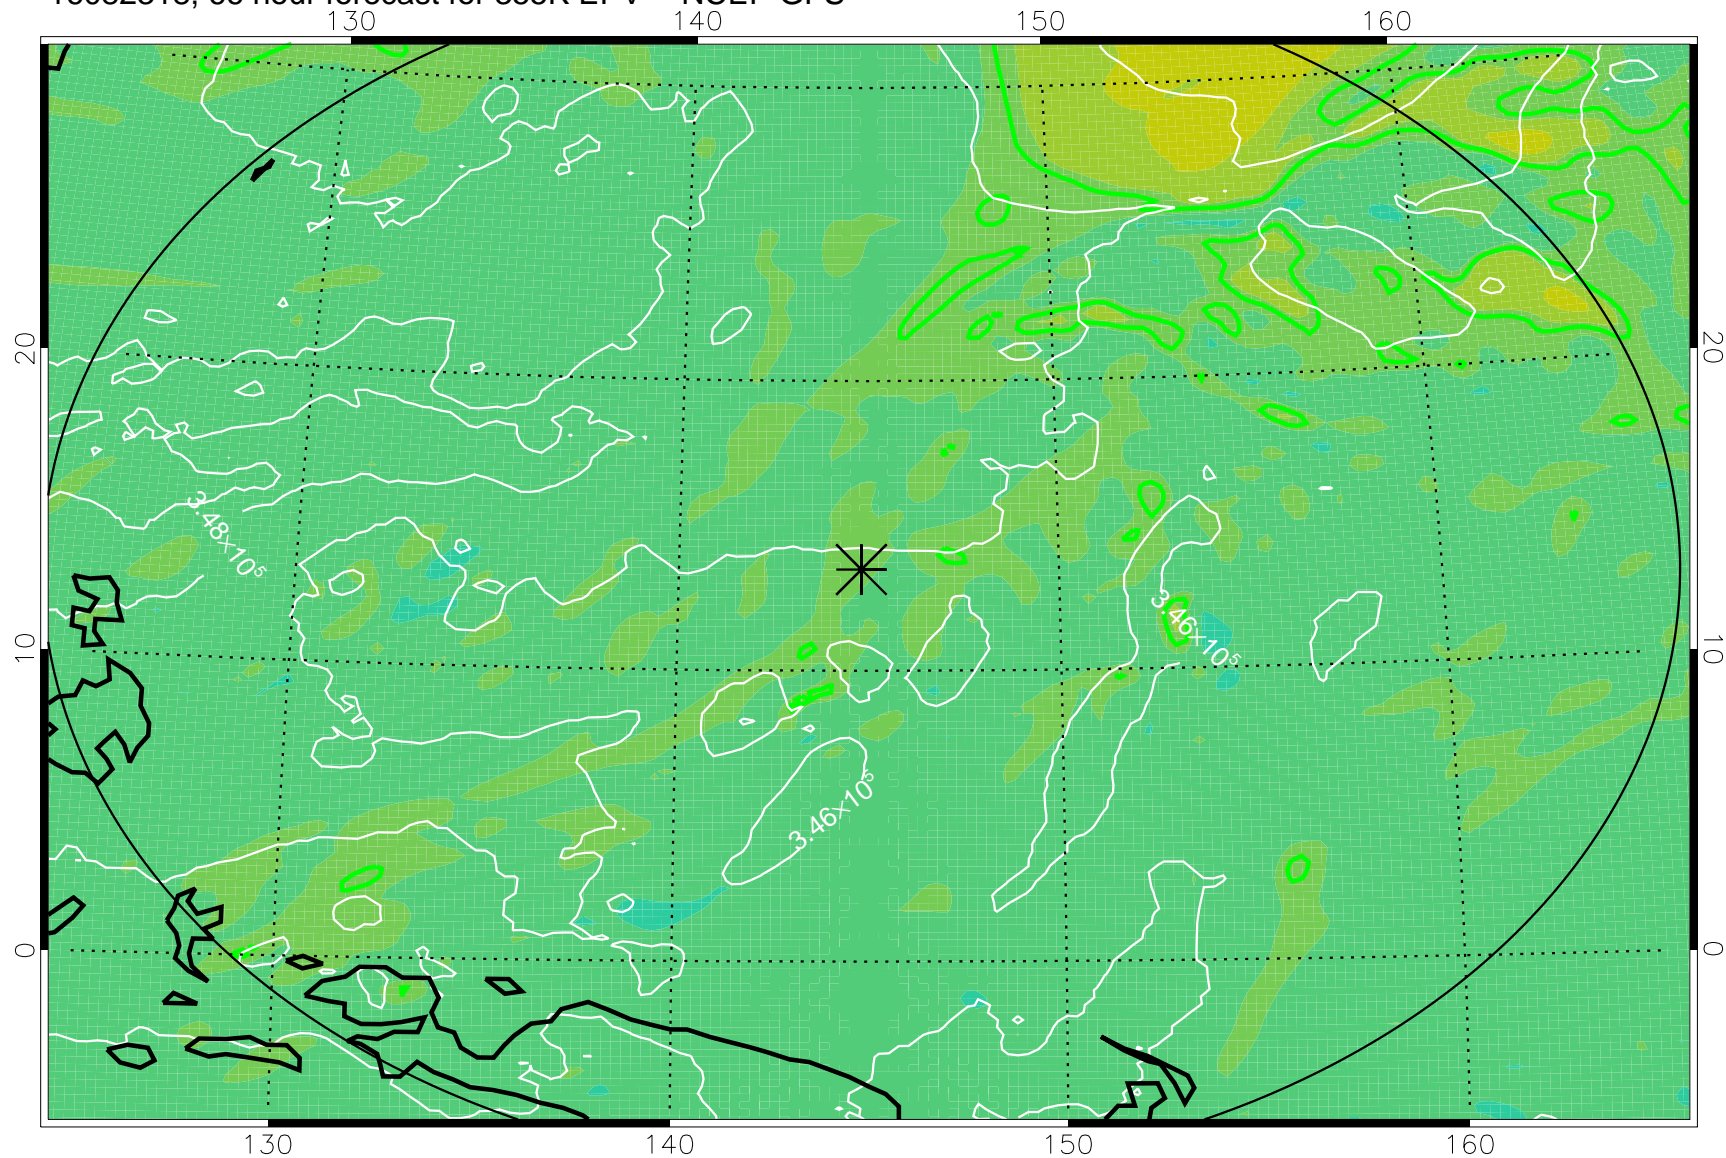

16082306, 54 hour forecast for 355K EPV -- NCEP GFS

355K Montgomery Streamfunction, white
EPV Tropopause (2 PVU) Position
Range ring of 2304 km

16082312, 60 hour forecast for 355K EPV -- NCEP GFS

355K Montgomery Streamfunction, white
EPV Tropopause (2 PVU) Position
Range ring of 2304 km

16082318, 66 hour forecast for 355K EPV -- NCEP GFS

355K Montgomery Streamfunction, white
EPV Tropopause (2 PVU) Position
Range ring of 2304 km

16082400, 72 hour forecast for 355K EPV -- NCEP GFS

355K Montgomery Streamfunction, white
EPV Tropopause (2 PVU) Position
Range ring of 2304 km

16082406, 78 hour forecast for 355K EPV -- NCEP GFS

355K Montgomery Streamfunction, white
EPV Tropopause (2 PVU) Position
Range ring of 2304 km

16082412, 84 hour forecast for 355K EPV -- NCEP GFS

355K Montgomery Streamfunction, white
EPV Tropopause (2 PVU) Position
Range ring of 2304 km

16082418, 90 hour forecast for 355K EPV -- NCEP GFS

355K Montgomery Streamfunction, white
EPV Tropopause (2 PVU) Position
Range ring of 2304 km

16082500, 96 hour forecast for 355K EPV -- NCEP GFS

355K Montgomery Streamfunction, white
EPV Tropopause (2 PVU) Position
Range ring of 2304 km