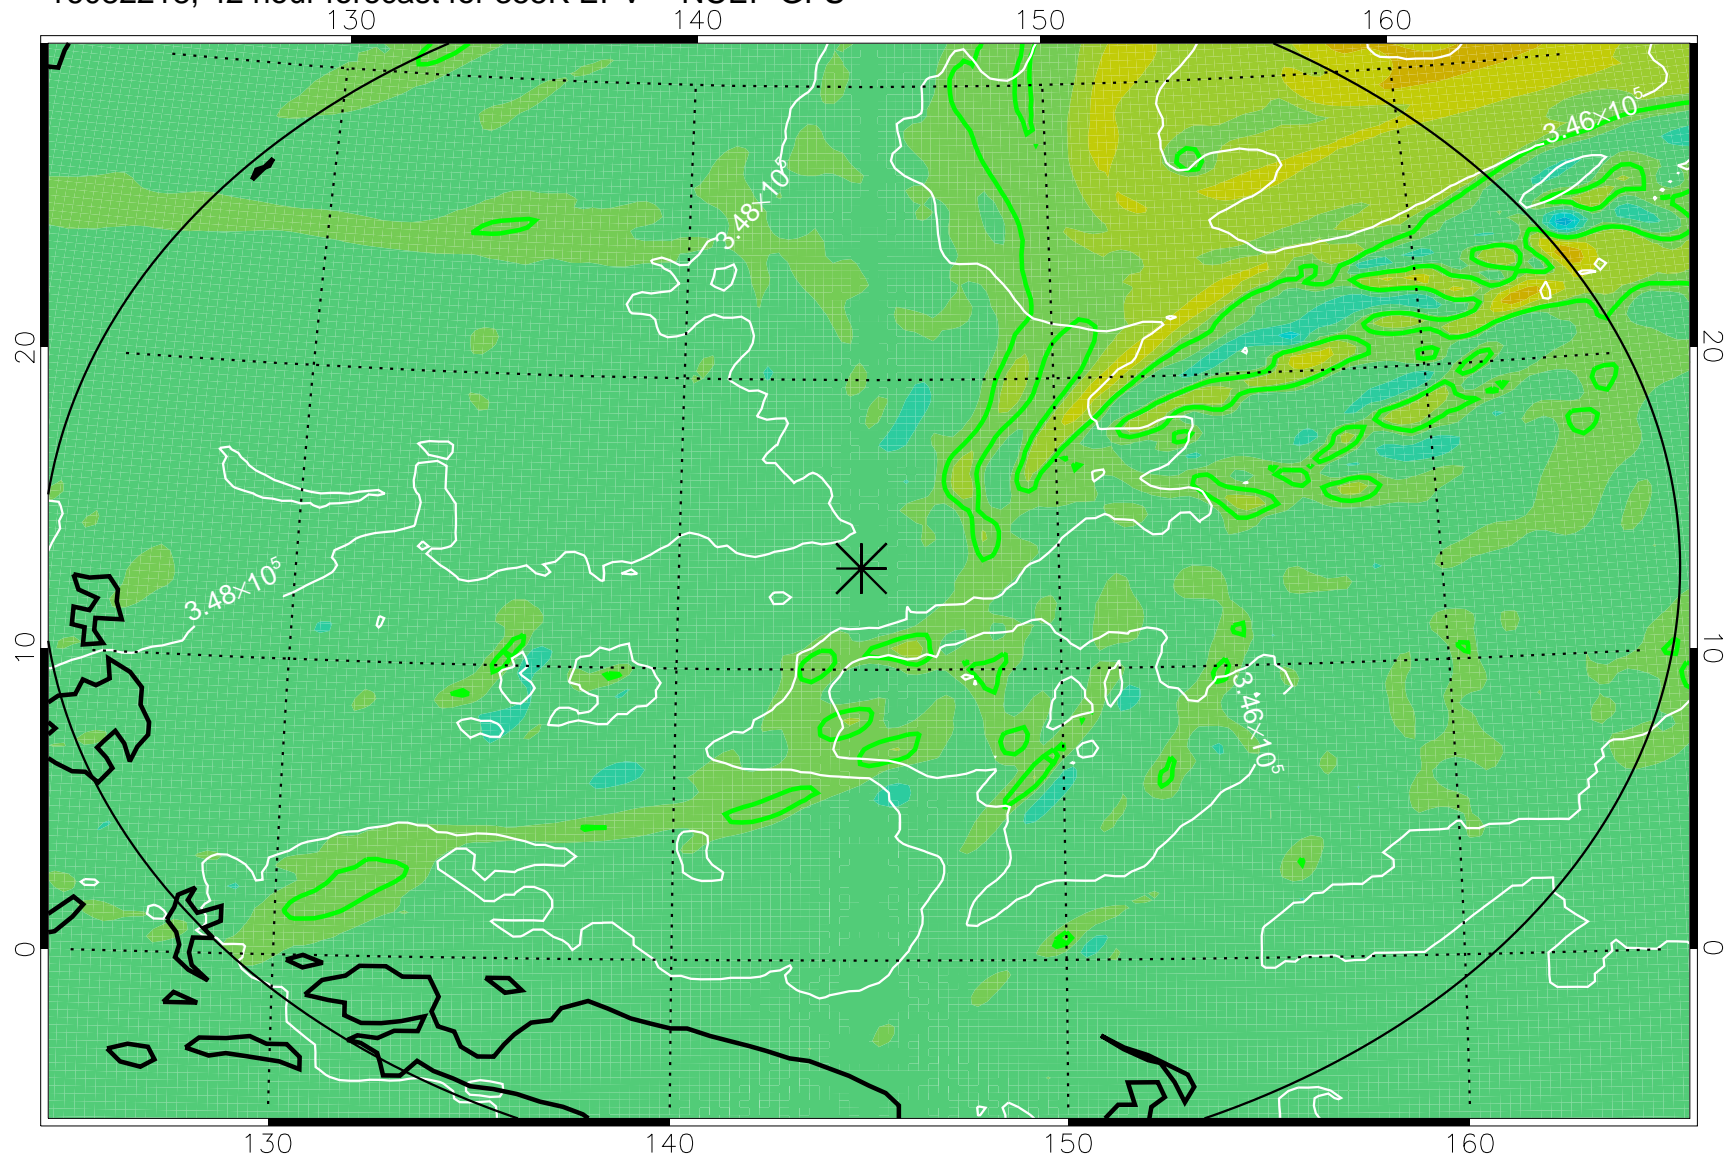

16082206, 30 hour forecast for 355K EPV -- NCEP GFS

355K Montgomery Streamfunction, white
EPV Tropopause (2 PVU) Position
Range ring of 2304 km

16082212, 36 hour forecast for 355K EPV -- NCEP GFS

355K Montgomery Streamfunction, white
EPV Tropopause (2 PVU) Position
Range ring of 2304 km

16082218, 42 hour forecast for 355K EPV -- NCEP GFS

355K Montgomery Streamfunction, white
EPV Tropopause (2 PVU) Position
Range ring of 2304 km

16082300, 48 hour forecast for 355K EPV -- NCEP GFS

355K Montgomery Streamfunction, white
EPV Tropopause (2 PVU) Position
Range ring of 2304 km

16082306, 54 hour forecast for 355K EPV -- NCEP GFS

355K Montgomery Streamfunction, white
EPV Tropopause (2 PVU) Position
Range ring of 2304 km

16082312, 60 hour forecast for 355K EPV -- NCEP GFS

355K Montgomery Streamfunction, white
EPV Tropopause (2 PVU) Position
Range ring of 2304 km

16082318, 66 hour forecast for 355K EPV -- NCEP GFS

355K Montgomery Streamfunction, white
EPV Tropopause (2 PVU) Position
Range ring of 2304 km

16082400, 72 hour forecast for 355K EPV -- NCEP GFS

355K Montgomery Streamfunction, white
EPV Tropopause (2 PVU) Position
Range ring of 2304 km