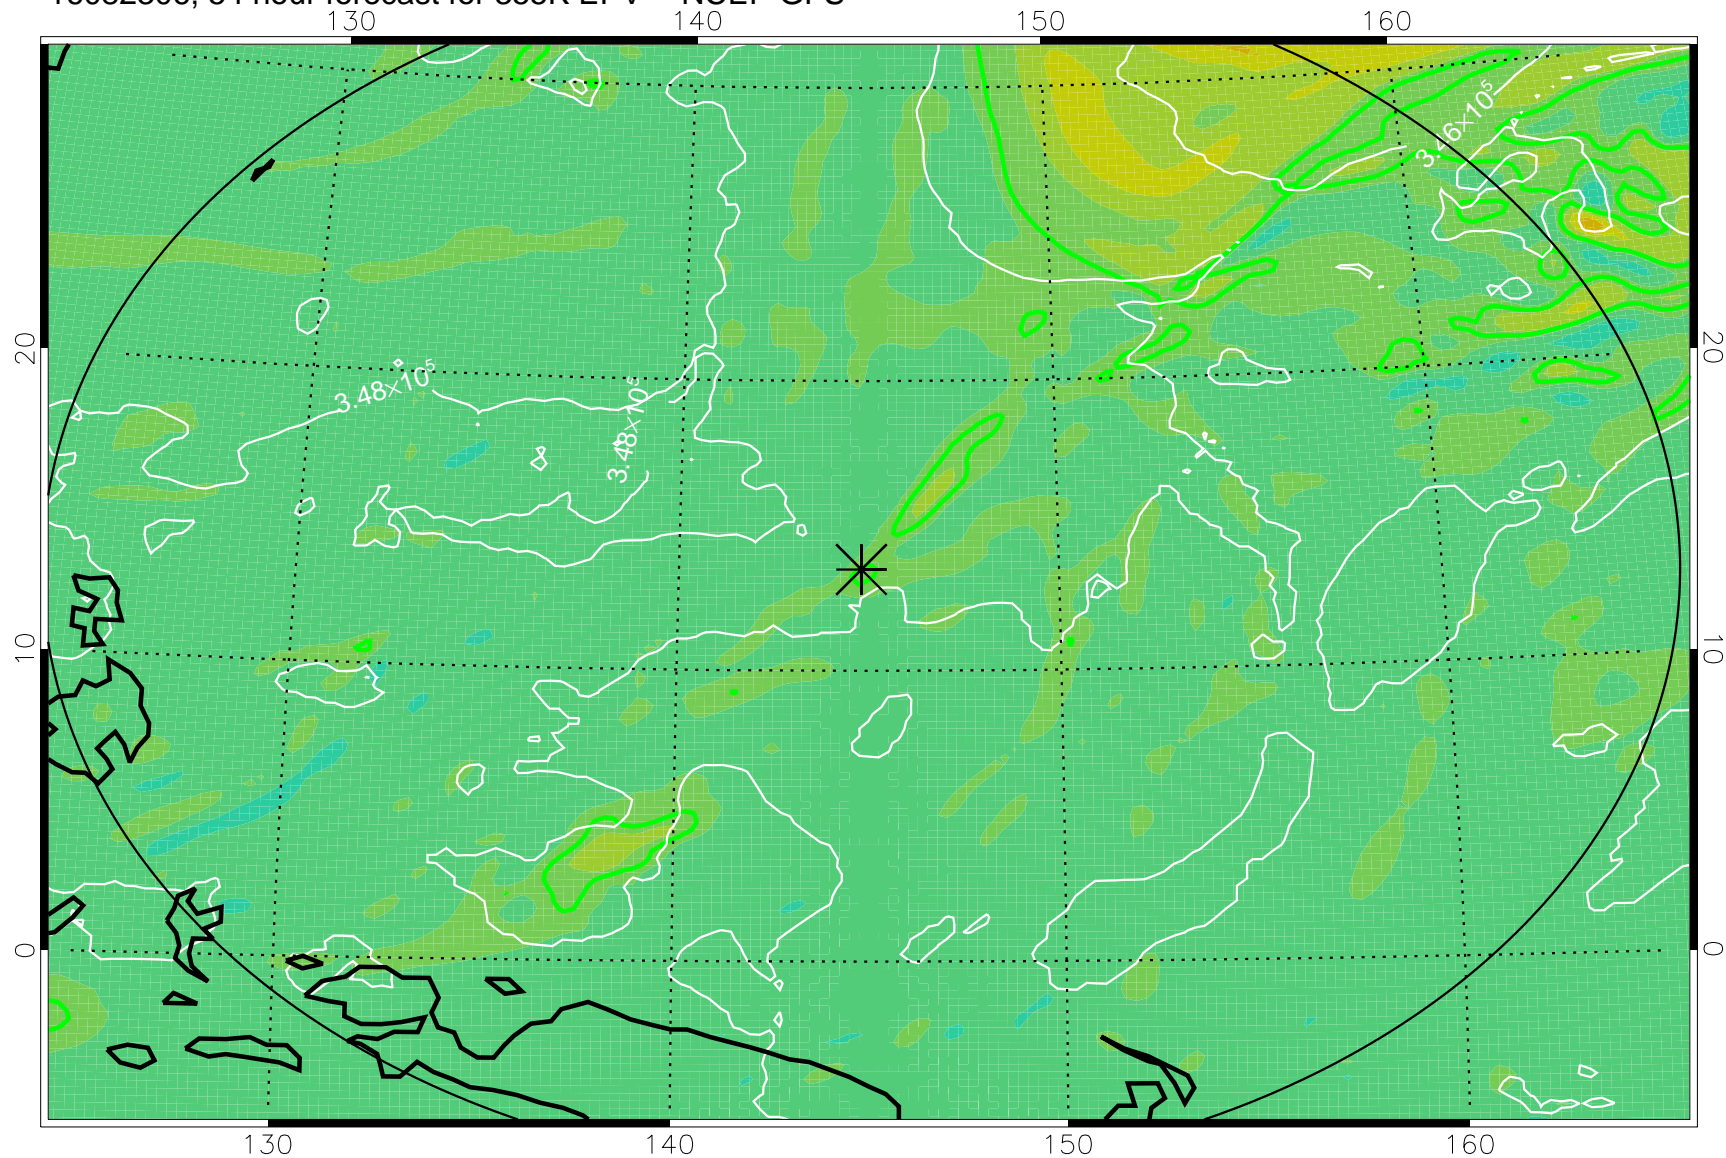

16082218, 42 hour forecast for 355K EPV -- NCEP GFS

355K Montgomery Streamfunction, white
EPV Tropopause (2 PVU) Position
Range ring of 2304 km

16082300, 48 hour forecast for 355K EPV -- NCEP GFS

355K Montgomery Streamfunction, white
EPV Tropopause (2 PVU) Position
Range ring of 2304 km

16082306, 54 hour forecast for 355K EPV -- NCEP GFS

355K Montgomery Streamfunction, white
EPV Tropopause (2 PVU) Position
Range ring of 2304 km

16082312, 60 hour forecast for 355K EPV -- NCEP GFS

355K Montgomery Streamfunction, white
EPV Tropopause (2 PVU) Position
Range ring of 2304 km

16082318, 66 hour forecast for 355K EPV -- NCEP GFS

355K Montgomery Streamfunction, white
EPV Tropopause (2 PVU) Position
Range ring of 2304 km

16082400, 72 hour forecast for 355K EPV -- NCEP GFS

355K Montgomery Streamfunction, white
EPV Tropopause (2 PVU) Position
Range ring of 2304 km

16082418, 90 hour forecast for 355K EPV -- NCEP GFS

355K Montgomery Streamfunction, white
EPV Tropopause (2 PVU) Position
Range ring of 2304 km

16082500, 96 hour forecast for 355K EPV -- NCEP GFS

355K Montgomery Streamfunction, white
EPV Tropopause (2 PVU) Position
Range ring of 2304 km