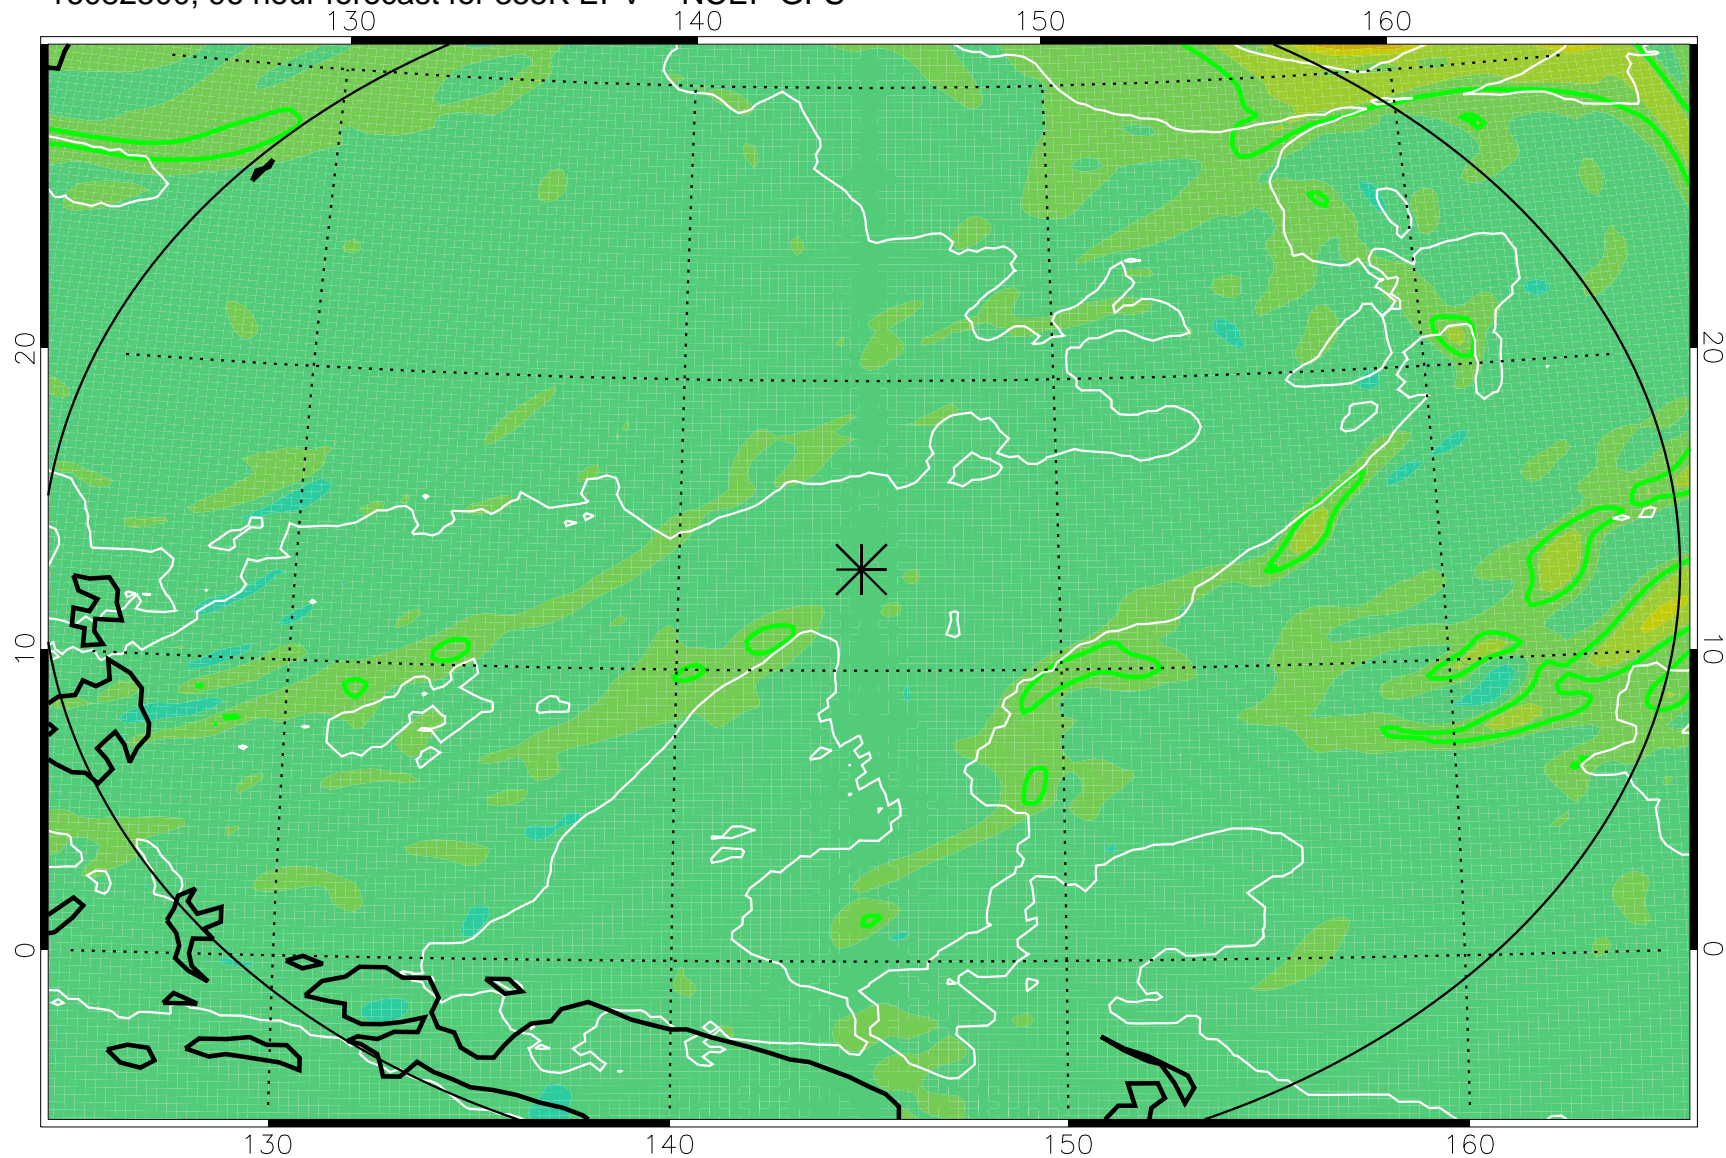

16082318, 66 hour forecast for 355K EPV -- NCEP GFS

355K Montgomery Streamfunction, white
EPV Tropopause (2 PVU) Position
Range ring of 2304 km

16082400, 72 hour forecast for 355K EPV -- NCEP GFS

355K Montgomery Streamfunction, white
EPV Tropopause (2 PVU) Position
Range ring of 2304 km

16082406, 78 hour forecast for 355K EPV -- NCEP GFS

355K Montgomery Streamfunction, white
EPV Tropopause (2 PVU) Position
Range ring of 2304 km

16082412, 84 hour forecast for 355K EPV -- NCEP GFS

355K Montgomery Streamfunction, white
EPV Tropopause (2 PVU) Position
Range ring of 2304 km

16082418, 90 hour forecast for 355K EPV -- NCEP GFS

355K Montgomery Streamfunction, white
EPV Tropopause (2 PVU) Position
Range ring of 2304 km

16082500, 96 hour forecast for 355K EPV -- NCEP GFS

355K Montgomery Streamfunction, white
EPV Tropopause (2 PVU) Position
Range ring of 2304 km

16082506, 102 hour forecast for 355K EPV -- NCEP GFS

355K Montgomery Streamfunction, white
EPV Tropopause (2 PVU) Position
Range ring of 2304 km

16082512, 108 hour forecast for 355K EPV -- NCEP GFS

355K Montgomery Streamfunction, white
EPV Tropopause (2 PVU) Position
Range ring of 2304 km