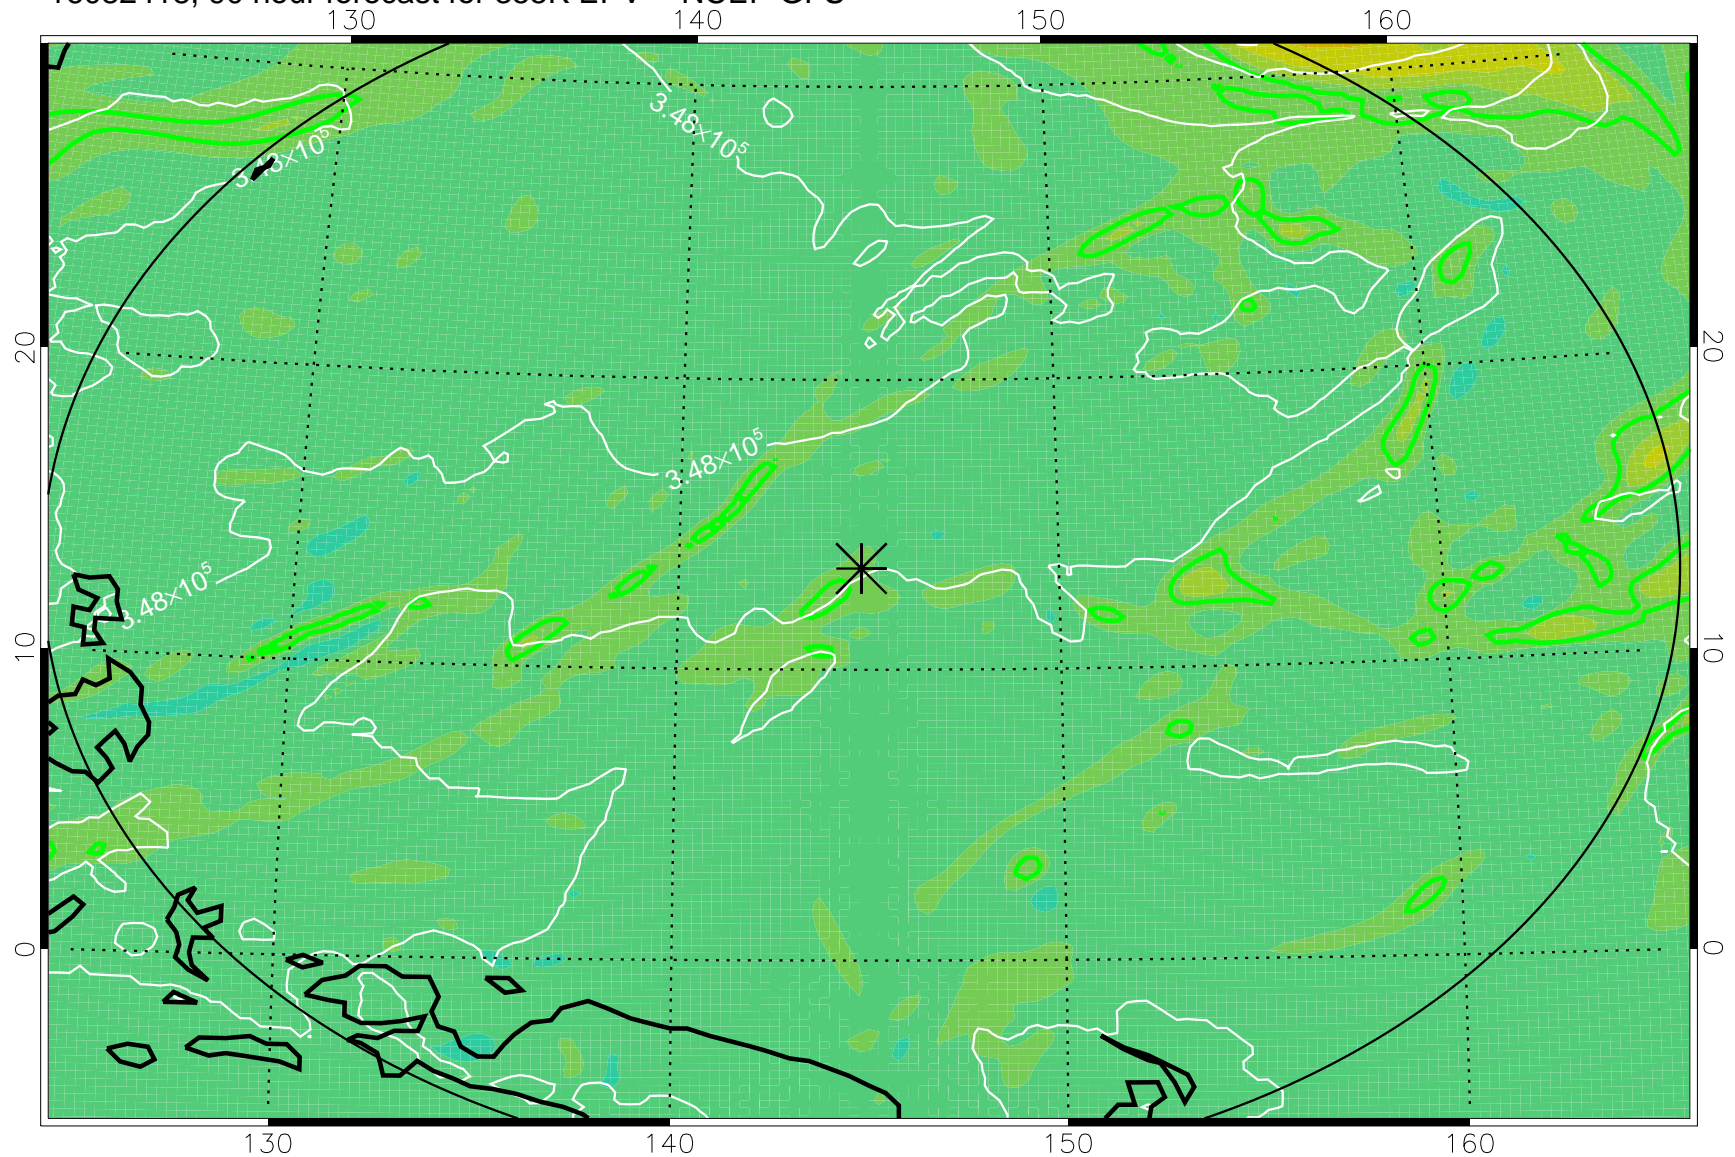

16082318, 66 hour forecast for 355K EPV -- NCEP GFS

355K Montgomery Streamfunction, white
EPV Tropopause (2 PVU) Position
Range ring of 2304 km

16082400, 72 hour forecast for 355K EPV -- NCEP GFS

355K Montgomery Streamfunction, white
EPV Tropopause (2 PVU) Position
Range ring of 2304 km

16082406, 78 hour forecast for 355K EPV -- NCEP GFS

355K Montgomery Streamfunction, white
EPV Tropopause (2 PVU) Position
Range ring of 2304 km

16082412, 84 hour forecast for 355K EPV -- NCEP GFS

355K Montgomery Streamfunction, white
EPV Tropopause (2 PVU) Position
Range ring of 2304 km

16082418, 90 hour forecast for 355K EPV -- NCEP GFS

355K Montgomery Streamfunction, white
EPV Tropopause (2 PVU) Position
Range ring of 2304 km

16082500, 96 hour forecast for 355K EPV -- NCEP GFS

355K Montgomery Streamfunction, white
EPV Tropopause (2 PVU) Position
Range ring of 2304 km

16082506, 102 hour forecast for 355K EPV -- NCEP GFS

355K Montgomery Streamfunction, white
EPV Tropopause (2 PVU) Position
Range ring of 2304 km

16082512, 108 hour forecast for 355K EPV -- NCEP GFS

355K Montgomery Streamfunction, white
EPV Tropopause (2 PVU) Position
Range ring of 2304 km