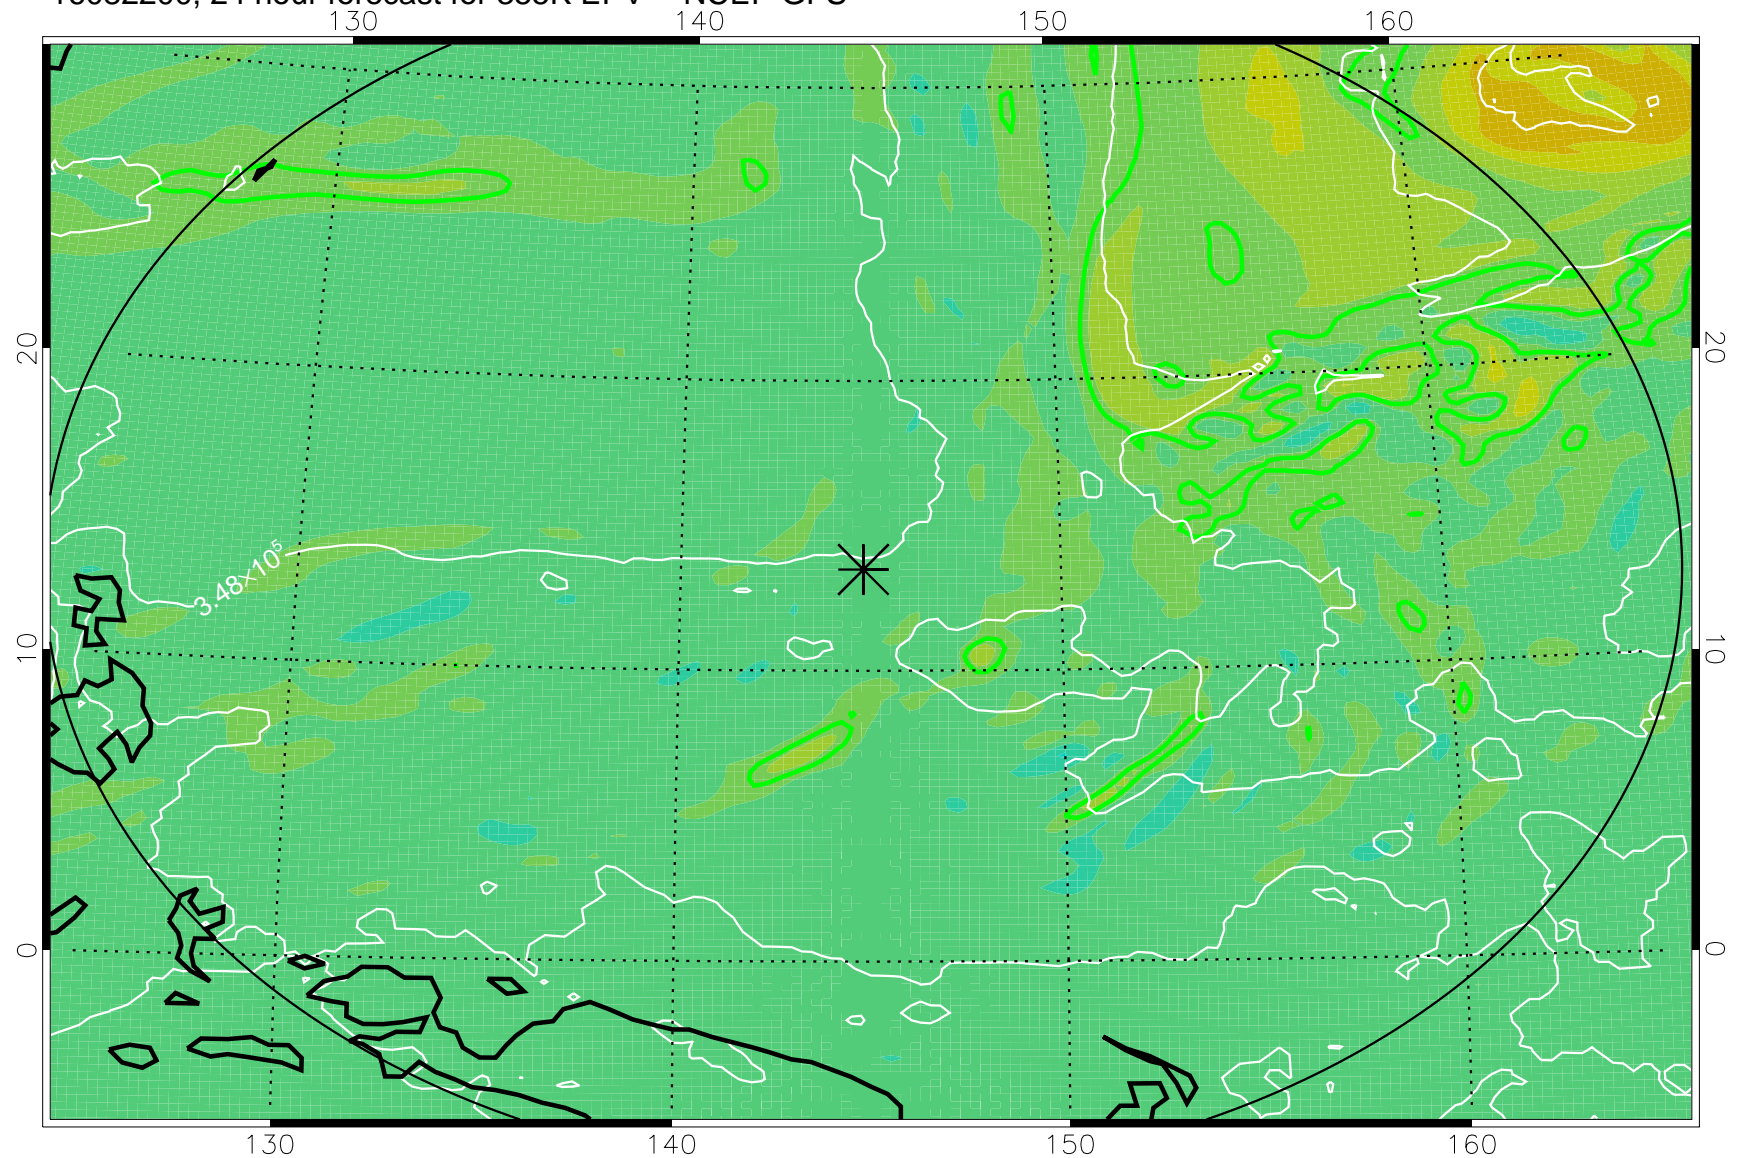

16082106, 6 hour forecast for 355K EPV -- NCEP GFS

355K Montgomery Streamfunction, white
EPV Tropopause (2 PVU) Position
Range ring of 2304 km

16082112, 12 hour forecast for 355K EPV -- NCEP GFS

355K Montgomery Streamfunction, white
EPV Tropopause (2 PVU) Position
Range ring of 2304 km

16082118, 18 hour forecast for 355K EPV -- NCEP GFS

355K Montgomery Streamfunction, white
EPV Tropopause (2 PVU) Position
Range ring of 2304 km

16082200, 24 hour forecast for 355K EPV -- NCEP GFS

355K Montgomery Streamfunction, white
EPV Tropopause (2 PVU) Position
Range ring of 2304 km

16082206, 30 hour forecast for 355K EPV -- NCEP GFS

355K Montgomery Streamfunction, white
EPV Tropopause (2 PVU) Position
Range ring of 2304 km

16082212, 36 hour forecast for 355K EPV -- NCEP GFS

355K Montgomery Streamfunction, white
EPV Tropopause (2 PVU) Position
Range ring of 2304 km

16082218, 42 hour forecast for 355K EPV -- NCEP GFS

355K Montgomery Streamfunction, white
EPV Tropopause (2 PVU) Position
Range ring of 2304 km

16082300, 48 hour forecast for 355K EPV -- NCEP GFS

355K Montgomery Streamfunction, white
EPV Tropopause (2 PVU) Position
Range ring of 2304 km