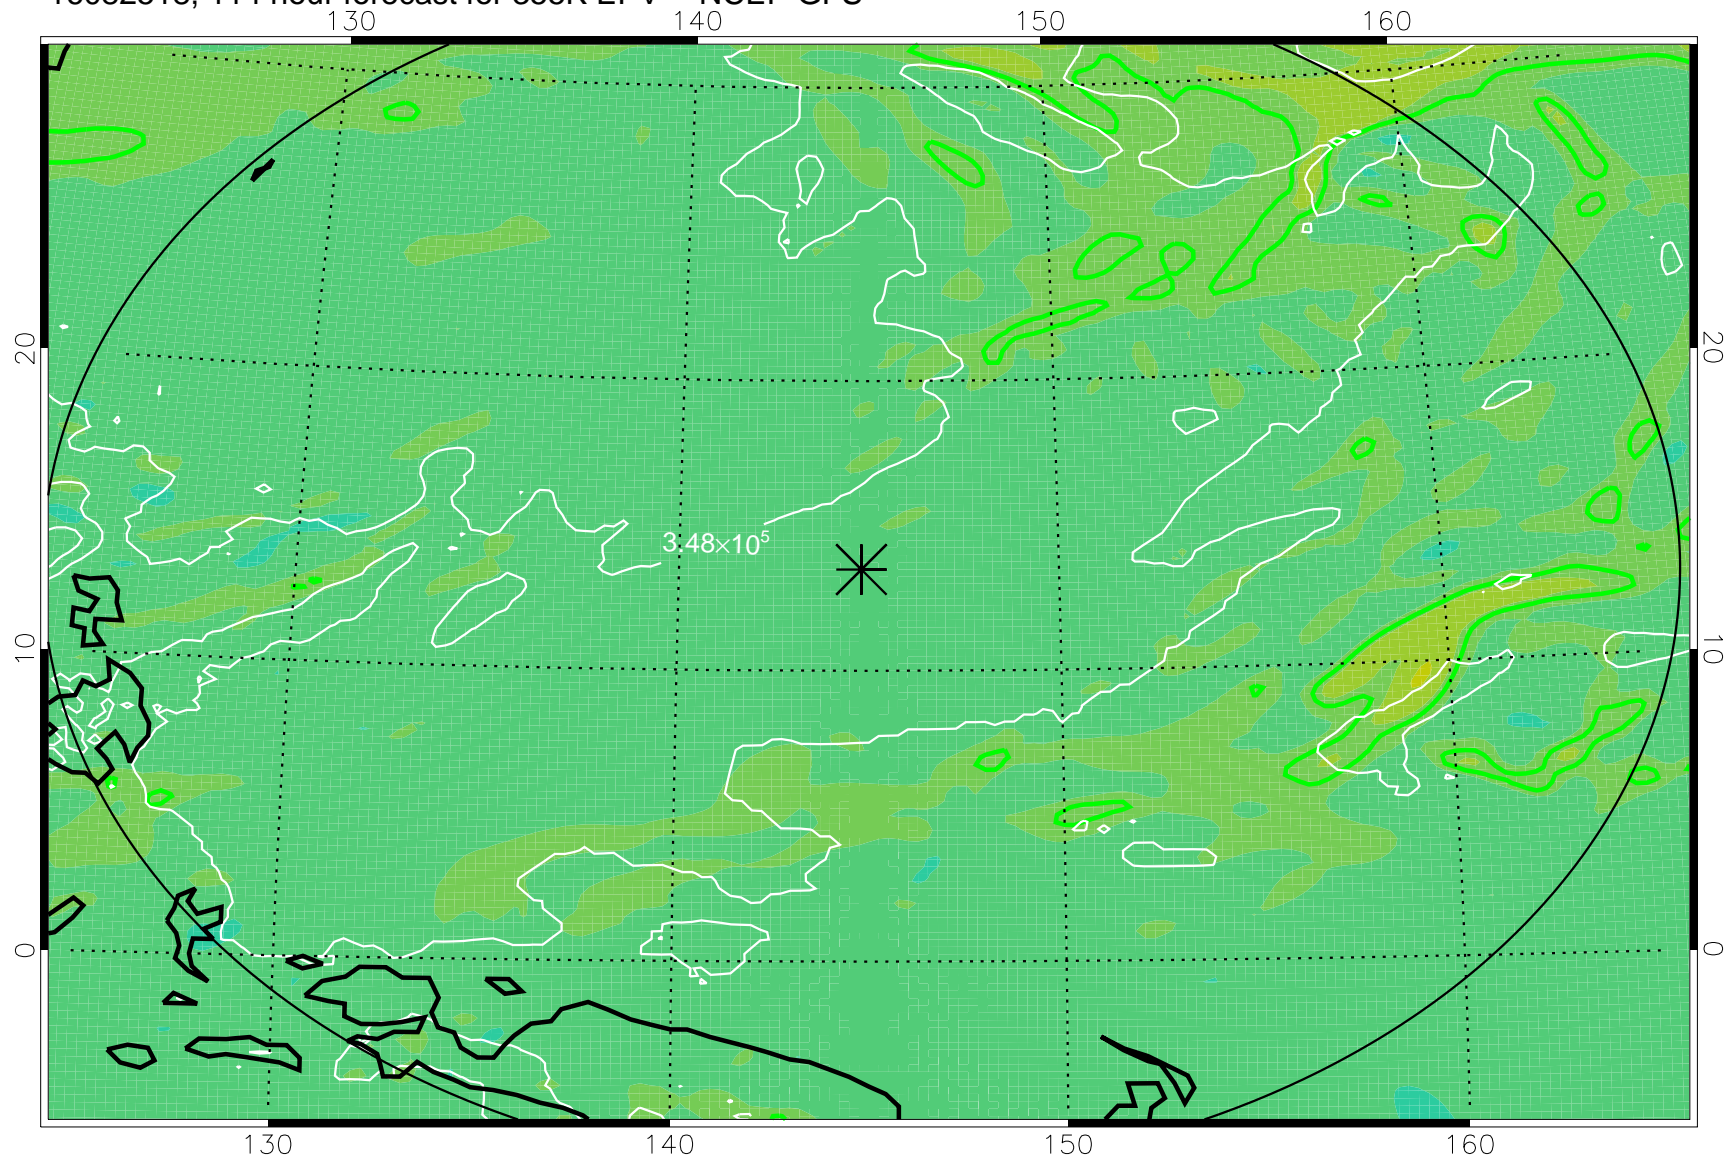

16082406, 78 hour forecast for 355K EPV -- NCEP GFS

355K Montgomery Streamfunction, white
EPV Tropopause (2 PVU) Position
Range ring of 2304 km

16082412, 84 hour forecast for 355K EPV -- NCEP GFS

355K Montgomery Streamfunction, white
EPV Tropopause (2 PVU) Position
Range ring of 2304 km

16082418, 90 hour forecast for 355K EPV -- NCEP GFS

355K Montgomery Streamfunction, white
EPV Tropopause (2 PVU) Position
Range ring of 2304 km

16082500, 96 hour forecast for 355K EPV -- NCEP GFS

355K Montgomery Streamfunction, white
EPV Tropopause (2 PVU) Position
Range ring of 2304 km

16082506, 102 hour forecast for 355K EPV -- NCEP GFS

355K Montgomery Streamfunction, white
EPV Tropopause (2 PVU) Position
Range ring of 2304 km

16082512, 108 hour forecast for 355K EPV -- NCEP GFS

355K Montgomery Streamfunction, white
EPV Tropopause (2 PVU) Position
Range ring of 2304 km

16082518, 114 hour forecast for 355K EPV -- NCEP GFS

355K Montgomery Streamfunction, white
EPV Tropopause (2 PVU) Position
Range ring of 2304 km

16082600, 120 hour forecast for 355K EPV -- NCEP GFS

355K Montgomery Streamfunction, white
EPV Tropopause (2 PVU) Position
Range ring of 2304 km