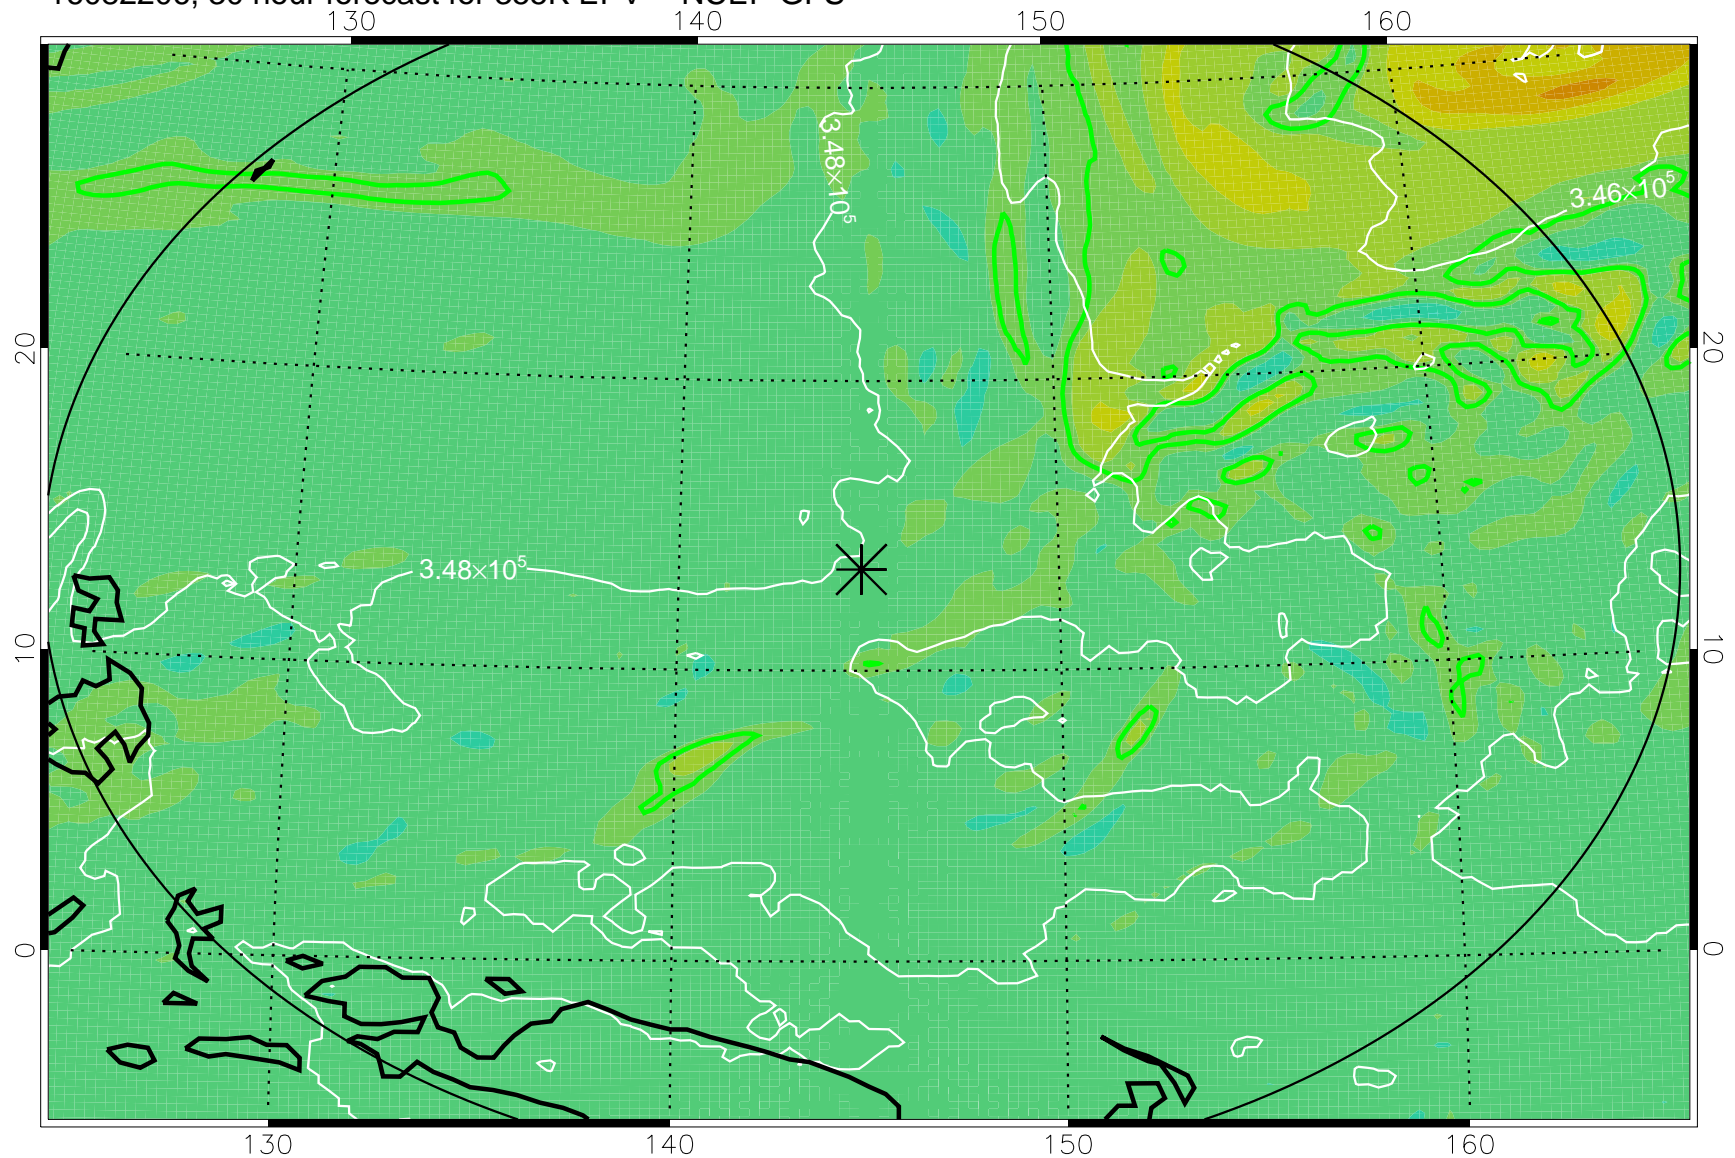

16082118, 18 hour forecast for 355K EPV -- NCEP GFS

355K Montgomery Streamfunction, white
EPV Tropopause (2 PVU) Position
Range ring of 2304 km

16082200, 24 hour forecast for 355K EPV -- NCEP GFS

355K Montgomery Streamfunction, white
EPV Tropopause (2 PVU) Position
Range ring of 2304 km

16082206, 30 hour forecast for 355K EPV -- NCEP GFS

355K Montgomery Streamfunction, white
EPV Tropopause (2 PVU) Position
Range ring of 2304 km

16082212, 36 hour forecast for 355K EPV -- NCEP GFS

355K Montgomery Streamfunction, white
EPV Tropopause (2 PVU) Position
Range ring of 2304 km

16082218, 42 hour forecast for 355K EPV -- NCEP GFS

355K Montgomery Streamfunction, white
EPV Tropopause (2 PVU) Position
Range ring of 2304 km

16082300, 48 hour forecast for 355K EPV -- NCEP GFS

355K Montgomery Streamfunction, white
EPV Tropopause (2 PVU) Position
Range ring of 2304 km

16082318, 66 hour forecast for 355K EPV -- NCEP GFS

355K Montgomery Streamfunction, white
EPV Tropopause (2 PVU) Position
Range ring of 2304 km

16082400, 72 hour forecast for 355K EPV -- NCEP GFS

355K Montgomery Streamfunction, white
EPV Tropopause (2 PVU) Position
Range ring of 2304 km