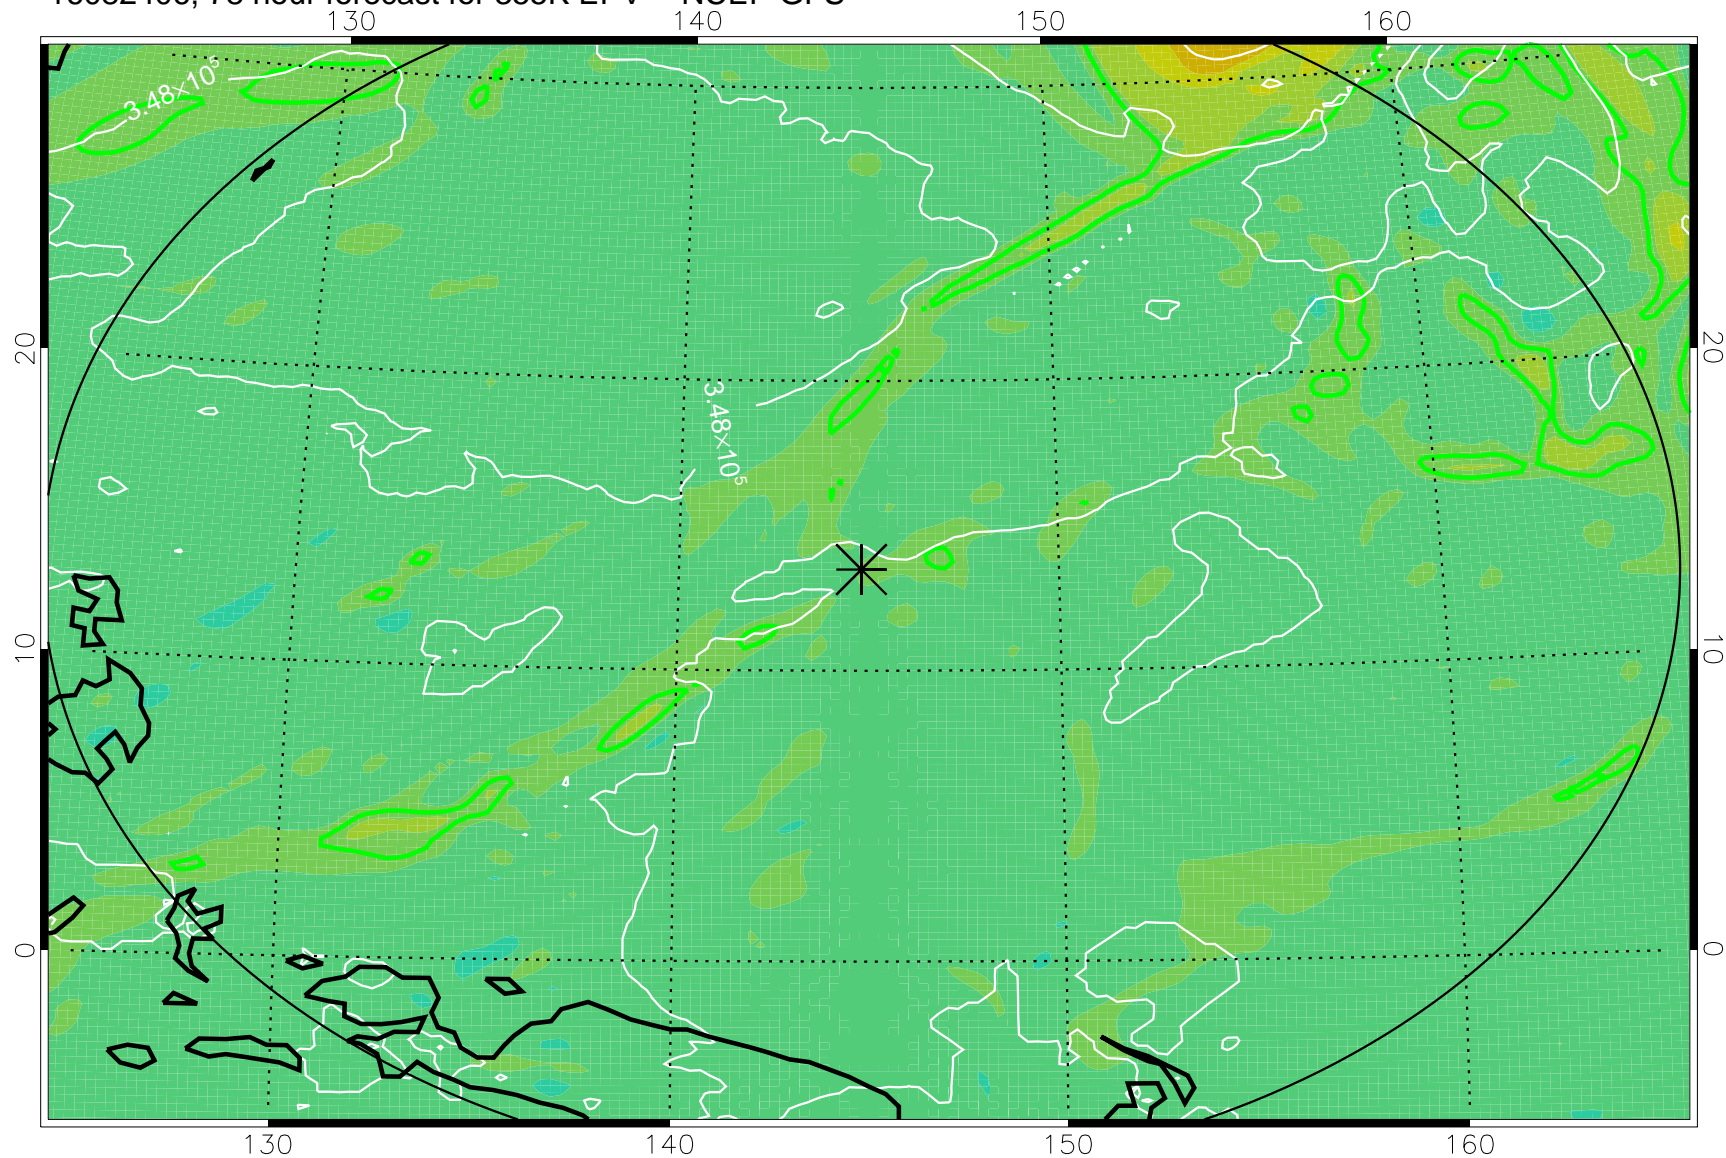

16082318, 66 hour forecast for 355K EPV -- NCEP GFS

355K Montgomery Streamfunction, white
EPV Tropopause (2 PVU) Position
Range ring of 2304 km

16082400, 72 hour forecast for 355K EPV -- NCEP GFS

355K Montgomery Streamfunction, white
EPV Tropopause (2 PVU) Position
Range ring of 2304 km

16082406, 78 hour forecast for 355K EPV -- NCEP GFS

355K Montgomery Streamfunction, white
EPV Tropopause (2 PVU) Position
Range ring of 2304 km

16082412, 84 hour forecast for 355K EPV -- NCEP GFS

355K Montgomery Streamfunction, white
EPV Tropopause (2 PVU) Position
Range ring of 2304 km

16082418, 90 hour forecast for 355K EPV -- NCEP GFS

355K Montgomery Streamfunction, white
EPV Tropopause (2 PVU) Position
Range ring of 2304 km

16082500, 96 hour forecast for 355K EPV -- NCEP GFS

355K Montgomery Streamfunction, white
EPV Tropopause (2 PVU) Position
Range ring of 2304 km

16082506, 102 hour forecast for 355K EPV -- NCEP GFS

355K Montgomery Streamfunction, white
EPV Tropopause (2 PVU) Position
Range ring of 2304 km

16082512, 108 hour forecast for 355K EPV -- NCEP GFS

355K Montgomery Streamfunction, white
EPV Tropopause (2 PVU) Position
Range ring of 2304 km