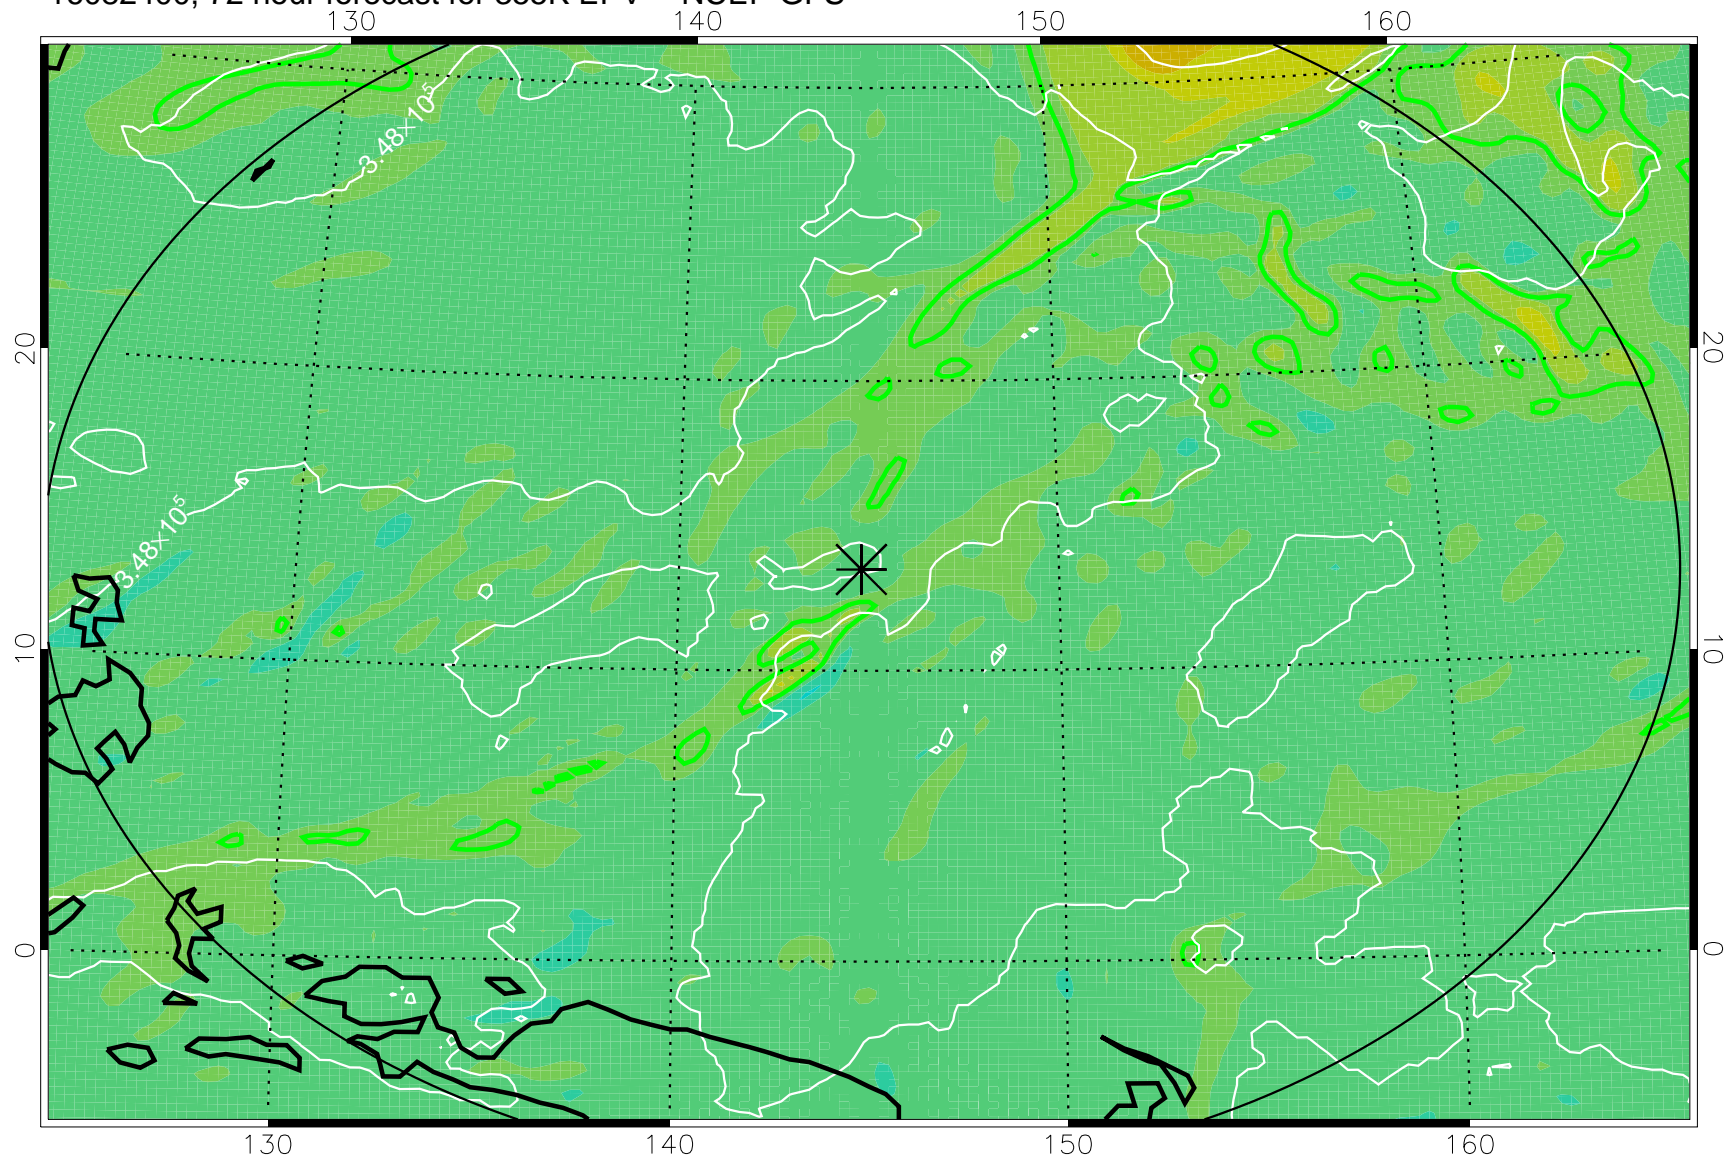

16082306, 54 hour forecast for 355K EPV -- NCEP GFS

355K Montgomery Streamfunction, white
EPV Tropopause (2 PVU) Position
Range ring of 2304 km

16082312, 60 hour forecast for 355K EPV -- NCEP GFS

355K Montgomery Streamfunction, white
EPV Tropopause (2 PVU) Position
Range ring of 2304 km

16082318, 66 hour forecast for 355K EPV -- NCEP GFS

355K Montgomery Streamfunction, white
EPV Tropopause (2 PVU) Position
Range ring of 2304 km

16082400, 72 hour forecast for 355K EPV -- NCEP GFS

355K Montgomery Streamfunction, white
EPV Tropopause (2 PVU) Position
Range ring of 2304 km

16082406, 78 hour forecast for 355K EPV -- NCEP GFS

355K Montgomery Streamfunction, white
EPV Tropopause (2 PVU) Position
Range ring of 2304 km

16082412, 84 hour forecast for 355K EPV -- NCEP GFS

355K Montgomery Streamfunction, white
EPV Tropopause (2 PVU) Position
Range ring of 2304 km

16082418, 90 hour forecast for 355K EPV -- NCEP GFS

355K Montgomery Streamfunction, white
EPV Tropopause (2 PVU) Position
Range ring of 2304 km

16082500, 96 hour forecast for 355K EPV -- NCEP GFS

355K Montgomery Streamfunction, white
EPV Tropopause (2 PVU) Position
Range ring of 2304 km