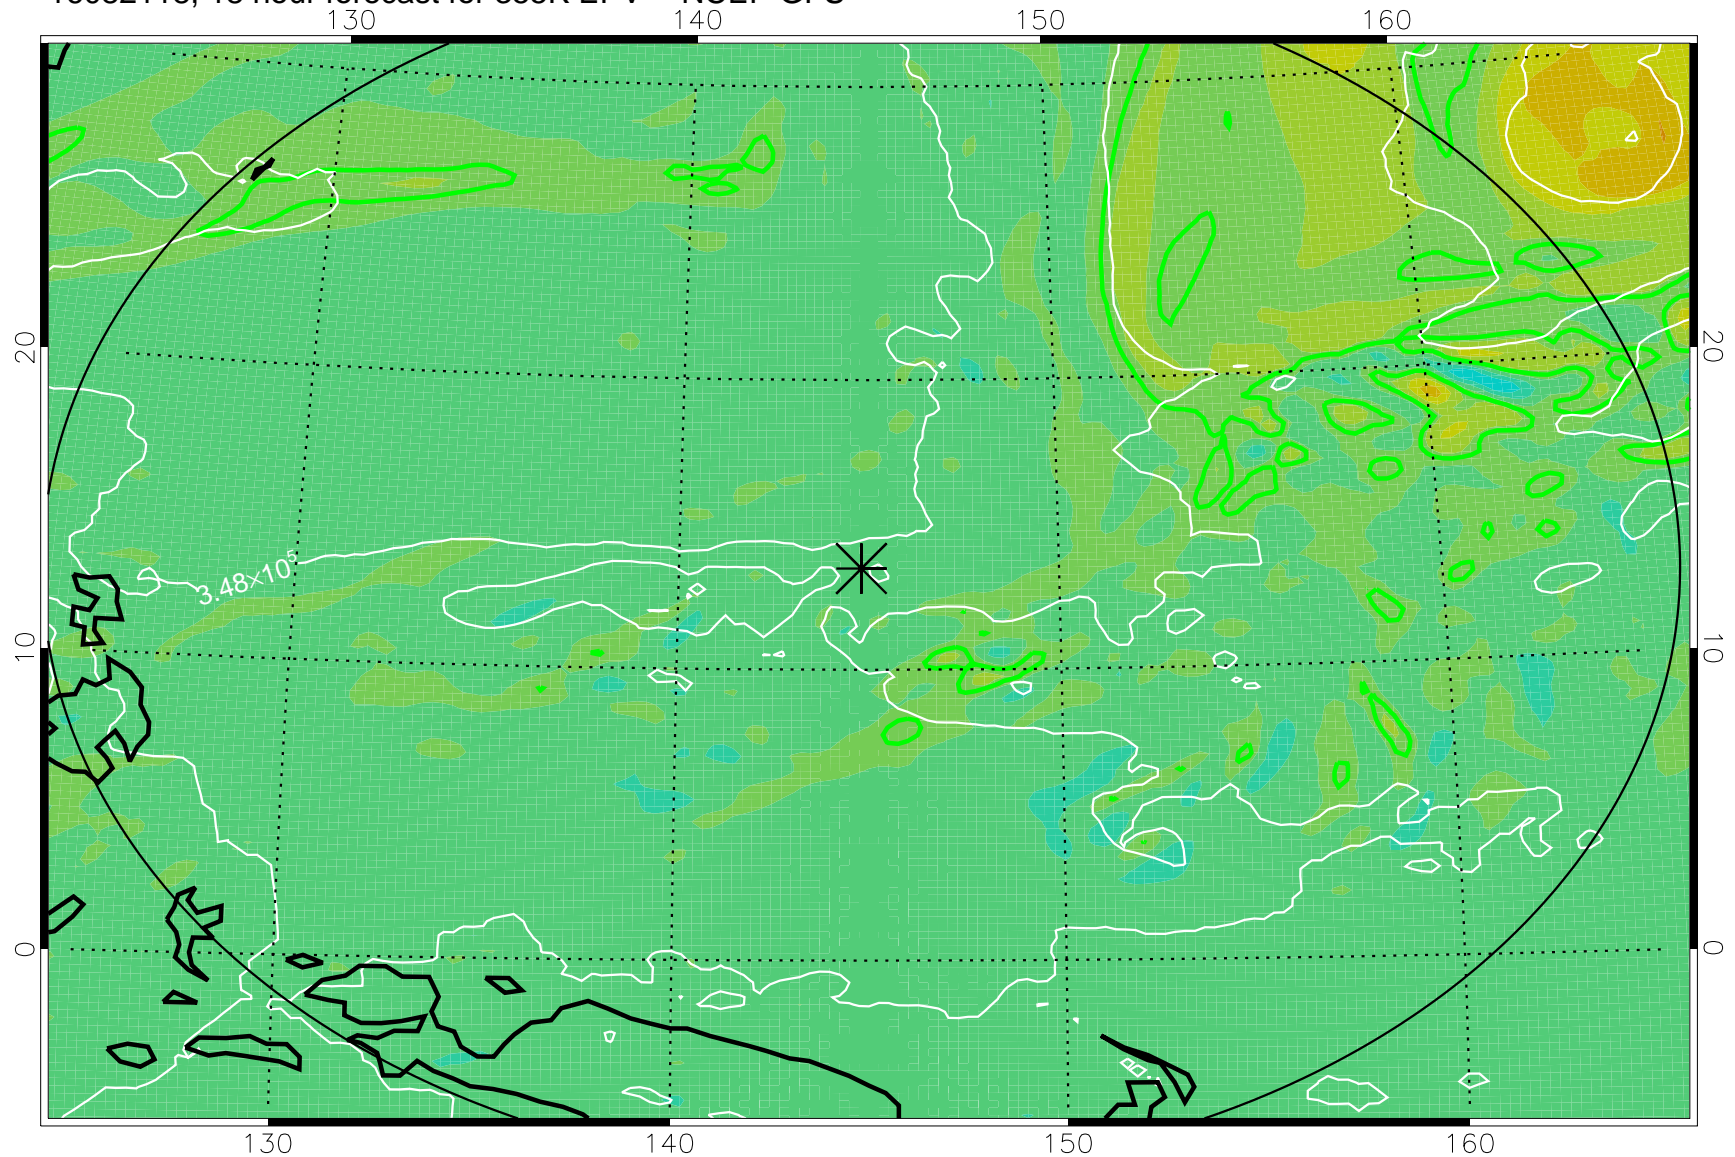

16082106, 6 hour forecast for 355K EPV -- NCEP GFS

355K Montgomery Streamfunction, white
EPV Tropopause (2 PVU) Position
Range ring of 2304 km

16082112, 12 hour forecast for 355K EPV -- NCEP GFS

355K Montgomery Streamfunction, white
EPV Tropopause (2 PVU) Position
Range ring of 2304 km

16082118, 18 hour forecast for 355K EPV -- NCEP GFS

355K Montgomery Streamfunction, white
EPV Tropopause (2 PVU) Position
Range ring of 2304 km

16082200, 24 hour forecast for 355K EPV -- NCEP GFS

355K Montgomery Streamfunction, white
EPV Tropopause (2 PVU) Position
Range ring of 2304 km

16082206, 30 hour forecast for 355K EPV -- NCEP GFS

355K Montgomery Streamfunction, white
EPV Tropopause (2 PVU) Position
Range ring of 2304 km

16082212, 36 hour forecast for 355K EPV -- NCEP GFS

355K Montgomery Streamfunction, white
EPV Tropopause (2 PVU) Position
Range ring of 2304 km

16082218, 42 hour forecast for 355K EPV -- NCEP GFS

355K Montgomery Streamfunction, white
EPV Tropopause (2 PVU) Position
Range ring of 2304 km

16082300, 48 hour forecast for 355K EPV -- NCEP GFS

355K Montgomery Streamfunction, white
EPV Tropopause (2 PVU) Position
Range ring of 2304 km