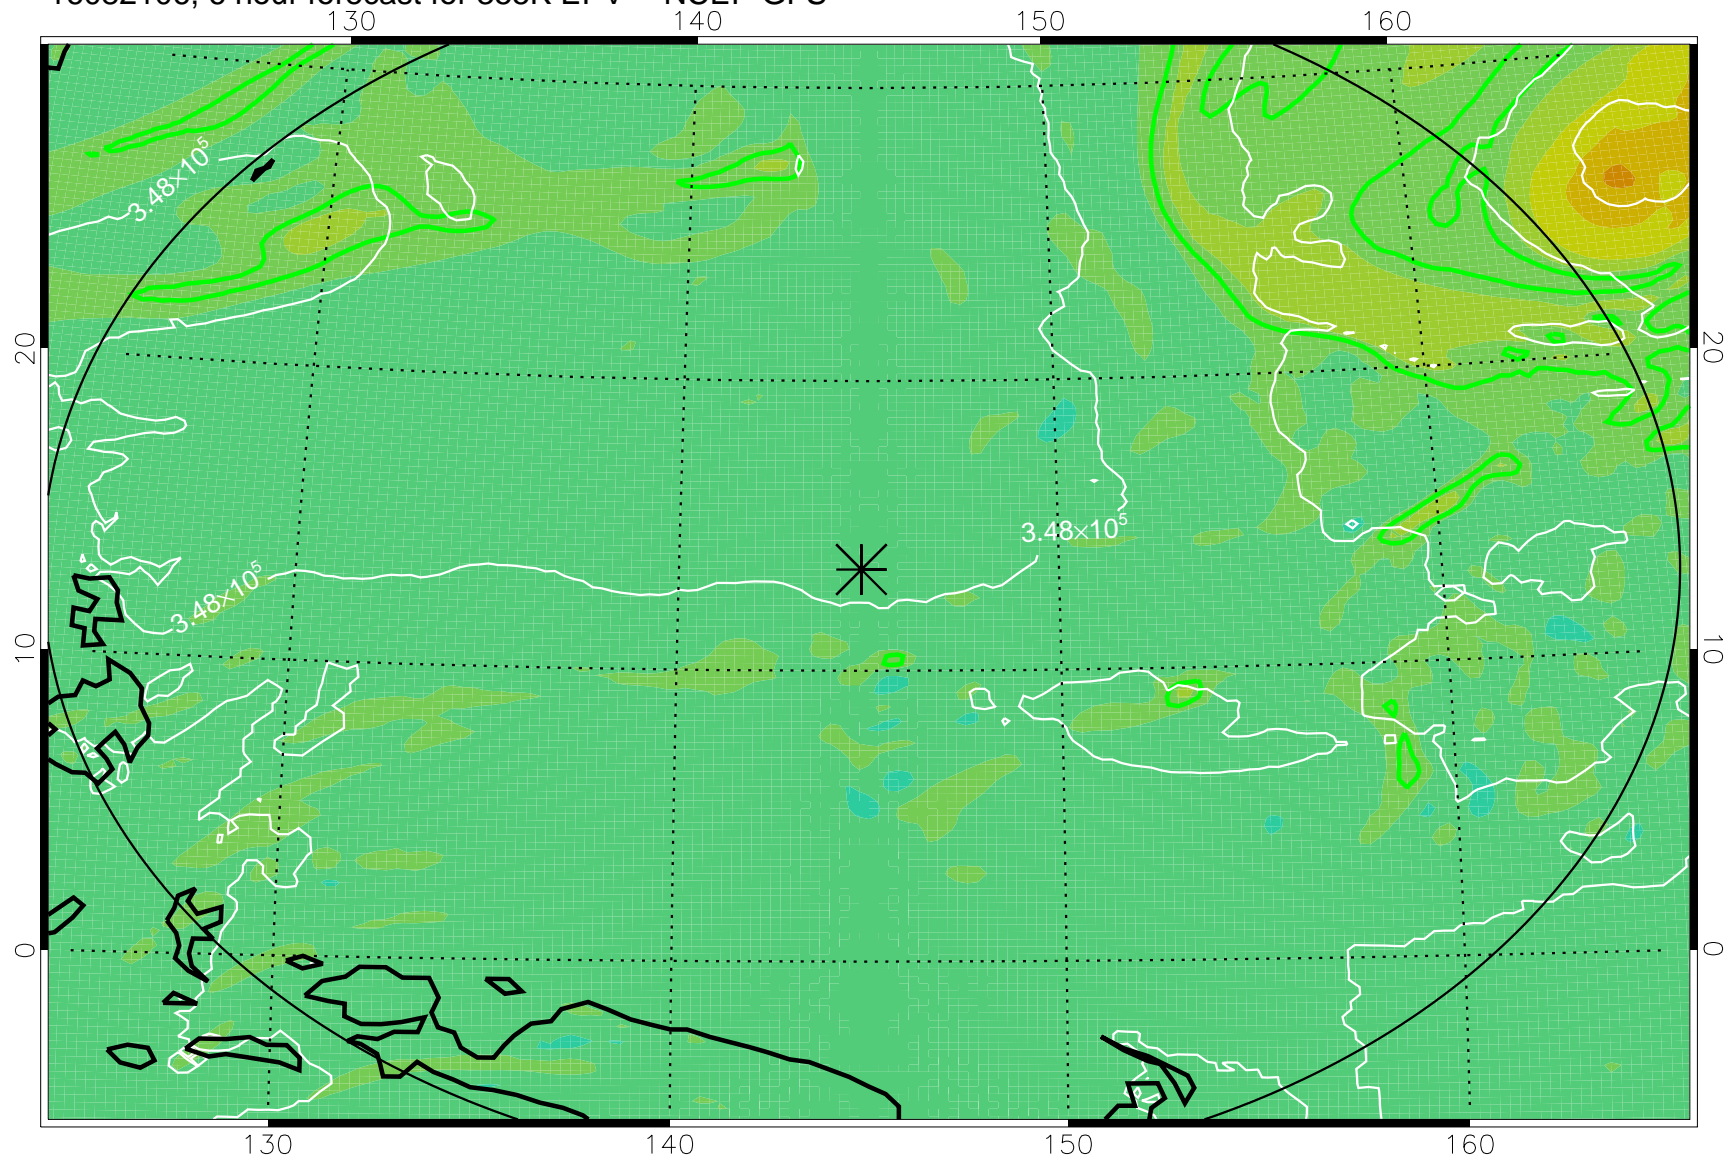

16082106, 6 hour forecast for 355K EPV -- NCEP GFS

355K Montgomery Streamfunction, white
EPV Tropopause (2 PVU) Position
Range ring of 2304 km

16082112, 12 hour forecast for 355K EPV -- NCEP GFS

355K Montgomery Streamfunction, white
EPV Tropopause (2 PVU) Position
Range ring of 2304 km

16082118, 18 hour forecast for 355K EPV -- NCEP GFS

355K Montgomery Streamfunction, white
EPV Tropopause (2 PVU) Position
Range ring of 2304 km

16082200, 24 hour forecast for 355K EPV -- NCEP GFS

355K Montgomery Streamfunction, white
EPV Tropopause (2 PVU) Position
Range ring of 2304 km

16082206, 30 hour forecast for 355K EPV -- NCEP GFS

355K Montgomery Streamfunction, white
EPV Tropopause (2 PVU) Position
Range ring of 2304 km

16082212, 36 hour forecast for 355K EPV -- NCEP GFS

355K Montgomery Streamfunction, white
EPV Tropopause (2 PVU) Position
Range ring of 2304 km

16082218, 42 hour forecast for 355K EPV -- NCEP GFS

355K Montgomery Streamfunction, white
EPV Tropopause (2 PVU) Position
Range ring of 2304 km

16082300, 48 hour forecast for 355K EPV -- NCEP GFS

355K Montgomery Streamfunction, white
EPV Tropopause (2 PVU) Position
Range ring of 2304 km