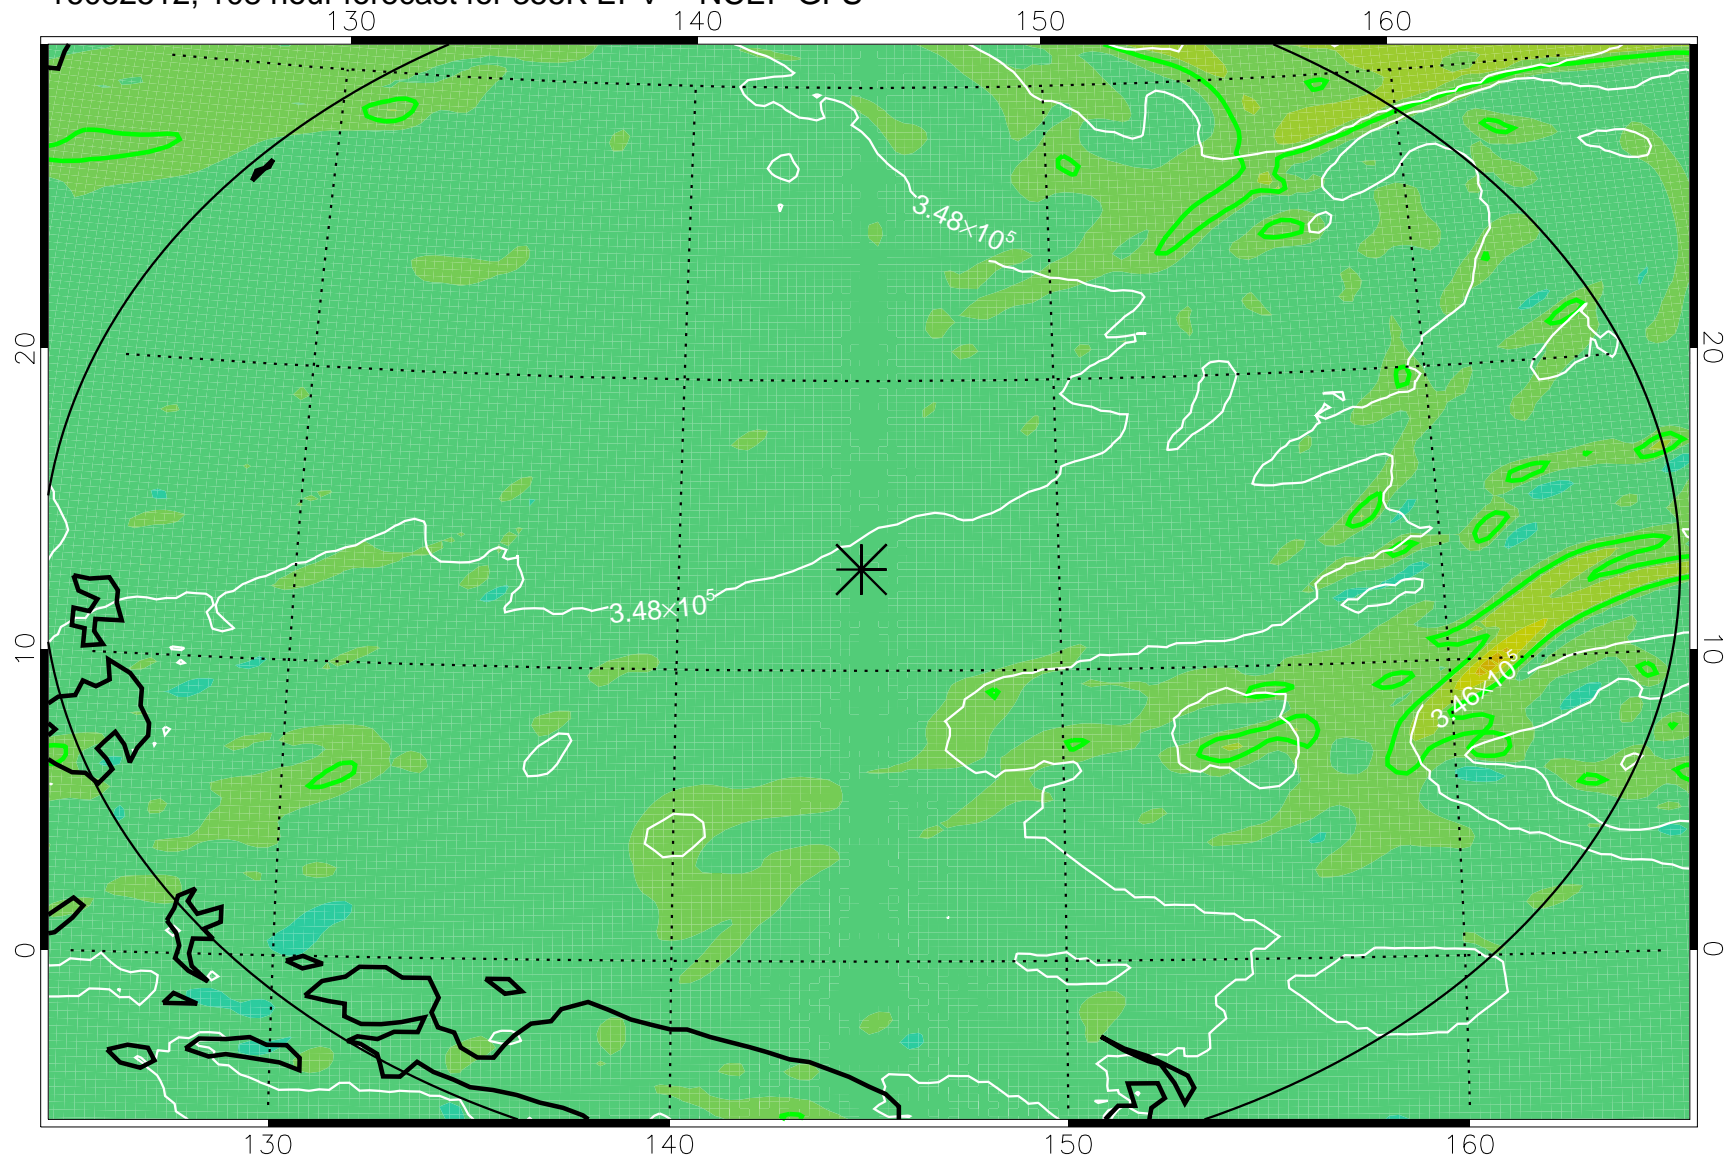

16082406, 78 hour forecast for 355K EPV -- NCEP GFS

355K Montgomery Streamfunction, white
EPV Tropopause (2 PVU) Position
Range ring of 2304 km

16082412, 84 hour forecast for 355K EPV -- NCEP GFS

355K Montgomery Streamfunction, white
EPV Tropopause (2 PVU) Position
Range ring of 2304 km

16082418, 90 hour forecast for 355K EPV -- NCEP GFS

355K Montgomery Streamfunction, white
EPV Tropopause (2 PVU) Position
Range ring of 2304 km

16082500, 96 hour forecast for 355K EPV -- NCEP GFS

355K Montgomery Streamfunction, white
EPV Tropopause (2 PVU) Position
Range ring of 2304 km

16082506, 102 hour forecast for 355K EPV -- NCEP GFS

355K Montgomery Streamfunction, white
EPV Tropopause (2 PVU) Position
Range ring of 2304 km

16082512, 108 hour forecast for 355K EPV -- NCEP GFS

355K Montgomery Streamfunction, white
EPV Tropopause (2 PVU) Position
Range ring of 2304 km

16082518, 114 hour forecast for 355K EPV -- NCEP GFS

355K Montgomery Streamfunction, white
EPV Tropopause (2 PVU) Position
Range ring of 2304 km

16082600, 120 hour forecast for 355K EPV -- NCEP GFS

355K Montgomery Streamfunction, white
EPV Tropopause (2 PVU) Position
Range ring of 2304 km