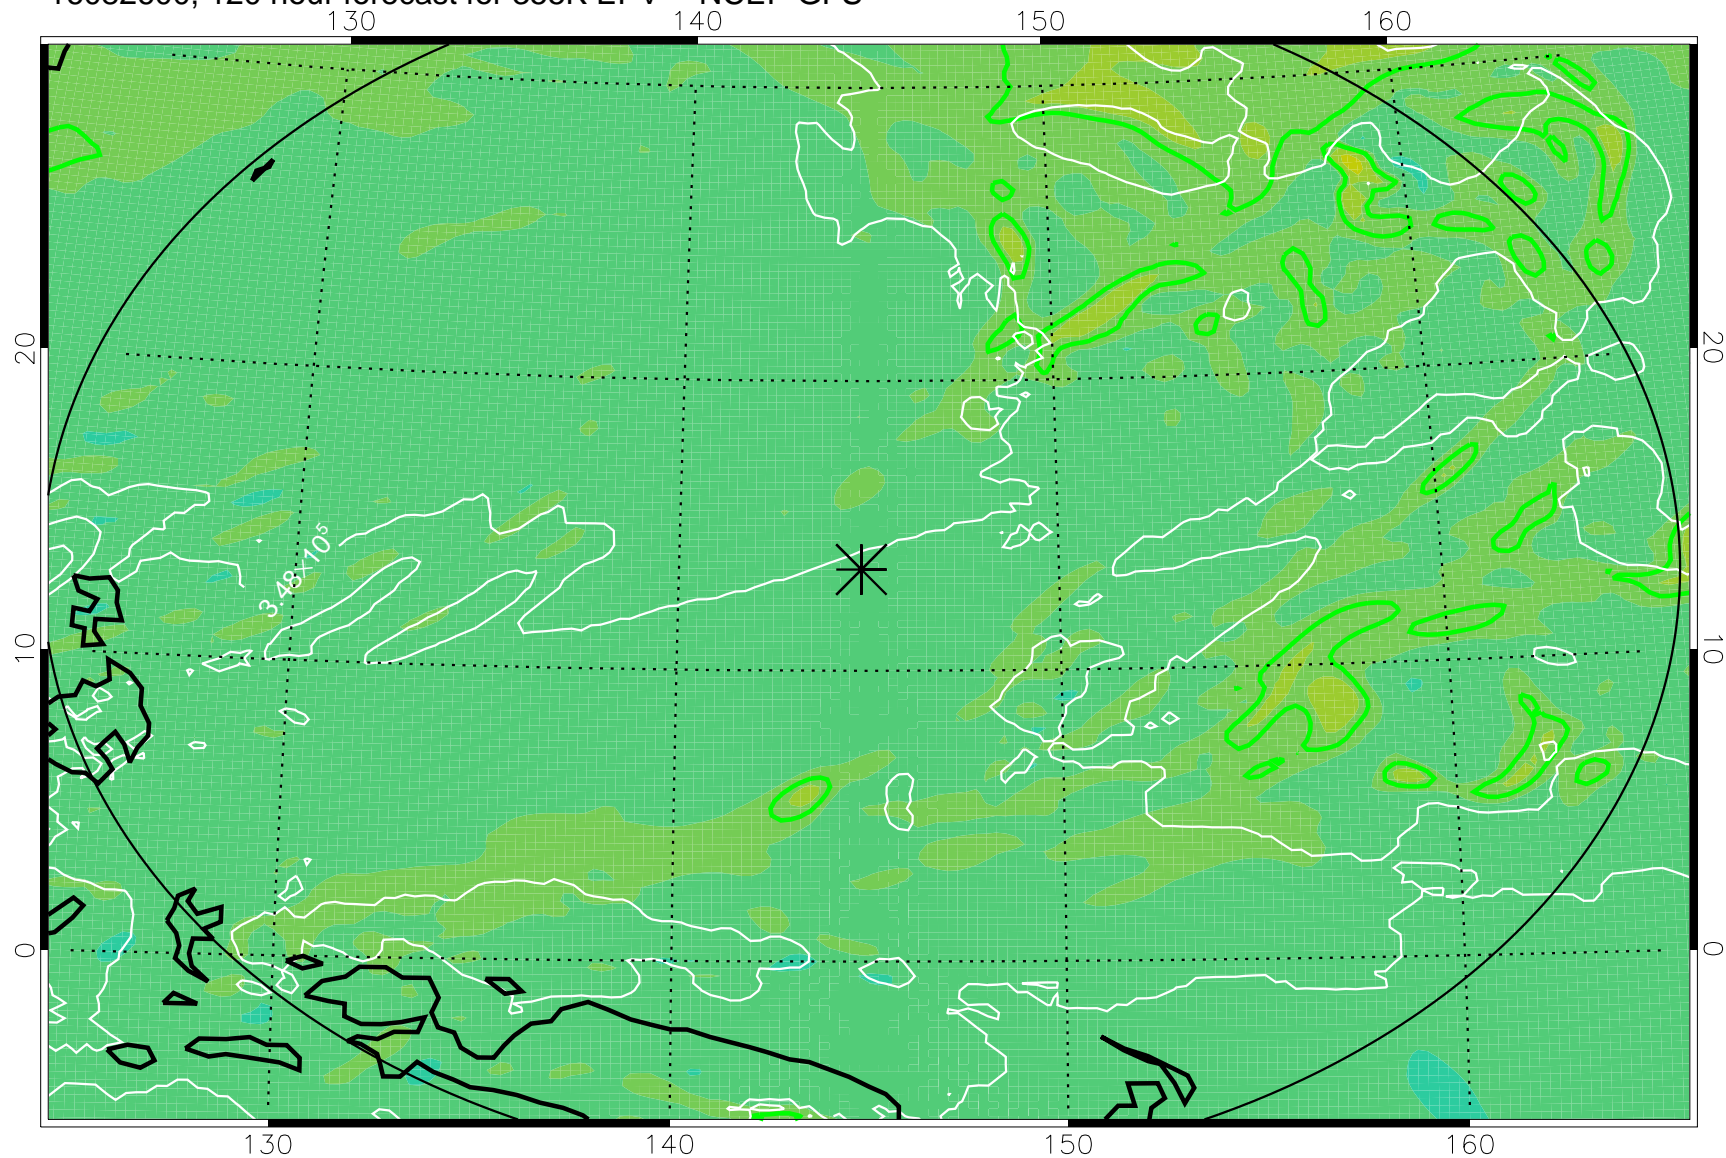

16082406, 78 hour forecast for 355K EPV -- NCEP GFS

355K Montgomery Streamfunction, white
EPV Tropopause (2 PVU) Position
Range ring of 2304 km

16082412, 84 hour forecast for 355K EPV -- NCEP GFS

355K Montgomery Streamfunction, white
EPV Tropopause (2 PVU) Position
Range ring of 2304 km

16082418, 90 hour forecast for 355K EPV -- NCEP GFS

355K Montgomery Streamfunction, white
EPV Tropopause (2 PVU) Position
Range ring of 2304 km

16082500, 96 hour forecast for 355K EPV -- NCEP GFS

355K Montgomery Streamfunction, white
EPV Tropopause (2 PVU) Position
Range ring of 2304 km

16082506, 102 hour forecast for 355K EPV -- NCEP GFS

355K Montgomery Streamfunction, white
EPV Tropopause (2 PVU) Position
Range ring of 2304 km

16082512, 108 hour forecast for 355K EPV -- NCEP GFS

355K Montgomery Streamfunction, white
EPV Tropopause (2 PVU) Position
Range ring of 2304 km

16082518, 114 hour forecast for 355K EPV -- NCEP GFS

355K Montgomery Streamfunction, white
EPV Tropopause (2 PVU) Position
Range ring of 2304 km

16082600, 120 hour forecast for 355K EPV -- NCEP GFS

355K Montgomery Streamfunction, white
EPV Tropopause (2 PVU) Position
Range ring of 2304 km