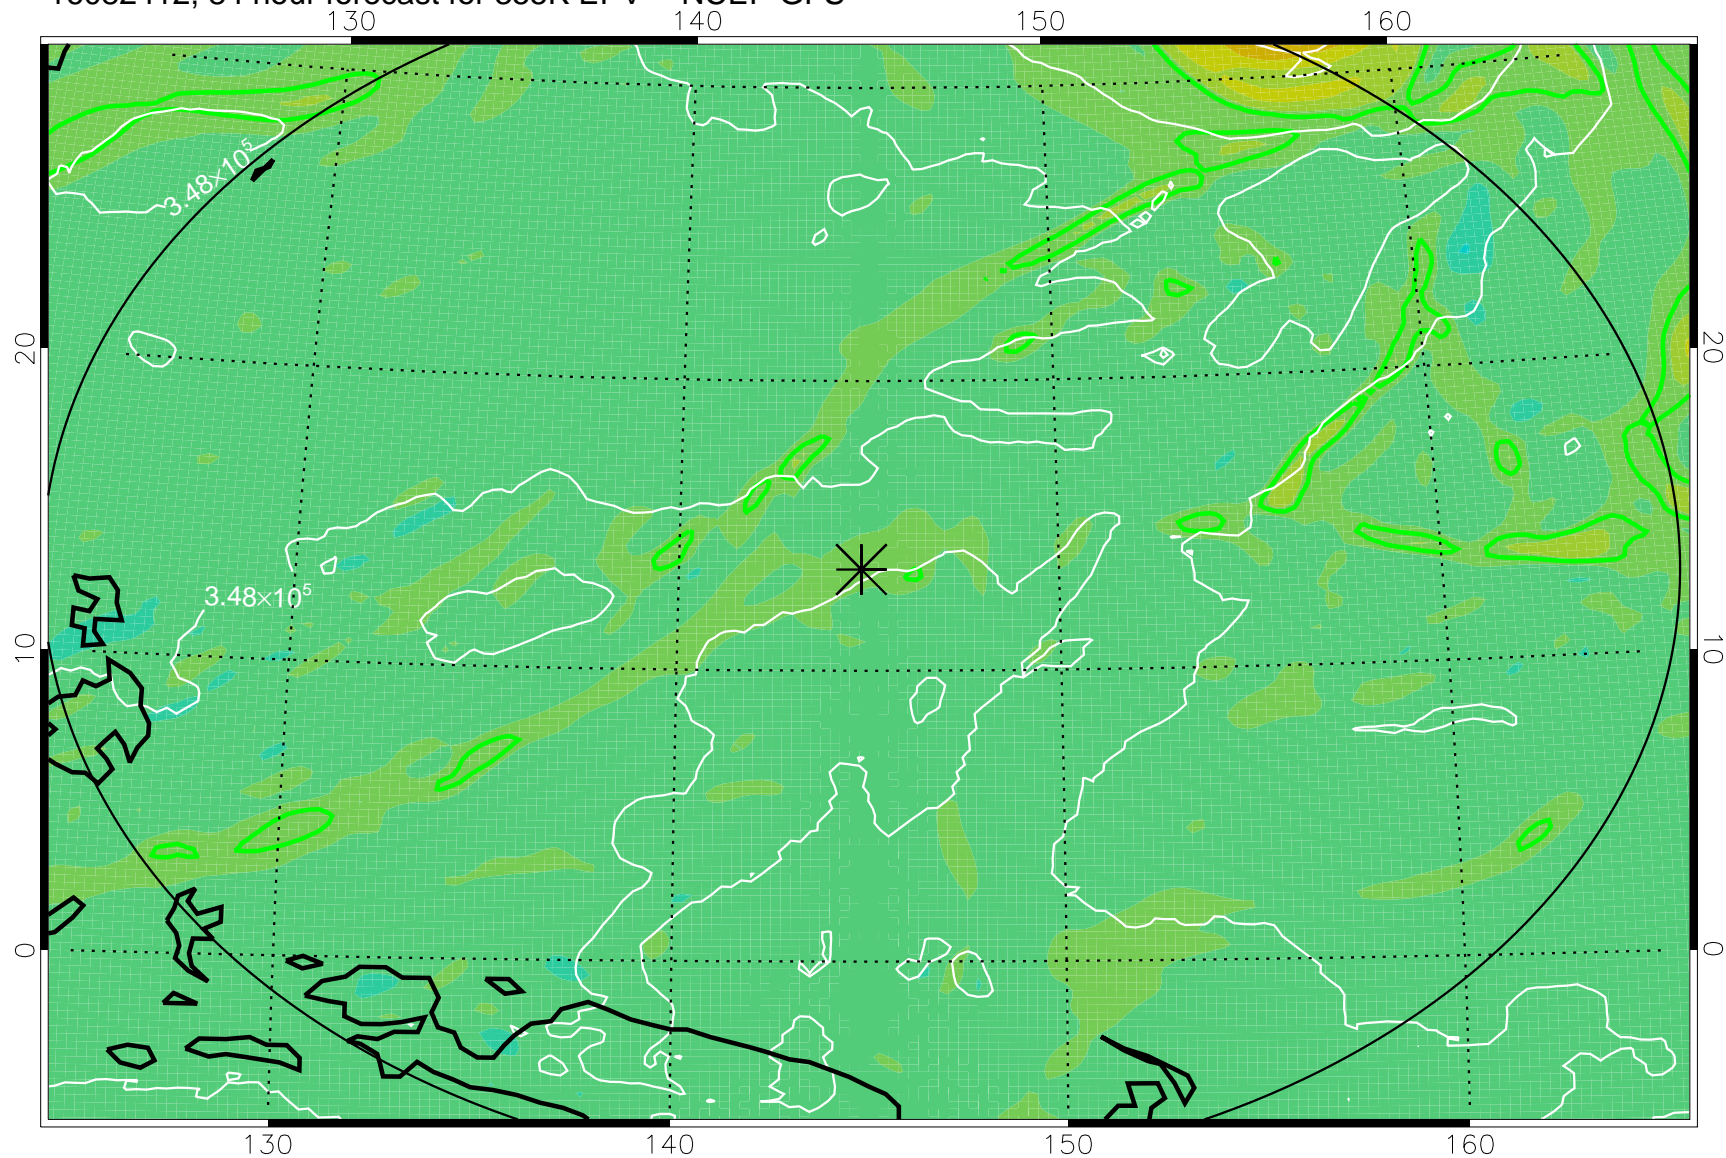

16082318, 66 hour forecast for 355K EPV -- NCEP GFS

355K Montgomery Streamfunction, white
EPV Tropopause (2 PVU) Position
Range ring of 2304 km

16082400, 72 hour forecast for 355K EPV -- NCEP GFS

355K Montgomery Streamfunction, white
EPV Tropopause (2 PVU) Position
Range ring of 2304 km

16082406, 78 hour forecast for 355K EPV -- NCEP GFS

355K Montgomery Streamfunction, white
EPV Tropopause (2 PVU) Position
Range ring of 2304 km

16082412, 84 hour forecast for 355K EPV -- NCEP GFS

355K Montgomery Streamfunction, white
EPV Tropopause (2 PVU) Position
Range ring of 2304 km

16082418, 90 hour forecast for 355K EPV -- NCEP GFS

355K Montgomery Streamfunction, white
EPV Tropopause (2 PVU) Position
Range ring of 2304 km

16082500, 96 hour forecast for 355K EPV -- NCEP GFS

355K Montgomery Streamfunction, white
EPV Tropopause (2 PVU) Position
Range ring of 2304 km

16082506, 102 hour forecast for 355K EPV -- NCEP GFS

355K Montgomery Streamfunction, white
EPV Tropopause (2 PVU) Position
Range ring of 2304 km

16082512, 108 hour forecast for 355K EPV -- NCEP GFS

355K Montgomery Streamfunction, white
EPV Tropopause (2 PVU) Position
Range ring of 2304 km