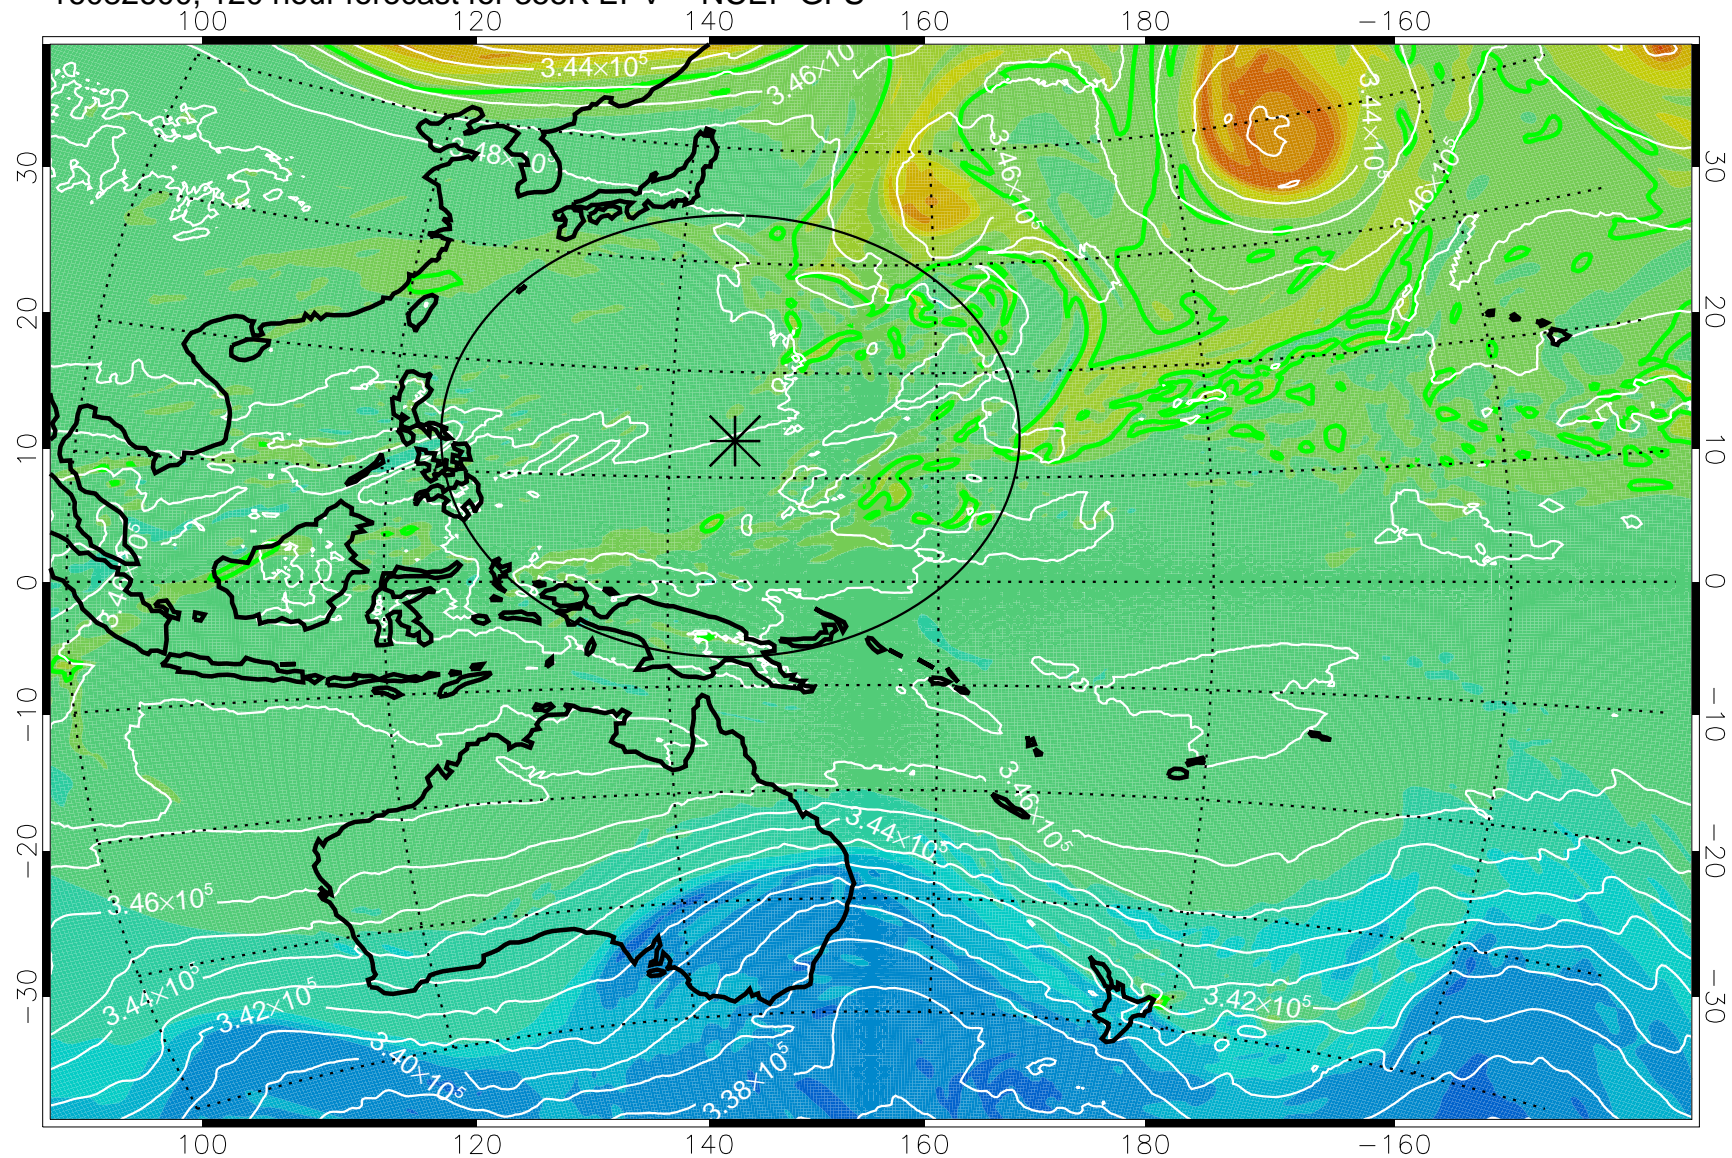

16082418, 90 hour forecast for 355K EPV -- NCEP GFS

355K Montgomery Streamfunction, white  
EPV Tropopause (2 PVU) Position  
Range ring of 2304 km

16082500, 96 hour forecast for 355K EPV -- NCEP GFS

355K Montgomery Streamfunction, white  
EPV Tropopause (2 PVU) Position  
Range ring of 2304 km

16082506, 102 hour forecast for 355K EPV -- NCEP GFS

355K Montgomery Streamfunction, white  
EPV Tropopause (2 PVU) Position  
Range ring of 2304 km

16082512, 108 hour forecast for 355K EPV -- NCEP GFS

355K Montgomery Streamfunction, white  
EPV Tropopause (2 PVU) Position  
Range ring of 2304 km

16082518, 114 hour forecast for 355K EPV -- NCEP GFS

355K Montgomery Streamfunction, white  
EPV Tropopause (2 PVU) Position  
Range ring of 2304 km

16082600, 120 hour forecast for 355K EPV -- NCEP GFS

355K Montgomery Streamfunction, white  
EPV Tropopause (2 PVU) Position  
Range ring of 2304 km