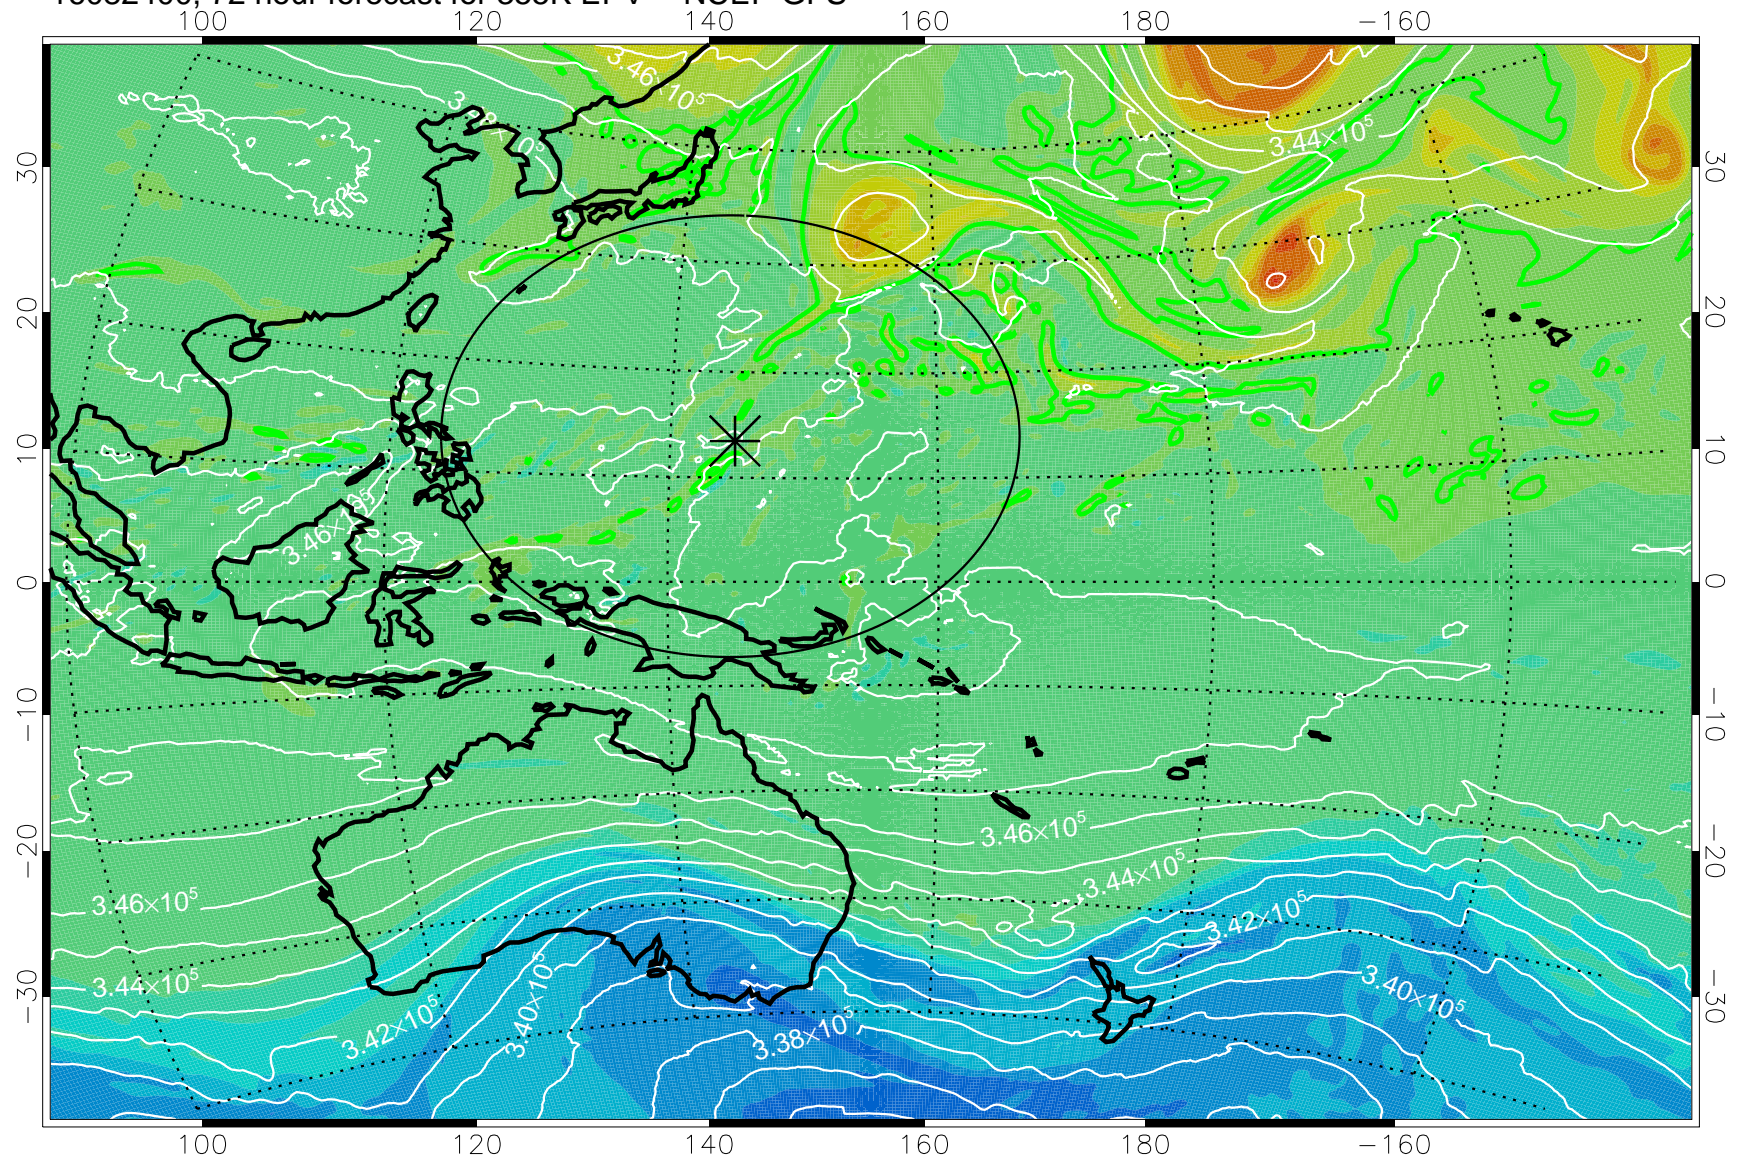

16082306, 54 hour forecast for 355K EPV -- NCEP GFS

355K Montgomery Streamfunction, white  
EPV Tropopause (2 PVU) Position  
Range ring of 2304 km

16082312, 60 hour forecast for 355K EPV -- NCEP GFS

355K Montgomery Streamfunction, white  
EPV Tropopause (2 PVU) Position  
Range ring of 2304 km

16082318, 66 hour forecast for 355K EPV -- NCEP GFS

355K Montgomery Streamfunction, white  
EPV Tropopause (2 PVU) Position  
Range ring of 2304 km

16082400, 72 hour forecast for 355K EPV -- NCEP GFS

355K Montgomery Streamfunction, white  
EPV Tropopause (2 PVU) Position  
Range ring of 2304 km

16082406, 78 hour forecast for 355K EPV -- NCEP GFS

355K Montgomery Streamfunction, white  
EPV Tropopause (2 PVU) Position  
Range ring of 2304 km

16082412, 84 hour forecast for 355K EPV -- NCEP GFS

355K Montgomery Streamfunction, white  
EPV Tropopause (2 PVU) Position  
Range ring of 2304 km

16082418, 90 hour forecast for 355K EPV -- NCEP GFS

355K Montgomery Streamfunction, white  
EPV Tropopause (2 PVU) Position  
Range ring of 2304 km

16082500, 96 hour forecast for 355K EPV -- NCEP GFS

355K Montgomery Streamfunction, white  
EPV Tropopause (2 PVU) Position  
Range ring of 2304 km