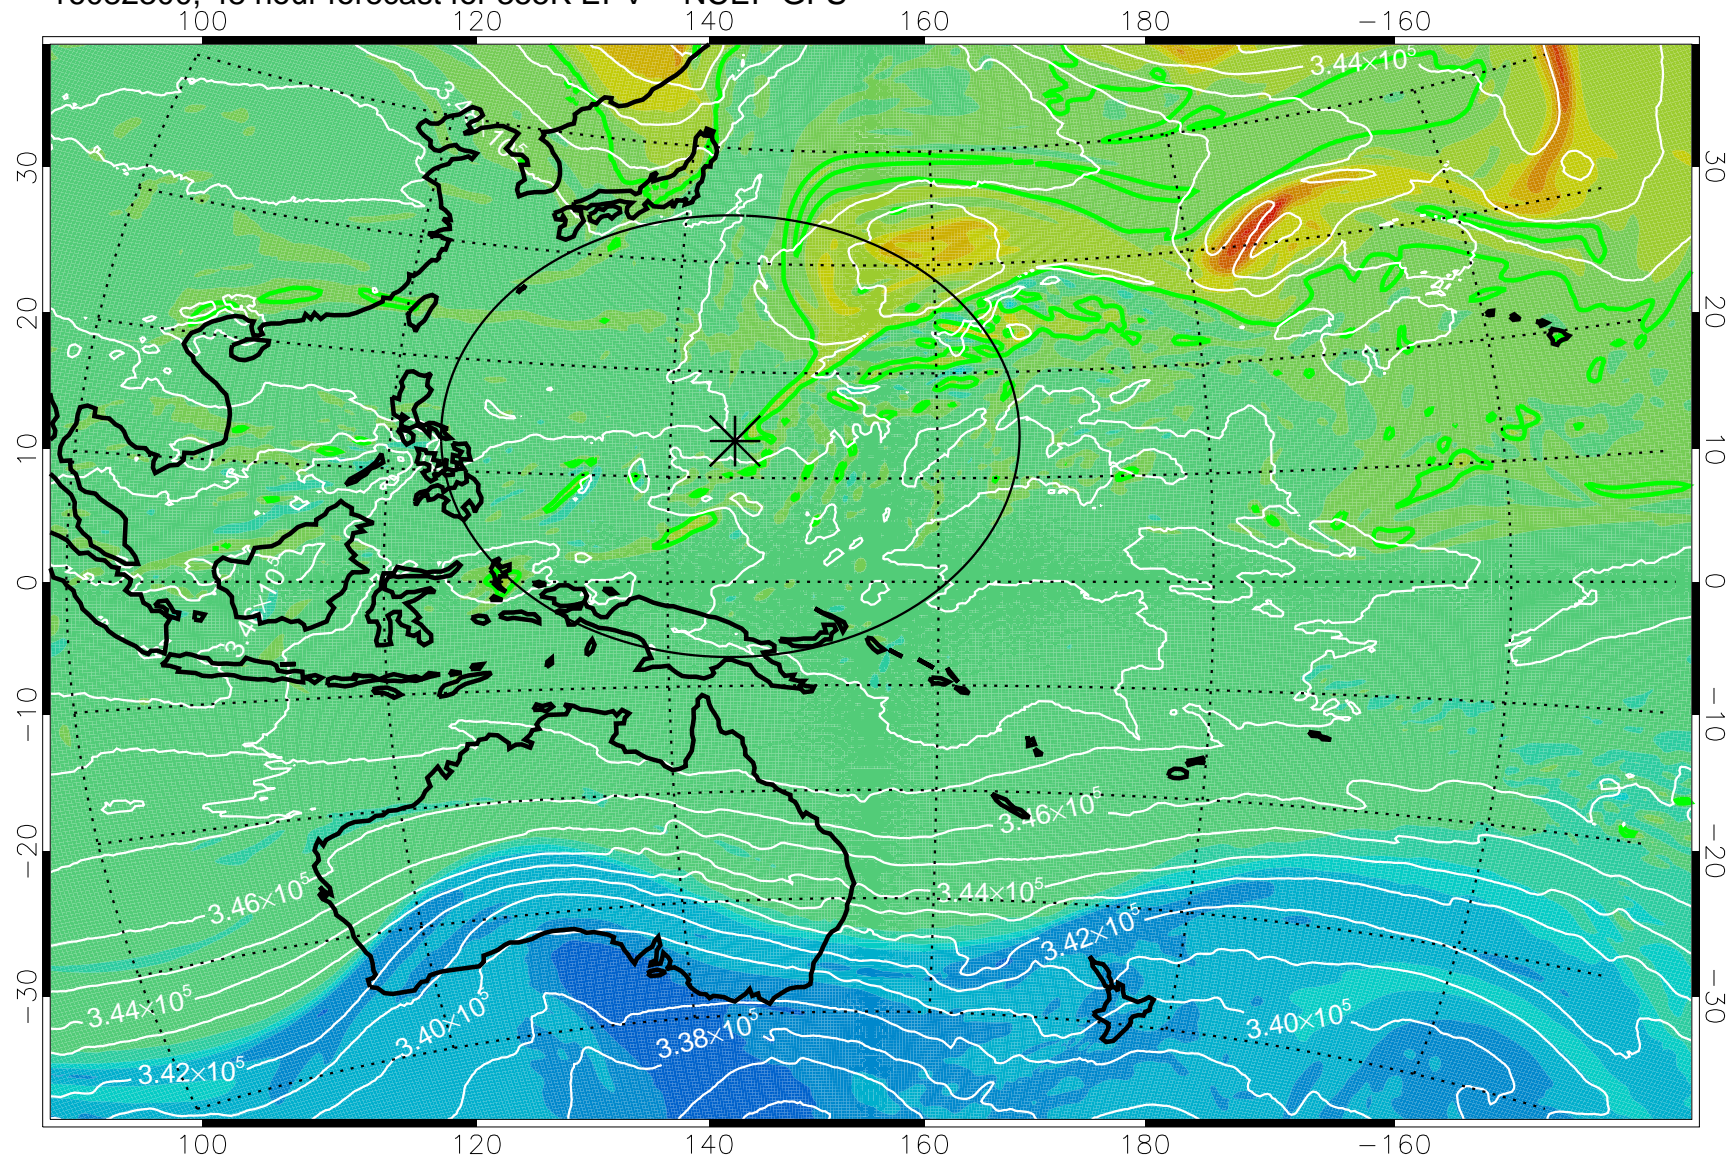

16082206, 30 hour forecast for 355K EPV -- NCEP GFS

355K Montgomery Streamfunction, white  
EPV Tropopause (2 PVU) Position  
Range ring of 2304 km

16082212, 36 hour forecast for 355K EPV -- NCEP GFS

355K Montgomery Streamfunction, white  
EPV Tropopause (2 PVU) Position  
Range ring of 2304 km

16082218, 42 hour forecast for 355K EPV -- NCEP GFS

355K Montgomery Streamfunction, white  
EPV Tropopause (2 PVU) Position  
Range ring of 2304 km

16082300, 48 hour forecast for 355K EPV -- NCEP GFS

355K Montgomery Streamfunction, white  
EPV Tropopause (2 PVU) Position  
Range ring of 2304 km

16082306, 54 hour forecast for 355K EPV -- NCEP GFS

355K Montgomery Streamfunction, white  
EPV Tropopause (2 PVU) Position  
Range ring of 2304 km

16082312, 60 hour forecast for 355K EPV -- NCEP GFS

355K Montgomery Streamfunction, white  
EPV Tropopause (2 PVU) Position  
Range ring of 2304 km

16082318, 66 hour forecast for 355K EPV -- NCEP GFS

355K Montgomery Streamfunction, white  
EPV Tropopause (2 PVU) Position  
Range ring of 2304 km

16082400, 72 hour forecast for 355K EPV -- NCEP GFS

355K Montgomery Streamfunction, white  
EPV Tropopause (2 PVU) Position  
Range ring of 2304 km