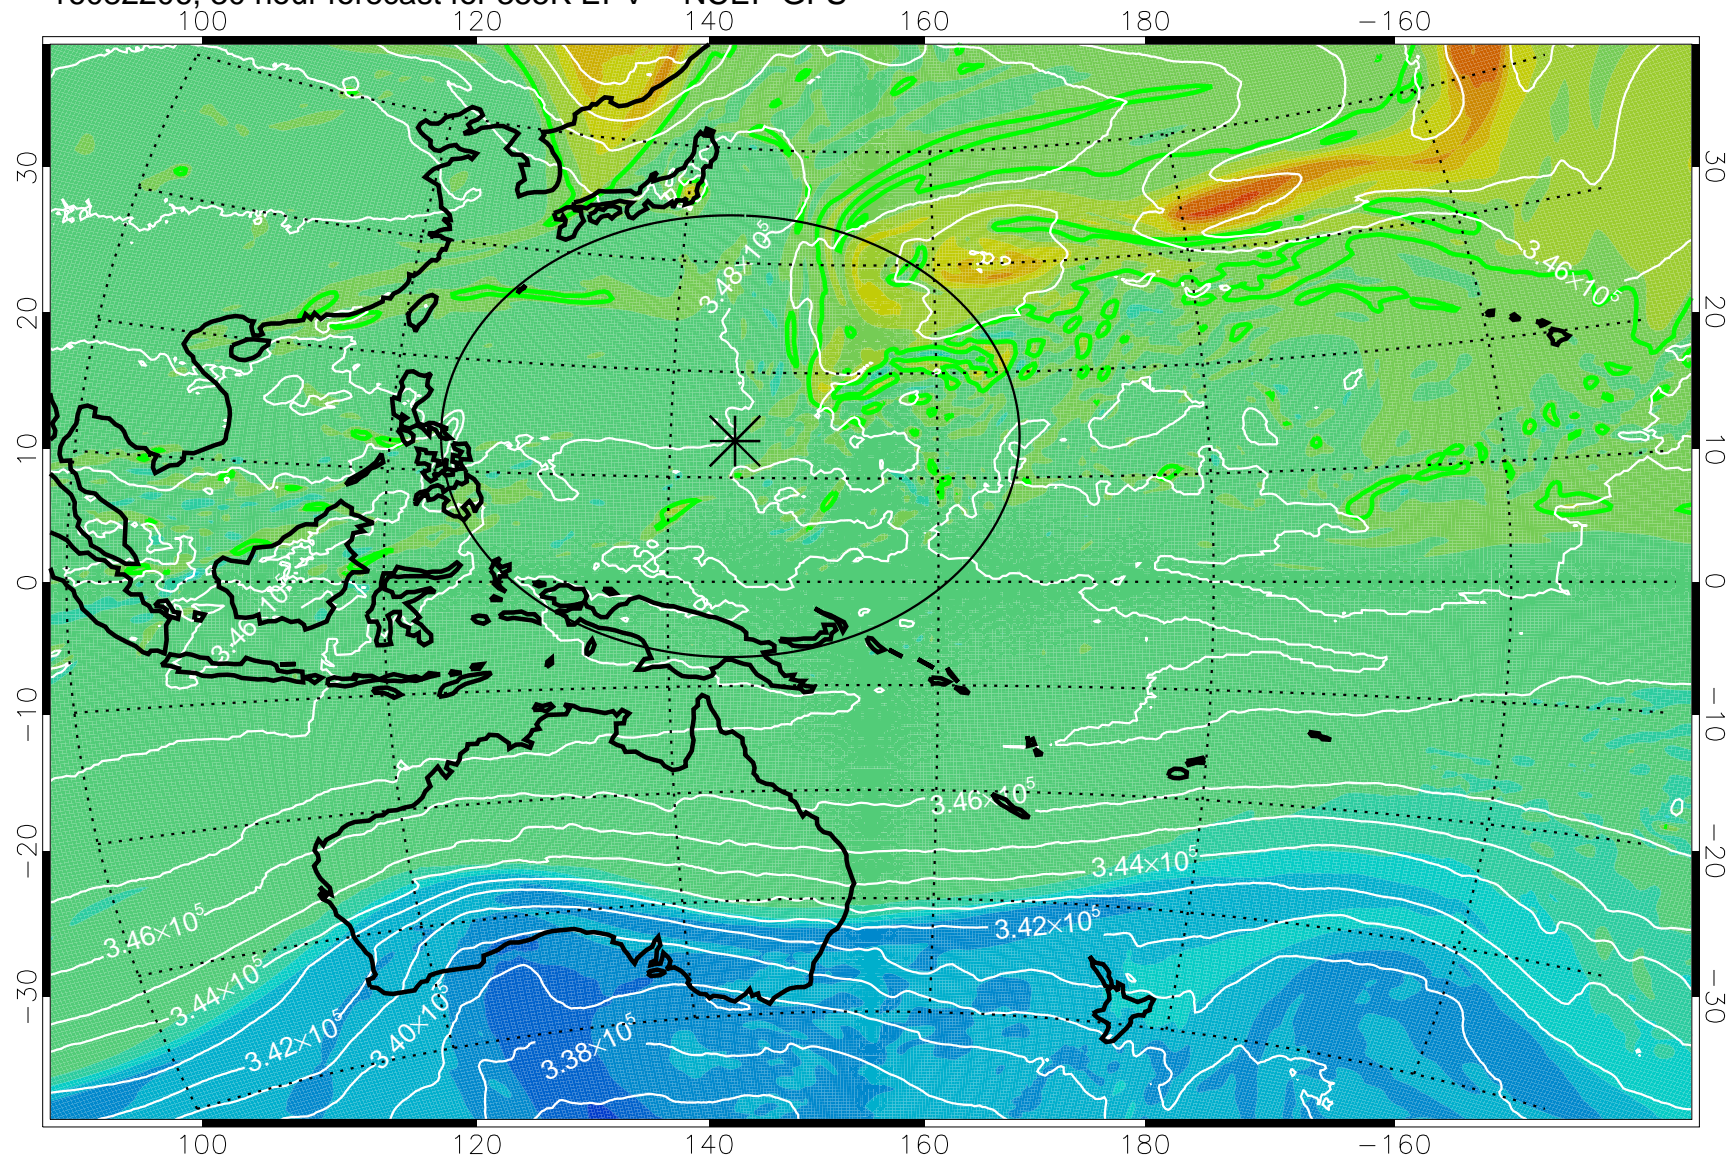

16082118, 18 hour forecast for 355K EPV -- NCEP GFS

355K Montgomery Streamfunction, white  
EPV Tropopause (2 PVU) Position  
Range ring of 2304 km

16082200, 24 hour forecast for 355K EPV -- NCEP GFS

355K Montgomery Streamfunction, white  
EPV Tropopause (2 PVU) Position  
Range ring of 2304 km

16082206, 30 hour forecast for 355K EPV -- NCEP GFS

355K Montgomery Streamfunction, white  
EPV Tropopause (2 PVU) Position  
Range ring of 2304 km

16082212, 36 hour forecast for 355K EPV -- NCEP GFS

355K Montgomery Streamfunction, white  
EPV Tropopause (2 PVU) Position  
Range ring of 2304 km

16082218, 42 hour forecast for 355K EPV -- NCEP GFS

355K Montgomery Streamfunction, white  
EPV Tropopause (2 PVU) Position  
Range ring of 2304 km

16082300, 48 hour forecast for 355K EPV -- NCEP GFS

355K Montgomery Streamfunction, white  
EPV Tropopause (2 PVU) Position  
Range ring of 2304 km

16082306, 54 hour forecast for 355K EPV -- NCEP GFS

355K Montgomery Streamfunction, white  
EPV Tropopause (2 PVU) Position  
Range ring of 2304 km

16082312, 60 hour forecast for 355K EPV -- NCEP GFS

355K Montgomery Streamfunction, white  
EPV Tropopause (2 PVU) Position  
Range ring of 2304 km