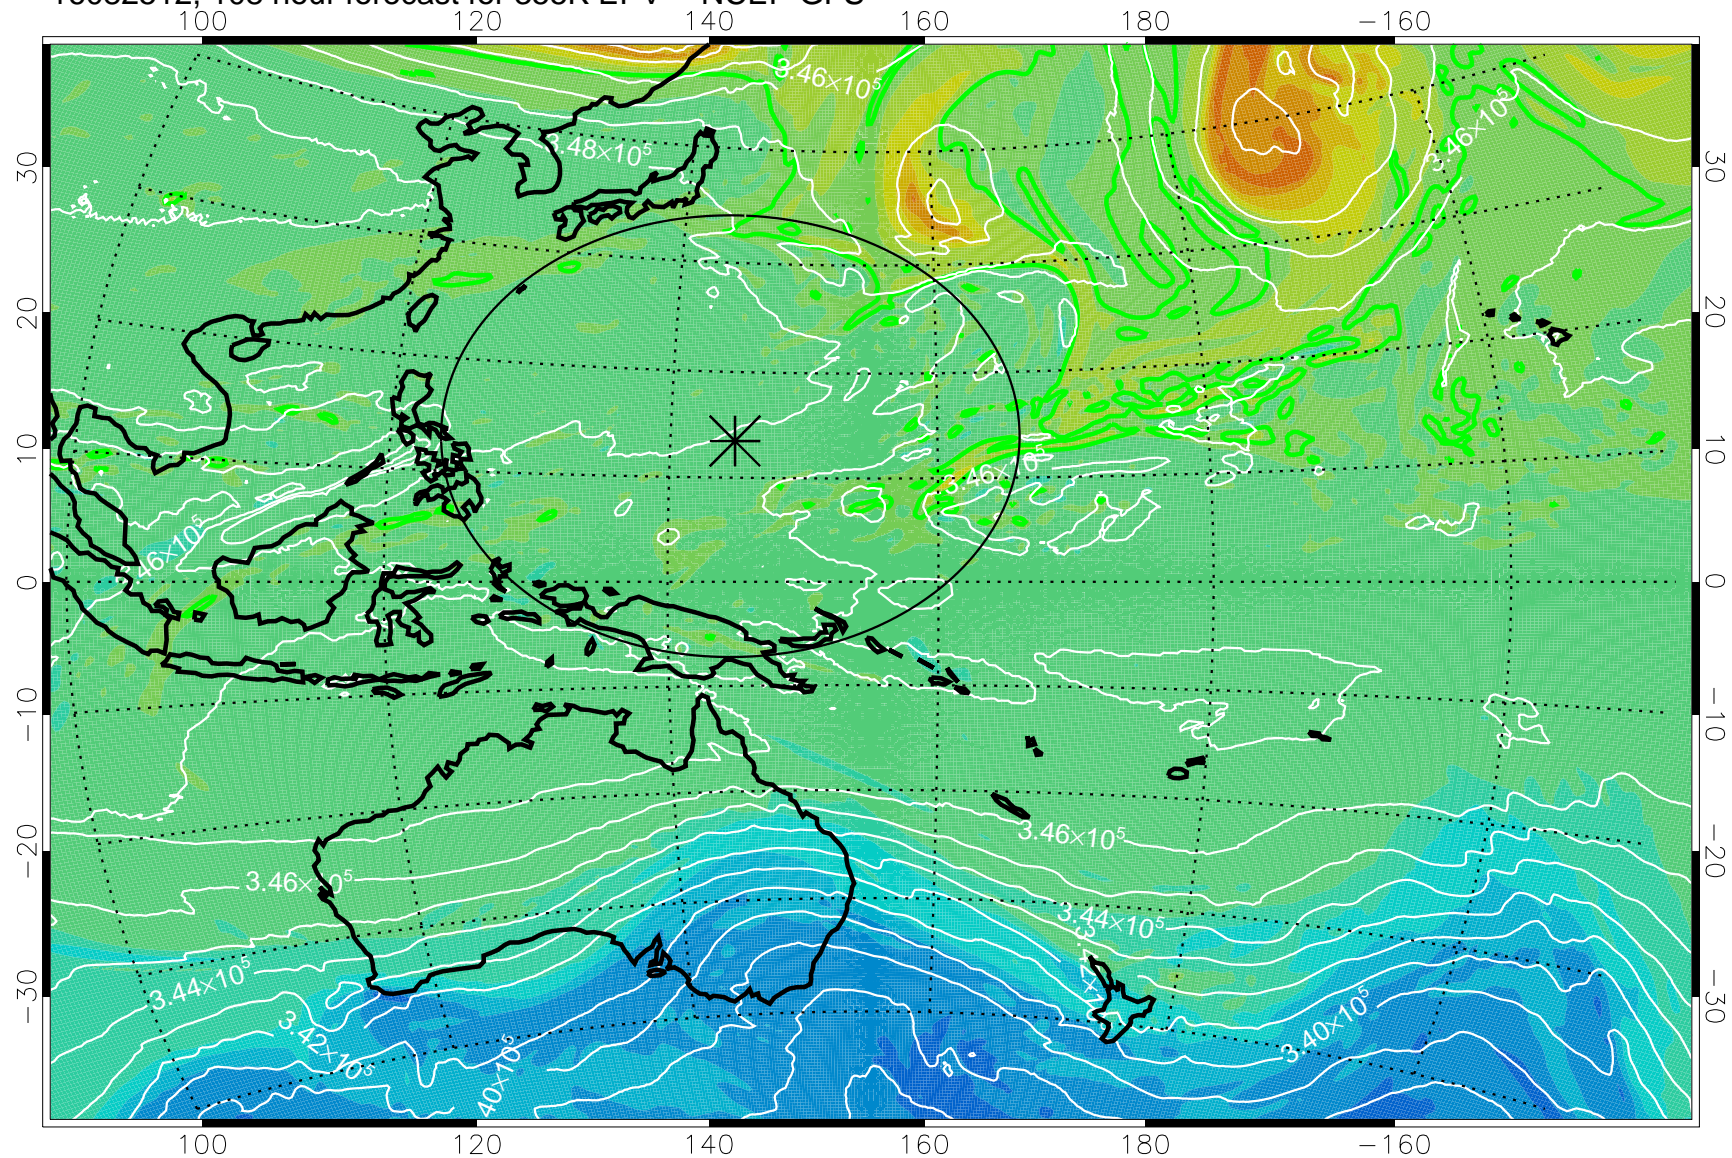

16082406, 78 hour forecast for 355K EPV -- NCEP GFS

355K Montgomery Streamfunction, white  
EPV Tropopause (2 PVU) Position  
Range ring of 2304 km

16082412, 84 hour forecast for 355K EPV -- NCEP GFS

355K Montgomery Streamfunction, white  
EPV Tropopause (2 PVU) Position  
Range ring of 2304 km

16082418, 90 hour forecast for 355K EPV -- NCEP GFS

355K Montgomery Streamfunction, white  
EPV Tropopause (2 PVU) Position  
Range ring of 2304 km

16082500, 96 hour forecast for 355K EPV -- NCEP GFS

355K Montgomery Streamfunction, white  
EPV Tropopause (2 PVU) Position  
Range ring of 2304 km

16082506, 102 hour forecast for 355K EPV -- NCEP GFS

355K Montgomery Streamfunction, white  
EPV Tropopause (2 PVU) Position  
Range ring of 2304 km

16082512, 108 hour forecast for 355K EPV -- NCEP GFS

355K Montgomery Streamfunction, white  
EPV Tropopause (2 PVU) Position  
Range ring of 2304 km

16082518, 114 hour forecast for 355K EPV -- NCEP GFS

355K Montgomery Streamfunction, white  
EPV Tropopause (2 PVU) Position  
Range ring of 2304 km

16082600, 120 hour forecast for 355K EPV -- NCEP GFS

355K Montgomery Streamfunction, white  
EPV Tropopause (2 PVU) Position  
Range ring of 2304 km