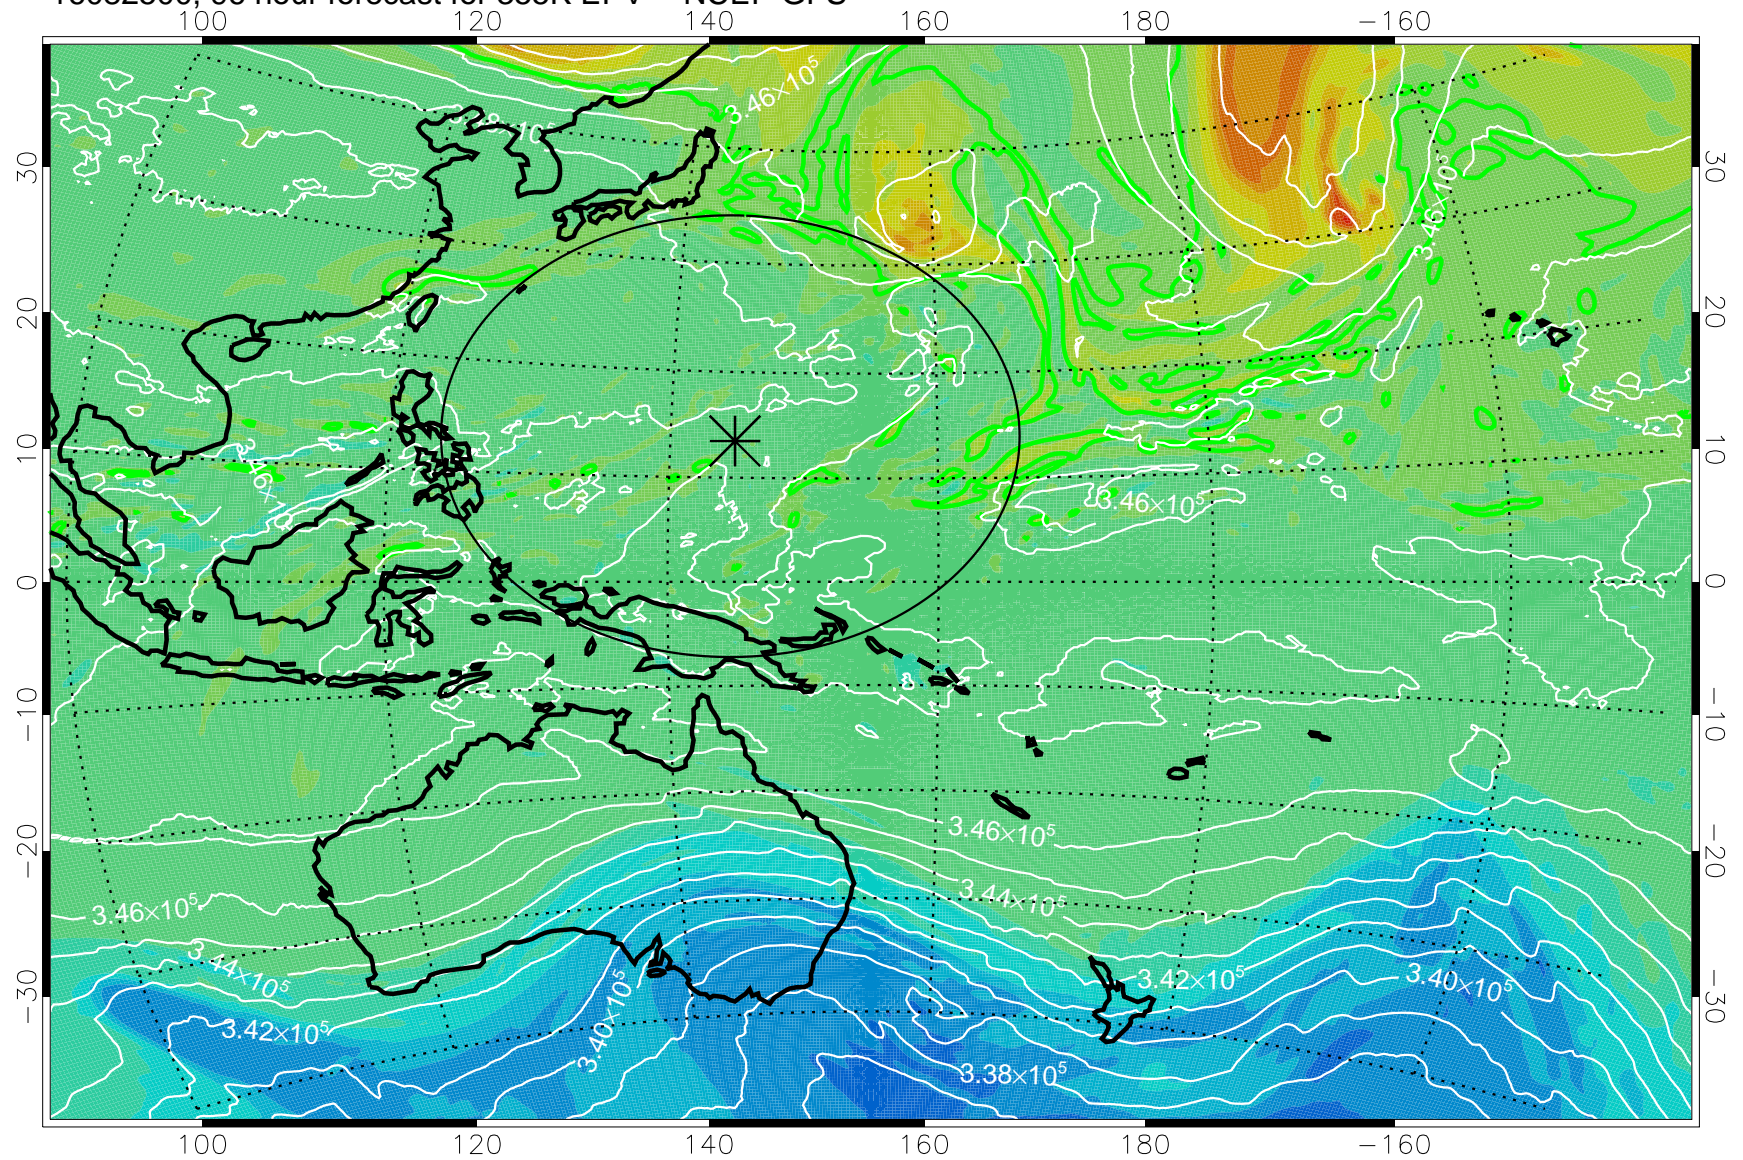

16082318, 66 hour forecast for 355K EPV -- NCEP GFS

355K Montgomery Streamfunction, white  
EPV Tropopause (2 PVU) Position  
Range ring of 2304 km

16082400, 72 hour forecast for 355K EPV -- NCEP GFS

355K Montgomery Streamfunction, white  
EPV Tropopause (2 PVU) Position  
Range ring of 2304 km

16082406, 78 hour forecast for 355K EPV -- NCEP GFS

355K Montgomery Streamfunction, white  
EPV Tropopause (2 PVU) Position  
Range ring of 2304 km

16082412, 84 hour forecast for 355K EPV -- NCEP GFS

355K Montgomery Streamfunction, white  
EPV Tropopause (2 PVU) Position  
Range ring of 2304 km

16082418, 90 hour forecast for 355K EPV -- NCEP GFS

355K Montgomery Streamfunction, white  
EPV Tropopause (2 PVU) Position  
Range ring of 2304 km

16082500, 96 hour forecast for 355K EPV -- NCEP GFS

355K Montgomery Streamfunction, white  
EPV Tropopause (2 PVU) Position  
Range ring of 2304 km

16082506, 102 hour forecast for 355K EPV -- NCEP GFS

355K Montgomery Streamfunction, white  
EPV Tropopause (2 PVU) Position  
Range ring of 2304 km

16082512, 108 hour forecast for 355K EPV -- NCEP GFS

355K Montgomery Streamfunction, white  
EPV Tropopause (2 PVU) Position  
Range ring of 2304 km