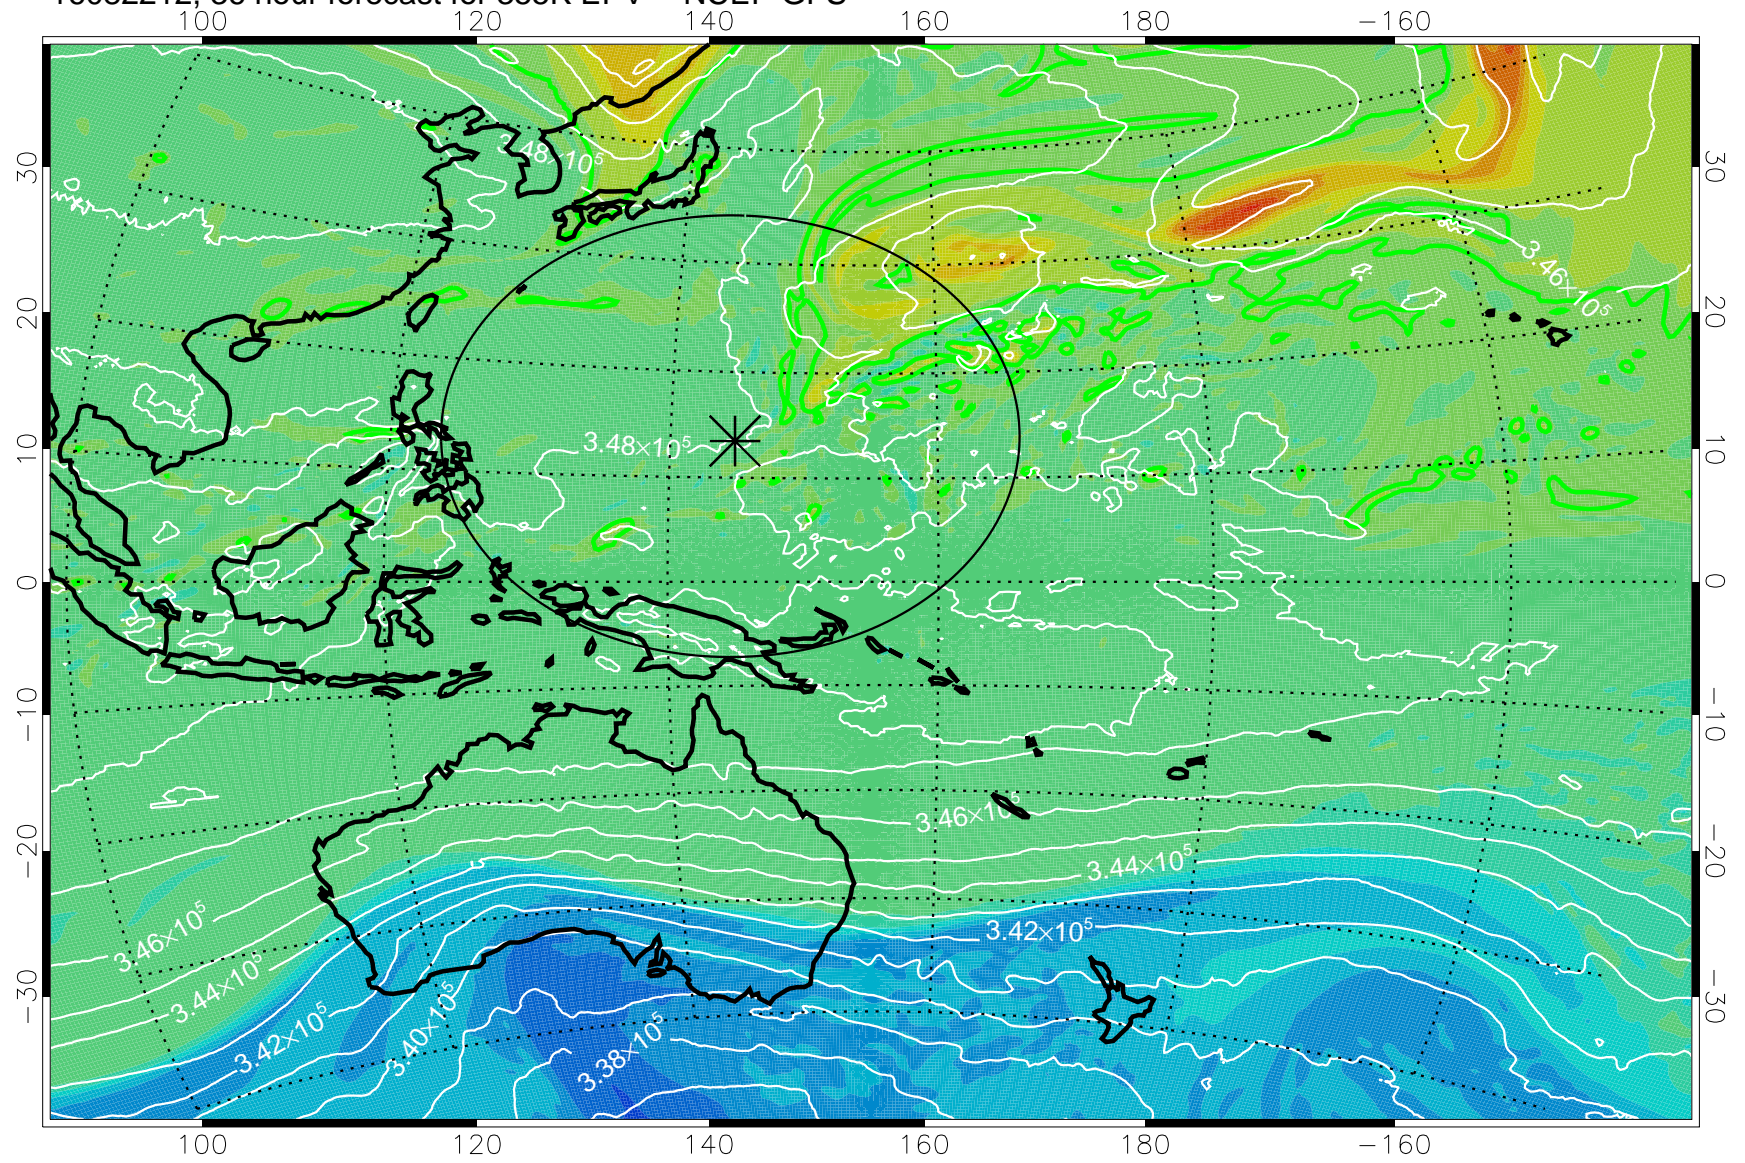

16082118, 18 hour forecast for 355K EPV -- NCEP GFS

355K Montgomery Streamfunction, white  
EPV Tropopause (2 PVU) Position  
Range ring of 2304 km

16082200, 24 hour forecast for 355K EPV -- NCEP GFS

355K Montgomery Streamfunction, white  
EPV Tropopause (2 PVU) Position  
Range ring of 2304 km

16082206, 30 hour forecast for 355K EPV -- NCEP GFS

355K Montgomery Streamfunction, white  
EPV Tropopause (2 PVU) Position  
Range ring of 2304 km

16082212, 36 hour forecast for 355K EPV -- NCEP GFS

355K Montgomery Streamfunction, white  
EPV Tropopause (2 PVU) Position  
Range ring of 2304 km

16082218, 42 hour forecast for 355K EPV -- NCEP GFS

355K Montgomery Streamfunction, white  
EPV Tropopause (2 PVU) Position  
Range ring of 2304 km

16082300, 48 hour forecast for 355K EPV -- NCEP GFS

355K Montgomery Streamfunction, white  
EPV Tropopause (2 PVU) Position  
Range ring of 2304 km

16082306, 54 hour forecast for 355K EPV -- NCEP GFS

355K Montgomery Streamfunction, white  
EPV Tropopause (2 PVU) Position  
Range ring of 2304 km

16082312, 60 hour forecast for 355K EPV -- NCEP GFS

355K Montgomery Streamfunction, white  
EPV Tropopause (2 PVU) Position  
Range ring of 2304 km