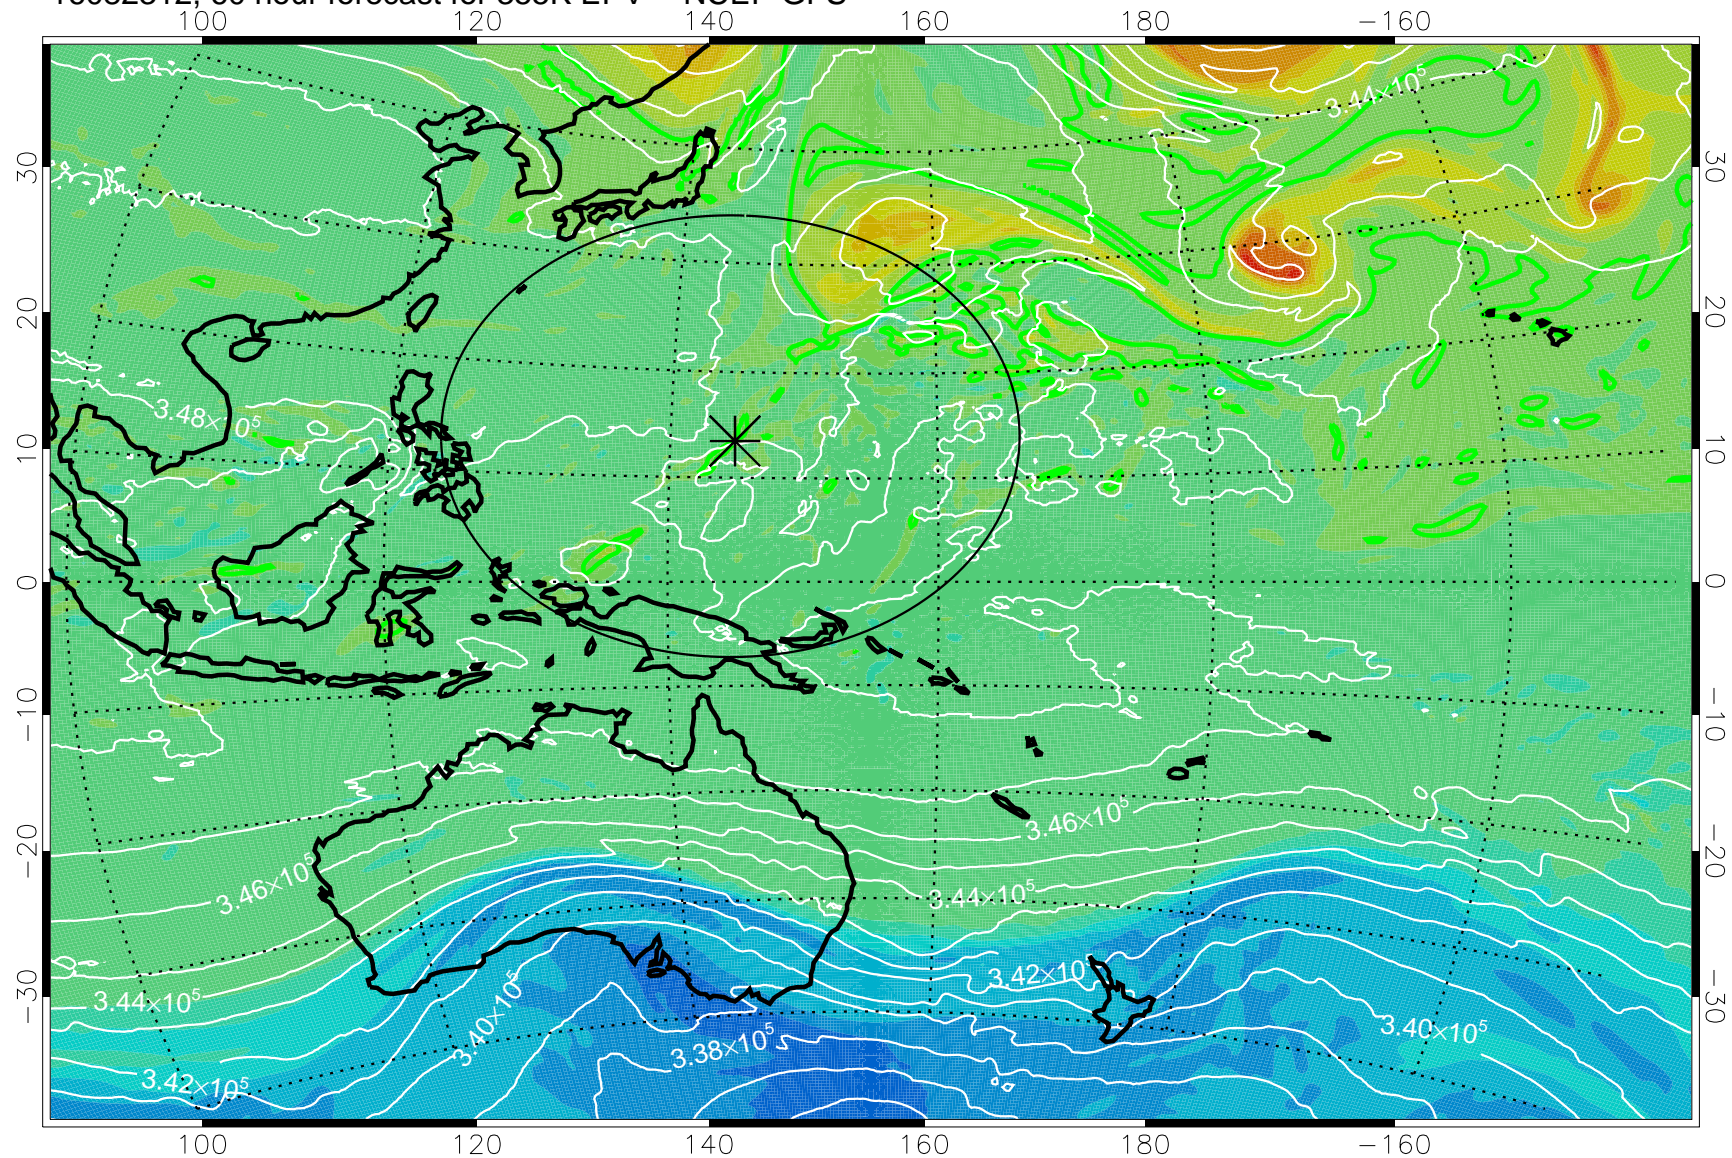

16082206, 30 hour forecast for 355K EPV -- NCEP GFS

355K Montgomery Streamfunction, white  
EPV Tropopause (2 PVU) Position  
Range ring of 2304 km

16082212, 36 hour forecast for 355K EPV -- NCEP GFS

355K Montgomery Streamfunction, white  
EPV Tropopause (2 PVU) Position  
Range ring of 2304 km

16082218, 42 hour forecast for 355K EPV -- NCEP GFS

355K Montgomery Streamfunction, white  
EPV Tropopause (2 PVU) Position  
Range ring of 2304 km

16082300, 48 hour forecast for 355K EPV -- NCEP GFS

355K Montgomery Streamfunction, white  
EPV Tropopause (2 PVU) Position  
Range ring of 2304 km

16082306, 54 hour forecast for 355K EPV -- NCEP GFS

355K Montgomery Streamfunction, white  
EPV Tropopause (2 PVU) Position  
Range ring of 2304 km

16082312, 60 hour forecast for 355K EPV -- NCEP GFS

355K Montgomery Streamfunction, white  
EPV Tropopause (2 PVU) Position  
Range ring of 2304 km

16082318, 66 hour forecast for 355K EPV -- NCEP GFS

355K Montgomery Streamfunction, white  
EPV Tropopause (2 PVU) Position  
Range ring of 2304 km

16082400, 72 hour forecast for 355K EPV -- NCEP GFS

355K Montgomery Streamfunction, white  
EPV Tropopause (2 PVU) Position  
Range ring of 2304 km