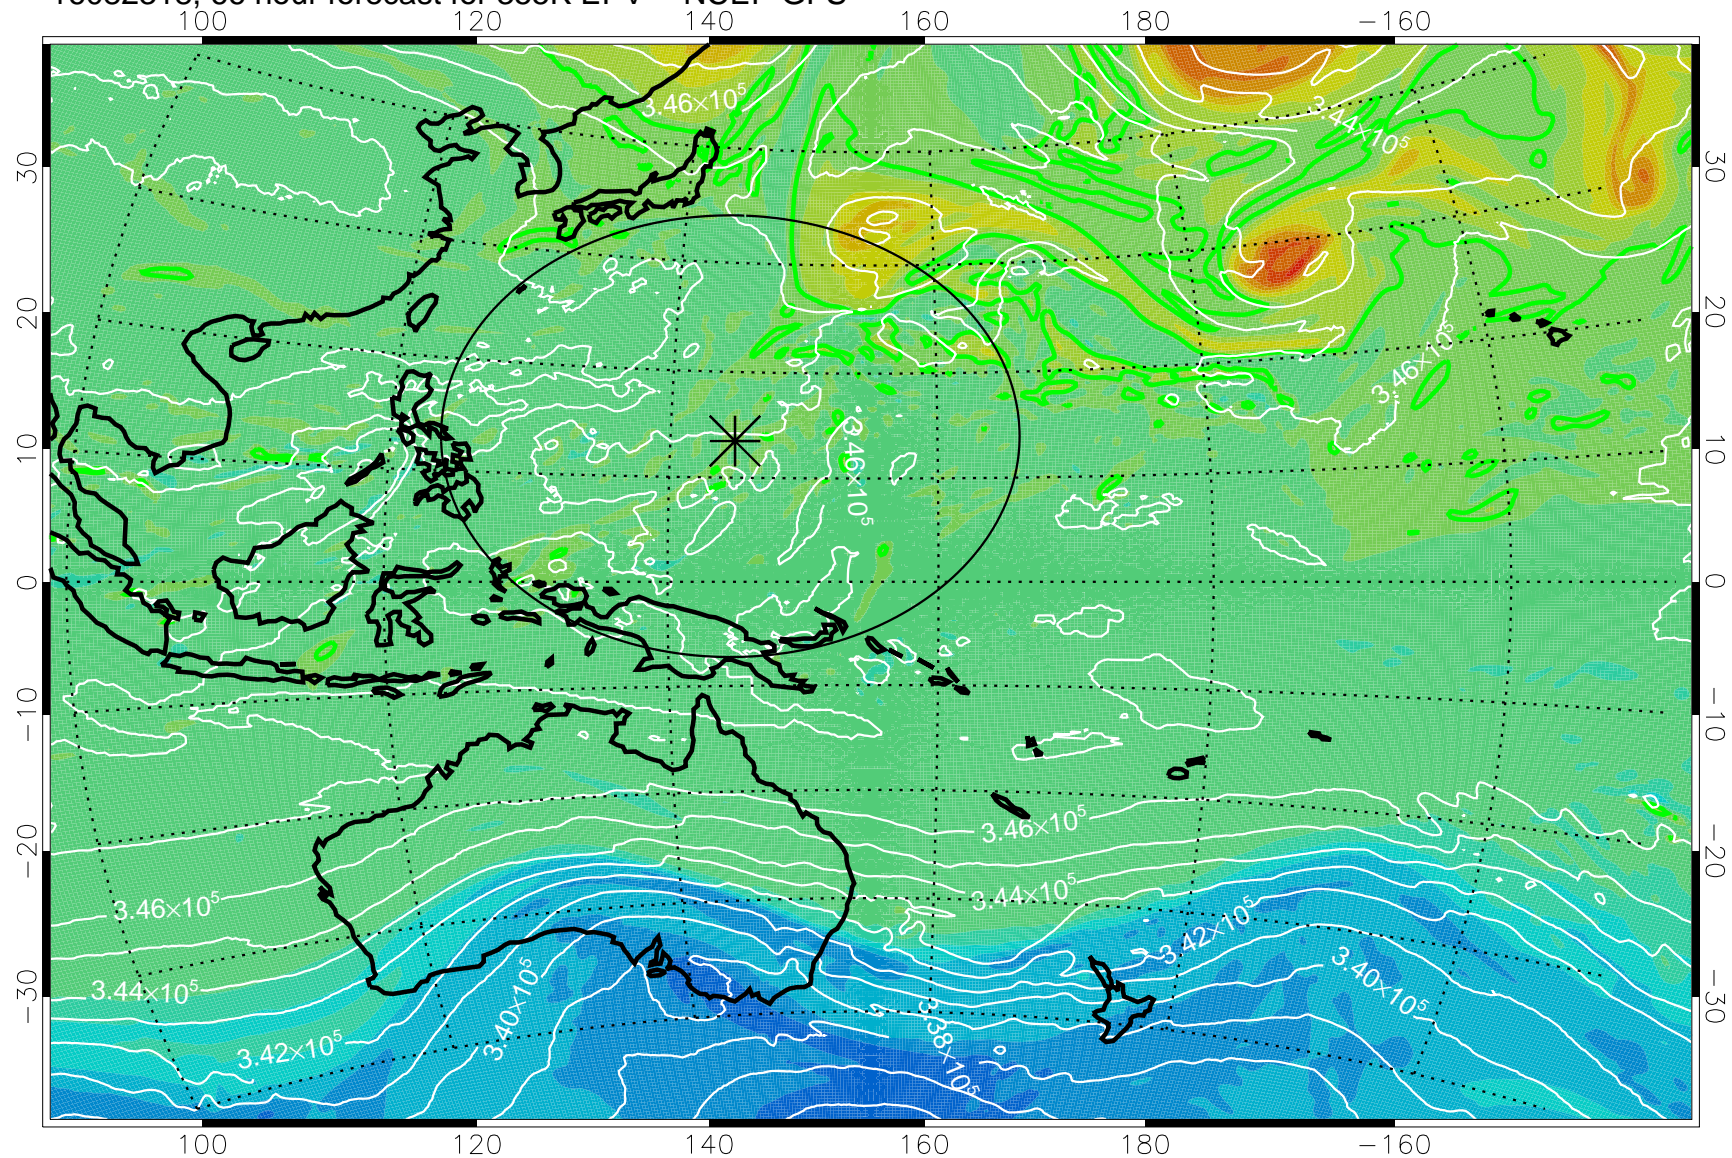

16082218, 42 hour forecast for 355K EPV -- NCEP GFS

355K Montgomery Streamfunction, white  
EPV Tropopause (2 PVU) Position  
Range ring of 2304 km

16082300, 48 hour forecast for 355K EPV -- NCEP GFS

355K Montgomery Streamfunction, white  
EPV Tropopause (2 PVU) Position  
Range ring of 2304 km

16082306, 54 hour forecast for 355K EPV -- NCEP GFS

355K Montgomery Streamfunction, white  
EPV Tropopause (2 PVU) Position  
Range ring of 2304 km

16082312, 60 hour forecast for 355K EPV -- NCEP GFS

355K Montgomery Streamfunction, white  
EPV Tropopause (2 PVU) Position  
Range ring of 2304 km

16082318, 66 hour forecast for 355K EPV -- NCEP GFS

355K Montgomery Streamfunction, white  
EPV Tropopause (2 PVU) Position  
Range ring of 2304 km

16082400, 72 hour forecast for 355K EPV -- NCEP GFS

355K Montgomery Streamfunction, white  
EPV Tropopause (2 PVU) Position  
Range ring of 2304 km

16082406, 78 hour forecast for 355K EPV -- NCEP GFS

355K Montgomery Streamfunction, white  
EPV Tropopause (2 PVU) Position  
Range ring of 2304 km

16082412, 84 hour forecast for 355K EPV -- NCEP GFS

355K Montgomery Streamfunction, white  
EPV Tropopause (2 PVU) Position  
Range ring of 2304 km