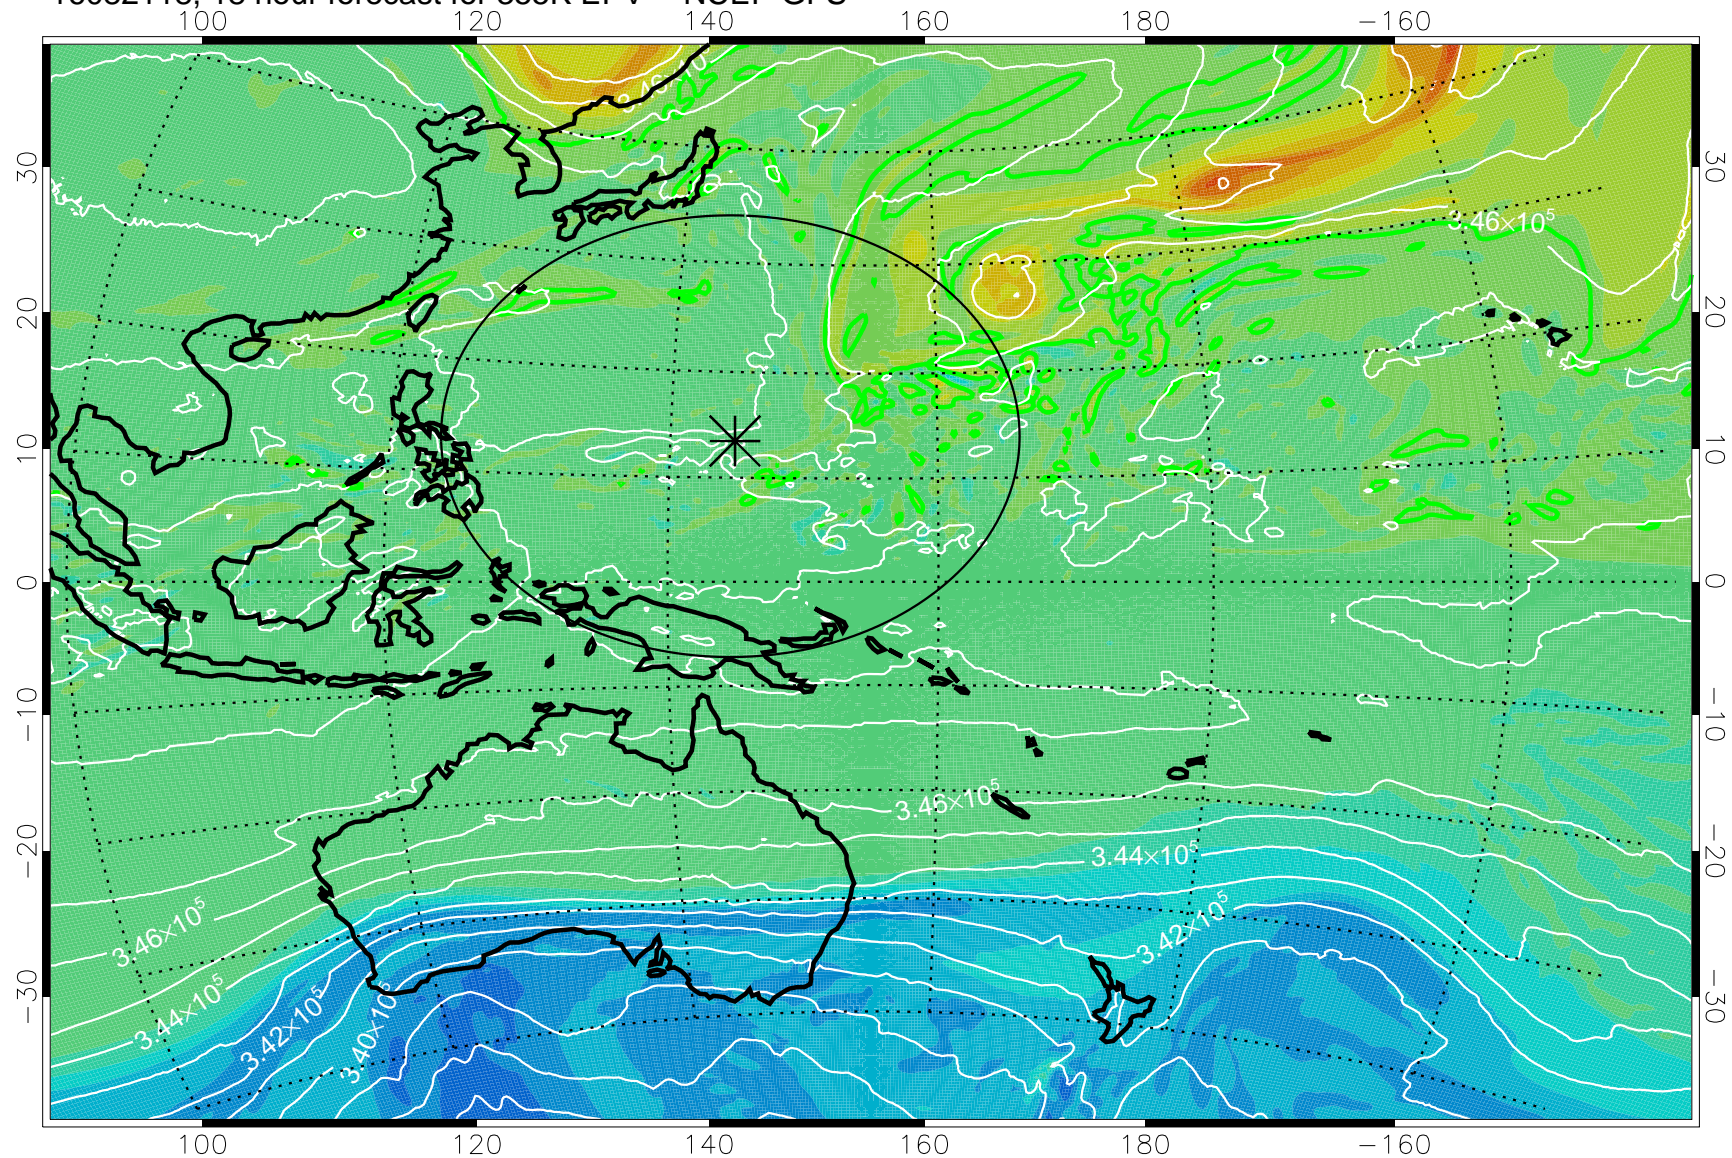

16082106, 6 hour forecast for 355K EPV -- NCEP GFS

355K Montgomery Streamfunction, white  
EPV Tropopause (2 PVU) Position  
Range ring of 2304 km

16082112, 12 hour forecast for 355K EPV -- NCEP GFS

355K Montgomery Streamfunction, white  
EPV Tropopause (2 PVU) Position  
Range ring of 2304 km

16082118, 18 hour forecast for 355K EPV -- NCEP GFS

355K Montgomery Streamfunction, white  
EPV Tropopause (2 PVU) Position  
Range ring of 2304 km

16082200, 24 hour forecast for 355K EPV -- NCEP GFS

355K Montgomery Streamfunction, white  
EPV Tropopause (2 PVU) Position  
Range ring of 2304 km

16082206, 30 hour forecast for 355K EPV -- NCEP GFS

355K Montgomery Streamfunction, white  
EPV Tropopause (2 PVU) Position  
Range ring of 2304 km

16082212, 36 hour forecast for 355K EPV -- NCEP GFS

355K Montgomery Streamfunction, white  
EPV Tropopause (2 PVU) Position  
Range ring of 2304 km

16082218, 42 hour forecast for 355K EPV -- NCEP GFS

355K Montgomery Streamfunction, white  
EPV Tropopause (2 PVU) Position  
Range ring of 2304 km

16082300, 48 hour forecast for 355K EPV -- NCEP GFS

355K Montgomery Streamfunction, white  
EPV Tropopause (2 PVU) Position  
Range ring of 2304 km