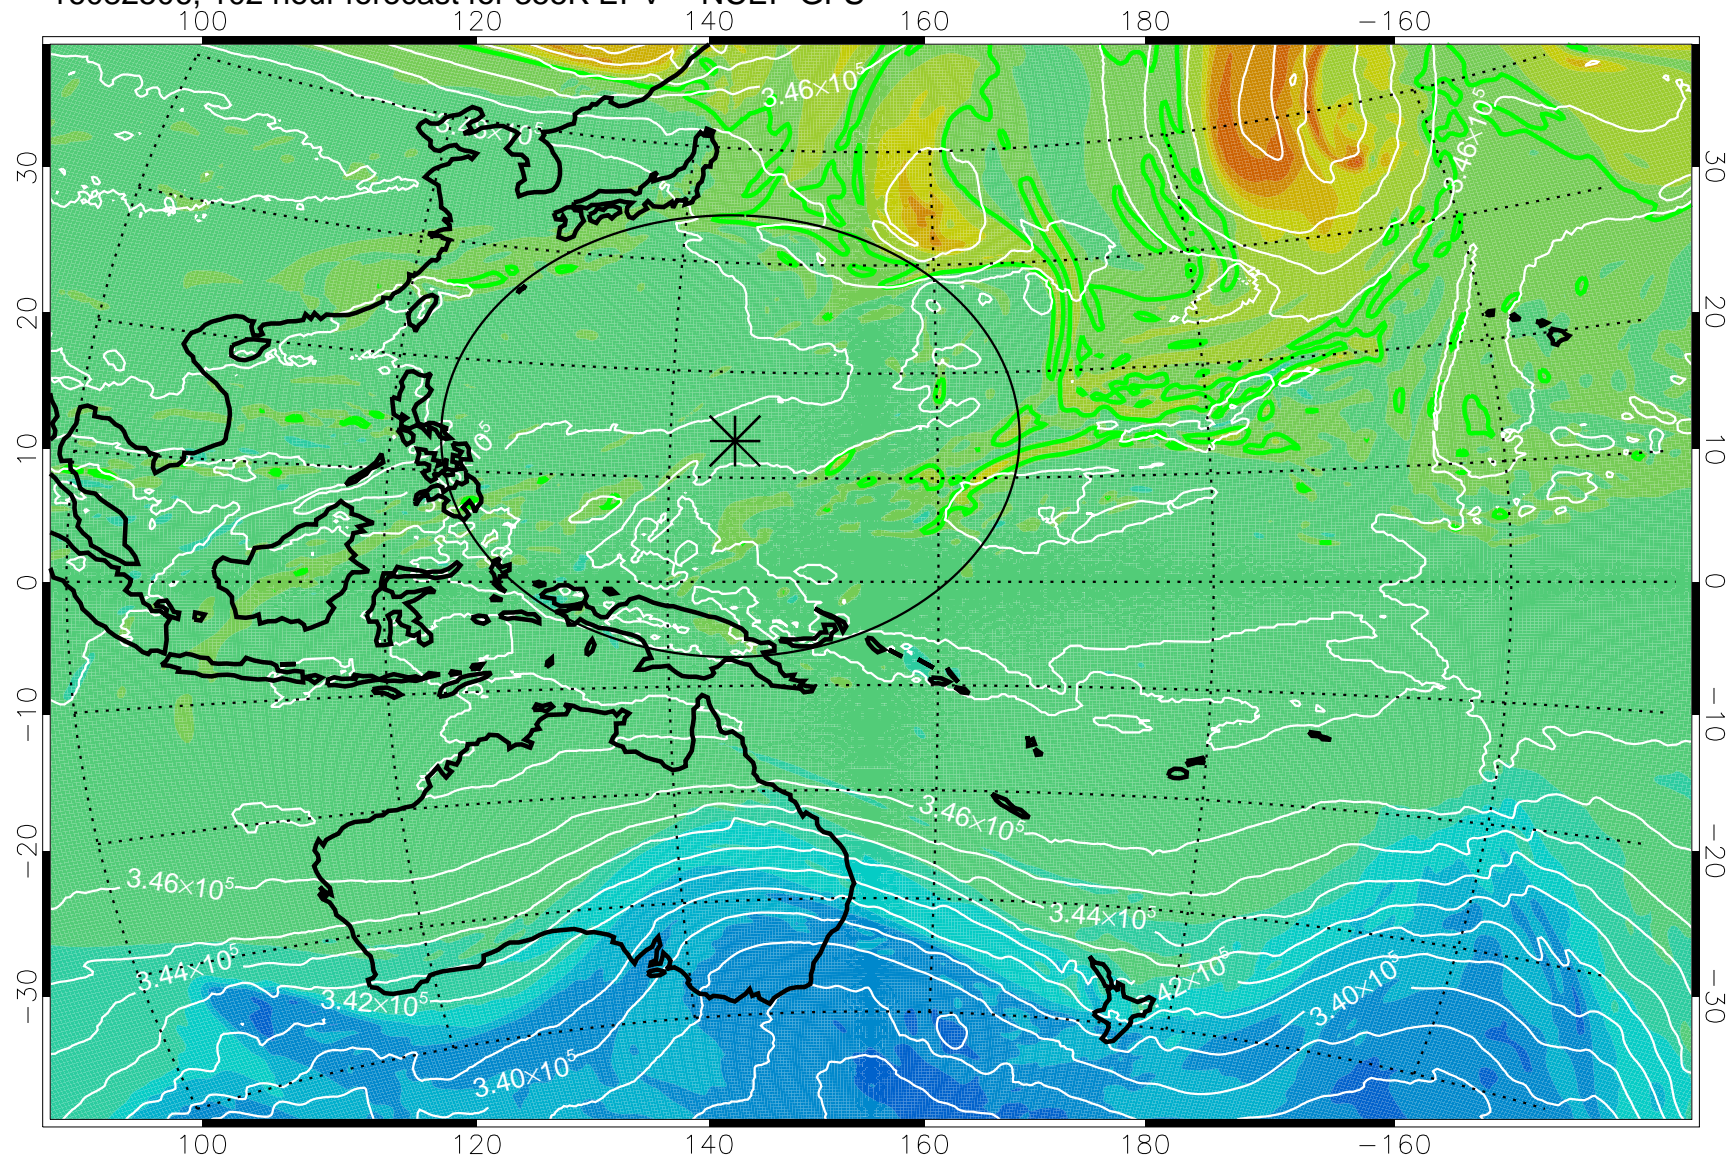

16082406, 78 hour forecast for 355K EPV -- NCEP GFS

355K Montgomery Streamfunction, white  
EPV Tropopause (2 PVU) Position  
Range ring of 2304 km

16082412, 84 hour forecast for 355K EPV -- NCEP GFS

355K Montgomery Streamfunction, white  
EPV Tropopause (2 PVU) Position  
Range ring of 2304 km

16082418, 90 hour forecast for 355K EPV -- NCEP GFS

355K Montgomery Streamfunction, white  
EPV Tropopause (2 PVU) Position  
Range ring of 2304 km

16082500, 96 hour forecast for 355K EPV -- NCEP GFS

355K Montgomery Streamfunction, white  
EPV Tropopause (2 PVU) Position  
Range ring of 2304 km

16082506, 102 hour forecast for 355K EPV -- NCEP GFS

355K Montgomery Streamfunction, white  
EPV Tropopause (2 PVU) Position  
Range ring of 2304 km

16082512, 108 hour forecast for 355K EPV -- NCEP GFS

355K Montgomery Streamfunction, white  
EPV Tropopause (2 PVU) Position  
Range ring of 2304 km

16082518, 114 hour forecast for 355K EPV -- NCEP GFS

355K Montgomery Streamfunction, white  
EPV Tropopause (2 PVU) Position  
Range ring of 2304 km

16082600, 120 hour forecast for 355K EPV -- NCEP GFS

355K Montgomery Streamfunction, white  
EPV Tropopause (2 PVU) Position  
Range ring of 2304 km