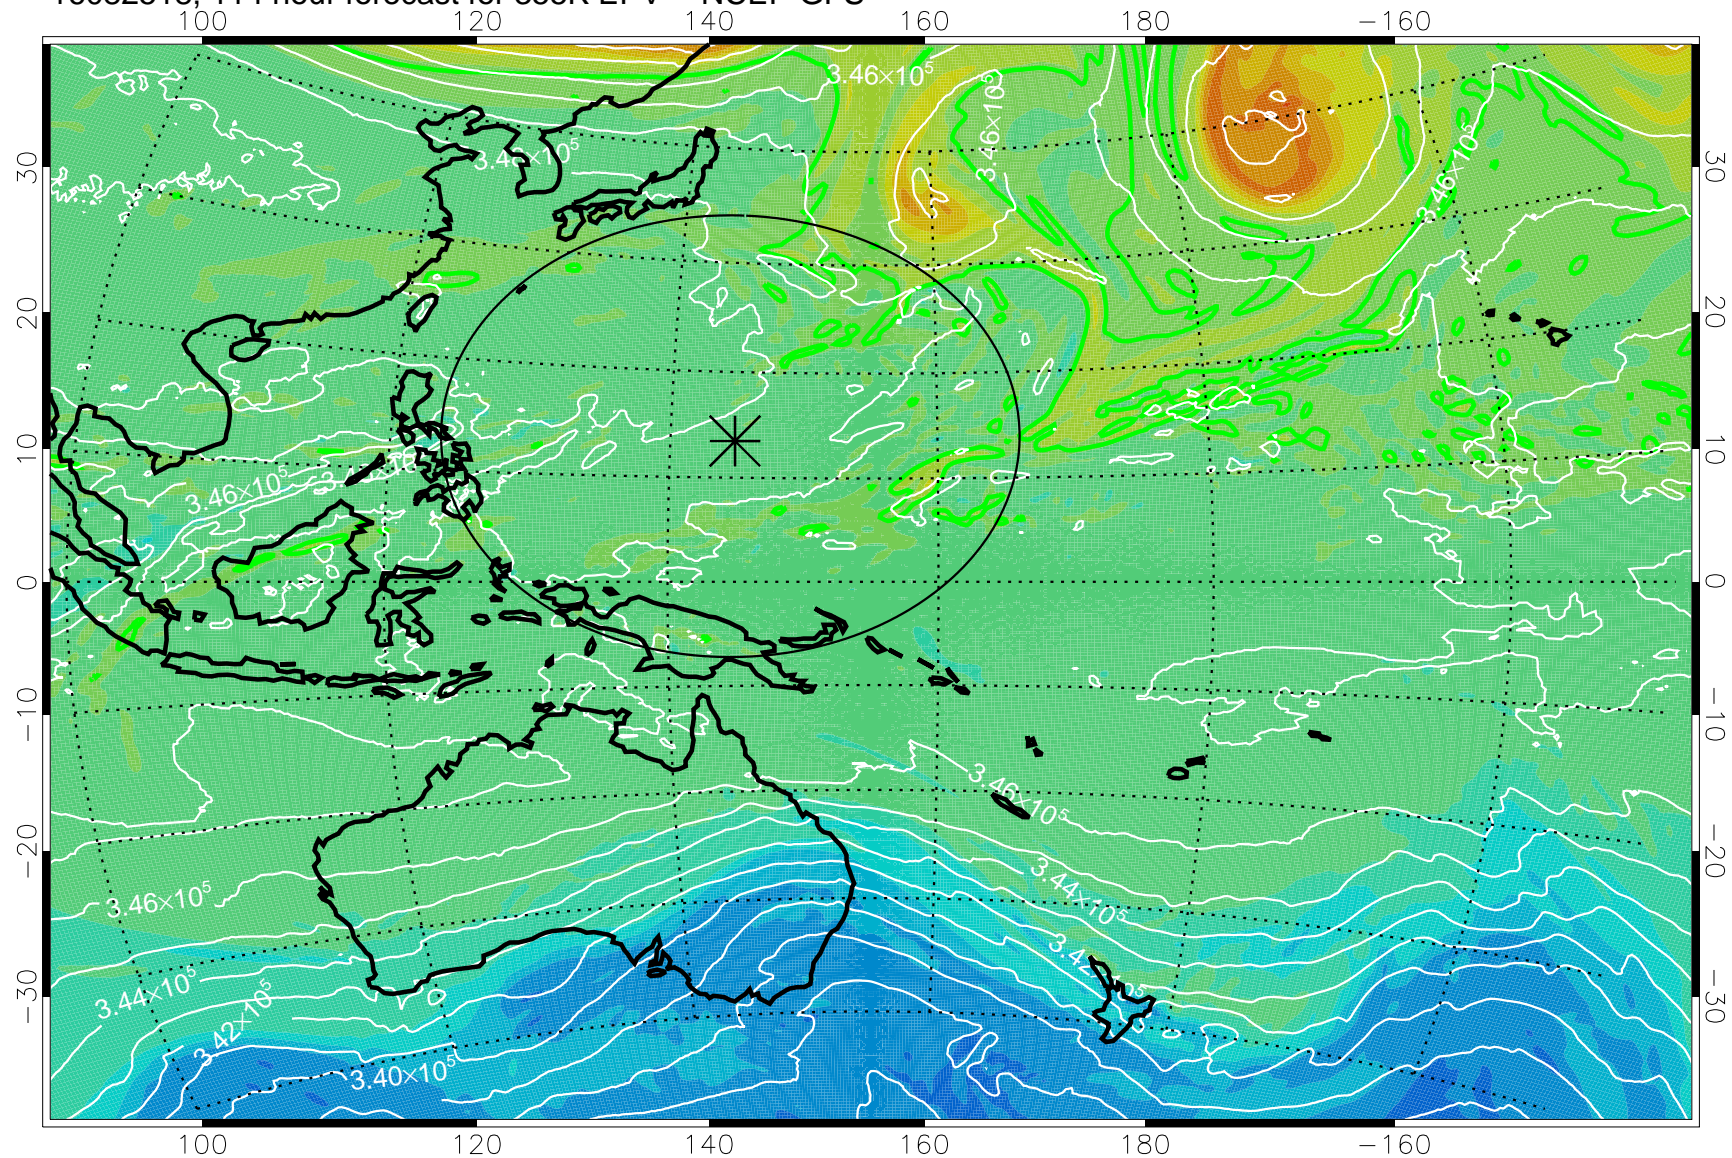

16082406, 78 hour forecast for 355K EPV -- NCEP GFS

355K Montgomery Streamfunction, white  
EPV Tropopause (2 PVU) Position  
Range ring of 2304 km

16082412, 84 hour forecast for 355K EPV -- NCEP GFS

355K Montgomery Streamfunction, white  
EPV Tropopause (2 PVU) Position  
Range ring of 2304 km

16082418, 90 hour forecast for 355K EPV -- NCEP GFS

355K Montgomery Streamfunction, white  
EPV Tropopause (2 PVU) Position  
Range ring of 2304 km

16082500, 96 hour forecast for 355K EPV -- NCEP GFS

355K Montgomery Streamfunction, white  
EPV Tropopause (2 PVU) Position  
Range ring of 2304 km

16082506, 102 hour forecast for 355K EPV -- NCEP GFS

355K Montgomery Streamfunction, white  
EPV Tropopause (2 PVU) Position  
Range ring of 2304 km

16082512, 108 hour forecast for 355K EPV -- NCEP GFS

355K Montgomery Streamfunction, white  
EPV Tropopause (2 PVU) Position  
Range ring of 2304 km

16082518, 114 hour forecast for 355K EPV -- NCEP GFS

355K Montgomery Streamfunction, white  
EPV Tropopause (2 PVU) Position  
Range ring of 2304 km

16082600, 120 hour forecast for 355K EPV -- NCEP GFS

355K Montgomery Streamfunction, white  
EPV Tropopause (2 PVU) Position  
Range ring of 2304 km