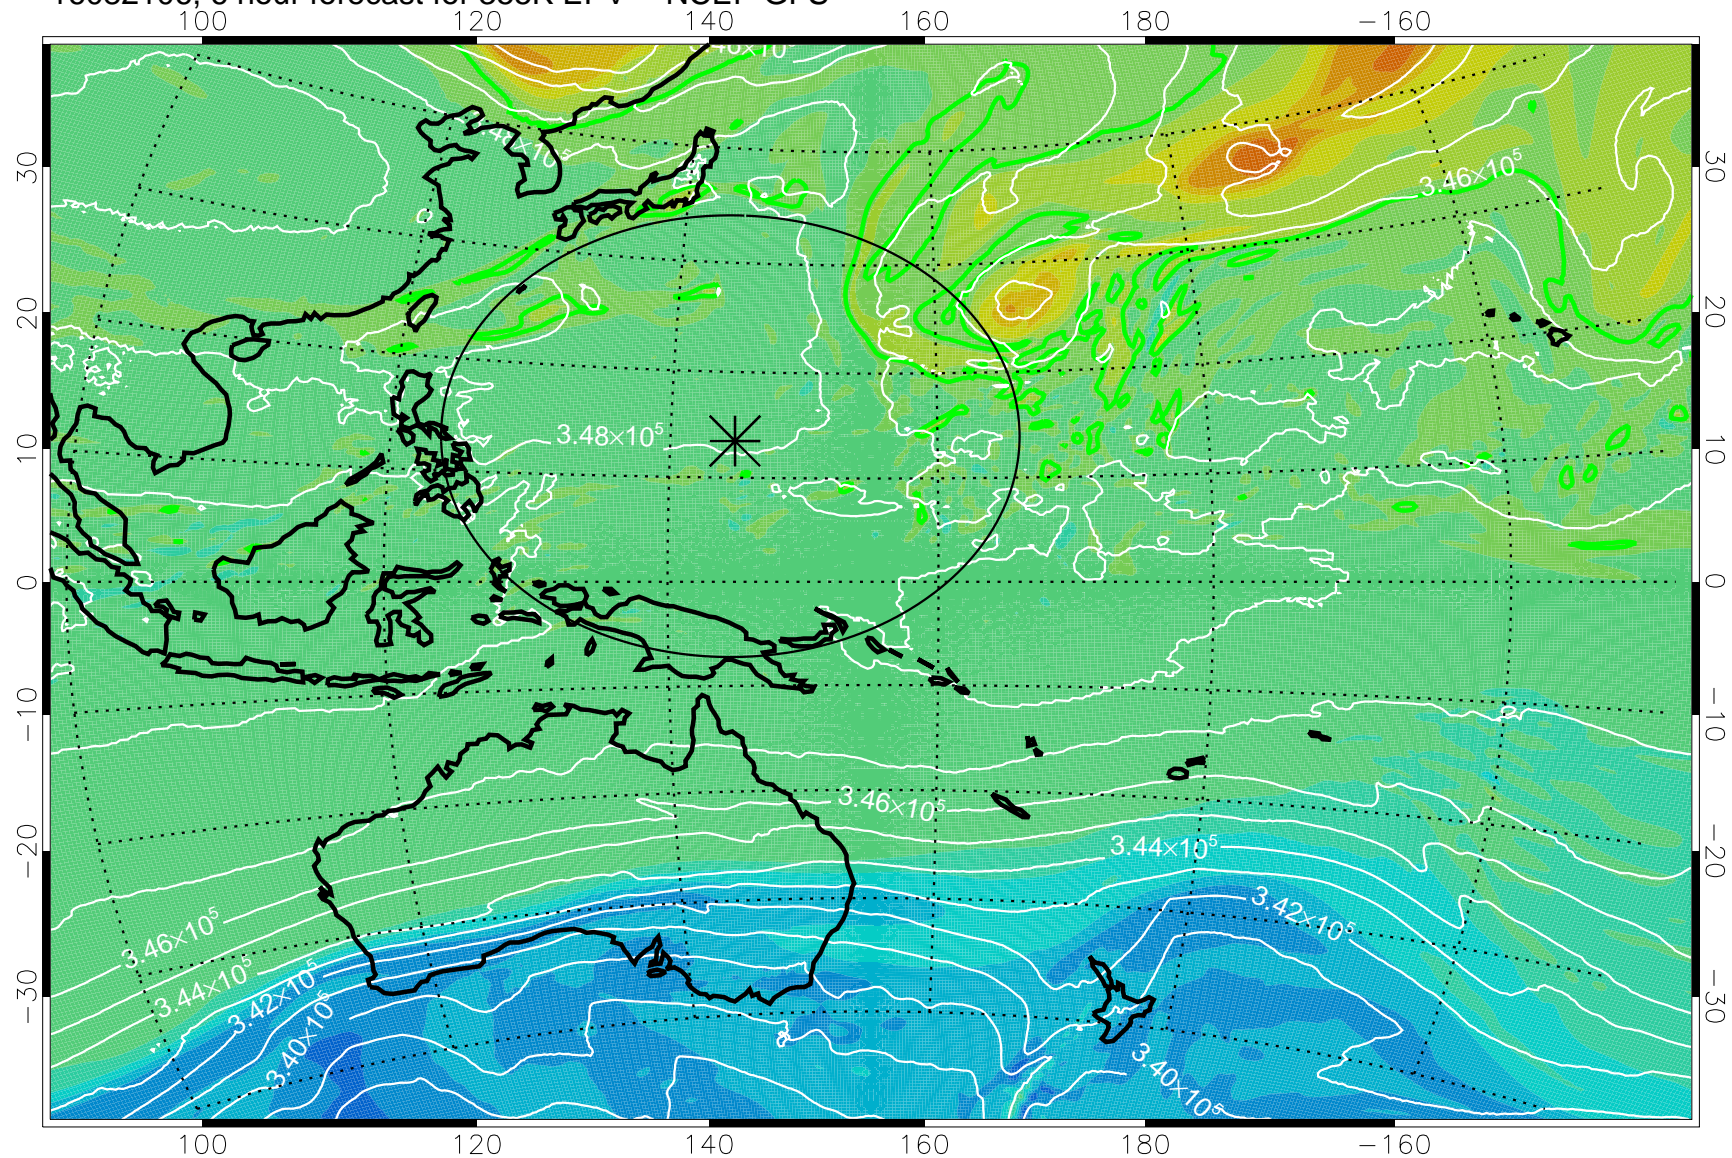

16082106, 6 hour forecast for 355K EPV -- NCEP GFS

355K Montgomery Streamfunction, white  
EPV Tropopause (2 PVU) Position  
Range ring of 2304 km

16082112, 12 hour forecast for 355K EPV -- NCEP GFS

355K Montgomery Streamfunction, white  
EPV Tropopause (2 PVU) Position  
Range ring of 2304 km

16082118, 18 hour forecast for 355K EPV -- NCEP GFS

355K Montgomery Streamfunction, white  
EPV Tropopause (2 PVU) Position  
Range ring of 2304 km

16082200, 24 hour forecast for 355K EPV -- NCEP GFS

355K Montgomery Streamfunction, white  
EPV Tropopause (2 PVU) Position  
Range ring of 2304 km

16082206, 30 hour forecast for 355K EPV -- NCEP GFS

355K Montgomery Streamfunction, white  
EPV Tropopause (2 PVU) Position  
Range ring of 2304 km

16082212, 36 hour forecast for 355K EPV -- NCEP GFS

355K Montgomery Streamfunction, white  
EPV Tropopause (2 PVU) Position  
Range ring of 2304 km

16082218, 42 hour forecast for 355K EPV -- NCEP GFS

355K Montgomery Streamfunction, white  
EPV Tropopause (2 PVU) Position  
Range ring of 2304 km

16082300, 48 hour forecast for 355K EPV -- NCEP GFS

355K Montgomery Streamfunction, white  
EPV Tropopause (2 PVU) Position  
Range ring of 2304 km