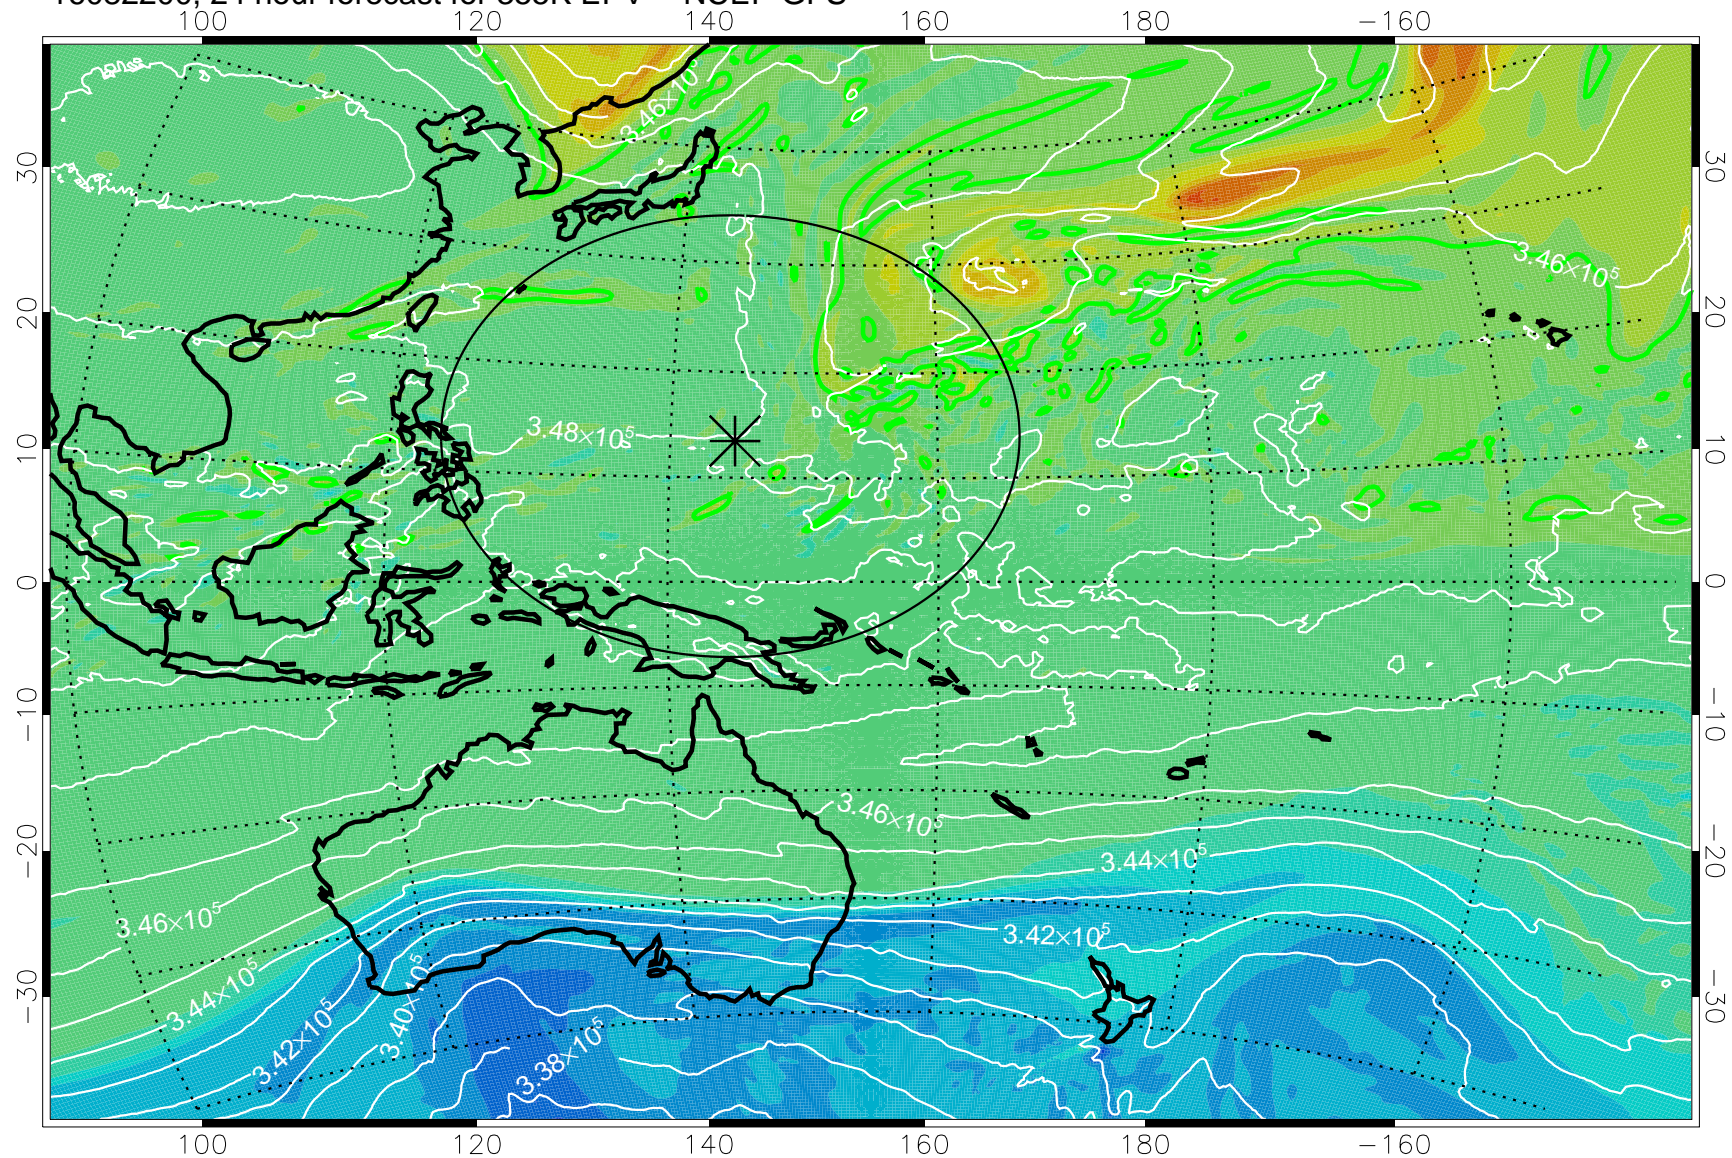

16082106, 6 hour forecast for 355K EPV -- NCEP GFS

355K Montgomery Streamfunction, white  
EPV Tropopause (2 PVU) Position  
Range ring of 2304 km

16082112, 12 hour forecast for 355K EPV -- NCEP GFS

355K Montgomery Streamfunction, white  
EPV Tropopause (2 PVU) Position  
Range ring of 2304 km

16082118, 18 hour forecast for 355K EPV -- NCEP GFS

355K Montgomery Streamfunction, white  
EPV Tropopause (2 PVU) Position  
Range ring of 2304 km

16082200, 24 hour forecast for 355K EPV -- NCEP GFS

355K Montgomery Streamfunction, white  
EPV Tropopause (2 PVU) Position  
Range ring of 2304 km

16082206, 30 hour forecast for 355K EPV -- NCEP GFS

355K Montgomery Streamfunction, white  
EPV Tropopause (2 PVU) Position  
Range ring of 2304 km

16082212, 36 hour forecast for 355K EPV -- NCEP GFS

355K Montgomery Streamfunction, white  
EPV Tropopause (2 PVU) Position  
Range ring of 2304 km

16082218, 42 hour forecast for 355K EPV -- NCEP GFS

355K Montgomery Streamfunction, white  
EPV Tropopause (2 PVU) Position  
Range ring of 2304 km

16082300, 48 hour forecast for 355K EPV -- NCEP GFS

355K Montgomery Streamfunction, white  
EPV Tropopause (2 PVU) Position  
Range ring of 2304 km