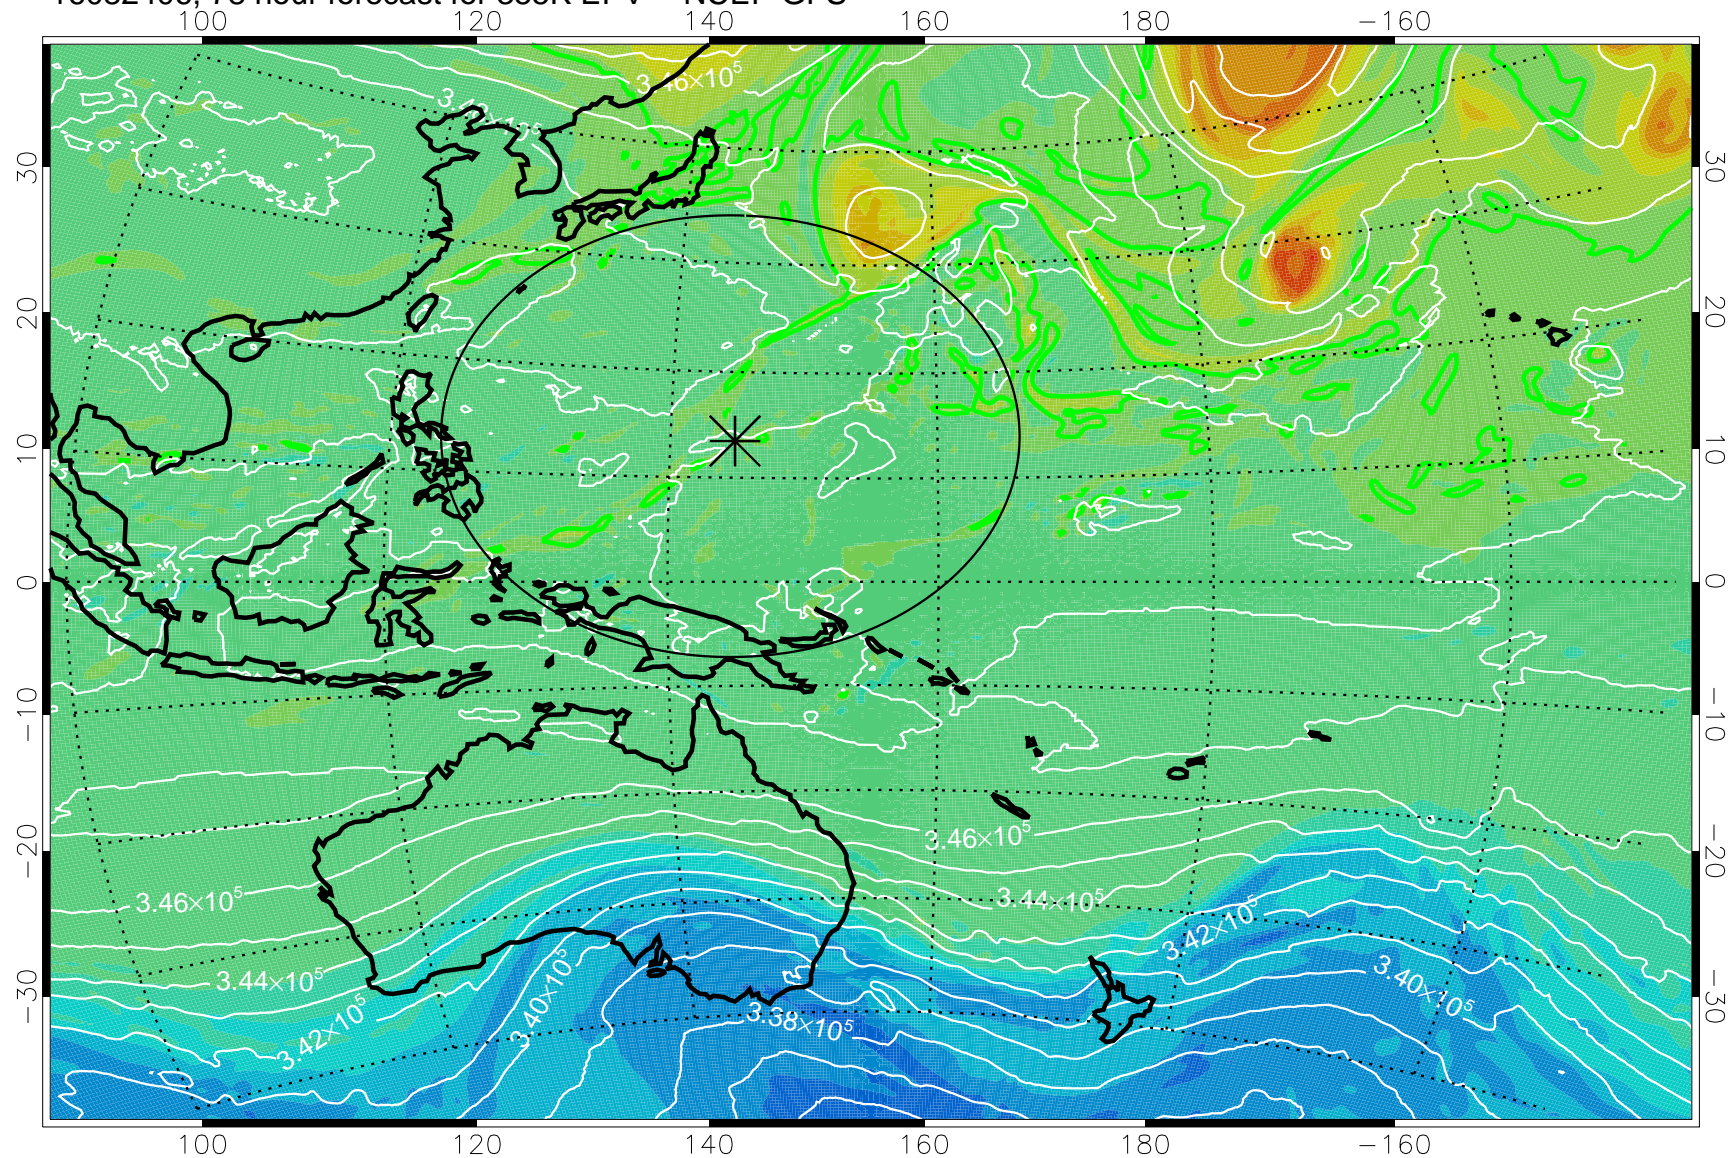

16082306, 54 hour forecast for 355K EPV -- NCEP GFS

355K Montgomery Streamfunction, white  
EPV Tropopause (2 PVU) Position  
Range ring of 2304 km

16082312, 60 hour forecast for 355K EPV -- NCEP GFS

355K Montgomery Streamfunction, white  
EPV Tropopause (2 PVU) Position  
Range ring of 2304 km

16082318, 66 hour forecast for 355K EPV -- NCEP GFS

355K Montgomery Streamfunction, white  
EPV Tropopause (2 PVU) Position  
Range ring of 2304 km

16082400, 72 hour forecast for 355K EPV -- NCEP GFS

355K Montgomery Streamfunction, white  
EPV Tropopause (2 PVU) Position  
Range ring of 2304 km

16082406, 78 hour forecast for 355K EPV -- NCEP GFS

355K Montgomery Streamfunction, white  
EPV Tropopause (2 PVU) Position  
Range ring of 2304 km

16082412, 84 hour forecast for 355K EPV -- NCEP GFS

355K Montgomery Streamfunction, white  
EPV Tropopause (2 PVU) Position  
Range ring of 2304 km

16082418, 90 hour forecast for 355K EPV -- NCEP GFS

355K Montgomery Streamfunction, white  
EPV Tropopause (2 PVU) Position  
Range ring of 2304 km

16082500, 96 hour forecast for 355K EPV -- NCEP GFS

355K Montgomery Streamfunction, white  
EPV Tropopause (2 PVU) Position  
Range ring of 2304 km