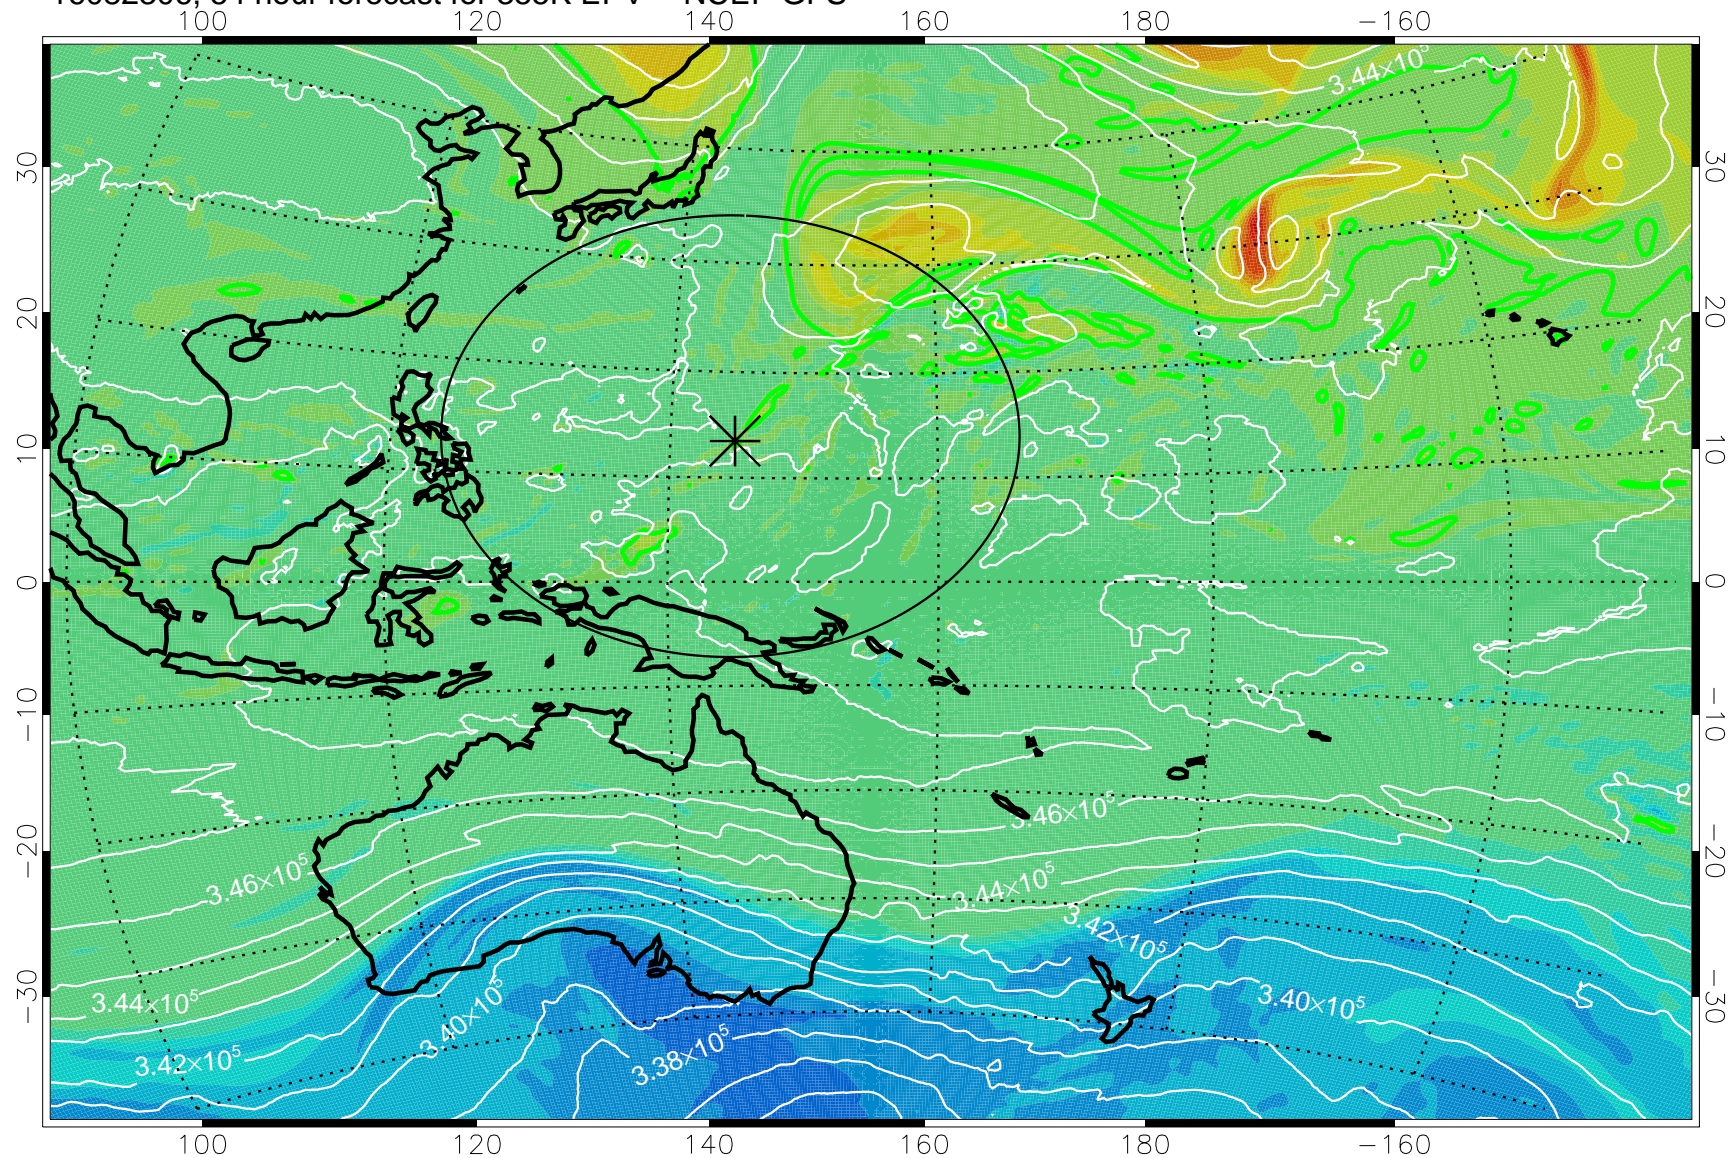

16082206, 30 hour forecast for 355K EPV -- NCEP GFS

355K Montgomery Streamfunction, white  
EPV Tropopause (2 PVU) Position  
Range ring of 2304 km

16082212, 36 hour forecast for 355K EPV -- NCEP GFS

355K Montgomery Streamfunction, white  
EPV Tropopause (2 PVU) Position  
Range ring of 2304 km

16082218, 42 hour forecast for 355K EPV -- NCEP GFS

355K Montgomery Streamfunction, white  
EPV Tropopause (2 PVU) Position  
Range ring of 2304 km

16082300, 48 hour forecast for 355K EPV -- NCEP GFS

355K Montgomery Streamfunction, white  
EPV Tropopause (2 PVU) Position  
Range ring of 2304 km

16082306, 54 hour forecast for 355K EPV -- NCEP GFS

355K Montgomery Streamfunction, white  
EPV Tropopause (2 PVU) Position  
Range ring of 2304 km

16082312, 60 hour forecast for 355K EPV -- NCEP GFS

355K Montgomery Streamfunction, white  
EPV Tropopause (2 PVU) Position  
Range ring of 2304 km

16082318, 66 hour forecast for 355K EPV -- NCEP GFS

355K Montgomery Streamfunction, white  
EPV Tropopause (2 PVU) Position  
Range ring of 2304 km

16082400, 72 hour forecast for 355K EPV -- NCEP GFS

355K Montgomery Streamfunction, white  
EPV Tropopause (2 PVU) Position  
Range ring of 2304 km