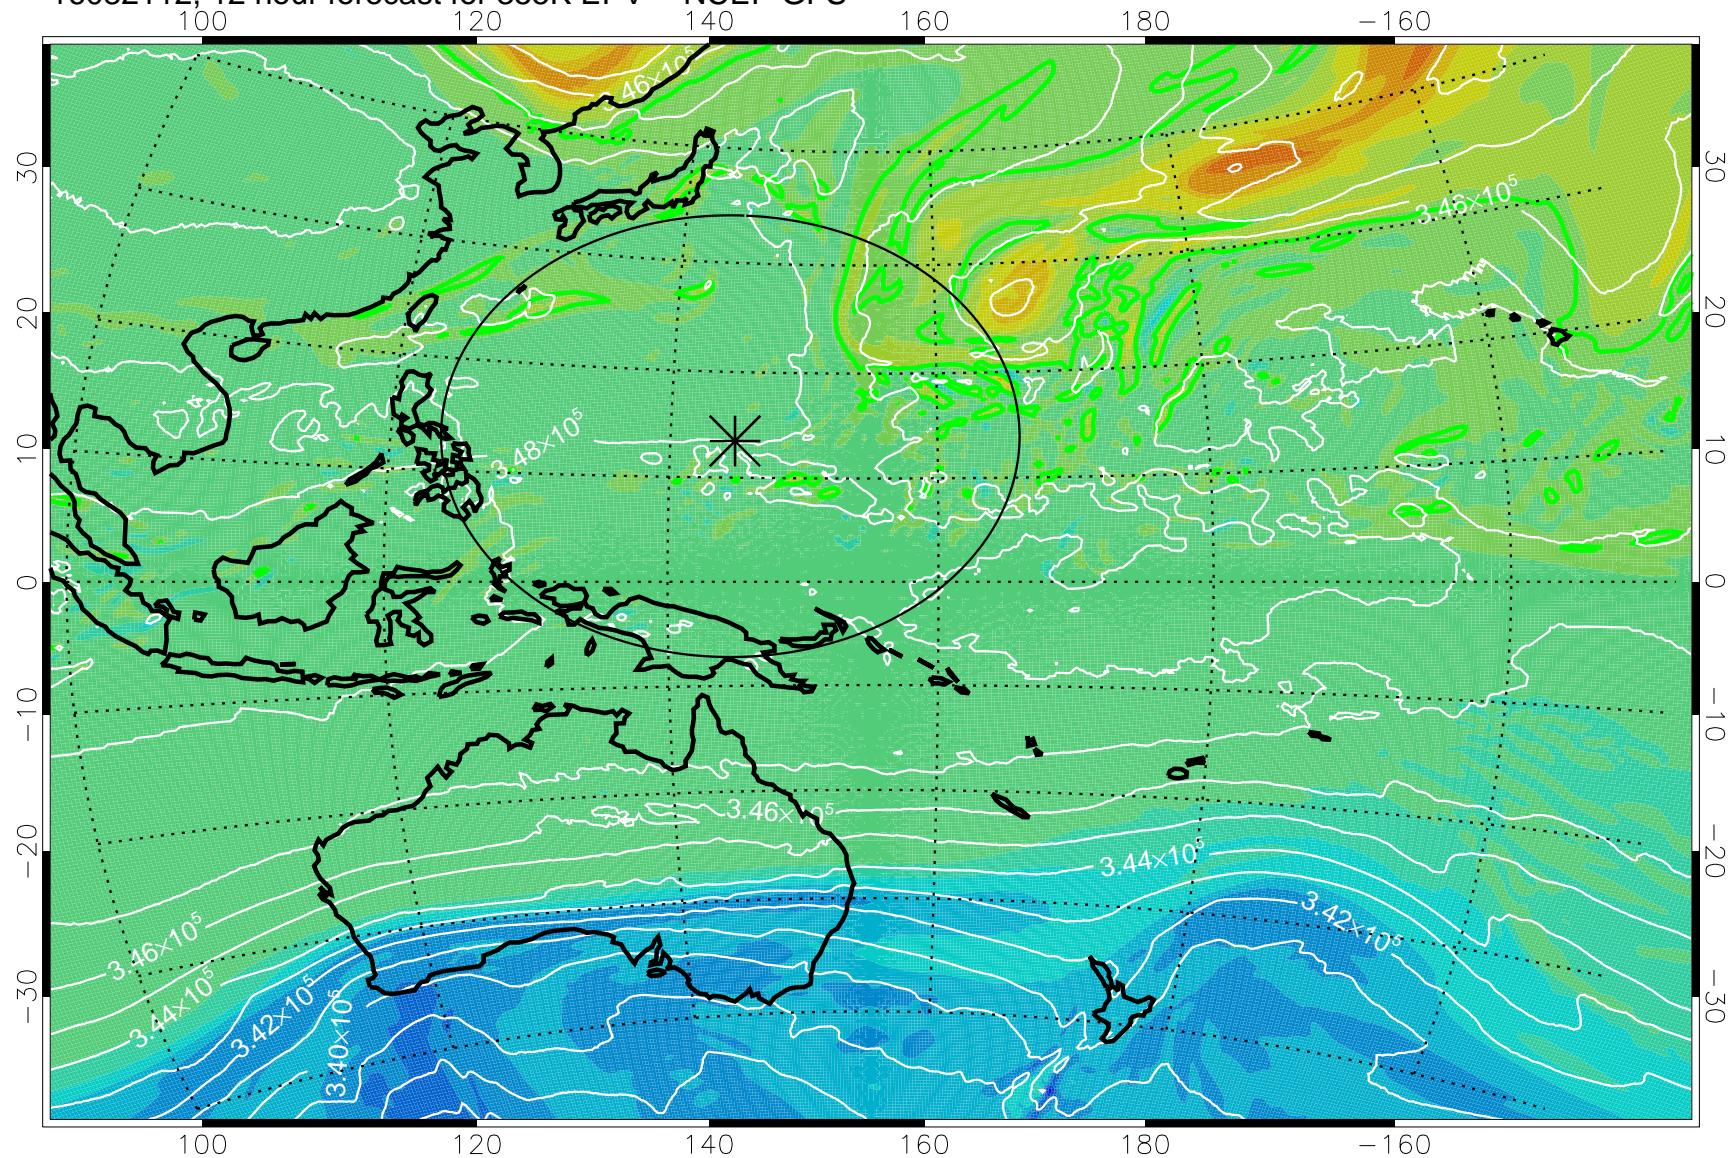

16082106, 6 hour forecast for 355K EPV -- NCEP GFS

355K Montgomery Streamfunction, white  
EPV Tropopause (2 PVU) Position  
Range ring of 2304 km

16082112, 12 hour forecast for 355K EPV -- NCEP GFS

355K Montgomery Streamfunction, white  
EPV Tropopause (2 PVU) Position  
Range ring of 2304 km

16082118, 18 hour forecast for 355K EPV -- NCEP GFS

355K Montgomery Streamfunction, white  
EPV Tropopause (2 PVU) Position  
Range ring of 2304 km

16082200, 24 hour forecast for 355K EPV -- NCEP GFS

355K Montgomery Streamfunction, white  
EPV Tropopause (2 PVU) Position  
Range ring of 2304 km

16082206, 30 hour forecast for 355K EPV -- NCEP GFS

355K Montgomery Streamfunction, white  
EPV Tropopause (2 PVU) Position  
Range ring of 2304 km

16082212, 36 hour forecast for 355K EPV -- NCEP GFS

355K Montgomery Streamfunction, white  
EPV Tropopause (2 PVU) Position  
Range ring of 2304 km

16082218, 42 hour forecast for 355K EPV -- NCEP GFS

355K Montgomery Streamfunction, white  
EPV Tropopause (2 PVU) Position  
Range ring of 2304 km

16082300, 48 hour forecast for 355K EPV -- NCEP GFS

355K Montgomery Streamfunction, white  
EPV Tropopause (2 PVU) Position  
Range ring of 2304 km