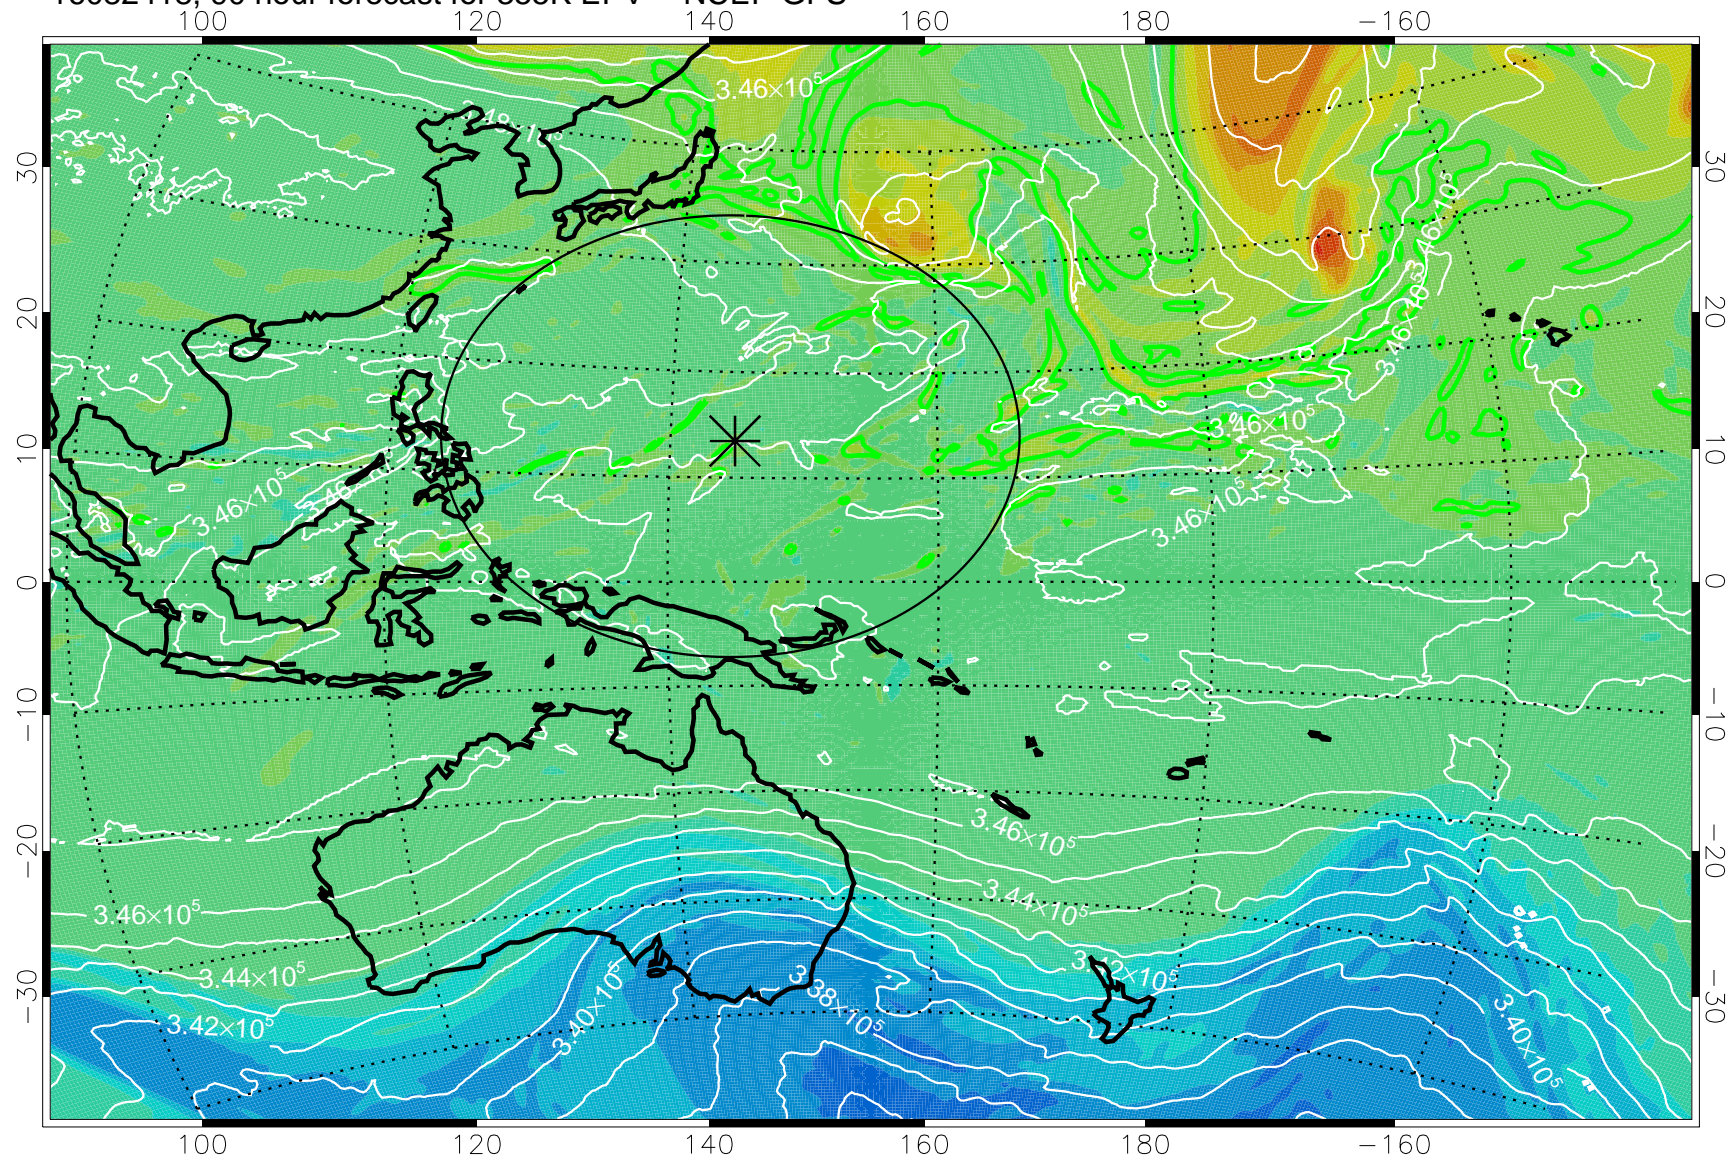

16082318, 66 hour forecast for 355K EPV -- NCEP GFS

355K Montgomery Streamfunction, white  
EPV Tropopause (2 PVU) Position  
Range ring of 2304 km

16082400, 72 hour forecast for 355K EPV -- NCEP GFS

355K Montgomery Streamfunction, white  
EPV Tropopause (2 PVU) Position  
Range ring of 2304 km

16082406, 78 hour forecast for 355K EPV -- NCEP GFS

355K Montgomery Streamfunction, white  
EPV Tropopause (2 PVU) Position  
Range ring of 2304 km

16082412, 84 hour forecast for 355K EPV -- NCEP GFS

355K Montgomery Streamfunction, white  
EPV Tropopause (2 PVU) Position  
Range ring of 2304 km

16082418, 90 hour forecast for 355K EPV -- NCEP GFS

355K Montgomery Streamfunction, white  
EPV Tropopause (2 PVU) Position  
Range ring of 2304 km

16082500, 96 hour forecast for 355K EPV -- NCEP GFS

355K Montgomery Streamfunction, white  
EPV Tropopause (2 PVU) Position  
Range ring of 2304 km

16082506, 102 hour forecast for 355K EPV -- NCEP GFS

355K Montgomery Streamfunction, white  
EPV Tropopause (2 PVU) Position  
Range ring of 2304 km

16082512, 108 hour forecast for 355K EPV -- NCEP GFS

355K Montgomery Streamfunction, white  
EPV Tropopause (2 PVU) Position  
Range ring of 2304 km