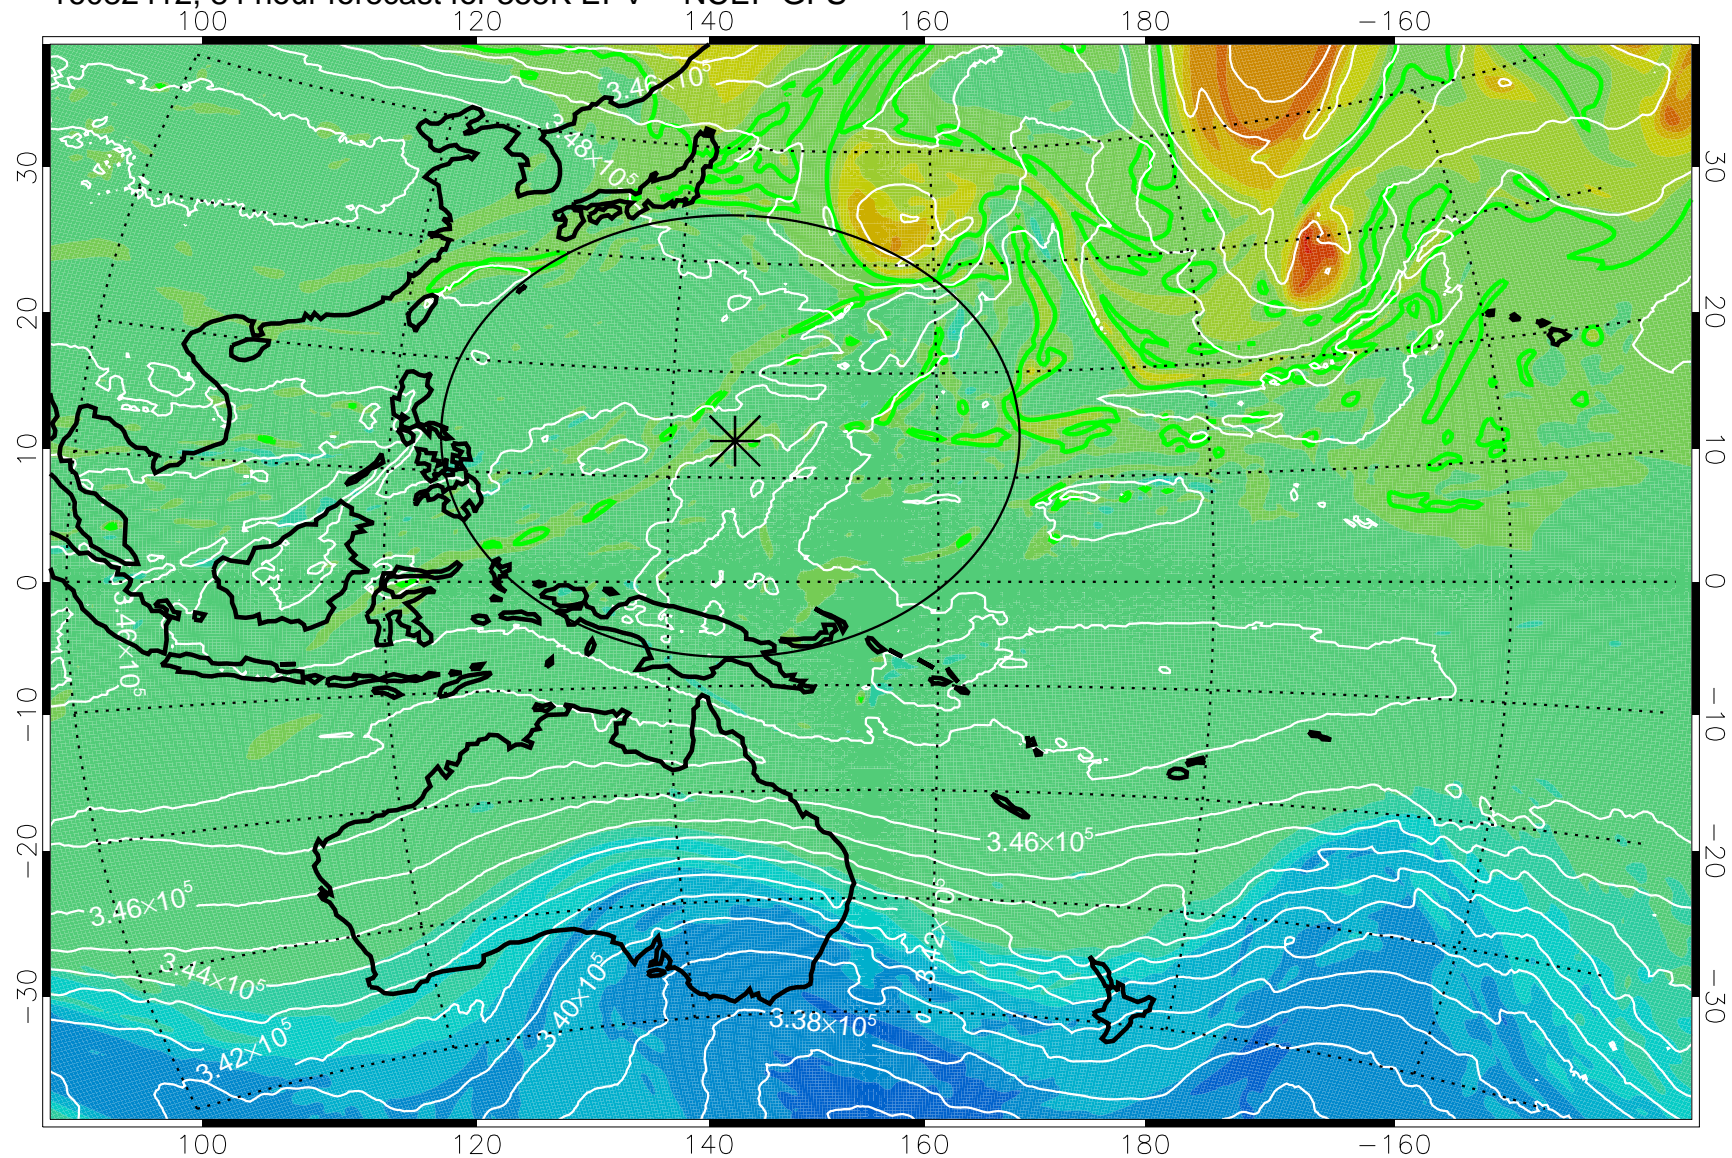

16082306, 54 hour forecast for 355K EPV -- NCEP GFS

355K Montgomery Streamfunction, white  
EPV Tropopause (2 PVU) Position  
Range ring of 2304 km

16082312, 60 hour forecast for 355K EPV -- NCEP GFS

355K Montgomery Streamfunction, white  
EPV Tropopause (2 PVU) Position  
Range ring of 2304 km

16082318, 66 hour forecast for 355K EPV -- NCEP GFS

355K Montgomery Streamfunction, white  
EPV Tropopause (2 PVU) Position  
Range ring of 2304 km

16082400, 72 hour forecast for 355K EPV -- NCEP GFS

355K Montgomery Streamfunction, white  
EPV Tropopause (2 PVU) Position  
Range ring of 2304 km

16082406, 78 hour forecast for 355K EPV -- NCEP GFS

355K Montgomery Streamfunction, white  
EPV Tropopause (2 PVU) Position  
Range ring of 2304 km

16082412, 84 hour forecast for 355K EPV -- NCEP GFS

355K Montgomery Streamfunction, white  
EPV Tropopause (2 PVU) Position  
Range ring of 2304 km

16082418, 90 hour forecast for 355K EPV -- NCEP GFS

355K Montgomery Streamfunction, white  
EPV Tropopause (2 PVU) Position  
Range ring of 2304 km

16082500, 96 hour forecast for 355K EPV -- NCEP GFS

355K Montgomery Streamfunction, white  
EPV Tropopause (2 PVU) Position  
Range ring of 2304 km