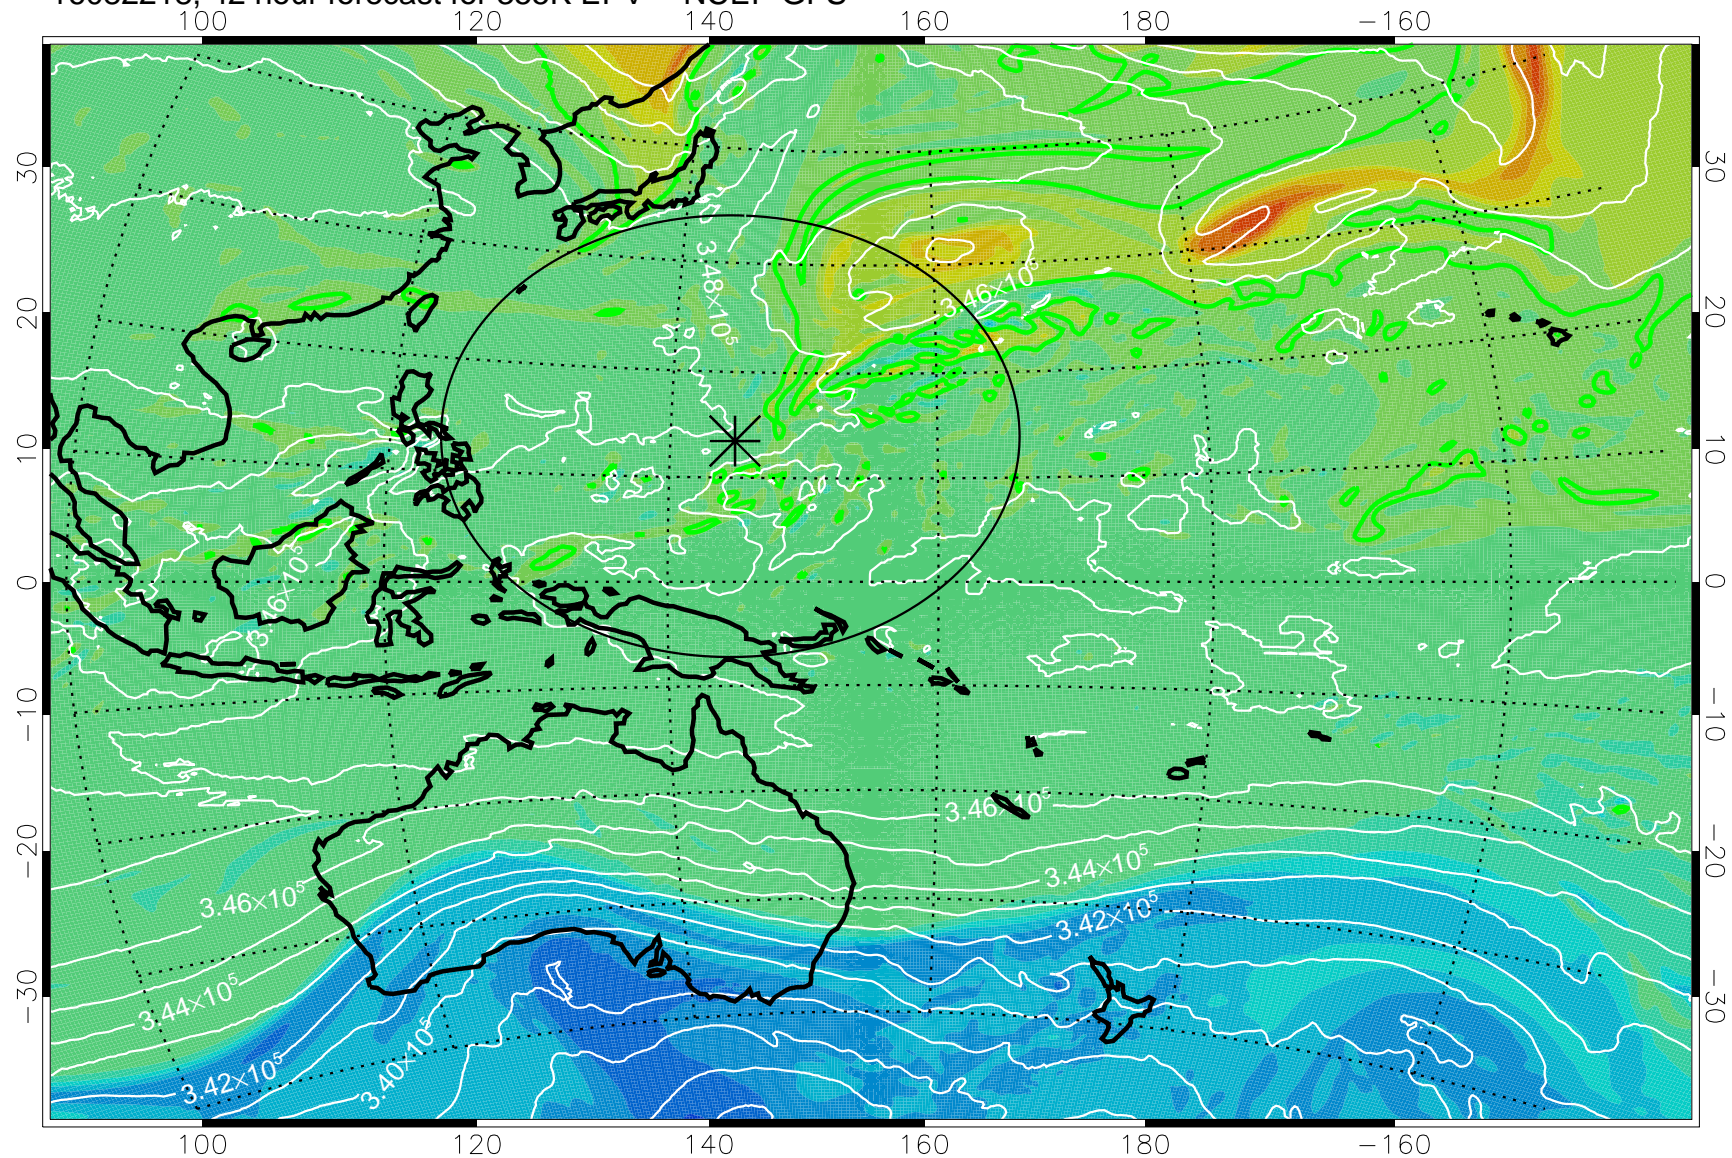

16082206, 30 hour forecast for 355K EPV -- NCEP GFS

355K Montgomery Streamfunction, white  
EPV Tropopause (2 PVU) Position  
Range ring of 2304 km

16082212, 36 hour forecast for 355K EPV -- NCEP GFS

355K Montgomery Streamfunction, white  
EPV Tropopause (2 PVU) Position  
Range ring of 2304 km

16082218, 42 hour forecast for 355K EPV -- NCEP GFS

355K Montgomery Streamfunction, white  
EPV Tropopause (2 PVU) Position  
Range ring of 2304 km

16082300, 48 hour forecast for 355K EPV -- NCEP GFS

355K Montgomery Streamfunction, white  
EPV Tropopause (2 PVU) Position  
Range ring of 2304 km

16082306, 54 hour forecast for 355K EPV -- NCEP GFS

355K Montgomery Streamfunction, white  
EPV Tropopause (2 PVU) Position  
Range ring of 2304 km

16082312, 60 hour forecast for 355K EPV -- NCEP GFS

355K Montgomery Streamfunction, white  
EPV Tropopause (2 PVU) Position  
Range ring of 2304 km

16082318, 66 hour forecast for 355K EPV -- NCEP GFS

355K Montgomery Streamfunction, white  
EPV Tropopause (2 PVU) Position  
Range ring of 2304 km

16082400, 72 hour forecast for 355K EPV -- NCEP GFS

355K Montgomery Streamfunction, white  
EPV Tropopause (2 PVU) Position  
Range ring of 2304 km