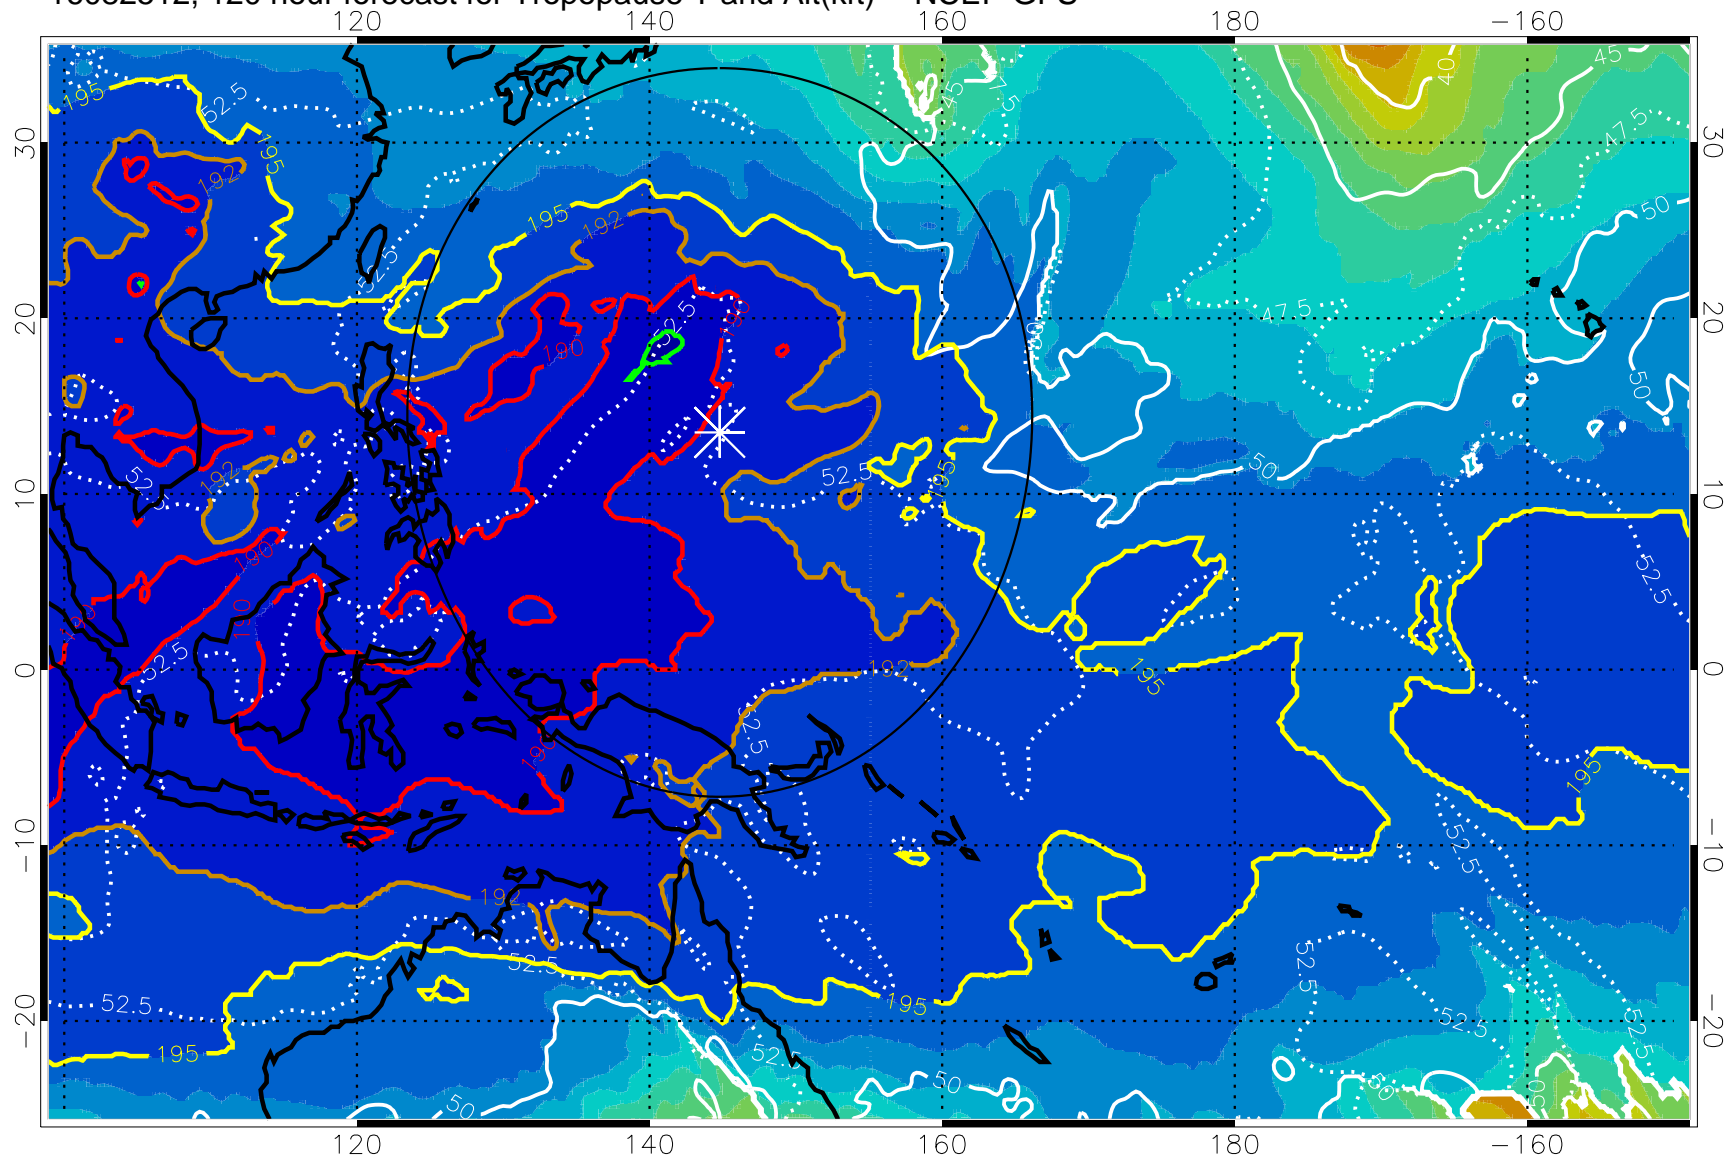

192.5K Isotherm 195K Isotherm

187.5K Isotherm 190K Isotherm

Range ring of 2304 km

16082500, 108 hour forecast for Tropopause T and Alt(kft) -- NCEP GFS

190 200 210 220 230

Tropopause T, K

Tropopause Altitude in kft (white)

192.5K Isotherm 195K Isotherm

187.5K Isotherm 190K Isotherm

Range ring of 2304 km

16082512, 120 hour forecast for Tropopause T and Alt(kft) -- NCEP GFS

190 200 210 220 230
Tropopause T, K

Tropopause Altitude in kft (white)

192.5K Isotherm 195K Isotherm
187.5K Isotherm 190K Isotherm

Range ring of 2304 km