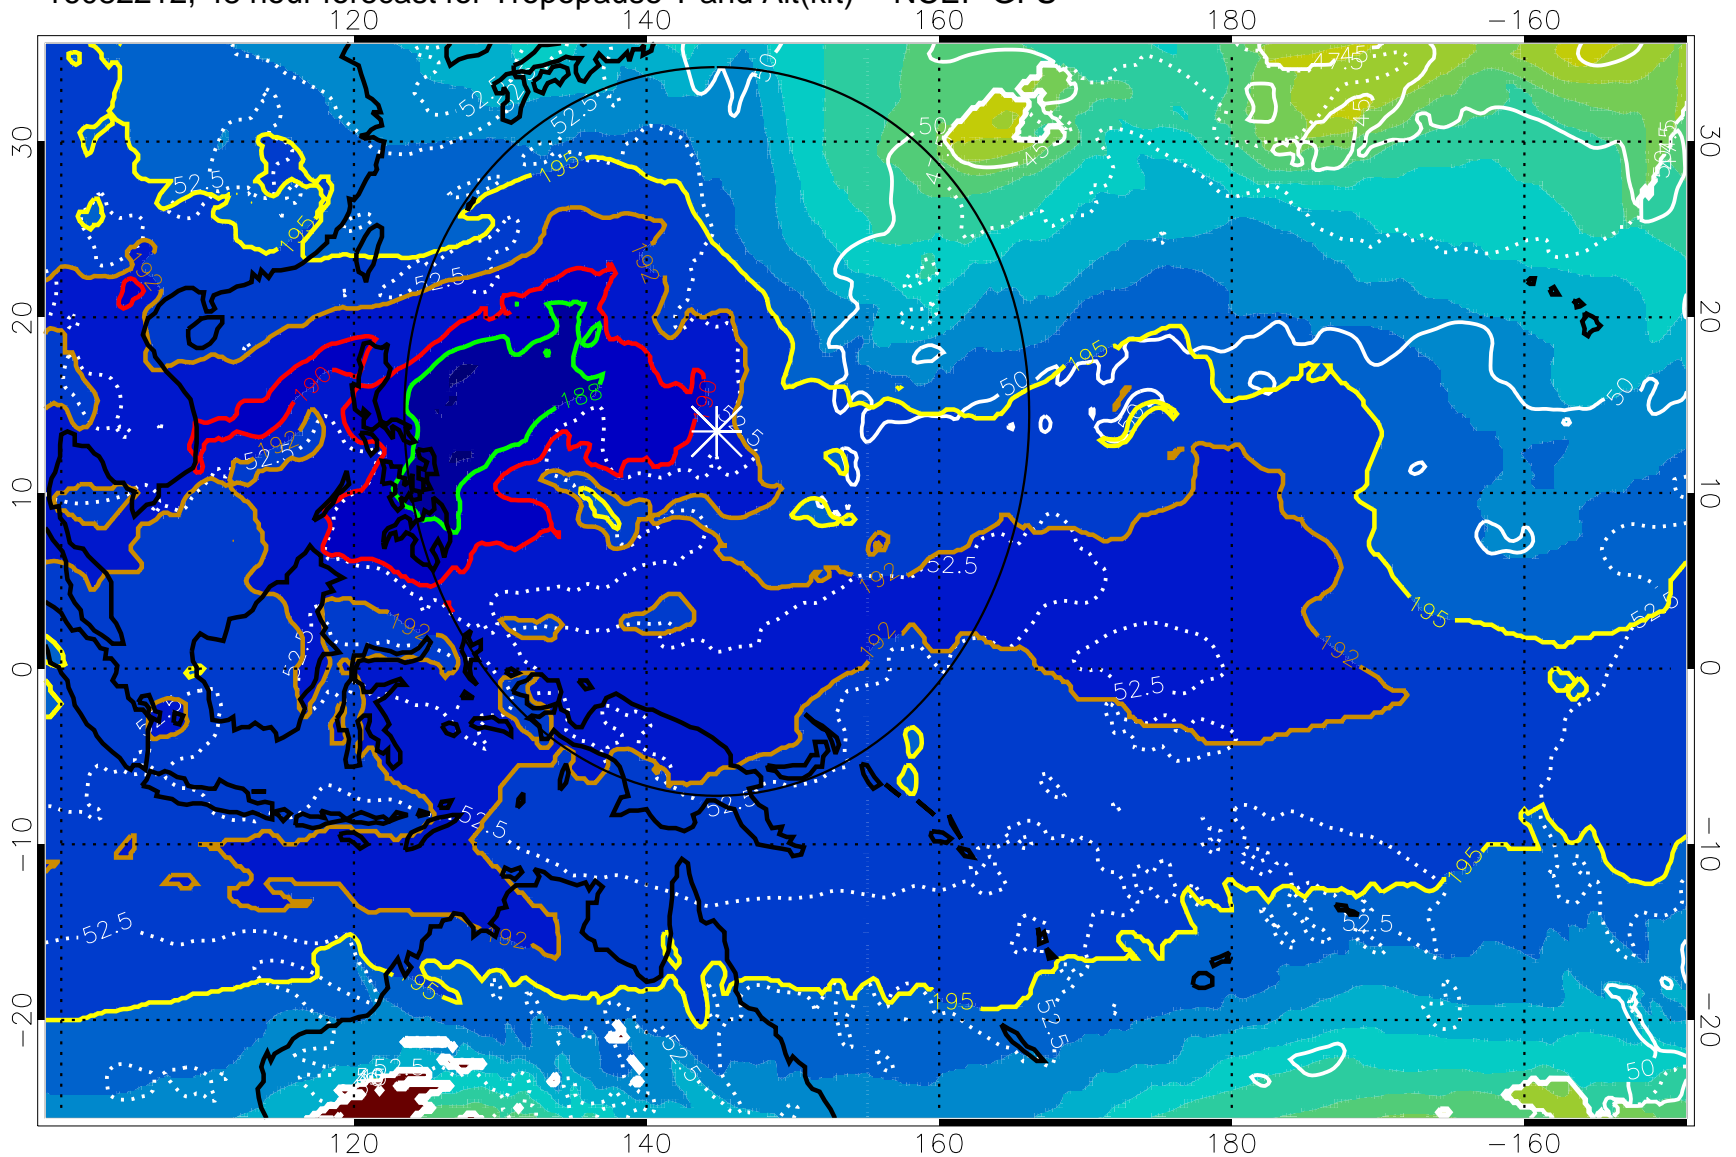

192.5K Isotherm 195K Isotherm
187.5K Isotherm 190K Isotherm

Range ring of 2304 km

16082200, 36 hour forecast for Tropopause T and Alt(kft) -- NCEP GFS

190 200 210 220 230
Tropopause T, K

Tropopause Altitude in kft (white)

192.5K Isotherm 195K Isotherm
187.5K Isotherm 190K Isotherm

Range ring of 2304 km

16082206, 42 hour forecast for Tropopause T and Alt(kft) -- NCEP GFS

190 200 210 220 230
Tropopause T, K

Tropopause Altitude in kft (white)

192.5K Isotherm 195K Isotherm
187.5K Isotherm 190K Isotherm

Range ring of 2304 km

16082212, 48 hour forecast for Tropopause T and Alt(kft) -- NCEP GFS

190 200 210 220 230
Tropopause T, K

Tropopause Altitude in kft (white)