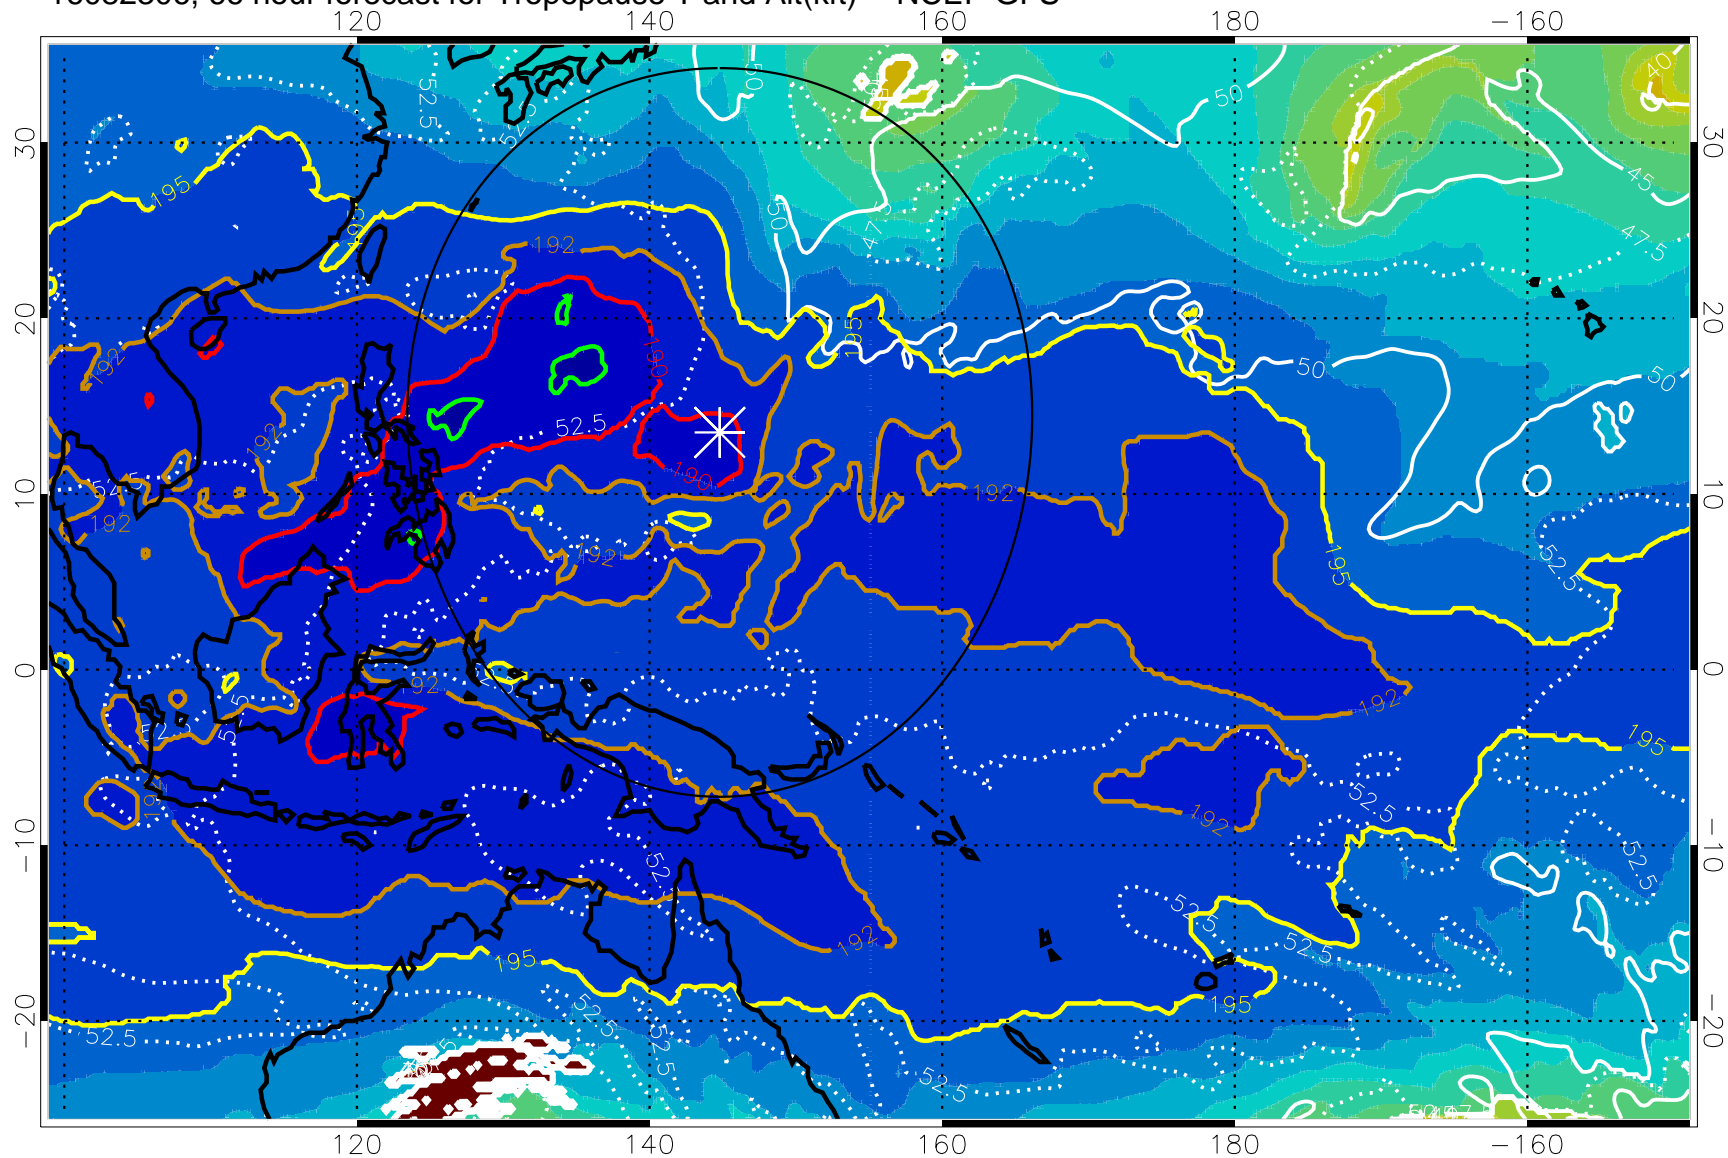

192.5K Isotherm 195K Isotherm
187.5K Isotherm 190K Isotherm

Range ring of 2304 km

16082300, 60 hour forecast for Tropopause T and Alt(kft) -- NCEP GFS

190 200 210 220 230

Tropopause T, K

Tropopause Altitude in kft (white)

192.5K Isotherm 195K Isotherm
187.5K Isotherm 190K Isotherm

Range ring of 2304 km

16082306, 66 hour forecast for Tropopause T and Alt(kft) -- NCEP GFS

190 200 210 220 230

Tropopause T, K

Tropopause Altitude in kft (white)