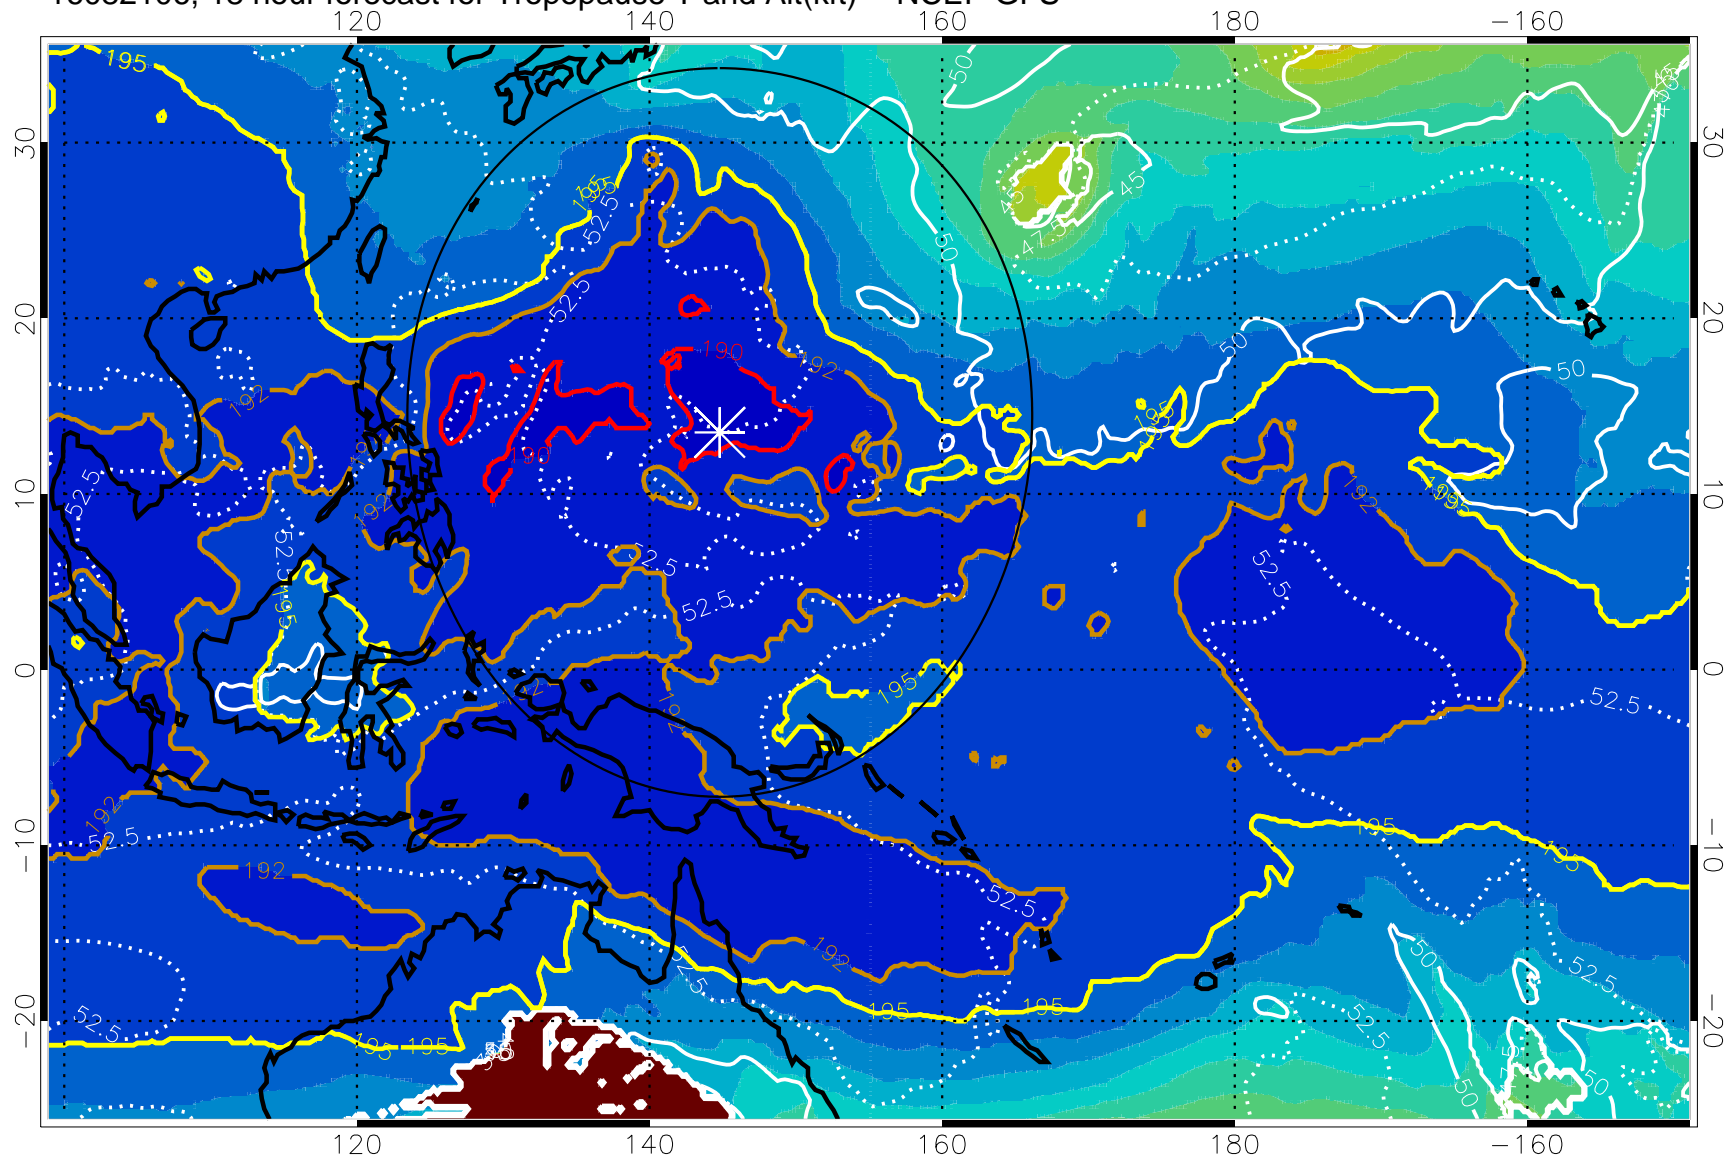

192.5K Isotherm 195K Isotherm
187.5K Isotherm 190K Isotherm

Range ring of 2304 km

16082106, 18 hour forecast for Tropopause T and Alt(kft) -- NCEP GFS

190 200 210 220 230

Tropopause T, K

Tropopause Altitude in kft (white)