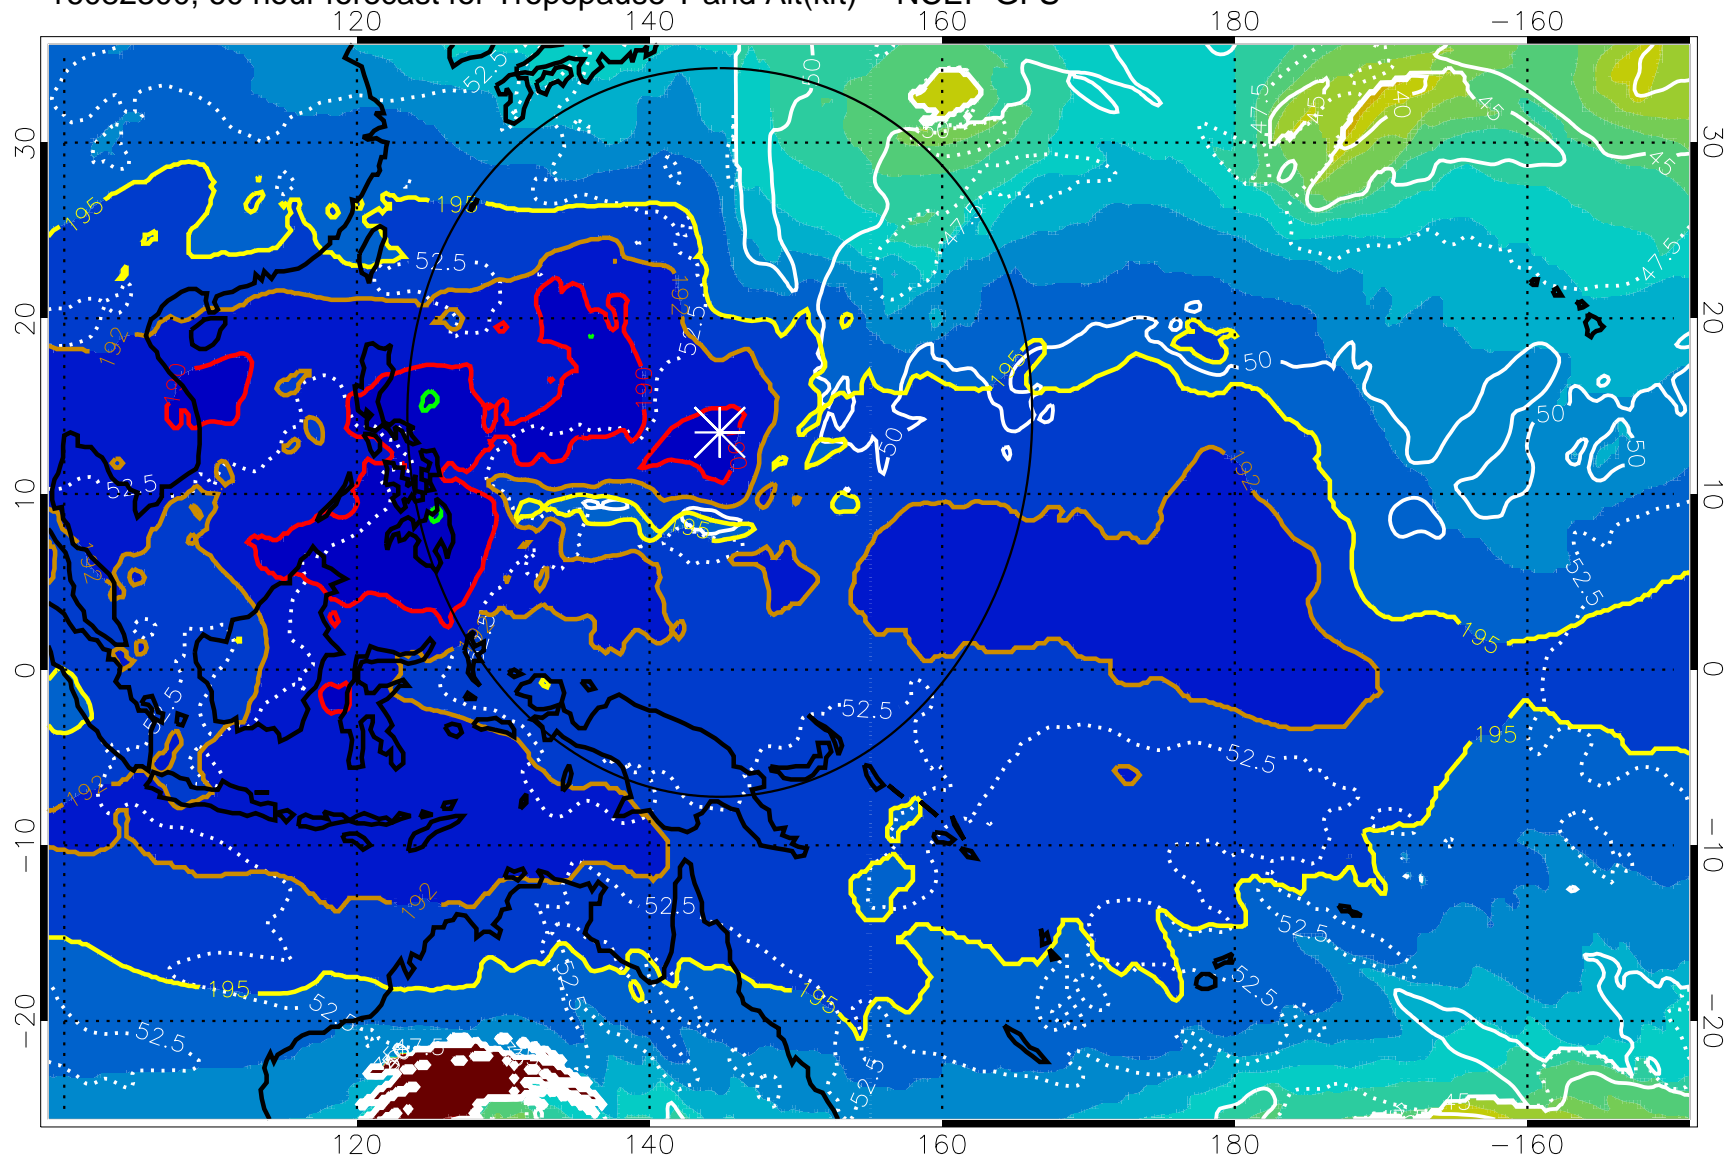

192.5K Isotherm 195K Isotherm
187.5K Isotherm 190K Isotherm

Range ring of 2304 km

16082218, 54 hour forecast for Tropopause T and Alt(kft) -- NCEP GFS

190 200 210 220 230

Tropopause T, K

Tropopause Altitude in kft (white)

192.5K Isotherm 195K Isotherm
187.5K Isotherm 190K Isotherm

Range ring of 2304 km

16082300, 60 hour forecast for Tropopause T and Alt(kft) -- NCEP GFS

190 200 210 220 230

Tropopause T, K

Tropopause Altitude in kft (white)