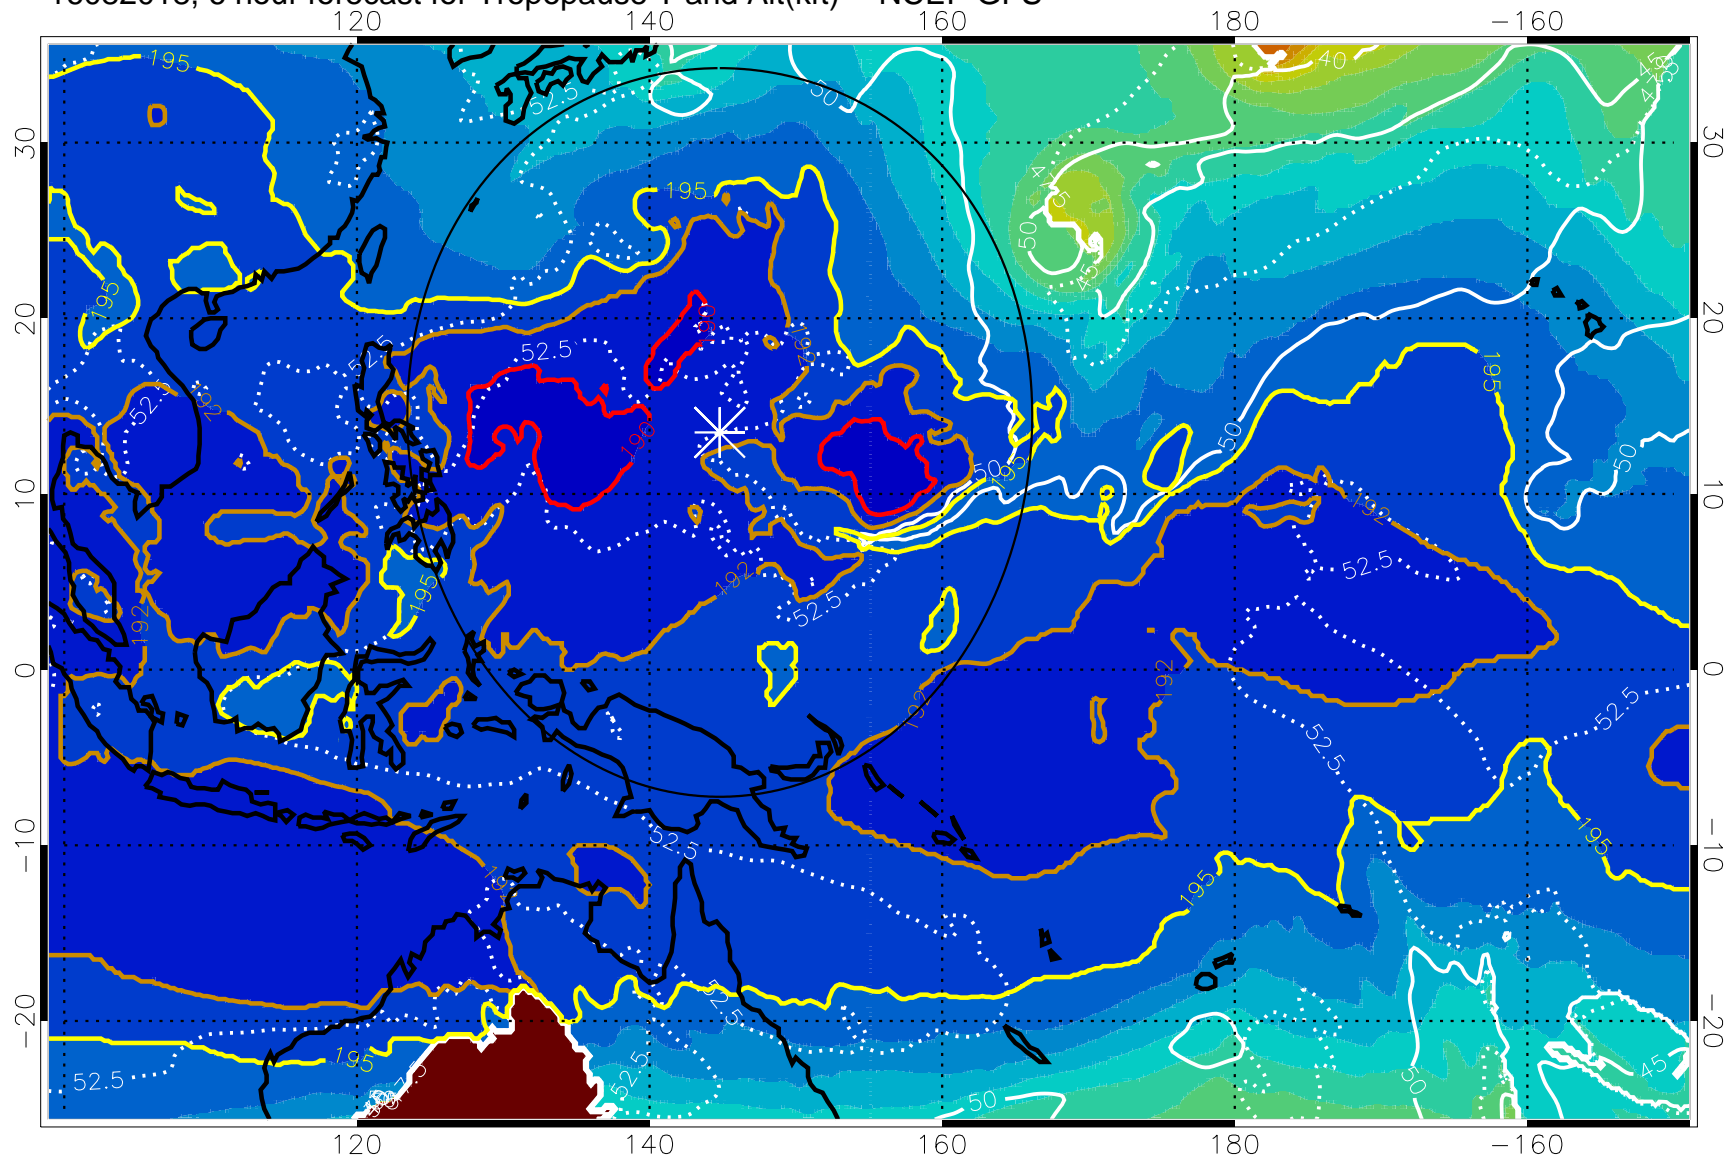

16082018, 6 hour forecast for Tropopause T and Alt(kft) -- NCEP GFS

16082100, 12 hour forecast for Tropopause T and Alt(kft) -- NCEP GFS

190 200 210 220 230
Tropopause T, K

Tropopause Altitude in kft (white)

192.5K Isotherm 195K Isotherm
187.5K Isotherm 190K Isotherm

Range ring of 2304 km

16082106, 18 hour forecast for Tropopause T and Alt(kft) -- NCEP GFS

190 200 210 220 230

Tropopause T, K

Tropopause Altitude in kft (white)