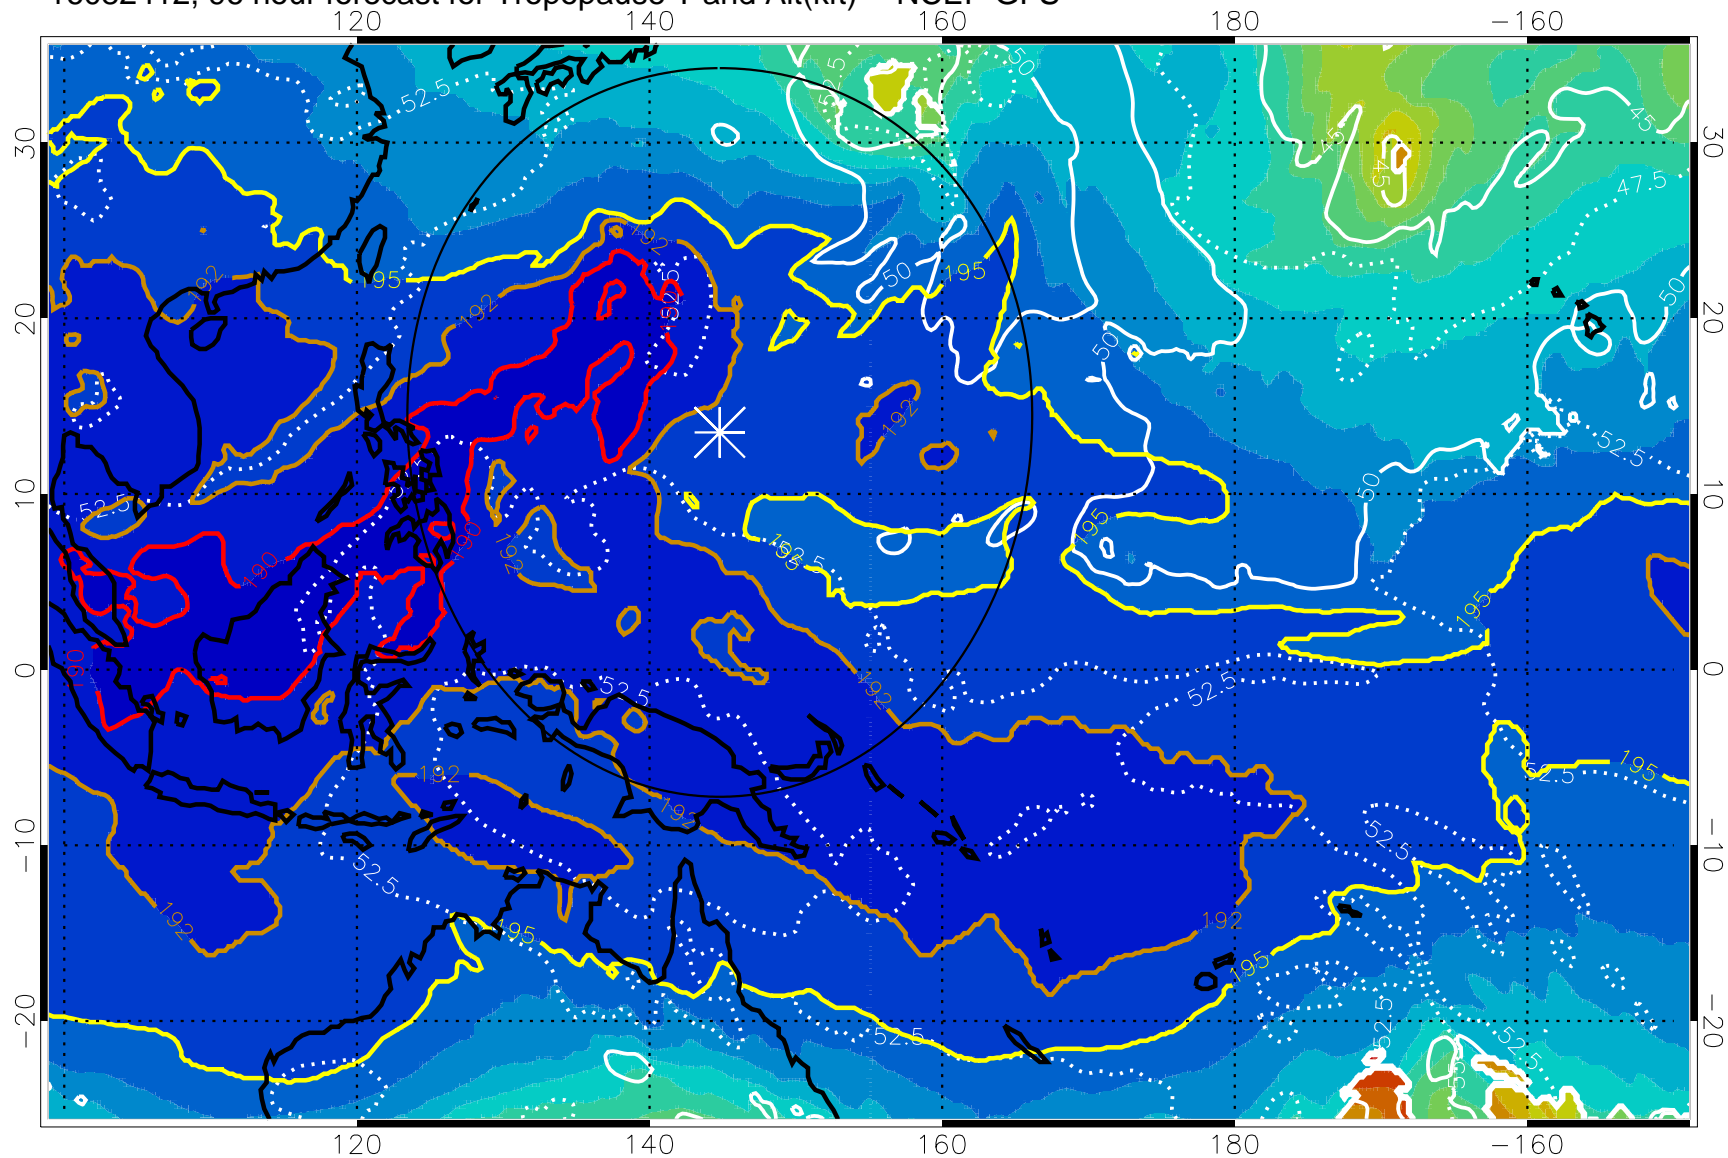

192.5K Isotherm 195K Isotherm
187.5K Isotherm 190K Isotherm

Range ring of 2304 km

16082406, 90 hour forecast for Tropopause T and Alt(kft) -- NCEP GFS

190 200 210 220 230

Tropopause T, K

Tropopause Altitude in kft (white)

192.5K Isotherm 195K Isotherm

187.5K Isotherm 190K Isotherm

Range ring of 2304 km

16082412, 96 hour forecast for Tropopause T and Alt(kft) -- NCEP GFS

190 200 210 220 230

Tropopause T, K

Tropopause Altitude in kft (white)