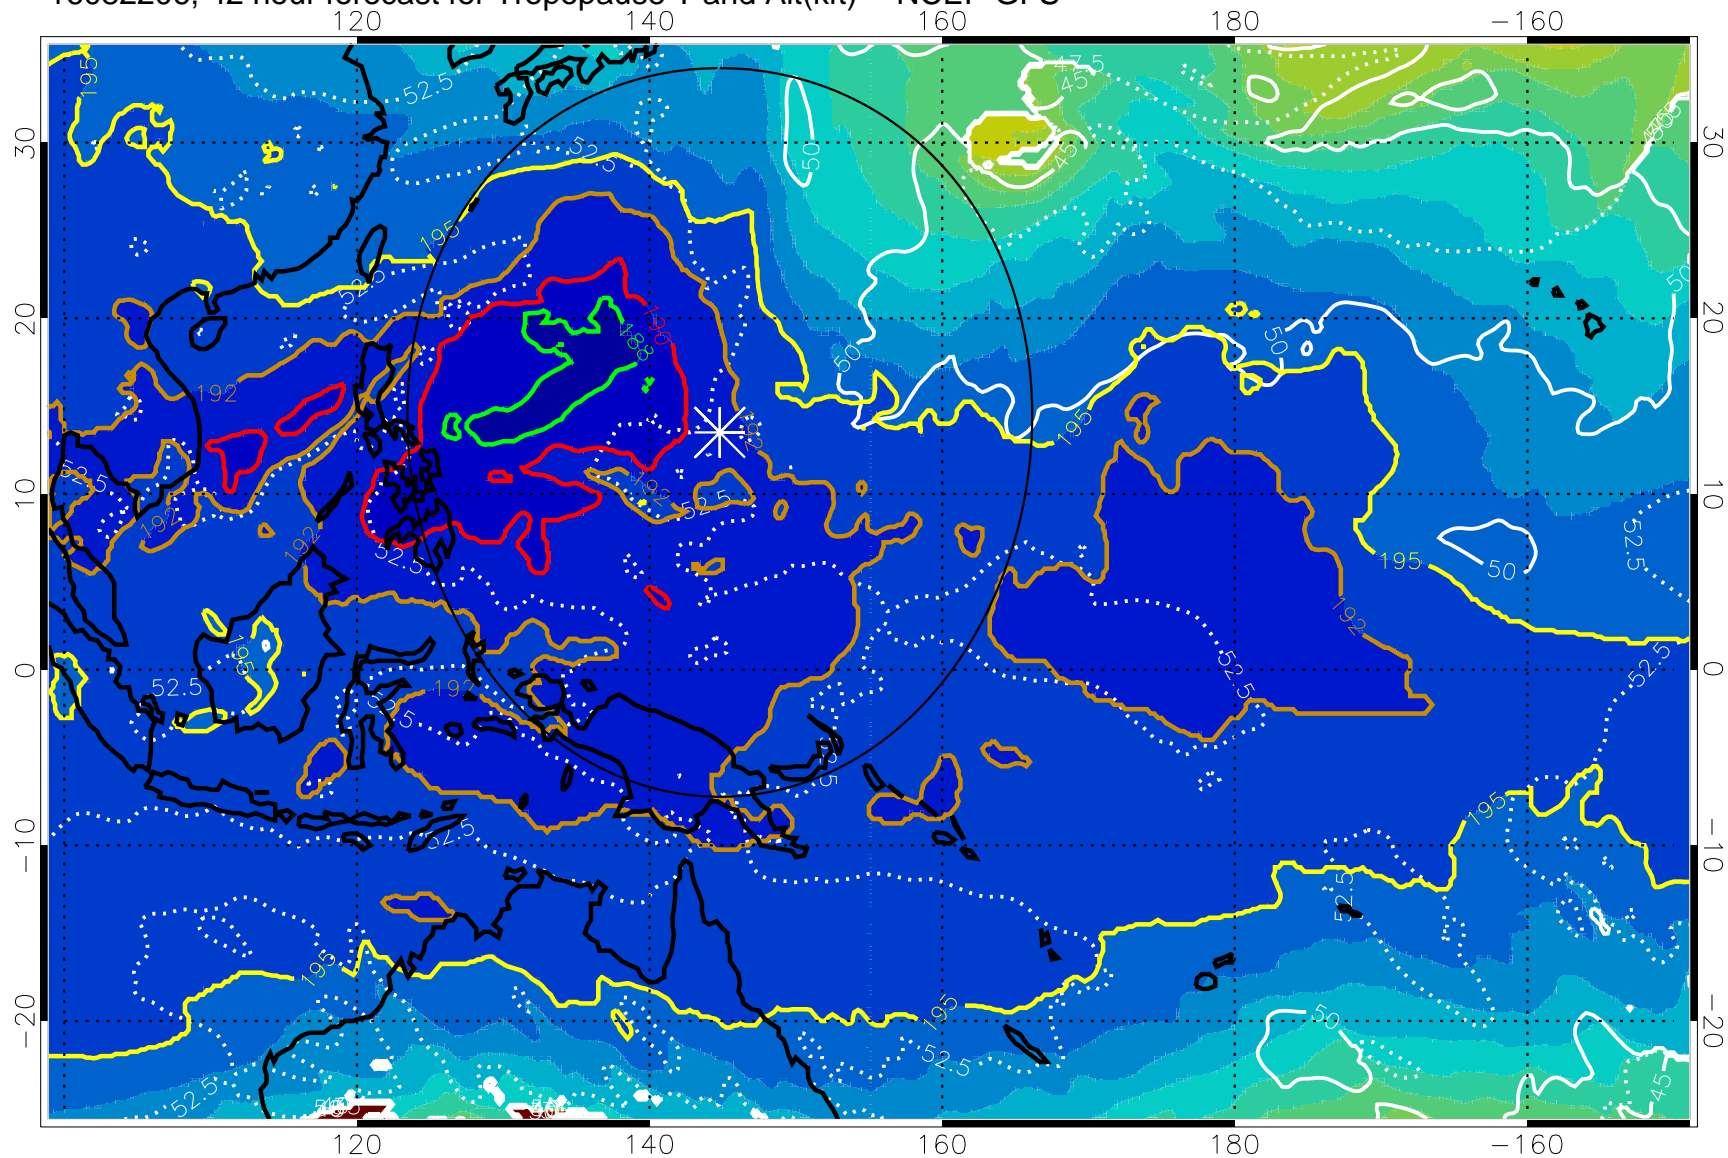

192.5K Isotherm 195K Isotherm
187.5K Isotherm 190K Isotherm

Range ring of 2304 km

16082200, 36 hour forecast for Tropopause T and Alt(kft) -- NCEP GFS

190 200 210 220 230
Tropopause T, K

Tropopause Altitude in kft (white)

192.5K Isotherm 195K Isotherm
187.5K Isotherm 190K Isotherm

Range ring of 2304 km

16082206, 42 hour forecast for Tropopause T and Alt(kft) -- NCEP GFS

190 200 210 220 230
Tropopause T, K

Tropopause Altitude in kft (white)