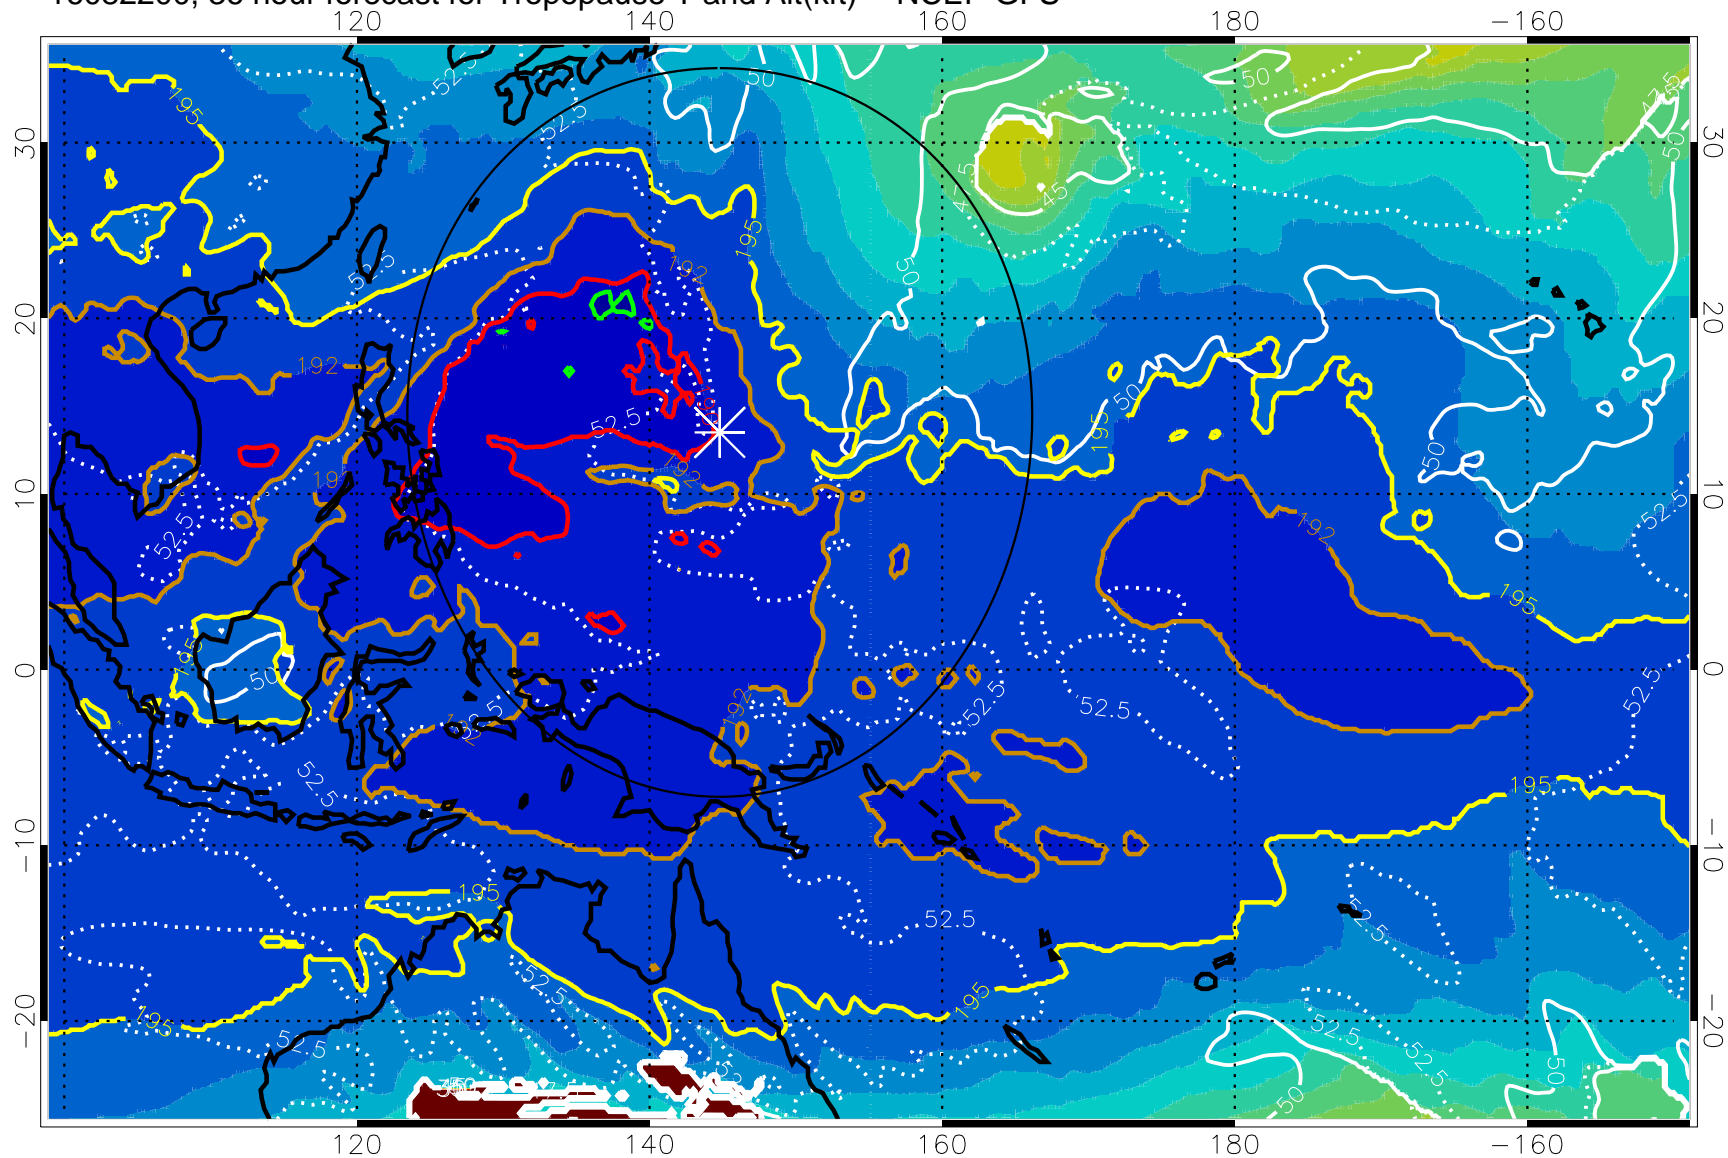

192.5K Isotherm 195K Isotherm
187.5K Isotherm 190K Isotherm

Range ring of 2304 km

16082118, 30 hour forecast for Tropopause T and Alt(kft) -- NCEP GFS

190 200 210 220 230
Tropopause T, K

Tropopause Altitude in kft (white)

192.5K Isotherm 195K Isotherm
187.5K Isotherm 190K Isotherm

Range ring of 2304 km

16082200, 36 hour forecast for Tropopause T and Alt(kft) -- NCEP GFS

190 200 210 220 230
Tropopause T, K

Tropopause Altitude in kft (white)