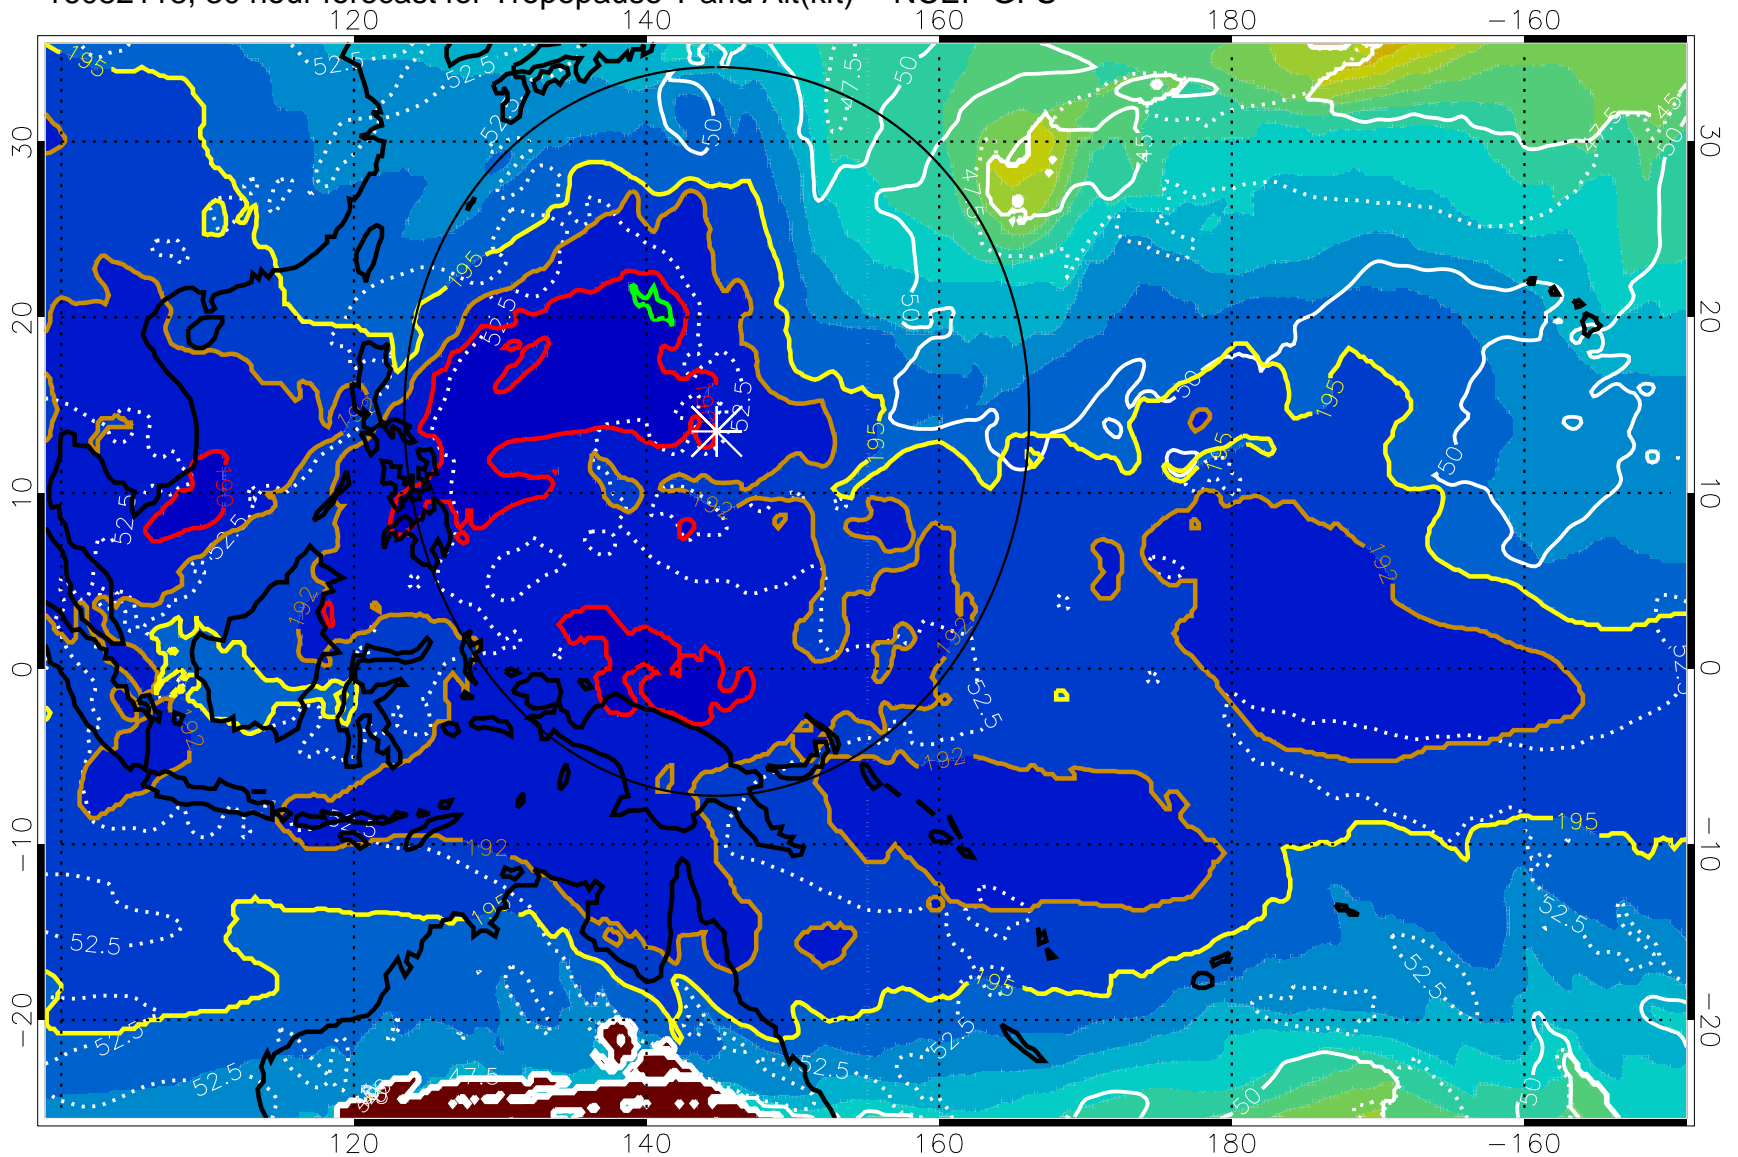

192.5K Isotherm 195K Isotherm
187.5K Isotherm 190K Isotherm

Range ring of 2304 km

16082106, 18 hour forecast for Tropopause T and Alt(kft) -- NCEP GFS

190 200 210 220 230

Tropopause T, K

Tropopause Altitude in kft (white)

192.5K Isotherm 195K Isotherm
187.5K Isotherm 190K Isotherm

Range ring of 2304 km

16082112, 24 hour forecast for Tropopause T and Alt(kft) -- NCEP GFS

190 200 210 220 230
Tropopause T, K

Tropopause Altitude in kft (white)

192.5K Isotherm 195K Isotherm
187.5K Isotherm 190K Isotherm

Range ring of 2304 km

16082118, 30 hour forecast for Tropopause T and Alt(kft) -- NCEP GFS

190 200 210 220 230
Tropopause T, K

Tropopause Altitude in kft (white)