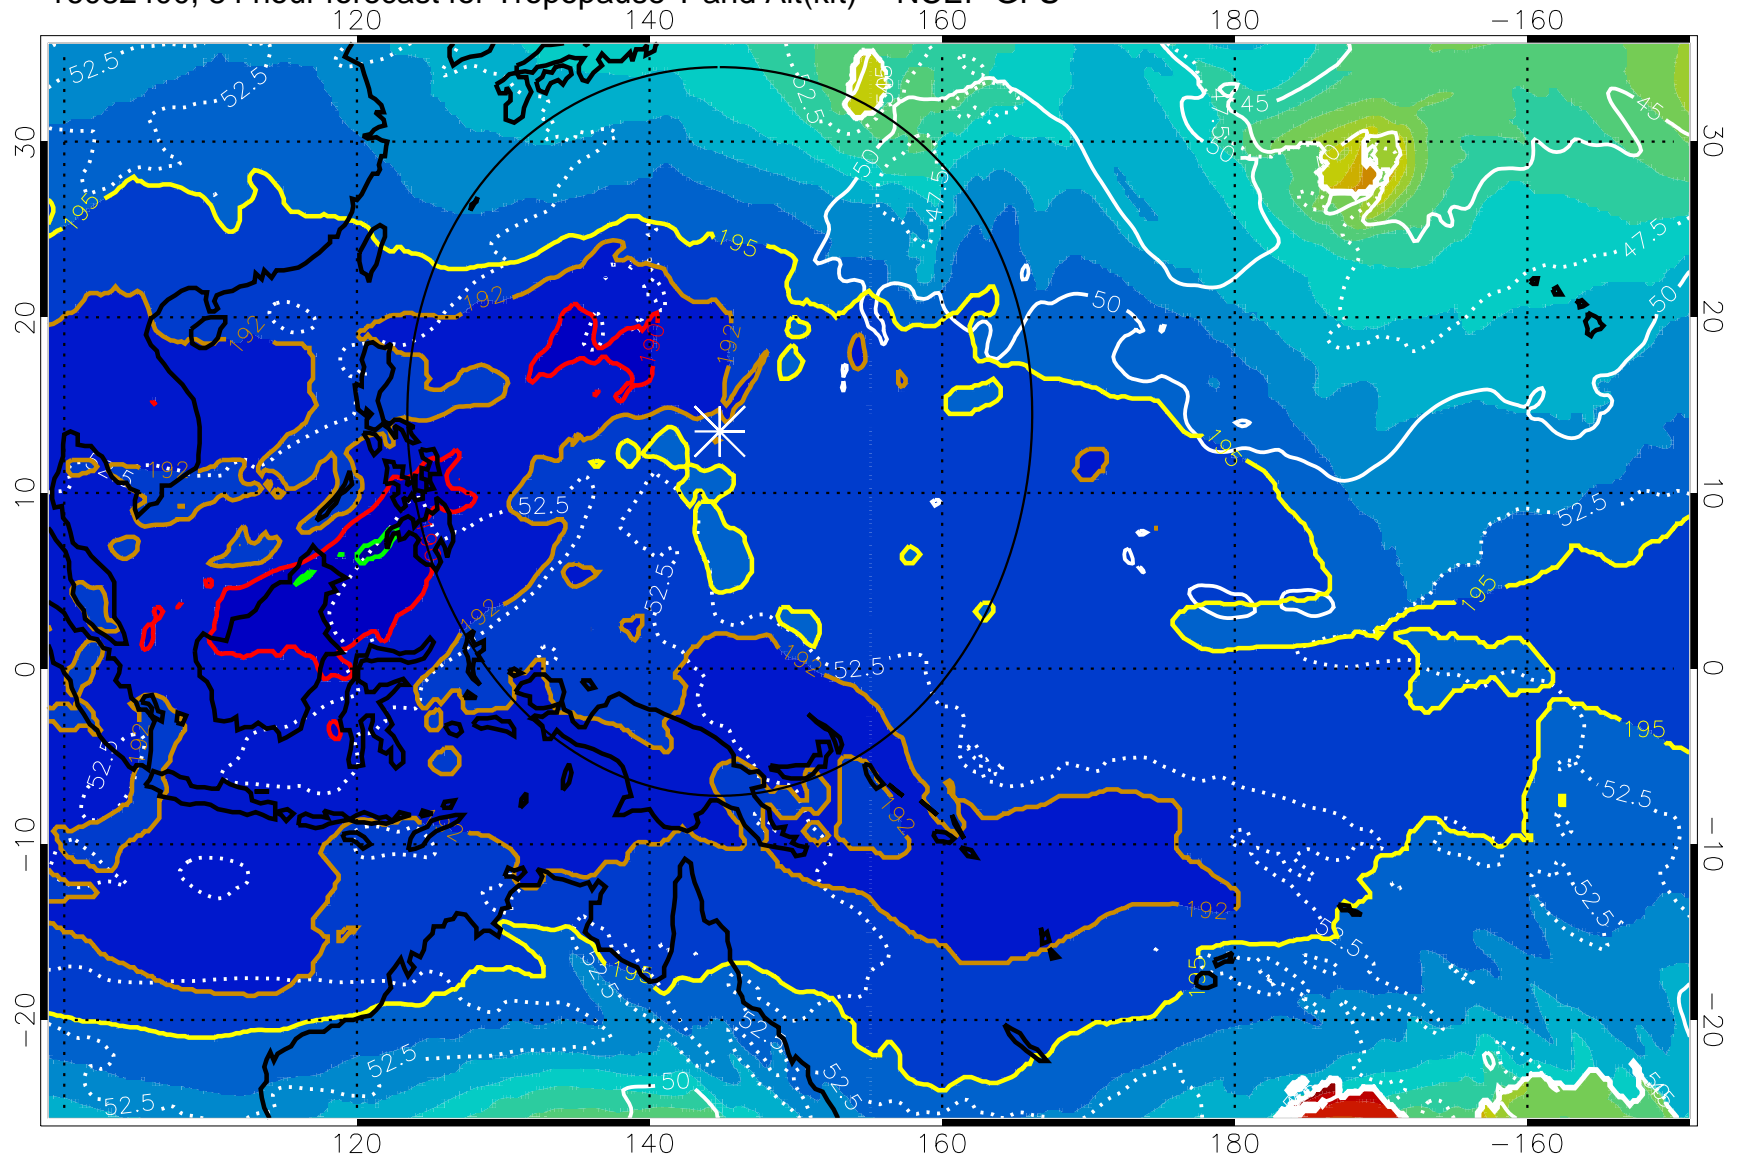

192.5K Isotherm 195K Isotherm

187.5K Isotherm 190K Isotherm

Range ring of 2304 km

16082318, 78 hour forecast for Tropopause T and Alt(kft) -- NCEP GFS

190 200 210 220 230

Tropopause T, K

Tropopause Altitude in kft (white)

192.5K Isotherm 195K Isotherm

187.5K Isotherm 190K Isotherm

Range ring of 2304 km

16082400, 84 hour forecast for Tropopause T and Alt(kft) -- NCEP GFS

190 200 210 220 230
Tropopause T, K

Tropopause Altitude in kft (white)