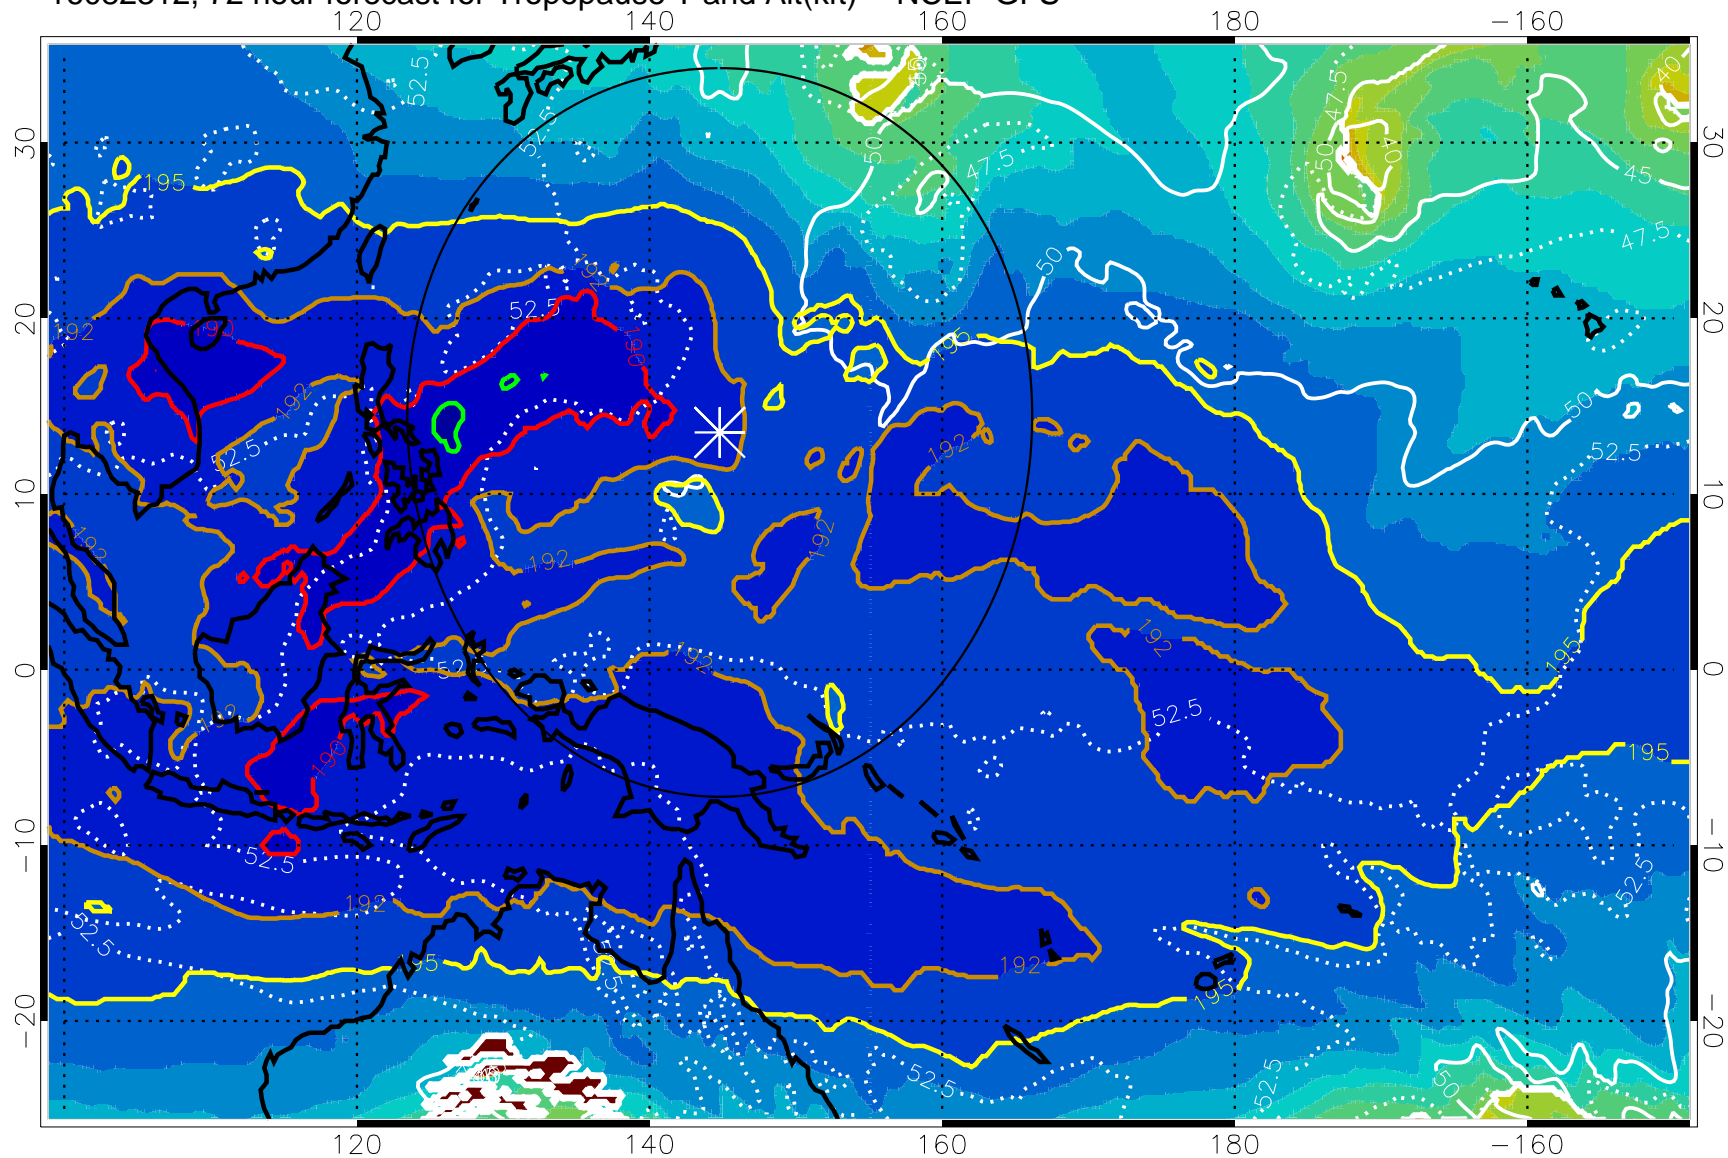

192.5K Isotherm 195K Isotherm
187.5K Isotherm 190K Isotherm

Range ring of 2304 km

16082306, 66 hour forecast for Tropopause T and Alt(kft) -- NCEP GFS

190 200 210 220 230

Tropopause T, K

Tropopause Altitude in kft (white)

192.5K Isotherm 195K Isotherm

187.5K Isotherm 190K Isotherm

Range ring of 2304 km

16082312, 72 hour forecast for Tropopause T and Alt(kft) -- NCEP GFS

190 200 210 220 230

Tropopause T, K

Tropopause Altitude in kft (white)