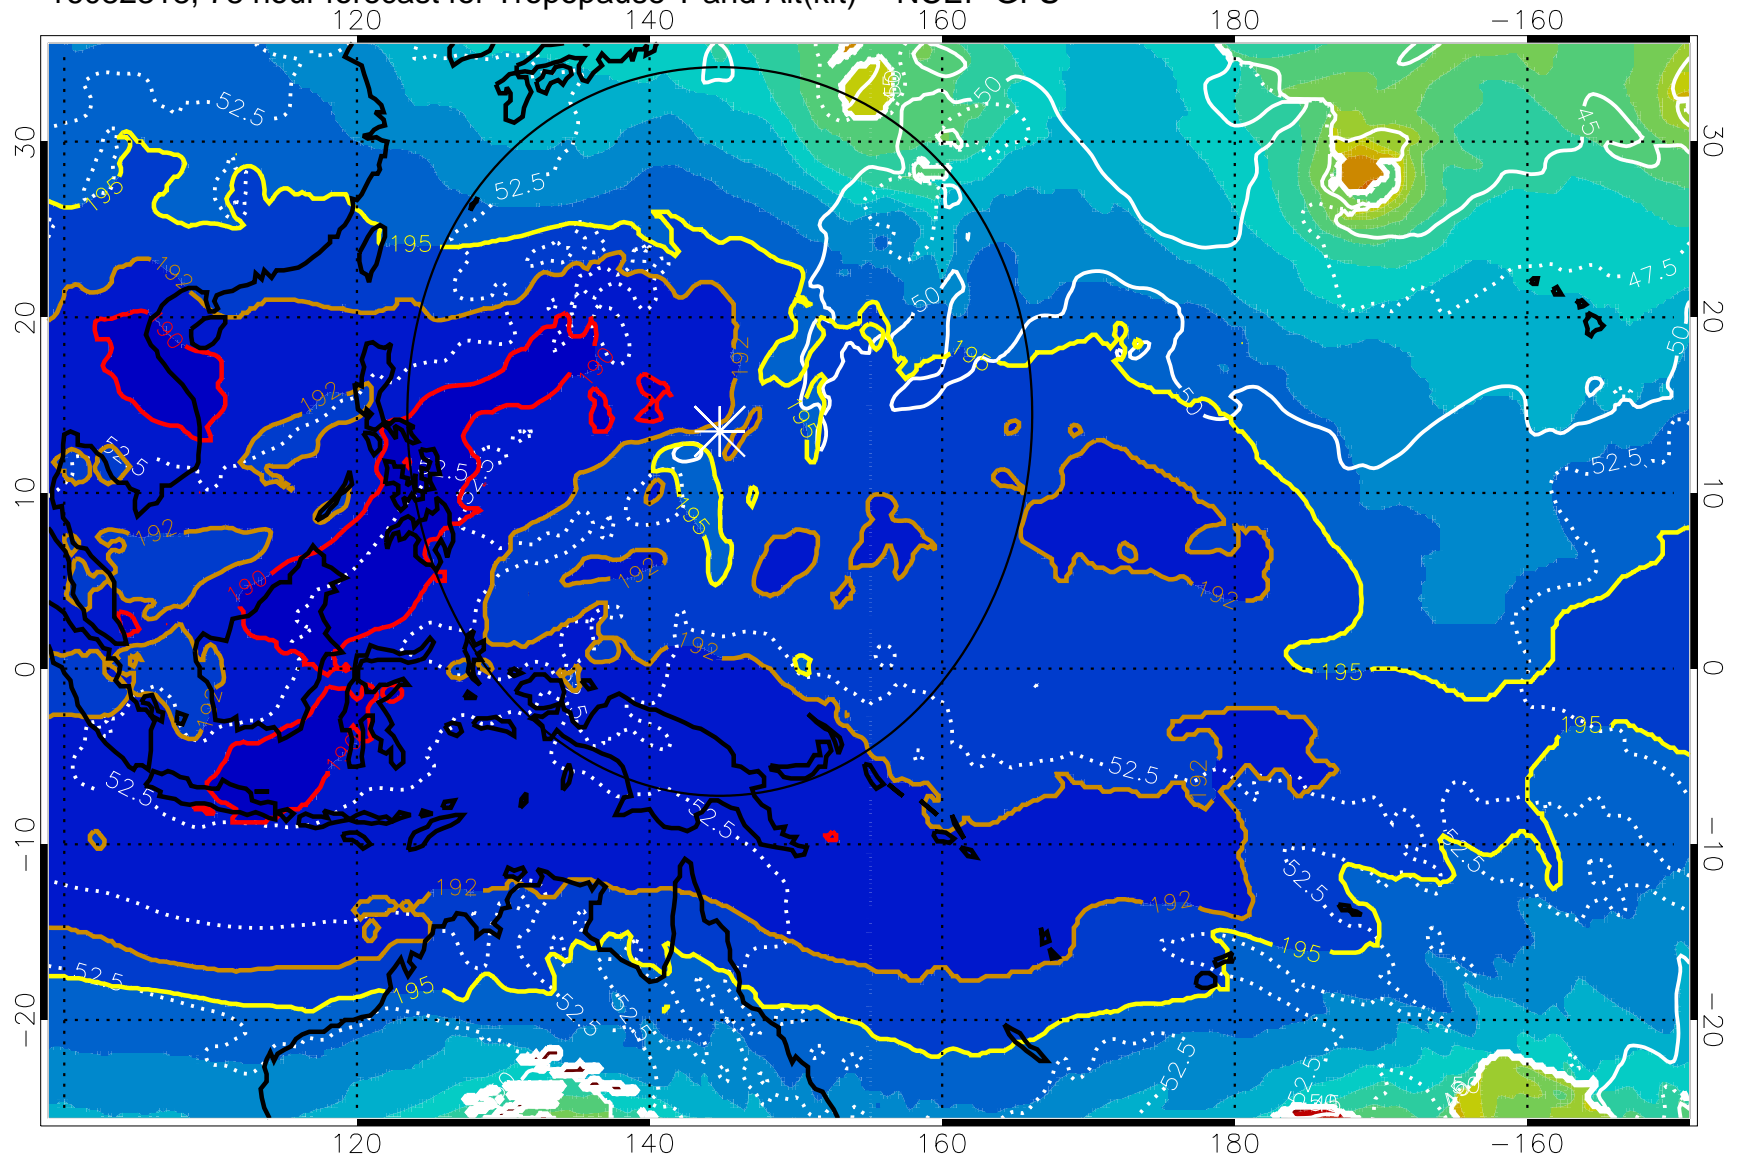

192.5K Isotherm 195K Isotherm

187.5K Isotherm 190K Isotherm

Range ring of 2304 km

16082312, 72 hour forecast for Tropopause T and Alt(kft) -- NCEP GFS

190 200 210 220 230

Tropopause T, K

Tropopause Altitude in kft (white)

192.5K Isotherm 195K Isotherm

187.5K Isotherm 190K Isotherm

Range ring of 2304 km

16082318, 78 hour forecast for Tropopause T and Alt(kft) -- NCEP GFS

190 200 210 220 230

Tropopause T, K

Tropopause Altitude in kft (white)