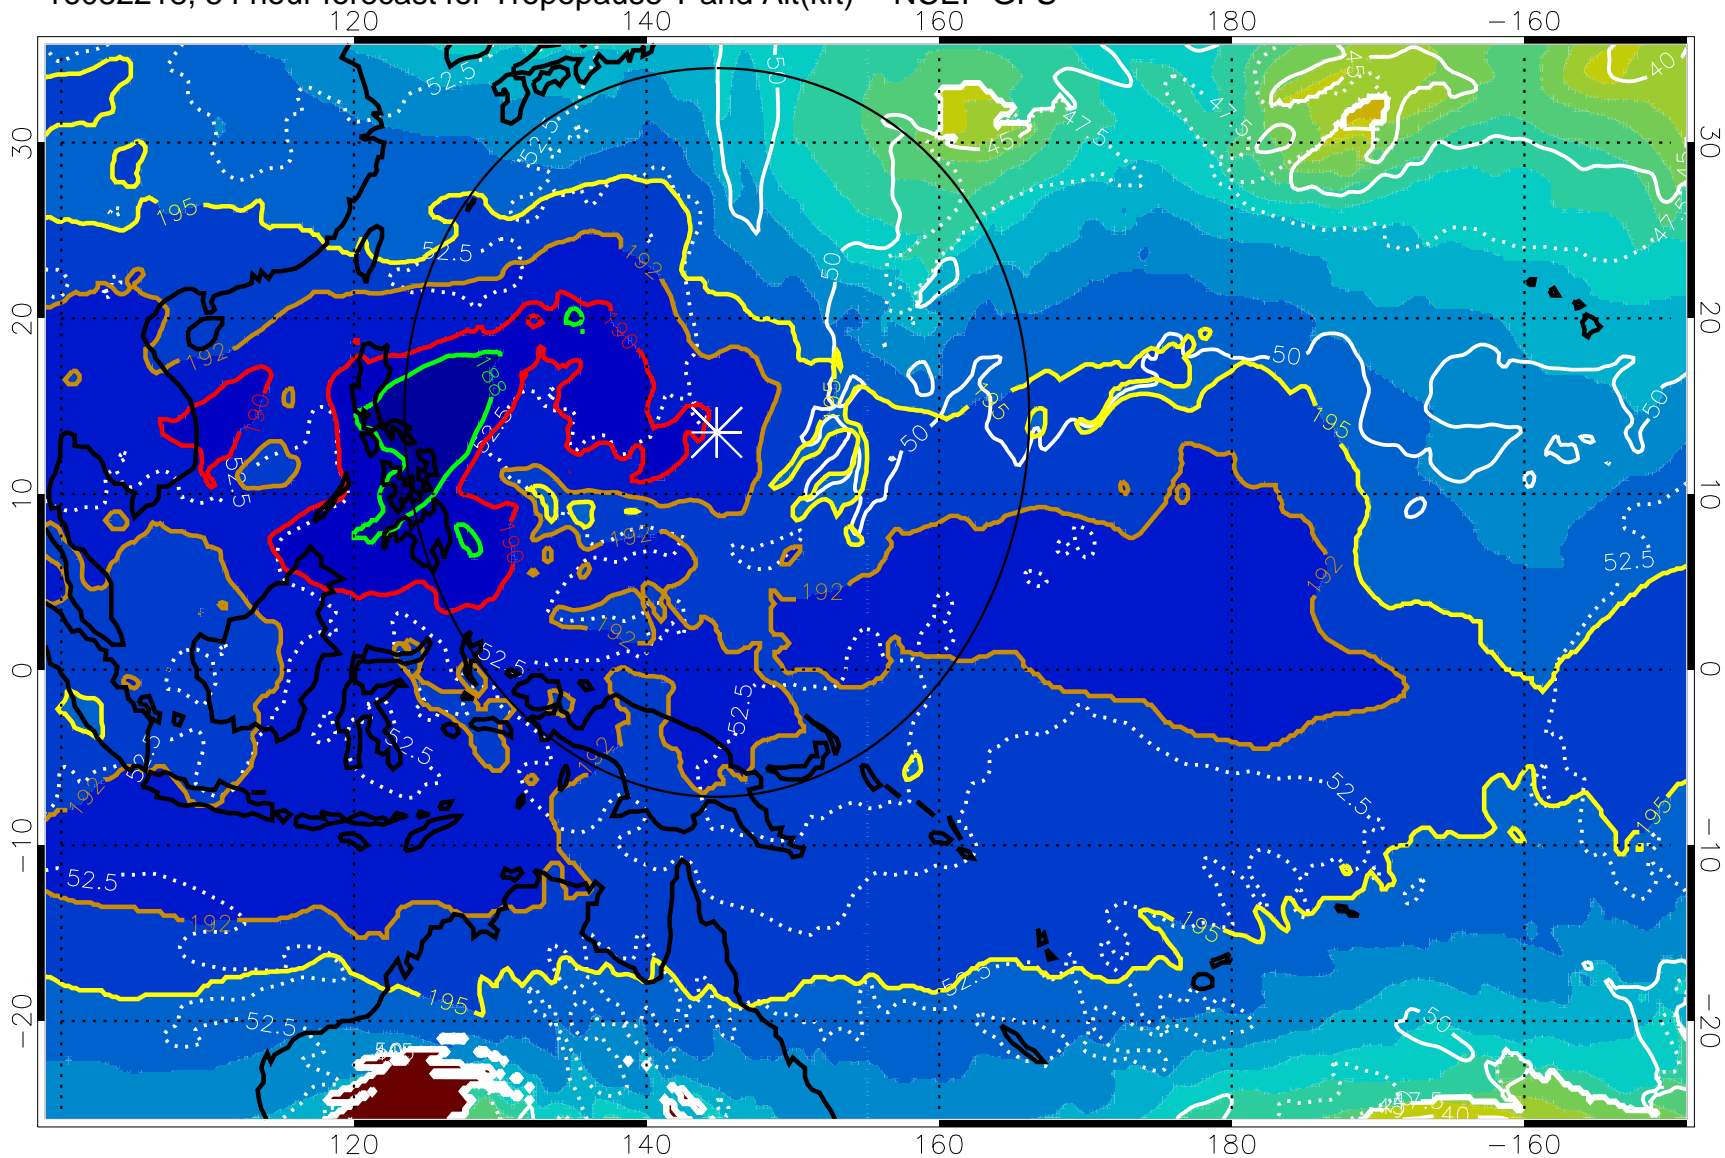

192.5K Isotherm 195K Isotherm
187.5K Isotherm 190K Isotherm

Range ring of 2304 km

16082212, 48 hour forecast for Tropopause T and Alt(kft) -- NCEP GFS

190 200 210 220 230
Tropopause T, K

Tropopause Altitude in kft (white)

192.5K Isotherm 195K Isotherm
187.5K Isotherm 190K Isotherm

Range ring of 2304 km

16082218, 54 hour forecast for Tropopause T and Alt(kft) -- NCEP GFS

190 200 210 220 230

Tropopause T, K

Tropopause Altitude in kft (white)