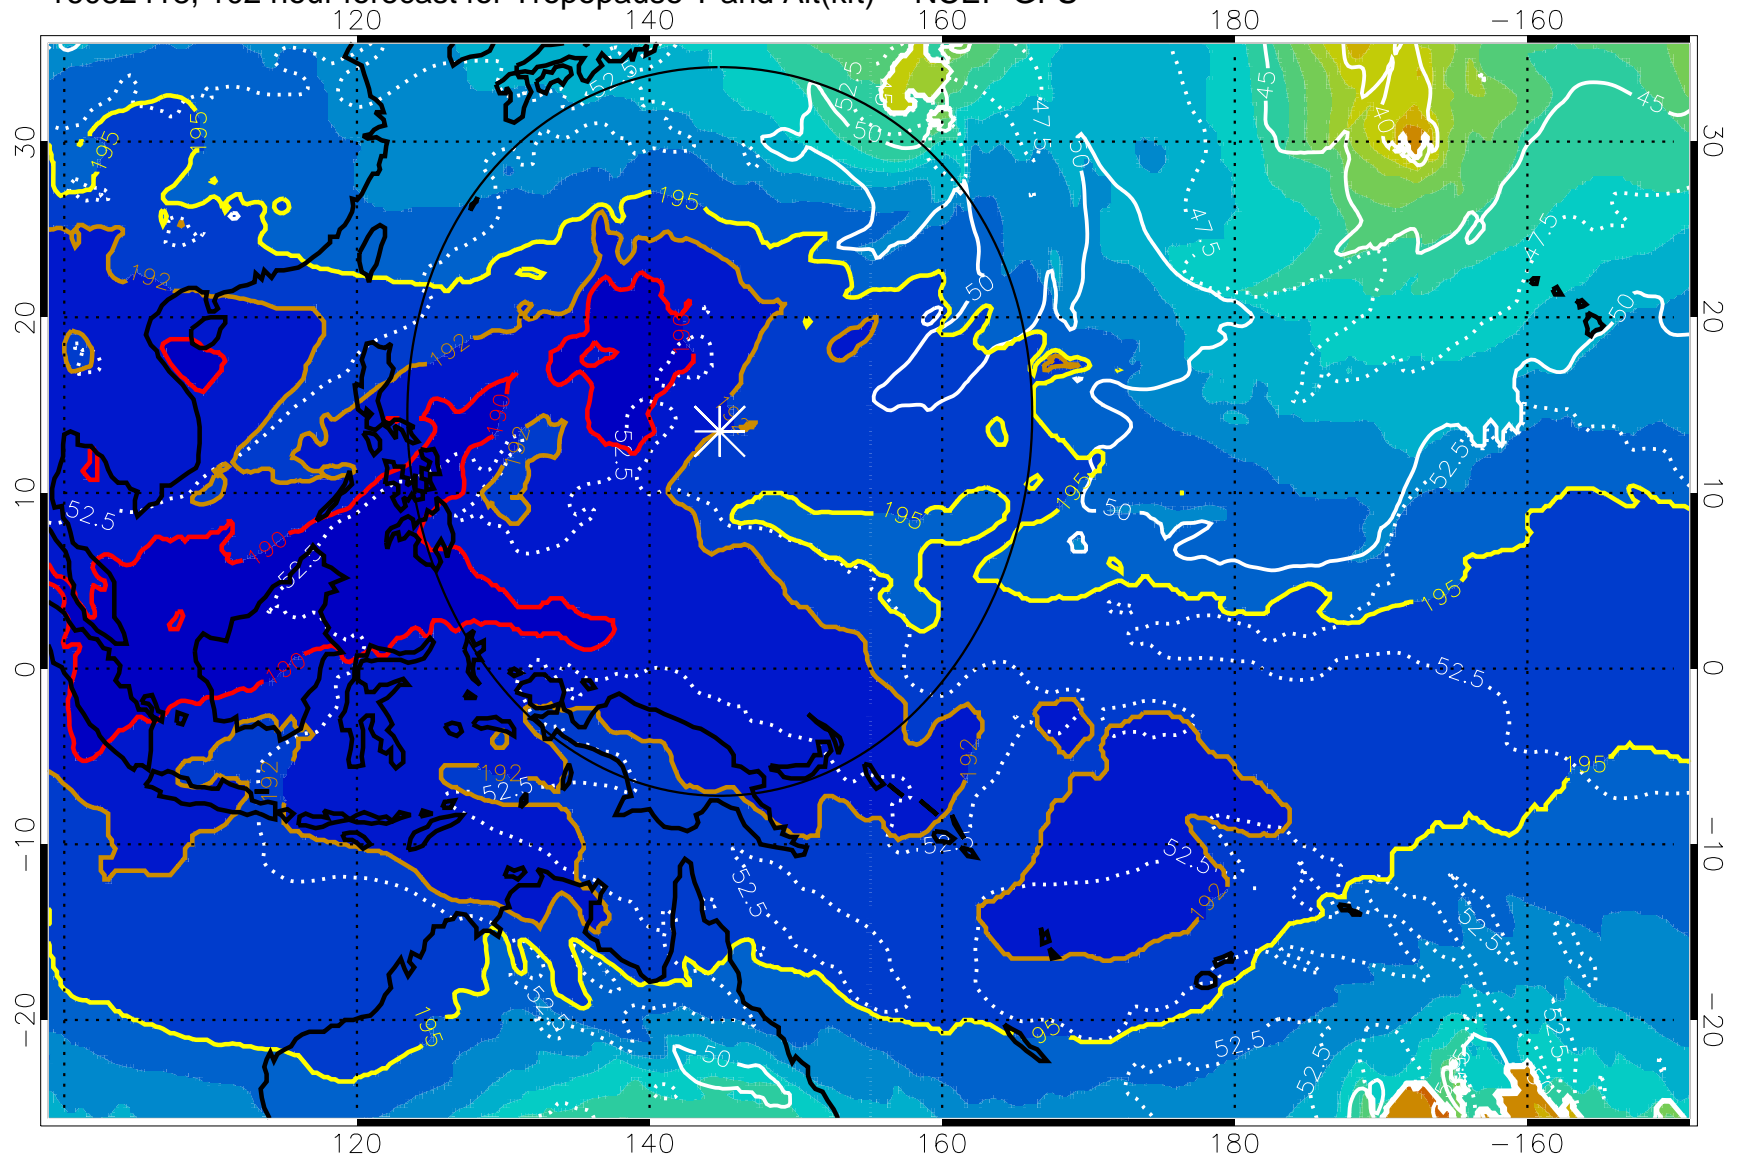

192.5K Isotherm 195K Isotherm
187.5K Isotherm 190K Isotherm

Range ring of 2304 km

16082406, 90 hour forecast for Tropopause T and Alt(kft) -- NCEP GFS

190 200 210 220 230

Tropopause T, K

Tropopause Altitude in kft (white)

192.5K Isotherm 195K Isotherm

187.5K Isotherm 190K Isotherm

Range ring of 2304 km

16082412, 96 hour forecast for Tropopause T and Alt(kft) -- NCEP GFS

190 200 210 220 230

Tropopause T, K

Tropopause Altitude in kft (white)

192.5K Isotherm 195K Isotherm
187.5K Isotherm 190K Isotherm

Range ring of 2304 km

16082418, 102 hour forecast for Tropopause T and Alt(kft) -- NCEP GFS

190 200 210 220 230

Tropopause T, K

Tropopause Altitude in kft (white)