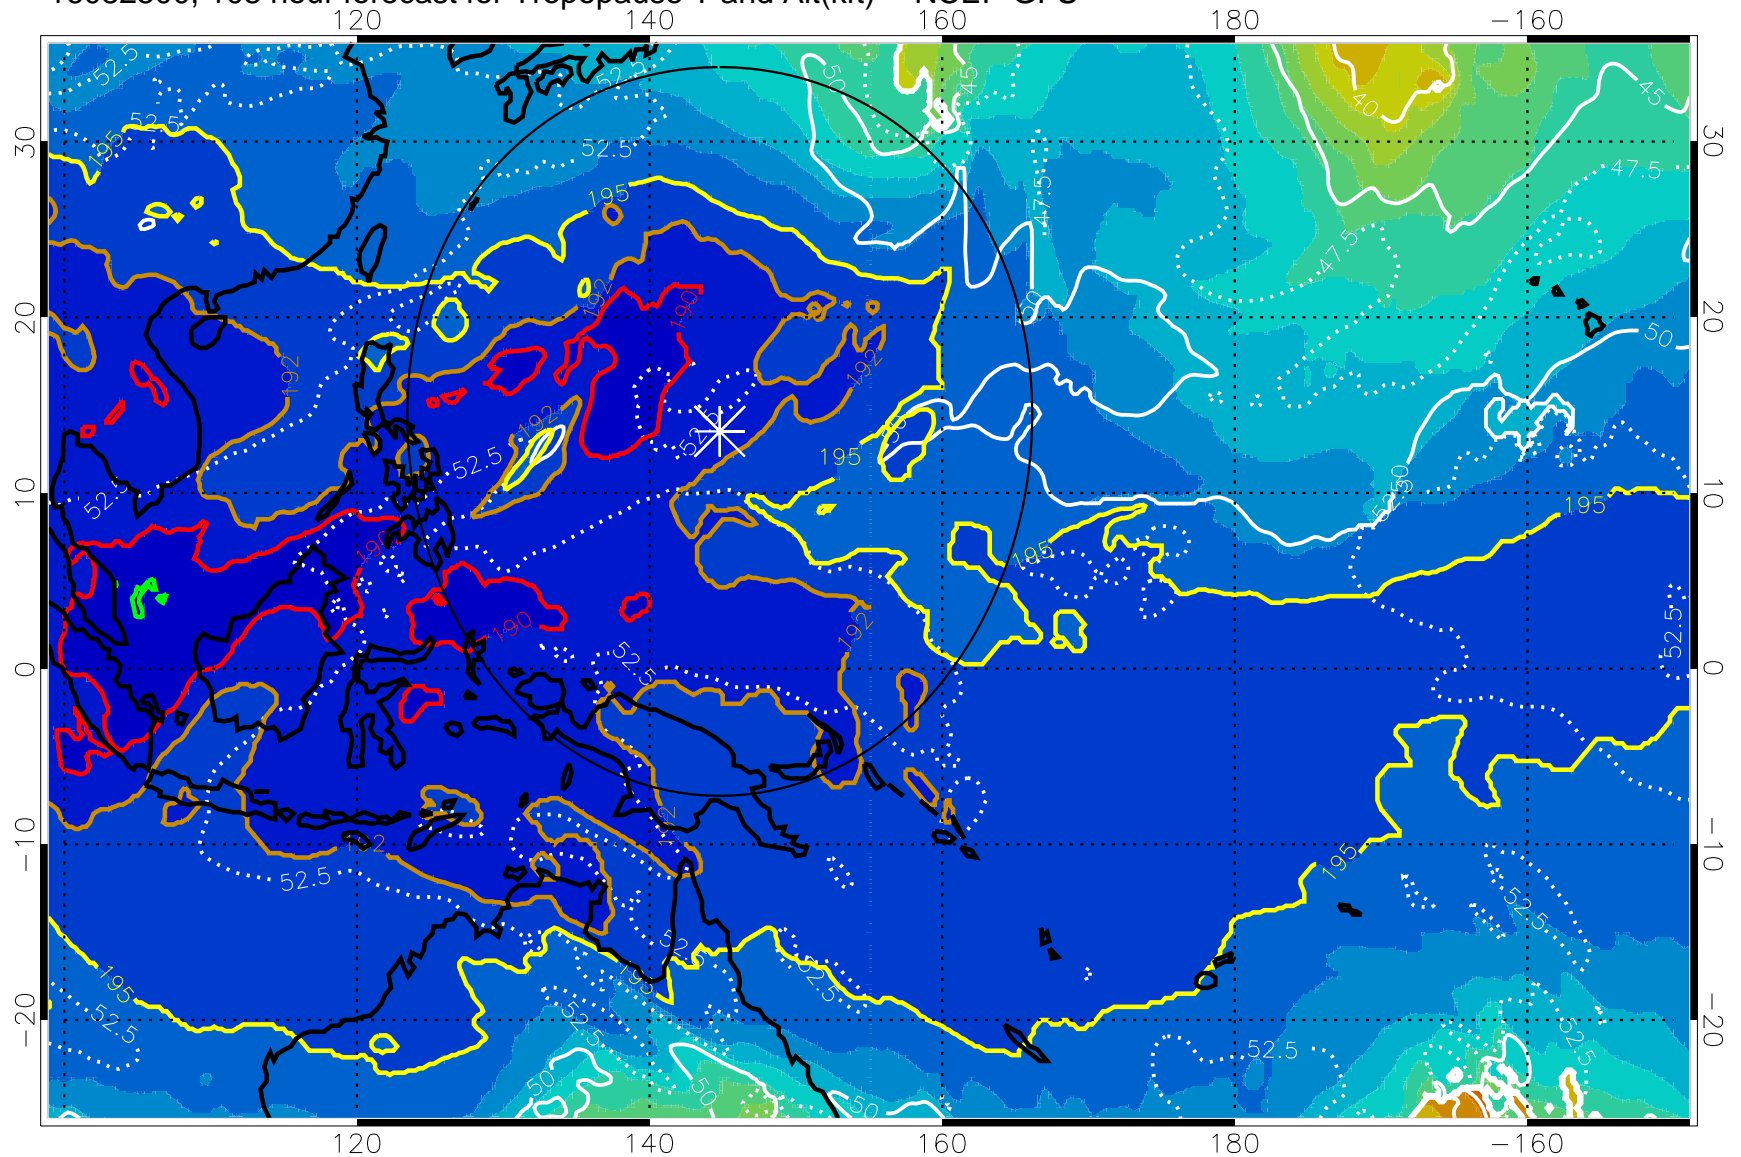

192.5K Isotherm 195K Isotherm
187.5K Isotherm 190K Isotherm

Range ring of 2304 km

16082418, 102 hour forecast for Tropopause T and Alt(kft) -- NCEP GFS

190 200 210 220 230

Tropopause T, K

Tropopause Altitude in kft (white)

192.5K Isotherm 195K Isotherm

187.5K Isotherm 190K Isotherm

Range ring of 2304 km

16082500, 108 hour forecast for Tropopause T and Alt(kft) -- NCEP GFS

190 200 210 220 230

Tropopause T, K

Tropopause Altitude in kft (white)