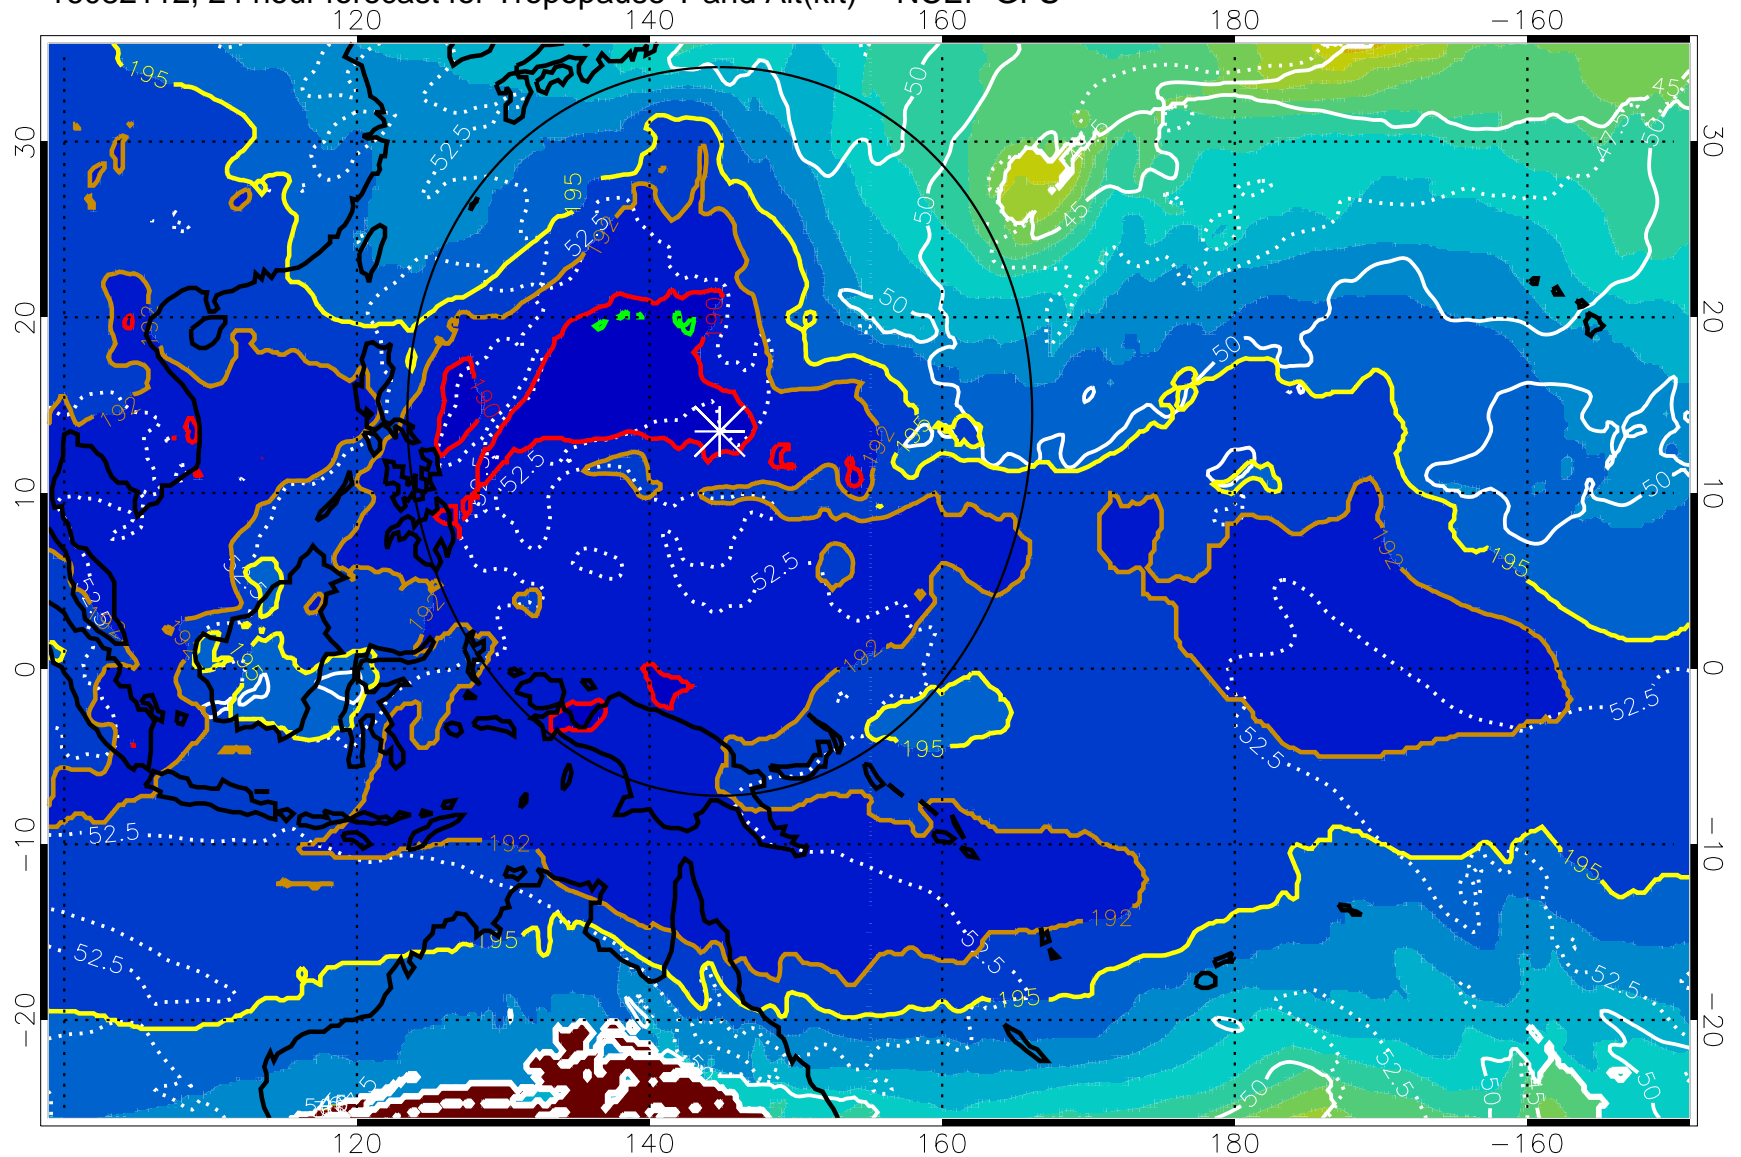

192.5K Isotherm 195K Isotherm
187.5K Isotherm 190K Isotherm

Range ring of 2304 km

16082106, 18 hour forecast for Tropopause T and Alt(kft) -- NCEP GFS

190 200 210 220 230

Tropopause T, K

Tropopause Altitude in kft (white)

192.5K Isotherm 195K Isotherm
187.5K Isotherm 190K Isotherm

Range ring of 2304 km

16082112, 24 hour forecast for Tropopause T and Alt(kft) -- NCEP GFS

190 200 210 220 230
Tropopause T, K

Tropopause Altitude in kft (white)