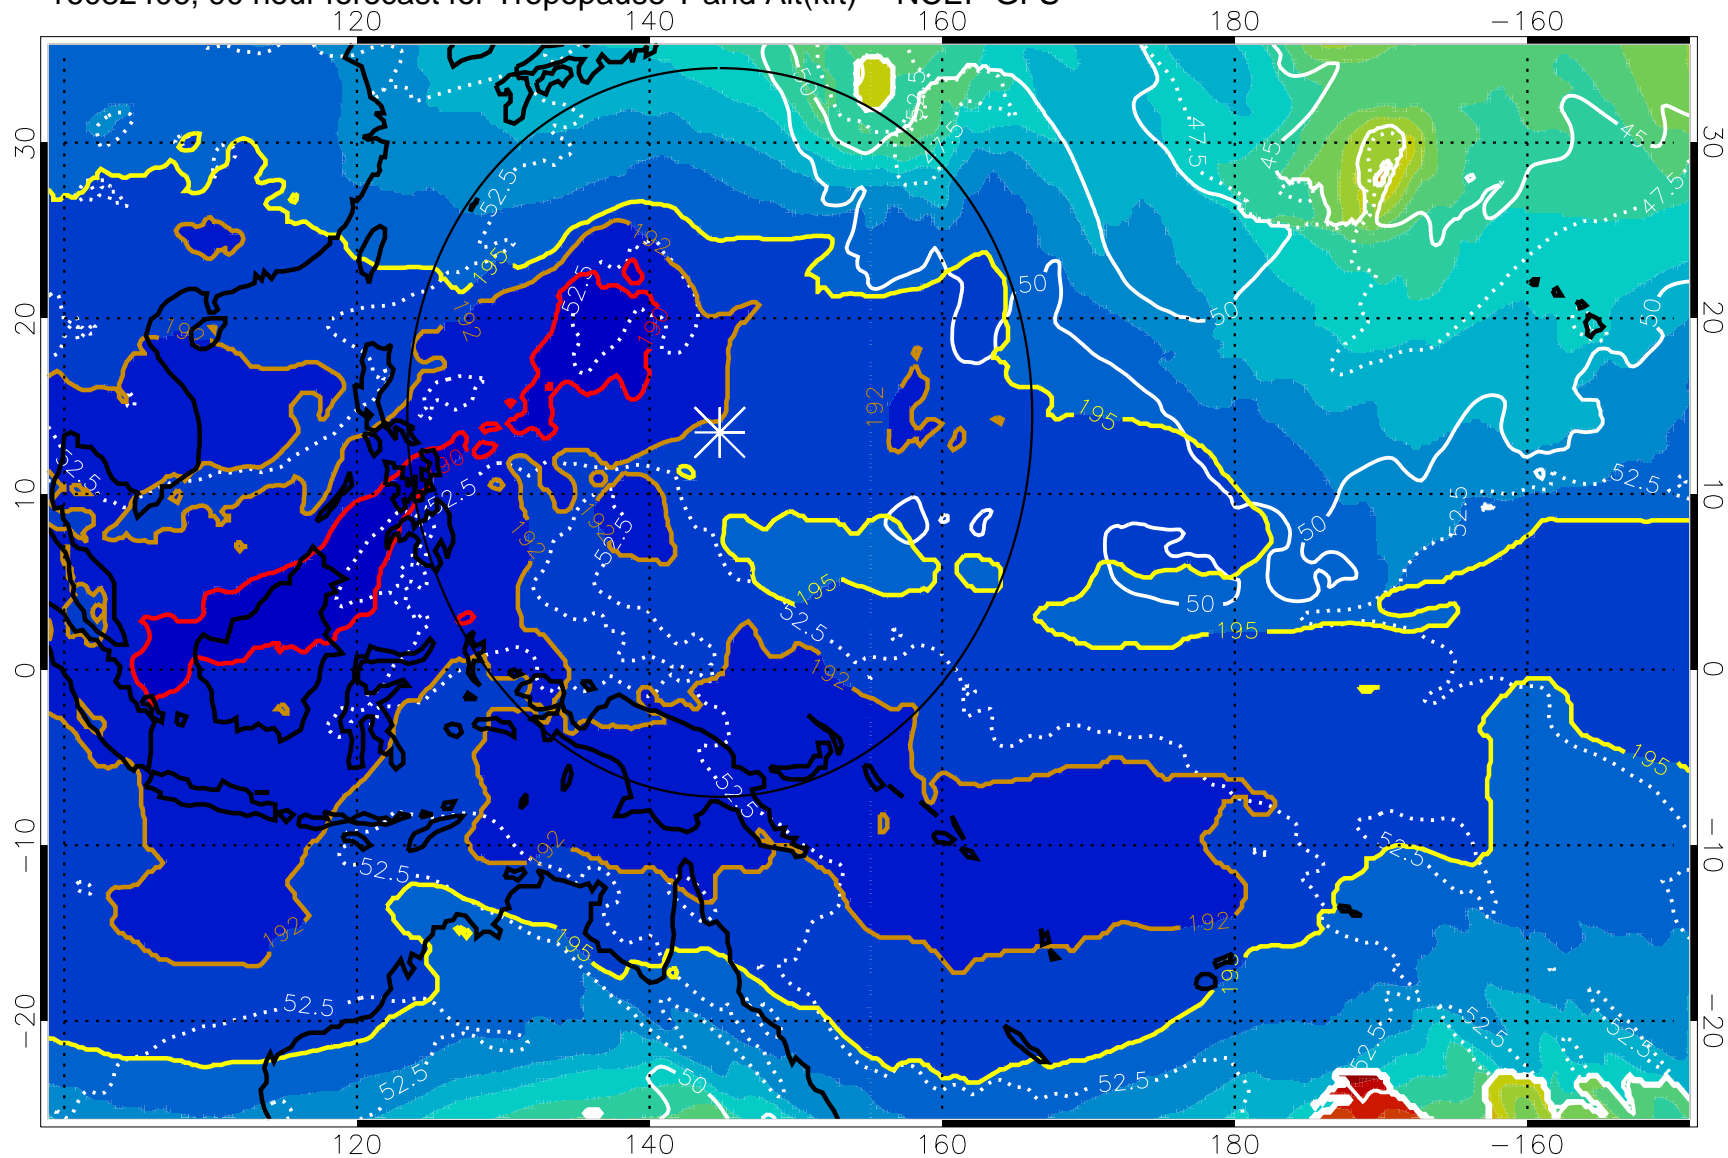

192.5K Isotherm 195K Isotherm

187.5K Isotherm 190K Isotherm

Range ring of 2304 km

16082400, 84 hour forecast for Tropopause T and Alt(kft) -- NCEP GFS

190 200 210 220 230
Tropopause T, K

Tropopause Altitude in kft (white)

192.5K Isotherm 195K Isotherm
187.5K Isotherm 190K Isotherm

Range ring of 2304 km

16082406, 90 hour forecast for Tropopause T and Alt(kft) -- NCEP GFS

190 200 210 220 230

Tropopause T, K

Tropopause Altitude in kft (white)