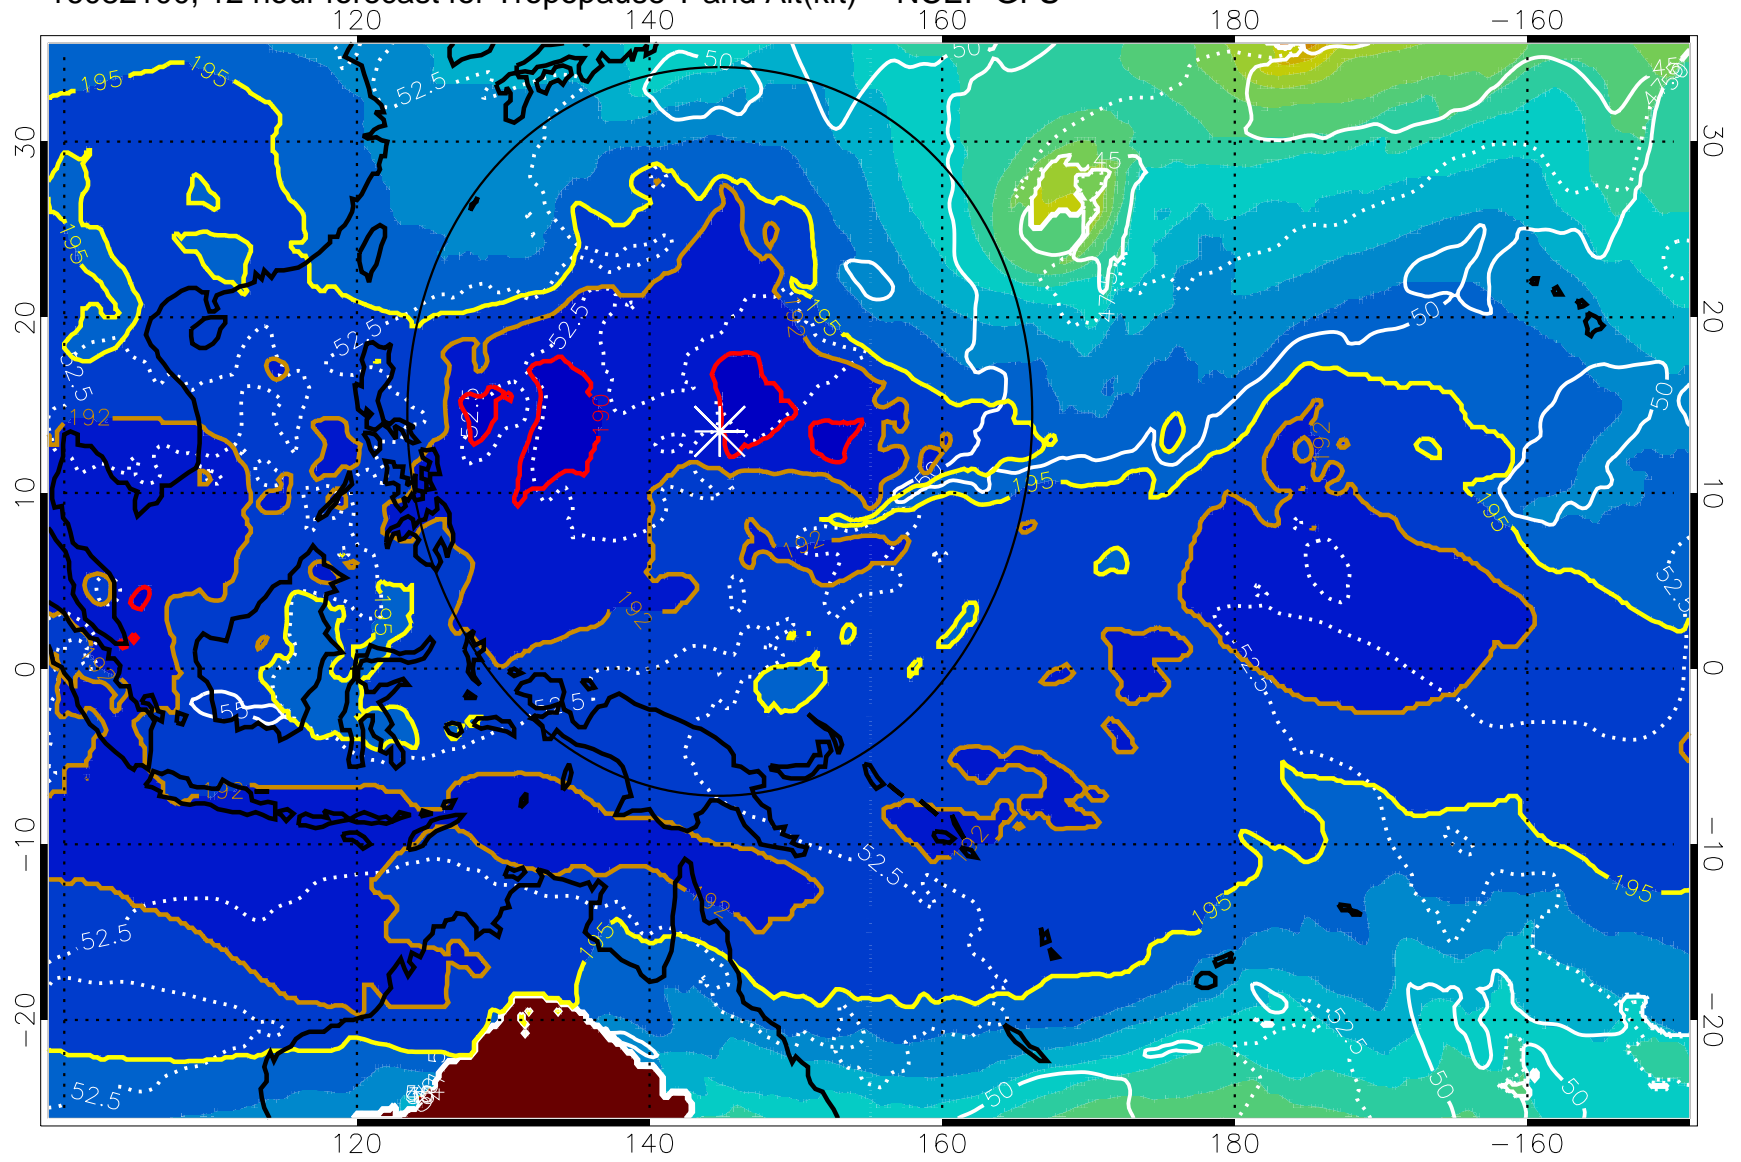

16082100, 12 hour forecast for Tropopause T and Alt(kft) -- NCEP GFS

190   200   210   220   230
Tropopause T, K

Tropopause Altitude in kft (white)

192.5K Isotherm   195K Isotherm
187.5K Isotherm   190K Isotherm

Range ring of 2304 km