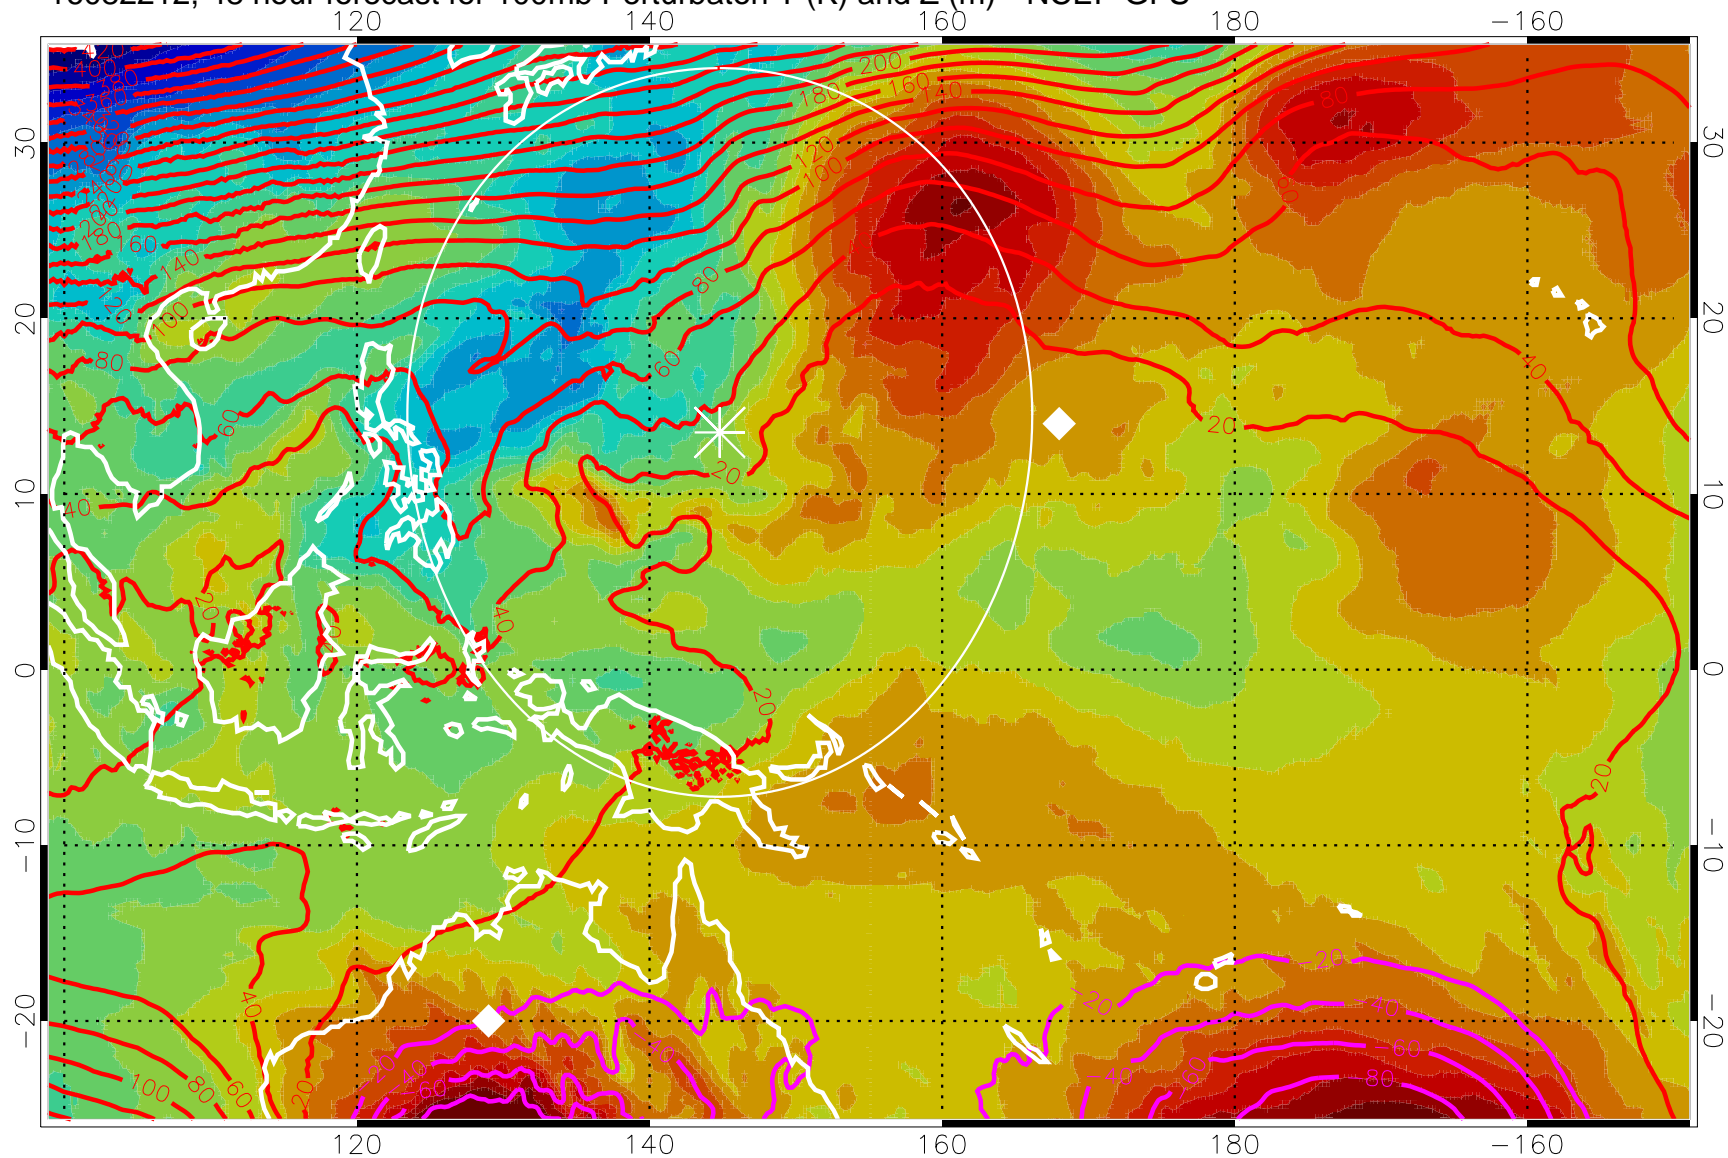

16082212, 48 hour forecast for 100mb Perturbaton T (K) and Z (m)-- NCEP GFS

Contours are 100 mbar Z perturbation (m)
Positive Z Contours
Negative Z Contours
Diamonds-mean pos. of anticyclones

Range ring of 2304 km