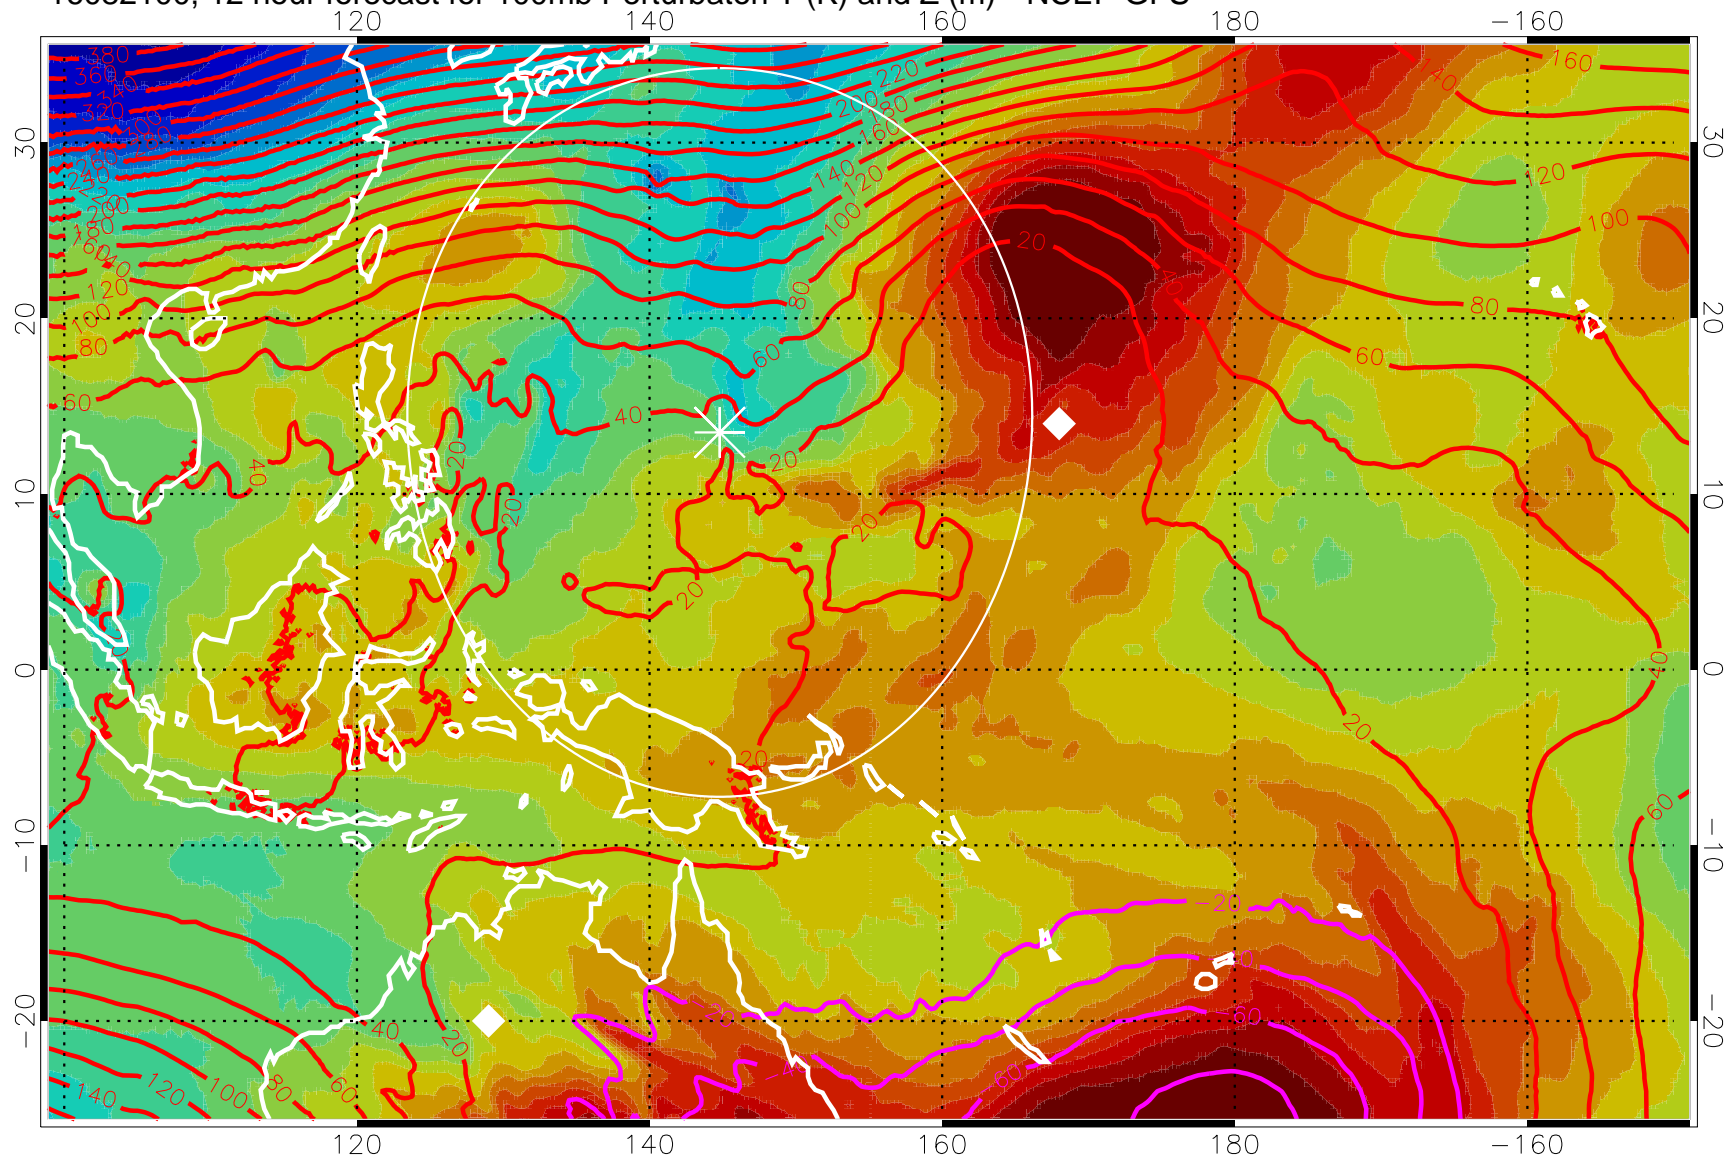

16082100, 12 hour forecast for 100mb Perturbaton T (K) and Z (m)-- NCEP GFS

Contours are 100 mbar Z perturbation (m)
Positive Z Contours
Negative Z Contours
Diamonds-mean pos. of anticyclones

Range ring of 2304 km