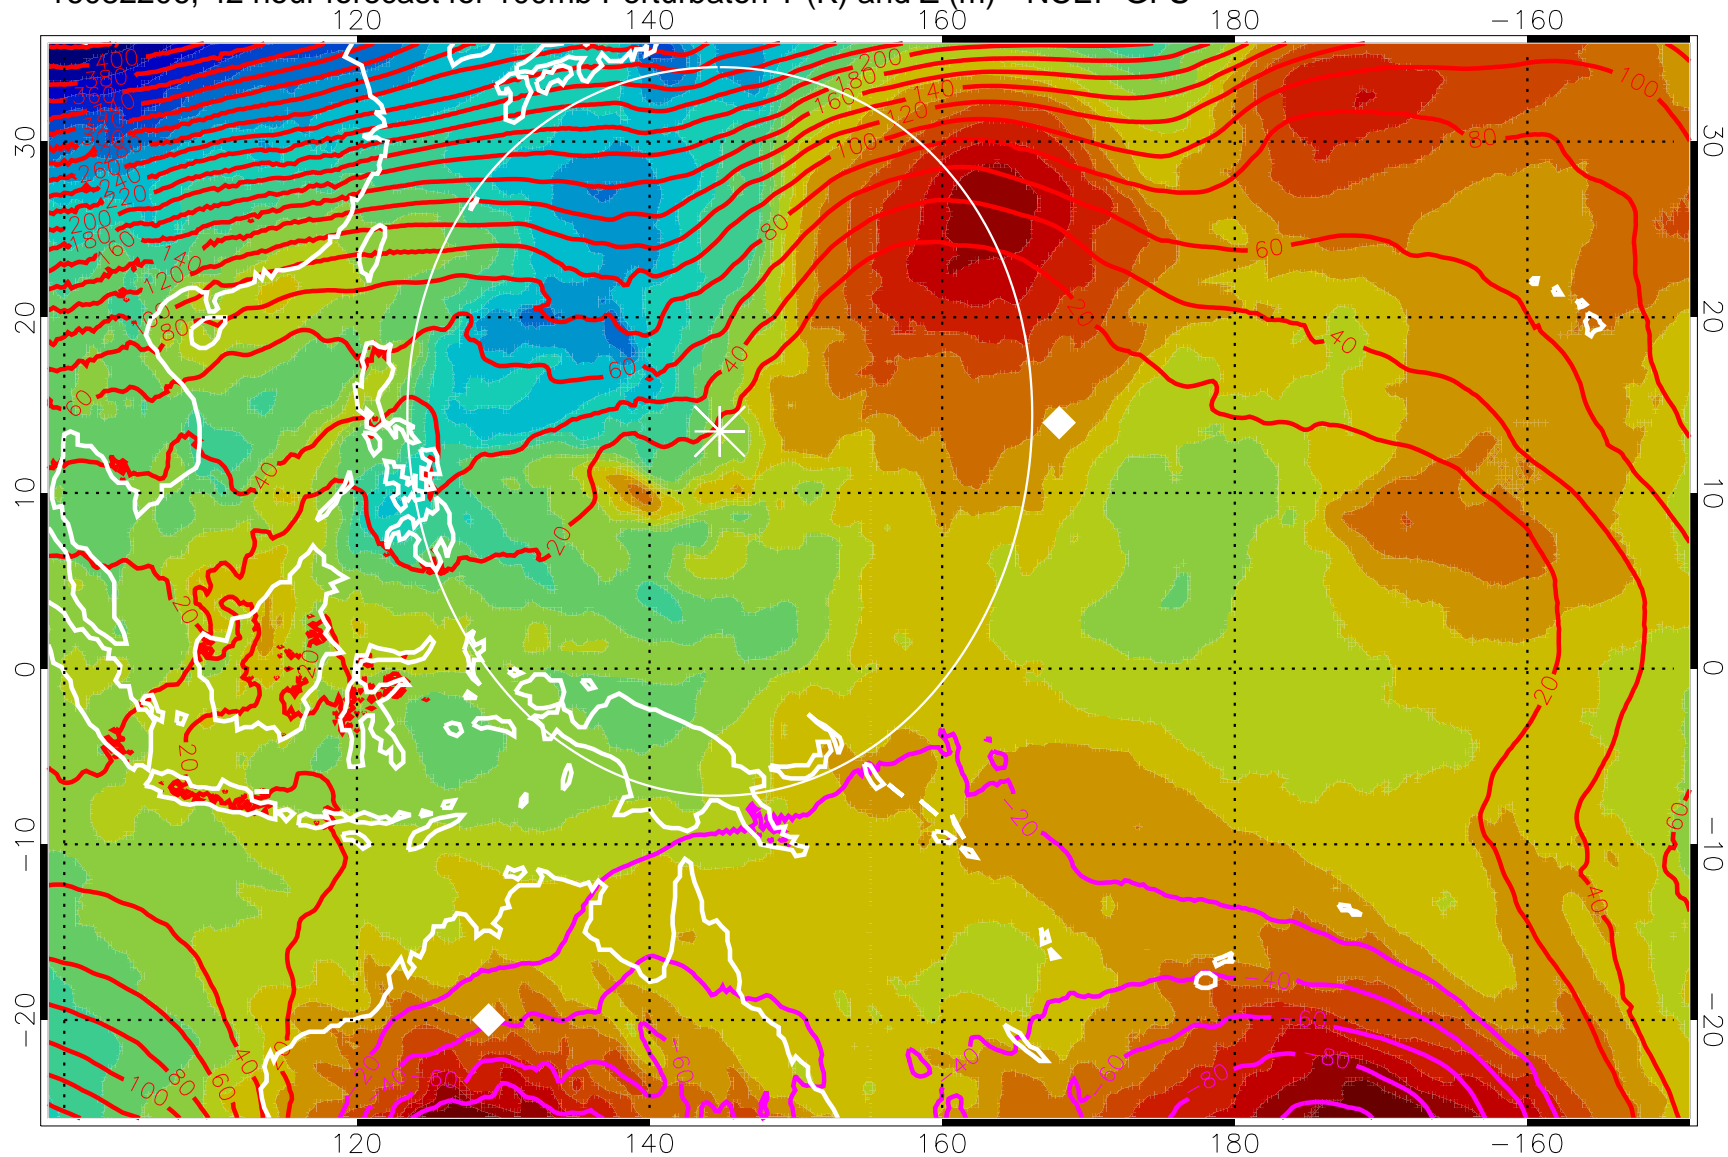

16082206, 42 hour forecast for 100mb Perturbaton T (K) and Z (m)-- NCEP GFS

Contours are 100 mbar Z perturbation (m)
Positive Z Contours
Negative Z Contours
Diamonds-mean pos. of anticyclones

Range ring of 2304 km