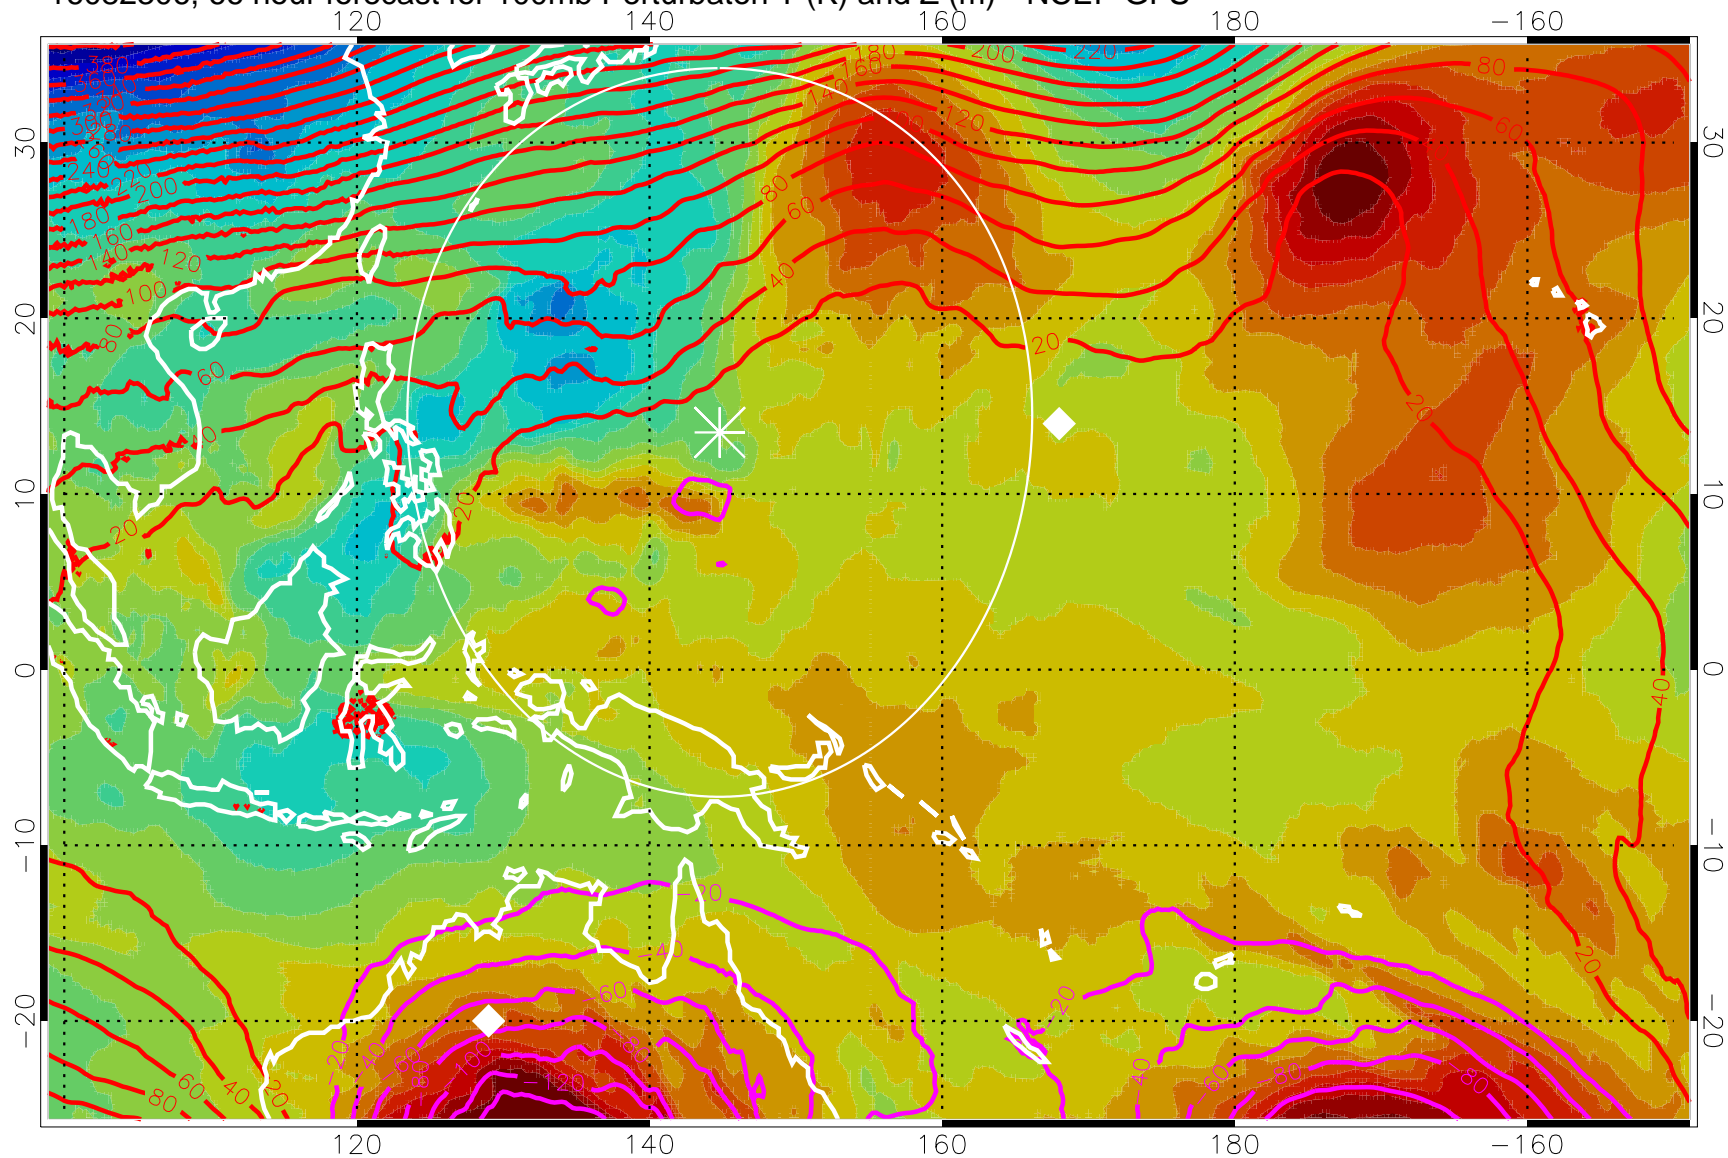

16082306, 66 hour forecast for 100mb Perturbaton T (K) and Z (m)-- NCEP GFS

Contours are 100 mbar Z perturbation (m)
Positive Z Contours
Negative Z Contours
Diamonds-mean pos. of anticyclones

Range ring of 2304 km