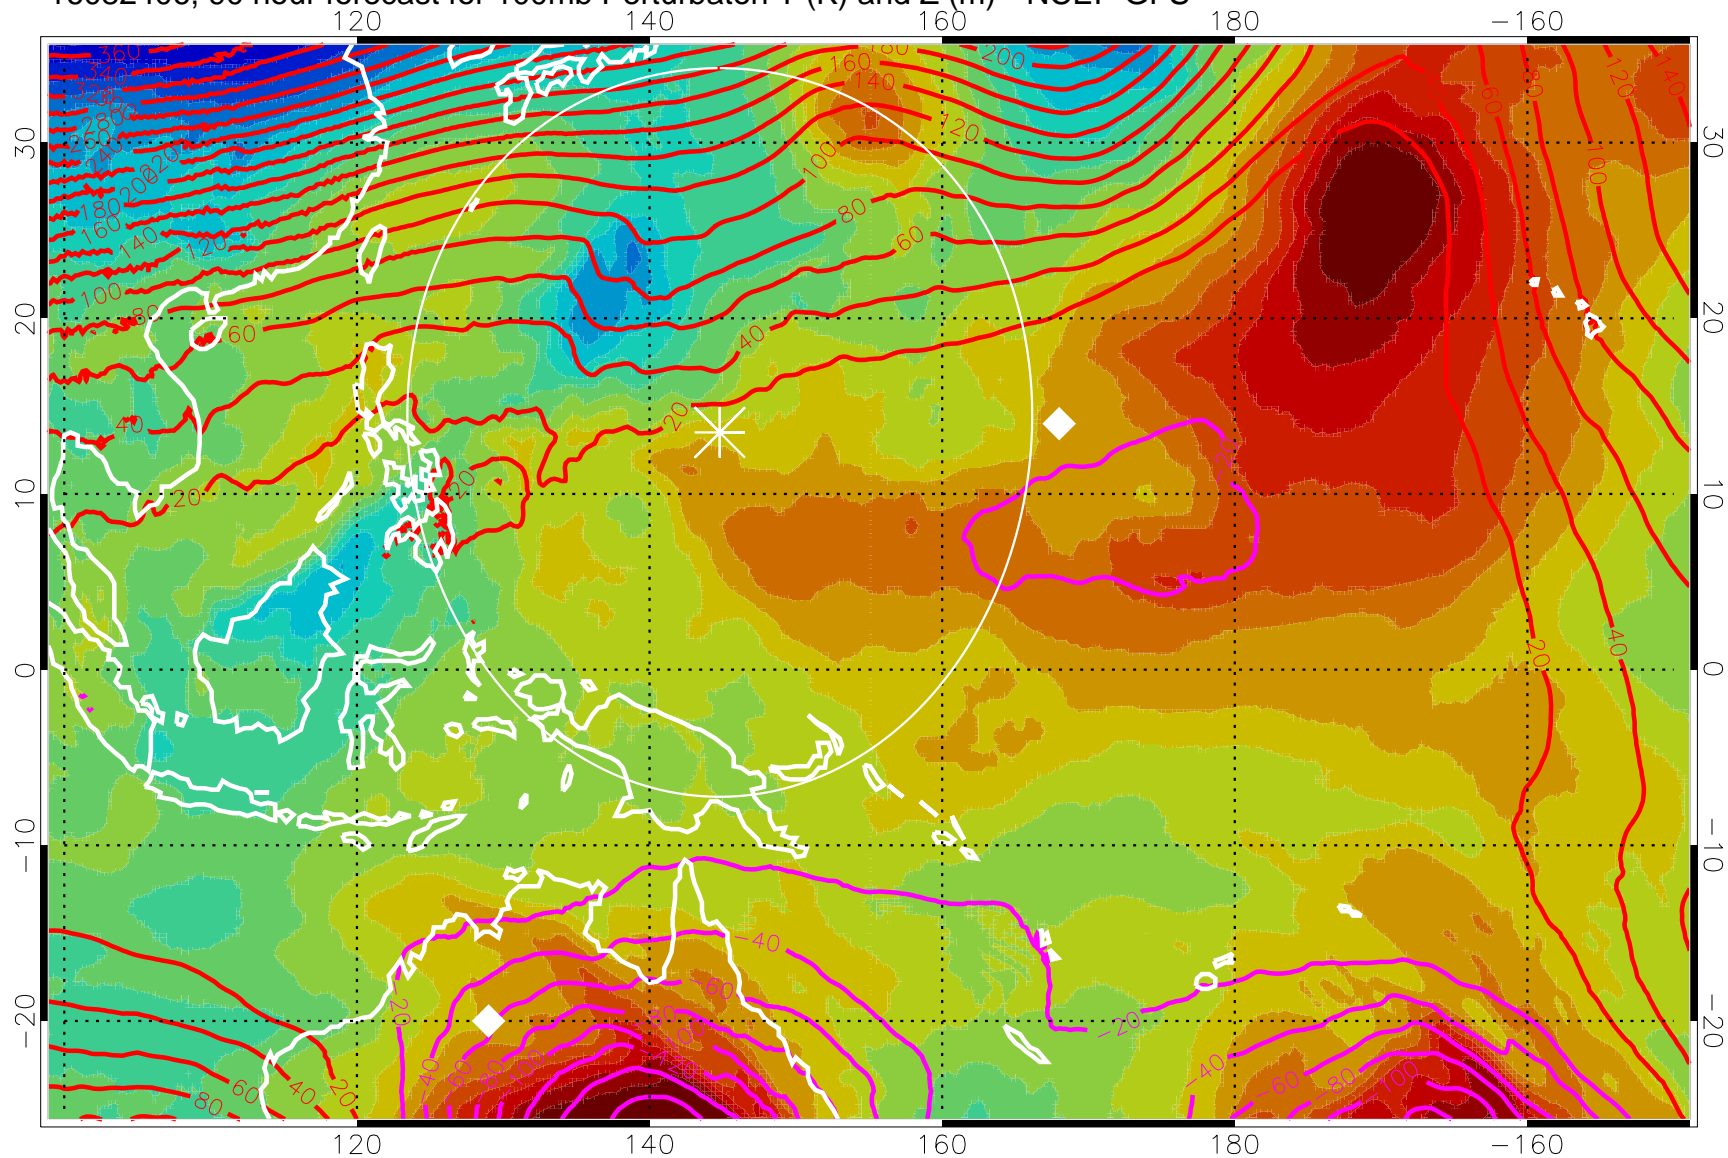

16082406, 90 hour forecast for 100mb Perturbaton T (K) and Z (m)-- NCEP GFS

Contours are 100 mbar Z perturbation (m)
Positive Z Contours
Negative Z Contours
Diamonds-mean pos. of anticyclones

Range ring of 2304 km