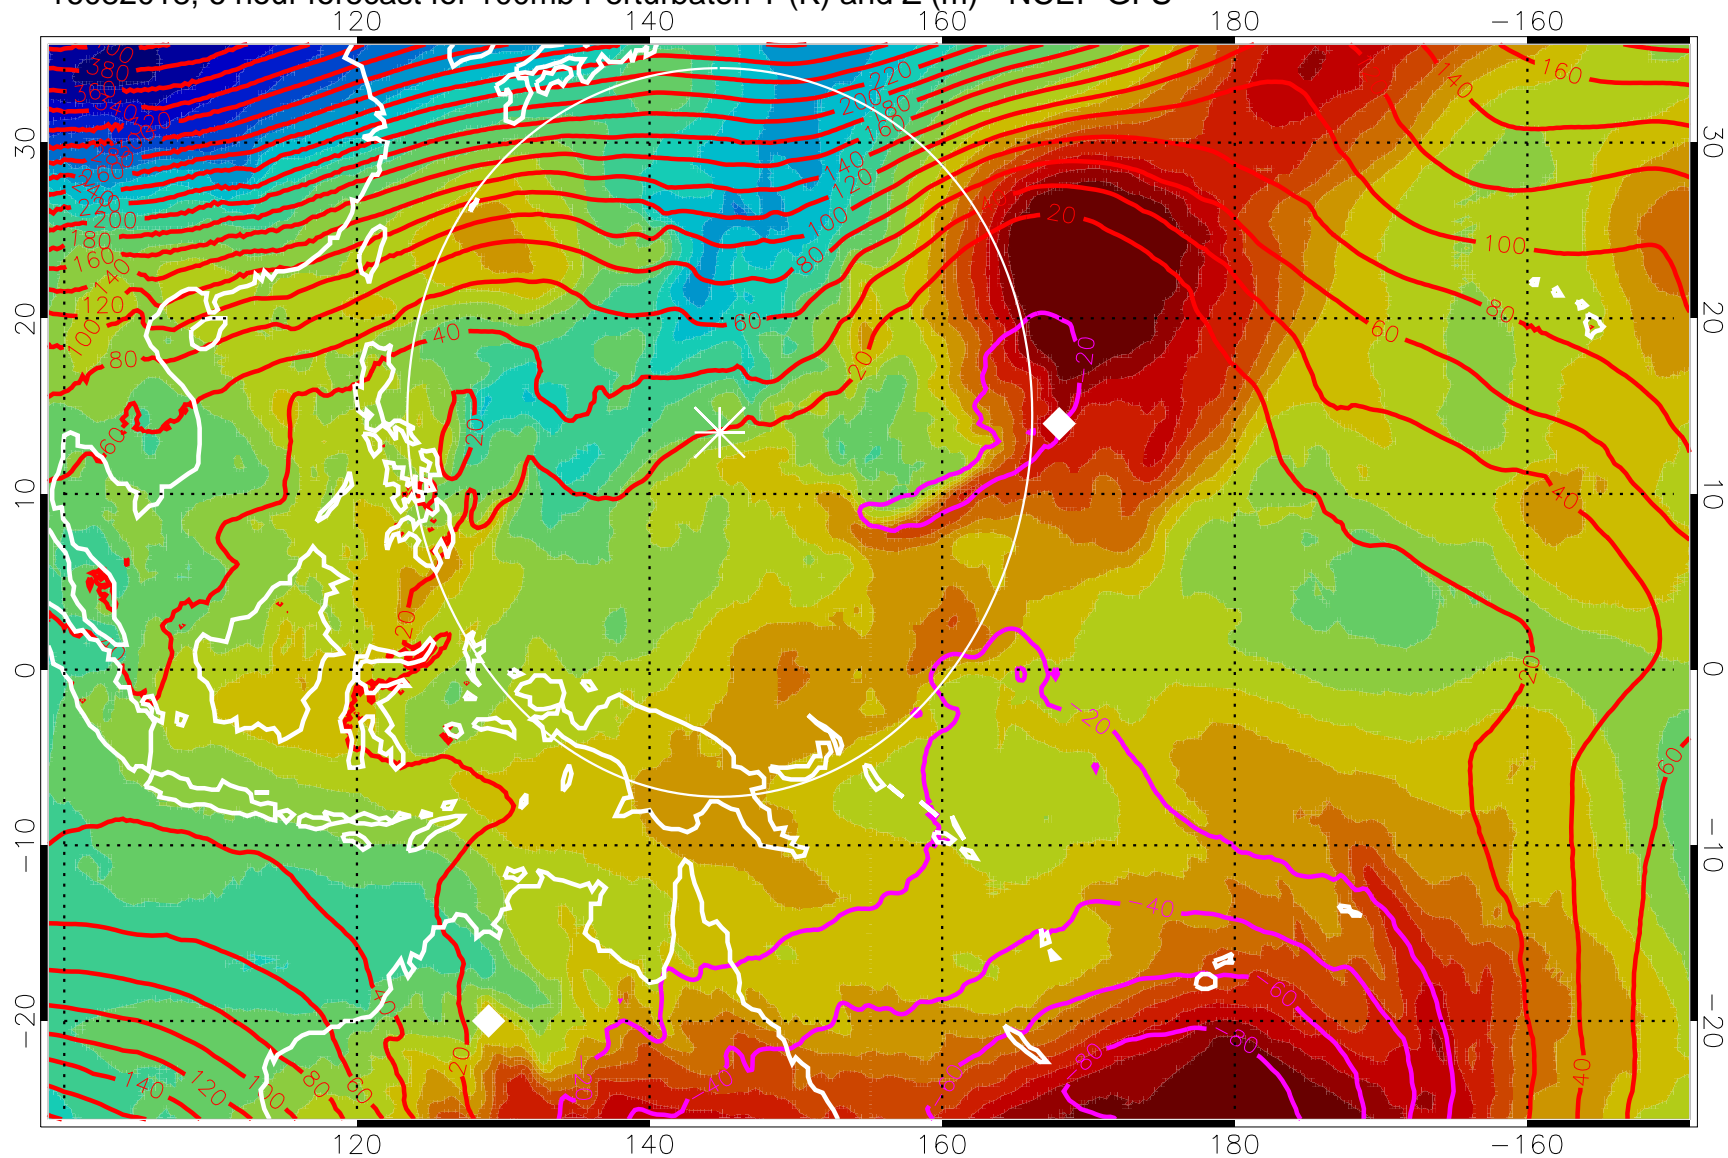

16082018, 6 hour forecast for 100mb Perturbaton T (K) and Z (m)-- NCEP GFS

Contours are 100 mbar Z perturbation (m)
Positive Z Contours
Negative Z Contours
Diamonds-mean pos. of anticyclones

Range ring of 2304 km