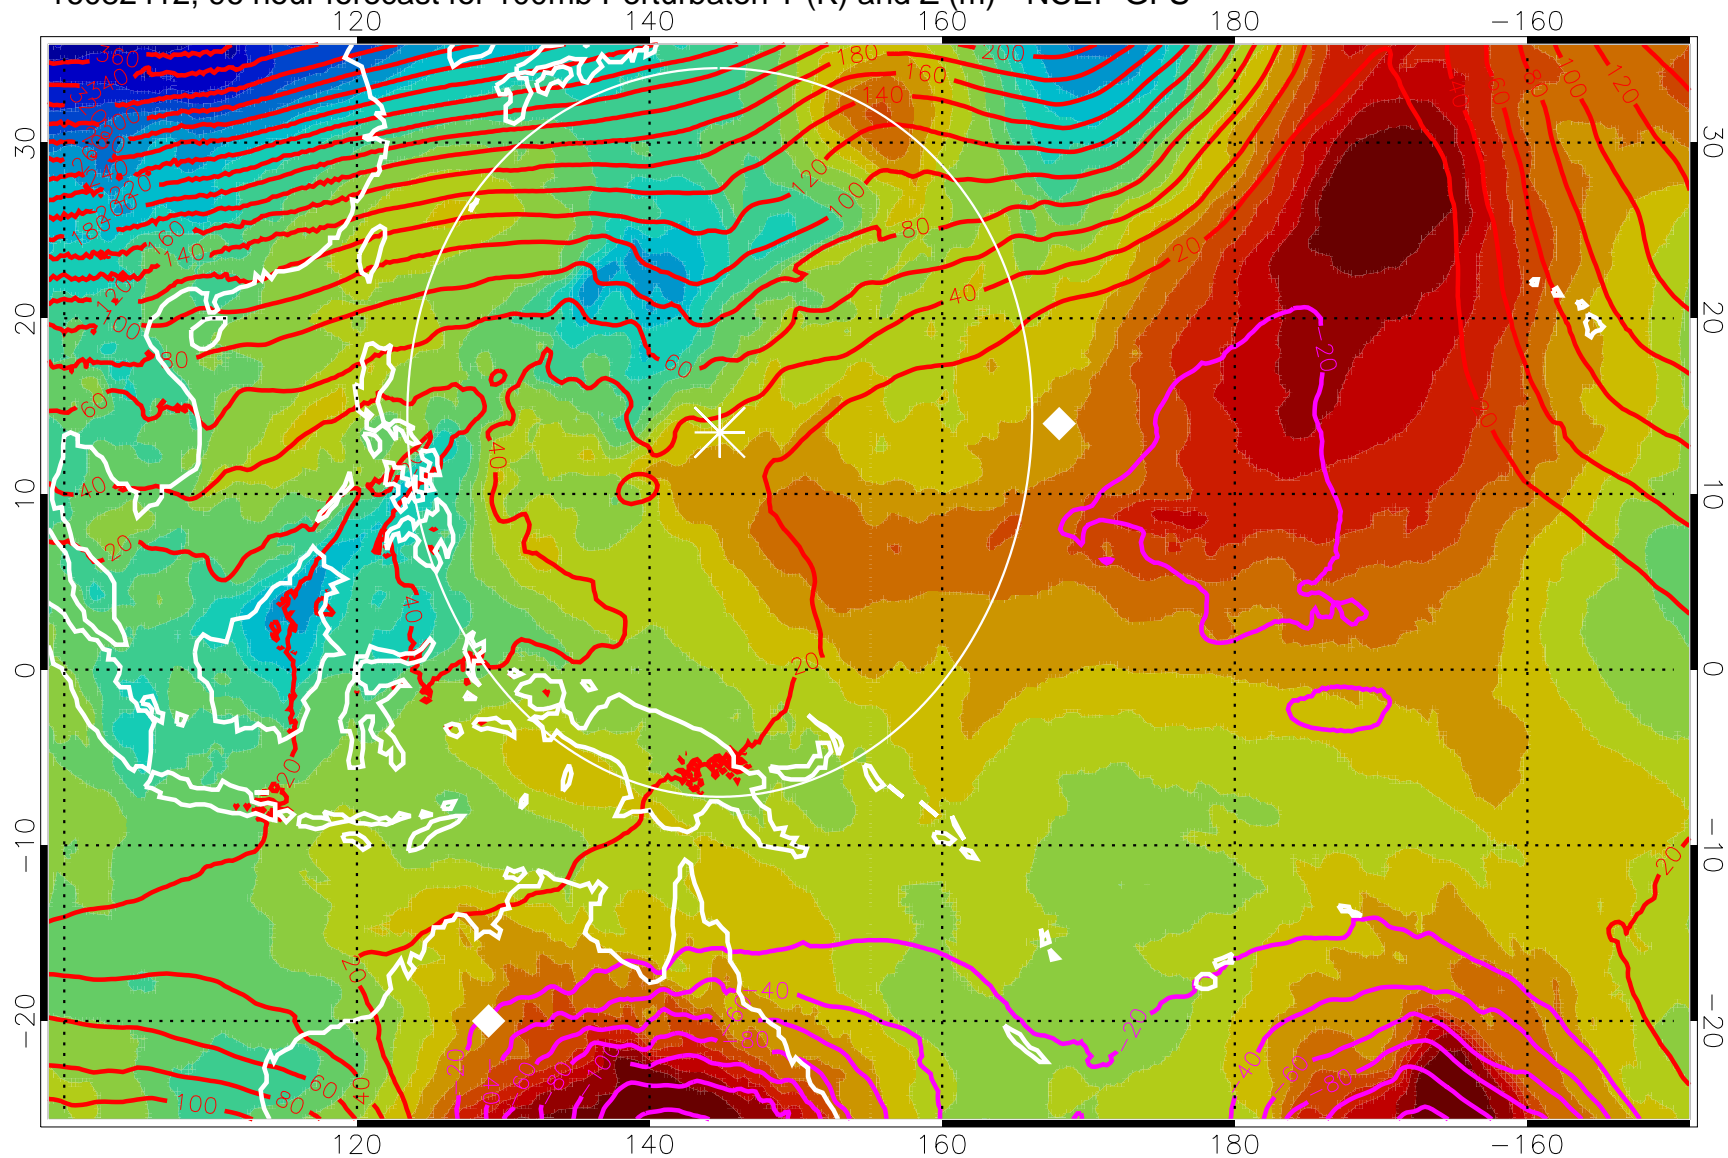

16082412, 96 hour forecast for 100mb Perturbaton T (K) and Z (m)-- NCEP GFS

Contours are 100 mbar Z perturbation (m)
Positive Z Contours
Negative Z Contours
Diamonds-mean pos. of anticyclones

Range ring of 2304 km