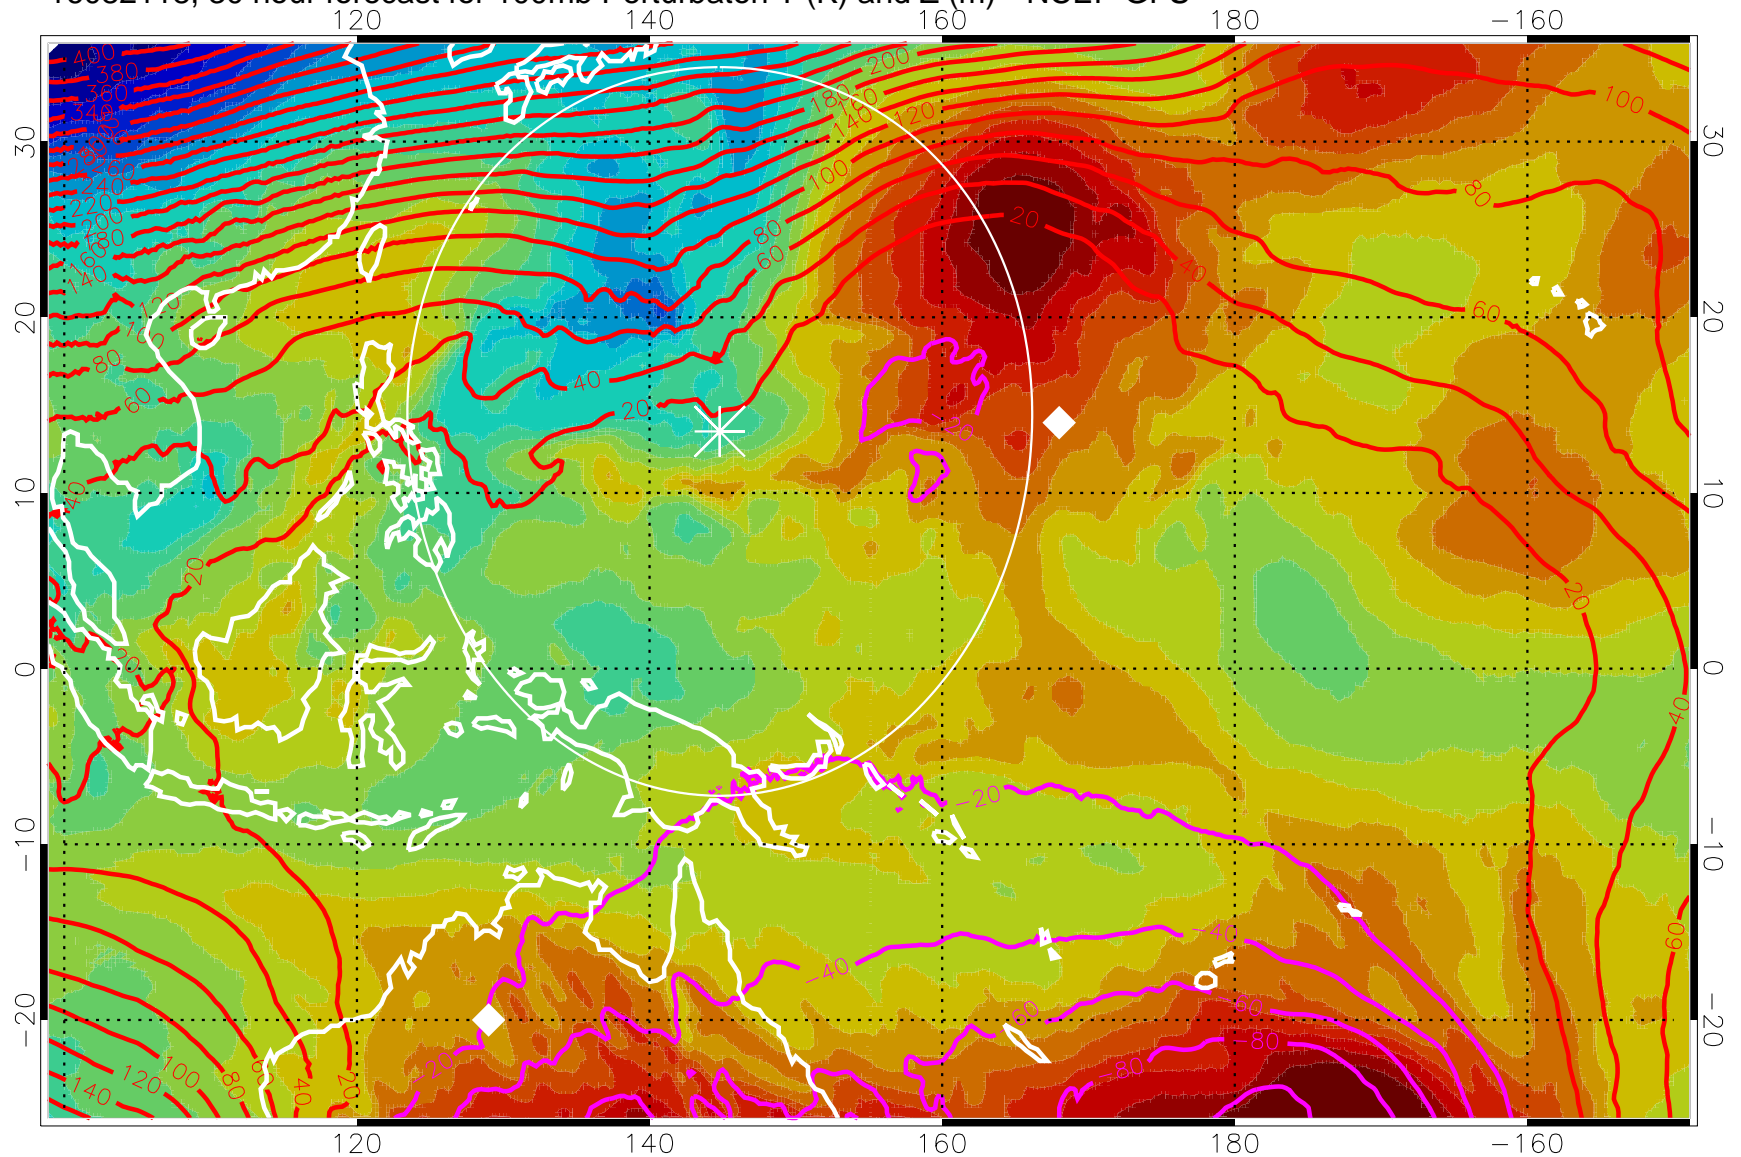

16082118, 30 hour forecast for 100mb Perturbaton T (K) and Z (m)-- NCEP GFS

Contours are 100 mbar Z perturbation (m)
Positive Z Contours
Negative Z Contours
Diamonds-mean pos. of anticyclones

Range ring of 2304 km