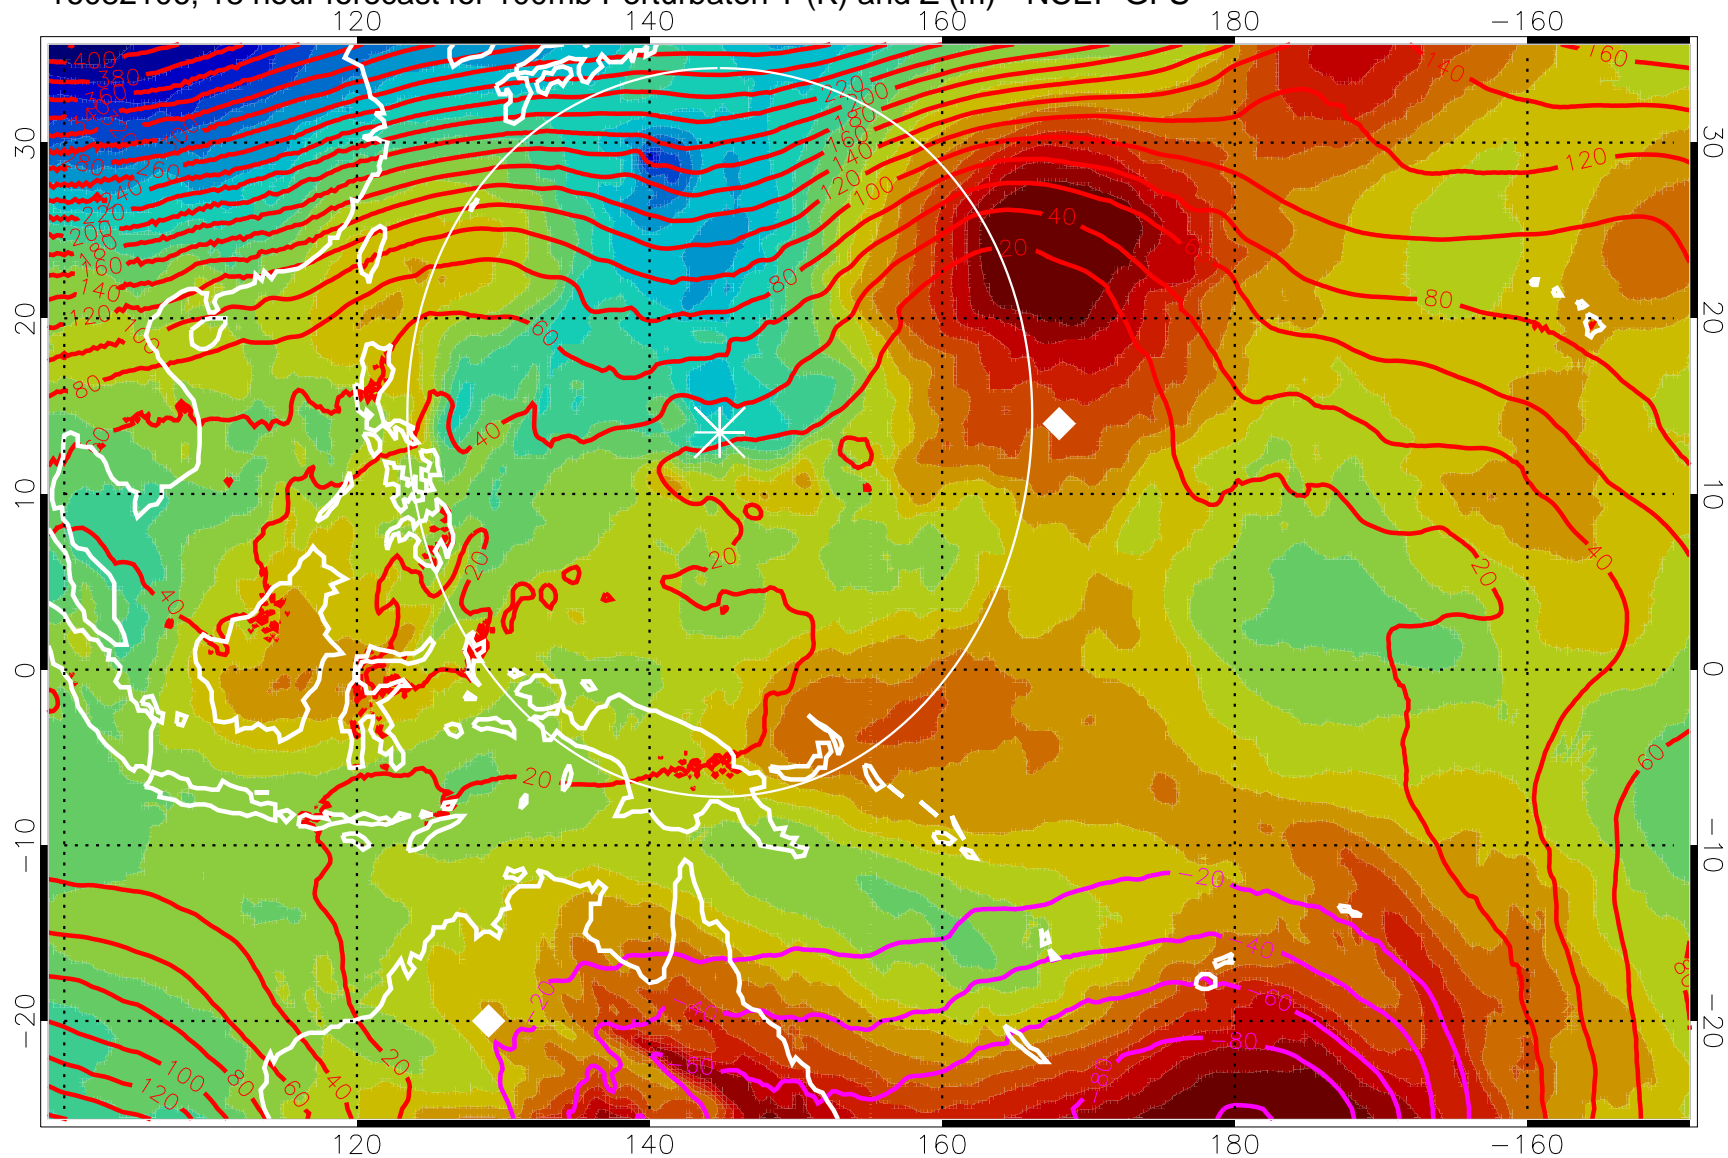

16082106, 18 hour forecast for 100mb Perturbaton T (K) and Z (m)-- NCEP GFS

Contours are 100 mbar Z perturbation (m)
Positive Z Contours
Negative Z Contours
Diamonds-mean pos. of anticyclones

Range ring of 2304 km