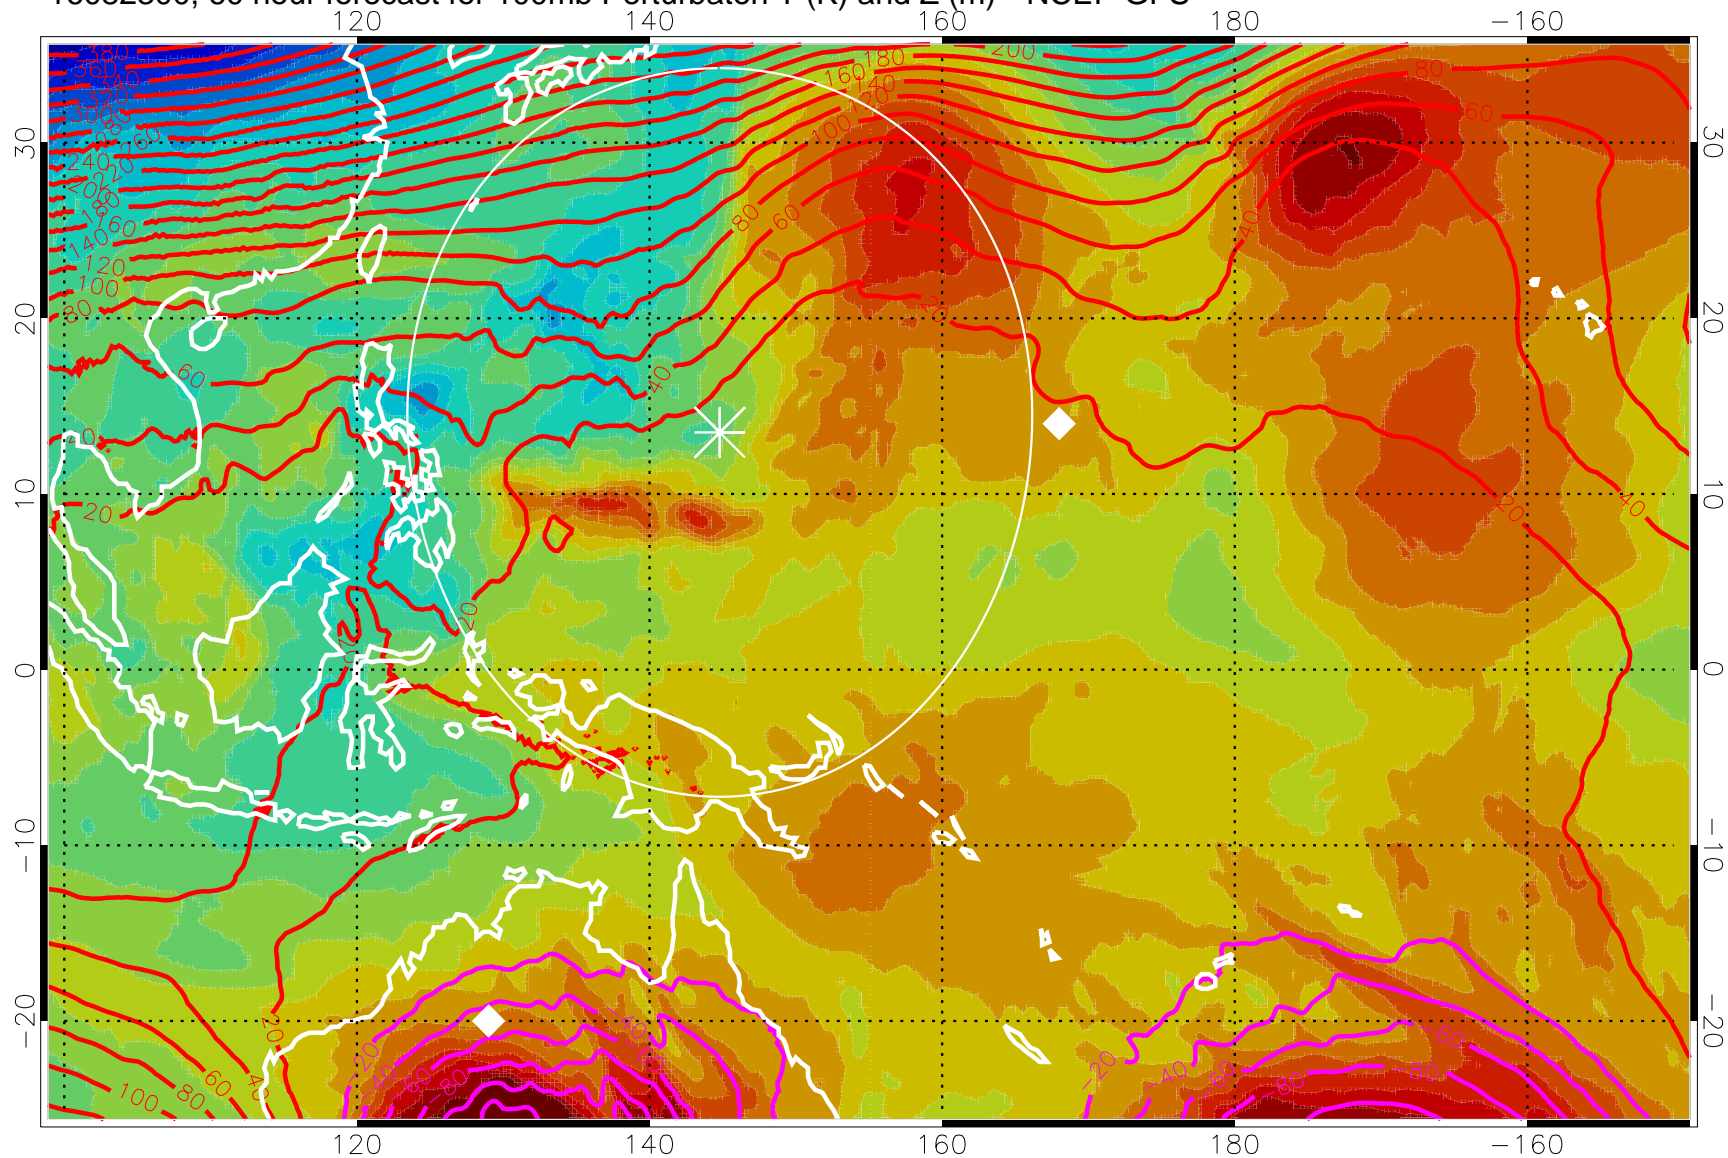

16082300, 60 hour forecast for 100mb Perturbaton T (K) and Z (m)-- NCEP GFS

Contours are 100 mbar Z perturbation (m)
Positive Z Contours
Negative Z Contours
Diamonds-mean pos. of anticyclones

Range ring of 2304 km