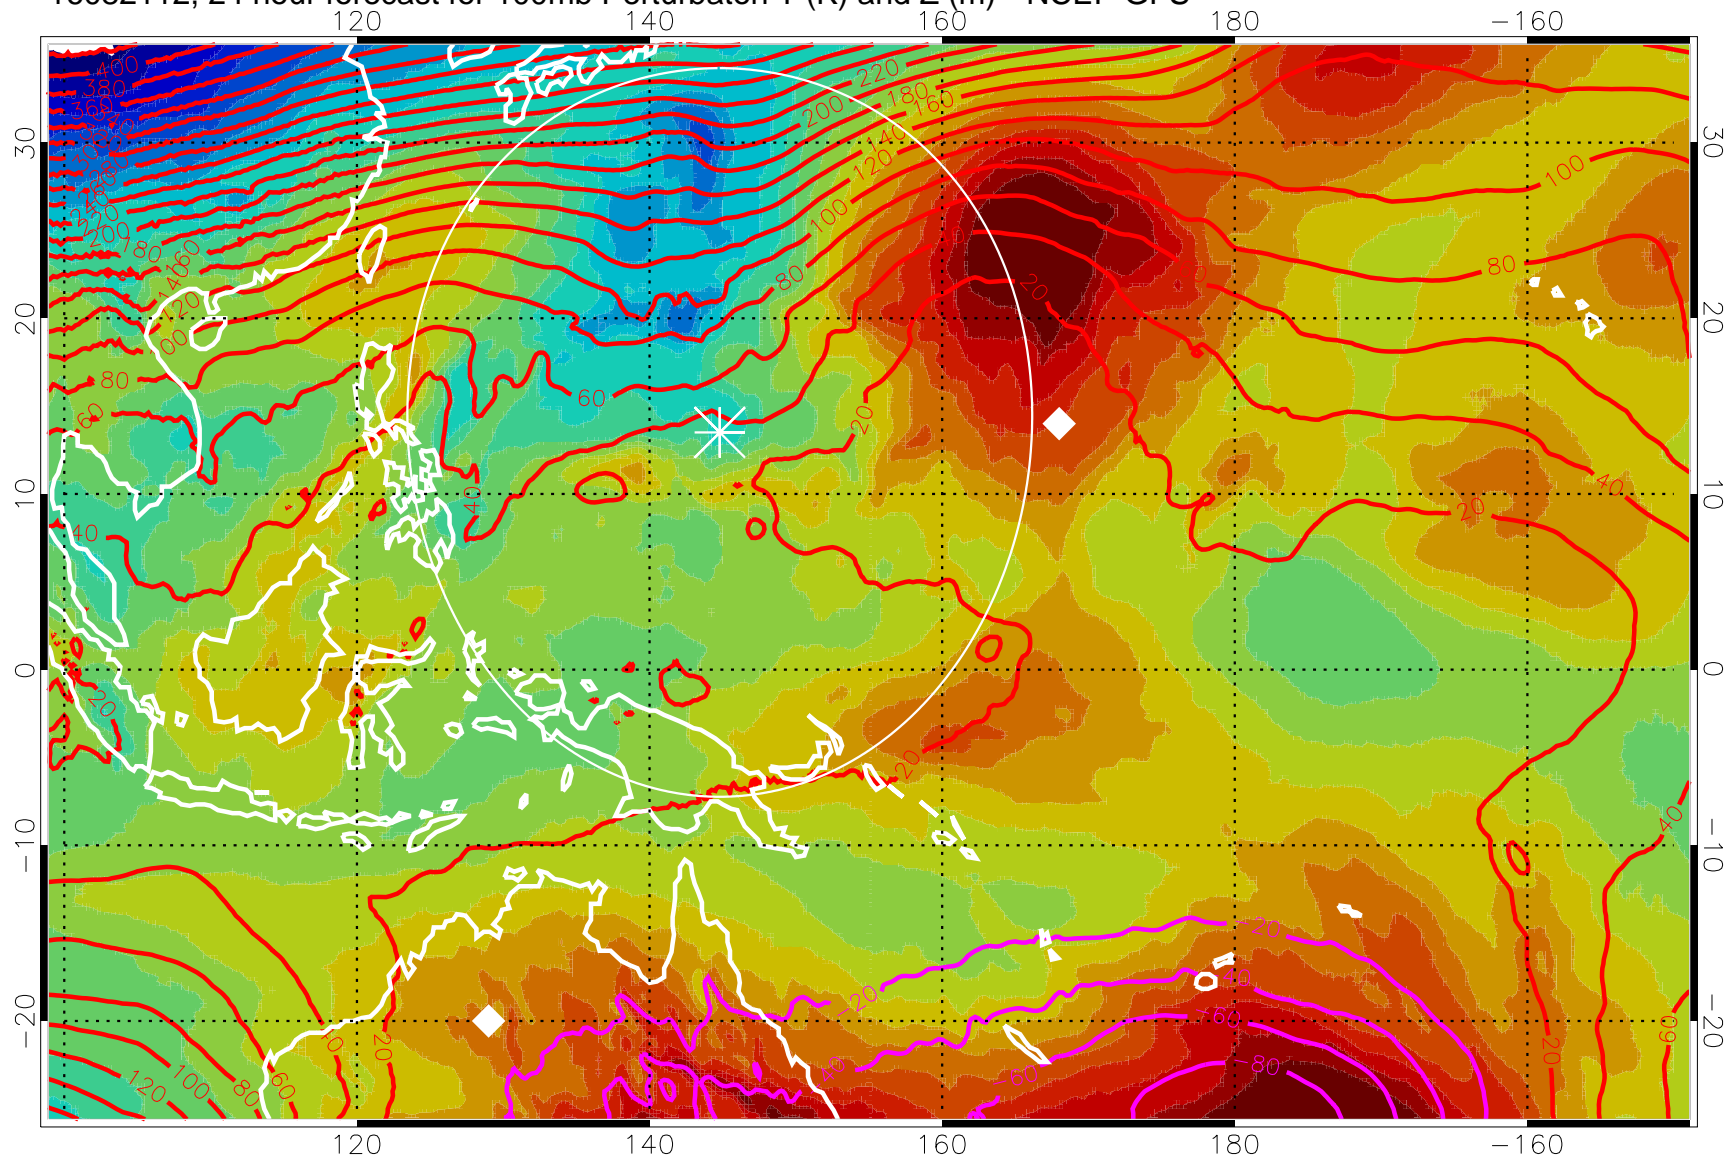

16082112, 24 hour forecast for 100mb Perturbaton T (K) and Z (m)-- NCEP GFS

Contours are 100 mbar Z perturbation (m)
Positive Z Contours
Negative Z Contours
Diamonds-mean pos. of anticyclones

Range ring of 2304 km