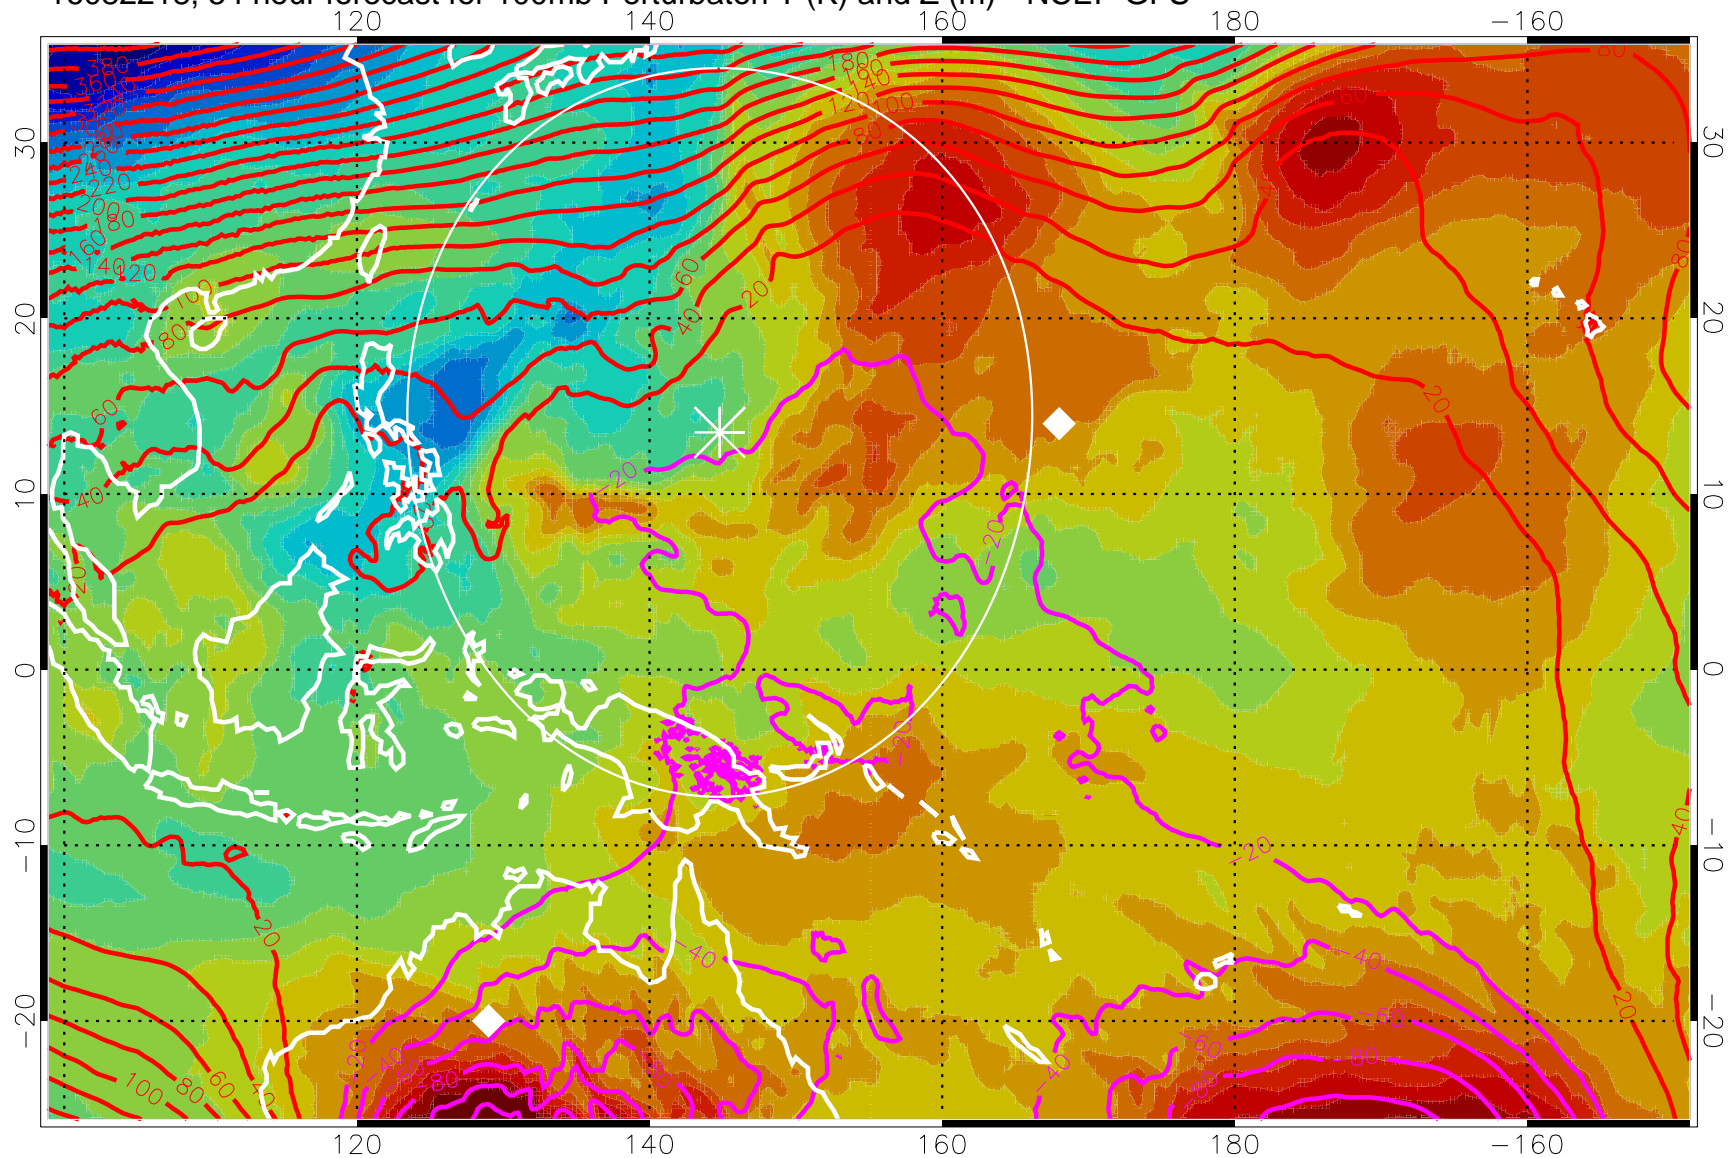

16082218, 54 hour forecast for 100mb Perturbaton T (K) and Z (m)-- NCEP GFS

Contours are 100 mbar Z perturbation (m)
Positive Z Contours
Negative Z Contours
Diamonds-mean pos. of anticyclones

Range ring of 2304 km