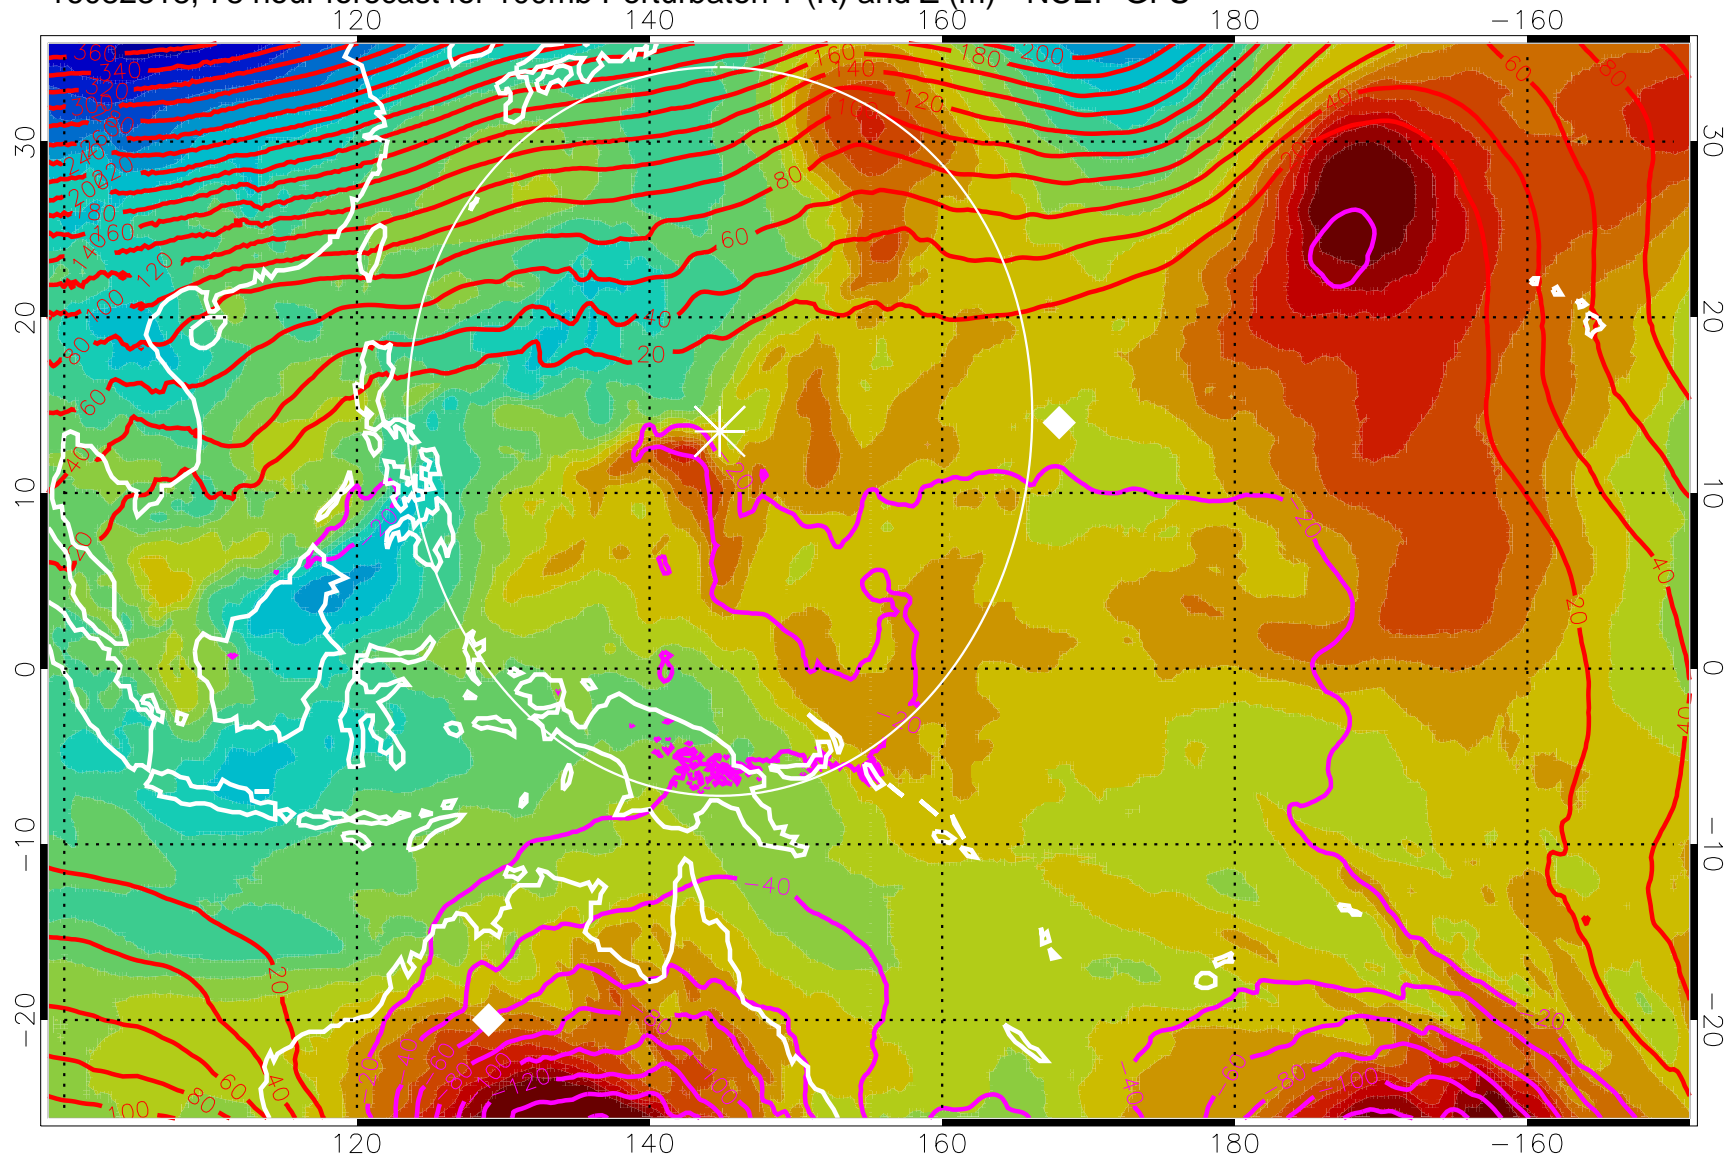

16082318, 78 hour forecast for 100mb Perturbaton T (K) and Z (m)-- NCEP GFS

Contours are 100 mbar Z perturbation (m)
Positive Z Contours
Negative Z Contours
Diamonds-mean pos. of anticyclones

Range ring of 2304 km