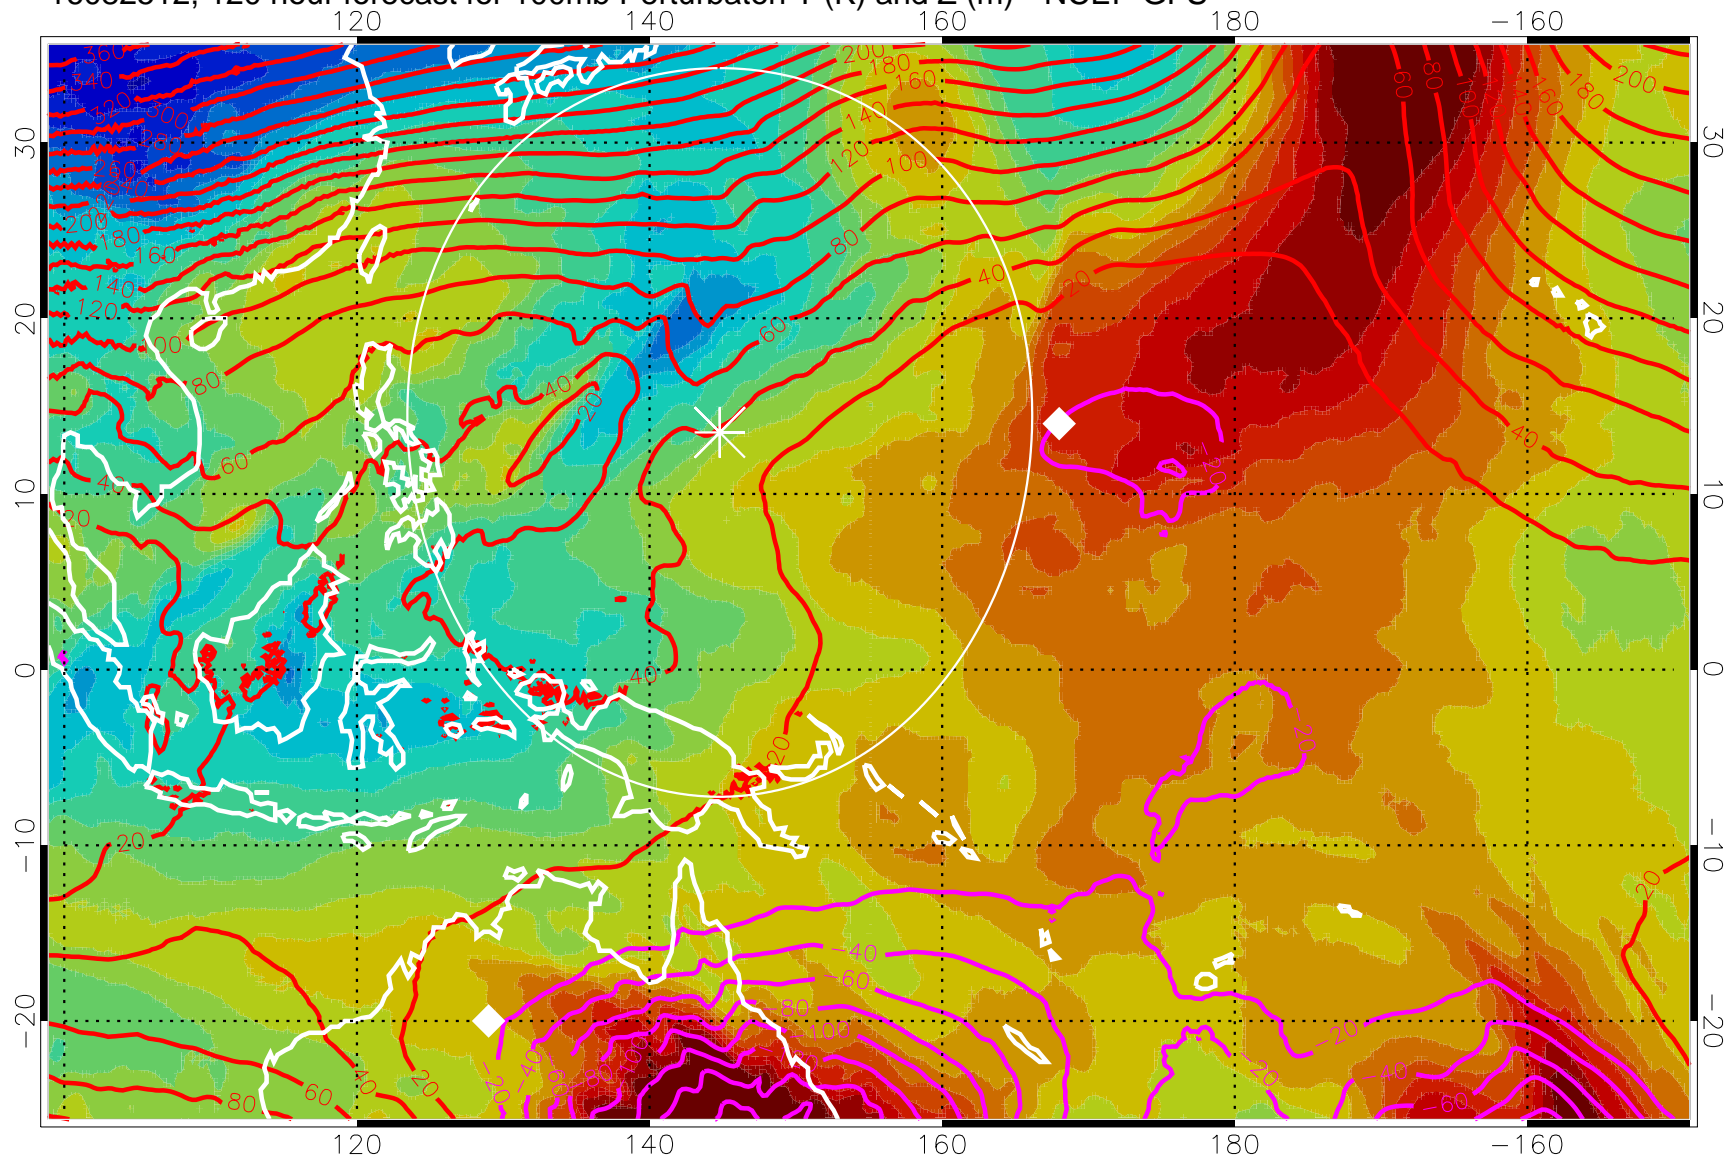

16082512, 120 hour forecast for 100mb Perturbaton T (K) and Z (m)-- NCEP GFS

Contours are 100 mbar Z perturbation (m)
Positive Z Contours
Negative Z Contours
Diamonds-mean pos. of anticyclones

Range ring of 2304 km