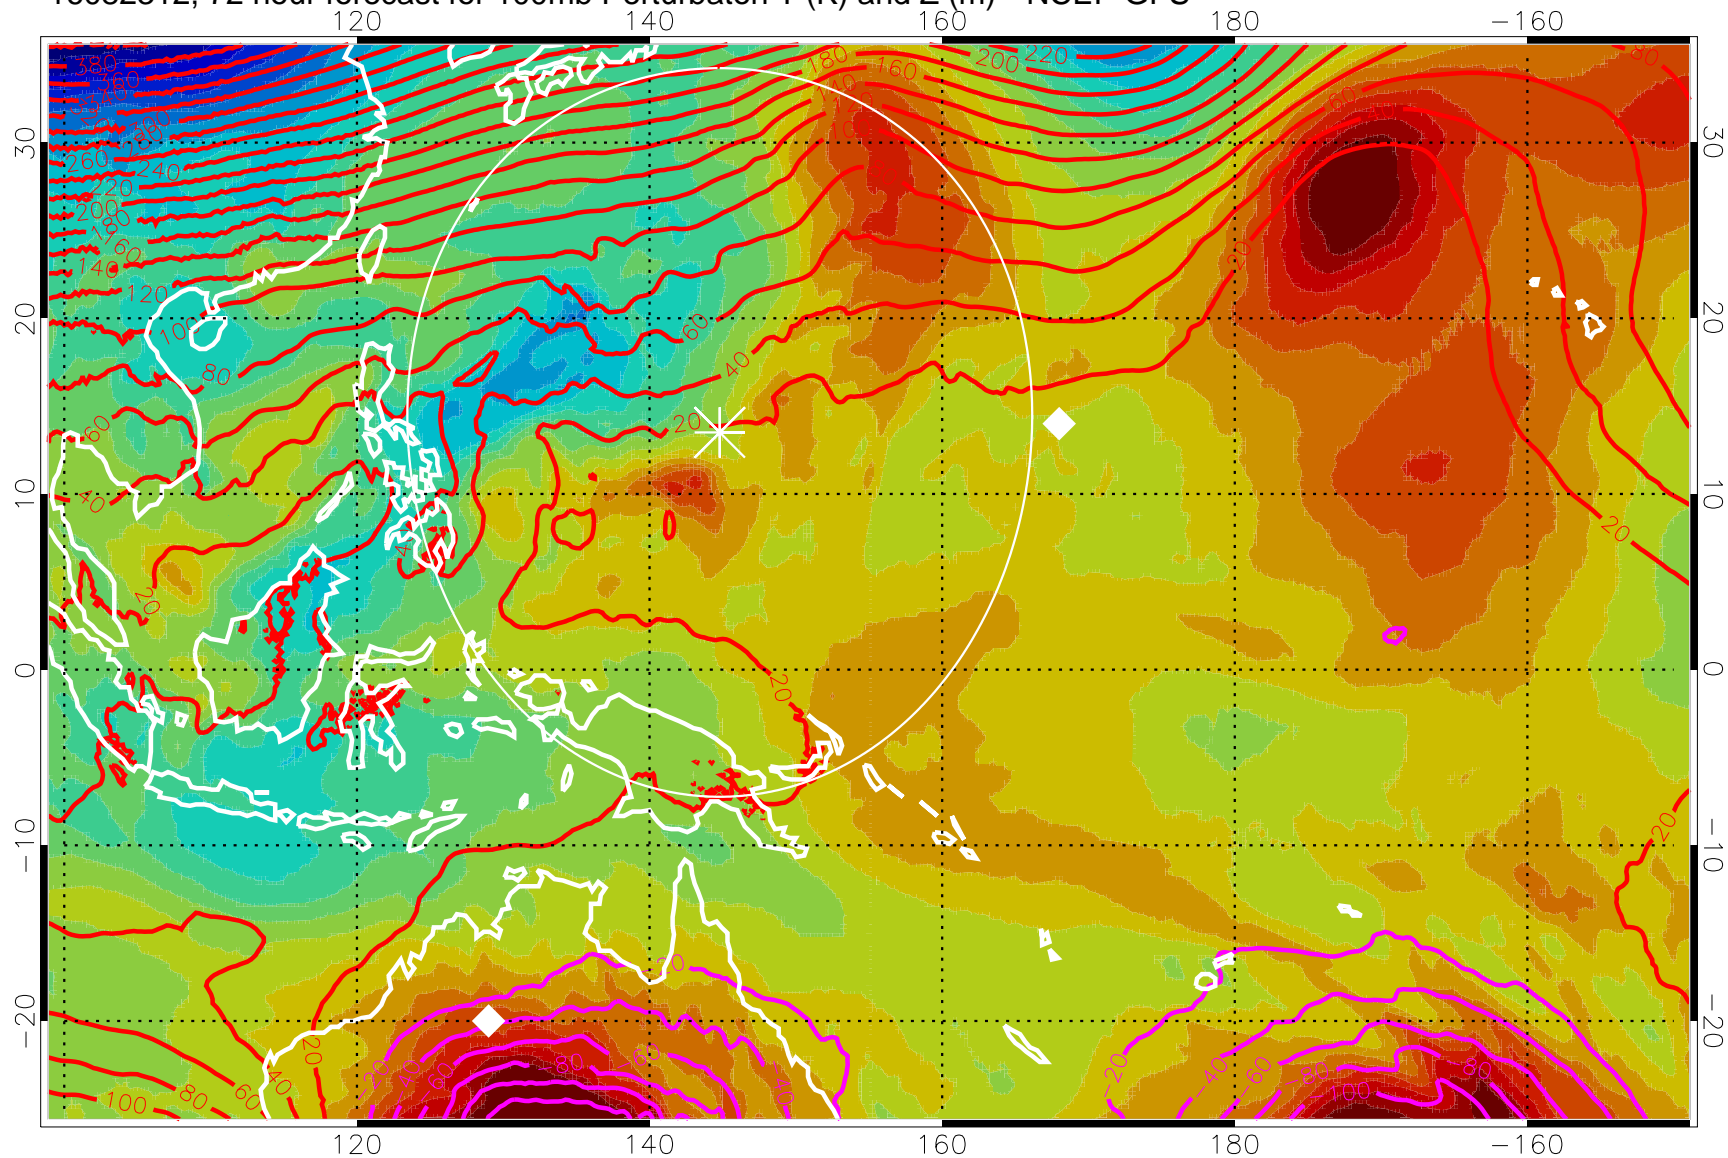

16082312, 72 hour forecast for 100mb Perturbation T (K) and Z (m)-- NCEP GFS

Contours are 100 mbar Z perturbation (m)
Positive Z Contours
Negative Z Contours
Diamonds-mean pos. of anticyclones

Range ring of 2304 km