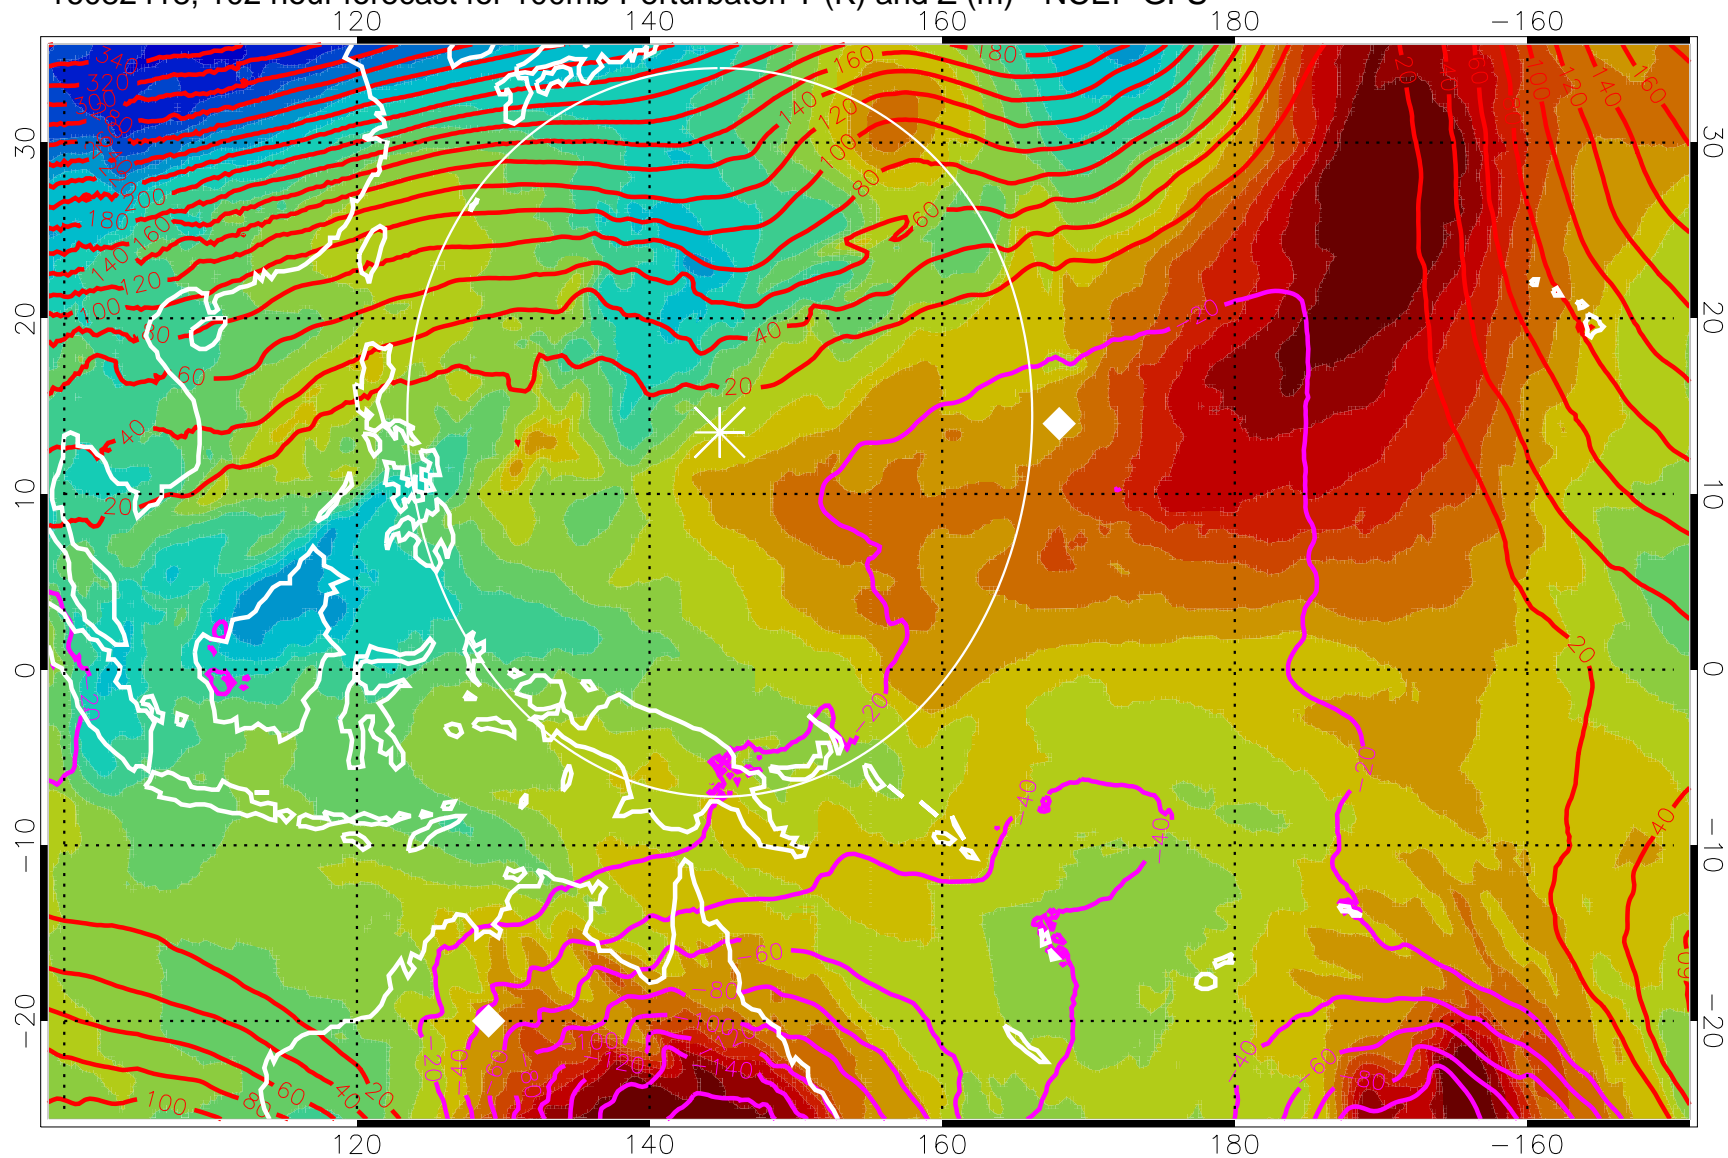

16082418, 102 hour forecast for 100mb Perturbaton T (K) and Z (m)-- NCEP GFS

Contours are 100 mbar Z perturbation (m)
Positive Z Contours
Negative Z Contours
Diamonds-mean pos. of anticyclones

Range ring of 2304 km