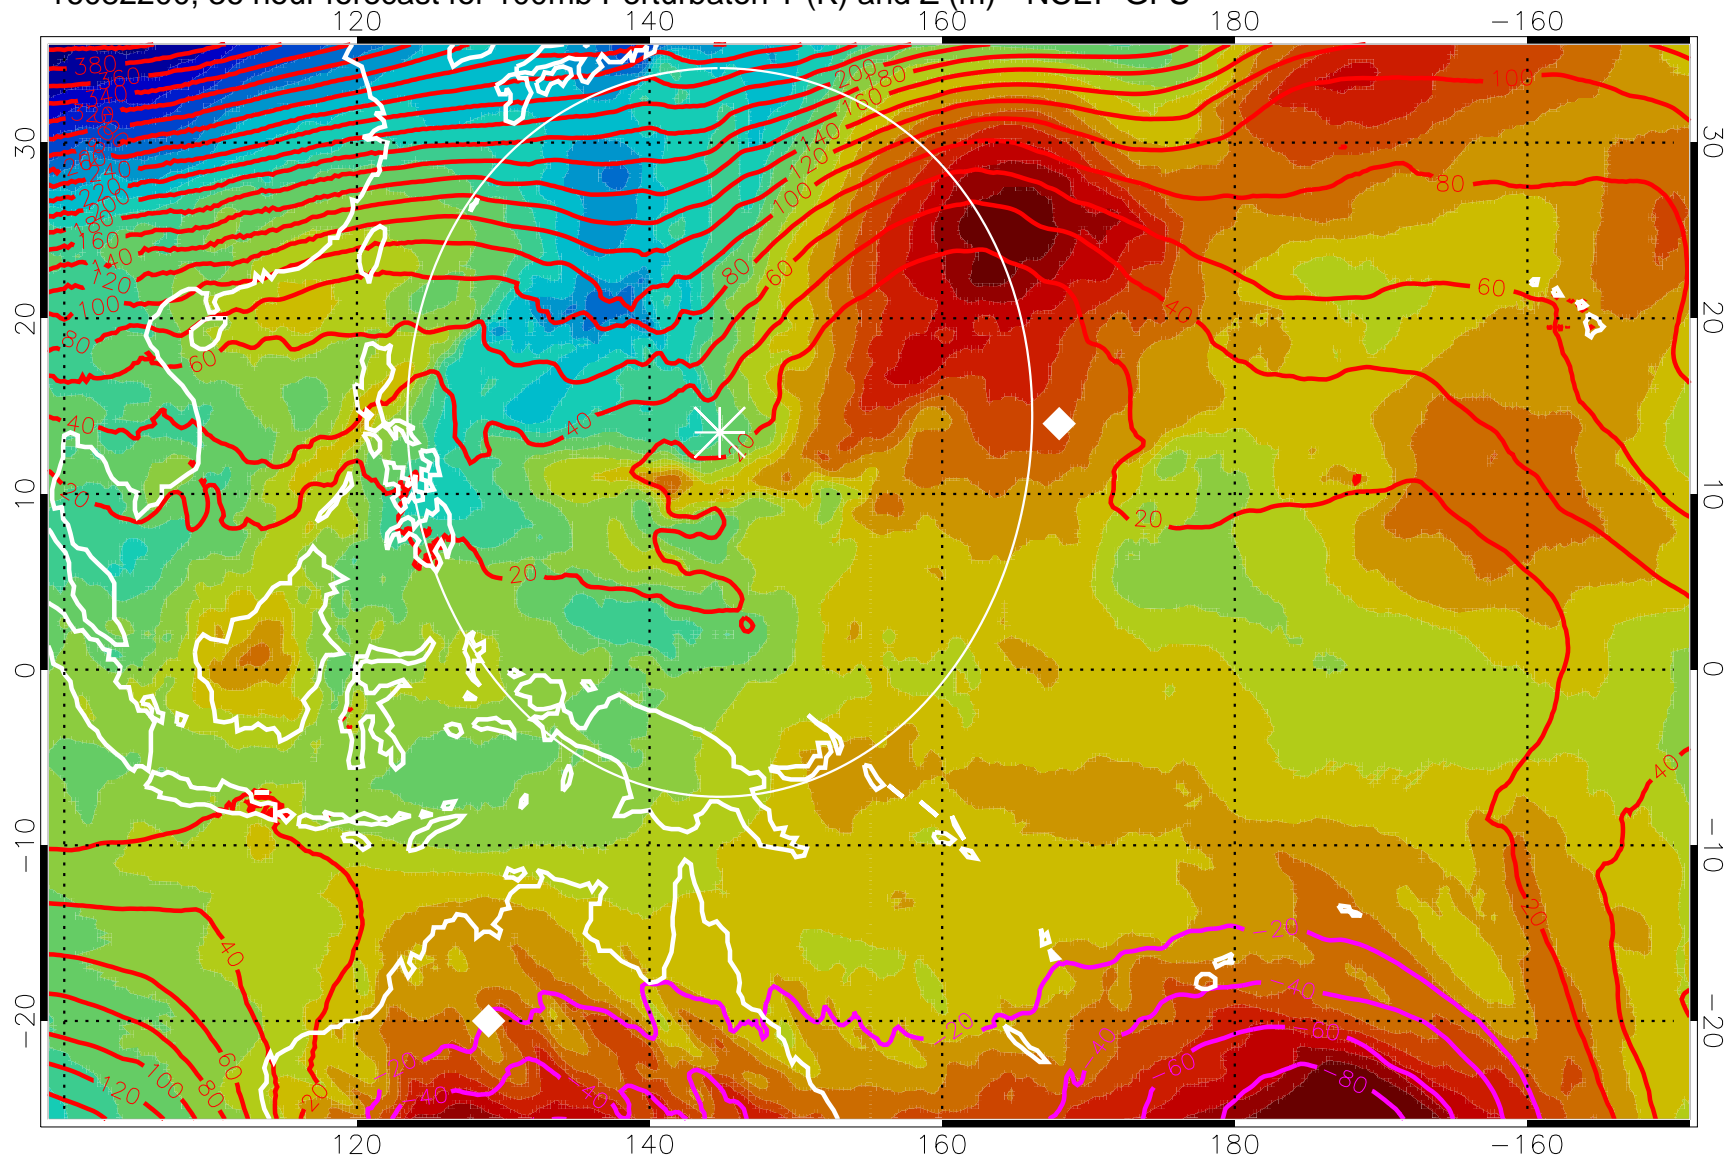

16082200, 36 hour forecast for 100mb Perturbaton T (K) and Z (m)-- NCEP GFS

Contours are 100 mbar Z perturbation (m)
Positive Z Contours
Negative Z Contours
Diamonds-mean pos. of anticyclones

Range ring of 2304 km