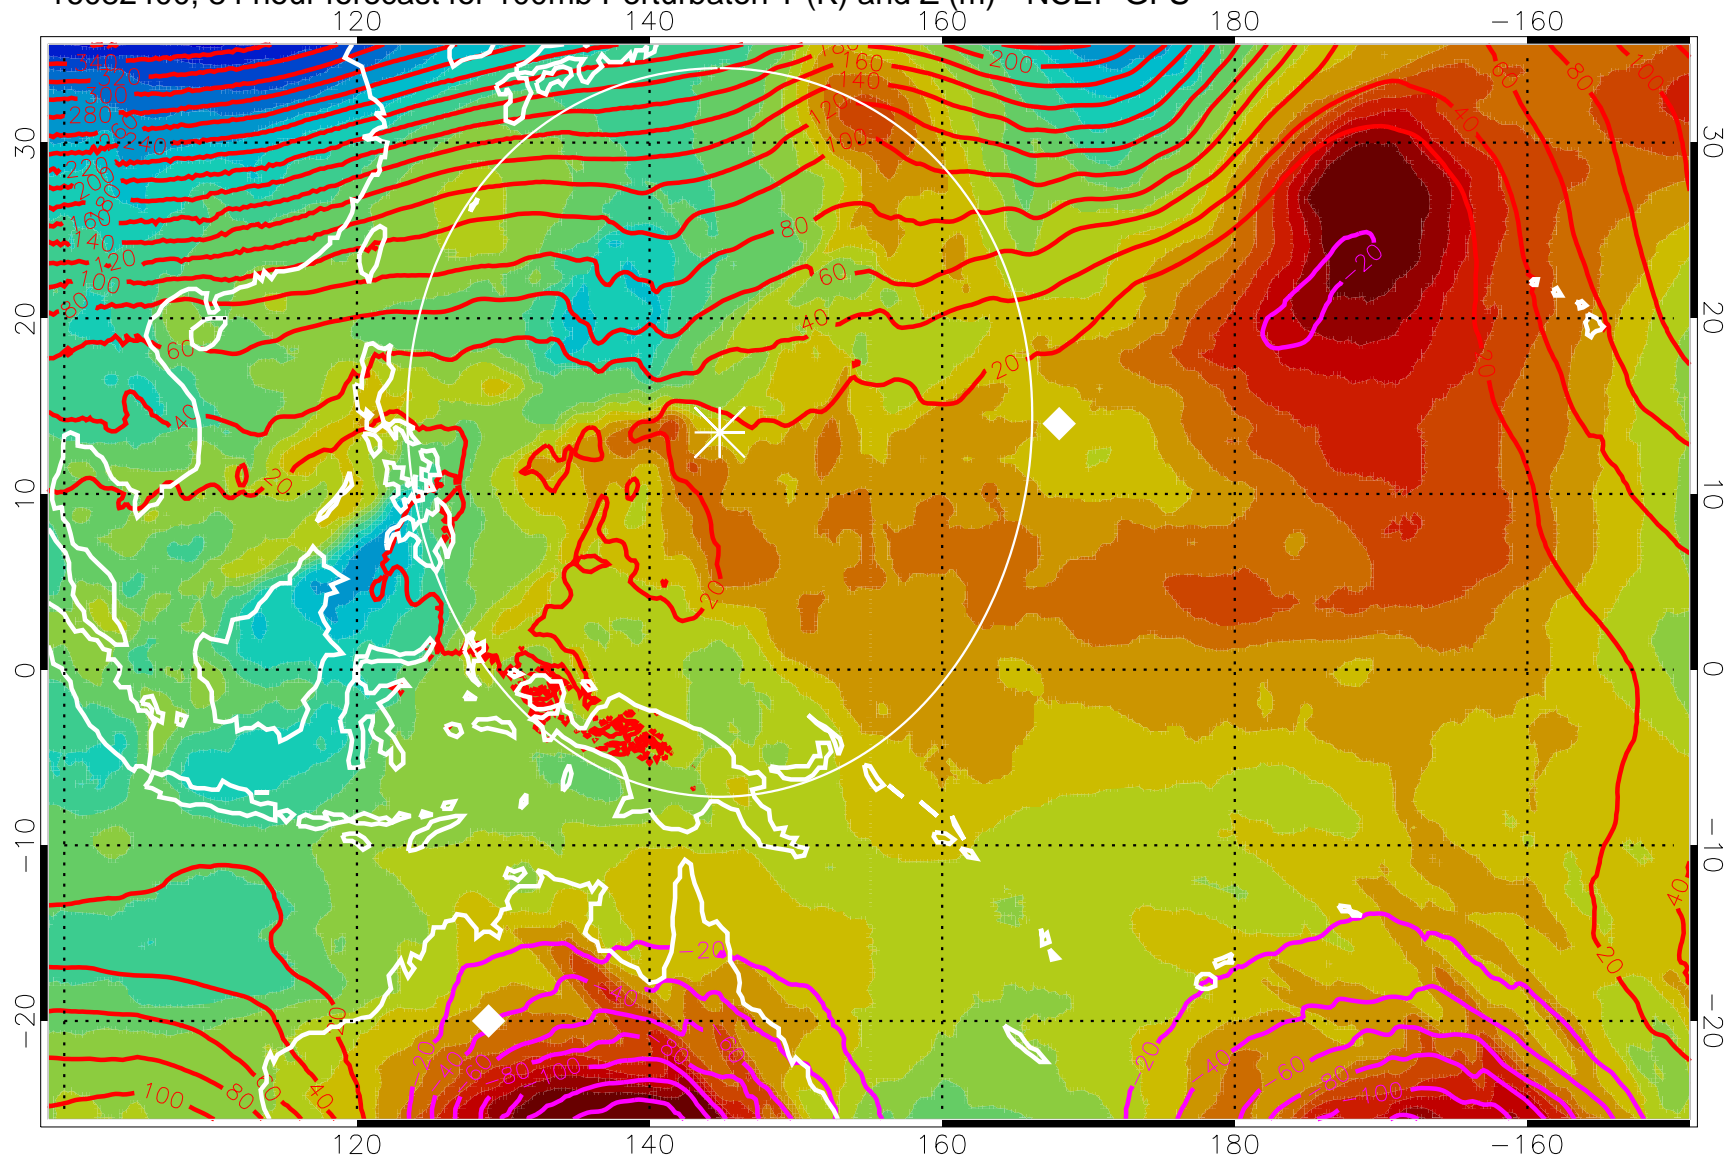

16082400, 84 hour forecast for 100mb Perturbaton T (K) and Z (m)-- NCEP GFS

Contours are 100 mbar Z perturbation (m)
Positive Z Contours
Negative Z Contours
Diamonds-mean pos. of anticyclones

Range ring of 2304 km