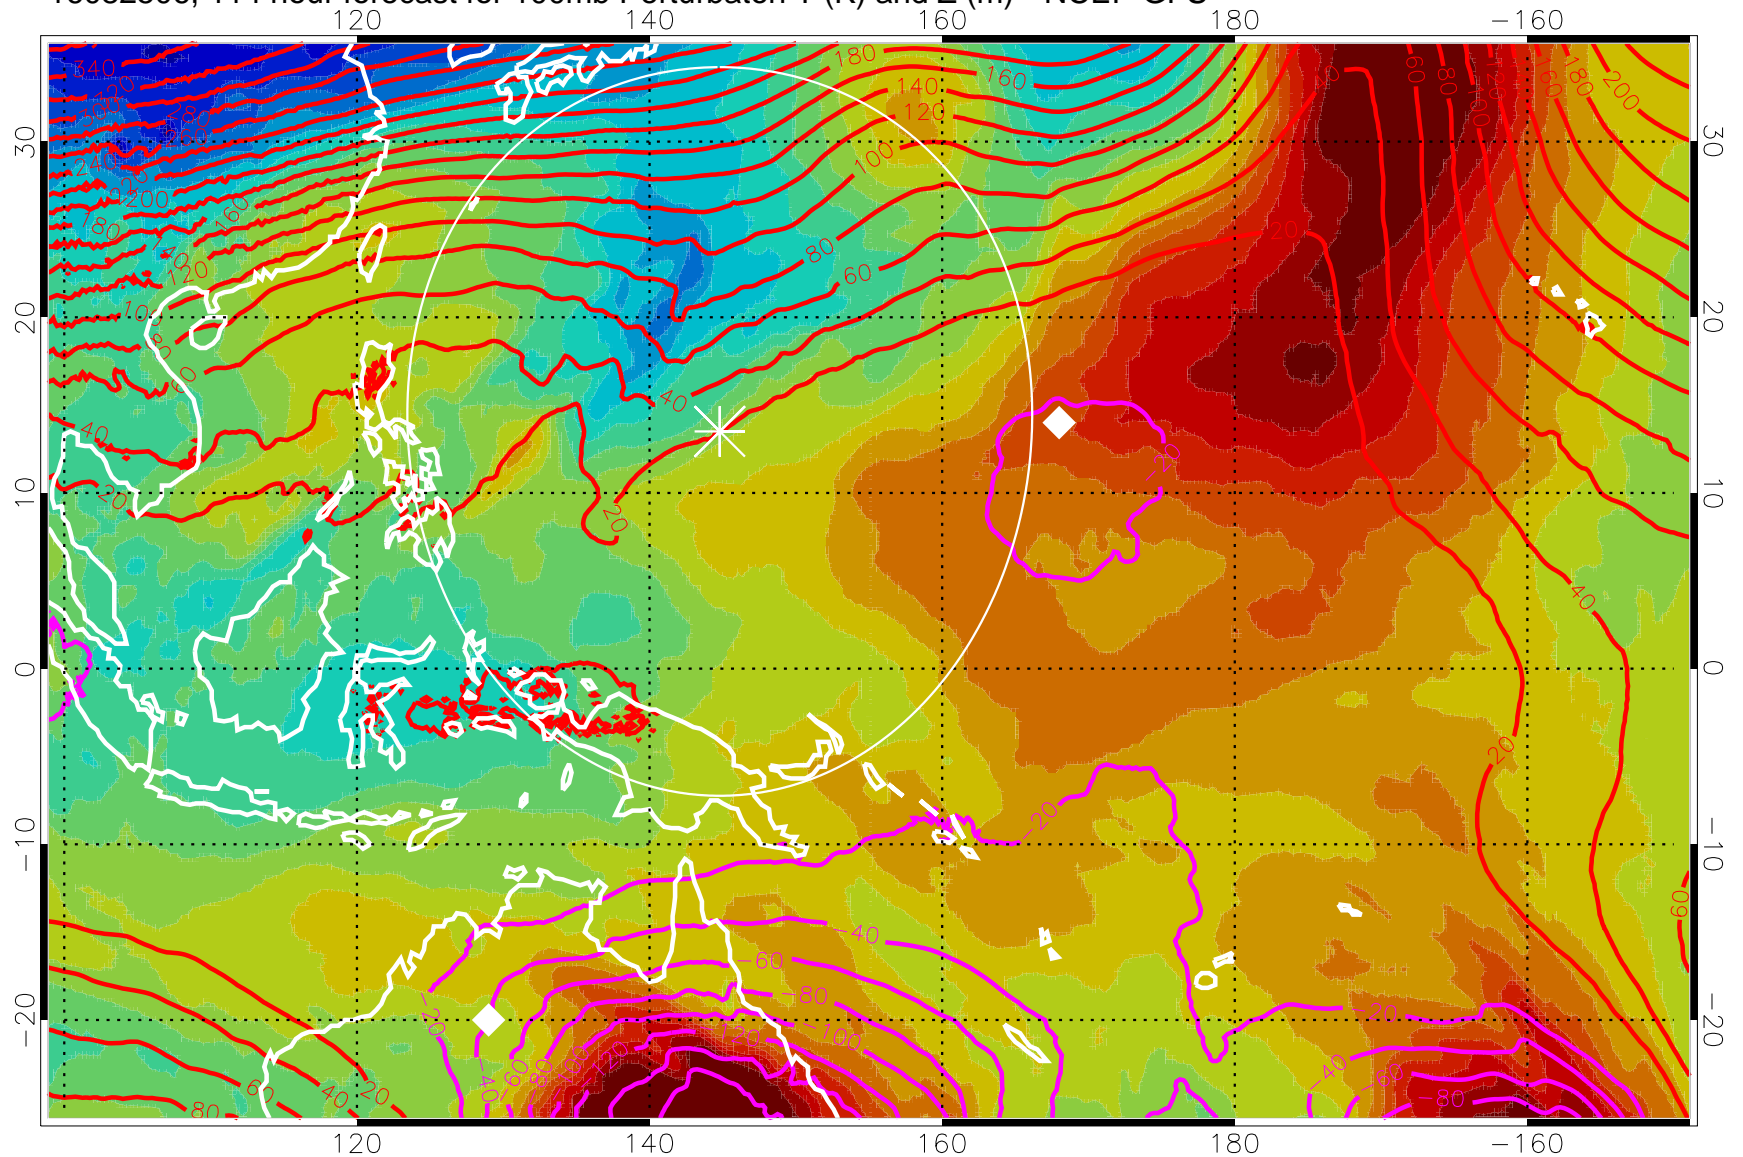

16082506, 114 hour forecast for 100mb Perturbaton T (K) and Z (m)-- NCEP GFS

Contours are 100 mbar Z perturbation (m)
Positive Z Contours
Negative Z Contours
Diamonds-mean pos. of anticyclones

Range ring of 2304 km