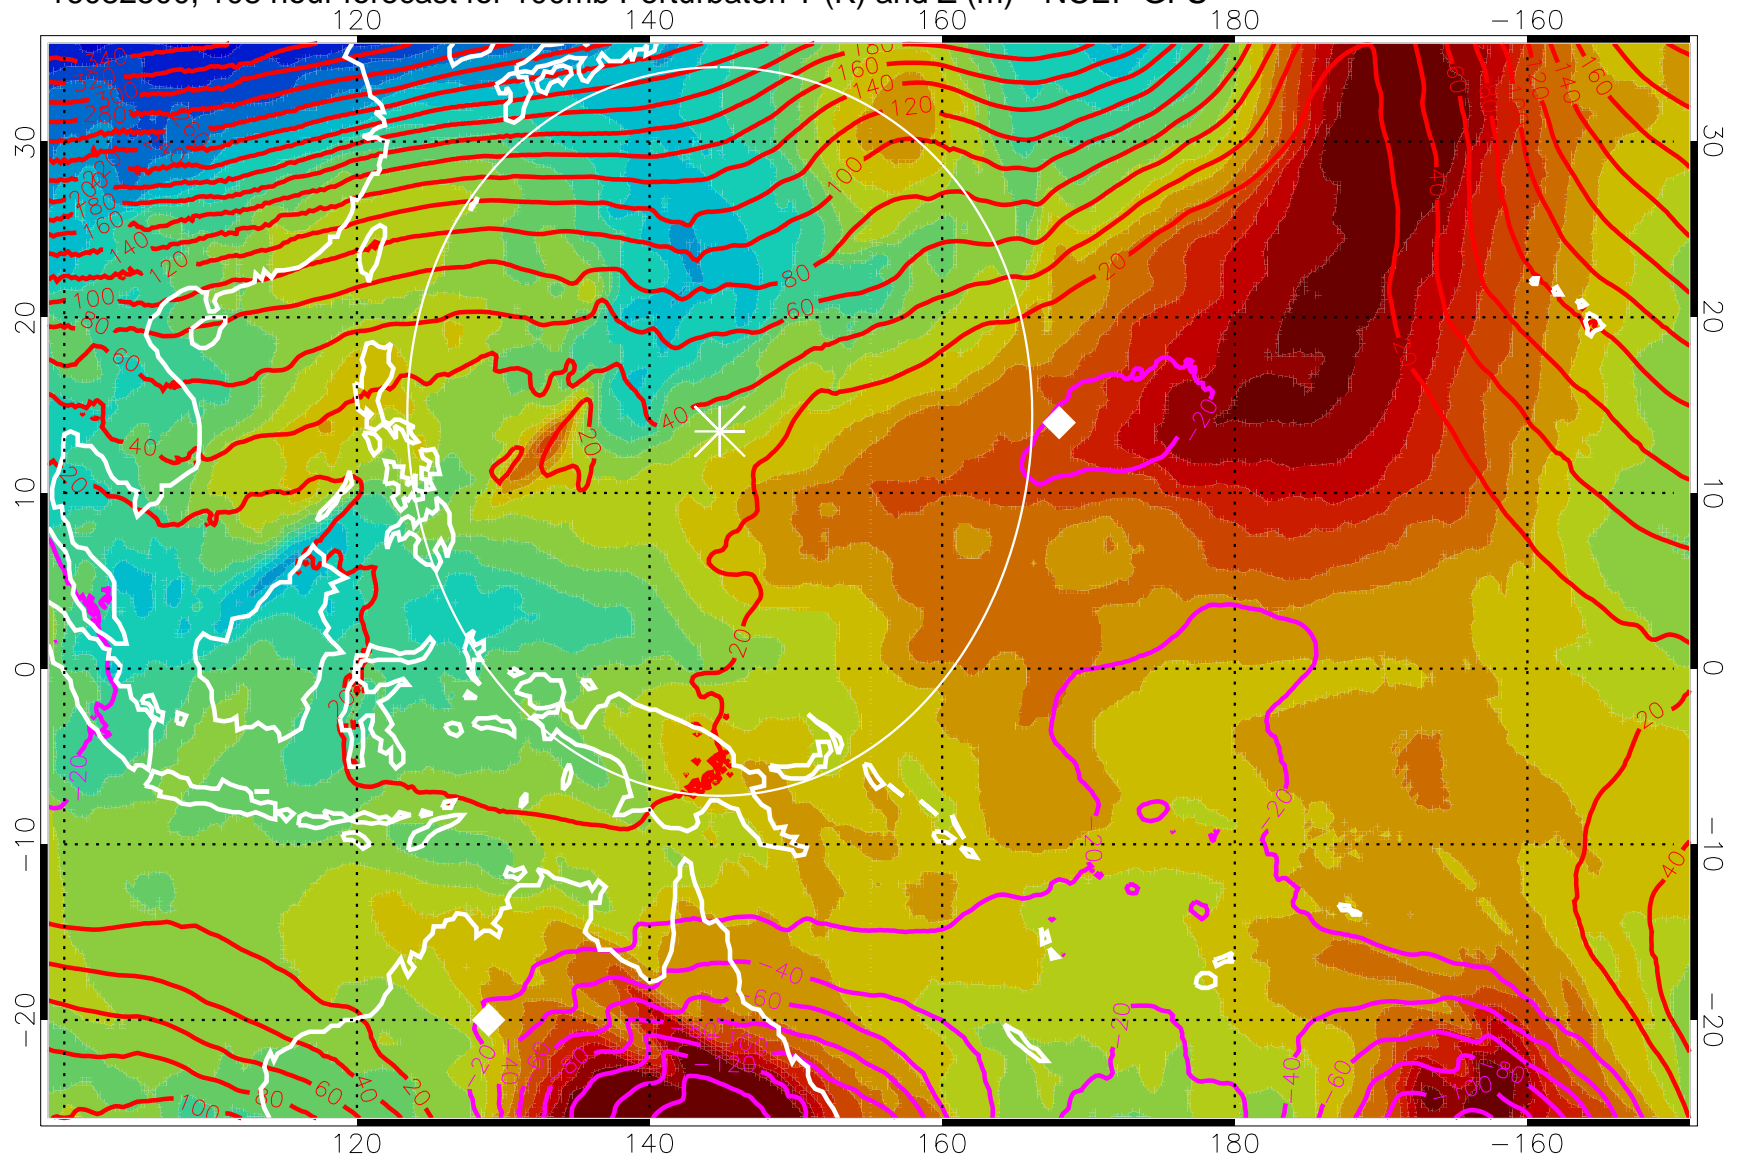

16082500, 108 hour forecast for 100mb Perturbaton T (K) and Z (m)-- NCEP GFS

Contours are 100 mbar Z perturbation (m)
Positive Z Contours
Negative Z Contours
Diamonds-mean pos. of anticyclones

Range ring of 2304 km