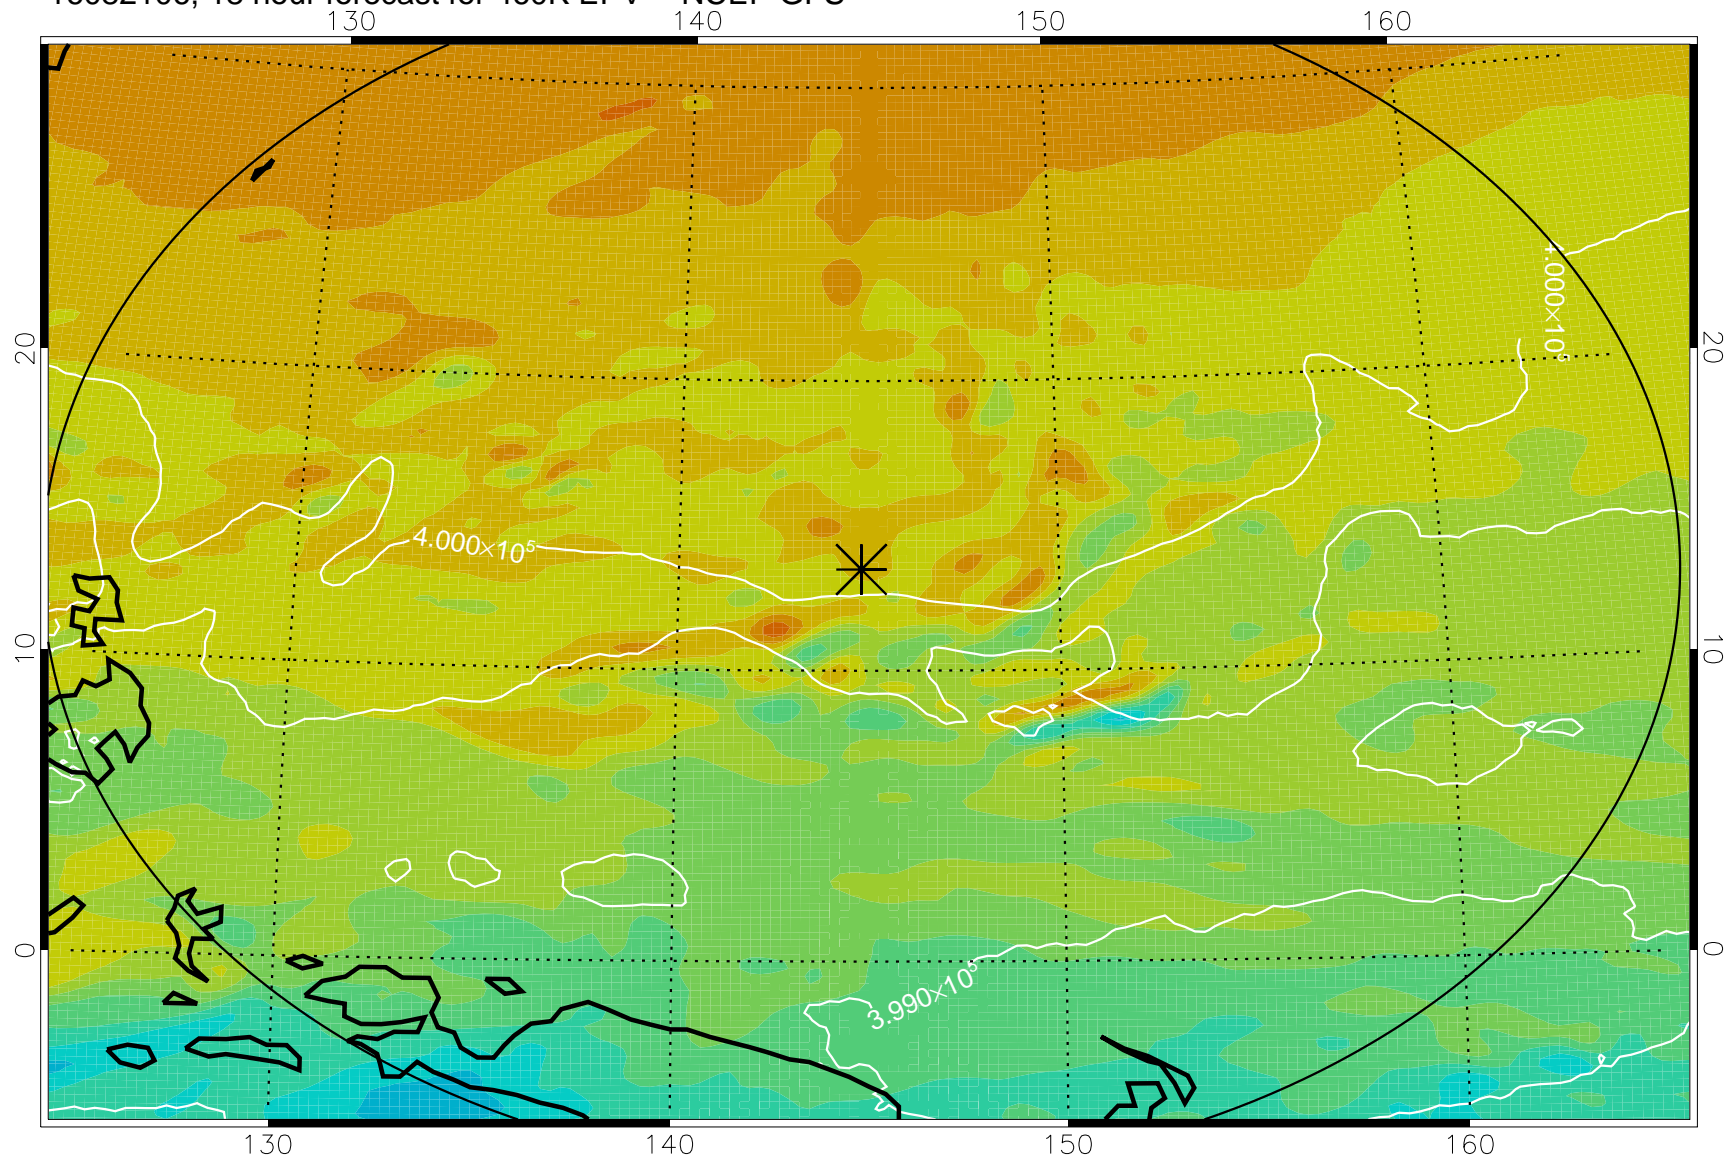

16082018, 6 hour forecast for 460K EPV -- NCEP GFS

460K Montgomery Streamfunction, white

Range ring of 2304 km

16082100, 12 hour forecast for 460K EPV -- NCEP GFS

460K Montgomery Streamfunction, white

Range ring of 2304 km

16082106, 18 hour forecast for 460K EPV -- NCEP GFS

460K Montgomery Streamfunction, white

Range ring of 2304 km

16082112, 24 hour forecast for 460K EPV -- NCEP GFS

460K Montgomery Streamfunction, white

Range ring of 2304 km

16082118, 30 hour forecast for 460K EPV -- NCEP GFS

460K Montgomery Streamfunction, white

Range ring of 2304 km

16082200, 36 hour forecast for 460K EPV -- NCEP GFS

460K Montgomery Streamfunction, white

Range ring of 2304 km

16082206, 42 hour forecast for 460K EPV -- NCEP GFS

460K Montgomery Streamfunction, white

Range ring of 2304 km

16082212, 48 hour forecast for 460K EPV -- NCEP GFS

460K Montgomery Streamfunction, white

Range ring of 2304 km