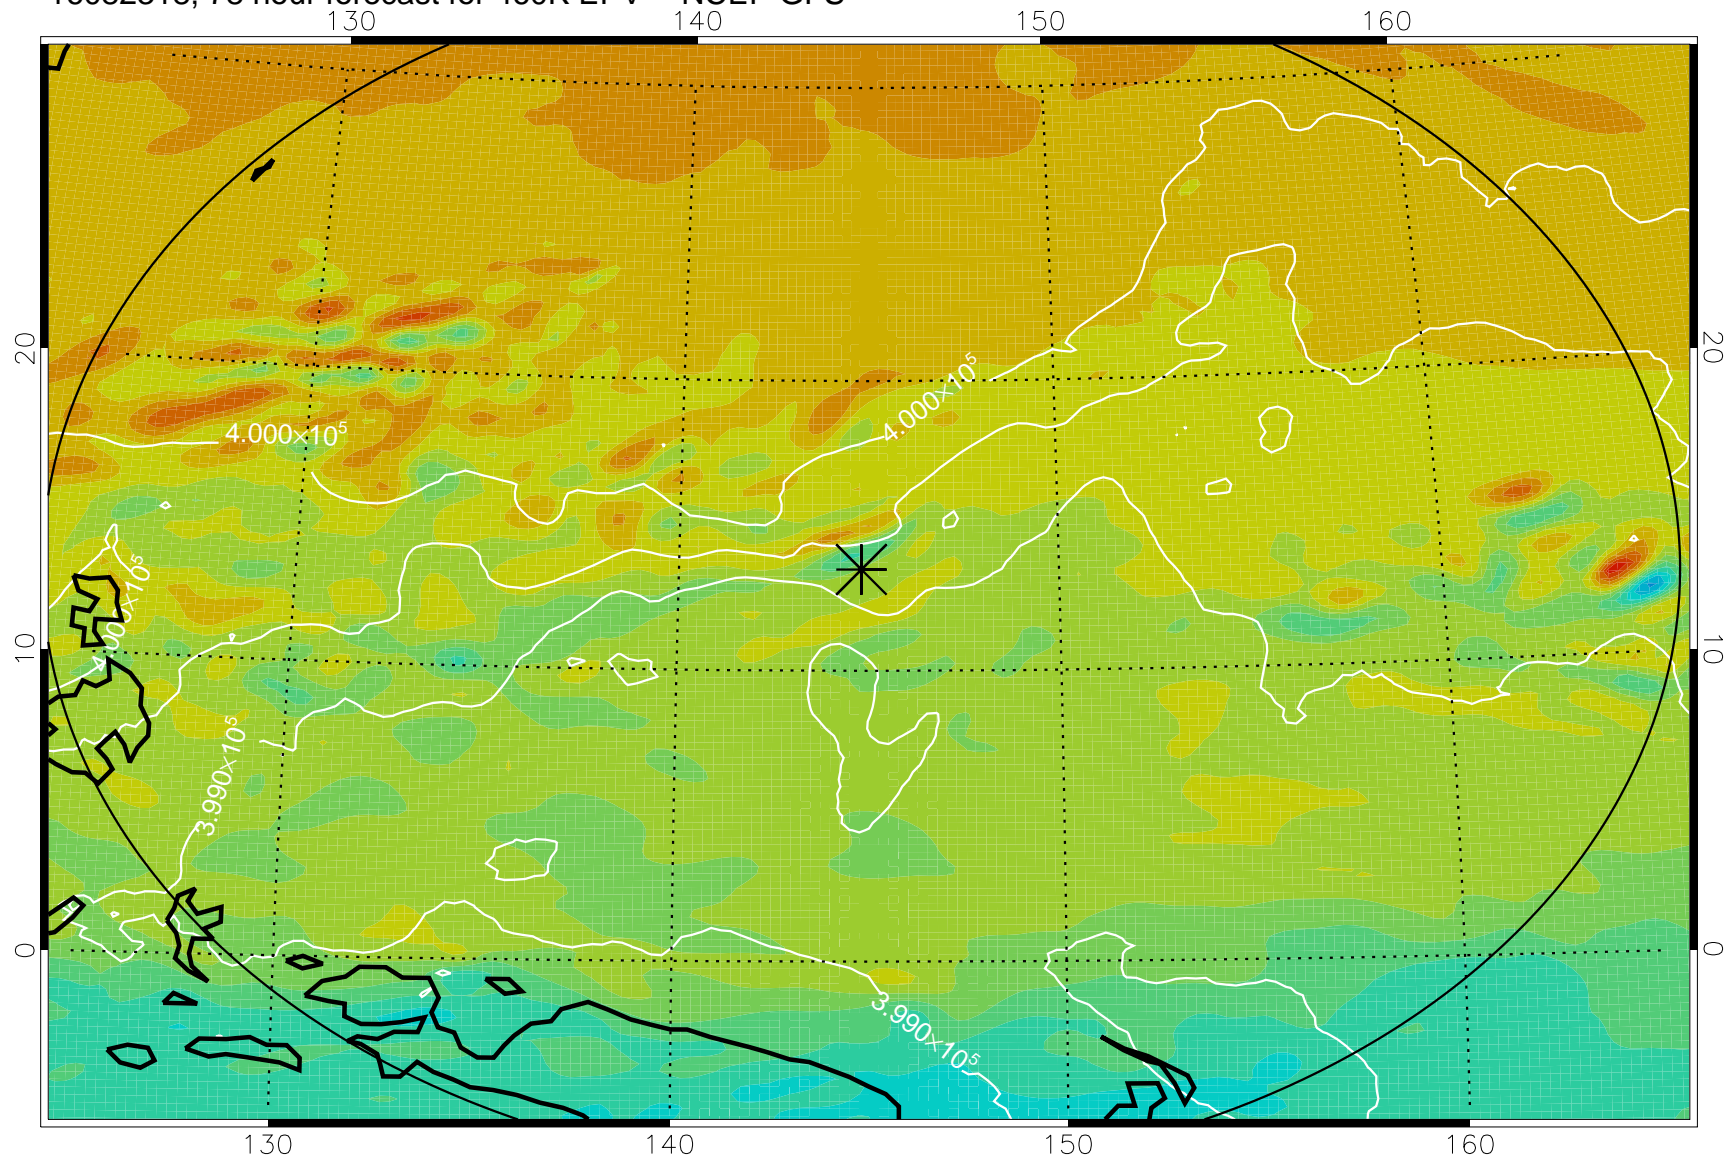

16082306, 66 hour forecast for 460K EPV -- NCEP GFS

460K Montgomery Streamfunction, white

Range ring of 2304 km

16082312, 72 hour forecast for 460K EPV -- NCEP GFS

460K Montgomery Streamfunction, white

Range ring of 2304 km

16082318, 78 hour forecast for 460K EPV -- NCEP GFS

460K Montgomery Streamfunction, white

Range ring of 2304 km

16082400, 84 hour forecast for 460K EPV -- NCEP GFS

460K Montgomery Streamfunction, white

Range ring of 2304 km

16082406, 90 hour forecast for 460K EPV -- NCEP GFS

460K Montgomery Streamfunction, white

Range ring of 2304 km

16082412, 96 hour forecast for 460K EPV -- NCEP GFS

460K Montgomery Streamfunction, white

Range ring of 2304 km

16082418, 102 hour forecast for 460K EPV -- NCEP GFS

460K Montgomery Streamfunction, white

Range ring of 2304 km

16082500, 108 hour forecast for 460K EPV -- NCEP GFS

460K Montgomery Streamfunction, white

Range ring of 2304 km