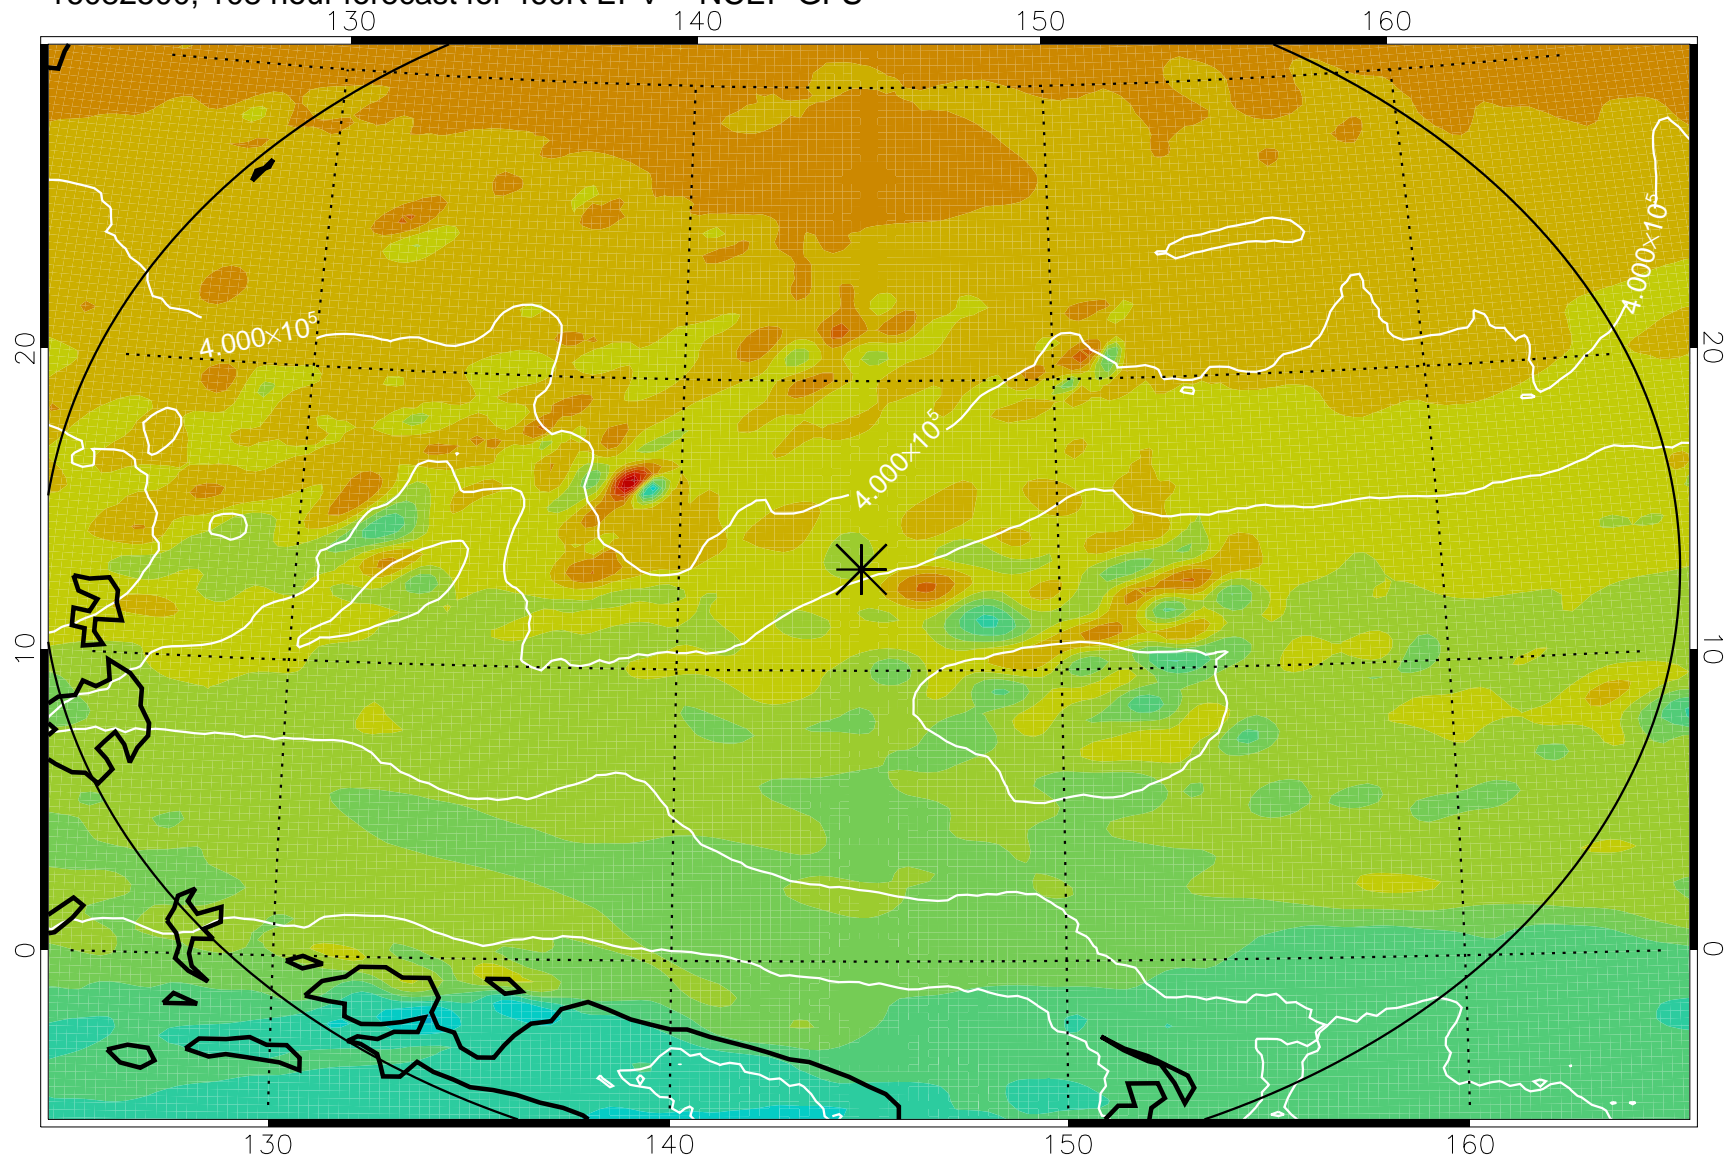

16082318, 78 hour forecast for 460K EPV -- NCEP GFS

460K Montgomery Streamfunction, white

Range ring of 2304 km

16082400, 84 hour forecast for 460K EPV -- NCEP GFS

460K Montgomery Streamfunction, white

Range ring of 2304 km

16082406, 90 hour forecast for 460K EPV -- NCEP GFS

460K Montgomery Streamfunction, white

Range ring of 2304 km

16082412, 96 hour forecast for 460K EPV -- NCEP GFS

460K Montgomery Streamfunction, white

Range ring of 2304 km

16082418, 102 hour forecast for 460K EPV -- NCEP GFS

460K Montgomery Streamfunction, white

Range ring of 2304 km

16082500, 108 hour forecast for 460K EPV -- NCEP GFS

460K Montgomery Streamfunction, white

Range ring of 2304 km

16082506, 114 hour forecast for 460K EPV -- NCEP GFS

460K Montgomery Streamfunction, white

Range ring of 2304 km

16082512, 120 hour forecast for 460K EPV -- NCEP GFS

460K Montgomery Streamfunction, white

Range ring of 2304 km