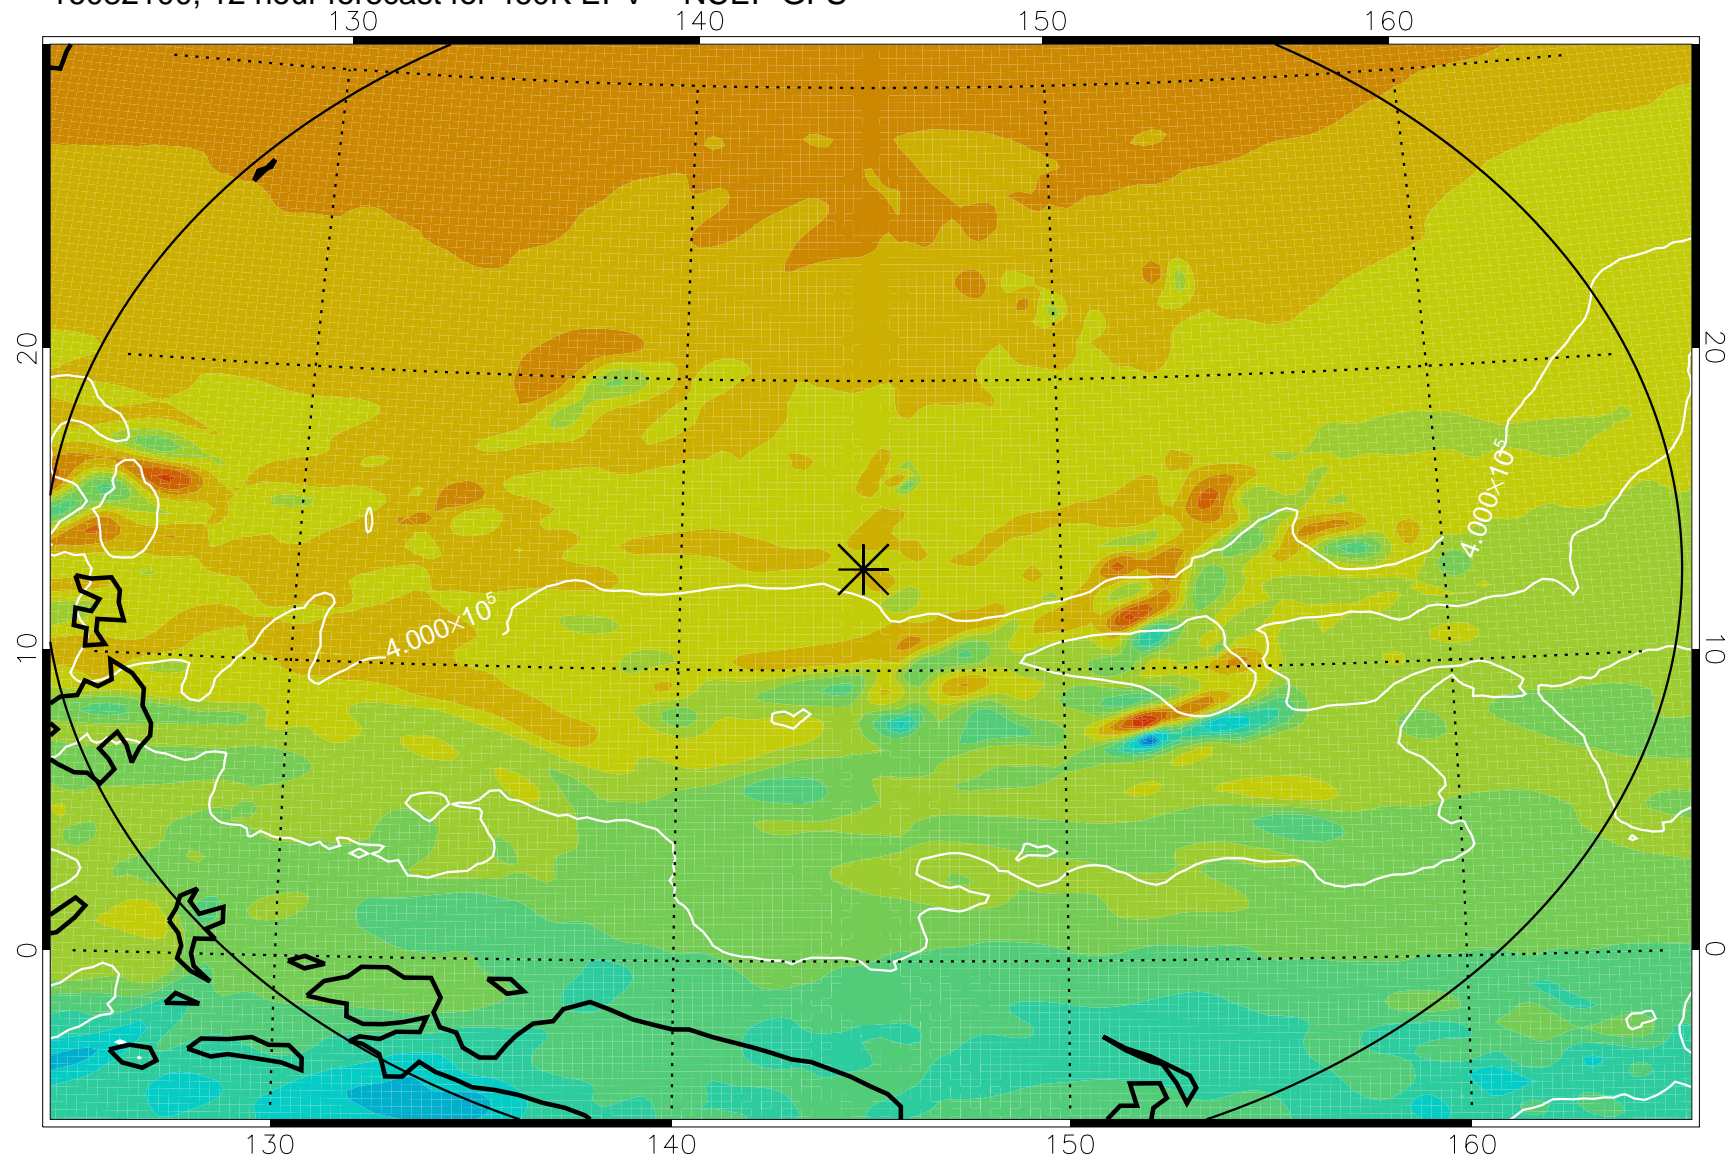

16082018, 6 hour forecast for 460K EPV -- NCEP GFS

460K Montgomery Streamfunction, white

Range ring of 2304 km

16082100, 12 hour forecast for 460K EPV -- NCEP GFS

460K Montgomery Streamfunction, white

Range ring of 2304 km

16082106, 18 hour forecast for 460K EPV -- NCEP GFS

460K Montgomery Streamfunction, white

Range ring of 2304 km

16082112, 24 hour forecast for 460K EPV -- NCEP GFS

460K Montgomery Streamfunction, white

Range ring of 2304 km

16082118, 30 hour forecast for 460K EPV -- NCEP GFS

460K Montgomery Streamfunction, white

Range ring of 2304 km

16082200, 36 hour forecast for 460K EPV -- NCEP GFS

460K Montgomery Streamfunction, white

Range ring of 2304 km

16082206, 42 hour forecast for 460K EPV -- NCEP GFS

460K Montgomery Streamfunction, white

Range ring of 2304 km

16082212, 48 hour forecast for 460K EPV -- NCEP GFS

460K Montgomery Streamfunction, white

Range ring of 2304 km