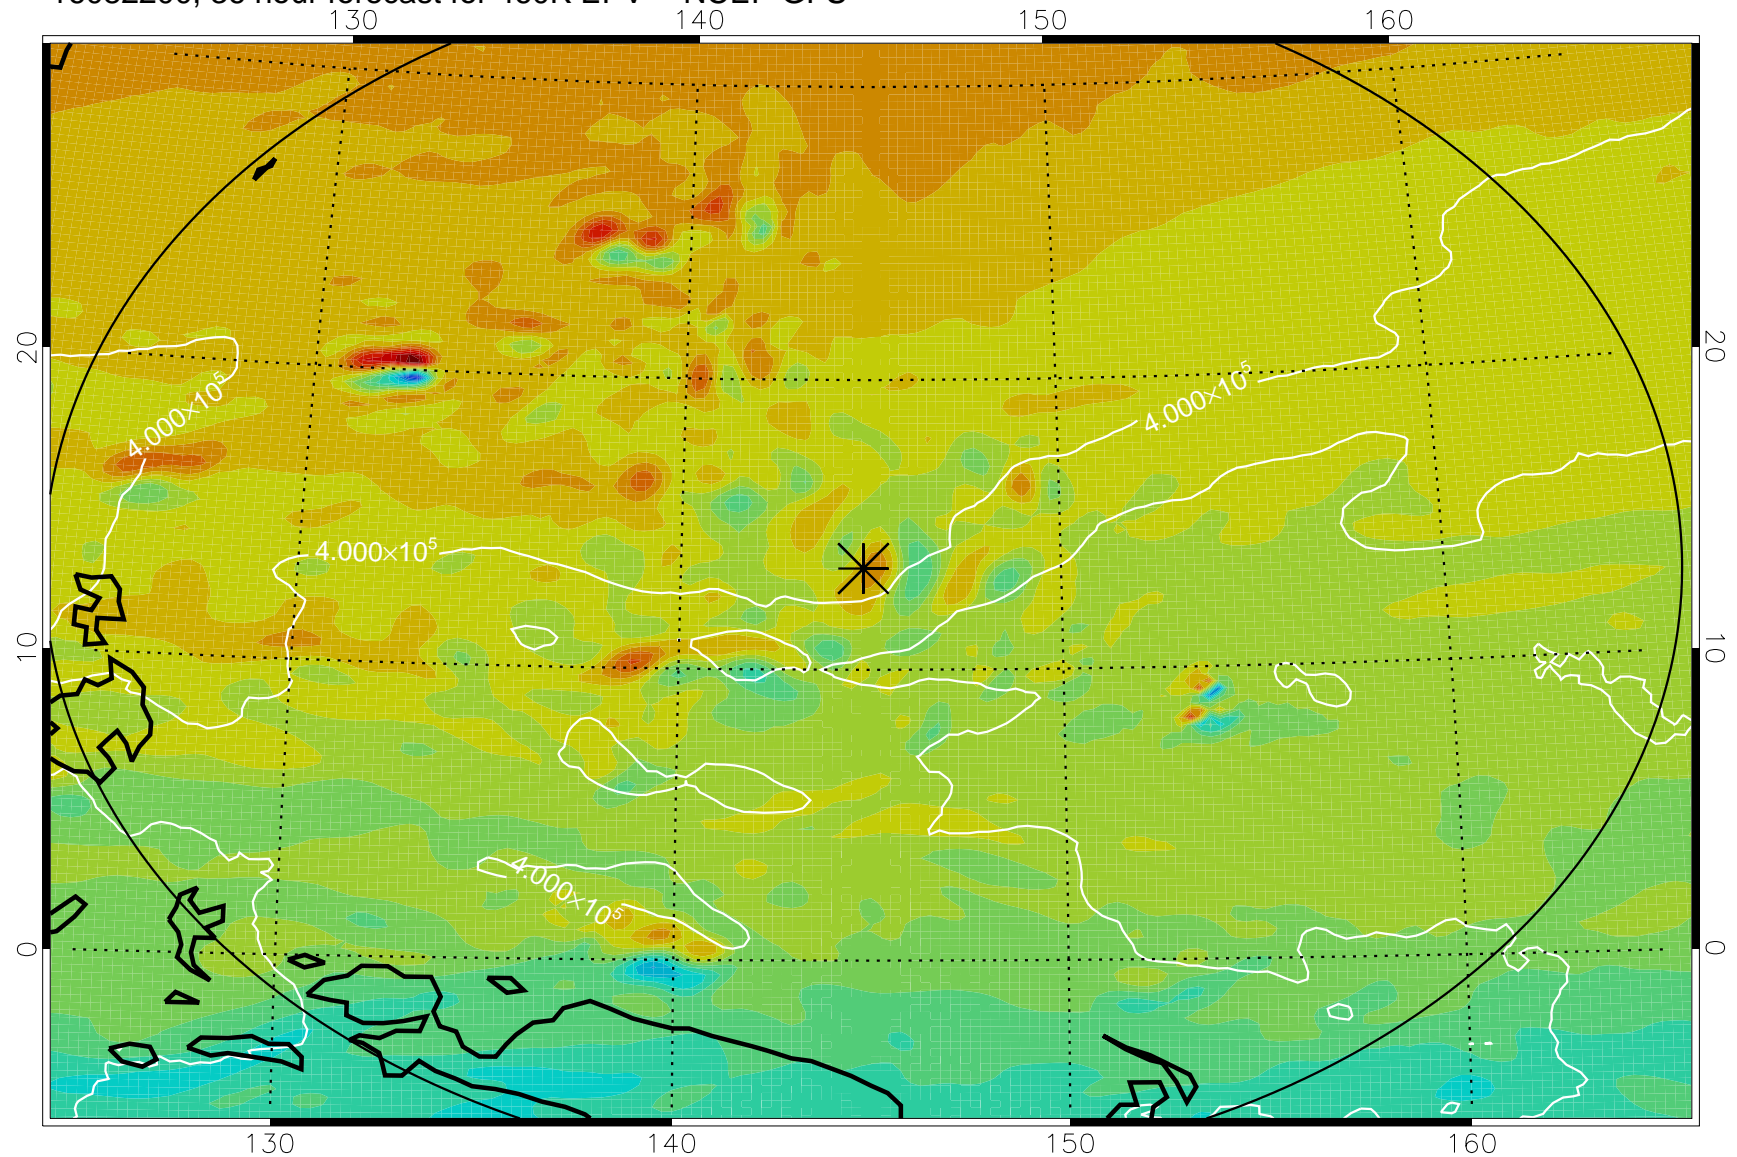

16082018, 6 hour forecast for 460K EPV -- NCEP GFS

460K Montgomery Streamfunction, white

Range ring of 2304 km

16082100, 12 hour forecast for 460K EPV -- NCEP GFS

460K Montgomery Streamfunction, white

Range ring of 2304 km

16082106, 18 hour forecast for 460K EPV -- NCEP GFS

460K Montgomery Streamfunction, white

Range ring of 2304 km

16082112, 24 hour forecast for 460K EPV -- NCEP GFS

460K Montgomery Streamfunction, white

Range ring of 2304 km

16082118, 30 hour forecast for 460K EPV -- NCEP GFS

460K Montgomery Streamfunction, white

Range ring of 2304 km

16082200, 36 hour forecast for 460K EPV -- NCEP GFS

460K Montgomery Streamfunction, white

Range ring of 2304 km

16082206, 42 hour forecast for 460K EPV -- NCEP GFS

460K Montgomery Streamfunction, white

Range ring of 2304 km

16082212, 48 hour forecast for 460K EPV -- NCEP GFS

460K Montgomery Streamfunction, white

Range ring of 2304 km