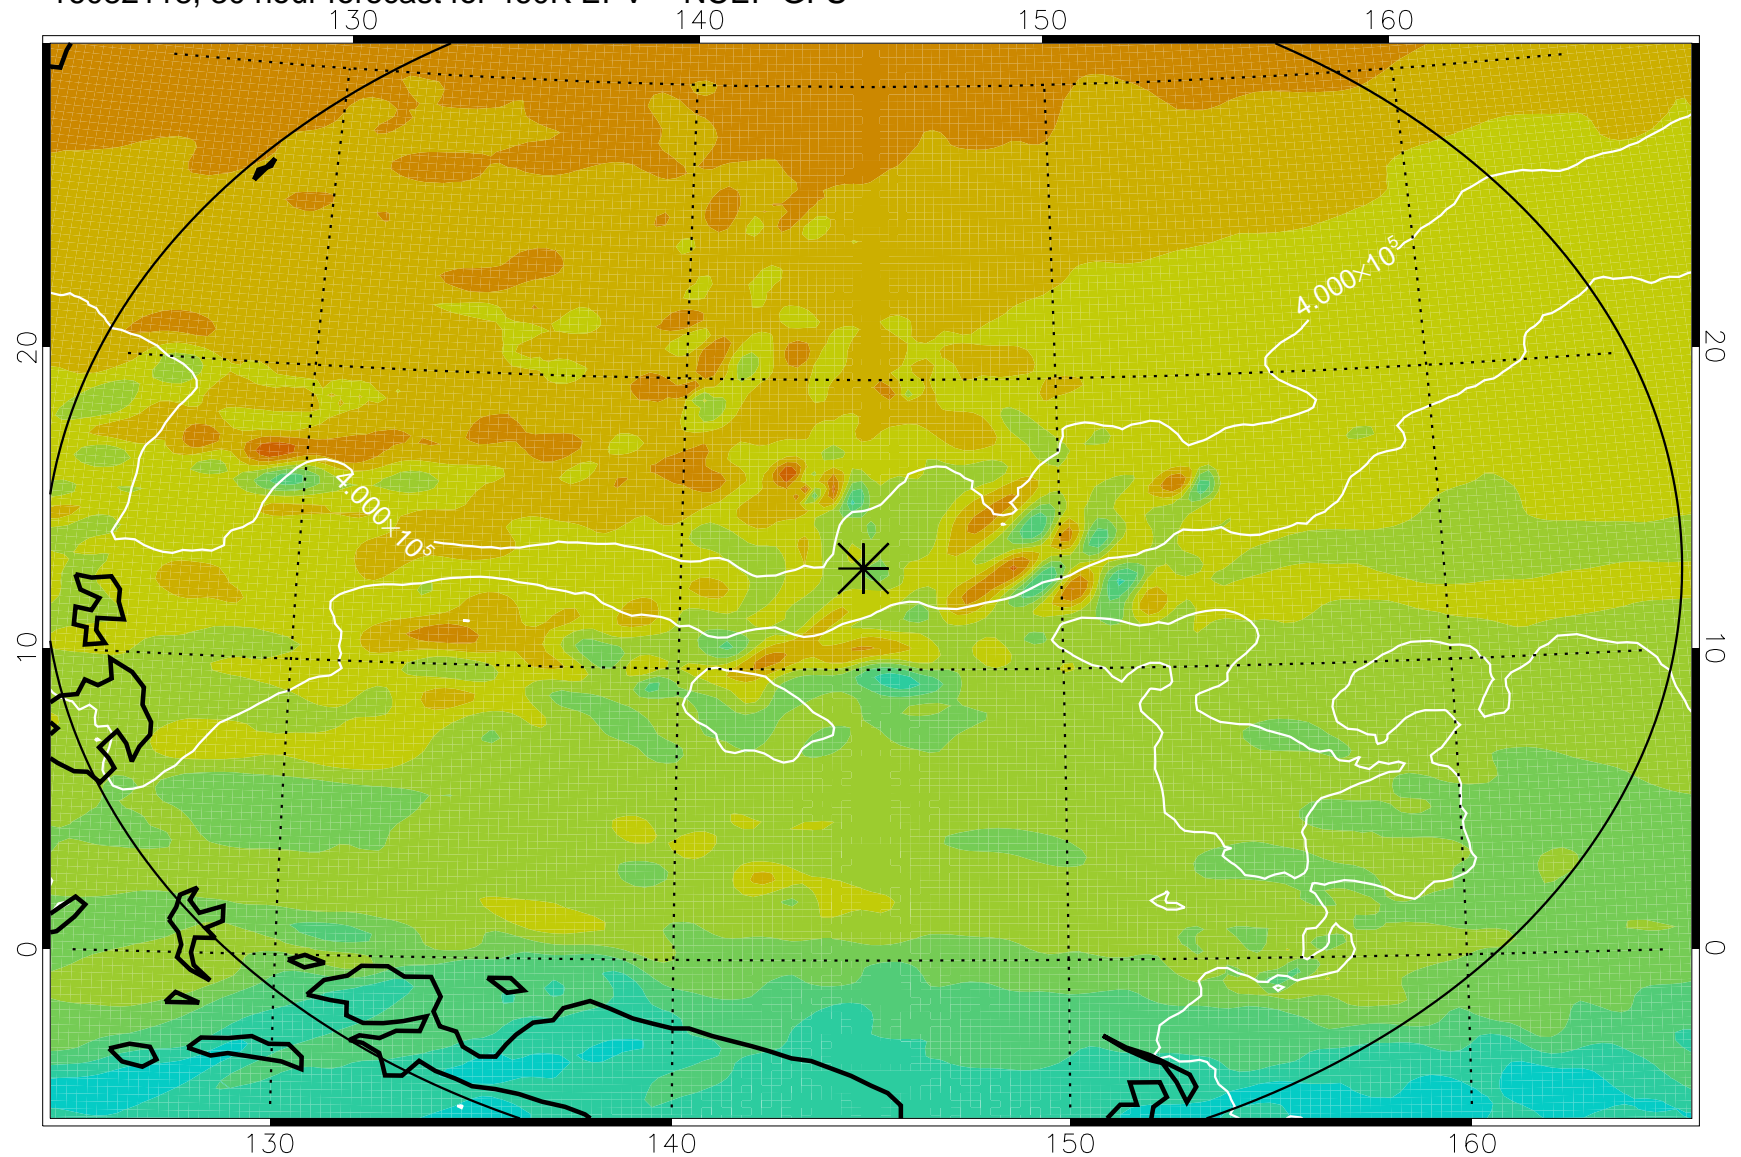

16082018, 6 hour forecast for 460K EPV -- NCEP GFS

460K Montgomery Streamfunction, white

Range ring of 2304 km

16082100, 12 hour forecast for 460K EPV -- NCEP GFS

460K Montgomery Streamfunction, white

Range ring of 2304 km

16082106, 18 hour forecast for 460K EPV -- NCEP GFS

460K Montgomery Streamfunction, white

Range ring of 2304 km

16082112, 24 hour forecast for 460K EPV -- NCEP GFS

460K Montgomery Streamfunction, white

Range ring of 2304 km

16082118, 30 hour forecast for 460K EPV -- NCEP GFS

460K Montgomery Streamfunction, white

Range ring of 2304 km

16082200, 36 hour forecast for 460K EPV -- NCEP GFS

460K Montgomery Streamfunction, white

Range ring of 2304 km

16082206, 42 hour forecast for 460K EPV -- NCEP GFS

460K Montgomery Streamfunction, white

Range ring of 2304 km

16082212, 48 hour forecast for 460K EPV -- NCEP GFS

460K Montgomery Streamfunction, white

Range ring of 2304 km