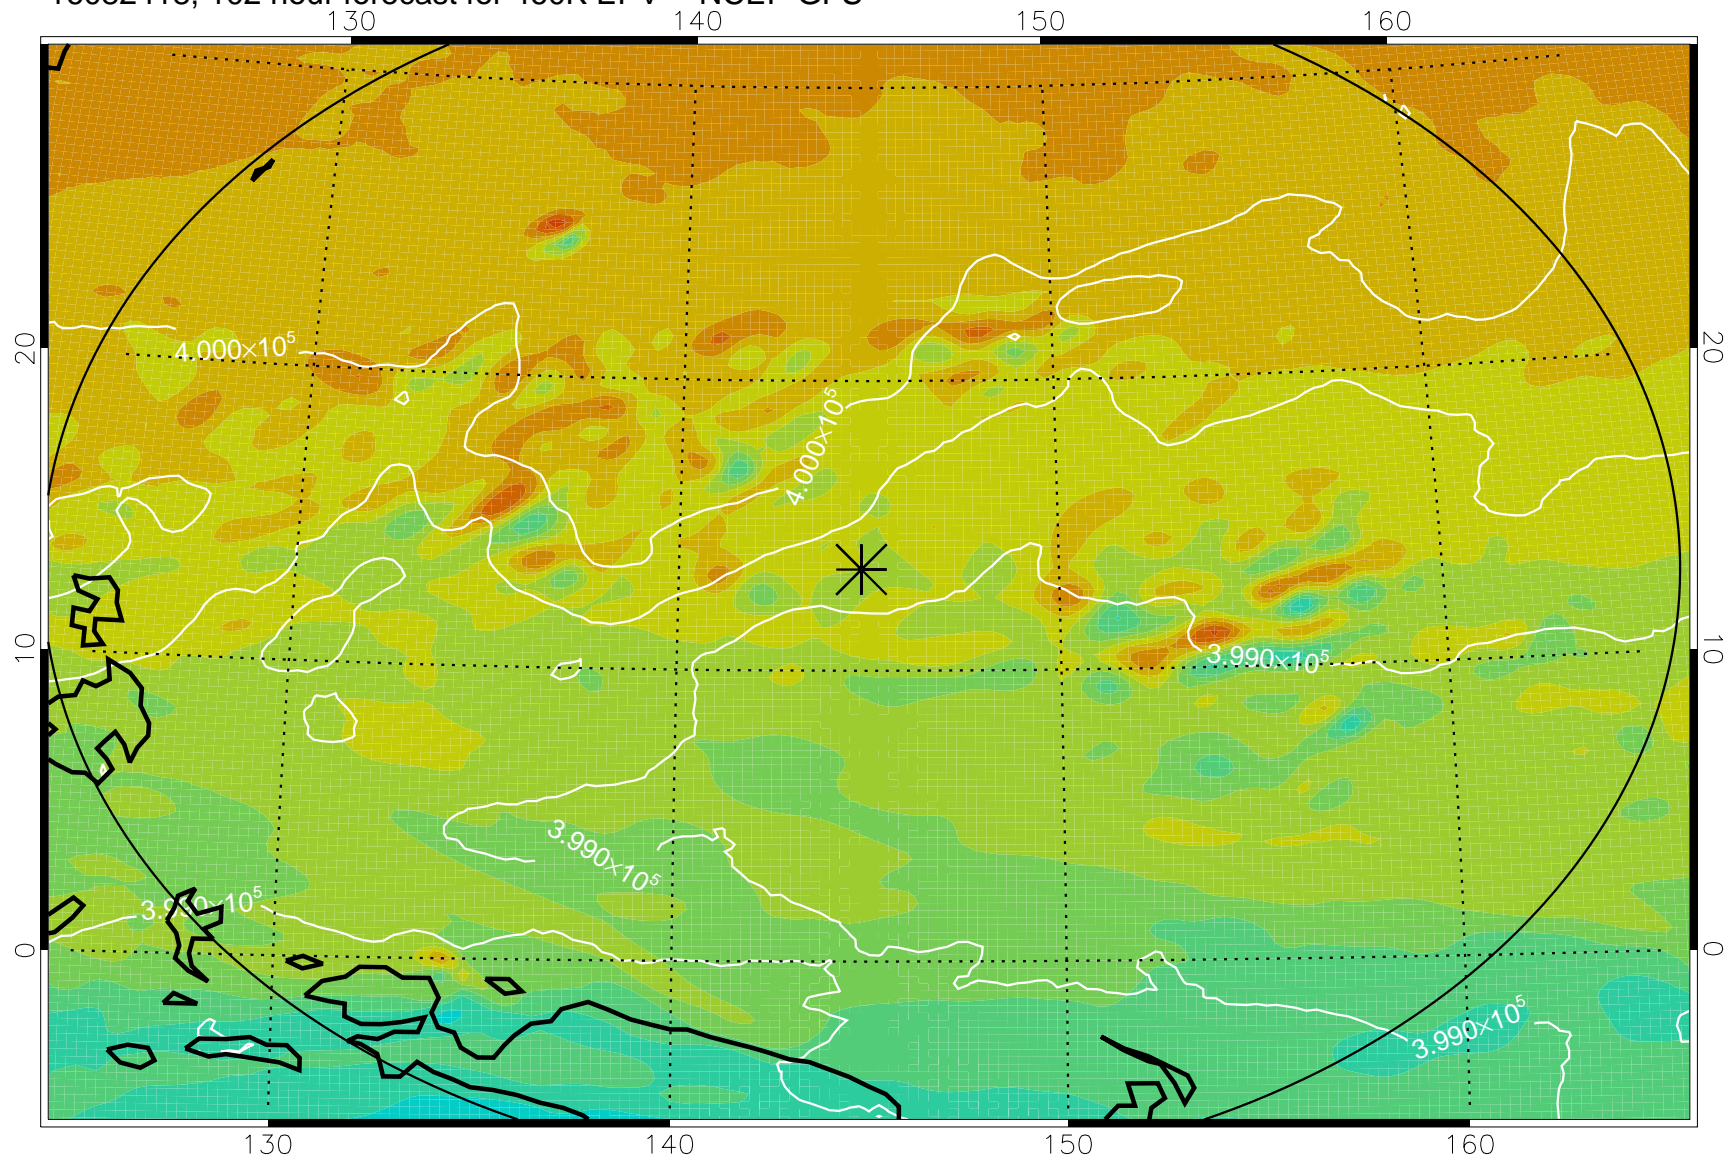

16082318, 78 hour forecast for 460K EPV -- NCEP GFS

460K Montgomery Streamfunction, white

Range ring of 2304 km

16082400, 84 hour forecast for 460K EPV -- NCEP GFS

460K Montgomery Streamfunction, white

Range ring of 2304 km

16082406, 90 hour forecast for 460K EPV -- NCEP GFS

460K Montgomery Streamfunction, white

Range ring of 2304 km

16082412, 96 hour forecast for 460K EPV -- NCEP GFS

460K Montgomery Streamfunction, white

Range ring of 2304 km

16082418, 102 hour forecast for 460K EPV -- NCEP GFS

460K Montgomery Streamfunction, white

Range ring of 2304 km

16082500, 108 hour forecast for 460K EPV -- NCEP GFS

460K Montgomery Streamfunction, white

Range ring of 2304 km

16082506, 114 hour forecast for 460K EPV -- NCEP GFS

460K Montgomery Streamfunction, white

Range ring of 2304 km

16082512, 120 hour forecast for 460K EPV -- NCEP GFS

460K Montgomery Streamfunction, white

Range ring of 2304 km