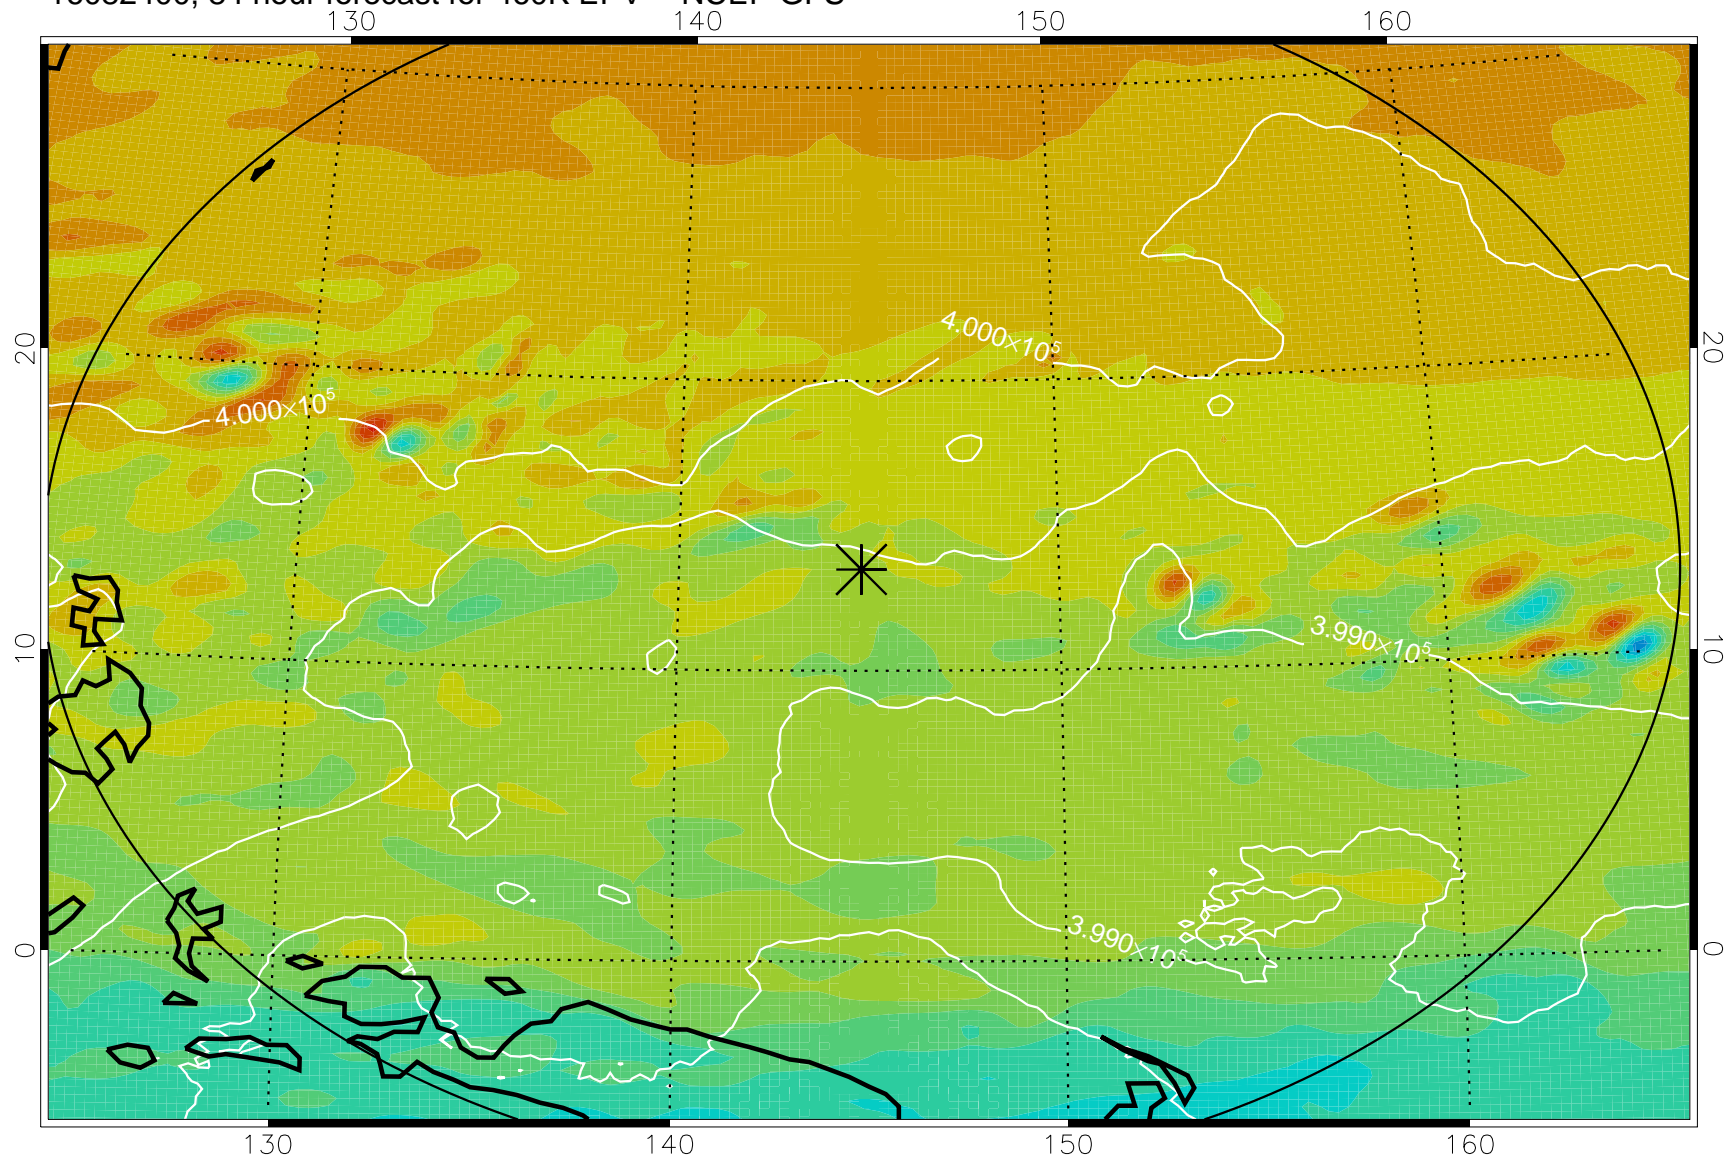

16082306, 66 hour forecast for 460K EPV -- NCEP GFS

460K Montgomery Streamfunction, white

Range ring of 2304 km

16082312, 72 hour forecast for 460K EPV -- NCEP GFS

460K Montgomery Streamfunction, white

Range ring of 2304 km

16082318, 78 hour forecast for 460K EPV -- NCEP GFS

460K Montgomery Streamfunction, white

Range ring of 2304 km

16082400, 84 hour forecast for 460K EPV -- NCEP GFS

460K Montgomery Streamfunction, white

Range ring of 2304 km

16082406, 90 hour forecast for 460K EPV -- NCEP GFS

460K Montgomery Streamfunction, white

Range ring of 2304 km

16082412, 96 hour forecast for 460K EPV -- NCEP GFS

460K Montgomery Streamfunction, white

Range ring of 2304 km

16082418, 102 hour forecast for 460K EPV -- NCEP GFS

460K Montgomery Streamfunction, white

Range ring of 2304 km

16082500, 108 hour forecast for 460K EPV -- NCEP GFS

460K Montgomery Streamfunction, white

Range ring of 2304 km