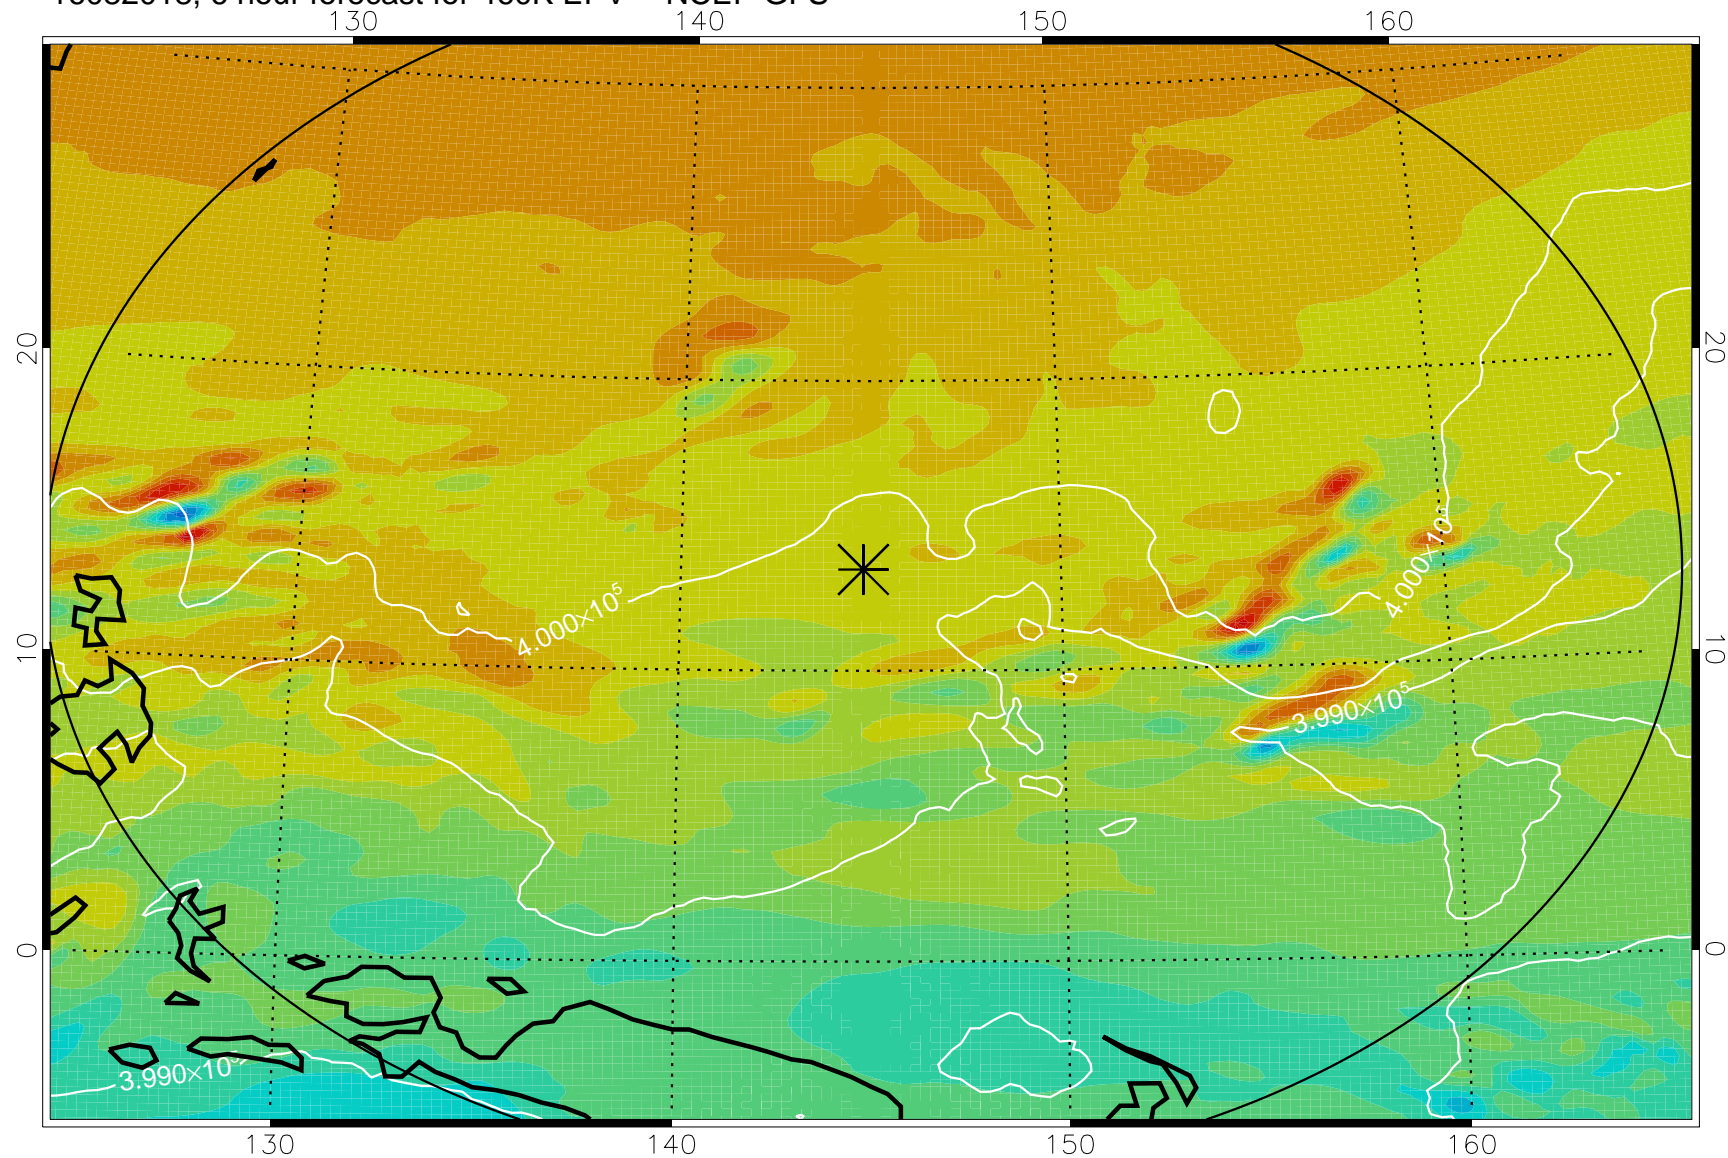

16082018, 6 hour forecast for 460K EPV -- NCEP GFS

460K Montgomery Streamfunction, white

Range ring of 2304 km

16082100, 12 hour forecast for 460K EPV -- NCEP GFS

460K Montgomery Streamfunction, white

Range ring of 2304 km

16082106, 18 hour forecast for 460K EPV -- NCEP GFS

460K Montgomery Streamfunction, white

Range ring of 2304 km

16082112, 24 hour forecast for 460K EPV -- NCEP GFS

460K Montgomery Streamfunction, white

Range ring of 2304 km

16082118, 30 hour forecast for 460K EPV -- NCEP GFS

460K Montgomery Streamfunction, white

Range ring of 2304 km

16082200, 36 hour forecast for 460K EPV -- NCEP GFS

460K Montgomery Streamfunction, white

Range ring of 2304 km

16082206, 42 hour forecast for 460K EPV -- NCEP GFS

460K Montgomery Streamfunction, white

Range ring of 2304 km

16082212, 48 hour forecast for 460K EPV -- NCEP GFS

460K Montgomery Streamfunction, white

Range ring of 2304 km