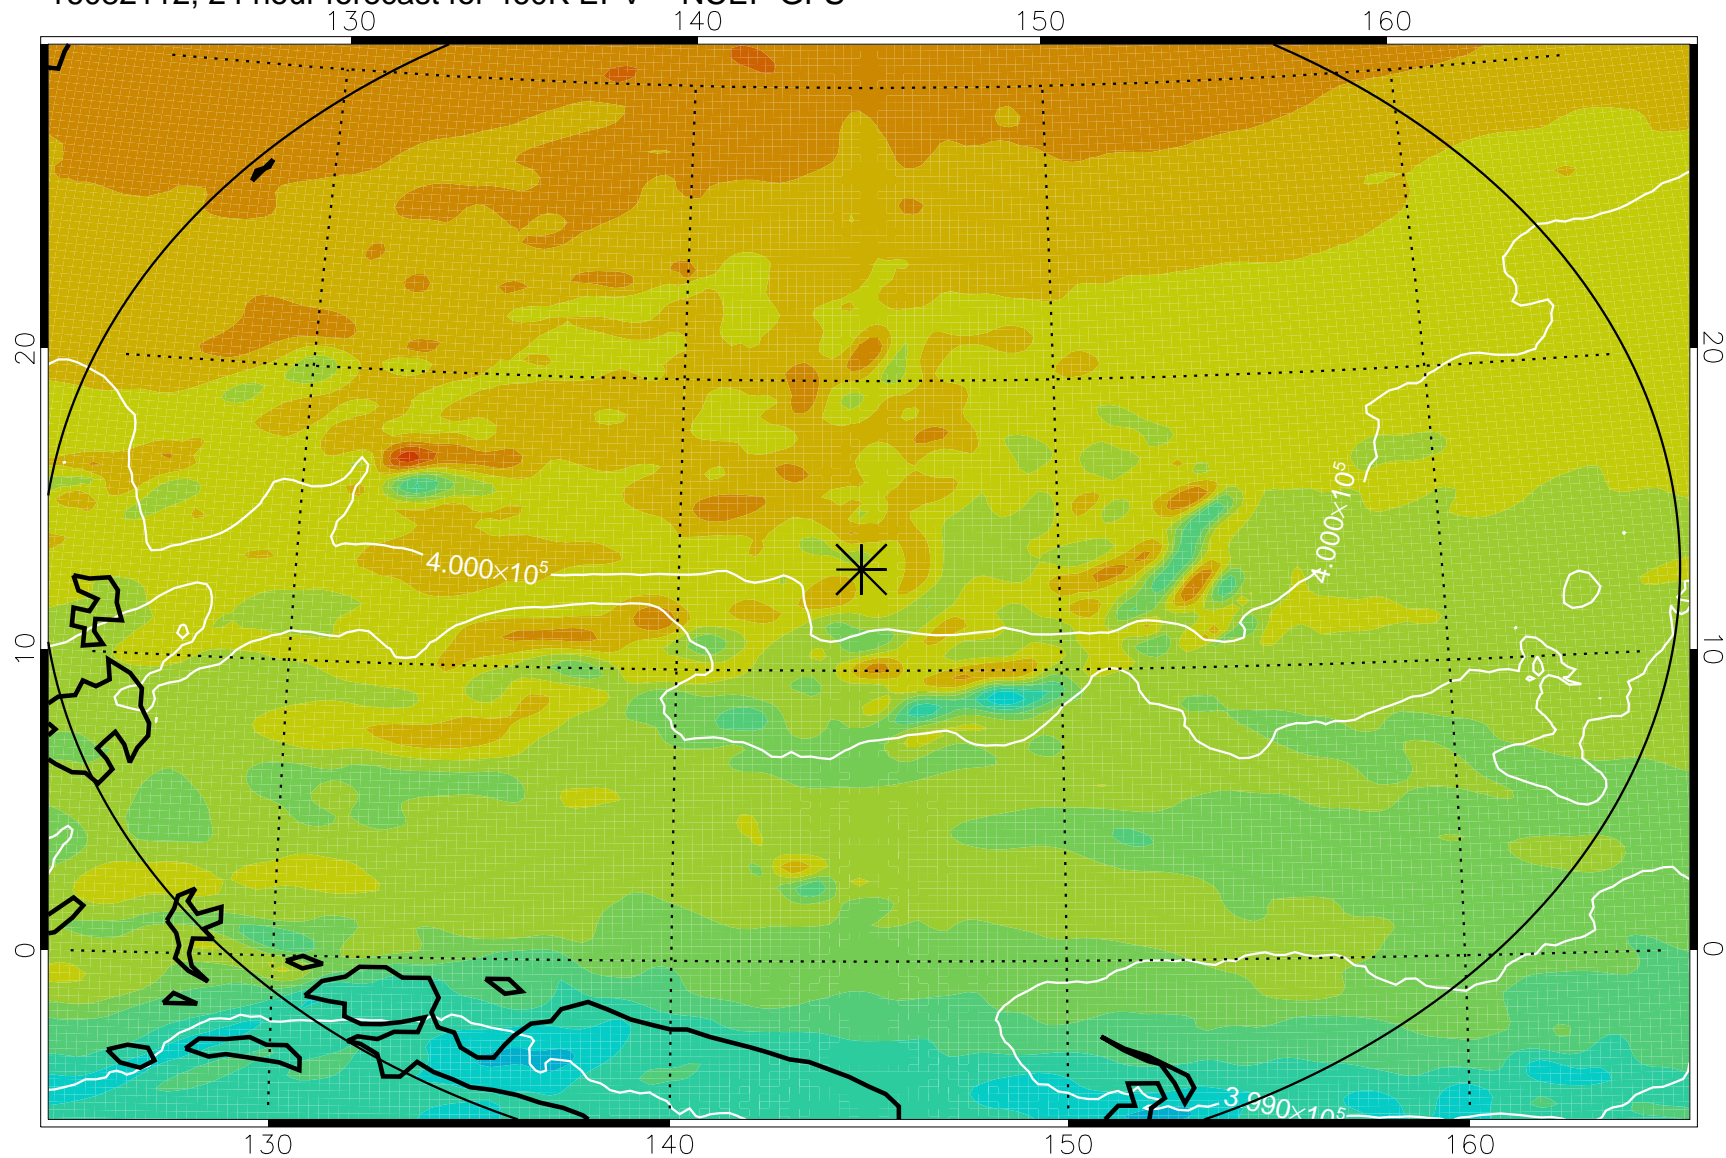

16082018, 6 hour forecast for 460K EPV -- NCEP GFS

460K Montgomery Streamfunction, white

Range ring of 2304 km

16082100, 12 hour forecast for 460K EPV -- NCEP GFS

460K Montgomery Streamfunction, white

Range ring of 2304 km

16082106, 18 hour forecast for 460K EPV -- NCEP GFS

460K Montgomery Streamfunction, white

Range ring of 2304 km

16082112, 24 hour forecast for 460K EPV -- NCEP GFS

460K Montgomery Streamfunction, white

Range ring of 2304 km

16082118, 30 hour forecast for 460K EPV -- NCEP GFS

460K Montgomery Streamfunction, white

Range ring of 2304 km

16082200, 36 hour forecast for 460K EPV -- NCEP GFS

460K Montgomery Streamfunction, white

Range ring of 2304 km

16082206, 42 hour forecast for 460K EPV -- NCEP GFS

460K Montgomery Streamfunction, white

Range ring of 2304 km

16082212, 48 hour forecast for 460K EPV -- NCEP GFS

460K Montgomery Streamfunction, white

Range ring of 2304 km