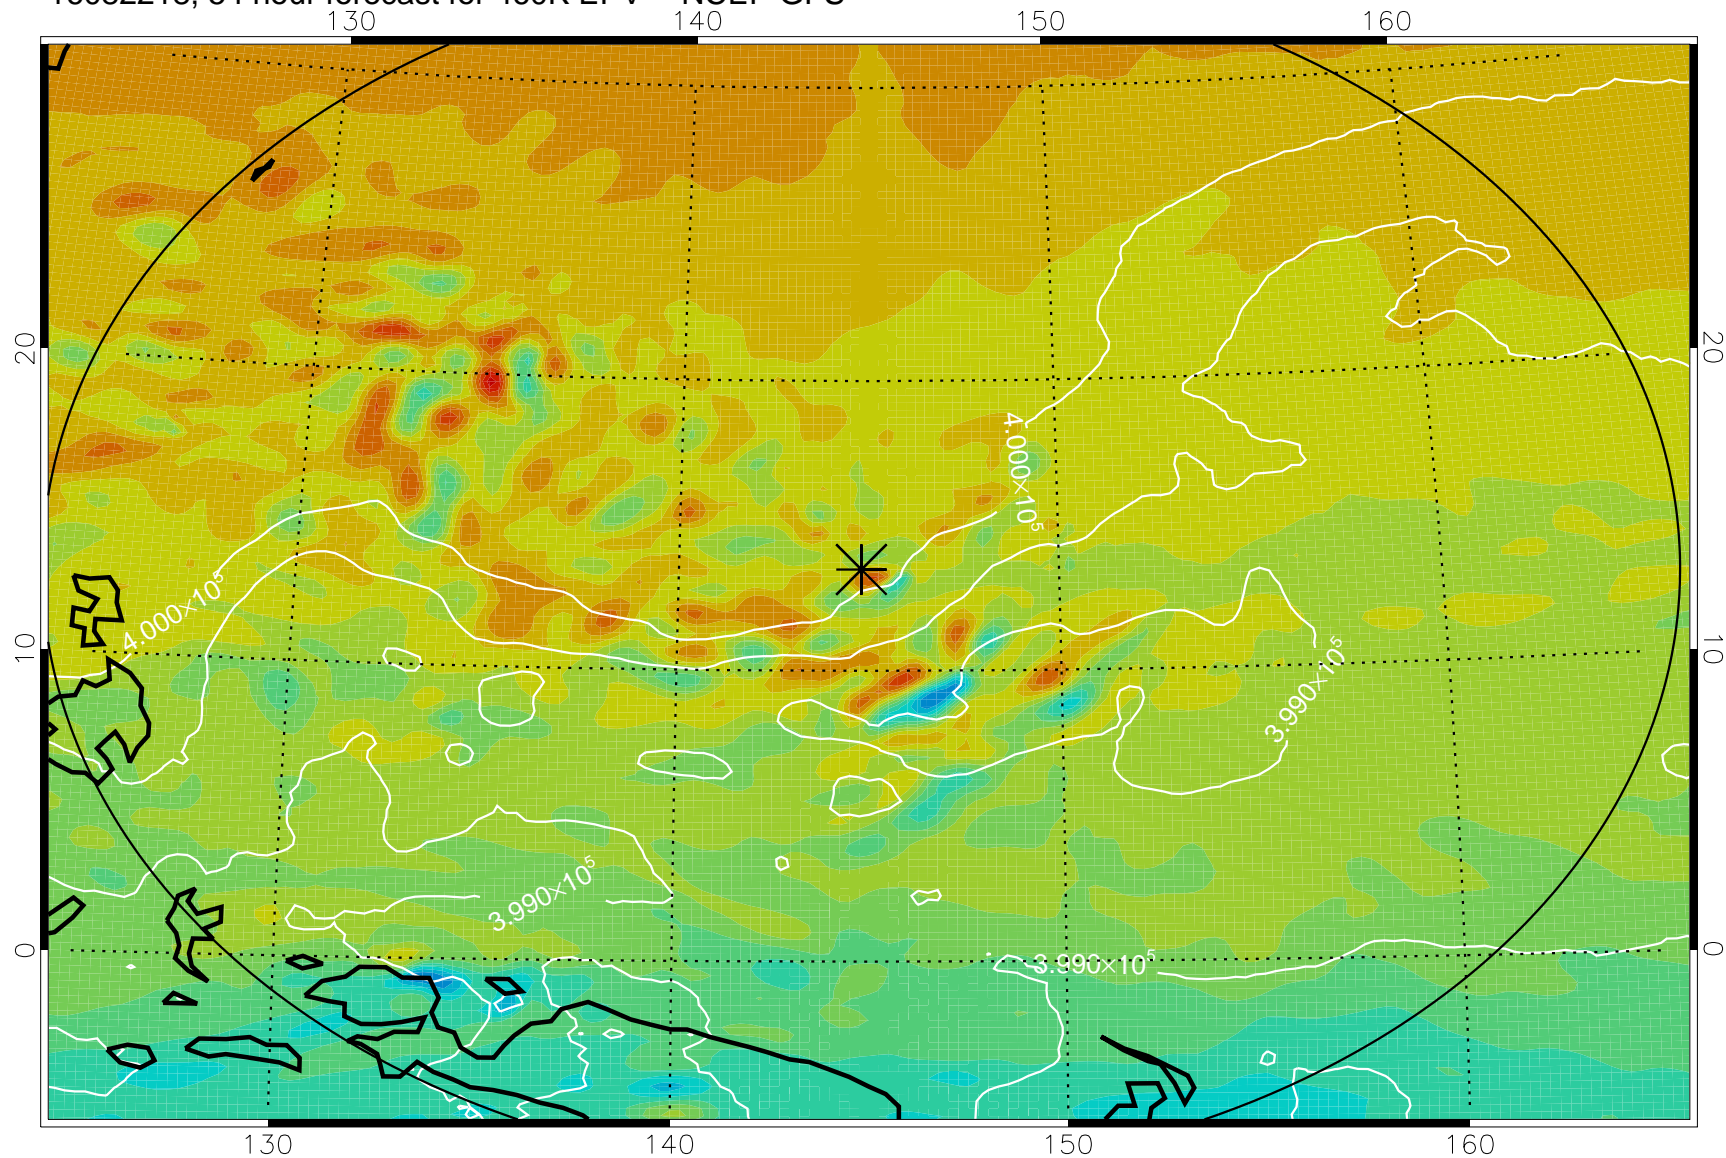

16082118, 30 hour forecast for 460K EPV -- NCEP GFS

460K Montgomery Streamfunction, white

Range ring of 2304 km

16082200, 36 hour forecast for 460K EPV -- NCEP GFS

460K Montgomery Streamfunction, white

Range ring of 2304 km

16082206, 42 hour forecast for 460K EPV -- NCEP GFS

460K Montgomery Streamfunction, white

Range ring of 2304 km

16082212, 48 hour forecast for 460K EPV -- NCEP GFS

460K Montgomery Streamfunction, white

Range ring of 2304 km

16082218, 54 hour forecast for 460K EPV -- NCEP GFS

460K Montgomery Streamfunction, white

Range ring of 2304 km

16082300, 60 hour forecast for 460K EPV -- NCEP GFS

460K Montgomery Streamfunction, white

Range ring of 2304 km

16082306, 66 hour forecast for 460K EPV -- NCEP GFS

460K Montgomery Streamfunction, white

Range ring of 2304 km

16082312, 72 hour forecast for 460K EPV -- NCEP GFS

460K Montgomery Streamfunction, white

Range ring of 2304 km