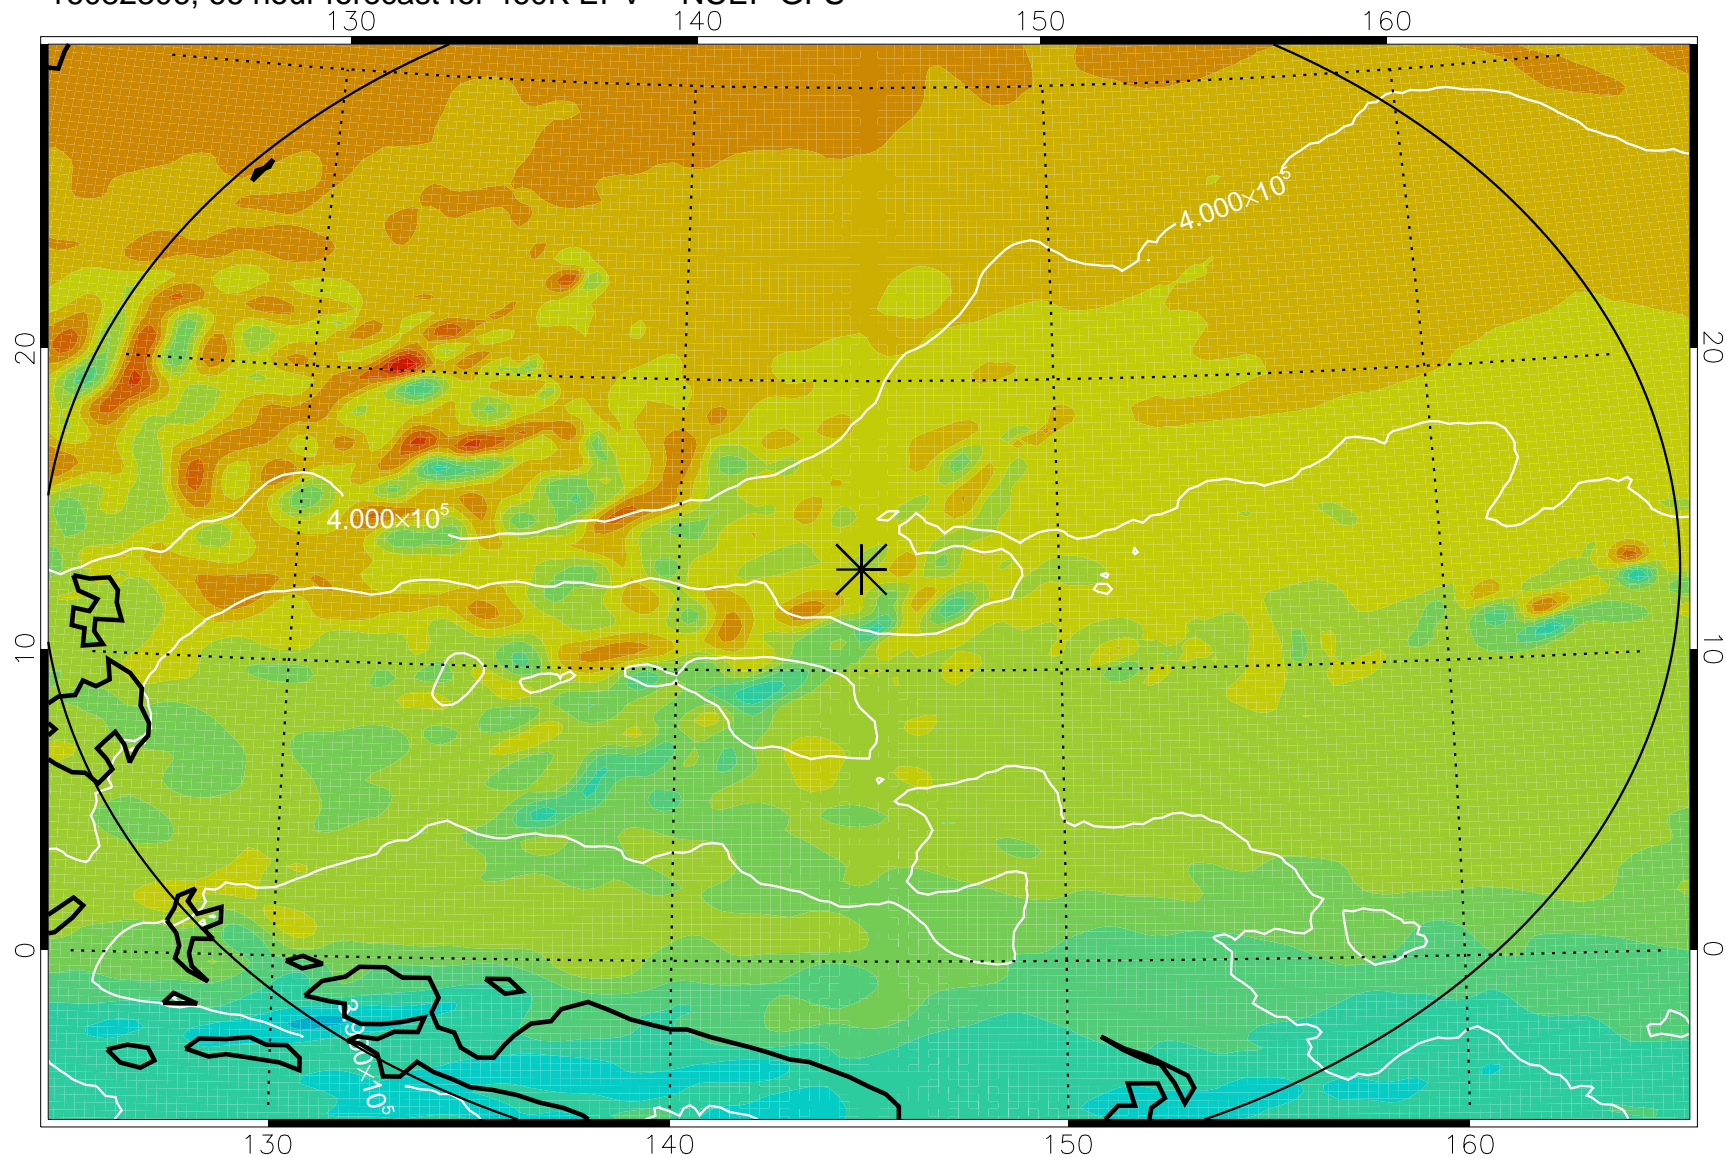

16082206, 42 hour forecast for 460K EPV -- NCEP GFS

460K Montgomery Streamfunction, white

Range ring of 2304 km

16082212, 48 hour forecast for 460K EPV -- NCEP GFS

460K Montgomery Streamfunction, white

Range ring of 2304 km

16082218, 54 hour forecast for 460K EPV -- NCEP GFS

460K Montgomery Streamfunction, white

Range ring of 2304 km

16082300, 60 hour forecast for 460K EPV -- NCEP GFS

460K Montgomery Streamfunction, white

Range ring of 2304 km

16082306, 66 hour forecast for 460K EPV -- NCEP GFS

460K Montgomery Streamfunction, white

Range ring of 2304 km

16082312, 72 hour forecast for 460K EPV -- NCEP GFS

460K Montgomery Streamfunction, white

Range ring of 2304 km

16082318, 78 hour forecast for 460K EPV -- NCEP GFS

460K Montgomery Streamfunction, white

Range ring of 2304 km

16082400, 84 hour forecast for 460K EPV -- NCEP GFS

460K Montgomery Streamfunction, white

Range ring of 2304 km