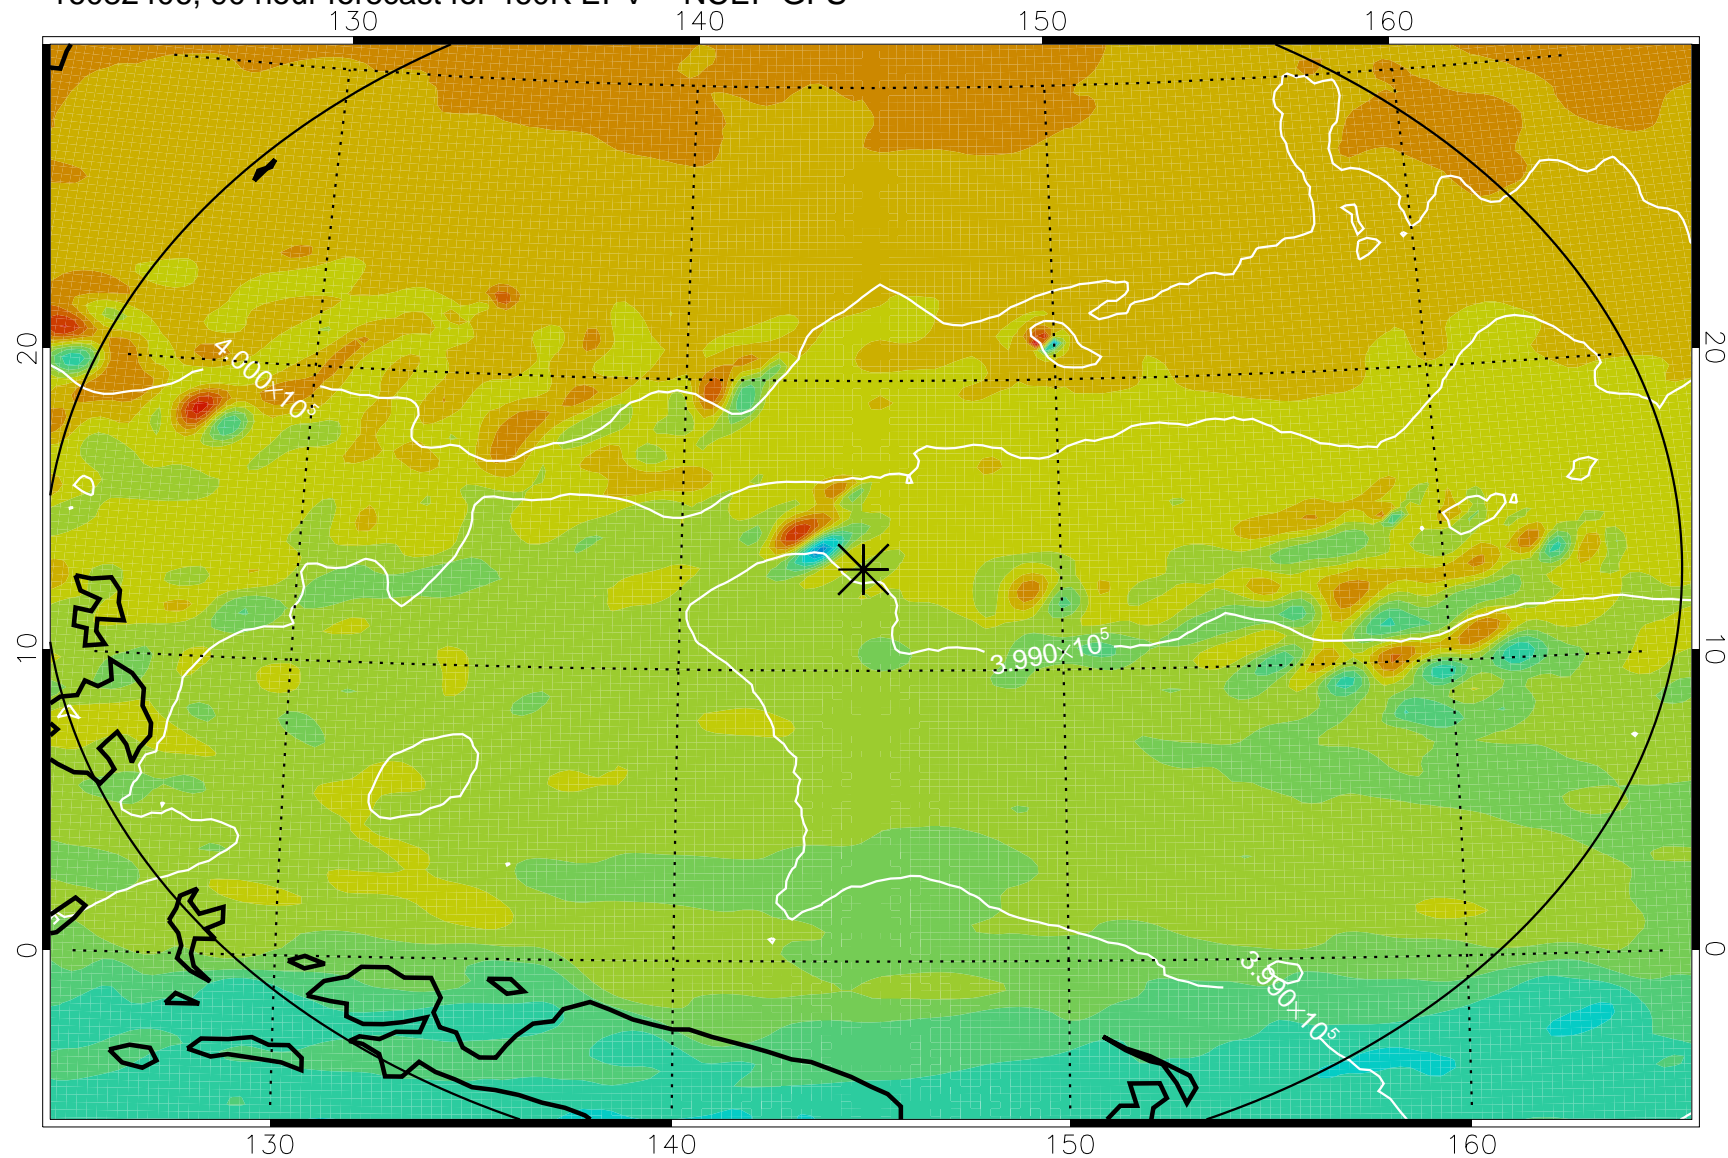

16082306, 66 hour forecast for 460K EPV -- NCEP GFS

460K Montgomery Streamfunction, white

Range ring of 2304 km

16082312, 72 hour forecast for 460K EPV -- NCEP GFS

460K Montgomery Streamfunction, white

Range ring of 2304 km

16082318, 78 hour forecast for 460K EPV -- NCEP GFS

460K Montgomery Streamfunction, white

Range ring of 2304 km

16082400, 84 hour forecast for 460K EPV -- NCEP GFS

460K Montgomery Streamfunction, white

Range ring of 2304 km

16082406, 90 hour forecast for 460K EPV -- NCEP GFS

460K Montgomery Streamfunction, white

Range ring of 2304 km

16082412, 96 hour forecast for 460K EPV -- NCEP GFS

460K Montgomery Streamfunction, white

Range ring of 2304 km

16082418, 102 hour forecast for 460K EPV -- NCEP GFS

460K Montgomery Streamfunction, white

Range ring of 2304 km

16082500, 108 hour forecast for 460K EPV -- NCEP GFS

460K Montgomery Streamfunction, white

Range ring of 2304 km