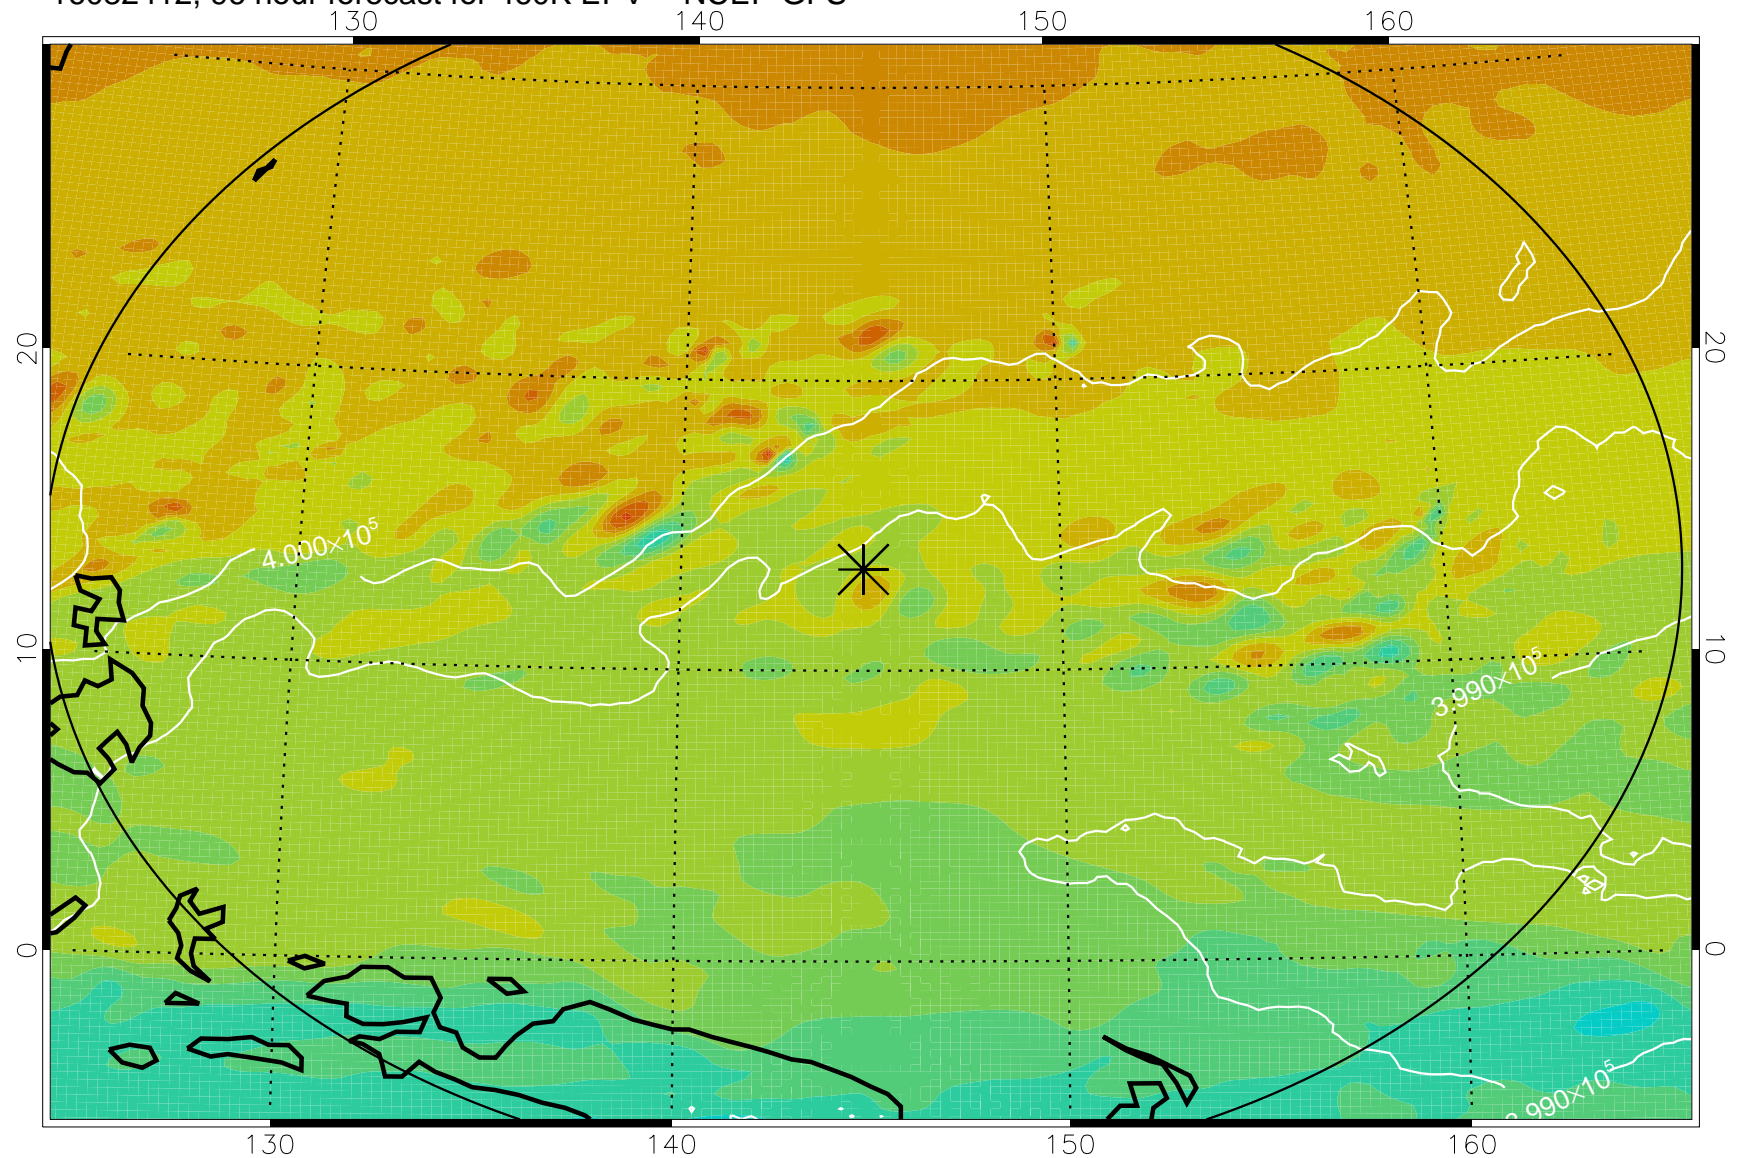

16082306, 66 hour forecast for 460K EPV -- NCEP GFS

460K Montgomery Streamfunction, white

Range ring of 2304 km

16082312, 72 hour forecast for 460K EPV -- NCEP GFS

460K Montgomery Streamfunction, white

Range ring of 2304 km

16082318, 78 hour forecast for 460K EPV -- NCEP GFS

460K Montgomery Streamfunction, white

Range ring of 2304 km

16082400, 84 hour forecast for 460K EPV -- NCEP GFS

460K Montgomery Streamfunction, white

Range ring of 2304 km

16082406, 90 hour forecast for 460K EPV -- NCEP GFS

460K Montgomery Streamfunction, white

Range ring of 2304 km

16082412, 96 hour forecast for 460K EPV -- NCEP GFS

460K Montgomery Streamfunction, white

Range ring of 2304 km

16082418, 102 hour forecast for 460K EPV -- NCEP GFS

460K Montgomery Streamfunction, white

Range ring of 2304 km

16082500, 108 hour forecast for 460K EPV -- NCEP GFS

460K Montgomery Streamfunction, white

Range ring of 2304 km