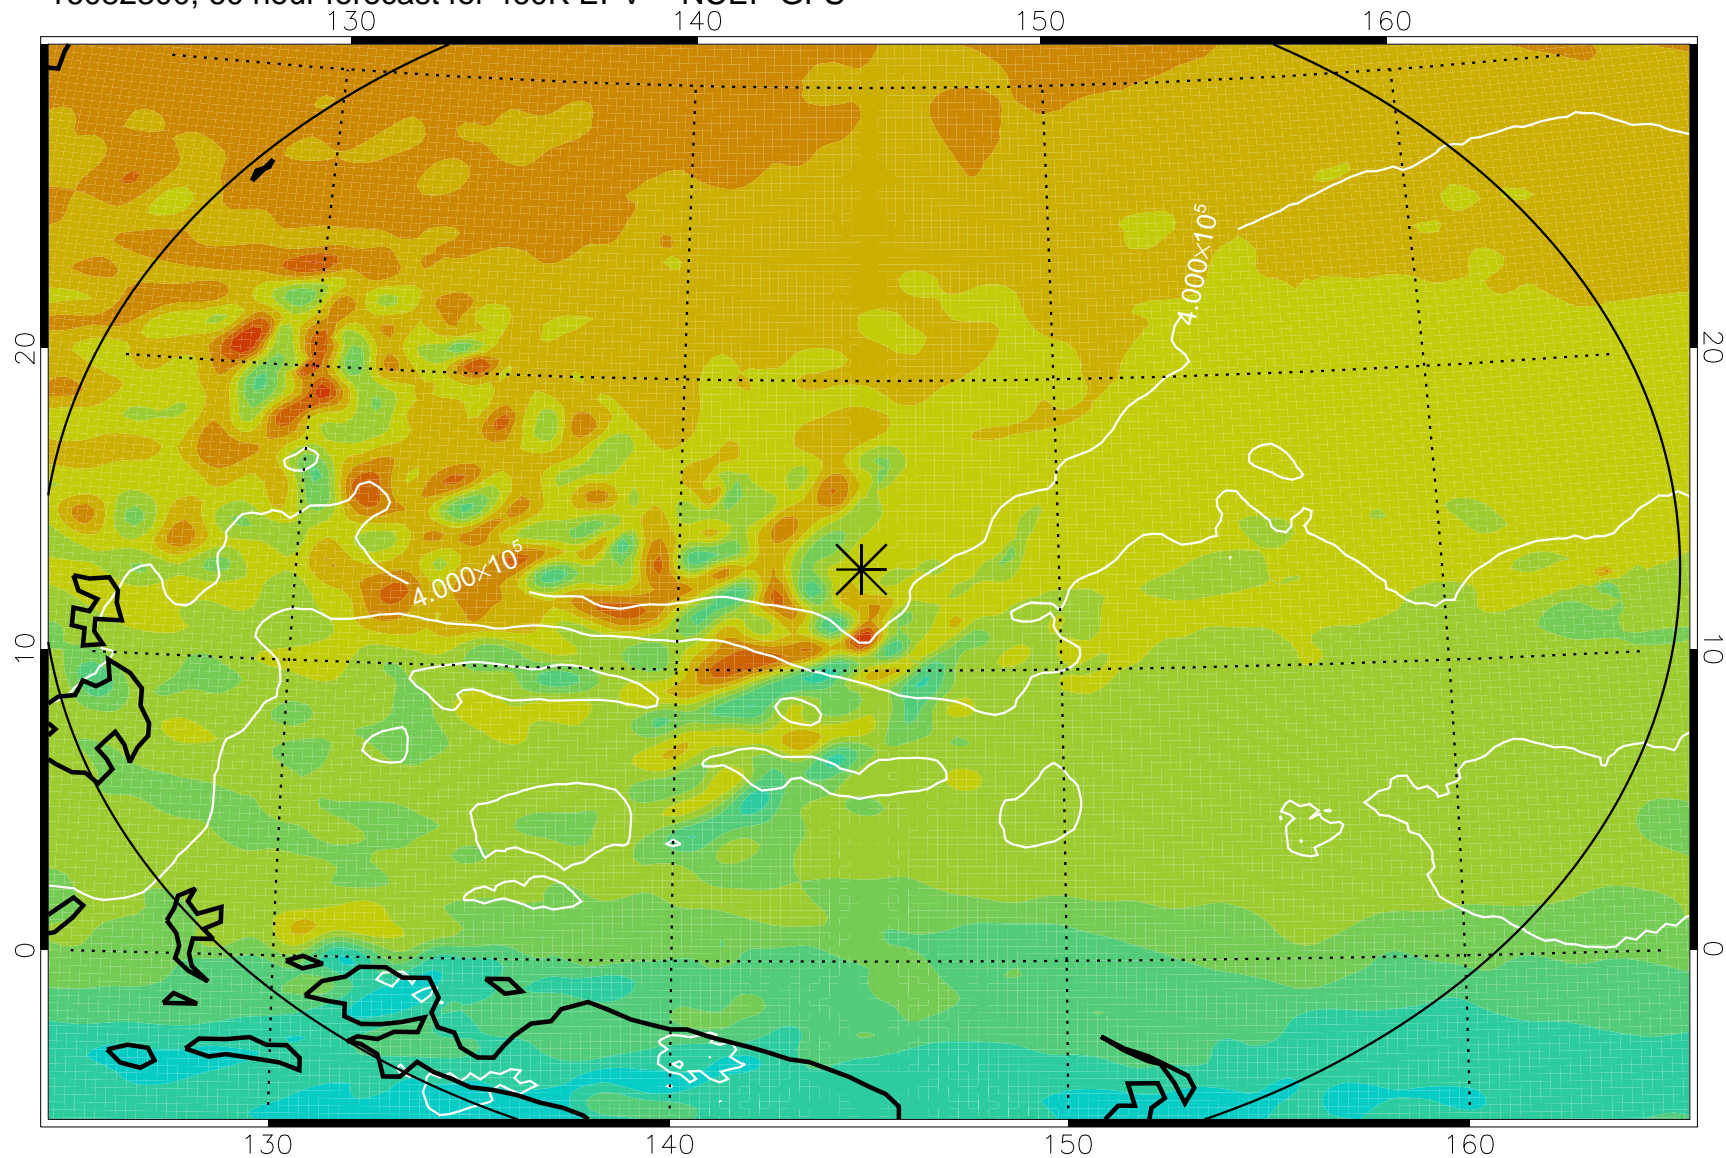

16082118, 30 hour forecast for 460K EPV -- NCEP GFS

460K Montgomery Streamfunction, white

Range ring of 2304 km

16082200, 36 hour forecast for 460K EPV -- NCEP GFS

460K Montgomery Streamfunction, white

Range ring of 2304 km

16082206, 42 hour forecast for 460K EPV -- NCEP GFS

460K Montgomery Streamfunction, white

Range ring of 2304 km

16082212, 48 hour forecast for 460K EPV -- NCEP GFS

460K Montgomery Streamfunction, white

Range ring of 2304 km

16082218, 54 hour forecast for 460K EPV -- NCEP GFS

460K Montgomery Streamfunction, white

Range ring of 2304 km

16082300, 60 hour forecast for 460K EPV -- NCEP GFS

460K Montgomery Streamfunction, white

Range ring of 2304 km

16082306, 66 hour forecast for 460K EPV -- NCEP GFS

460K Montgomery Streamfunction, white

Range ring of 2304 km

16082312, 72 hour forecast for 460K EPV -- NCEP GFS

460K Montgomery Streamfunction, white

Range ring of 2304 km