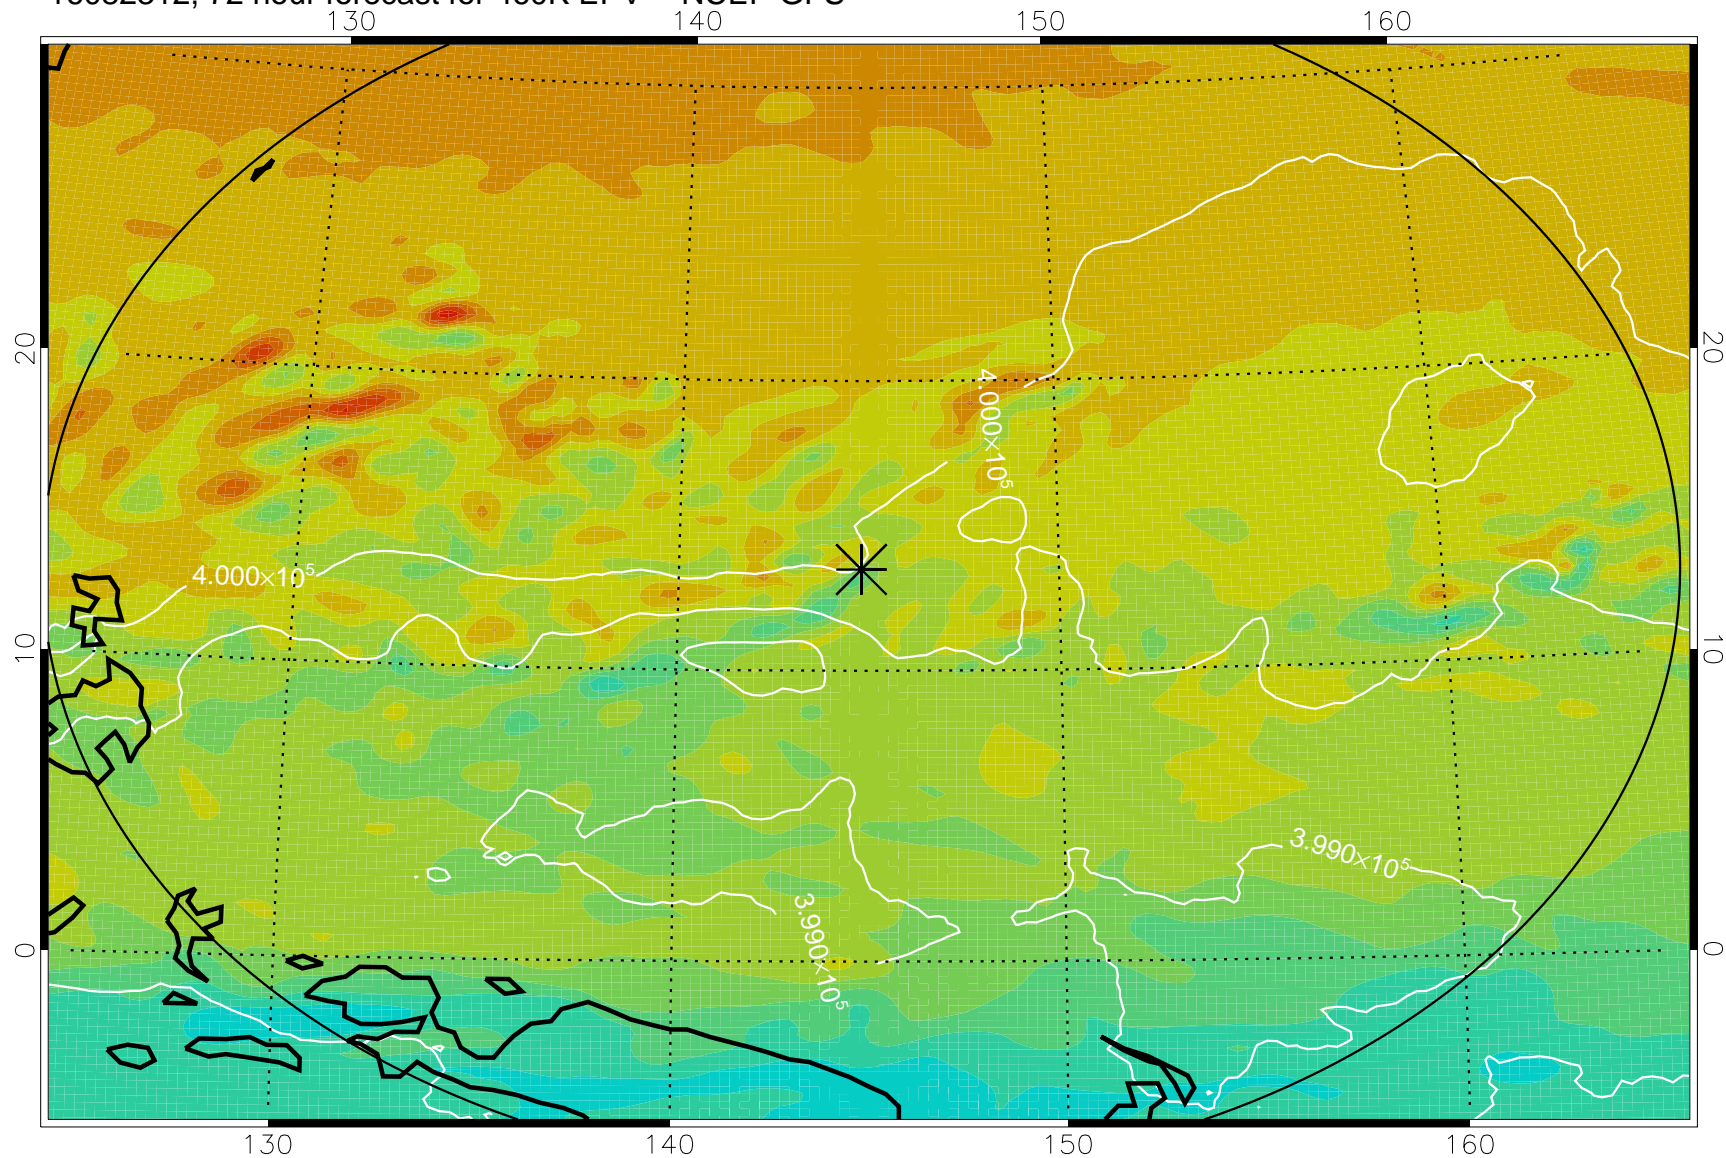

16082218, 54 hour forecast for 460K EPV -- NCEP GFS

460K Montgomery Streamfunction, white

Range ring of 2304 km

16082300, 60 hour forecast for 460K EPV -- NCEP GFS

460K Montgomery Streamfunction, white

Range ring of 2304 km

16082306, 66 hour forecast for 460K EPV -- NCEP GFS

460K Montgomery Streamfunction, white

Range ring of 2304 km

16082312, 72 hour forecast for 460K EPV -- NCEP GFS

460K Montgomery Streamfunction, white

Range ring of 2304 km

16082318, 78 hour forecast for 460K EPV -- NCEP GFS

460K Montgomery Streamfunction, white

Range ring of 2304 km

16082400, 84 hour forecast for 460K EPV -- NCEP GFS

460K Montgomery Streamfunction, white

Range ring of 2304 km

16082406, 90 hour forecast for 460K EPV -- NCEP GFS

460K Montgomery Streamfunction, white

Range ring of 2304 km

16082412, 96 hour forecast for 460K EPV -- NCEP GFS

460K Montgomery Streamfunction, white

Range ring of 2304 km