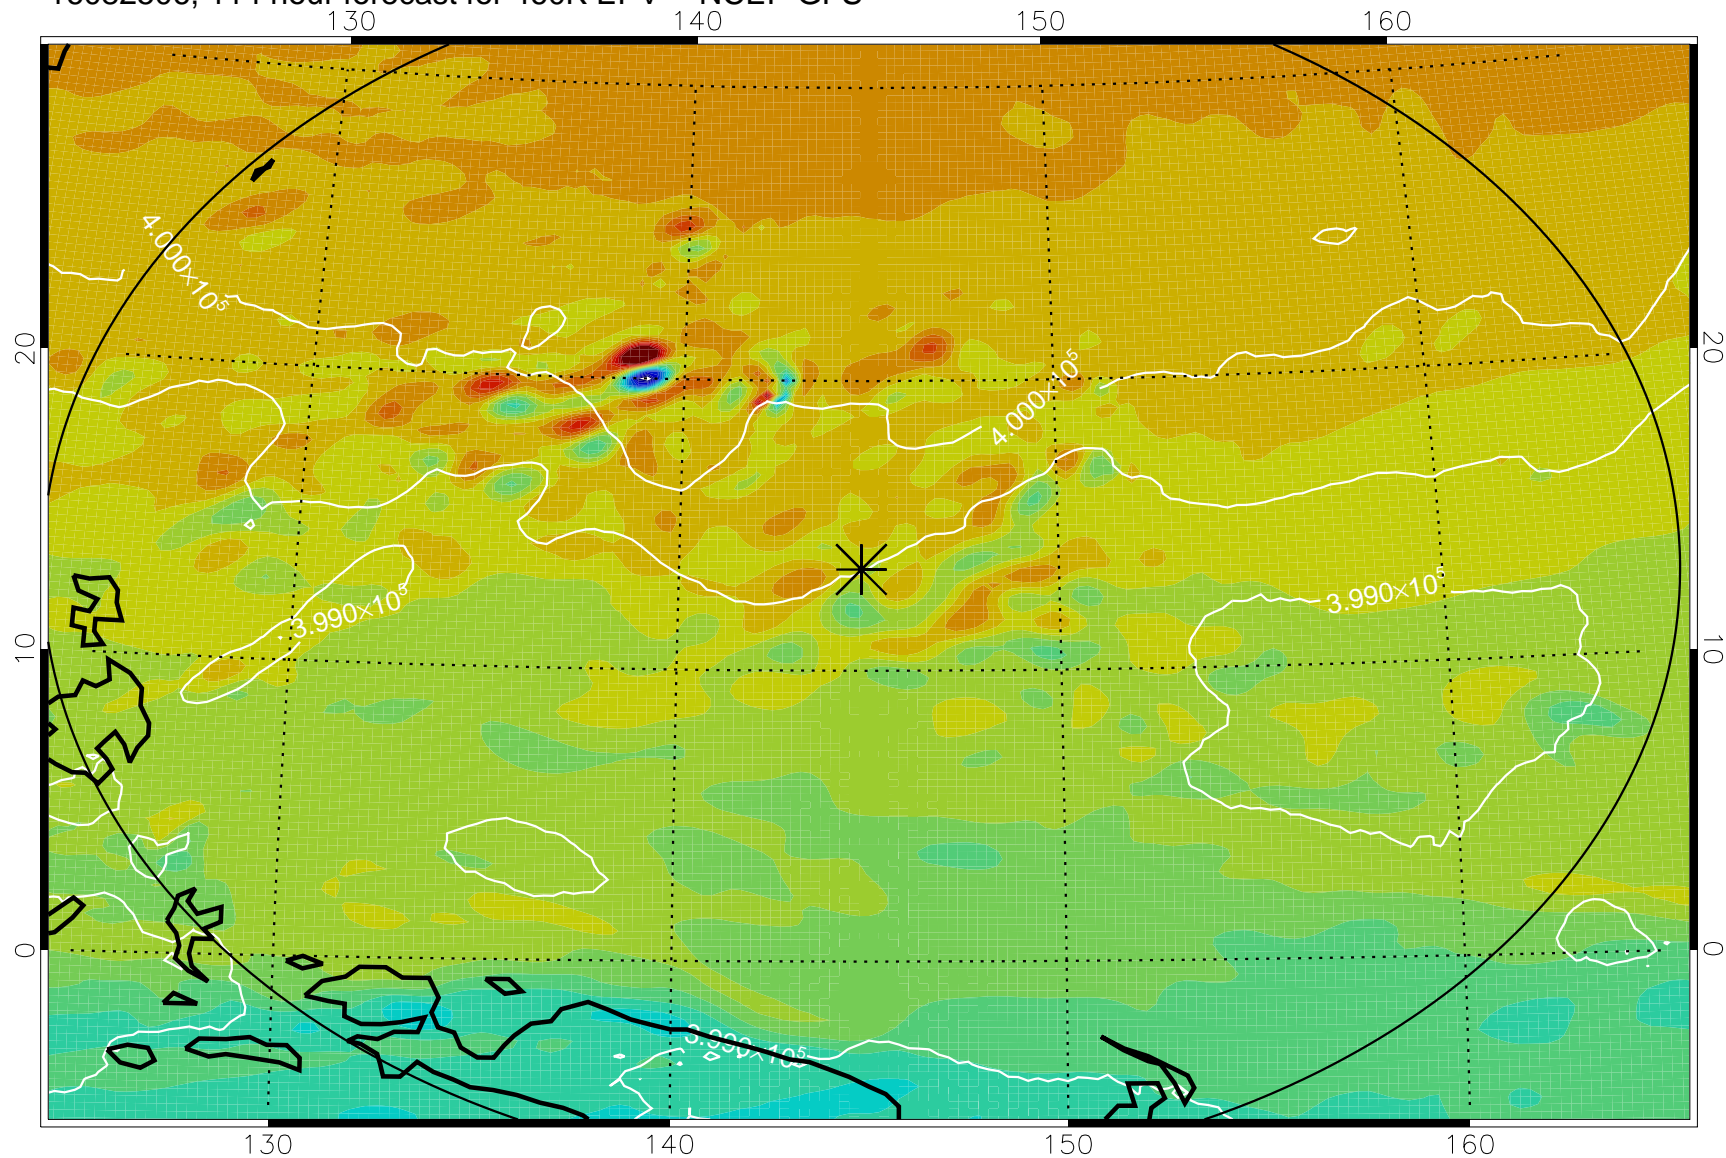

16082318, 78 hour forecast for 460K EPV -- NCEP GFS

460K Montgomery Streamfunction, white

Range ring of 2304 km

16082400, 84 hour forecast for 460K EPV -- NCEP GFS

460K Montgomery Streamfunction, white

Range ring of 2304 km

16082406, 90 hour forecast for 460K EPV -- NCEP GFS

460K Montgomery Streamfunction, white

Range ring of 2304 km

16082412, 96 hour forecast for 460K EPV -- NCEP GFS

460K Montgomery Streamfunction, white

Range ring of 2304 km

16082418, 102 hour forecast for 460K EPV -- NCEP GFS

460K Montgomery Streamfunction, white

Range ring of 2304 km

16082500, 108 hour forecast for 460K EPV -- NCEP GFS

460K Montgomery Streamfunction, white

Range ring of 2304 km

16082506, 114 hour forecast for 460K EPV -- NCEP GFS

460K Montgomery Streamfunction, white

Range ring of 2304 km

16082512, 120 hour forecast for 460K EPV -- NCEP GFS

460K Montgomery Streamfunction, white

Range ring of 2304 km