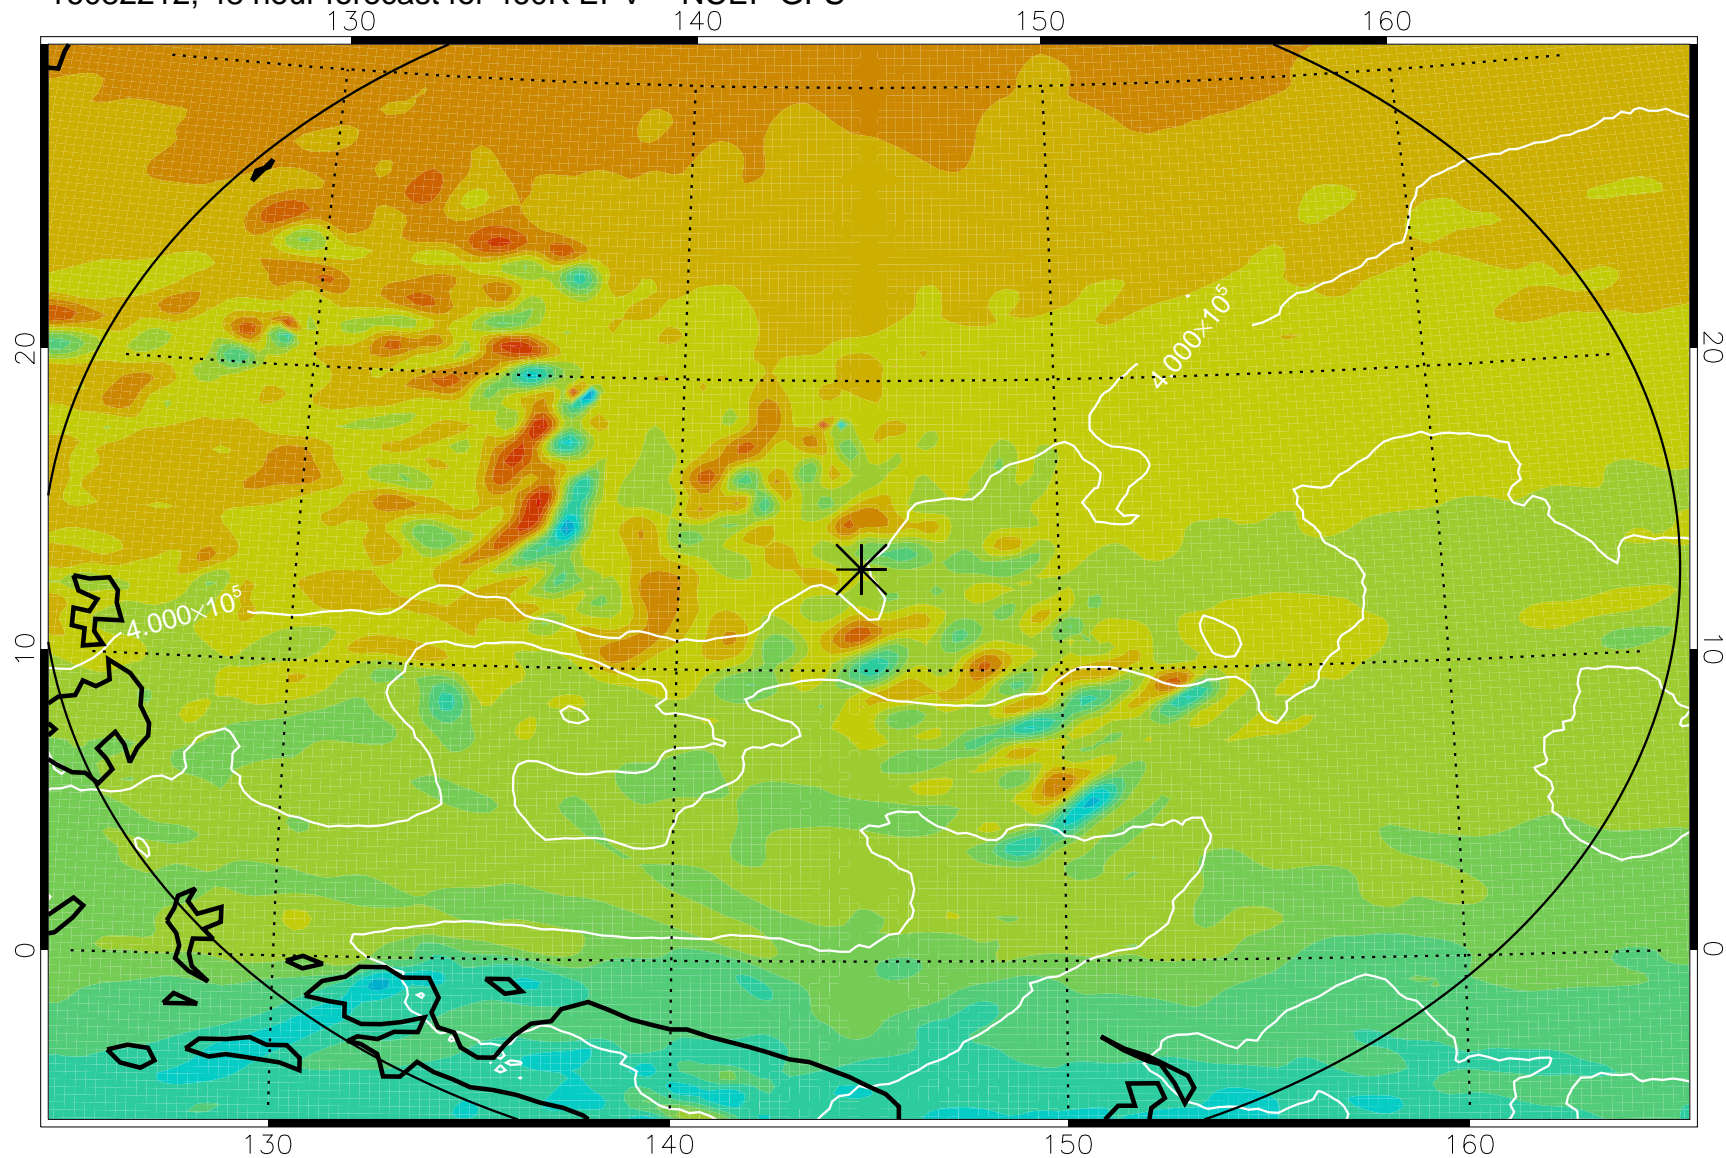

16082106, 18 hour forecast for 460K EPV -- NCEP GFS

460K Montgomery Streamfunction, white

Range ring of 2304 km

16082112, 24 hour forecast for 460K EPV -- NCEP GFS

460K Montgomery Streamfunction, white

Range ring of 2304 km

16082118, 30 hour forecast for 460K EPV -- NCEP GFS

460K Montgomery Streamfunction, white

Range ring of 2304 km

16082200, 36 hour forecast for 460K EPV -- NCEP GFS

460K Montgomery Streamfunction, white

Range ring of 2304 km

16082206, 42 hour forecast for 460K EPV -- NCEP GFS

460K Montgomery Streamfunction, white

Range ring of 2304 km

16082212, 48 hour forecast for 460K EPV -- NCEP GFS

460K Montgomery Streamfunction, white

Range ring of 2304 km

16082218, 54 hour forecast for 460K EPV -- NCEP GFS

460K Montgomery Streamfunction, white

Range ring of 2304 km

16082300, 60 hour forecast for 460K EPV -- NCEP GFS

460K Montgomery Streamfunction, white

Range ring of 2304 km