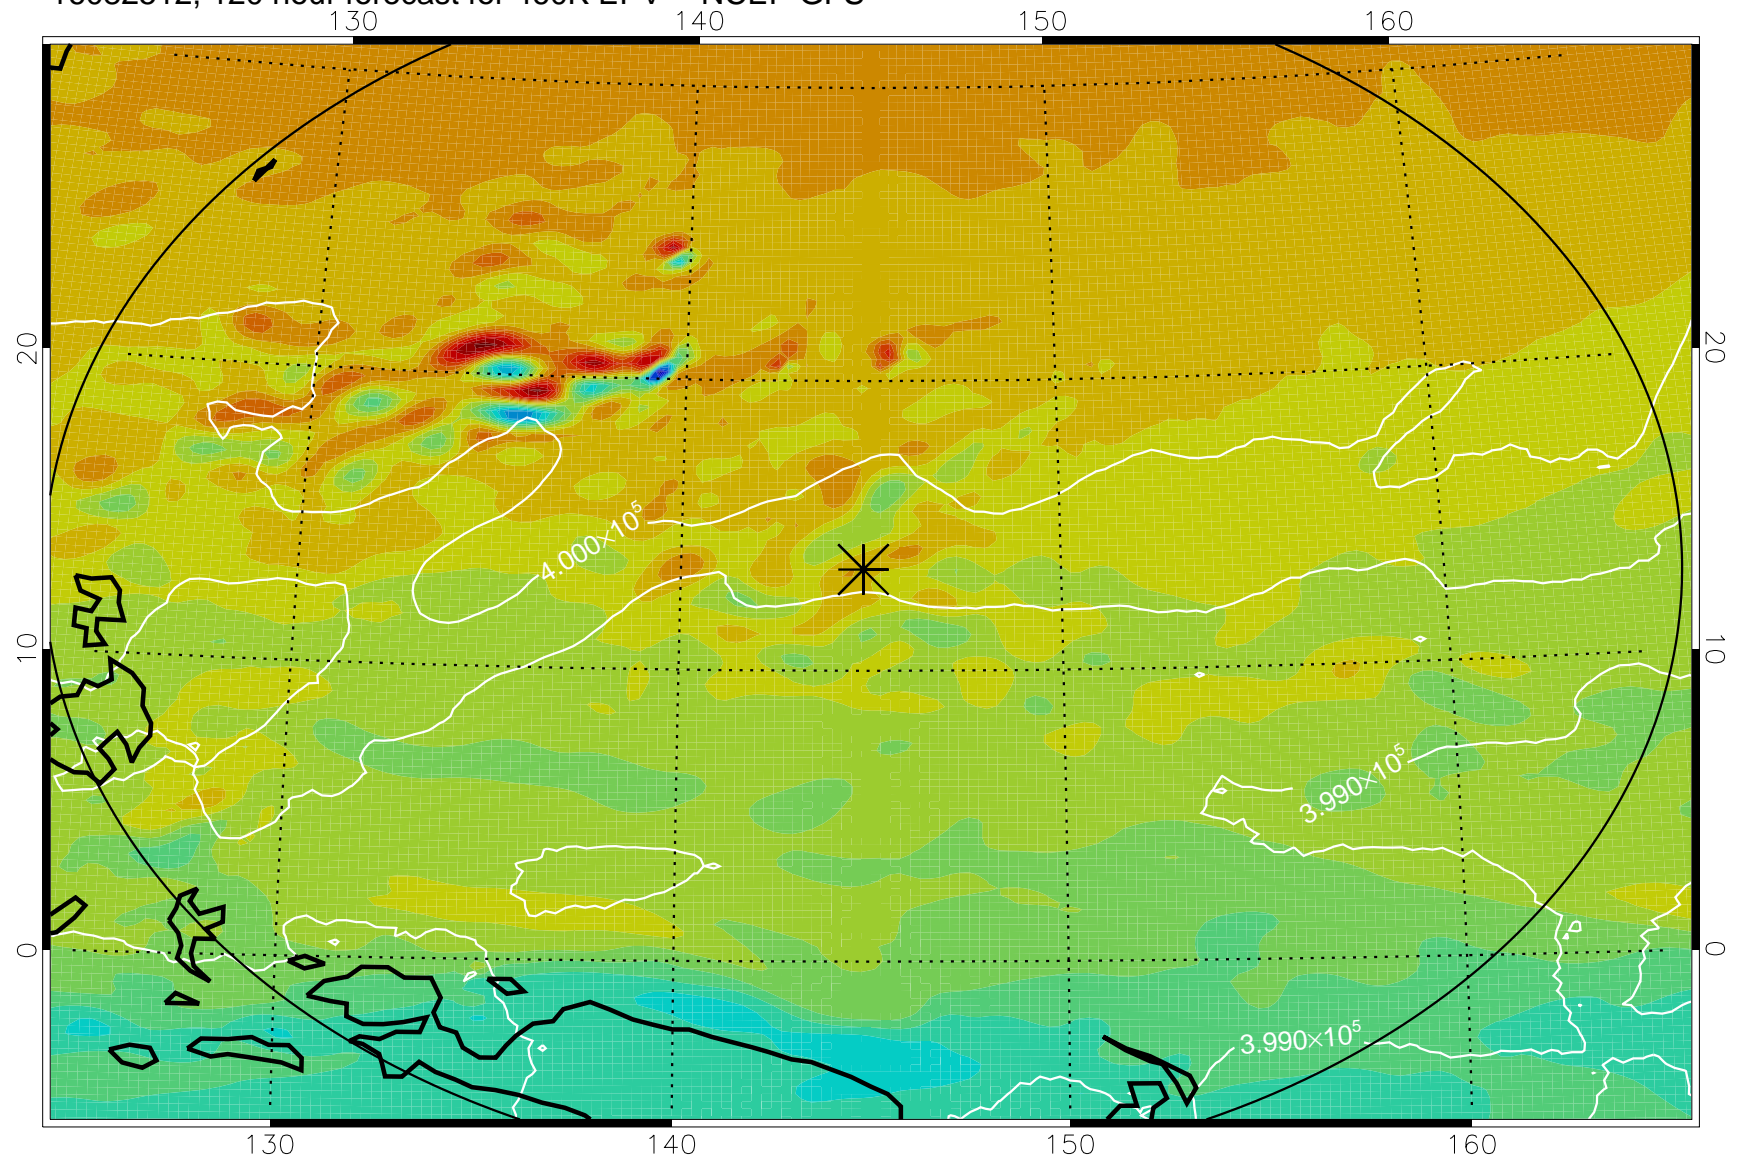

16082318, 78 hour forecast for 460K EPV -- NCEP GFS

460K Montgomery Streamfunction, white

Range ring of 2304 km

16082400, 84 hour forecast for 460K EPV -- NCEP GFS

460K Montgomery Streamfunction, white

Range ring of 2304 km

16082406, 90 hour forecast for 460K EPV -- NCEP GFS

460K Montgomery Streamfunction, white

Range ring of 2304 km

16082412, 96 hour forecast for 460K EPV -- NCEP GFS

460K Montgomery Streamfunction, white

Range ring of 2304 km

16082418, 102 hour forecast for 460K EPV -- NCEP GFS

460K Montgomery Streamfunction, white

Range ring of 2304 km

16082500, 108 hour forecast for 460K EPV -- NCEP GFS

460K Montgomery Streamfunction, white

Range ring of 2304 km

16082506, 114 hour forecast for 460K EPV -- NCEP GFS

460K Montgomery Streamfunction, white

Range ring of 2304 km

16082512, 120 hour forecast for 460K EPV -- NCEP GFS

460K Montgomery Streamfunction, white

Range ring of 2304 km