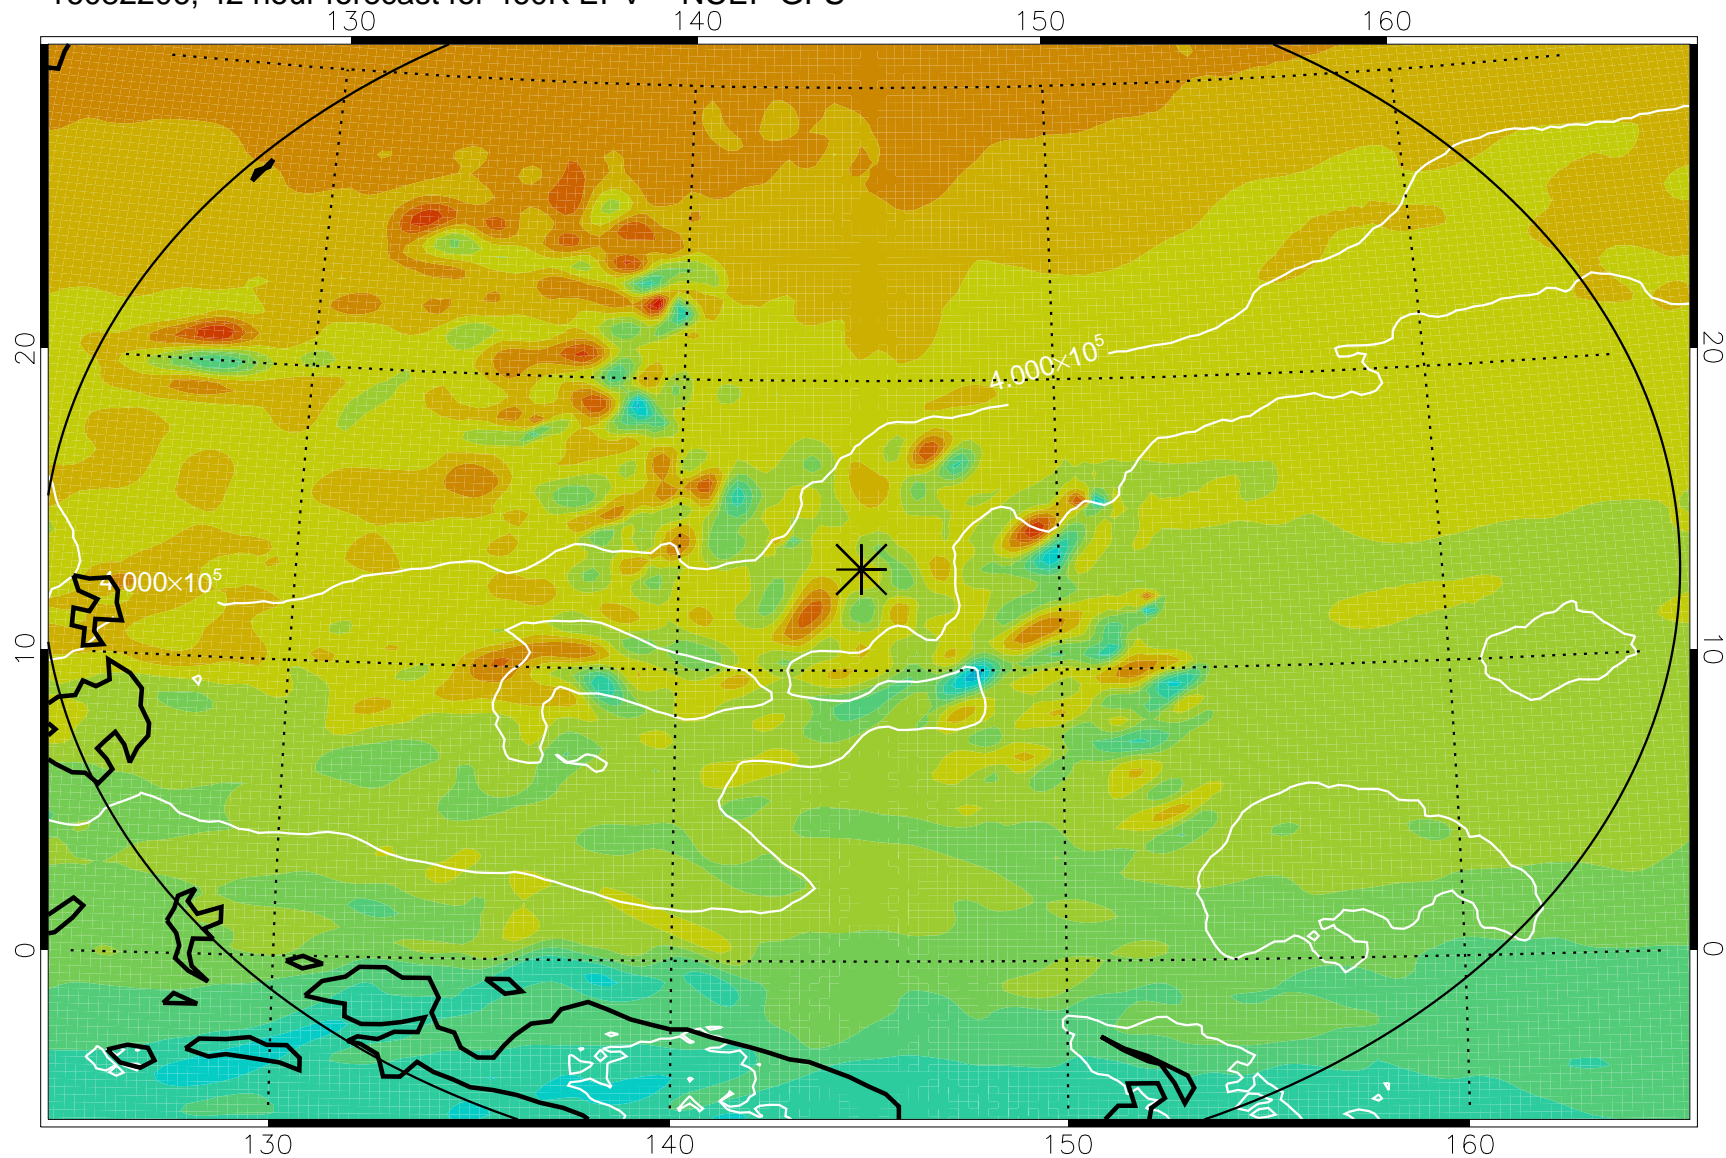

16082106, 18 hour forecast for 460K EPV -- NCEP GFS

460K Montgomery Streamfunction, white

Range ring of 2304 km

16082112, 24 hour forecast for 460K EPV -- NCEP GFS

460K Montgomery Streamfunction, white

Range ring of 2304 km

16082118, 30 hour forecast for 460K EPV -- NCEP GFS

460K Montgomery Streamfunction, white

Range ring of 2304 km

16082200, 36 hour forecast for 460K EPV -- NCEP GFS

460K Montgomery Streamfunction, white

Range ring of 2304 km

16082206, 42 hour forecast for 460K EPV -- NCEP GFS

460K Montgomery Streamfunction, white

Range ring of 2304 km

16082212, 48 hour forecast for 460K EPV -- NCEP GFS

460K Montgomery Streamfunction, white

Range ring of 2304 km

16082218, 54 hour forecast for 460K EPV -- NCEP GFS

460K Montgomery Streamfunction, white

Range ring of 2304 km

16082300, 60 hour forecast for 460K EPV -- NCEP GFS

460K Montgomery Streamfunction, white

Range ring of 2304 km