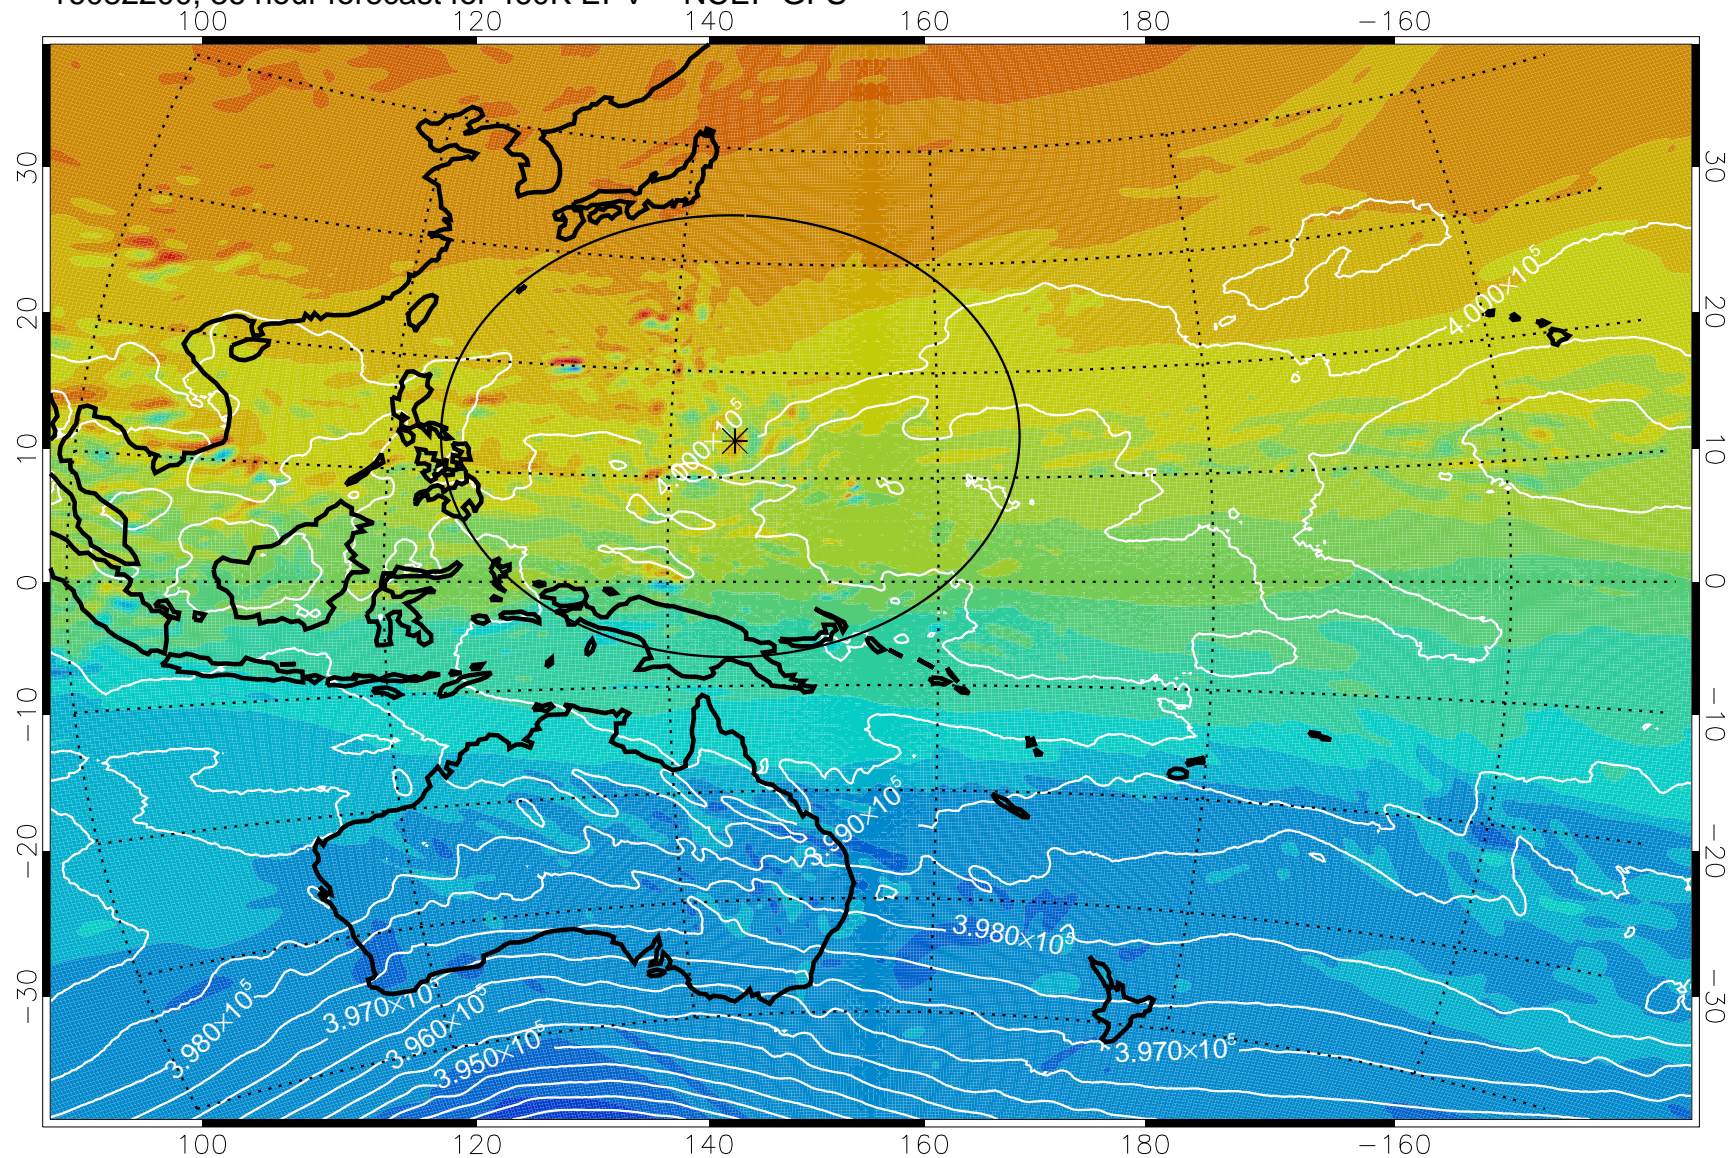

16082106, 18 hour forecast for 460K EPV -- NCEP GFS

460K Montgomery Streamfunction, white

Range ring of 2304 km

16082112, 24 hour forecast for 460K EPV -- NCEP GFS

460K Montgomery Streamfunction, white

Range ring of 2304 km

16082118, 30 hour forecast for 460K EPV -- NCEP GFS

460K Montgomery Streamfunction, white

Range ring of 2304 km

16082200, 36 hour forecast for 460K EPV -- NCEP GFS

460K Montgomery Streamfunction, white

Range ring of 2304 km

16082206, 42 hour forecast for 460K EPV -- NCEP GFS

460K Montgomery Streamfunction, white

Range ring of 2304 km

16082212, 48 hour forecast for 460K EPV -- NCEP GFS

460K Montgomery Streamfunction, white

Range ring of 2304 km

16082218, 54 hour forecast for 460K EPV -- NCEP GFS

460K Montgomery Streamfunction, white

Range ring of 2304 km

16082300, 60 hour forecast for 460K EPV -- NCEP GFS

460K Montgomery Streamfunction, white

Range ring of 2304 km