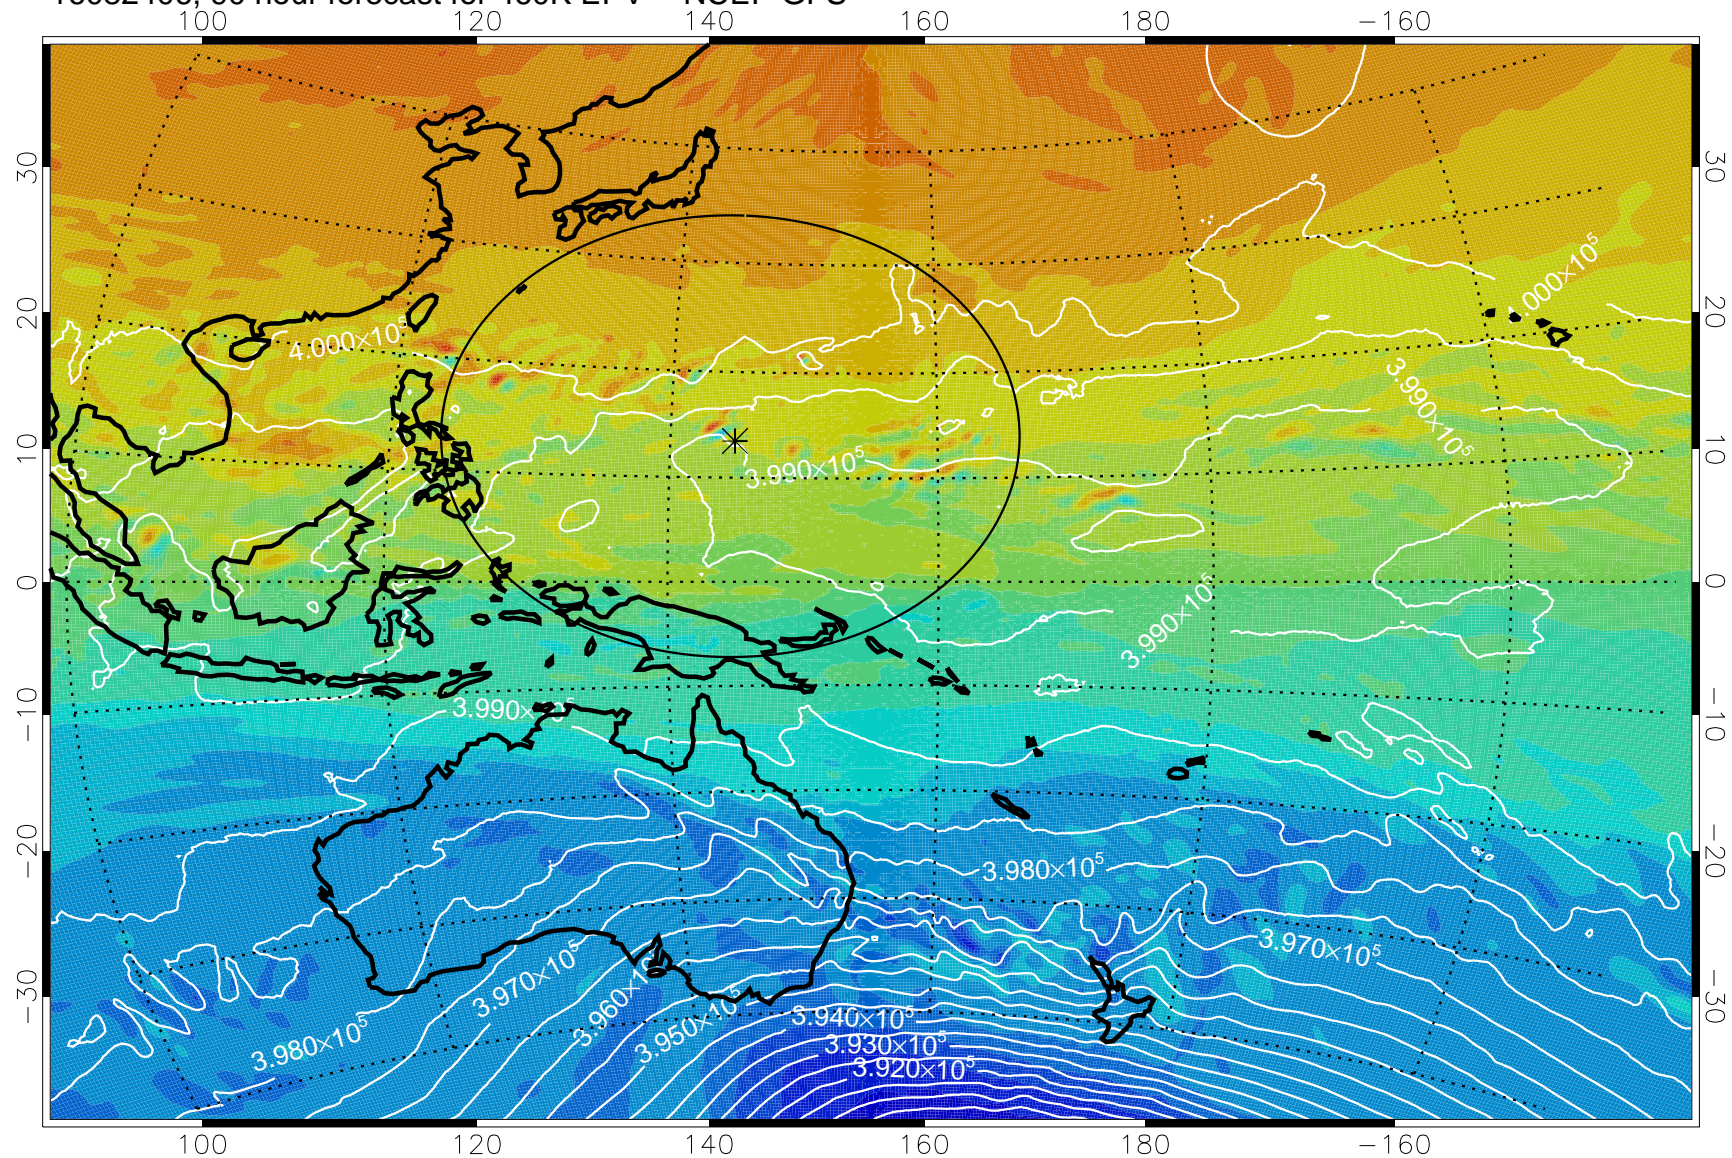

16082306, 66 hour forecast for 460K EPV -- NCEP GFS

460K Montgomery Streamfunction, white

Range ring of 2304 km

16082312, 72 hour forecast for 460K EPV -- NCEP GFS

460K Montgomery Streamfunction, white

Range ring of 2304 km

16082318, 78 hour forecast for 460K EPV -- NCEP GFS

460K Montgomery Streamfunction, white

Range ring of 2304 km

16082400, 84 hour forecast for 460K EPV -- NCEP GFS

460K Montgomery Streamfunction, white

Range ring of 2304 km

16082406, 90 hour forecast for 460K EPV -- NCEP GFS

460K Montgomery Streamfunction, white

Range ring of 2304 km

16082412, 96 hour forecast for 460K EPV -- NCEP GFS

460K Montgomery Streamfunction, white

Range ring of 2304 km

16082418, 102 hour forecast for 460K EPV -- NCEP GFS

460K Montgomery Streamfunction, white

Range ring of 2304 km

16082500, 108 hour forecast for 460K EPV -- NCEP GFS

460K Montgomery Streamfunction, white

Range ring of 2304 km