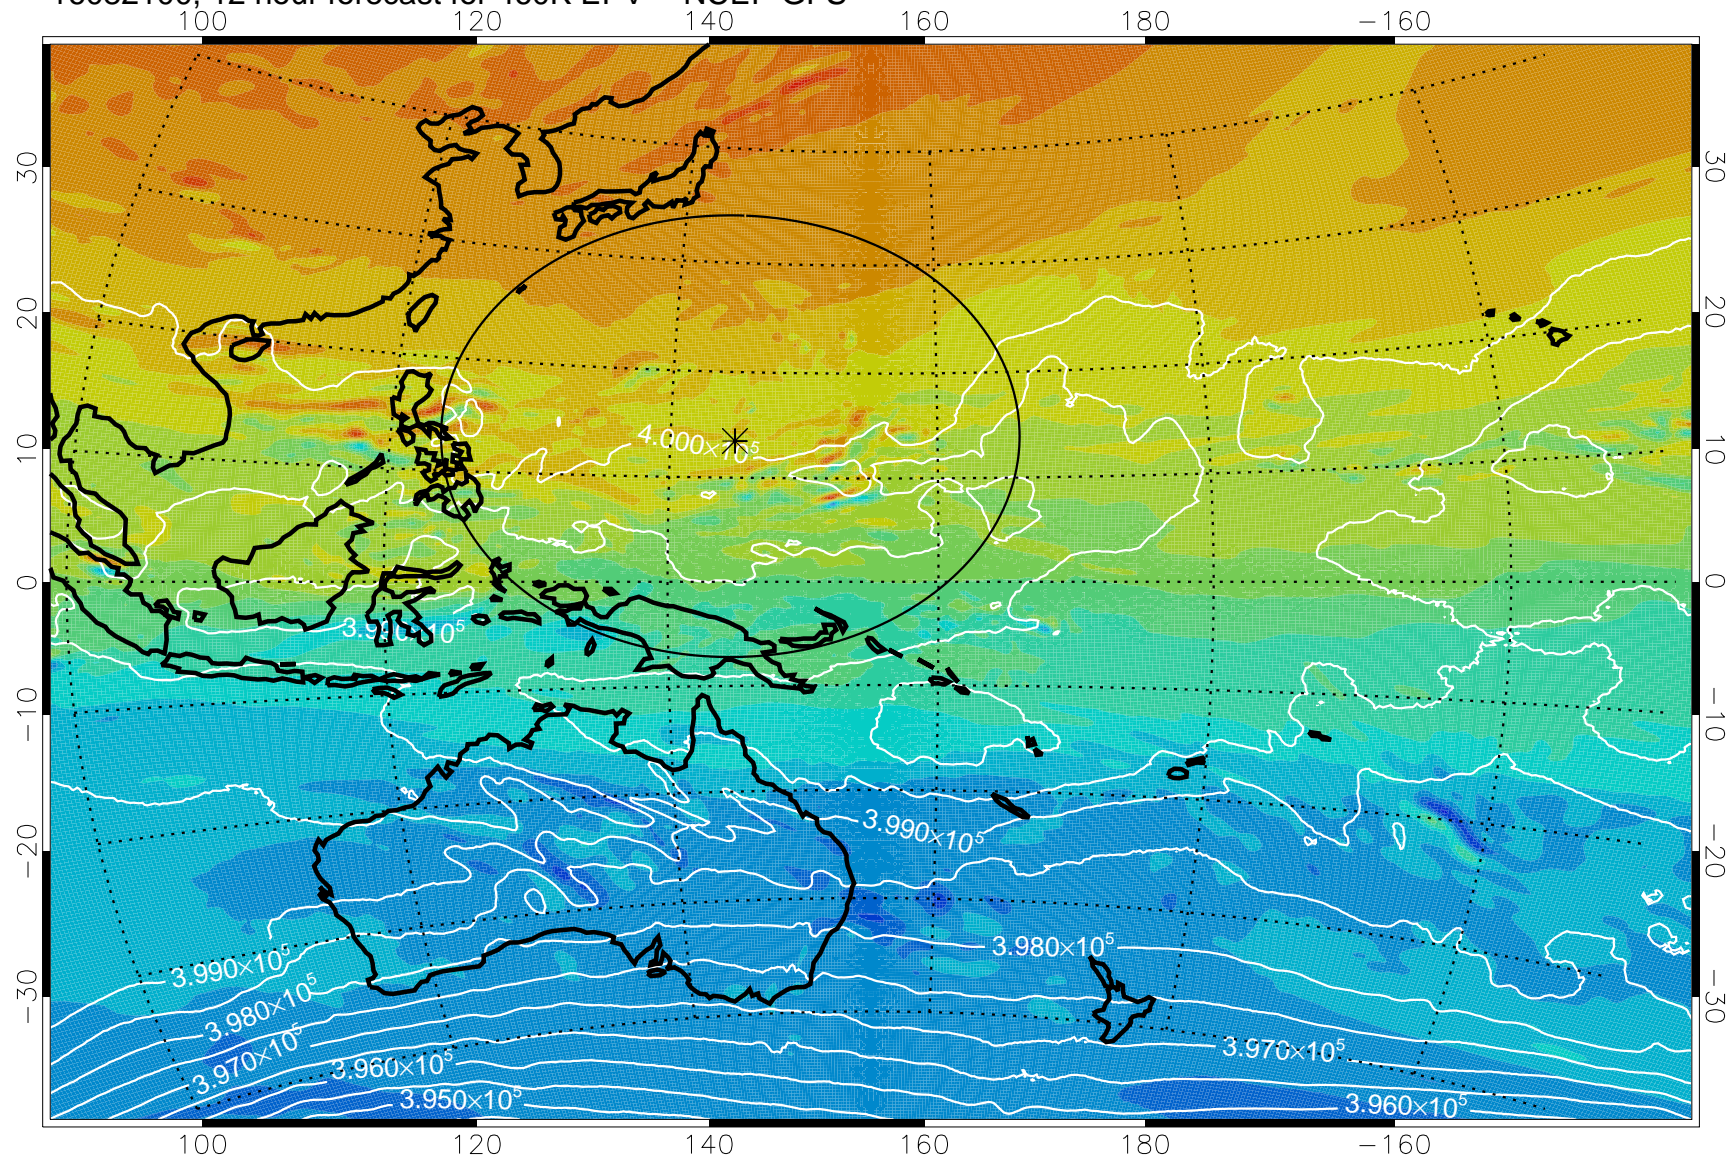

16082018, 6 hour forecast for 460K EPV -- NCEP GFS

460K Montgomery Streamfunction, white

Range ring of 2304 km

16082100, 12 hour forecast for 460K EPV -- NCEP GFS

460K Montgomery Streamfunction, white

Range ring of 2304 km

16082106, 18 hour forecast for 460K EPV -- NCEP GFS

460K Montgomery Streamfunction, white

Range ring of 2304 km

16082112, 24 hour forecast for 460K EPV -- NCEP GFS

460K Montgomery Streamfunction, white

Range ring of 2304 km

16082118, 30 hour forecast for 460K EPV -- NCEP GFS

460K Montgomery Streamfunction, white

Range ring of 2304 km

16082200, 36 hour forecast for 460K EPV -- NCEP GFS

460K Montgomery Streamfunction, white

Range ring of 2304 km

16082206, 42 hour forecast for 460K EPV -- NCEP GFS

460K Montgomery Streamfunction, white

Range ring of 2304 km

16082212, 48 hour forecast for 460K EPV -- NCEP GFS

460K Montgomery Streamfunction, white

Range ring of 2304 km