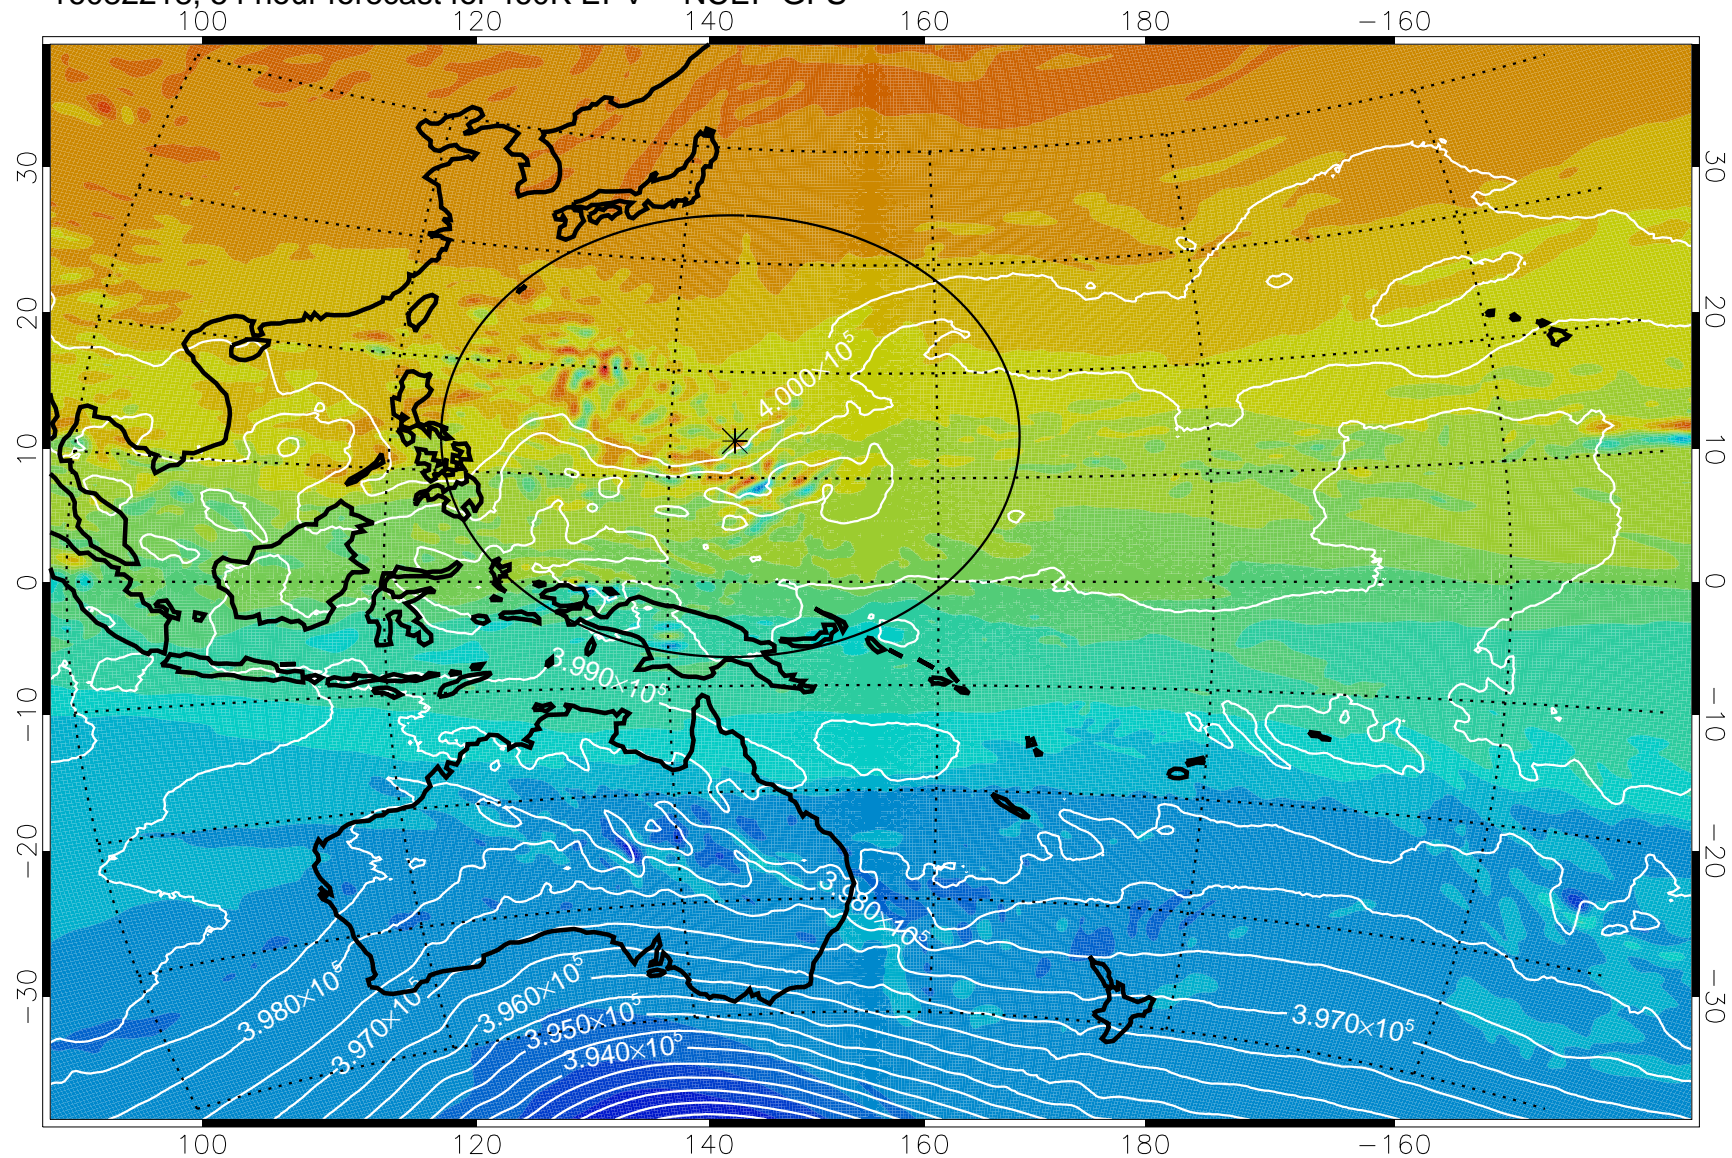

16082206, 42 hour forecast for 460K EPV -- NCEP GFS

460K Montgomery Streamfunction, white

Range ring of 2304 km

16082212, 48 hour forecast for 460K EPV -- NCEP GFS

460K Montgomery Streamfunction, white

Range ring of 2304 km

16082218, 54 hour forecast for 460K EPV -- NCEP GFS

460K Montgomery Streamfunction, white

Range ring of 2304 km

16082300, 60 hour forecast for 460K EPV -- NCEP GFS

460K Montgomery Streamfunction, white

Range ring of 2304 km

16082306, 66 hour forecast for 460K EPV -- NCEP GFS

460K Montgomery Streamfunction, white

Range ring of 2304 km

16082312, 72 hour forecast for 460K EPV -- NCEP GFS

460K Montgomery Streamfunction, white

Range ring of 2304 km

16082318, 78 hour forecast for 460K EPV -- NCEP GFS

460K Montgomery Streamfunction, white

Range ring of 2304 km

16082400, 84 hour forecast for 460K EPV -- NCEP GFS

460K Montgomery Streamfunction, white

Range ring of 2304 km