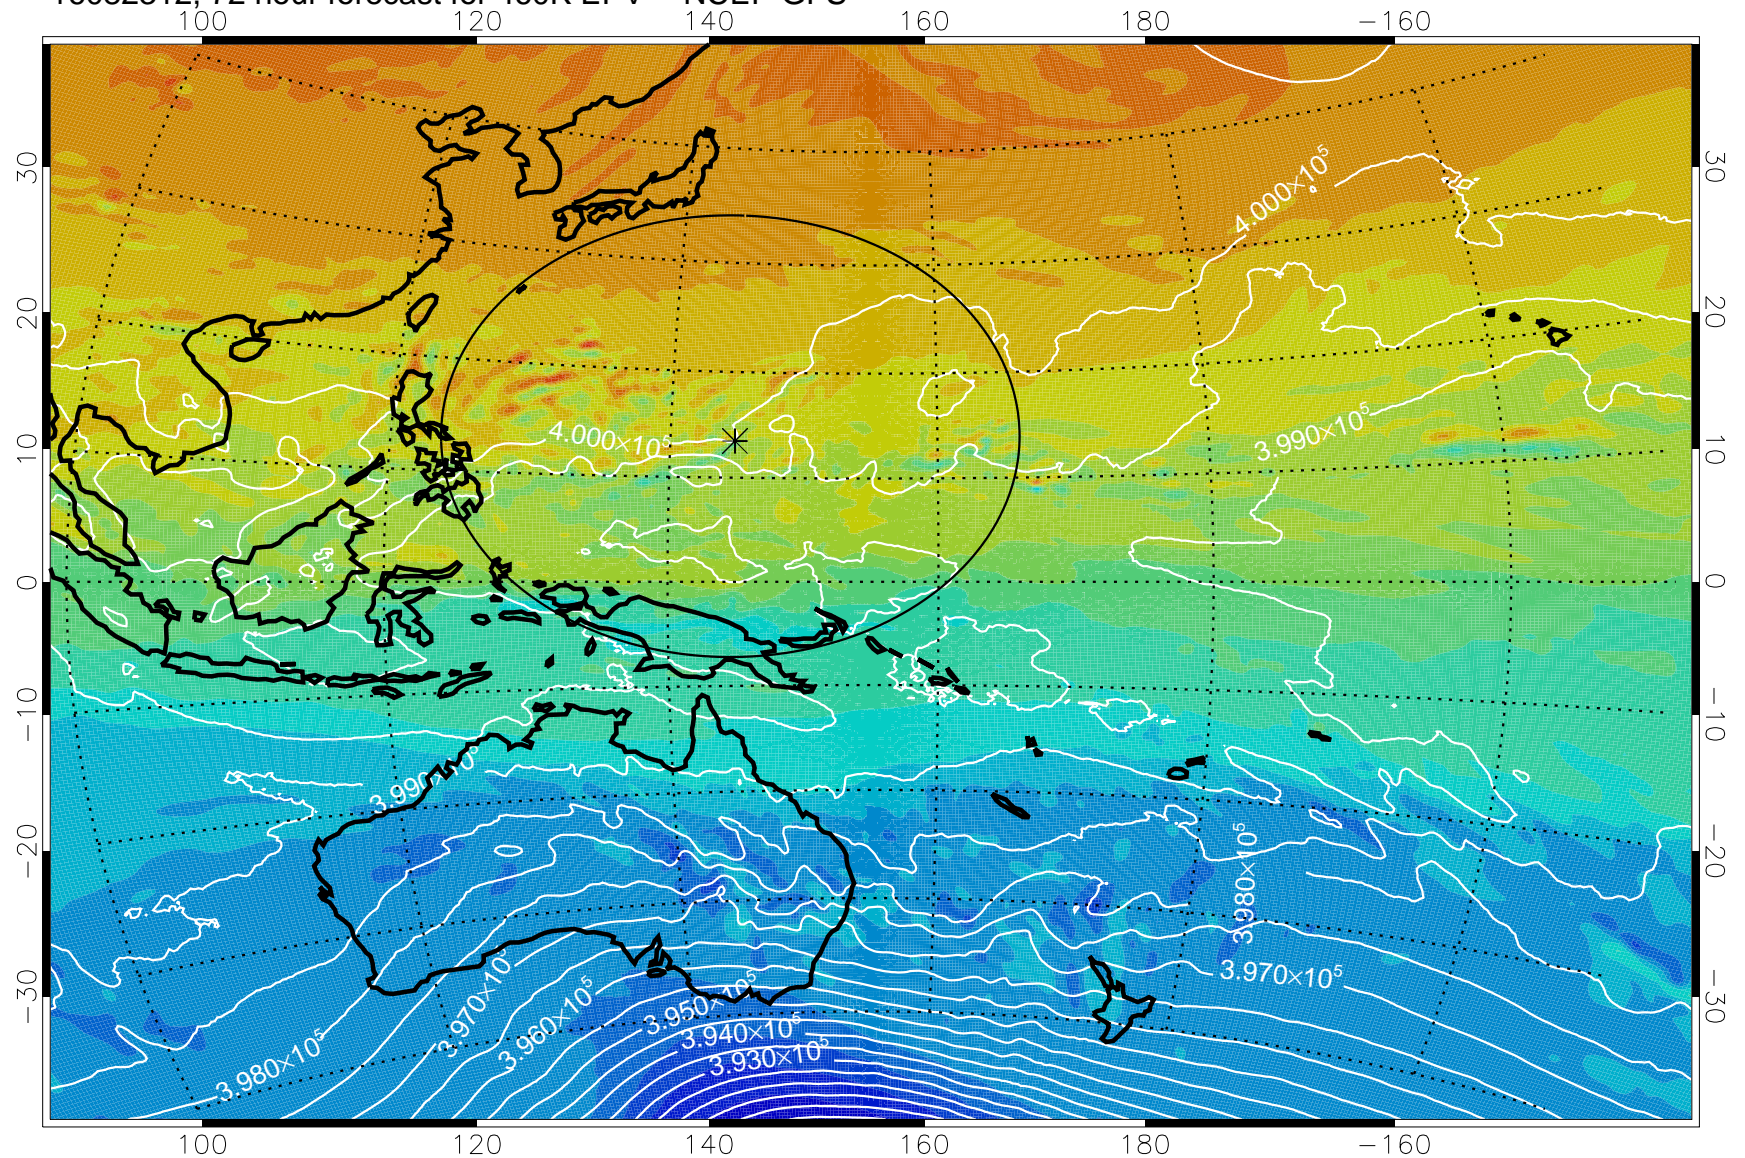

16082218, 54 hour forecast for 460K EPV -- NCEP GFS

460K Montgomery Streamfunction, white

Range ring of 2304 km

16082300, 60 hour forecast for 460K EPV -- NCEP GFS

460K Montgomery Streamfunction, white

Range ring of 2304 km

16082306, 66 hour forecast for 460K EPV -- NCEP GFS

460K Montgomery Streamfunction, white

Range ring of 2304 km

16082312, 72 hour forecast for 460K EPV -- NCEP GFS

460K Montgomery Streamfunction, white

Range ring of 2304 km

16082318, 78 hour forecast for 460K EPV -- NCEP GFS

460K Montgomery Streamfunction, white

Range ring of 2304 km

16082400, 84 hour forecast for 460K EPV -- NCEP GFS

460K Montgomery Streamfunction, white

Range ring of 2304 km

16082406, 90 hour forecast for 460K EPV -- NCEP GFS

460K Montgomery Streamfunction, white

Range ring of 2304 km

16082412, 96 hour forecast for 460K EPV -- NCEP GFS

460K Montgomery Streamfunction, white

Range ring of 2304 km