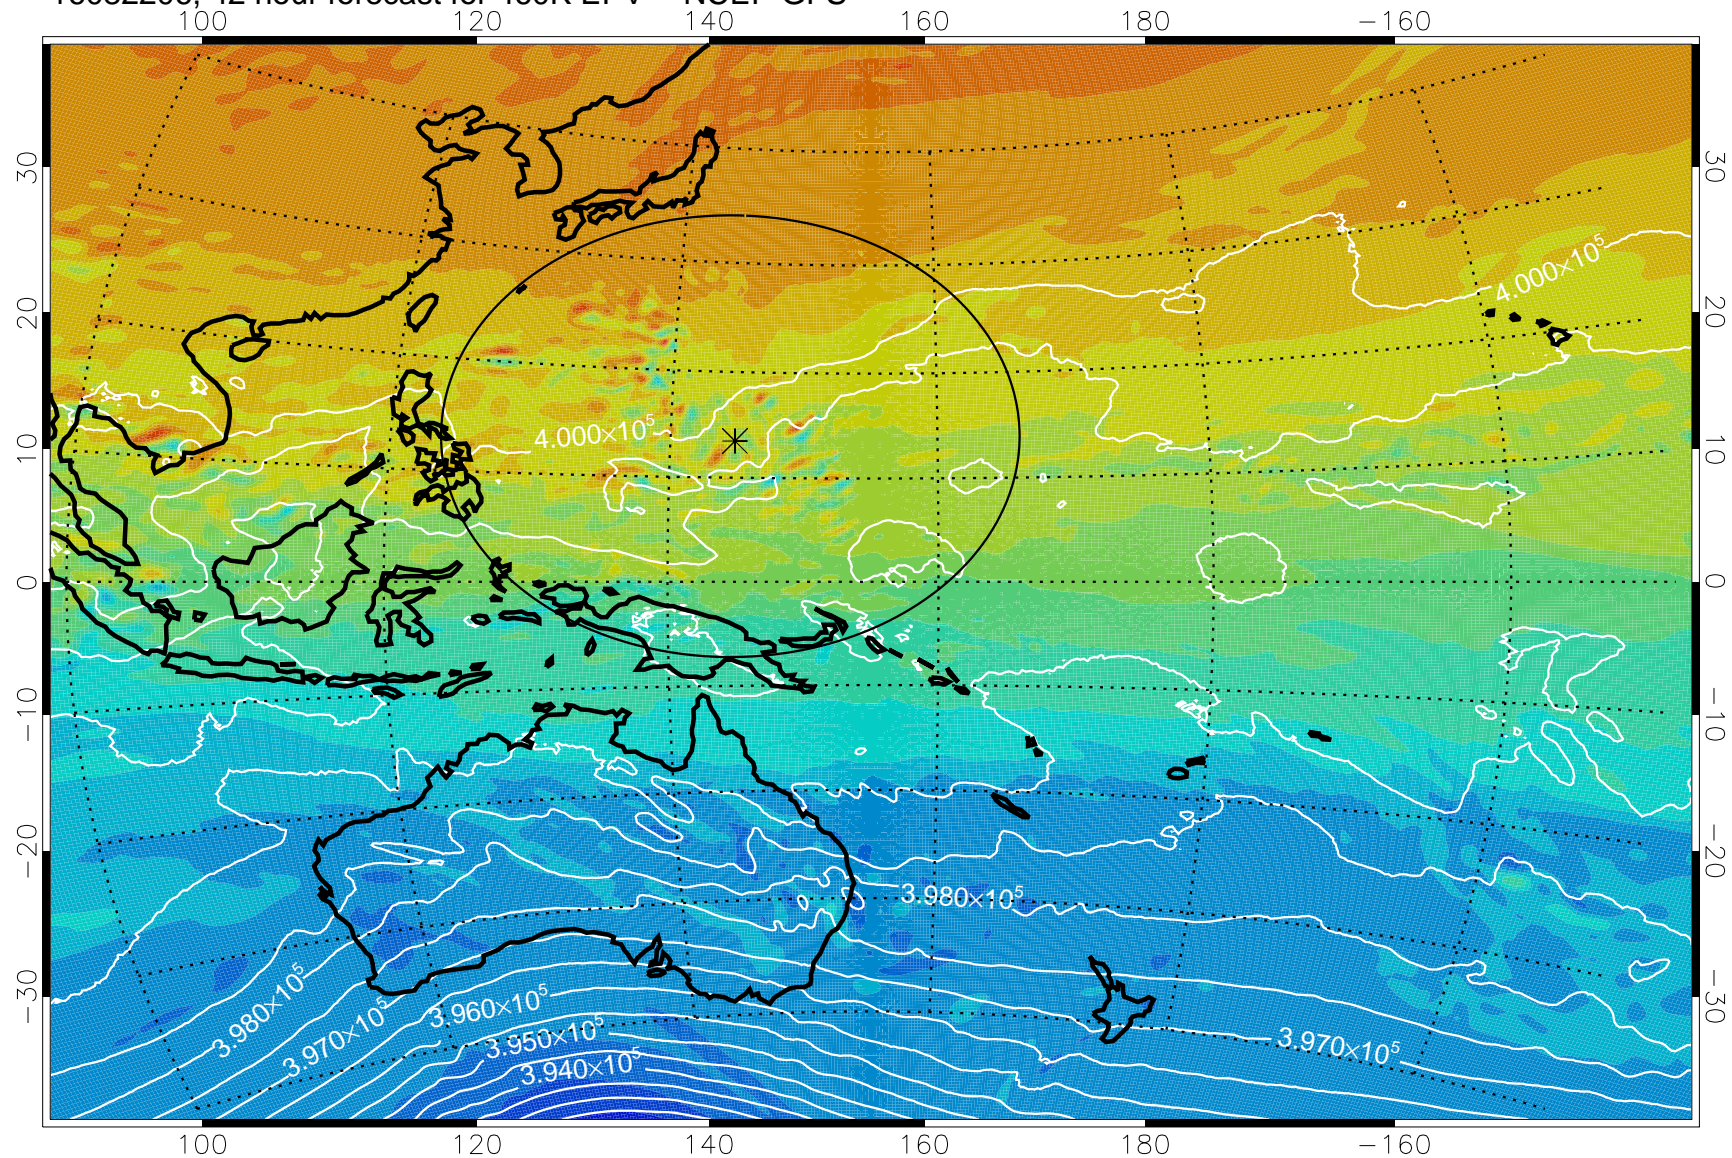

16082118, 30 hour forecast for 460K EPV -- NCEP GFS

460K Montgomery Streamfunction, white

Range ring of 2304 km

16082200, 36 hour forecast for 460K EPV -- NCEP GFS

460K Montgomery Streamfunction, white

Range ring of 2304 km

16082206, 42 hour forecast for 460K EPV -- NCEP GFS

460K Montgomery Streamfunction, white

Range ring of 2304 km

16082212, 48 hour forecast for 460K EPV -- NCEP GFS

460K Montgomery Streamfunction, white

Range ring of 2304 km

16082218, 54 hour forecast for 460K EPV -- NCEP GFS

460K Montgomery Streamfunction, white

Range ring of 2304 km

16082300, 60 hour forecast for 460K EPV -- NCEP GFS

460K Montgomery Streamfunction, white

Range ring of 2304 km

16082306, 66 hour forecast for 460K EPV -- NCEP GFS

460K Montgomery Streamfunction, white

Range ring of 2304 km

16082312, 72 hour forecast for 460K EPV -- NCEP GFS

460K Montgomery Streamfunction, white

Range ring of 2304 km