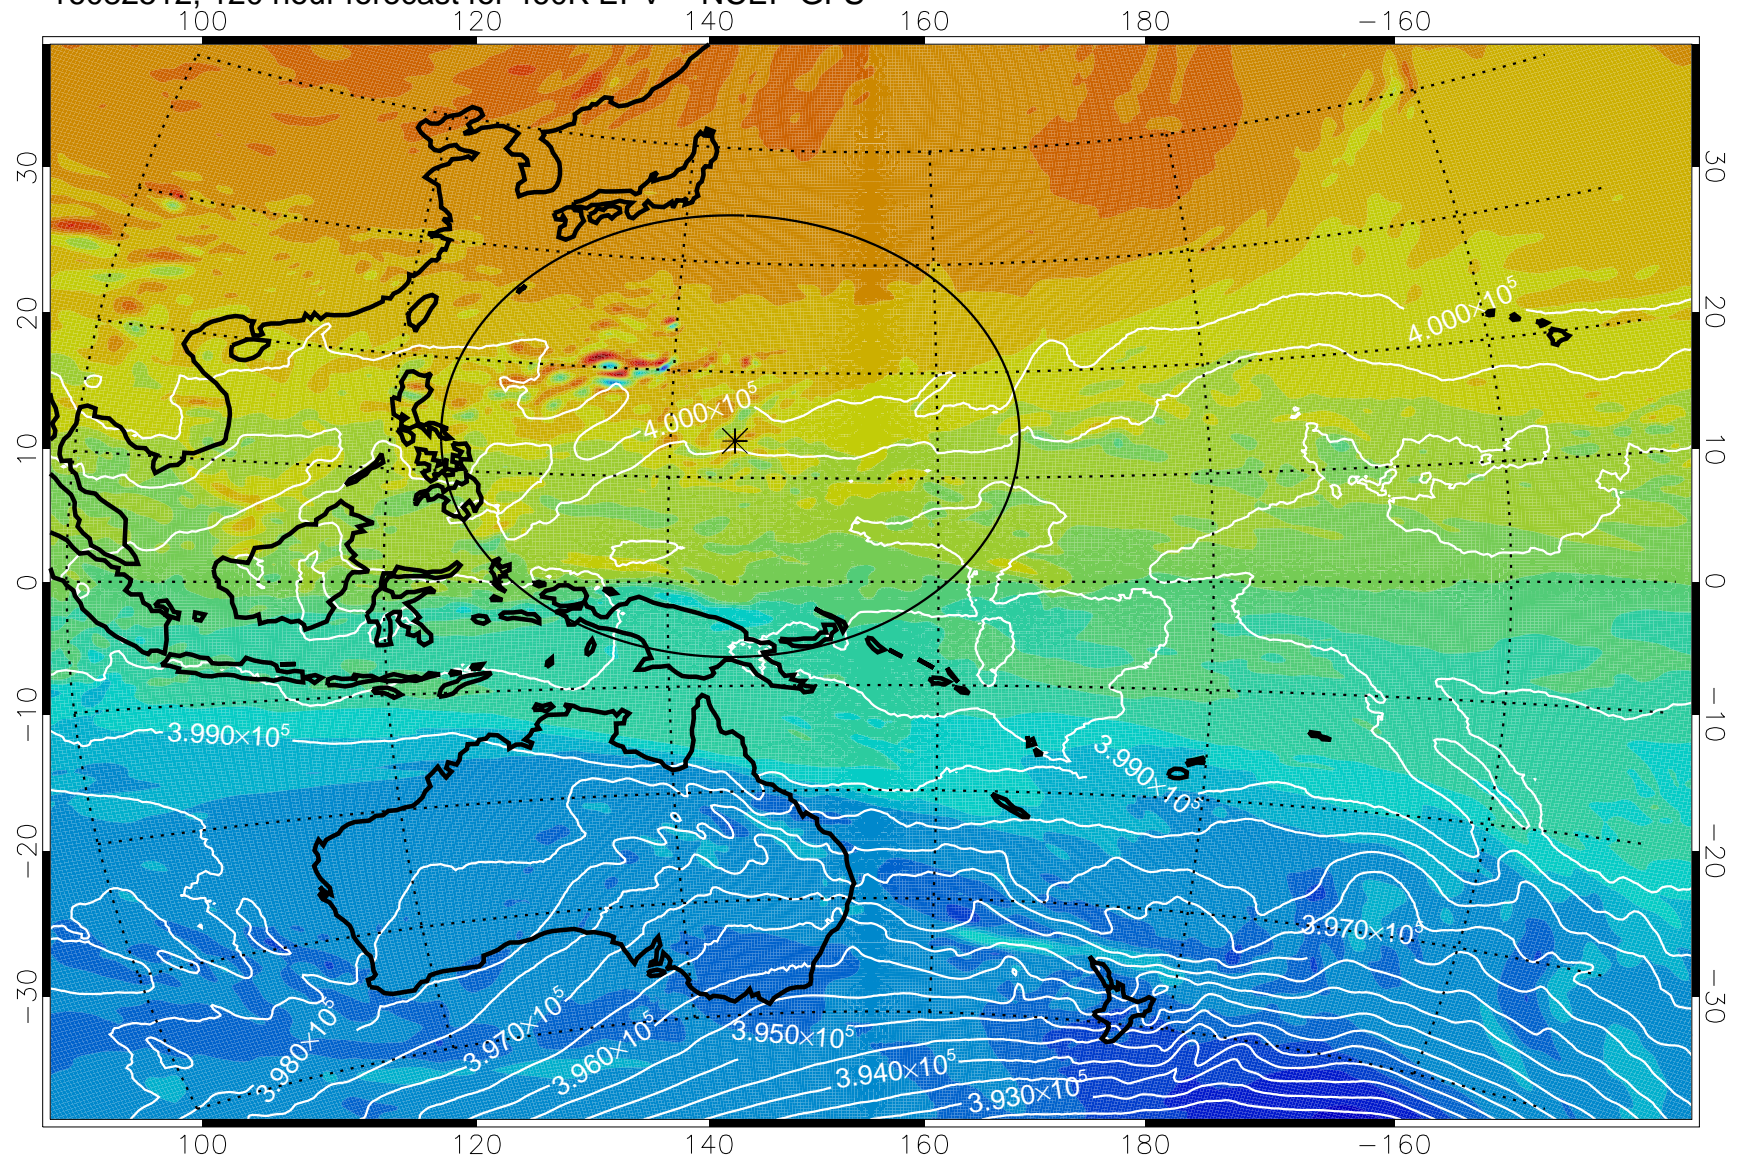

16082418, 102 hour forecast for 460K EPV -- NCEP GFS

460K Montgomery Streamfunction, white

Range ring of 2304 km

16082500, 108 hour forecast for 460K EPV -- NCEP GFS

460K Montgomery Streamfunction, white

Range ring of 2304 km

16082506, 114 hour forecast for 460K EPV -- NCEP GFS

460K Montgomery Streamfunction, white

Range ring of 2304 km

16082512, 120 hour forecast for 460K EPV -- NCEP GFS

460K Montgomery Streamfunction, white

Range ring of 2304 km