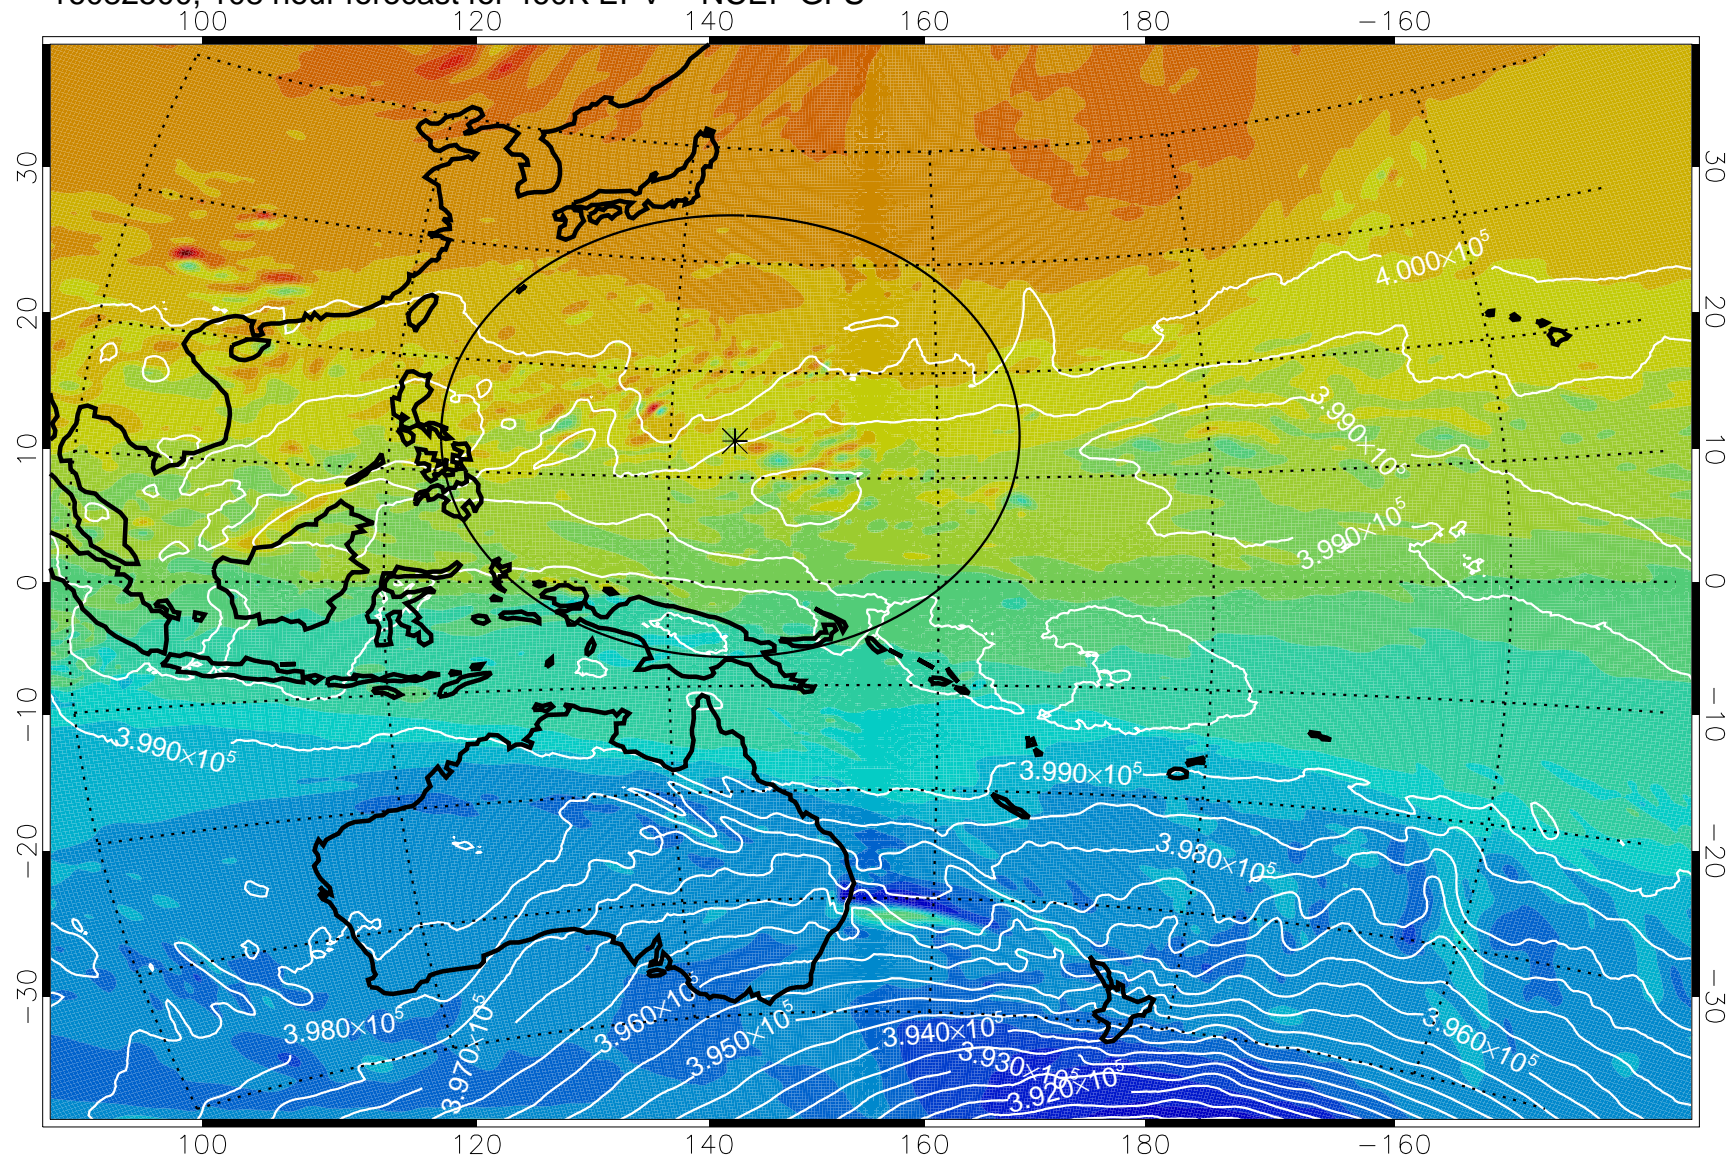

16082406, 90 hour forecast for 460K EPV -- NCEP GFS

460K Montgomery Streamfunction, white

Range ring of 2304 km

16082412, 96 hour forecast for 460K EPV -- NCEP GFS

460K Montgomery Streamfunction, white

Range ring of 2304 km

16082418, 102 hour forecast for 460K EPV -- NCEP GFS

460K Montgomery Streamfunction, white

Range ring of 2304 km

16082500, 108 hour forecast for 460K EPV -- NCEP GFS

460K Montgomery Streamfunction, white

Range ring of 2304 km

16082506, 114 hour forecast for 460K EPV -- NCEP GFS

460K Montgomery Streamfunction, white

Range ring of 2304 km

16082512, 120 hour forecast for 460K EPV -- NCEP GFS

460K Montgomery Streamfunction, white

Range ring of 2304 km