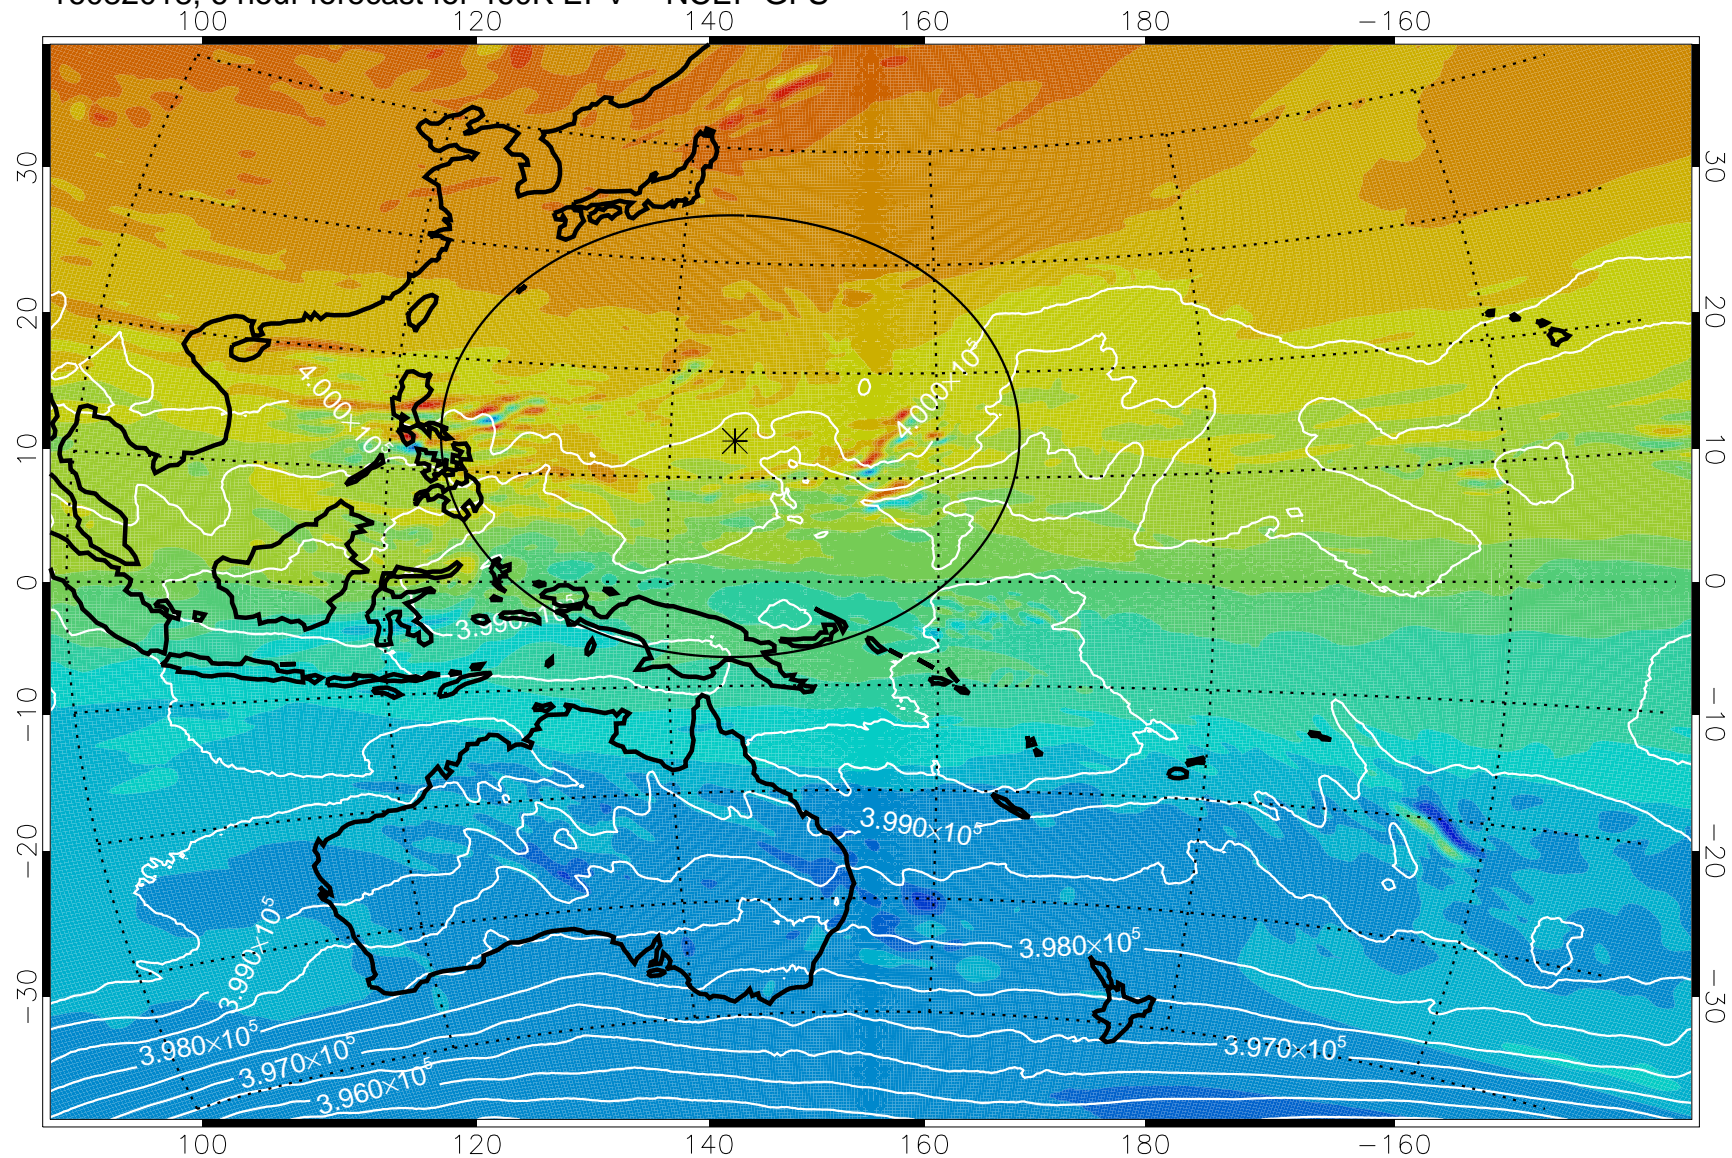

16082018, 6 hour forecast for 460K EPV -- NCEP GFS

460K Montgomery Streamfunction, white

Range ring of 2304 km

16082100, 12 hour forecast for 460K EPV -- NCEP GFS

460K Montgomery Streamfunction, white

Range ring of 2304 km

16082106, 18 hour forecast for 460K EPV -- NCEP GFS

460K Montgomery Streamfunction, white

Range ring of 2304 km

16082112, 24 hour forecast for 460K EPV -- NCEP GFS

460K Montgomery Streamfunction, white

Range ring of 2304 km

16082118, 30 hour forecast for 460K EPV -- NCEP GFS

460K Montgomery Streamfunction, white

Range ring of 2304 km

16082200, 36 hour forecast for 460K EPV -- NCEP GFS

460K Montgomery Streamfunction, white

Range ring of 2304 km

16082206, 42 hour forecast for 460K EPV -- NCEP GFS

460K Montgomery Streamfunction, white

Range ring of 2304 km

16082212, 48 hour forecast for 460K EPV -- NCEP GFS

460K Montgomery Streamfunction, white

Range ring of 2304 km