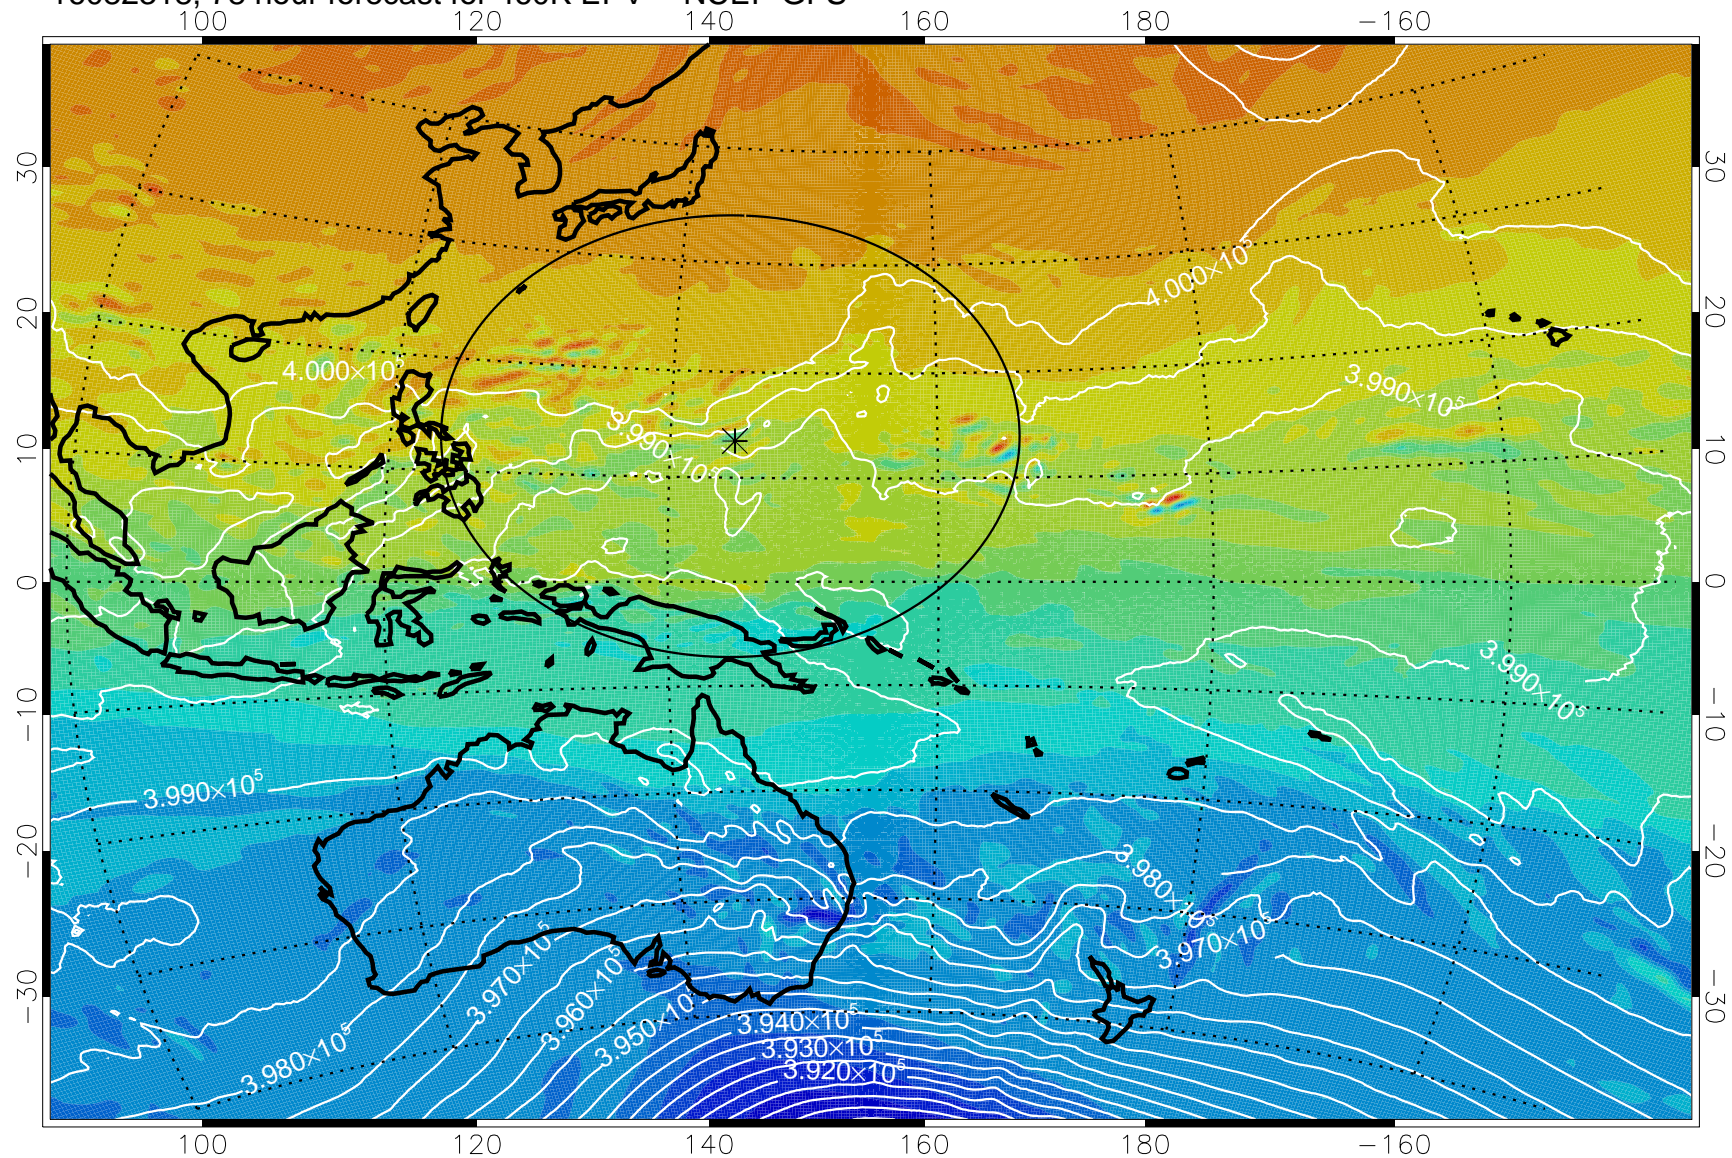

16082218, 54 hour forecast for 460K EPV -- NCEP GFS

460K Montgomery Streamfunction, white

Range ring of 2304 km

16082300, 60 hour forecast for 460K EPV -- NCEP GFS

460K Montgomery Streamfunction, white

Range ring of 2304 km

16082306, 66 hour forecast for 460K EPV -- NCEP GFS

460K Montgomery Streamfunction, white

Range ring of 2304 km

16082312, 72 hour forecast for 460K EPV -- NCEP GFS

460K Montgomery Streamfunction, white

Range ring of 2304 km

16082318, 78 hour forecast for 460K EPV -- NCEP GFS

460K Montgomery Streamfunction, white

Range ring of 2304 km

16082400, 84 hour forecast for 460K EPV -- NCEP GFS

460K Montgomery Streamfunction, white

Range ring of 2304 km

16082406, 90 hour forecast for 460K EPV -- NCEP GFS

460K Montgomery Streamfunction, white

Range ring of 2304 km

16082412, 96 hour forecast for 460K EPV -- NCEP GFS

460K Montgomery Streamfunction, white

Range ring of 2304 km