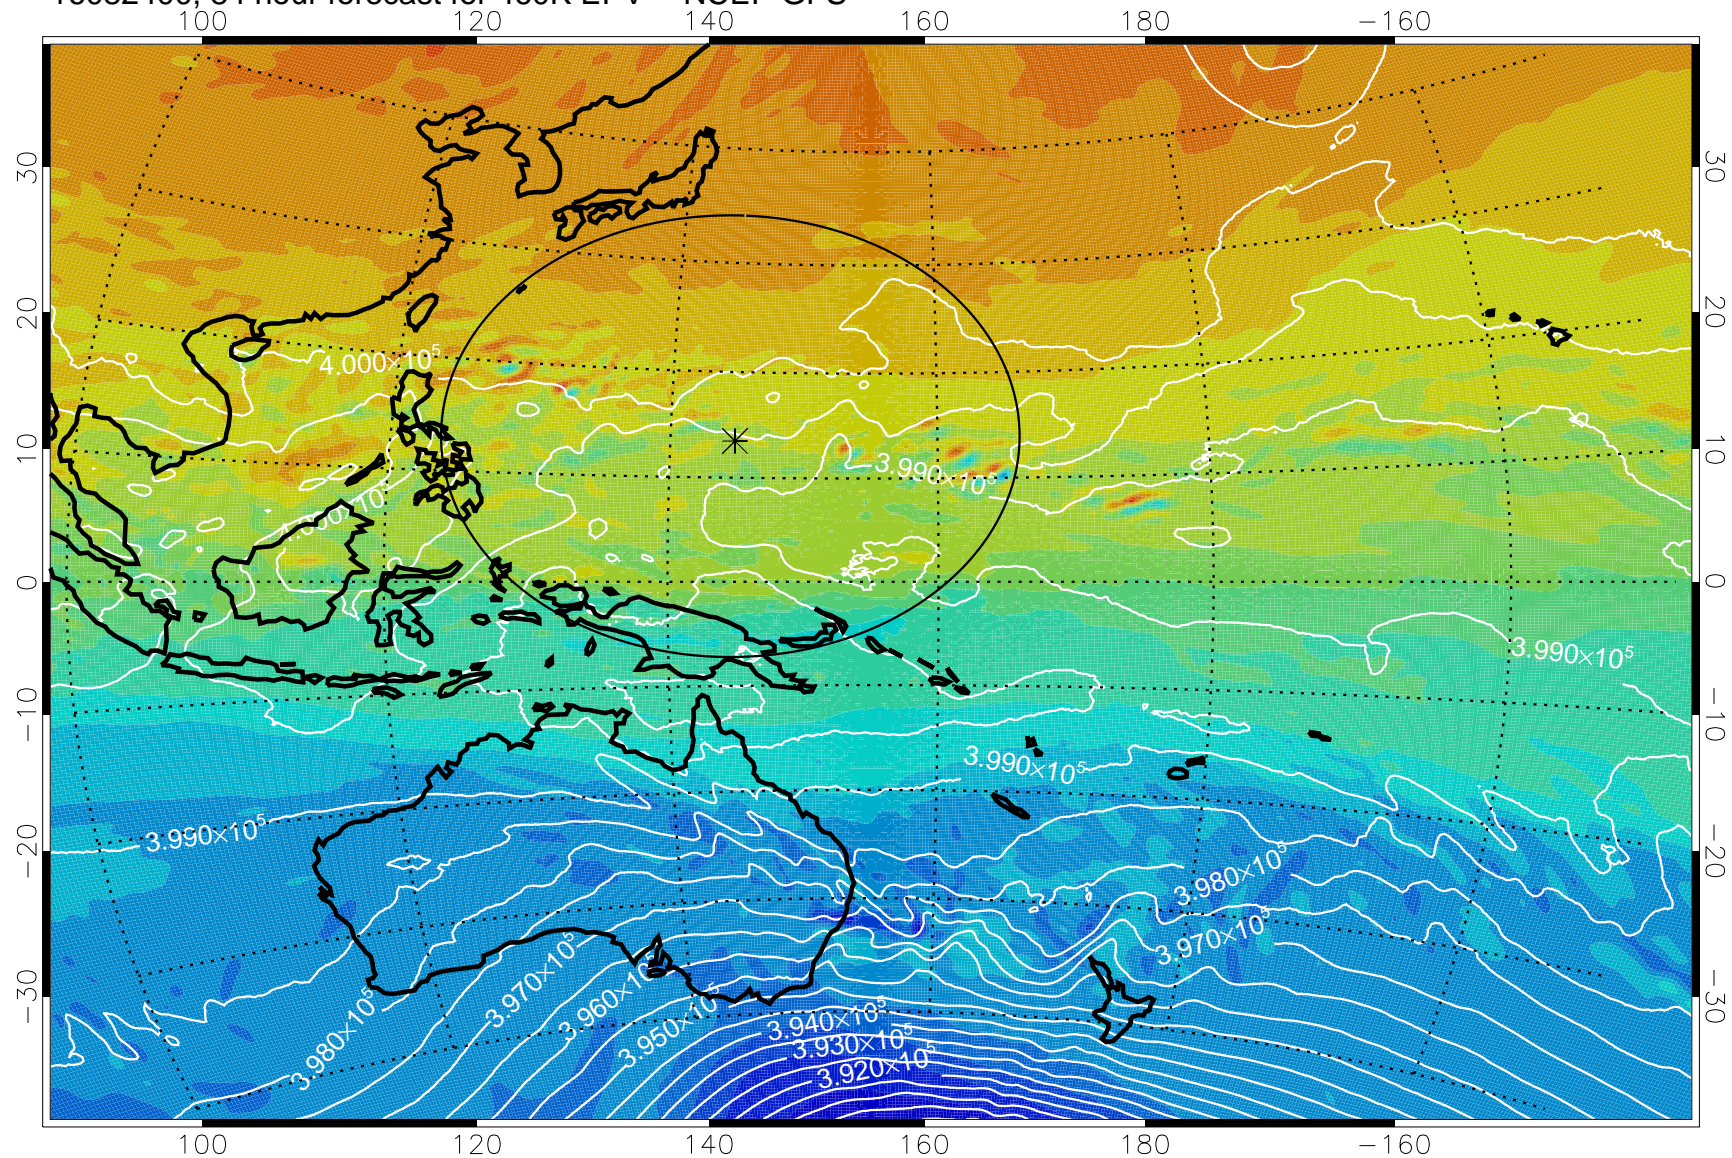

16082306, 66 hour forecast for 460K EPV -- NCEP GFS

460K Montgomery Streamfunction, white

Range ring of 2304 km

16082312, 72 hour forecast for 460K EPV -- NCEP GFS

460K Montgomery Streamfunction, white

Range ring of 2304 km

16082318, 78 hour forecast for 460K EPV -- NCEP GFS

460K Montgomery Streamfunction, white

Range ring of 2304 km

16082400, 84 hour forecast for 460K EPV -- NCEP GFS

460K Montgomery Streamfunction, white

Range ring of 2304 km

16082406, 90 hour forecast for 460K EPV -- NCEP GFS

460K Montgomery Streamfunction, white

Range ring of 2304 km

16082412, 96 hour forecast for 460K EPV -- NCEP GFS

460K Montgomery Streamfunction, white

Range ring of 2304 km

16082418, 102 hour forecast for 460K EPV -- NCEP GFS

460K Montgomery Streamfunction, white

Range ring of 2304 km

16082500, 108 hour forecast for 460K EPV -- NCEP GFS

460K Montgomery Streamfunction, white

Range ring of 2304 km