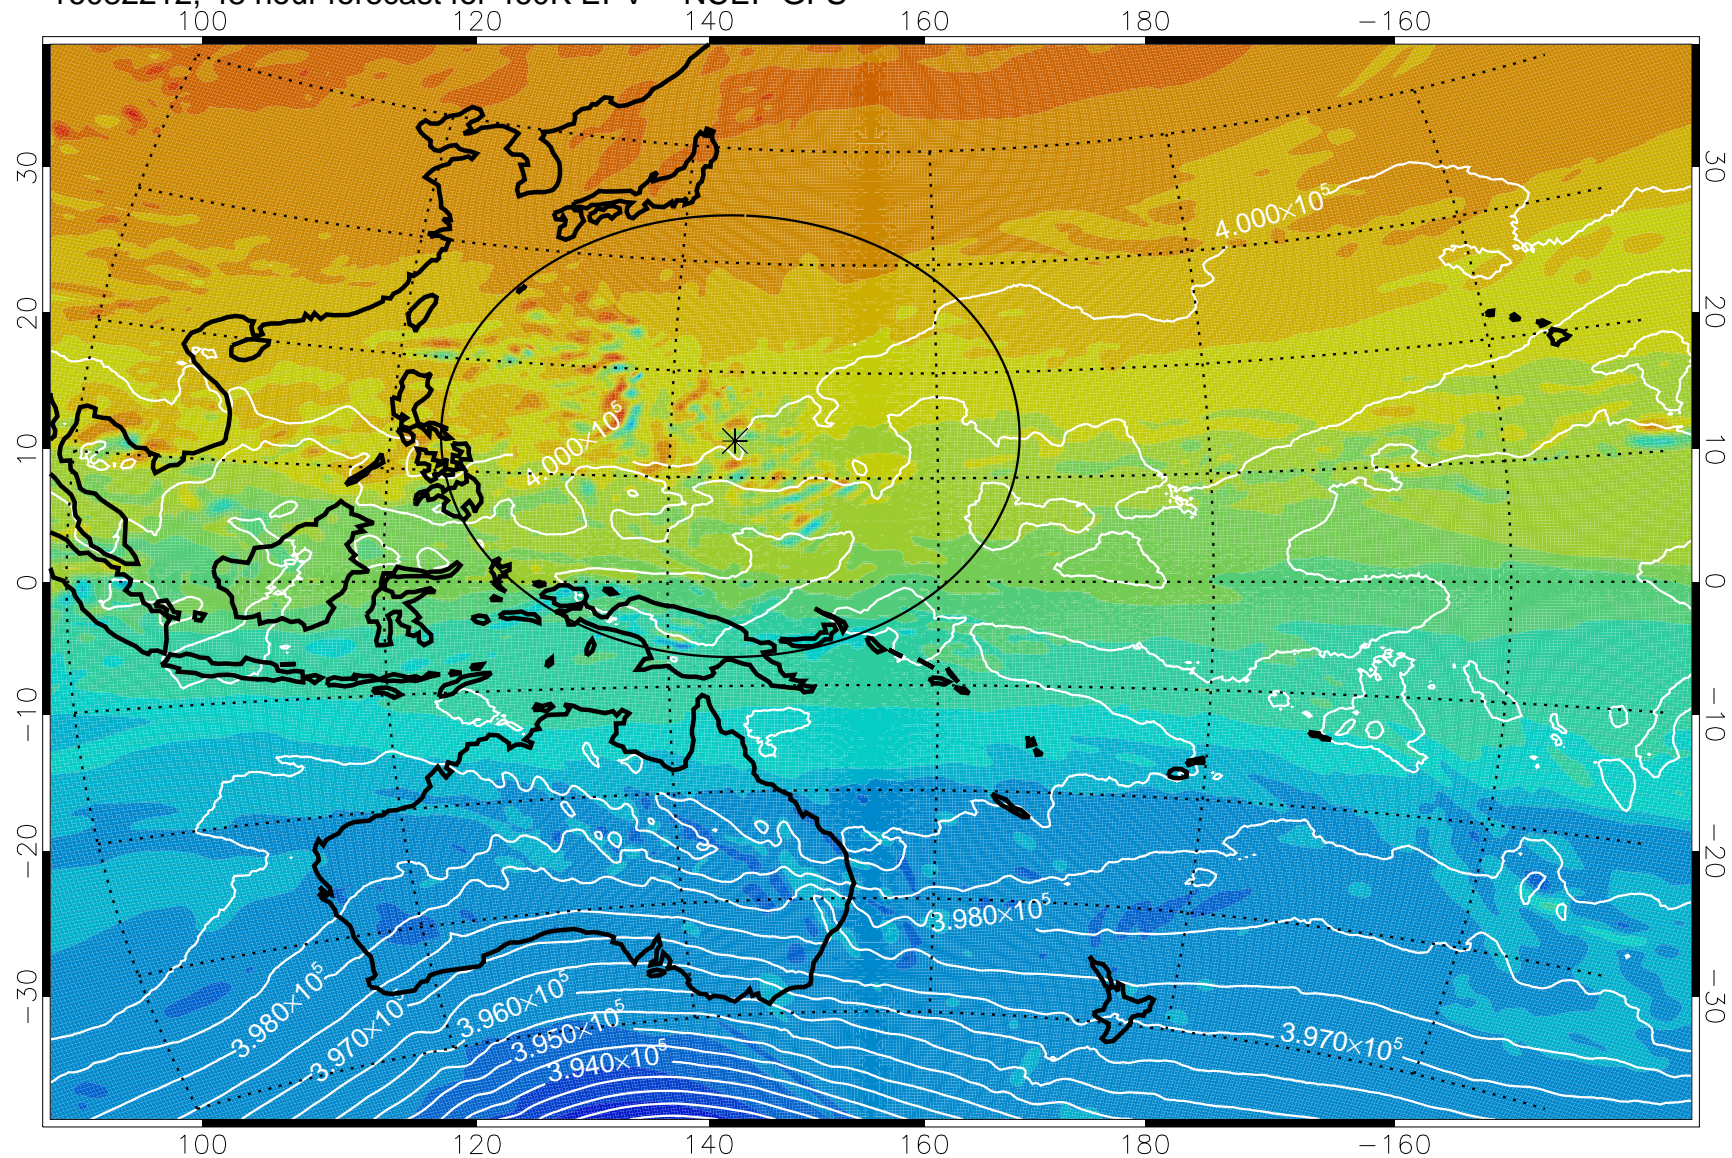

16082118, 30 hour forecast for 460K EPV -- NCEP GFS

460K Montgomery Streamfunction, white

Range ring of 2304 km

16082200, 36 hour forecast for 460K EPV -- NCEP GFS

460K Montgomery Streamfunction, white

Range ring of 2304 km

16082206, 42 hour forecast for 460K EPV -- NCEP GFS

460K Montgomery Streamfunction, white

Range ring of 2304 km

16082212, 48 hour forecast for 460K EPV -- NCEP GFS

460K Montgomery Streamfunction, white

Range ring of 2304 km

16082218, 54 hour forecast for 460K EPV -- NCEP GFS

460K Montgomery Streamfunction, white

Range ring of 2304 km

16082300, 60 hour forecast for 460K EPV -- NCEP GFS

460K Montgomery Streamfunction, white

Range ring of 2304 km

16082306, 66 hour forecast for 460K EPV -- NCEP GFS

460K Montgomery Streamfunction, white

Range ring of 2304 km

16082312, 72 hour forecast for 460K EPV -- NCEP GFS

460K Montgomery Streamfunction, white

Range ring of 2304 km