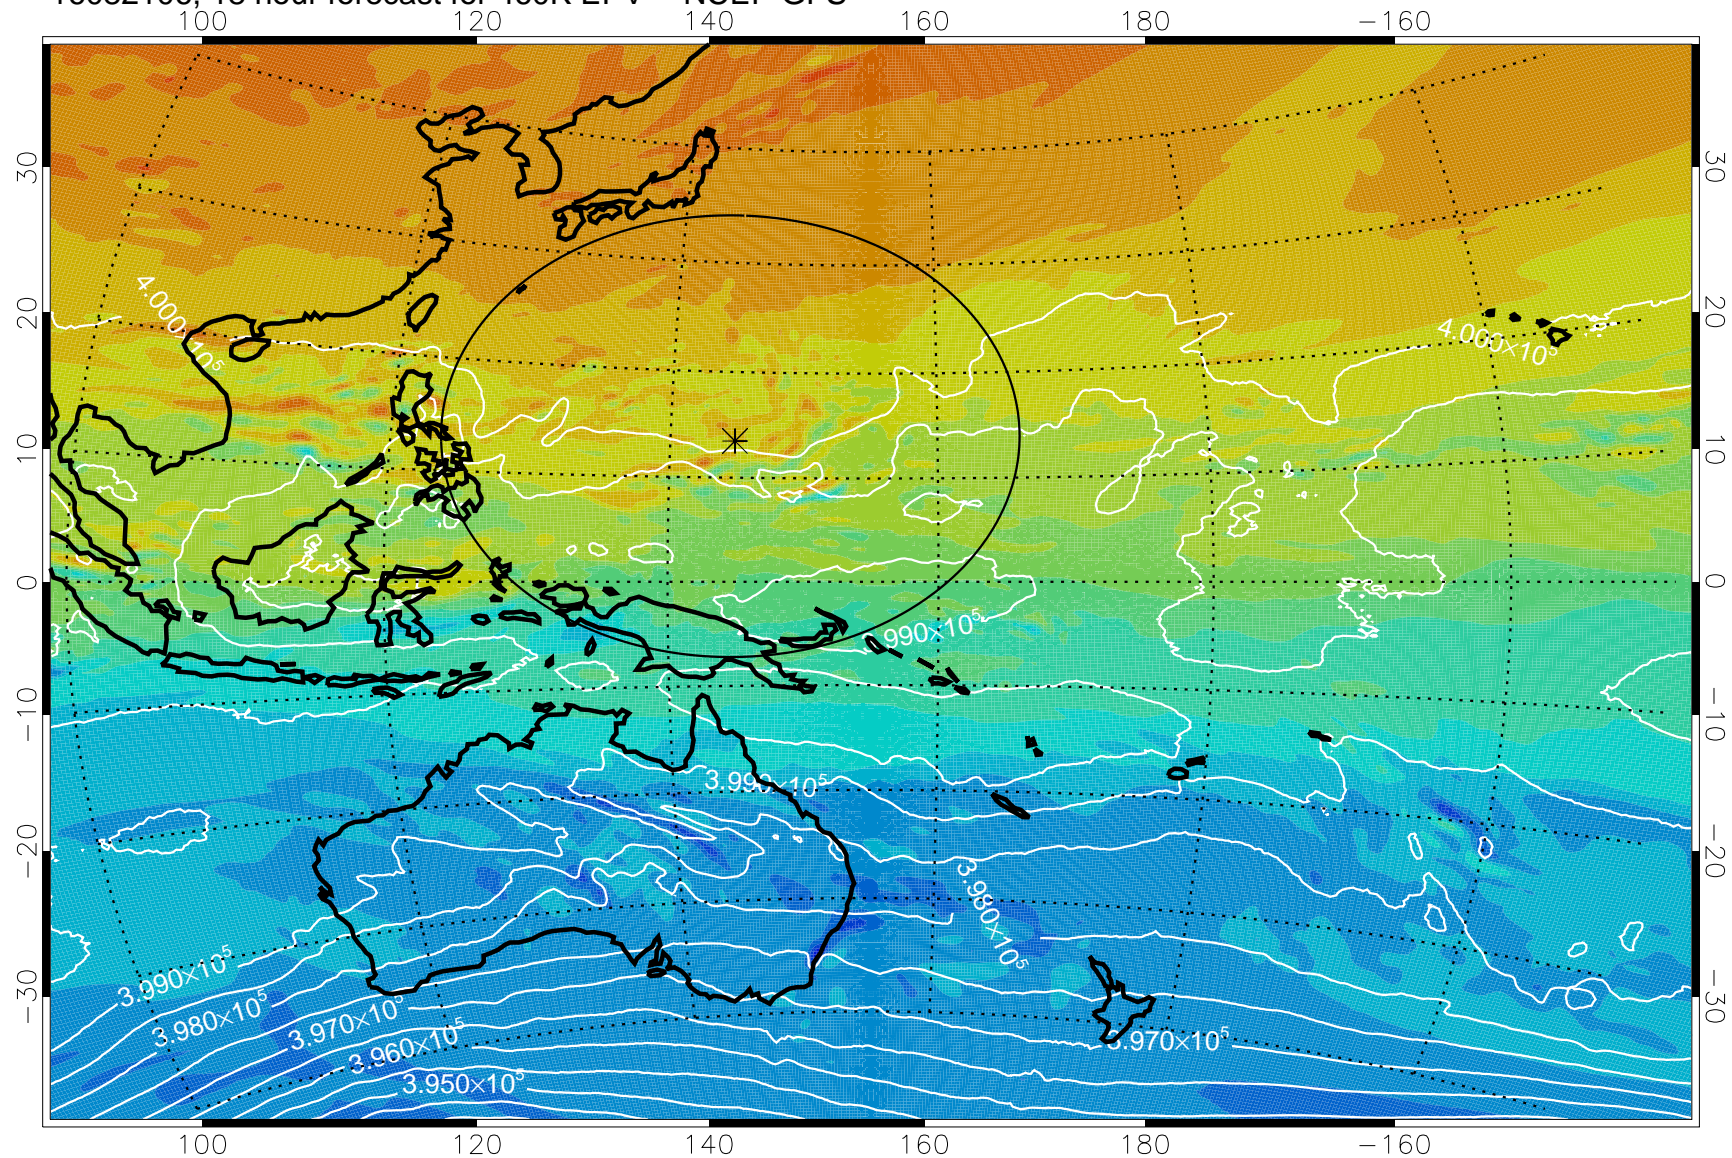

16082018, 6 hour forecast for 460K EPV -- NCEP GFS

460K Montgomery Streamfunction, white

Range ring of 2304 km

16082100, 12 hour forecast for 460K EPV -- NCEP GFS

460K Montgomery Streamfunction, white

Range ring of 2304 km

16082106, 18 hour forecast for 460K EPV -- NCEP GFS

460K Montgomery Streamfunction, white

Range ring of 2304 km

16082112, 24 hour forecast for 460K EPV -- NCEP GFS

460K Montgomery Streamfunction, white

Range ring of 2304 km

16082118, 30 hour forecast for 460K EPV -- NCEP GFS

460K Montgomery Streamfunction, white

Range ring of 2304 km

16082200, 36 hour forecast for 460K EPV -- NCEP GFS

460K Montgomery Streamfunction, white

Range ring of 2304 km

16082206, 42 hour forecast for 460K EPV -- NCEP GFS

460K Montgomery Streamfunction, white

Range ring of 2304 km

16082212, 48 hour forecast for 460K EPV -- NCEP GFS

460K Montgomery Streamfunction, white

Range ring of 2304 km