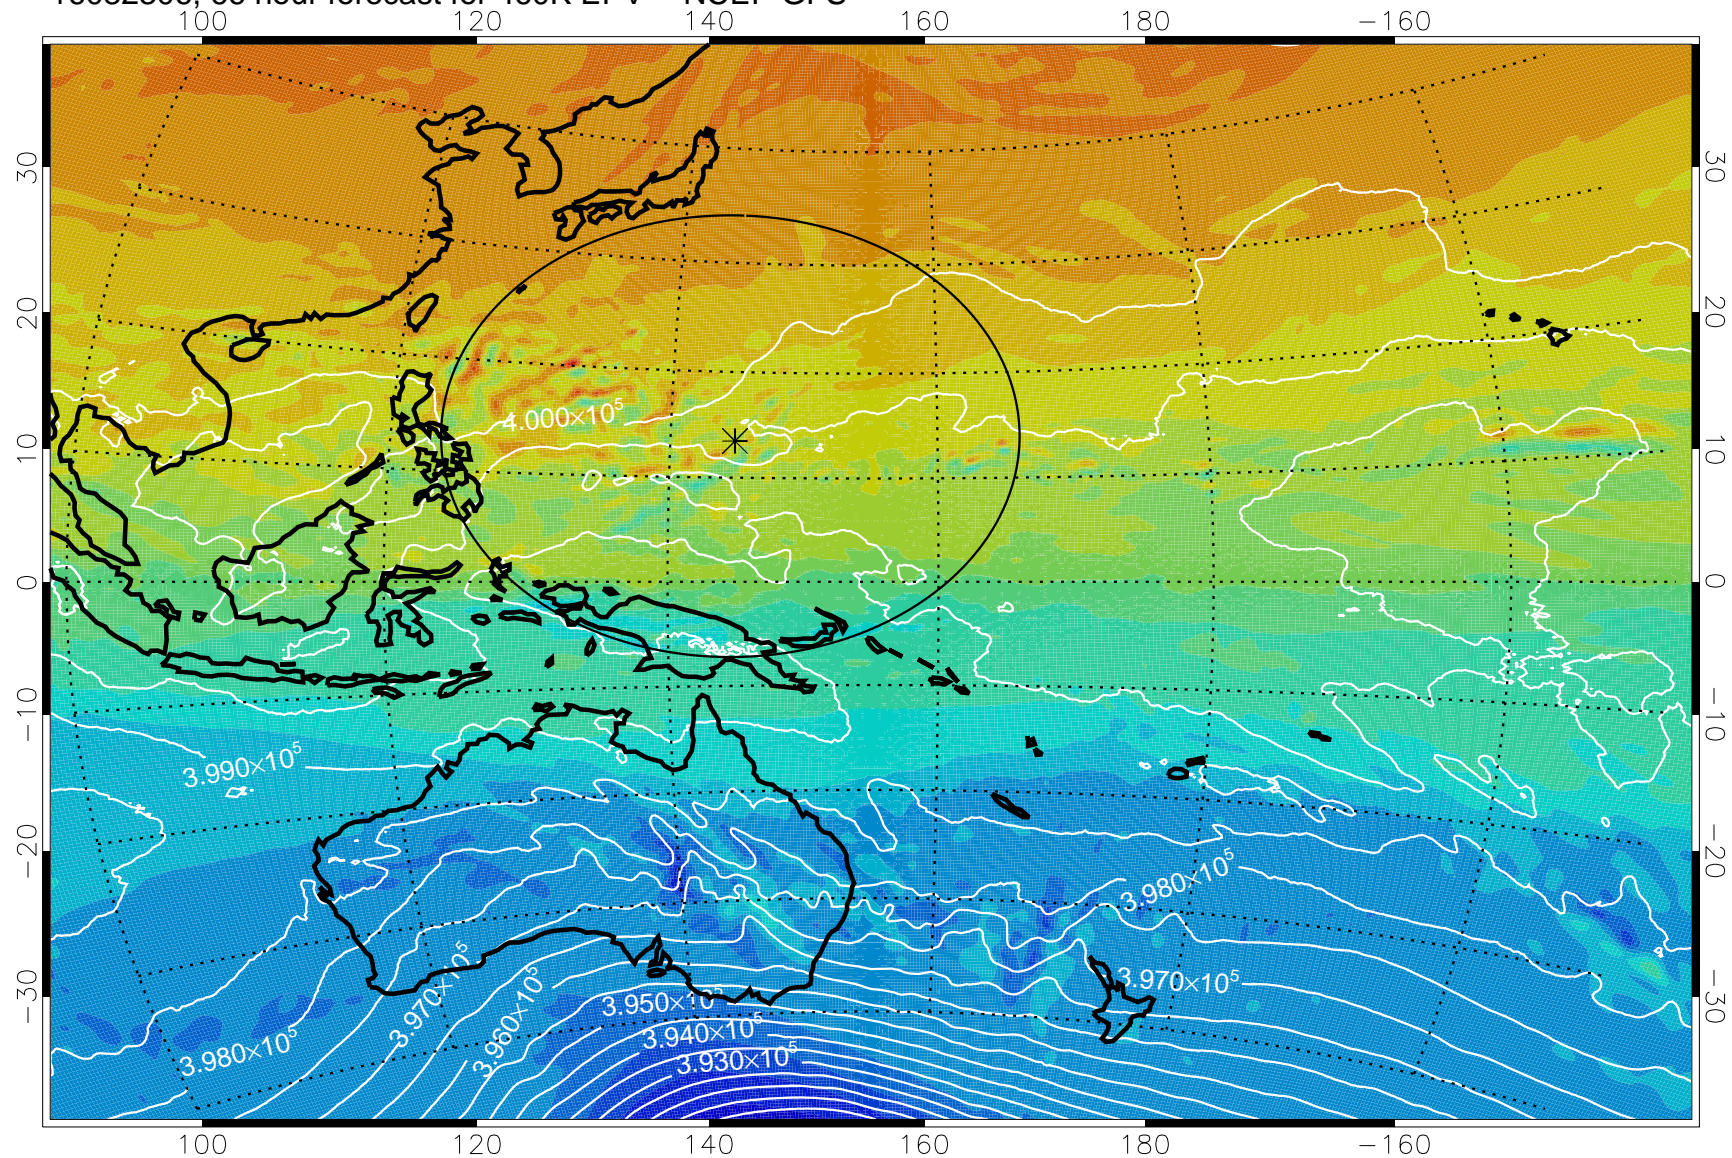

16082206, 42 hour forecast for 460K EPV -- NCEP GFS

460K Montgomery Streamfunction, white

Range ring of 2304 km

16082212, 48 hour forecast for 460K EPV -- NCEP GFS

460K Montgomery Streamfunction, white

Range ring of 2304 km

16082218, 54 hour forecast for 460K EPV -- NCEP GFS

460K Montgomery Streamfunction, white

Range ring of 2304 km

16082300, 60 hour forecast for 460K EPV -- NCEP GFS

460K Montgomery Streamfunction, white

Range ring of 2304 km

16082306, 66 hour forecast for 460K EPV -- NCEP GFS

460K Montgomery Streamfunction, white

Range ring of 2304 km

16082312, 72 hour forecast for 460K EPV -- NCEP GFS

460K Montgomery Streamfunction, white

Range ring of 2304 km

16082318, 78 hour forecast for 460K EPV -- NCEP GFS

460K Montgomery Streamfunction, white

Range ring of 2304 km

16082400, 84 hour forecast for 460K EPV -- NCEP GFS

460K Montgomery Streamfunction, white

Range ring of 2304 km