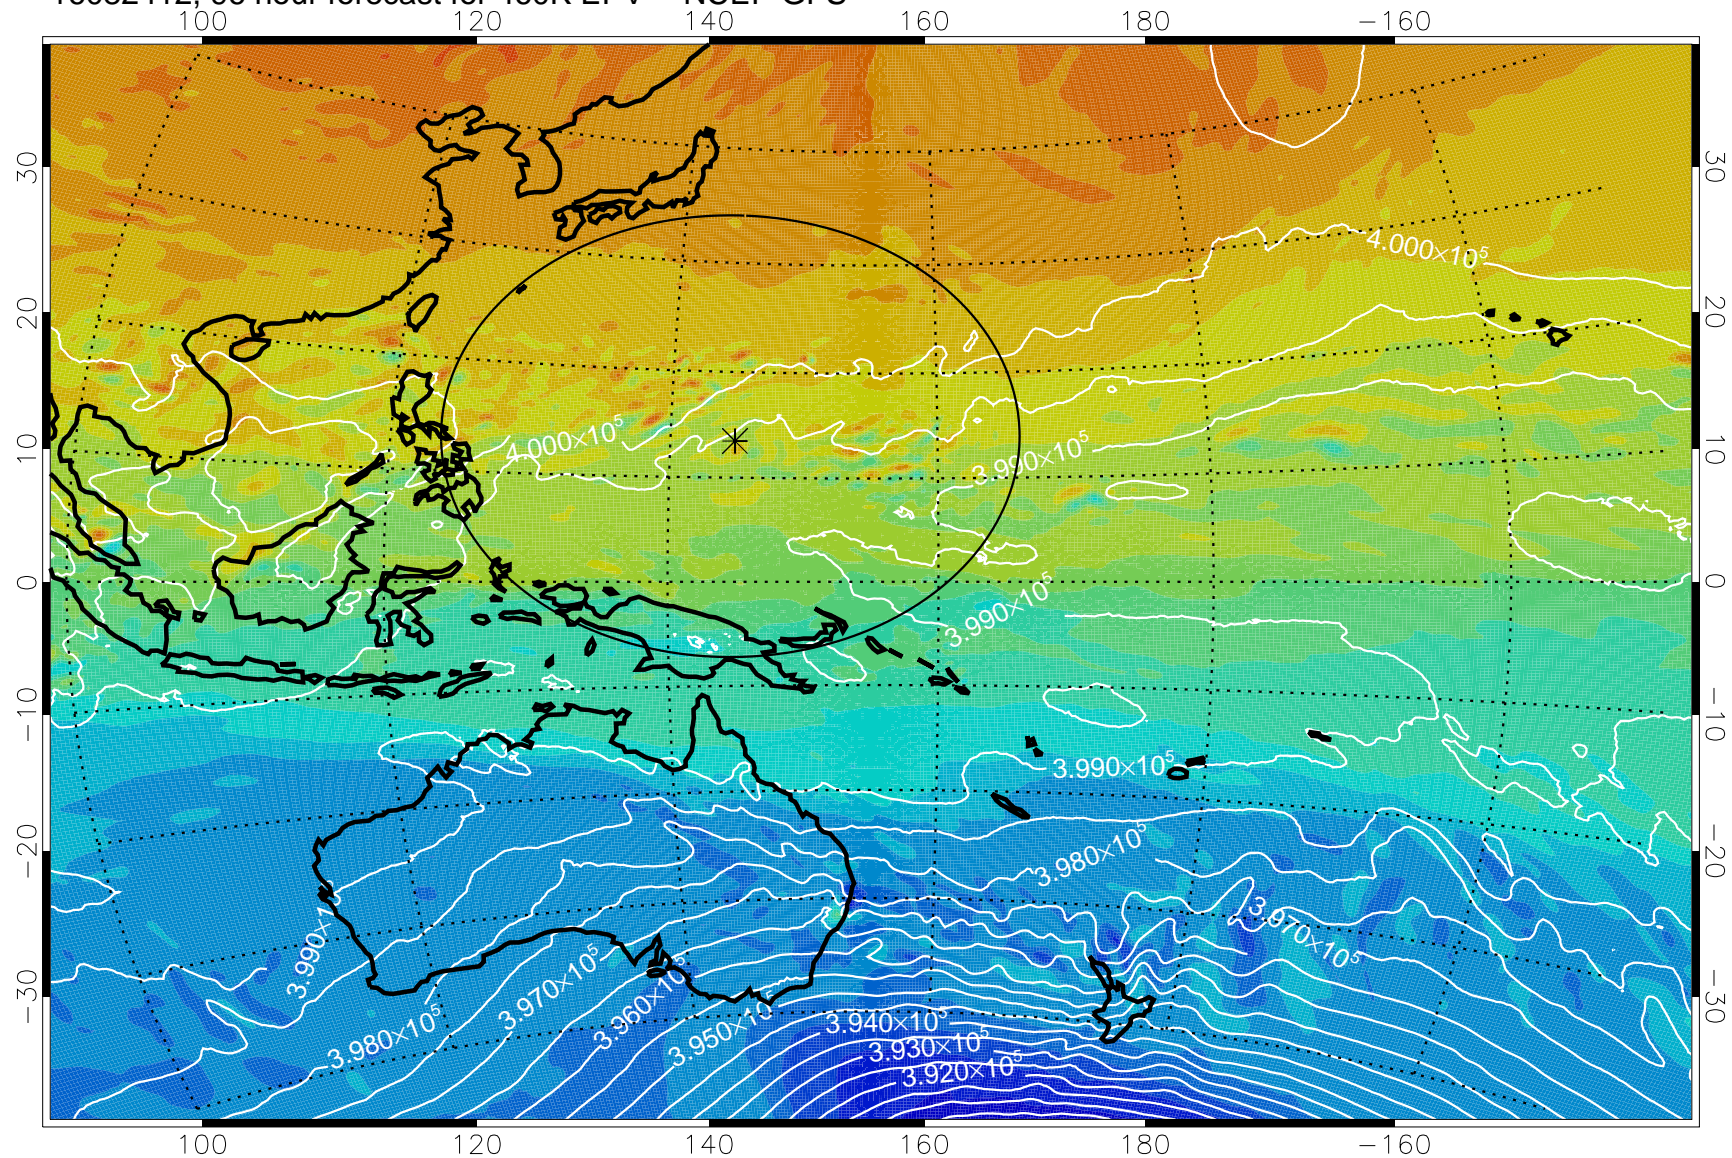

16082318, 78 hour forecast for 460K EPV -- NCEP GFS

460K Montgomery Streamfunction, white

Range ring of 2304 km

16082400, 84 hour forecast for 460K EPV -- NCEP GFS

460K Montgomery Streamfunction, white

Range ring of 2304 km

16082406, 90 hour forecast for 460K EPV -- NCEP GFS

460K Montgomery Streamfunction, white

Range ring of 2304 km

16082412, 96 hour forecast for 460K EPV -- NCEP GFS

460K Montgomery Streamfunction, white

Range ring of 2304 km

16082418, 102 hour forecast for 460K EPV -- NCEP GFS

460K Montgomery Streamfunction, white

Range ring of 2304 km

16082500, 108 hour forecast for 460K EPV -- NCEP GFS

460K Montgomery Streamfunction, white

Range ring of 2304 km

16082506, 114 hour forecast for 460K EPV -- NCEP GFS

460K Montgomery Streamfunction, white

Range ring of 2304 km

16082512, 120 hour forecast for 460K EPV -- NCEP GFS

460K Montgomery Streamfunction, white

Range ring of 2304 km