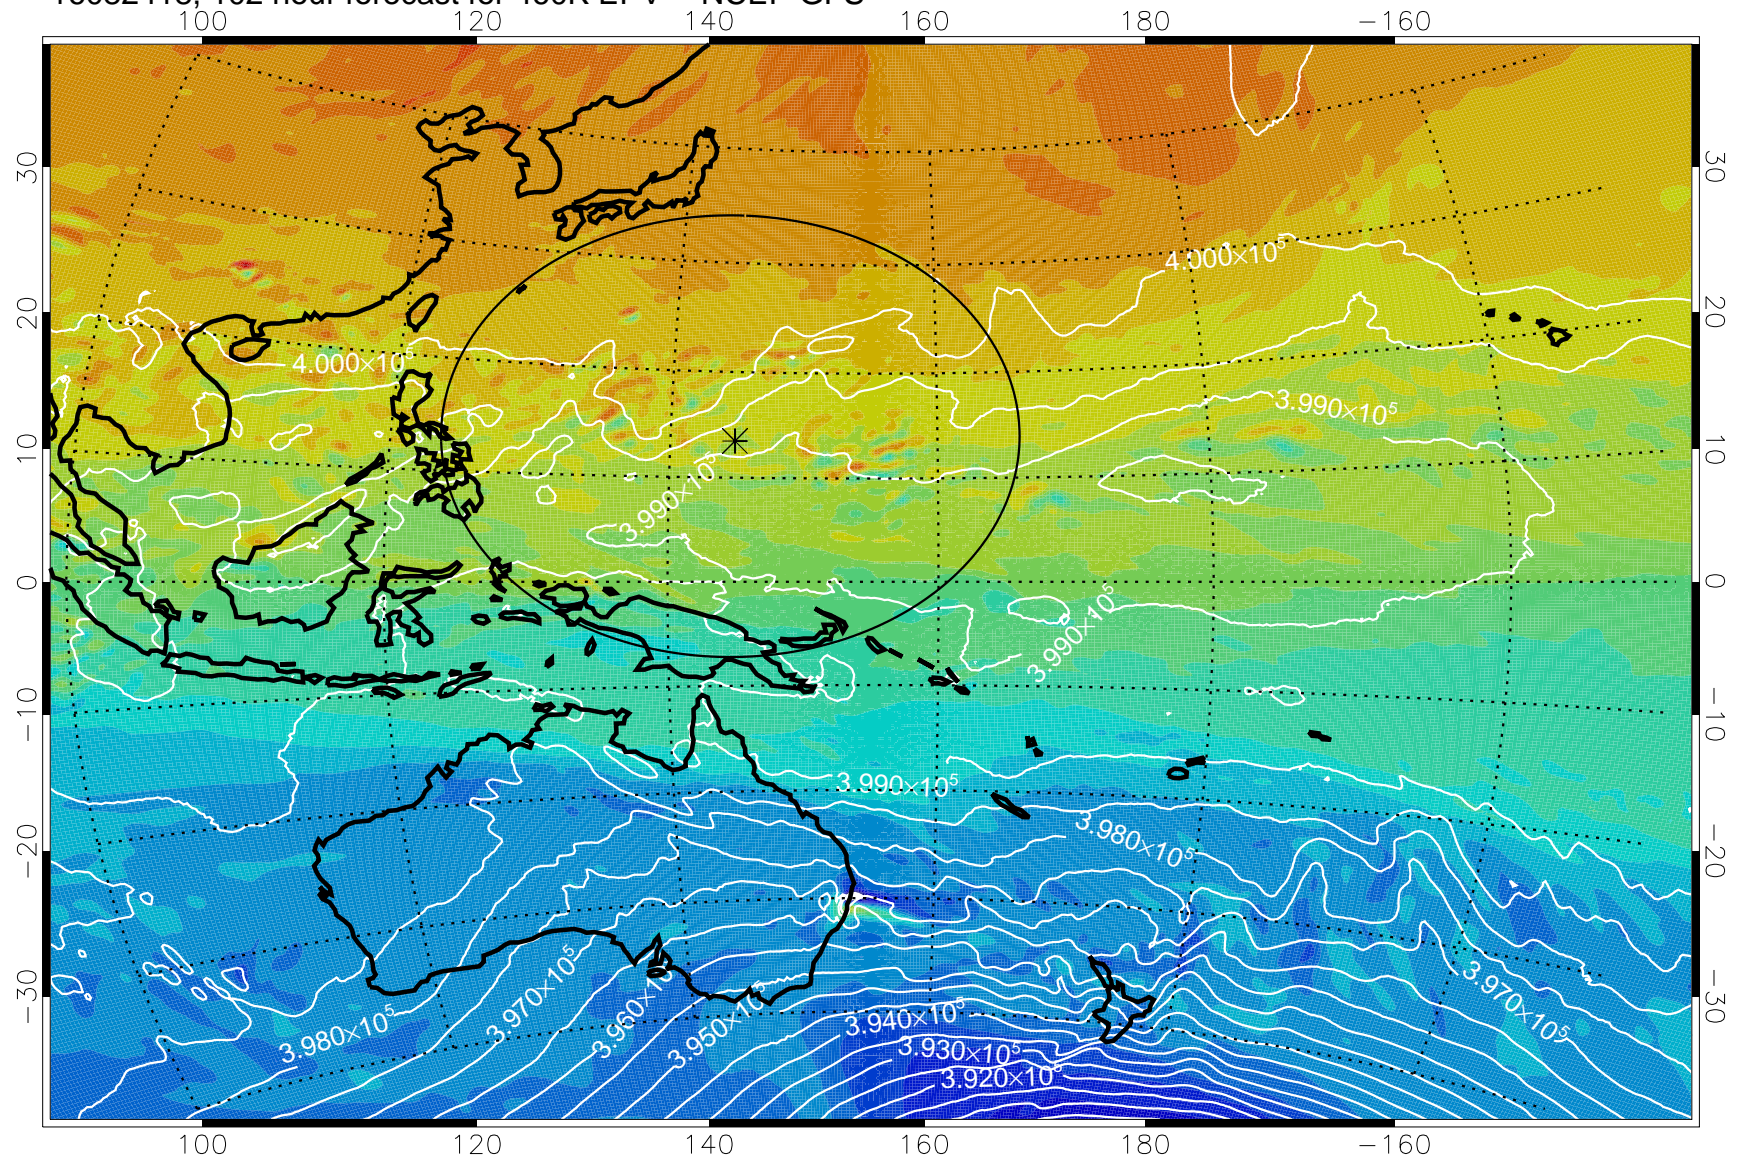

16082318, 78 hour forecast for 460K EPV -- NCEP GFS

460K Montgomery Streamfunction, white

Range ring of 2304 km

16082400, 84 hour forecast for 460K EPV -- NCEP GFS

460K Montgomery Streamfunction, white

Range ring of 2304 km

16082406, 90 hour forecast for 460K EPV -- NCEP GFS

460K Montgomery Streamfunction, white

Range ring of 2304 km

16082412, 96 hour forecast for 460K EPV -- NCEP GFS

460K Montgomery Streamfunction, white

Range ring of 2304 km

16082418, 102 hour forecast for 460K EPV -- NCEP GFS

460K Montgomery Streamfunction, white

Range ring of 2304 km

16082500, 108 hour forecast for 460K EPV -- NCEP GFS

460K Montgomery Streamfunction, white

Range ring of 2304 km

16082506, 114 hour forecast for 460K EPV -- NCEP GFS

460K Montgomery Streamfunction, white

Range ring of 2304 km

16082512, 120 hour forecast for 460K EPV -- NCEP GFS

460K Montgomery Streamfunction, white

Range ring of 2304 km