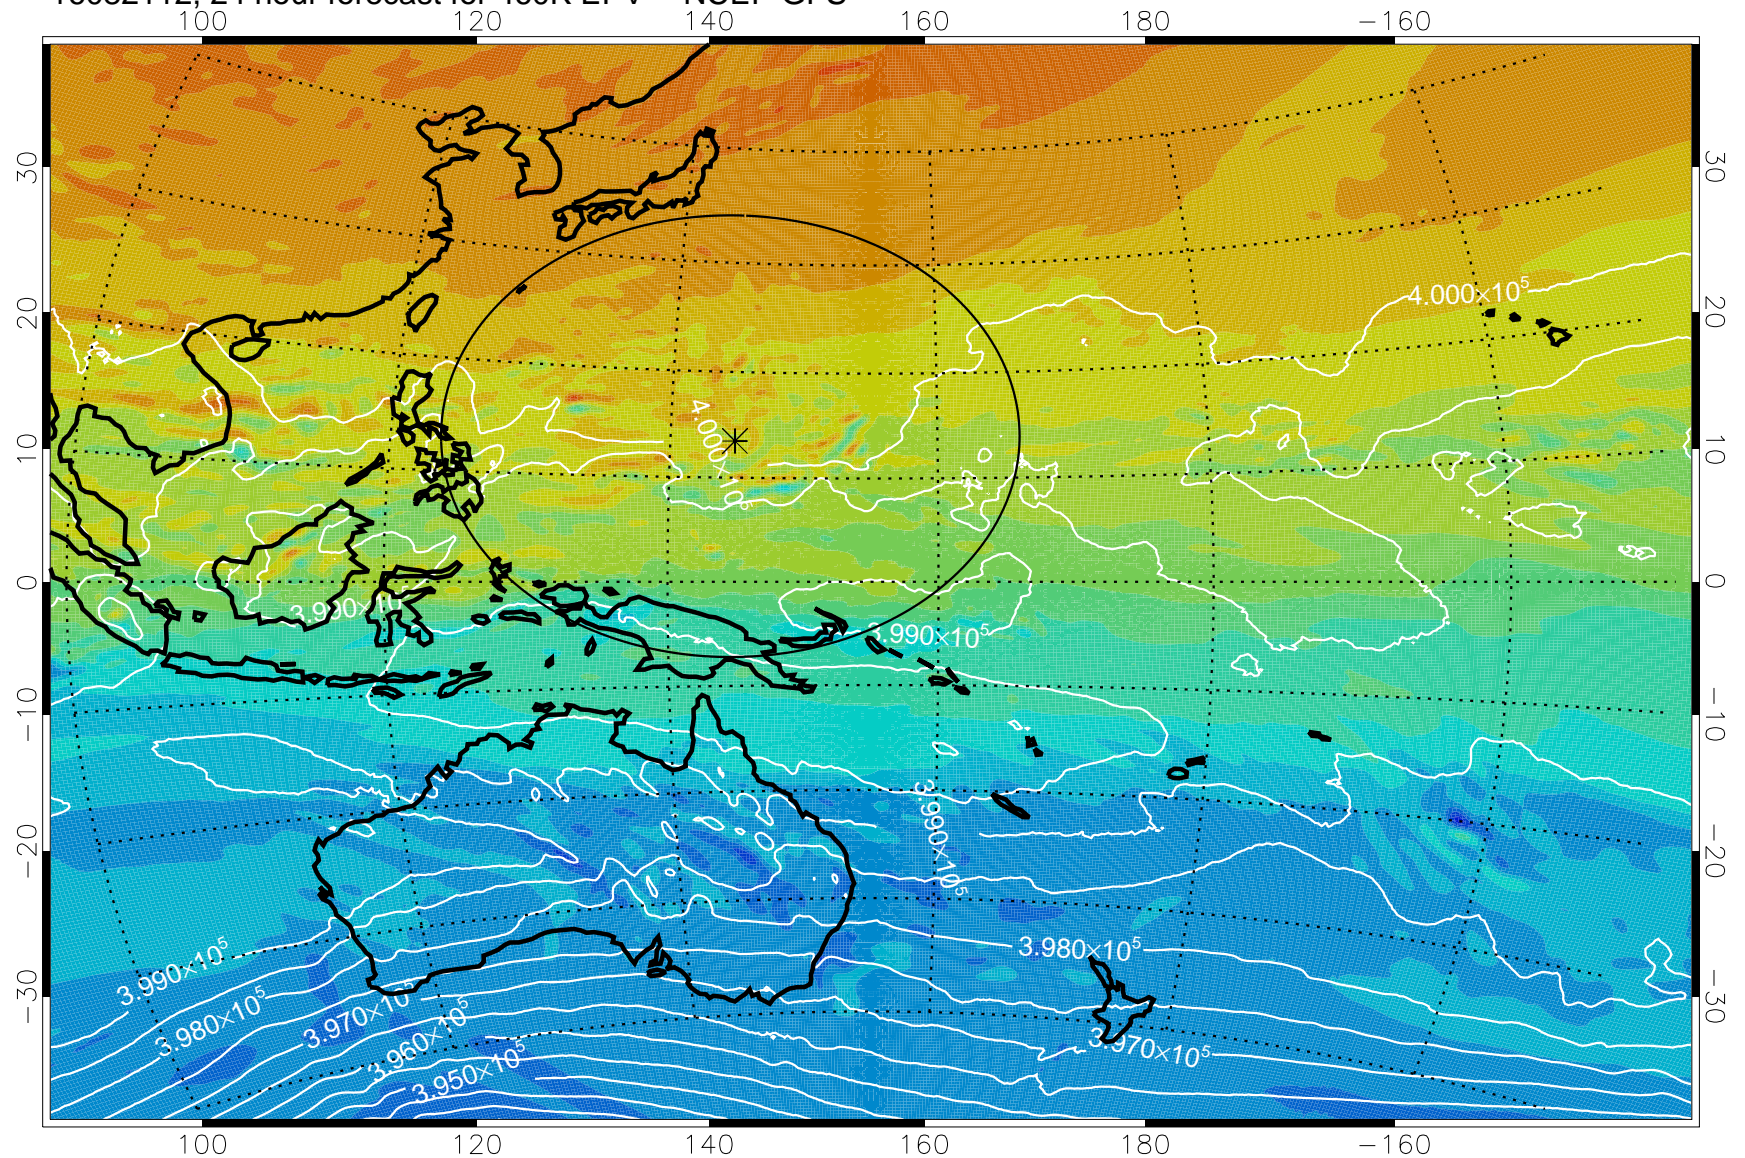

16082106, 18 hour forecast for 460K EPV -- NCEP GFS

460K Montgomery Streamfunction, white

Range ring of 2304 km

16082112, 24 hour forecast for 460K EPV -- NCEP GFS

460K Montgomery Streamfunction, white

Range ring of 2304 km

16082118, 30 hour forecast for 460K EPV -- NCEP GFS

460K Montgomery Streamfunction, white

Range ring of 2304 km

16082200, 36 hour forecast for 460K EPV -- NCEP GFS

460K Montgomery Streamfunction, white

Range ring of 2304 km

16082206, 42 hour forecast for 460K EPV -- NCEP GFS

460K Montgomery Streamfunction, white

Range ring of 2304 km

16082212, 48 hour forecast for 460K EPV -- NCEP GFS

460K Montgomery Streamfunction, white

Range ring of 2304 km

16082218, 54 hour forecast for 460K EPV -- NCEP GFS

460K Montgomery Streamfunction, white

Range ring of 2304 km

16082300, 60 hour forecast for 460K EPV -- NCEP GFS

460K Montgomery Streamfunction, white

Range ring of 2304 km