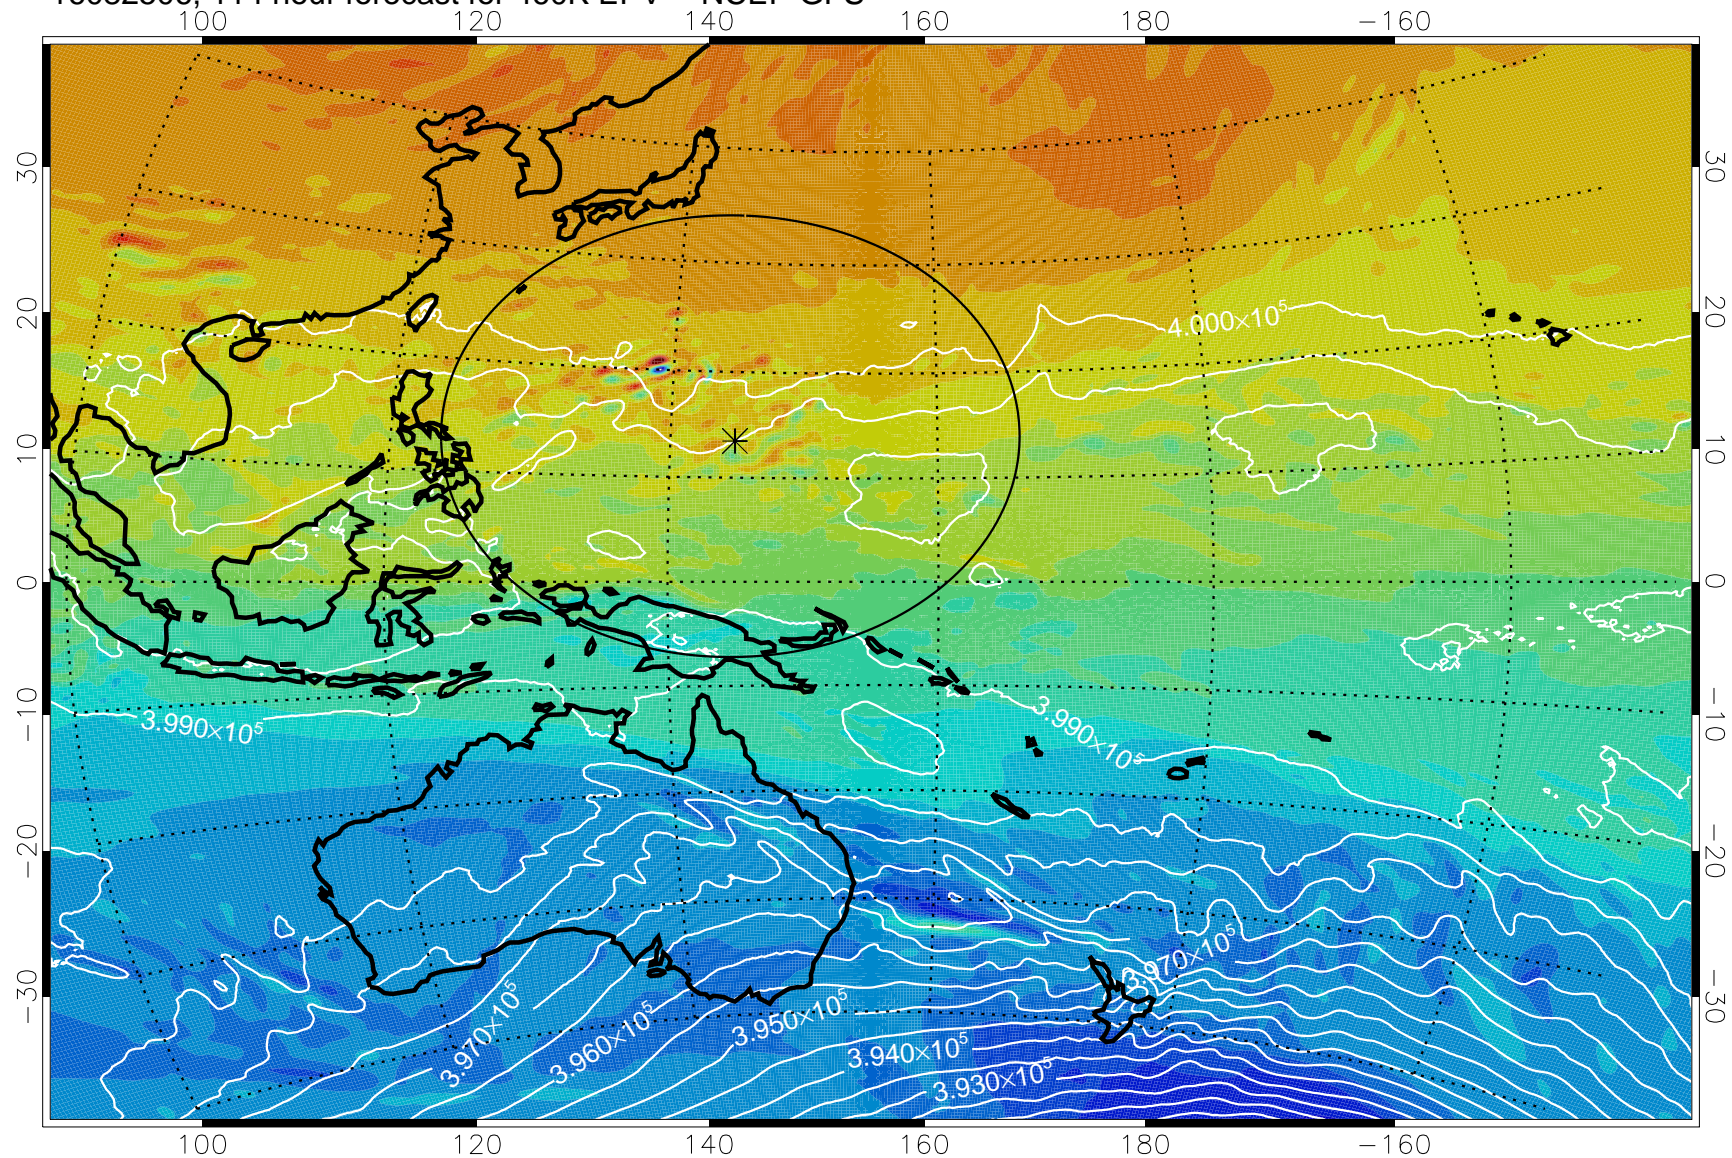

16082406, 90 hour forecast for 460K EPV -- NCEP GFS

460K Montgomery Streamfunction, white

Range ring of 2304 km

16082412, 96 hour forecast for 460K EPV -- NCEP GFS

460K Montgomery Streamfunction, white

Range ring of 2304 km

16082418, 102 hour forecast for 460K EPV -- NCEP GFS

460K Montgomery Streamfunction, white

Range ring of 2304 km

16082500, 108 hour forecast for 460K EPV -- NCEP GFS

460K Montgomery Streamfunction, white

Range ring of 2304 km

16082506, 114 hour forecast for 460K EPV -- NCEP GFS

460K Montgomery Streamfunction, white

Range ring of 2304 km

16082512, 120 hour forecast for 460K EPV -- NCEP GFS

460K Montgomery Streamfunction, white

Range ring of 2304 km