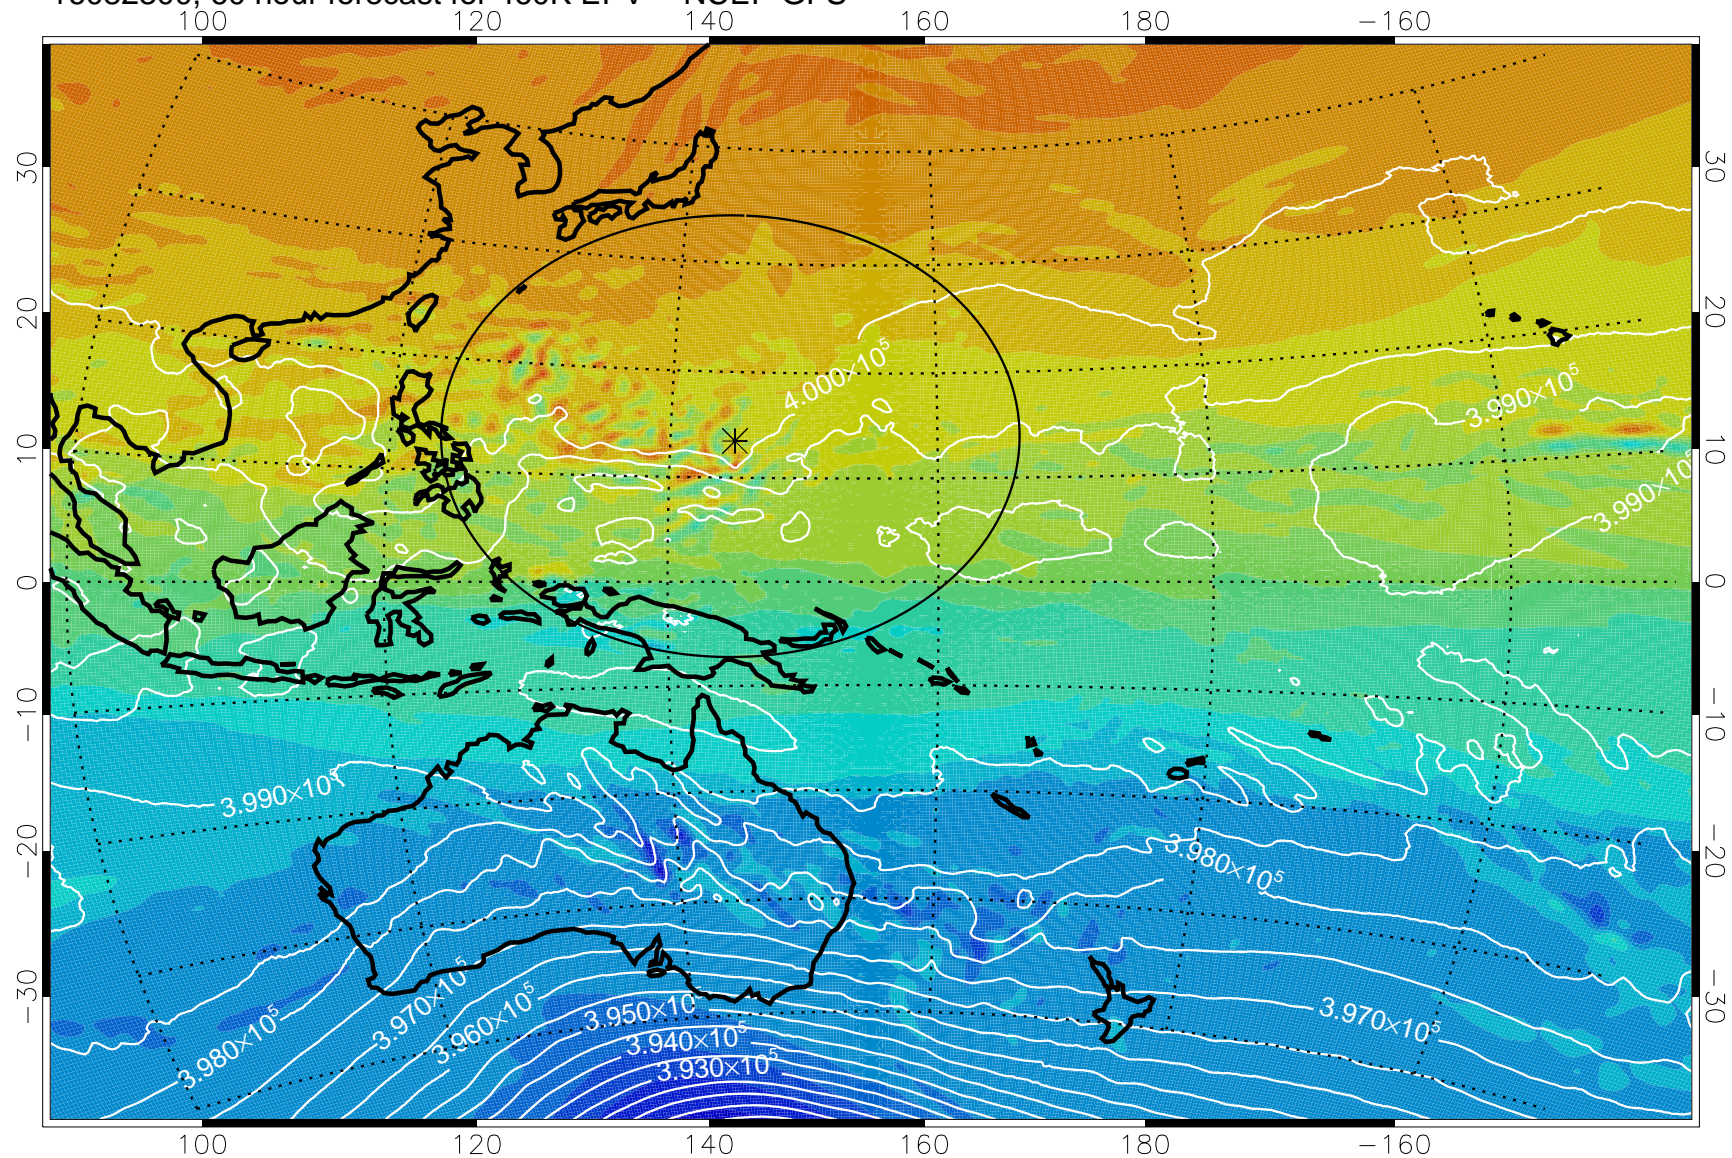

16082206, 42 hour forecast for 460K EPV -- NCEP GFS

460K Montgomery Streamfunction, white

Range ring of 2304 km

16082212, 48 hour forecast for 460K EPV -- NCEP GFS

460K Montgomery Streamfunction, white

Range ring of 2304 km

16082218, 54 hour forecast for 460K EPV -- NCEP GFS

460K Montgomery Streamfunction, white

Range ring of 2304 km

16082300, 60 hour forecast for 460K EPV -- NCEP GFS

460K Montgomery Streamfunction, white

Range ring of 2304 km

16082306, 66 hour forecast for 460K EPV -- NCEP GFS

460K Montgomery Streamfunction, white

Range ring of 2304 km

16082312, 72 hour forecast for 460K EPV -- NCEP GFS

460K Montgomery Streamfunction, white

Range ring of 2304 km

16082318, 78 hour forecast for 460K EPV -- NCEP GFS

460K Montgomery Streamfunction, white

Range ring of 2304 km

16082400, 84 hour forecast for 460K EPV -- NCEP GFS

460K Montgomery Streamfunction, white

Range ring of 2304 km