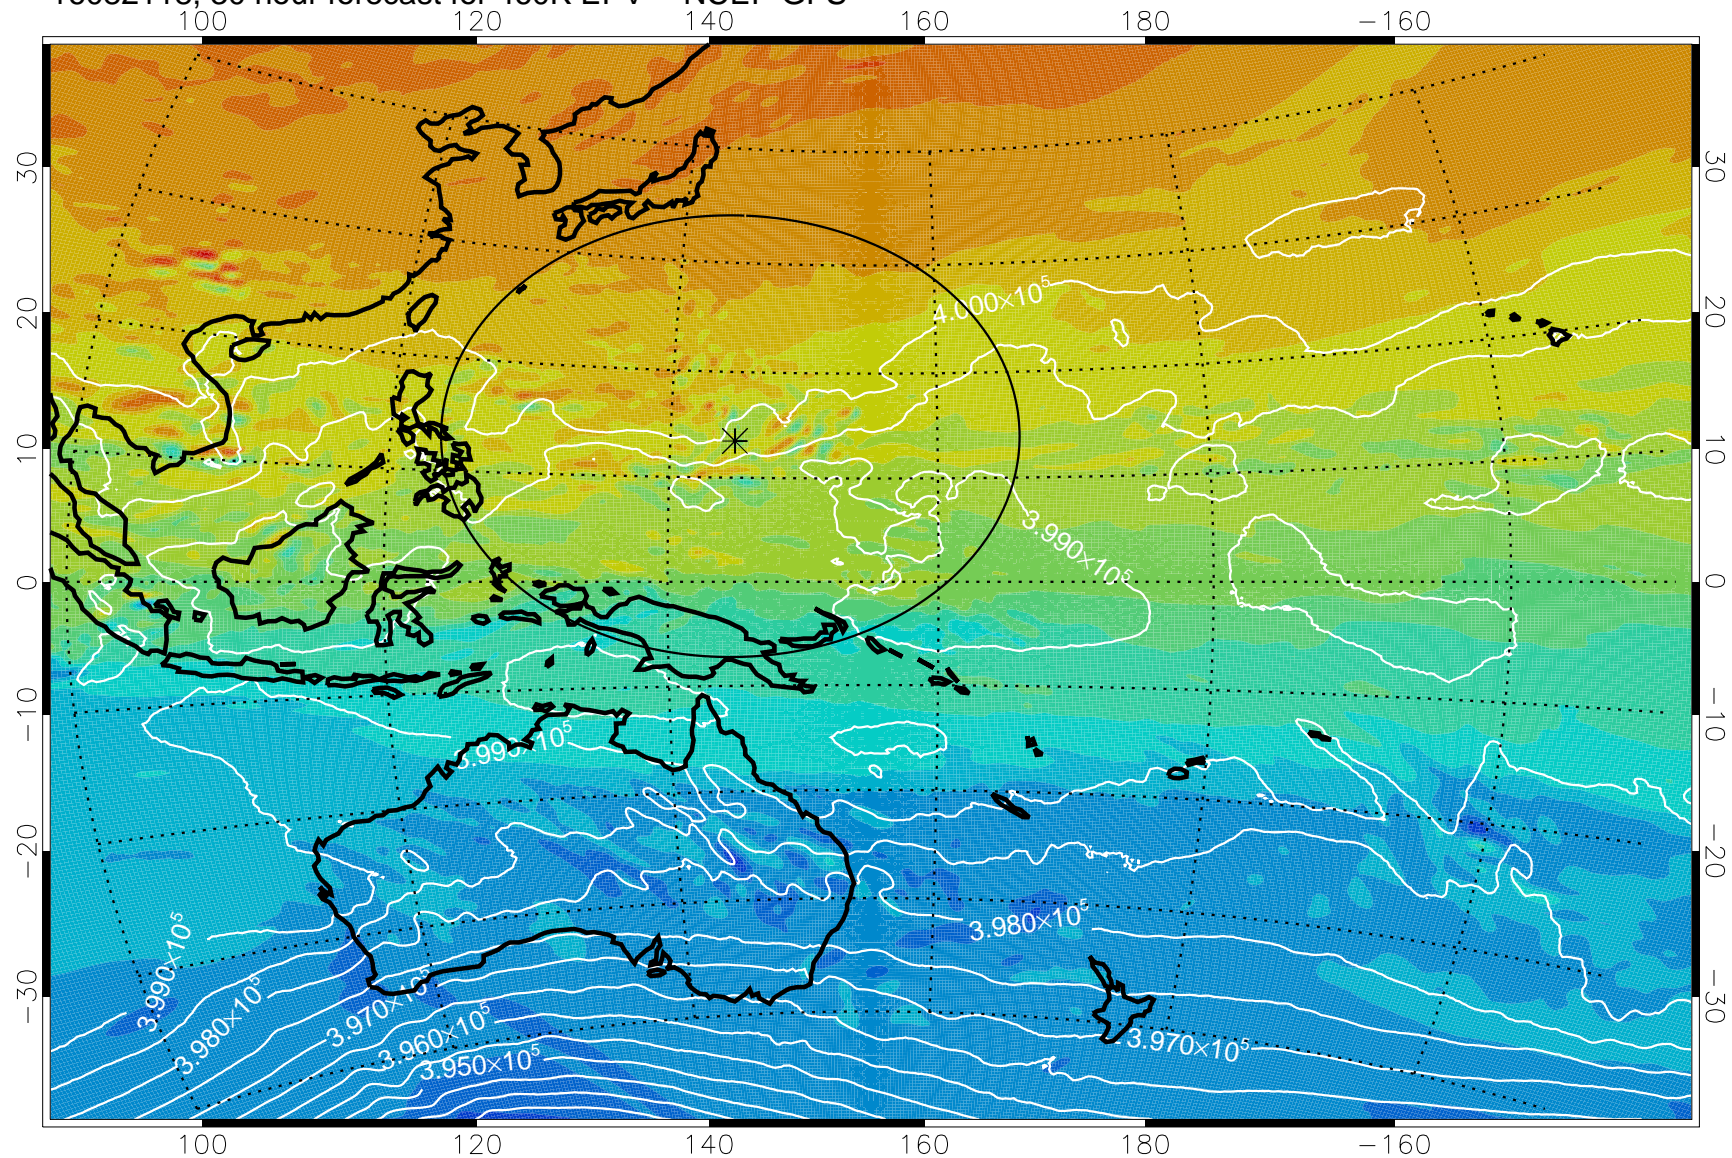

16082018, 6 hour forecast for 460K EPV -- NCEP GFS

460K Montgomery Streamfunction, white

Range ring of 2304 km

16082100, 12 hour forecast for 460K EPV -- NCEP GFS

460K Montgomery Streamfunction, white

Range ring of 2304 km

16082106, 18 hour forecast for 460K EPV -- NCEP GFS

460K Montgomery Streamfunction, white

Range ring of 2304 km

16082112, 24 hour forecast for 460K EPV -- NCEP GFS

460K Montgomery Streamfunction, white

Range ring of 2304 km

16082118, 30 hour forecast for 460K EPV -- NCEP GFS

460K Montgomery Streamfunction, white

Range ring of 2304 km

16082200, 36 hour forecast for 460K EPV -- NCEP GFS

460K Montgomery Streamfunction, white

Range ring of 2304 km

16082206, 42 hour forecast for 460K EPV -- NCEP GFS

460K Montgomery Streamfunction, white

Range ring of 2304 km

16082212, 48 hour forecast for 460K EPV -- NCEP GFS

460K Montgomery Streamfunction, white

Range ring of 2304 km