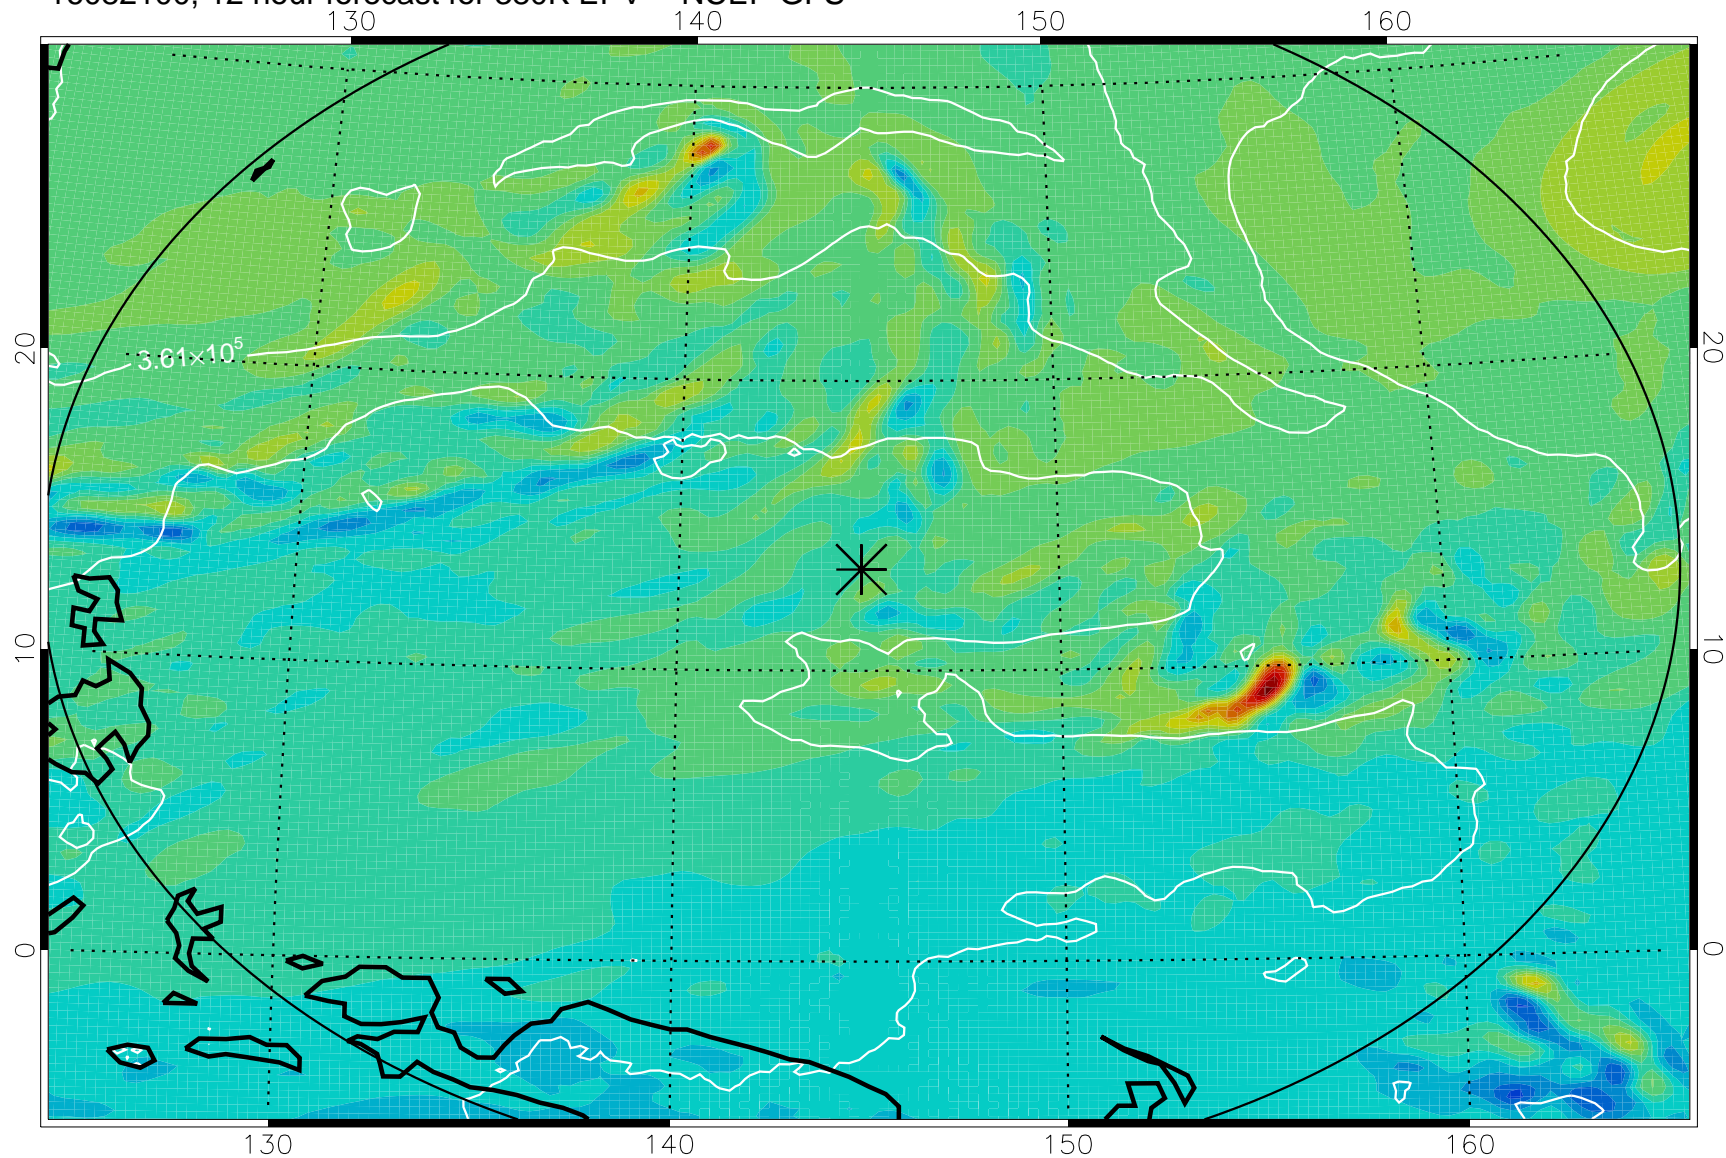

16082018, 6 hour forecast for 380K EPV -- NCEP GFS

380K Montgomery Streamfunction, white

Range ring of 2304 km

16082100, 12 hour forecast for 380K EPV -- NCEP GFS

$3.61 \times 10^5$

380K Montgomery Streamfunction, white

Range ring of 2304 km

16082106, 18 hour forecast for 380K EPV -- NCEP GFS

380K Montgomery Streamfunction, white

Range ring of 2304 km

16082112, 24 hour forecast for 380K EPV -- NCEP GFS

380K Montgomery Streamfunction, white

Range ring of 2304 km

16082118, 30 hour forecast for 380K EPV -- NCEP GFS

380K Montgomery Streamfunction, white

Range ring of 2304 km

16082200, 36 hour forecast for 380K EPV -- NCEP GFS

380K Montgomery Streamfunction, white

Range ring of 2304 km

16082206, 42 hour forecast for 380K EPV -- NCEP GFS

380K Montgomery Streamfunction, white

Range ring of 2304 km

16082212, 48 hour forecast for 380K EPV -- NCEP GFS

380K Montgomery Streamfunction, white