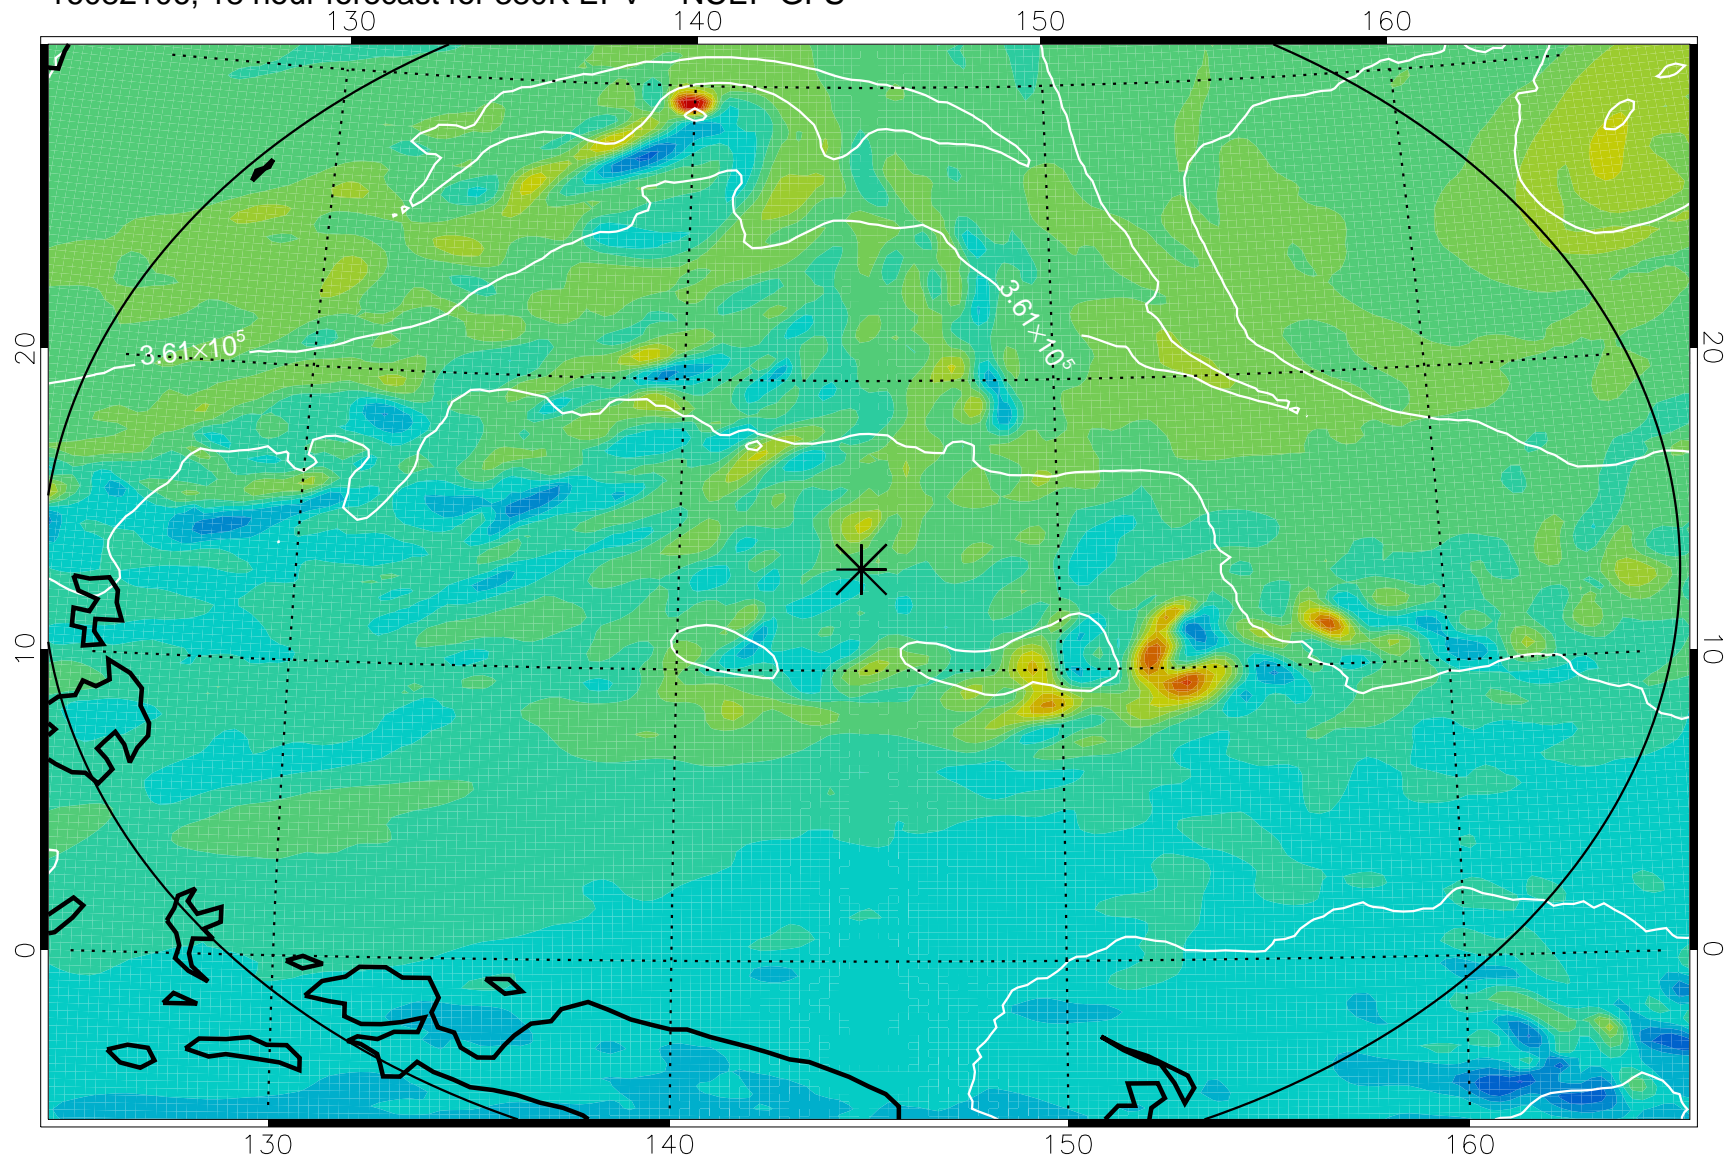

16082018, 6 hour forecast for 380K EPV -- NCEP GFS

380K Montgomery Streamfunction, white

Range ring of 2304 km

16082100, 12 hour forecast for 380K EPV -- NCEP GFS

$3.61 \times 10^5$

380K Montgomery Streamfunction, white

Range ring of 2304 km

16082106, 18 hour forecast for 380K EPV -- NCEP GFS

380K Montgomery Streamfunction, white

Range ring of 2304 km

16082112, 24 hour forecast for 380K EPV -- NCEP GFS

380K Montgomery Streamfunction, white

Range ring of 2304 km

16082118, 30 hour forecast for 380K EPV -- NCEP GFS

380K Montgomery Streamfunction, white

Range ring of 2304 km

16082200, 36 hour forecast for 380K EPV -- NCEP GFS

380K Montgomery Streamfunction, white

Range ring of 2304 km

16082206, 42 hour forecast for 380K EPV -- NCEP GFS

380K Montgomery Streamfunction, white

Range ring of 2304 km

16082212, 48 hour forecast for 380K EPV -- NCEP GFS

380K Montgomery Streamfunction, white