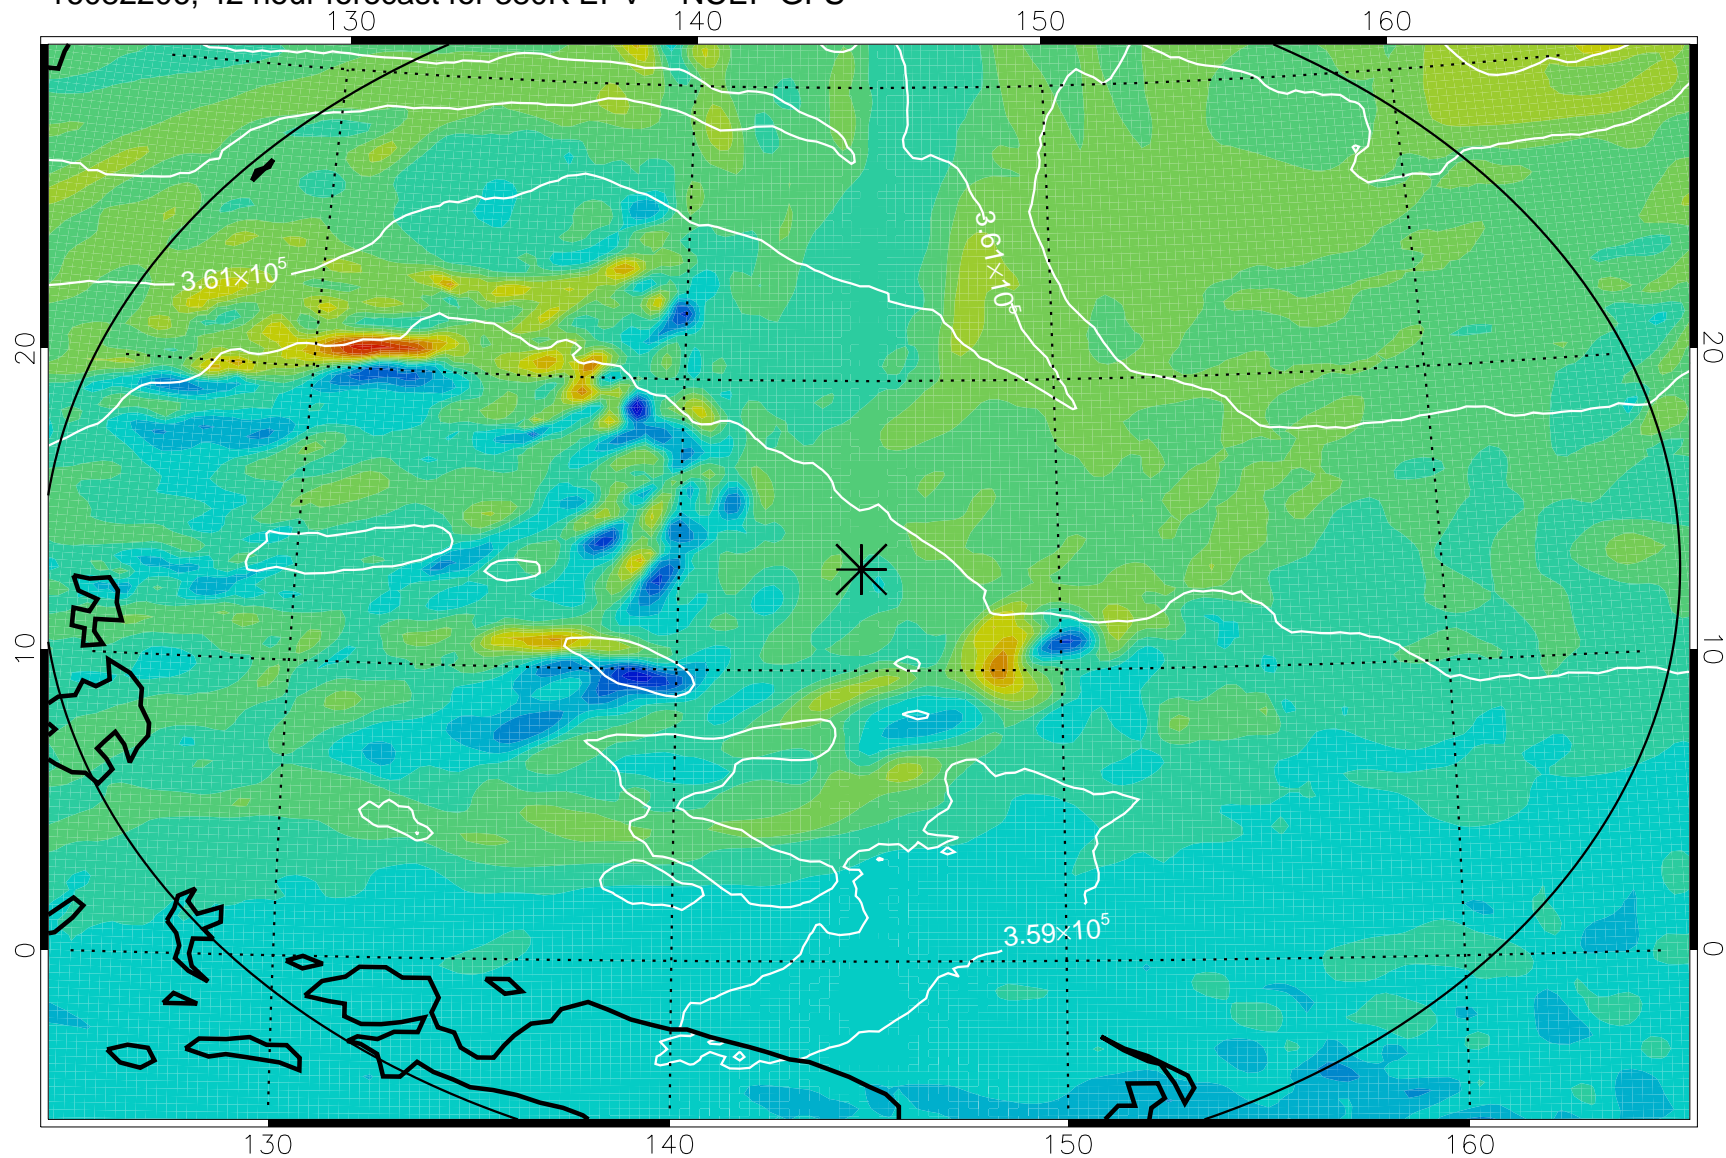

Range ring of 2304 km

16082118, 30 hour forecast for 380K EPV -- NCEP GFS

380K Montgomery Streamfunction, white

Range ring of 2304 km

16082200, 36 hour forecast for 380K EPV -- NCEP GFS

380K Montgomery Streamfunction, white

Range ring of 2304 km

16082206, 42 hour forecast for 380K EPV -- NCEP GFS

380K Montgomery Streamfunction, white

Range ring of 2304 km

16082212, 48 hour forecast for 380K EPV -- NCEP GFS

380K Montgomery Streamfunction, white

Range ring of 2304 km

16082218, 54 hour forecast for 380K EPV -- NCEP GFS

380K Montgomery Streamfunction, white

Range ring of 2304 km

16082300, 60 hour forecast for 380K EPV -- NCEP GFS

380K Montgomery Streamfunction, white

Range ring of 2304 km

16082306, 66 hour forecast for 380K EPV -- NCEP GFS

380K Montgomery Streamfunction, white

Range ring of 2304 km

16082312, 72 hour forecast for 380K EPV -- NCEP GFS

380K Montgomery Streamfunction, white