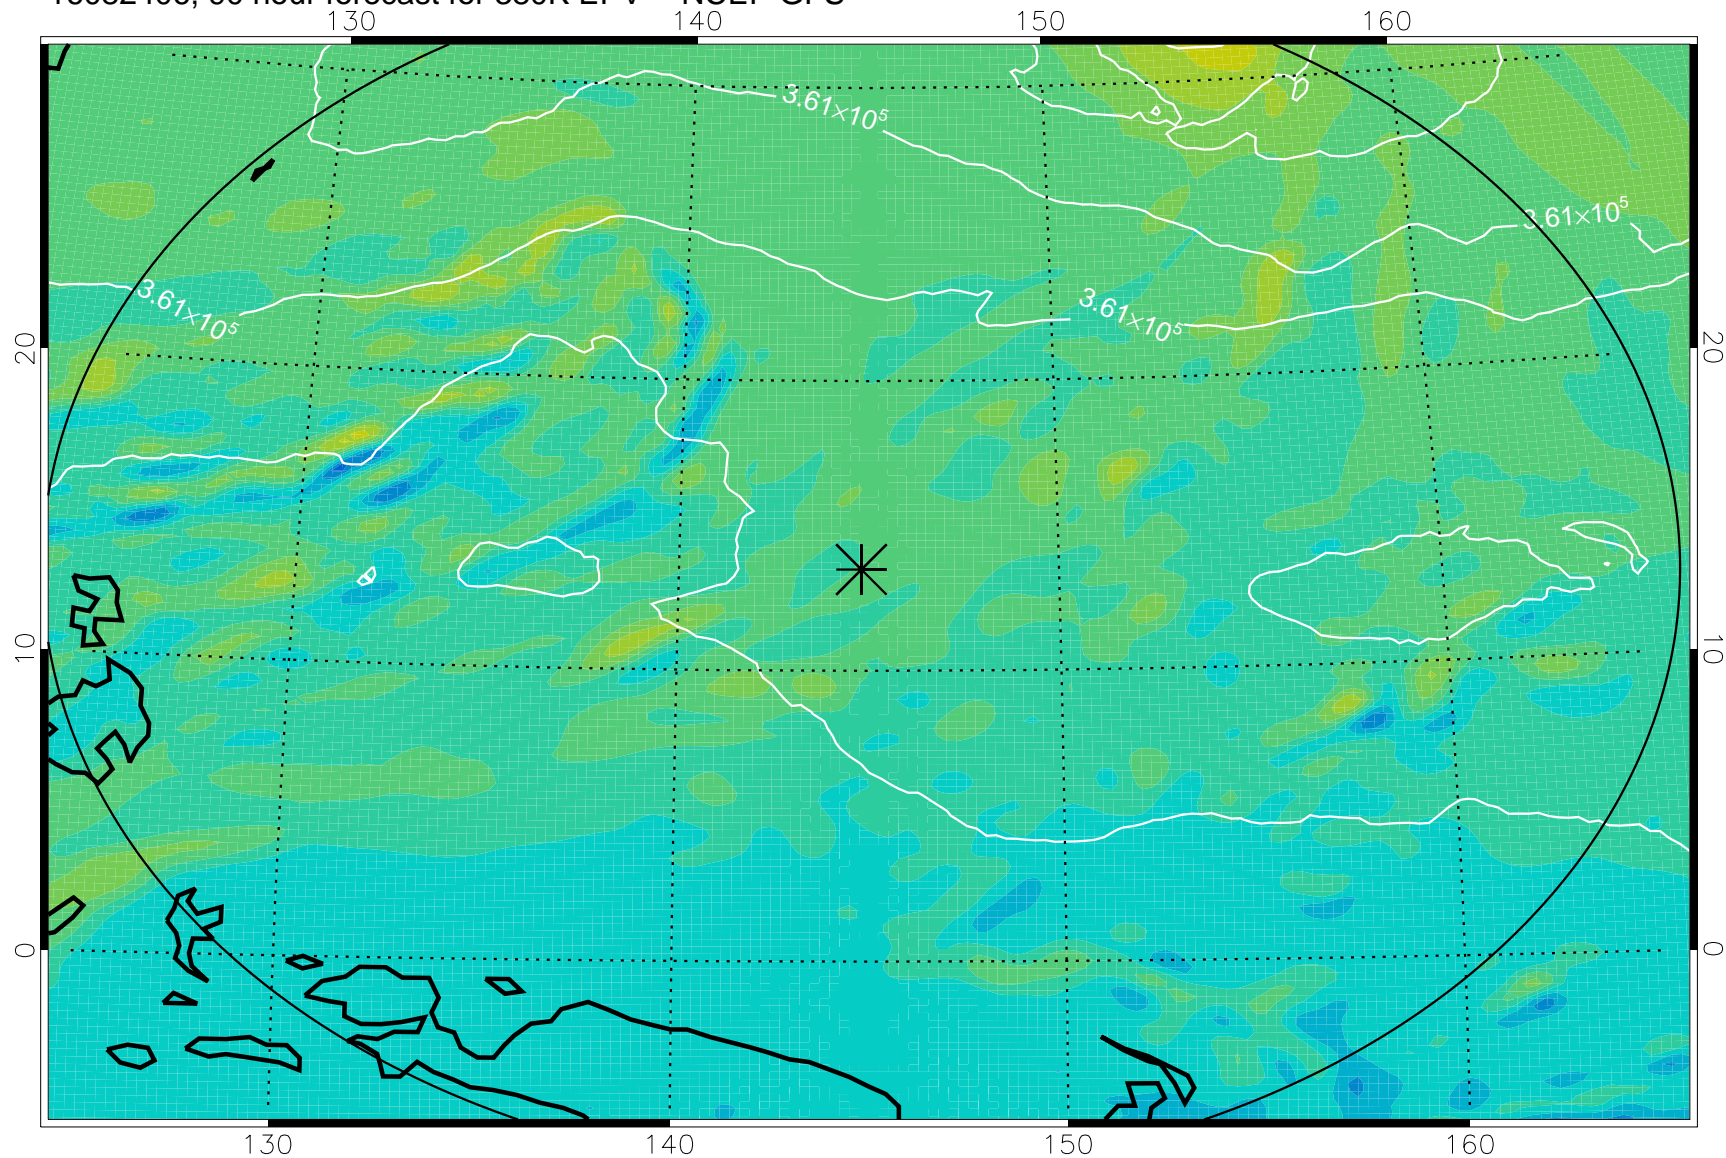

Range ring of 2304 km

16082306, 66 hour forecast for 380K EPV -- NCEP GFS

380K Montgomery Streamfunction, white

Range ring of 2304 km

16082312, 72 hour forecast for 380K EPV -- NCEP GFS

380K Montgomery Streamfunction, white

Range ring of 2304 km

16082318, 78 hour forecast for 380K EPV -- NCEP GFS

380K Montgomery Streamfunction, white

Range ring of 2304 km

16082400, 84 hour forecast for 380K EPV -- NCEP GFS

380K Montgomery Streamfunction, white

Range ring of 2304 km

16082406, 90 hour forecast for 380K EPV -- NCEP GFS

380K Montgomery Streamfunction, white

Range ring of 2304 km

16082412, 96 hour forecast for 380K EPV -- NCEP GFS

380K Montgomery Streamfunction, white

Range ring of 2304 km

16082418, 102 hour forecast for 380K EPV -- NCEP GFS

380K Montgomery Streamfunction, white

Range ring of 2304 km

16082500, 108 hour forecast for 380K EPV -- NCEP GFS

380K Montgomery Streamfunction, white