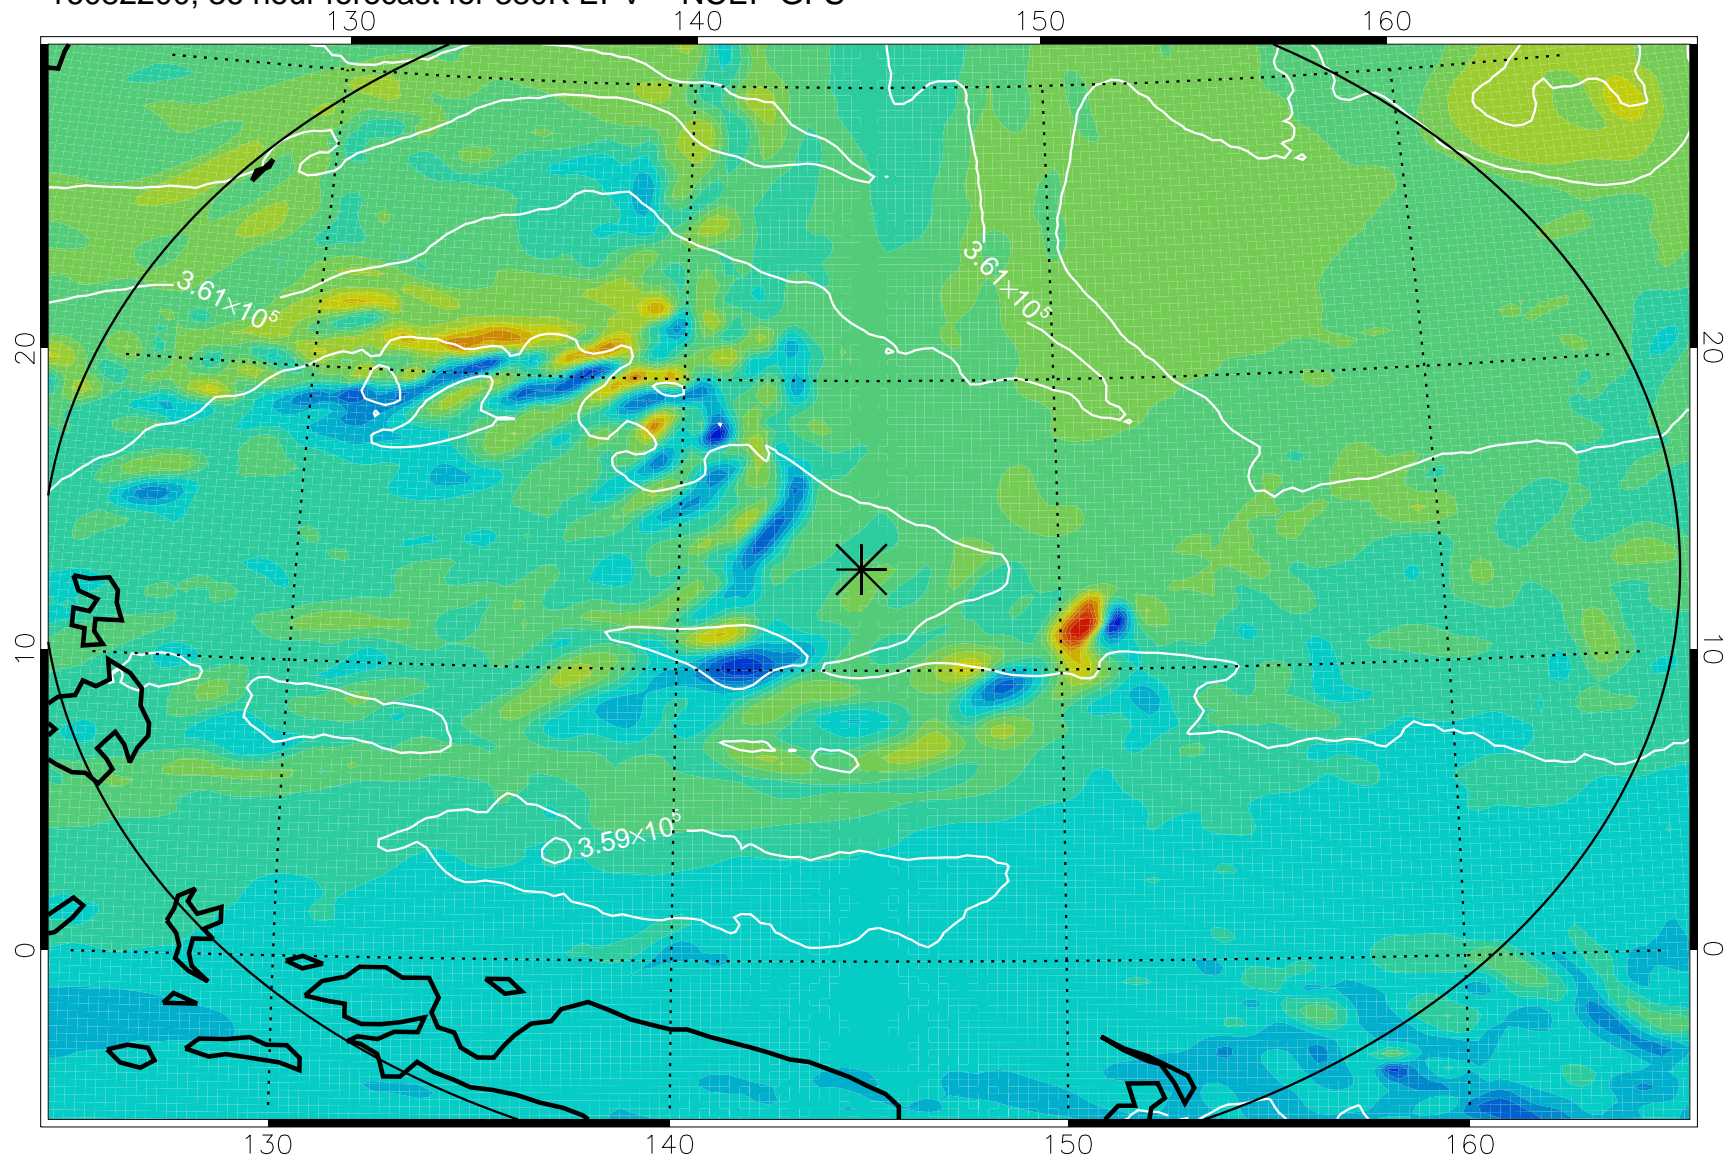

Range ring of 2304 km

16082118, 30 hour forecast for 380K EPV -- NCEP GFS

380K Montgomery Streamfunction, white

Range ring of 2304 km

16082200, 36 hour forecast for 380K EPV -- NCEP GFS

380K Montgomery Streamfunction, white

Range ring of 2304 km

16082206, 42 hour forecast for 380K EPV -- NCEP GFS

380K Montgomery Streamfunction, white

Range ring of 2304 km

16082212, 48 hour forecast for 380K EPV -- NCEP GFS

380K Montgomery Streamfunction, white

Range ring of 2304 km

16082218, 54 hour forecast for 380K EPV -- NCEP GFS

380K Montgomery Streamfunction, white

Range ring of 2304 km

16082300, 60 hour forecast for 380K EPV -- NCEP GFS

380K Montgomery Streamfunction, white

Range ring of 2304 km

16082306, 66 hour forecast for 380K EPV -- NCEP GFS

380K Montgomery Streamfunction, white

Range ring of 2304 km

16082312, 72 hour forecast for 380K EPV -- NCEP GFS

380K Montgomery Streamfunction, white