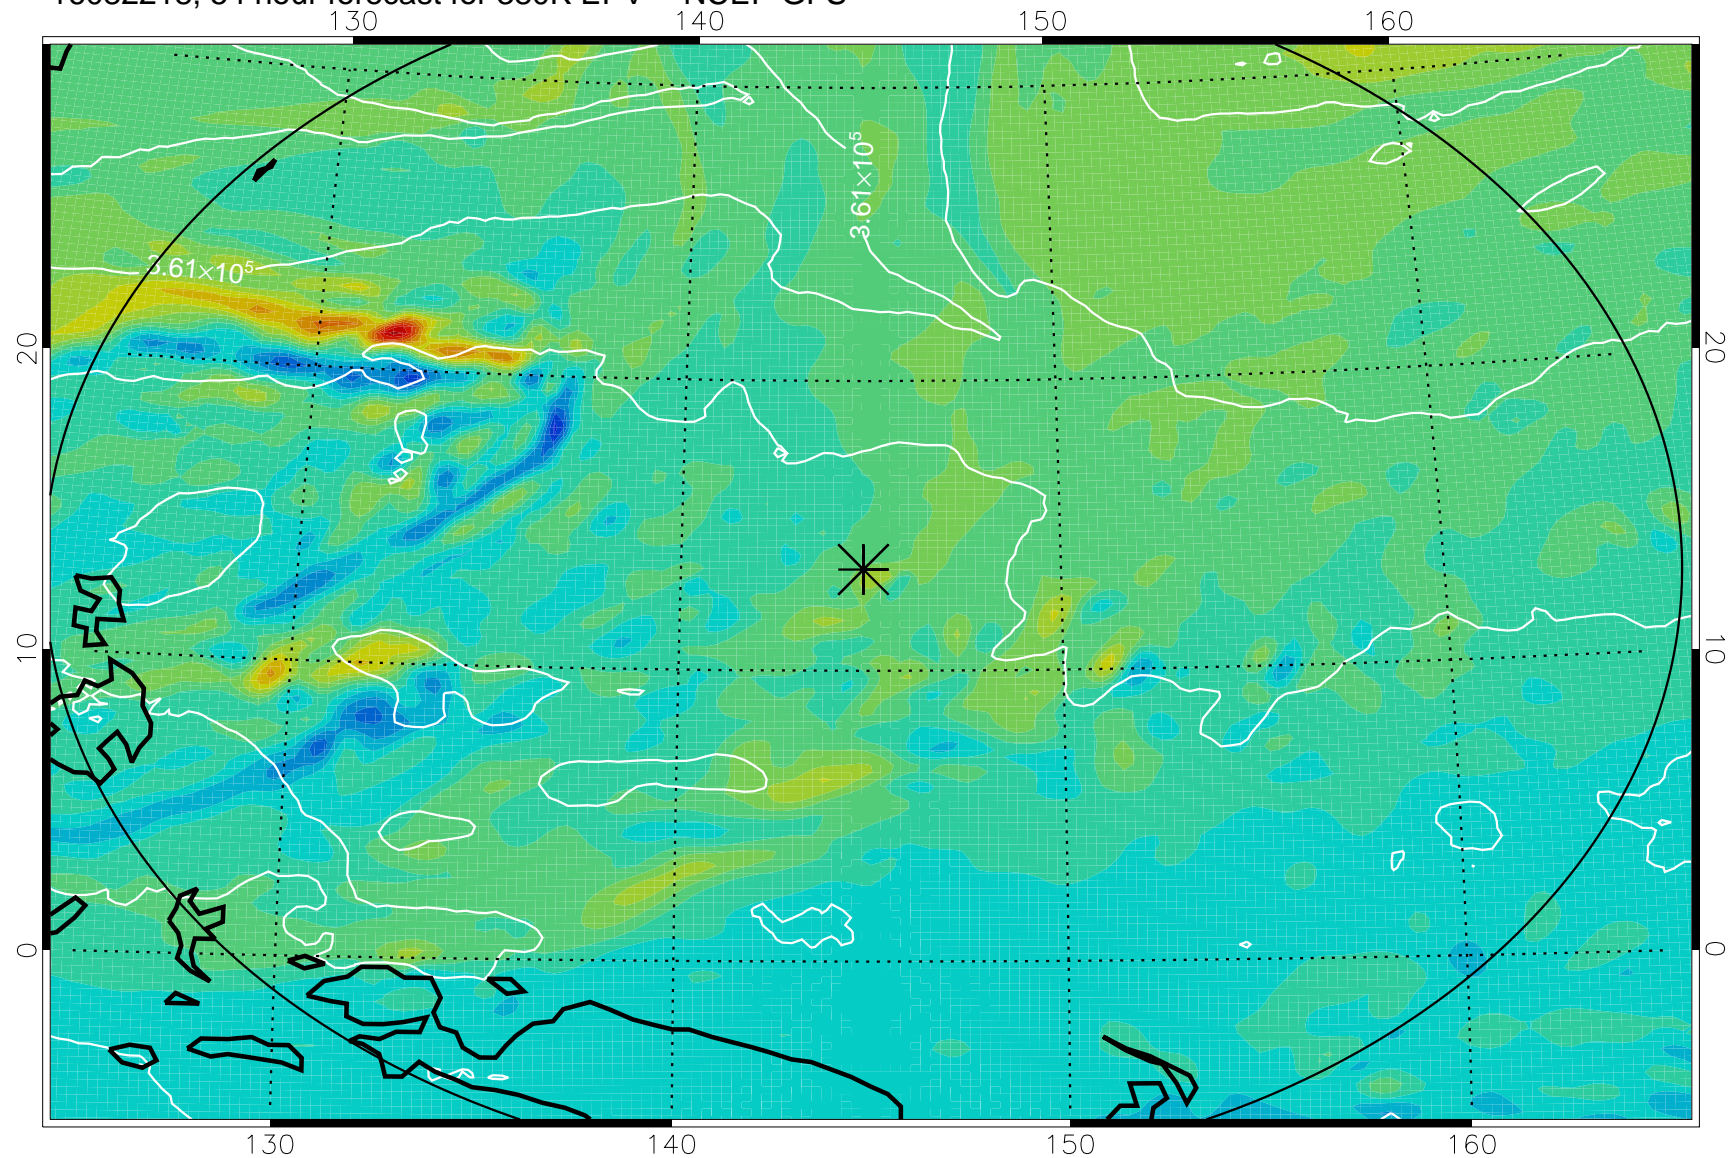

Range ring of 2304 km

16082118, 30 hour forecast for 380K EPV -- NCEP GFS

380K Montgomery Streamfunction, white

Range ring of 2304 km

16082200, 36 hour forecast for 380K EPV -- NCEP GFS

380K Montgomery Streamfunction, white

Range ring of 2304 km

16082206, 42 hour forecast for 380K EPV -- NCEP GFS

380K Montgomery Streamfunction, white

Range ring of 2304 km

16082212, 48 hour forecast for 380K EPV -- NCEP GFS

380K Montgomery Streamfunction, white

Range ring of 2304 km

16082218, 54 hour forecast for 380K EPV -- NCEP GFS

380K Montgomery Streamfunction, white

Range ring of 2304 km

16082300, 60 hour forecast for 380K EPV -- NCEP GFS

380K Montgomery Streamfunction, white

Range ring of 2304 km

16082306, 66 hour forecast for 380K EPV -- NCEP GFS

380K Montgomery Streamfunction, white

Range ring of 2304 km

16082312, 72 hour forecast for 380K EPV -- NCEP GFS

380K Montgomery Streamfunction, white