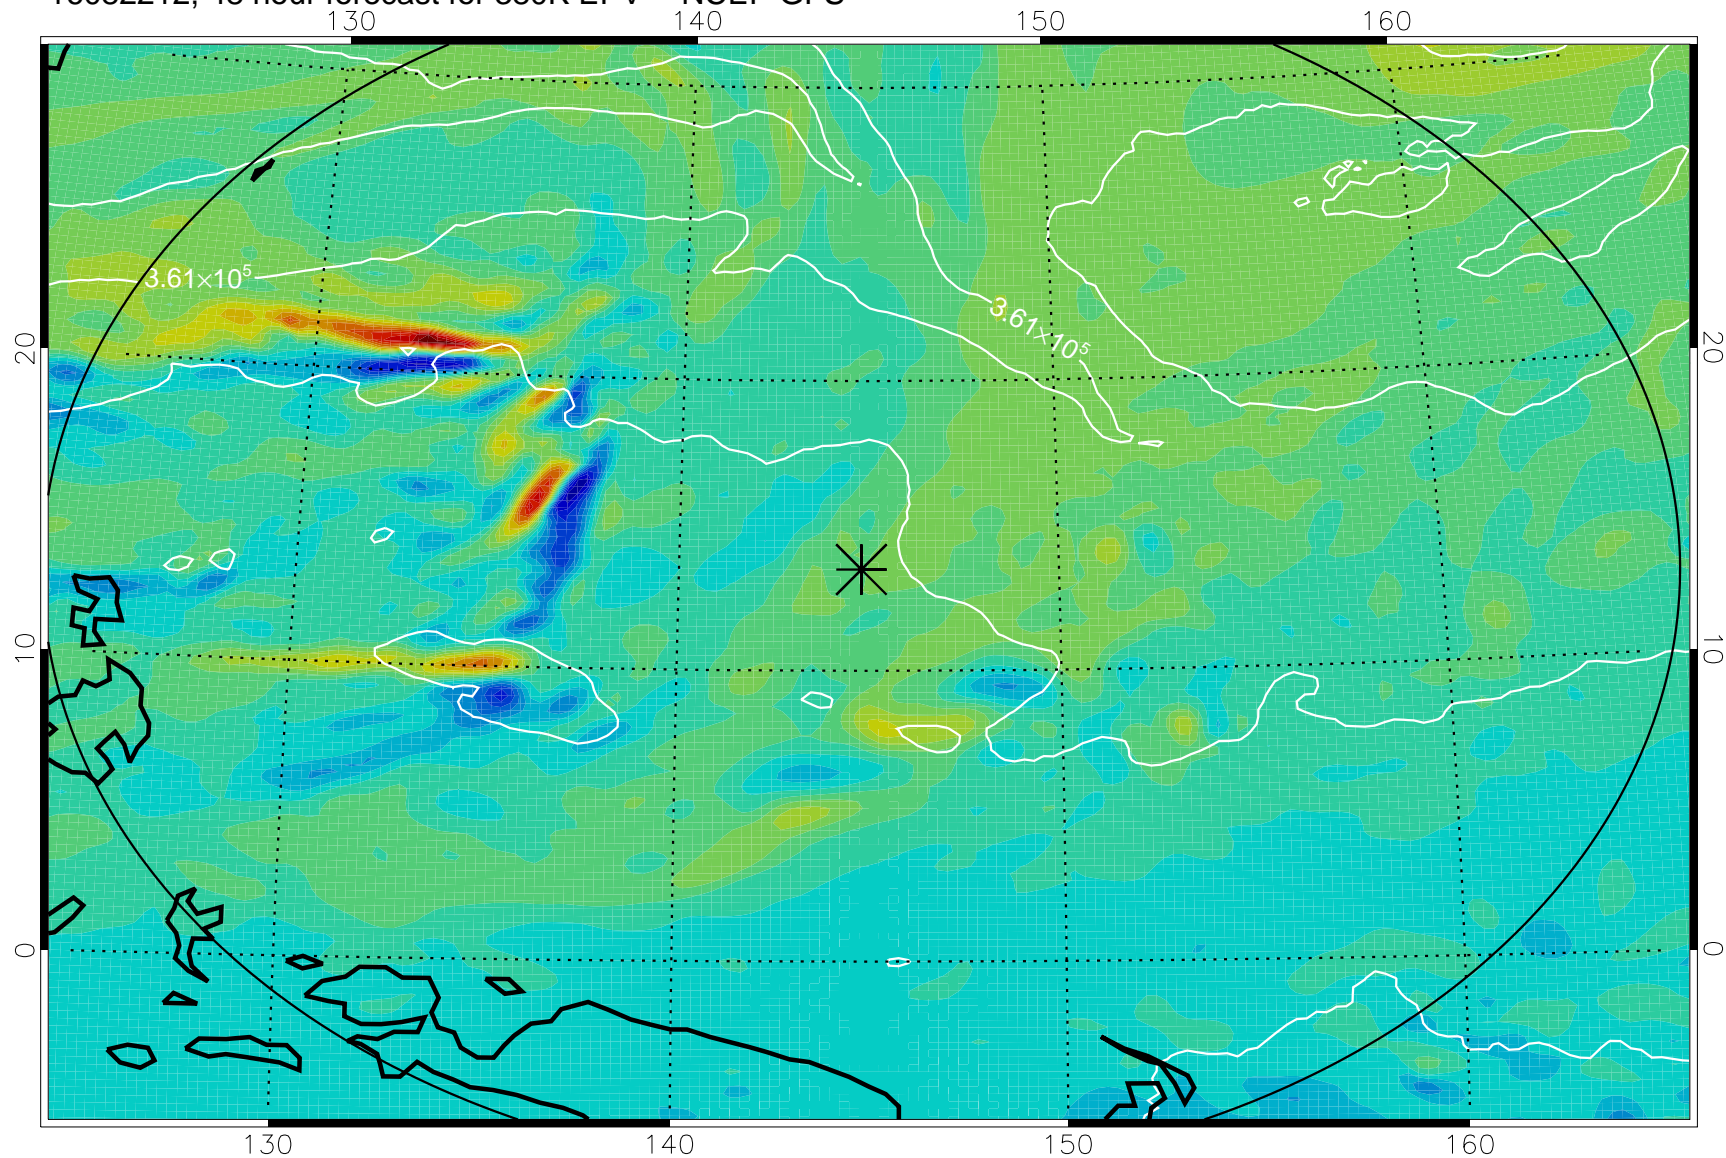

Range ring of 2304 km

16082118, 30 hour forecast for 380K EPV -- NCEP GFS

380K Montgomery Streamfunction, white

Range ring of 2304 km

16082200, 36 hour forecast for 380K EPV -- NCEP GFS

380K Montgomery Streamfunction, white

Range ring of 2304 km

16082206, 42 hour forecast for 380K EPV -- NCEP GFS

380K Montgomery Streamfunction, white

Range ring of 2304 km

16082212, 48 hour forecast for 380K EPV -- NCEP GFS

380K Montgomery Streamfunction, white

Range ring of 2304 km

16082218, 54 hour forecast for 380K EPV -- NCEP GFS

380K Montgomery Streamfunction, white

Range ring of 2304 km

16082300, 60 hour forecast for 380K EPV -- NCEP GFS

380K Montgomery Streamfunction, white

Range ring of 2304 km

16082306, 66 hour forecast for 380K EPV -- NCEP GFS

380K Montgomery Streamfunction, white

Range ring of 2304 km

16082312, 72 hour forecast for 380K EPV -- NCEP GFS

380K Montgomery Streamfunction, white