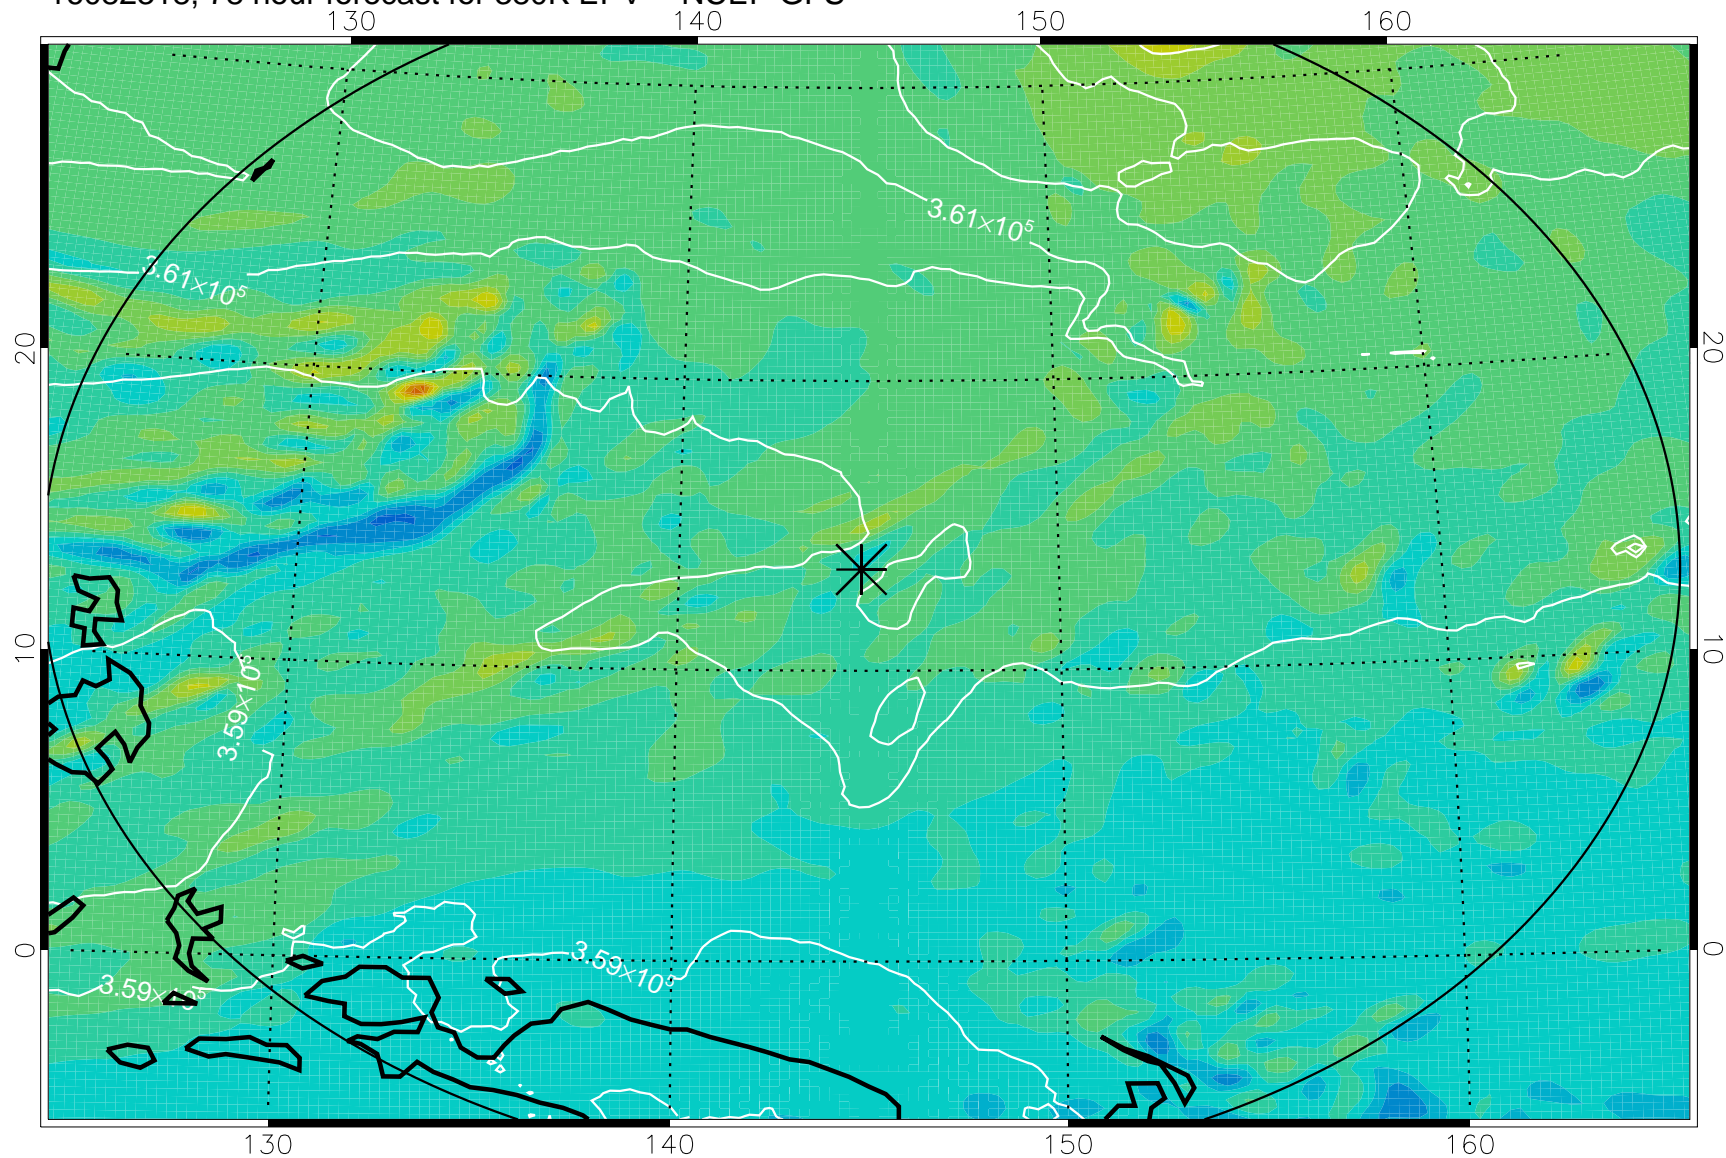

Range ring of 2304 km

16082306, 66 hour forecast for 380K EPV -- NCEP GFS

380K Montgomery Streamfunction, white

Range ring of 2304 km

16082312, 72 hour forecast for 380K EPV -- NCEP GFS

380K Montgomery Streamfunction, white

Range ring of 2304 km

16082318, 78 hour forecast for 380K EPV -- NCEP GFS

380K Montgomery Streamfunction, white

Range ring of 2304 km

16082400, 84 hour forecast for 380K EPV -- NCEP GFS

380K Montgomery Streamfunction, white

Range ring of 2304 km

16082406, 90 hour forecast for 380K EPV -- NCEP GFS

380K Montgomery Streamfunction, white

Range ring of 2304 km

16082412, 96 hour forecast for 380K EPV -- NCEP GFS

380K Montgomery Streamfunction, white

Range ring of 2304 km

16082418, 102 hour forecast for 380K EPV -- NCEP GFS

380K Montgomery Streamfunction, white

Range ring of 2304 km

16082500, 108 hour forecast for 380K EPV -- NCEP GFS

380K Montgomery Streamfunction, white