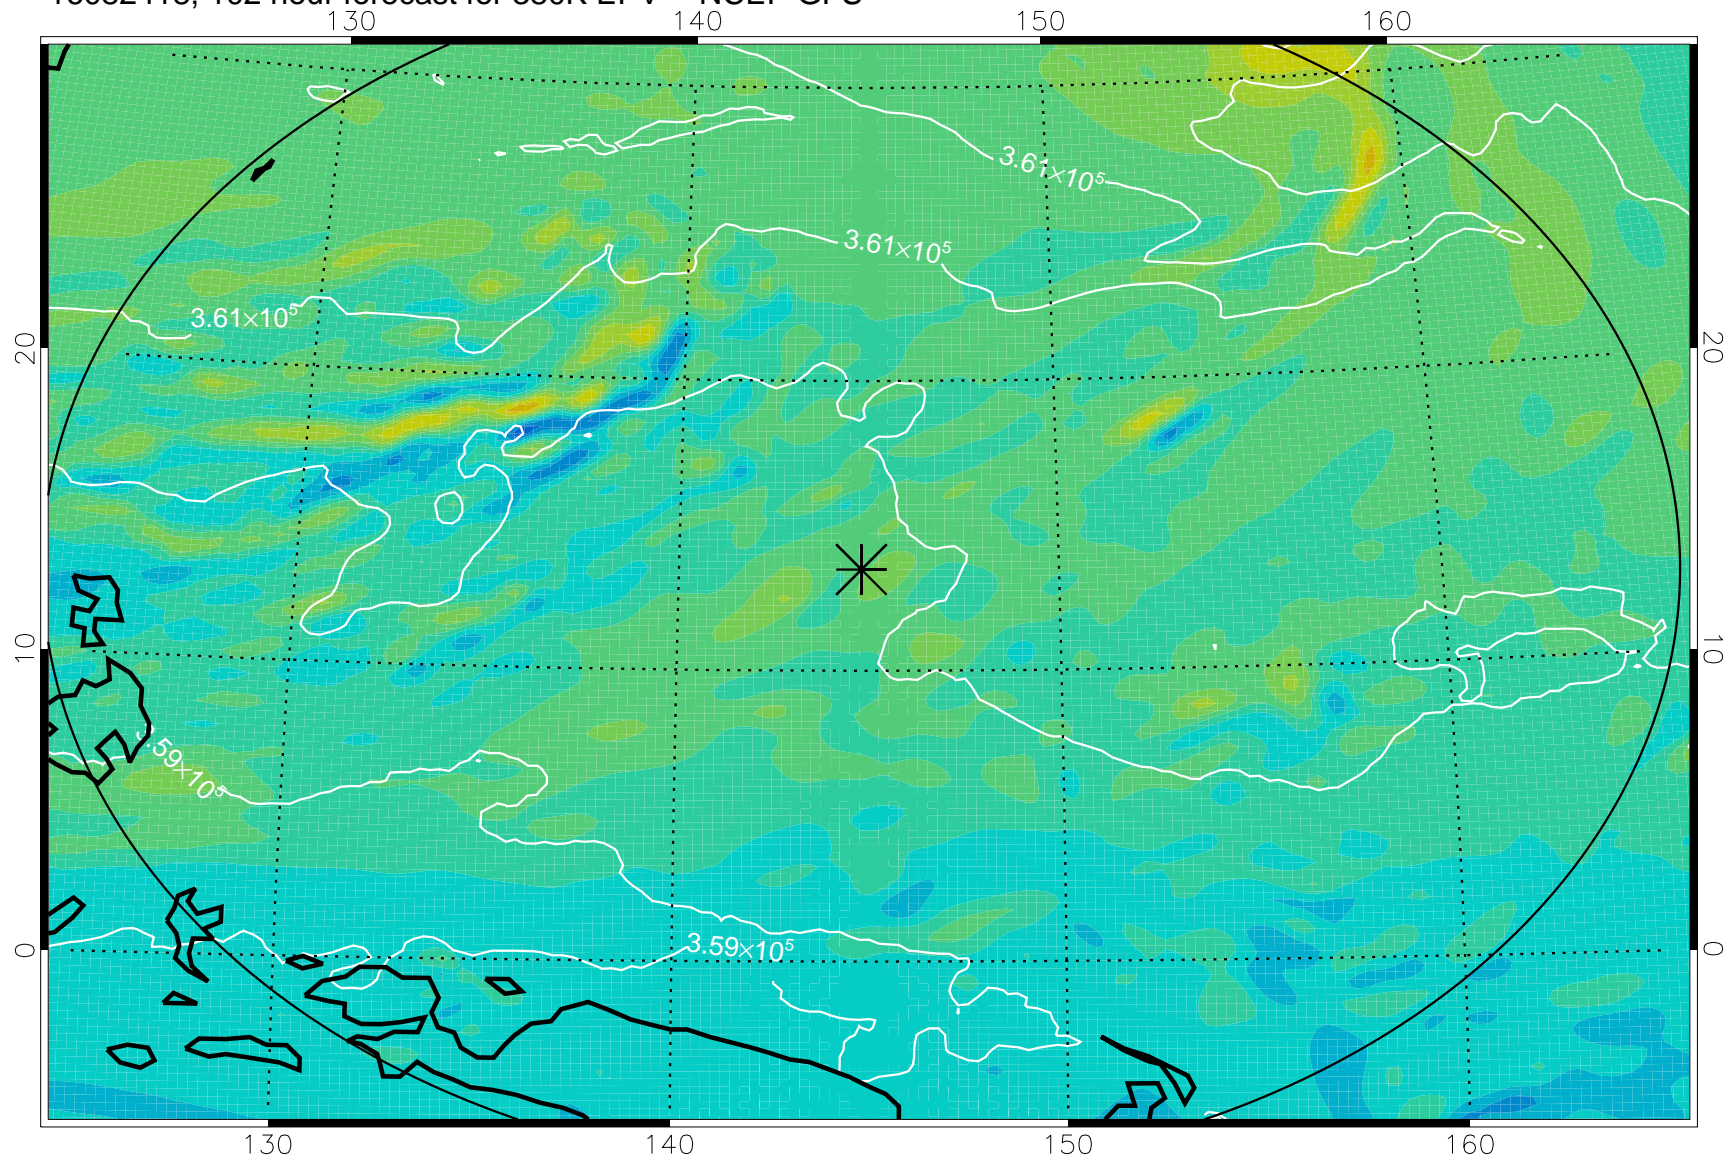

Range ring of 2304 km

16082318, 78 hour forecast for 380K EPV -- NCEP GFS

380K Montgomery Streamfunction, white

Range ring of 2304 km

16082400, 84 hour forecast for 380K EPV -- NCEP GFS

380K Montgomery Streamfunction, white

Range ring of 2304 km

16082406, 90 hour forecast for 380K EPV -- NCEP GFS

380K Montgomery Streamfunction, white

Range ring of 2304 km

16082412, 96 hour forecast for 380K EPV -- NCEP GFS

380K Montgomery Streamfunction, white

Range ring of 2304 km

16082418, 102 hour forecast for 380K EPV -- NCEP GFS

380K Montgomery Streamfunction, white

Range ring of 2304 km

16082500, 108 hour forecast for 380K EPV -- NCEP GFS

380K Montgomery Streamfunction, white

Range ring of 2304 km

16082506, 114 hour forecast for 380K EPV -- NCEP GFS

380K Montgomery Streamfunction, white

Range ring of 2304 km

16082512, 120 hour forecast for 380K EPV -- NCEP GFS

380K Montgomery Streamfunction, white