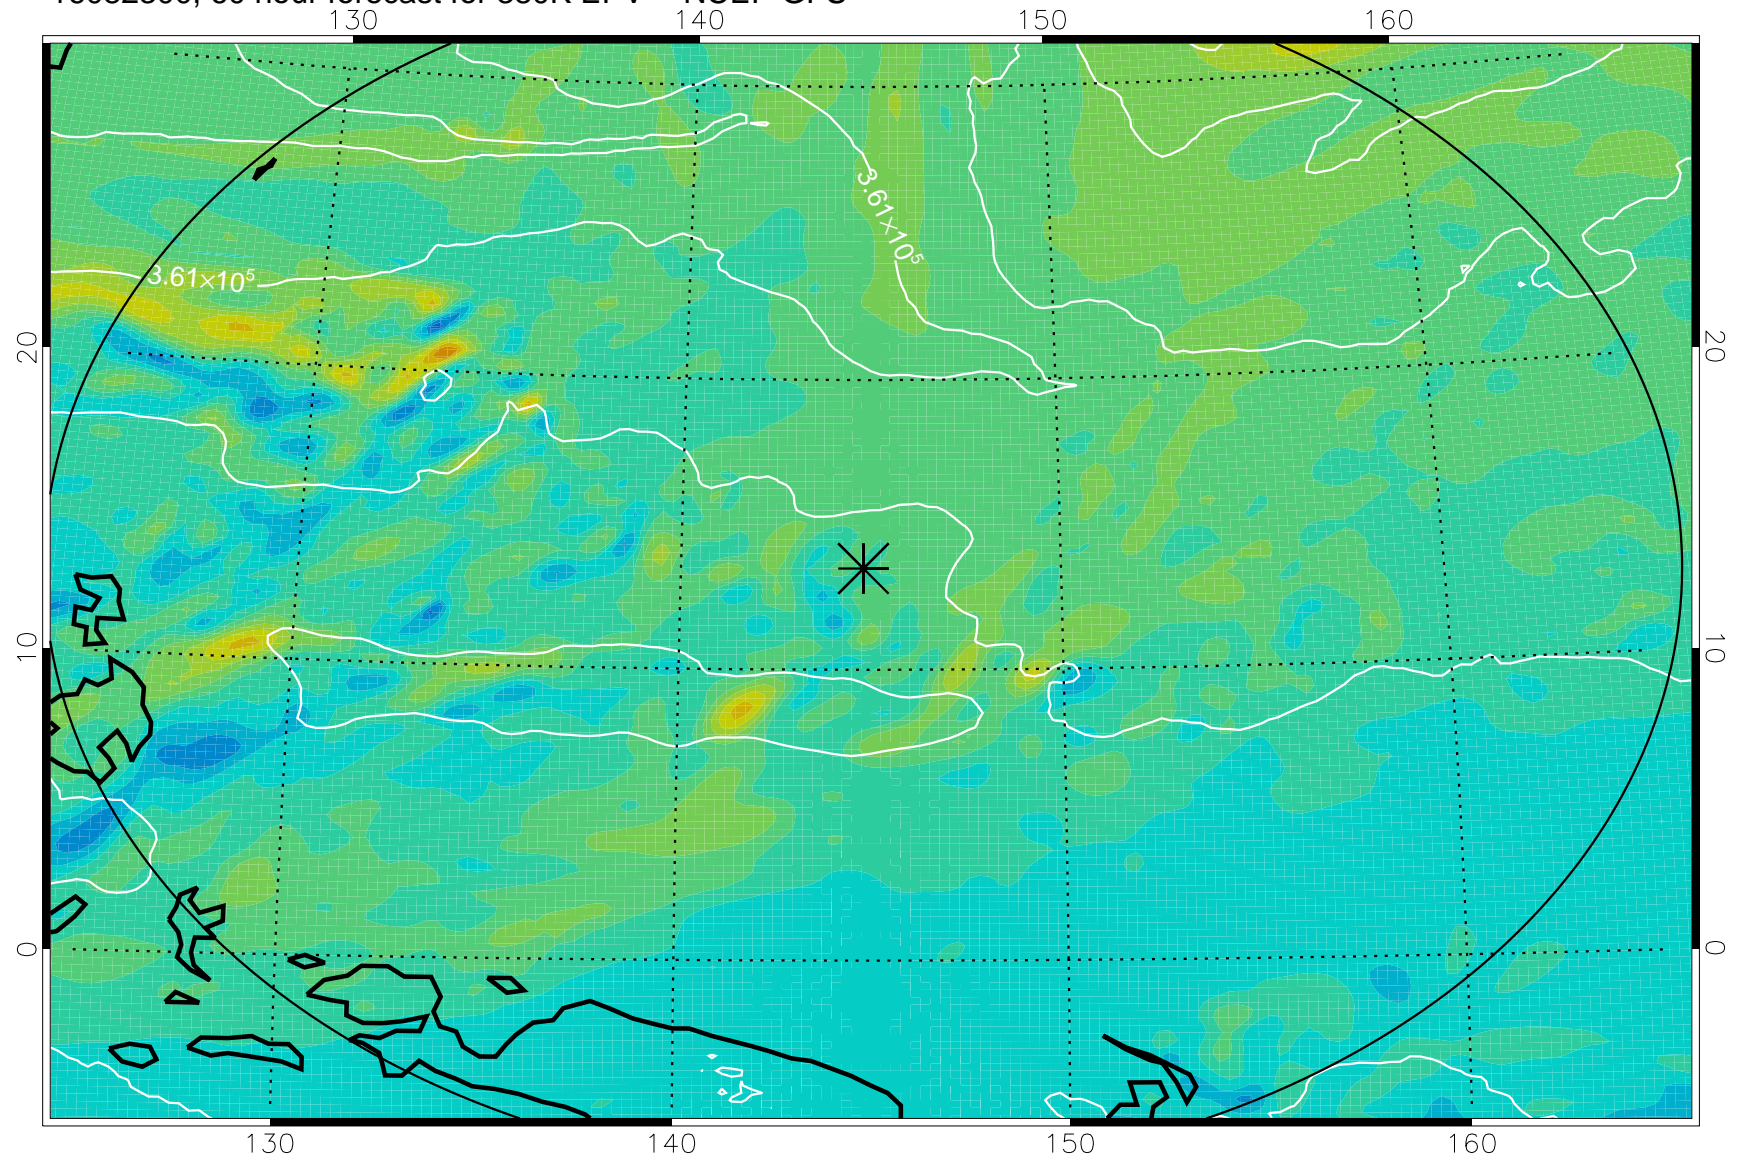

Range ring of 2304 km

16082218, 54 hour forecast for 380K EPV -- NCEP GFS

380K Montgomery Streamfunction, white

Range ring of 2304 km

16082300, 60 hour forecast for 380K EPV -- NCEP GFS

380K Montgomery Streamfunction, white

Range ring of 2304 km

16082306, 66 hour forecast for 380K EPV -- NCEP GFS

380K Montgomery Streamfunction, white

Range ring of 2304 km

16082312, 72 hour forecast for 380K EPV -- NCEP GFS

380K Montgomery Streamfunction, white

Range ring of 2304 km

16082318, 78 hour forecast for 380K EPV -- NCEP GFS

380K Montgomery Streamfunction, white

Range ring of 2304 km

16082400, 84 hour forecast for 380K EPV -- NCEP GFS

380K Montgomery Streamfunction, white

Range ring of 2304 km

16082406, 90 hour forecast for 380K EPV -- NCEP GFS

380K Montgomery Streamfunction, white

Range ring of 2304 km

16082412, 96 hour forecast for 380K EPV -- NCEP GFS

380K Montgomery Streamfunction, white