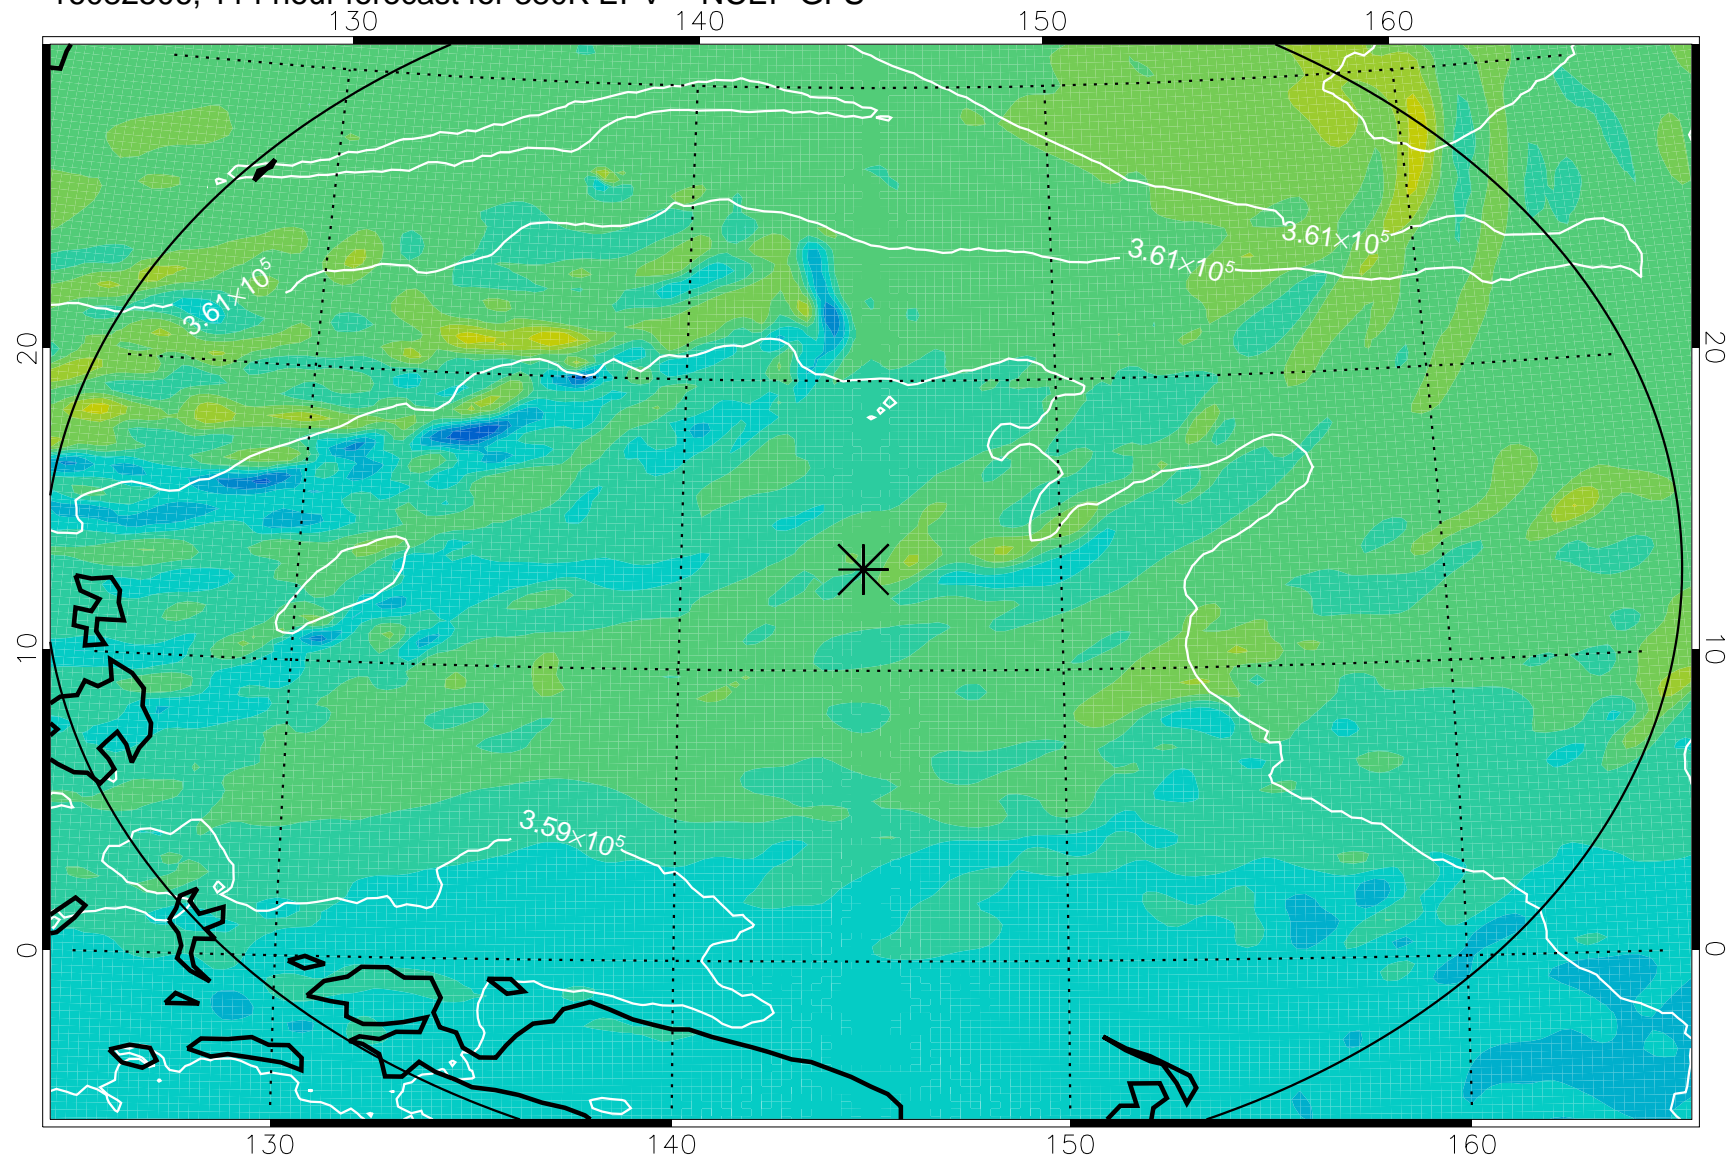

Range ring of 2304 km

16082318, 78 hour forecast for 380K EPV -- NCEP GFS

380K Montgomery Streamfunction, white

Range ring of 2304 km

16082400, 84 hour forecast for 380K EPV -- NCEP GFS

380K Montgomery Streamfunction, white

Range ring of 2304 km

16082406, 90 hour forecast for 380K EPV -- NCEP GFS

380K Montgomery Streamfunction, white

Range ring of 2304 km

16082412, 96 hour forecast for 380K EPV -- NCEP GFS

380K Montgomery Streamfunction, white

Range ring of 2304 km

16082418, 102 hour forecast for 380K EPV -- NCEP GFS

380K Montgomery Streamfunction, white

Range ring of 2304 km

16082500, 108 hour forecast for 380K EPV -- NCEP GFS

380K Montgomery Streamfunction, white

Range ring of 2304 km

16082506, 114 hour forecast for 380K EPV -- NCEP GFS

380K Montgomery Streamfunction, white

Range ring of 2304 km

16082512, 120 hour forecast for 380K EPV -- NCEP GFS

380K Montgomery Streamfunction, white