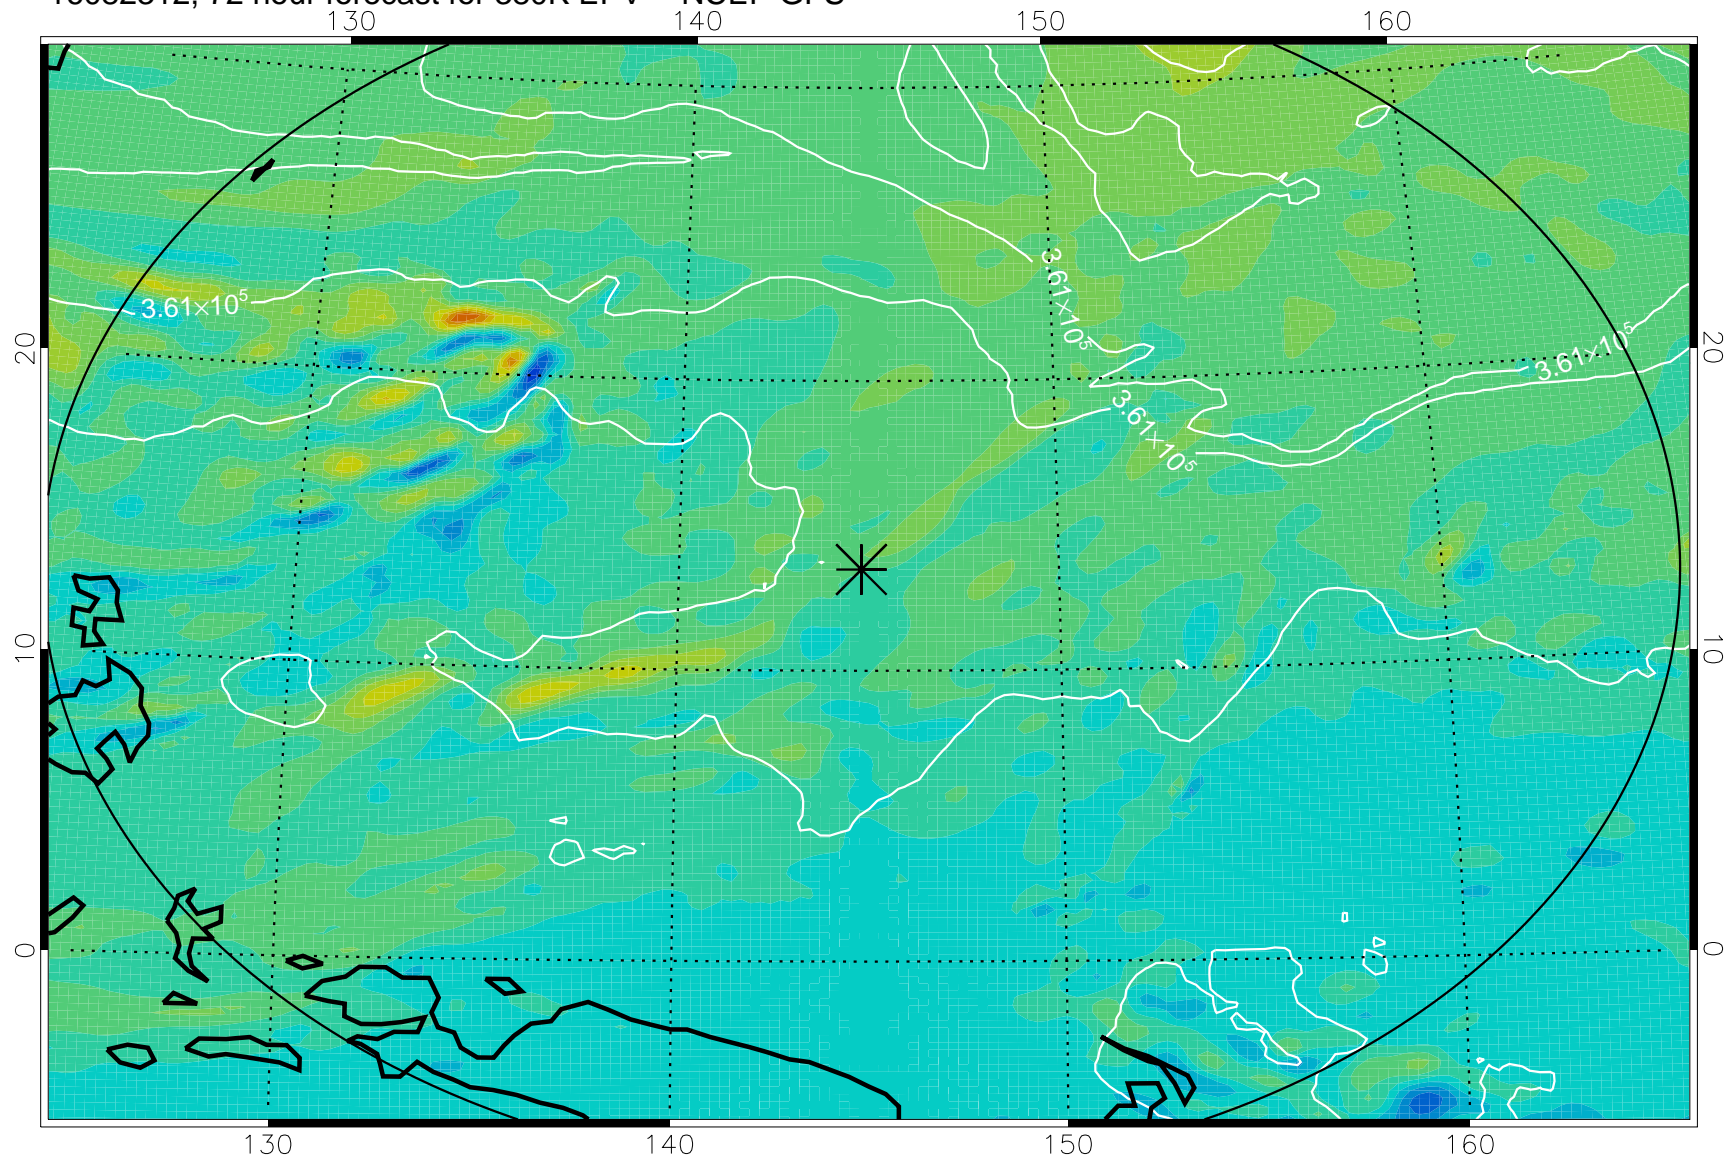

Range ring of 2304 km

16082306, 66 hour forecast for 380K EPV -- NCEP GFS

380K Montgomery Streamfunction, white

Range ring of 2304 km

16082312, 72 hour forecast for 380K EPV -- NCEP GFS

380K Montgomery Streamfunction, white

Range ring of 2304 km

16082318, 78 hour forecast for 380K EPV -- NCEP GFS

380K Montgomery Streamfunction, white

Range ring of 2304 km

16082400, 84 hour forecast for 380K EPV -- NCEP GFS

380K Montgomery Streamfunction, white

Range ring of 2304 km

16082406, 90 hour forecast for 380K EPV -- NCEP GFS

380K Montgomery Streamfunction, white

Range ring of 2304 km

16082412, 96 hour forecast for 380K EPV -- NCEP GFS

380K Montgomery Streamfunction, white

Range ring of 2304 km

16082418, 102 hour forecast for 380K EPV -- NCEP GFS

380K Montgomery Streamfunction, white

Range ring of 2304 km

16082500, 108 hour forecast for 380K EPV -- NCEP GFS

380K Montgomery Streamfunction, white