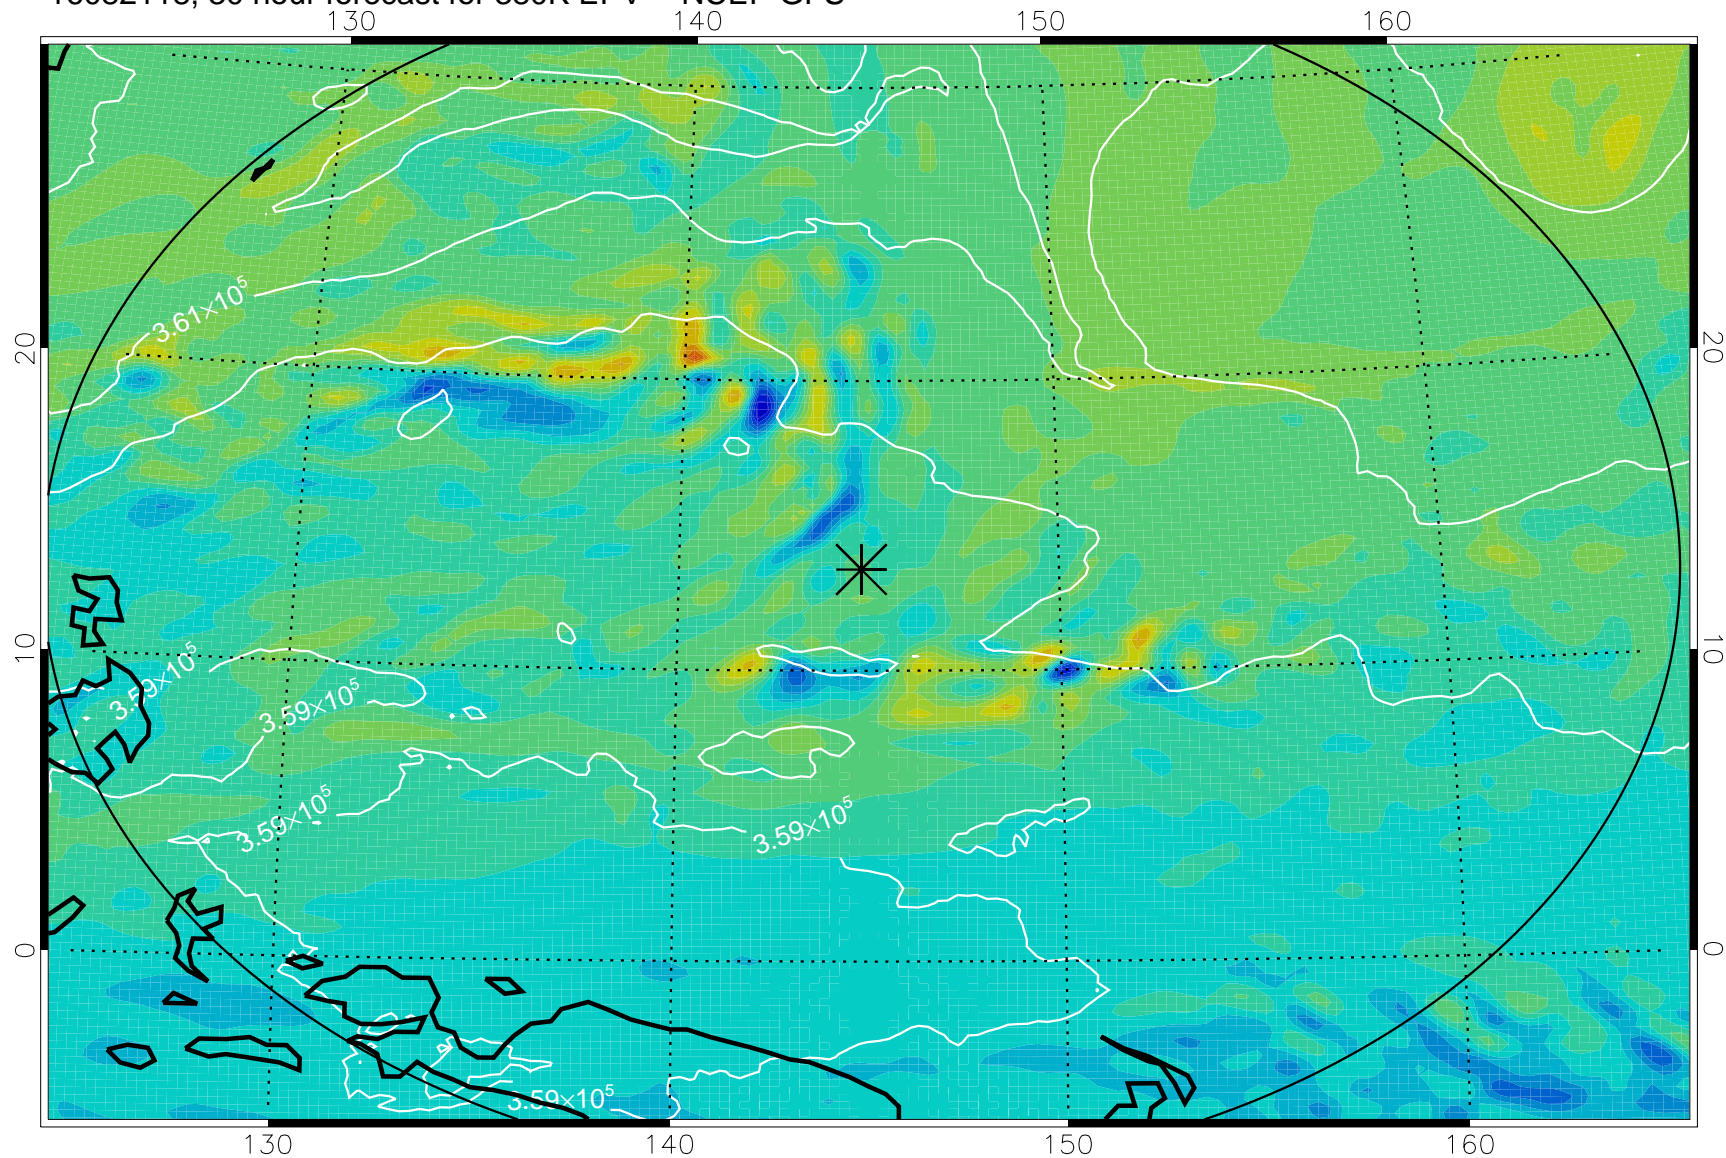

Range ring of 2304 km

16082106, 18 hour forecast for 380K EPV -- NCEP GFS

380K Montgomery Streamfunction, white

Range ring of 2304 km

16082112, 24 hour forecast for 380K EPV -- NCEP GFS

380K Montgomery Streamfunction, white

Range ring of 2304 km

16082118, 30 hour forecast for 380K EPV -- NCEP GFS

380K Montgomery Streamfunction, white

Range ring of 2304 km

16082200, 36 hour forecast for 380K EPV -- NCEP GFS

380K Montgomery Streamfunction, white

Range ring of 2304 km

16082206, 42 hour forecast for 380K EPV -- NCEP GFS

380K Montgomery Streamfunction, white

Range ring of 2304 km

16082212, 48 hour forecast for 380K EPV -- NCEP GFS

380K Montgomery Streamfunction, white

Range ring of 2304 km

16082218, 54 hour forecast for 380K EPV -- NCEP GFS

380K Montgomery Streamfunction, white

Range ring of 2304 km

16082300, 60 hour forecast for 380K EPV -- NCEP GFS

380K Montgomery Streamfunction, white