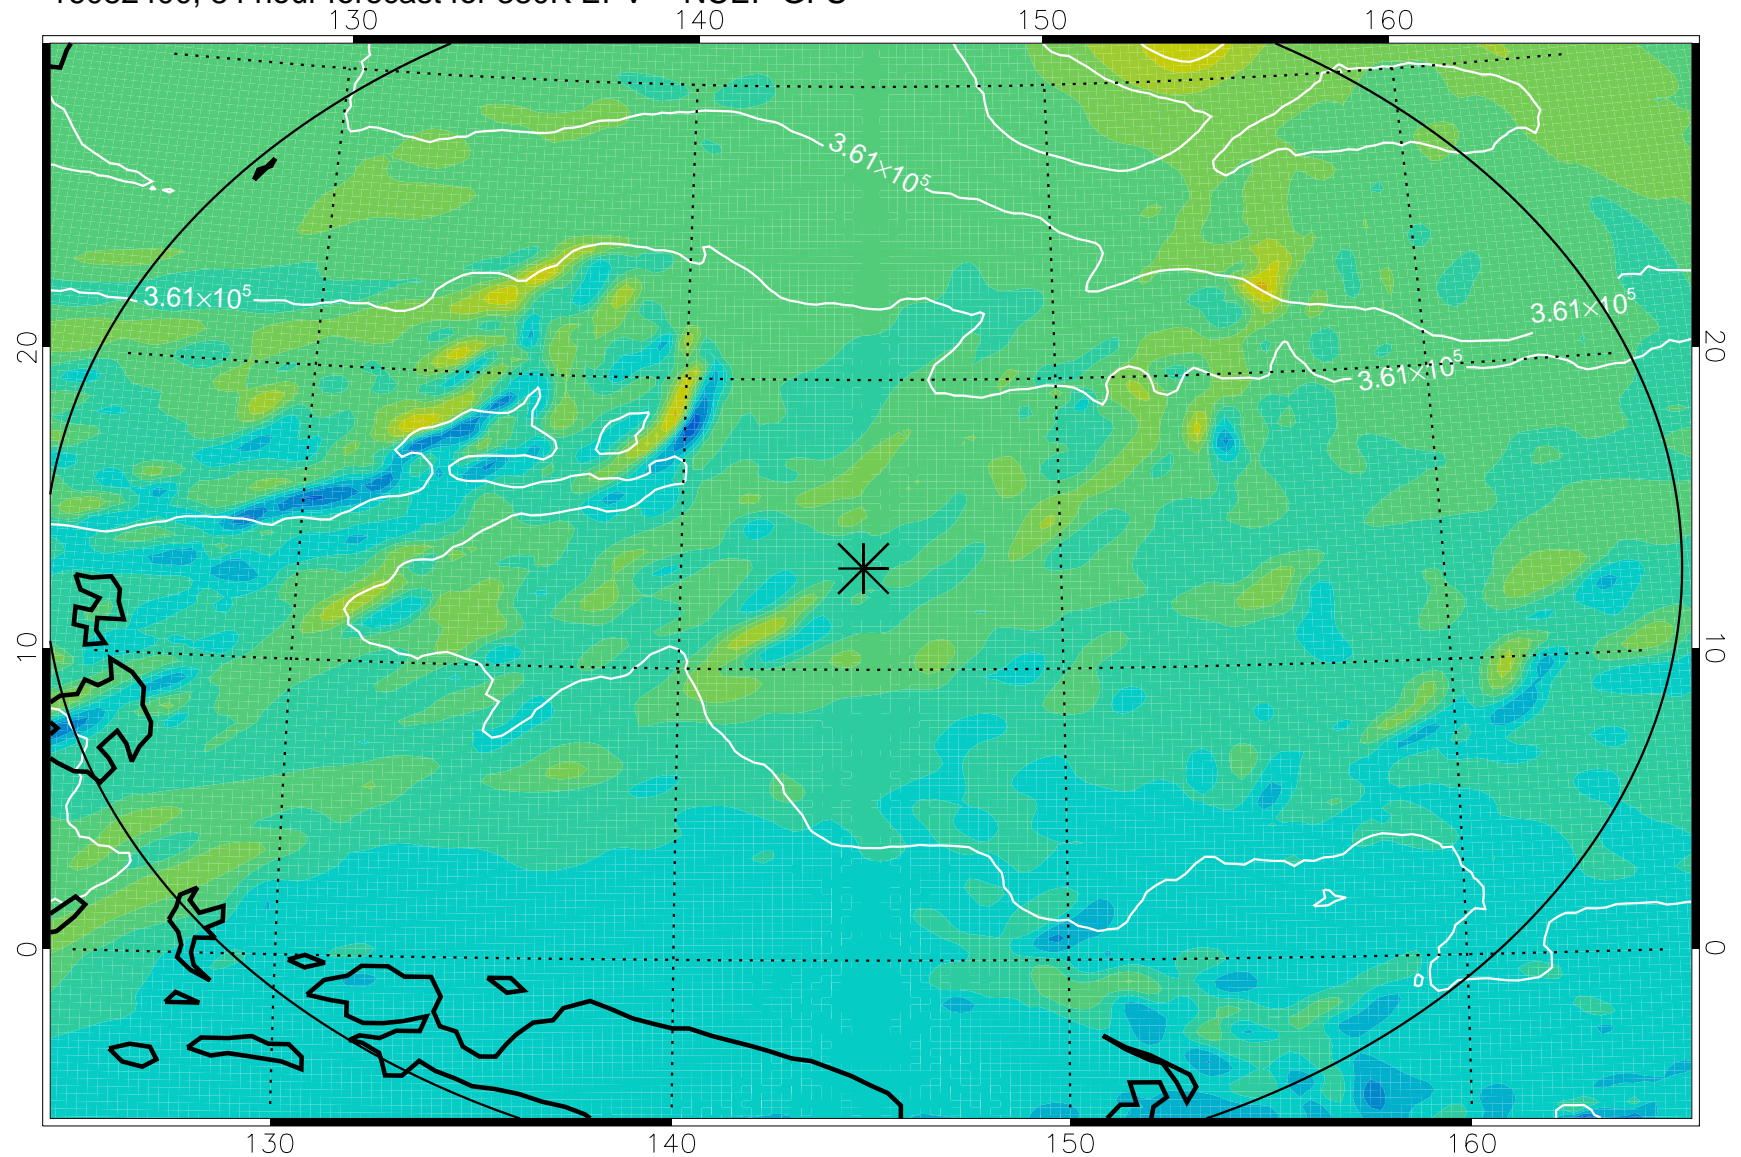

Range ring of 2304 km

16082306, 66 hour forecast for 380K EPV -- NCEP GFS

380K Montgomery Streamfunction, white

Range ring of 2304 km

16082312, 72 hour forecast for 380K EPV -- NCEP GFS

380K Montgomery Streamfunction, white

Range ring of 2304 km

16082318, 78 hour forecast for 380K EPV -- NCEP GFS

380K Montgomery Streamfunction, white

Range ring of 2304 km

16082400, 84 hour forecast for 380K EPV -- NCEP GFS

380K Montgomery Streamfunction, white

Range ring of 2304 km

16082406, 90 hour forecast for 380K EPV -- NCEP GFS

380K Montgomery Streamfunction, white

Range ring of 2304 km

16082412, 96 hour forecast for 380K EPV -- NCEP GFS

380K Montgomery Streamfunction, white

Range ring of 2304 km

16082418, 102 hour forecast for 380K EPV -- NCEP GFS

380K Montgomery Streamfunction, white

Range ring of 2304 km

16082500, 108 hour forecast for 380K EPV -- NCEP GFS

380K Montgomery Streamfunction, white