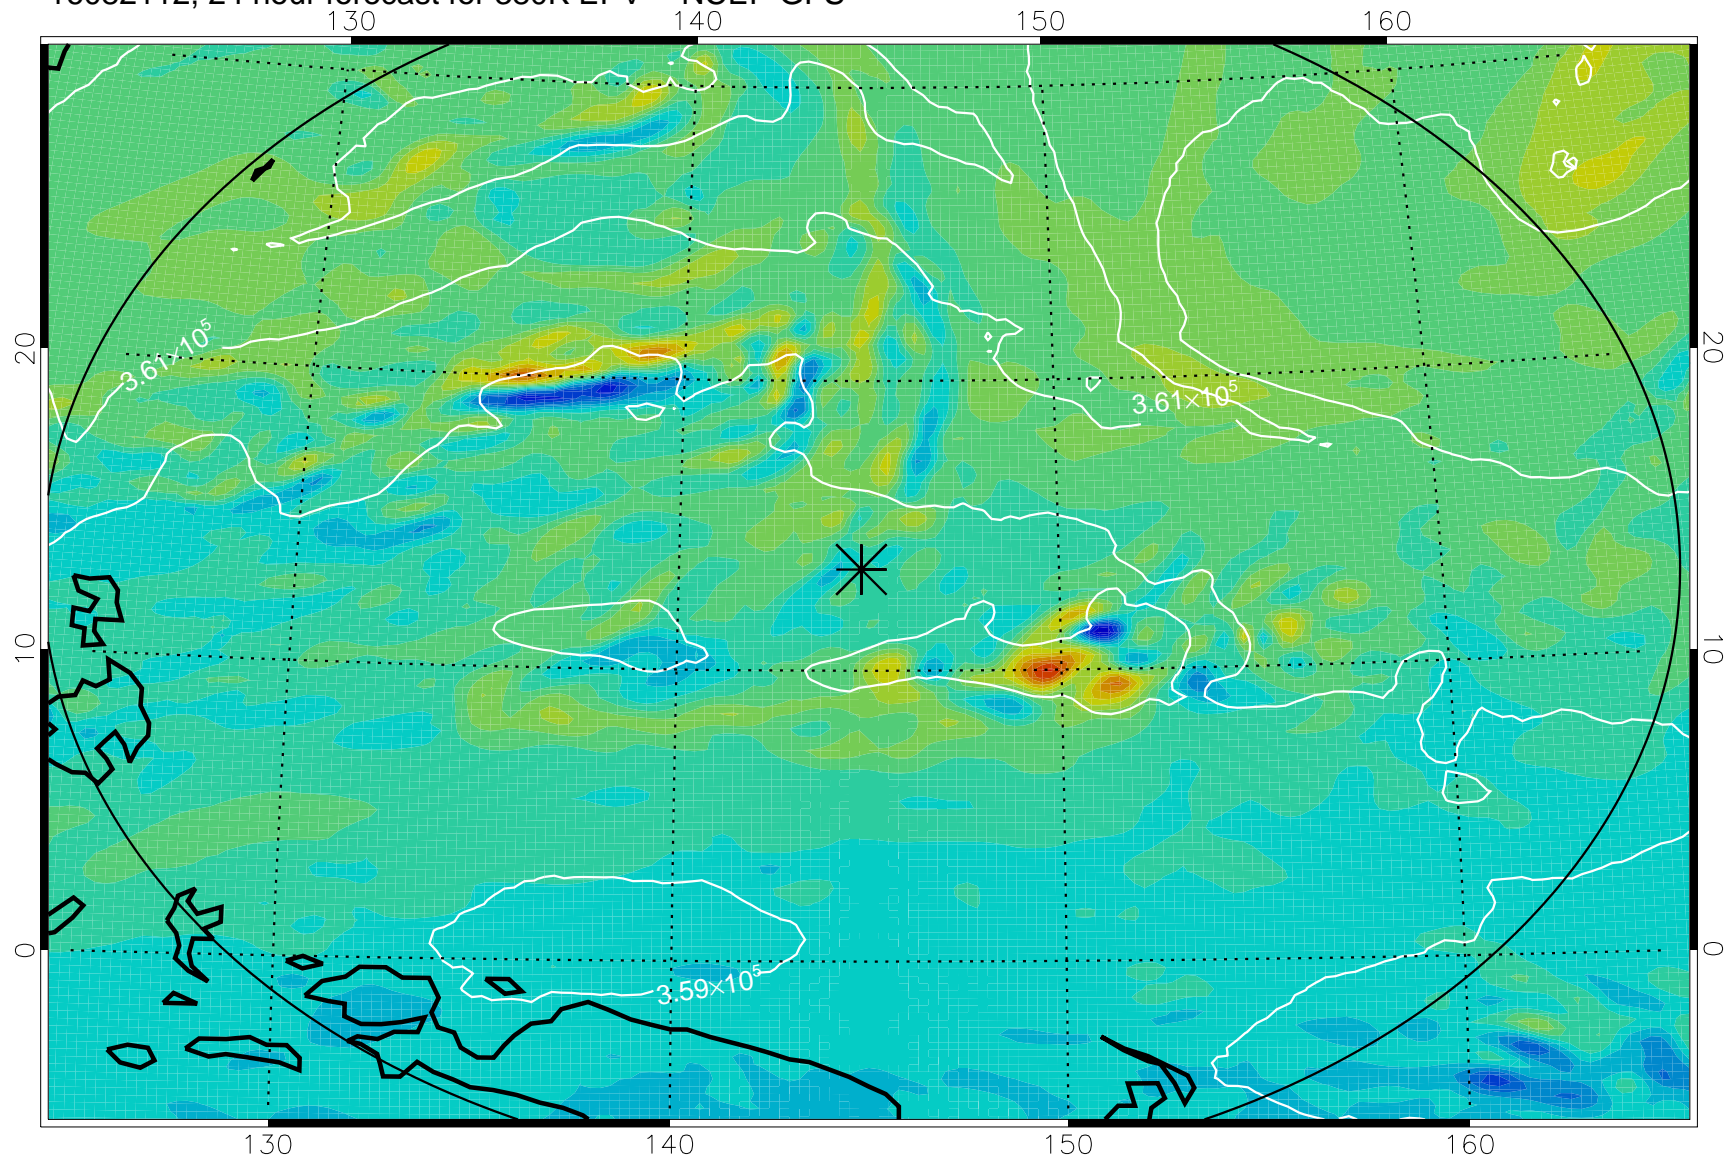

Range ring of 2304 km

16082106, 18 hour forecast for 380K EPV -- NCEP GFS

380K Montgomery Streamfunction, white

Range ring of 2304 km

16082112, 24 hour forecast for 380K EPV -- NCEP GFS

380K Montgomery Streamfunction, white

Range ring of 2304 km

16082118, 30 hour forecast for 380K EPV -- NCEP GFS

380K Montgomery Streamfunction, white

Range ring of 2304 km

16082200, 36 hour forecast for 380K EPV -- NCEP GFS

380K Montgomery Streamfunction, white

Range ring of 2304 km

16082206, 42 hour forecast for 380K EPV -- NCEP GFS

380K Montgomery Streamfunction, white

Range ring of 2304 km

16082212, 48 hour forecast for 380K EPV -- NCEP GFS

380K Montgomery Streamfunction, white

Range ring of 2304 km

16082306, 66 hour forecast for 380K EPV -- NCEP GFS

380K Montgomery Streamfunction, white

Range ring of 2304 km

16082312, 72 hour forecast for 380K EPV -- NCEP GFS

380K Montgomery Streamfunction, white