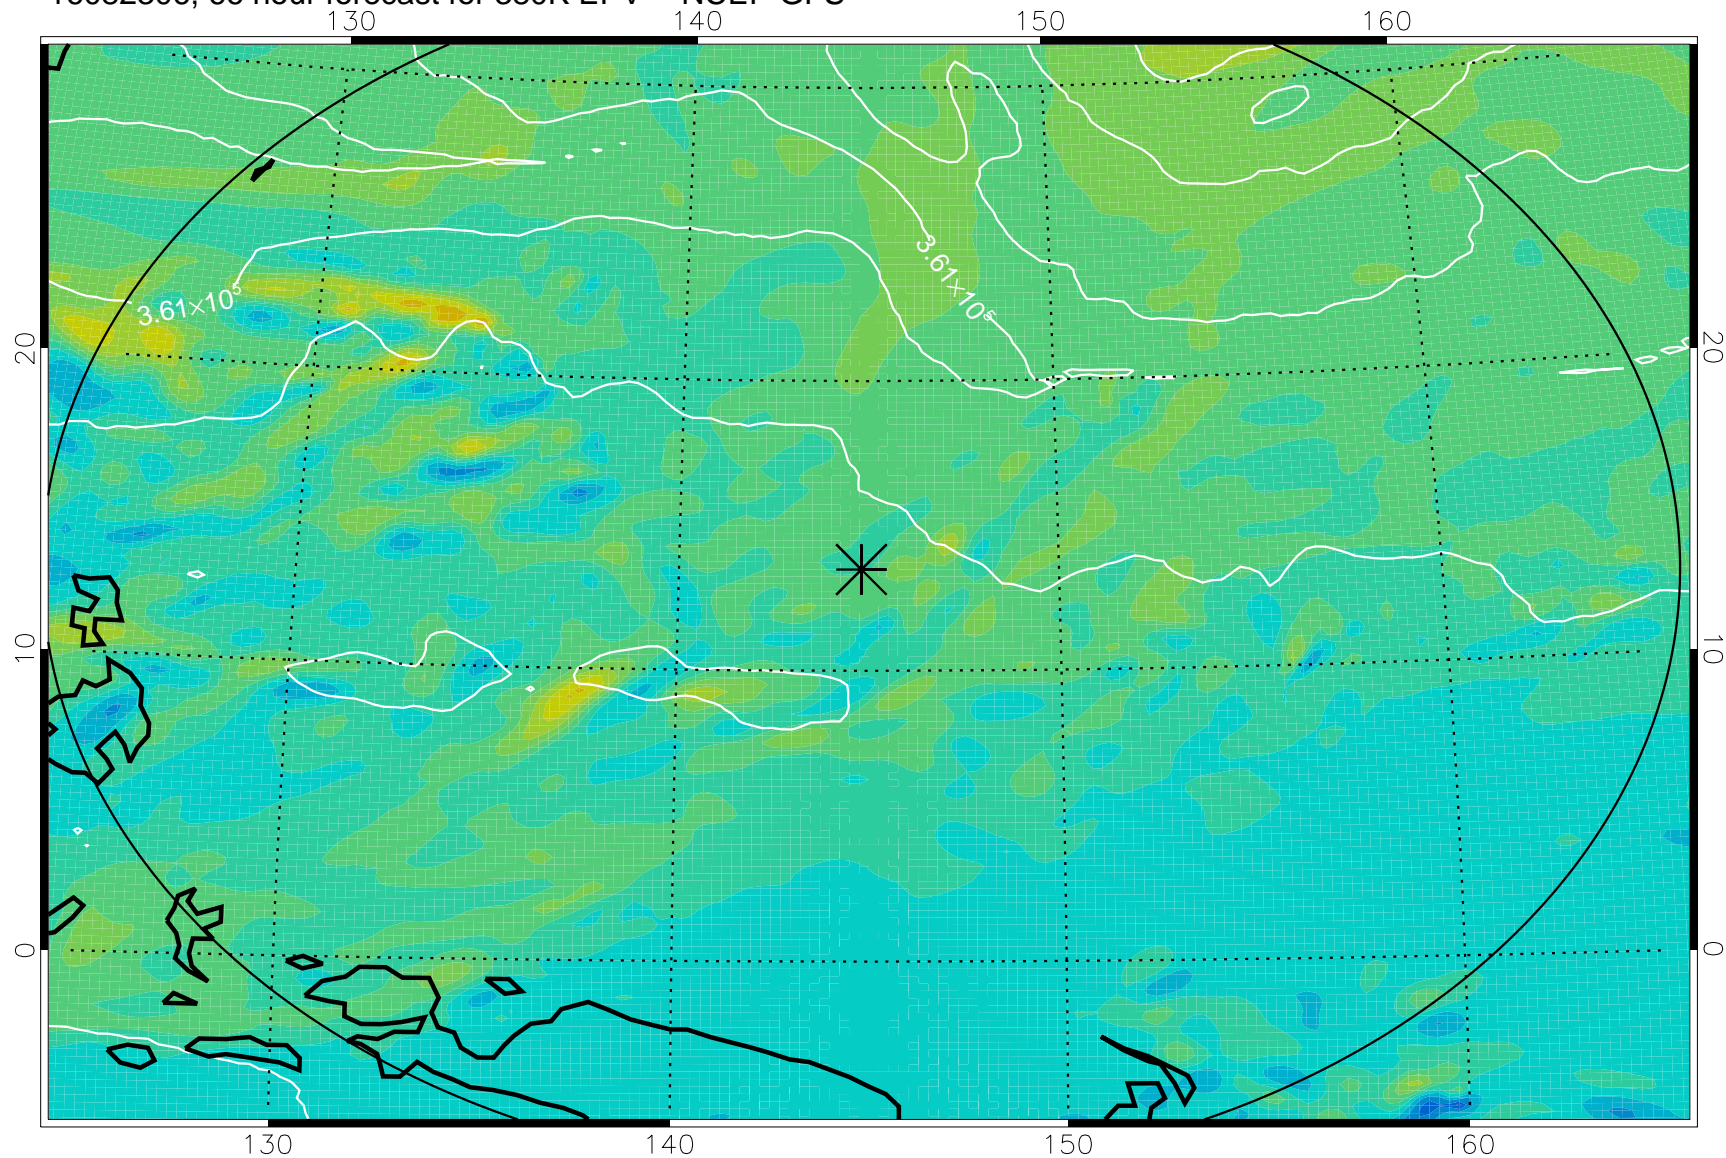

Range ring of 2304 km

16082218, 54 hour forecast for 380K EPV -- NCEP GFS

380K Montgomery Streamfunction, white

Range ring of 2304 km

16082300, 60 hour forecast for 380K EPV -- NCEP GFS

380K Montgomery Streamfunction, white

Range ring of 2304 km

16082306, 66 hour forecast for 380K EPV -- NCEP GFS

380K Montgomery Streamfunction, white

Range ring of 2304 km

16082312, 72 hour forecast for 380K EPV -- NCEP GFS

380K Montgomery Streamfunction, white

Range ring of 2304 km

16082318, 78 hour forecast for 380K EPV -- NCEP GFS

380K Montgomery Streamfunction, white

Range ring of 2304 km

16082400, 84 hour forecast for 380K EPV -- NCEP GFS

380K Montgomery Streamfunction, white

Range ring of 2304 km

16082406, 90 hour forecast for 380K EPV -- NCEP GFS

380K Montgomery Streamfunction, white

Range ring of 2304 km

16082412, 96 hour forecast for 380K EPV -- NCEP GFS

380K Montgomery Streamfunction, white