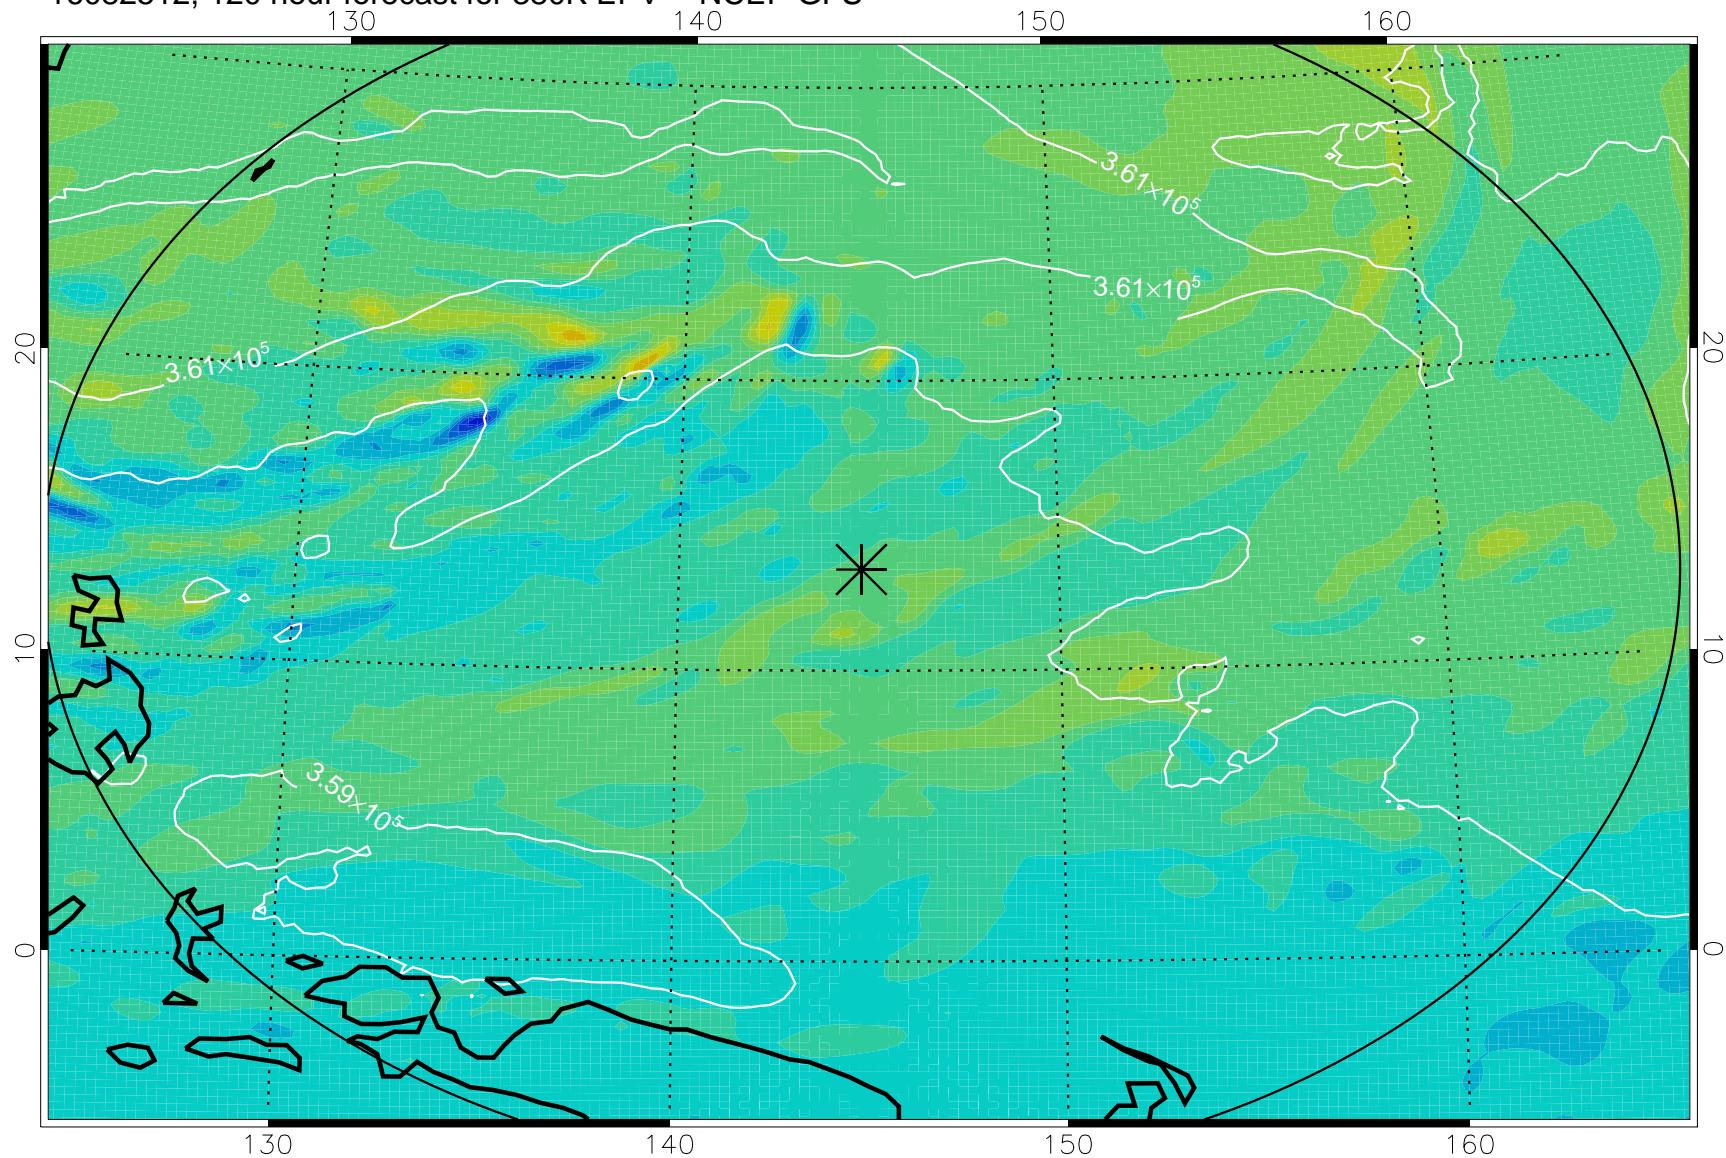

Range ring of 2304 km

16082406, 90 hour forecast for 380K EPV -- NCEP GFS

380K Montgomery Streamfunction, white

Range ring of 2304 km

16082412, 96 hour forecast for 380K EPV -- NCEP GFS

380K Montgomery Streamfunction, white

Range ring of 2304 km

16082418, 102 hour forecast for 380K EPV -- NCEP GFS

380K Montgomery Streamfunction, white

Range ring of 2304 km

16082500, 108 hour forecast for 380K EPV -- NCEP GFS

380K Montgomery Streamfunction, white

Range ring of 2304 km

16082506, 114 hour forecast for 380K EPV -- NCEP GFS

380K Montgomery Streamfunction, white

Range ring of 2304 km

16082512, 120 hour forecast for 380K EPV -- NCEP GFS

380K Montgomery Streamfunction, white

Range ring of 2304 km