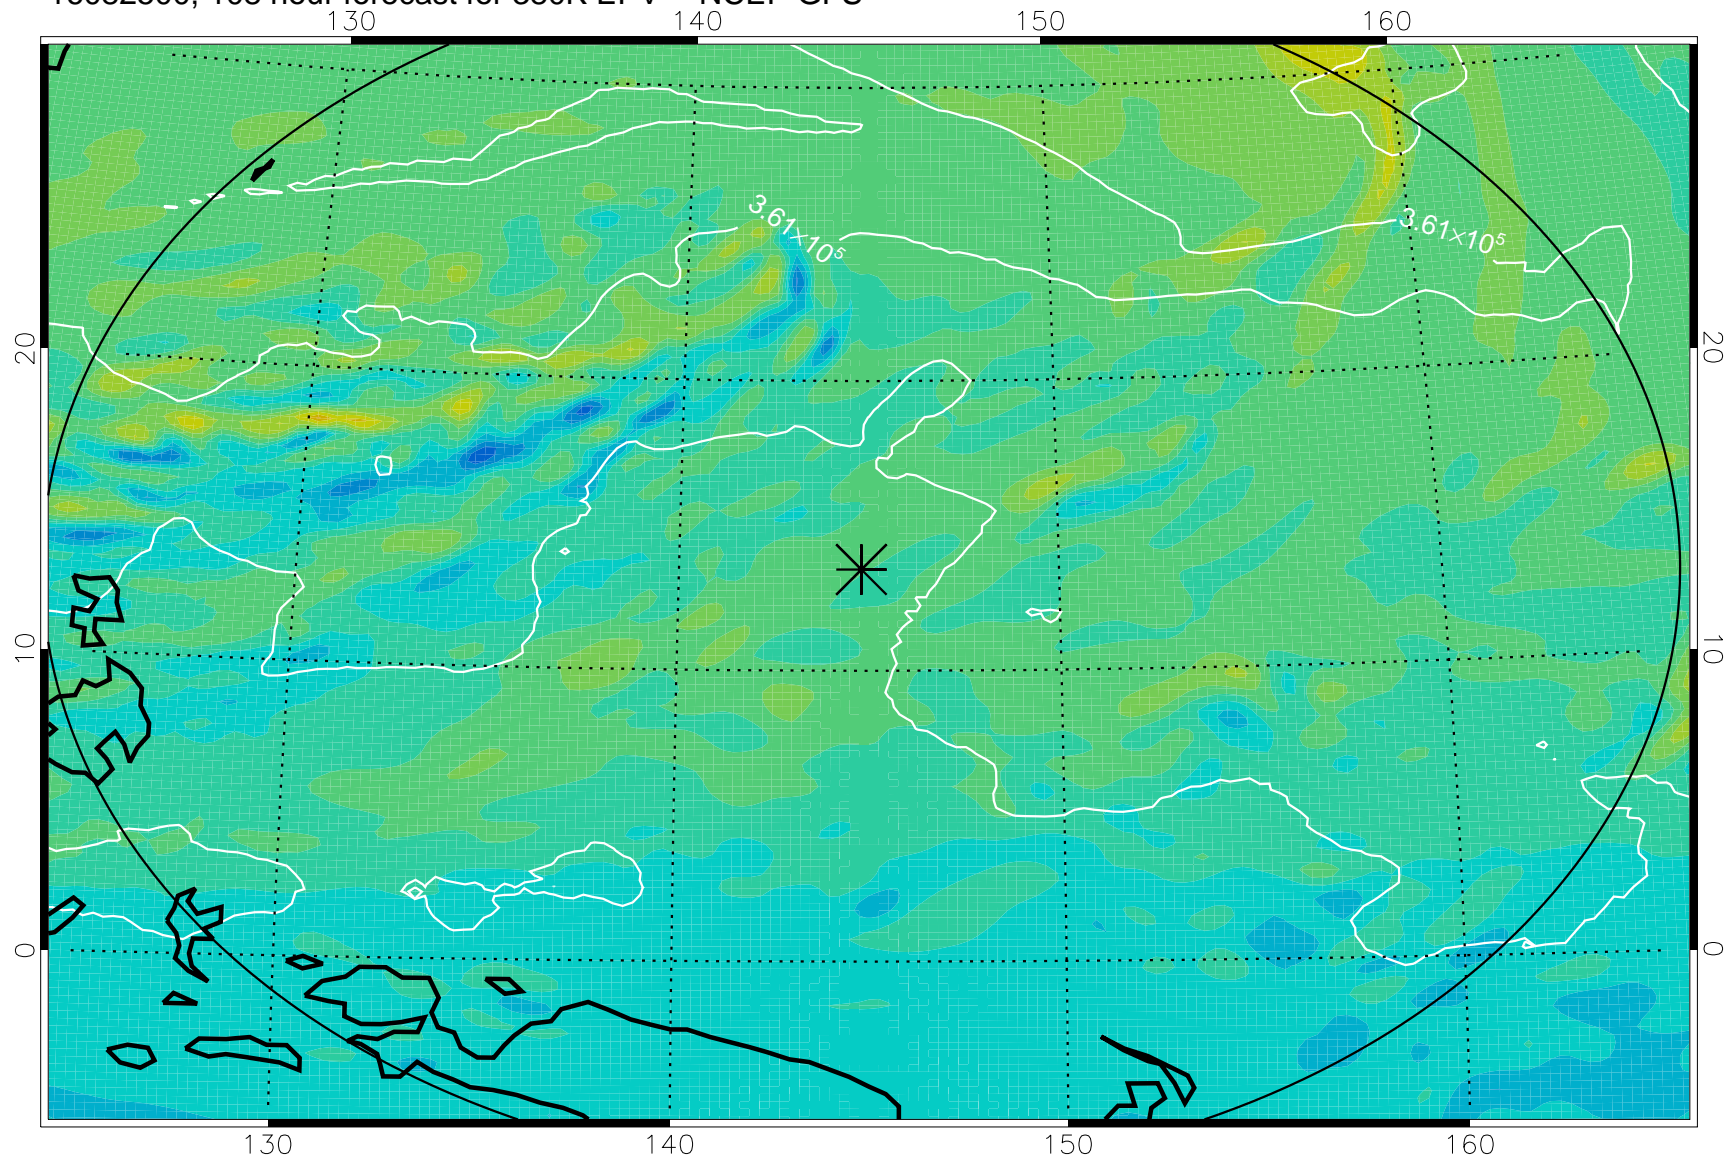

Range ring of 2304 km

16082318, 78 hour forecast for 380K EPV -- NCEP GFS

380K Montgomery Streamfunction, white

Range ring of 2304 km

16082400, 84 hour forecast for 380K EPV -- NCEP GFS

380K Montgomery Streamfunction, white

Range ring of 2304 km

16082406, 90 hour forecast for 380K EPV -- NCEP GFS

380K Montgomery Streamfunction, white

Range ring of 2304 km

16082412, 96 hour forecast for 380K EPV -- NCEP GFS

380K Montgomery Streamfunction, white

Range ring of 2304 km

16082418, 102 hour forecast for 380K EPV -- NCEP GFS

380K Montgomery Streamfunction, white

Range ring of 2304 km

16082500, 108 hour forecast for 380K EPV -- NCEP GFS

380K Montgomery Streamfunction, white

Range ring of 2304 km

16082506, 114 hour forecast for 380K EPV -- NCEP GFS

380K Montgomery Streamfunction, white

Range ring of 2304 km

16082512, 120 hour forecast for 380K EPV -- NCEP GFS

380K Montgomery Streamfunction, white