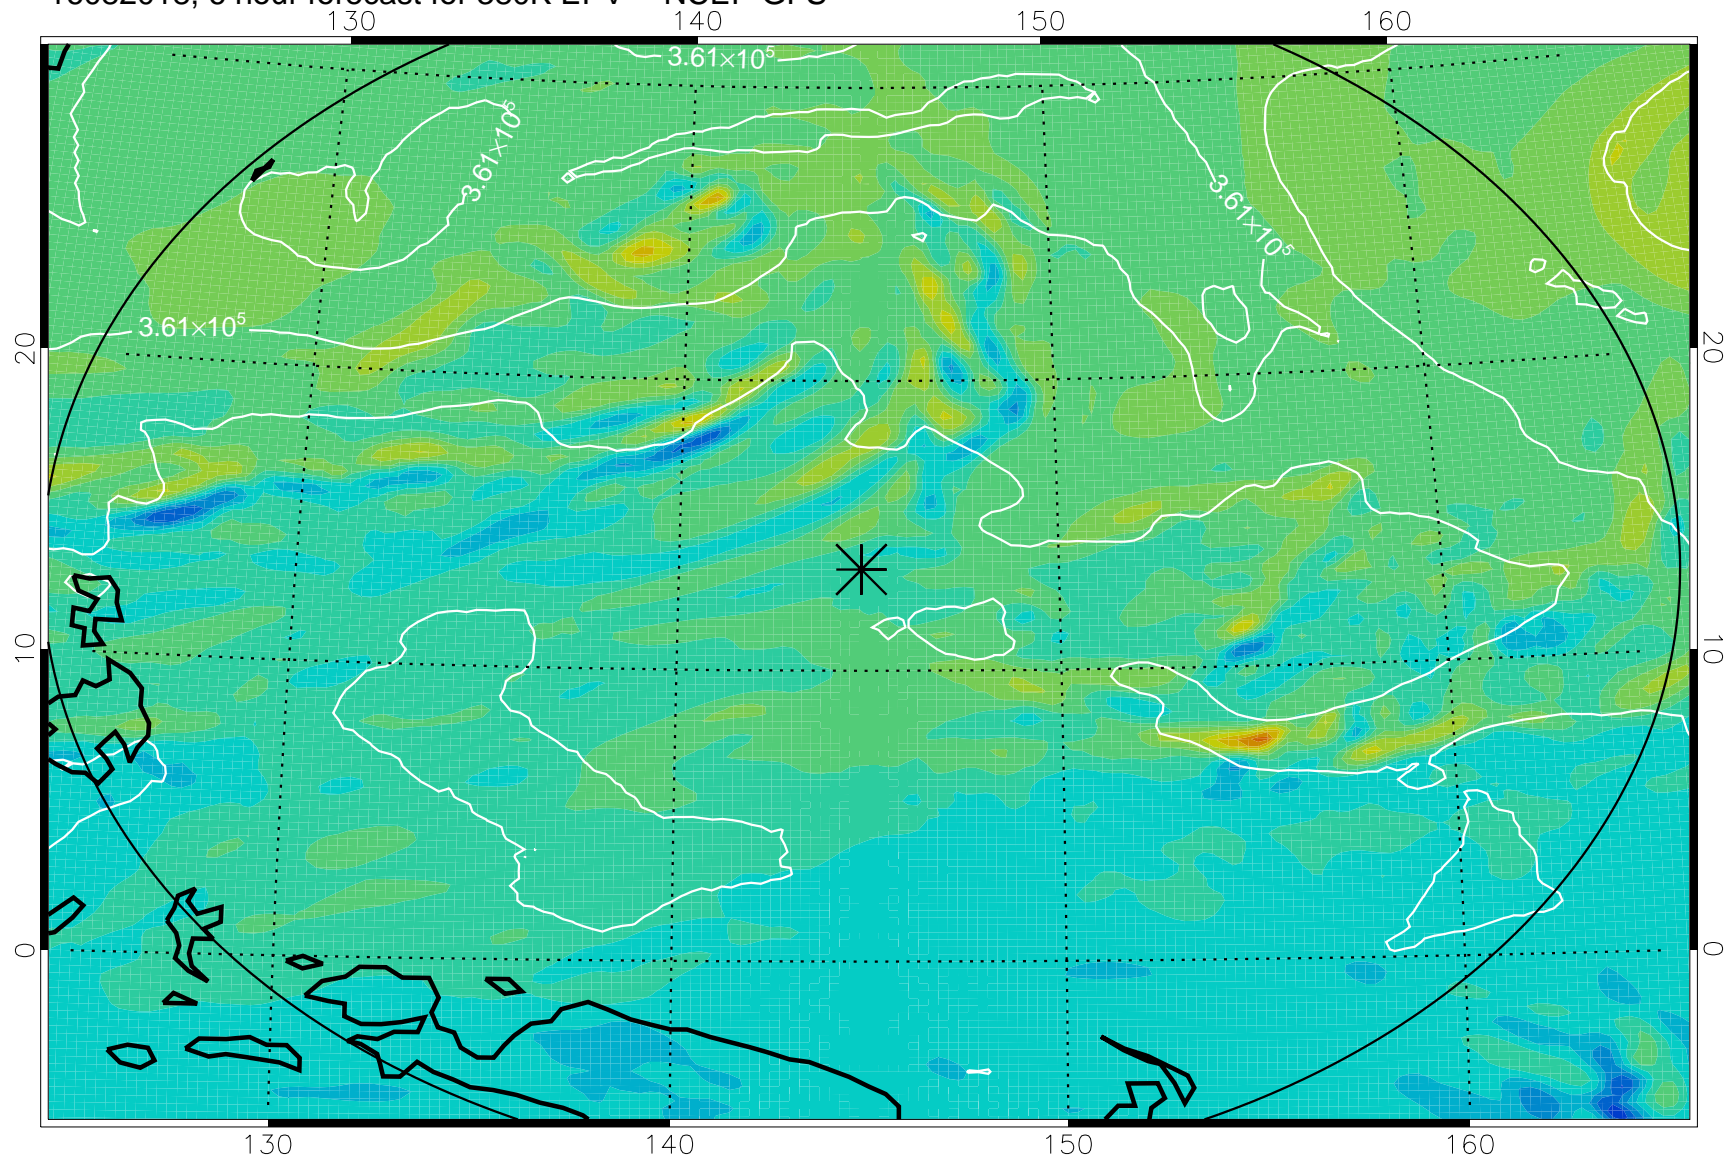

16082018, 6 hour forecast for 380K EPV -- NCEP GFS

380K Montgomery Streamfunction, white

Range ring of 2304 km

16082100, 12 hour forecast for 380K EPV -- NCEP GFS

$3.61 \times 10^5$

380K Montgomery Streamfunction, white

Range ring of 2304 km

16082106, 18 hour forecast for 380K EPV -- NCEP GFS

380K Montgomery Streamfunction, white

Range ring of 2304 km

16082112, 24 hour forecast for 380K EPV -- NCEP GFS

380K Montgomery Streamfunction, white

Range ring of 2304 km

16082118, 30 hour forecast for 380K EPV -- NCEP GFS

380K Montgomery Streamfunction, white

Range ring of 2304 km

16082200, 36 hour forecast for 380K EPV -- NCEP GFS

380K Montgomery Streamfunction, white

Range ring of 2304 km

16082206, 42 hour forecast for 380K EPV -- NCEP GFS

380K Montgomery Streamfunction, white

Range ring of 2304 km

16082212, 48 hour forecast for 380K EPV -- NCEP GFS

380K Montgomery Streamfunction, white