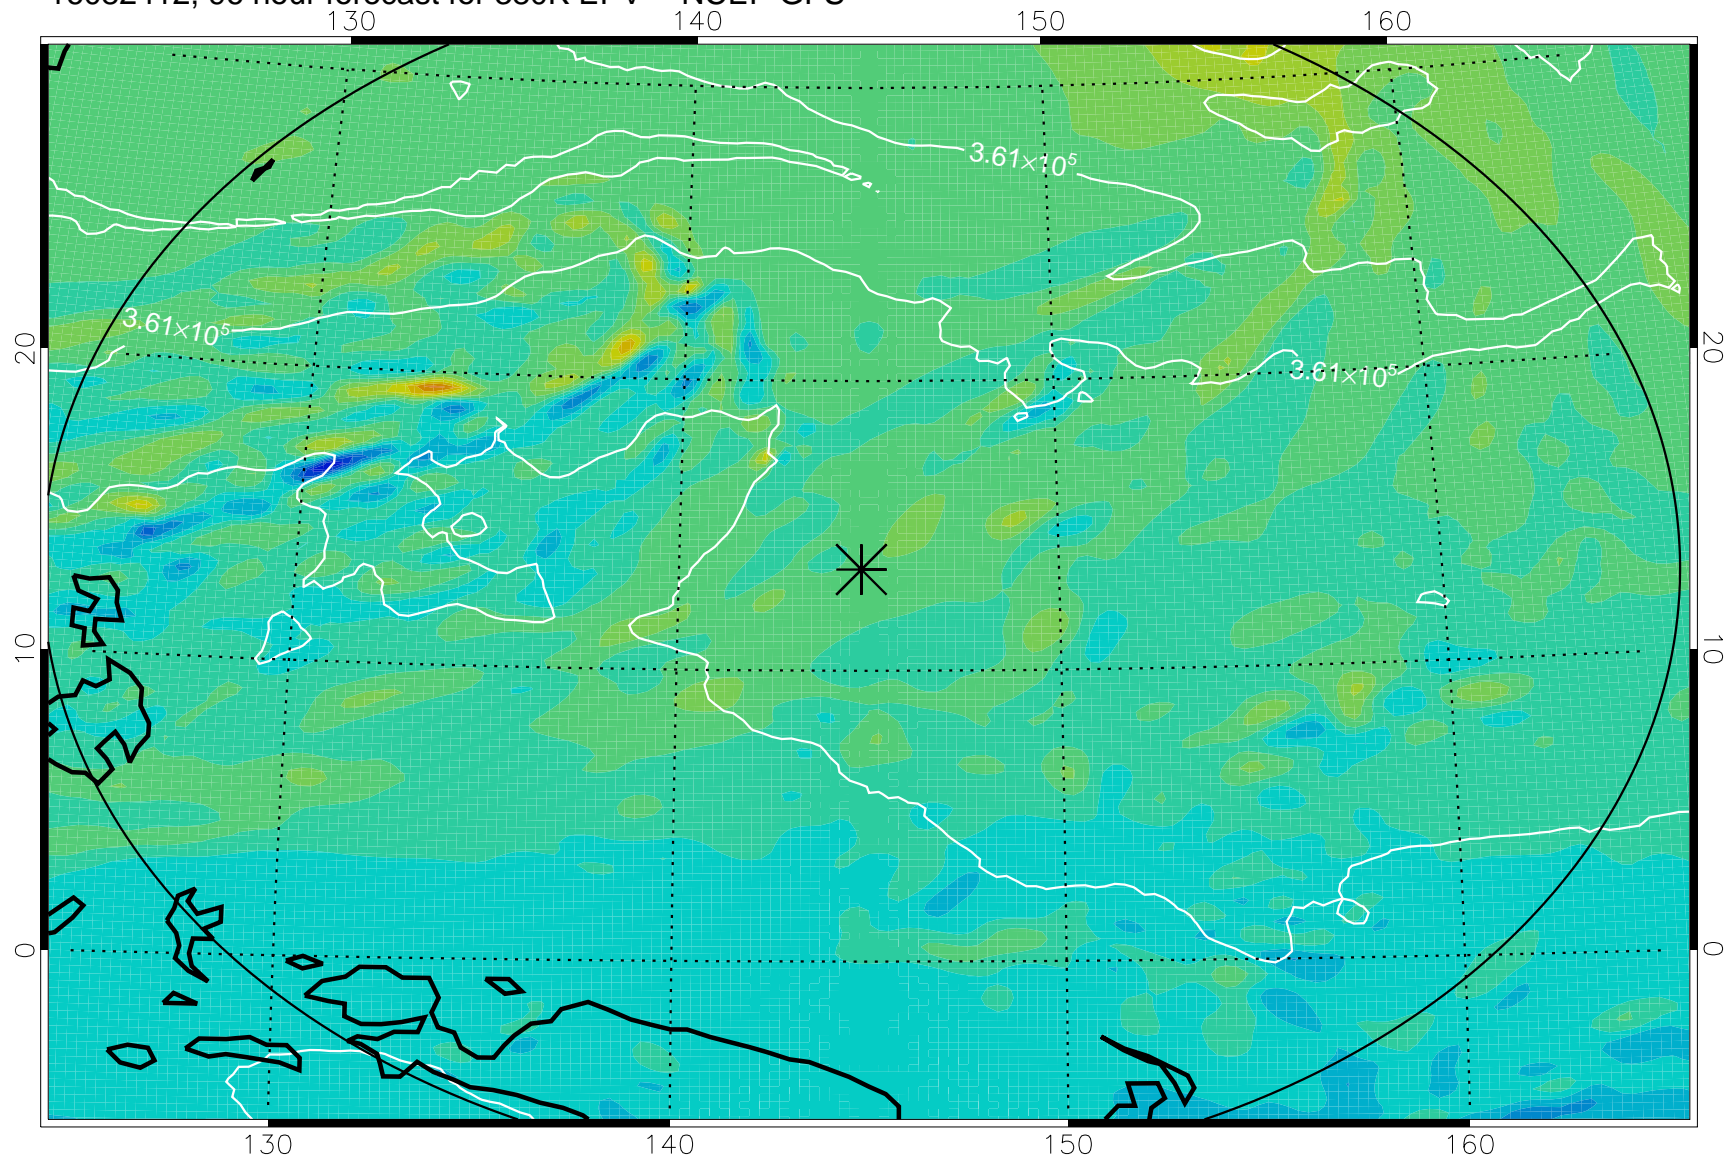

Range ring of 2304 km

16082318, 78 hour forecast for 380K EPV -- NCEP GFS

380K Montgomery Streamfunction, white

Range ring of 2304 km

16082400, 84 hour forecast for 380K EPV -- NCEP GFS

380K Montgomery Streamfunction, white

Range ring of 2304 km

16082406, 90 hour forecast for 380K EPV -- NCEP GFS

380K Montgomery Streamfunction, white

Range ring of 2304 km

16082412, 96 hour forecast for 380K EPV -- NCEP GFS

380K Montgomery Streamfunction, white

Range ring of 2304 km

16082418, 102 hour forecast for 380K EPV -- NCEP GFS

380K Montgomery Streamfunction, white

Range ring of 2304 km

16082500, 108 hour forecast for 380K EPV -- NCEP GFS

380K Montgomery Streamfunction, white

Range ring of 2304 km

16082506, 114 hour forecast for 380K EPV -- NCEP GFS

380K Montgomery Streamfunction, white

Range ring of 2304 km

16082512, 120 hour forecast for 380K EPV -- NCEP GFS

380K Montgomery Streamfunction, white