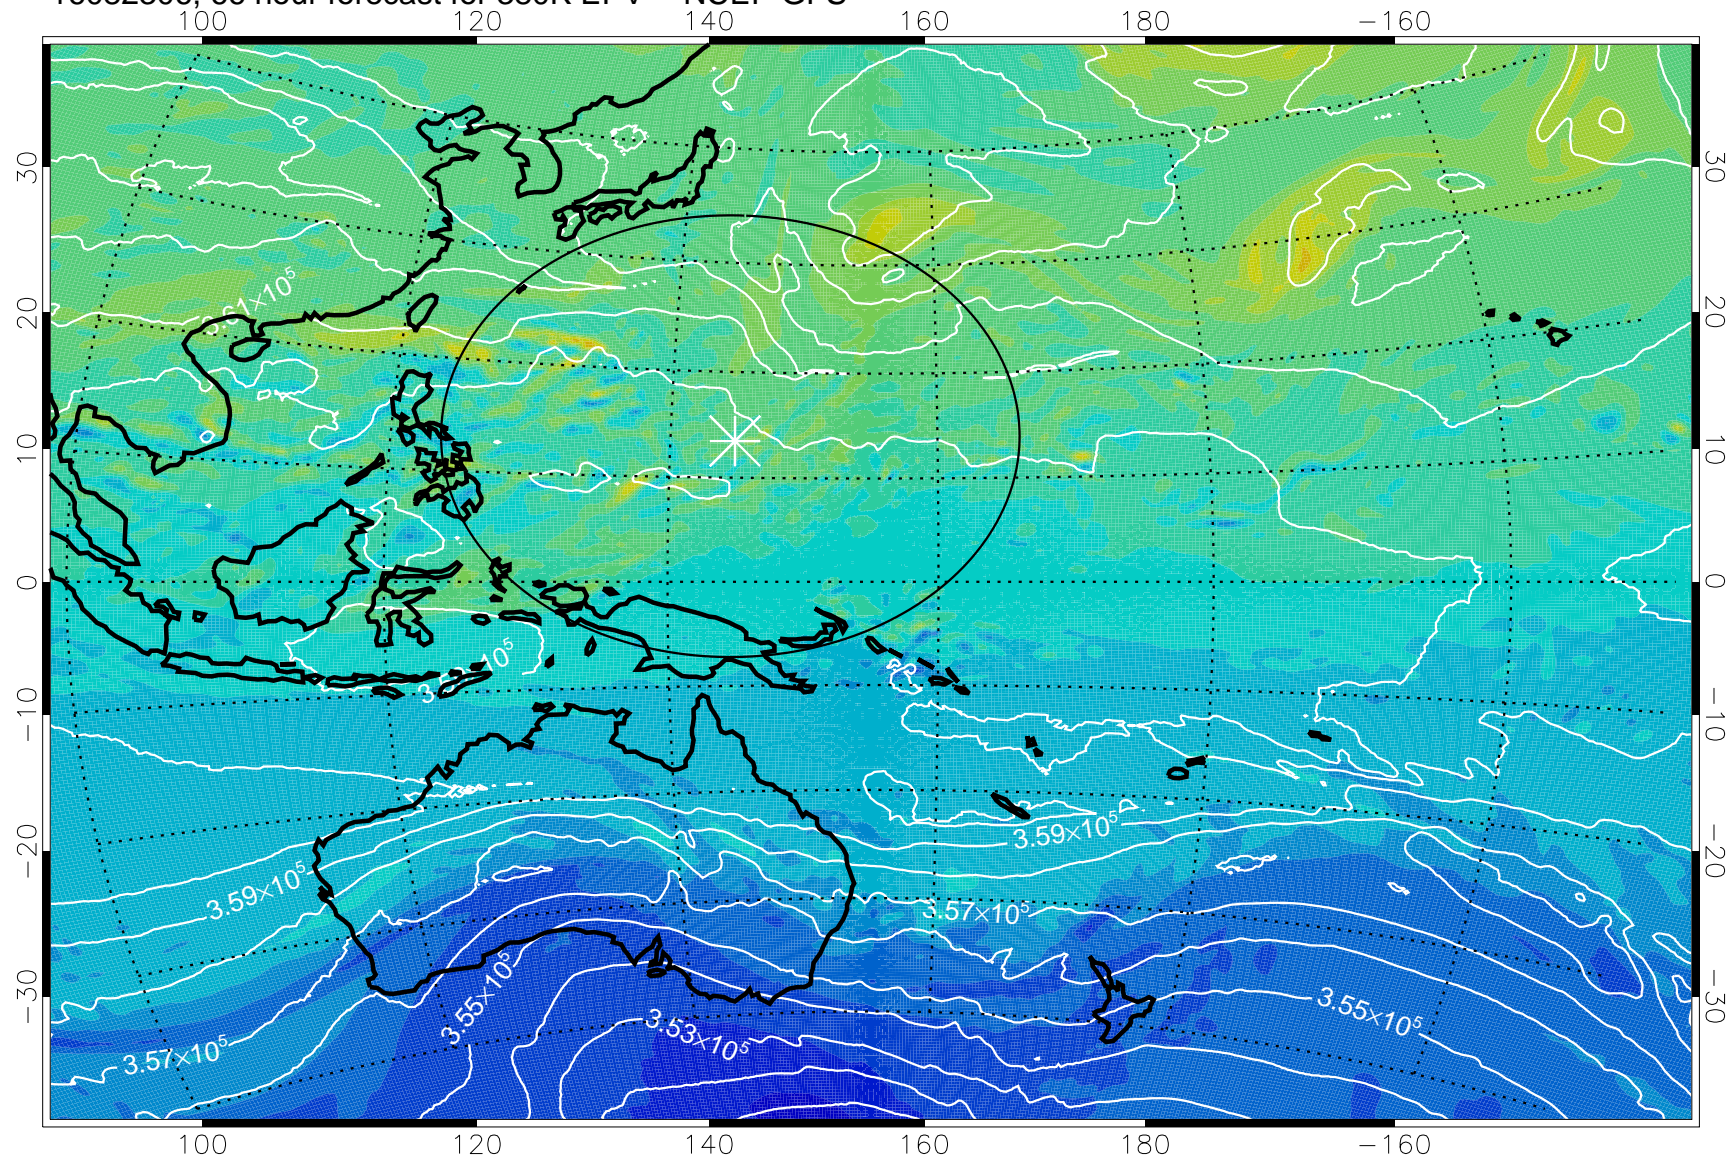

380K Montgomery Streamfunction, white

Range ring of 2304 km

16082206, 42 hour forecast for 380K EPV -- NCEP GFS

380K Montgomery Streamfunction, white

Range ring of 2304 km

16082212, 48 hour forecast for 380K EPV -- NCEP GFS

380K Montgomery Streamfunction, white

Range ring of 2304 km

16082218, 54 hour forecast for 380K EPV -- NCEP GFS

380K Montgomery Streamfunction, white

Range ring of 2304 km

16082300, 60 hour forecast for 380K EPV -- NCEP GFS

380K Montgomery Streamfunction, white

Range ring of 2304 km

16082306, 66 hour forecast for 380K EPV -- NCEP GFS

380K Montgomery Streamfunction, white

Range ring of 2304 km

16082312, 72 hour forecast for 380K EPV -- NCEP GFS

380K Montgomery Streamfunction, white

Range ring of 2304 km

16082318, 78 hour forecast for 380K EPV -- NCEP GFS

380K Montgomery Streamfunction, white

Range ring of 2304 km

16082400, 84 hour forecast for 380K EPV -- NCEP GFS