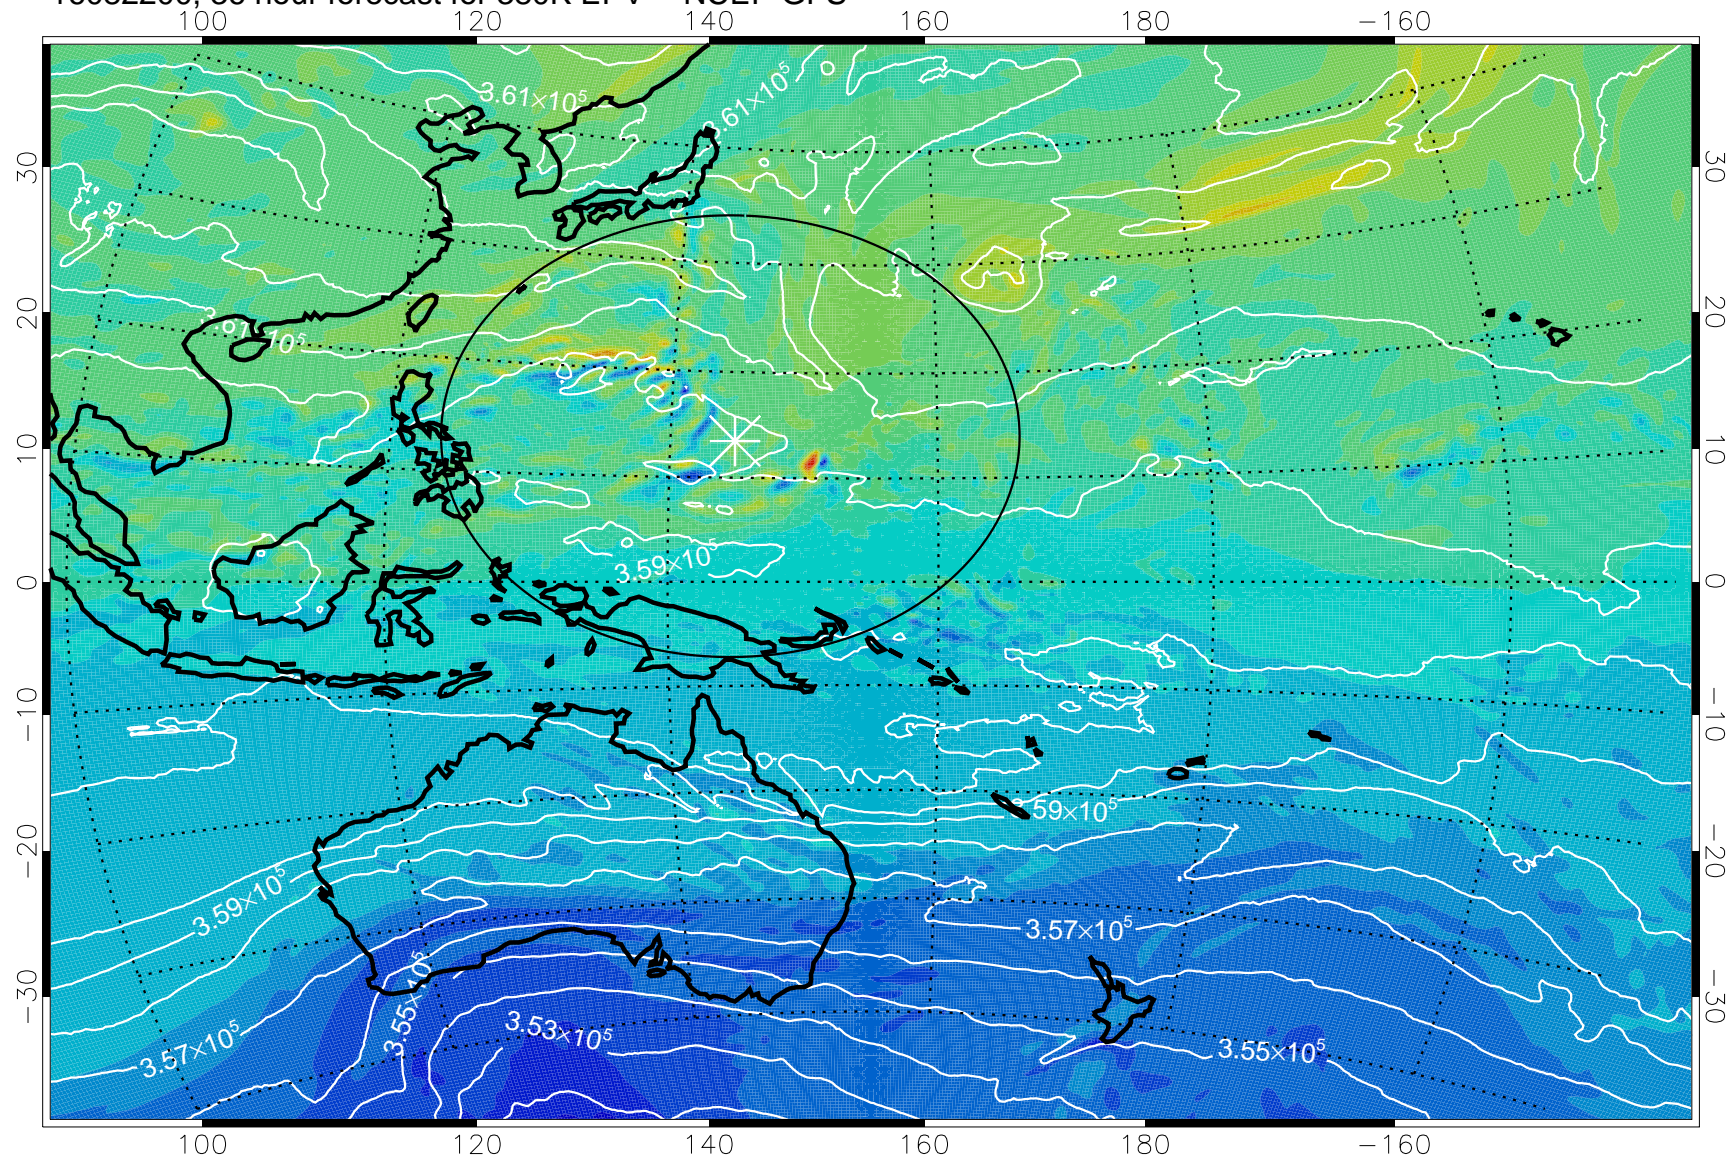

16082018, 6 hour forecast for 380K EPV -- NCEP GFS

380K Montgomery Streamfunction, white

Range ring of 2304 km

16082100, 12 hour forecast for 380K EPV -- NCEP GFS

380K Montgomery Streamfunction, white

Range ring of 2304 km

16082106, 18 hour forecast for 380K EPV -- NCEP GFS

380K Montgomery Streamfunction, white

Range ring of 2304 km

16082112, 24 hour forecast for 380K EPV -- NCEP GFS

380K Montgomery Streamfunction, white

Range ring of 2304 km

16082118, 30 hour forecast for 380K EPV -- NCEP GFS

380K Montgomery Streamfunction, white

Range ring of 2304 km

16082200, 36 hour forecast for 380K EPV -- NCEP GFS

$-2 \times 10^{-5}$     $-1 \times 10^{-5}$    0    $1 \times 10^{-5}$     $2 \times 10^{-5}$   
PVU

380K Montgomery Streamfunction, white

Range ring of 2304 km

16082206, 42 hour forecast for 380K EPV -- NCEP GFS

380K Montgomery Streamfunction, white

Range ring of 2304 km

16082212, 48 hour forecast for 380K EPV -- NCEP GFS