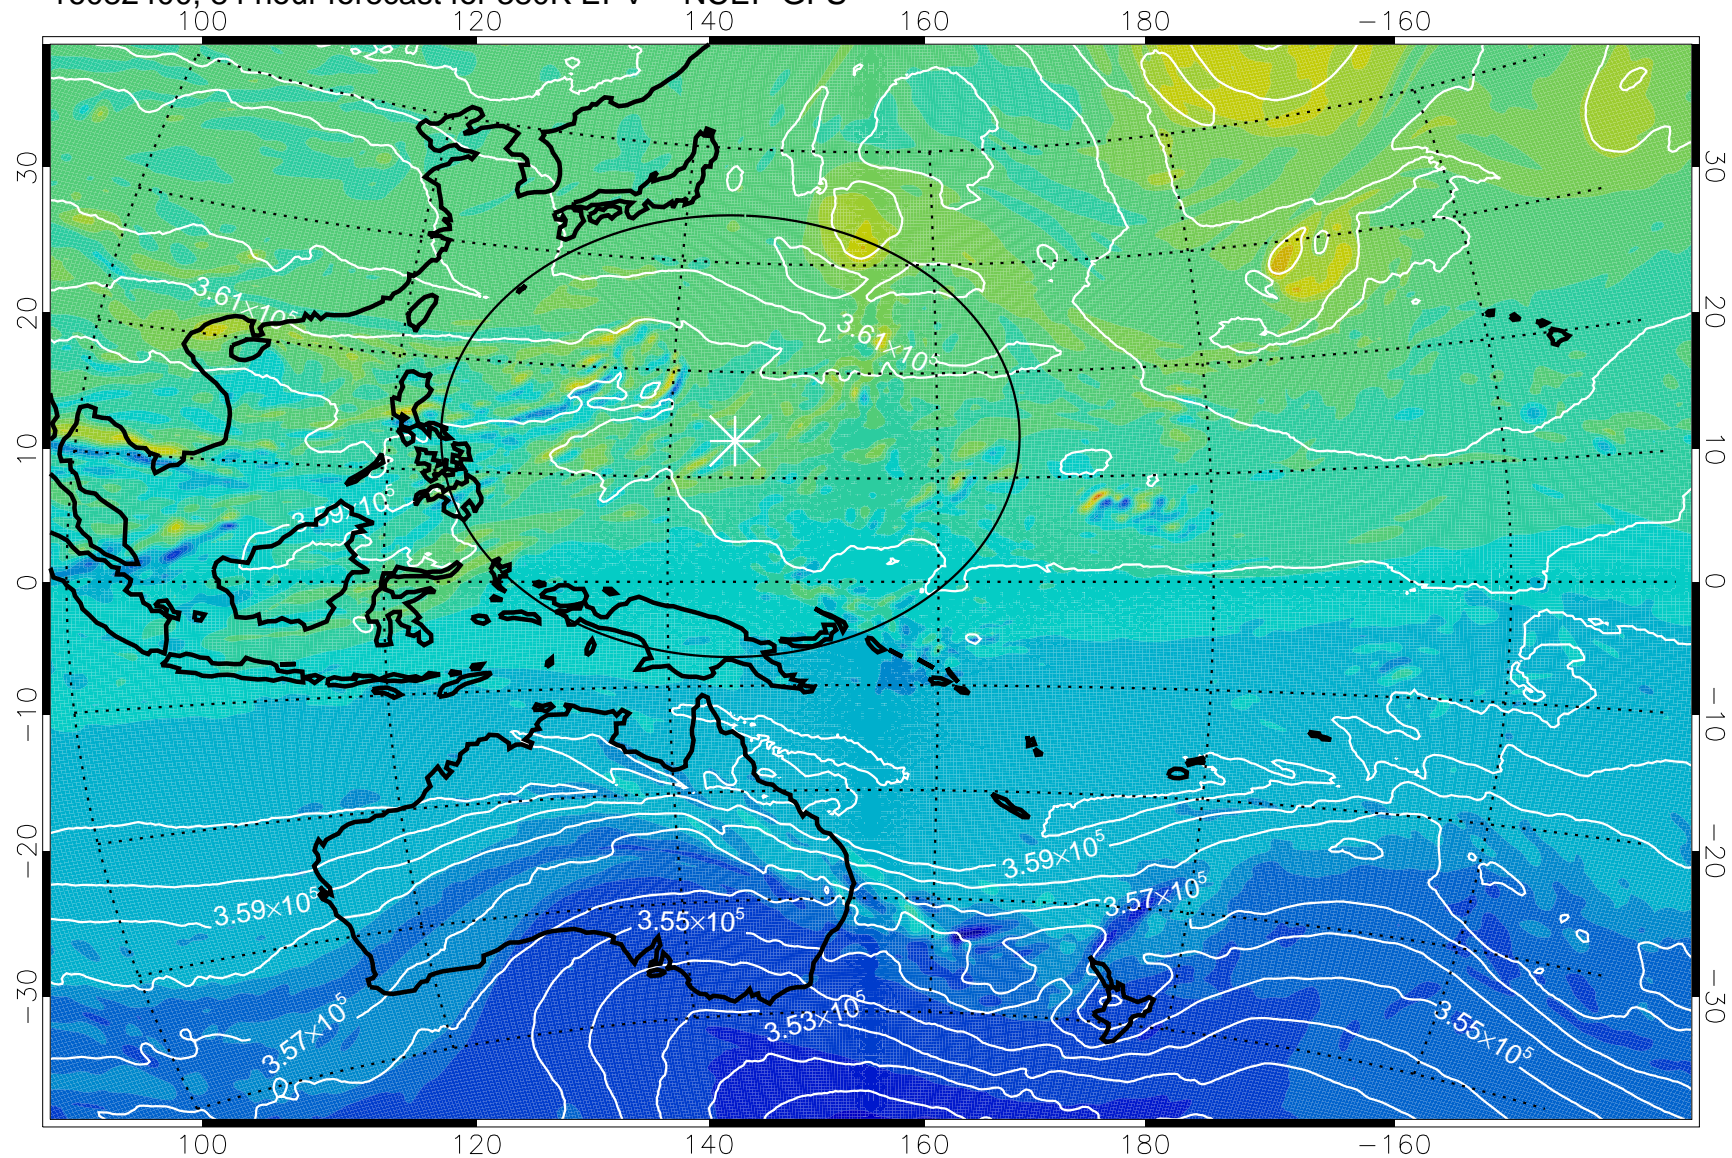

380K Montgomery Streamfunction, white

Range ring of 2304 km

16082306, 66 hour forecast for 380K EPV -- NCEP GFS

380K Montgomery Streamfunction, white

Range ring of 2304 km

16082312, 72 hour forecast for 380K EPV -- NCEP GFS

380K Montgomery Streamfunction, white

Range ring of 2304 km

16082318, 78 hour forecast for 380K EPV -- NCEP GFS

380K Montgomery Streamfunction, white

Range ring of 2304 km

16082400, 84 hour forecast for 380K EPV -- NCEP GFS

380K Montgomery Streamfunction, white

Range ring of 2304 km

16082406, 90 hour forecast for 380K EPV -- NCEP GFS

380K Montgomery Streamfunction, white

Range ring of 2304 km

16082412, 96 hour forecast for 380K EPV -- NCEP GFS