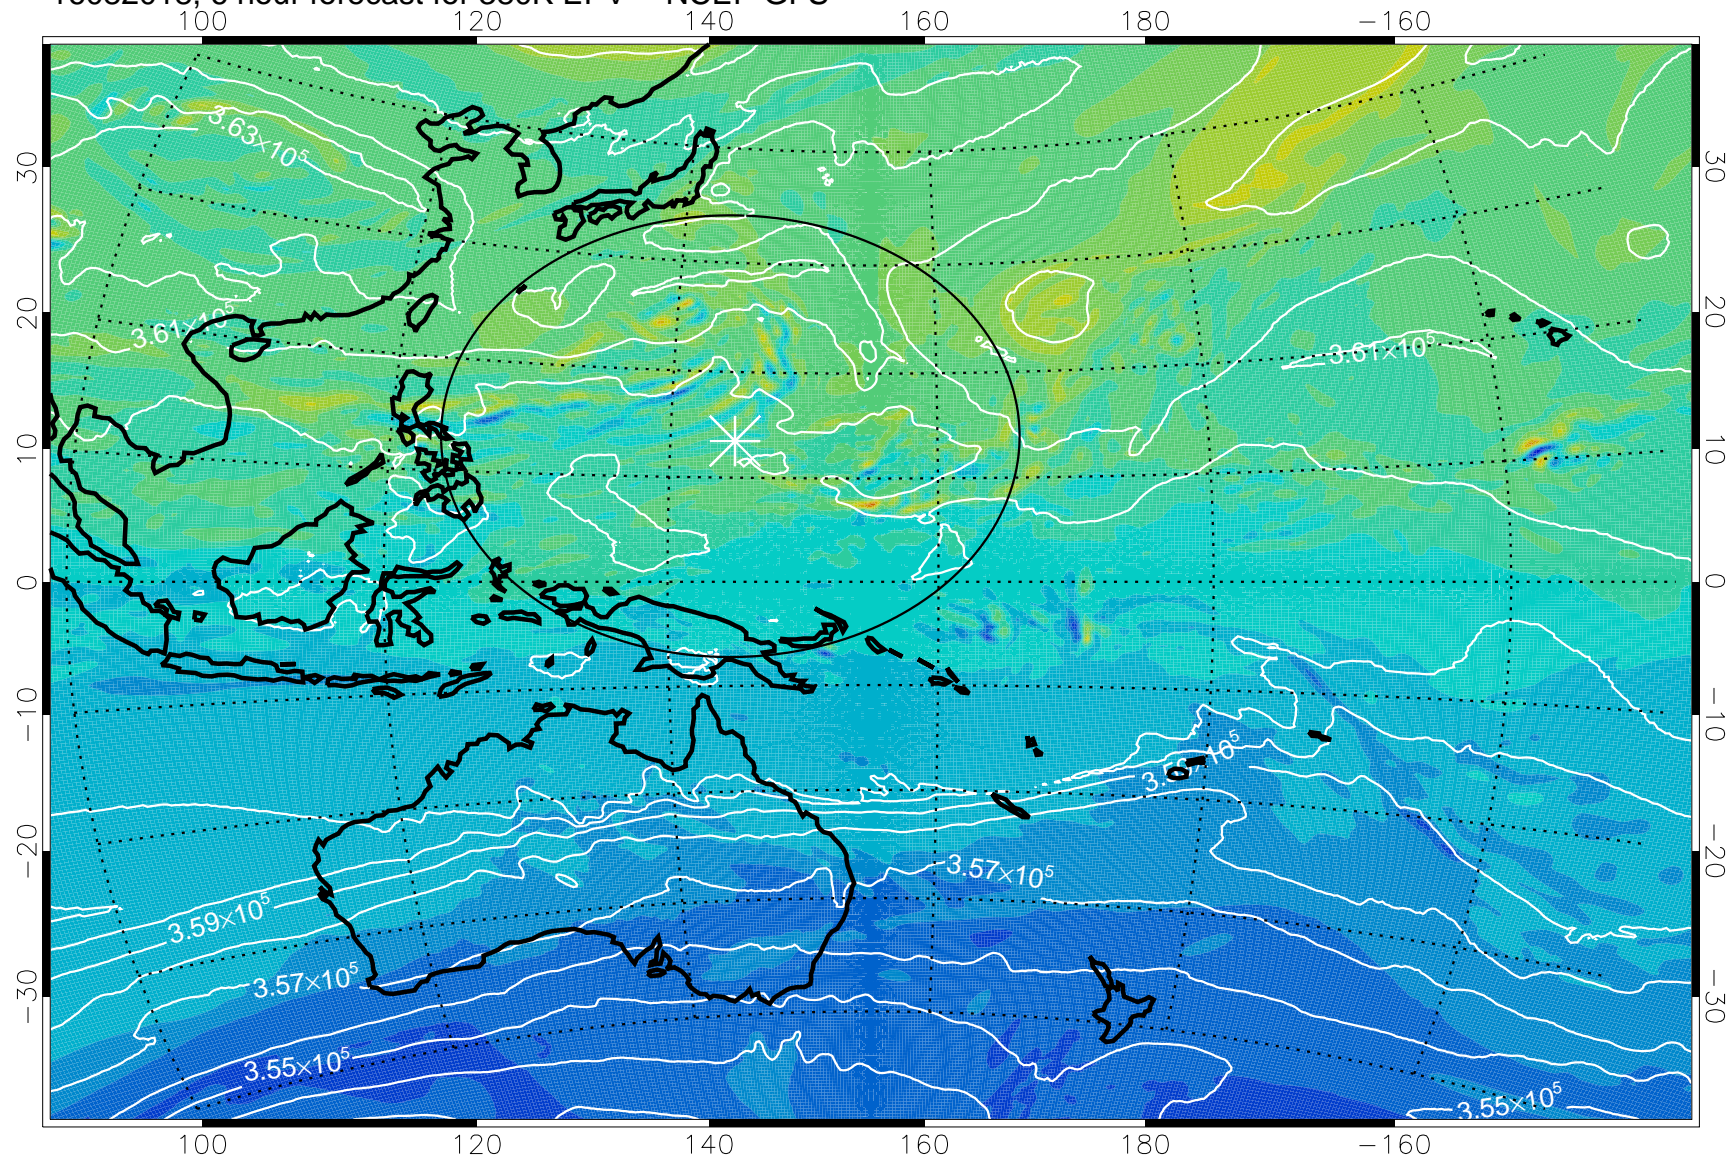

16082018, 6 hour forecast for 380K EPV -- NCEP GFS

380K Montgomery Streamfunction, white

Range ring of 2304 km

16082100, 12 hour forecast for 380K EPV -- NCEP GFS

380K Montgomery Streamfunction, white

Range ring of 2304 km

16082106, 18 hour forecast for 380K EPV -- NCEP GFS

380K Montgomery Streamfunction, white

Range ring of 2304 km

16082112, 24 hour forecast for 380K EPV -- NCEP GFS

380K Montgomery Streamfunction, white

Range ring of 2304 km

16082118, 30 hour forecast for 380K EPV -- NCEP GFS

380K Montgomery Streamfunction, white

Range ring of 2304 km

16082200, 36 hour forecast for 380K EPV -- NCEP GFS

$-2 \times 10^{-5}$     $-1 \times 10^{-5}$    0    $1 \times 10^{-5}$     $2 \times 10^{-5}$   
PVU

380K Montgomery Streamfunction, white

Range ring of 2304 km

16082206, 42 hour forecast for 380K EPV -- NCEP GFS

380K Montgomery Streamfunction, white

Range ring of 2304 km

16082212, 48 hour forecast for 380K EPV -- NCEP GFS