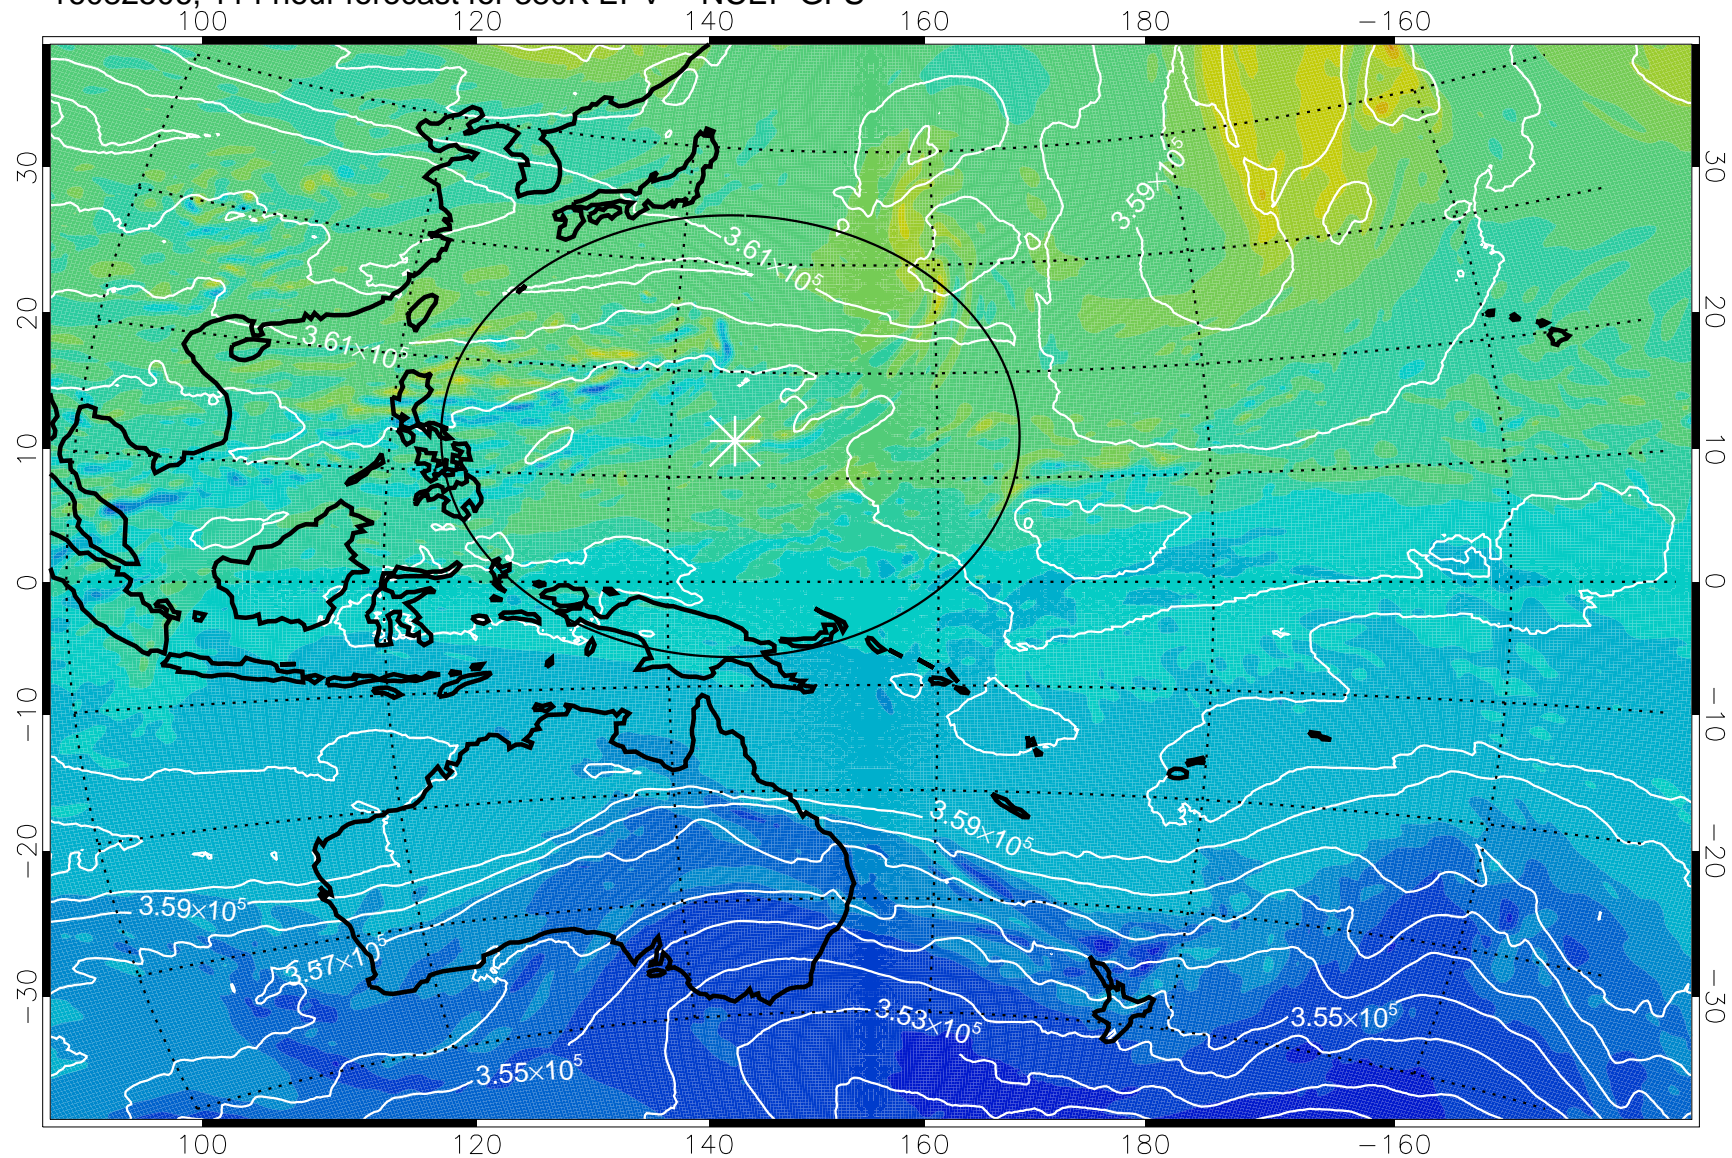

380K Montgomery Streamfunction, white

Range ring of 2304 km

16082406, 90 hour forecast for 380K EPV -- NCEP GFS

380K Montgomery Streamfunction, white

Range ring of 2304 km

16082412, 96 hour forecast for 380K EPV -- NCEP GFS

380K Montgomery Streamfunction, white

Range ring of 2304 km

16082418, 102 hour forecast for 380K EPV -- NCEP GFS

380K Montgomery Streamfunction, white

Range ring of 2304 km

16082500, 108 hour forecast for 380K EPV -- NCEP GFS

380K Montgomery Streamfunction, white

Range ring of 2304 km

16082506, 114 hour forecast for 380K EPV -- NCEP GFS

380K Montgomery Streamfunction, white

Range ring of 2304 km

16082512, 120 hour forecast for 380K EPV -- NCEP GFS