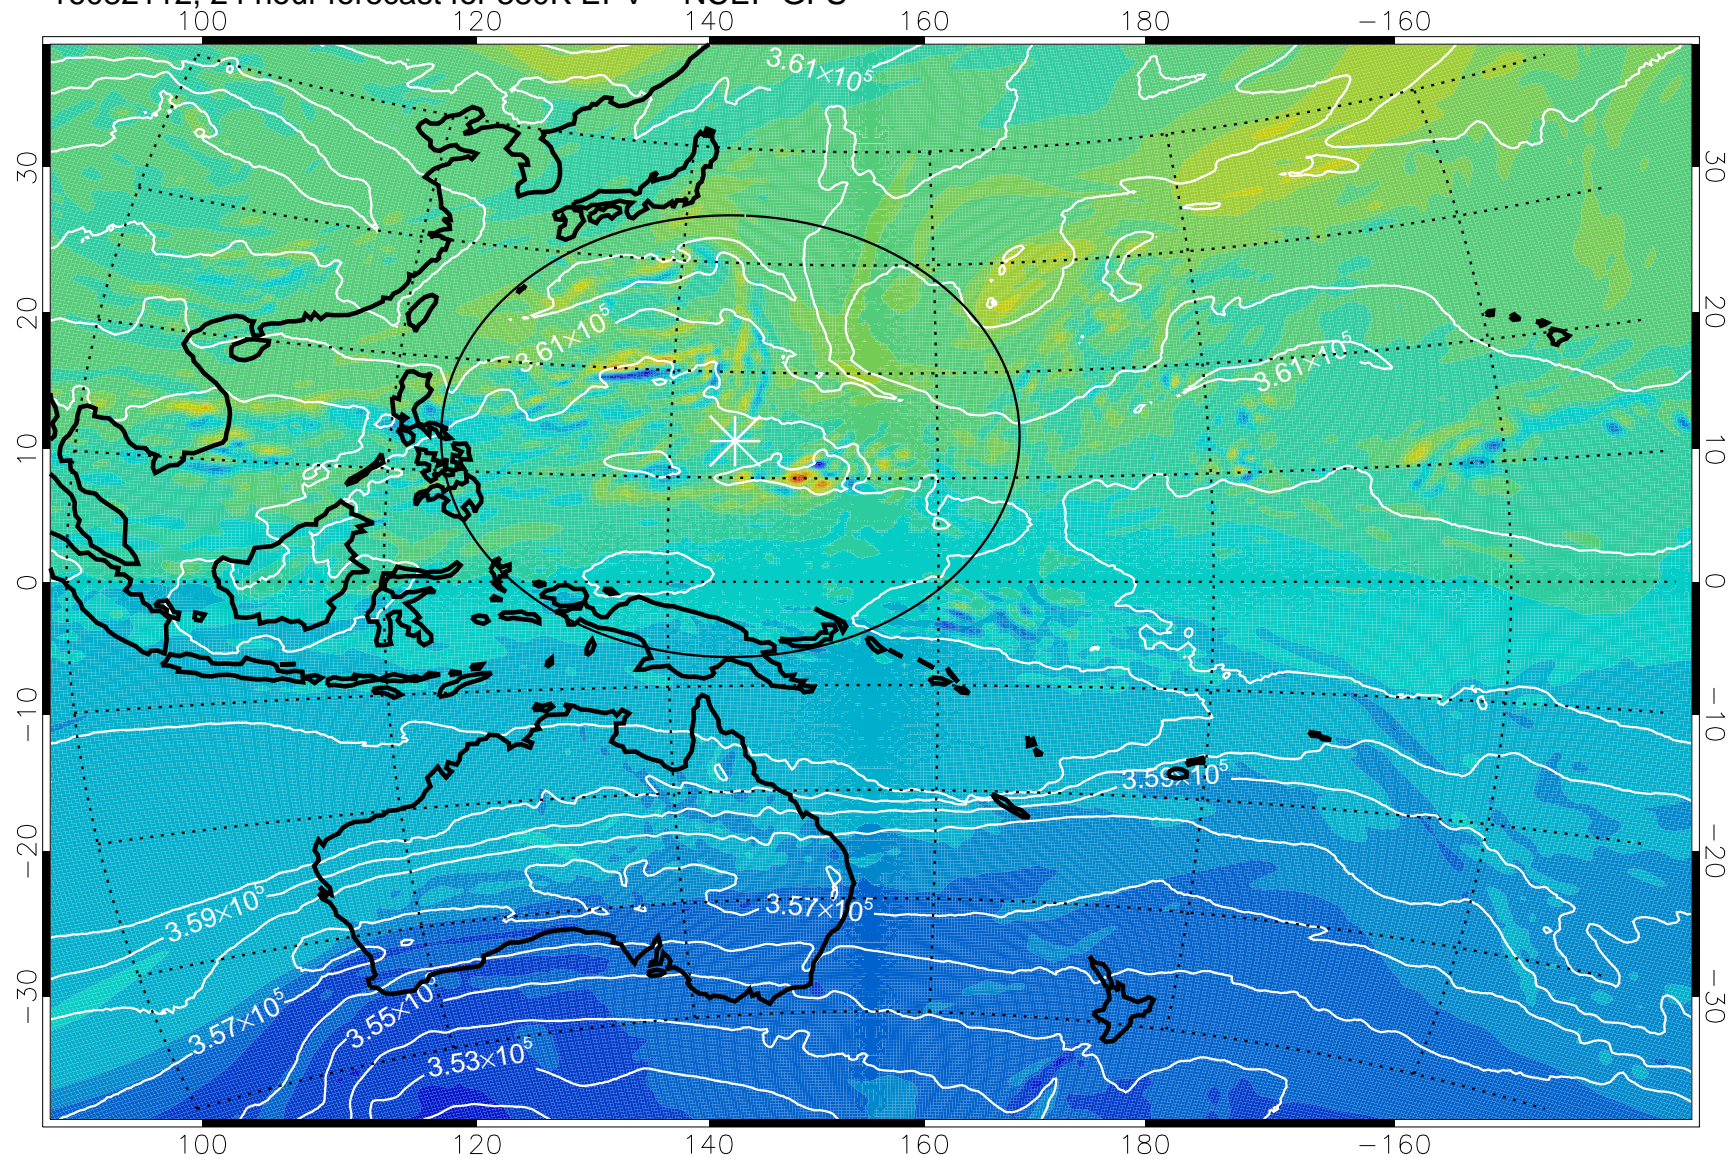

16082018, 6 hour forecast for 380K EPV -- NCEP GFS

380K Montgomery Streamfunction, white

Range ring of 2304 km

16082100, 12 hour forecast for 380K EPV -- NCEP GFS

380K Montgomery Streamfunction, white

Range ring of 2304 km

16082106, 18 hour forecast for 380K EPV -- NCEP GFS

380K Montgomery Streamfunction, white

Range ring of 2304 km

16082112, 24 hour forecast for 380K EPV -- NCEP GFS

380K Montgomery Streamfunction, white

Range ring of 2304 km

16082118, 30 hour forecast for 380K EPV -- NCEP GFS

380K Montgomery Streamfunction, white

Range ring of 2304 km

16082200, 36 hour forecast for 380K EPV -- NCEP GFS

$-2 \times 10^{-5}$     $-1 \times 10^{-5}$    0    $1 \times 10^{-5}$     $2 \times 10^{-5}$   
PVU

380K Montgomery Streamfunction, white

Range ring of 2304 km

16082206, 42 hour forecast for 380K EPV -- NCEP GFS

380K Montgomery Streamfunction, white

Range ring of 2304 km

16082212, 48 hour forecast for 380K EPV -- NCEP GFS