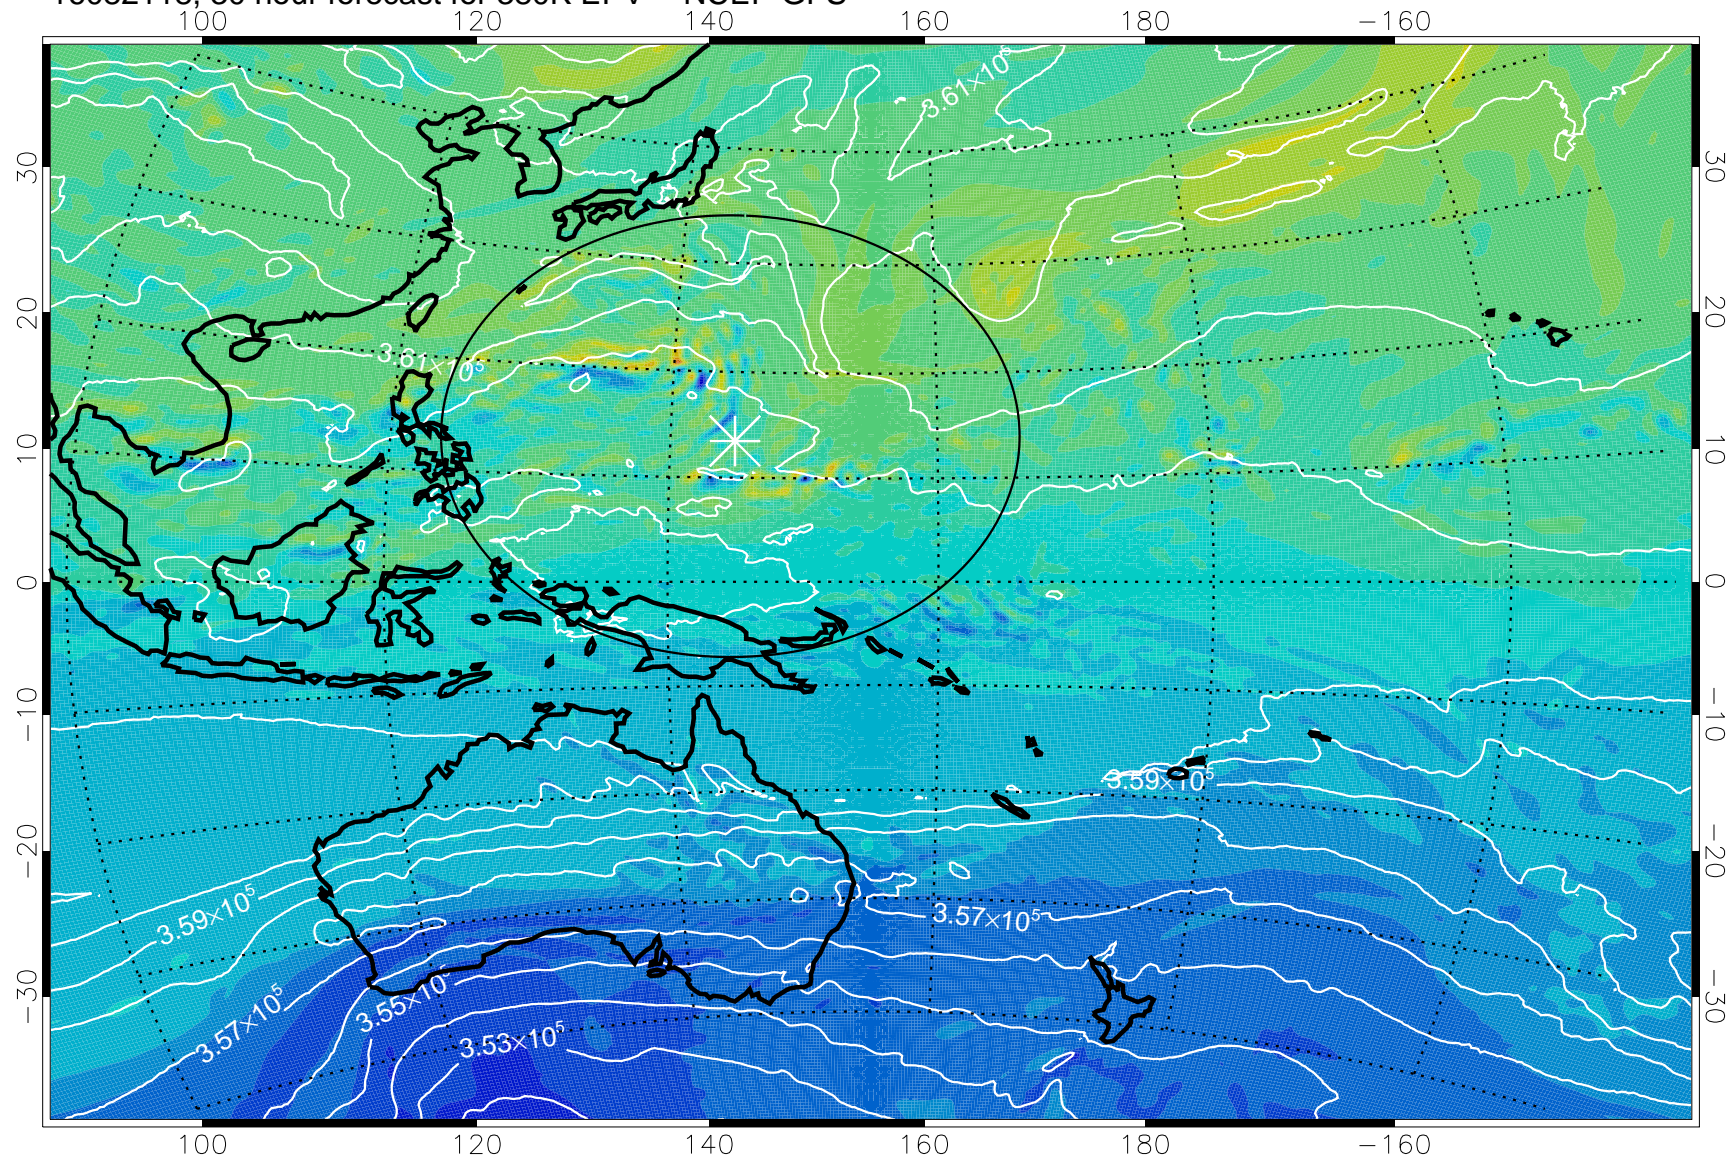

16082018, 6 hour forecast for 380K EPV -- NCEP GFS

380K Montgomery Streamfunction, white

Range ring of 2304 km

16082100, 12 hour forecast for 380K EPV -- NCEP GFS

380K Montgomery Streamfunction, white

Range ring of 2304 km

16082106, 18 hour forecast for 380K EPV -- NCEP GFS

380K Montgomery Streamfunction, white

Range ring of 2304 km

16082112, 24 hour forecast for 380K EPV -- NCEP GFS

380K Montgomery Streamfunction, white

Range ring of 2304 km

16082118, 30 hour forecast for 380K EPV -- NCEP GFS

380K Montgomery Streamfunction, white

Range ring of 2304 km

16082200, 36 hour forecast for 380K EPV -- NCEP GFS

$-2 \times 10^{-5}$     $-1 \times 10^{-5}$    0    $1 \times 10^{-5}$     $2 \times 10^{-5}$   
PVU

380K Montgomery Streamfunction, white

Range ring of 2304 km

16082206, 42 hour forecast for 380K EPV -- NCEP GFS

380K Montgomery Streamfunction, white

Range ring of 2304 km

16082212, 48 hour forecast for 380K EPV -- NCEP GFS