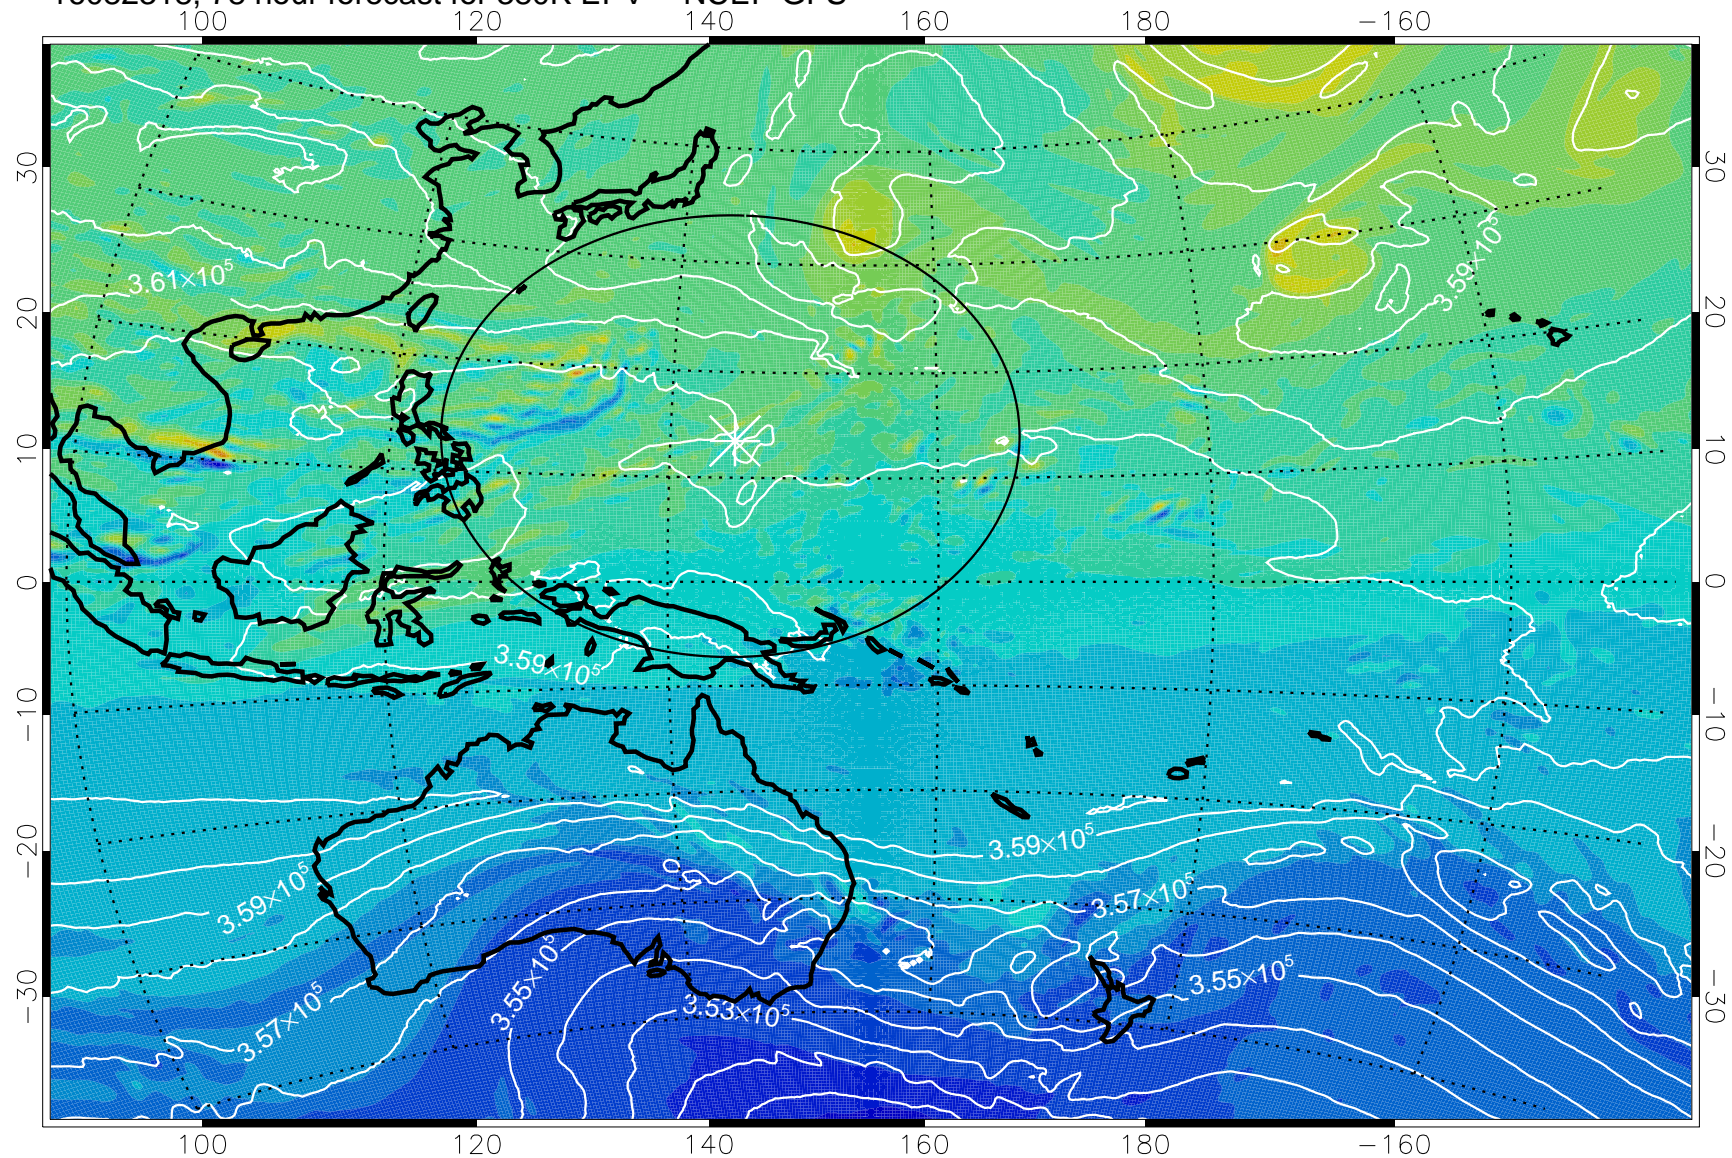

380K Montgomery Streamfunction, white

Range ring of 2304 km

16082218, 54 hour forecast for 380K EPV -- NCEP GFS

380K Montgomery Streamfunction, white

Range ring of 2304 km

16082300, 60 hour forecast for 380K EPV -- NCEP GFS

380K Montgomery Streamfunction, white

Range ring of 2304 km

16082306, 66 hour forecast for 380K EPV -- NCEP GFS

380K Montgomery Streamfunction, white

Range ring of 2304 km

16082312, 72 hour forecast for 380K EPV -- NCEP GFS

380K Montgomery Streamfunction, white

Range ring of 2304 km

16082318, 78 hour forecast for 380K EPV -- NCEP GFS

380K Montgomery Streamfunction, white

Range ring of 2304 km

16082400, 84 hour forecast for 380K EPV -- NCEP GFS