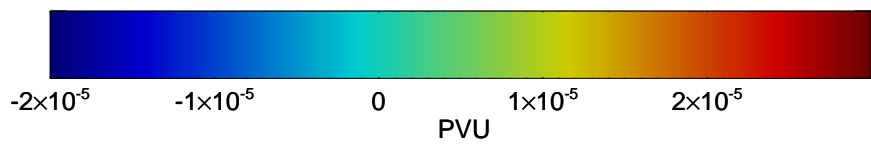

16082106, 18 hour forecast for 380K EPV -- NCEP GFS

380K Montgomery Streamfunction, white

Range ring of 2304 km

16082112, 24 hour forecast for 380K EPV -- NCEP GFS

380K Montgomery Streamfunction, white

Range ring of 2304 km