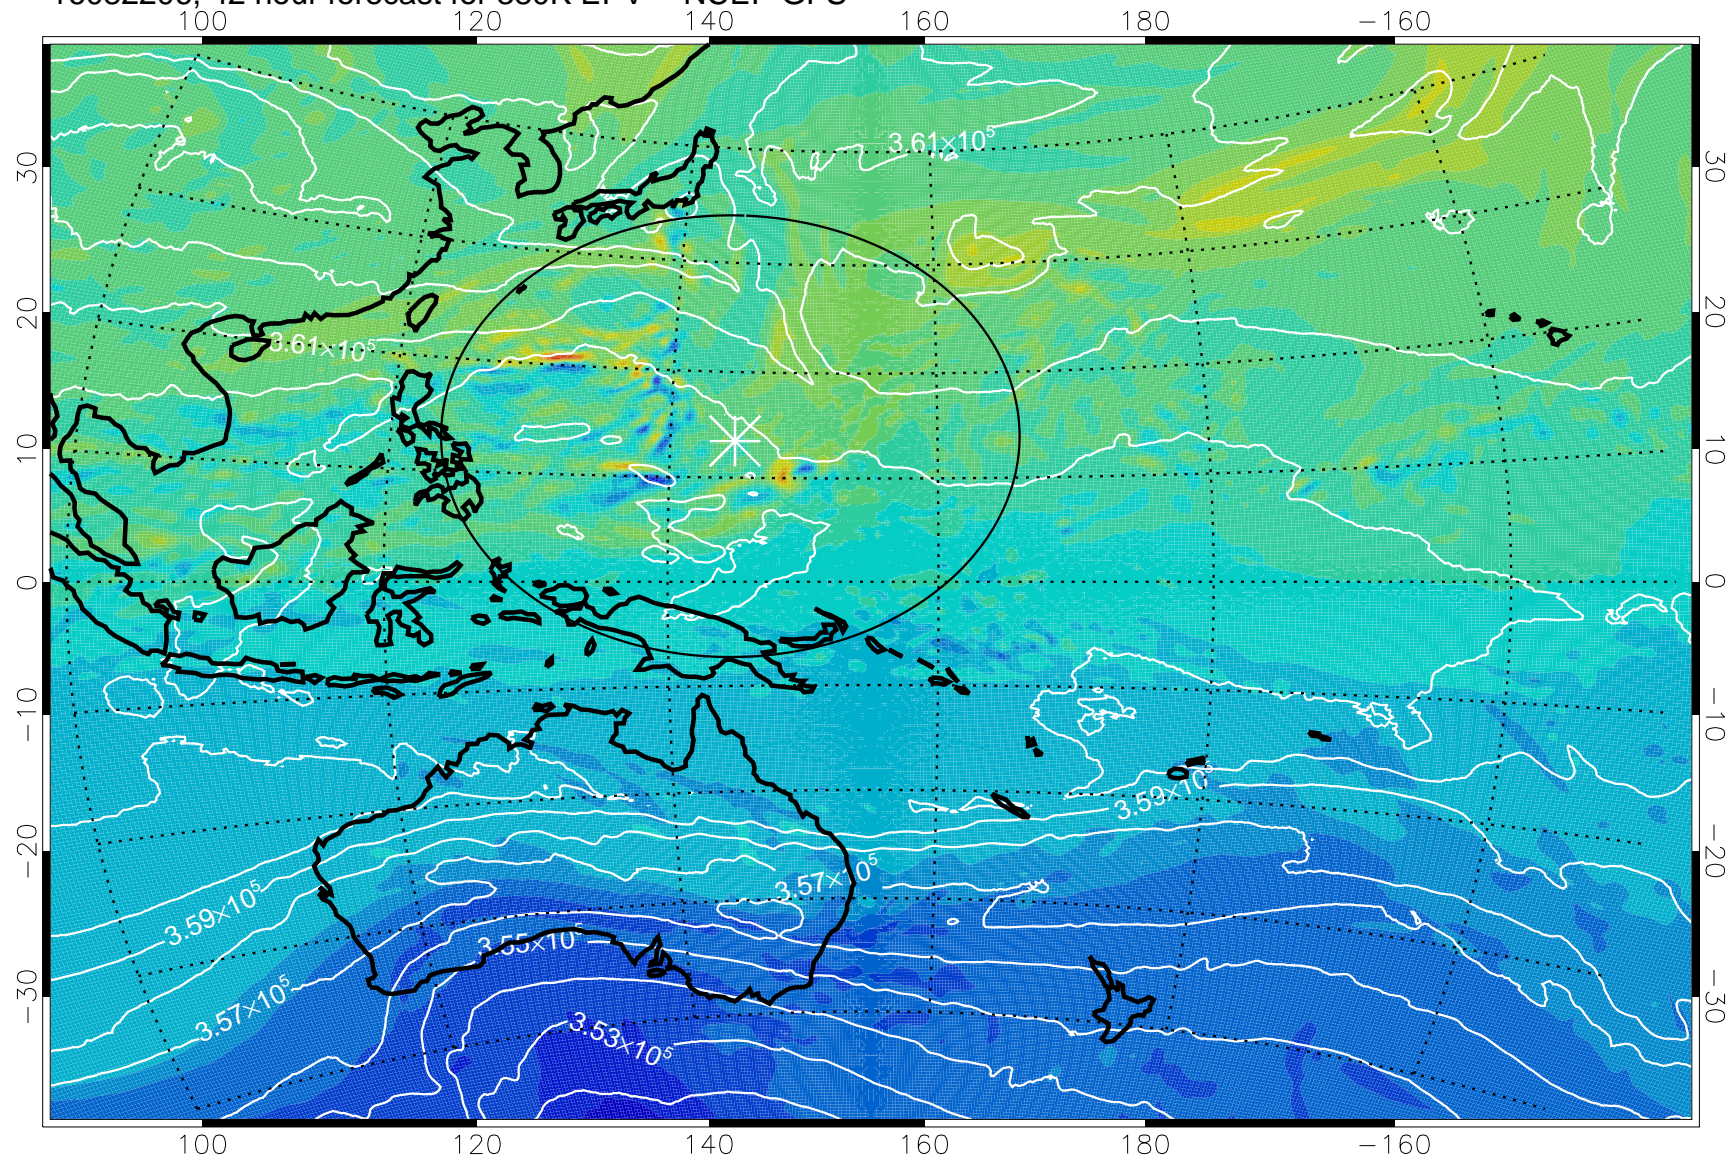

16082106, 18 hour forecast for 380K EPV -- NCEP GFS

380K Montgomery Streamfunction, white

Range ring of 2304 km

16082112, 24 hour forecast for 380K EPV -- NCEP GFS

380K Montgomery Streamfunction, white

Range ring of 2304 km

16082118, 30 hour forecast for 380K EPV -- NCEP GFS

380K Montgomery Streamfunction, white

Range ring of 2304 km

16082200, 36 hour forecast for 380K EPV -- NCEP GFS

$-2 \times 10^{-5}$     $-1 \times 10^{-5}$    0    $1 \times 10^{-5}$     $2 \times 10^{-5}$   
PVU

380K Montgomery Streamfunction, white

Range ring of 2304 km

16082206, 42 hour forecast for 380K EPV -- NCEP GFS

380K Montgomery Streamfunction, white

Range ring of 2304 km

16082212, 48 hour forecast for 380K EPV -- NCEP GFS

380K Montgomery Streamfunction, white

Range ring of 2304 km

16082218, 54 hour forecast for 380K EPV -- NCEP GFS

380K Montgomery Streamfunction, white

Range ring of 2304 km

16082300, 60 hour forecast for 380K EPV -- NCEP GFS