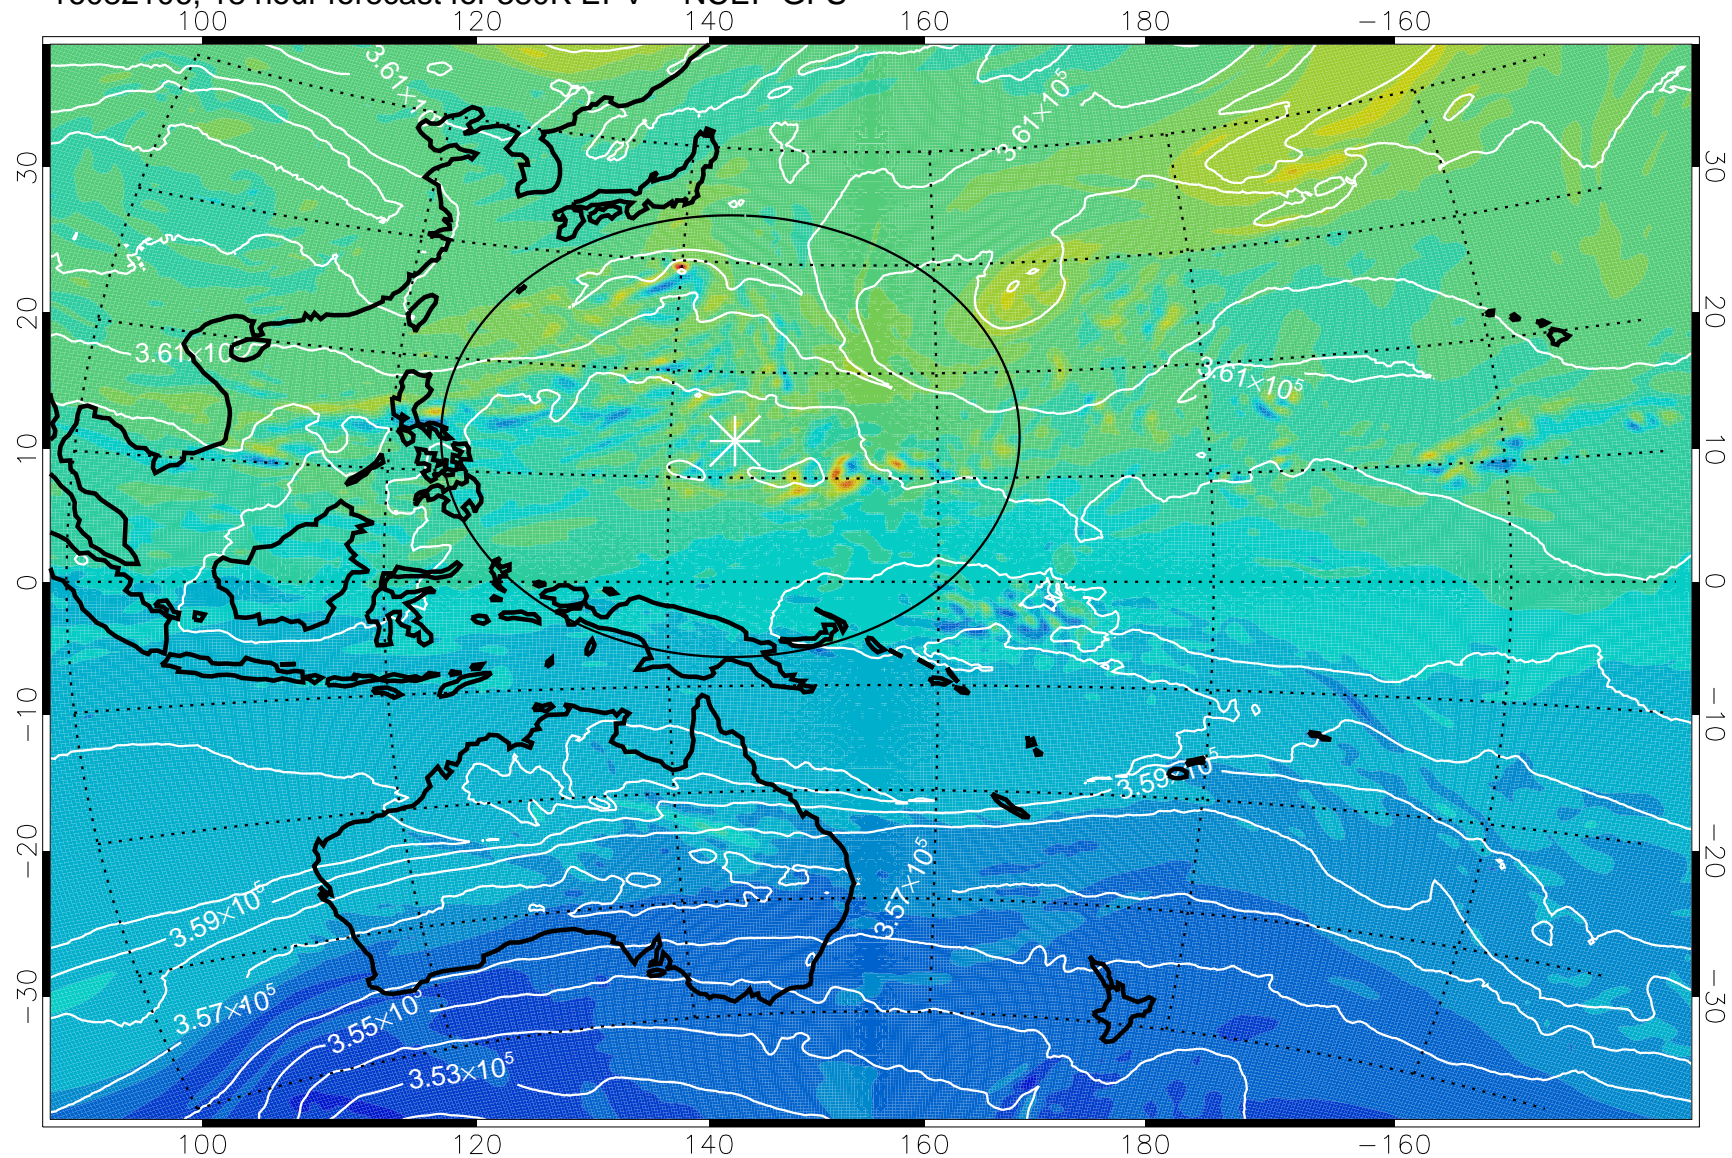

16082018, 6 hour forecast for 380K EPV -- NCEP GFS

380K Montgomery Streamfunction, white

Range ring of 2304 km

16082100, 12 hour forecast for 380K EPV -- NCEP GFS

380K Montgomery Streamfunction, white

Range ring of 2304 km

16082106, 18 hour forecast for 380K EPV -- NCEP GFS

380K Montgomery Streamfunction, white

Range ring of 2304 km

16082112, 24 hour forecast for 380K EPV -- NCEP GFS

380K Montgomery Streamfunction, white

Range ring of 2304 km

16082118, 30 hour forecast for 380K EPV -- NCEP GFS

380K Montgomery Streamfunction, white

Range ring of 2304 km

16082200, 36 hour forecast for 380K EPV -- NCEP GFS

$-2 \times 10^{-5}$     $-1 \times 10^{-5}$    0    $1 \times 10^{-5}$     $2 \times 10^{-5}$   
PVU

380K Montgomery Streamfunction, white

Range ring of 2304 km

16082206, 42 hour forecast for 380K EPV -- NCEP GFS

380K Montgomery Streamfunction, white

Range ring of 2304 km

16082212, 48 hour forecast for 380K EPV -- NCEP GFS