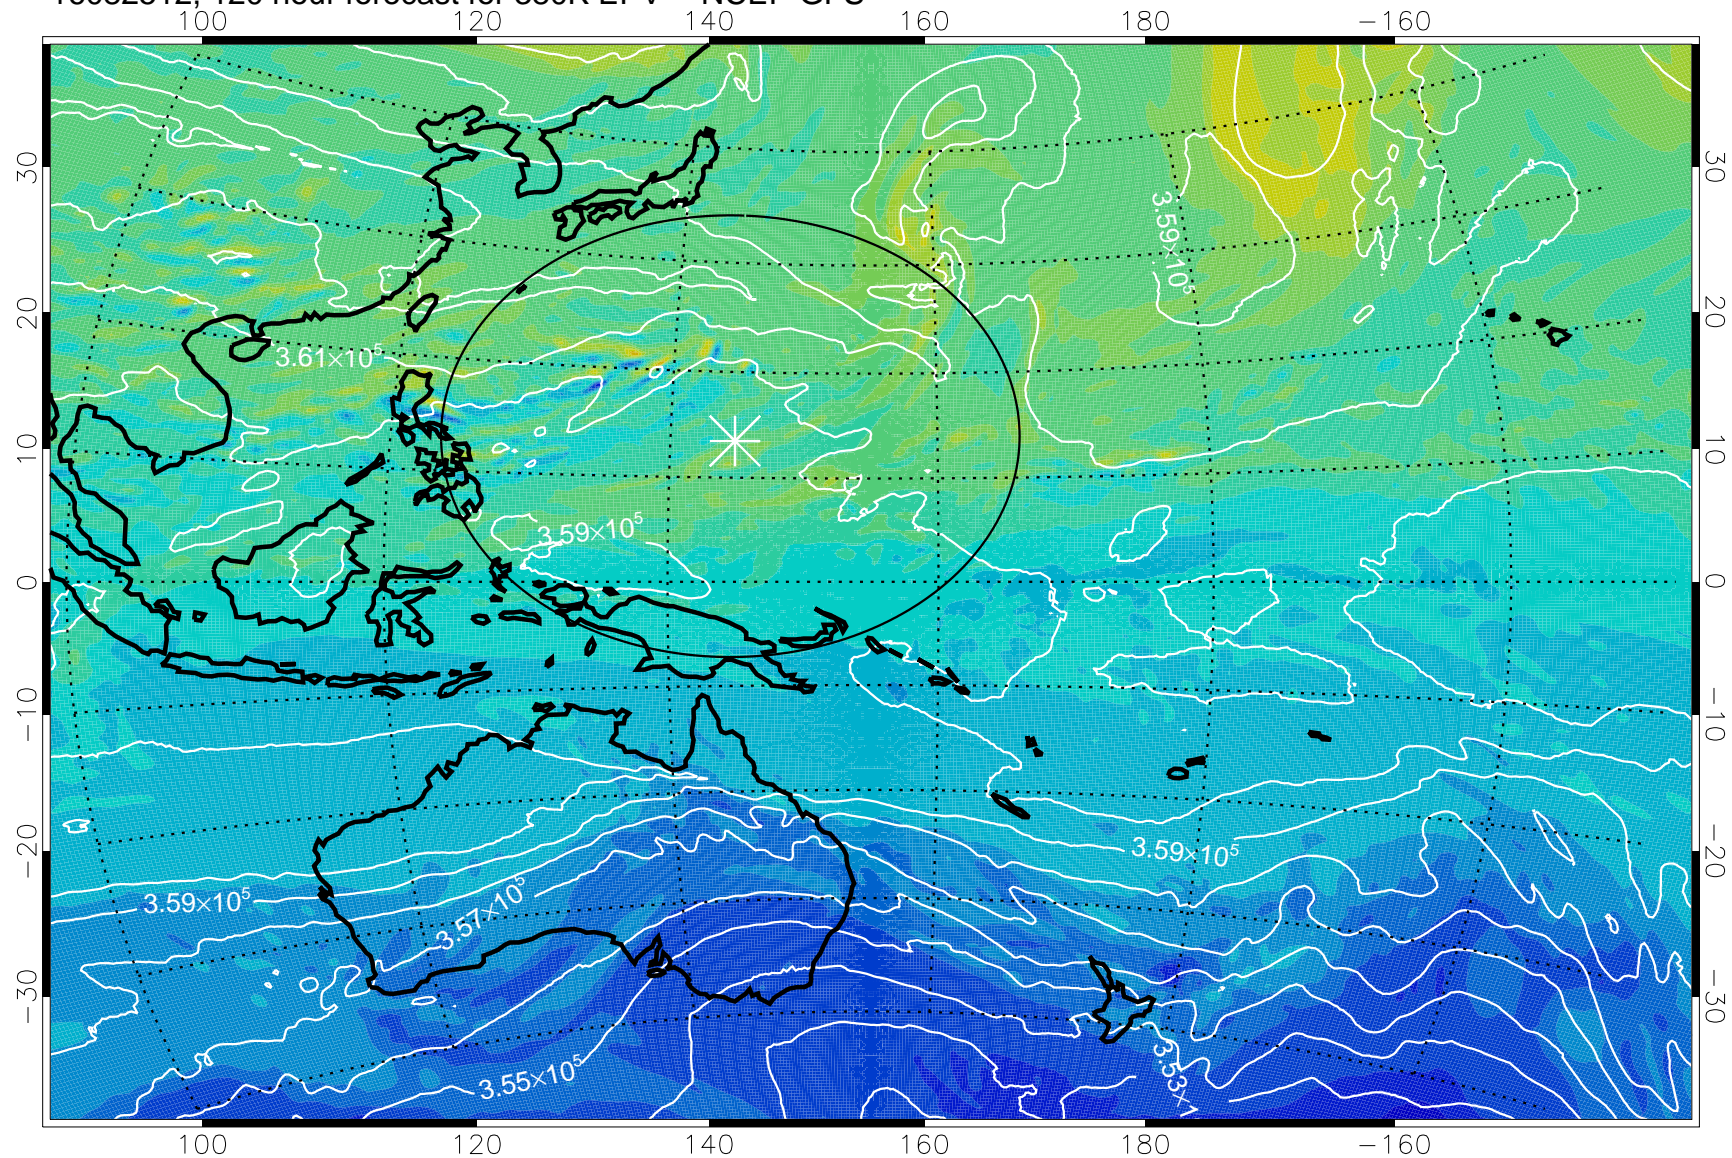

380K Montgomery Streamfunction, white

Range ring of 2304 km

16082418, 102 hour forecast for 380K EPV -- NCEP GFS

380K Montgomery Streamfunction, white

Range ring of 2304 km

16082500, 108 hour forecast for 380K EPV -- NCEP GFS

380K Montgomery Streamfunction, white

Range ring of 2304 km

16082506, 114 hour forecast for 380K EPV -- NCEP GFS

380K Montgomery Streamfunction, white

Range ring of 2304 km

16082512, 120 hour forecast for 380K EPV -- NCEP GFS

380K Montgomery Streamfunction, white

Range ring of 2304 km