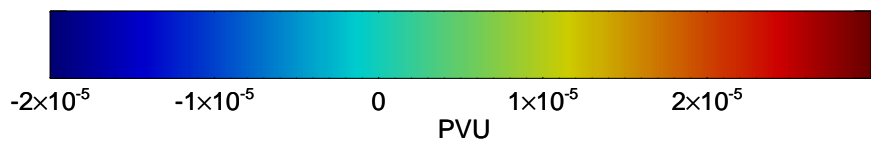

380K Montgomery Streamfunction, white

Range ring of 2304 km

16082418, 102 hour forecast for 380K EPV -- NCEP GFS

380K Montgomery Streamfunction, white

Range ring of 2304 km

16082500, 108 hour forecast for 380K EPV -- NCEP GFS