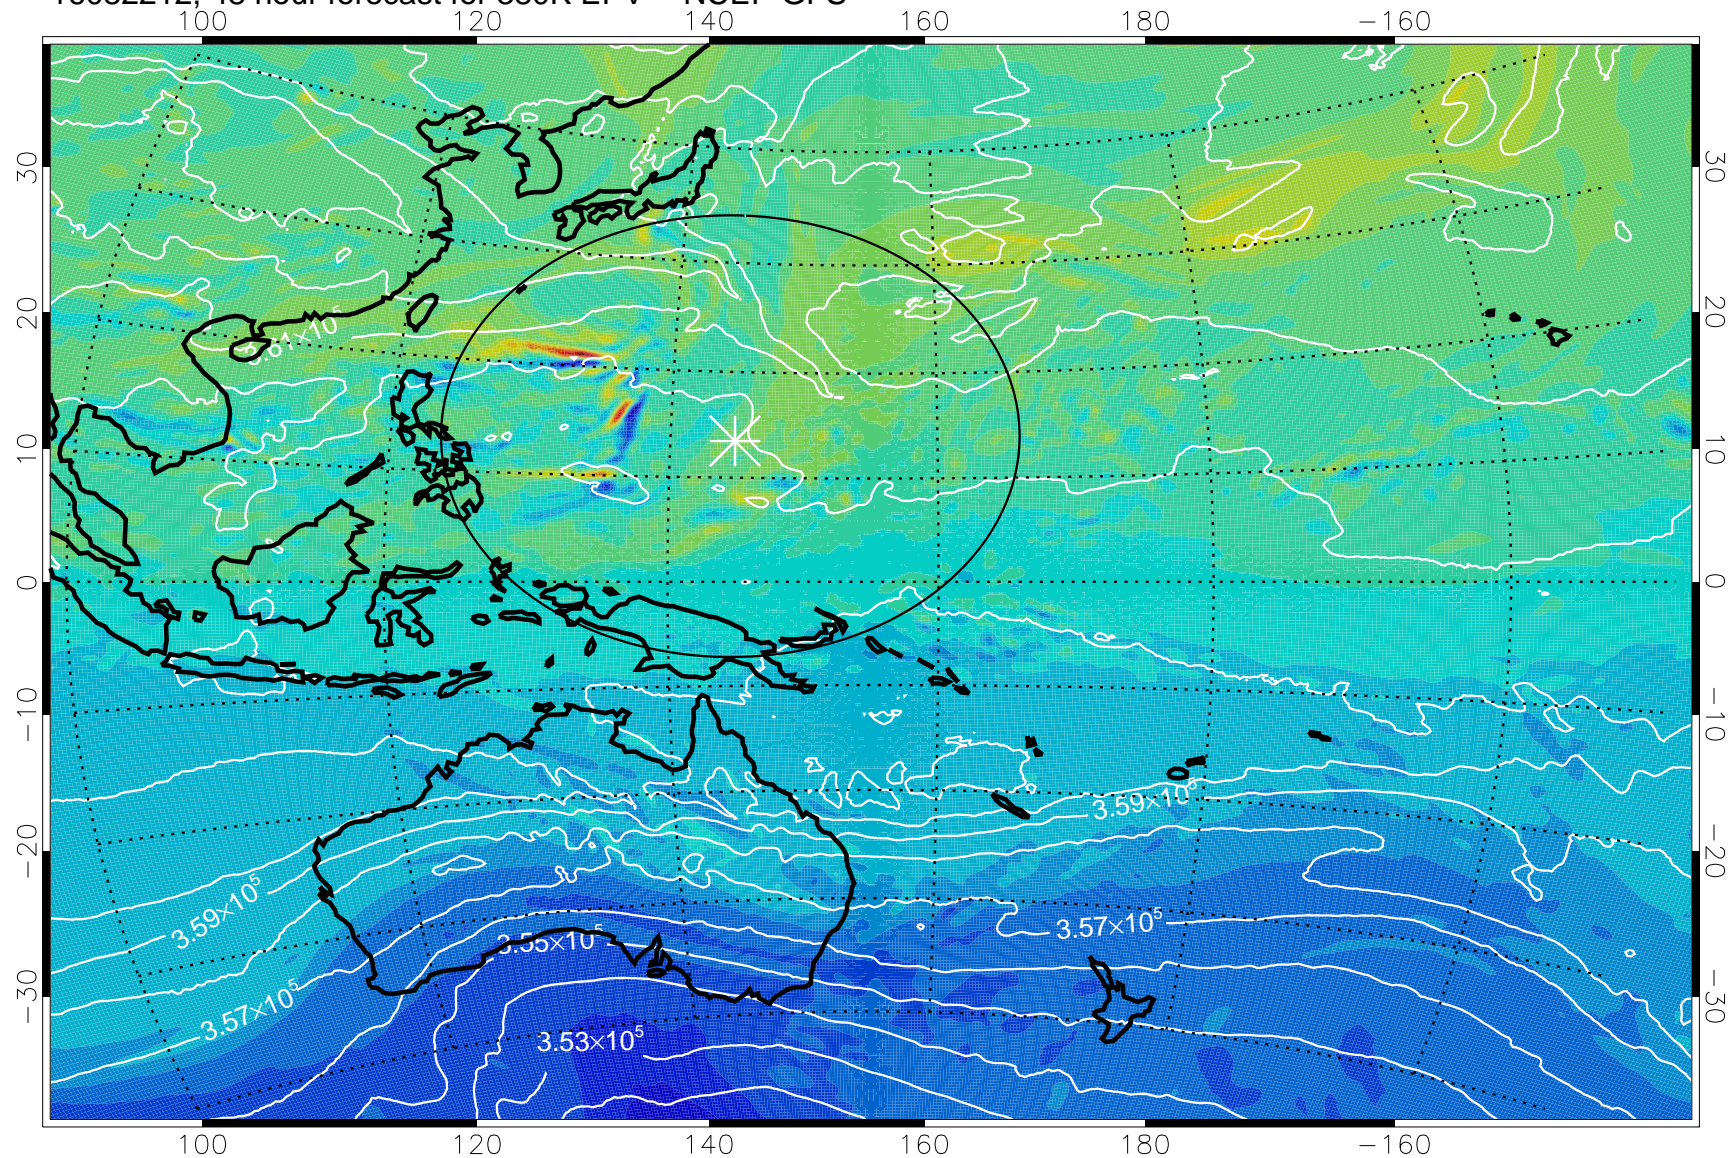

380K Montgomery Streamfunction, white

Range ring of 2304 km

16082206, 42 hour forecast for 380K EPV -- NCEP GFS

380K Montgomery Streamfunction, white

Range ring of 2304 km

16082212, 48 hour forecast for 380K EPV -- NCEP GFS

380K Montgomery Streamfunction, white

Range ring of 2304 km

16082218, 54 hour forecast for 380K EPV -- NCEP GFS

380K Montgomery Streamfunction, white

Range ring of 2304 km

16082300, 60 hour forecast for 380K EPV -- NCEP GFS

380K Montgomery Streamfunction, white

Range ring of 2304 km

16082306, 66 hour forecast for 380K EPV -- NCEP GFS

380K Montgomery Streamfunction, white

Range ring of 2304 km

16082312, 72 hour forecast for 380K EPV -- NCEP GFS

380K Montgomery Streamfunction, white

Range ring of 2304 km

16082318, 78 hour forecast for 380K EPV -- NCEP GFS

380K Montgomery Streamfunction, white

Range ring of 2304 km

16082400, 84 hour forecast for 380K EPV -- NCEP GFS