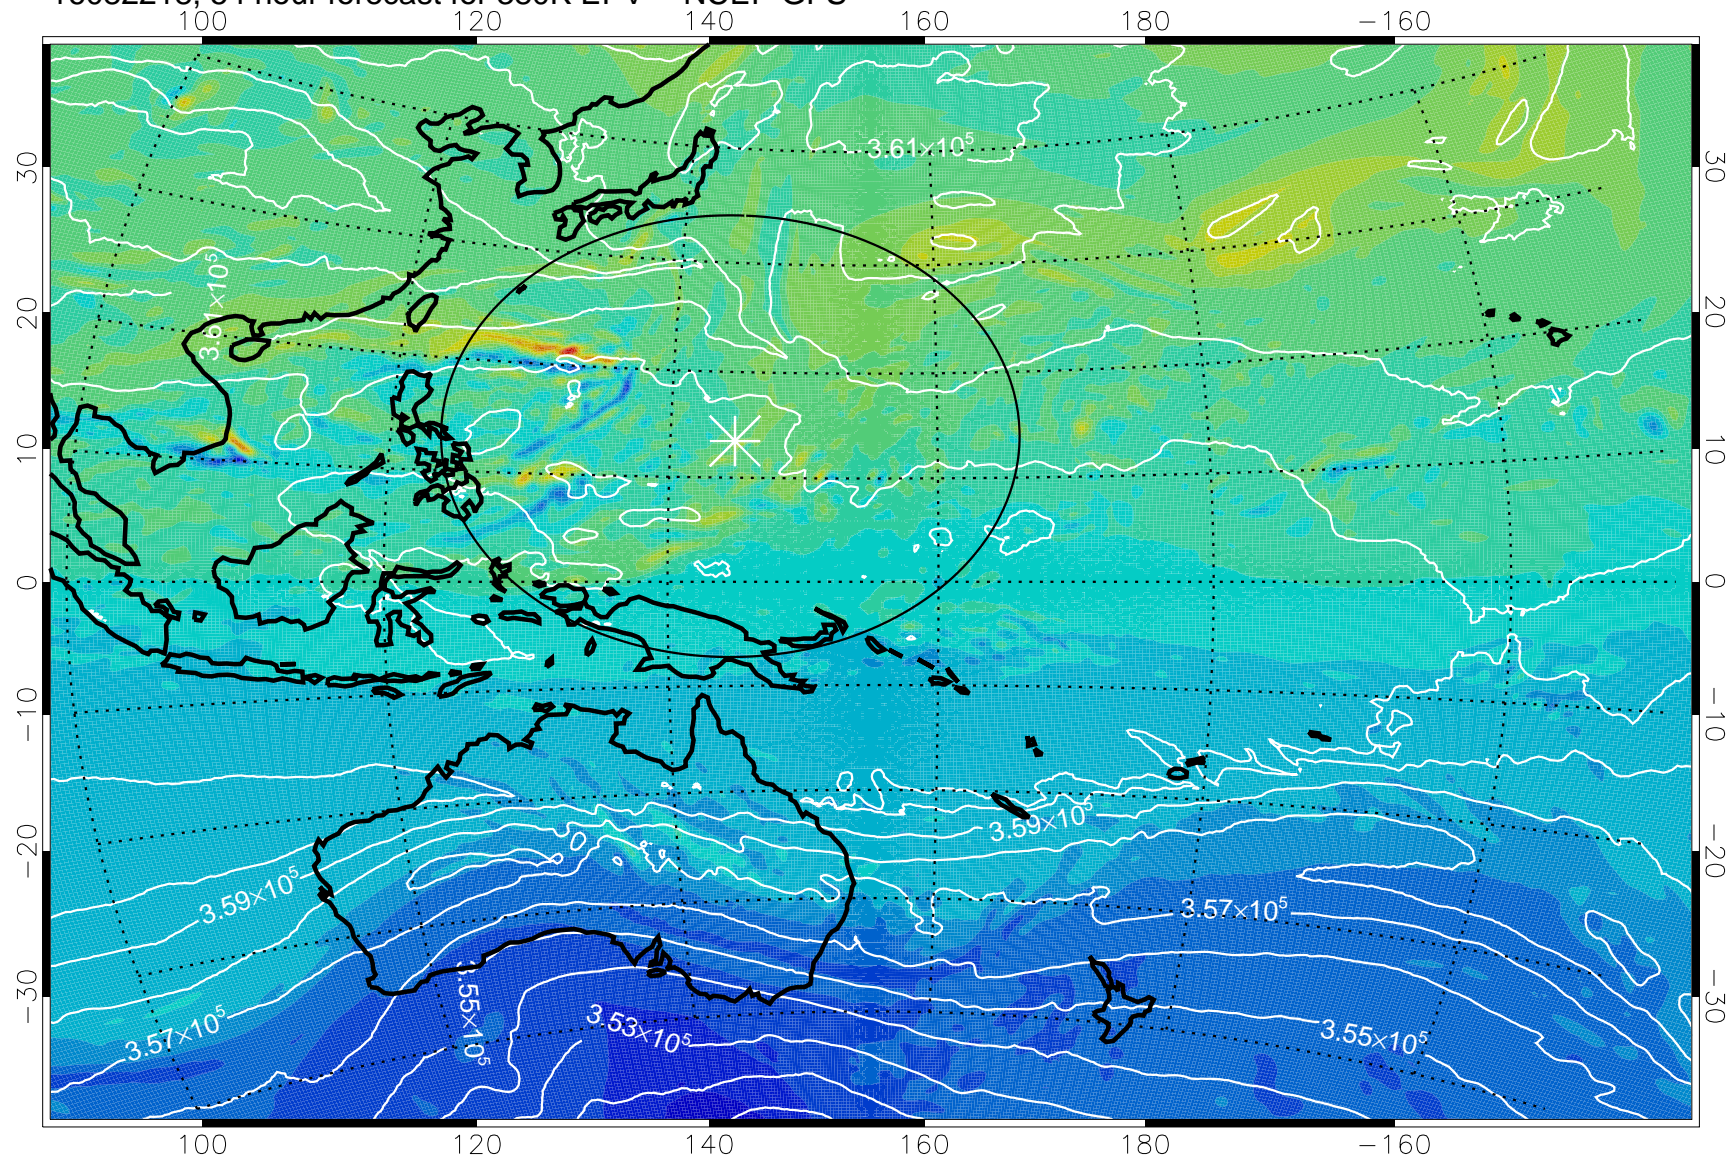

380K Montgomery Streamfunction, white

Range ring of 2304 km

16082206, 42 hour forecast for 380K EPV -- NCEP GFS

380K Montgomery Streamfunction, white

Range ring of 2304 km

16082212, 48 hour forecast for 380K EPV -- NCEP GFS

380K Montgomery Streamfunction, white

Range ring of 2304 km

16082218, 54 hour forecast for 380K EPV -- NCEP GFS

380K Montgomery Streamfunction, white

Range ring of 2304 km

16082300, 60 hour forecast for 380K EPV -- NCEP GFS

380K Montgomery Streamfunction, white

Range ring of 2304 km

16082306, 66 hour forecast for 380K EPV -- NCEP GFS

380K Montgomery Streamfunction, white

Range ring of 2304 km

16082312, 72 hour forecast for 380K EPV -- NCEP GFS

380K Montgomery Streamfunction, white

Range ring of 2304 km

16082318, 78 hour forecast for 380K EPV -- NCEP GFS

380K Montgomery Streamfunction, white

Range ring of 2304 km

16082400, 84 hour forecast for 380K EPV -- NCEP GFS