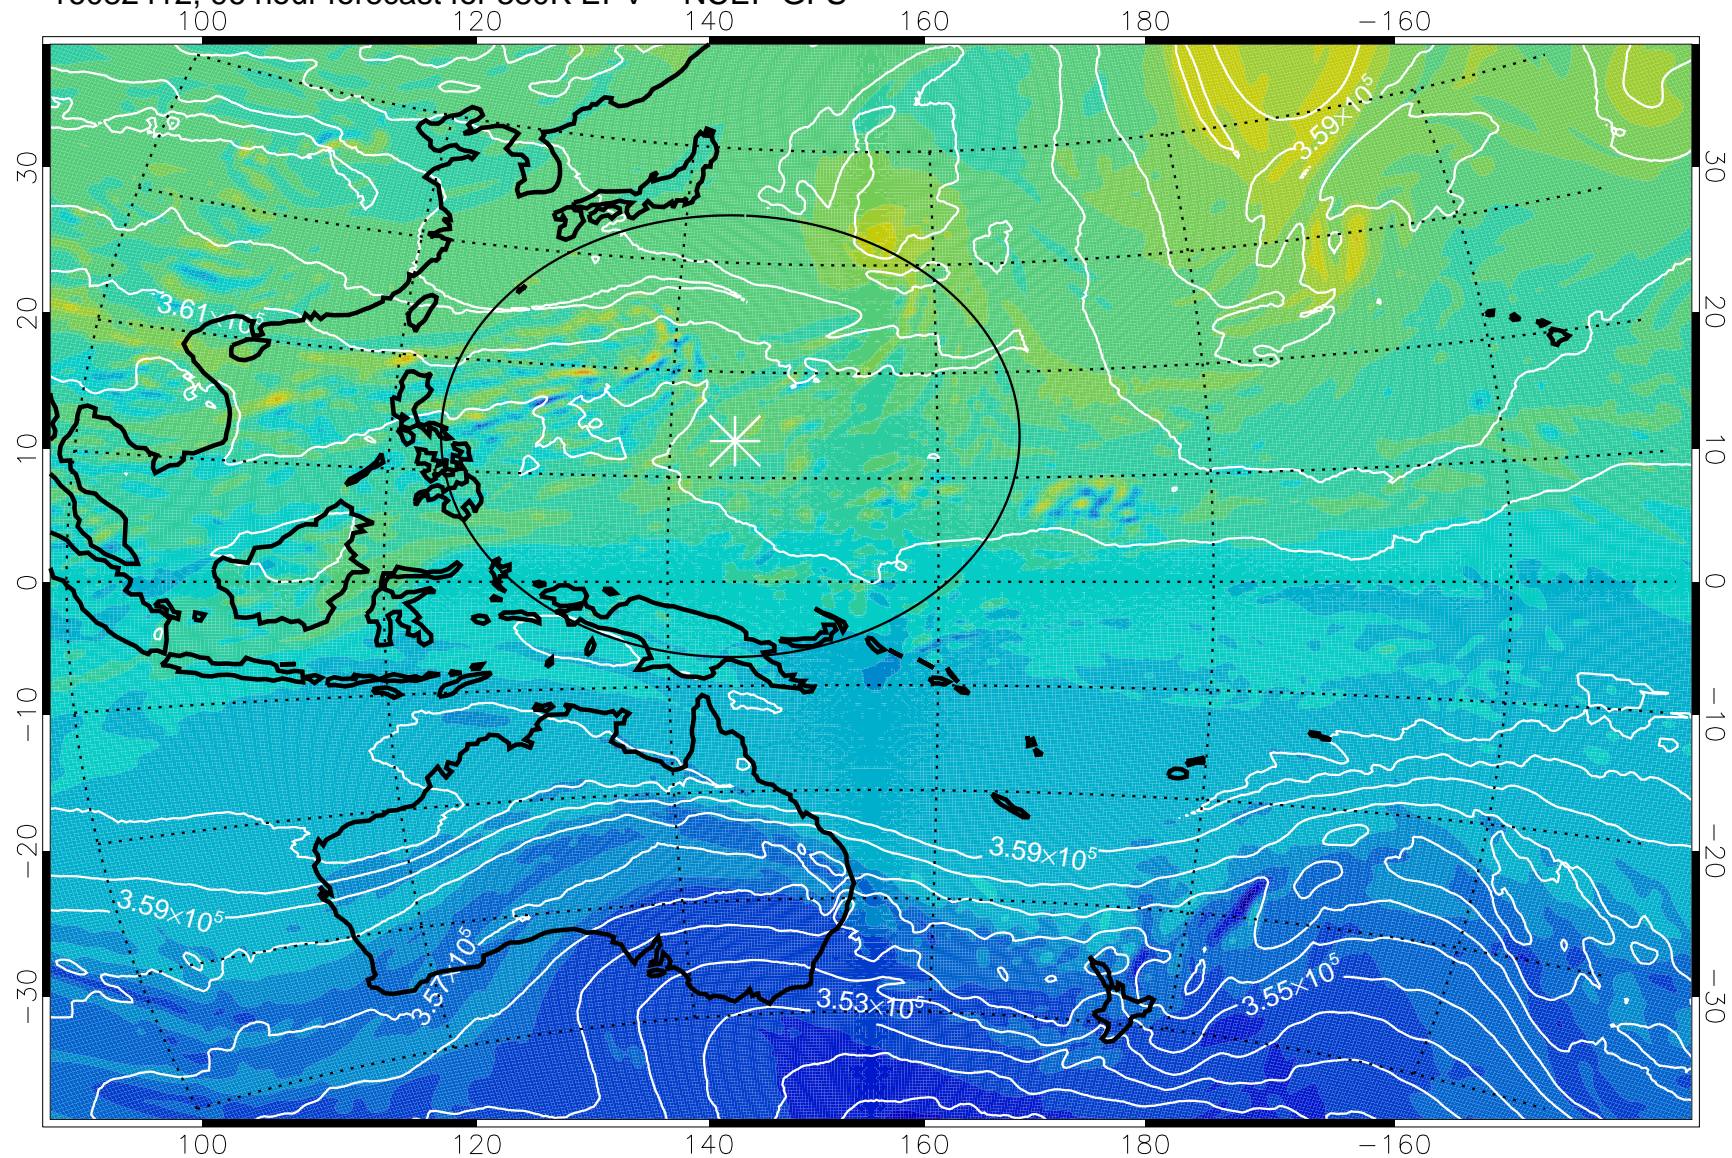

380K Montgomery Streamfunction, white

Range ring of 2304 km

16082318, 78 hour forecast for 380K EPV -- NCEP GFS

380K Montgomery Streamfunction, white

Range ring of 2304 km

16082400, 84 hour forecast for 380K EPV -- NCEP GFS

380K Montgomery Streamfunction, white

Range ring of 2304 km

16082406, 90 hour forecast for 380K EPV -- NCEP GFS

380K Montgomery Streamfunction, white

Range ring of 2304 km

16082412, 96 hour forecast for 380K EPV -- NCEP GFS

380K Montgomery Streamfunction, white

Range ring of 2304 km

16082418, 102 hour forecast for 380K EPV -- NCEP GFS

380K Montgomery Streamfunction, white

Range ring of 2304 km

16082500, 108 hour forecast for 380K EPV -- NCEP GFS