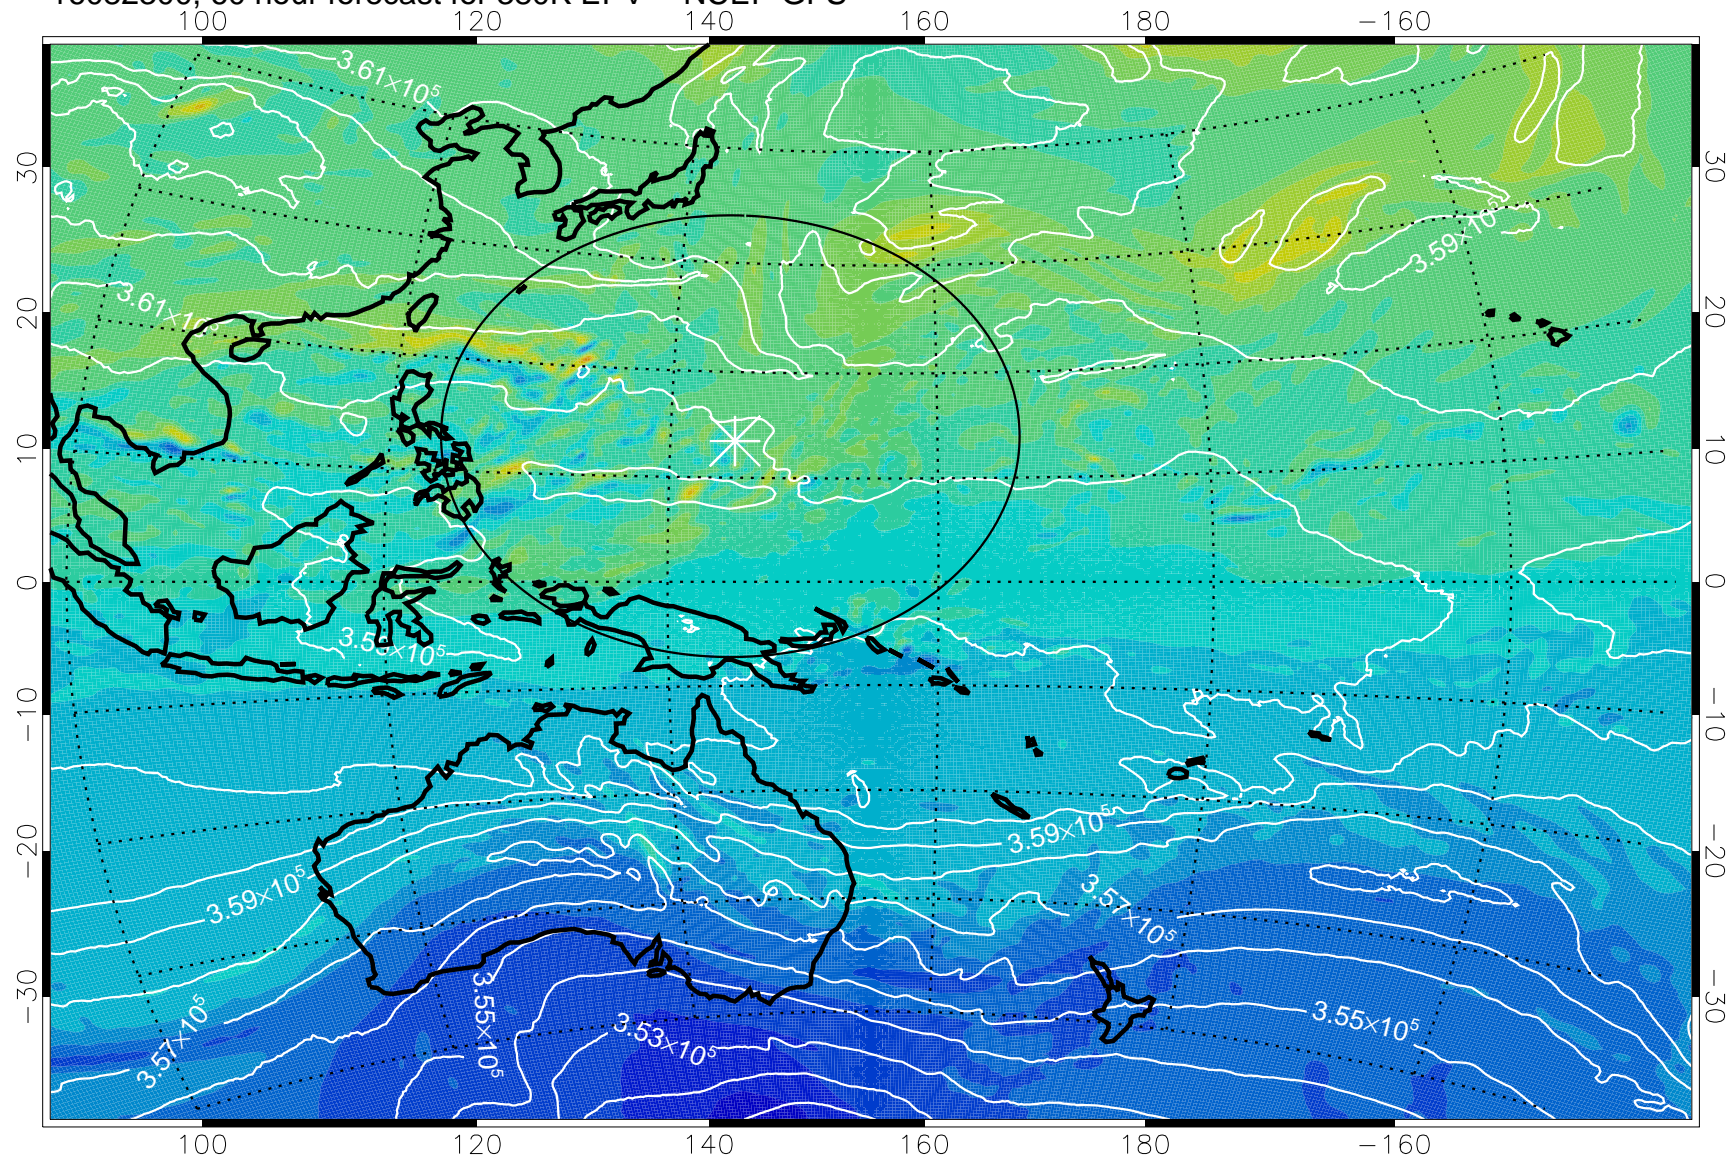

380K Montgomery Streamfunction, white

Range ring of 2304 km

16082206, 42 hour forecast for 380K EPV -- NCEP GFS

380K Montgomery Streamfunction, white

Range ring of 2304 km

16082212, 48 hour forecast for 380K EPV -- NCEP GFS

380K Montgomery Streamfunction, white

Range ring of 2304 km

16082218, 54 hour forecast for 380K EPV -- NCEP GFS

380K Montgomery Streamfunction, white

Range ring of 2304 km

16082300, 60 hour forecast for 380K EPV -- NCEP GFS

380K Montgomery Streamfunction, white

Range ring of 2304 km

16082306, 66 hour forecast for 380K EPV -- NCEP GFS

380K Montgomery Streamfunction, white

Range ring of 2304 km

16082312, 72 hour forecast for 380K EPV -- NCEP GFS

380K Montgomery Streamfunction, white

Range ring of 2304 km

16082318, 78 hour forecast for 380K EPV -- NCEP GFS

380K Montgomery Streamfunction, white

Range ring of 2304 km

16082400, 84 hour forecast for 380K EPV -- NCEP GFS