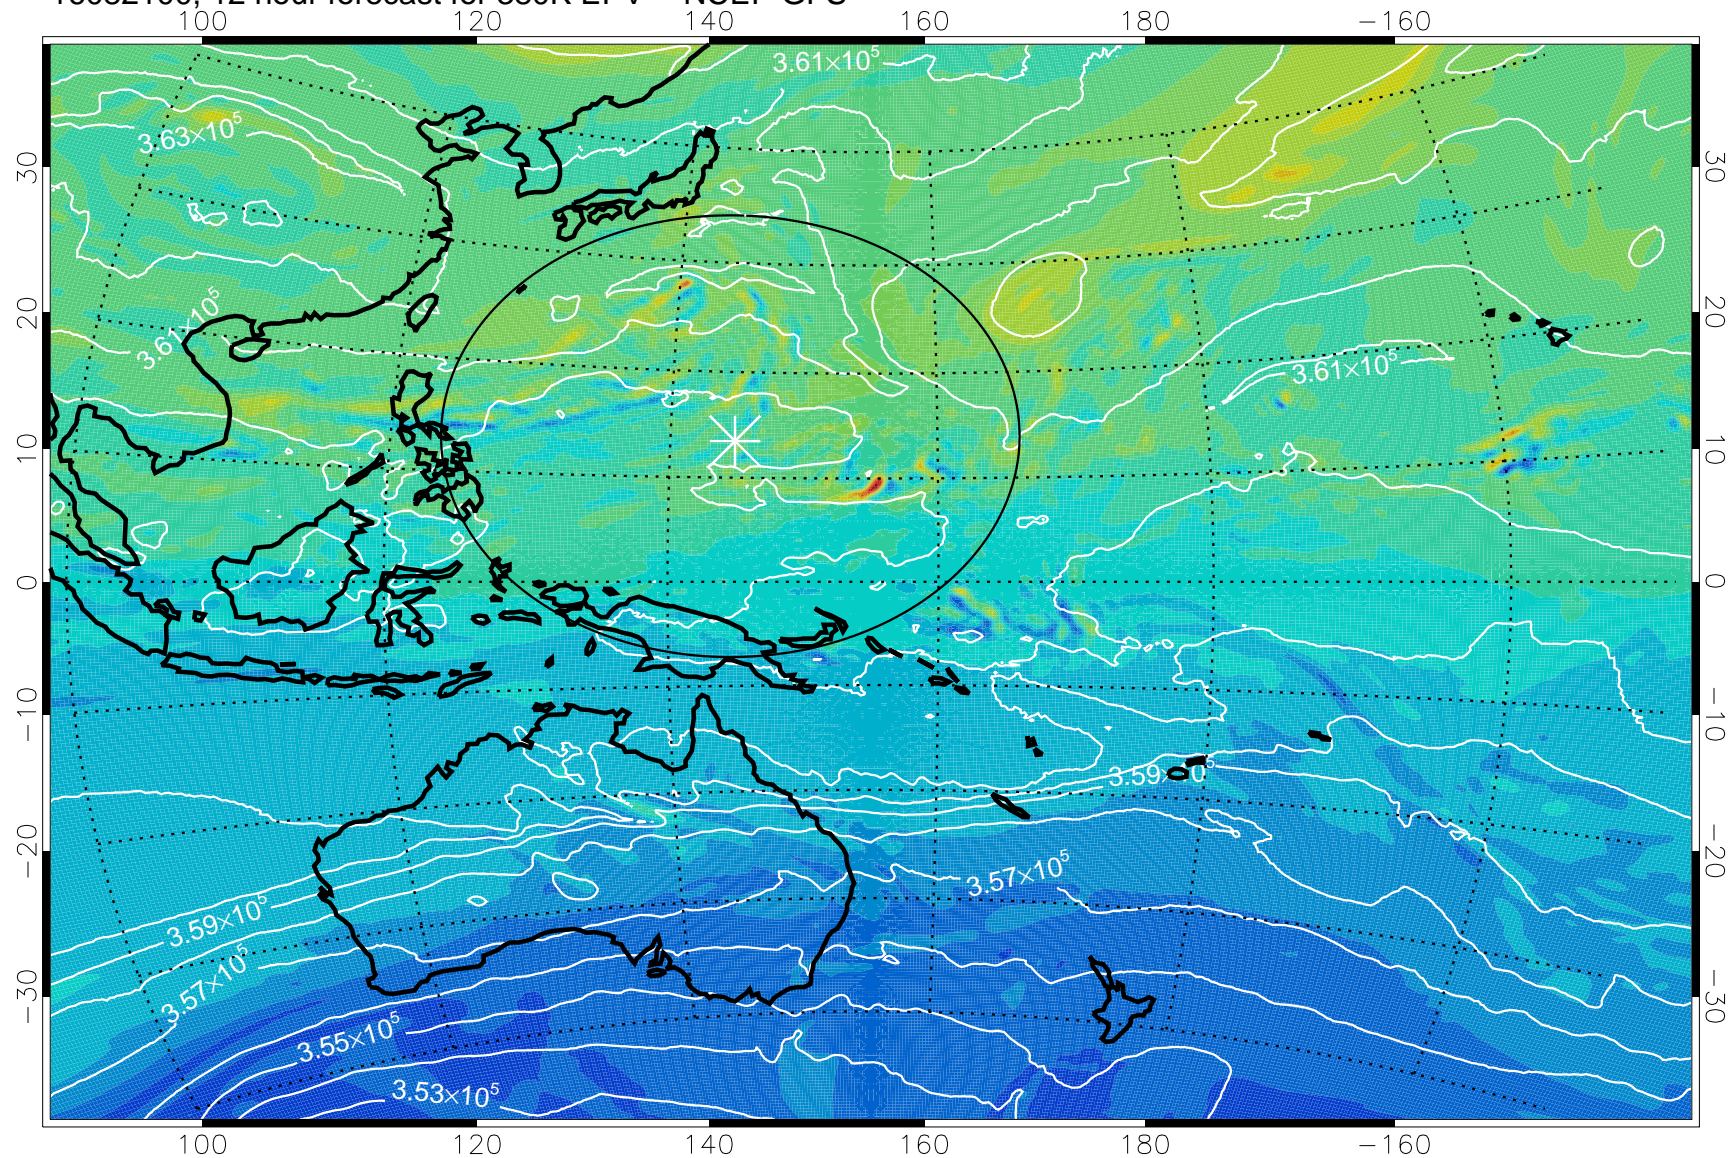

16082018, 6 hour forecast for 380K EPV -- NCEP GFS

380K Montgomery Streamfunction, white

Range ring of 2304 km

16082100, 12 hour forecast for 380K EPV -- NCEP GFS

380K Montgomery Streamfunction, white

Range ring of 2304 km

16082106, 18 hour forecast for 380K EPV -- NCEP GFS

380K Montgomery Streamfunction, white

Range ring of 2304 km

16082112, 24 hour forecast for 380K EPV -- NCEP GFS

380K Montgomery Streamfunction, white

Range ring of 2304 km

16082118, 30 hour forecast for 380K EPV -- NCEP GFS

380K Montgomery Streamfunction, white

Range ring of 2304 km

16082200, 36 hour forecast for 380K EPV -- NCEP GFS

$-2 \times 10^{-5}$     $-1 \times 10^{-5}$    0    $1 \times 10^{-5}$     $2 \times 10^{-5}$   
PVU

380K Montgomery Streamfunction, white

Range ring of 2304 km

16082206, 42 hour forecast for 380K EPV -- NCEP GFS

380K Montgomery Streamfunction, white

Range ring of 2304 km

16082212, 48 hour forecast for 380K EPV -- NCEP GFS