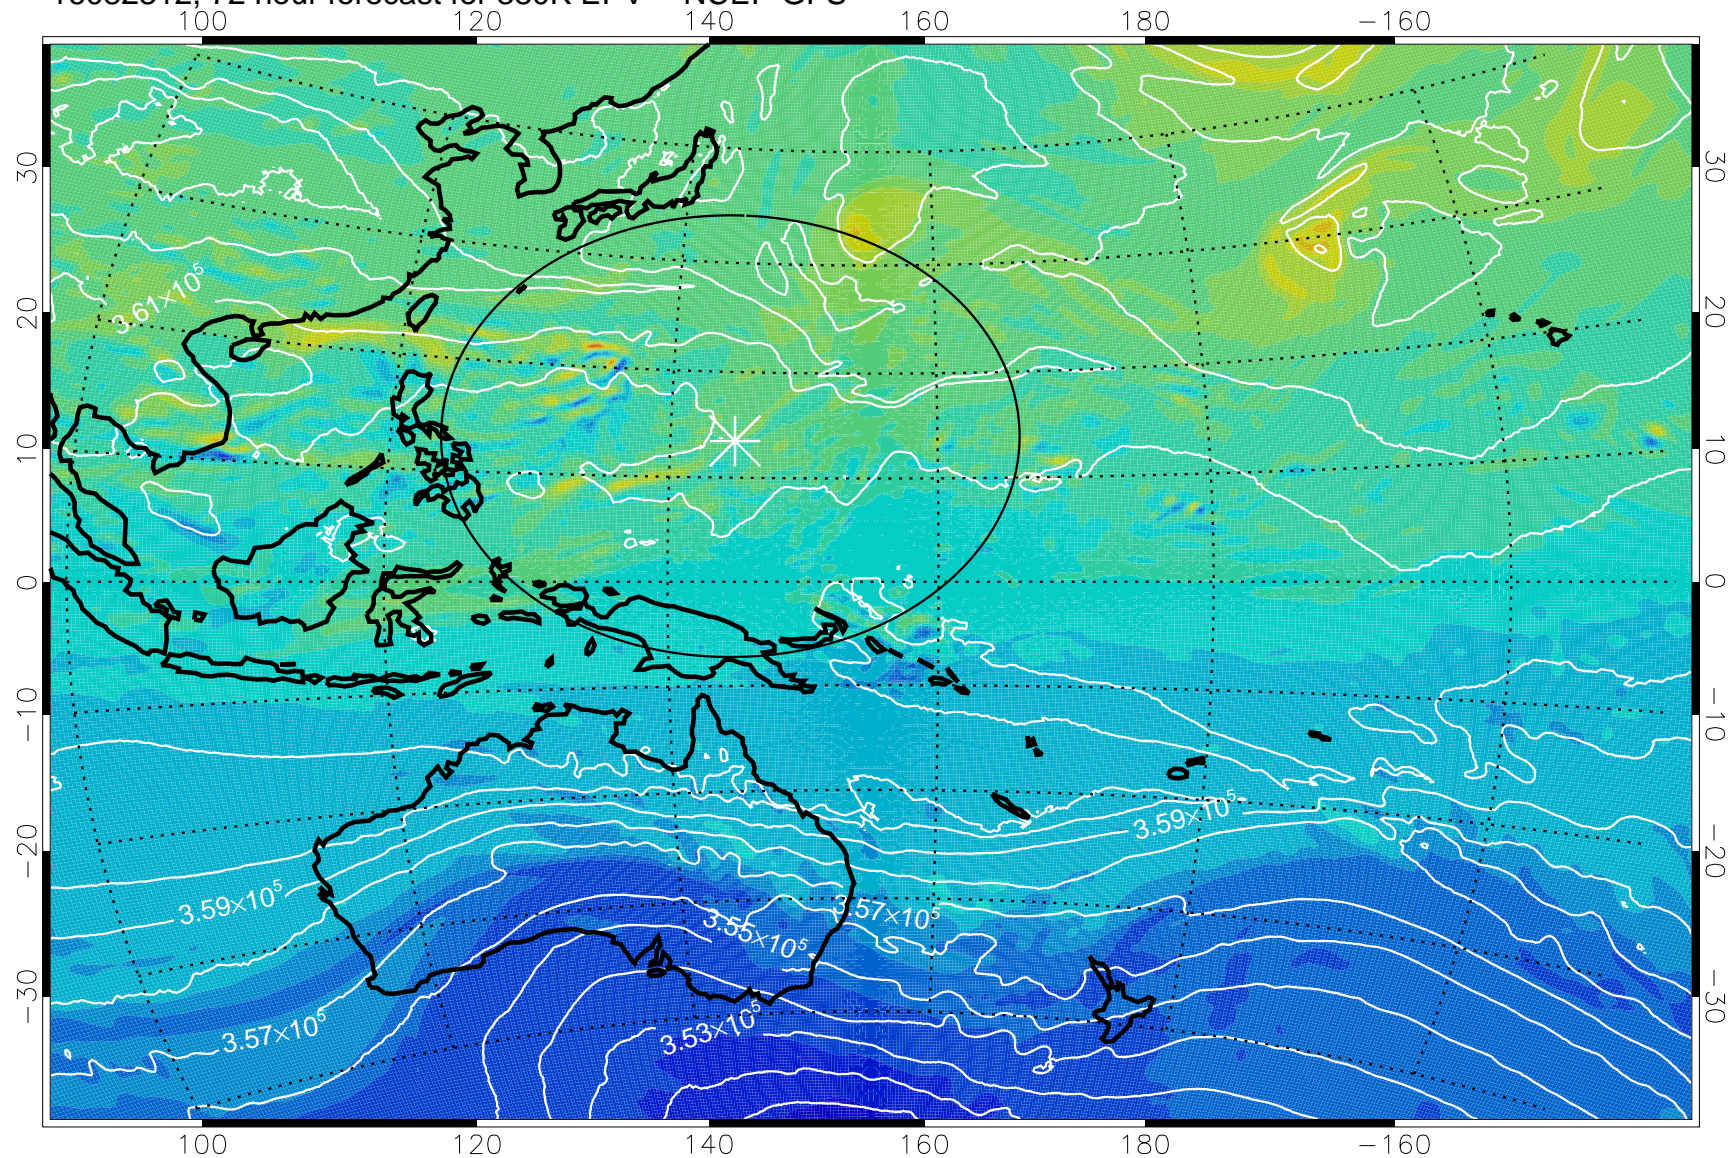

380K Montgomery Streamfunction, white

Range ring of 2304 km

16082218, 54 hour forecast for 380K EPV -- NCEP GFS

380K Montgomery Streamfunction, white

Range ring of 2304 km

16082300, 60 hour forecast for 380K EPV -- NCEP GFS

380K Montgomery Streamfunction, white

Range ring of 2304 km

16082306, 66 hour forecast for 380K EPV -- NCEP GFS

380K Montgomery Streamfunction, white

Range ring of 2304 km

16082312, 72 hour forecast for 380K EPV -- NCEP GFS

380K Montgomery Streamfunction, white

Range ring of 2304 km

16082318, 78 hour forecast for 380K EPV -- NCEP GFS

380K Montgomery Streamfunction, white

Range ring of 2304 km

16082400, 84 hour forecast for 380K EPV -- NCEP GFS

380K Montgomery Streamfunction, white

Range ring of 2304 km

16082406, 90 hour forecast for 380K EPV -- NCEP GFS

380K Montgomery Streamfunction, white

Range ring of 2304 km

16082412, 96 hour forecast for 380K EPV -- NCEP GFS