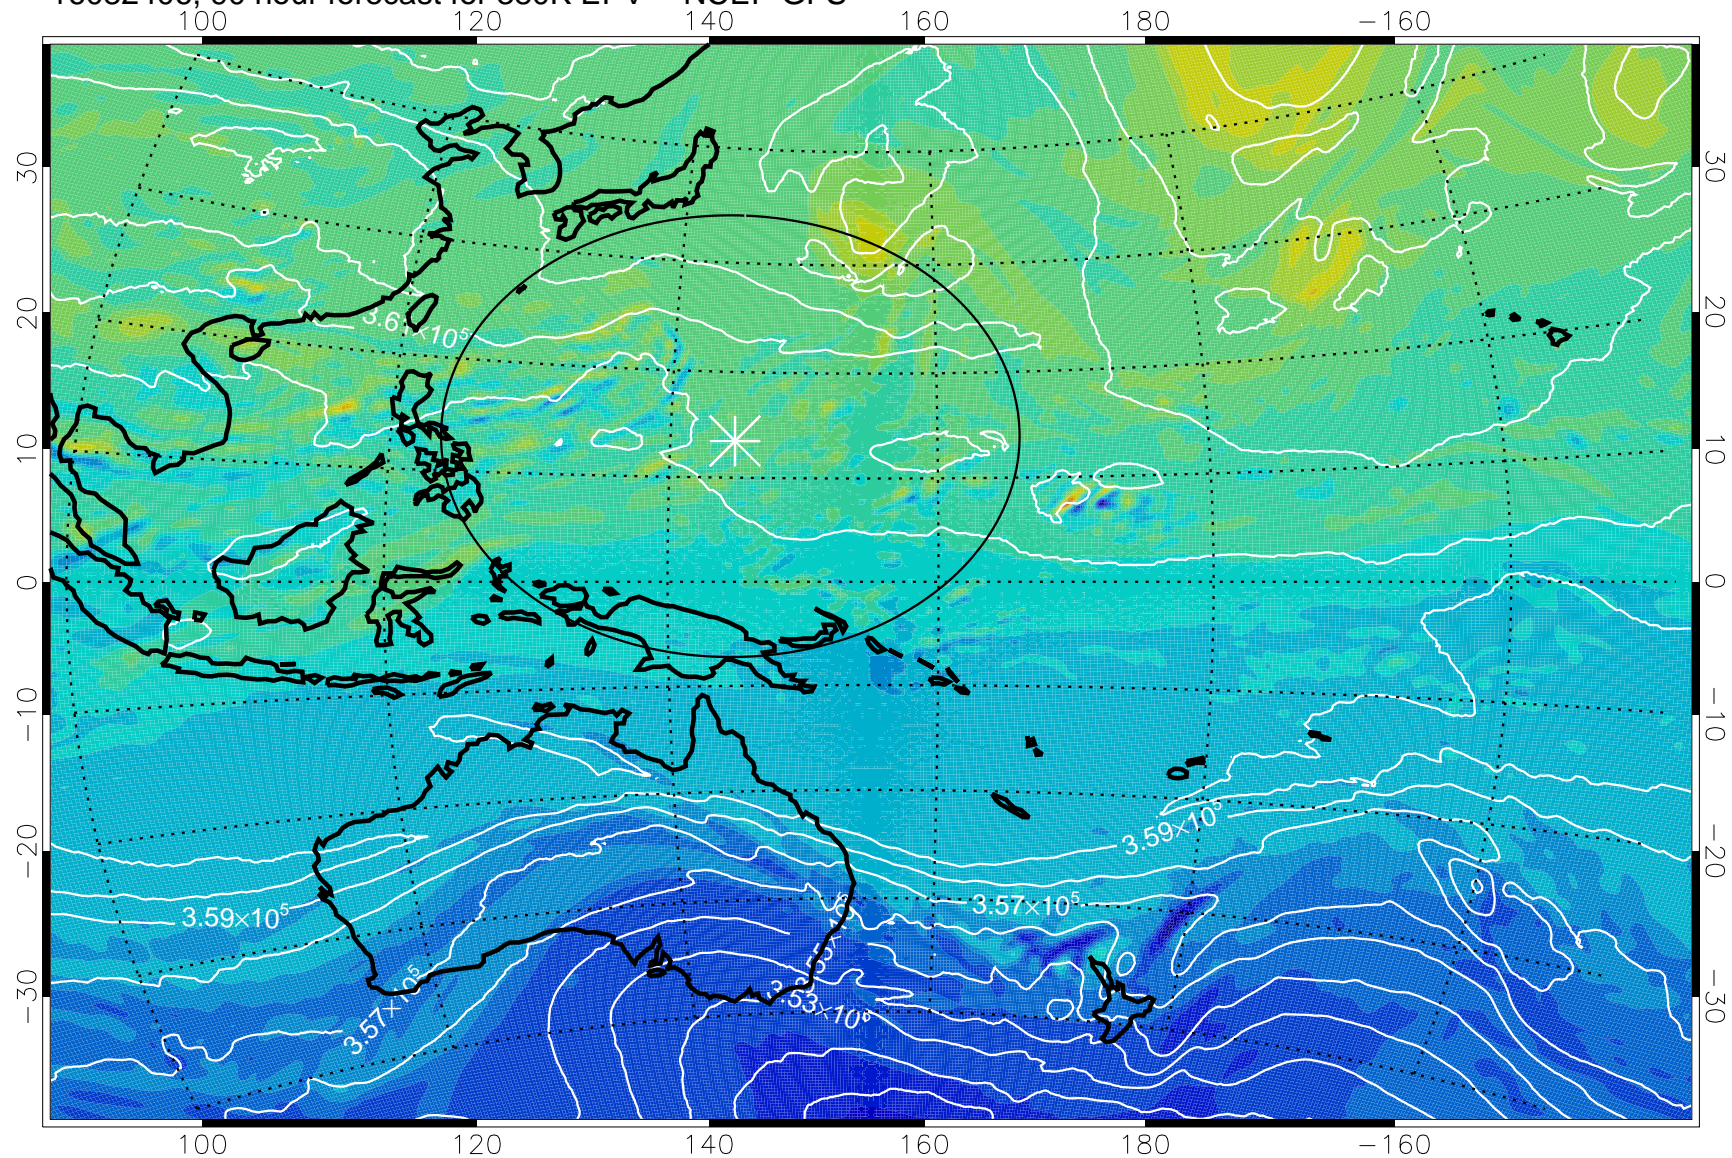

380K Montgomery Streamfunction, white

Range ring of 2304 km

16082318, 78 hour forecast for 380K EPV -- NCEP GFS

380K Montgomery Streamfunction, white

Range ring of 2304 km

16082400, 84 hour forecast for 380K EPV -- NCEP GFS

380K Montgomery Streamfunction, white

Range ring of 2304 km

16082406, 90 hour forecast for 380K EPV -- NCEP GFS

380K Montgomery Streamfunction, white

Range ring of 2304 km

16082412, 96 hour forecast for 380K EPV -- NCEP GFS