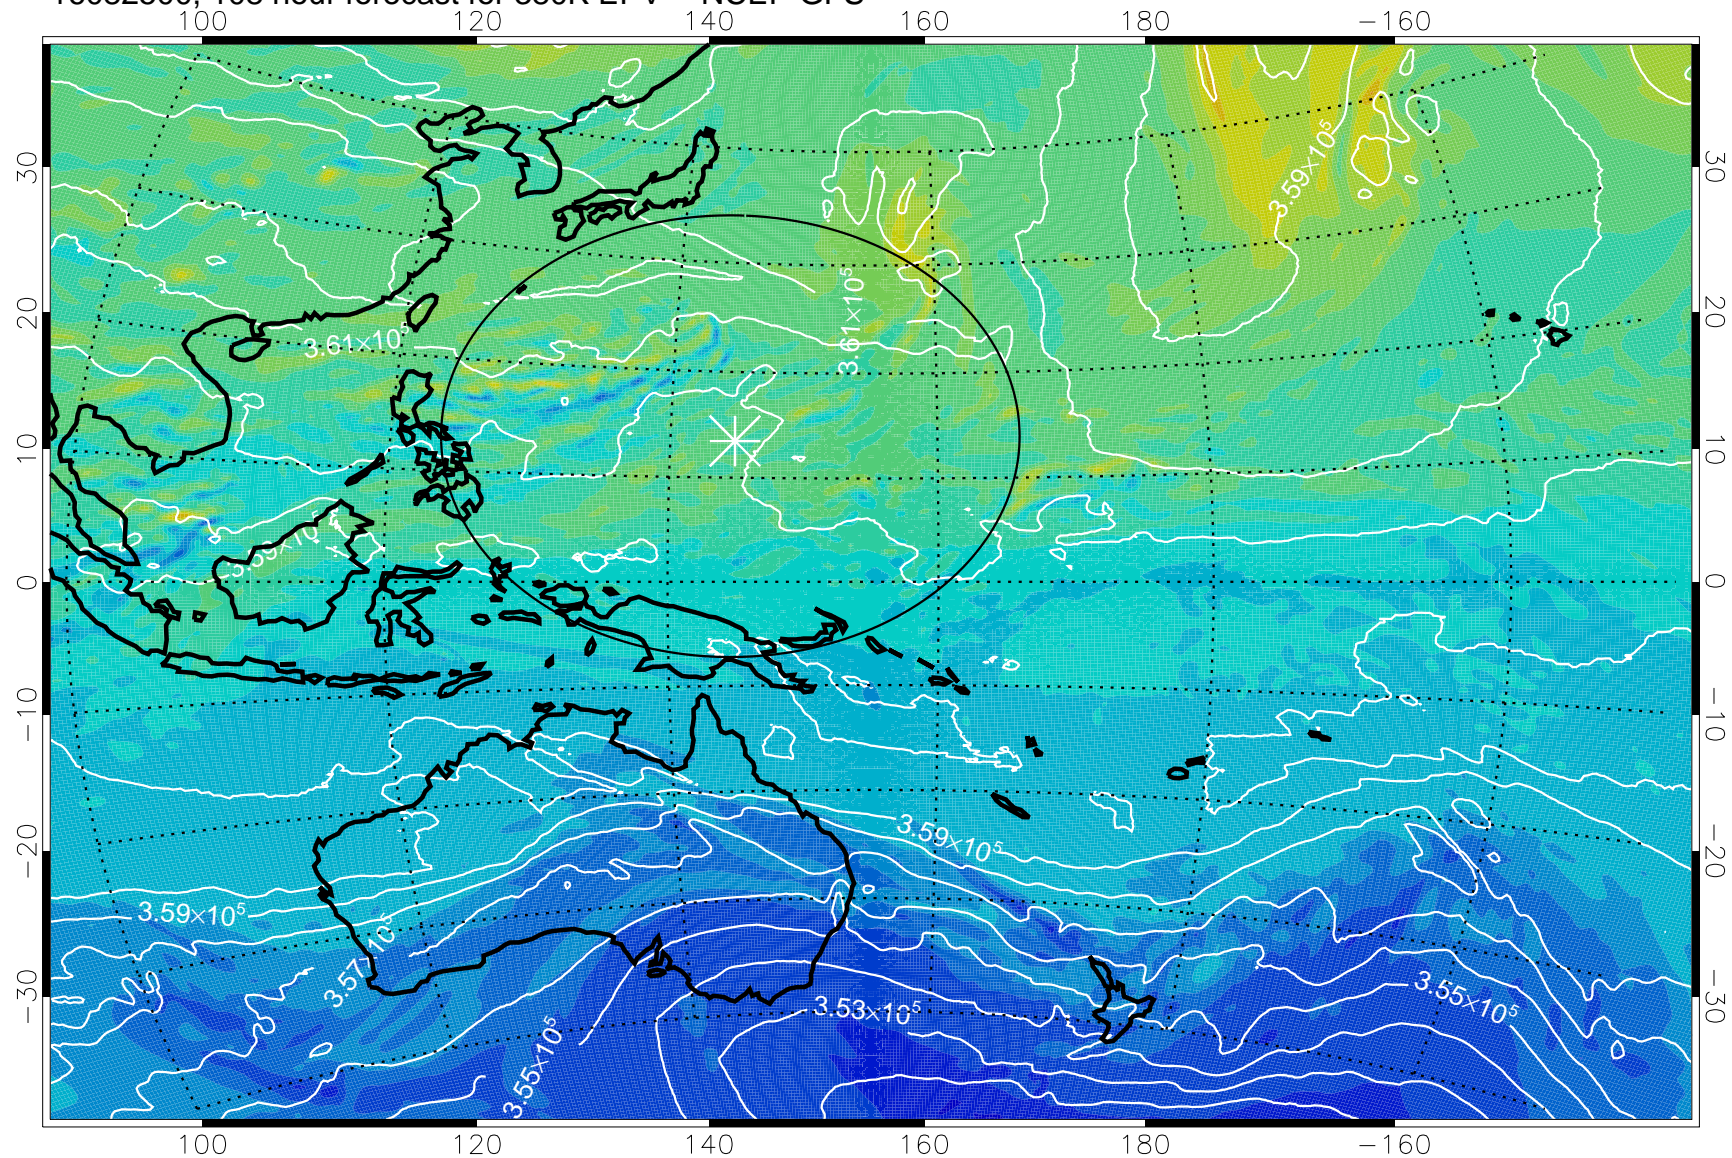

380K Montgomery Streamfunction, white

Range ring of 2304 km

16082406, 90 hour forecast for 380K EPV -- NCEP GFS

380K Montgomery Streamfunction, white

Range ring of 2304 km

16082412, 96 hour forecast for 380K EPV -- NCEP GFS

380K Montgomery Streamfunction, white

Range ring of 2304 km

16082418, 102 hour forecast for 380K EPV -- NCEP GFS

380K Montgomery Streamfunction, white

Range ring of 2304 km

16082500, 108 hour forecast for 380K EPV -- NCEP GFS

380K Montgomery Streamfunction, white

Range ring of 2304 km

16082506, 114 hour forecast for 380K EPV -- NCEP GFS

380K Montgomery Streamfunction, white

Range ring of 2304 km

16082512, 120 hour forecast for 380K EPV -- NCEP GFS