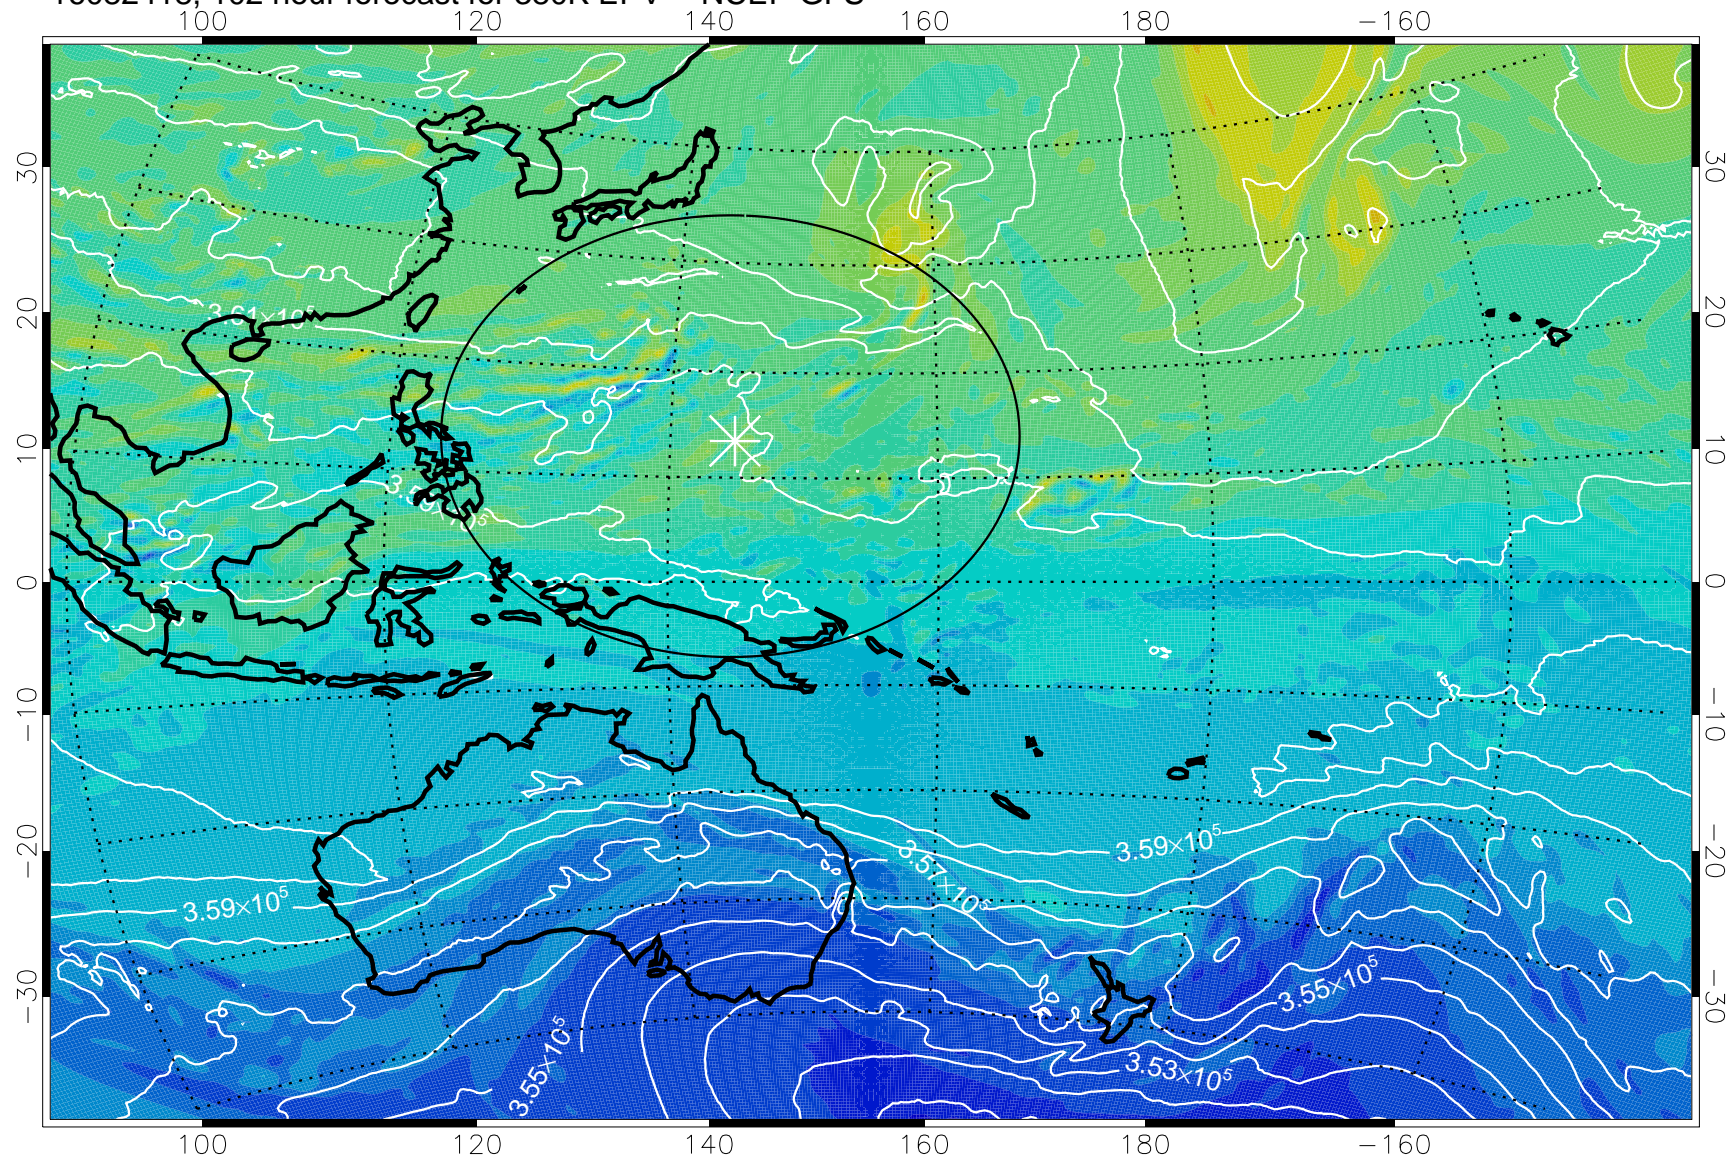

380K Montgomery Streamfunction, white

Range ring of 2304 km

16082318, 78 hour forecast for 380K EPV -- NCEP GFS

380K Montgomery Streamfunction, white

Range ring of 2304 km

16082400, 84 hour forecast for 380K EPV -- NCEP GFS

380K Montgomery Streamfunction, white

Range ring of 2304 km

16082406, 90 hour forecast for 380K EPV -- NCEP GFS

380K Montgomery Streamfunction, white

Range ring of 2304 km

16082412, 96 hour forecast for 380K EPV -- NCEP GFS

380K Montgomery Streamfunction, white

Range ring of 2304 km

16082418, 102 hour forecast for 380K EPV -- NCEP GFS

380K Montgomery Streamfunction, white

Range ring of 2304 km

16082500, 108 hour forecast for 380K EPV -- NCEP GFS

380K Montgomery Streamfunction, white

Range ring of 2304 km

16082506, 114 hour forecast for 380K EPV -- NCEP GFS

380K Montgomery Streamfunction, white

Range ring of 2304 km

16082512, 120 hour forecast for 380K EPV -- NCEP GFS