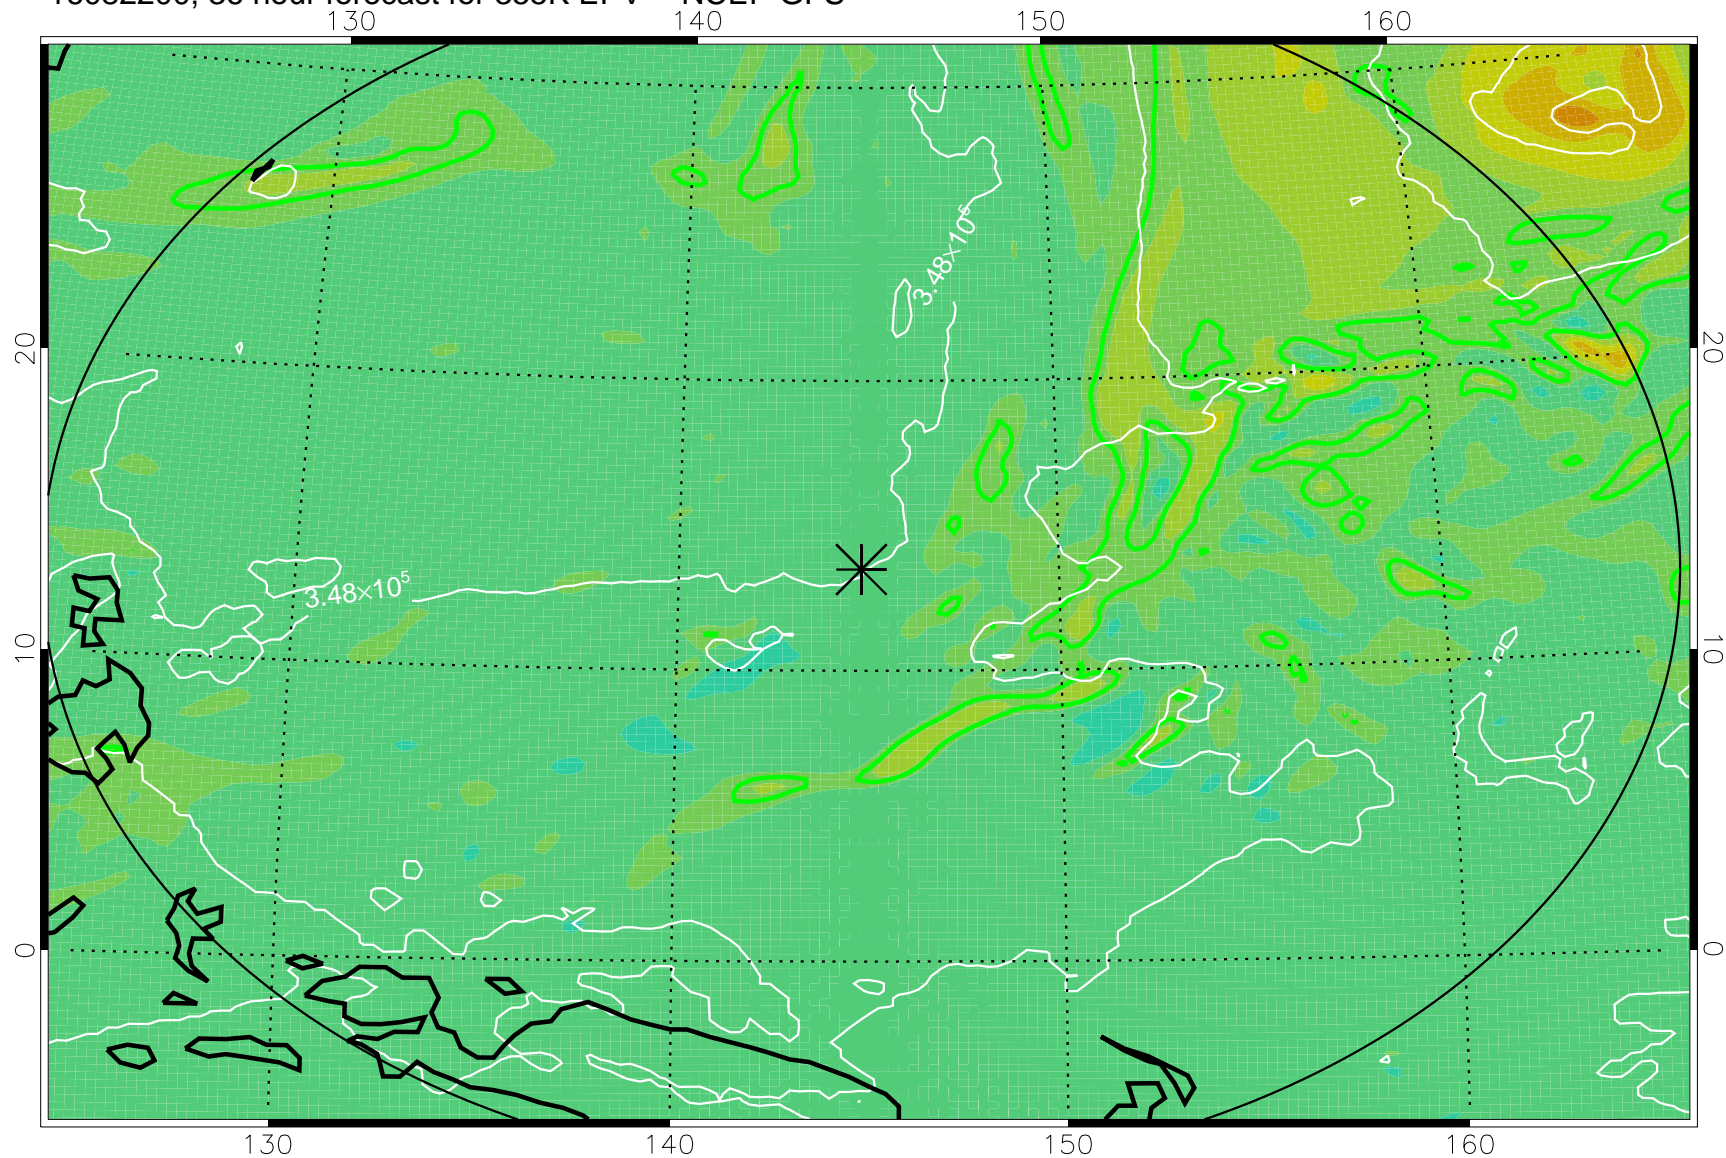

16082018, 6 hour forecast for 355K EPV -- NCEP GFS

355K Montgomery Streamfunction, white
EPV Tropopause (2 PVU) Position
Range ring of 2304 km

16082100, 12 hour forecast for 355K EPV -- NCEP GFS

355K Montgomery Streamfunction, white
EPV Tropopause (2 PVU) Position
Range ring of 2304 km

16082106, 18 hour forecast for 355K EPV -- NCEP GFS

355K Montgomery Streamfunction, white
EPV Tropopause (2 PVU) Position
Range ring of 2304 km

16082112, 24 hour forecast for 355K EPV -- NCEP GFS

355K Montgomery Streamfunction, white
EPV Tropopause (2 PVU) Position
Range ring of 2304 km

16082118, 30 hour forecast for 355K EPV -- NCEP GFS

355K Montgomery Streamfunction, white
EPV Tropopause (2 PVU) Position
Range ring of 2304 km

16082200, 36 hour forecast for 355K EPV -- NCEP GFS

355K Montgomery Streamfunction, white
EPV Tropopause (2 PVU) Position
Range ring of 2304 km

16082206, 42 hour forecast for 355K EPV -- NCEP GFS

355K Montgomery Streamfunction, white
EPV Tropopause (2 PVU) Position
Range ring of 2304 km

16082212, 48 hour forecast for 355K EPV -- NCEP GFS

355K Montgomery Streamfunction, white
EPV Tropopause (2 PVU) Position
Range ring of 2304 km