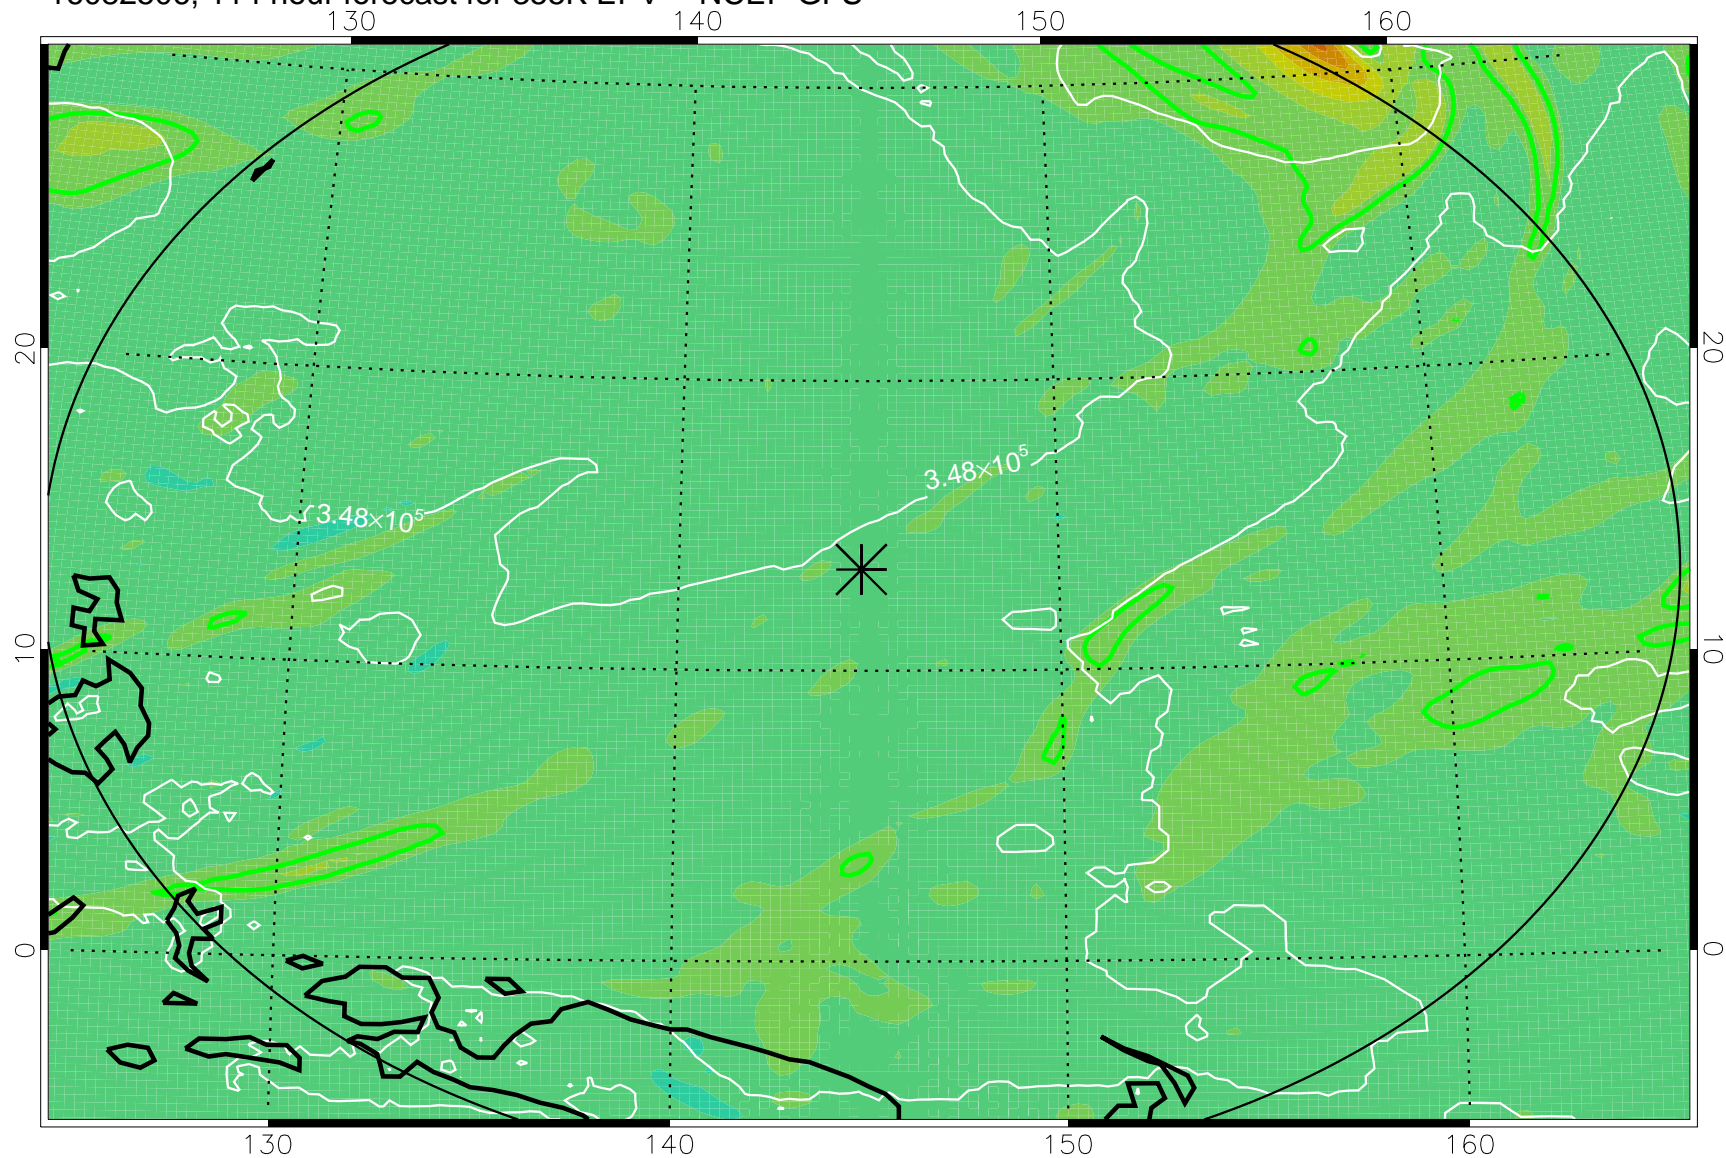

16082318, 78 hour forecast for 355K EPV -- NCEP GFS

355K Montgomery Streamfunction, white
EPV Tropopause (2 PVU) Position
Range ring of 2304 km

16082400, 84 hour forecast for 355K EPV -- NCEP GFS

355K Montgomery Streamfunction, white
EPV Tropopause (2 PVU) Position
Range ring of 2304 km

16082406, 90 hour forecast for 355K EPV -- NCEP GFS

355K Montgomery Streamfunction, white
EPV Tropopause (2 PVU) Position
Range ring of 2304 km

16082412, 96 hour forecast for 355K EPV -- NCEP GFS

355K Montgomery Streamfunction, white
EPV Tropopause (2 PVU) Position
Range ring of 2304 km

16082418, 102 hour forecast for 355K EPV -- NCEP GFS

355K Montgomery Streamfunction, white
EPV Tropopause (2 PVU) Position
Range ring of 2304 km

16082500, 108 hour forecast for 355K EPV -- NCEP GFS

355K Montgomery Streamfunction, white
EPV Tropopause (2 PVU) Position
Range ring of 2304 km

16082506, 114 hour forecast for 355K EPV -- NCEP GFS

355K Montgomery Streamfunction, white
EPV Tropopause (2 PVU) Position
Range ring of 2304 km

16082512, 120 hour forecast for 355K EPV -- NCEP GFS

355K Montgomery Streamfunction, white
EPV Tropopause (2 PVU) Position
Range ring of 2304 km