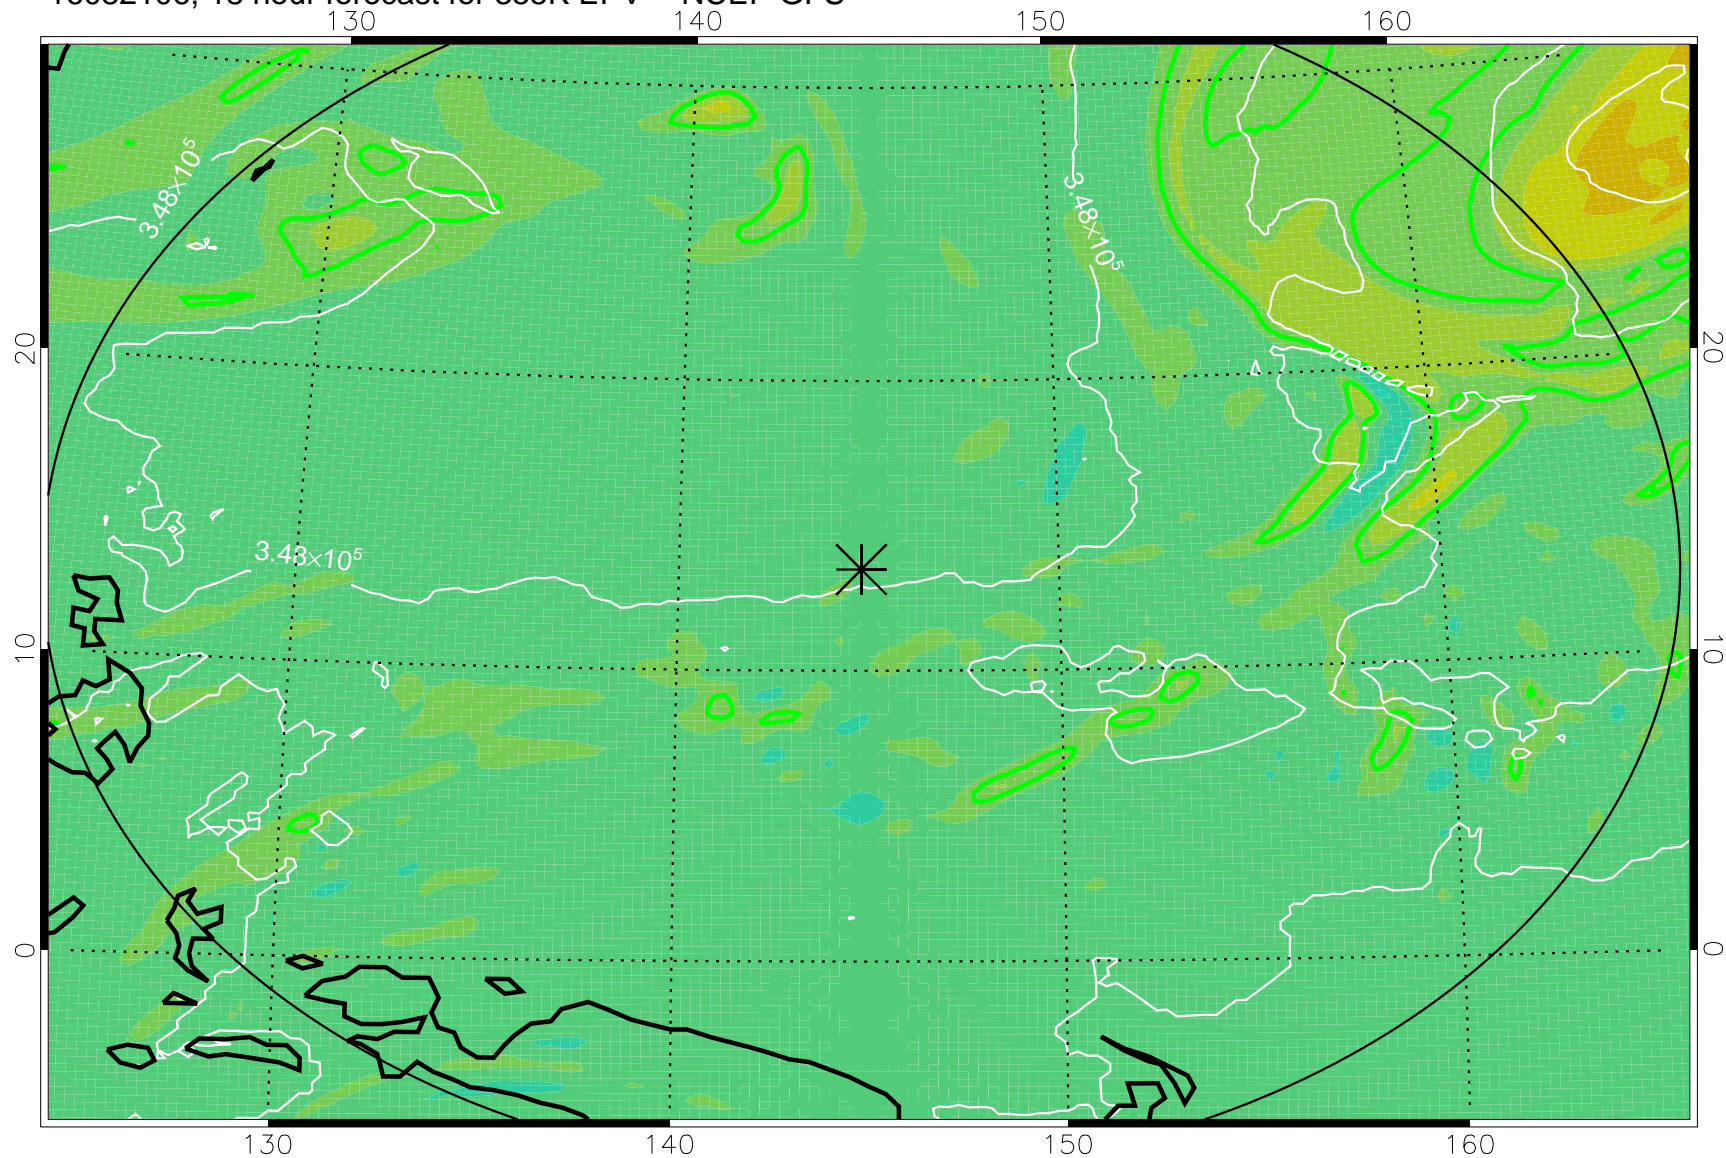

16082018, 6 hour forecast for 355K EPV -- NCEP GFS

355K Montgomery Streamfunction, white
EPV Tropopause (2 PVU) Position
Range ring of 2304 km

16082100, 12 hour forecast for 355K EPV -- NCEP GFS

355K Montgomery Streamfunction, white
EPV Tropopause (2 PVU) Position
Range ring of 2304 km

16082106, 18 hour forecast for 355K EPV -- NCEP GFS

355K Montgomery Streamfunction, white
EPV Tropopause (2 PVU) Position
Range ring of 2304 km

16082112, 24 hour forecast for 355K EPV -- NCEP GFS

355K Montgomery Streamfunction, white
EPV Tropopause (2 PVU) Position
Range ring of 2304 km

16082118, 30 hour forecast for 355K EPV -- NCEP GFS

355K Montgomery Streamfunction, white
EPV Tropopause (2 PVU) Position
Range ring of 2304 km

16082200, 36 hour forecast for 355K EPV -- NCEP GFS

355K Montgomery Streamfunction, white
EPV Tropopause (2 PVU) Position
Range ring of 2304 km

16082206, 42 hour forecast for 355K EPV -- NCEP GFS

355K Montgomery Streamfunction, white
EPV Tropopause (2 PVU) Position
Range ring of 2304 km

16082212, 48 hour forecast for 355K EPV -- NCEP GFS

355K Montgomery Streamfunction, white
EPV Tropopause (2 PVU) Position
Range ring of 2304 km