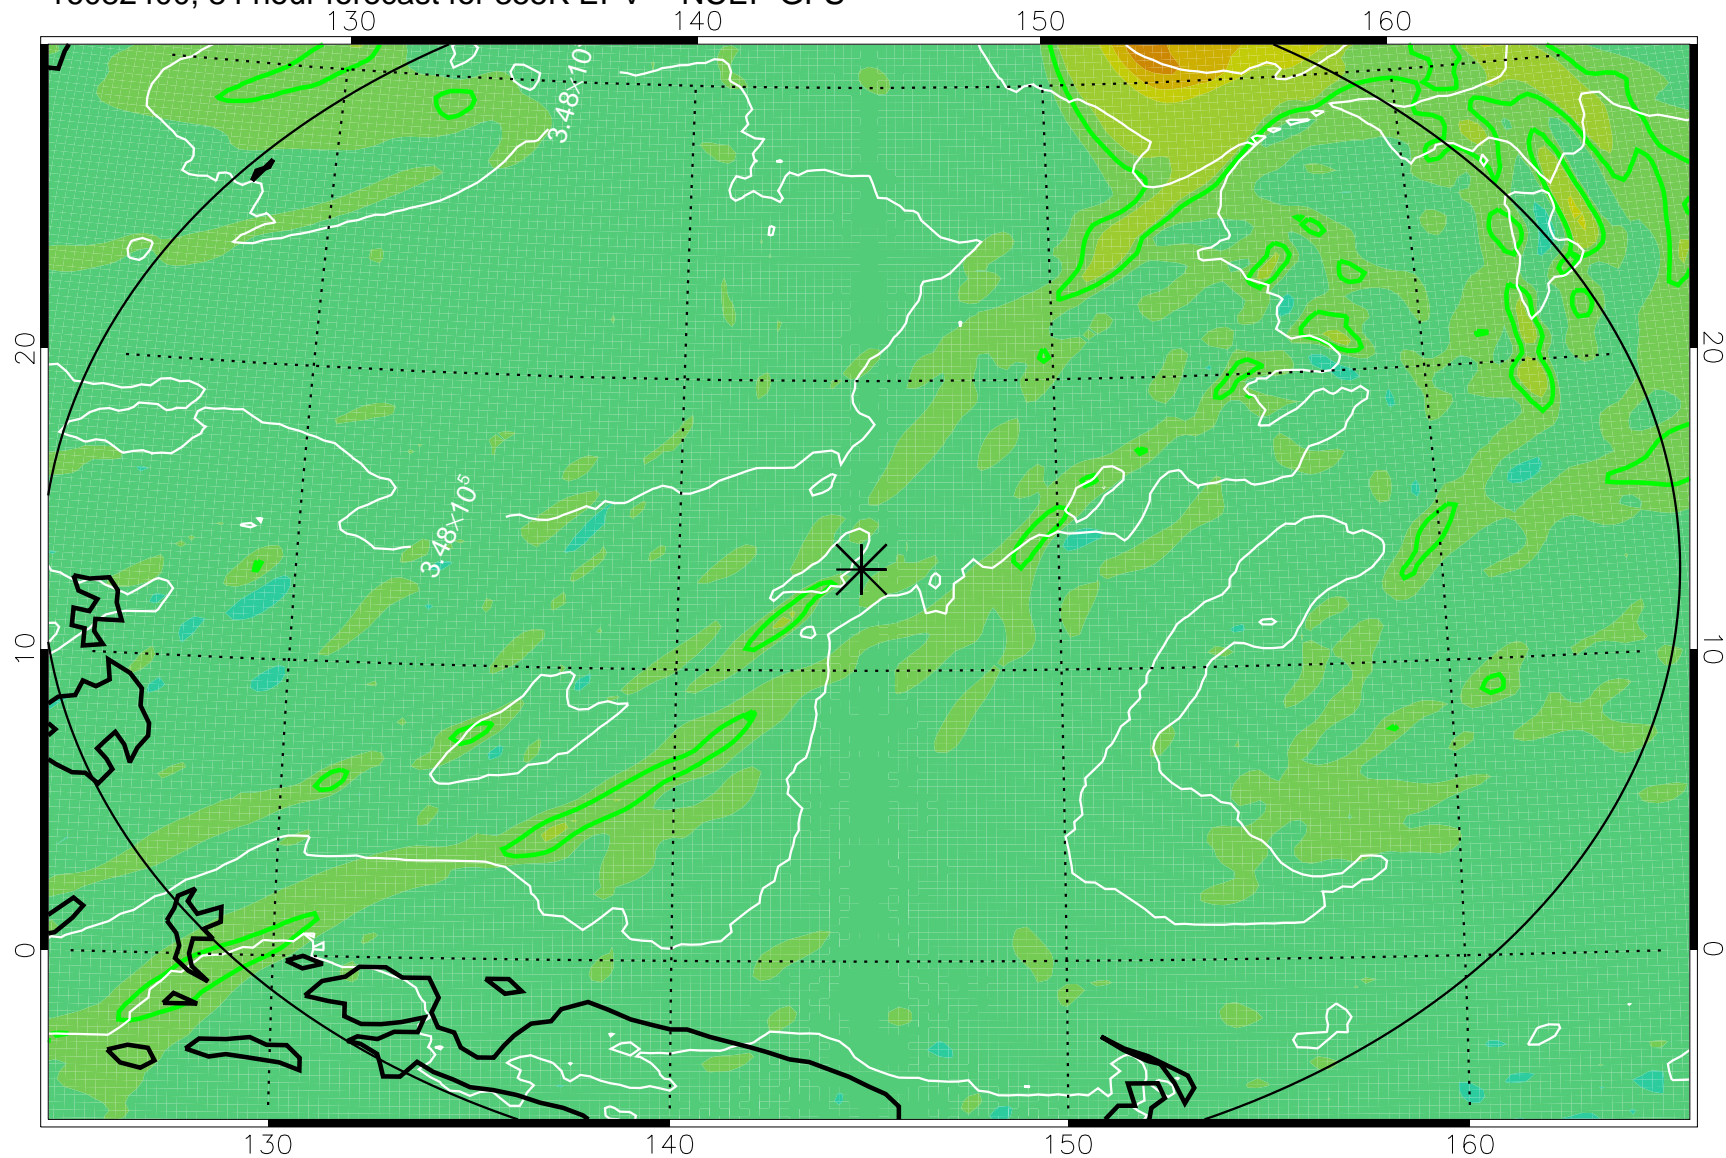

16082306, 66 hour forecast for 355K EPV -- NCEP GFS

355K Montgomery Streamfunction, white
EPV Tropopause (2 PVU) Position
Range ring of 2304 km

16082312, 72 hour forecast for 355K EPV -- NCEP GFS

355K Montgomery Streamfunction, white
EPV Tropopause (2 PVU) Position
Range ring of 2304 km

16082318, 78 hour forecast for 355K EPV -- NCEP GFS

355K Montgomery Streamfunction, white
EPV Tropopause (2 PVU) Position
Range ring of 2304 km

16082400, 84 hour forecast for 355K EPV -- NCEP GFS

355K Montgomery Streamfunction, white
EPV Tropopause (2 PVU) Position
Range ring of 2304 km

16082406, 90 hour forecast for 355K EPV -- NCEP GFS

355K Montgomery Streamfunction, white
EPV Tropopause (2 PVU) Position
Range ring of 2304 km

16082412, 96 hour forecast for 355K EPV -- NCEP GFS

355K Montgomery Streamfunction, white
EPV Tropopause (2 PVU) Position
Range ring of 2304 km

16082418, 102 hour forecast for 355K EPV -- NCEP GFS

355K Montgomery Streamfunction, white
EPV Tropopause (2 PVU) Position
Range ring of 2304 km

16082500, 108 hour forecast for 355K EPV -- NCEP GFS

355K Montgomery Streamfunction, white
EPV Tropopause (2 PVU) Position
Range ring of 2304 km