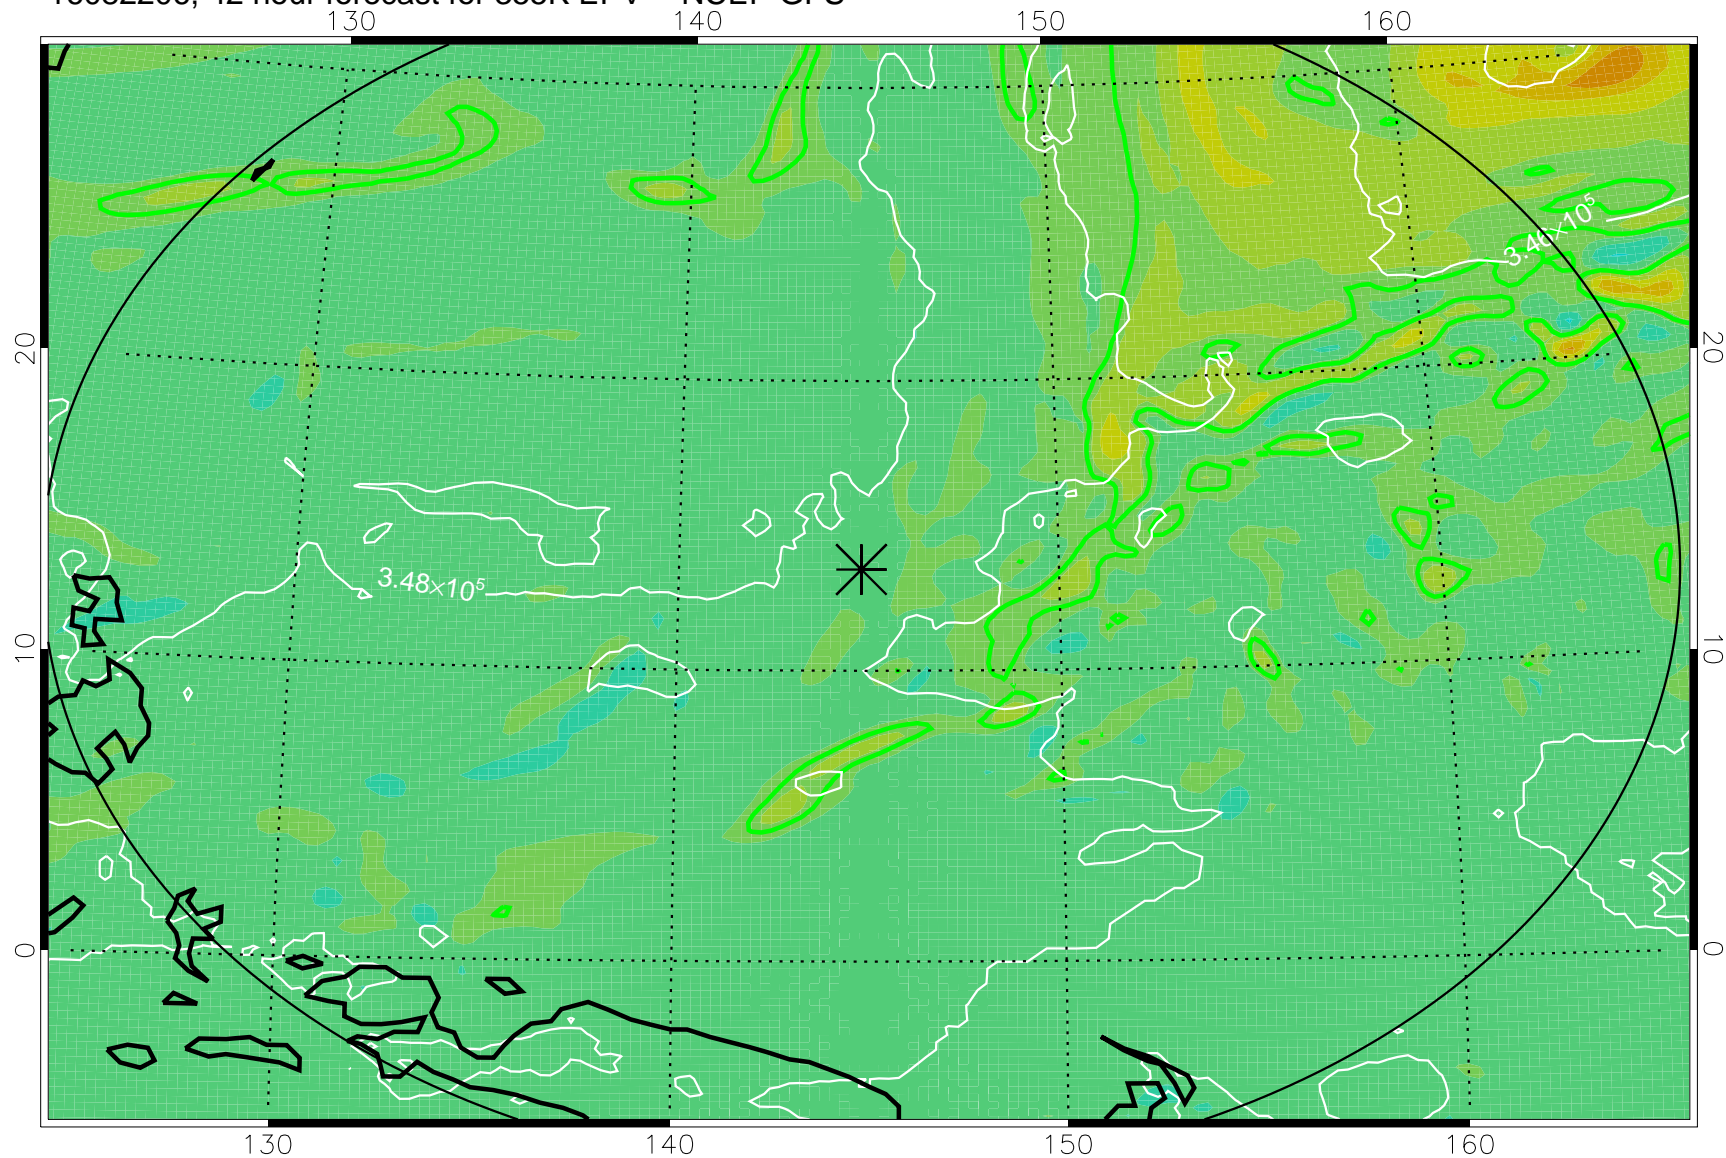

16082118, 30 hour forecast for 355K EPV -- NCEP GFS

355K Montgomery Streamfunction, white
EPV Tropopause (2 PVU) Position
Range ring of 2304 km

16082200, 36 hour forecast for 355K EPV -- NCEP GFS

355K Montgomery Streamfunction, white
EPV Tropopause (2 PVU) Position
Range ring of 2304 km

16082206, 42 hour forecast for 355K EPV -- NCEP GFS

355K Montgomery Streamfunction, white
EPV Tropopause (2 PVU) Position
Range ring of 2304 km

16082212, 48 hour forecast for 355K EPV -- NCEP GFS

355K Montgomery Streamfunction, white
EPV Tropopause (2 PVU) Position
Range ring of 2304 km

16082218, 54 hour forecast for 355K EPV -- NCEP GFS

355K Montgomery Streamfunction, white
EPV Tropopause (2 PVU) Position
Range ring of 2304 km

16082300, 60 hour forecast for 355K EPV -- NCEP GFS

355K Montgomery Streamfunction, white
EPV Tropopause (2 PVU) Position
Range ring of 2304 km

16082306, 66 hour forecast for 355K EPV -- NCEP GFS

355K Montgomery Streamfunction, white
EPV Tropopause (2 PVU) Position
Range ring of 2304 km

16082312, 72 hour forecast for 355K EPV -- NCEP GFS

355K Montgomery Streamfunction, white
EPV Tropopause (2 PVU) Position
Range ring of 2304 km