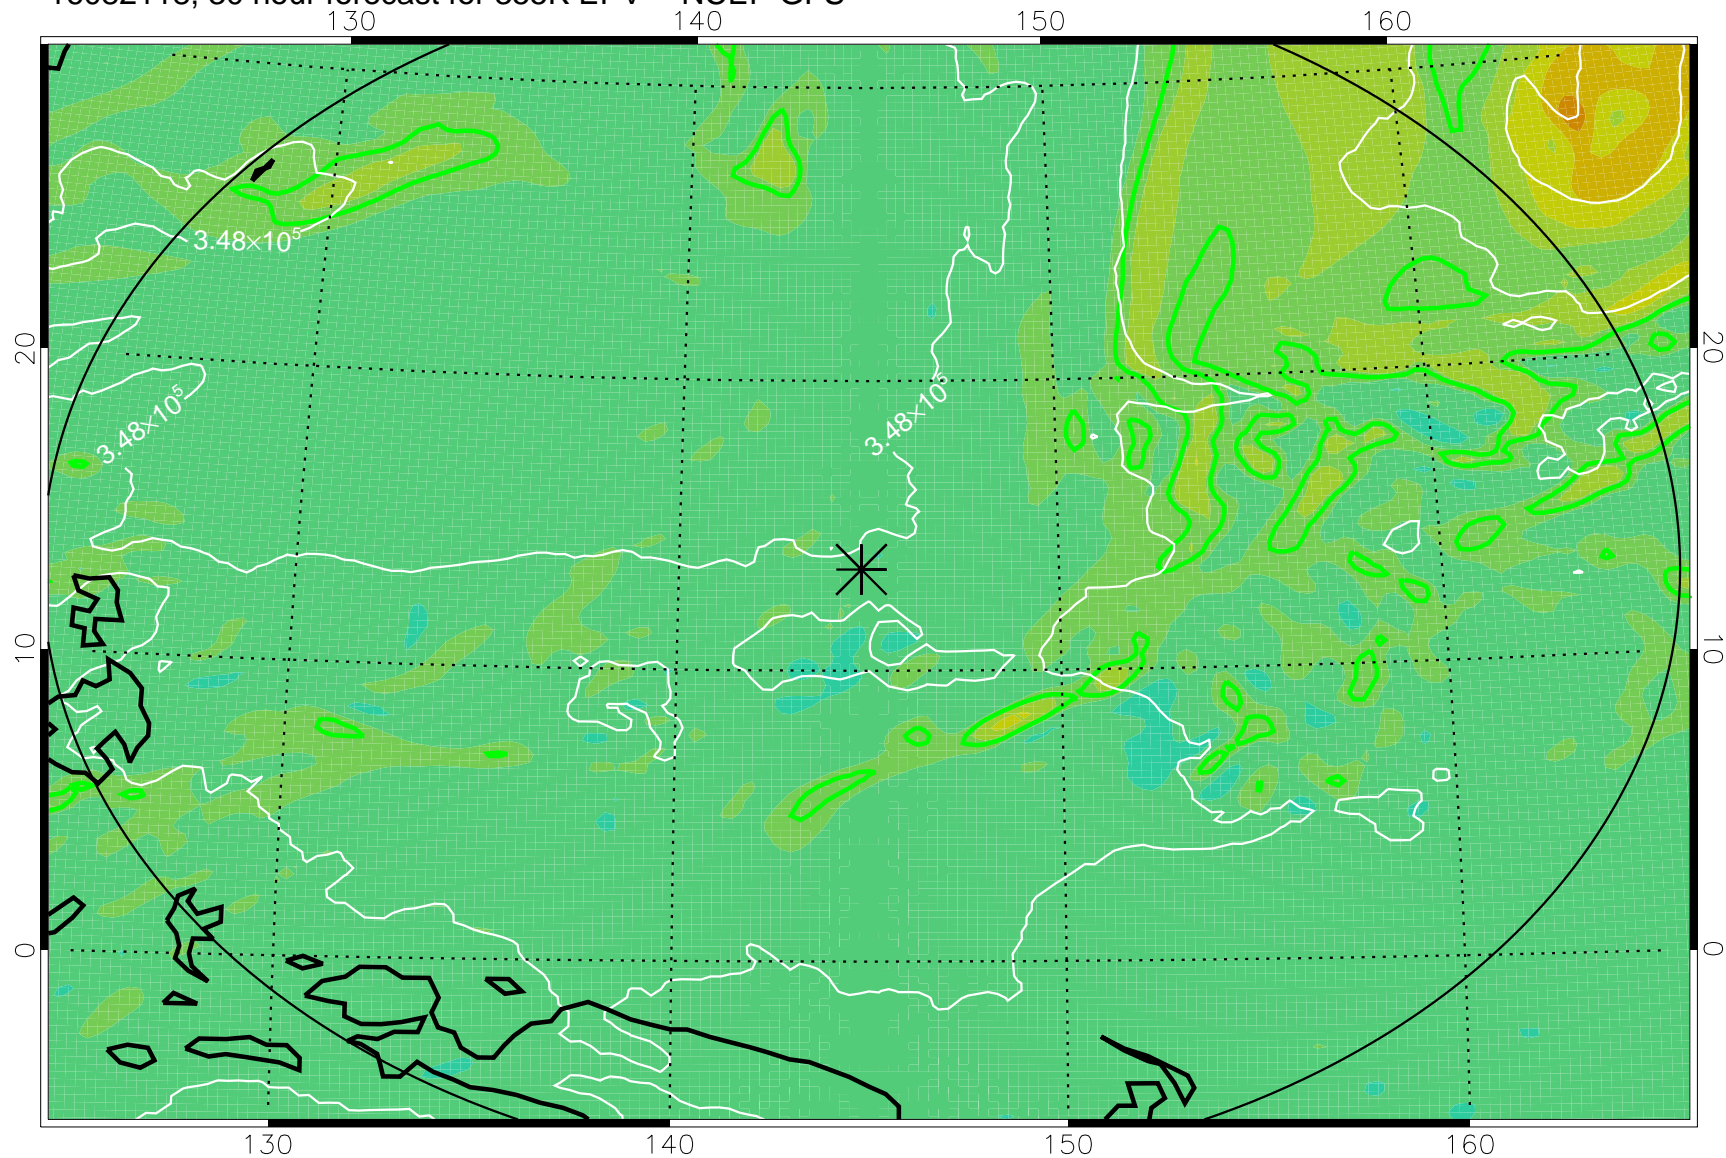

16082018, 6 hour forecast for 355K EPV -- NCEP GFS

355K Montgomery Streamfunction, white
EPV Tropopause (2 PVU) Position
Range ring of 2304 km

16082100, 12 hour forecast for 355K EPV -- NCEP GFS

355K Montgomery Streamfunction, white
EPV Tropopause (2 PVU) Position
Range ring of 2304 km

16082106, 18 hour forecast for 355K EPV -- NCEP GFS

355K Montgomery Streamfunction, white
EPV Tropopause (2 PVU) Position
Range ring of 2304 km

16082112, 24 hour forecast for 355K EPV -- NCEP GFS

355K Montgomery Streamfunction, white
EPV Tropopause (2 PVU) Position
Range ring of 2304 km

16082118, 30 hour forecast for 355K EPV -- NCEP GFS

355K Montgomery Streamfunction, white
EPV Tropopause (2 PVU) Position
Range ring of 2304 km

16082200, 36 hour forecast for 355K EPV -- NCEP GFS

355K Montgomery Streamfunction, white
EPV Tropopause (2 PVU) Position
Range ring of 2304 km

16082206, 42 hour forecast for 355K EPV -- NCEP GFS

355K Montgomery Streamfunction, white
EPV Tropopause (2 PVU) Position
Range ring of 2304 km

16082212, 48 hour forecast for 355K EPV -- NCEP GFS

355K Montgomery Streamfunction, white
EPV Tropopause (2 PVU) Position
Range ring of 2304 km