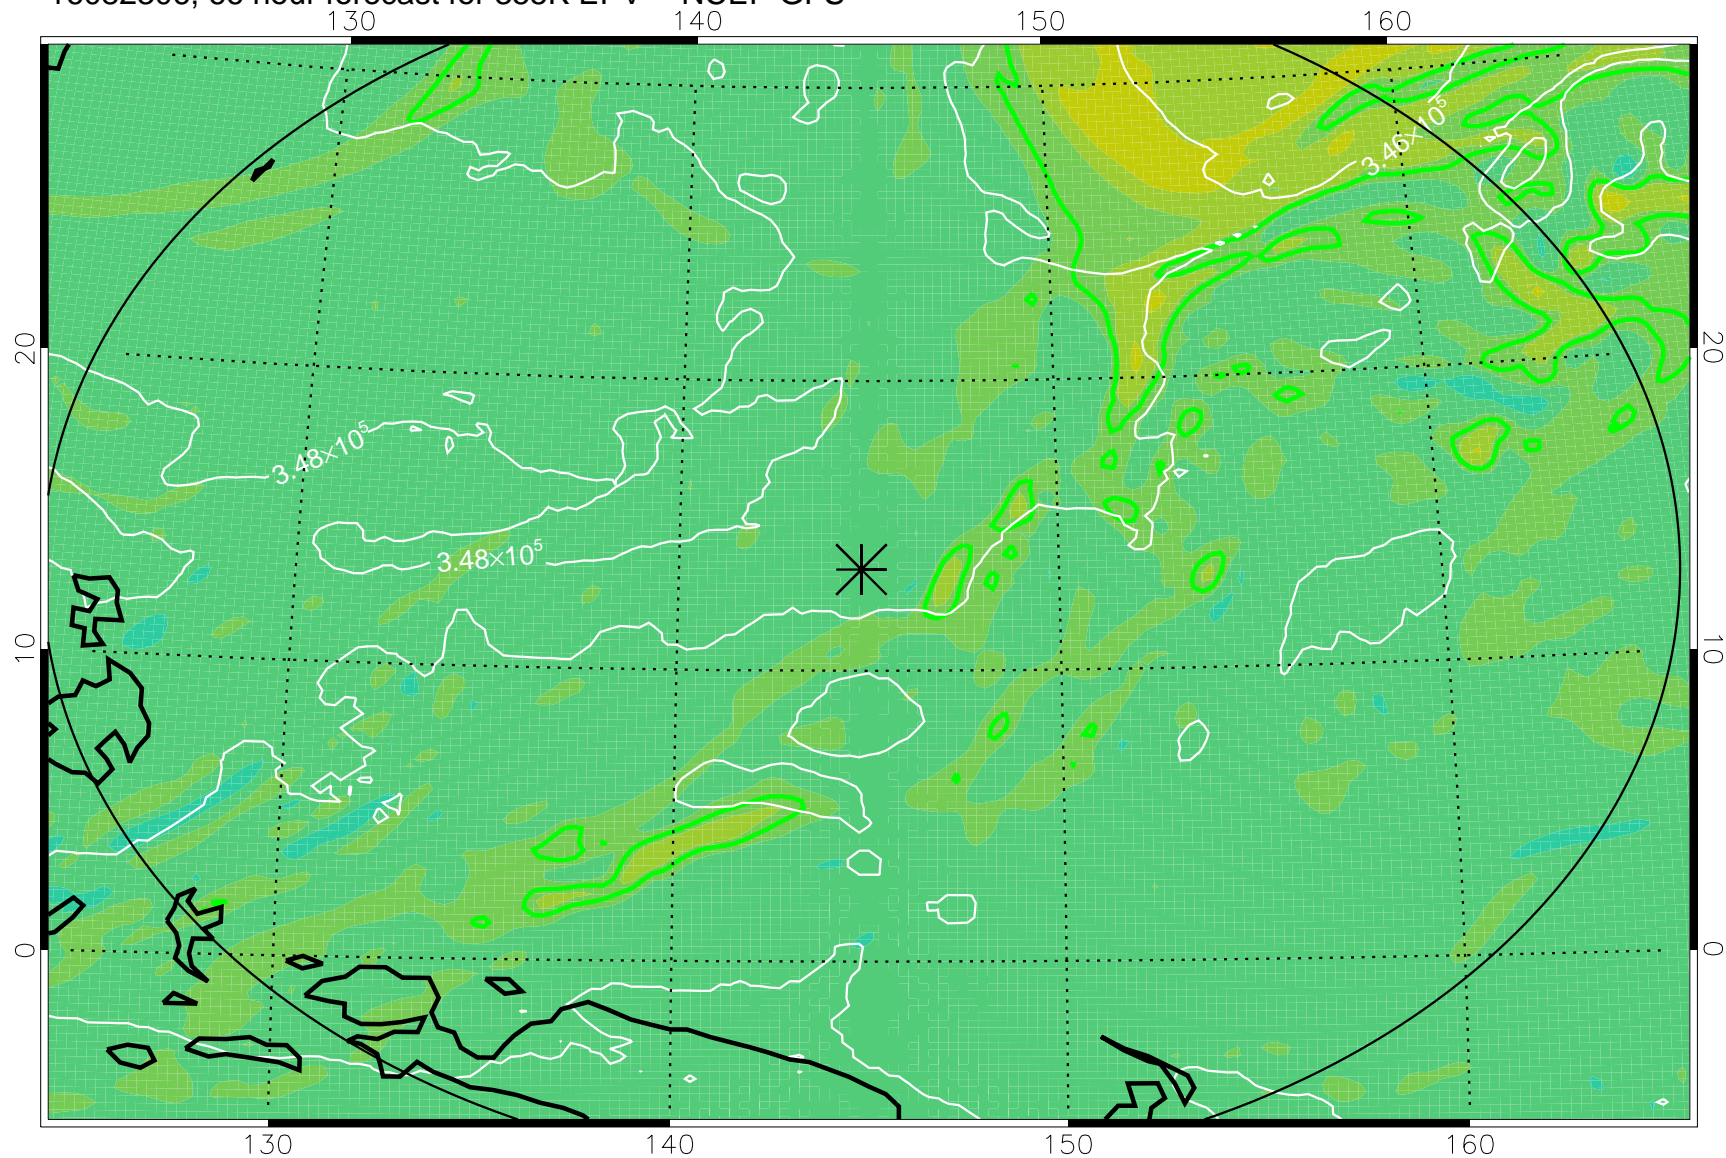

16082218, 54 hour forecast for 355K EPV -- NCEP GFS

355K Montgomery Streamfunction, white
EPV Tropopause (2 PVU) Position
Range ring of 2304 km

16082300, 60 hour forecast for 355K EPV -- NCEP GFS

355K Montgomery Streamfunction, white
EPV Tropopause (2 PVU) Position
Range ring of 2304 km

16082306, 66 hour forecast for 355K EPV -- NCEP GFS

355K Montgomery Streamfunction, white
EPV Tropopause (2 PVU) Position
Range ring of 2304 km

16082312, 72 hour forecast for 355K EPV -- NCEP GFS

355K Montgomery Streamfunction, white
EPV Tropopause (2 PVU) Position
Range ring of 2304 km

16082318, 78 hour forecast for 355K EPV -- NCEP GFS

355K Montgomery Streamfunction, white
EPV Tropopause (2 PVU) Position
Range ring of 2304 km

16082400, 84 hour forecast for 355K EPV -- NCEP GFS

355K Montgomery Streamfunction, white
EPV Tropopause (2 PVU) Position
Range ring of 2304 km

16082406, 90 hour forecast for 355K EPV -- NCEP GFS

355K Montgomery Streamfunction, white
EPV Tropopause (2 PVU) Position
Range ring of 2304 km

16082412, 96 hour forecast for 355K EPV -- NCEP GFS

355K Montgomery Streamfunction, white
EPV Tropopause (2 PVU) Position
Range ring of 2304 km