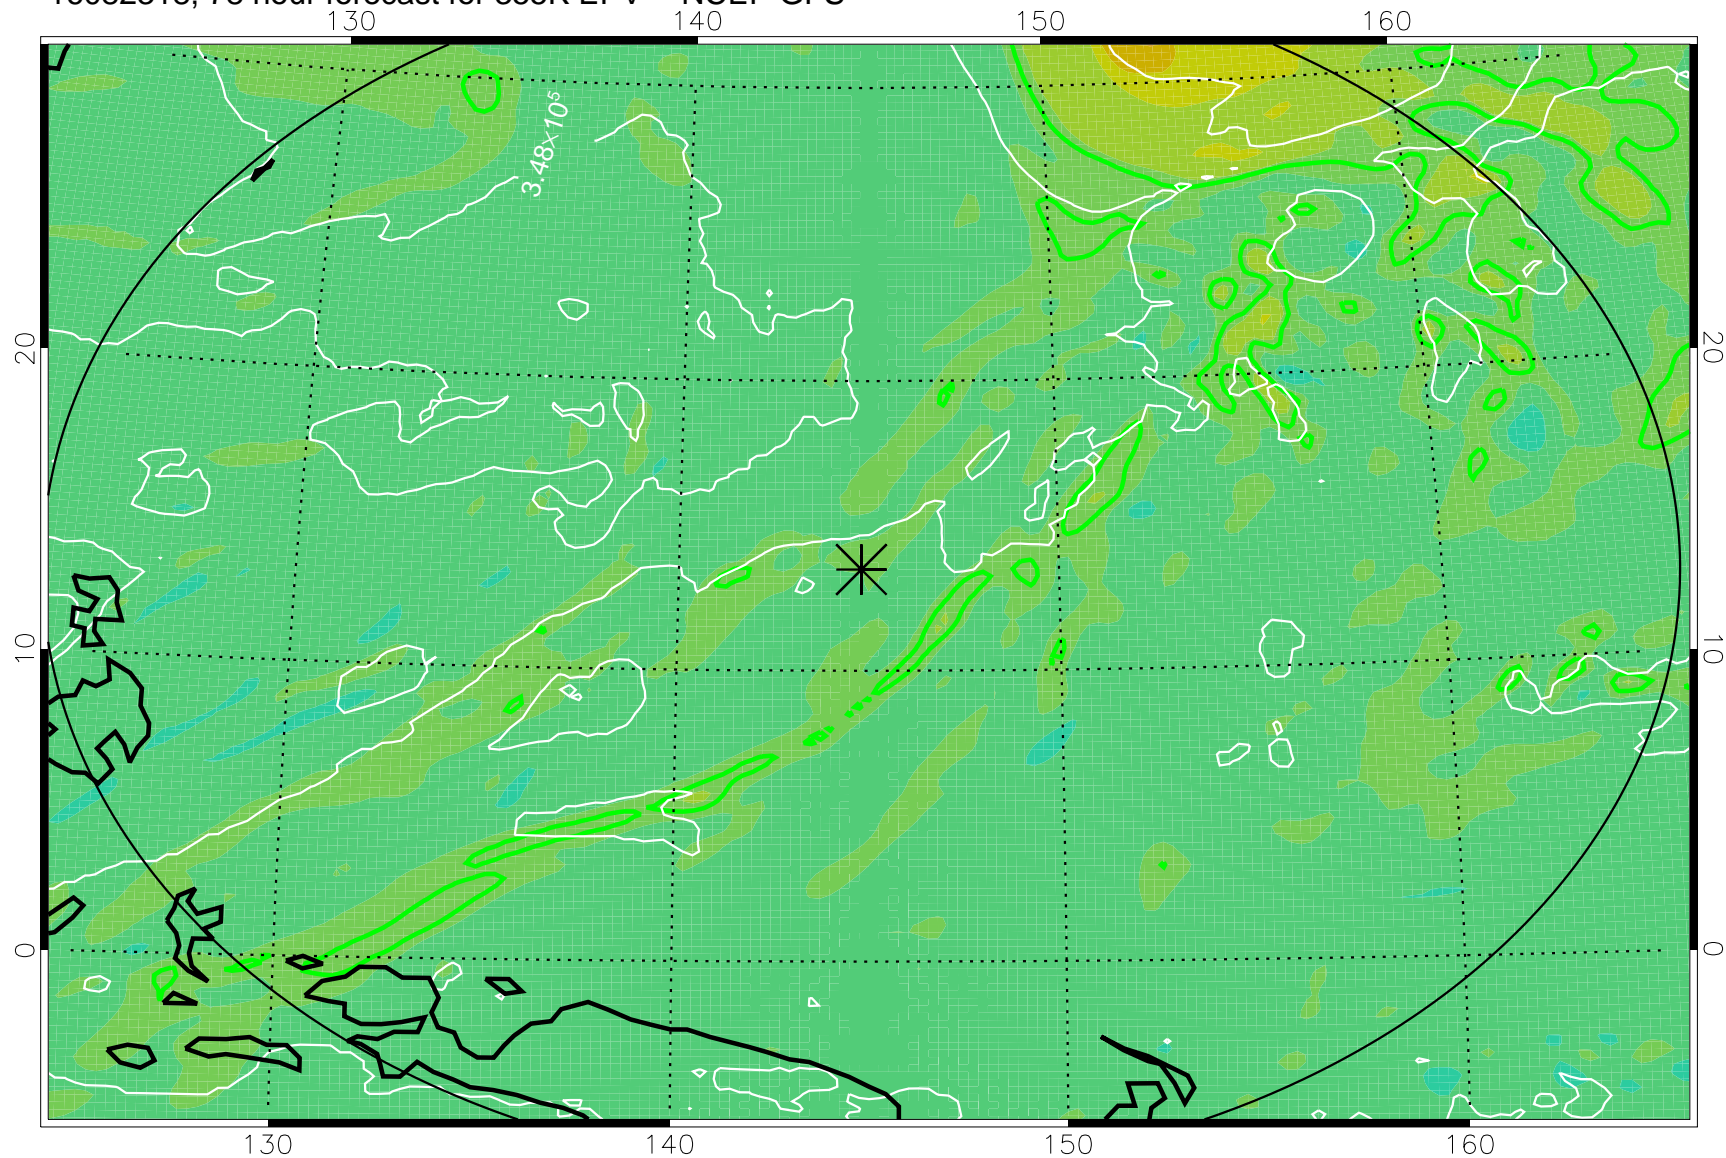

16082306, 66 hour forecast for 355K EPV -- NCEP GFS

355K Montgomery Streamfunction, white
EPV Tropopause (2 PVU) Position
Range ring of 2304 km

16082312, 72 hour forecast for 355K EPV -- NCEP GFS

355K Montgomery Streamfunction, white
EPV Tropopause (2 PVU) Position
Range ring of 2304 km

16082318, 78 hour forecast for 355K EPV -- NCEP GFS

355K Montgomery Streamfunction, white
EPV Tropopause (2 PVU) Position
Range ring of 2304 km

16082400, 84 hour forecast for 355K EPV -- NCEP GFS

355K Montgomery Streamfunction, white
EPV Tropopause (2 PVU) Position
Range ring of 2304 km

16082406, 90 hour forecast for 355K EPV -- NCEP GFS

355K Montgomery Streamfunction, white
EPV Tropopause (2 PVU) Position
Range ring of 2304 km

16082412, 96 hour forecast for 355K EPV -- NCEP GFS

355K Montgomery Streamfunction, white
EPV Tropopause (2 PVU) Position
Range ring of 2304 km

16082418, 102 hour forecast for 355K EPV -- NCEP GFS

355K Montgomery Streamfunction, white
EPV Tropopause (2 PVU) Position
Range ring of 2304 km

16082500, 108 hour forecast for 355K EPV -- NCEP GFS

355K Montgomery Streamfunction, white
EPV Tropopause (2 PVU) Position
Range ring of 2304 km