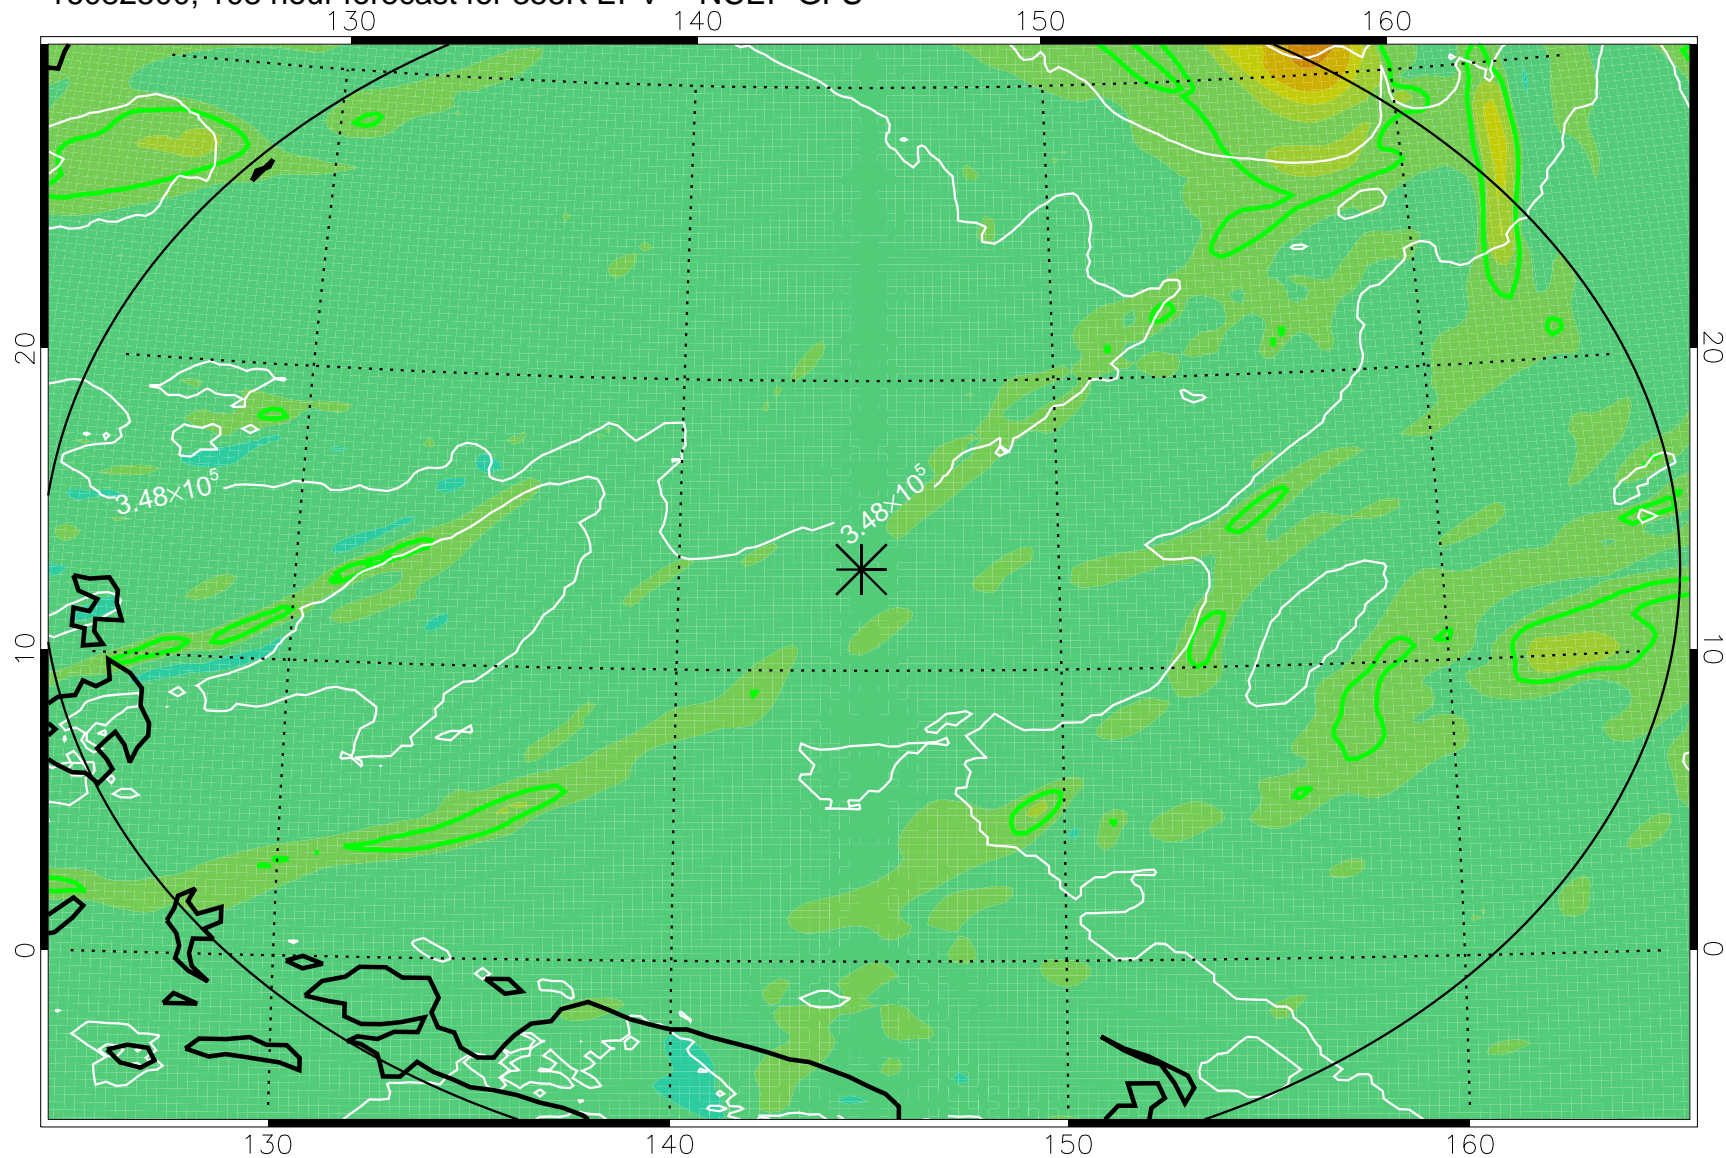

16082318, 78 hour forecast for 355K EPV -- NCEP GFS

355K Montgomery Streamfunction, white
EPV Tropopause (2 PVU) Position
Range ring of 2304 km

16082400, 84 hour forecast for 355K EPV -- NCEP GFS

355K Montgomery Streamfunction, white
EPV Tropopause (2 PVU) Position
Range ring of 2304 km

16082406, 90 hour forecast for 355K EPV -- NCEP GFS

355K Montgomery Streamfunction, white
EPV Tropopause (2 PVU) Position
Range ring of 2304 km

16082412, 96 hour forecast for 355K EPV -- NCEP GFS

355K Montgomery Streamfunction, white
EPV Tropopause (2 PVU) Position
Range ring of 2304 km

16082418, 102 hour forecast for 355K EPV -- NCEP GFS

355K Montgomery Streamfunction, white
EPV Tropopause (2 PVU) Position
Range ring of 2304 km

16082500, 108 hour forecast for 355K EPV -- NCEP GFS

355K Montgomery Streamfunction, white
EPV Tropopause (2 PVU) Position
Range ring of 2304 km

16082506, 114 hour forecast for 355K EPV -- NCEP GFS

355K Montgomery Streamfunction, white
EPV Tropopause (2 PVU) Position
Range ring of 2304 km

16082512, 120 hour forecast for 355K EPV -- NCEP GFS

355K Montgomery Streamfunction, white
EPV Tropopause (2 PVU) Position
Range ring of 2304 km