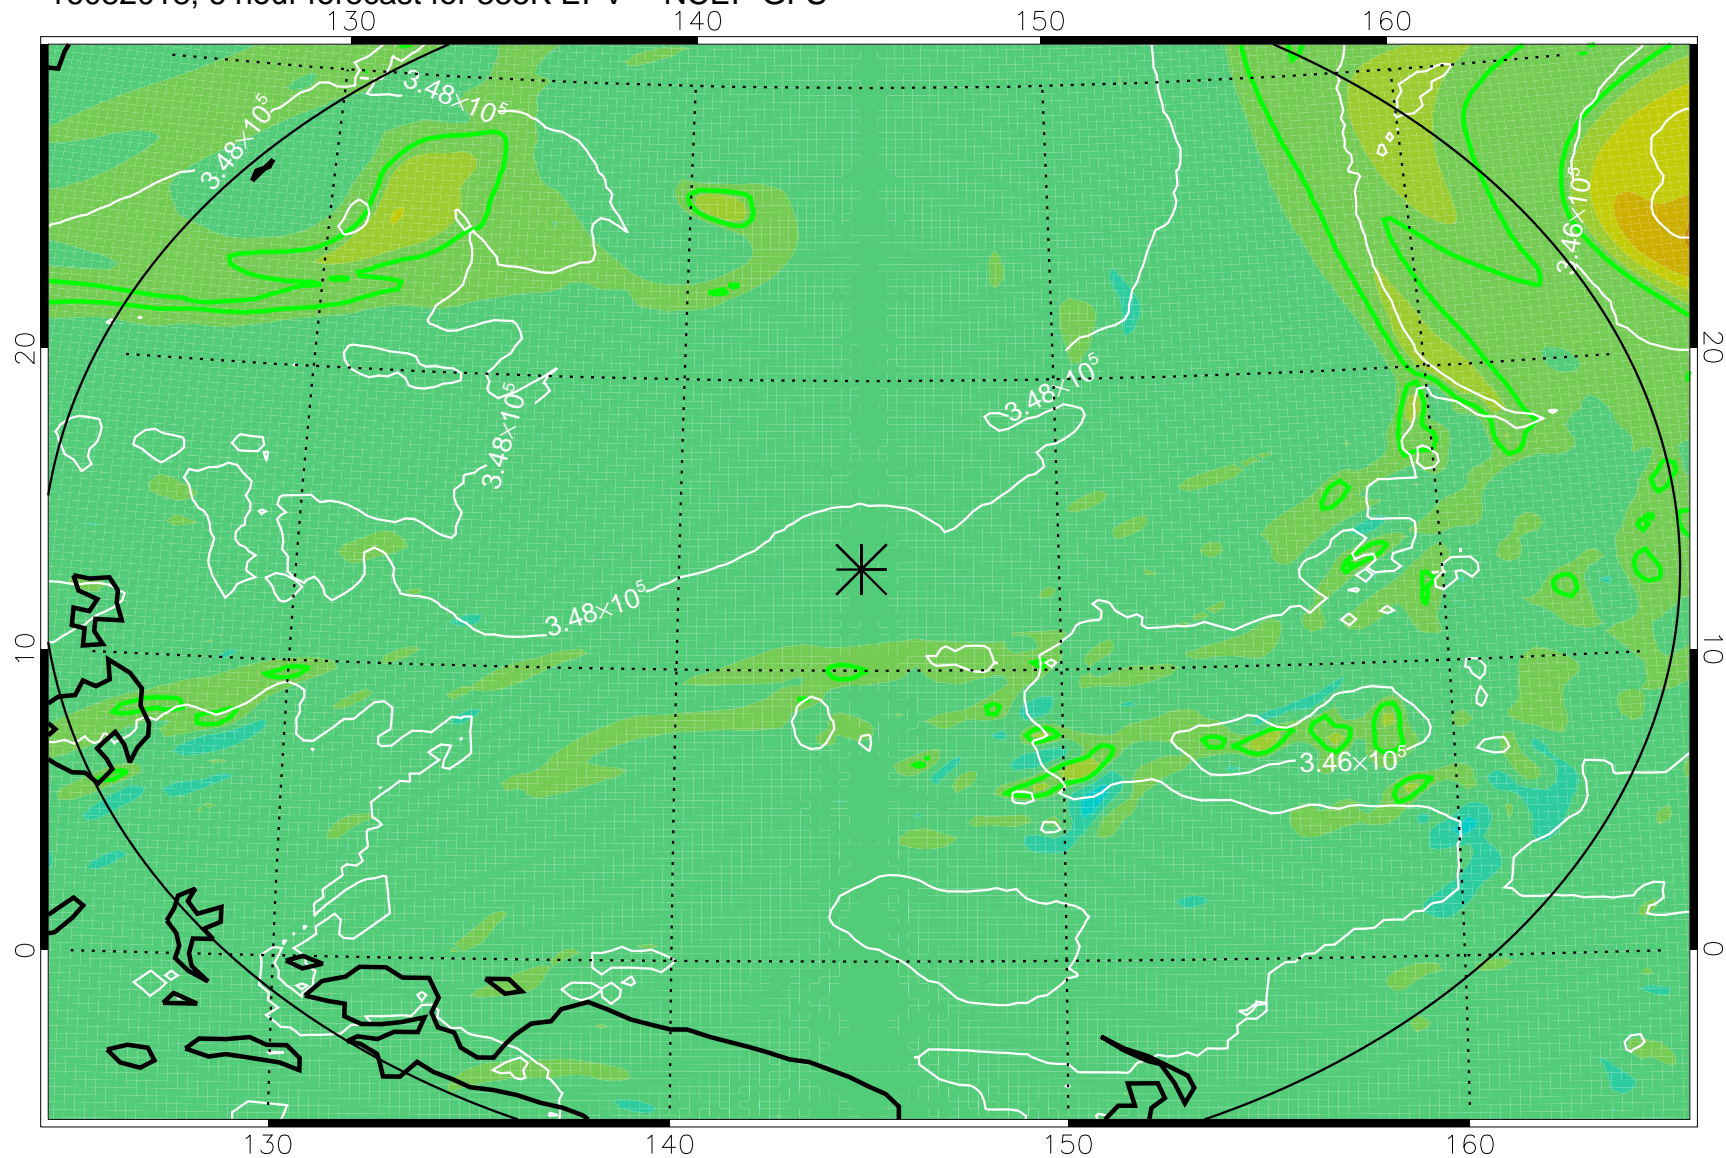

16082018, 6 hour forecast for 355K EPV -- NCEP GFS

355K Montgomery Streamfunction, white
EPV Tropopause (2 PVU) Position
Range ring of 2304 km

16082100, 12 hour forecast for 355K EPV -- NCEP GFS

355K Montgomery Streamfunction, white
EPV Tropopause (2 PVU) Position
Range ring of 2304 km

16082106, 18 hour forecast for 355K EPV -- NCEP GFS

355K Montgomery Streamfunction, white
EPV Tropopause (2 PVU) Position
Range ring of 2304 km

16082112, 24 hour forecast for 355K EPV -- NCEP GFS

355K Montgomery Streamfunction, white
EPV Tropopause (2 PVU) Position
Range ring of 2304 km

16082118, 30 hour forecast for 355K EPV -- NCEP GFS

355K Montgomery Streamfunction, white
EPV Tropopause (2 PVU) Position
Range ring of 2304 km

16082200, 36 hour forecast for 355K EPV -- NCEP GFS

355K Montgomery Streamfunction, white
EPV Tropopause (2 PVU) Position
Range ring of 2304 km

16082206, 42 hour forecast for 355K EPV -- NCEP GFS

355K Montgomery Streamfunction, white
EPV Tropopause (2 PVU) Position
Range ring of 2304 km

16082212, 48 hour forecast for 355K EPV -- NCEP GFS

355K Montgomery Streamfunction, white
EPV Tropopause (2 PVU) Position
Range ring of 2304 km