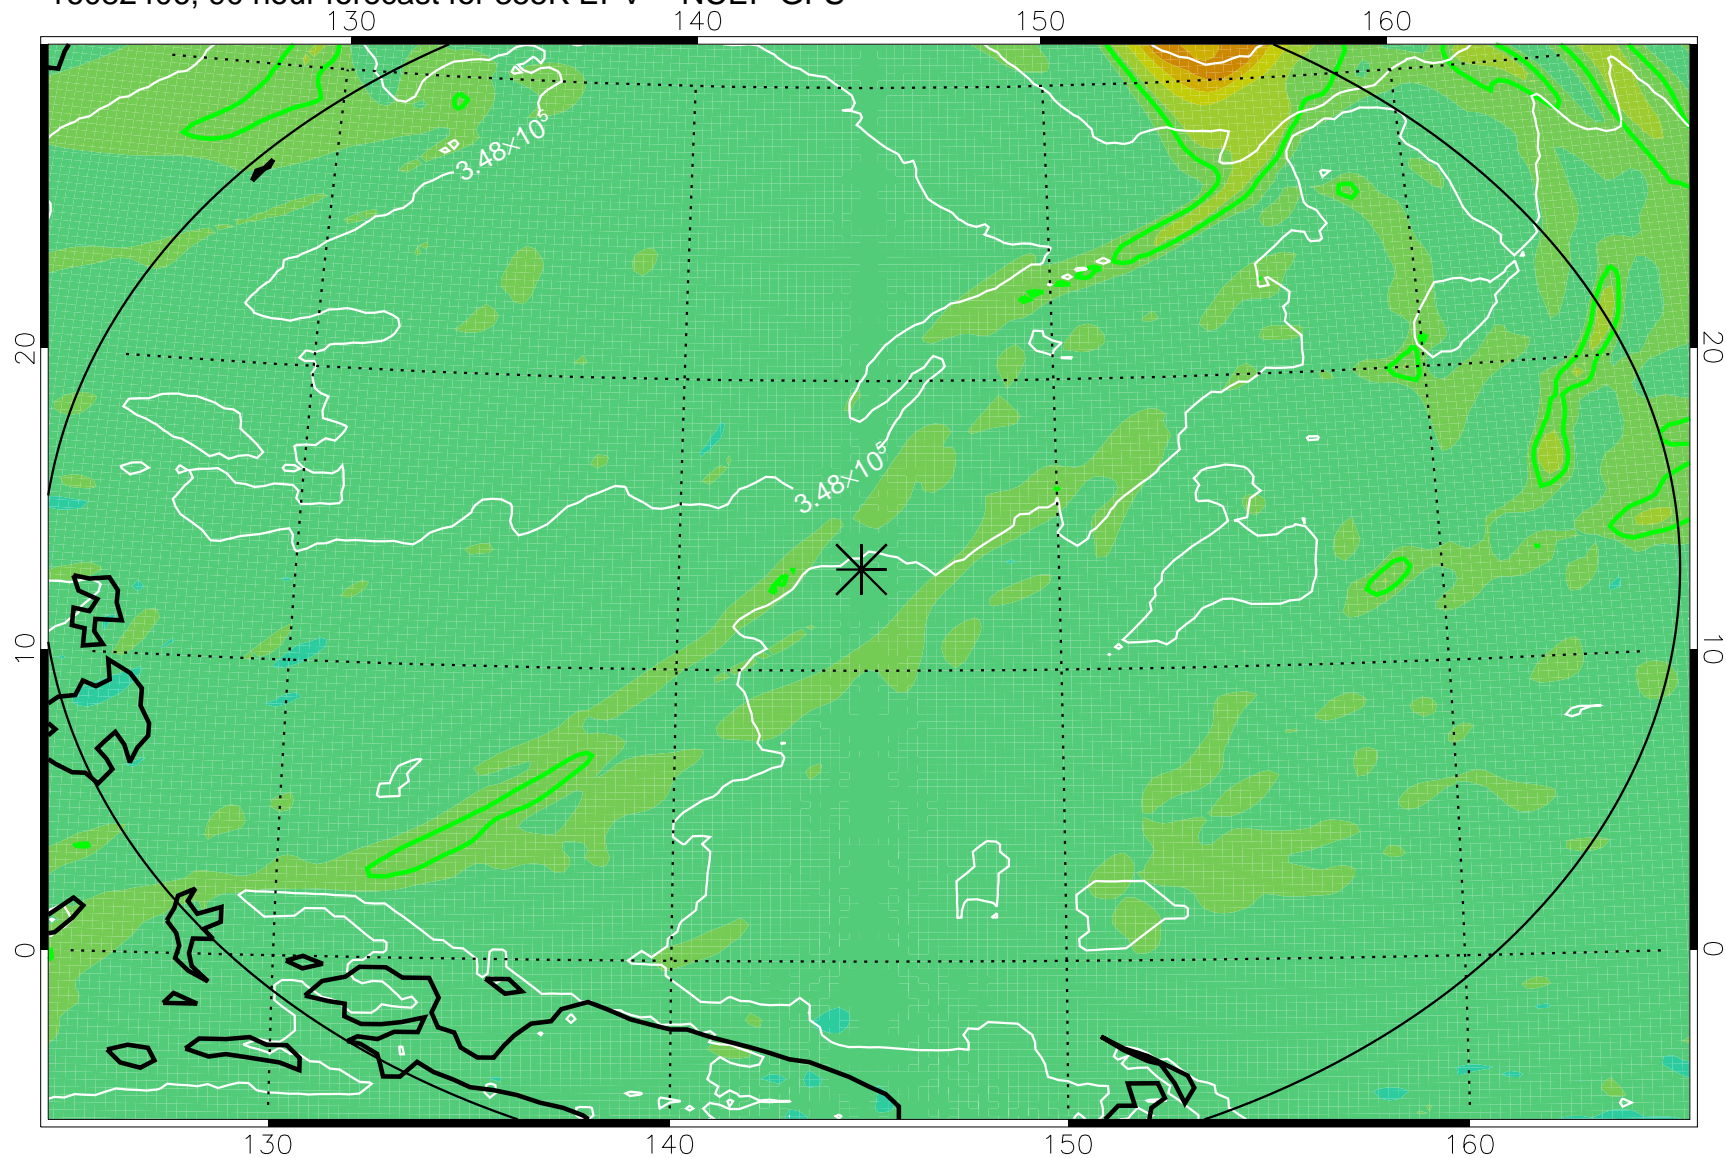

16082306, 66 hour forecast for 355K EPV -- NCEP GFS

355K Montgomery Streamfunction, white
EPV Tropopause (2 PVU) Position
Range ring of 2304 km

16082312, 72 hour forecast for 355K EPV -- NCEP GFS

355K Montgomery Streamfunction, white
EPV Tropopause (2 PVU) Position
Range ring of 2304 km

16082318, 78 hour forecast for 355K EPV -- NCEP GFS

355K Montgomery Streamfunction, white
EPV Tropopause (2 PVU) Position
Range ring of 2304 km

16082400, 84 hour forecast for 355K EPV -- NCEP GFS

355K Montgomery Streamfunction, white
EPV Tropopause (2 PVU) Position
Range ring of 2304 km

16082406, 90 hour forecast for 355K EPV -- NCEP GFS

355K Montgomery Streamfunction, white
EPV Tropopause (2 PVU) Position
Range ring of 2304 km

16082412, 96 hour forecast for 355K EPV -- NCEP GFS

355K Montgomery Streamfunction, white
EPV Tropopause (2 PVU) Position
Range ring of 2304 km

16082418, 102 hour forecast for 355K EPV -- NCEP GFS

355K Montgomery Streamfunction, white
EPV Tropopause (2 PVU) Position
Range ring of 2304 km

16082500, 108 hour forecast for 355K EPV -- NCEP GFS

355K Montgomery Streamfunction, white
EPV Tropopause (2 PVU) Position
Range ring of 2304 km