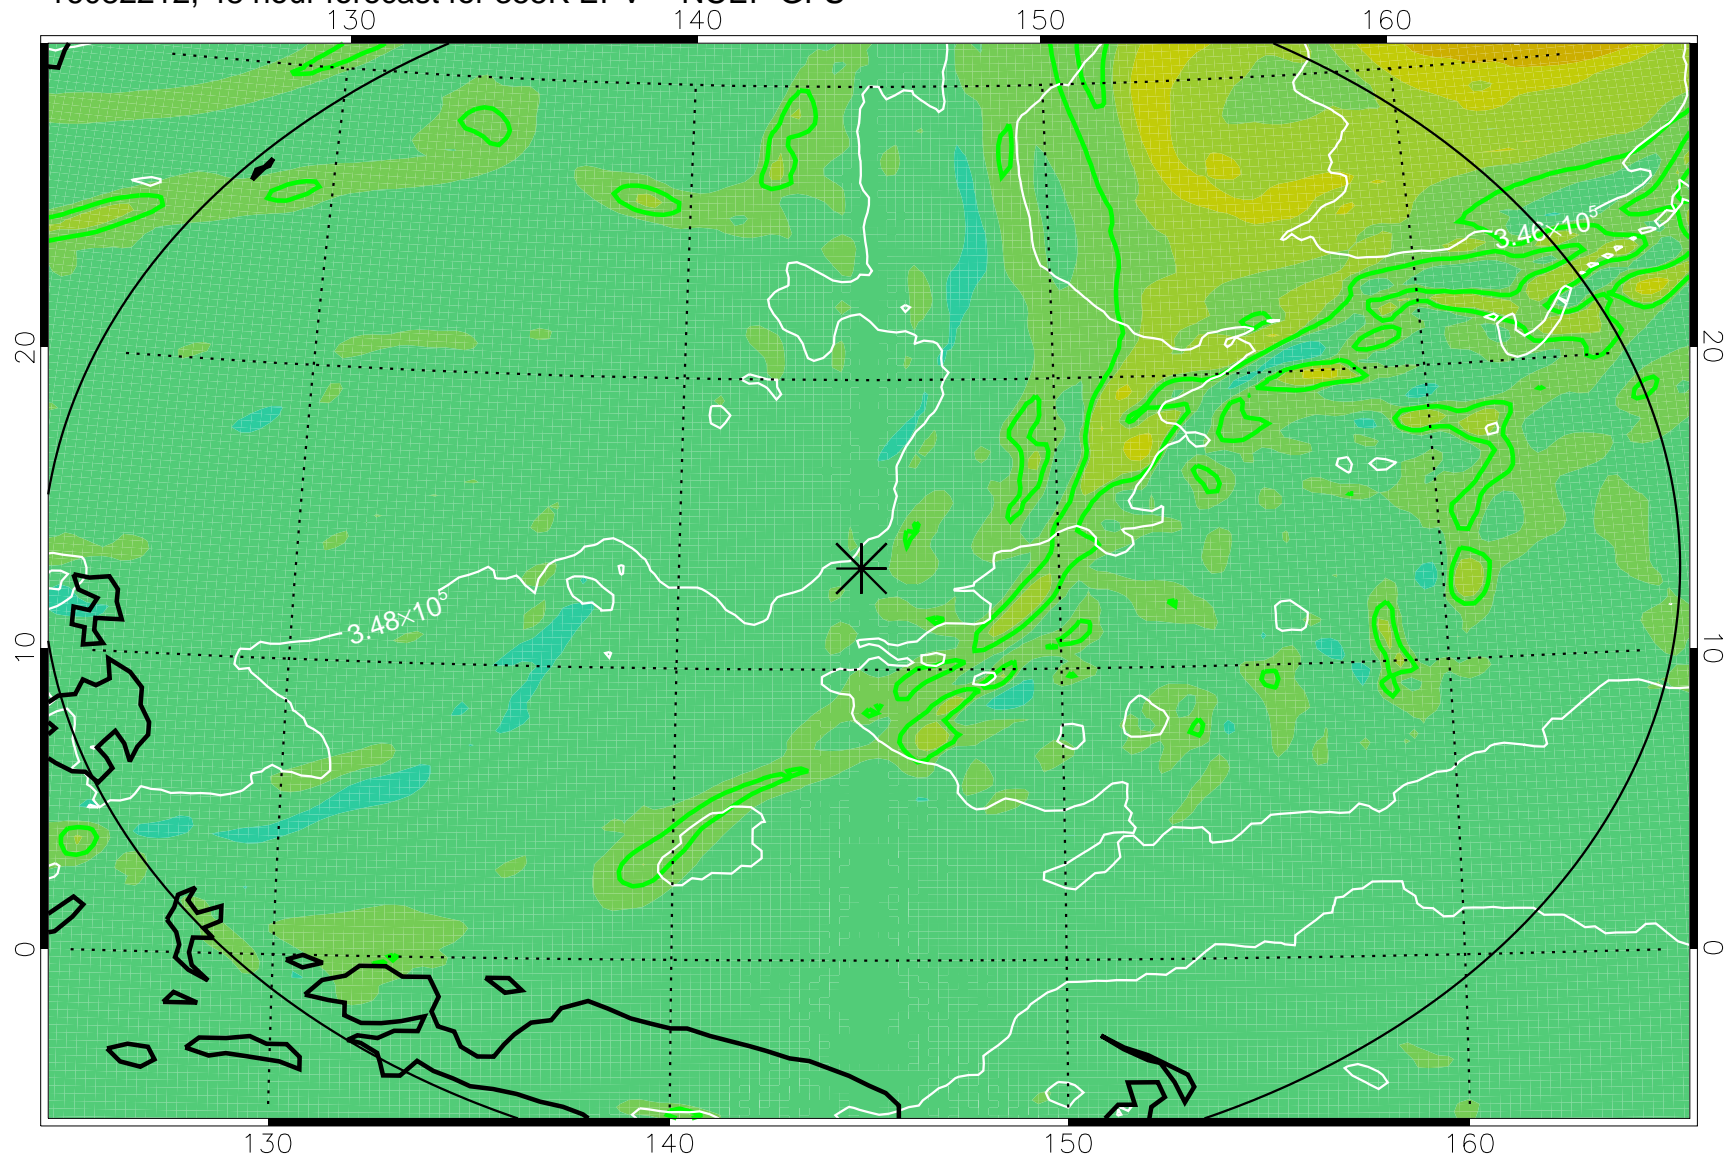

16082118, 30 hour forecast for 355K EPV -- NCEP GFS

355K Montgomery Streamfunction, white
EPV Tropopause (2 PVU) Position
Range ring of 2304 km

16082200, 36 hour forecast for 355K EPV -- NCEP GFS

355K Montgomery Streamfunction, white
EPV Tropopause (2 PVU) Position
Range ring of 2304 km

16082206, 42 hour forecast for 355K EPV -- NCEP GFS

355K Montgomery Streamfunction, white
EPV Tropopause (2 PVU) Position
Range ring of 2304 km

16082212, 48 hour forecast for 355K EPV -- NCEP GFS

355K Montgomery Streamfunction, white
EPV Tropopause (2 PVU) Position
Range ring of 2304 km

16082218, 54 hour forecast for 355K EPV -- NCEP GFS

355K Montgomery Streamfunction, white
EPV Tropopause (2 PVU) Position
Range ring of 2304 km

16082300, 60 hour forecast for 355K EPV -- NCEP GFS

355K Montgomery Streamfunction, white
EPV Tropopause (2 PVU) Position
Range ring of 2304 km

16082406, 90 hour forecast for 355K EPV -- NCEP GFS

355K Montgomery Streamfunction, white
EPV Tropopause (2 PVU) Position
Range ring of 2304 km

16082412, 96 hour forecast for 355K EPV -- NCEP GFS

355K Montgomery Streamfunction, white
EPV Tropopause (2 PVU) Position
Range ring of 2304 km