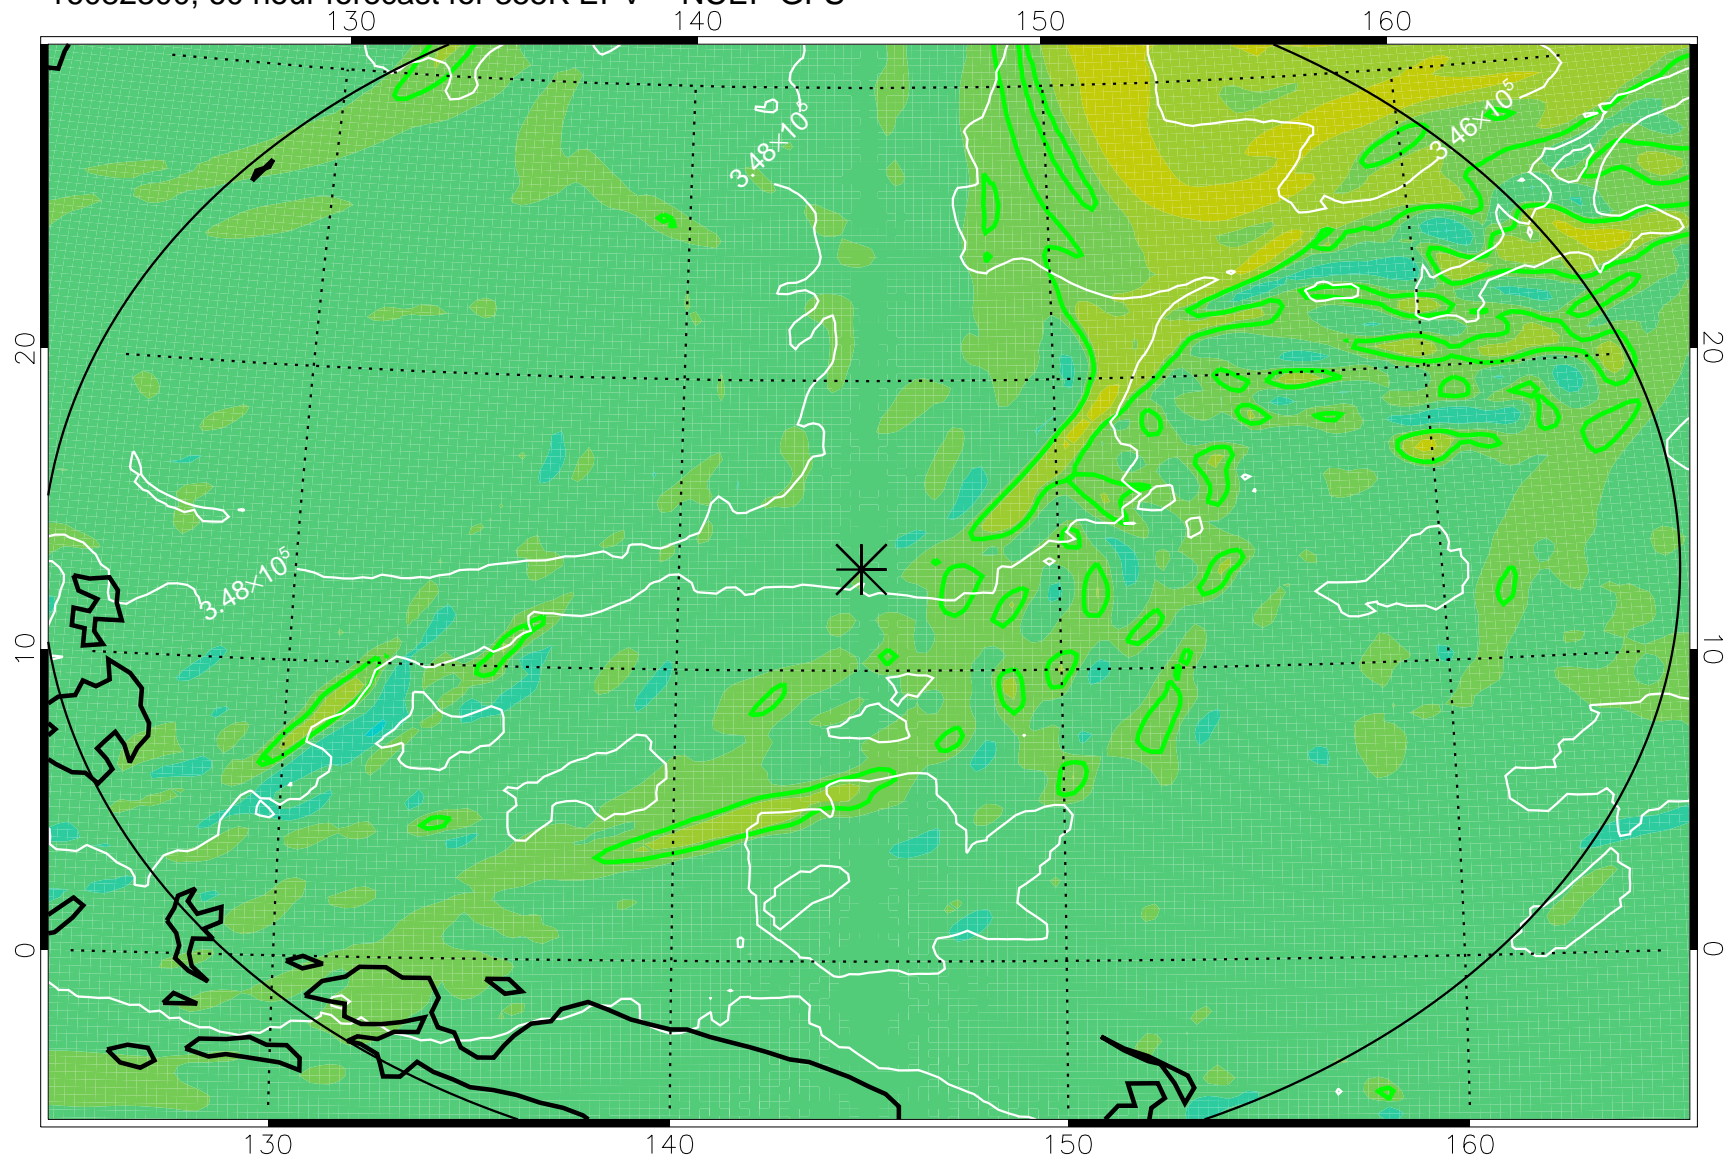

16082118, 30 hour forecast for 355K EPV -- NCEP GFS

355K Montgomery Streamfunction, white
EPV Tropopause (2 PVU) Position
Range ring of 2304 km

16082200, 36 hour forecast for 355K EPV -- NCEP GFS

355K Montgomery Streamfunction, white
EPV Tropopause (2 PVU) Position
Range ring of 2304 km

16082206, 42 hour forecast for 355K EPV -- NCEP GFS

355K Montgomery Streamfunction, white
EPV Tropopause (2 PVU) Position
Range ring of 2304 km

16082212, 48 hour forecast for 355K EPV -- NCEP GFS

355K Montgomery Streamfunction, white
EPV Tropopause (2 PVU) Position
Range ring of 2304 km

16082218, 54 hour forecast for 355K EPV -- NCEP GFS

355K Montgomery Streamfunction, white
EPV Tropopause (2 PVU) Position
Range ring of 2304 km

16082300, 60 hour forecast for 355K EPV -- NCEP GFS

355K Montgomery Streamfunction, white
EPV Tropopause (2 PVU) Position
Range ring of 2304 km

16082306, 66 hour forecast for 355K EPV -- NCEP GFS

355K Montgomery Streamfunction, white
EPV Tropopause (2 PVU) Position
Range ring of 2304 km

16082312, 72 hour forecast for 355K EPV -- NCEP GFS

355K Montgomery Streamfunction, white
EPV Tropopause (2 PVU) Position
Range ring of 2304 km