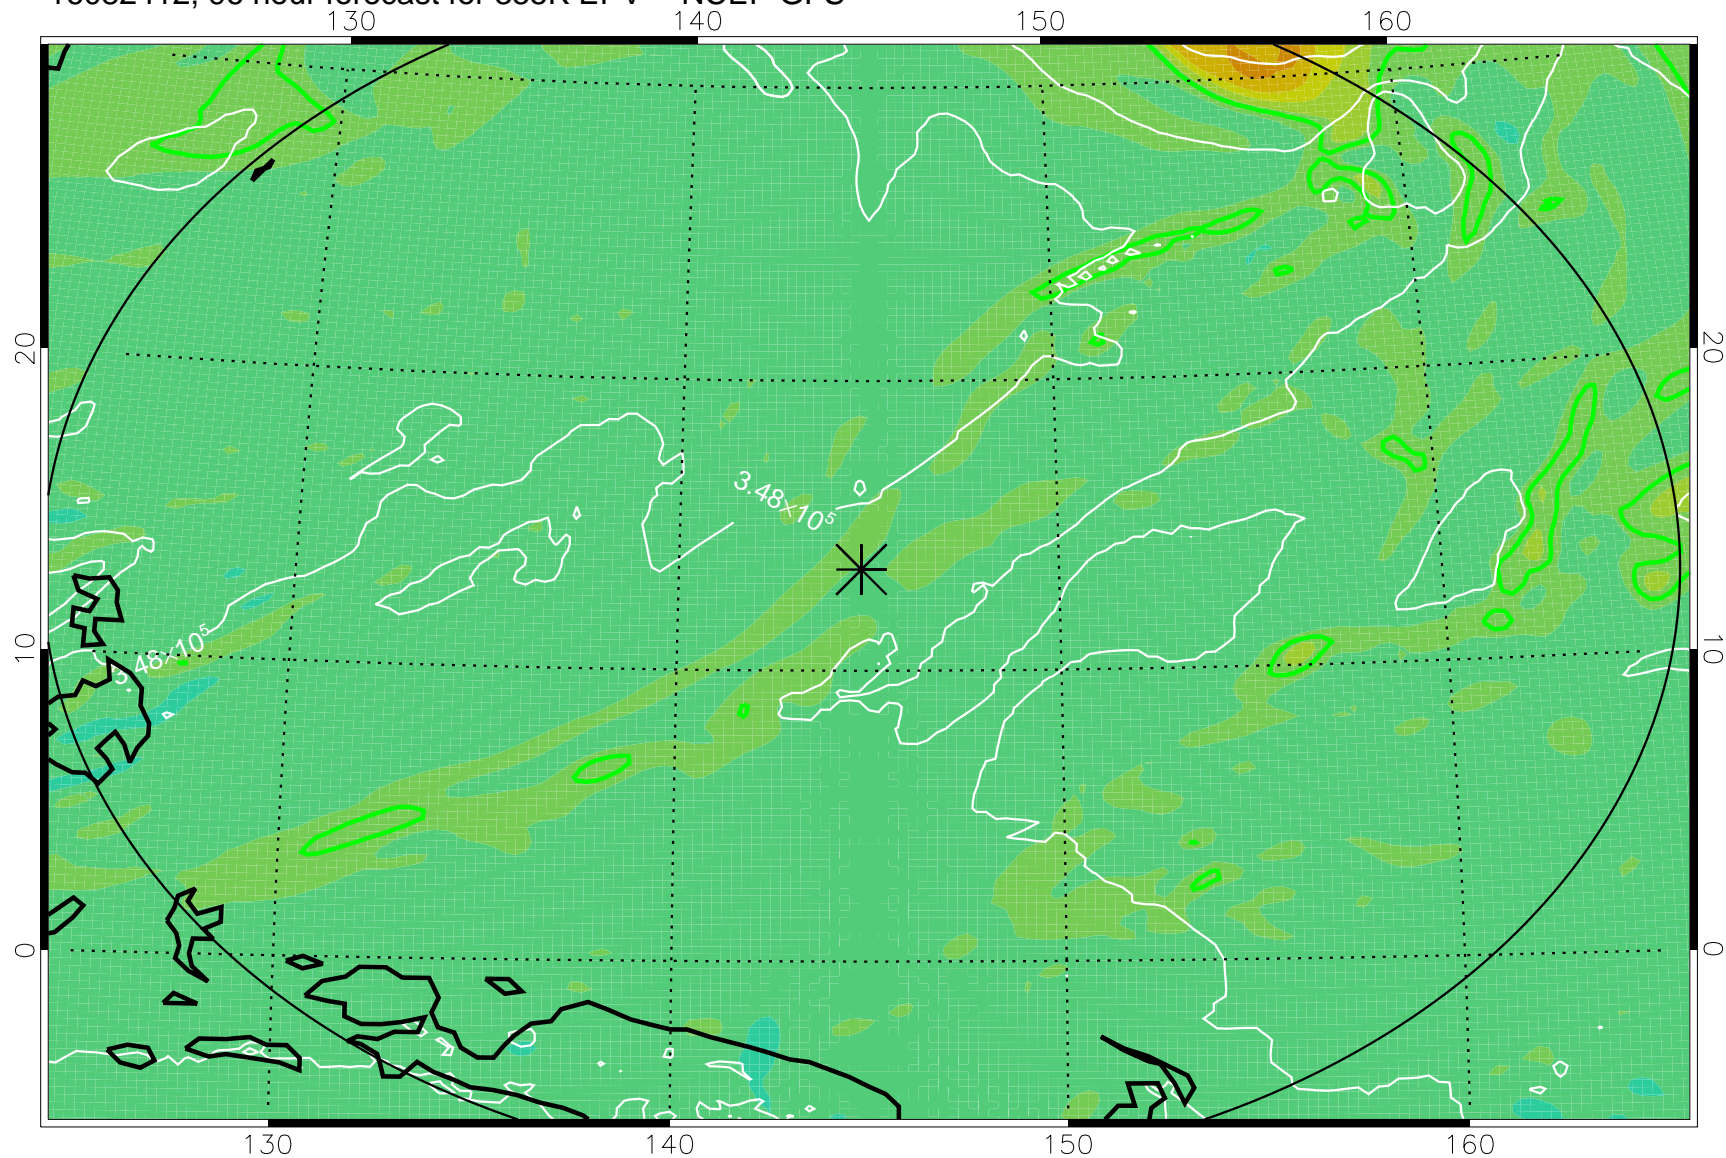

16082306, 66 hour forecast for 355K EPV -- NCEP GFS

355K Montgomery Streamfunction, white
EPV Tropopause (2 PVU) Position
Range ring of 2304 km

16082312, 72 hour forecast for 355K EPV -- NCEP GFS

355K Montgomery Streamfunction, white
EPV Tropopause (2 PVU) Position
Range ring of 2304 km

16082318, 78 hour forecast for 355K EPV -- NCEP GFS

355K Montgomery Streamfunction, white
EPV Tropopause (2 PVU) Position
Range ring of 2304 km

16082400, 84 hour forecast for 355K EPV -- NCEP GFS

355K Montgomery Streamfunction, white
EPV Tropopause (2 PVU) Position
Range ring of 2304 km

16082406, 90 hour forecast for 355K EPV -- NCEP GFS

355K Montgomery Streamfunction, white
EPV Tropopause (2 PVU) Position
Range ring of 2304 km

16082412, 96 hour forecast for 355K EPV -- NCEP GFS

355K Montgomery Streamfunction, white
EPV Tropopause (2 PVU) Position
Range ring of 2304 km

16082418, 102 hour forecast for 355K EPV -- NCEP GFS

355K Montgomery Streamfunction, white
EPV Tropopause (2 PVU) Position
Range ring of 2304 km

16082500, 108 hour forecast for 355K EPV -- NCEP GFS

355K Montgomery Streamfunction, white
EPV Tropopause (2 PVU) Position
Range ring of 2304 km