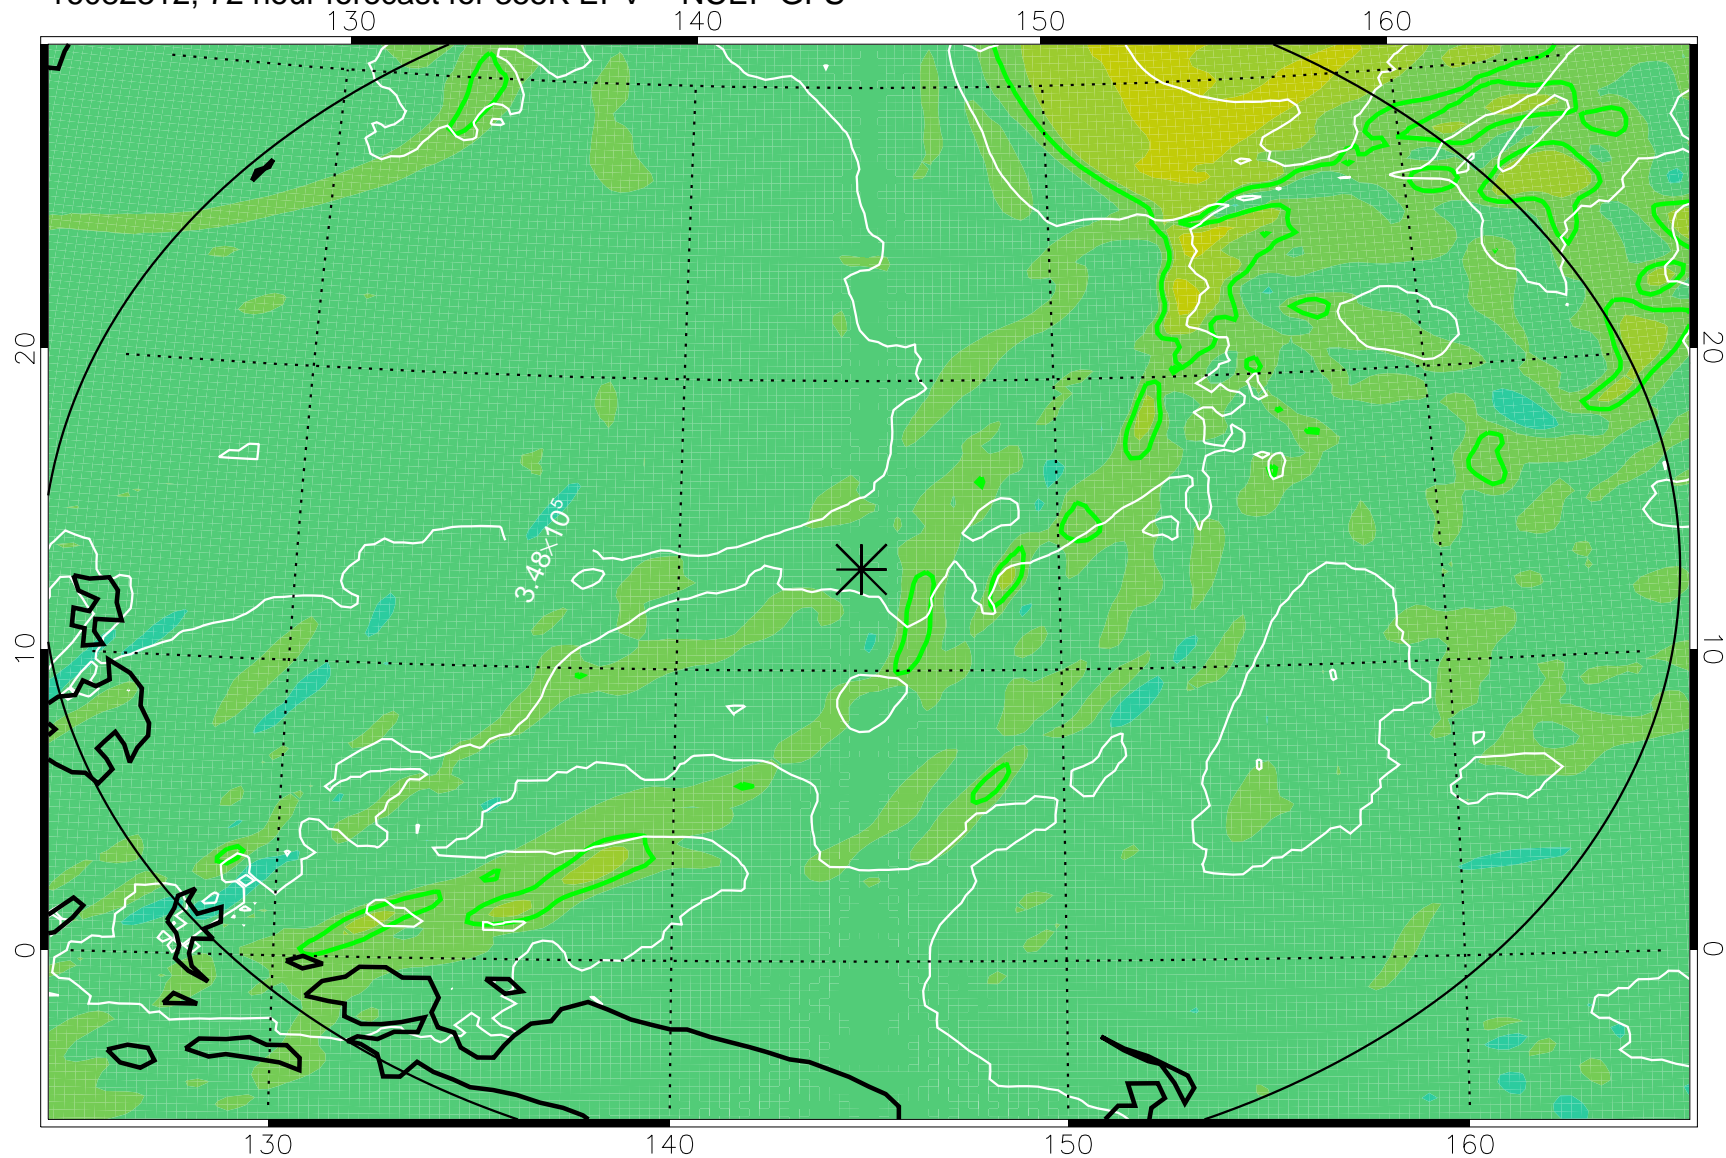

16082218, 54 hour forecast for 355K EPV -- NCEP GFS

355K Montgomery Streamfunction, white
EPV Tropopause (2 PVU) Position
Range ring of 2304 km

16082300, 60 hour forecast for 355K EPV -- NCEP GFS

355K Montgomery Streamfunction, white
EPV Tropopause (2 PVU) Position
Range ring of 2304 km

16082306, 66 hour forecast for 355K EPV -- NCEP GFS

355K Montgomery Streamfunction, white
EPV Tropopause (2 PVU) Position
Range ring of 2304 km

16082312, 72 hour forecast for 355K EPV -- NCEP GFS

355K Montgomery Streamfunction, white
EPV Tropopause (2 PVU) Position
Range ring of 2304 km

16082318, 78 hour forecast for 355K EPV -- NCEP GFS

355K Montgomery Streamfunction, white
EPV Tropopause (2 PVU) Position
Range ring of 2304 km

16082400, 84 hour forecast for 355K EPV -- NCEP GFS

355K Montgomery Streamfunction, white
EPV Tropopause (2 PVU) Position
Range ring of 2304 km

16082406, 90 hour forecast for 355K EPV -- NCEP GFS

355K Montgomery Streamfunction, white
EPV Tropopause (2 PVU) Position
Range ring of 2304 km

16082412, 96 hour forecast for 355K EPV -- NCEP GFS

355K Montgomery Streamfunction, white
EPV Tropopause (2 PVU) Position
Range ring of 2304 km