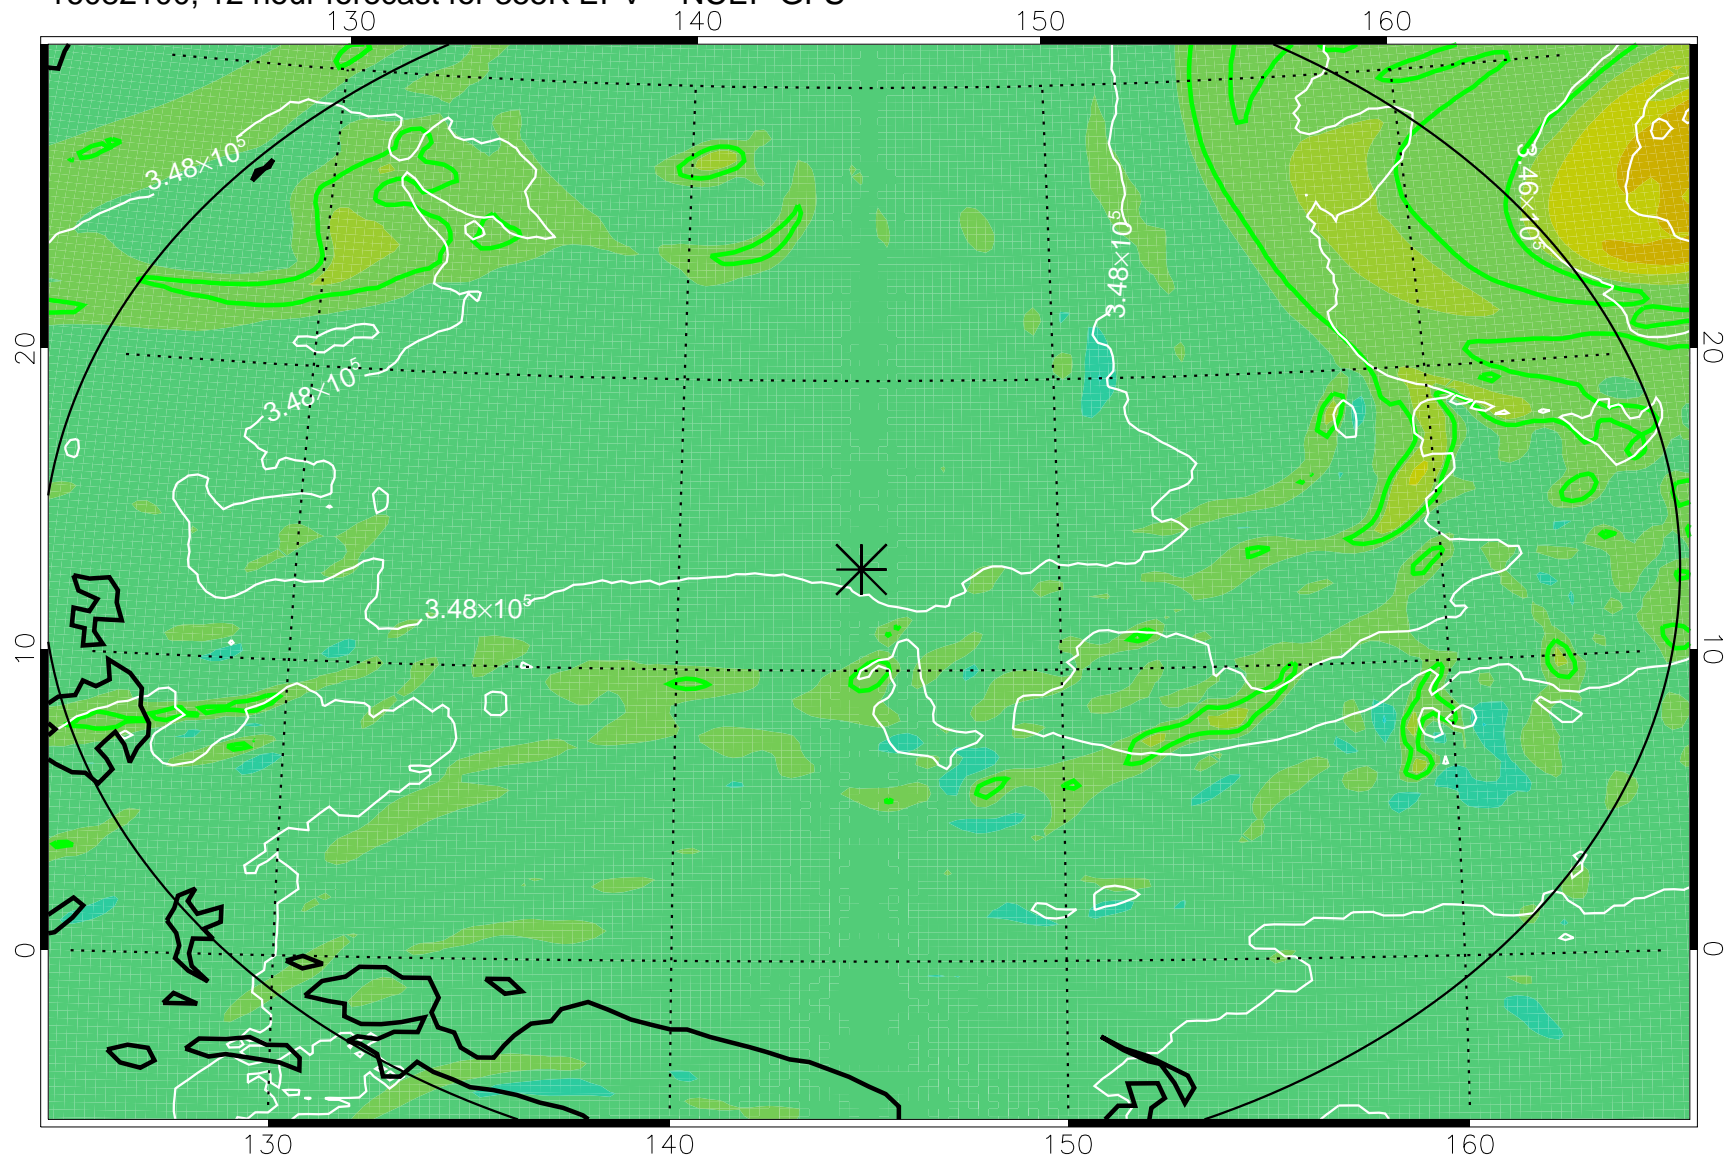

16082018, 6 hour forecast for 355K EPV -- NCEP GFS

355K Montgomery Streamfunction, white
EPV Tropopause (2 PVU) Position
Range ring of 2304 km

16082100, 12 hour forecast for 355K EPV -- NCEP GFS

355K Montgomery Streamfunction, white
EPV Tropopause (2 PVU) Position
Range ring of 2304 km

16082106, 18 hour forecast for 355K EPV -- NCEP GFS

355K Montgomery Streamfunction, white
EPV Tropopause (2 PVU) Position
Range ring of 2304 km

16082112, 24 hour forecast for 355K EPV -- NCEP GFS

355K Montgomery Streamfunction, white
EPV Tropopause (2 PVU) Position
Range ring of 2304 km

16082118, 30 hour forecast for 355K EPV -- NCEP GFS

355K Montgomery Streamfunction, white
EPV Tropopause (2 PVU) Position
Range ring of 2304 km

16082200, 36 hour forecast for 355K EPV -- NCEP GFS

355K Montgomery Streamfunction, white
EPV Tropopause (2 PVU) Position
Range ring of 2304 km

16082206, 42 hour forecast for 355K EPV -- NCEP GFS

355K Montgomery Streamfunction, white
EPV Tropopause (2 PVU) Position
Range ring of 2304 km

16082212, 48 hour forecast for 355K EPV -- NCEP GFS

355K Montgomery Streamfunction, white
EPV Tropopause (2 PVU) Position
Range ring of 2304 km