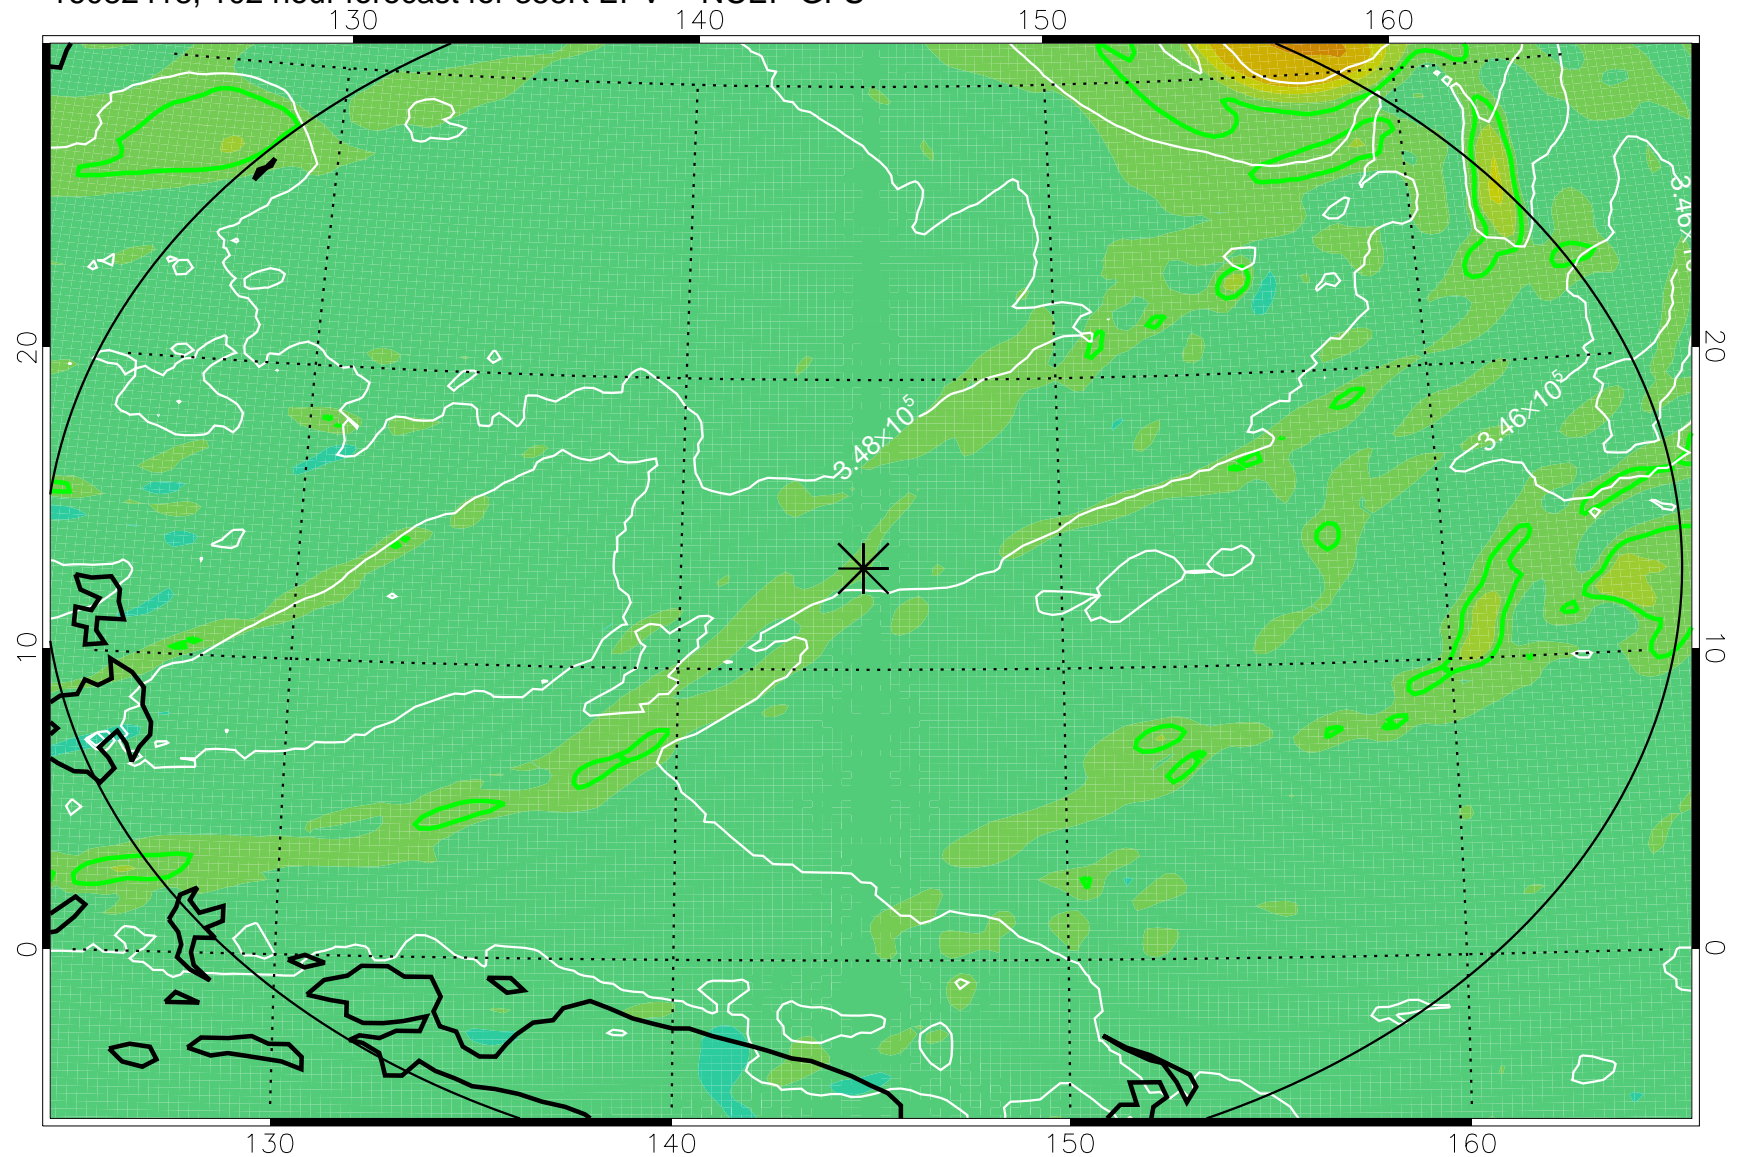

16082318, 78 hour forecast for 355K EPV -- NCEP GFS

355K Montgomery Streamfunction, white
EPV Tropopause (2 PVU) Position
Range ring of 2304 km

16082400, 84 hour forecast for 355K EPV -- NCEP GFS

355K Montgomery Streamfunction, white
EPV Tropopause (2 PVU) Position
Range ring of 2304 km

16082406, 90 hour forecast for 355K EPV -- NCEP GFS

355K Montgomery Streamfunction, white
EPV Tropopause (2 PVU) Position
Range ring of 2304 km

16082412, 96 hour forecast for 355K EPV -- NCEP GFS

355K Montgomery Streamfunction, white
EPV Tropopause (2 PVU) Position
Range ring of 2304 km

16082418, 102 hour forecast for 355K EPV -- NCEP GFS

355K Montgomery Streamfunction, white
EPV Tropopause (2 PVU) Position
Range ring of 2304 km

16082500, 108 hour forecast for 355K EPV -- NCEP GFS

355K Montgomery Streamfunction, white
EPV Tropopause (2 PVU) Position
Range ring of 2304 km

16082506, 114 hour forecast for 355K EPV -- NCEP GFS

355K Montgomery Streamfunction, white
EPV Tropopause (2 PVU) Position
Range ring of 2304 km

16082512, 120 hour forecast for 355K EPV -- NCEP GFS

355K Montgomery Streamfunction, white
EPV Tropopause (2 PVU) Position
Range ring of 2304 km