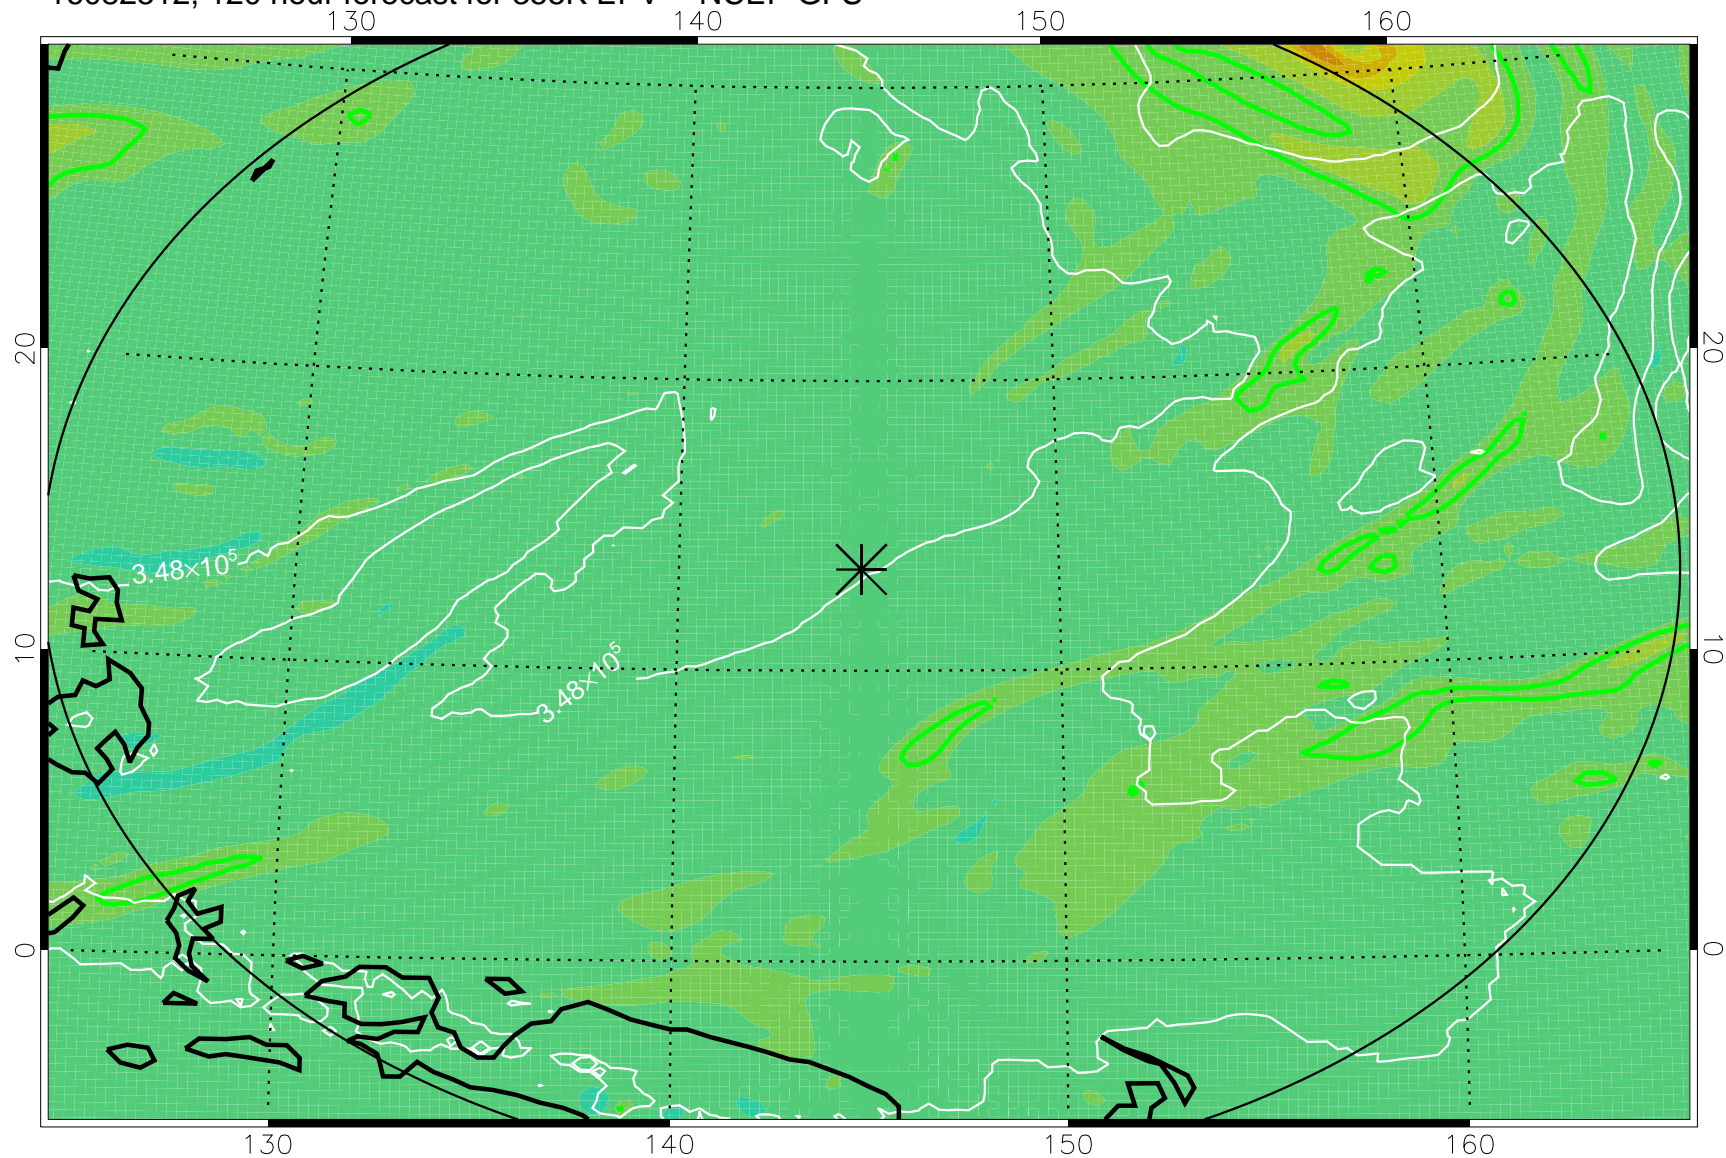

16082318, 78 hour forecast for 355K EPV -- NCEP GFS

355K Montgomery Streamfunction, white
EPV Tropopause (2 PVU) Position
Range ring of 2304 km

16082400, 84 hour forecast for 355K EPV -- NCEP GFS

355K Montgomery Streamfunction, white
EPV Tropopause (2 PVU) Position
Range ring of 2304 km

16082406, 90 hour forecast for 355K EPV -- NCEP GFS

355K Montgomery Streamfunction, white
EPV Tropopause (2 PVU) Position
Range ring of 2304 km

16082412, 96 hour forecast for 355K EPV -- NCEP GFS

355K Montgomery Streamfunction, white
EPV Tropopause (2 PVU) Position
Range ring of 2304 km

16082418, 102 hour forecast for 355K EPV -- NCEP GFS

355K Montgomery Streamfunction, white
EPV Tropopause (2 PVU) Position
Range ring of 2304 km

16082500, 108 hour forecast for 355K EPV -- NCEP GFS

355K Montgomery Streamfunction, white
EPV Tropopause (2 PVU) Position
Range ring of 2304 km

16082506, 114 hour forecast for 355K EPV -- NCEP GFS

355K Montgomery Streamfunction, white
EPV Tropopause (2 PVU) Position
Range ring of 2304 km

16082512, 120 hour forecast for 355K EPV -- NCEP GFS

355K Montgomery Streamfunction, white
EPV Tropopause (2 PVU) Position
Range ring of 2304 km