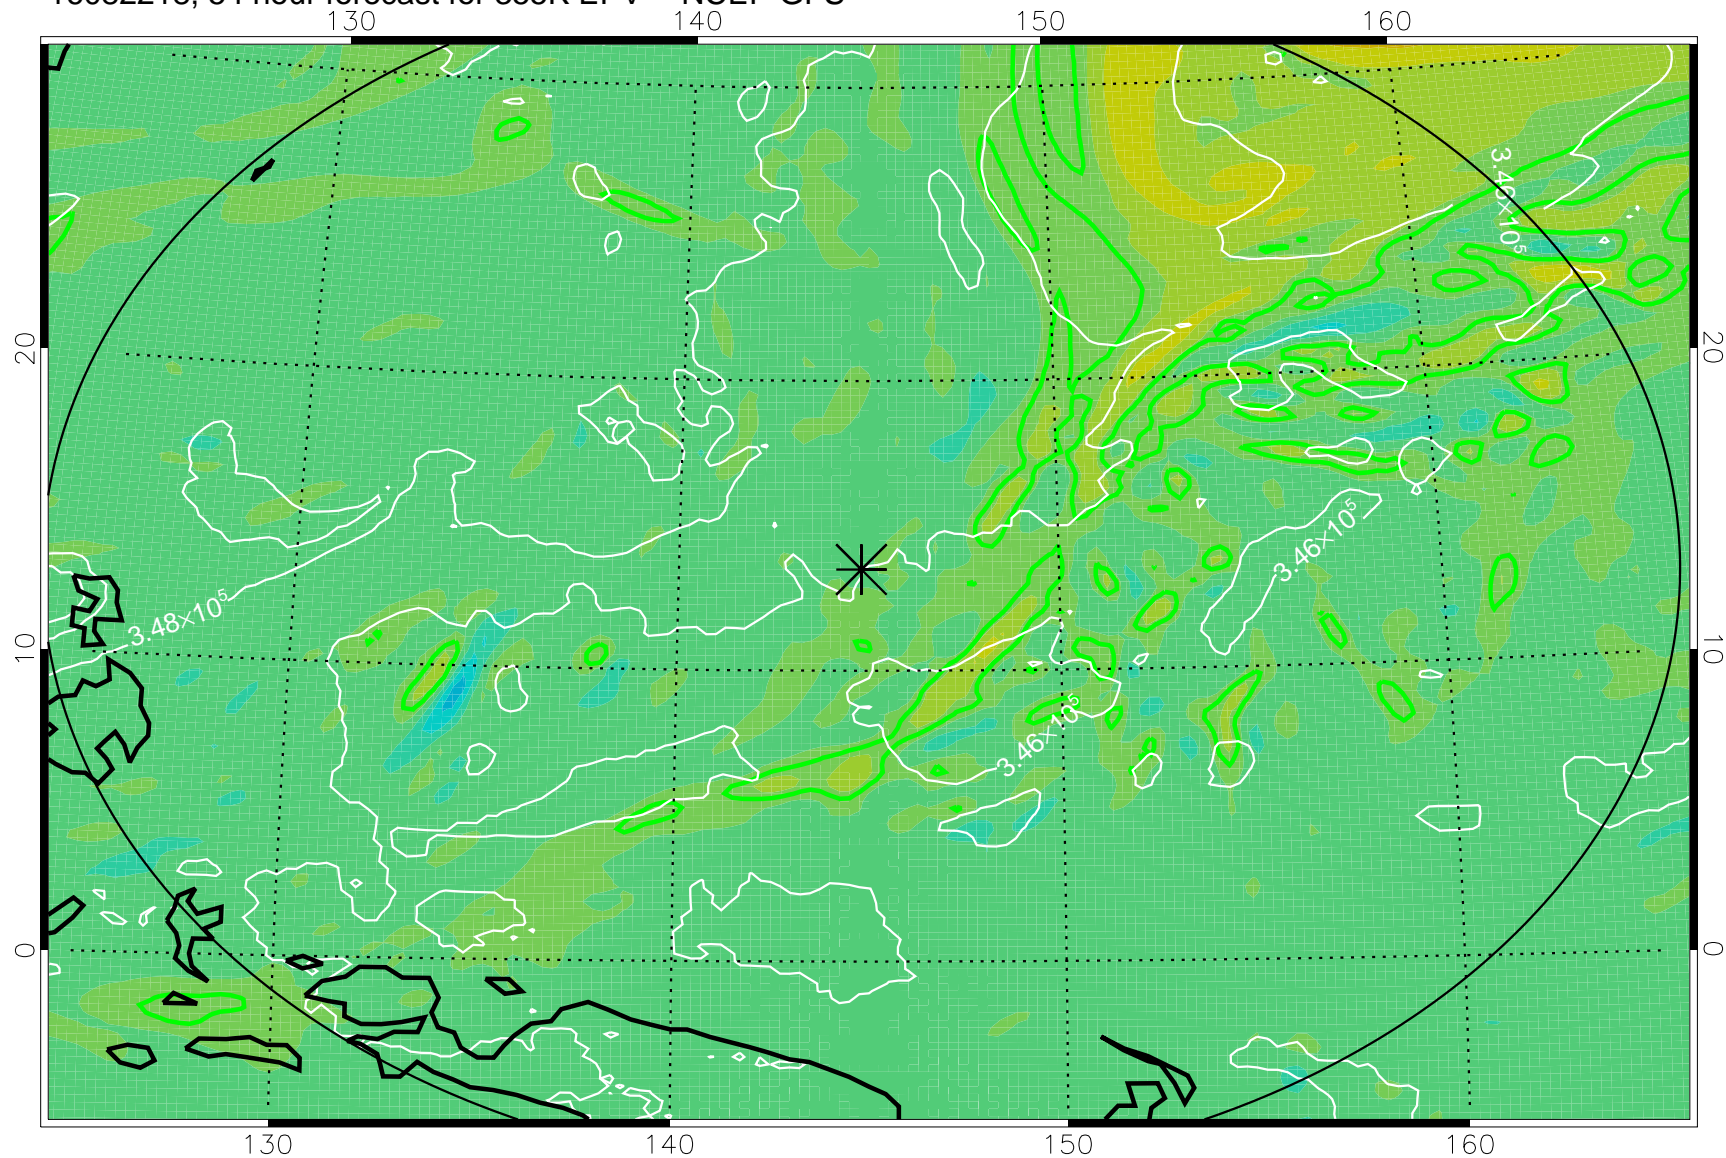

16082206, 42 hour forecast for 355K EPV -- NCEP GFS

355K Montgomery Streamfunction, white
EPV Tropopause (2 PVU) Position
Range ring of 2304 km

16082212, 48 hour forecast for 355K EPV -- NCEP GFS

355K Montgomery Streamfunction, white
EPV Tropopause (2 PVU) Position
Range ring of 2304 km

16082218, 54 hour forecast for 355K EPV -- NCEP GFS

355K Montgomery Streamfunction, white
EPV Tropopause (2 PVU) Position
Range ring of 2304 km

16082300, 60 hour forecast for 355K EPV -- NCEP GFS

355K Montgomery Streamfunction, white
EPV Tropopause (2 PVU) Position
Range ring of 2304 km

16082306, 66 hour forecast for 355K EPV -- NCEP GFS

355K Montgomery Streamfunction, white
EPV Tropopause (2 PVU) Position
Range ring of 2304 km

16082312, 72 hour forecast for 355K EPV -- NCEP GFS

355K Montgomery Streamfunction, white
EPV Tropopause (2 PVU) Position
Range ring of 2304 km

16082318, 78 hour forecast for 355K EPV -- NCEP GFS

355K Montgomery Streamfunction, white
EPV Tropopause (2 PVU) Position
Range ring of 2304 km

16082400, 84 hour forecast for 355K EPV -- NCEP GFS

355K Montgomery Streamfunction, white
EPV Tropopause (2 PVU) Position
Range ring of 2304 km