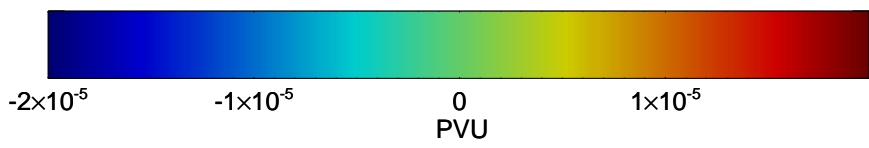

16082206, 42 hour forecast for 355K EPV -- NCEP GFS

355K Montgomery Streamfunction, white
EPV Tropopause (2 PVU) Position
Range ring of 2304 km