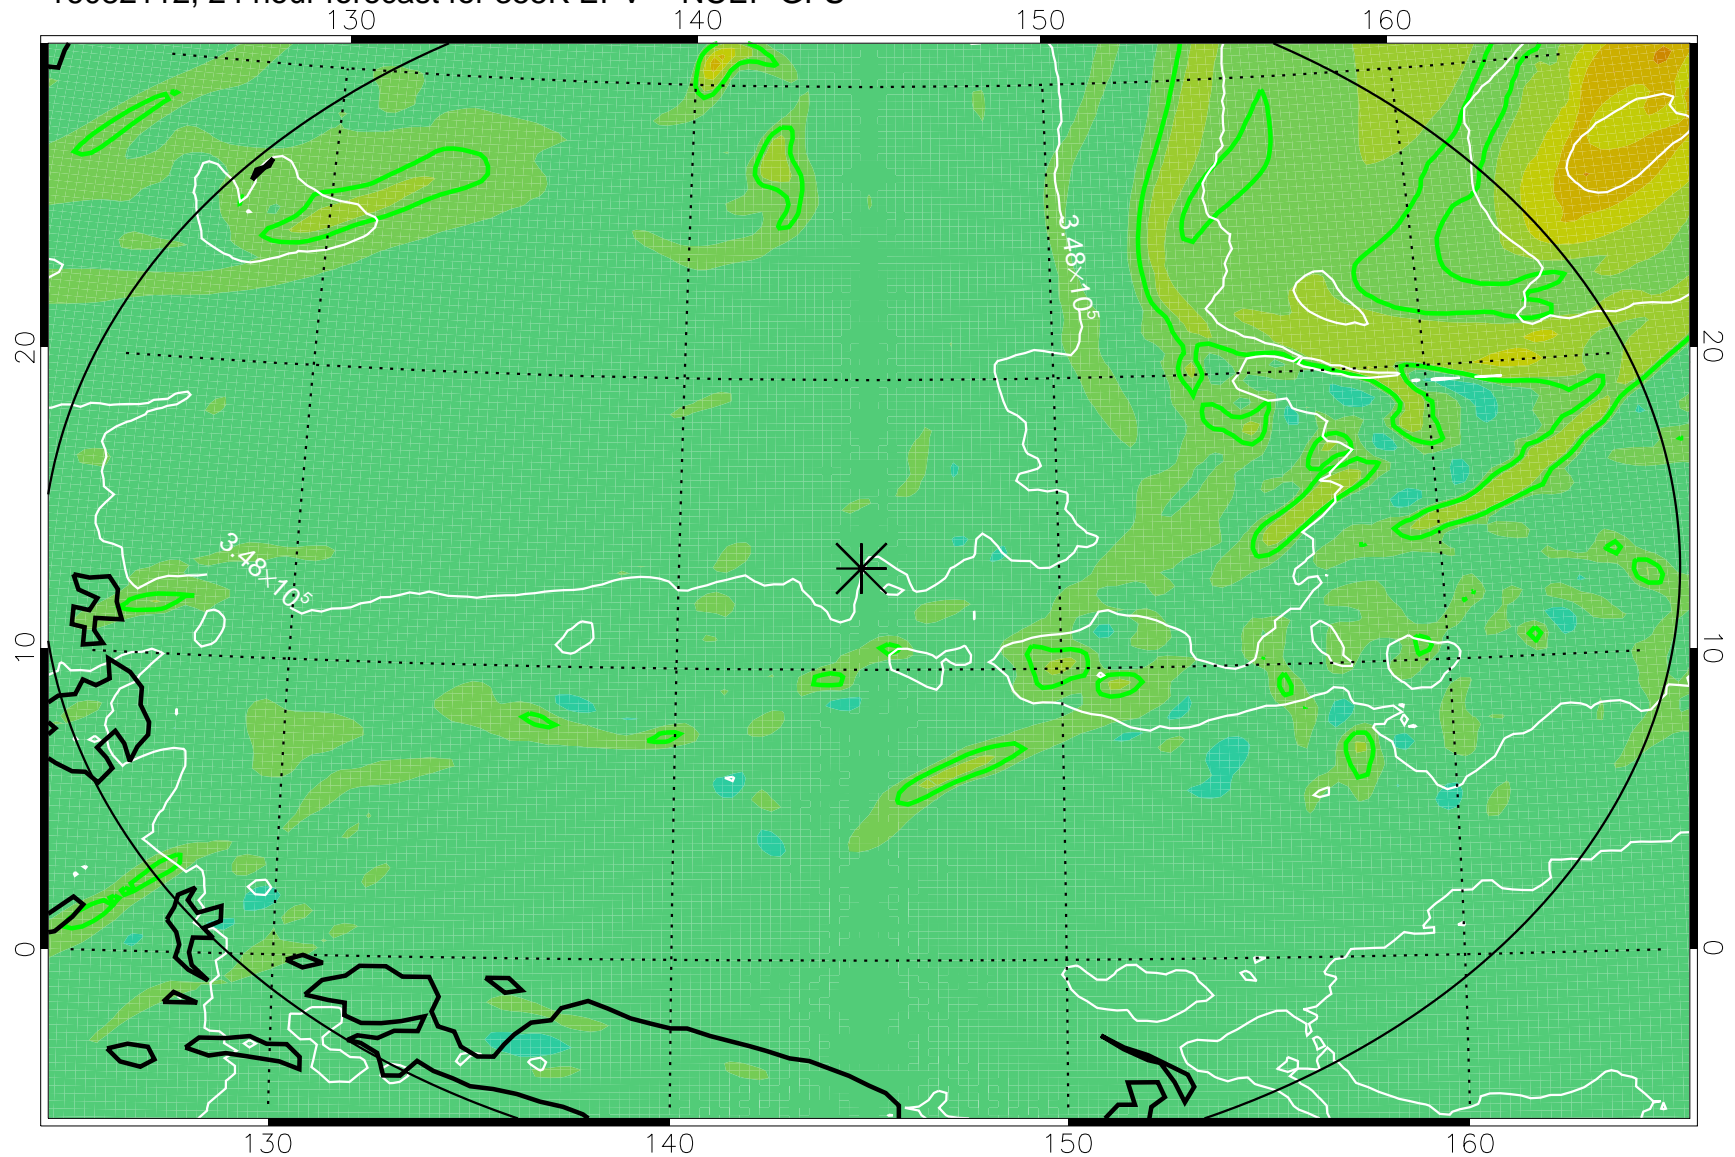

16082018, 6 hour forecast for 355K EPV -- NCEP GFS

355K Montgomery Streamfunction, white
EPV Tropopause (2 PVU) Position
Range ring of 2304 km

16082100, 12 hour forecast for 355K EPV -- NCEP GFS

355K Montgomery Streamfunction, white
EPV Tropopause (2 PVU) Position
Range ring of 2304 km

16082106, 18 hour forecast for 355K EPV -- NCEP GFS

355K Montgomery Streamfunction, white
EPV Tropopause (2 PVU) Position
Range ring of 2304 km

16082112, 24 hour forecast for 355K EPV -- NCEP GFS

355K Montgomery Streamfunction, white
EPV Tropopause (2 PVU) Position
Range ring of 2304 km

16082118, 30 hour forecast for 355K EPV -- NCEP GFS

355K Montgomery Streamfunction, white
EPV Tropopause (2 PVU) Position
Range ring of 2304 km

16082200, 36 hour forecast for 355K EPV -- NCEP GFS

355K Montgomery Streamfunction, white
EPV Tropopause (2 PVU) Position
Range ring of 2304 km

16082206, 42 hour forecast for 355K EPV -- NCEP GFS

355K Montgomery Streamfunction, white
EPV Tropopause (2 PVU) Position
Range ring of 2304 km

16082212, 48 hour forecast for 355K EPV -- NCEP GFS

355K Montgomery Streamfunction, white
EPV Tropopause (2 PVU) Position
Range ring of 2304 km