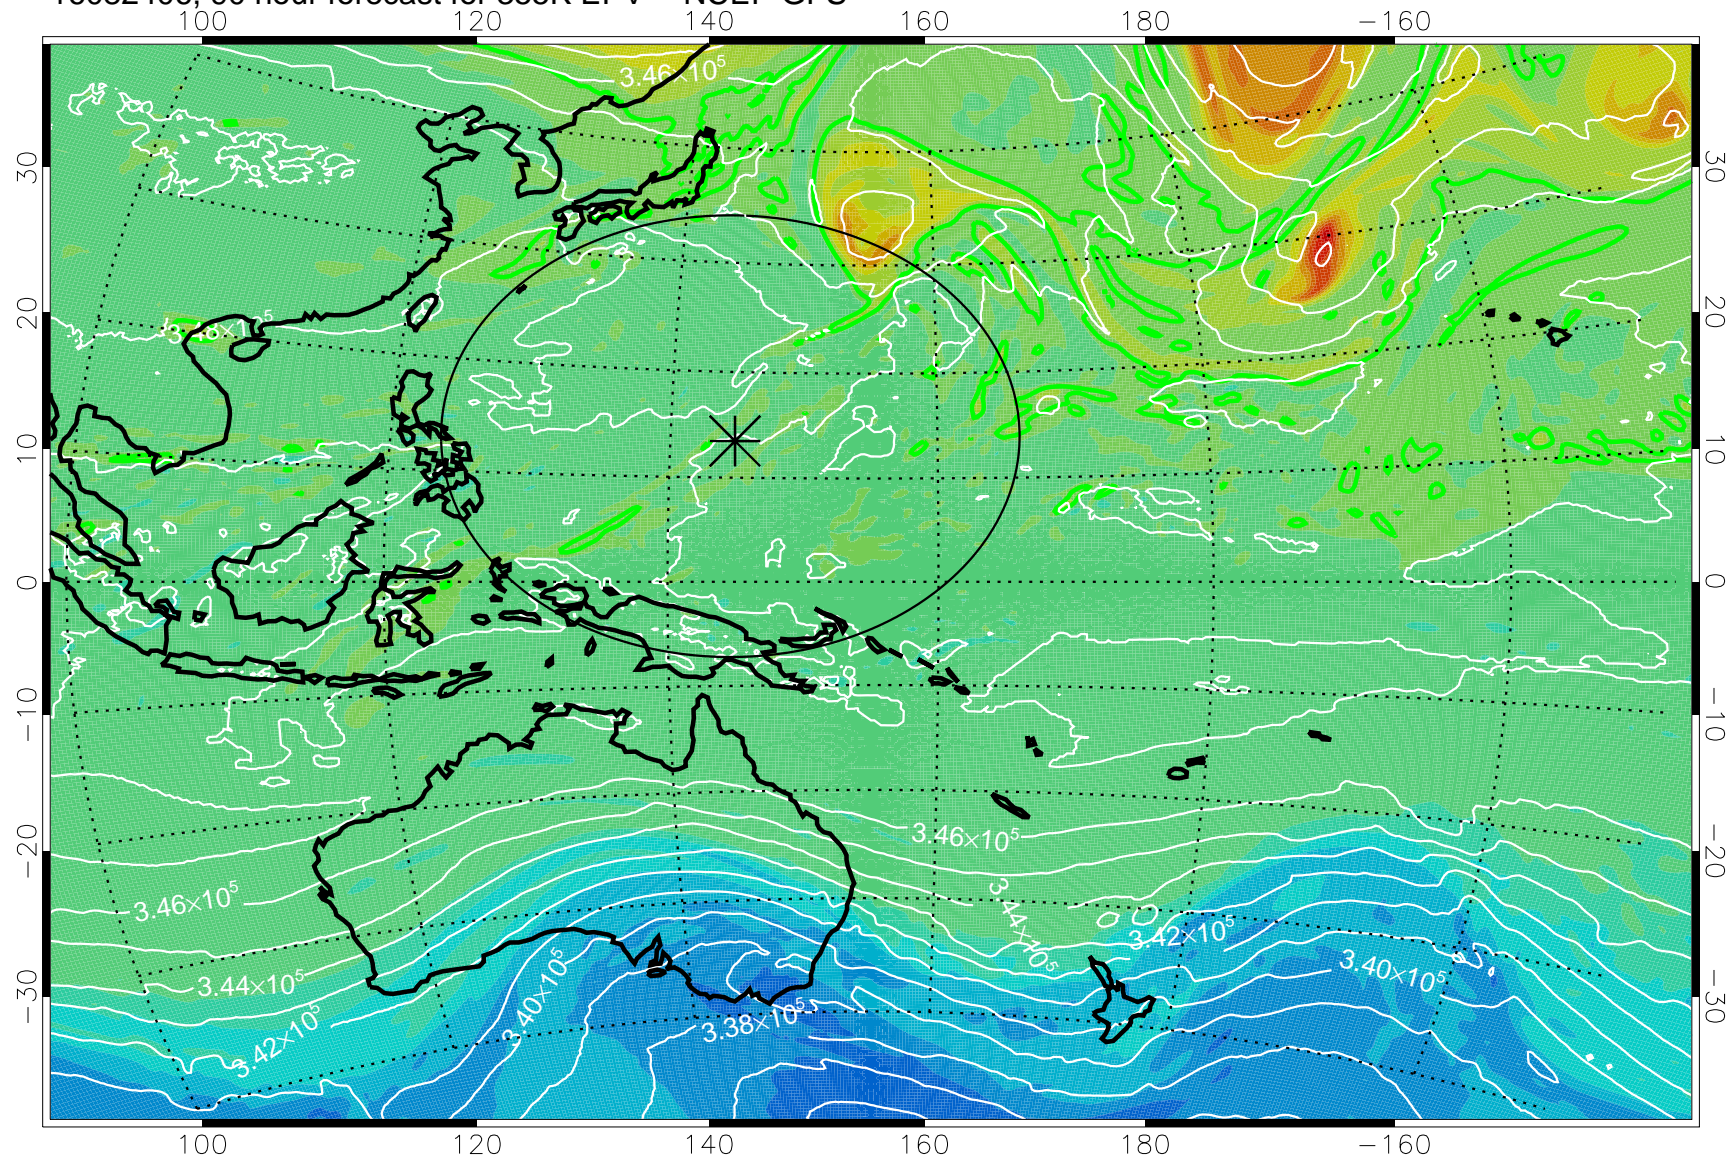

16082306, 66 hour forecast for 355K EPV -- NCEP GFS

355K Montgomery Streamfunction, white
EPV Tropopause (2 PVU) Position
Range ring of 2304 km

16082312, 72 hour forecast for 355K EPV -- NCEP GFS

355K Montgomery Streamfunction, white
EPV Tropopause (2 PVU) Position
Range ring of 2304 km

16082318, 78 hour forecast for 355K EPV -- NCEP GFS

355K Montgomery Streamfunction, white
EPV Tropopause (2 PVU) Position
Range ring of 2304 km

16082400, 84 hour forecast for 355K EPV -- NCEP GFS

355K Montgomery Streamfunction, white
EPV Tropopause (2 PVU) Position
Range ring of 2304 km

16082406, 90 hour forecast for 355K EPV -- NCEP GFS

355K Montgomery Streamfunction, white
EPV Tropopause (2 PVU) Position
Range ring of 2304 km

16082412, 96 hour forecast for 355K EPV -- NCEP GFS

355K Montgomery Streamfunction, white
EPV Tropopause (2 PVU) Position
Range ring of 2304 km

16082418, 102 hour forecast for 355K EPV -- NCEP GFS

355K Montgomery Streamfunction, white
EPV Tropopause (2 PVU) Position
Range ring of 2304 km

16082500, 108 hour forecast for 355K EPV -- NCEP GFS

355K Montgomery Streamfunction, white
EPV Tropopause (2 PVU) Position
Range ring of 2304 km