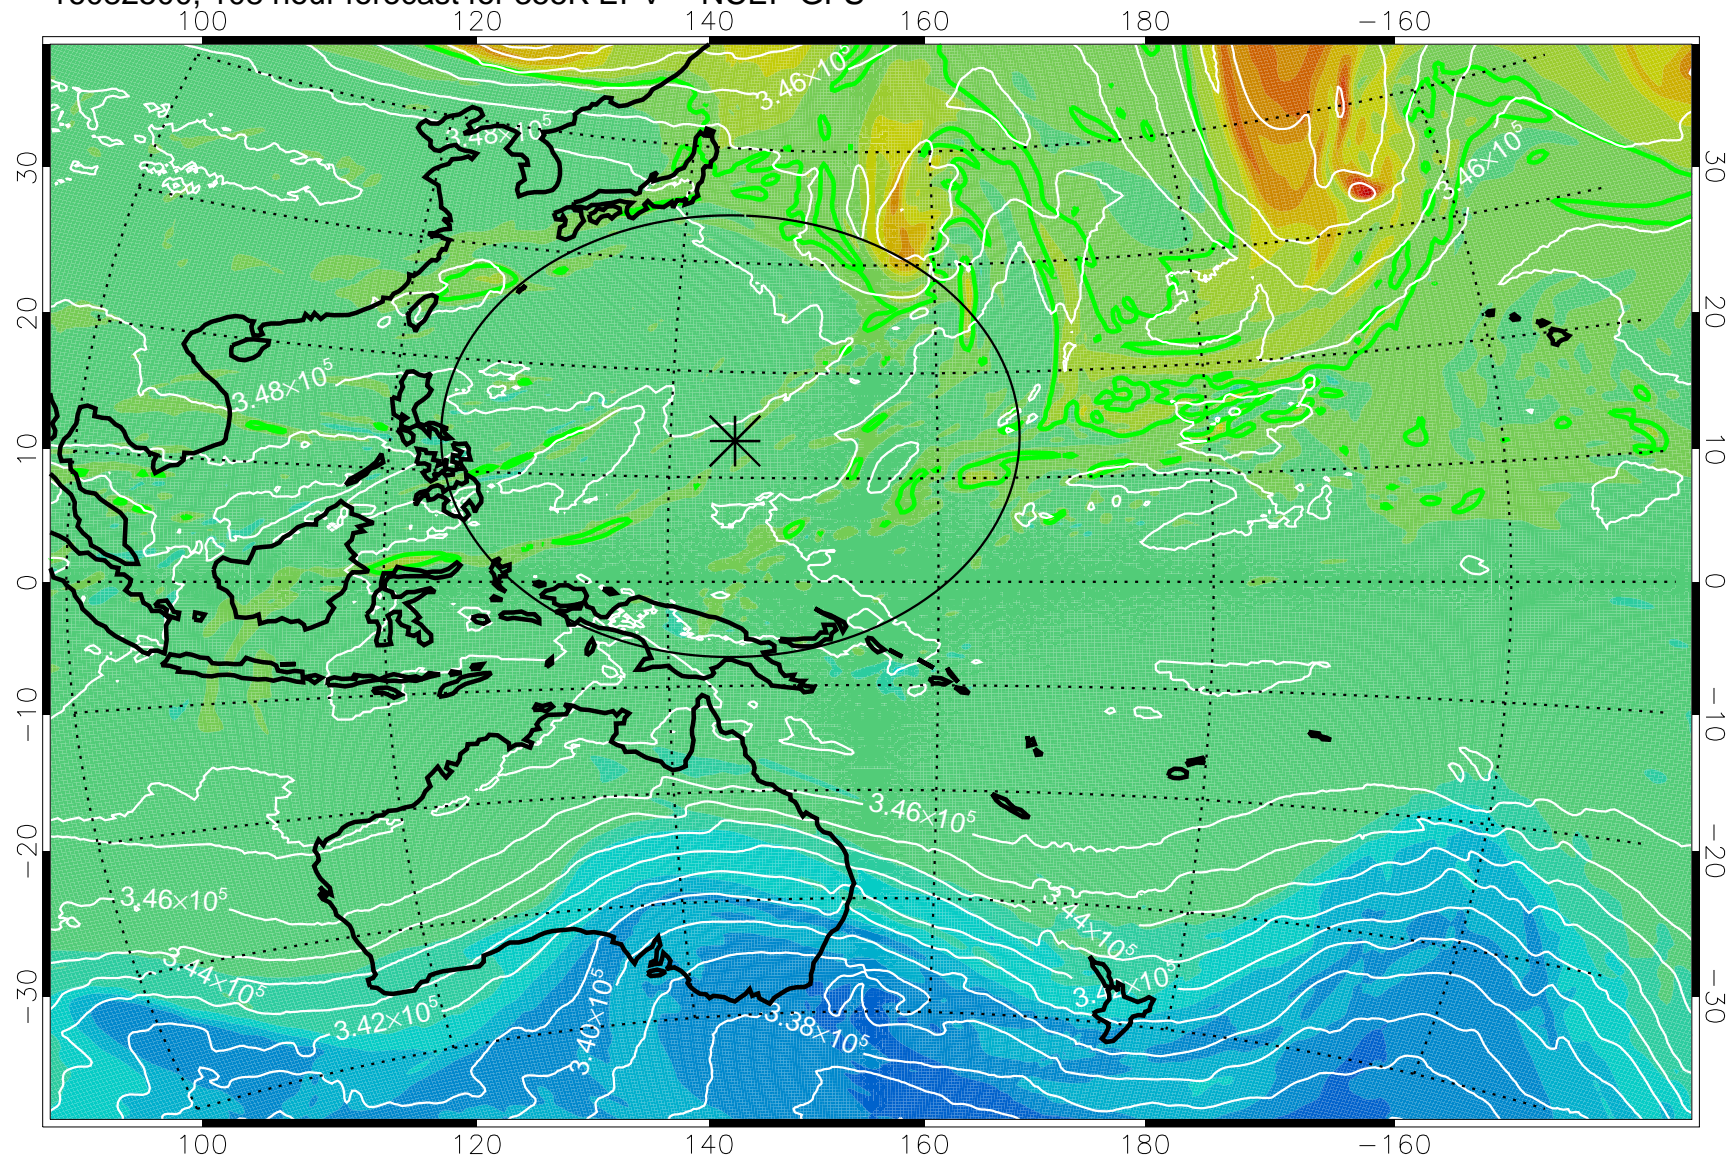

16082318, 78 hour forecast for 355K EPV -- NCEP GFS

355K Montgomery Streamfunction, white
EPV Tropopause (2 PVU) Position
Range ring of 2304 km

16082400, 84 hour forecast for 355K EPV -- NCEP GFS

355K Montgomery Streamfunction, white
EPV Tropopause (2 PVU) Position
Range ring of 2304 km

16082406, 90 hour forecast for 355K EPV -- NCEP GFS

355K Montgomery Streamfunction, white
EPV Tropopause (2 PVU) Position
Range ring of 2304 km

16082412, 96 hour forecast for 355K EPV -- NCEP GFS

355K Montgomery Streamfunction, white
EPV Tropopause (2 PVU) Position
Range ring of 2304 km

16082418, 102 hour forecast for 355K EPV -- NCEP GFS

355K Montgomery Streamfunction, white
EPV Tropopause (2 PVU) Position
Range ring of 2304 km

16082500, 108 hour forecast for 355K EPV -- NCEP GFS

355K Montgomery Streamfunction, white
EPV Tropopause (2 PVU) Position
Range ring of 2304 km

16082506, 114 hour forecast for 355K EPV -- NCEP GFS

355K Montgomery Streamfunction, white
EPV Tropopause (2 PVU) Position
Range ring of 2304 km

16082512, 120 hour forecast for 355K EPV -- NCEP GFS

355K Montgomery Streamfunction, white
EPV Tropopause (2 PVU) Position
Range ring of 2304 km