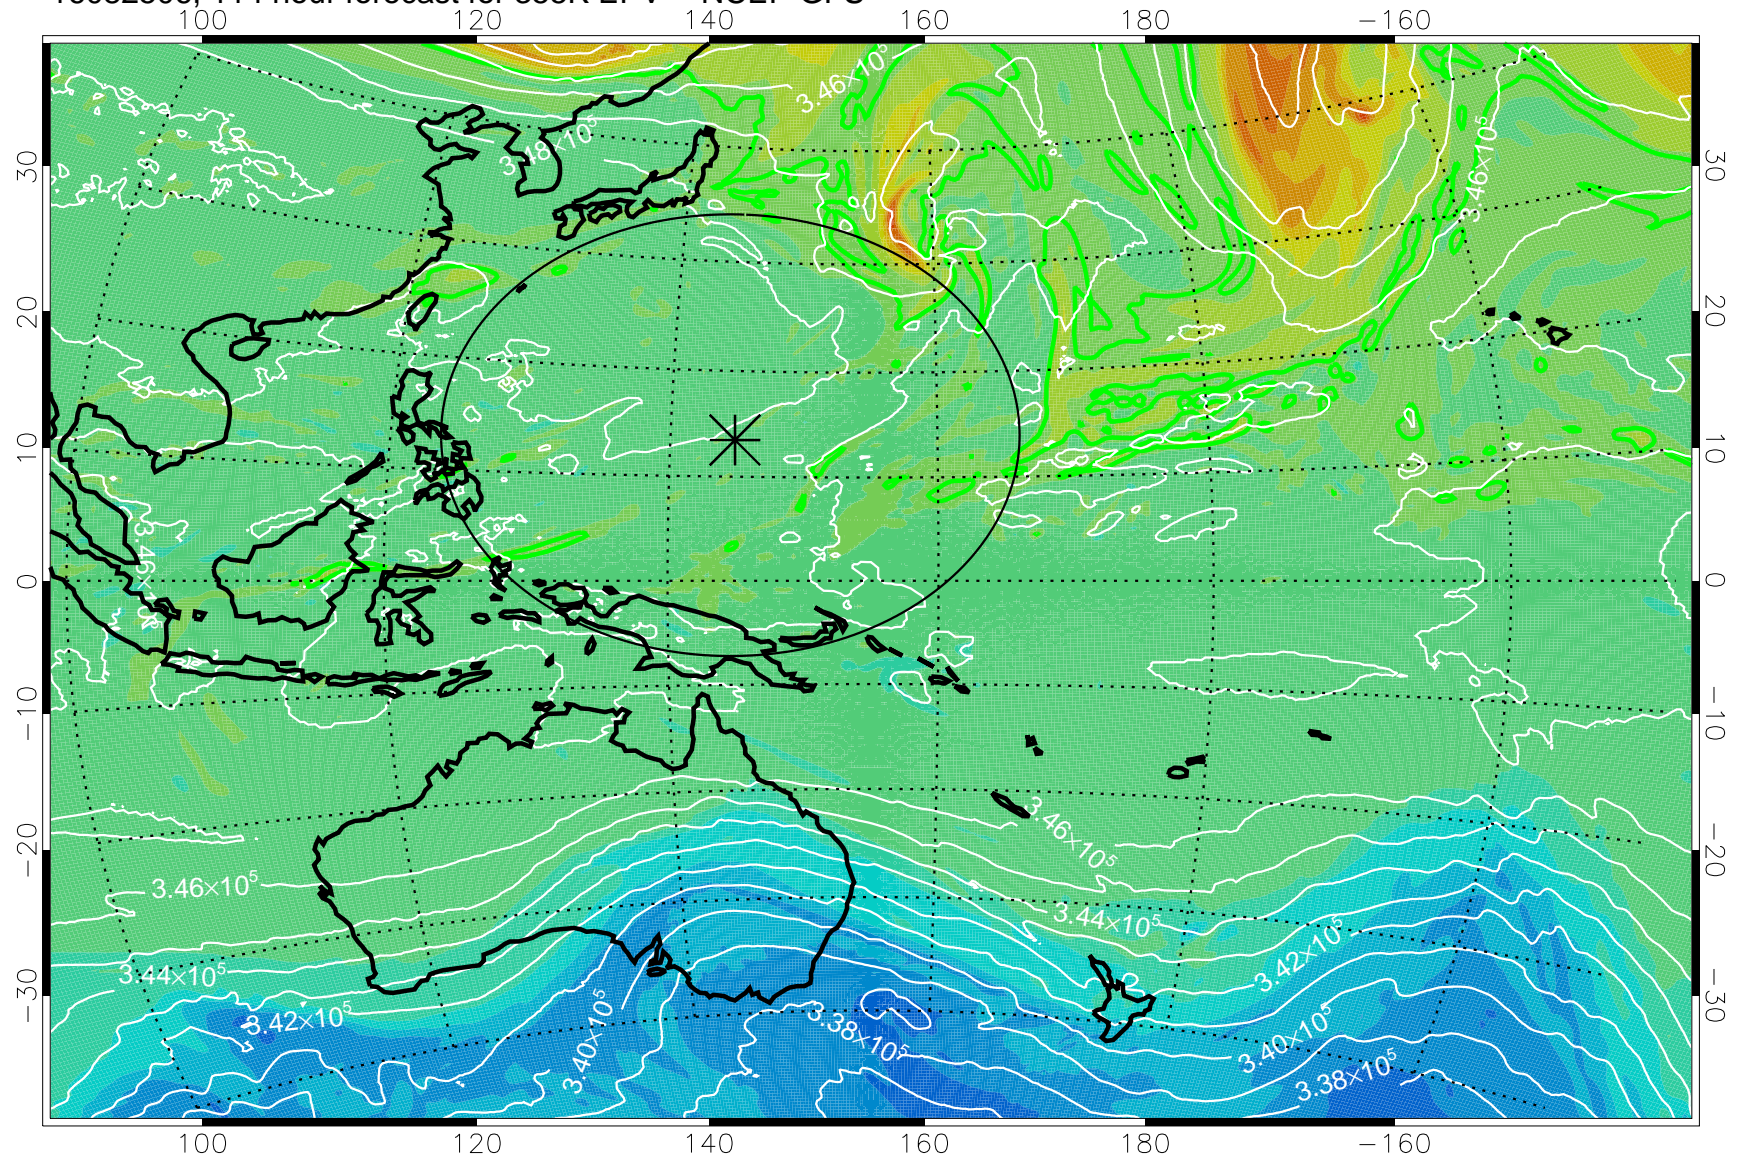

16082406, 90 hour forecast for 355K EPV -- NCEP GFS

355K Montgomery Streamfunction, white
EPV Tropopause (2 PVU) Position
Range ring of 2304 km

16082412, 96 hour forecast for 355K EPV -- NCEP GFS

355K Montgomery Streamfunction, white
EPV Tropopause (2 PVU) Position
Range ring of 2304 km

16082418, 102 hour forecast for 355K EPV -- NCEP GFS

355K Montgomery Streamfunction, white
EPV Tropopause (2 PVU) Position
Range ring of 2304 km

16082500, 108 hour forecast for 355K EPV -- NCEP GFS

355K Montgomery Streamfunction, white
EPV Tropopause (2 PVU) Position
Range ring of 2304 km

16082506, 114 hour forecast for 355K EPV -- NCEP GFS

355K Montgomery Streamfunction, white
EPV Tropopause (2 PVU) Position
Range ring of 2304 km

16082512, 120 hour forecast for 355K EPV -- NCEP GFS

355K Montgomery Streamfunction, white
EPV Tropopause (2 PVU) Position
Range ring of 2304 km