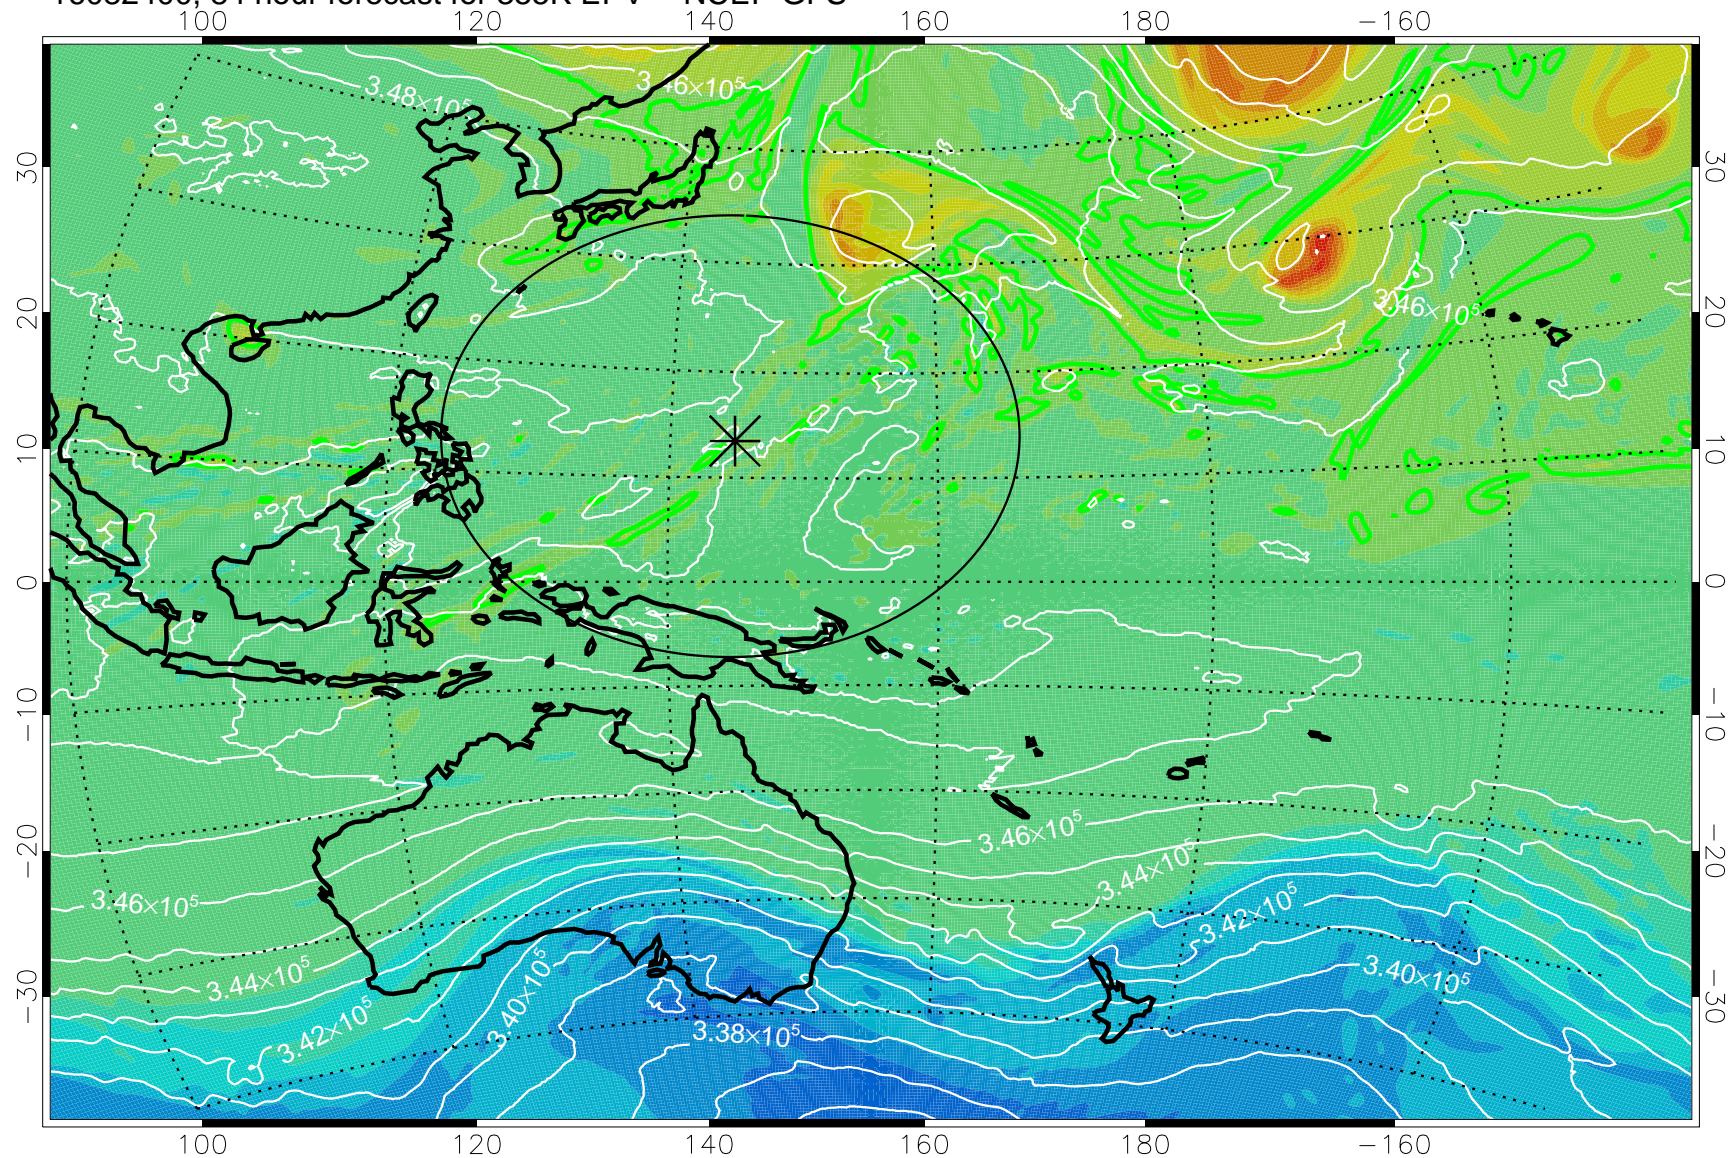

16082218, 54 hour forecast for 355K EPV -- NCEP GFS

355K Montgomery Streamfunction, white
EPV Tropopause (2 PVU) Position
Range ring of 2304 km

16082300, 60 hour forecast for 355K EPV -- NCEP GFS

355K Montgomery Streamfunction, white
EPV Tropopause (2 PVU) Position
Range ring of 2304 km

16082306, 66 hour forecast for 355K EPV -- NCEP GFS

355K Montgomery Streamfunction, white
EPV Tropopause (2 PVU) Position
Range ring of 2304 km

16082312, 72 hour forecast for 355K EPV -- NCEP GFS

355K Montgomery Streamfunction, white
EPV Tropopause (2 PVU) Position
Range ring of 2304 km

16082318, 78 hour forecast for 355K EPV -- NCEP GFS

355K Montgomery Streamfunction, white
EPV Tropopause (2 PVU) Position
Range ring of 2304 km

16082400, 84 hour forecast for 355K EPV -- NCEP GFS

355K Montgomery Streamfunction, white
EPV Tropopause (2 PVU) Position
Range ring of 2304 km

16082406, 90 hour forecast for 355K EPV -- NCEP GFS

355K Montgomery Streamfunction, white
EPV Tropopause (2 PVU) Position
Range ring of 2304 km

16082412, 96 hour forecast for 355K EPV -- NCEP GFS

355K Montgomery Streamfunction, white
EPV Tropopause (2 PVU) Position
Range ring of 2304 km