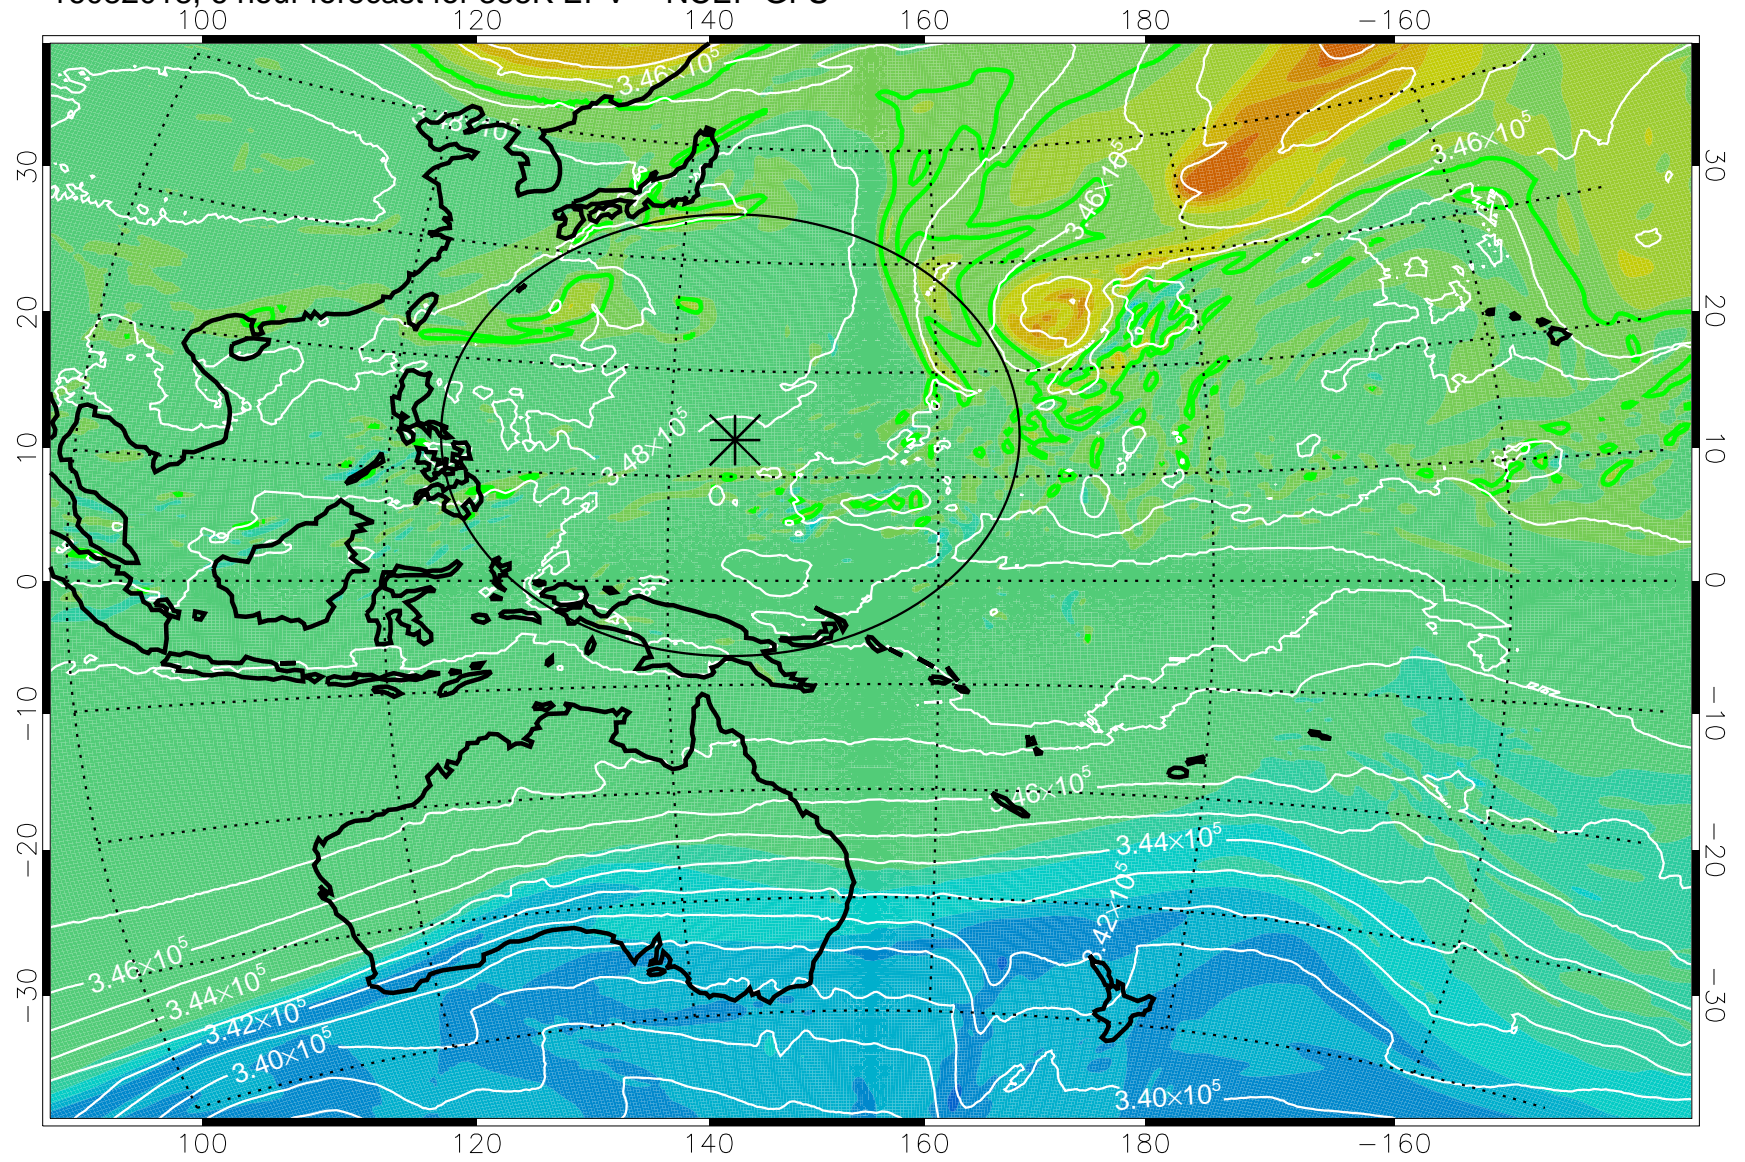

16082018, 6 hour forecast for 355K EPV -- NCEP GFS

355K Montgomery Streamfunction, white
EPV Tropopause (2 PVU) Position
Range ring of 2304 km

16082100, 12 hour forecast for 355K EPV -- NCEP GFS

355K Montgomery Streamfunction, white
EPV Tropopause (2 PVU) Position
Range ring of 2304 km

16082106, 18 hour forecast for 355K EPV -- NCEP GFS

355K Montgomery Streamfunction, white
EPV Tropopause (2 PVU) Position
Range ring of 2304 km

16082112, 24 hour forecast for 355K EPV -- NCEP GFS

355K Montgomery Streamfunction, white
EPV Tropopause (2 PVU) Position
Range ring of 2304 km

16082118, 30 hour forecast for 355K EPV -- NCEP GFS

355K Montgomery Streamfunction, white
EPV Tropopause (2 PVU) Position
Range ring of 2304 km

16082200, 36 hour forecast for 355K EPV -- NCEP GFS

355K Montgomery Streamfunction, white
EPV Tropopause (2 PVU) Position
Range ring of 2304 km

16082206, 42 hour forecast for 355K EPV -- NCEP GFS

355K Montgomery Streamfunction, white
EPV Tropopause (2 PVU) Position
Range ring of 2304 km

16082212, 48 hour forecast for 355K EPV -- NCEP GFS

355K Montgomery Streamfunction, white
EPV Tropopause (2 PVU) Position
Range ring of 2304 km