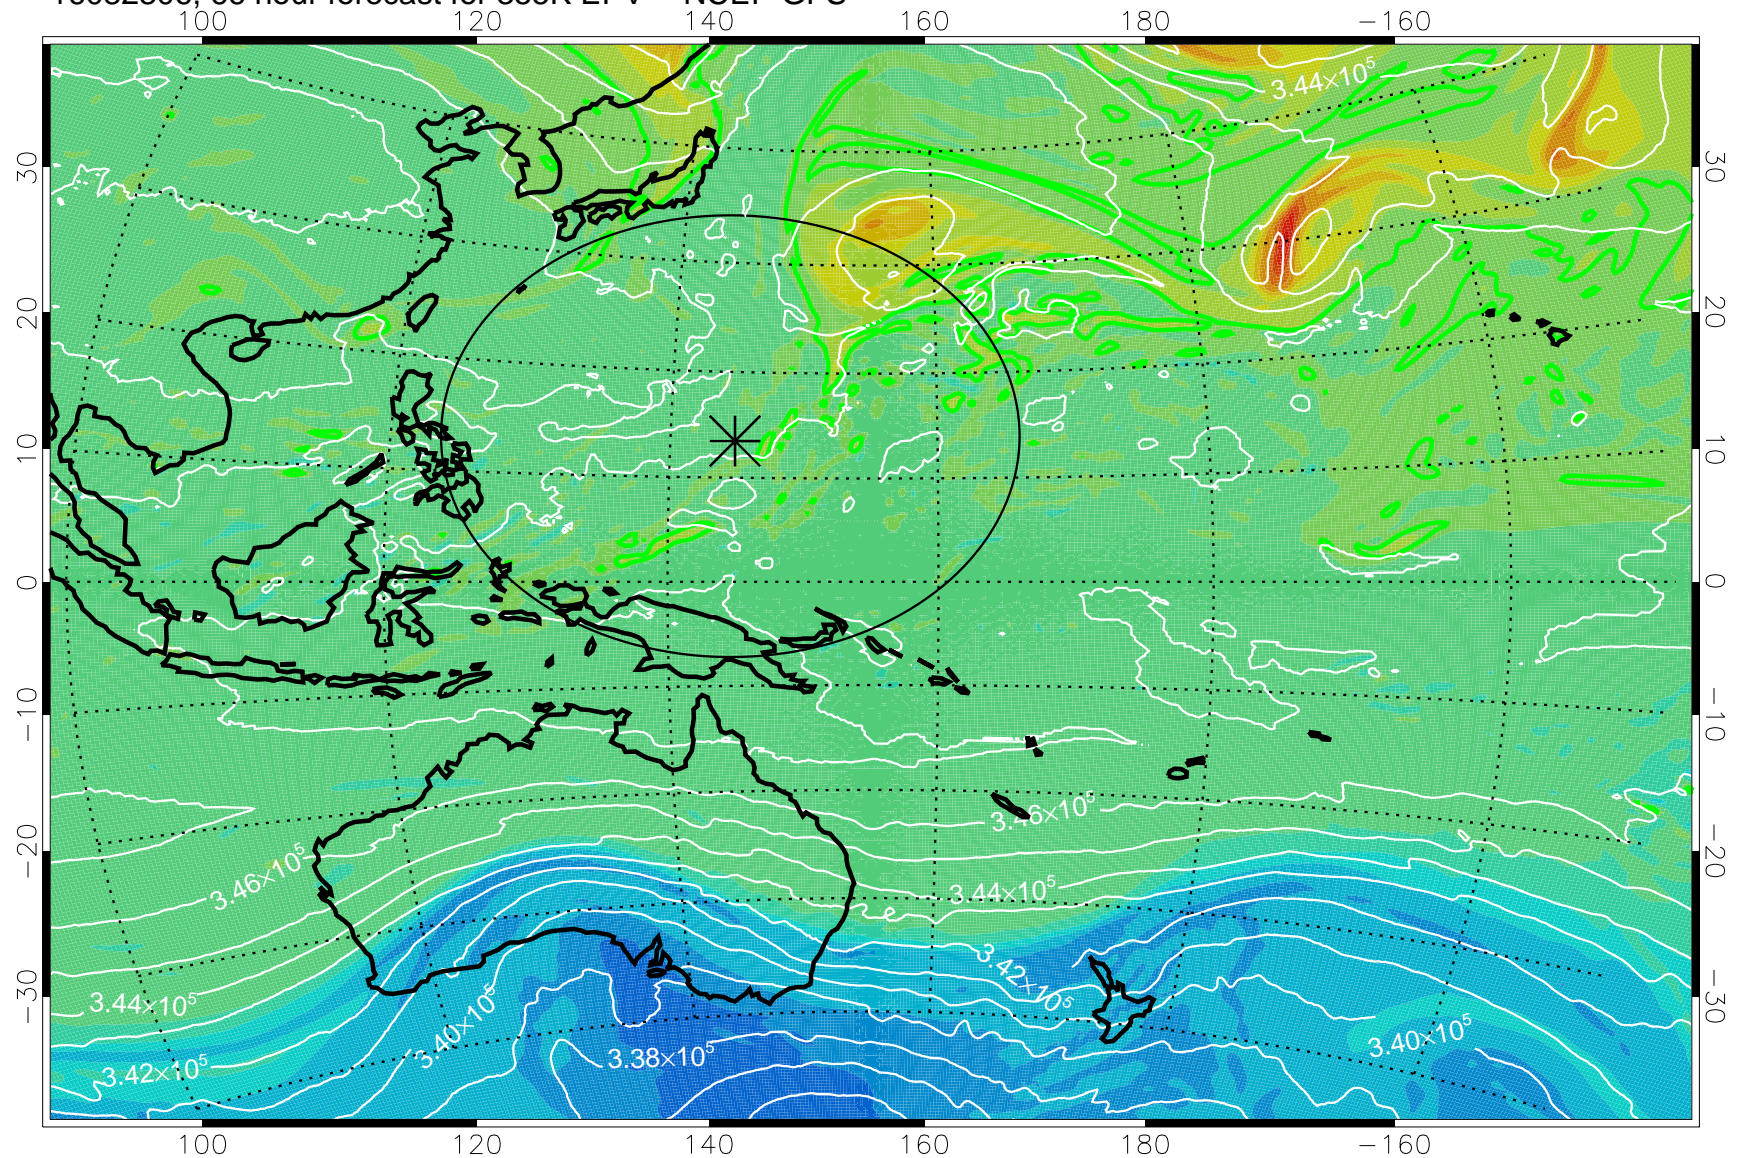

16082206, 42 hour forecast for 355K EPV -- NCEP GFS

355K Montgomery Streamfunction, white
EPV Tropopause (2 PVU) Position
Range ring of 2304 km

16082212, 48 hour forecast for 355K EPV -- NCEP GFS

355K Montgomery Streamfunction, white
EPV Tropopause (2 PVU) Position
Range ring of 2304 km

16082218, 54 hour forecast for 355K EPV -- NCEP GFS

355K Montgomery Streamfunction, white
EPV Tropopause (2 PVU) Position
Range ring of 2304 km

16082300, 60 hour forecast for 355K EPV -- NCEP GFS

355K Montgomery Streamfunction, white
EPV Tropopause (2 PVU) Position
Range ring of 2304 km

16082306, 66 hour forecast for 355K EPV -- NCEP GFS

355K Montgomery Streamfunction, white
EPV Tropopause (2 PVU) Position
Range ring of 2304 km

16082312, 72 hour forecast for 355K EPV -- NCEP GFS

355K Montgomery Streamfunction, white
EPV Tropopause (2 PVU) Position
Range ring of 2304 km

16082318, 78 hour forecast for 355K EPV -- NCEP GFS

355K Montgomery Streamfunction, white
EPV Tropopause (2 PVU) Position
Range ring of 2304 km

16082400, 84 hour forecast for 355K EPV -- NCEP GFS

355K Montgomery Streamfunction, white
EPV Tropopause (2 PVU) Position
Range ring of 2304 km