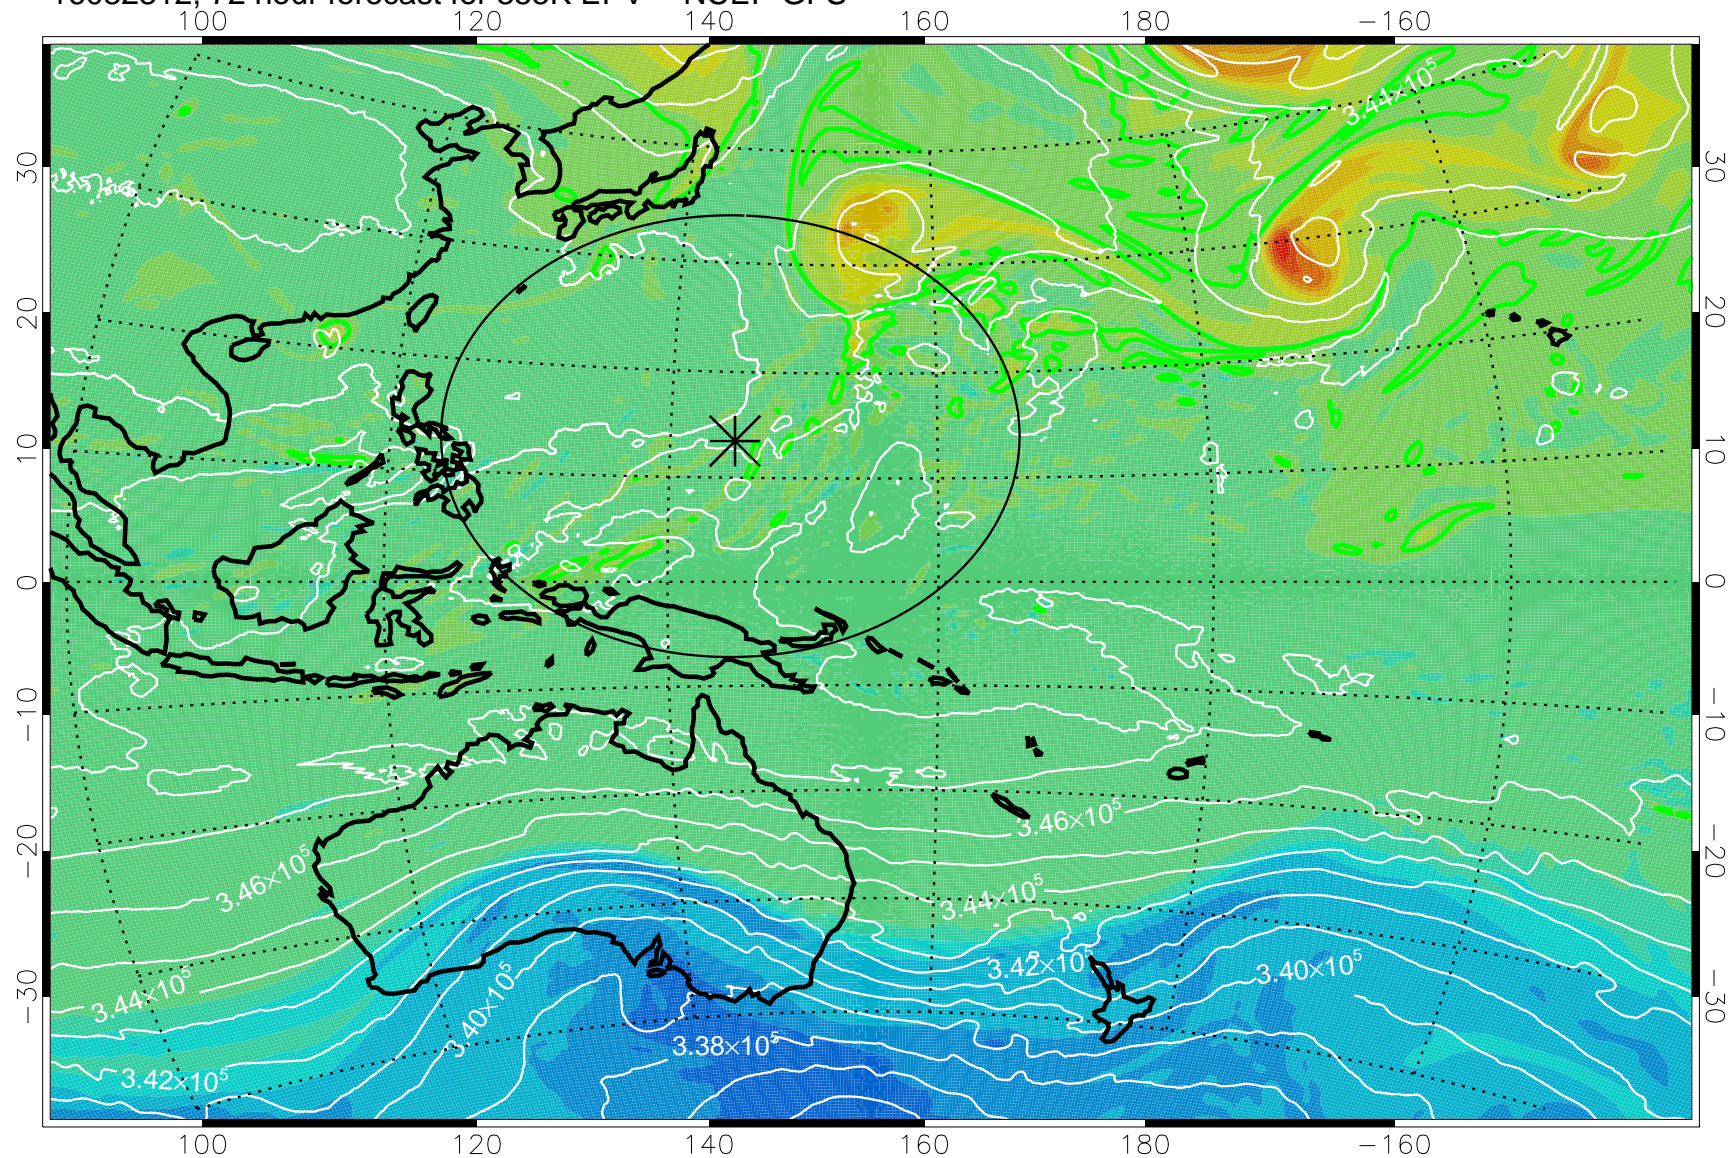

16082206, 42 hour forecast for 355K EPV -- NCEP GFS

355K Montgomery Streamfunction, white
EPV Tropopause (2 PVU) Position
Range ring of 2304 km

16082212, 48 hour forecast for 355K EPV -- NCEP GFS

355K Montgomery Streamfunction, white
EPV Tropopause (2 PVU) Position
Range ring of 2304 km

16082218, 54 hour forecast for 355K EPV -- NCEP GFS

355K Montgomery Streamfunction, white
EPV Tropopause (2 PVU) Position
Range ring of 2304 km

16082300, 60 hour forecast for 355K EPV -- NCEP GFS

355K Montgomery Streamfunction, white
EPV Tropopause (2 PVU) Position
Range ring of 2304 km

16082306, 66 hour forecast for 355K EPV -- NCEP GFS

355K Montgomery Streamfunction, white
EPV Tropopause (2 PVU) Position
Range ring of 2304 km

16082312, 72 hour forecast for 355K EPV -- NCEP GFS

355K Montgomery Streamfunction, white
EPV Tropopause (2 PVU) Position
Range ring of 2304 km

16082318, 78 hour forecast for 355K EPV -- NCEP GFS

355K Montgomery Streamfunction, white
EPV Tropopause (2 PVU) Position
Range ring of 2304 km

16082400, 84 hour forecast for 355K EPV -- NCEP GFS

355K Montgomery Streamfunction, white
EPV Tropopause (2 PVU) Position
Range ring of 2304 km