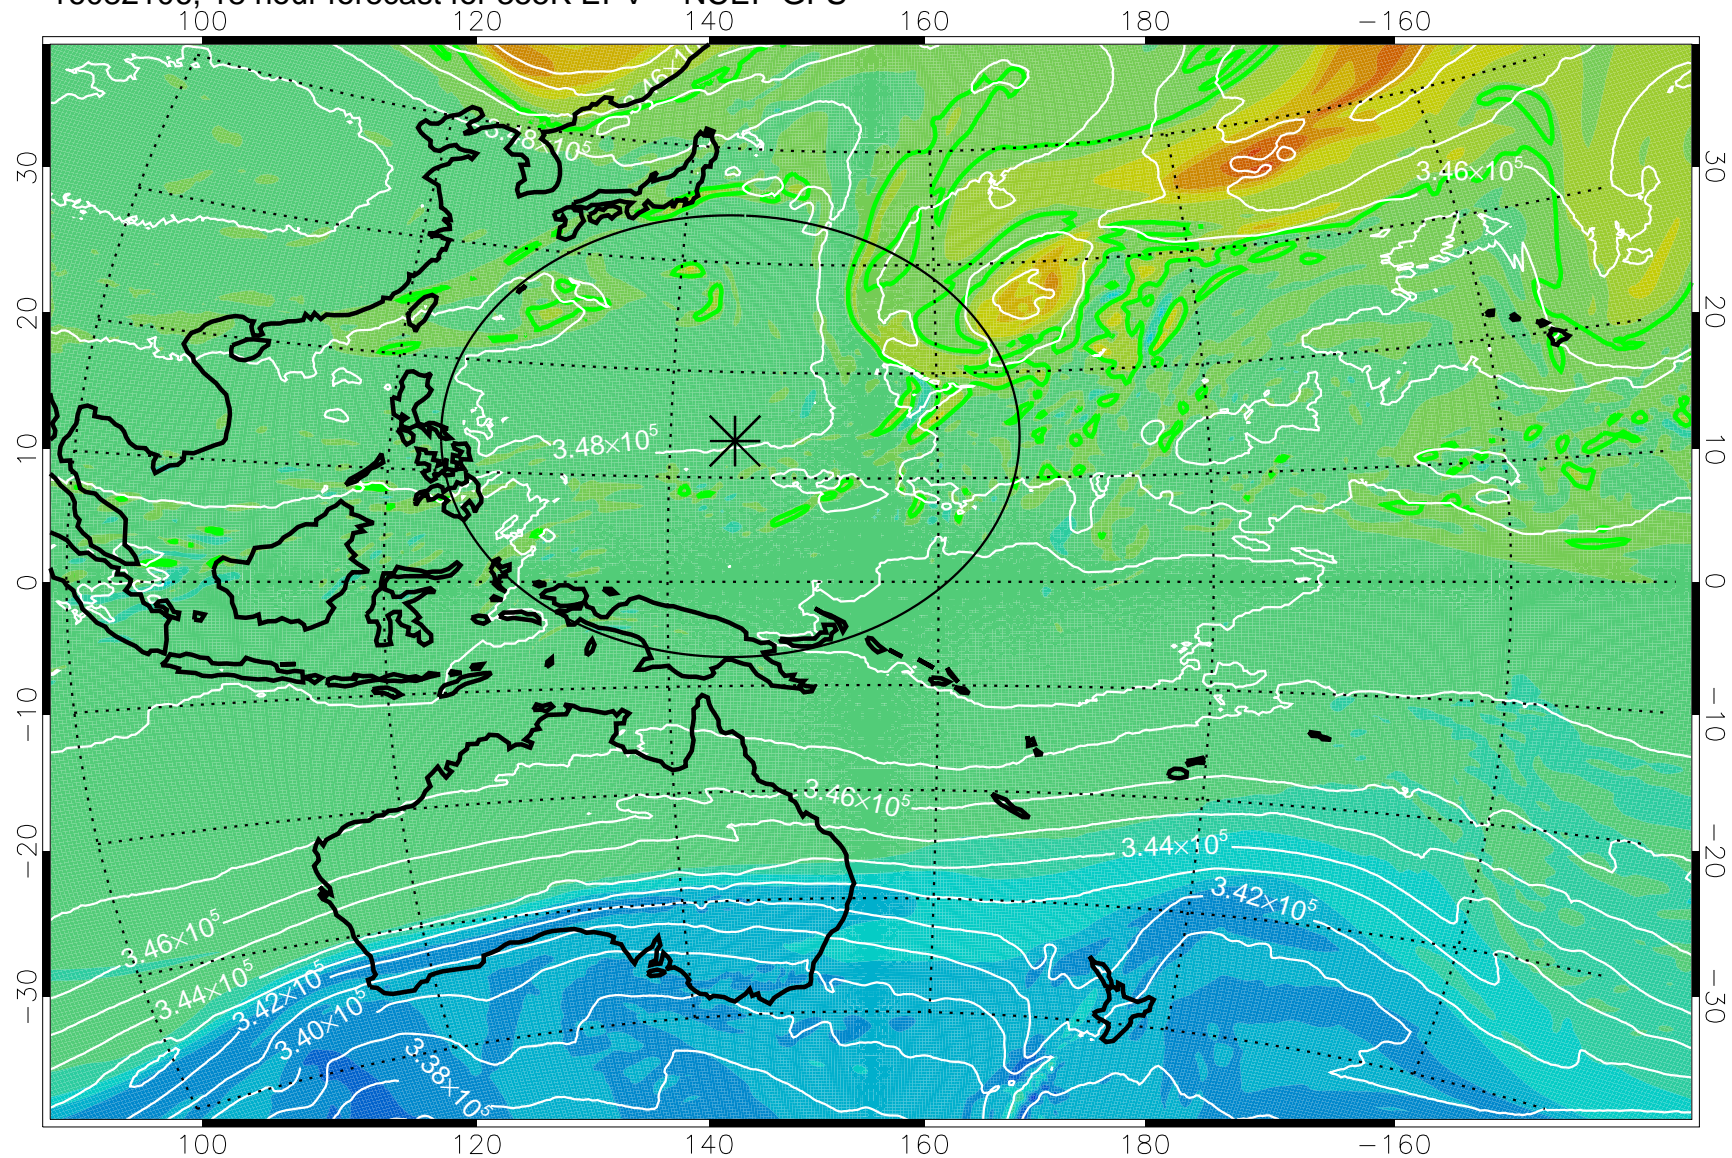

16082018, 6 hour forecast for 355K EPV -- NCEP GFS

355K Montgomery Streamfunction, white
EPV Tropopause (2 PVU) Position
Range ring of 2304 km

16082100, 12 hour forecast for 355K EPV -- NCEP GFS

355K Montgomery Streamfunction, white
EPV Tropopause (2 PVU) Position
Range ring of 2304 km

16082106, 18 hour forecast for 355K EPV -- NCEP GFS

355K Montgomery Streamfunction, white
EPV Tropopause (2 PVU) Position
Range ring of 2304 km

16082112, 24 hour forecast for 355K EPV -- NCEP GFS

355K Montgomery Streamfunction, white
EPV Tropopause (2 PVU) Position
Range ring of 2304 km

16082118, 30 hour forecast for 355K EPV -- NCEP GFS

355K Montgomery Streamfunction, white
EPV Tropopause (2 PVU) Position
Range ring of 2304 km

16082200, 36 hour forecast for 355K EPV -- NCEP GFS

355K Montgomery Streamfunction, white
EPV Tropopause (2 PVU) Position
Range ring of 2304 km

16082206, 42 hour forecast for 355K EPV -- NCEP GFS

355K Montgomery Streamfunction, white
EPV Tropopause (2 PVU) Position
Range ring of 2304 km

16082212, 48 hour forecast for 355K EPV -- NCEP GFS

355K Montgomery Streamfunction, white
EPV Tropopause (2 PVU) Position
Range ring of 2304 km