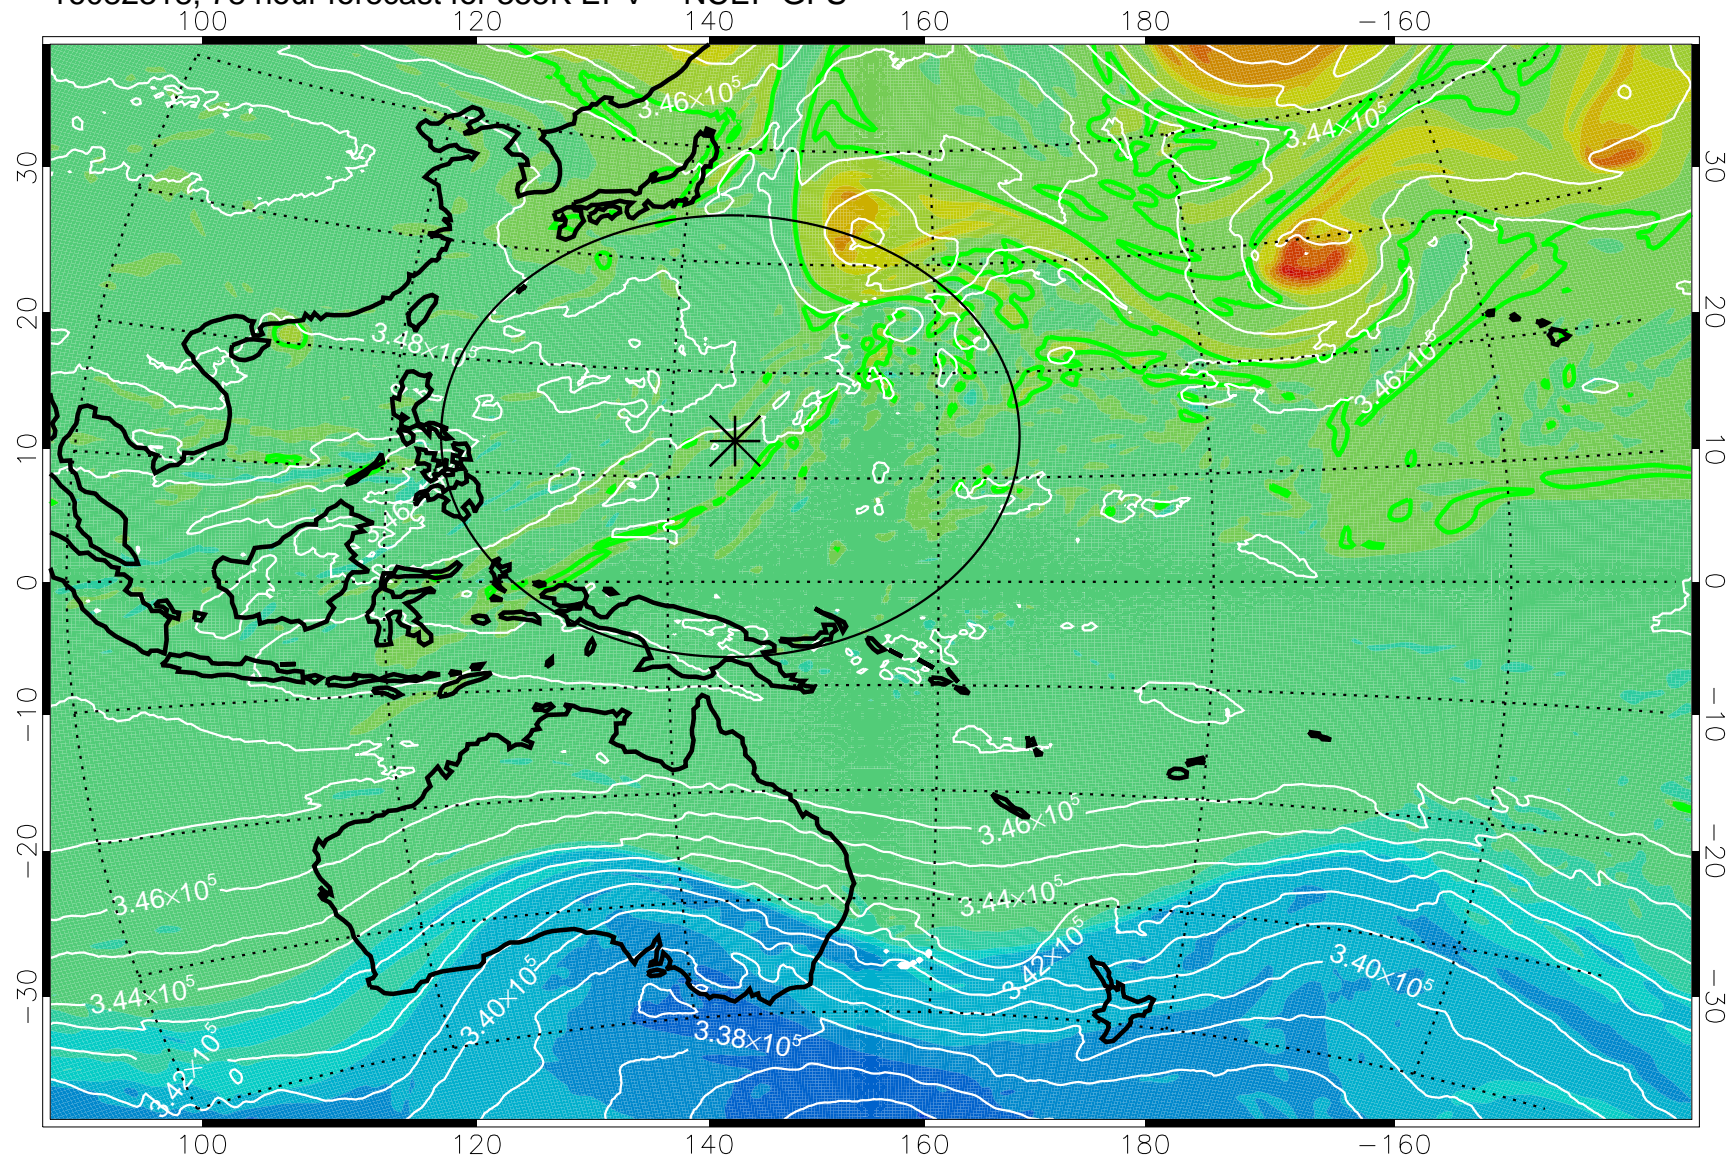

16082218, 54 hour forecast for 355K EPV -- NCEP GFS

355K Montgomery Streamfunction, white
EPV Tropopause (2 PVU) Position
Range ring of 2304 km

16082300, 60 hour forecast for 355K EPV -- NCEP GFS

355K Montgomery Streamfunction, white
EPV Tropopause (2 PVU) Position
Range ring of 2304 km

16082306, 66 hour forecast for 355K EPV -- NCEP GFS

355K Montgomery Streamfunction, white
EPV Tropopause (2 PVU) Position
Range ring of 2304 km

16082312, 72 hour forecast for 355K EPV -- NCEP GFS

355K Montgomery Streamfunction, white
EPV Tropopause (2 PVU) Position
Range ring of 2304 km

16082318, 78 hour forecast for 355K EPV -- NCEP GFS

355K Montgomery Streamfunction, white
EPV Tropopause (2 PVU) Position
Range ring of 2304 km

16082400, 84 hour forecast for 355K EPV -- NCEP GFS

355K Montgomery Streamfunction, white
EPV Tropopause (2 PVU) Position
Range ring of 2304 km

16082406, 90 hour forecast for 355K EPV -- NCEP GFS

355K Montgomery Streamfunction, white
EPV Tropopause (2 PVU) Position
Range ring of 2304 km

16082412, 96 hour forecast for 355K EPV -- NCEP GFS

355K Montgomery Streamfunction, white
EPV Tropopause (2 PVU) Position
Range ring of 2304 km