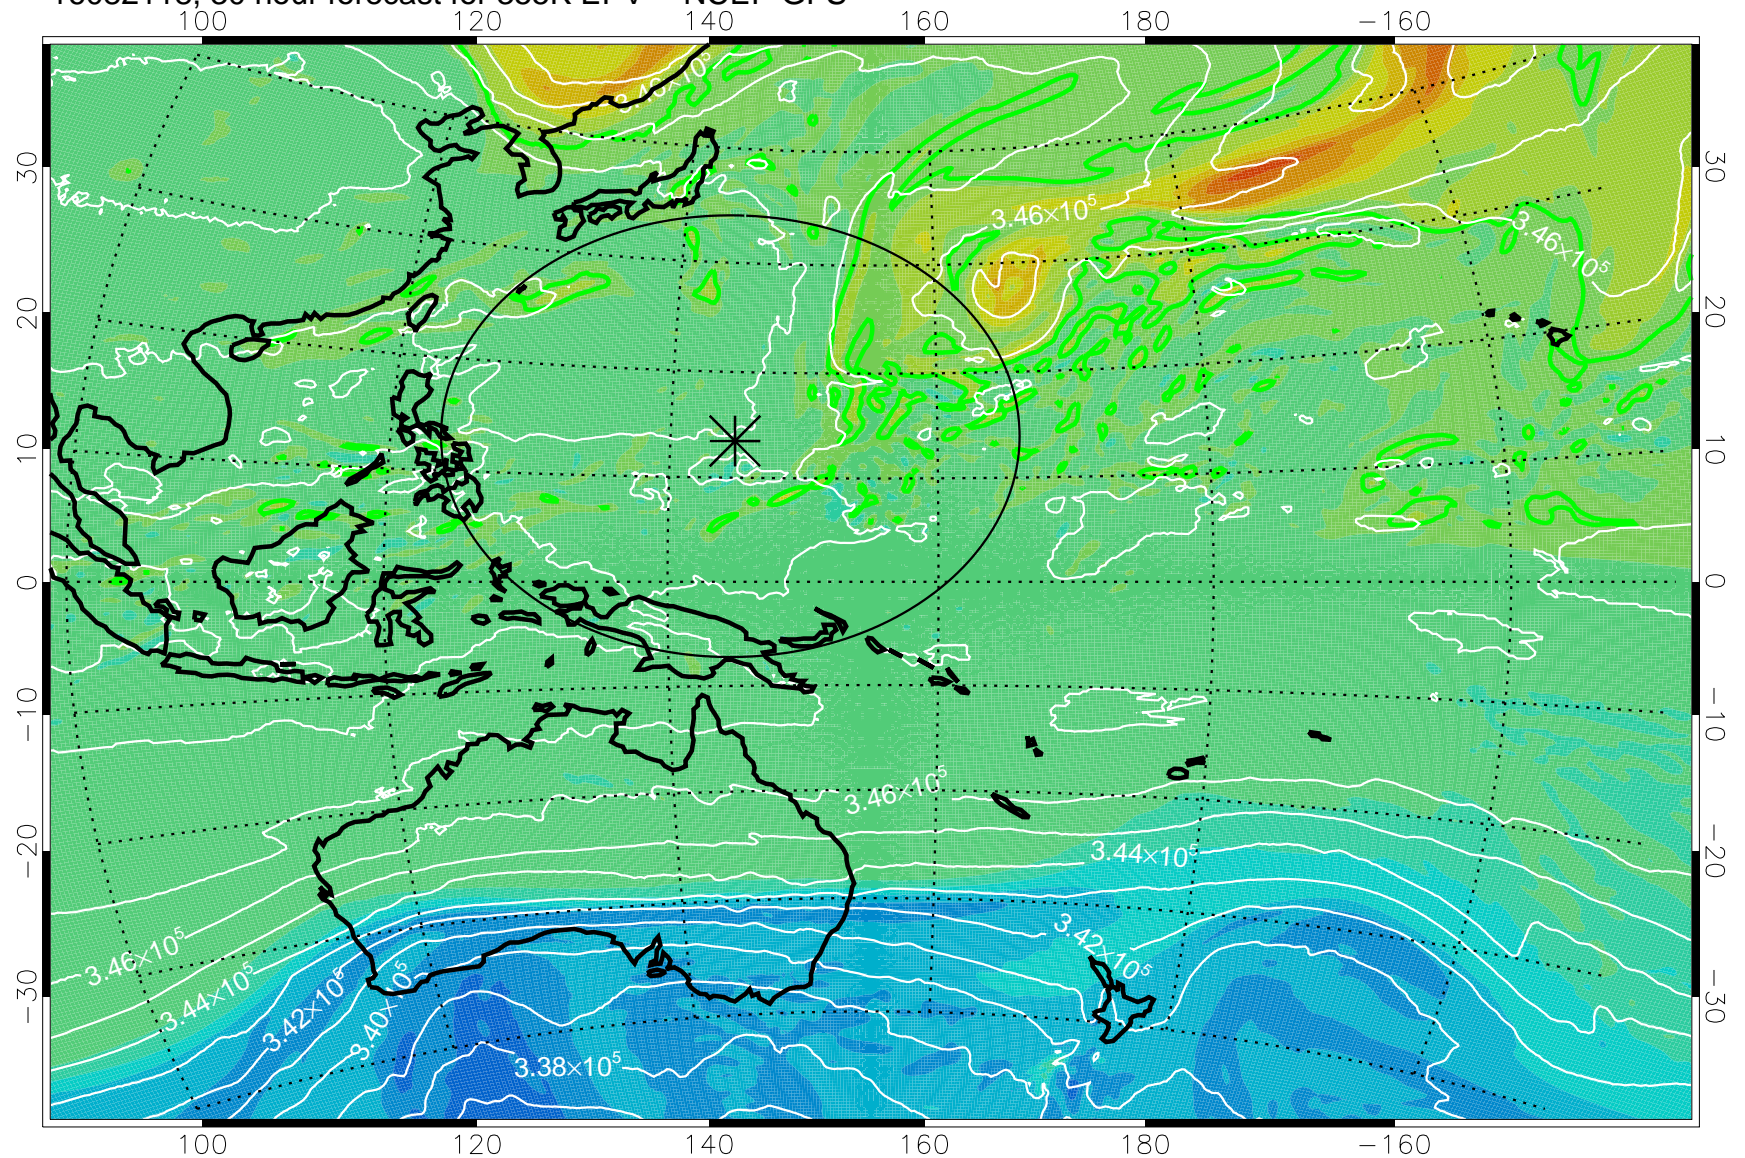

16082106, 18 hour forecast for 355K EPV -- NCEP GFS

355K Montgomery Streamfunction, white
EPV Tropopause (2 PVU) Position
Range ring of 2304 km

16082112, 24 hour forecast for 355K EPV -- NCEP GFS

355K Montgomery Streamfunction, white
EPV Tropopause (2 PVU) Position
Range ring of 2304 km

16082118, 30 hour forecast for 355K EPV -- NCEP GFS

355K Montgomery Streamfunction, white
EPV Tropopause (2 PVU) Position
Range ring of 2304 km

16082200, 36 hour forecast for 355K EPV -- NCEP GFS

355K Montgomery Streamfunction, white
EPV Tropopause (2 PVU) Position
Range ring of 2304 km

16082206, 42 hour forecast for 355K EPV -- NCEP GFS

355K Montgomery Streamfunction, white
EPV Tropopause (2 PVU) Position
Range ring of 2304 km

16082212, 48 hour forecast for 355K EPV -- NCEP GFS

355K Montgomery Streamfunction, white
EPV Tropopause (2 PVU) Position
Range ring of 2304 km

16082218, 54 hour forecast for 355K EPV -- NCEP GFS

355K Montgomery Streamfunction, white
EPV Tropopause (2 PVU) Position
Range ring of 2304 km

16082300, 60 hour forecast for 355K EPV -- NCEP GFS

355K Montgomery Streamfunction, white
EPV Tropopause (2 PVU) Position
Range ring of 2304 km