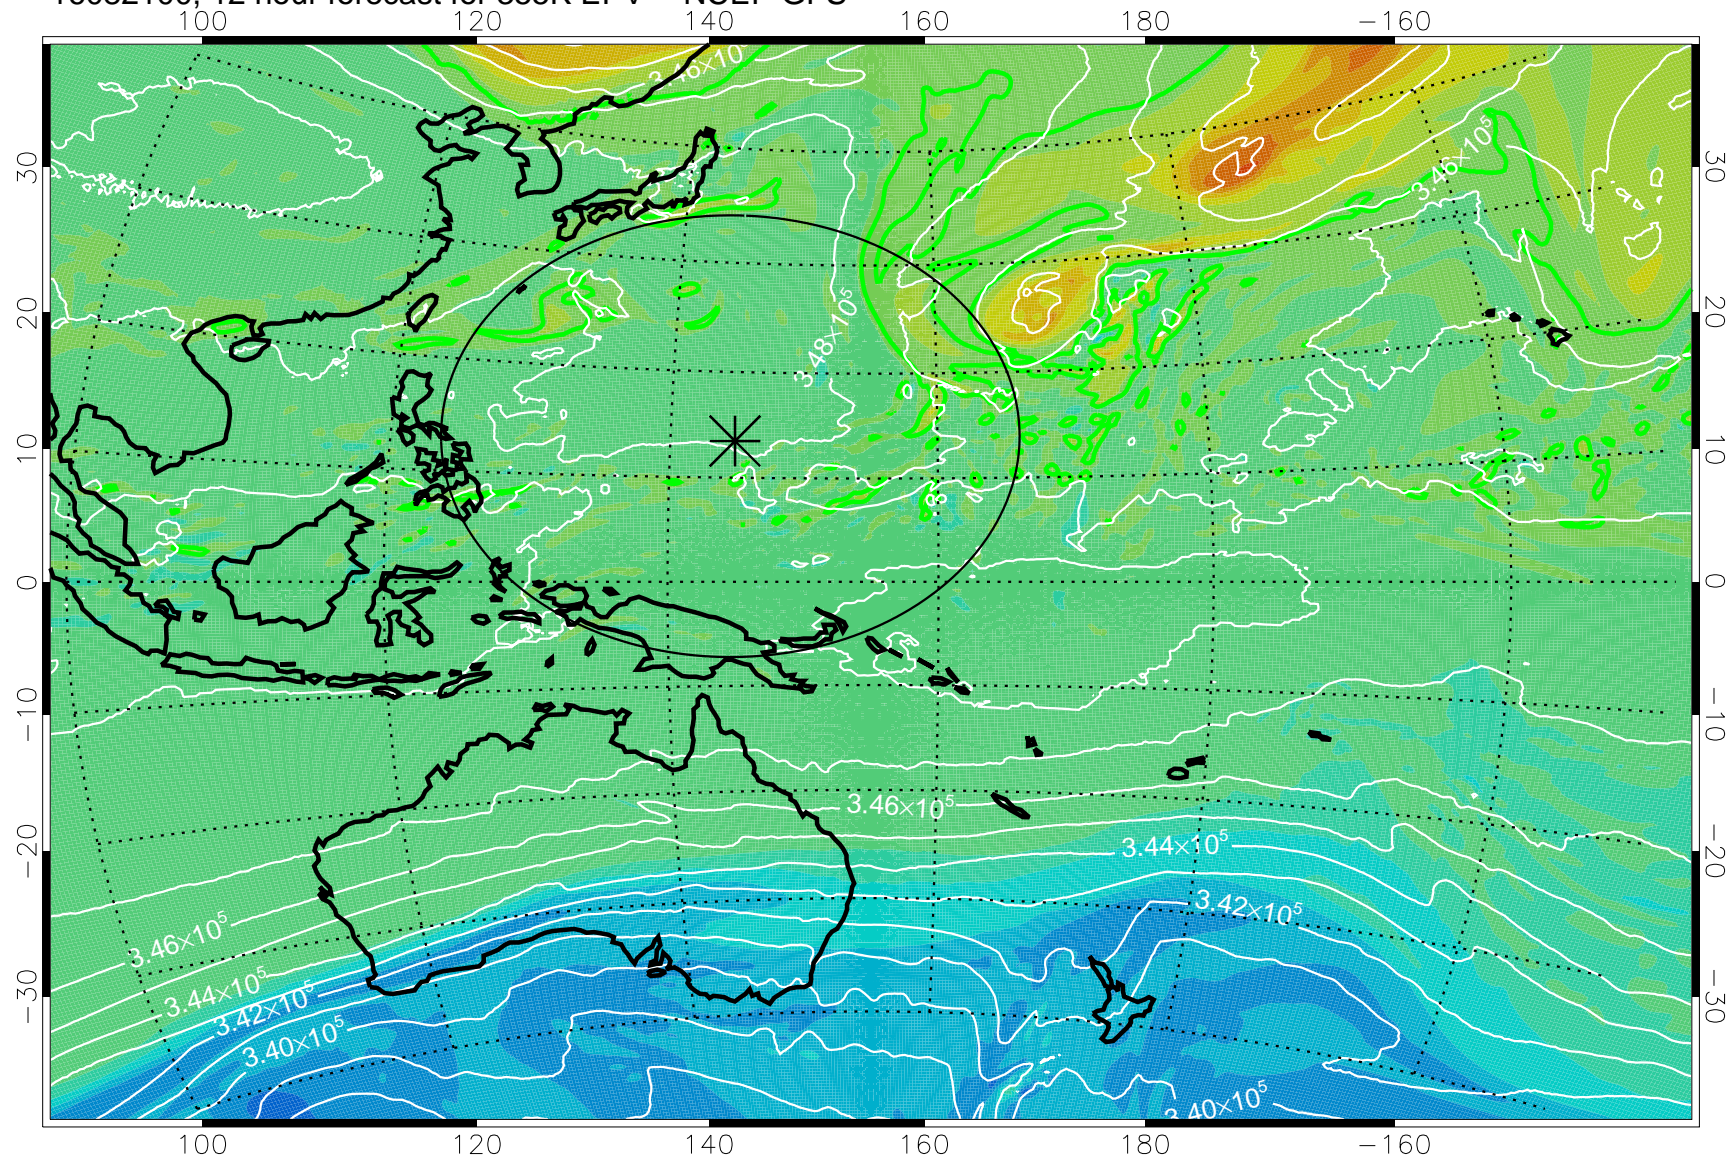

16082018, 6 hour forecast for 355K EPV -- NCEP GFS

355K Montgomery Streamfunction, white
EPV Tropopause (2 PVU) Position
Range ring of 2304 km

16082100, 12 hour forecast for 355K EPV -- NCEP GFS

355K Montgomery Streamfunction, white
EPV Tropopause (2 PVU) Position
Range ring of 2304 km

16082106, 18 hour forecast for 355K EPV -- NCEP GFS

355K Montgomery Streamfunction, white
EPV Tropopause (2 PVU) Position
Range ring of 2304 km

16082112, 24 hour forecast for 355K EPV -- NCEP GFS

355K Montgomery Streamfunction, white
EPV Tropopause (2 PVU) Position
Range ring of 2304 km

16082118, 30 hour forecast for 355K EPV -- NCEP GFS

355K Montgomery Streamfunction, white
EPV Tropopause (2 PVU) Position
Range ring of 2304 km

16082200, 36 hour forecast for 355K EPV -- NCEP GFS

355K Montgomery Streamfunction, white
EPV Tropopause (2 PVU) Position
Range ring of 2304 km

16082206, 42 hour forecast for 355K EPV -- NCEP GFS

355K Montgomery Streamfunction, white
EPV Tropopause (2 PVU) Position
Range ring of 2304 km

16082212, 48 hour forecast for 355K EPV -- NCEP GFS

355K Montgomery Streamfunction, white
EPV Tropopause (2 PVU) Position
Range ring of 2304 km