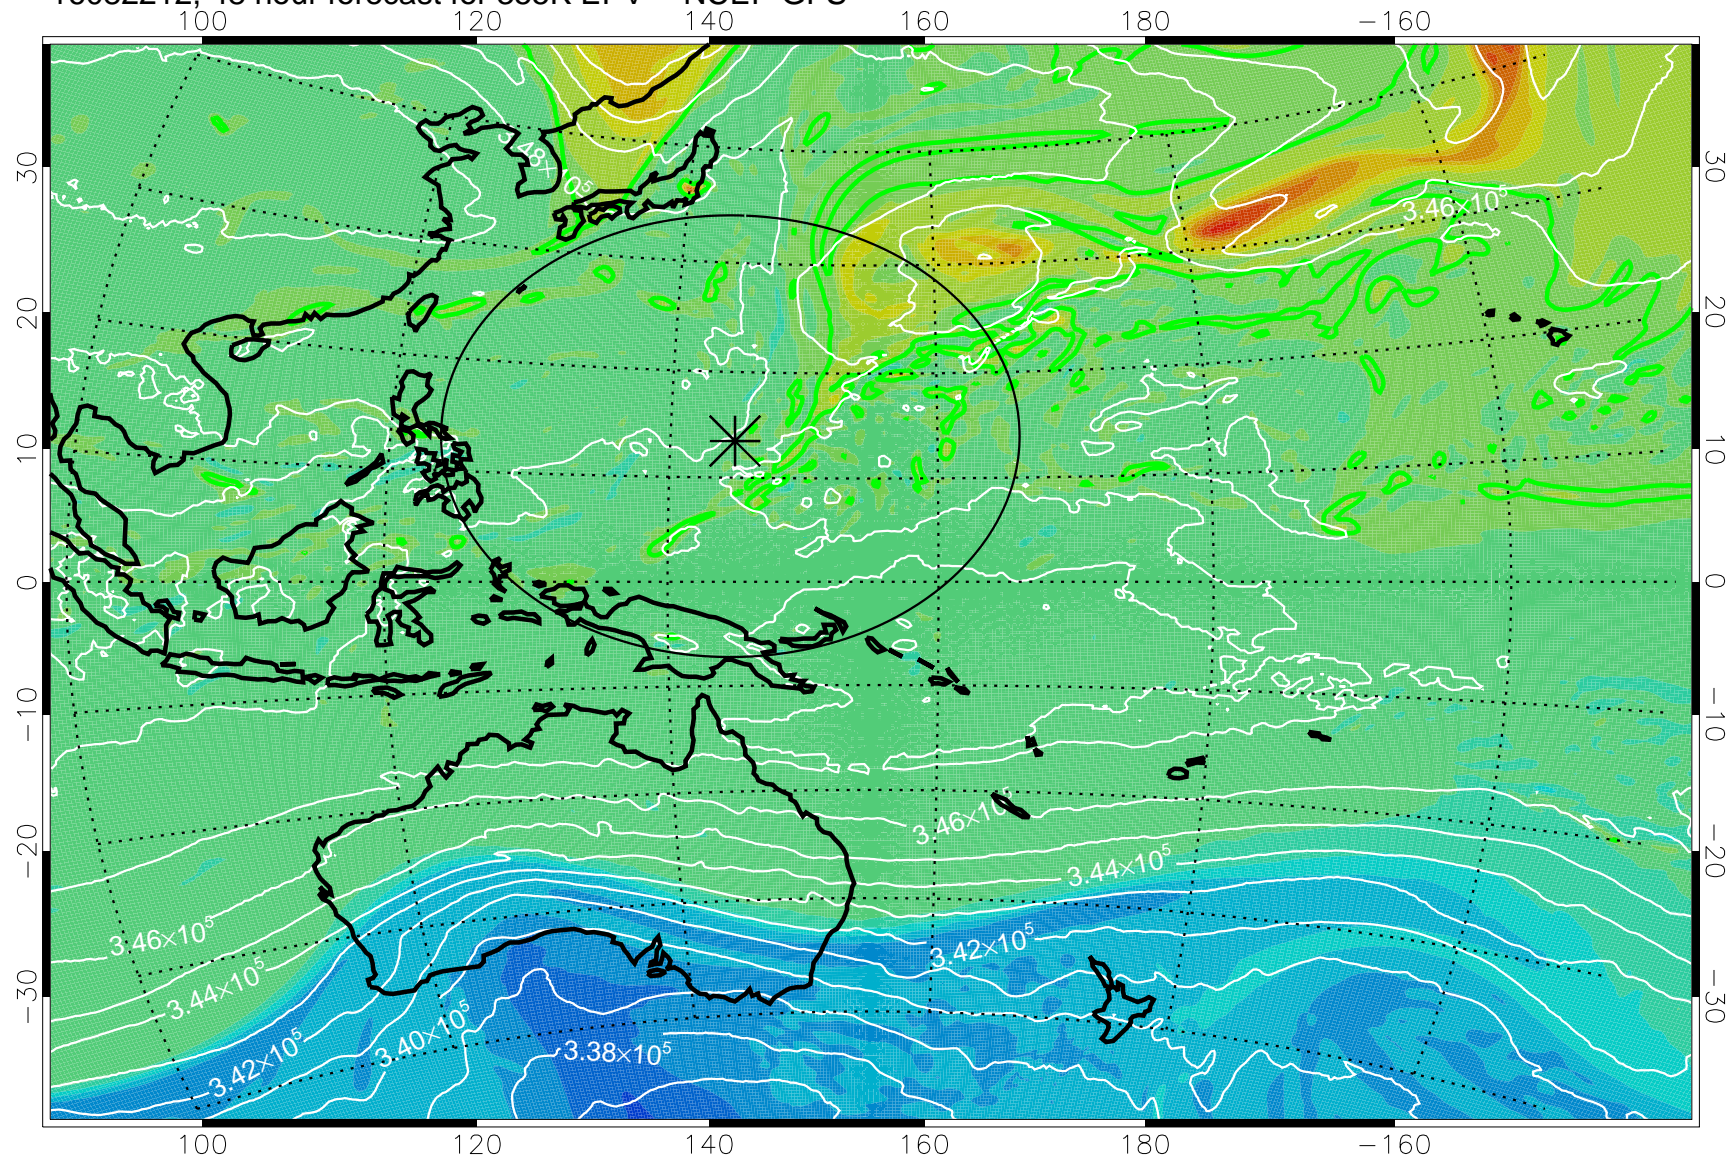

16082118, 30 hour forecast for 355K EPV -- NCEP GFS

355K Montgomery Streamfunction, white
EPV Tropopause (2 PVU) Position
Range ring of 2304 km

16082200, 36 hour forecast for 355K EPV -- NCEP GFS

355K Montgomery Streamfunction, white
EPV Tropopause (2 PVU) Position
Range ring of 2304 km

16082206, 42 hour forecast for 355K EPV -- NCEP GFS

355K Montgomery Streamfunction, white
EPV Tropopause (2 PVU) Position
Range ring of 2304 km

16082212, 48 hour forecast for 355K EPV -- NCEP GFS

355K Montgomery Streamfunction, white
EPV Tropopause (2 PVU) Position
Range ring of 2304 km

16082218, 54 hour forecast for 355K EPV -- NCEP GFS

355K Montgomery Streamfunction, white
EPV Tropopause (2 PVU) Position
Range ring of 2304 km

16082300, 60 hour forecast for 355K EPV -- NCEP GFS

355K Montgomery Streamfunction, white
EPV Tropopause (2 PVU) Position
Range ring of 2304 km

16082306, 66 hour forecast for 355K EPV -- NCEP GFS

355K Montgomery Streamfunction, white
EPV Tropopause (2 PVU) Position
Range ring of 2304 km

16082312, 72 hour forecast for 355K EPV -- NCEP GFS

355K Montgomery Streamfunction, white
EPV Tropopause (2 PVU) Position
Range ring of 2304 km