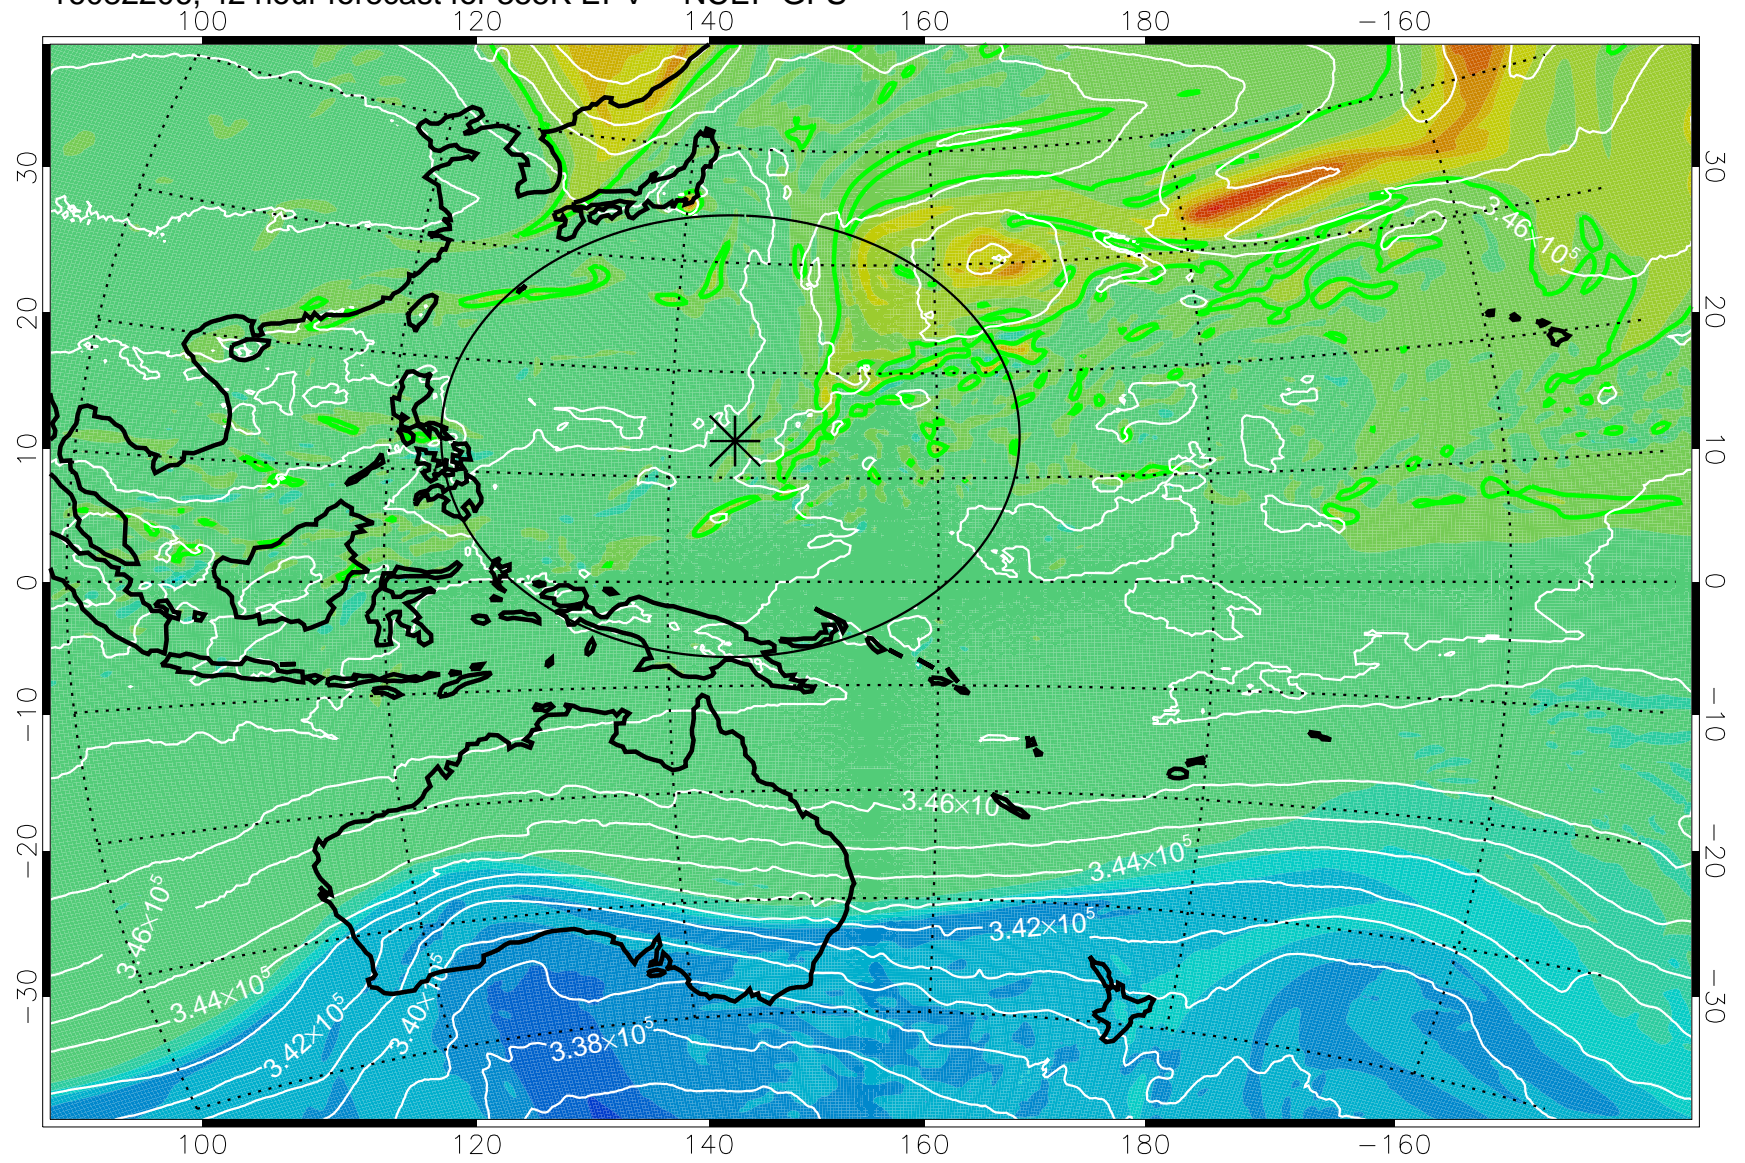

16082118, 30 hour forecast for 355K EPV -- NCEP GFS

355K Montgomery Streamfunction, white
EPV Tropopause (2 PVU) Position
Range ring of 2304 km

16082200, 36 hour forecast for 355K EPV -- NCEP GFS

355K Montgomery Streamfunction, white
EPV Tropopause (2 PVU) Position
Range ring of 2304 km

16082206, 42 hour forecast for 355K EPV -- NCEP GFS

355K Montgomery Streamfunction, white
EPV Tropopause (2 PVU) Position
Range ring of 2304 km

16082212, 48 hour forecast for 355K EPV -- NCEP GFS

355K Montgomery Streamfunction, white
EPV Tropopause (2 PVU) Position
Range ring of 2304 km

16082218, 54 hour forecast for 355K EPV -- NCEP GFS

355K Montgomery Streamfunction, white
EPV Tropopause (2 PVU) Position
Range ring of 2304 km

16082300, 60 hour forecast for 355K EPV -- NCEP GFS

355K Montgomery Streamfunction, white
EPV Tropopause (2 PVU) Position
Range ring of 2304 km

16082306, 66 hour forecast for 355K EPV -- NCEP GFS

355K Montgomery Streamfunction, white
EPV Tropopause (2 PVU) Position
Range ring of 2304 km

16082312, 72 hour forecast for 355K EPV -- NCEP GFS

355K Montgomery Streamfunction, white
EPV Tropopause (2 PVU) Position
Range ring of 2304 km