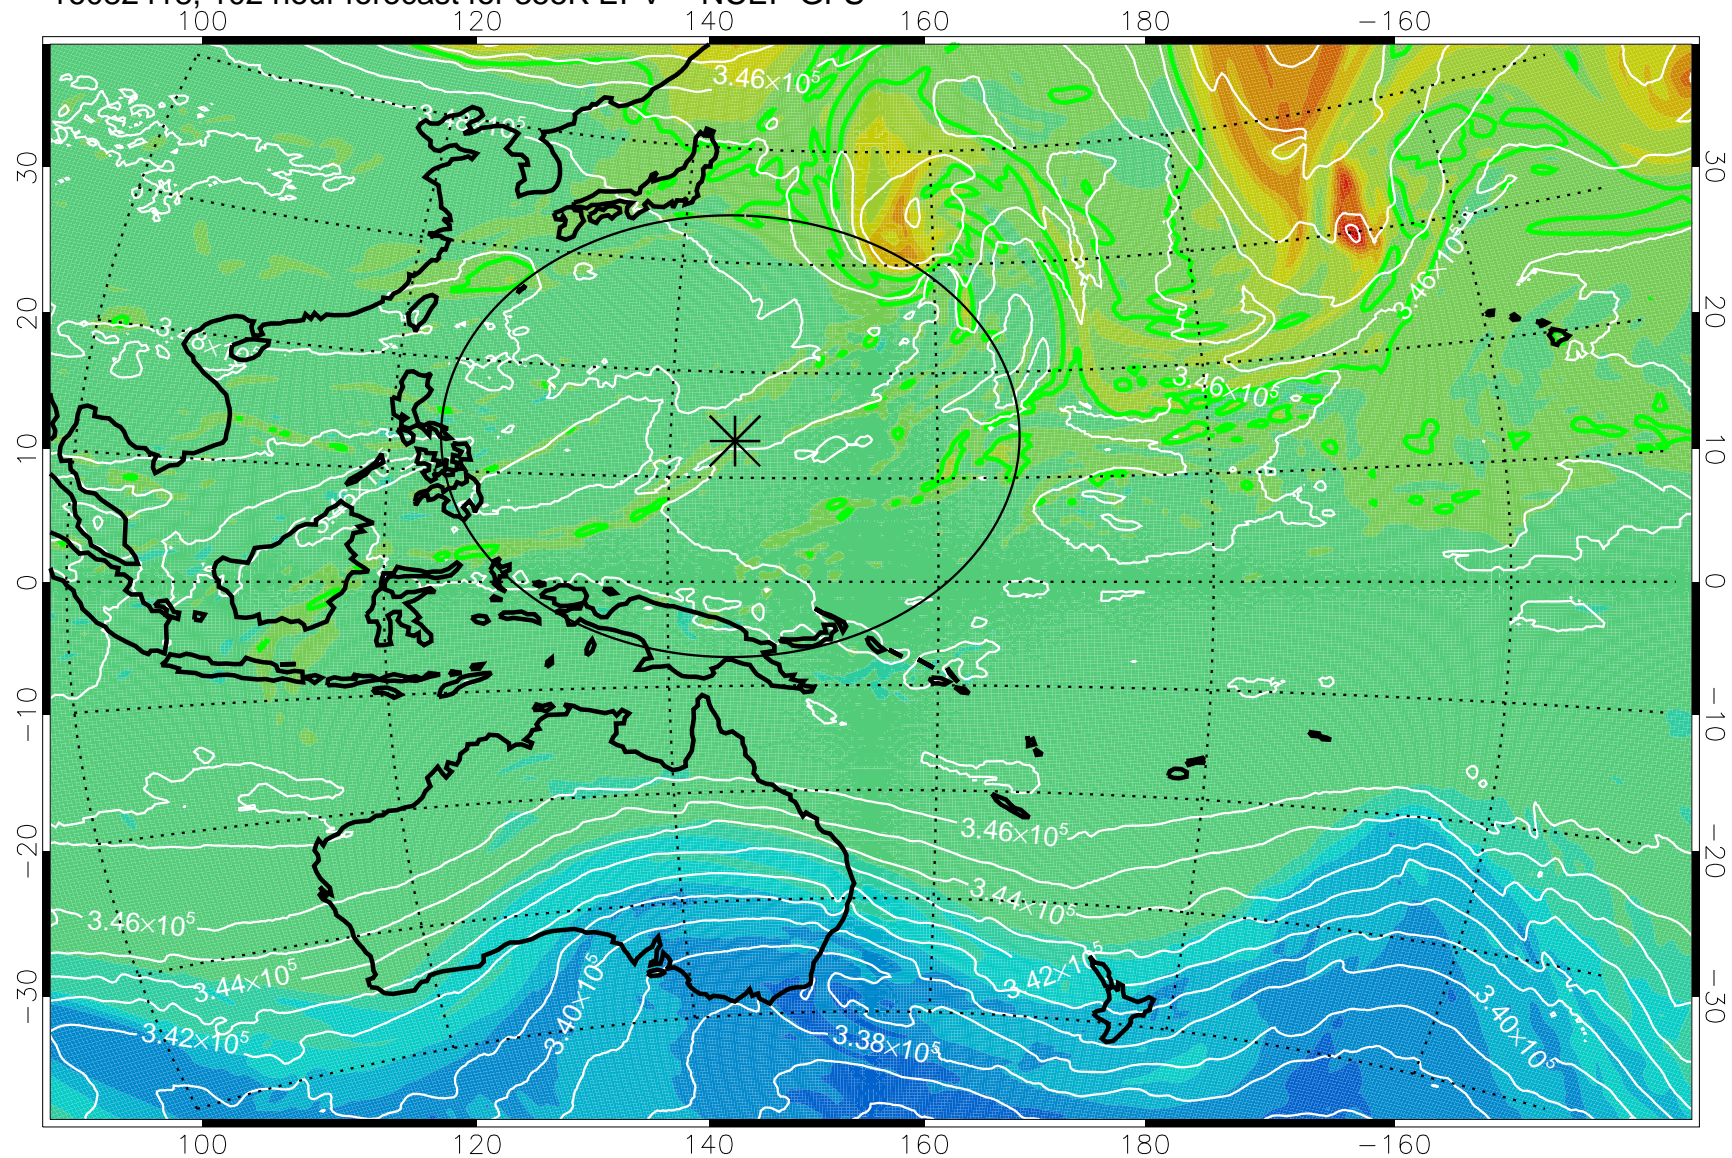

16082318, 78 hour forecast for 355K EPV -- NCEP GFS

355K Montgomery Streamfunction, white
EPV Tropopause (2 PVU) Position
Range ring of 2304 km

16082400, 84 hour forecast for 355K EPV -- NCEP GFS

355K Montgomery Streamfunction, white
EPV Tropopause (2 PVU) Position
Range ring of 2304 km

16082406, 90 hour forecast for 355K EPV -- NCEP GFS

355K Montgomery Streamfunction, white
EPV Tropopause (2 PVU) Position
Range ring of 2304 km

16082412, 96 hour forecast for 355K EPV -- NCEP GFS

355K Montgomery Streamfunction, white
EPV Tropopause (2 PVU) Position
Range ring of 2304 km

16082418, 102 hour forecast for 355K EPV -- NCEP GFS

355K Montgomery Streamfunction, white
EPV Tropopause (2 PVU) Position
Range ring of 2304 km

16082500, 108 hour forecast for 355K EPV -- NCEP GFS

355K Montgomery Streamfunction, white
EPV Tropopause (2 PVU) Position
Range ring of 2304 km

16082506, 114 hour forecast for 355K EPV -- NCEP GFS

355K Montgomery Streamfunction, white
EPV Tropopause (2 PVU) Position
Range ring of 2304 km

16082512, 120 hour forecast for 355K EPV -- NCEP GFS

355K Montgomery Streamfunction, white
EPV Tropopause (2 PVU) Position
Range ring of 2304 km