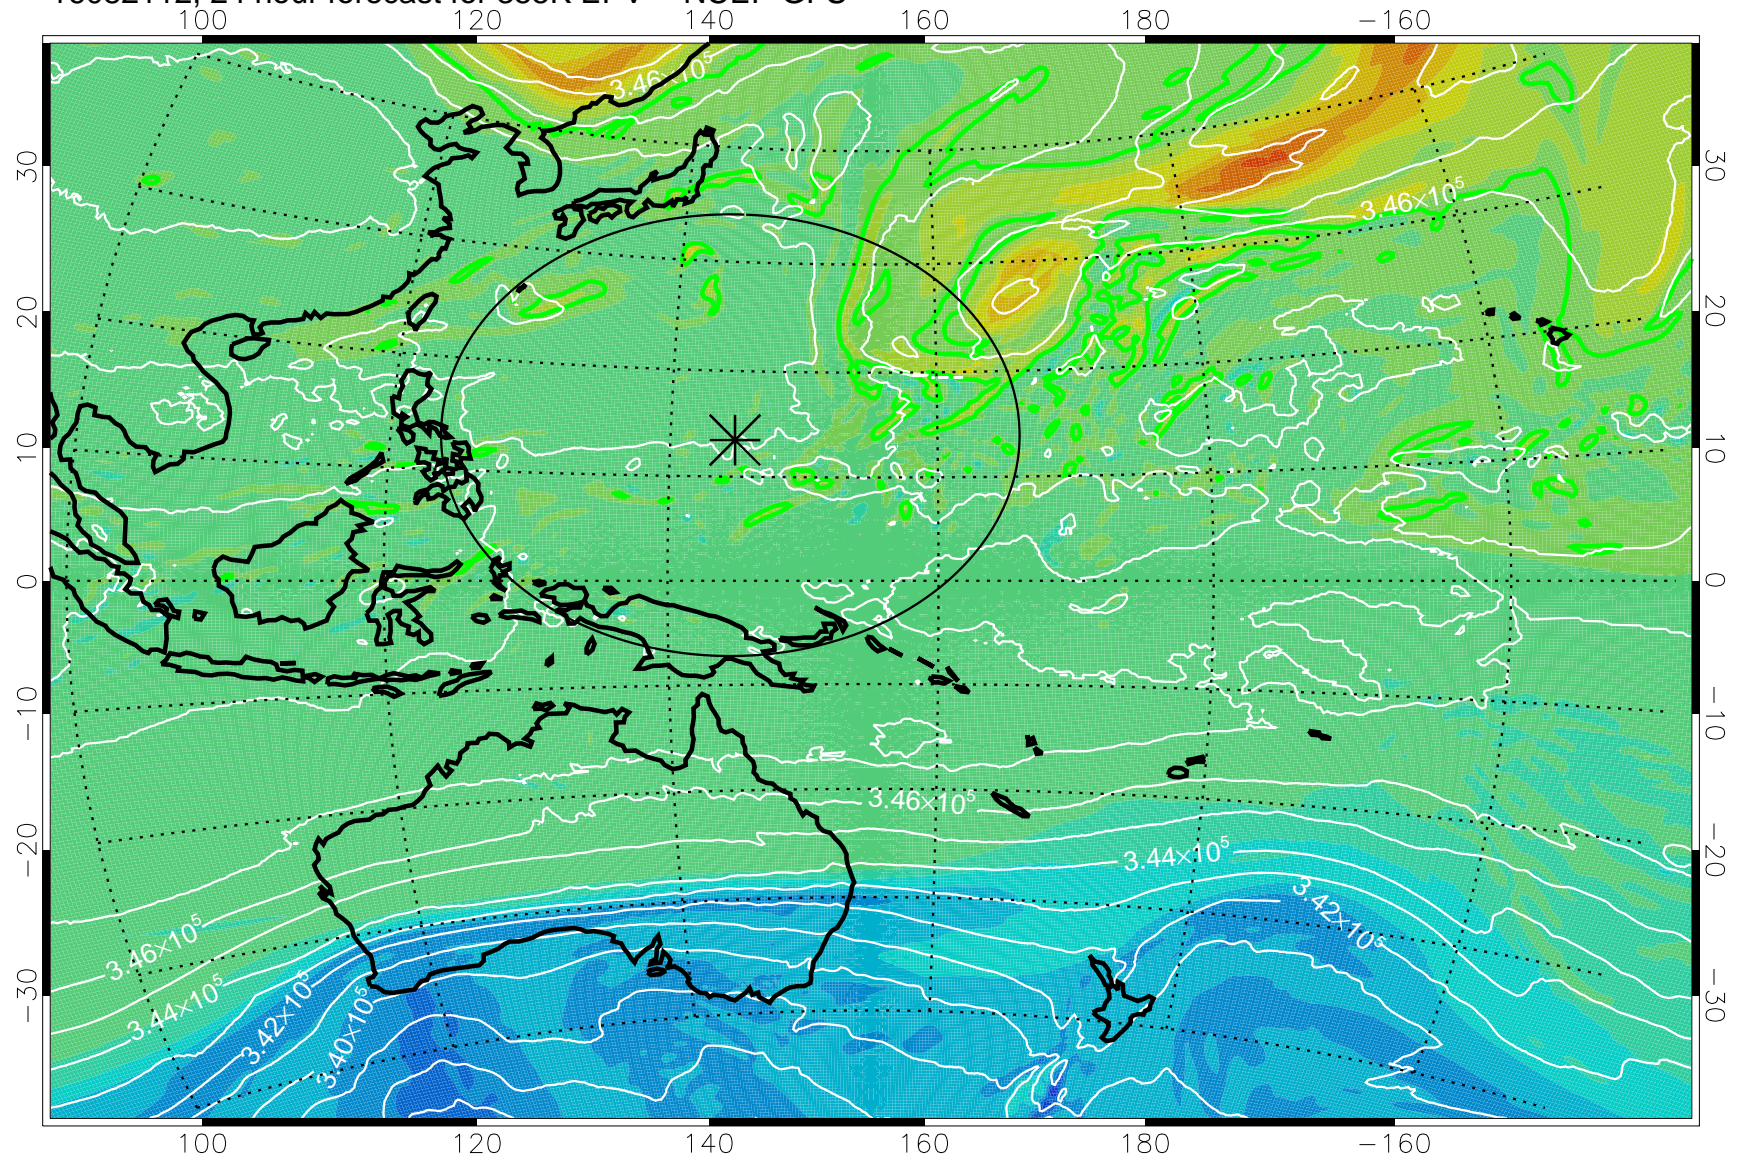

16082018, 6 hour forecast for 355K EPV -- NCEP GFS

355K Montgomery Streamfunction, white
EPV Tropopause (2 PVU) Position
Range ring of 2304 km

16082100, 12 hour forecast for 355K EPV -- NCEP GFS

355K Montgomery Streamfunction, white
EPV Tropopause (2 PVU) Position
Range ring of 2304 km

16082106, 18 hour forecast for 355K EPV -- NCEP GFS

355K Montgomery Streamfunction, white
EPV Tropopause (2 PVU) Position
Range ring of 2304 km

16082112, 24 hour forecast for 355K EPV -- NCEP GFS

355K Montgomery Streamfunction, white
EPV Tropopause (2 PVU) Position
Range ring of 2304 km

16082118, 30 hour forecast for 355K EPV -- NCEP GFS

355K Montgomery Streamfunction, white
EPV Tropopause (2 PVU) Position
Range ring of 2304 km

16082200, 36 hour forecast for 355K EPV -- NCEP GFS

355K Montgomery Streamfunction, white
EPV Tropopause (2 PVU) Position
Range ring of 2304 km

16082206, 42 hour forecast for 355K EPV -- NCEP GFS

355K Montgomery Streamfunction, white
EPV Tropopause (2 PVU) Position
Range ring of 2304 km

16082212, 48 hour forecast for 355K EPV -- NCEP GFS

355K Montgomery Streamfunction, white
EPV Tropopause (2 PVU) Position
Range ring of 2304 km