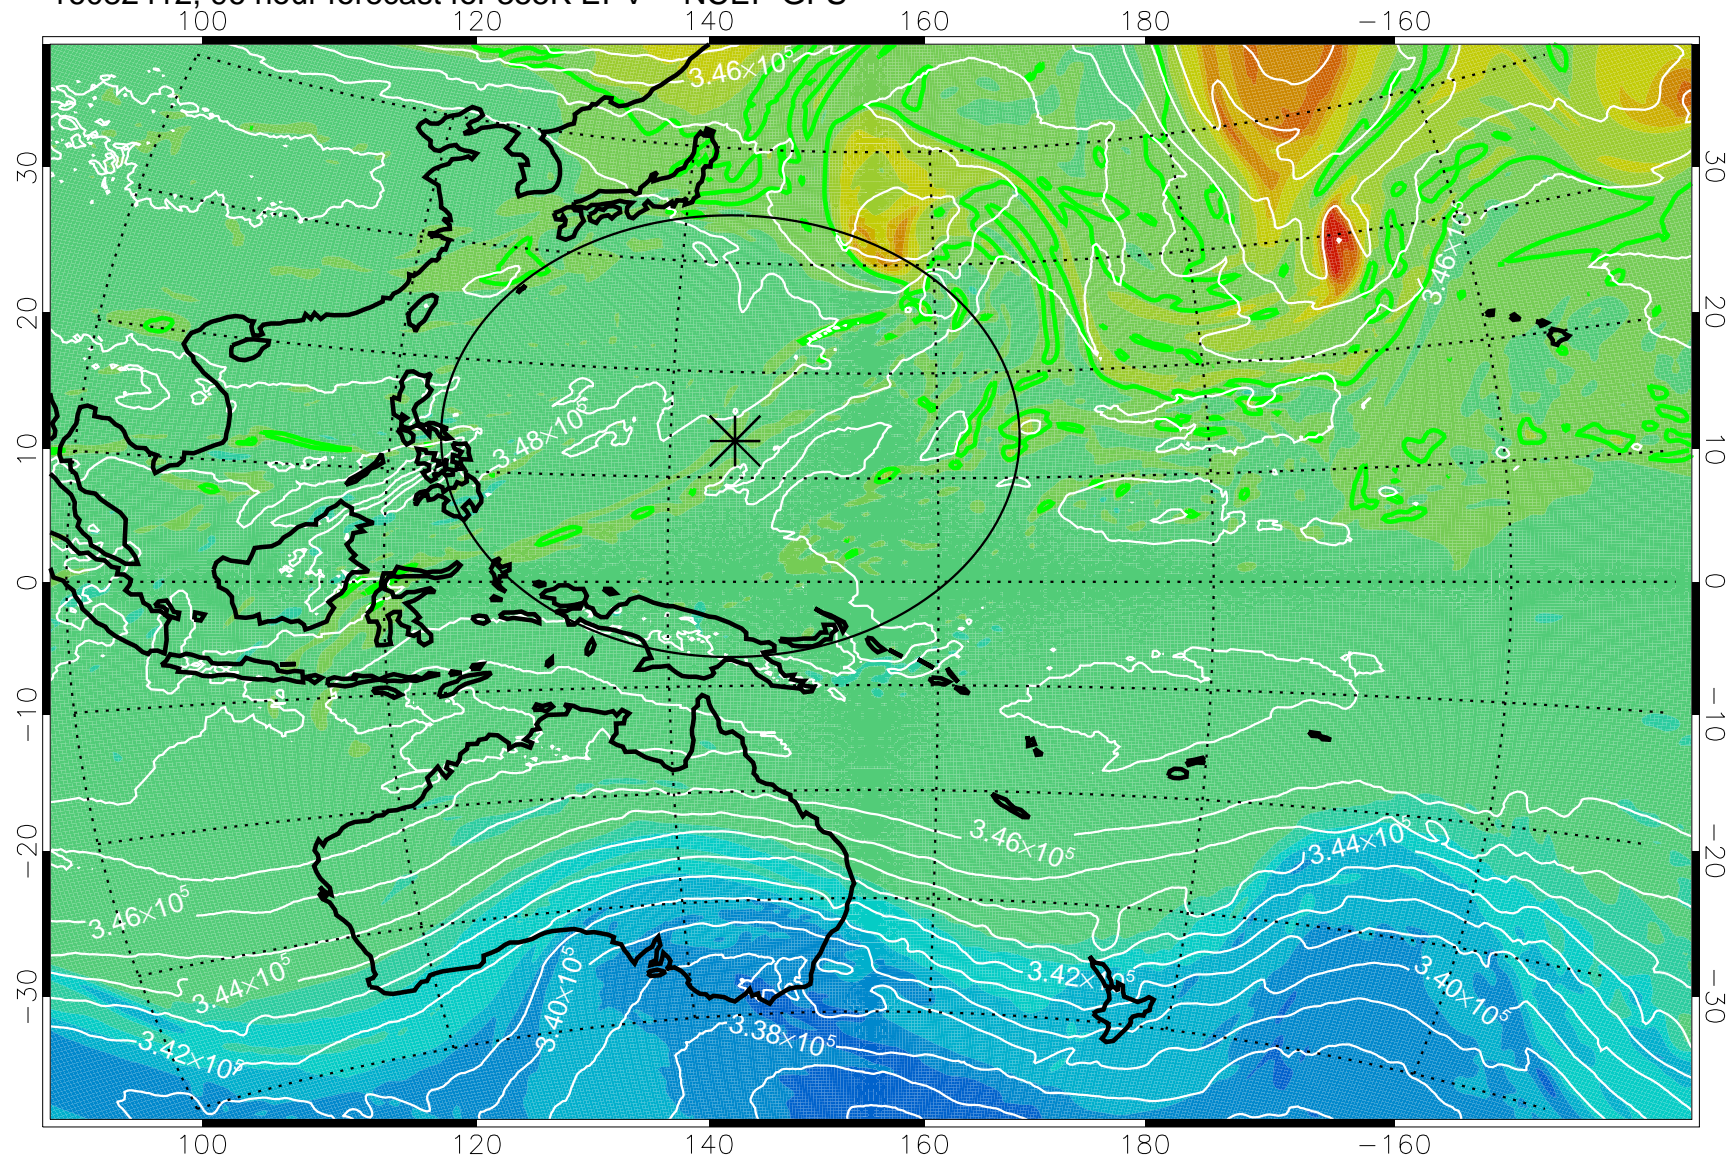

16082306, 66 hour forecast for 355K EPV -- NCEP GFS

355K Montgomery Streamfunction, white
EPV Tropopause (2 PVU) Position
Range ring of 2304 km

16082312, 72 hour forecast for 355K EPV -- NCEP GFS

355K Montgomery Streamfunction, white
EPV Tropopause (2 PVU) Position
Range ring of 2304 km

16082318, 78 hour forecast for 355K EPV -- NCEP GFS

355K Montgomery Streamfunction, white
EPV Tropopause (2 PVU) Position
Range ring of 2304 km

16082400, 84 hour forecast for 355K EPV -- NCEP GFS

355K Montgomery Streamfunction, white
EPV Tropopause (2 PVU) Position
Range ring of 2304 km

16082406, 90 hour forecast for 355K EPV -- NCEP GFS

355K Montgomery Streamfunction, white
EPV Tropopause (2 PVU) Position
Range ring of 2304 km

16082412, 96 hour forecast for 355K EPV -- NCEP GFS

355K Montgomery Streamfunction, white
EPV Tropopause (2 PVU) Position
Range ring of 2304 km

16082418, 102 hour forecast for 355K EPV -- NCEP GFS

355K Montgomery Streamfunction, white
EPV Tropopause (2 PVU) Position
Range ring of 2304 km

16082500, 108 hour forecast for 355K EPV -- NCEP GFS

355K Montgomery Streamfunction, white
EPV Tropopause (2 PVU) Position
Range ring of 2304 km