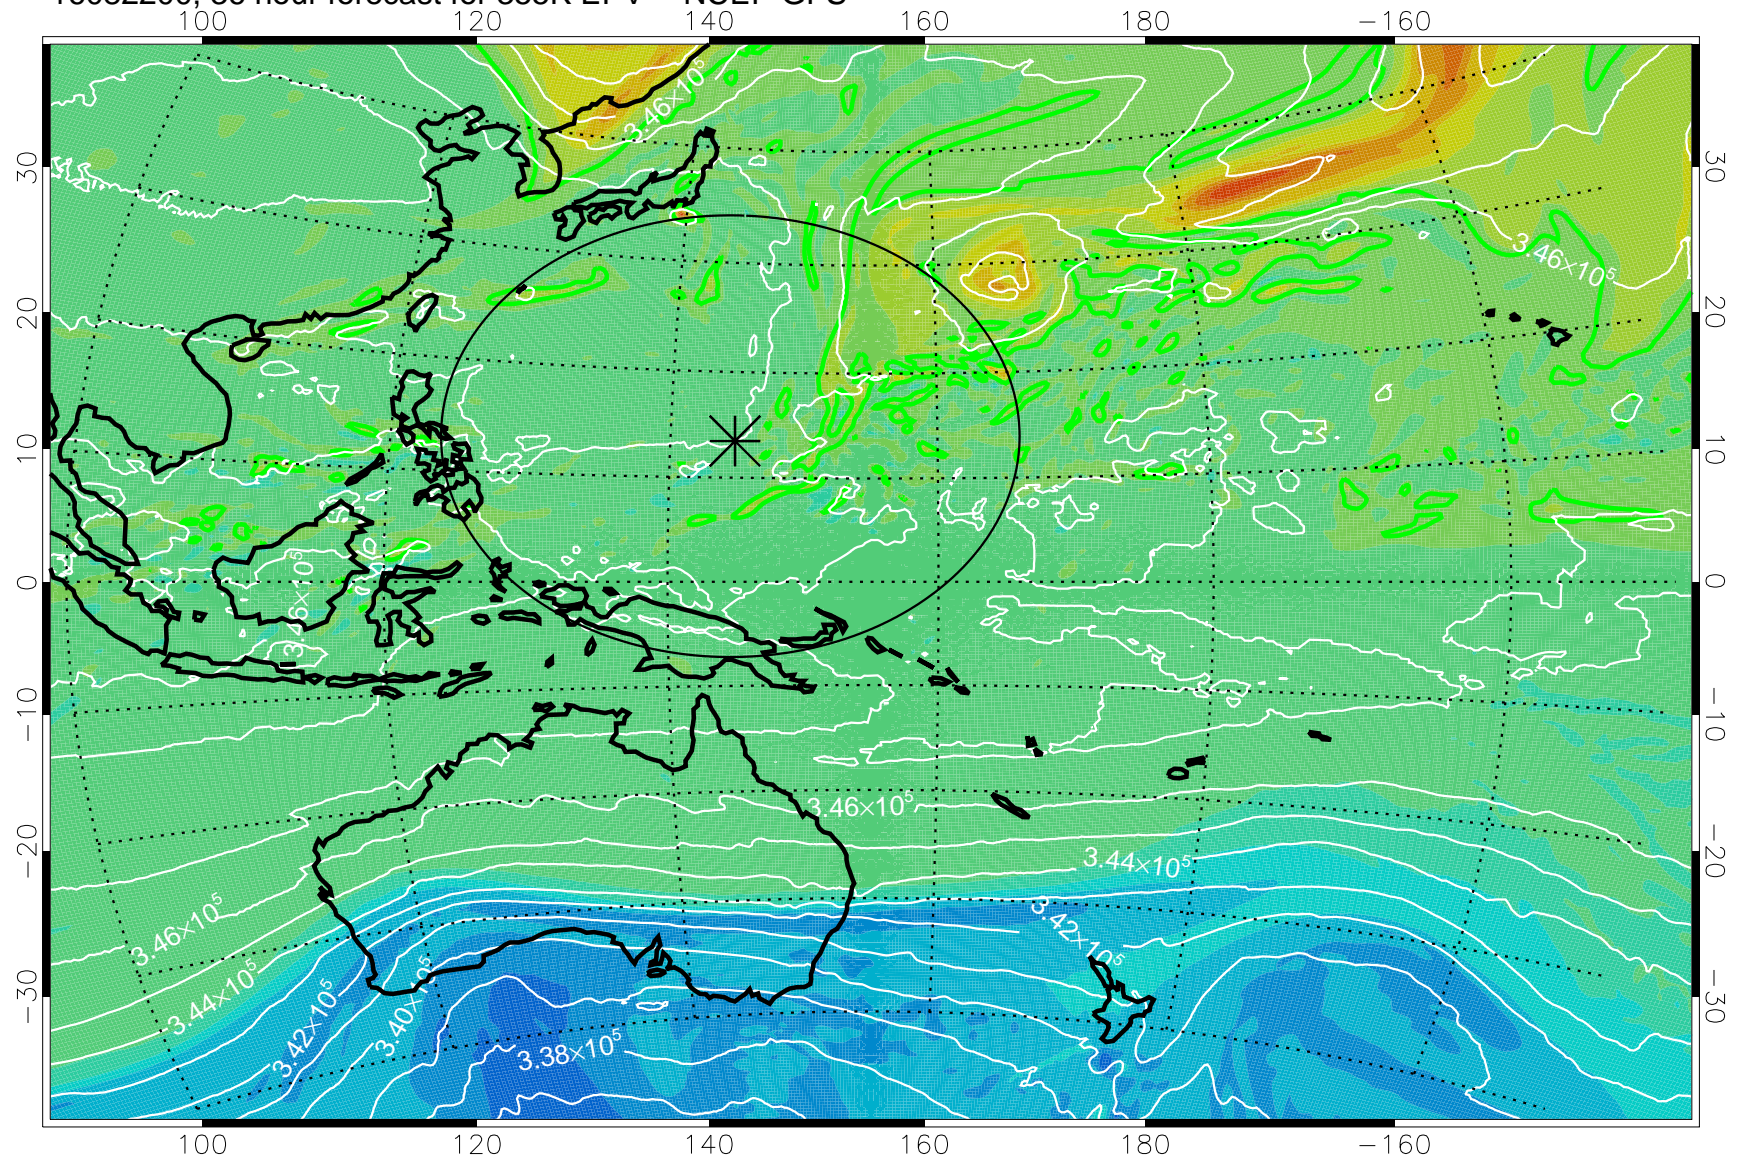

16082106, 18 hour forecast for 355K EPV -- NCEP GFS

355K Montgomery Streamfunction, white
EPV Tropopause (2 PVU) Position
Range ring of 2304 km

16082112, 24 hour forecast for 355K EPV -- NCEP GFS

355K Montgomery Streamfunction, white
EPV Tropopause (2 PVU) Position
Range ring of 2304 km

16082118, 30 hour forecast for 355K EPV -- NCEP GFS

355K Montgomery Streamfunction, white
EPV Tropopause (2 PVU) Position
Range ring of 2304 km

16082200, 36 hour forecast for 355K EPV -- NCEP GFS

355K Montgomery Streamfunction, white
EPV Tropopause (2 PVU) Position
Range ring of 2304 km

16082206, 42 hour forecast for 355K EPV -- NCEP GFS

355K Montgomery Streamfunction, white
EPV Tropopause (2 PVU) Position
Range ring of 2304 km

16082212, 48 hour forecast for 355K EPV -- NCEP GFS

355K Montgomery Streamfunction, white
EPV Tropopause (2 PVU) Position
Range ring of 2304 km

16082218, 54 hour forecast for 355K EPV -- NCEP GFS

355K Montgomery Streamfunction, white
EPV Tropopause (2 PVU) Position
Range ring of 2304 km

16082300, 60 hour forecast for 355K EPV -- NCEP GFS

355K Montgomery Streamfunction, white
EPV Tropopause (2 PVU) Position
Range ring of 2304 km