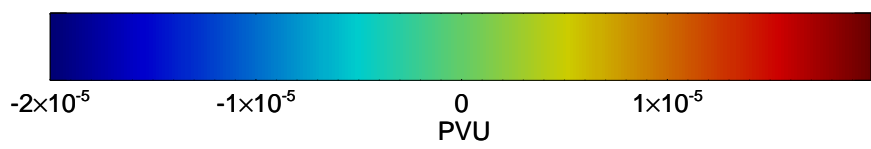

16082506, 114 hour forecast for 355K EPV -- NCEP GFS

355K Montgomery Streamfunction, white
EPV Tropopause (2 PVU) Position
Range ring of 2304 km