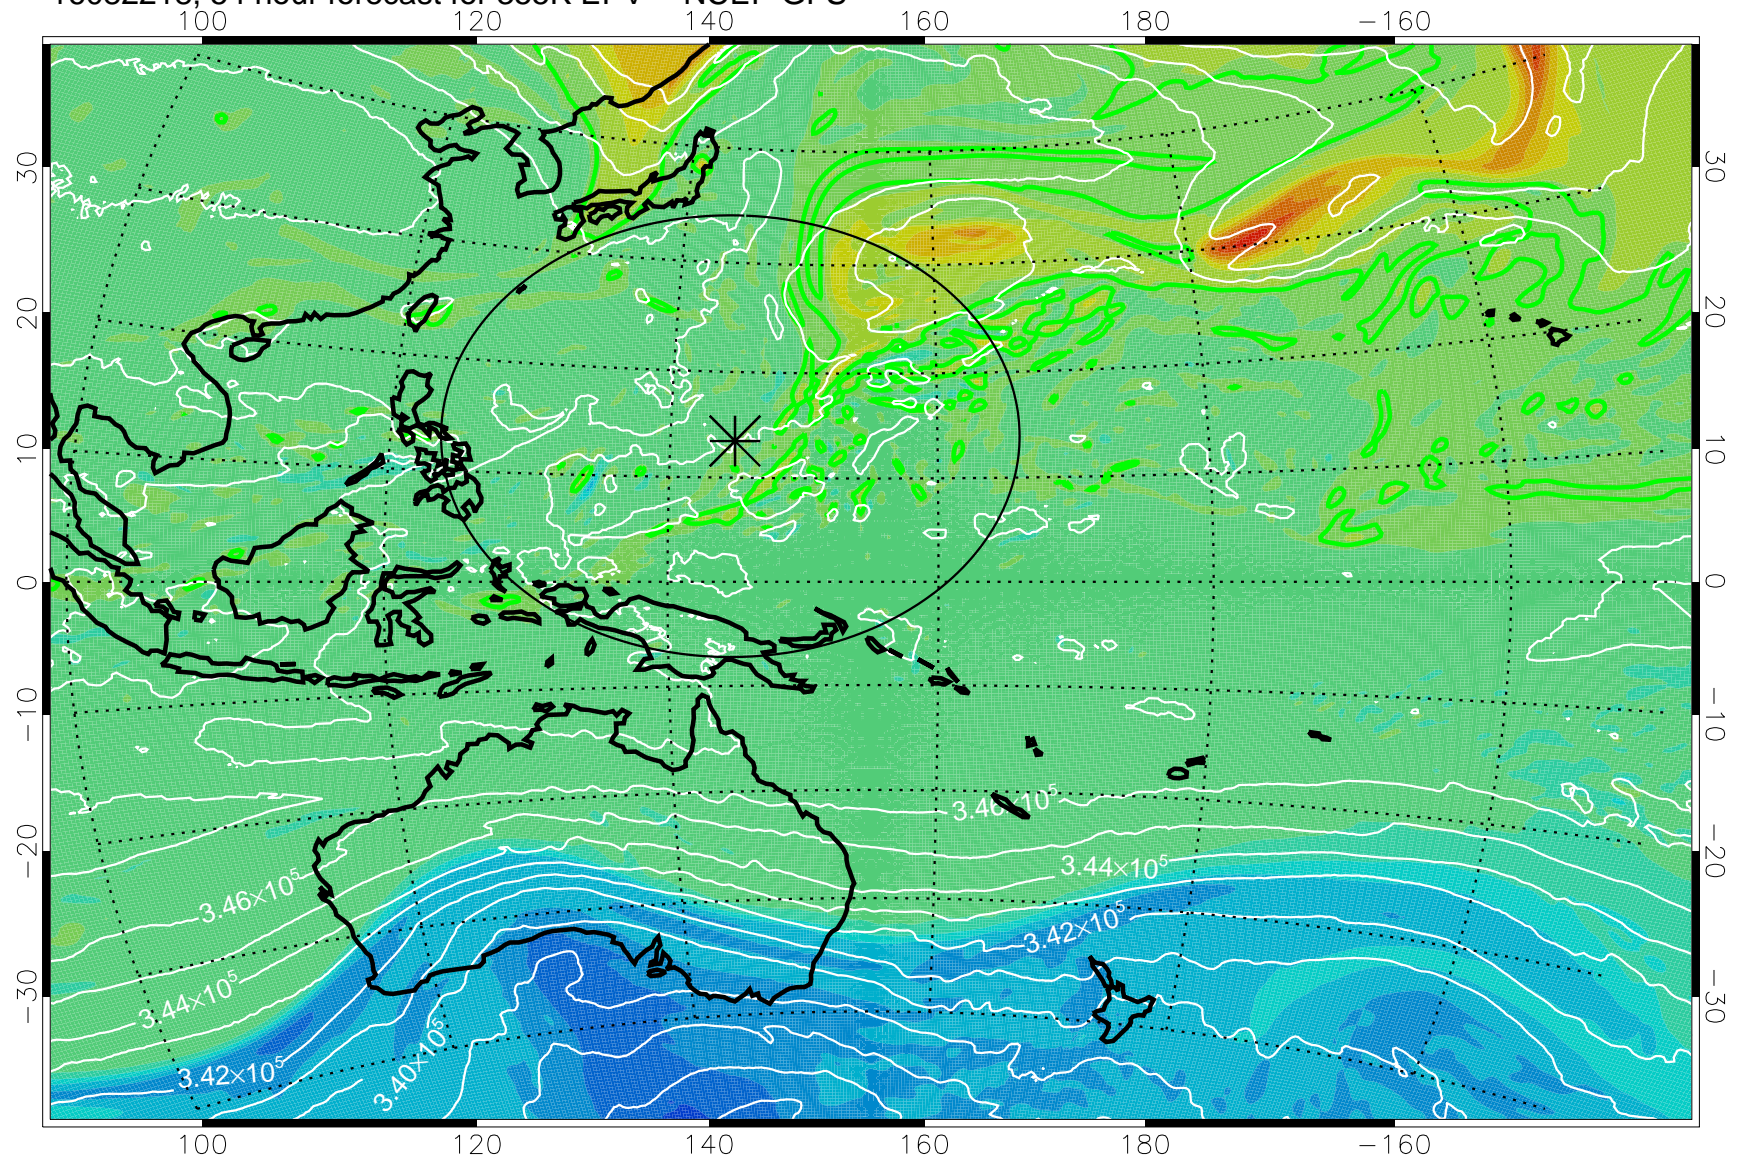

16082118, 30 hour forecast for 355K EPV -- NCEP GFS

355K Montgomery Streamfunction, white
EPV Tropopause (2 PVU) Position
Range ring of 2304 km

16082200, 36 hour forecast for 355K EPV -- NCEP GFS

355K Montgomery Streamfunction, white
EPV Tropopause (2 PVU) Position
Range ring of 2304 km

16082206, 42 hour forecast for 355K EPV -- NCEP GFS

355K Montgomery Streamfunction, white
EPV Tropopause (2 PVU) Position
Range ring of 2304 km

16082212, 48 hour forecast for 355K EPV -- NCEP GFS

355K Montgomery Streamfunction, white
EPV Tropopause (2 PVU) Position
Range ring of 2304 km

16082218, 54 hour forecast for 355K EPV -- NCEP GFS

355K Montgomery Streamfunction, white
EPV Tropopause (2 PVU) Position
Range ring of 2304 km

16082300, 60 hour forecast for 355K EPV -- NCEP GFS

355K Montgomery Streamfunction, white
EPV Tropopause (2 PVU) Position
Range ring of 2304 km

16082306, 66 hour forecast for 355K EPV -- NCEP GFS

355K Montgomery Streamfunction, white
EPV Tropopause (2 PVU) Position
Range ring of 2304 km

16082312, 72 hour forecast for 355K EPV -- NCEP GFS

355K Montgomery Streamfunction, white
EPV Tropopause (2 PVU) Position
Range ring of 2304 km