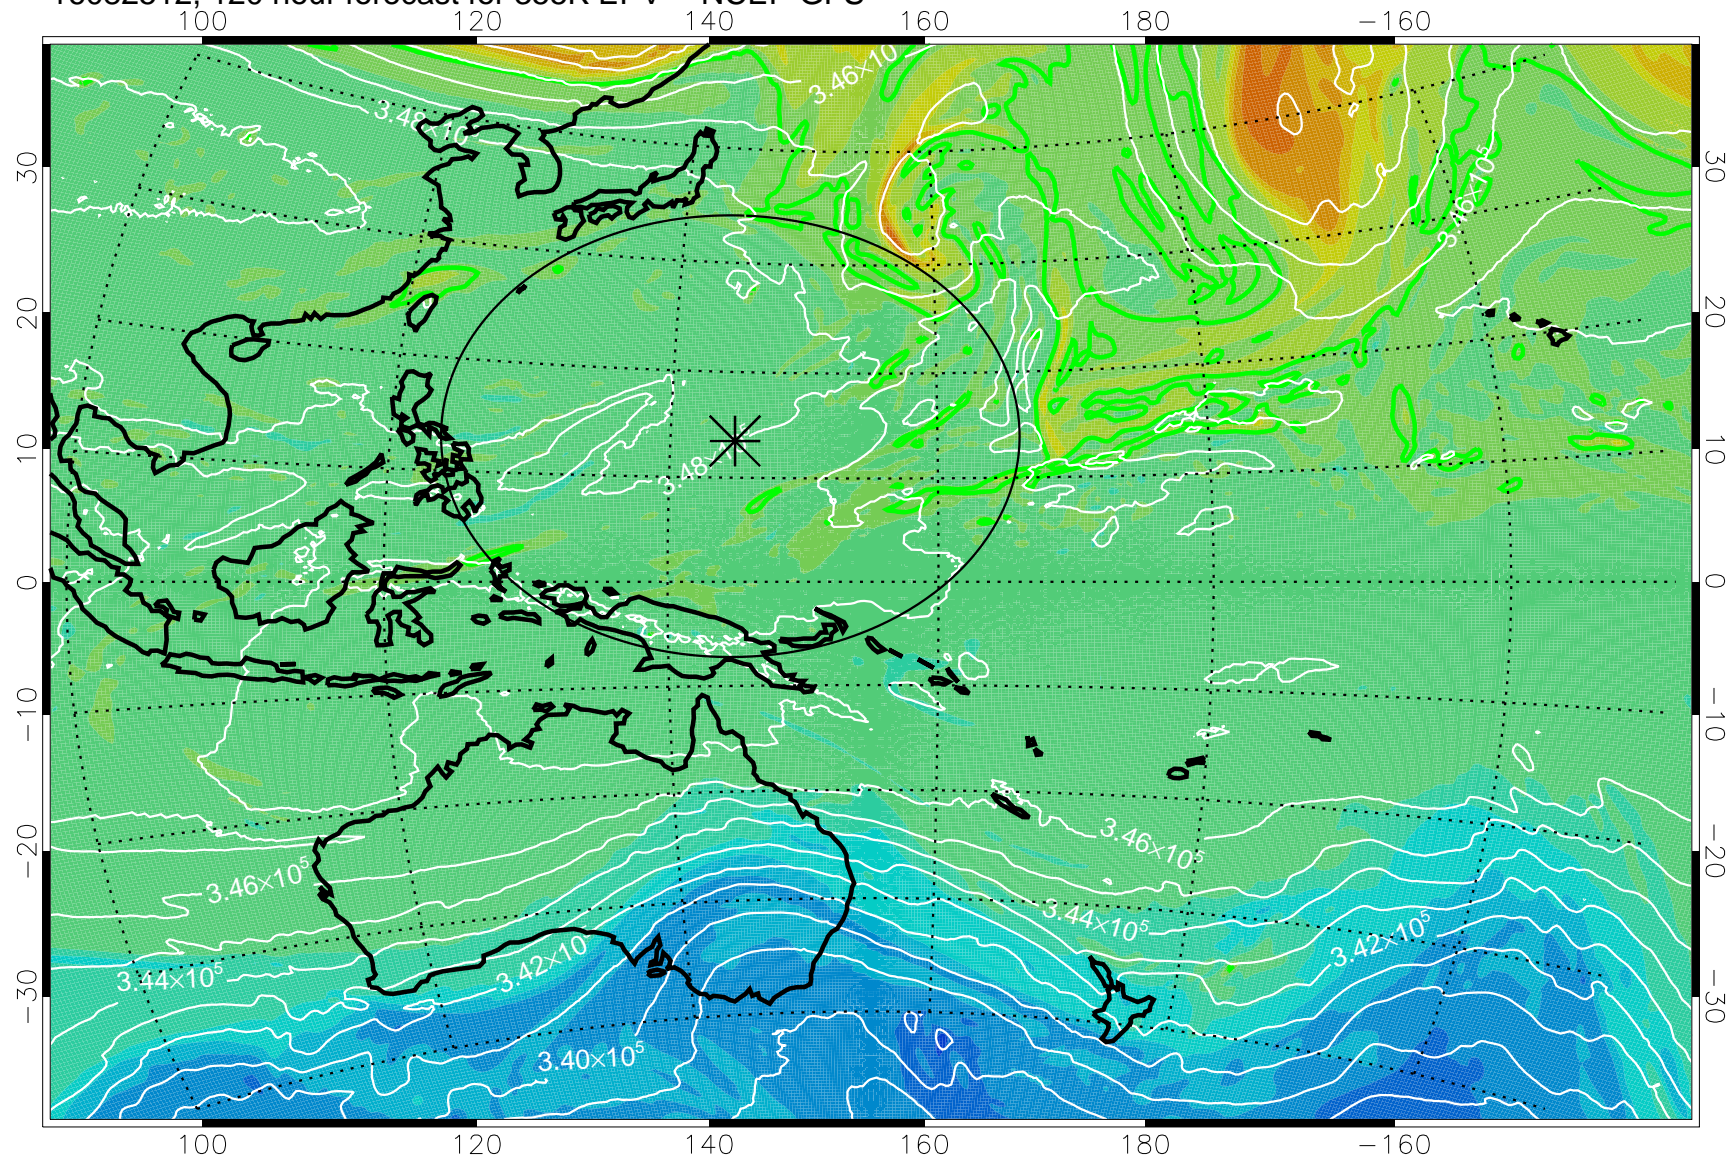

16082406, 90 hour forecast for 355K EPV -- NCEP GFS

355K Montgomery Streamfunction, white
EPV Tropopause (2 PVU) Position
Range ring of 2304 km

16082412, 96 hour forecast for 355K EPV -- NCEP GFS

355K Montgomery Streamfunction, white
EPV Tropopause (2 PVU) Position
Range ring of 2304 km

16082418, 102 hour forecast for 355K EPV -- NCEP GFS

355K Montgomery Streamfunction, white
EPV Tropopause (2 PVU) Position
Range ring of 2304 km

16082500, 108 hour forecast for 355K EPV -- NCEP GFS

355K Montgomery Streamfunction, white
EPV Tropopause (2 PVU) Position
Range ring of 2304 km

16082506, 114 hour forecast for 355K EPV -- NCEP GFS

355K Montgomery Streamfunction, white
EPV Tropopause (2 PVU) Position
Range ring of 2304 km

16082512, 120 hour forecast for 355K EPV -- NCEP GFS

355K Montgomery Streamfunction, white
EPV Tropopause (2 PVU) Position
Range ring of 2304 km