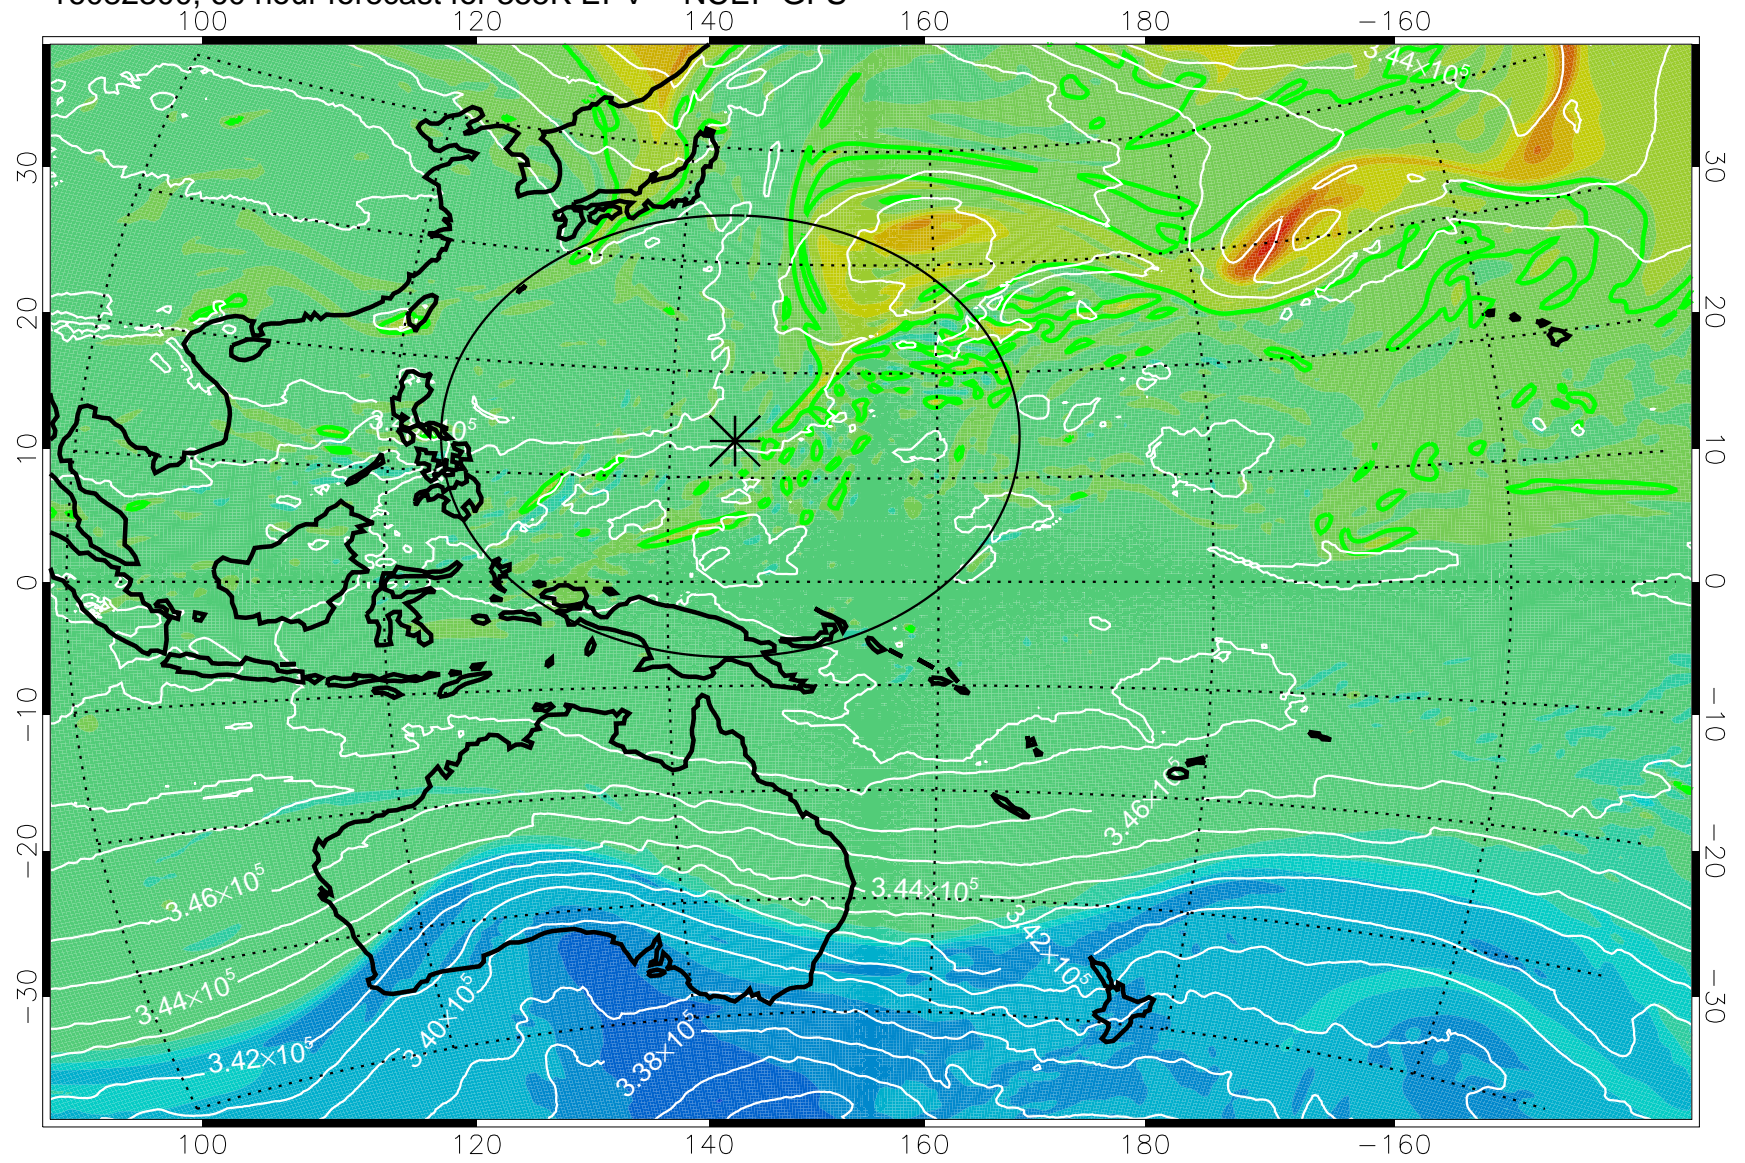

16082118, 30 hour forecast for 355K EPV -- NCEP GFS

355K Montgomery Streamfunction, white
EPV Tropopause (2 PVU) Position
Range ring of 2304 km

16082200, 36 hour forecast for 355K EPV -- NCEP GFS

355K Montgomery Streamfunction, white
EPV Tropopause (2 PVU) Position
Range ring of 2304 km

16082206, 42 hour forecast for 355K EPV -- NCEP GFS

355K Montgomery Streamfunction, white
EPV Tropopause (2 PVU) Position
Range ring of 2304 km

16082212, 48 hour forecast for 355K EPV -- NCEP GFS

355K Montgomery Streamfunction, white
EPV Tropopause (2 PVU) Position
Range ring of 2304 km

16082218, 54 hour forecast for 355K EPV -- NCEP GFS

355K Montgomery Streamfunction, white
EPV Tropopause (2 PVU) Position
Range ring of 2304 km

16082300, 60 hour forecast for 355K EPV -- NCEP GFS

355K Montgomery Streamfunction, white
EPV Tropopause (2 PVU) Position
Range ring of 2304 km

16082306, 66 hour forecast for 355K EPV -- NCEP GFS

355K Montgomery Streamfunction, white
EPV Tropopause (2 PVU) Position
Range ring of 2304 km

16082312, 72 hour forecast for 355K EPV -- NCEP GFS

355K Montgomery Streamfunction, white
EPV Tropopause (2 PVU) Position
Range ring of 2304 km