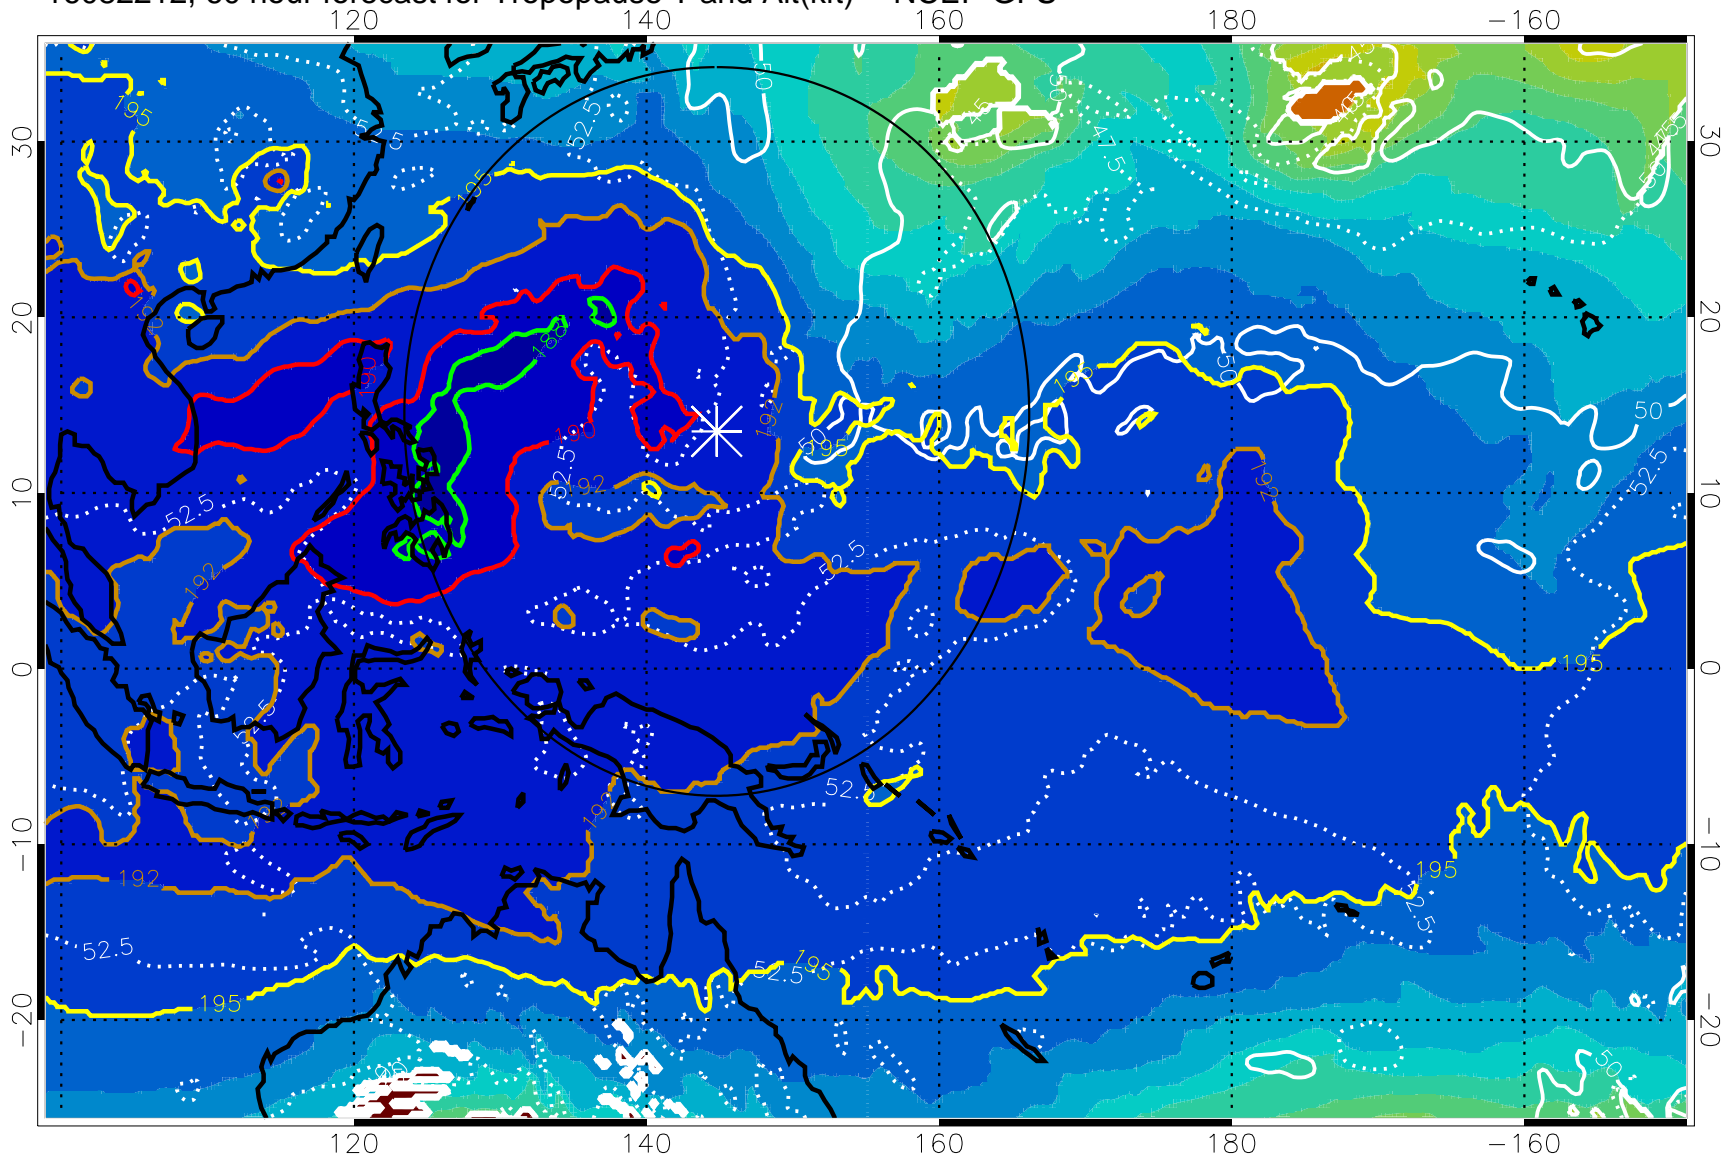

16082212, 60 hour forecast for Tropopause T and Alt(kft) -- NCEP GFS

190 200 210 220 230

Tropopause T, K

Tropopause Altitude in kft (white)

192.5K Isotherm 195K Isotherm
187.5K Isotherm 190K Isotherm

Range ring of 2304 km