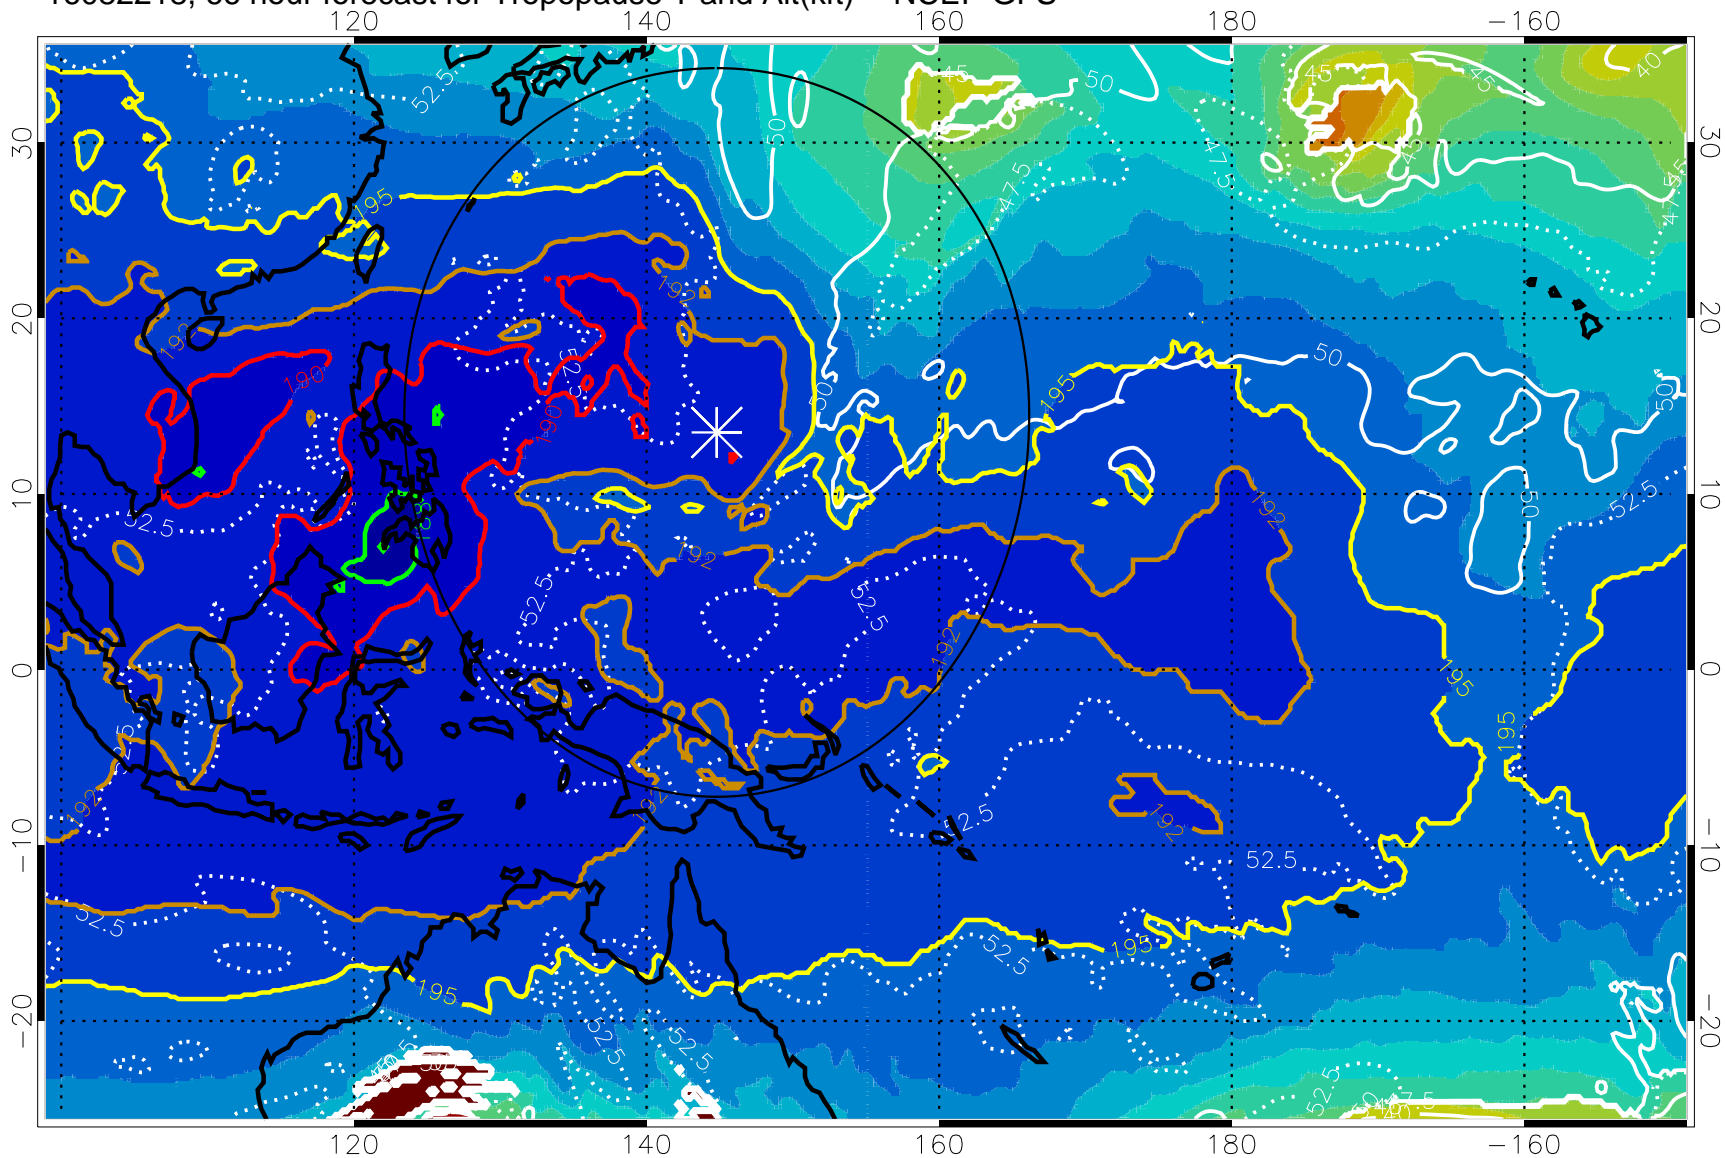

16082218, 66 hour forecast for Tropopause T and Alt(kft) -- NCEP GFS

190 200 210 220 230
Tropopause T, K

Tropopause Altitude in kft (white)

192.5K Isotherm 195K Isotherm
187.5K Isotherm 190K Isotherm

Range ring of 2304 km