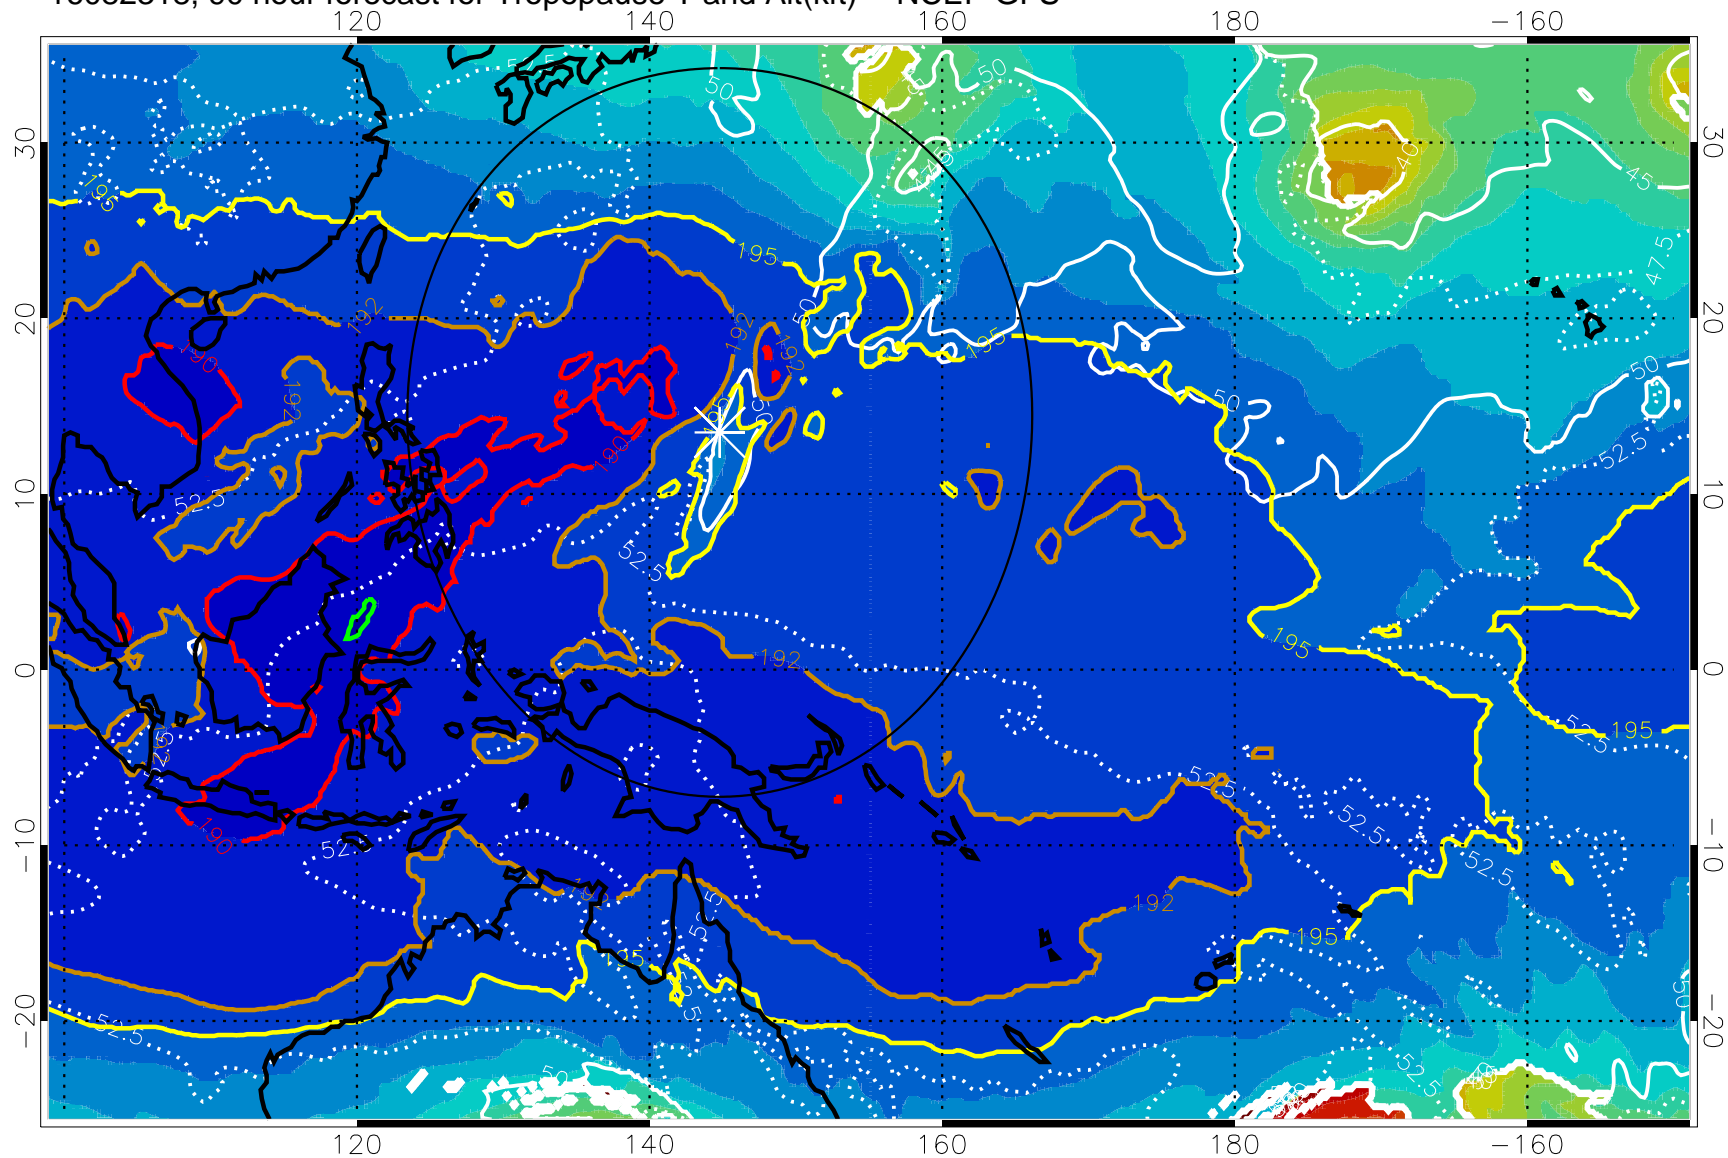

16082312, 84 hour forecast for Tropopause T and Alt(kft) -- NCEP GFS

Tropopause Altitude in kft (white)

192.5K Isotherm 195K Isotherm
187.5K Isotherm 190K Isotherm

Range ring of 2304 km

16082318, 90 hour forecast for Tropopause T and Alt(kft) -- NCEP GFS

190 200 210 220 230

Tropopause T, K

Tropopause Altitude in kft (white)

192.5K Isotherm 195K Isotherm

187.5K Isotherm 190K Isotherm

Range ring of 2304 km

16082400, 96 hour forecast for Tropopause T and Alt(kft) -- NCEP GFS