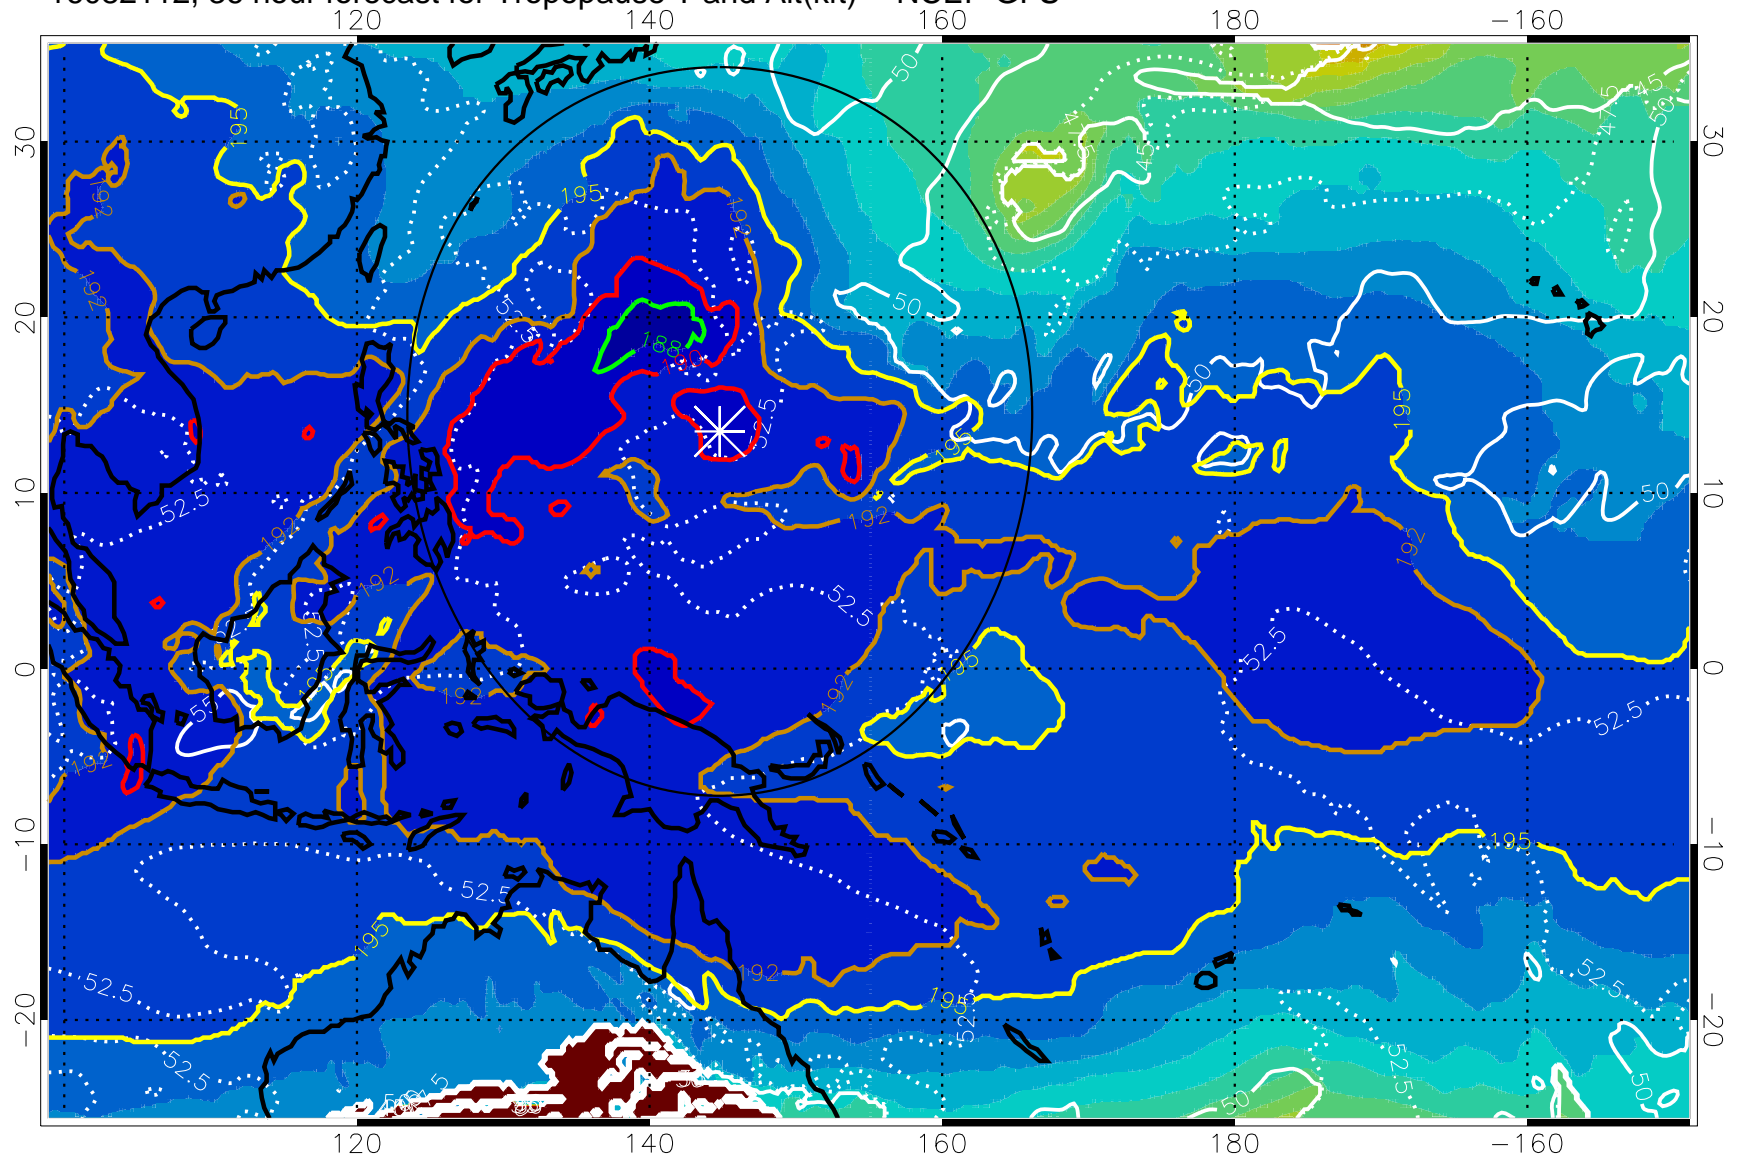

16082112, 36 hour forecast for Tropopause T and Alt(kft) -- NCEP GFS

190 200 210 220 230

Tropopause T, K

Tropopause Altitude in kft (white)

192.5K Isotherm 195K Isotherm
187.5K Isotherm 190K Isotherm

Range ring of 2304 km