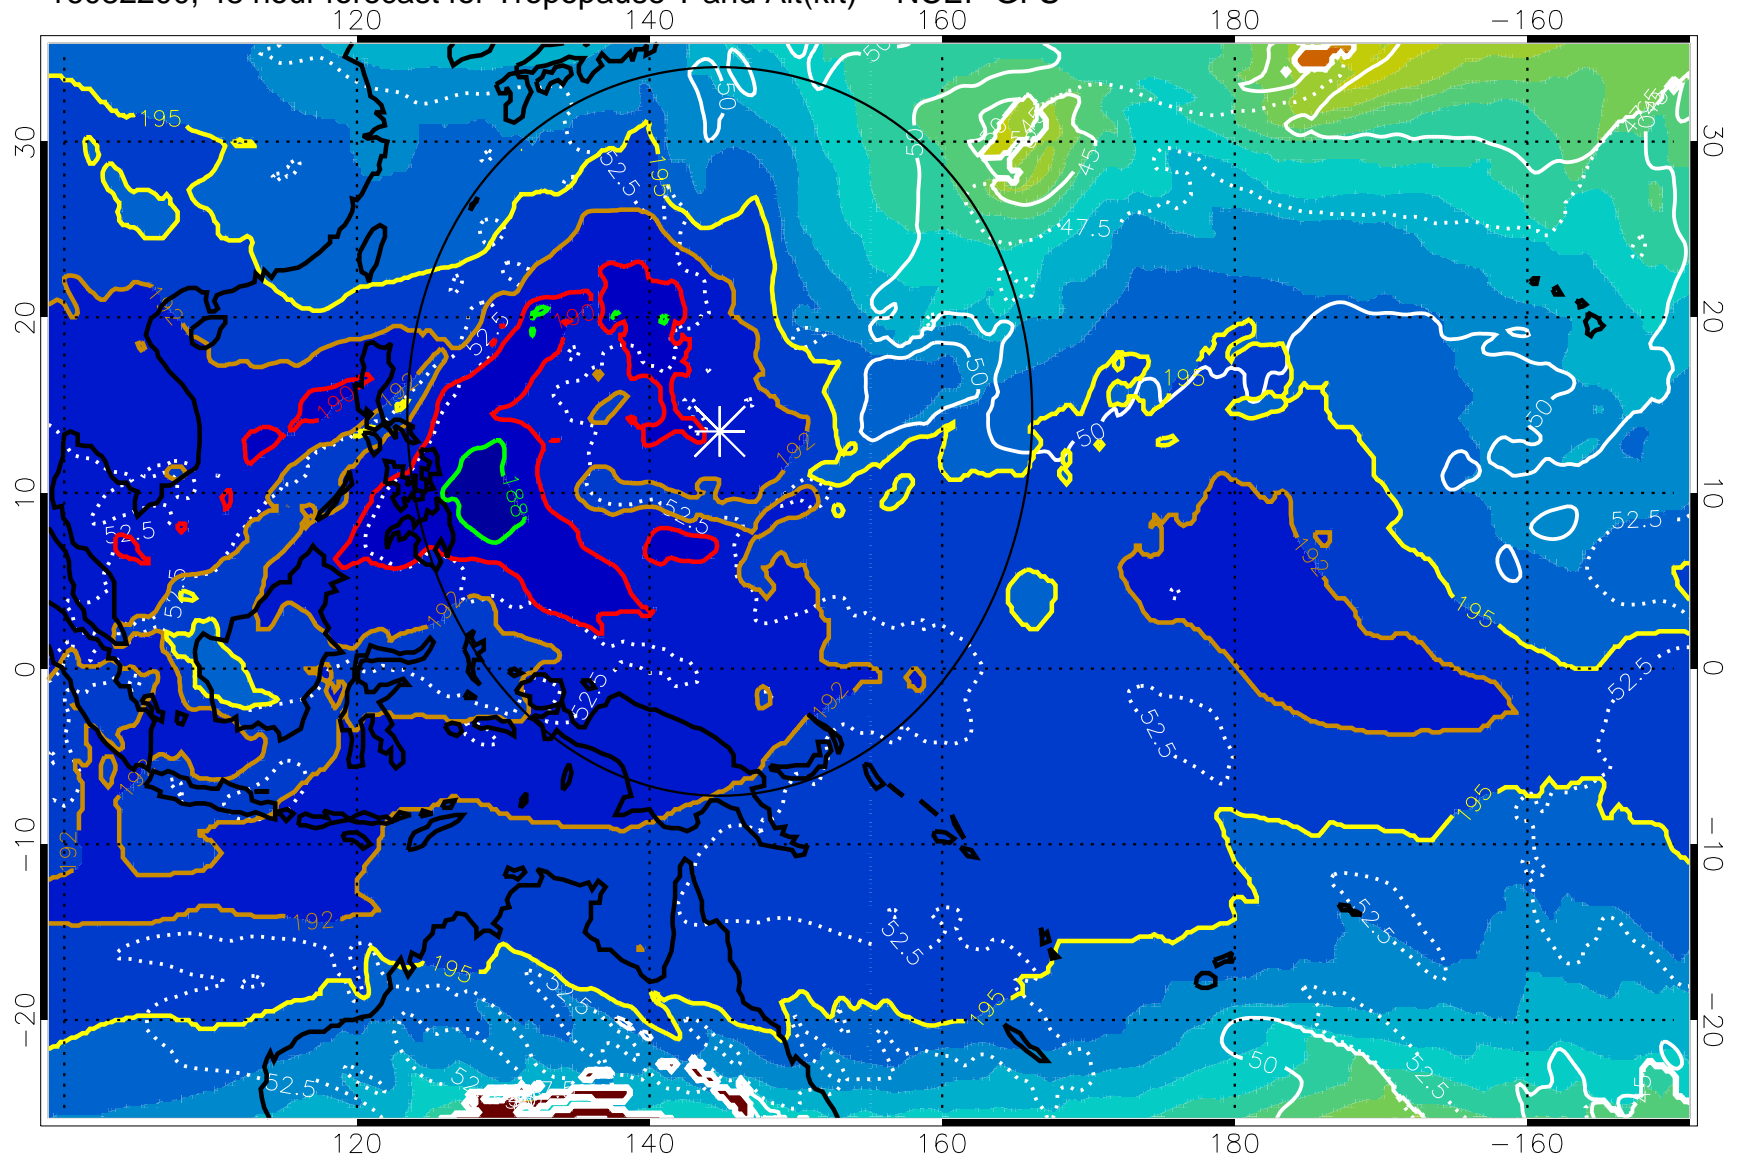

16082200, 48 hour forecast for Tropopause T and Alt(kft) -- NCEP GFS

190 200 210 220 230
Tropopause T, K

Tropopause Altitude in kft (white)

192.5K Isotherm 195K Isotherm
187.5K Isotherm 190K Isotherm

Range ring of 2304 km