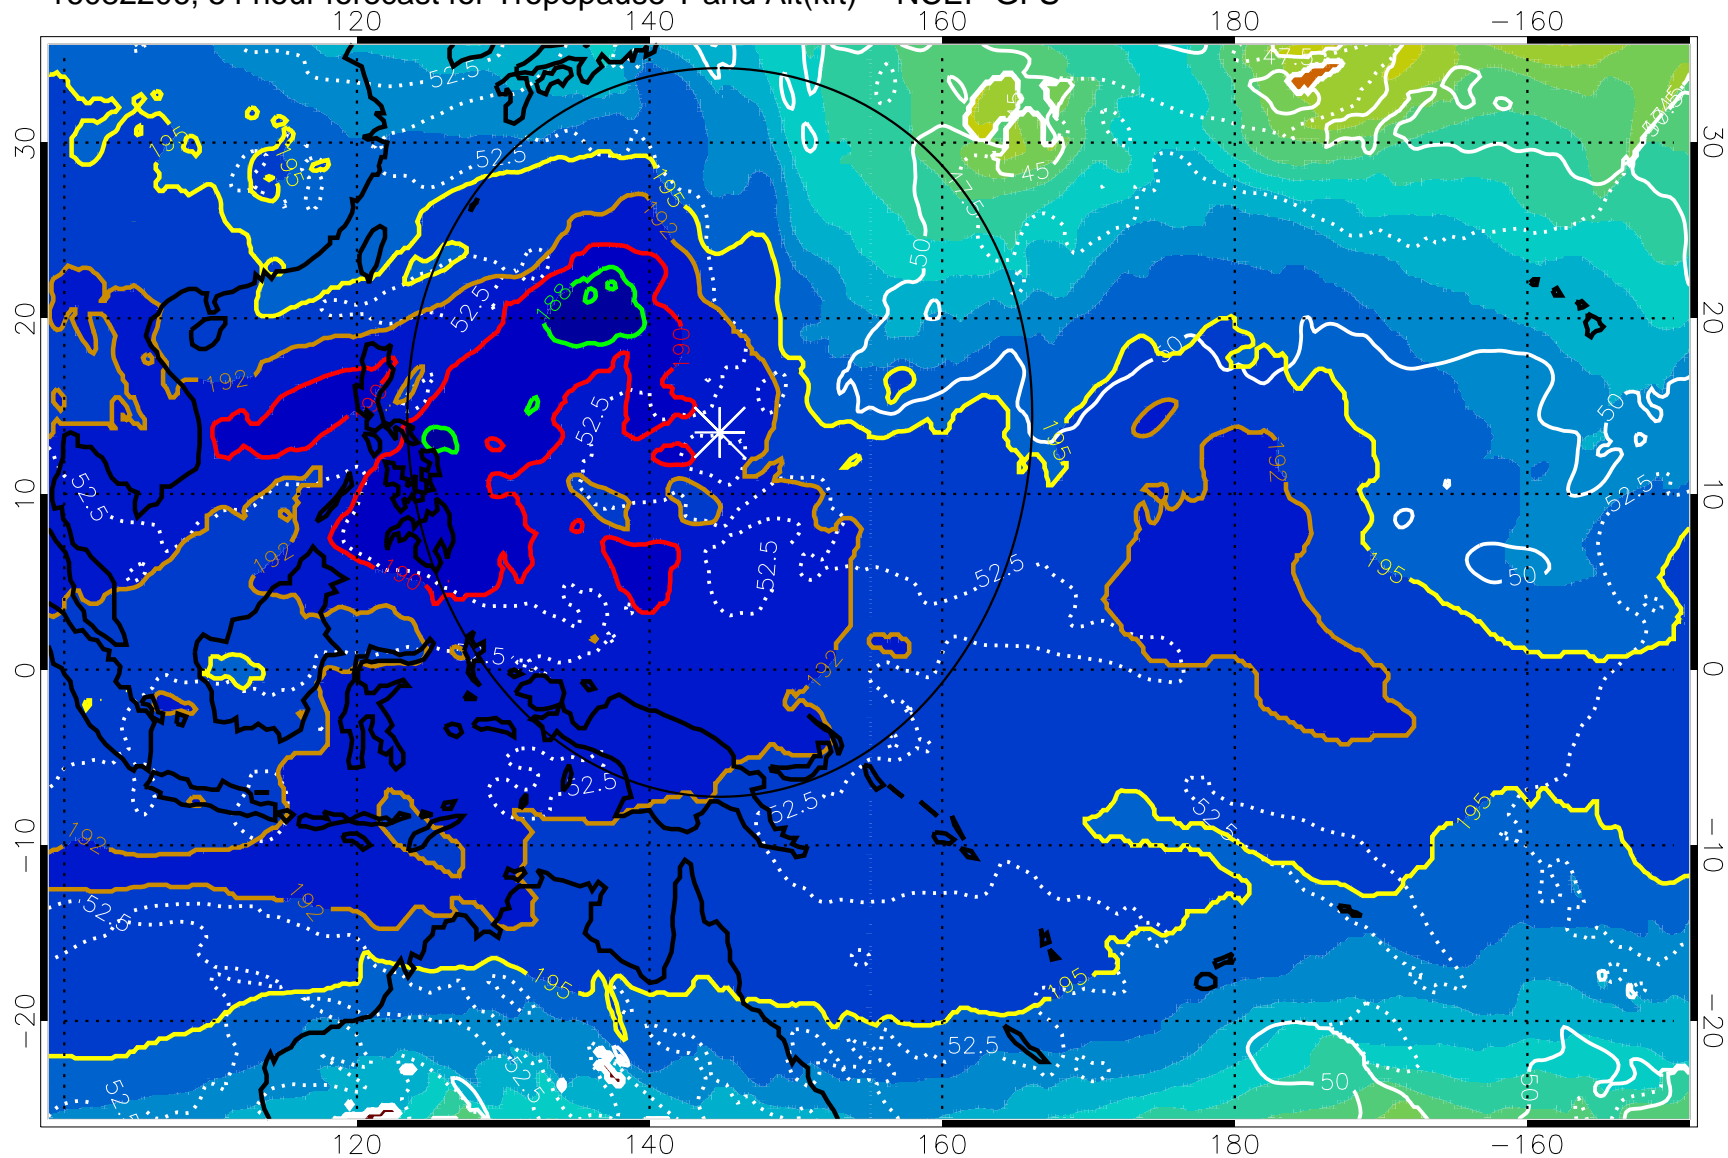

16082206, 54 hour forecast for Tropopause T and Alt(kft) -- NCEP GFS

190 200 210 220 230

Tropopause T, K

Tropopause Altitude in kft (white)

192.5K Isotherm 195K Isotherm
187.5K Isotherm 190K Isotherm

Range ring of 2304 km