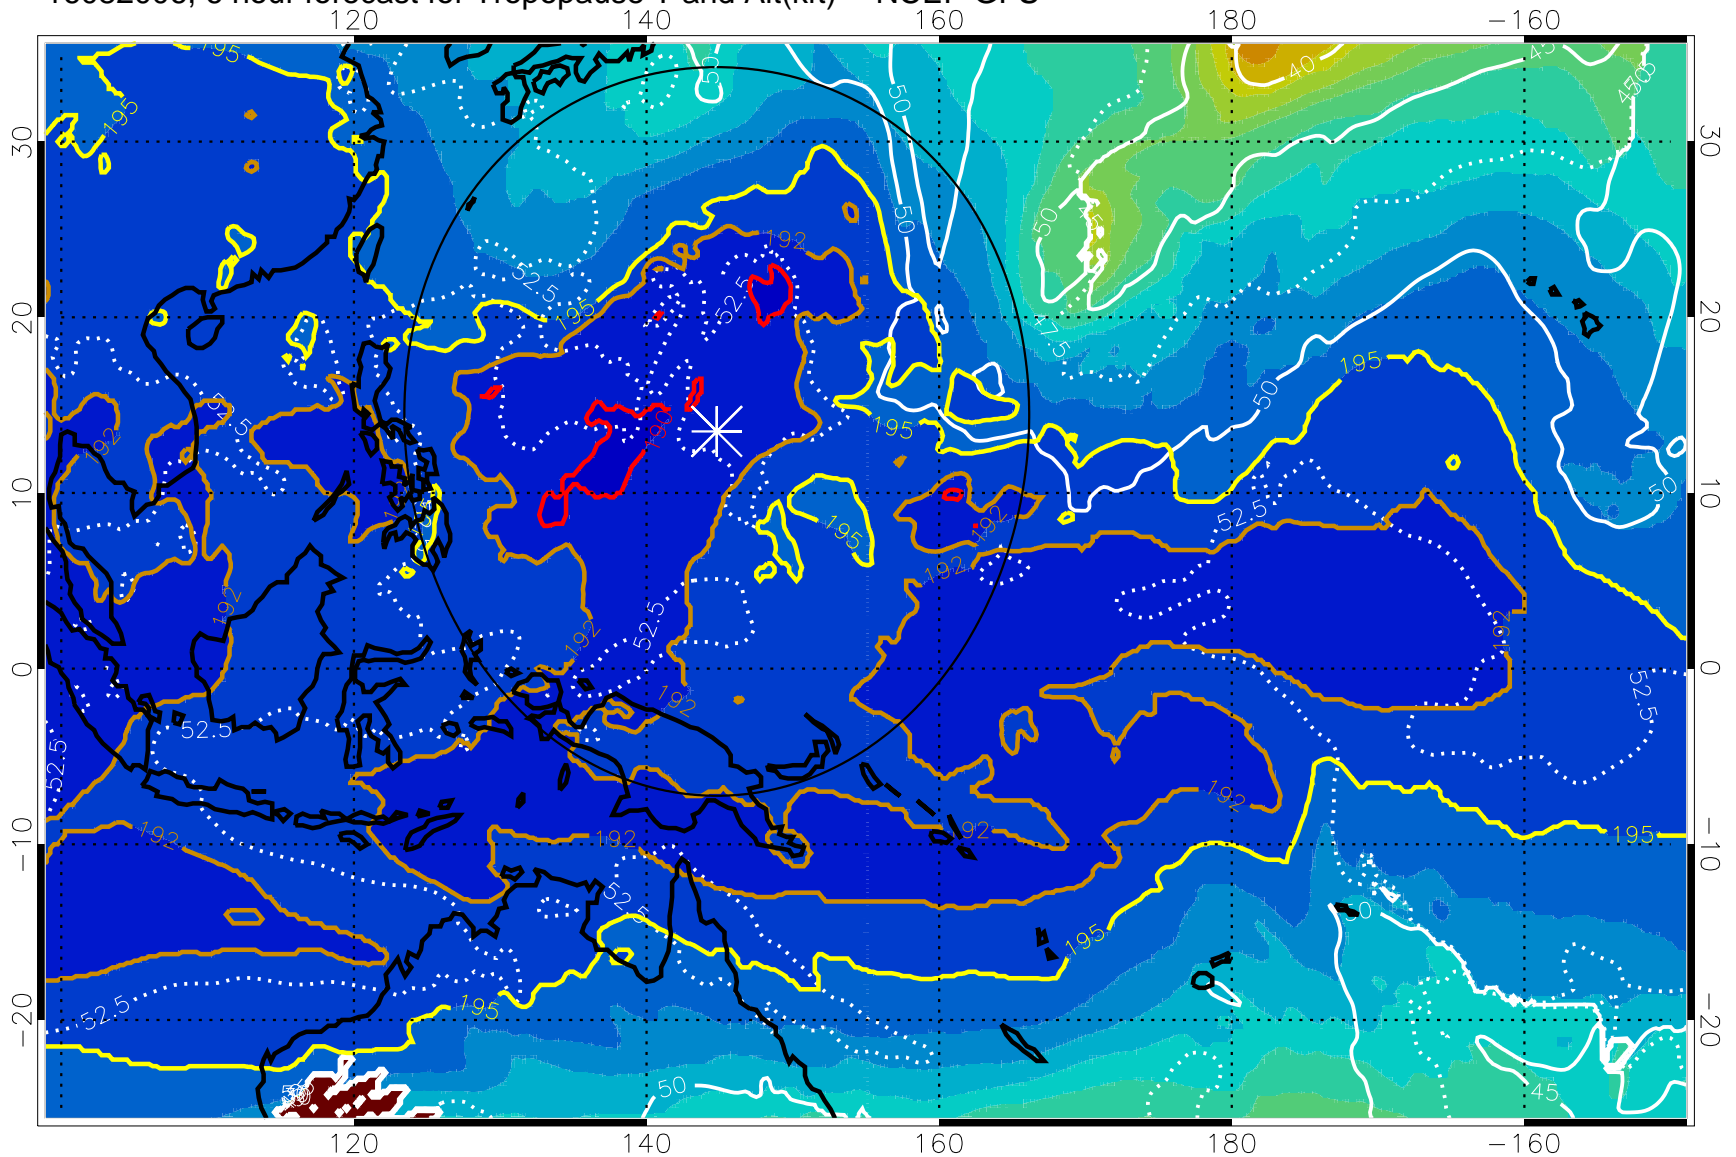

16082006, 6 hour forecast for Tropopause T and Alt(kft) -- NCEP GFS

190 200 210 220 230
Tropopause T, K

Tropopause Altitude in kft (white)

192.5K Isotherm 195K Isotherm
187.5K Isotherm 190K Isotherm

Range ring of 2304 km