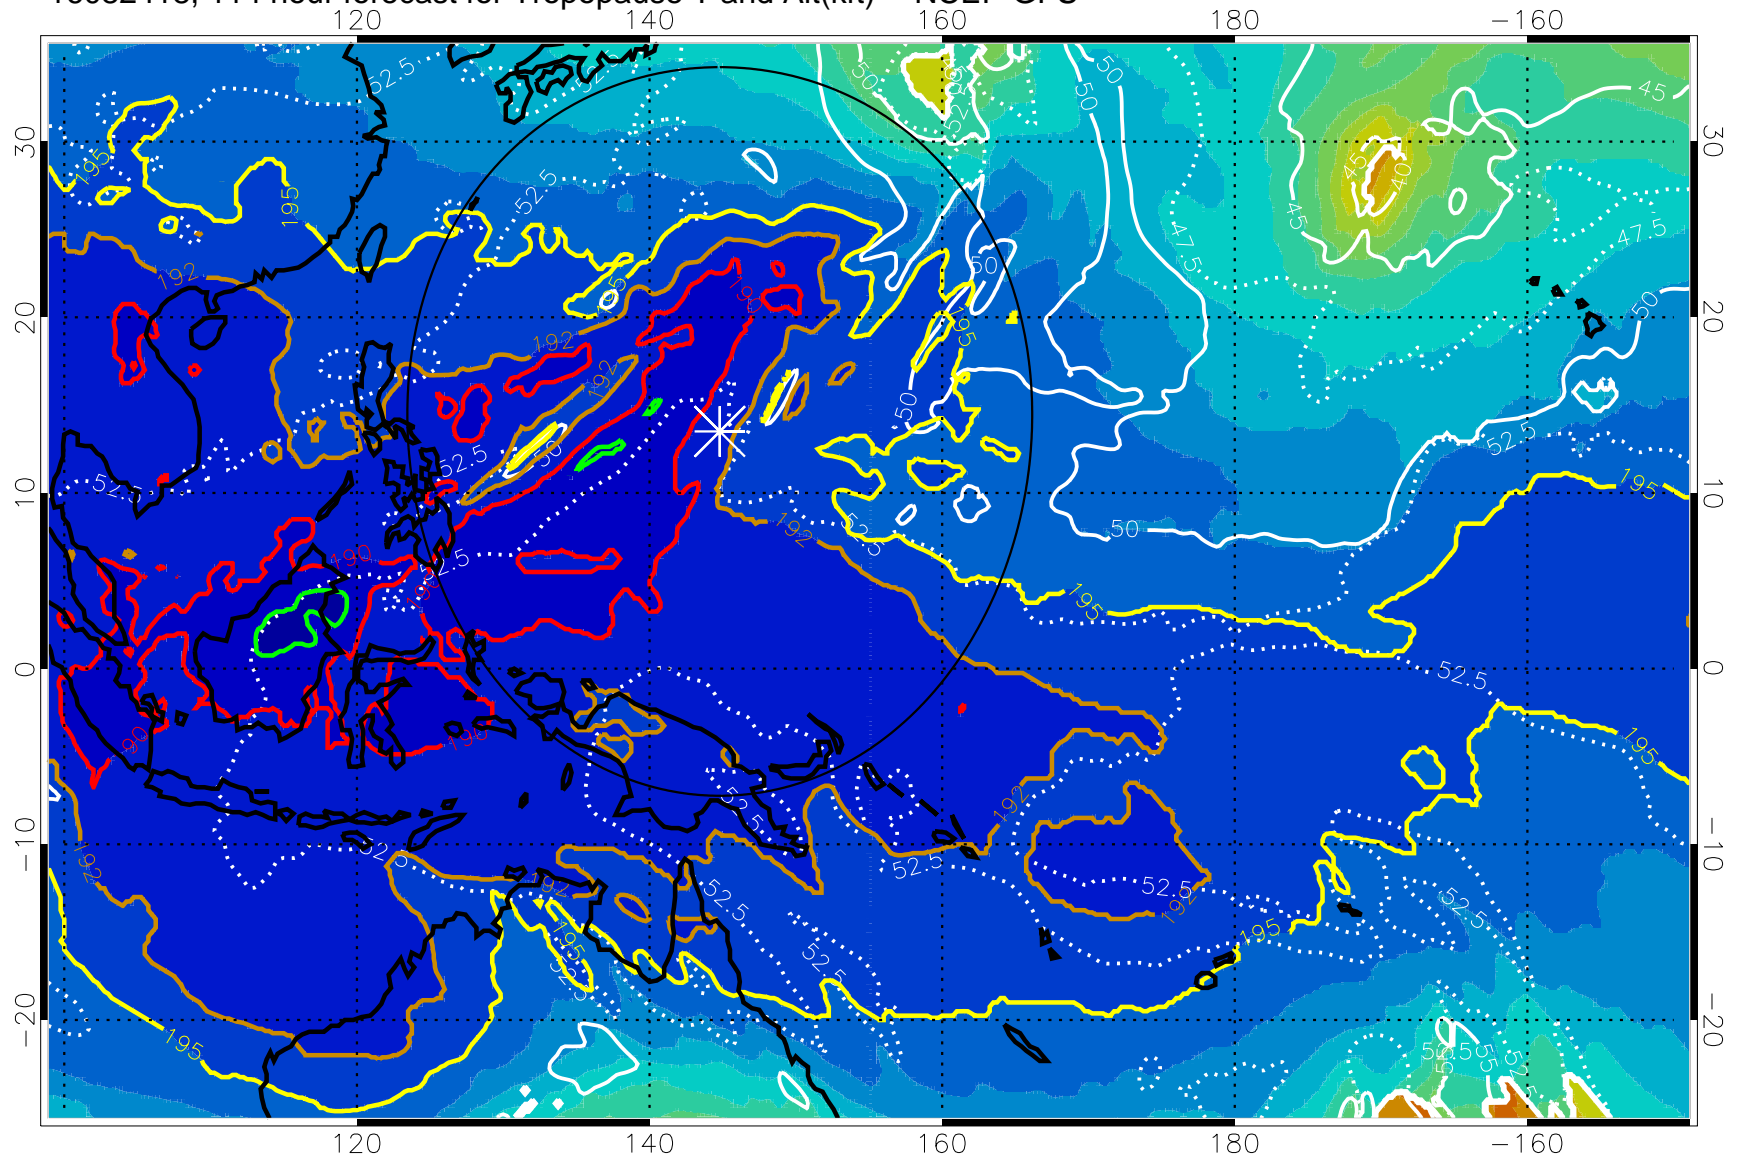

190 200 210 220 230

Tropopause T, K

Tropopause Altitude in kft (white)

192.5K Isotherm 195K Isotherm
187.5K Isotherm 190K Isotherm

Range ring of 2304 km

16082418, 114 hour forecast for Tropopause T and Alt(kft) -- NCEP GFS