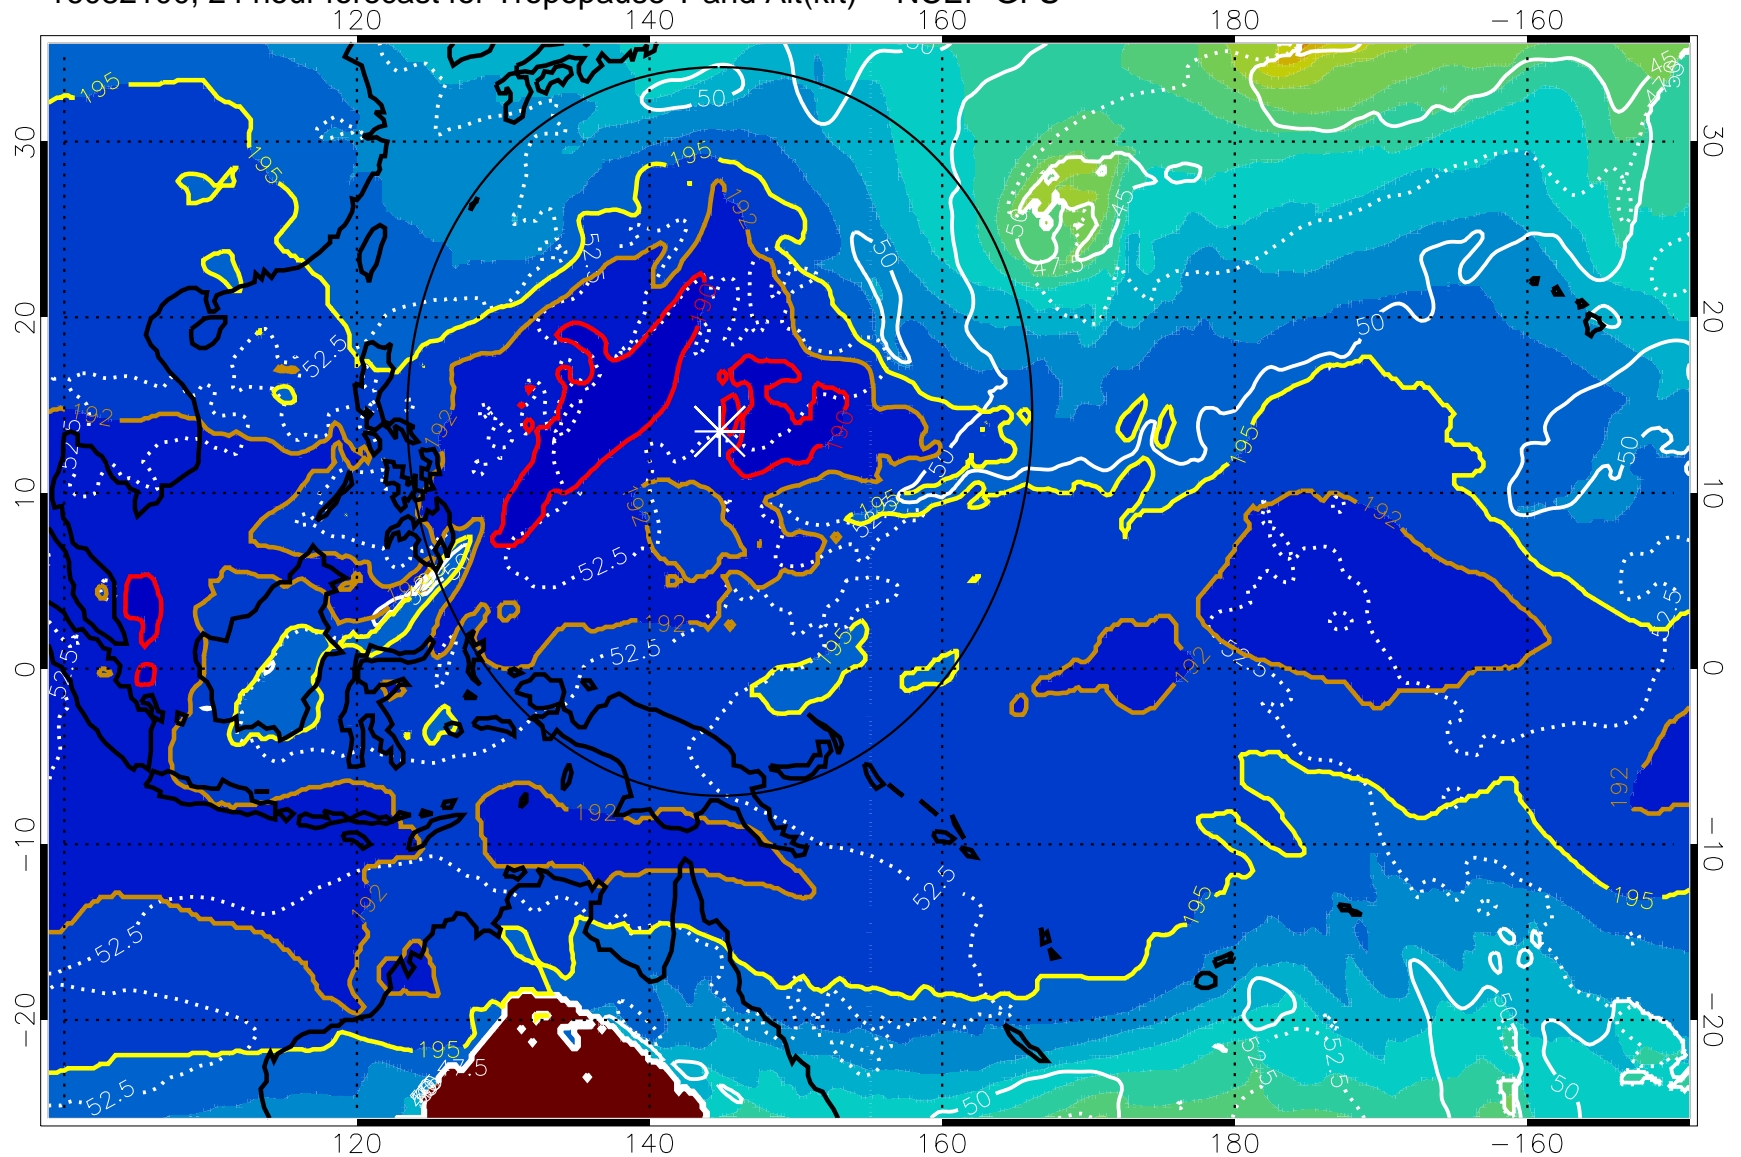

16082100, 24 hour forecast for Tropopause T and Alt(kft) -- NCEP GFS

190 200 210 220 230
Tropopause T, K

Tropopause Altitude in kft (white)

192.5K Isotherm 195K Isotherm
187.5K Isotherm 190K Isotherm

Range ring of 2304 km