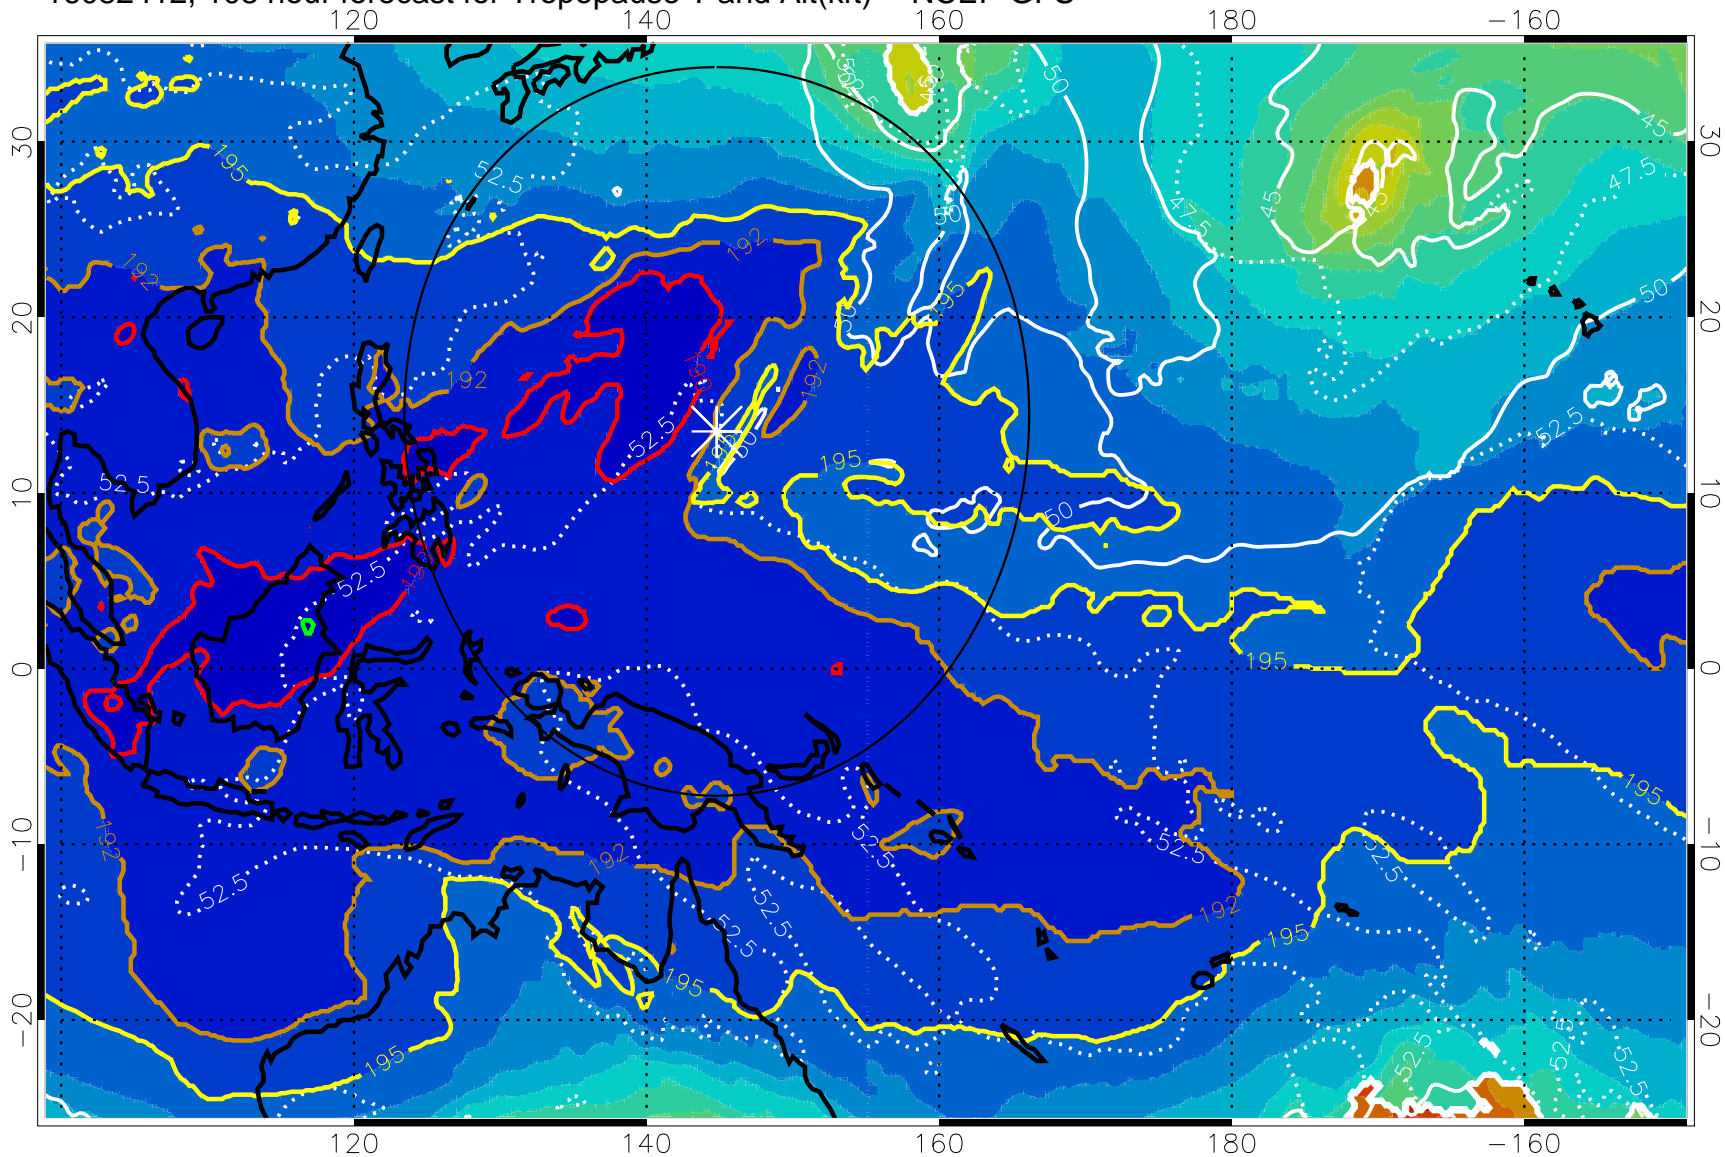

16082412, 108 hour forecast for Tropopause T and Alt(kft) -- NCEP GFS

190 200 210 220 230

Tropopause T, K

Tropopause Altitude in kft (white)

192.5K Isotherm 195K Isotherm
187.5K Isotherm 190K Isotherm

Range ring of 2304 km