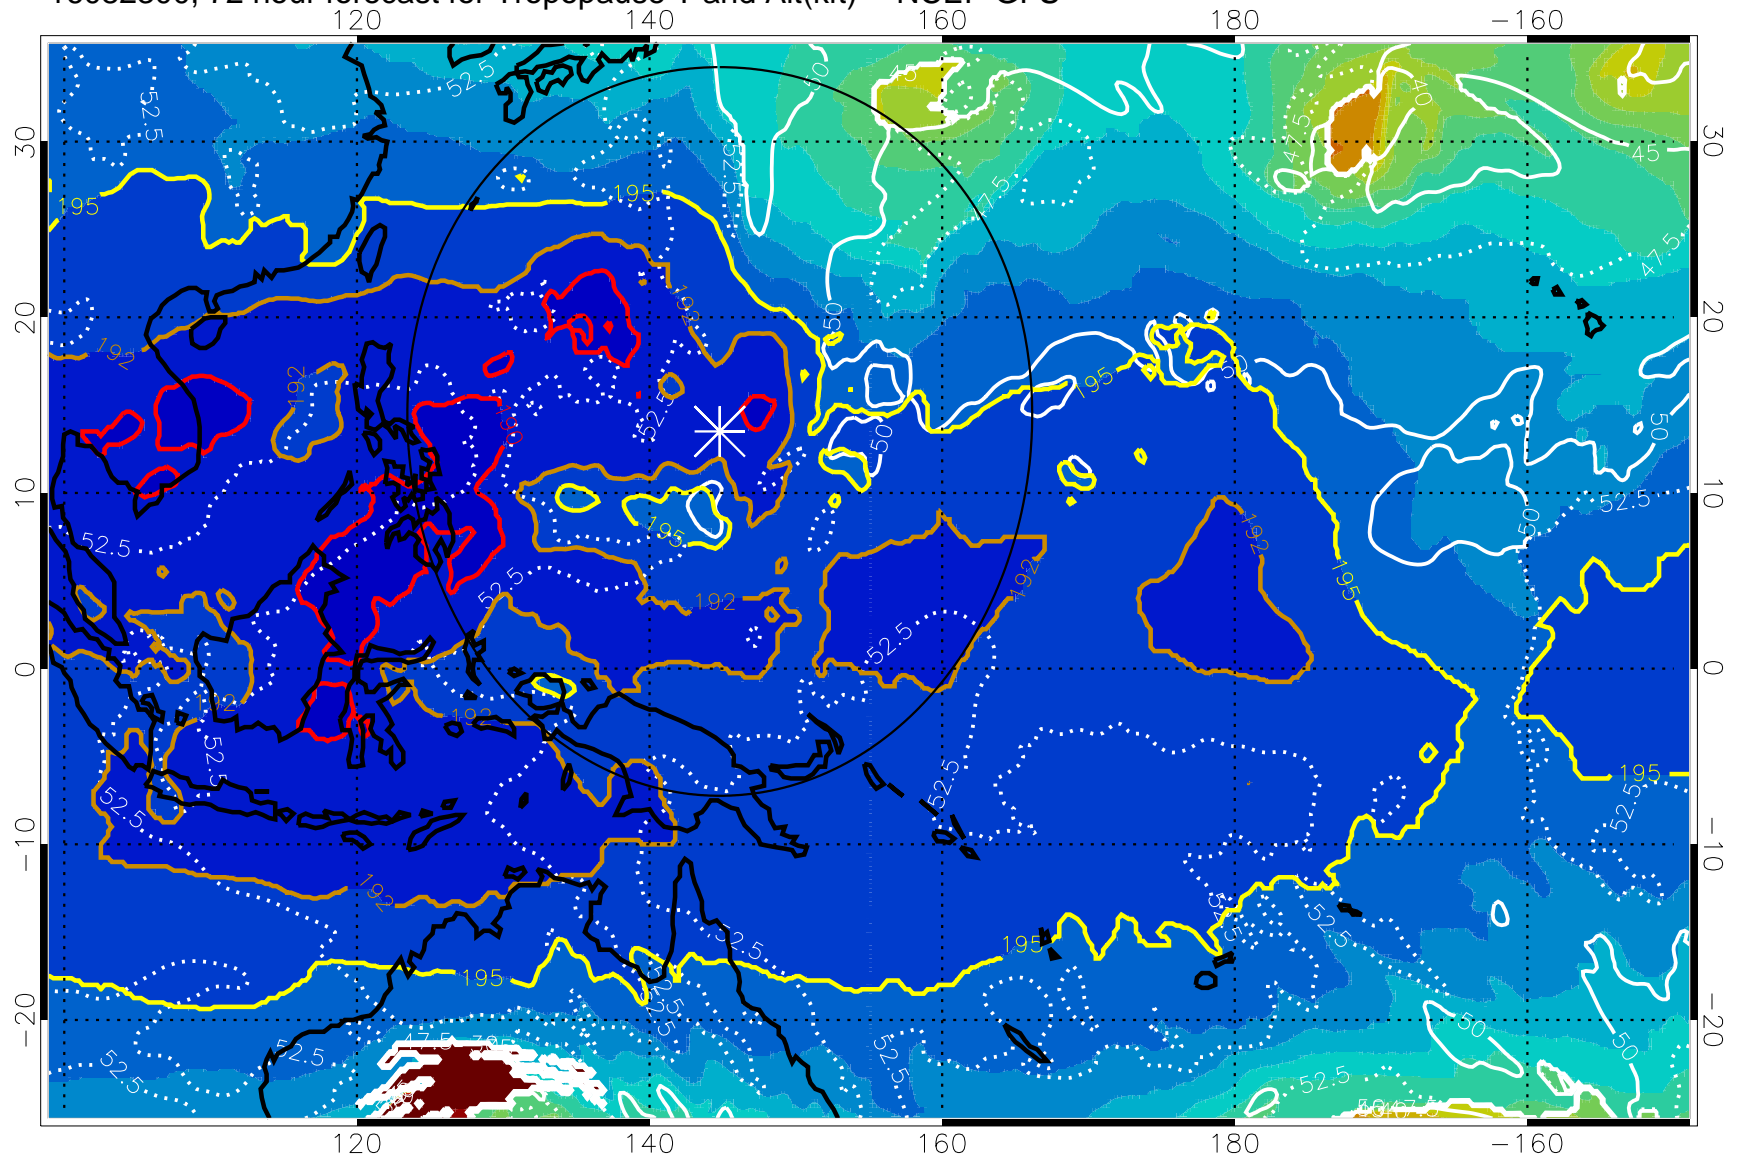

16082300, 72 hour forecast for Tropopause T and Alt(kft) -- NCEP GFS

190 200 210 220 230

Tropopause T, K

Tropopause Altitude in kft (white)

192.5K Isotherm 195K Isotherm

187.5K Isotherm 190K Isotherm

Range ring of 2304 km