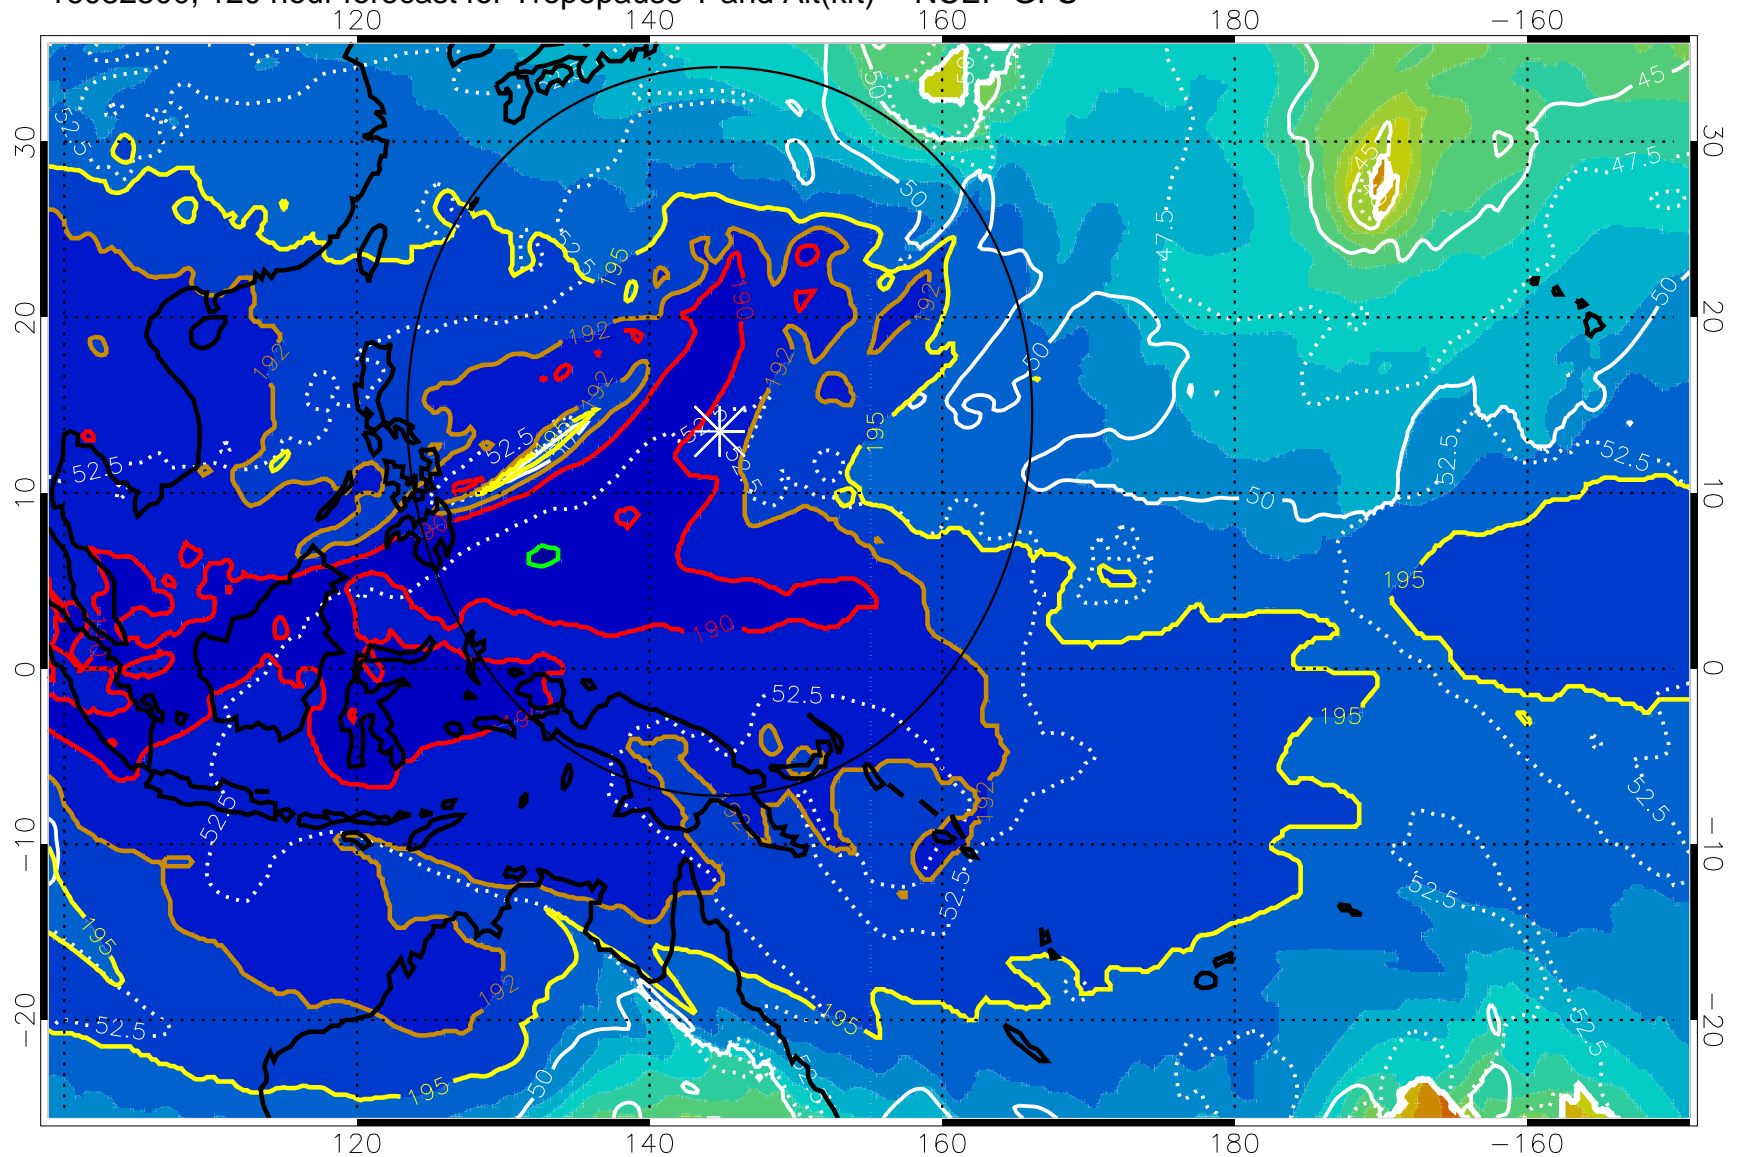

16082500, 120 hour forecast for Tropopause T and Alt(kft) -- NCEP GFS

190 200 210 220 230

Tropopause T, K

Tropopause Altitude in kft (white)

192.5K Isotherm 195K Isotherm

187.5K Isotherm 190K Isotherm

Range ring of 2304 km