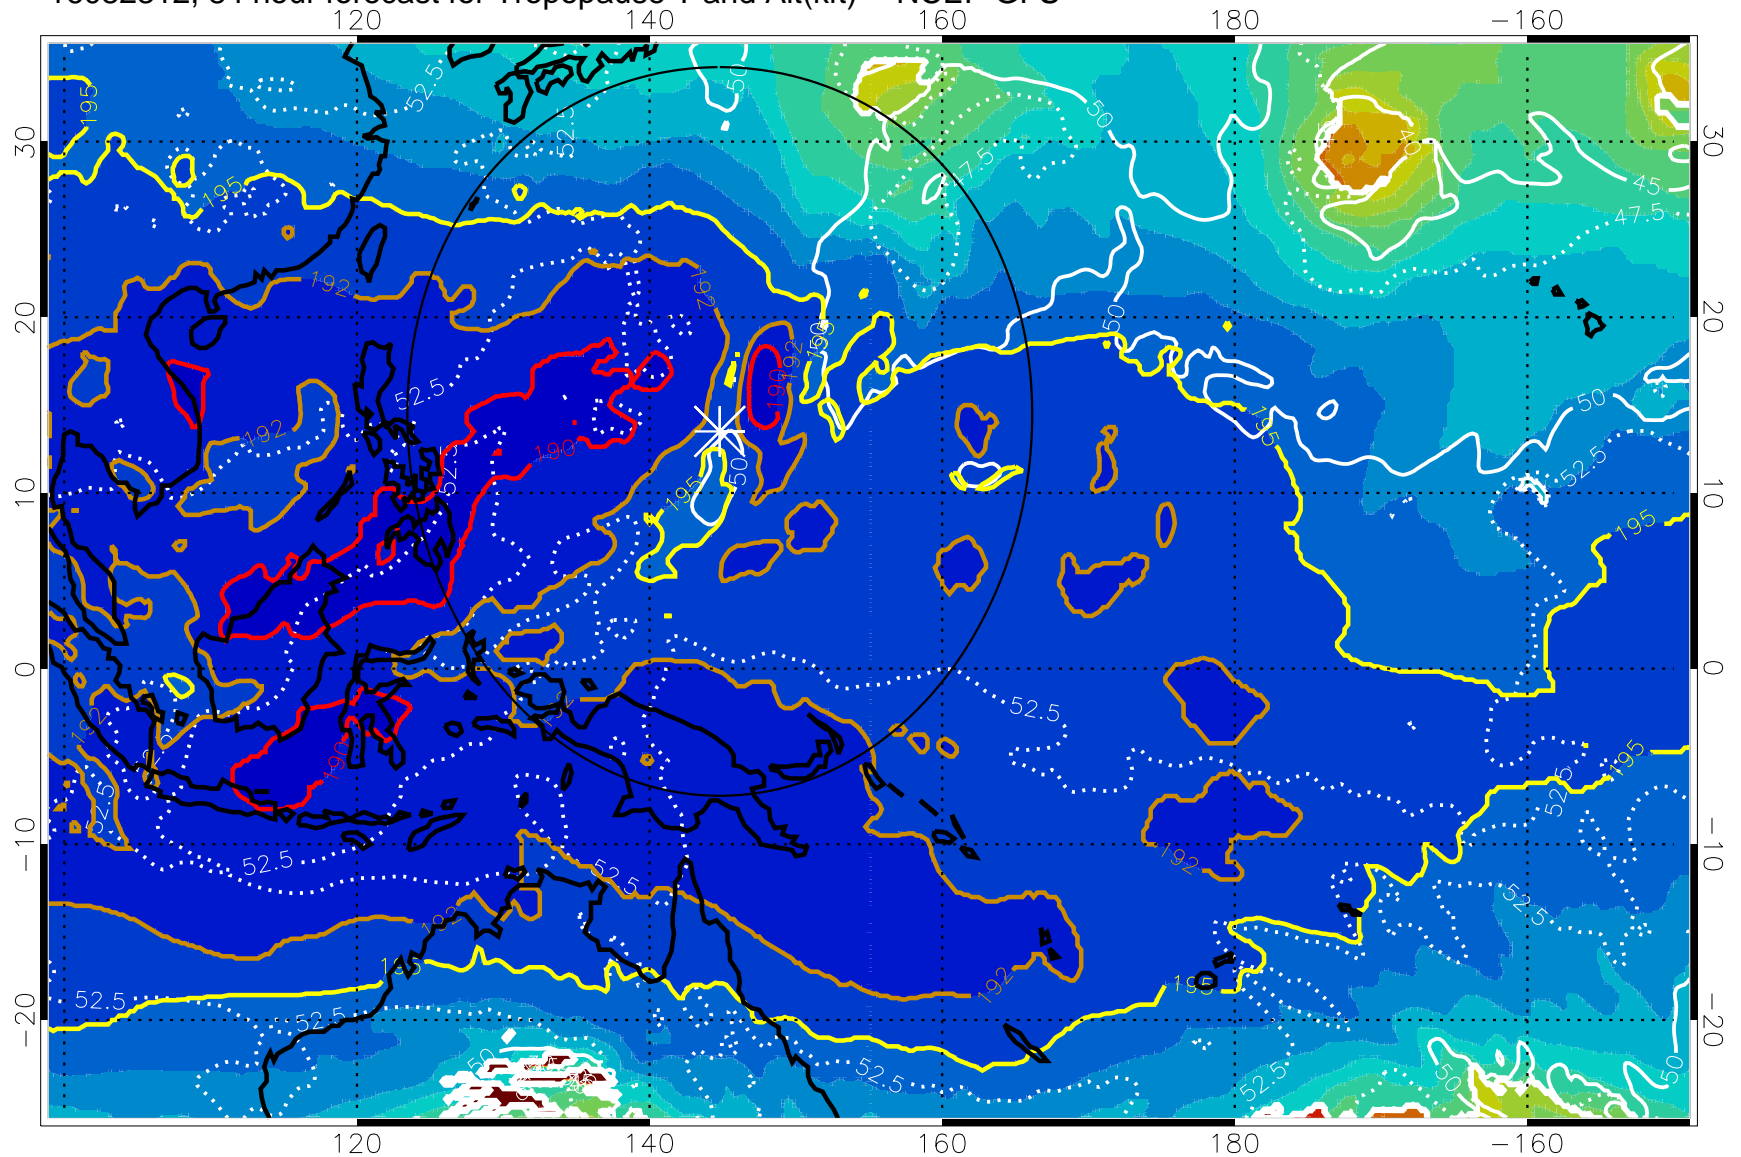

16082312, 84 hour forecast for Tropopause T and Alt(kft) -- NCEP GFS

Tropopause Altitude in kft (white)

192.5K Isotherm 195K Isotherm
187.5K Isotherm 190K Isotherm

Range ring of 2304 km