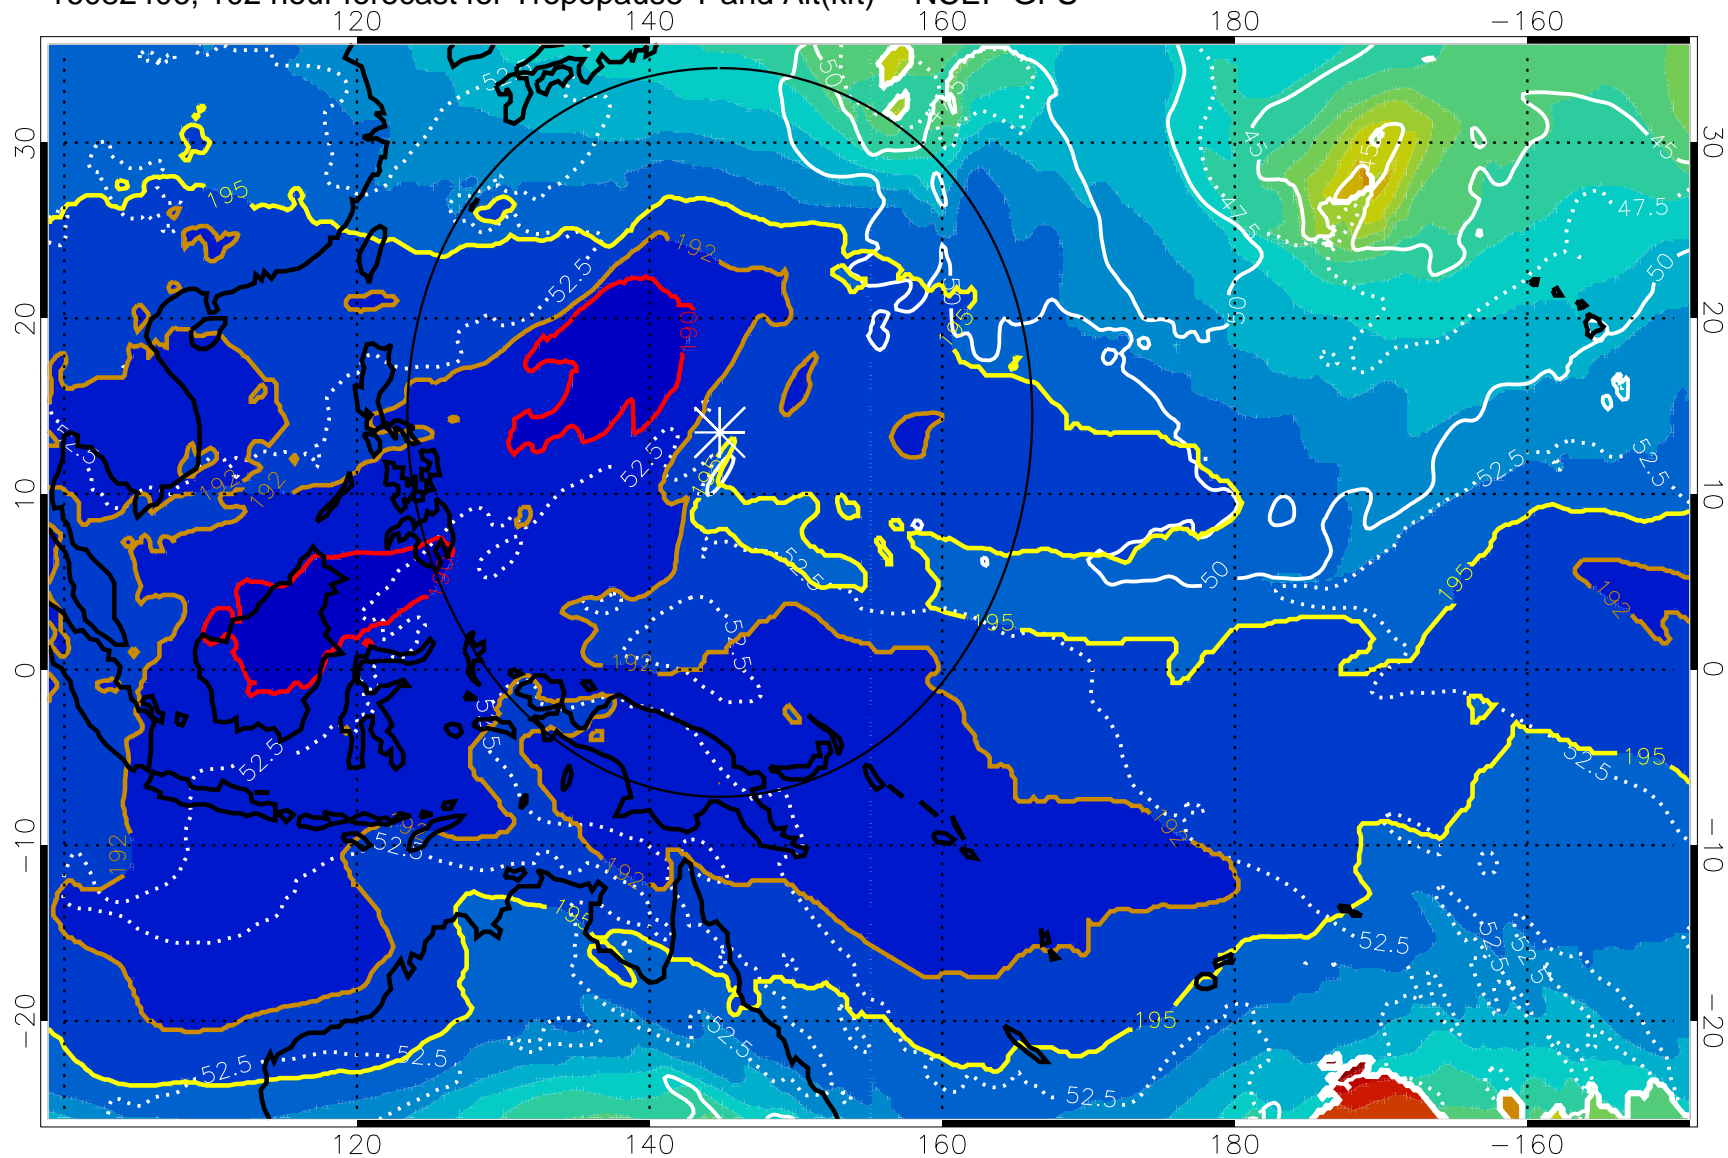

190 200 210 220 230

Tropopause T, K

Tropopause Altitude in kft (white)

192.5K Isotherm 195K Isotherm
 187.5K Isotherm 190K Isotherm

Range ring of 2304 km

16082406, 102 hour forecast for Tropopause T and Alt(kft) -- NCEP GFS