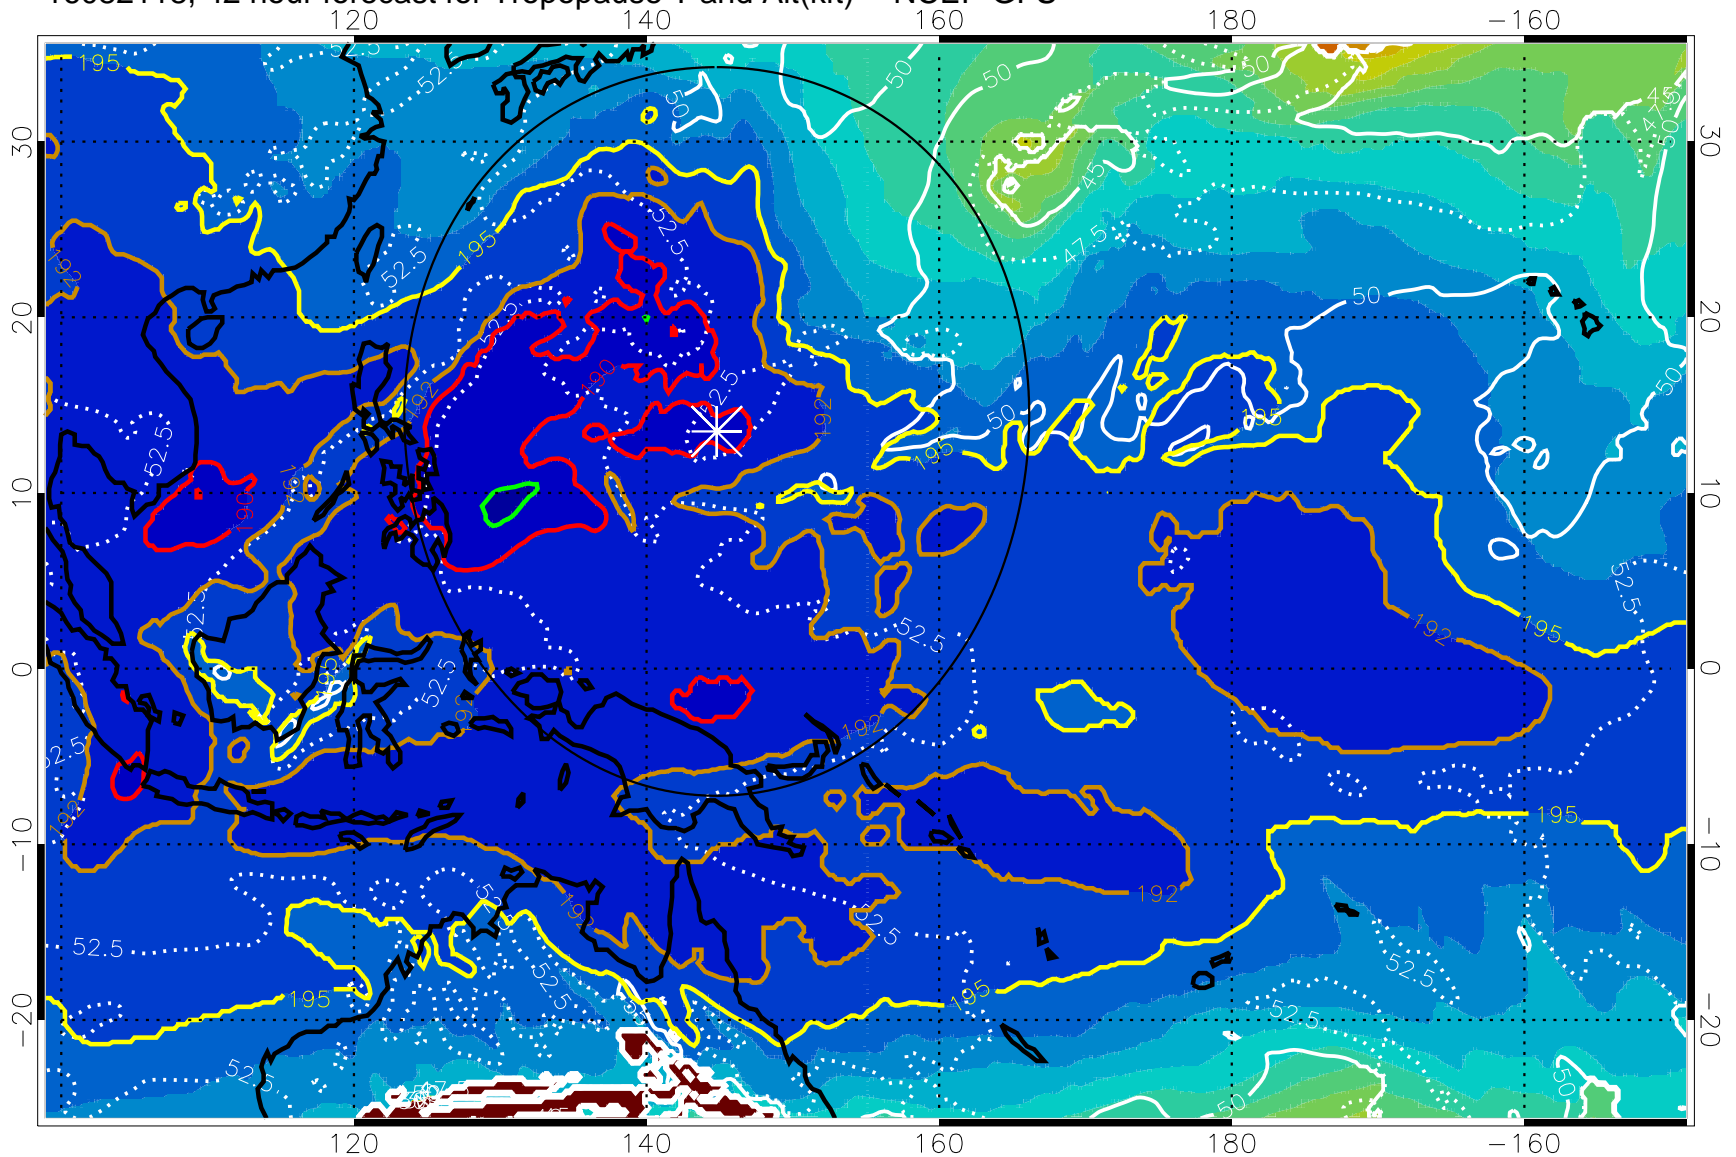

16082118, 42 hour forecast for Tropopause T and Alt(kft) -- NCEP GFS

190 200 210 220 230

Tropopause T, K

Tropopause Altitude in kft (white)

192.5K Isotherm 195K Isotherm
187.5K Isotherm 190K Isotherm

Range ring of 2304 km