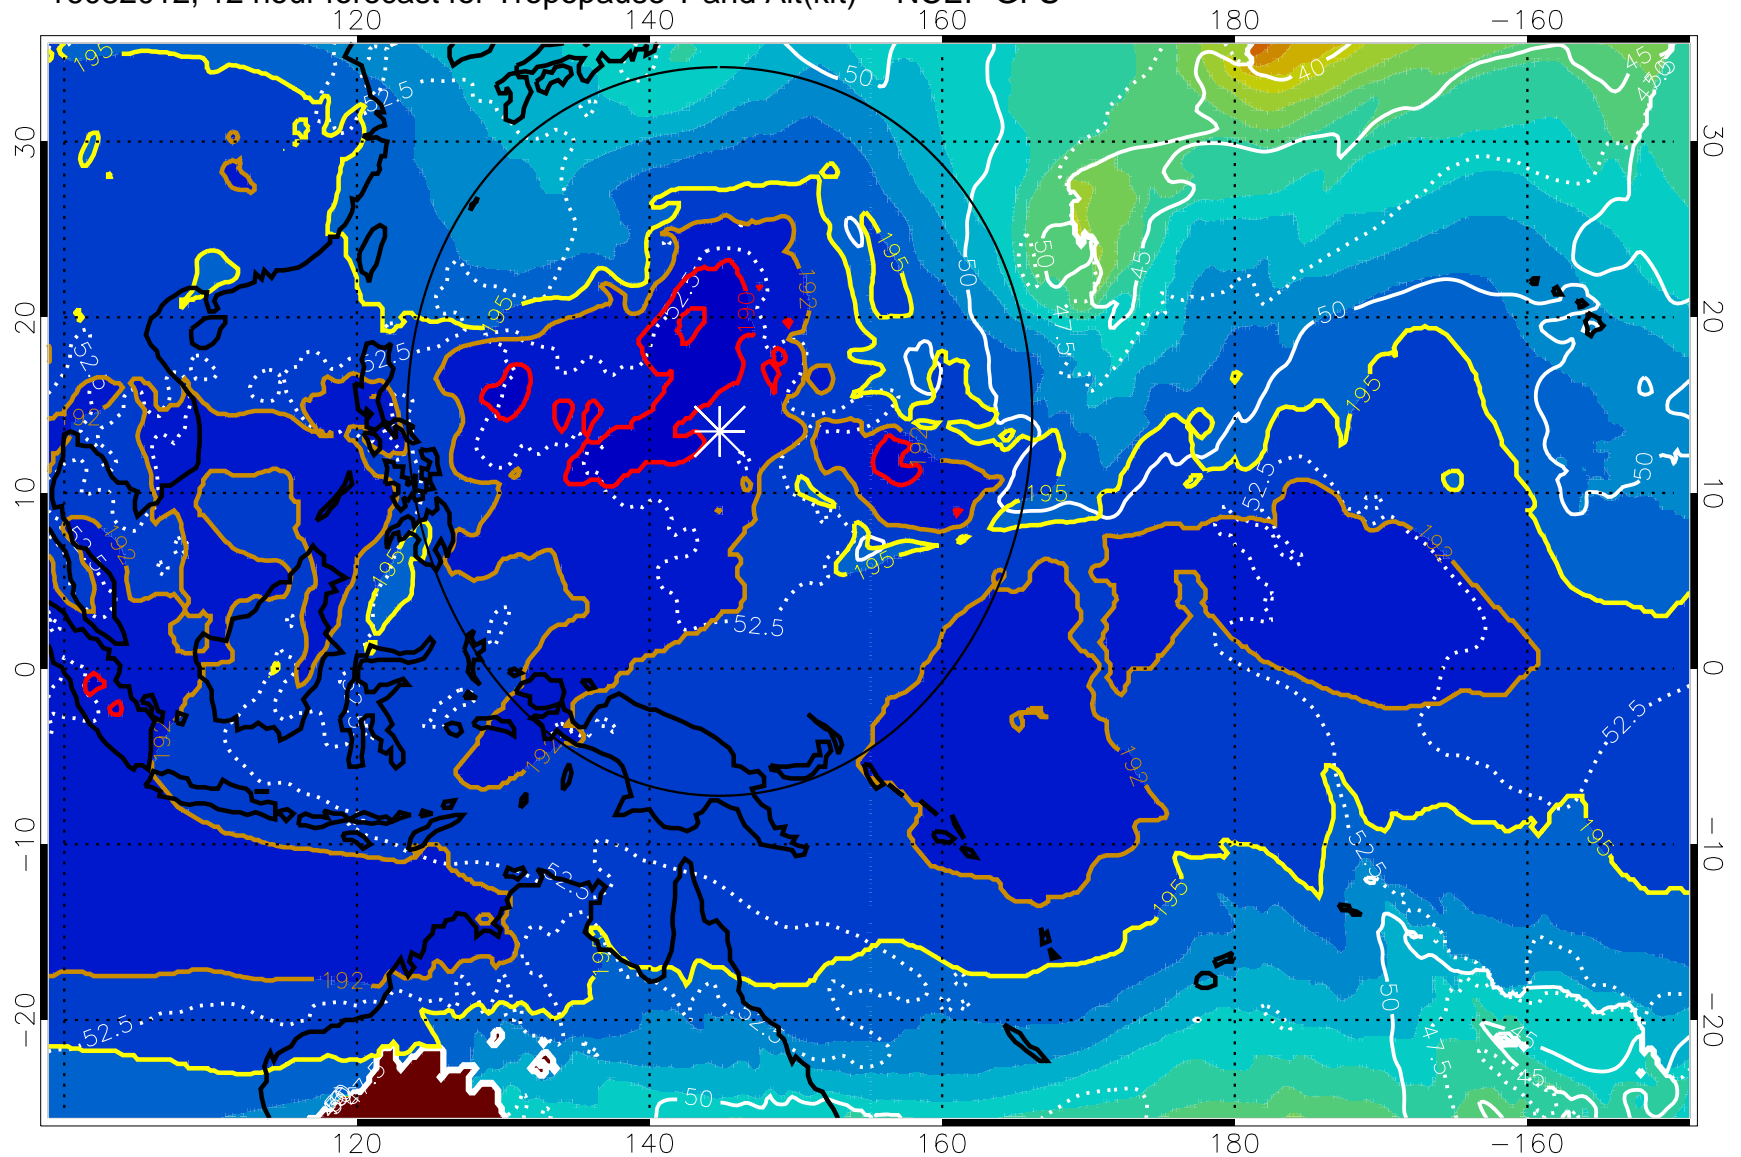

16082012, 12 hour forecast for Tropopause T and Alt(kft) -- NCEP GFS

190 200 210 220 230
Tropopause T, K

Tropopause Altitude in kft (white)

192.5K Isotherm 195K Isotherm
187.5K Isotherm 190K Isotherm

Range ring of 2304 km