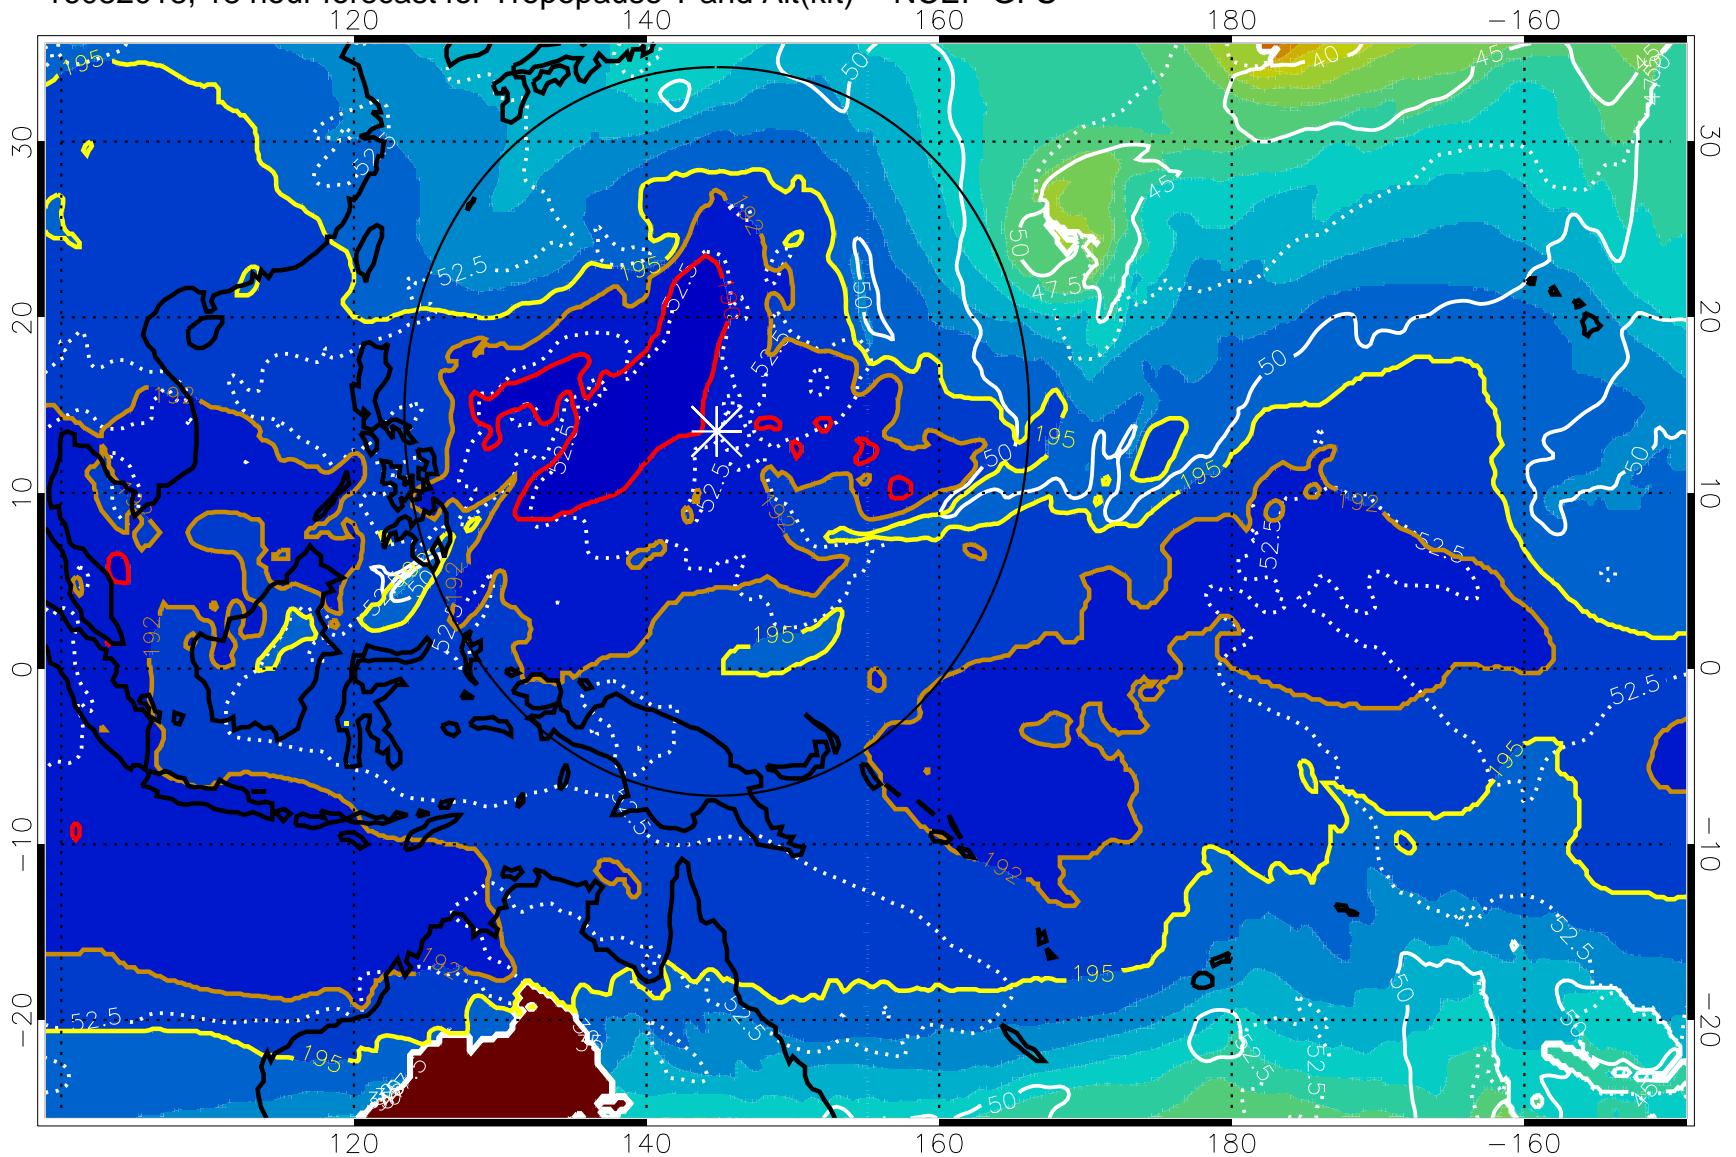

16082018, 18 hour forecast for Tropopause T and Alt(kft) -- NCEP GFS

190 200 210 220 230
Tropopause T, K

Tropopause Altitude in kft (white)

192.5K Isotherm 195K Isotherm
187.5K Isotherm 190K Isotherm

Range ring of 2304 km