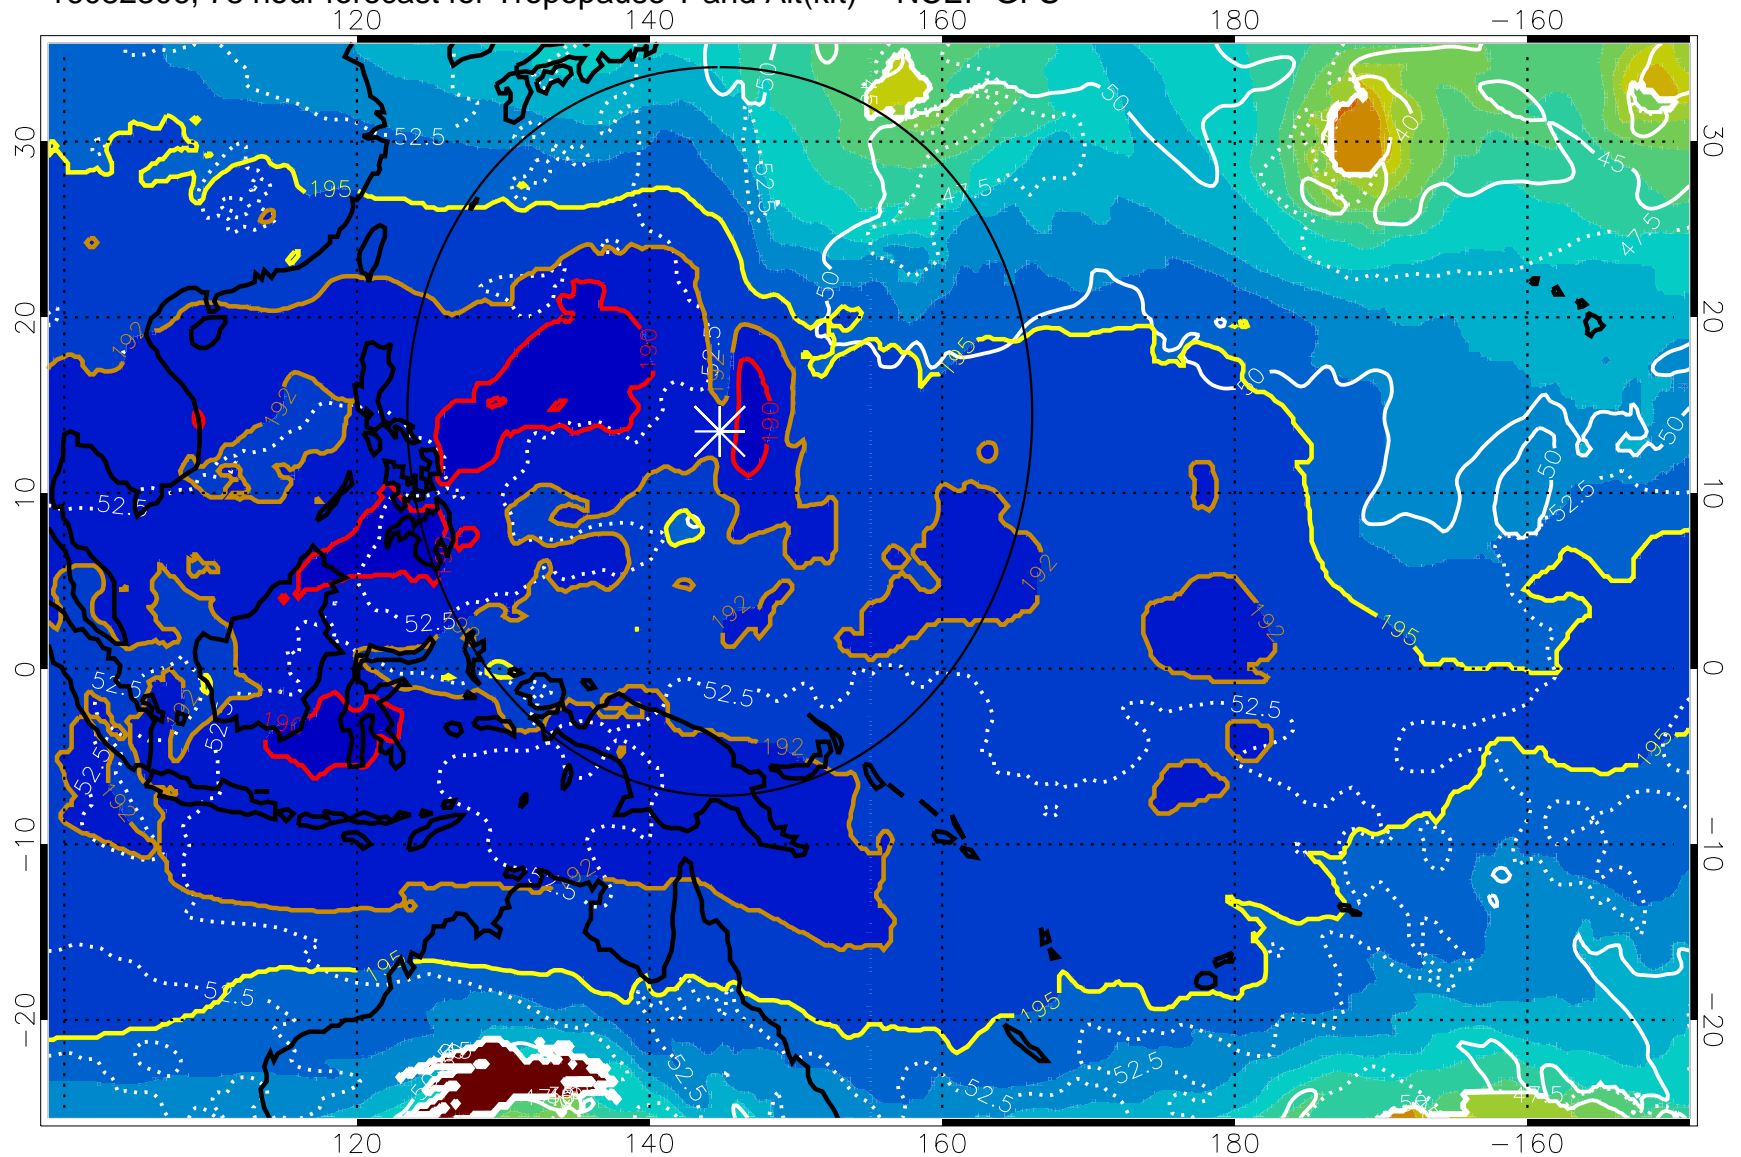

16082306, 78 hour forecast for Tropopause T and Alt(kft) -- NCEP GFS

190 200 210 220 230
Tropopause T, K

Tropopause Altitude in kft (white)

192.5K Isotherm 195K Isotherm
187.5K Isotherm 190K Isotherm

Range ring of 2304 km