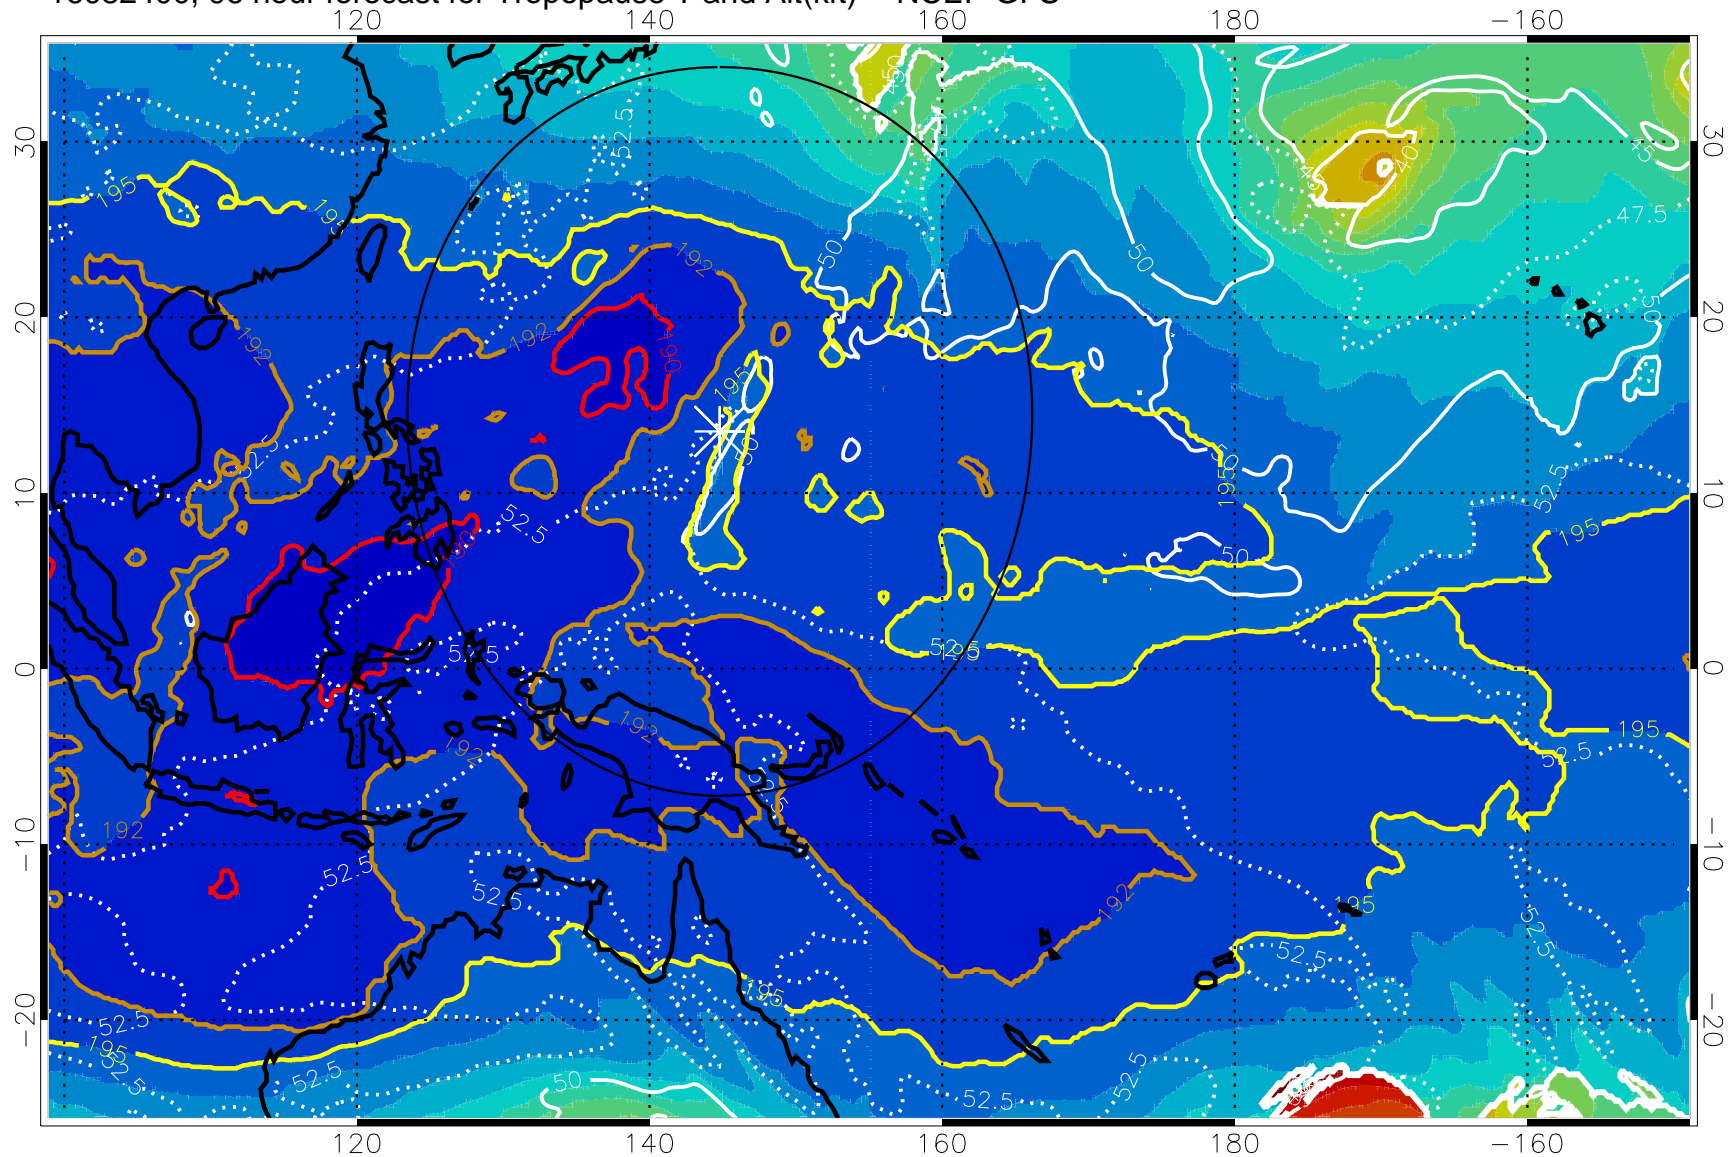

190 200 210 220 230

Tropopause T, K

Tropopause Altitude in kft (white)

192.5K Isotherm 195K Isotherm

187.5K Isotherm 190K Isotherm

Range ring of 2304 km

16082400, 96 hour forecast for Tropopause T and Alt(kft) -- NCEP GFS