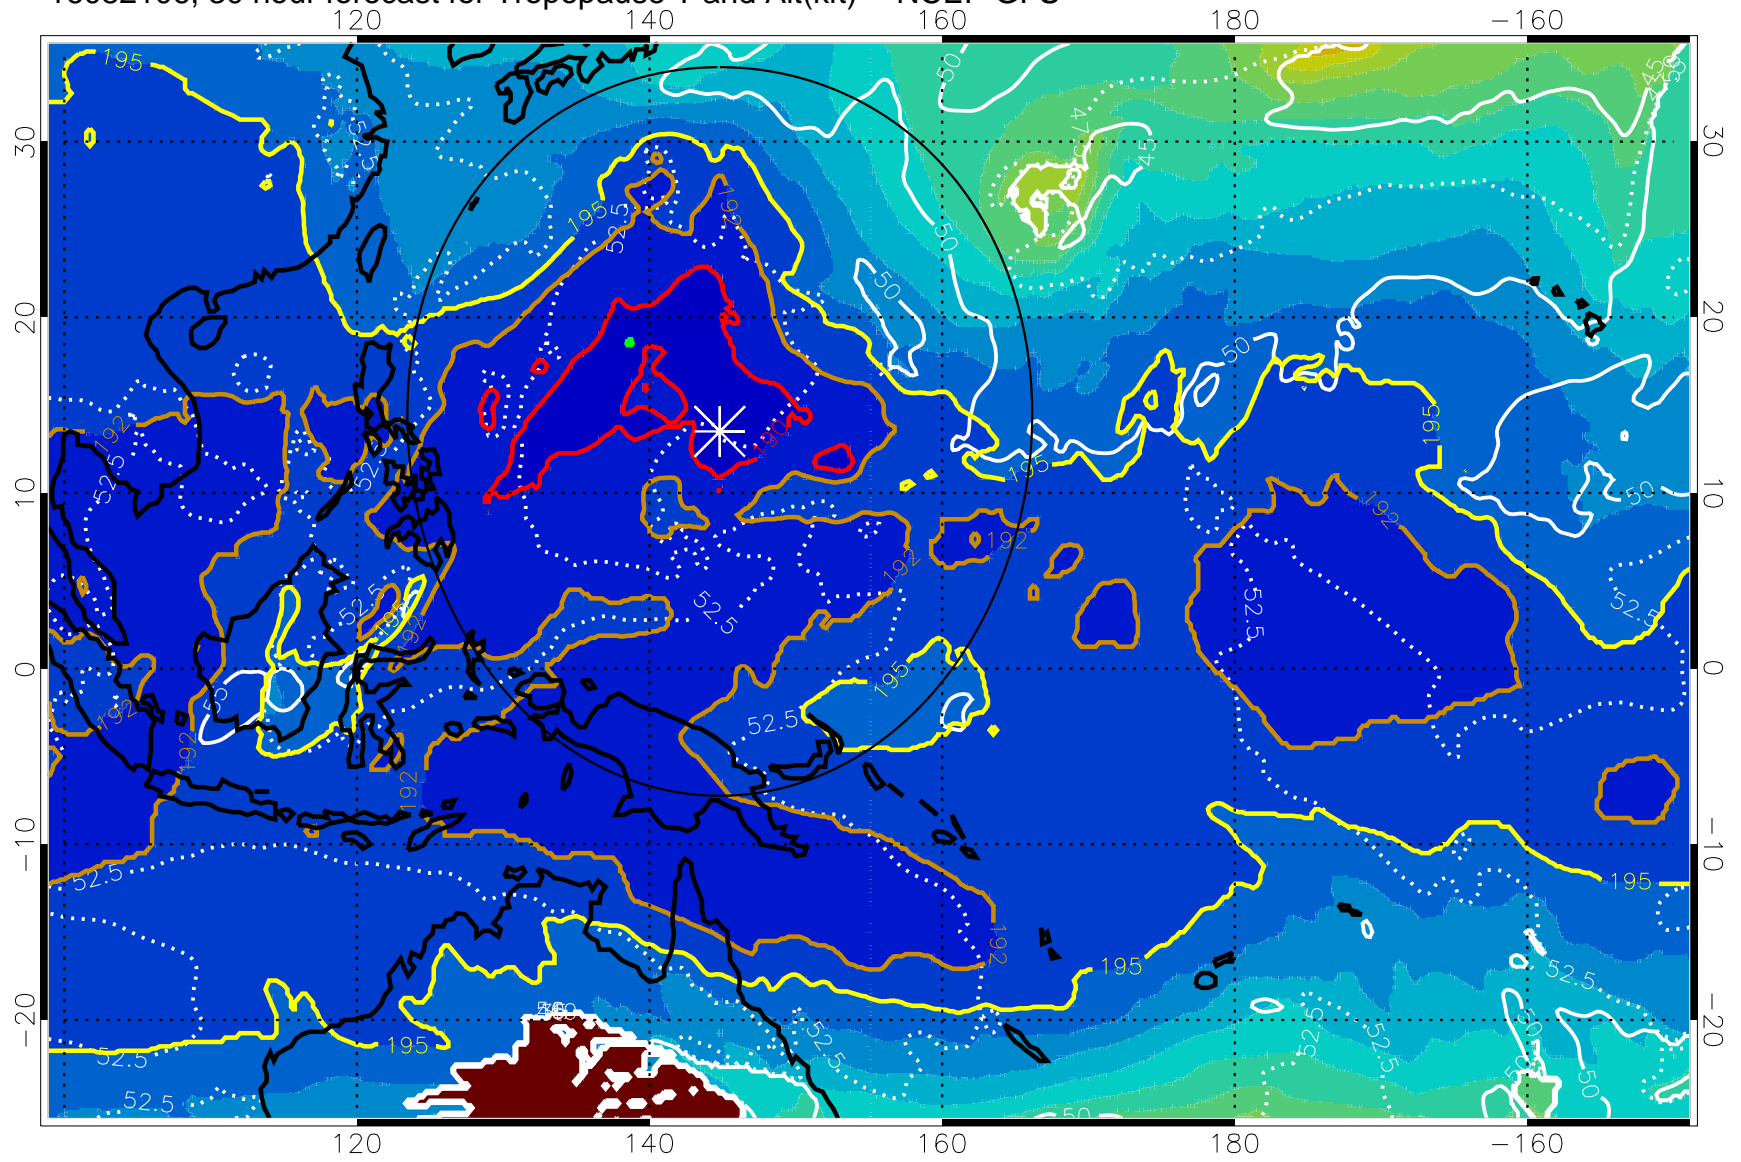

16082106, 30 hour forecast for Tropopause T and Alt(kft) -- NCEP GFS

190   200   210   220   230

Tropopause T, K

Tropopause Altitude in kft (white)

192.5K Isotherm 195K Isotherm

187.5K Isotherm 190K Isotherm

Range ring of 2304 km