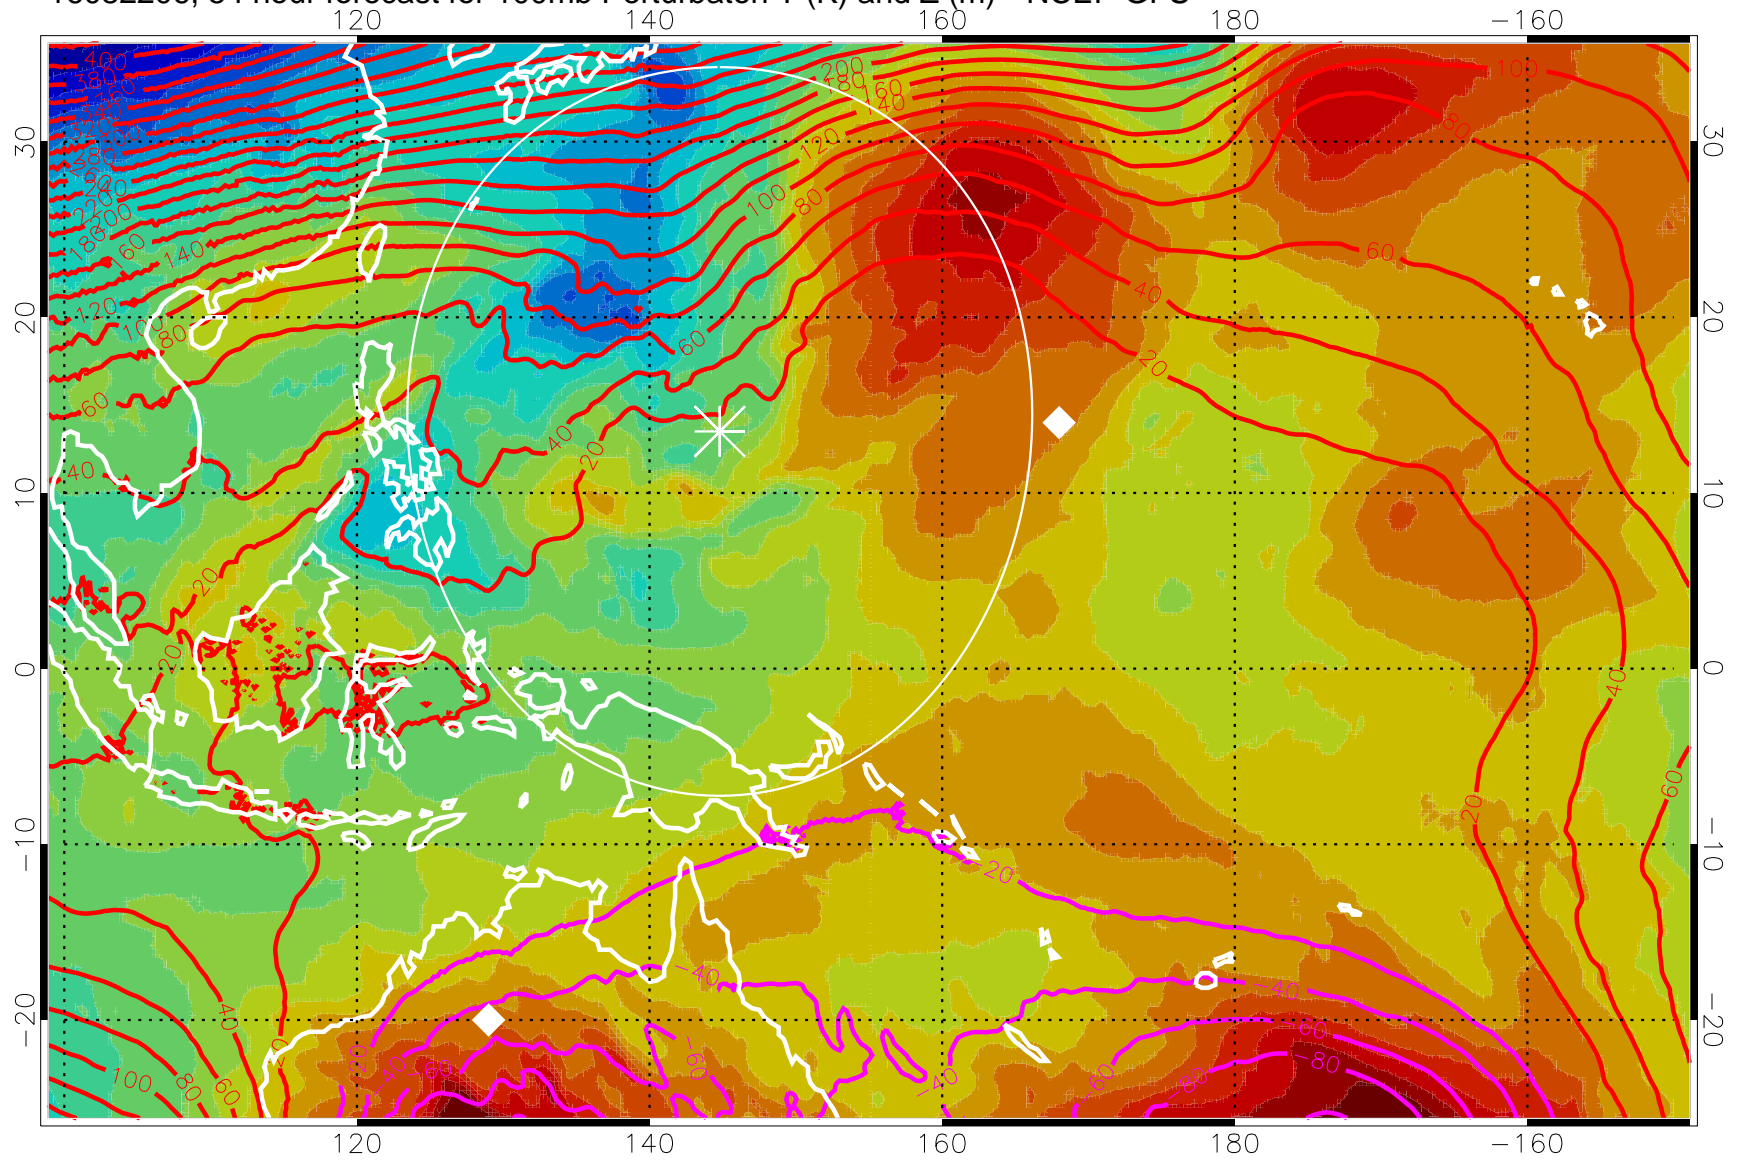

16082206, 54 hour forecast for 100mb Perturbaton T (K) and Z (m)-- NCEP GFS

Contours are 100 mbar Z perturbation (m)
Positive Z Contours
Negative Z Contours
Diamonds-mean pos. of anticyclones

Range ring of 2304 km