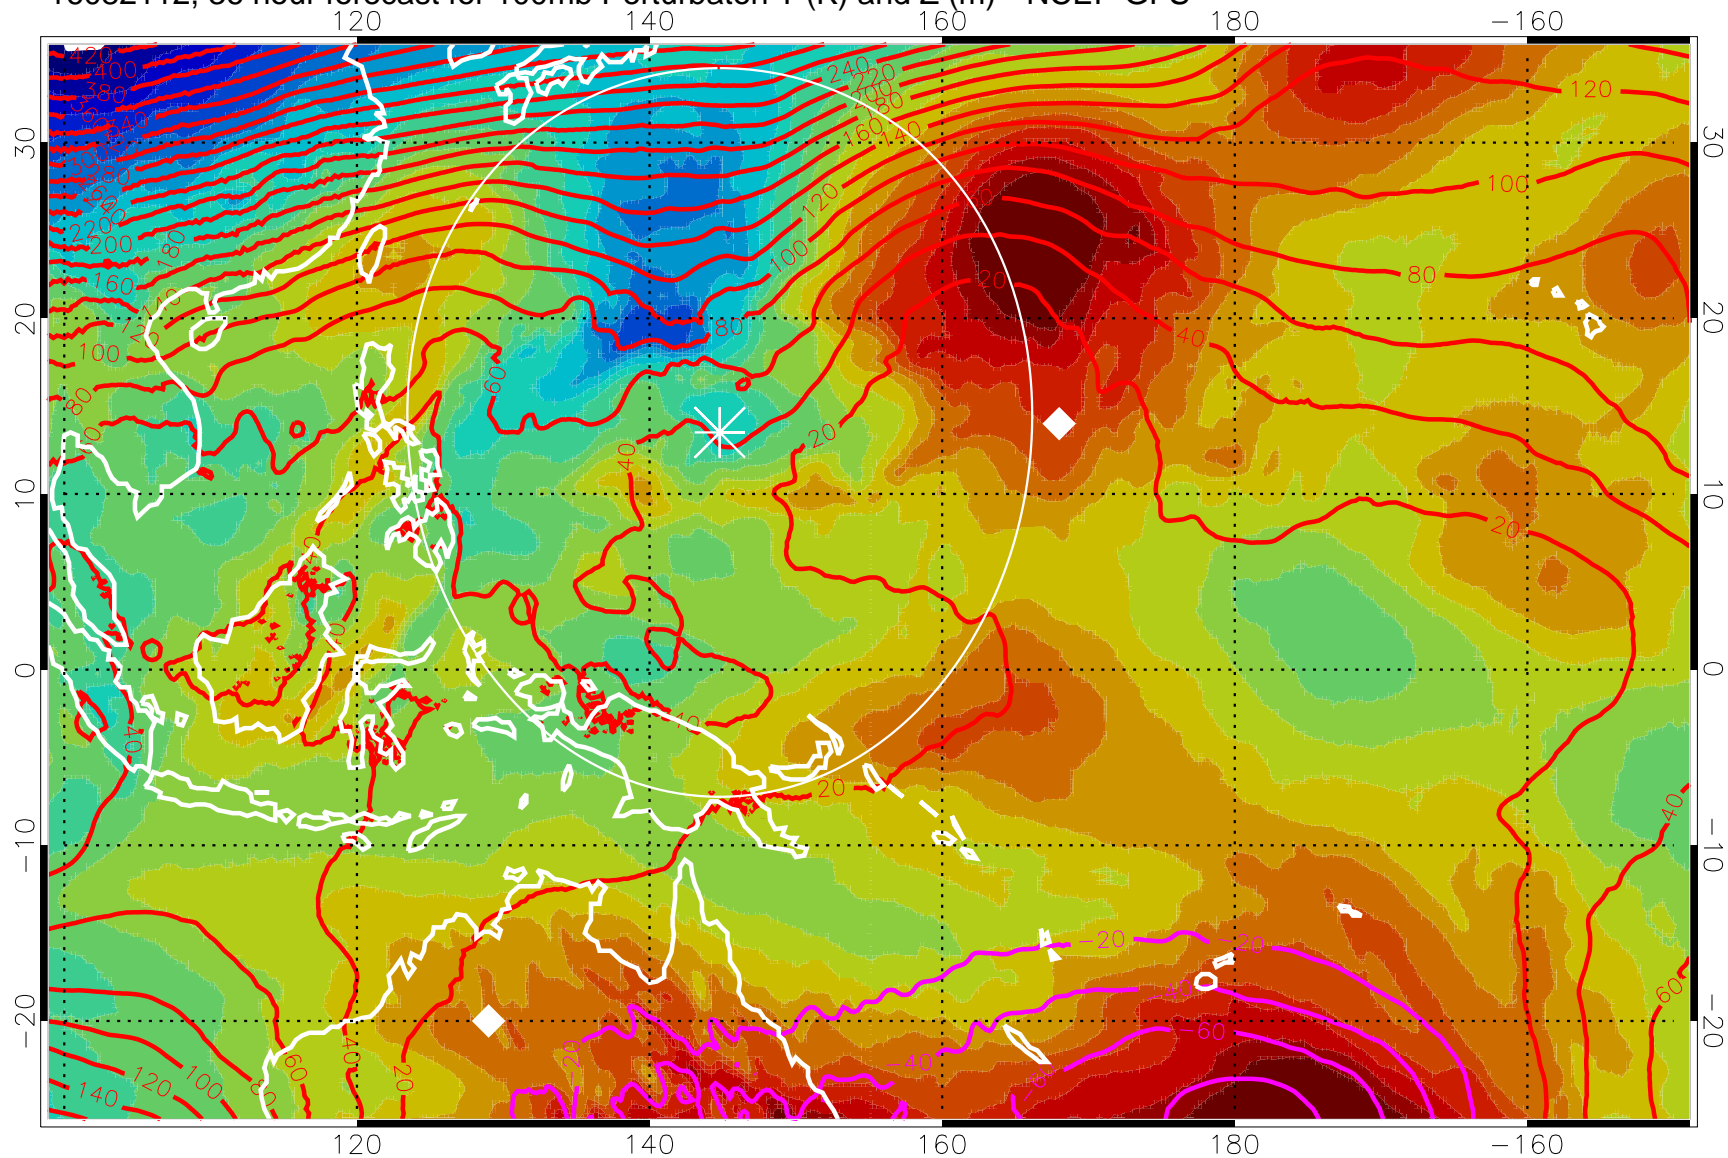

16082112, 36 hour forecast for 100mb Perturbaton T (K) and Z (m)-- NCEP GFS

Contours are 100 mbar Z perturbation (m)
Positive Z Contours
Negative Z Contours
Diamonds-mean pos. of anticyclones

Range ring of 2304 km