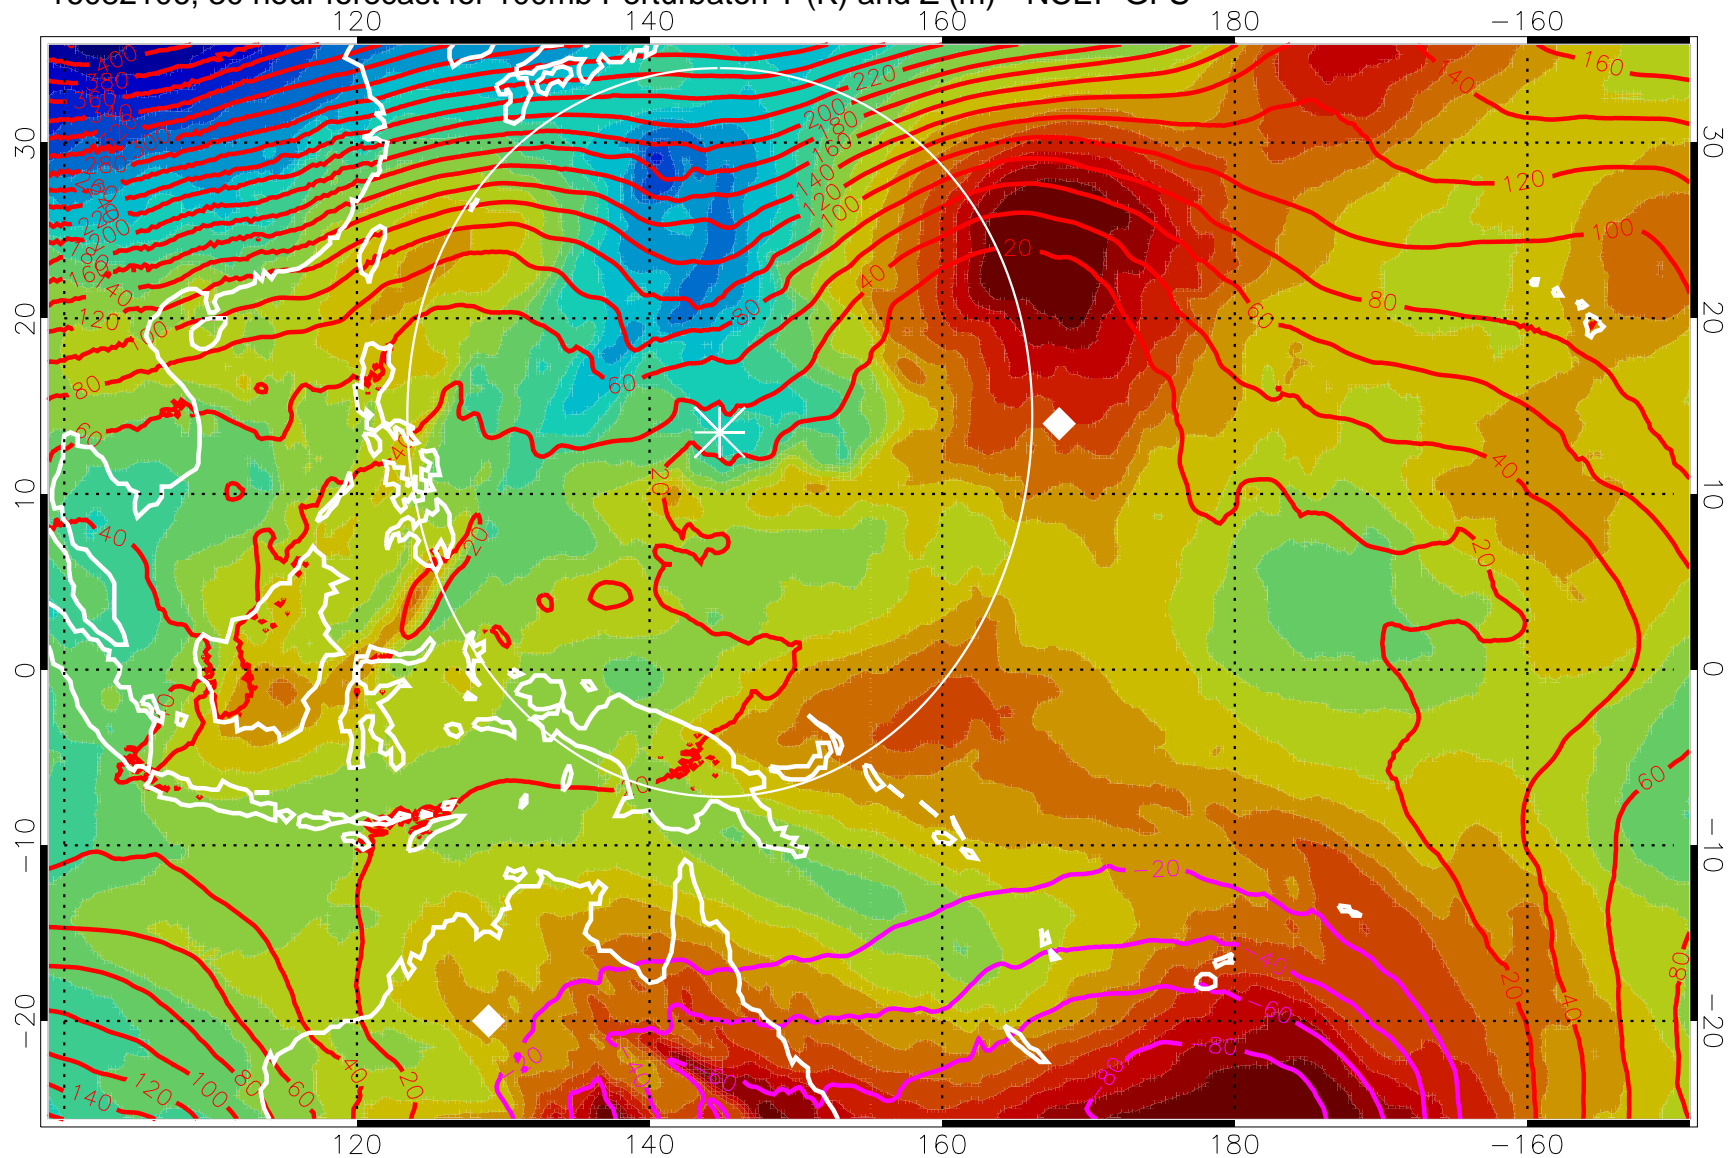

16082106, 30 hour forecast for 100mb Perturbaton T (K) and Z (m)-- NCEP GFS

Contours are 100 mbar Z perturbation (m)
Positive Z Contours
Negative Z Contours
Diamonds-mean pos. of anticyclones

Range ring of 2304 km