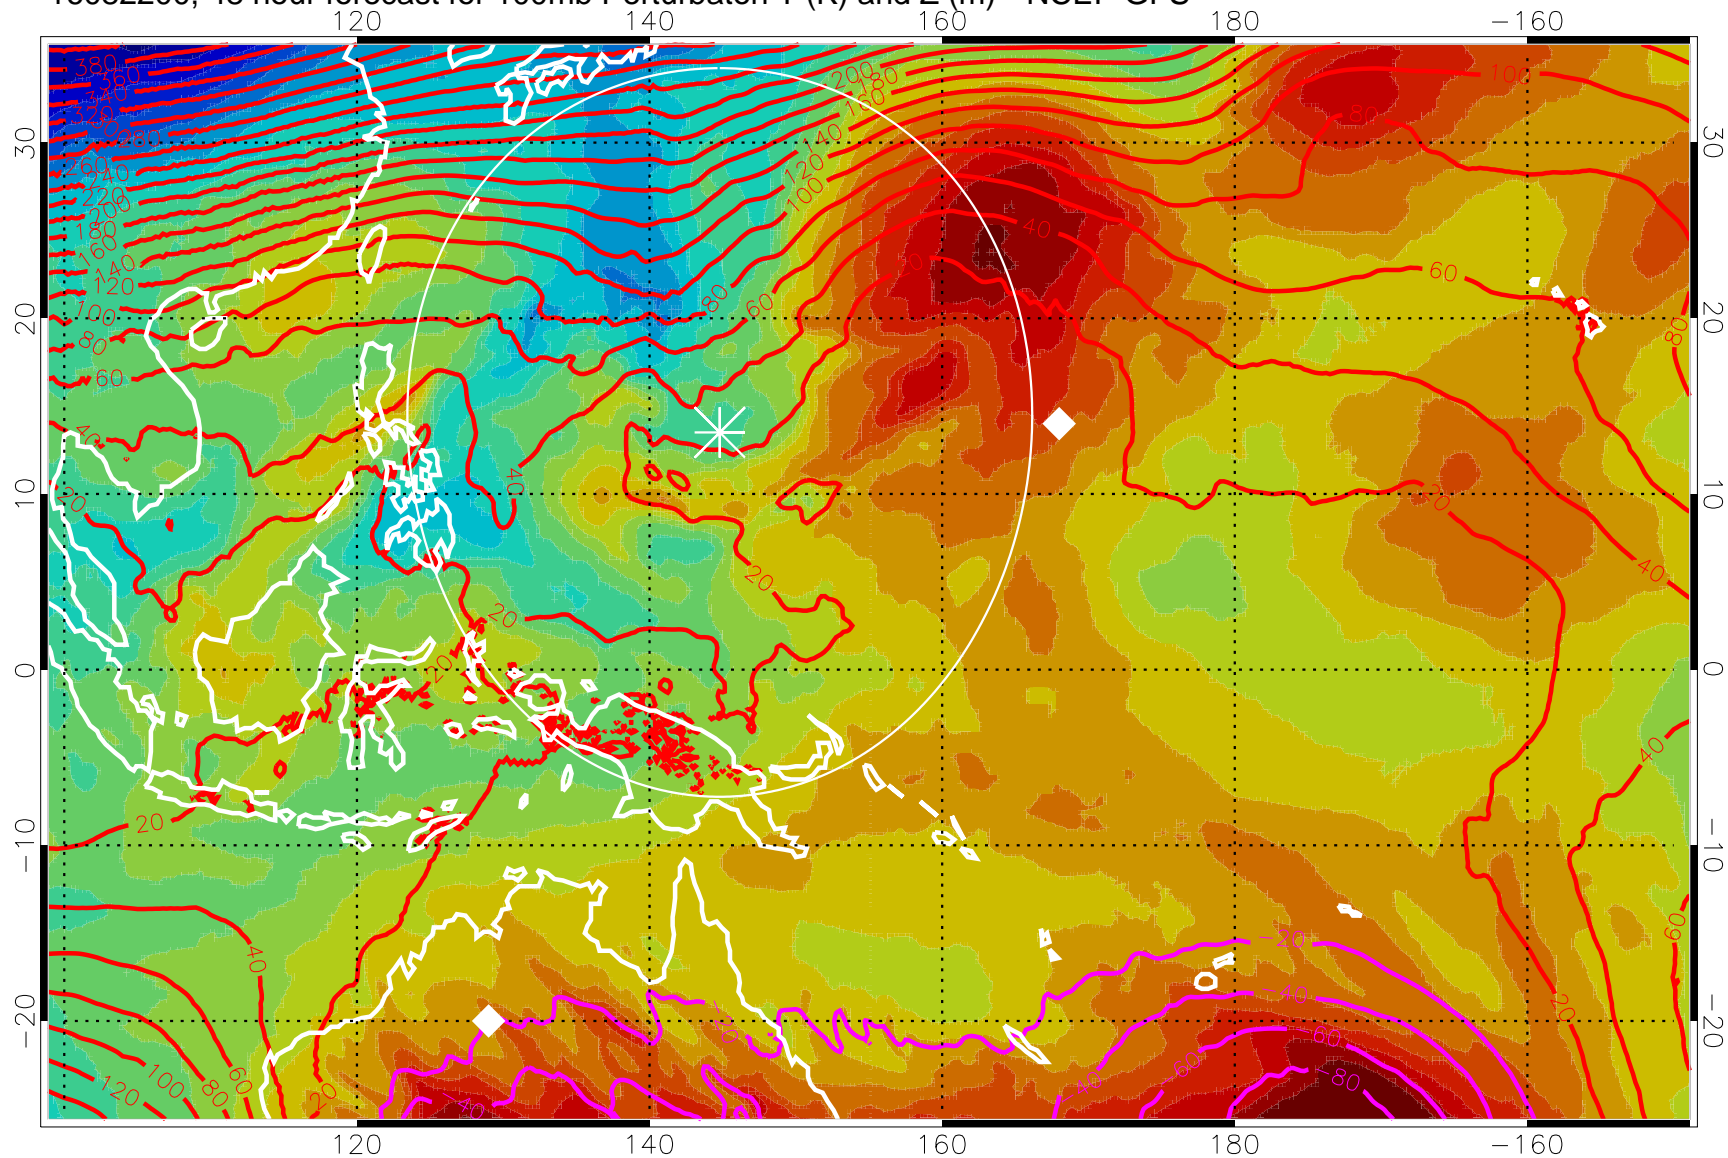

16082200, 48 hour forecast for 100mb Perturbaton T (K) and Z (m)-- NCEP GFS

Contours are 100 mbar Z perturbation (m)
Positive Z Contours
Negative Z Contours
Diamonds-mean pos. of anticyclones

Range ring of 2304 km