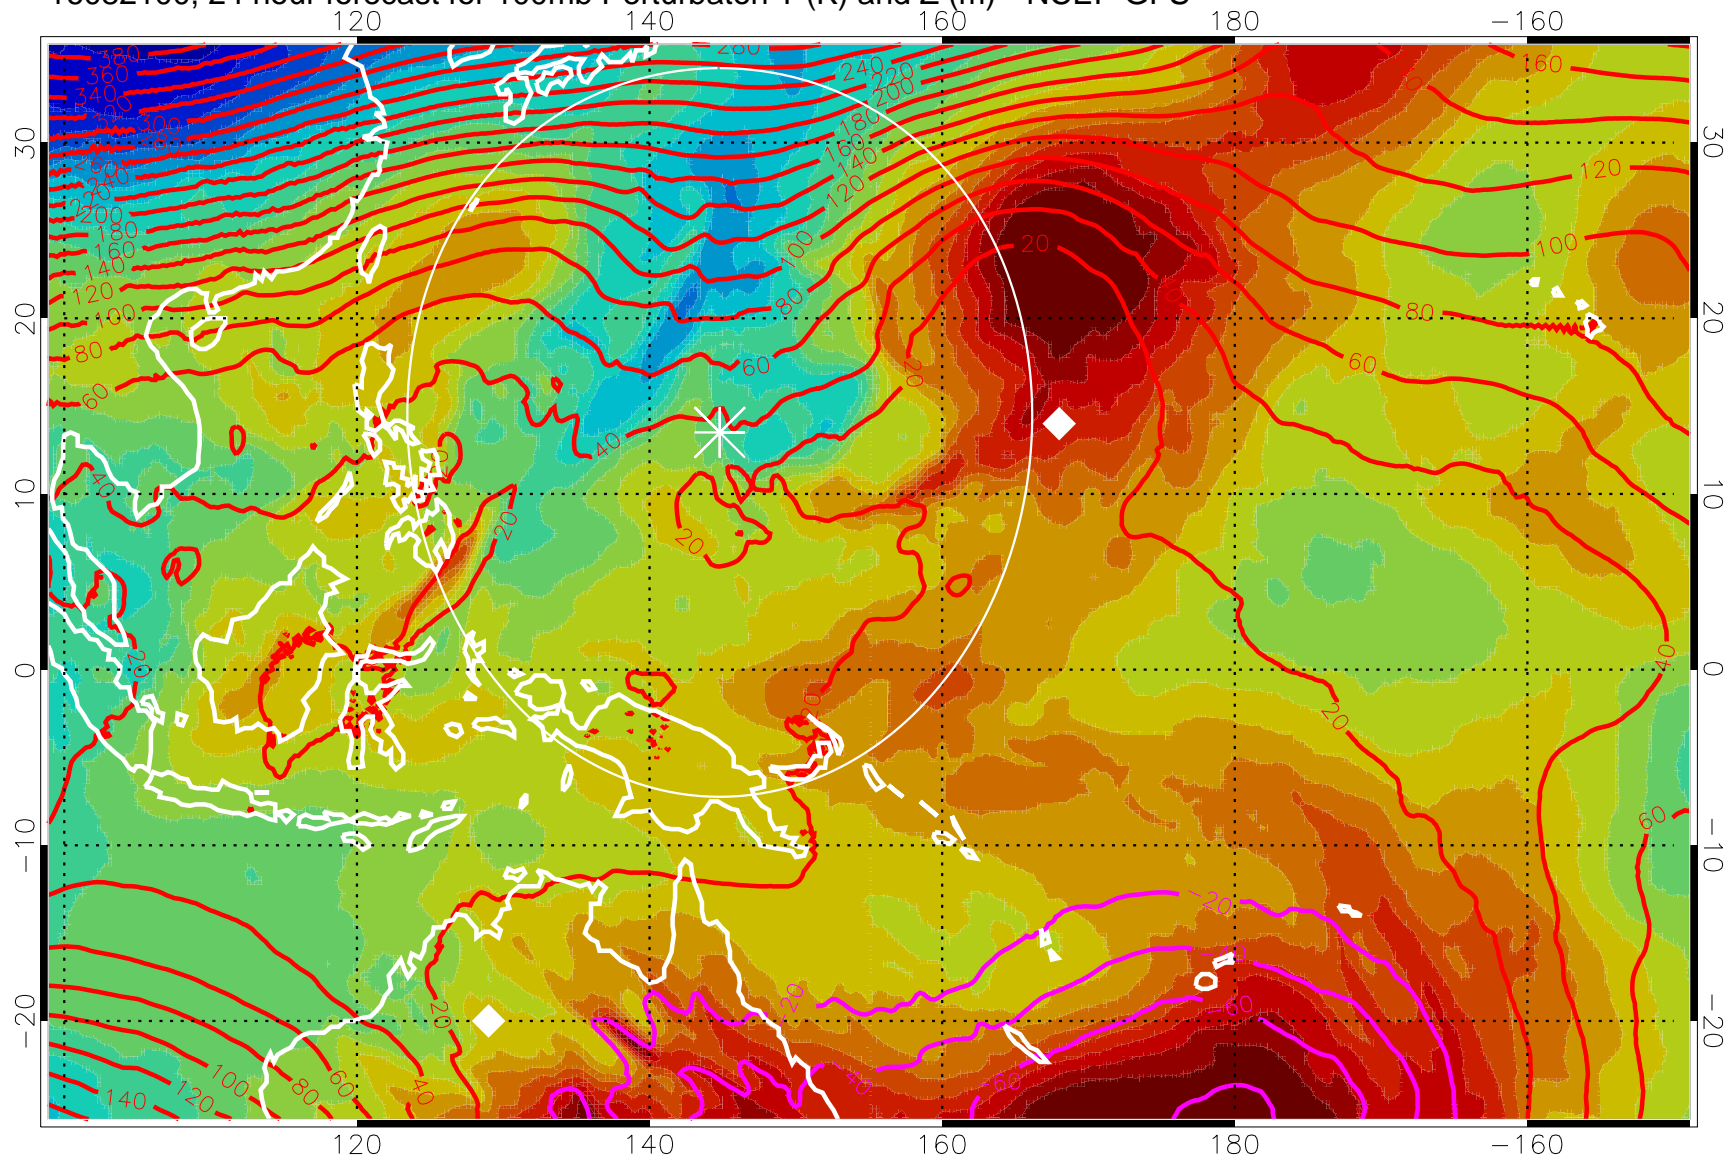

16082100, 24 hour forecast for 100mb Perturbaton T (K) and Z (m)-- NCEP GFS

Contours are 100 mbar Z perturbation (m)
Positive Z Contours
Negative Z Contours
Diamonds-mean pos. of anticyclones

Range ring of 2304 km