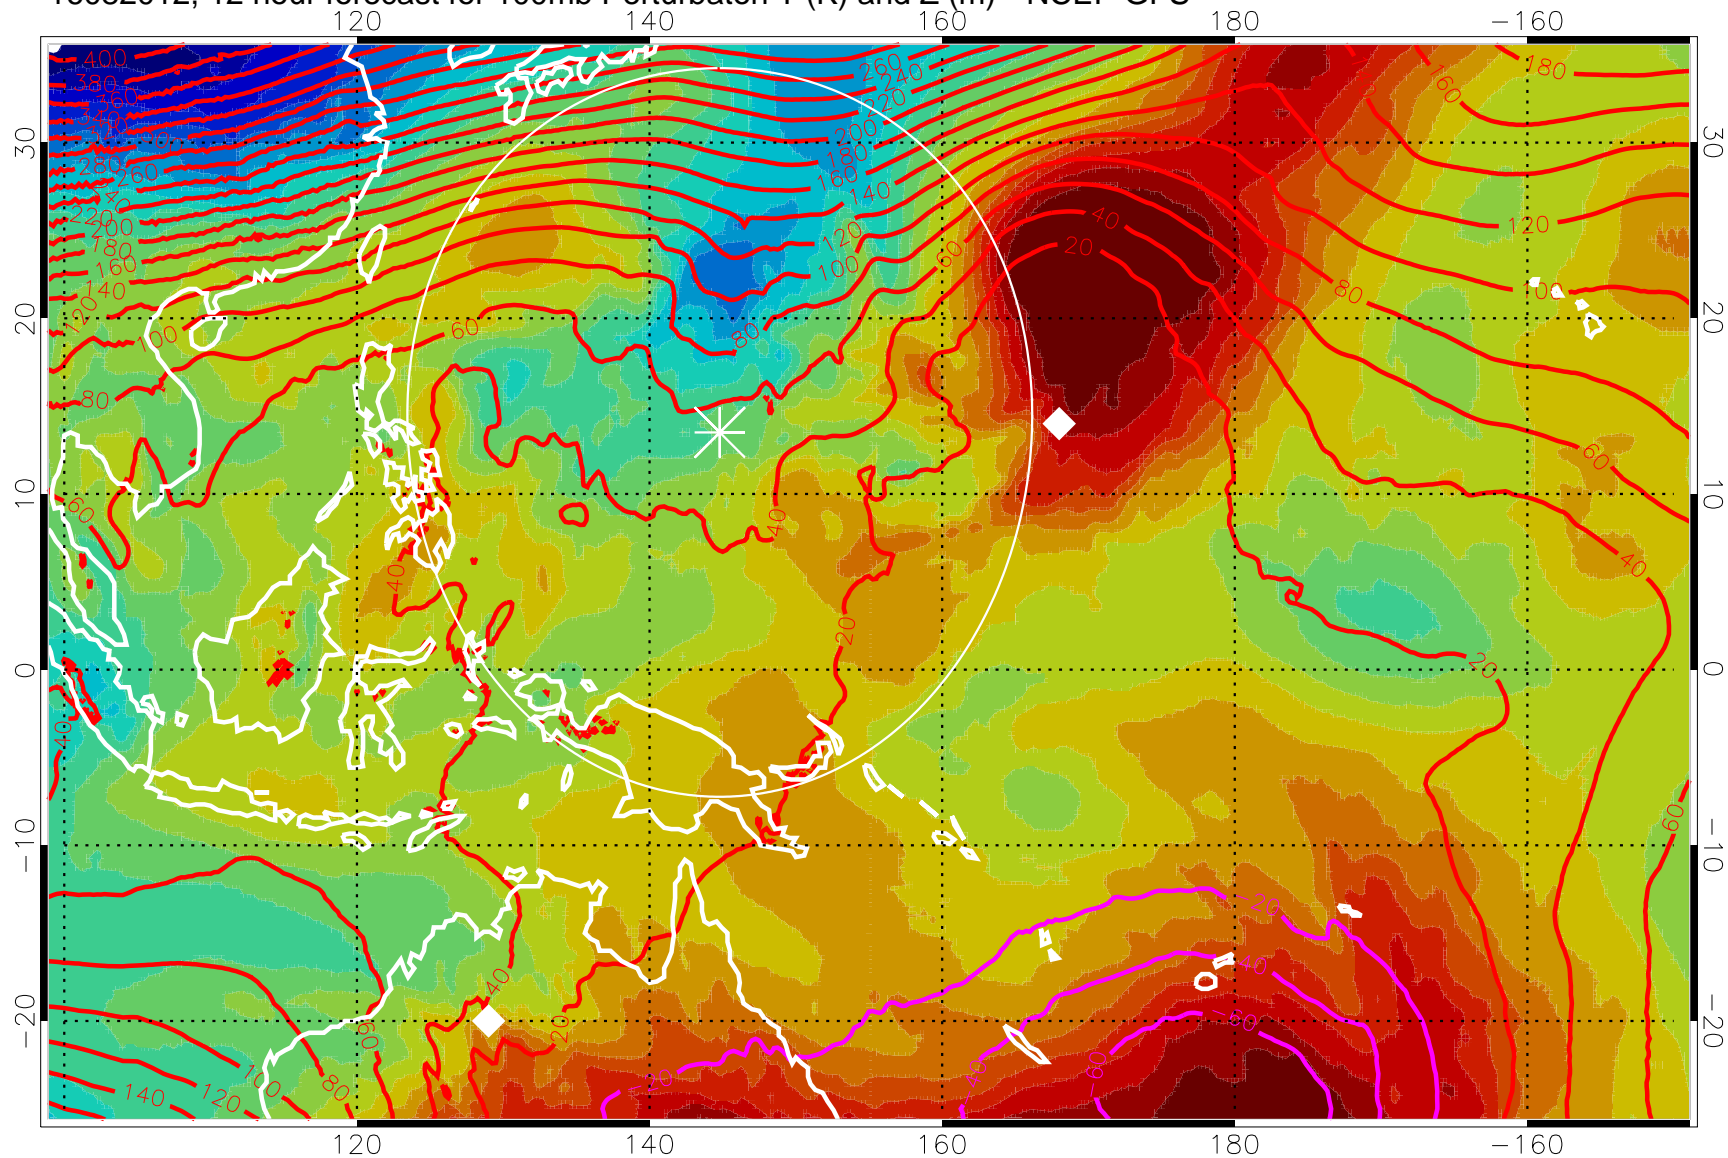

16082012, 12 hour forecast for 100mb Perturbaton T (K) and Z (m)-- NCEP GFS

Contours are 100 mbar Z perturbation (m)
Positive Z Contours
Negative Z Contours
Diamonds-mean pos. of anticyclones

Range ring of 2304 km