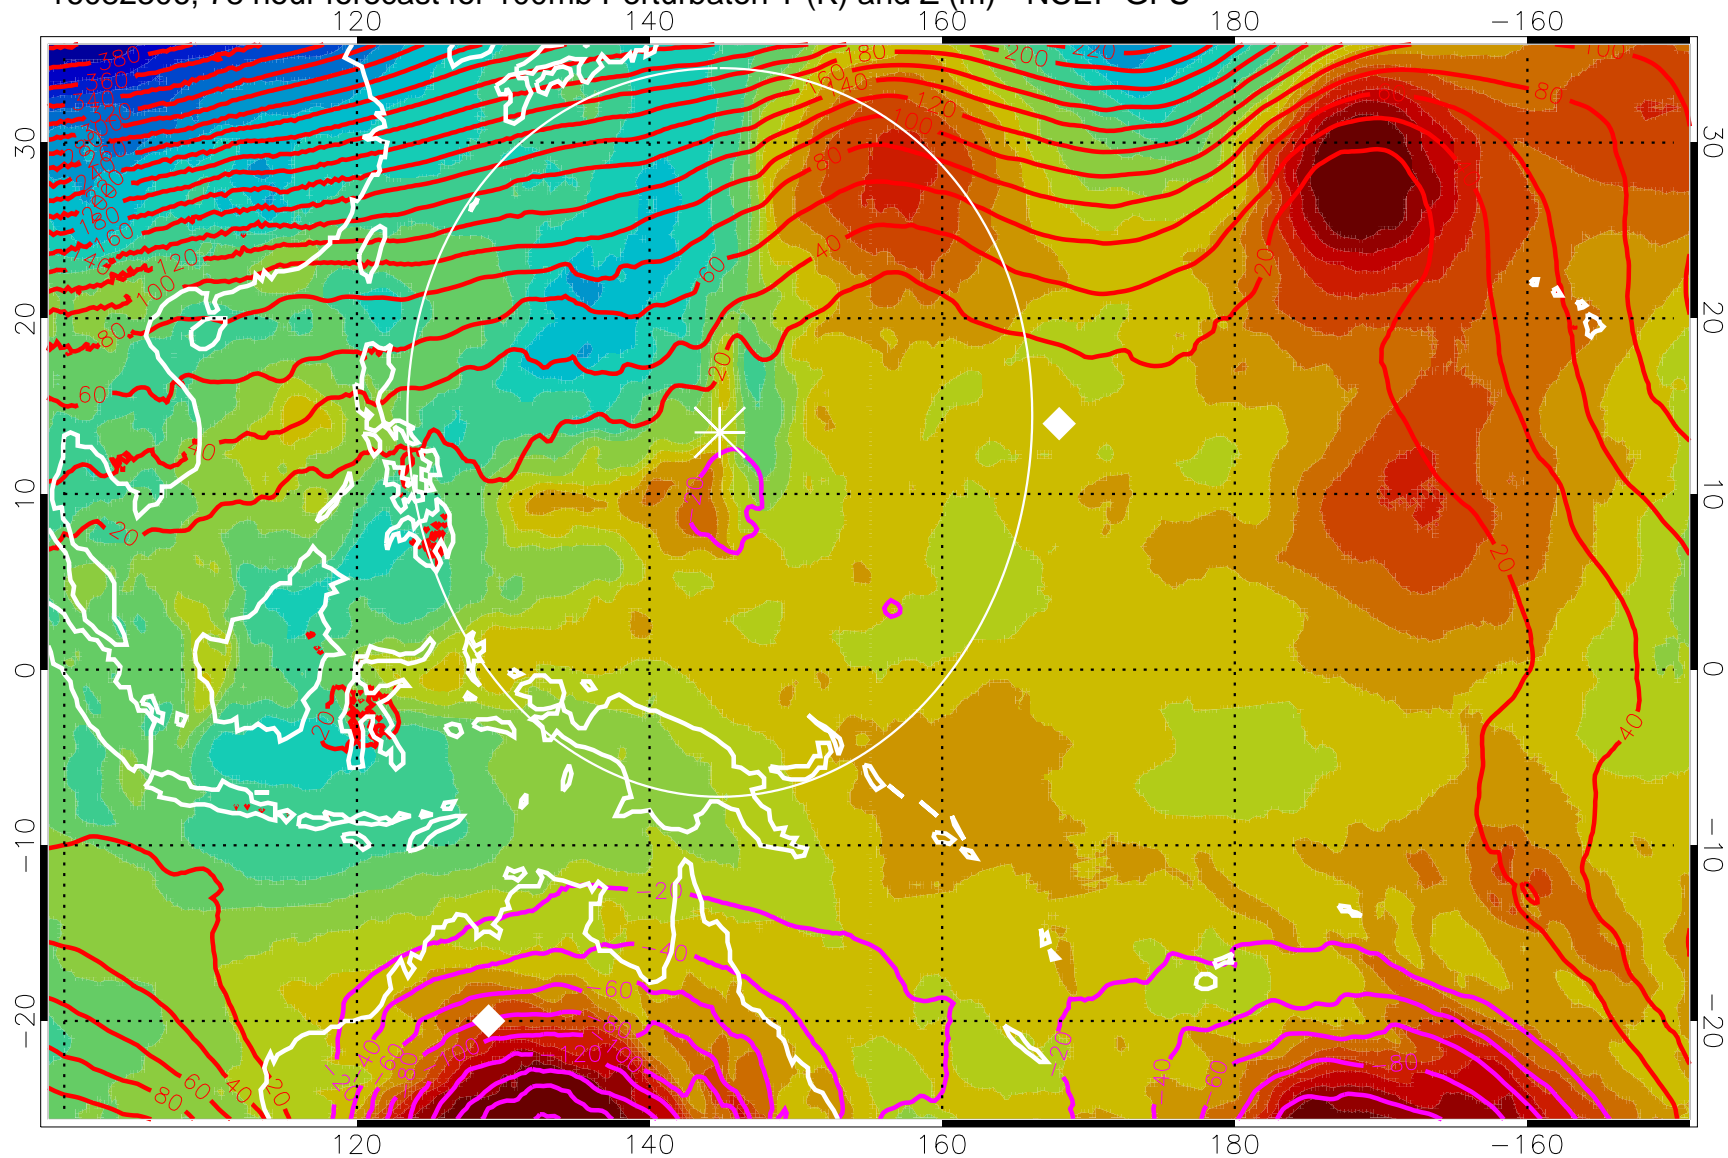

16082306, 78 hour forecast for 100mb Perturbaton T (K) and Z (m)-- NCEP GFS

Contours are 100 mbar Z perturbation (m)
Positive Z Contours
Negative Z Contours
Diamonds-mean pos. of anticyclones

Range ring of 2304 km