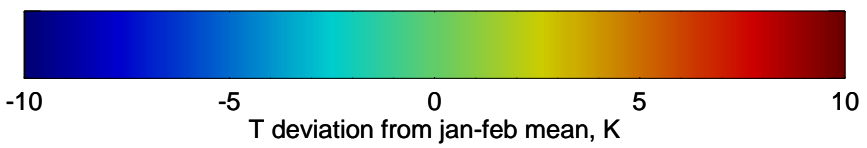

16082006, 6 hour forecast for 100mb Perturbaton T (K) and Z (m)-- NCEP GFS

Contours are 100 mbar Z perturbation (m)  
Positive Z Contours  
Negative Z Contours  
Diamonds-mean pos. of anticyclones

Range ring of 2304 km