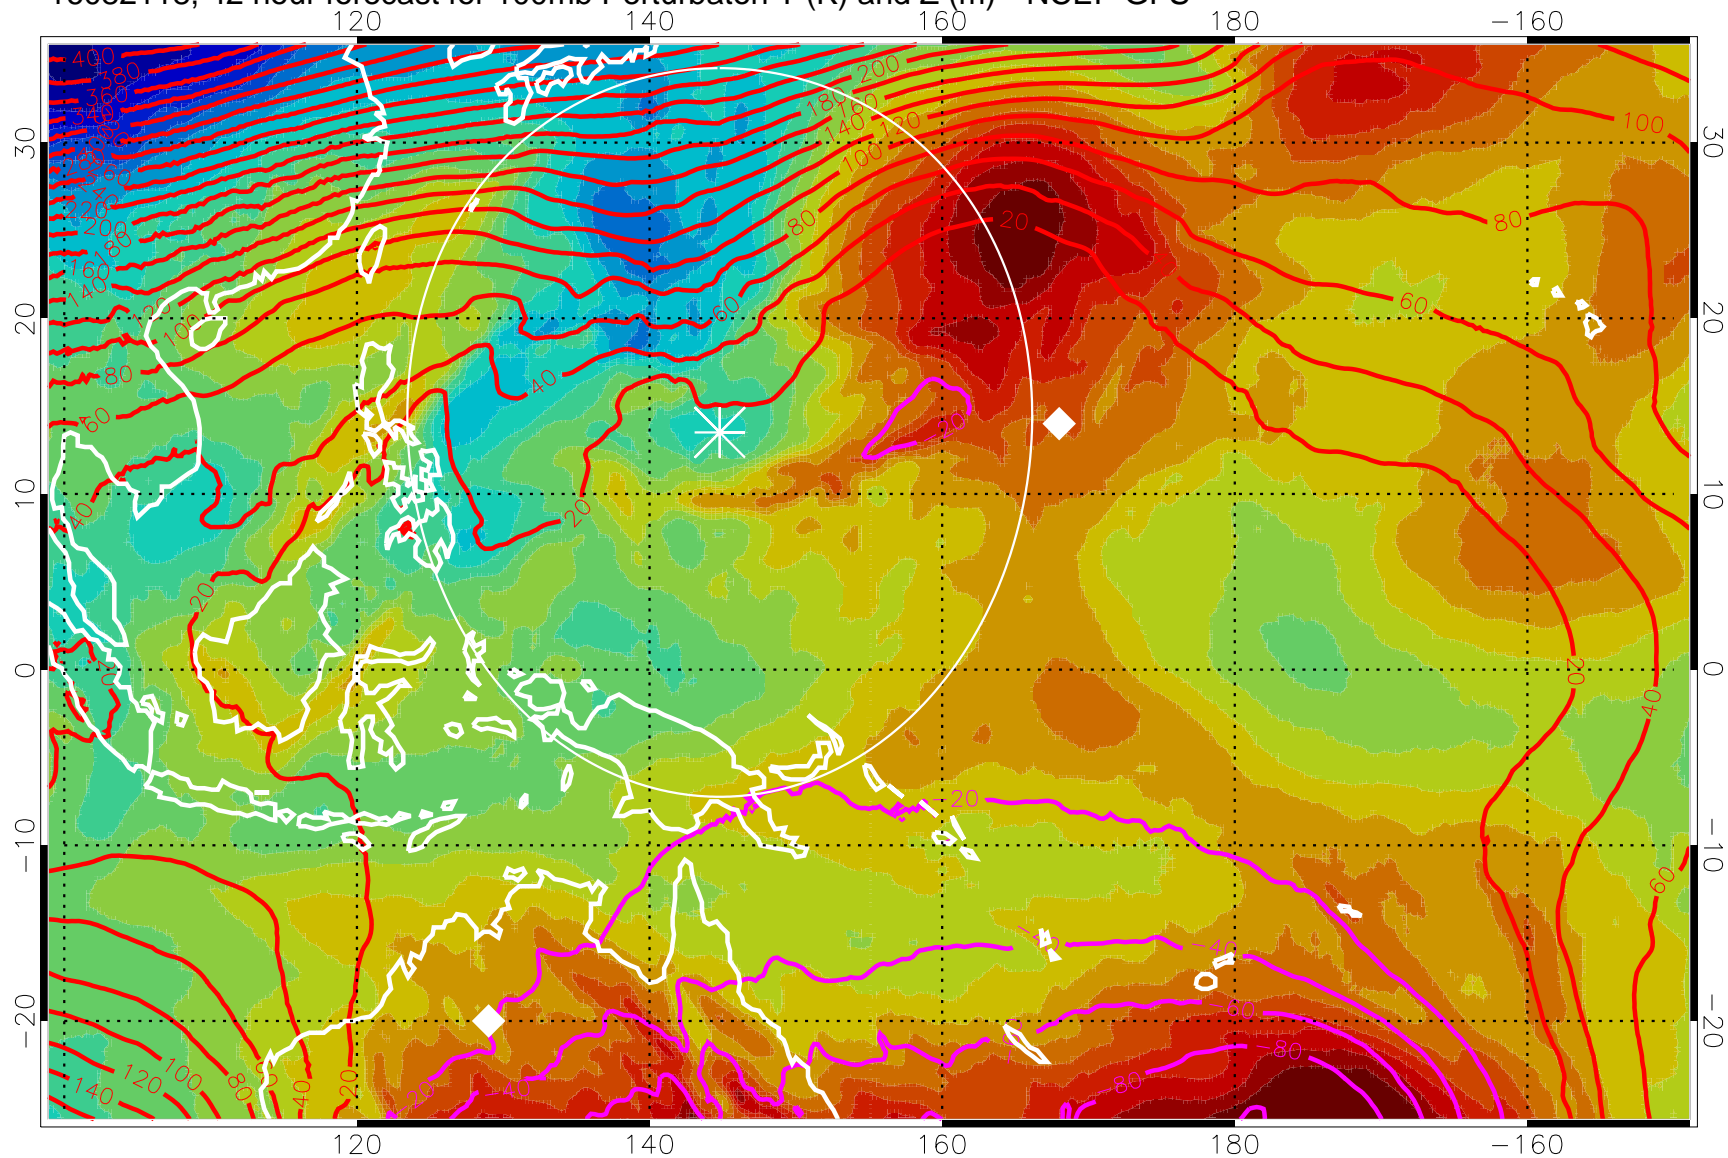

16082118, 42 hour forecast for 100mb Perturbaton T (K) and Z (m)-- NCEP GFS

Contours are 100 mbar Z perturbation (m)
Positive Z Contours
Negative Z Contours
Diamonds-mean pos. of anticyclones

Range ring of 2304 km