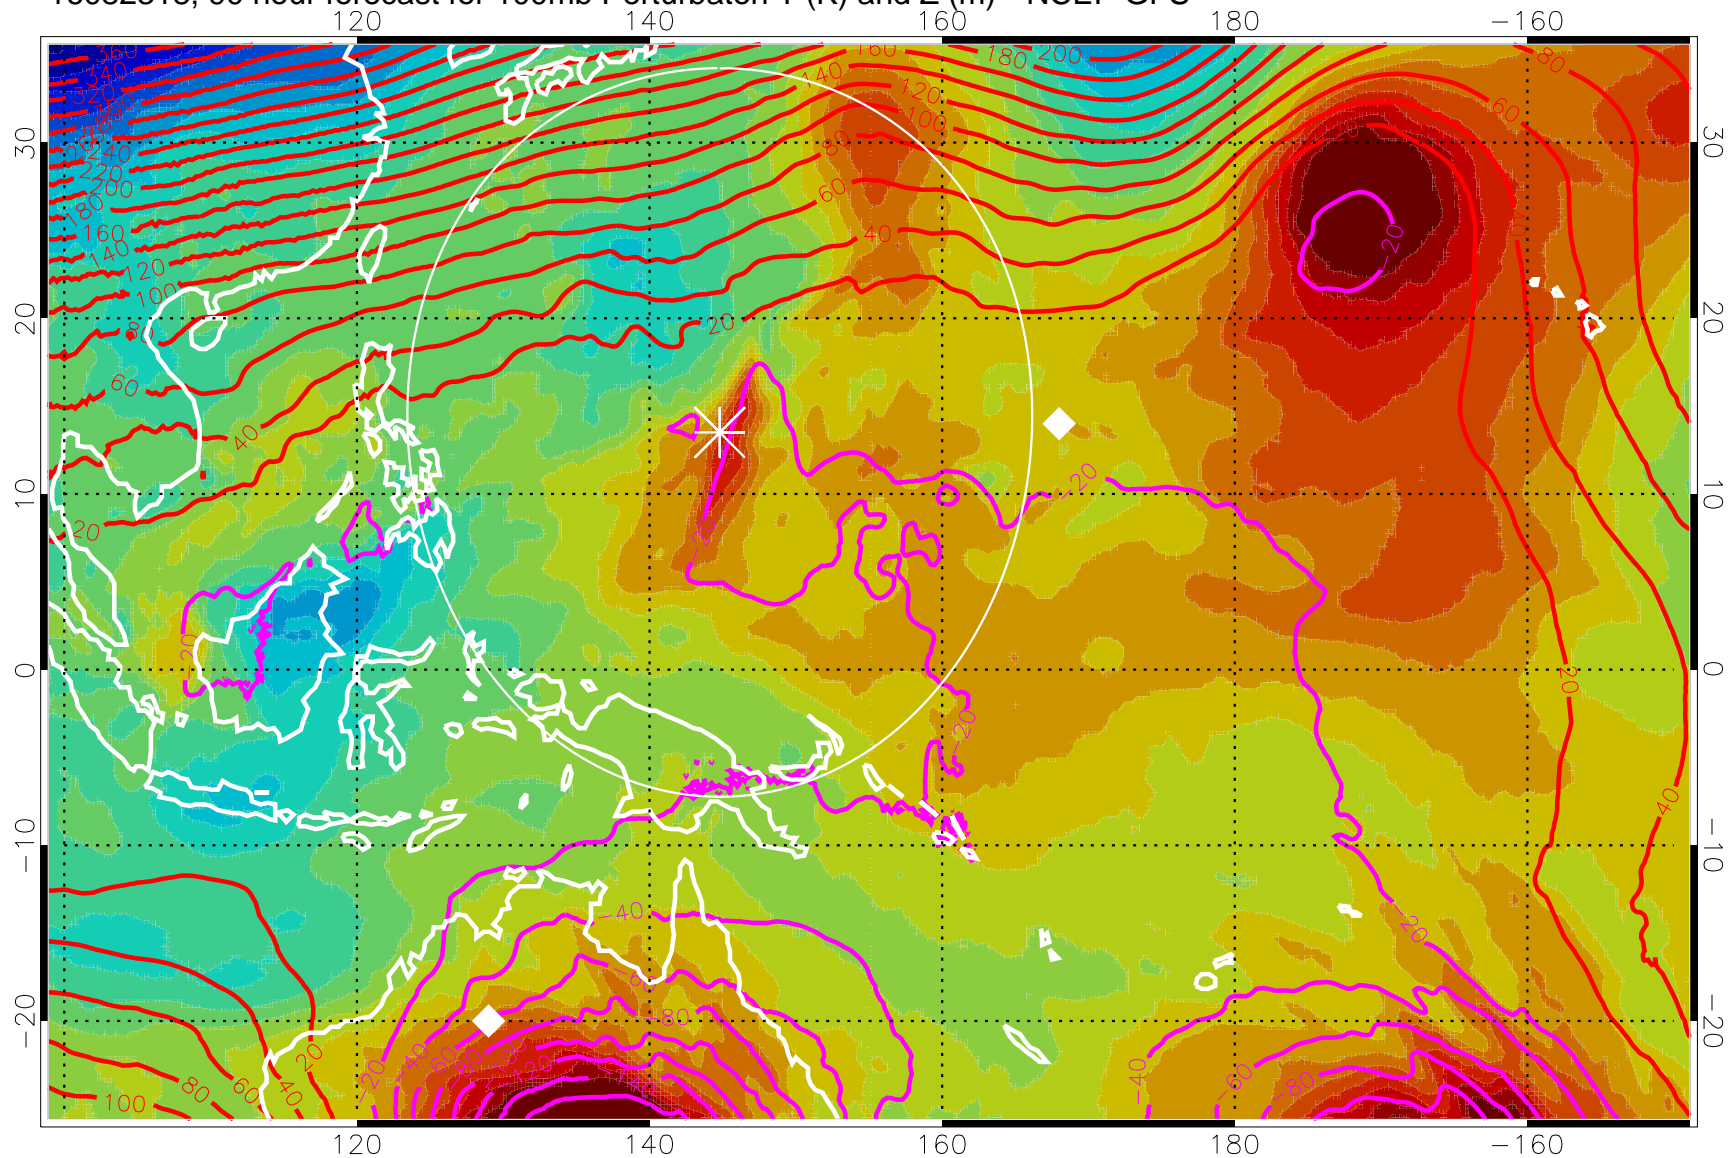

16082318, 90 hour forecast for 100mb Perturbaton T (K) and Z (m)-- NCEP GFS

Contours are 100 mbar Z perturbation (m)
Positive Z Contours
Negative Z Contours
Diamonds-mean pos. of anticyclones

Range ring of 2304 km