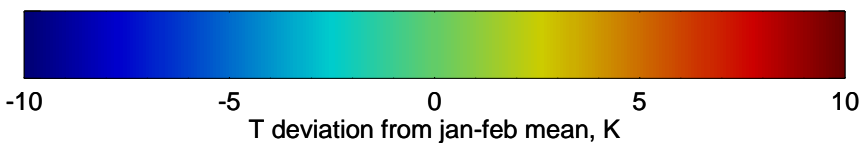

16082312, 84 hour forecast for 100mb Perturbaton T (K) and Z (m)-- NCEP GFS

Contours are 100 mbar Z perturbation (m)

Positive Z Contours

Negative Z Contours

Diamonds-mean pos. of anticyclones

Range ring of 2304 km