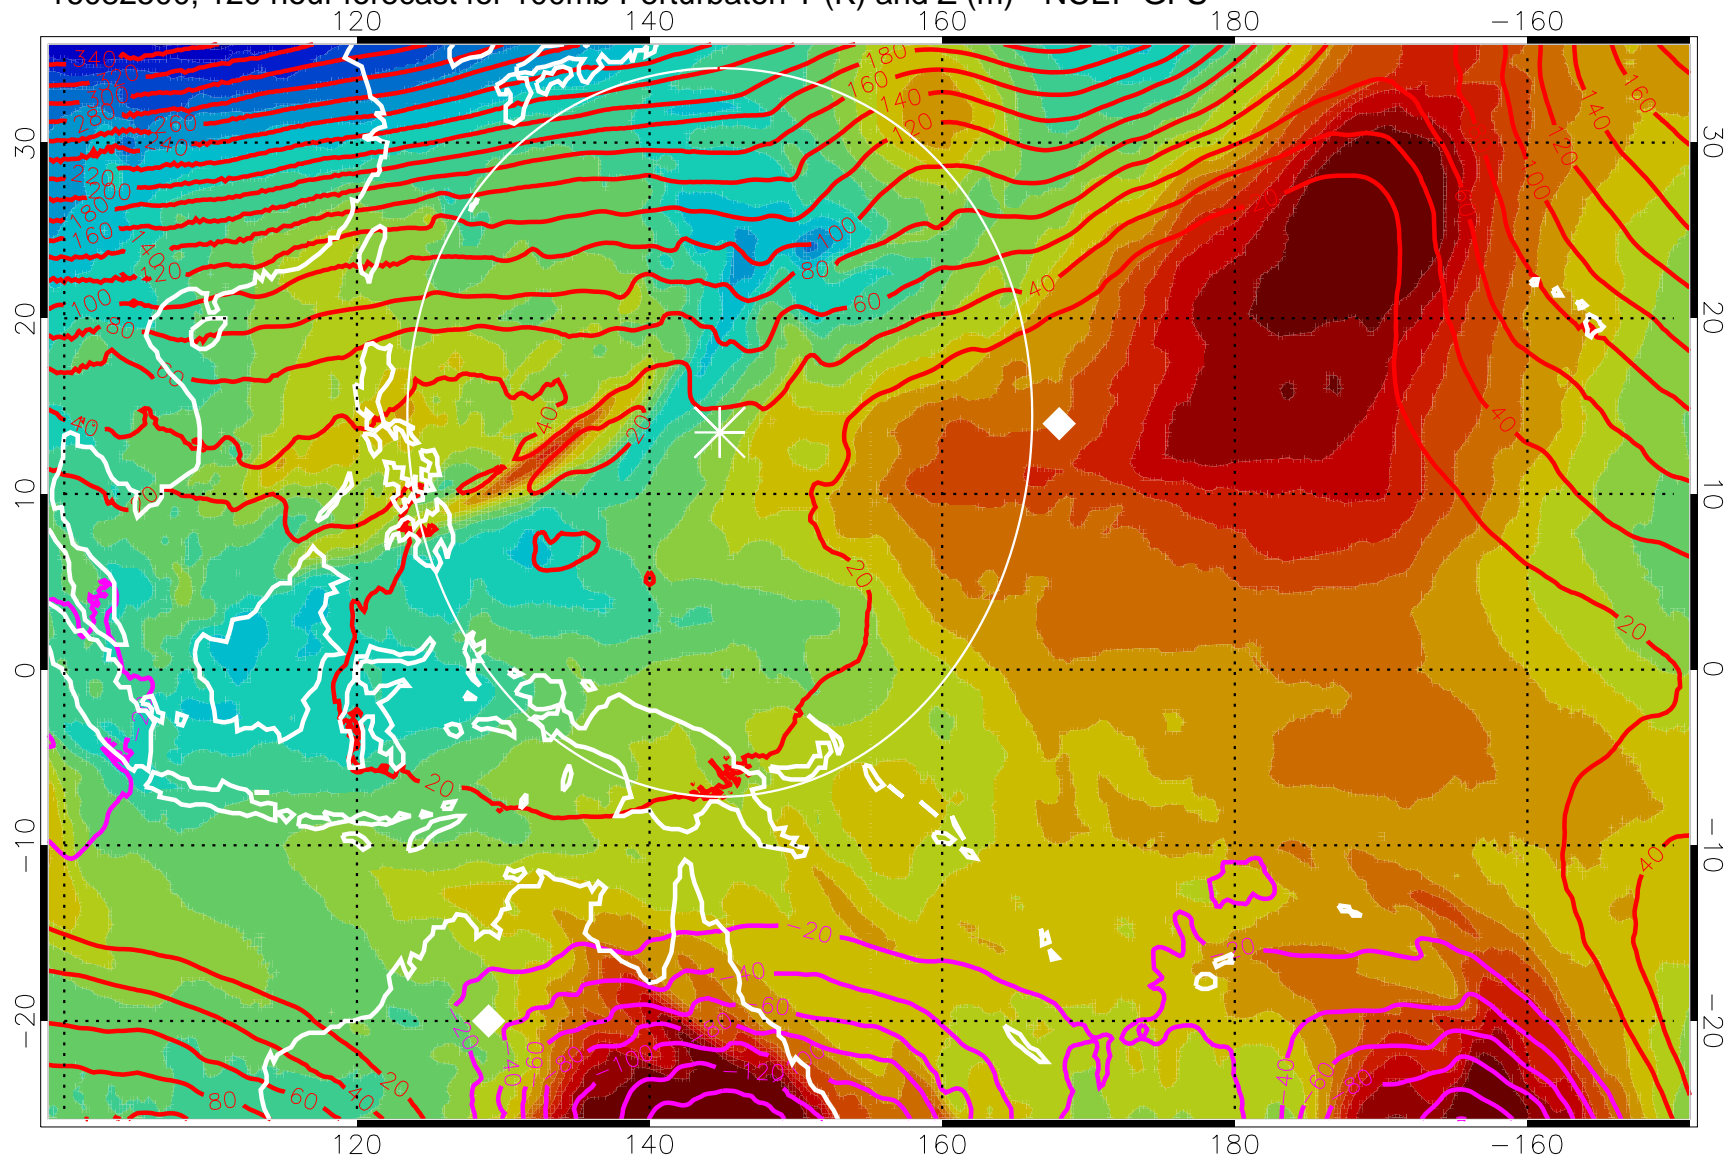

16082500, 120 hour forecast for 100mb Perturbaton T (K) and Z (m)-- NCEP GFS

Contours are 100 mbar Z perturbation (m)
Positive Z Contours
Negative Z Contours
Diamonds-mean pos. of anticyclones

Range ring of 2304 km