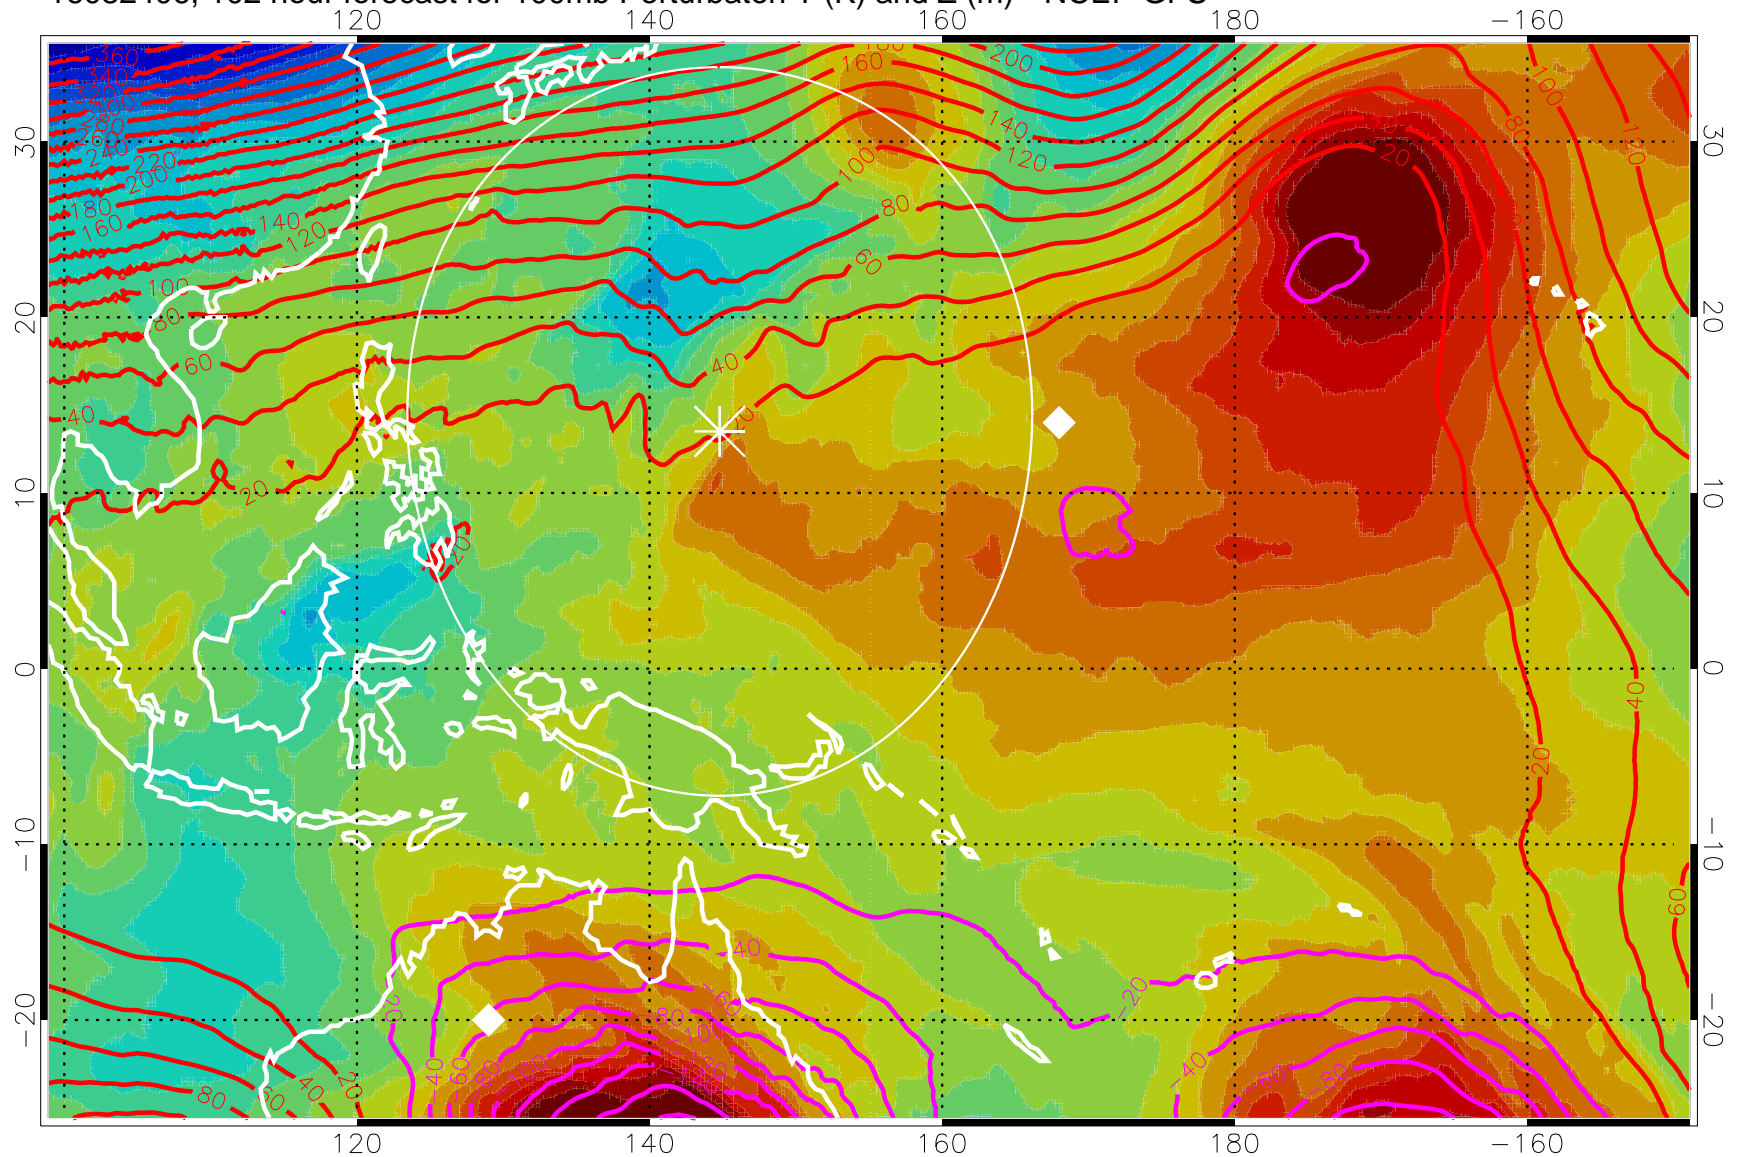

16082406, 102 hour forecast for 100mb Perturbaton T (K) and Z (m)-- NCEP GFS

Contours are 100 mbar Z perturbation (m)
Positive Z Contours
Negative Z Contours
Diamonds-mean pos. of anticyclones

Range ring of 2304 km