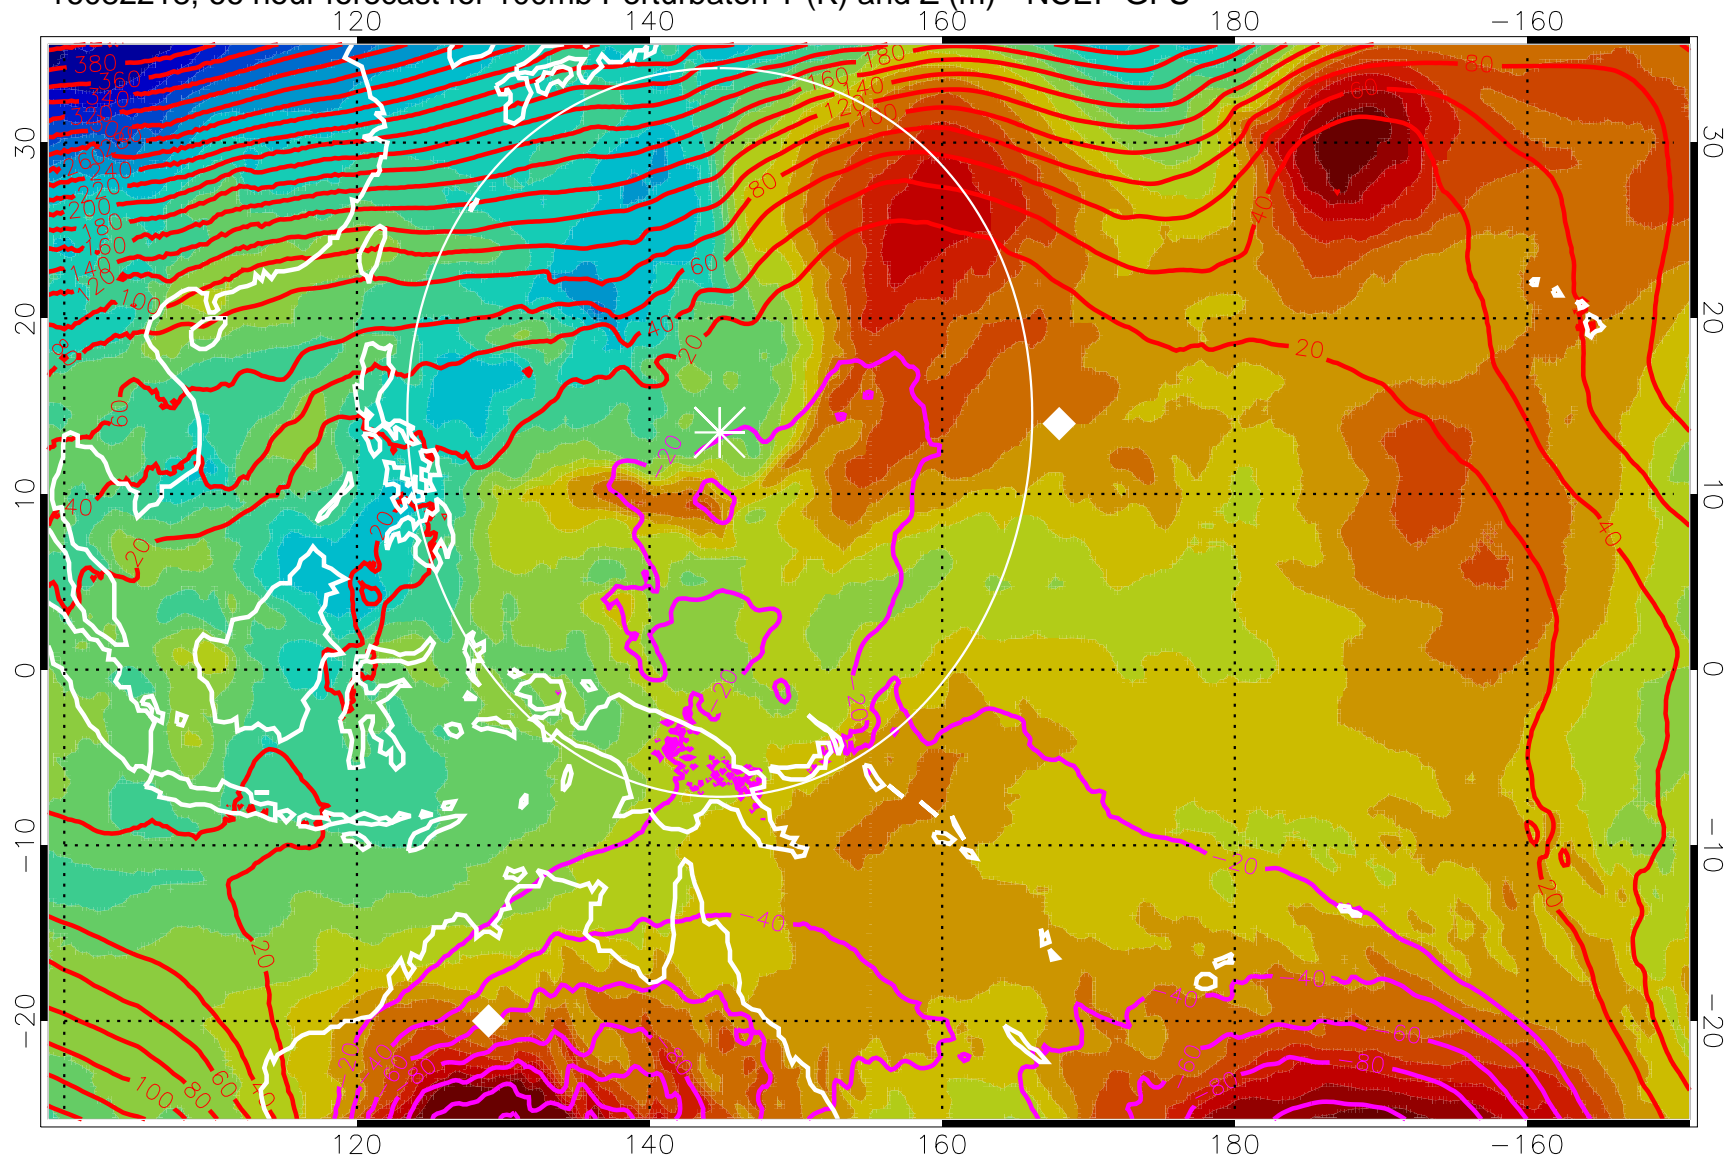

16082218, 66 hour forecast for 100mb Perturbaton T (K) and Z (m)-- NCEP GFS

Contours are 100 mbar Z perturbation (m)
Positive Z Contours
Negative Z Contours
Diamonds-mean pos. of anticyclones

Range ring of 2304 km