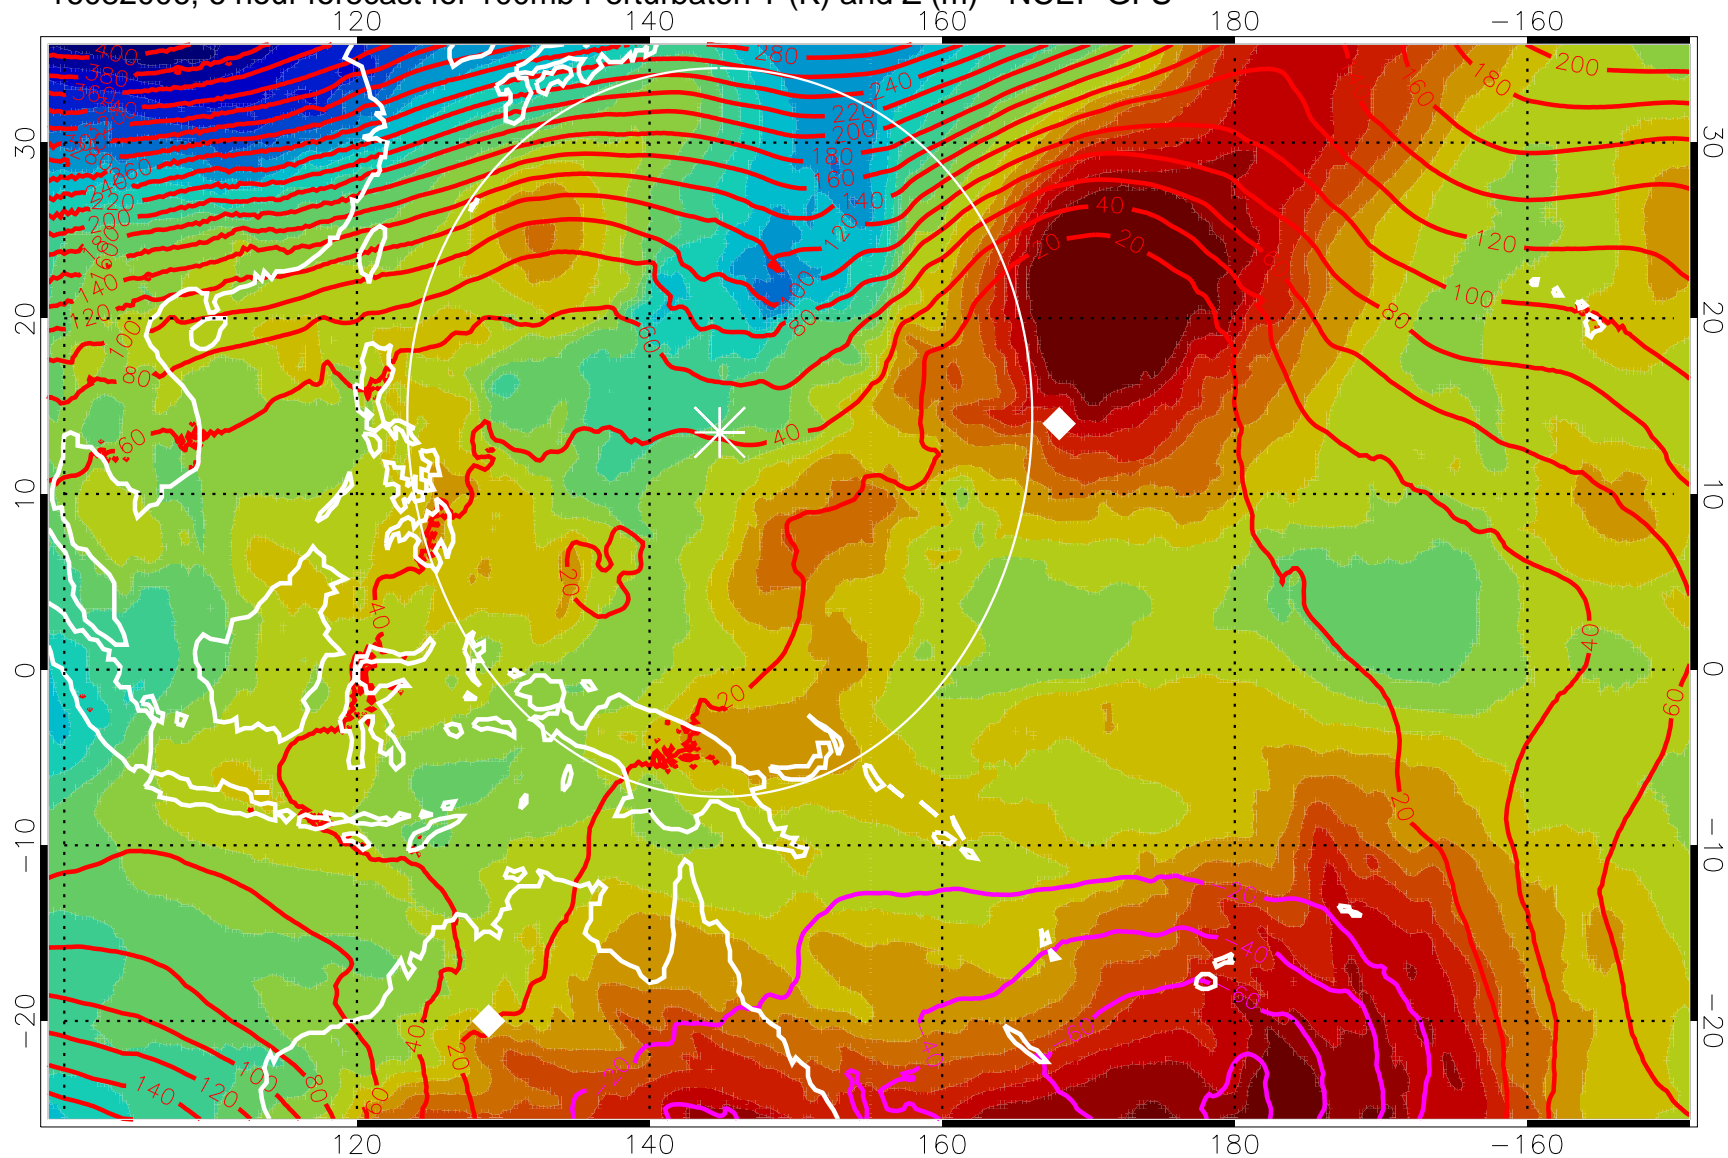

16082006, 6 hour forecast for 100mb Perturbaton T (K) and Z (m)-- NCEP GFS

Contours are 100 mbar Z perturbation (m)  
Positive Z Contours  
Negative Z Contours  
Diamonds-mean pos. of anticyclones

Range ring of 2304 km