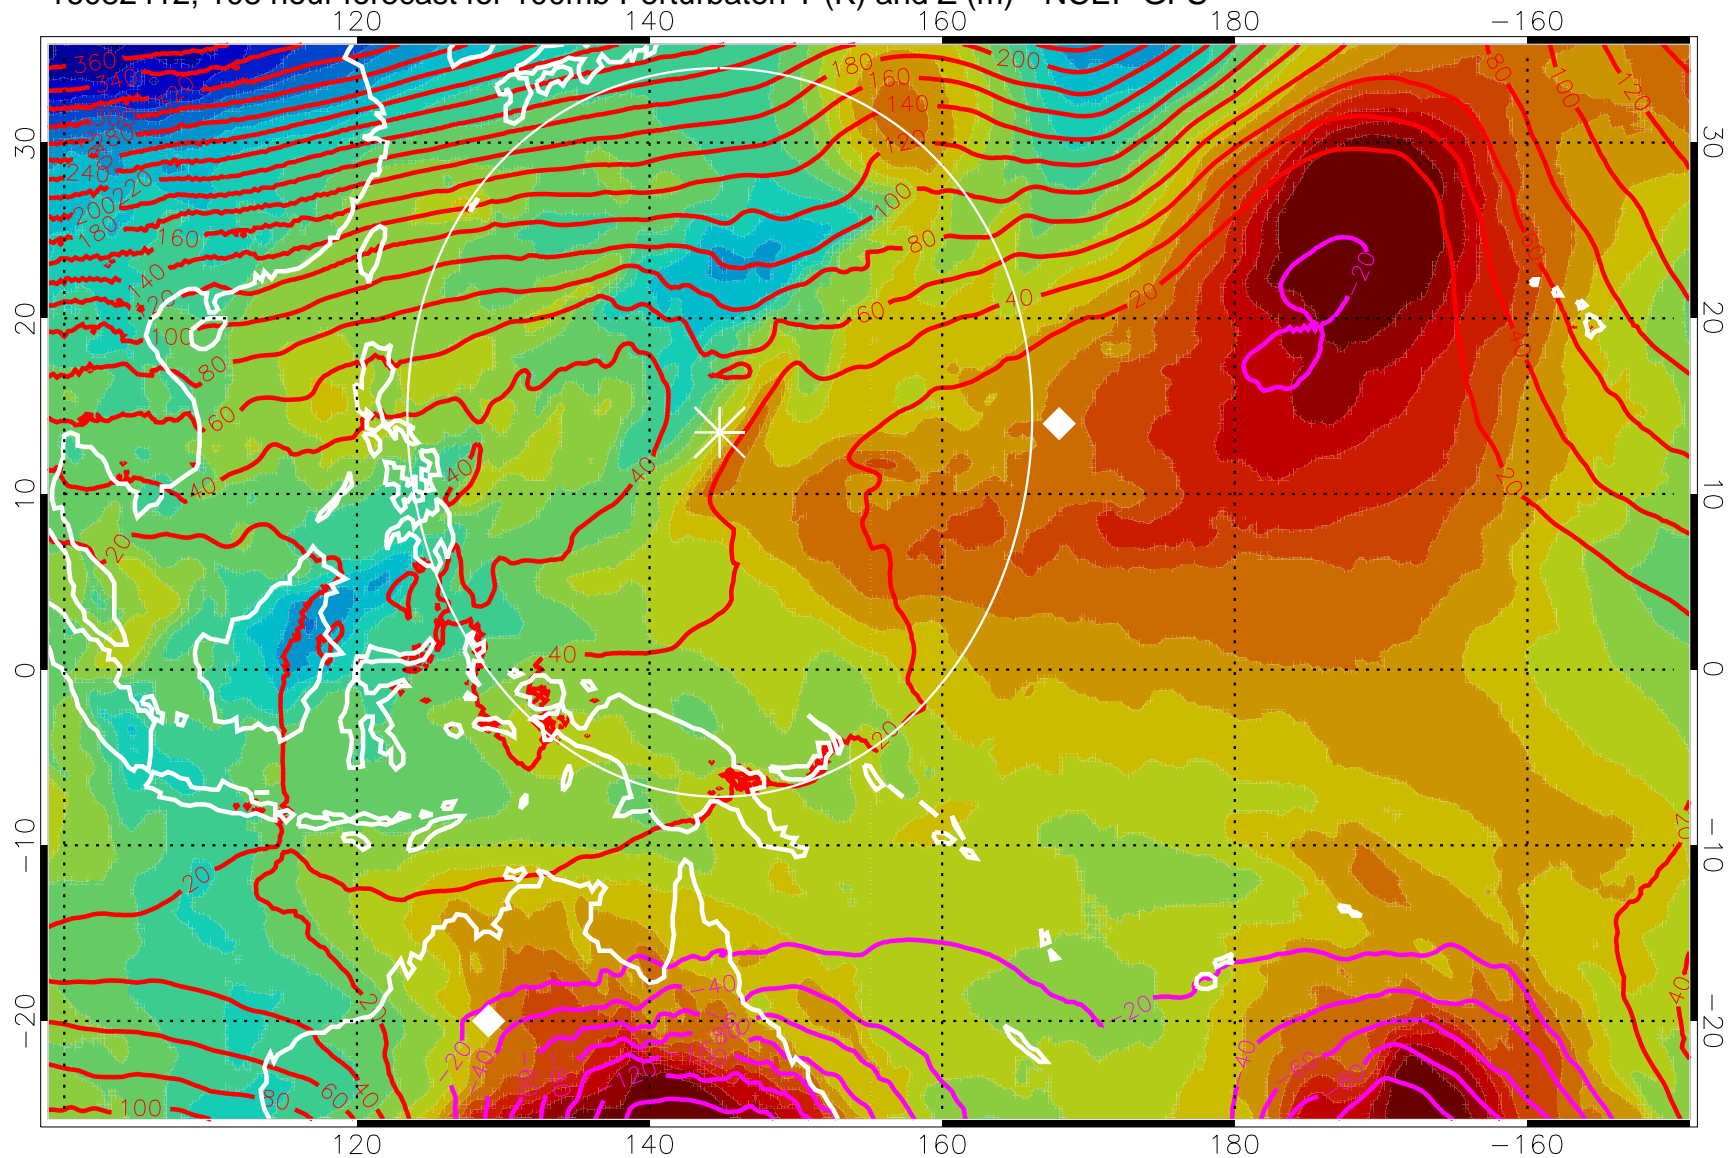

16082412, 108 hour forecast for 100mb Perturbaton T (K) and Z (m)-- NCEP GFS

Contours are 100 mbar Z perturbation (m)
Positive Z Contours
Negative Z Contours
Diamonds-mean pos. of anticyclones

Range ring of 2304 km