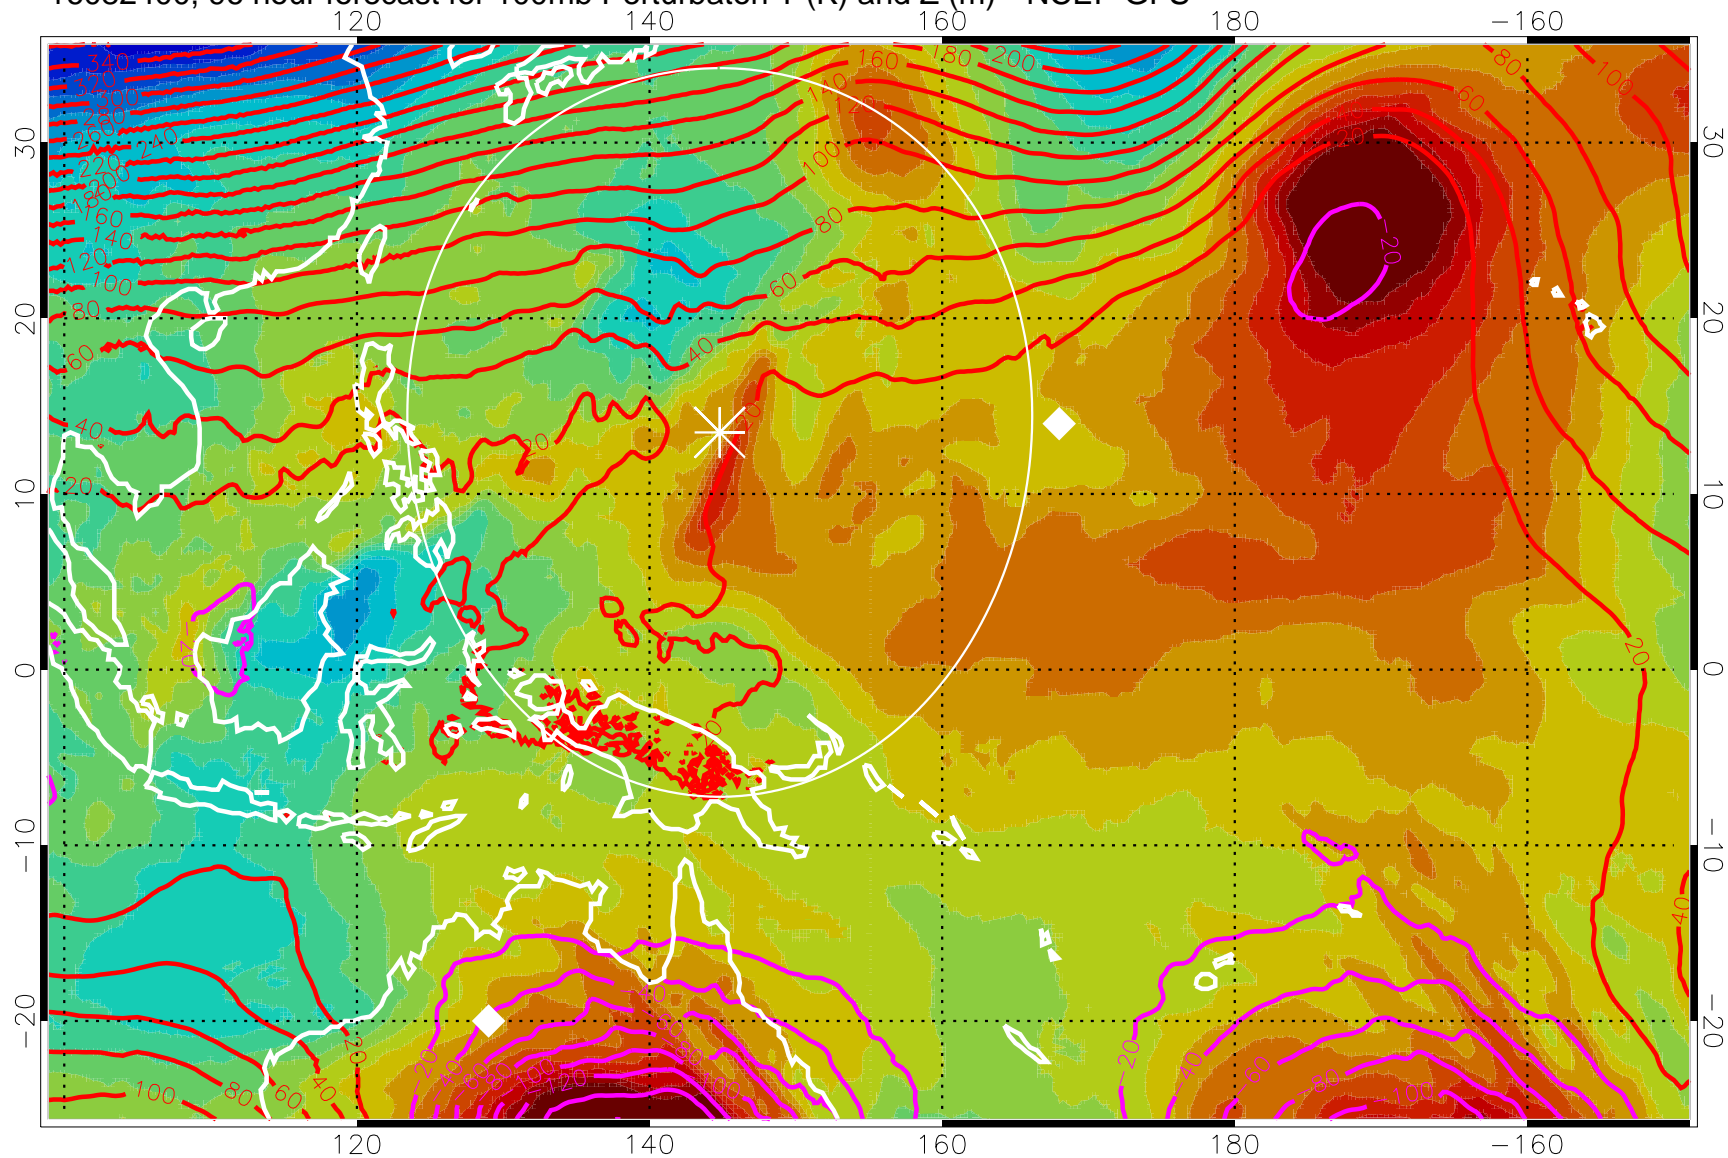

16082400, 96 hour forecast for 100mb Perturbaton T (K) and Z (m)-- NCEP GFS

Contours are 100 mbar Z perturbation (m)
Positive Z Contours
Negative Z Contours
Diamonds-mean pos. of anticyclones

Range ring of 2304 km