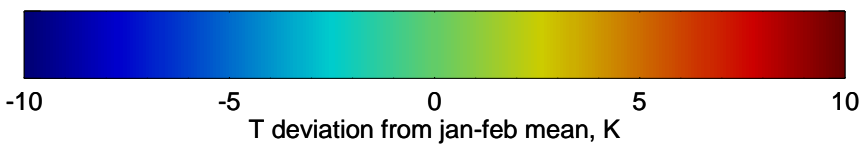

16082106, 30 hour forecast for 100mb Perturbaton T (K) and Z (m)-- NCEP GFS

Contours are 100 mbar Z perturbation (m)
Positive Z Contours
Negative Z Contours
Diamonds-mean pos. of anticyclones

Range ring of 2304 km