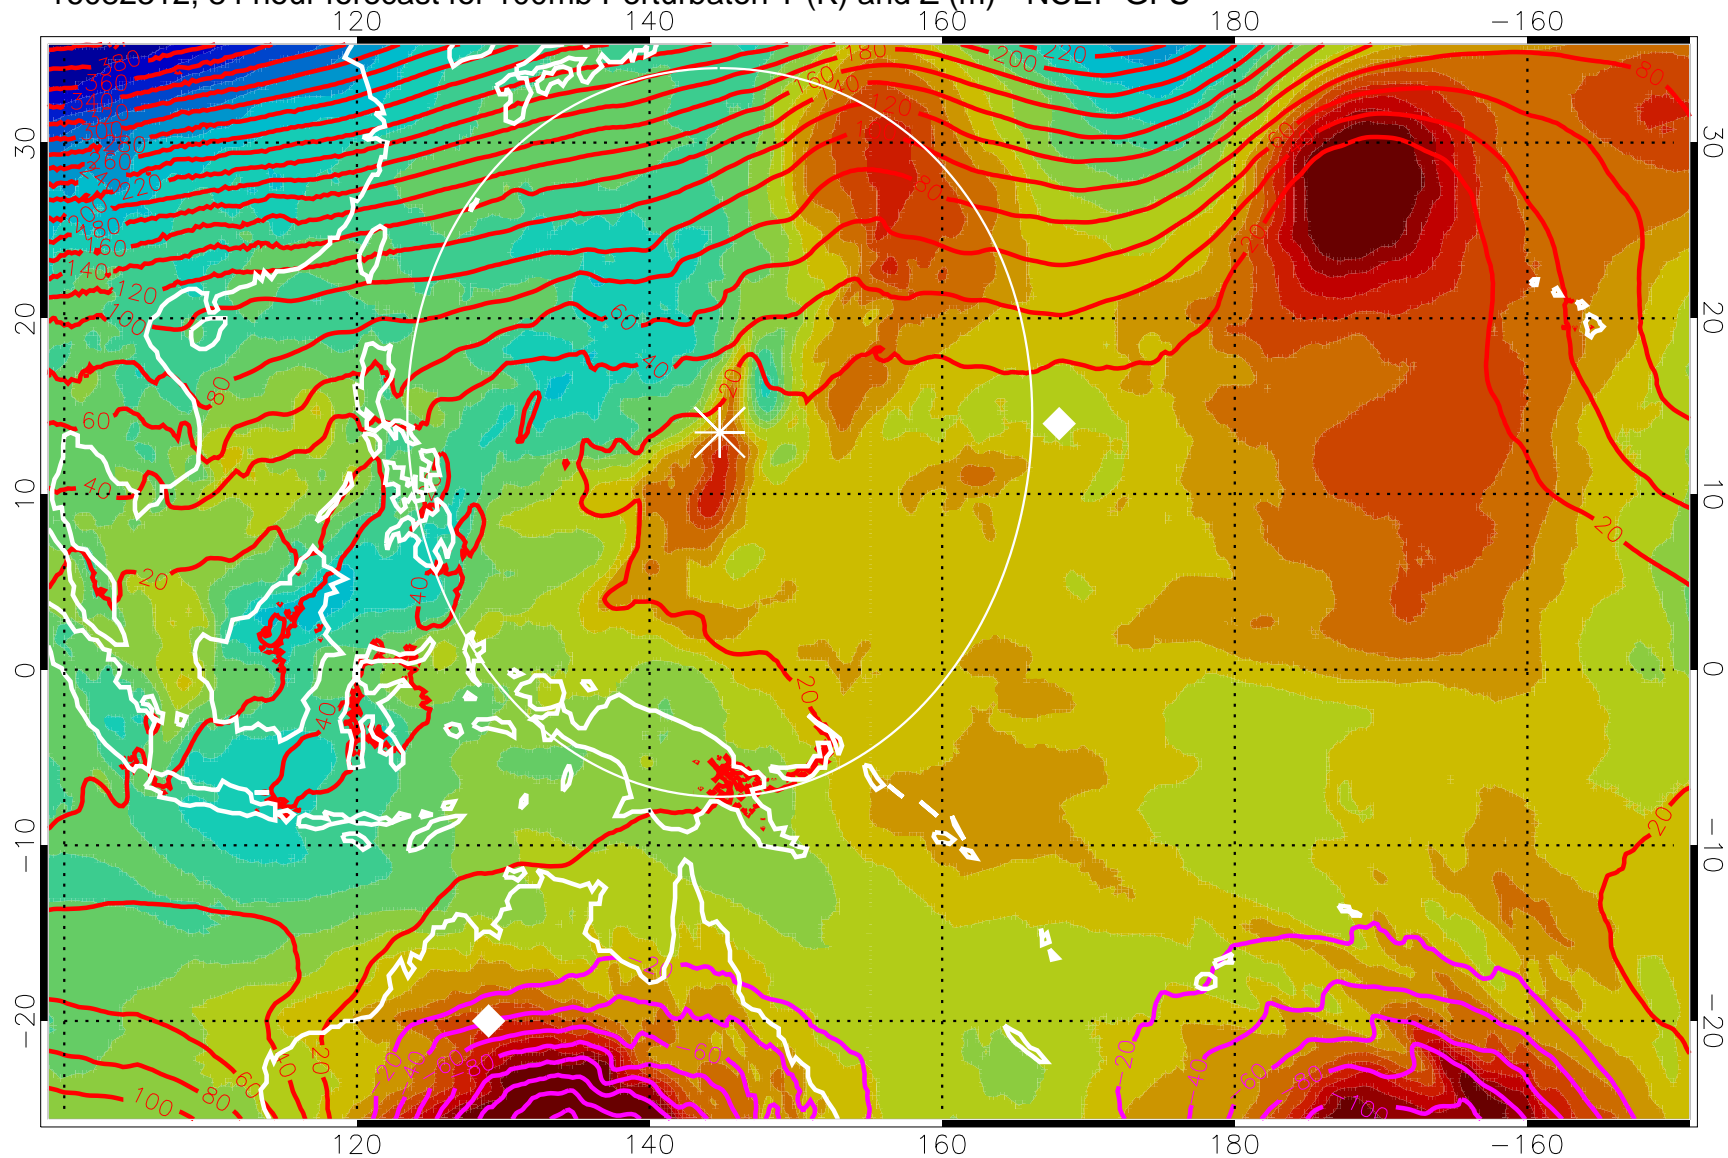

16082312, 84 hour forecast for 100mb Perturbaton T (K) and Z (m)-- NCEP GFS

Contours are 100 mbar Z perturbation (m)

Positive Z Contours

Negative Z Contours

Diamonds-mean pos. of anticyclones

Range ring of 2304 km