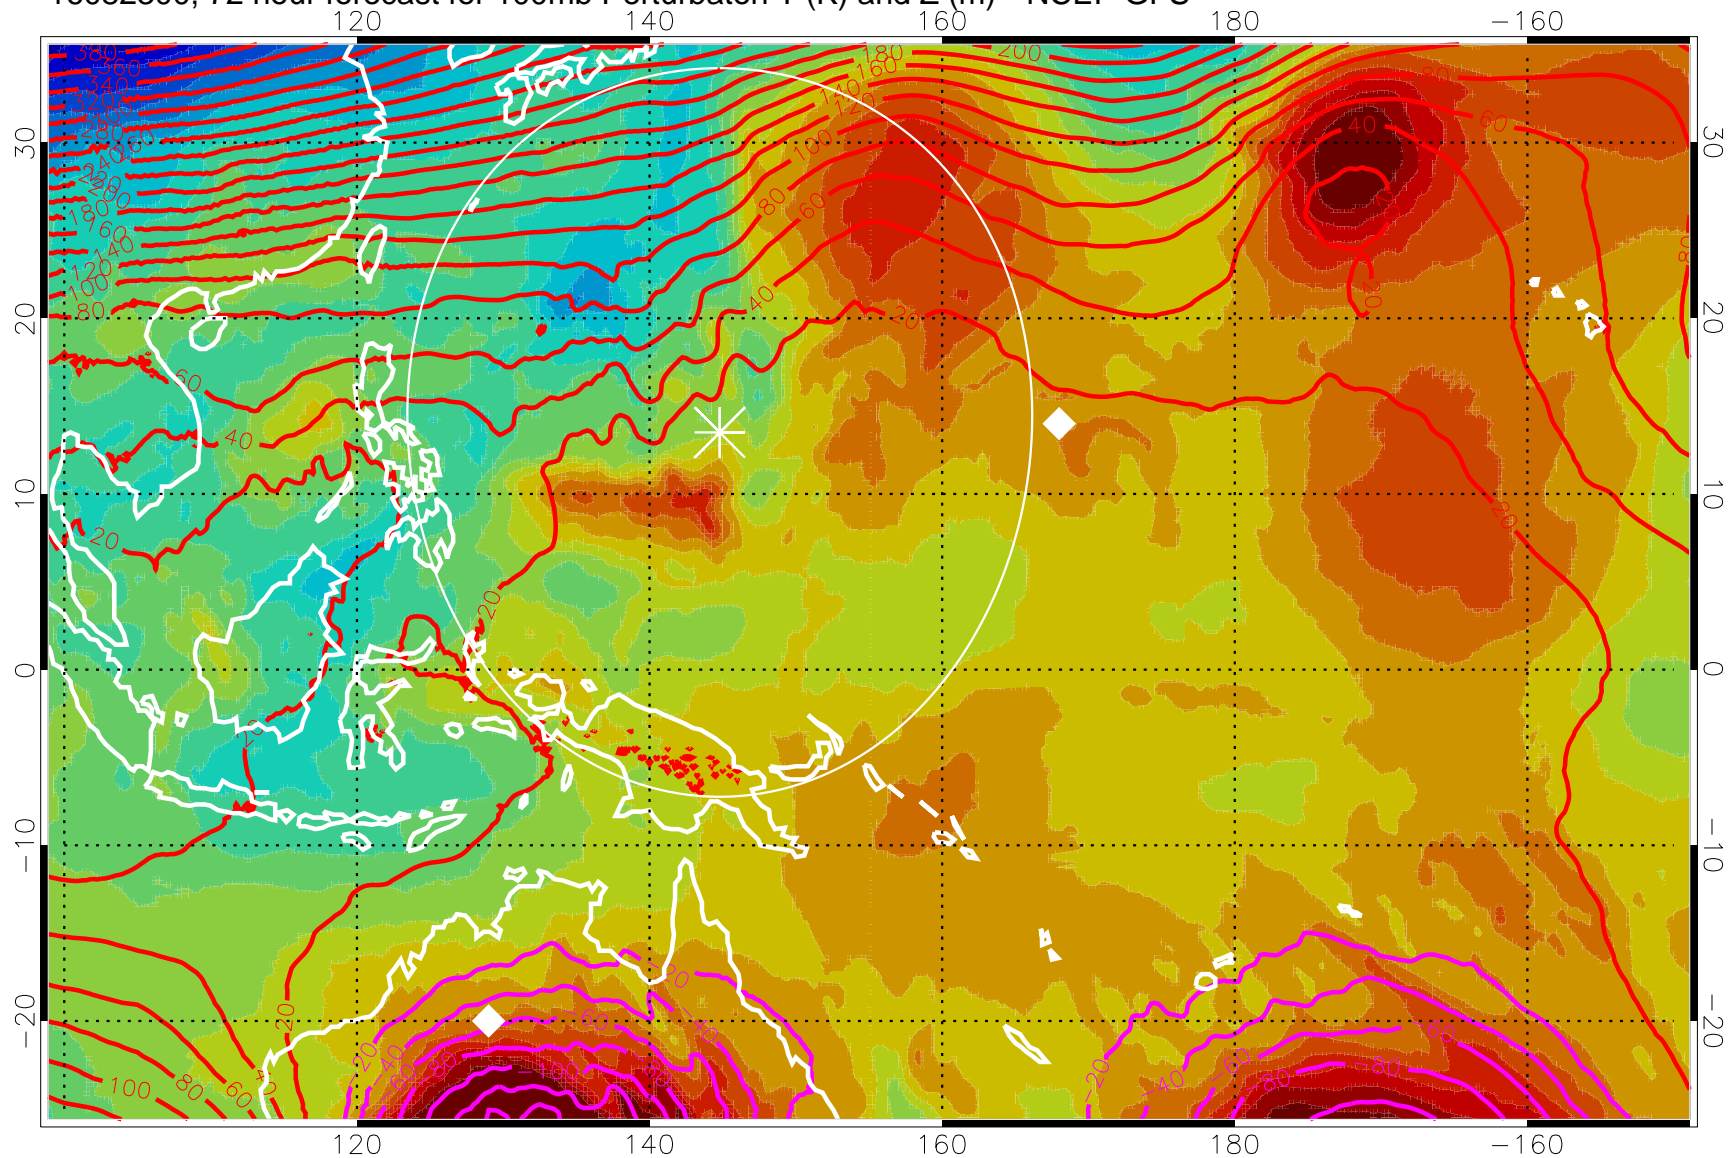

16082300, 72 hour forecast for 100mb Perturbaton T (K) and Z (m)-- NCEP GFS

Contours are 100 mbar Z perturbation (m)
Positive Z Contours
Negative Z Contours
Diamonds-mean pos. of anticyclones

Range ring of 2304 km