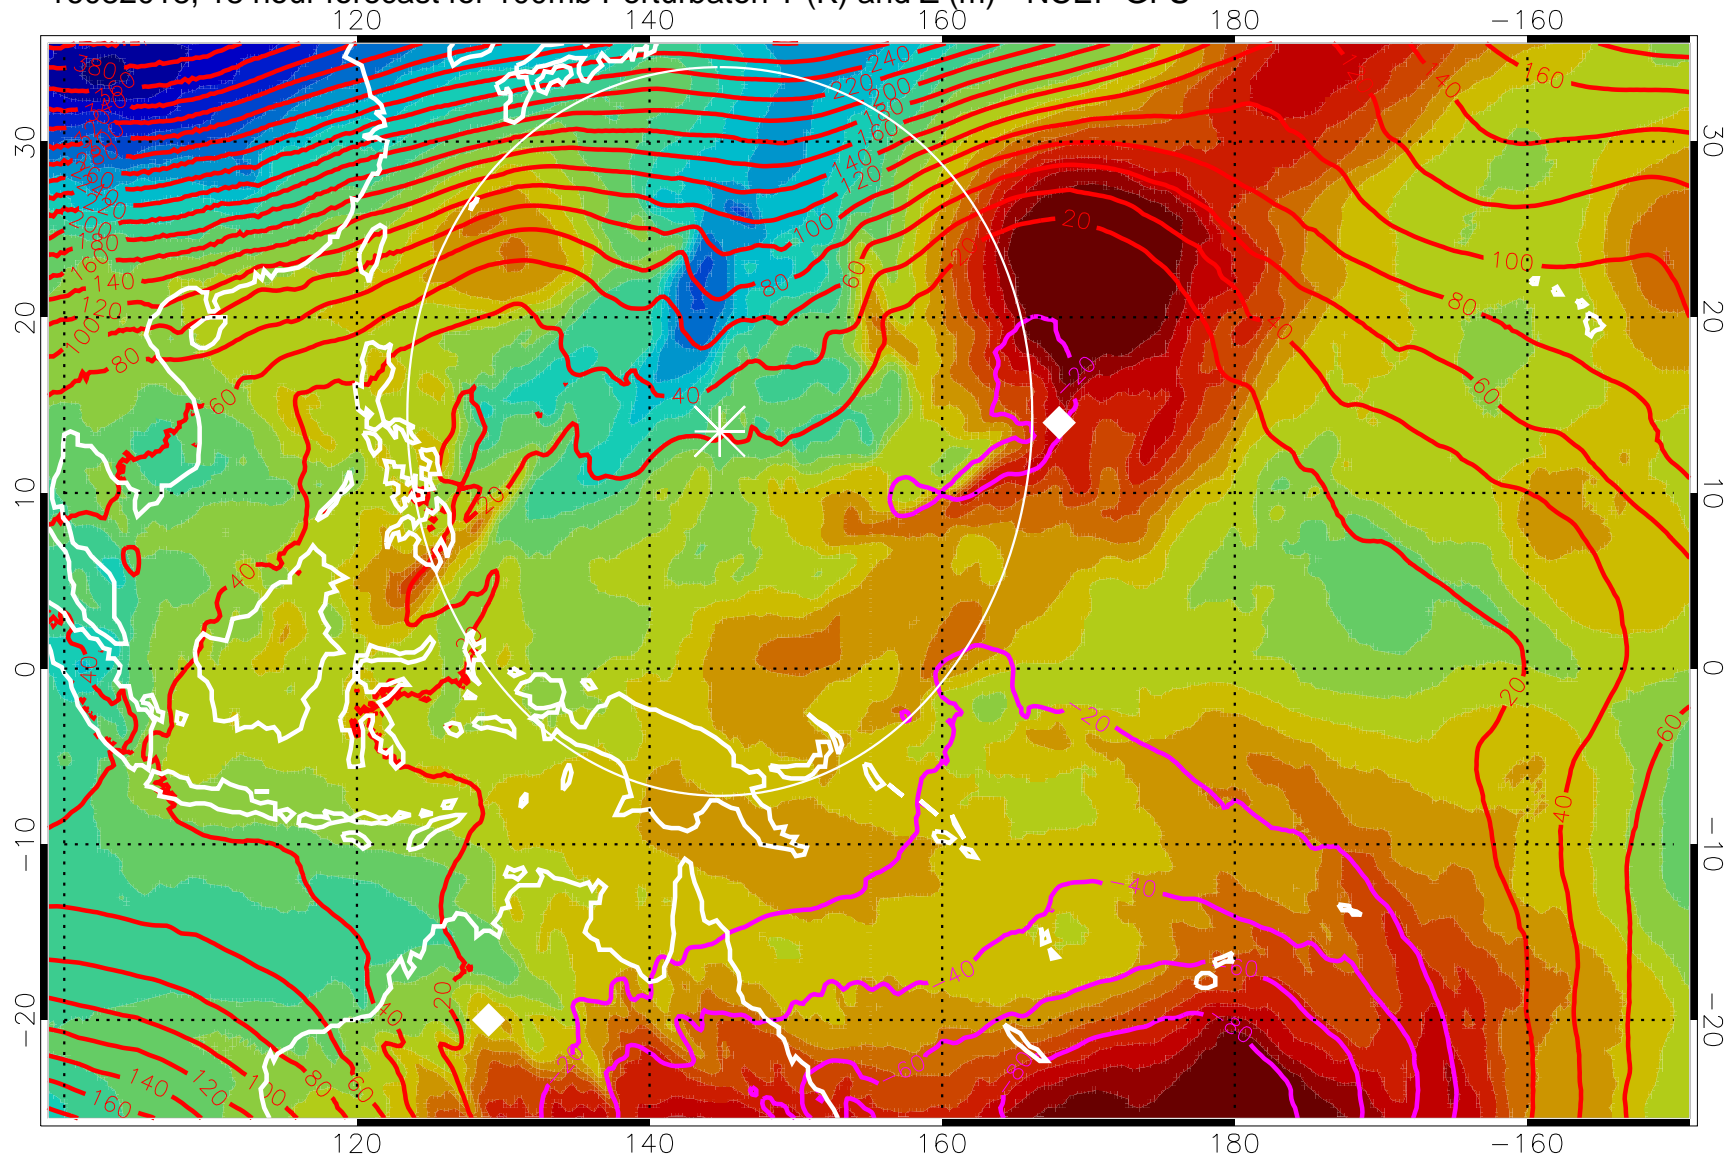

16082018, 18 hour forecast for 100mb Perturbaton T (K) and Z (m)-- NCEP GFS

Contours are 100 mbar Z perturbation (m)
Positive Z Contours
Negative Z Contours
Diamonds-mean pos. of anticyclones

Range ring of 2304 km