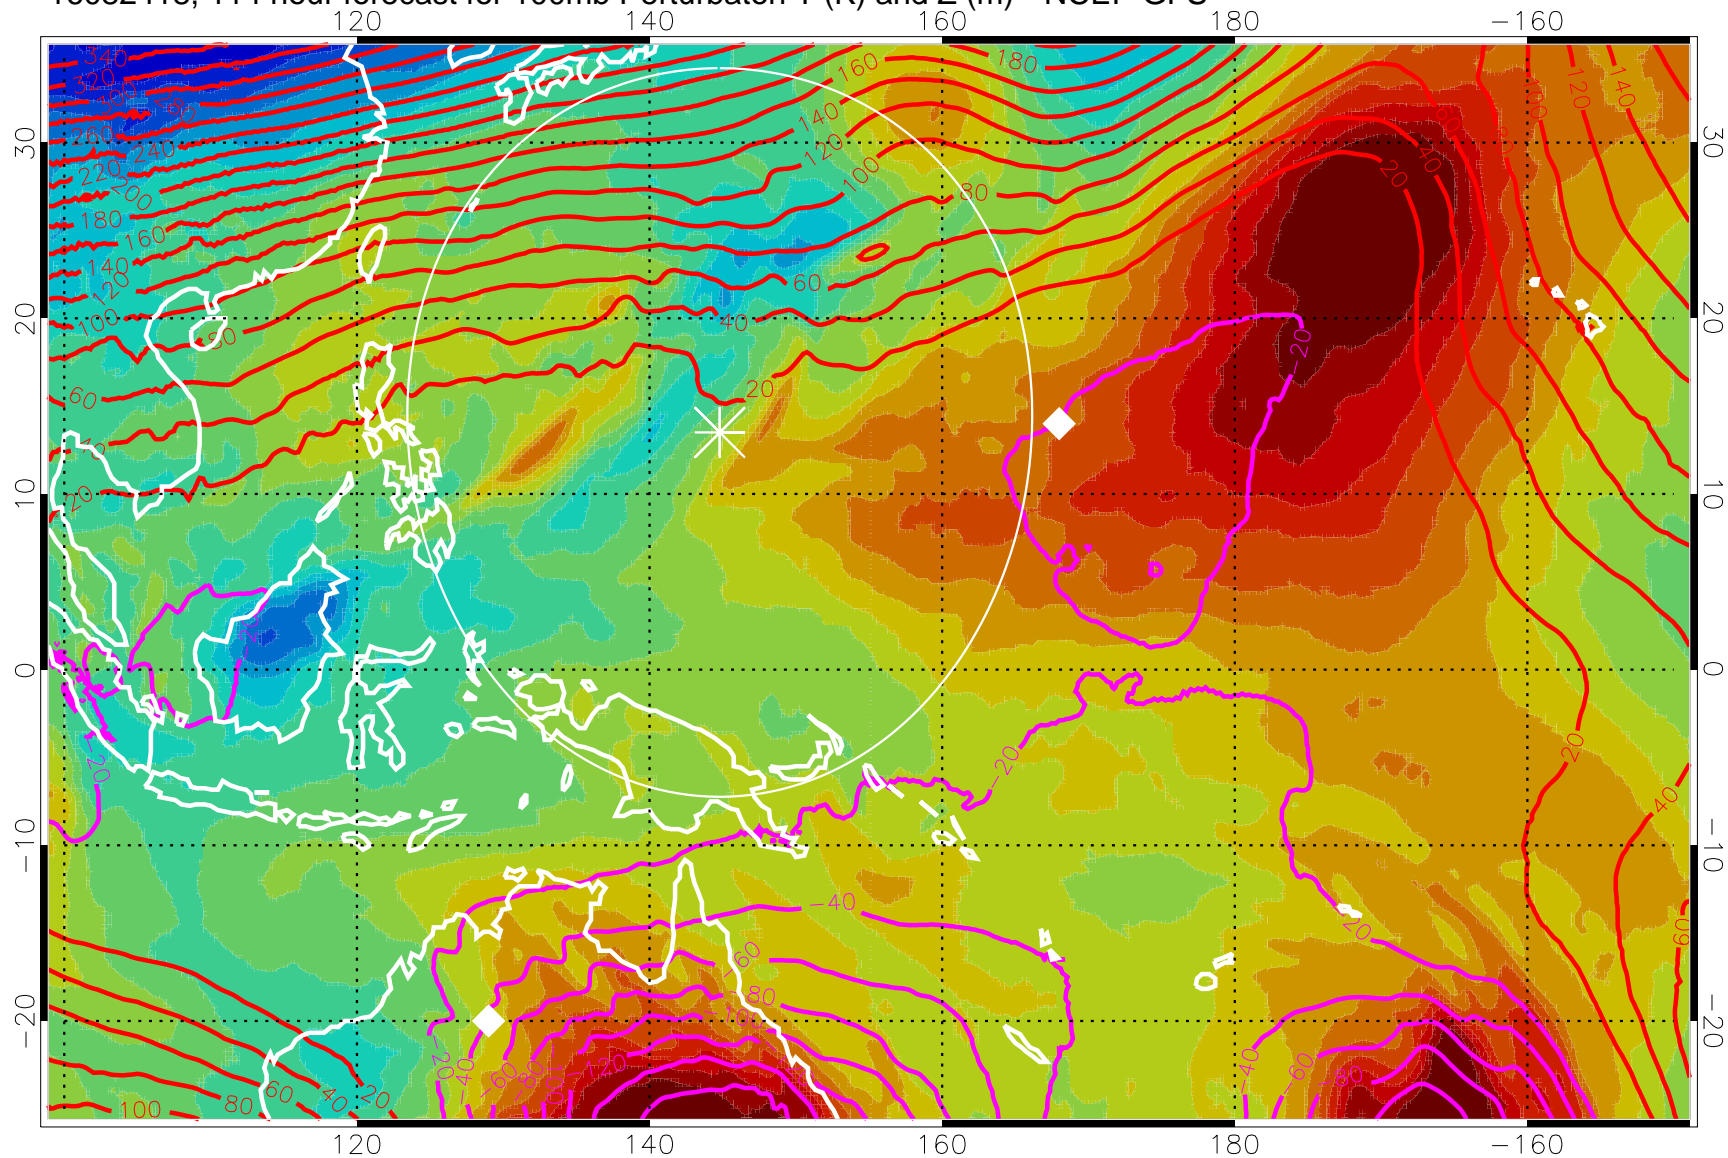

16082418, 114 hour forecast for 100mb Perturbaton T (K) and Z (m)-- NCEP GFS

Contours are 100 mbar Z perturbation (m)
Positive Z Contours
Negative Z Contours
Diamonds-mean pos. of anticyclones

Range ring of 2304 km