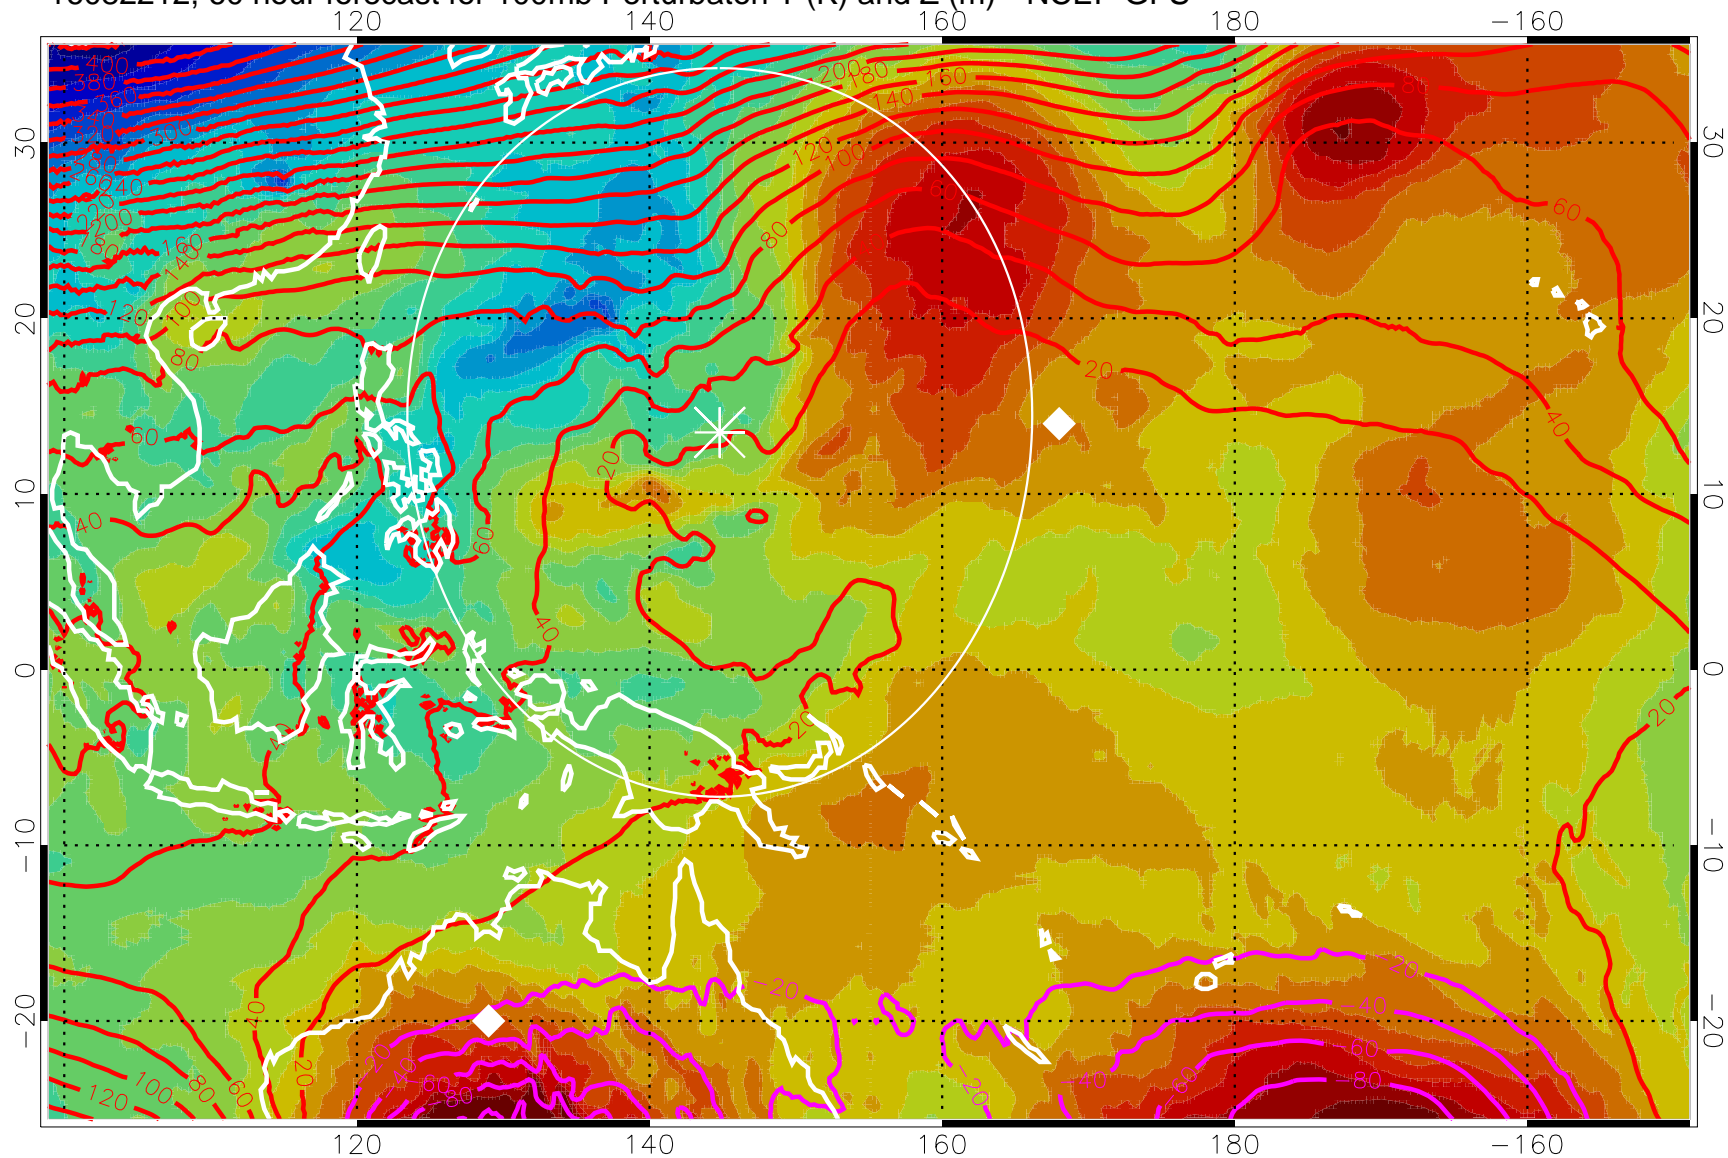

16082212, 60 hour forecast for 100mb Perturbaton T (K) and Z (m)-- NCEP GFS

Contours are 100 mbar Z perturbation (m)
Positive Z Contours
Negative Z Contours
Diamonds-mean pos. of anticyclones

Range ring of 2304 km