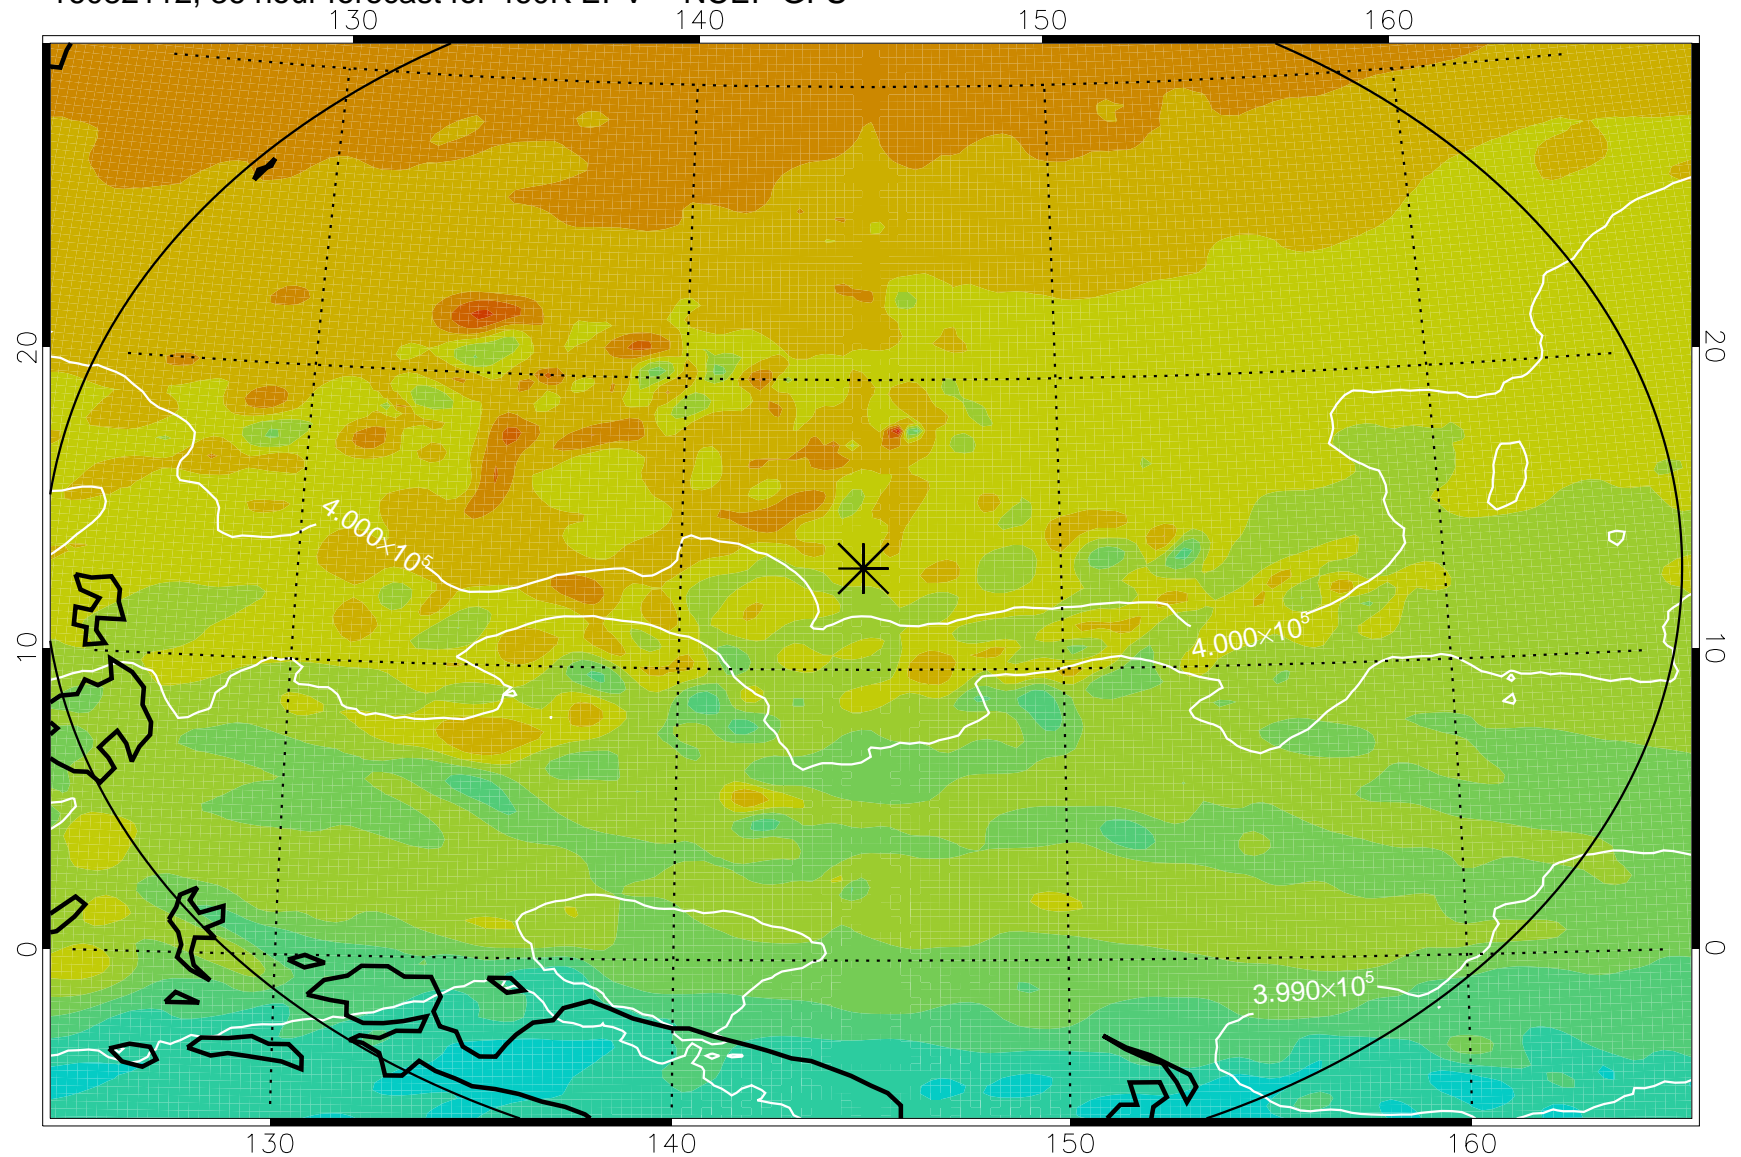

16082006, 6 hour forecast for 460K EPV -- NCEP GFS

460K Montgomery Streamfunction, white

Range ring of 2304 km

16082012, 12 hour forecast for 460K EPV -- NCEP GFS

460K Montgomery Streamfunction, white

Range ring of 2304 km

16082018, 18 hour forecast for 460K EPV -- NCEP GFS

460K Montgomery Streamfunction, white

Range ring of 2304 km

16082100, 24 hour forecast for 460K EPV -- NCEP GFS

460K Montgomery Streamfunction, white

Range ring of 2304 km

16082106, 30 hour forecast for 460K EPV -- NCEP GFS

460K Montgomery Streamfunction, white

Range ring of 2304 km

16082112, 36 hour forecast for 460K EPV -- NCEP GFS

460K Montgomery Streamfunction, white

Range ring of 2304 km

16082118, 42 hour forecast for 460K EPV -- NCEP GFS

460K Montgomery Streamfunction, white

Range ring of 2304 km

16082200, 48 hour forecast for 460K EPV -- NCEP GFS

460K Montgomery Streamfunction, white

Range ring of 2304 km