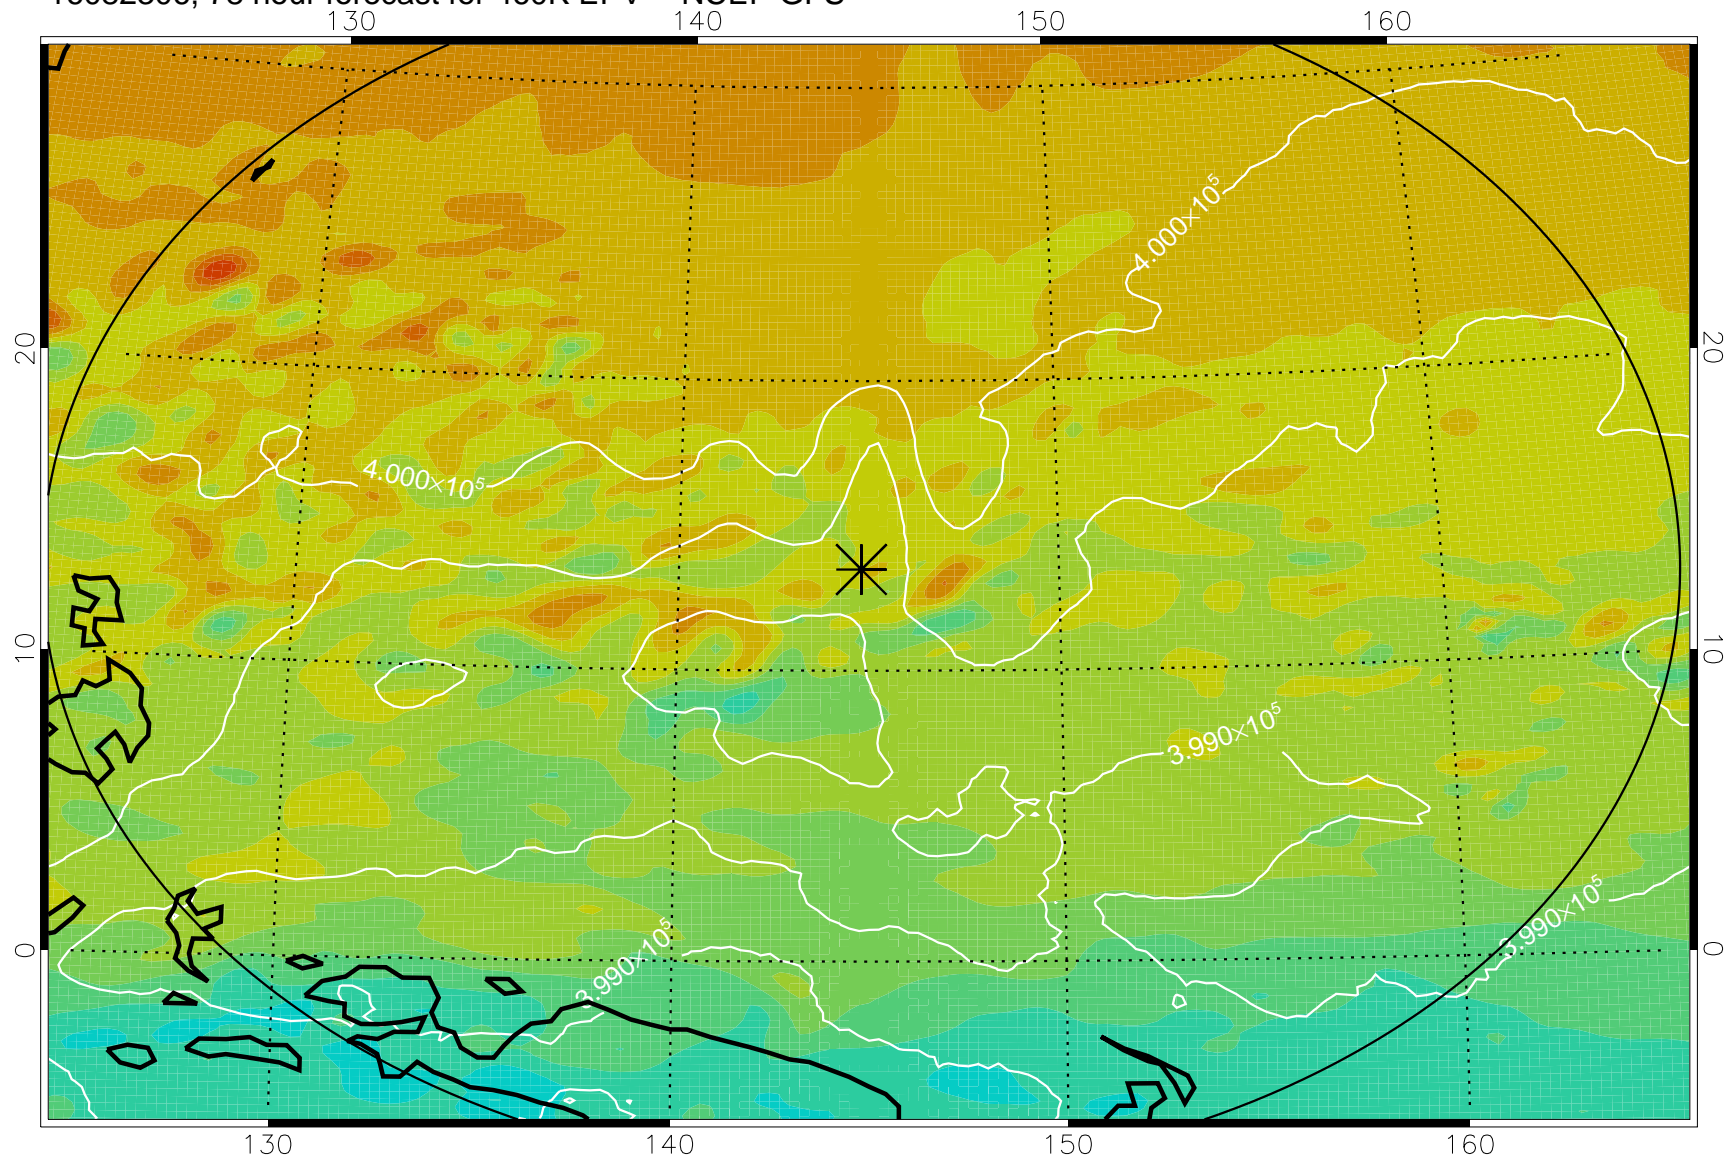

16082206, 54 hour forecast for 460K EPV -- NCEP GFS

460K Montgomery Streamfunction, white

Range ring of 2304 km

16082212, 60 hour forecast for 460K EPV -- NCEP GFS

460K Montgomery Streamfunction, white

Range ring of 2304 km

16082218, 66 hour forecast for 460K EPV -- NCEP GFS

460K Montgomery Streamfunction, white

Range ring of 2304 km

16082300, 72 hour forecast for 460K EPV -- NCEP GFS

460K Montgomery Streamfunction, white

Range ring of 2304 km

16082306, 78 hour forecast for 460K EPV -- NCEP GFS

460K Montgomery Streamfunction, white

Range ring of 2304 km

16082312, 84 hour forecast for 460K EPV -- NCEP GFS

460K Montgomery Streamfunction, white

Range ring of 2304 km

16082318, 90 hour forecast for 460K EPV -- NCEP GFS

460K Montgomery Streamfunction, white

Range ring of 2304 km

16082400, 96 hour forecast for 460K EPV -- NCEP GFS

460K Montgomery Streamfunction, white

Range ring of 2304 km