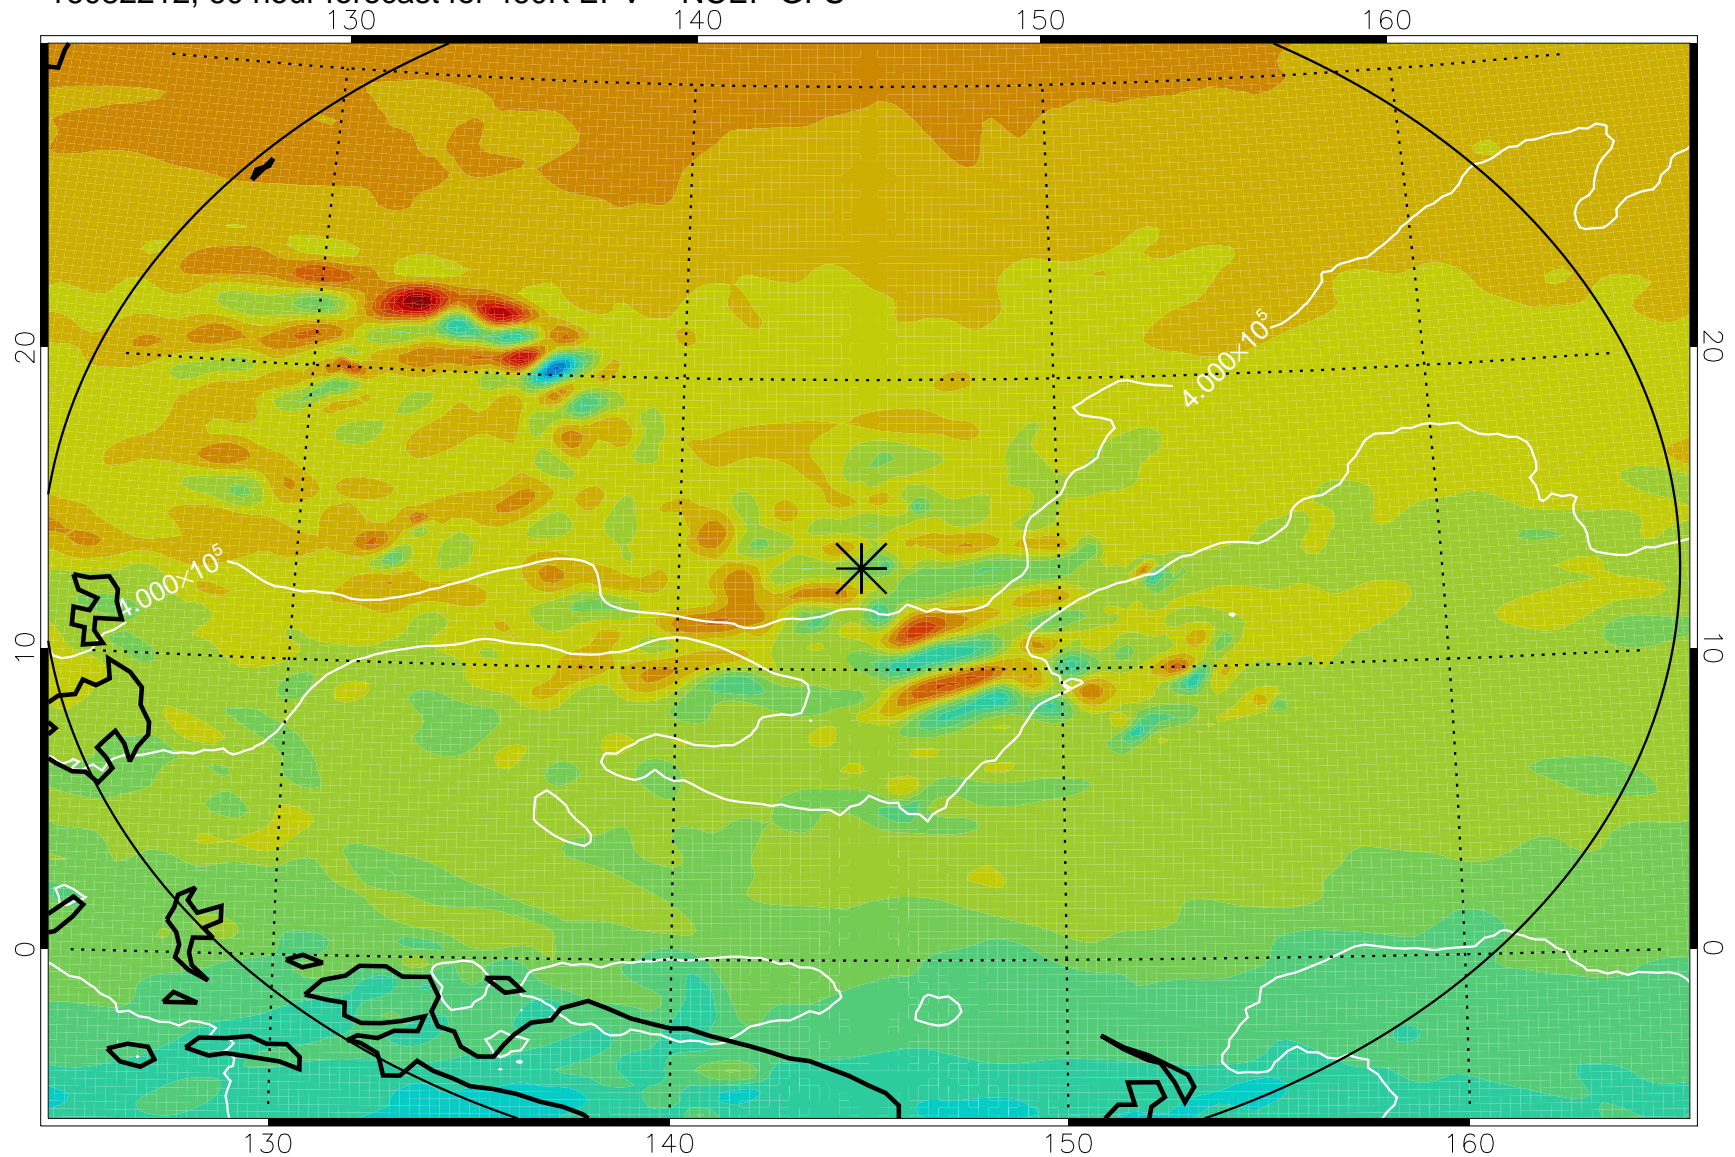

16082106, 30 hour forecast for 460K EPV -- NCEP GFS

460K Montgomery Streamfunction, white

Range ring of 2304 km

16082112, 36 hour forecast for 460K EPV -- NCEP GFS

460K Montgomery Streamfunction, white

Range ring of 2304 km

16082118, 42 hour forecast for 460K EPV -- NCEP GFS

460K Montgomery Streamfunction, white

Range ring of 2304 km

16082200, 48 hour forecast for 460K EPV -- NCEP GFS

460K Montgomery Streamfunction, white

Range ring of 2304 km

16082206, 54 hour forecast for 460K EPV -- NCEP GFS

460K Montgomery Streamfunction, white

Range ring of 2304 km

16082212, 60 hour forecast for 460K EPV -- NCEP GFS

460K Montgomery Streamfunction, white

Range ring of 2304 km

16082218, 66 hour forecast for 460K EPV -- NCEP GFS

460K Montgomery Streamfunction, white

Range ring of 2304 km

16082300, 72 hour forecast for 460K EPV -- NCEP GFS

460K Montgomery Streamfunction, white

Range ring of 2304 km