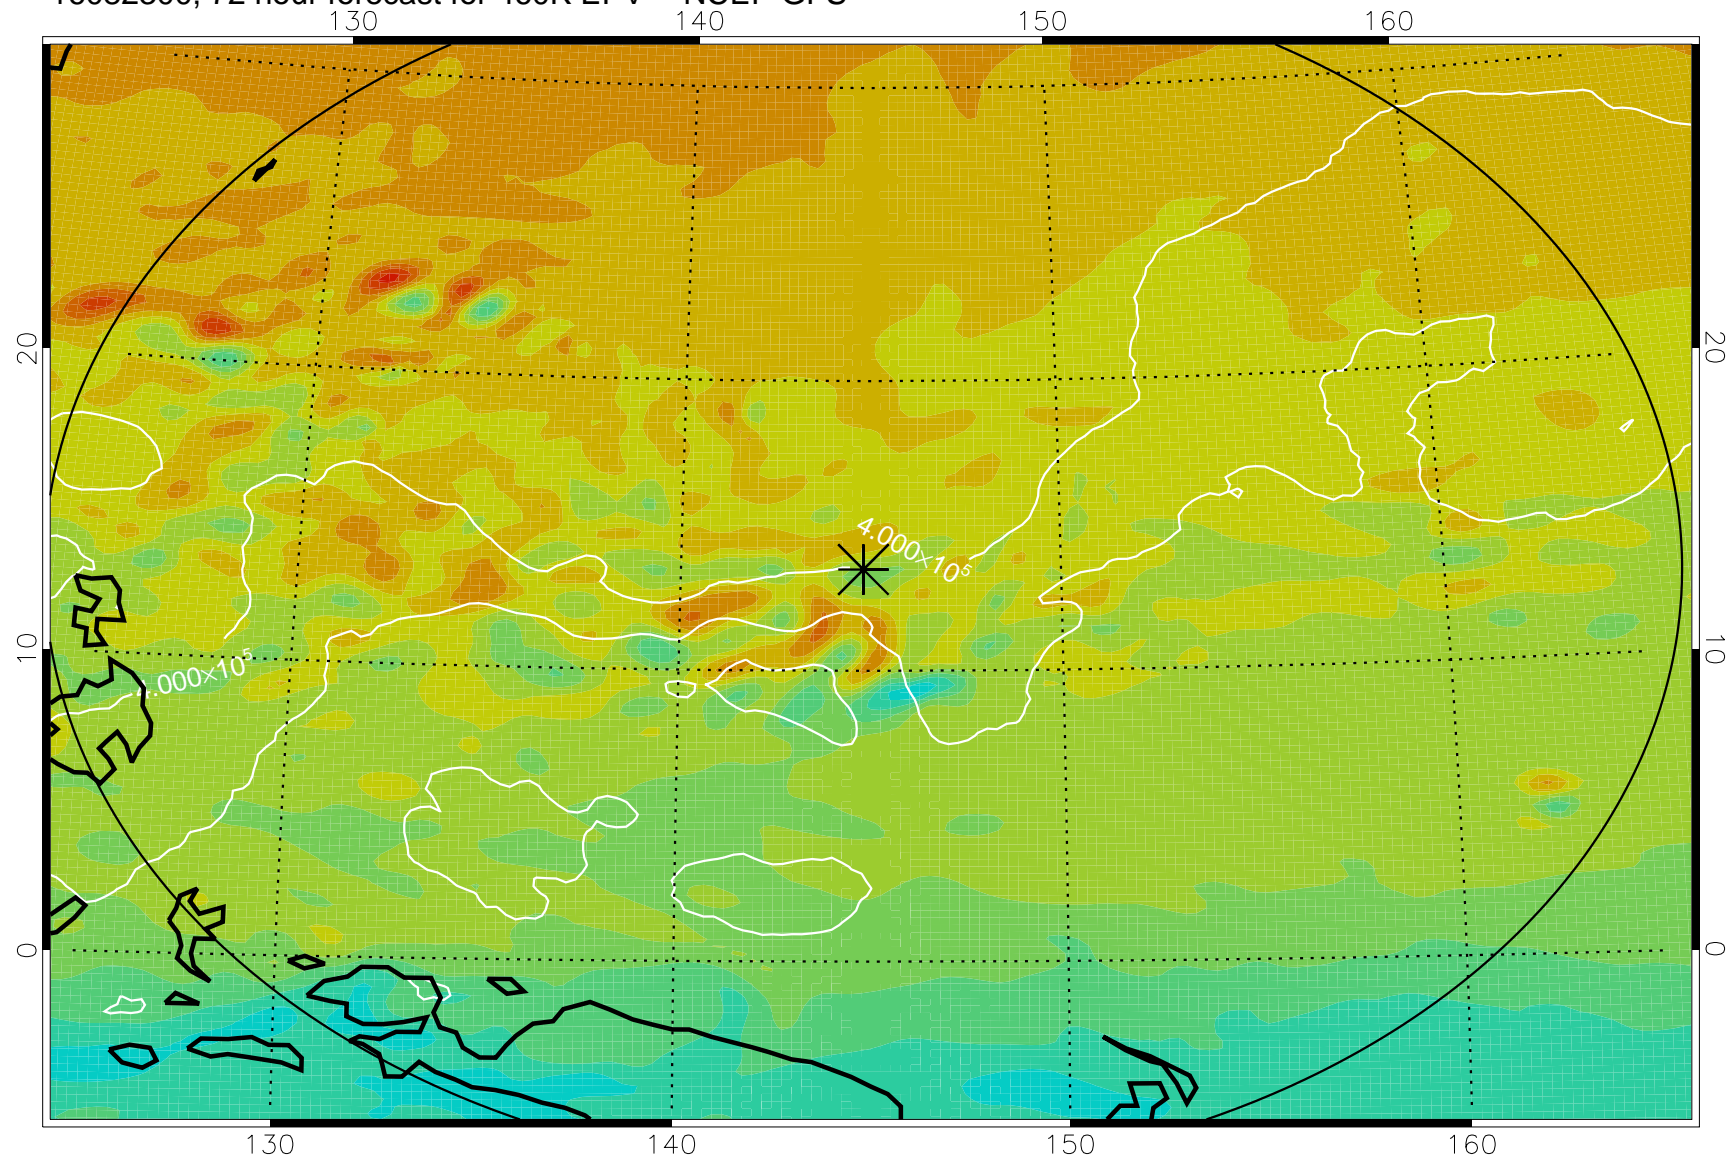

16082118, 42 hour forecast for 460K EPV -- NCEP GFS

460K Montgomery Streamfunction, white

Range ring of 2304 km

16082200, 48 hour forecast for 460K EPV -- NCEP GFS

460K Montgomery Streamfunction, white

Range ring of 2304 km

16082206, 54 hour forecast for 460K EPV -- NCEP GFS

460K Montgomery Streamfunction, white

Range ring of 2304 km

16082212, 60 hour forecast for 460K EPV -- NCEP GFS

460K Montgomery Streamfunction, white

Range ring of 2304 km

16082218, 66 hour forecast for 460K EPV -- NCEP GFS

460K Montgomery Streamfunction, white

Range ring of 2304 km

16082300, 72 hour forecast for 460K EPV -- NCEP GFS

460K Montgomery Streamfunction, white

Range ring of 2304 km

16082306, 78 hour forecast for 460K EPV -- NCEP GFS

460K Montgomery Streamfunction, white

Range ring of 2304 km

16082312, 84 hour forecast for 460K EPV -- NCEP GFS

460K Montgomery Streamfunction, white

Range ring of 2304 km