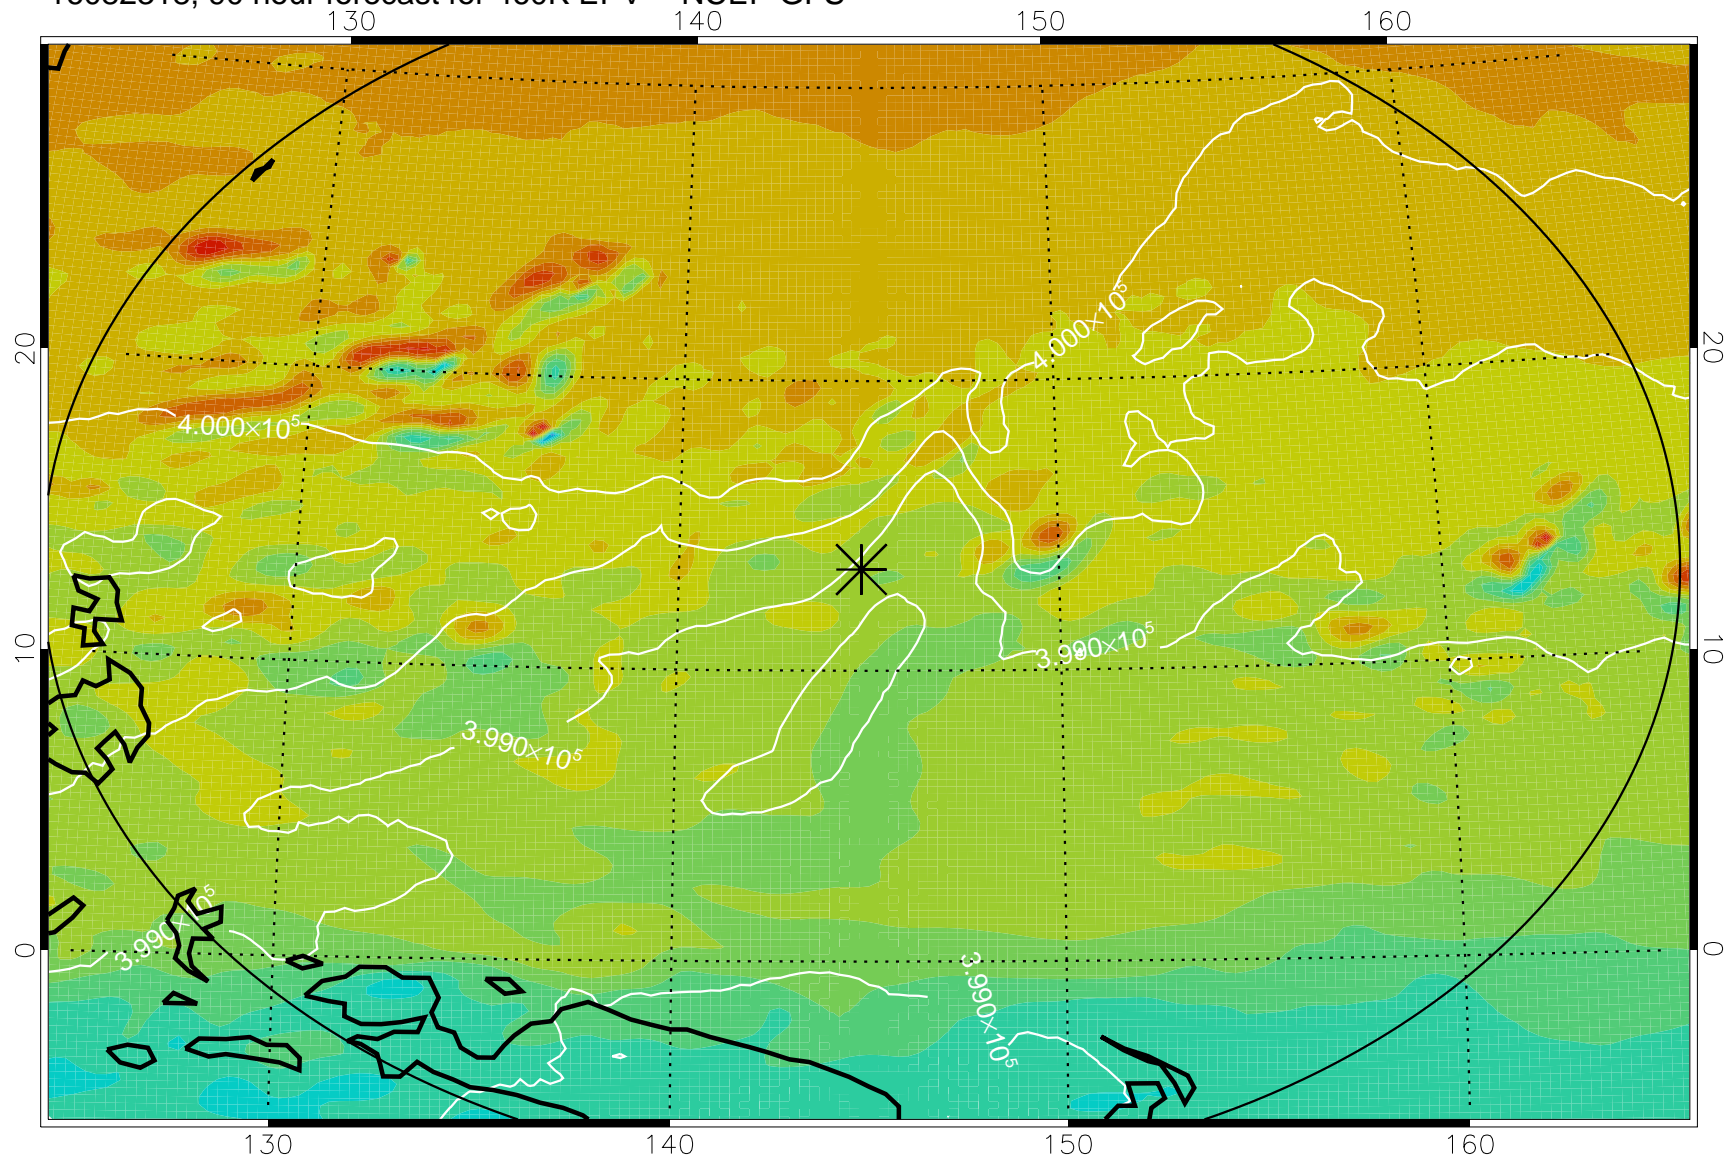

16082218, 66 hour forecast for 460K EPV -- NCEP GFS

460K Montgomery Streamfunction, white

Range ring of 2304 km

16082300, 72 hour forecast for 460K EPV -- NCEP GFS

460K Montgomery Streamfunction, white

Range ring of 2304 km

16082306, 78 hour forecast for 460K EPV -- NCEP GFS

460K Montgomery Streamfunction, white

Range ring of 2304 km

16082312, 84 hour forecast for 460K EPV -- NCEP GFS

460K Montgomery Streamfunction, white

Range ring of 2304 km

16082318, 90 hour forecast for 460K EPV -- NCEP GFS

460K Montgomery Streamfunction, white

Range ring of 2304 km

16082400, 96 hour forecast for 460K EPV -- NCEP GFS

460K Montgomery Streamfunction, white

Range ring of 2304 km

16082406, 102 hour forecast for 460K EPV -- NCEP GFS

460K Montgomery Streamfunction, white

Range ring of 2304 km

16082412, 108 hour forecast for 460K EPV -- NCEP GFS

460K Montgomery Streamfunction, white

Range ring of 2304 km