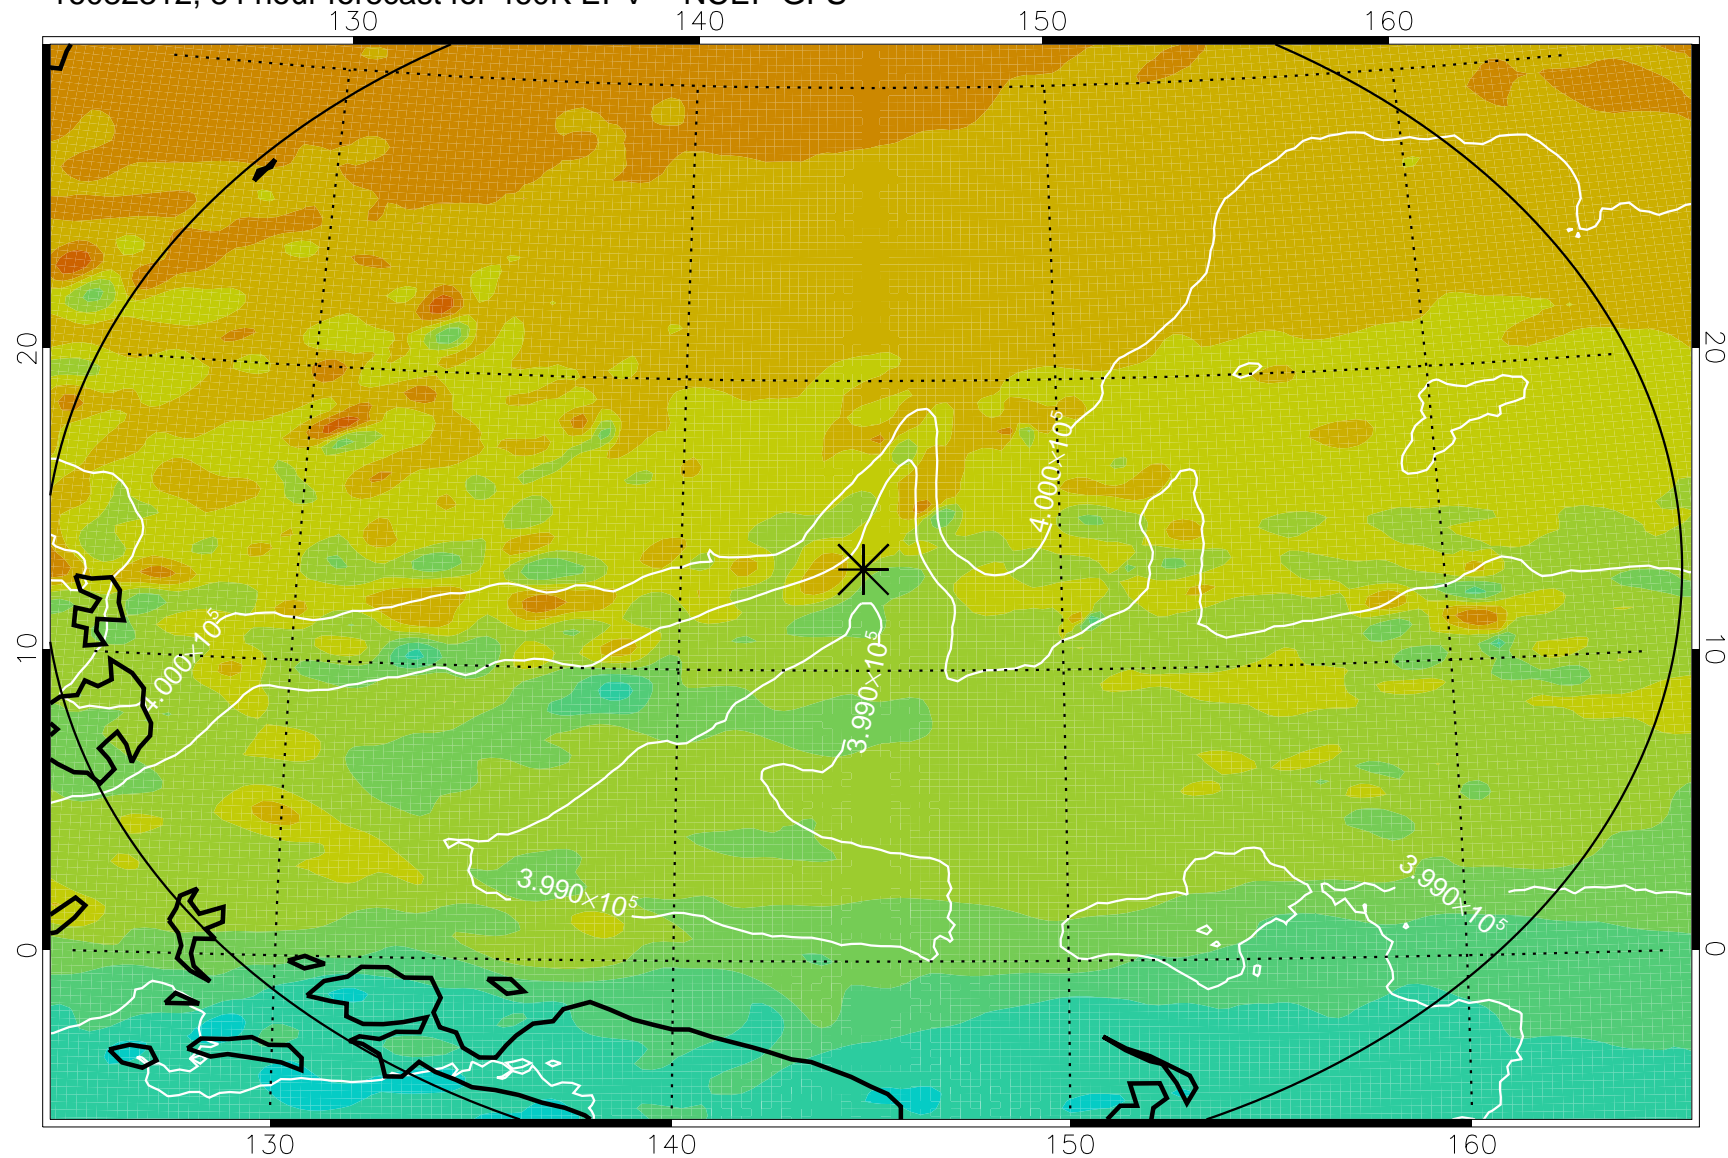

16082218, 66 hour forecast for 460K EPV -- NCEP GFS

460K Montgomery Streamfunction, white

Range ring of 2304 km

16082300, 72 hour forecast for 460K EPV -- NCEP GFS

460K Montgomery Streamfunction, white

Range ring of 2304 km

16082306, 78 hour forecast for 460K EPV -- NCEP GFS

460K Montgomery Streamfunction, white

Range ring of 2304 km

16082312, 84 hour forecast for 460K EPV -- NCEP GFS

460K Montgomery Streamfunction, white

Range ring of 2304 km

16082318, 90 hour forecast for 460K EPV -- NCEP GFS

460K Montgomery Streamfunction, white

Range ring of 2304 km

16082400, 96 hour forecast for 460K EPV -- NCEP GFS

460K Montgomery Streamfunction, white

Range ring of 2304 km

16082406, 102 hour forecast for 460K EPV -- NCEP GFS

460K Montgomery Streamfunction, white

Range ring of 2304 km

16082412, 108 hour forecast for 460K EPV -- NCEP GFS

460K Montgomery Streamfunction, white

Range ring of 2304 km