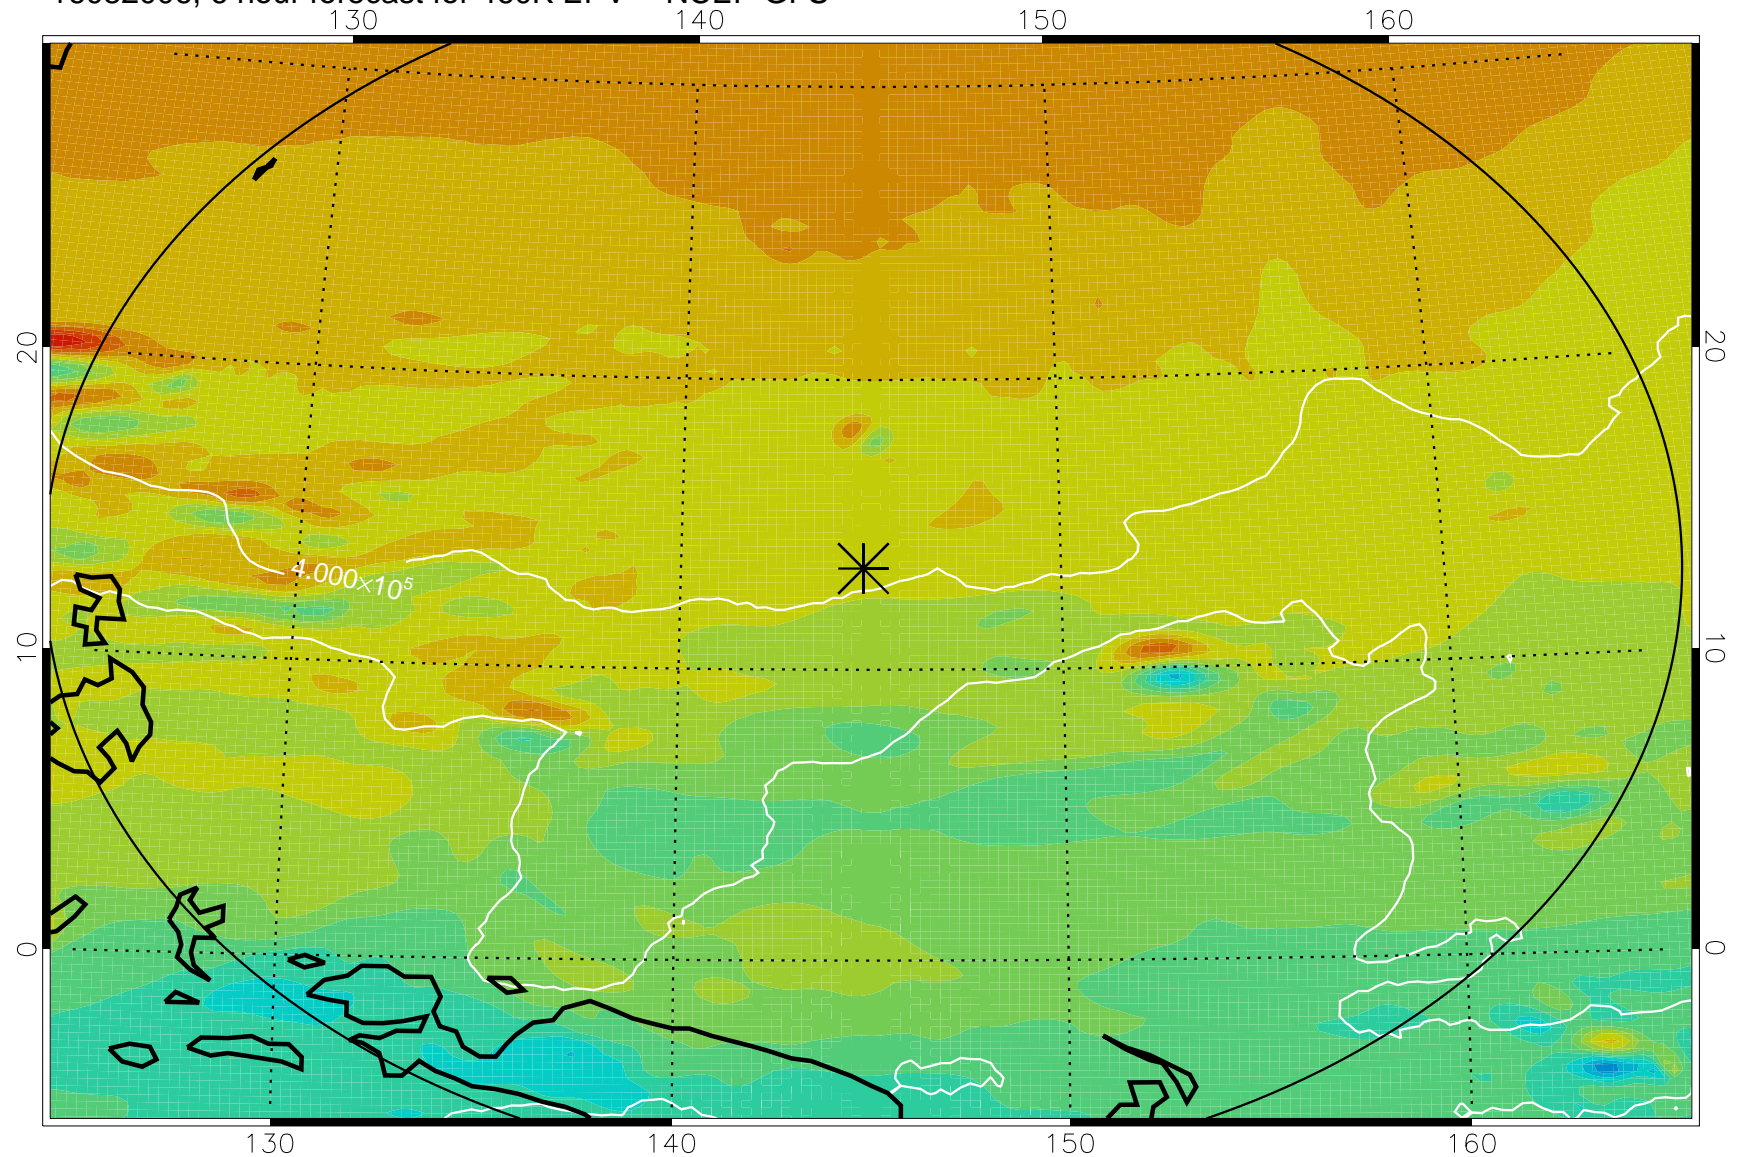

16082006, 6 hour forecast for 460K EPV -- NCEP GFS

460K Montgomery Streamfunction, white

Range ring of 2304 km

16082012, 12 hour forecast for 460K EPV -- NCEP GFS

460K Montgomery Streamfunction, white

Range ring of 2304 km

16082018, 18 hour forecast for 460K EPV -- NCEP GFS

460K Montgomery Streamfunction, white

Range ring of 2304 km

16082100, 24 hour forecast for 460K EPV -- NCEP GFS

460K Montgomery Streamfunction, white

Range ring of 2304 km

16082106, 30 hour forecast for 460K EPV -- NCEP GFS

460K Montgomery Streamfunction, white

Range ring of 2304 km

16082112, 36 hour forecast for 460K EPV -- NCEP GFS

460K Montgomery Streamfunction, white

Range ring of 2304 km

16082118, 42 hour forecast for 460K EPV -- NCEP GFS

460K Montgomery Streamfunction, white

Range ring of 2304 km

16082200, 48 hour forecast for 460K EPV -- NCEP GFS

460K Montgomery Streamfunction, white

Range ring of 2304 km