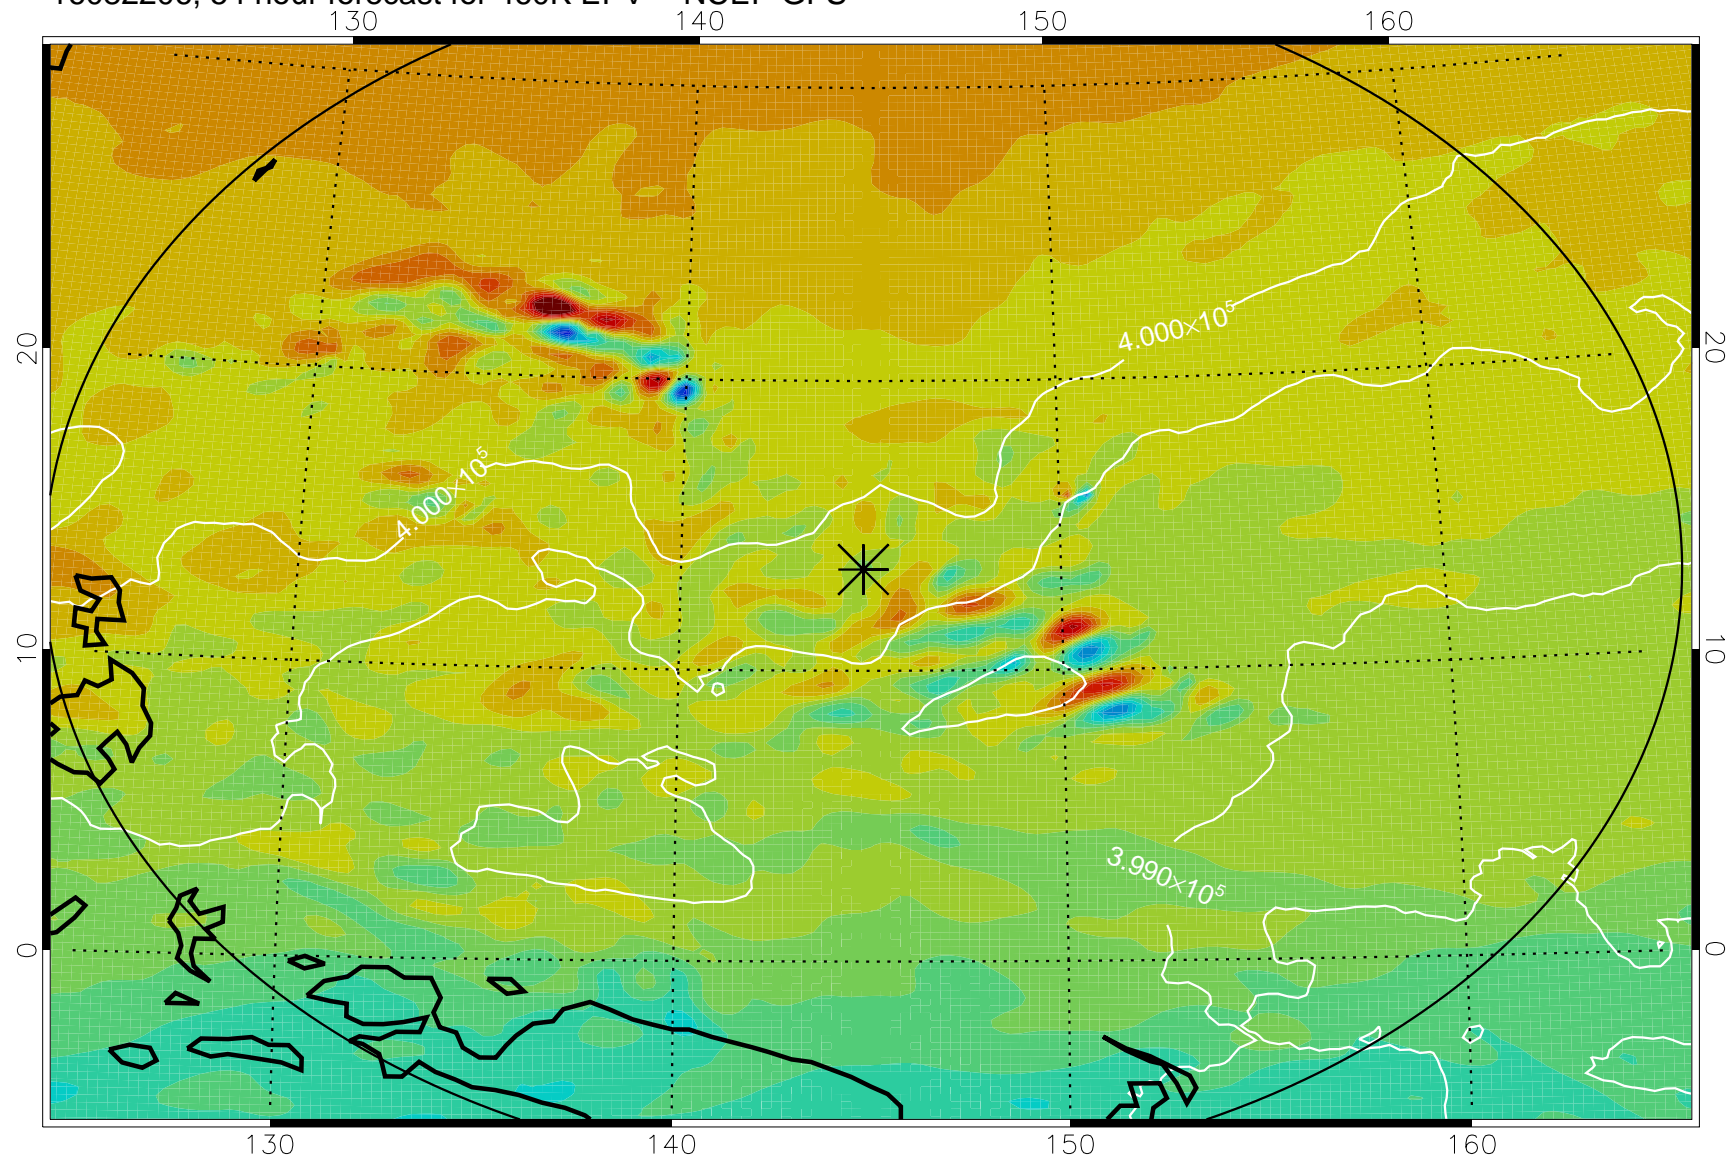

16082106, 30 hour forecast for 460K EPV -- NCEP GFS

460K Montgomery Streamfunction, white

Range ring of 2304 km

16082112, 36 hour forecast for 460K EPV -- NCEP GFS

460K Montgomery Streamfunction, white

Range ring of 2304 km

16082118, 42 hour forecast for 460K EPV -- NCEP GFS

460K Montgomery Streamfunction, white

Range ring of 2304 km

16082200, 48 hour forecast for 460K EPV -- NCEP GFS

460K Montgomery Streamfunction, white

Range ring of 2304 km

16082206, 54 hour forecast for 460K EPV -- NCEP GFS

460K Montgomery Streamfunction, white

Range ring of 2304 km

16082212, 60 hour forecast for 460K EPV -- NCEP GFS

460K Montgomery Streamfunction, white

Range ring of 2304 km

16082218, 66 hour forecast for 460K EPV -- NCEP GFS

460K Montgomery Streamfunction, white

Range ring of 2304 km

16082300, 72 hour forecast for 460K EPV -- NCEP GFS

460K Montgomery Streamfunction, white

Range ring of 2304 km