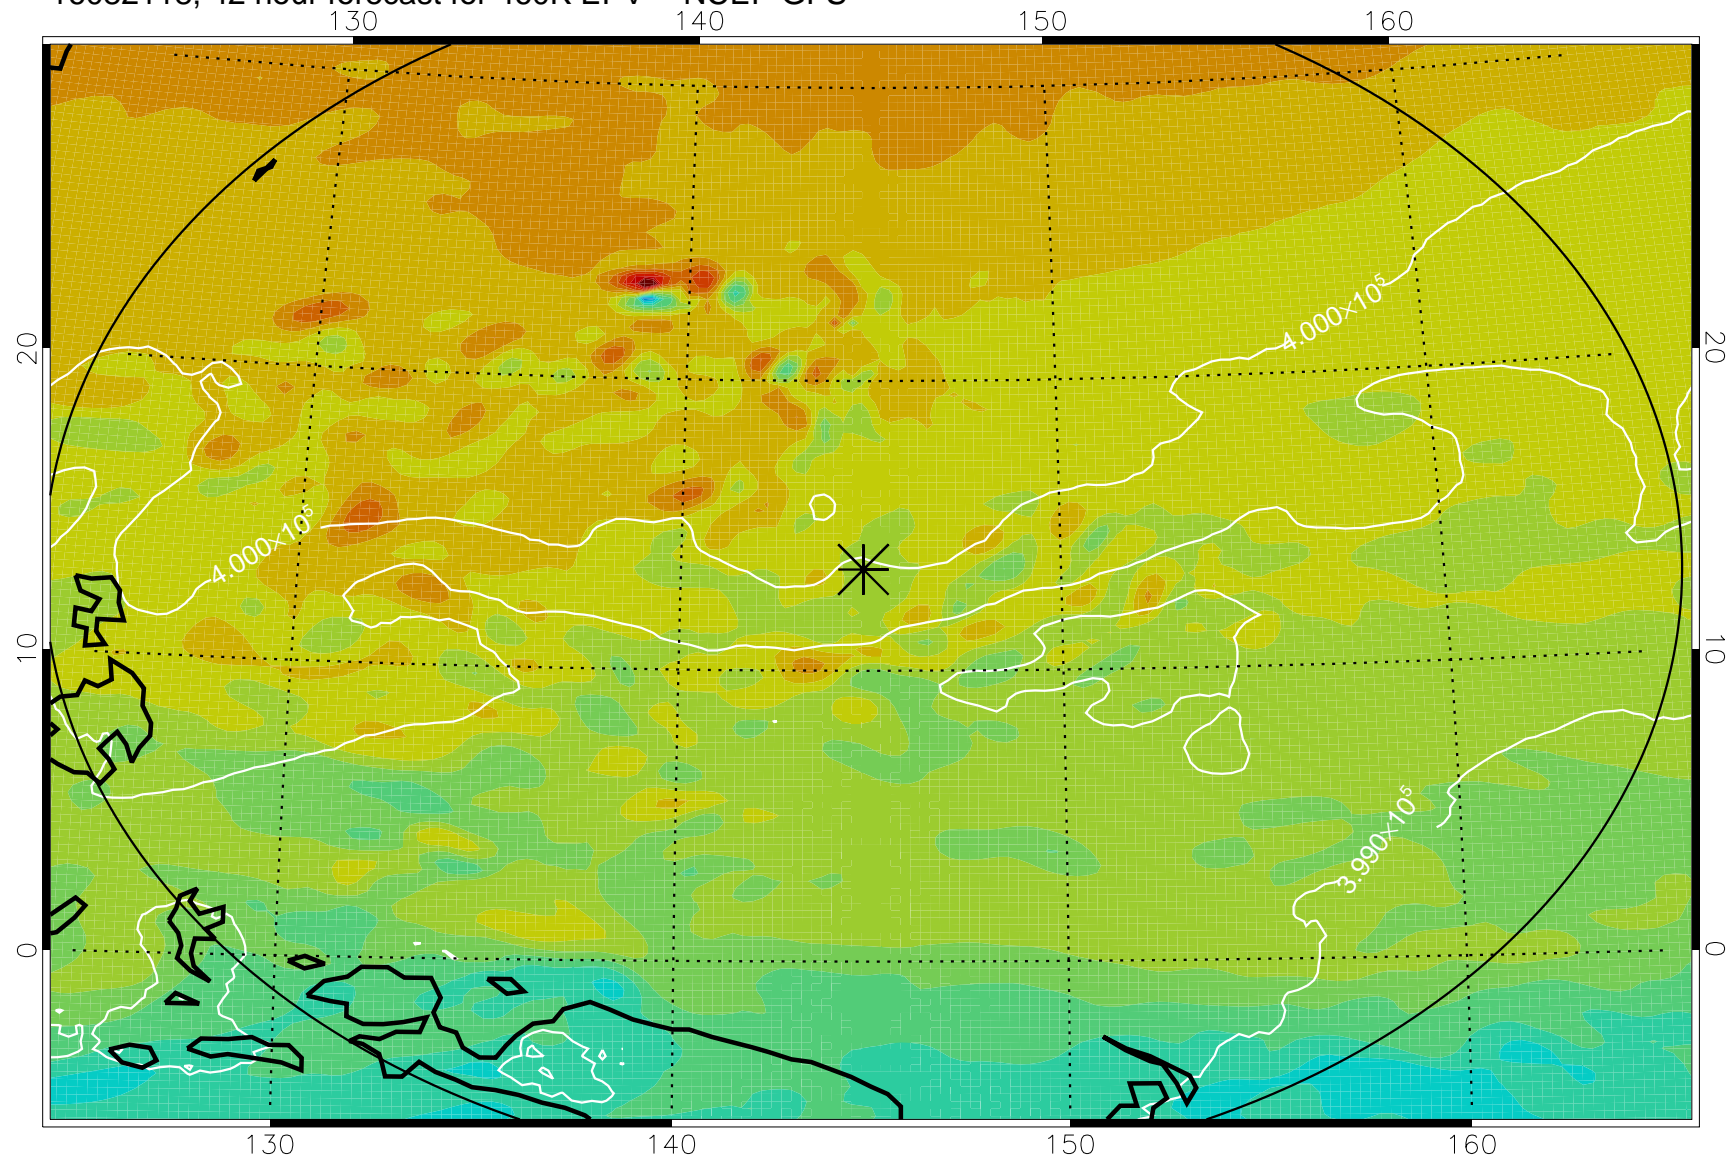

16082018, 18 hour forecast for 460K EPV -- NCEP GFS

460K Montgomery Streamfunction, white

Range ring of 2304 km

16082100, 24 hour forecast for 460K EPV -- NCEP GFS

460K Montgomery Streamfunction, white

Range ring of 2304 km

16082106, 30 hour forecast for 460K EPV -- NCEP GFS

460K Montgomery Streamfunction, white

Range ring of 2304 km

16082112, 36 hour forecast for 460K EPV -- NCEP GFS

460K Montgomery Streamfunction, white

Range ring of 2304 km

16082118, 42 hour forecast for 460K EPV -- NCEP GFS

460K Montgomery Streamfunction, white

Range ring of 2304 km

16082200, 48 hour forecast for 460K EPV -- NCEP GFS

460K Montgomery Streamfunction, white

Range ring of 2304 km

16082206, 54 hour forecast for 460K EPV -- NCEP GFS

460K Montgomery Streamfunction, white

Range ring of 2304 km

16082212, 60 hour forecast for 460K EPV -- NCEP GFS

460K Montgomery Streamfunction, white

Range ring of 2304 km