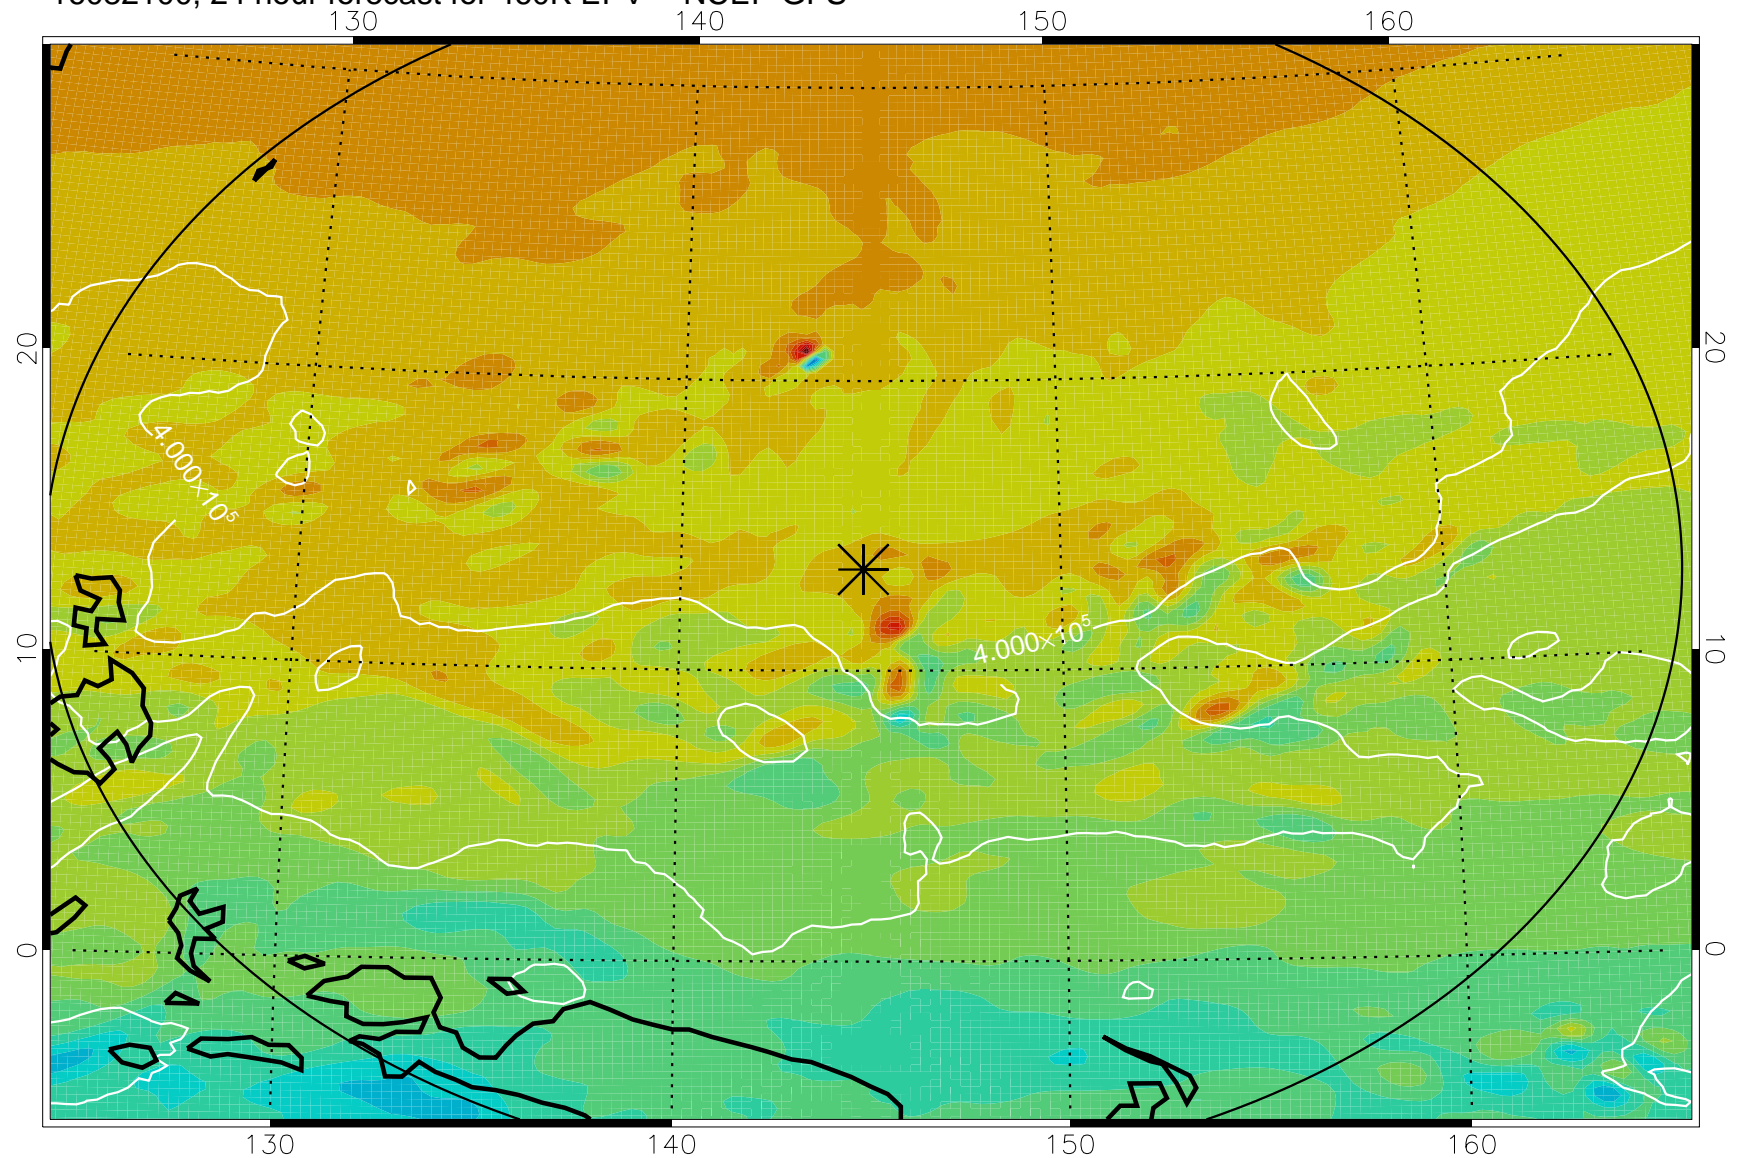

16082006, 6 hour forecast for 460K EPV -- NCEP GFS

460K Montgomery Streamfunction, white

Range ring of 2304 km

16082012, 12 hour forecast for 460K EPV -- NCEP GFS

460K Montgomery Streamfunction, white

Range ring of 2304 km

16082018, 18 hour forecast for 460K EPV -- NCEP GFS

460K Montgomery Streamfunction, white

Range ring of 2304 km

16082100, 24 hour forecast for 460K EPV -- NCEP GFS

460K Montgomery Streamfunction, white

Range ring of 2304 km

16082106, 30 hour forecast for 460K EPV -- NCEP GFS

460K Montgomery Streamfunction, white

Range ring of 2304 km

16082112, 36 hour forecast for 460K EPV -- NCEP GFS

460K Montgomery Streamfunction, white

Range ring of 2304 km

16082118, 42 hour forecast for 460K EPV -- NCEP GFS

460K Montgomery Streamfunction, white

Range ring of 2304 km

16082200, 48 hour forecast for 460K EPV -- NCEP GFS

460K Montgomery Streamfunction, white

Range ring of 2304 km