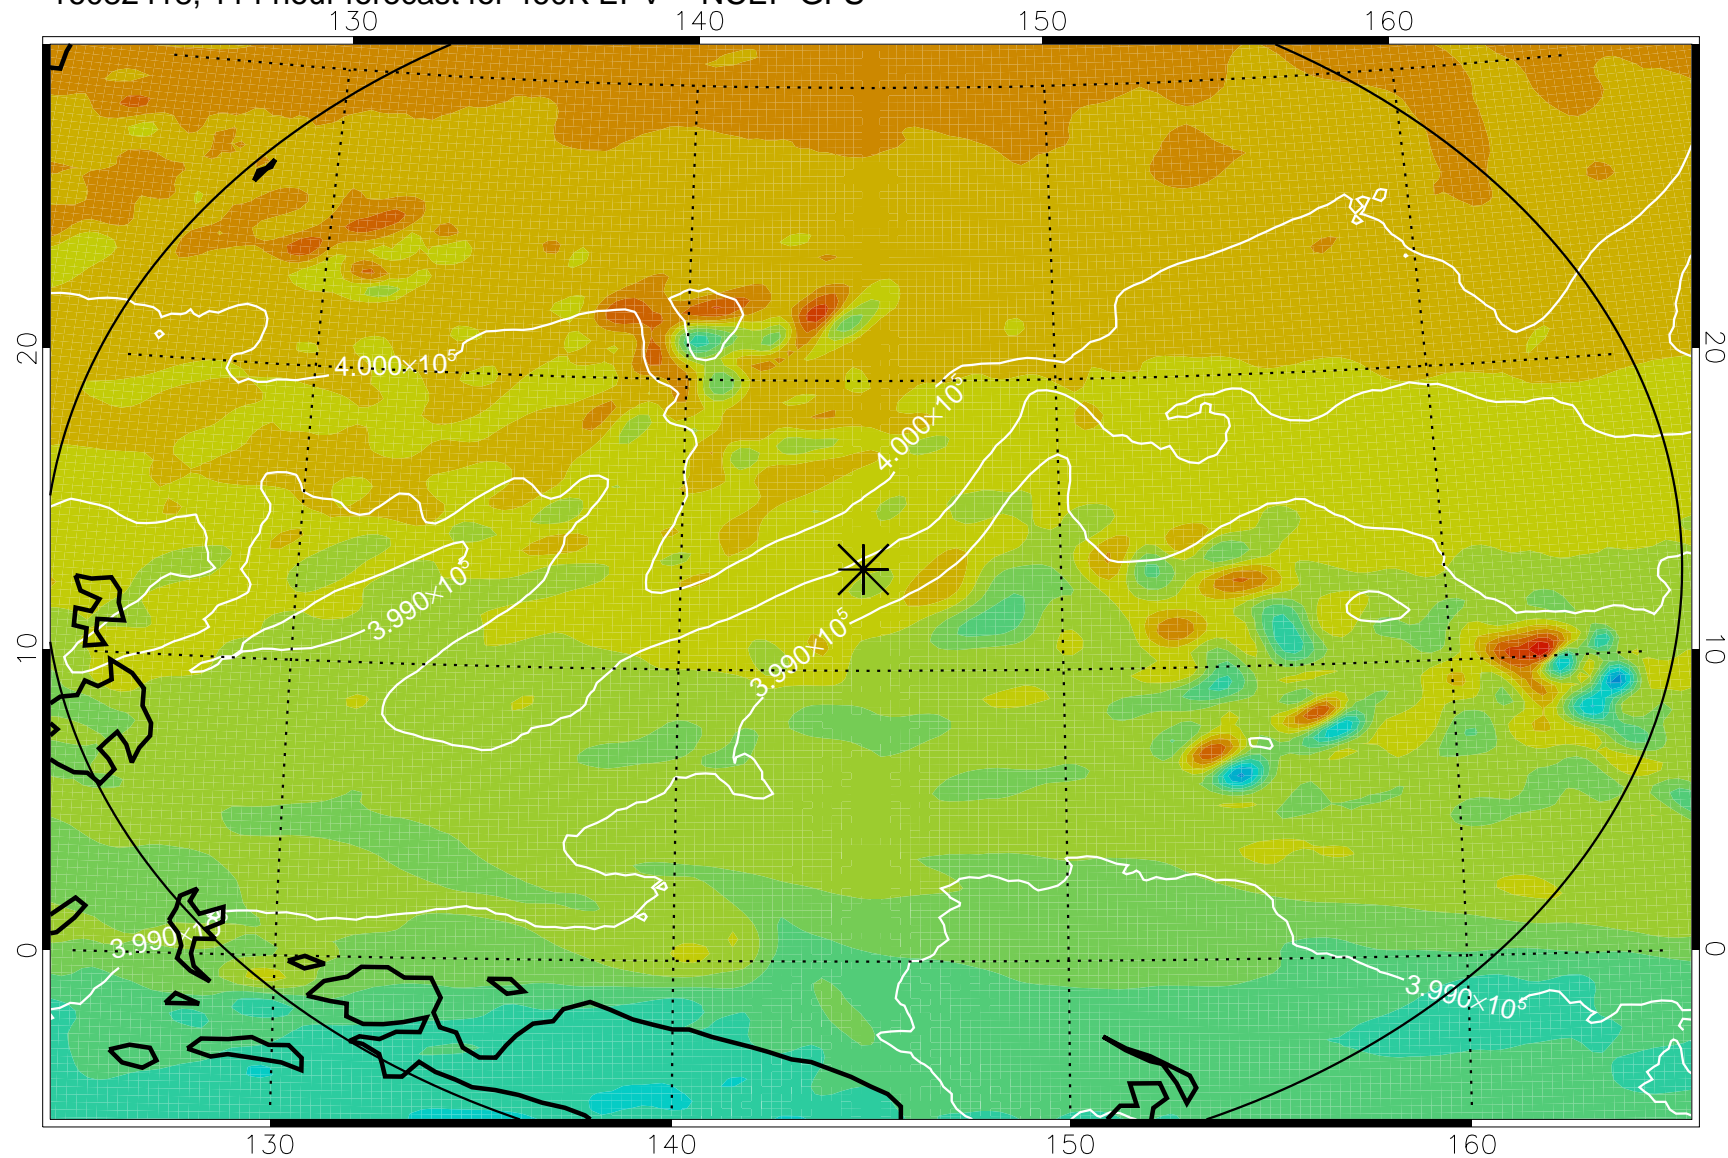

16082306, 78 hour forecast for 460K EPV -- NCEP GFS

460K Montgomery Streamfunction, white

Range ring of 2304 km

16082312, 84 hour forecast for 460K EPV -- NCEP GFS

460K Montgomery Streamfunction, white

Range ring of 2304 km

16082318, 90 hour forecast for 460K EPV -- NCEP GFS

460K Montgomery Streamfunction, white

Range ring of 2304 km

16082400, 96 hour forecast for 460K EPV -- NCEP GFS

460K Montgomery Streamfunction, white

Range ring of 2304 km

16082406, 102 hour forecast for 460K EPV -- NCEP GFS

460K Montgomery Streamfunction, white

Range ring of 2304 km

16082412, 108 hour forecast for 460K EPV -- NCEP GFS

460K Montgomery Streamfunction, white

Range ring of 2304 km

16082418, 114 hour forecast for 460K EPV -- NCEP GFS

460K Montgomery Streamfunction, white

Range ring of 2304 km

16082500, 120 hour forecast for 460K EPV -- NCEP GFS

460K Montgomery Streamfunction, white

Range ring of 2304 km