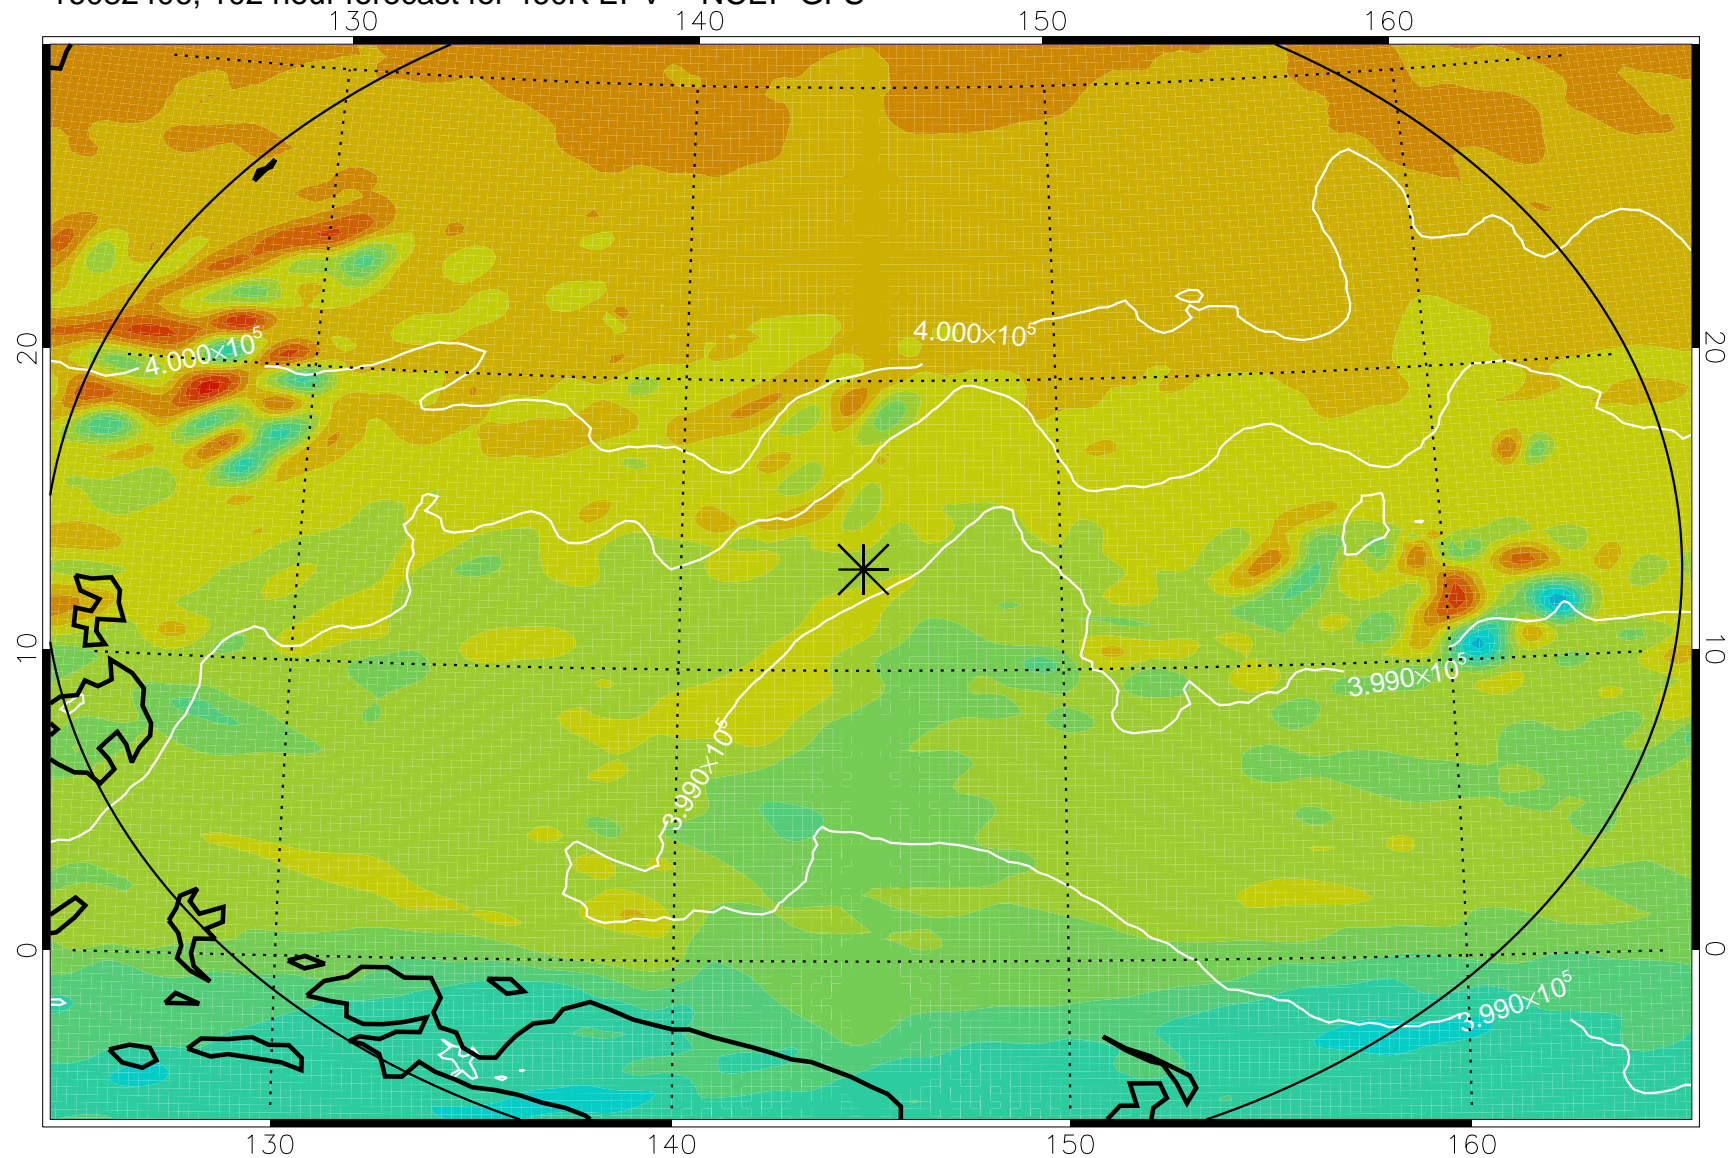

16082306, 78 hour forecast for 460K EPV -- NCEP GFS

460K Montgomery Streamfunction, white

Range ring of 2304 km

16082312, 84 hour forecast for 460K EPV -- NCEP GFS

460K Montgomery Streamfunction, white

Range ring of 2304 km

16082318, 90 hour forecast for 460K EPV -- NCEP GFS

460K Montgomery Streamfunction, white

Range ring of 2304 km

16082400, 96 hour forecast for 460K EPV -- NCEP GFS

460K Montgomery Streamfunction, white

Range ring of 2304 km

16082406, 102 hour forecast for 460K EPV -- NCEP GFS

460K Montgomery Streamfunction, white

Range ring of 2304 km

16082412, 108 hour forecast for 460K EPV -- NCEP GFS

460K Montgomery Streamfunction, white

Range ring of 2304 km

16082418, 114 hour forecast for 460K EPV -- NCEP GFS

460K Montgomery Streamfunction, white

Range ring of 2304 km

16082500, 120 hour forecast for 460K EPV -- NCEP GFS

460K Montgomery Streamfunction, white

Range ring of 2304 km