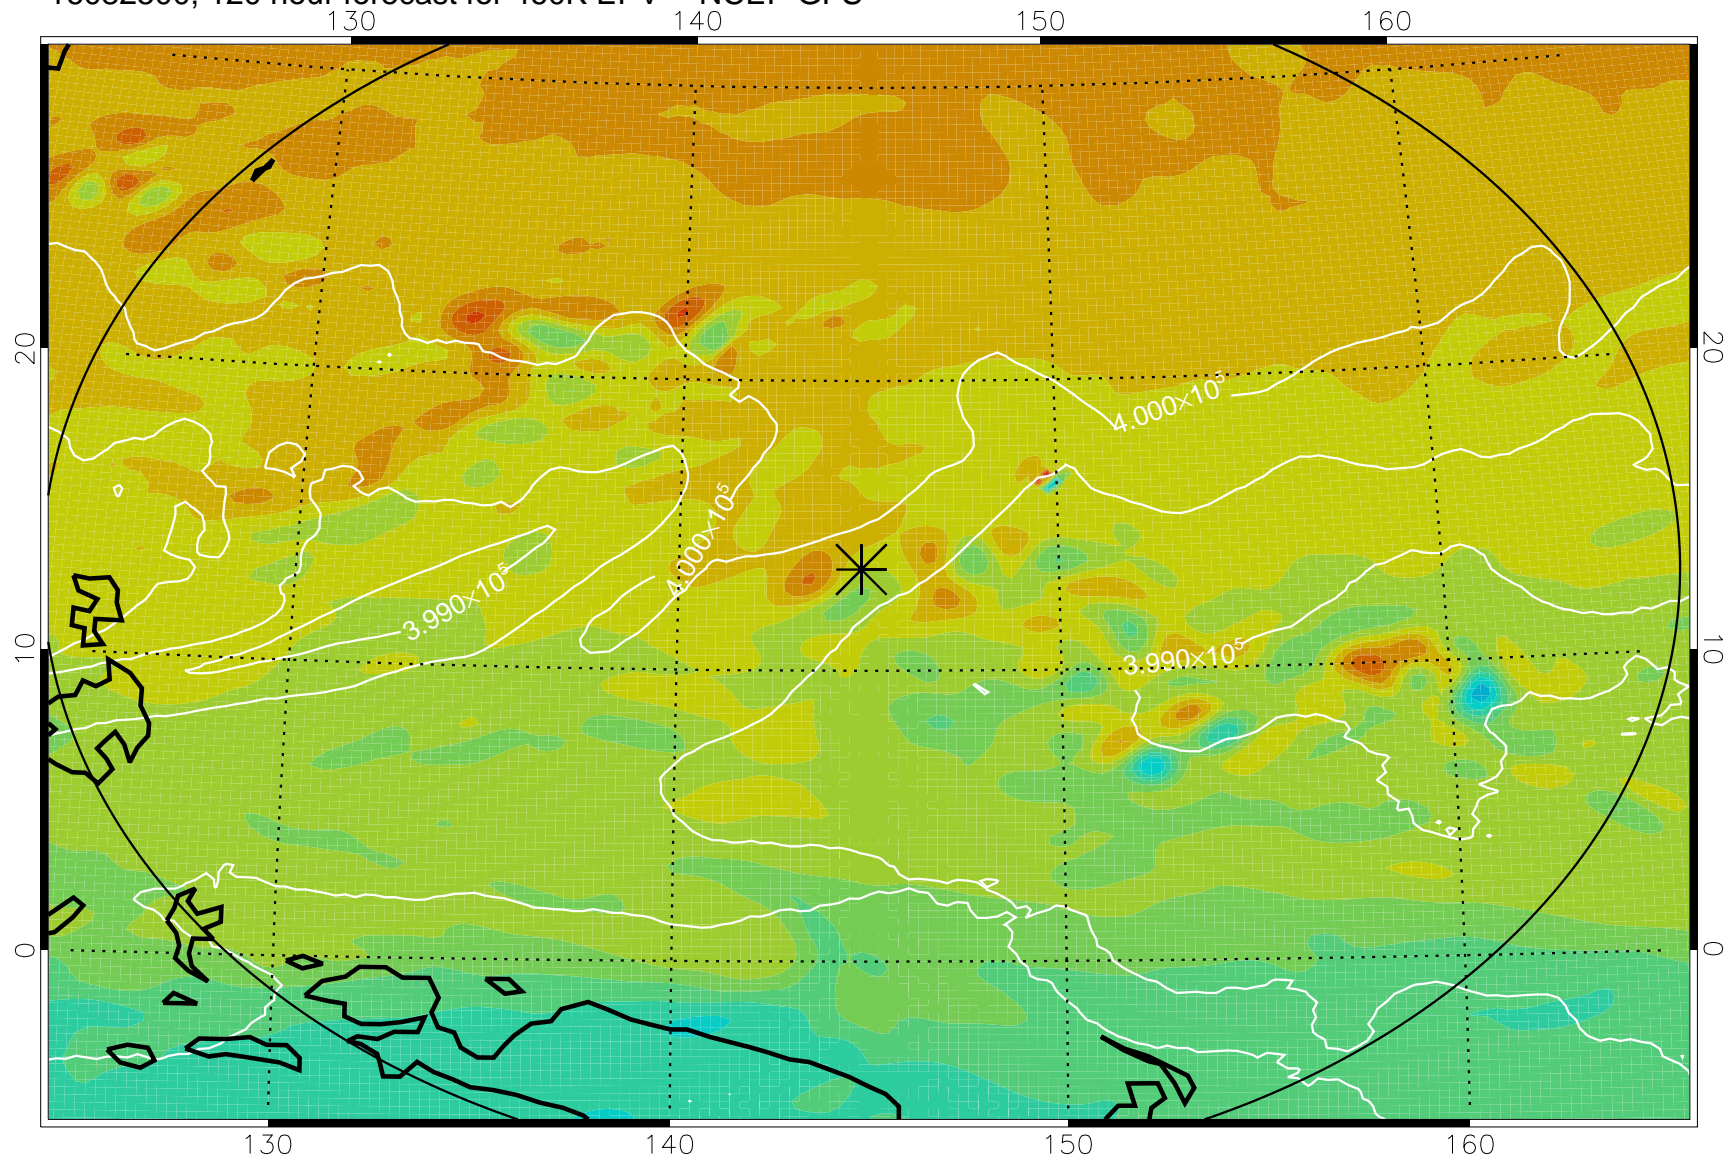

16082306, 78 hour forecast for 460K EPV -- NCEP GFS

460K Montgomery Streamfunction, white

Range ring of 2304 km

16082312, 84 hour forecast for 460K EPV -- NCEP GFS

460K Montgomery Streamfunction, white

Range ring of 2304 km

16082318, 90 hour forecast for 460K EPV -- NCEP GFS

460K Montgomery Streamfunction, white

Range ring of 2304 km

16082400, 96 hour forecast for 460K EPV -- NCEP GFS

460K Montgomery Streamfunction, white

Range ring of 2304 km

16082406, 102 hour forecast for 460K EPV -- NCEP GFS

460K Montgomery Streamfunction, white

Range ring of 2304 km

16082412, 108 hour forecast for 460K EPV -- NCEP GFS

460K Montgomery Streamfunction, white

Range ring of 2304 km

16082418, 114 hour forecast for 460K EPV -- NCEP GFS

460K Montgomery Streamfunction, white

Range ring of 2304 km

16082500, 120 hour forecast for 460K EPV -- NCEP GFS

460K Montgomery Streamfunction, white

Range ring of 2304 km