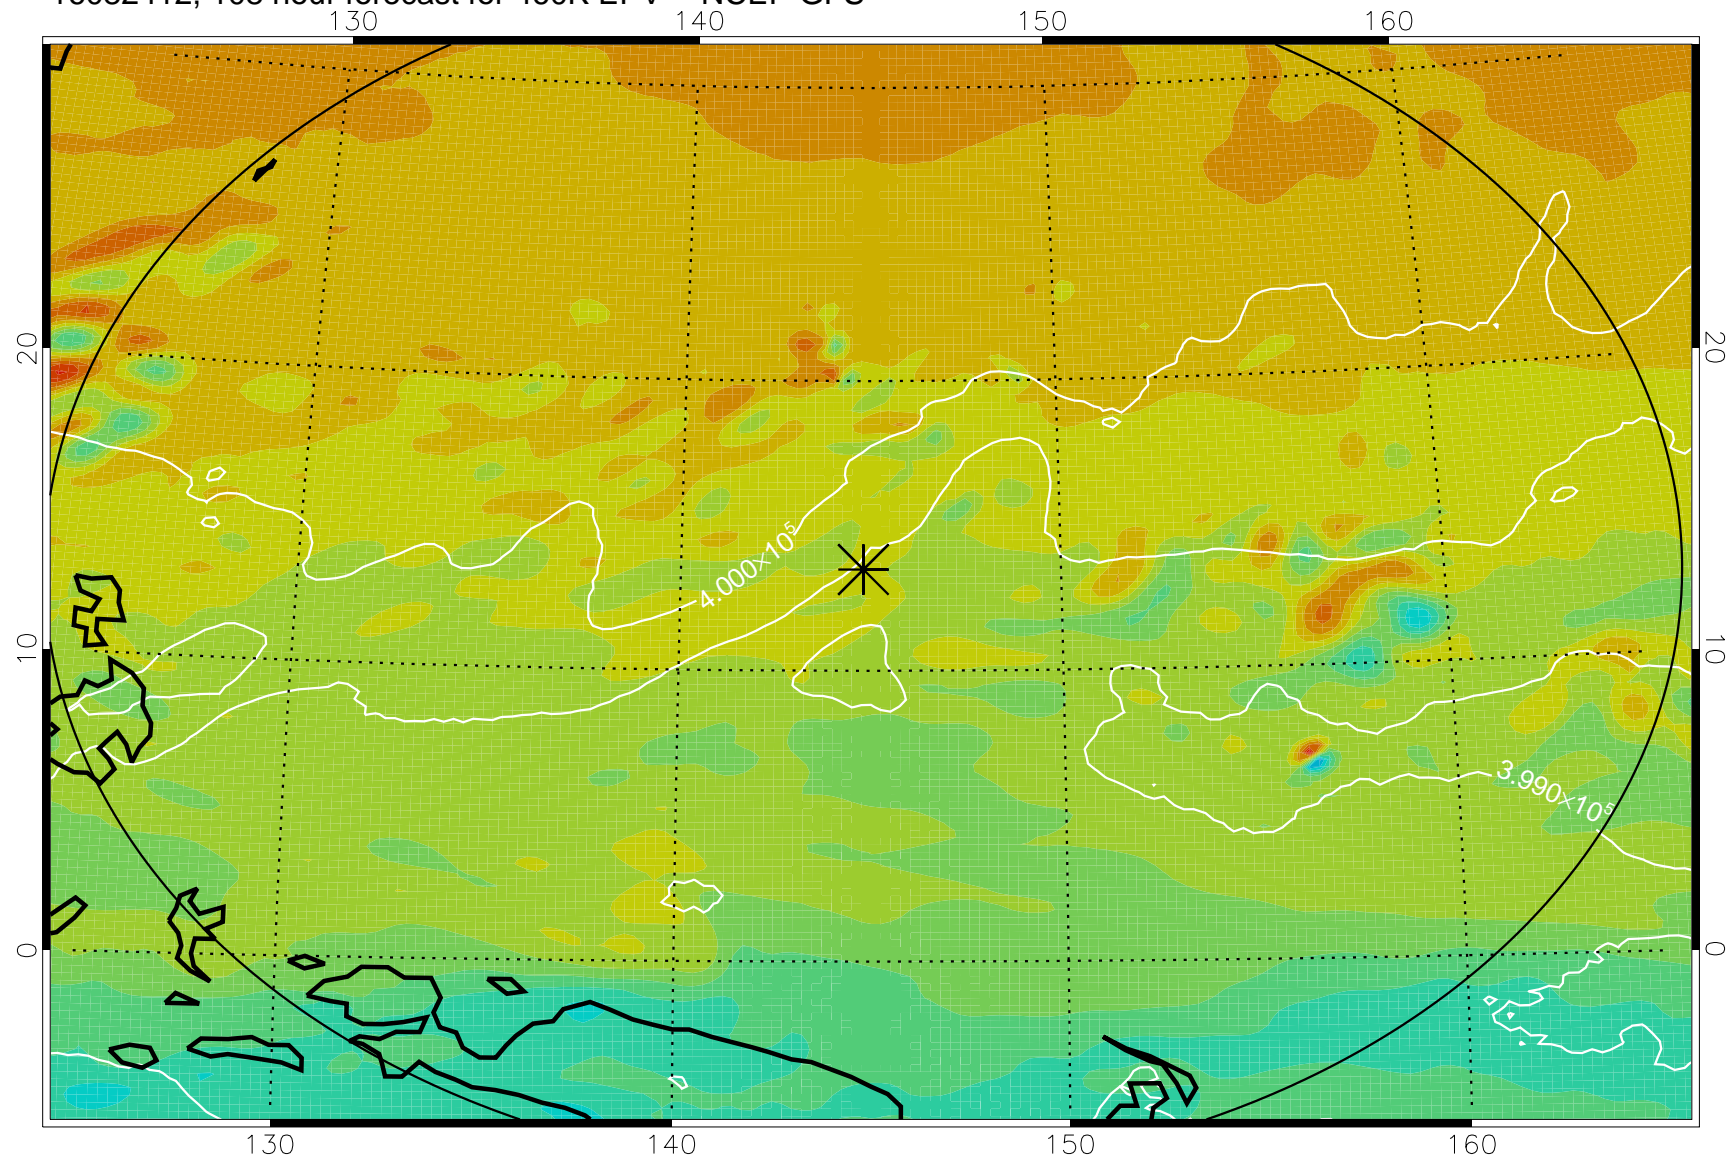

16082306, 78 hour forecast for 460K EPV -- NCEP GFS

460K Montgomery Streamfunction, white

Range ring of 2304 km

16082312, 84 hour forecast for 460K EPV -- NCEP GFS

460K Montgomery Streamfunction, white

Range ring of 2304 km

16082318, 90 hour forecast for 460K EPV -- NCEP GFS

460K Montgomery Streamfunction, white

Range ring of 2304 km

16082400, 96 hour forecast for 460K EPV -- NCEP GFS

460K Montgomery Streamfunction, white

Range ring of 2304 km

16082406, 102 hour forecast for 460K EPV -- NCEP GFS

460K Montgomery Streamfunction, white

Range ring of 2304 km

16082412, 108 hour forecast for 460K EPV -- NCEP GFS

460K Montgomery Streamfunction, white

Range ring of 2304 km

16082418, 114 hour forecast for 460K EPV -- NCEP GFS

460K Montgomery Streamfunction, white

Range ring of 2304 km

16082500, 120 hour forecast for 460K EPV -- NCEP GFS

460K Montgomery Streamfunction, white

Range ring of 2304 km