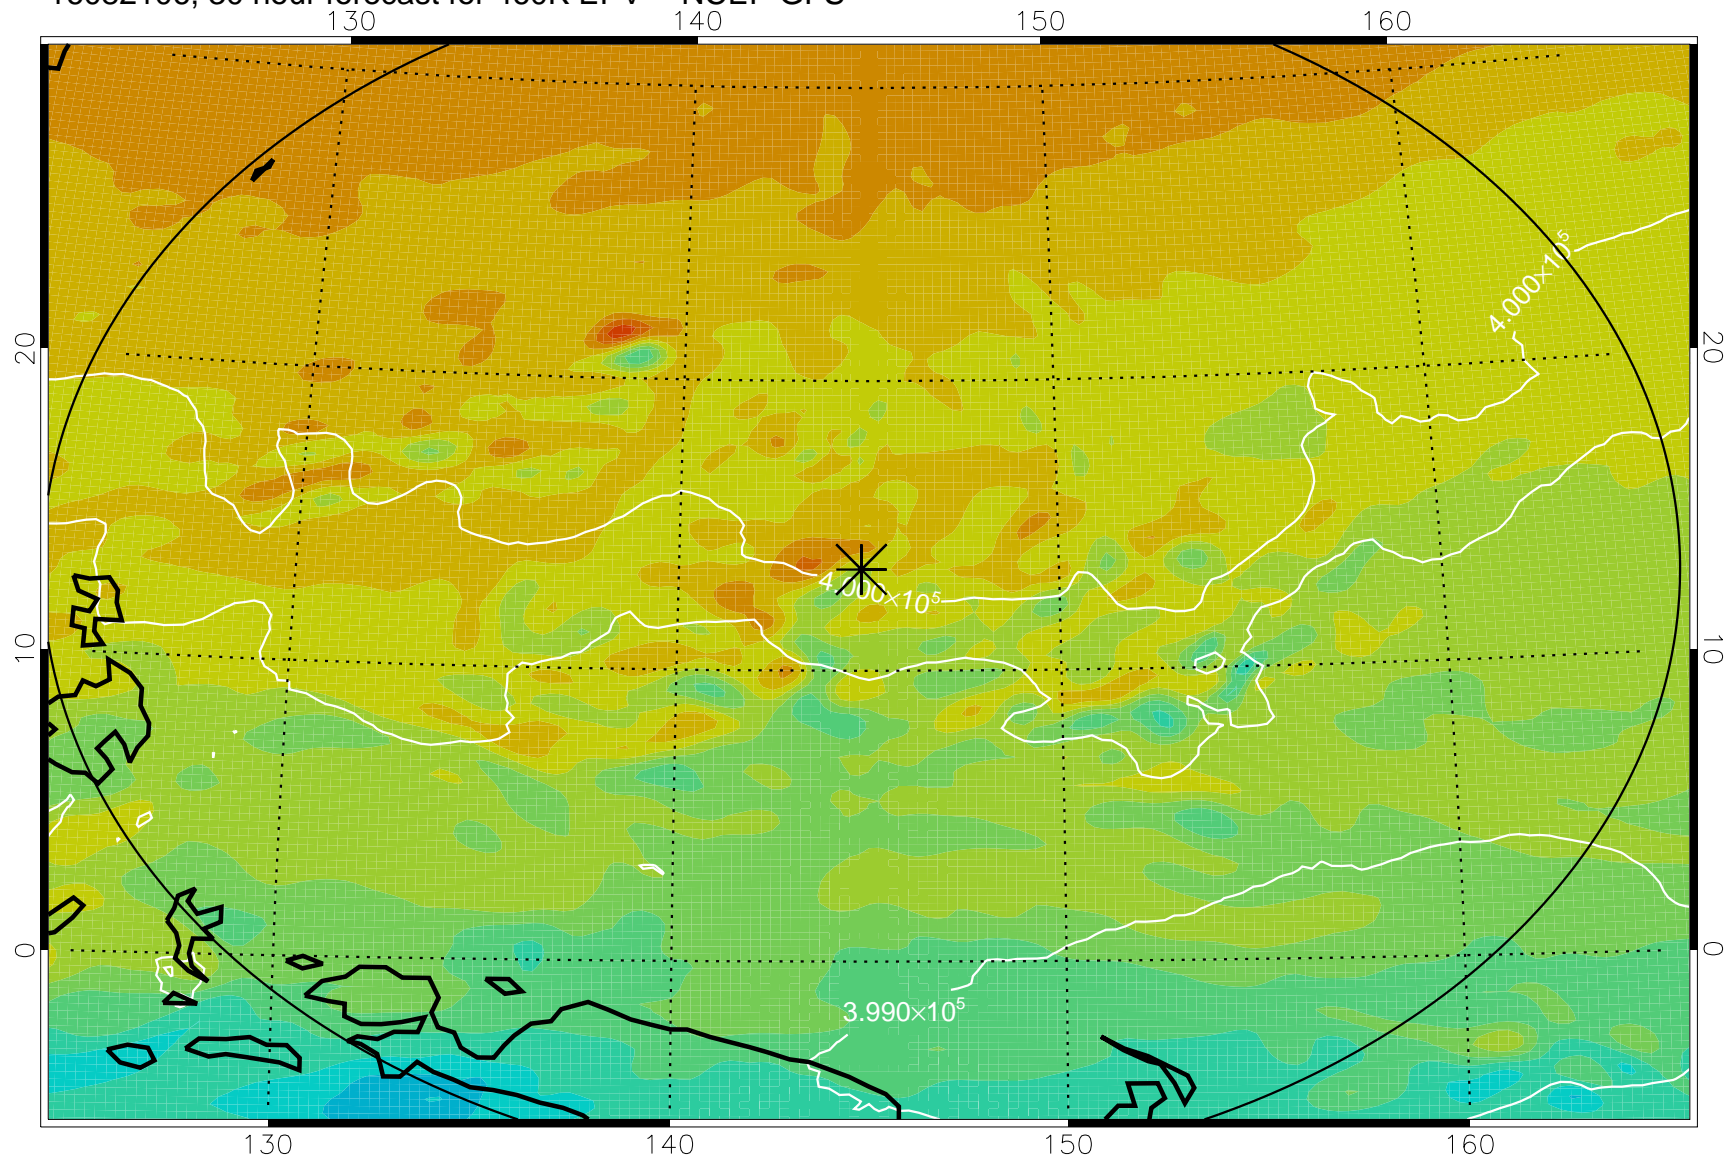

16082006, 6 hour forecast for 460K EPV -- NCEP GFS

460K Montgomery Streamfunction, white

Range ring of 2304 km

16082012, 12 hour forecast for 460K EPV -- NCEP GFS

460K Montgomery Streamfunction, white

Range ring of 2304 km

16082018, 18 hour forecast for 460K EPV -- NCEP GFS

460K Montgomery Streamfunction, white

Range ring of 2304 km

16082100, 24 hour forecast for 460K EPV -- NCEP GFS

460K Montgomery Streamfunction, white

Range ring of 2304 km

16082106, 30 hour forecast for 460K EPV -- NCEP GFS

460K Montgomery Streamfunction, white

Range ring of 2304 km

16082112, 36 hour forecast for 460K EPV -- NCEP GFS

460K Montgomery Streamfunction, white

Range ring of 2304 km

16082118, 42 hour forecast for 460K EPV -- NCEP GFS

460K Montgomery Streamfunction, white

Range ring of 2304 km

16082200, 48 hour forecast for 460K EPV -- NCEP GFS

460K Montgomery Streamfunction, white

Range ring of 2304 km