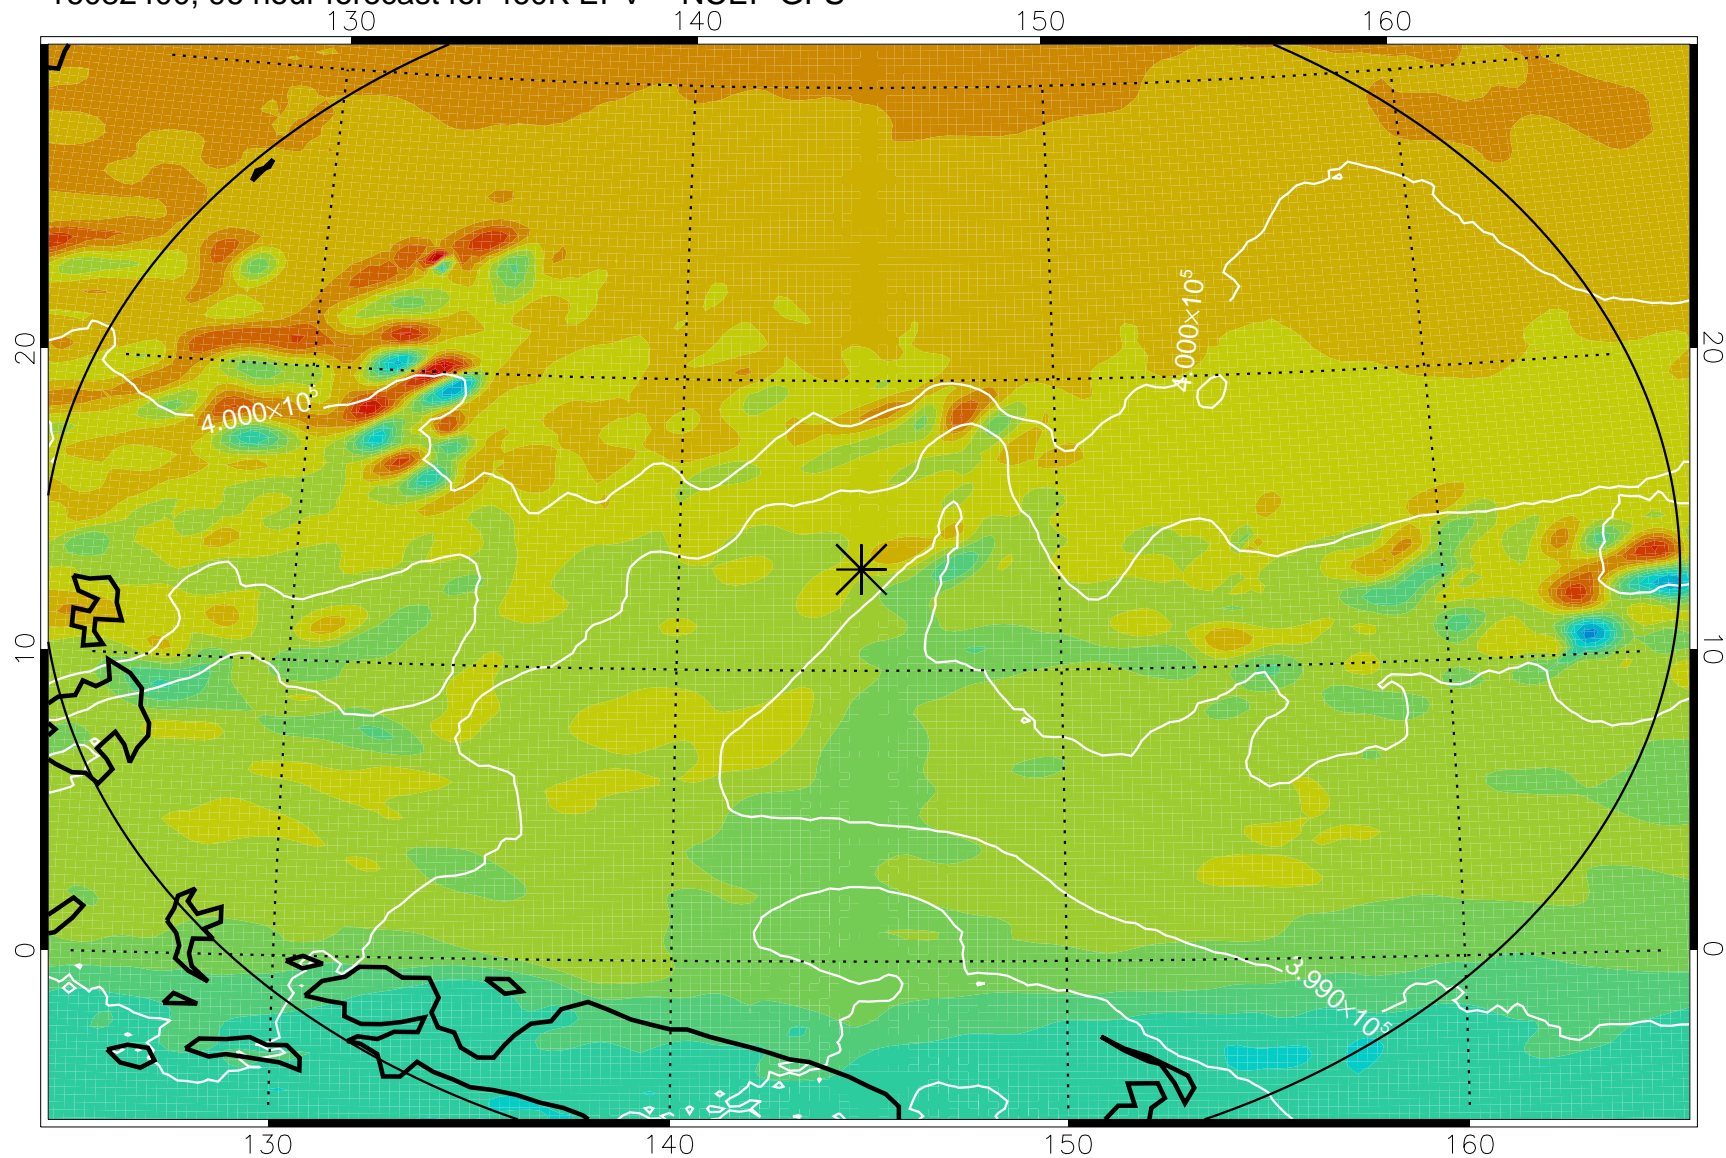

16082218, 66 hour forecast for 460K EPV -- NCEP GFS

460K Montgomery Streamfunction, white

Range ring of 2304 km

16082300, 72 hour forecast for 460K EPV -- NCEP GFS

460K Montgomery Streamfunction, white

Range ring of 2304 km

16082306, 78 hour forecast for 460K EPV -- NCEP GFS

460K Montgomery Streamfunction, white

Range ring of 2304 km

16082312, 84 hour forecast for 460K EPV -- NCEP GFS

460K Montgomery Streamfunction, white

Range ring of 2304 km

16082318, 90 hour forecast for 460K EPV -- NCEP GFS

460K Montgomery Streamfunction, white

Range ring of 2304 km

16082400, 96 hour forecast for 460K EPV -- NCEP GFS

460K Montgomery Streamfunction, white

Range ring of 2304 km

16082406, 102 hour forecast for 460K EPV -- NCEP GFS

460K Montgomery Streamfunction, white

Range ring of 2304 km

16082412, 108 hour forecast for 460K EPV -- NCEP GFS

460K Montgomery Streamfunction, white

Range ring of 2304 km