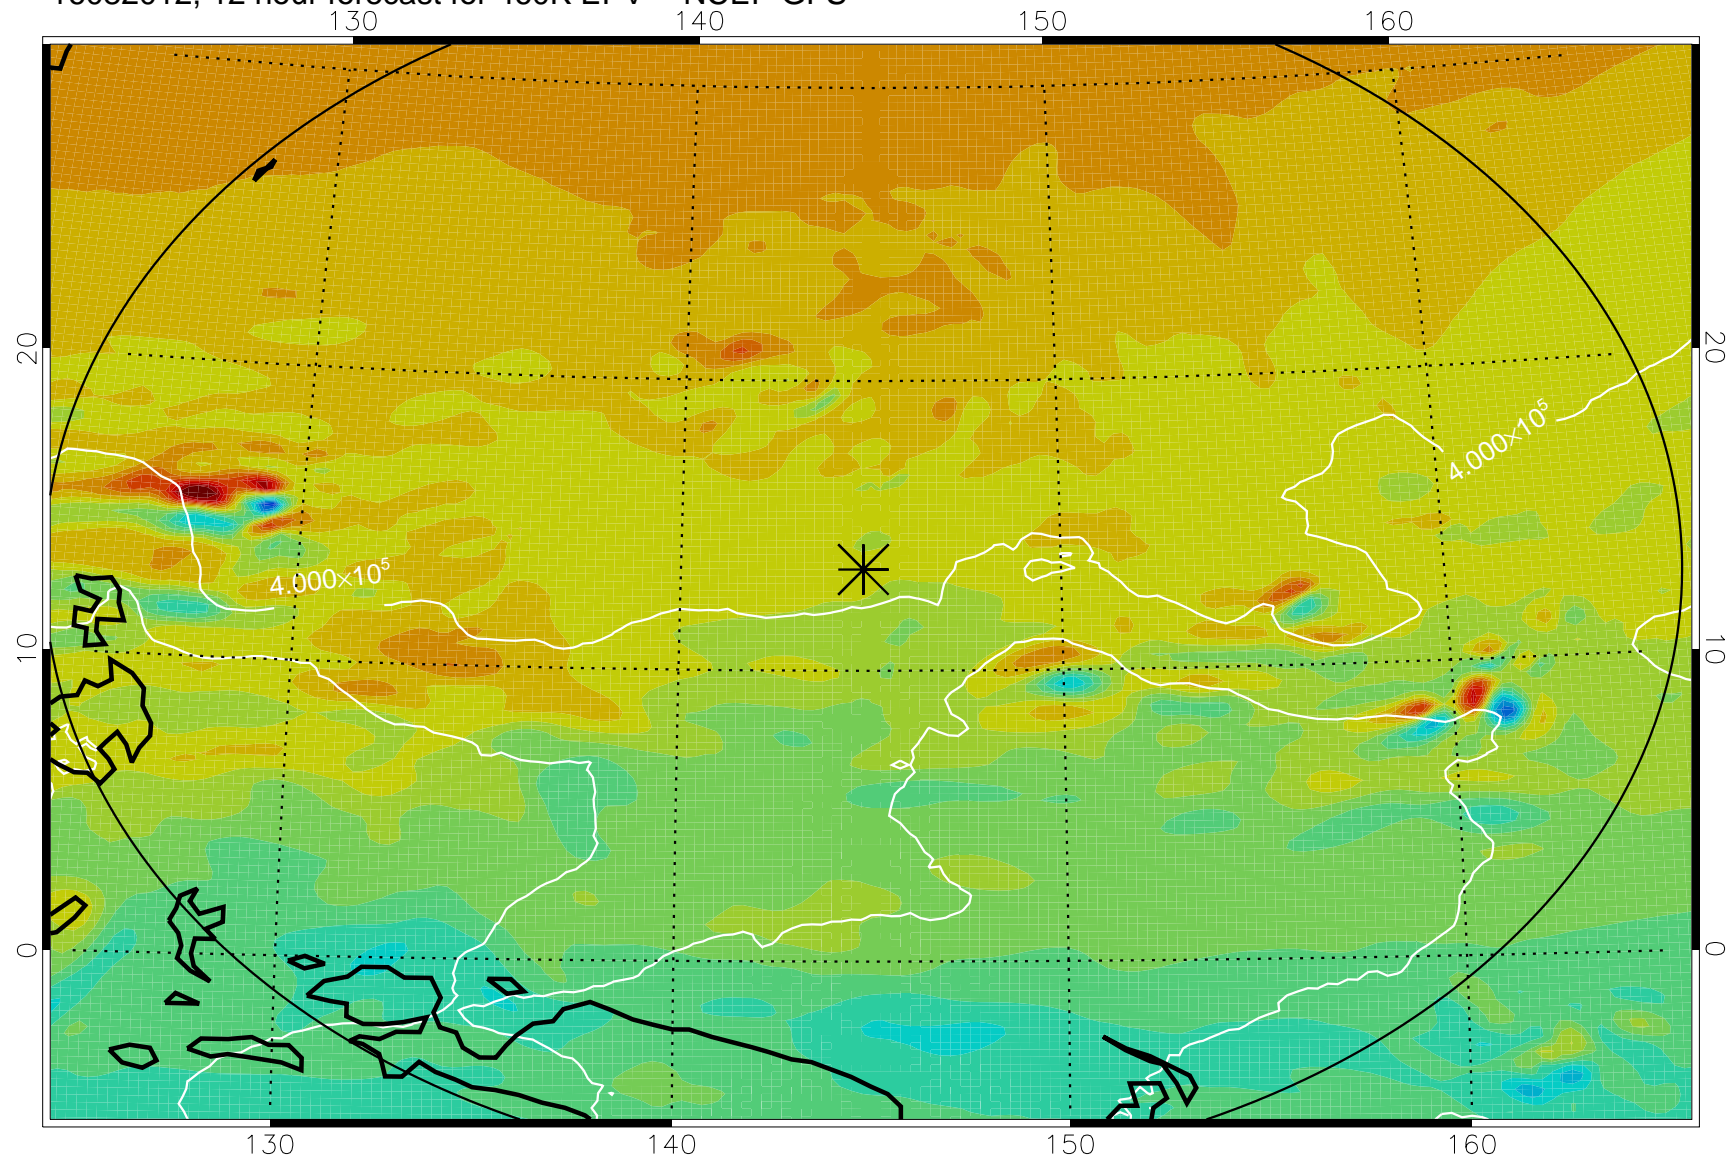

16082006, 6 hour forecast for 460K EPV -- NCEP GFS

460K Montgomery Streamfunction, white

Range ring of 2304 km

16082012, 12 hour forecast for 460K EPV -- NCEP GFS

460K Montgomery Streamfunction, white

Range ring of 2304 km

16082018, 18 hour forecast for 460K EPV -- NCEP GFS

460K Montgomery Streamfunction, white

Range ring of 2304 km

16082100, 24 hour forecast for 460K EPV -- NCEP GFS

460K Montgomery Streamfunction, white

Range ring of 2304 km

16082106, 30 hour forecast for 460K EPV -- NCEP GFS

460K Montgomery Streamfunction, white

Range ring of 2304 km

16082112, 36 hour forecast for 460K EPV -- NCEP GFS

460K Montgomery Streamfunction, white

Range ring of 2304 km

16082118, 42 hour forecast for 460K EPV -- NCEP GFS

460K Montgomery Streamfunction, white

Range ring of 2304 km

16082200, 48 hour forecast for 460K EPV -- NCEP GFS

460K Montgomery Streamfunction, white

Range ring of 2304 km