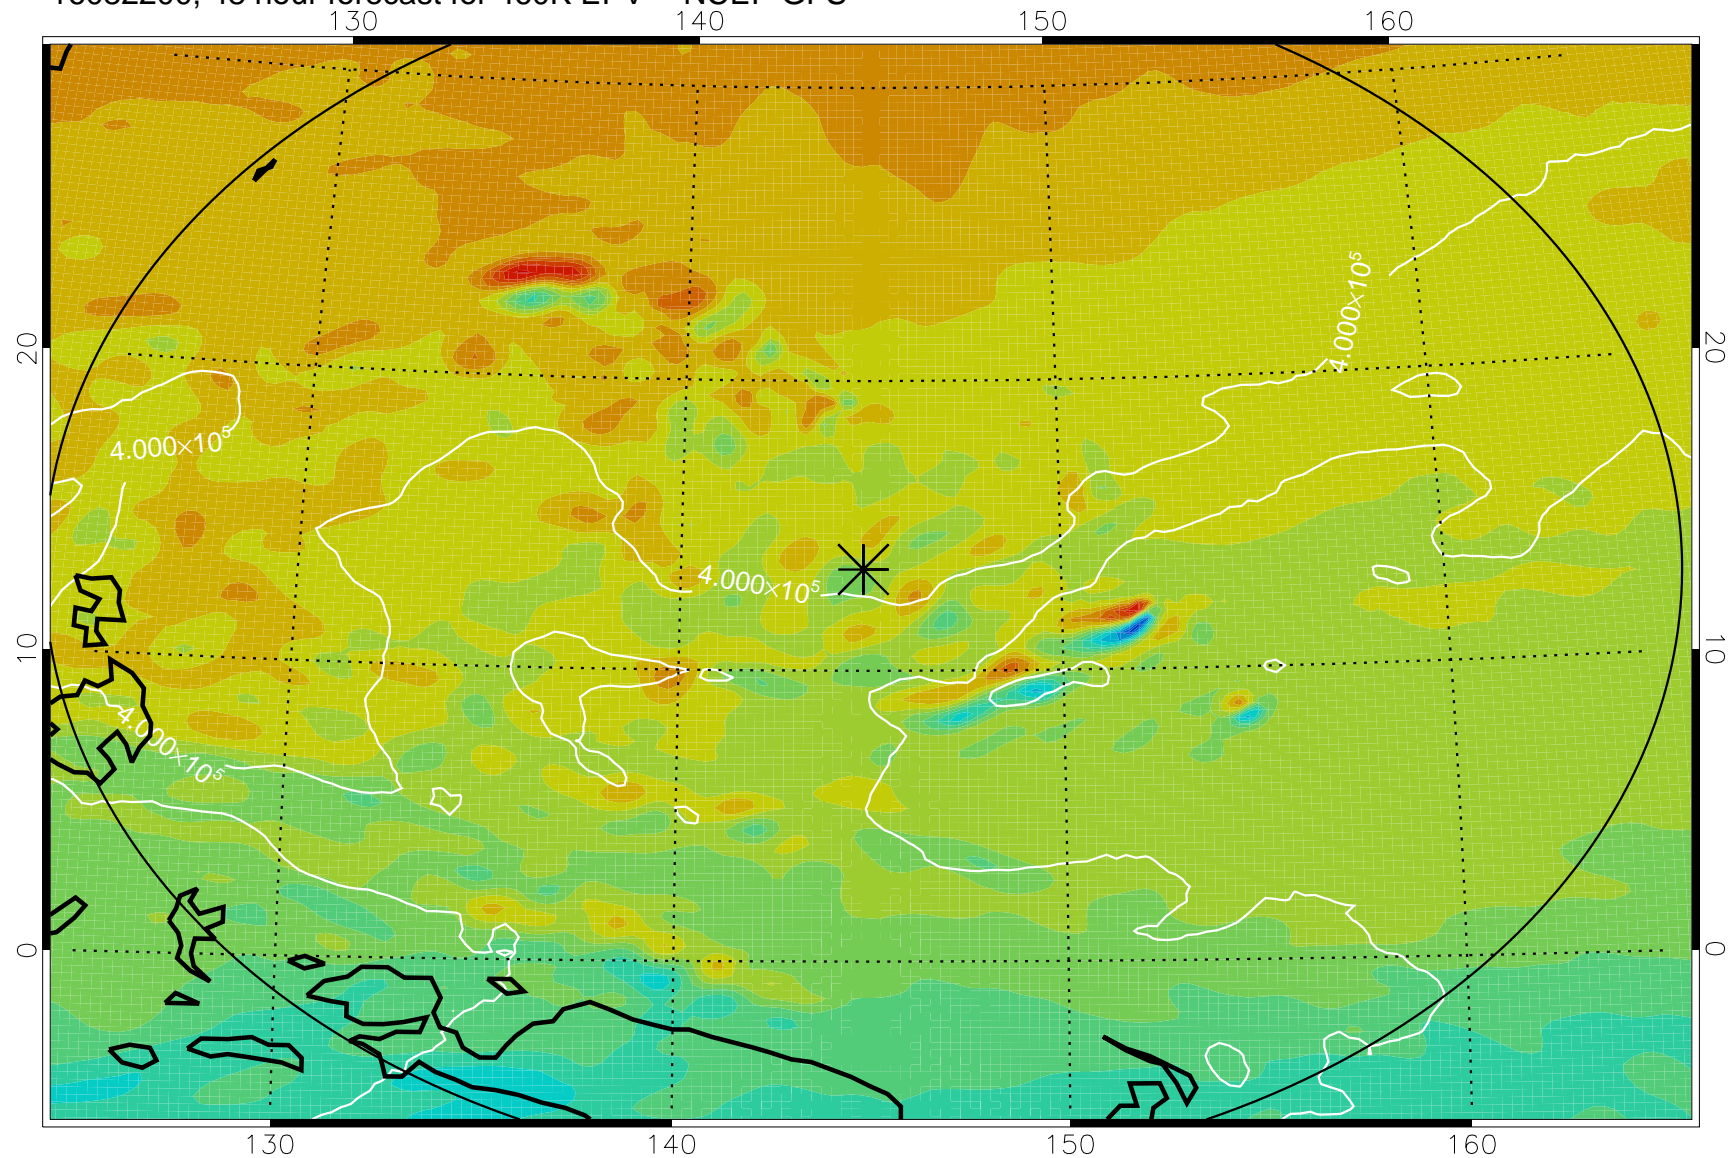

16082106, 30 hour forecast for 460K EPV -- NCEP GFS

460K Montgomery Streamfunction, white

Range ring of 2304 km

16082112, 36 hour forecast for 460K EPV -- NCEP GFS

460K Montgomery Streamfunction, white

Range ring of 2304 km

16082118, 42 hour forecast for 460K EPV -- NCEP GFS

460K Montgomery Streamfunction, white

Range ring of 2304 km

16082200, 48 hour forecast for 460K EPV -- NCEP GFS

460K Montgomery Streamfunction, white

Range ring of 2304 km

16082206, 54 hour forecast for 460K EPV -- NCEP GFS

460K Montgomery Streamfunction, white

Range ring of 2304 km

16082212, 60 hour forecast for 460K EPV -- NCEP GFS

460K Montgomery Streamfunction, white

Range ring of 2304 km

16082218, 66 hour forecast for 460K EPV -- NCEP GFS

460K Montgomery Streamfunction, white

Range ring of 2304 km

16082300, 72 hour forecast for 460K EPV -- NCEP GFS

460K Montgomery Streamfunction, white

Range ring of 2304 km