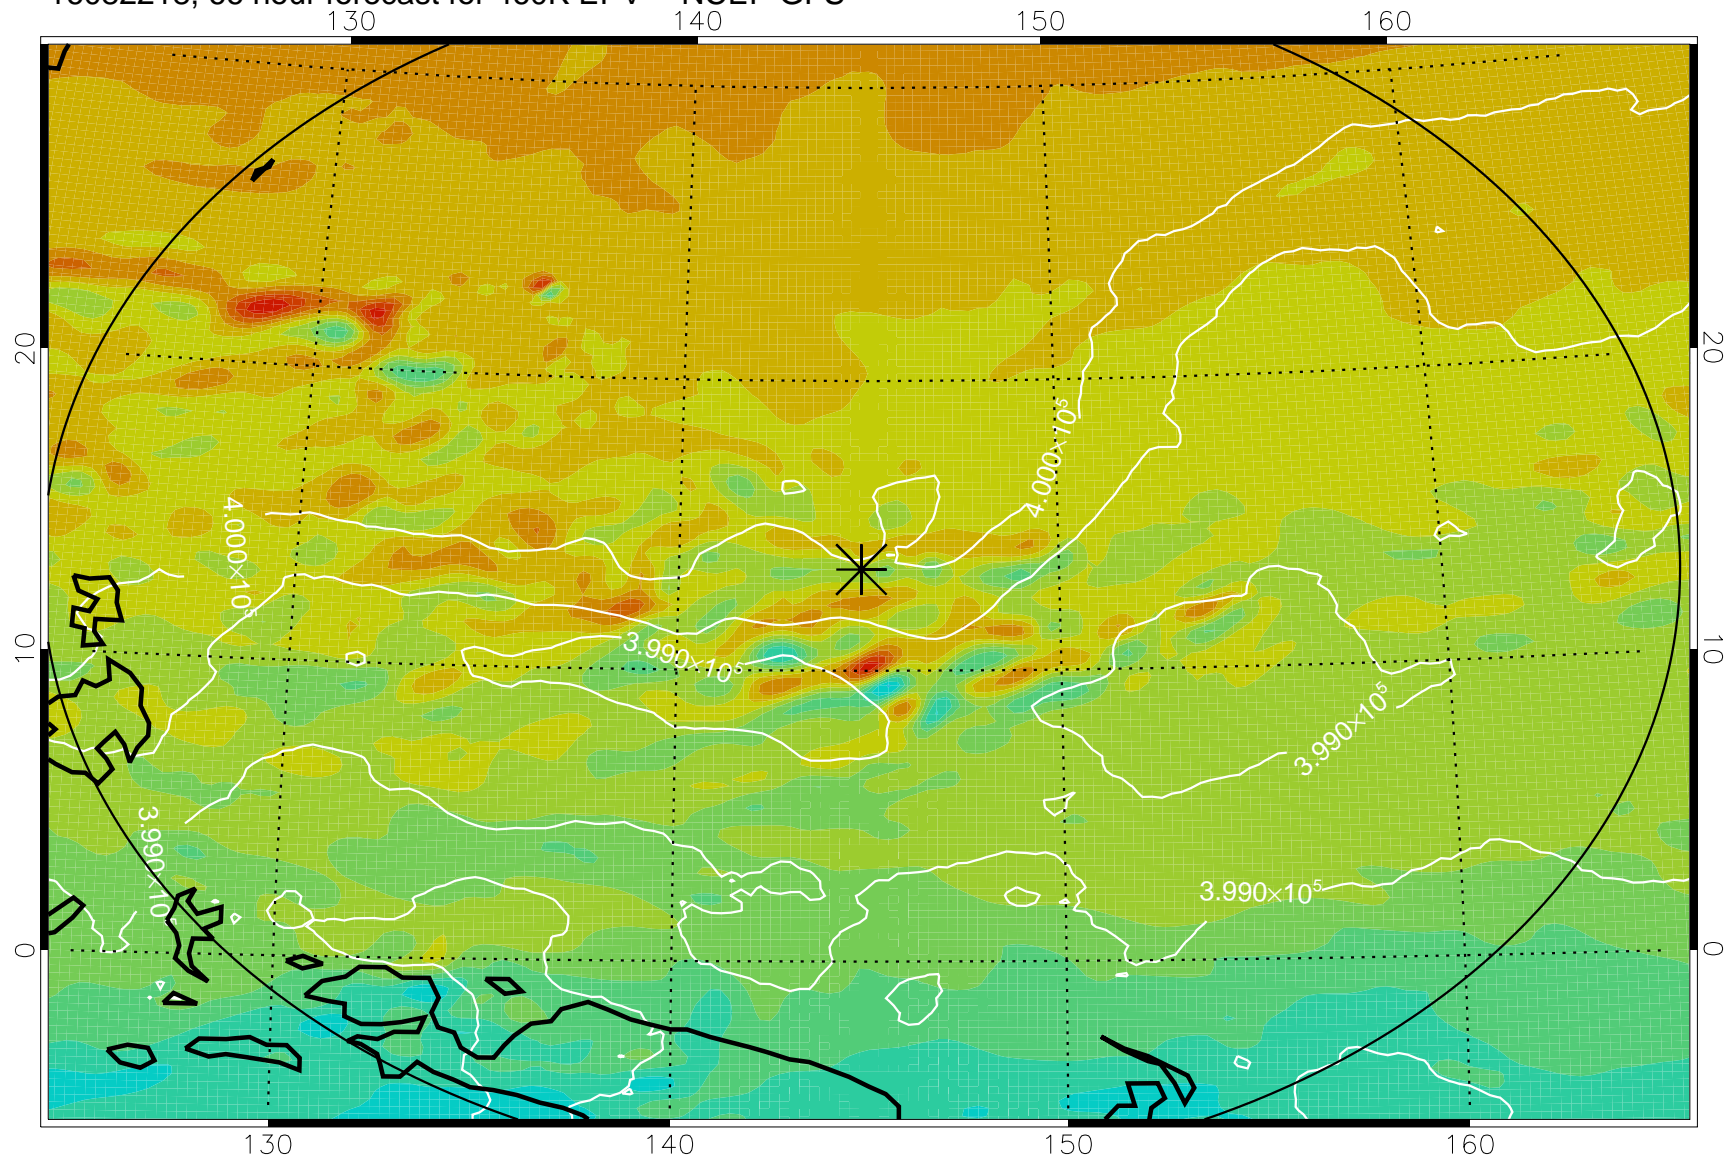

16082118, 42 hour forecast for 460K EPV -- NCEP GFS

460K Montgomery Streamfunction, white

Range ring of 2304 km

16082200, 48 hour forecast for 460K EPV -- NCEP GFS

460K Montgomery Streamfunction, white

Range ring of 2304 km

16082206, 54 hour forecast for 460K EPV -- NCEP GFS

460K Montgomery Streamfunction, white

Range ring of 2304 km

16082212, 60 hour forecast for 460K EPV -- NCEP GFS

460K Montgomery Streamfunction, white

Range ring of 2304 km

16082218, 66 hour forecast for 460K EPV -- NCEP GFS

460K Montgomery Streamfunction, white

Range ring of 2304 km

16082300, 72 hour forecast for 460K EPV -- NCEP GFS

460K Montgomery Streamfunction, white

Range ring of 2304 km

16082306, 78 hour forecast for 460K EPV -- NCEP GFS

460K Montgomery Streamfunction, white

Range ring of 2304 km

16082312, 84 hour forecast for 460K EPV -- NCEP GFS

460K Montgomery Streamfunction, white

Range ring of 2304 km