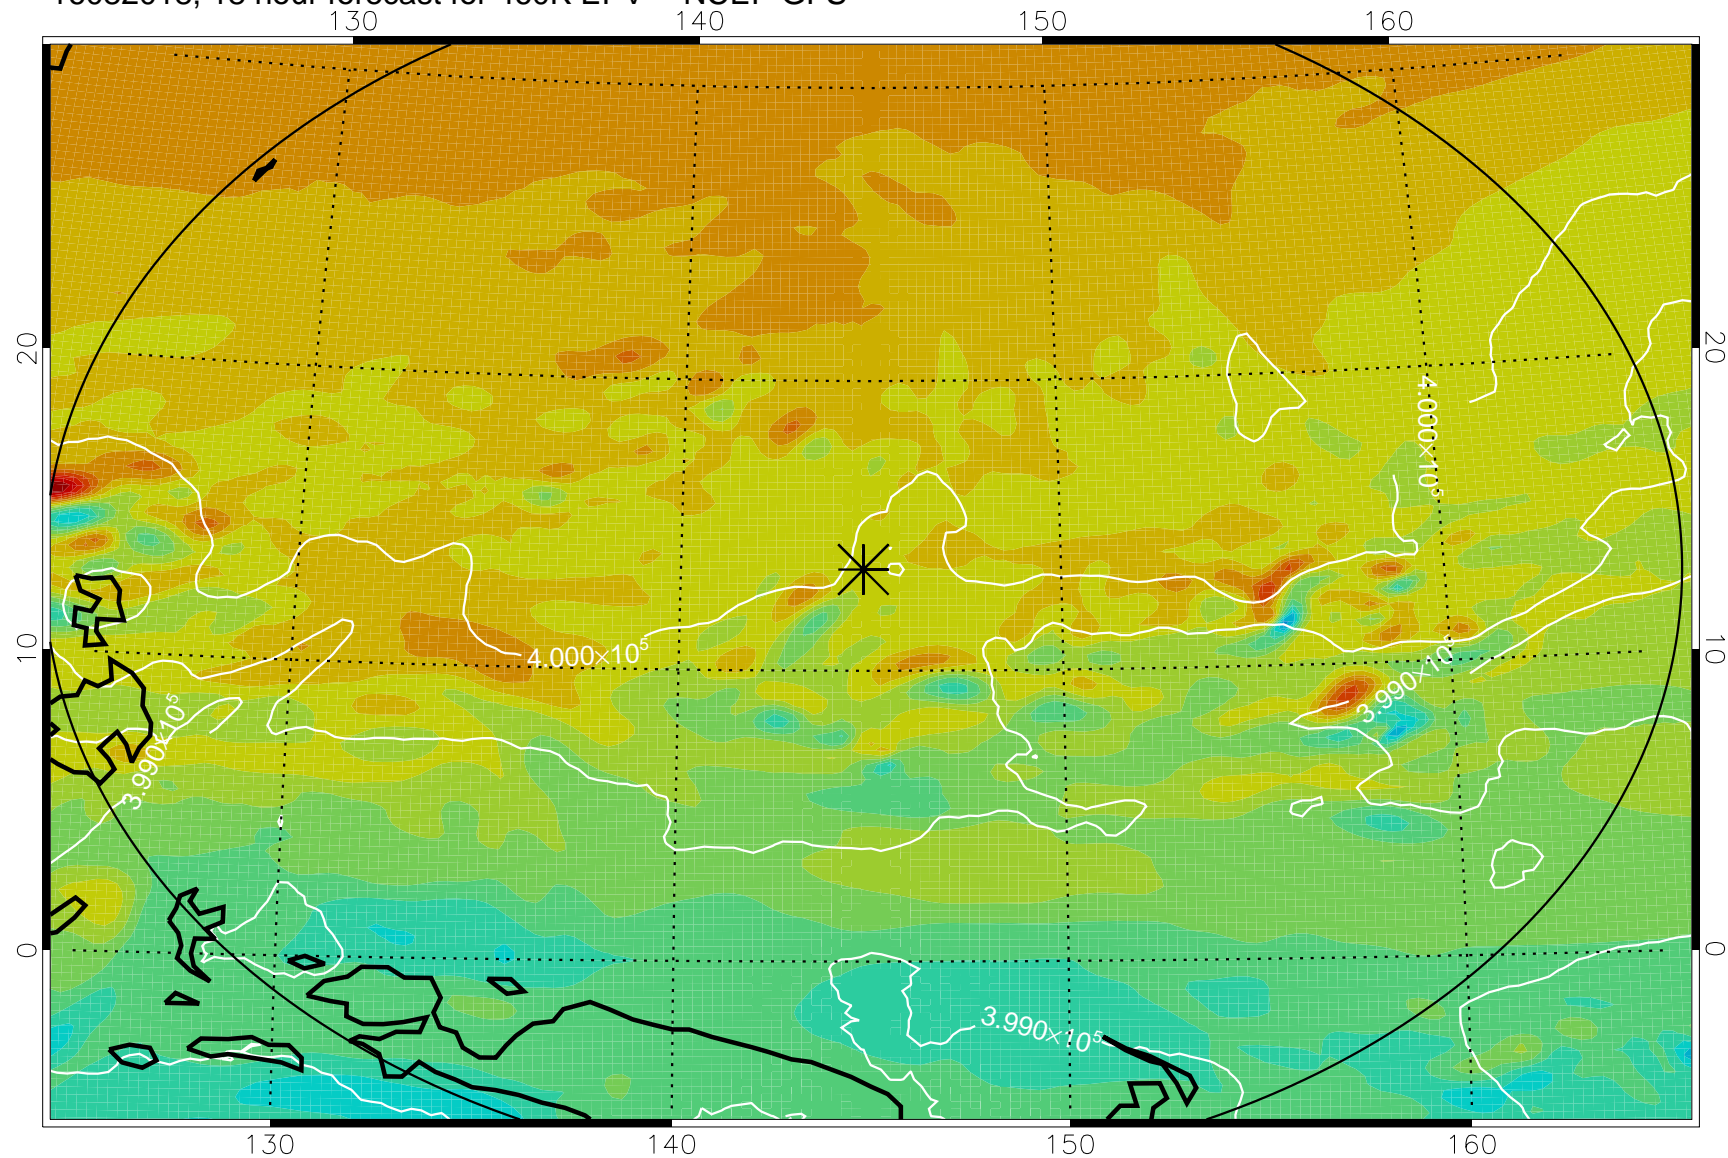

16082006, 6 hour forecast for 460K EPV -- NCEP GFS

460K Montgomery Streamfunction, white

Range ring of 2304 km

16082012, 12 hour forecast for 460K EPV -- NCEP GFS

460K Montgomery Streamfunction, white

Range ring of 2304 km

16082018, 18 hour forecast for 460K EPV -- NCEP GFS

460K Montgomery Streamfunction, white

Range ring of 2304 km

16082100, 24 hour forecast for 460K EPV -- NCEP GFS

460K Montgomery Streamfunction, white

Range ring of 2304 km

16082106, 30 hour forecast for 460K EPV -- NCEP GFS

460K Montgomery Streamfunction, white

Range ring of 2304 km

16082112, 36 hour forecast for 460K EPV -- NCEP GFS

460K Montgomery Streamfunction, white

Range ring of 2304 km

16082118, 42 hour forecast for 460K EPV -- NCEP GFS

460K Montgomery Streamfunction, white

Range ring of 2304 km

16082200, 48 hour forecast for 460K EPV -- NCEP GFS

460K Montgomery Streamfunction, white

Range ring of 2304 km