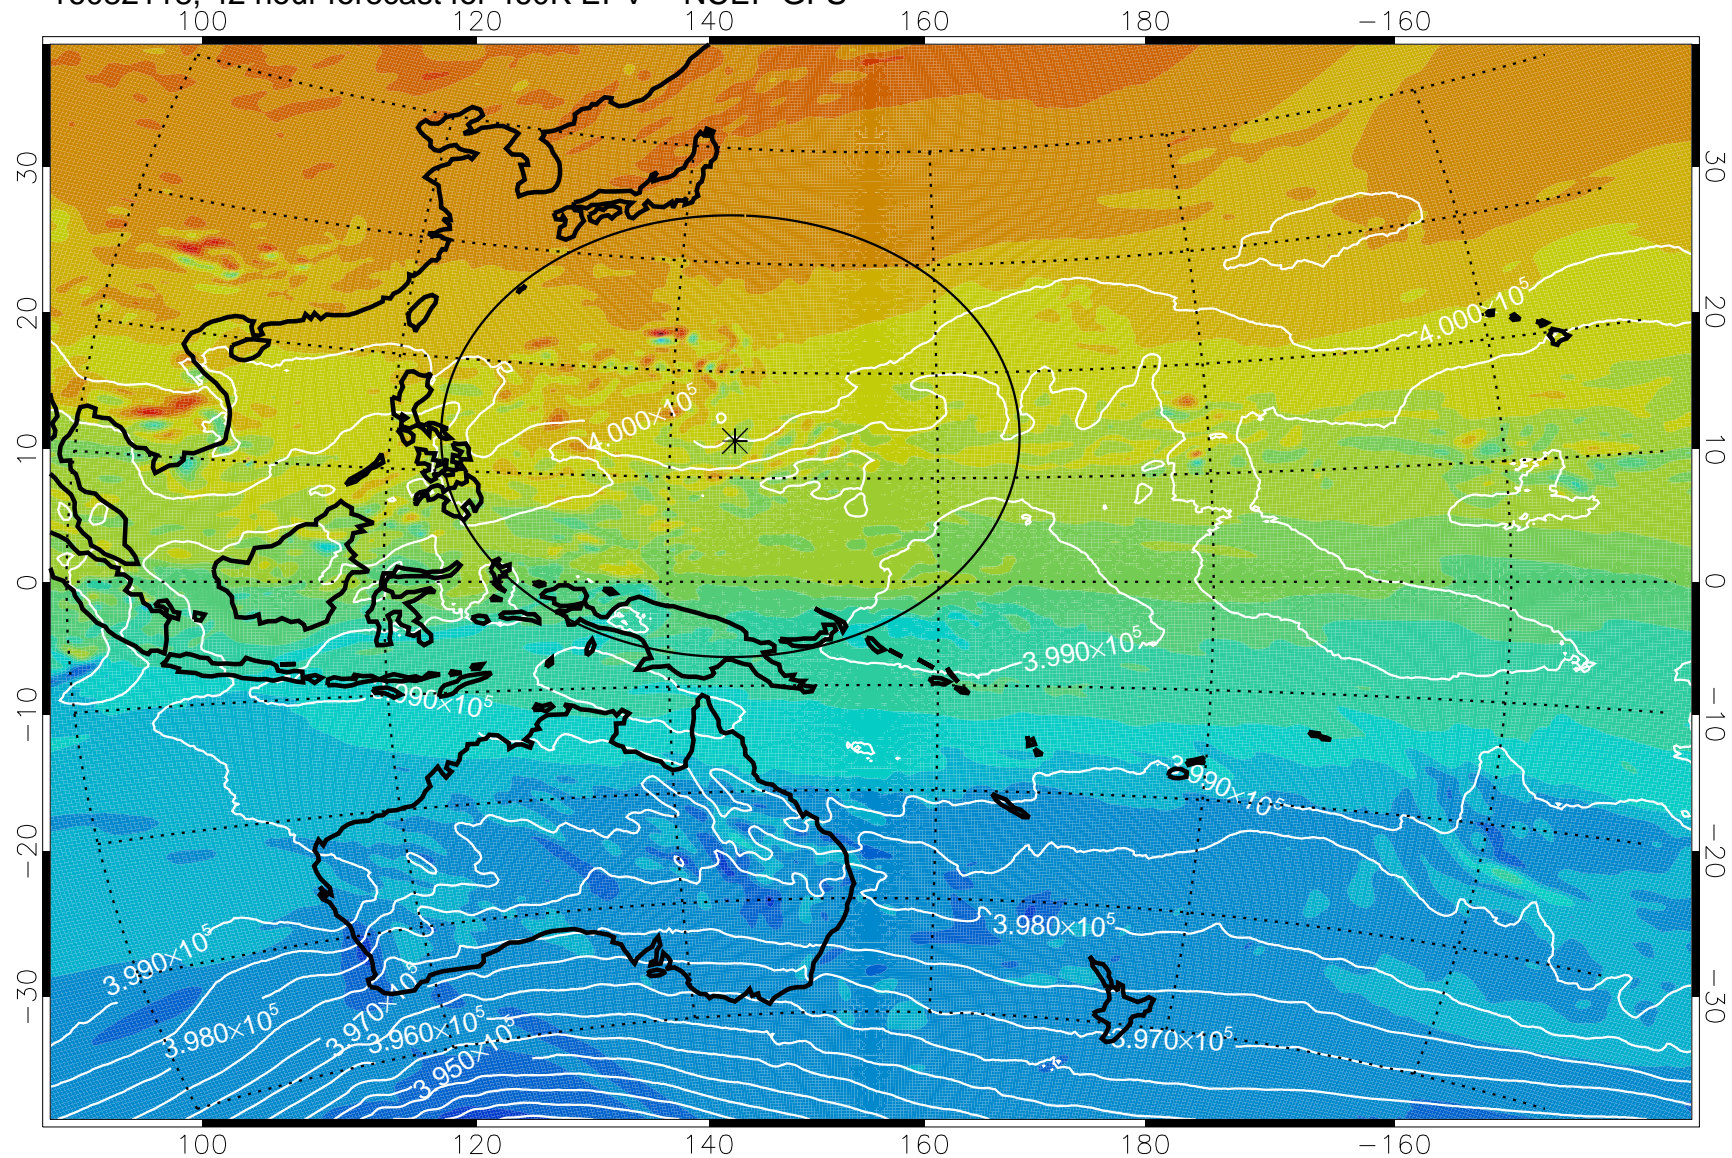

16082106, 30 hour forecast for 460K EPV -- NCEP GFS

460K Montgomery Streamfunction, white

Range ring of 2304 km

16082112, 36 hour forecast for 460K EPV -- NCEP GFS

460K Montgomery Streamfunction, white

Range ring of 2304 km

16082118, 42 hour forecast for 460K EPV -- NCEP GFS

460K Montgomery Streamfunction, white

Range ring of 2304 km

16082200, 48 hour forecast for 460K EPV -- NCEP GFS

460K Montgomery Streamfunction, white

Range ring of 2304 km

16082206, 54 hour forecast for 460K EPV -- NCEP GFS

460K Montgomery Streamfunction, white

Range ring of 2304 km

16082212, 60 hour forecast for 460K EPV -- NCEP GFS

460K Montgomery Streamfunction, white

Range ring of 2304 km

16082218, 66 hour forecast for 460K EPV -- NCEP GFS

460K Montgomery Streamfunction, white

Range ring of 2304 km

16082300, 72 hour forecast for 460K EPV -- NCEP GFS

460K Montgomery Streamfunction, white

Range ring of 2304 km