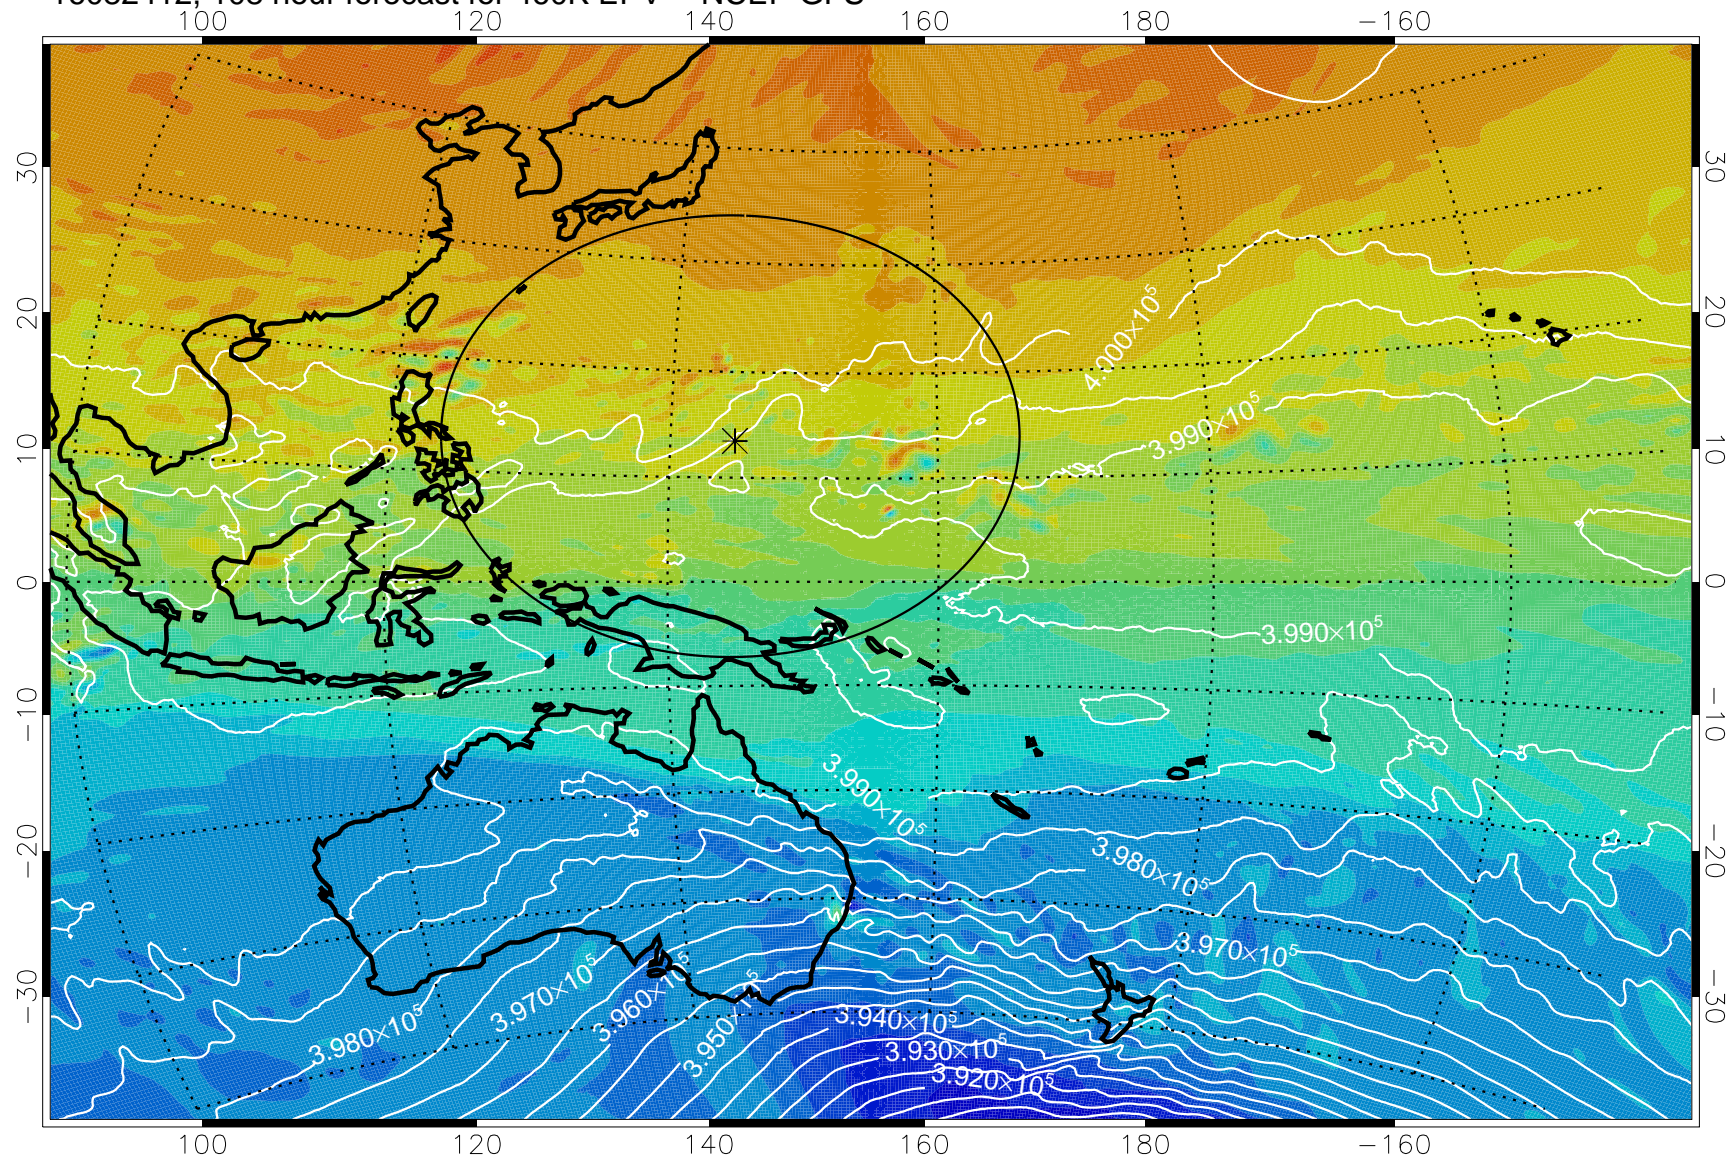

16082306, 78 hour forecast for 460K EPV -- NCEP GFS

460K Montgomery Streamfunction, white

Range ring of 2304 km

16082312, 84 hour forecast for 460K EPV -- NCEP GFS

460K Montgomery Streamfunction, white

Range ring of 2304 km

16082318, 90 hour forecast for 460K EPV -- NCEP GFS

460K Montgomery Streamfunction, white

Range ring of 2304 km

16082400, 96 hour forecast for 460K EPV -- NCEP GFS

460K Montgomery Streamfunction, white

Range ring of 2304 km

16082412, 108 hour forecast for 460K EPV -- NCEP GFS

460K Montgomery Streamfunction, white

Range ring of 2304 km

16082418, 114 hour forecast for 460K EPV -- NCEP GFS

460K Montgomery Streamfunction, white

Range ring of 2304 km

16082500, 120 hour forecast for 460K EPV -- NCEP GFS

460K Montgomery Streamfunction, white

Range ring of 2304 km