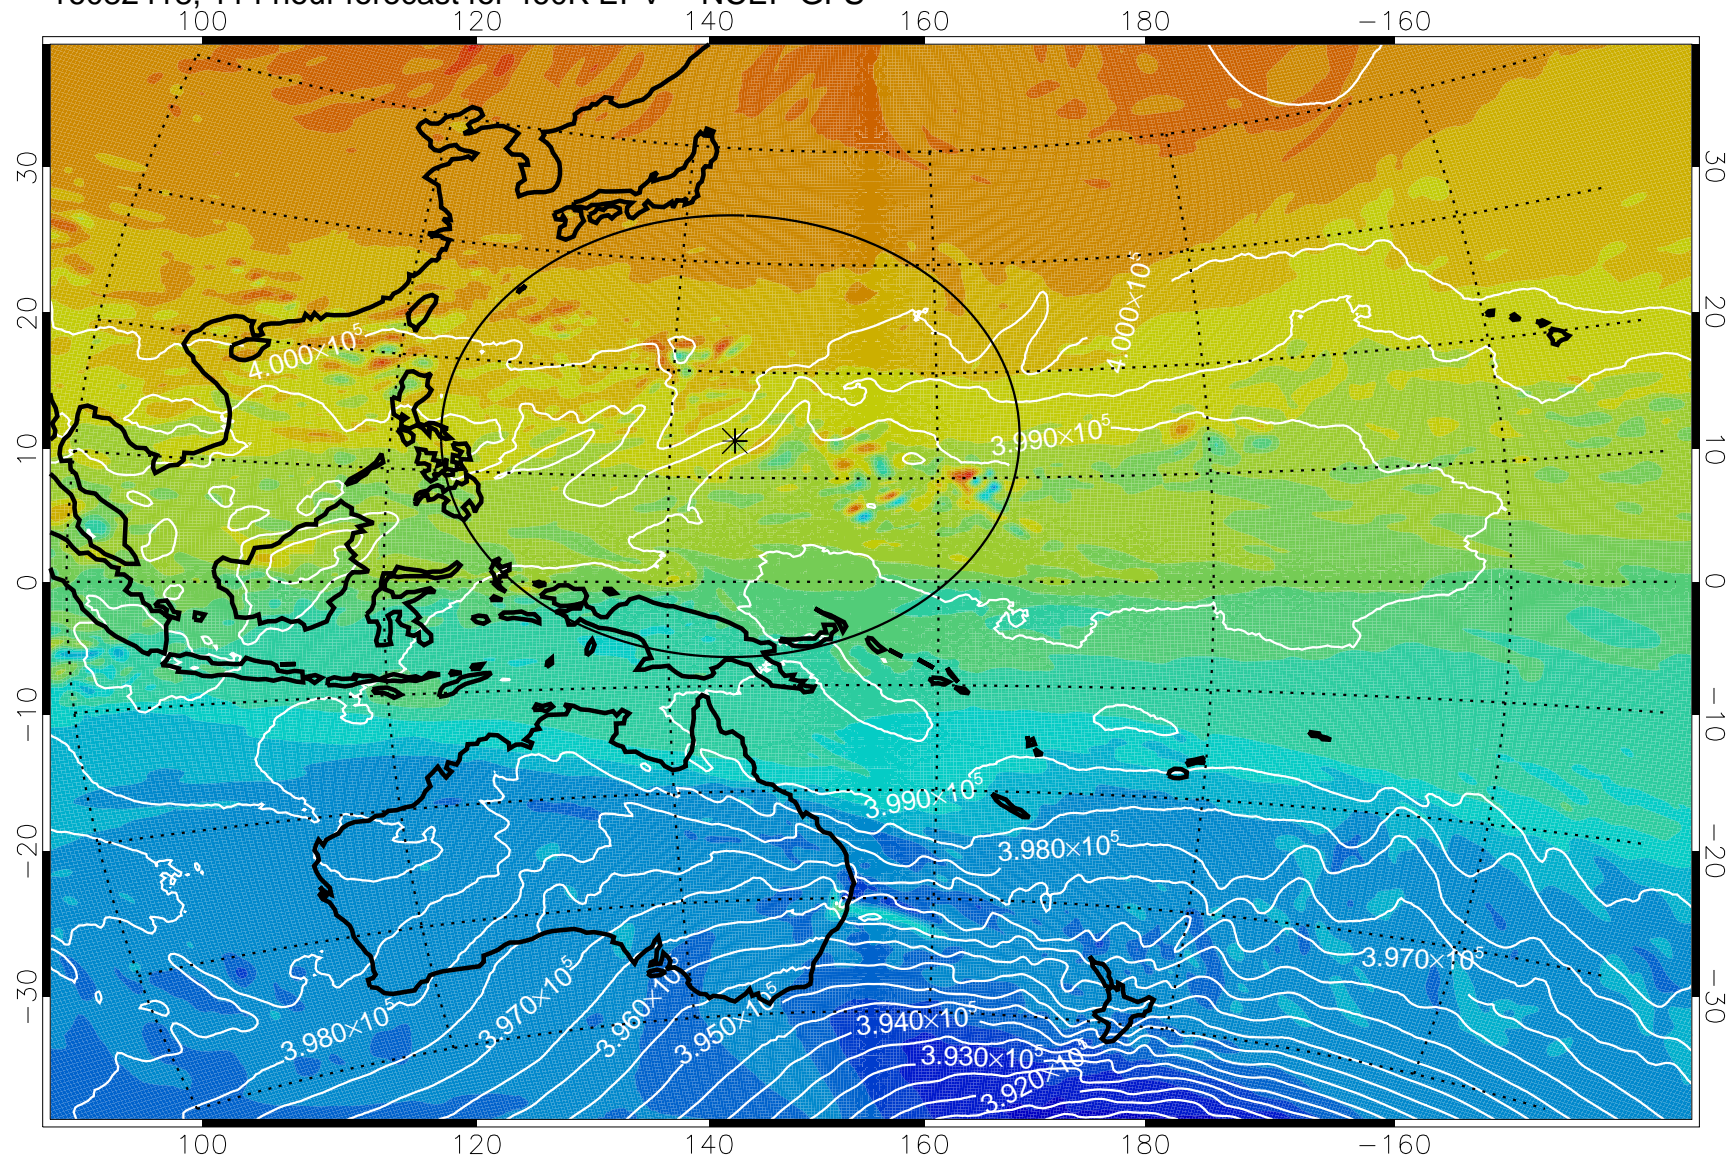

16082306, 78 hour forecast for 460K EPV -- NCEP GFS

460K Montgomery Streamfunction, white

Range ring of 2304 km

16082312, 84 hour forecast for 460K EPV -- NCEP GFS

460K Montgomery Streamfunction, white

Range ring of 2304 km

16082318, 90 hour forecast for 460K EPV -- NCEP GFS

460K Montgomery Streamfunction, white

Range ring of 2304 km

16082400, 96 hour forecast for 460K EPV -- NCEP GFS

460K Montgomery Streamfunction, white

Range ring of 2304 km

16082412, 108 hour forecast for 460K EPV -- NCEP GFS

460K Montgomery Streamfunction, white

Range ring of 2304 km

16082418, 114 hour forecast for 460K EPV -- NCEP GFS

460K Montgomery Streamfunction, white

Range ring of 2304 km

16082500, 120 hour forecast for 460K EPV -- NCEP GFS

460K Montgomery Streamfunction, white

Range ring of 2304 km