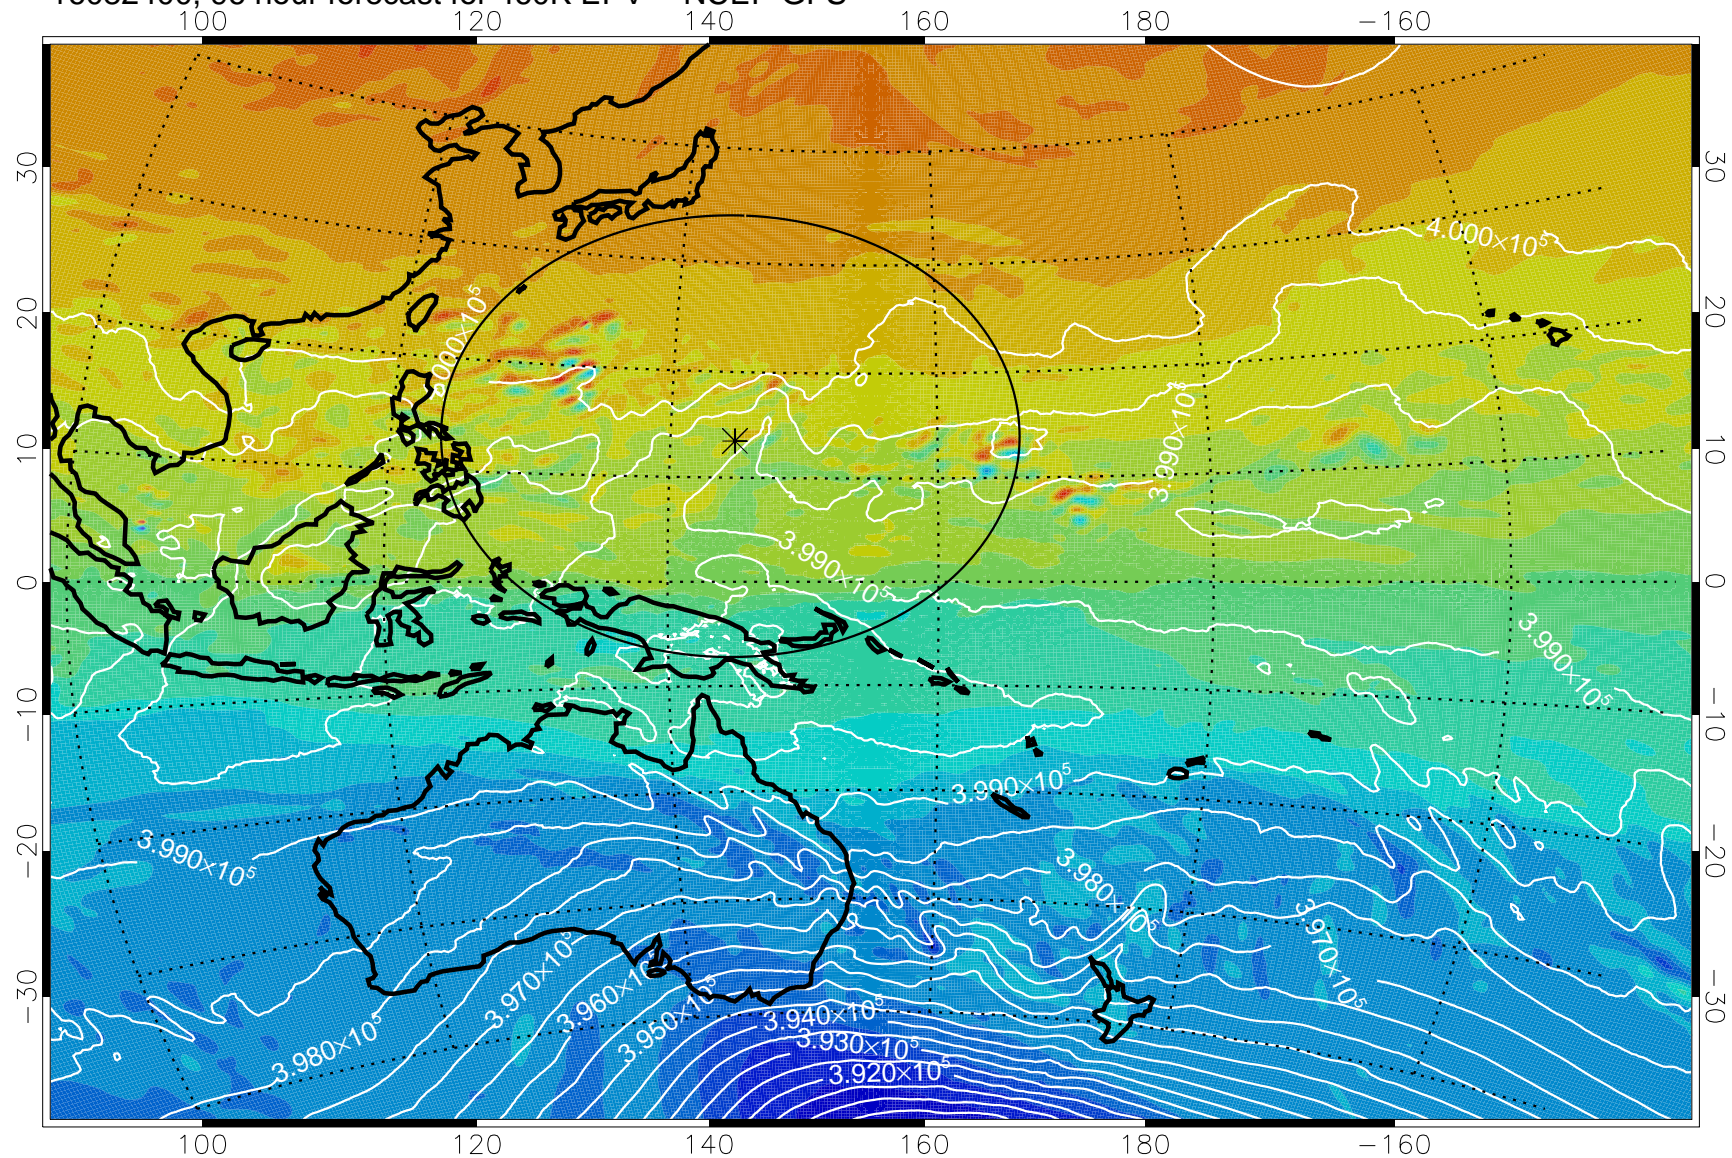

16082218, 66 hour forecast for 460K EPV -- NCEP GFS

460K Montgomery Streamfunction, white

Range ring of 2304 km

16082300, 72 hour forecast for 460K EPV -- NCEP GFS

460K Montgomery Streamfunction, white

Range ring of 2304 km

16082306, 78 hour forecast for 460K EPV -- NCEP GFS

460K Montgomery Streamfunction, white

Range ring of 2304 km

16082312, 84 hour forecast for 460K EPV -- NCEP GFS

460K Montgomery Streamfunction, white

Range ring of 2304 km

16082318, 90 hour forecast for 460K EPV -- NCEP GFS

460K Montgomery Streamfunction, white

Range ring of 2304 km

16082400, 96 hour forecast for 460K EPV -- NCEP GFS

460K Montgomery Streamfunction, white

Range ring of 2304 km

16082412, 108 hour forecast for 460K EPV -- NCEP GFS

460K Montgomery Streamfunction, white

Range ring of 2304 km

16082418, 114 hour forecast for 460K EPV -- NCEP GFS

460K Montgomery Streamfunction, white

Range ring of 2304 km