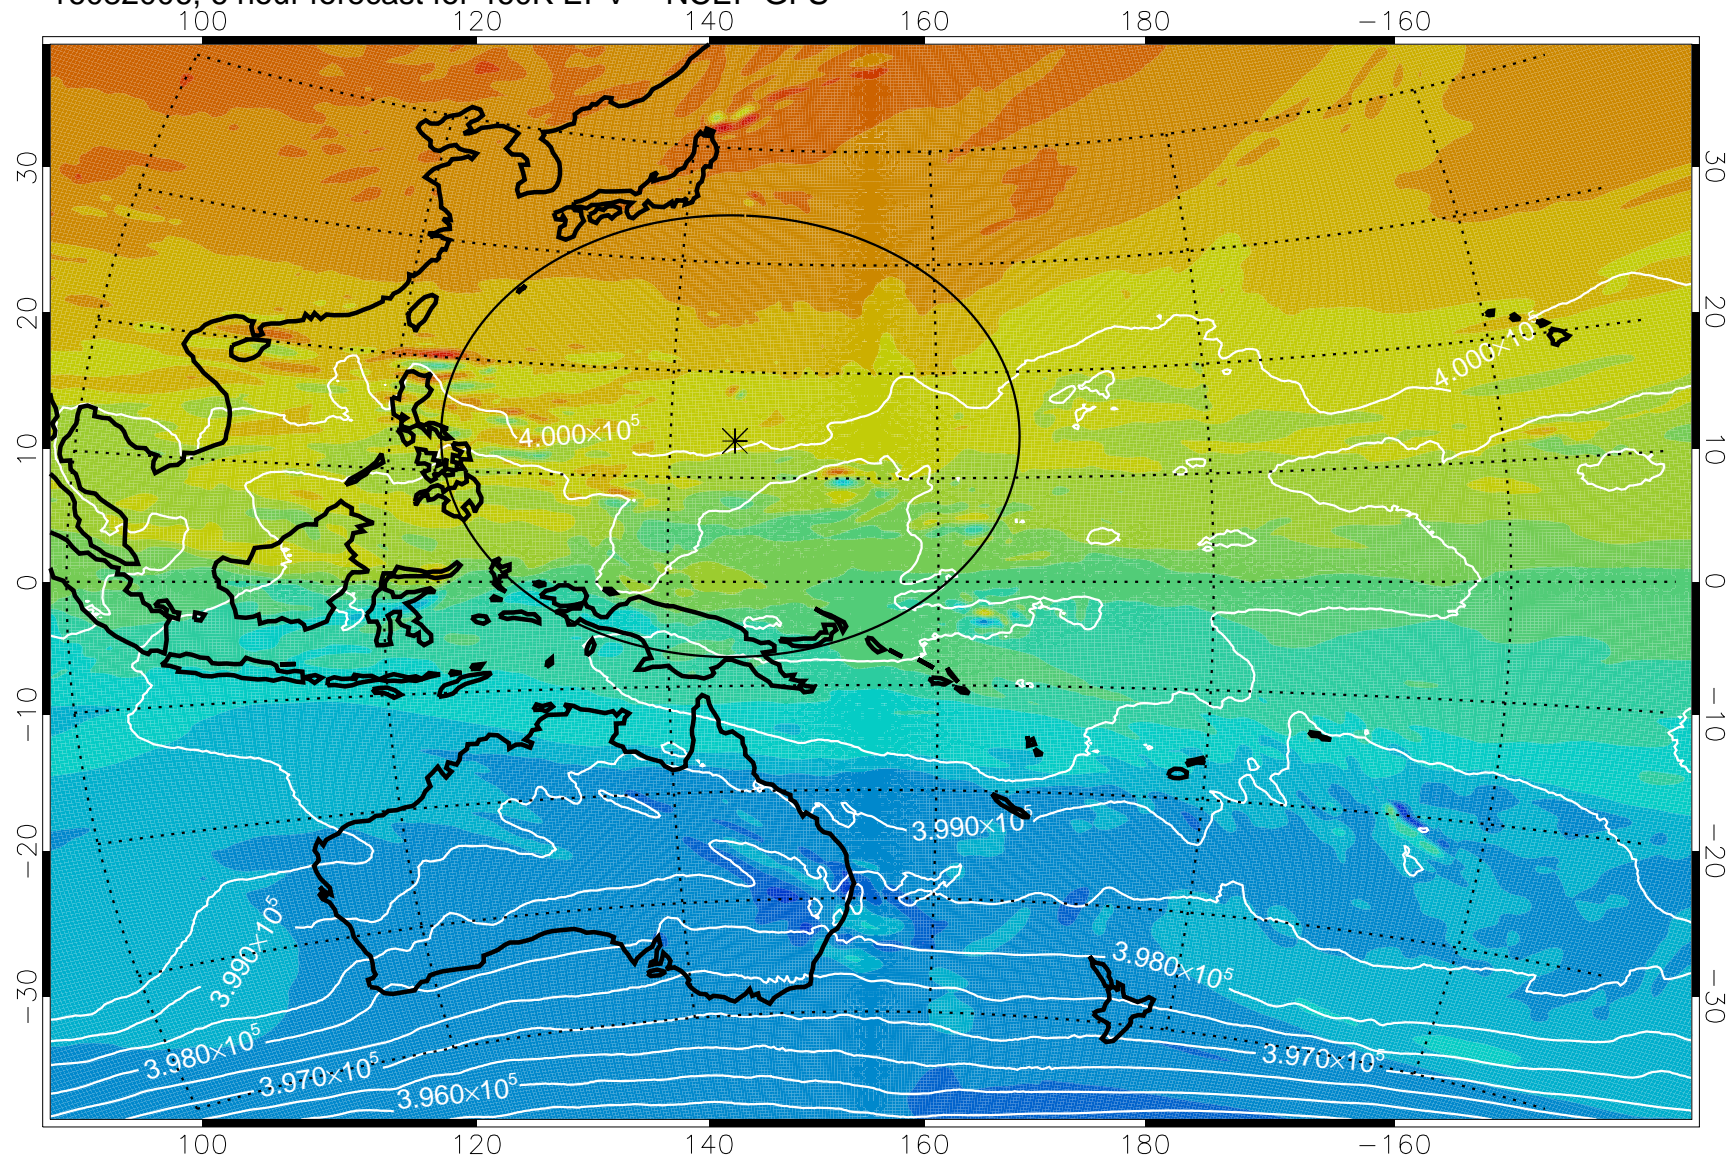

16082006, 6 hour forecast for 460K EPV -- NCEP GFS

460K Montgomery Streamfunction, white

Range ring of 2304 km

16082012, 12 hour forecast for 460K EPV -- NCEP GFS

460K Montgomery Streamfunction, white

Range ring of 2304 km

16082018, 18 hour forecast for 460K EPV -- NCEP GFS

460K Montgomery Streamfunction, white

Range ring of 2304 km

16082100, 24 hour forecast for 460K EPV -- NCEP GFS

460K Montgomery Streamfunction, white

Range ring of 2304 km

16082106, 30 hour forecast for 460K EPV -- NCEP GFS

460K Montgomery Streamfunction, white

Range ring of 2304 km

16082112, 36 hour forecast for 460K EPV -- NCEP GFS

460K Montgomery Streamfunction, white

Range ring of 2304 km

16082118, 42 hour forecast for 460K EPV -- NCEP GFS

460K Montgomery Streamfunction, white

Range ring of 2304 km

16082200, 48 hour forecast for 460K EPV -- NCEP GFS

460K Montgomery Streamfunction, white

Range ring of 2304 km