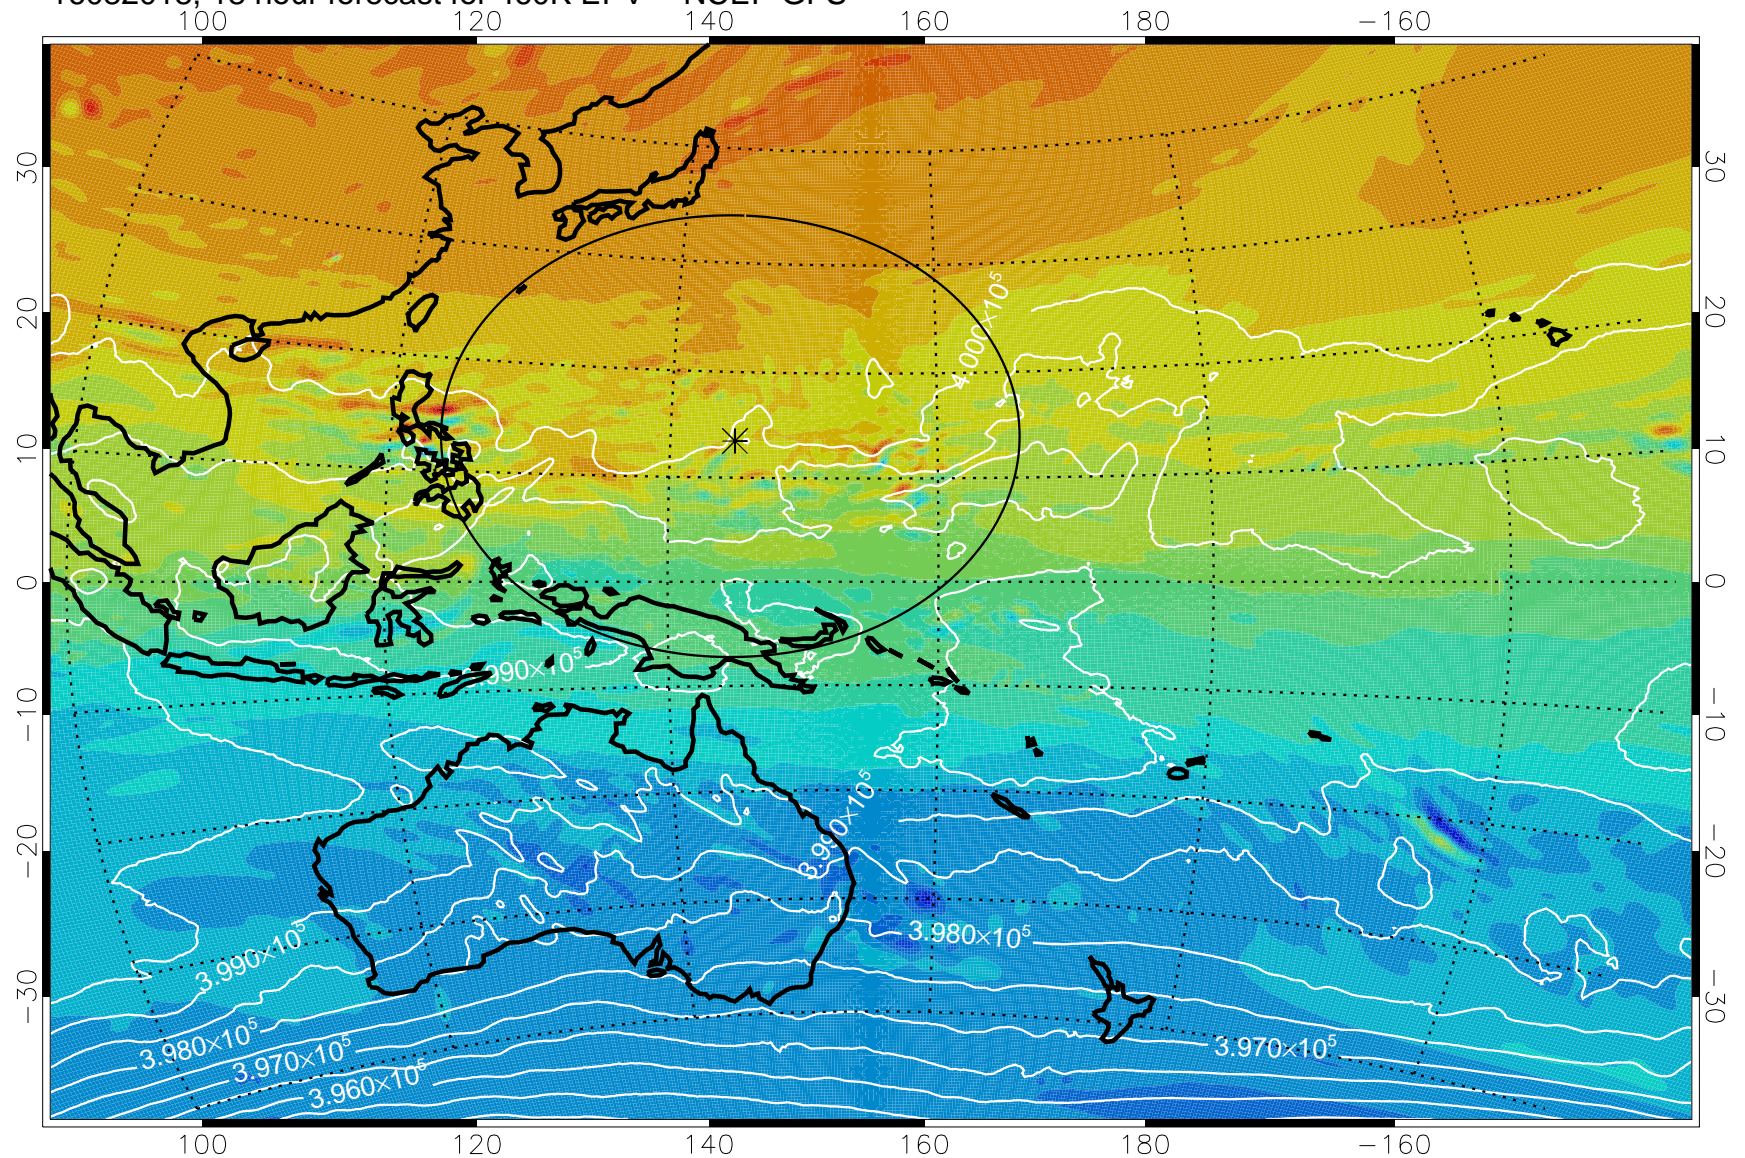

16082006, 6 hour forecast for 460K EPV -- NCEP GFS

460K Montgomery Streamfunction, white

Range ring of 2304 km

16082012, 12 hour forecast for 460K EPV -- NCEP GFS

460K Montgomery Streamfunction, white

Range ring of 2304 km

16082018, 18 hour forecast for 460K EPV -- NCEP GFS

460K Montgomery Streamfunction, white

Range ring of 2304 km

16082100, 24 hour forecast for 460K EPV -- NCEP GFS

460K Montgomery Streamfunction, white

Range ring of 2304 km

16082106, 30 hour forecast for 460K EPV -- NCEP GFS

460K Montgomery Streamfunction, white

Range ring of 2304 km

16082112, 36 hour forecast for 460K EPV -- NCEP GFS

460K Montgomery Streamfunction, white

Range ring of 2304 km

16082118, 42 hour forecast for 460K EPV -- NCEP GFS

460K Montgomery Streamfunction, white

Range ring of 2304 km

16082200, 48 hour forecast for 460K EPV -- NCEP GFS

460K Montgomery Streamfunction, white

Range ring of 2304 km