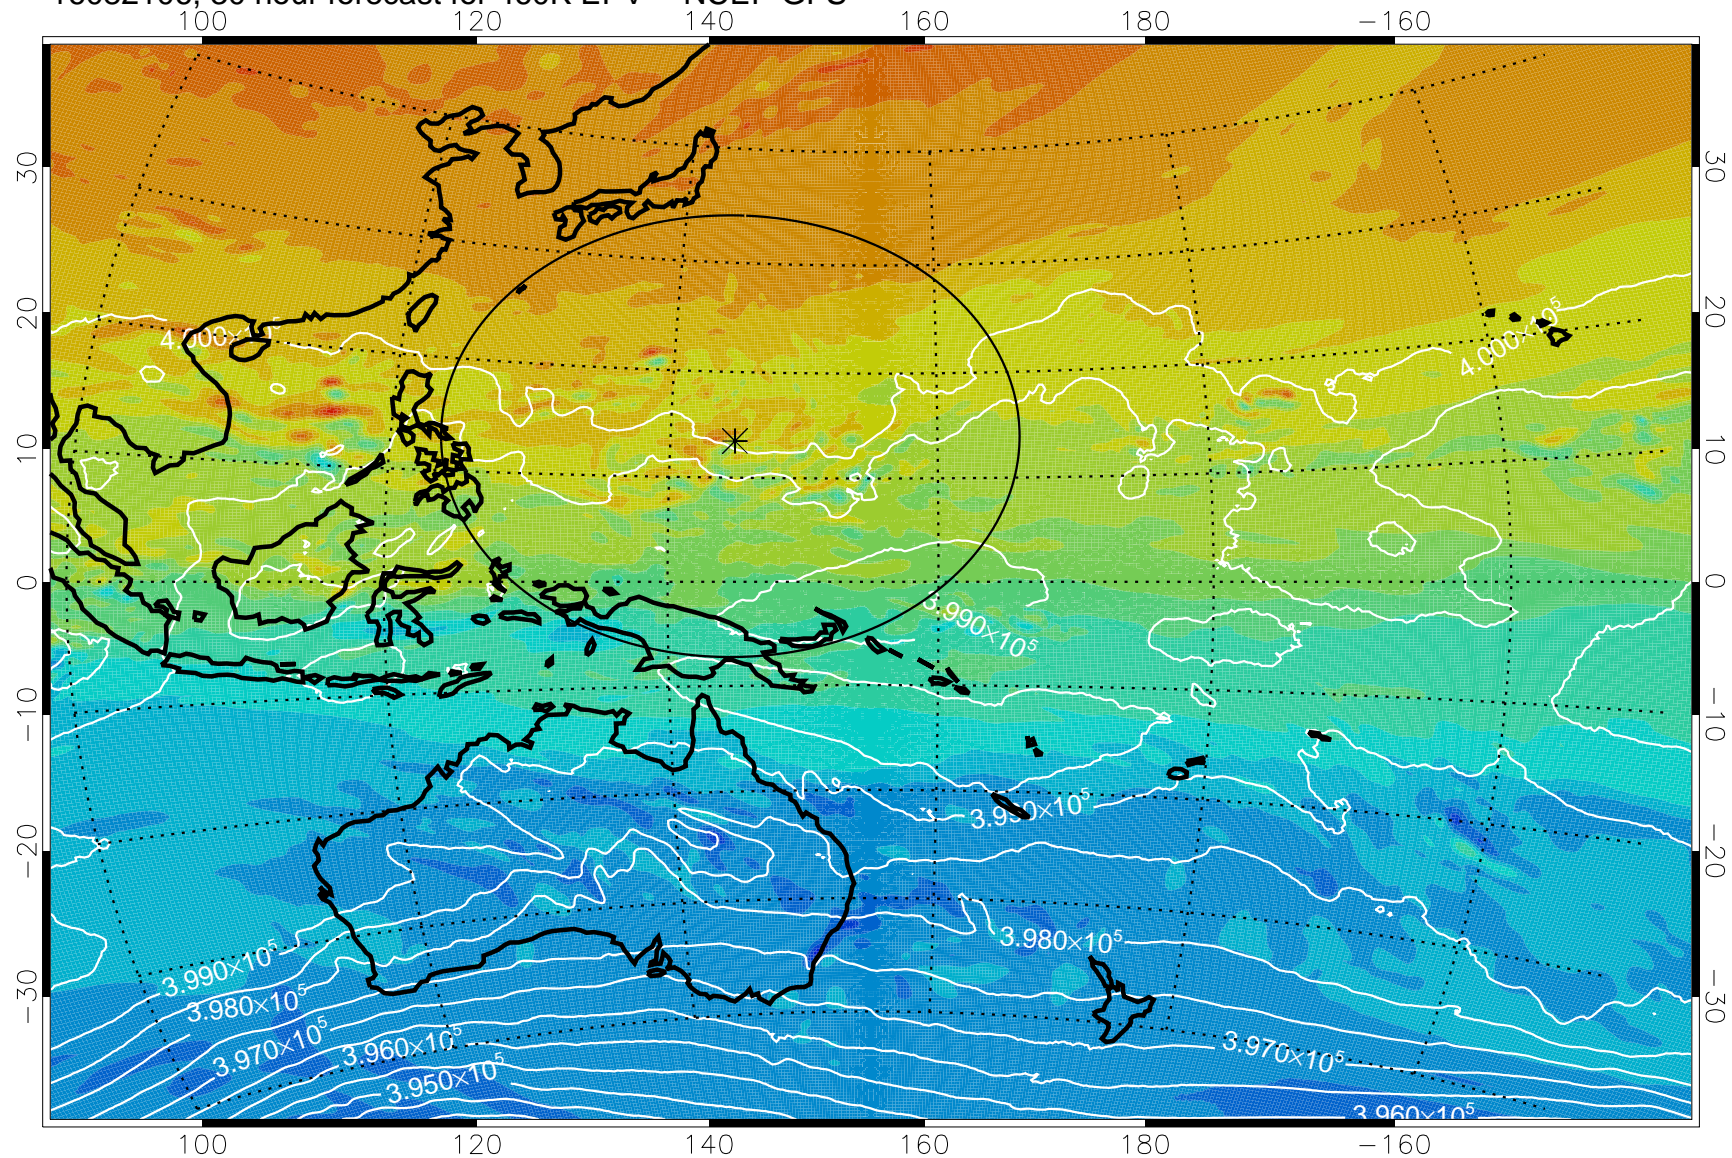

16082018, 18 hour forecast for 460K EPV -- NCEP GFS

460K Montgomery Streamfunction, white

Range ring of 2304 km

16082100, 24 hour forecast for 460K EPV -- NCEP GFS

460K Montgomery Streamfunction, white

Range ring of 2304 km

16082106, 30 hour forecast for 460K EPV -- NCEP GFS

460K Montgomery Streamfunction, white

Range ring of 2304 km

16082112, 36 hour forecast for 460K EPV -- NCEP GFS

460K Montgomery Streamfunction, white

Range ring of 2304 km

16082118, 42 hour forecast for 460K EPV -- NCEP GFS

460K Montgomery Streamfunction, white

Range ring of 2304 km

16082200, 48 hour forecast for 460K EPV -- NCEP GFS

460K Montgomery Streamfunction, white

Range ring of 2304 km

16082206, 54 hour forecast for 460K EPV -- NCEP GFS

460K Montgomery Streamfunction, white

Range ring of 2304 km

16082212, 60 hour forecast for 460K EPV -- NCEP GFS

460K Montgomery Streamfunction, white

Range ring of 2304 km