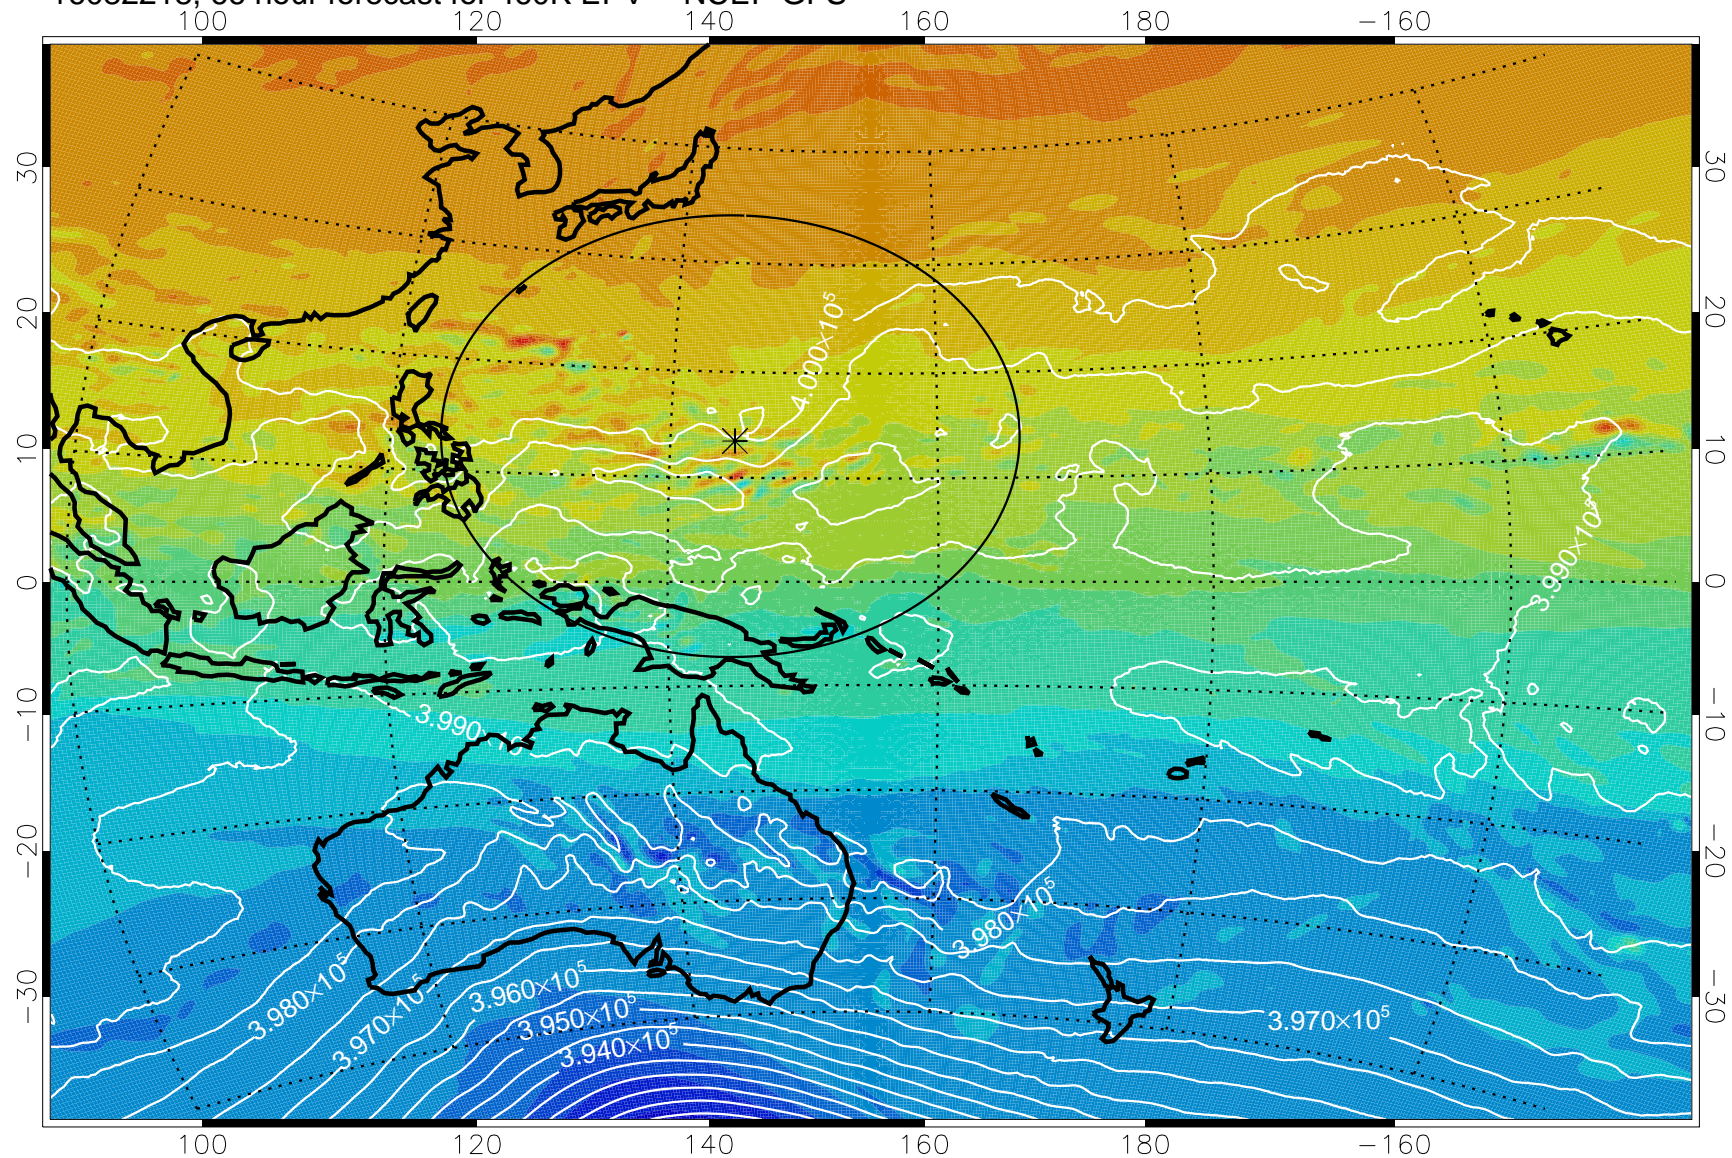

16082118, 42 hour forecast for 460K EPV -- NCEP GFS

460K Montgomery Streamfunction, white

Range ring of 2304 km

16082200, 48 hour forecast for 460K EPV -- NCEP GFS

460K Montgomery Streamfunction, white

Range ring of 2304 km

16082206, 54 hour forecast for 460K EPV -- NCEP GFS

460K Montgomery Streamfunction, white

Range ring of 2304 km

16082212, 60 hour forecast for 460K EPV -- NCEP GFS

460K Montgomery Streamfunction, white

Range ring of 2304 km

16082218, 66 hour forecast for 460K EPV -- NCEP GFS

460K Montgomery Streamfunction, white

Range ring of 2304 km

16082300, 72 hour forecast for 460K EPV -- NCEP GFS

460K Montgomery Streamfunction, white

Range ring of 2304 km

16082306, 78 hour forecast for 460K EPV -- NCEP GFS

460K Montgomery Streamfunction, white

Range ring of 2304 km

16082312, 84 hour forecast for 460K EPV -- NCEP GFS

460K Montgomery Streamfunction, white

Range ring of 2304 km