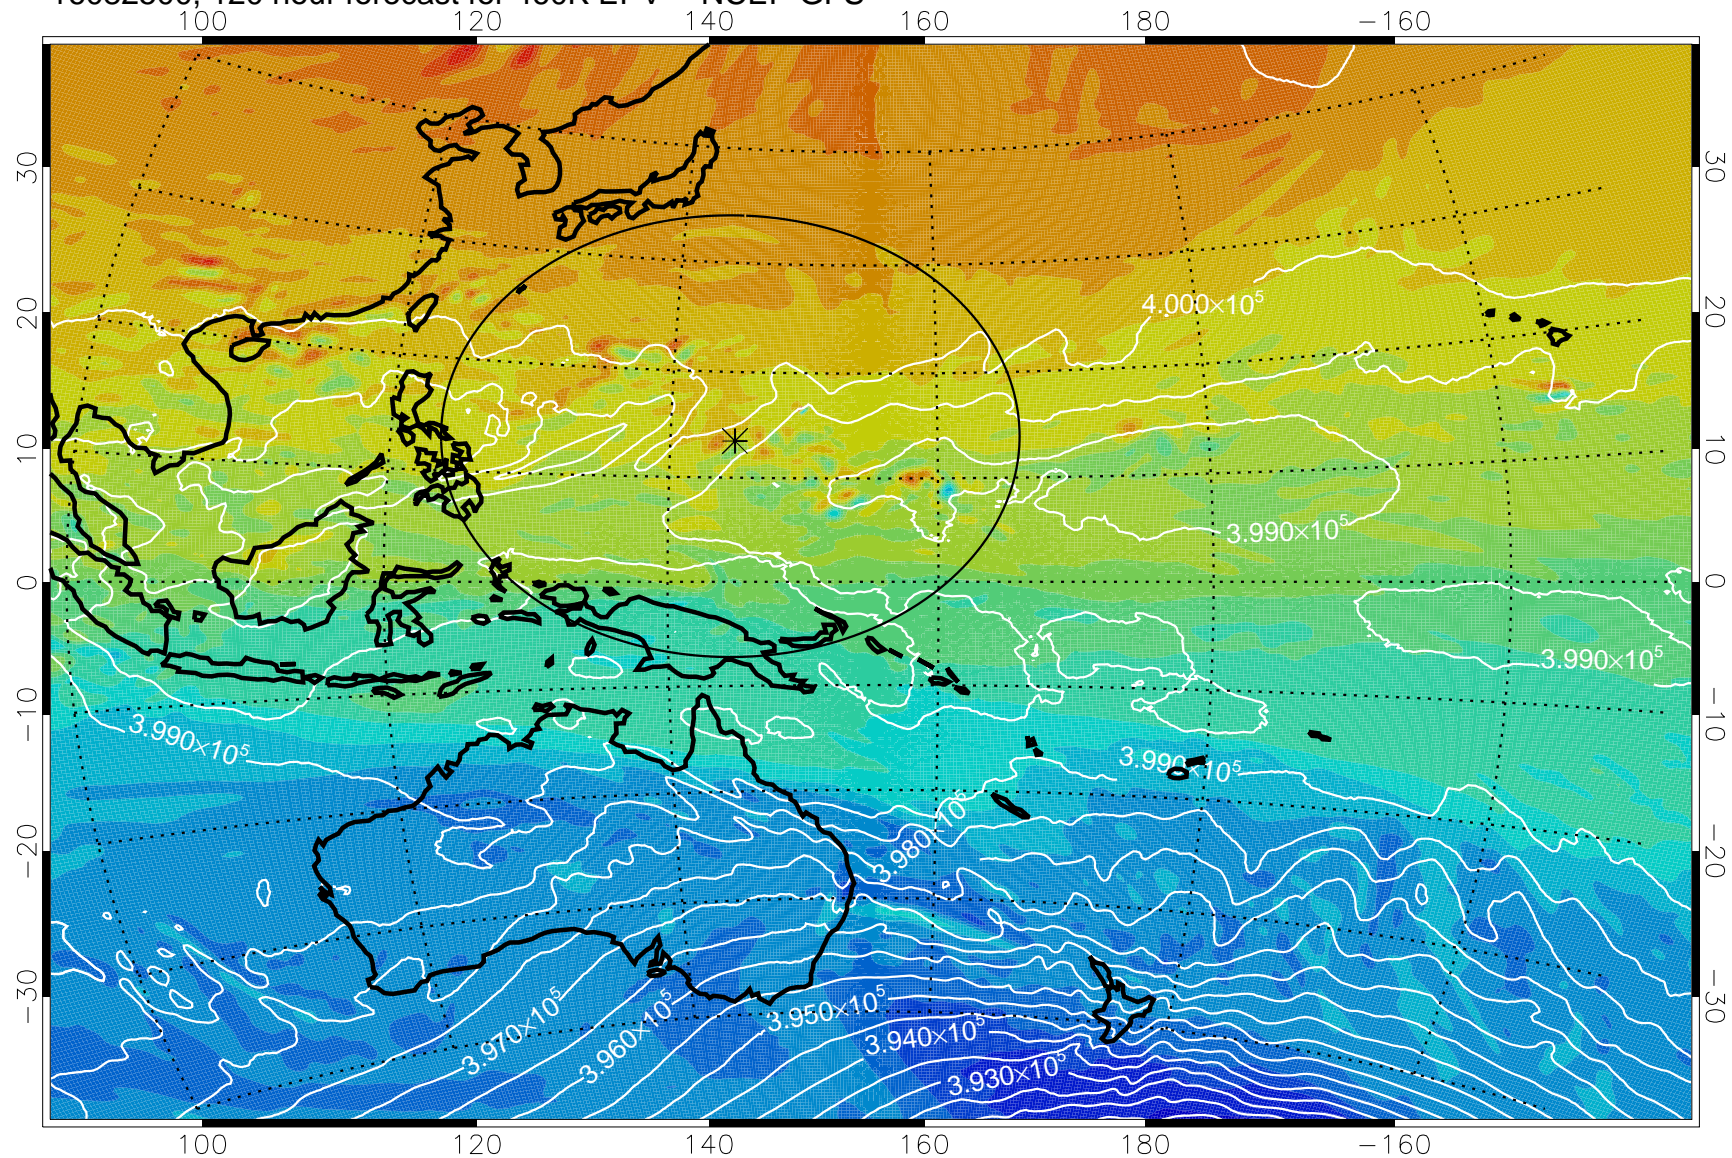

16082306, 78 hour forecast for 460K EPV -- NCEP GFS

460K Montgomery Streamfunction, white

Range ring of 2304 km

16082312, 84 hour forecast for 460K EPV -- NCEP GFS

460K Montgomery Streamfunction, white

Range ring of 2304 km

16082318, 90 hour forecast for 460K EPV -- NCEP GFS

460K Montgomery Streamfunction, white

Range ring of 2304 km

16082400, 96 hour forecast for 460K EPV -- NCEP GFS

460K Montgomery Streamfunction, white

Range ring of 2304 km

16082412, 108 hour forecast for 460K EPV -- NCEP GFS

460K Montgomery Streamfunction, white

Range ring of 2304 km

16082418, 114 hour forecast for 460K EPV -- NCEP GFS

460K Montgomery Streamfunction, white

Range ring of 2304 km

16082500, 120 hour forecast for 460K EPV -- NCEP GFS

460K Montgomery Streamfunction, white

Range ring of 2304 km