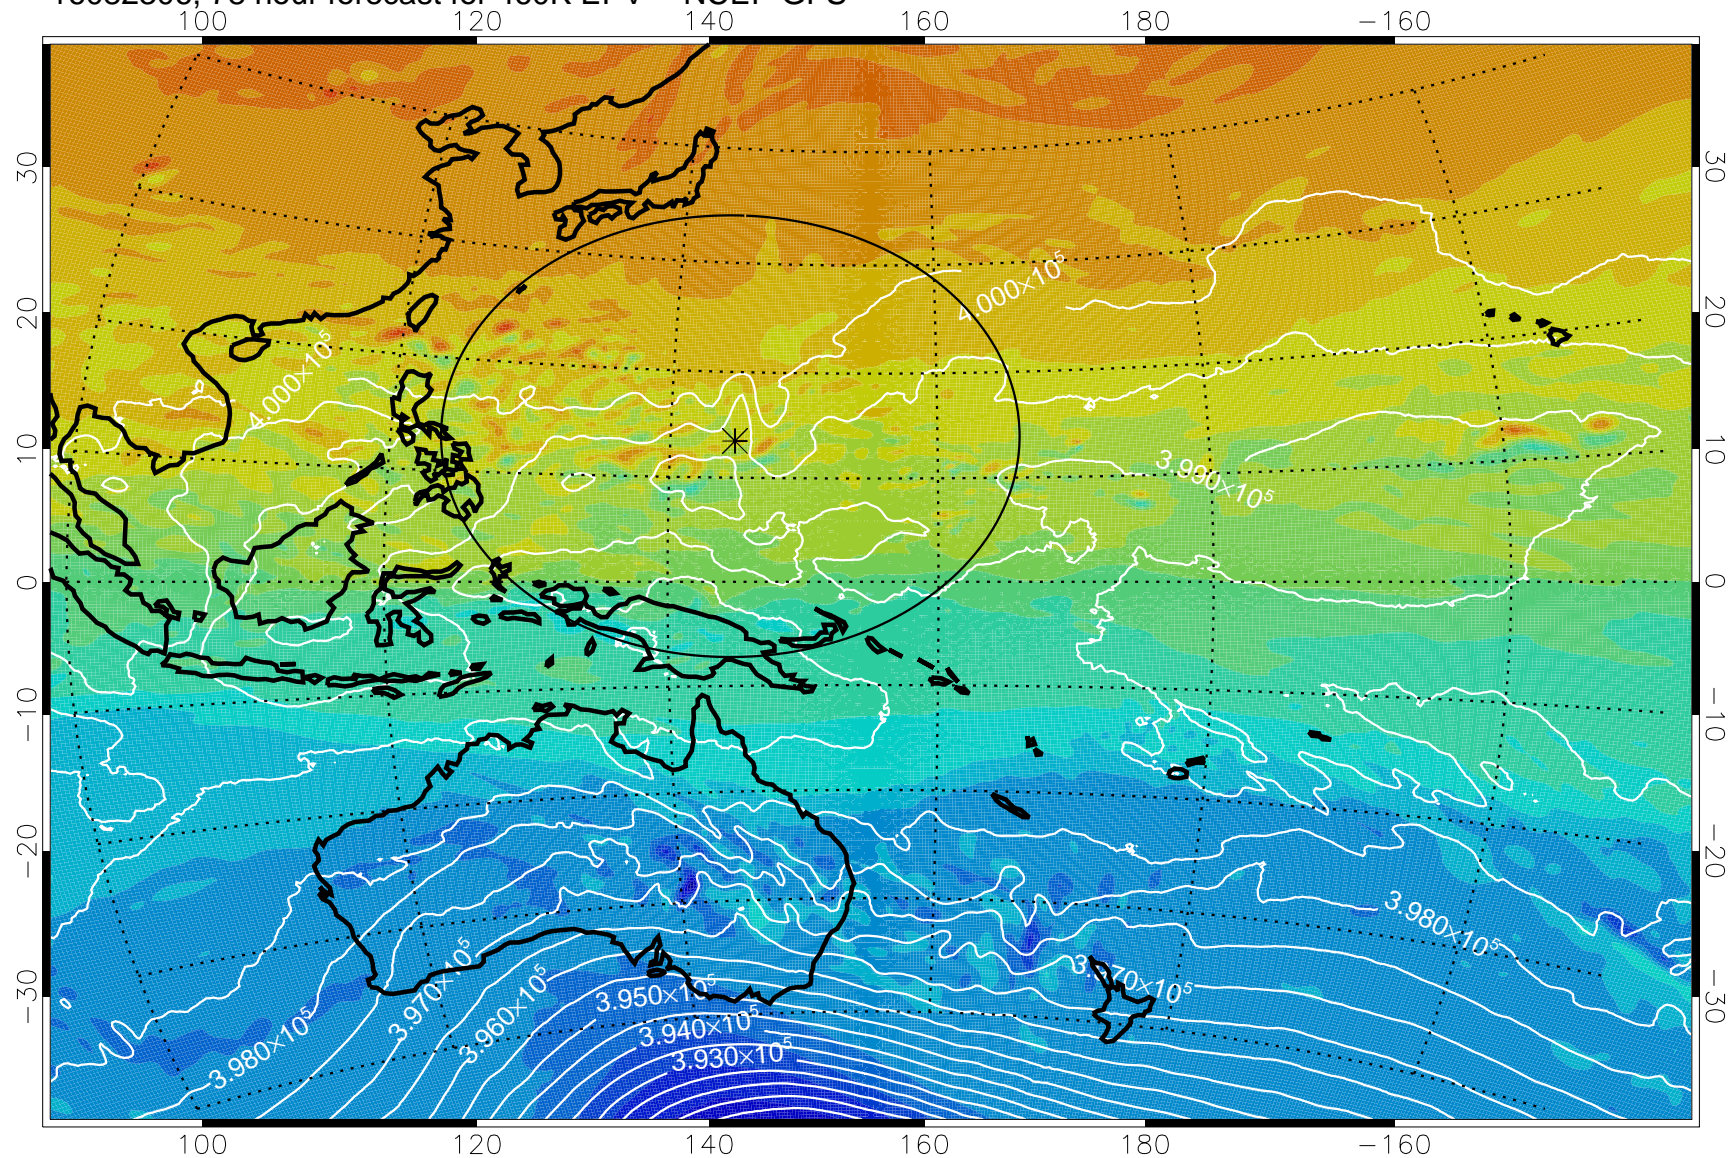

16082206, 54 hour forecast for 460K EPV -- NCEP GFS

460K Montgomery Streamfunction, white

Range ring of 2304 km

16082212, 60 hour forecast for 460K EPV -- NCEP GFS

460K Montgomery Streamfunction, white

Range ring of 2304 km

16082218, 66 hour forecast for 460K EPV -- NCEP GFS

460K Montgomery Streamfunction, white

Range ring of 2304 km

16082300, 72 hour forecast for 460K EPV -- NCEP GFS

460K Montgomery Streamfunction, white

Range ring of 2304 km

16082306, 78 hour forecast for 460K EPV -- NCEP GFS

460K Montgomery Streamfunction, white

Range ring of 2304 km

16082312, 84 hour forecast for 460K EPV -- NCEP GFS

460K Montgomery Streamfunction, white

Range ring of 2304 km

16082318, 90 hour forecast for 460K EPV -- NCEP GFS

460K Montgomery Streamfunction, white

Range ring of 2304 km

16082400, 96 hour forecast for 460K EPV -- NCEP GFS

460K Montgomery Streamfunction, white

Range ring of 2304 km