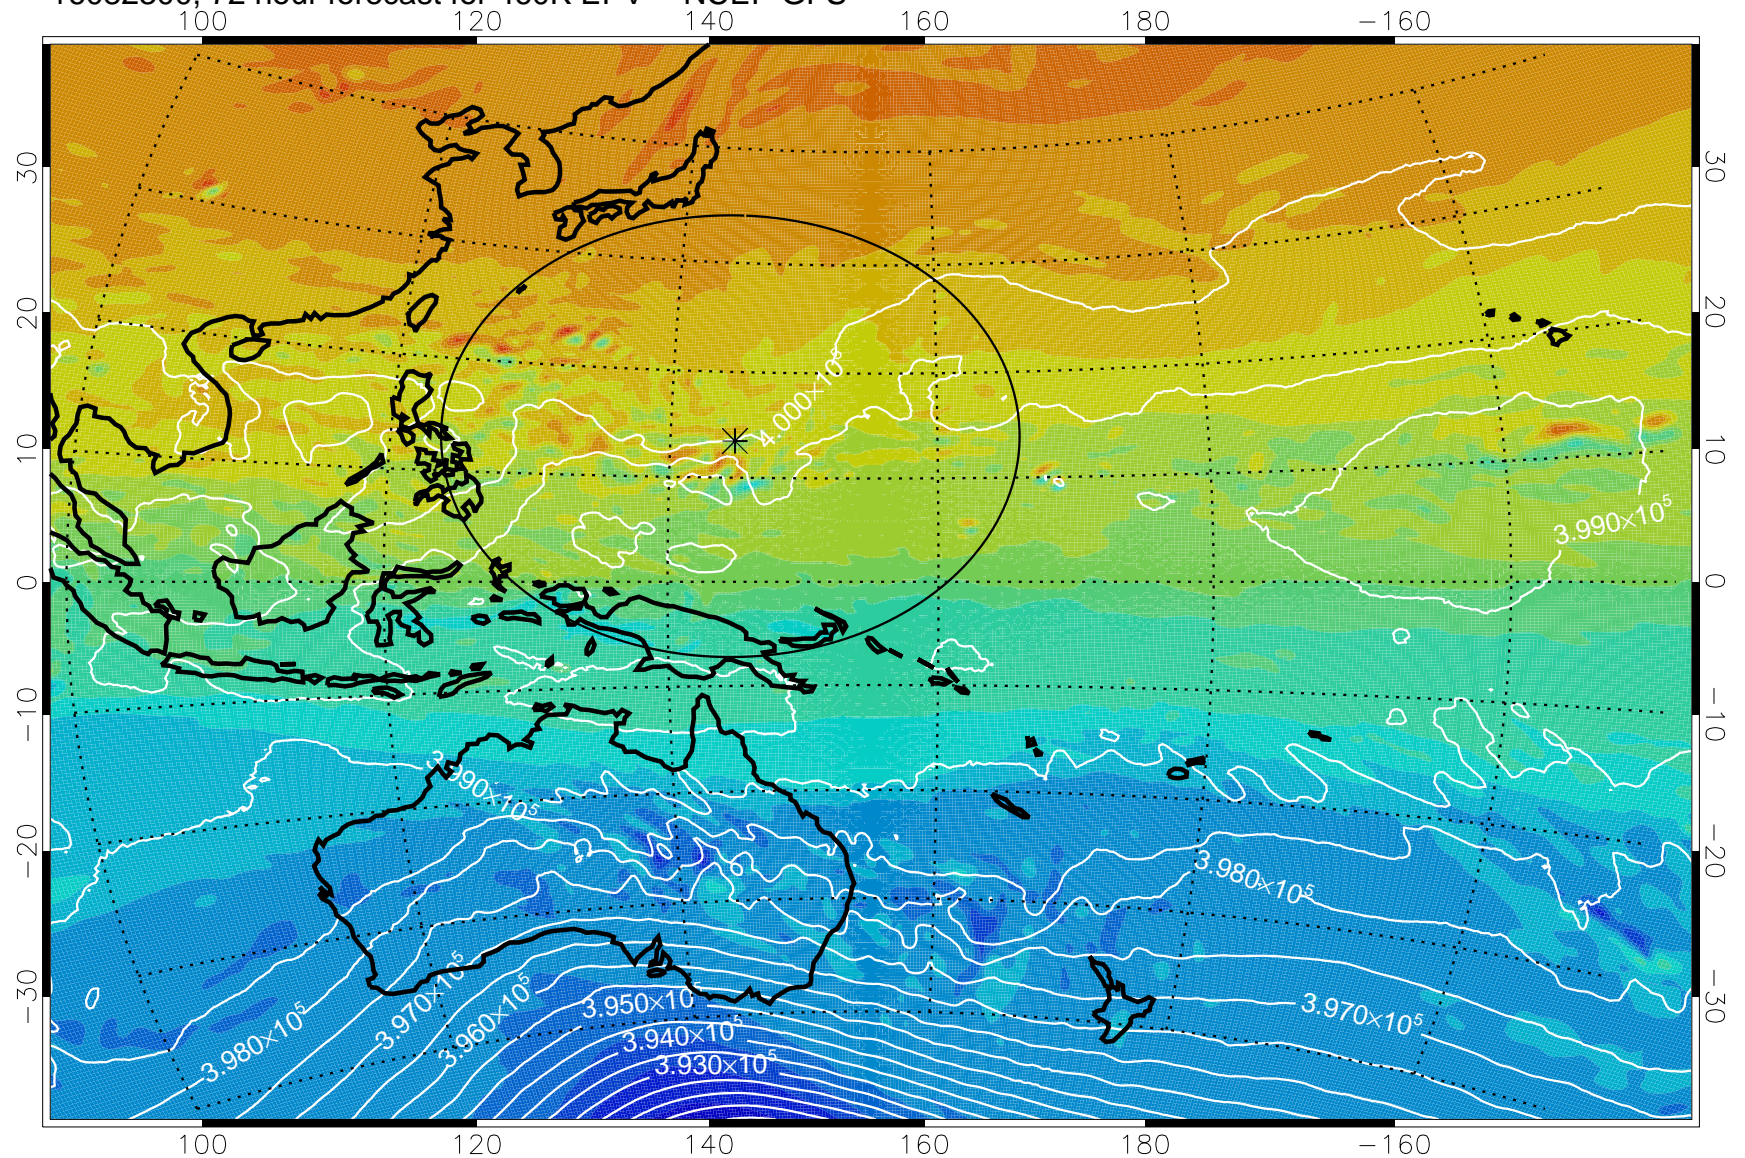

16082118, 42 hour forecast for 460K EPV -- NCEP GFS

460K Montgomery Streamfunction, white

Range ring of 2304 km

16082200, 48 hour forecast for 460K EPV -- NCEP GFS

460K Montgomery Streamfunction, white

Range ring of 2304 km

16082206, 54 hour forecast for 460K EPV -- NCEP GFS

460K Montgomery Streamfunction, white

Range ring of 2304 km

16082212, 60 hour forecast for 460K EPV -- NCEP GFS

460K Montgomery Streamfunction, white

Range ring of 2304 km

16082218, 66 hour forecast for 460K EPV -- NCEP GFS

460K Montgomery Streamfunction, white

Range ring of 2304 km

16082300, 72 hour forecast for 460K EPV -- NCEP GFS

460K Montgomery Streamfunction, white

Range ring of 2304 km

16082306, 78 hour forecast for 460K EPV -- NCEP GFS

460K Montgomery Streamfunction, white

Range ring of 2304 km

16082312, 84 hour forecast for 460K EPV -- NCEP GFS

460K Montgomery Streamfunction, white

Range ring of 2304 km