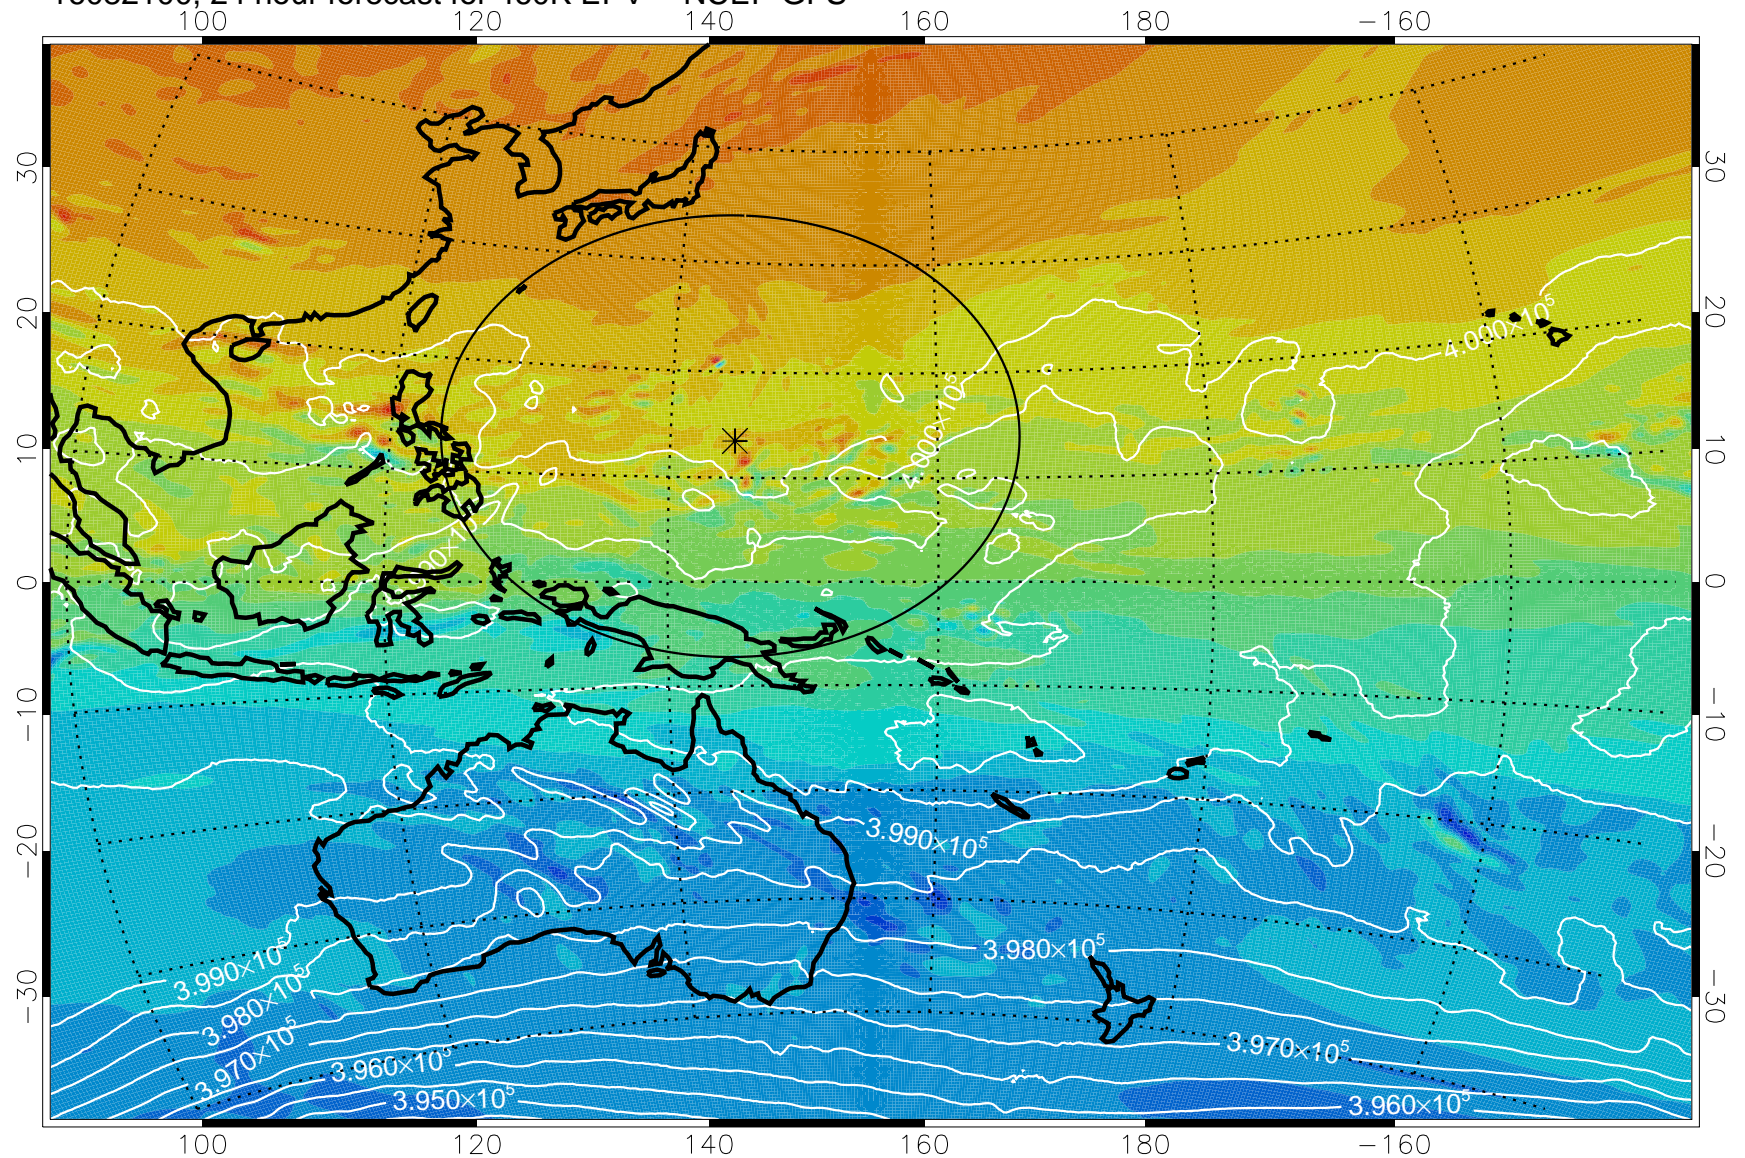

16082018, 18 hour forecast for 460K EPV -- NCEP GFS

460K Montgomery Streamfunction, white

Range ring of 2304 km

16082100, 24 hour forecast for 460K EPV -- NCEP GFS

460K Montgomery Streamfunction, white

Range ring of 2304 km

16082106, 30 hour forecast for 460K EPV -- NCEP GFS

460K Montgomery Streamfunction, white

Range ring of 2304 km

16082112, 36 hour forecast for 460K EPV -- NCEP GFS

460K Montgomery Streamfunction, white

Range ring of 2304 km

16082118, 42 hour forecast for 460K EPV -- NCEP GFS

460K Montgomery Streamfunction, white

Range ring of 2304 km

16082200, 48 hour forecast for 460K EPV -- NCEP GFS

460K Montgomery Streamfunction, white

Range ring of 2304 km

16082206, 54 hour forecast for 460K EPV -- NCEP GFS

460K Montgomery Streamfunction, white

Range ring of 2304 km

16082212, 60 hour forecast for 460K EPV -- NCEP GFS

460K Montgomery Streamfunction, white

Range ring of 2304 km