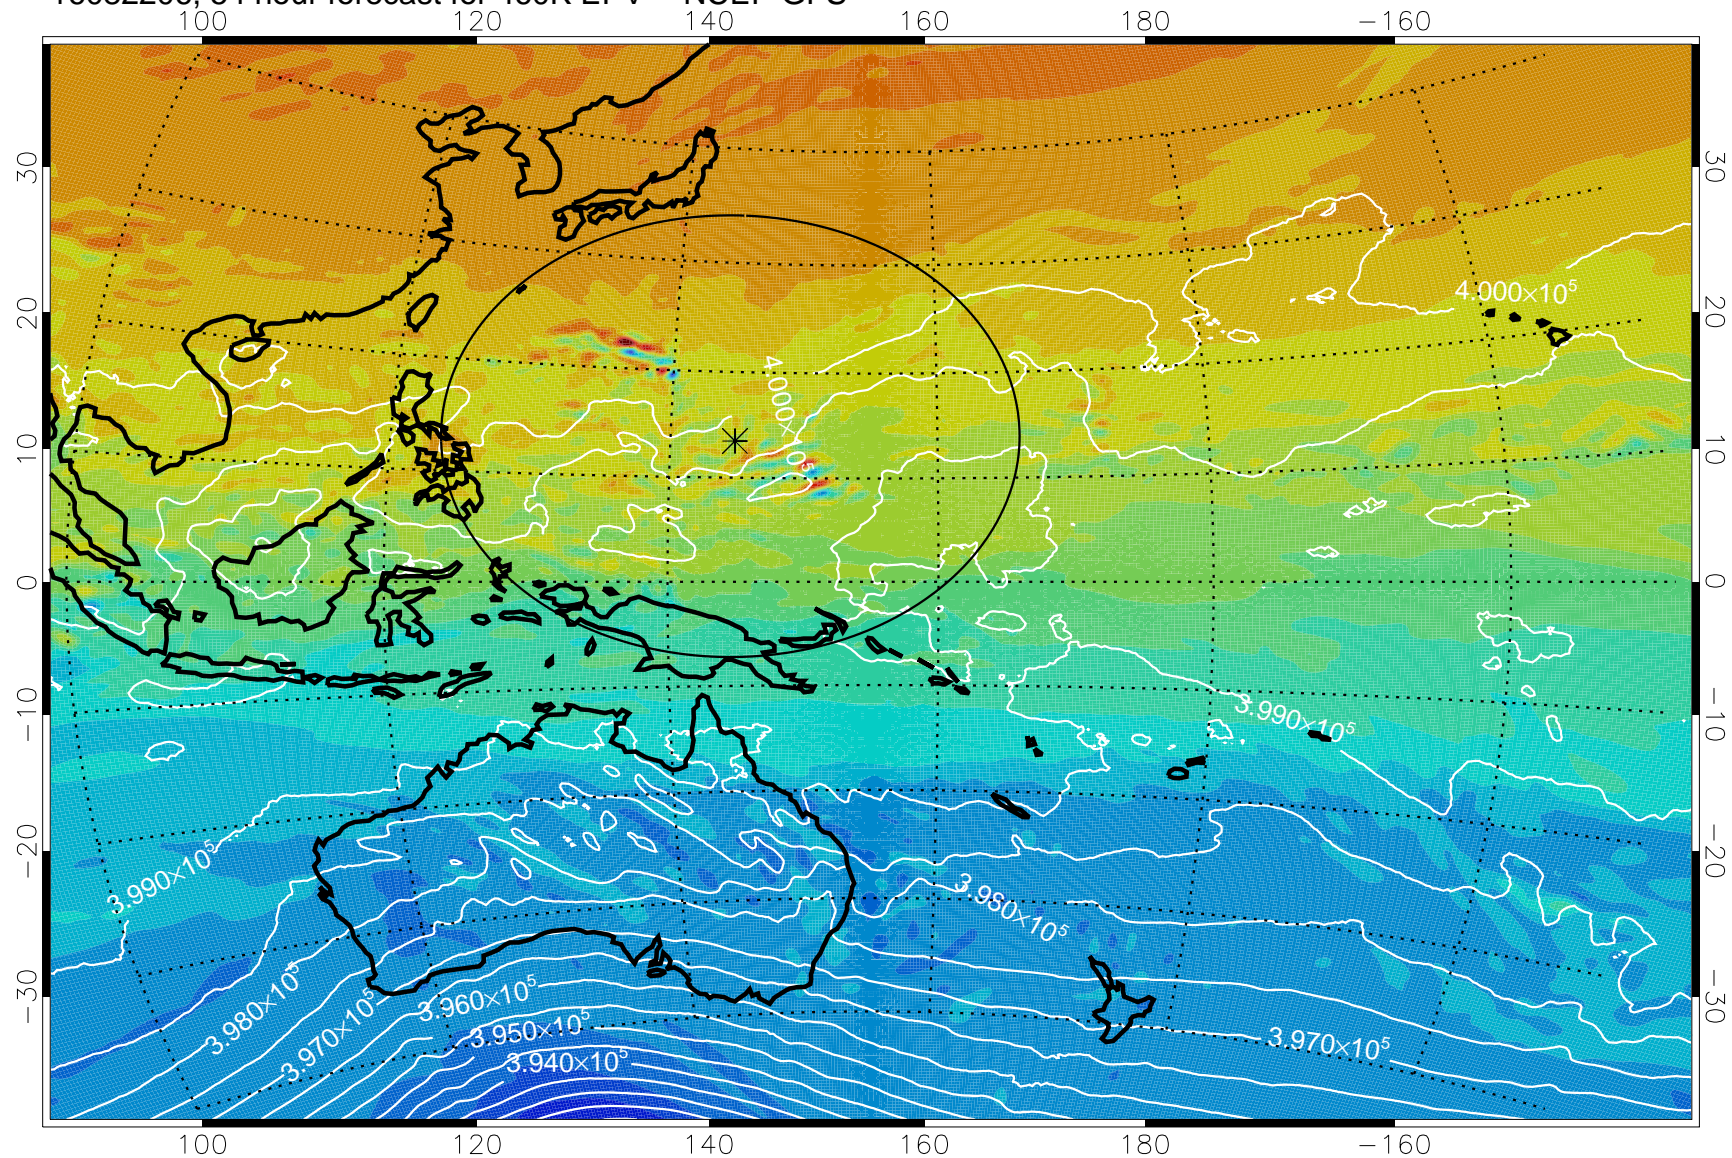

16082118, 42 hour forecast for 460K EPV -- NCEP GFS

460K Montgomery Streamfunction, white

Range ring of 2304 km

16082200, 48 hour forecast for 460K EPV -- NCEP GFS

460K Montgomery Streamfunction, white

Range ring of 2304 km

16082206, 54 hour forecast for 460K EPV -- NCEP GFS

460K Montgomery Streamfunction, white

Range ring of 2304 km

16082212, 60 hour forecast for 460K EPV -- NCEP GFS

460K Montgomery Streamfunction, white

Range ring of 2304 km

16082218, 66 hour forecast for 460K EPV -- NCEP GFS

460K Montgomery Streamfunction, white

Range ring of 2304 km

16082300, 72 hour forecast for 460K EPV -- NCEP GFS

460K Montgomery Streamfunction, white

Range ring of 2304 km

16082306, 78 hour forecast for 460K EPV -- NCEP GFS

460K Montgomery Streamfunction, white

Range ring of 2304 km

16082312, 84 hour forecast for 460K EPV -- NCEP GFS

460K Montgomery Streamfunction, white

Range ring of 2304 km