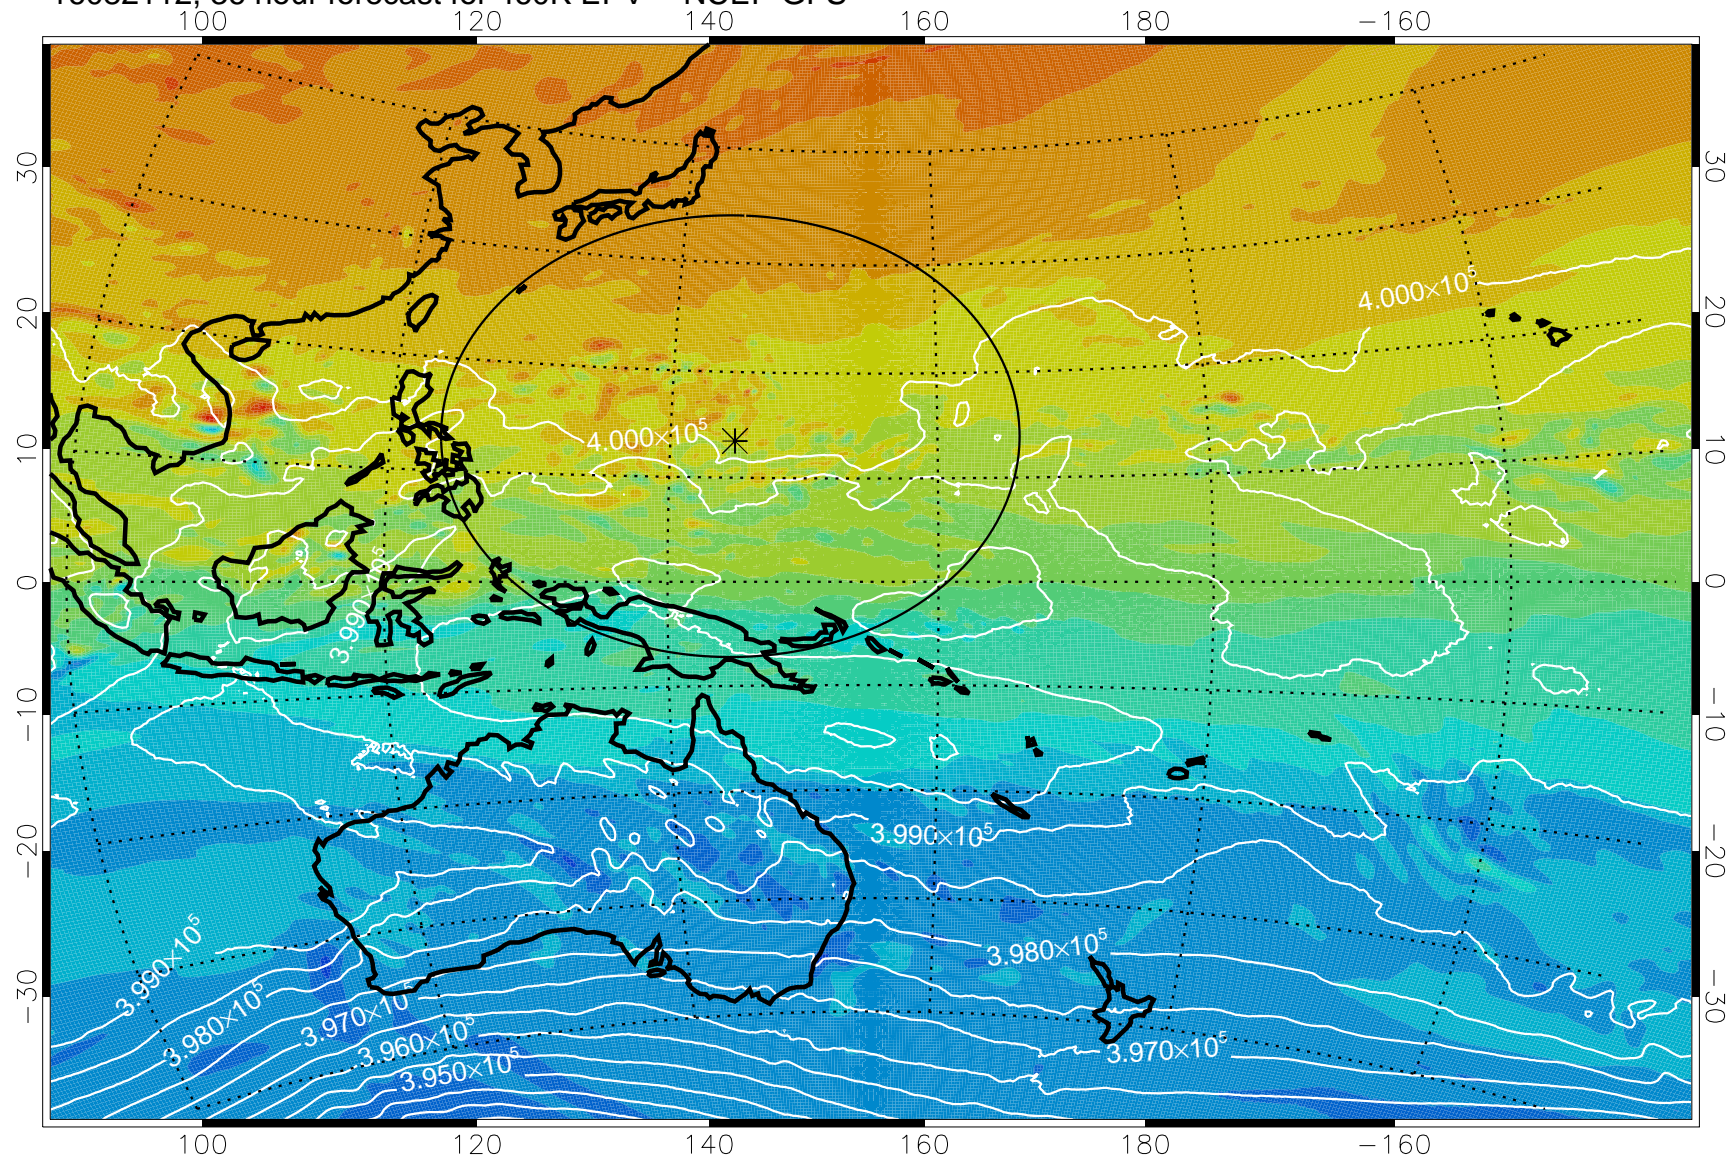

16082106, 30 hour forecast for 460K EPV -- NCEP GFS

460K Montgomery Streamfunction, white

Range ring of 2304 km

16082112, 36 hour forecast for 460K EPV -- NCEP GFS

460K Montgomery Streamfunction, white

Range ring of 2304 km

16082118, 42 hour forecast for 460K EPV -- NCEP GFS

460K Montgomery Streamfunction, white

Range ring of 2304 km

16082200, 48 hour forecast for 460K EPV -- NCEP GFS

460K Montgomery Streamfunction, white

Range ring of 2304 km

16082206, 54 hour forecast for 460K EPV -- NCEP GFS

460K Montgomery Streamfunction, white

Range ring of 2304 km

16082212, 60 hour forecast for 460K EPV -- NCEP GFS

460K Montgomery Streamfunction, white

Range ring of 2304 km

16082218, 66 hour forecast for 460K EPV -- NCEP GFS

460K Montgomery Streamfunction, white

Range ring of 2304 km

16082300, 72 hour forecast for 460K EPV -- NCEP GFS

460K Montgomery Streamfunction, white

Range ring of 2304 km