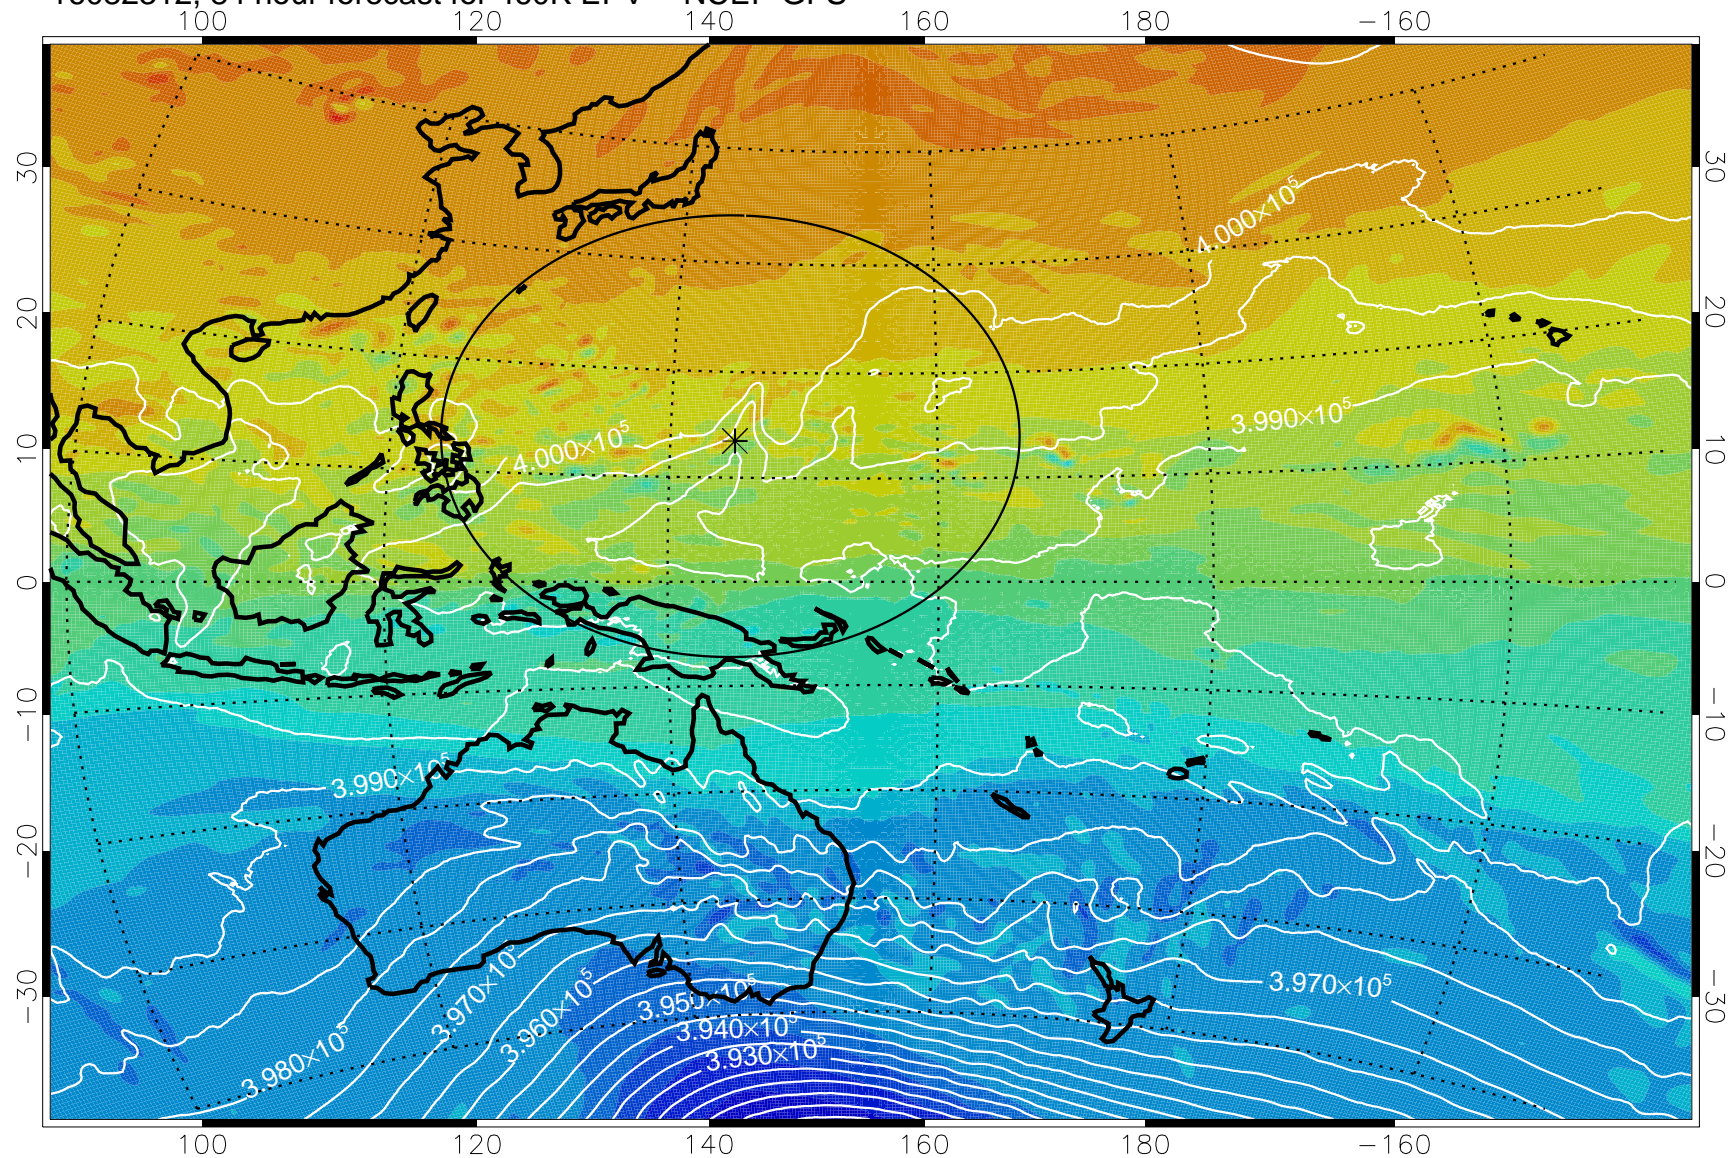

16082206, 54 hour forecast for 460K EPV -- NCEP GFS

460K Montgomery Streamfunction, white

Range ring of 2304 km

16082212, 60 hour forecast for 460K EPV -- NCEP GFS

460K Montgomery Streamfunction, white

Range ring of 2304 km

16082218, 66 hour forecast for 460K EPV -- NCEP GFS

460K Montgomery Streamfunction, white

Range ring of 2304 km

16082300, 72 hour forecast for 460K EPV -- NCEP GFS

460K Montgomery Streamfunction, white

Range ring of 2304 km

16082306, 78 hour forecast for 460K EPV -- NCEP GFS

460K Montgomery Streamfunction, white

Range ring of 2304 km

16082312, 84 hour forecast for 460K EPV -- NCEP GFS

460K Montgomery Streamfunction, white

Range ring of 2304 km

16082318, 90 hour forecast for 460K EPV -- NCEP GFS

460K Montgomery Streamfunction, white

Range ring of 2304 km

16082400, 96 hour forecast for 460K EPV -- NCEP GFS

460K Montgomery Streamfunction, white

Range ring of 2304 km