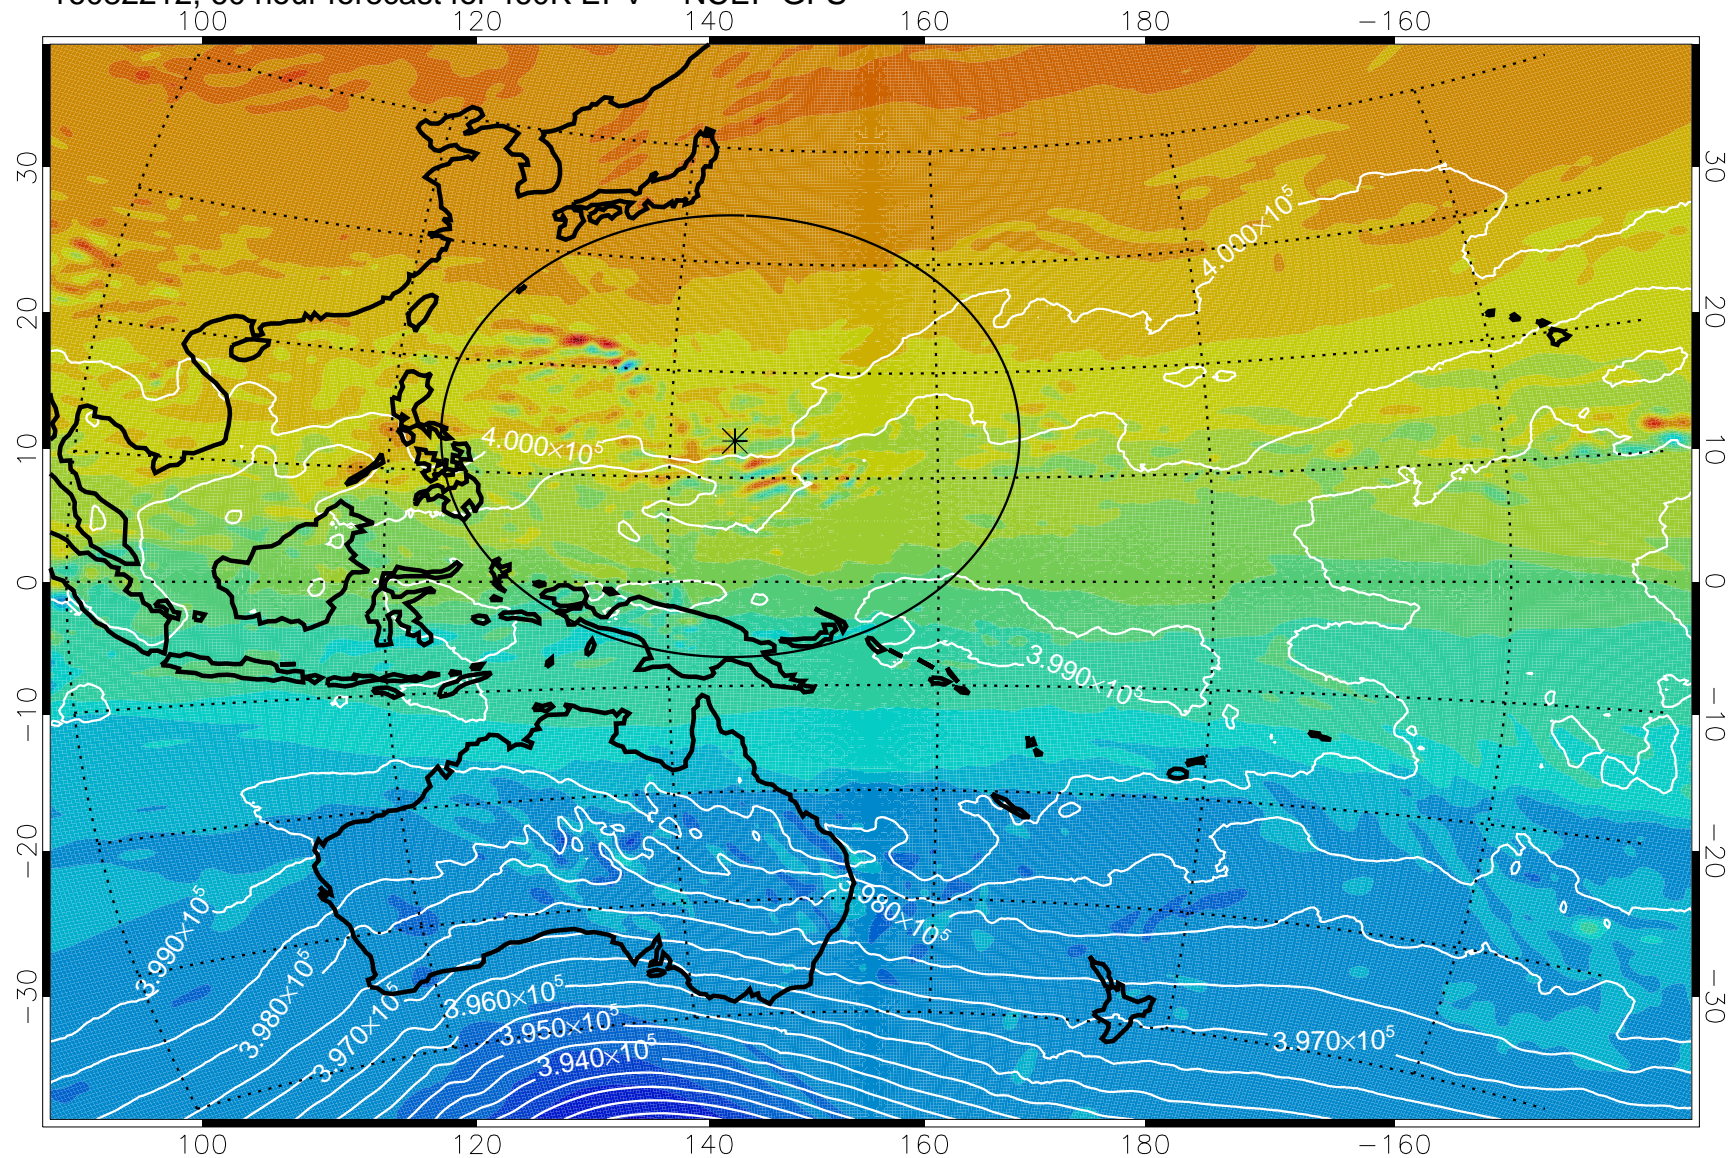

16082118, 42 hour forecast for 460K EPV -- NCEP GFS

460K Montgomery Streamfunction, white

Range ring of 2304 km

16082200, 48 hour forecast for 460K EPV -- NCEP GFS

460K Montgomery Streamfunction, white

Range ring of 2304 km

16082206, 54 hour forecast for 460K EPV -- NCEP GFS

460K Montgomery Streamfunction, white

Range ring of 2304 km

16082212, 60 hour forecast for 460K EPV -- NCEP GFS

460K Montgomery Streamfunction, white

Range ring of 2304 km

16082218, 66 hour forecast for 460K EPV -- NCEP GFS

460K Montgomery Streamfunction, white

Range ring of 2304 km

16082300, 72 hour forecast for 460K EPV -- NCEP GFS

460K Montgomery Streamfunction, white

Range ring of 2304 km

16082306, 78 hour forecast for 460K EPV -- NCEP GFS

460K Montgomery Streamfunction, white

Range ring of 2304 km

16082312, 84 hour forecast for 460K EPV -- NCEP GFS

460K Montgomery Streamfunction, white

Range ring of 2304 km