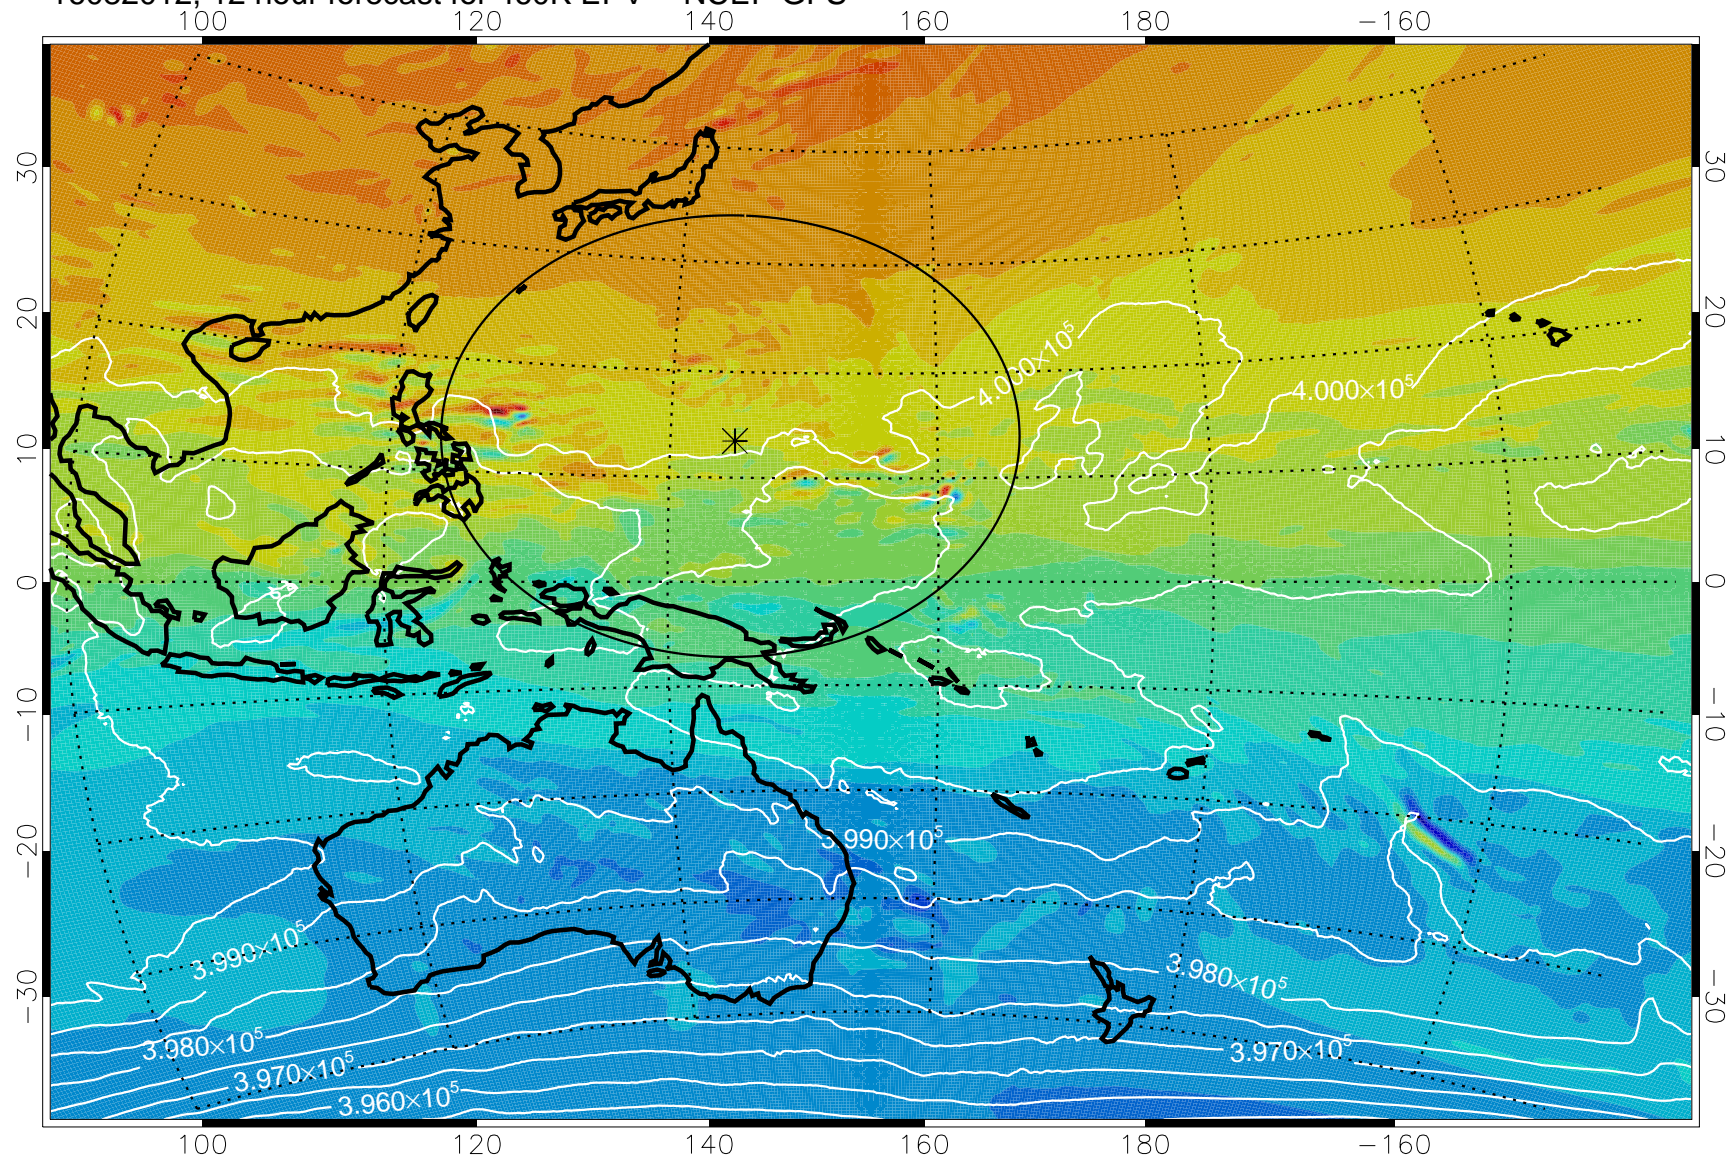

16082006, 6 hour forecast for 460K EPV -- NCEP GFS

460K Montgomery Streamfunction, white

Range ring of 2304 km

16082012, 12 hour forecast for 460K EPV -- NCEP GFS

460K Montgomery Streamfunction, white

Range ring of 2304 km

16082018, 18 hour forecast for 460K EPV -- NCEP GFS

460K Montgomery Streamfunction, white

Range ring of 2304 km

16082100, 24 hour forecast for 460K EPV -- NCEP GFS

460K Montgomery Streamfunction, white

Range ring of 2304 km

16082106, 30 hour forecast for 460K EPV -- NCEP GFS

460K Montgomery Streamfunction, white

Range ring of 2304 km

16082112, 36 hour forecast for 460K EPV -- NCEP GFS

460K Montgomery Streamfunction, white

Range ring of 2304 km

16082118, 42 hour forecast for 460K EPV -- NCEP GFS

460K Montgomery Streamfunction, white

Range ring of 2304 km

16082200, 48 hour forecast for 460K EPV -- NCEP GFS

460K Montgomery Streamfunction, white

Range ring of 2304 km