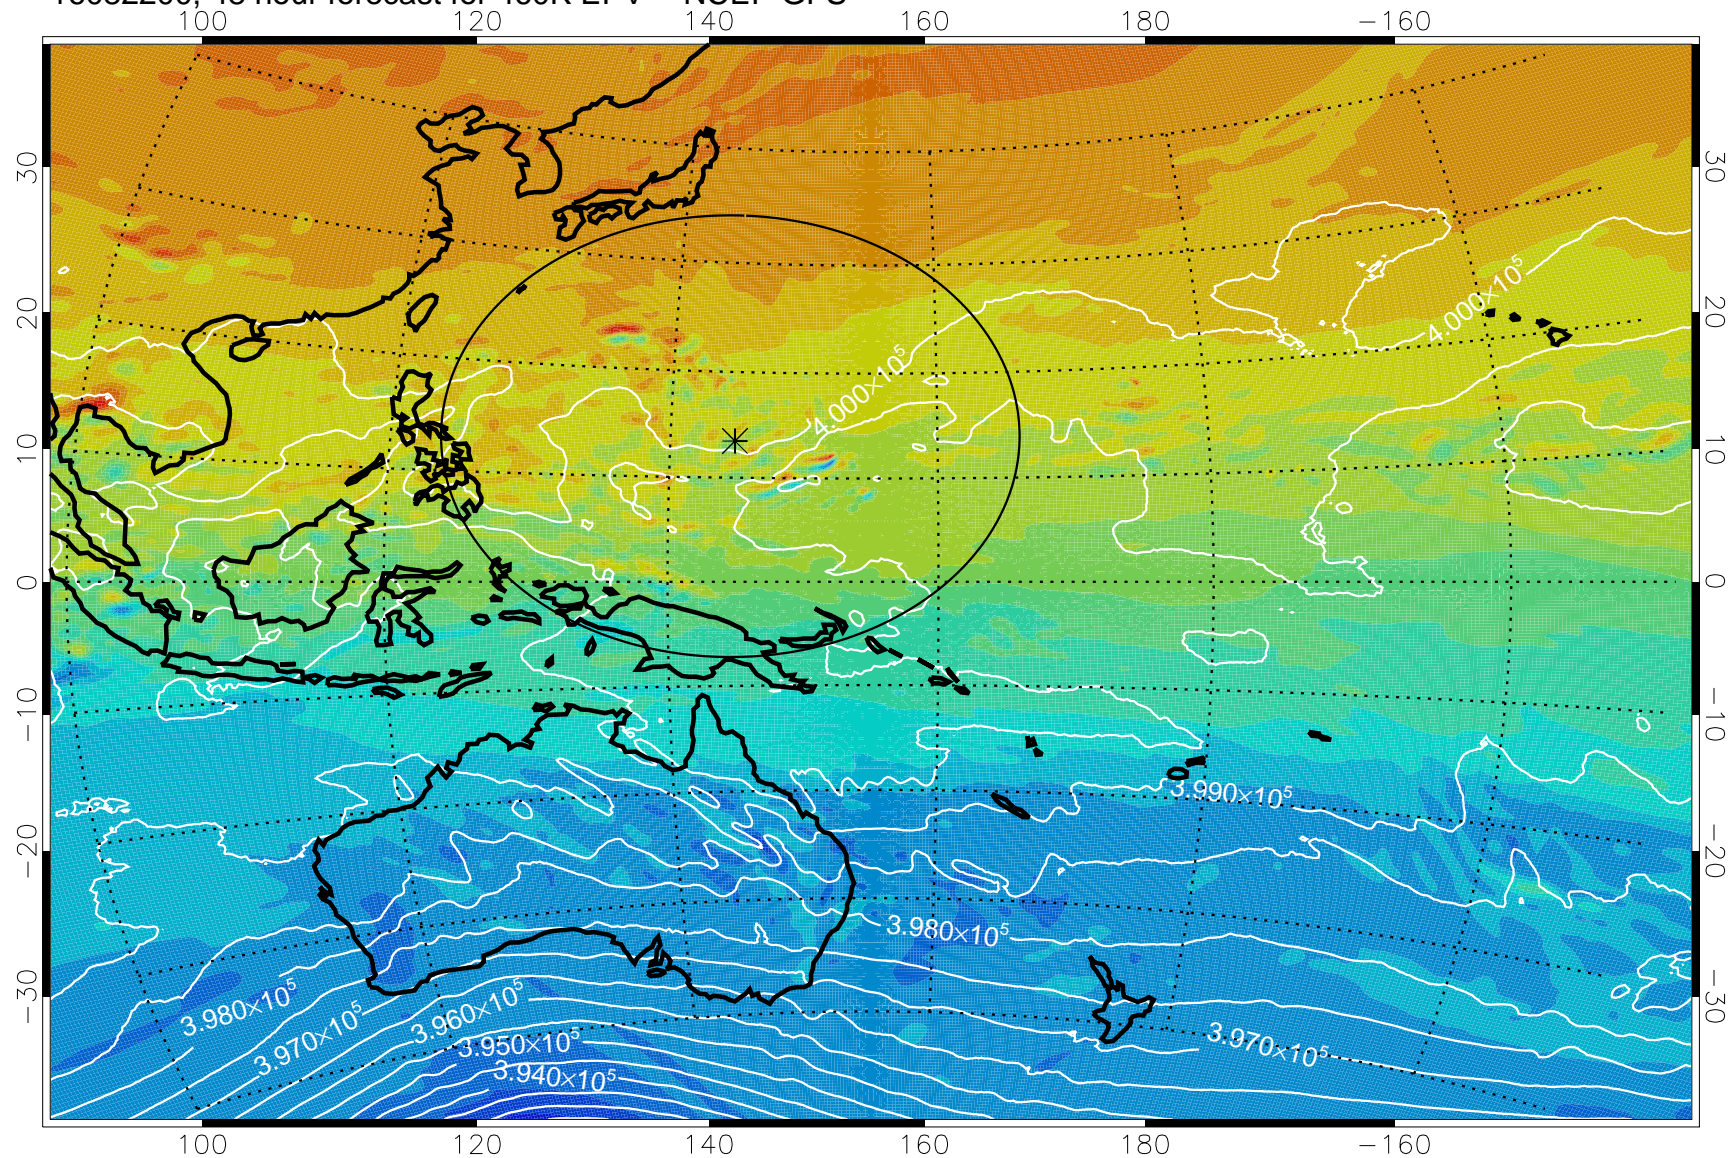

16082106, 30 hour forecast for 460K EPV -- NCEP GFS

460K Montgomery Streamfunction, white

Range ring of 2304 km

16082112, 36 hour forecast for 460K EPV -- NCEP GFS

460K Montgomery Streamfunction, white

Range ring of 2304 km

16082118, 42 hour forecast for 460K EPV -- NCEP GFS

460K Montgomery Streamfunction, white

Range ring of 2304 km

16082200, 48 hour forecast for 460K EPV -- NCEP GFS

460K Montgomery Streamfunction, white

Range ring of 2304 km

16082206, 54 hour forecast for 460K EPV -- NCEP GFS

460K Montgomery Streamfunction, white

Range ring of 2304 km

16082212, 60 hour forecast for 460K EPV -- NCEP GFS

460K Montgomery Streamfunction, white

Range ring of 2304 km

16082218, 66 hour forecast for 460K EPV -- NCEP GFS

460K Montgomery Streamfunction, white

Range ring of 2304 km

16082300, 72 hour forecast for 460K EPV -- NCEP GFS

460K Montgomery Streamfunction, white

Range ring of 2304 km