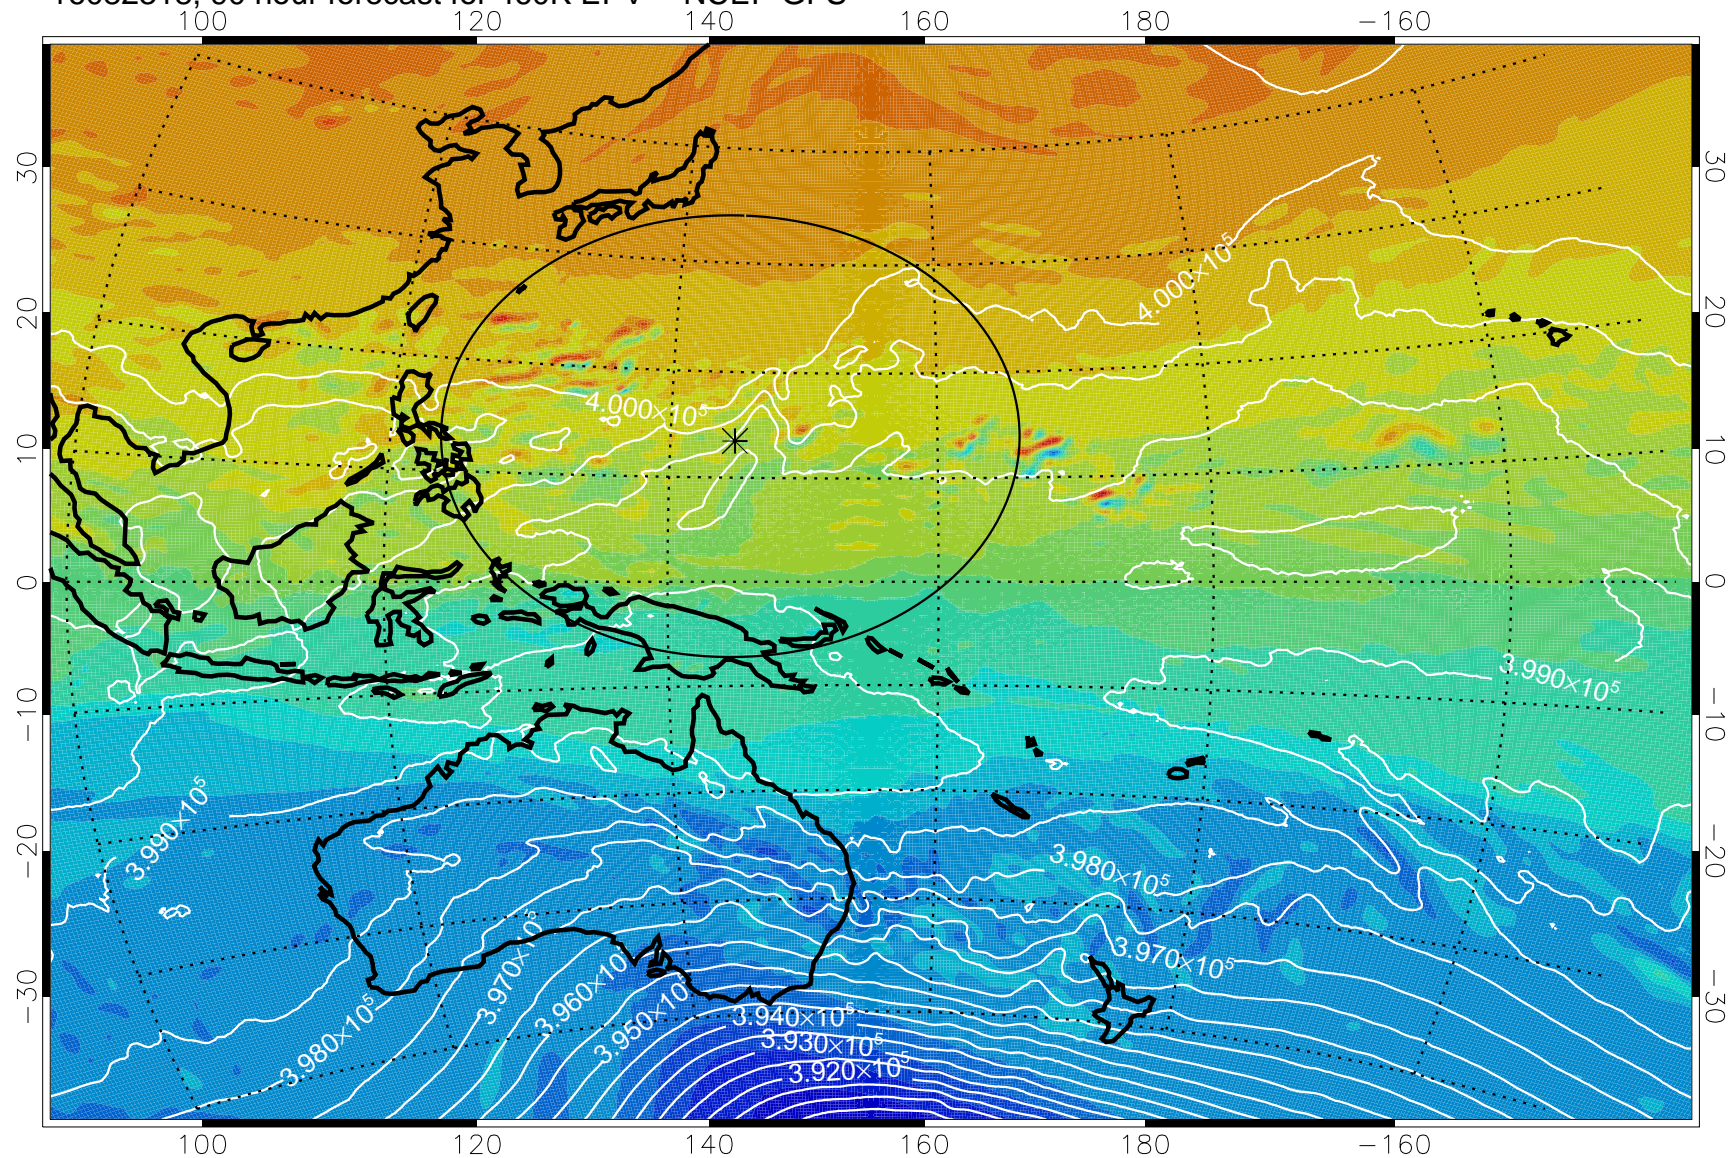

16082218, 66 hour forecast for 460K EPV -- NCEP GFS

460K Montgomery Streamfunction, white

Range ring of 2304 km

16082300, 72 hour forecast for 460K EPV -- NCEP GFS

460K Montgomery Streamfunction, white

Range ring of 2304 km

16082306, 78 hour forecast for 460K EPV -- NCEP GFS

460K Montgomery Streamfunction, white

Range ring of 2304 km

16082312, 84 hour forecast for 460K EPV -- NCEP GFS

460K Montgomery Streamfunction, white

Range ring of 2304 km

16082318, 90 hour forecast for 460K EPV -- NCEP GFS

460K Montgomery Streamfunction, white

Range ring of 2304 km

16082400, 96 hour forecast for 460K EPV -- NCEP GFS

460K Montgomery Streamfunction, white

Range ring of 2304 km

16082412, 108 hour forecast for 460K EPV -- NCEP GFS

460K Montgomery Streamfunction, white

Range ring of 2304 km

16082418, 114 hour forecast for 460K EPV -- NCEP GFS

460K Montgomery Streamfunction, white

Range ring of 2304 km