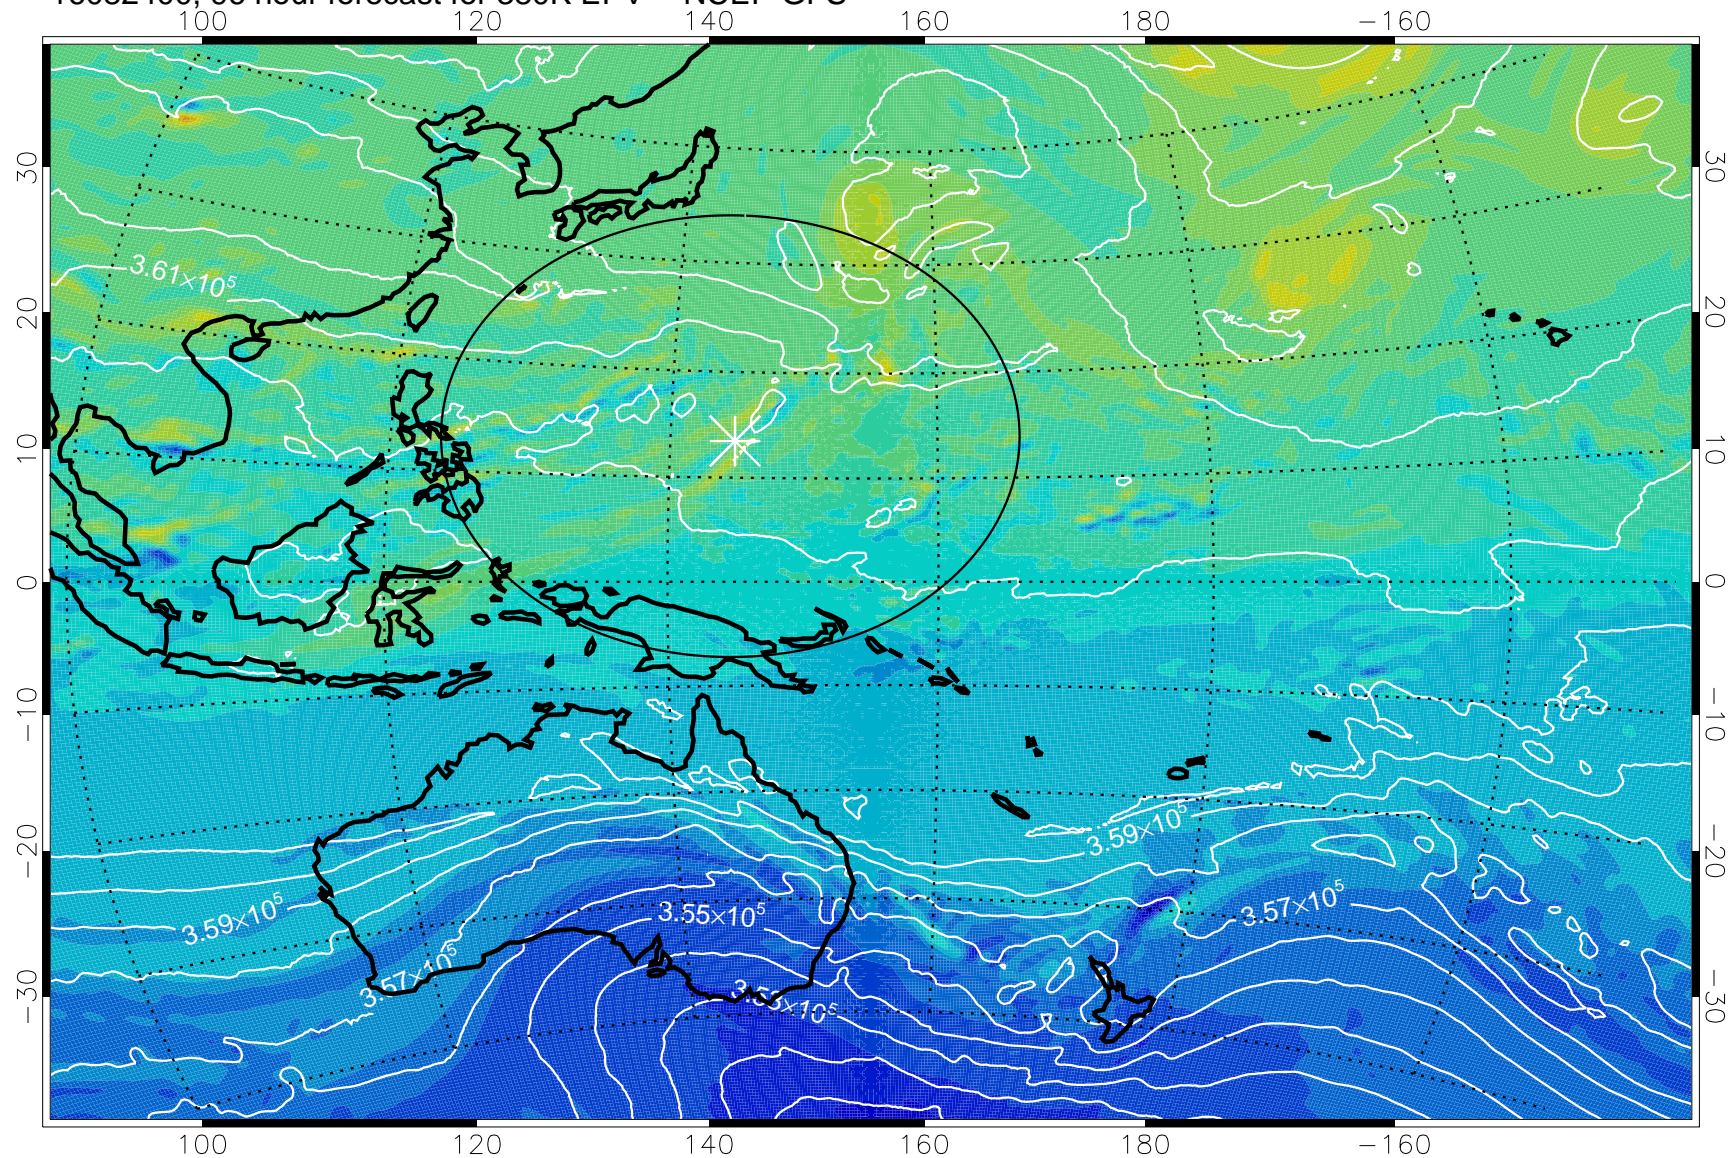

380K Montgomery Streamfunction, white

Range ring of 2304 km

16082306, 78 hour forecast for 380K EPV -- NCEP GFS

380K Montgomery Streamfunction, white

Range ring of 2304 km

16082312, 84 hour forecast for 380K EPV -- NCEP GFS

380K Montgomery Streamfunction, white

Range ring of 2304 km

16082318, 90 hour forecast for 380K EPV -- NCEP GFS

380K Montgomery Streamfunction, white

Range ring of 2304 km

16082400, 96 hour forecast for 380K EPV -- NCEP GFS

380K Montgomery Streamfunction, white

Range ring of 2304 km

16082406, 102 hour forecast for 380K EPV -- NCEP GFS

16082412, 108 hour forecast for 380K EPV -- NCEP GFS

380K Montgomery Streamfunction, white

Range ring of 2304 km