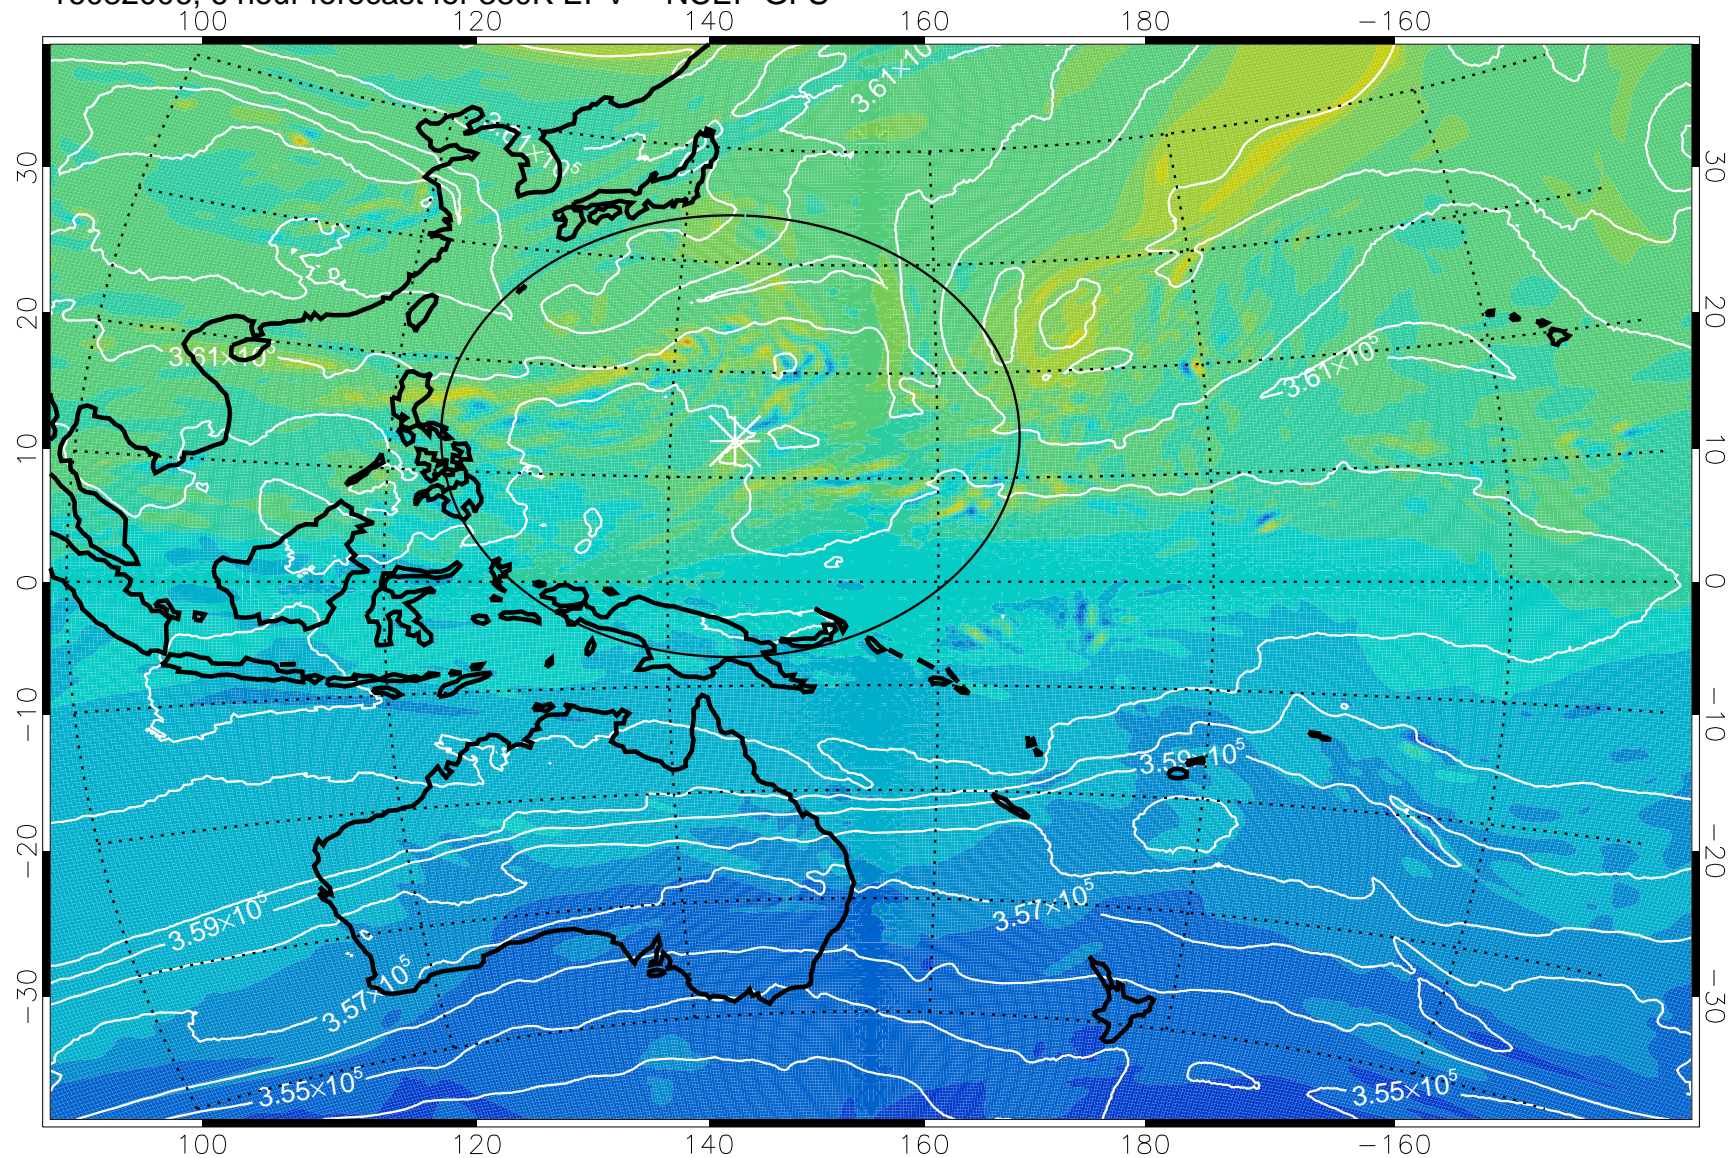

16082006, 6 hour forecast for 380K EPV -- NCEP GFS

380K Montgomery Streamfunction, white

Range ring of 2304 km

16082012, 12 hour forecast for 380K EPV -- NCEP GFS

380K Montgomery Streamfunction, white

Range ring of 2304 km

16082018, 18 hour forecast for 380K EPV -- NCEP GFS

380K Montgomery Streamfunction, white

Range ring of 2304 km

16082100, 24 hour forecast for 380K EPV -- NCEP GFS

380K Montgomery Streamfunction, white

Range ring of 2304 km

16082106, 30 hour forecast for 380K EPV -- NCEP GFS

-2×10^{-5} -1×10^{-5} 0 1×10^{-5} 2×10^{-5}
PVU

380K Montgomery Streamfunction, white

Range ring of 2304 km

16082112, 36 hour forecast for 380K EPV -- NCEP GFS

380K Montgomery Streamfunction, white

Range ring of 2304 km

16082118, 42 hour forecast for 380K EPV -- NCEP GFS

380K Montgomery Streamfunction, white

Range ring of 2304 km

16082200, 48 hour forecast for 380K EPV -- NCEP GFS