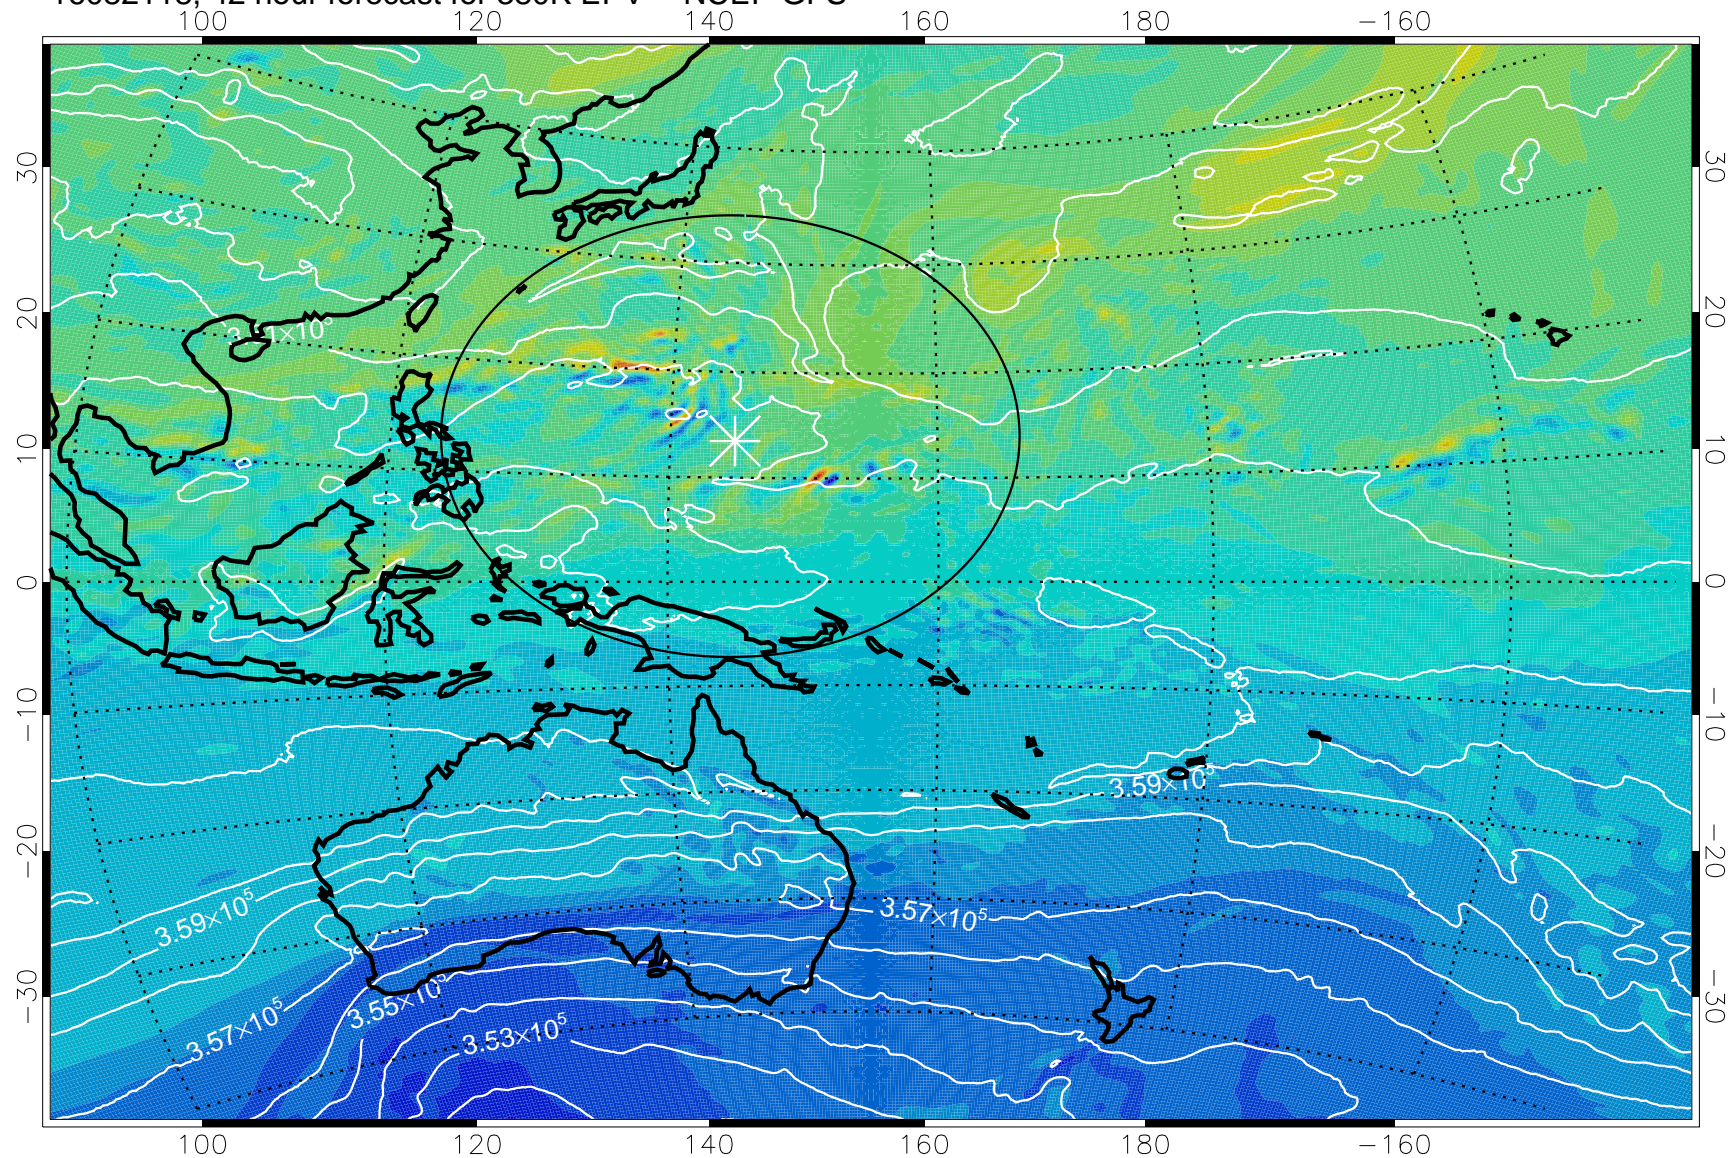

16082018, 18 hour forecast for 380K EPV -- NCEP GFS

380K Montgomery Streamfunction, white

Range ring of 2304 km

16082100, 24 hour forecast for 380K EPV -- NCEP GFS

380K Montgomery Streamfunction, white

Range ring of 2304 km

16082106, 30 hour forecast for 380K EPV -- NCEP GFS

-2×10^{-5} -1×10^{-5} 0 1×10^{-5} 2×10^{-5}
PVU

380K Montgomery Streamfunction, white

Range ring of 2304 km

16082112, 36 hour forecast for 380K EPV -- NCEP GFS

380K Montgomery Streamfunction, white

Range ring of 2304 km

16082118, 42 hour forecast for 380K EPV -- NCEP GFS

380K Montgomery Streamfunction, white

Range ring of 2304 km

16082200, 48 hour forecast for 380K EPV -- NCEP GFS

380K Montgomery Streamfunction, white

Range ring of 2304 km

16082206, 54 hour forecast for 380K EPV -- NCEP GFS

380K Montgomery Streamfunction, white

Range ring of 2304 km

16082212, 60 hour forecast for 380K EPV -- NCEP GFS