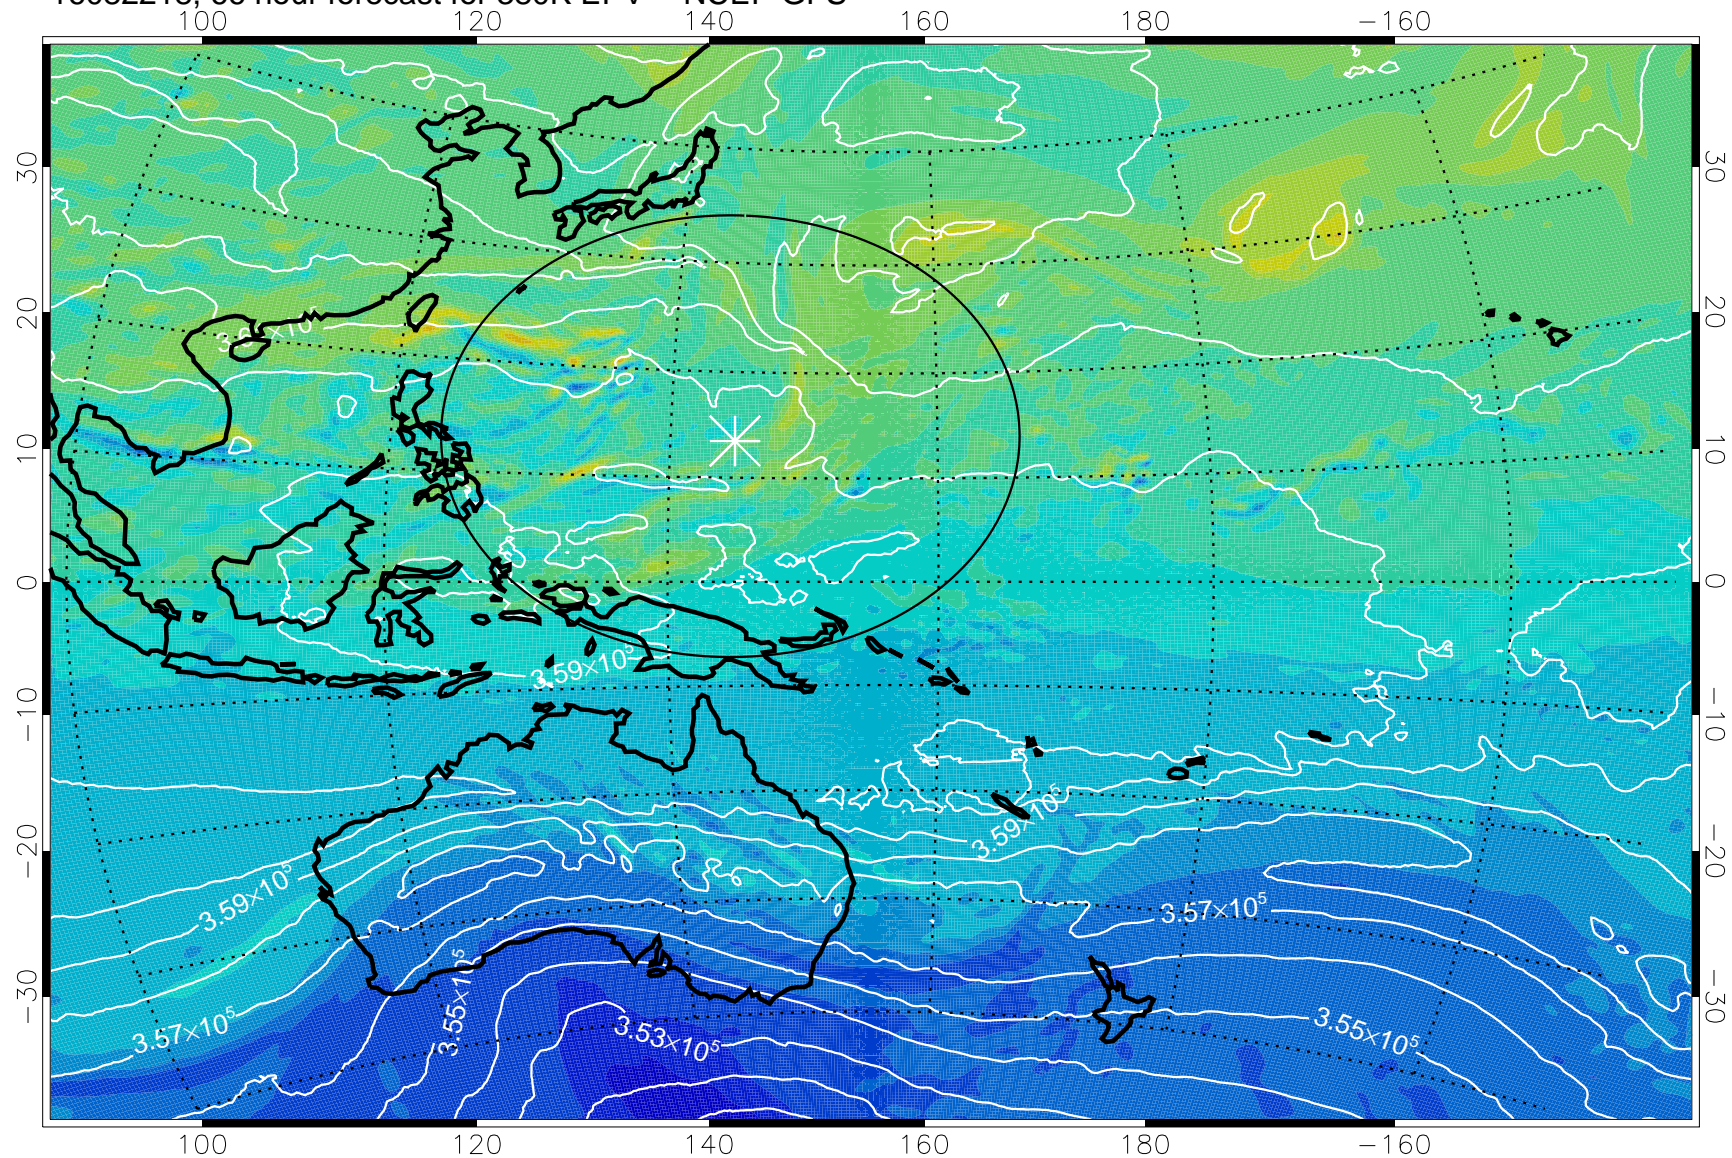

380K Montgomery Streamfunction, white

Range ring of 2304 km

16082118, 42 hour forecast for 380K EPV -- NCEP GFS

380K Montgomery Streamfunction, white

Range ring of 2304 km

16082200, 48 hour forecast for 380K EPV -- NCEP GFS

380K Montgomery Streamfunction, white

Range ring of 2304 km

16082206, 54 hour forecast for 380K EPV -- NCEP GFS

380K Montgomery Streamfunction, white

Range ring of 2304 km

16082212, 60 hour forecast for 380K EPV -- NCEP GFS

380K Montgomery Streamfunction, white

Range ring of 2304 km

16082218, 66 hour forecast for 380K EPV -- NCEP GFS

380K Montgomery Streamfunction, white

Range ring of 2304 km

16082300, 72 hour forecast for 380K EPV -- NCEP GFS

380K Montgomery Streamfunction, white

Range ring of 2304 km

16082306, 78 hour forecast for 380K EPV -- NCEP GFS

380K Montgomery Streamfunction, white

Range ring of 2304 km

16082312, 84 hour forecast for 380K EPV -- NCEP GFS