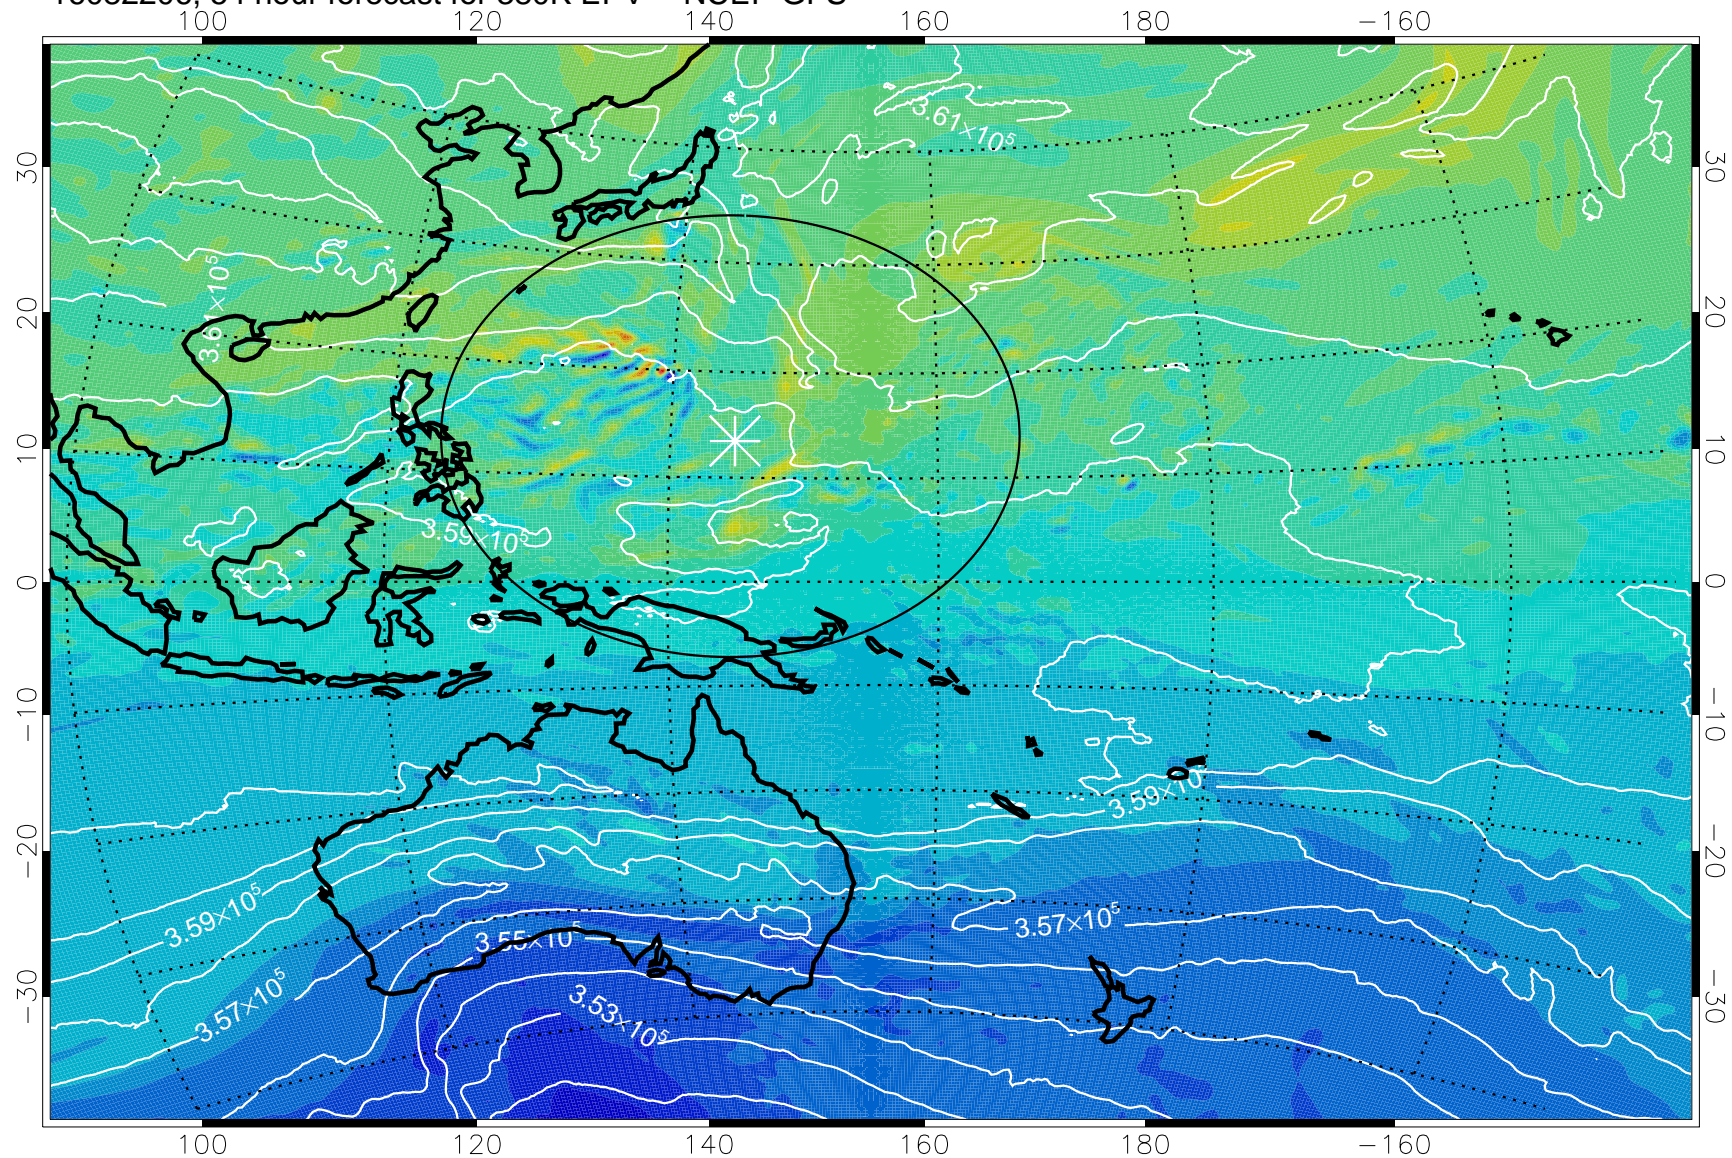

380K Montgomery Streamfunction, white

Range ring of 2304 km

16082118, 42 hour forecast for 380K EPV -- NCEP GFS

380K Montgomery Streamfunction, white

Range ring of 2304 km

16082200, 48 hour forecast for 380K EPV -- NCEP GFS

380K Montgomery Streamfunction, white

Range ring of 2304 km

16082206, 54 hour forecast for 380K EPV -- NCEP GFS

380K Montgomery Streamfunction, white

Range ring of 2304 km

16082212, 60 hour forecast for 380K EPV -- NCEP GFS

380K Montgomery Streamfunction, white

Range ring of 2304 km

16082218, 66 hour forecast for 380K EPV -- NCEP GFS

380K Montgomery Streamfunction, white

Range ring of 2304 km

16082300, 72 hour forecast for 380K EPV -- NCEP GFS

380K Montgomery Streamfunction, white

Range ring of 2304 km

16082306, 78 hour forecast for 380K EPV -- NCEP GFS

380K Montgomery Streamfunction, white

Range ring of 2304 km

16082312, 84 hour forecast for 380K EPV -- NCEP GFS