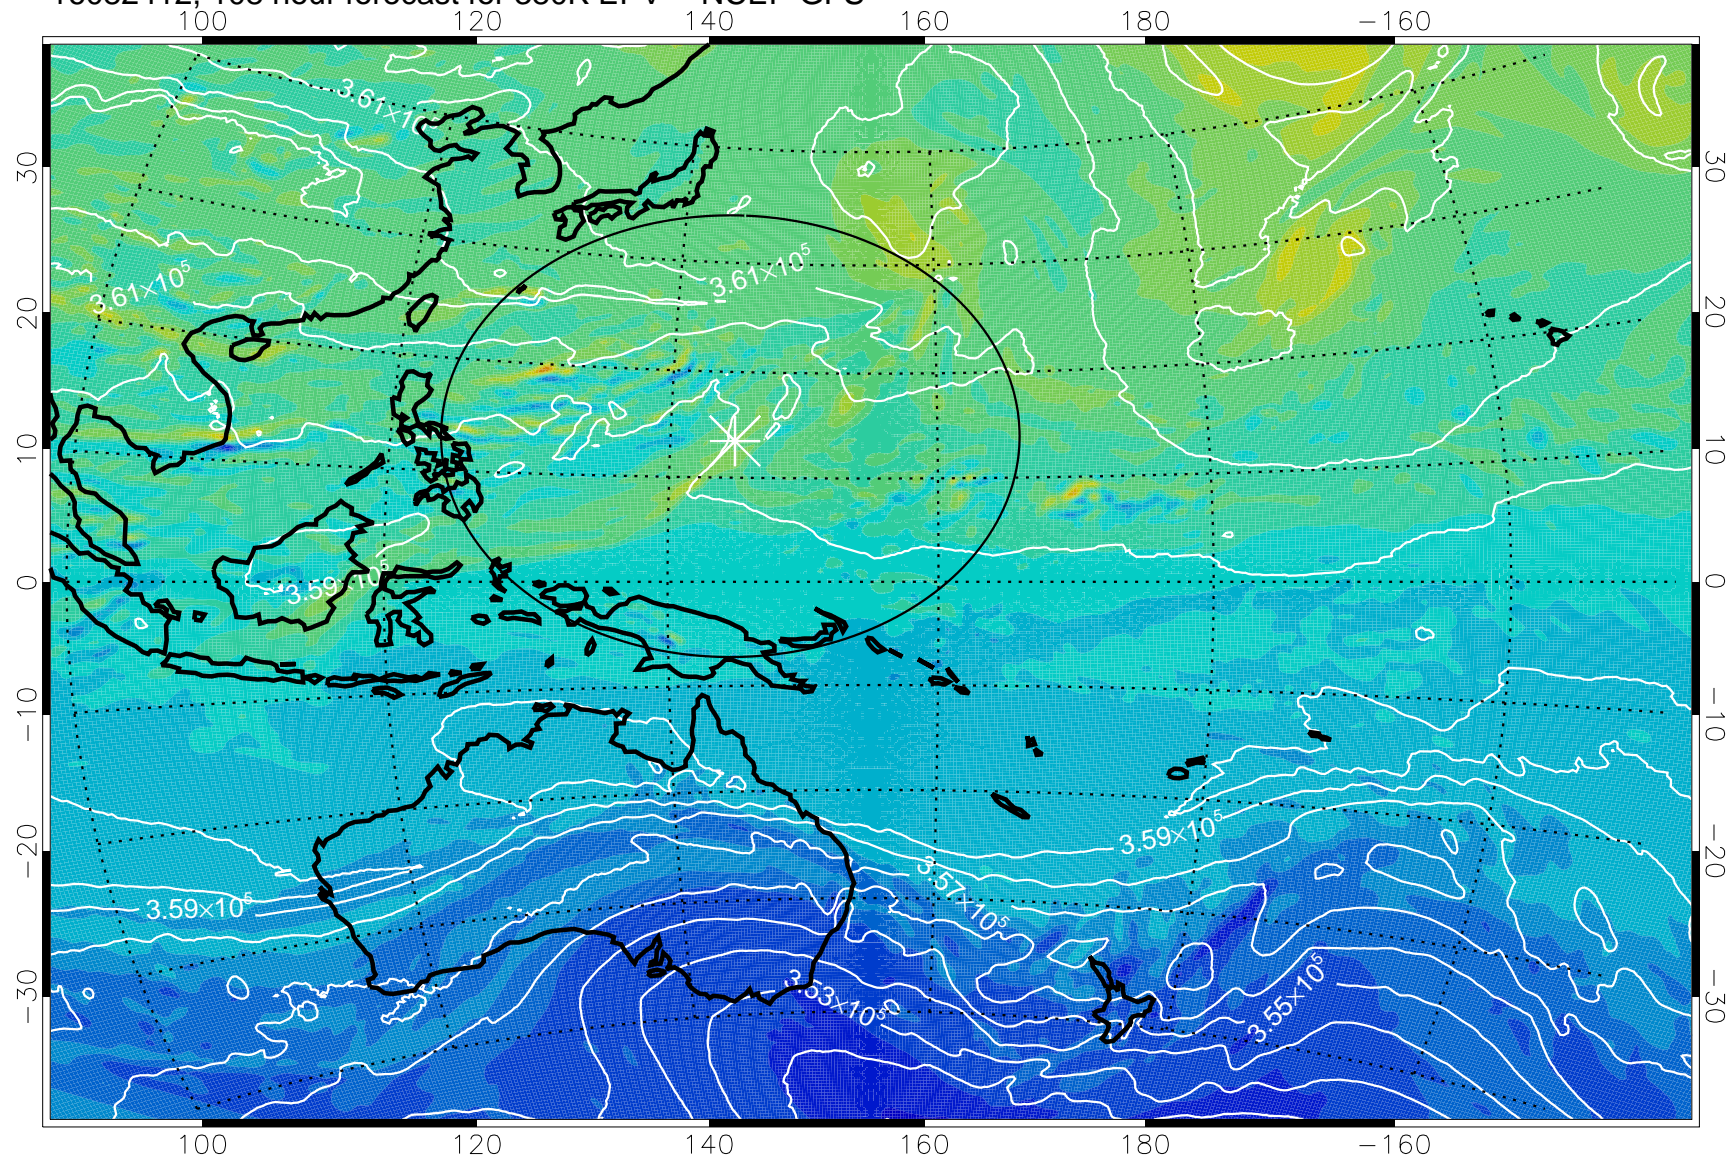

380K Montgomery Streamfunction, white

Range ring of 2304 km

16082306, 78 hour forecast for 380K EPV -- NCEP GFS

380K Montgomery Streamfunction, white

Range ring of 2304 km

16082312, 84 hour forecast for 380K EPV -- NCEP GFS

380K Montgomery Streamfunction, white

Range ring of 2304 km

16082318, 90 hour forecast for 380K EPV -- NCEP GFS

380K Montgomery Streamfunction, white

Range ring of 2304 km

16082400, 96 hour forecast for 380K EPV -- NCEP GFS

380K Montgomery Streamfunction, white

Range ring of 2304 km

16082406, 102 hour forecast for 380K EPV -- NCEP GFS

16082412, 108 hour forecast for 380K EPV -- NCEP GFS

380K Montgomery Streamfunction, white

Range ring of 2304 km

16082418, 114 hour forecast for 380K EPV -- NCEP GFS

380K Montgomery Streamfunction, white

Range ring of 2304 km

16082500, 120 hour forecast for 380K EPV -- NCEP GFS

380K Montgomery Streamfunction, white

Range ring of 2304 km