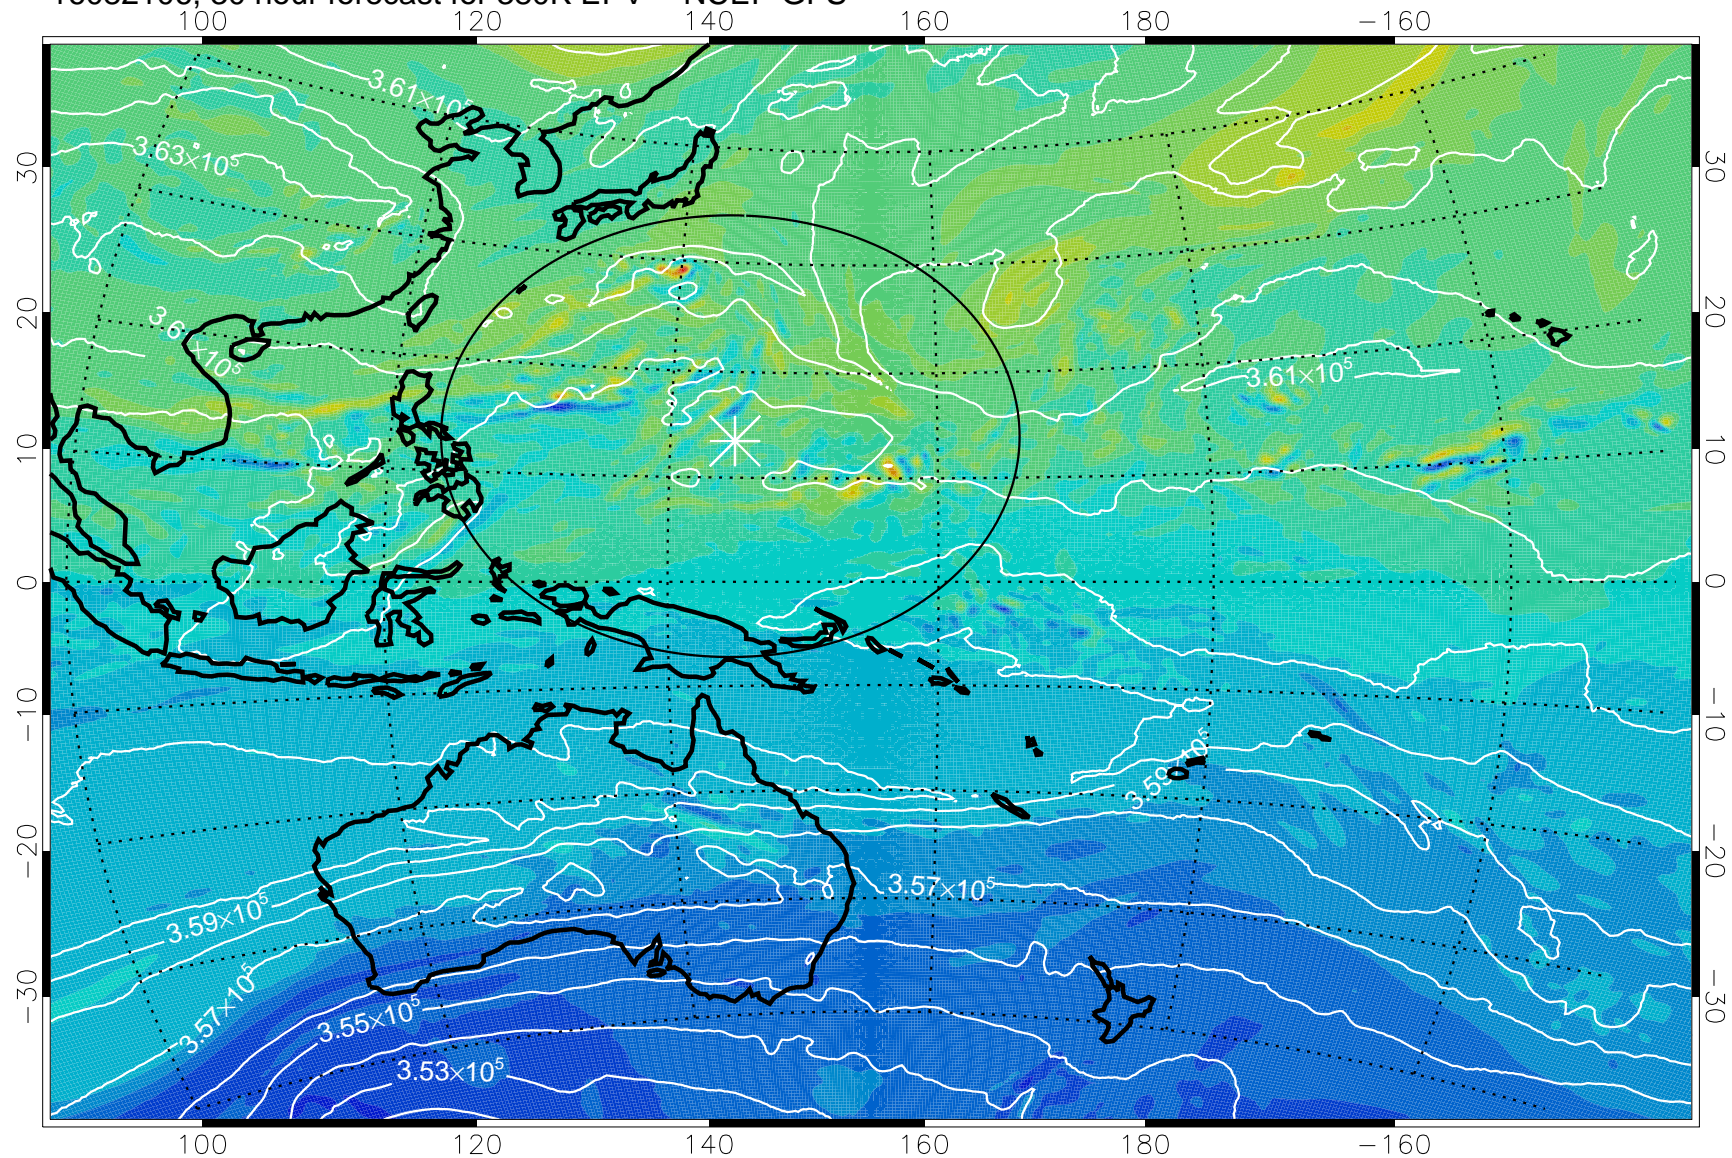

16082018, 18 hour forecast for 380K EPV -- NCEP GFS

380K Montgomery Streamfunction, white

Range ring of 2304 km

16082100, 24 hour forecast for 380K EPV -- NCEP GFS

380K Montgomery Streamfunction, white

Range ring of 2304 km

16082106, 30 hour forecast for 380K EPV -- NCEP GFS

-2×10^{-5} -1×10^{-5} 0 1×10^{-5} 2×10^{-5}
PVU

380K Montgomery Streamfunction, white

Range ring of 2304 km

16082112, 36 hour forecast for 380K EPV -- NCEP GFS

380K Montgomery Streamfunction, white

Range ring of 2304 km

16082118, 42 hour forecast for 380K EPV -- NCEP GFS

380K Montgomery Streamfunction, white

Range ring of 2304 km

16082200, 48 hour forecast for 380K EPV -- NCEP GFS

380K Montgomery Streamfunction, white

Range ring of 2304 km

16082206, 54 hour forecast for 380K EPV -- NCEP GFS

380K Montgomery Streamfunction, white

Range ring of 2304 km

16082212, 60 hour forecast for 380K EPV -- NCEP GFS