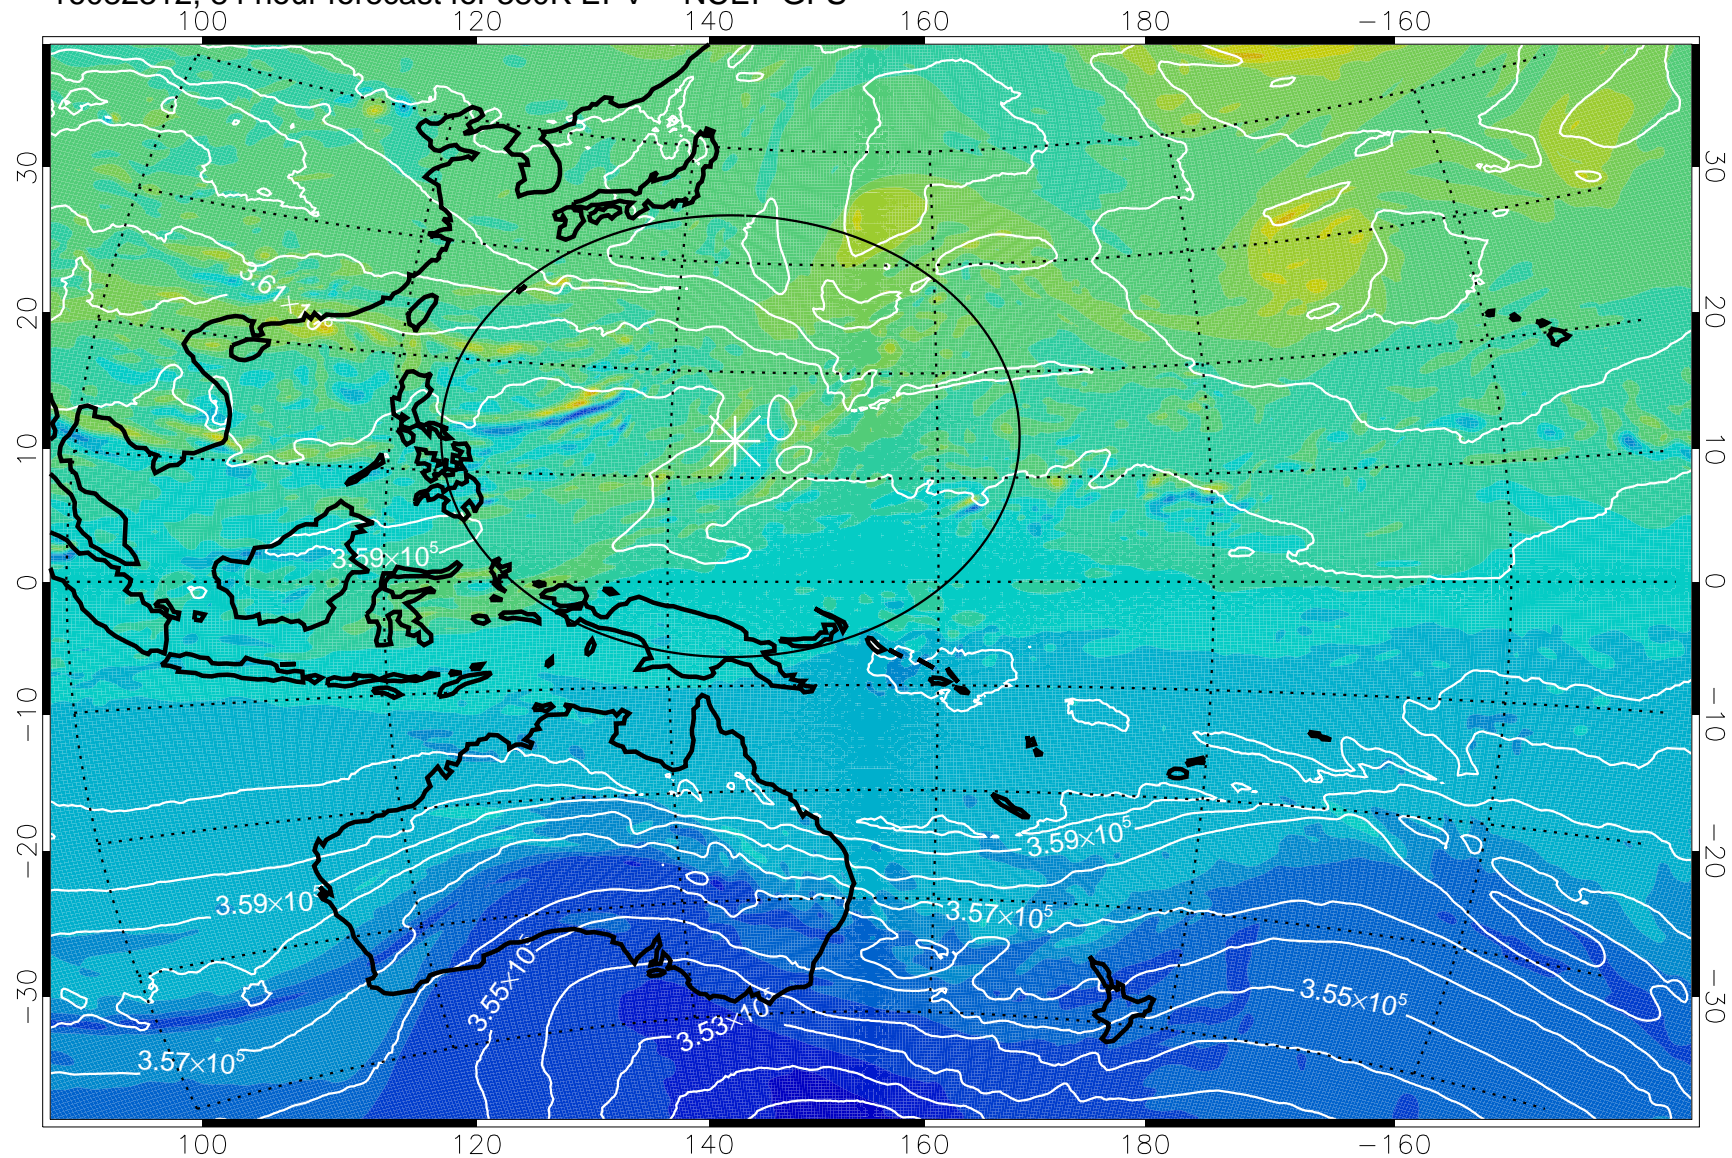

380K Montgomery Streamfunction, white

Range ring of 2304 km

16082218, 66 hour forecast for 380K EPV -- NCEP GFS

380K Montgomery Streamfunction, white

Range ring of 2304 km

16082300, 72 hour forecast for 380K EPV -- NCEP GFS

380K Montgomery Streamfunction, white

Range ring of 2304 km

16082306, 78 hour forecast for 380K EPV -- NCEP GFS

380K Montgomery Streamfunction, white

Range ring of 2304 km

16082312, 84 hour forecast for 380K EPV -- NCEP GFS

380K Montgomery Streamfunction, white

Range ring of 2304 km

16082318, 90 hour forecast for 380K EPV -- NCEP GFS

380K Montgomery Streamfunction, white

Range ring of 2304 km

16082400, 96 hour forecast for 380K EPV -- NCEP GFS

380K Montgomery Streamfunction, white

Range ring of 2304 km

16082406, 102 hour forecast for 380K EPV -- NCEP GFS

16082412, 108 hour forecast for 380K EPV -- NCEP GFS

380K Montgomery Streamfunction, white

Range ring of 2304 km