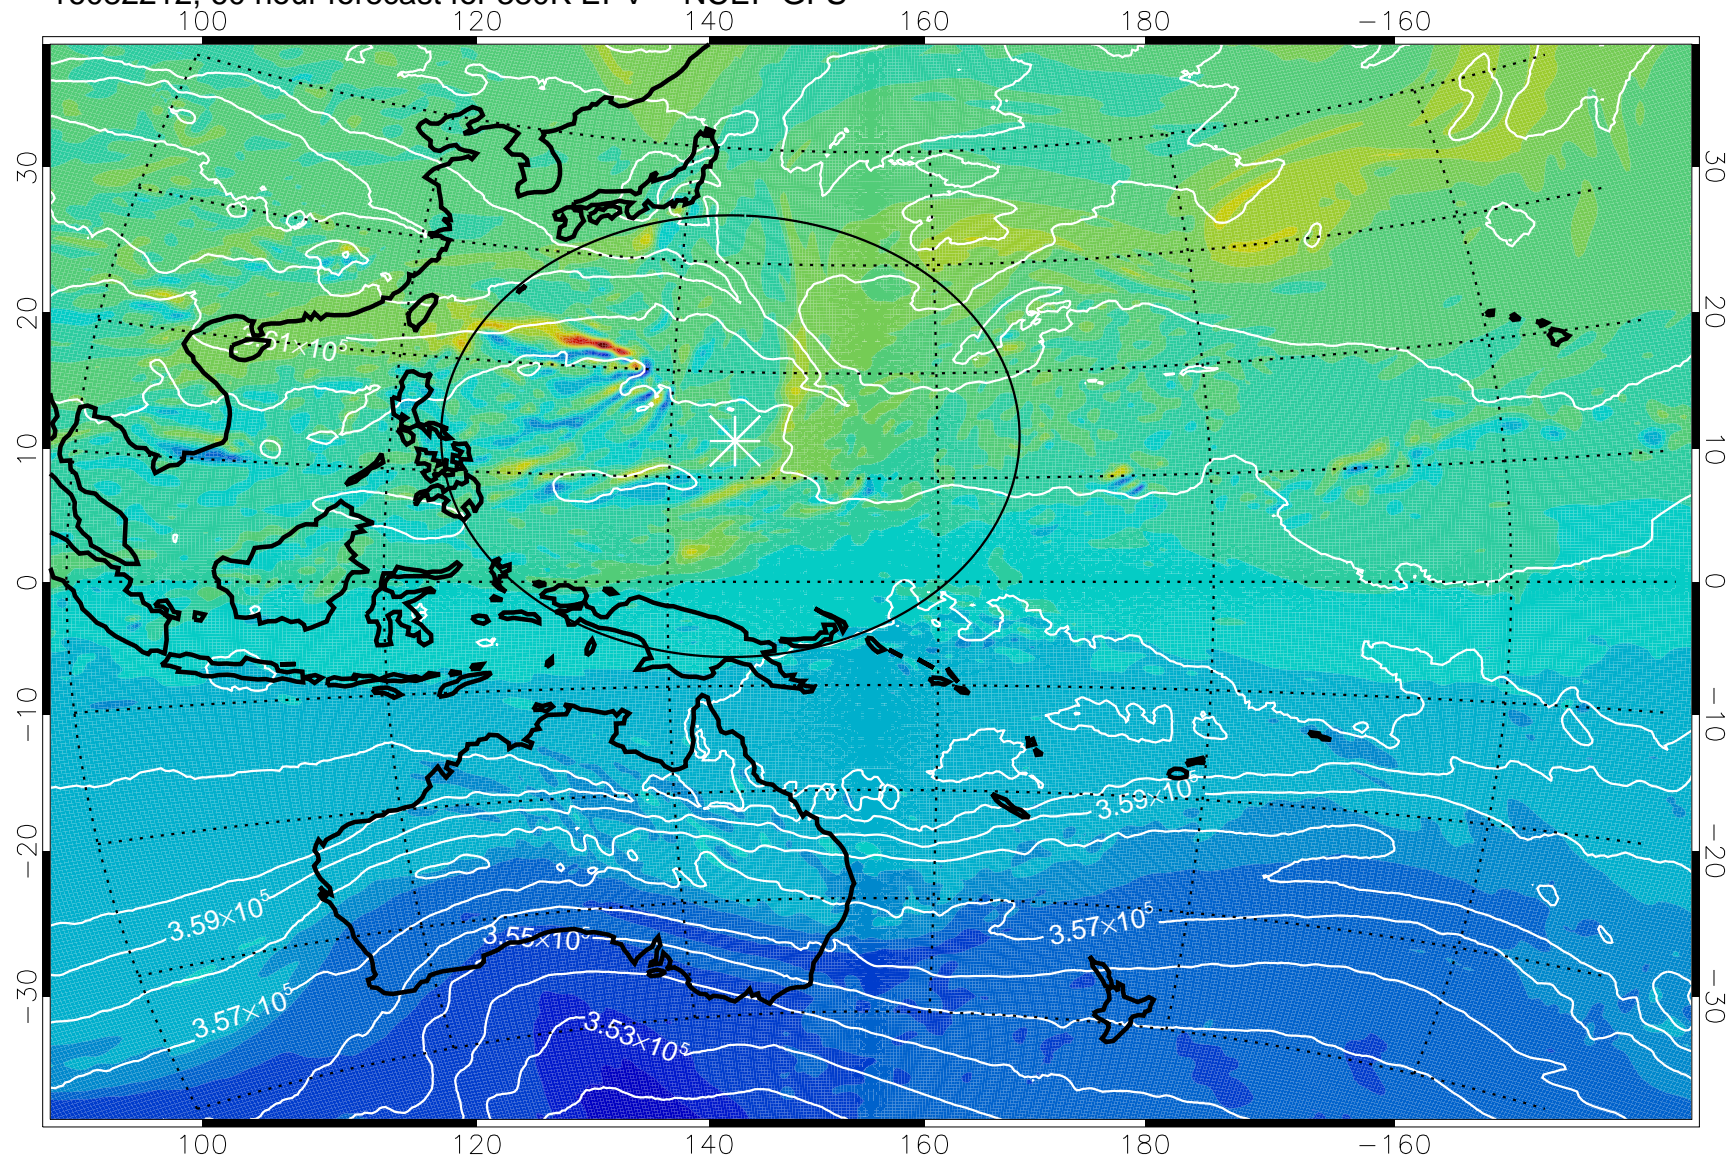

380K Montgomery Streamfunction, white

Range ring of 2304 km

16082118, 42 hour forecast for 380K EPV -- NCEP GFS

380K Montgomery Streamfunction, white

Range ring of 2304 km

16082200, 48 hour forecast for 380K EPV -- NCEP GFS

380K Montgomery Streamfunction, white

Range ring of 2304 km

16082206, 54 hour forecast for 380K EPV -- NCEP GFS

380K Montgomery Streamfunction, white

Range ring of 2304 km

16082212, 60 hour forecast for 380K EPV -- NCEP GFS

380K Montgomery Streamfunction, white

Range ring of 2304 km

16082218, 66 hour forecast for 380K EPV -- NCEP GFS

380K Montgomery Streamfunction, white

Range ring of 2304 km

16082300, 72 hour forecast for 380K EPV -- NCEP GFS

380K Montgomery Streamfunction, white

Range ring of 2304 km

16082306, 78 hour forecast for 380K EPV -- NCEP GFS

380K Montgomery Streamfunction, white

Range ring of 2304 km

16082312, 84 hour forecast for 380K EPV -- NCEP GFS