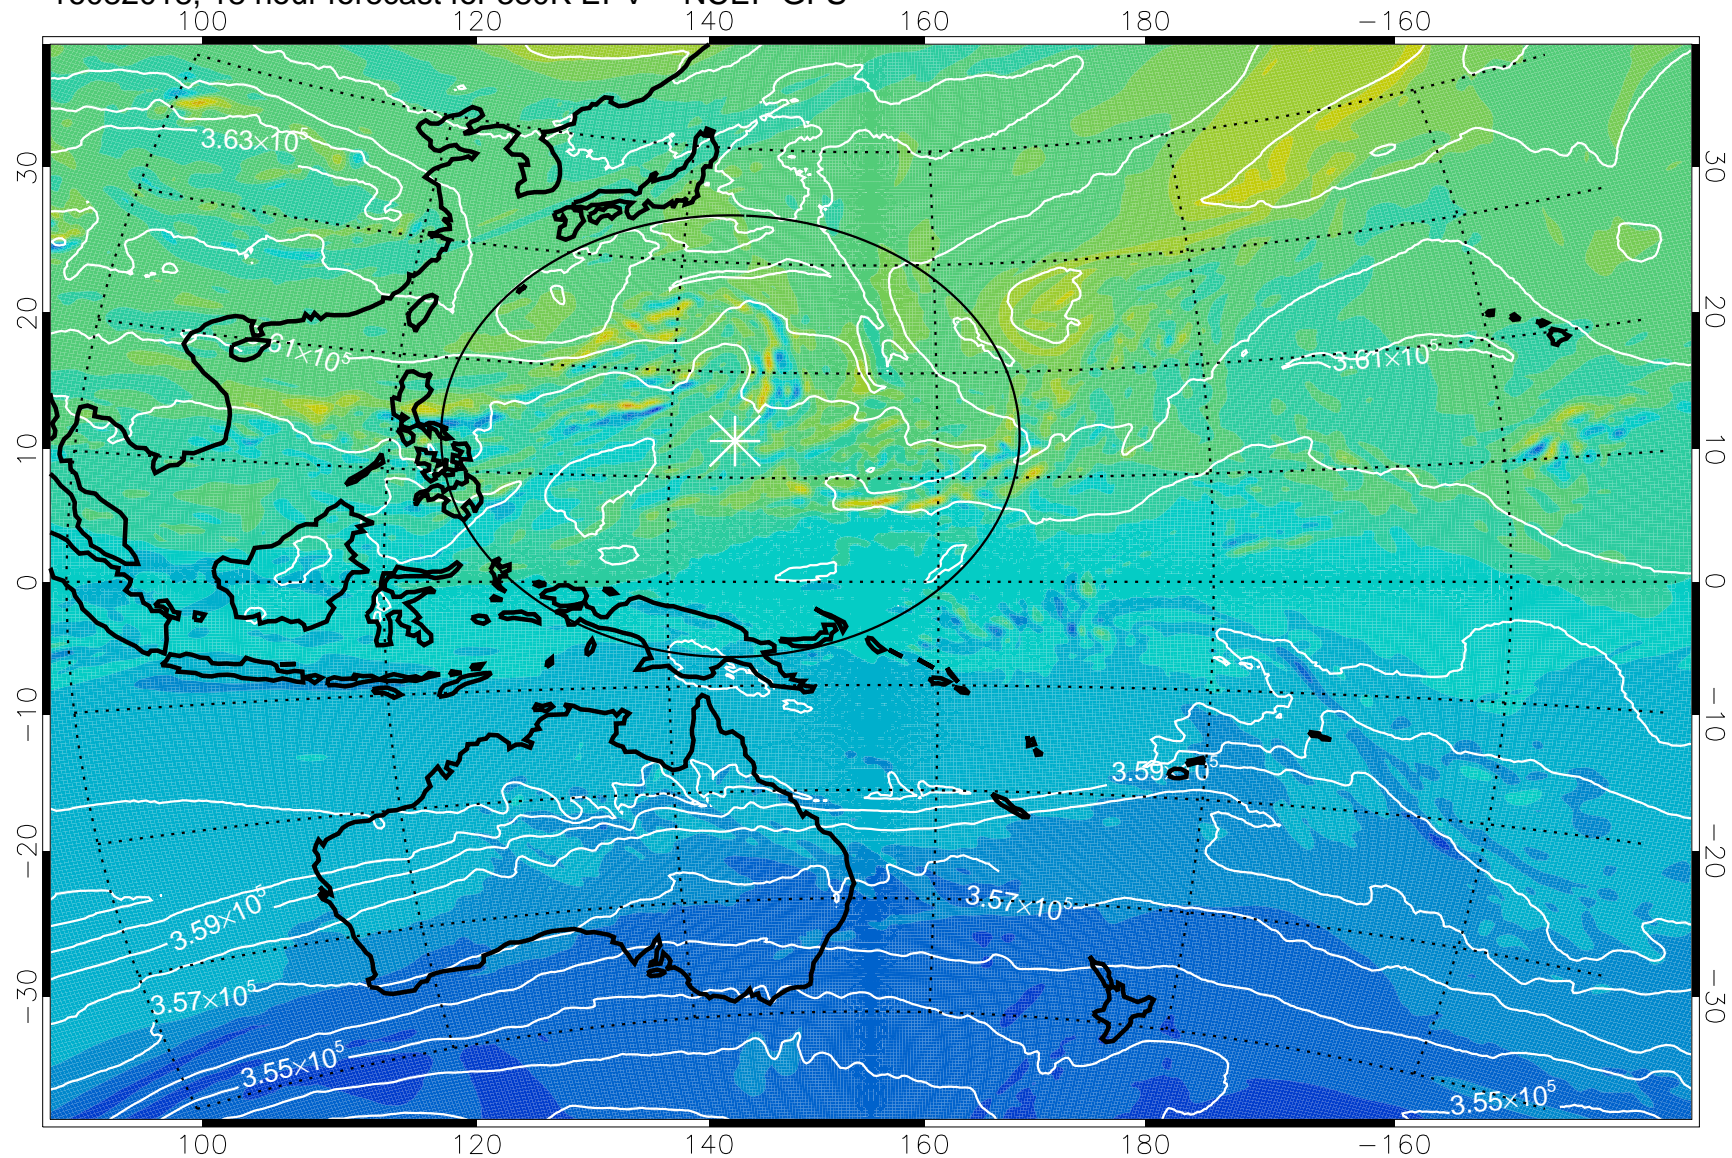

16082006, 6 hour forecast for 380K EPV -- NCEP GFS

380K Montgomery Streamfunction, white

Range ring of 2304 km

16082012, 12 hour forecast for 380K EPV -- NCEP GFS

380K Montgomery Streamfunction, white

Range ring of 2304 km

16082018, 18 hour forecast for 380K EPV -- NCEP GFS

380K Montgomery Streamfunction, white

Range ring of 2304 km

16082100, 24 hour forecast for 380K EPV -- NCEP GFS

380K Montgomery Streamfunction, white

Range ring of 2304 km

16082106, 30 hour forecast for 380K EPV -- NCEP GFS

-2×10^{-5} -1×10^{-5} 0 1×10^{-5} 2×10^{-5}
PVU

380K Montgomery Streamfunction, white

Range ring of 2304 km

16082112, 36 hour forecast for 380K EPV -- NCEP GFS

380K Montgomery Streamfunction, white

Range ring of 2304 km

16082118, 42 hour forecast for 380K EPV -- NCEP GFS

380K Montgomery Streamfunction, white

Range ring of 2304 km

16082200, 48 hour forecast for 380K EPV -- NCEP GFS