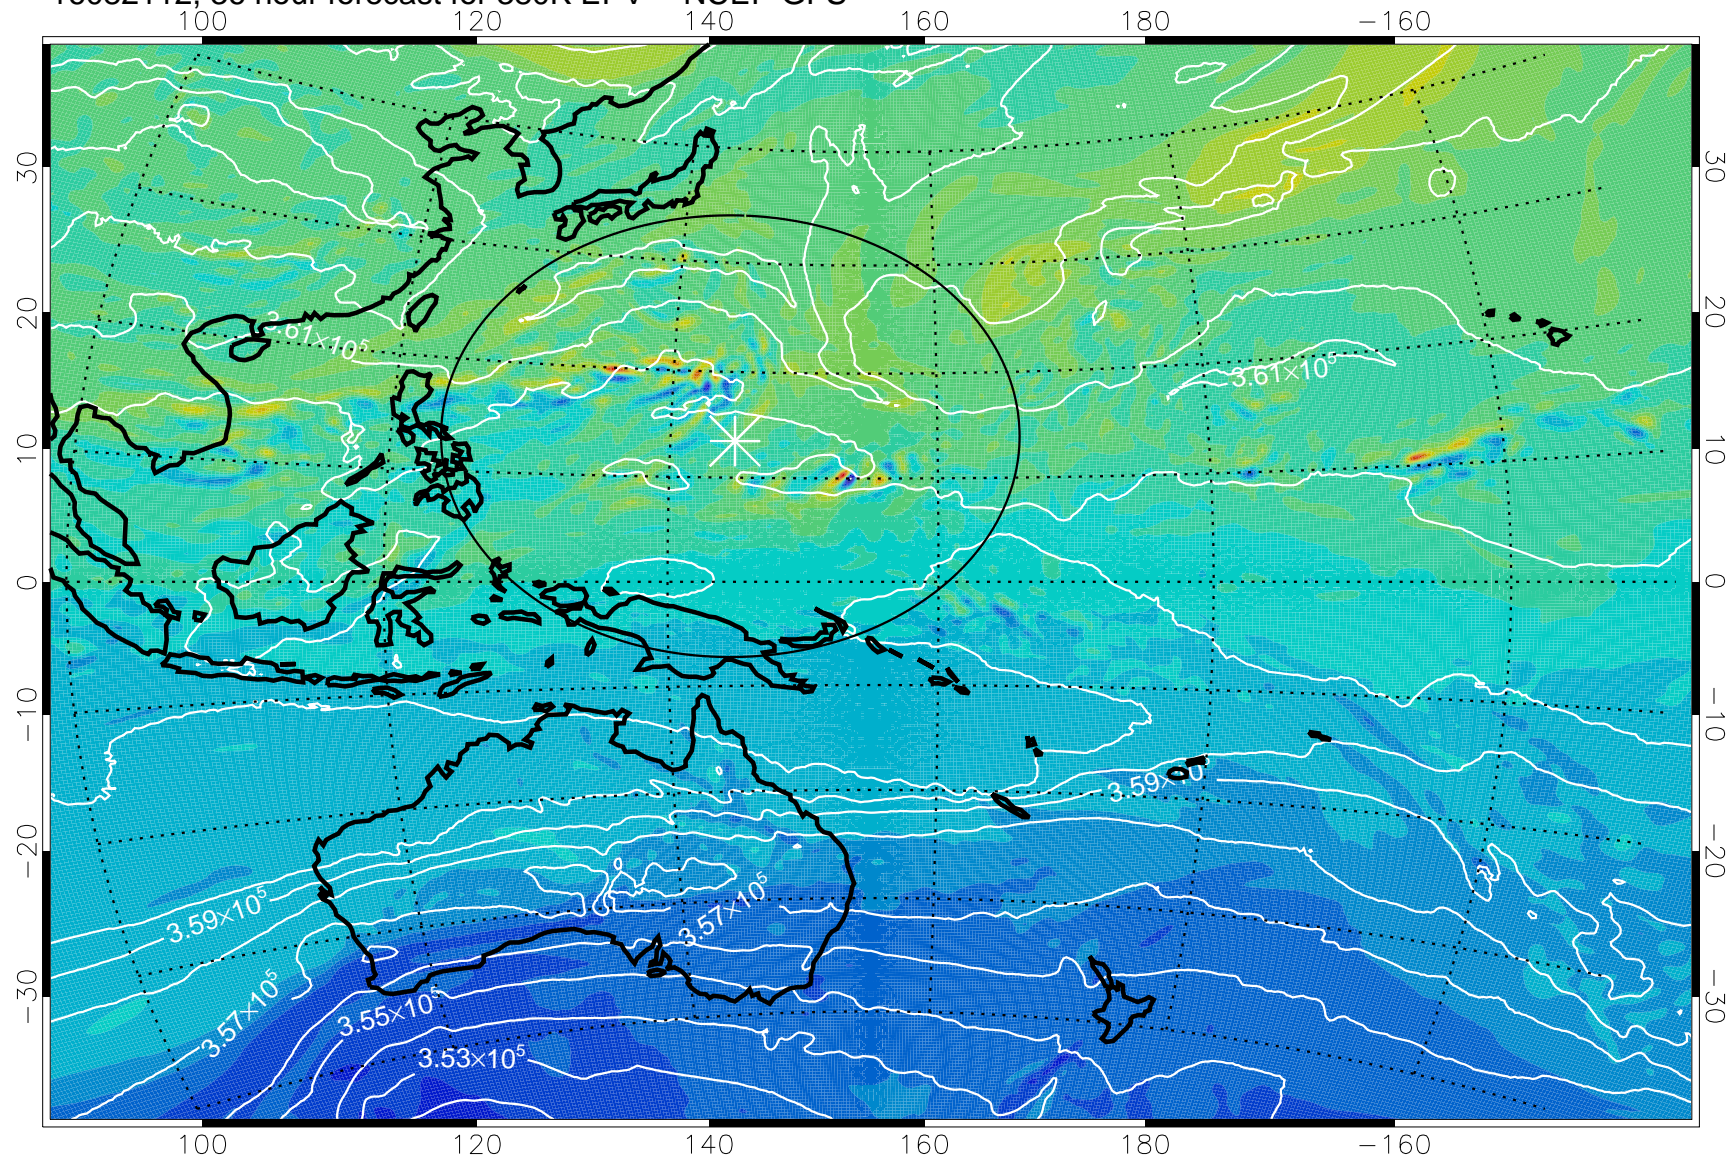

16082018, 18 hour forecast for 380K EPV -- NCEP GFS

380K Montgomery Streamfunction, white

Range ring of 2304 km

16082100, 24 hour forecast for 380K EPV -- NCEP GFS

380K Montgomery Streamfunction, white

Range ring of 2304 km

16082106, 30 hour forecast for 380K EPV -- NCEP GFS

-2×10^{-5} -1×10^{-5} 0 1×10^{-5} 2×10^{-5}
PVU

380K Montgomery Streamfunction, white

Range ring of 2304 km

16082112, 36 hour forecast for 380K EPV -- NCEP GFS

380K Montgomery Streamfunction, white

Range ring of 2304 km

16082118, 42 hour forecast for 380K EPV -- NCEP GFS

380K Montgomery Streamfunction, white

Range ring of 2304 km

16082200, 48 hour forecast for 380K EPV -- NCEP GFS

380K Montgomery Streamfunction, white

Range ring of 2304 km

16082206, 54 hour forecast for 380K EPV -- NCEP GFS

380K Montgomery Streamfunction, white

Range ring of 2304 km

16082212, 60 hour forecast for 380K EPV -- NCEP GFS