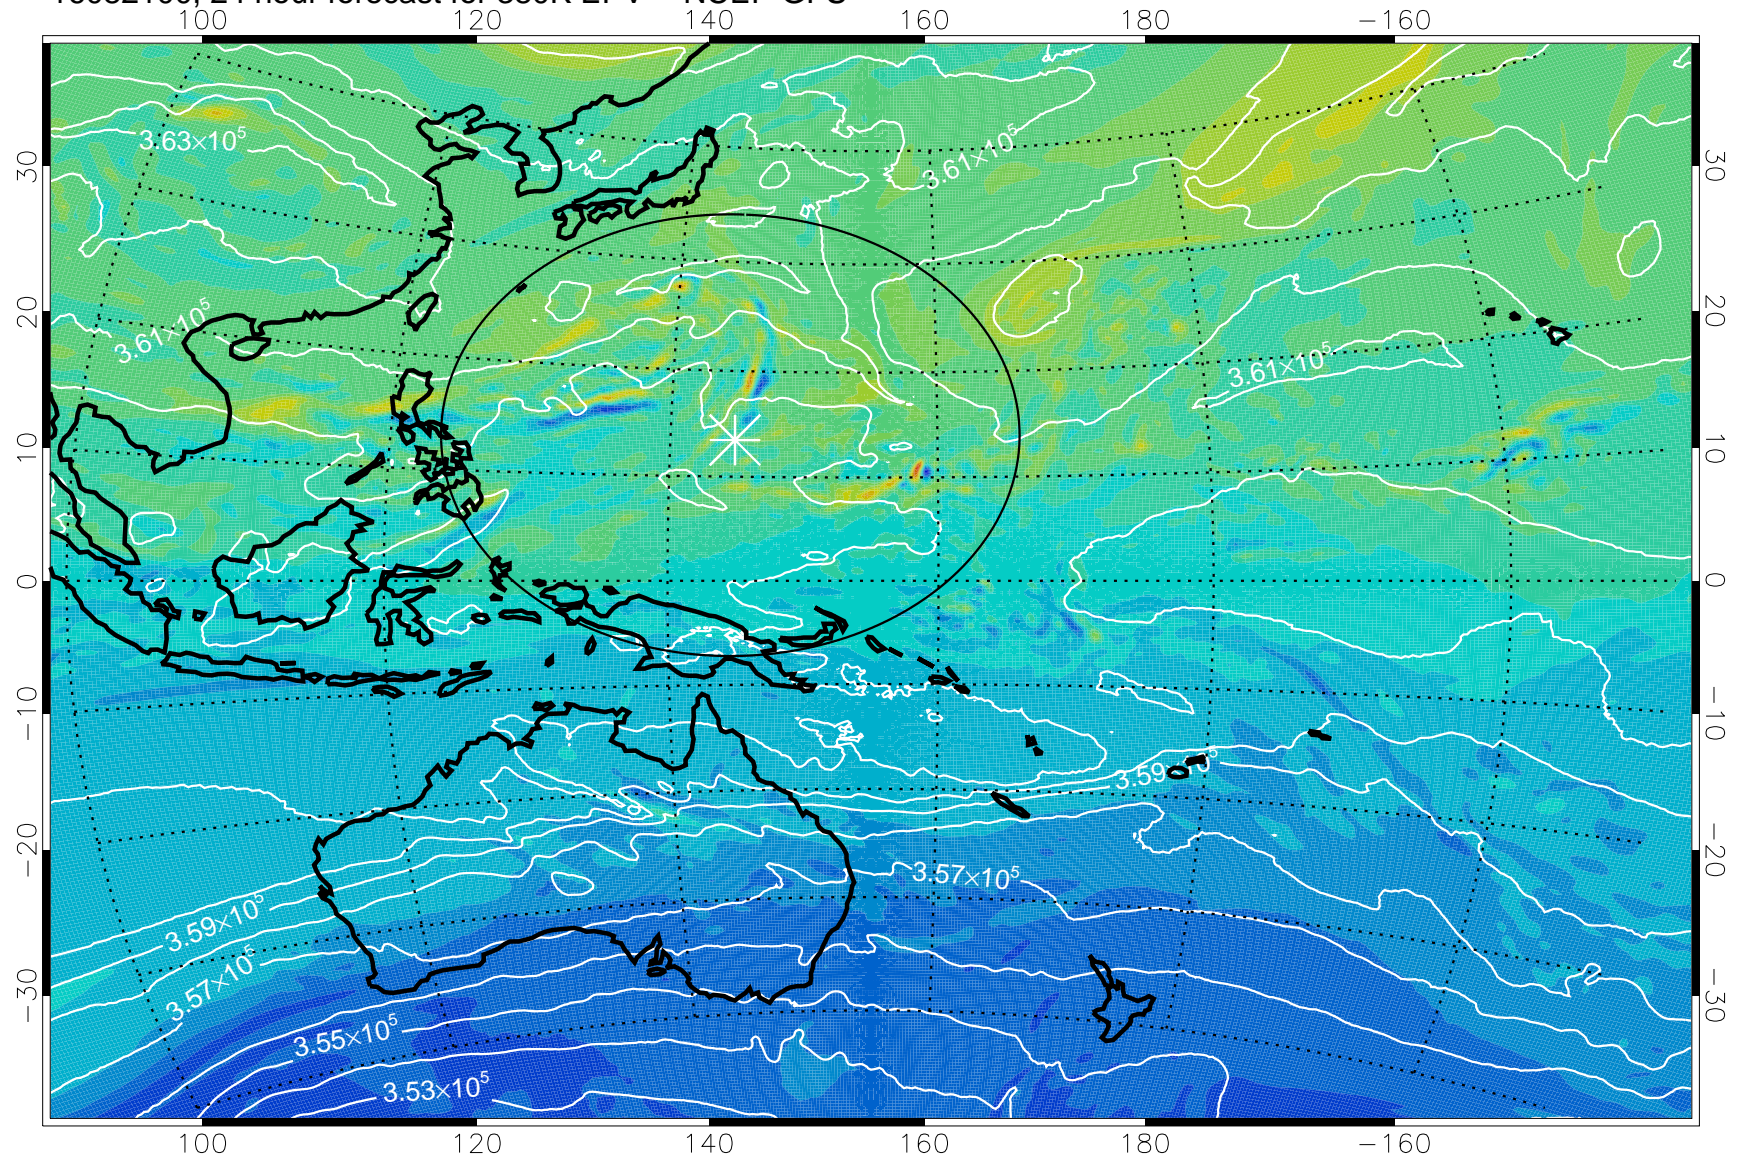

16082018, 18 hour forecast for 380K EPV -- NCEP GFS

380K Montgomery Streamfunction, white

Range ring of 2304 km

16082100, 24 hour forecast for 380K EPV -- NCEP GFS

380K Montgomery Streamfunction, white

Range ring of 2304 km

16082106, 30 hour forecast for 380K EPV -- NCEP GFS

-2×10^{-5} -1×10^{-5} 0 1×10^{-5} 2×10^{-5}
PVU

380K Montgomery Streamfunction, white

Range ring of 2304 km

16082112, 36 hour forecast for 380K EPV -- NCEP GFS

380K Montgomery Streamfunction, white

Range ring of 2304 km

16082118, 42 hour forecast for 380K EPV -- NCEP GFS

380K Montgomery Streamfunction, white

Range ring of 2304 km

16082200, 48 hour forecast for 380K EPV -- NCEP GFS

380K Montgomery Streamfunction, white

Range ring of 2304 km

16082206, 54 hour forecast for 380K EPV -- NCEP GFS

380K Montgomery Streamfunction, white

Range ring of 2304 km

16082212, 60 hour forecast for 380K EPV -- NCEP GFS