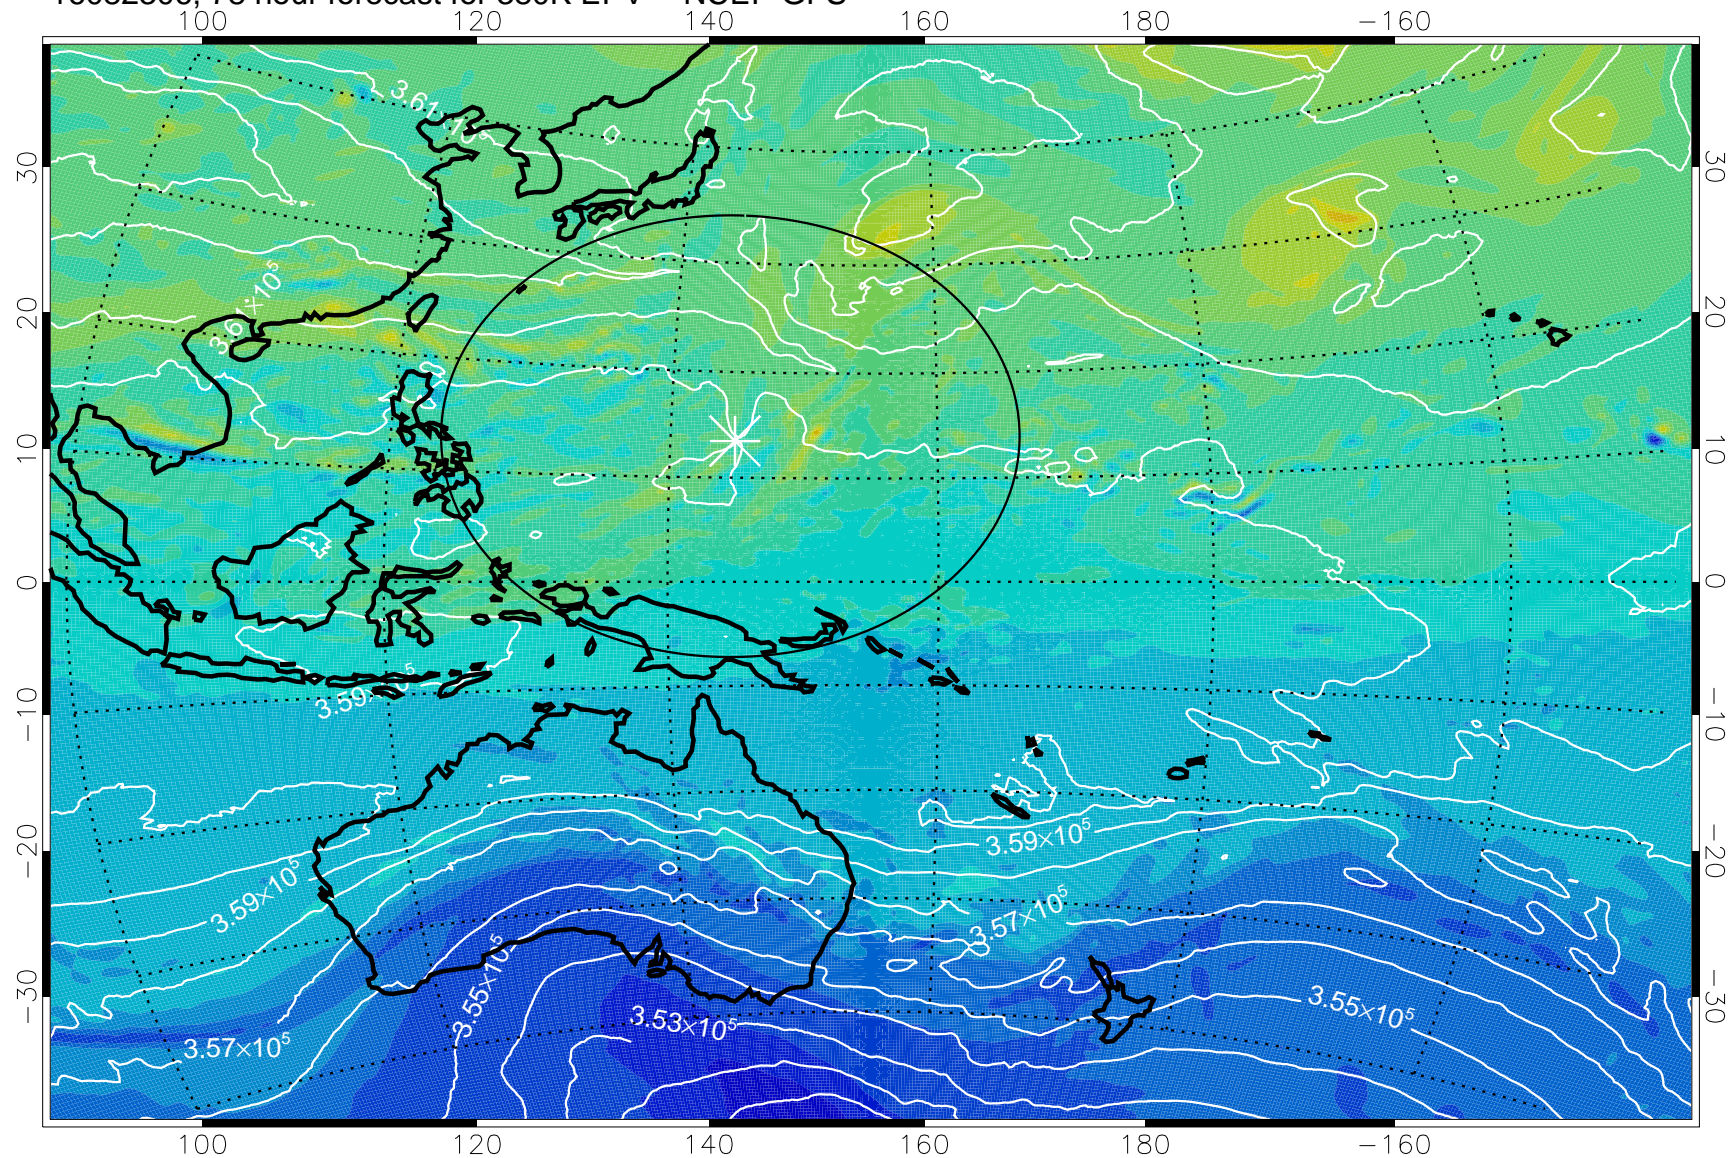

380K Montgomery Streamfunction, white

Range ring of 2304 km

16082206, 54 hour forecast for 380K EPV -- NCEP GFS

380K Montgomery Streamfunction, white

Range ring of 2304 km

16082212, 60 hour forecast for 380K EPV -- NCEP GFS

380K Montgomery Streamfunction, white

Range ring of 2304 km

16082218, 66 hour forecast for 380K EPV -- NCEP GFS

380K Montgomery Streamfunction, white

Range ring of 2304 km

16082300, 72 hour forecast for 380K EPV -- NCEP GFS

380K Montgomery Streamfunction, white

Range ring of 2304 km

16082306, 78 hour forecast for 380K EPV -- NCEP GFS

380K Montgomery Streamfunction, white

Range ring of 2304 km

16082312, 84 hour forecast for 380K EPV -- NCEP GFS

380K Montgomery Streamfunction, white

Range ring of 2304 km

16082318, 90 hour forecast for 380K EPV -- NCEP GFS

380K Montgomery Streamfunction, white

Range ring of 2304 km

16082400, 96 hour forecast for 380K EPV -- NCEP GFS