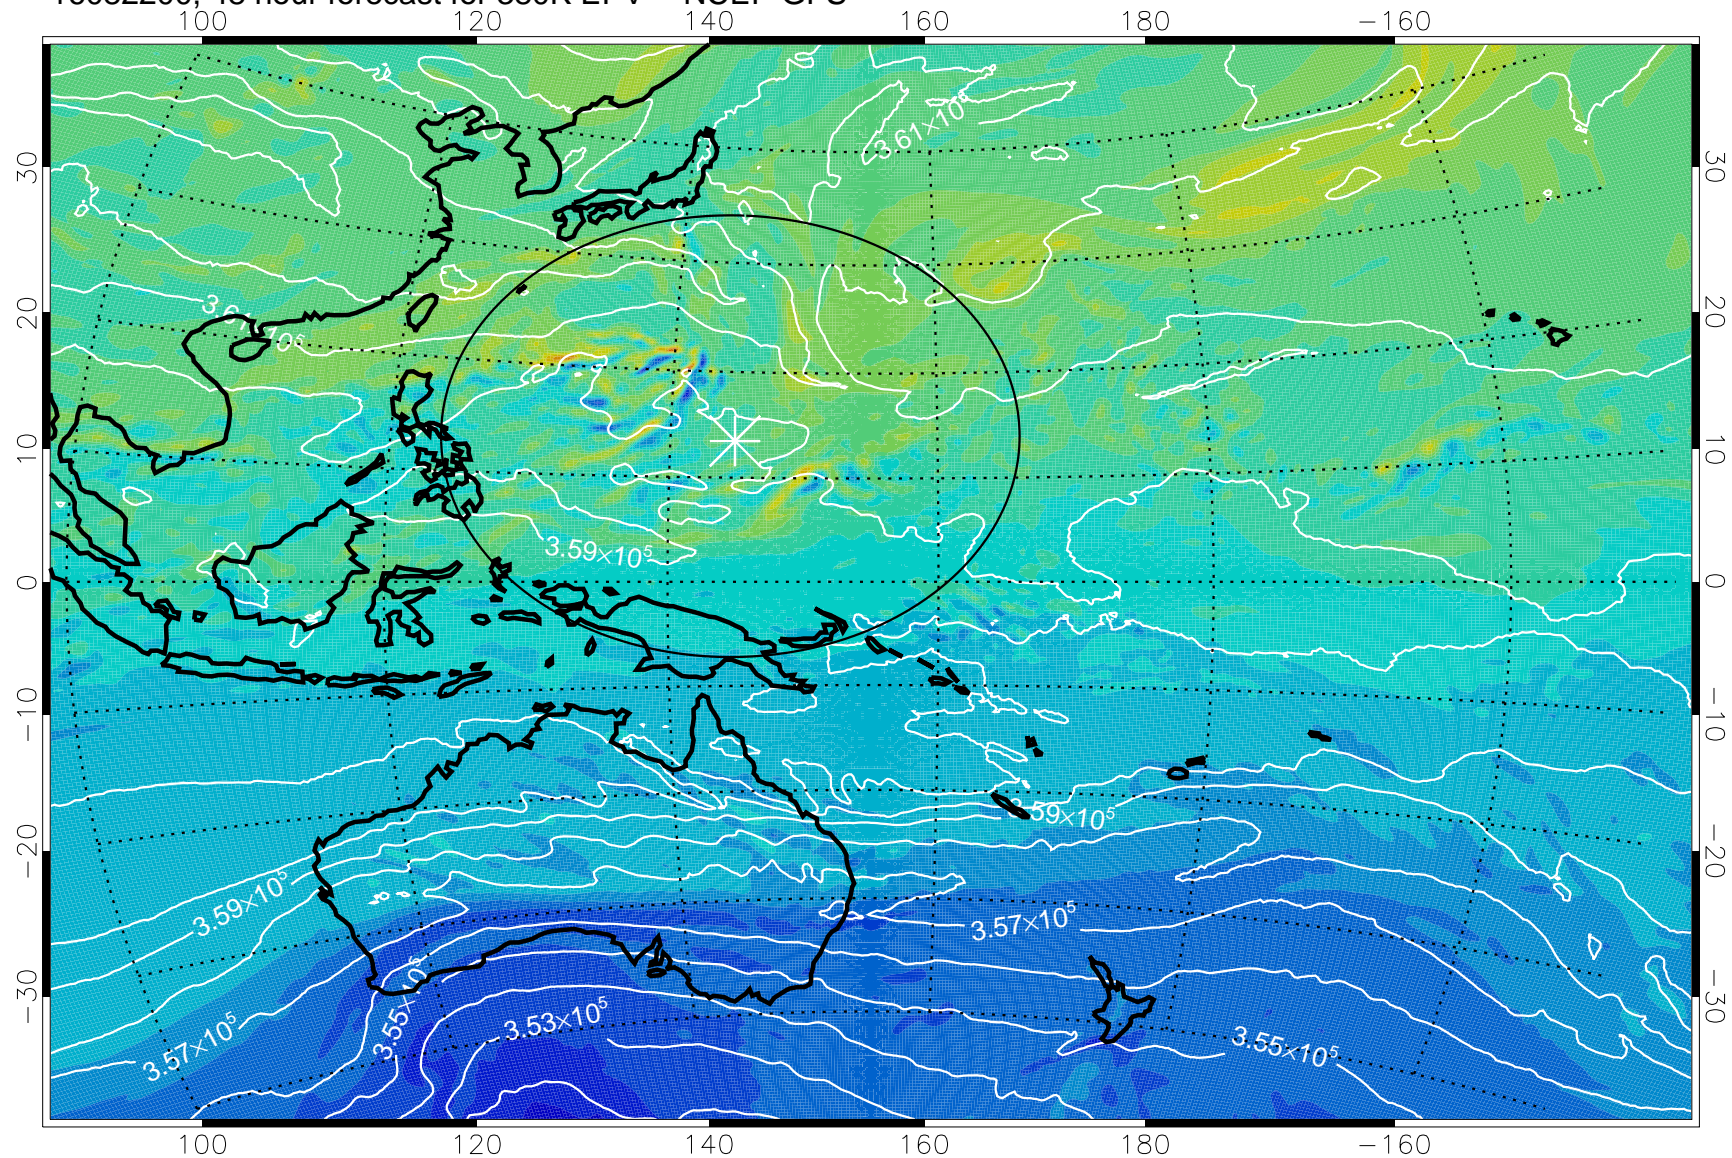

380K Montgomery Streamfunction, white

Range ring of 2304 km

16082118, 42 hour forecast for 380K EPV -- NCEP GFS

380K Montgomery Streamfunction, white

Range ring of 2304 km

16082200, 48 hour forecast for 380K EPV -- NCEP GFS

380K Montgomery Streamfunction, white

Range ring of 2304 km

16082206, 54 hour forecast for 380K EPV -- NCEP GFS

380K Montgomery Streamfunction, white

Range ring of 2304 km

16082212, 60 hour forecast for 380K EPV -- NCEP GFS

380K Montgomery Streamfunction, white

Range ring of 2304 km

16082218, 66 hour forecast for 380K EPV -- NCEP GFS

380K Montgomery Streamfunction, white

Range ring of 2304 km

16082300, 72 hour forecast for 380K EPV -- NCEP GFS

380K Montgomery Streamfunction, white

Range ring of 2304 km

16082306, 78 hour forecast for 380K EPV -- NCEP GFS

380K Montgomery Streamfunction, white

Range ring of 2304 km

16082312, 84 hour forecast for 380K EPV -- NCEP GFS