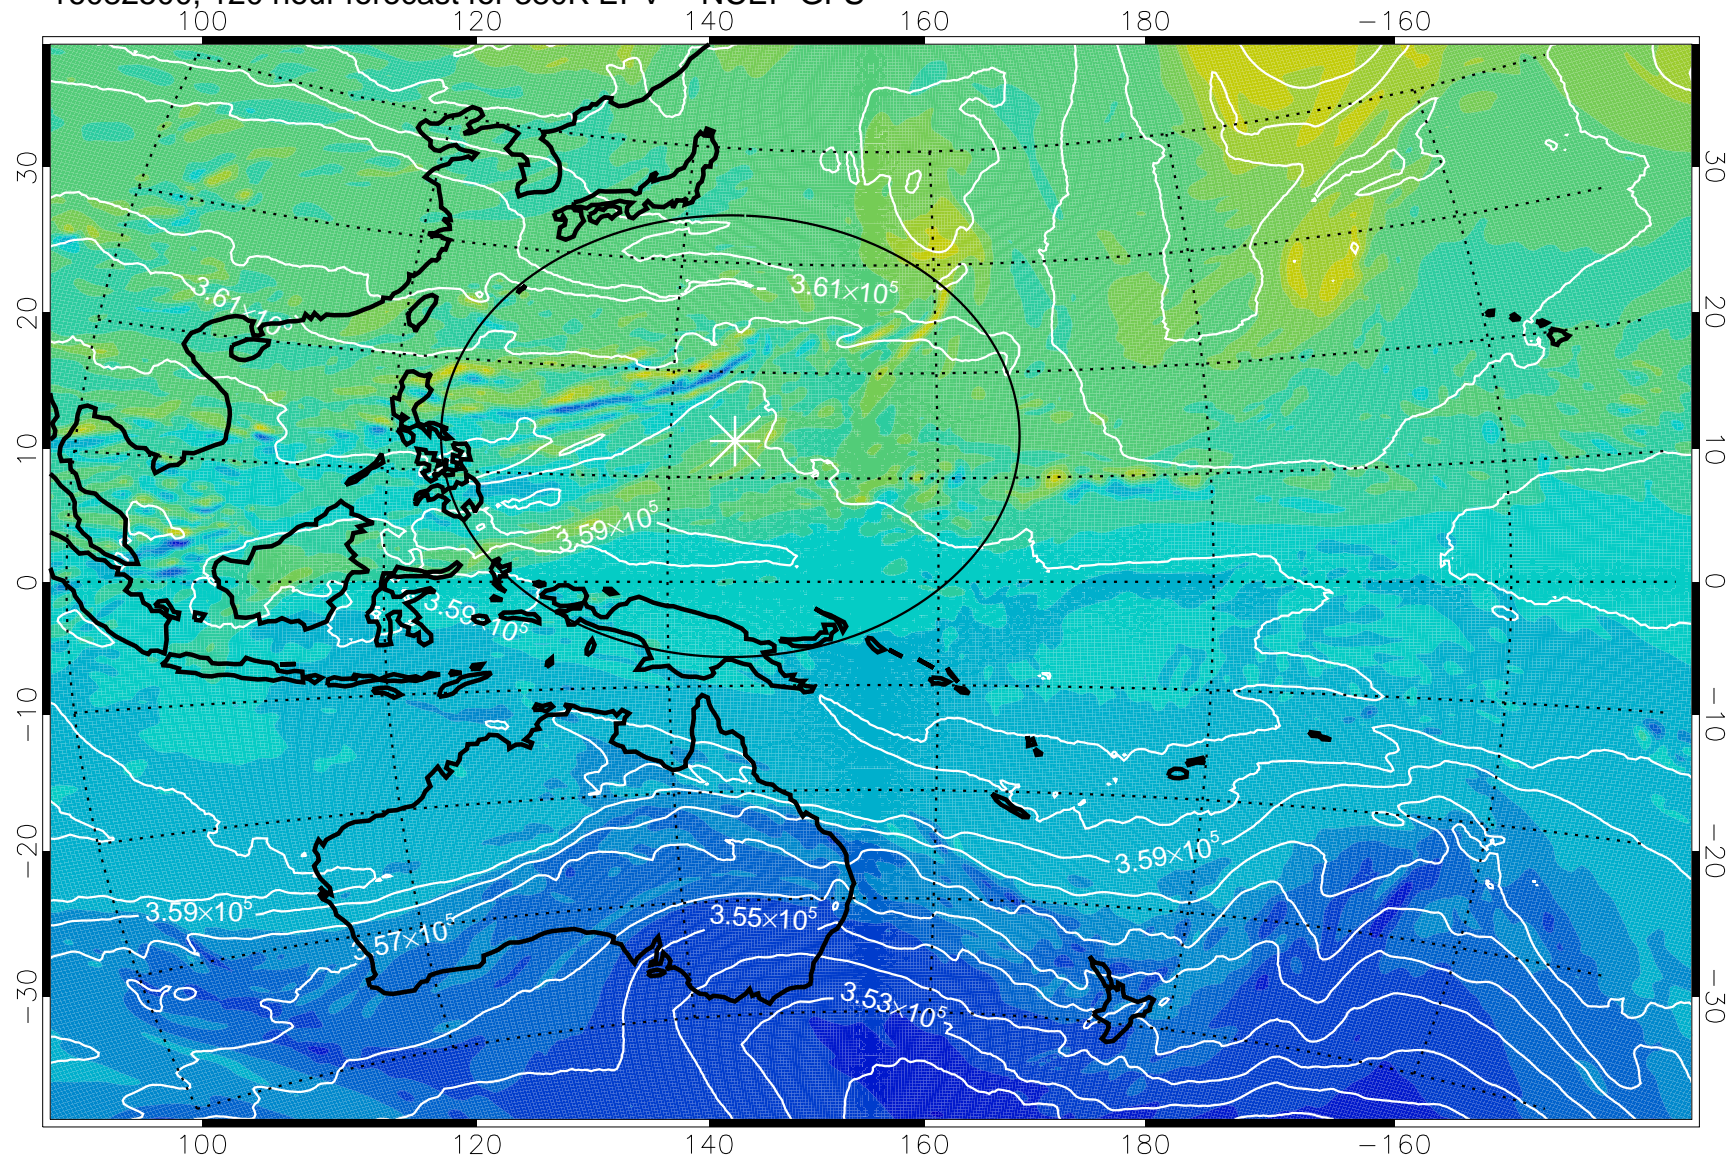

380K Montgomery Streamfunction, white

Range ring of 2304 km

16082406, 102 hour forecast for 380K EPV -- NCEP GFS

16082412, 108 hour forecast for 380K EPV -- NCEP GFS

380K Montgomery Streamfunction, white

Range ring of 2304 km

16082418, 114 hour forecast for 380K EPV -- NCEP GFS

380K Montgomery Streamfunction, white

Range ring of 2304 km

16082500, 120 hour forecast for 380K EPV -- NCEP GFS

380K Montgomery Streamfunction, white

Range ring of 2304 km