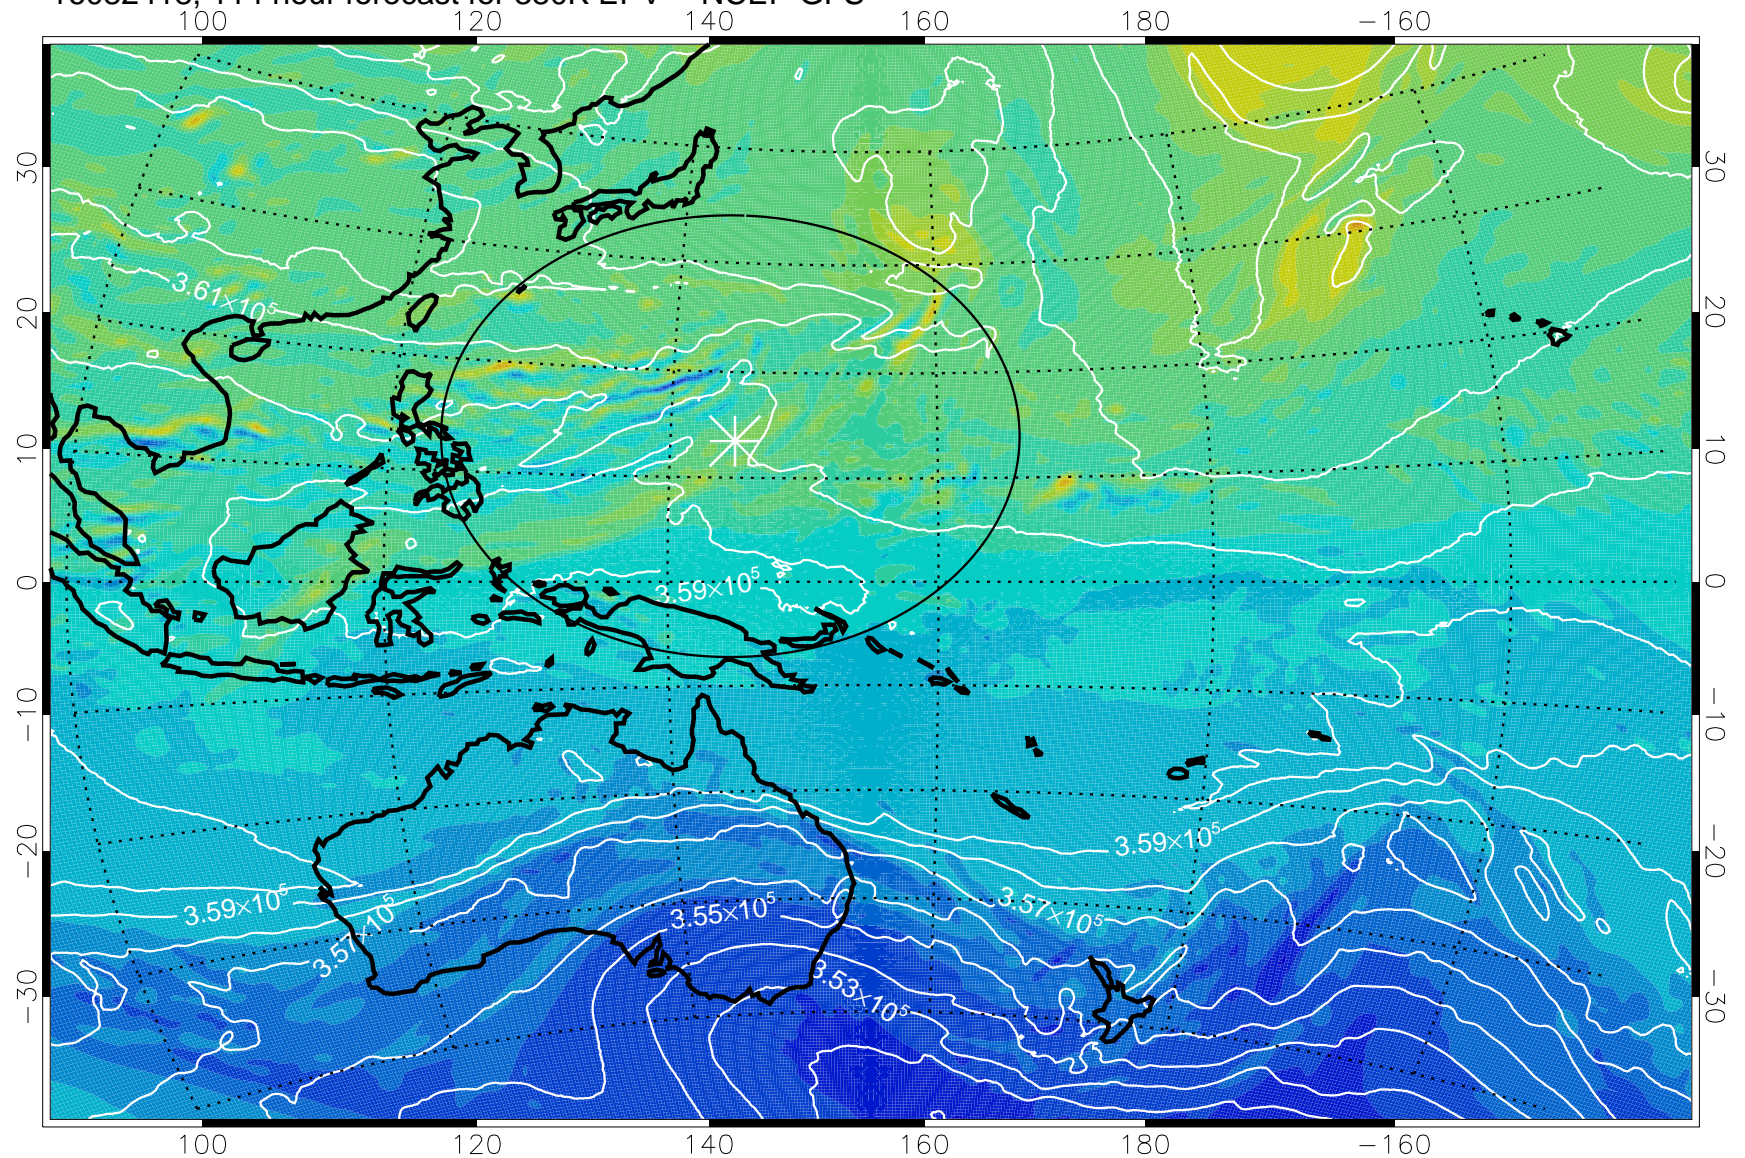

380K Montgomery Streamfunction, white

Range ring of 2304 km

16082318, 90 hour forecast for 380K EPV -- NCEP GFS

380K Montgomery Streamfunction, white

Range ring of 2304 km

16082400, 96 hour forecast for 380K EPV -- NCEP GFS

380K Montgomery Streamfunction, white

Range ring of 2304 km

16082406, 102 hour forecast for 380K EPV -- NCEP GFS

16082412, 108 hour forecast for 380K EPV -- NCEP GFS

380K Montgomery Streamfunction, white

Range ring of 2304 km

16082418, 114 hour forecast for 380K EPV -- NCEP GFS

380K Montgomery Streamfunction, white

Range ring of 2304 km

16082500, 120 hour forecast for 380K EPV -- NCEP GFS

380K Montgomery Streamfunction, white

Range ring of 2304 km