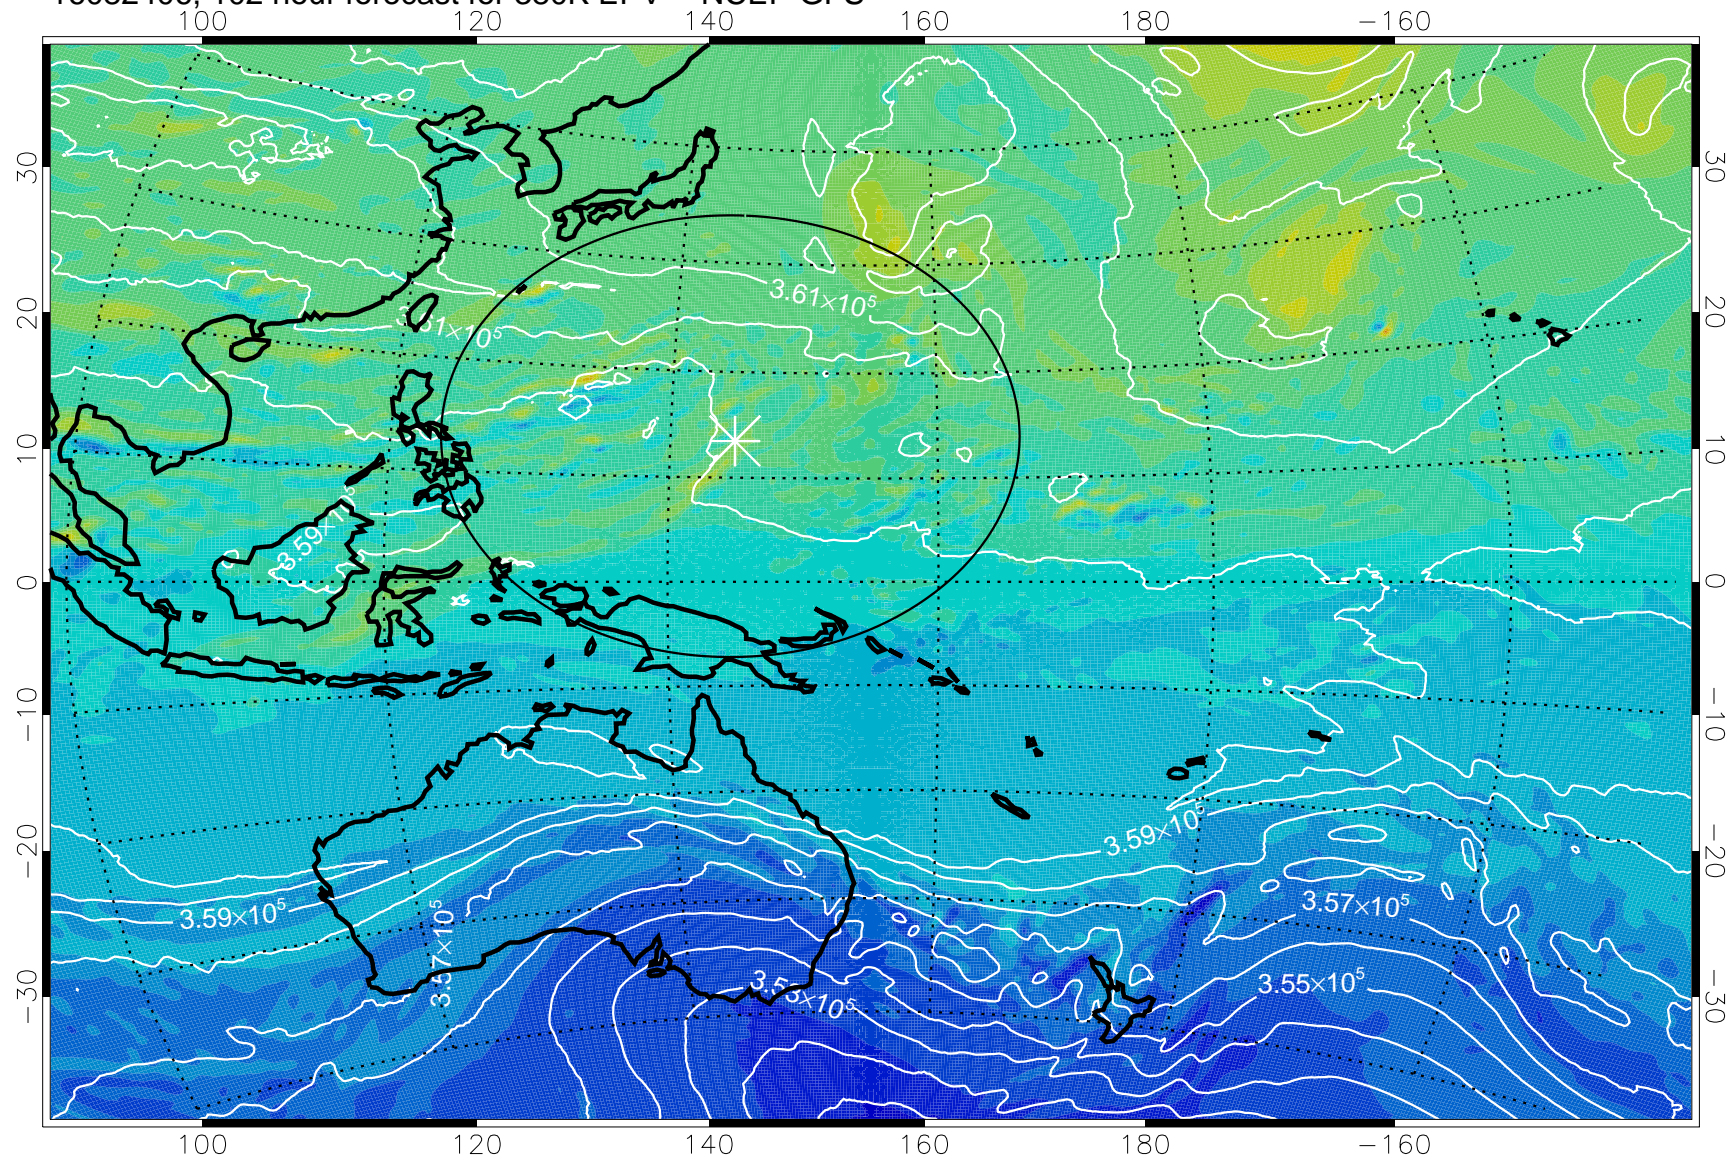

380K Montgomery Streamfunction, white

Range ring of 2304 km

16082306, 78 hour forecast for 380K EPV -- NCEP GFS

380K Montgomery Streamfunction, white

Range ring of 2304 km

16082312, 84 hour forecast for 380K EPV -- NCEP GFS

380K Montgomery Streamfunction, white

Range ring of 2304 km

16082318, 90 hour forecast for 380K EPV -- NCEP GFS

380K Montgomery Streamfunction, white

Range ring of 2304 km

16082400, 96 hour forecast for 380K EPV -- NCEP GFS

380K Montgomery Streamfunction, white

Range ring of 2304 km

16082406, 102 hour forecast for 380K EPV -- NCEP GFS

16082412, 108 hour forecast for 380K EPV -- NCEP GFS

380K Montgomery Streamfunction, white

Range ring of 2304 km

16082418, 114 hour forecast for 380K EPV -- NCEP GFS

380K Montgomery Streamfunction, white

Range ring of 2304 km

16082500, 120 hour forecast for 380K EPV -- NCEP GFS

380K Montgomery Streamfunction, white

Range ring of 2304 km