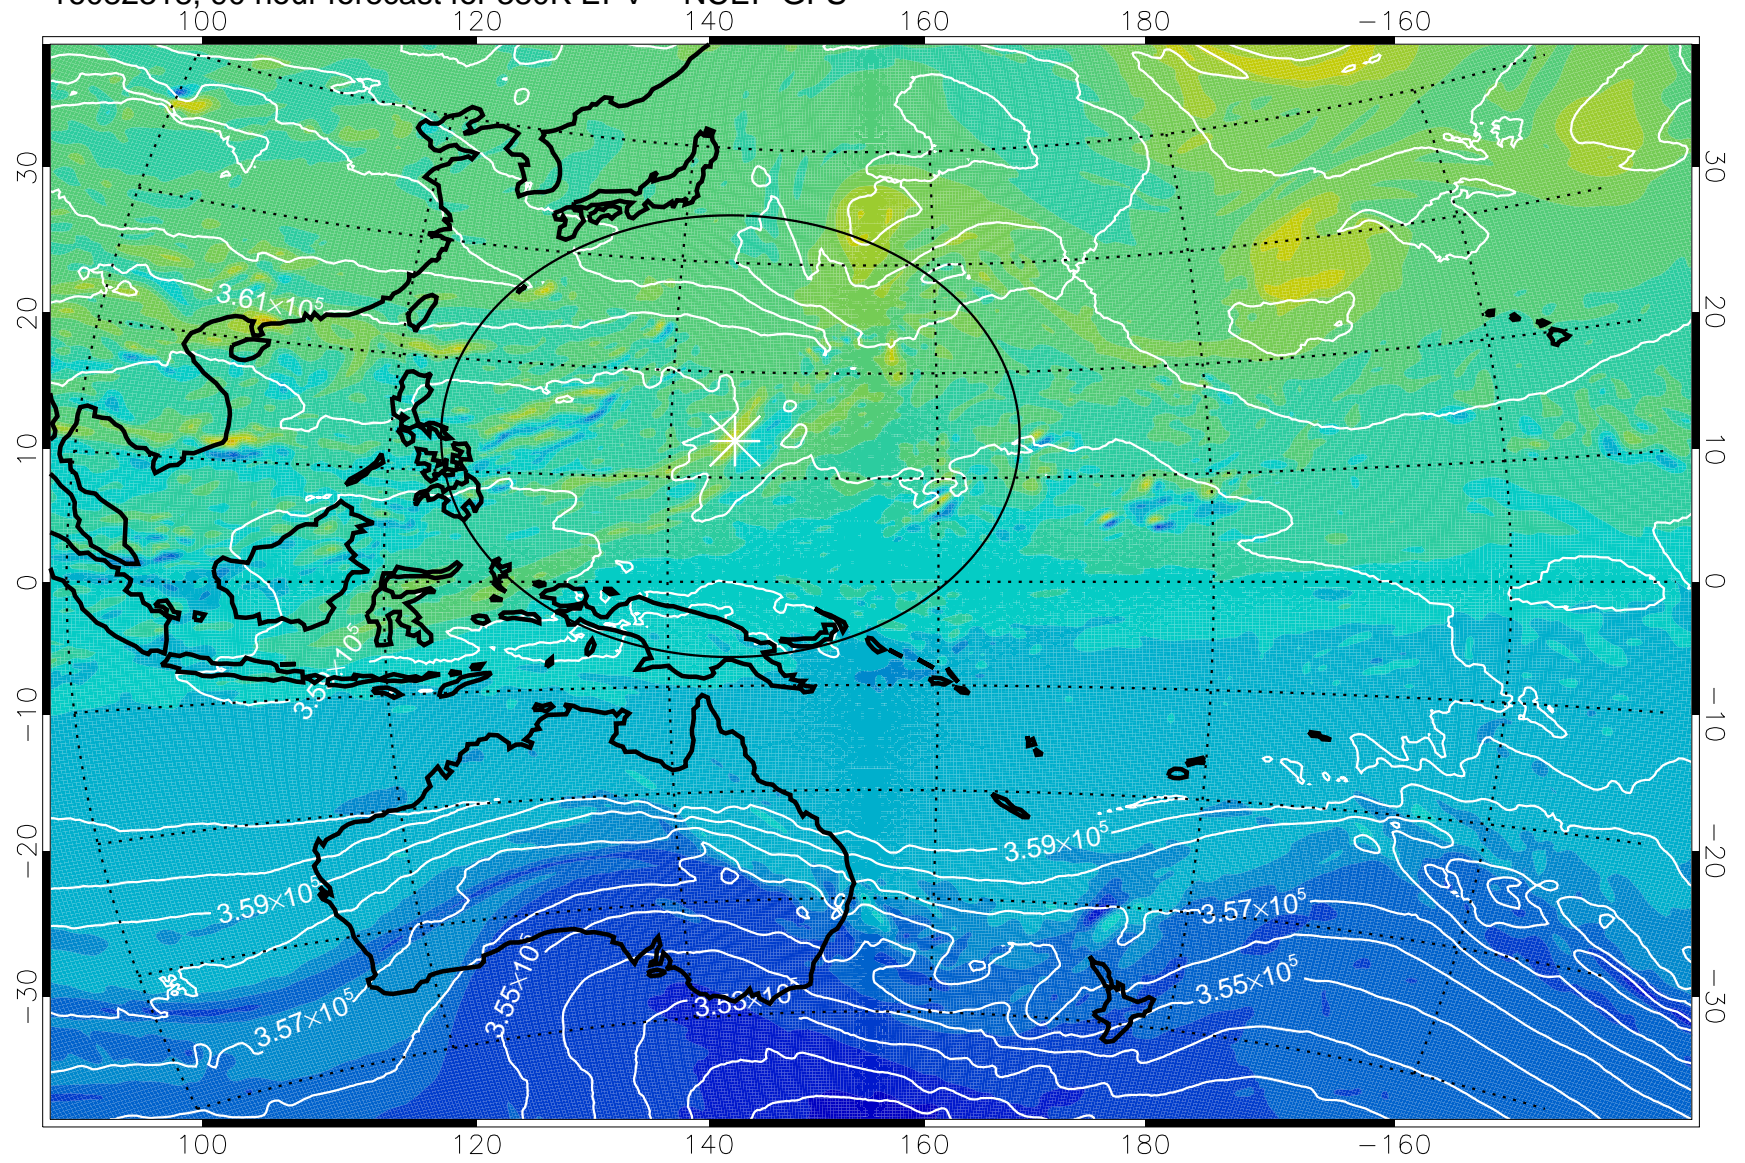

380K Montgomery Streamfunction, white

Range ring of 2304 km

16082218, 66 hour forecast for 380K EPV -- NCEP GFS

380K Montgomery Streamfunction, white

Range ring of 2304 km

16082300, 72 hour forecast for 380K EPV -- NCEP GFS

380K Montgomery Streamfunction, white

Range ring of 2304 km

16082306, 78 hour forecast for 380K EPV -- NCEP GFS

380K Montgomery Streamfunction, white

Range ring of 2304 km

16082312, 84 hour forecast for 380K EPV -- NCEP GFS

380K Montgomery Streamfunction, white

Range ring of 2304 km

16082318, 90 hour forecast for 380K EPV -- NCEP GFS

380K Montgomery Streamfunction, white

Range ring of 2304 km

16082400, 96 hour forecast for 380K EPV -- NCEP GFS