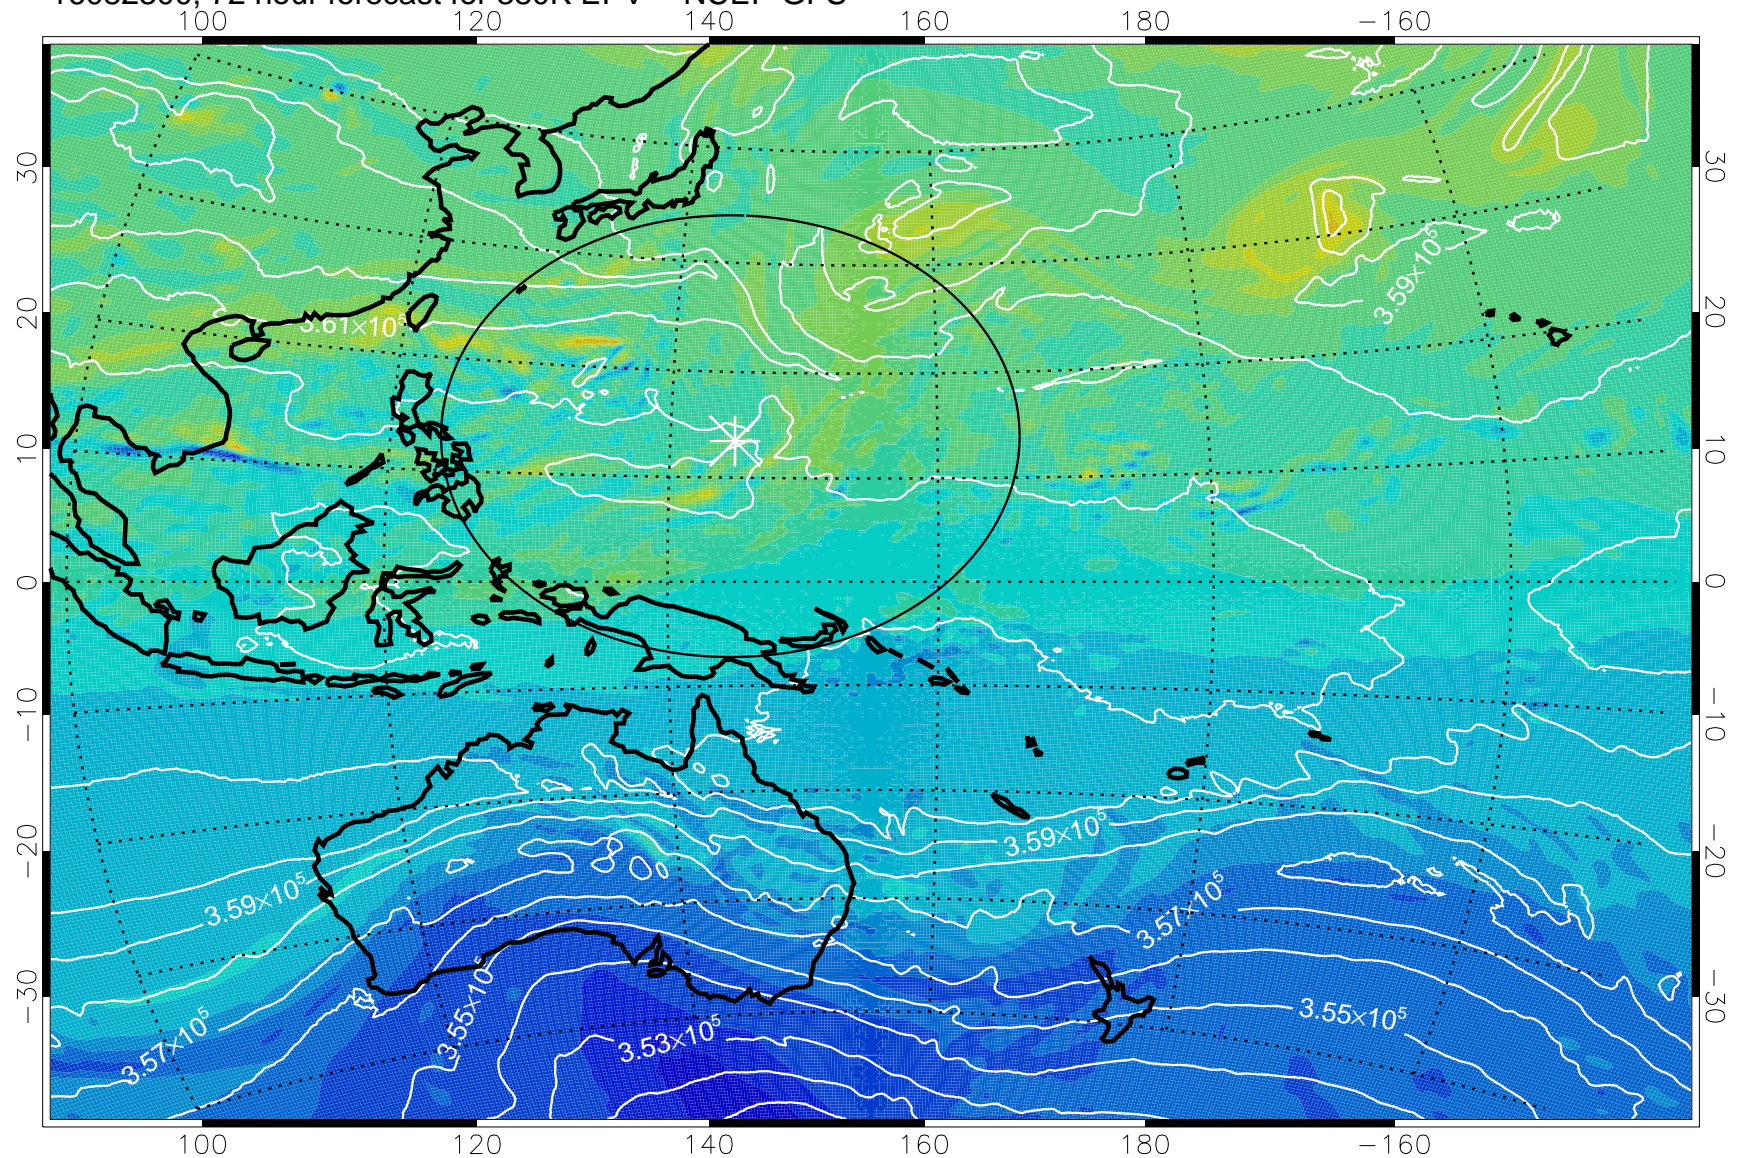

380K Montgomery Streamfunction, white

Range ring of 2304 km

16082206, 54 hour forecast for 380K EPV -- NCEP GFS

380K Montgomery Streamfunction, white

Range ring of 2304 km

16082212, 60 hour forecast for 380K EPV -- NCEP GFS

380K Montgomery Streamfunction, white

Range ring of 2304 km

16082218, 66 hour forecast for 380K EPV -- NCEP GFS

380K Montgomery Streamfunction, white

Range ring of 2304 km

16082300, 72 hour forecast for 380K EPV -- NCEP GFS

380K Montgomery Streamfunction, white

Range ring of 2304 km

16082306, 78 hour forecast for 380K EPV -- NCEP GFS

380K Montgomery Streamfunction, white

Range ring of 2304 km

16082312, 84 hour forecast for 380K EPV -- NCEP GFS

380K Montgomery Streamfunction, white

Range ring of 2304 km

16082318, 90 hour forecast for 380K EPV -- NCEP GFS

380K Montgomery Streamfunction, white

Range ring of 2304 km

16082400, 96 hour forecast for 380K EPV -- NCEP GFS