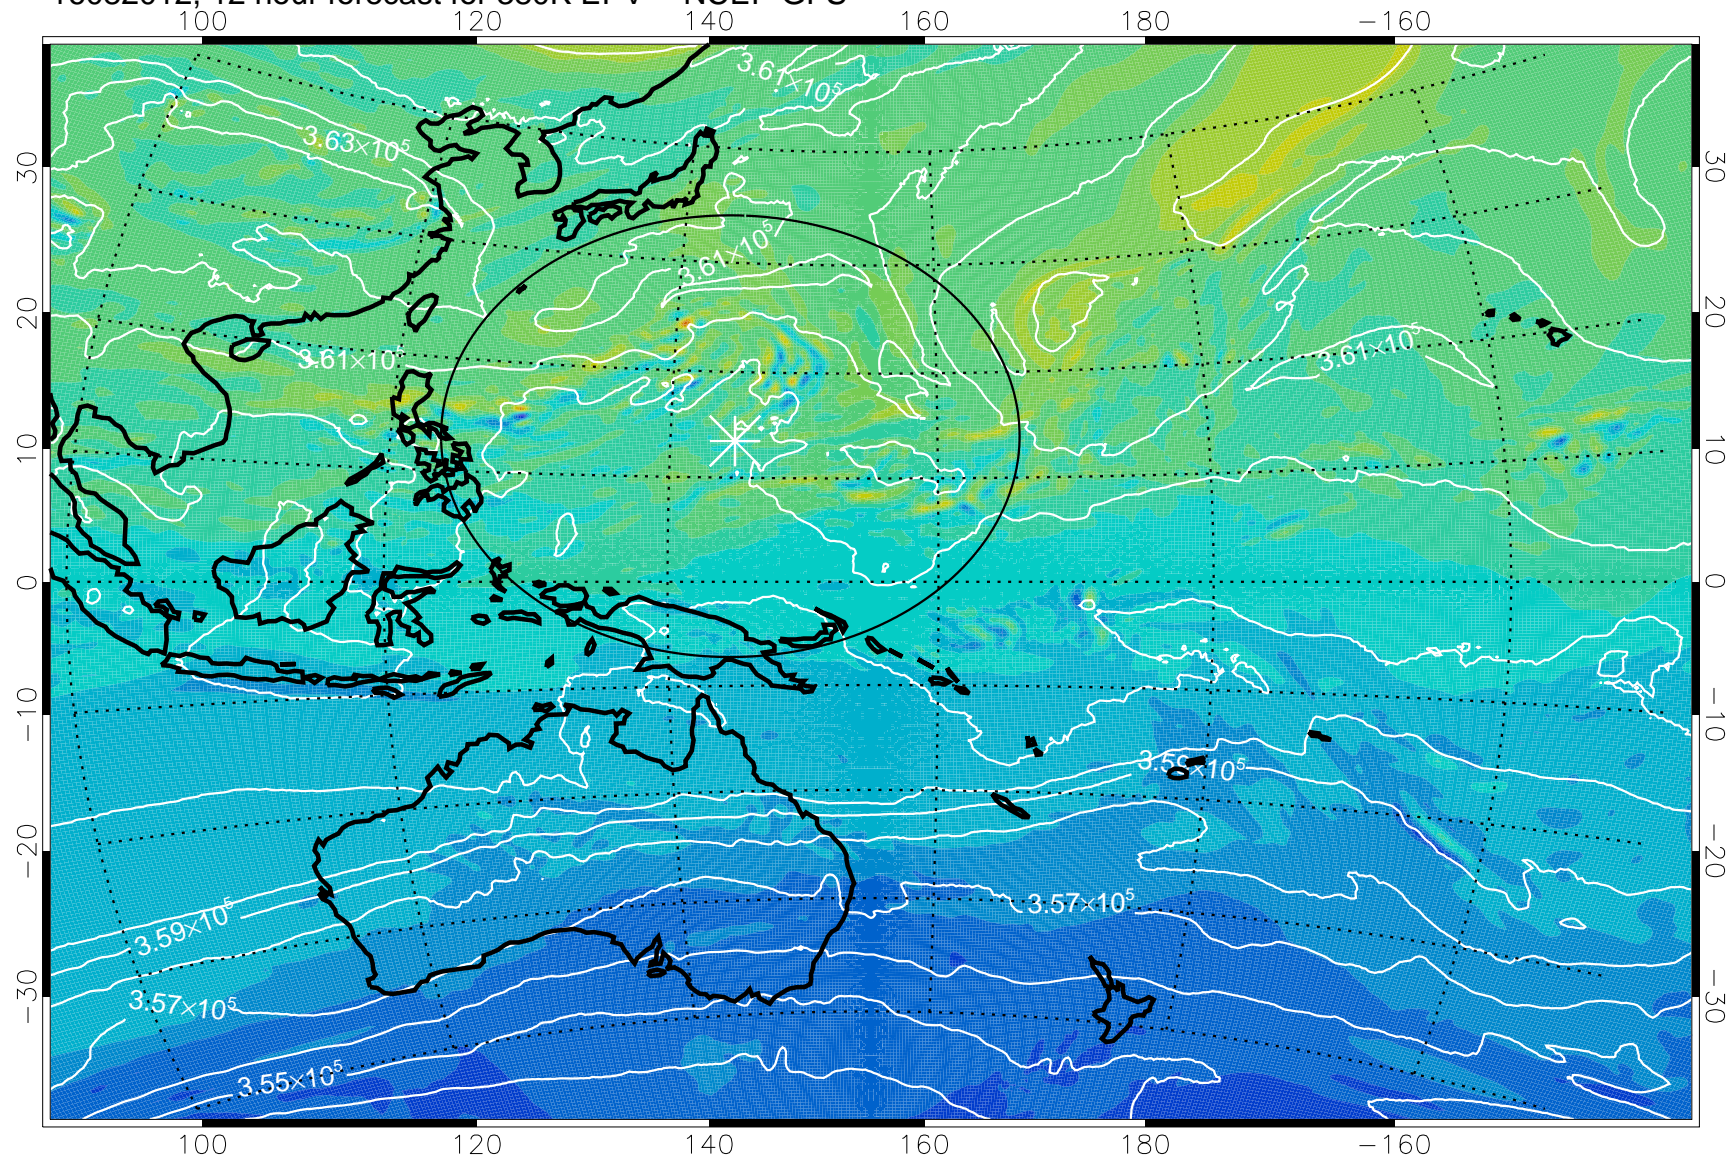

16082006, 6 hour forecast for 380K EPV -- NCEP GFS

380K Montgomery Streamfunction, white

Range ring of 2304 km

16082012, 12 hour forecast for 380K EPV -- NCEP GFS

380K Montgomery Streamfunction, white

Range ring of 2304 km

16082018, 18 hour forecast for 380K EPV -- NCEP GFS

380K Montgomery Streamfunction, white

Range ring of 2304 km

16082100, 24 hour forecast for 380K EPV -- NCEP GFS

380K Montgomery Streamfunction, white

Range ring of 2304 km

16082106, 30 hour forecast for 380K EPV -- NCEP GFS

-2×10^{-5} -1×10^{-5} 0 1×10^{-5} 2×10^{-5}
PVU

380K Montgomery Streamfunction, white

Range ring of 2304 km

16082112, 36 hour forecast for 380K EPV -- NCEP GFS

380K Montgomery Streamfunction, white

Range ring of 2304 km

16082118, 42 hour forecast for 380K EPV -- NCEP GFS

380K Montgomery Streamfunction, white

Range ring of 2304 km

16082200, 48 hour forecast for 380K EPV -- NCEP GFS